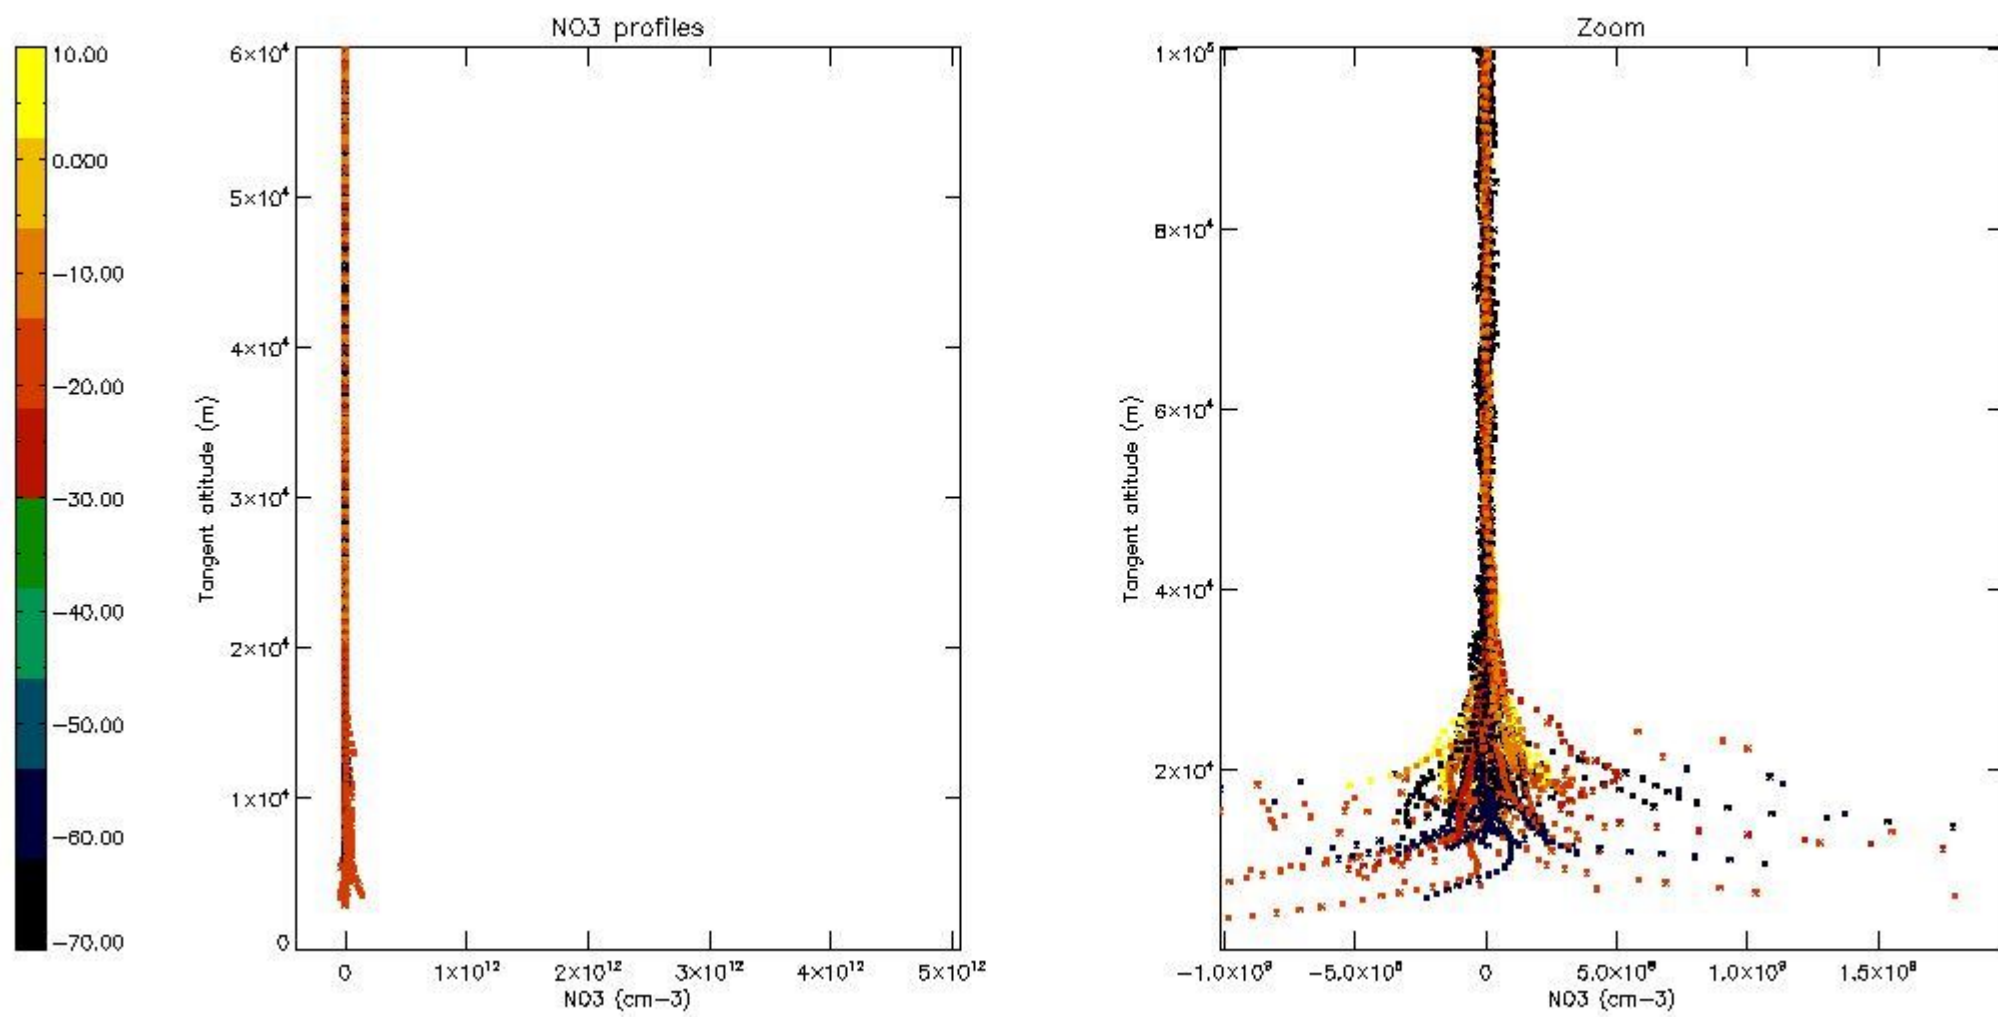

5.8 Plot H2O profiles for all STD (only for occultations of stars 1,2,3,4,13,14,16,26,63 dark without errors)

The colorbar represents the latitude.