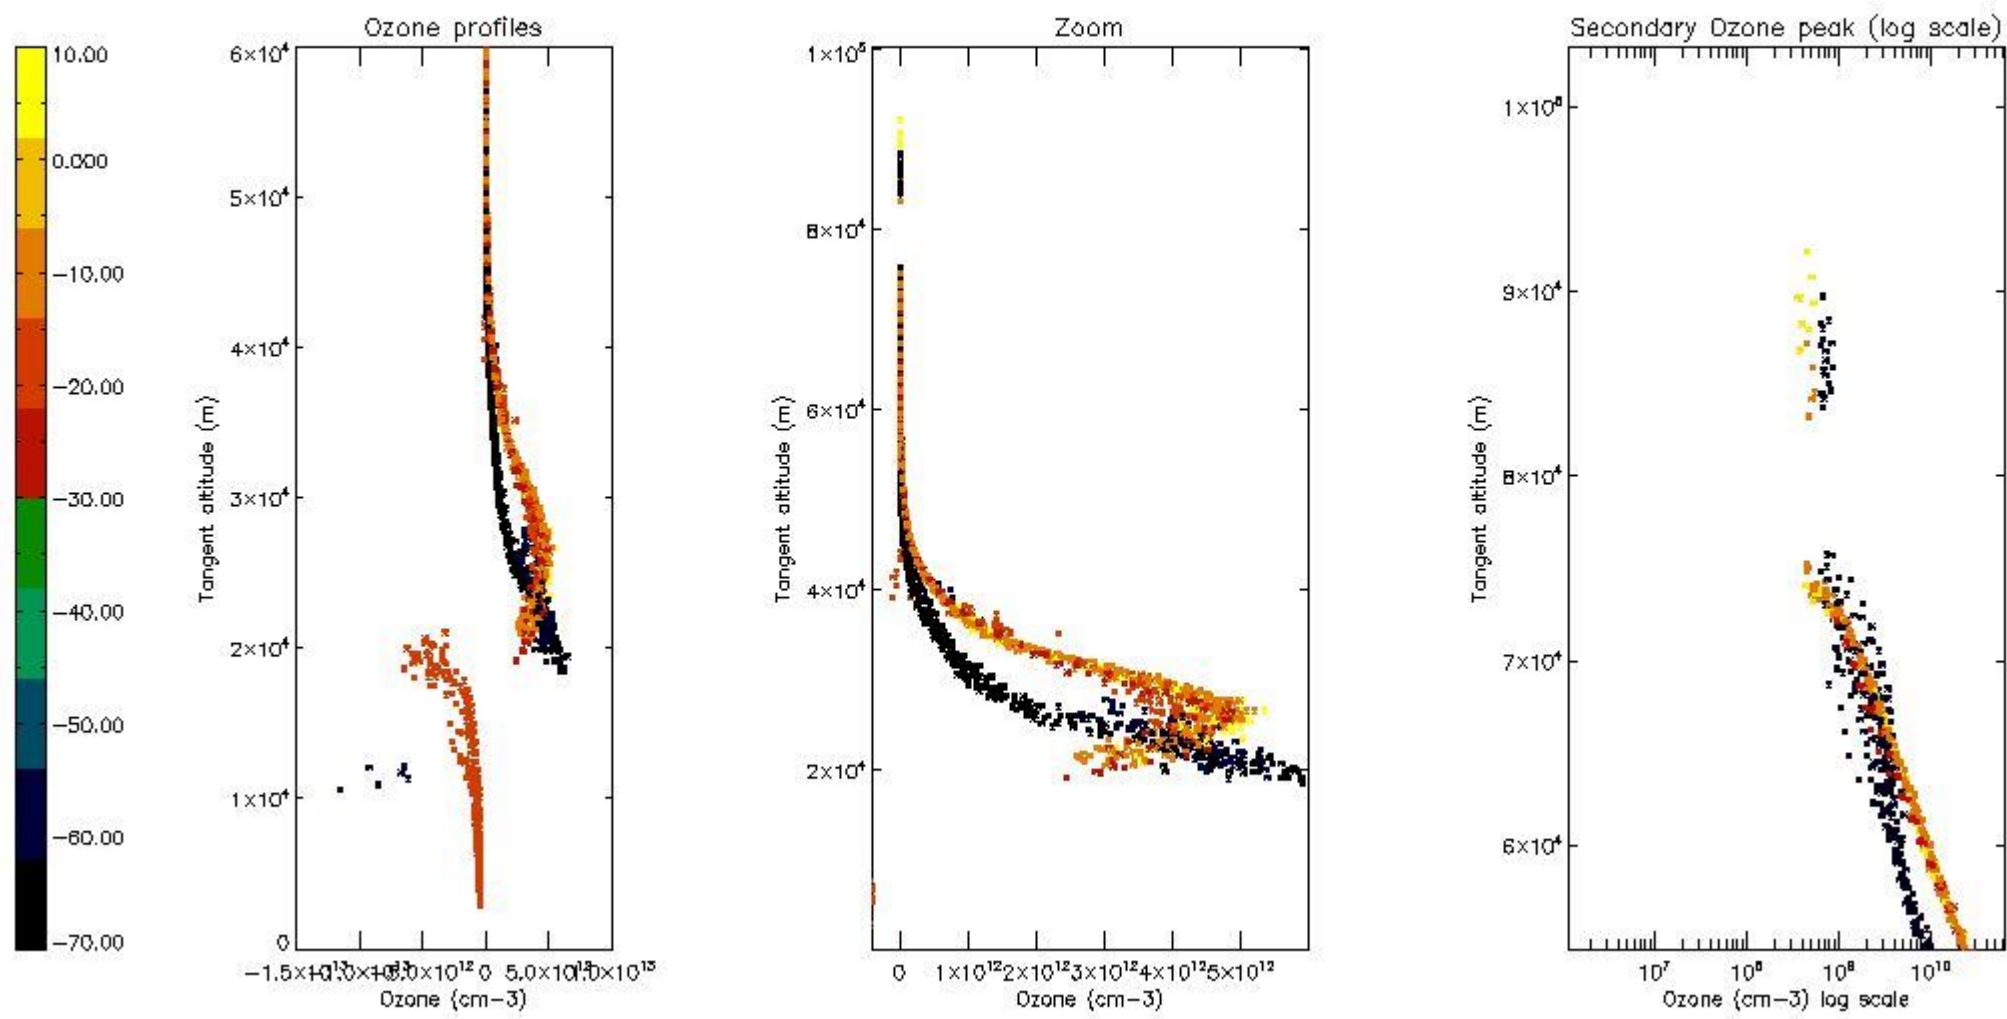

5.5 Plot ozone profiles where $STD < 5\%$ (dark without errors)

The colorbar represents the latitude.