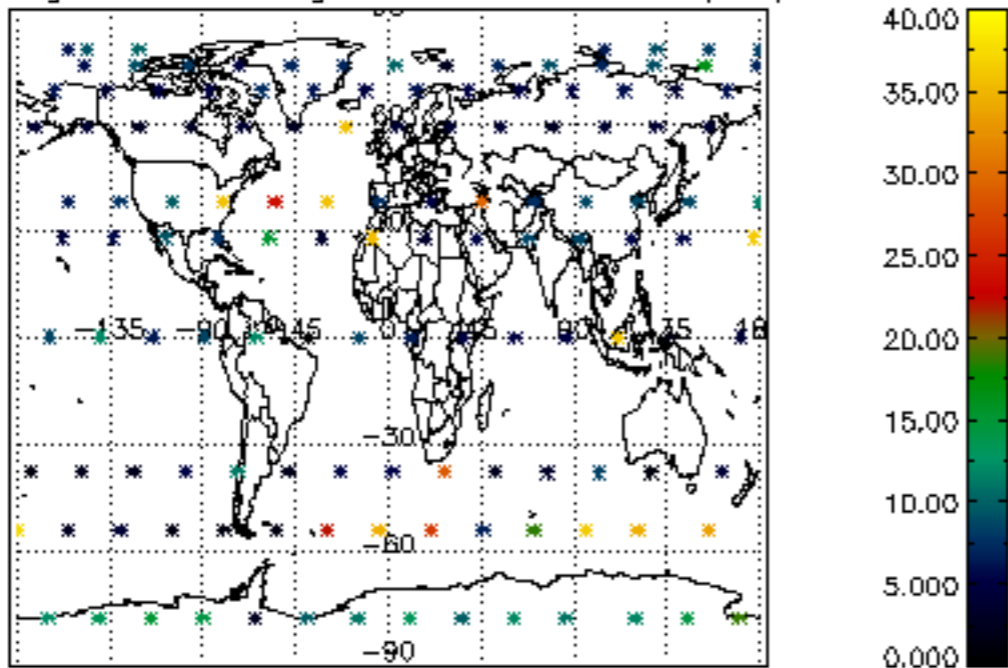

Percentage of star falling outside central band per profile