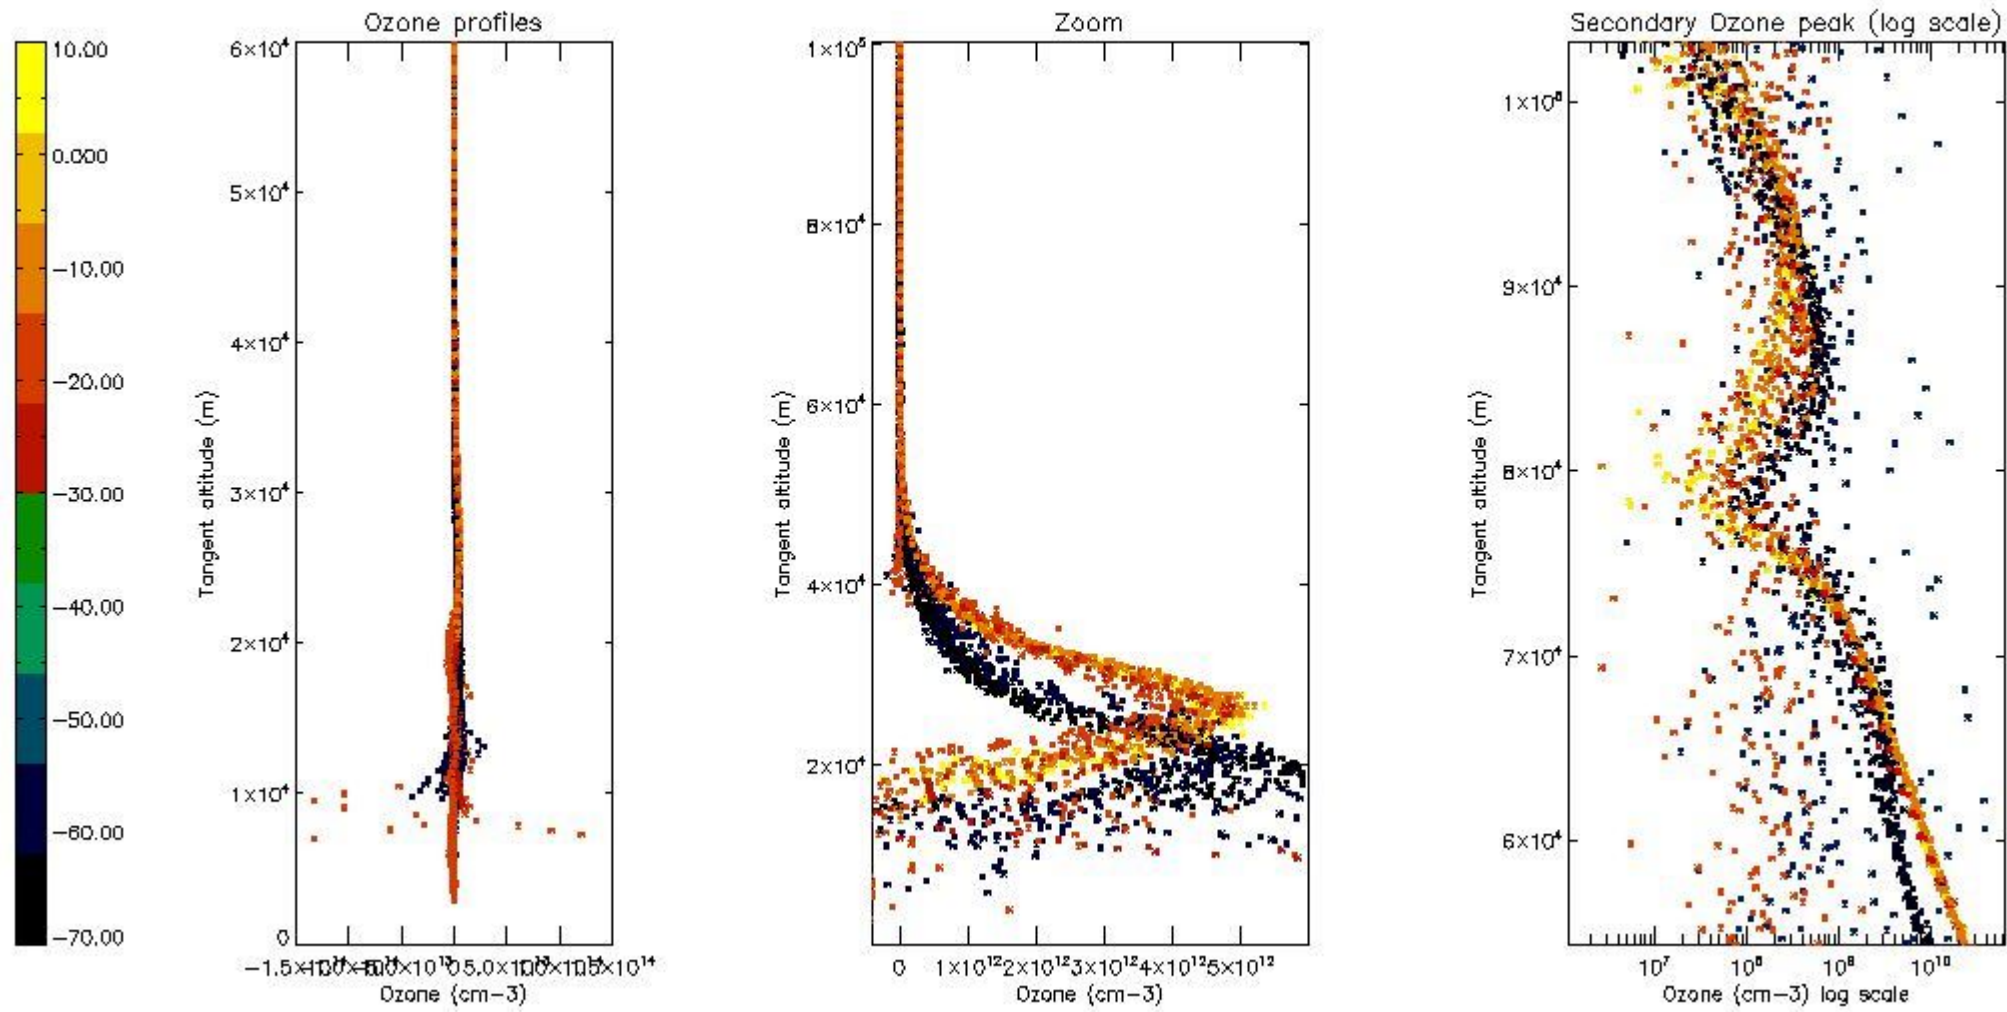

STD < 10	9
STD < 5	6

5.2 Plot ozone profiles for all STD (dark without errors)

The colorbar represents the latitude.

5.3 Plot ozone profiles where STD < 20% (dark without errors)

The colorbar represents the latitude.