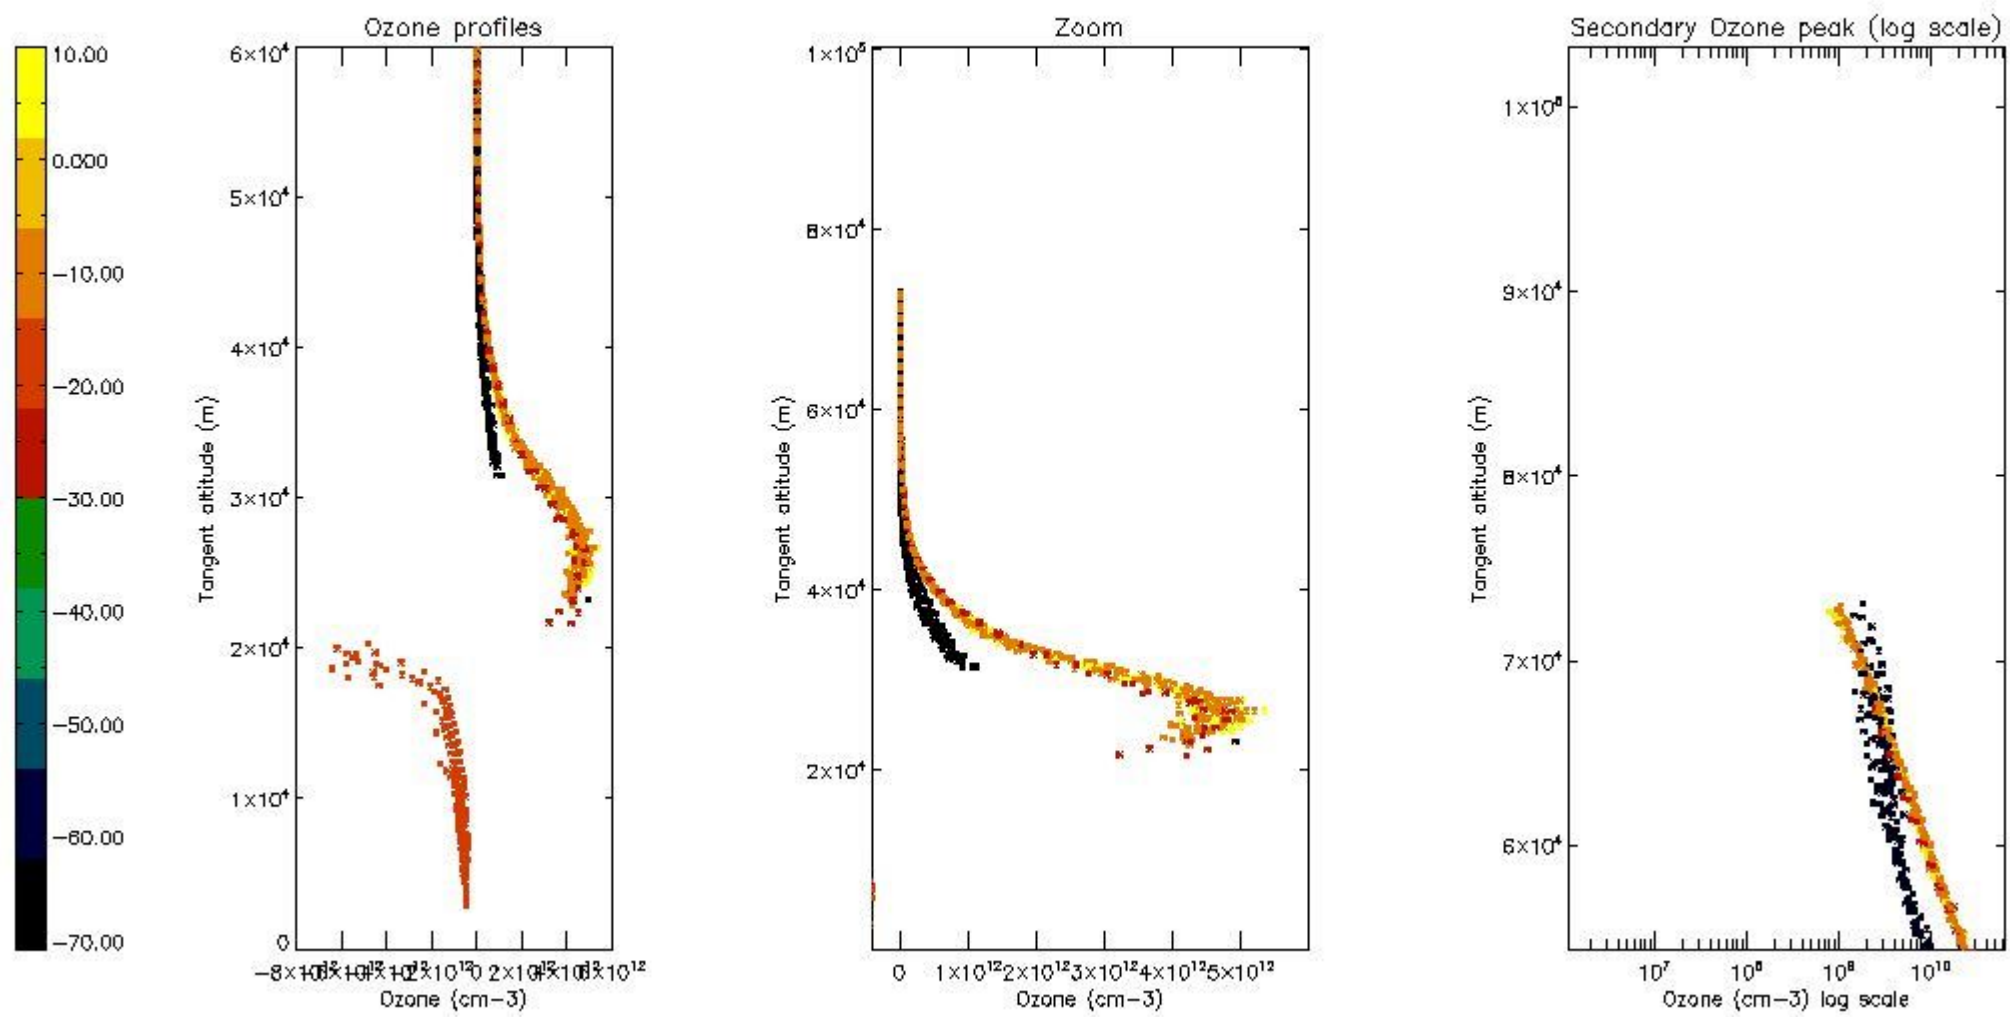

5.6 Plot NO₂ profiles for all STD (dark without errors)

The colorbar represents the latitude.