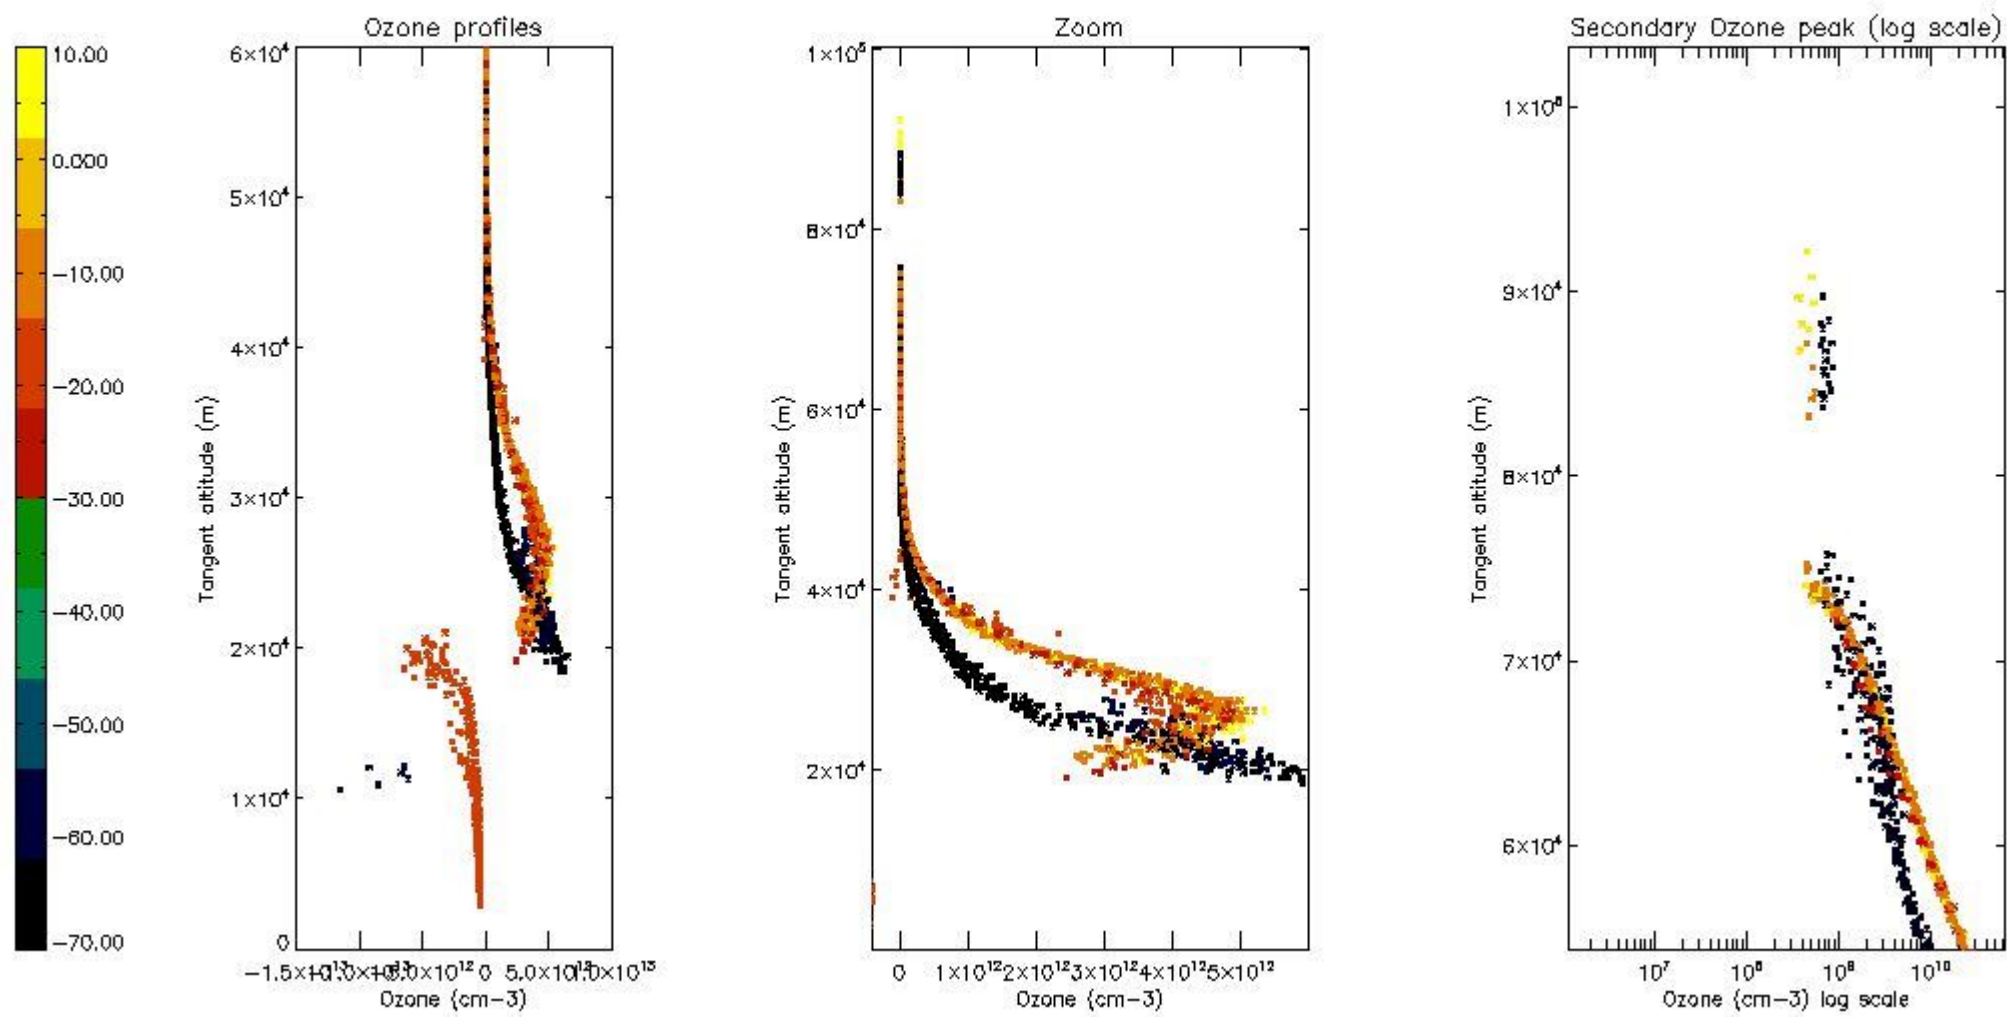

5.5 Plot ozone profiles where $STD < 5\%$ (dark without errors)

The colorbar represents the latitude.