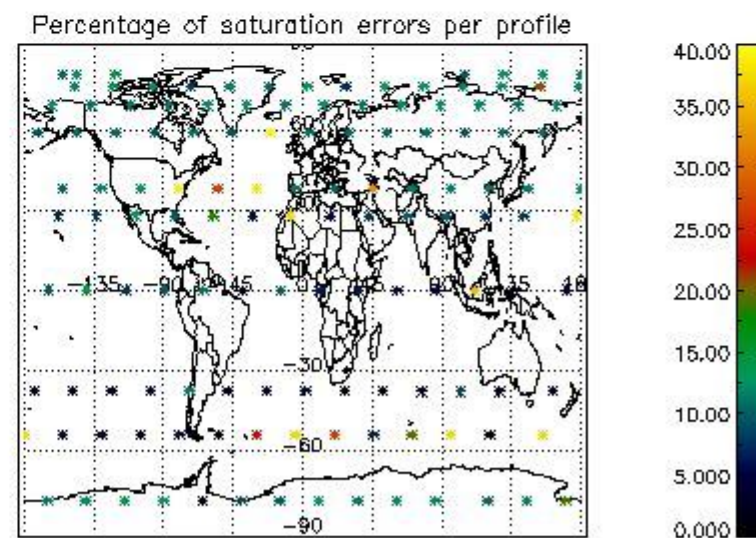

5. Trace gas profiles

5.1 Ozone statistics based on quality of products

The final quality of the products can be "measured" using the STD (Standard Deviation) attached to every point profile. This information is written to the parameter GOM_NL__2P/NL_LOCAL_SPECIES_DENSITY/o3_std of the level 2 products. The table below shows the statistics for given STD ranges.

The statistics are given with respect to the overall valid production:

- Products without fatal errors: GOM_NL__2P/MPH/PRODUCT_ERR=0
- Valid point profile: GOM_NL__2P/NL_LOCAL_SPECIES_DENSITY/pcd(0)=0

The 'Criteria' is applied to valid points of dark limb products:

- Products in dark limb illumination condition: GOM_NL__2P/NL_SUMMARY_QUALITY/obs_ill_cond=0
- Products without fatal errors: GOM_NL__2P/MPH/PRODUCT_ERR=0
- Valid point profile: GOM_NL__2P/NL_LOCAL_SPECIES_DENSITY/pcd(0)=0

So, the table below shows the percentage of dark limb and valid observations for each criteria with respect to the overall valid daily observations.

Criteria	% of total production
All STD	25
STD < 20	13