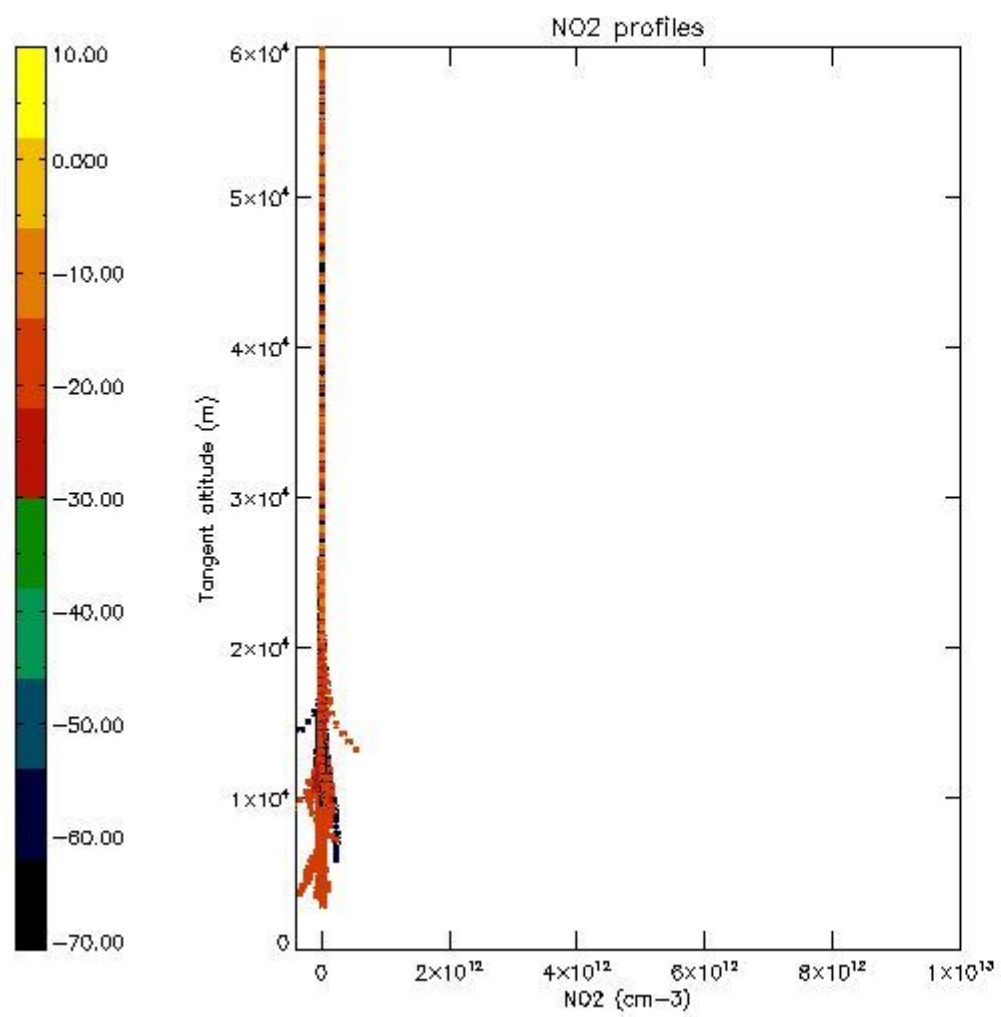

5.7 Plot NO3 profiles for all STD (dark without errors)

The colorbar represents the latitude.