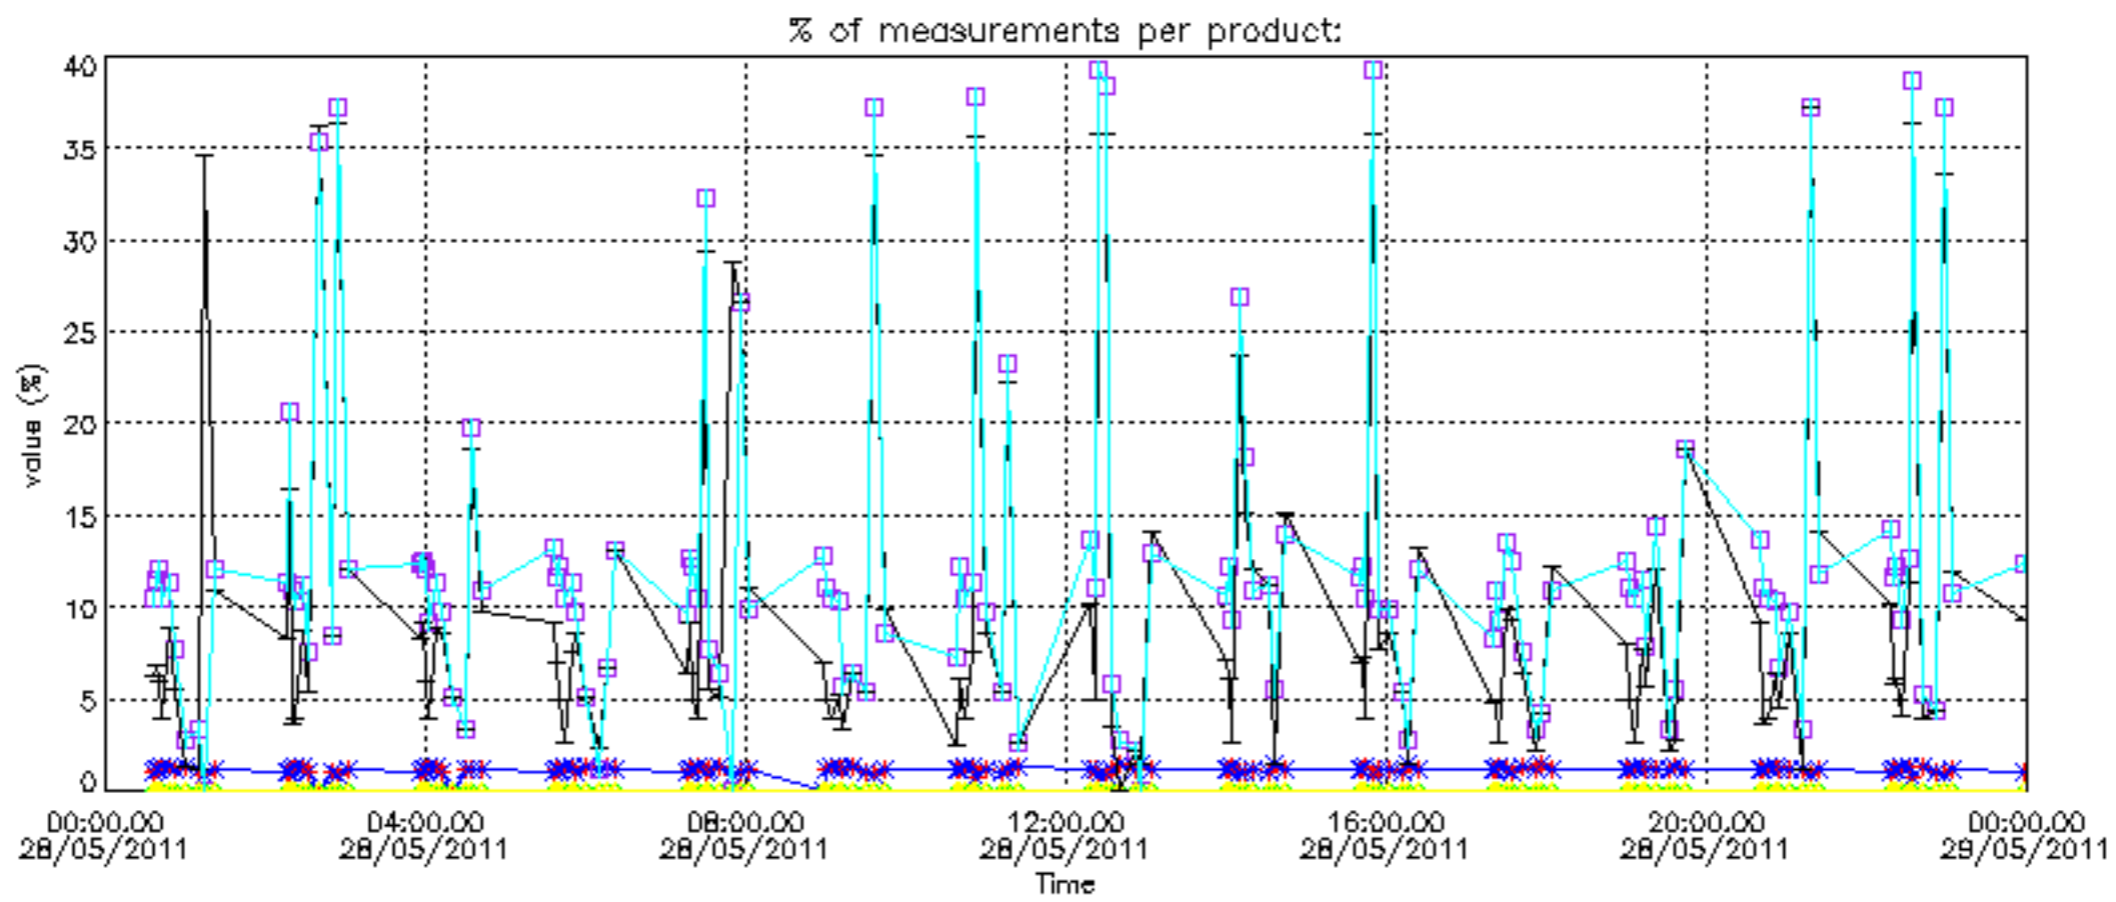

Percentage of cosmic ray hits per profile

Percentage of datation errors per profile