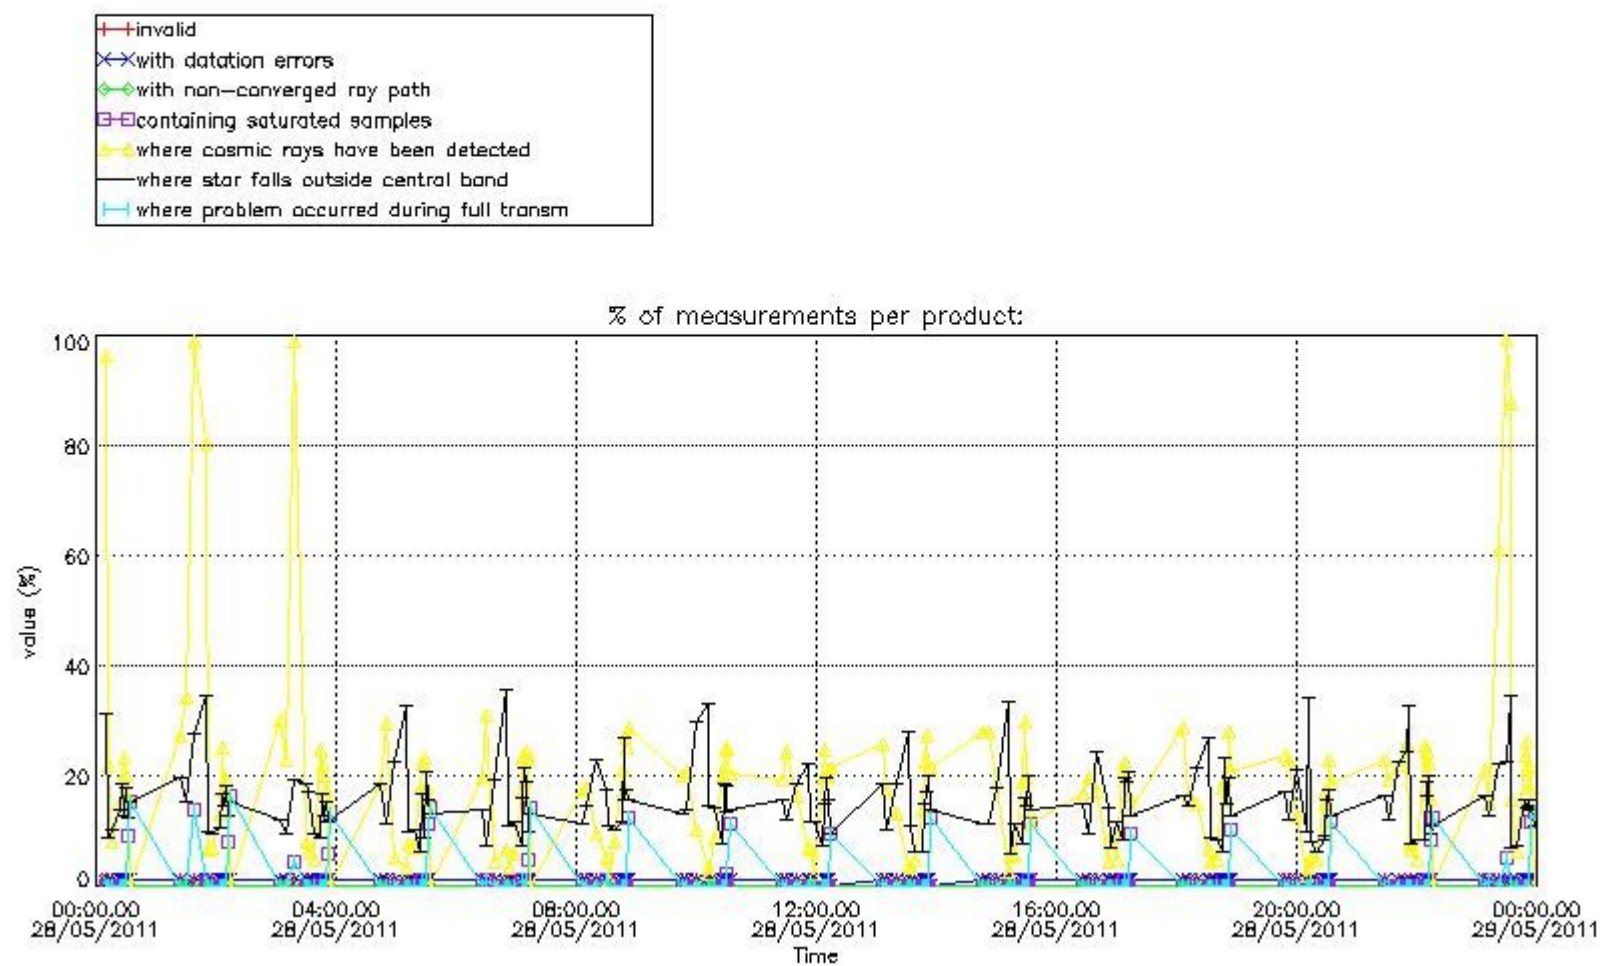

4.1.2 Plot level 1 quality information per product (time dependant): ENVI SAT DESCENDING passes