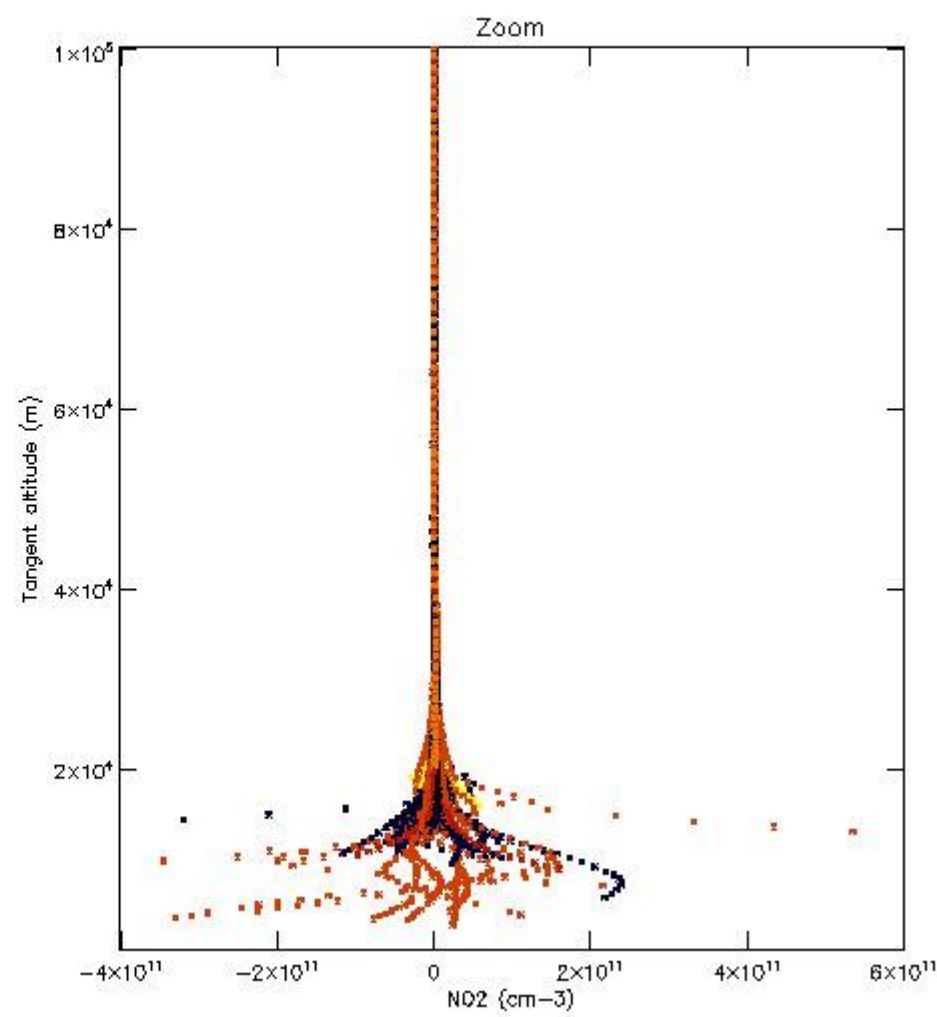

*5.4 Plot ozone profiles where STD < 10% (dark without errors)*

The colorbar represents the latitude.

*5.5 Plot ozone profiles where  $STD < 5\%$  (dark without errors)*

The colorbar represents the latitude.

*5.6 Plot NO<sub>2</sub> profiles for all STD (dark without errors)*

The colorbar represents the latitude.

*5.7 Plot NO3 profiles for all STD (dark without errors)*

The colorbar represents the latitude.

*5.8 Plot H2O profiles for all STD (only for occultations of stars 1,2,3,4,13,14,16,26,63 dark without errors)*

The colorbar represents the latitude.