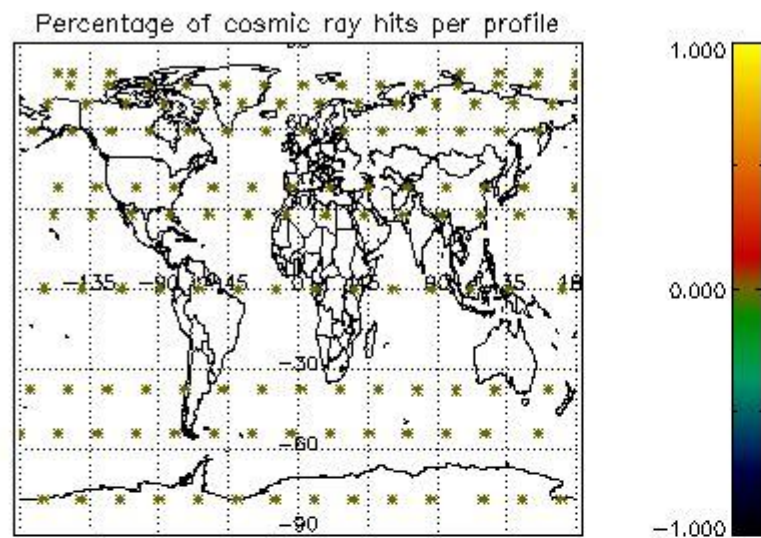

4.2.2 Plot level 1 quality information per product (world map): ENVISAT DESCENDING passes

5. Trace gas profiles

5.1 Ozone statistics based on quality of products

The final quality of the products can be "measured" using the STD (Standard Deviation) attached to every point profile. This information is written to the parameter GOM_NL__2P/NL_LOCAL_SPECIES_DENSITY/o3_std of the level 2 products. The table below shows the statistics for given STD ranges.

The statistics are given with respect to the overall valid production:

- Products without fatal errors: GOM_NL__2P/MPH/PRODUCT_ERR=0
- Valid point profile: GOM_NL__2P/NL_LOCAL_SPECIES_DENSITY/pcd(0)=0

The 'Criteria' is applied to valid points of dark limb products:

- Products in dark limb illumination condition: GOM_NL__2P/NL_SUMMARY_QUALITY/obs_ill_cond=0
- Products without fatal errors: GOM_NL__2P/MPH/PRODUCT_ERR=0
- Valid point profile: GOM_NL__2P/NL_LOCAL_SPECIES_DENSITY/pcd(0)=0

So, the table below shows the percentage of dark limb and valid observations for each criteria with respect to the overall valid daily observations.

Criteria	% of total production
All STD	25
STD < 20	13