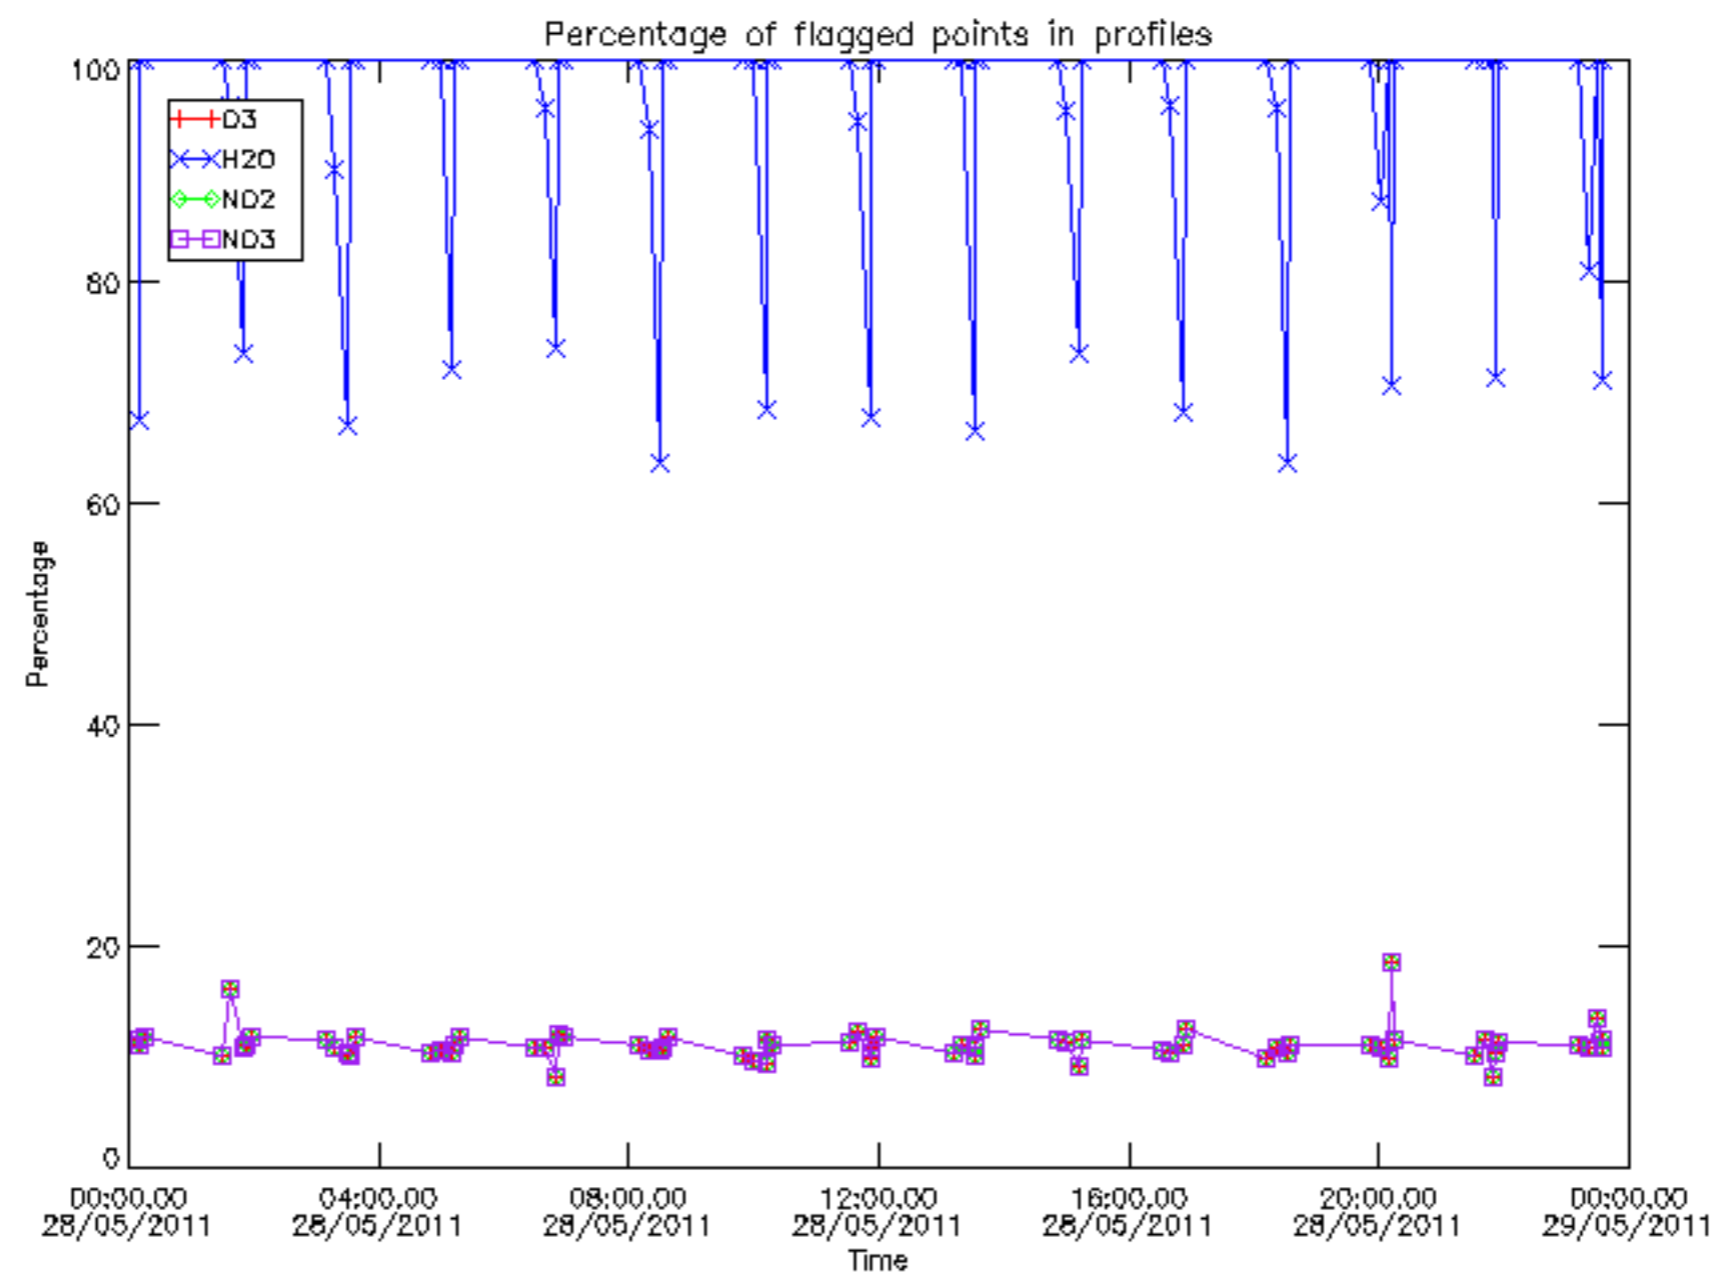

Percentage of flagged data per D3 profile

Percentage of flagged data per H2O profile