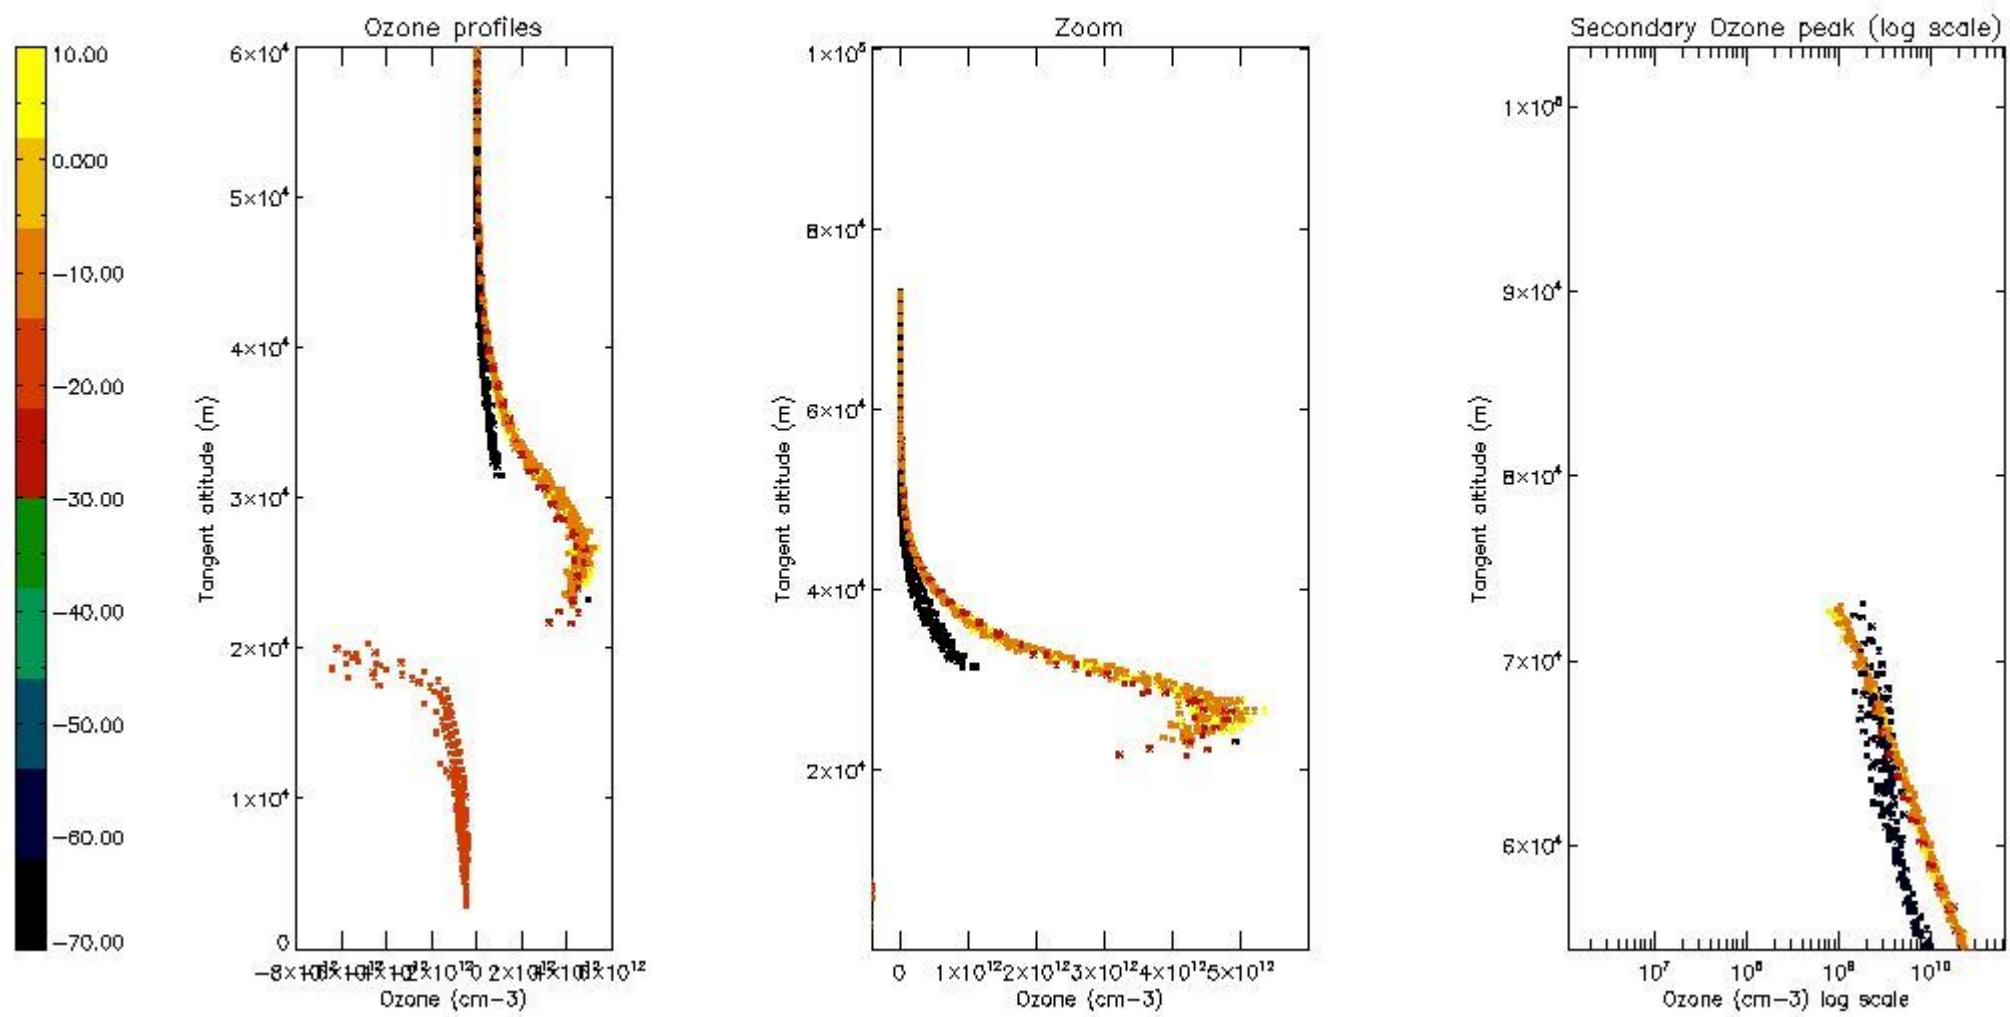

*5.4 Plot ozone profiles where STD < 10% (dark without errors)*

The colorbar represents the latitude.

*5.5 Plot ozone profiles where  $STD < 5\%$  (dark without errors)*

The colorbar represents the latitude.