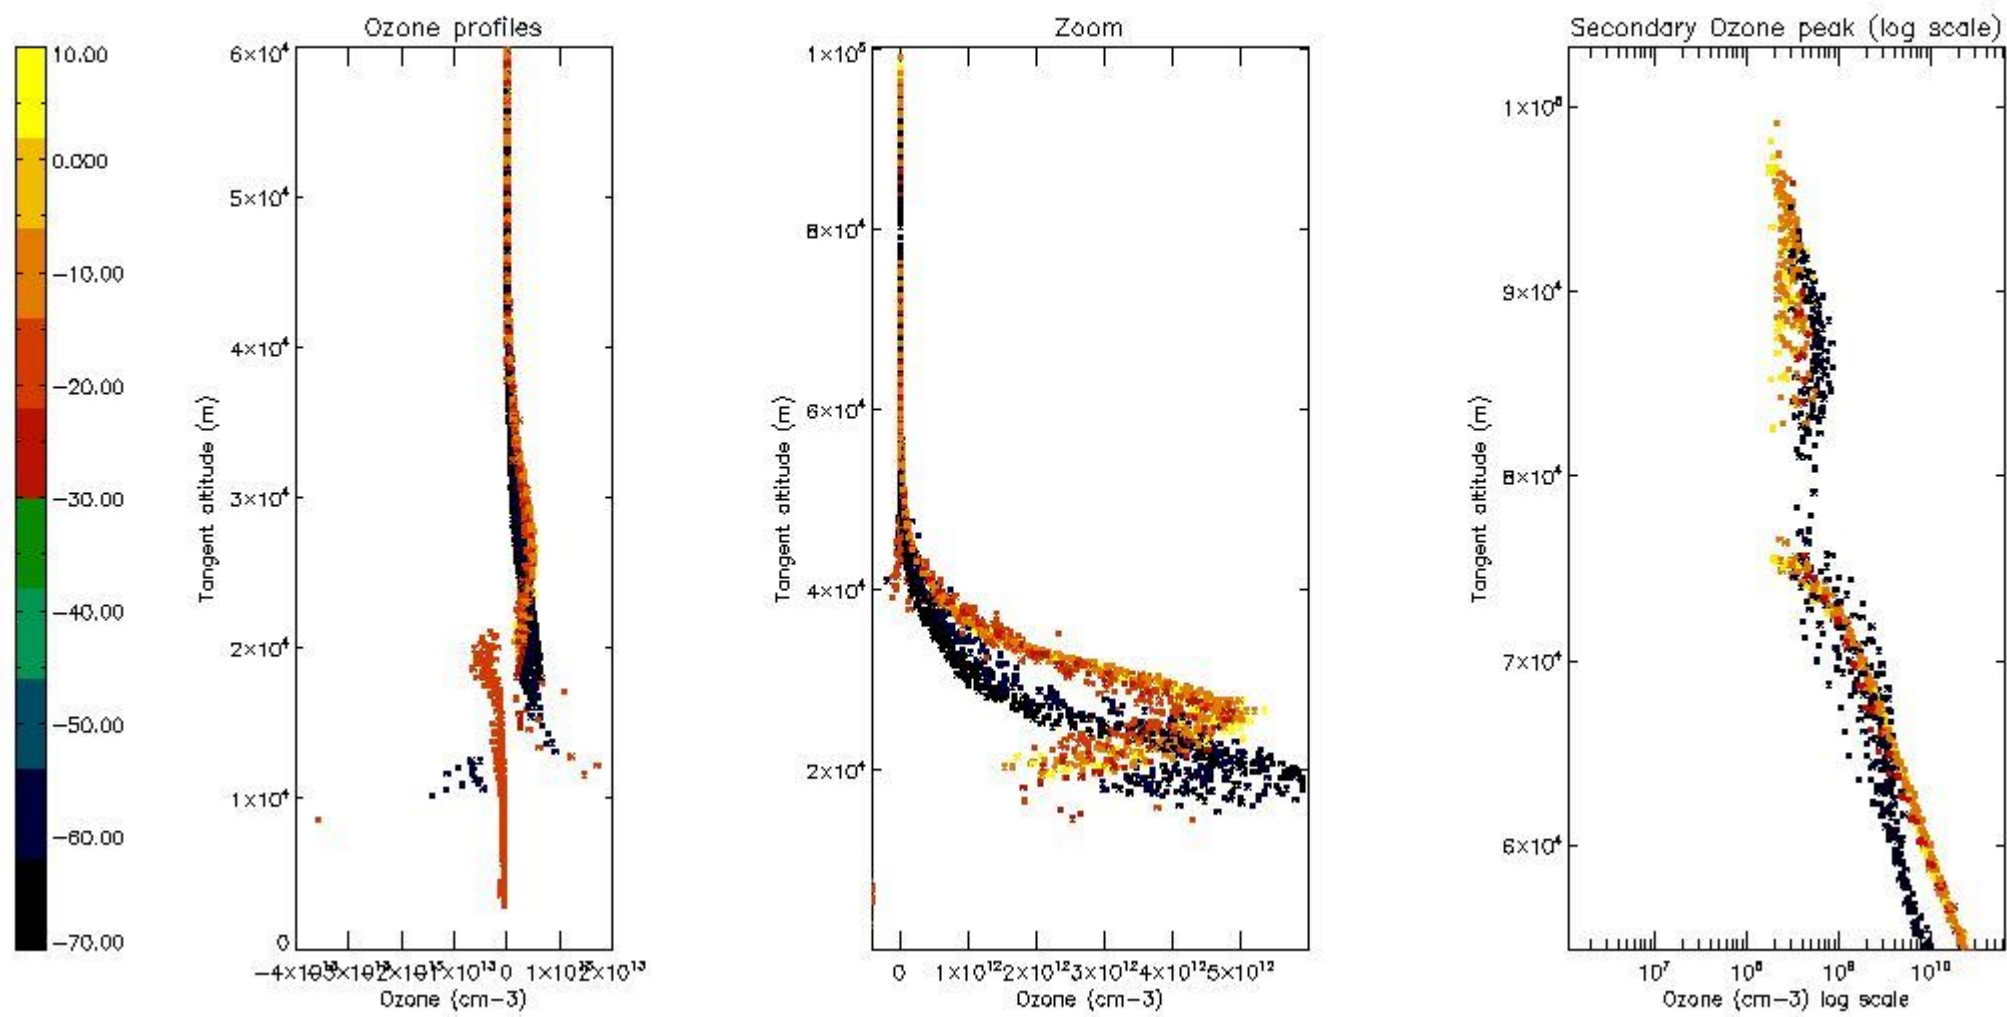

STD < 10	9
STD < 5	6

5.2 Plot ozone profiles for all STD (dark without errors)

The colorbar represents the latitude.

5.3 Plot ozone profiles where STD < 20% (dark without errors)

The colorbar represents the latitude.