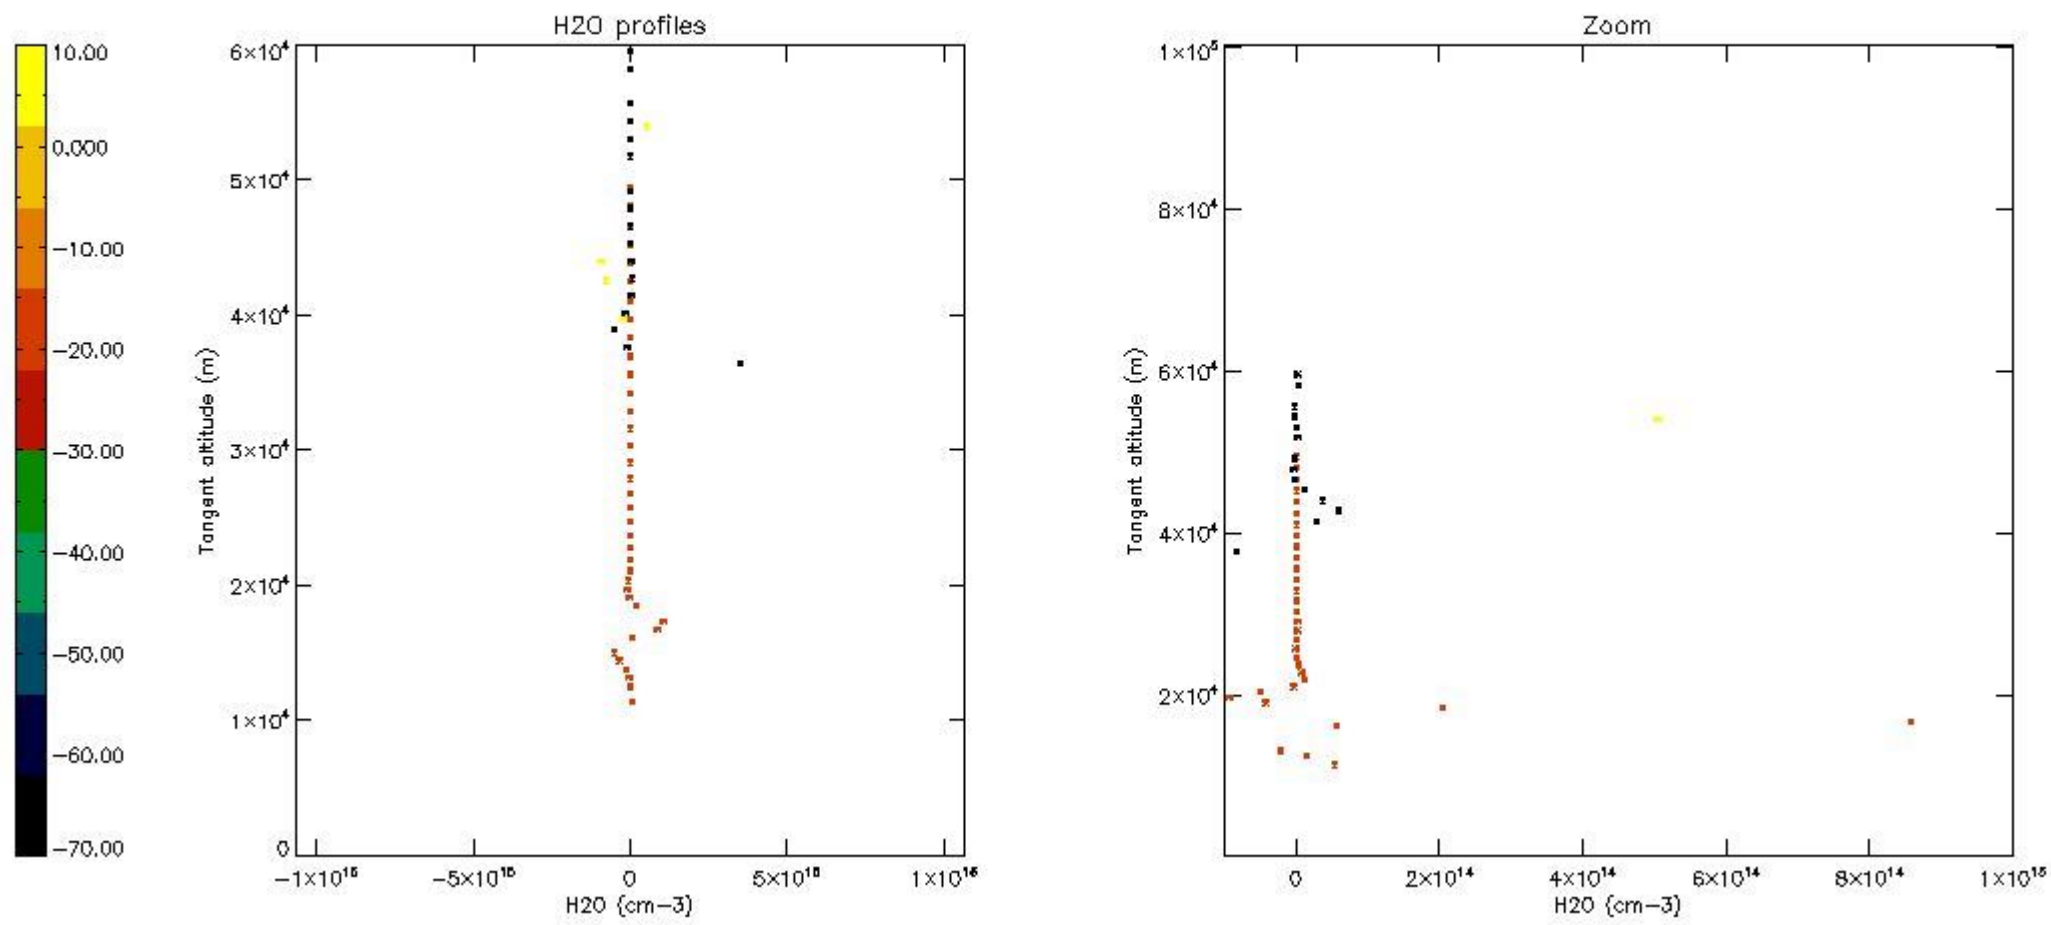

The colorbar represents the latitude.