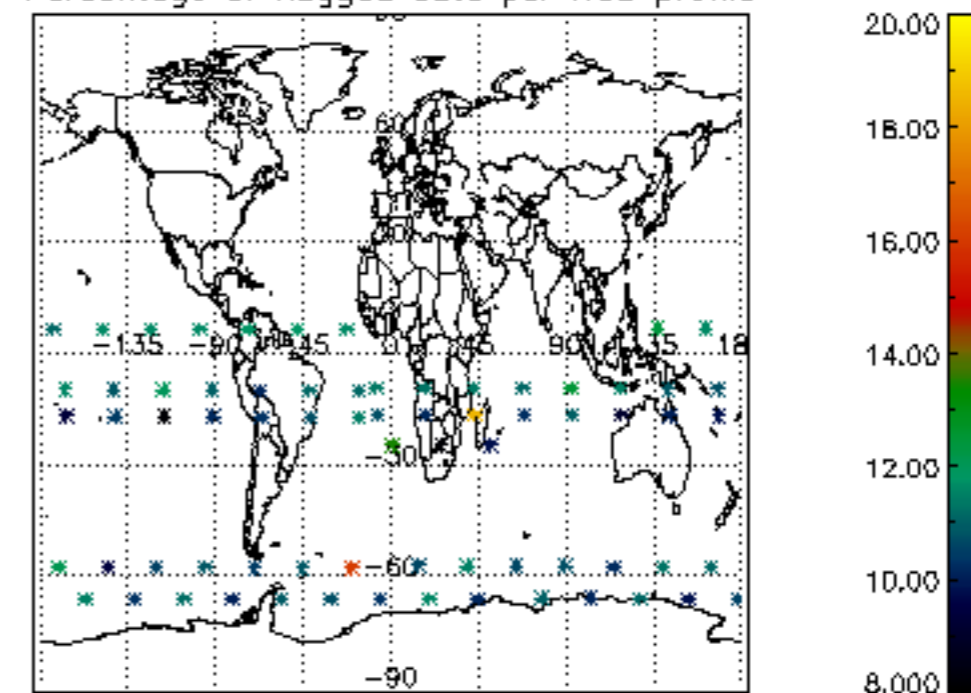

Percentage of flagged data per NO3 profile