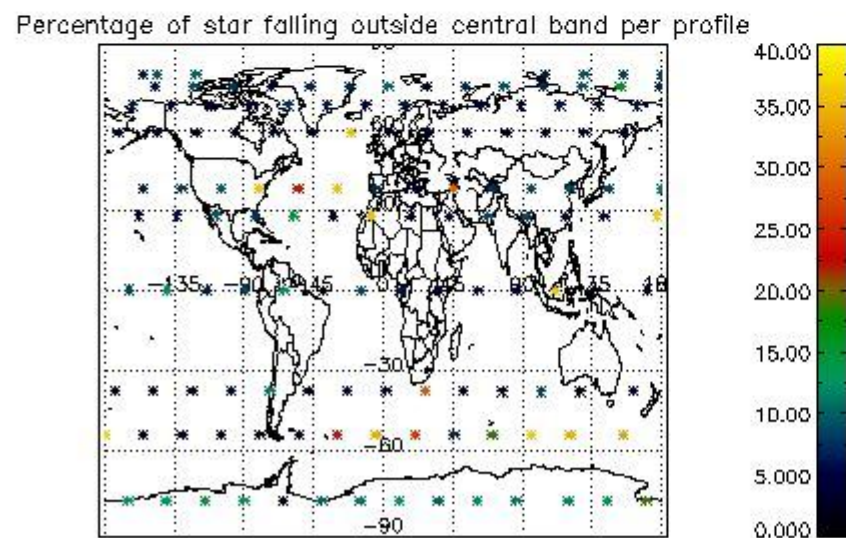

5. Trace gas profiles

5.1 Ozone statistics based on quality of products

The final quality of the products can be "measured" using the STD (Standard Deviation) attached to every point profile. This information is written to the parameter GOM_NL__2P/NL_LOCAL_SPECIES_DENSITY/o3_std of the level 2 products. The table below shows the statistics for given STD ranges.

The statistics are given with respect to the overall valid production:

- Products without fatal errors: GOM_NL__2P/MPH/PRODUCT_ERR=0
- Valid point profile: GOM_NL__2P/NL_LOCAL_SPECIES_DENSITY/pcd(0)=0

The 'Criteria' is applied to valid points of dark limb products:

- Products in dark limb illumination condition: GOM_NL__2P/NL_SUMMARY_QUALITY/obs_ill_cond=0
- Products without fatal errors: GOM_NL__2P/MPH/PRODUCT_ERR=0
- Valid point profile: GOM_NL__2P/NL_LOCAL_SPECIES_DENSITY/pcd(0)=0

So, the table below shows the percentage of dark limb and valid observations for each criteria with respect to the overall valid daily observations.

Criteria	% of total production
All STD	25
STD < 20	13