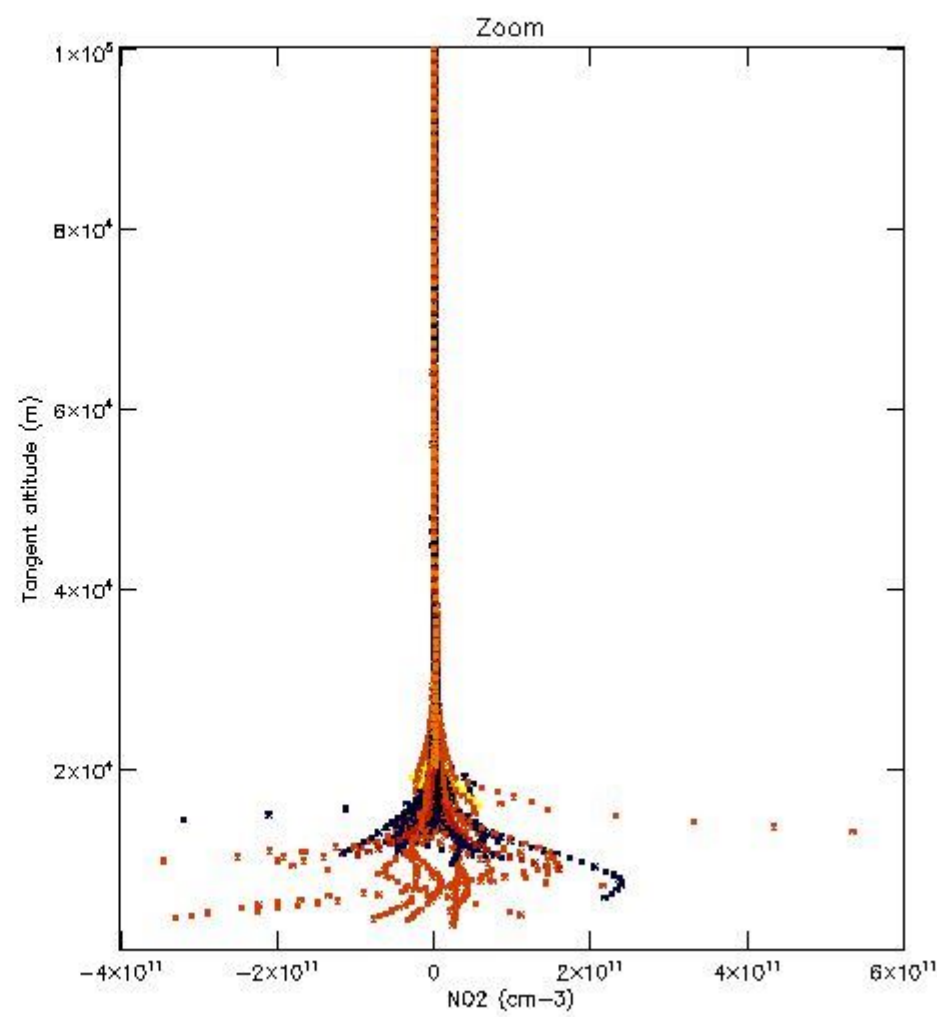

5.7 Plot NO3 profiles for all STD (dark without errors)

The colorbar represents the latitude.