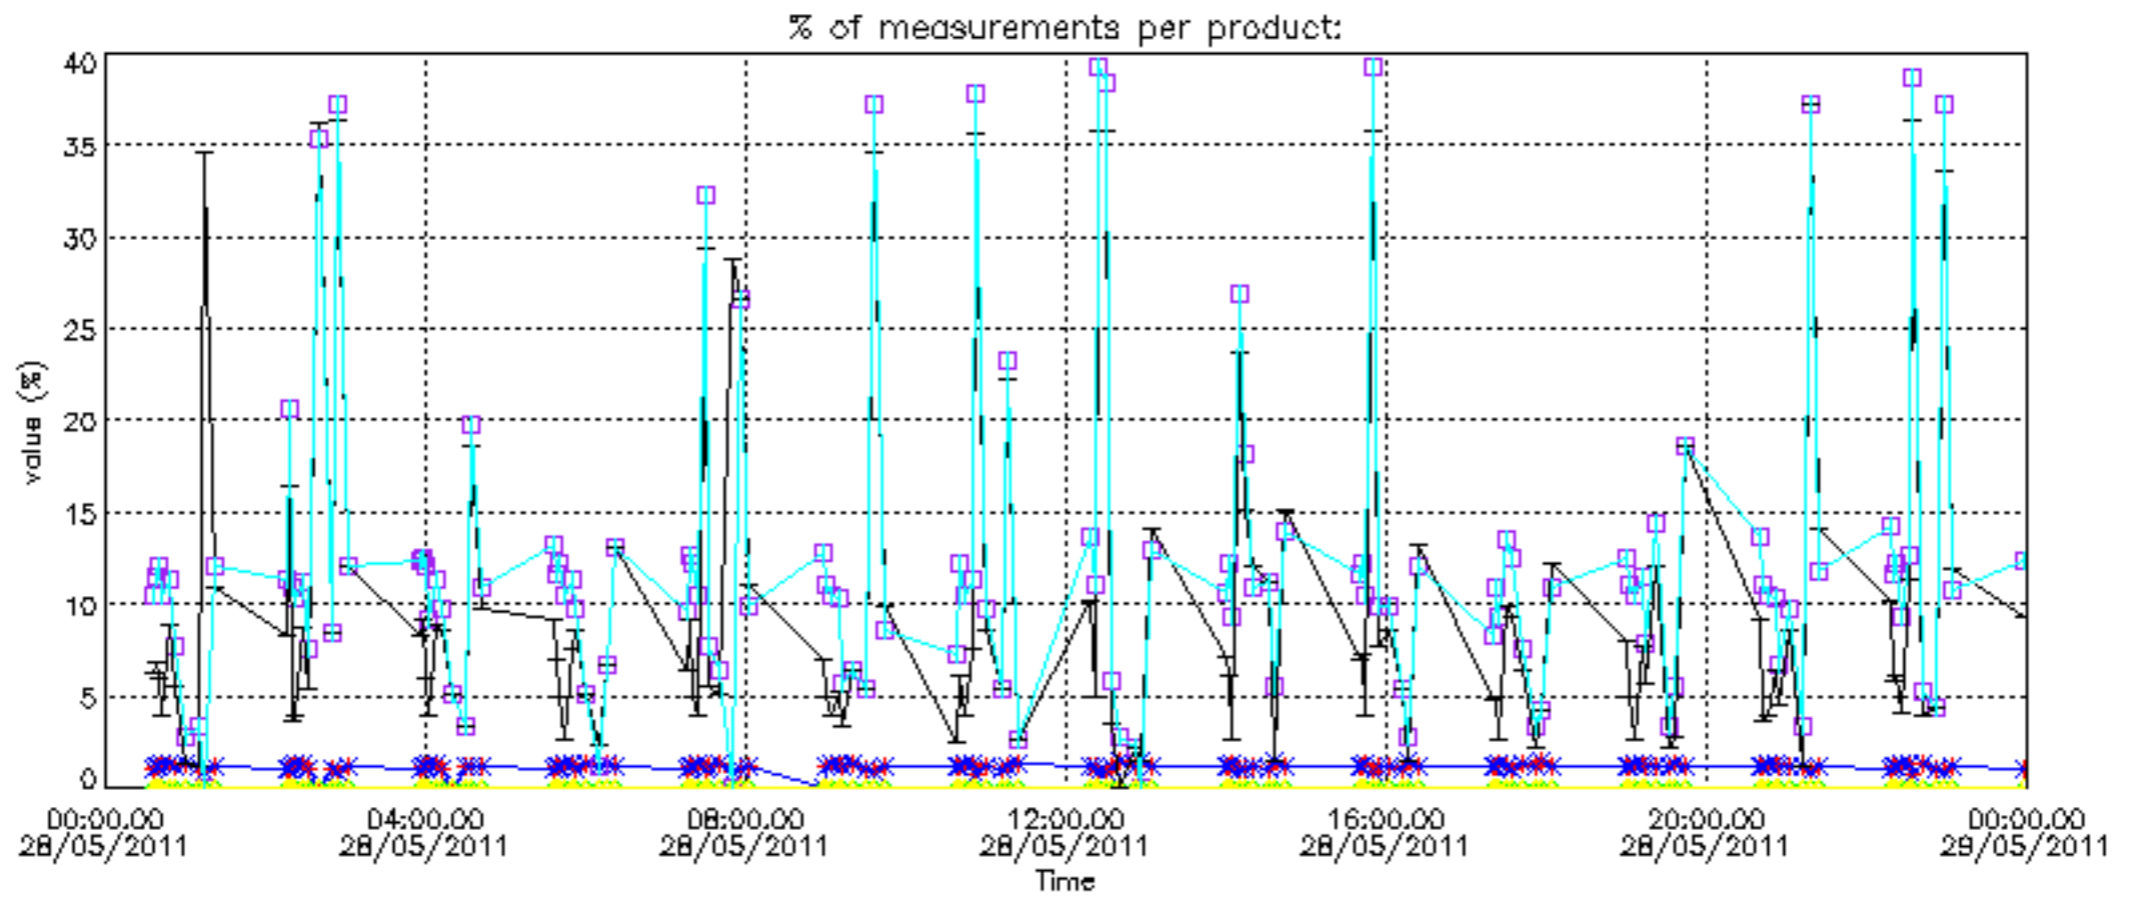

Percentage of cosmic ray hits per profile

Percentage of datation errors per profile