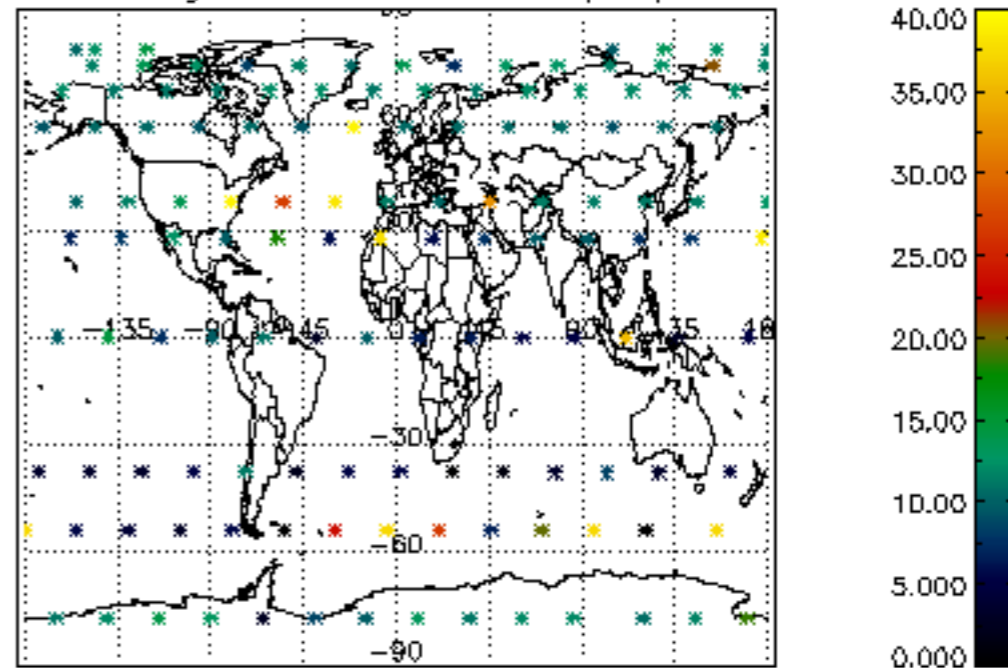

Percentage of saturation errors per profile