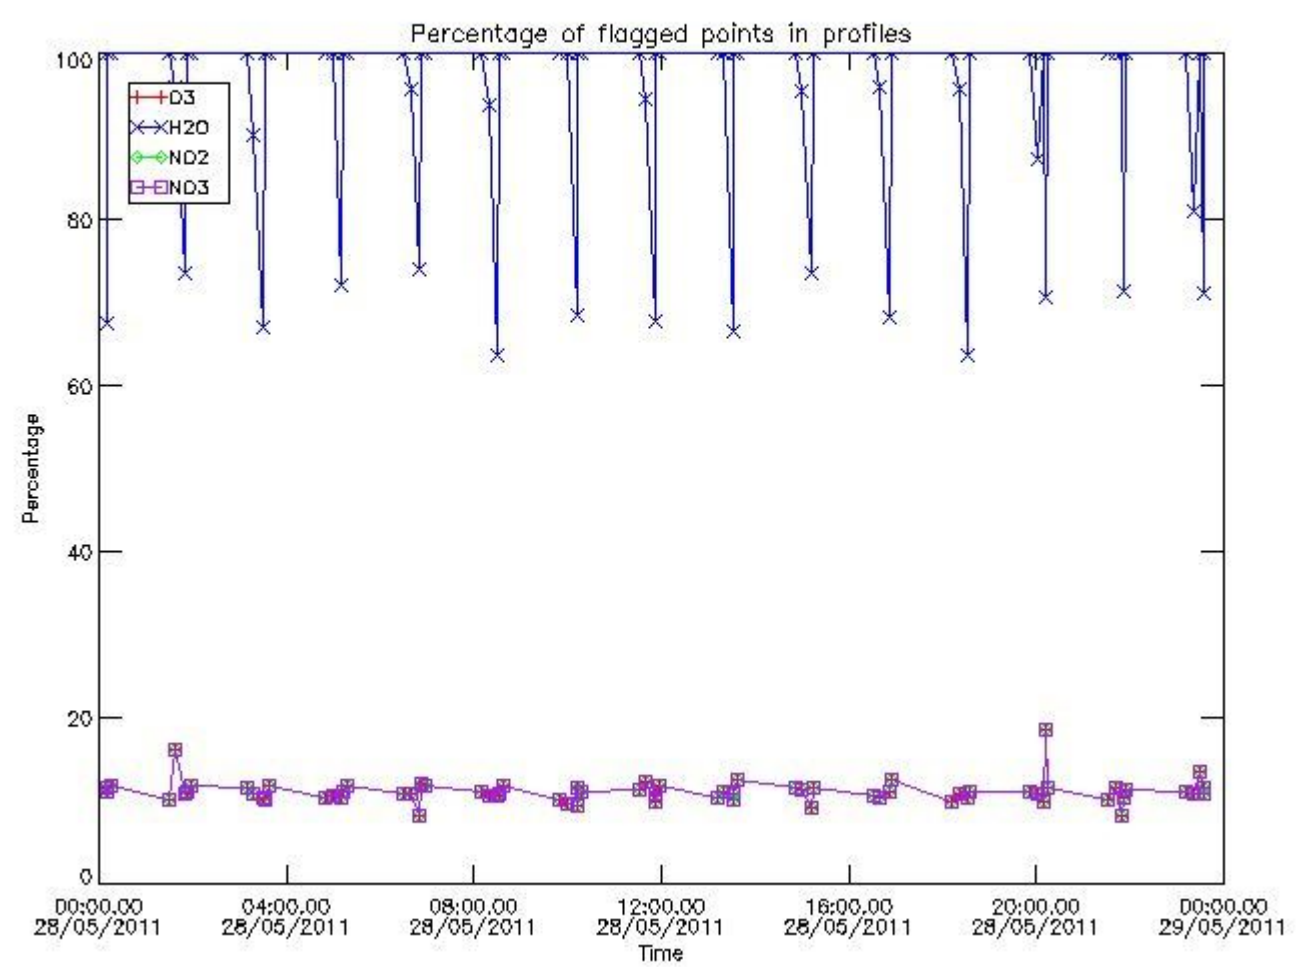

3. Quality information per product

In this section it is plotted some information contained in the Quality Summary data set of the level 2 products. Only products in dark limb conditions and without errors (error flag in the MPH set to "0") are used.

3.1 Plot quality information per product (time dependant)

3.2 Plot quality information per product (world map)