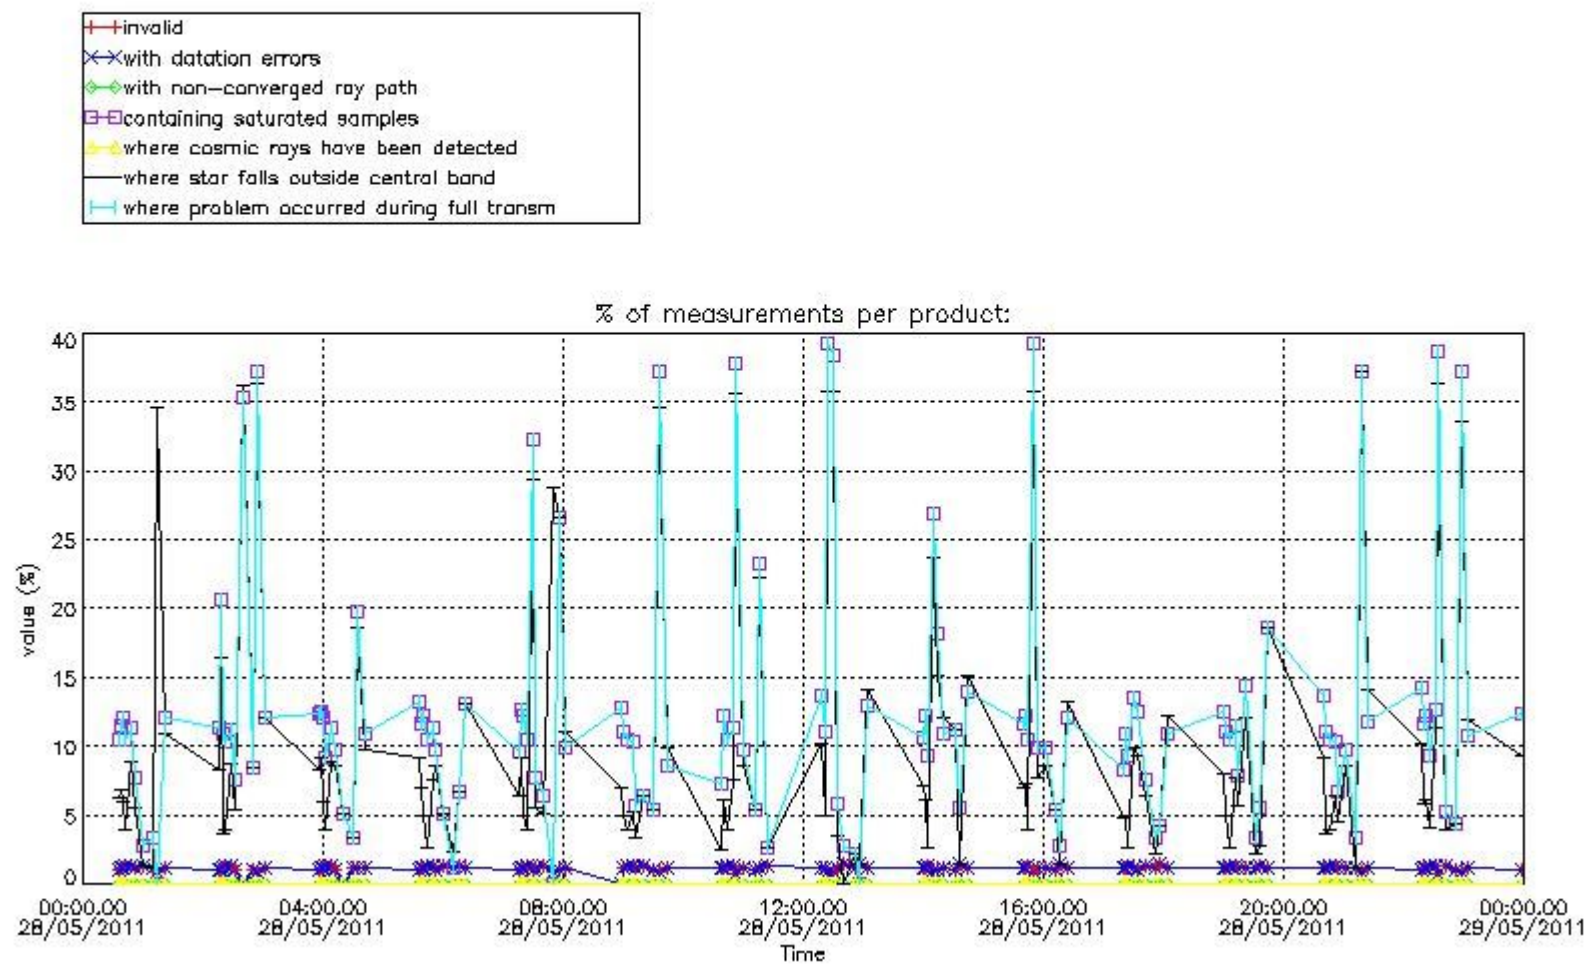

4.2 Plot quality information per product coming from level 1b processing (world map)

4.2.1 Plot level 1 quality information per product (world map): ENVISAT ASCENDING passes