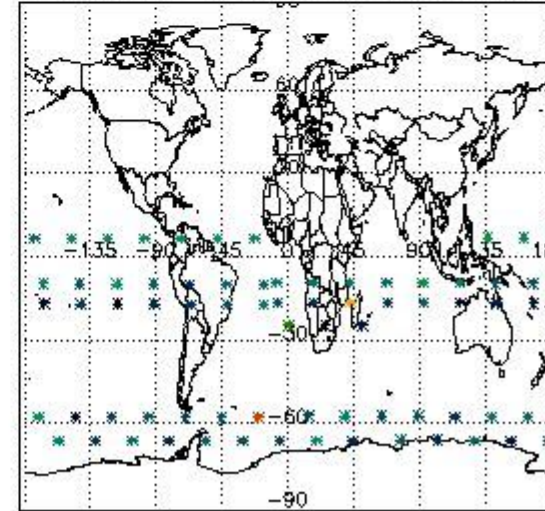

Percentage of flagged data per NO3 profile

4. Level 1 quality information per product

In this section it is plotted some information contained in the Quality Summary data set of the level 2 products that comes from the level 1b processing. Products without errors (error flag in the MPH set to "0") are used.

4.1 Plot quality information per product (time dependant) coming from level 1b processing

4.1.1 Plot level 1 quality information per product (time dependant): ENVISAT ASCENDING passes