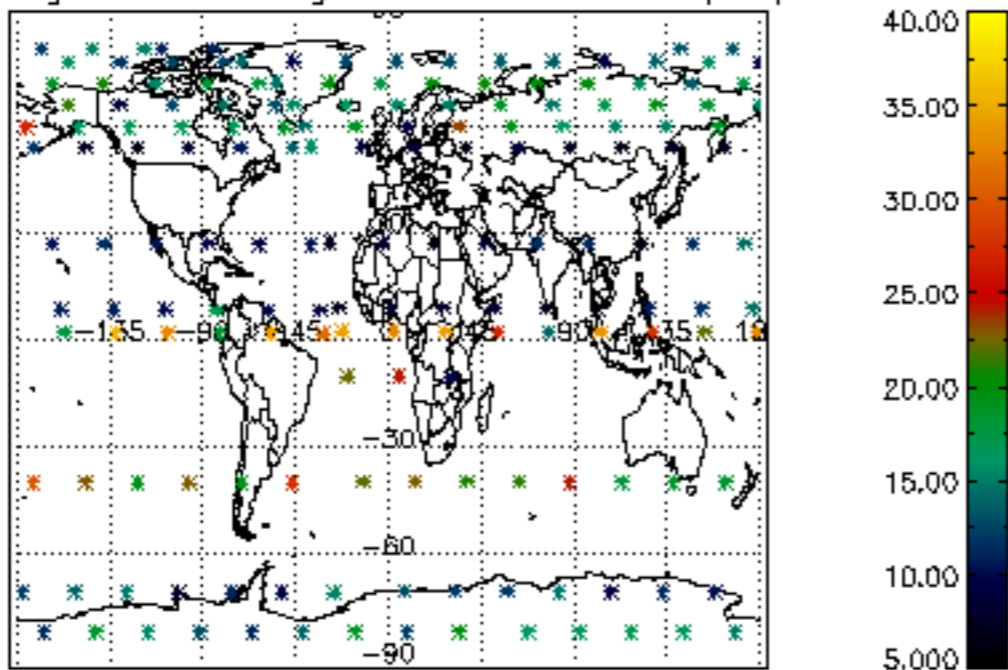

Percentage of cosmic ray hits per profile

Percentage of star falling outside central band per profile