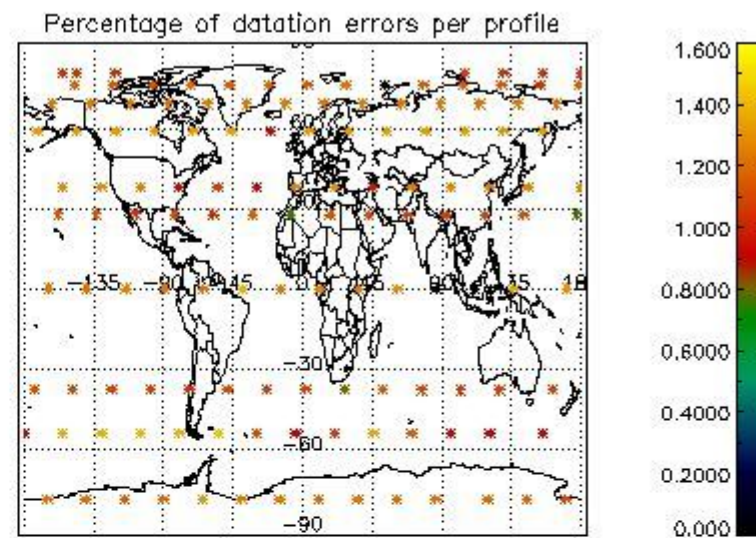

5. Trace gas profiles

5.1 Ozone statistics based on quality of products

The final quality of the products can be "measured" using the STD (Standard Deviation) attached to every point profile. This information is written to the parameter GOM_NL__2P/NL_LOCAL_SPECIES_DENSITY/o3_std of the level 2 products. The table below shows the statistics for given STD ranges.

The statistics are given with respect to the overall valid production:

- Products without fatal errors: GOM_NL__2P/MPH/PRODUCT_ERR=0
- Valid point profile: GOM_NL__2P/NL_LOCAL_SPECIES_DENSITY/pcd(0)=0

The 'Criteria' is applied to valid points of dark limb products:

- Products in dark limb illumination condition: GOM_NL__2P/NL_SUMMARY_QUALITY/obs_ill_cond=0
- Products without fatal errors: GOM_NL__2P/MPH/PRODUCT_ERR=0
- Valid point profile: GOM_NL__2P/NL_LOCAL_SPECIES_DENSITY/pcd(0)=0

So, the table below shows the percentage of dark limb and valid observations for each criteria with respect to the overall valid daily observations.

Criteria	% of total production
All STD	25
STD < 20	13