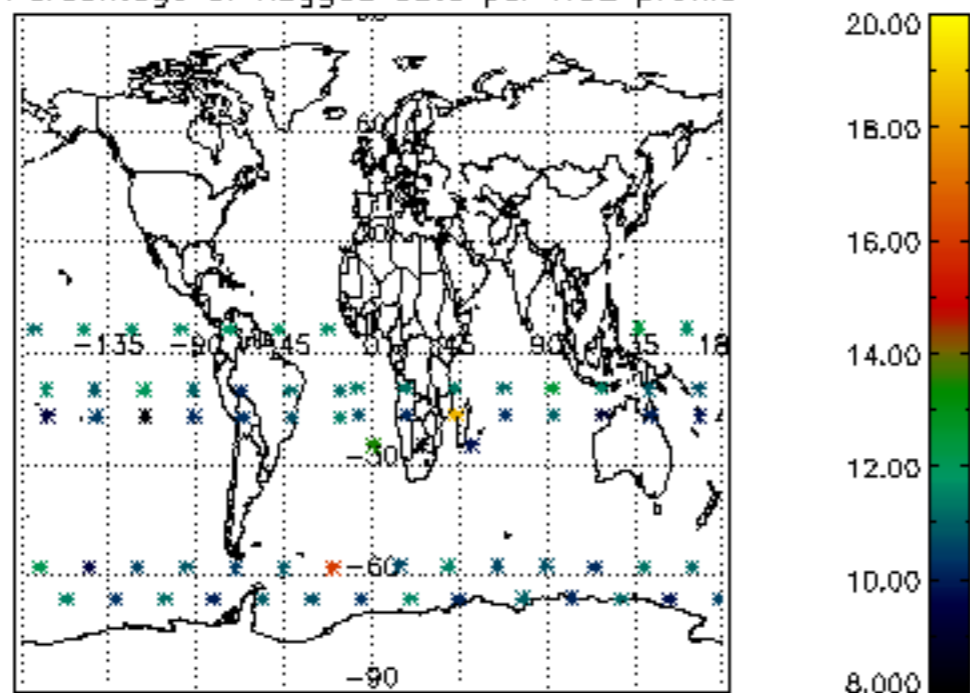

Percentage of flagged data per NO2 profile