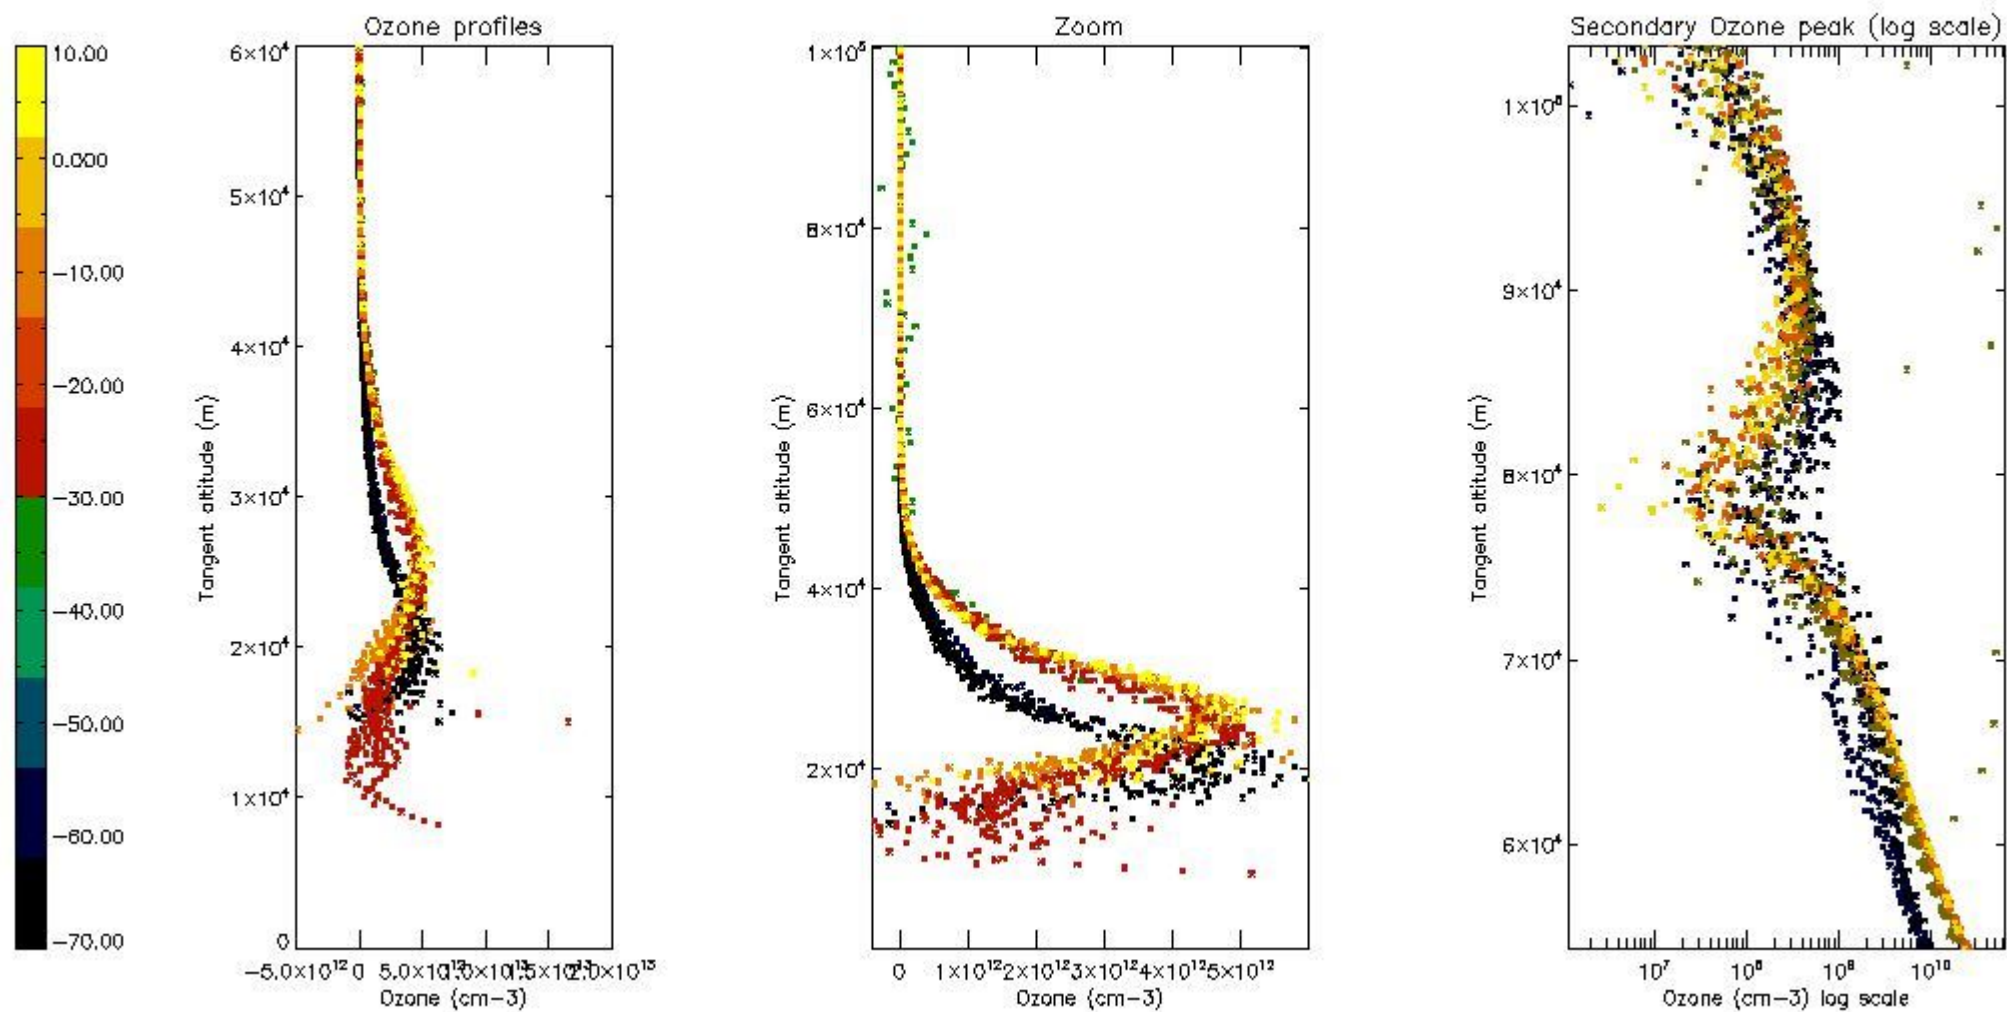

STD < 10	10
STD < 5	8

5.2 Plot ozone profiles for all STD (dark without errors)

The colorbar represents the latitude.

5.3 Plot ozone profiles where STD < 20% (dark without errors)

The colorbar represents the latitude.