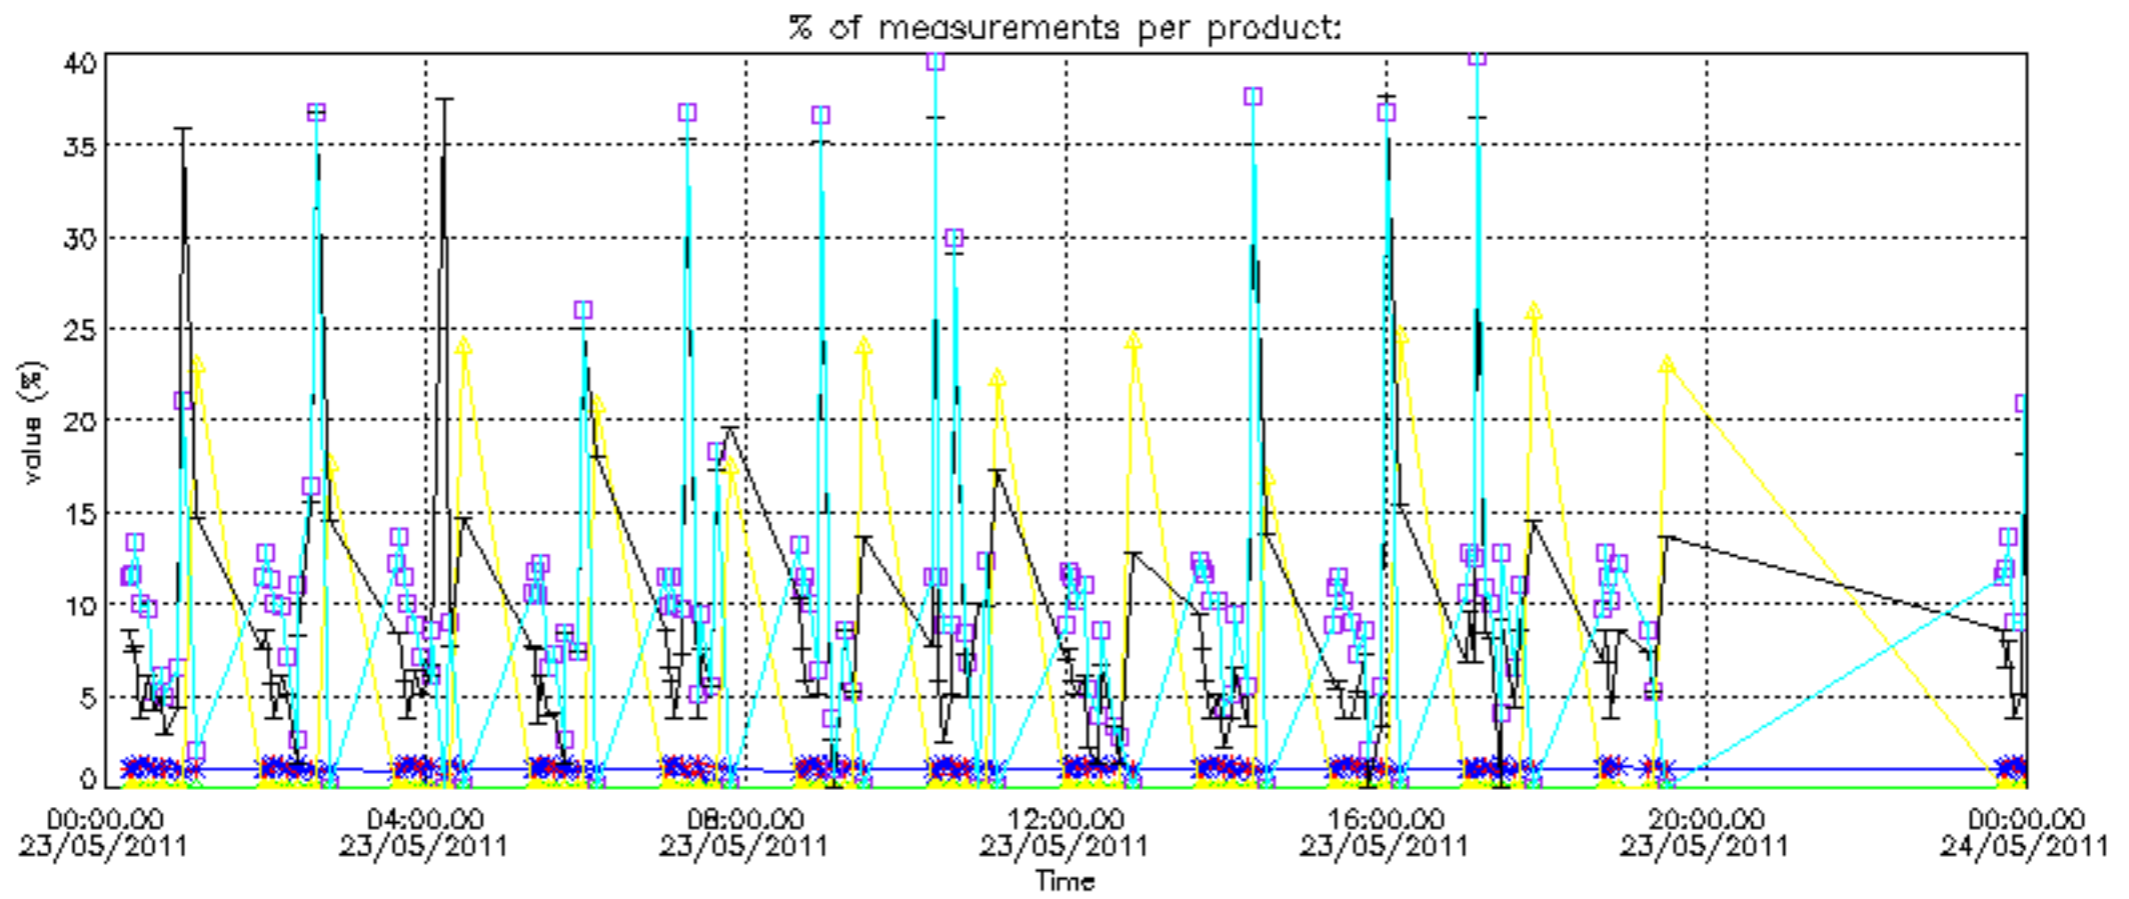

Percentage of flagged data per D3 profile

Percentage of flagged data per H2O profile

Percentage of flagged data per NO2 profile

Percentage of flagged data per NO3 profile

Percentage of cosmic ray hits per profile