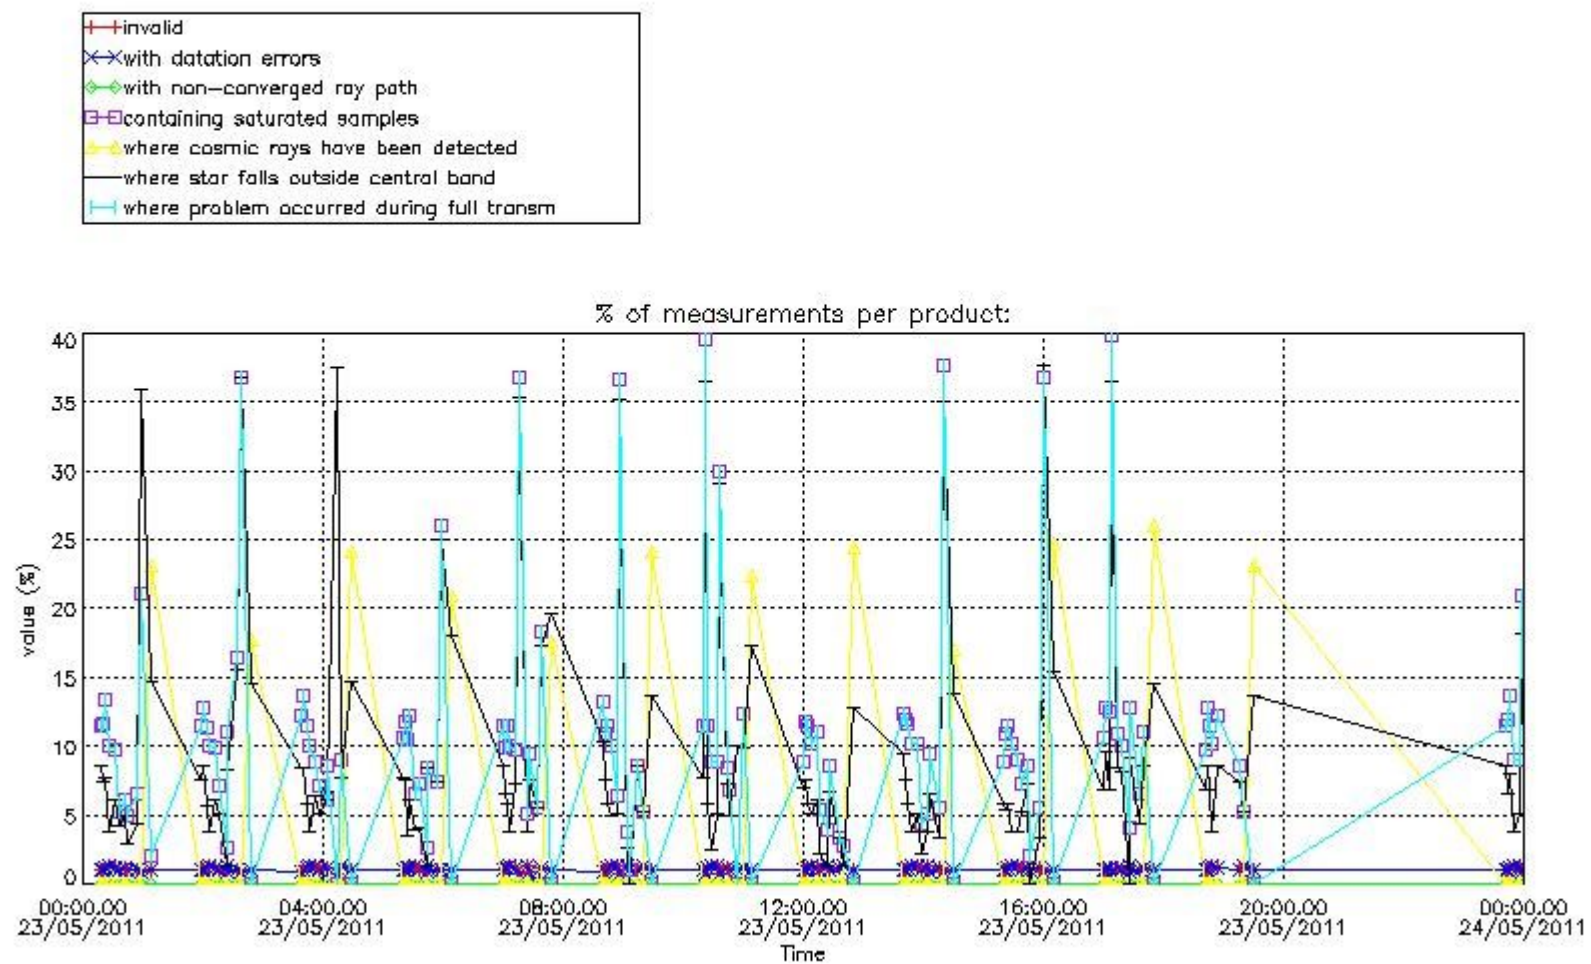

3.1 Plot quality information per product (time dependant)

3.2 Plot quality information per product (world map)

Percentage of flagged data per O3 profile

Percentage of flagged data per H2O profile

Percentage of flagged data per NO2 profile

Percentage of flagged data per NO3 profile

4. Level 1 quality information per product

In this section it is plotted some information contained in the Quality Summary data set of the level 2 products that comes from the level 1b processing. Products without errors (error flag in the MPH set to "0") are used.

4.1 Plot quality information per product (time dependant) coming from level 1b processing

4.1.1 Plot level 1 quality information per product (time dependant): ENVISAT ASCENDING passes

4.1.2 Plot level 1 quality information per product (time dependant): ENVI SAT DESCENDING passes