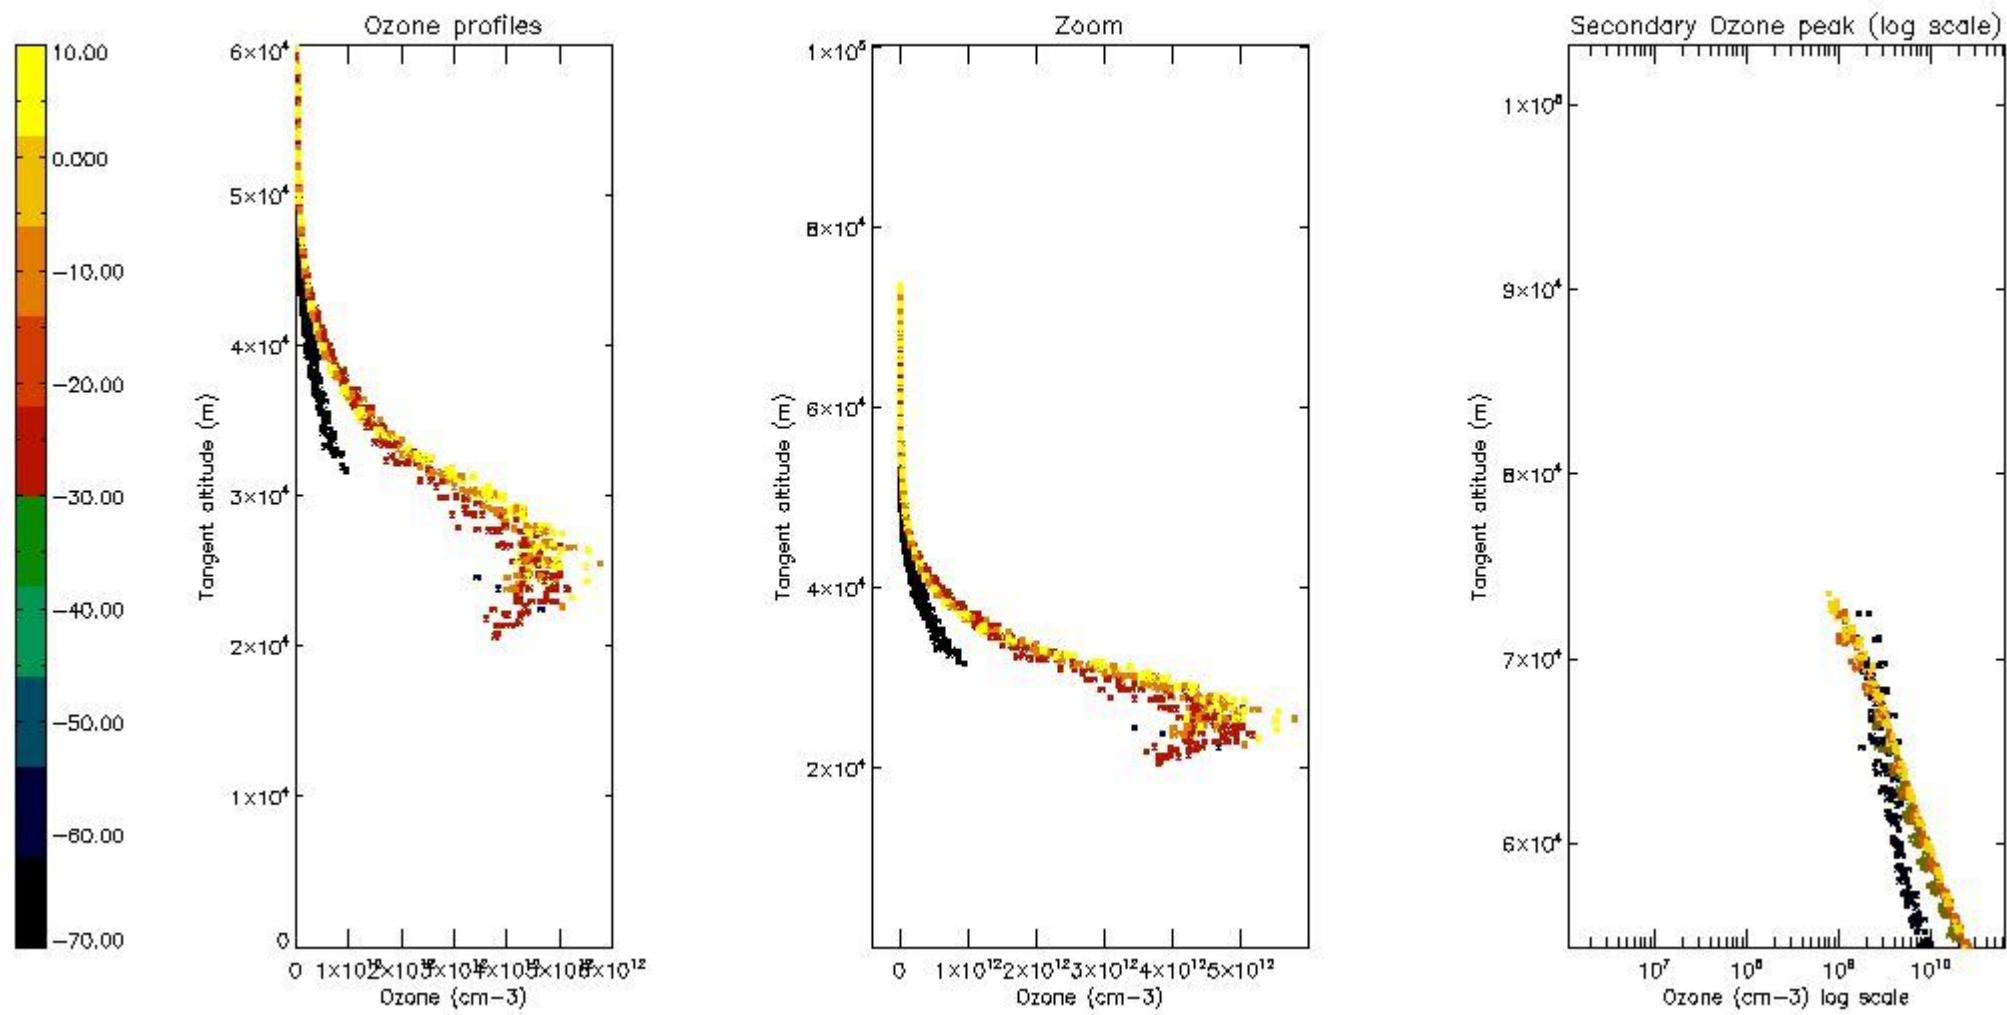

5.6 Plot NO₂ profiles for all STD (dark without errors)

The colorbar represents the latitude.