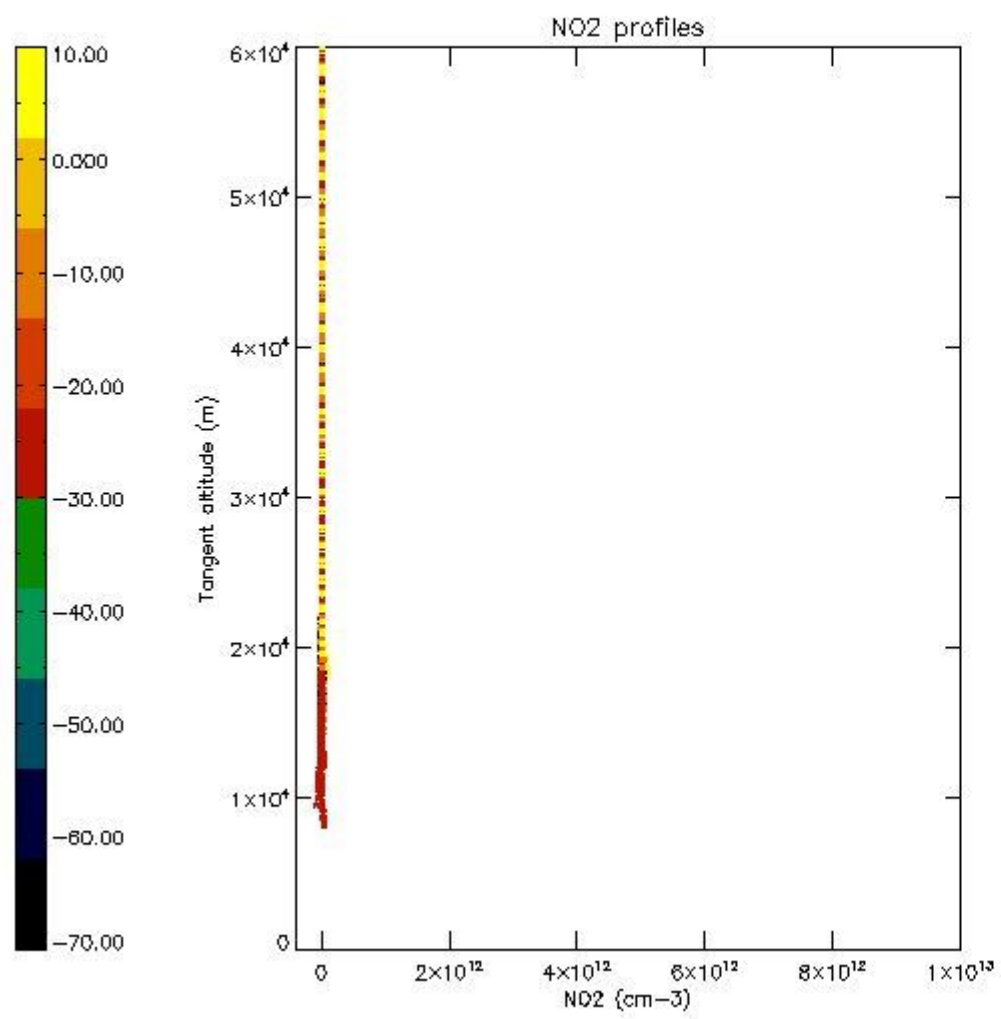

5.7 Plot NO3 profiles for all STD (dark without errors)

The colorbar represents the latitude.