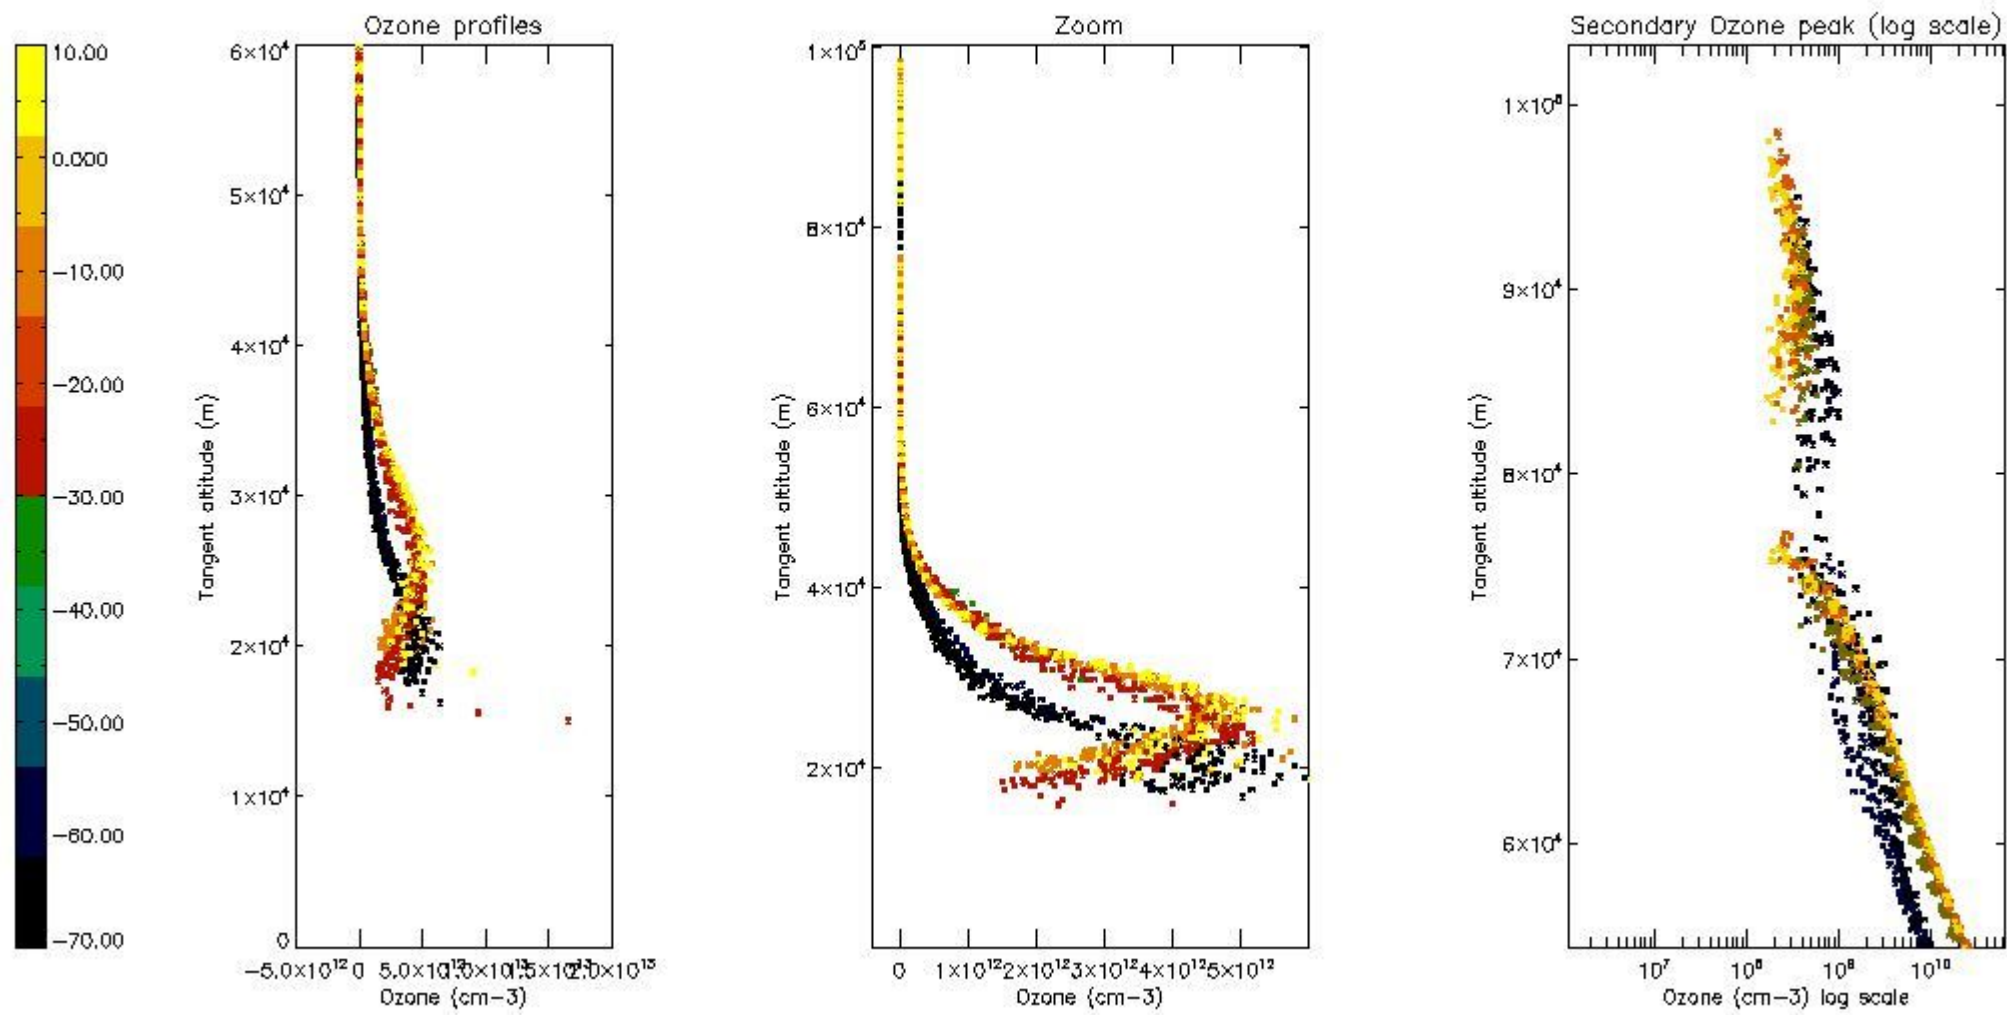

STD < 10	10
STD < 5	8

5.2 Plot ozone profiles for all STD (dark without errors)

The colorbar represents the latitude.

5.3 Plot ozone profiles where STD < 20% (dark without errors)

The colorbar represents the latitude.