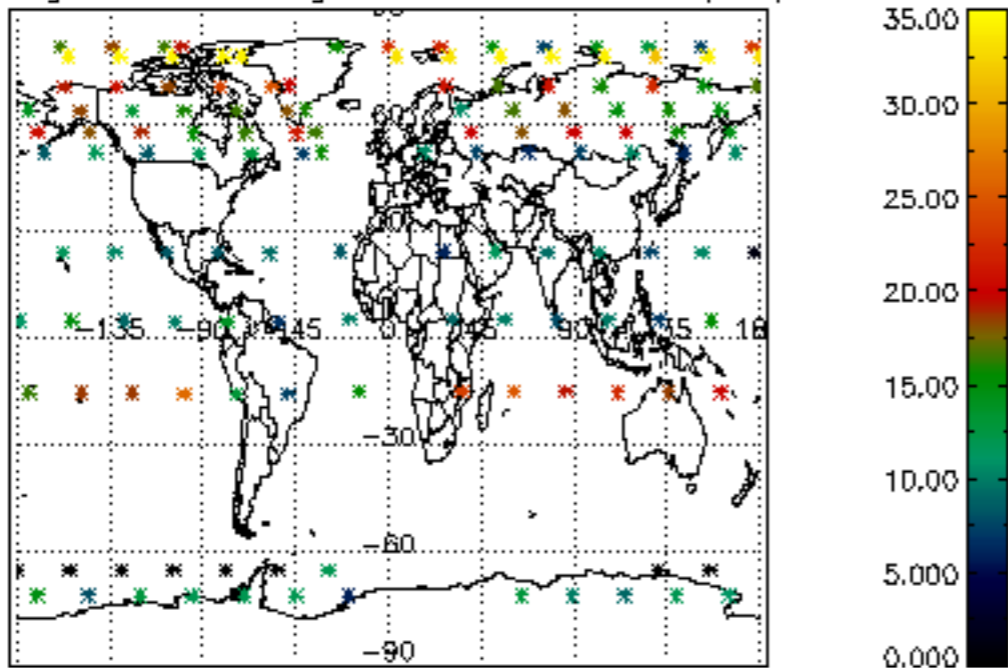

Percentage of cosmic ray hits per profile

Percentage of star falling outside central band per profile