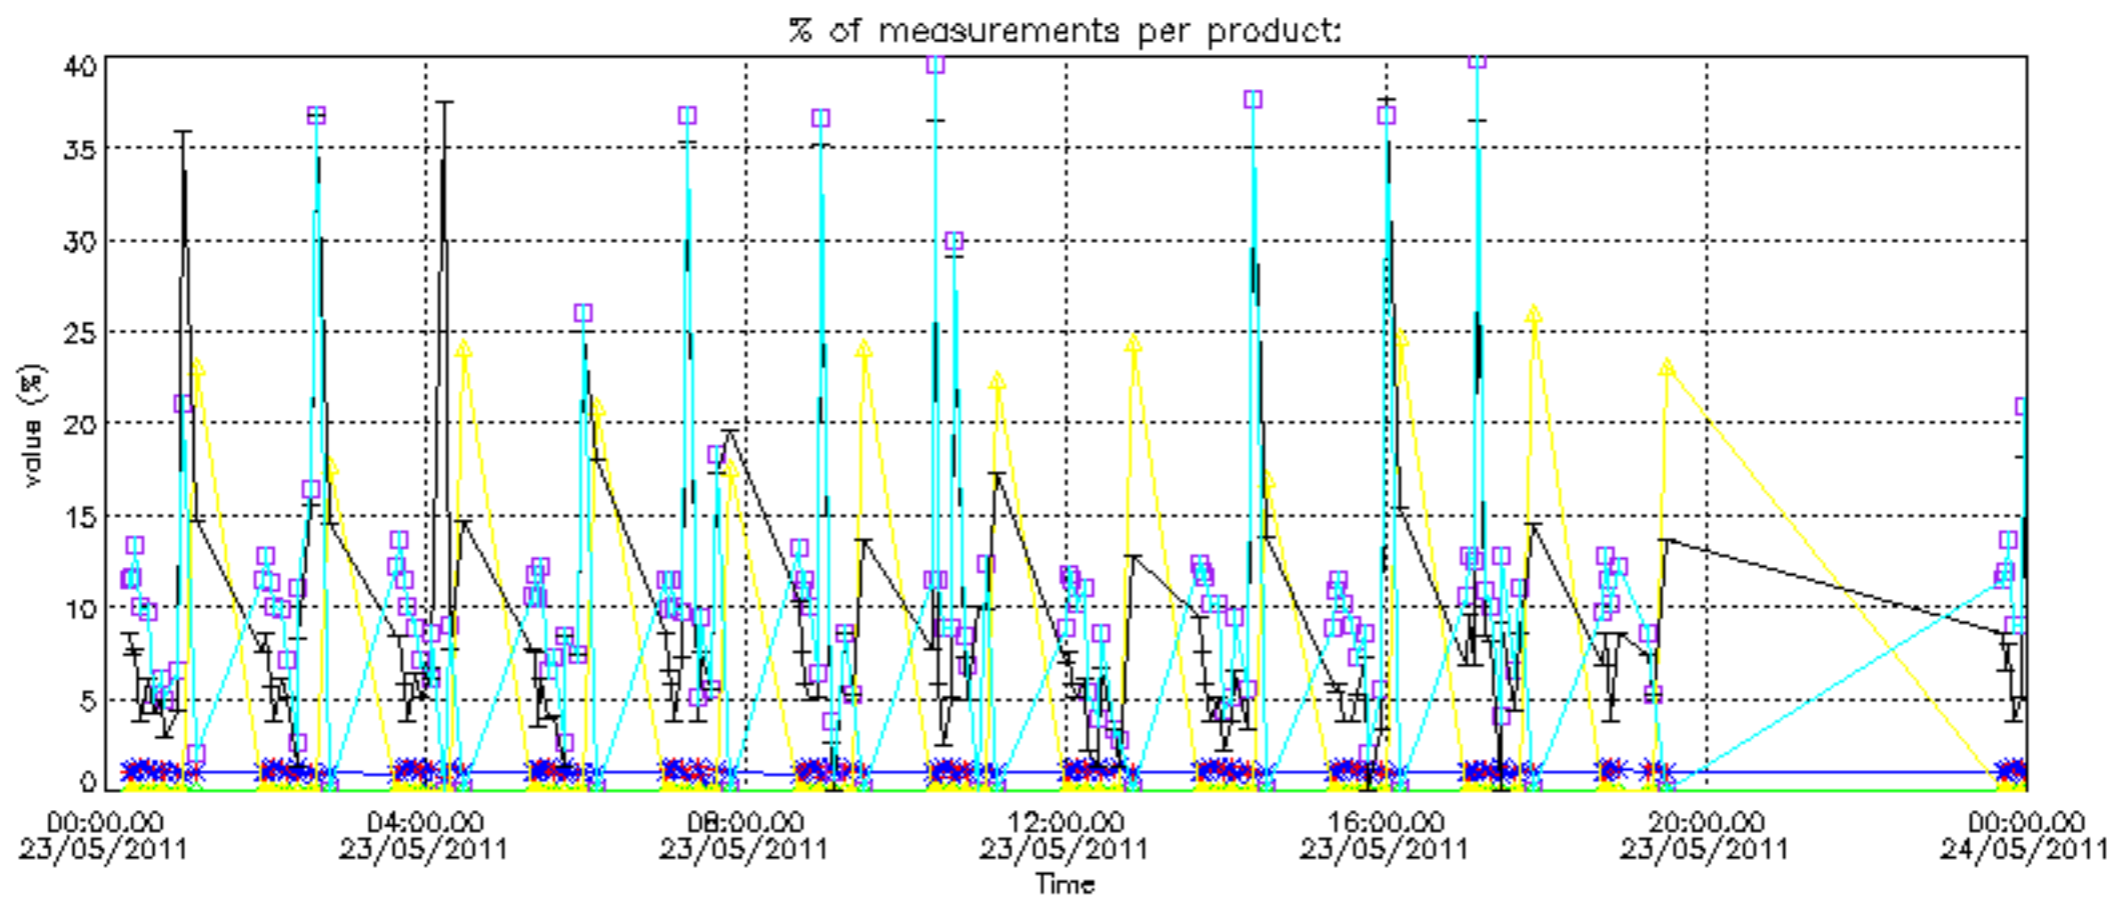

Percentage of cosmic ray hits per profile

Percentage of datation errors per profile