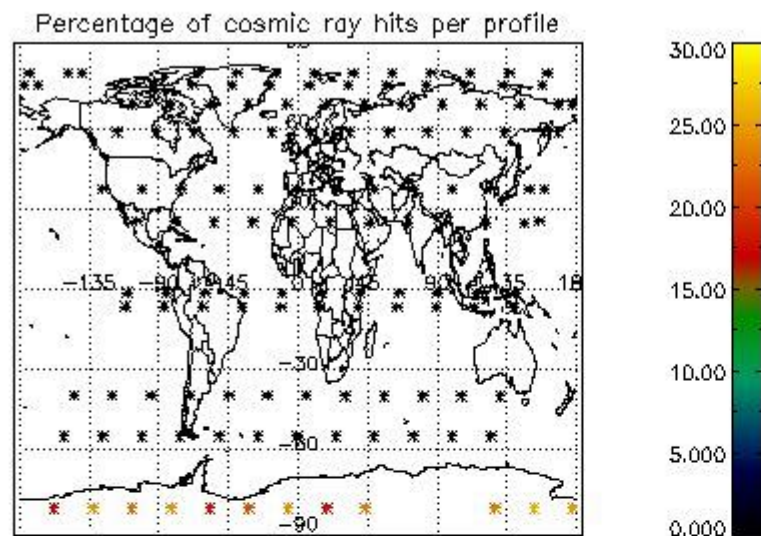

Percentage of datation errors per profile

Percentage of star falling outside central band per profile

Percentage of saturation errors per profile

4.2.2 Plot level 1 quality information per product (world map): ENVISAT DESCENDING passes