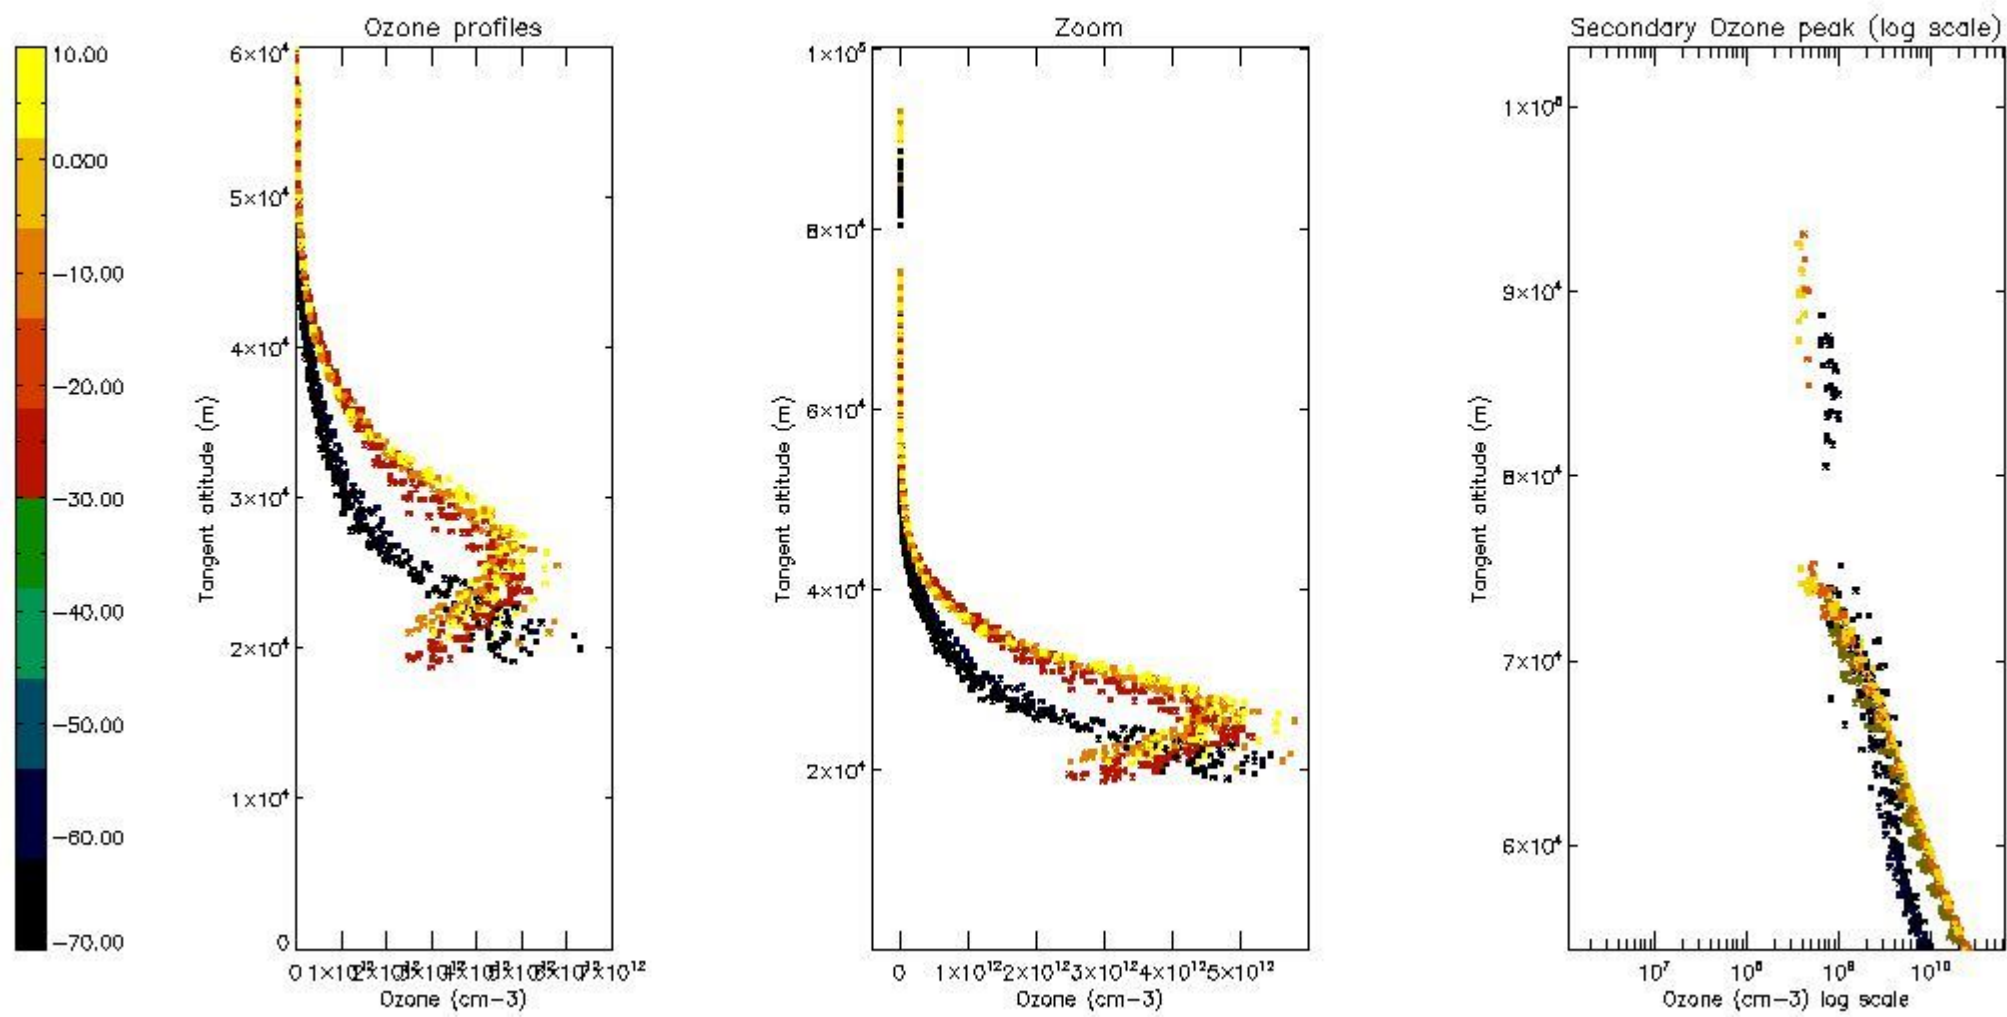

So, the table below shows the percentage of dark limb and valid observations for each criteria with respect to the overall valid daily observations.

Criteria	% of total production
All STD	22
STD < 20	13

STD < 10	10
STD < 5	8

5.2 Plot ozone profiles for all STD (dark without errors)

The colorbar represents the latitude.

5.3 Plot ozone profiles where STD < 20% (dark without errors)

The colorbar represents the latitude.

5.4 Plot ozone profiles where $STD < 10\%$ (dark without errors)

The colorbar represents the latitude.

5.5 Plot ozone profiles where STD < 5% (dark without errors)

The colorbar represents the latitude.

5.6 Plot NO₂ profiles for all STD (dark without errors)