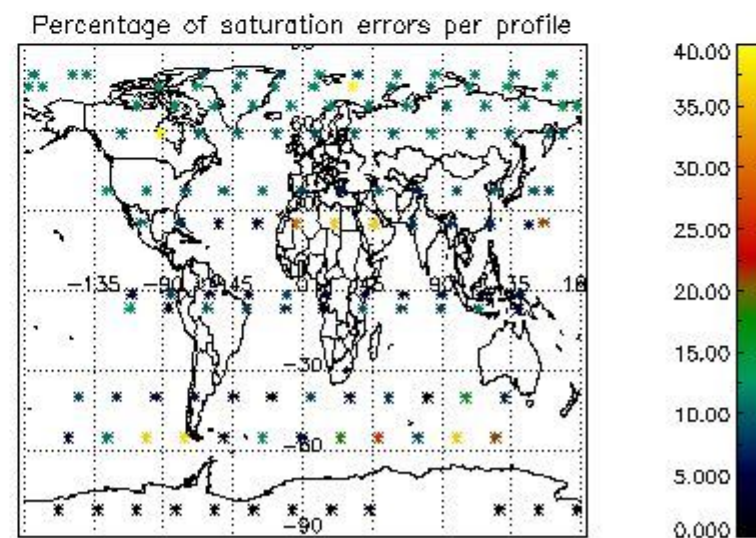

Percentage of datation errors per profile

Percentage of star falling outside central band per profile

Percentage of saturation errors per profile

4.2.2 Plot level 1 quality information per product (world map): ENVISAT DESCENDING passes