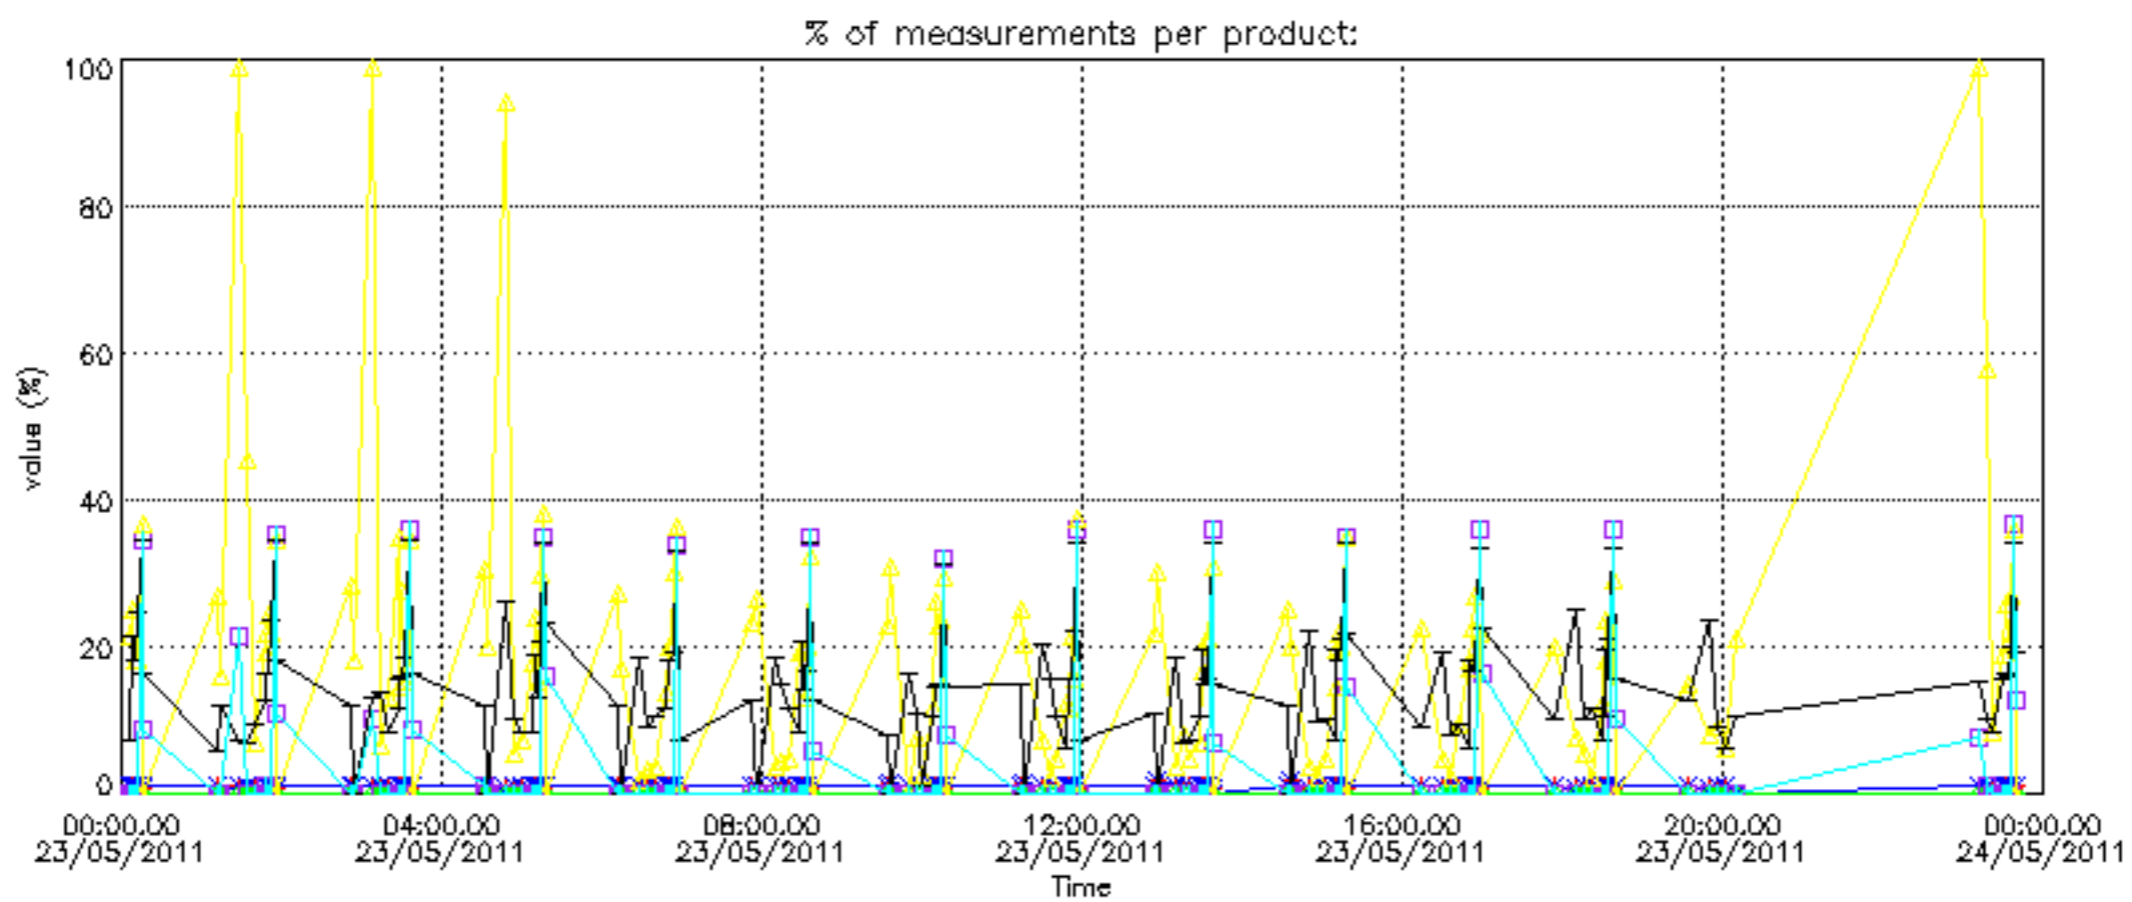

Percentage of flagged data per D3 profile

Percentage of flagged data per H2O profile

Percentage of flagged data per NO2 profile

Percentage of flagged data per NO3 profile

Percentage of cosmic ray hits per profile