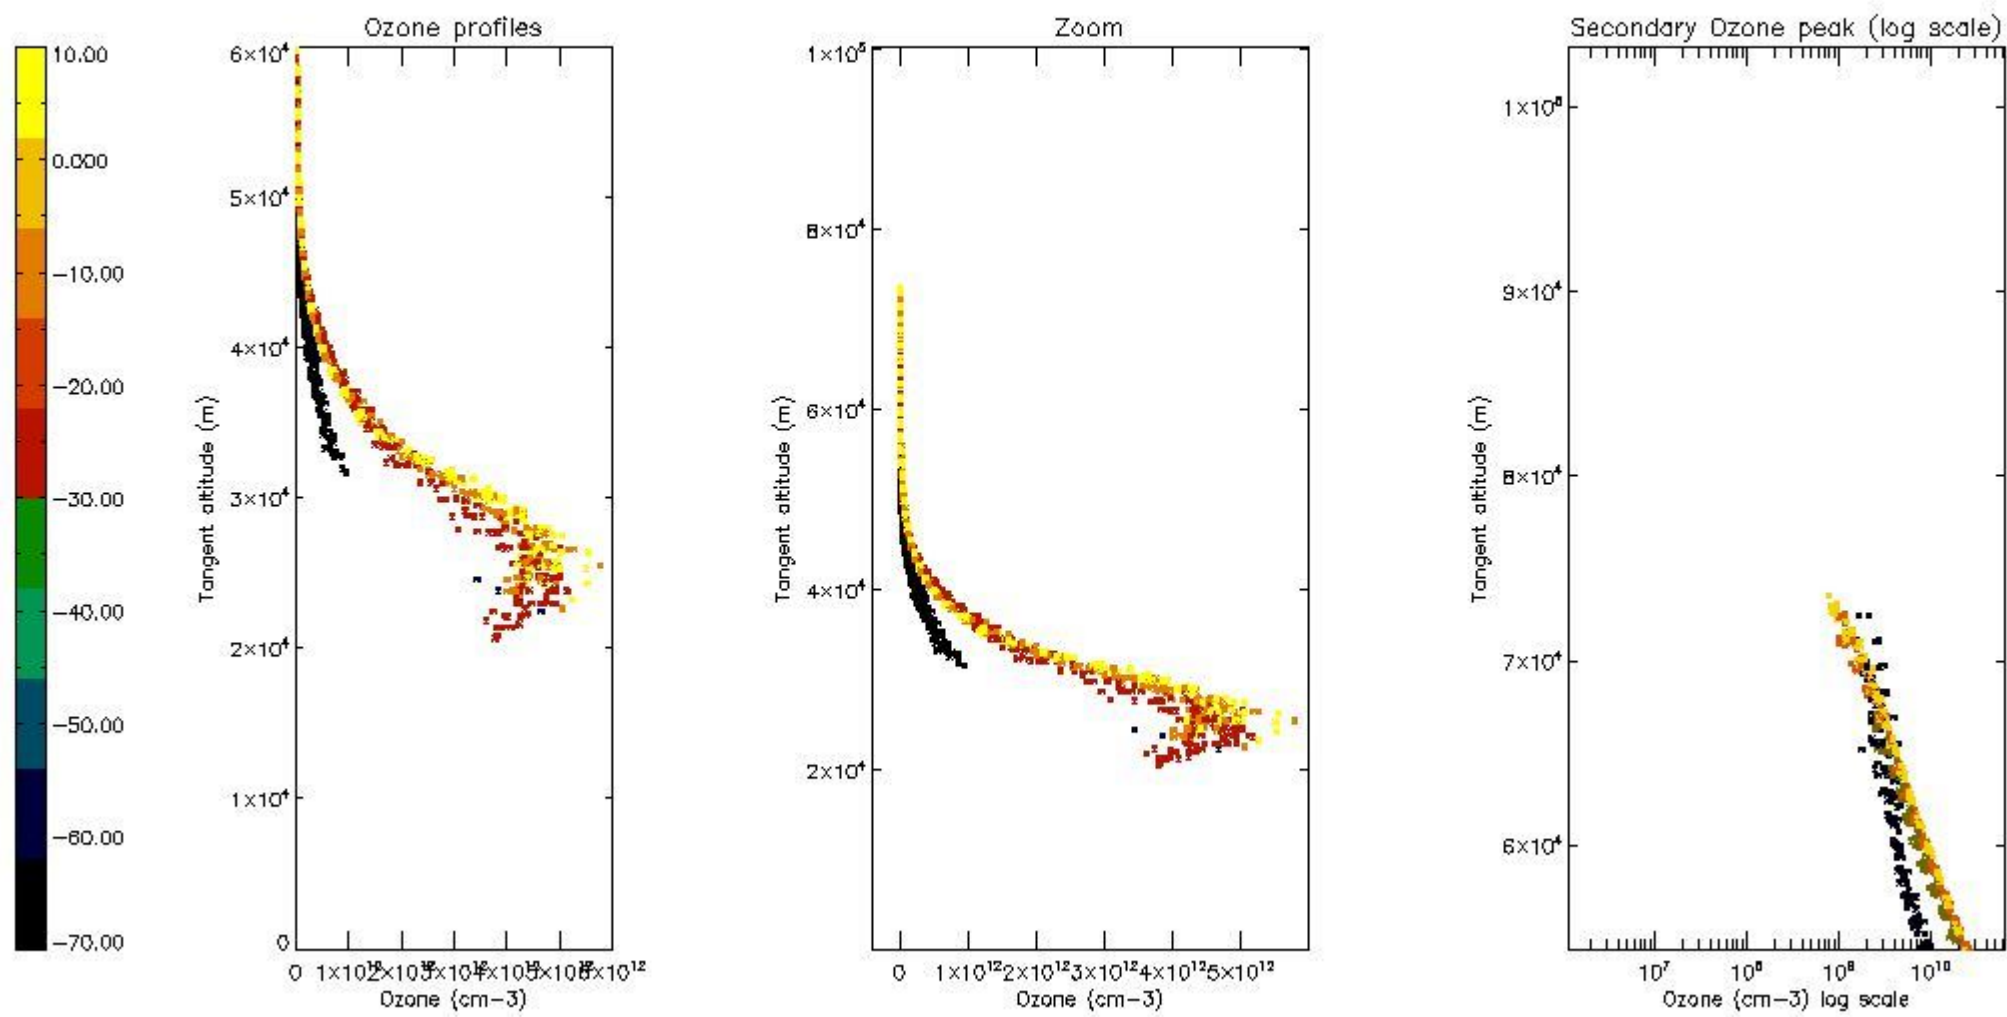

5.6 Plot NO₂ profiles for all STD (dark without errors)

The colorbar represents the latitude.