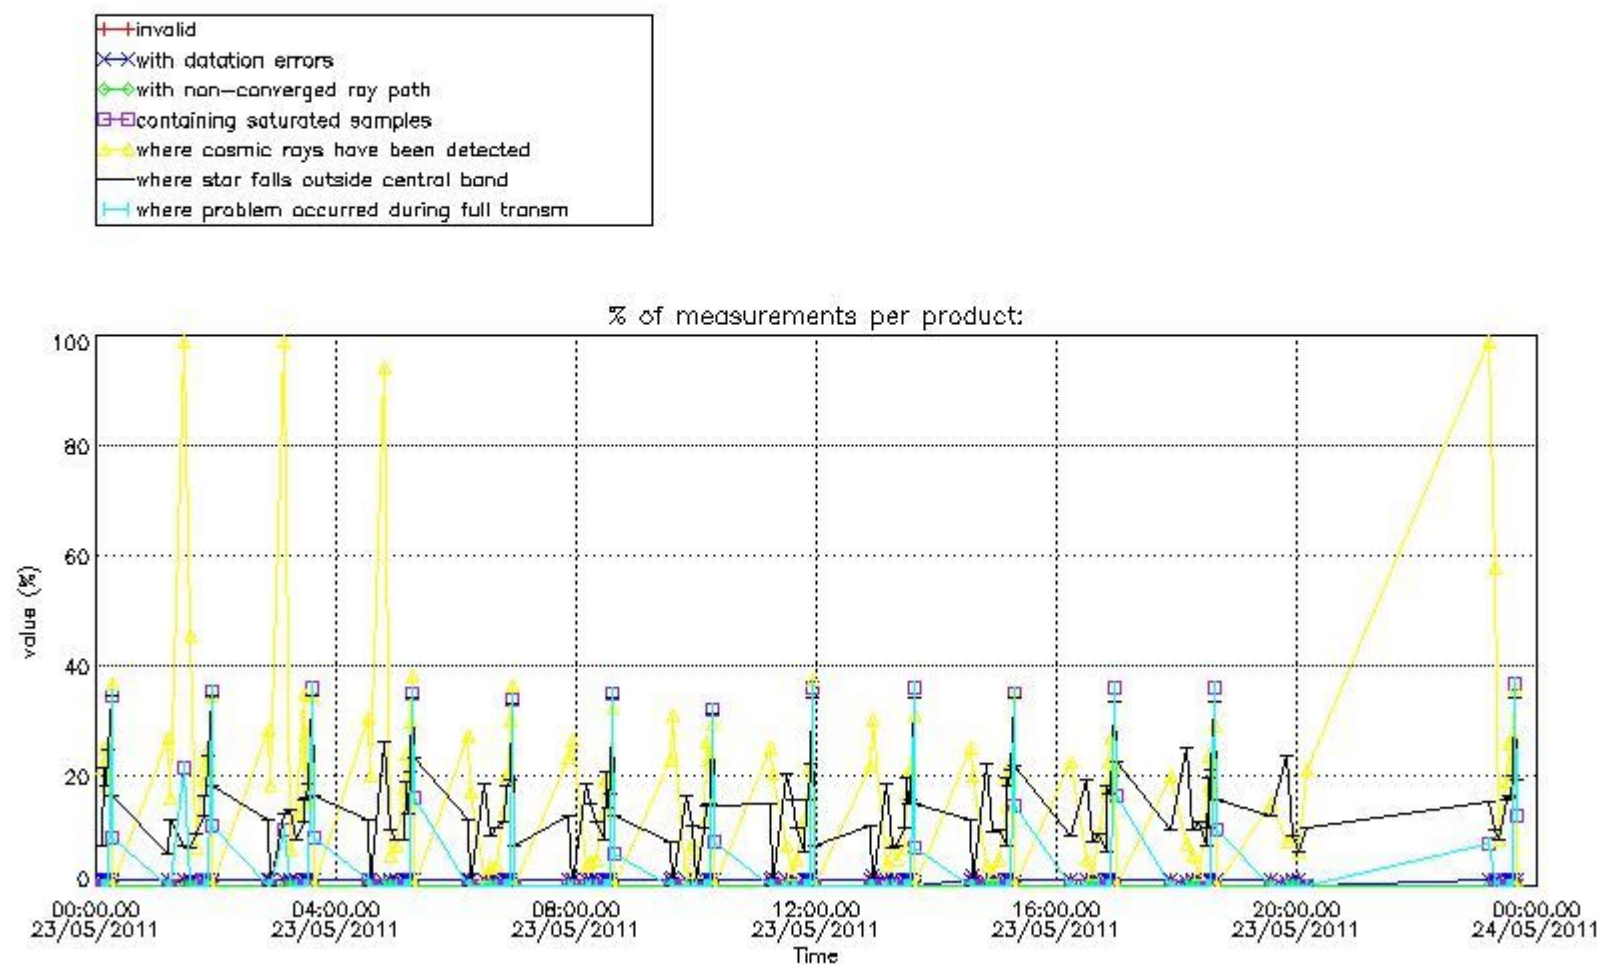

4.1.2 Plot level 1 quality information per product (time dependant): ENVI SAT DESCENDING passes