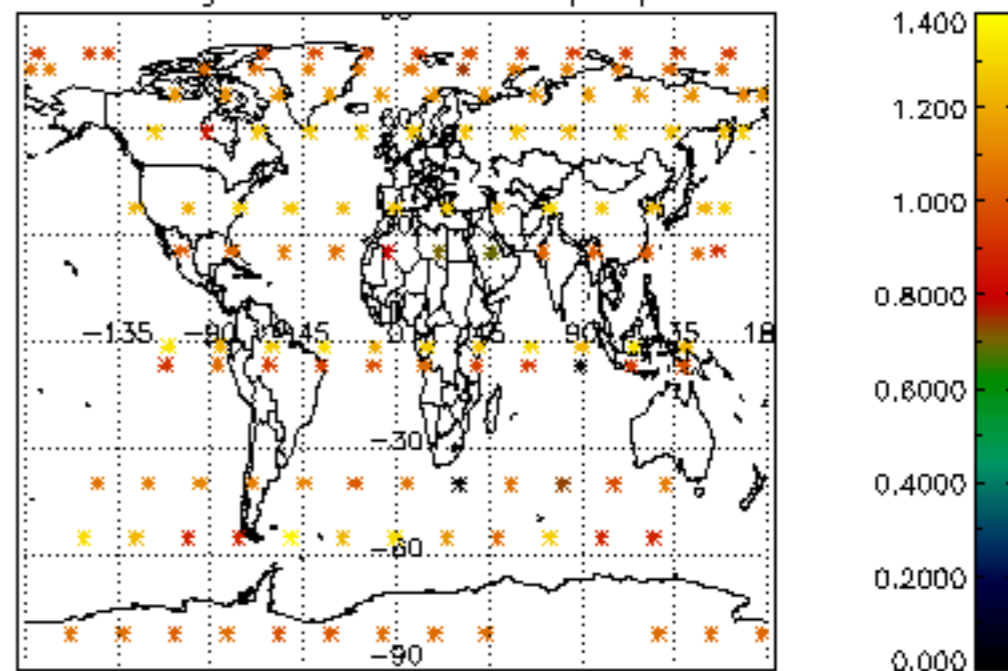

Percentage of datation errors per profile

Percentage of star falling outside central band per profile

Percentage of saturation errors per profile

Percentage of cosmic ray hits per profile

Percentage of datation errors per profile