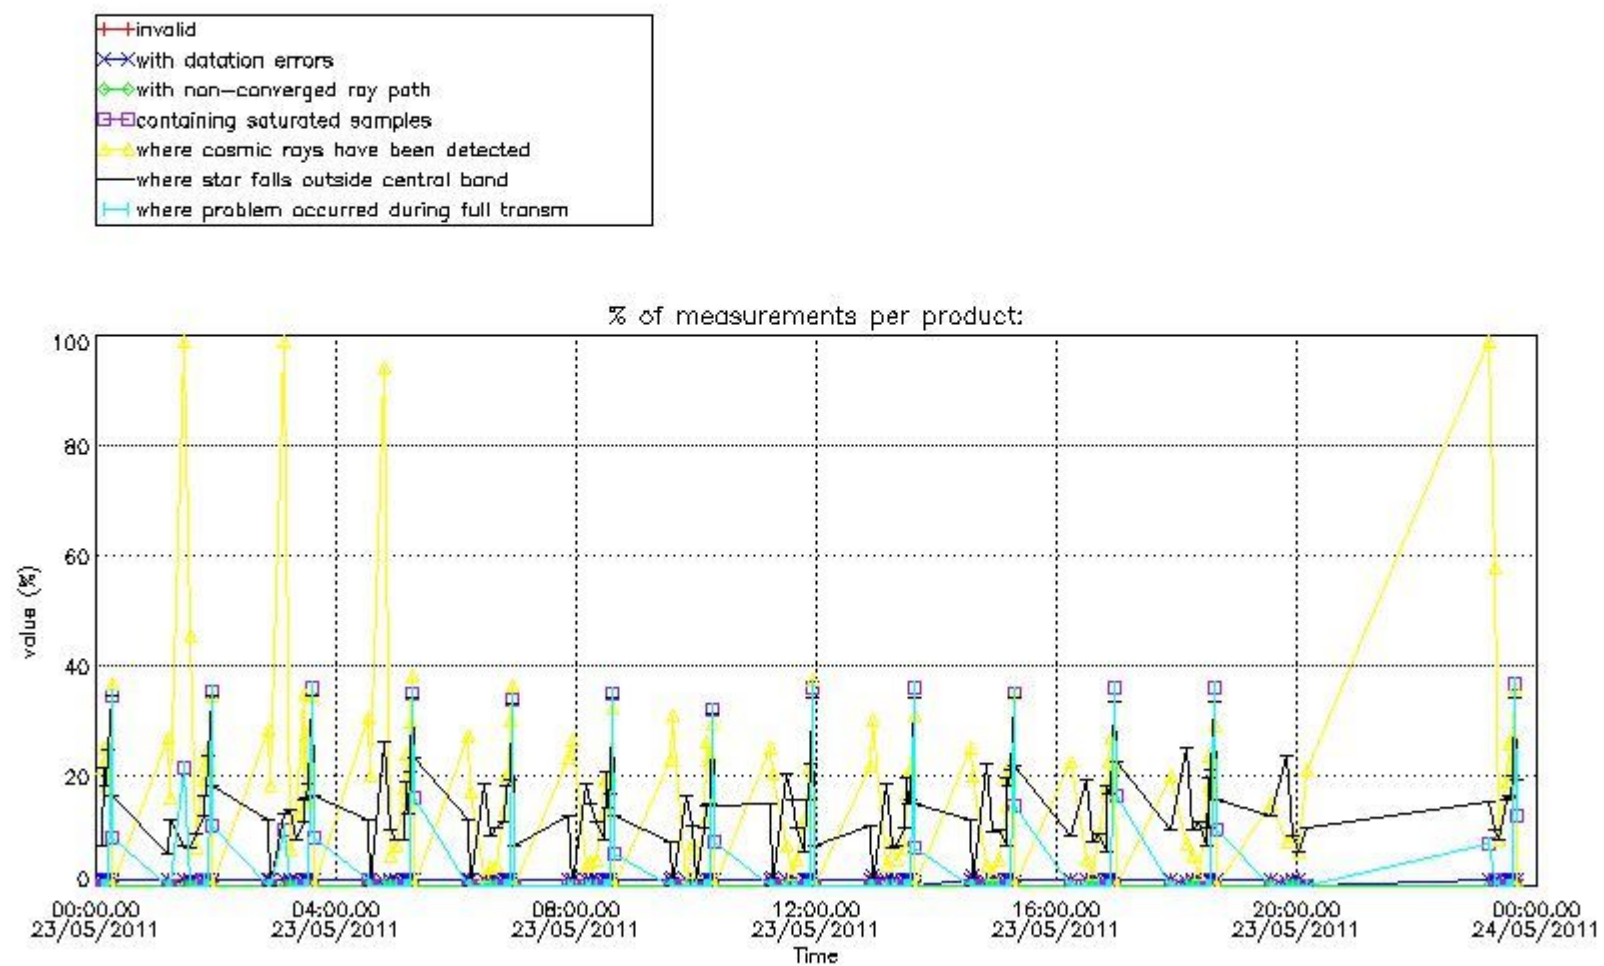

3.1 Plot quality information per product (time dependant)

3.2 Plot quality information per product (world map)

Percentage of flagged data per O3 profile

Percentage of flagged data per H2O profile

Percentage of flagged data per NO2 profile

Percentage of flagged data per NO3 profile

4. Level 1 quality information per product

In this section it is plotted some information contained in the Quality Summary data set of the level 2 products that comes from the level 1b processing. Products without errors (error flag in the MPH set to "0") are used.

4.1 Plot quality information per product (time dependant) coming from level 1b processing

4.1.1 Plot level 1 quality information per product (time dependant): ENVISAT ASCENDING passes

4.1.2 Plot level 1 quality information per product (time dependant): ENVI SAT DESCENDING passes