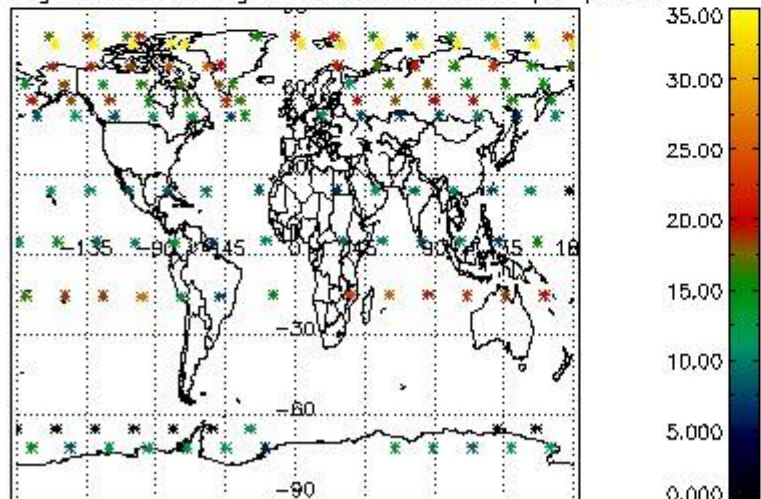

Percentage of star falling outside central band per profile