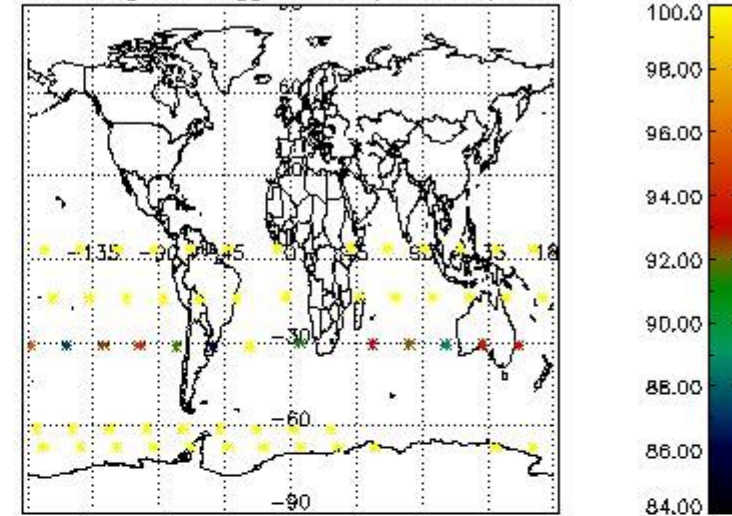

3.1 Plot quality information per product (time dependant)

3.2 Plot quality information per product (world map)

Percentage of flagged data per O3 profile

Percentage of flagged data per H2O profile

Percentage of flagged data per NO2 profile