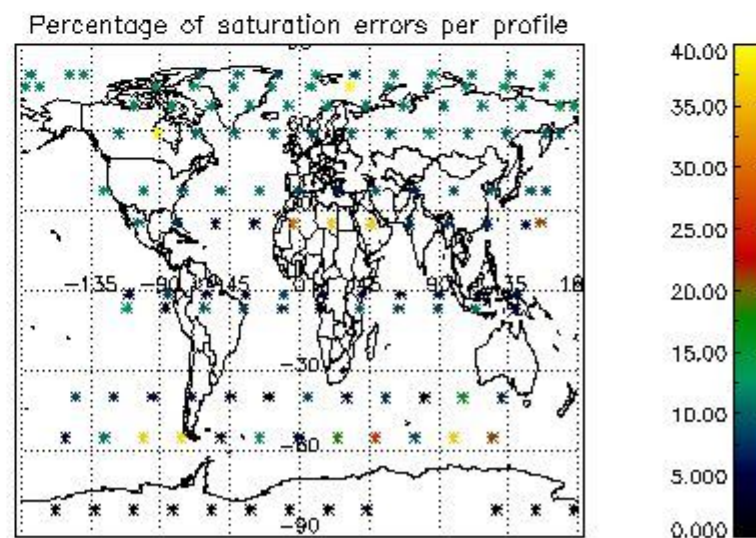

4.2 Plot quality information per product coming from level 1b processing (world map)
 4.2.1 Plot level 1 quality information per product (world map): ENVISAT ASCENDING passes

Percentage of cosmic ray hits per profile

Percentage of datation errors per profile

Percentage of star falling outside central band per profile

Percentage of saturation errors per profile

4.2.2 Plot level 1 quality information per product (world map): ENVISAT DESCENDING passes

5. Trace gas profiles

5.1 Ozone statistics based on quality of products

The final quality of the products can be "measured" using the STD (Standard Deviation) attached to every point profile. This information is written to the parameter GOM_NL__2P/NL_LOCAL_SPECIES_DENSITY/o3_std of the level 2 products. The table below shows the statistics for given STD ranges.