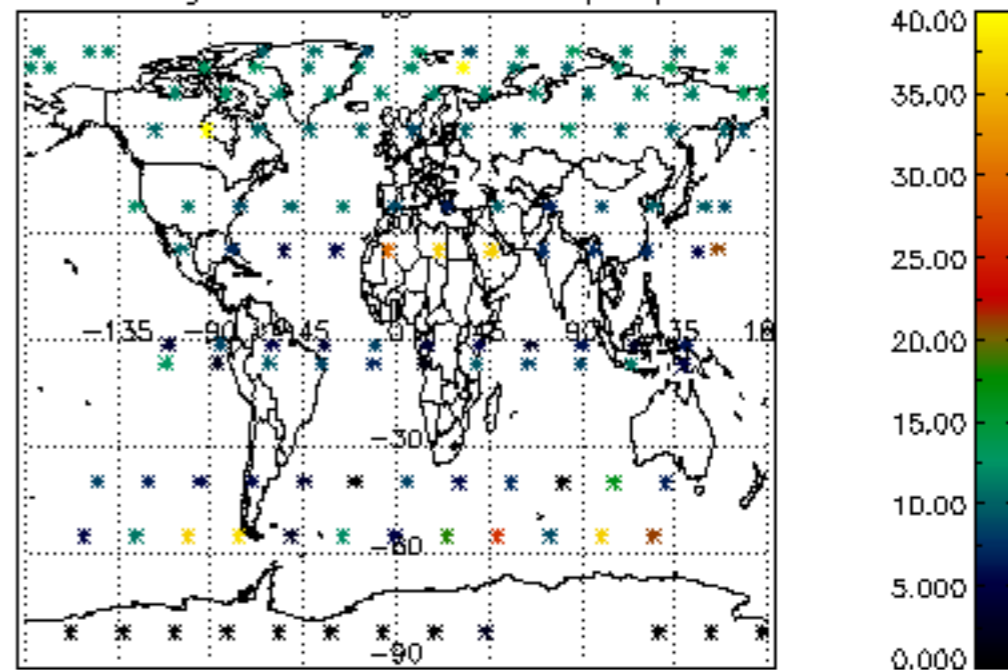

Percentage of saturation errors per profile