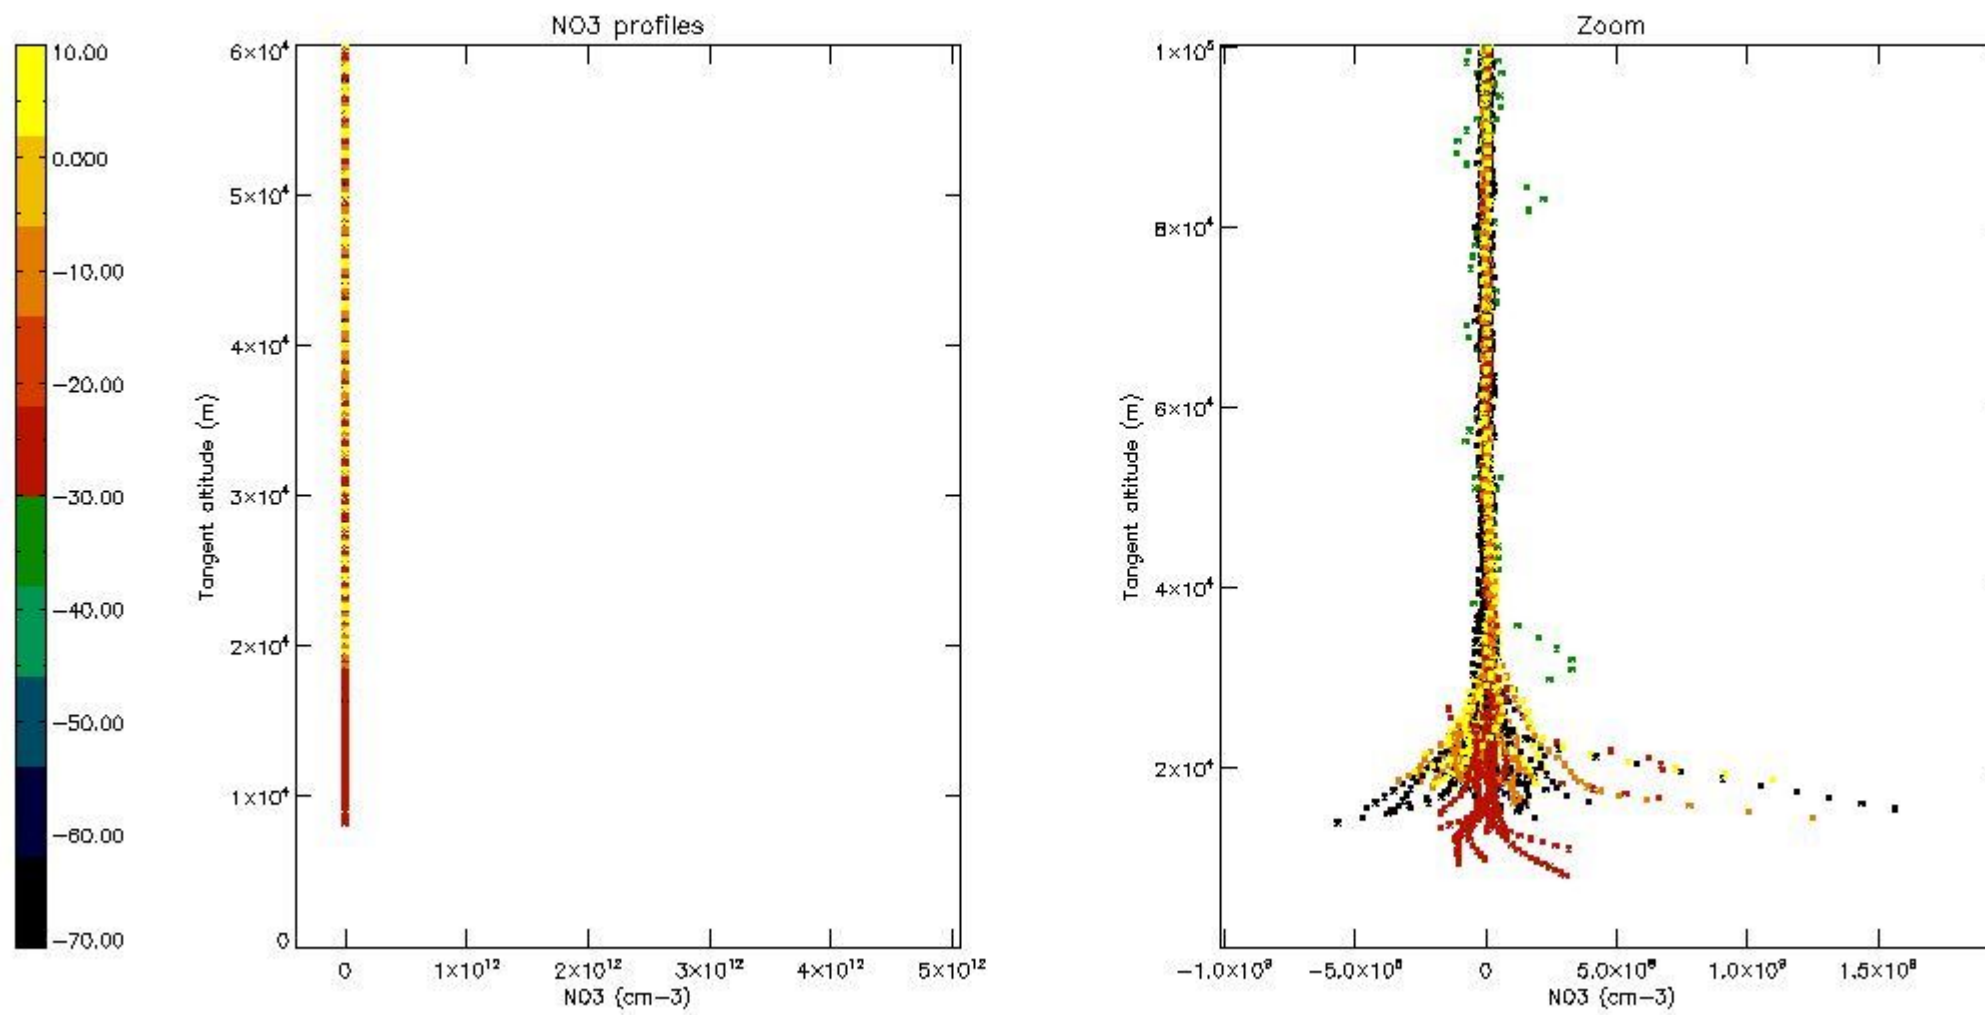

6. Auxiliary Data Files used for the production reported in section 2

The number reported in the third column indicates since which file (see list in section 2) the corresponding auxiliary file has been used. The fourth column is the date of those product files.

Type	Auxiliary Filename	Used since product	Used since product date
INST_PHYS_CHARACTERISTICS	GOM_INS_AXVIEC20091111_143220_20030716_120000_20500101_000000	1	23-MAY-2011 00:06:51
LEVEL-2_PROC_CONFIG	GOM_PR2_AXVIEC20091111_152718_20020301_000000_20500101_000000	1	23-MAY-2011 00:06:51
CROSS_SECTIONS_FILE	GOM_CRS_AXVIEC20091111_154832_20020301_000000_20500101_000000	1	23-MAY-2011 00:06:51