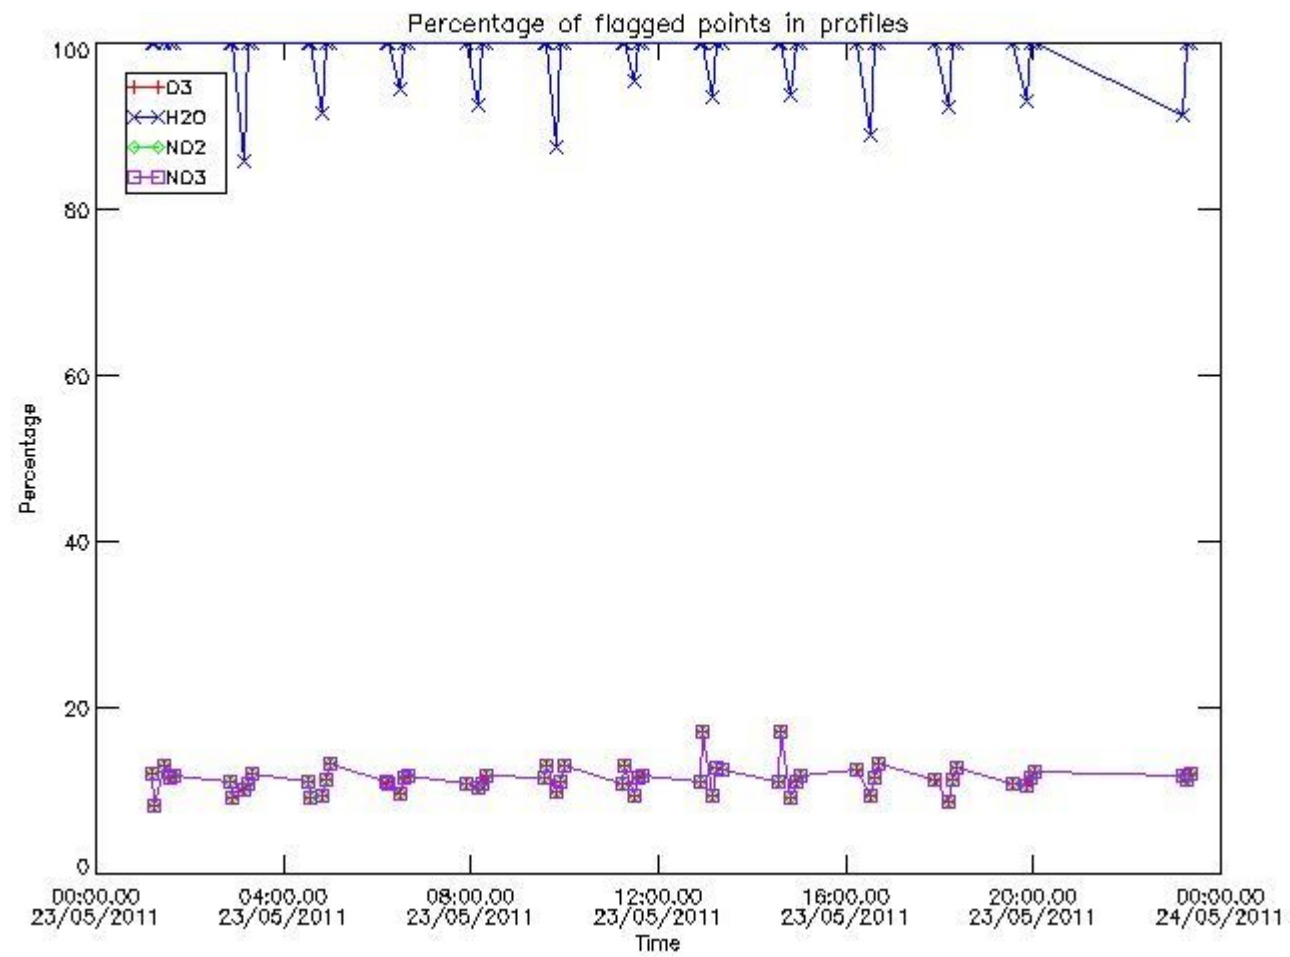

In this section it is plotted some information contained in the Quality Summary data set of the level 2 products. Only products in dark limb conditions and without errors (error flag in the MPH set to "0") are used.

3.1 Plot quality information per product (time dependant)

3.2 Plot quality information per product (world map)