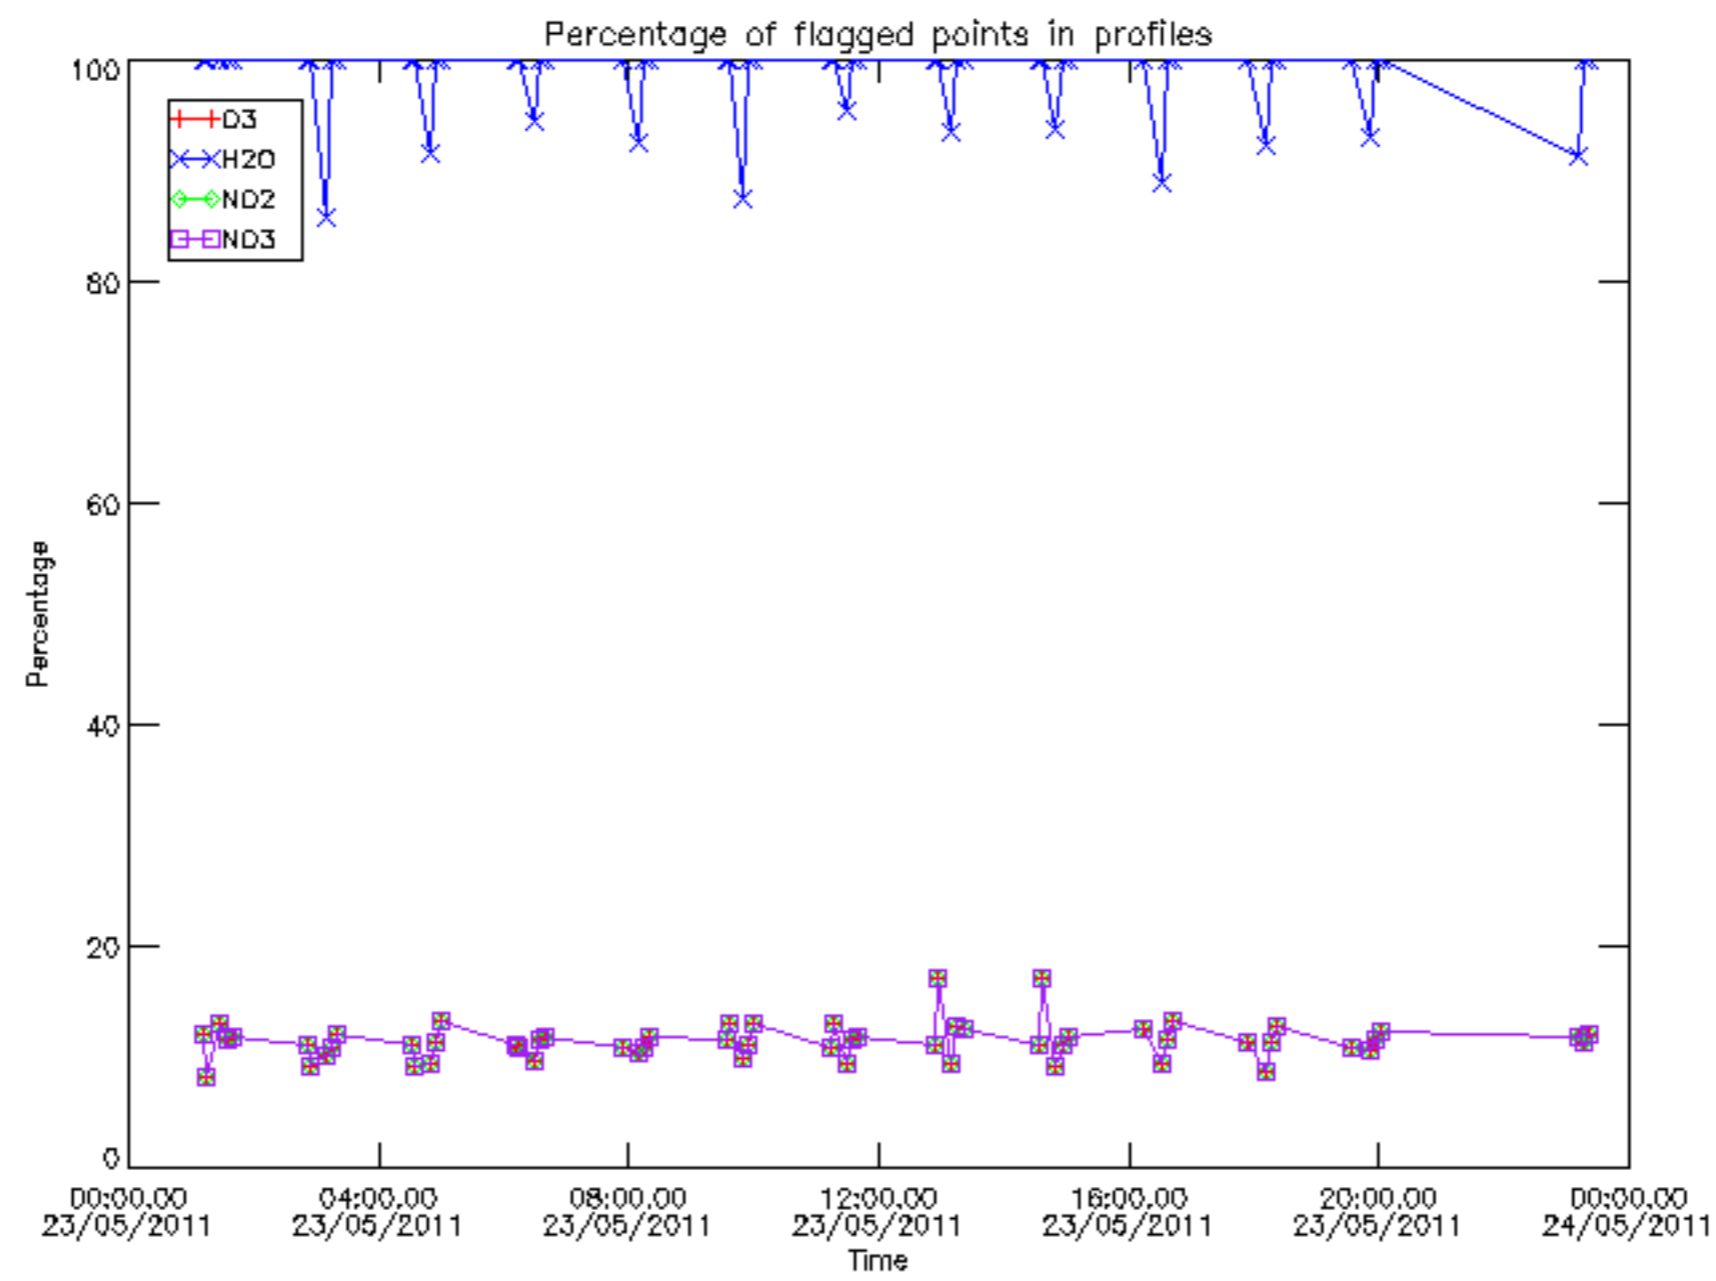

Percentage of flagged data per D3 profile

Percentage of flagged data per H2O profile