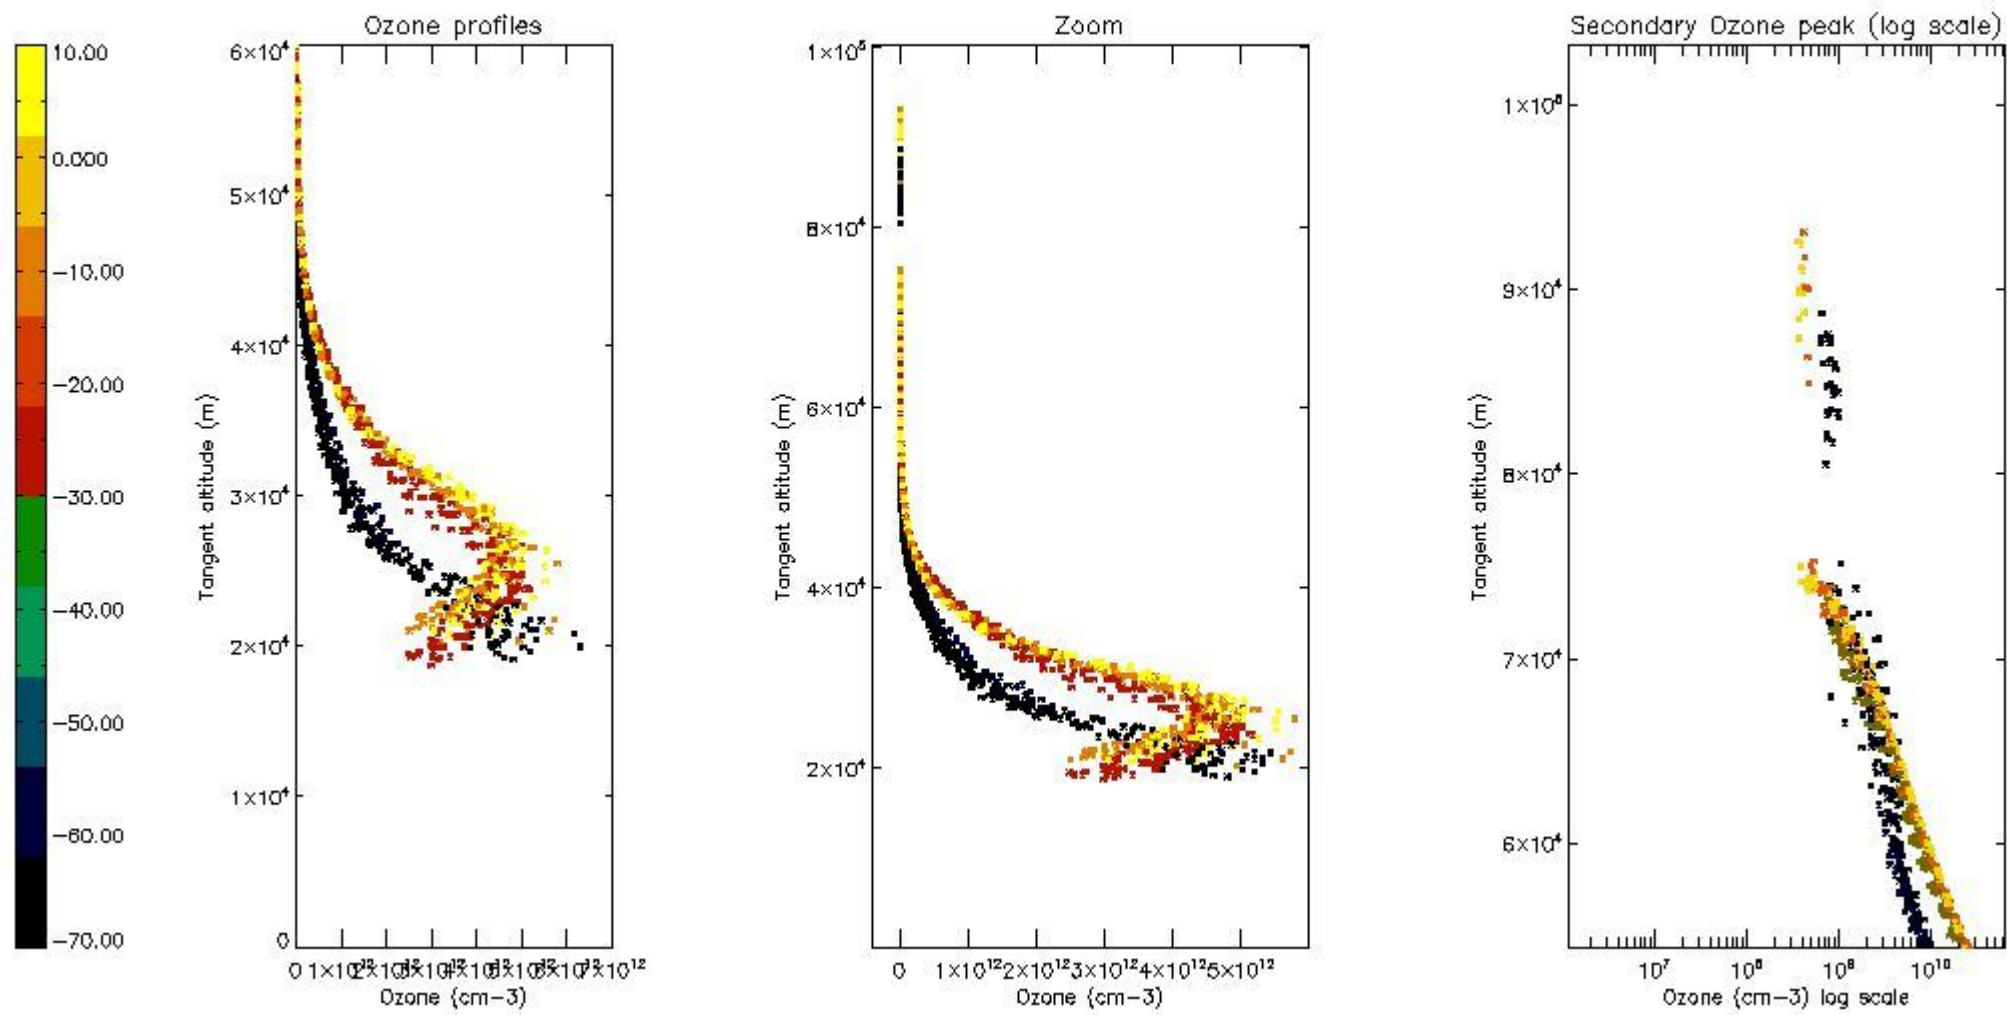

5.5 Plot ozone profiles where STD < 5% (dark without errors)

The colorbar represents the latitude.