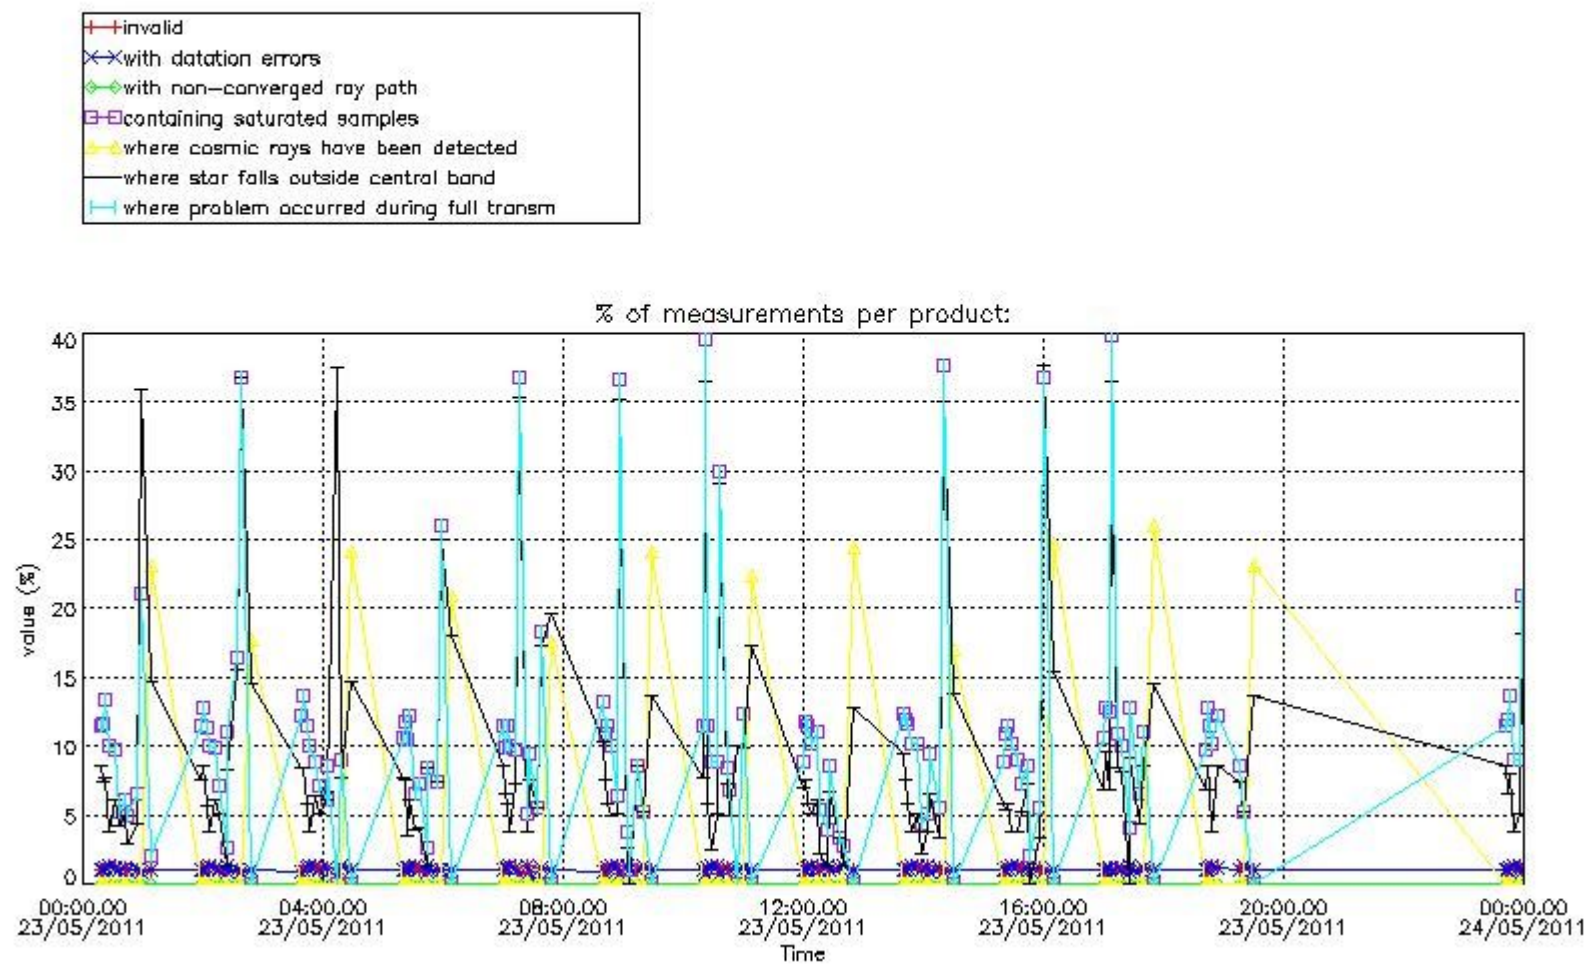

4.2 Plot quality information per product coming from level 1b processing (world map)

4.2.1 Plot level 1 quality information per product (world map): ENVISAT ASCENDING passes