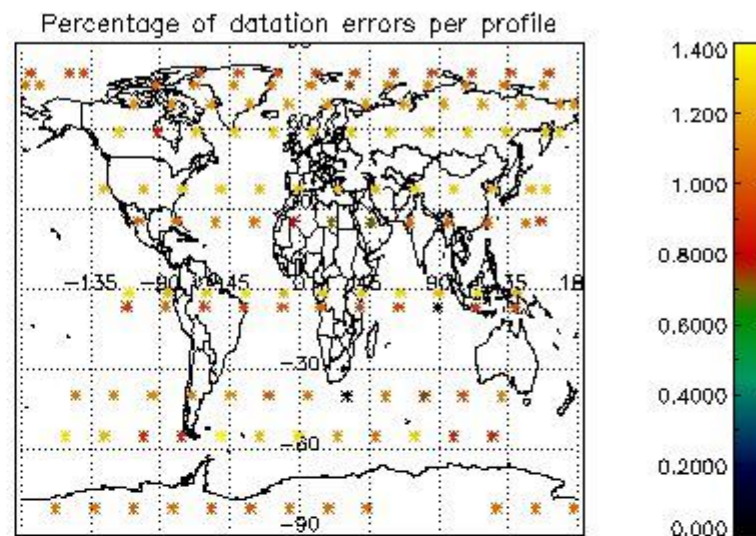

Percentage of datation errors per profile

Percentage of star falling outside central band per profile

Percentage of saturation errors per profile

4.2.2 Plot level 1 quality information per product (world map): ENVISAT DESCENDING passes