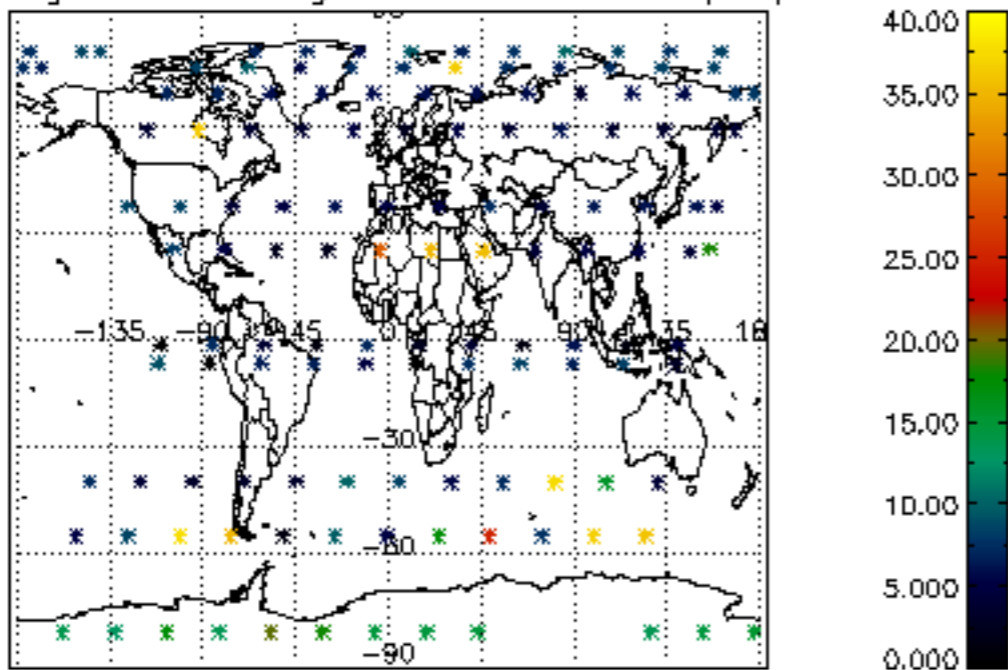

Percentage of star falling outside central band per profile