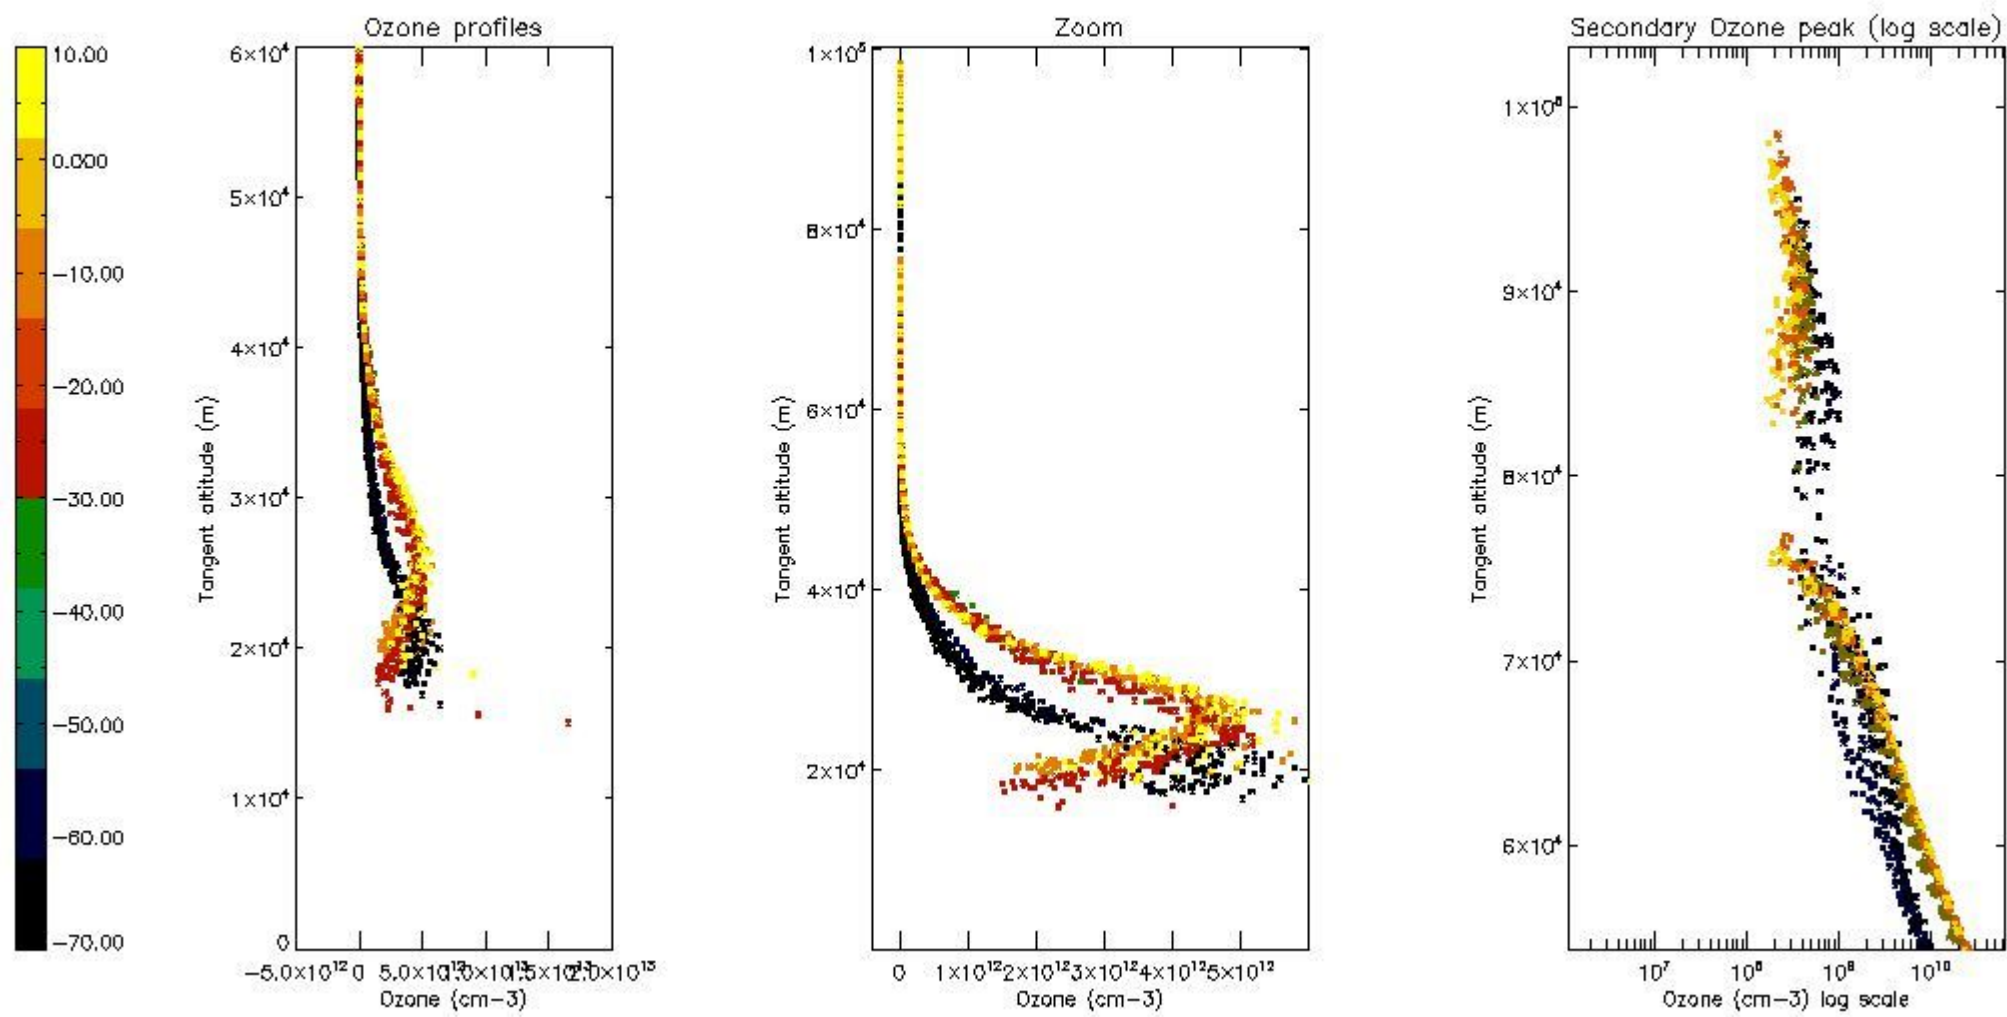

STD < 10	10
STD < 5	8

5.2 Plot ozone profiles for all STD (dark without errors)

The colorbar represents the latitude.

5.3 Plot ozone profiles where STD < 20% (dark without errors)

The colorbar represents the latitude.

5.4 Plot ozone profiles where $STD < 10\%$ (dark without errors)

The colorbar represents the latitude.

5.5 Plot ozone profiles where STD < 5% (dark without errors)

The colorbar represents the latitude.

5.6 Plot NO₂ profiles for all STD (dark without errors)