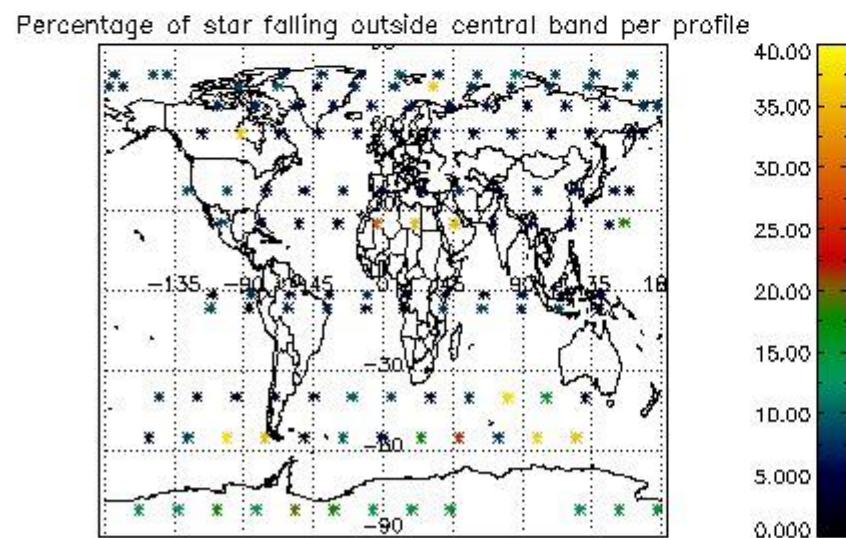

Percentage of datation errors per profile

Percentage of star falling outside central band per profile

Percentage of saturation errors per profile

4.2.2 Plot level 1 quality information per product (world map): ENVISAT DESCENDING passes