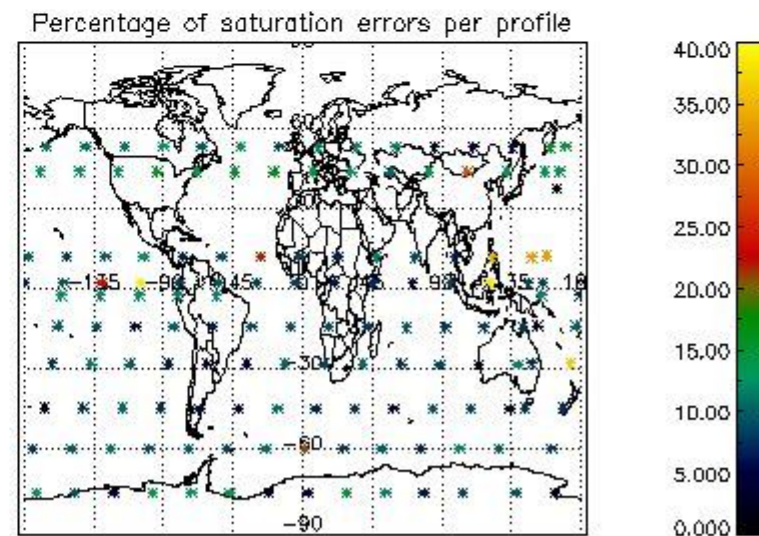

Percentage of datation errors per profile

Percentage of star falling outside central band per profile

Percentage of saturation errors per profile

4.2.2 Plot level 1 quality information per product (world map): ENVISAT DESCENDING passes