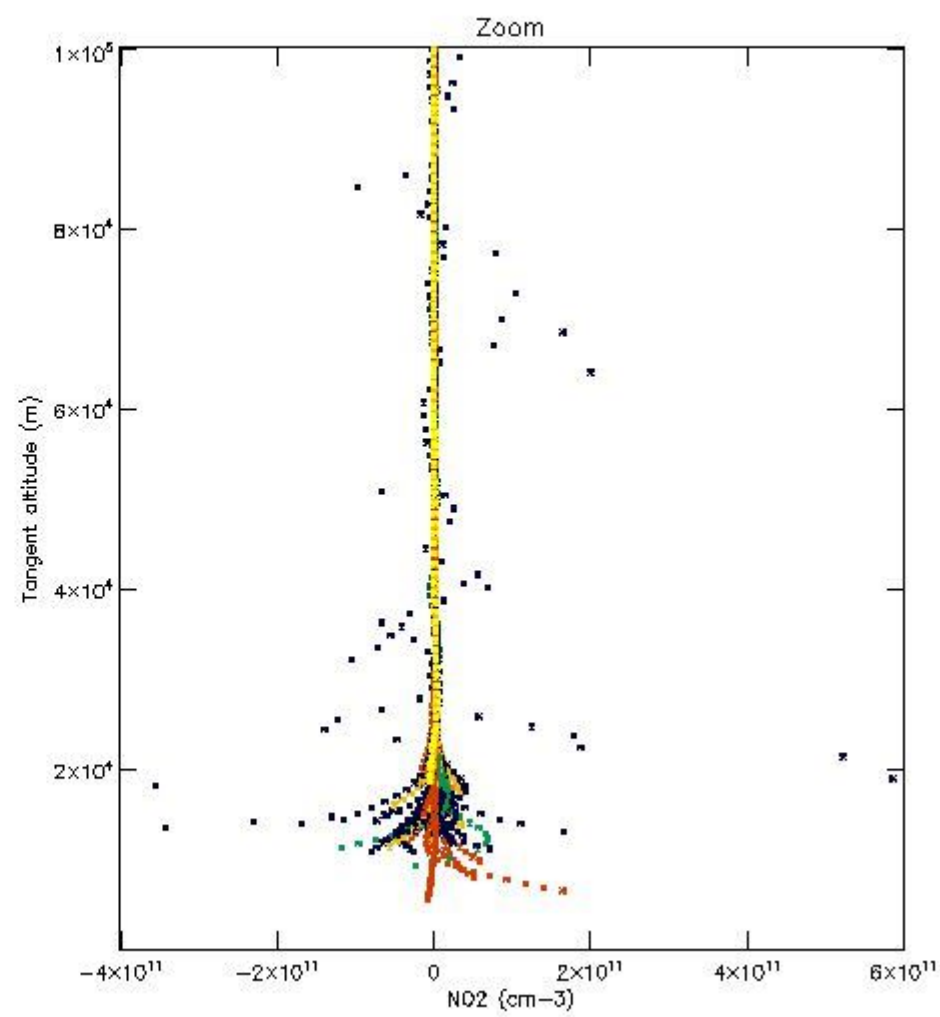

5.7 Plot NO3 profiles for all STD (dark without errors)

The colorbar represents the latitude.