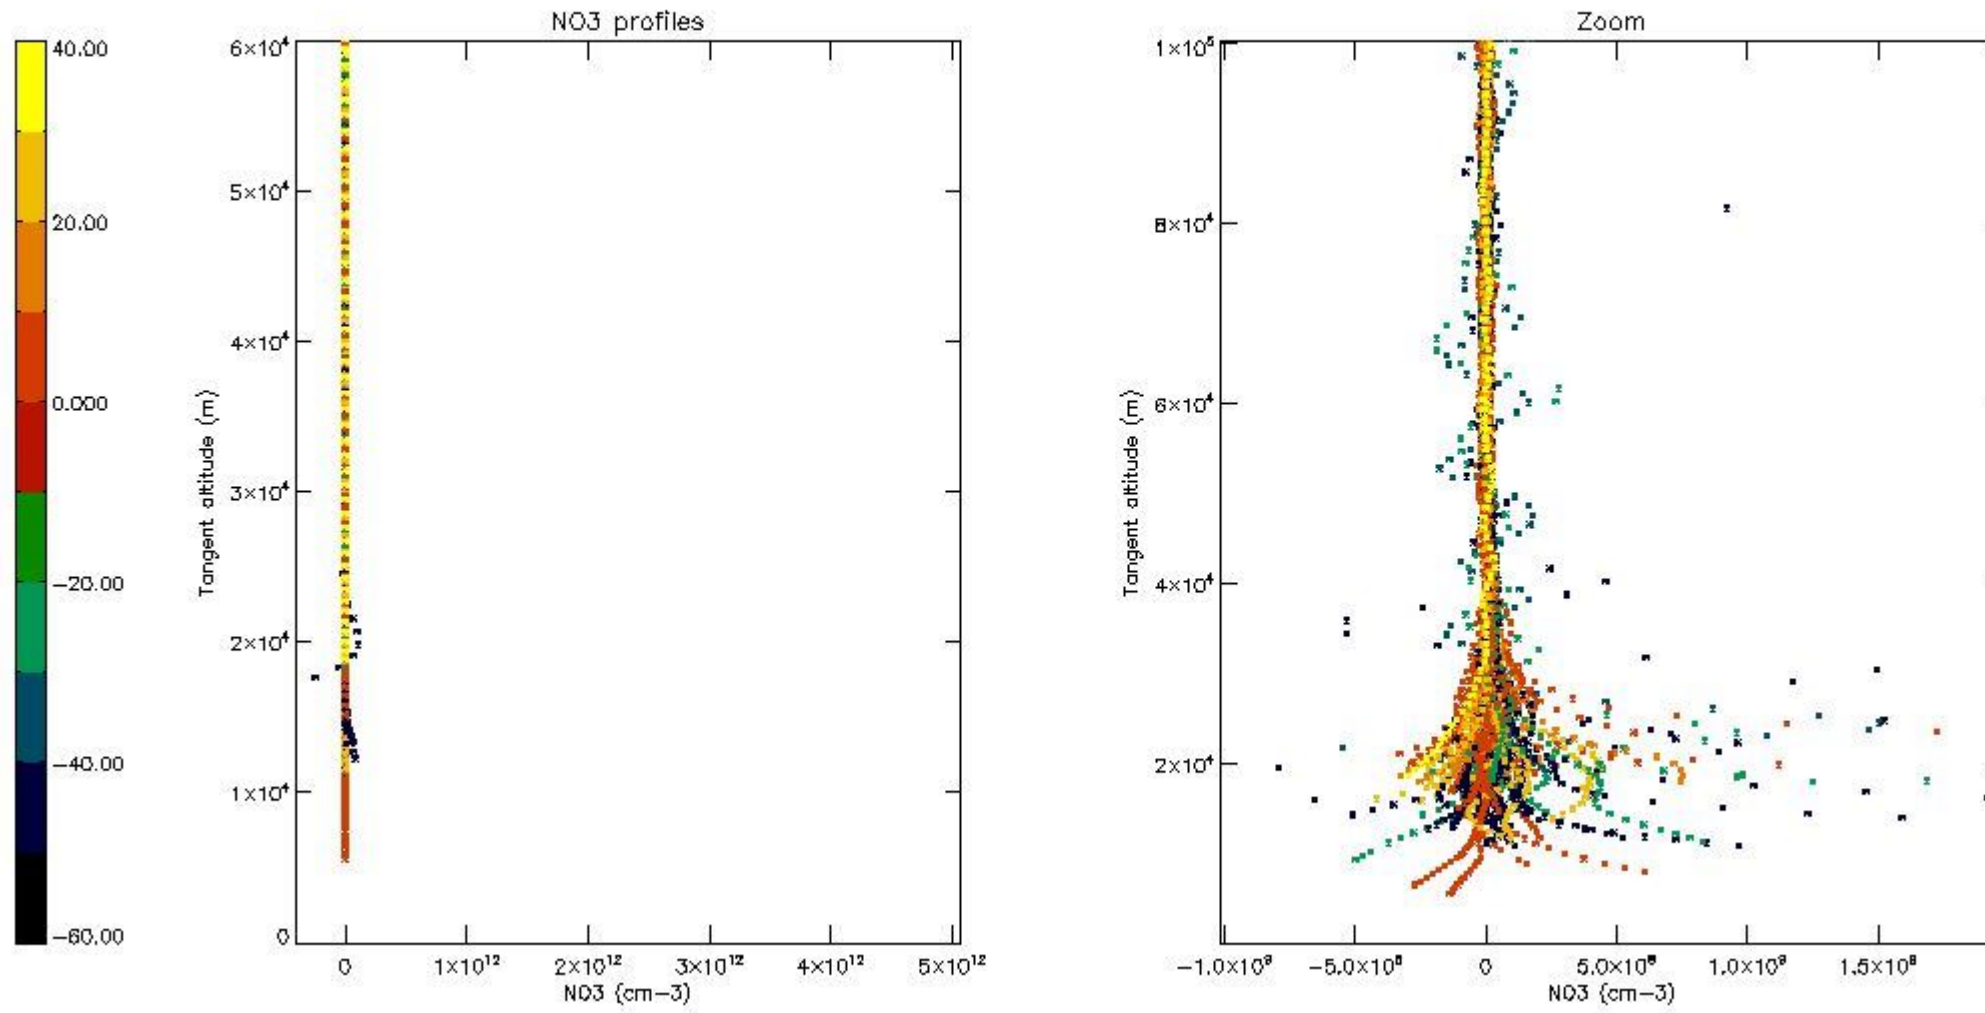

6. Auxiliary Data Files used for the production reported in section 2

The number reported in the third column indicates since which file (see list in section 2) the corresponding auxiliary file has been used. The fourth column is the date of those product files.

Type	Auxiliary Filename	Used since product	Used since product date
INST_PHYS_CHARACTERISTICS	GOM_INS_AXVIEC20091111_143220_20030716_120000_20500101_000000	1	28-FEB-2011 00:06:03
LEVEL-2_PROC_CONFIG	GOM_PR2_AXVIEC20091111_152718_20020301_000000_20500101_000000	1	28-FEB-2011 00:06:03
CROSS_SECTIONS_FILE	GOM_CRS_AXVIEC20091111_154832_20020301_000000_20500101_000000	1	28-FEB-2011 00:06:03