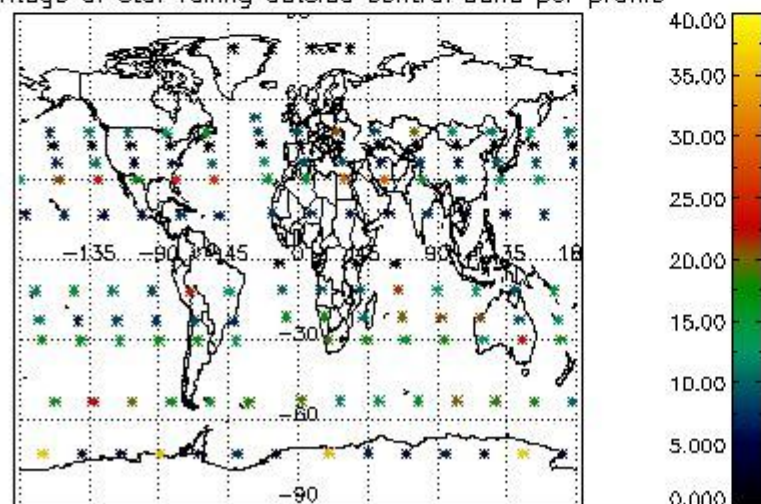

Percentage of star falling outside central band per profile