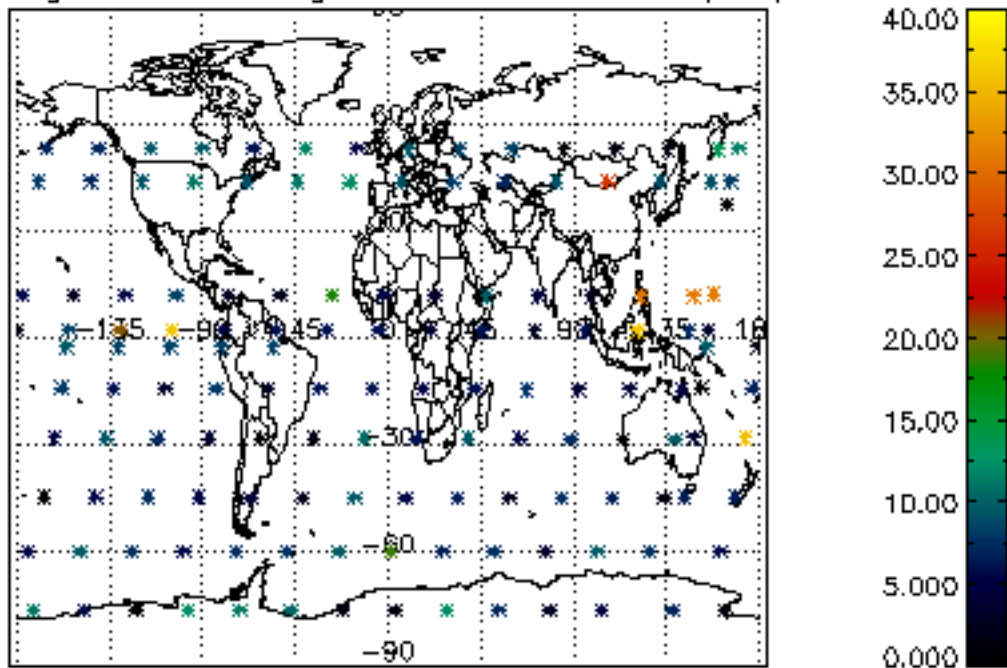

Percentage of star falling outside central band per profile