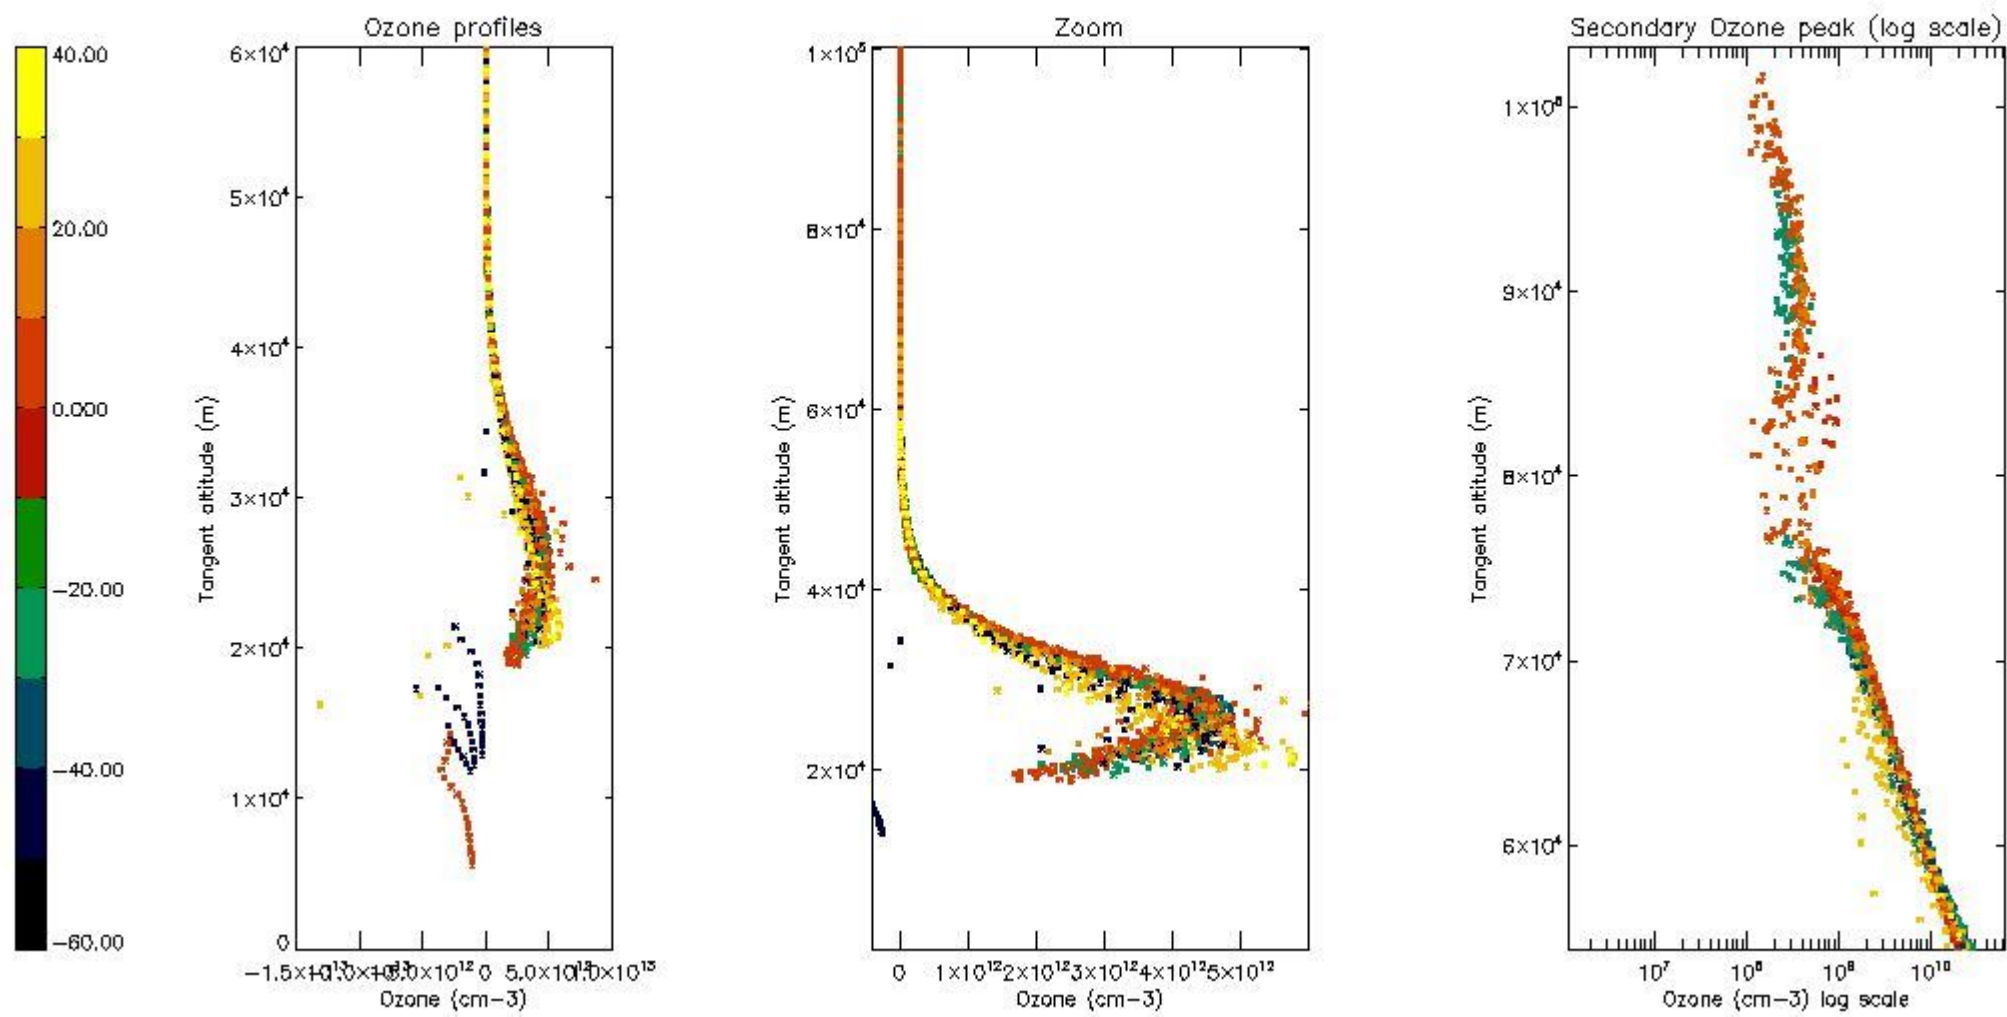

5.5 Plot ozone profiles where STD < 5% (dark without errors)

The colorbar represents the latitude.