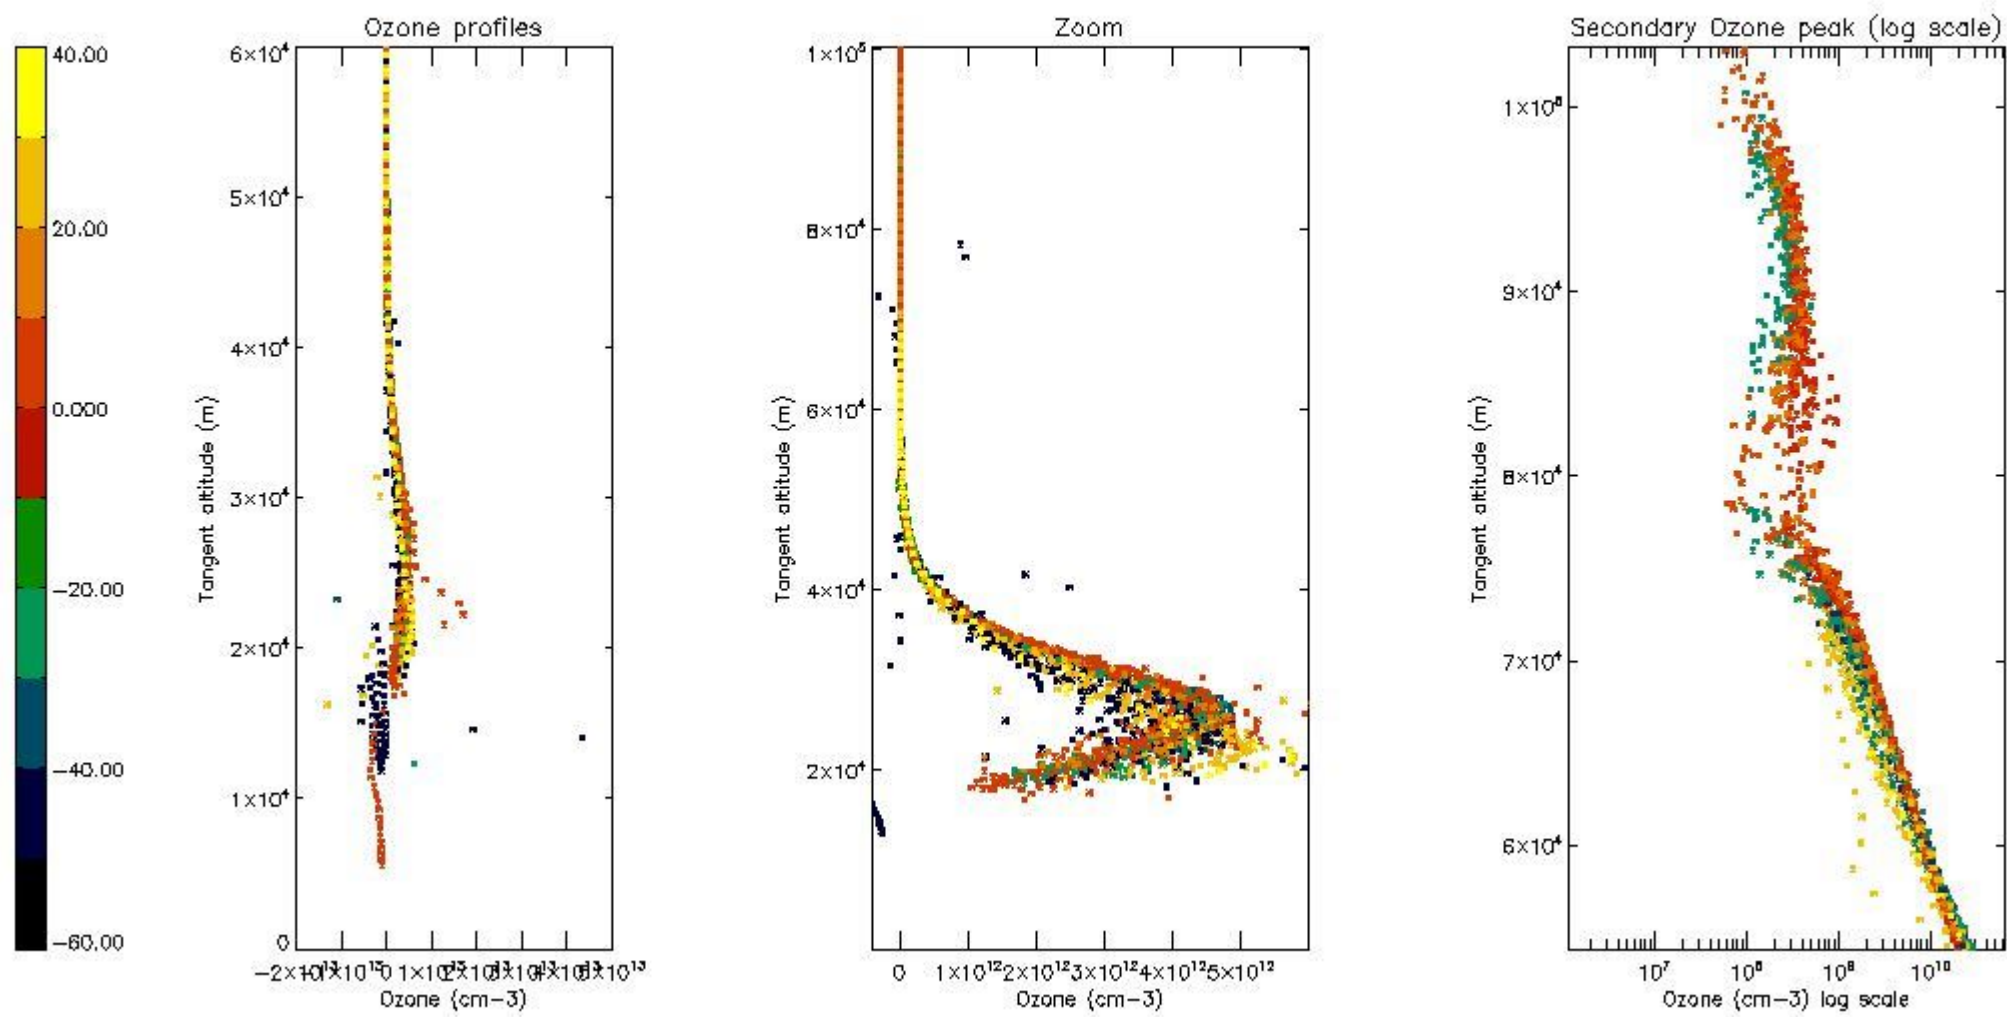

STD < 10	17
STD < 5	11

5.2 Plot ozone profiles for all STD (dark without errors)

The colorbar represents the latitude.

5.3 Plot ozone profiles where STD < 20% (dark without errors)

The colorbar represents the latitude.

5.4 Plot ozone profiles where $STD < 10\%$ (dark without errors)

The colorbar represents the latitude.

5.5 Plot ozone profiles where STD < 5% (dark without errors)

The colorbar represents the latitude.

5.6 Plot NO₂ profiles for all STD (dark without errors)