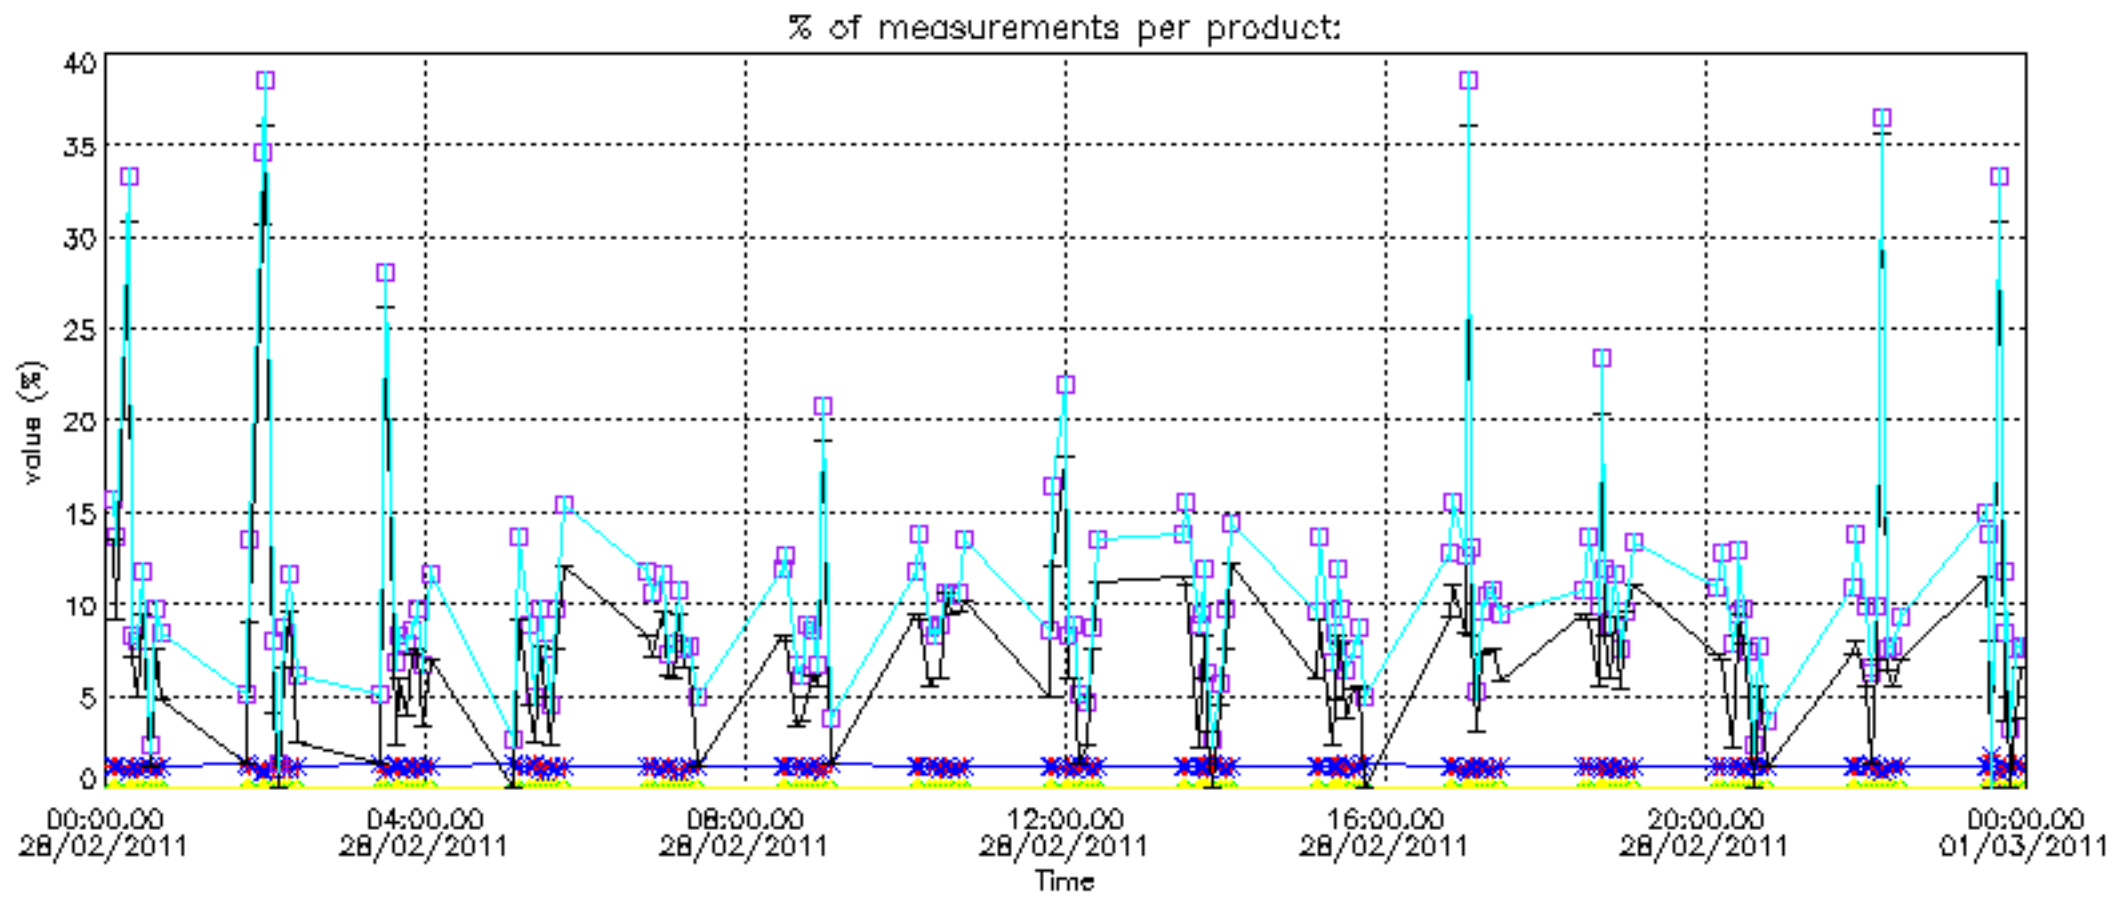

Percentage of cosmic ray hits per profile

Percentage of datation errors per profile