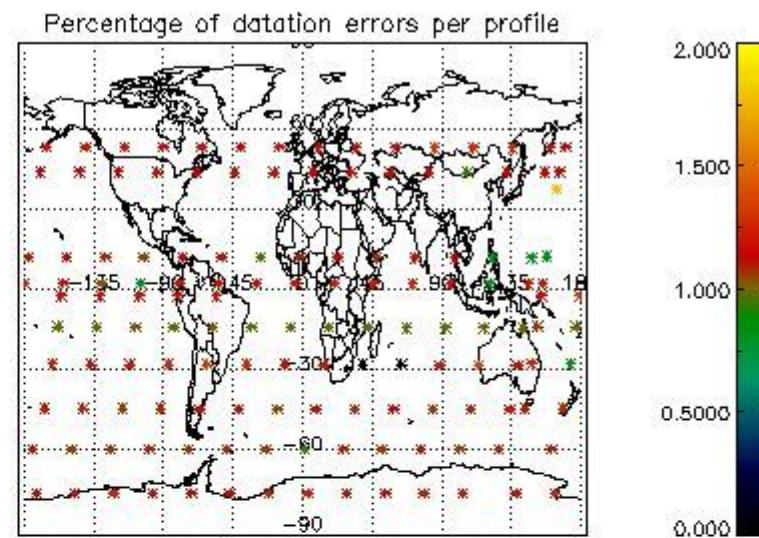

Percentage of datation errors per profile

Percentage of star falling outside central band per profile

Percentage of saturation errors per profile

4.2.2 Plot level 1 quality information per product (world map): ENVISAT DESCENDING passes