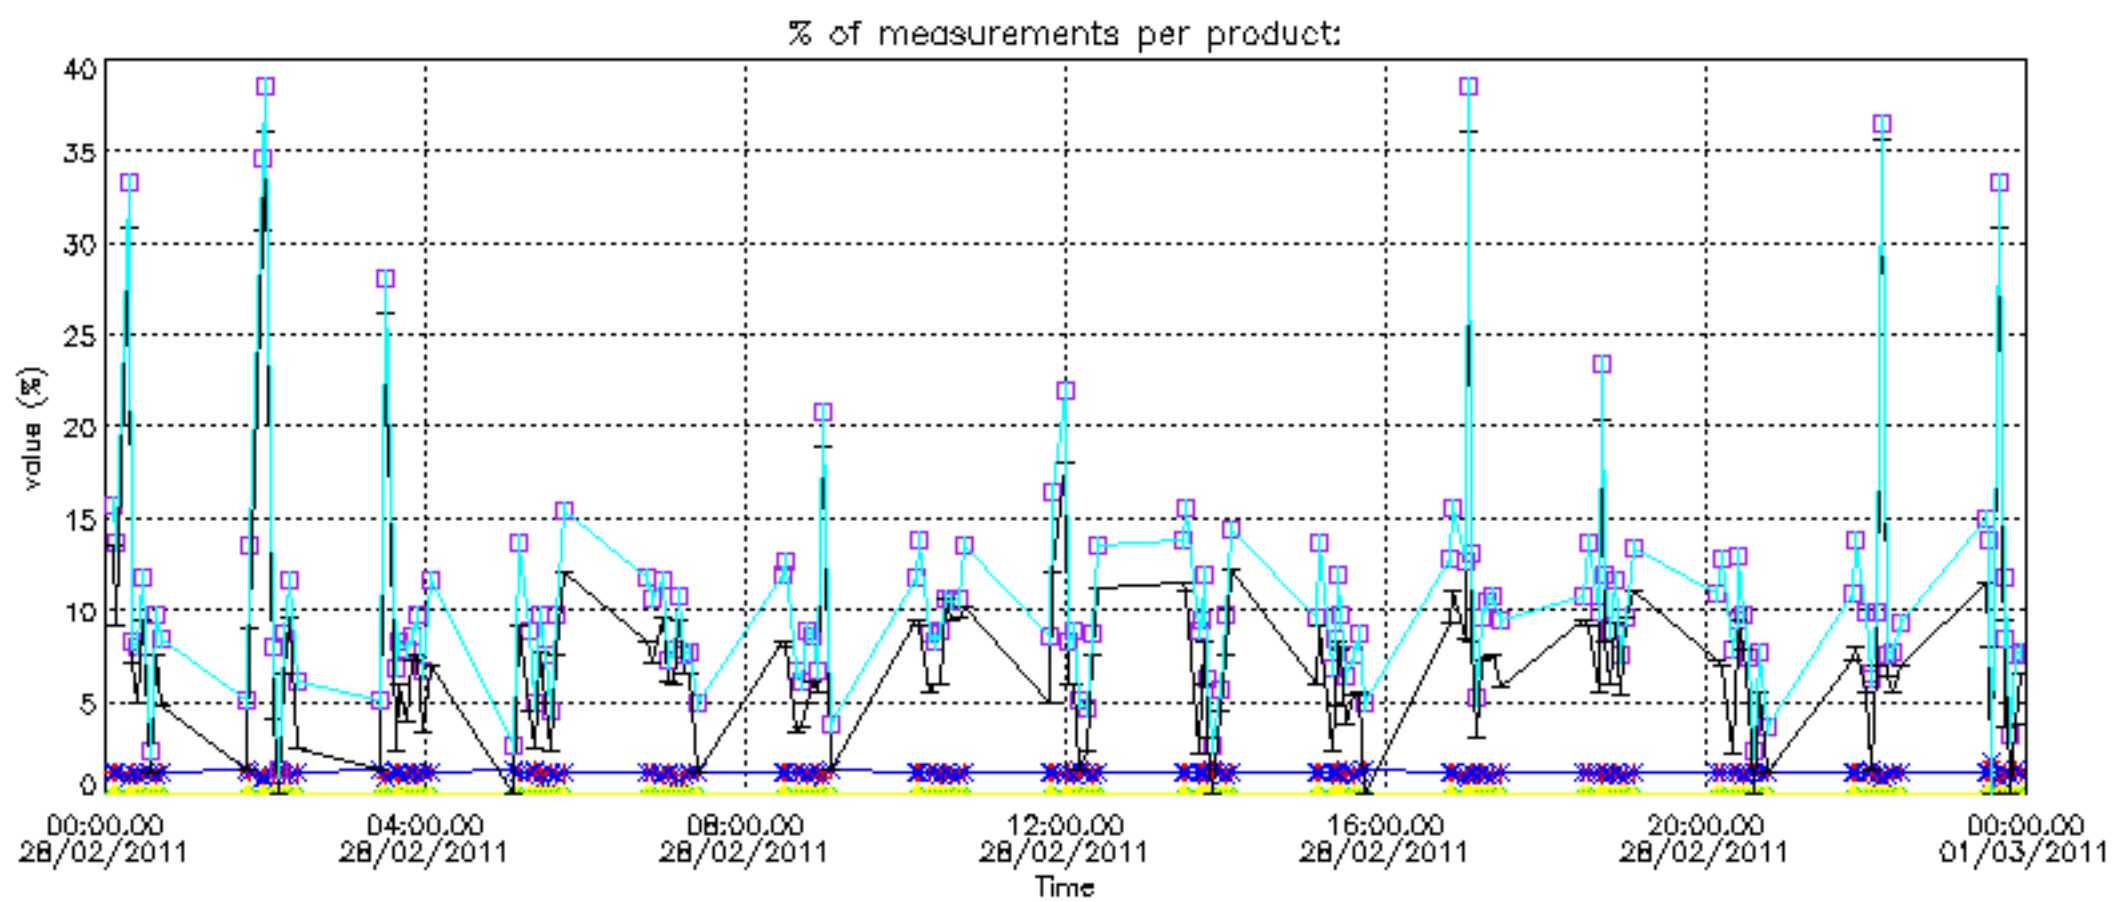

Percentage of cosmic ray hits per profile

Percentage of datation errors per profile