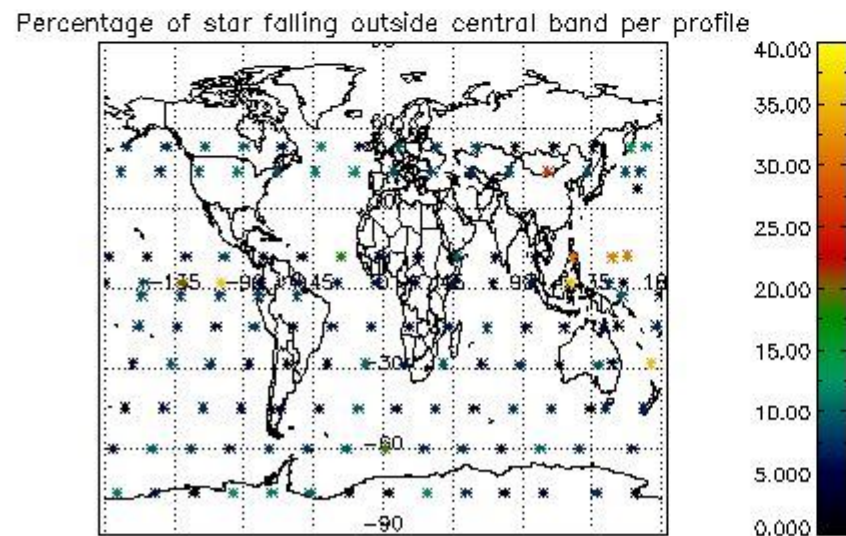

Percentage of datation errors per profile

Percentage of star falling outside central band per profile

Percentage of saturation errors per profile

4.2.2 Plot level 1 quality information per product (world map): ENVISAT DESCENDING passes