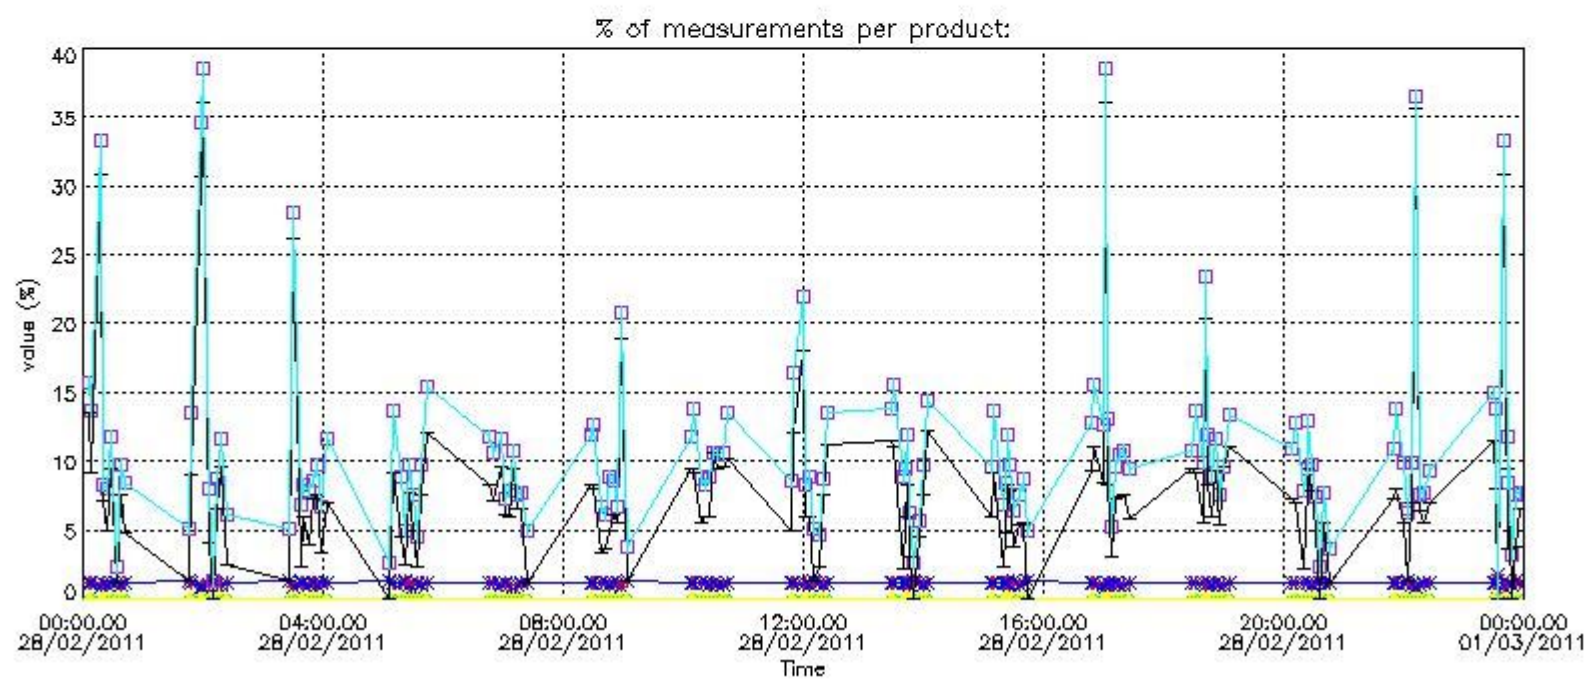

4.2 Plot quality information per product coming from level 1b processing (world map)

4.2.1 Plot level 1 quality information per product (world map): ENVISAT ASCENDING passes