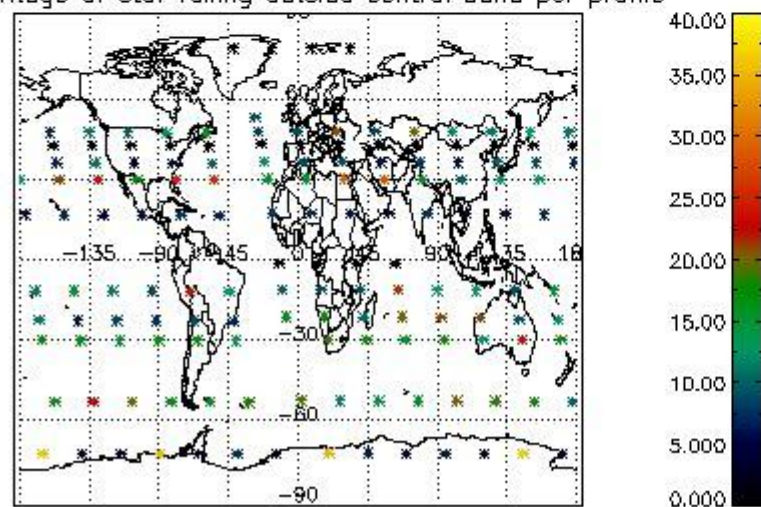

Percentage of star falling outside central band per profile