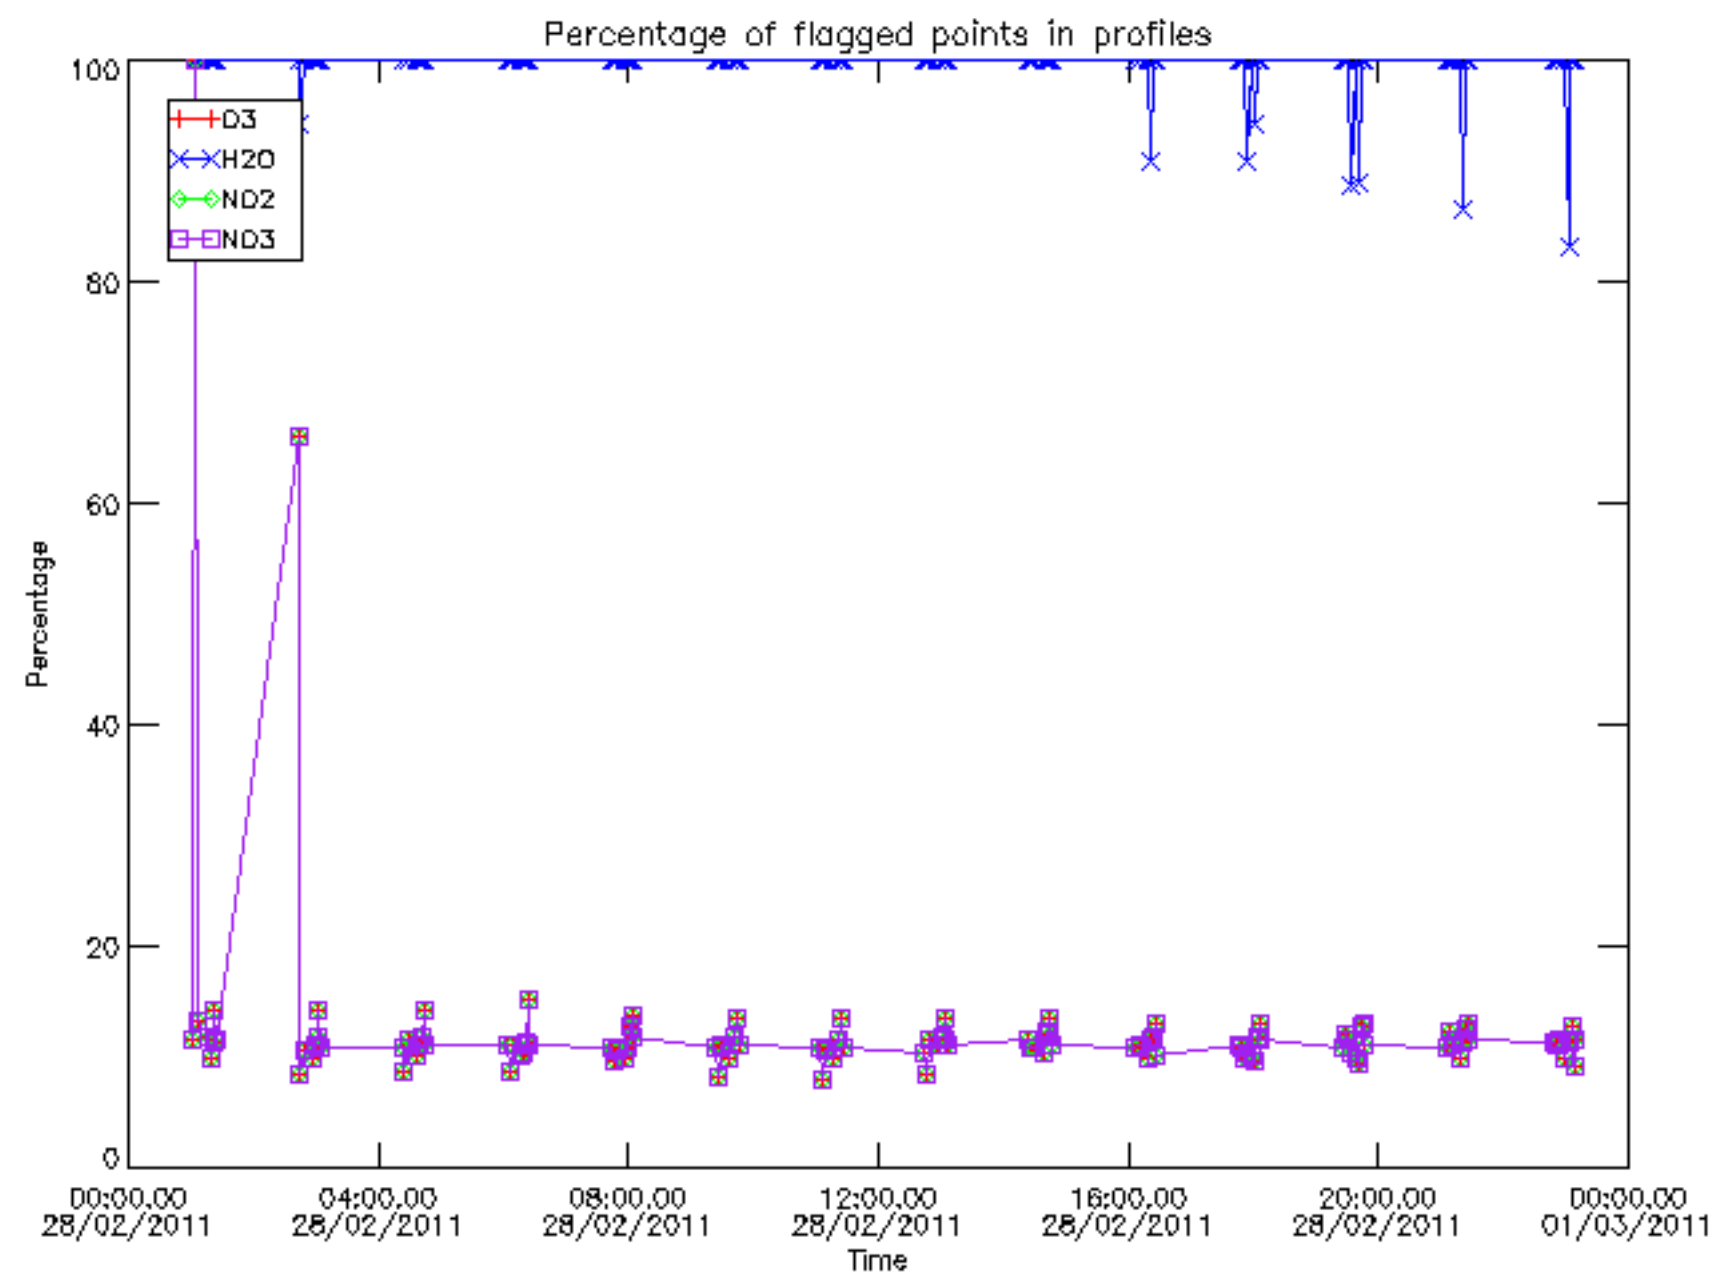

Percentage of flagged data per D3 profile

Percentage of flagged data per H2O profile