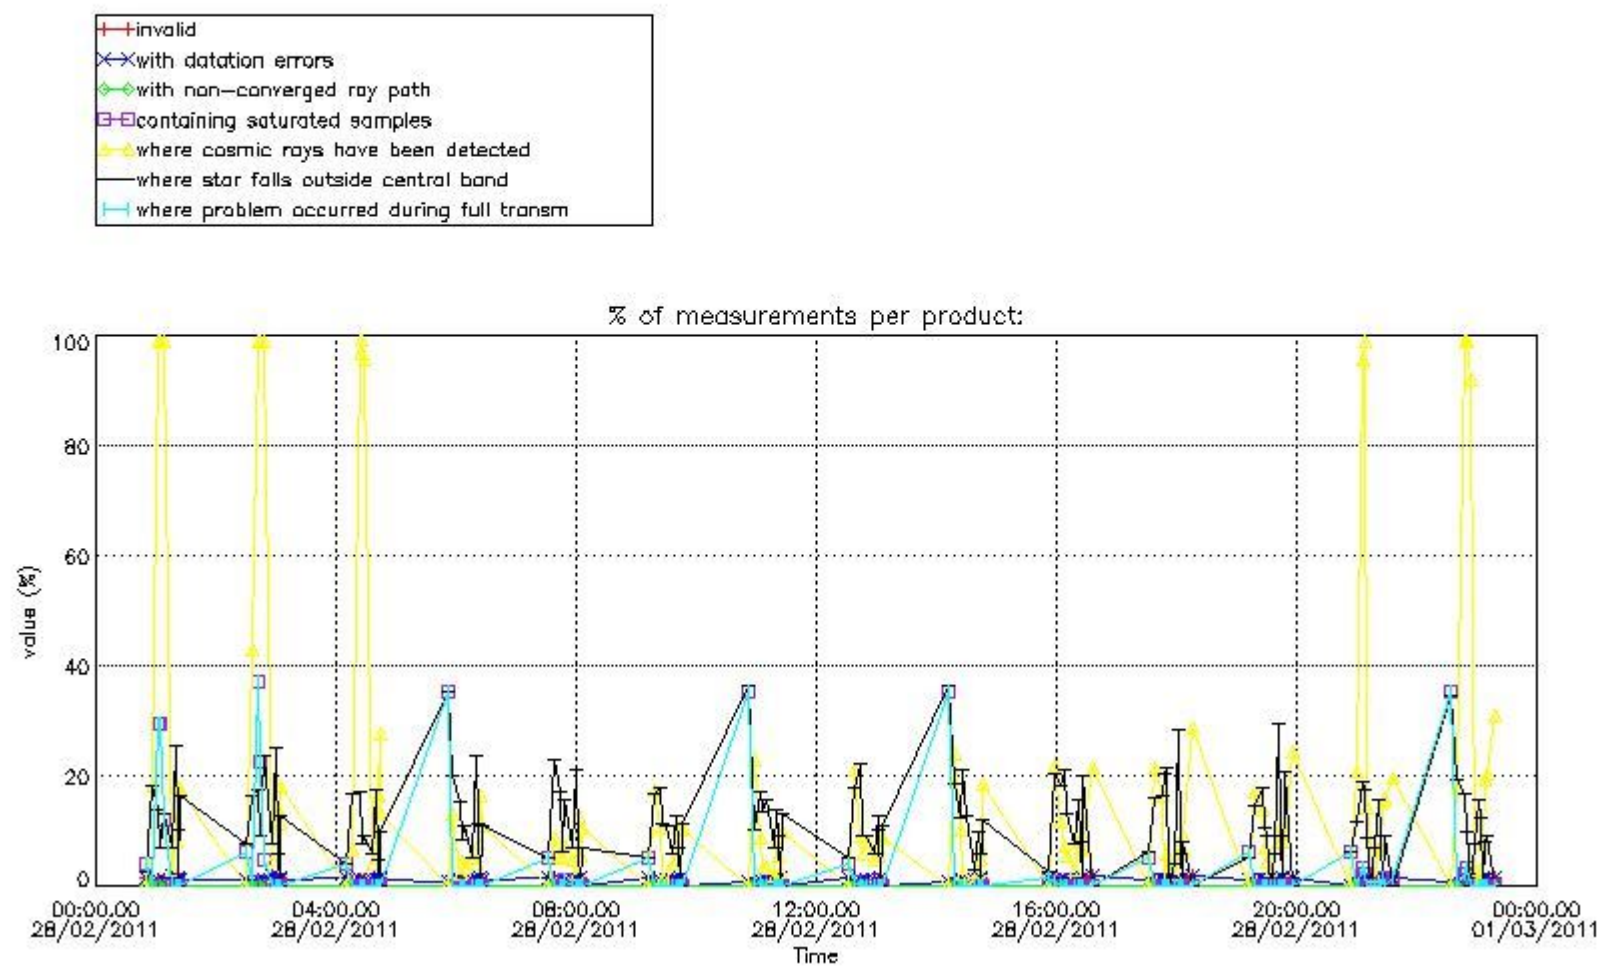

Percentage of flagged data per NO3 profile

4. Level 1 quality information per product

In this section it is plotted some information contained in the Quality Summary data set of the level 2 products that comes from the level 1b processing. Products without errors (error flag in the MPH set to "0") are used.

4.1 Plot quality information per product (time dependant) coming from level 1b processing

4.1.1 Plot level 1 quality information per product (time dependant): ENVISAT ASCENDING passes

4.1.2 Plot level 1 quality information per product (time dependant): ENVI SAT DESCENDING passes