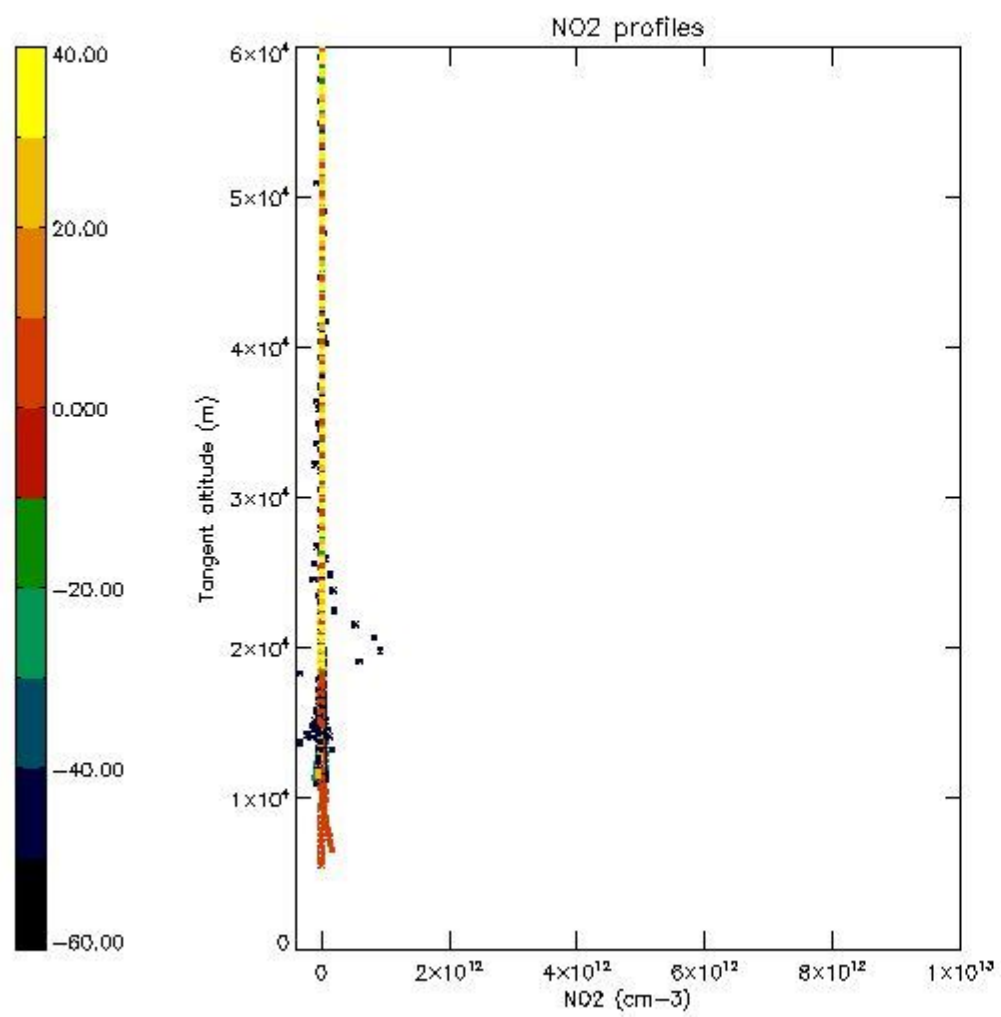

5.7 Plot NO3 profiles for all STD (dark without errors)

The colorbar represents the latitude.