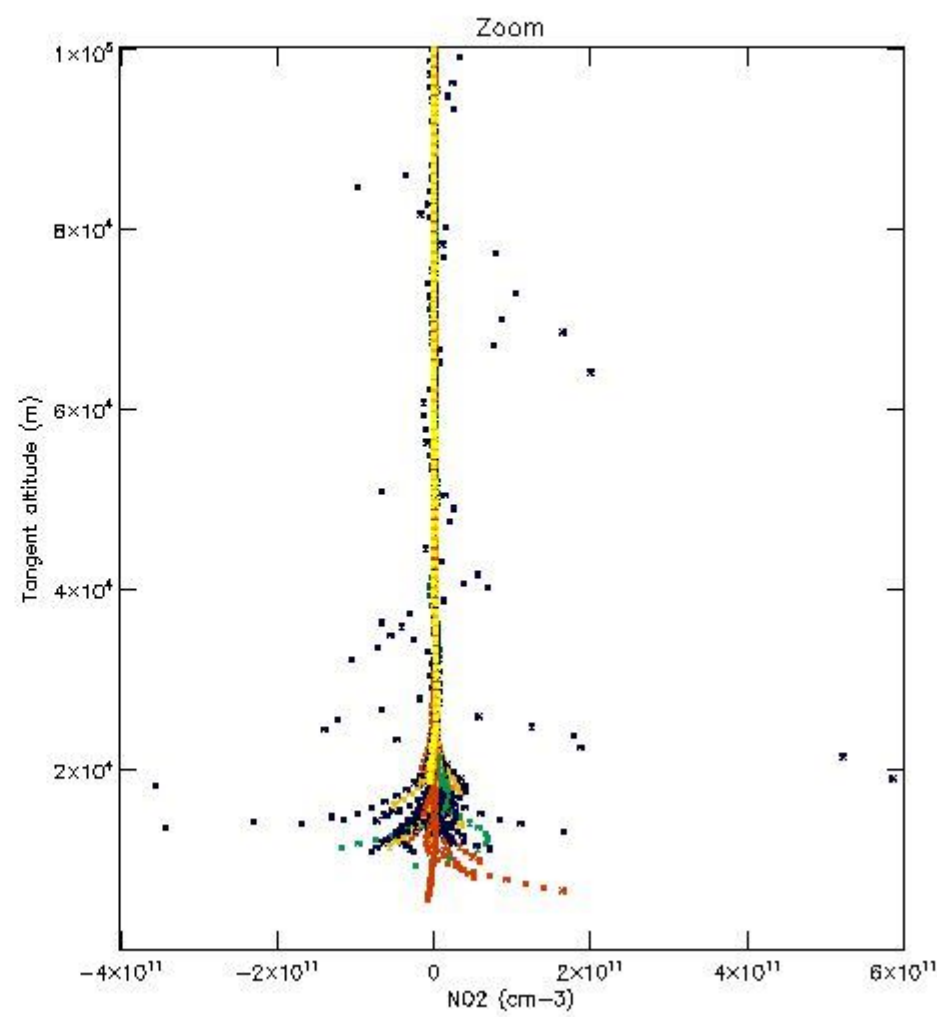

5.7 Plot NO3 profiles for all STD (dark without errors)

The colorbar represents the latitude.