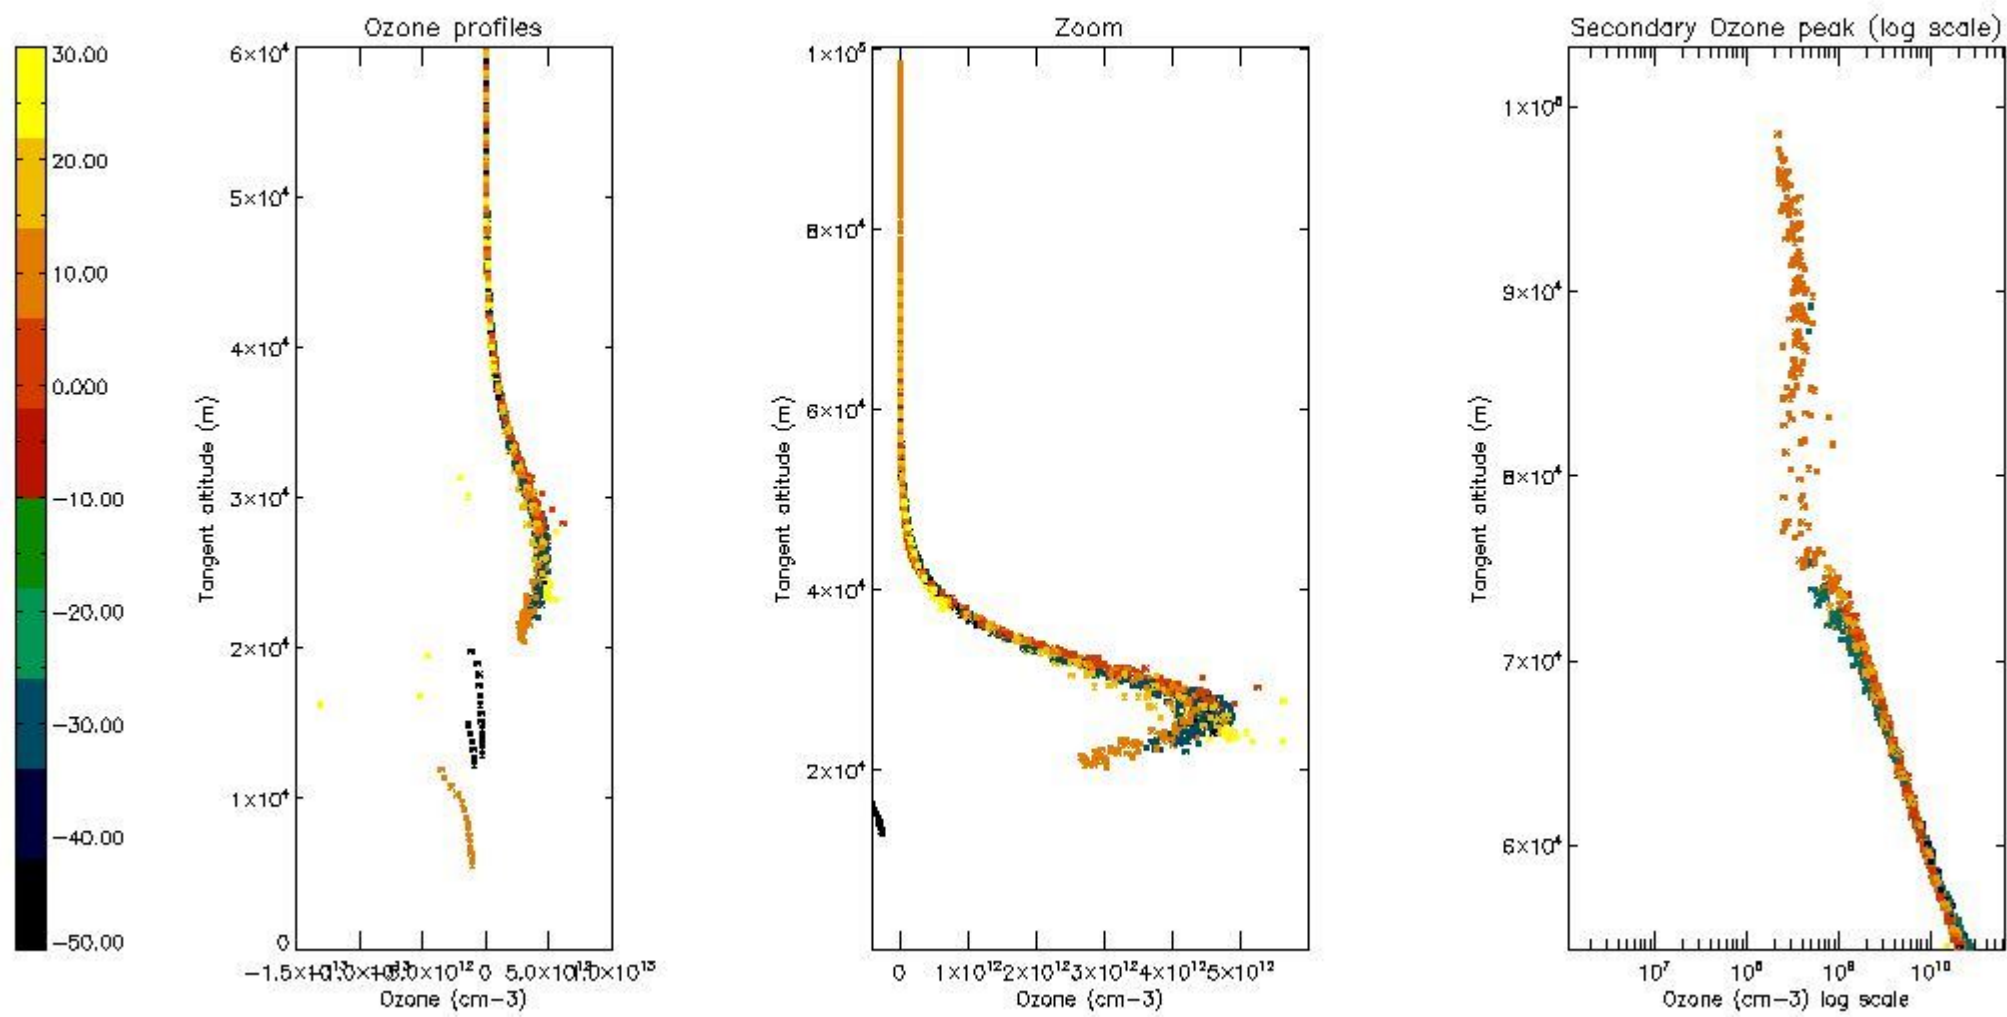

STD < 10	17
STD < 5	11

5.2 Plot ozone profiles for all STD (dark without errors)

The colorbar represents the latitude.

5.3 Plot ozone profiles where STD < 20% (dark without errors)

The colorbar represents the latitude.

5.4 Plot ozone profiles where $STD < 10\%$ (dark without errors)

The colorbar represents the latitude.

5.5 Plot ozone profiles where STD < 5% (dark without errors)

The colorbar represents the latitude.

5.6 Plot NO₂ profiles for all STD (dark without errors)