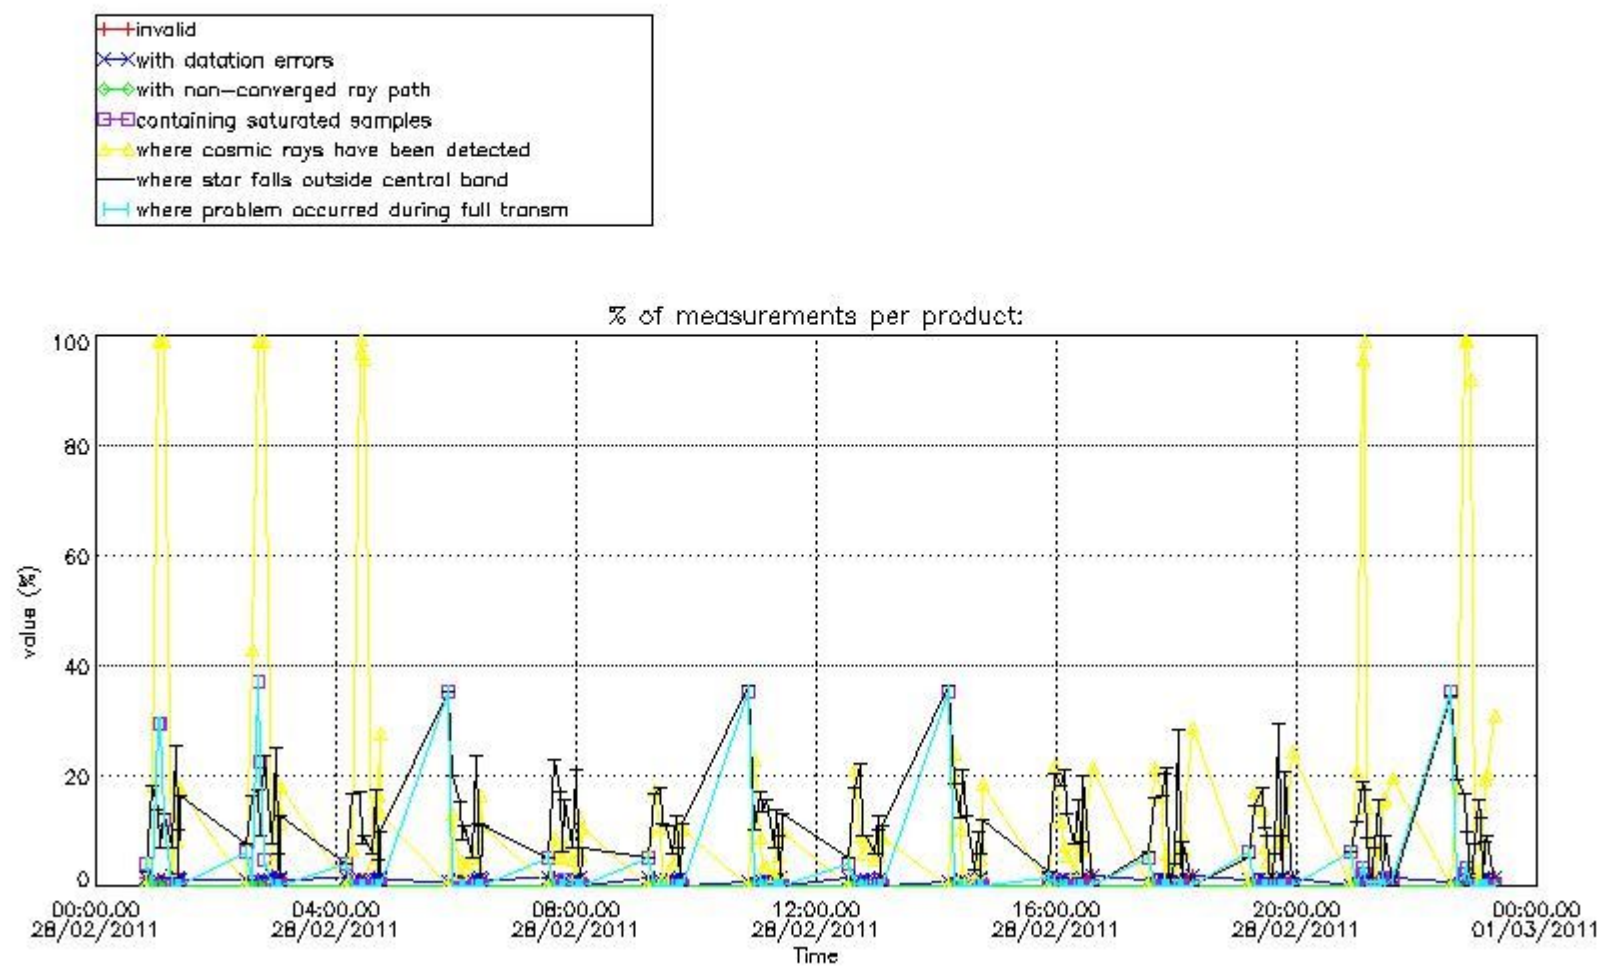

4.1.2 Plot level 1 quality information per product (time dependant): ENVI SAT DESCENDING passes