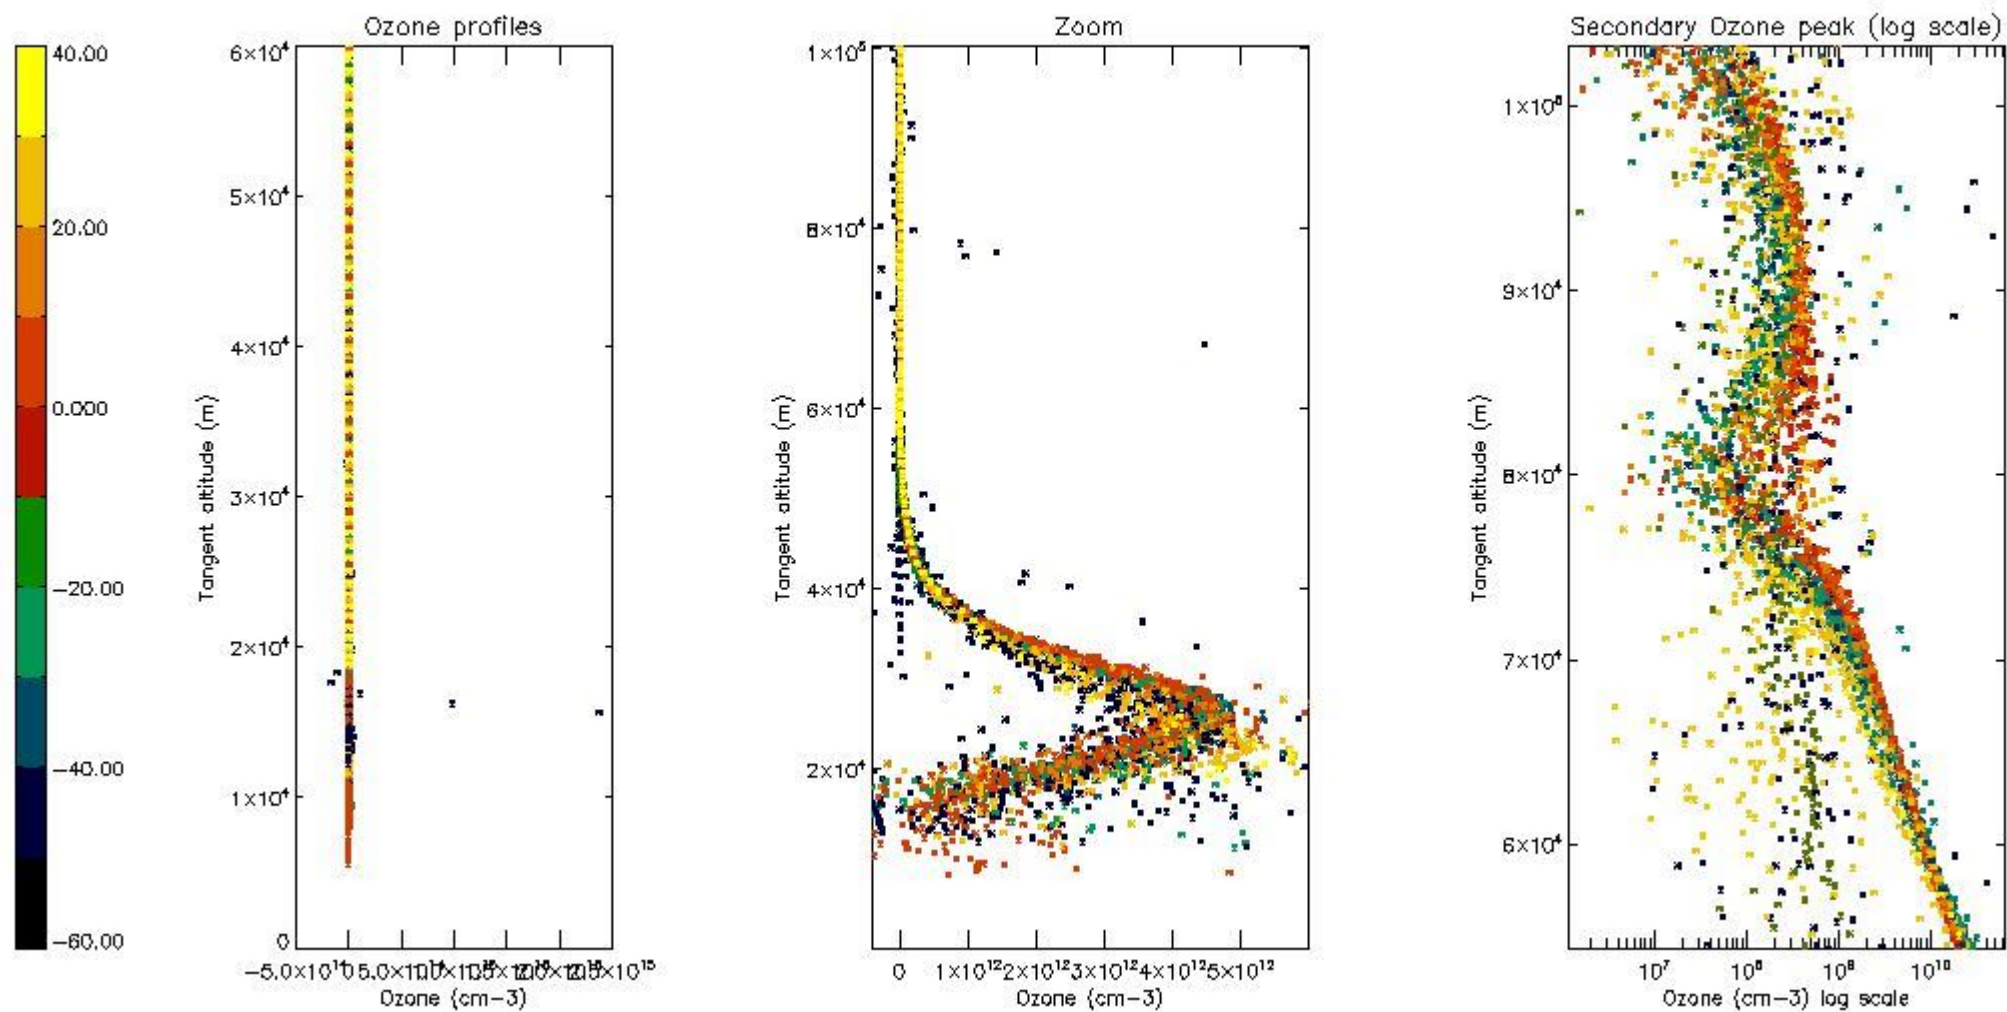

STD < 10	17
STD < 5	11

5.2 Plot ozone profiles for all STD (dark without errors)

The colorbar represents the latitude.

5.3 Plot ozone profiles where STD < 20% (dark without errors)

The colorbar represents the latitude.