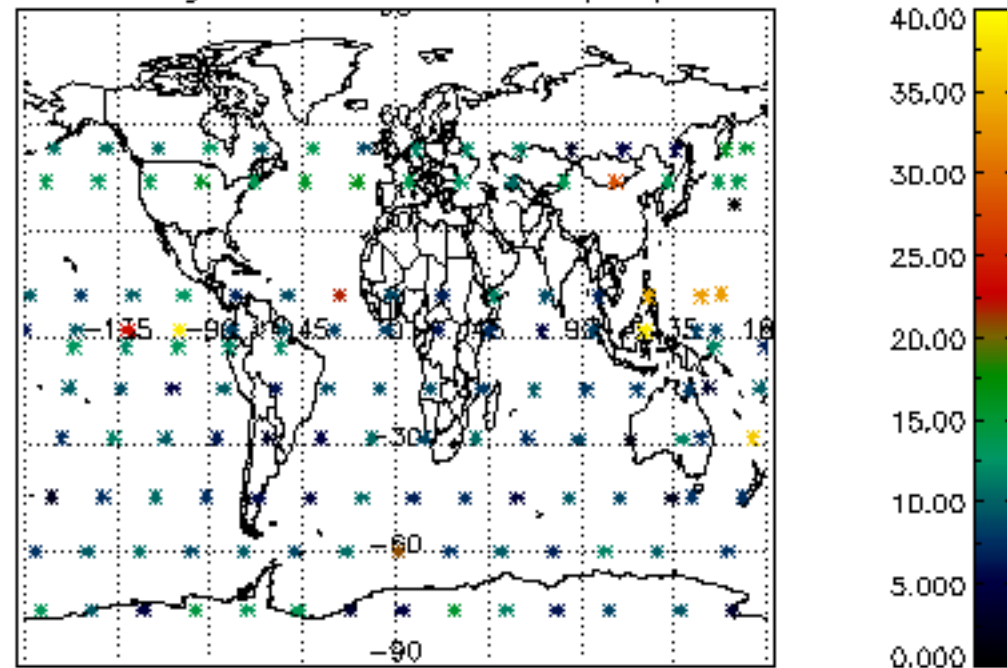

Percentage of saturation errors per profile