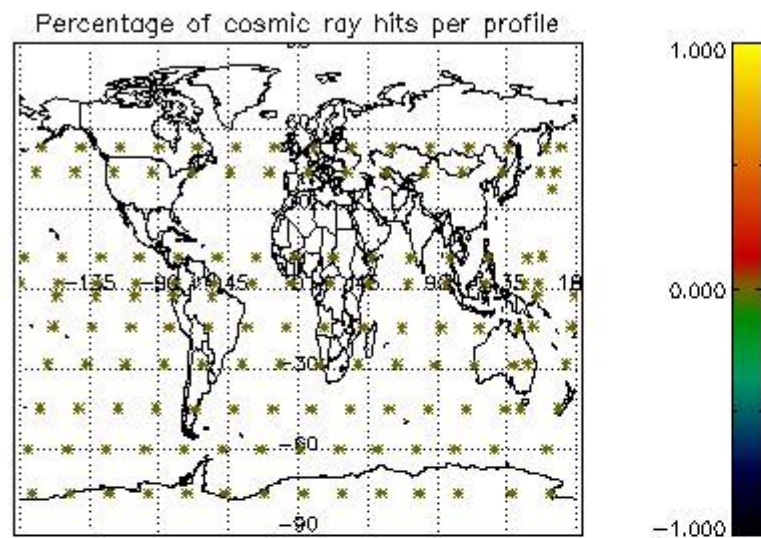

Percentage of datation errors per profile

Percentage of star falling outside central band per profile

Percentage of saturation errors per profile

4.2.2 Plot level 1 quality information per product (world map): ENVISAT DESCENDING passes