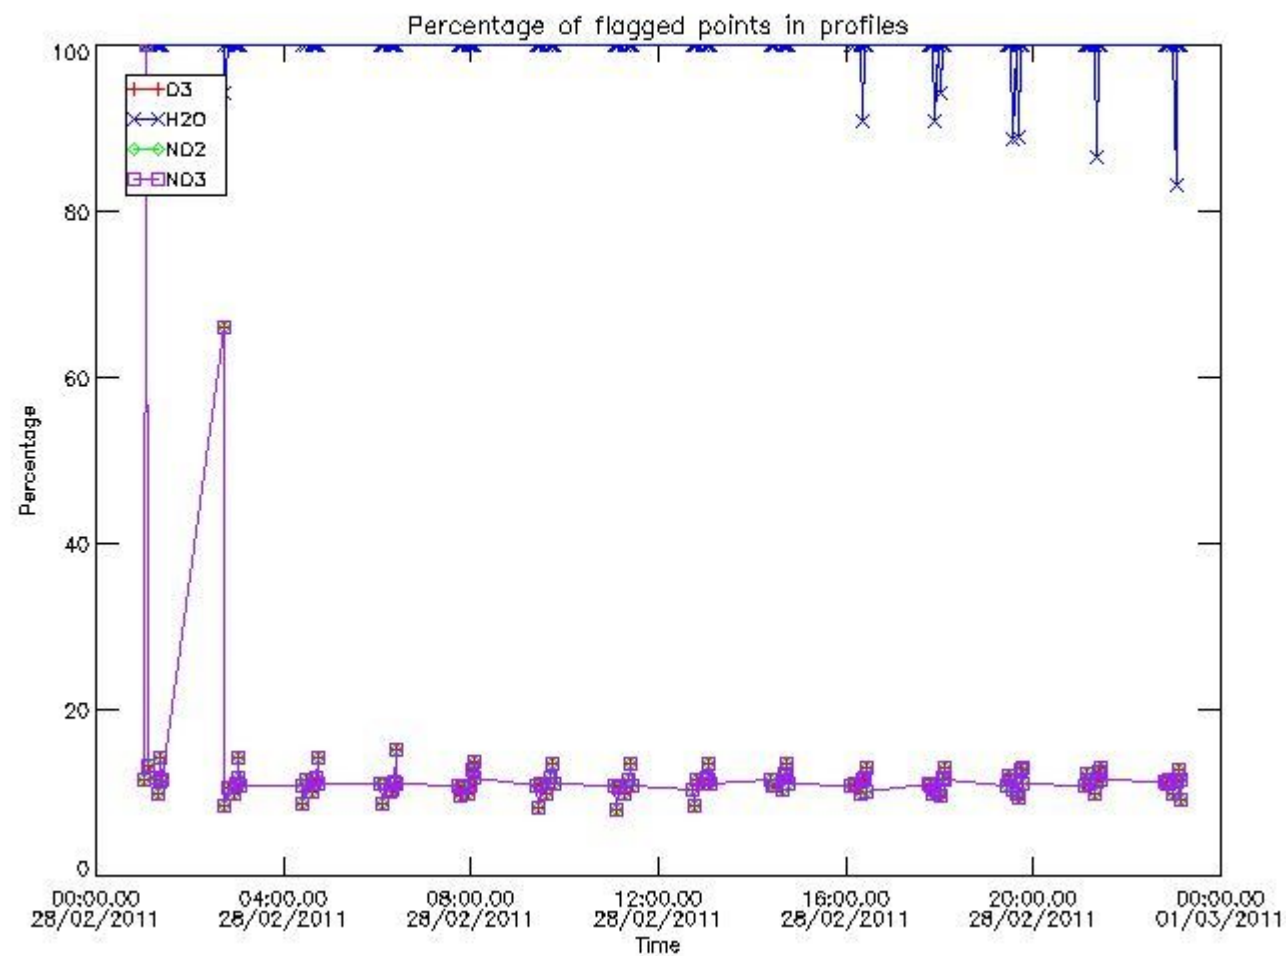

3. Quality information per product

In this section it is plotted some information contained in the Quality Summary data set of the level 2 products. Only products in dark limb conditions and without errors (error flag in the MPH set to "0") are used.

3.1 Plot quality information per product (time dependant)

3.2 Plot quality information per product (world map)