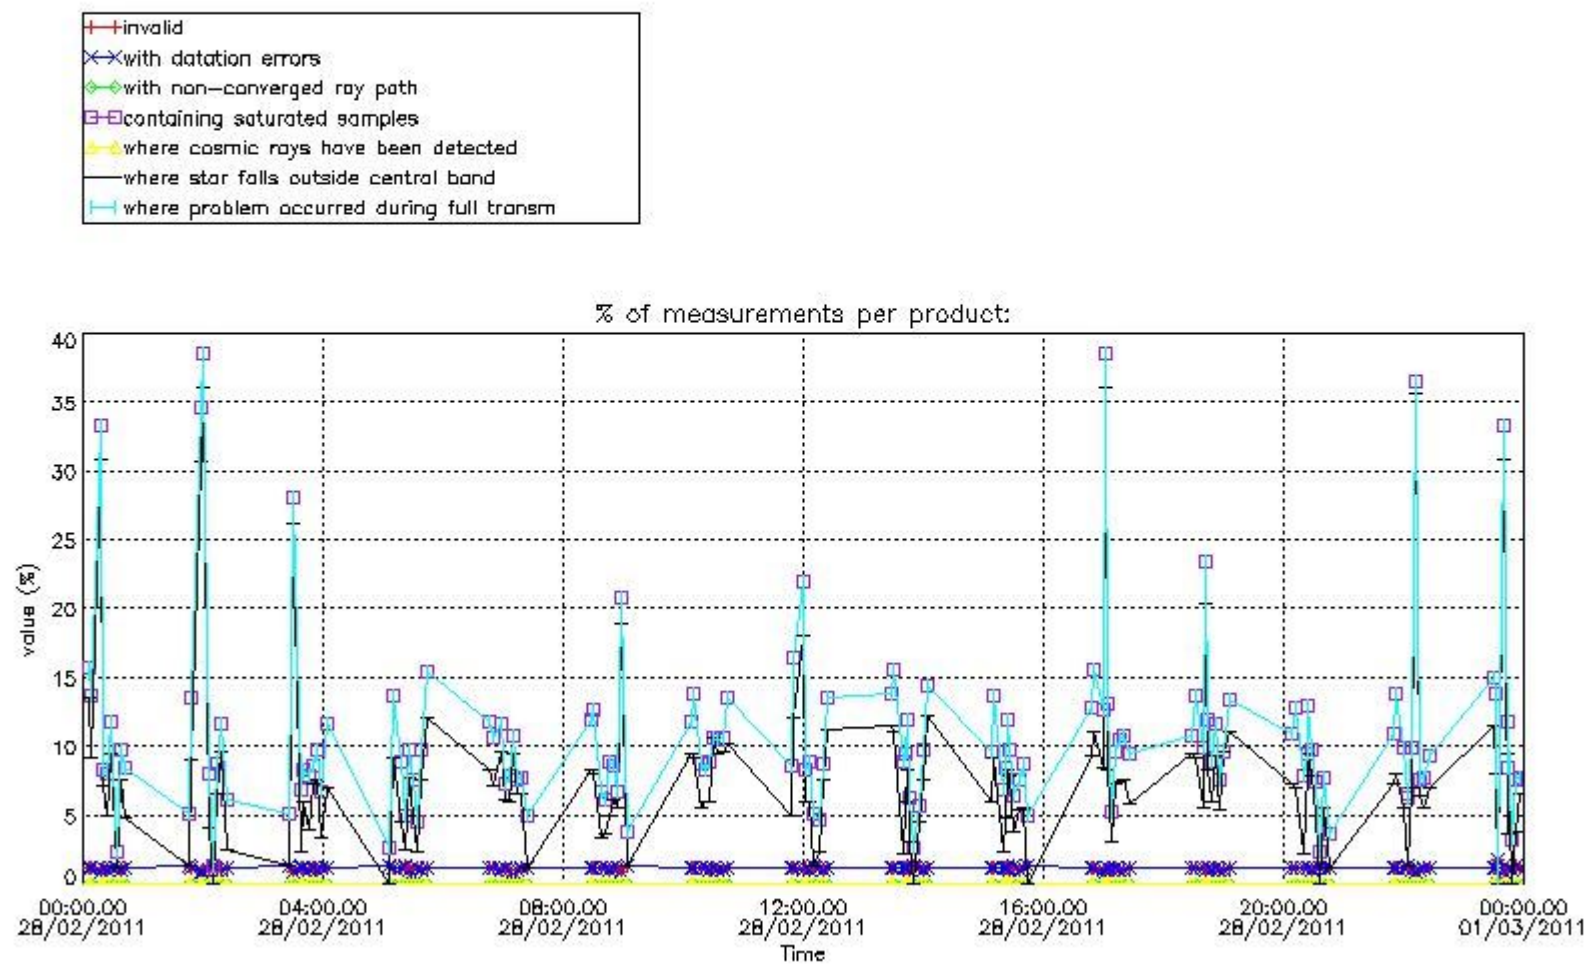

3.1 Plot quality information per product (time dependant)

3.2 Plot quality information per product (world map)

Percentage of flagged data per O3 profile

Percentage of flagged data per H2O profile

Percentage of flagged data per NO2 profile

Percentage of flagged data per NO3 profile

4. Level 1 quality information per product

In this section it is plotted some information contained in the Quality Summary data set of the level 2 products that comes from the level 1b processing. Products without errors (error flag in the MPH set to "0") are used.

4.1 Plot quality information per product (time dependant) coming from level 1b processing

4.1.1 Plot level 1 quality information per product (time dependant): ENVISAT ASCENDING passes

4.1.2 Plot level 1 quality information per product (time dependant): ENVI SAT DESCENDING passes