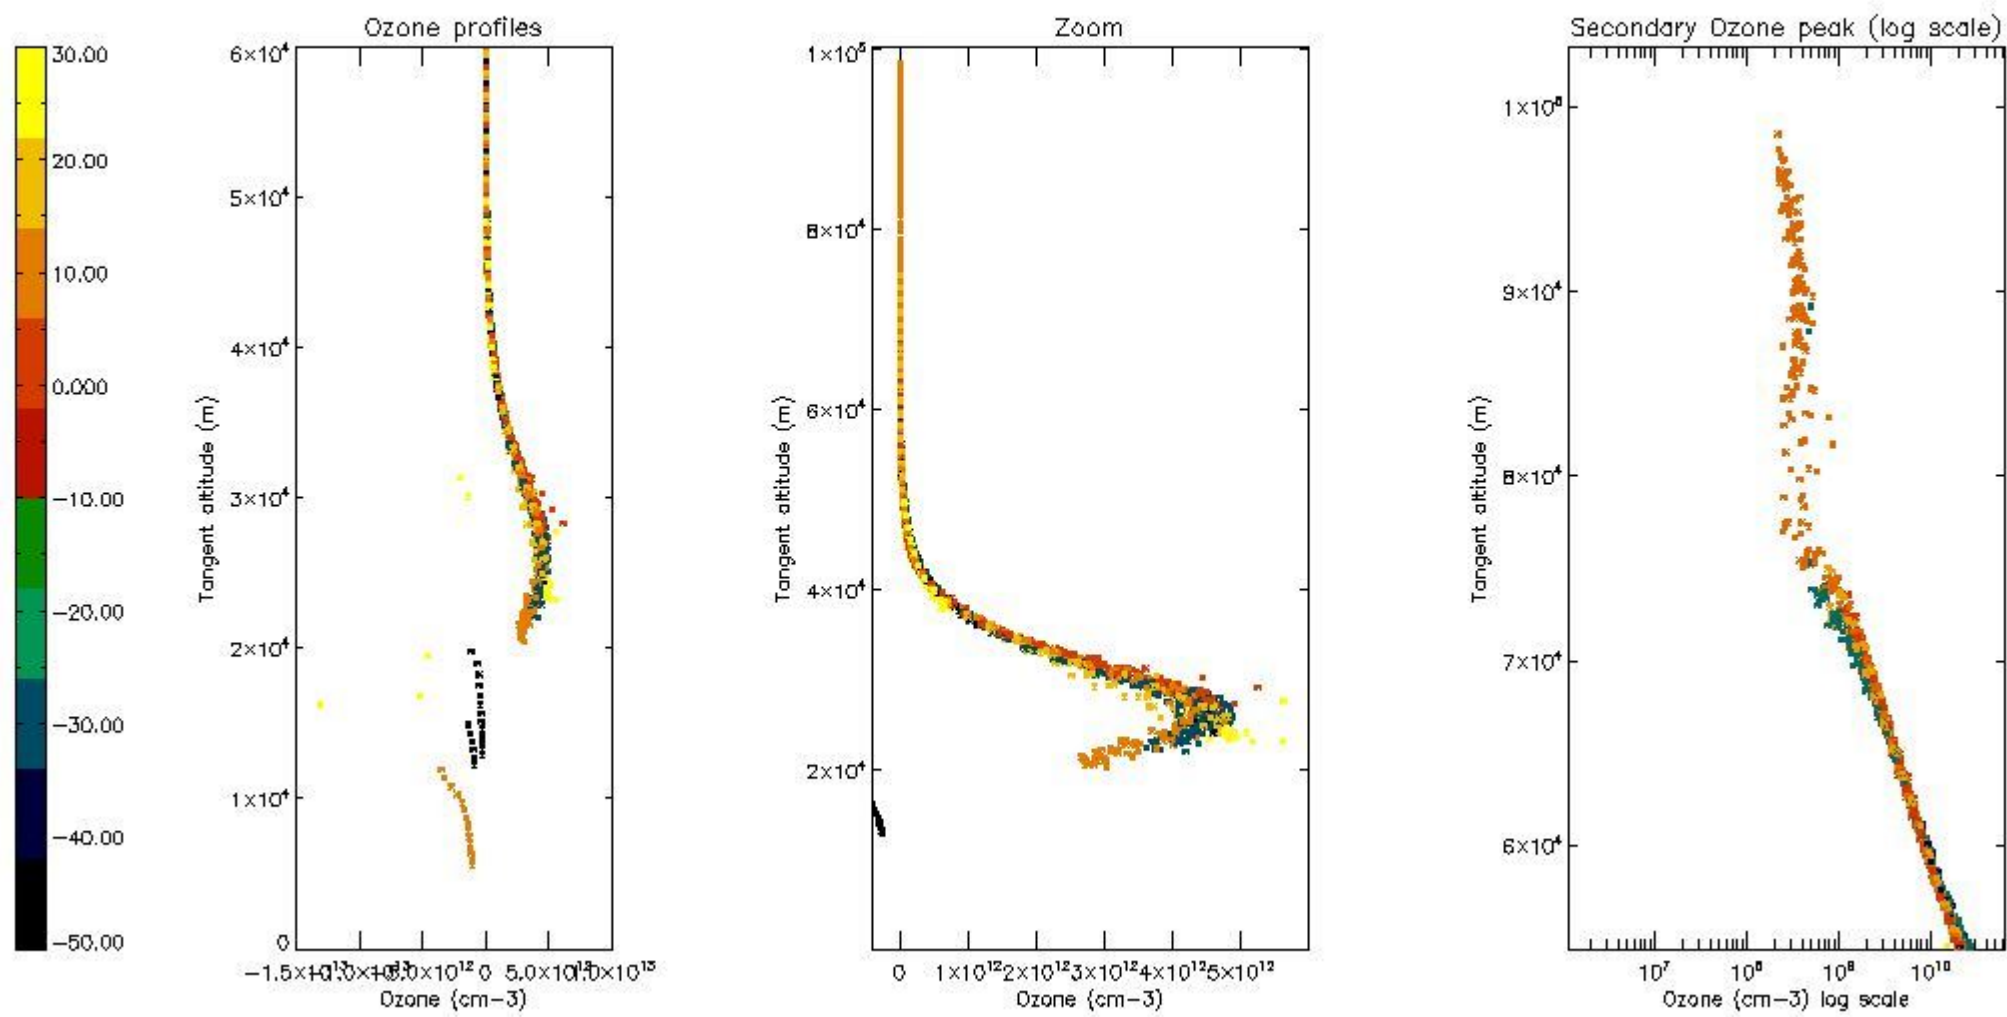

5.6 Plot NO₂ profiles for all STD (dark without errors)

The colorbar represents the latitude.