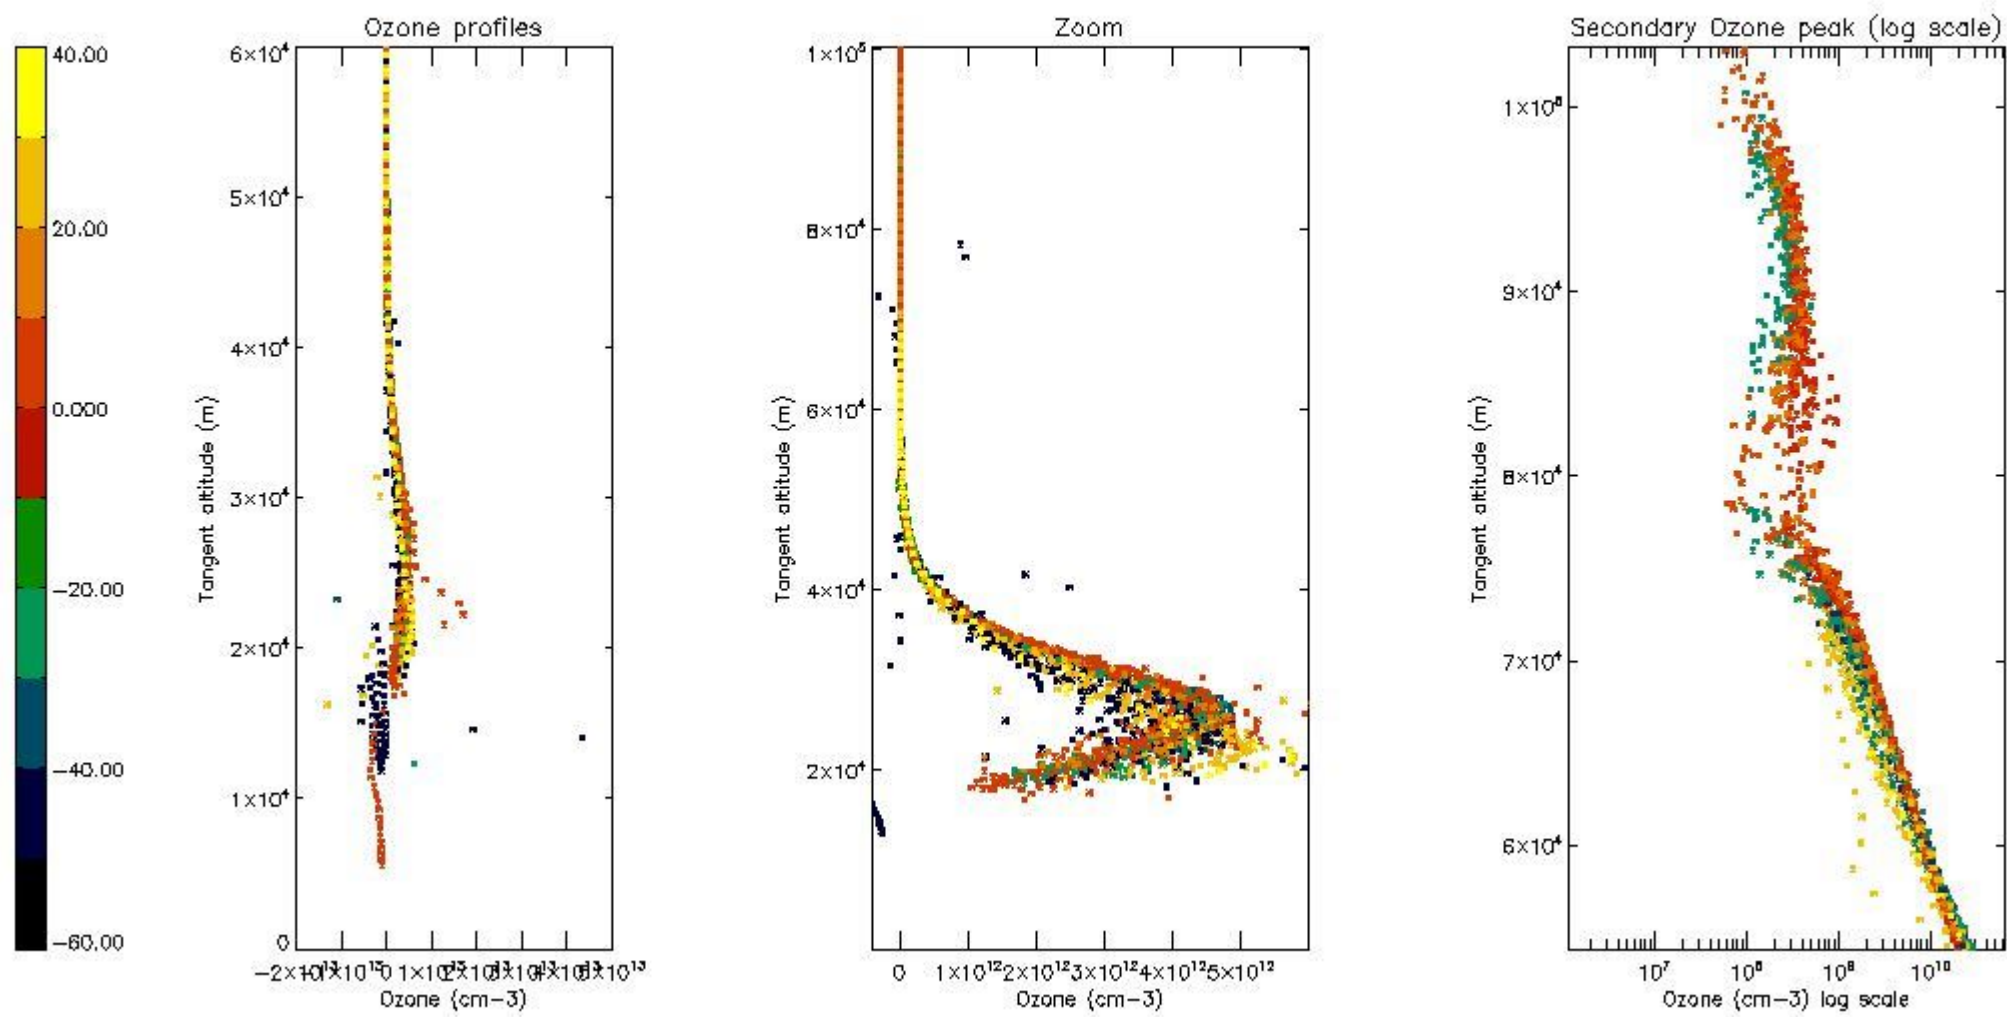

STD < 10	17
STD < 5	11

5.2 Plot ozone profiles for all STD (dark without errors)

The colorbar represents the latitude.

5.3 Plot ozone profiles where STD < 20% (dark without errors)

The colorbar represents the latitude.