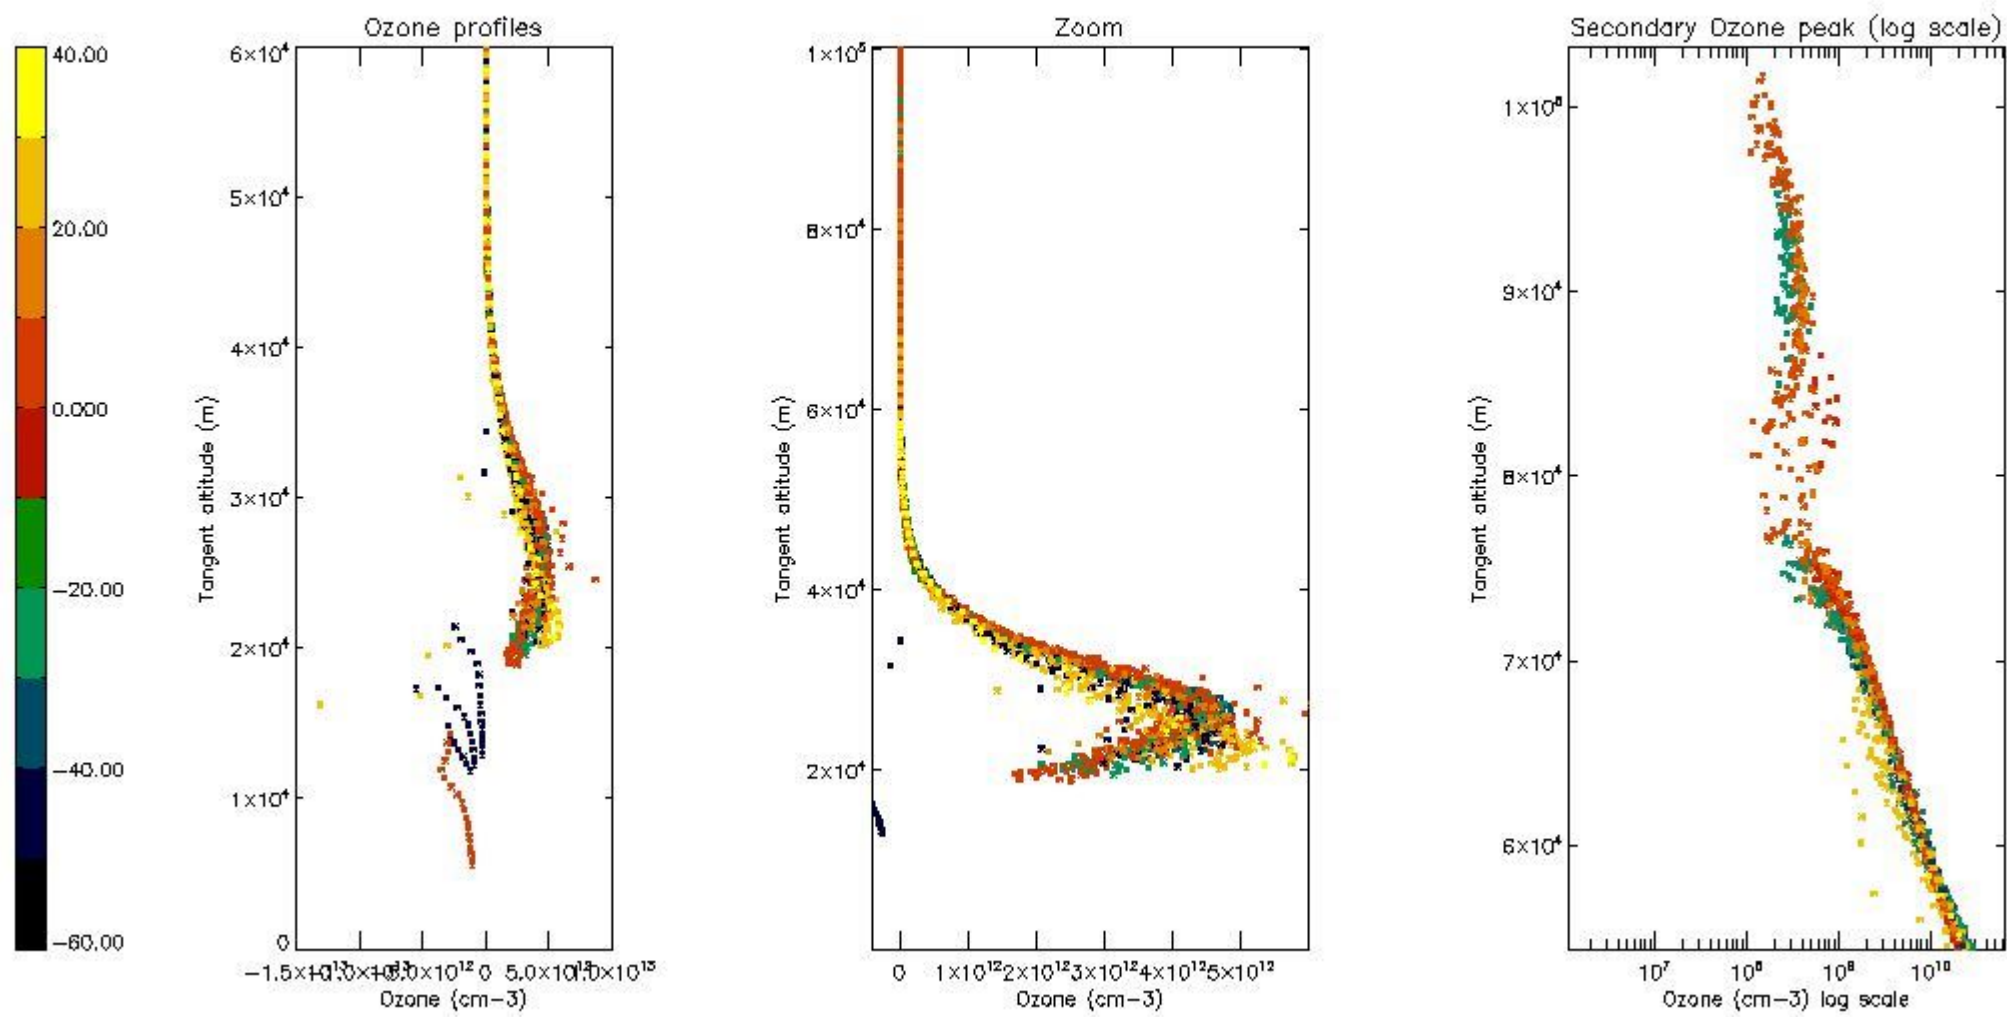

STD < 10	17
STD < 5	11

5.2 Plot ozone profiles for all STD (dark without errors)

The colorbar represents the latitude.

5.3 Plot ozone profiles where STD < 20% (dark without errors)

The colorbar represents the latitude.

5.4 Plot ozone profiles where $STD < 10\%$ (dark without errors)

The colorbar represents the latitude.

5.5 Plot ozone profiles where STD < 5% (dark without errors)

The colorbar represents the latitude.

5.6 Plot NO₂ profiles for all STD (dark without errors)