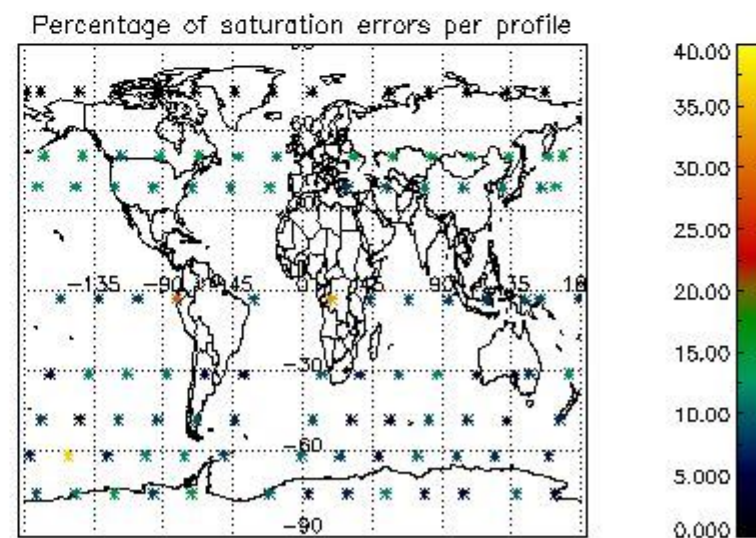

4.2 Plot quality information per product coming from level 1b processing (world map)

4.2.1 Plot level 1 quality information per product (world map): ENVISAT ASCENDING passes

Percentage of cosmic ray hits per profile

Percentage of datation errors per profile

Percentage of star falling outside central band per profile

Percentage of saturation errors per profile

4.2.2 Plot level 1 quality information per product (world map): ENVISAT DESCENDING passes

5. Trace gas profiles

5.1 Ozone statistics based on quality of products

The final quality of the products can be "measured" using the STD (Standard Deviation) attached to every point profile. This information is written to the parameter GOM_NL__2P/NL_LOCAL_SPECIES_DENSITY/o3_std of the level 2 products. The table below shows the statistics for given STD ranges.