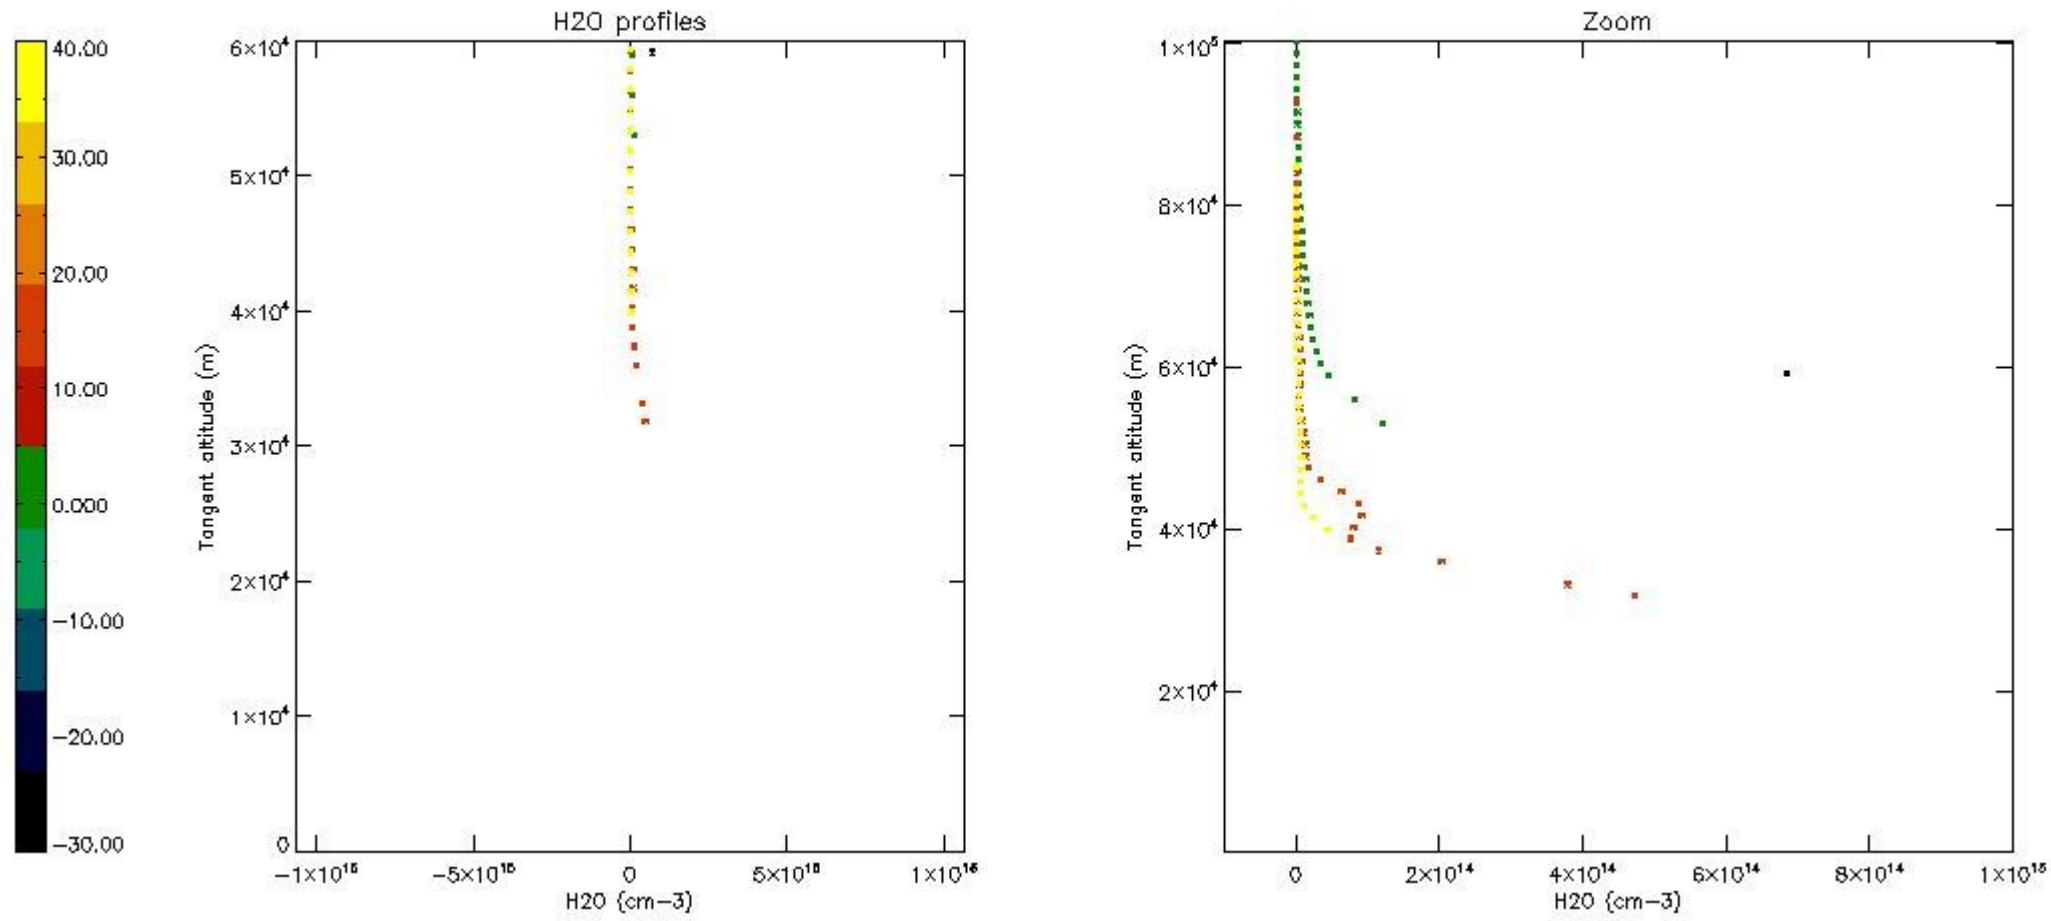

6. Auxiliary Data Files used for the production reported in section 2

The number reported in the third column indicates since which file (see list in section 2) the corresponding auxiliary file has been used. The fourth column is the date of those product files.

Type	Auxiliary Filename	Used since product	Used since product date
INST_PHYS_CHARACTERISTICS	GOM_INS_AXVIEC20091111_143220_20030716_120000_20500101_000000	1	17-FEB-2011 00:02:46
LEVEL-2_PROC_CONFIG	GOM_PR2_AXVIEC20091111_152718_20020301_000000_20500101_000000	1	17-FEB-2011 00:02:46
CROSS_SECTIONS_FILE	GOM_CRS_AXVIEC20091111_154832_20020301_000000_20500101_000000	1	17-FEB-2011 00:02:46