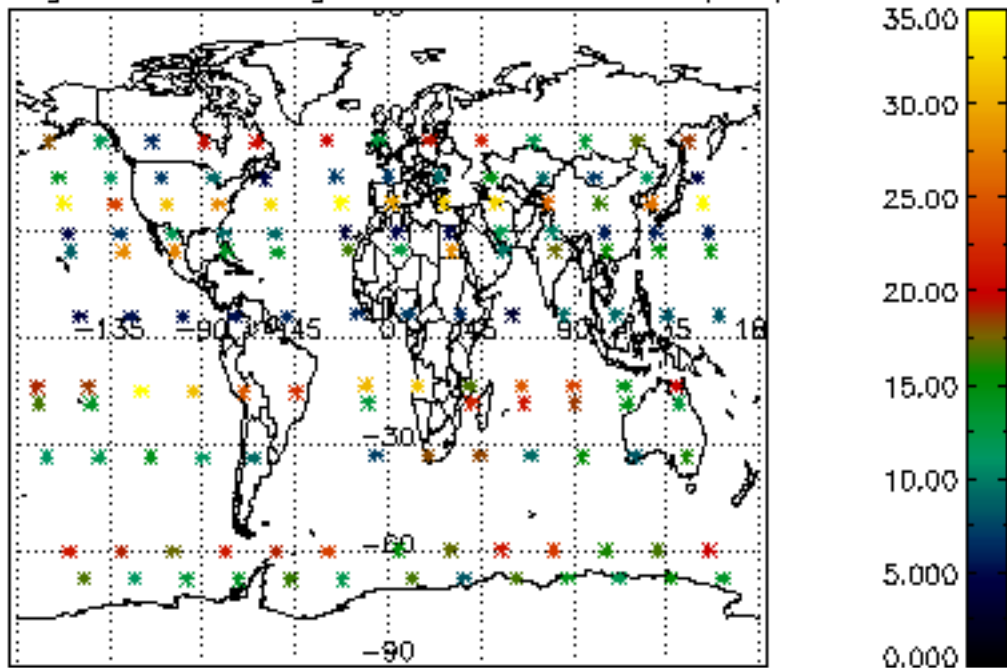

Percentage of cosmic ray hits per profile

Percentage of star falling outside central band per profile