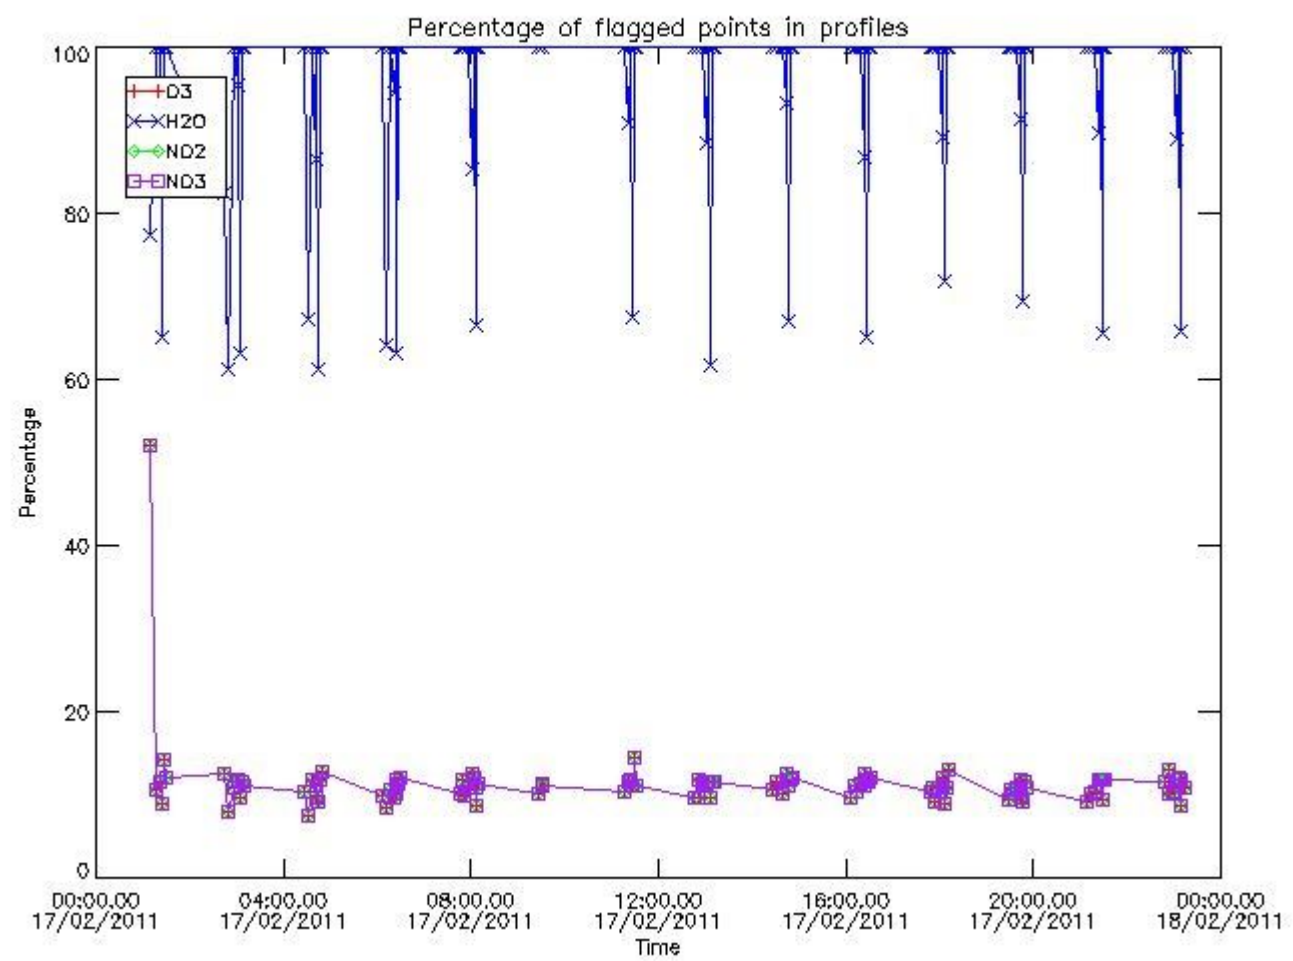

3. Quality information per product

In this section it is plotted some information contained in the Quality Summary data set of the level 2 products. Only products in dark limb conditions and without errors (error flag in the MPH set to "0") are used.

3.1 Plot quality information per product (time dependant)

3.2 Plot quality information per product (world map)