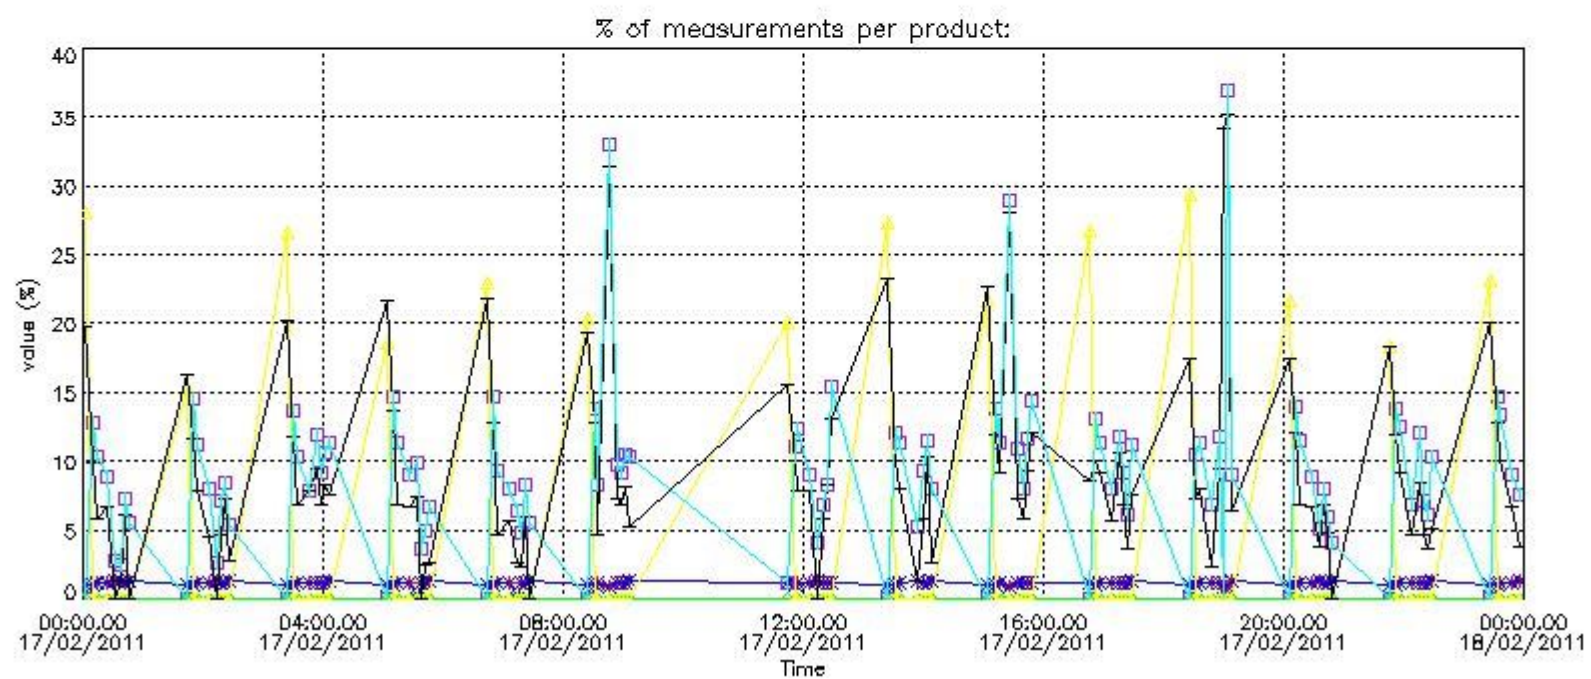

Percentage of flagged data per NO3 profile

4. Level 1 quality information per product

In this section it is plotted some information contained in the Quality Summary data set of the level 2 products that comes from the level 1b processing. Products without errors (error flag in the MPH set to "0") are used.

4.1 Plot quality information per product (time dependant) coming from level 1b processing

4.1.1 Plot level 1 quality information per product (time dependant): ENVISAT ASCENDING passes

4.1.2 Plot level 1 quality information per product (time dependant): ENVI SAT DESCENDING passes