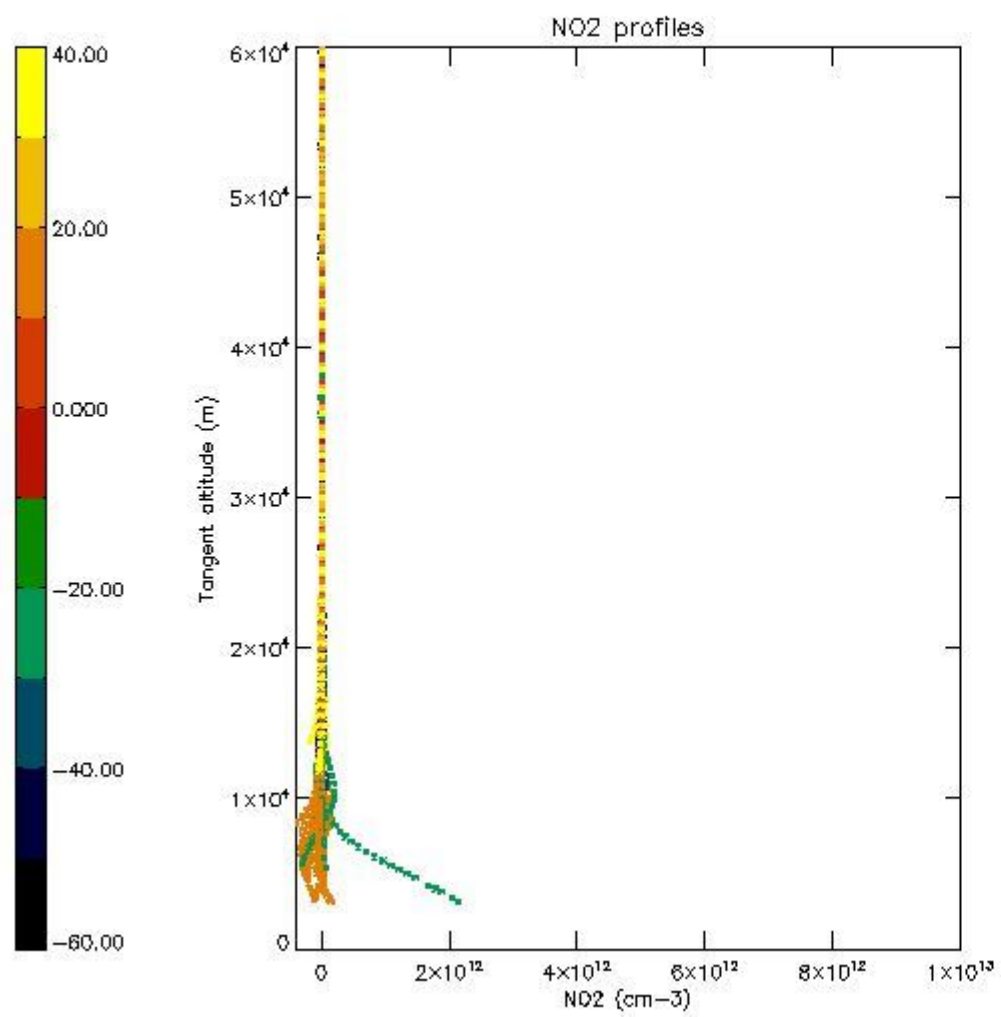

STD < 10	17
STD < 5	11

5.2 Plot ozone profiles for all STD (dark without errors)

The colorbar represents the latitude.

5.3 Plot ozone profiles where STD < 20% (dark without errors)

The colorbar represents the latitude.

5.4 Plot ozone profiles where $STD < 10\%$ (dark without errors)

The colorbar represents the latitude.

5.5 Plot ozone profiles where STD < 5% (dark without errors)

The colorbar represents the latitude.

5.6 Plot NO₂ profiles for all STD (dark without errors)

The colorbar represents the latitude.

5.7 Plot NO3 profiles for all STD (dark without errors)

The colorbar represents the latitude.

5.8 Plot H2O profiles for all STD (only for occultations of stars 1,2,3,4,13,14,16,26,63 dark without errors)