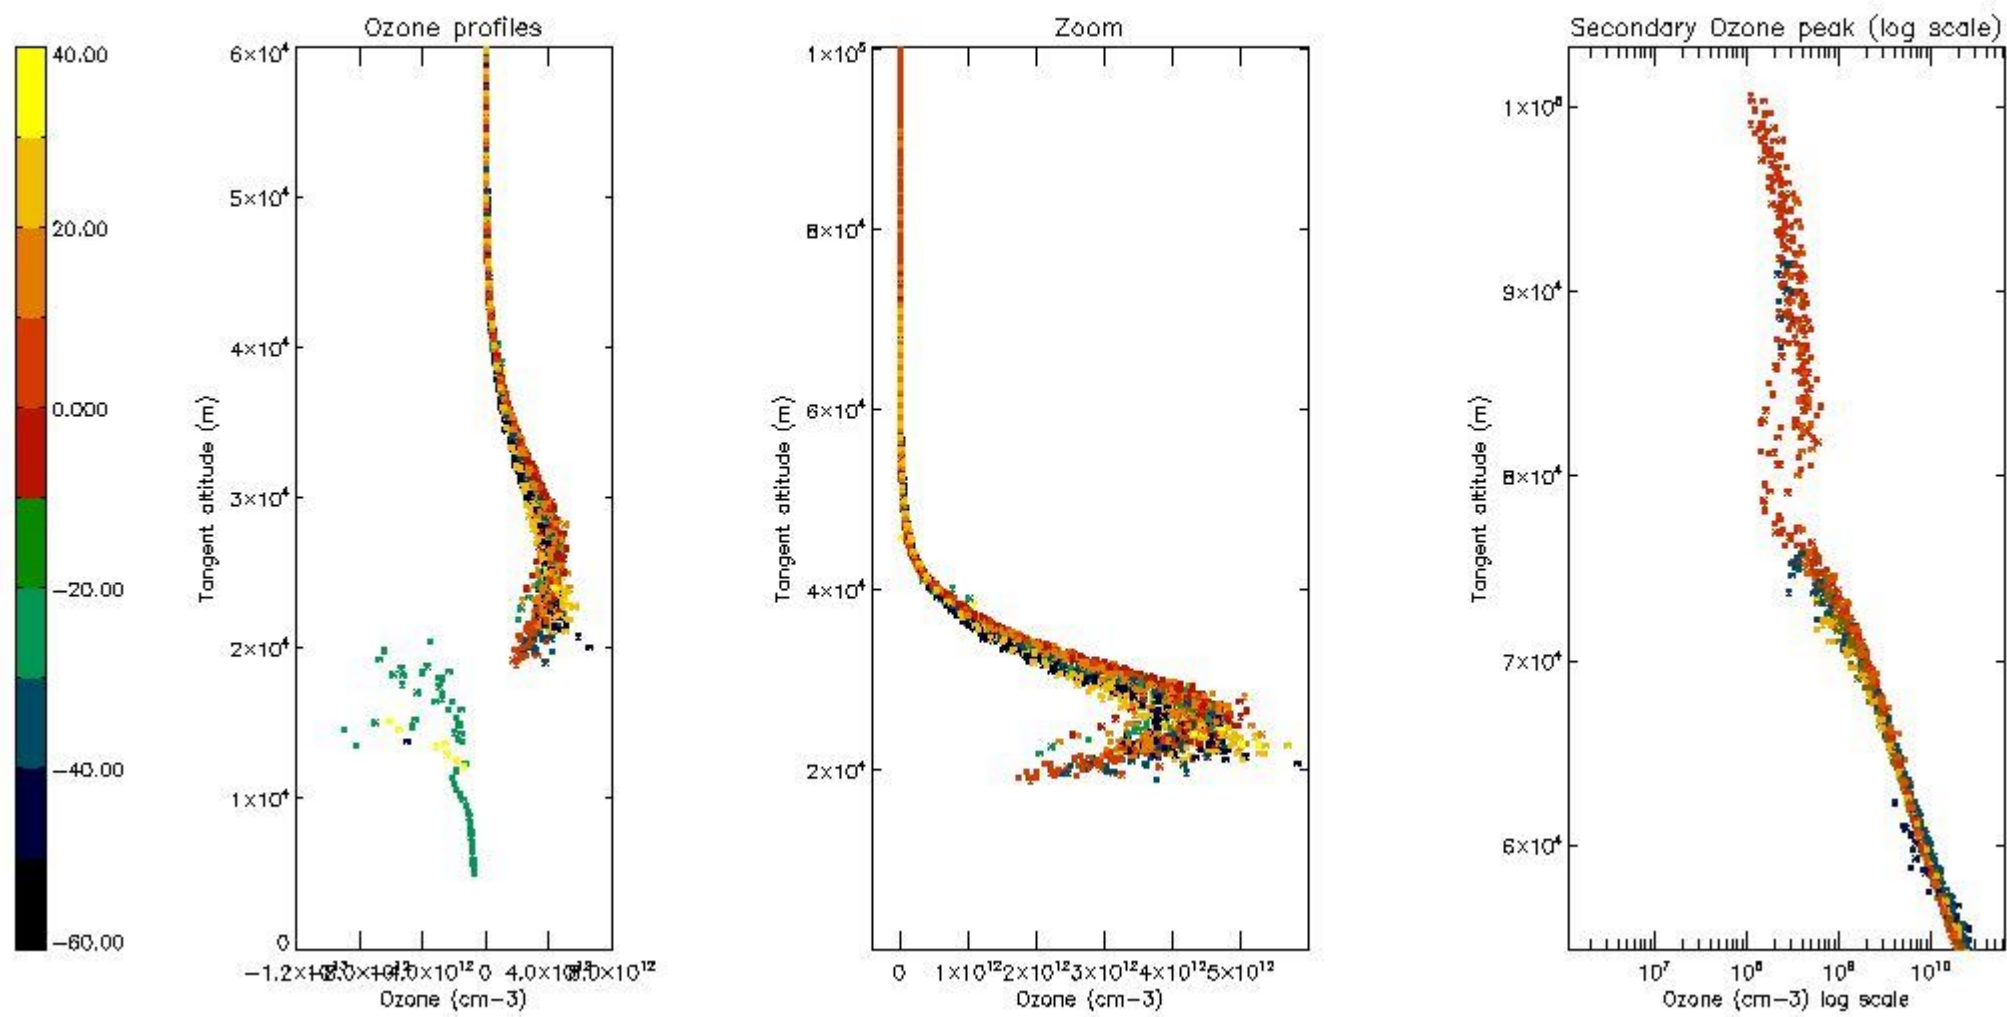

5.5 Plot ozone profiles where STD < 5% (dark without errors)

The colorbar represents the latitude.