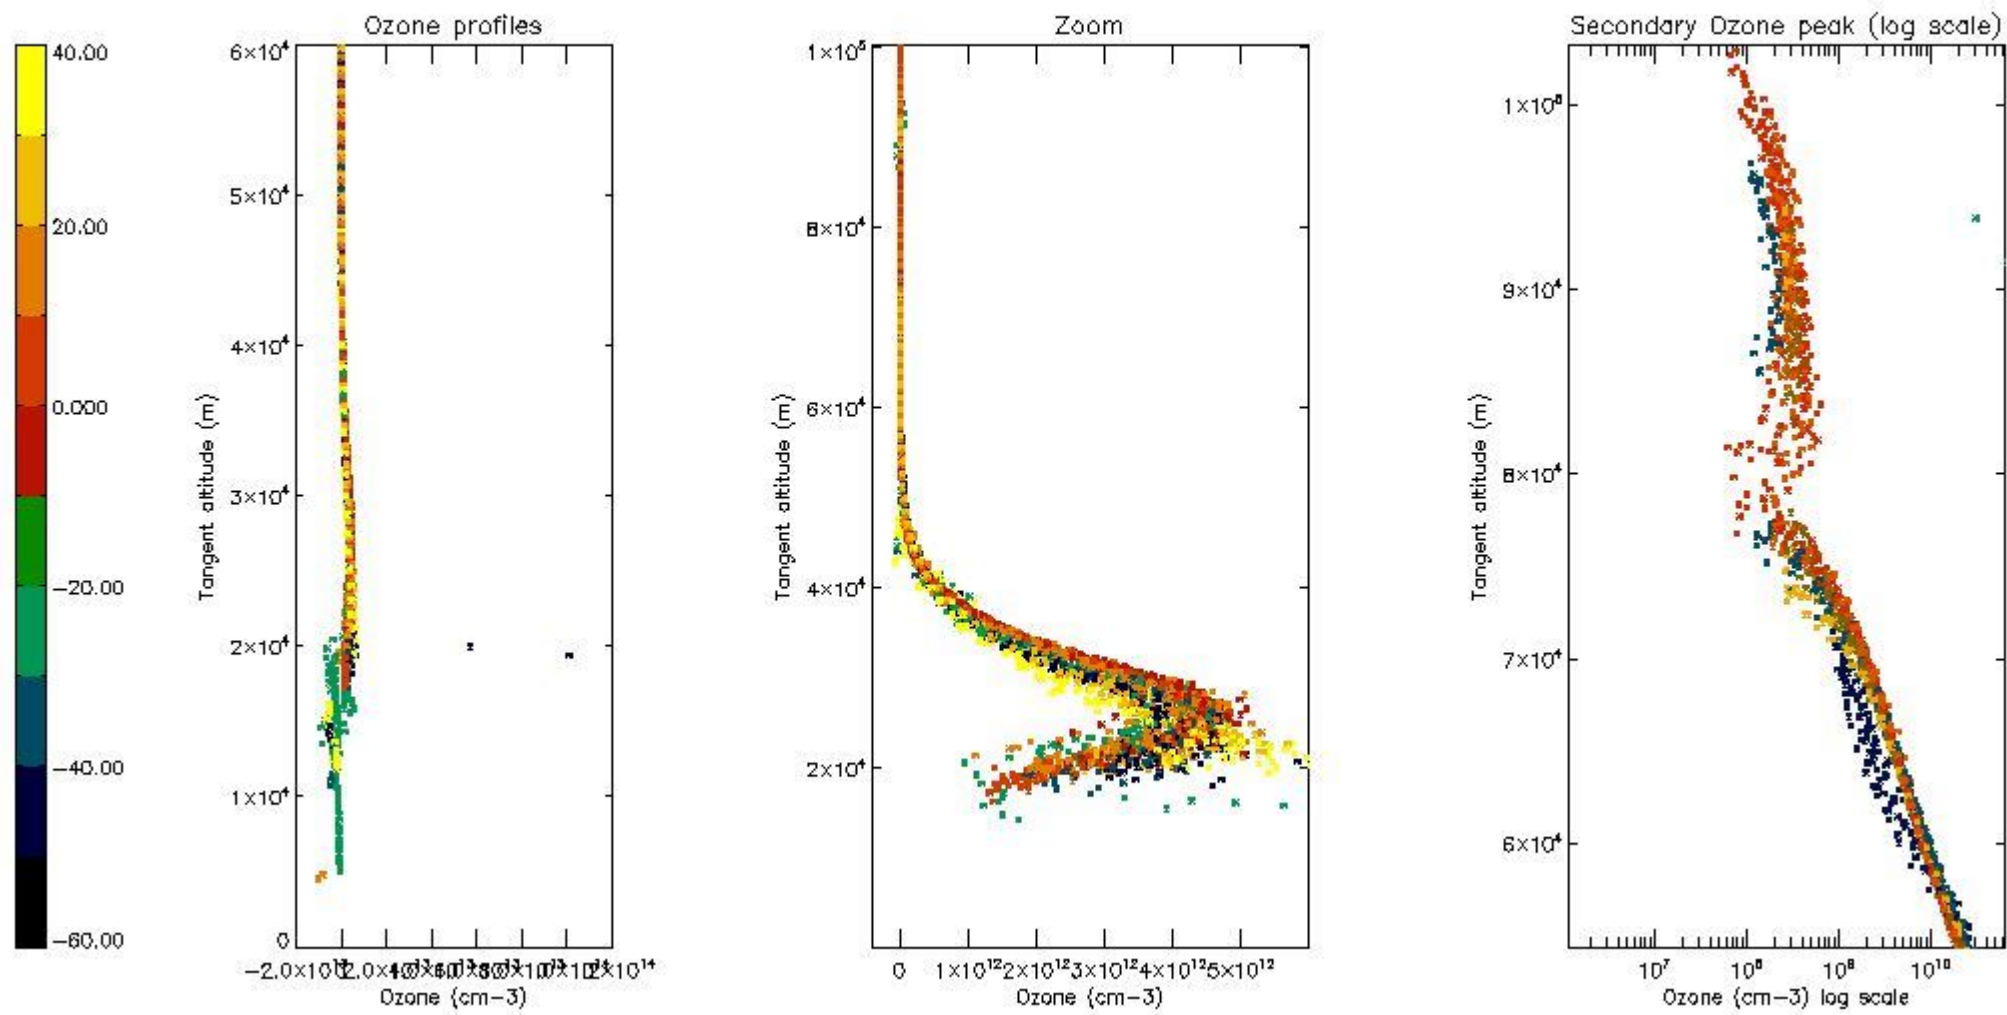

So, the table below shows the percentage of dark limb and valid observations for each criteria with respect to the overall valid daily observations.

Criteria	% of total production
All STD	47
STD < 20	23

STD < 10	17
STD < 5	11

5.2 Plot ozone profiles for all STD (dark without errors)

The colorbar represents the latitude.

5.3 Plot ozone profiles where STD < 20% (dark without errors)

The colorbar represents the latitude.

5.4 Plot ozone profiles where $STD < 10\%$ (dark without errors)

The colorbar represents the latitude.

5.5 Plot ozone profiles where STD < 5% (dark without errors)

The colorbar represents the latitude.

5.6 Plot NO₂ profiles for all STD (dark without errors)

The colorbar represents the latitude.

5.7 Plot NO3 profiles for all STD (dark without errors)

The colorbar represents the latitude.

5.8 Plot H2O profiles for all STD (only for occultations of stars 1,2,3,4,13,14,16,26,63 dark without errors)