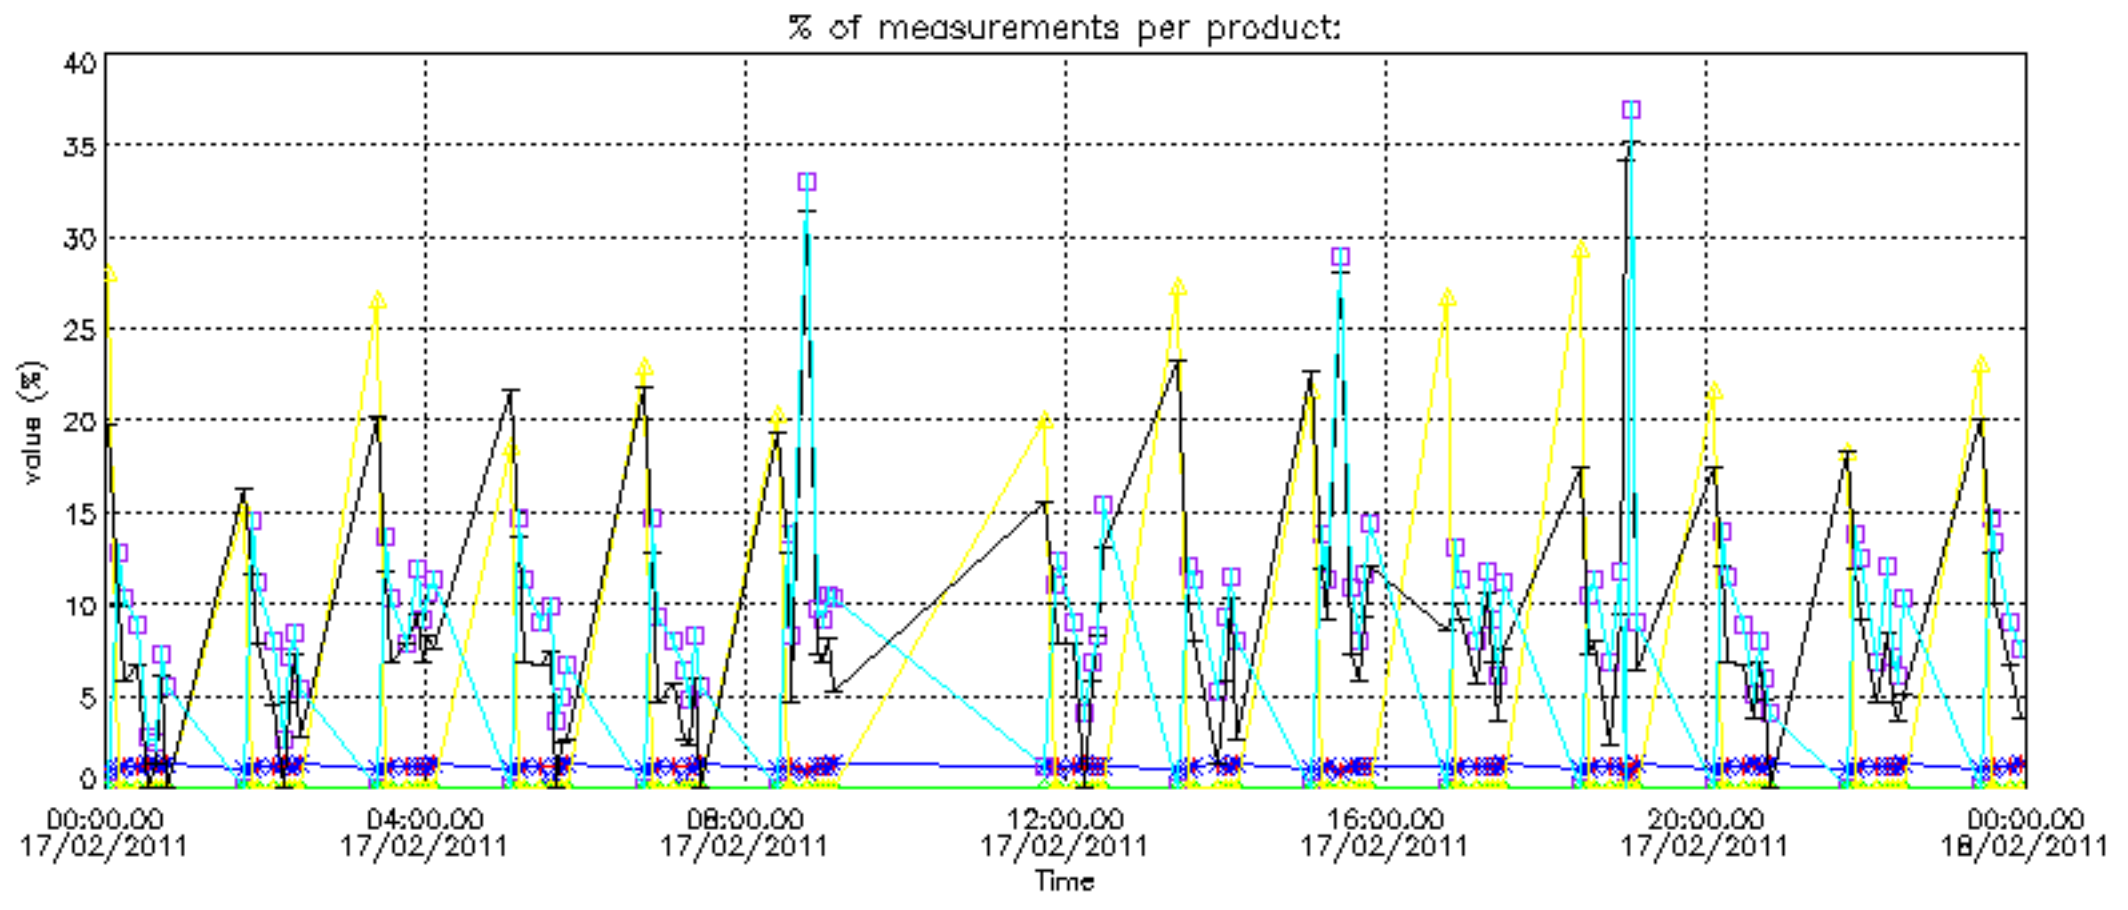

Percentage of cosmic ray hits per profile

Percentage of datation errors per profile