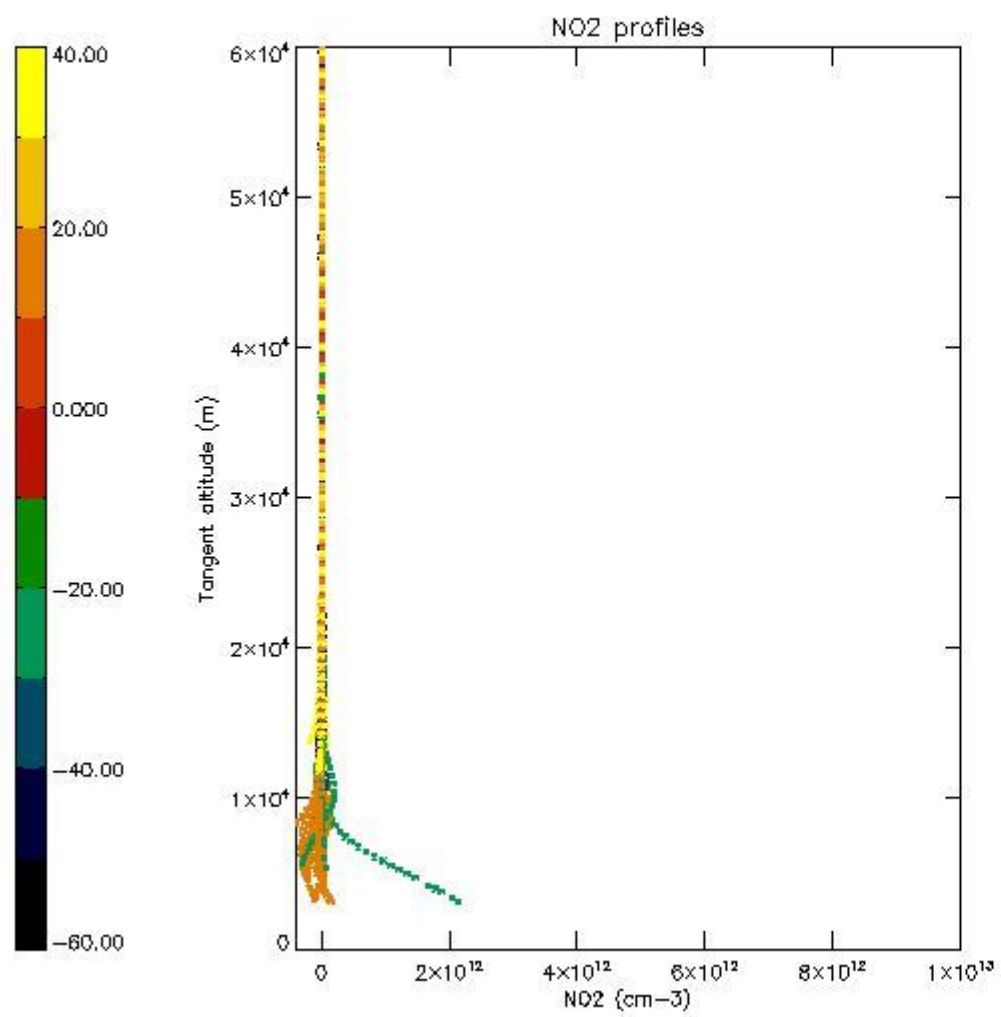

5.7 Plot NO3 profiles for all STD (dark without errors)

The colorbar represents the latitude.