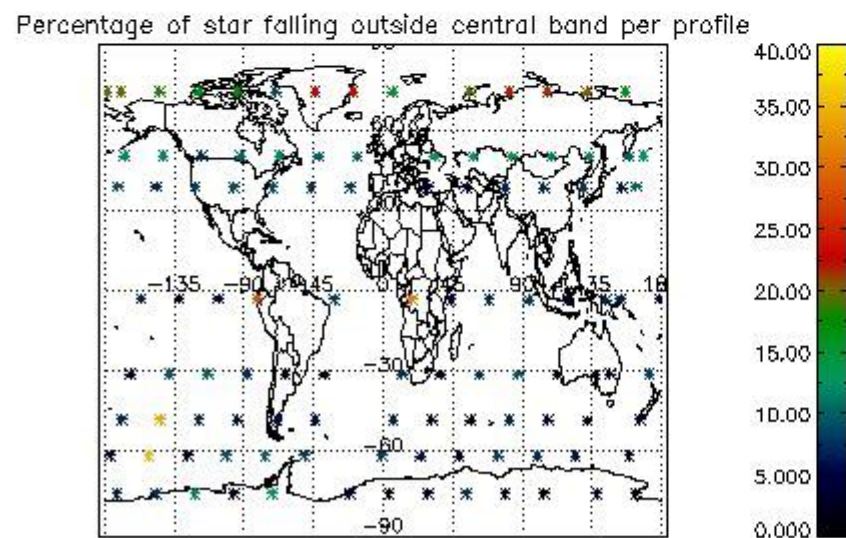

Percentage of datation errors per profile

Percentage of star falling outside central band per profile

Percentage of saturation errors per profile

4.2.2 Plot level 1 quality information per product (world map): ENVISAT DESCENDING passes