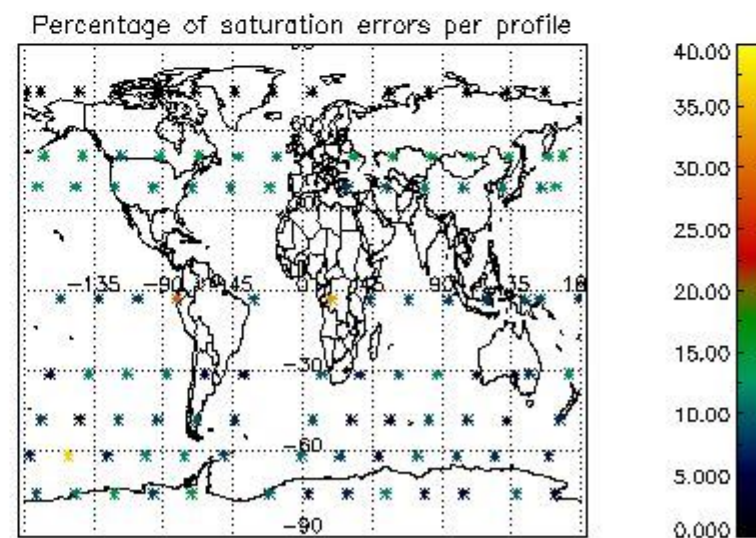

Percentage of datation errors per profile

Percentage of star falling outside central band per profile

Percentage of saturation errors per profile

4.2.2 Plot level 1 quality information per product (world map): ENVISAT DESCENDING passes