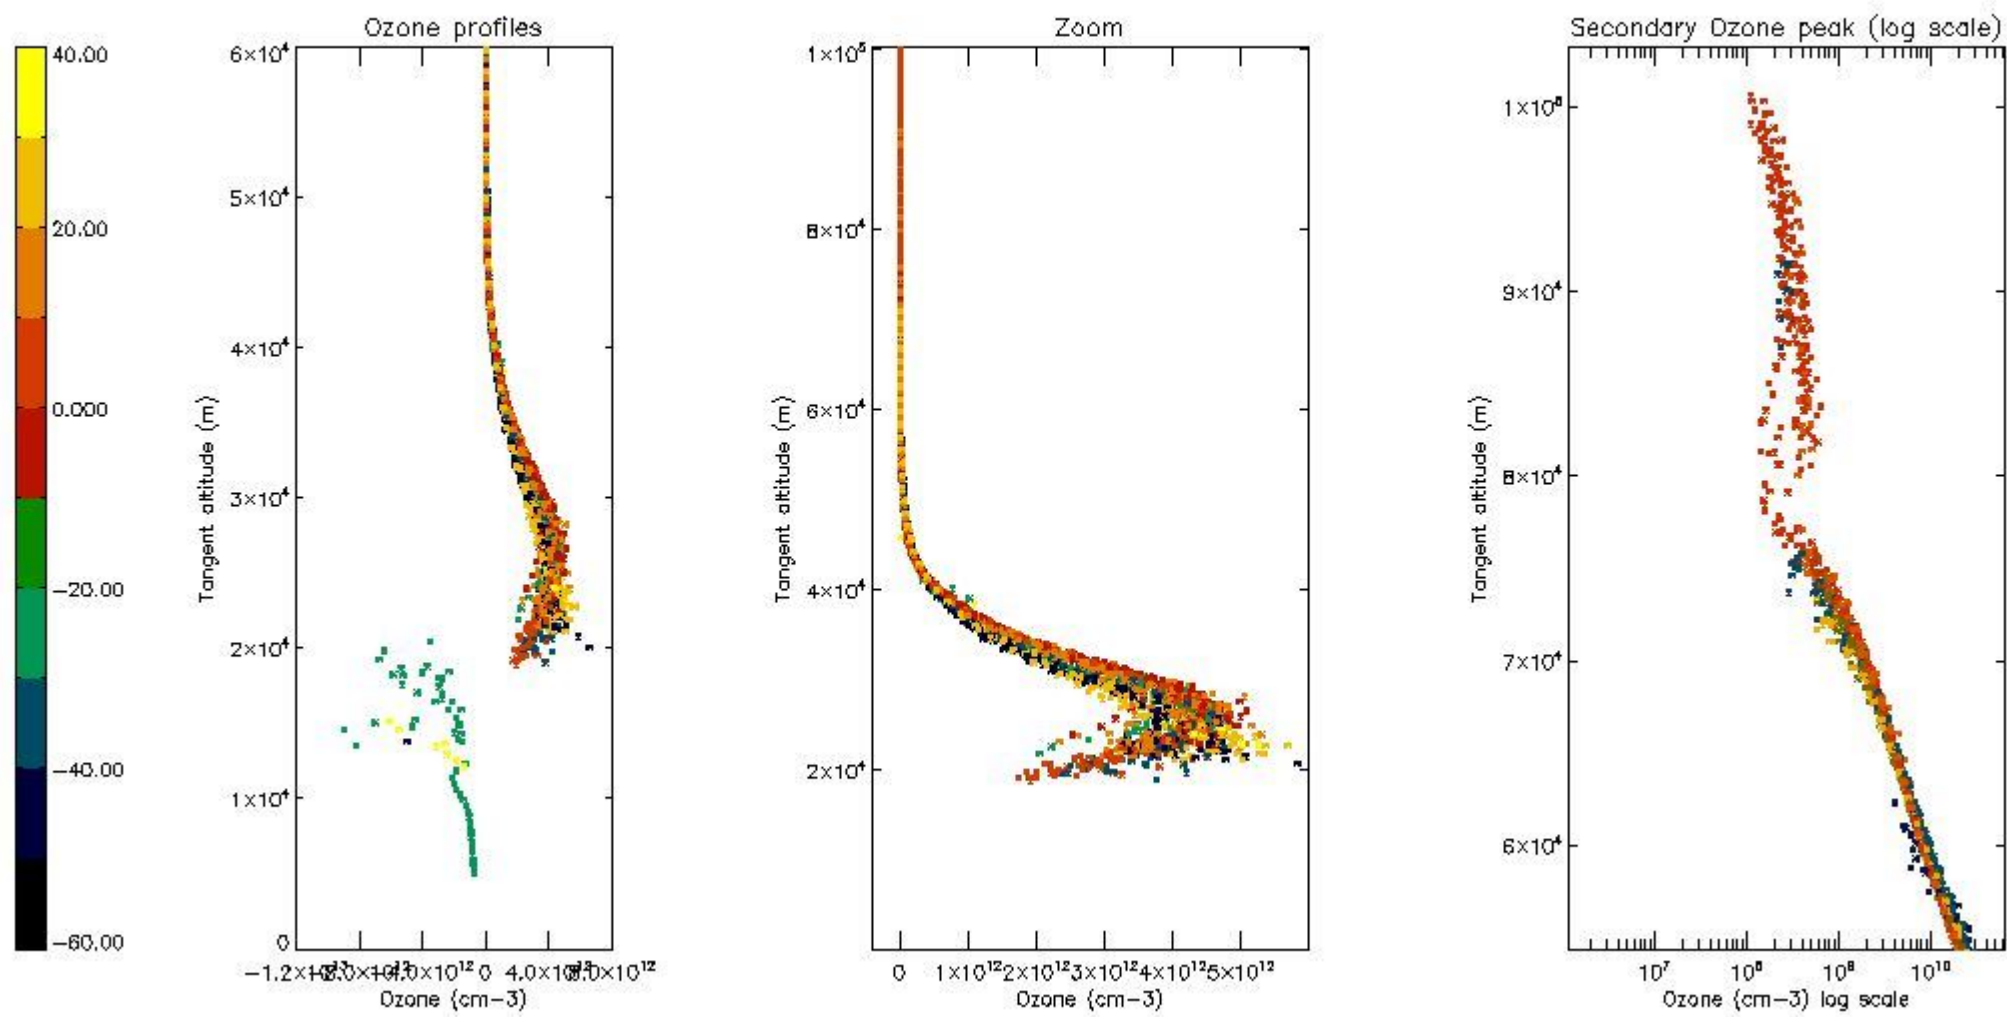

STD < 10	17
STD < 5	11

5.2 Plot ozone profiles for all STD (dark without errors)

The colorbar represents the latitude.

5.3 Plot ozone profiles where STD < 20% (dark without errors)

The colorbar represents the latitude.

5.4 Plot ozone profiles where $STD < 10\%$ (dark without errors)

The colorbar represents the latitude.

5.5 Plot ozone profiles where STD < 5% (dark without errors)

The colorbar represents the latitude.

5.6 Plot NO₂ profiles for all STD (dark without errors)

The colorbar represents the latitude.

5.7 Plot NO3 profiles for all STD (dark without errors)

The colorbar represents the latitude.

5.8 Plot H2O profiles for all STD (only for occultations of stars 1,2,3,4,13,14,16,26,63 dark without errors)