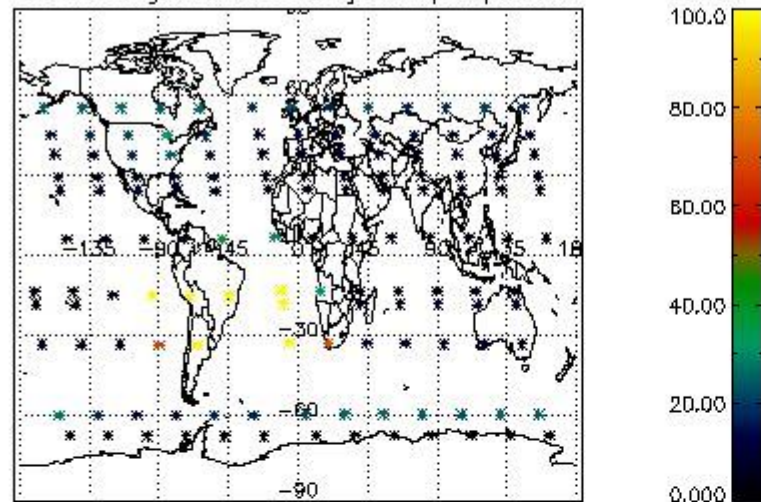

Percentage of cosmic ray hits per profile