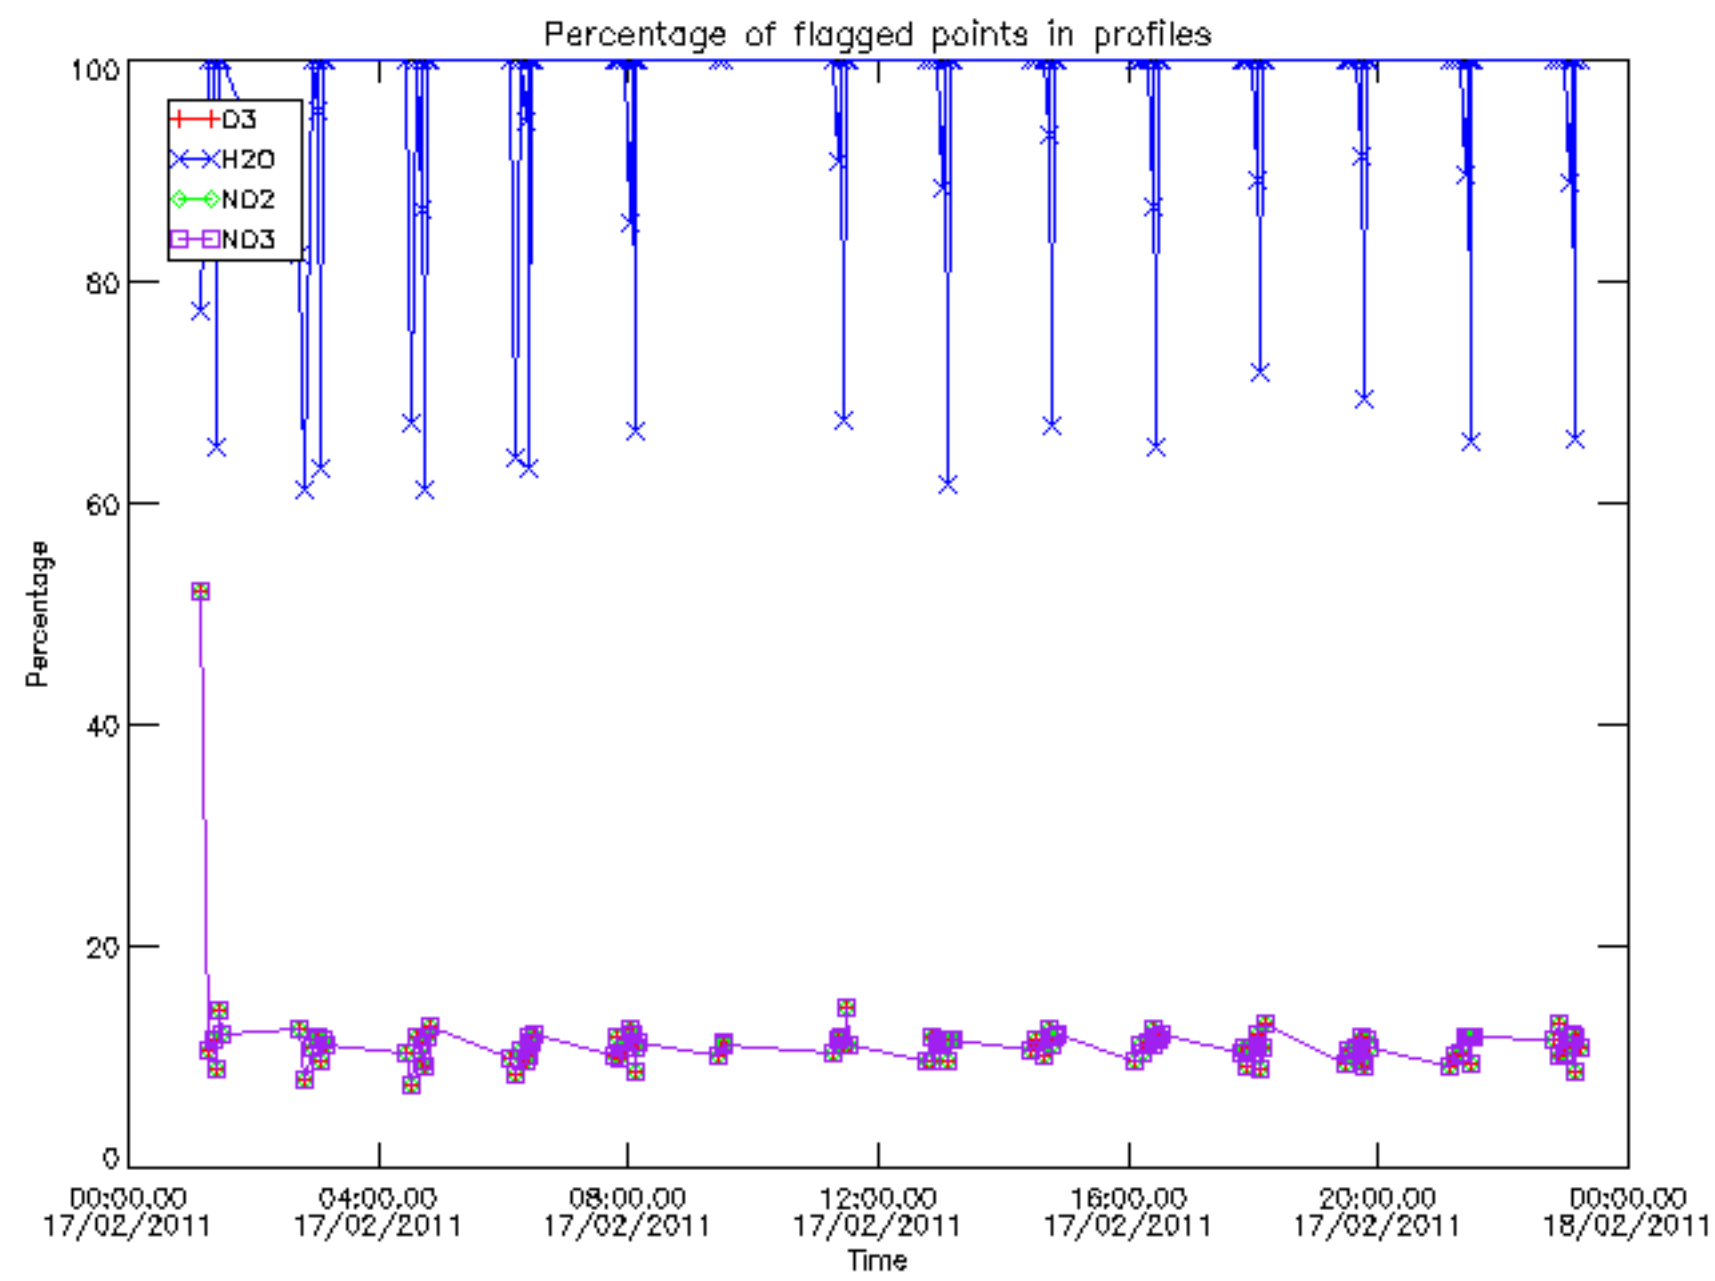

Percentage of flagged data per D3 profile

Percentage of flagged data per H2O profile