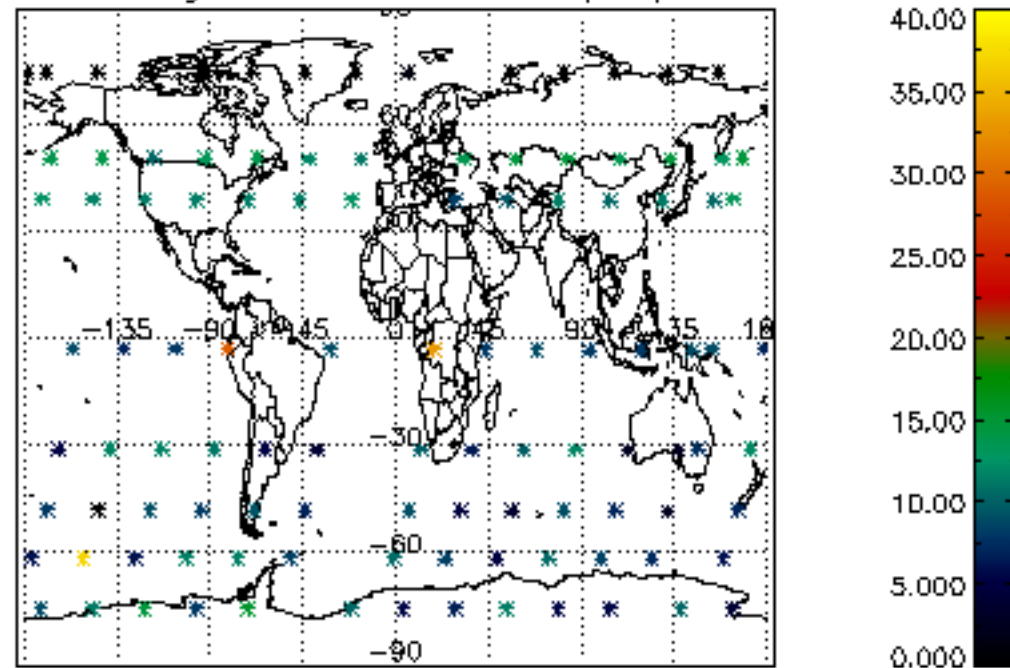

Percentage of saturation errors per profile