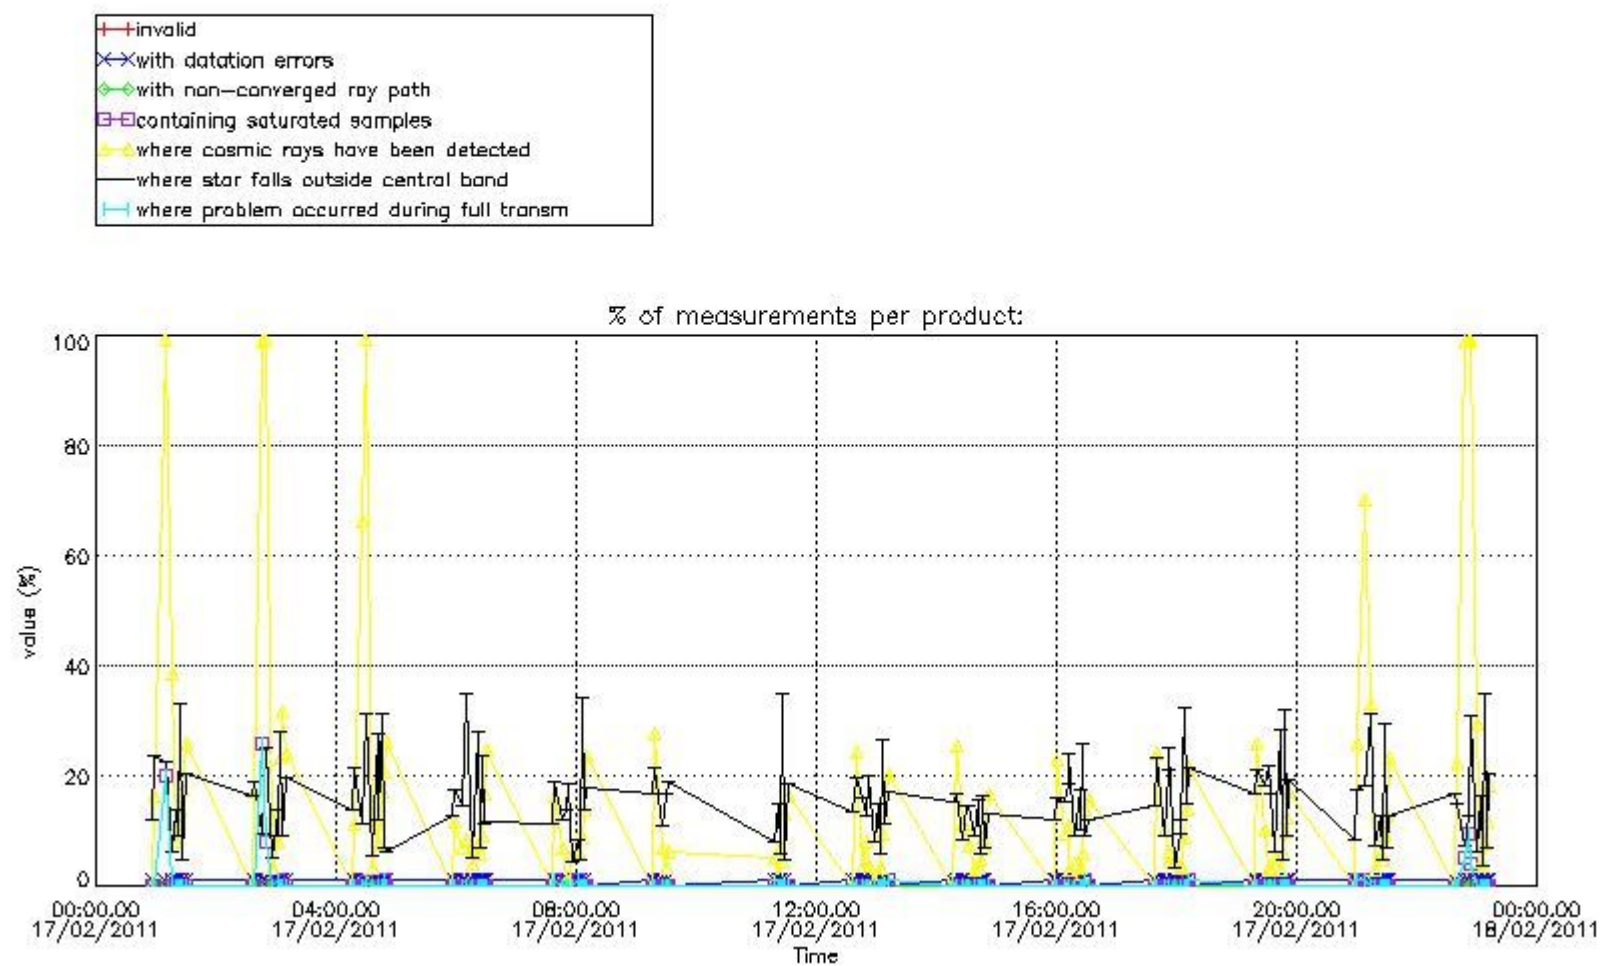

4.1.2 Plot level 1 quality information per product (time dependant): ENVI SAT DESCENDING passes