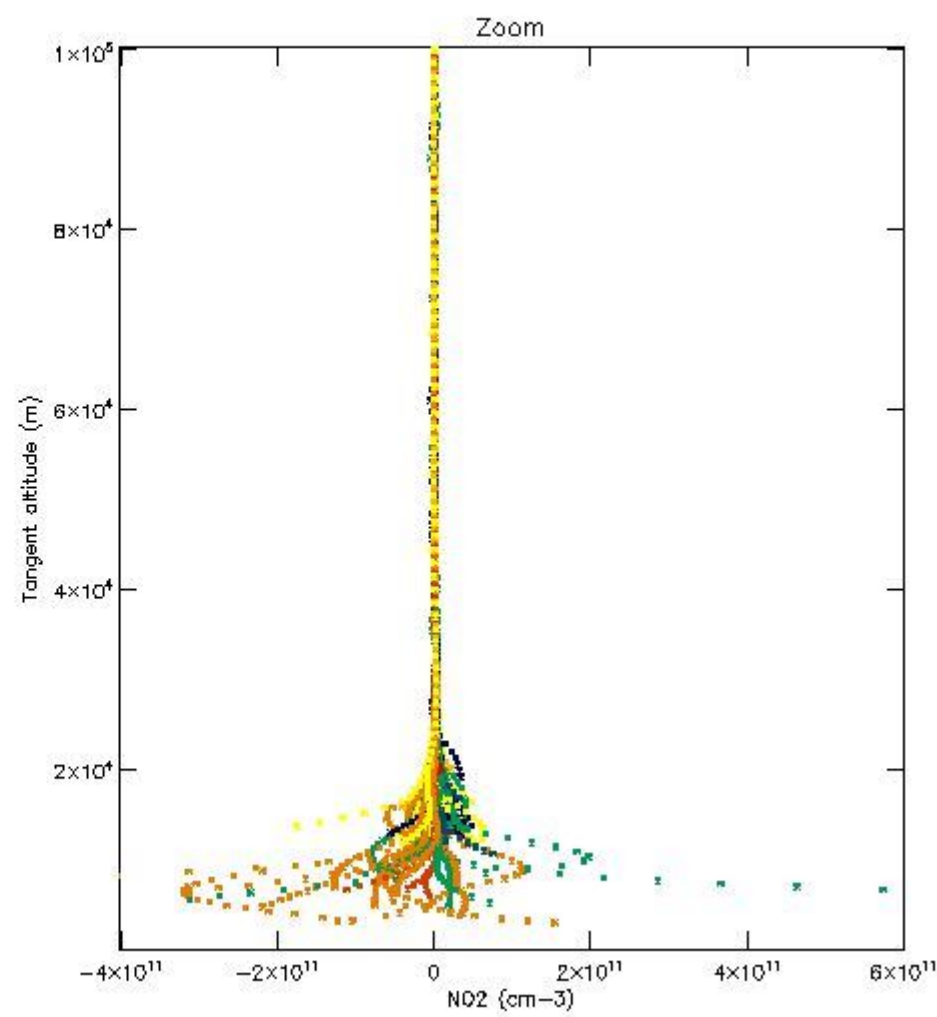

STD < 10	17
STD < 5	11

5.2 Plot ozone profiles for all STD (dark without errors)

The colorbar represents the latitude.

5.3 Plot ozone profiles where STD < 20% (dark without errors)

The colorbar represents the latitude.

5.4 Plot ozone profiles where $STD < 10\%$ (dark without errors)

The colorbar represents the latitude.

5.5 Plot ozone profiles where STD < 5% (dark without errors)

The colorbar represents the latitude.

5.6 Plot NO₂ profiles for all STD (dark without errors)

The colorbar represents the latitude.

5.7 Plot NO3 profiles for all STD (dark without errors)

The colorbar represents the latitude.

5.8 Plot H2O profiles for all STD (only for occultations of stars 1,2,3,4,13,14,16,26,63 dark without errors)