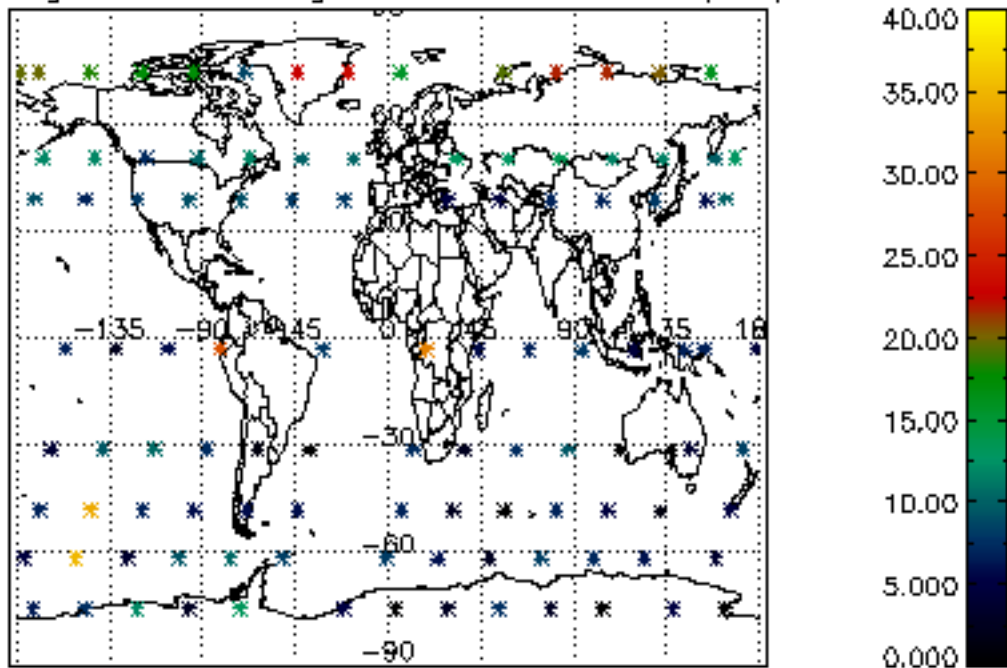

Percentage of star falling outside central band per profile