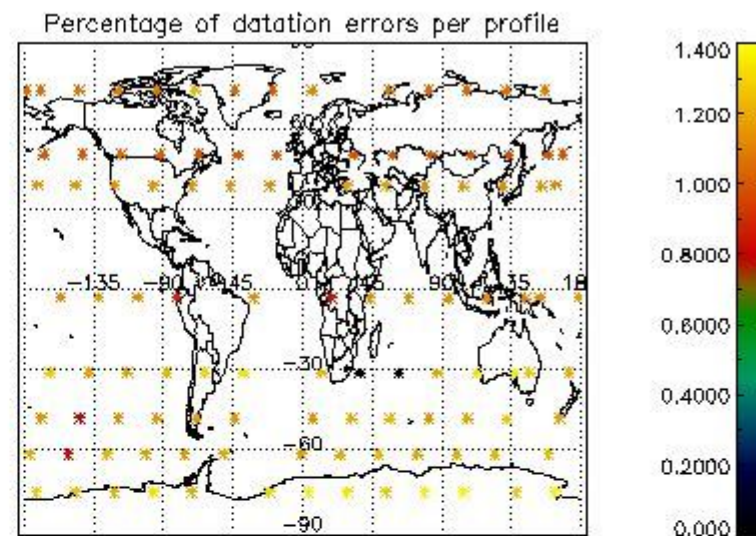

Percentage of datation errors per profile

Percentage of star falling outside central band per profile

Percentage of saturation errors per profile

4.2.2 Plot level 1 quality information per product (world map): ENVISAT DESCENDING passes