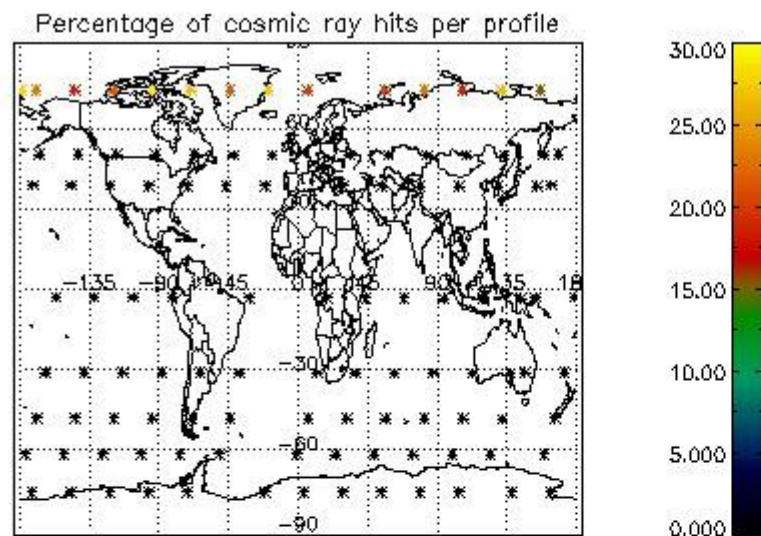

Percentage of datation errors per profile

Percentage of star falling outside central band per profile

Percentage of saturation errors per profile

4.2.2 Plot level 1 quality information per product (world map): ENVISAT DESCENDING passes