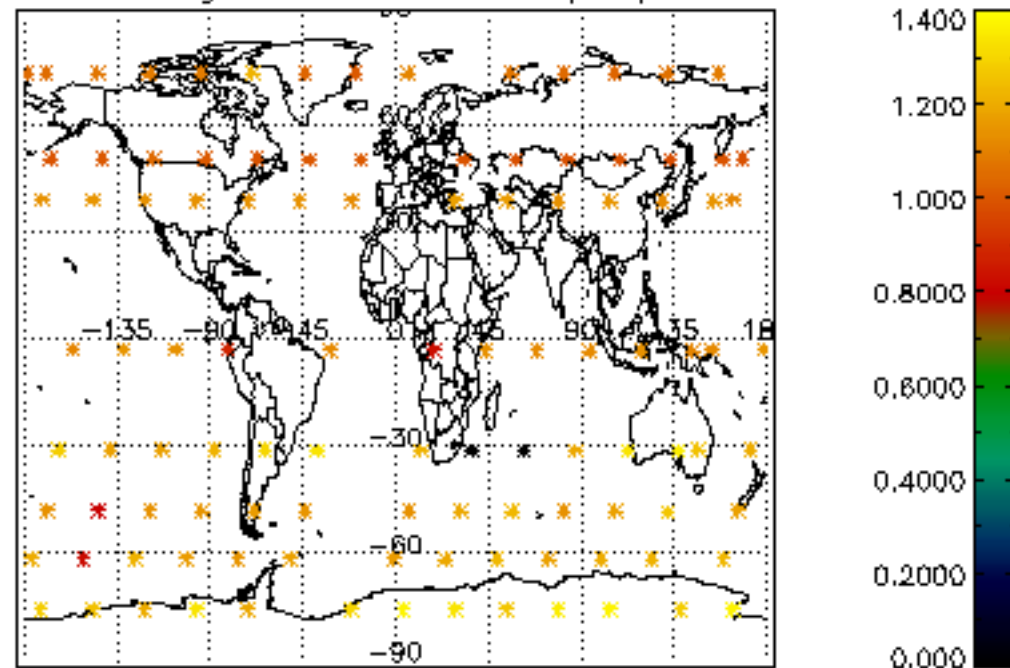

Percentage of datation errors per profile

Percentage of star falling outside central band per profile

Percentage of saturation errors per profile

Percentage of cosmic ray hits per profile

Percentage of datation errors per profile