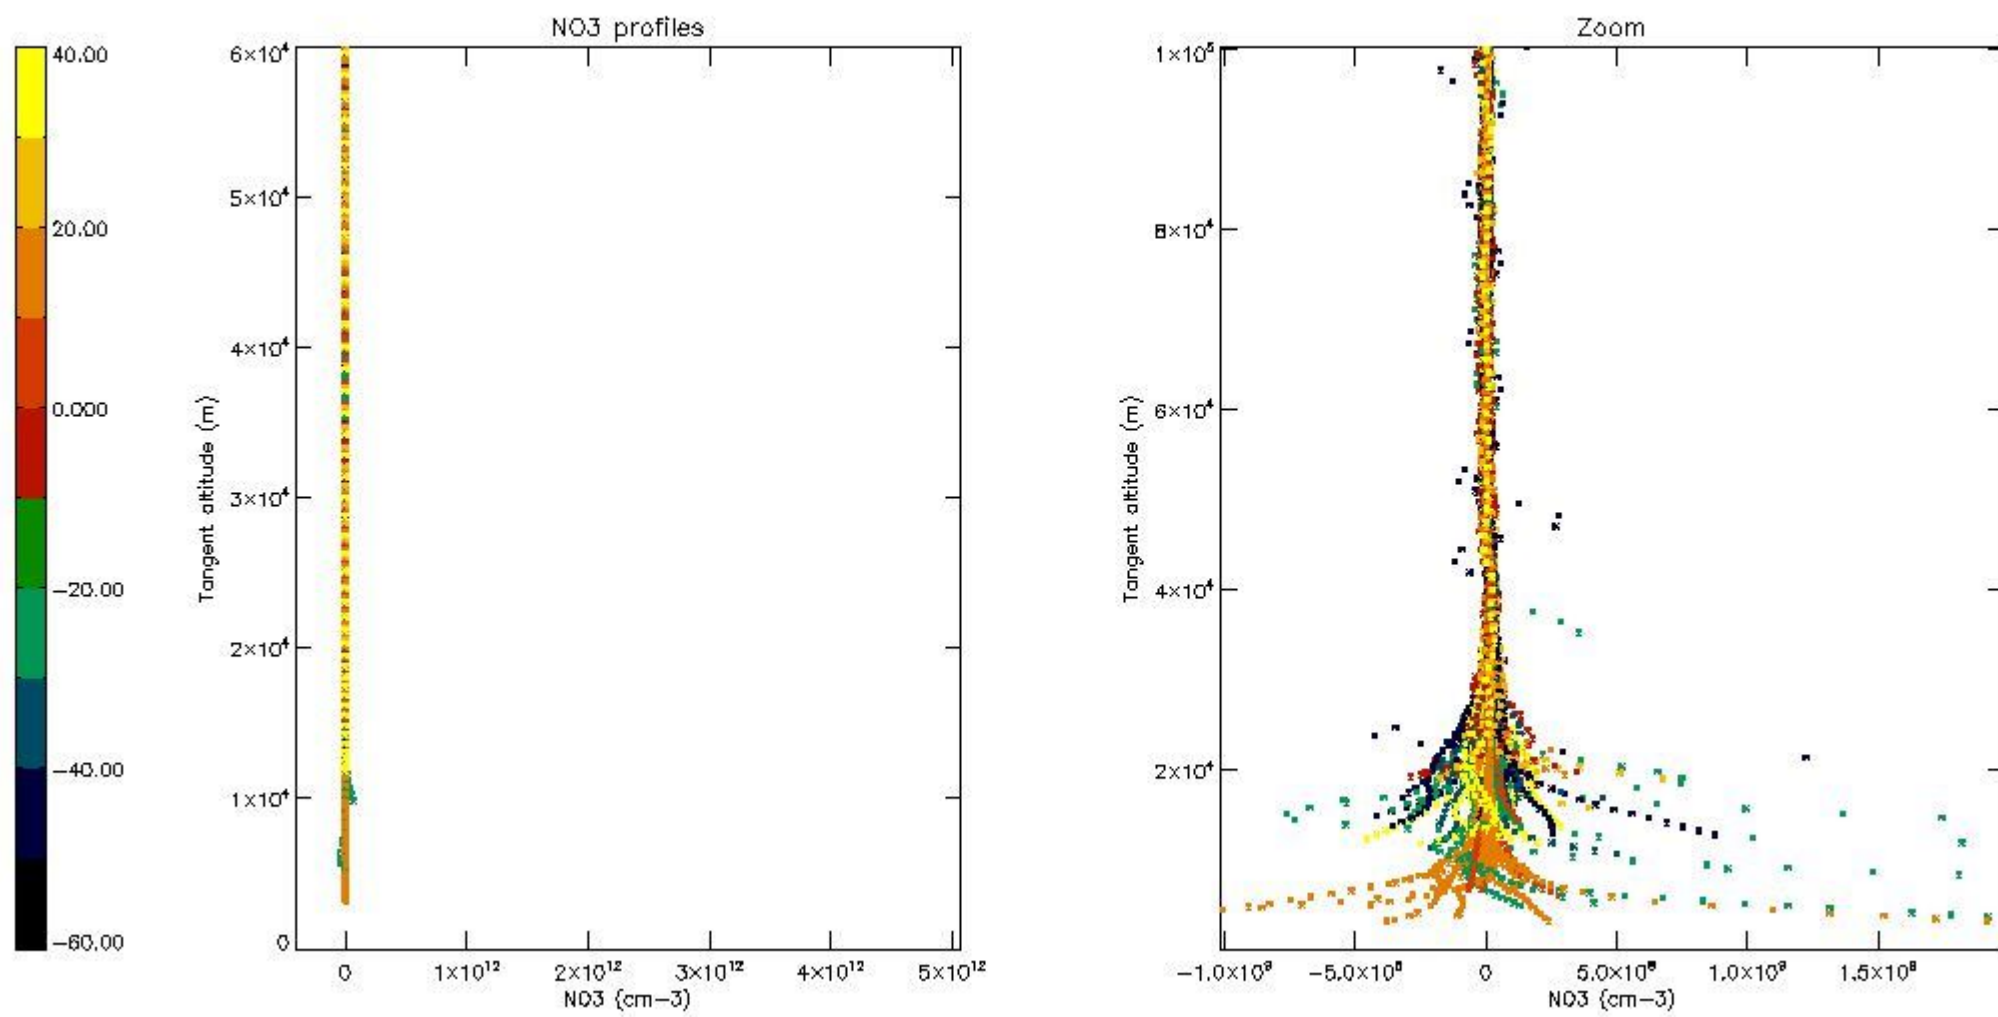

5.8 Plot H2O profiles for all STD (only for occultations of stars 1,2,3,4,13,14,16,26,63 dark without errors)

The colorbar represents the latitude.