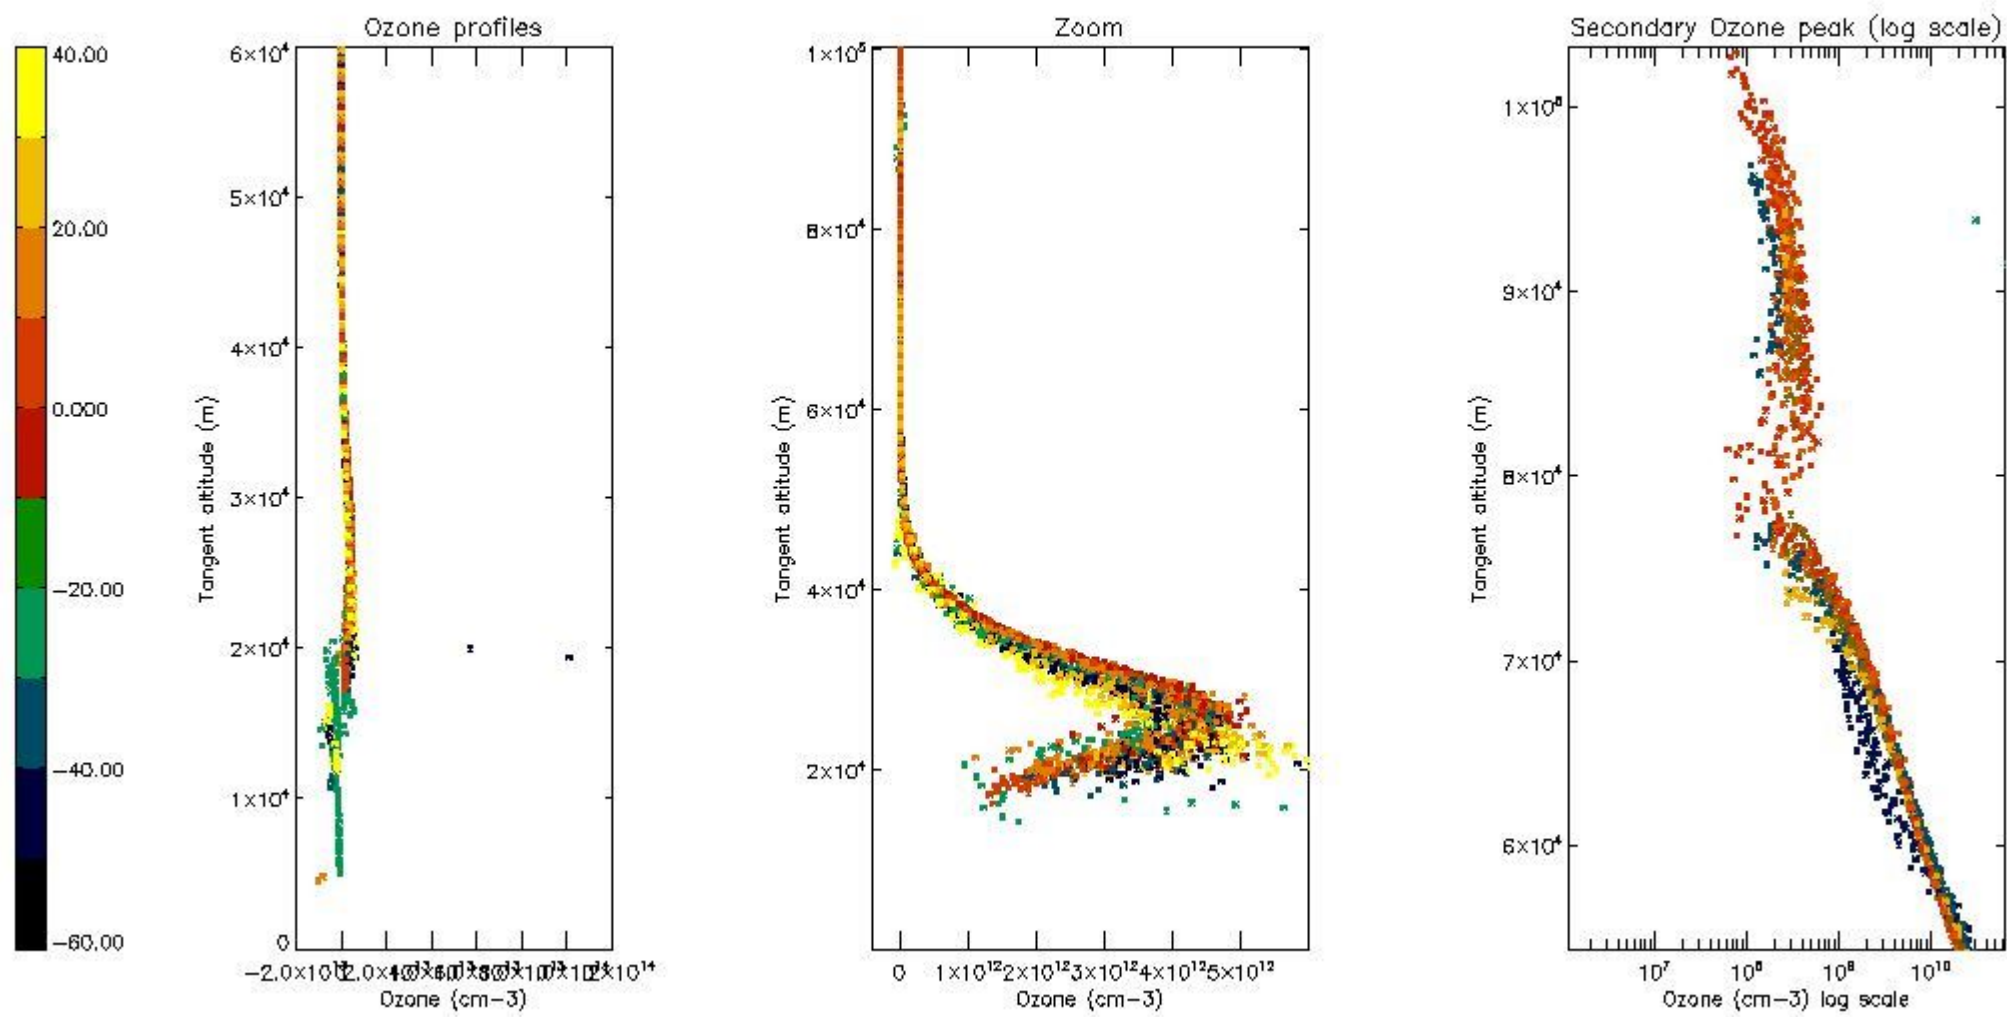

STD < 10	17
STD < 5	11

5.2 Plot ozone profiles for all STD (dark without errors)

The colorbar represents the latitude.

5.3 Plot ozone profiles where STD < 20% (dark without errors)

The colorbar represents the latitude.