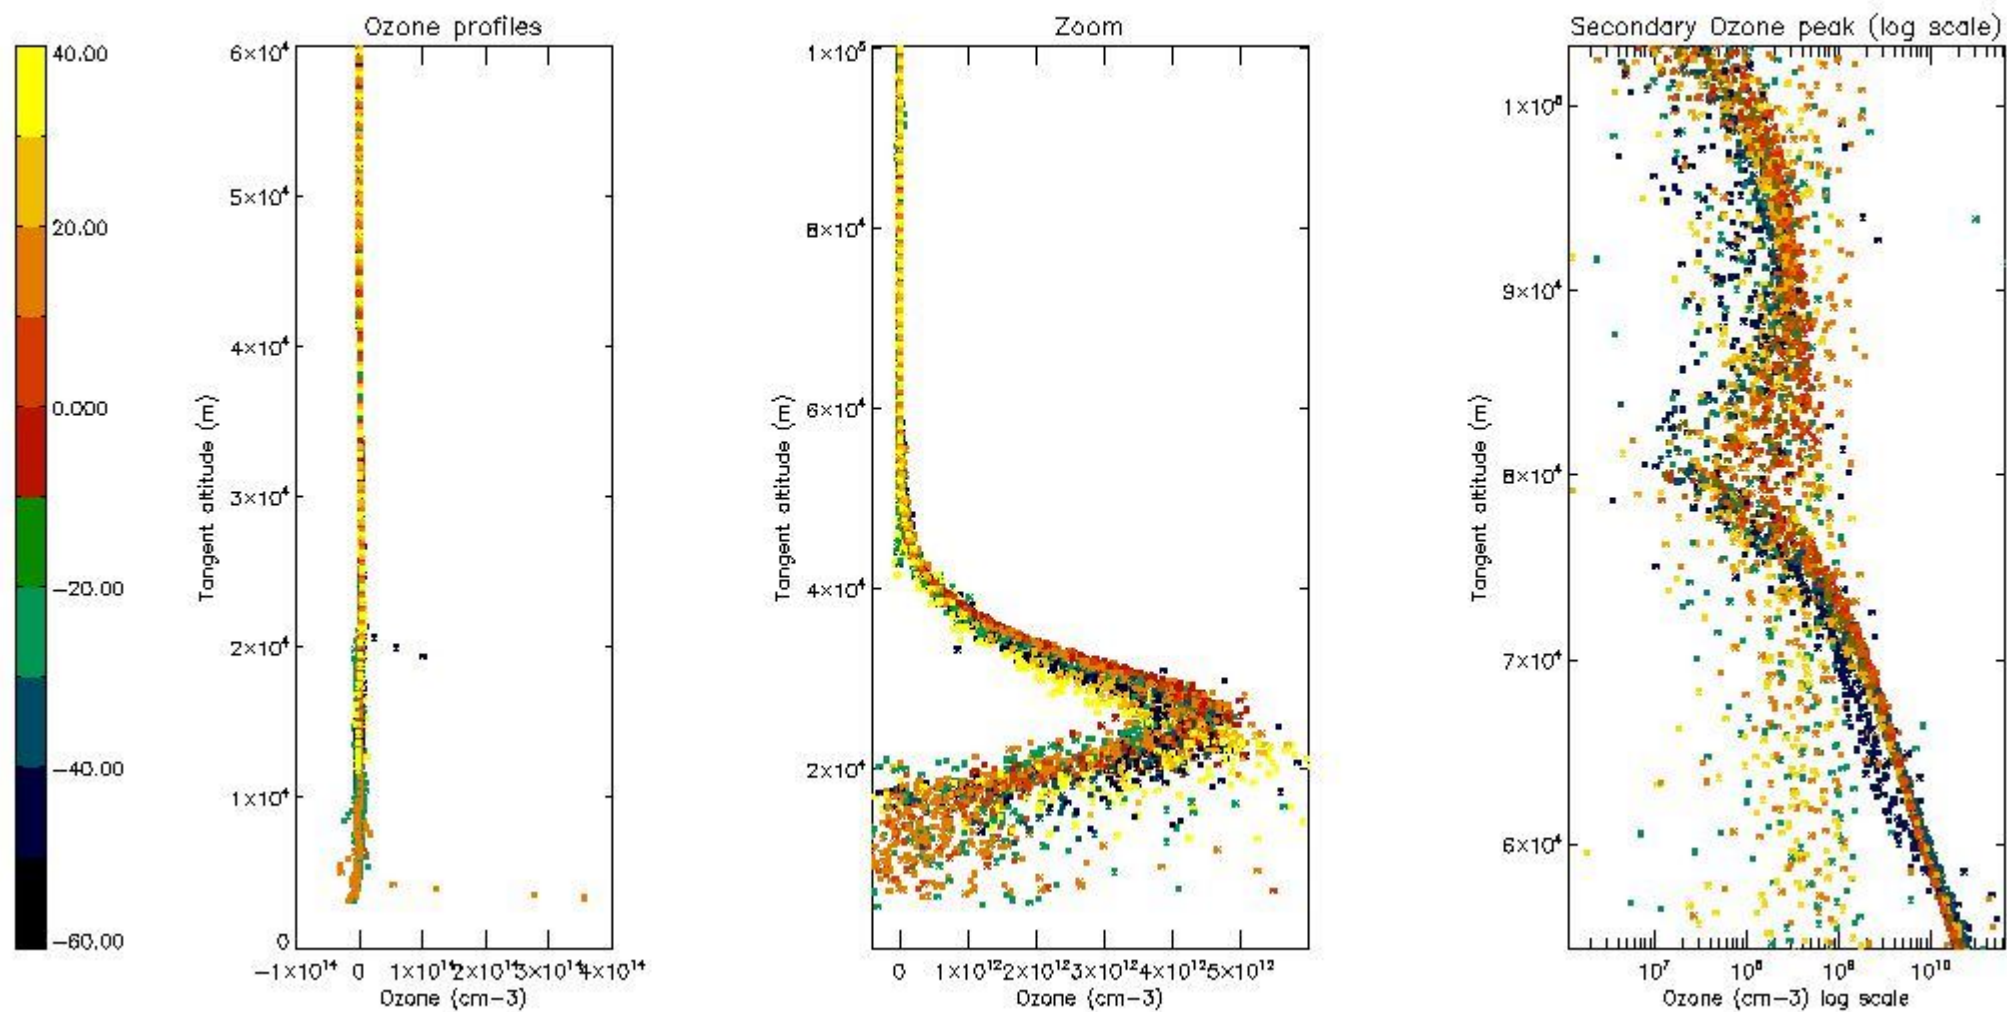

STD < 10	17
STD < 5	11

5.2 Plot ozone profiles for all STD (dark without errors)

The colorbar represents the latitude.

5.3 Plot ozone profiles where STD < 20% (dark without errors)

The colorbar represents the latitude.