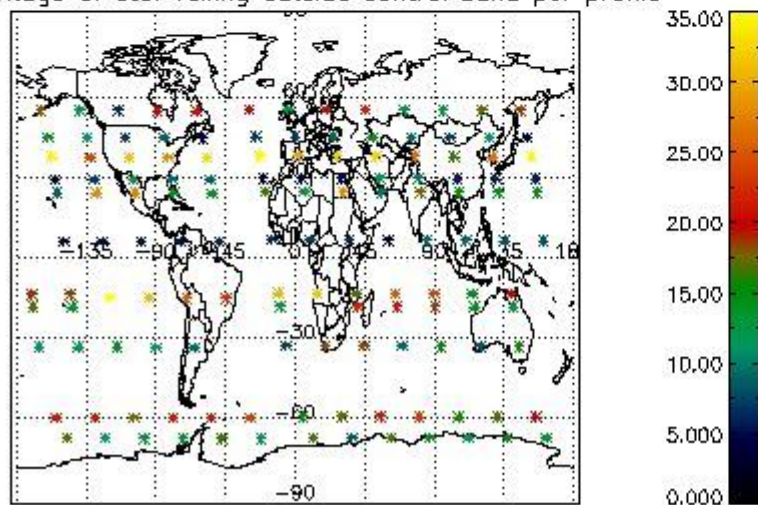

Percentage of star falling outside central band per profile