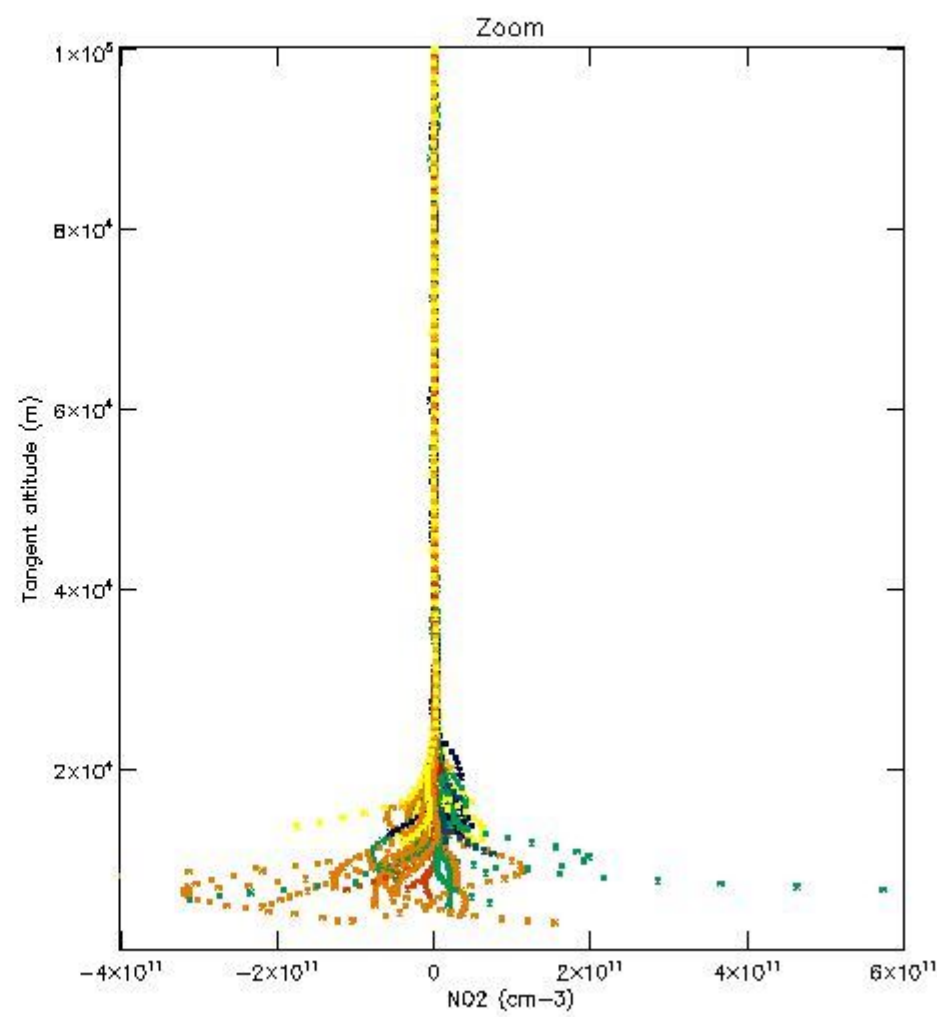

5.4 Plot ozone profiles where STD < 10% (dark without errors)

The colorbar represents the latitude.

5.5 Plot ozone profiles where STD < 5% (dark without errors)

The colorbar represents the latitude.

5.6 Plot NO₂ profiles for all STD (dark without errors)

The colorbar represents the latitude.

5.7 Plot NO3 profiles for all STD (dark without errors)

The colorbar represents the latitude.

5.8 Plot H2O profiles for all STD (only for occultations of stars 1,2,3,4,13,14,16,26,63 dark without errors)