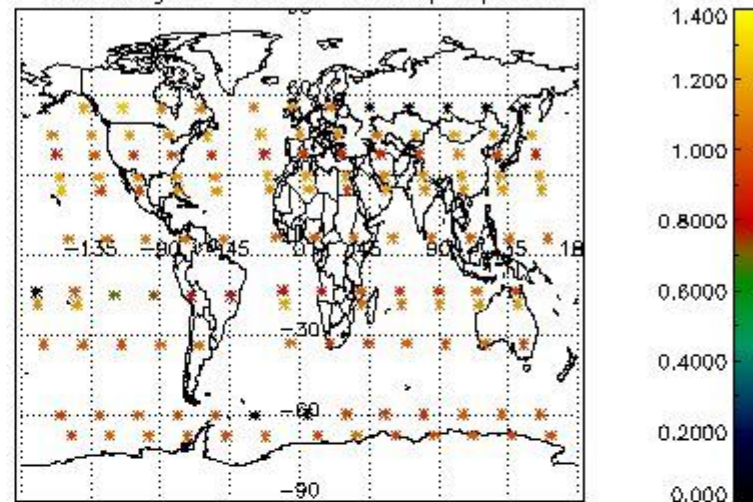

Percentage of datation errors per profile