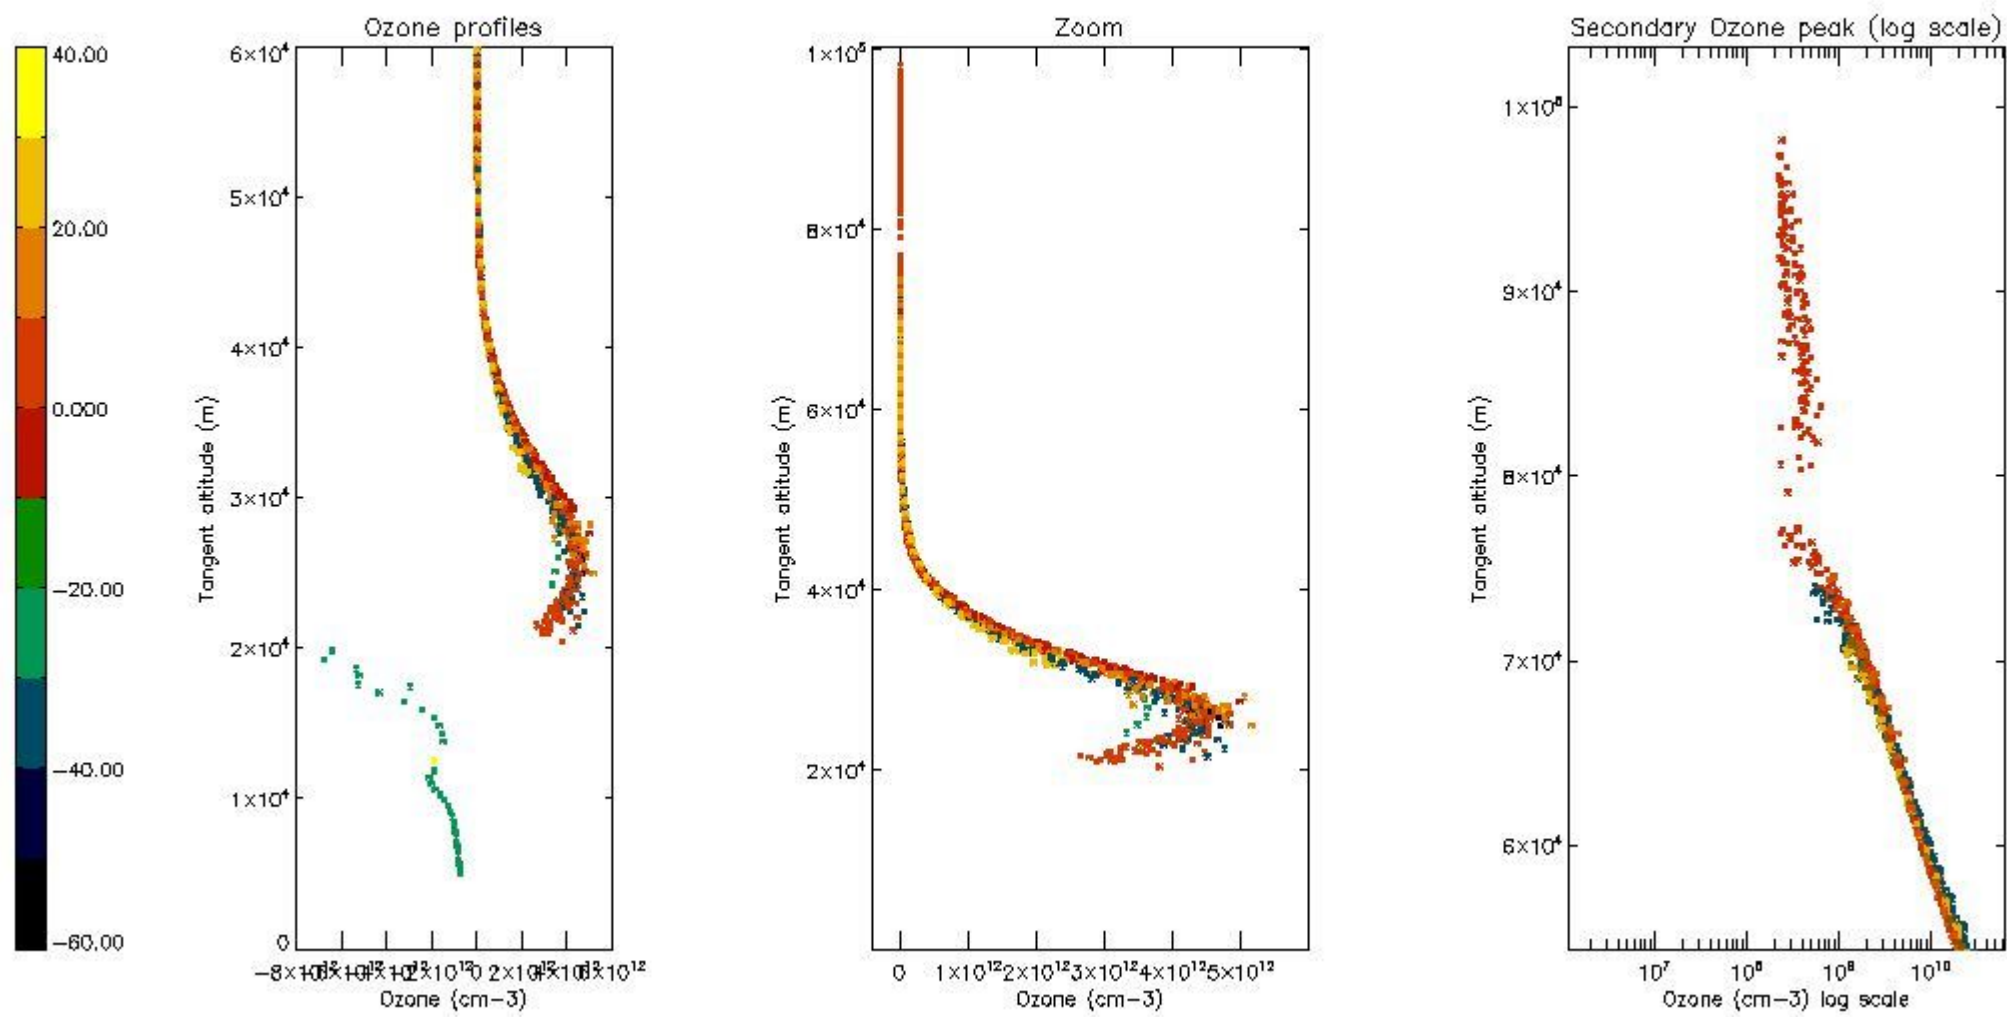

5.6 Plot NO₂ profiles for all STD (dark without errors)

The colorbar represents the latitude.