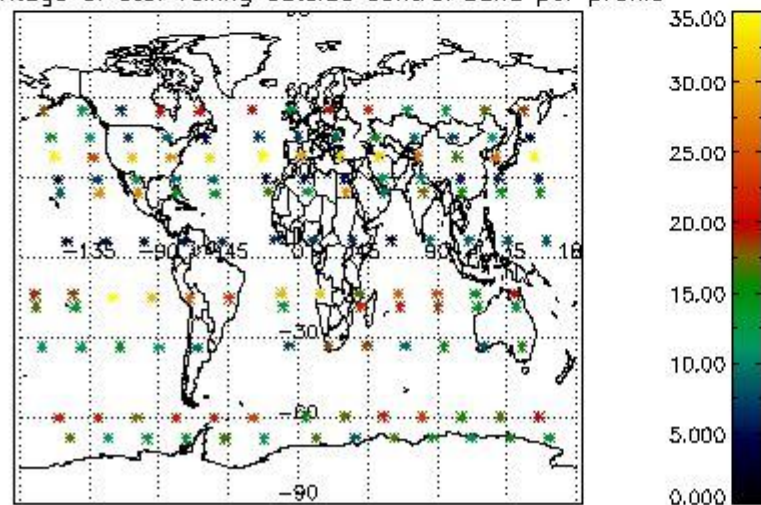

Percentage of star falling outside central band per profile