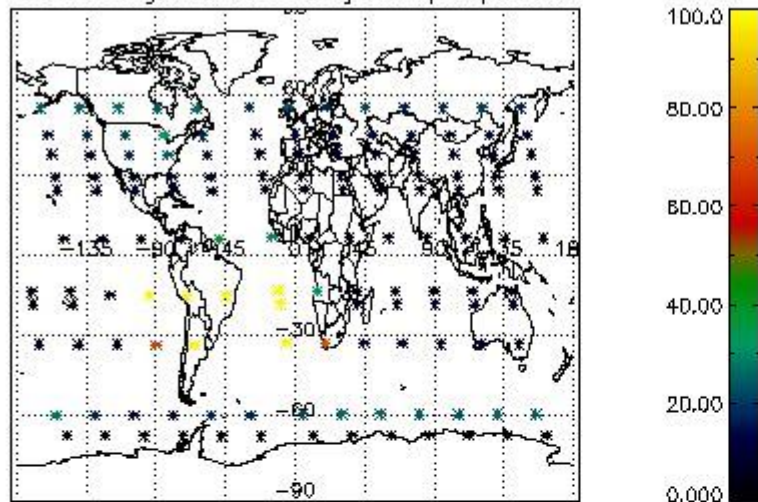

Percentage of cosmic ray hits per profile