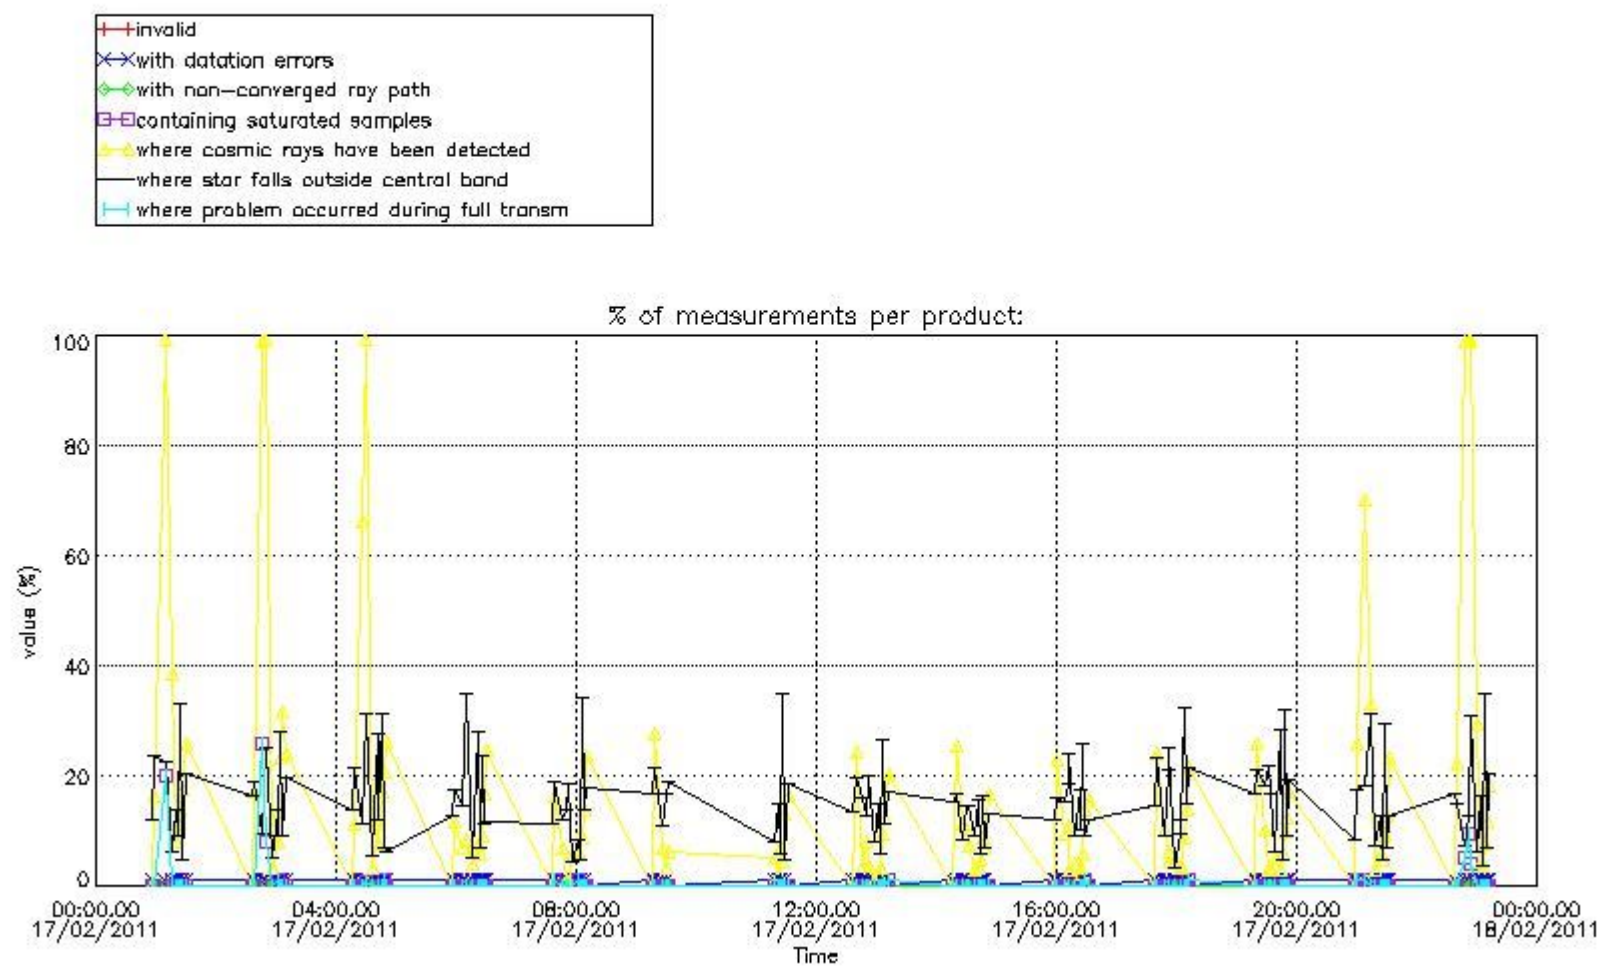

3.1 Plot quality information per product (time dependant)

3.2 Plot quality information per product (world map)

Percentage of flagged data per O3 profile

Percentage of flagged data per H2O profile

Percentage of flagged data per NO2 profile

Percentage of flagged data per NO3 profile

4. Level 1 quality information per product

In this section it is plotted some information contained in the Quality Summary data set of the level 2 products that comes from the level 1b processing. Products without errors (error flag in the MPH set to "0") are used.

4.1 Plot quality information per product (time dependant) coming from level 1b processing

4.1.1 Plot level 1 quality information per product (time dependant): ENVISAT ASCENDING passes

4.1.2 Plot level 1 quality information per product (time dependant): ENVI SAT DESCENDING passes