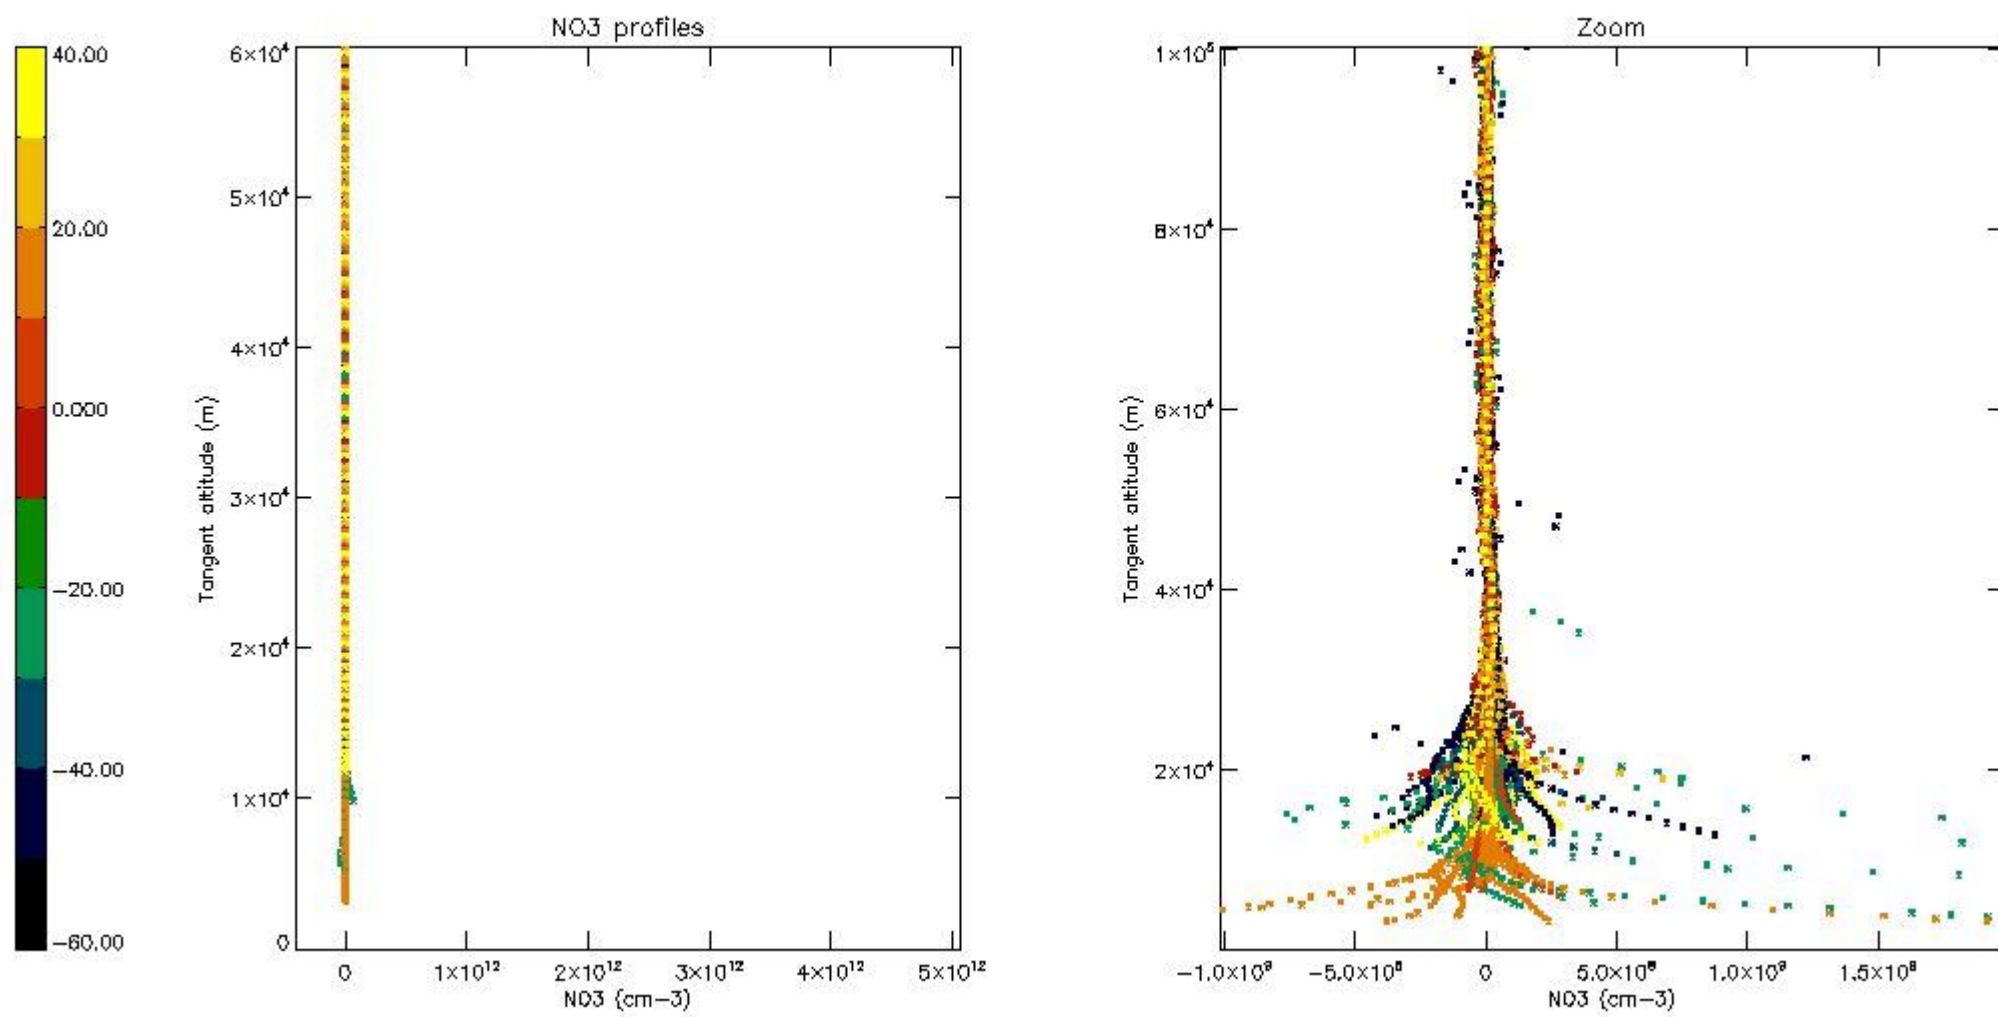

5.4 Plot ozone profiles where $STD < 10\%$ (dark without errors)

The colorbar represents the latitude.

5.5 Plot ozone profiles where STD < 5% (dark without errors)

The colorbar represents the latitude.

5.6 Plot NO₂ profiles for all STD (dark without errors)

The colorbar represents the latitude.

5.7 Plot NO3 profiles for all STD (dark without errors)

The colorbar represents the latitude.

5.8 Plot H2O profiles for all STD (only for occultations of stars 1,2,3,4,13,14,16,26,63 dark without errors)