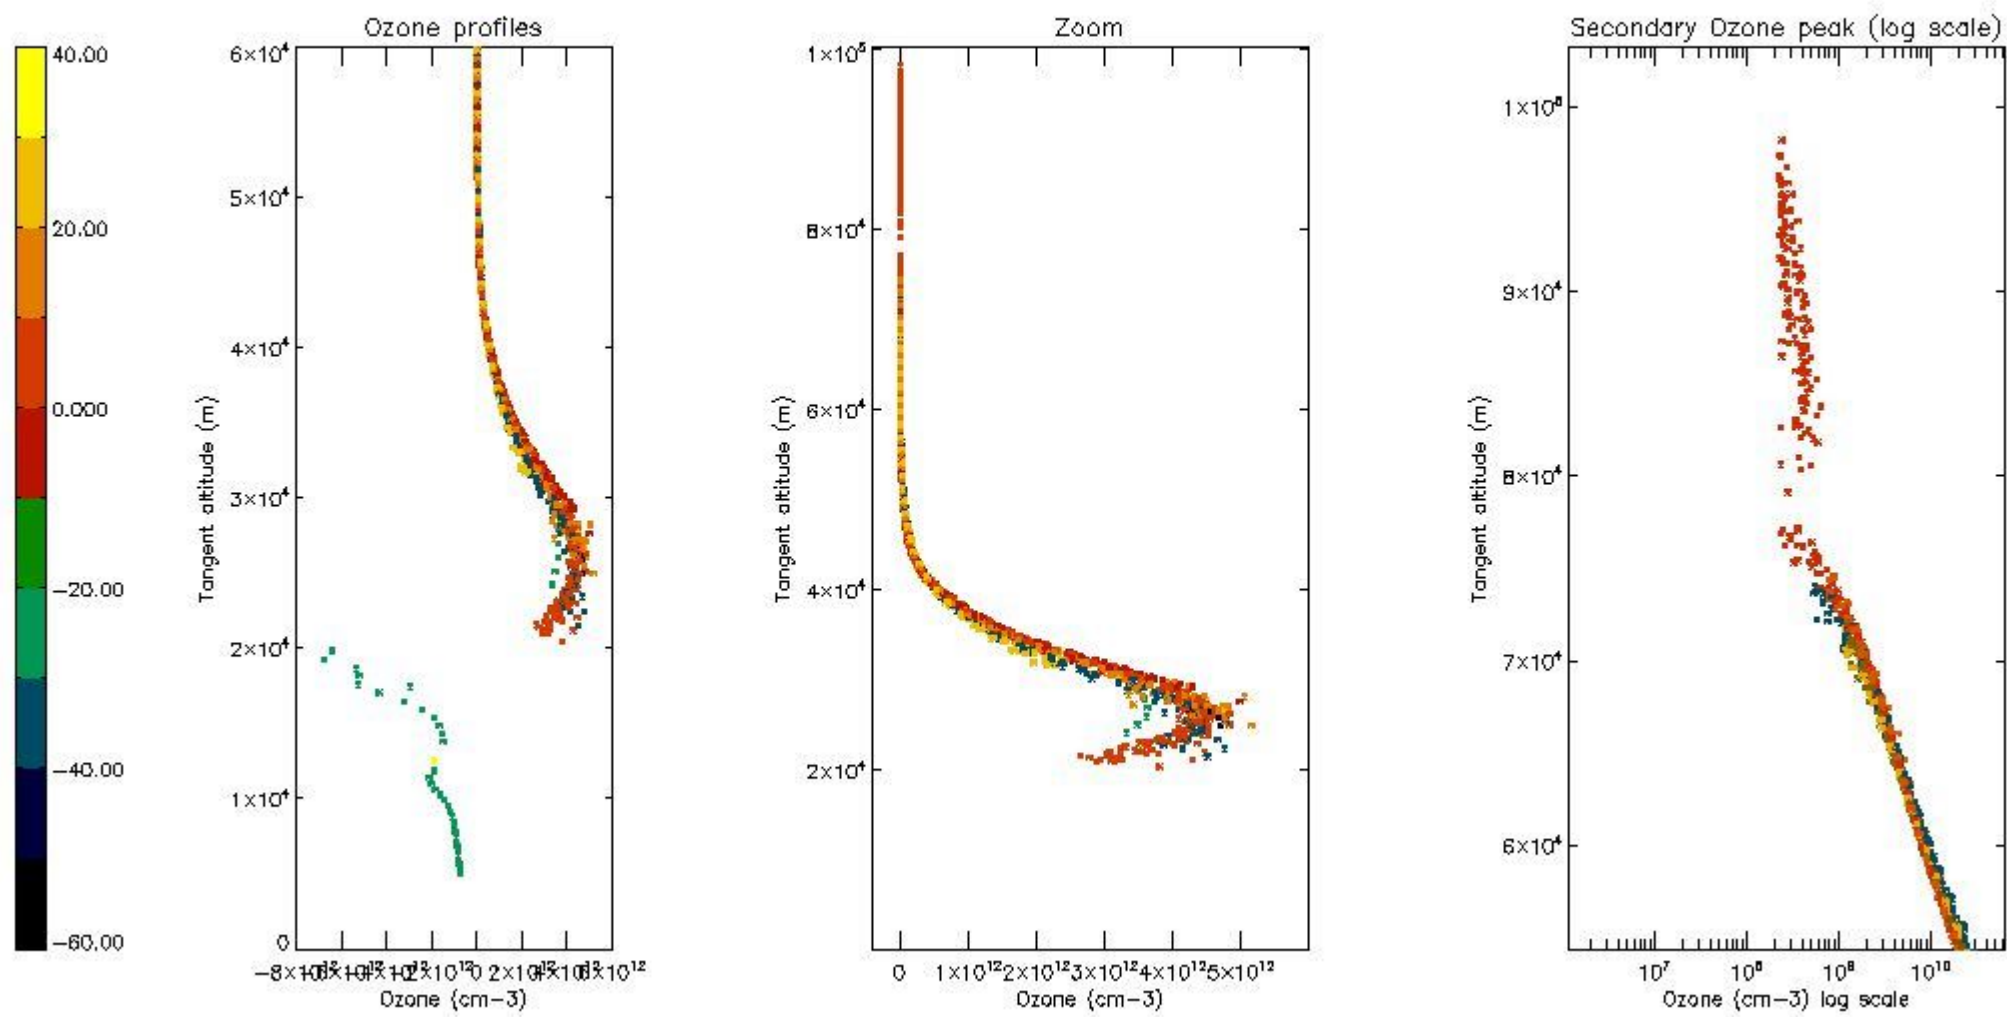

STD < 10	17
STD < 5	11

5.2 Plot ozone profiles for all STD (dark without errors)

The colorbar represents the latitude.

5.3 Plot ozone profiles where STD < 20% (dark without errors)

The colorbar represents the latitude.

5.4 Plot ozone profiles where $STD < 10\%$ (dark without errors)

The colorbar represents the latitude.

5.5 Plot ozone profiles where STD < 5% (dark without errors)

The colorbar represents the latitude.

5.6 Plot NO₂ profiles for all STD (dark without errors)