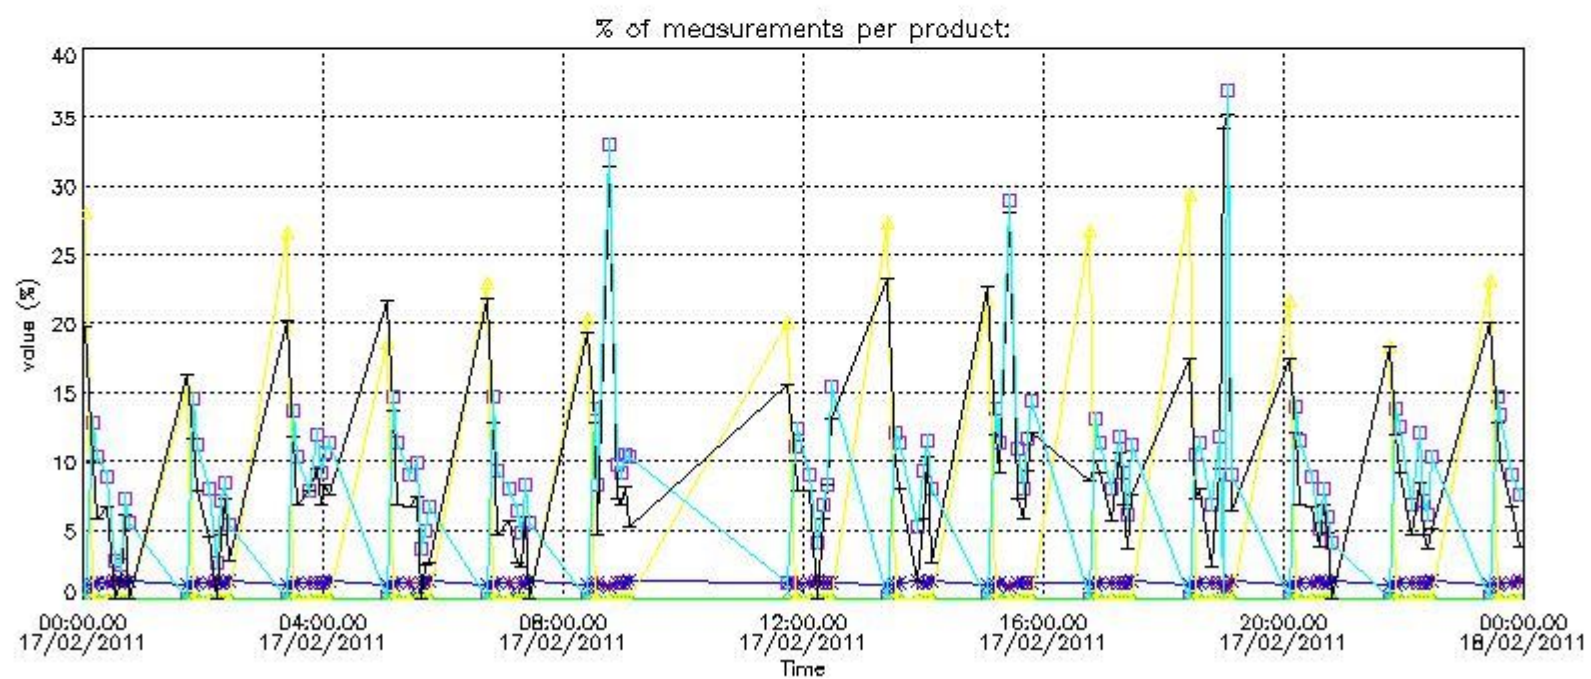

4.2 Plot quality information per product coming from level 1b processing (world map)

4.2.1 Plot level 1 quality information per product (world map): ENVISAT ASCENDING passes