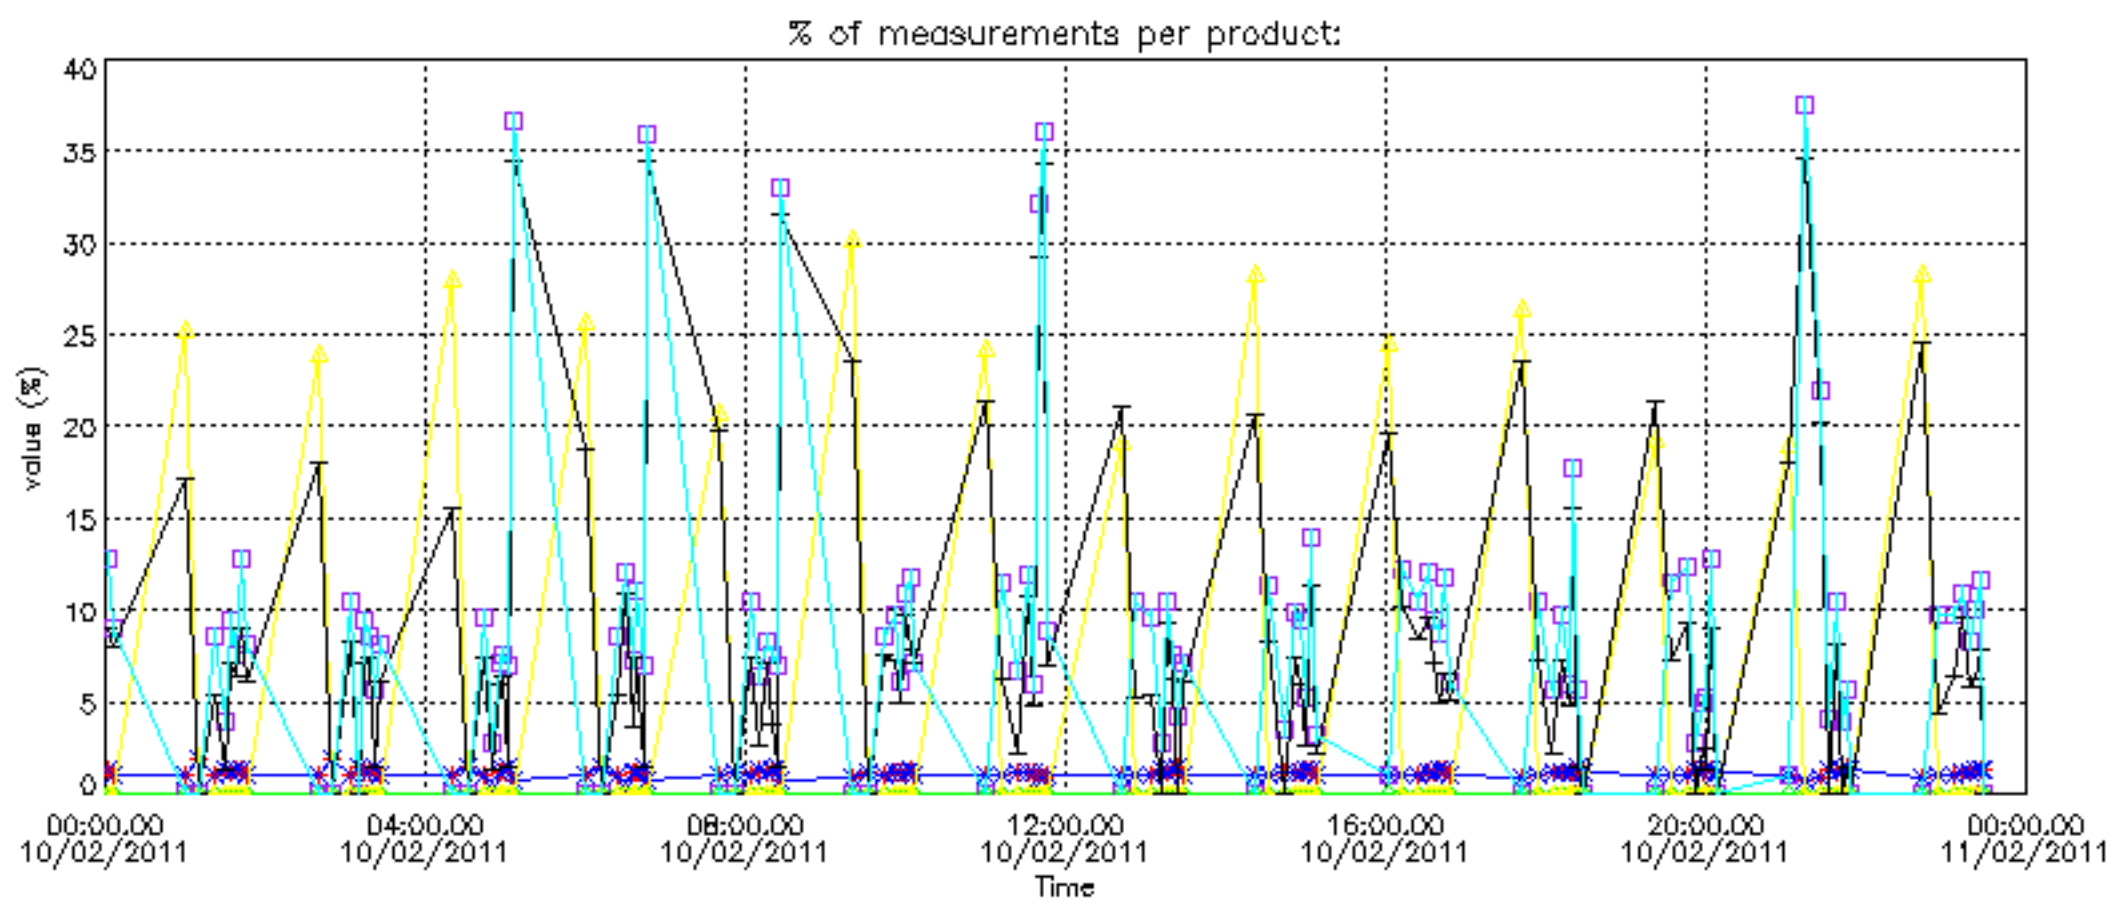

Percentage of cosmic ray hits per profile

Percentage of datation errors per profile