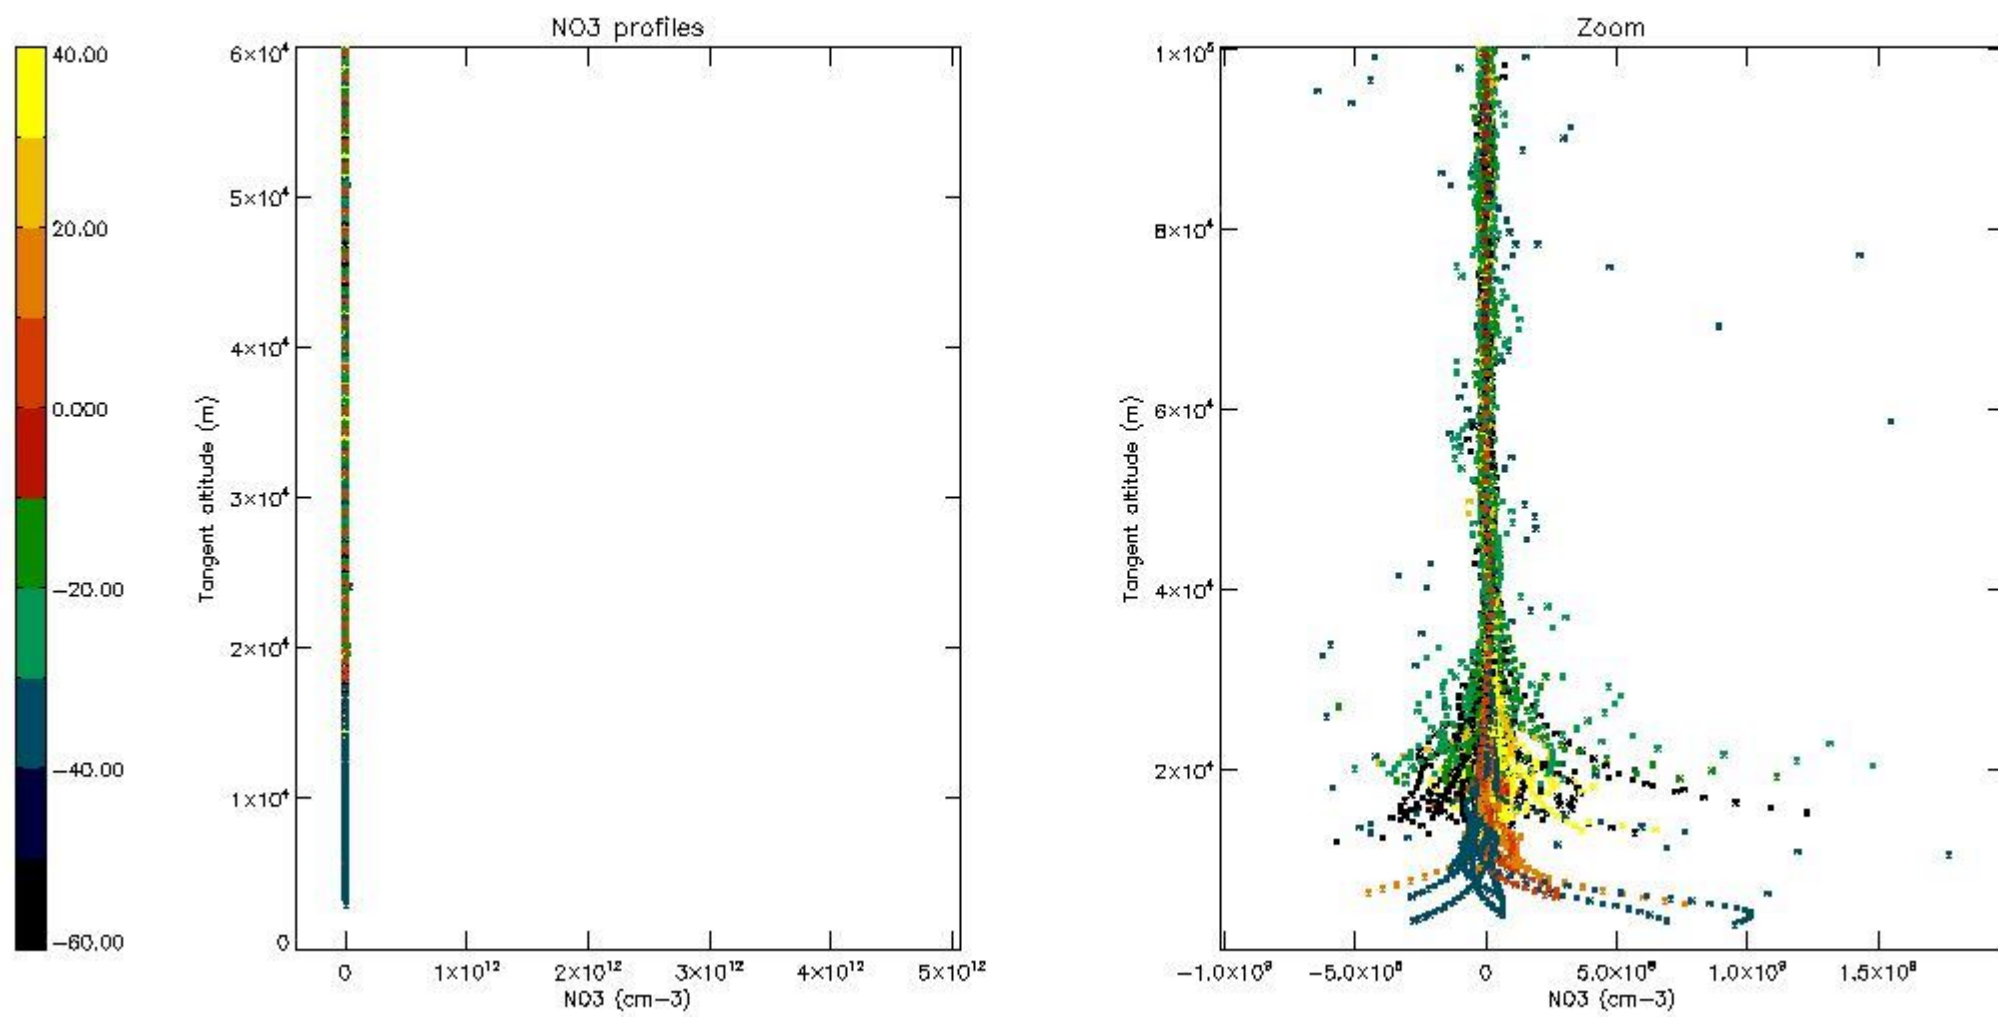

*5.6 Plot NO<sub>2</sub> profiles for all STD (dark without errors)*

The colorbar represents the latitude.

5.7 Plot NO3 profiles for all STD (dark without errors)

The colorbar represents the latitude.

5.8 Plot H2O profiles for all STD (only for occultations of stars 1,2,3,4,13,14,16,26,63 dark without errors)

The colorbar represents the latitude.