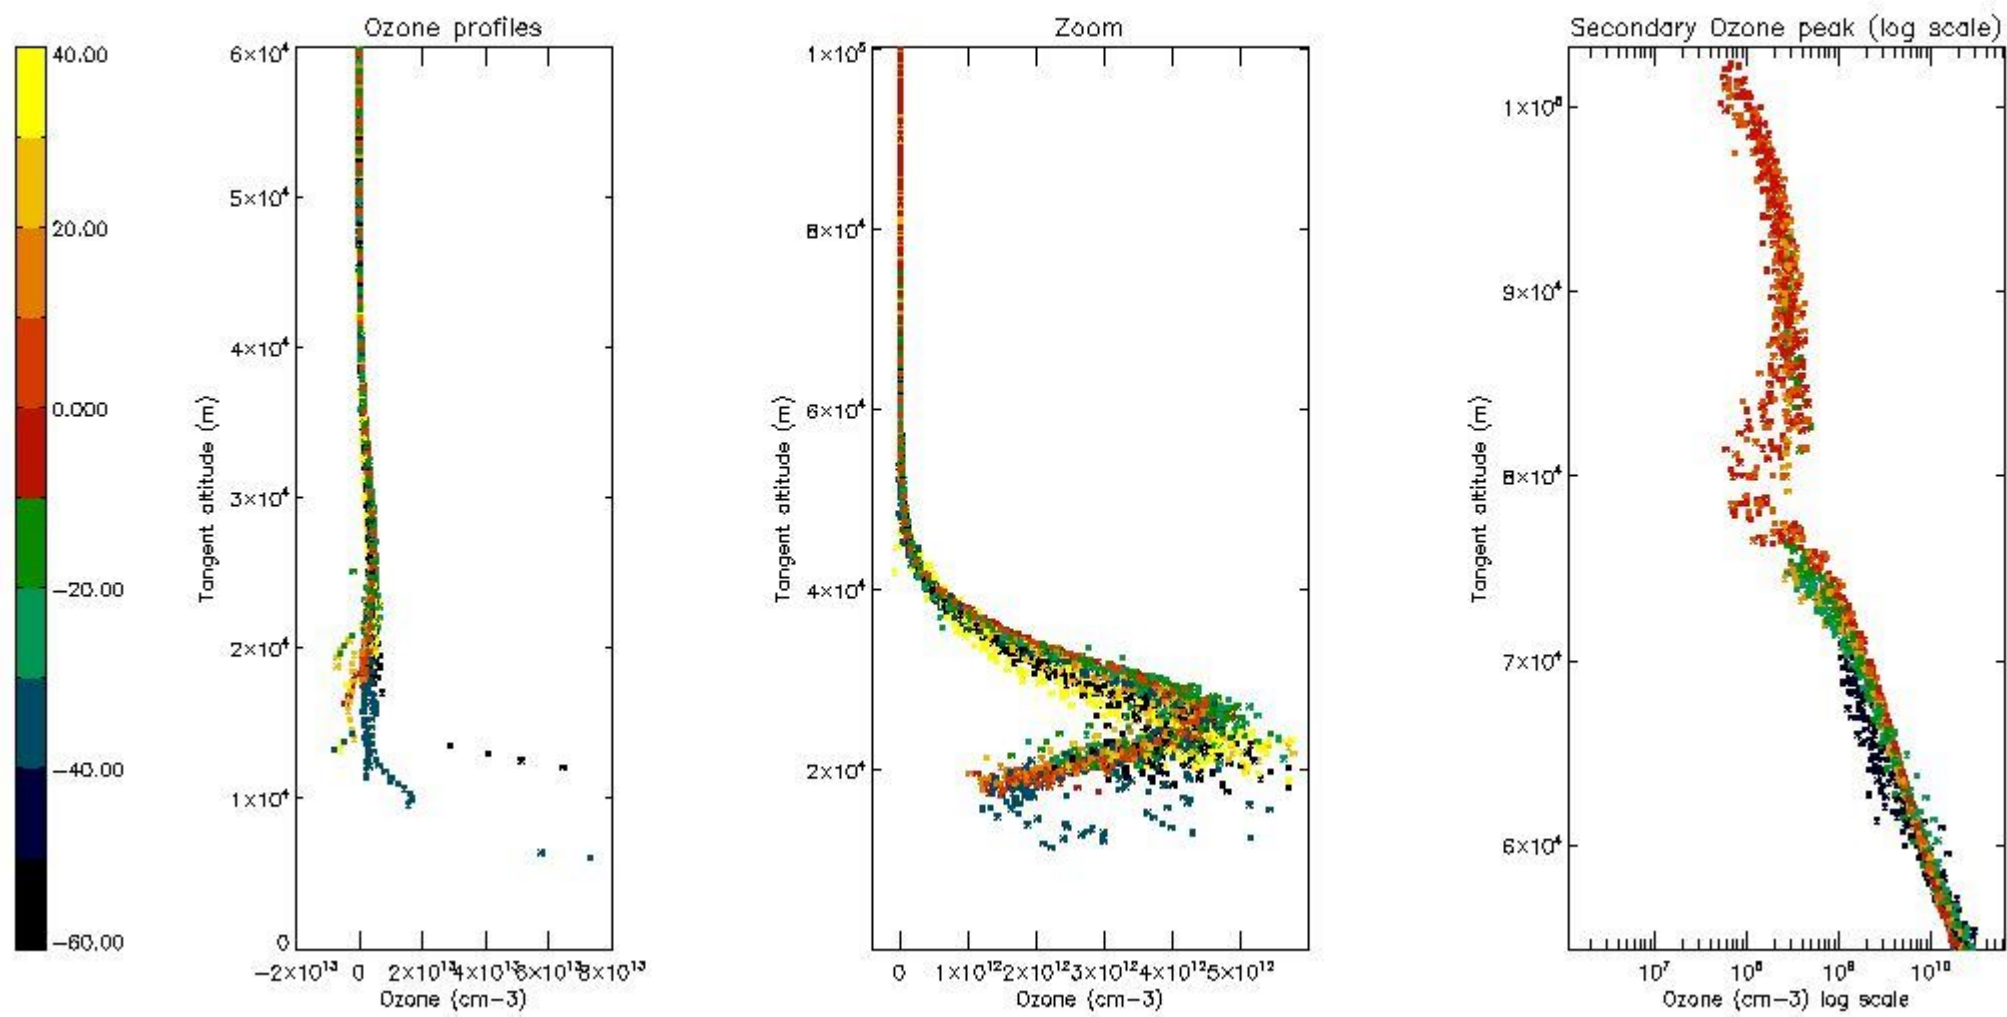

STD < 10	19
STD < 5	13

5.2 Plot ozone profiles for all STD (dark without errors)

The colorbar represents the latitude.

5.3 Plot ozone profiles where STD < 20% (dark without errors)

The colorbar represents the latitude.

*5.4 Plot ozone profiles where  $STD < 10\%$  (dark without errors)*

The colorbar represents the latitude.

*5.5 Plot ozone profiles where STD < 5% (dark without errors)*

The colorbar represents the latitude.