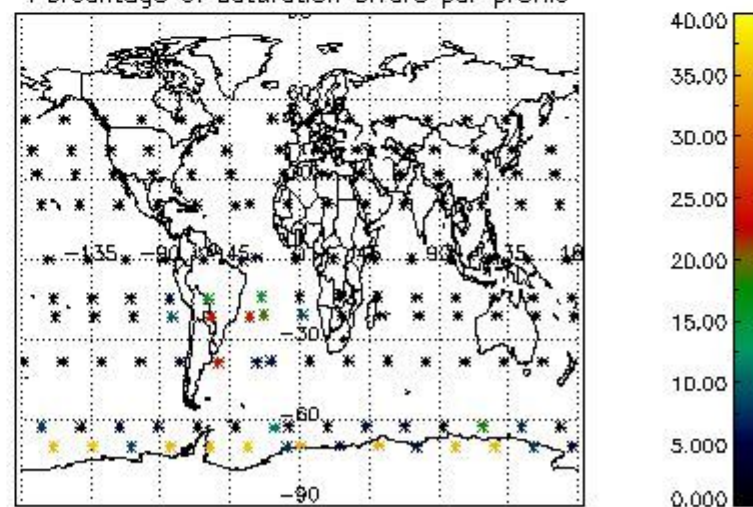

Percentage of saturation errors per profile