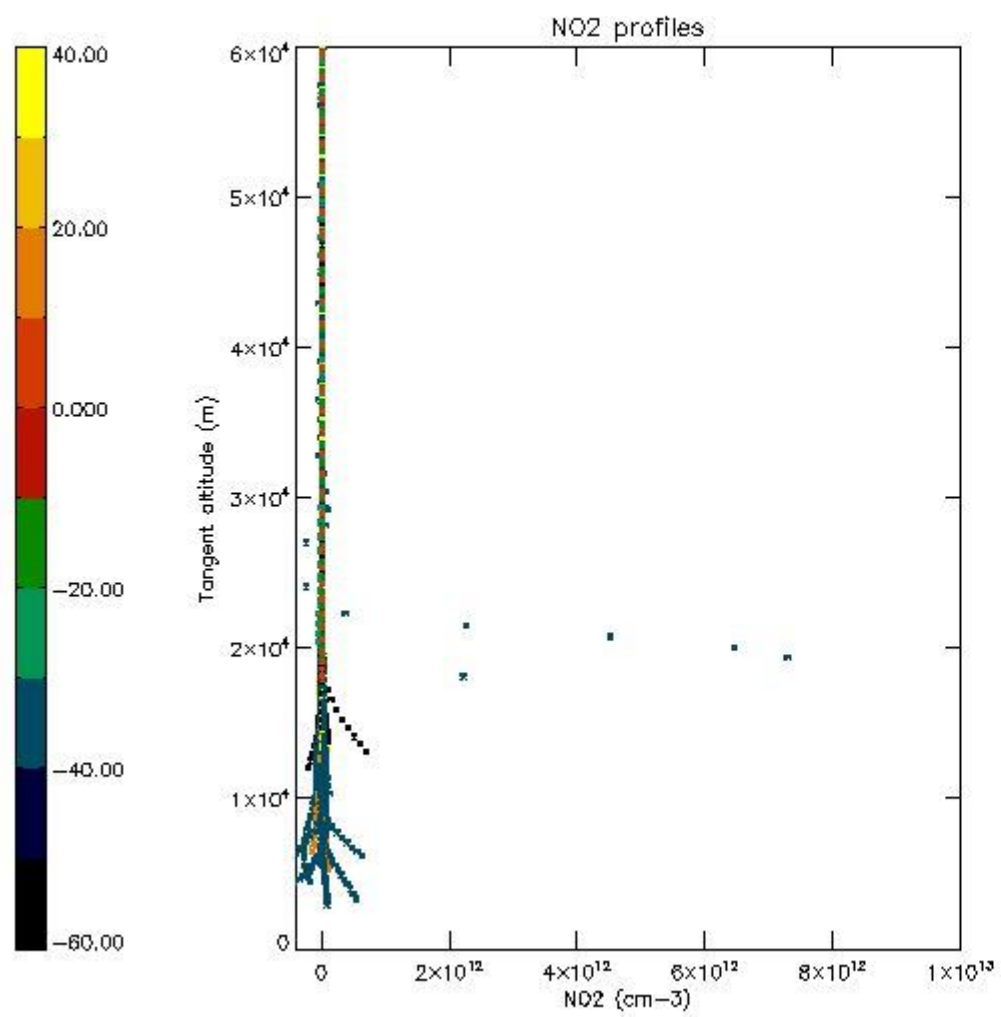

*5.4 Plot ozone profiles where  $STD < 10\%$  (dark without errors)*

The colorbar represents the latitude.

*5.5 Plot ozone profiles where STD < 5% (dark without errors)*

The colorbar represents the latitude.

*5.6 Plot NO<sub>2</sub> profiles for all STD (dark without errors)*

The colorbar represents the latitude.

5.7 Plot NO3 profiles for all STD (dark without errors)

The colorbar represents the latitude.

5.8 Plot H2O profiles for all STD (only for occultations of stars 1,2,3,4,13,14,16,26,63 dark without errors)