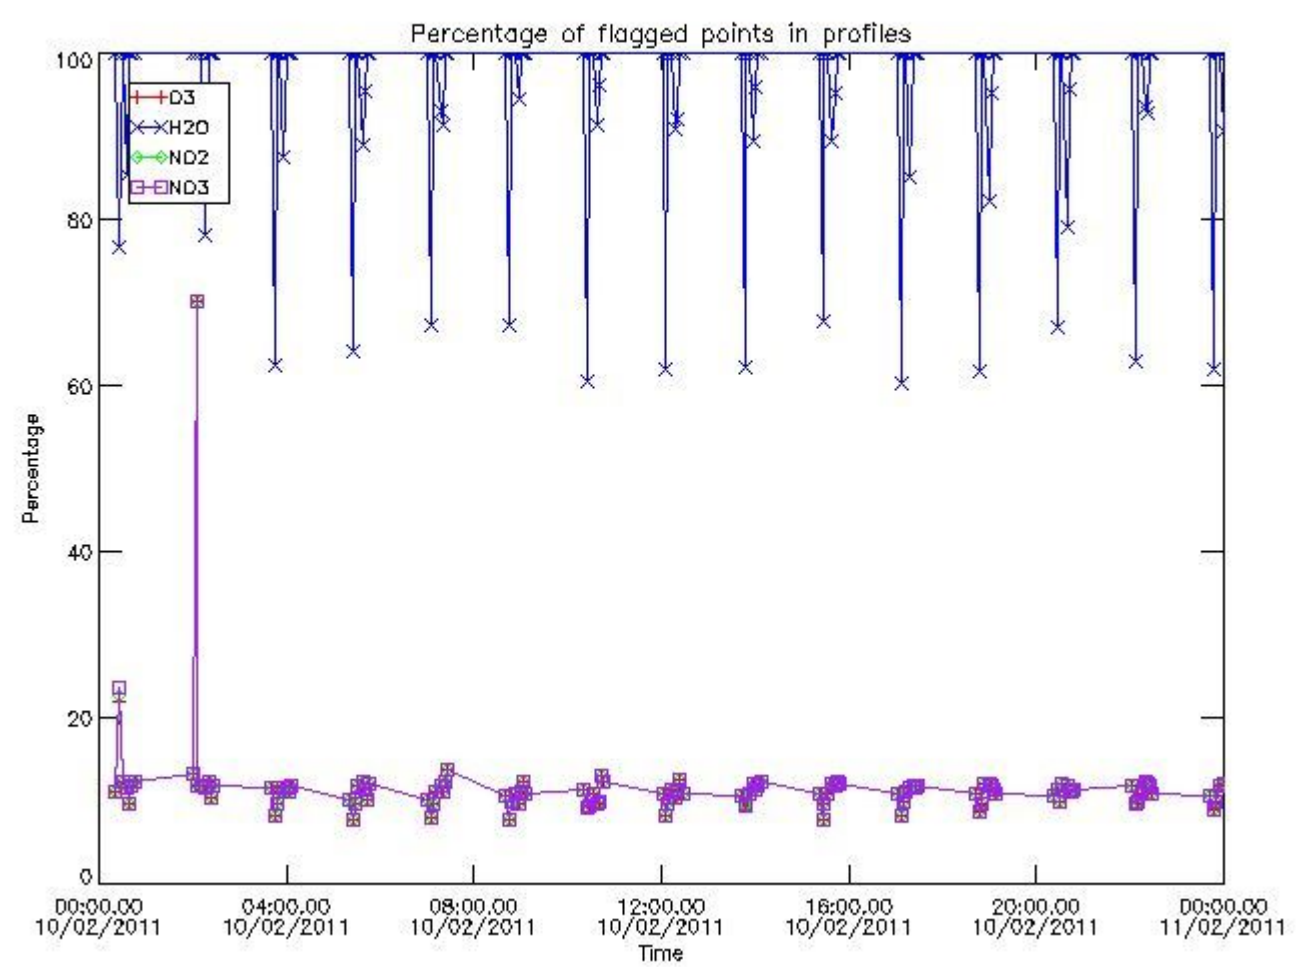

3. Quality information per product

In this section it is plotted some information contained in the Quality Summary data set of the level 2 products. Only products in dark limb conditions and without errors (error flag in the MPH set to "0") are used.

3.1 Plot quality information per product (time dependant)

3.2 Plot quality information per product (world map)