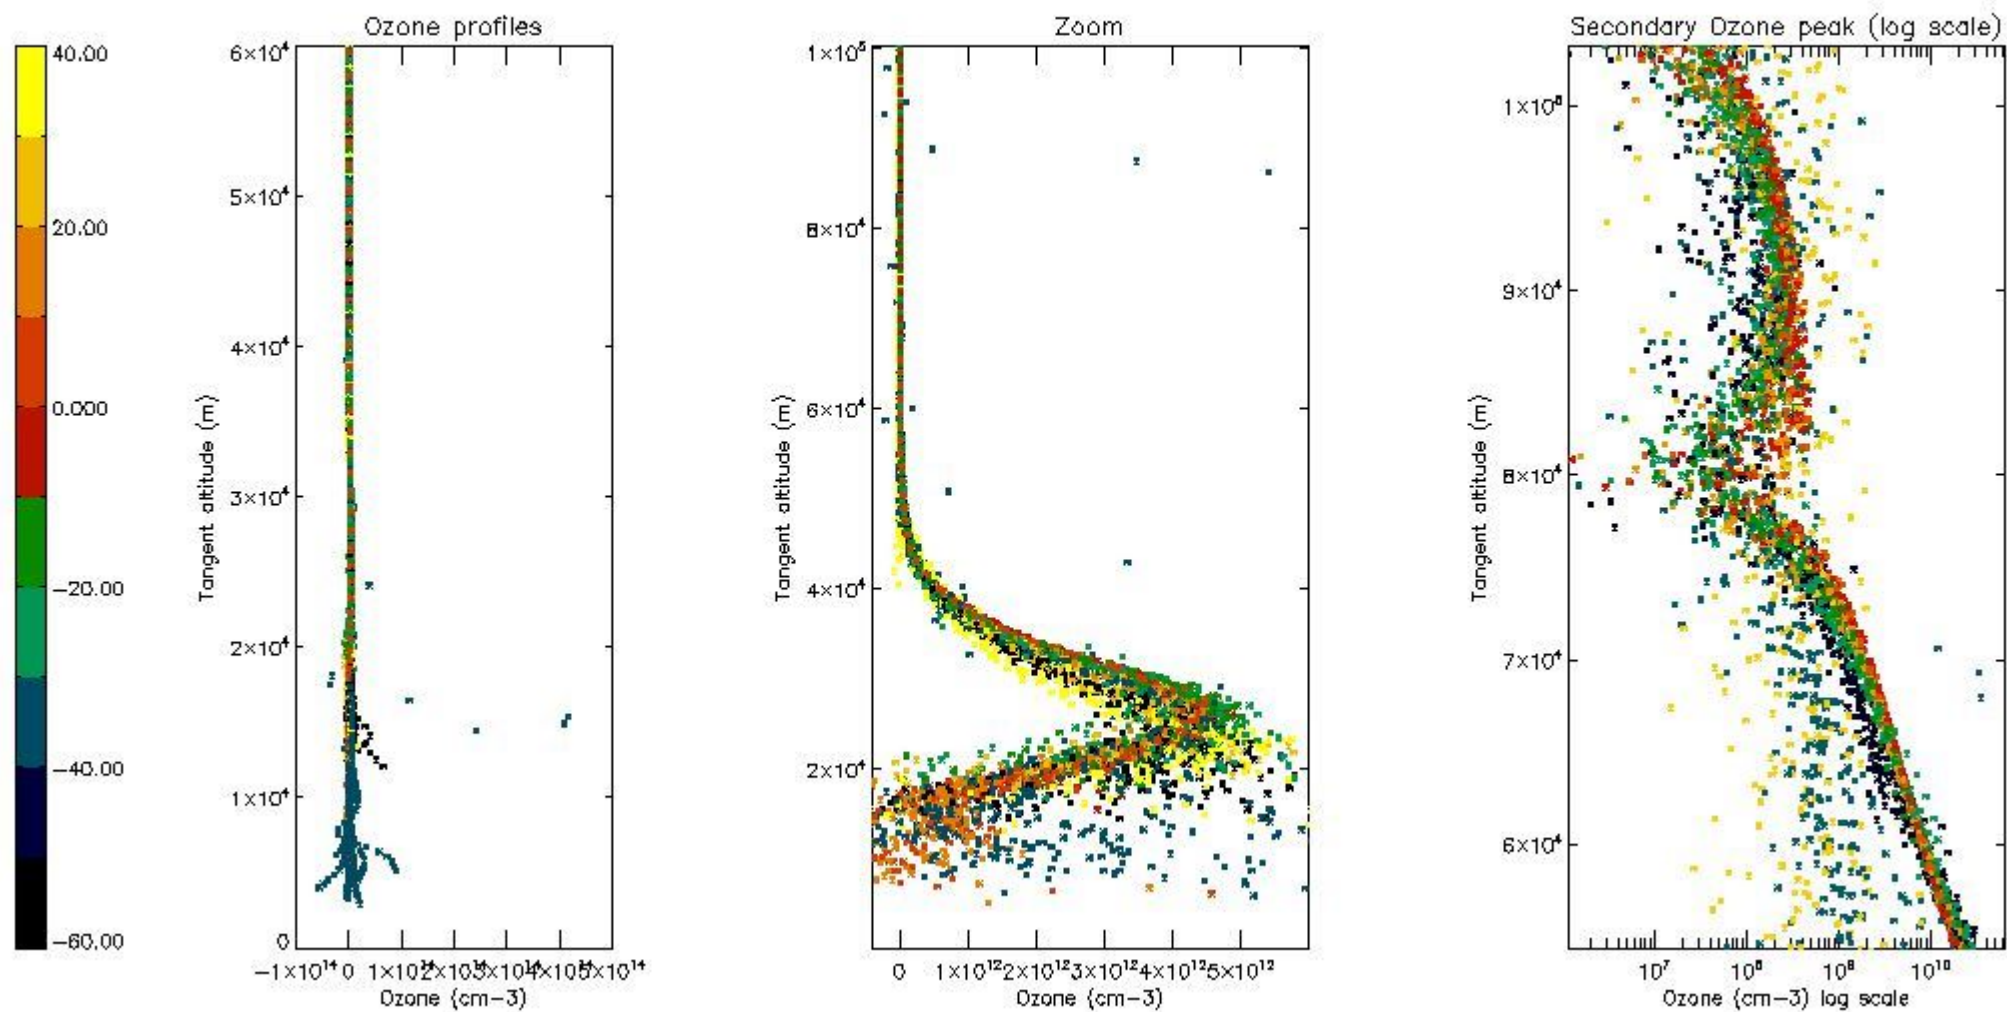

STD < 10	19
STD < 5	13

5.2 Plot ozone profiles for all STD (dark without errors)

The colorbar represents the latitude.

5.3 Plot ozone profiles where STD < 20% (dark without errors)

The colorbar represents the latitude.