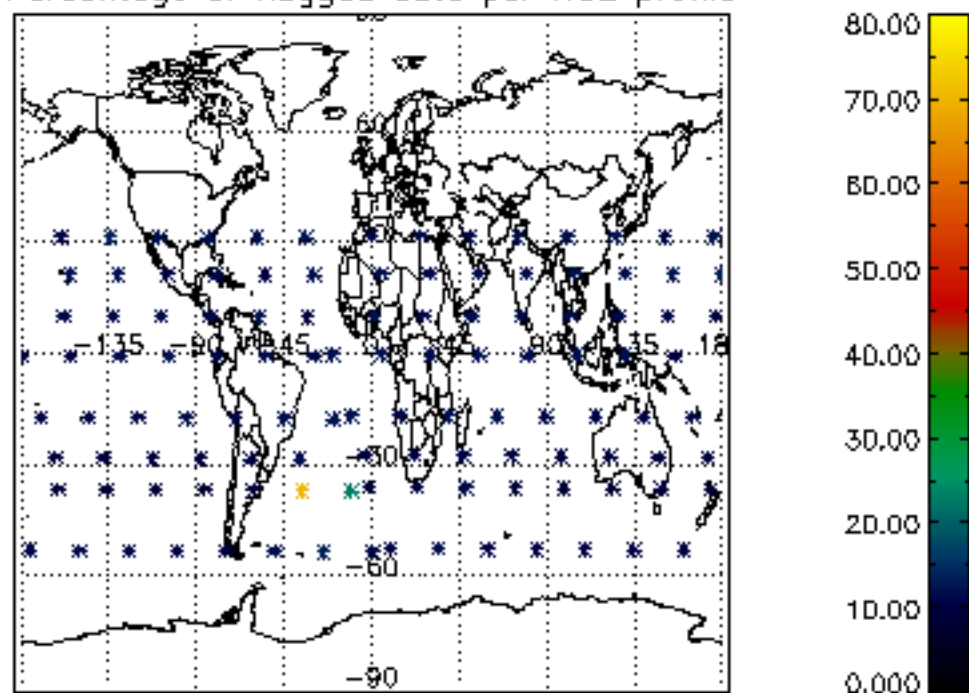

Percentage of flagged data per NO2 profile