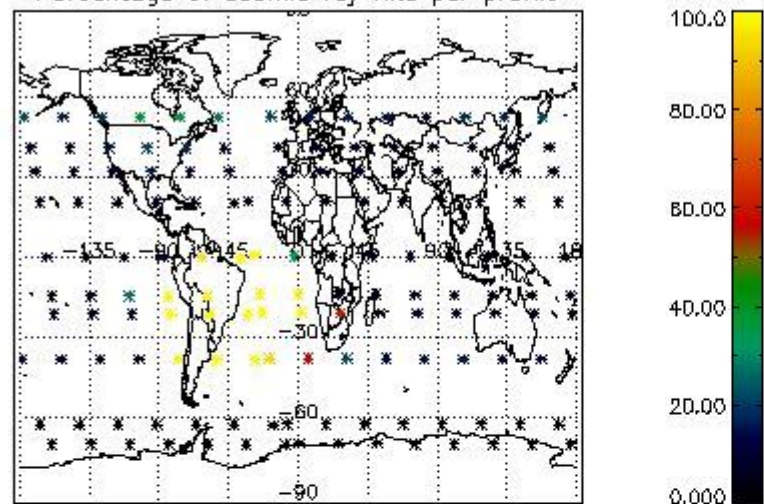

Percentage of cosmic ray hits per profile