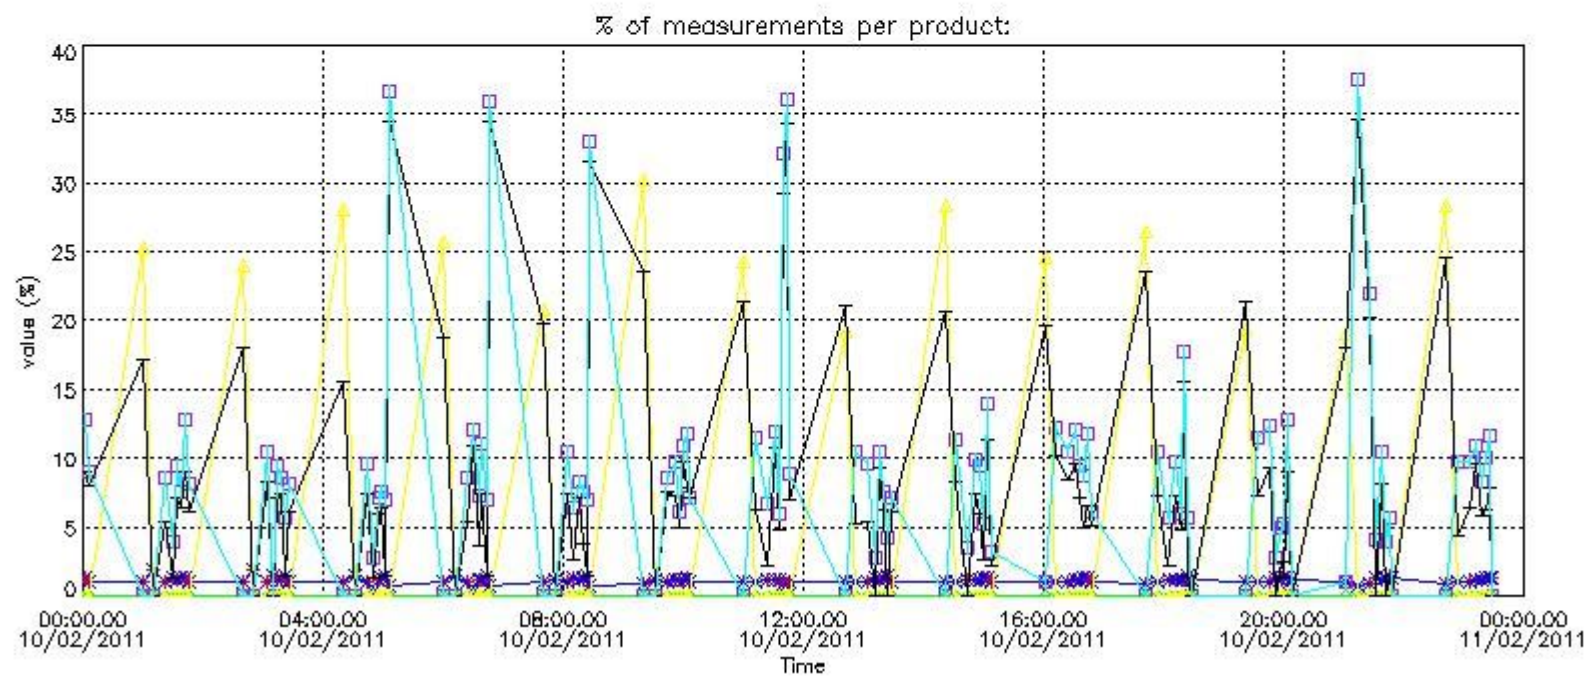

4.2 Plot quality information per product coming from level 1b processing (world map)

4.2.1 Plot level 1 quality information per product (world map): ENVISAT ASCENDING passes