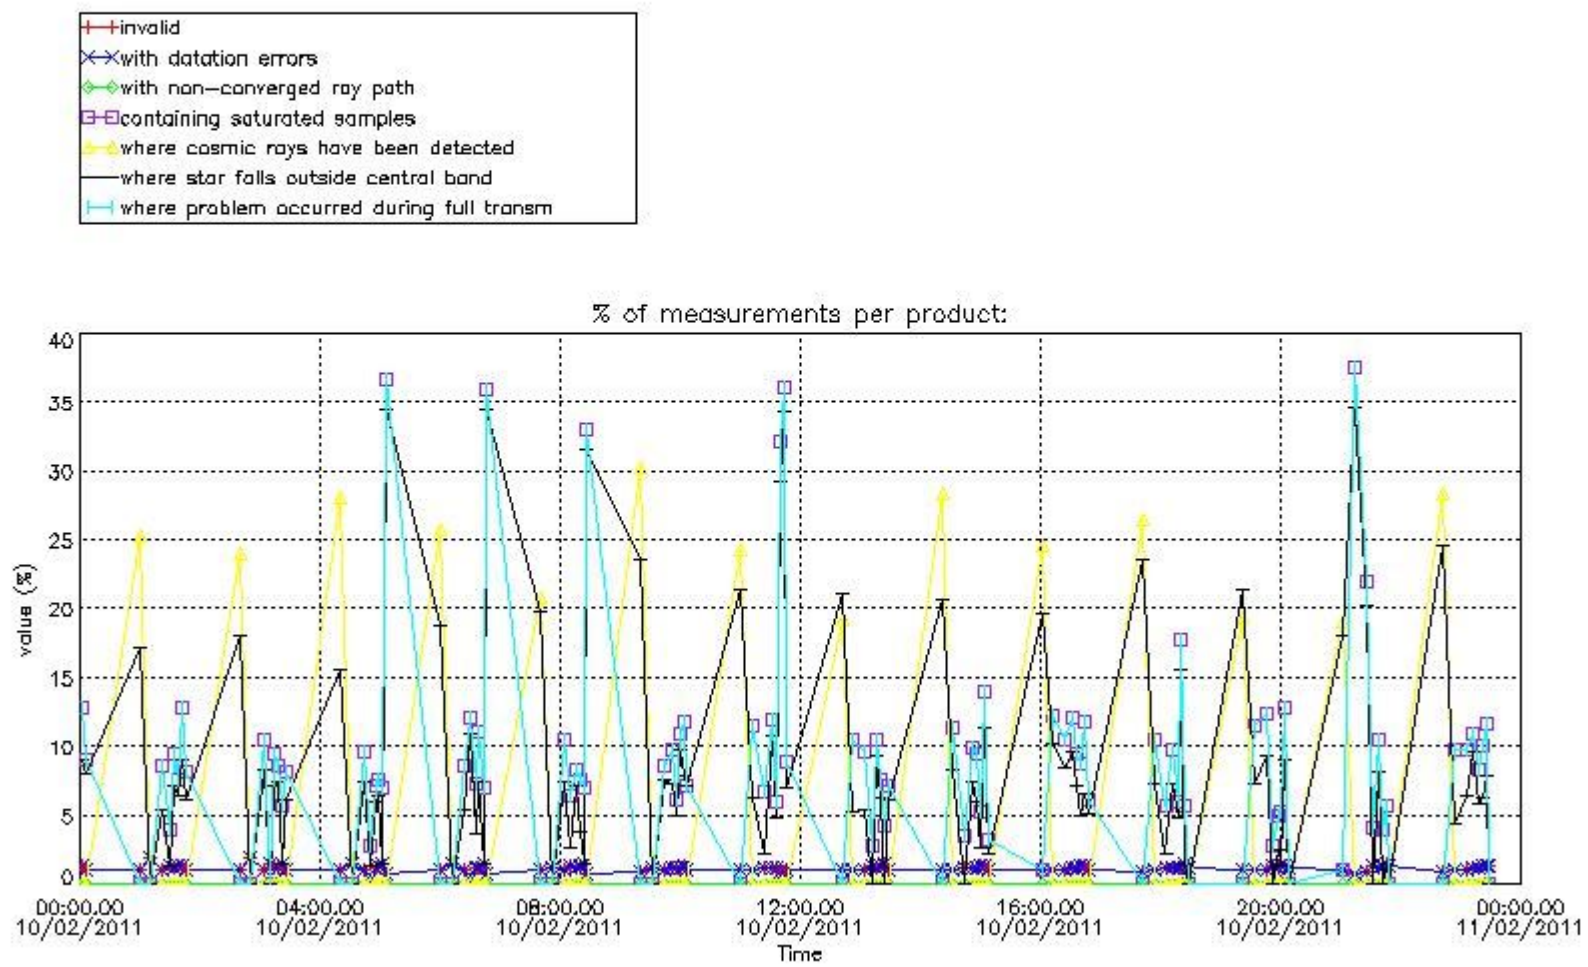

4.2 Plot quality information per product coming from level 1b processing (world map)

4.2.1 Plot level 1 quality information per product (world map): ENVISAT ASCENDING passes