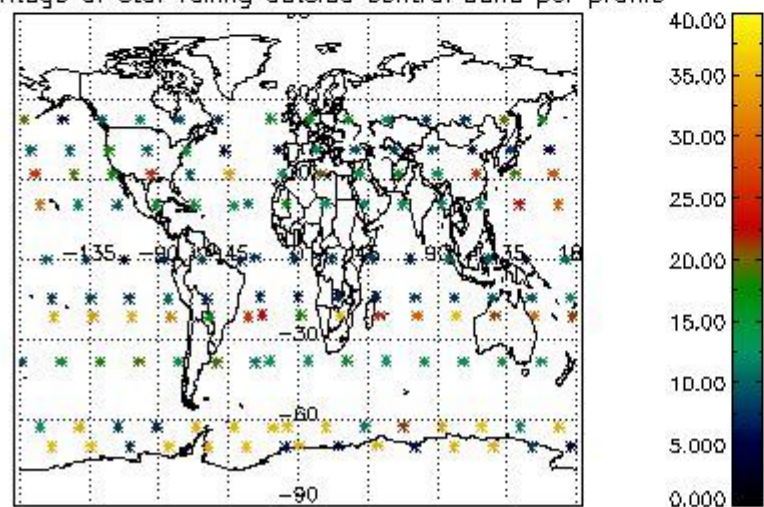

*4.2.1 Plot level 1 quality information per product (world map): ENVISAT ASCENDING passes*

Percentage of cosmic ray hits per profile

Percentage of datation errors per profile

Percentage of star falling outside central band per profile