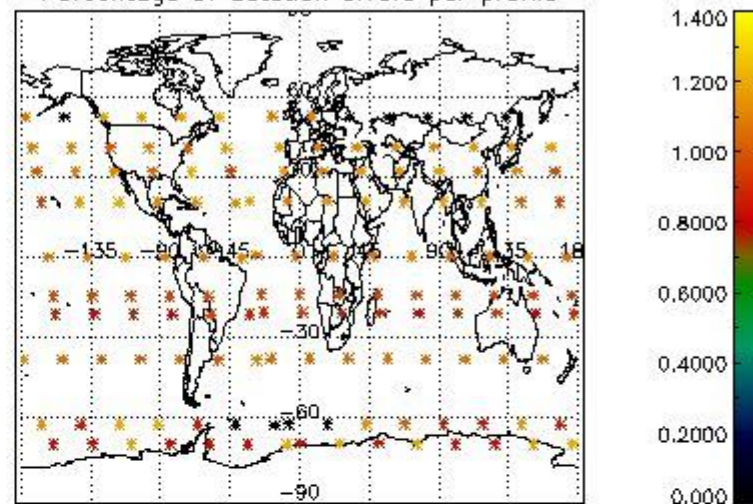

Percentage of datation errors per profile