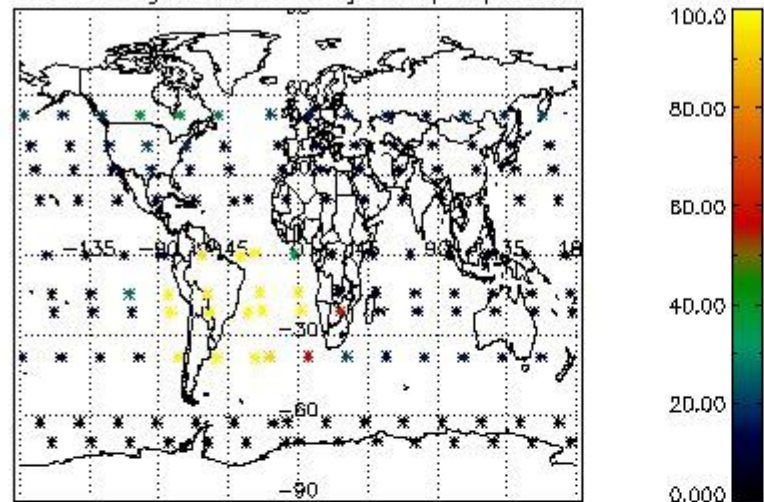

Percentage of cosmic ray hits per profile