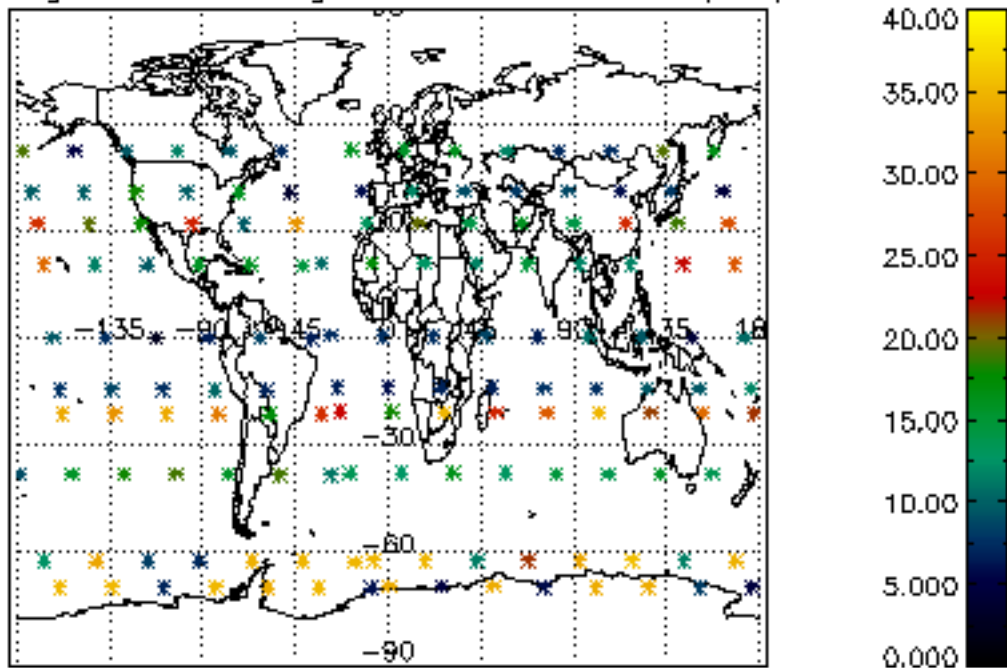

Percentage of cosmic ray hits per profile

Percentage of star falling outside central band per profile