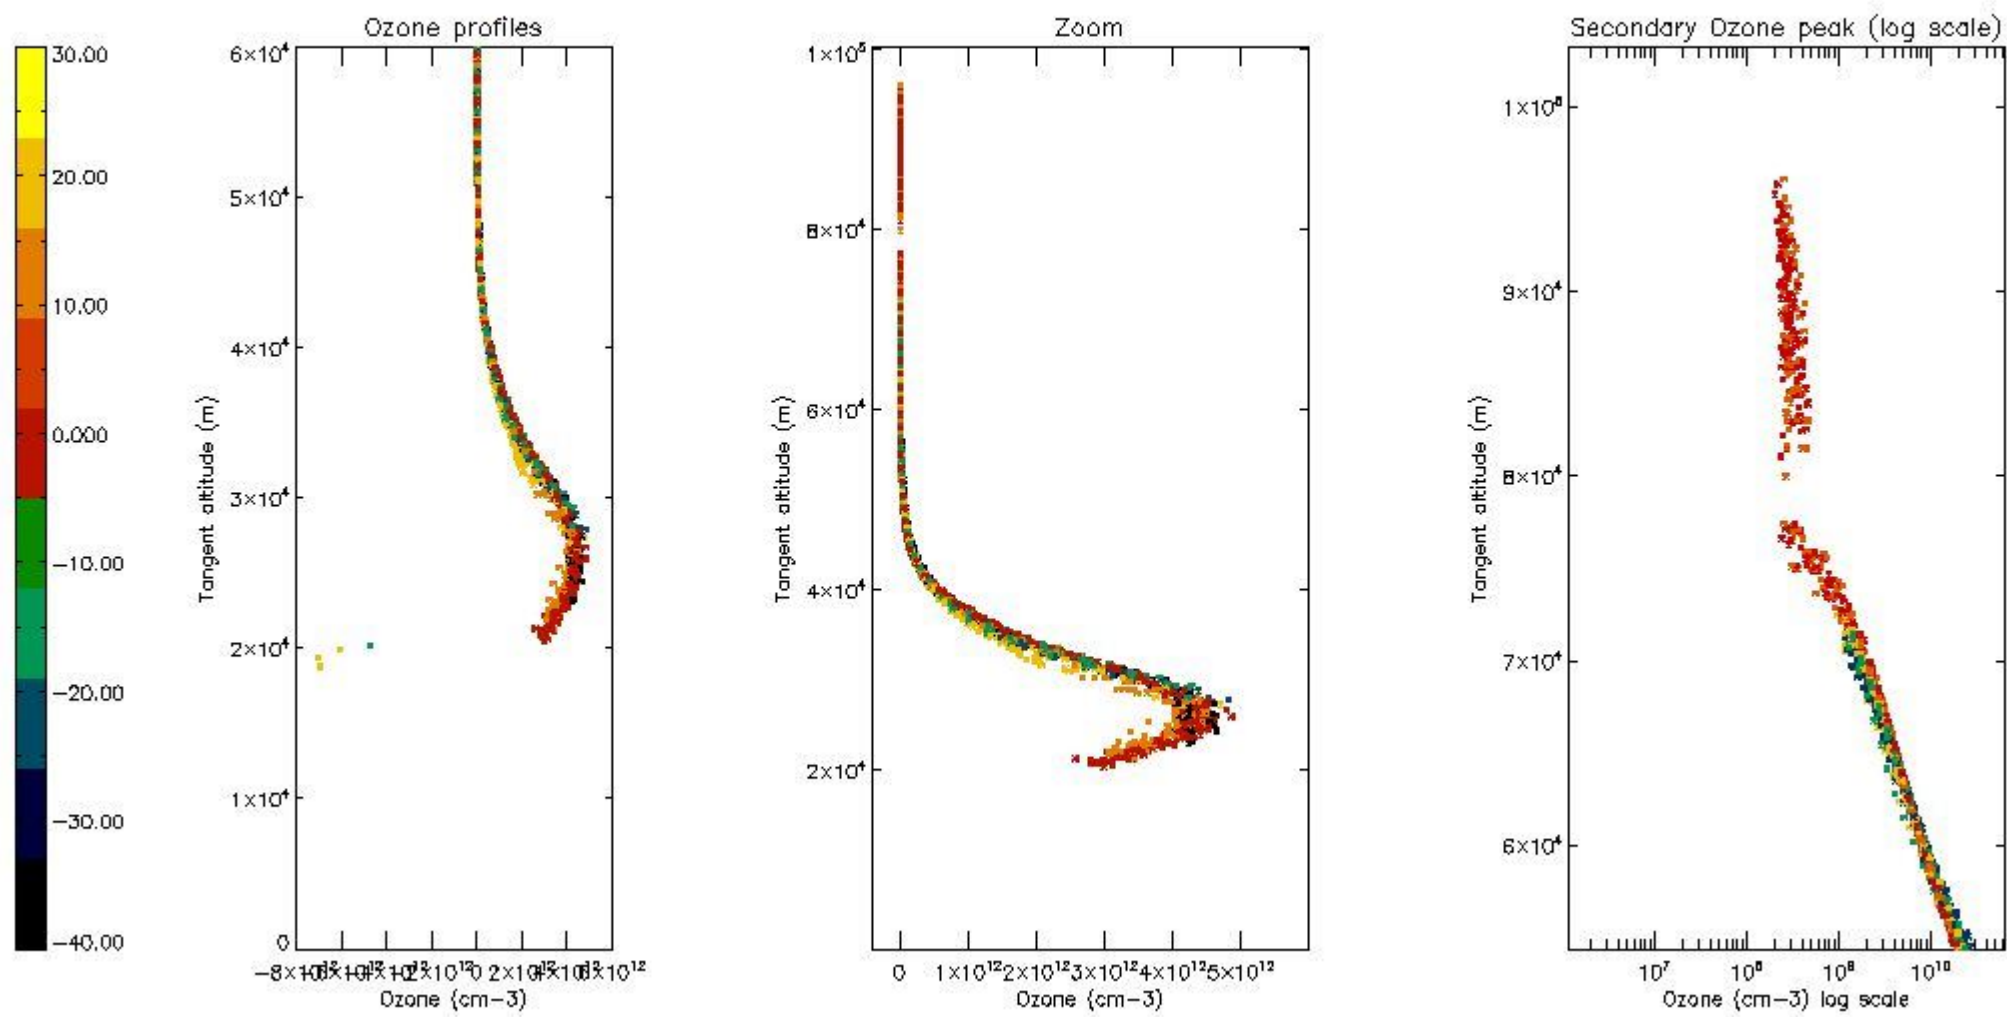

*5.4 Plot ozone profiles where  $STD < 10\%$  (dark without errors)*

The colorbar represents the latitude.

*5.5 Plot ozone profiles where STD < 5% (dark without errors)*

The colorbar represents the latitude.