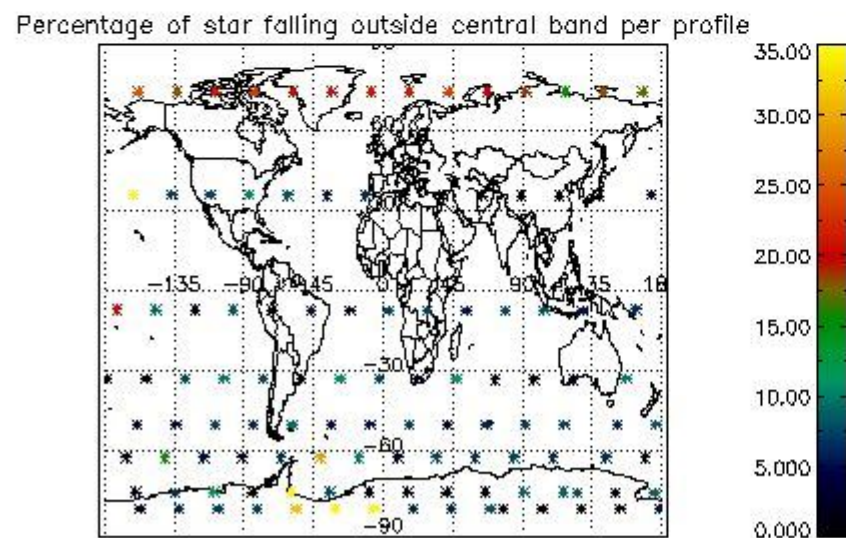

5. Trace gas profiles

5.1 Ozone statistics based on quality of products

The final quality of the products can be "measured" using the STD (Standard Deviation) attached to every point profile. This information is written to the parameter GOM_NL__2P/NL_LOCAL_SPECIES_DENSITY/o3_std of the level 2 products. The table below shows the statistics for given STD ranges.

The statistics are given with respect to the overall valid production:

- Products without fatal errors: GOM_NL__2P/MPH/PRODUCT_ERR=0
- Valid point profile: GOM_NL__2P/NL_LOCAL_SPECIES_DENSITY/pcd(0)=0

The 'Criteria' is applied to valid points of dark limb products:

- Products in dark limb illumination condition: GOM_NL__2P/NL_SUMMARY_QUALITY/obs_ill_cond=0
- Products without fatal errors: GOM_NL__2P/MPH/PRODUCT_ERR=0
- Valid point profile: GOM_NL__2P/NL_LOCAL_SPECIES_DENSITY/pcd(0)=0

So, the table below shows the percentage of dark limb and valid observations for each criteria with respect to the overall valid daily observations.

Criteria	% of total production
All STD	47
STD < 20	24