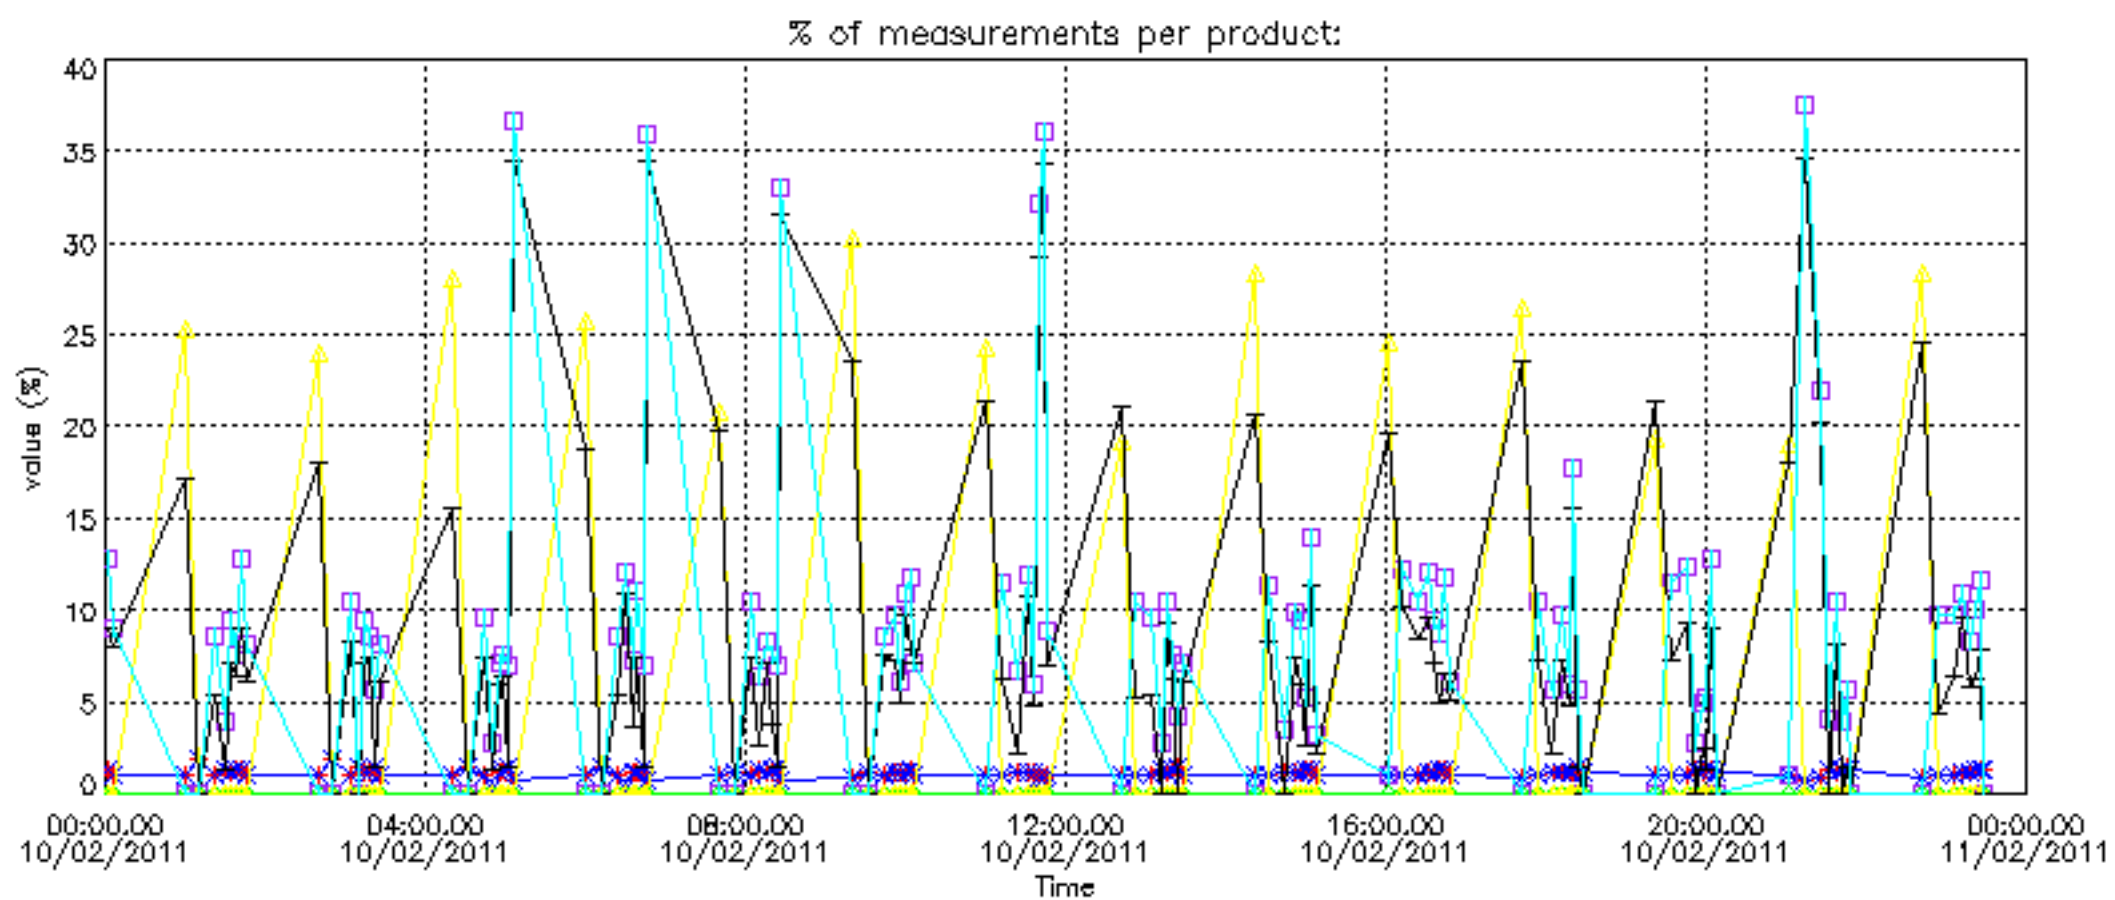

Percentage of cosmic ray hits per profile

Percentage of datation errors per profile