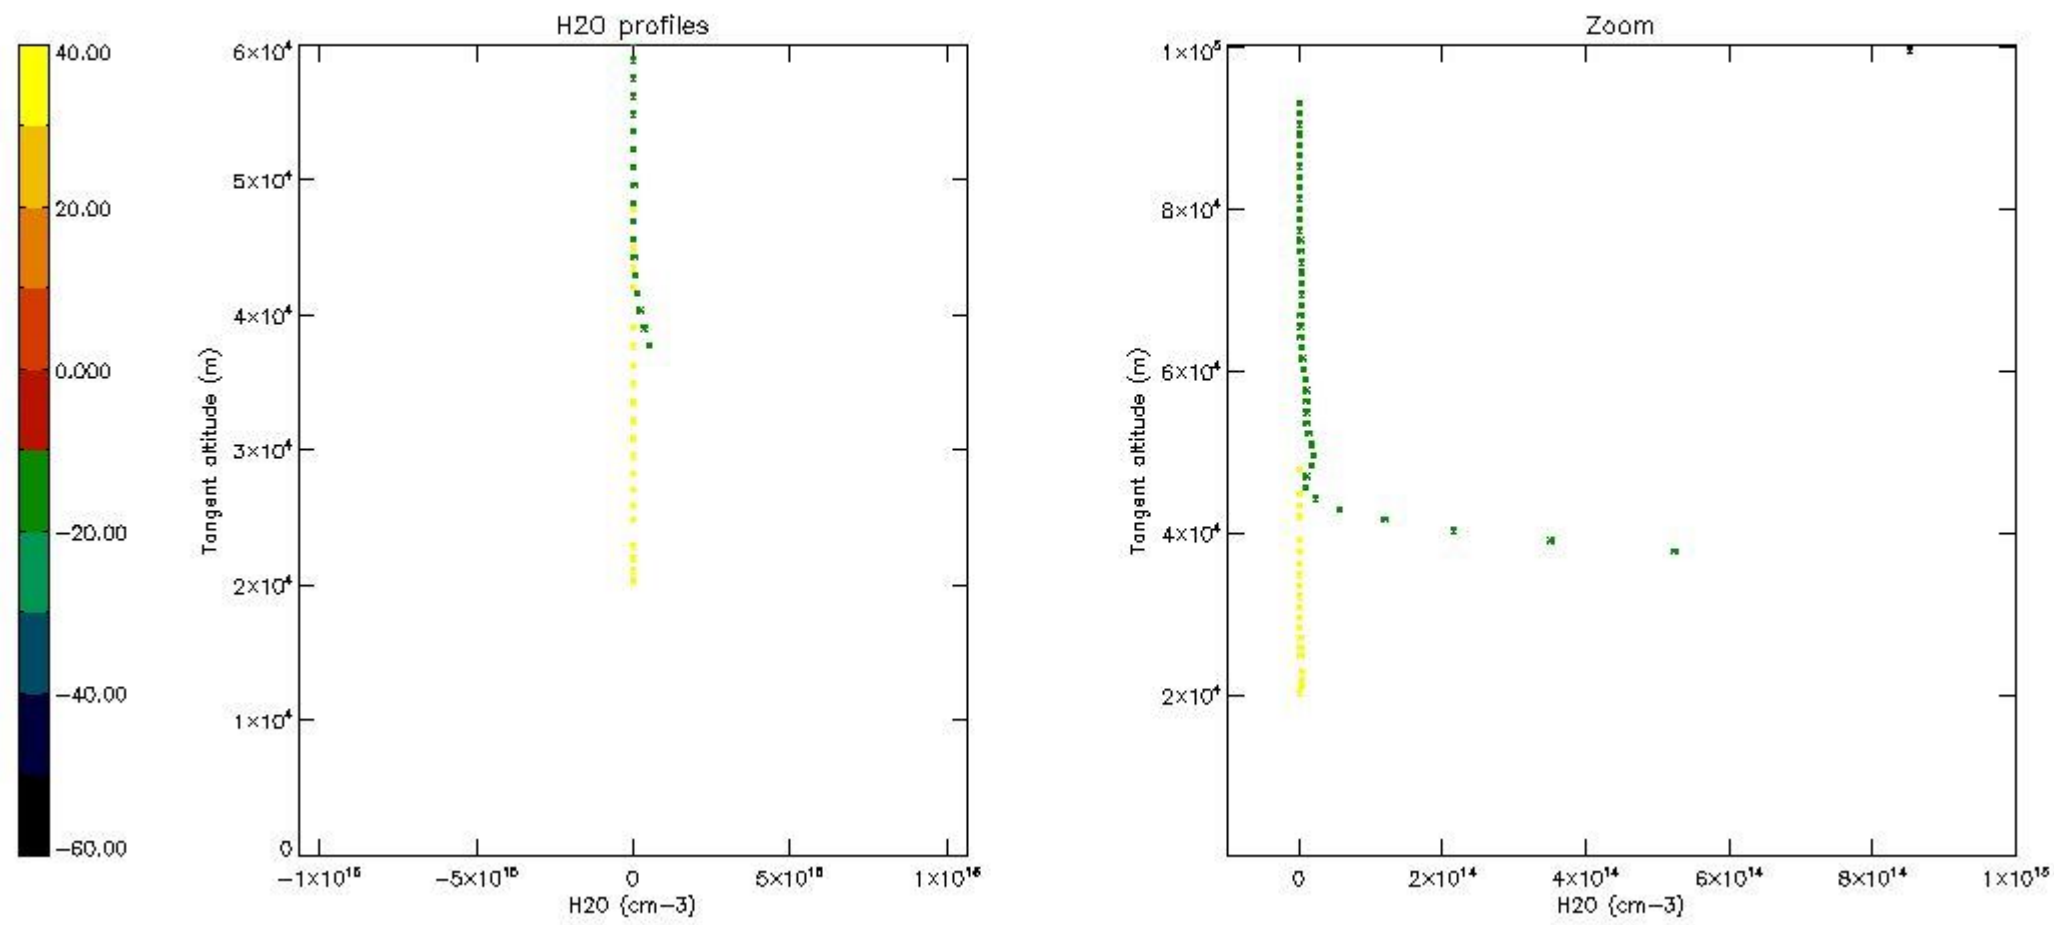

The colorbar represents the latitude.