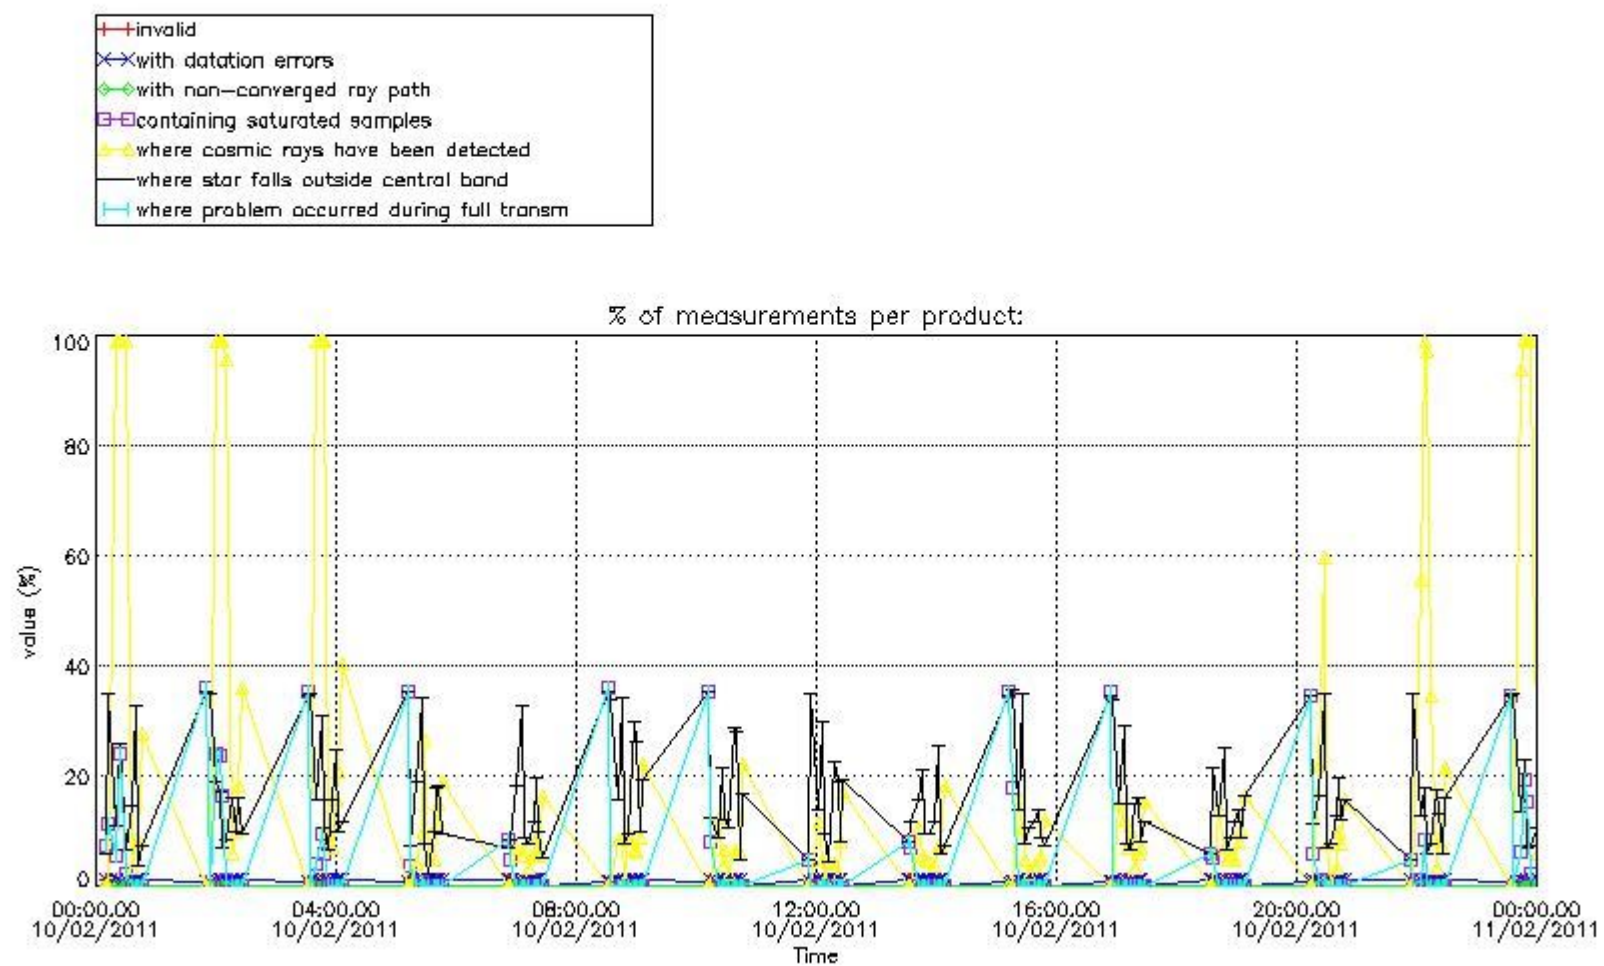

4.1.2 Plot level 1 quality information per product (time dependant): ENVISAT DESCENDING passes