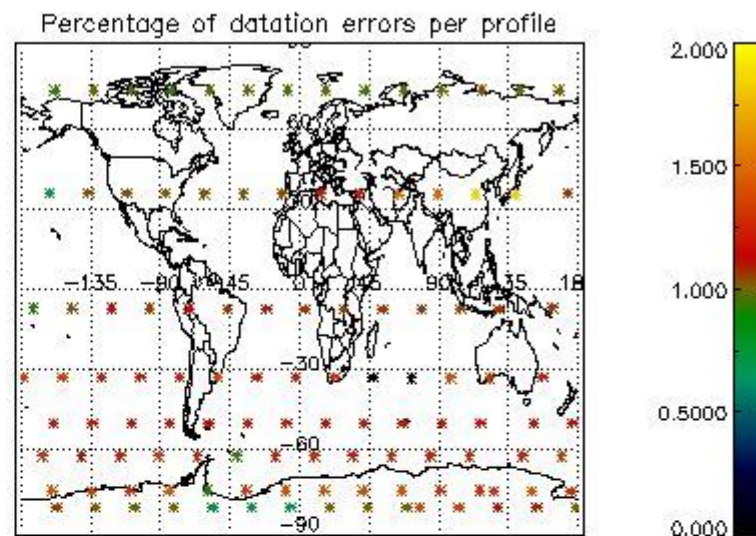

5. Trace gas profiles

5.1 Ozone statistics based on quality of products

The final quality of the products can be "measured" using the STD (Standard Deviation) attached to every point profile. This information is written to the parameter GOM_NL__2P/NL_LOCAL_SPECIES_DENSITY/o3_std of the level 2 products. The table below shows the statistics for given STD ranges.

The statistics are given with respect to the overall valid production:

- Products without fatal errors: GOM_NL__2P/MPH/PRODUCT_ERR=0
- Valid point profile: GOM_NL__2P/NL_LOCAL_SPECIES_DENSITY/pcd(0)=0

The 'Criteria' is applied to valid points of dark limb products:

- Products in dark limb illumination condition: GOM_NL__2P/NL_SUMMARY_QUALITY/obs_ill_cond=0
- Products without fatal errors: GOM_NL__2P/MPH/PRODUCT_ERR=0
- Valid point profile: GOM_NL__2P/NL_LOCAL_SPECIES_DENSITY/pcd(0)=0

So, the table below shows the percentage of dark limb and valid observations for each criteria with respect to the overall valid daily observations.

Criteria	% of total production
All STD	47
STD < 20	24