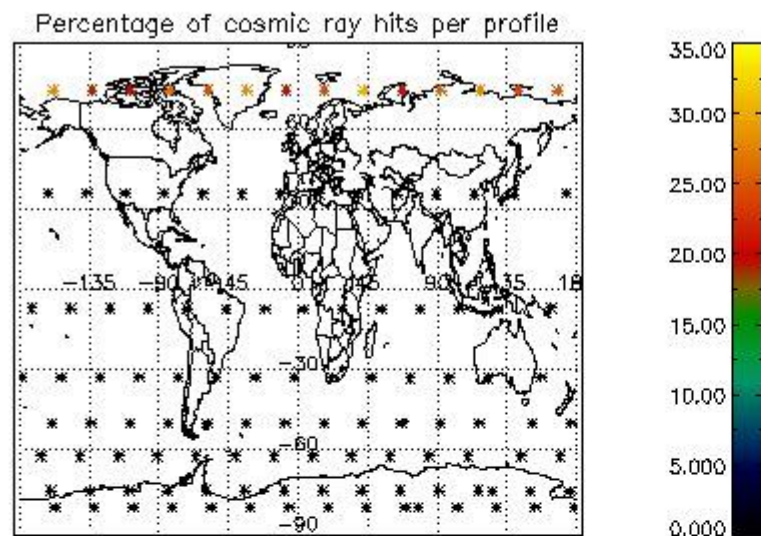

4.2.2 Plot level 1 quality information per product (world map): ENVISAT DESCENDING passes

5. Trace gas profiles

5.1 Ozone statistics based on quality of products

The final quality of the products can be "measured" using the STD (Standard Deviation) attached to every point profile. This information is written to the parameter GOM_NL__2P/NL_LOCAL_SPECIES_DENSITY/o3_std of the level 2 products. The table below shows the statistics for given STD ranges.

The statistics are given with respect to the overall valid production:

- Products without fatal errors: GOM_NL__2P/MPH/PRODUCT_ERR=0
- Valid point profile: GOM_NL__2P/NL_LOCAL_SPECIES_DENSITY/pcd(0)=0

The 'Criteria' is applied to valid points of dark limb products:

- Products in dark limb illumination condition: GOM_NL__2P/NL_SUMMARY_QUALITY/obs_ill_cond=0
- Products without fatal errors: GOM_NL__2P/MPH/PRODUCT_ERR=0
- Valid point profile: GOM_NL__2P/NL_LOCAL_SPECIES_DENSITY/pcd(0)=0

So, the table below shows the percentage of dark limb and valid observations for each criteria with respect to the overall valid daily observations.

Criteria	% of total production
All STD	47
STD < 20	24