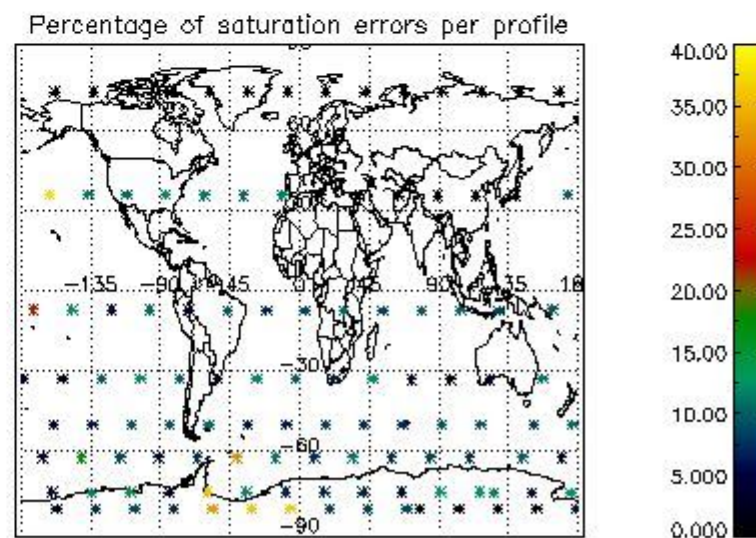

5. Trace gas profiles

5.1 Ozone statistics based on quality of products

The final quality of the products can be "measured" using the STD (Standard Deviation) attached to every point profile. This information is written to the parameter GOM_NL__2P/NL_LOCAL_SPECIES_DENSITY/o3_std of the level 2 products. The table below shows the statistics for given STD ranges.

The statistics are given with respect to the overall valid production:

- Products without fatal errors: GOM_NL__2P/MPH/PRODUCT_ERR=0
- Valid point profile: GOM_NL__2P/NL_LOCAL_SPECIES_DENSITY/pcd(0)=0

The 'Criteria' is applied to valid points of dark limb products:

- Products in dark limb illumination condition: GOM_NL__2P/NL_SUMMARY_QUALITY/obs_ill_cond=0
- Products without fatal errors: GOM_NL__2P/MPH/PRODUCT_ERR=0
- Valid point profile: GOM_NL__2P/NL_LOCAL_SPECIES_DENSITY/pcd(0)=0

So, the table below shows the percentage of dark limb and valid observations for each criteria with respect to the overall valid daily observations.

Criteria	% of total production
All STD	47
STD < 20	24