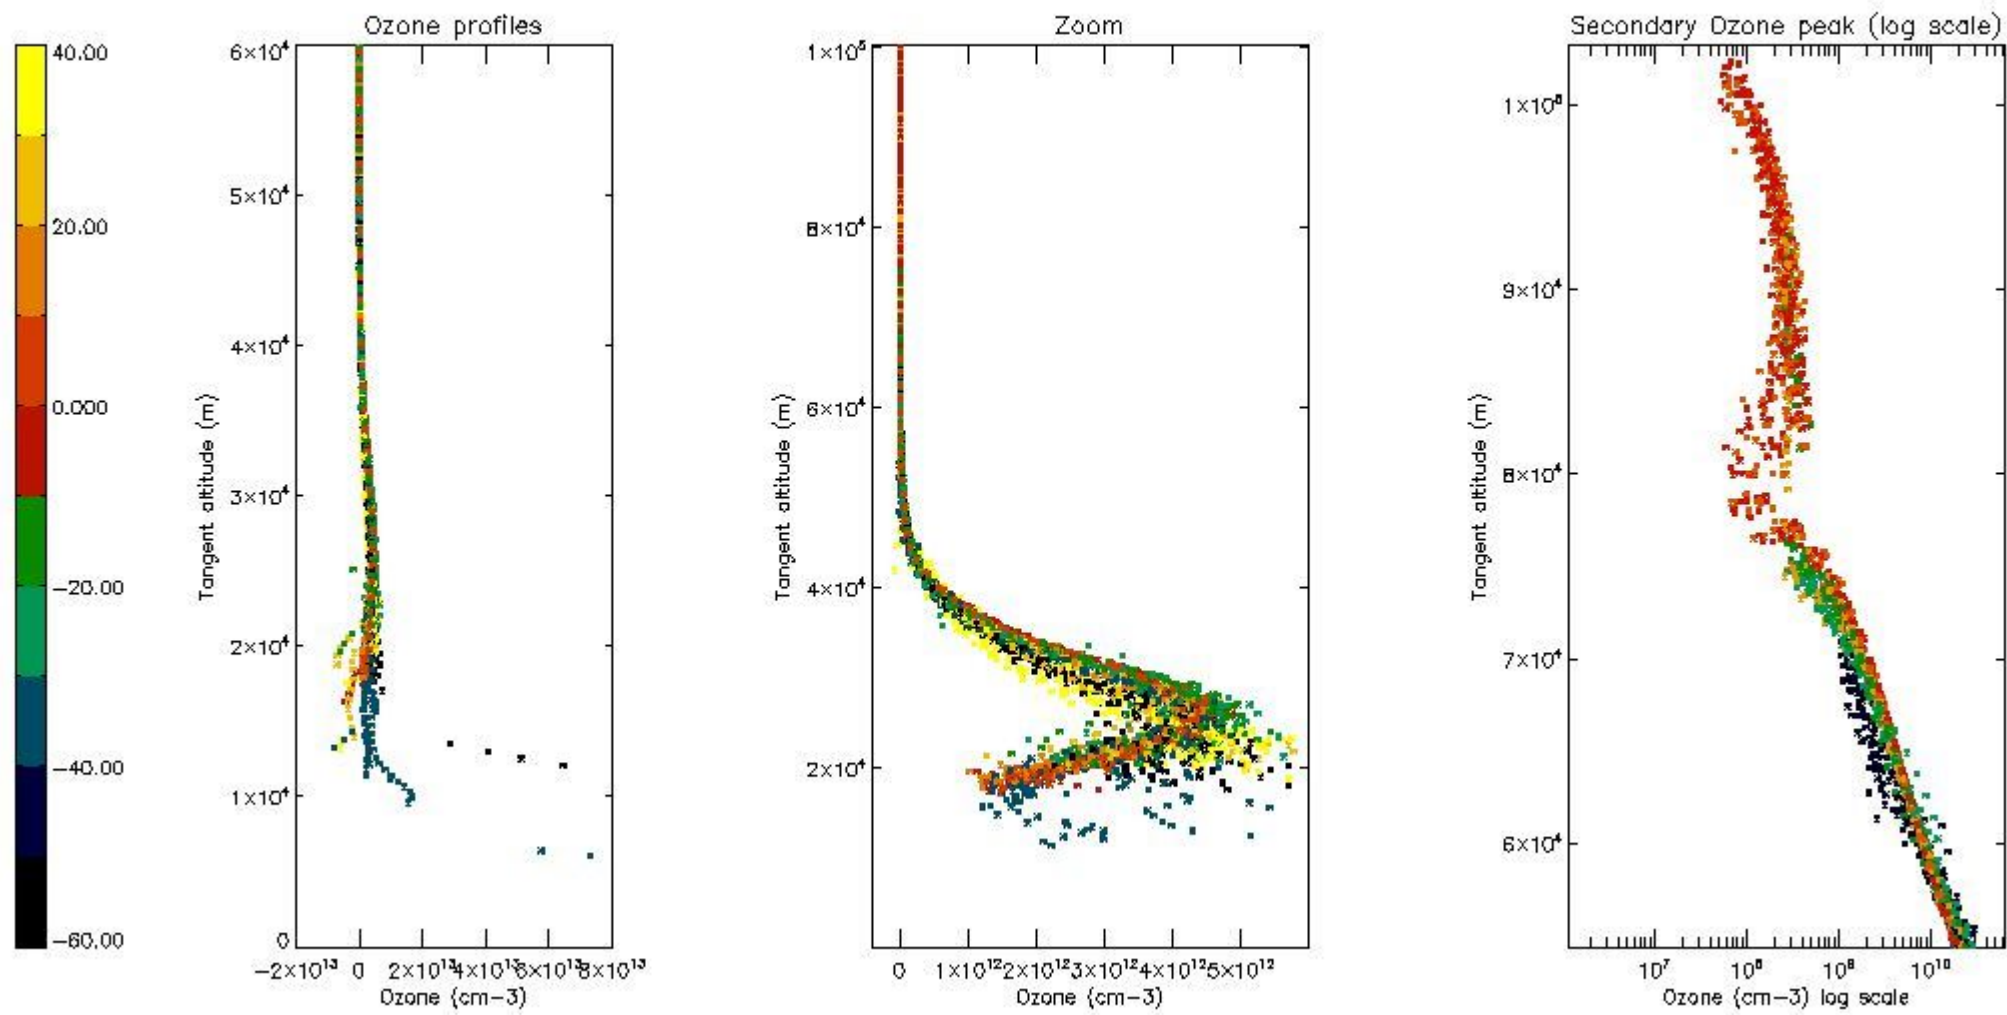

STD < 10	19
STD < 5	13

5.2 Plot ozone profiles for all STD (dark without errors)

The colorbar represents the latitude.

5.3 Plot ozone profiles where STD < 20% (dark without errors)

The colorbar represents the latitude.