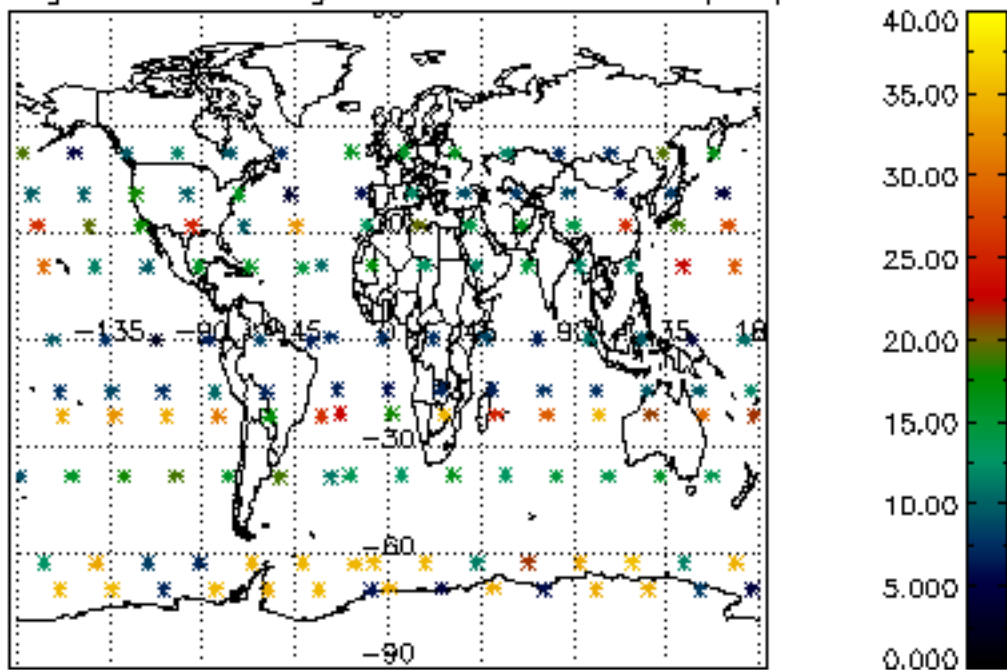

Percentage of cosmic ray hits per profile

Percentage of star falling outside central band per profile