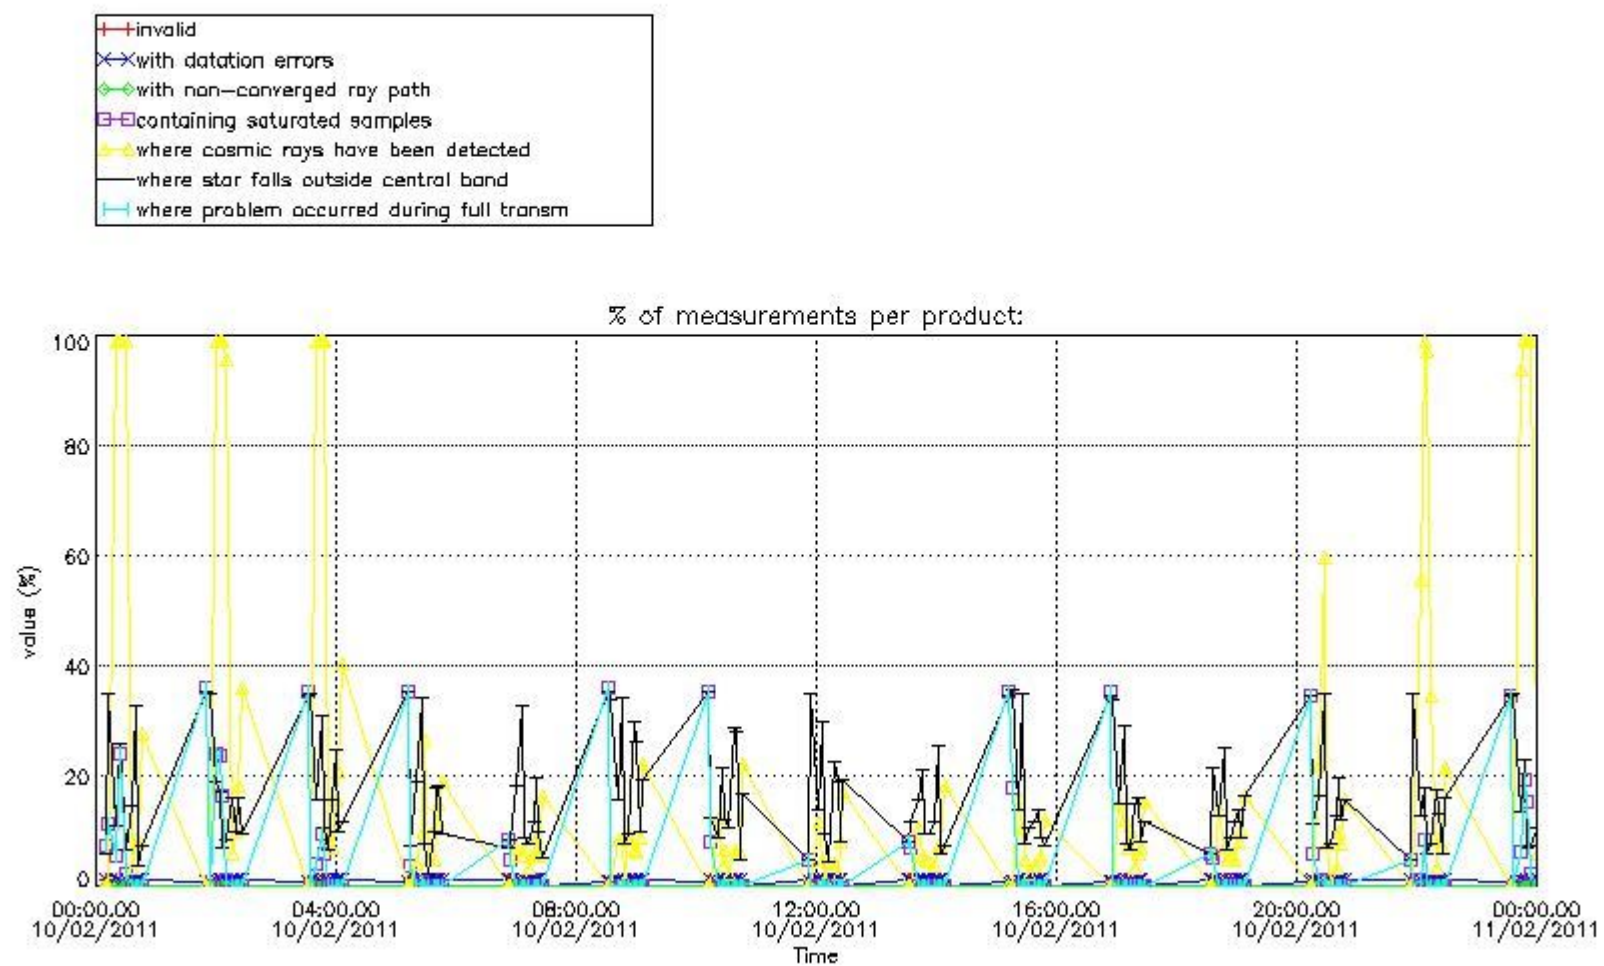

4.1.2 Plot level 1 quality information per product (time dependant): ENVI SAT DESCENDING passes