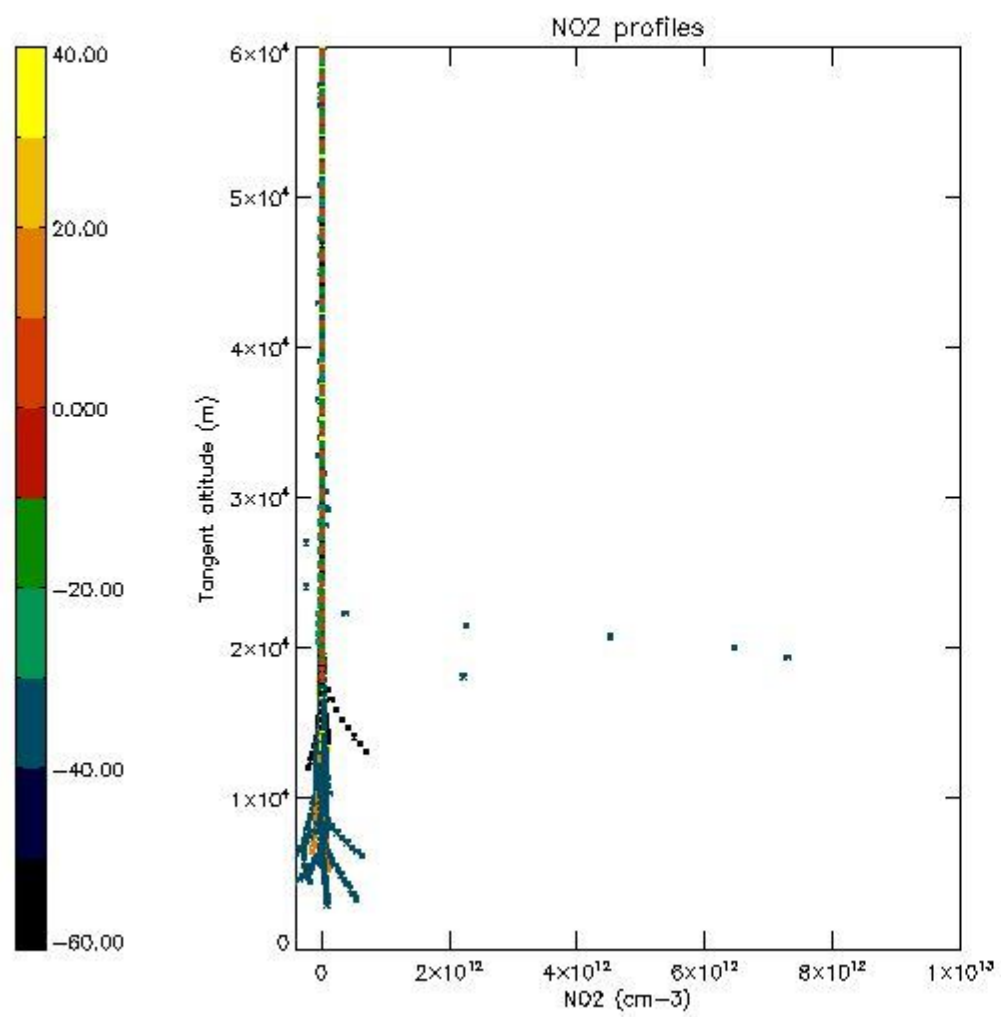

5.7 Plot NO3 profiles for all STD (dark without errors)

The colorbar represents the latitude.