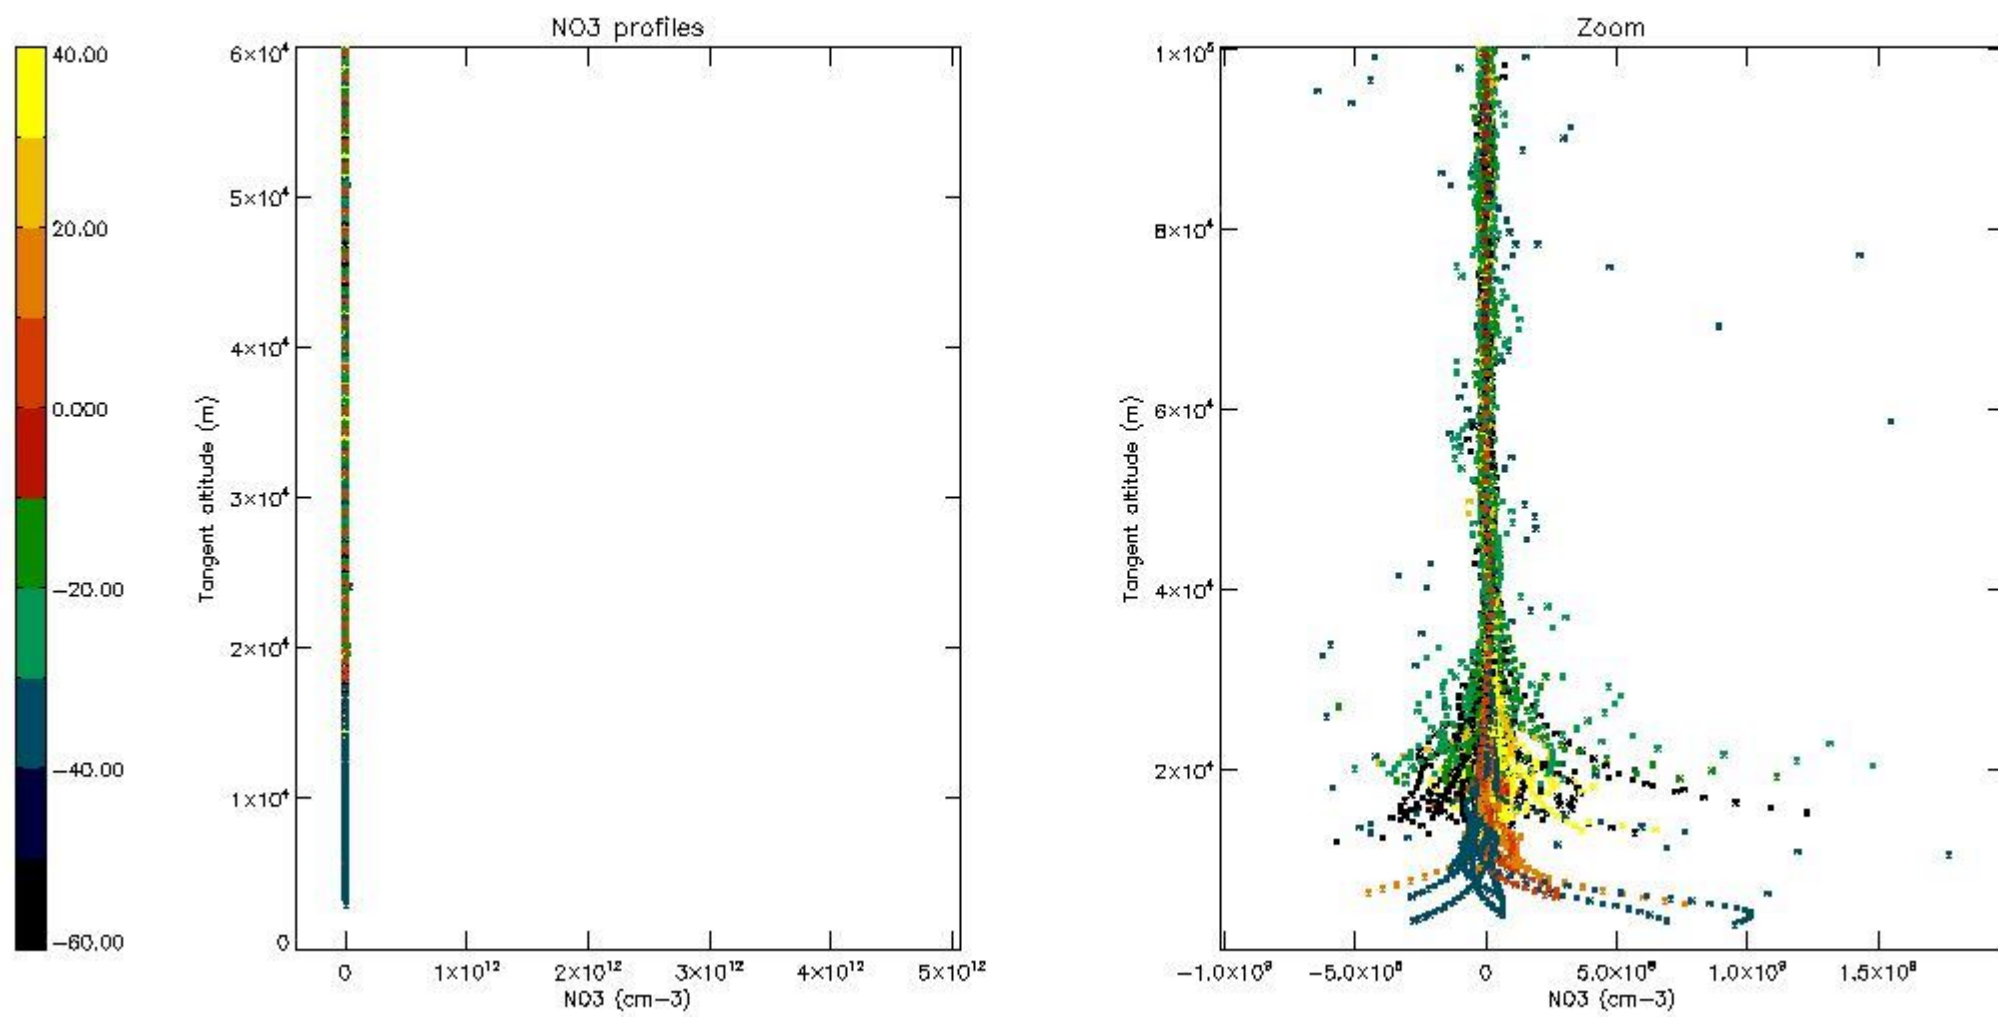

5.8 Plot H₂O profiles for all STD (only for occultations of stars 1,2,3,4,13,14,16,26,63 dark without errors)

The colorbar represents the latitude.