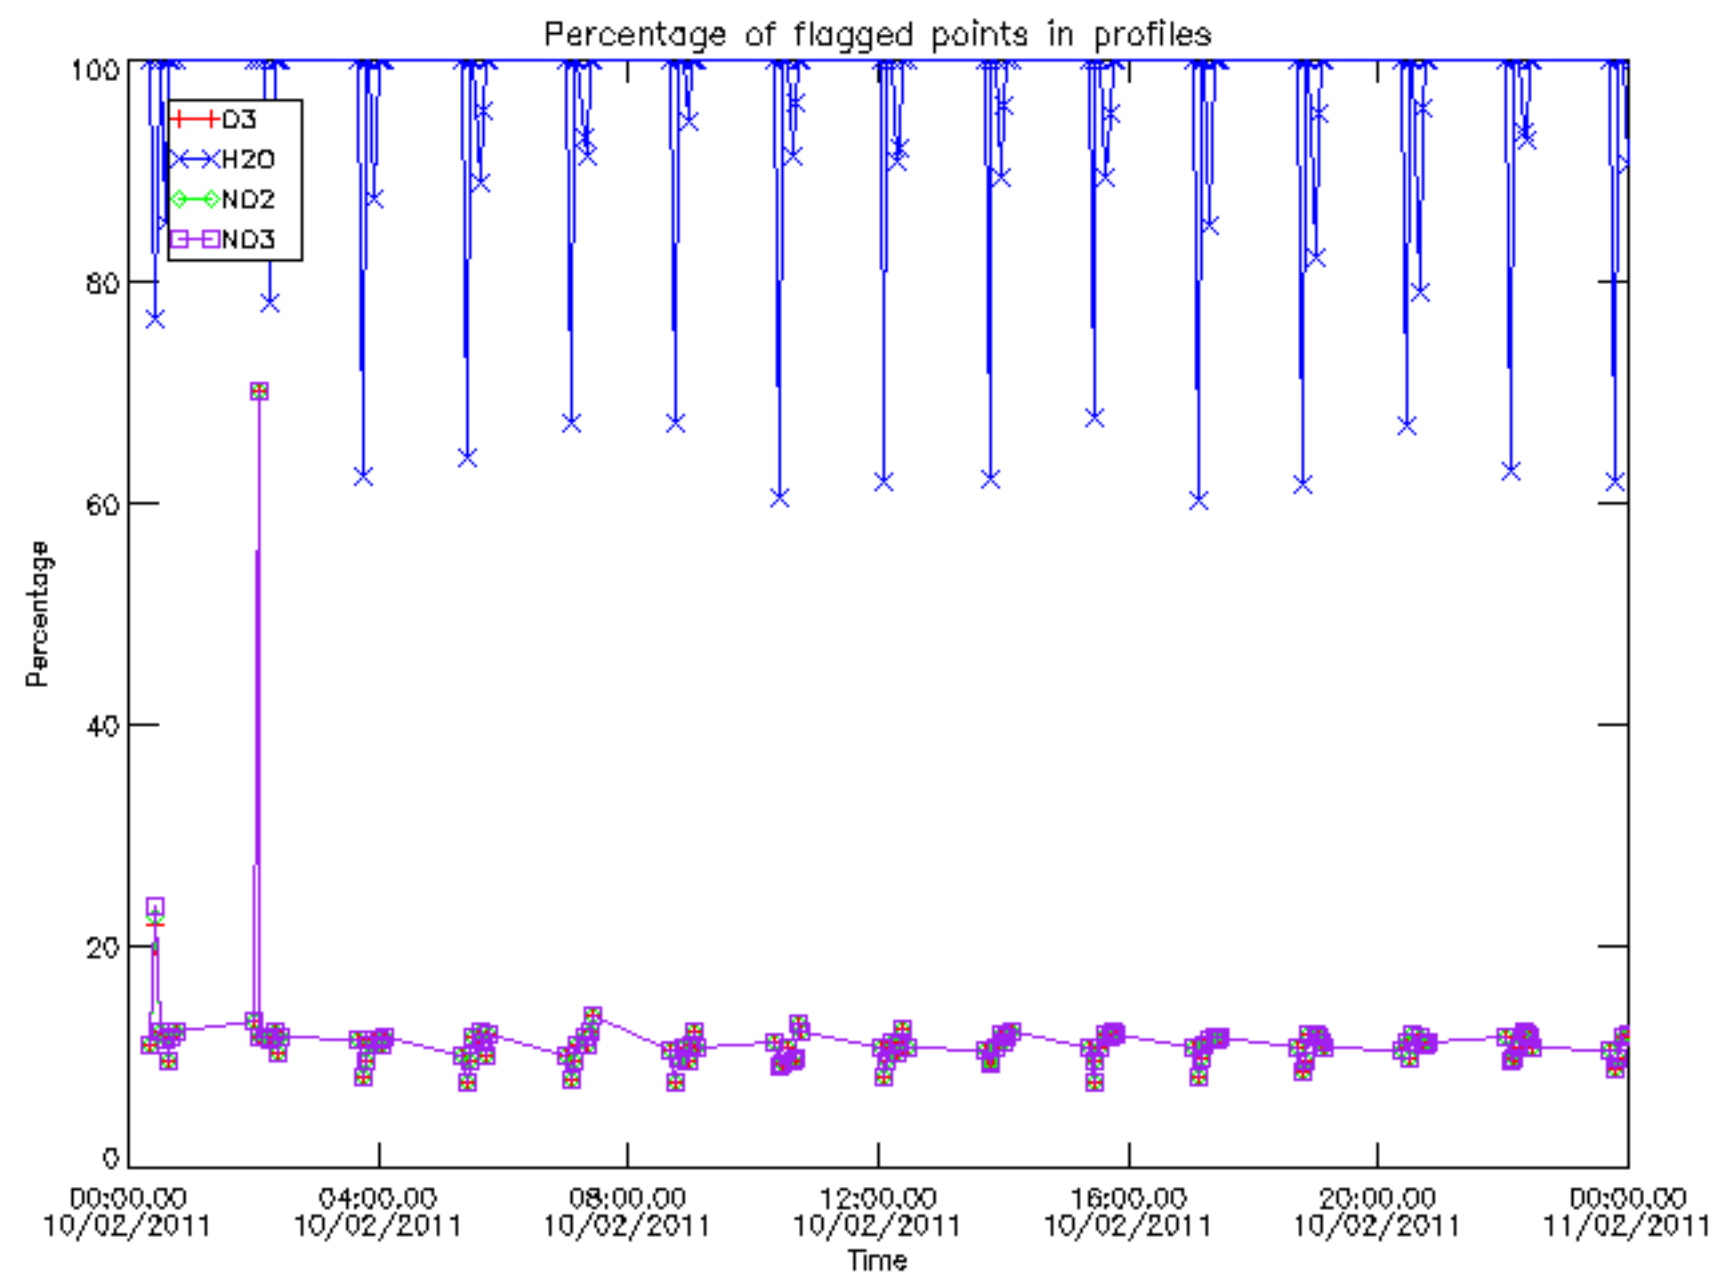

Percentage of flagged data per D3 profile

Percentage of flagged data per H2O profile