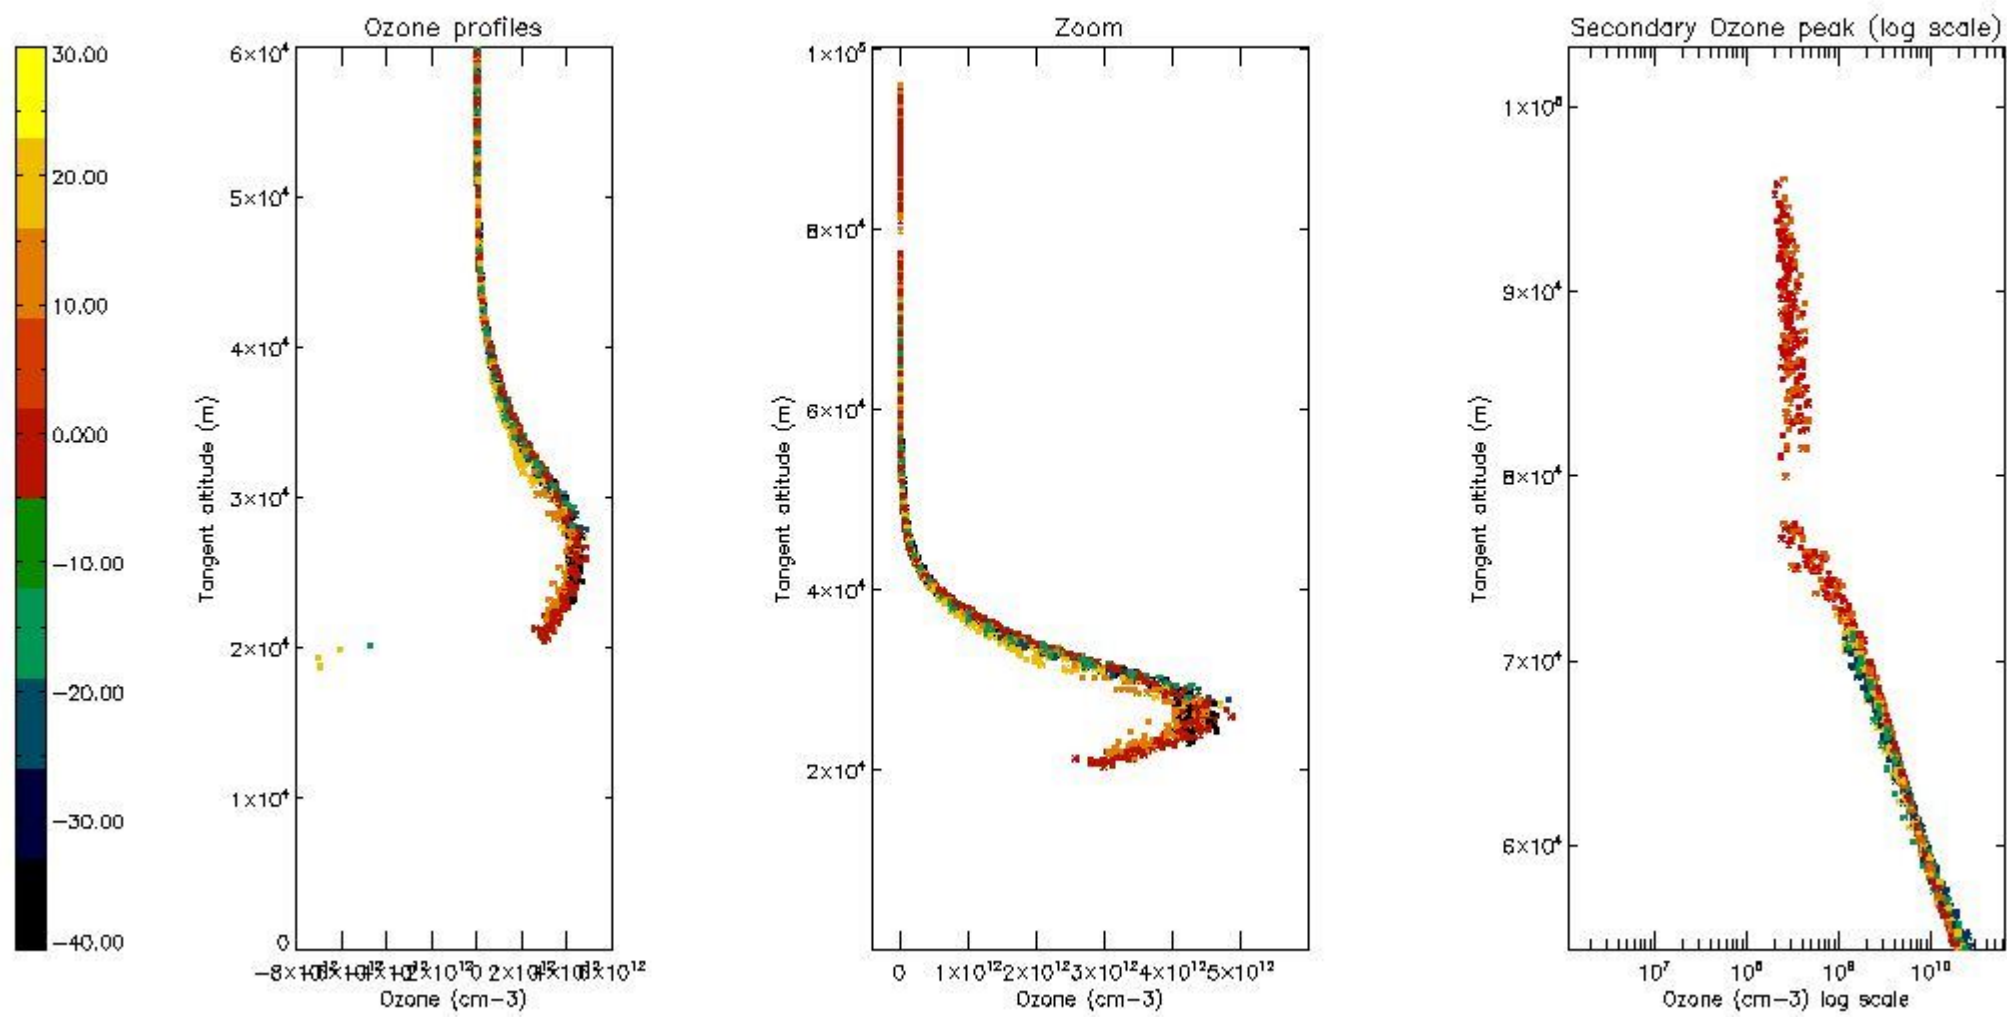

5.6 Plot NO₂ profiles for all STD (dark without errors)

The colorbar represents the latitude.