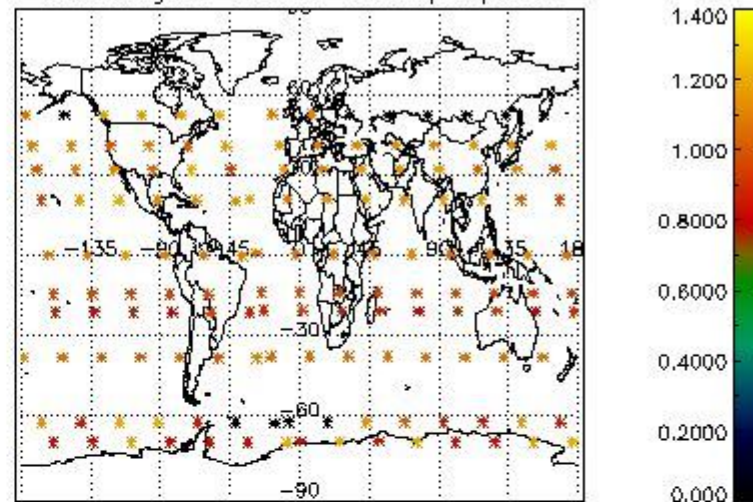

Percentage of datation errors per profile