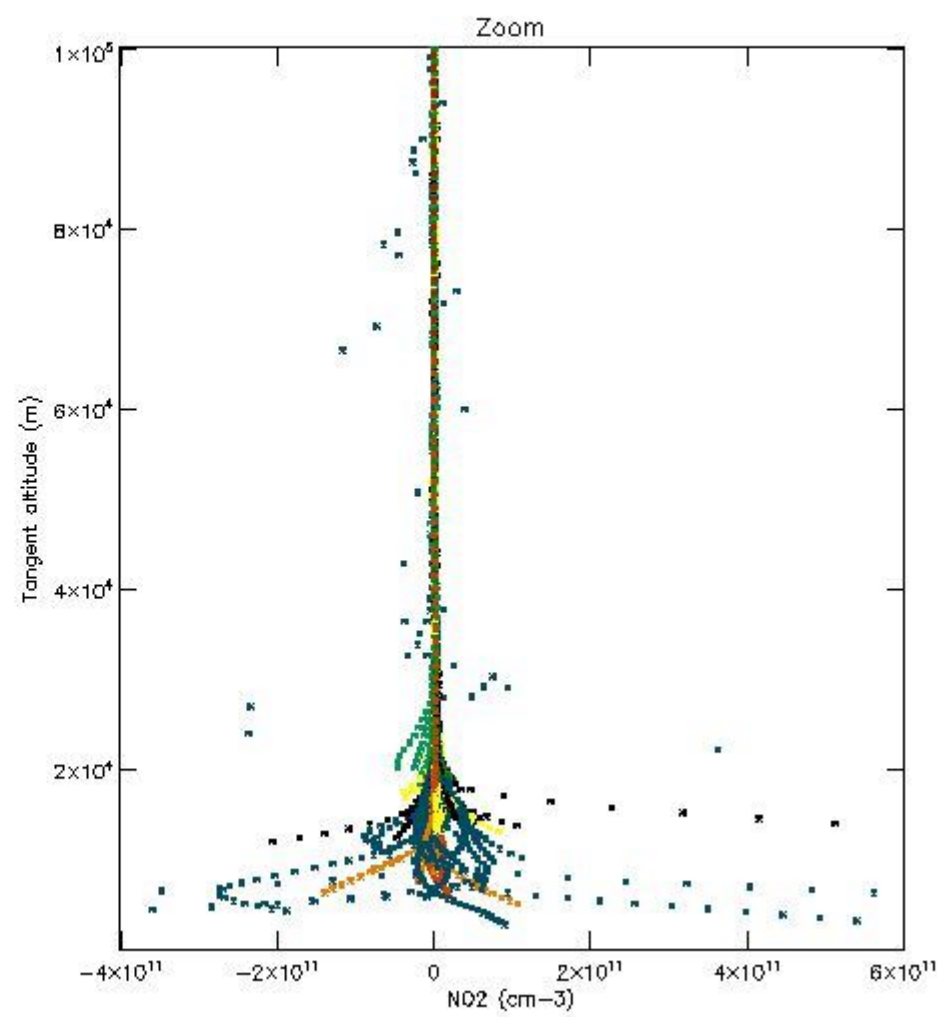

5.7 Plot NO3 profiles for all STD (dark without errors)

The colorbar represents the latitude.