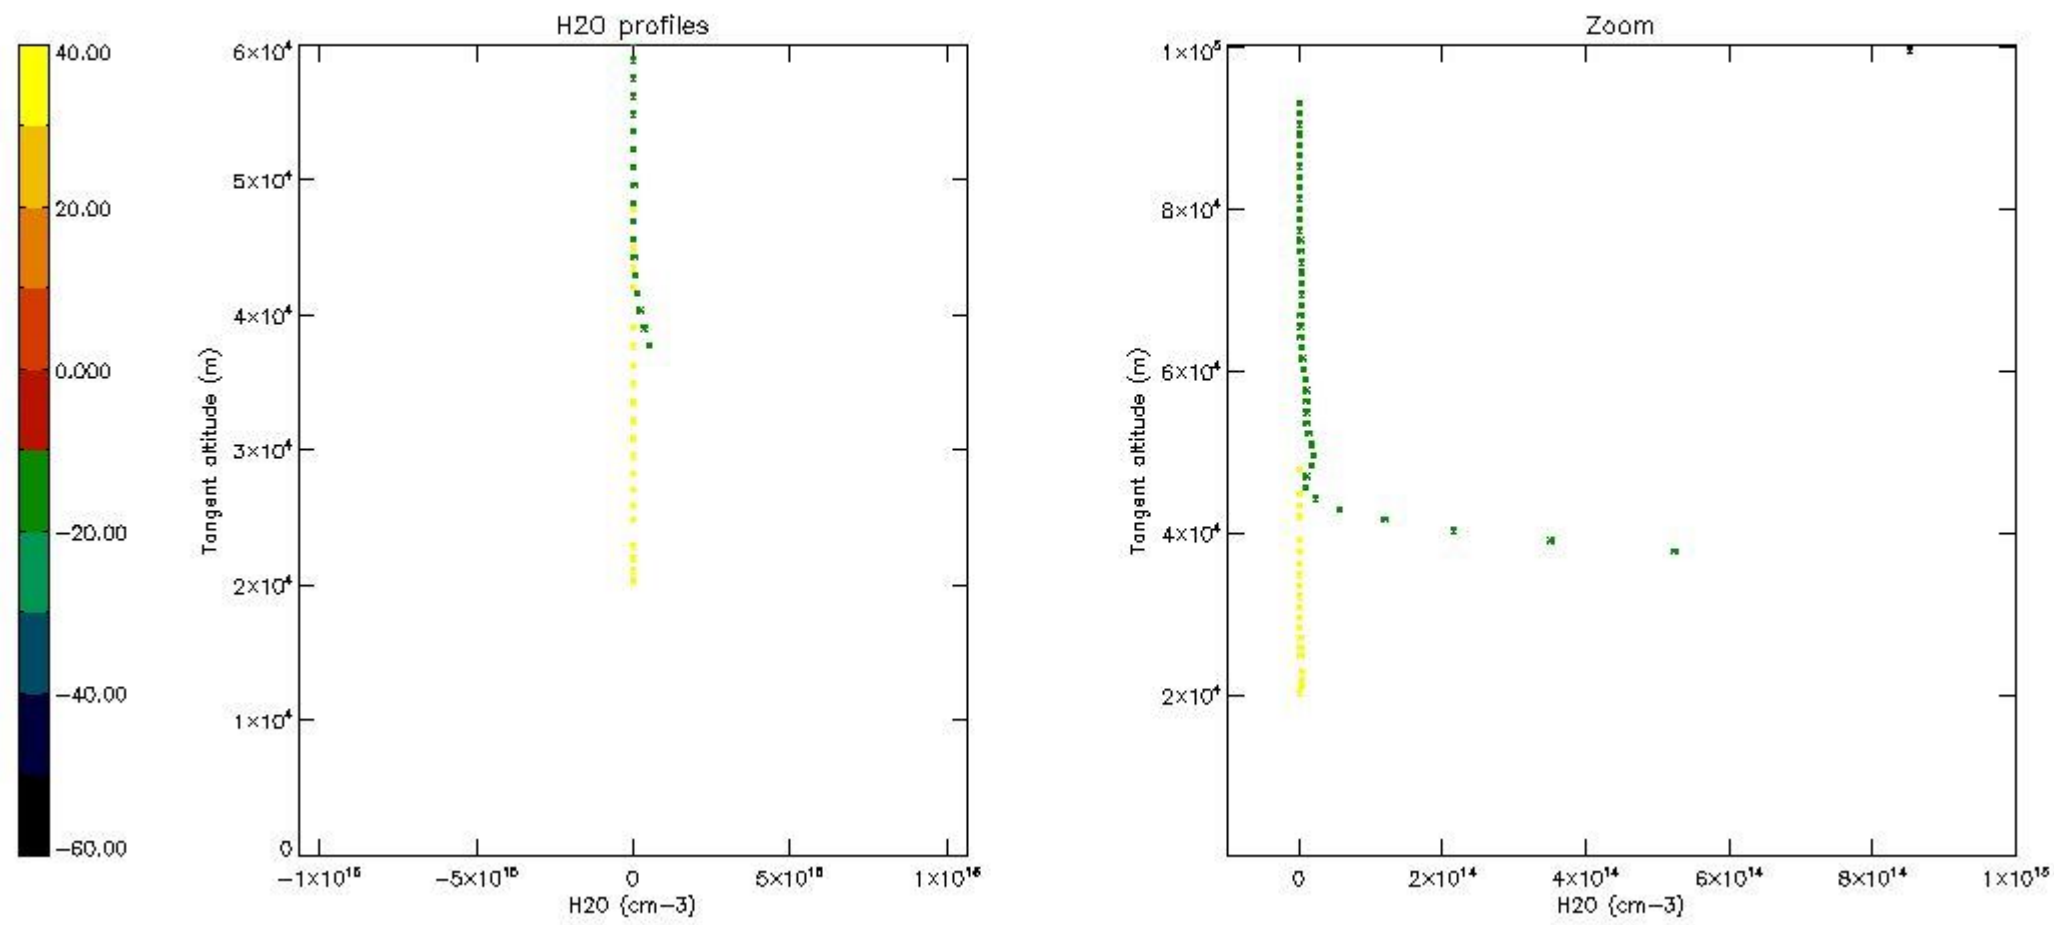

6. Auxiliary Data Files used for the production reported in section 2

The number reported in the third column indicates since which file (see list in section 2) the corresponding auxiliary file has been used. The fourth column is the date of those product files.

Type	Auxiliary Filename	Used since product	Used since product date
INST_PHYS_CHARACTERISTICS	GOM_INS_AXVIEC20091111_143220_20030716_120000_20500101_000000	1	10-FEB-2011 00:02:03
LEVEL-2_PROC_CONFIG	GOM_PR2_AXVIEC20091111_152718_20020301_000000_20500101_000000	1	10-FEB-2011 00:02:03
CROSS_SECTIONS_FILE	GOM_CRS_AXVIEC20091111_154832_20020301_000000_20500101_000000	1	10-FEB-2011 00:02:03