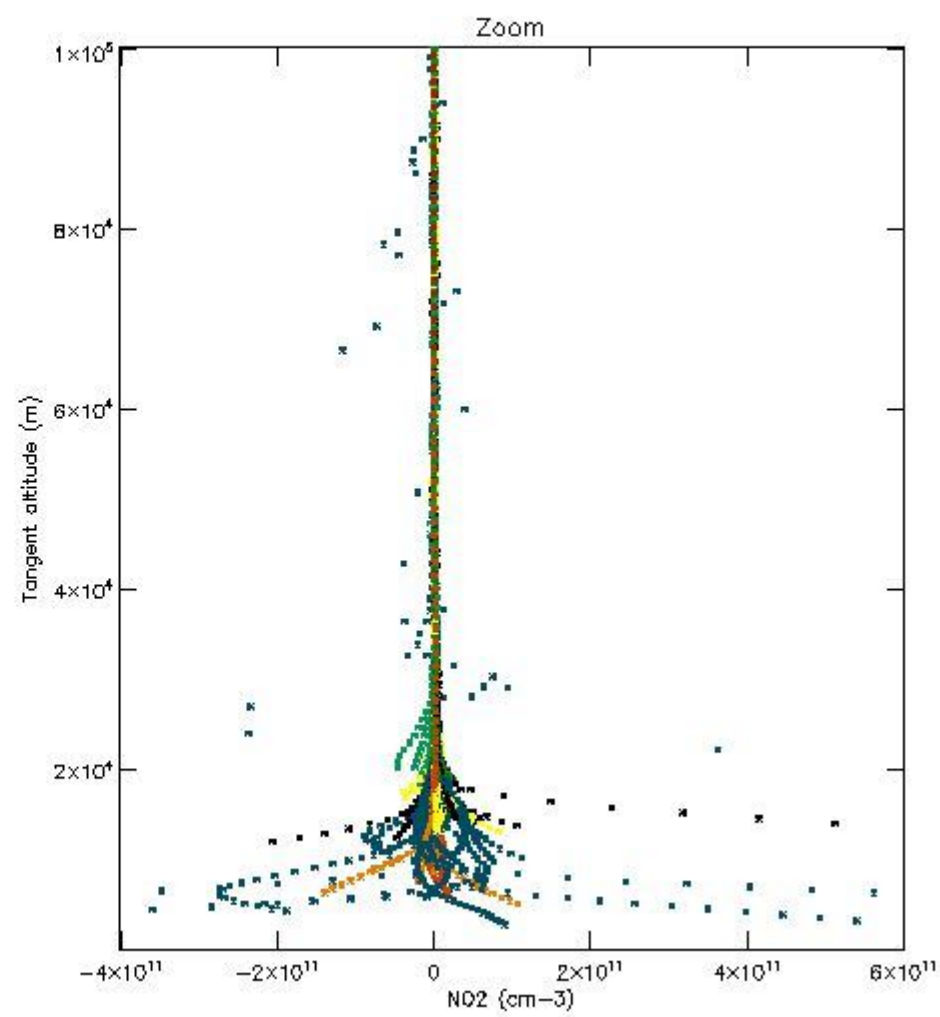

5.7 Plot NO3 profiles for all STD (dark without errors)

The colorbar represents the latitude.