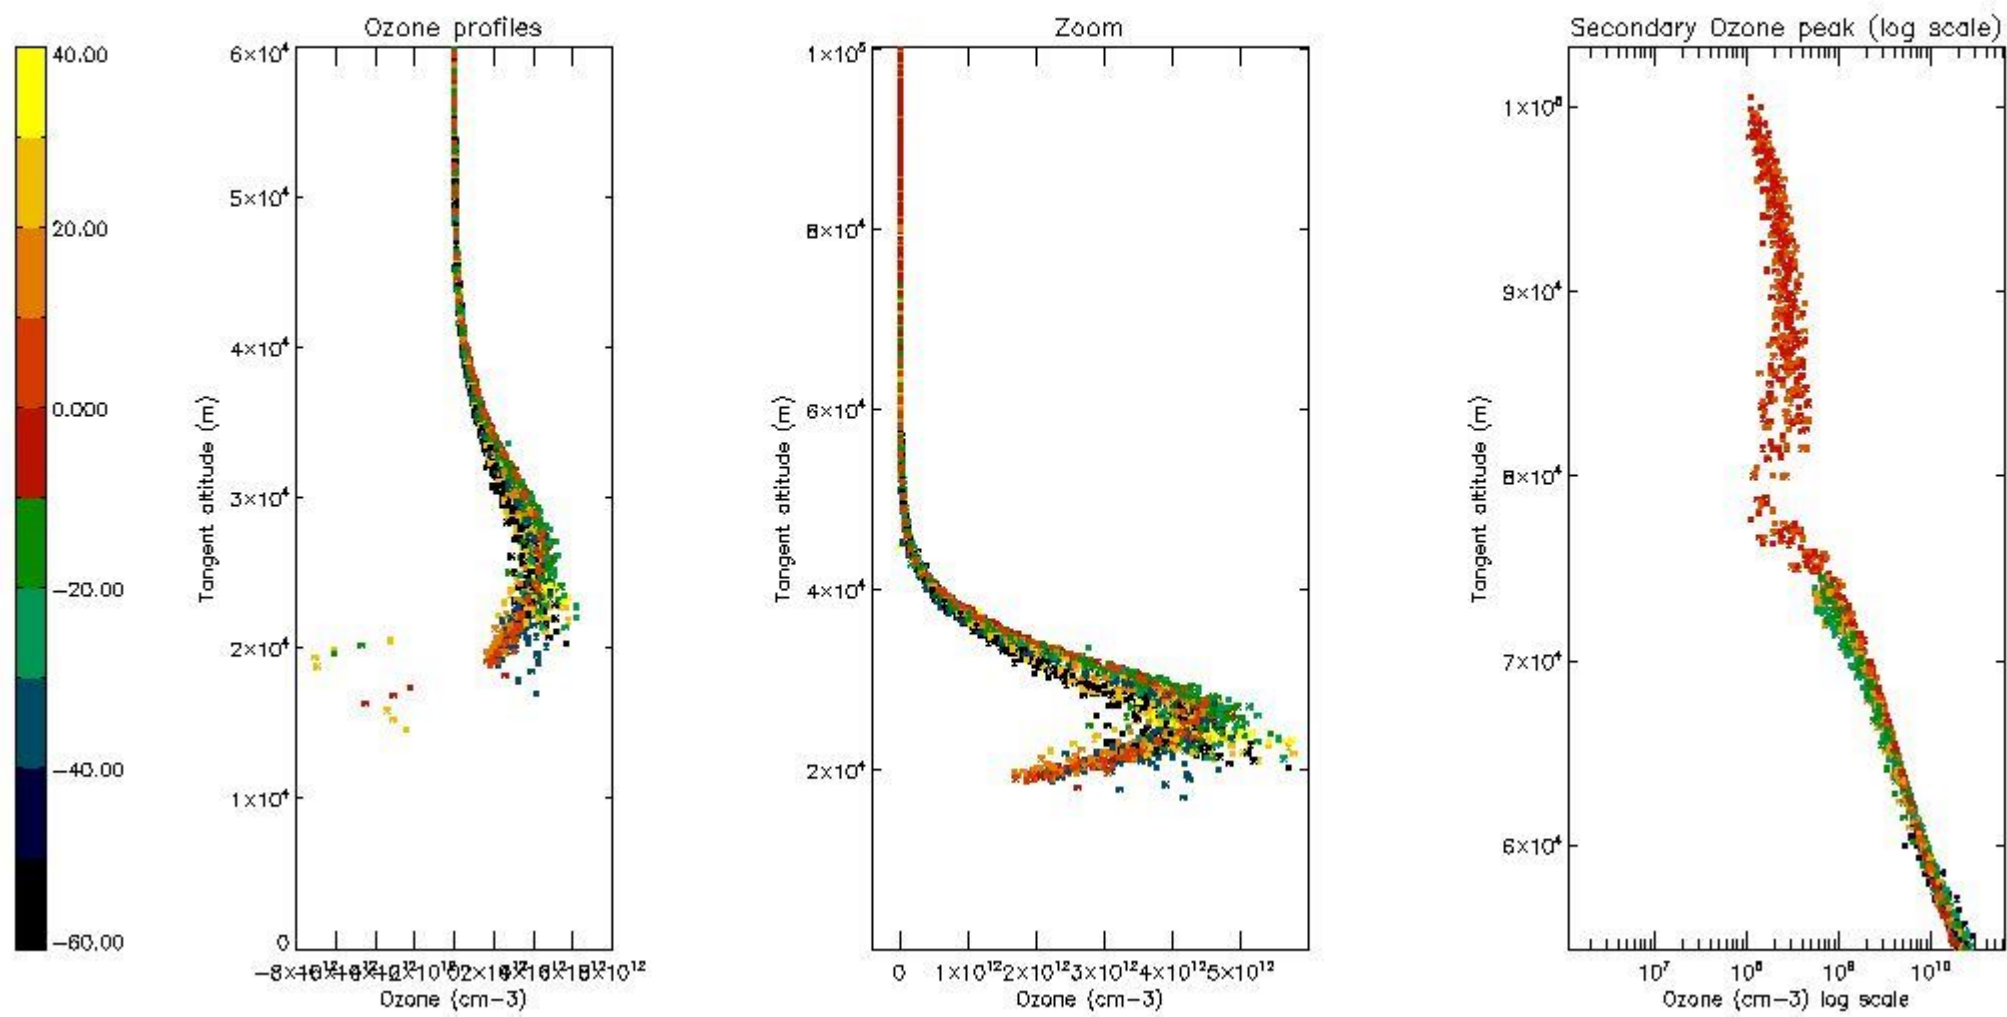

5.5 Plot ozone profiles where STD < 5% (dark without errors)

The colorbar represents the latitude.