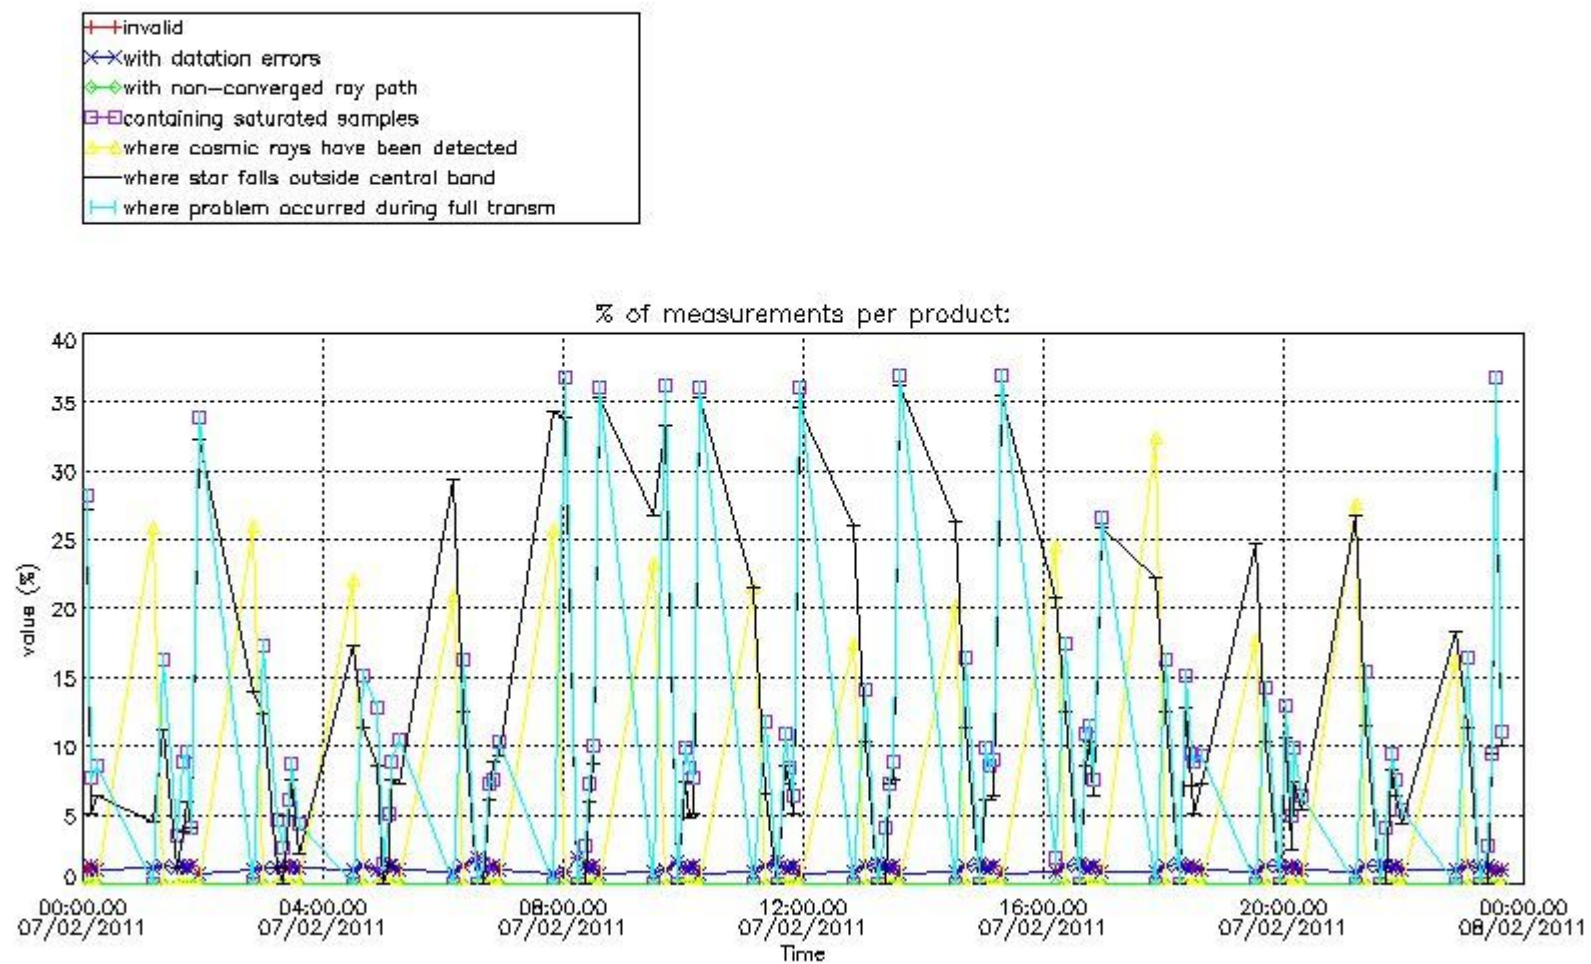

3. Quality information per product

In this section it is plotted some information contained in the Quality Summary data set of the level 2 products. Only products in dark limb conditions and without errors (error flag in the MPH set to "0") are used.

3.1 Plot quality information per product (time dependant)

3.2 Plot quality information per product (world map)

Percentage of flagged data per O3 profile

Percentage of flagged data per H2O profile

Percentage of flagged data per NO2 profile

Percentage of flagged data per NO3 profile

4. Level 1 quality information per product

In this section it is plotted some information contained in the Quality Summary data set of the level 2 products that comes from the level 1b processing. Products without errors (error flag in the MPH set to "0") are used.

4.1 Plot quality information per product (time dependant) coming from level 1b processing

4.1.1 Plot level 1 quality information per product (time dependant): ENVISAT ASCENDING passes

4.1.2 Plot level 1 quality information per product (time dependant): ENVISAT DESCENDING passes