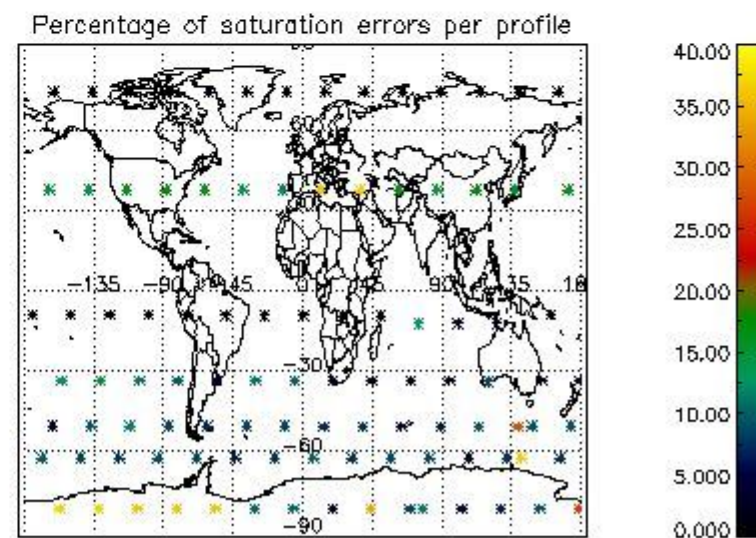

Percentage of flagged data per NO3 profile

4. Level 1 quality information per product

In this section it is plotted some information contained in the Quality Summary data set of the level 2 products that comes from the level 1b processing. Products without errors (error flag in the MPH set to "0") are used.

4.1 Plot quality information per product (time dependant) coming from level 1b processing

4.1.1 Plot level 1 quality information per product (time dependant): ENVISAT ASCENDING passes

4.1.2 Plot level 1 quality information per product (time dependant): ENVISAT DESCENDING passes

4.2 Plot quality information per product coming from level 1b processing (world map)

4.2.1 Plot level 1 quality information per product (world map): ENVISAT ASCENDING passes

4.2.2 Plot level 1 quality information per product (world map): ENVISAT DESCENDING passes