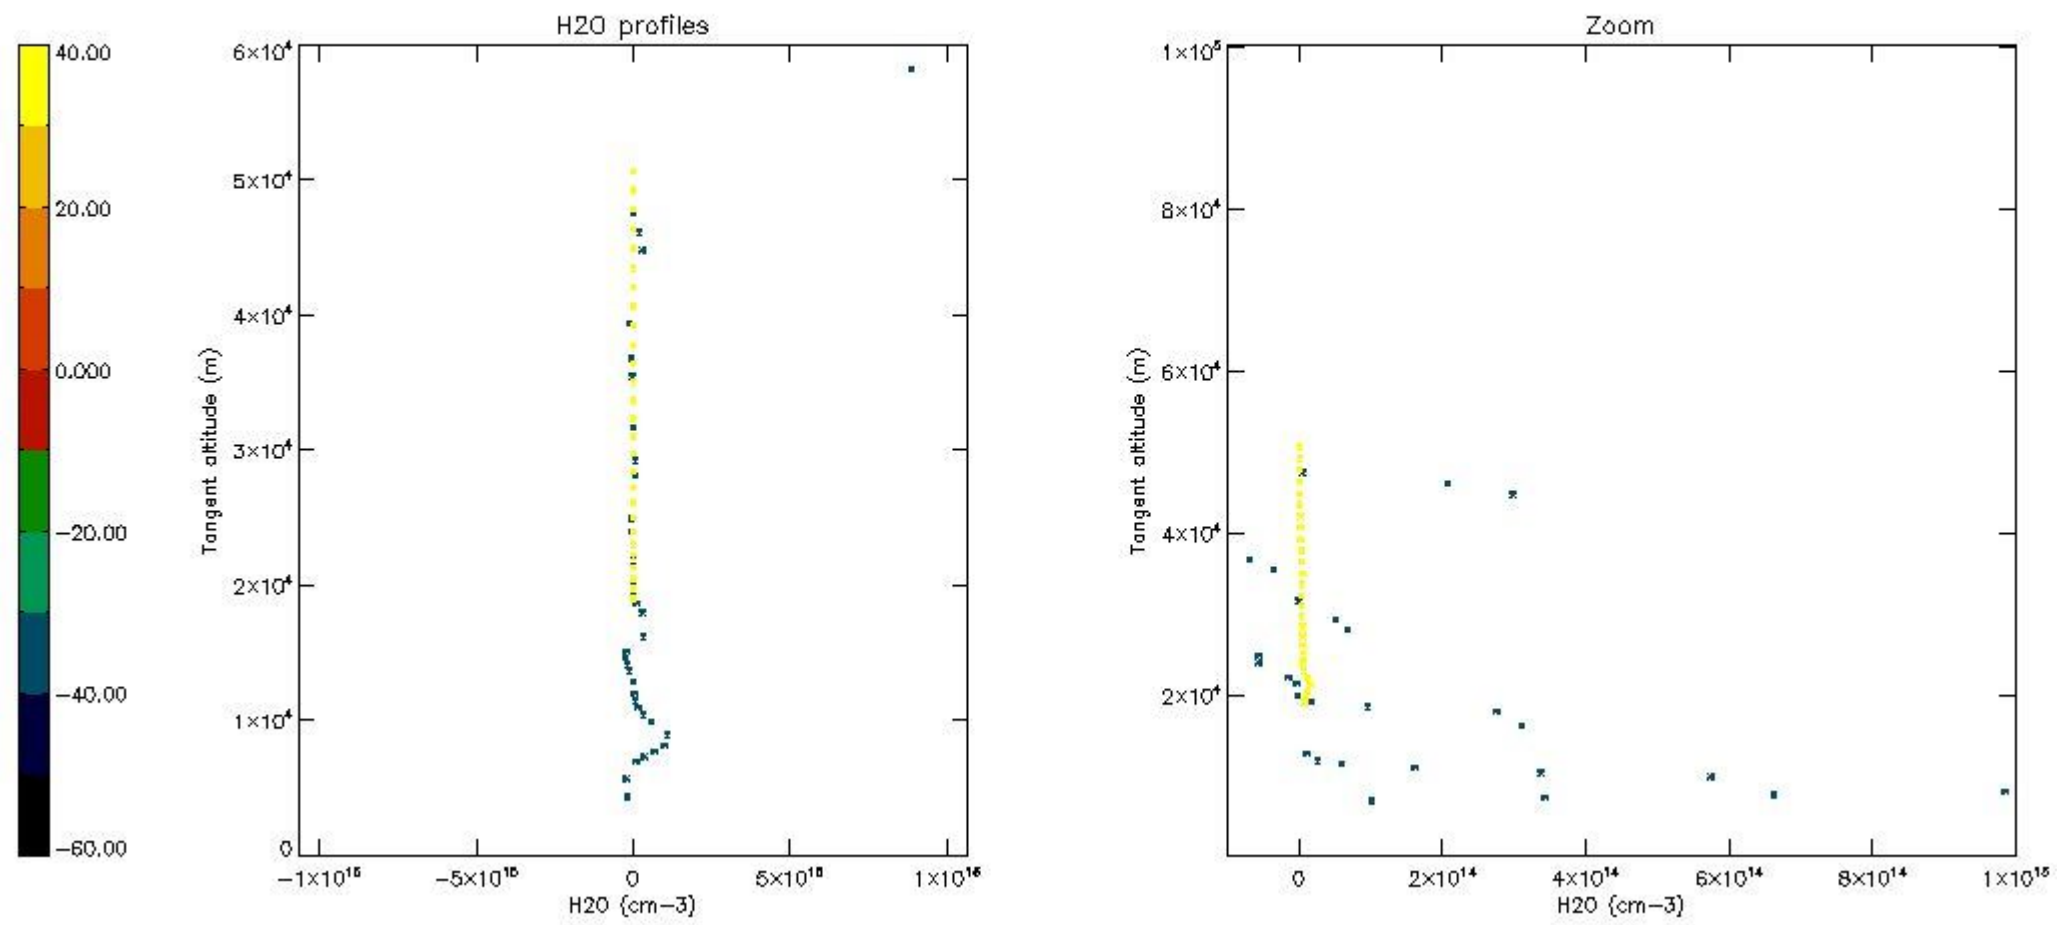

6. Auxiliary Data Files used for the production reported in section 2

The number reported in the third column indicates since which file (see list in section 2) the corresponding auxiliary file has been used. The fourth column is the date of those product files.

Type	Auxiliary Filename	Used since product	Used since product date
INST_PHYS_CHARACTERISTICS	GOM_INS_AXVIEC20091111_143220_20030716_120000_20500101_000000	1	07-FEB-2011 00:04:39
LEVEL-2_PROC_CONFIG	GOM_PR2_AXVIEC20091111_152718_20020301_000000_20500101_000000	1	07-FEB-2011 00:04:39
CROSS_SECTIONS_FILE	GOM_CRS_AXVIEC20091111_154832_20020301_000000_20500101_000000	1	07-FEB-2011 00:04:39