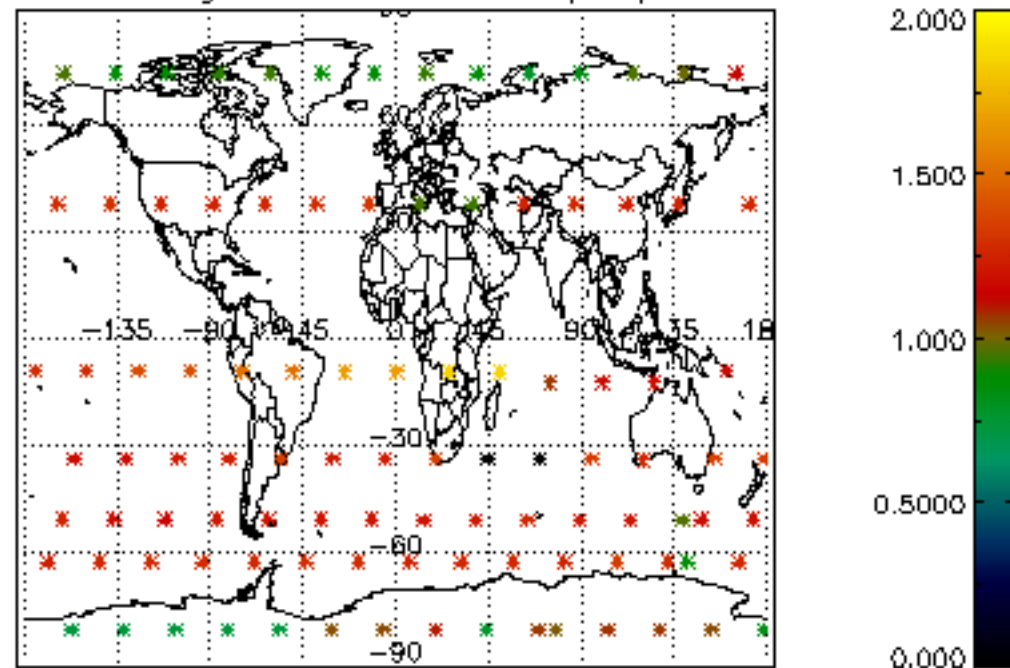

Percentage of datation errors per profile

Percentage of star falling outside central band per profile

Percentage of saturation errors per profile

Percentage of cosmic ray hits per profile

Percentage of datation errors per profile