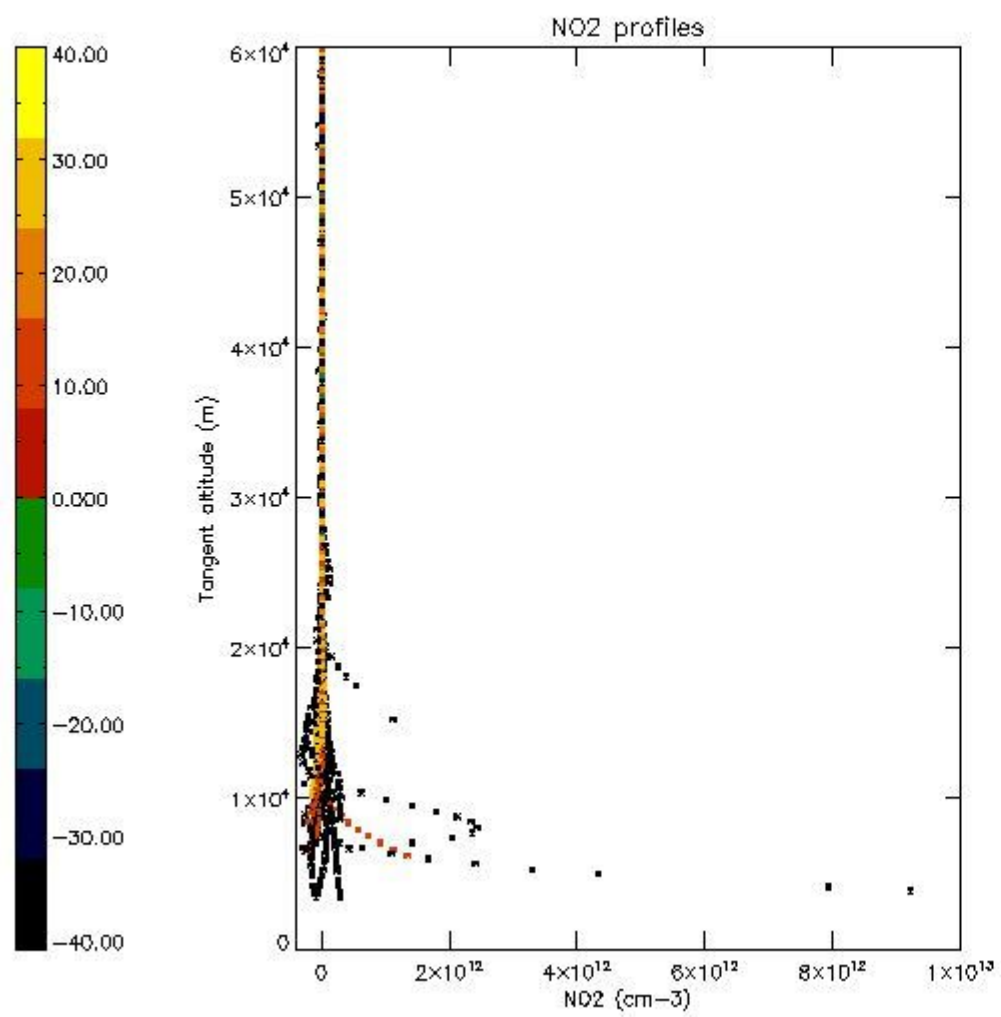

5.7 Plot NO3 profiles for all STD (dark without errors)

The colorbar represents the latitude.