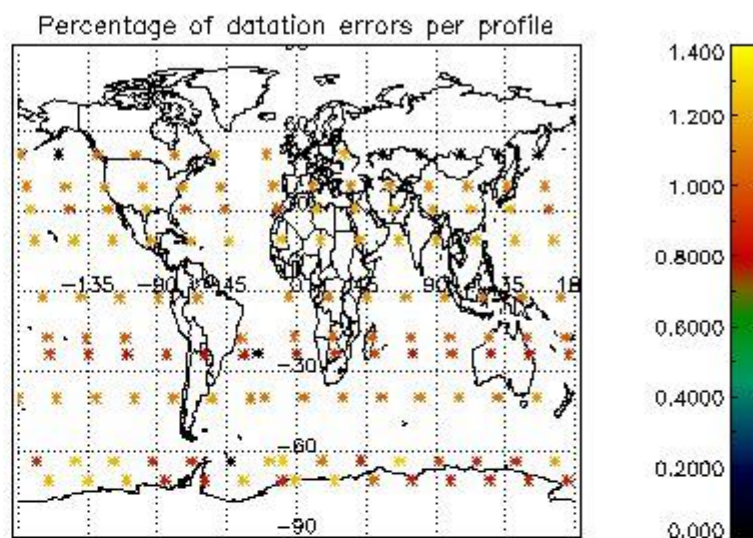

Percentage of flagged data per NO3 profile

4. Level 1 quality information per product

In this section it is plotted some information contained in the Quality Summary data set of the level 2 products that comes from the level 1b processing. Products without errors (error flag in the MPH set to "0") are used.

4.1 Plot quality information per product (time dependant) coming from level 1b processing

4.1.1 Plot level 1 quality information per product (time dependant): ENVISAT ASCENDING passes

4.1.2 Plot level 1 quality information per product (time dependant): ENVISAT DESCENDING passes

4.2 Plot quality information per product coming from level 1b processing (world map)

4.2.1 Plot level 1 quality information per product (world map): ENVISAT ASCENDING passes

4.2.2 Plot level 1 quality information per product (world map): ENVISAT DESCENDING passes