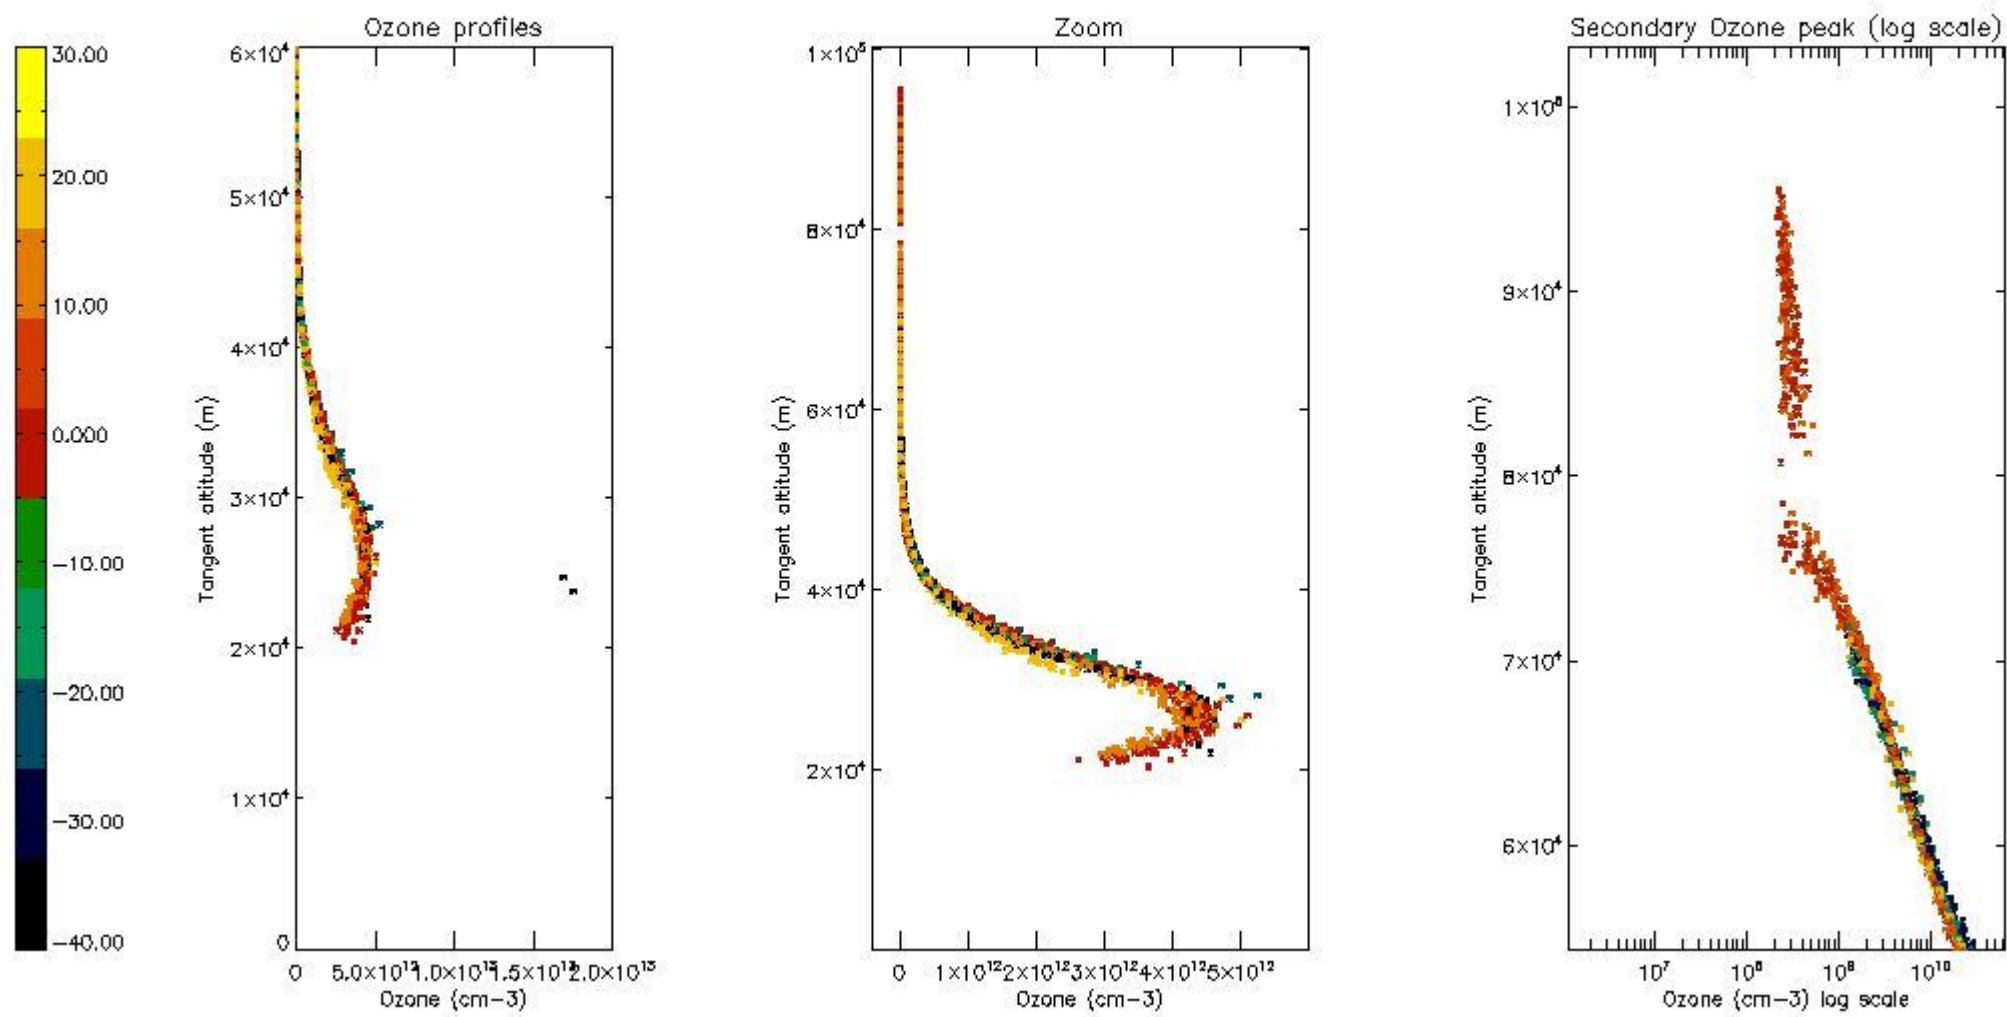

STD < 10	17
STD < 5	13

5.2 Plot ozone profiles for all STD (dark without errors)

The colorbar represents the latitude.

5.3 Plot ozone profiles where STD < 20% (dark without errors)

The colorbar represents the latitude.

5.4 Plot ozone profiles where STD < 10% (dark without errors)

The colorbar represents the latitude.

5.5 Plot ozone profiles where $STD < 5\%$ (dark without errors)

The colorbar represents the latitude.

5.6 Plot NO₂ profiles for all STD (dark without errors)