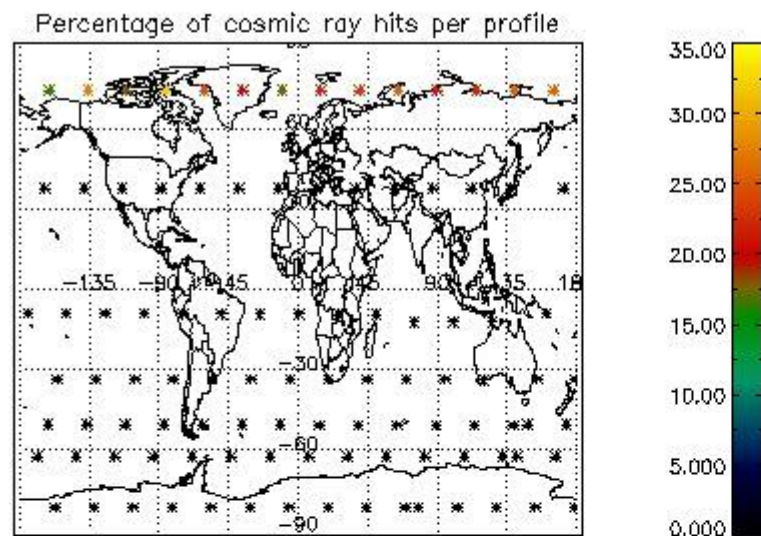

4.2.2 Plot level 1 quality information per product (world map): ENVISAT DESCENDING passes

5. Trace gas profiles

5.1 Ozone statistics based on quality of products

The final quality of the products can be "measured" using the STD (Standard Deviation) attached to every point profile. This information is written to the parameter GOM_NL__2P/NL_LOCAL_SPECIES_DENSITY/o3_std of the level 2 products. The table below shows the statistics for given STD ranges.

The statistics are given with respect to the overall valid production:

- Products without fatal errors: GOM_NL__2P/MPH/PRODUCT_ERR=0
- Valid point profile: GOM_NL__2P/NL_LOCAL_SPECIES_DENSITY/pcd(0)=0

The 'Criteria' is applied to valid points of dark limb products:

- Products in dark limb illumination condition: GOM_NL__2P/NL_SUMMARY_QUALITY/obs_ill_cond=0
- Products without fatal errors: GOM_NL__2P/MPH/PRODUCT_ERR=0
- Valid point profile: GOM_NL__2P/NL_LOCAL_SPECIES_DENSITY/pcd(0)=0

So, the table below shows the percentage of dark limb and valid observations for each criteria with respect to the overall valid daily observations.

Criteria	% of total production
All STD	41
STD < 20	21