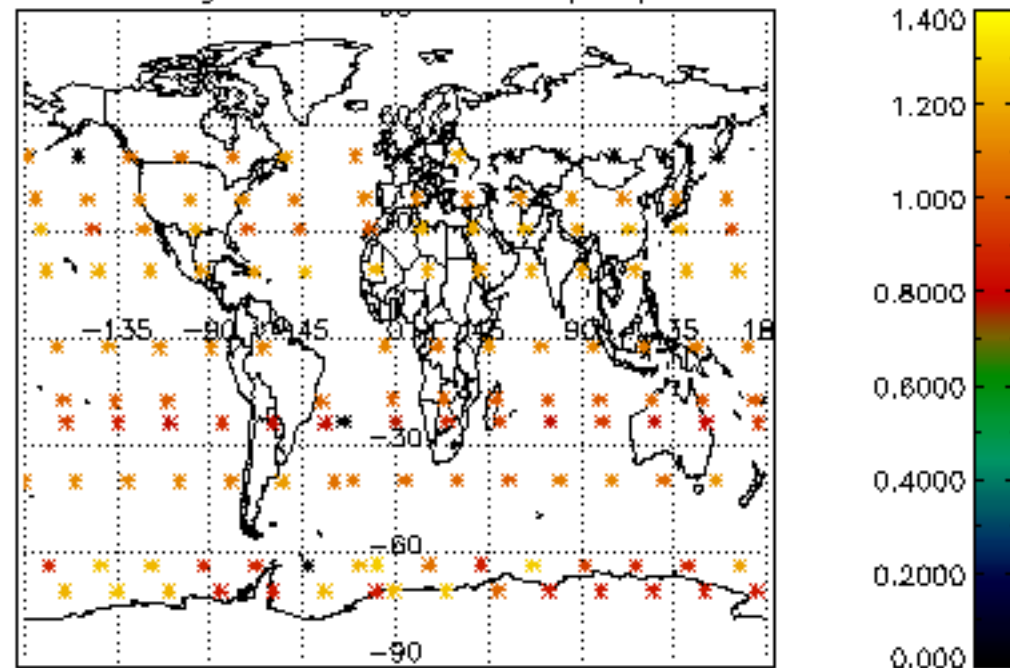

Percentage of flagged data per NO3 profile

Percentage of cosmic ray hits per profile

Percentage of datation errors per profile

Percentage of star falling outside central band per profile

Percentage of saturation errors per profile