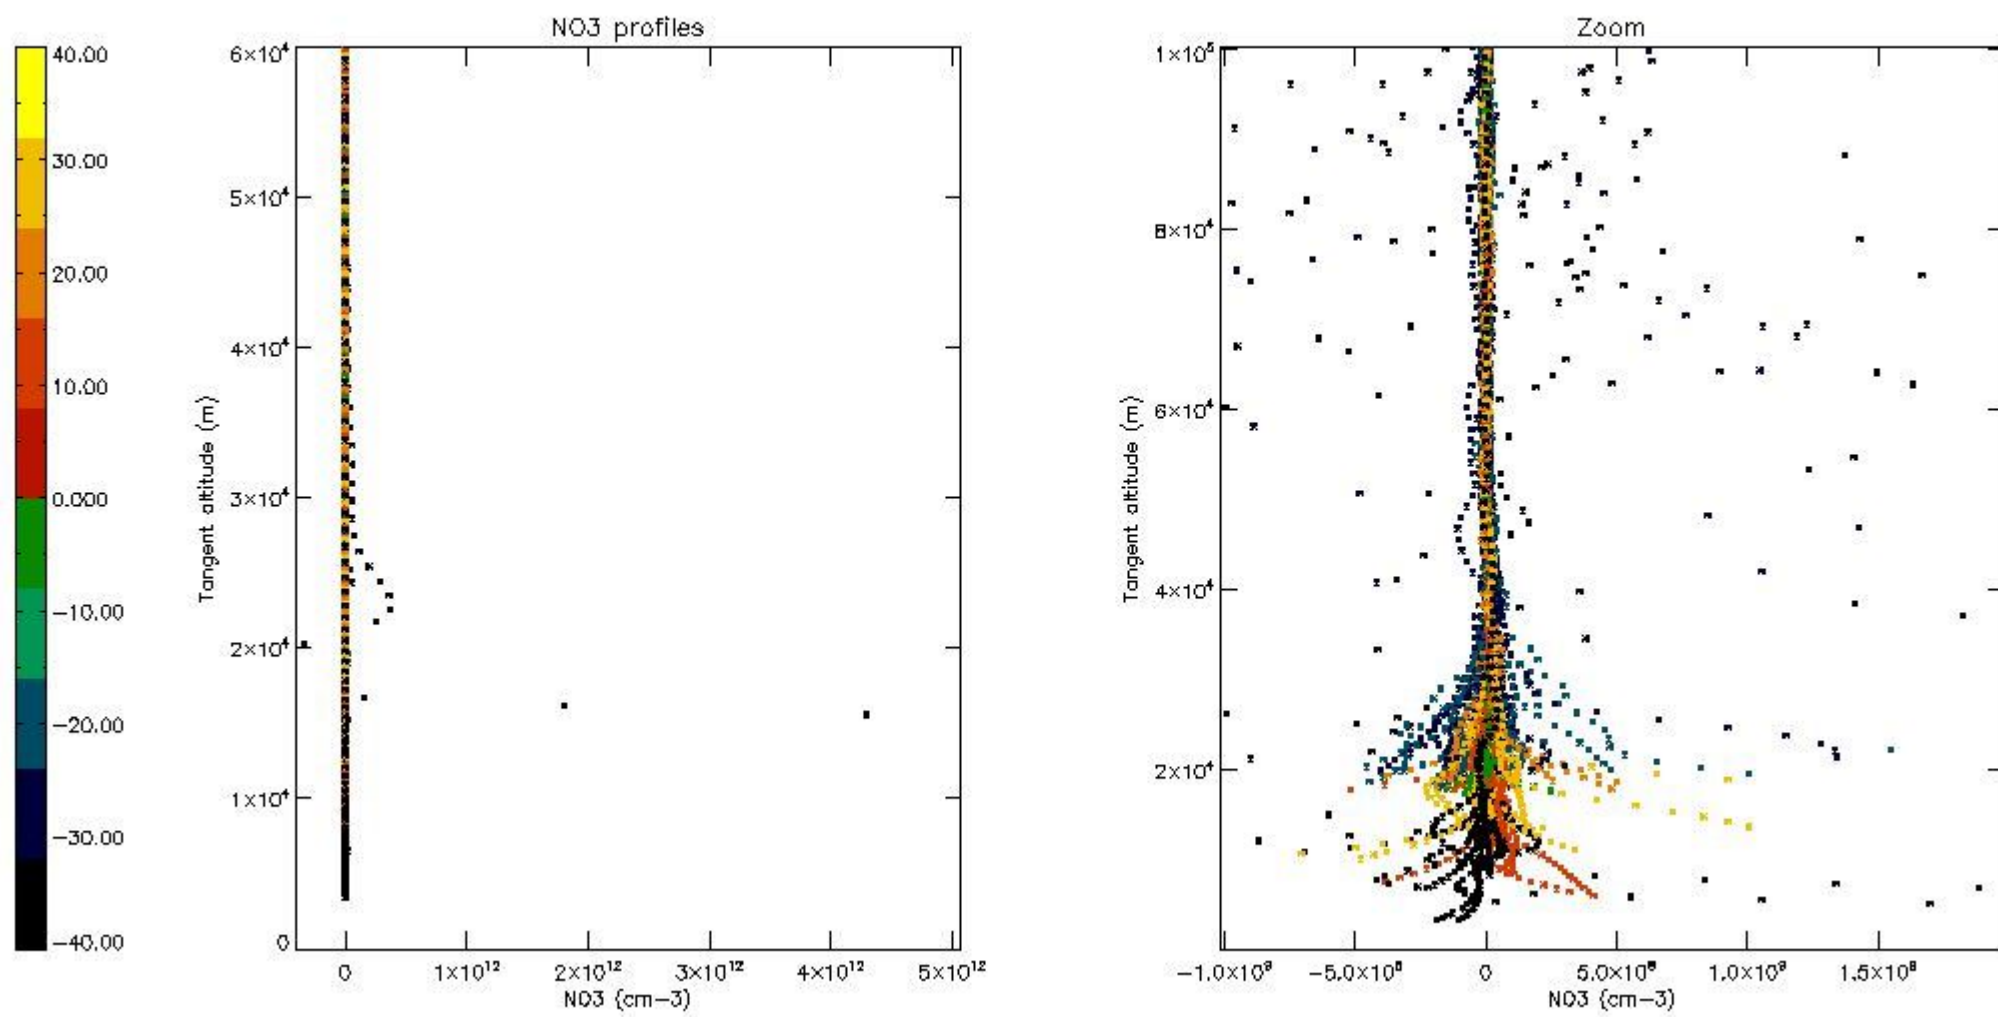

5.4 Plot ozone profiles where STD < 10% (dark without errors)

The colorbar represents the latitude.

5.5 Plot ozone profiles where $STD < 5\%$ (dark without errors)

The colorbar represents the latitude.

5.6 Plot NO₂ profiles for all STD (dark without errors)

The colorbar represents the latitude.

5.7 Plot NO3 profiles for all STD (dark without errors)

The colorbar represents the latitude.

5.8 Plot H₂O profiles for all STD (only for occultations of stars 1,2,3,4,13,14,16,26,63 dark without errors)