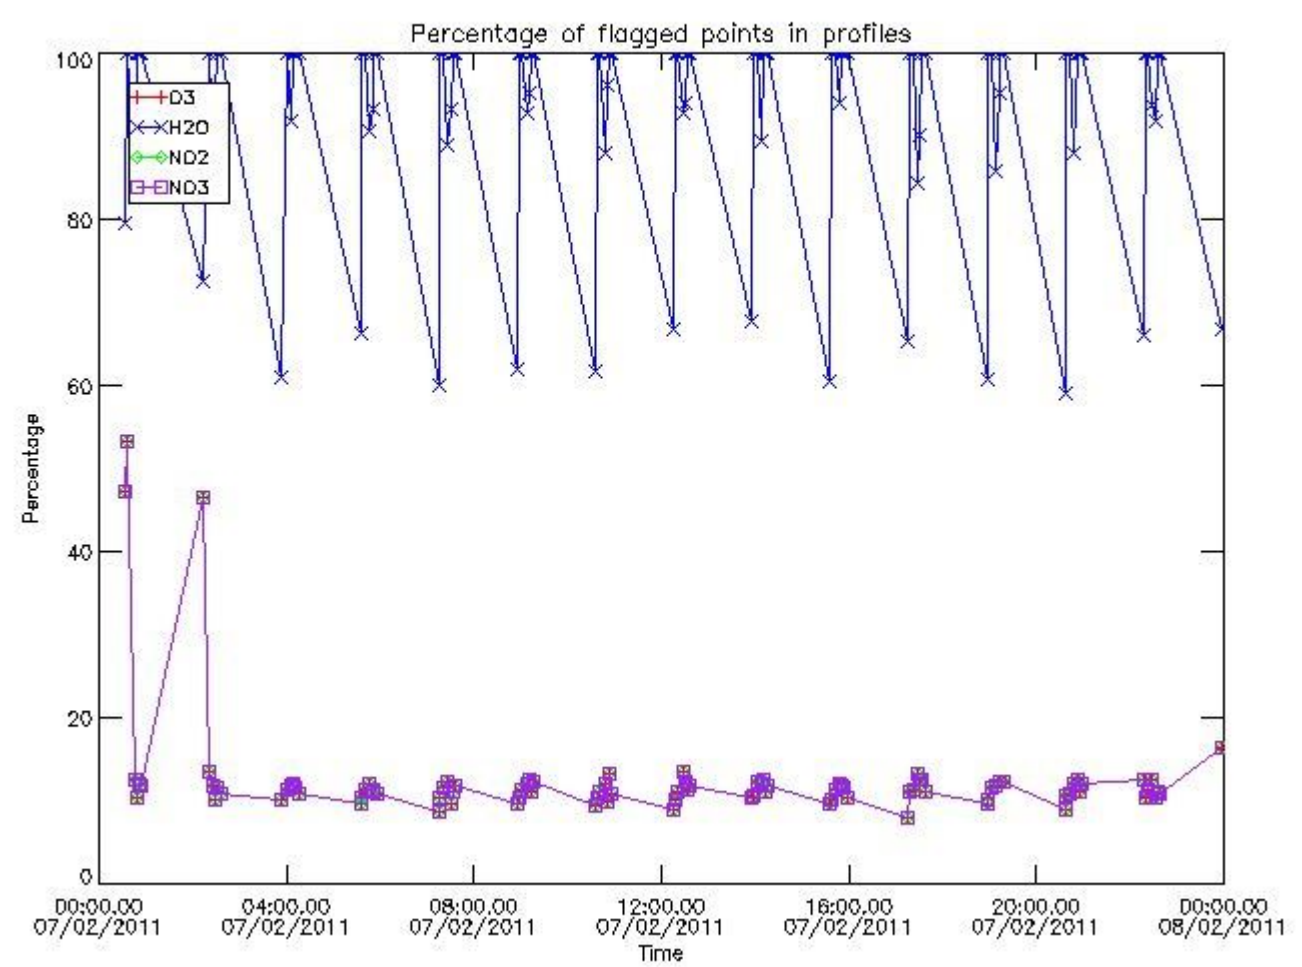

3. Quality information per product

In this section it is plotted some information contained in the Quality Summary data set of the level 2 products. Only products in dark limb conditions and without errors (error flag in the MPH set to "0") are used.

3.1 Plot quality information per product (time dependant)

3.2 Plot quality information per product (world map)