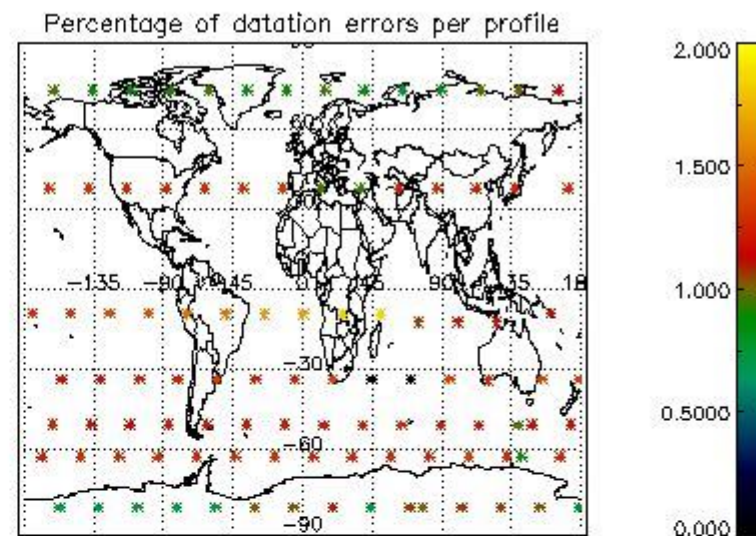

Percentage of flagged data per NO3 profile

4. Level 1 quality information per product

In this section it is plotted some information contained in the Quality Summary data set of the level 2 products that comes from the level 1b processing. Products without errors (error flag in the MPH set to "0") are used.

4.1 Plot quality information per product (time dependant) coming from level 1b processing

4.1.1 Plot level 1 quality information per product (time dependant): ENVISAT ASCENDING passes

4.1.2 Plot level 1 quality information per product (time dependant): ENVISAT DESCENDING passes

4.2 Plot quality information per product coming from level 1b processing (world map)

4.2.1 Plot level 1 quality information per product (world map): ENVISAT ASCENDING passes

4.2.2 Plot level 1 quality information per product (world map): ENVISAT DESCENDING passes