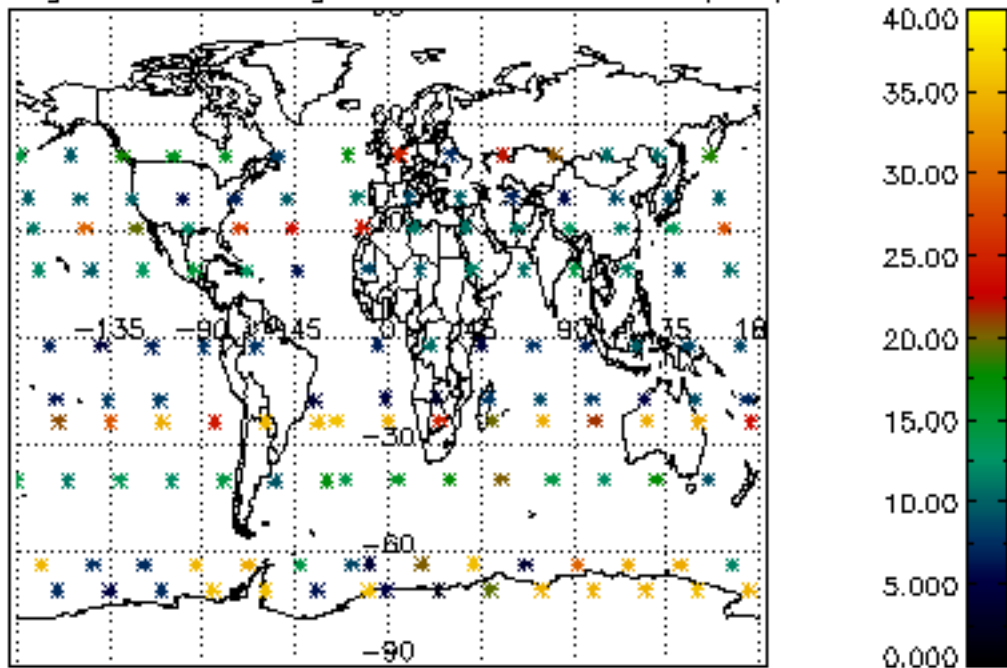

Percentage of cosmic ray hits per profile

Percentage of star falling outside central band per profile