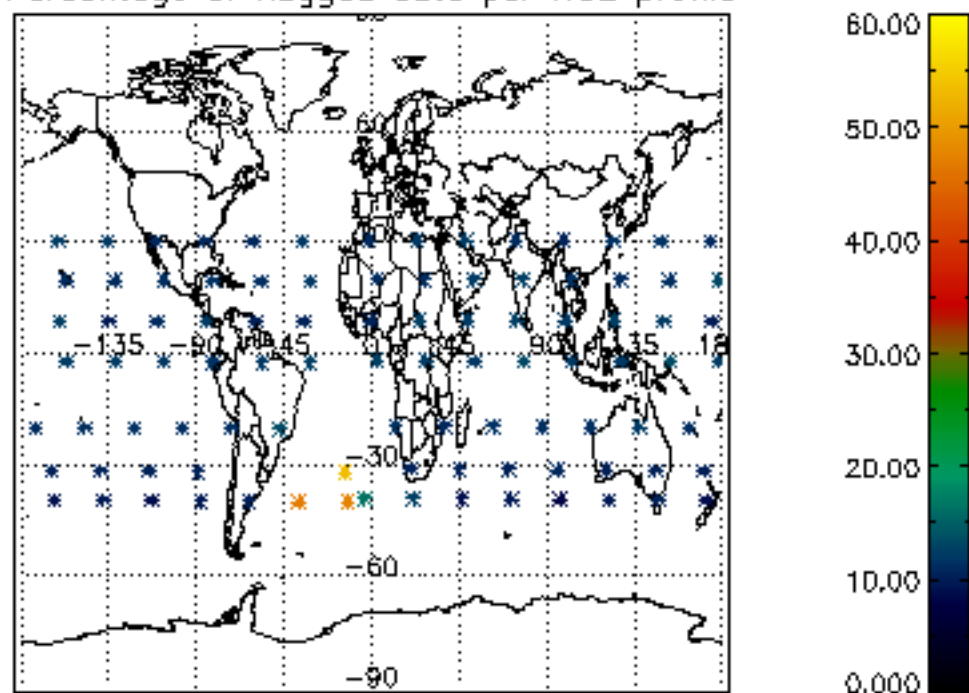

Percentage of flagged data per NO2 profile