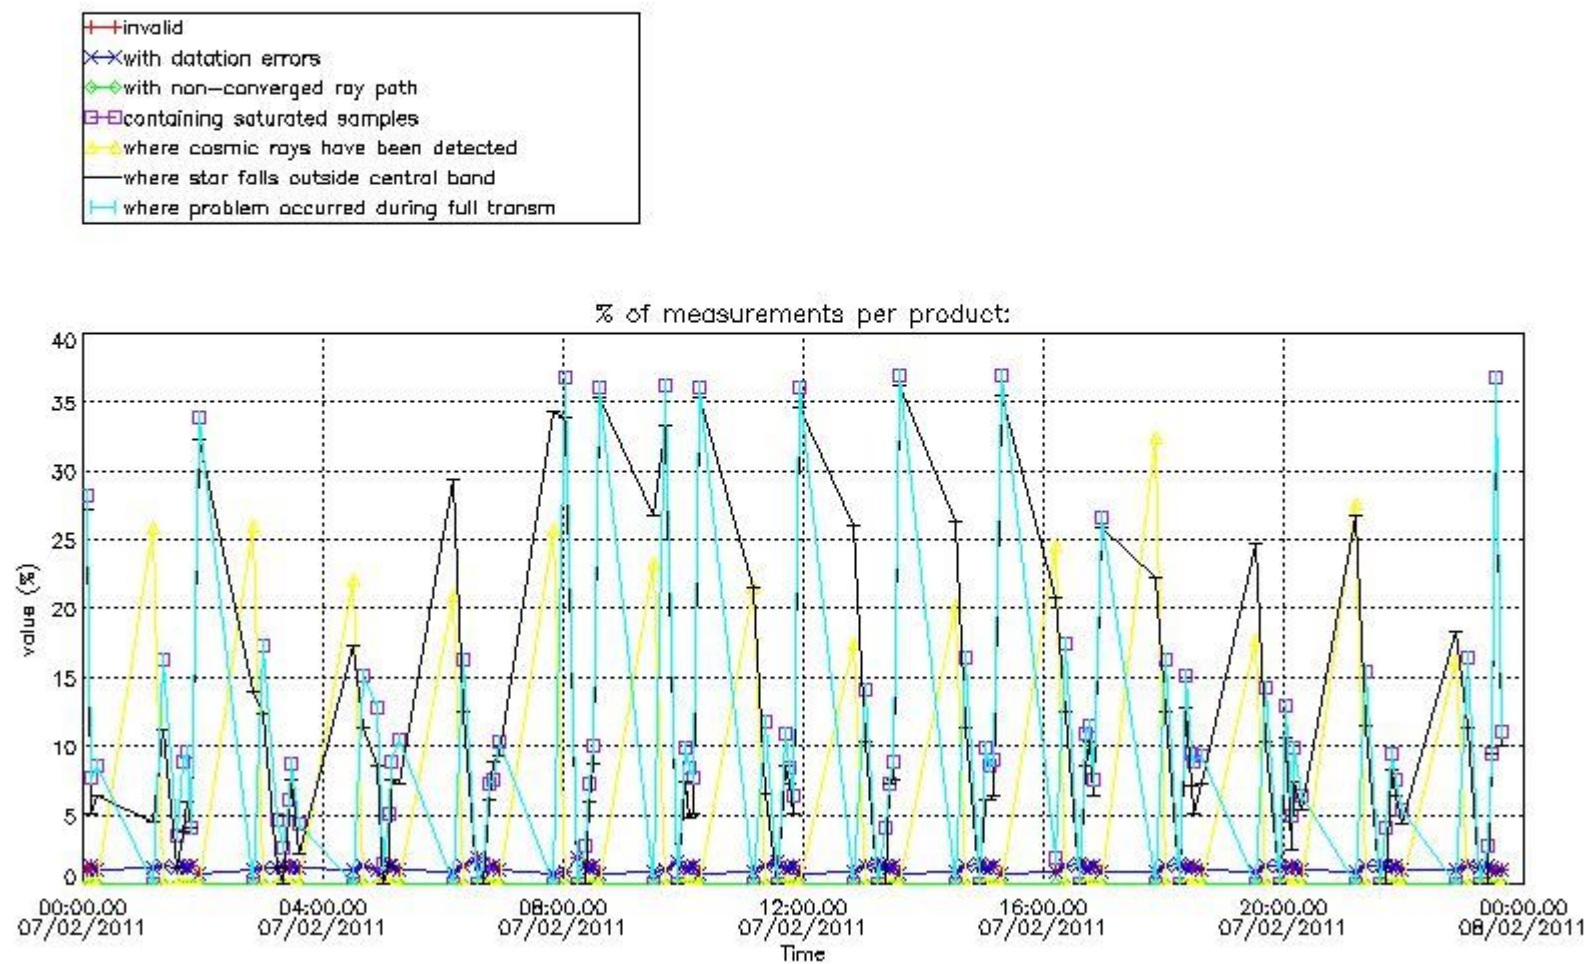

3.1 Plot quality information per product (time dependant)

3.2 Plot quality information per product (world map)

Percentage of flagged data per O3 profile

Percentage of flagged data per H2O profile

Percentage of flagged data per NO2 profile

Percentage of flagged data per NO3 profile

4. Level 1 quality information per product

In this section it is plotted some information contained in the Quality Summary data set of the level 2 products that comes from the level 1b processing. Products without errors (error flag in the MPH set to "0") are used.

4.1 Plot quality information per product (time dependant) coming from level 1b processing

4.1.1 Plot level 1 quality information per product (time dependant): ENVISAT ASCENDING passes

4.1.2 Plot level 1 quality information per product (time dependant): ENVISAT DESCENDING passes

5. Trace gas profiles

5.1 Ozone statistics based on quality of products

The final quality of the products can be "measured" using the STD (Standard Deviation) attached to every point profile. This information is written to the parameter GOM_NL__2P/NL_LOCAL_SPECIES_DENSITY/o3_std of the level 2 products. The table below shows the statistics for given STD ranges.