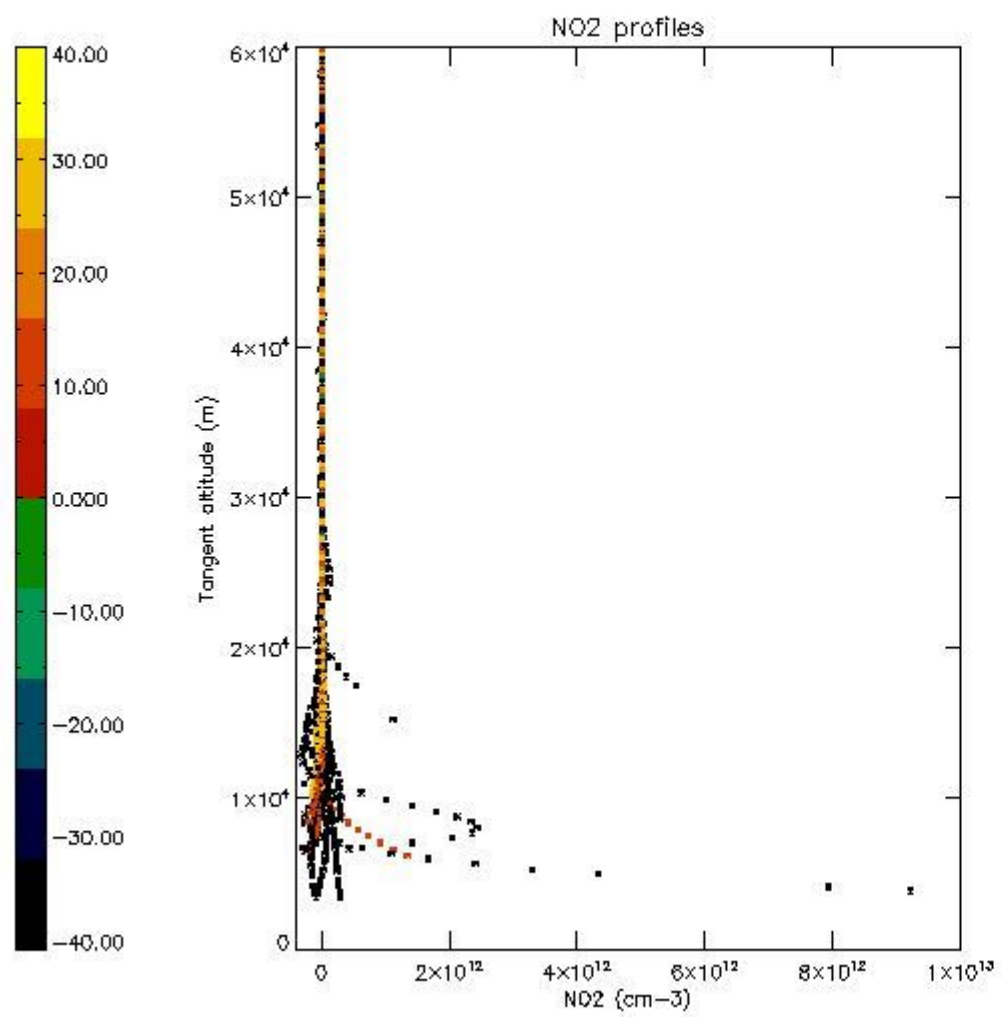

STD < 10	17
STD < 5	13

5.2 Plot ozone profiles for all STD (dark without errors)

The colorbar represents the latitude.

5.3 Plot ozone profiles where STD < 20% (dark without errors)

The colorbar represents the latitude.

5.4 Plot ozone profiles where STD < 10% (dark without errors)

The colorbar represents the latitude.

5.5 Plot ozone profiles where $STD < 5\%$ (dark without errors)

The colorbar represents the latitude.

5.6 Plot NO₂ profiles for all STD (dark without errors)

The colorbar represents the latitude.

5.7 Plot NO3 profiles for all STD (dark without errors)

The colorbar represents the latitude.

5.8 Plot H₂O profiles for all STD (only for occultations of stars 1,2,3,4,13,14,16,26,63 dark without errors)