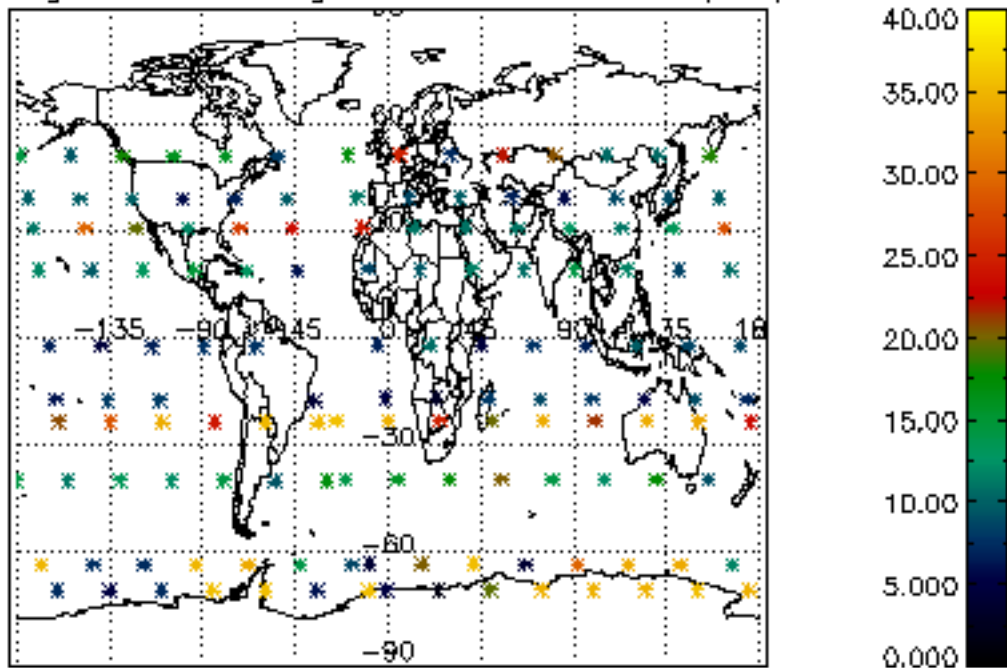

Percentage of flagged data per NO3 profile

Percentage of cosmic ray hits per profile

Percentage of datation errors per profile

Percentage of star falling outside central band per profile

Percentage of saturation errors per profile