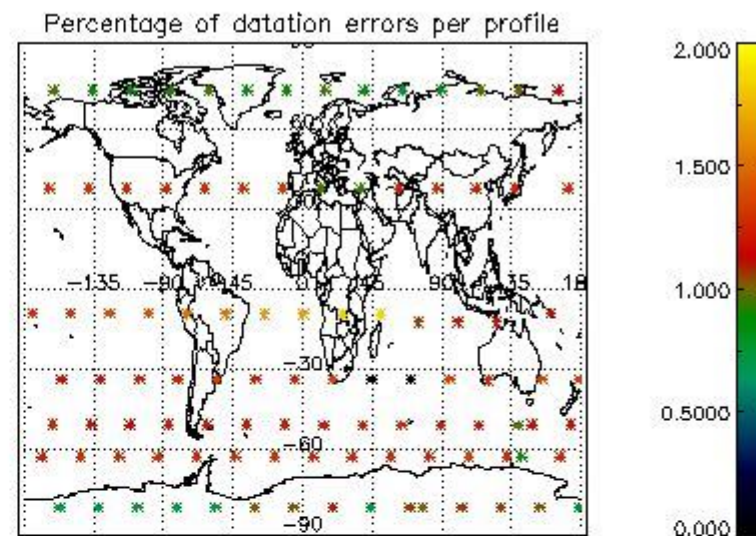

5. Trace gas profiles

5.1 Ozone statistics based on quality of products

The final quality of the products can be "measured" using the STD (Standard Deviation) attached to every point profile. This information is written to the parameter GOM_NL__2P/NL_LOCAL_SPECIES_DENSITY/o3_std of the level 2 products. The table below shows the statistics for given STD ranges.

The statistics are given with respect to the overall valid production:

- Products without fatal errors: GOM_NL__2P/MPH/PRODUCT_ERR=0
- Valid point profile: GOM_NL__2P/NL_LOCAL_SPECIES_DENSITY/pcd(0)=0

The 'Criteria' is applied to valid points of dark limb products:

- Products in dark limb illumination condition: GOM_NL__2P/NL_SUMMARY_QUALITY/obs_ill_cond=0
- Products without fatal errors: GOM_NL__2P/MPH/PRODUCT_ERR=0
- Valid point profile: GOM_NL__2P/NL_LOCAL_SPECIES_DENSITY/pcd(0)=0

So, the table below shows the percentage of dark limb and valid observations for each criteria with respect to the overall valid daily observations.

Criteria	% of total production
All STD	41
STD < 20	21