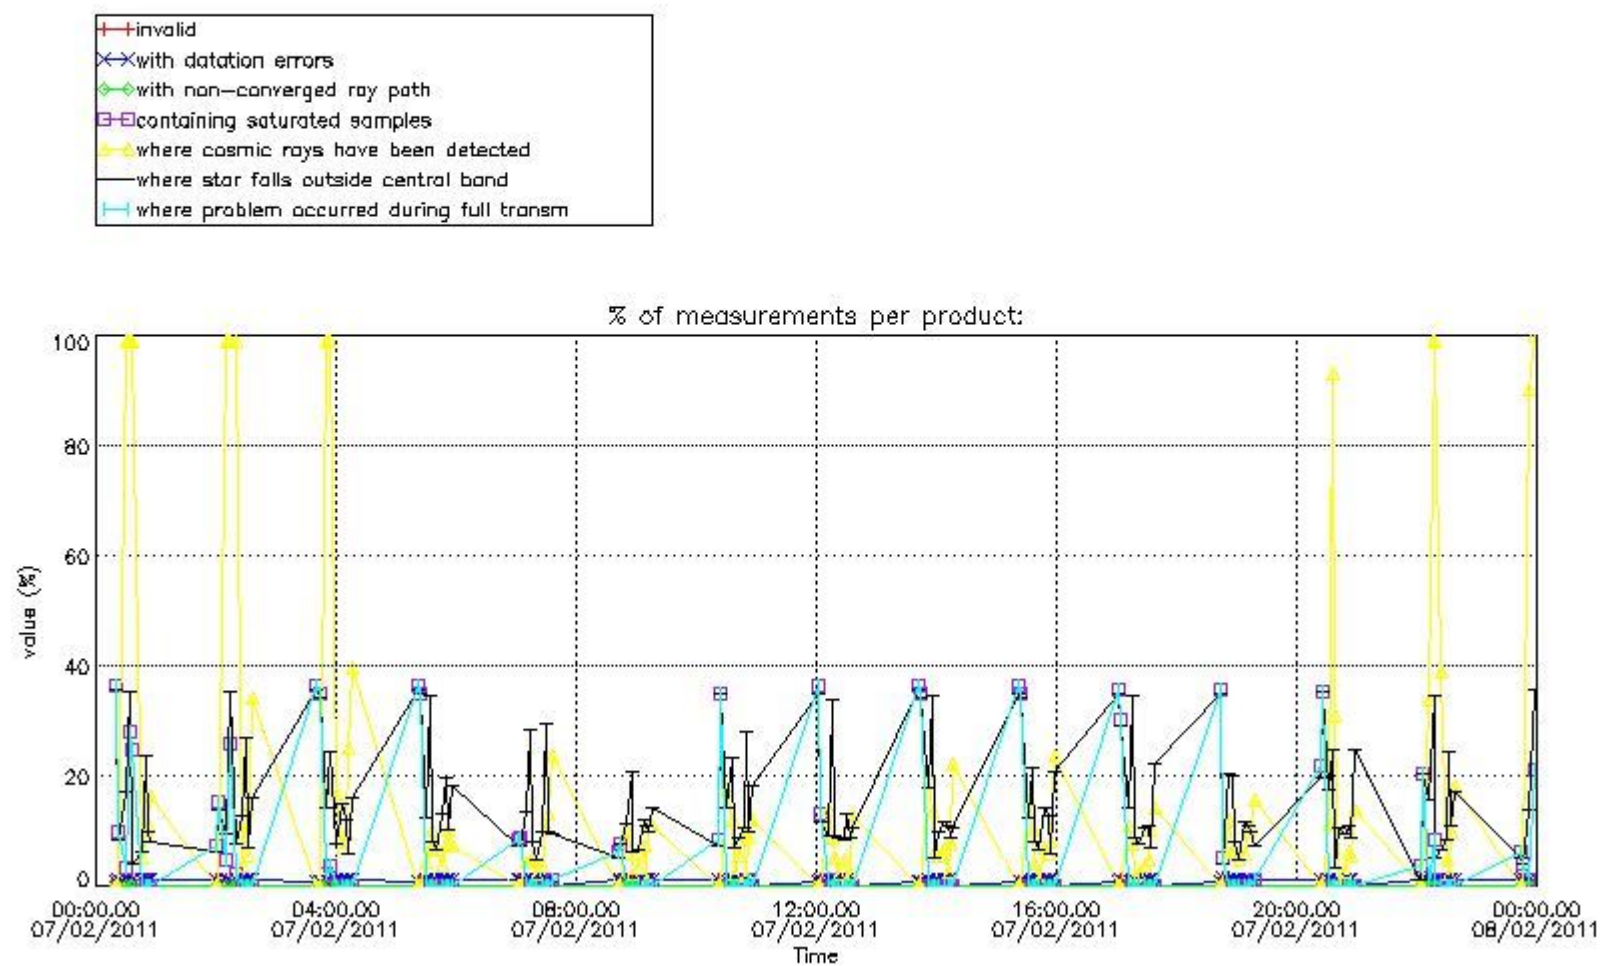

3.1 Plot quality information per product (time dependant)

3.2 Plot quality information per product (world map)

Percentage of flagged data per O3 profile

Percentage of flagged data per H2O profile

Percentage of flagged data per NO2 profile

Percentage of flagged data per NO3 profile

4. Level 1 quality information per product

In this section it is plotted some information contained in the Quality Summary data set of the level 2 products that comes from the level 1b processing. Products without errors (error flag in the MPH set to "0") are used.

4.1 Plot quality information per product (time dependant) coming from level 1b processing

4.1.1 Plot level 1 quality information per product (time dependant): ENVISAT ASCENDING passes

4.1.2 Plot level 1 quality information per product (time dependant): ENVISAT DESCENDING passes