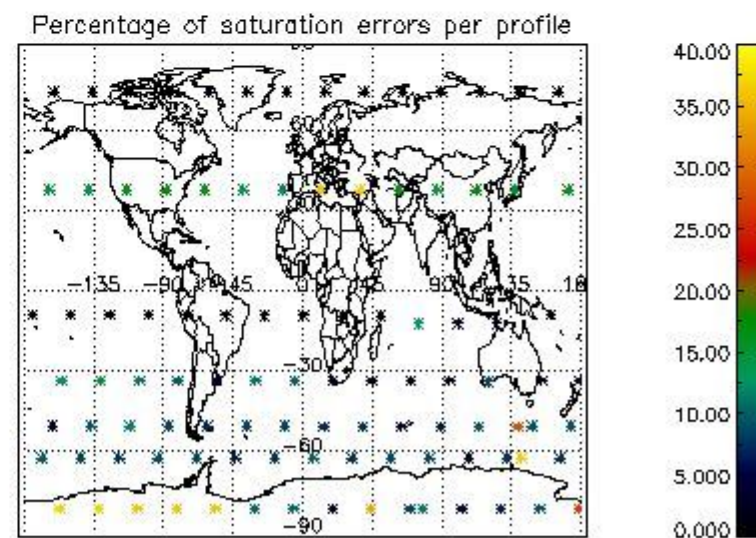

5. Trace gas profiles

5.1 Ozone statistics based on quality of products

The final quality of the products can be "measured" using the STD (Standard Deviation) attached to every point profile. This information is written to the parameter GOM_NL__2P/NL_LOCAL_SPECIES_DENSITY/o3_std of the level 2 products. The table below shows the statistics for given STD ranges.

The statistics are given with respect to the overall valid production:

- Products without fatal errors: GOM_NL__2P/MPH/PRODUCT_ERR=0
- Valid point profile: GOM_NL__2P/NL_LOCAL_SPECIES_DENSITY/pcd(0)=0

The 'Criteria' is applied to valid points of dark limb products:

- Products in dark limb illumination condition: GOM_NL__2P/NL_SUMMARY_QUALITY/obs_ill_cond=0
- Products without fatal errors: GOM_NL__2P/MPH/PRODUCT_ERR=0
- Valid point profile: GOM_NL__2P/NL_LOCAL_SPECIES_DENSITY/pcd(0)=0

So, the table below shows the percentage of dark limb and valid observations for each criteria with respect to the overall valid daily observations.

Criteria	% of total production
All STD	41
STD < 20	21