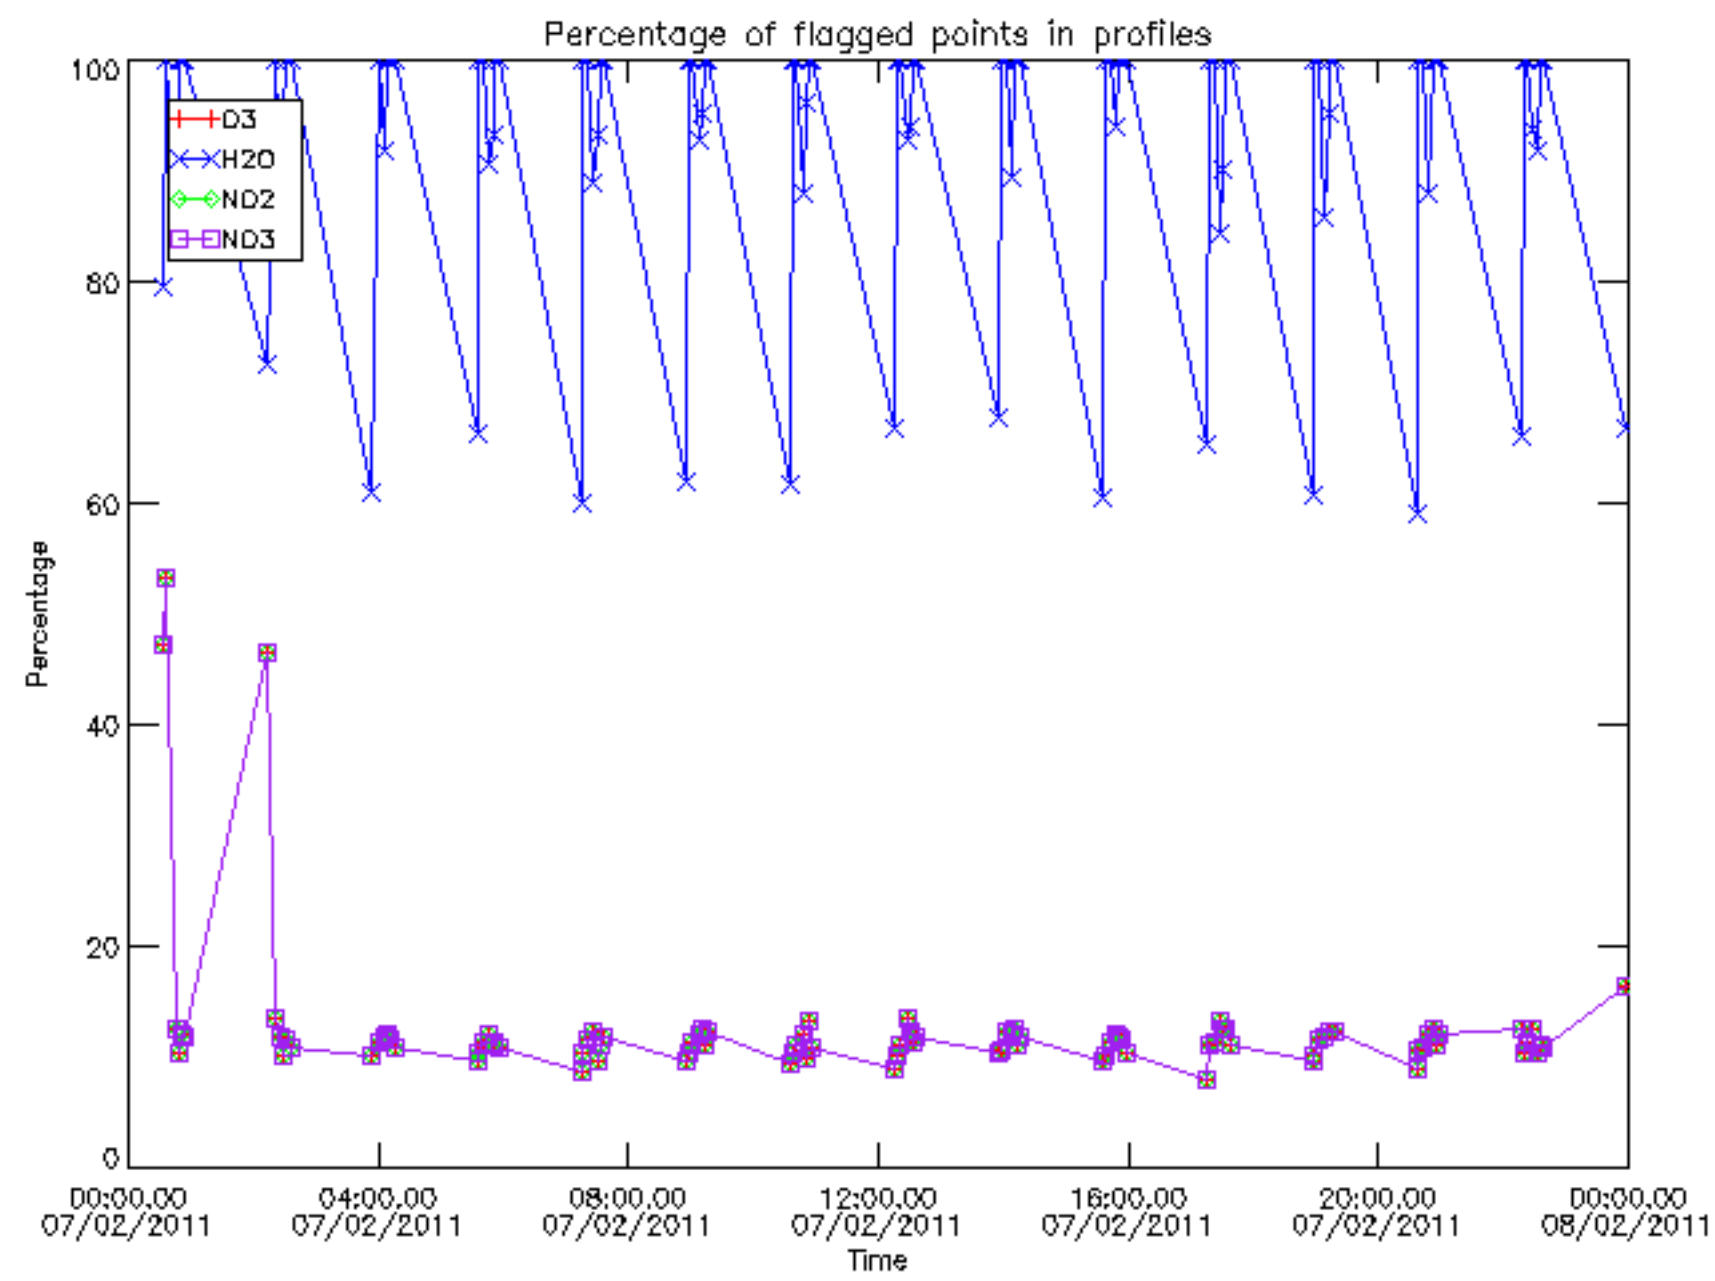

Percentage of flagged data per D3 profile

Percentage of flagged data per H2O profile