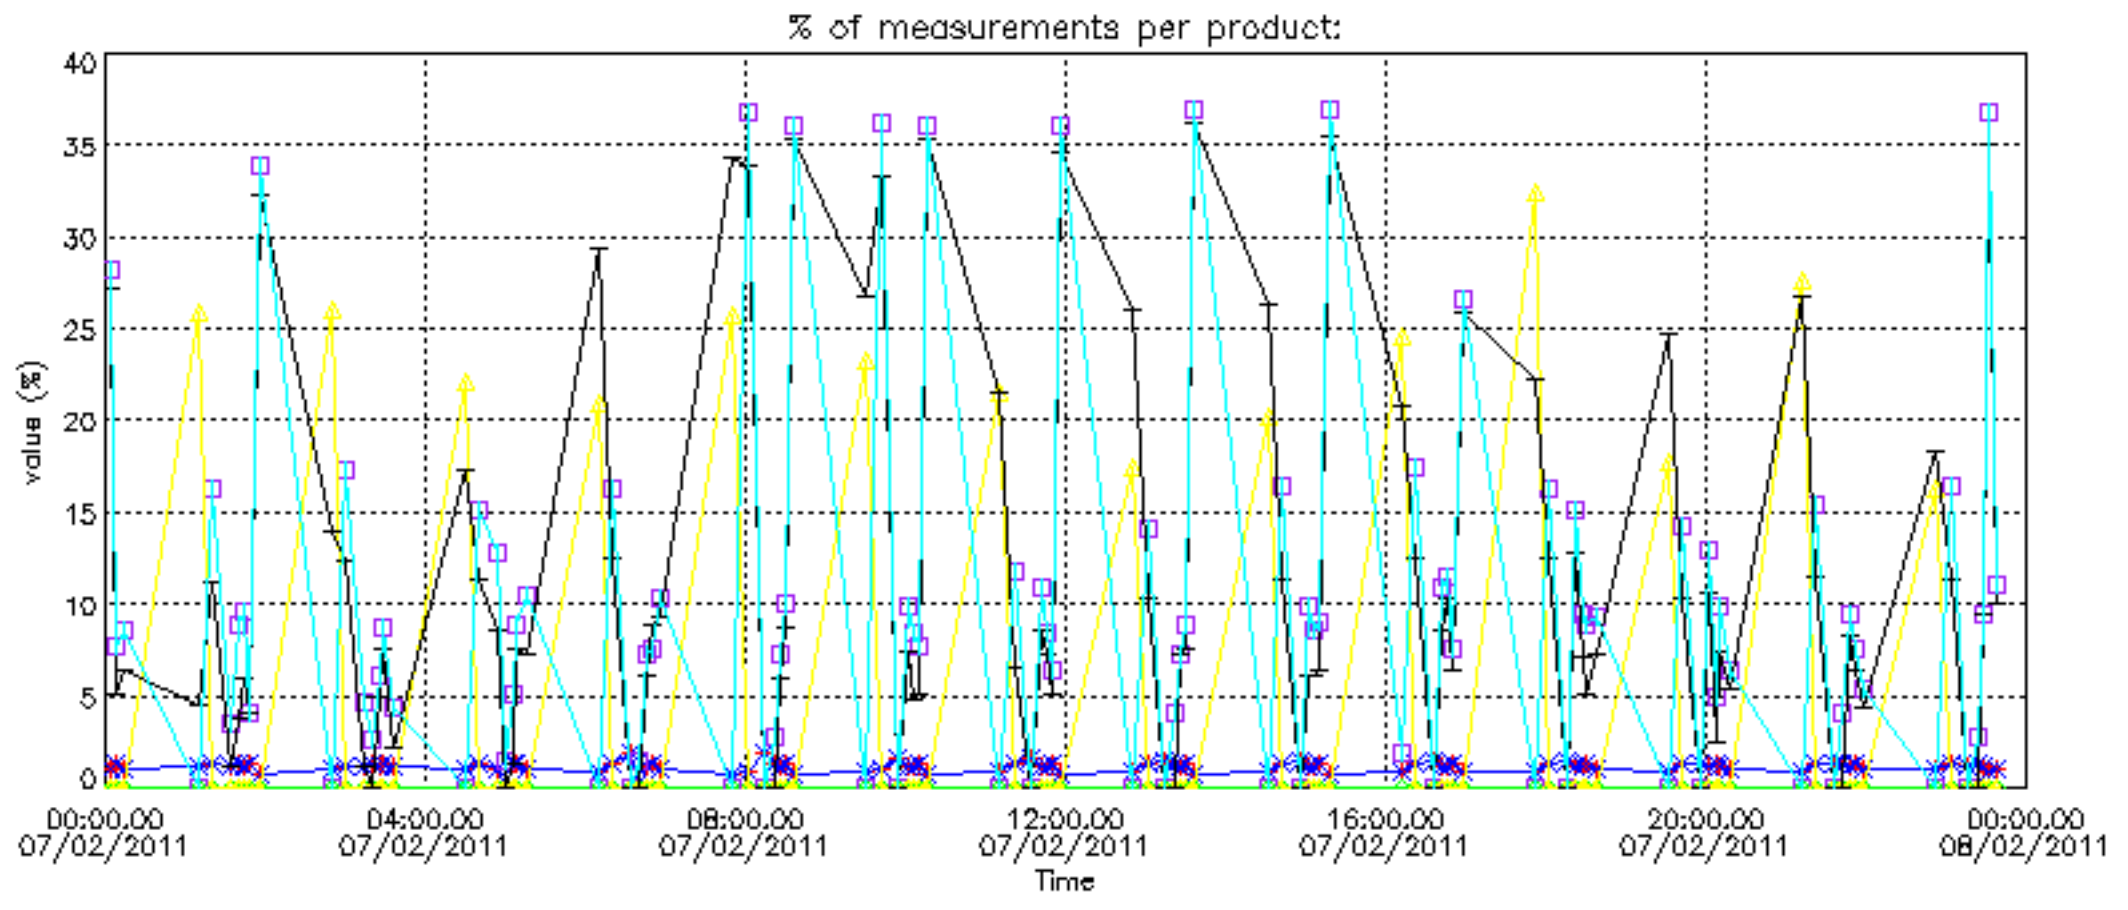

Percentage of cosmic ray hits per profile

Percentage of datation errors per profile