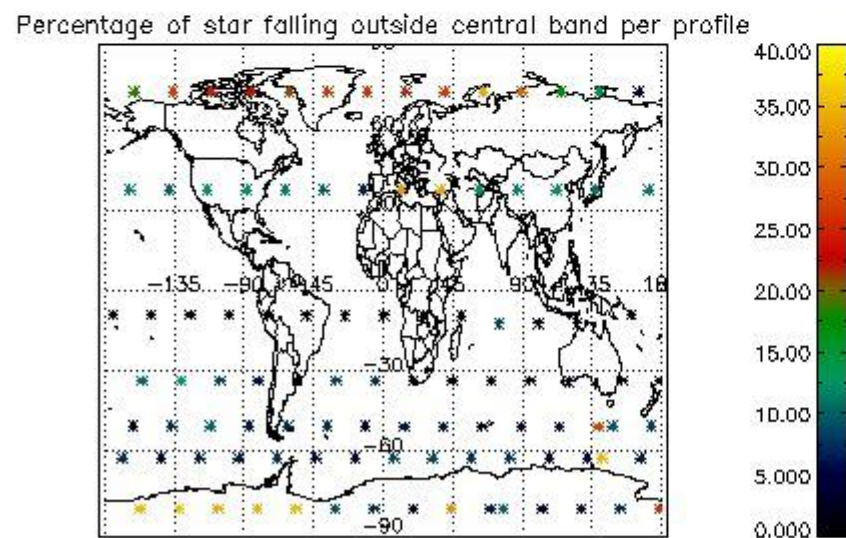

5. Trace gas profiles

5.1 Ozone statistics based on quality of products

The final quality of the products can be "measured" using the STD (Standard Deviation) attached to every point profile. This information is written to the parameter GOM_NL__2P/NL_LOCAL_SPECIES_DENSITY/o3_std of the level 2 products. The table below shows the statistics for given STD ranges.

The statistics are given with respect to the overall valid production:

- Products without fatal errors: GOM_NL__2P/MPH/PRODUCT_ERR=0
- Valid point profile: GOM_NL__2P/NL_LOCAL_SPECIES_DENSITY/pcd(0)=0

The 'Criteria' is applied to valid points of dark limb products:

- Products in dark limb illumination condition: GOM_NL__2P/NL_SUMMARY_QUALITY/obs_ill_cond=0
- Products without fatal errors: GOM_NL__2P/MPH/PRODUCT_ERR=0
- Valid point profile: GOM_NL__2P/NL_LOCAL_SPECIES_DENSITY/pcd(0)=0

So, the table below shows the percentage of dark limb and valid observations for each criteria with respect to the overall valid daily observations.

Criteria	% of total production
All STD	41
STD < 20	21