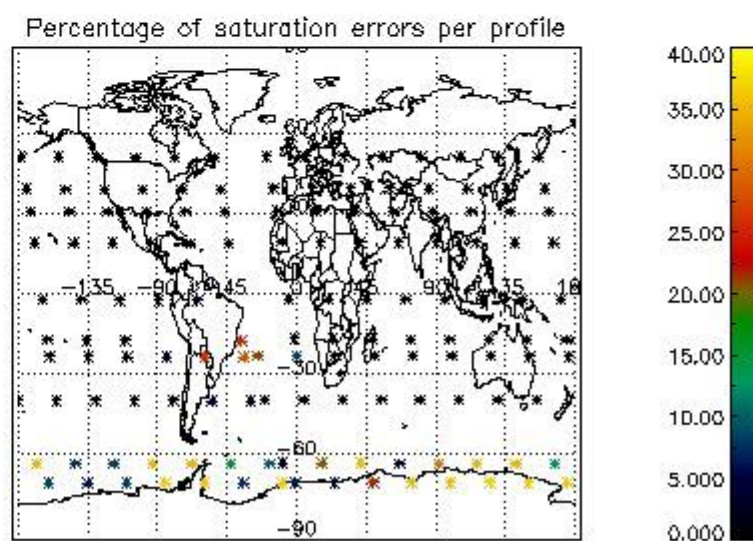

Percentage of flagged data per NO3 profile

4. Level 1 quality information per product

In this section it is plotted some information contained in the Quality Summary data set of the level 2 products that comes from the level 1b processing. Products without errors (error flag in the MPH set to "0") are used.

4.1 Plot quality information per product (time dependant) coming from level 1b processing

4.1.1 Plot level 1 quality information per product (time dependant): ENVISAT ASCENDING passes

4.1.2 Plot level 1 quality information per product (time dependant): ENVISAT DESCENDING passes

4.2 Plot quality information per product coming from level 1b processing (world map)

4.2.1 Plot level 1 quality information per product (world map): ENVISAT ASCENDING passes

4.2.2 Plot level 1 quality information per product (world map): ENVISAT DESCENDING passes