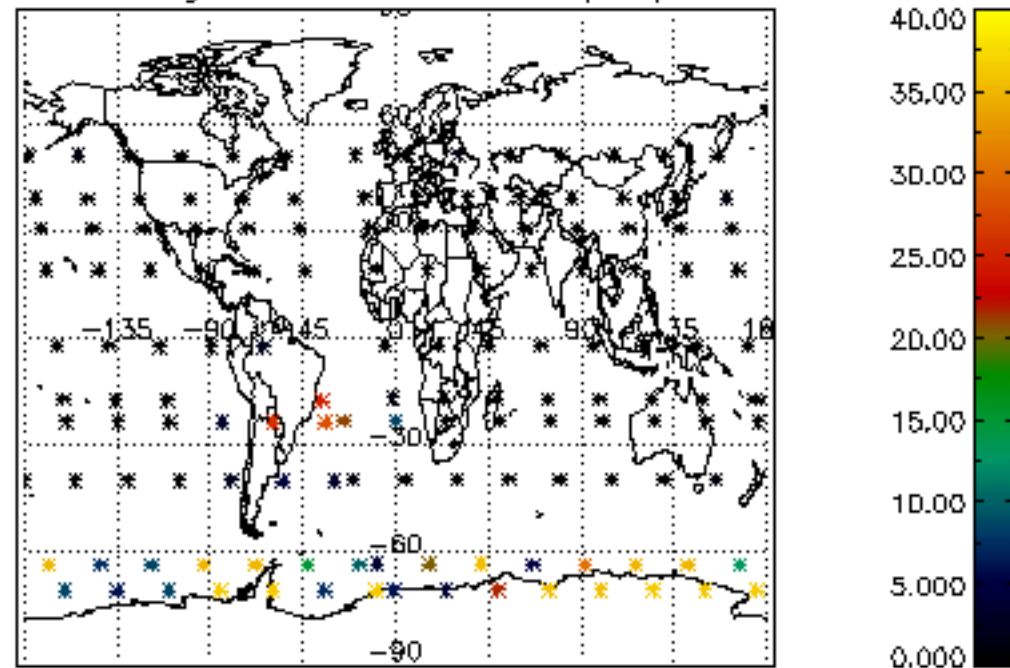

Percentage of datation errors per profile

Percentage of saturation errors per profile