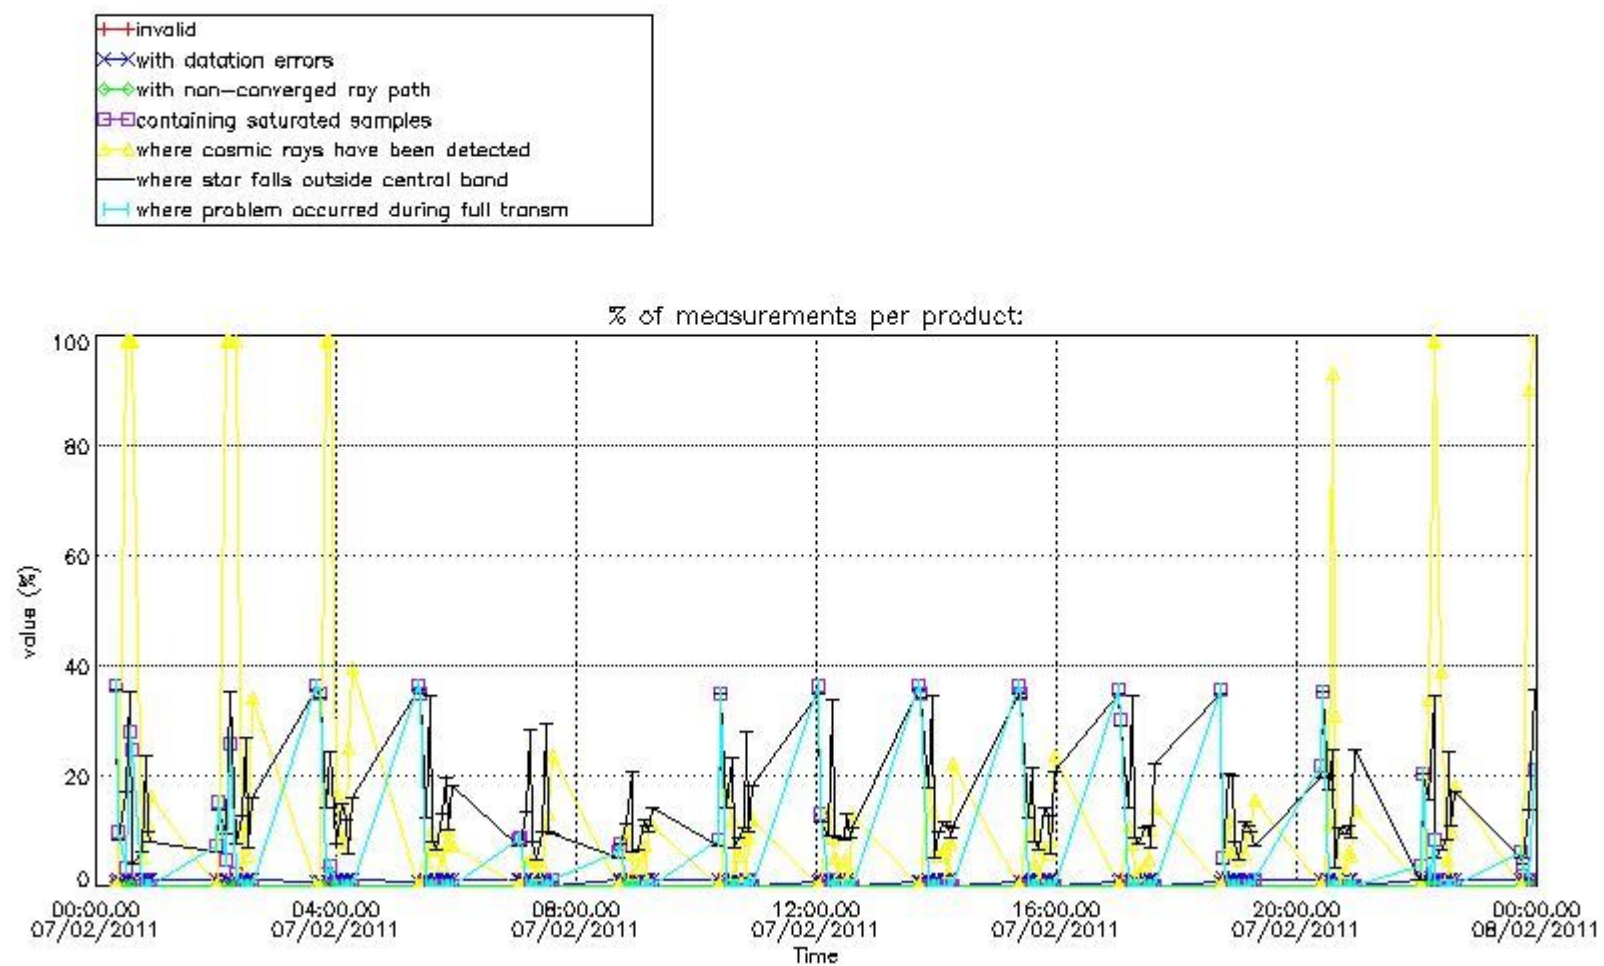

4.1.2 Plot level 1 quality information per product (time dependant): ENVISAT DESCENDING passes