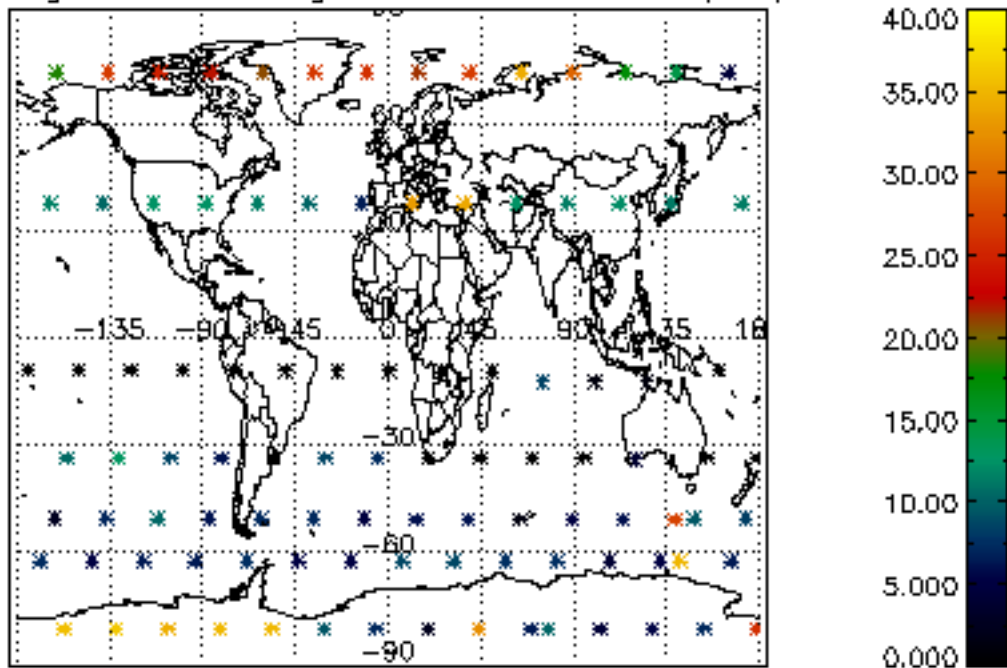

Percentage of star falling outside central band per profile