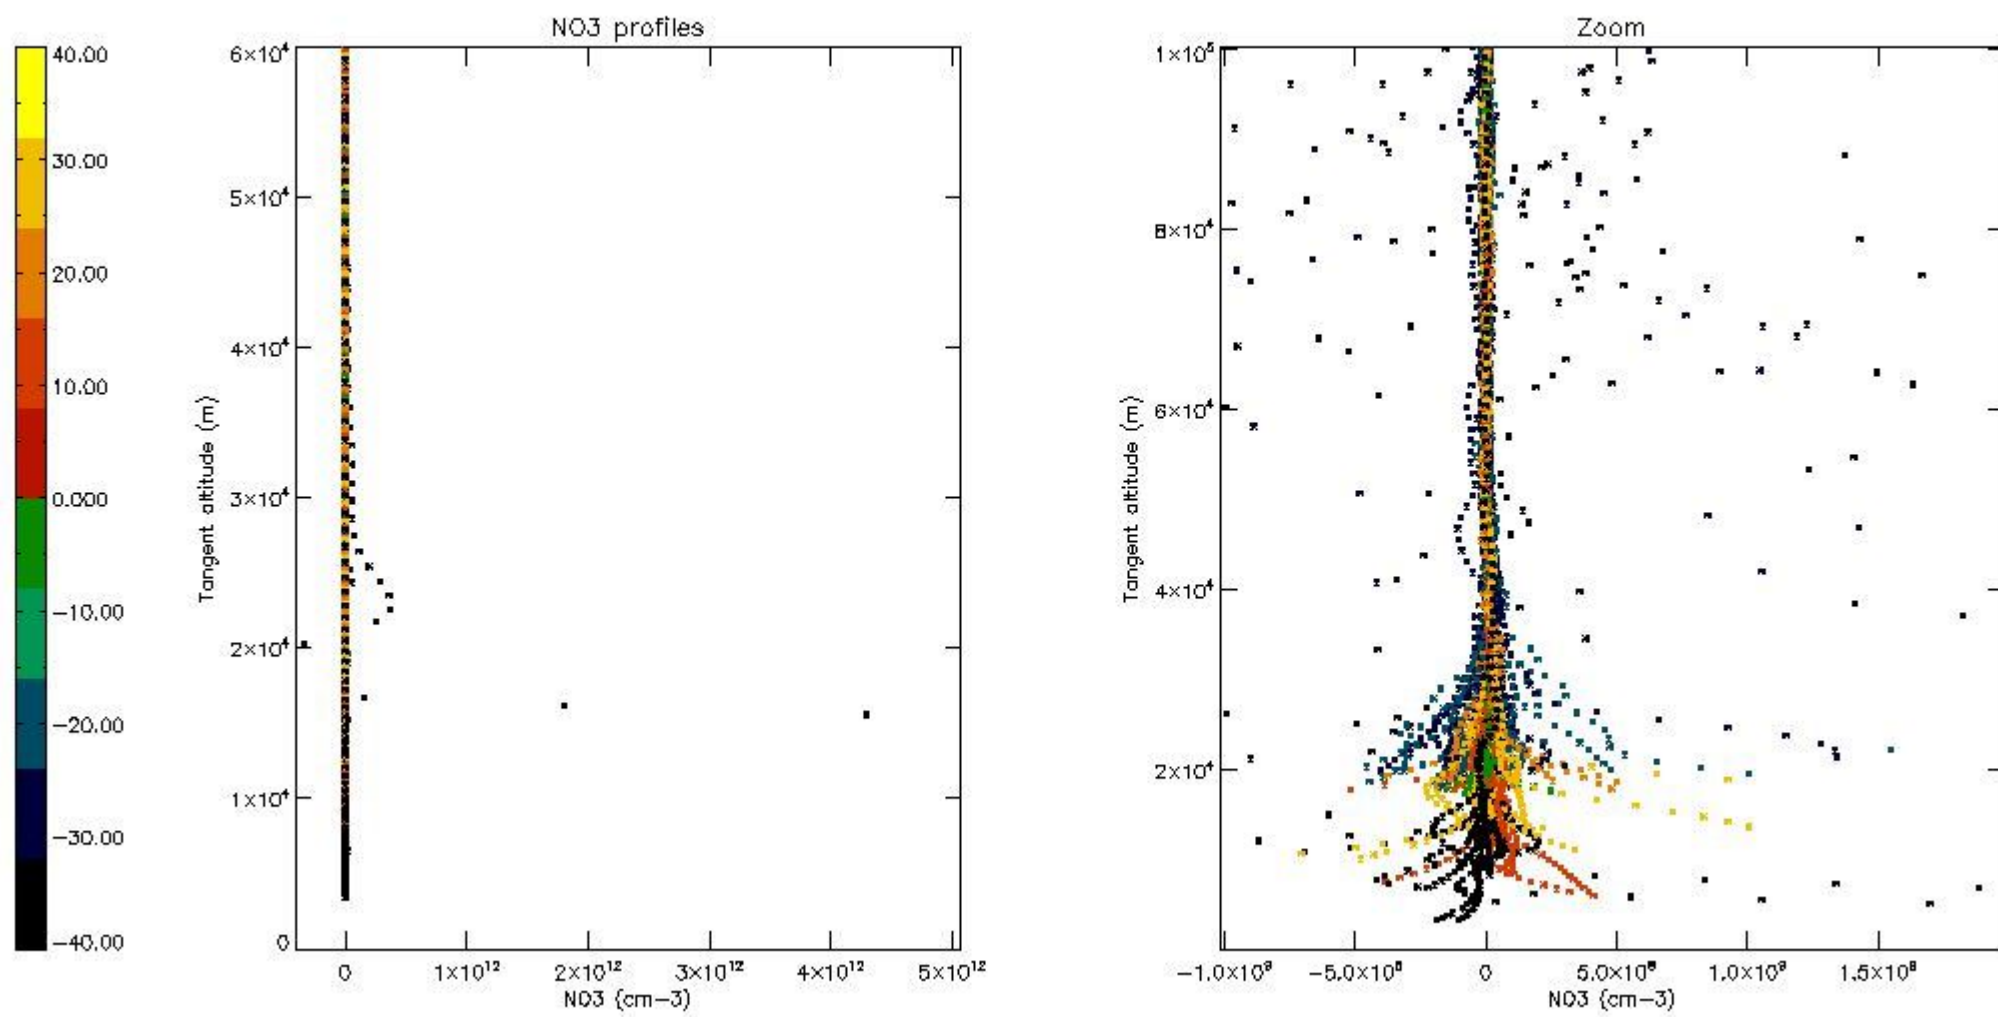

The colorbar represents the latitude.

5.7 Plot NO3 profiles for all STD (dark without errors)

The colorbar represents the latitude.

5.8 Plot H2O profiles for all STD (only for occultations of stars 1,2,3,4,13,14,16,26,63 dark without errors)