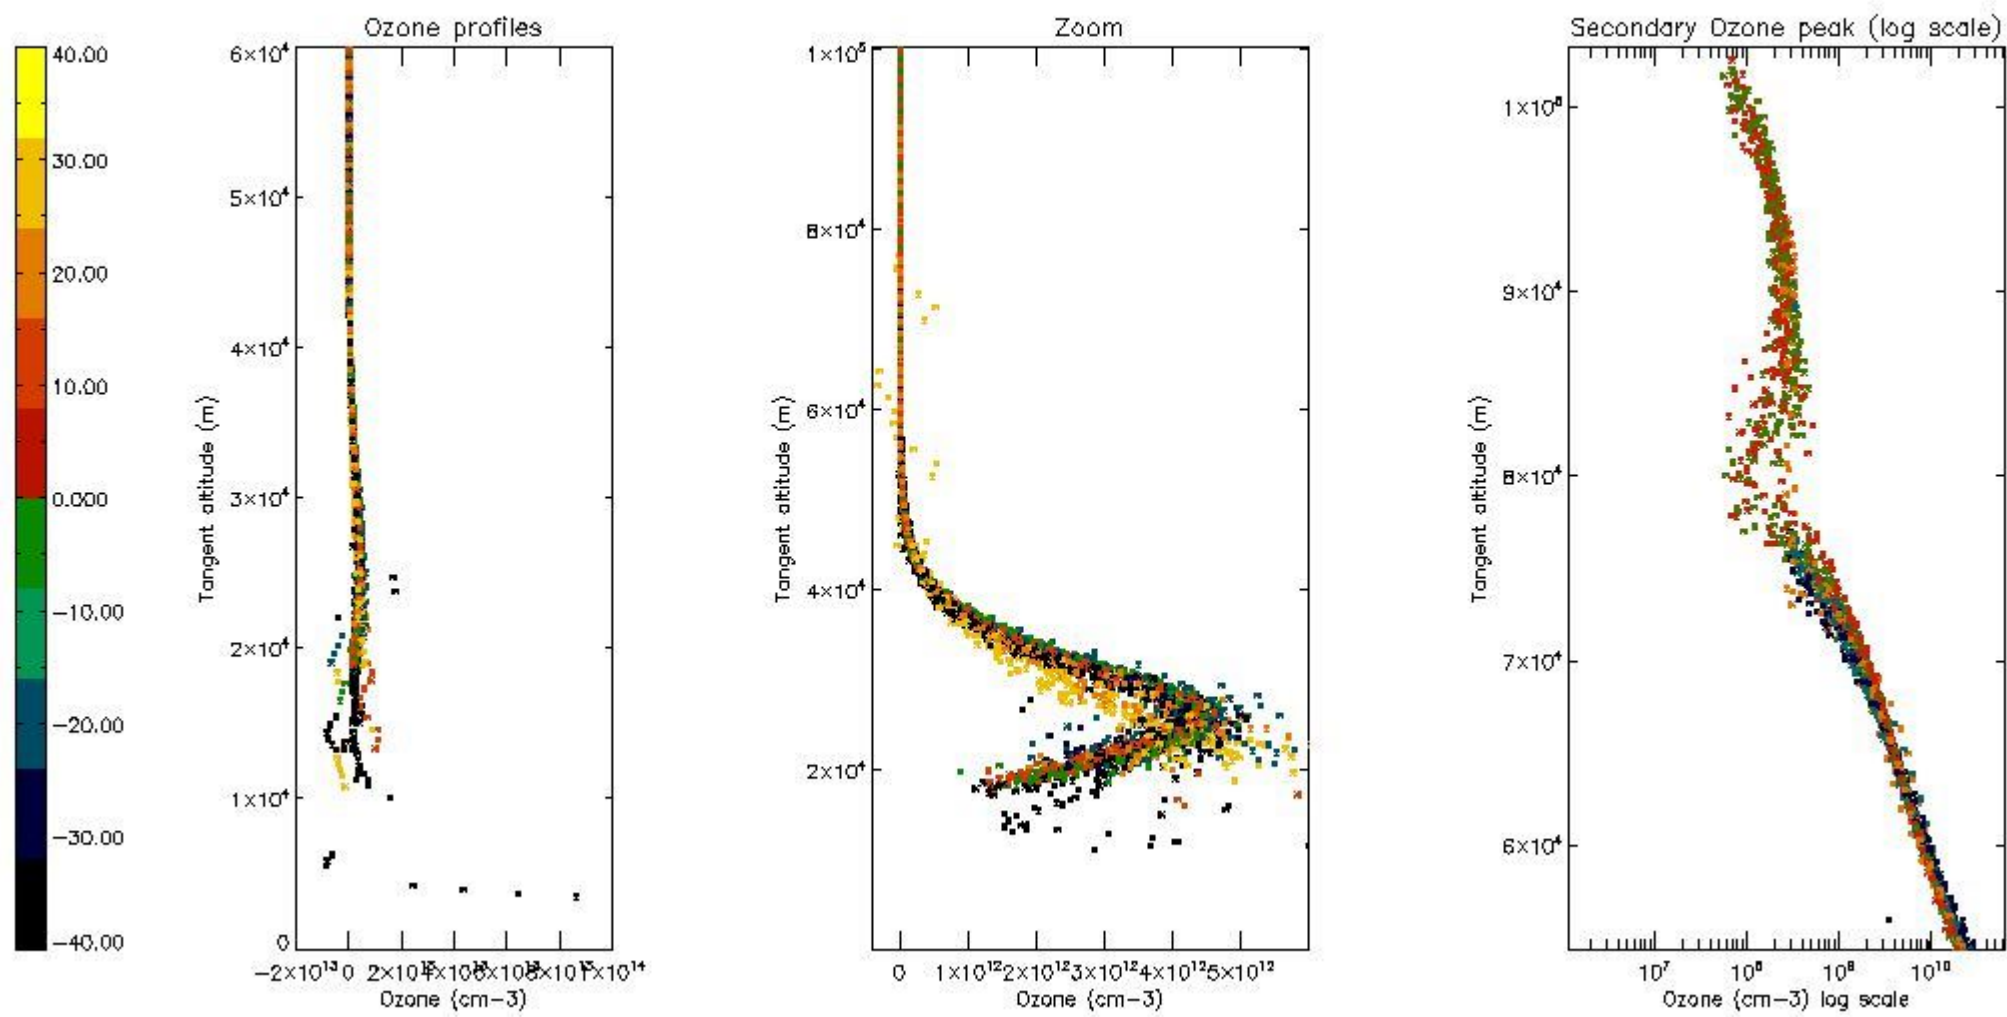

STD < 10	17
STD < 5	13

5.2 Plot ozone profiles for all STD (dark without errors)

The colorbar represents the latitude.

5.3 Plot ozone profiles where STD < 20% (dark without errors)

The colorbar represents the latitude.