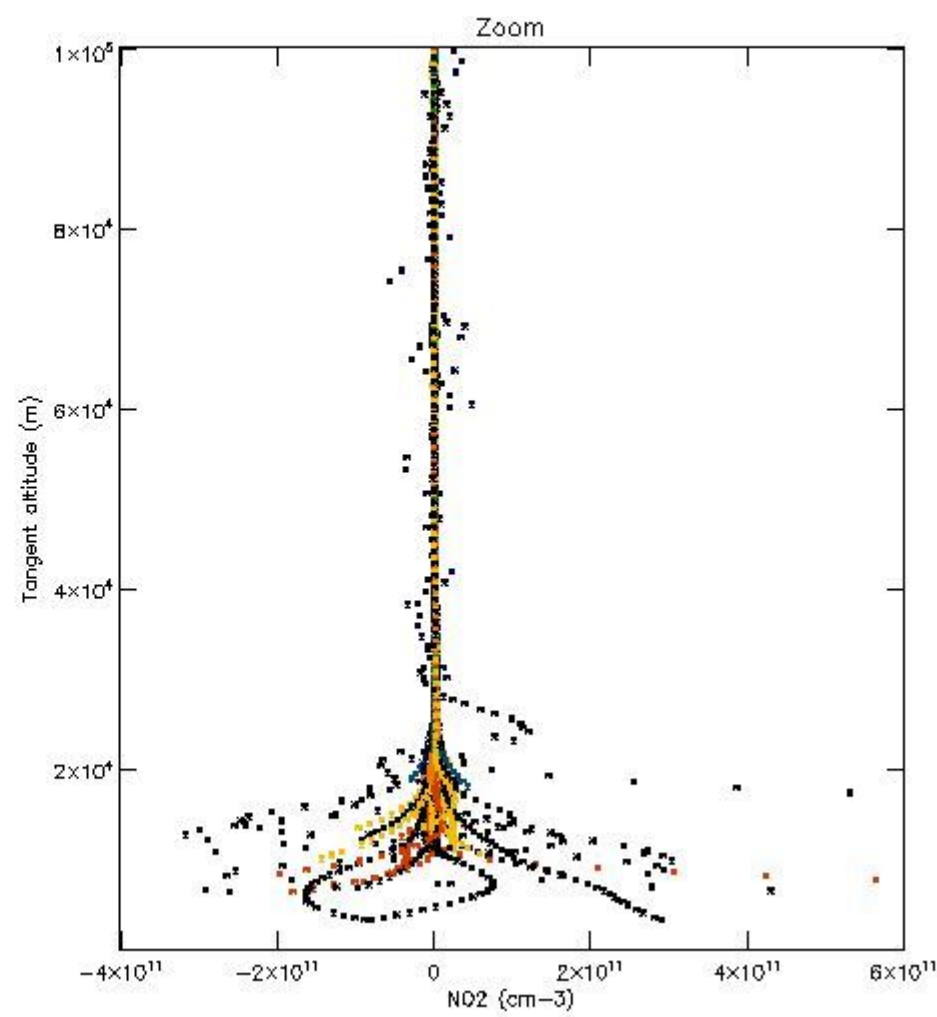

5.7 Plot NO3 profiles for all STD (dark without errors)

The colorbar represents the latitude.