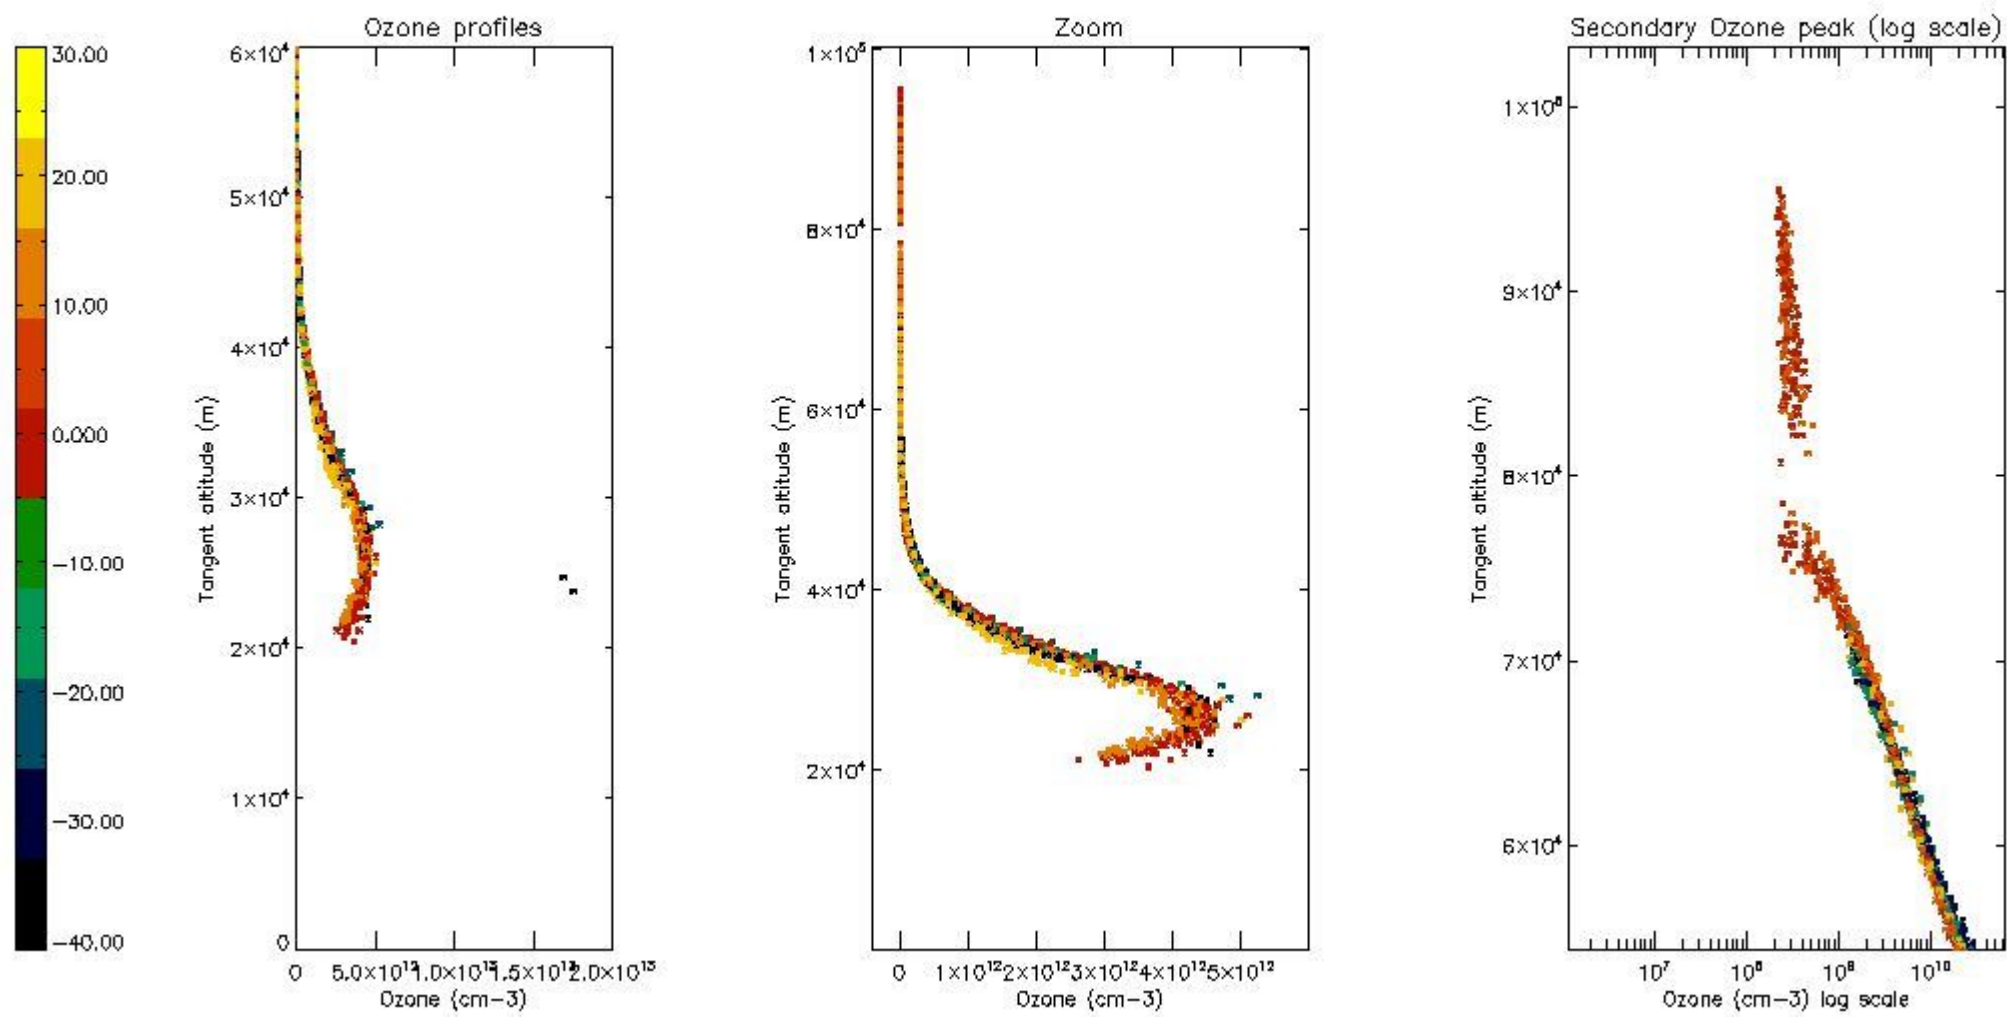

5.6 Plot NO₂ profiles for all STD (dark without errors)

The colorbar represents the latitude.