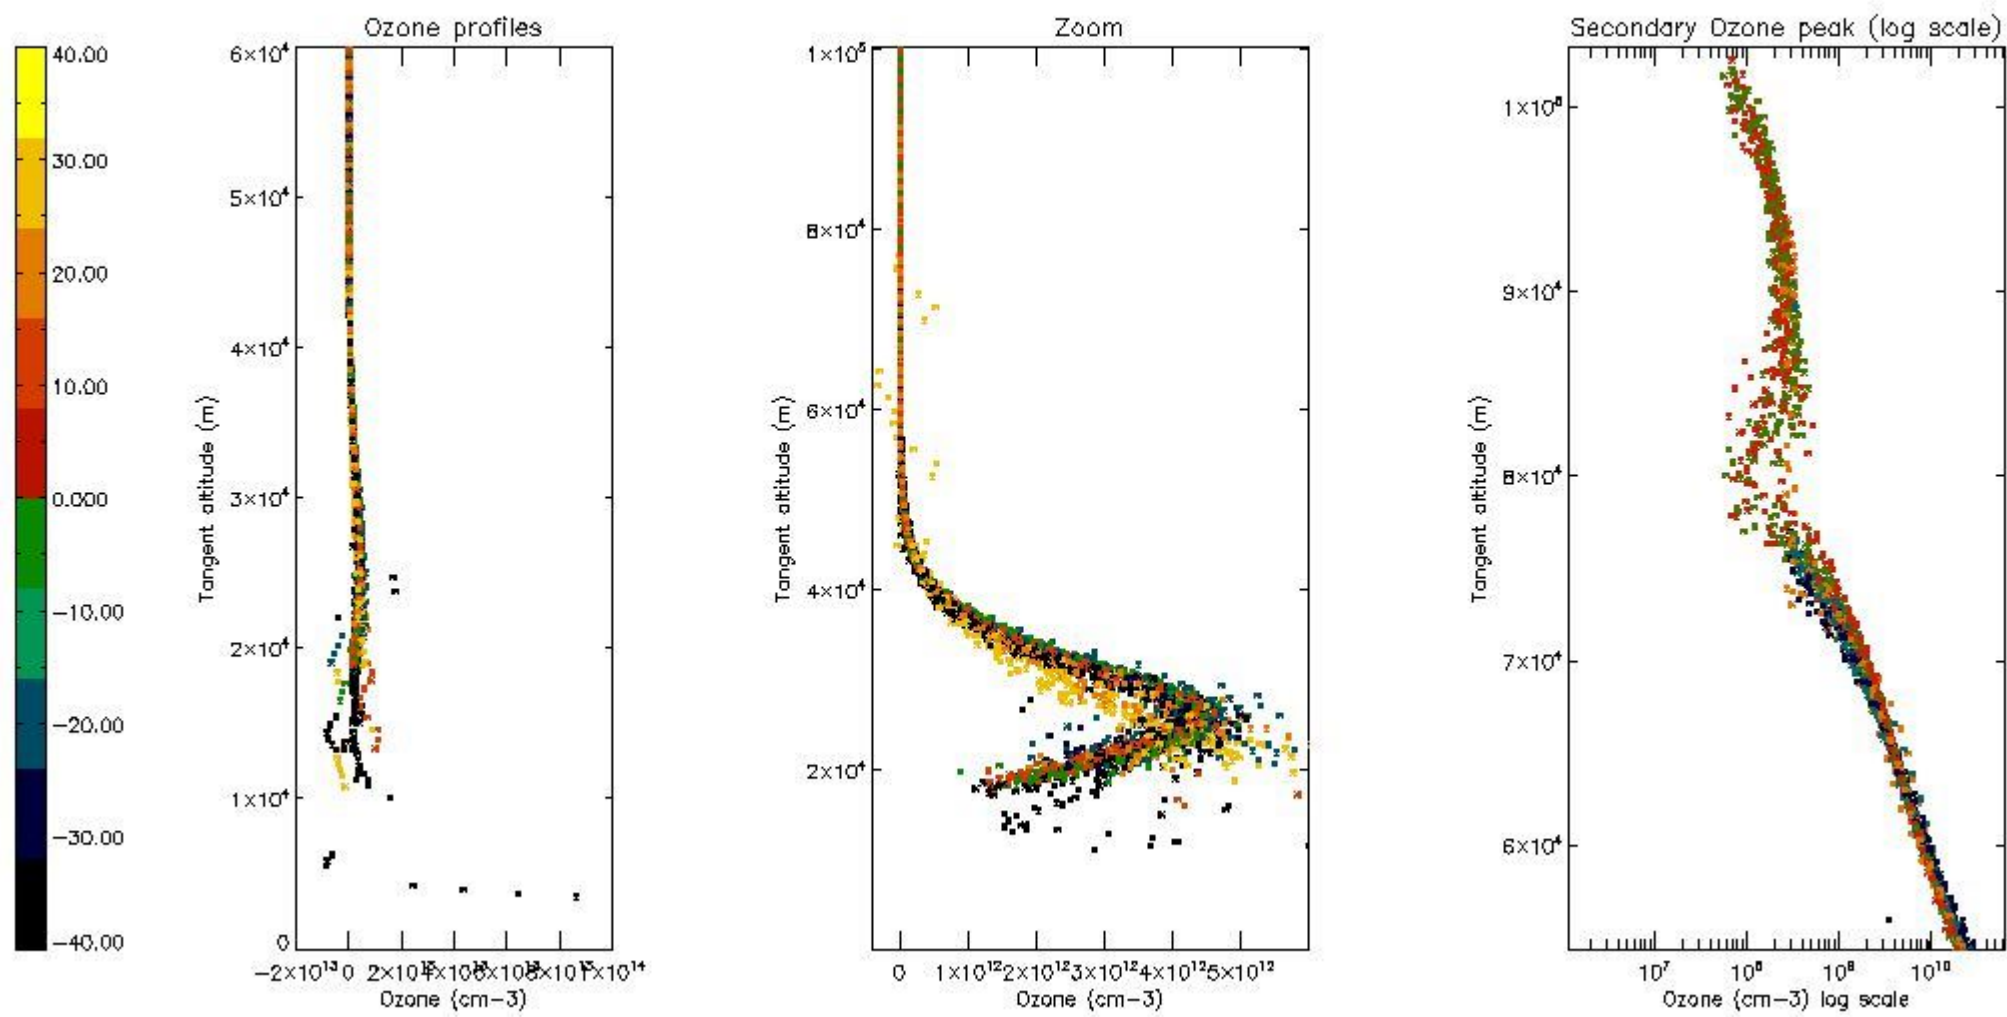

STD < 10	17
STD < 5	13

5.2 Plot ozone profiles for all STD (dark without errors)

The colorbar represents the latitude.

5.3 Plot ozone profiles where STD < 20% (dark without errors)

The colorbar represents the latitude.

5.4 Plot ozone profiles where STD < 10% (dark without errors)

The colorbar represents the latitude.

5.5 Plot ozone profiles where $STD < 5\%$ (dark without errors)

The colorbar represents the latitude.

5.6 Plot NO₂ profiles for all STD (dark without errors)

The colorbar represents the latitude.

5.7 Plot NO3 profiles for all STD (dark without errors)

The colorbar represents the latitude.

5.8 Plot H₂O profiles for all STD (only for occultations of stars 1,2,3,4,13,14,16,26,63 dark without errors)