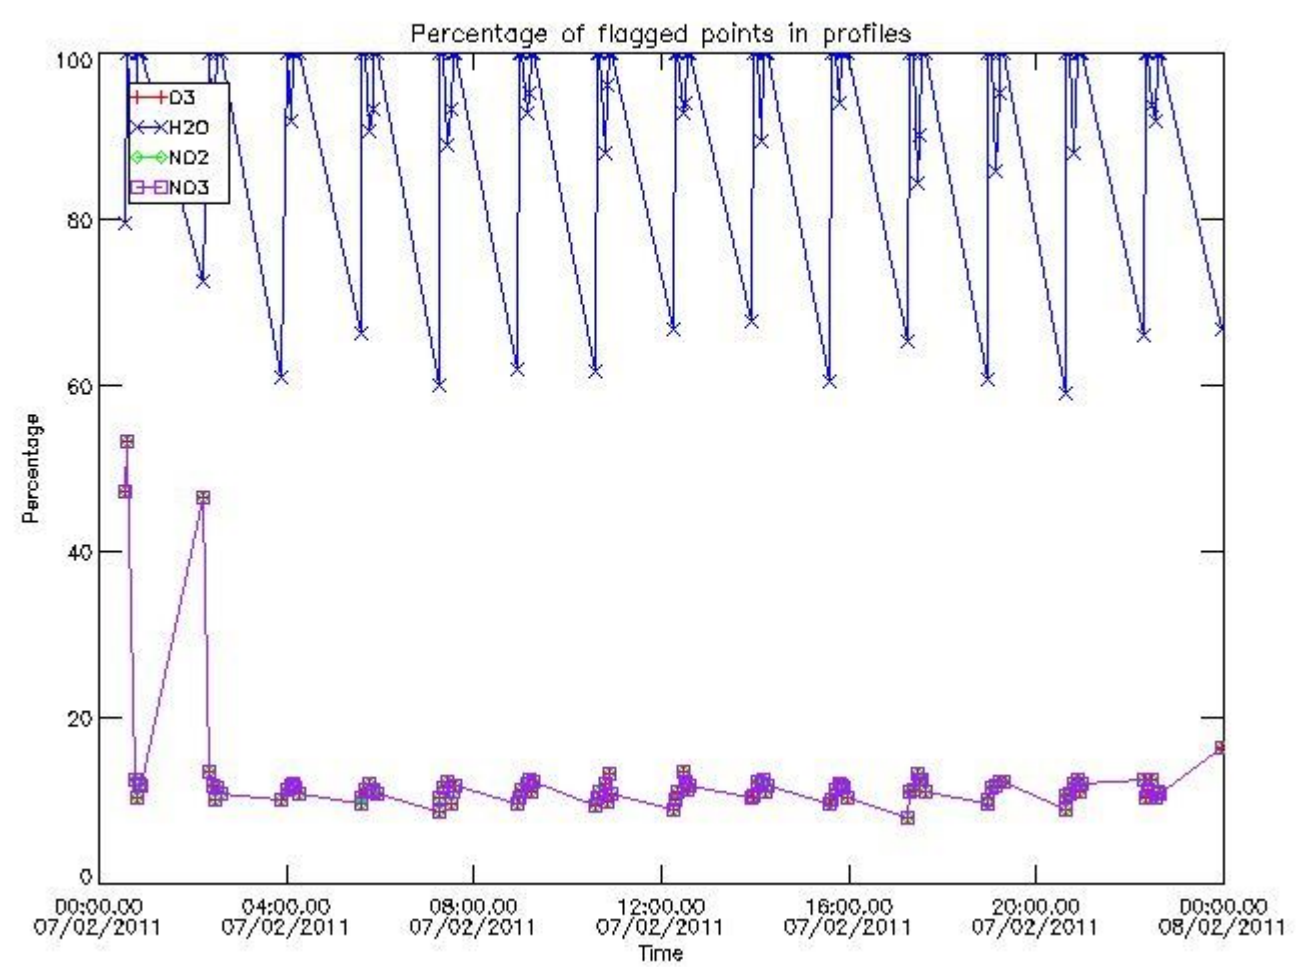

3. Quality information per product

In this section it is plotted some information contained in the Quality Summary data set of the level 2 products. Only products in dark limb conditions and without errors (error flag in the MPH set to "0") are used.

3.1 Plot quality information per product (time dependant)

Percentage of flagged data per O3 profile

Percentage of flagged data per H2O profile