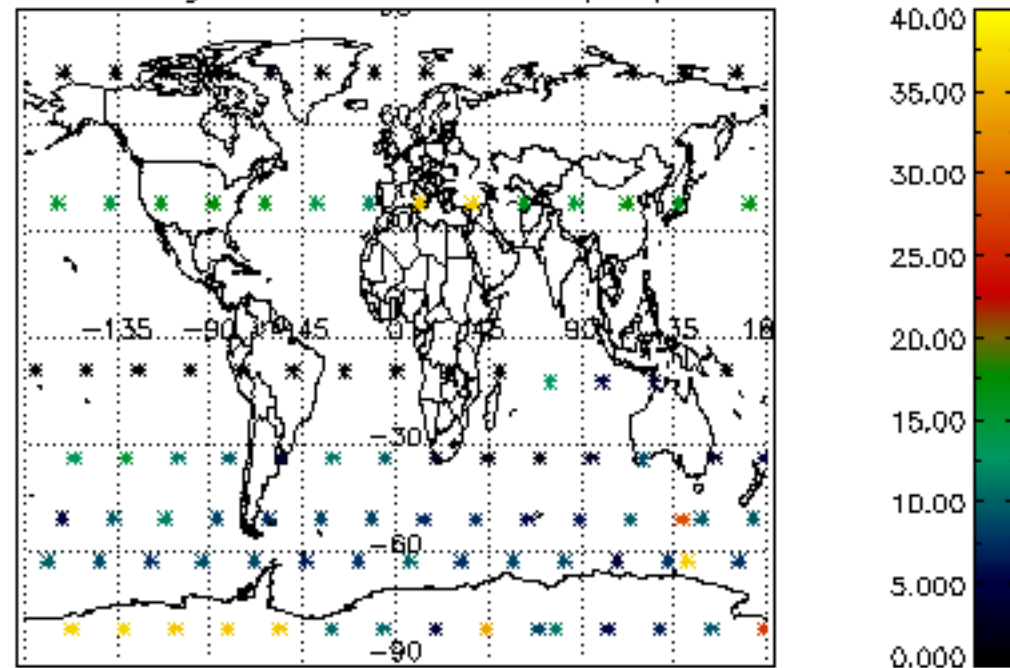

Percentage of saturation errors per profile