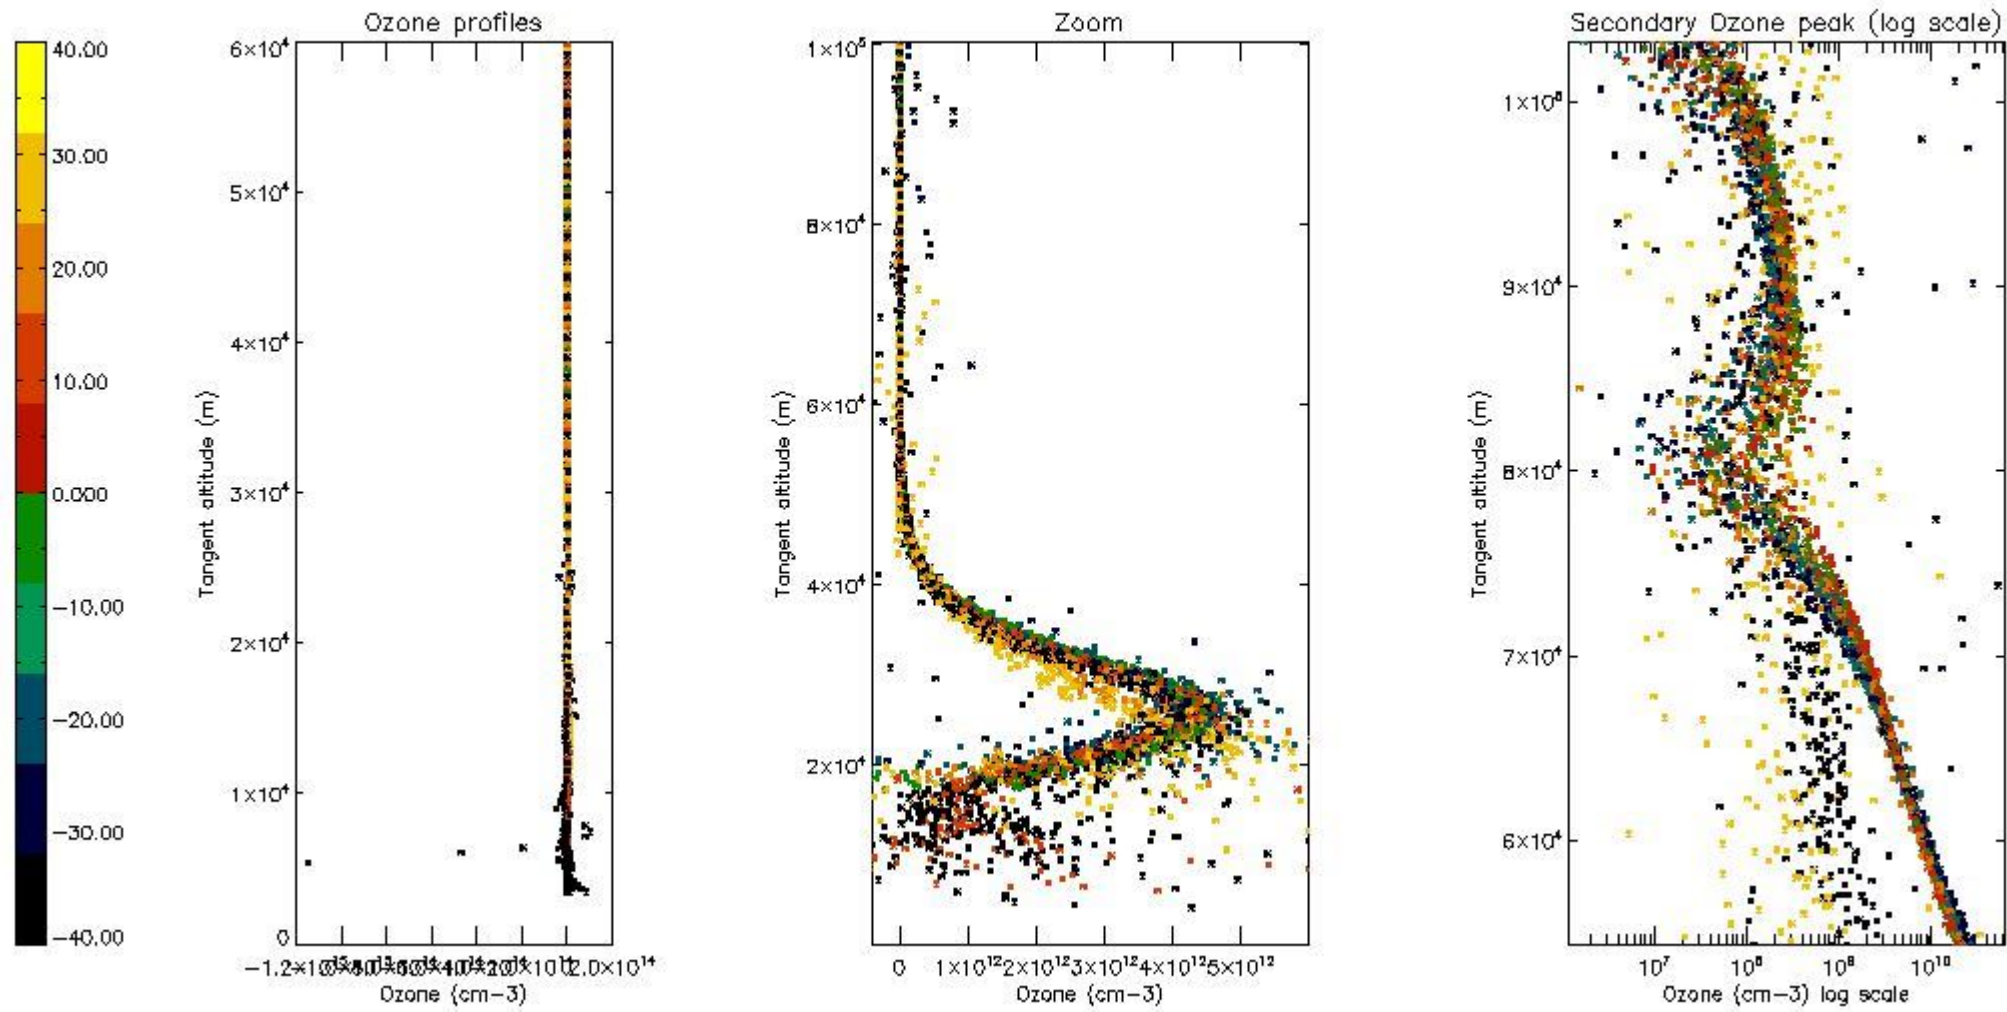

STD < 10	17
STD < 5	13

5.2 Plot ozone profiles for all STD (dark without errors)

The colorbar represents the latitude.

5.3 Plot ozone profiles where STD < 20% (dark without errors)

The colorbar represents the latitude.