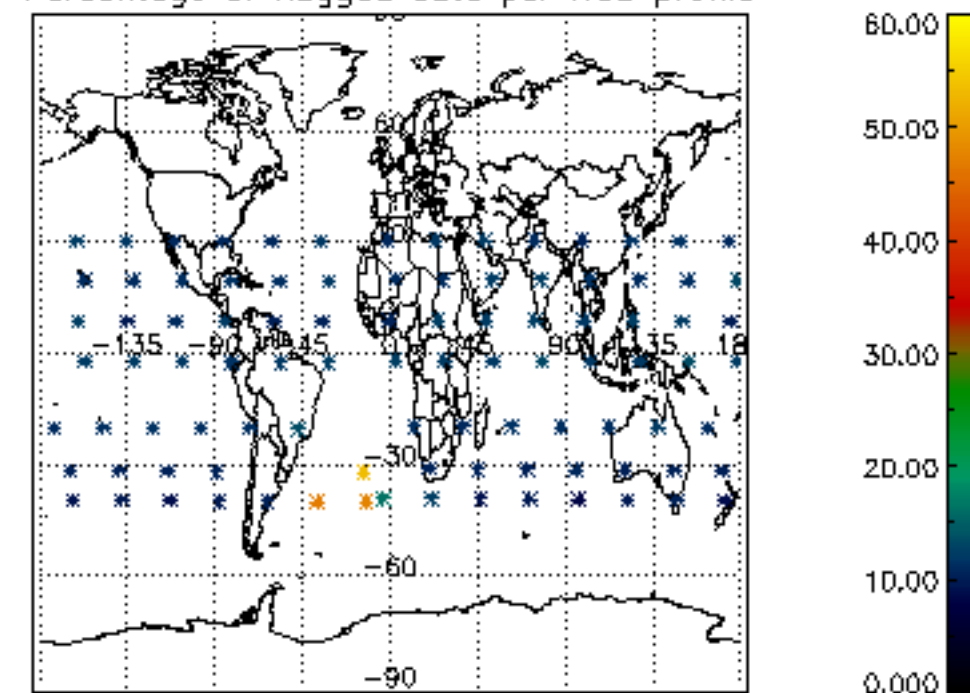

Percentage of flagged data per NO3 profile