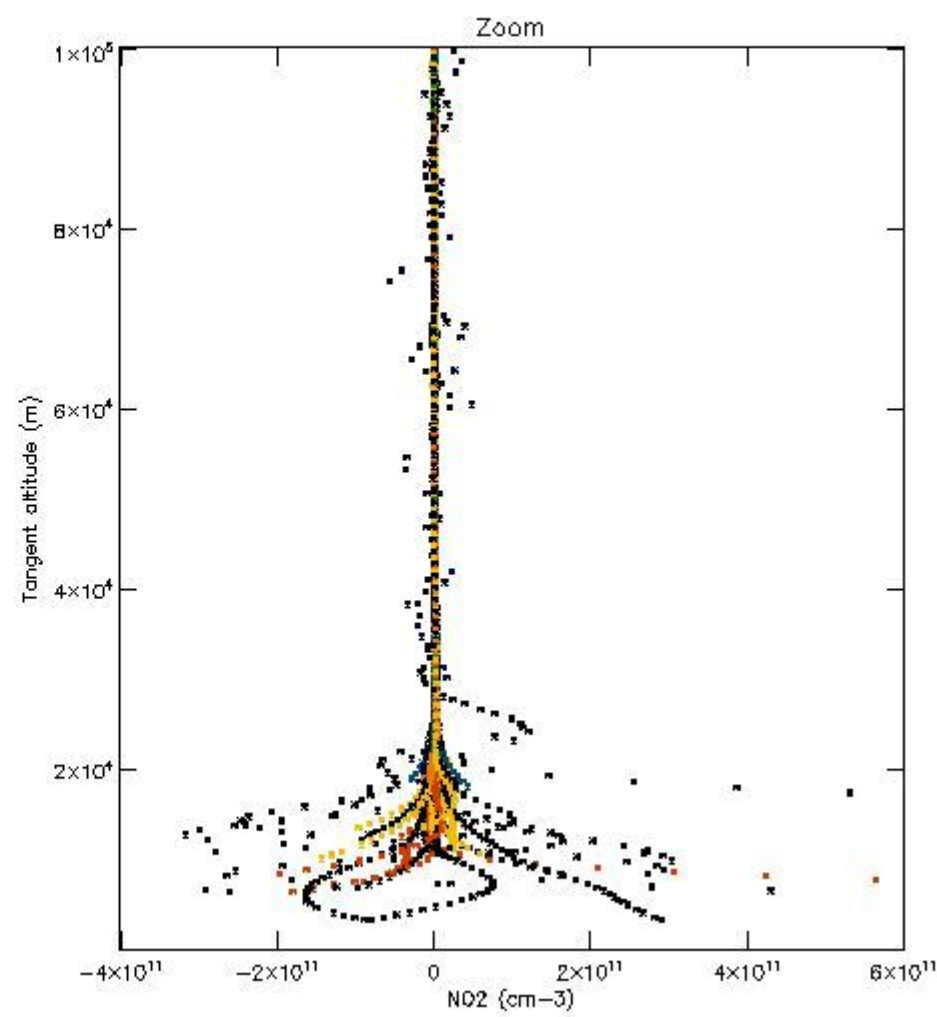

STD < 10	17
STD < 5	13

5.2 Plot ozone profiles for all STD (dark without errors)

The colorbar represents the latitude.

5.3 Plot ozone profiles where STD < 20% (dark without errors)

The colorbar represents the latitude.

5.4 Plot ozone profiles where STD < 10% (dark without errors)

The colorbar represents the latitude.

5.5 Plot ozone profiles where $STD < 5\%$ (dark without errors)

The colorbar represents the latitude.

5.6 Plot NO₂ profiles for all STD (dark without errors)

The colorbar represents the latitude.

5.7 Plot NO3 profiles for all STD (dark without errors)

The colorbar represents the latitude.

5.8 Plot H₂O profiles for all STD (only for occultations of stars 1,2,3,4,13,14,16,26,63 dark without errors)