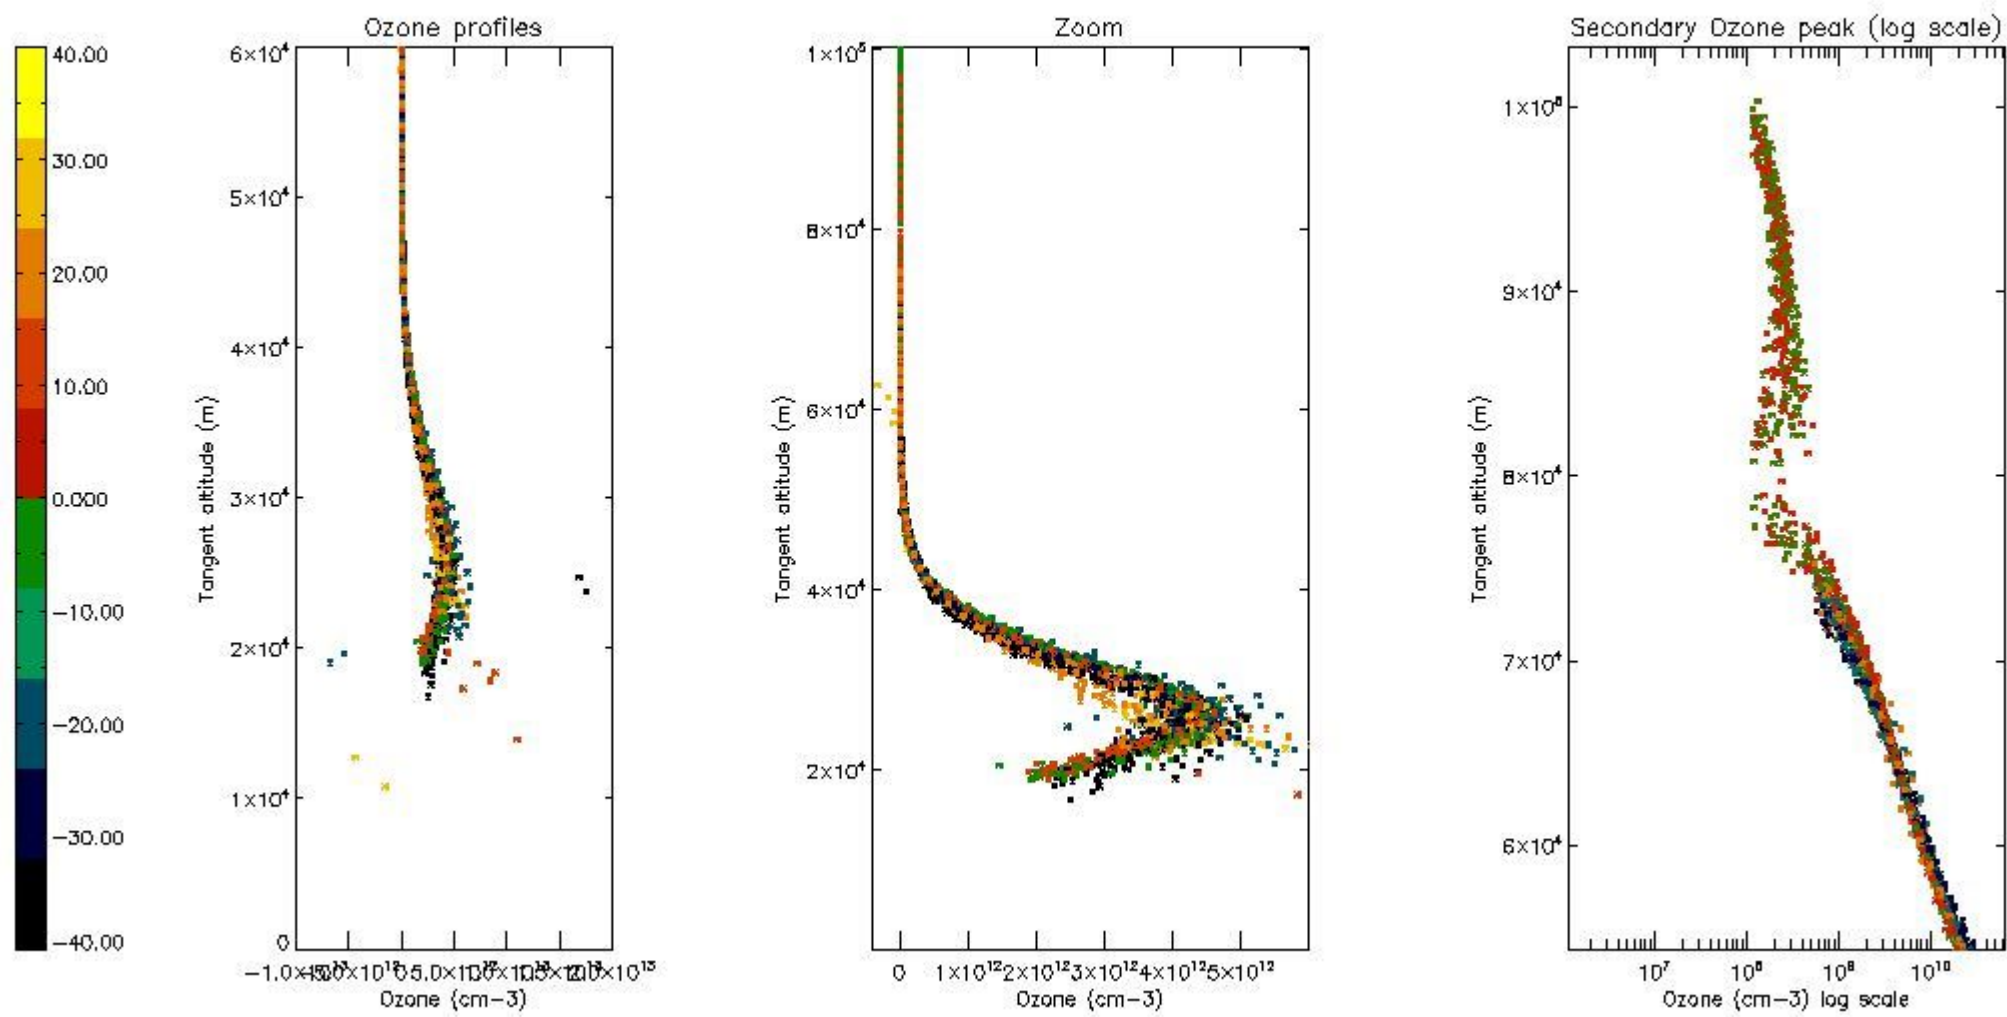

5.5 Plot ozone profiles where STD < 5% (dark without errors)

The colorbar represents the latitude.