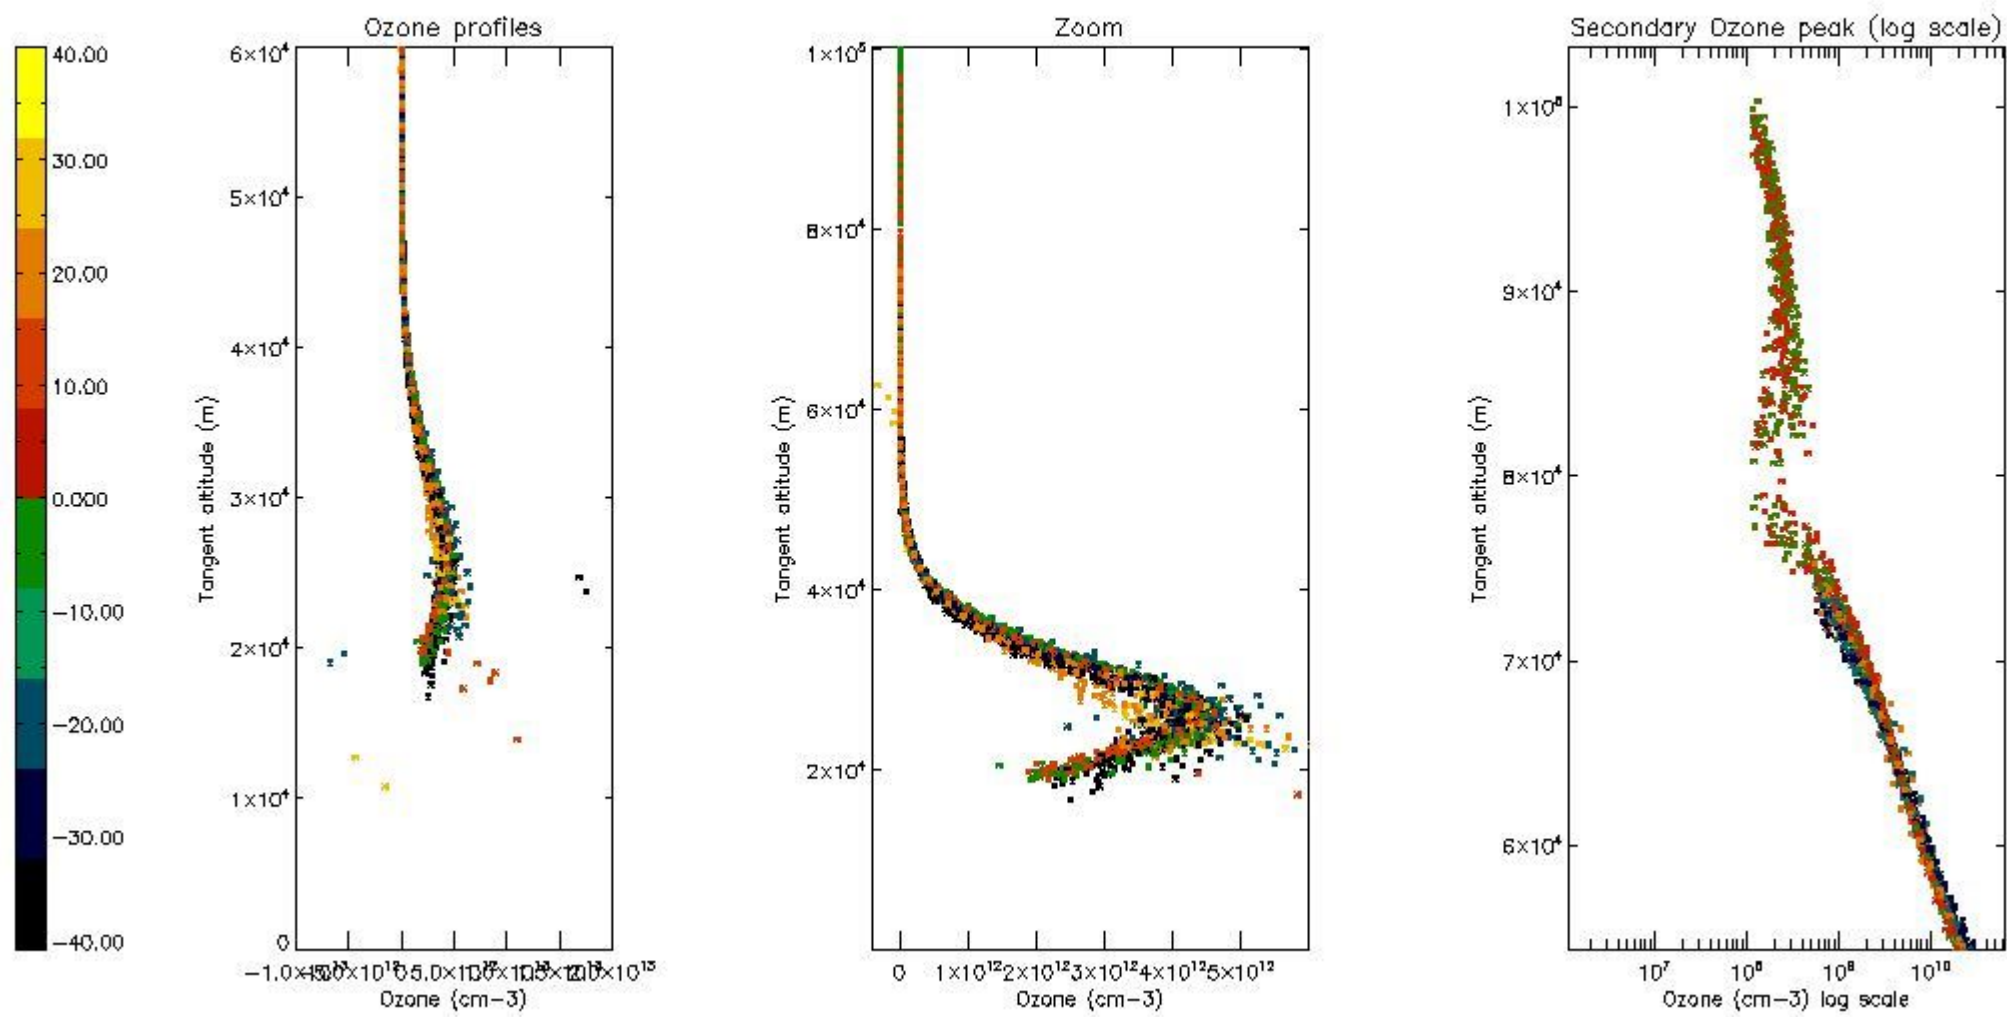

STD < 10	17
STD < 5	13

5.2 Plot ozone profiles for all STD (dark without errors)

The colorbar represents the latitude.

5.3 Plot ozone profiles where STD < 20% (dark without errors)

The colorbar represents the latitude.

5.4 Plot ozone profiles where STD < 10% (dark without errors)

The colorbar represents the latitude.

5.5 Plot ozone profiles where $STD < 5\%$ (dark without errors)

The colorbar represents the latitude.

5.6 Plot NO₂ profiles for all STD (dark without errors)

The colorbar represents the latitude.

5.7 Plot NO3 profiles for all STD (dark without errors)

The colorbar represents the latitude.

5.8 Plot H₂O profiles for all STD (only for occultations of stars 1,2,3,4,13,14,16,26,63 dark without errors)