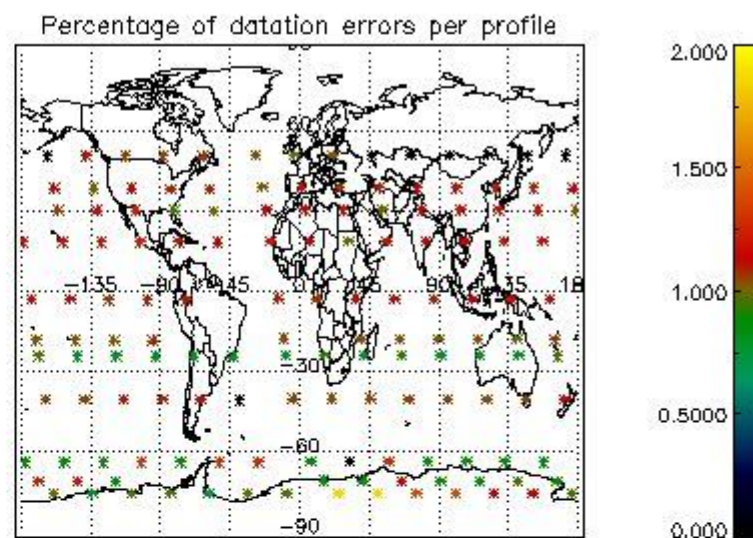

Percentage of flagged data per NO3 profile

4. Level 1 quality information per product

In this section it is plotted some information contained in the Quality Summary data set of the level 2 products that comes from the level 1b processing. Products without errors (error flag in the MPH set to "0") are used.

4.1 Plot quality information per product (time dependant) coming from level 1b processing

4.1.1 Plot level 1 quality information per product (time dependant): ENVISAT ASCENDING passes

4.1.2 Plot level 1 quality information per product (time dependant): ENVI SAT DESCENDING passes

4.2 Plot quality information per product coming from level 1b processing (world map)

4.2.1 Plot level 1 quality information per product (world map): ENVISAT ASCENDING passes

4.2.2 Plot level 1 quality information per product (world map): ENVISAT DESCENDING passes