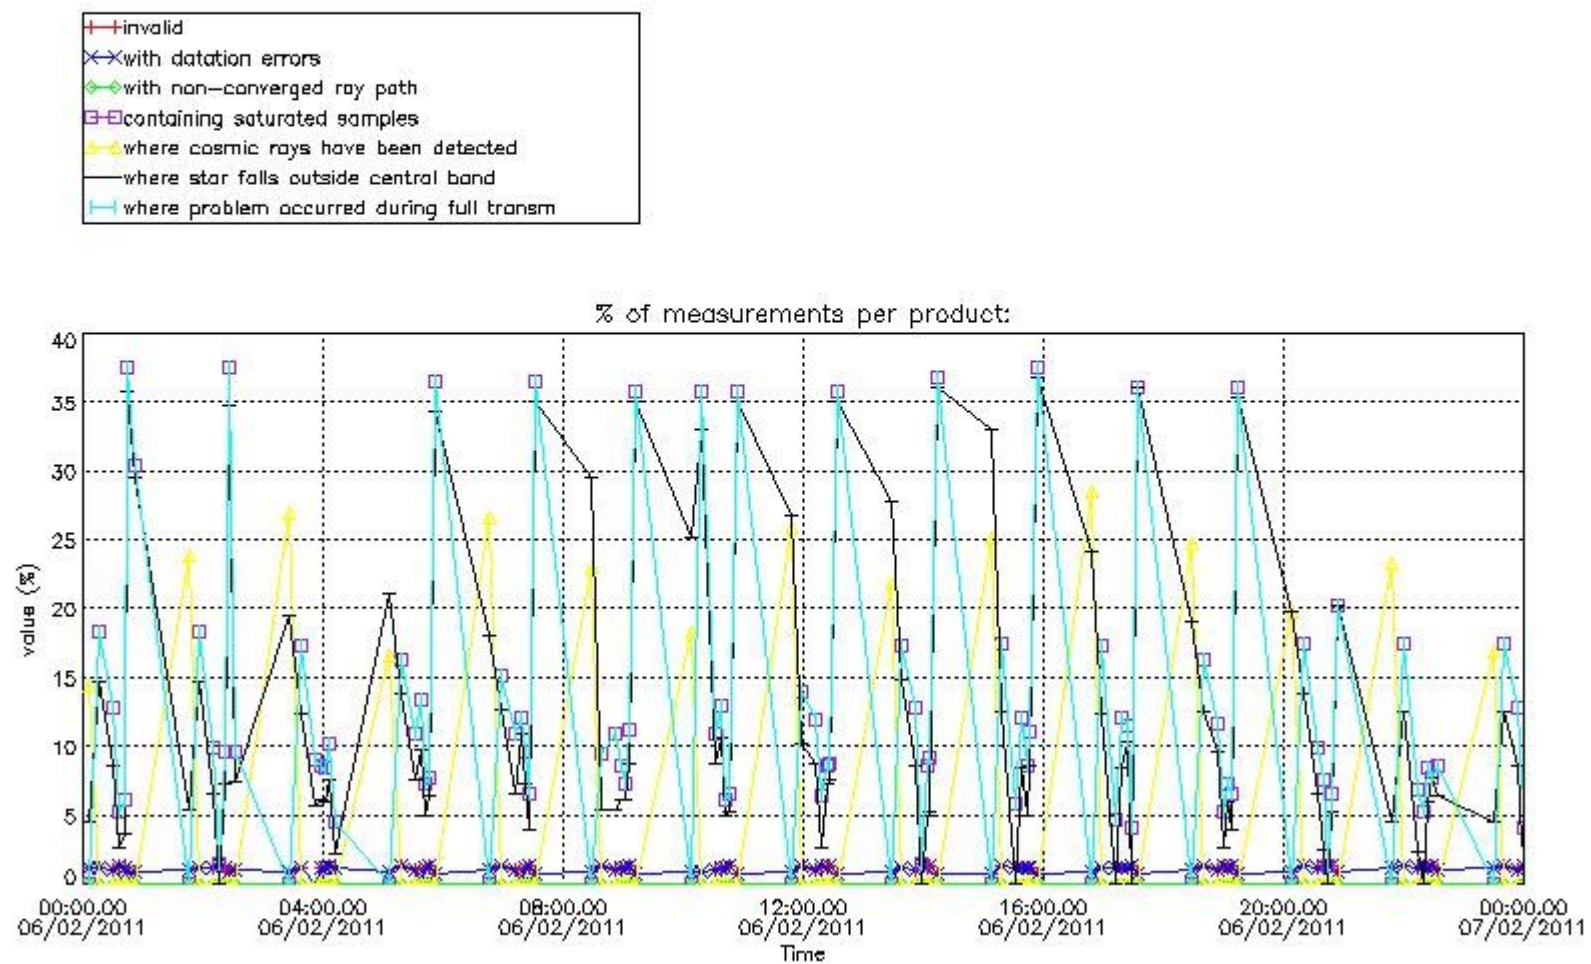

3. Quality information per product

In this section it is plotted some information contained in the Quality Summary data set of the level 2 products. Only products in dark limb conditions and without errors (error flag in the MPH set to "0") are used.

3.1 Plot quality information per product (time dependant)

3.2 Plot quality information per product (world map)

Percentage of flagged data per O3 profile

Percentage of flagged data per H2O profile

Percentage of flagged data per NO2 profile

Percentage of flagged data per NO3 profile

4. Level 1 quality information per product

In this section it is plotted some information contained in the Quality Summary data set of the level 2 products that comes from the level 1b processing. Products without errors (error flag in the MPH set to "0") are used.

4.1 Plot quality information per product (time dependant) coming from level 1b processing

4.1.1 Plot level 1 quality information per product (time dependant): ENVISAT ASCENDING passes

4.1.2 Plot level 1 quality information per product (time dependant): ENVI SAT DESCENDING passes