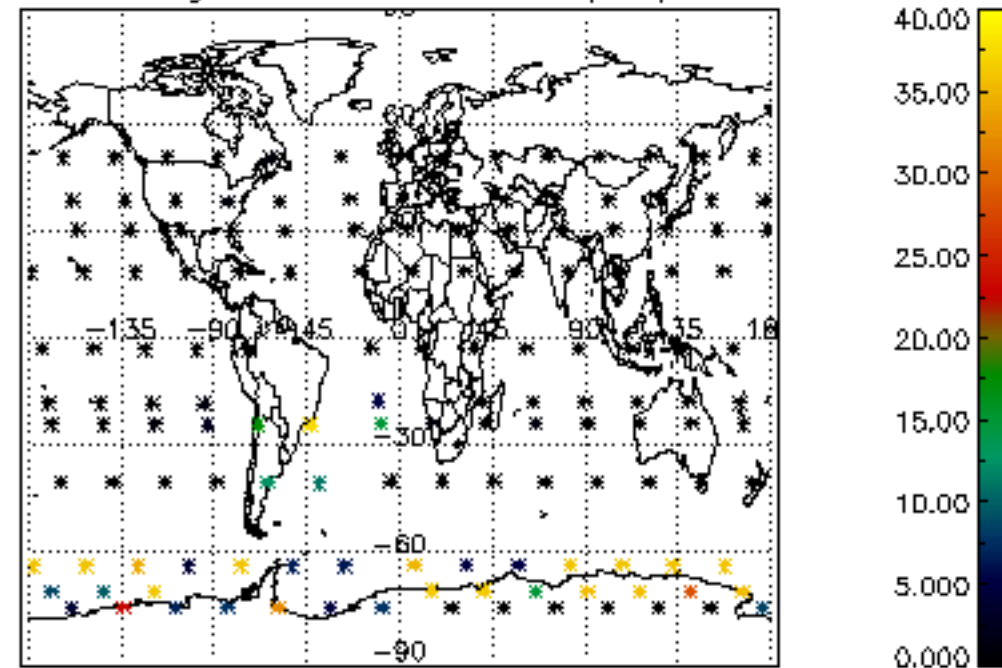

Percentage of flagged data per NO3 profile

Percentage of cosmic ray hits per profile

Percentage of datation errors per profile

Percentage of star falling outside central band per profile

Percentage of saturation errors per profile