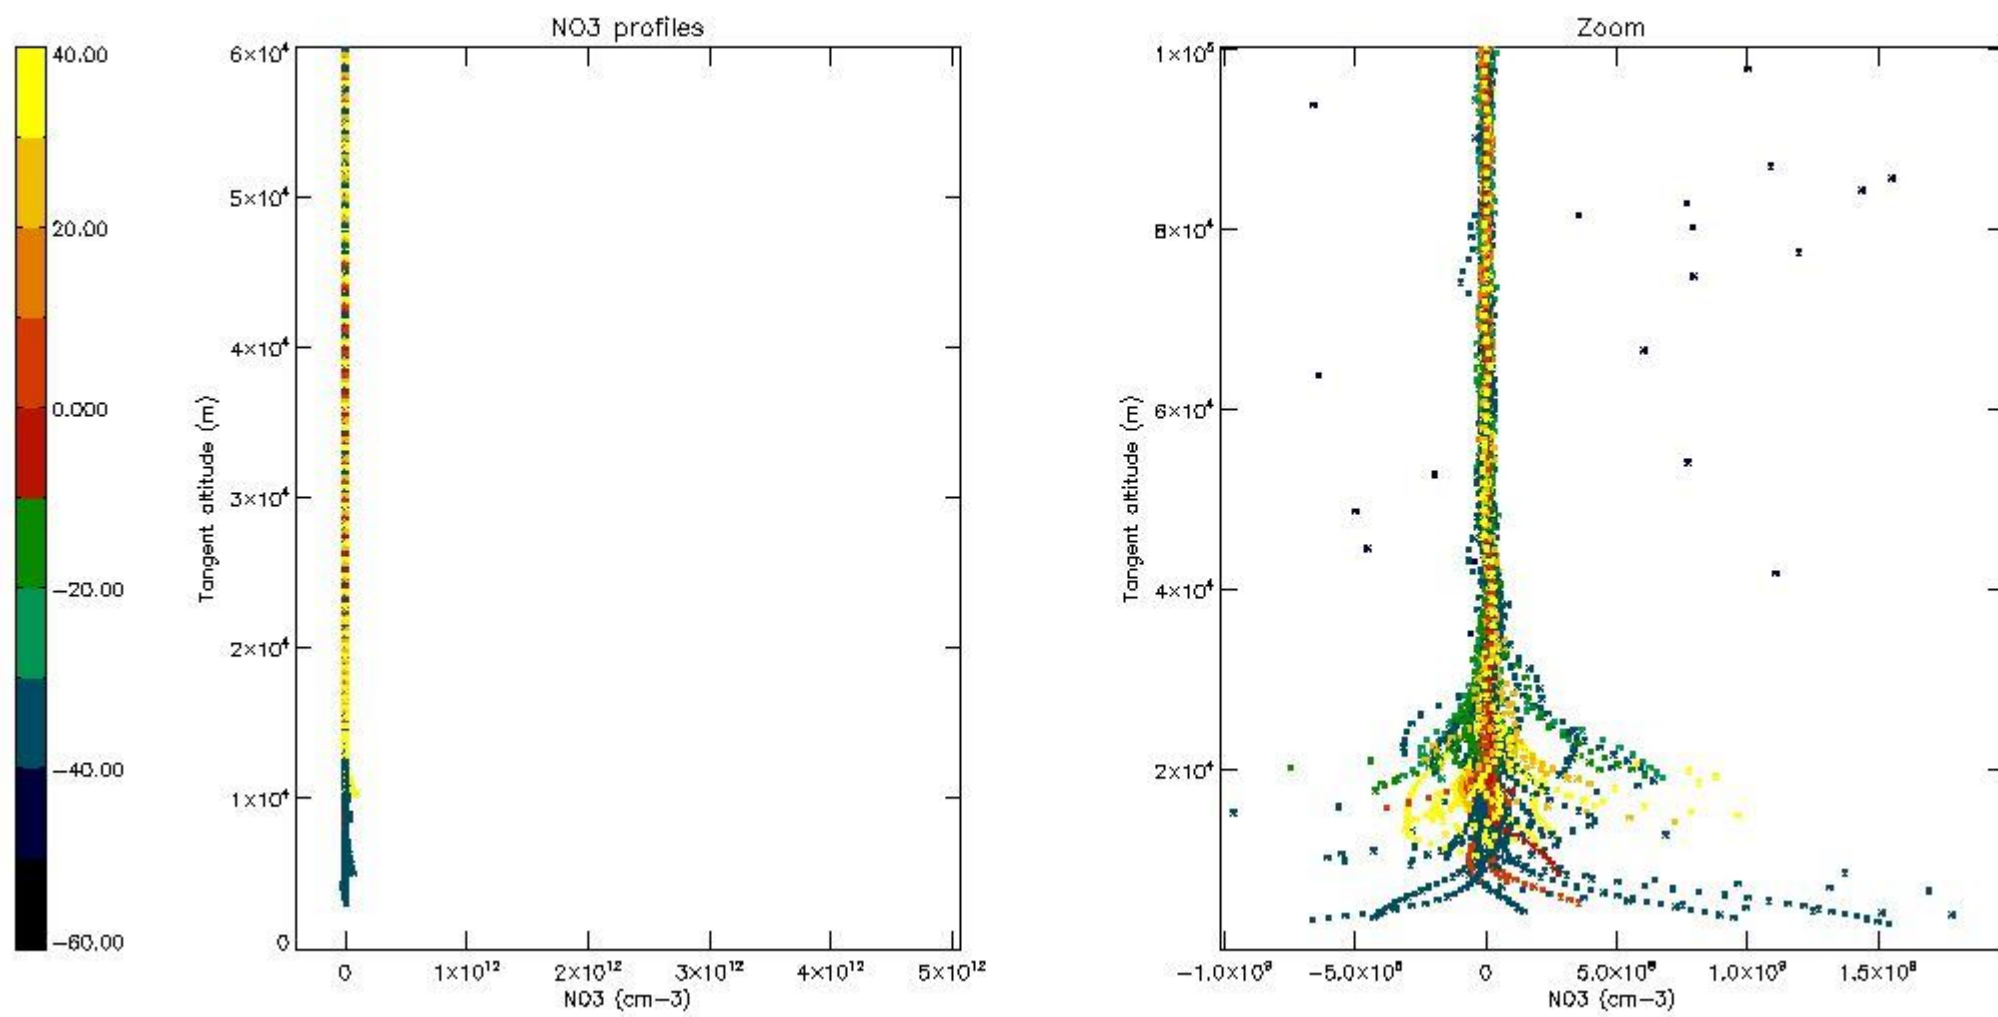

5.4 Plot ozone profiles where STD < 10% (dark without errors)

The colorbar represents the latitude.

5.5 Plot ozone profiles where STD < 5% (dark without errors)

The colorbar represents the latitude.

5.6 Plot NO₂ profiles for all STD (dark without errors)

The colorbar represents the latitude.

5.7 Plot NO3 profiles for all STD (dark without errors)

The colorbar represents the latitude.

5.8 Plot H₂O profiles for all STD (only for occultations of stars 1,2,3,4,13,14,16,26,63 dark without errors)