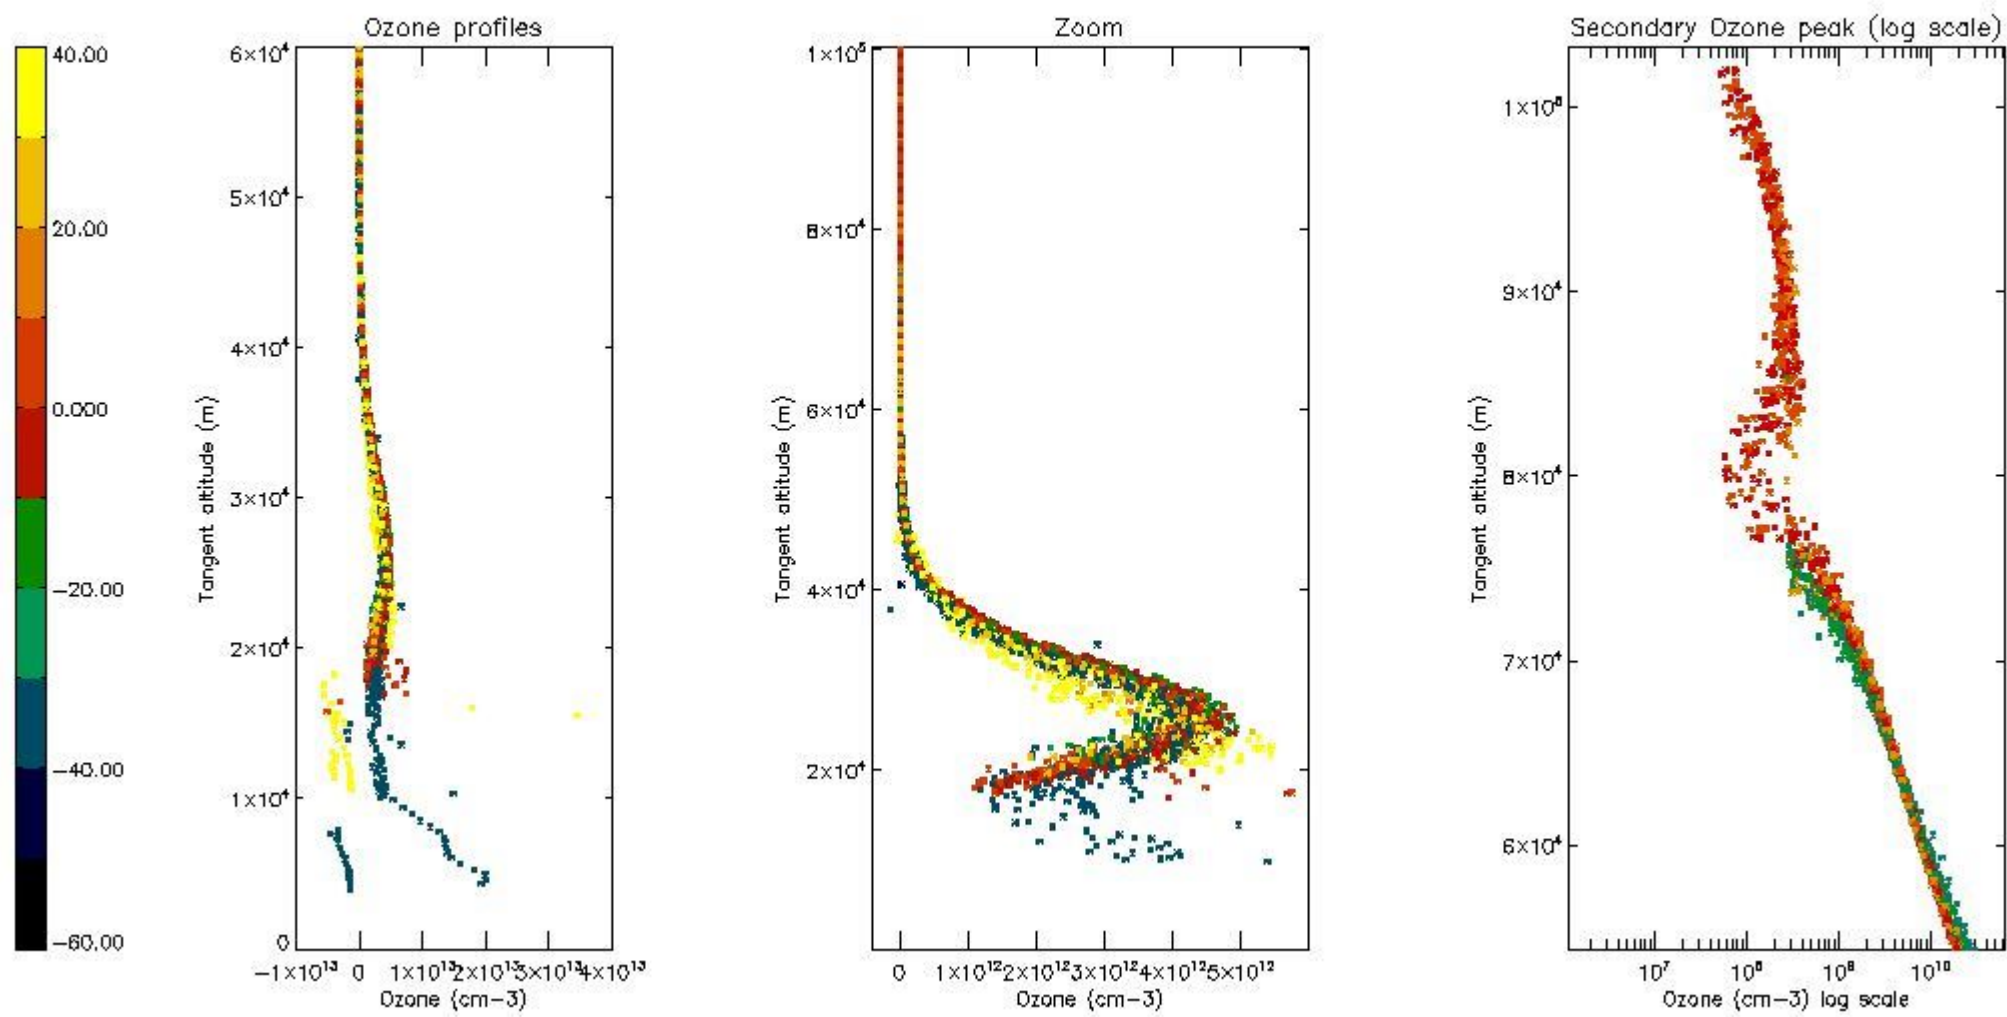

STD < 10	17
STD < 5	12

5.2 Plot ozone profiles for all STD (dark without errors)

The colorbar represents the latitude.

5.3 Plot ozone profiles where STD < 20% (dark without errors)

The colorbar represents the latitude.