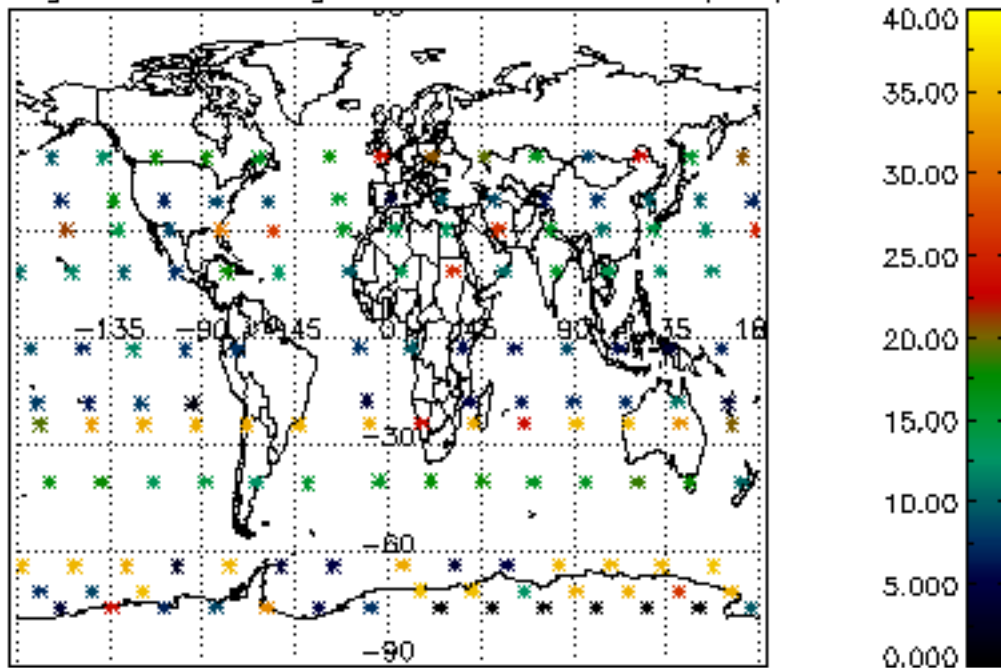

Percentage of flagged data per NO3 profile

Percentage of cosmic ray hits per profile

Percentage of datation errors per profile

Percentage of star falling outside central band per profile

Percentage of saturation errors per profile