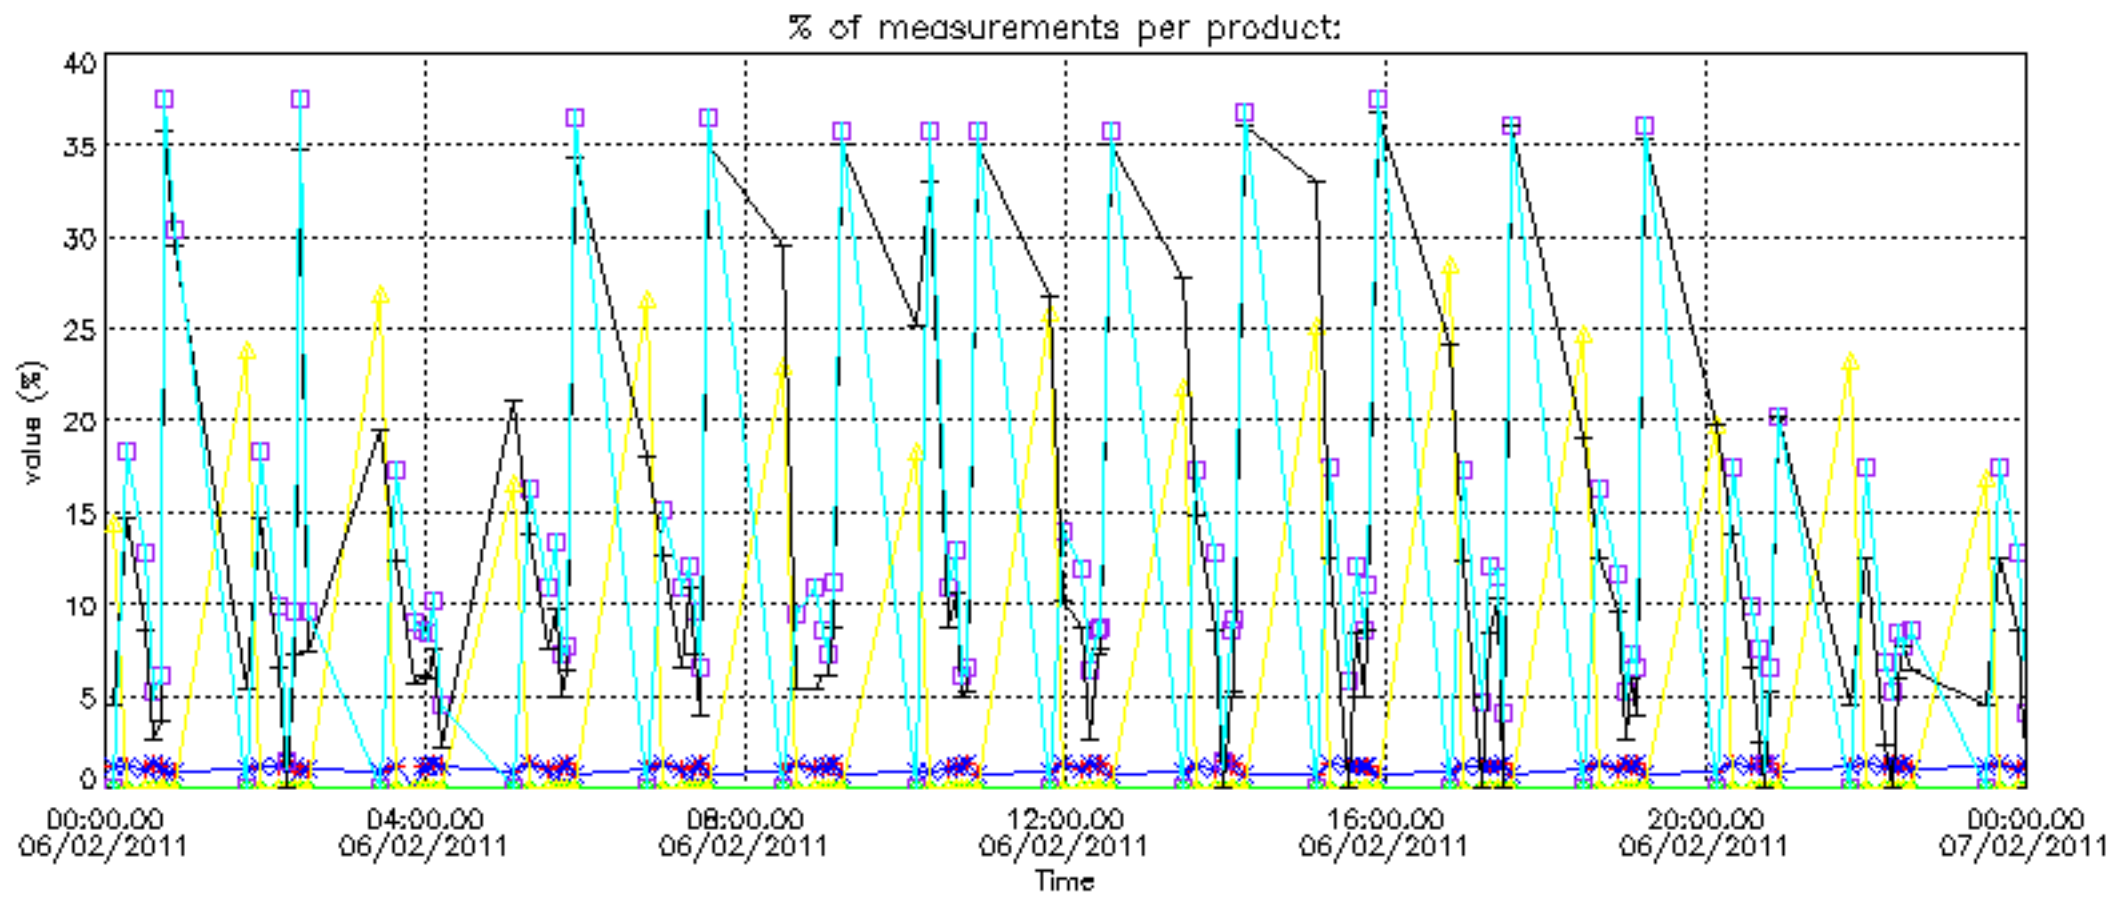

Percentage of cosmic ray hits per profile

Percentage of datation errors per profile