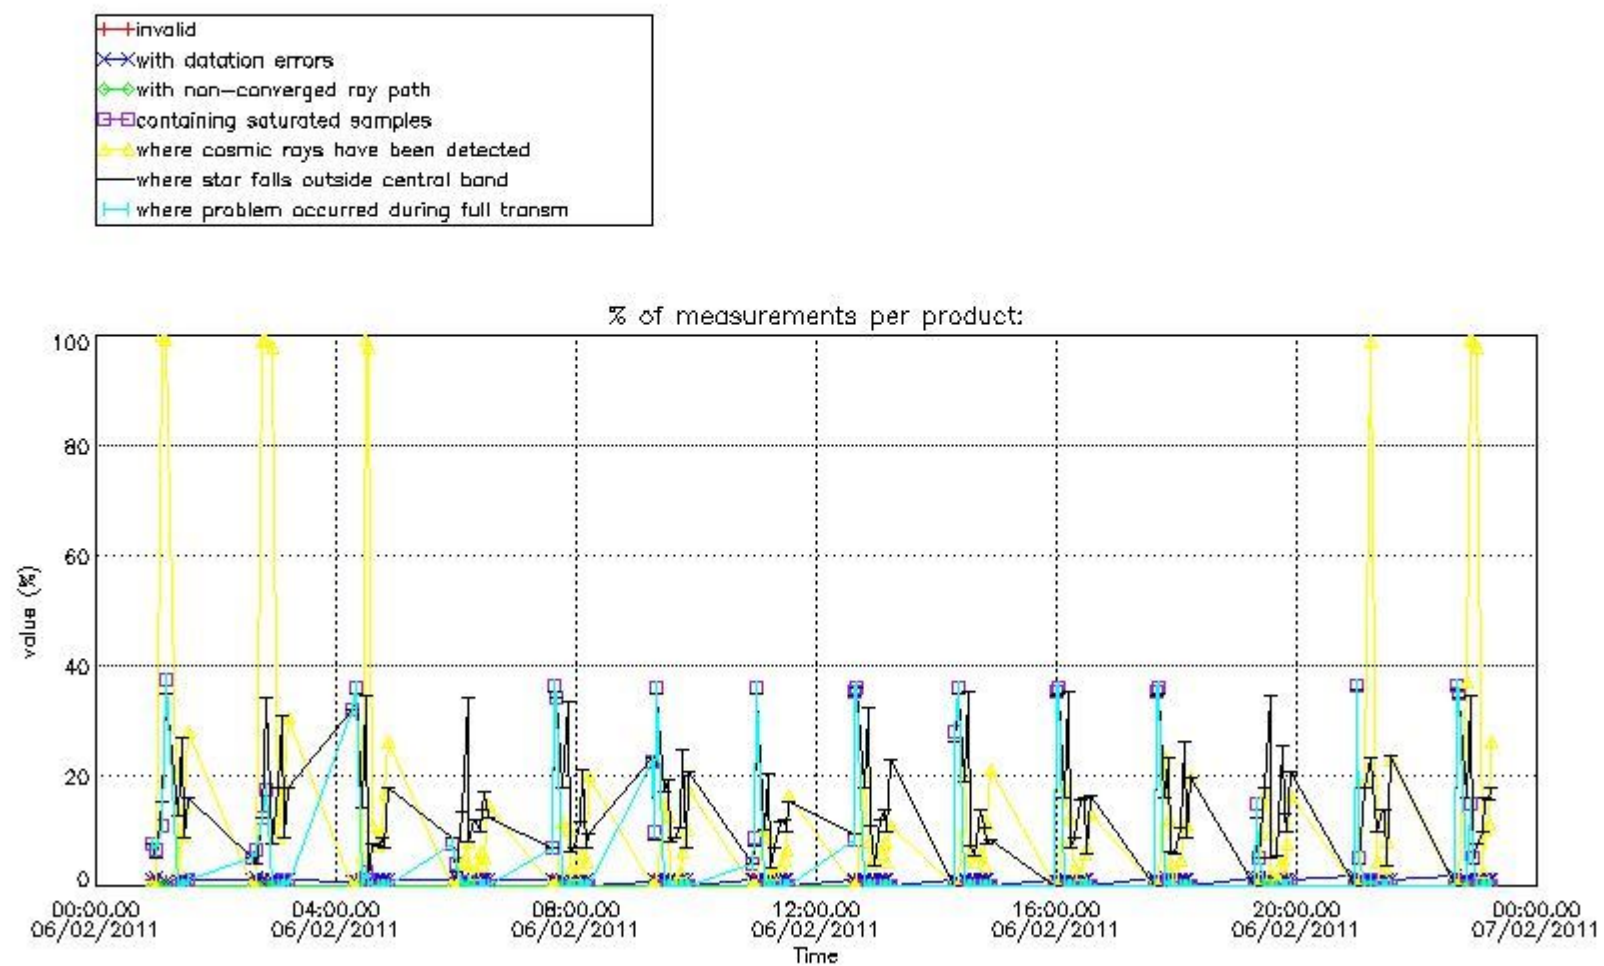

4.1.2 Plot level 1 quality information per product (time dependant): ENVI SAT DESCENDING passes