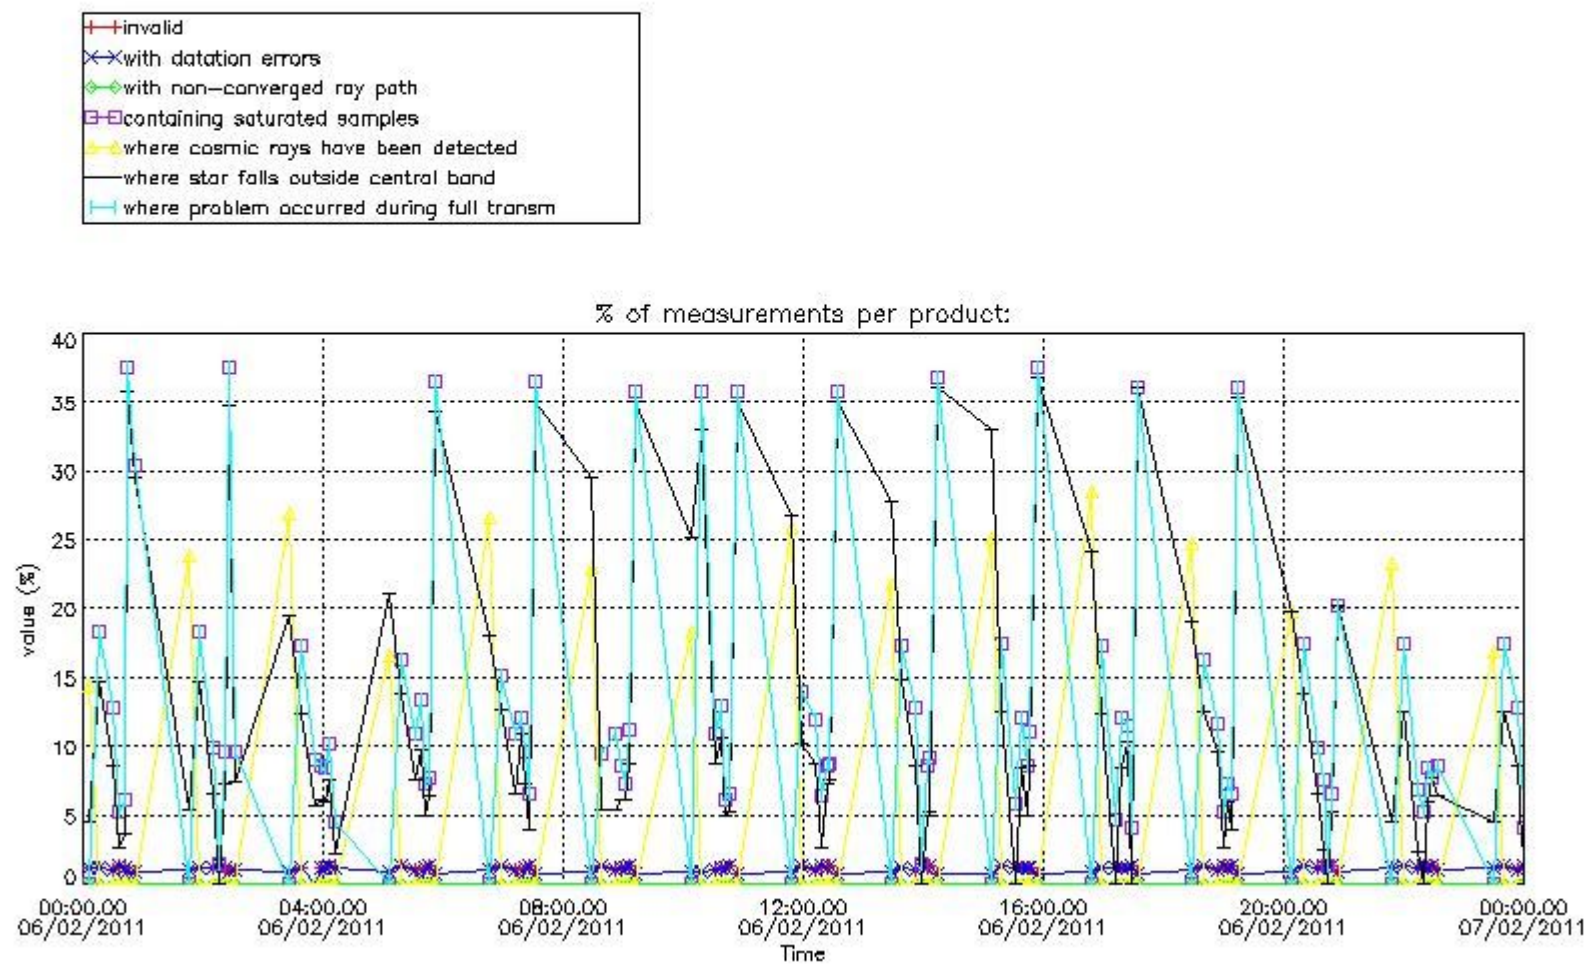

3.1 Plot quality information per product (time dependant)

3.2 Plot quality information per product (world map)

Percentage of flagged data per O3 profile

Percentage of flagged data per H2O profile

Percentage of flagged data per NO2 profile

Percentage of flagged data per NO3 profile

4. Level 1 quality information per product

In this section it is plotted some information contained in the Quality Summary data set of the level 2 products that comes from the level 1b processing. Products without errors (error flag in the MPH set to "0") are used.

4.1 Plot quality information per product (time dependant) coming from level 1b processing

4.1.1 Plot level 1 quality information per product (time dependant): ENVISAT ASCENDING passes

4.1.2 Plot level 1 quality information per product (time dependant): ENVI SAT DESCENDING passes

5. Trace gas profiles

5.1 Ozone statistics based on quality of products

The final quality of the products can be "measured" using the STD (Standard Deviation) attached to every point profile. This information is written to the parameter GOM_NL__2P/NL_LOCAL_SPECIES_DENSITY/o3_std of the level 2 products. The table below shows the statistics for given STD ranges.