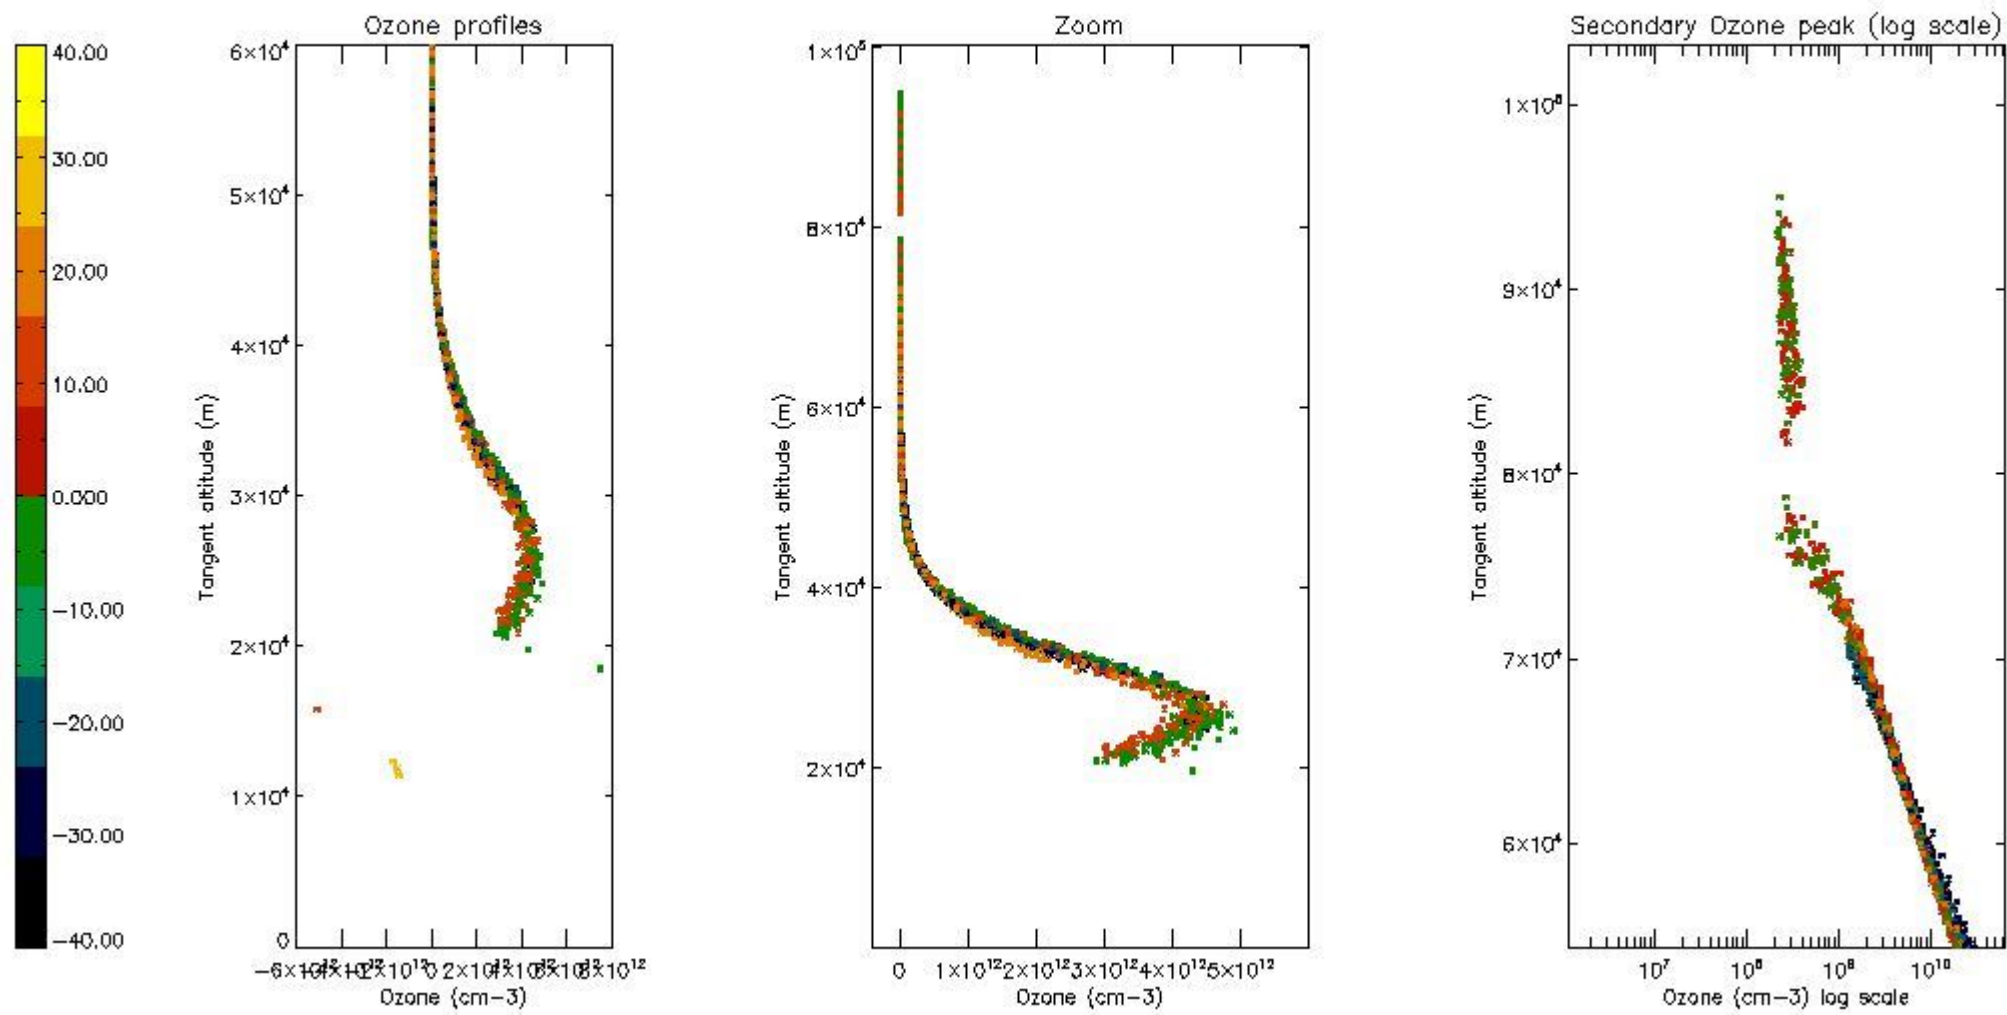

5.6 Plot NO₂ profiles for all STD (dark without errors)

The colorbar represents the latitude.