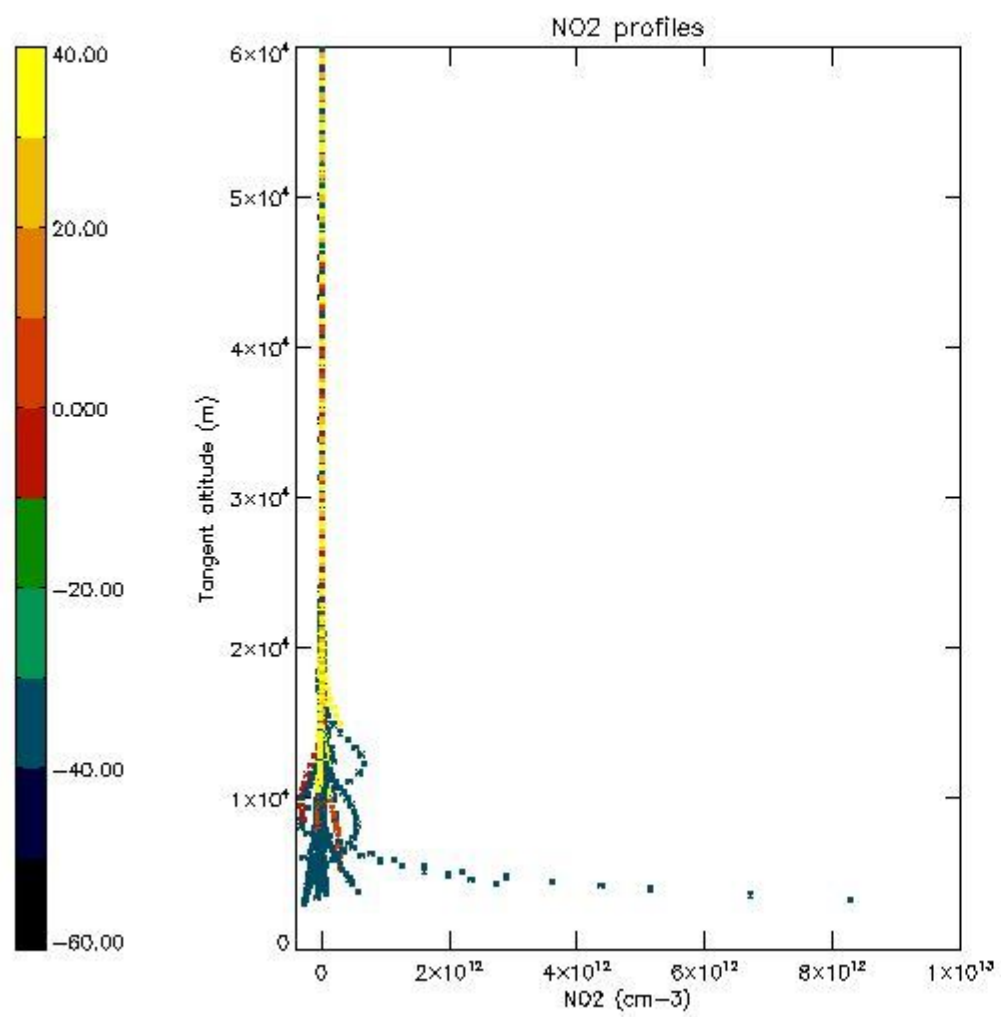

5.4 Plot ozone profiles where $STD < 10\%$ (dark without errors)

The colorbar represents the latitude.

5.5 Plot ozone profiles where STD < 5% (dark without errors)

The colorbar represents the latitude.

5.6 Plot NO₂ profiles for all STD (dark without errors)

The colorbar represents the latitude.

5.7 Plot NO3 profiles for all STD (dark without errors)

The colorbar represents the latitude.

5.8 Plot H2O profiles for all STD (only for occultations of stars 1,2,3,4,13,14,16,26,63 dark without errors)