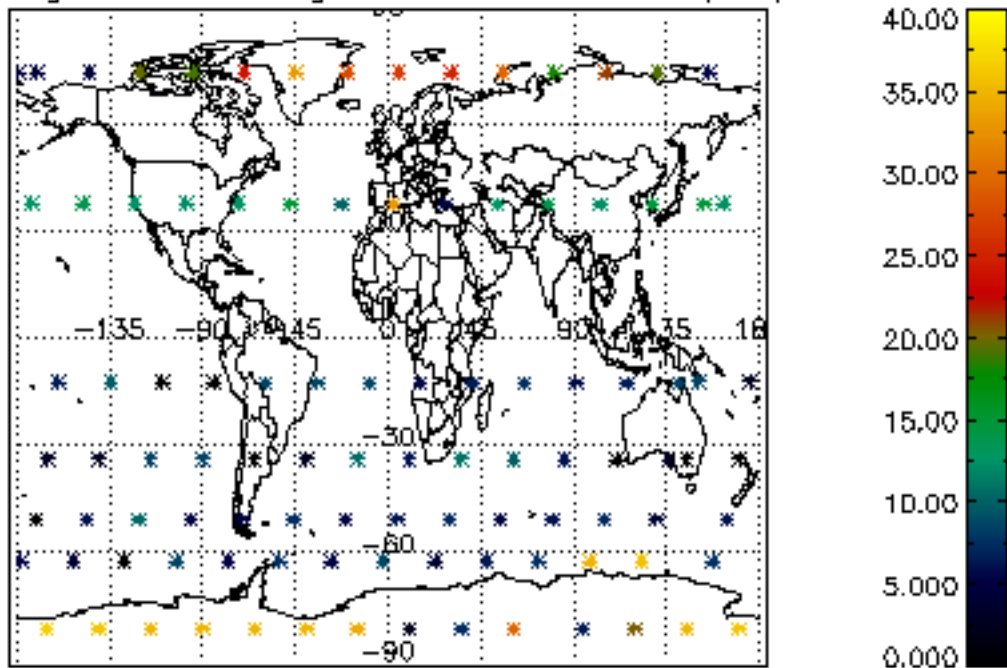

Percentage of star falling outside central band per profile