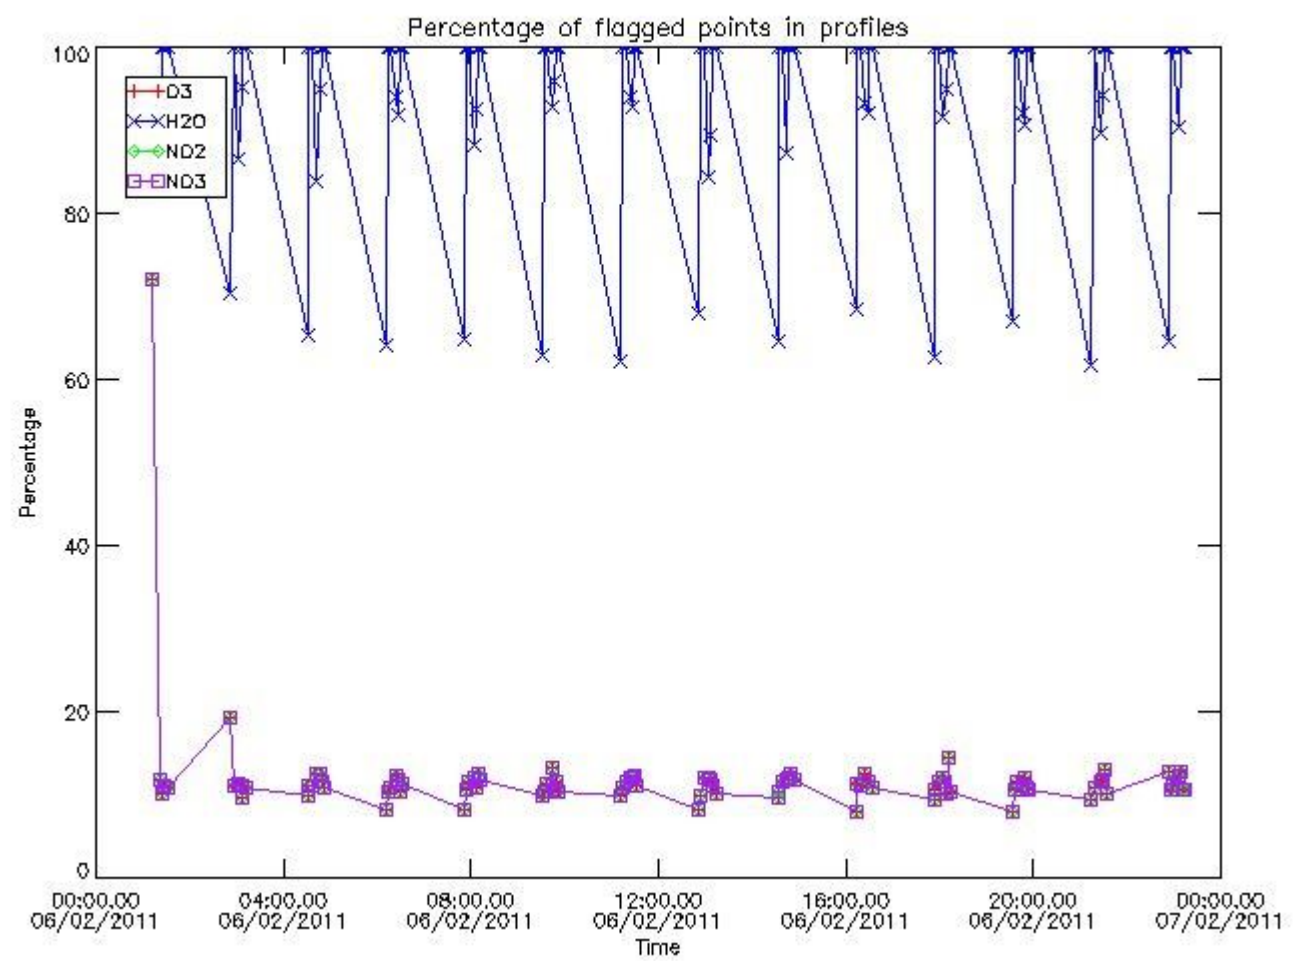

3. Quality information per product

In this section it is plotted some information contained in the Quality Summary data set of the level 2 products. Only products in dark limb conditions and without errors (error flag in the MPH set to "0") are used.

3.1 Plot quality information per product (time dependant)

3.2 Plot quality information per product (world map)