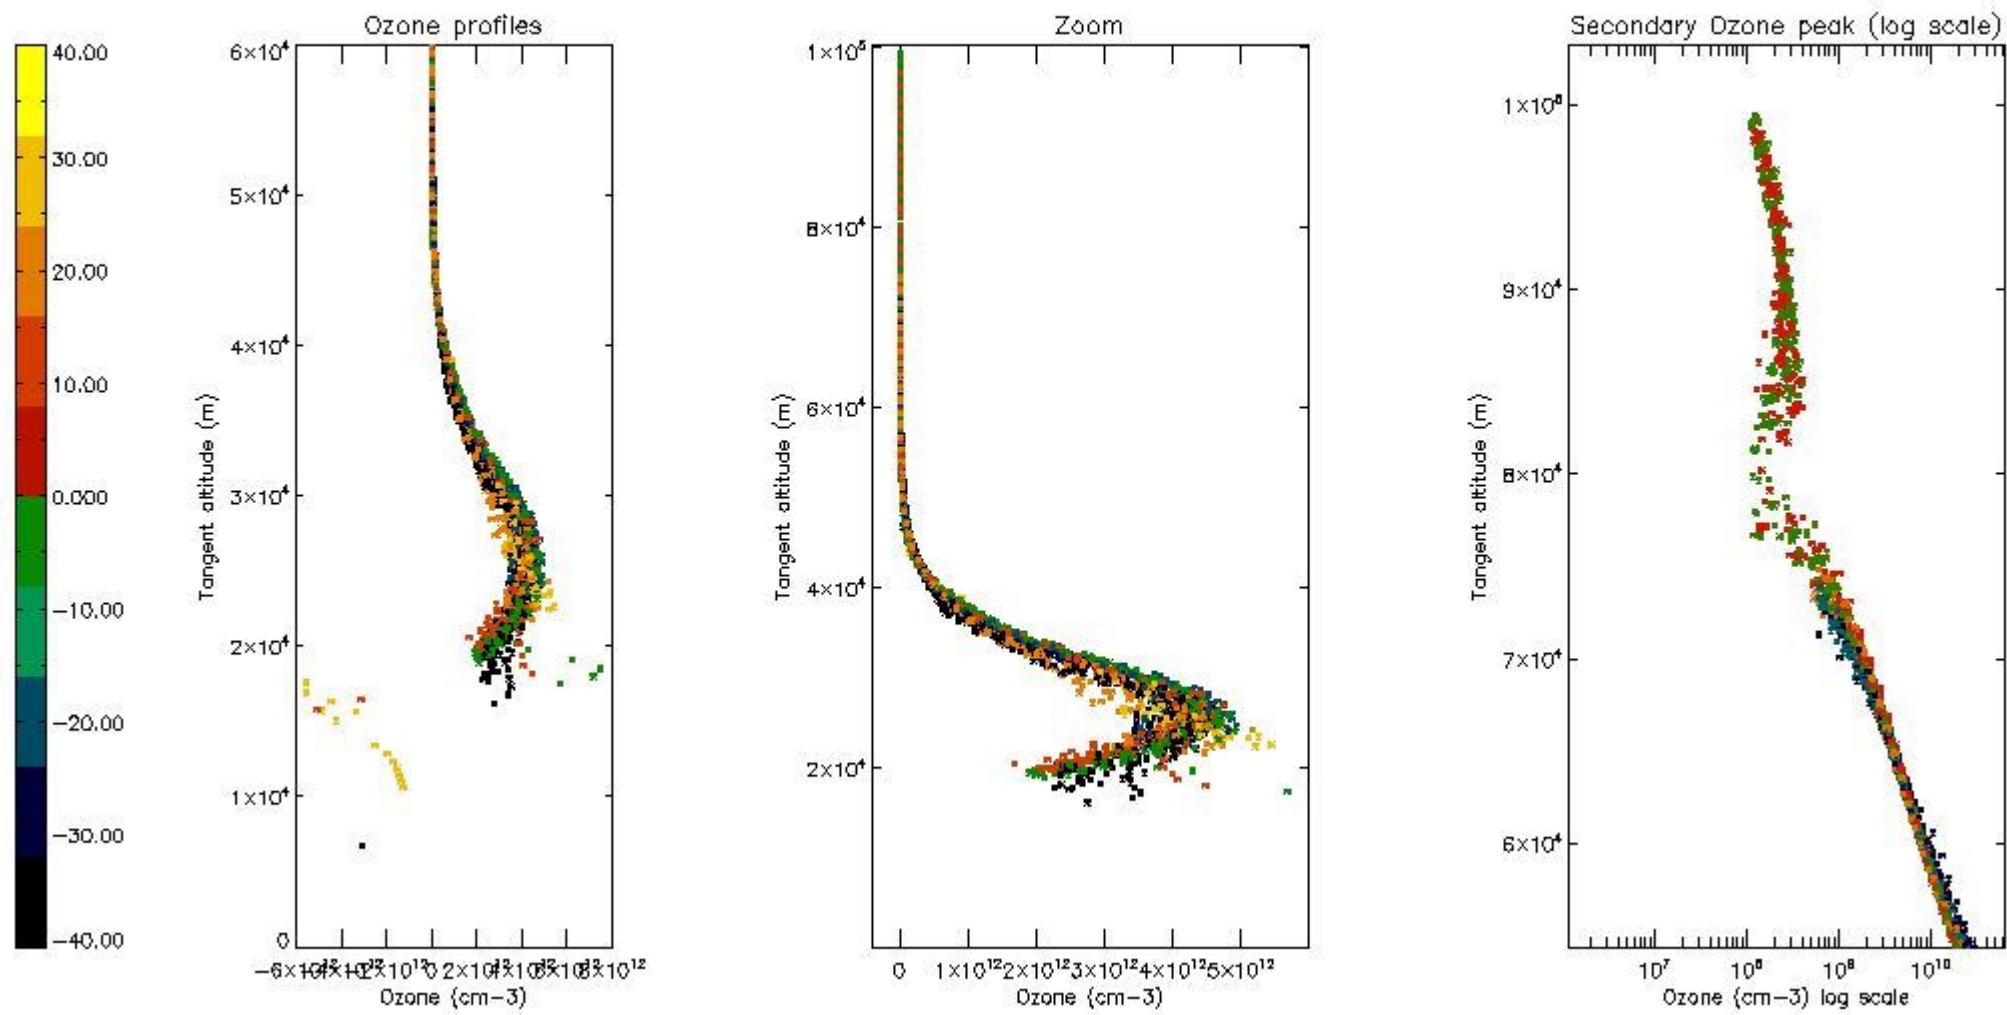

5.5 Plot ozone profiles where STD < 5% (dark without errors)

The colorbar represents the latitude.