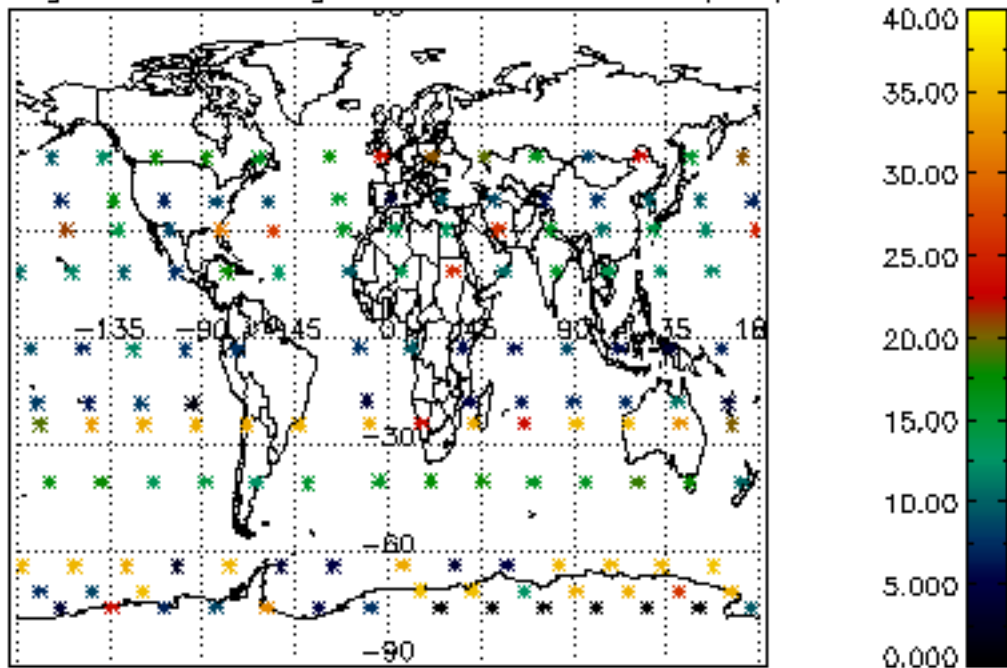

Percentage of cosmic ray hits per profile

Percentage of star falling outside central band per profile