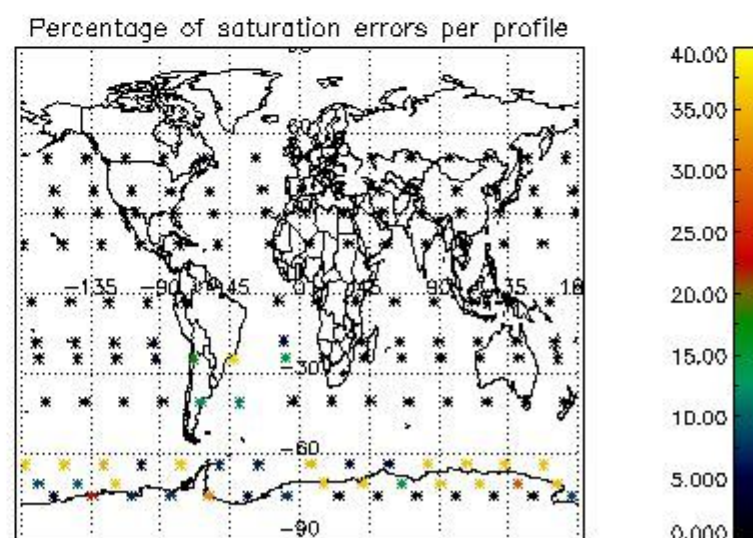

Percentage of flagged data per NO3 profile

4. Level 1 quality information per product

In this section it is plotted some information contained in the Quality Summary data set of the level 2 products that comes from the level 1b processing. Products without errors (error flag in the MPH set to "0") are used.

4.1 Plot quality information per product (time dependant) coming from level 1b processing

4.1.1 Plot level 1 quality information per product (time dependant): ENVISAT ASCENDING passes

4.1.2 Plot level 1 quality information per product (time dependant): ENVI SAT DESCENDING passes

4.2 Plot quality information per product coming from level 1b processing (world map)

4.2.1 Plot level 1 quality information per product (world map): ENVISAT ASCENDING passes

4.2.2 Plot level 1 quality information per product (world map): ENVISAT DESCENDING passes