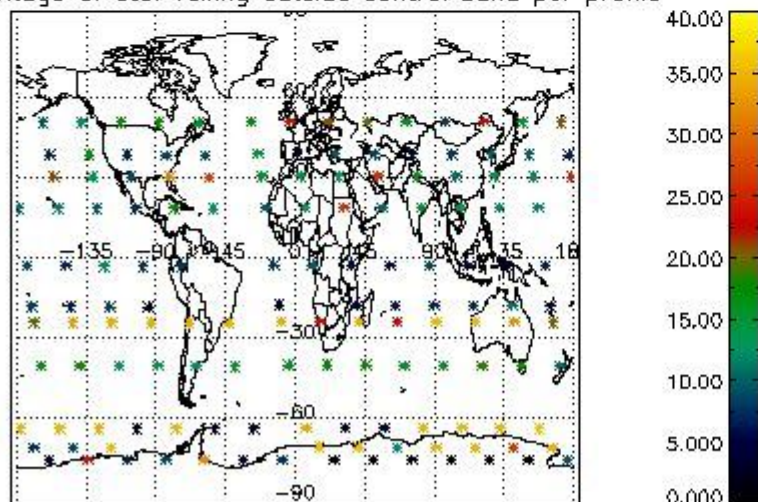

Percentage of star falling outside central band per profile