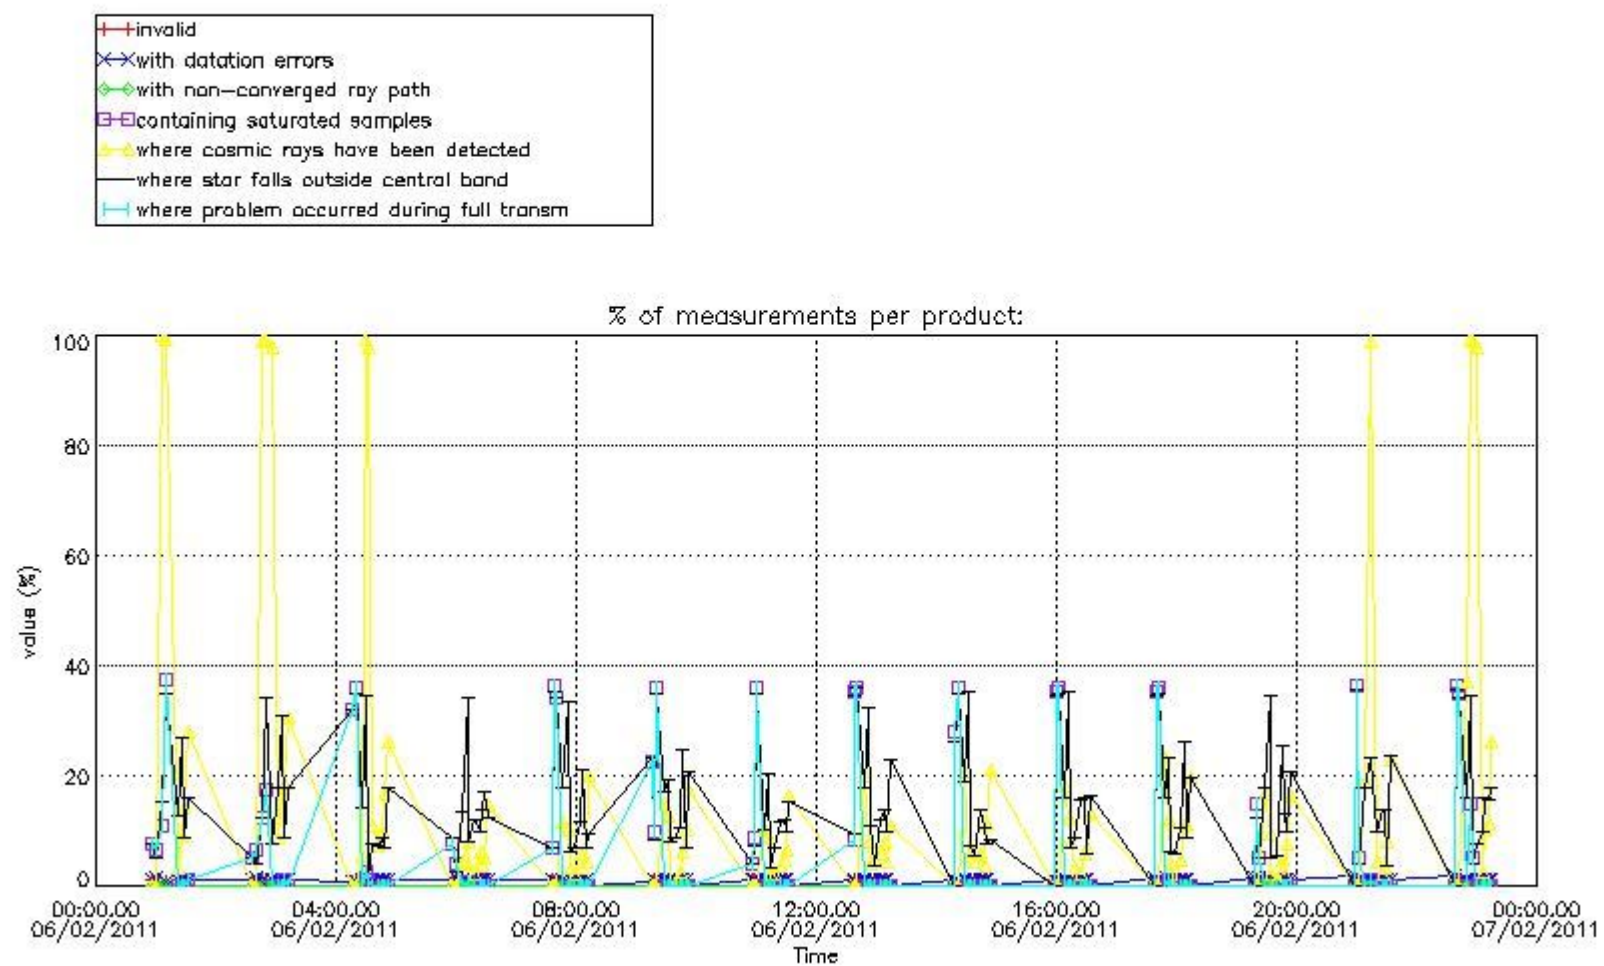

3.1 Plot quality information per product (time dependant)

3.2 Plot quality information per product (world map)

Percentage of flagged data per O3 profile

Percentage of flagged data per H2O profile

Percentage of flagged data per NO2 profile

Percentage of flagged data per NO3 profile

4. Level 1 quality information per product

In this section it is plotted some information contained in the Quality Summary data set of the level 2 products that comes from the level 1b processing. Products without errors (error flag in the MPH set to "0") are used.

4.1 Plot quality information per product (time dependant) coming from level 1b processing

4.1.1 Plot level 1 quality information per product (time dependant): ENVISAT ASCENDING passes

4.1.2 Plot level 1 quality information per product (time dependant): ENVI SAT DESCENDING passes