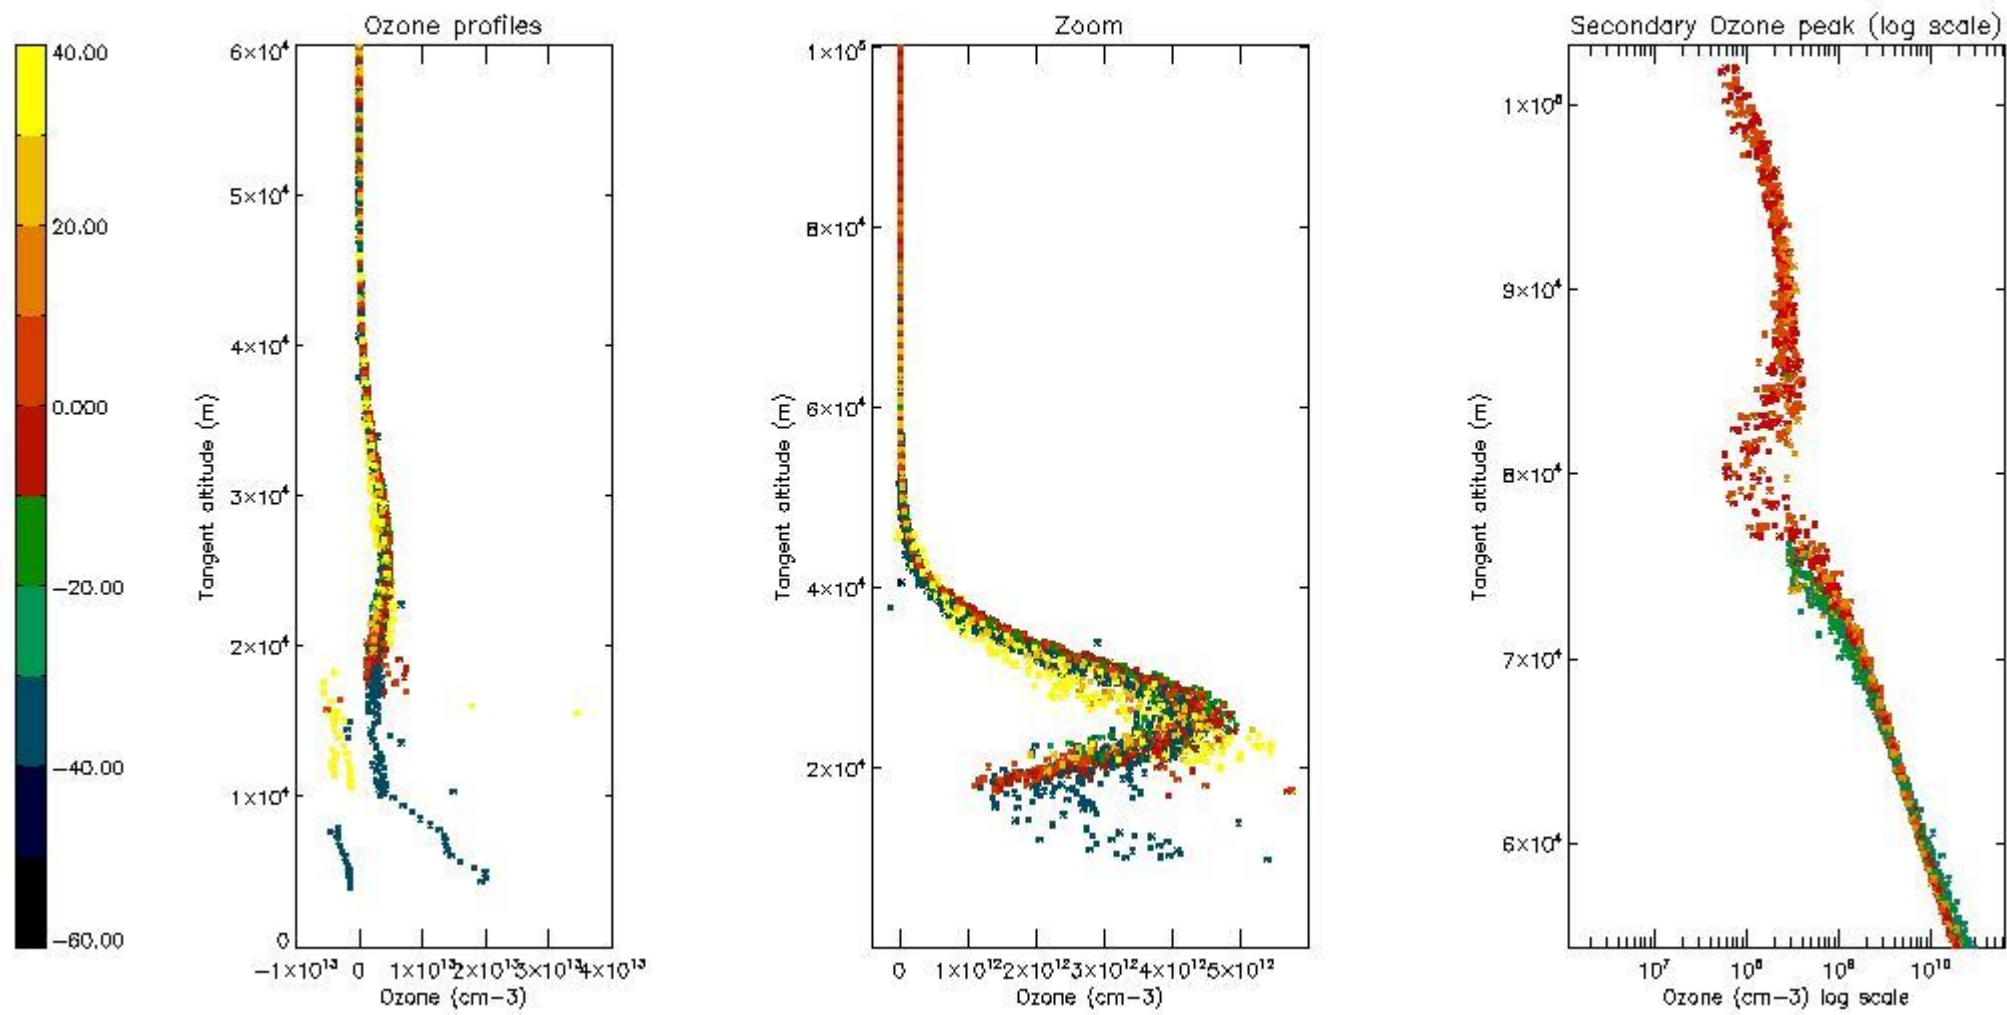

STD < 10	17
STD < 5	12

5.2 Plot ozone profiles for all STD (dark without errors)

The colorbar represents the latitude.

5.3 Plot ozone profiles where STD < 20% (dark without errors)

The colorbar represents the latitude.

5.4 Plot ozone profiles where STD < 10% (dark without errors)

The colorbar represents the latitude.

5.5 Plot ozone profiles where STD < 5% (dark without errors)

The colorbar represents the latitude.

5.6 Plot NO₂ profiles for all STD (dark without errors)

The colorbar represents the latitude.

5.7 Plot NO3 profiles for all STD (dark without errors)

The colorbar represents the latitude.

5.8 Plot H₂O profiles for all STD (only for occultations of stars 1,2,3,4,13,14,16,26,63 dark without errors)