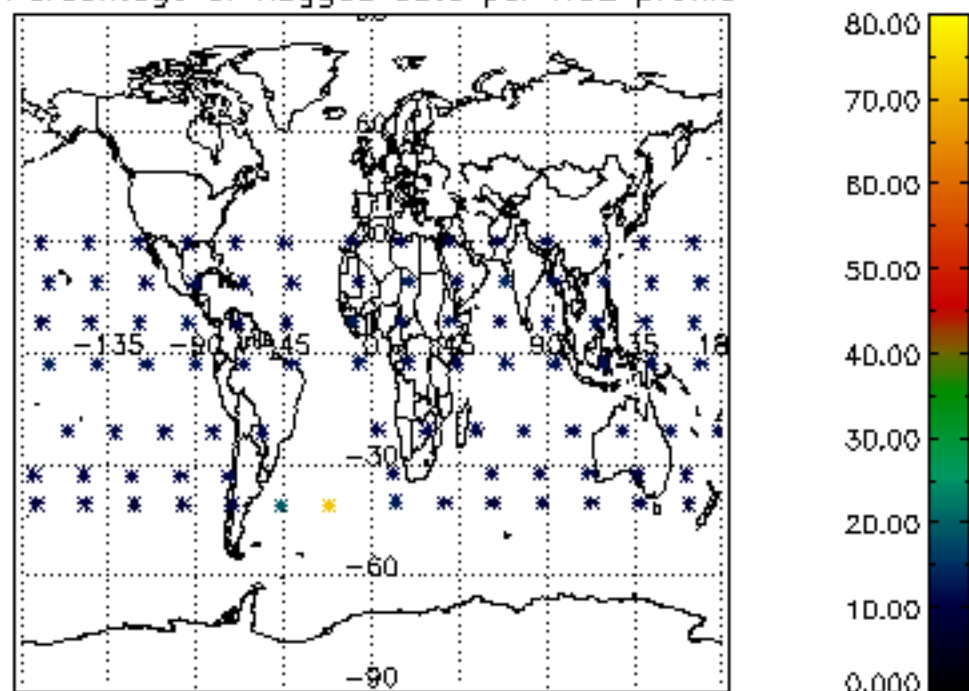

Percentage of flagged data per NO2 profile