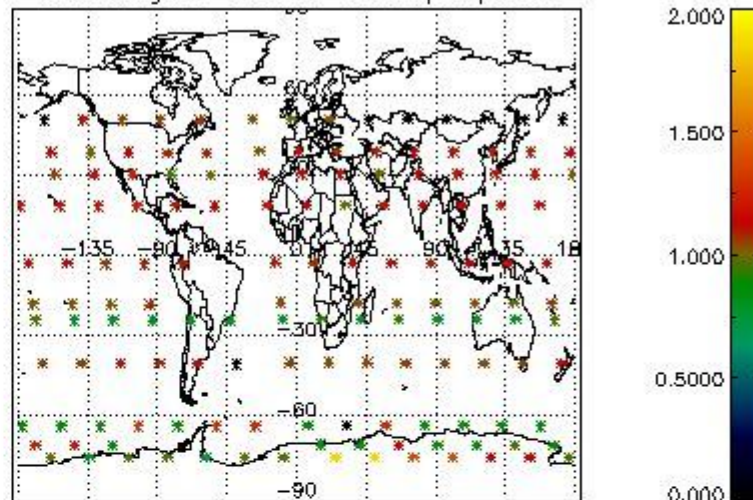

Percentage of datation errors per profile