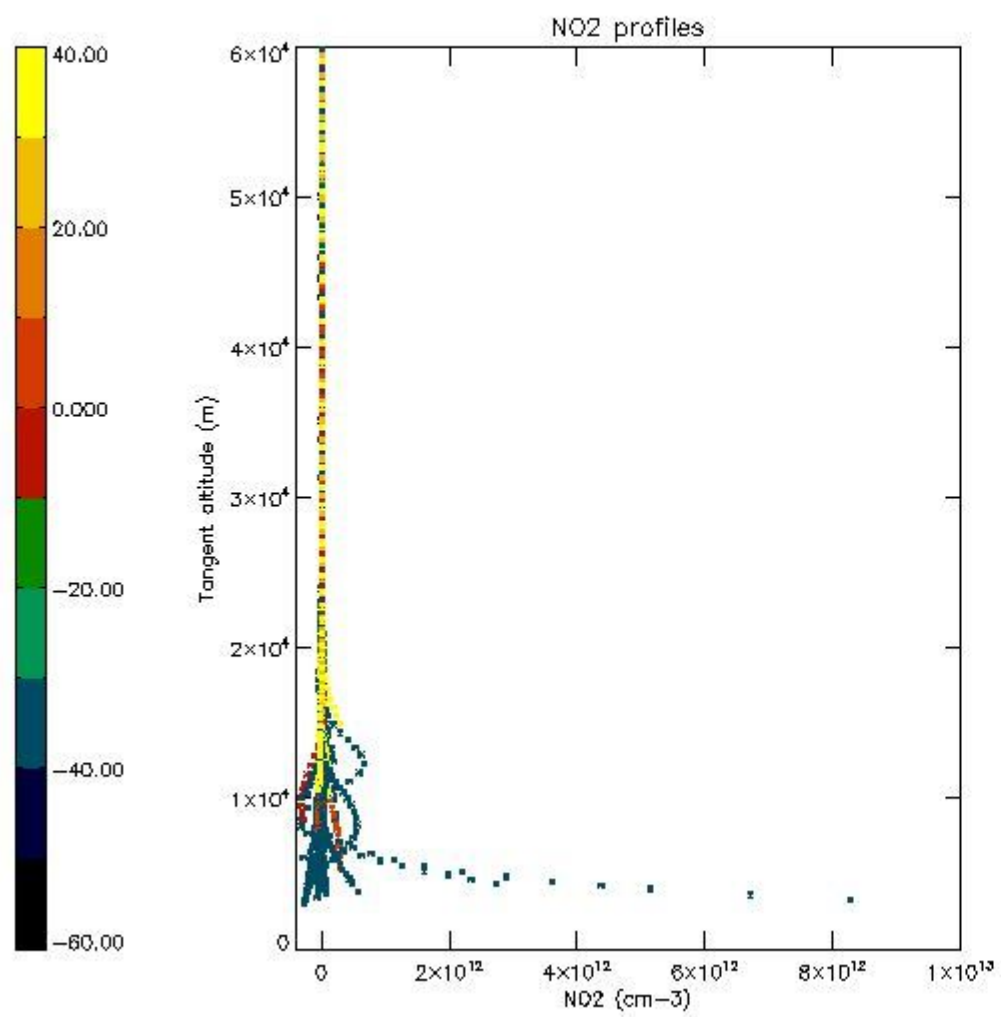

STD < 10	17
STD < 5	12

5.2 Plot ozone profiles for all STD (dark without errors)

The colorbar represents the latitude.

5.3 Plot ozone profiles where STD < 20% (dark without errors)

The colorbar represents the latitude.

5.4 Plot ozone profiles where STD < 10% (dark without errors)

The colorbar represents the latitude.

5.5 Plot ozone profiles where STD < 5% (dark without errors)

The colorbar represents the latitude.

5.6 Plot NO₂ profiles for all STD (dark without errors)

The colorbar represents the latitude.

5.7 Plot NO3 profiles for all STD (dark without errors)

The colorbar represents the latitude.

5.8 Plot H₂O profiles for all STD (only for occultations of stars 1,2,3,4,13,14,16,26,63 dark without errors)