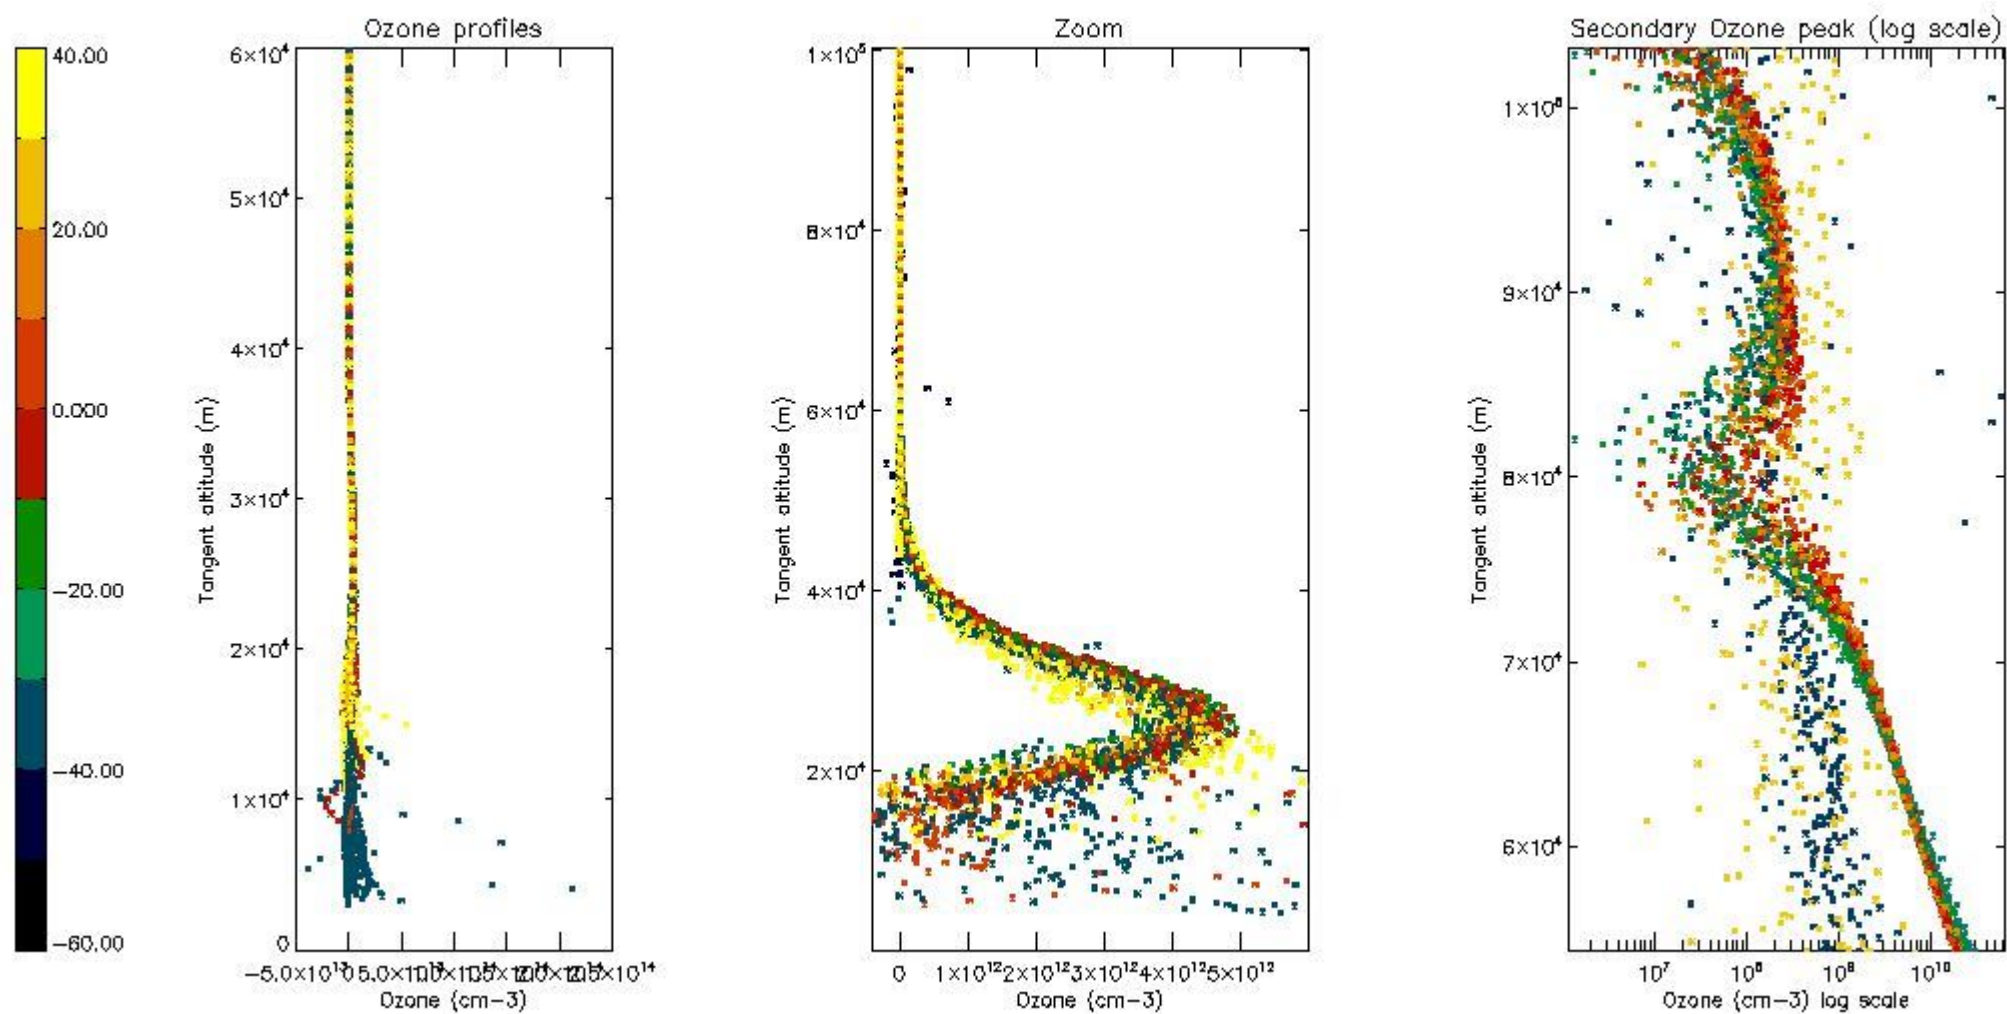

STD < 10	17
STD < 5	12

5.2 Plot ozone profiles for all STD (dark without errors)

The colorbar represents the latitude.

5.3 Plot ozone profiles where STD < 20% (dark without errors)

The colorbar represents the latitude.