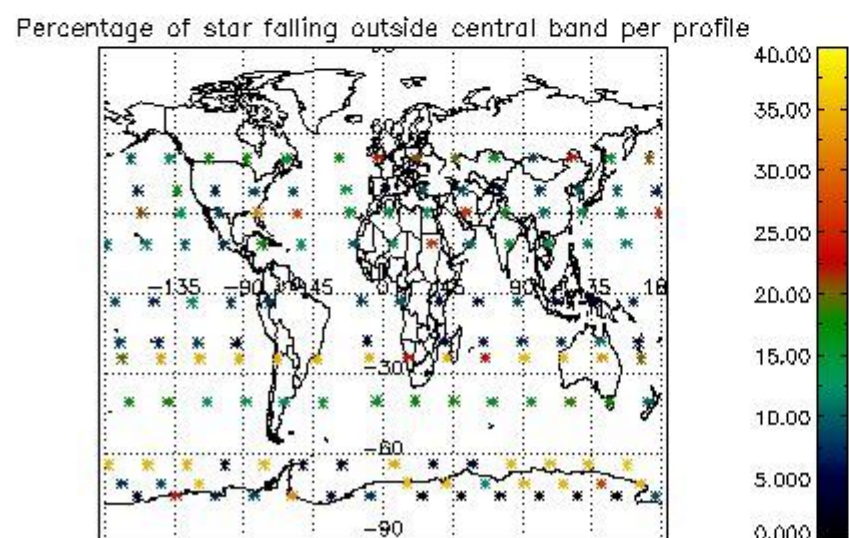

4.1 Plot quality information per product (time dependant) coming from level 1b processing

4.1.1 Plot level 1 quality information per product (time dependant): ENVISAT ASCENDING passes

4.1.2 Plot level 1 quality information per product (time dependant): ENVI SAT DESCENDING passes

4.2 Plot quality information per product coming from level 1b processing (world map)

4.2.1 Plot level 1 quality information per product (world map): ENVISAT ASCENDING passes

4.2.2 Plot level 1 quality information per product (world map): ENVISAT DESCENDING passes