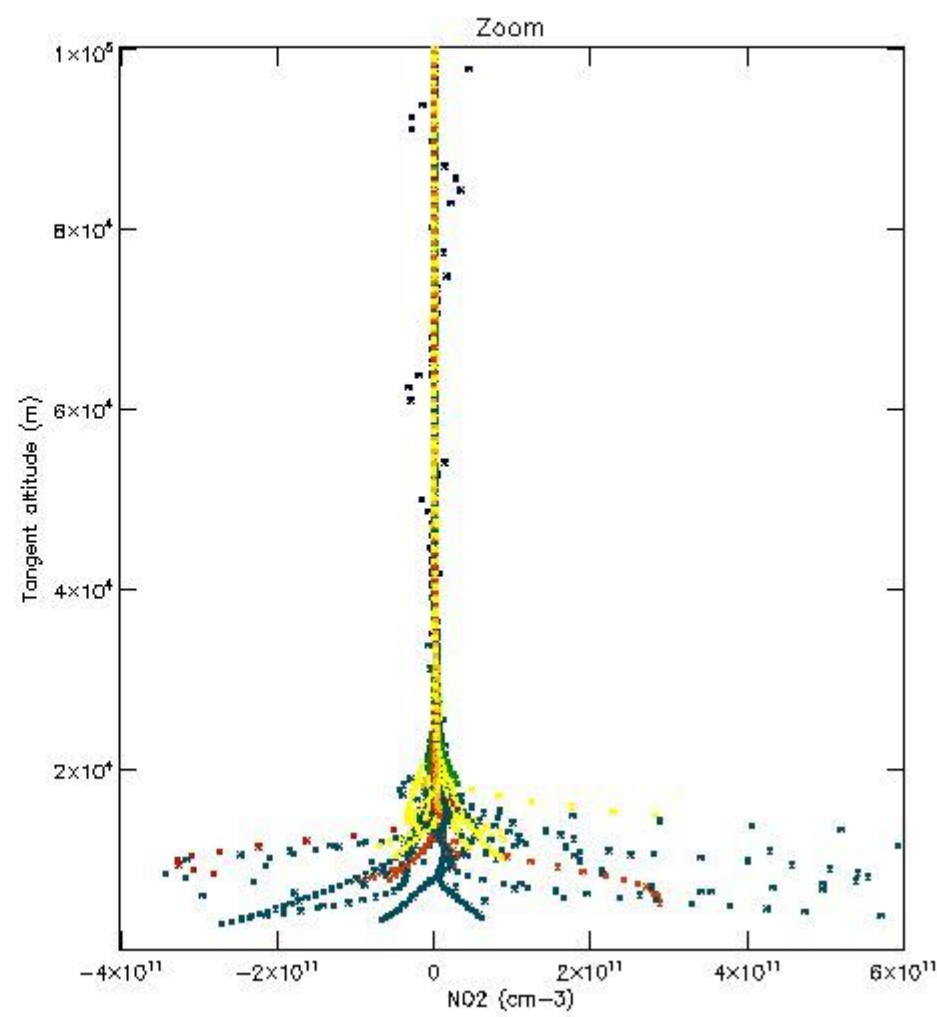

5.4 Plot ozone profiles where $STD < 10\%$ (dark without errors)

The colorbar represents the latitude.

5.5 Plot ozone profiles where STD < 5% (dark without errors)

The colorbar represents the latitude.

5.6 Plot NO₂ profiles for all STD (dark without errors)

The colorbar represents the latitude.

5.7 Plot NO3 profiles for all STD (dark without errors)

The colorbar represents the latitude.

5.8 Plot H2O profiles for all STD (only for occultations of stars 1,2,3,4,13,14,16,26,63 dark without errors)