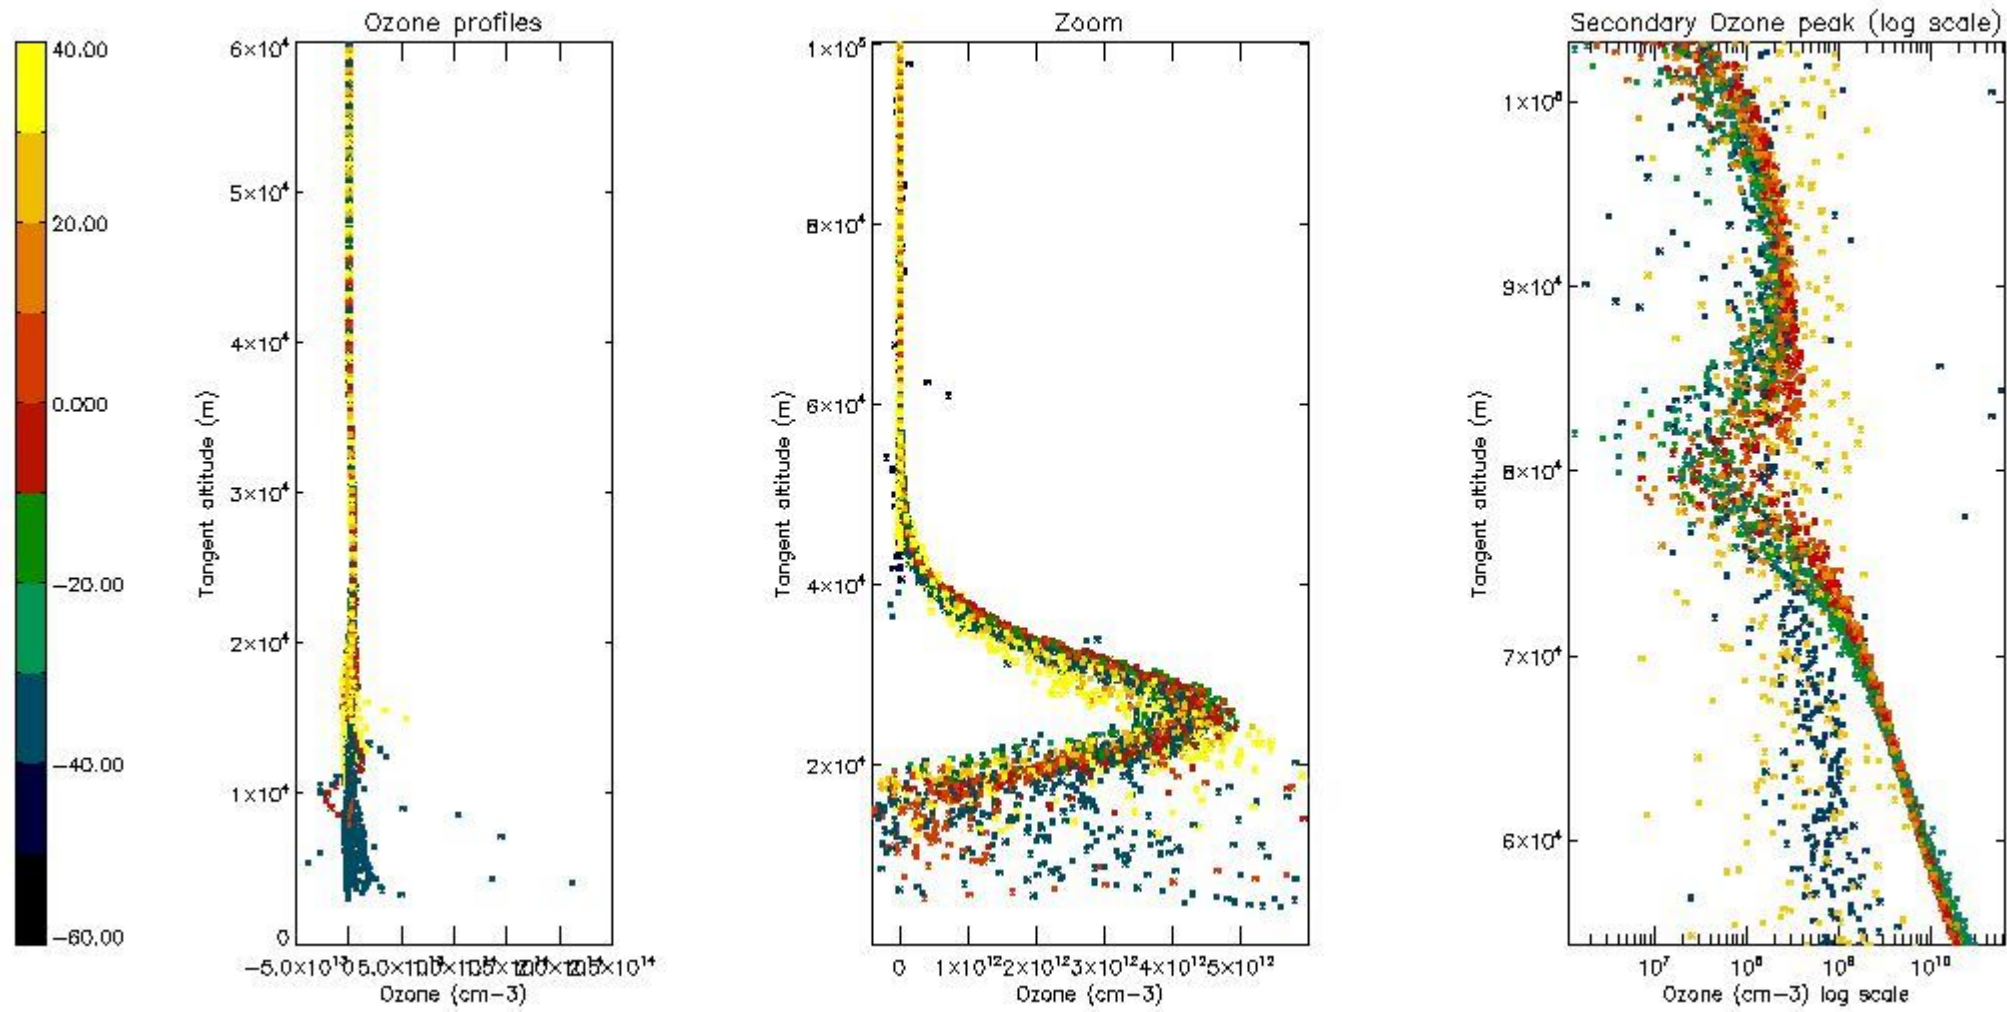

STD < 10	17
STD < 5	12

5.2 Plot ozone profiles for all STD (dark without errors)

The colorbar represents the latitude.

5.3 Plot ozone profiles where STD < 20% (dark without errors)

The colorbar represents the latitude.