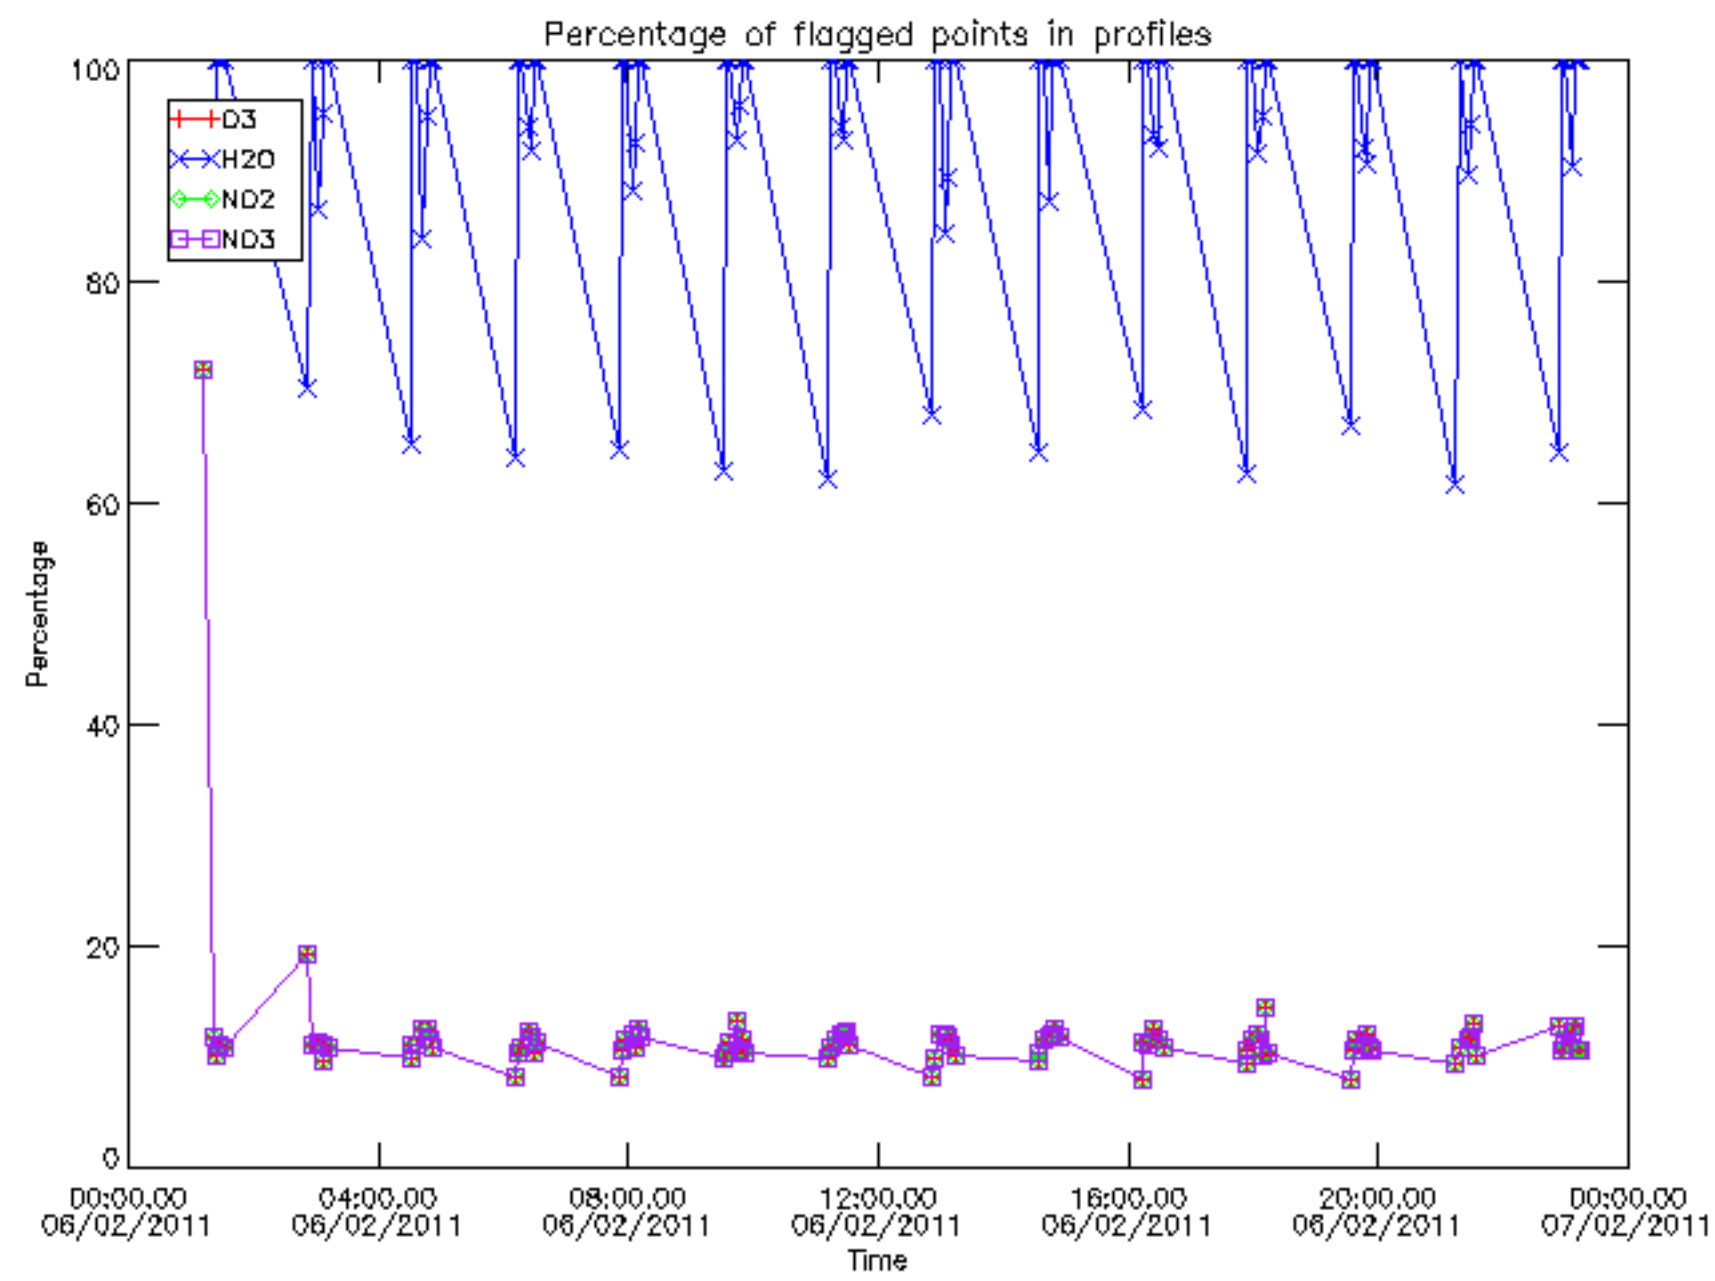

Percentage of flagged data per D3 profile

Percentage of flagged data per H2O profile