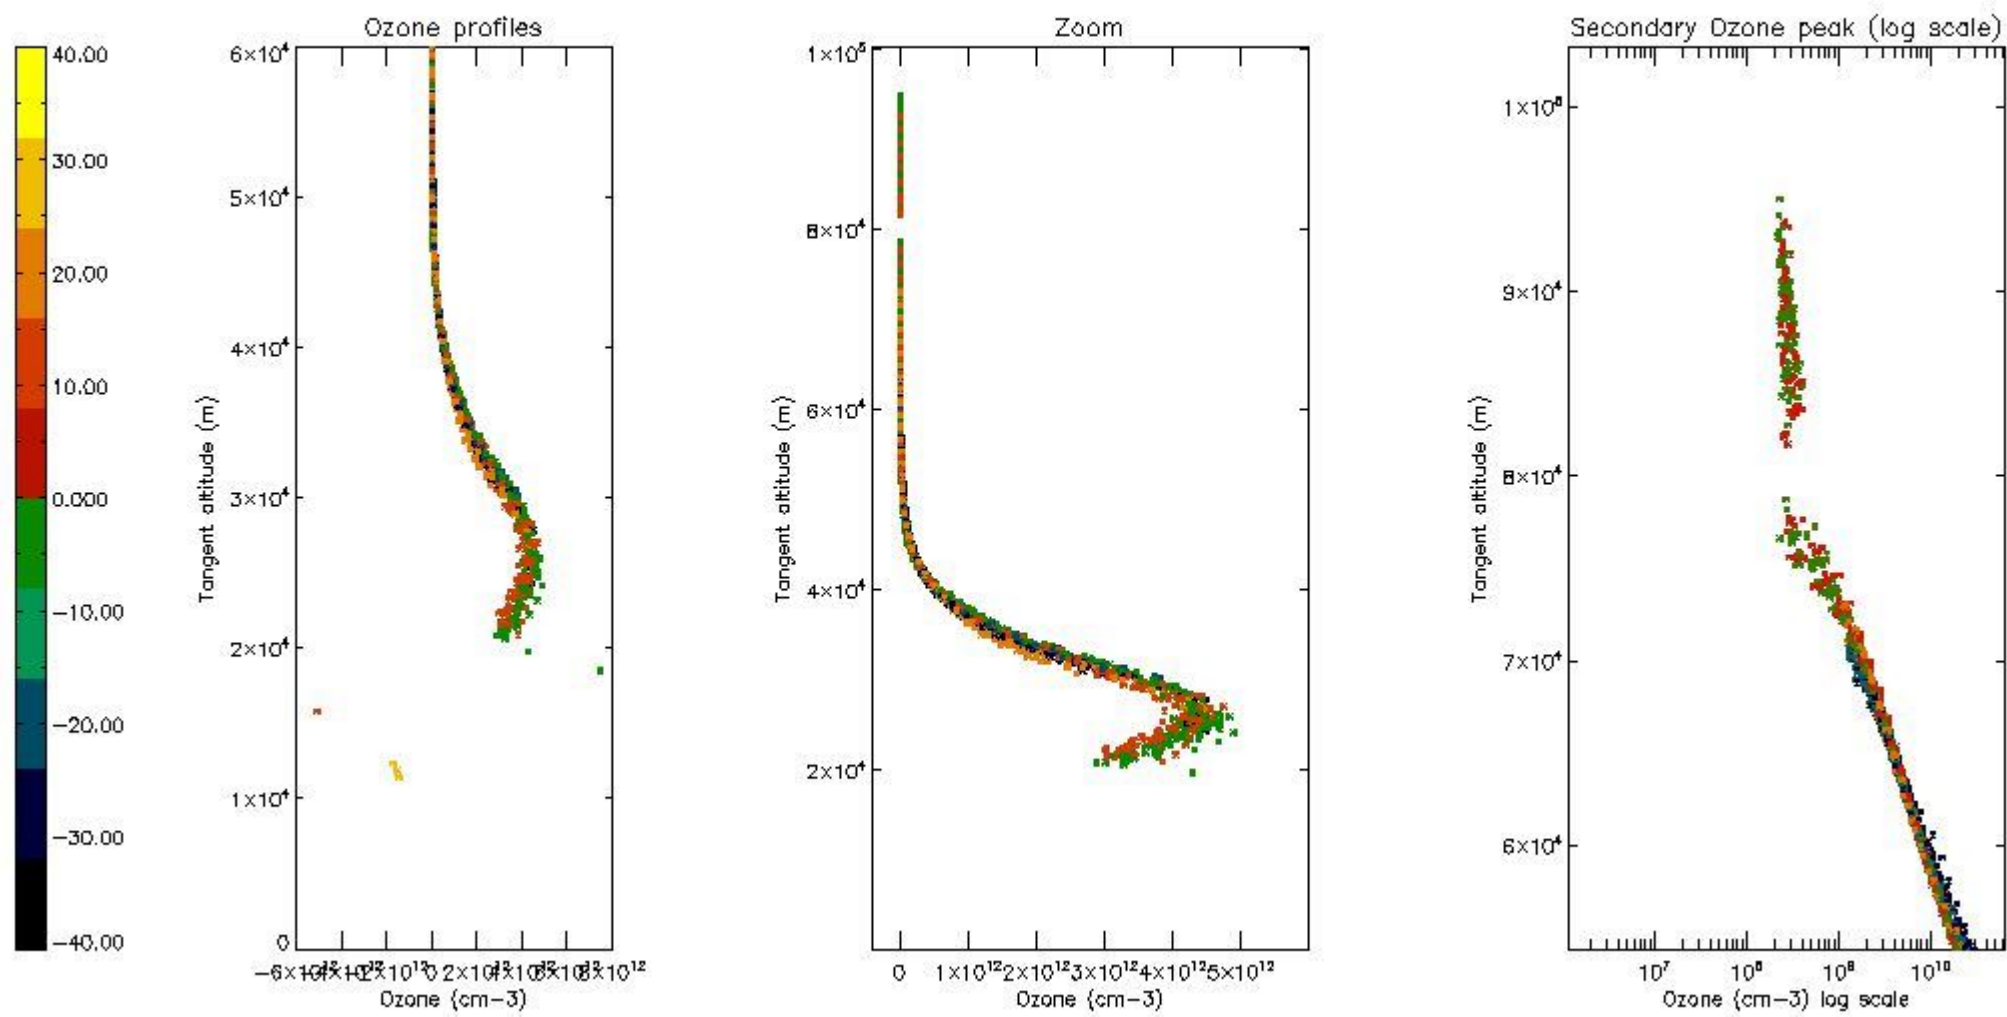

STD < 10	17
STD < 5	12

5.2 Plot ozone profiles for all STD (dark without errors)

The colorbar represents the latitude.

5.3 Plot ozone profiles where STD < 20% (dark without errors)

The colorbar represents the latitude.

5.4 Plot ozone profiles where STD < 10% (dark without errors)

The colorbar represents the latitude.

5.5 Plot ozone profiles where STD < 5% (dark without errors)

The colorbar represents the latitude.

5.6 Plot NO₂ profiles for all STD (dark without errors)

The colorbar represents the latitude.

5.7 Plot NO3 profiles for all STD (dark without errors)

The colorbar represents the latitude.

5.8 Plot H₂O profiles for all STD (only for occultations of stars 1,2,3,4,13,14,16,26,63 dark without errors)