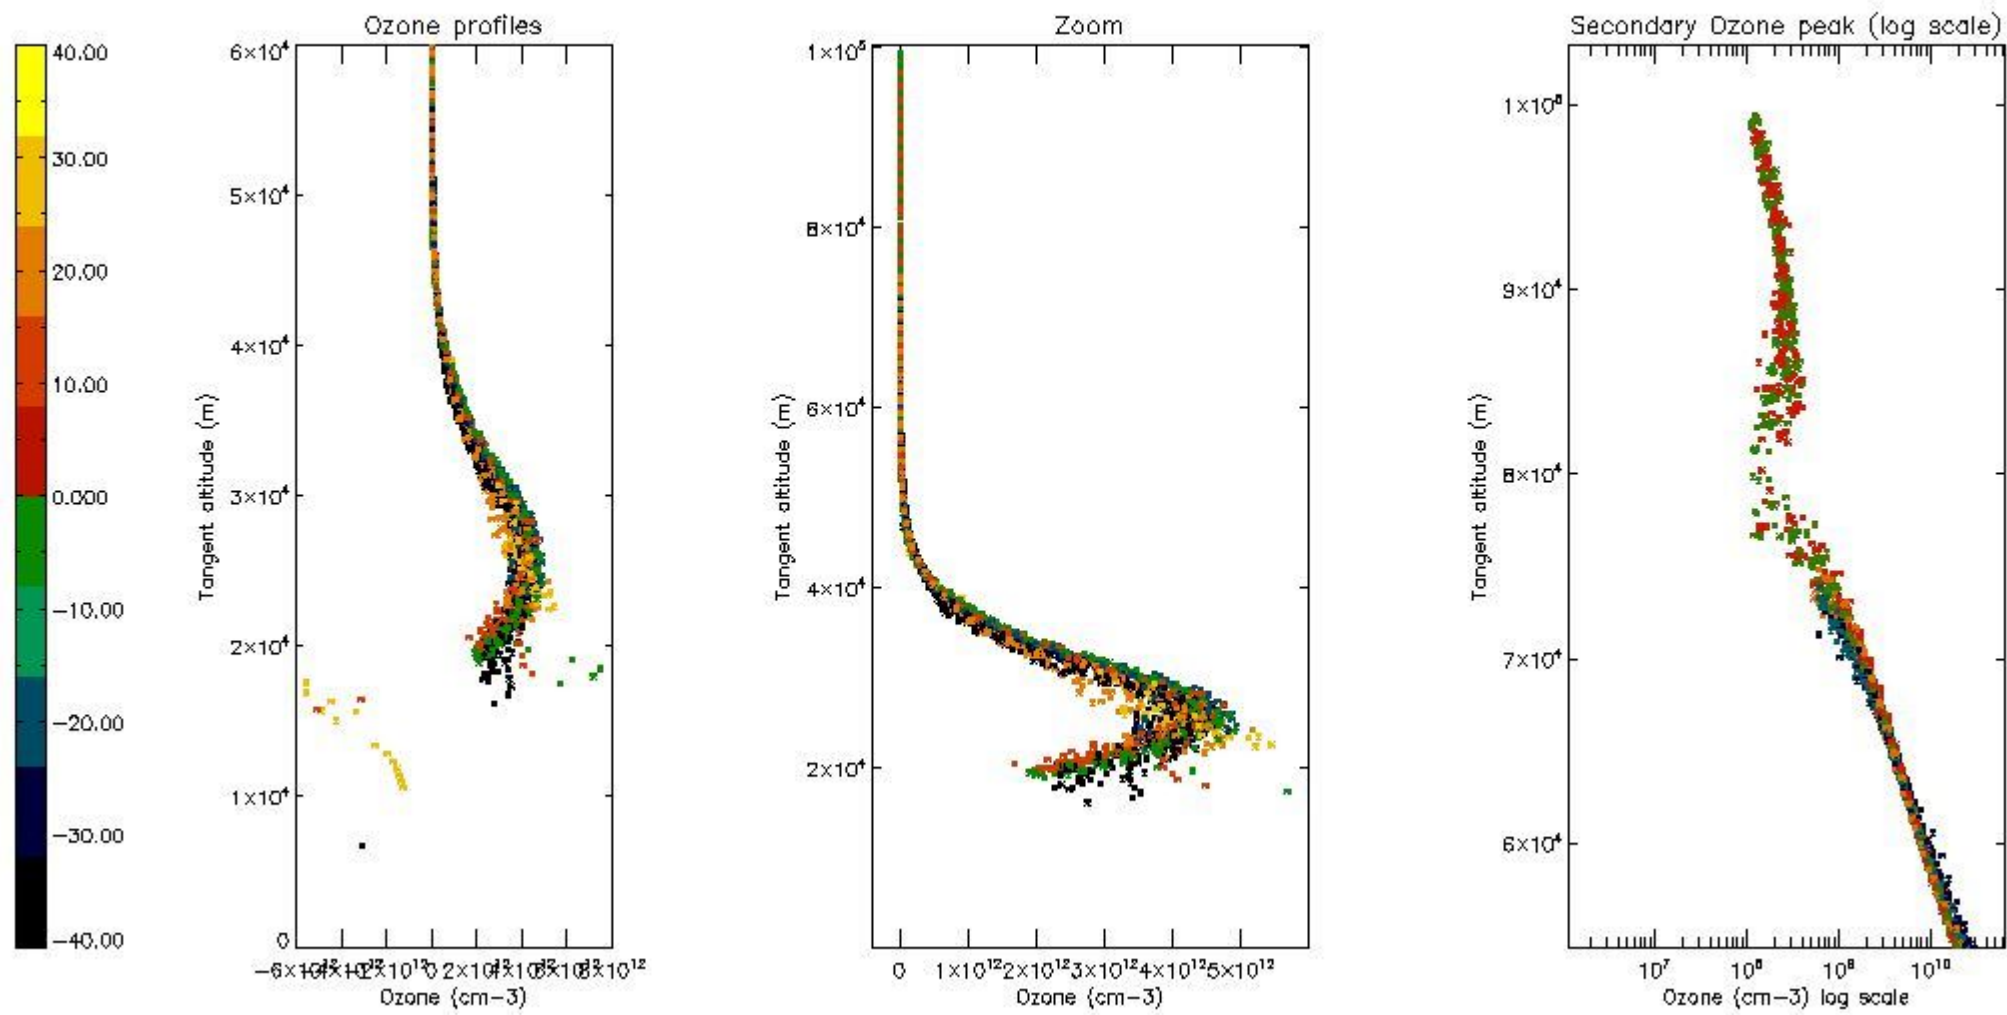

STD < 10	17
STD < 5	12

5.2 Plot ozone profiles for all STD (dark without errors)

The colorbar represents the latitude.

5.3 Plot ozone profiles where STD < 20% (dark without errors)

The colorbar represents the latitude.

5.4 Plot ozone profiles where STD < 10% (dark without errors)

The colorbar represents the latitude.

5.5 Plot ozone profiles where STD < 5% (dark without errors)

The colorbar represents the latitude.

5.6 Plot NO₂ profiles for all STD (dark without errors)

The colorbar represents the latitude.

5.7 Plot NO3 profiles for all STD (dark without errors)

The colorbar represents the latitude.

5.8 Plot H₂O profiles for all STD (only for occultations of stars 1,2,3,4,13,14,16,26,63 dark without errors)