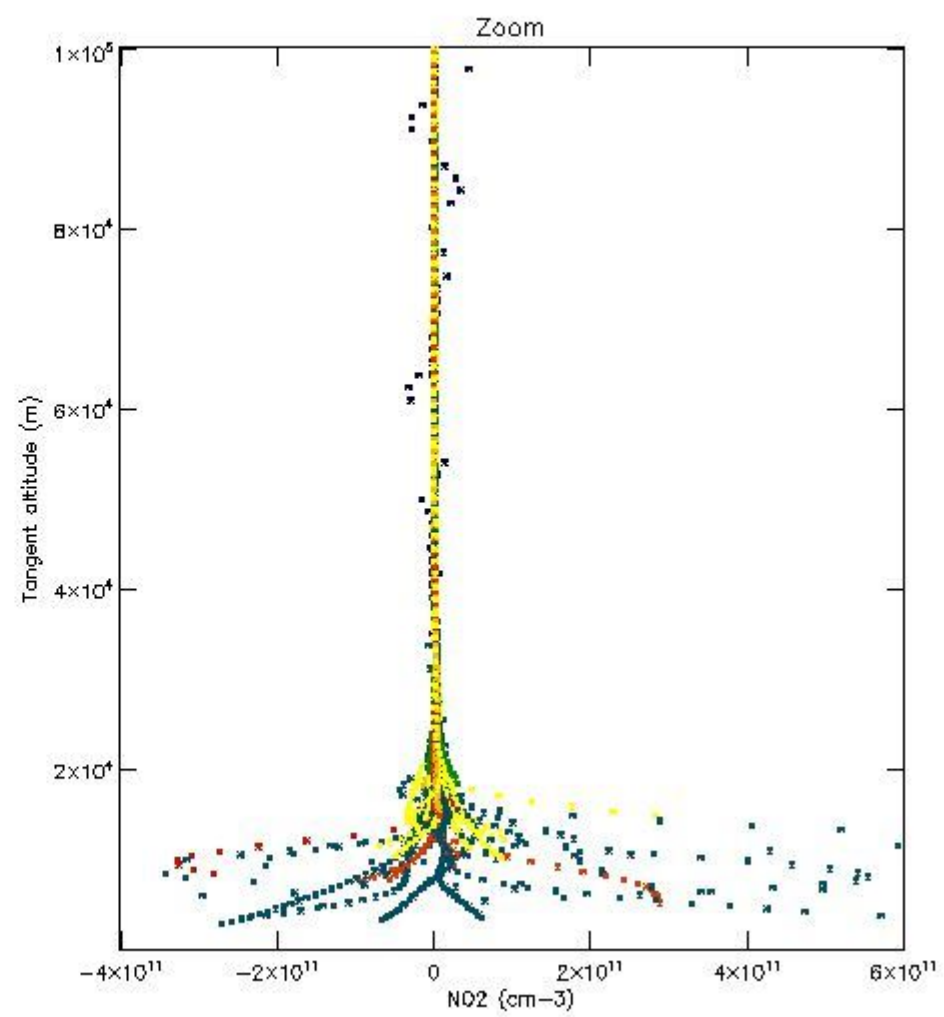

STD < 10	17
STD < 5	12

5.2 Plot ozone profiles for all STD (dark without errors)

The colorbar represents the latitude.

5.3 Plot ozone profiles where STD < 20% (dark without errors)

The colorbar represents the latitude.

5.4 Plot ozone profiles where STD < 10% (dark without errors)

The colorbar represents the latitude.

5.5 Plot ozone profiles where STD < 5% (dark without errors)

The colorbar represents the latitude.

5.6 Plot NO₂ profiles for all STD (dark without errors)

The colorbar represents the latitude.

5.7 Plot NO3 profiles for all STD (dark without errors)

The colorbar represents the latitude.

5.8 Plot H₂O profiles for all STD (only for occultations of stars 1,2,3,4,13,14,16,26,63 dark without errors)