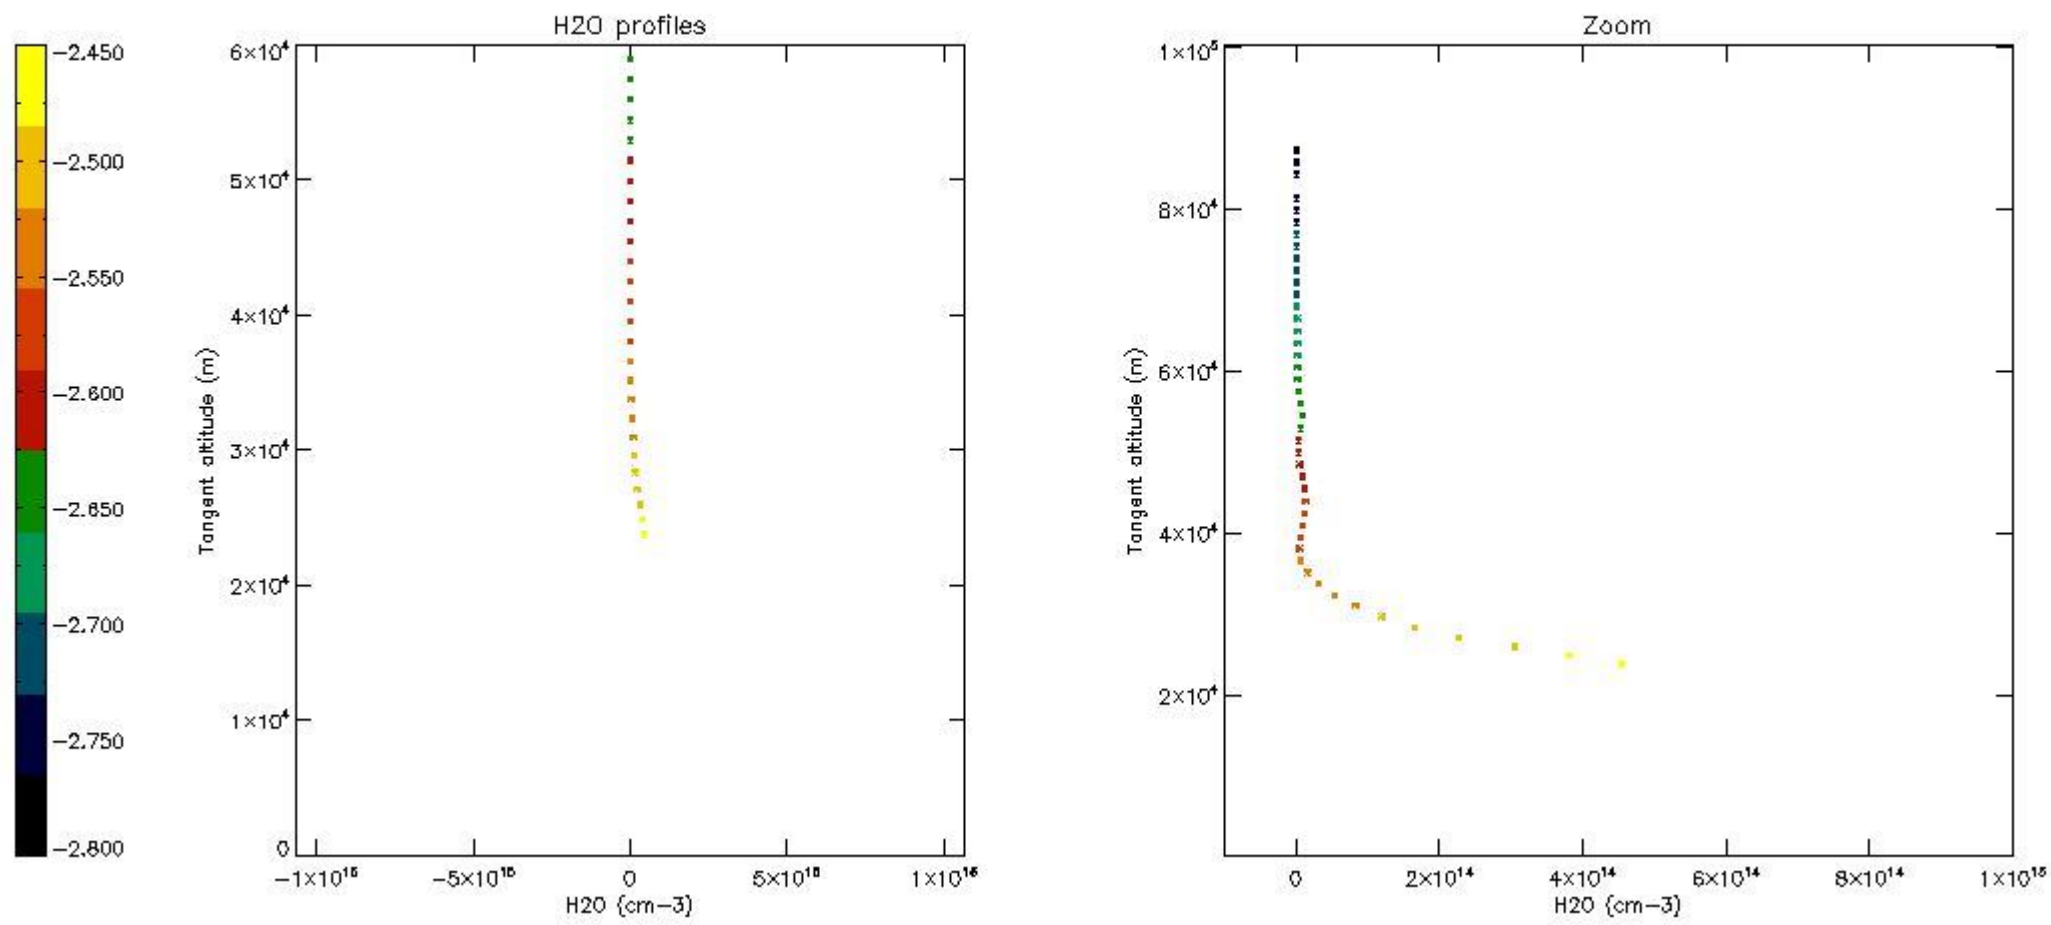

6. Auxiliary Data Files used for the production reported in section 2

The number reported in the third column indicates since which file (see list in section 2) the corresponding auxiliary file has been used. The fourth column is the date of those product files.

Type	Auxiliary Filename	Used since product	Used since product date
INST_PHYS_CHARACTERISTICS	GOM_INS_AXVIEC20091111_143220_20030716_120000_20500101_000000	1	06-FEB-2011 00:05:52
LEVEL-2_PROC_CONFIG	GOM_PR2_AXVIEC20091111_152718_20020301_000000_20500101_000000	1	06-FEB-2011 00:05:52
CROSS_SECTIONS_FILE	GOM_CRS_AXVIEC20091111_154832_20020301_000000_20500101_000000	1	06-FEB-2011 00:05:52