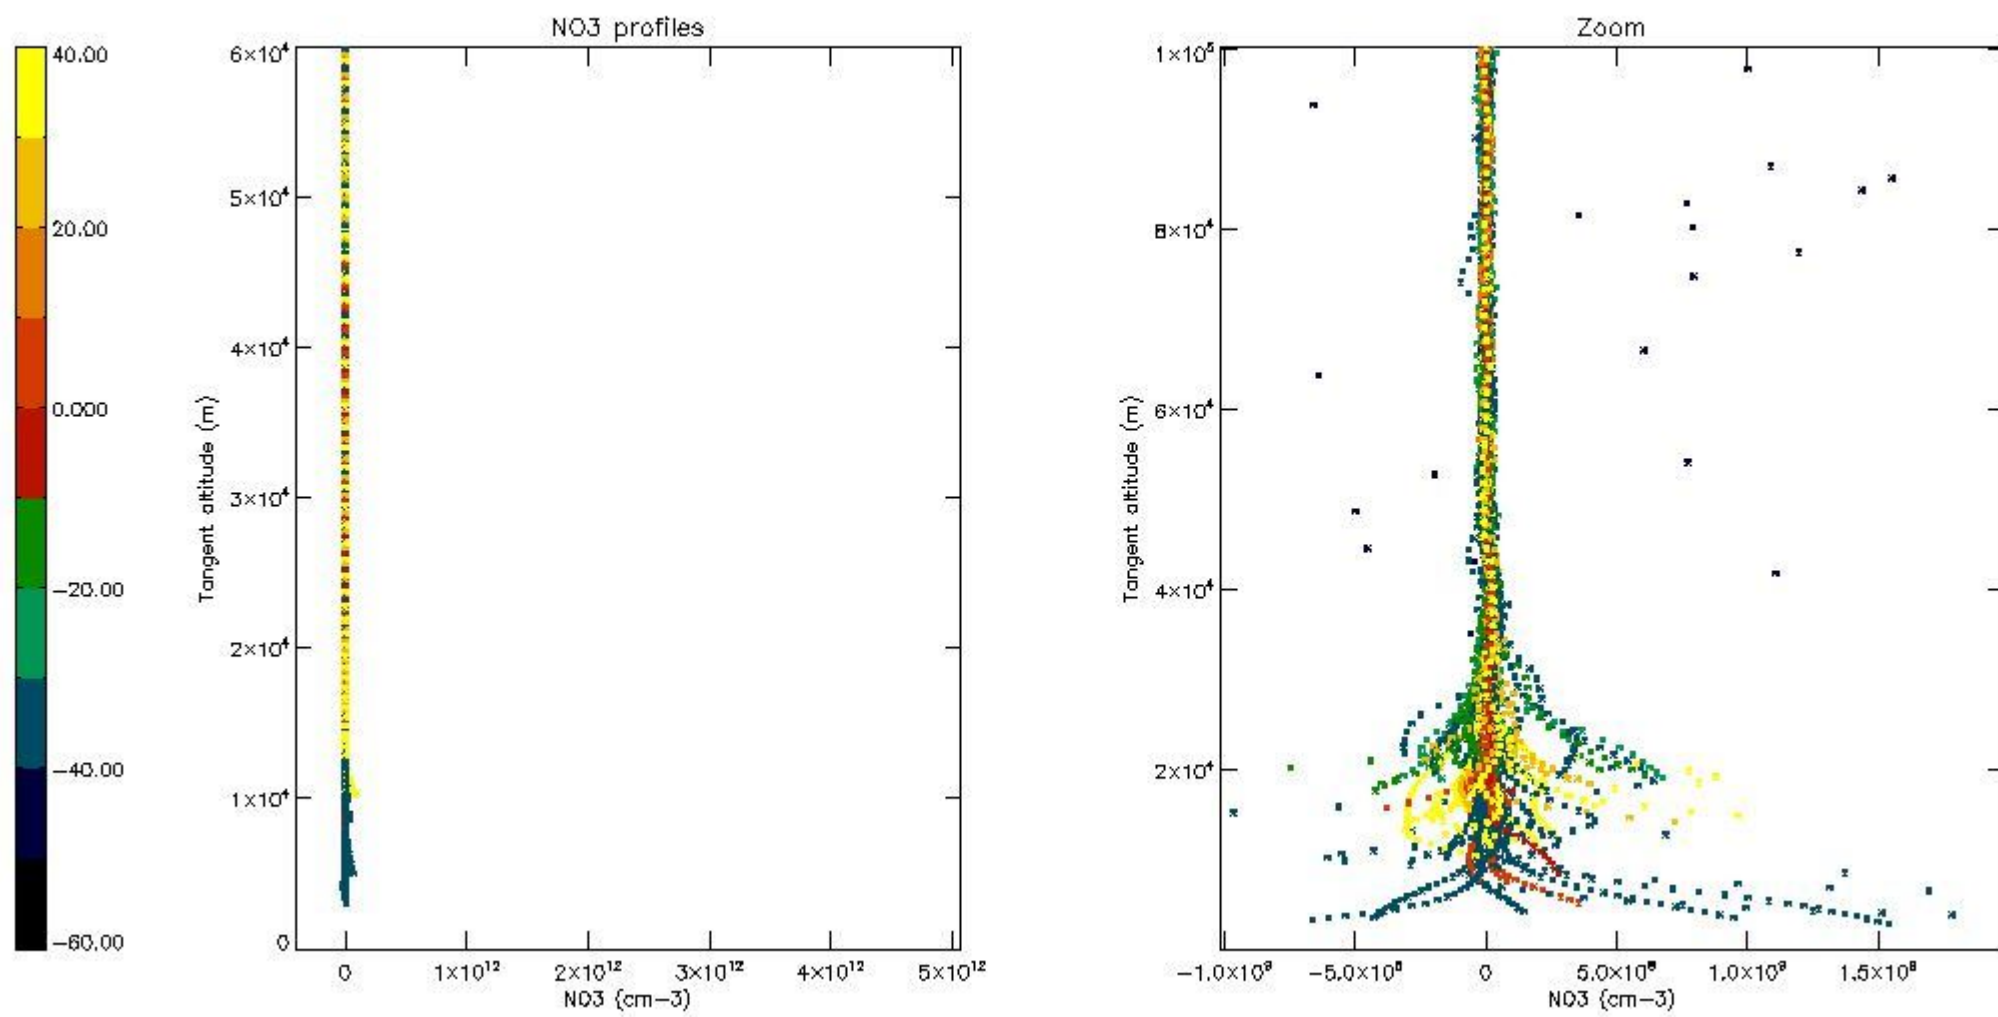

The colorbar represents the latitude.

5.7 Plot NO3 profiles for all STD (dark without errors)

The colorbar represents the latitude.

5.8 Plot H2O profiles for all STD (only for occultations of stars 1,2,3,4,13,14,16,26,63 dark without errors)