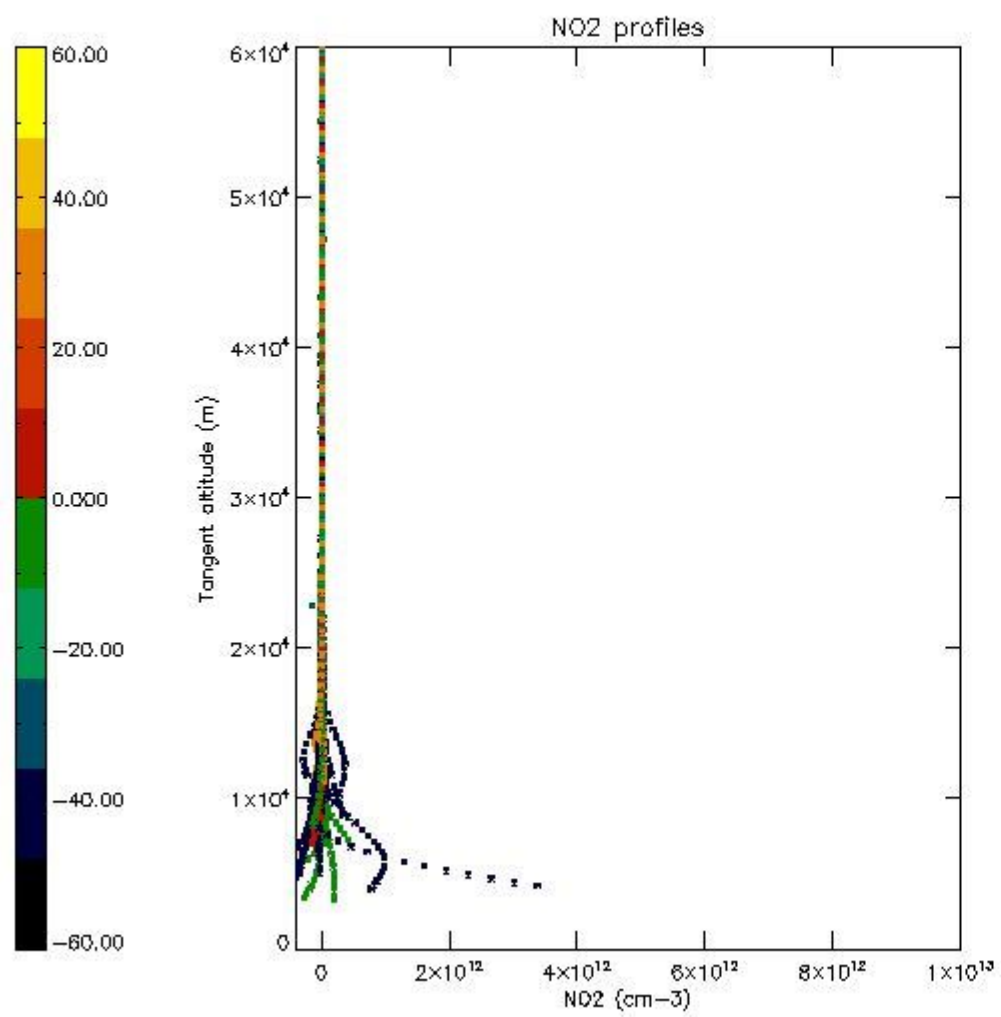

So, the table below shows the percentage of dark limb and valid observations for each criteria with respect to the overall valid daily observations.

Criteria	% of total production
All STD	42
STD < 20	21

STD < 10	18
STD < 5	13

5.2 Plot ozone profiles for all STD (dark without errors)

The colorbar represents the latitude.

5.3 Plot ozone profiles where STD < 20% (dark without errors)

The colorbar represents the latitude.

5.4 Plot ozone profiles where $STD < 10\%$ (dark without errors)

The colorbar represents the latitude.

5.5 Plot ozone profiles where STD < 5% (dark without errors)

The colorbar represents the latitude.

5.6 Plot NO₂ profiles for all STD (dark without errors)

The colorbar represents the latitude.

5.7 Plot NO3 profiles for all STD (dark without errors)

The colorbar represents the latitude.

5.8 Plot H2O profiles for all STD (only for occultations of stars 1,2,3,4,13,14,16,26,63 dark without errors)