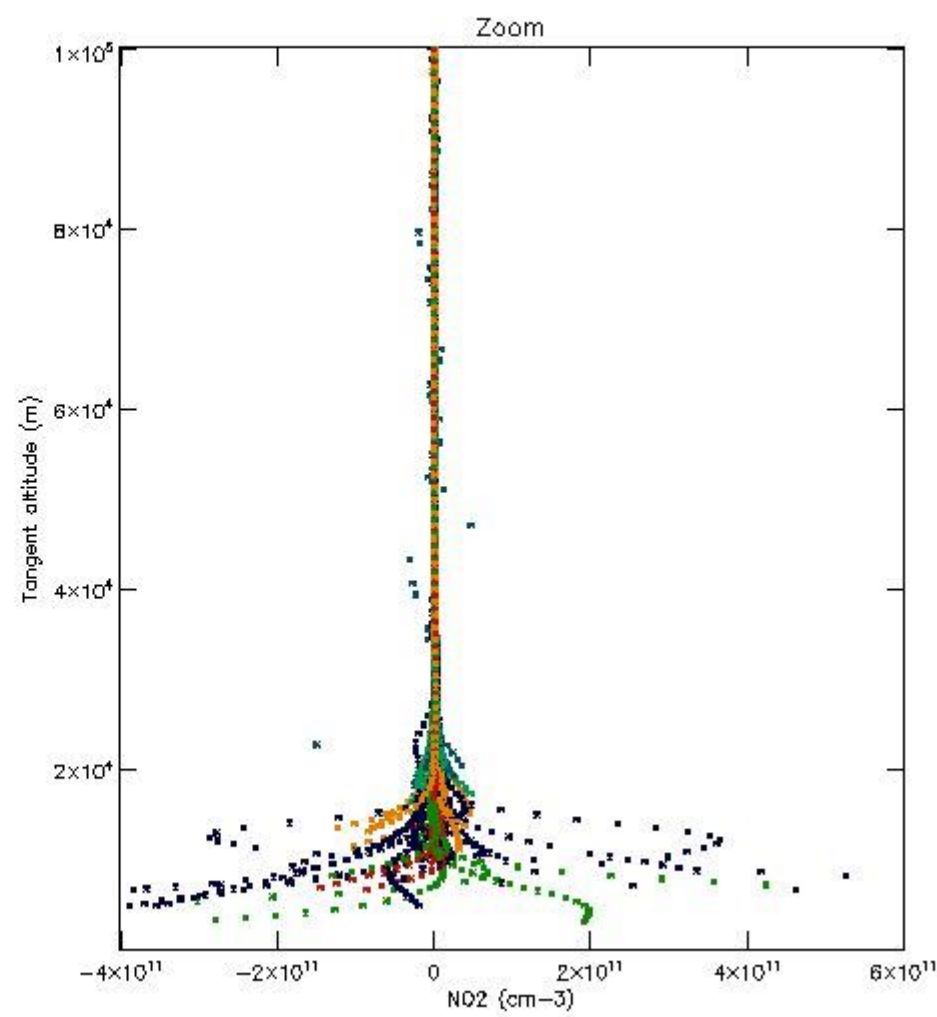

5.7 Plot NO3 profiles for all STD (dark without errors)

The colorbar represents the latitude.