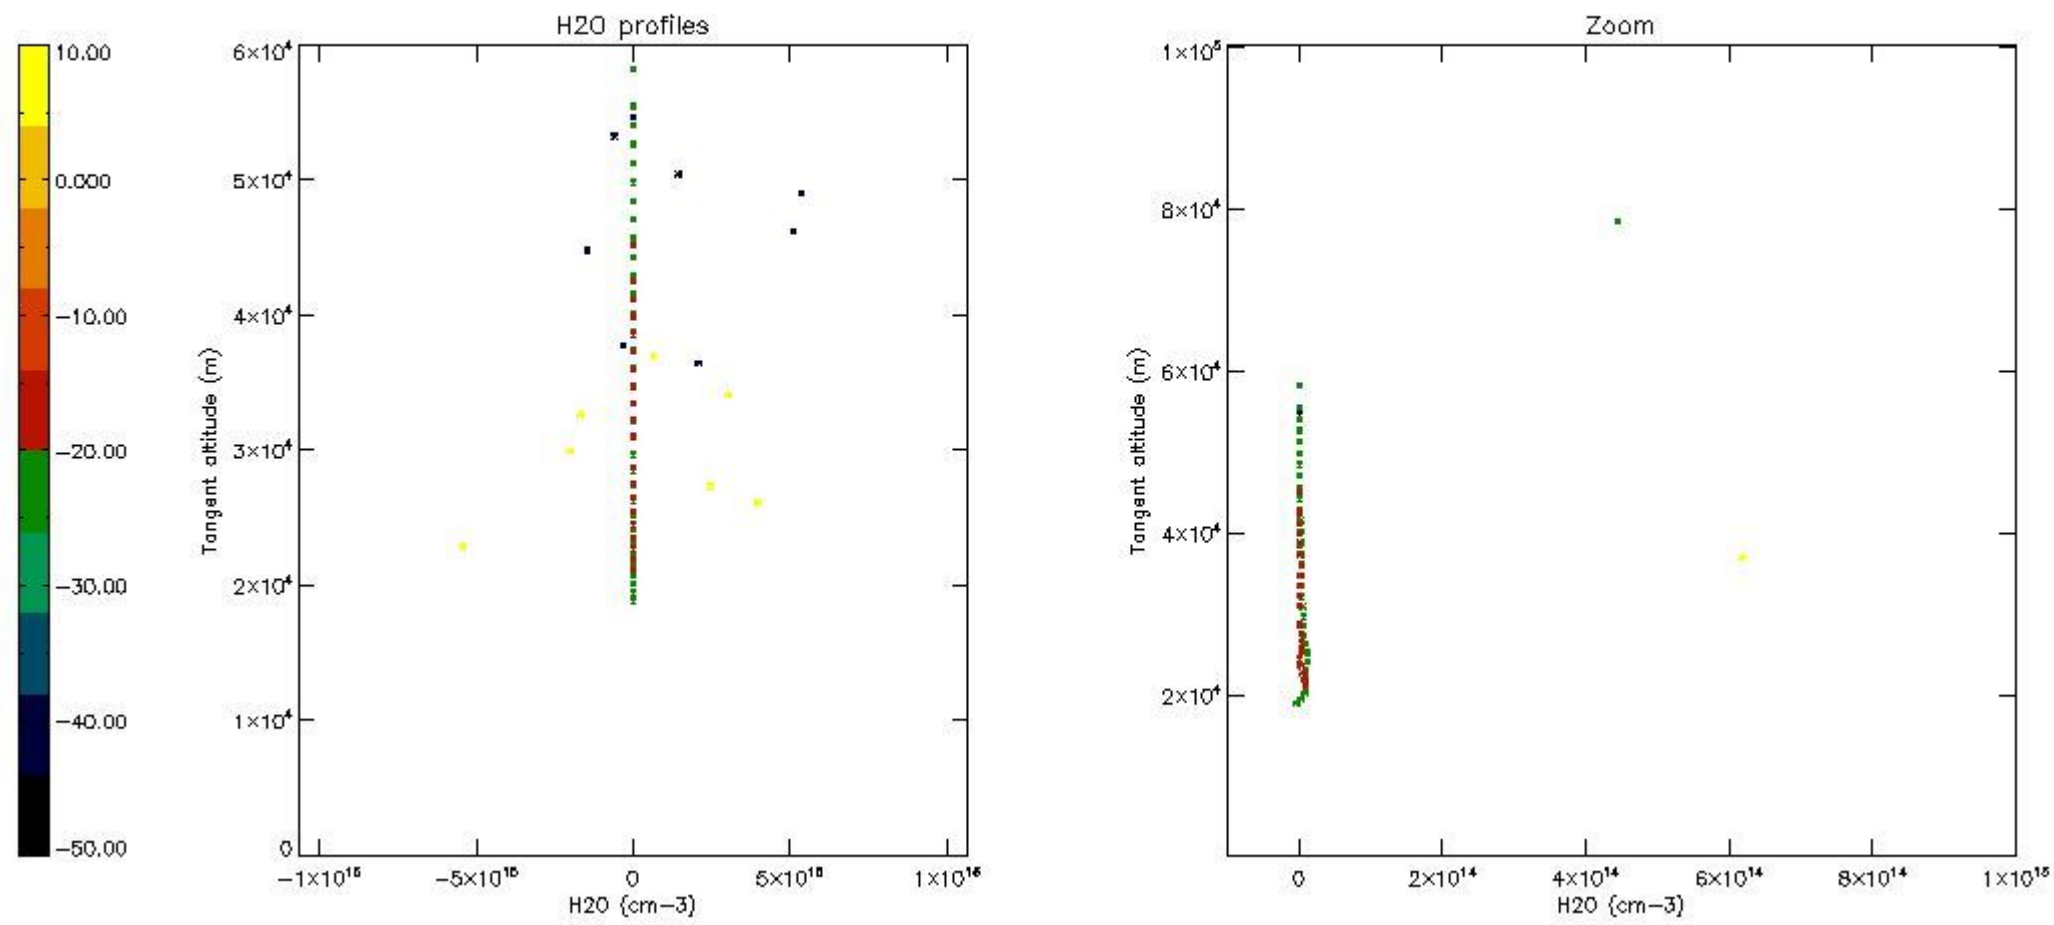

6. Auxiliary Data Files used for the production reported in section 2

The number reported in the third column indicates since which file (see list in section 2) the corresponding auxiliary file has been used. The fourth column is the date of those product files.

Type	Auxiliary Filename	Used since product	Used since product date
INST_PHYS_CHARACTERISTICS	GOM_INS_AXVIEC20091111_143220_20030716_120000_20500101_000000	1	03-FEB-2011 00:00:47
LEVEL-2_PROC_CONFIG	GOM_PR2_AXVIEC20091111_152718_20020301_000000_20500101_000000	1	03-FEB-2011 00:00:47
CROSS_SECTIONS_FILE	GOM_CRS_AXVIEC20091111_154832_20020301_000000_20500101_000000	1	03-FEB-2011 00:00:47