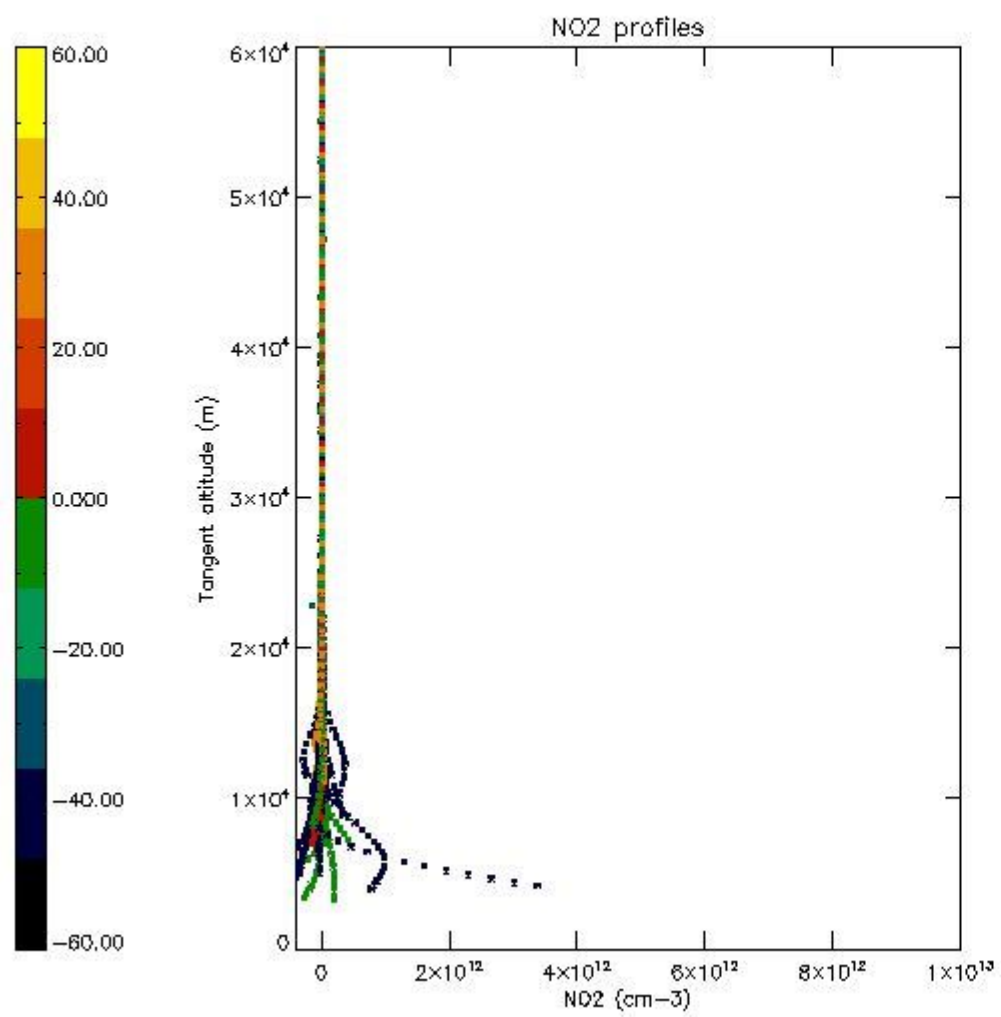

5.7 Plot NO3 profiles for all STD (dark without errors)

The colorbar represents the latitude.