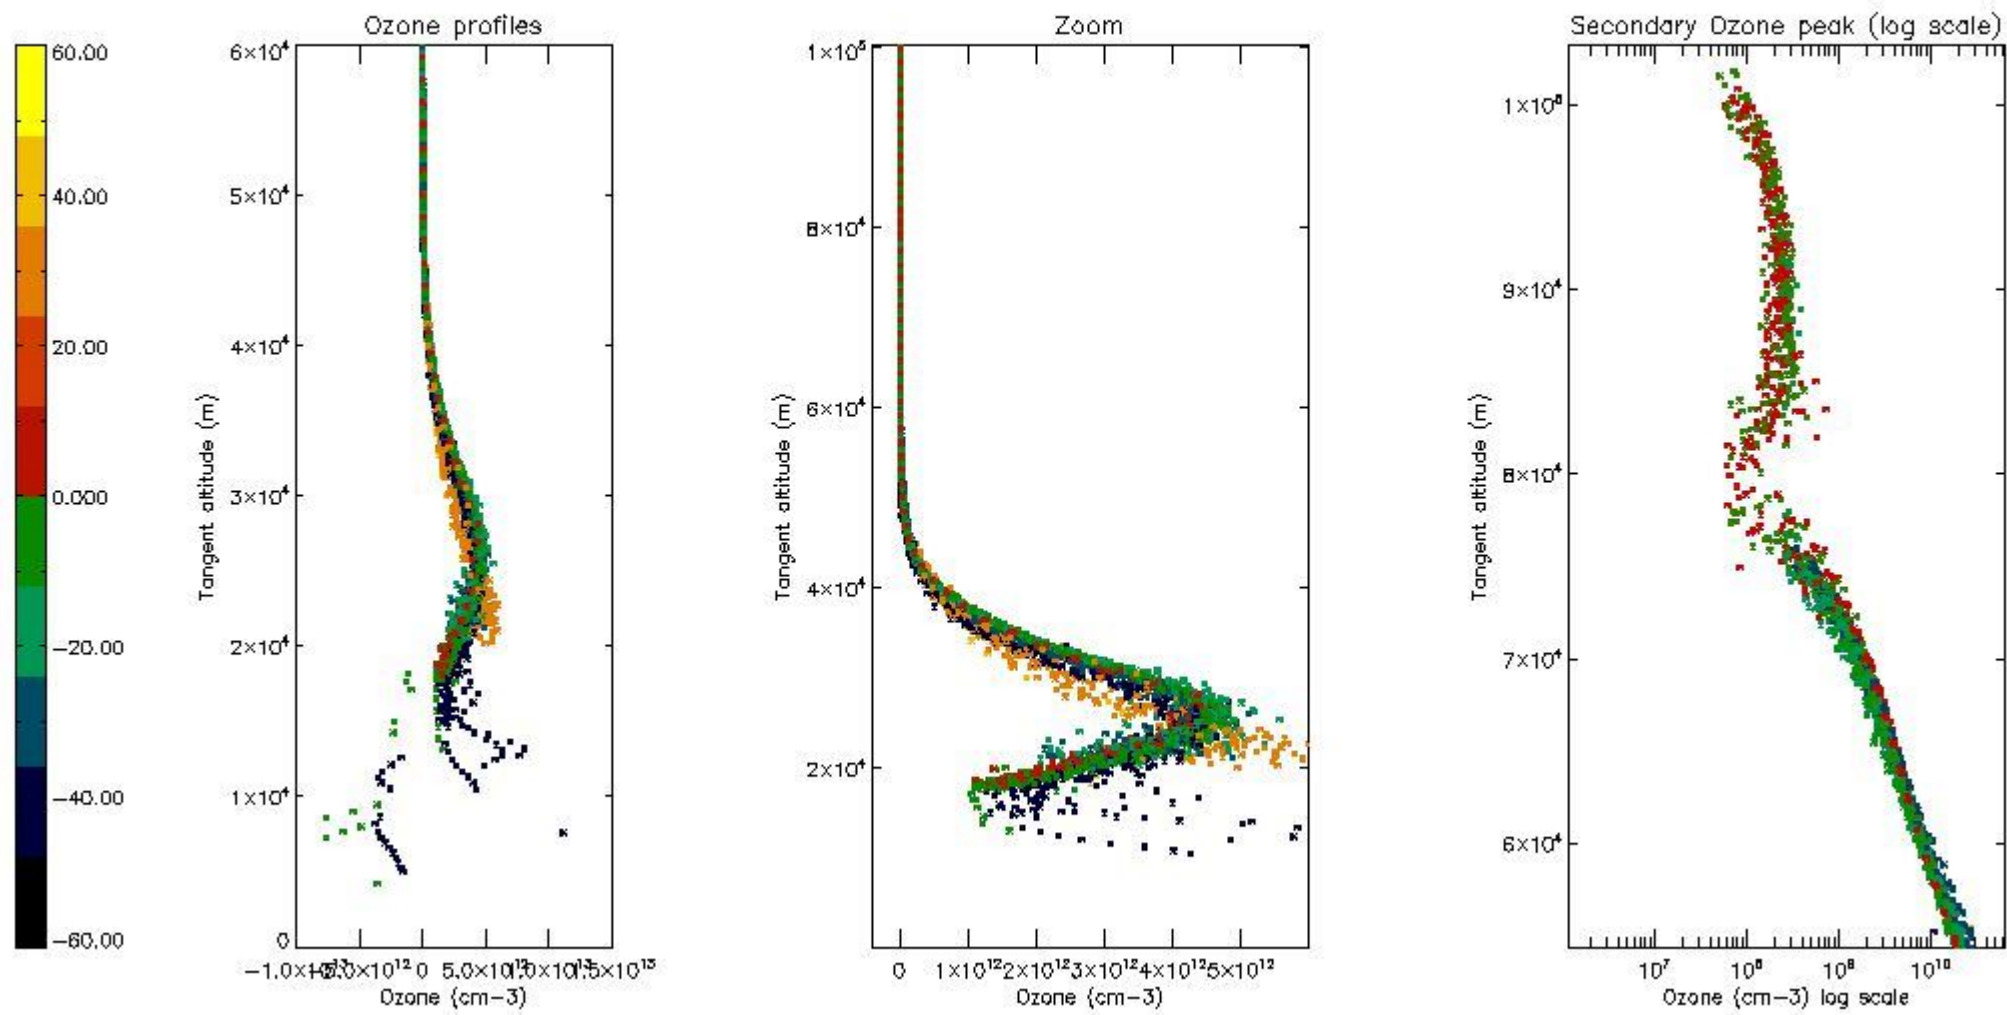

STD < 10	18
STD < 5	13

5.2 Plot ozone profiles for all STD (dark without errors)

The colorbar represents the latitude.

5.3 Plot ozone profiles where STD < 20% (dark without errors)

The colorbar represents the latitude.