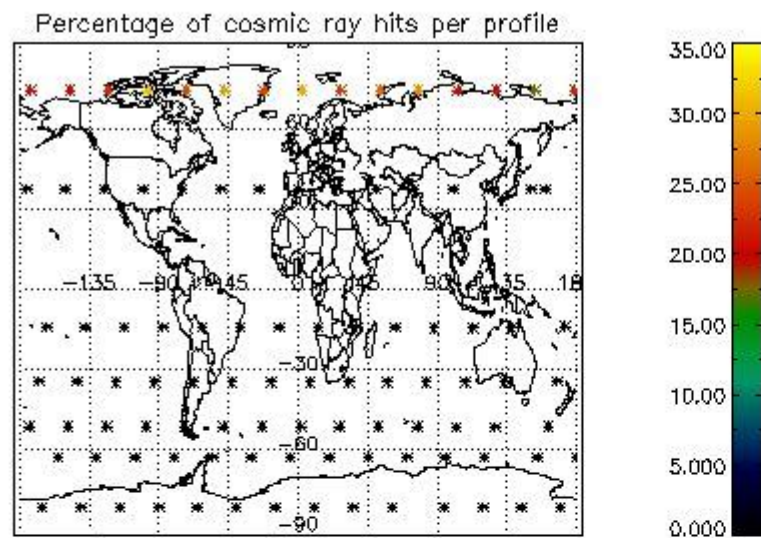

4.2.2 Plot level 1 quality information per product (world map): ENVISAT DESCENDING passes

5. Trace gas profiles

5.1 Ozone statistics based on quality of products

The final quality of the products can be "measured" using the STD (Standard Deviation) attached to every point profile. This information is written to the parameter GOM_NL__2P/NL_LOCAL_SPECIES_DENSITY/o3_std of the level 2 products. The table below shows the statistics for given STD ranges.

The statistics are given with respect to the overall valid production:

- Products without fatal errors: GOM_NL__2P/MPH/PRODUCT_ERR=0
- Valid point profile: GOM_NL__2P/NL_LOCAL_SPECIES_DENSITY/pcd(0)=0

The 'Criteria' is applied to valid points of dark limb products:

- Products in dark limb illumination condition: GOM_NL__2P/NL_SUMMARY_QUALITY/obs_ill_cond=0
- Products without fatal errors: GOM_NL__2P/MPH/PRODUCT_ERR=0
- Valid point profile: GOM_NL__2P/NL_LOCAL_SPECIES_DENSITY/pcd(0)=0

So, the table below shows the percentage of dark limb and valid observations for each criteria with respect to the overall valid daily observations.

Criteria	% of total production
All STD	42
STD < 20	21