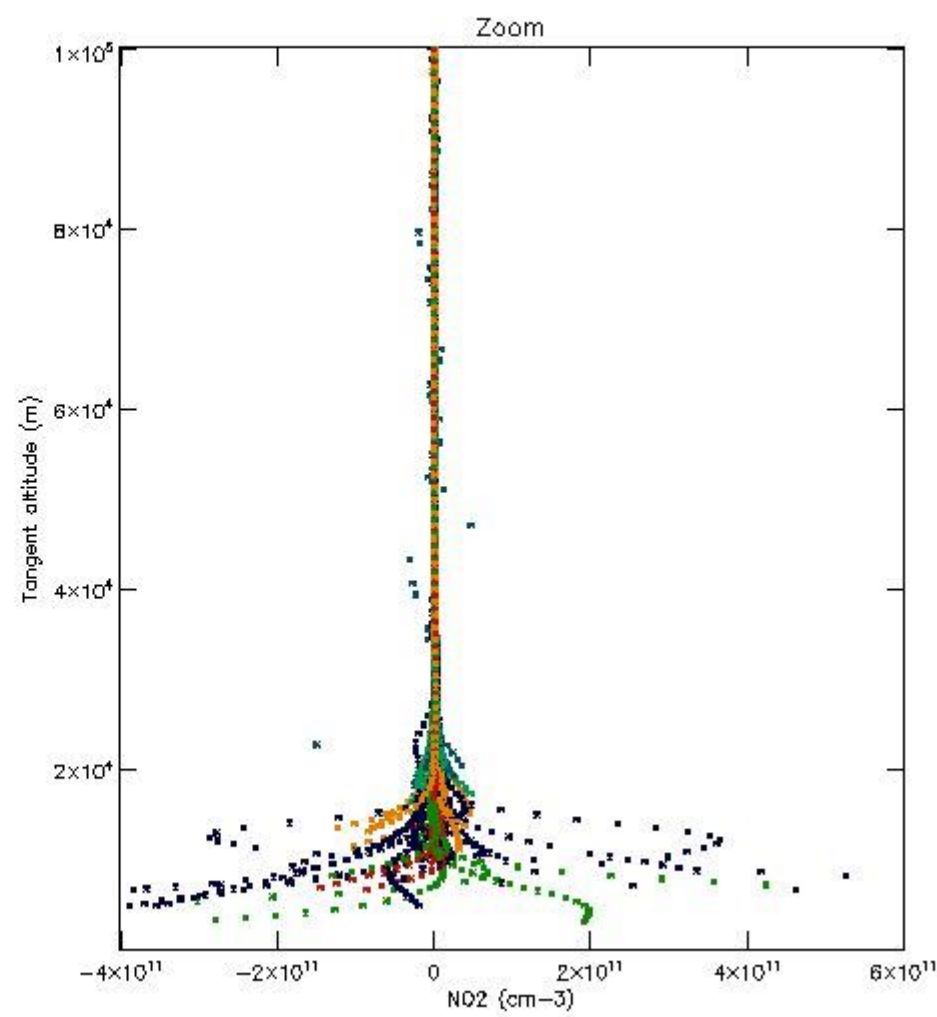

5.4 Plot ozone profiles where $STD < 10\%$ (dark without errors)

The colorbar represents the latitude.

5.5 Plot ozone profiles where STD < 5% (dark without errors)

The colorbar represents the latitude.

5.6 Plot NO₂ profiles for all STD (dark without errors)

The colorbar represents the latitude.

5.7 Plot NO3 profiles for all STD (dark without errors)

The colorbar represents the latitude.

5.8 Plot H2O profiles for all STD (only for occultations of stars 1,2,3,4,13,14,16,26,63 dark without errors)