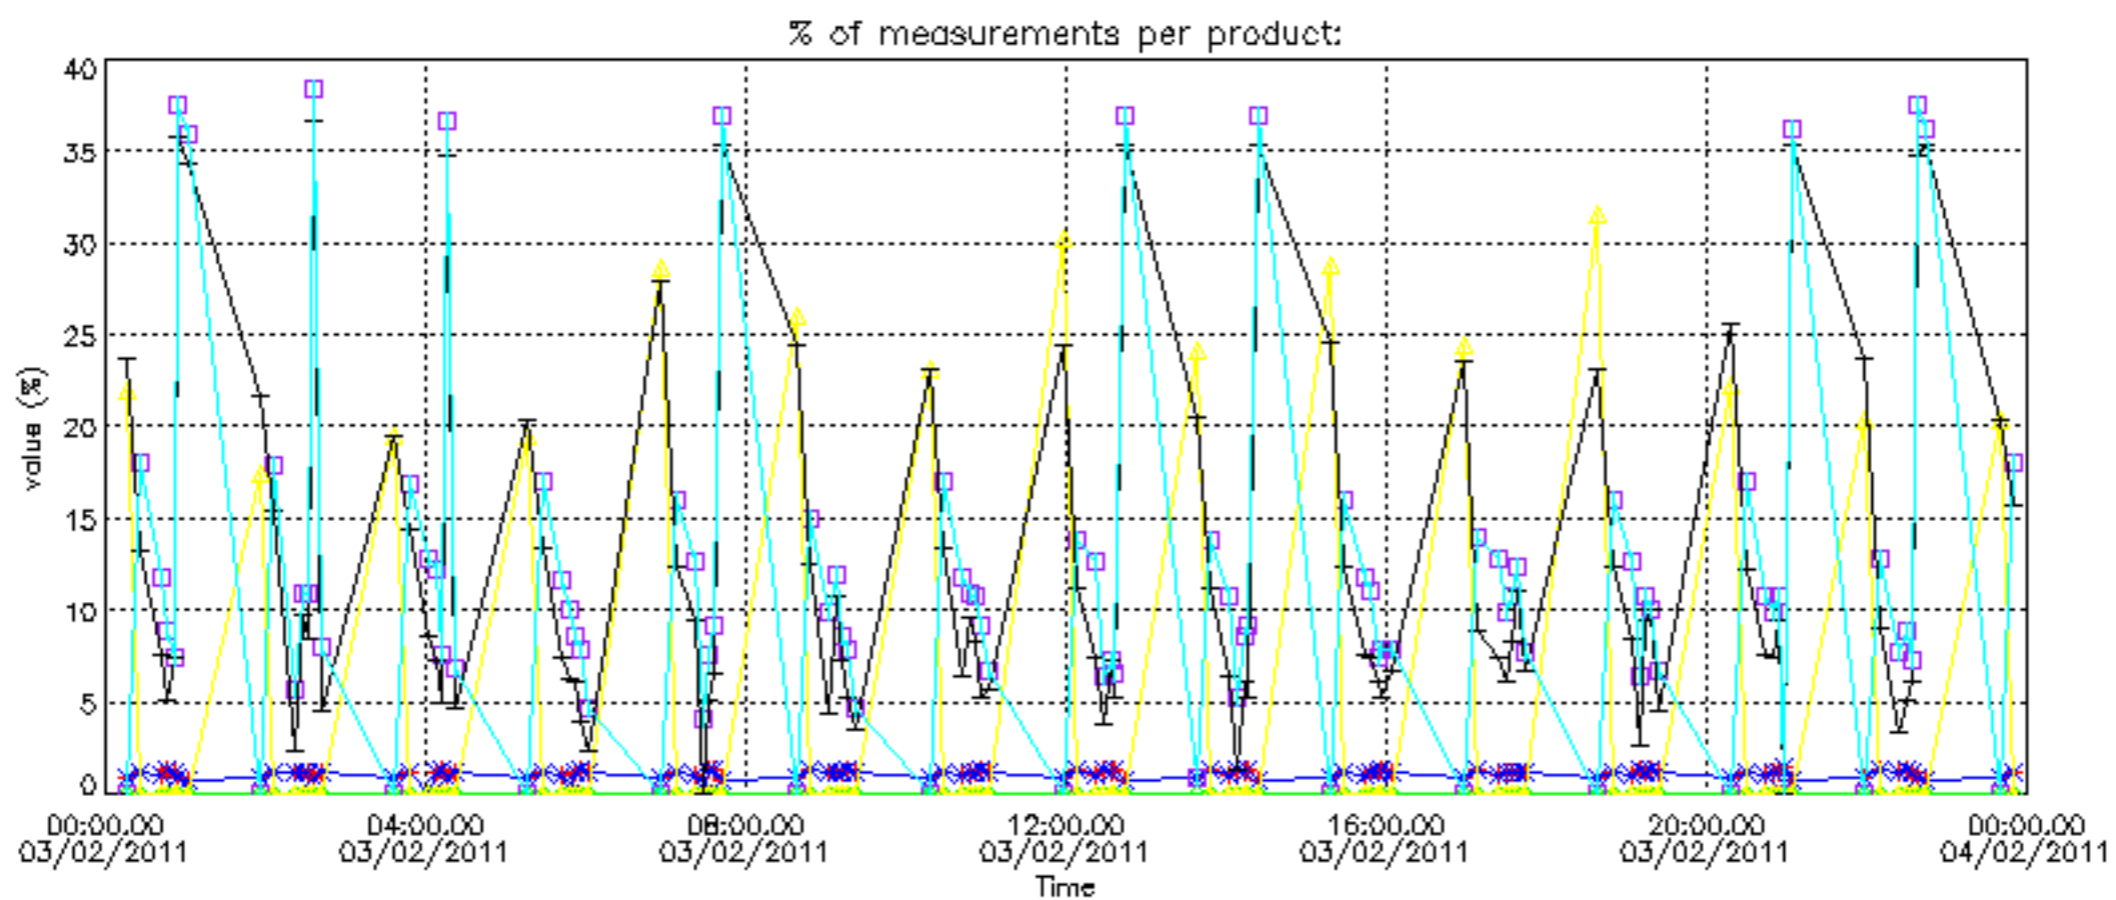

Percentage of cosmic ray hits per profile

Percentage of datation errors per profile