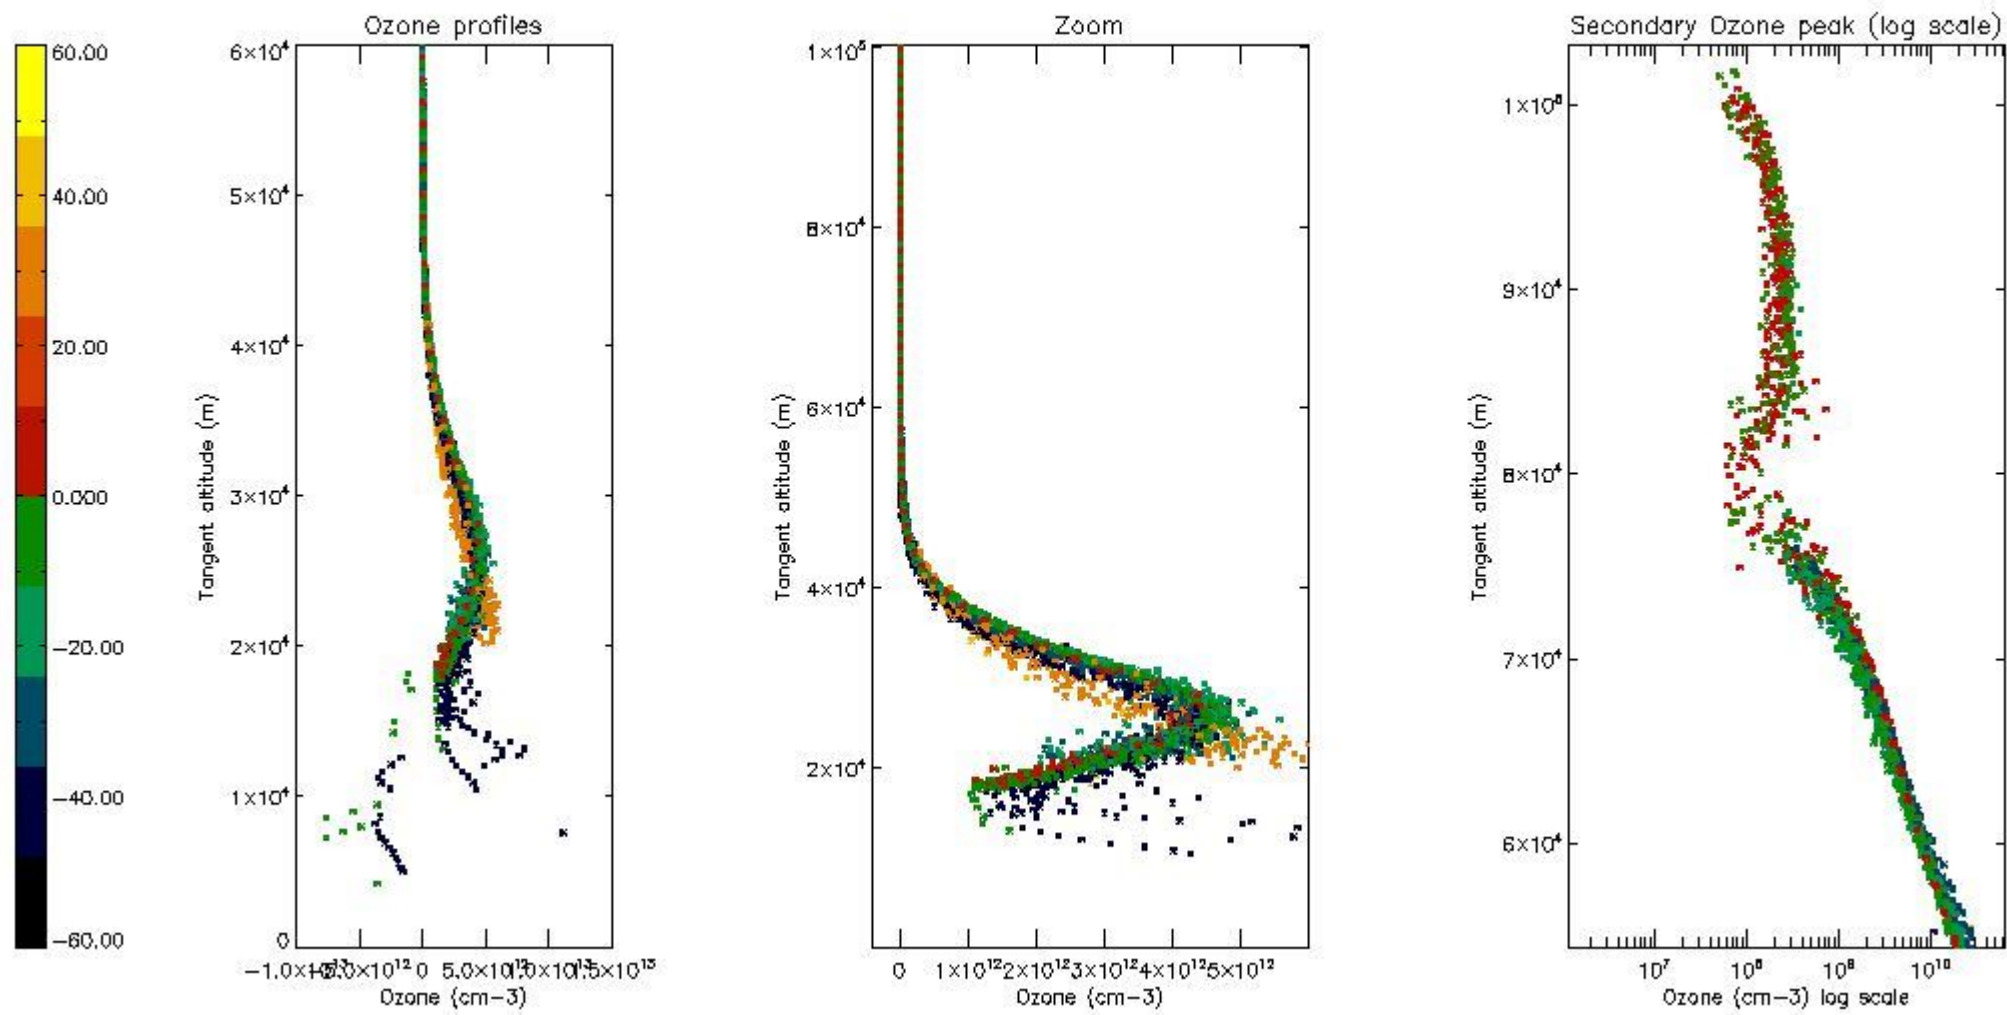

STD < 10	18
STD < 5	13

5.2 Plot ozone profiles for all STD (dark without errors)

The colorbar represents the latitude.

5.3 Plot ozone profiles where STD < 20% (dark without errors)

The colorbar represents the latitude.

5.4 Plot ozone profiles where $STD < 10\%$ (dark without errors)

The colorbar represents the latitude.

5.5 Plot ozone profiles where STD < 5% (dark without errors)

The colorbar represents the latitude.

5.6 Plot NO₂ profiles for all STD (dark without errors)

The colorbar represents the latitude.

5.7 Plot NO3 profiles for all STD (dark without errors)

The colorbar represents the latitude.

5.8 Plot H2O profiles for all STD (only for occultations of stars 1,2,3,4,13,14,16,26,63 dark without errors)