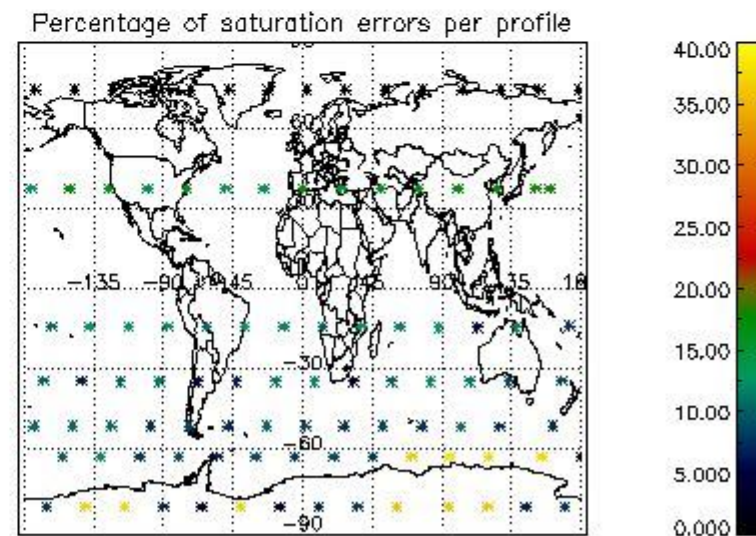

5. Trace gas profiles

5.1 Ozone statistics based on quality of products

The final quality of the products can be "measured" using the STD (Standard Deviation) attached to every point profile. This information is written to the parameter GOM_NL__2P/NL_LOCAL_SPECIES_DENSITY/o3_std of the level 2 products. The table below shows the statistics for given STD ranges.

The statistics are given with respect to the overall valid production:

- Products without fatal errors: GOM_NL__2P/MPH/PRODUCT_ERR=0
- Valid point profile: GOM_NL__2P/NL_LOCAL_SPECIES_DENSITY/pcd(0)=0

The 'Criteria' is applied to valid points of dark limb products:

- Products in dark limb illumination condition: GOM_NL__2P/NL_SUMMARY_QUALITY/obs_ill_cond=0
- Products without fatal errors: GOM_NL__2P/MPH/PRODUCT_ERR=0
- Valid point profile: GOM_NL__2P/NL_LOCAL_SPECIES_DENSITY/pcd(0)=0

So, the table below shows the percentage of dark limb and valid observations for each criteria with respect to the overall valid daily observations.

Criteria	% of total production
All STD	42
STD < 20	21