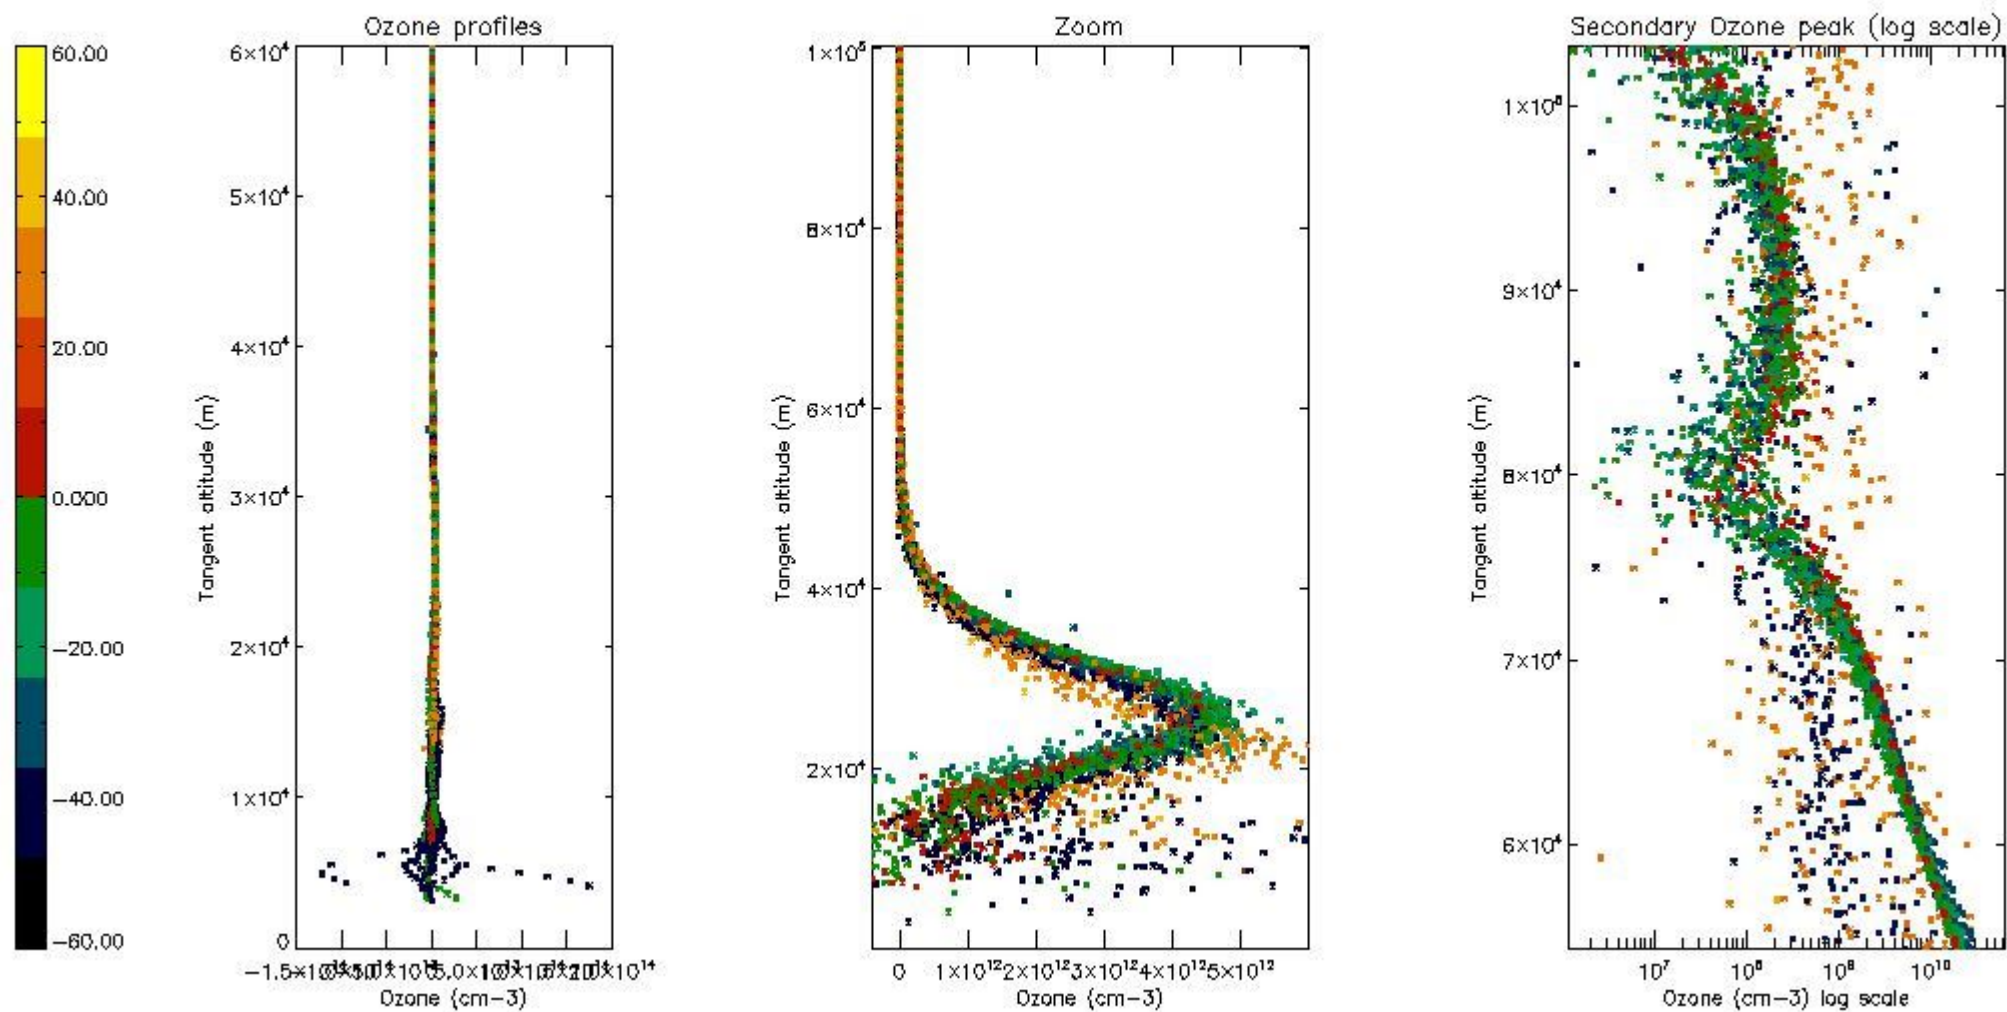

STD < 10	18
STD < 5	13

5.2 Plot ozone profiles for all STD (dark without errors)

The colorbar represents the latitude.

5.3 Plot ozone profiles where STD < 20% (dark without errors)

The colorbar represents the latitude.