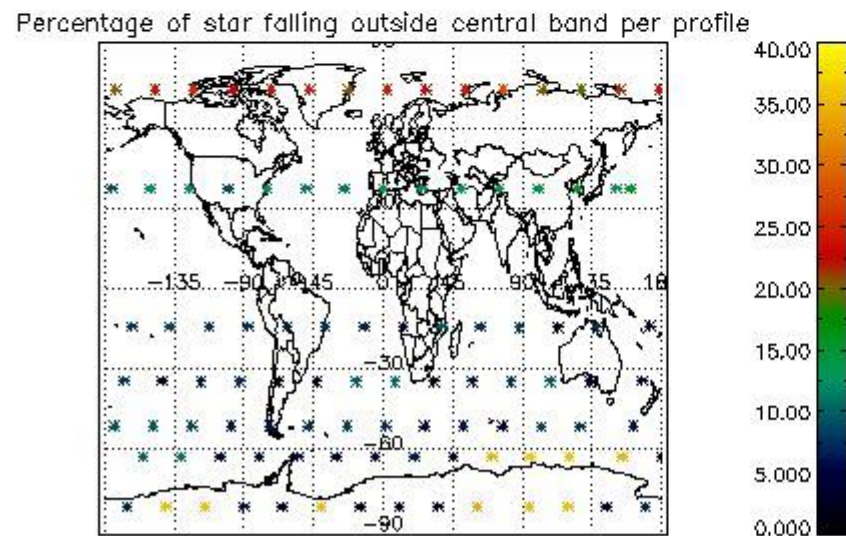

5. Trace gas profiles

5.1 Ozone statistics based on quality of products

The final quality of the products can be "measured" using the STD (Standard Deviation) attached to every point profile. This information is written to the parameter GOM_NL__2P/NL_LOCAL_SPECIES_DENSITY/o3_std of the level 2 products. The table below shows the statistics for given STD ranges.

The statistics are given with respect to the overall valid production:

- Products without fatal errors: GOM_NL__2P/MPH/PRODUCT_ERR=0
- Valid point profile: GOM_NL__2P/NL_LOCAL_SPECIES_DENSITY/pcd(0)=0

The 'Criteria' is applied to valid points of dark limb products:

- Products in dark limb illumination condition: GOM_NL__2P/NL_SUMMARY_QUALITY/obs_ill_cond=0
- Products without fatal errors: GOM_NL__2P/MPH/PRODUCT_ERR=0
- Valid point profile: GOM_NL__2P/NL_LOCAL_SPECIES_DENSITY/pcd(0)=0

So, the table below shows the percentage of dark limb and valid observations for each criteria with respect to the overall valid daily observations.

Criteria	% of total production
All STD	42
STD < 20	21