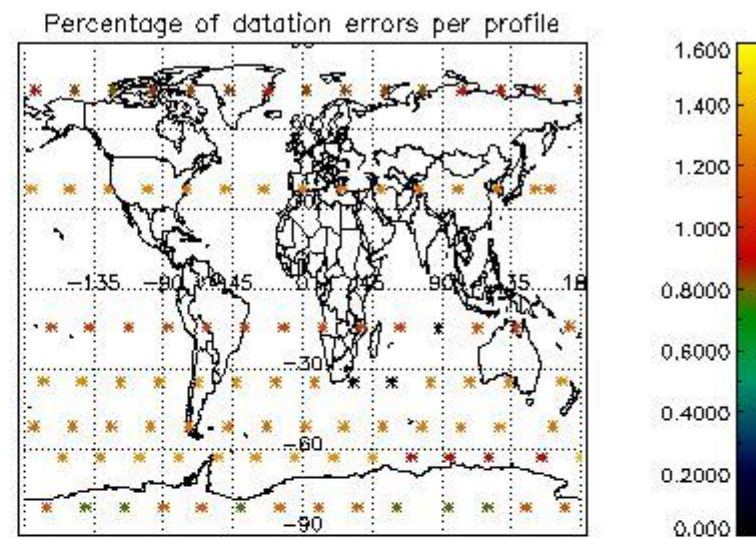

5. Trace gas profiles

5.1 Ozone statistics based on quality of products

The final quality of the products can be "measured" using the STD (Standard Deviation) attached to every point profile. This information is written to the parameter GOM_NL__2P/NL_LOCAL_SPECIES_DENSITY/o3_std of the level 2 products. The table below shows the statistics for given STD ranges.

The statistics are given with respect to the overall valid production:

- Products without fatal errors: GOM_NL__2P/MPH/PRODUCT_ERR=0
- Valid point profile: GOM_NL__2P/NL_LOCAL_SPECIES_DENSITY/pcd(0)=0

The 'Criteria' is applied to valid points of dark limb products:

- Products in dark limb illumination condition: GOM_NL__2P/NL_SUMMARY_QUALITY/obs_ill_cond=0
- Products without fatal errors: GOM_NL__2P/MPH/PRODUCT_ERR=0
- Valid point profile: GOM_NL__2P/NL_LOCAL_SPECIES_DENSITY/pcd(0)=0

So, the table below shows the percentage of dark limb and valid observations for each criteria with respect to the overall valid daily observations.

Criteria	% of total production
All STD	42
STD < 20	21