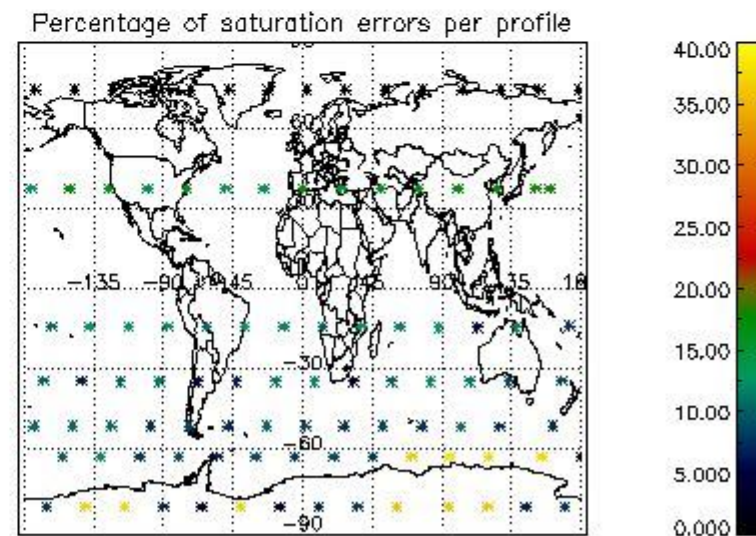

Percentage of flagged data per NO3 profile

4. Level 1 quality information per product

In this section it is plotted some information contained in the Quality Summary data set of the level 2 products that comes from the level 1b processing. Products without errors (error flag in the MPH set to "0") are used.

4.1 Plot quality information per product (time dependant) coming from level 1b processing

4.1.1 Plot level 1 quality information per product (time dependant): ENVISAT ASCENDING passes

4.1.2 Plot level 1 quality information per product (time dependant): ENVI SAT DESCENDING passes

4.2 Plot quality information per product coming from level 1b processing (world map)

4.2.1 Plot level 1 quality information per product (world map): ENVISAT ASCENDING passes

4.2.2 Plot level 1 quality information per product (world map): ENVISAT DESCENDING passes