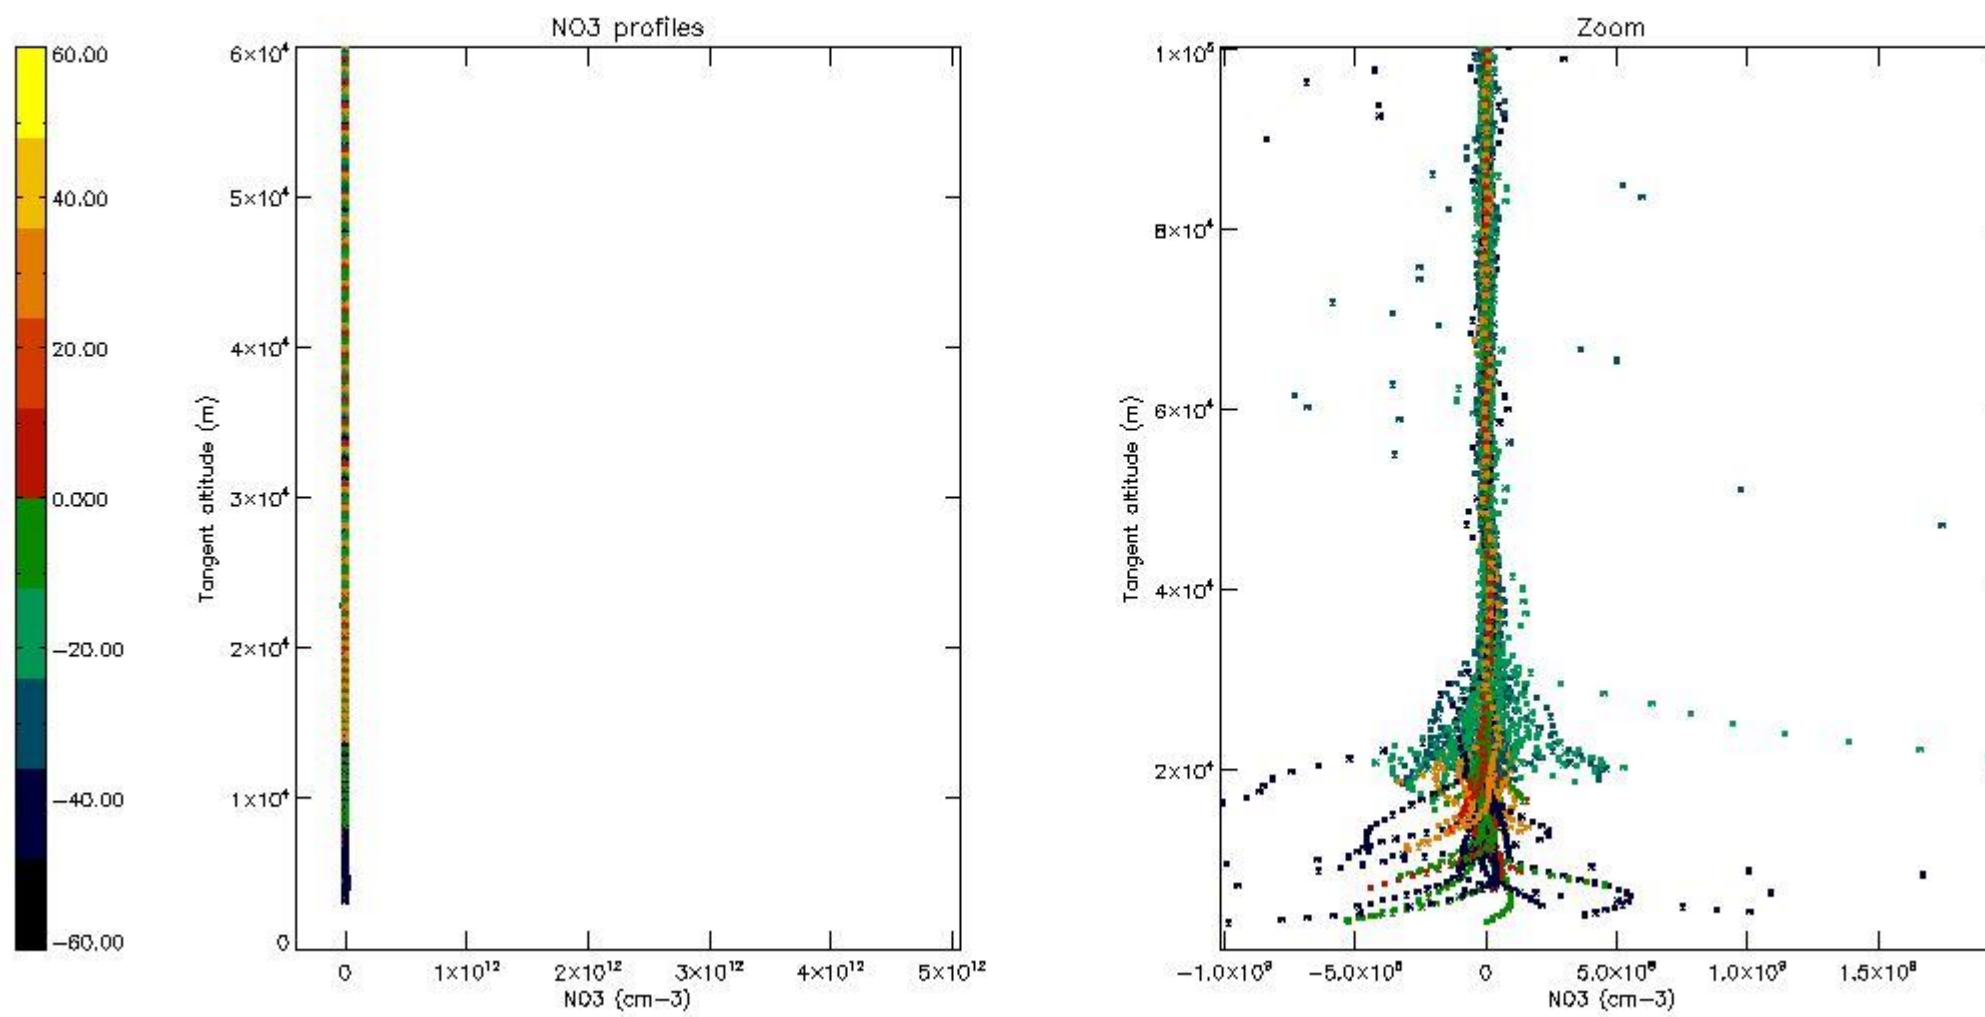

5.4 Plot ozone profiles where $STD < 10\%$ (dark without errors)

The colorbar represents the latitude.

5.5 Plot ozone profiles where STD < 5% (dark without errors)

The colorbar represents the latitude.

5.6 Plot NO₂ profiles for all STD (dark without errors)

The colorbar represents the latitude.

5.7 Plot NO3 profiles for all STD (dark without errors)

The colorbar represents the latitude.

5.8 Plot H2O profiles for all STD (only for occultations of stars 1,2,3,4,13,14,16,26,63 dark without errors)