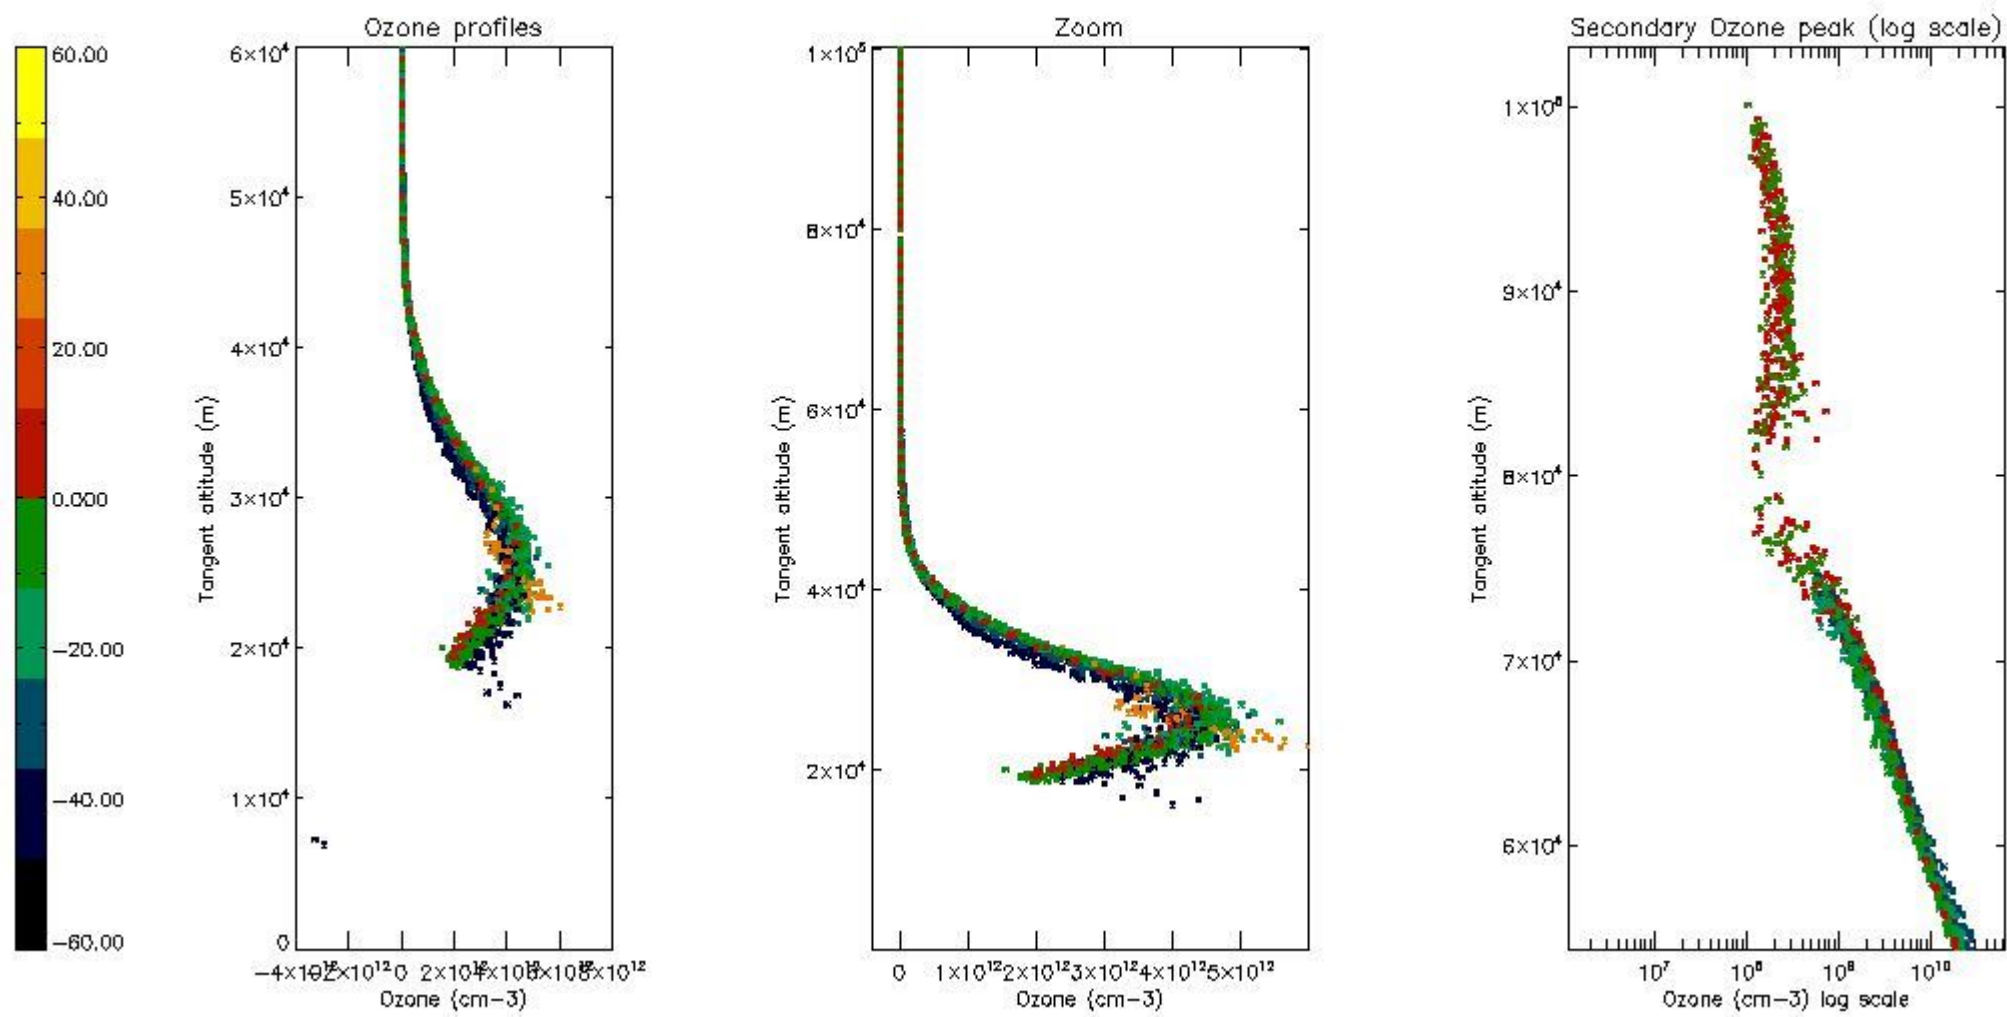

STD < 10	18
STD < 5	13

5.2 Plot ozone profiles for all STD (dark without errors)

The colorbar represents the latitude.

5.3 Plot ozone profiles where STD < 20% (dark without errors)

The colorbar represents the latitude.

5.4 Plot ozone profiles where $STD < 10\%$ (dark without errors)

The colorbar represents the latitude.

5.5 Plot ozone profiles where STD < 5% (dark without errors)

The colorbar represents the latitude.

5.6 Plot NO₂ profiles for all STD (dark without errors)