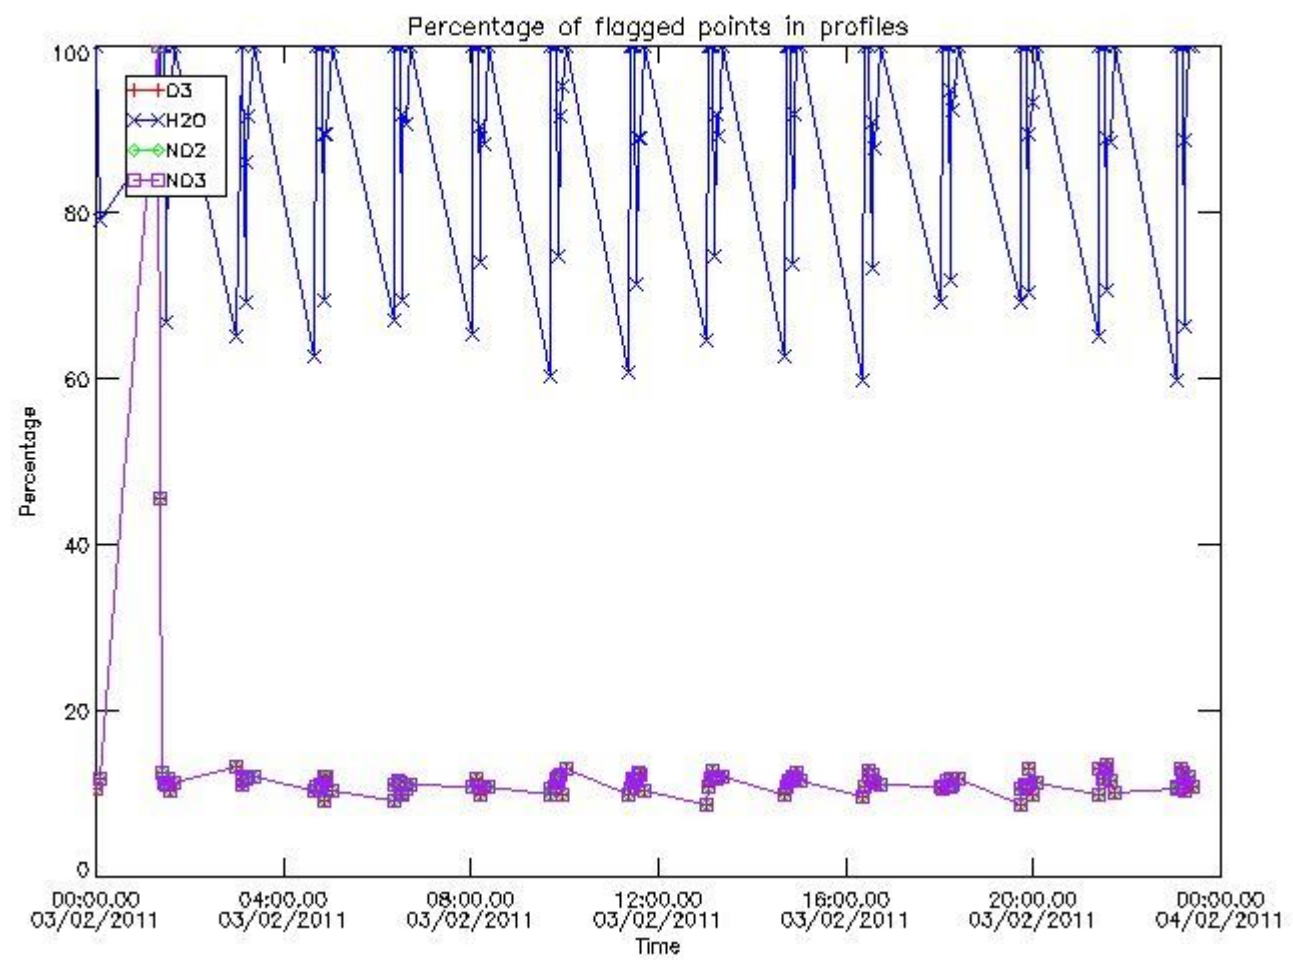

3. Quality information per product

In this section it is plotted some information contained in the Quality Summary data set of the level 2 products. Only products in dark limb conditions and without errors (error flag in the MPH set to "0") are used.

3.1 Plot quality information per product (time dependant)

3.2 Plot quality information per product (world map)