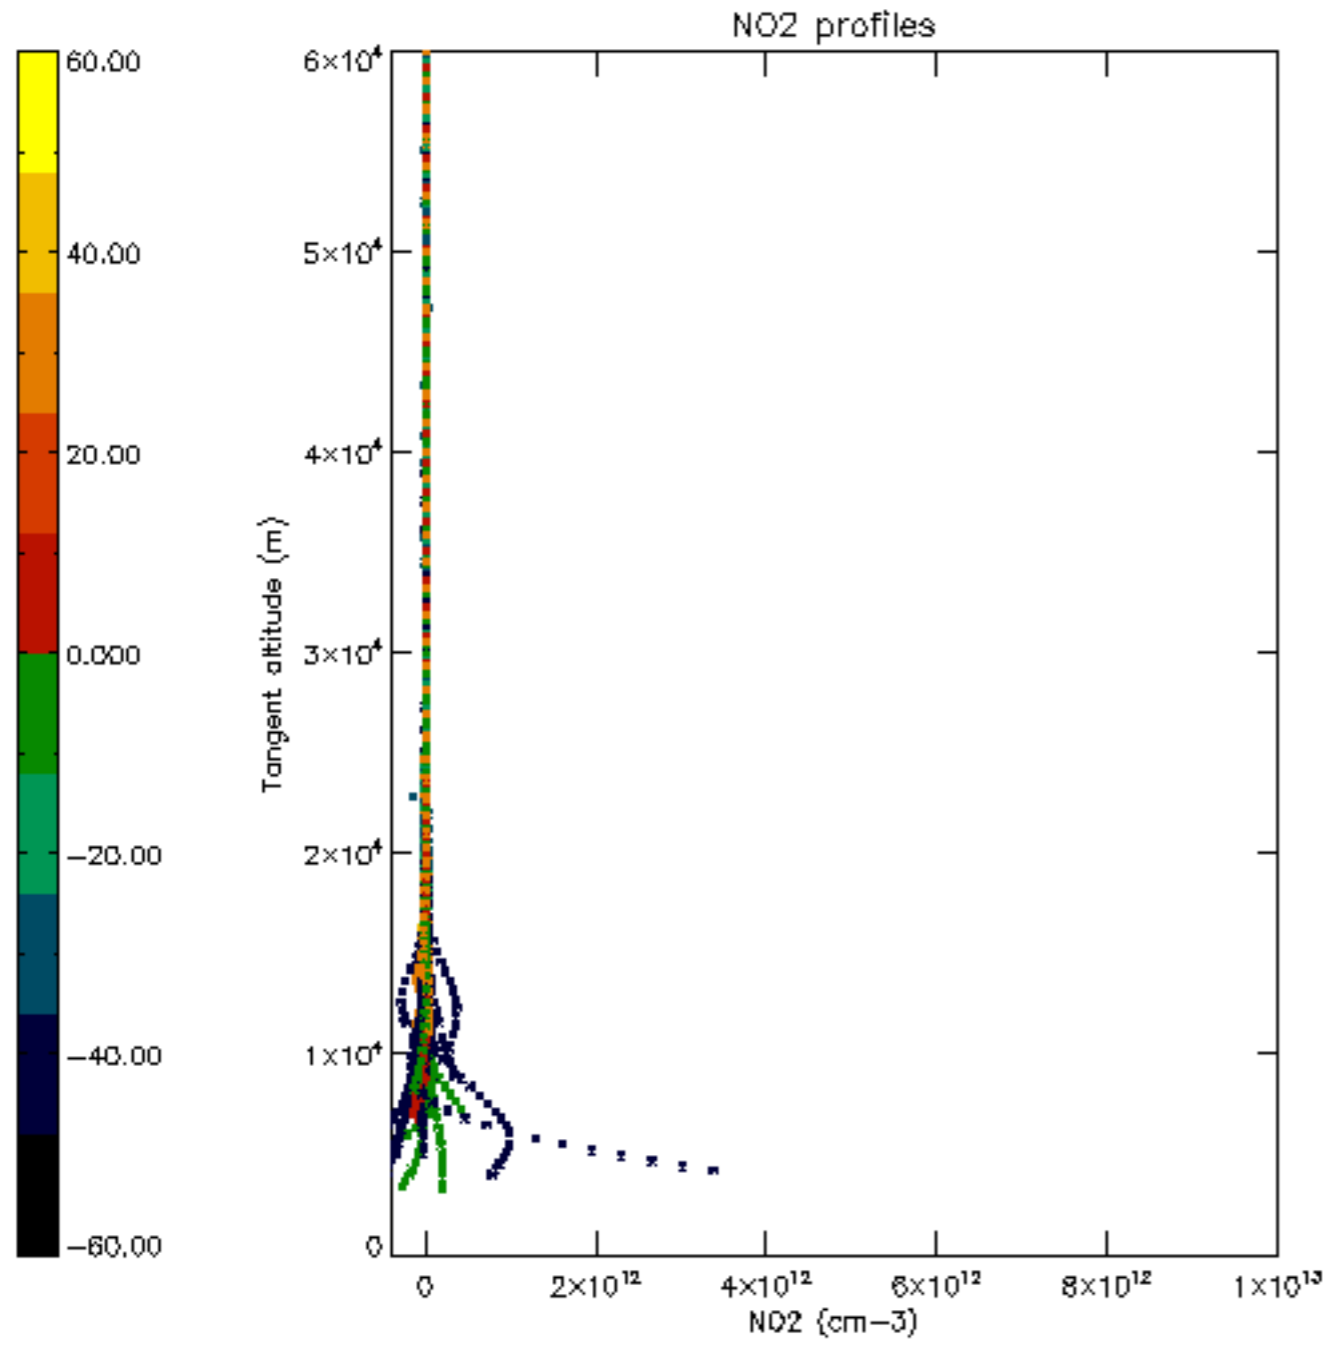

Percentage of star falling outside central band per profile

Percentage of saturation errors per profile

Percentage of flagged data per D3 profile

Percentage of flagged data per H2O profile

Percentage of flagged data per NO2 profile