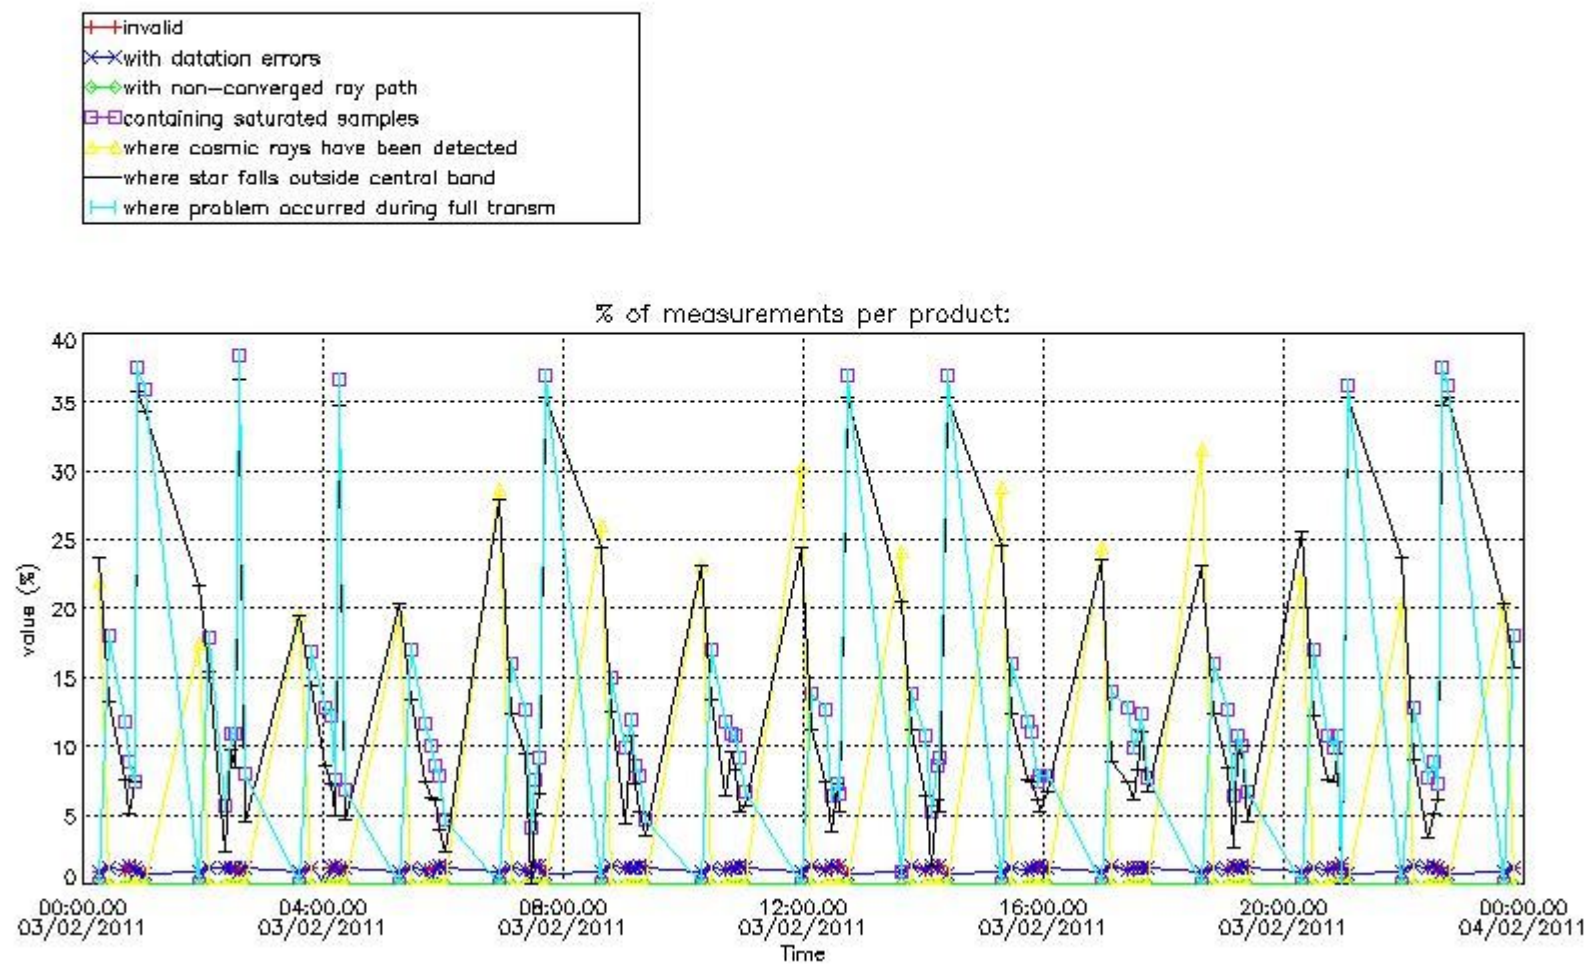

3.1 Plot quality information per product (time dependant)

3.2 Plot quality information per product (world map)

Percentage of flagged data per O3 profile

Percentage of flagged data per H2O profile

Percentage of flagged data per NO2 profile

Percentage of flagged data per NO3 profile

4. Level 1 quality information per product

In this section it is plotted some information contained in the Quality Summary data set of the level 2 products that comes from the level 1b processing. Products without errors (error flag in the MPH set to "0") are used.

4.1 Plot quality information per product (time dependant) coming from level 1b processing

4.1.1 Plot level 1 quality information per product (time dependant): ENVISAT ASCENDING passes

4.1.2 Plot level 1 quality information per product (time dependant): ENVI SAT DESCENDING passes

5. Trace gas profiles

5.1 Ozone statistics based on quality of products

The final quality of the products can be "measured" using the STD (Standard Deviation) attached to every point profile. This information is written to the parameter GOM_NL__2P/NL_LOCAL_SPECIES_DENSITY/o3_std of the level 2 products. The table below shows the statistics for given STD ranges.