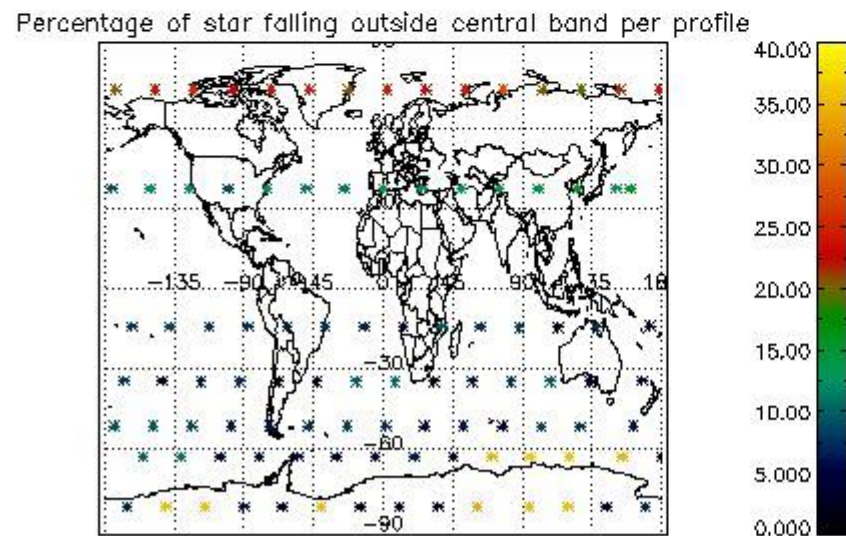

4.1 Plot quality information per product (time dependant) coming from level 1b processing

4.1.1 Plot level 1 quality information per product (time dependant): ENVISAT ASCENDING passes

4.1.2 Plot level 1 quality information per product (time dependant): ENVI SAT DESCENDING passes

4.2 Plot quality information per product coming from level 1b processing (world map)

4.2.1 Plot level 1 quality information per product (world map): ENVISAT ASCENDING passes

4.2.2 Plot level 1 quality information per product (world map): ENVISAT DESCENDING passes