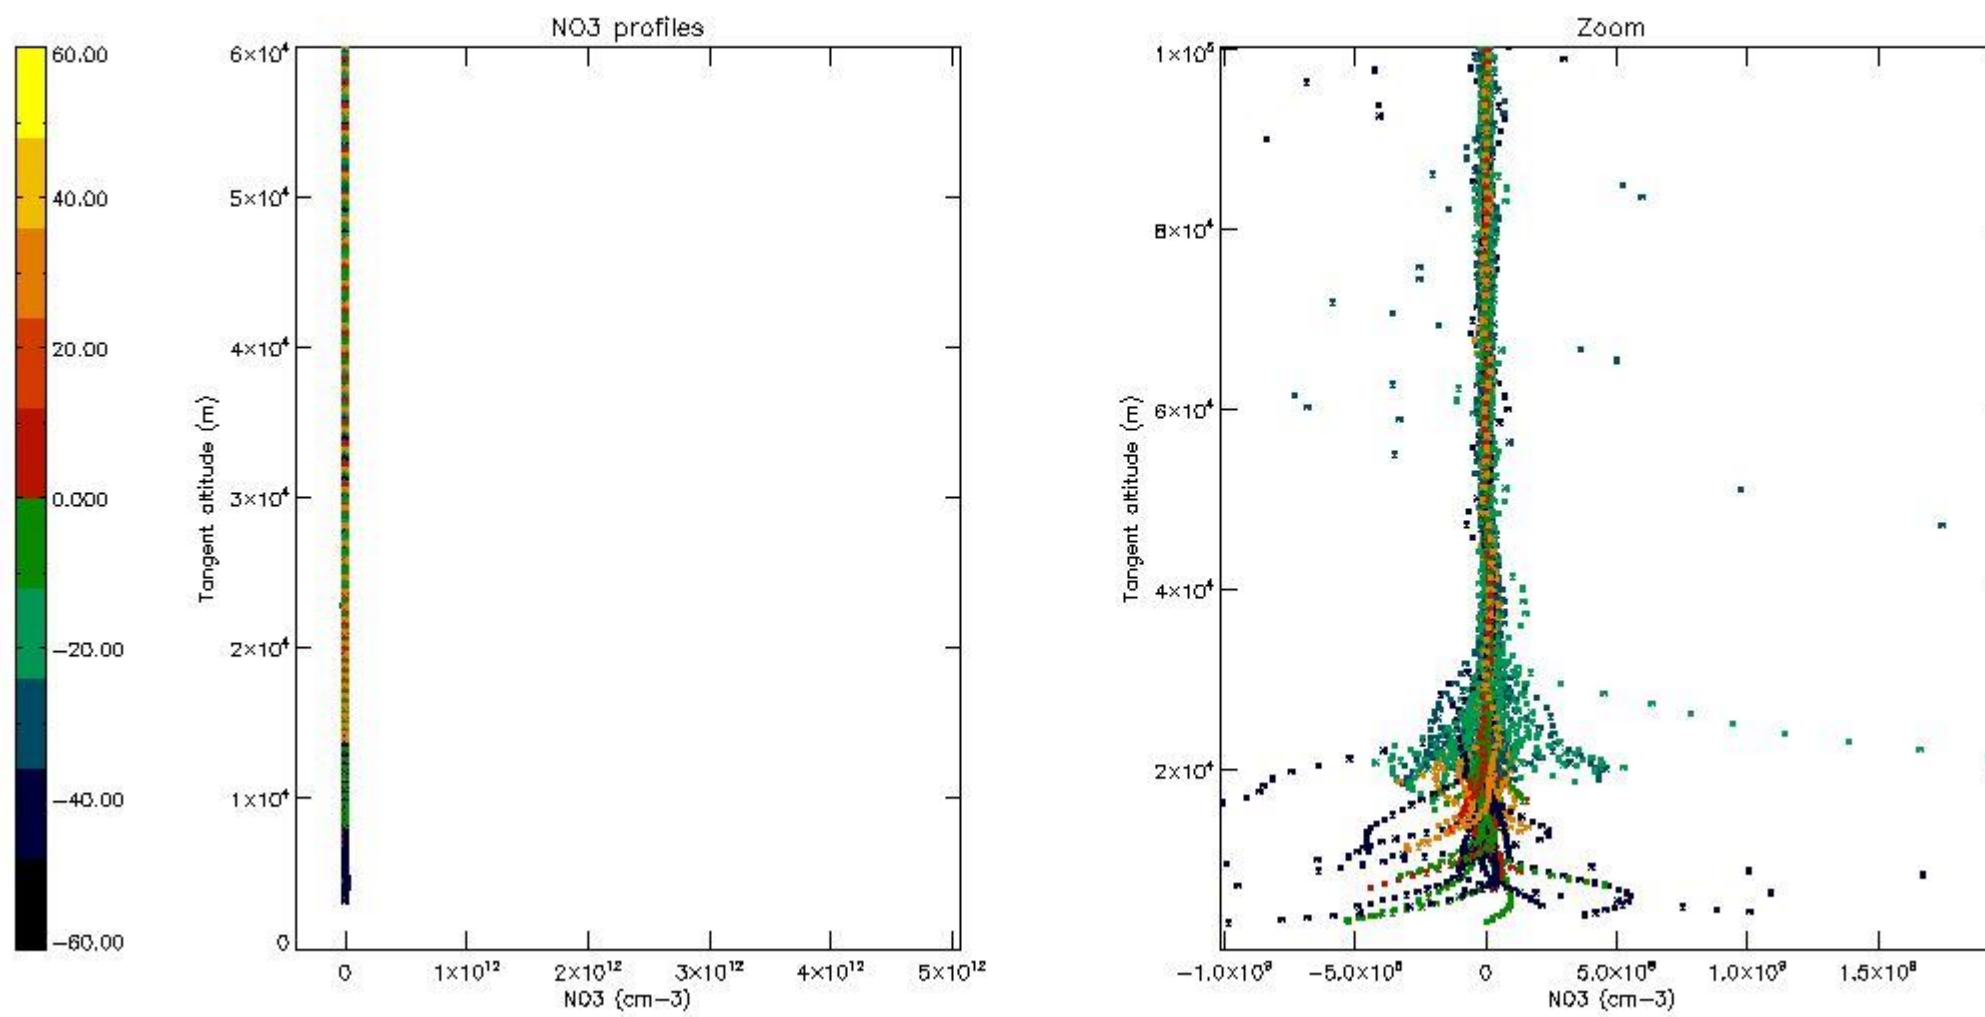

5.8 Plot H2O profiles for all STD (only for occultations of stars 1,2,3,4,13,14,16,26,63 dark without errors)

The colorbar represents the latitude.