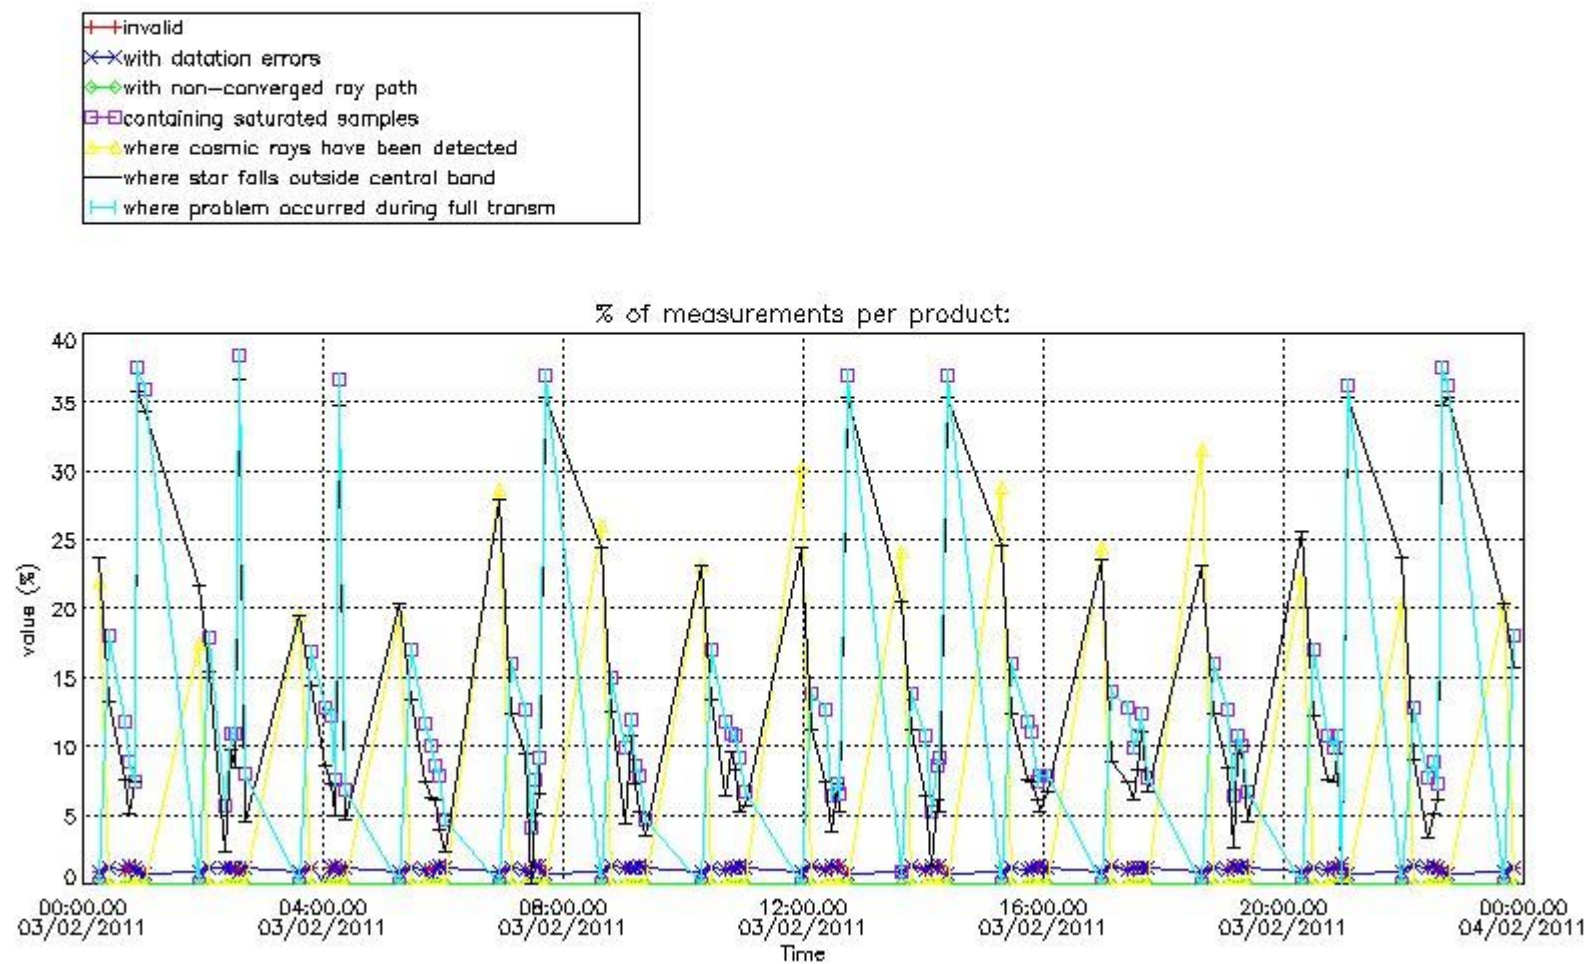

Percentage of flagged data per NO3 profile

4. Level 1 quality information per product

In this section it is plotted some information contained in the Quality Summary data set of the level 2 products that comes from the level 1b processing. Products without errors (error flag in the MPH set to "0") are used.

4.1 Plot quality information per product (time dependant) coming from level 1b processing

4.1.1 Plot level 1 quality information per product (time dependant): ENVISAT ASCENDING passes

4.1.2 Plot level 1 quality information per product (time dependant): ENVISAT DESCENDING passes