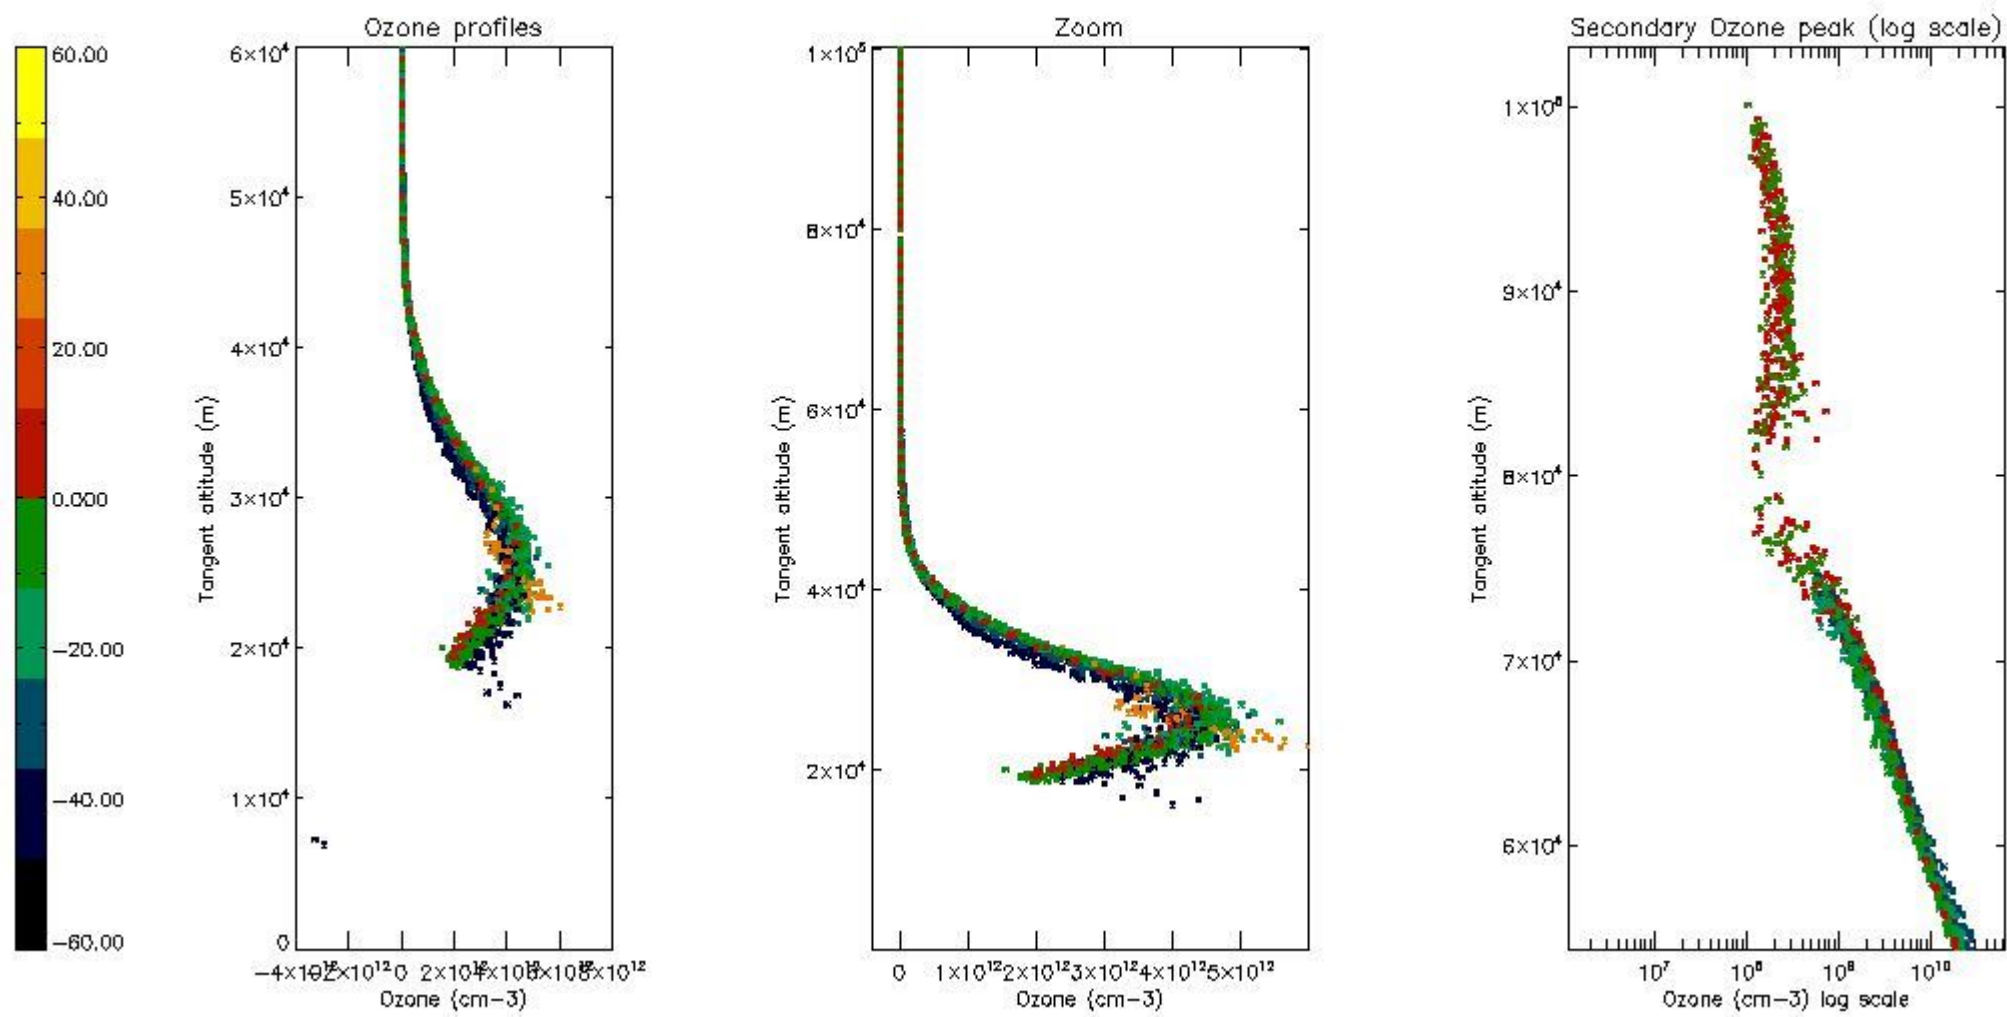

5.5 Plot ozone profiles where $STD < 5\%$ (dark without errors)

The colorbar represents the latitude.