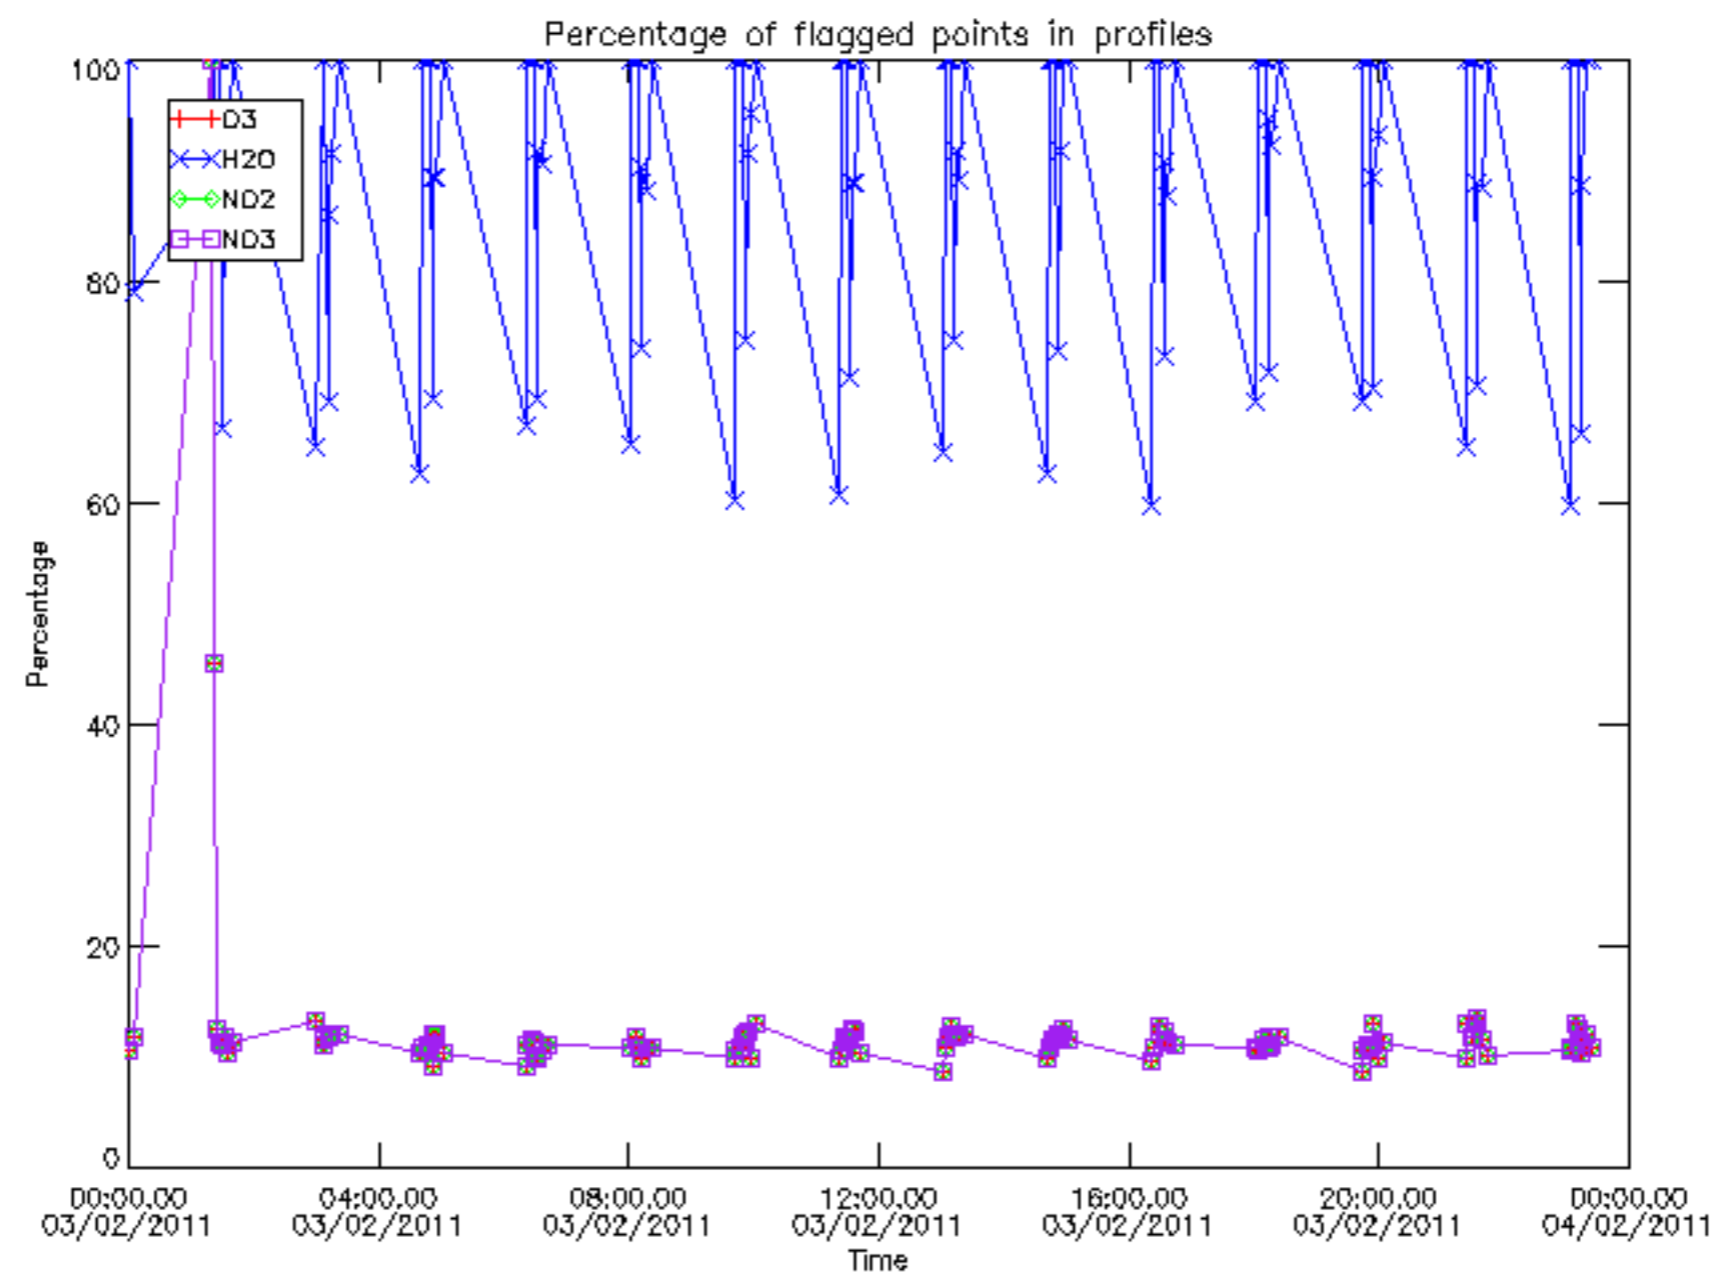

Percentage of flagged data per D3 profile

Percentage of flagged data per H2O profile