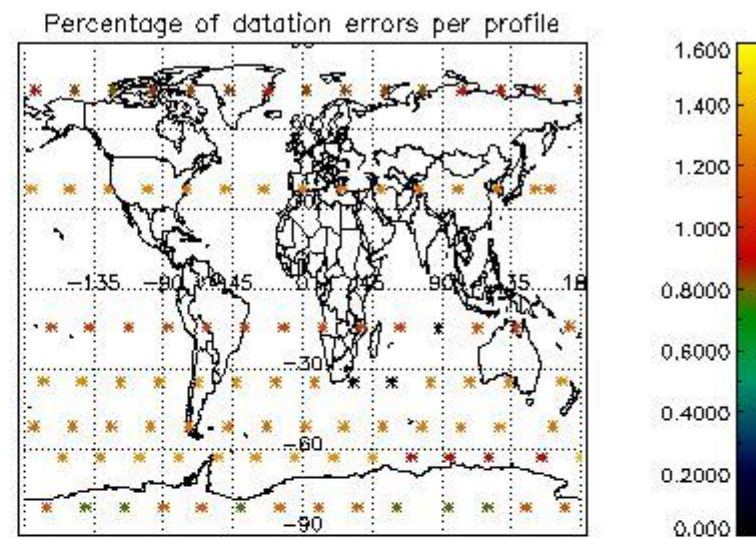

Percentage of flagged data per NO3 profile

4. Level 1 quality information per product

In this section it is plotted some information contained in the Quality Summary data set of the level 2 products that comes from the level 1b processing. Products without errors (error flag in the MPH set to "0") are used.

4.1 Plot quality information per product (time dependant) coming from level 1b processing

4.1.1 Plot level 1 quality information per product (time dependant): ENVISAT ASCENDING passes

4.1.2 Plot level 1 quality information per product (time dependant): ENVI SAT DESCENDING passes

4.2 Plot quality information per product coming from level 1b processing (world map)

4.2.1 Plot level 1 quality information per product (world map): ENVISAT ASCENDING passes

4.2.2 Plot level 1 quality information per product (world map): ENVISAT DESCENDING passes