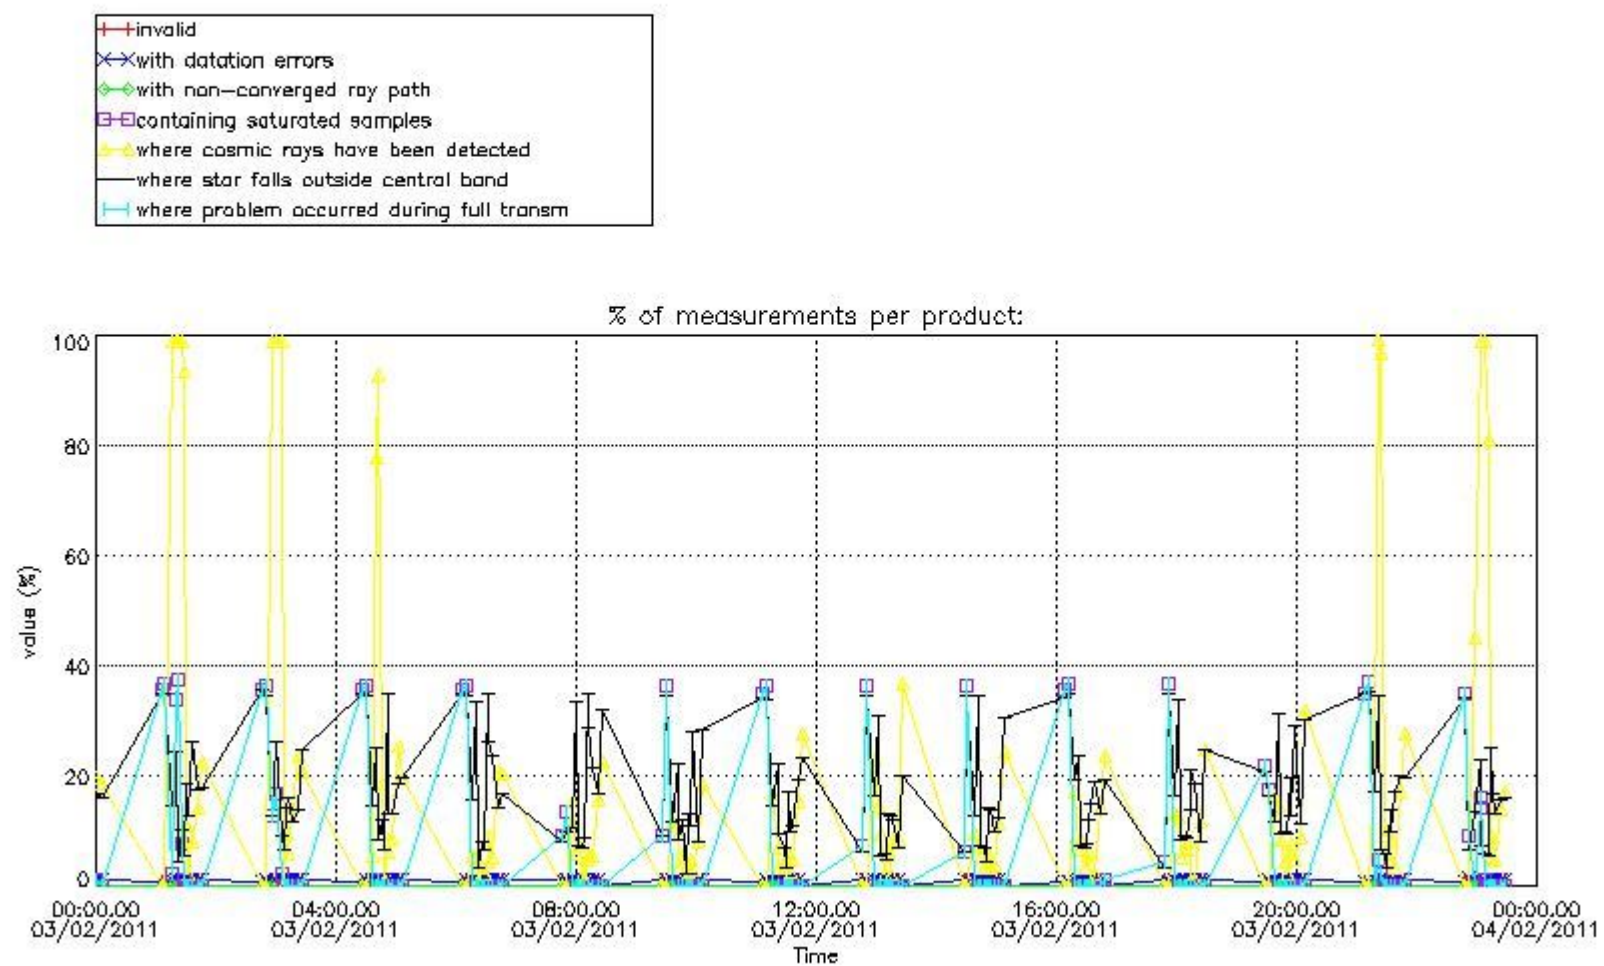

3. Quality information per product

In this section it is plotted some information contained in the Quality Summary data set of the level 2 products. Only products in dark limb conditions and without errors (error flag in the MPH set to "0") are used.

Percentage of flagged data per NO3 profile

4. Level 1 quality information per product

In this section it is plotted some information contained in the Quality Summary data set of the level 2 products that comes from the level 1b processing. Products without errors (error flag in the MPH set to "0") are used.

4.1 Plot quality information per product (time dependant) coming from level 1b processing

4.1.1 Plot level 1 quality information per product (time dependant): ENVISAT ASCENDING passes

4.1.2 Plot level 1 quality information per product (time dependant): ENVISAT DESCENDING passes