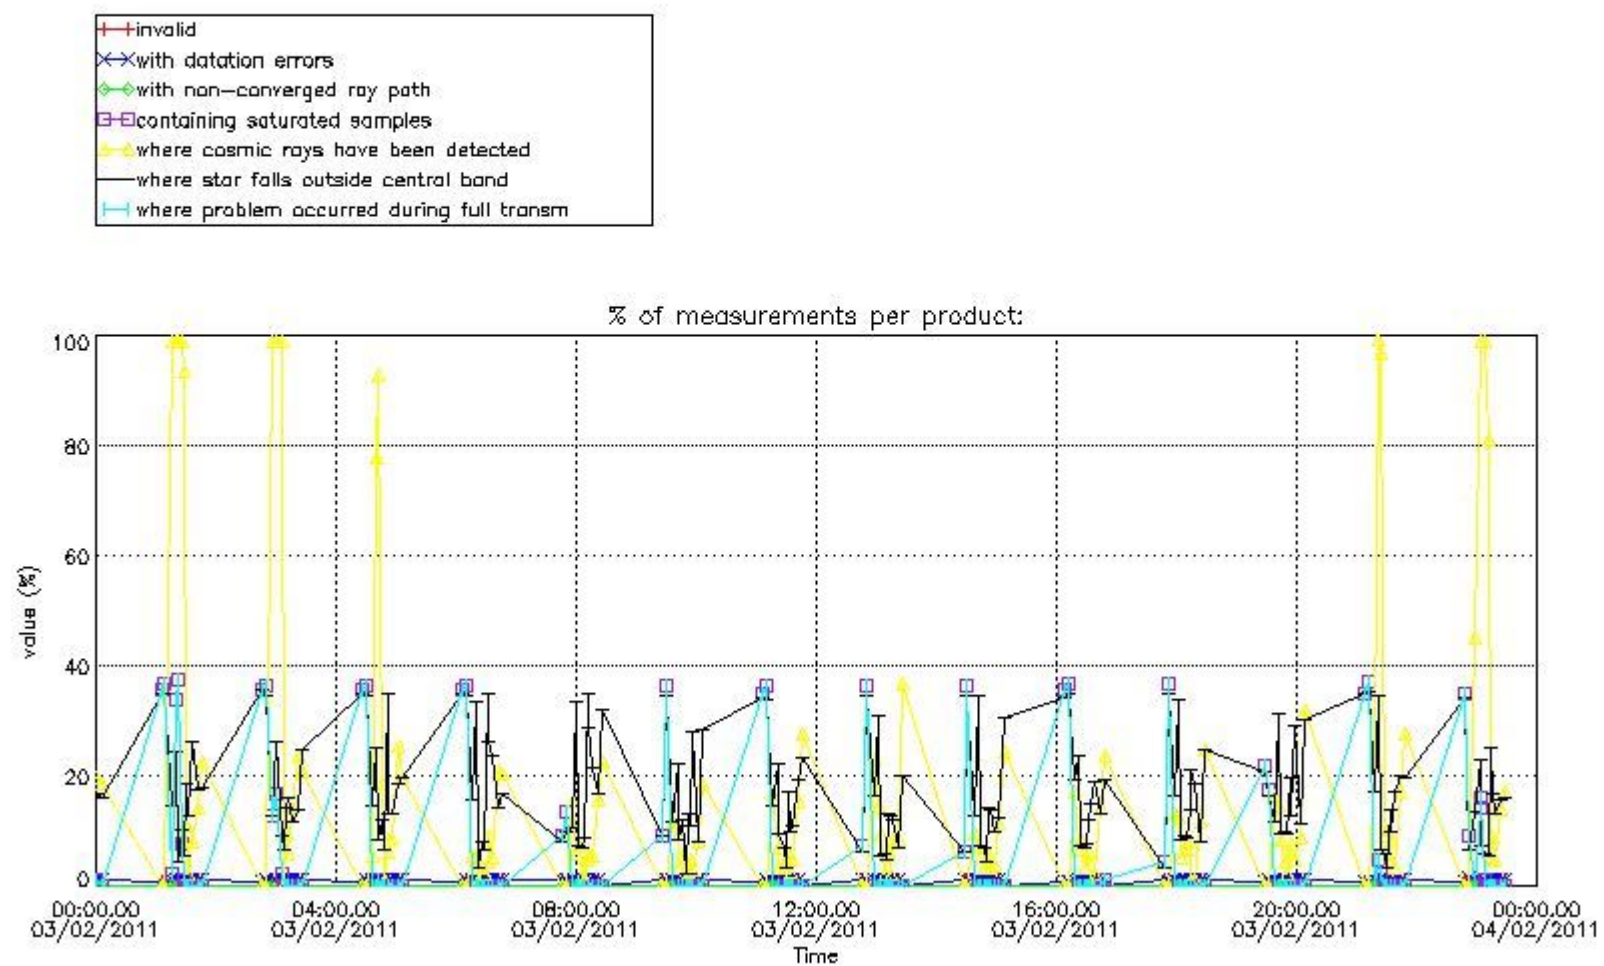

3.1 Plot quality information per product (time dependant)

3.2 Plot quality information per product (world map)

Percentage of flagged data per O3 profile

Percentage of flagged data per H2O profile

Percentage of flagged data per NO2 profile

Percentage of flagged data per NO3 profile

4. Level 1 quality information per product

In this section it is plotted some information contained in the Quality Summary data set of the level 2 products that comes from the level 1b processing. Products without errors (error flag in the MPH set to "0") are used.

4.1 Plot quality information per product (time dependant) coming from level 1b processing

4.1.1 Plot level 1 quality information per product (time dependant): ENVISAT ASCENDING passes

4.1.2 Plot level 1 quality information per product (time dependant): ENVI SAT DESCENDING passes

5. Trace gas profiles

5.1 Ozone statistics based on quality of products

The final quality of the products can be "measured" using the STD (Standard Deviation) attached to every point profile. This information is written to the parameter GOM_NL__2P/NL_LOCAL_SPECIES_DENSITY/o3_std of the level 2 products. The table below shows the statistics for given STD ranges.