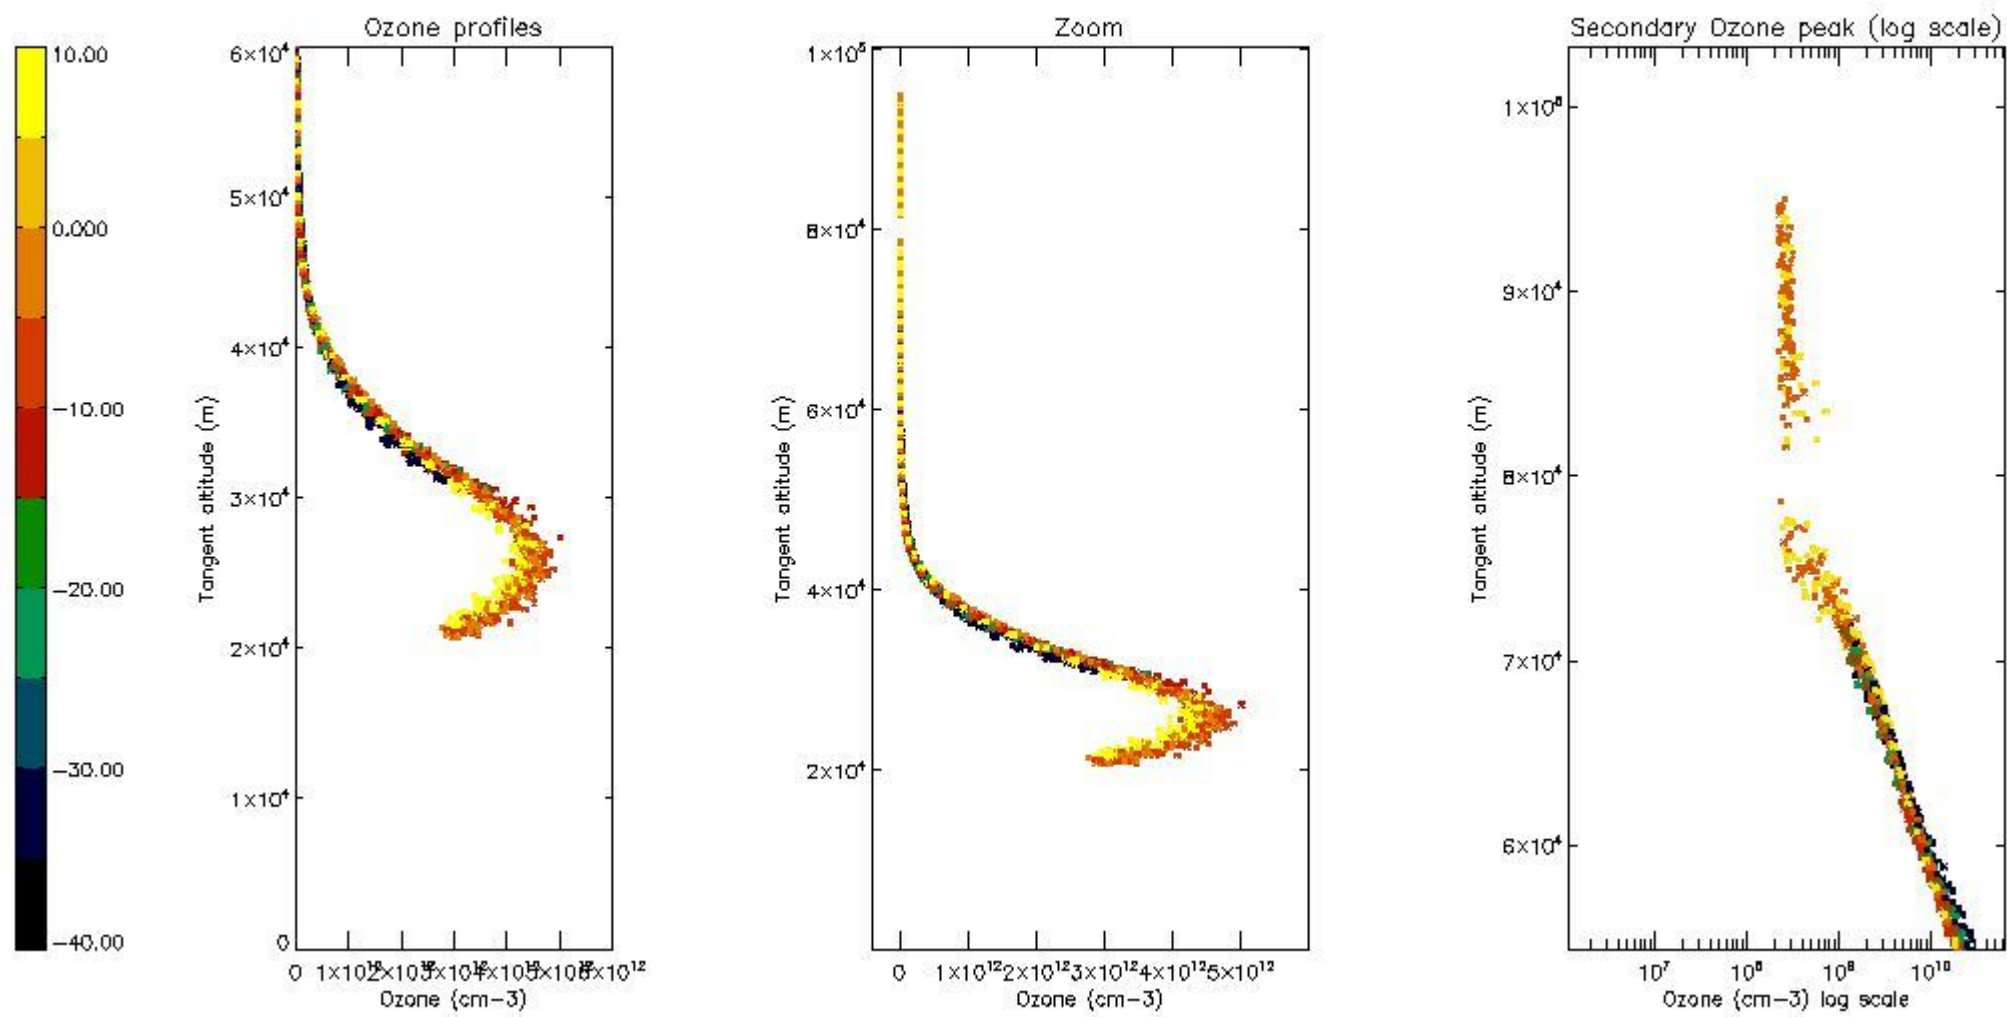

5.6 Plot NO₂ profiles for all STD (dark without errors)

The colorbar represents the latitude.