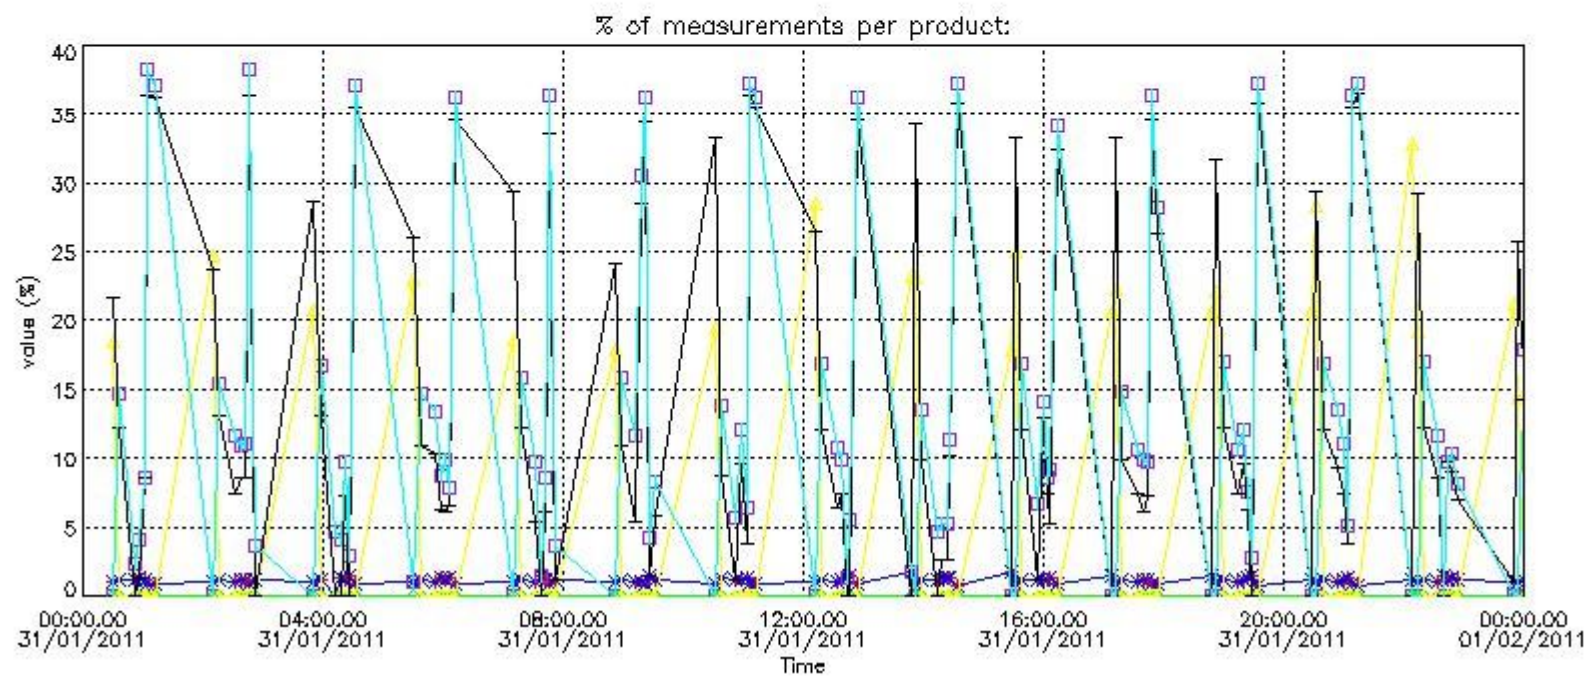

4.2 Plot quality information per product coming from level 1b processing (world map)

4.2.1 Plot level 1 quality information per product (world map): ENVISAT ASCENDING passes