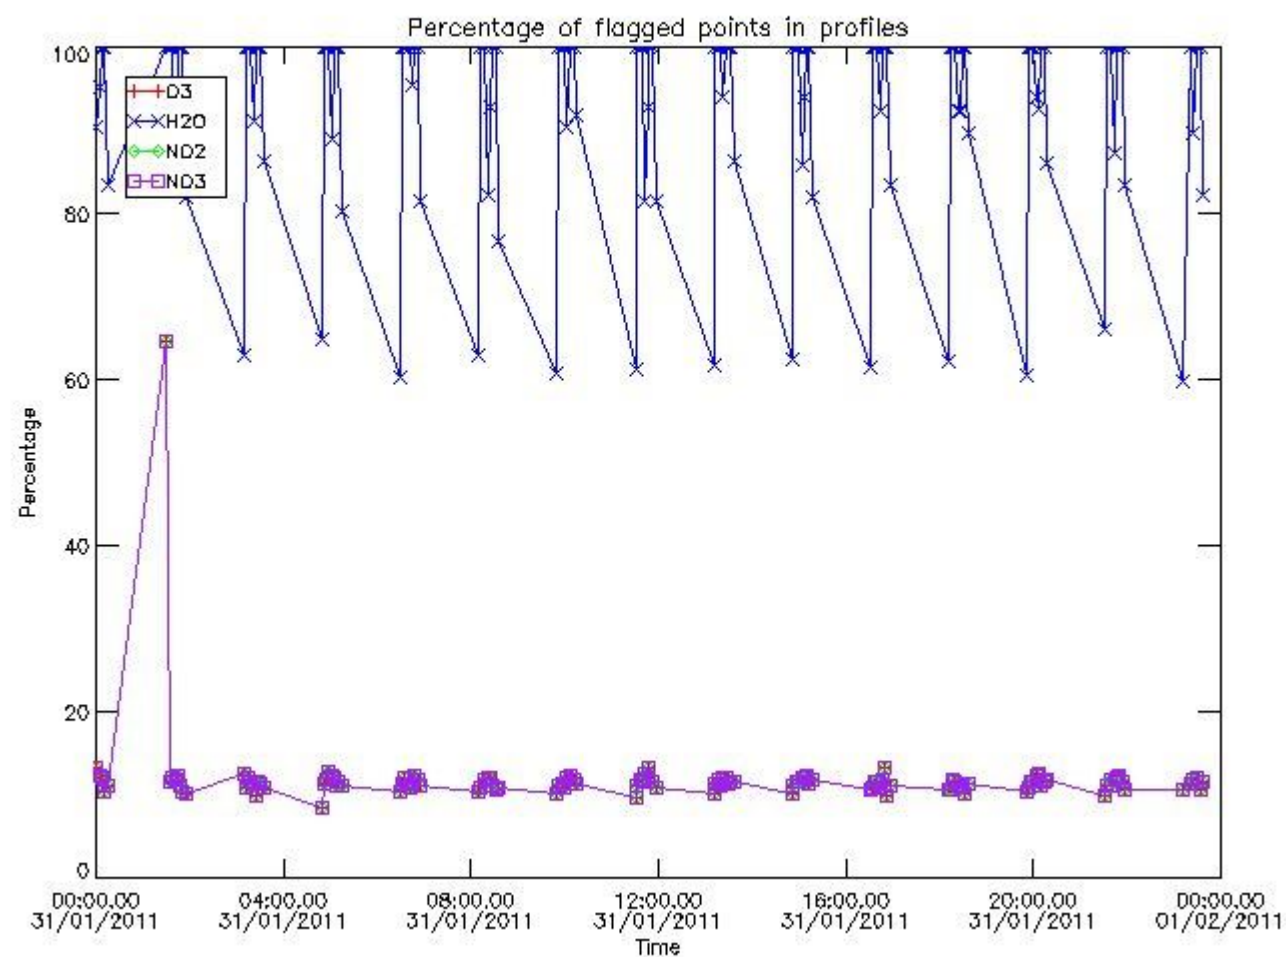

3.1 Plot quality information per product (time dependant)

3.2 Plot quality information per product (world map)

4. Level 1 quality information per product

In this section it is plotted some information contained in the Quality Summary data set of the level 2 products that comes from the level 1b processing. Products without errors (error flag in the MPH set to "0") are used.