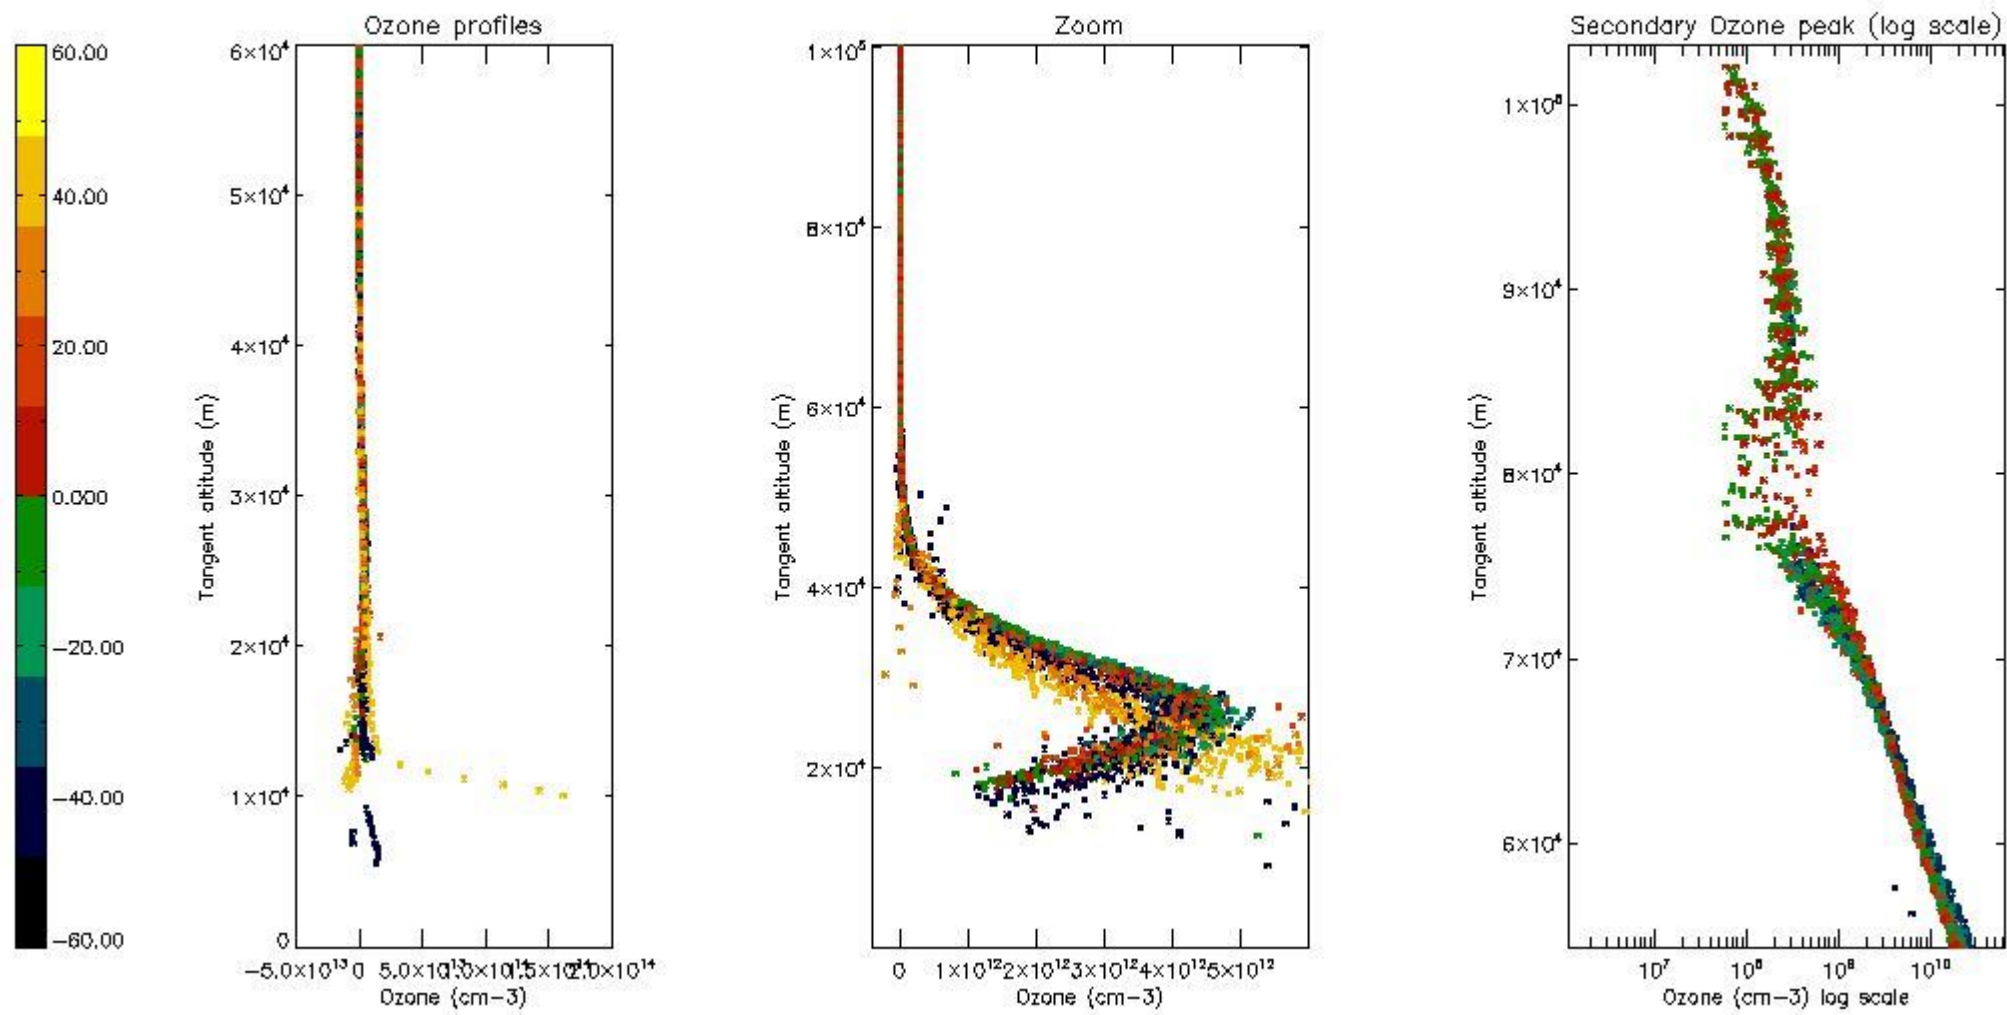

STD < 10	17
STD < 5	12

5.2 Plot ozone profiles for all STD (dark without errors)

The colorbar represents the latitude.

5.3 Plot ozone profiles where STD < 20% (dark without errors)

The colorbar represents the latitude.

5.4 Plot ozone profiles where $STD < 10\%$ (dark without errors)

The colorbar represents the latitude.

5.5 Plot ozone profiles where $STD < 5\%$ (dark without errors)

The colorbar represents the latitude.