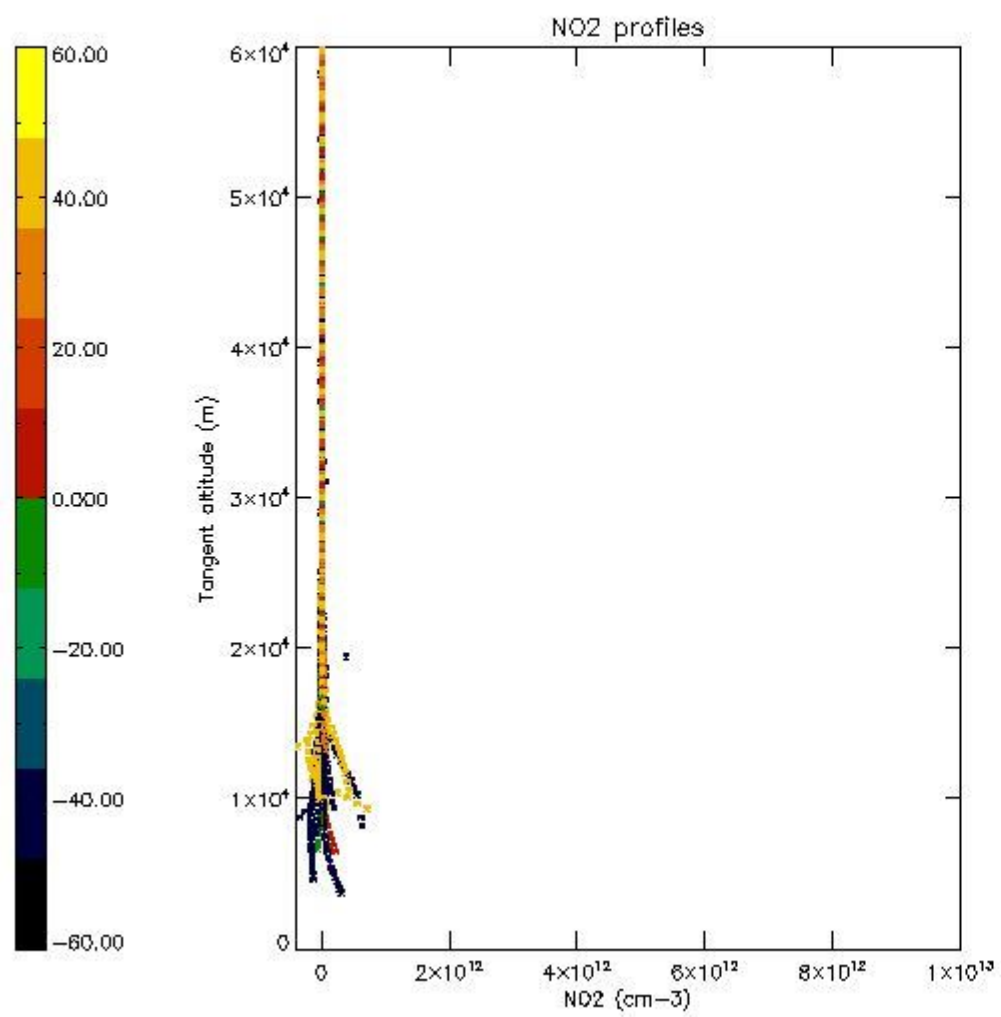

5.4 Plot ozone profiles where $STD < 10\%$ (dark without errors)

The colorbar represents the latitude.

5.5 Plot ozone profiles where STD < 5% (dark without errors)

The colorbar represents the latitude.

5.6 Plot NO₂ profiles for all STD (dark without errors)

The colorbar represents the latitude.

5.7 Plot NO3 profiles for all STD (dark without errors)

The colorbar represents the latitude.

5.8 Plot H₂O profiles for all STD (only for occultations of stars 1,2,3,4,13,14,16,26,63 dark without errors)