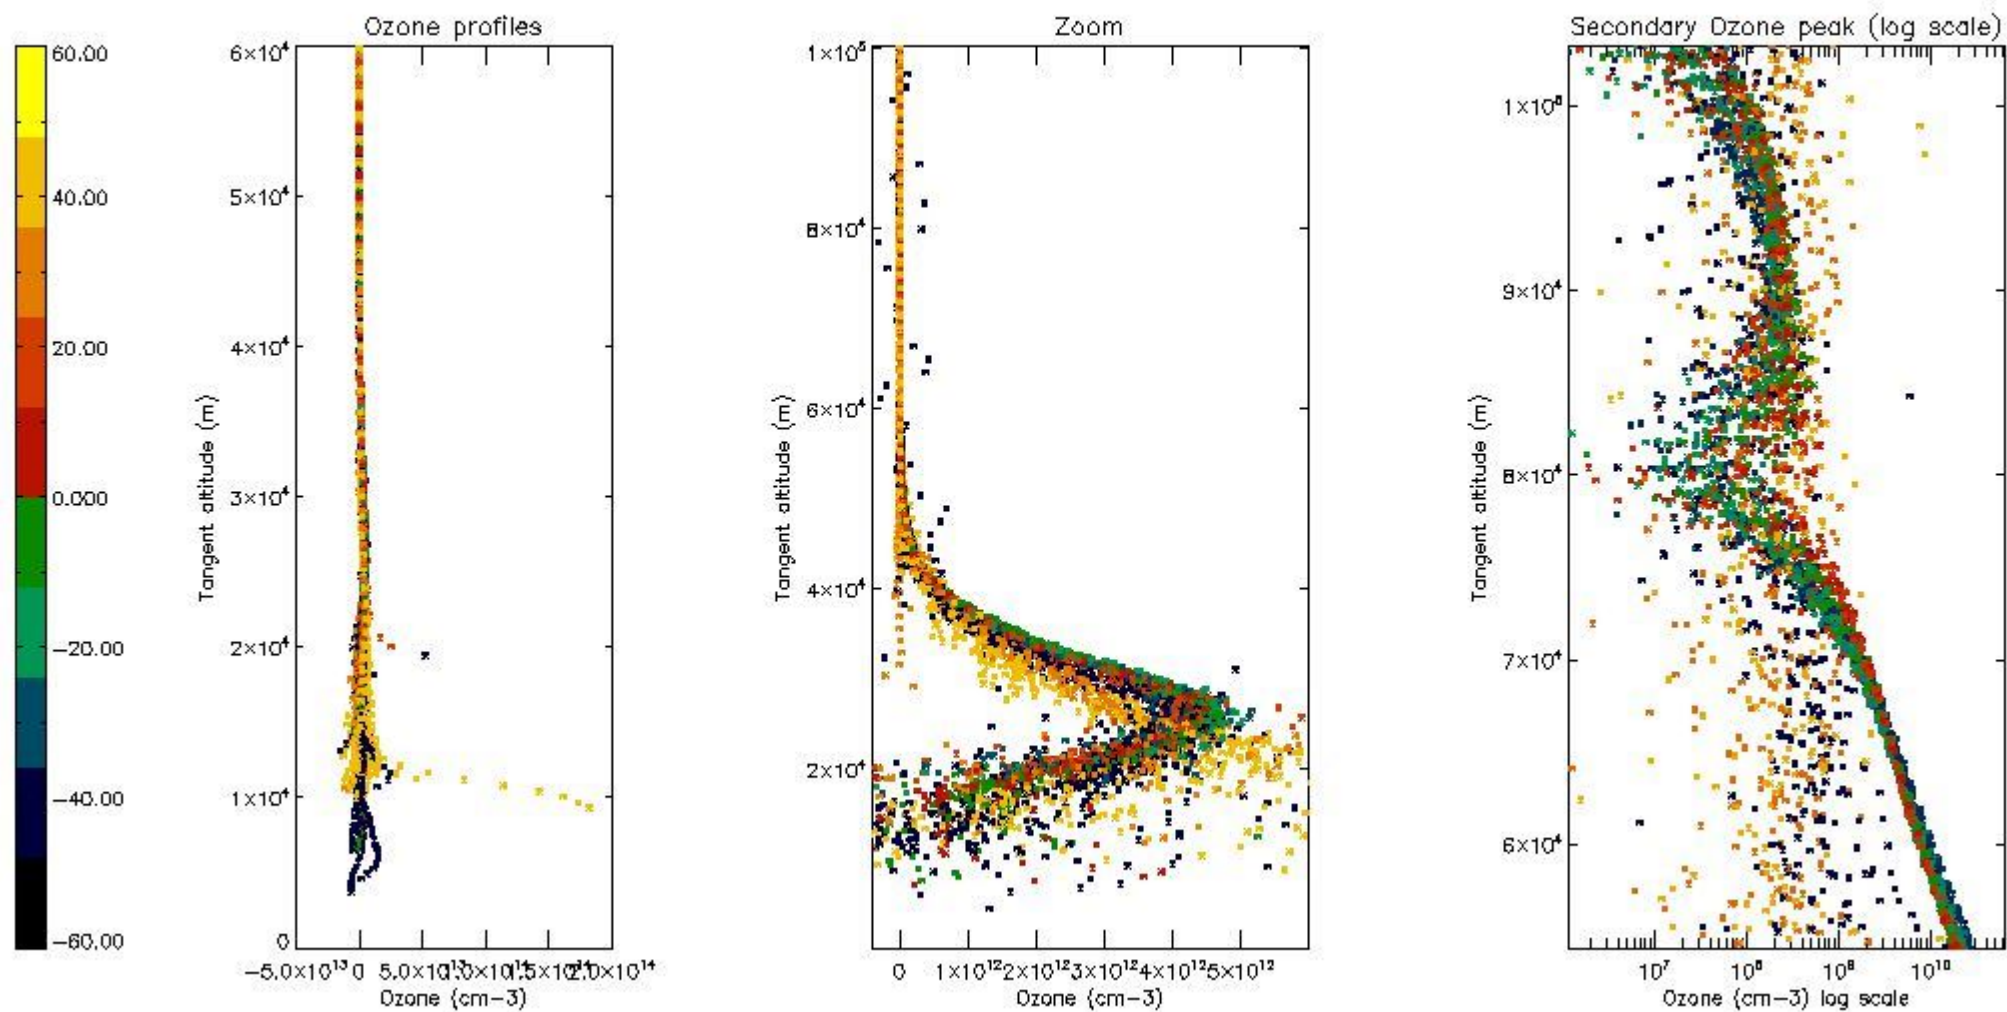

STD < 10	17
STD < 5	12

5.2 Plot ozone profiles for all STD (dark without errors)

The colorbar represents the latitude.

5.3 Plot ozone profiles where STD < 20% (dark without errors)

The colorbar represents the latitude.