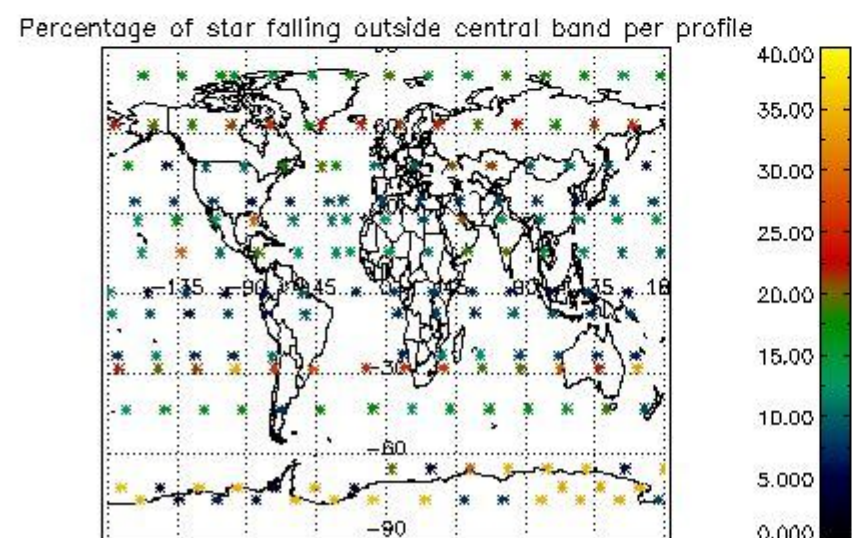

3.1 Plot quality information per product (time dependant)

3.2 Plot quality information per product (world map)

4. Level 1 quality information per product

In this section it is plotted some information contained in the Quality Summary data set of the level 2 products that comes from the level 1b processing. Products without errors (error flag in the MPH set to "0") are used.

4.1 Plot quality information per product (time dependant) coming from level 1b processing

4.1.1 Plot level 1 quality information per product (time dependant): ENVISAT ASCENDING passes

4.1.2 Plot level 1 quality information per product (time dependant): ENVI SAT DESCENDING passes

4.2 Plot quality information per product coming from level 1b processing (world map)

4.2.1 Plot level 1 quality information per product (world map): ENVISAT ASCENDING passes

4.2.2 Plot level 1 quality information per product (world map): ENVISAT DESCENDING passes