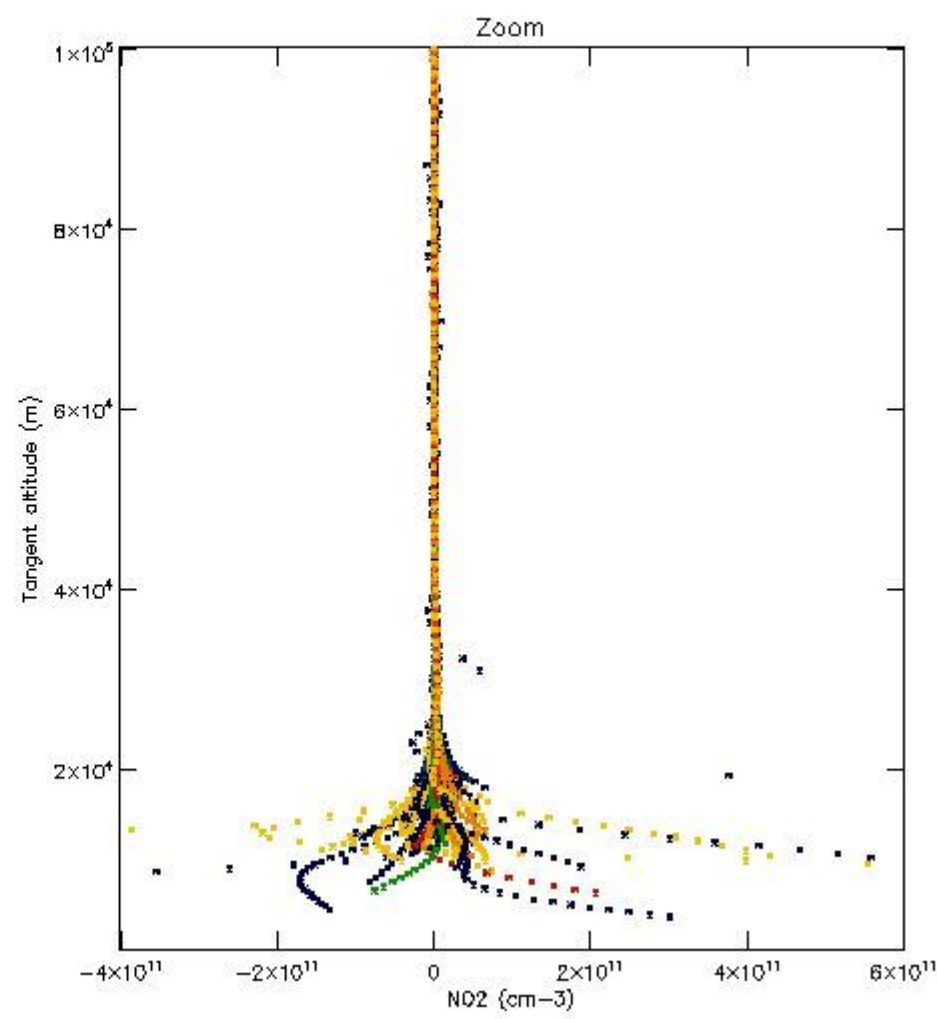

3.1 Plot quality information per product (time dependant)

3.2 Plot quality information per product (world map)

4. Level 1 quality information per product

In this section it is plotted some information contained in the Quality Summary data set of the level 2 products that comes from the level 1b processing. Products without errors (error flag in the MPH set to "0") are used.

STD < 10	17
STD < 5	12

5.2 Plot ozone profiles for all STD (dark without errors)

The colorbar represents the latitude.

5.3 Plot ozone profiles where STD < 20% (dark without errors)

The colorbar represents the latitude.

5.4 Plot ozone profiles where $STD < 10\%$ (dark without errors)

The colorbar represents the latitude.

5.5 Plot ozone profiles where $STD < 5\%$ (dark without errors)

The colorbar represents the latitude.

5.6 Plot NO₂ profiles for all STD (dark without errors)

The colorbar represents the latitude.

5.7 Plot NO3 profiles for all STD (dark without errors)

The colorbar represents the latitude.

5.8 Plot H₂O profiles for all STD (only for occultations of stars 1,2,3,4,13,14,16,26,63 dark without errors)