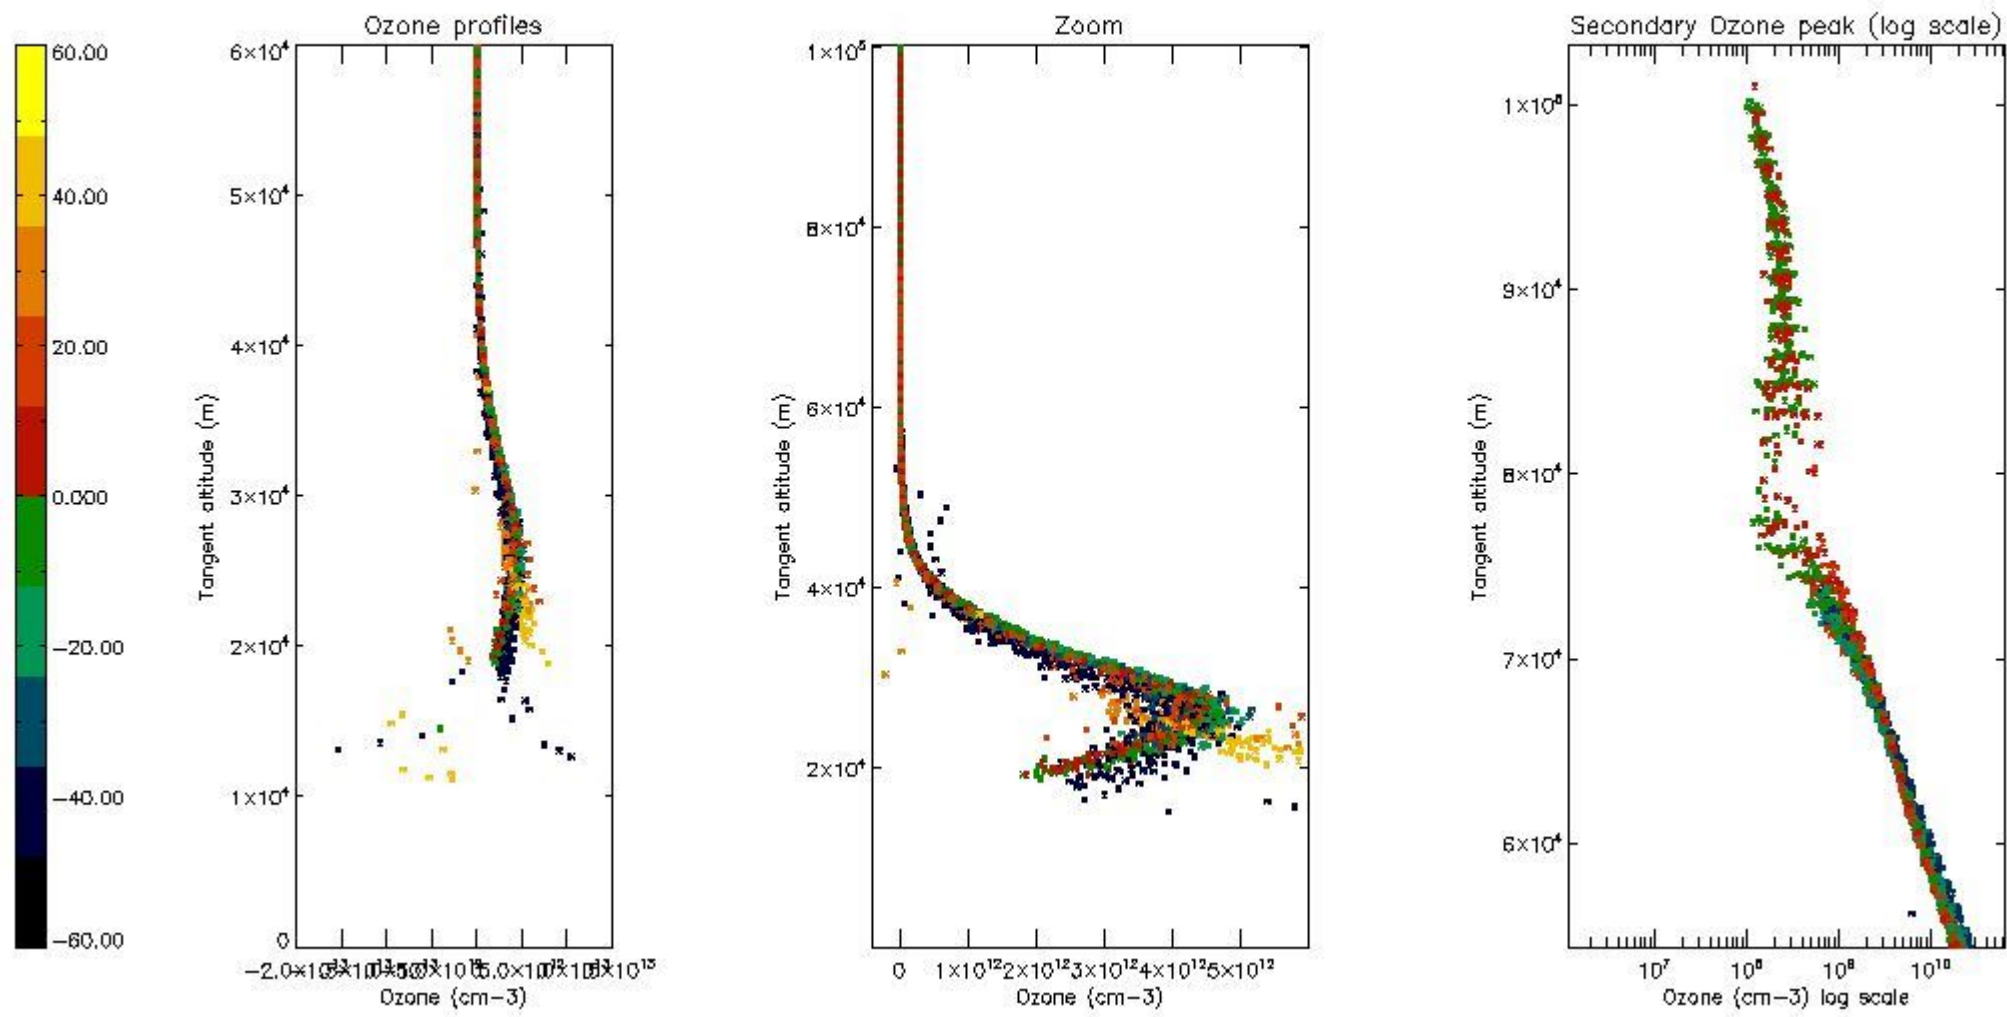

3.1 Plot quality information per product (time dependant)

3.2 Plot quality information per product (world map)

4. Level 1 quality information per product

In this section it is plotted some information contained in the Quality Summary data set of the level 2 products that comes from the level 1b processing. Products without errors (error flag in the MPH set to "0") are used.

So, the table below shows the percentage of dark limb and valid observations for each criteria with respect to the overall valid daily observations.

Criteria	% of total production
All STD	44
STD < 20	22

STD < 10	17
STD < 5	12

5.2 Plot ozone profiles for all STD (dark without errors)

The colorbar represents the latitude.

5.3 Plot ozone profiles where STD < 20% (dark without errors)

The colorbar represents the latitude.

5.4 Plot ozone profiles where $STD < 10\%$ (dark without errors)

The colorbar represents the latitude.

5.5 Plot ozone profiles where $STD < 5\%$ (dark without errors)

The colorbar represents the latitude.