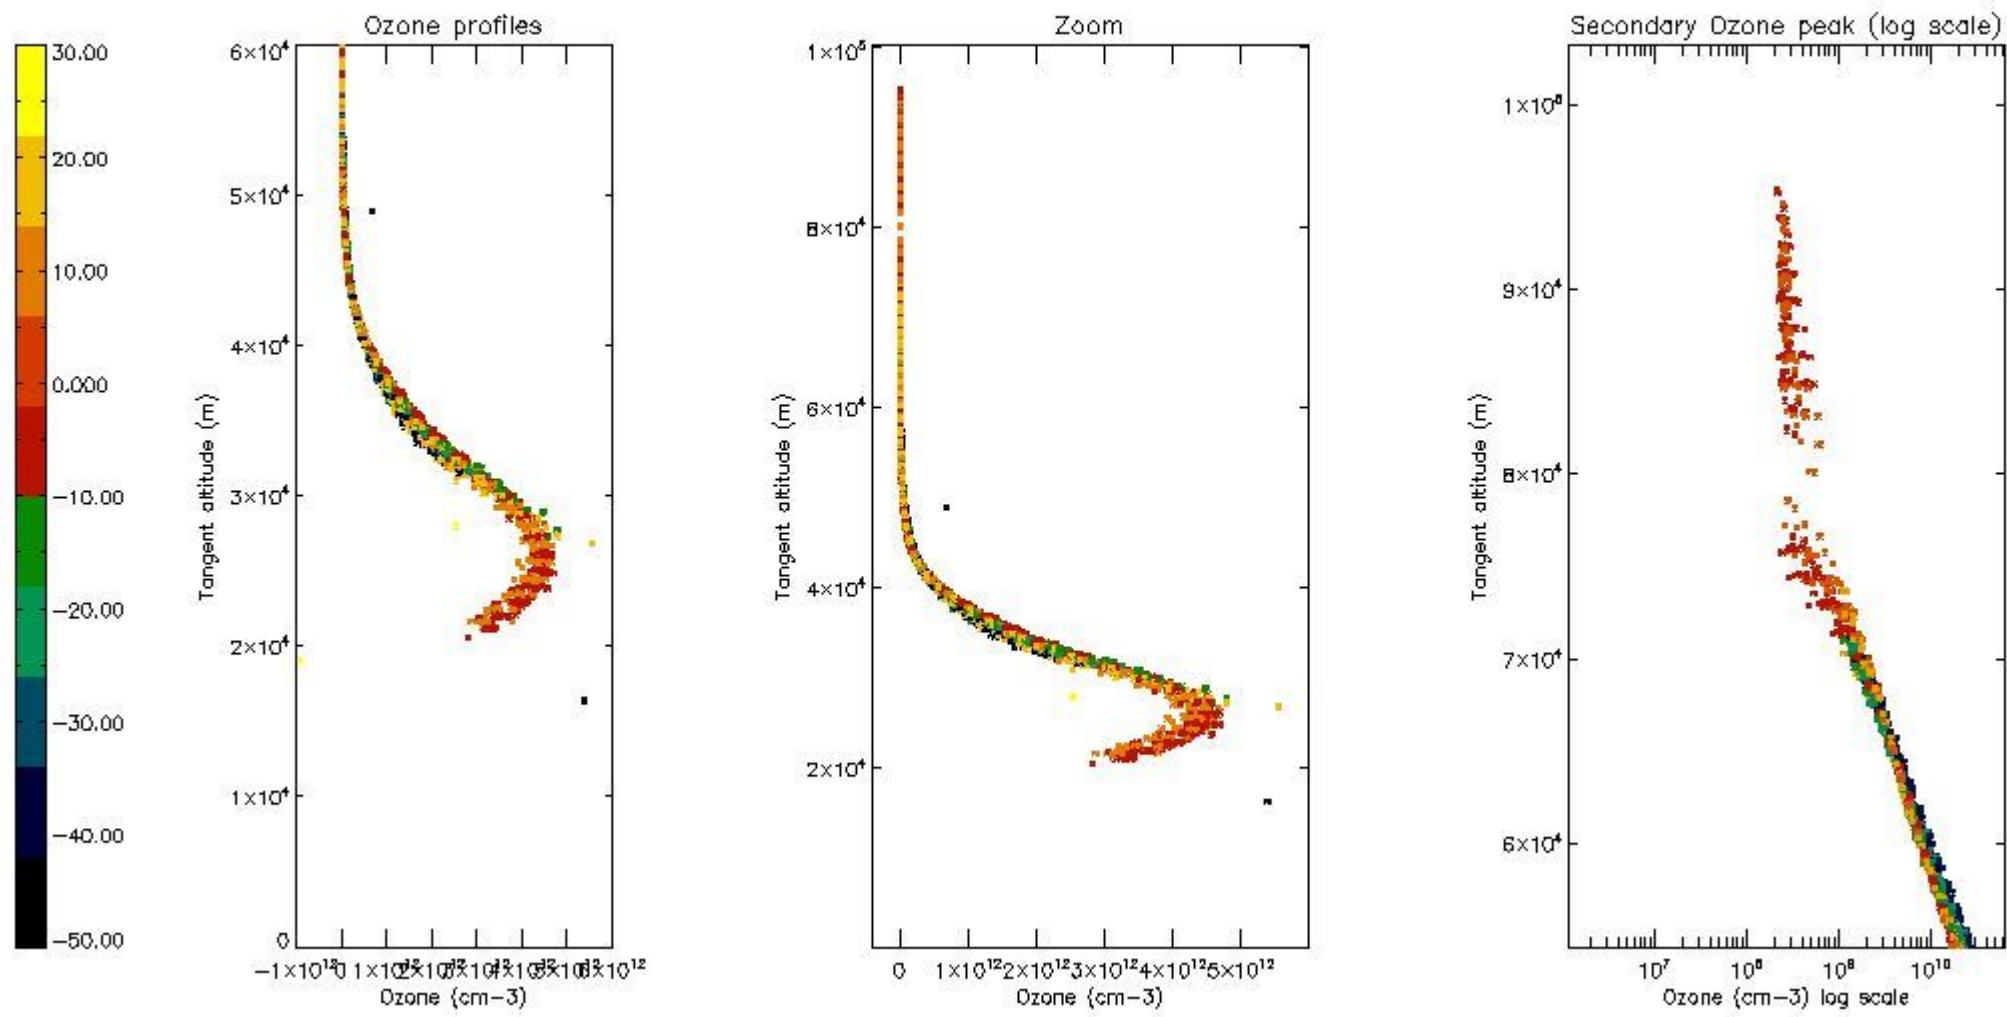

STD < 10	17
STD < 5	12

5.2 Plot ozone profiles for all STD (dark without errors)

The colorbar represents the latitude.

5.3 Plot ozone profiles where STD < 20% (dark without errors)

The colorbar represents the latitude.

5.4 Plot ozone profiles where $STD < 10\%$ (dark without errors)

The colorbar represents the latitude.

5.5 Plot ozone profiles where $STD < 5\%$ (dark without errors)

The colorbar represents the latitude.