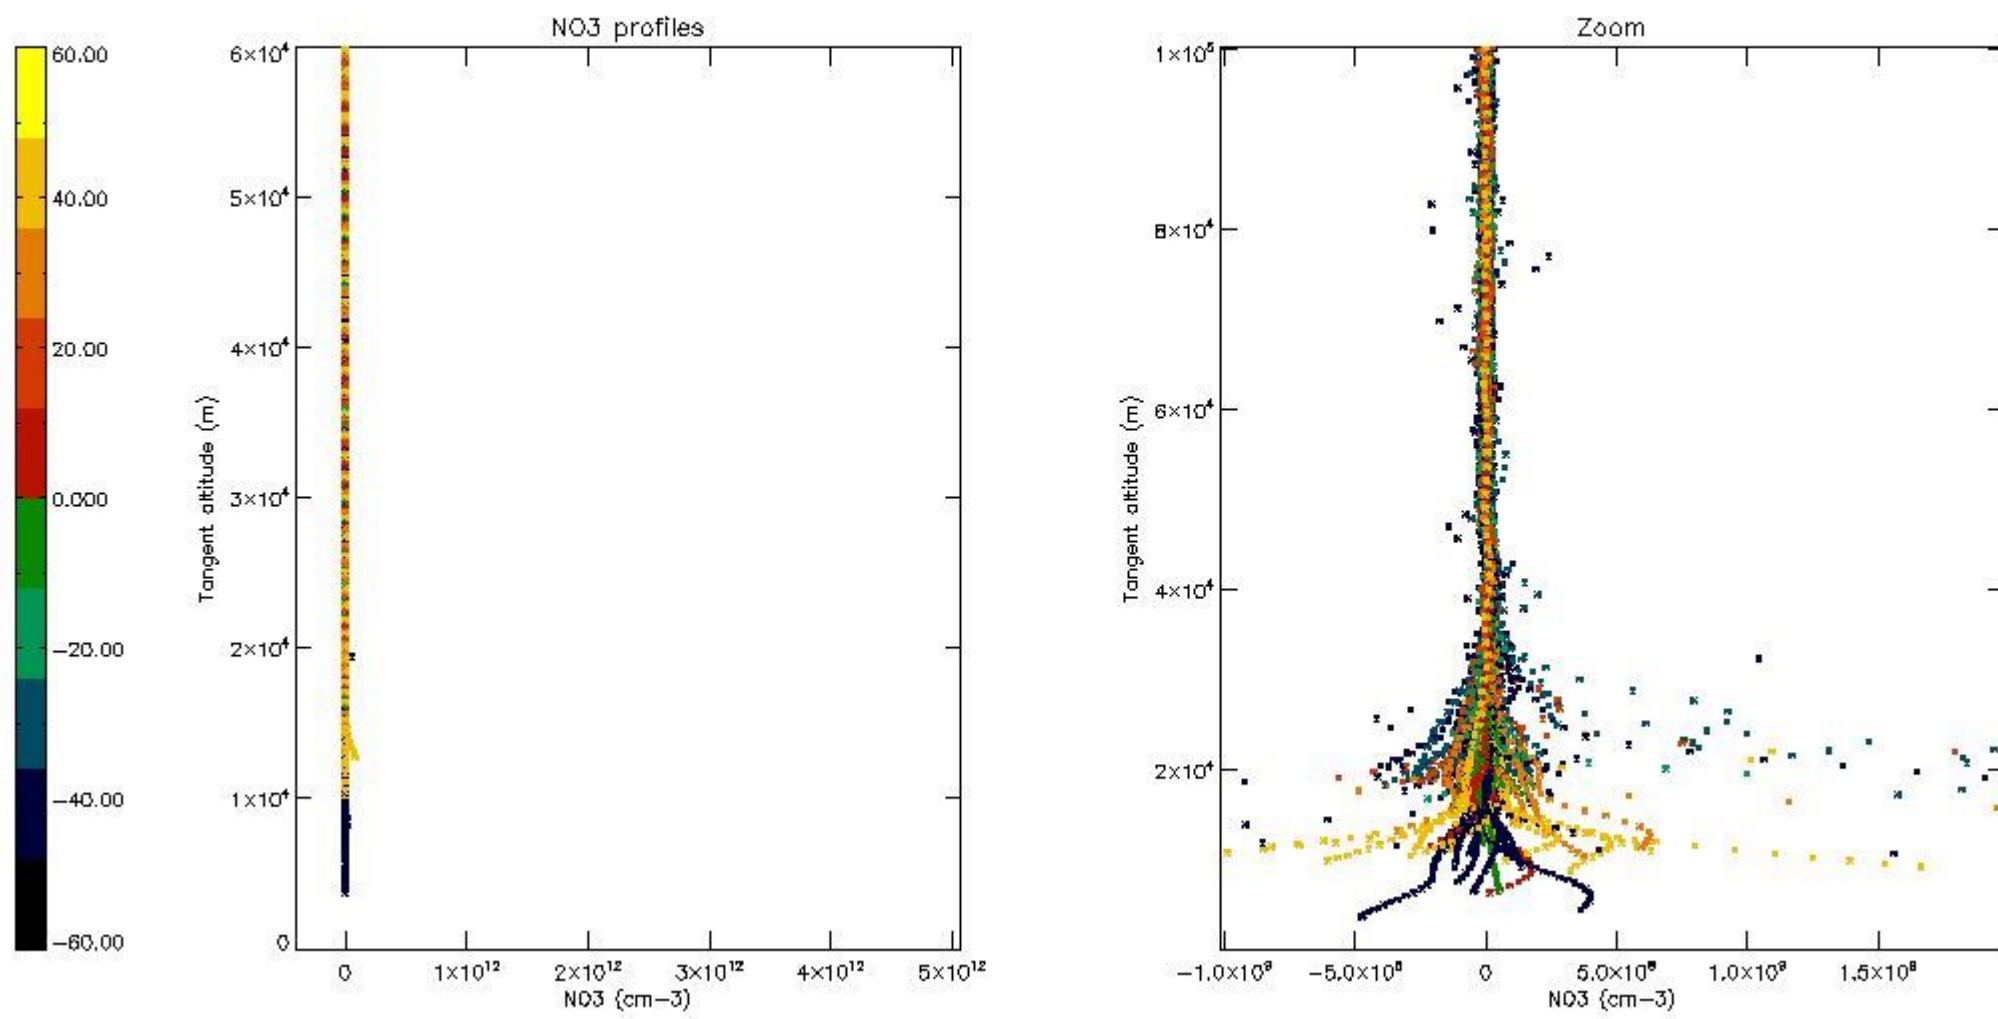

The colorbar represents the latitude.

5.7 Plot NO3 profiles for all STD (dark without errors)

The colorbar represents the latitude.

5.8 Plot H₂O profiles for all STD (only for occultations of stars 1,2,3,4,13,14,16,26,63 dark without errors)