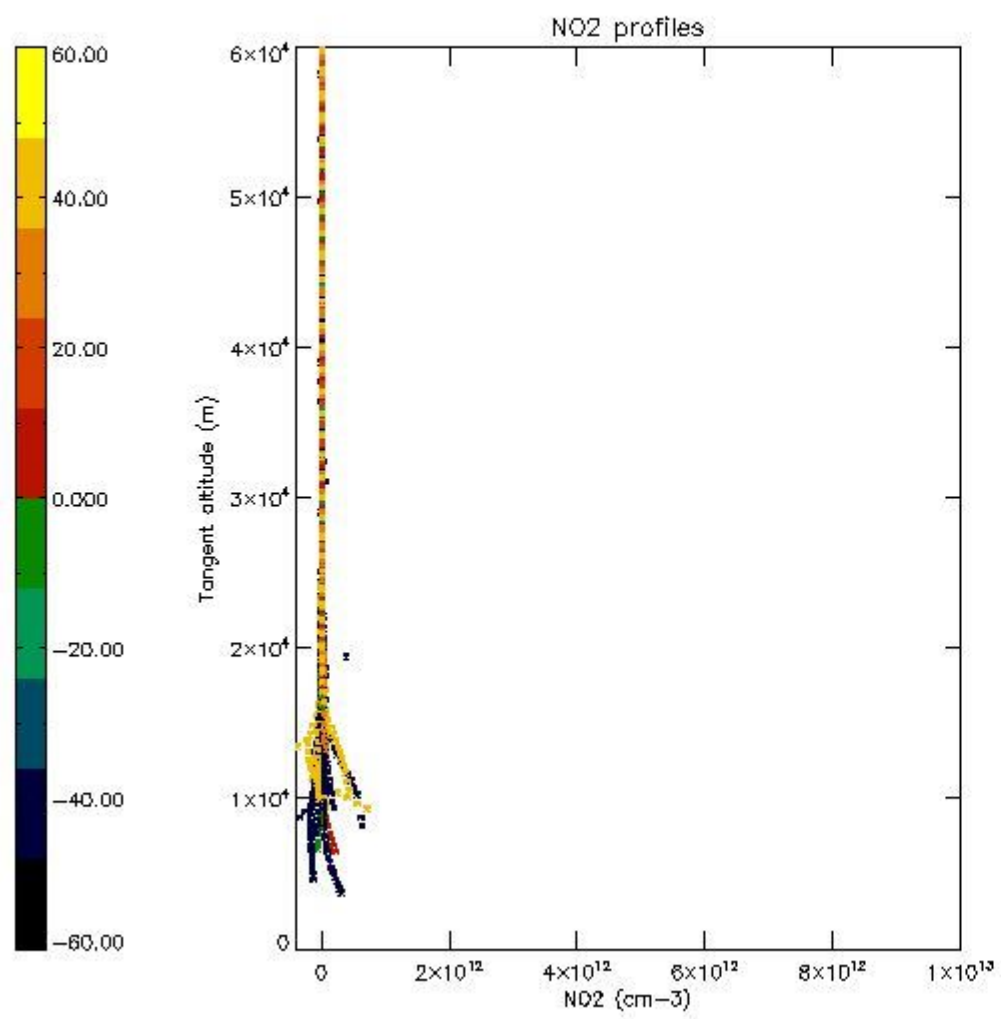

STD < 10	17
STD < 5	12

5.2 Plot ozone profiles for all STD (dark without errors)

The colorbar represents the latitude.

5.3 Plot ozone profiles where STD < 20% (dark without errors)

The colorbar represents the latitude.

5.4 Plot ozone profiles where $STD < 10\%$ (dark without errors)

The colorbar represents the latitude.

5.5 Plot ozone profiles where $STD < 5\%$ (dark without errors)

The colorbar represents the latitude.

5.6 Plot NO₂ profiles for all STD (dark without errors)

The colorbar represents the latitude.

5.7 Plot NO3 profiles for all STD (dark without errors)

The colorbar represents the latitude.

5.8 Plot H₂O profiles for all STD (only for occultations of stars 1,2,3,4,13,14,16,26,63 dark without errors)