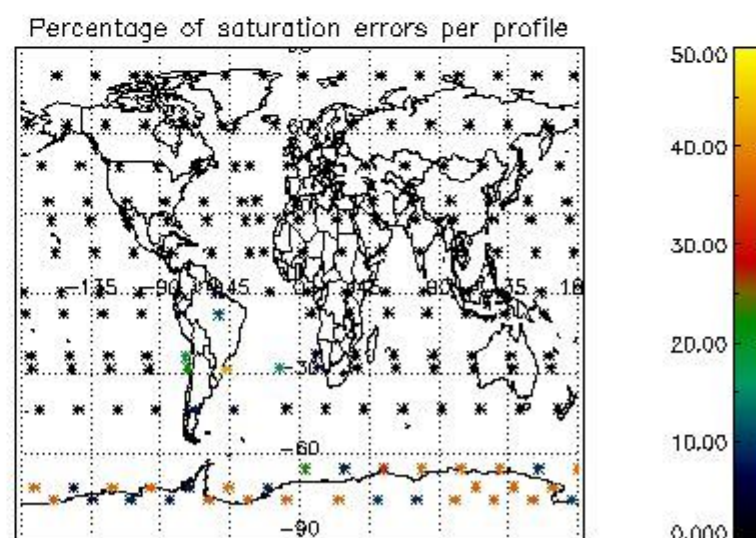

3.1 Plot quality information per product (time dependant)

3.2 Plot quality information per product (world map)

4. Level 1 quality information per product

In this section it is plotted some information contained in the Quality Summary data set of the level 2 products that comes from the level 1b processing. Products without errors (error flag in the MPH set to "0") are used.

4.1 Plot quality information per product (time dependant) coming from level 1b processing

4.1.1 Plot level 1 quality information per product (time dependant): ENVISAT ASCENDING passes

4.1.2 Plot level 1 quality information per product (time dependant): ENVI SAT DESCENDING passes

4.2 Plot quality information per product coming from level 1b processing (world map)

4.2.1 Plot level 1 quality information per product (world map): ENVISAT ASCENDING passes

4.2.2 Plot level 1 quality information per product (world map): ENVISAT DESCENDING passes