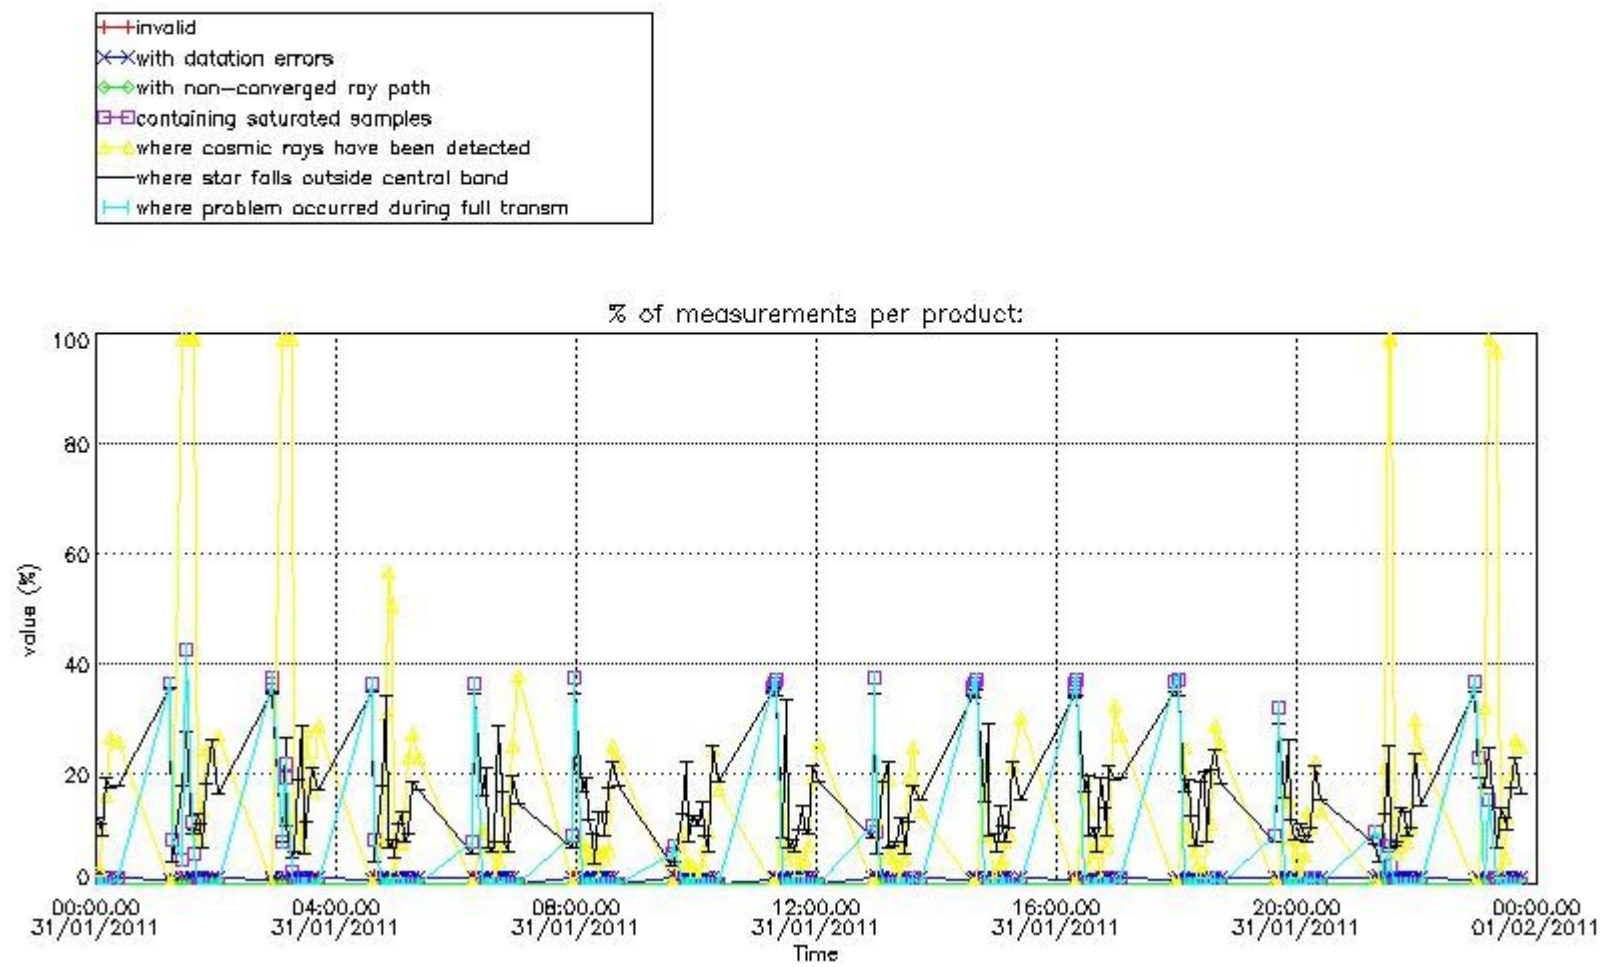

3. Quality information per product

In this section it is plotted some information contained in the Quality Summary data set of the level 2 products. Only products in dark limb conditions and without errors (error flag in the MPH set to "0") are used.

3.1 Plot quality information per product (time dependant)

3.2 Plot quality information per product (world map)

4. Level 1 quality information per product

In this section it is plotted some information contained in the Quality Summary data set of the level 2 products that comes from the level 1b processing. Products without errors (error flag in the MPH set to "0") are used.

4.1 Plot quality information per product (time dependant) coming from level 1b processing

4.1.1 Plot level 1 quality information per product (time dependant): ENVISAT ASCENDING passes

4.1.2 Plot level 1 quality information per product (time dependant): ENVI SAT DESCENDING passes