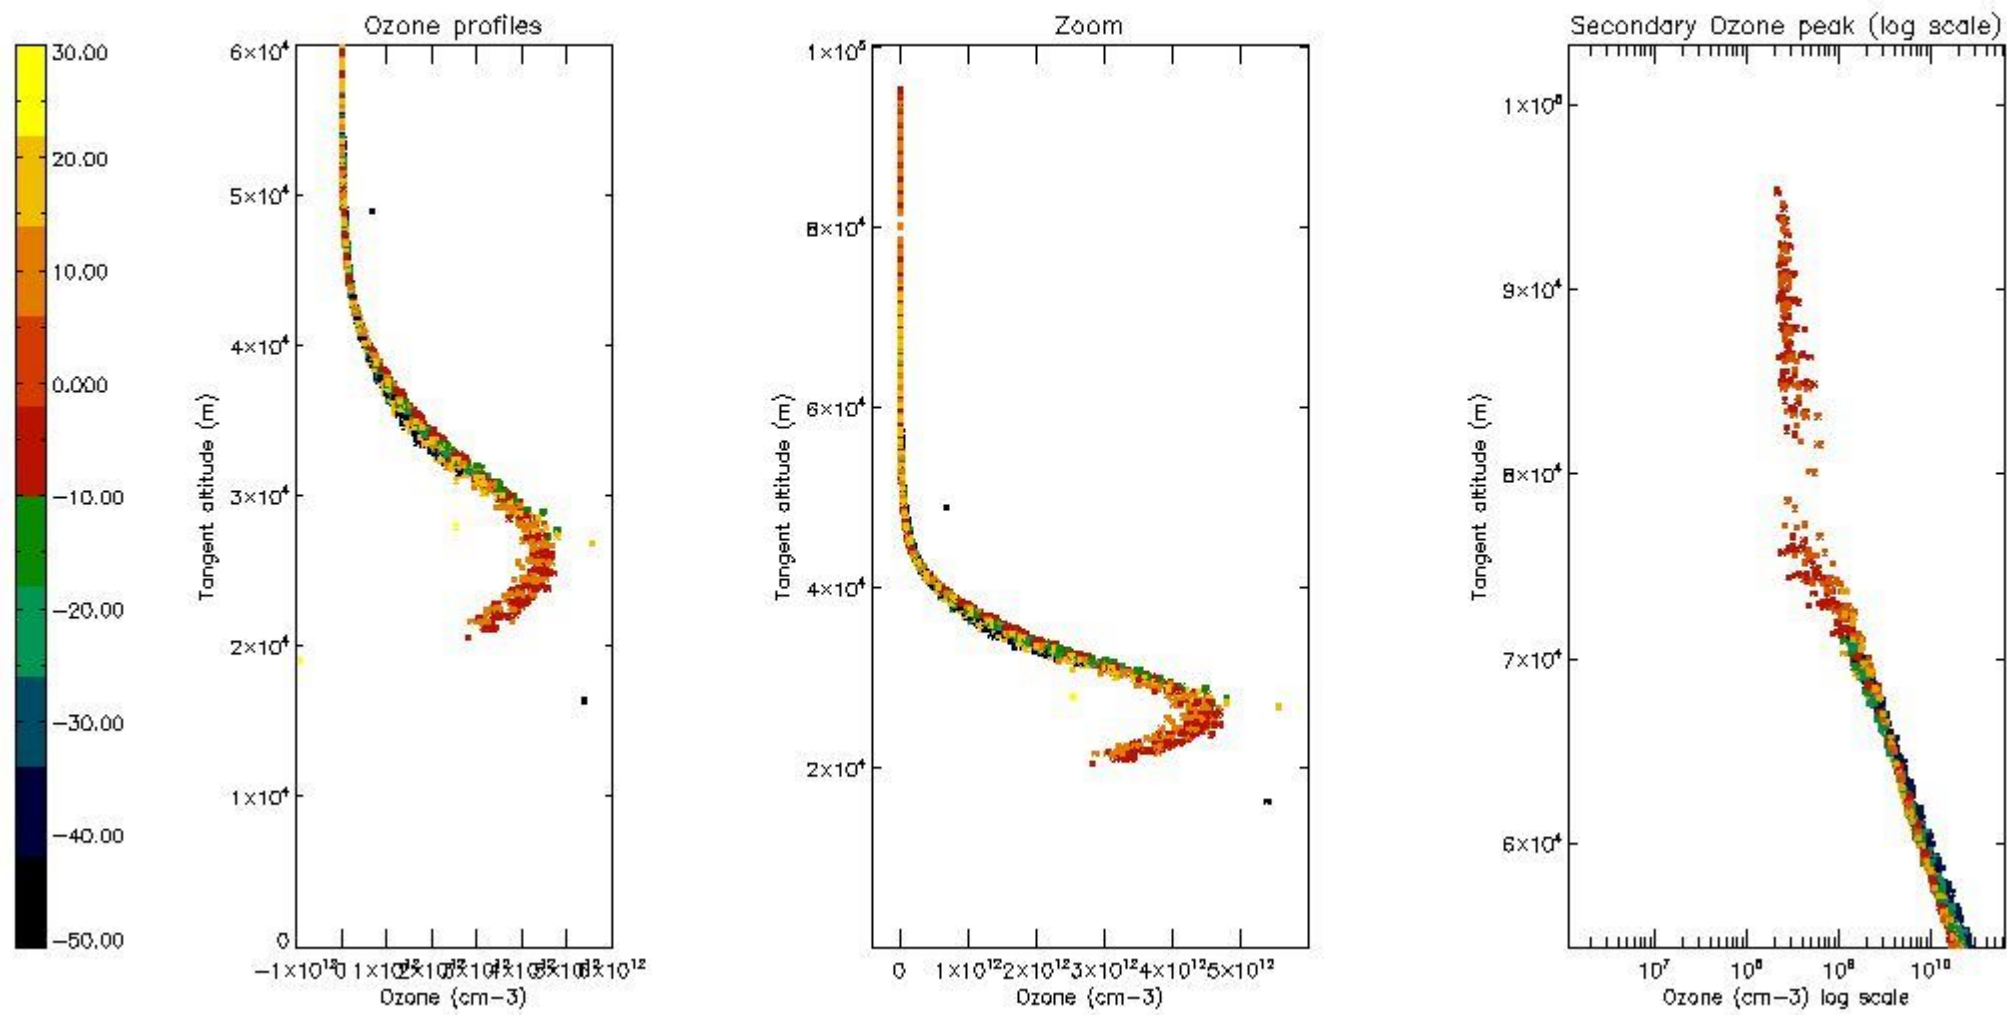

5.6 Plot NO₂ profiles for all STD (dark without errors)

The colorbar represents the latitude.