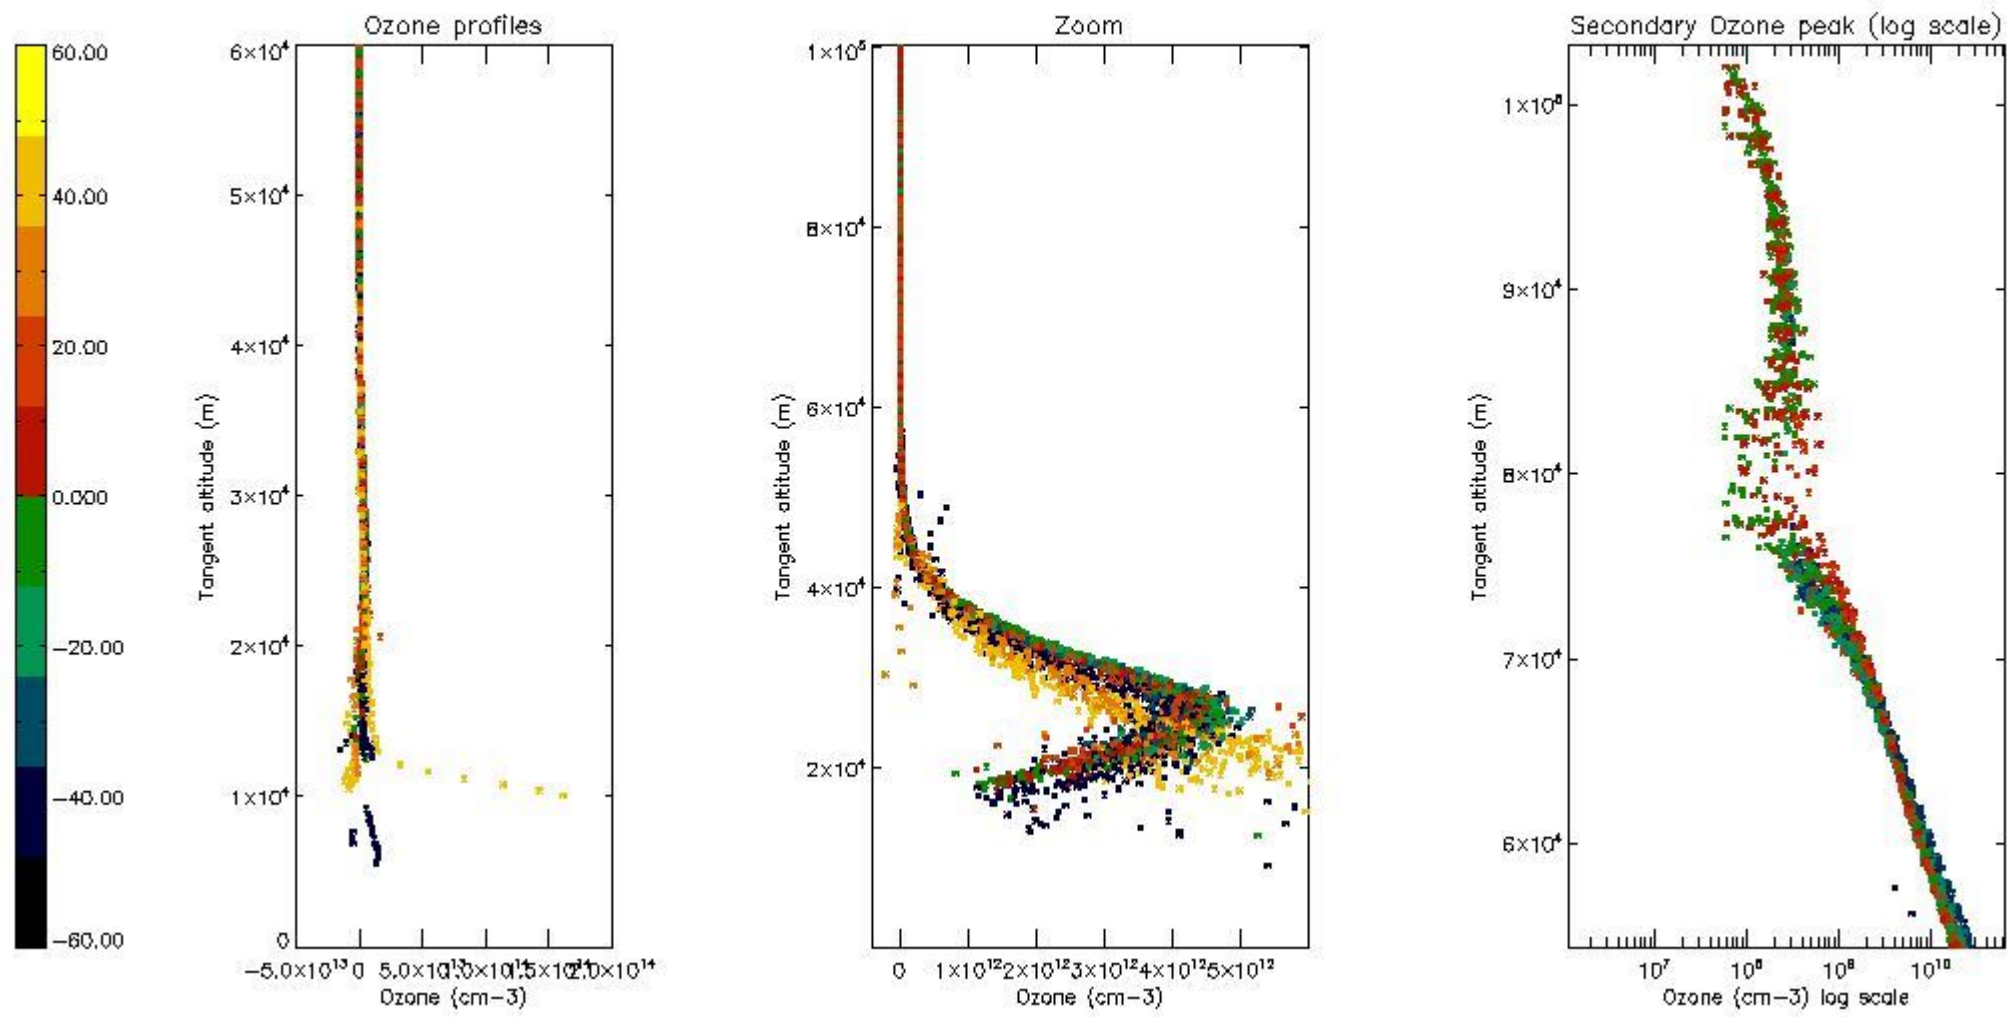

STD < 10	17
STD < 5	12

5.2 Plot ozone profiles for all STD (dark without errors)

The colorbar represents the latitude.

5.3 Plot ozone profiles where STD < 20% (dark without errors)

The colorbar represents the latitude.