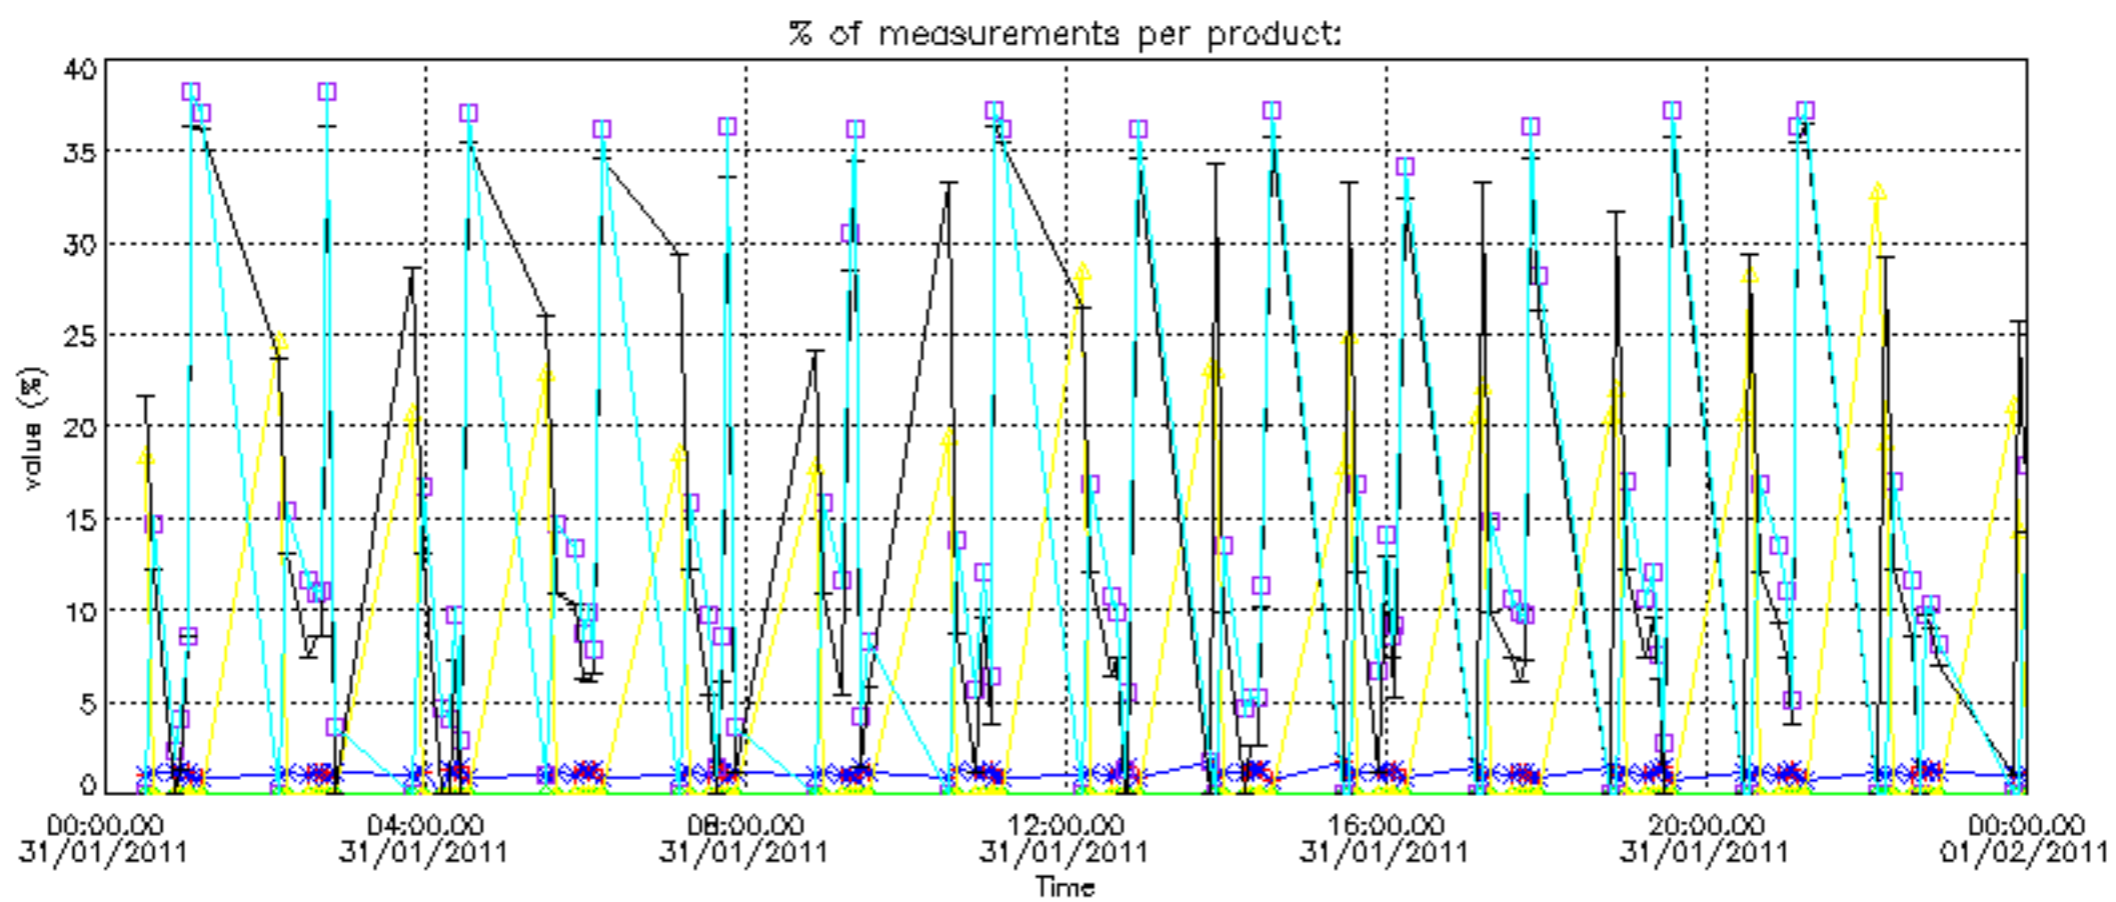

Percentage of cosmic ray hits per profile

Percentage of datation errors per profile