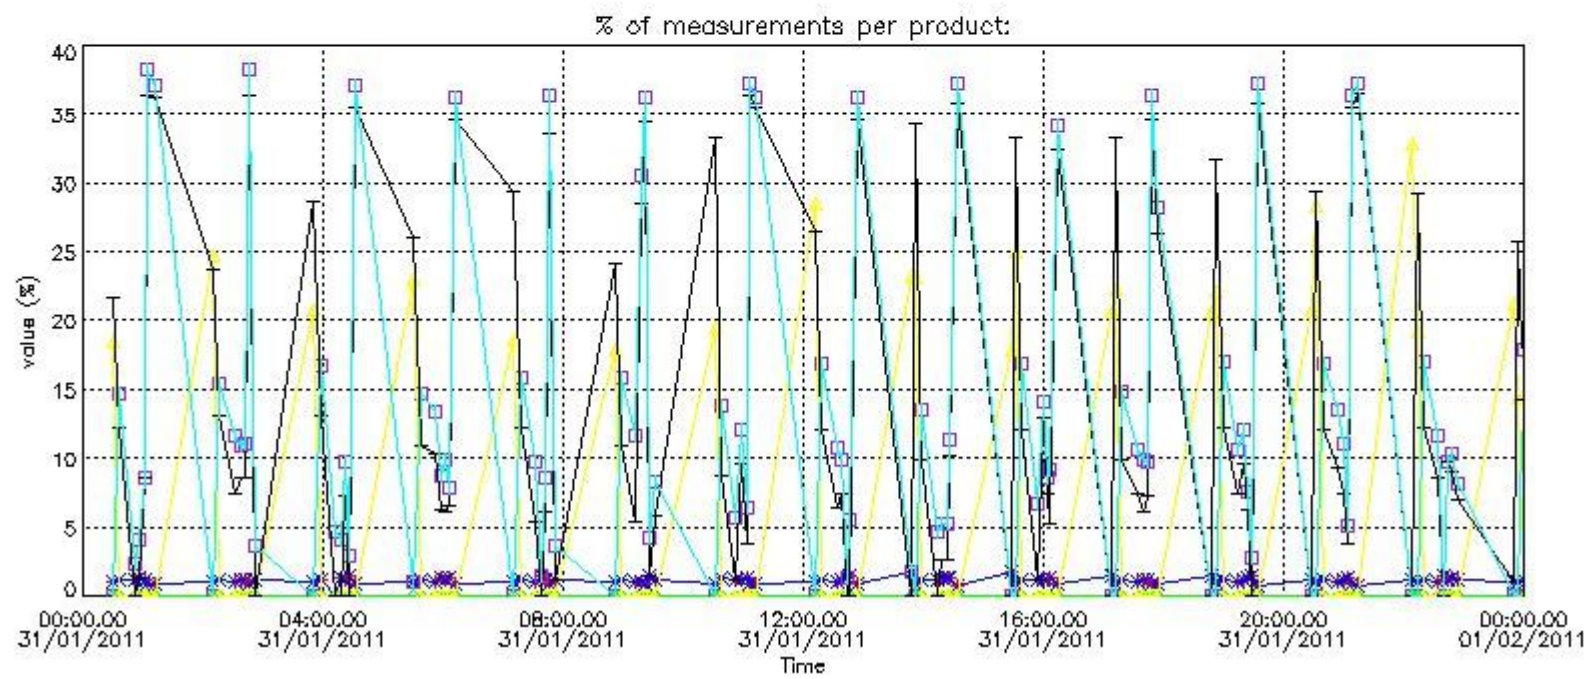

3. Quality information per product

In this section it is plotted some information contained in the Quality Summary data set of the level 2 products. Only products in dark limb conditions and without errors (error flag in the MPH set to "0") are used.

3.1 Plot quality information per product (time dependant)

3.2 Plot quality information per product (world map)

4. Level 1 quality information per product

In this section it is plotted some information contained in the Quality Summary data set of the level 2 products that comes from the level 1b processing. Products without errors (error flag in the MPH set to "0") are used.

4.1 Plot quality information per product (time dependant) coming from level 1b processing

4.1.1 Plot level 1 quality information per product (time dependant): ENVISAT ASCENDING passes

4.1.2 Plot level 1 quality information per product (time dependant): ENVI SAT DESCENDING passes