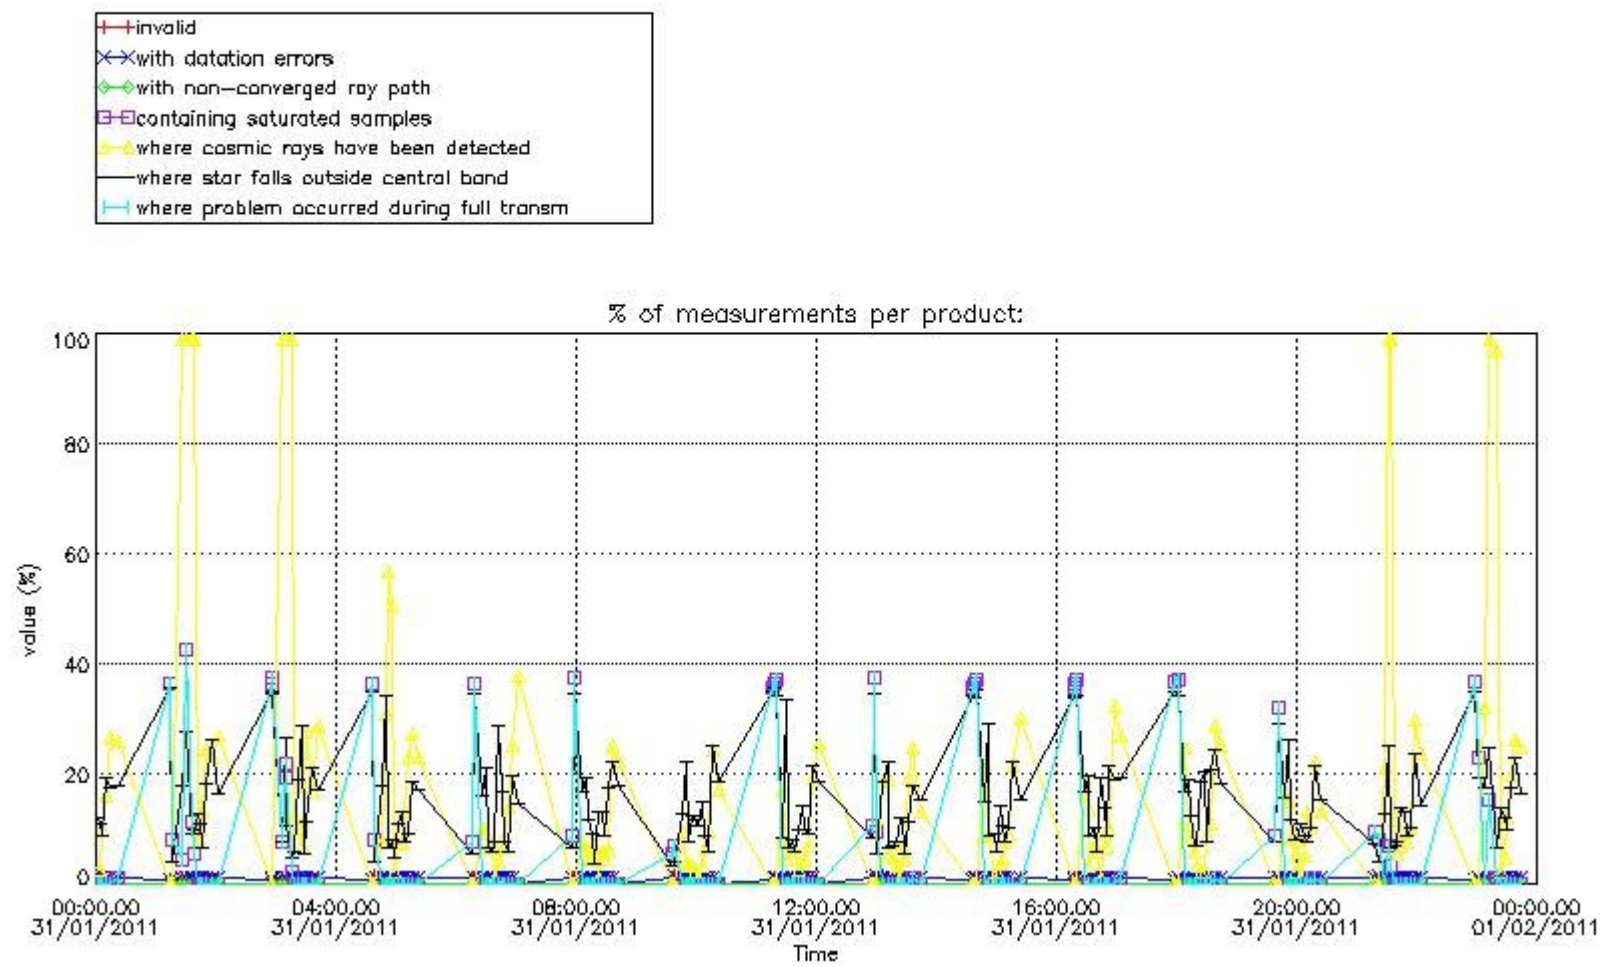

4.1.2 Plot level 1 quality information per product (time dependant): ENVI SAT DESCENDING passes