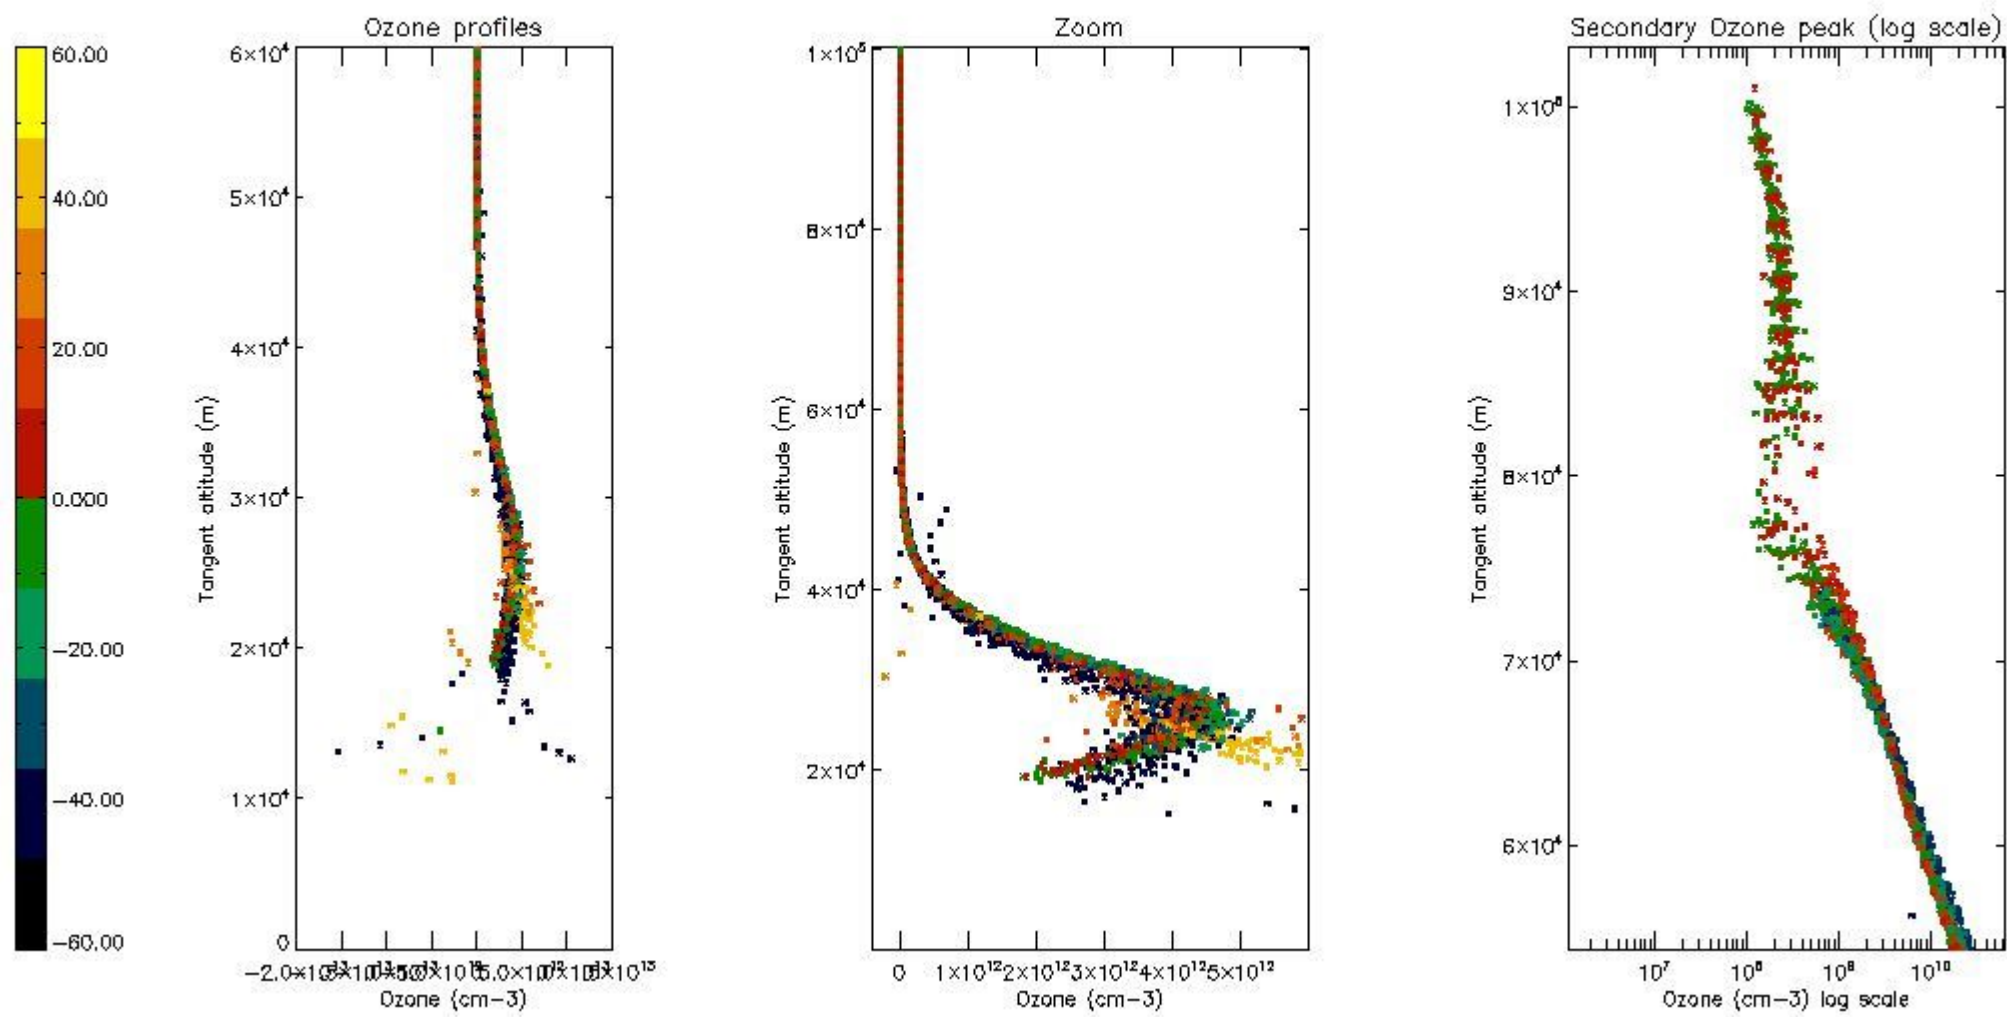

5.5 Plot ozone profiles where STD < 5% (dark without errors)

The colorbar represents the latitude.