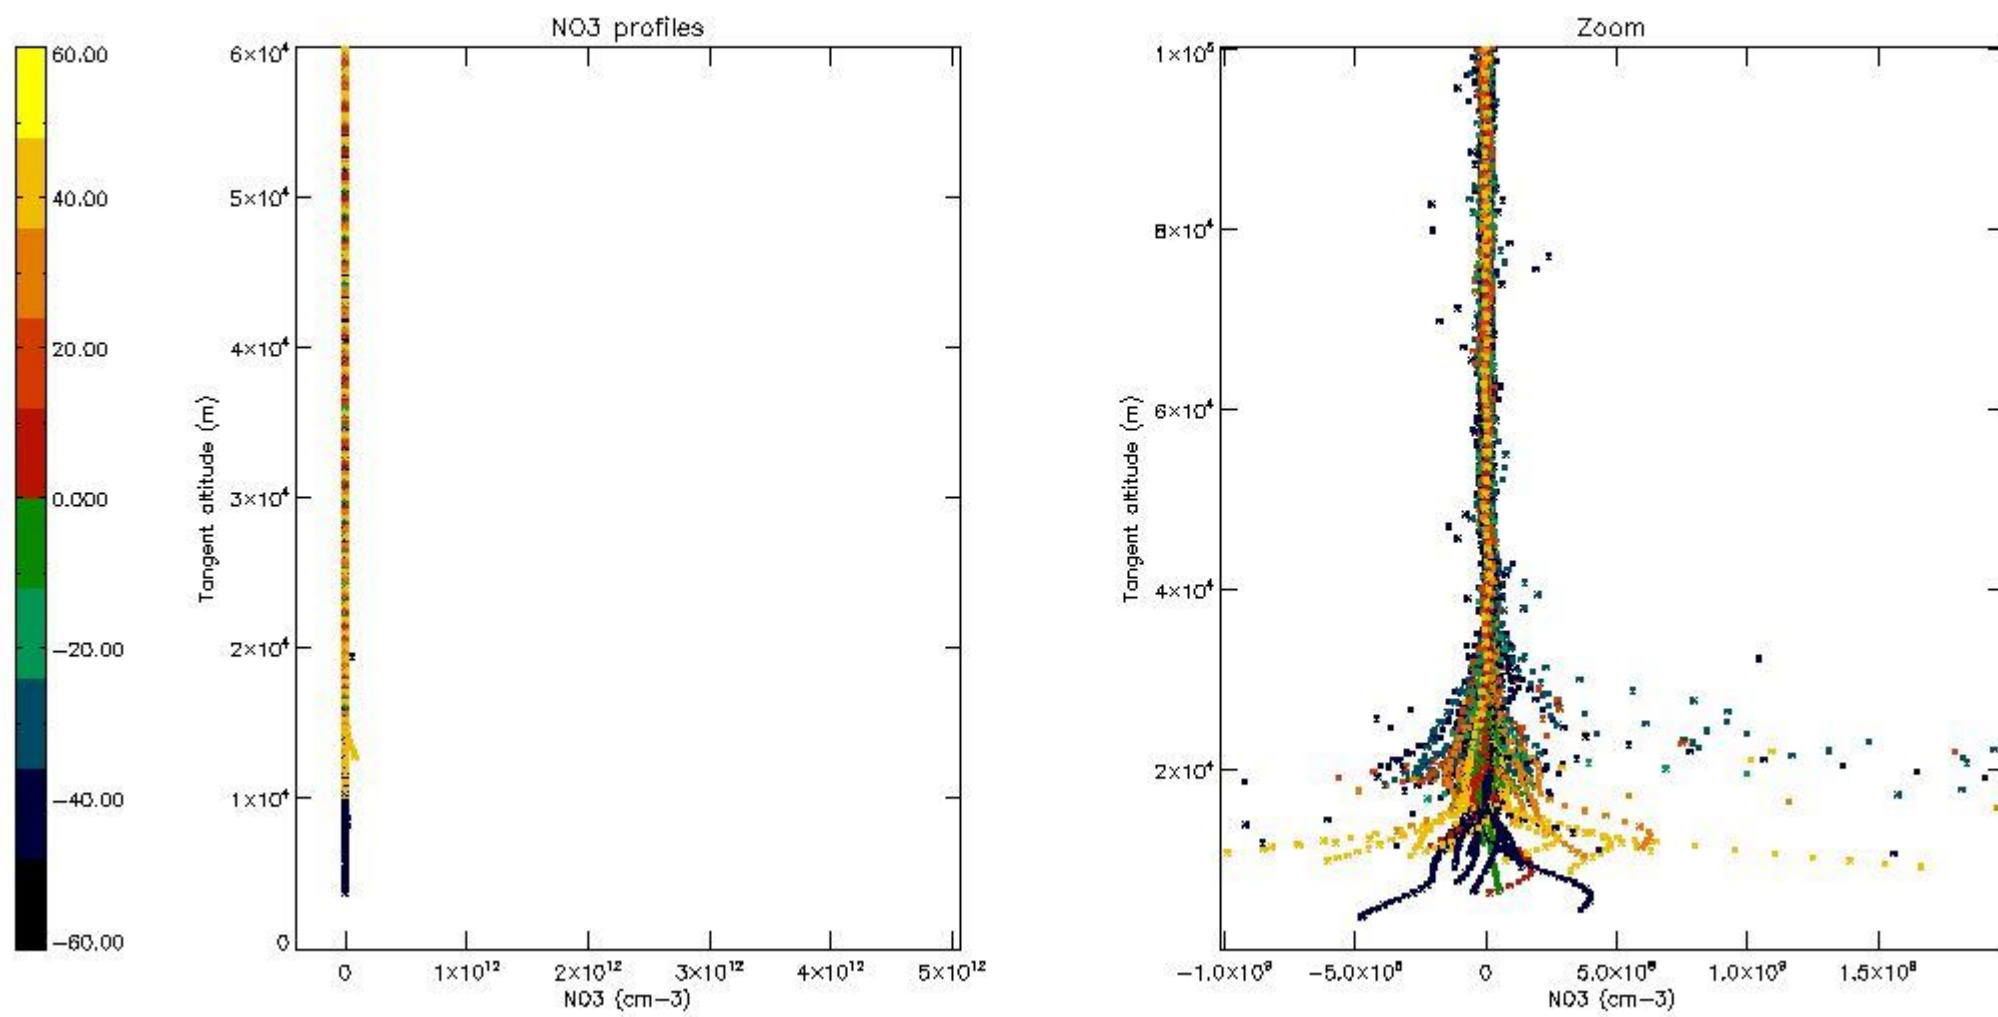

5.4 Plot ozone profiles where $STD < 10\%$ (dark without errors)

The colorbar represents the latitude.

5.5 Plot ozone profiles where $STD < 5\%$ (dark without errors)

The colorbar represents the latitude.

5.6 Plot NO₂ profiles for all STD (dark without errors)

The colorbar represents the latitude.

5.7 Plot NO3 profiles for all STD (dark without errors)

The colorbar represents the latitude.

5.8 Plot H₂O profiles for all STD (only for occultations of stars 1,2,3,4,13,14,16,26,63 dark without errors)