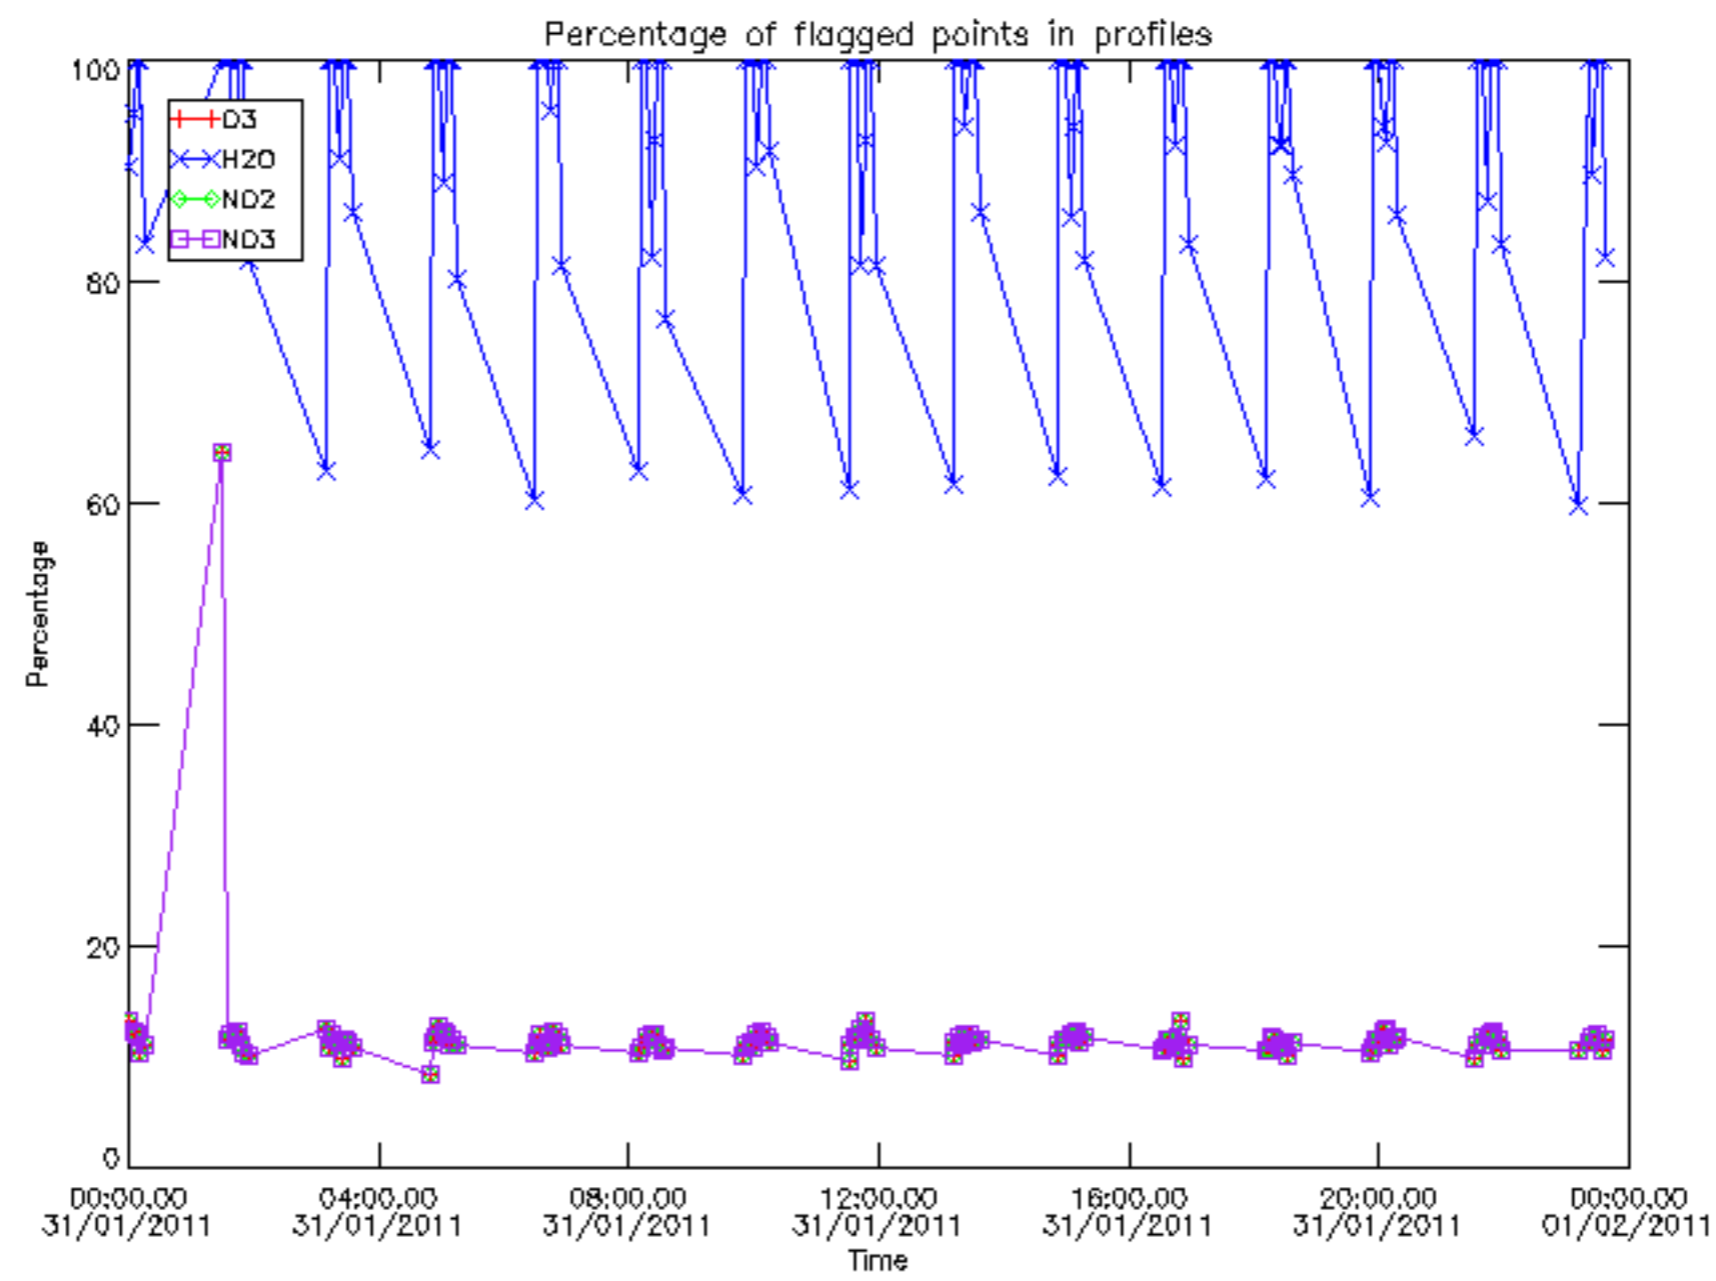

Percentage of flagged data per D3 profile

Percentage of flagged data per H2O profile