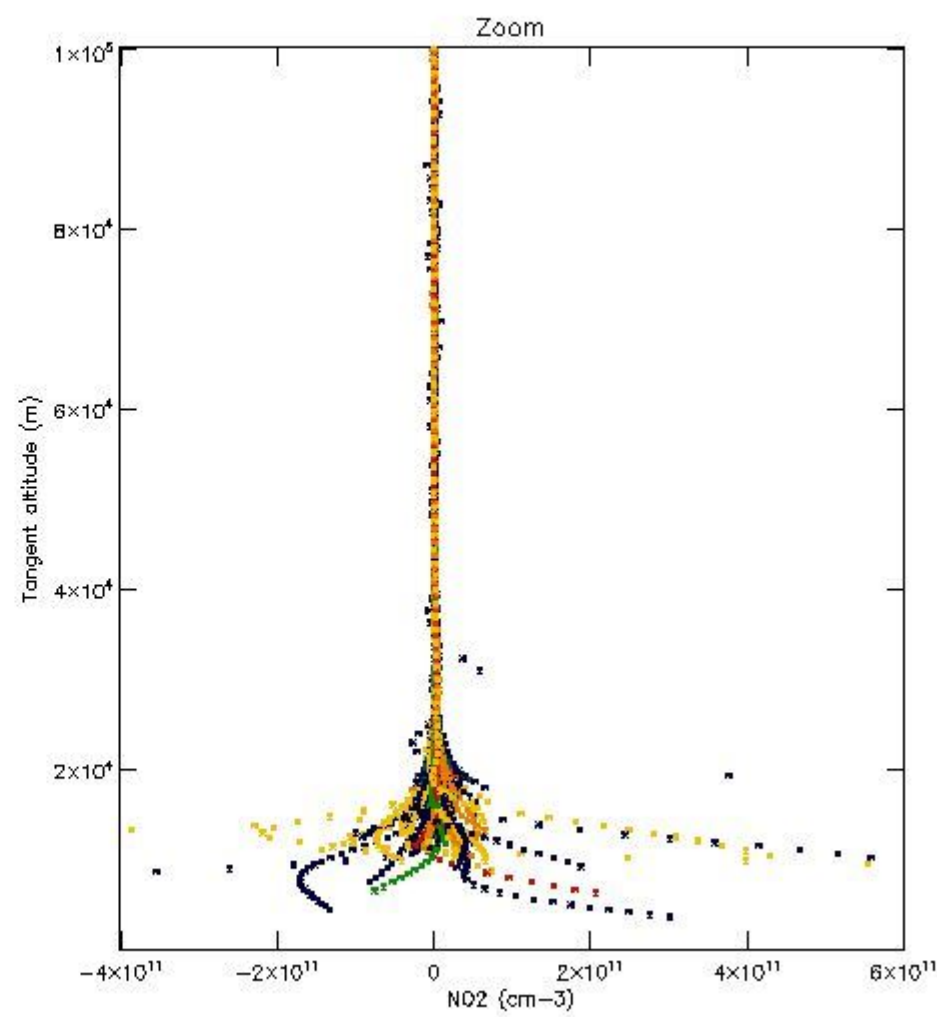

5.4 Plot ozone profiles where $STD < 10\%$ (dark without errors)

The colorbar represents the latitude.

5.5 Plot ozone profiles where STD < 5% (dark without errors)

The colorbar represents the latitude.

5.6 Plot NO₂ profiles for all STD (dark without errors)

The colorbar represents the latitude.

5.7 Plot NO3 profiles for all STD (dark without errors)

The colorbar represents the latitude.

5.8 Plot H₂O profiles for all STD (only for occultations of stars 1,2,3,4,13,14,16,26,63 dark without errors)