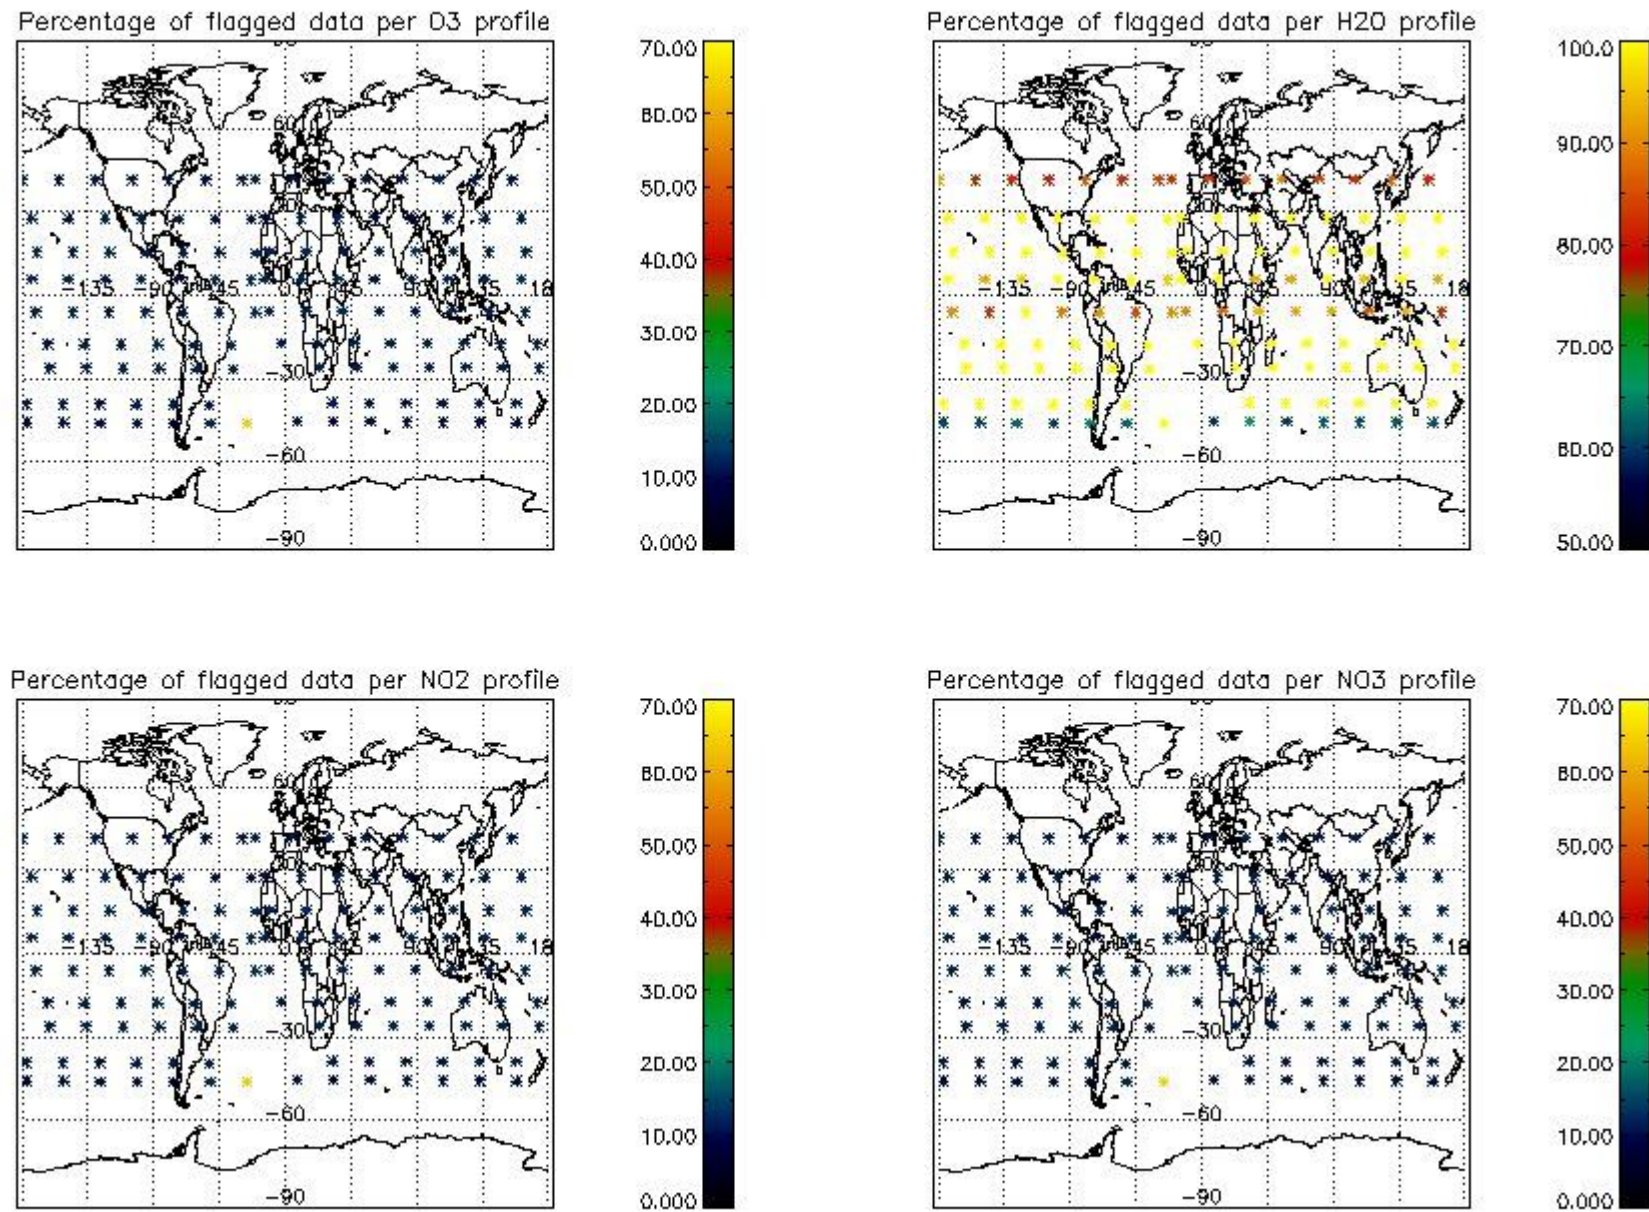

3.1 Plot quality information per product (time dependant)

3.2 Plot quality information per product (world map)

4. Level 1 quality information per product

In this section it is plotted some information contained in the Quality Summary data set of the level 2 products that comes from the level 1b processing. Products without errors (error flag in the MPH set to "0") are used.