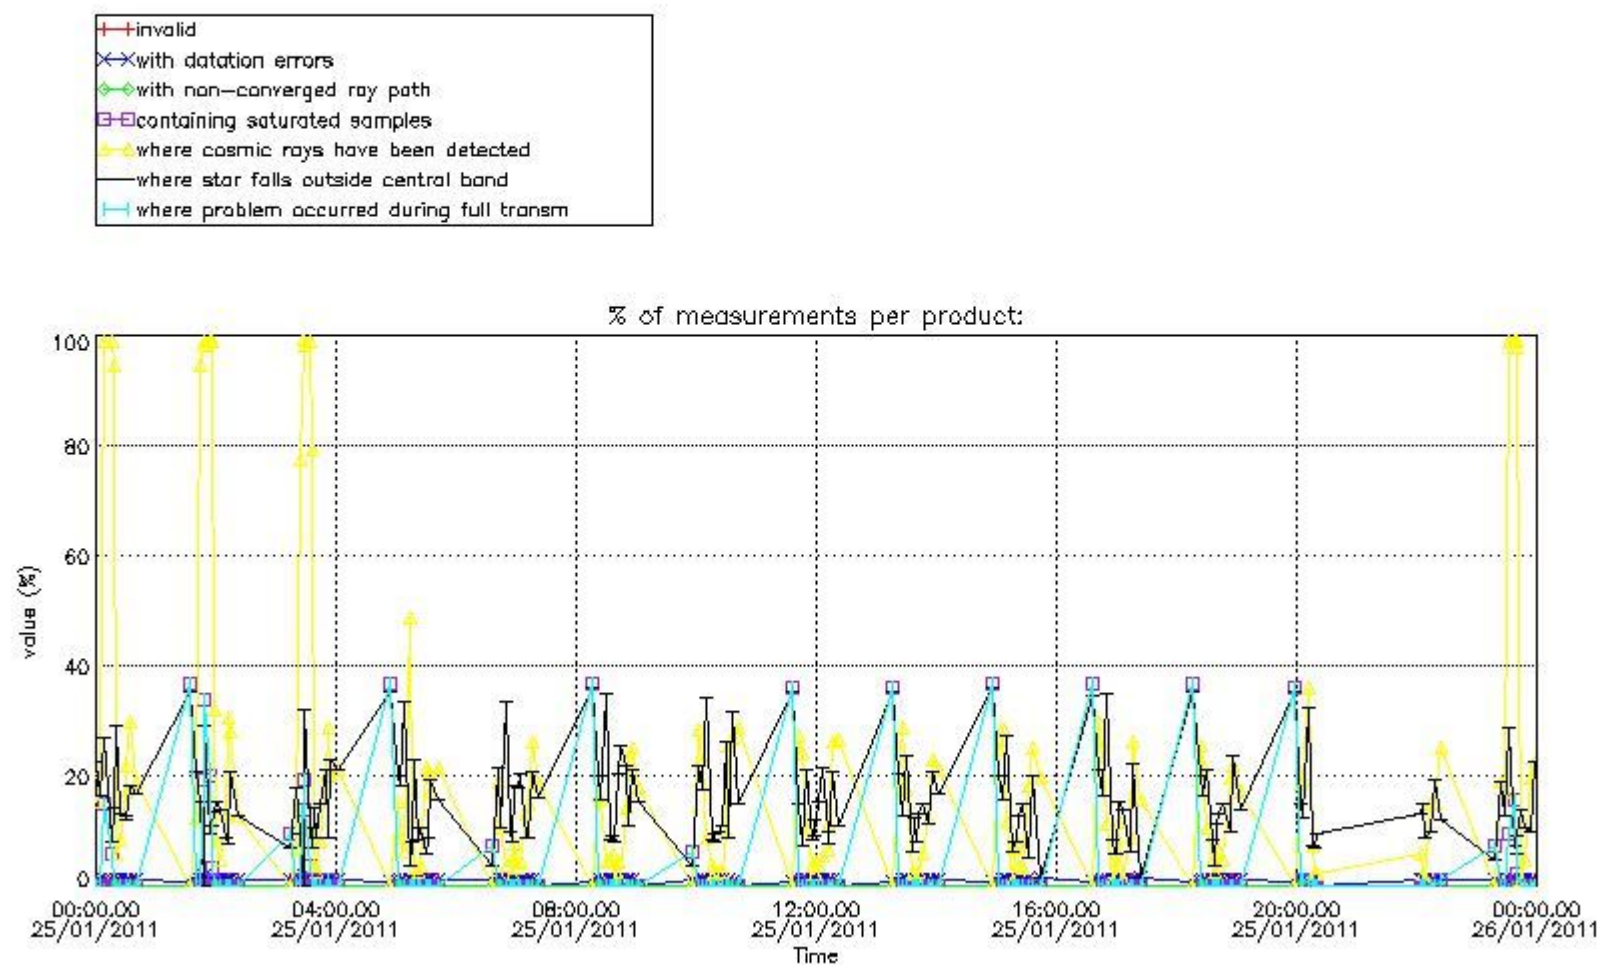

4.1.2 Plot level 1 quality information per product (time dependant): ENVISAT DESCENDING passes