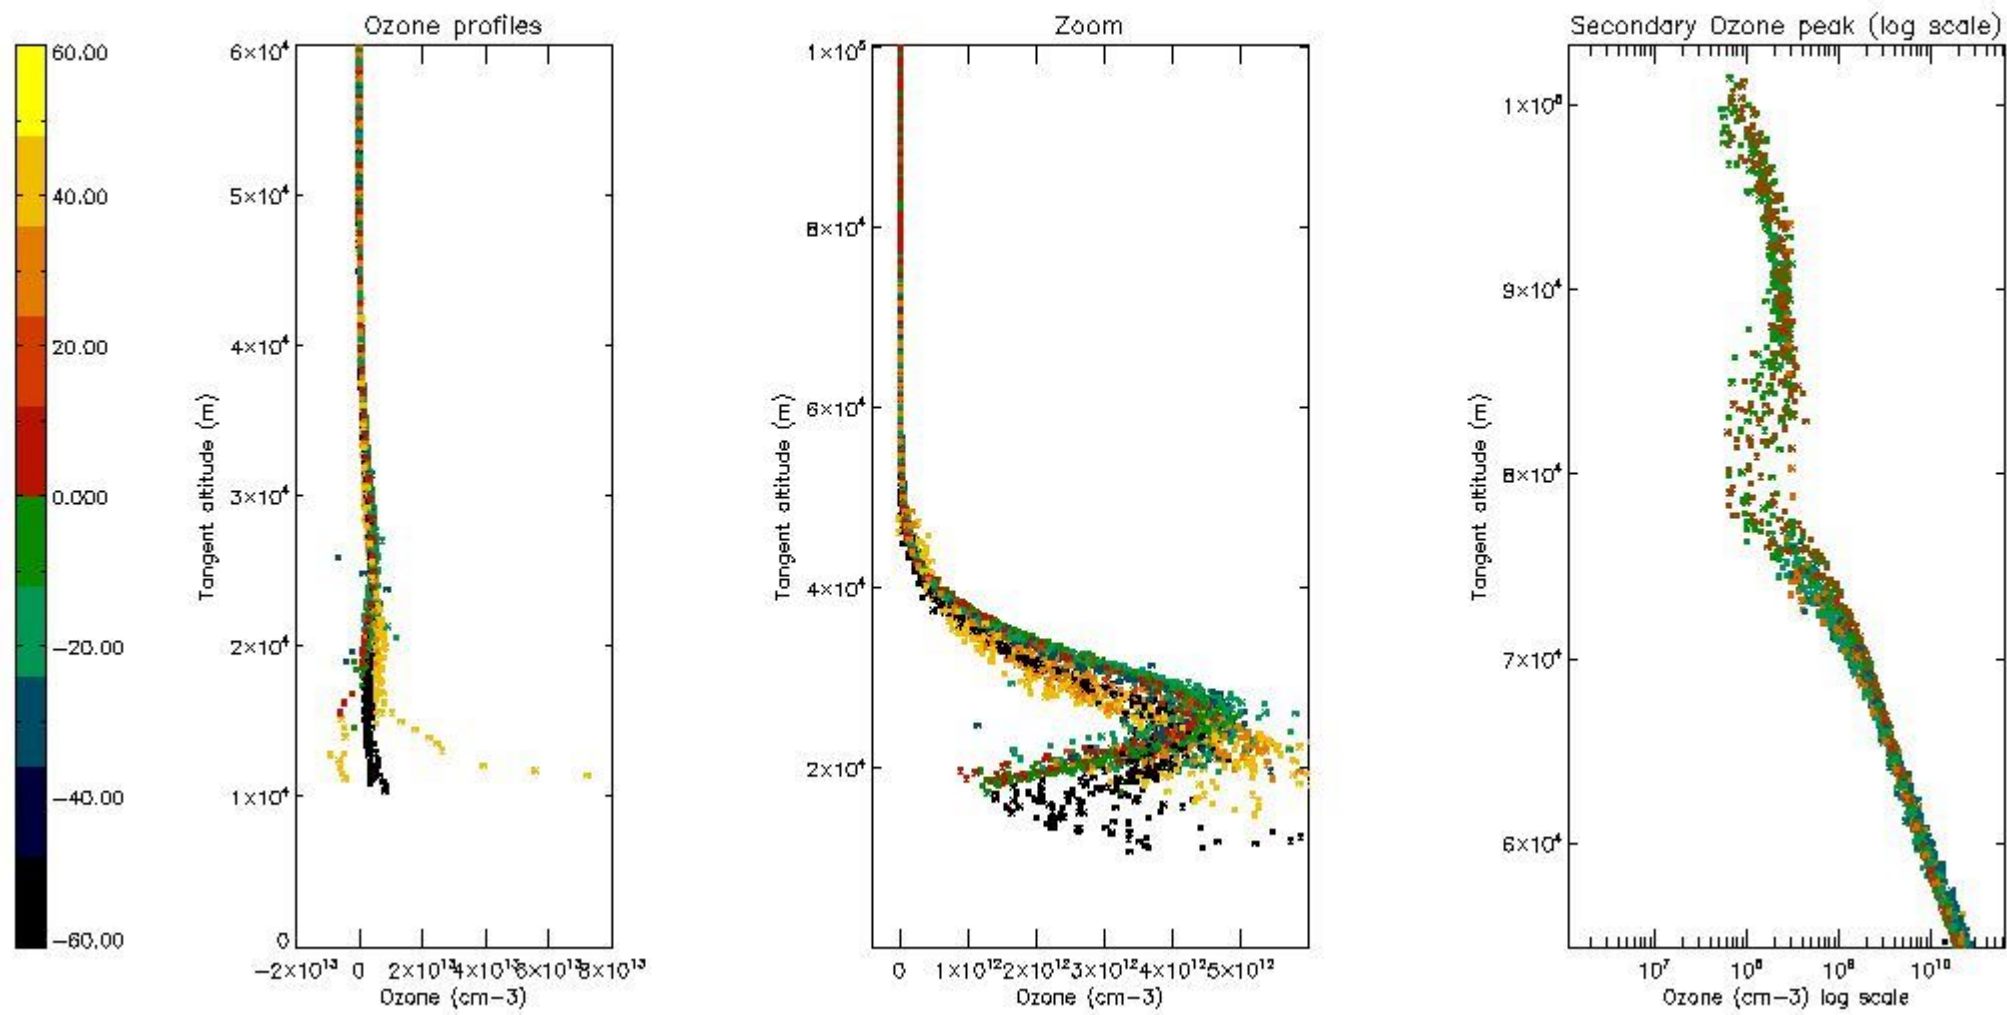

|          |    |
|----------|----|
| STD < 10 | 17 |
| STD < 5  | 12 |

5.2 Plot ozone profiles for all STD (dark without errors)

The colorbar represents the latitude.

5.3 Plot ozone profiles where STD < 20% (dark without errors)

The colorbar represents the latitude.

5.4 Plot ozone profiles where  $STD < 10\%$  (dark without errors)

The colorbar represents the latitude.

*5.5 Plot ozone profiles where STD < 5% (dark without errors)*