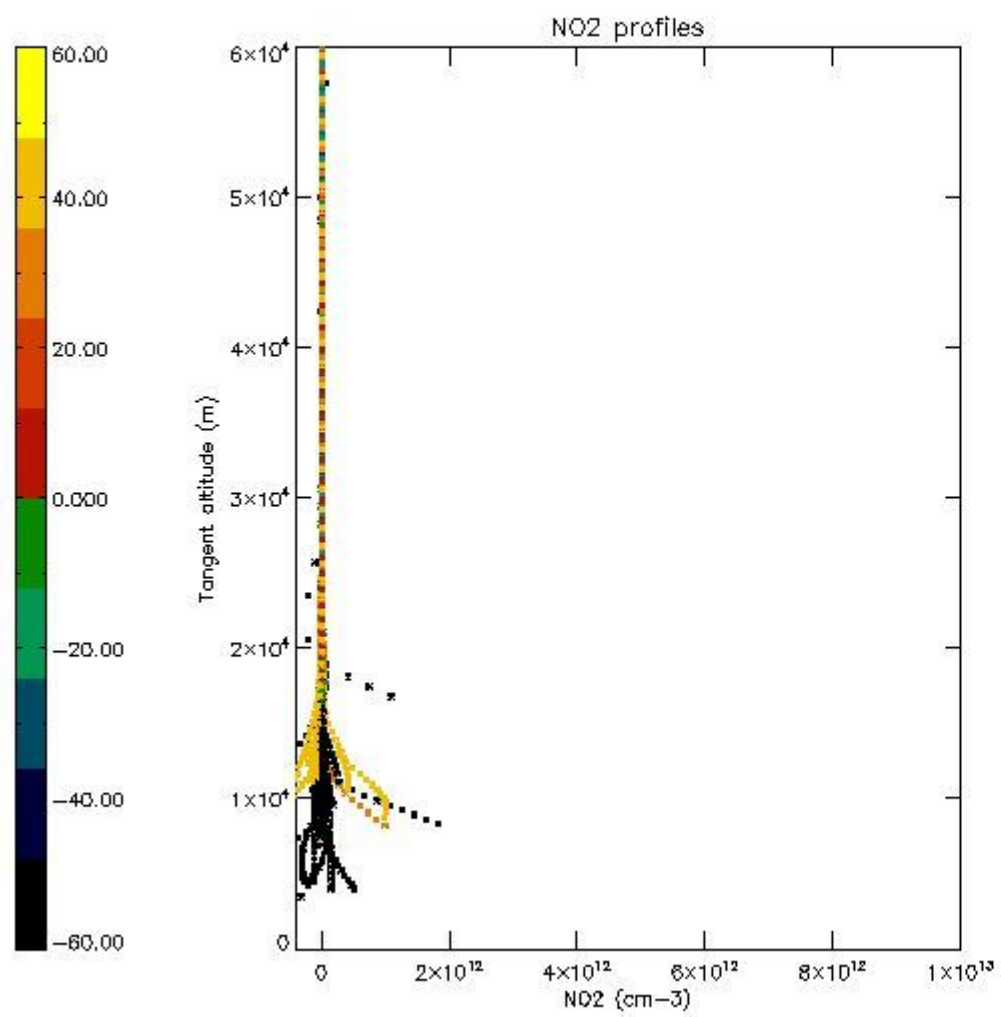

The colorbar represents the latitude.

5.4 Plot ozone profiles where  $STD < 10\%$  (dark without errors)

The colorbar represents the latitude.

*5.5 Plot ozone profiles where STD < 5% (dark without errors)*

The colorbar represents the latitude.

*5.6 Plot NO<sub>2</sub> profiles for all STD (dark without errors)*

The colorbar represents the latitude.

*5.7 Plot NO3 profiles for all STD (dark without errors)*

The colorbar represents the latitude.