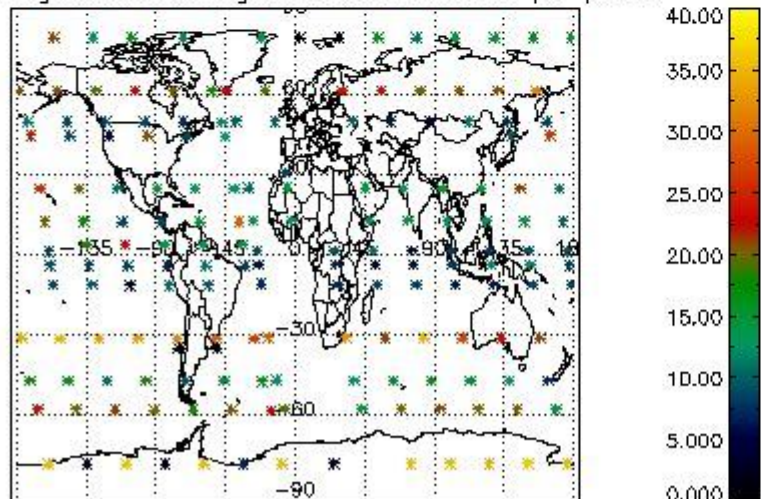

*4.2.1 Plot level 1 quality information per product (world map): ENVISAT ASCENDING passes*

Percentage of cosmic ray hits per profile

Percentage of datation errors per profile

Percentage of star falling outside central band per profile