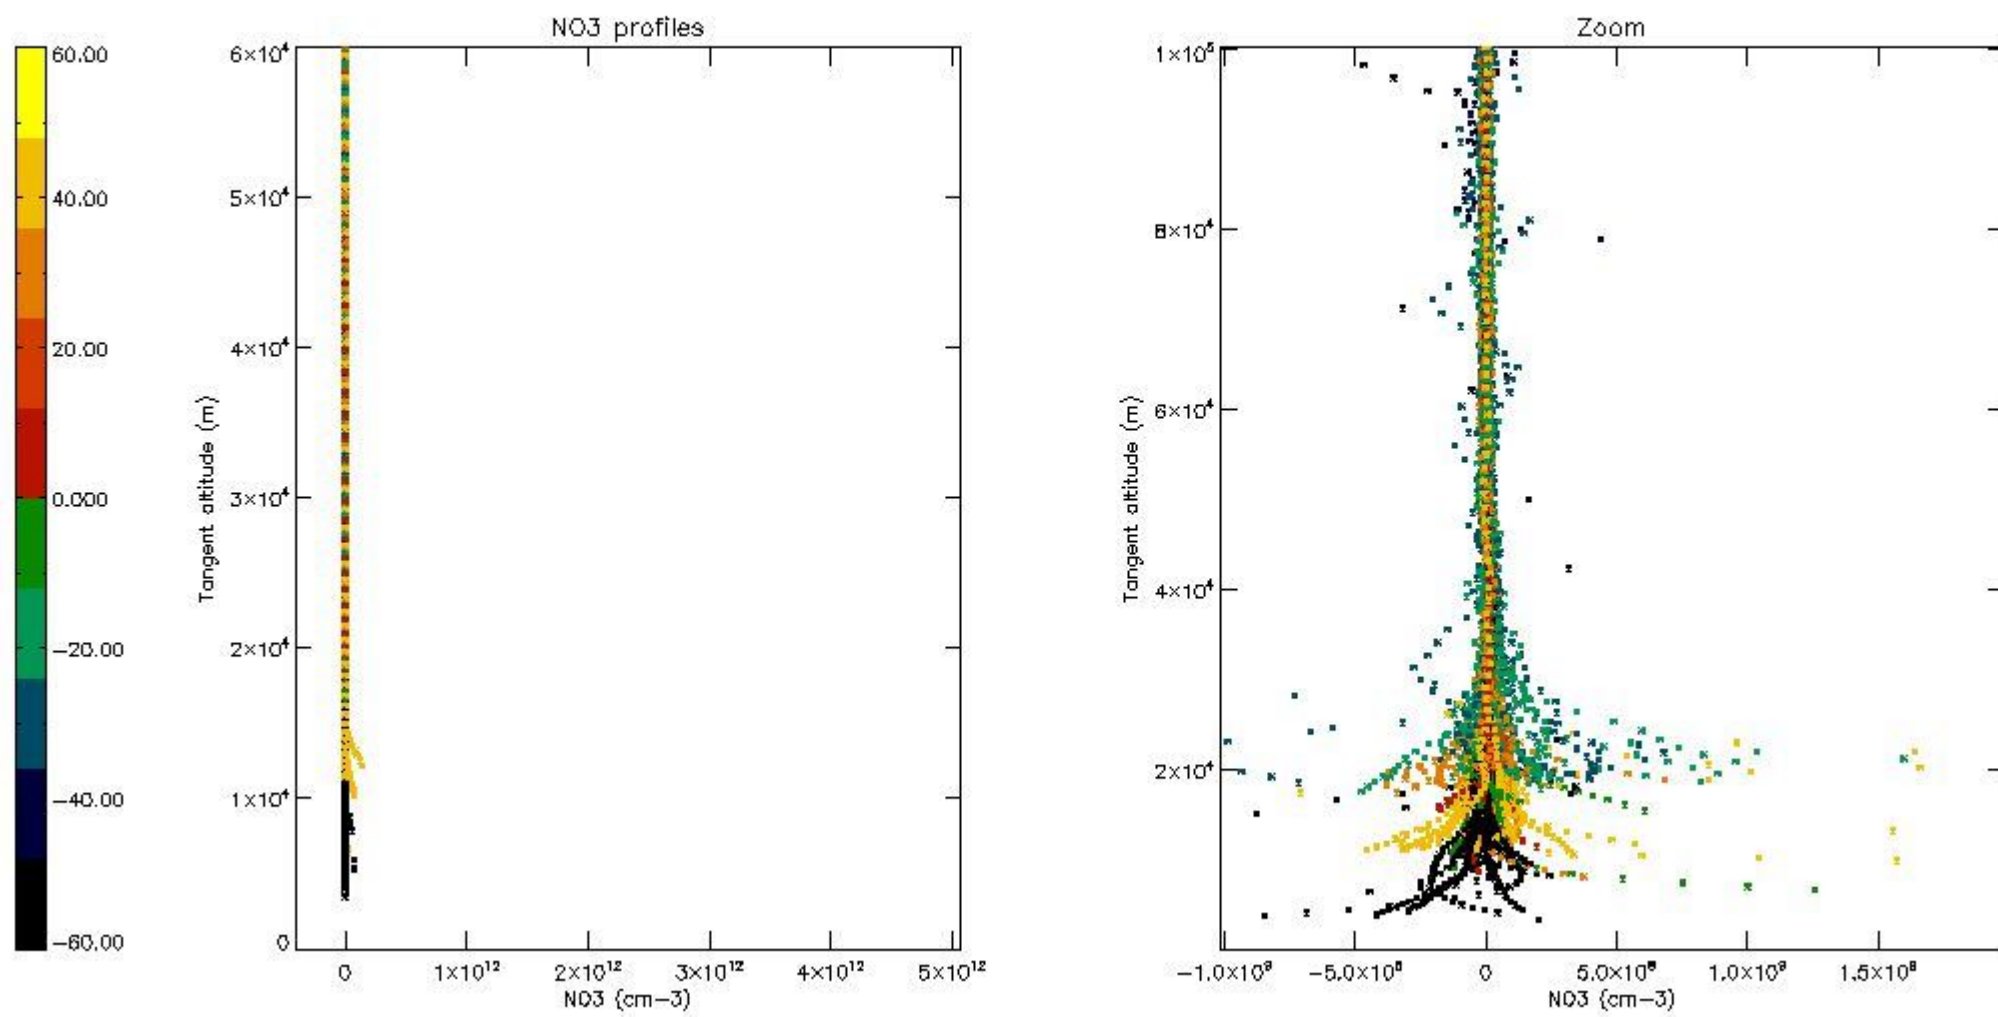

5.8 Plot H2O profiles for all STD (only for occultations of stars 1,2,3,4,13,14,16,26,63 dark without errors)

The colorbar represents the latitude.