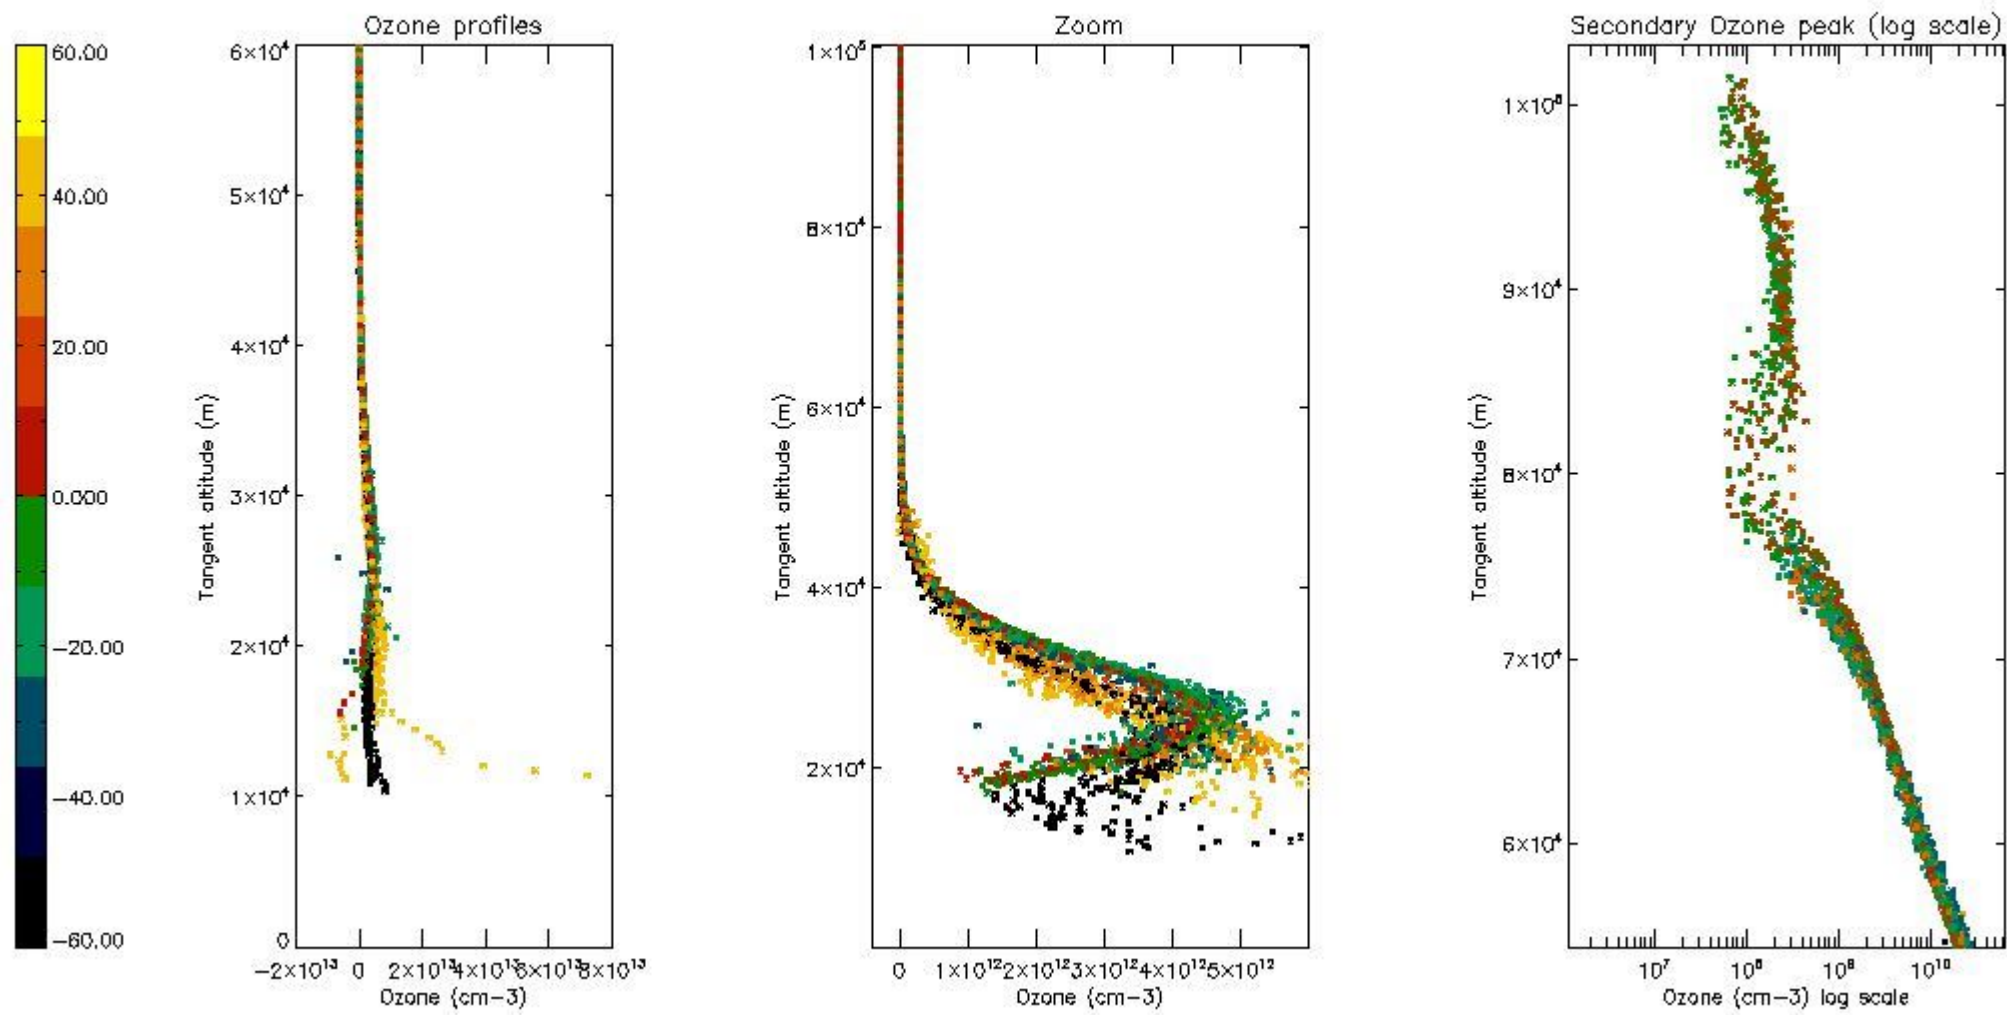

5.4 Plot ozone profiles where STD < 10% (dark without errors)

The colorbar represents the latitude.