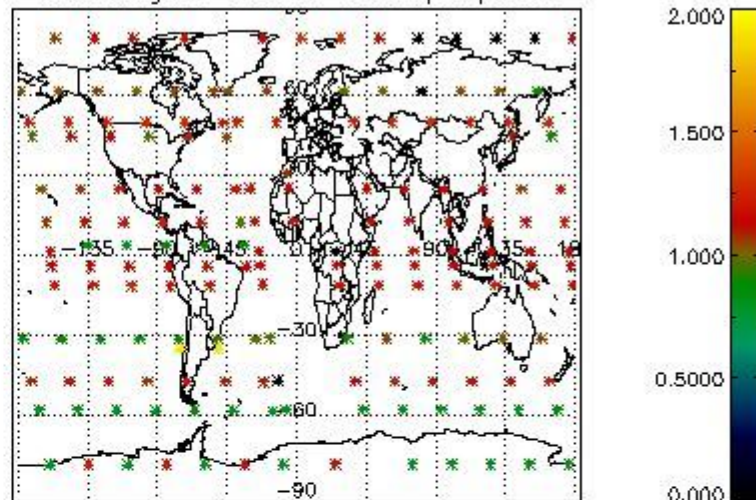

Percentage of datation errors per profile