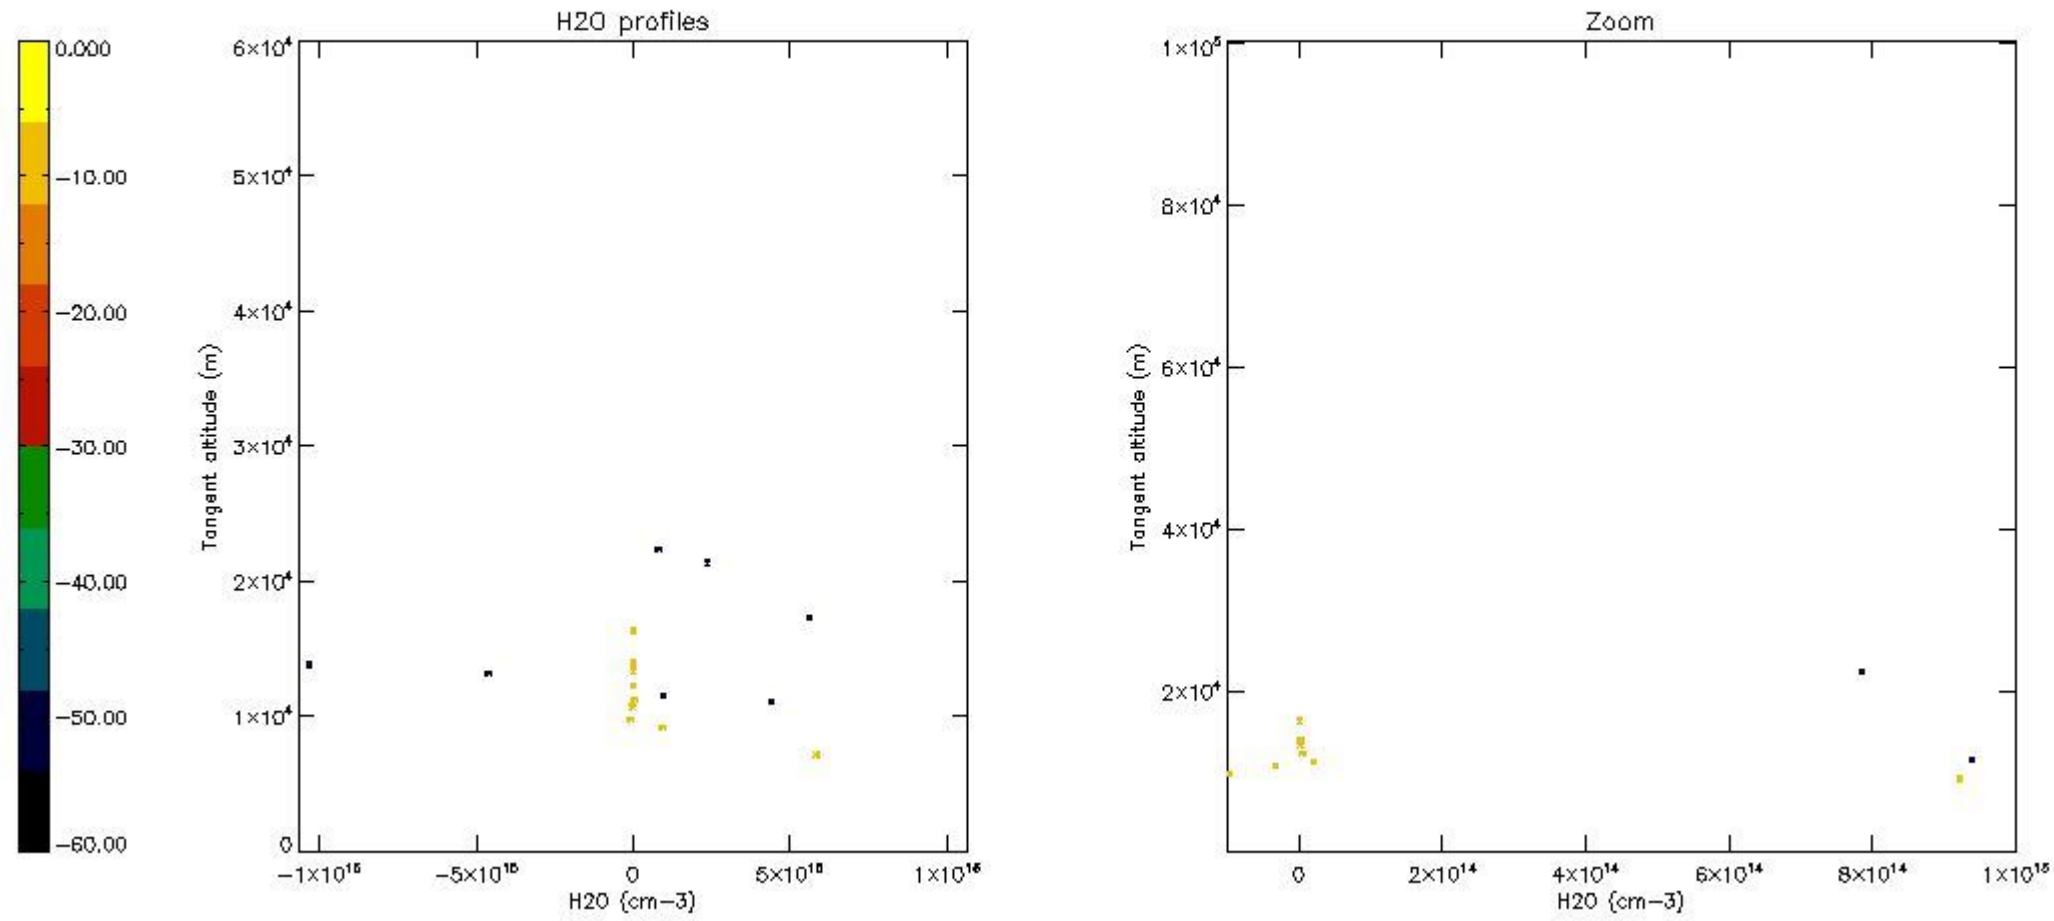

6. Auxiliary Data Files used for the production reported in section 2

The number reported in the third column indicates since which file (see list in section 2) the corresponding auxiliary file has been used. The fourth column is the date of those product files.

Type	Auxiliary Filename	Used since product	Used since product date
INST_PHYS_CHARACTERISTICS	GOM_INS_AXVIEC20091111_143220_20030716_120000_20500101_000000	1	25-JAN-2011 00:00:30
LEVEL-2_PROC_CONFIG	GOM_PR2_AXVIEC20091111_152718_20020301_000000_20500101_000000	1	25-JAN-2011 00:00:30
CROSS_SECTIONS_FILE	GOM_CRS_AXVIEC20091111_154832_20020301_000000_20500101_000000	1	25-JAN-2011 00:00:30