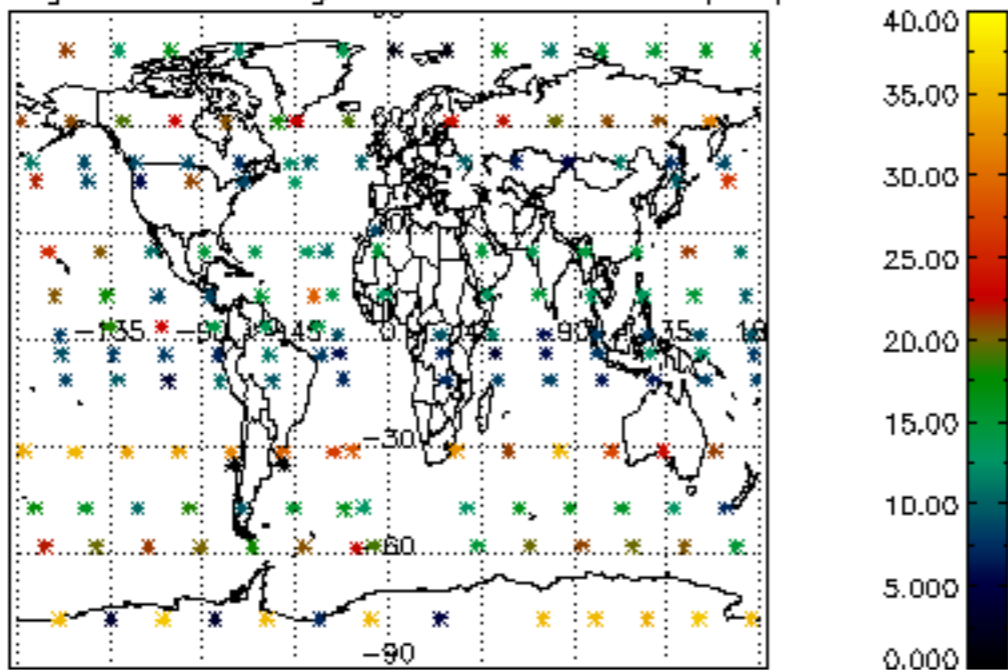

Percentage of cosmic ray hits per profile

Percentage of star falling outside central band per profile