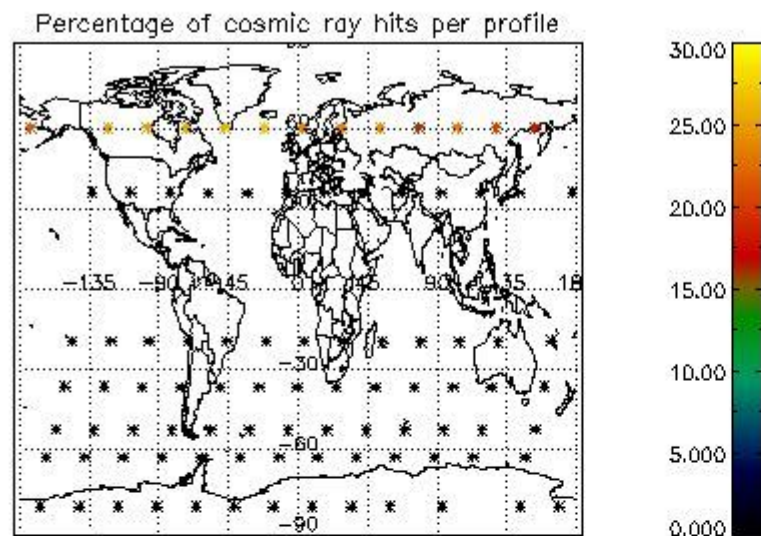

4.2.2 Plot level 1 quality information per product (world map): ENVISAT DESCENDING passes

5. Trace gas profiles

5.1 Ozone statistics based on quality of products

The final quality of the products can be "measured" using the STD (Standard Deviation) attached to every point profile. This information is written to the parameter GOM_NL__2P/NL_LOCAL_SPECIES_DENSITY/o3_std of the level 2 products. The table below shows the statistics for given STD ranges.

The statistics are given with respect to the overall valid production:

- Products without fatal errors: GOM_NL__2P/MPH/PRODUCT_ERR=0
- Valid point profile: GOM_NL__2P/NL_LOCAL_SPECIES_DENSITY/pcd(0)=0

The 'Criteria' is applied to valid points of dark limb products:

- Products in dark limb illumination condition: GOM_NL__2P/NL_SUMMARY_QUALITY/obs_ill_cond=0
- Products without fatal errors: GOM_NL__2P/MPH/PRODUCT_ERR=0
- Valid point profile: GOM_NL__2P/NL_LOCAL_SPECIES_DENSITY/pcd(0)=0

So, the table below shows the percentage of dark limb and valid observations for each criteria with respect to the overall valid daily observations.

Criteria	% of total production
All STD	45
STD < 20	22