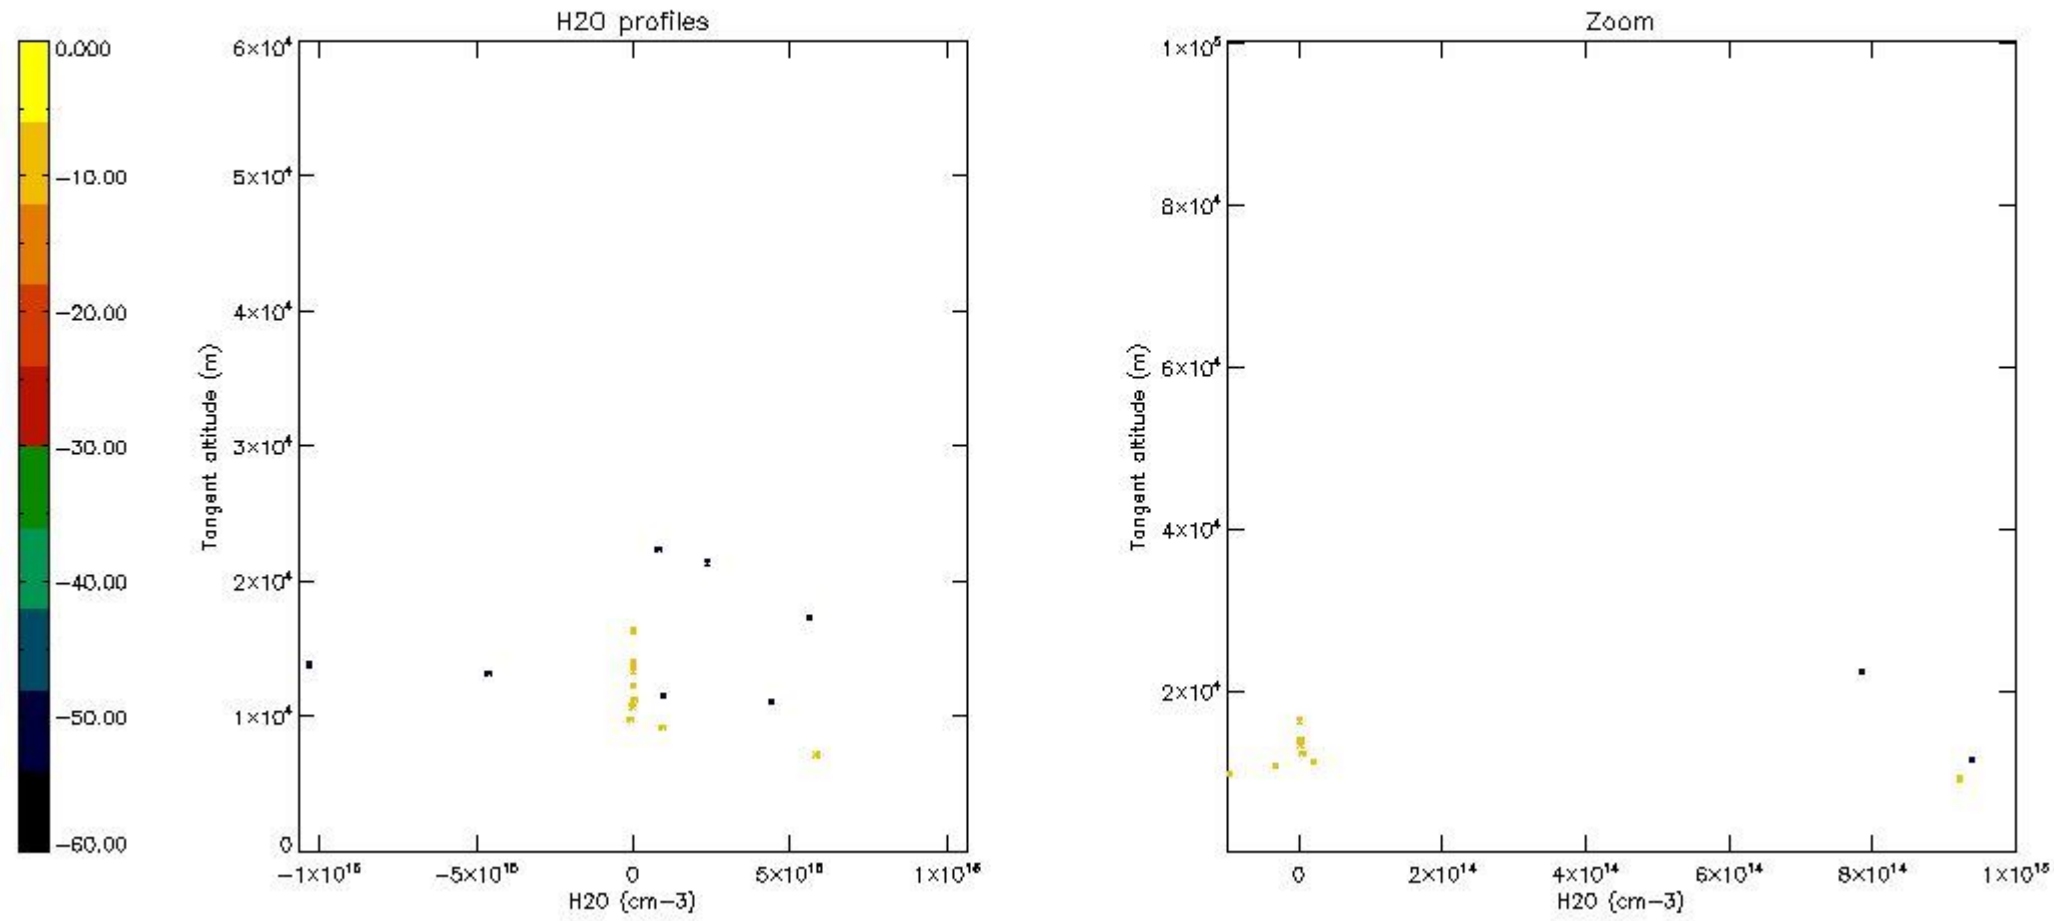

The colorbar represents the latitude.