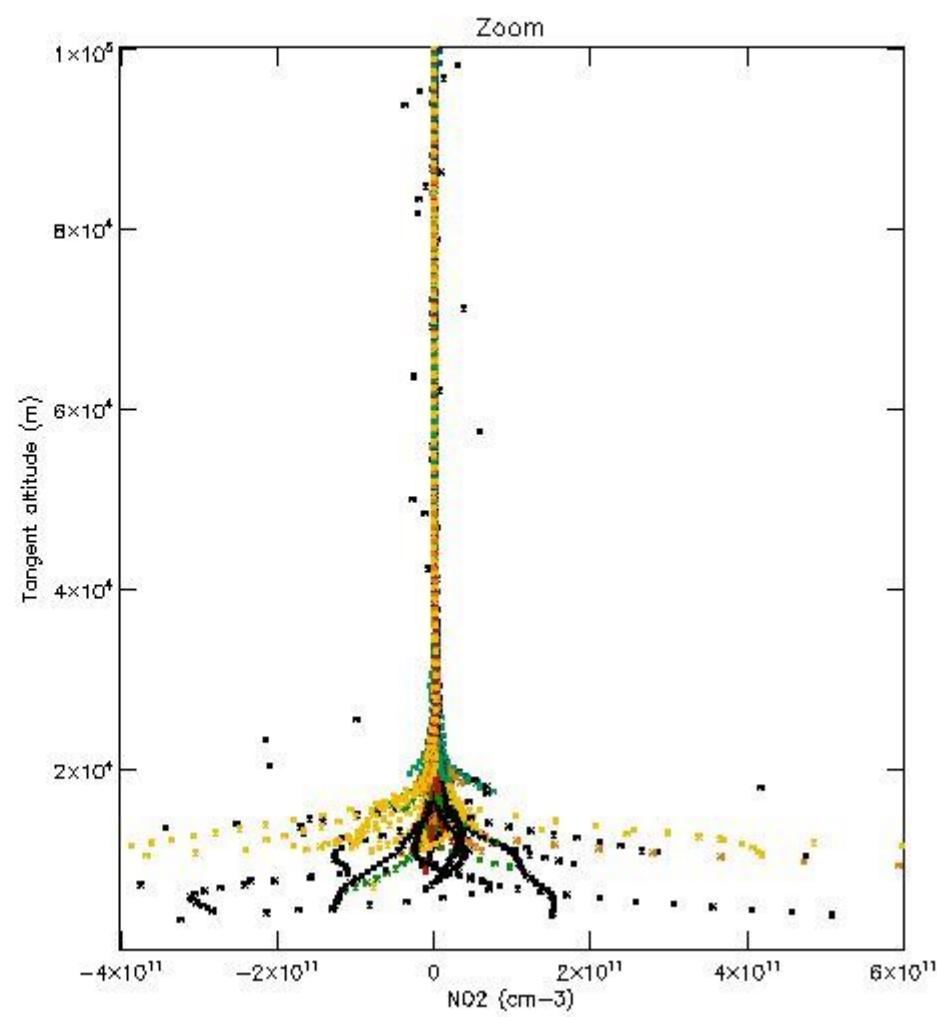

The colorbar represents the latitude.

5.4 Plot ozone profiles where  $STD < 10\%$  (dark without errors)

The colorbar represents the latitude.

*5.5 Plot ozone profiles where STD < 5% (dark without errors)*

The colorbar represents the latitude.

*5.6 Plot NO<sub>2</sub> profiles for all STD (dark without errors)*

The colorbar represents the latitude.

*5.7 Plot NO3 profiles for all STD (dark without errors)*

The colorbar represents the latitude.