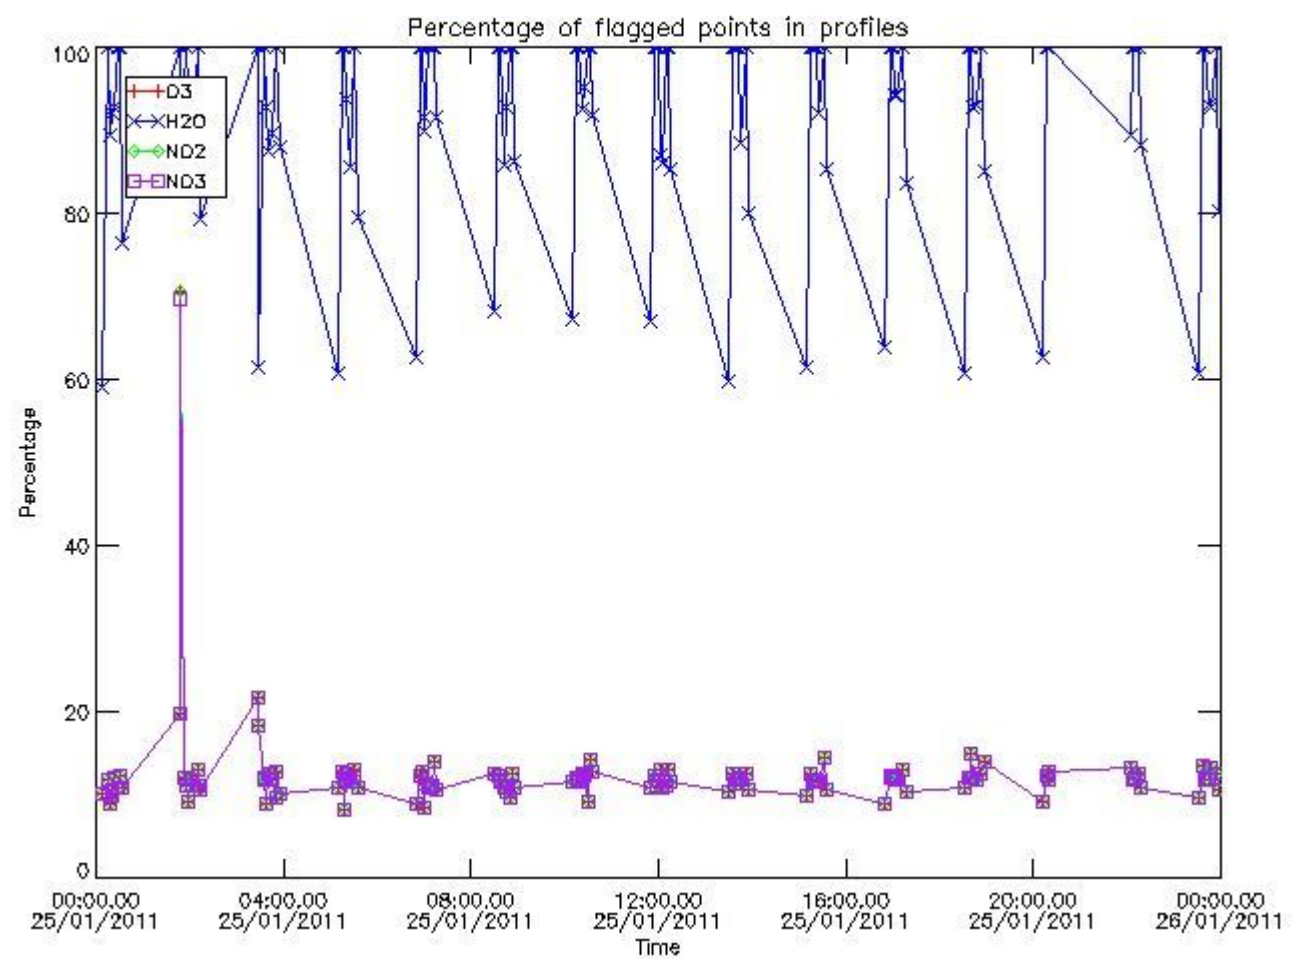

3. Quality information per product

In this section it is plotted some information contained in the Quality Summary data set of the level 2 products. Only products in dark limb conditions and without errors (error flag in the MPH set to "0") are used.

3.1 Plot quality information per product (time dependant)

3.2 Plot quality information per product (world map)