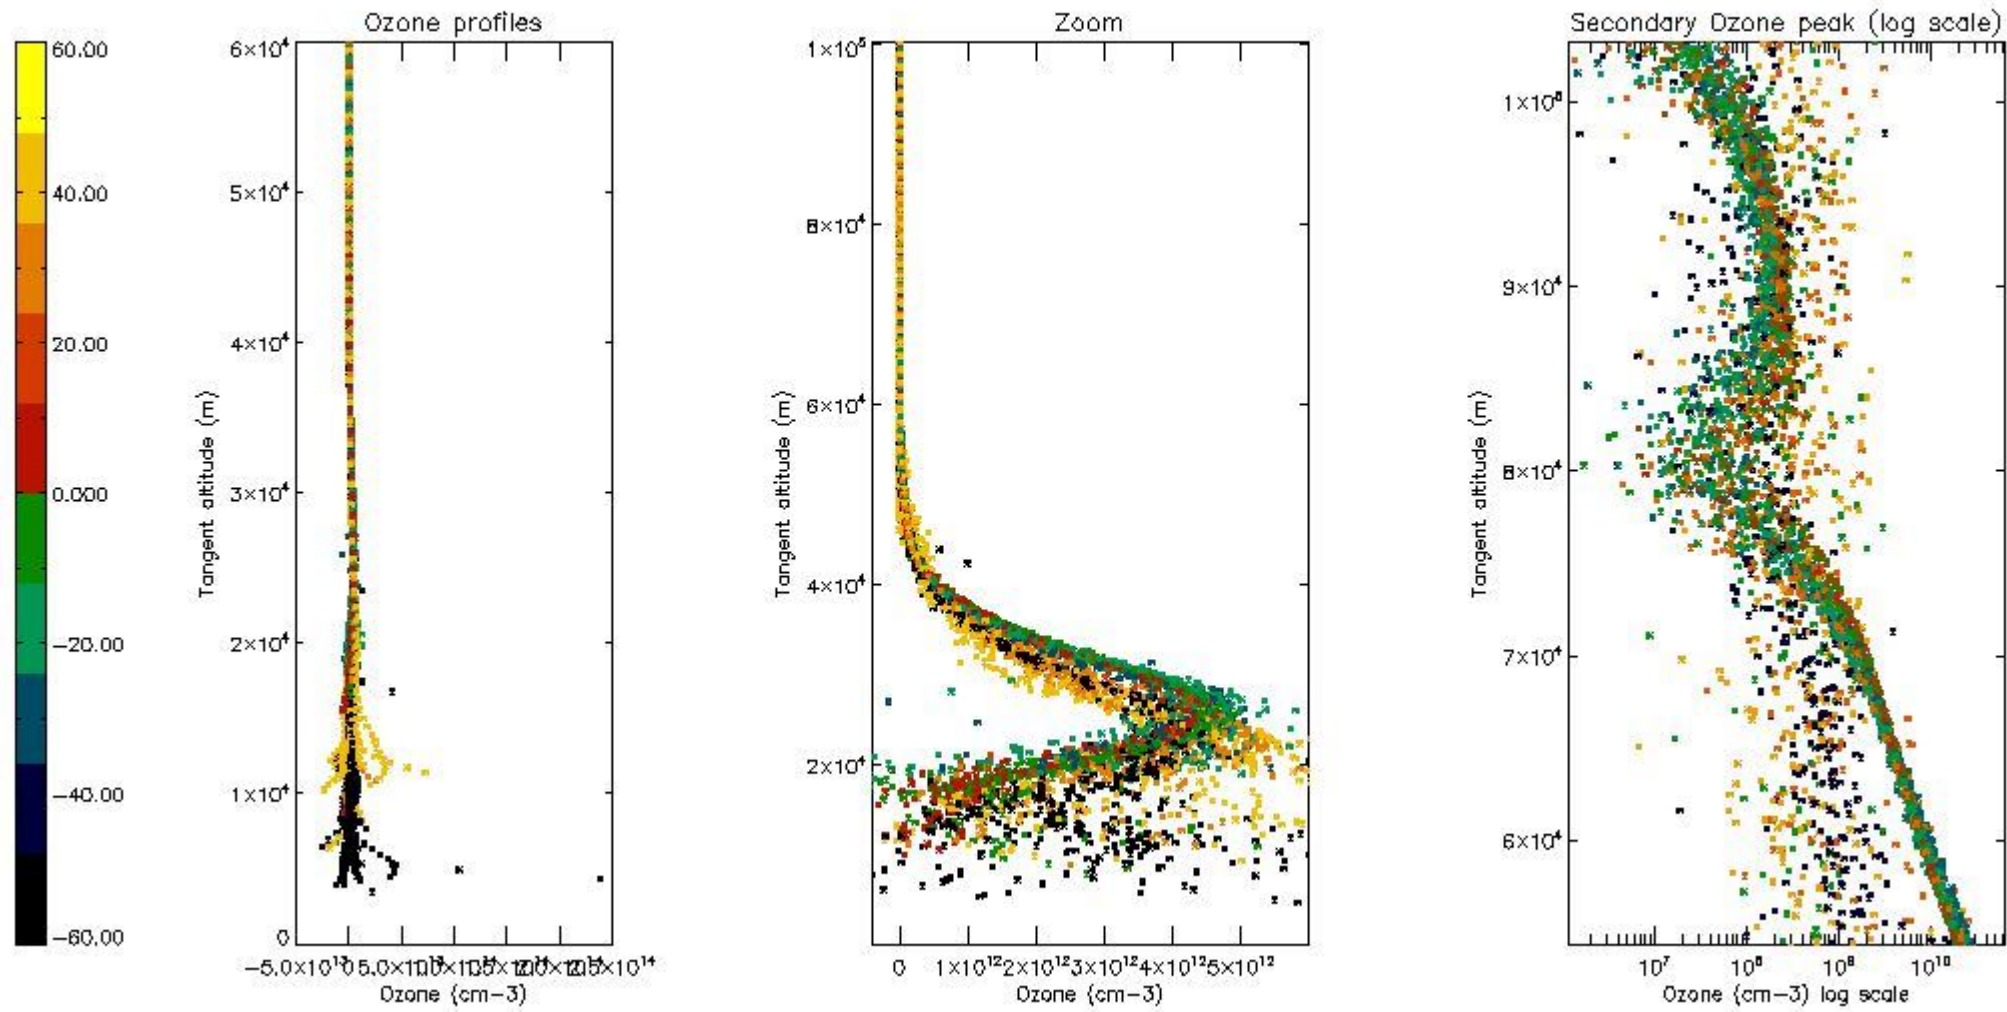

STD < 10	17
STD < 5	12

5.2 Plot ozone profiles for all STD (dark without errors)

The colorbar represents the latitude.

5.3 Plot ozone profiles where STD < 20% (dark without errors)

The colorbar represents the latitude.