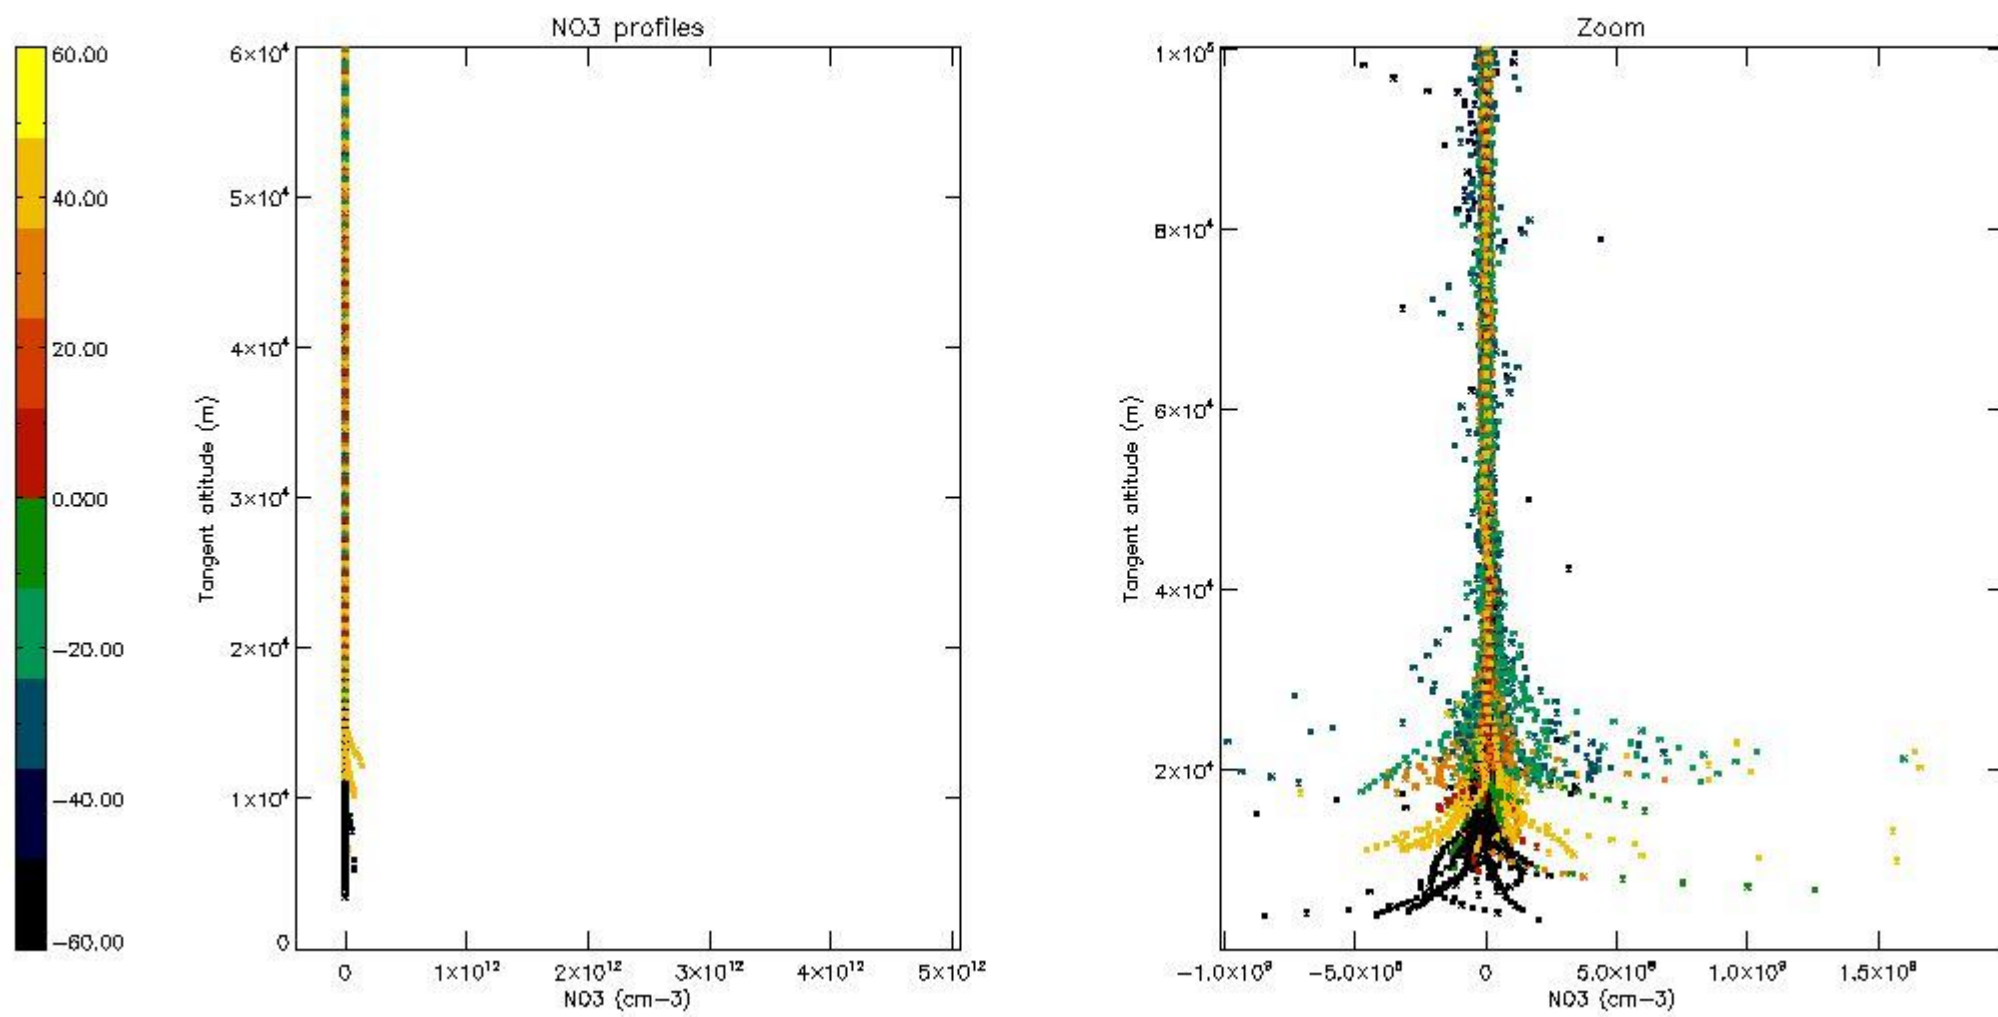

The colorbar represents the latitude.

*5.6 Plot NO<sub>2</sub> profiles for all STD (dark without errors)*

The colorbar represents the latitude.

*5.7 Plot NO3 profiles for all STD (dark without errors)*

The colorbar represents the latitude.