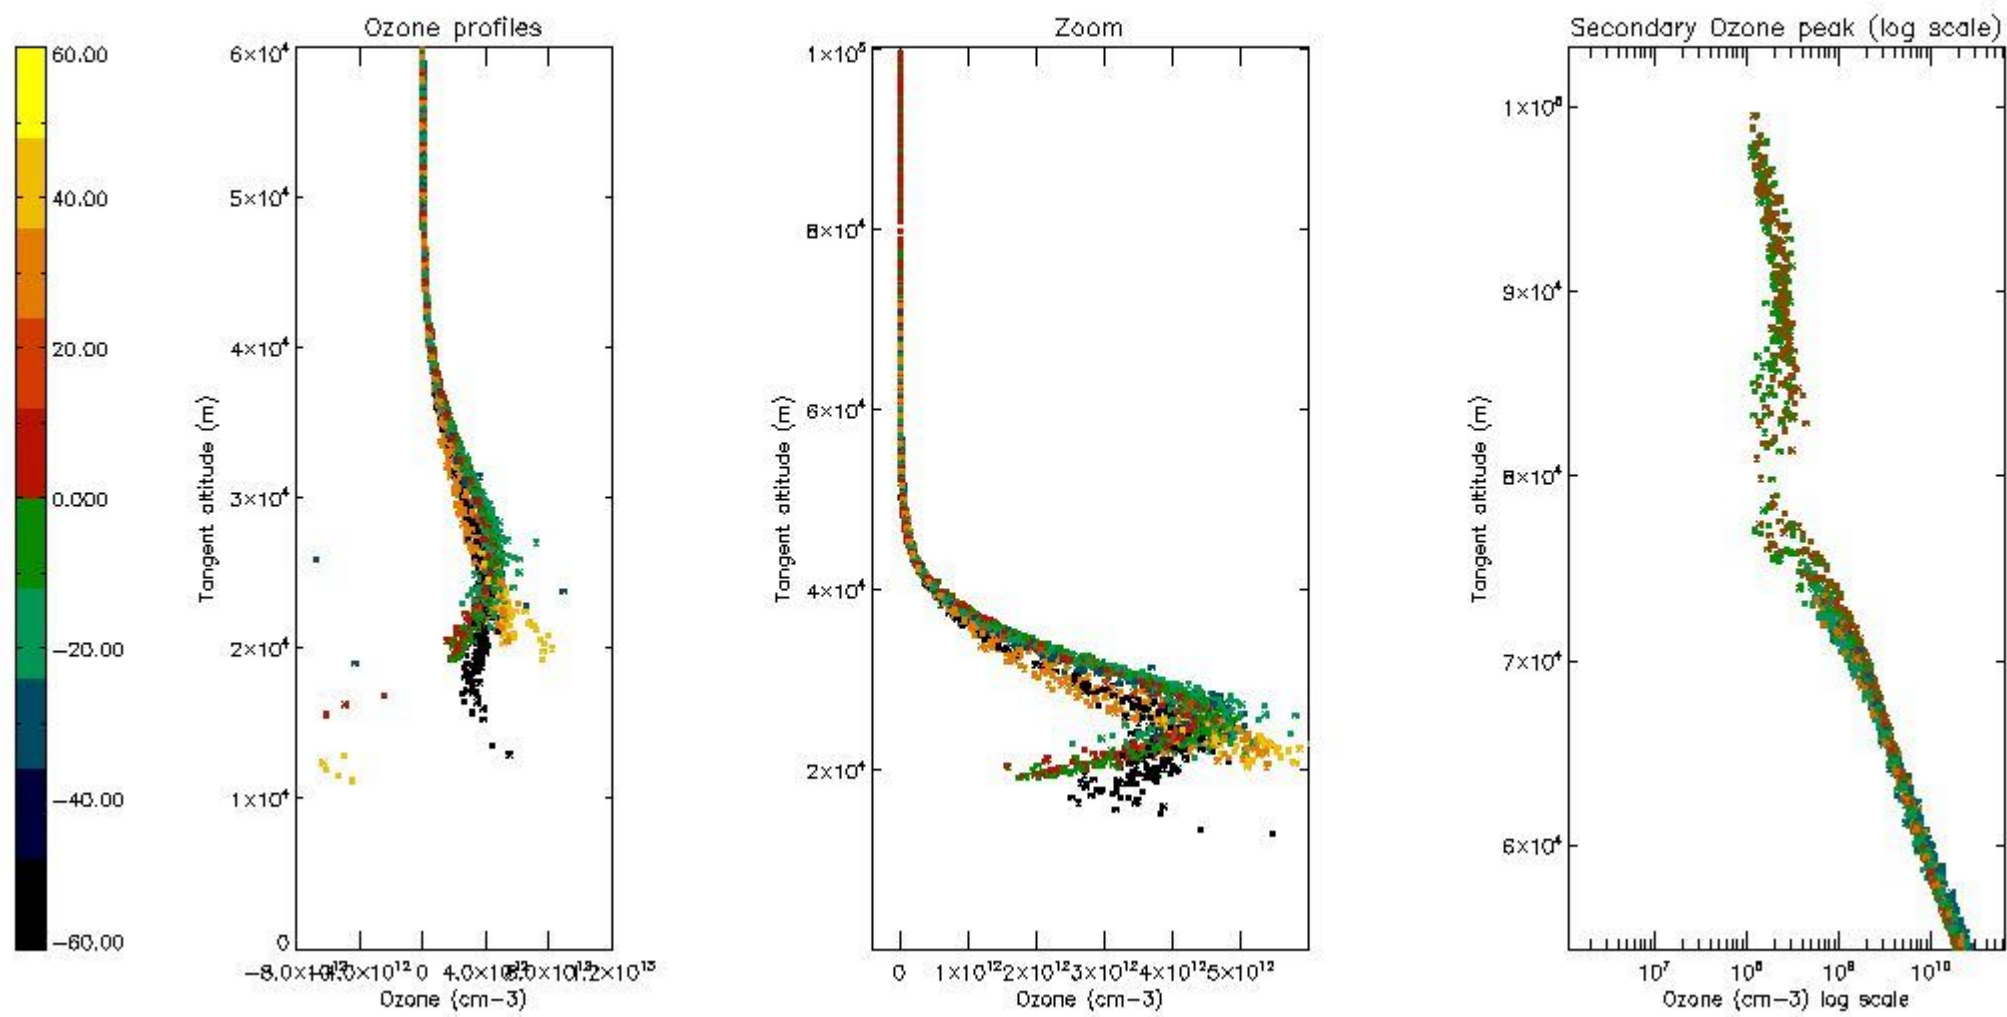

5.5 Plot ozone profiles where STD < 5% (dark without errors)

The colorbar represents the latitude.