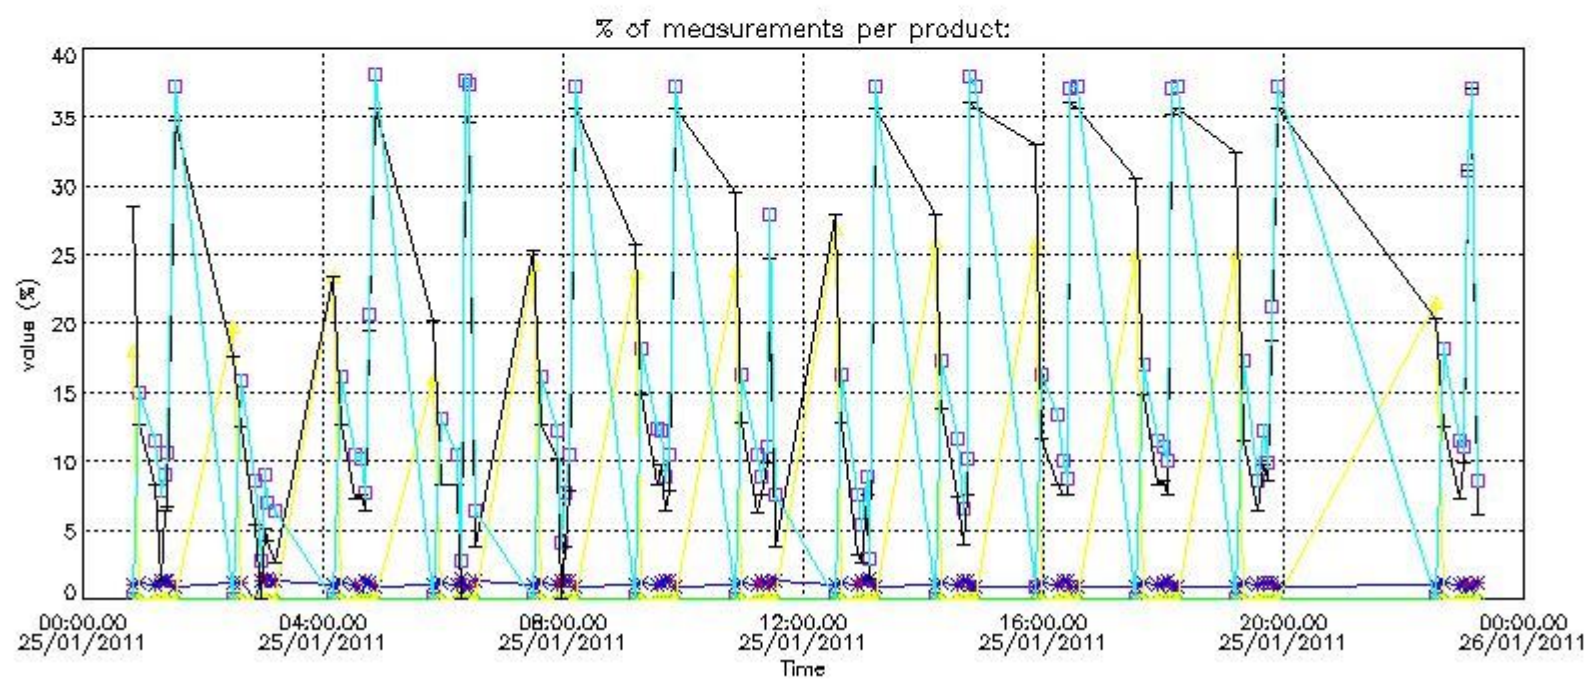

4.2 Plot quality information per product coming from level 1b processing (world map)

4.2.1 Plot level 1 quality information per product (world map): ENVISAT ASCENDING passes