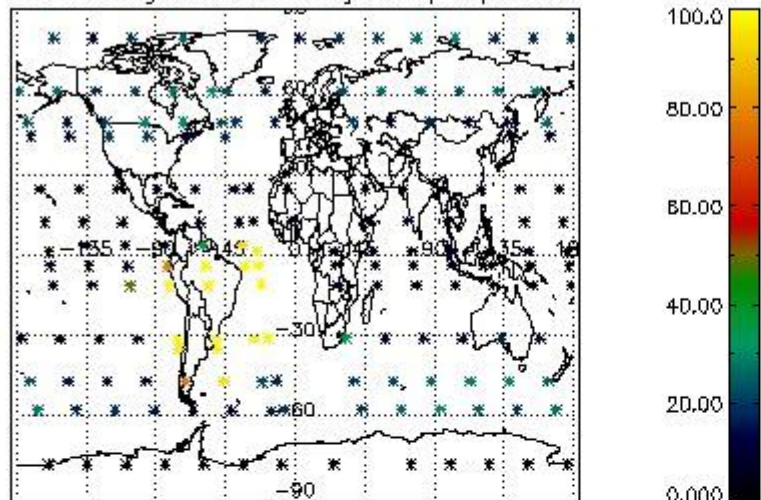

Percentage of cosmic ray hits per profile