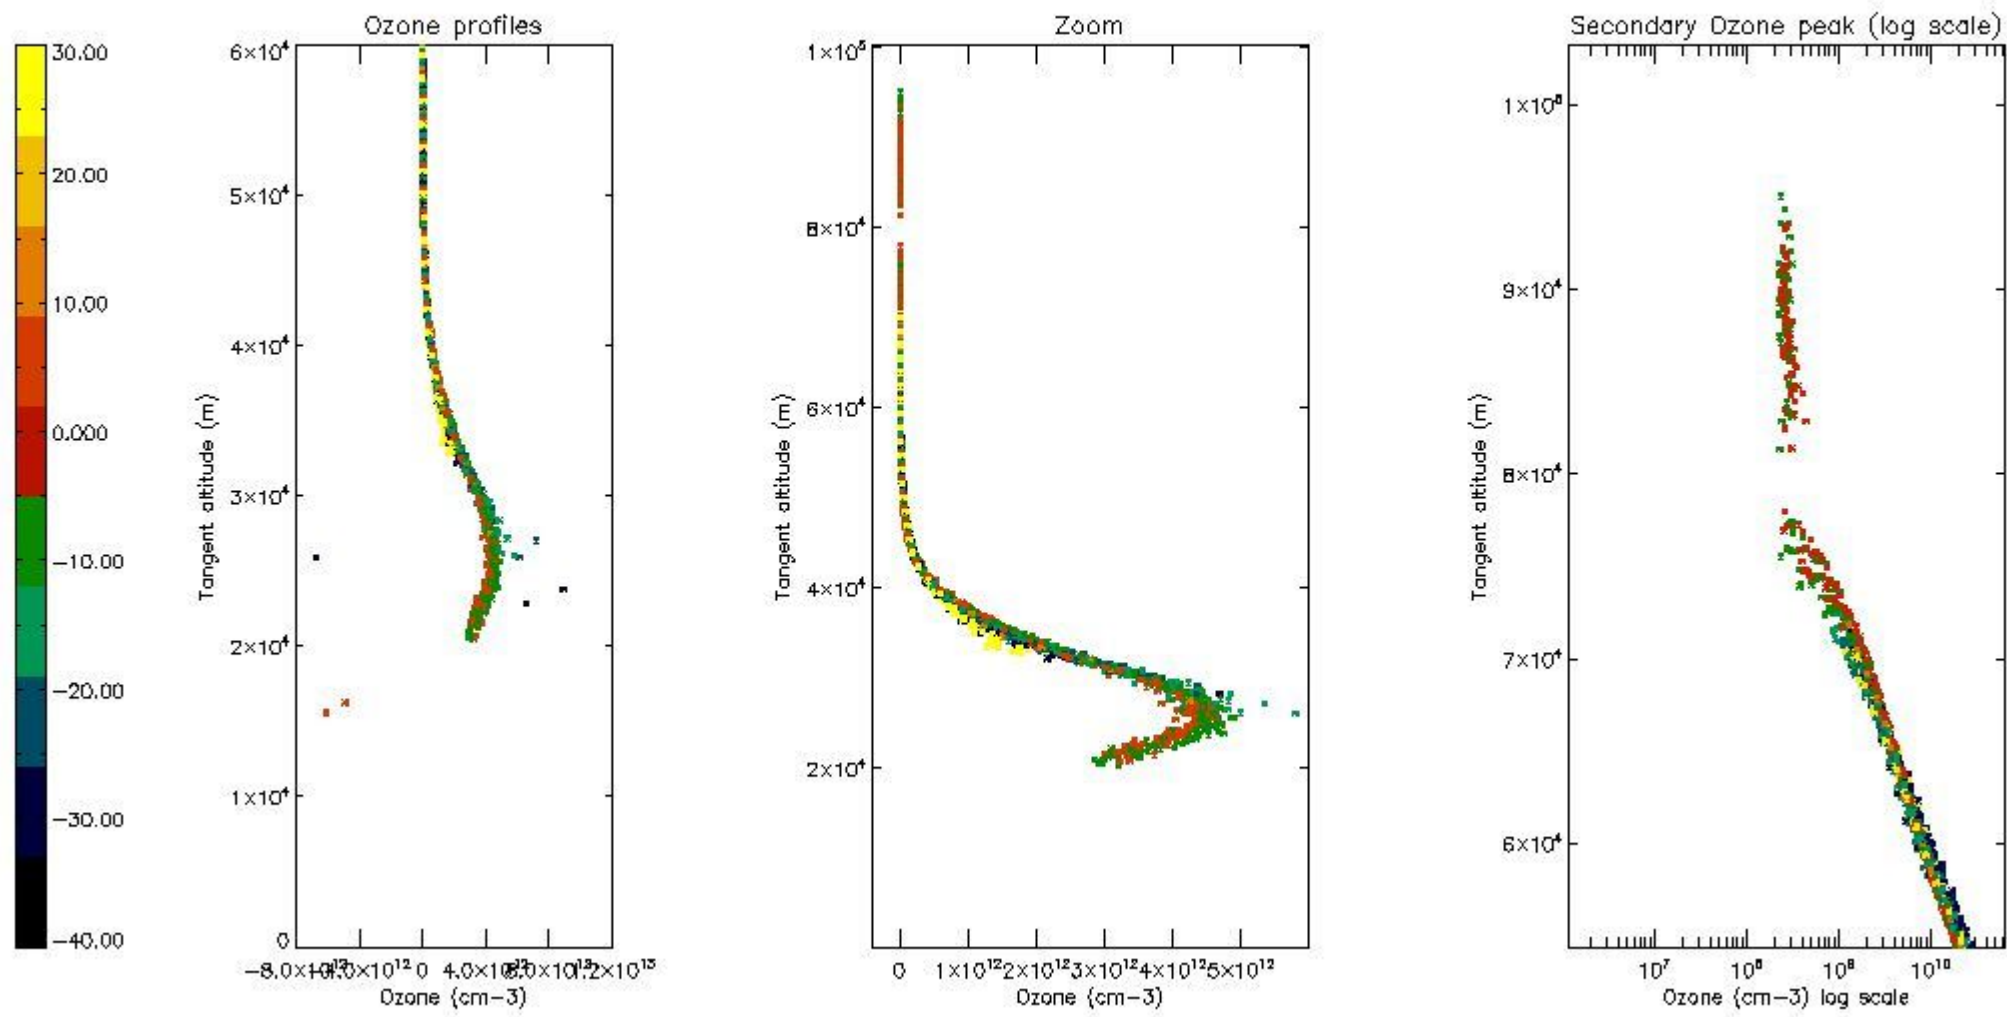

The colorbar represents the latitude.

5.4 Plot ozone profiles where  $STD < 10\%$  (dark without errors)

The colorbar represents the latitude.

*5.5 Plot ozone profiles where STD < 5% (dark without errors)*

The colorbar represents the latitude.

*5.6 Plot NO<sub>2</sub> profiles for all STD (dark without errors)*

The colorbar represents the latitude.

*5.7 Plot NO3 profiles for all STD (dark without errors)*

The colorbar represents the latitude.