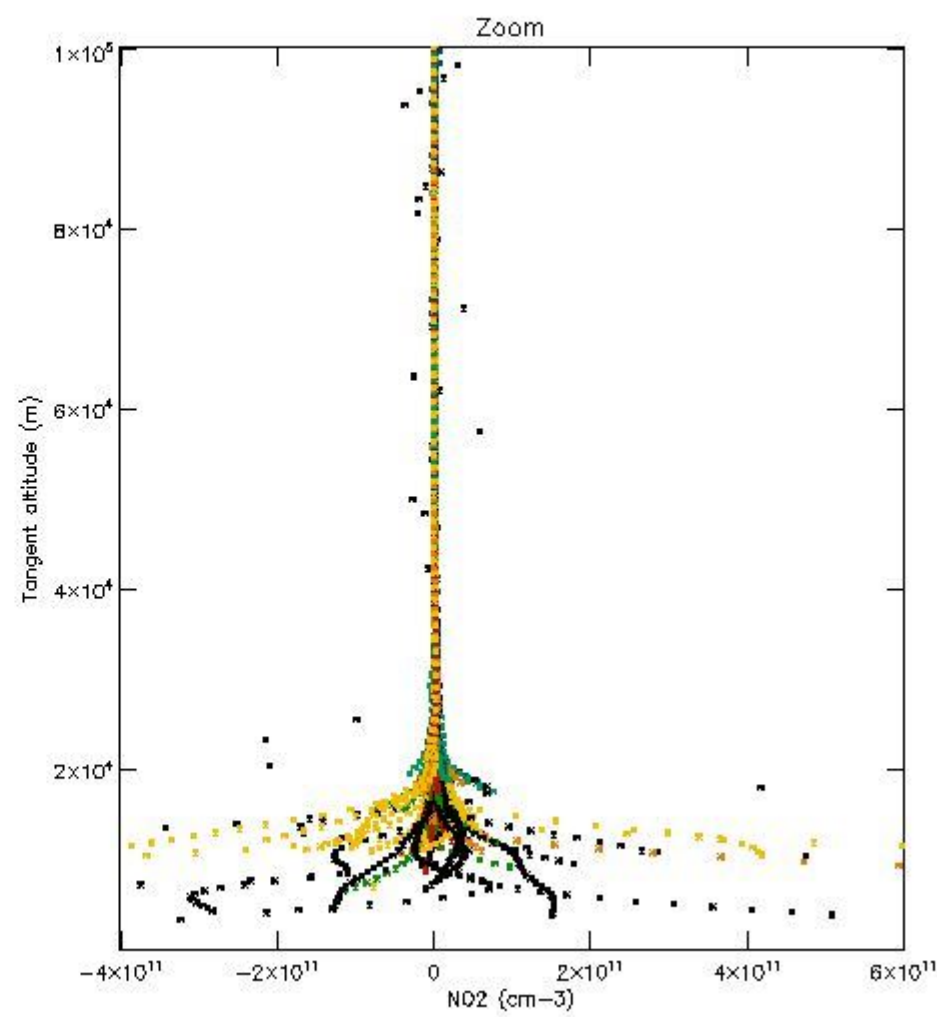

5.7 Plot NO3 profiles for all STD (dark without errors)

The colorbar represents the latitude.