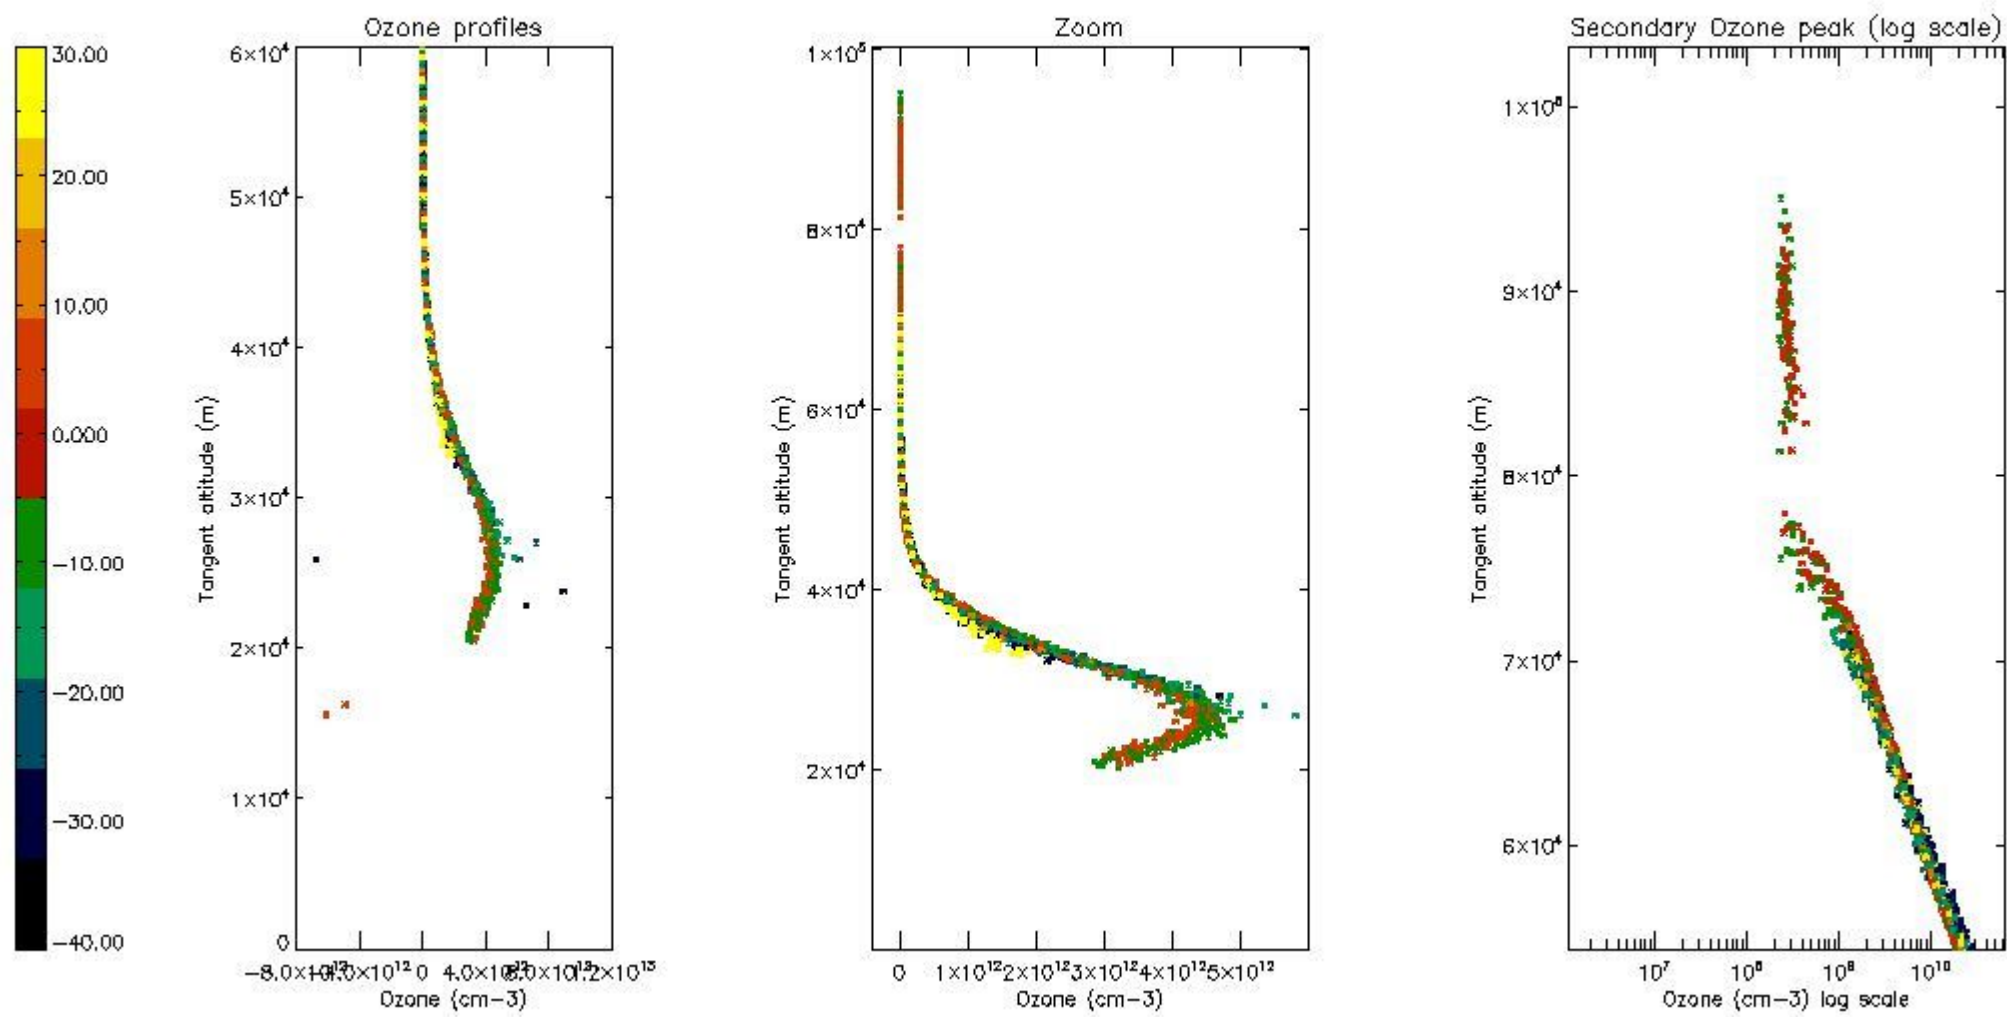

The colorbar represents the latitude.

*5.4 Plot ozone profiles where STD < 10% (dark without errors)*

The colorbar represents the latitude.

*5.5 Plot ozone profiles where STD < 5% (dark without errors)*

The colorbar represents the latitude.