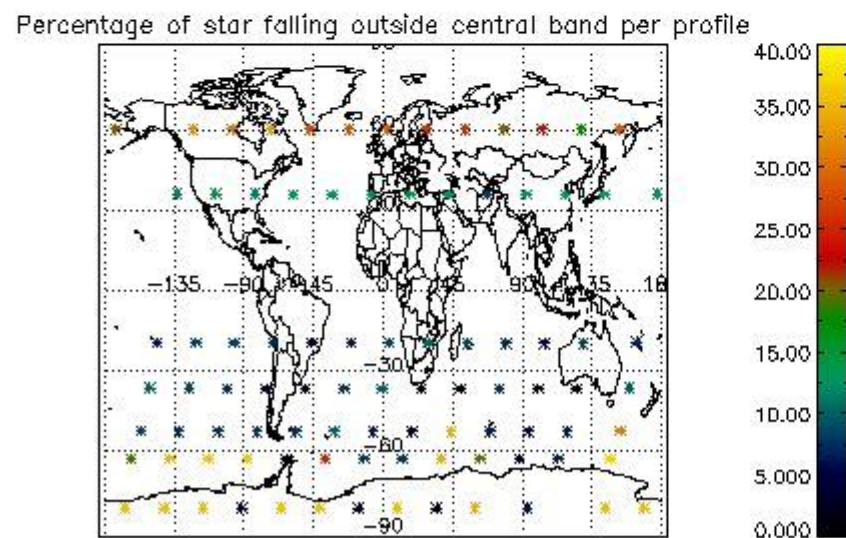

5. Trace gas profiles

5.1 Ozone statistics based on quality of products

The final quality of the products can be "measured" using the STD (Standard Deviation) attached to every point profile. This information is written to the parameter GOM_NL__2P/NL_LOCAL_SPECIES_DENSITY/o3_std of the level 2 products. The table below shows the statistics for given STD ranges.

The statistics are given with respect to the overall valid production:

- Products without fatal errors: GOM_NL__2P/MPH/PRODUCT_ERR=0
- Valid point profile: GOM_NL__2P/NL_LOCAL_SPECIES_DENSITY/pcd(0)=0

The 'Criteria' is applied to valid points of dark limb products:

- Products in dark limb illumination condition: GOM_NL__2P/NL_SUMMARY_QUALITY/obs_ill_cond=0
- Products without fatal errors: GOM_NL__2P/MPH/PRODUCT_ERR=0
- Valid point profile: GOM_NL__2P/NL_LOCAL_SPECIES_DENSITY/pcd(0)=0

So, the table below shows the percentage of dark limb and valid observations for each criteria with respect to the overall valid daily observations.

Criteria	% of total production
All STD	45
STD < 20	22