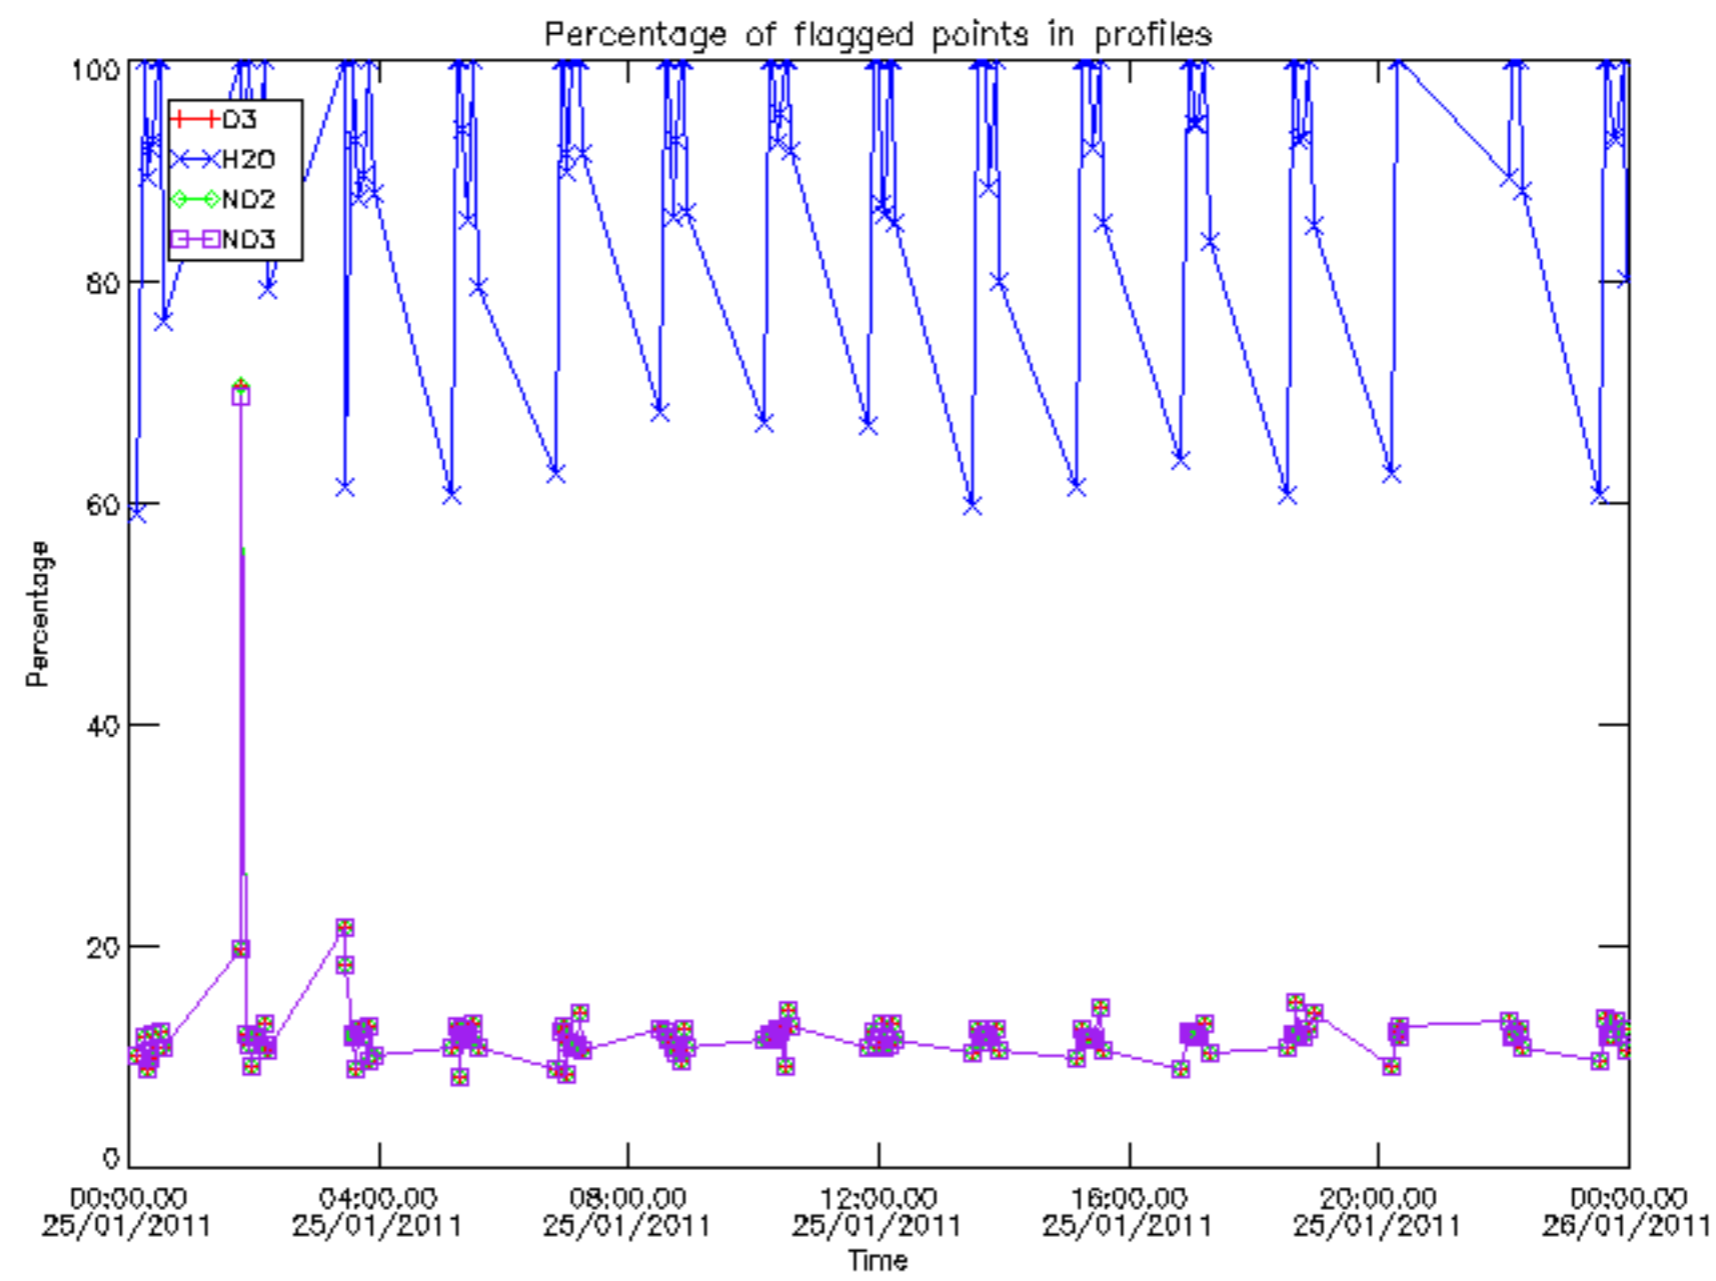

Percentage of flagged data per D3 profile

Percentage of flagged data per H2O profile