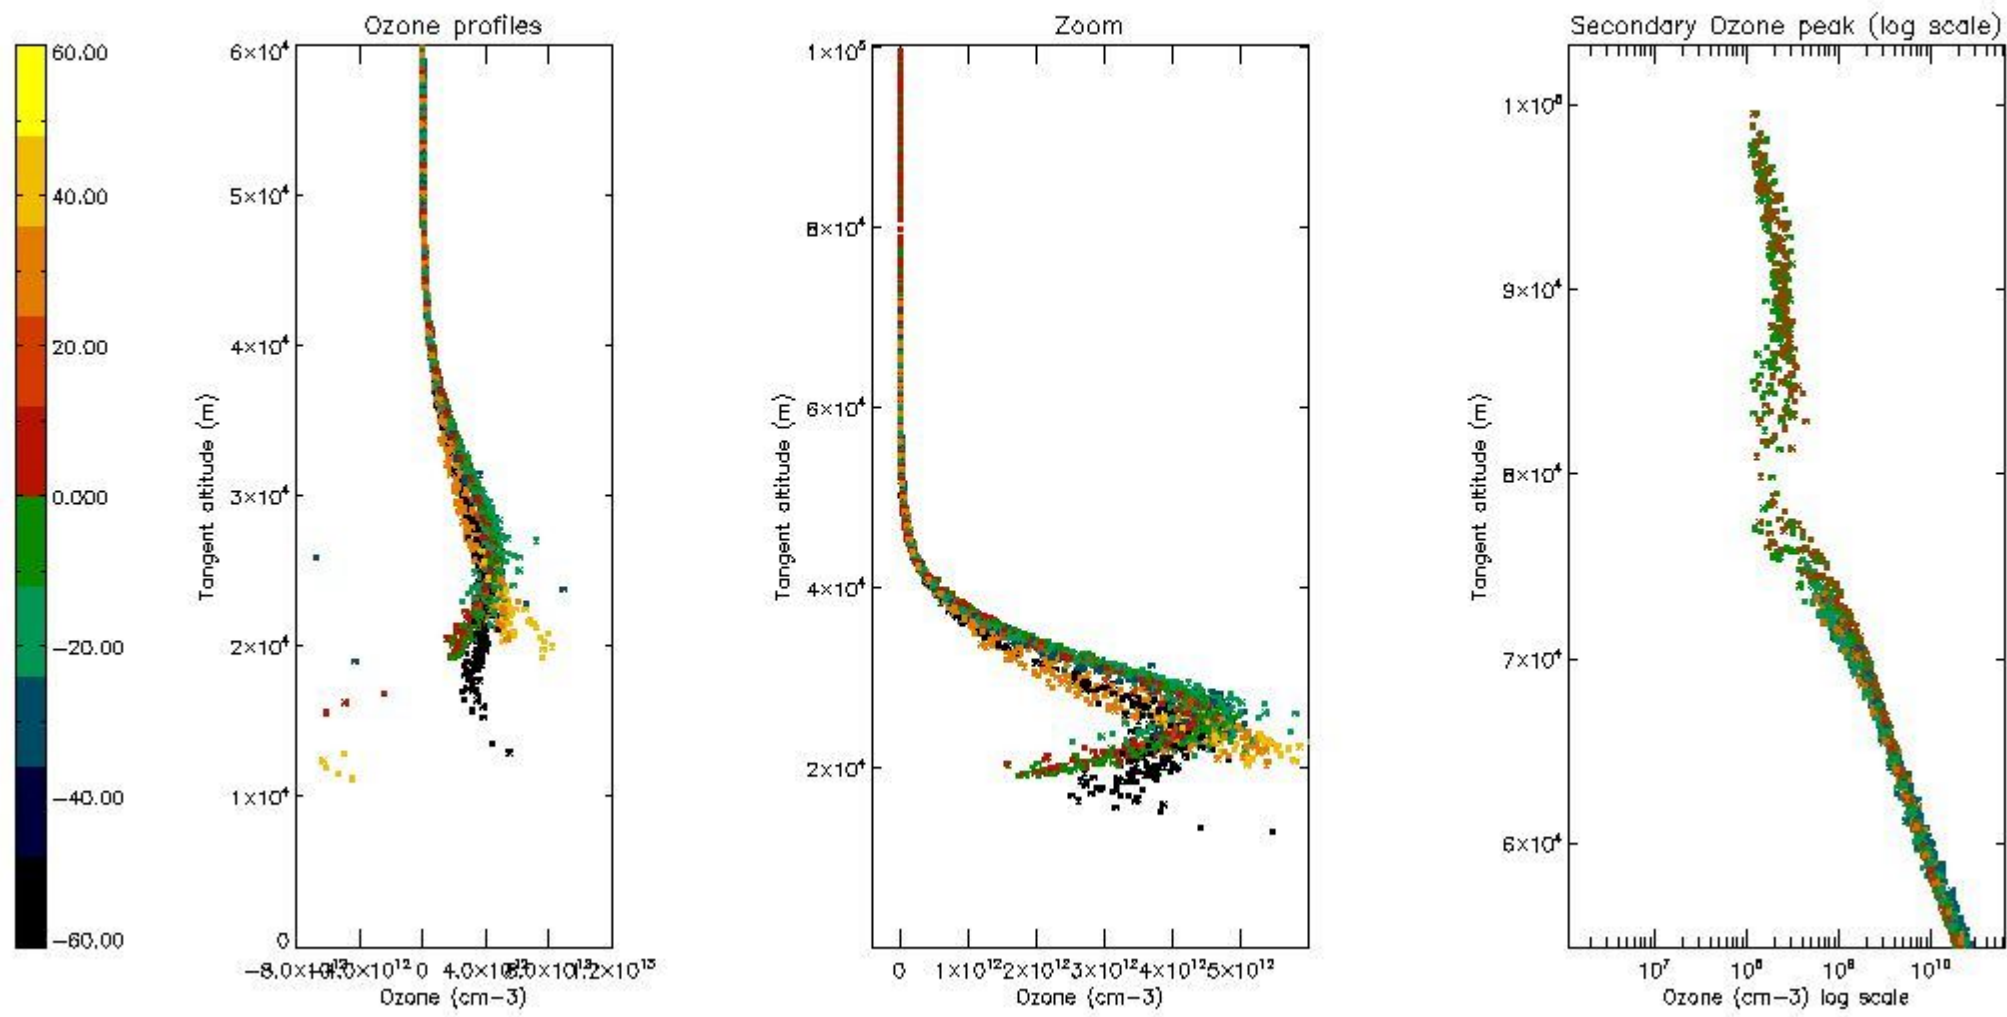

|          |    |
|----------|----|
| STD < 10 | 17 |
| STD < 5  | 12 |

5.2 Plot ozone profiles for all STD (dark without errors)

The colorbar represents the latitude.

5.3 Plot ozone profiles where STD < 20% (dark without errors)

The colorbar represents the latitude.

5.4 Plot ozone profiles where  $STD < 10\%$  (dark without errors)

The colorbar represents the latitude.

*5.5 Plot ozone profiles where STD < 5% (dark without errors)*