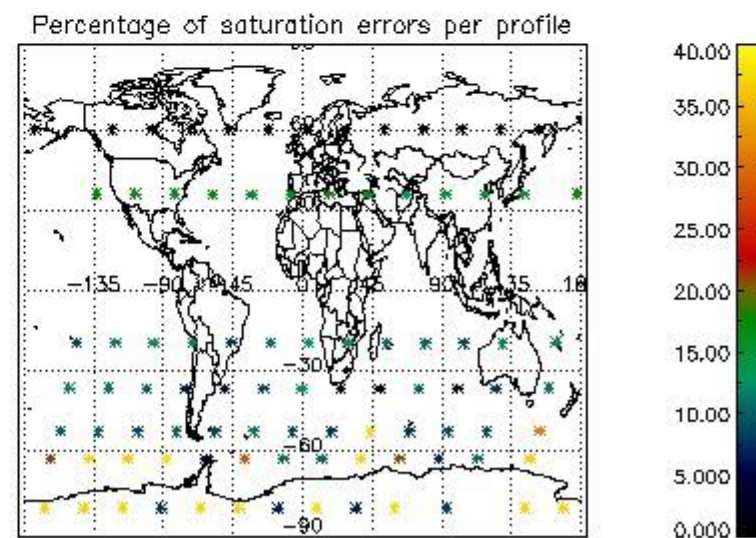

5. Trace gas profiles

5.1 Ozone statistics based on quality of products

The final quality of the products can be "measured" using the STD (Standard Deviation) attached to every point profile. This information is written to the parameter GOM_NL__2P/NL_LOCAL_SPECIES_DENSITY/o3_std of the level 2 products. The table below shows the statistics for given STD ranges.

The statistics are given with respect to the overall valid production:

- Products without fatal errors: GOM_NL__2P/MPH/PRODUCT_ERR=0
- Valid point profile: GOM_NL__2P/NL_LOCAL_SPECIES_DENSITY/pcd(0)=0

The 'Criteria' is applied to valid points of dark limb products:

- Products in dark limb illumination condition: GOM_NL__2P/NL_SUMMARY_QUALITY/obs_ill_cond=0
- Products without fatal errors: GOM_NL__2P/MPH/PRODUCT_ERR=0
- Valid point profile: GOM_NL__2P/NL_LOCAL_SPECIES_DENSITY/pcd(0)=0

So, the table below shows the percentage of dark limb and valid observations for each criteria with respect to the overall valid daily observations.

Criteria	% of total production
All STD	45
STD < 20	22