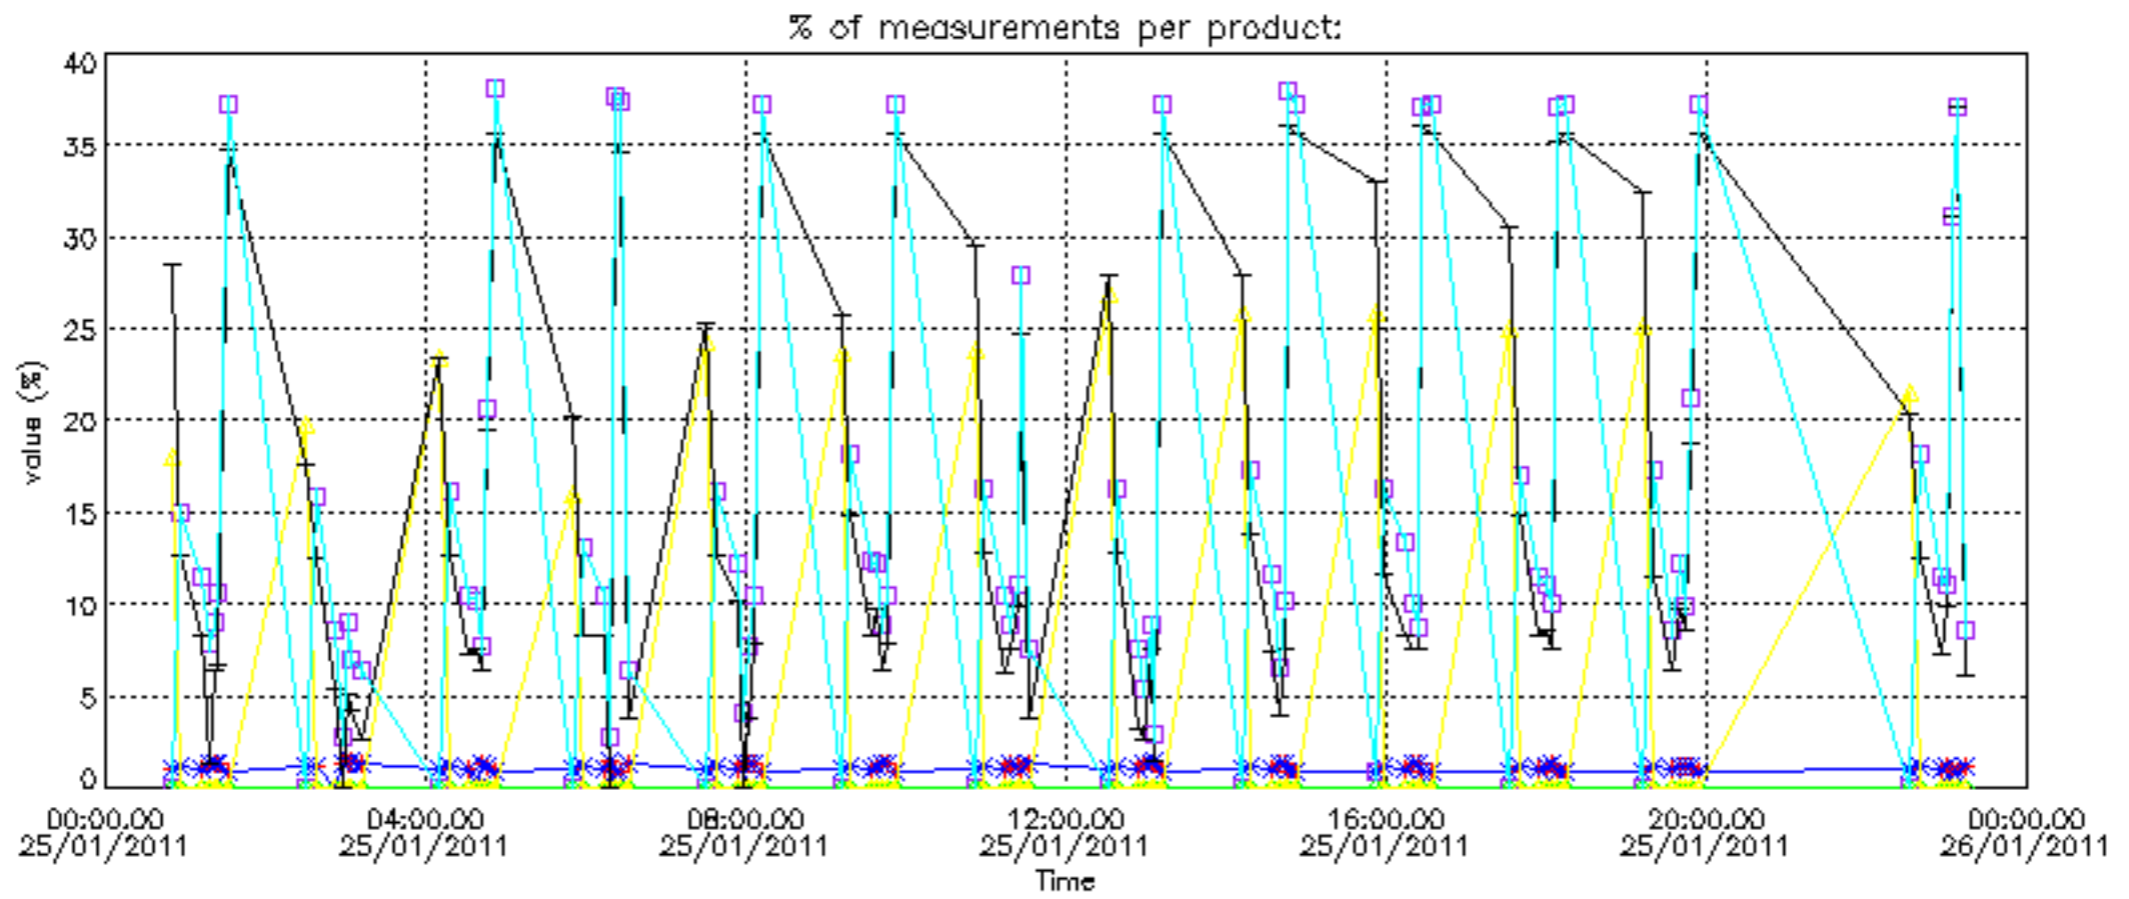

Percentage of cosmic ray hits per profile

Percentage of datation errors per profile