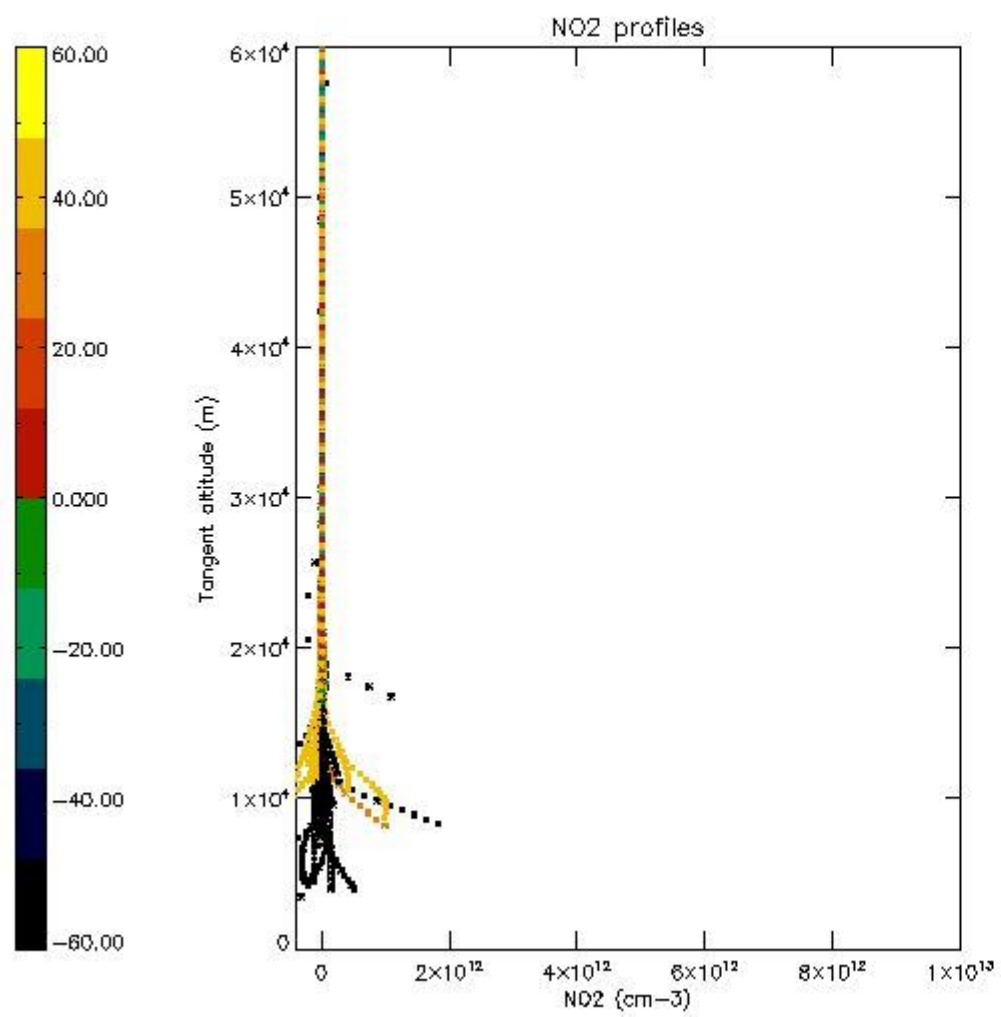

5.7 Plot NO3 profiles for all STD (dark without errors)

The colorbar represents the latitude.