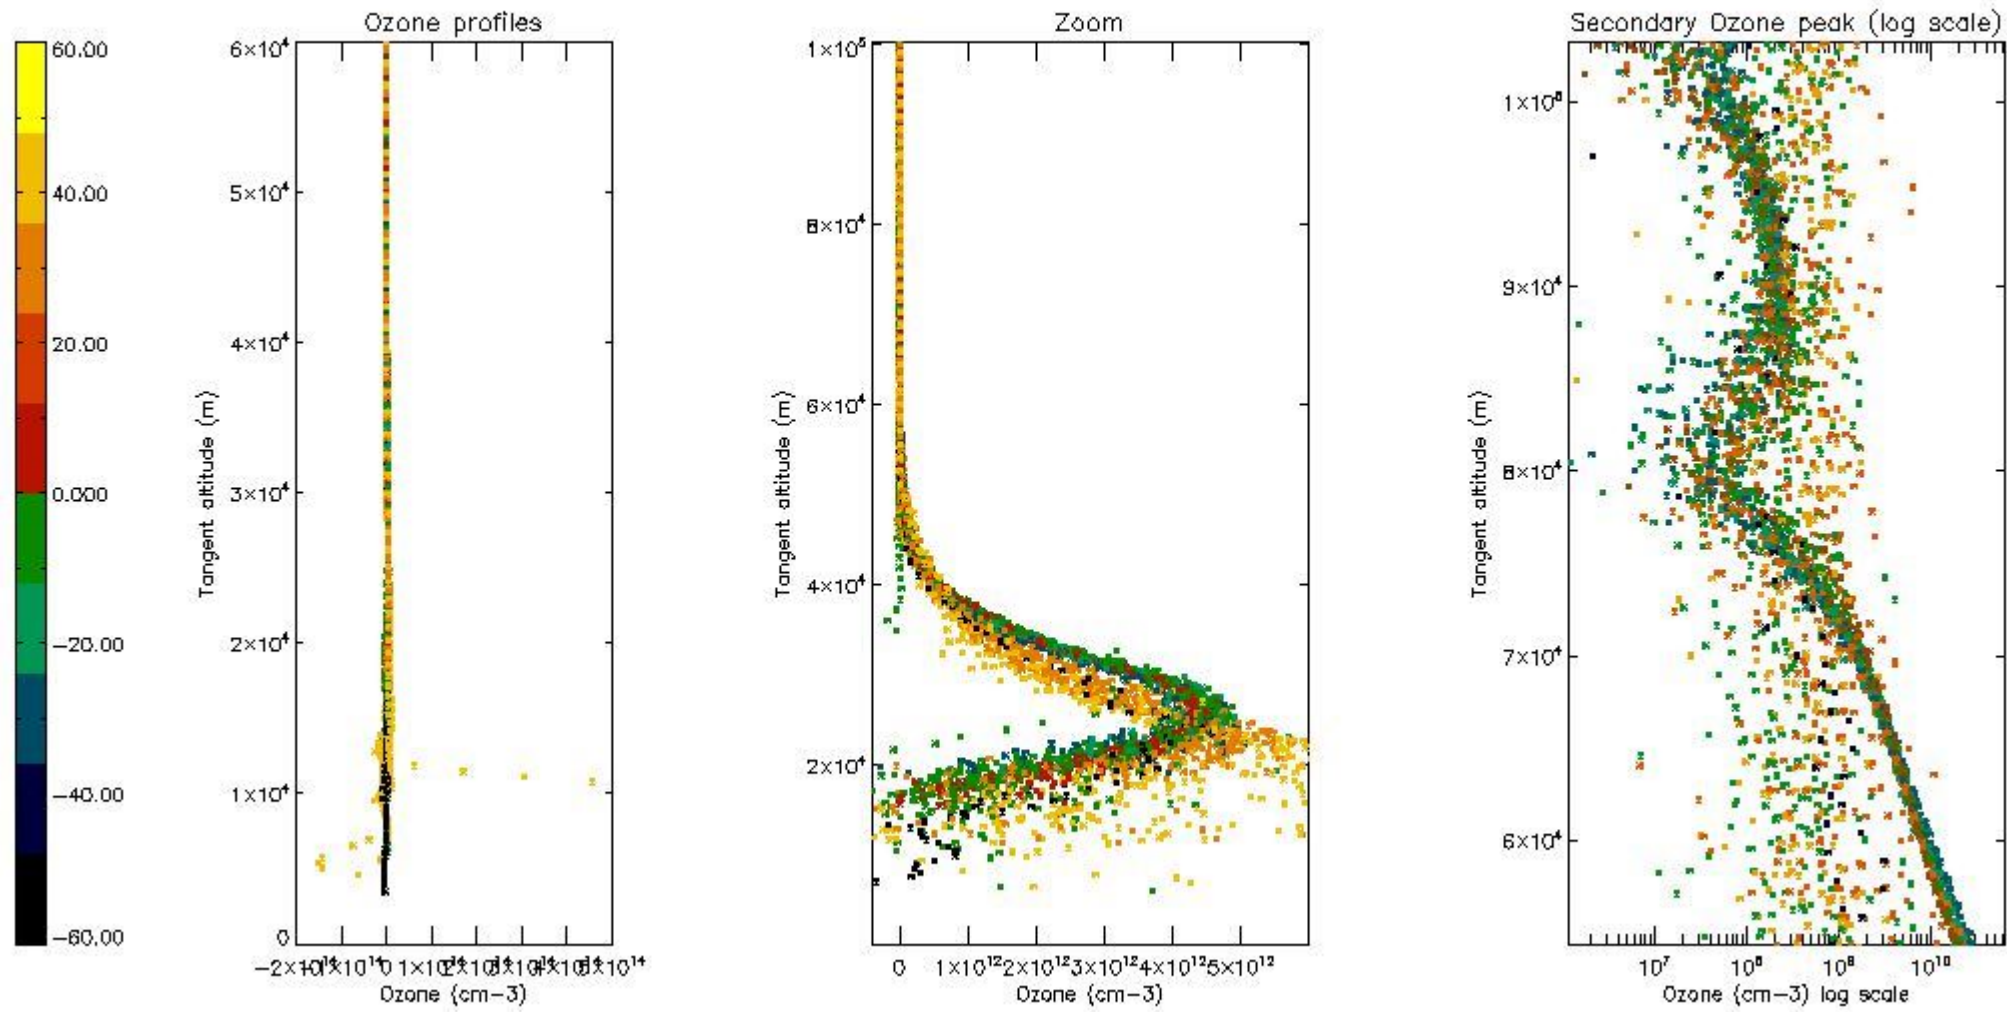

STD < 10	14
STD < 5	10

5.2 Plot ozone profiles for all STD (dark without errors)

The colorbar represents the latitude.

5.3 Plot ozone profiles where STD < 20% (dark without errors)

The colorbar represents the latitude.