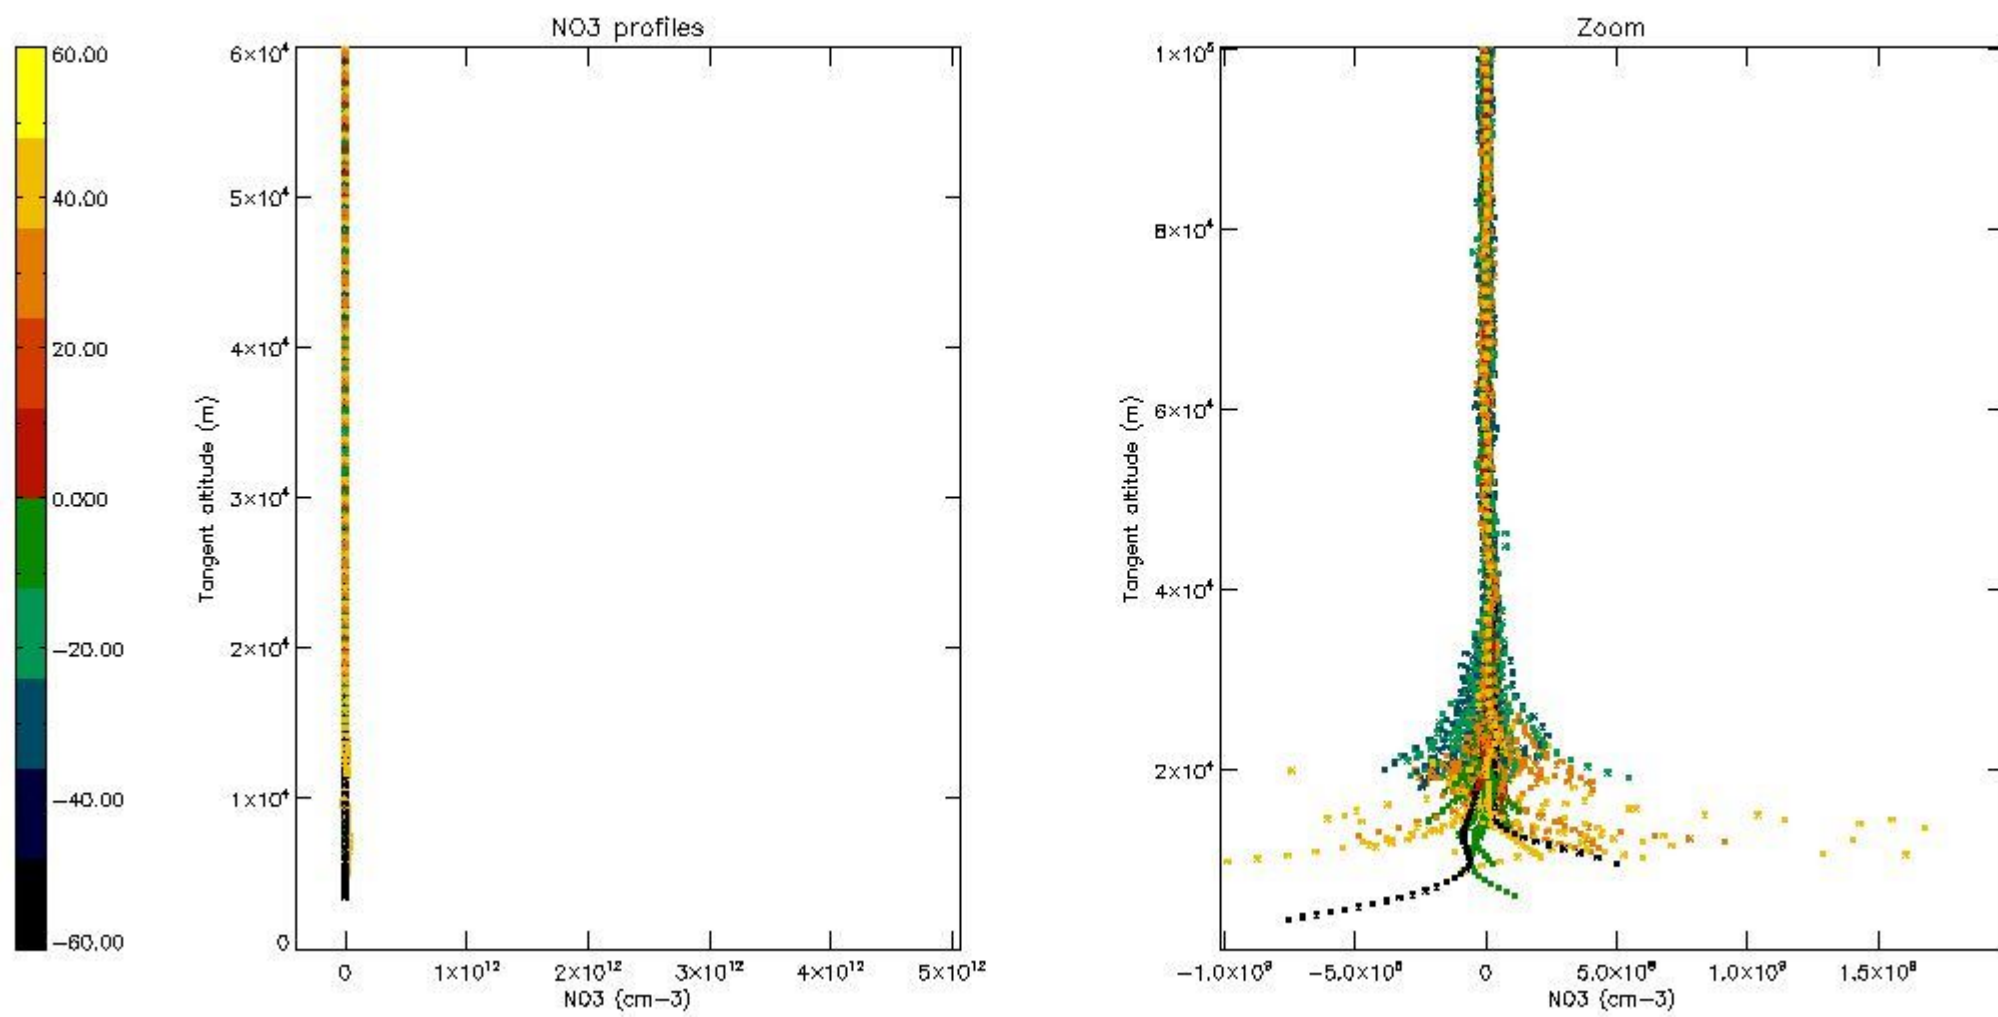

5.4 Plot ozone profiles where STD < 10% (dark without errors)

The colorbar represents the latitude.

5.5 Plot ozone profiles where STD < 5% (dark without errors)

The colorbar represents the latitude.

5.6 Plot NO₂ profiles for all STD (dark without errors)

The colorbar represents the latitude.

5.7 Plot NO3 profiles for all STD (dark without errors)

The colorbar represents the latitude.

5.8 Plot H₂O profiles for all STD (only for occultations of stars 1,2,3,4,13,14,16,26,63 dark without errors)