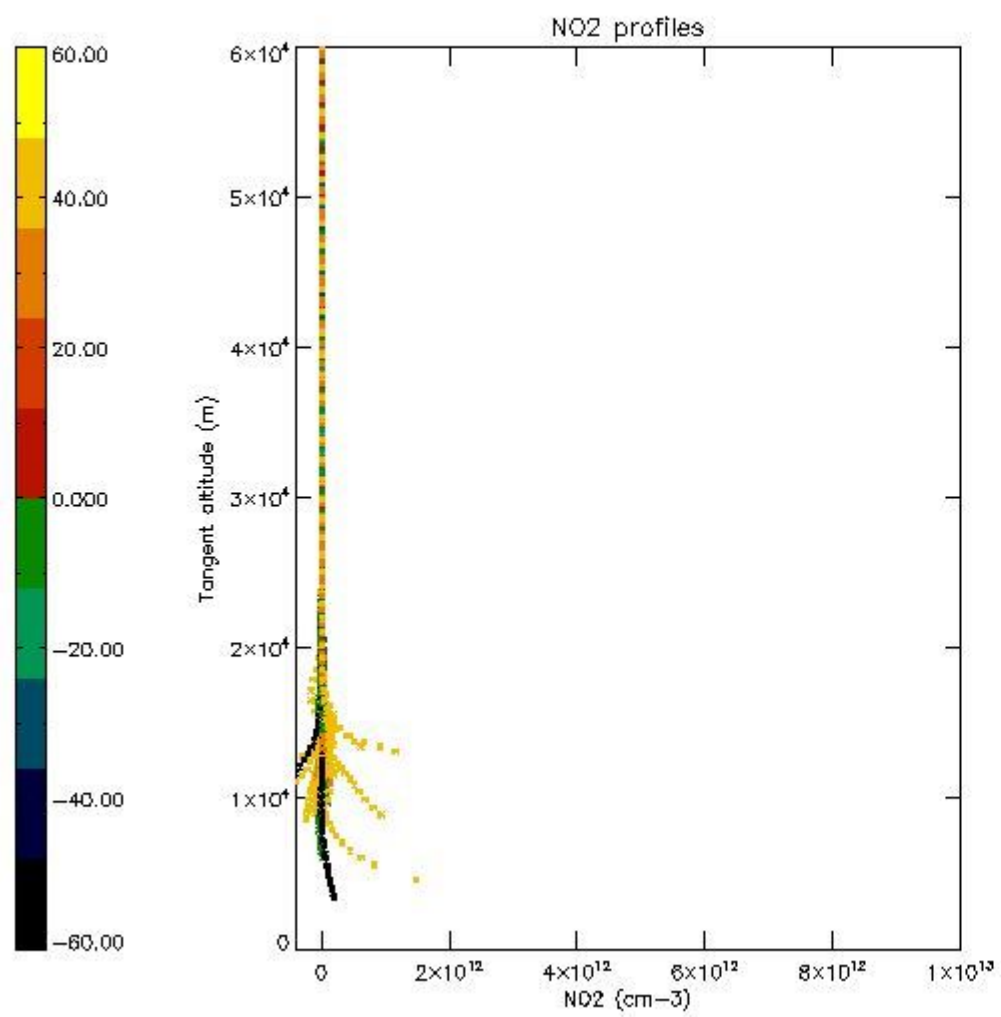

STD < 10	14
STD < 5	10

5.2 Plot ozone profiles for all STD (dark without errors)

The colorbar represents the latitude.

5.3 Plot ozone profiles where STD < 20% (dark without errors)

The colorbar represents the latitude.

5.4 Plot ozone profiles where STD < 10% (dark without errors)

The colorbar represents the latitude.

5.5 Plot ozone profiles where STD < 5% (dark without errors)

The colorbar represents the latitude.

5.6 Plot NO₂ profiles for all STD (dark without errors)

The colorbar represents the latitude.

5.7 Plot NO3 profiles for all STD (dark without errors)

The colorbar represents the latitude.

5.8 Plot H₂O profiles for all STD (only for occultations of stars 1,2,3,4,13,14,16,26,63 dark without errors)