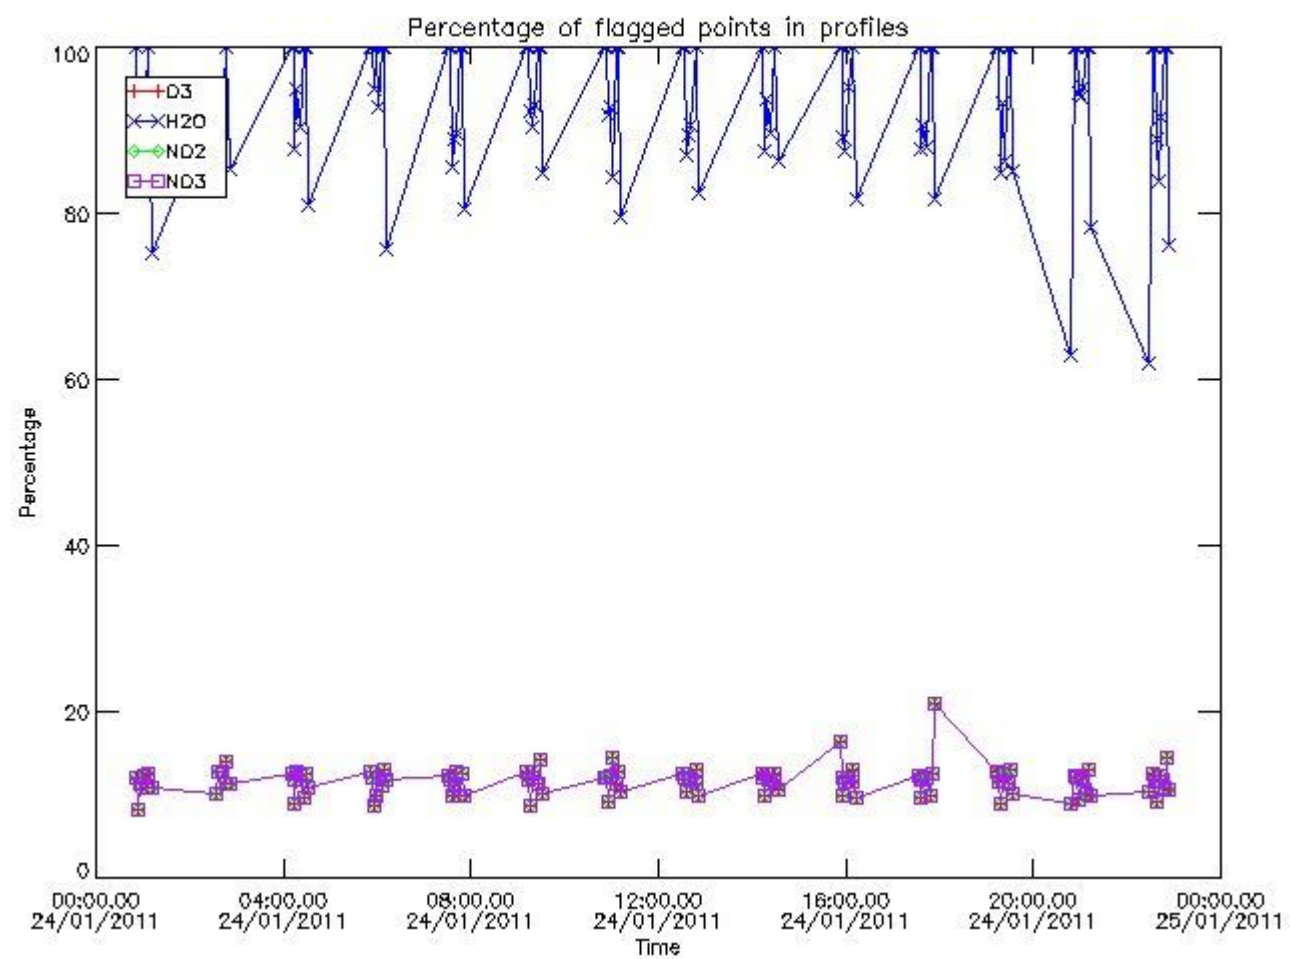

279	GOM_NL__2PRFIN20110124_231640_000000443098_00418_46553_1876.N1	24-JAN-2011 23:16:40	Bright	43.500	17	78Bet Gem	1.1610	4500.0	87	46553	No
280	GOM_NL__2PRFIN20110124_233215_000000433098_00418_46553_1877.N1	24-JAN-2011 23:32:15	Bright	43.000	36	50Alp UMa	1.8000	6300.0	86	46553	No
281	GOM_NL__2PRFIN20110124_233658_000000413098_00418_46553_1878.N1	24-JAN-2011 23:36:58	Bright	41.000	60	7Bet UMi	2.0810	3950.0	82	46553	No
282	GOM_NL__2PRFIN20110124_234131_000000403098_00418_46553_1879.N1	24-JAN-2011 23:41:31	Bright	40.000	119	14Eta Dra	2.7270	4700.0	80	46553	No
283	GOM_NL__2PRFIN20110124_234426_000000363098_00418_46553_1880.N1	24-JAN-2011 23:44:26	Bright	35.500	130	23Bet Dra	2.7990	5800.0	71	46553	No
284	GOM_NL__2PRFIN20110124_235052_000000403098_00418_46553_1881.N1	24-JAN-2011 23:50:52	Bright	39.500	133	40Zet Her	2.8070	6000.0	79	46553	No
285	GOM_NL__2PRFIN20110124_235412_000000413098_00418_46553_1882.N1	24-JAN-2011 23:54:12	Bright	41.000	127	27Bet Her	2.7810	4700.0	82	46553	No

3. Quality information per product

In this section it is plotted some information contained in the Quality Summary data set of the level 2 products. Only products in dark limb conditions and without errors (error flag in the MPH set to "0") are used.

3.1 Plot quality information per product (time dependant)

3.2 Plot quality information per product (world map)