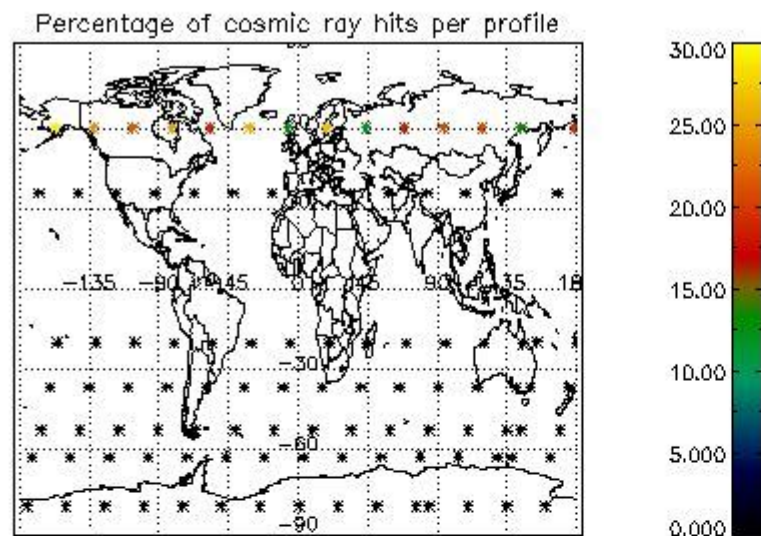

4.2.2 Plot level 1 quality information per product (world map): ENVISAT DESCENDING passes

5. Trace gas profiles

5.1 Ozone statistics based on quality of products

The final quality of the products can be "measured" using the STD (Standard Deviation) attached to every point profile. This information is written to the parameter GOM_NL__2P/NL_LOCAL_SPECIES_DENSITY/o3_std of the level 2 products. The table below shows the statistics for given STD ranges.

The statistics are given with respect to the overall valid production:

- Products without fatal errors: GOM_NL__2P/MPH/PRODUCT_ERR=0
- Valid point profile: GOM_NL__2P/NL_LOCAL_SPECIES_DENSITY/pcd(0)=0

The 'Criteria' is applied to valid points of dark limb products:

- Products in dark limb illumination condition: GOM_NL__2P/NL_SUMMARY_QUALITY/obs_ill_cond=0
- Products without fatal errors: GOM_NL__2P/MPH/PRODUCT_ERR=0
- Valid point profile: GOM_NL__2P/NL_LOCAL_SPECIES_DENSITY/pcd(0)=0

So, the table below shows the percentage of dark limb and valid observations for each criteria with respect to the overall valid daily observations.

Criteria	% of total production
All STD	39
STD < 20	18