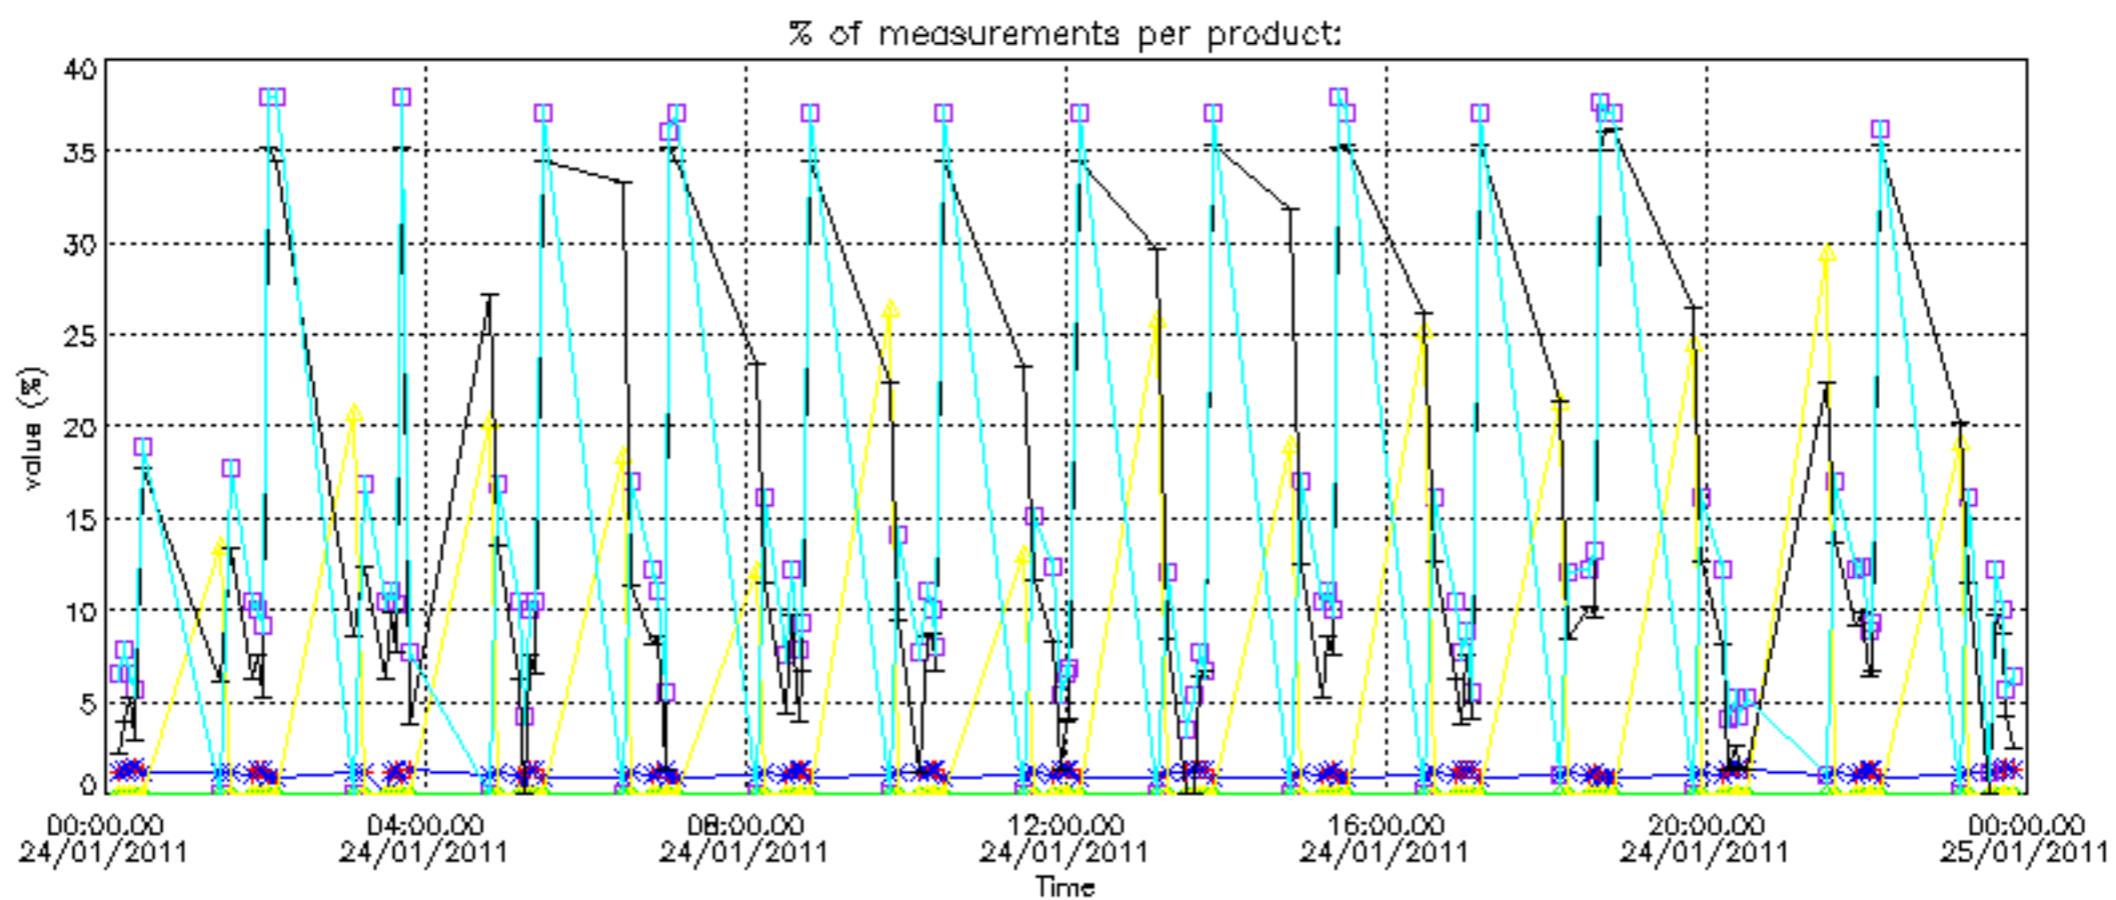

Percentage of cosmic ray hits per profile

Percentage of datation errors per profile