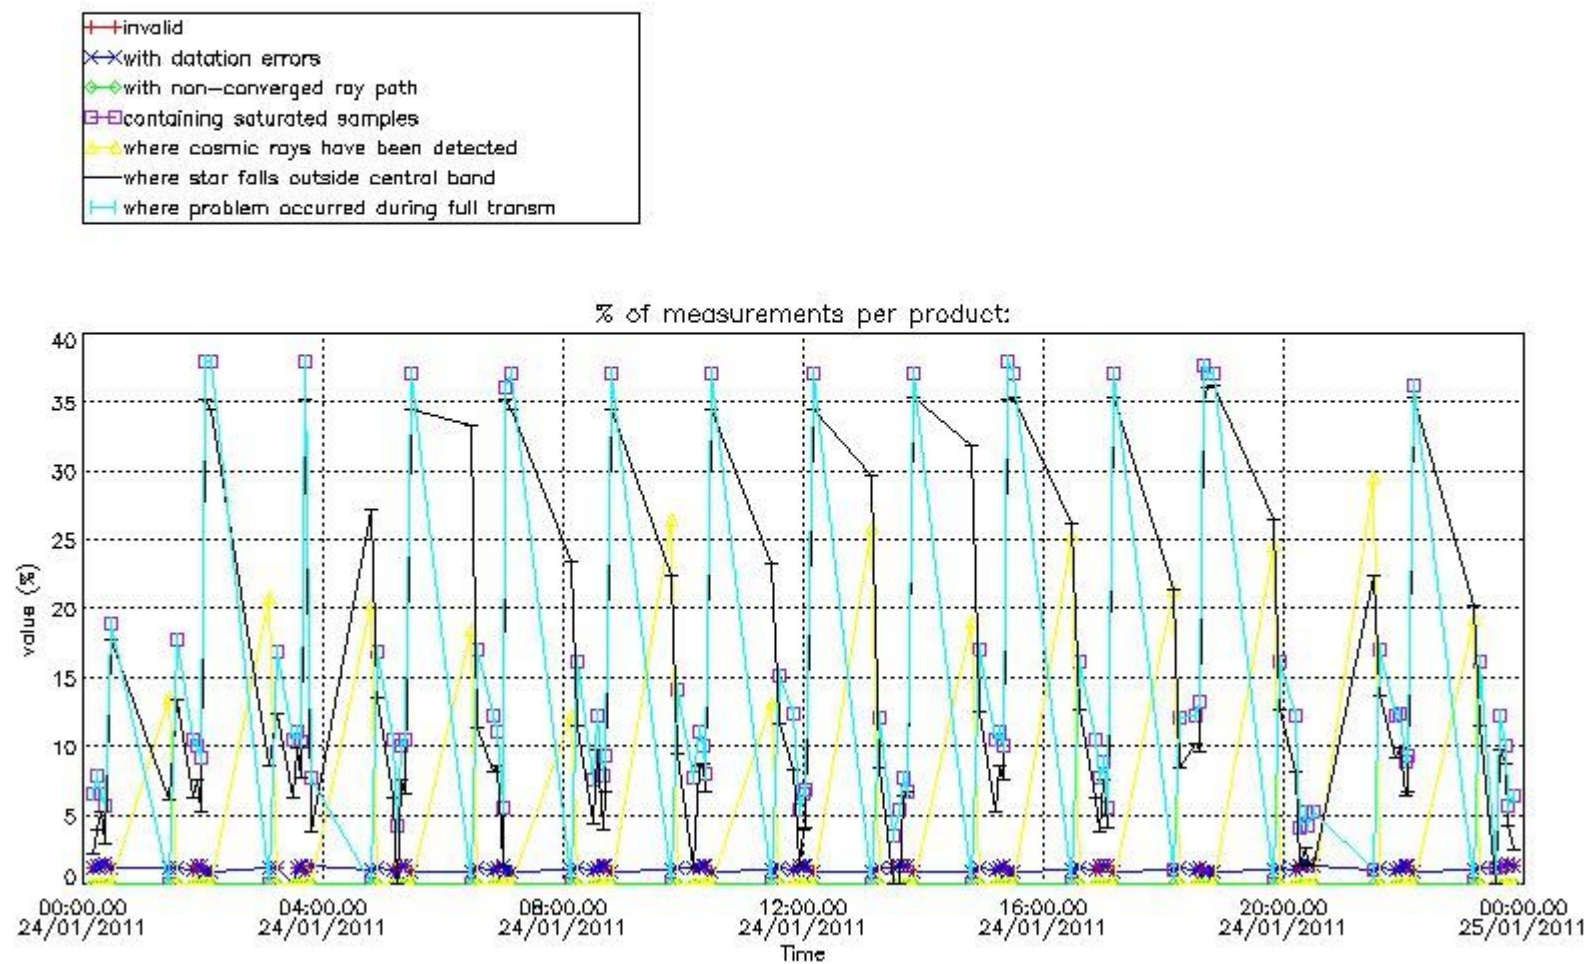

3.1 Plot quality information per product (time dependant)

3.2 Plot quality information per product (world map)

Percentage of flagged data per O3 profile

Percentage of flagged data per H2O profile

Percentage of flagged data per NO2 profile

Percentage of flagged data per NO3 profile

4. Level 1 quality information per product

In this section it is plotted some information contained in the Quality Summary data set of the level 2 products that comes from the level 1b processing. Products without errors (error flag in the MPH set to "0") are used.

4.1 Plot quality information per product (time dependant) coming from level 1b processing

4.1.1 Plot level 1 quality information per product (time dependant): ENVISAT ASCENDING passes

4.1.2 Plot level 1 quality information per product (time dependant): ENVISAT DESCENDING passes

5. Trace gas profiles

5.1 Ozone statistics based on quality of products

The final quality of the products can be "measured" using the STD (Standard Deviation) attached to every point profile. This information is written to the parameter GOM_NL__2P/NL_LOCAL_SPECIES_DENSITY/o3_std of the level 2 products. The table below shows the statistics for given STD ranges.