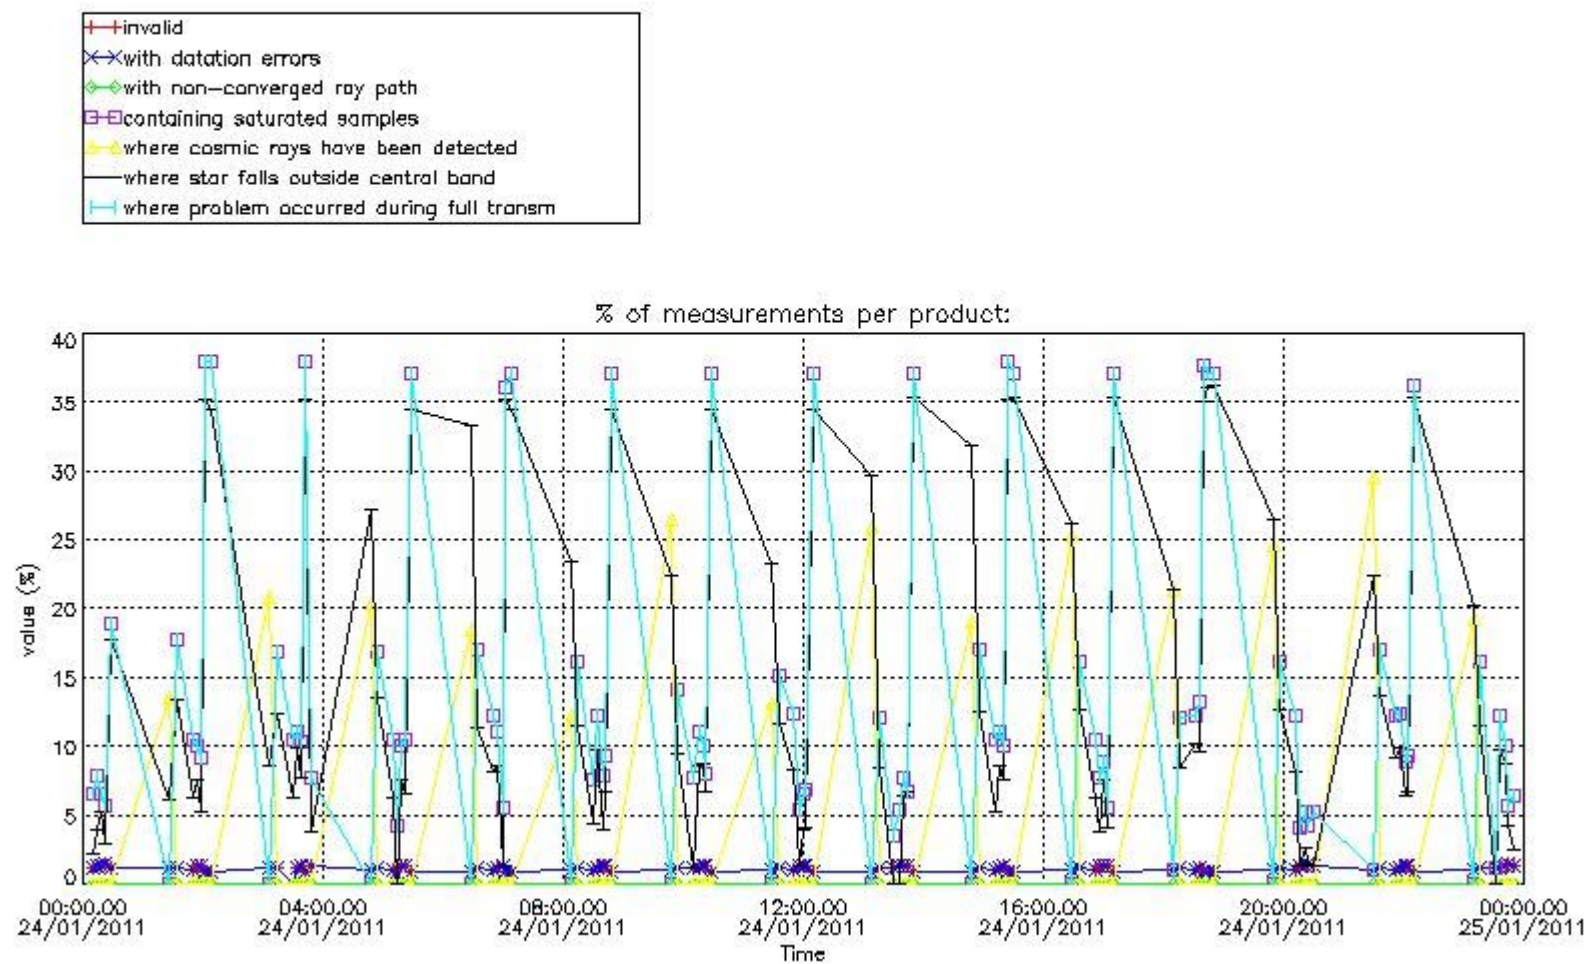

3.1 Plot quality information per product (time dependant)

3.2 Plot quality information per product (world map)

Percentage of flagged data per O3 profile

Percentage of flagged data per H2O profile

Percentage of flagged data per NO2 profile

Percentage of flagged data per NO3 profile

4. Level 1 quality information per product

In this section it is plotted some information contained in the Quality Summary data set of the level 2 products that comes from the level 1b processing. Products without errors (error flag in the MPH set to "0") are used.

4.1 Plot quality information per product (time dependant) coming from level 1b processing

4.1.1 Plot level 1 quality information per product (time dependant): ENVISAT ASCENDING passes

4.1.2 Plot level 1 quality information per product (time dependant): ENVI SAT DESCENDING passes