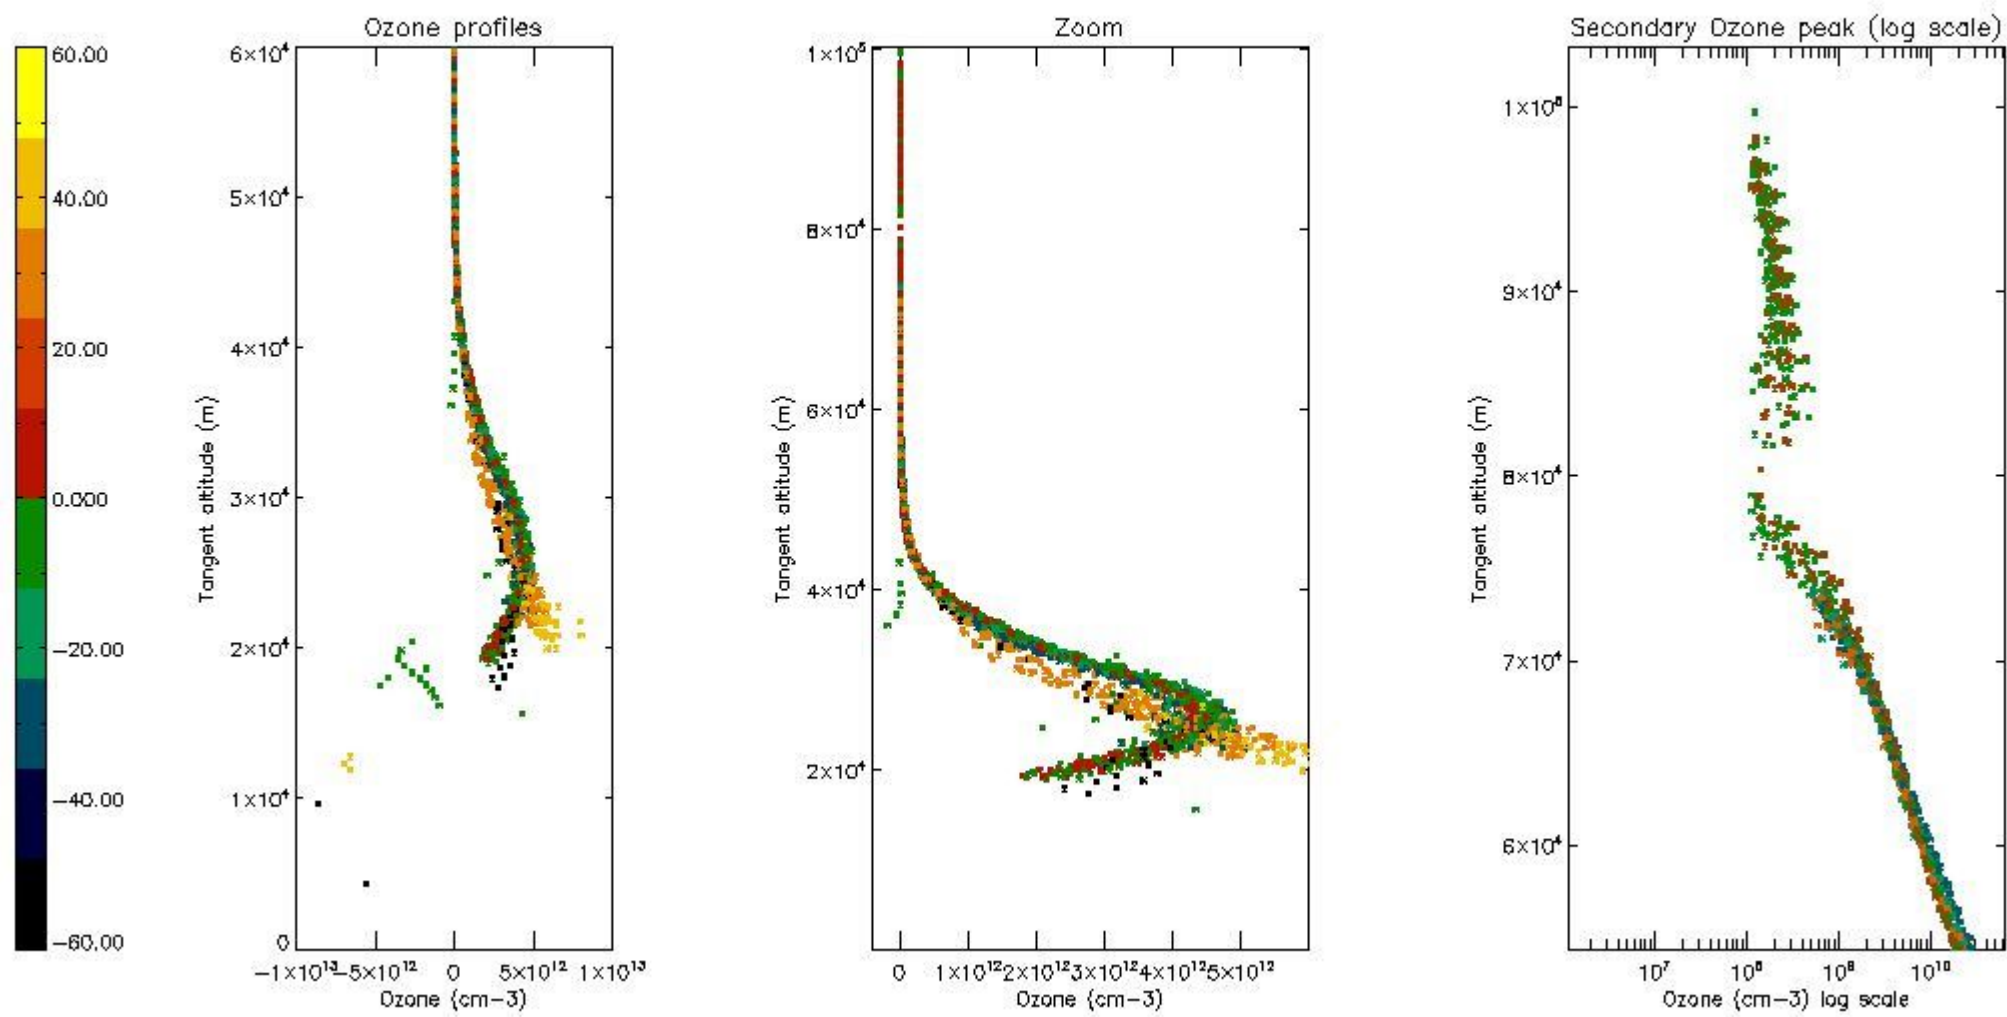

5.5 Plot ozone profiles where $STD < 5\%$ (dark without errors)

The colorbar represents the latitude.