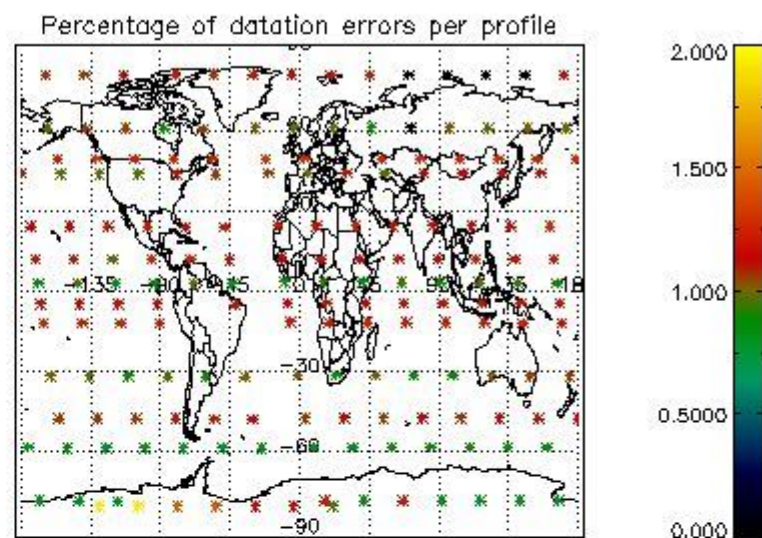

Percentage of flagged data per NO3 profile

4. Level 1 quality information per product

In this section it is plotted some information contained in the Quality Summary data set of the level 2 products that comes from the level 1b processing. Products without errors (error flag in the MPH set to "0") are used.

4.1 Plot quality information per product (time dependant) coming from level 1b processing

4.1.1 Plot level 1 quality information per product (time dependant): ENVISAT ASCENDING passes

4.1.2 Plot level 1 quality information per product (time dependant): ENVISAT DESCENDING passes

4.2 Plot quality information per product coming from level 1b processing (world map)

4.2.1 Plot level 1 quality information per product (world map): ENVISAT ASCENDING passes

4.2.2 Plot level 1 quality information per product (world map): ENVISAT DESCENDING passes