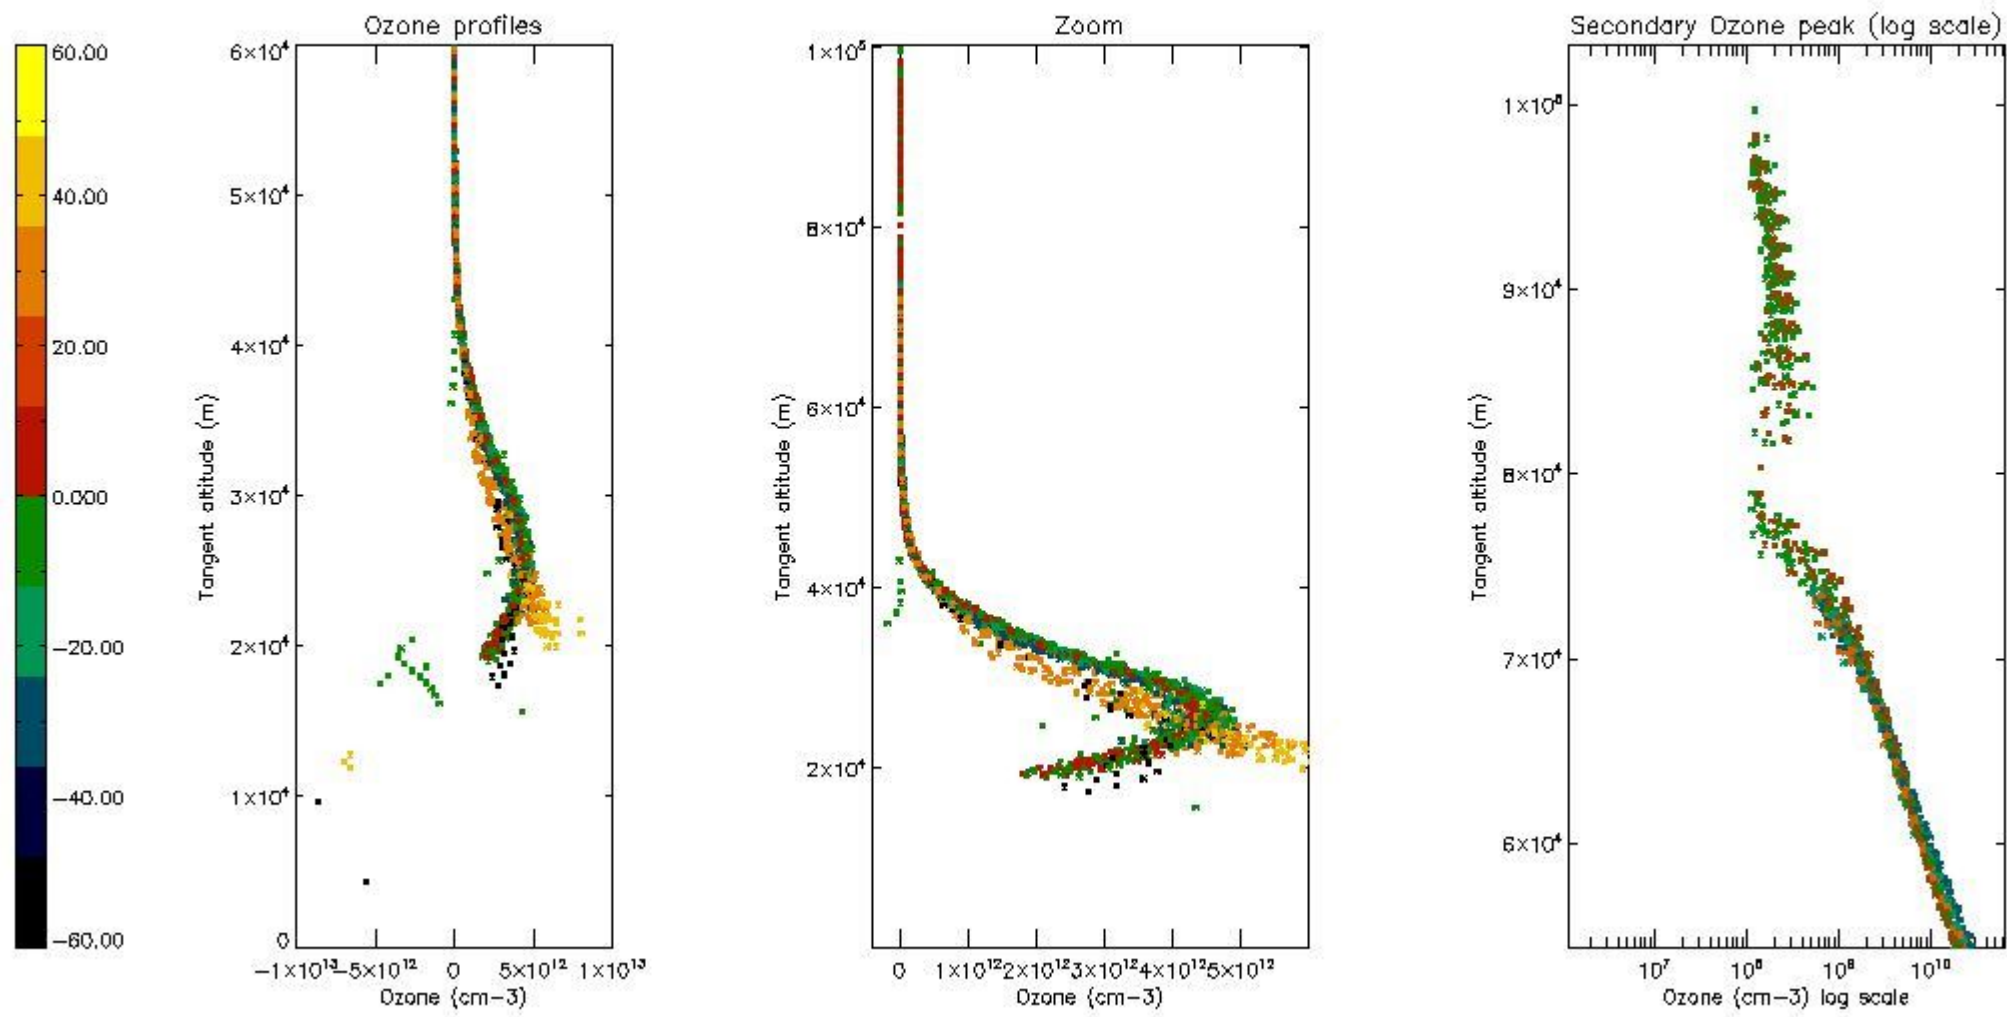

STD < 10	14
STD < 5	10

5.2 Plot ozone profiles for all STD (dark without errors)

The colorbar represents the latitude.

5.3 Plot ozone profiles where STD < 20% (dark without errors)

The colorbar represents the latitude.

5.4 Plot ozone profiles where STD < 10% (dark without errors)

The colorbar represents the latitude.

5.5 Plot ozone profiles where STD < 5% (dark without errors)

The colorbar represents the latitude.

5.6 Plot NO₂ profiles for all STD (dark without errors)

The colorbar represents the latitude.

5.7 Plot NO3 profiles for all STD (dark without errors)

The colorbar represents the latitude.

5.8 Plot H₂O profiles for all STD (only for occultations of stars 1,2,3,4,13,14,16,26,63 dark without errors)