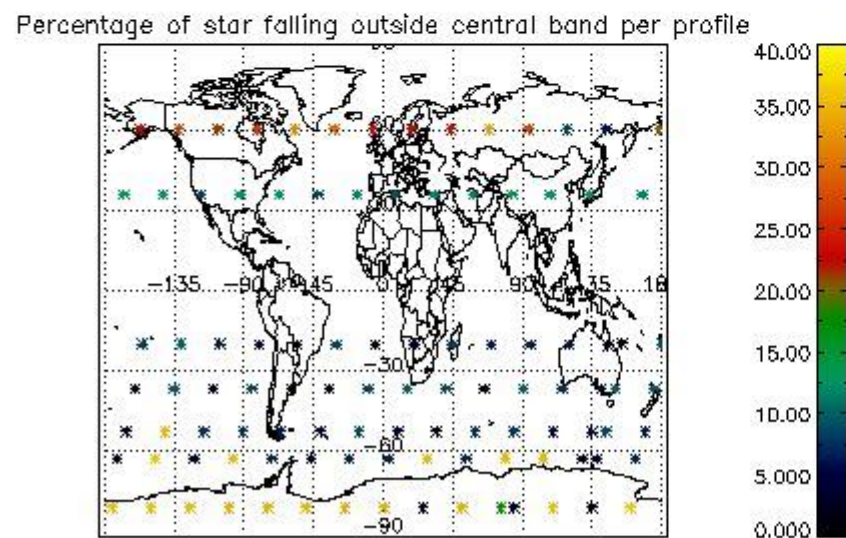

5. Trace gas profiles

5.1 Ozone statistics based on quality of products

The final quality of the products can be "measured" using the STD (Standard Deviation) attached to every point profile. This information is written to the parameter GOM_NL__2P/NL_LOCAL_SPECIES_DENSITY/o3_std of the level 2 products. The table below shows the statistics for given STD ranges.

The statistics are given with respect to the overall valid production:

- Products without fatal errors: GOM_NL__2P/MPH/PRODUCT_ERR=0
- Valid point profile: GOM_NL__2P/NL_LOCAL_SPECIES_DENSITY/pcd(0)=0

The 'Criteria' is applied to valid points of dark limb products:

- Products in dark limb illumination condition: GOM_NL__2P/NL_SUMMARY_QUALITY/obs_ill_cond=0
- Products without fatal errors: GOM_NL__2P/MPH/PRODUCT_ERR=0
- Valid point profile: GOM_NL__2P/NL_LOCAL_SPECIES_DENSITY/pcd(0)=0

So, the table below shows the percentage of dark limb and valid observations for each criteria with respect to the overall valid daily observations.

Criteria	% of total production
All STD	39
STD < 20	18