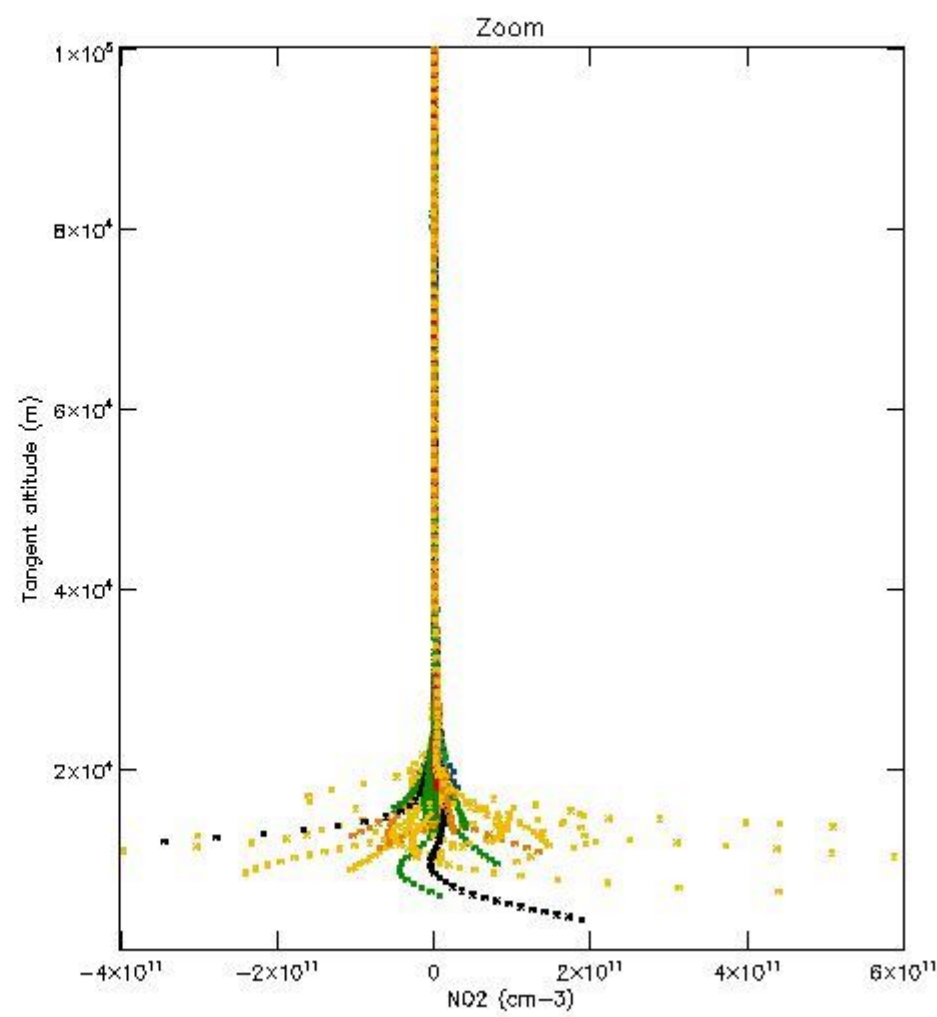

5.4 Plot ozone profiles where STD < 10% (dark without errors)

The colorbar represents the latitude.

5.5 Plot ozone profiles where $STD < 5\%$ (dark without errors)

The colorbar represents the latitude.

5.6 Plot NO₂ profiles for all STD (dark without errors)

The colorbar represents the latitude.

5.7 Plot NO3 profiles for all STD (dark without errors)

The colorbar represents the latitude.

5.8 Plot H₂O profiles for all STD (only for occultations of stars 1,2,3,4,13,14,16,26,63 dark without errors)