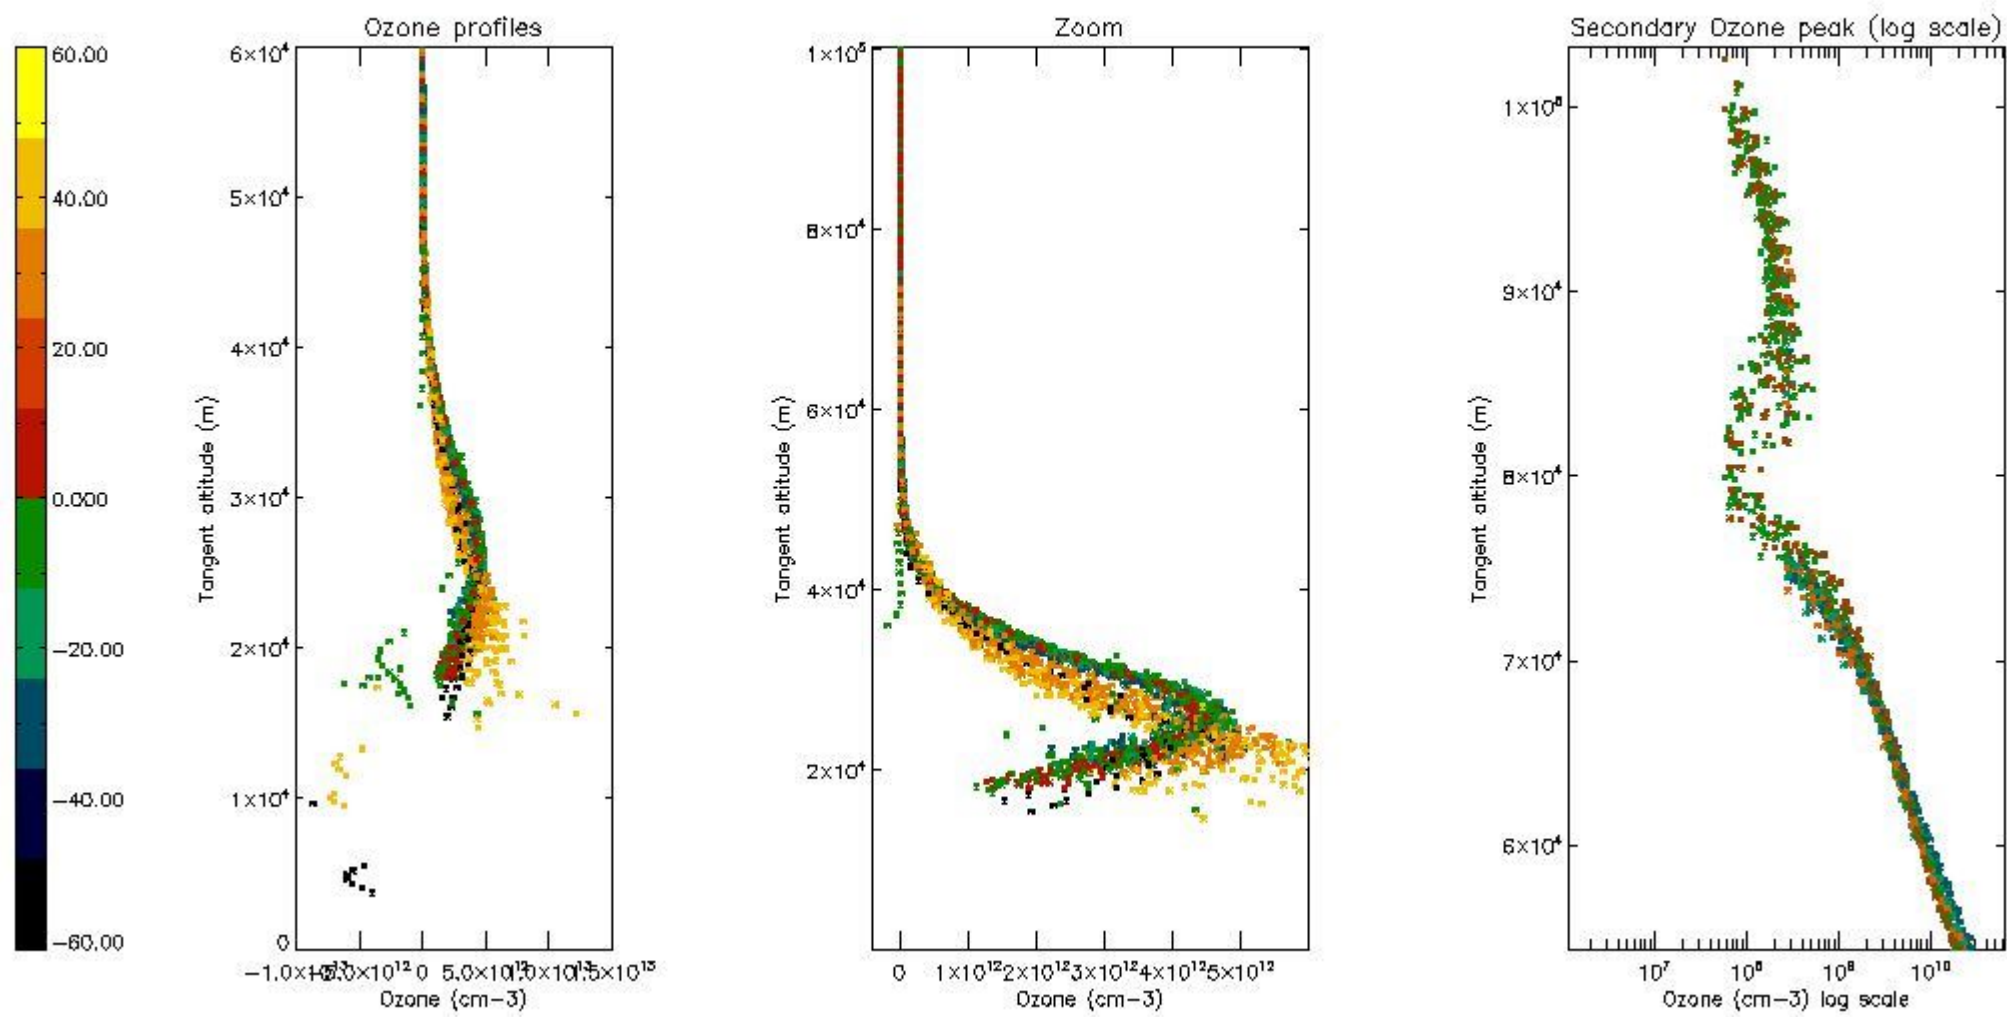

STD < 10	14
STD < 5	10

5.2 Plot ozone profiles for all STD (dark without errors)

The colorbar represents the latitude.

5.3 Plot ozone profiles where STD < 20% (dark without errors)

The colorbar represents the latitude.