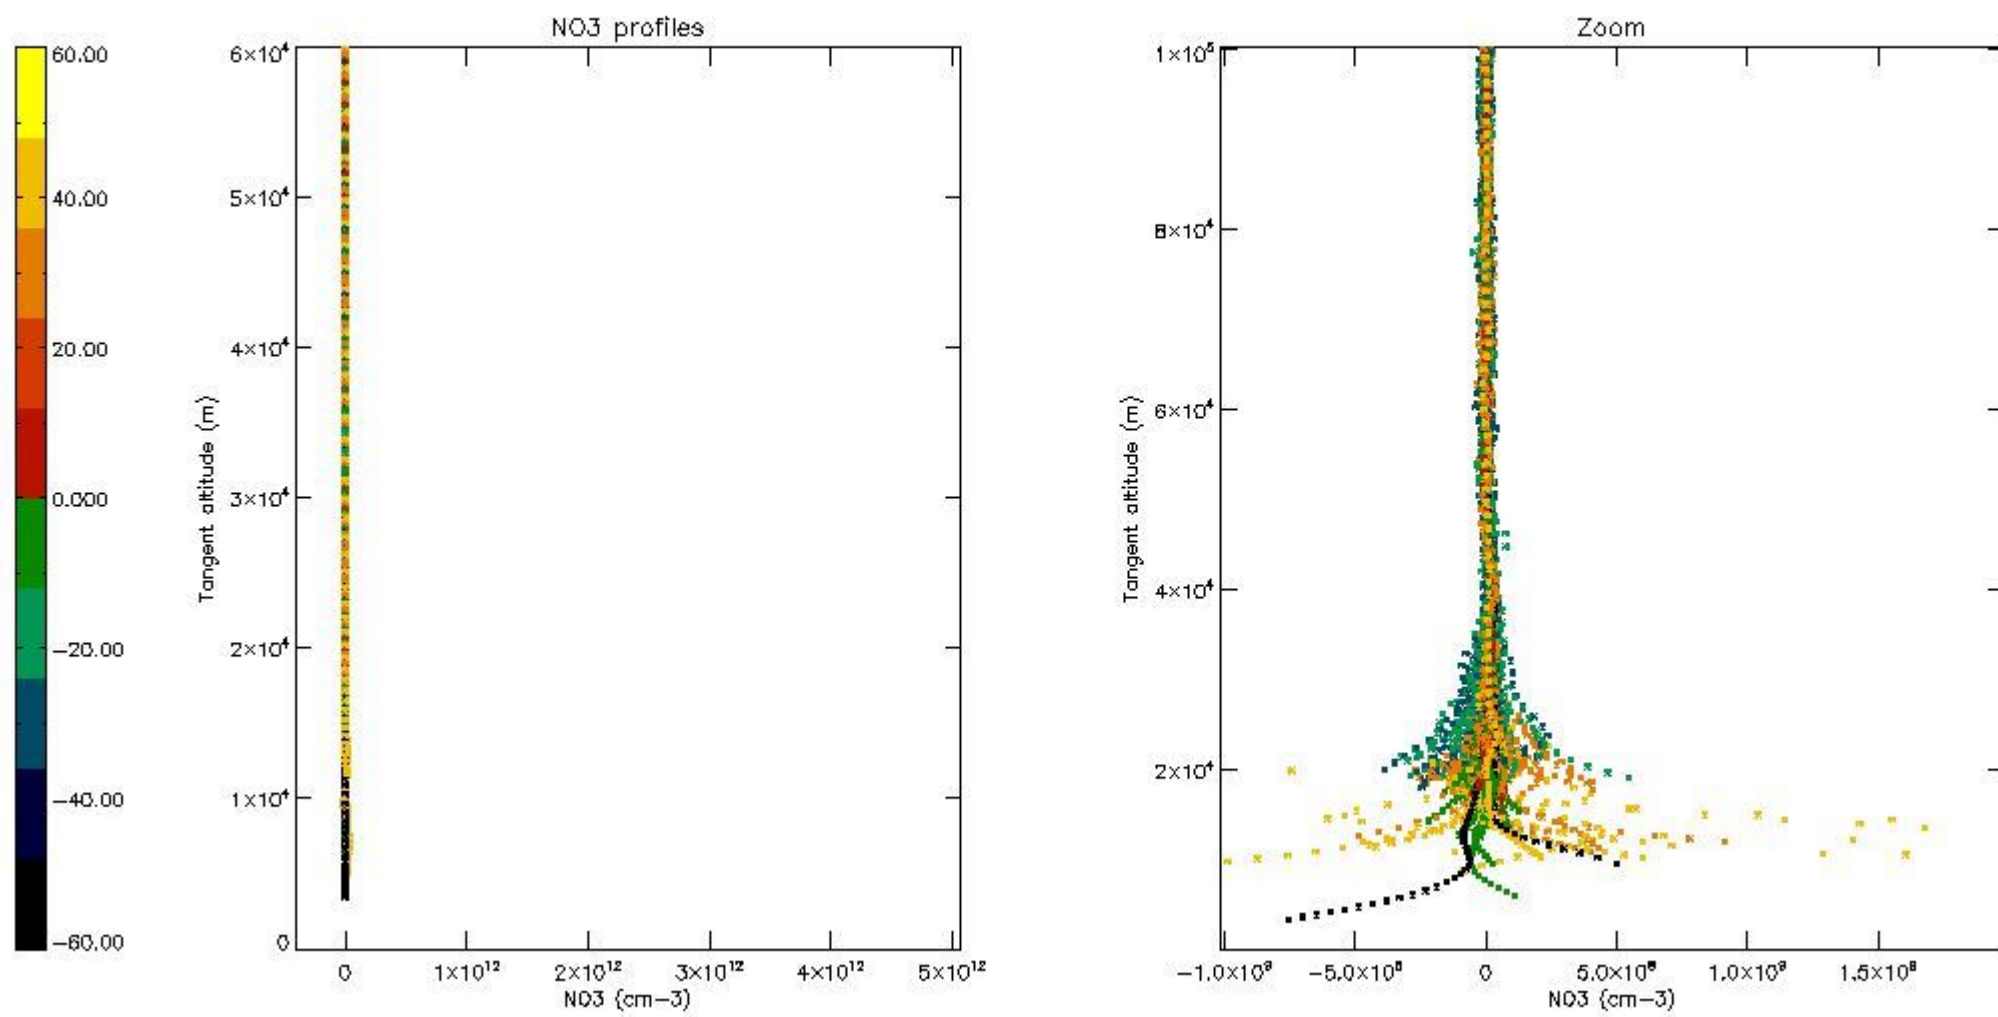

The colorbar represents the latitude.

5.7 Plot NO3 profiles for all STD (dark without errors)

The colorbar represents the latitude.

5.8 Plot H₂O profiles for all STD (only for occultations of stars 1,2,3,4,13,14,16,26,63 dark without errors)