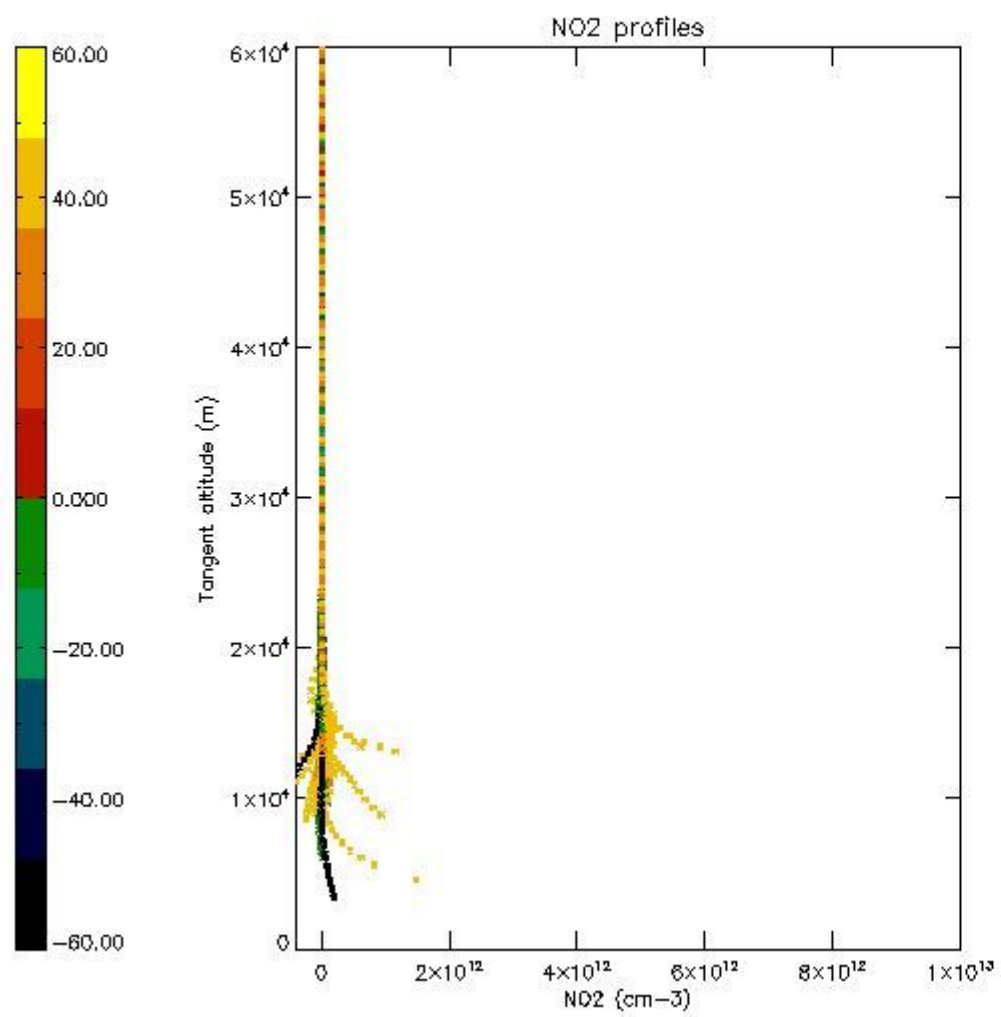

5.4 Plot ozone profiles where STD < 10% (dark without errors)

The colorbar represents the latitude.

5.5 Plot ozone profiles where $STD < 5\%$ (dark without errors)

The colorbar represents the latitude.

5.6 Plot NO₂ profiles for all STD (dark without errors)

The colorbar represents the latitude.

5.7 Plot NO3 profiles for all STD (dark without errors)

The colorbar represents the latitude.

5.8 Plot H₂O profiles for all STD (only for occultations of stars 1,2,3,4,13,14,16,26,63 dark without errors)