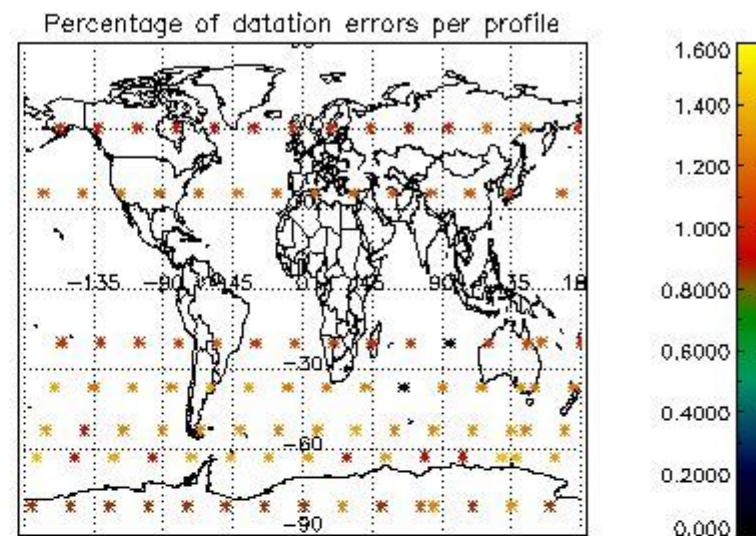

5. Trace gas profiles

5.1 Ozone statistics based on quality of products

The final quality of the products can be "measured" using the STD (Standard Deviation) attached to every point profile. This information is written to the parameter GOM_NL__2P/NL_LOCAL_SPECIES_DENSITY/o3_std of the level 2 products. The table below shows the statistics for given STD ranges.

The statistics are given with respect to the overall valid production:

- Products without fatal errors: GOM_NL__2P/MPH/PRODUCT_ERR=0
- Valid point profile: GOM_NL__2P/NL_LOCAL_SPECIES_DENSITY/pcd(0)=0

The 'Criteria' is applied to valid points of dark limb products:

- Products in dark limb illumination condition: GOM_NL__2P/NL_SUMMARY_QUALITY/obs_ill_cond=0
- Products without fatal errors: GOM_NL__2P/MPH/PRODUCT_ERR=0
- Valid point profile: GOM_NL__2P/NL_LOCAL_SPECIES_DENSITY/pcd(0)=0

So, the table below shows the percentage of dark limb and valid observations for each criteria with respect to the overall valid daily observations.

Criteria	% of total production
All STD	39
STD < 20	18