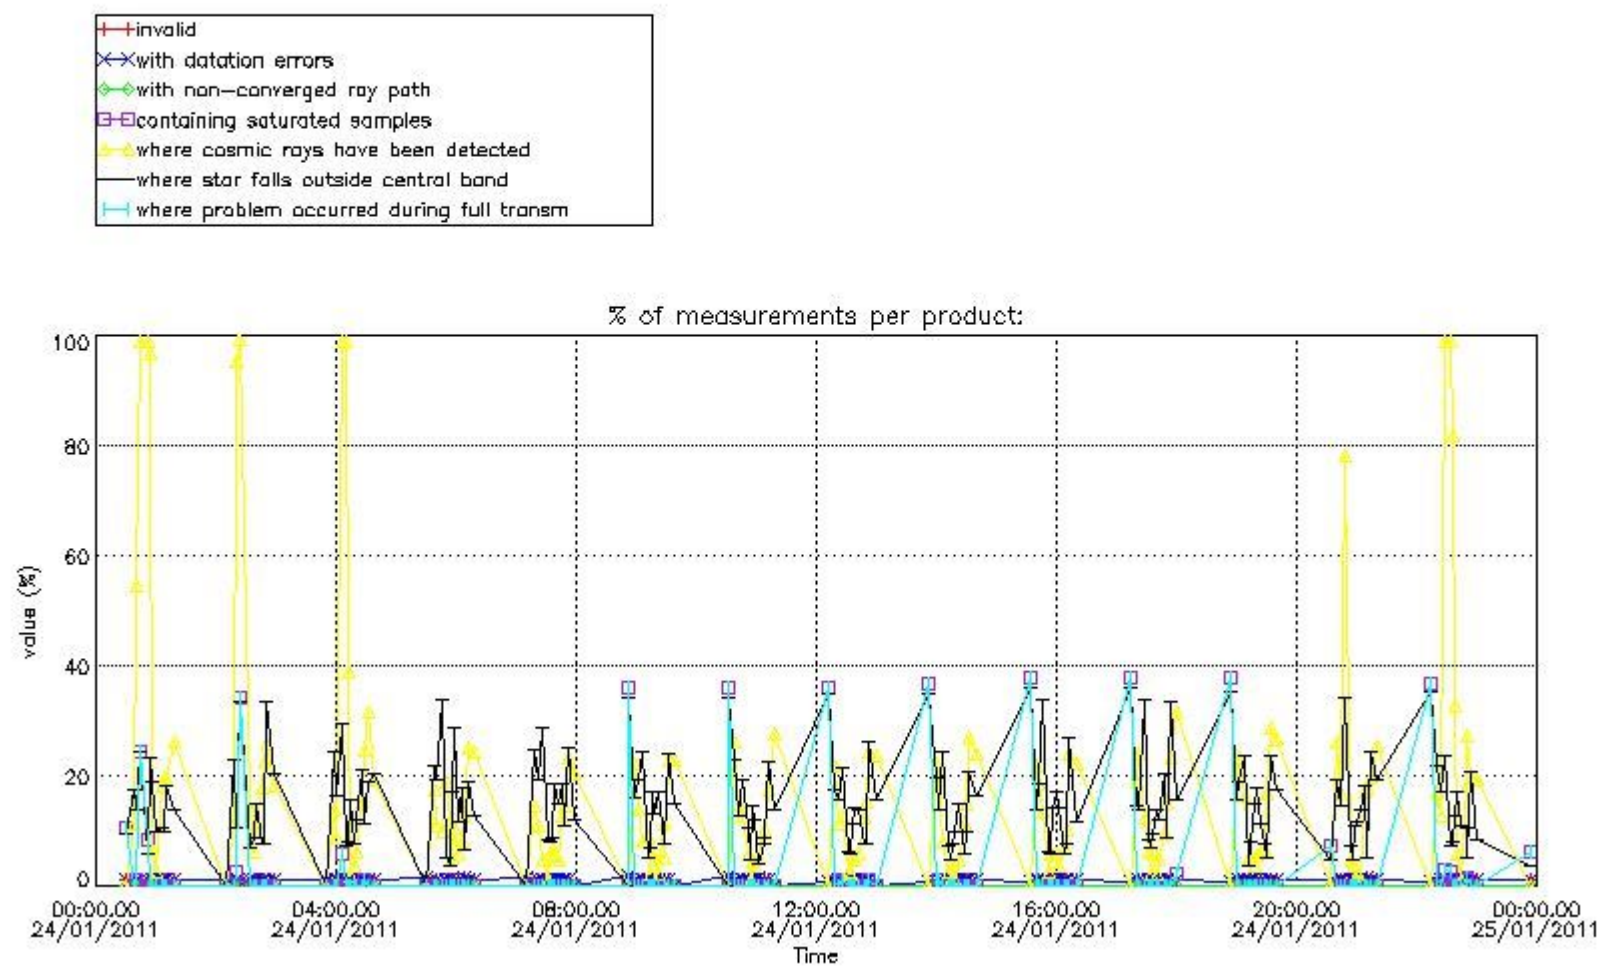

4.1.2 Plot level 1 quality information per product (time dependant): ENVI SAT DESCENDING passes