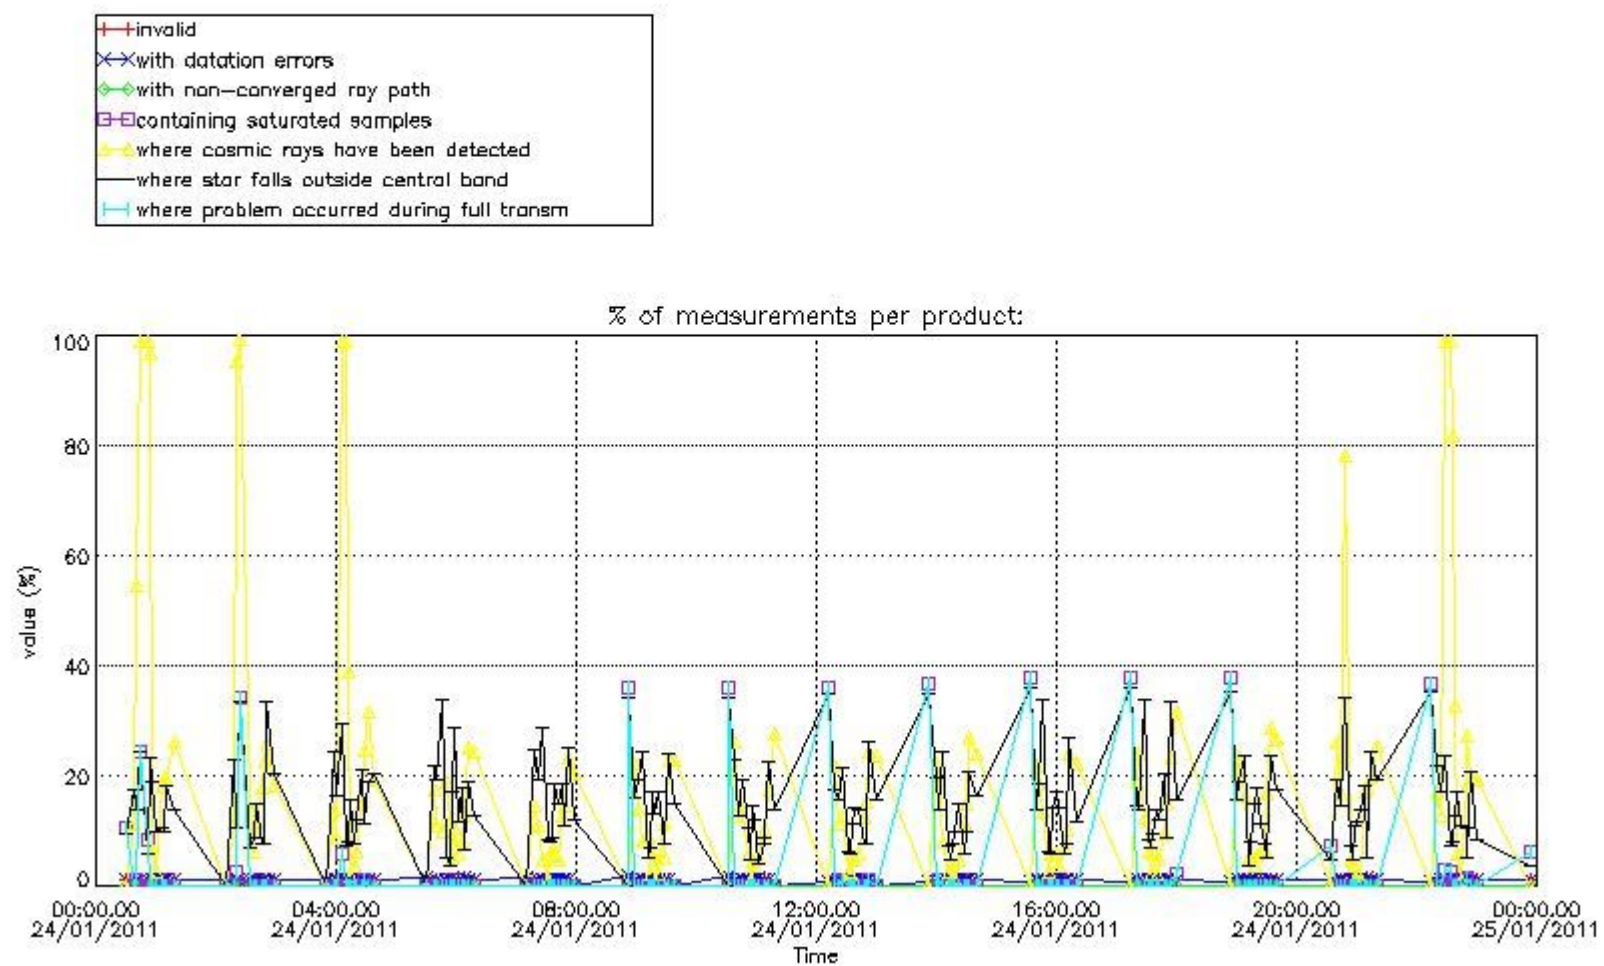

3.1 Plot quality information per product (time dependant)

3.2 Plot quality information per product (world map)

Percentage of flagged data per O3 profile

Percentage of flagged data per H2O profile

Percentage of flagged data per NO2 profile

Percentage of flagged data per NO3 profile

4. Level 1 quality information per product

In this section it is plotted some information contained in the Quality Summary data set of the level 2 products that comes from the level 1b processing. Products without errors (error flag in the MPH set to "0") are used.

4.1 Plot quality information per product (time dependant) coming from level 1b processing

4.1.1 Plot level 1 quality information per product (time dependant): ENVISAT ASCENDING passes

4.1.2 Plot level 1 quality information per product (time dependant): ENVISAT DESCENDING passes