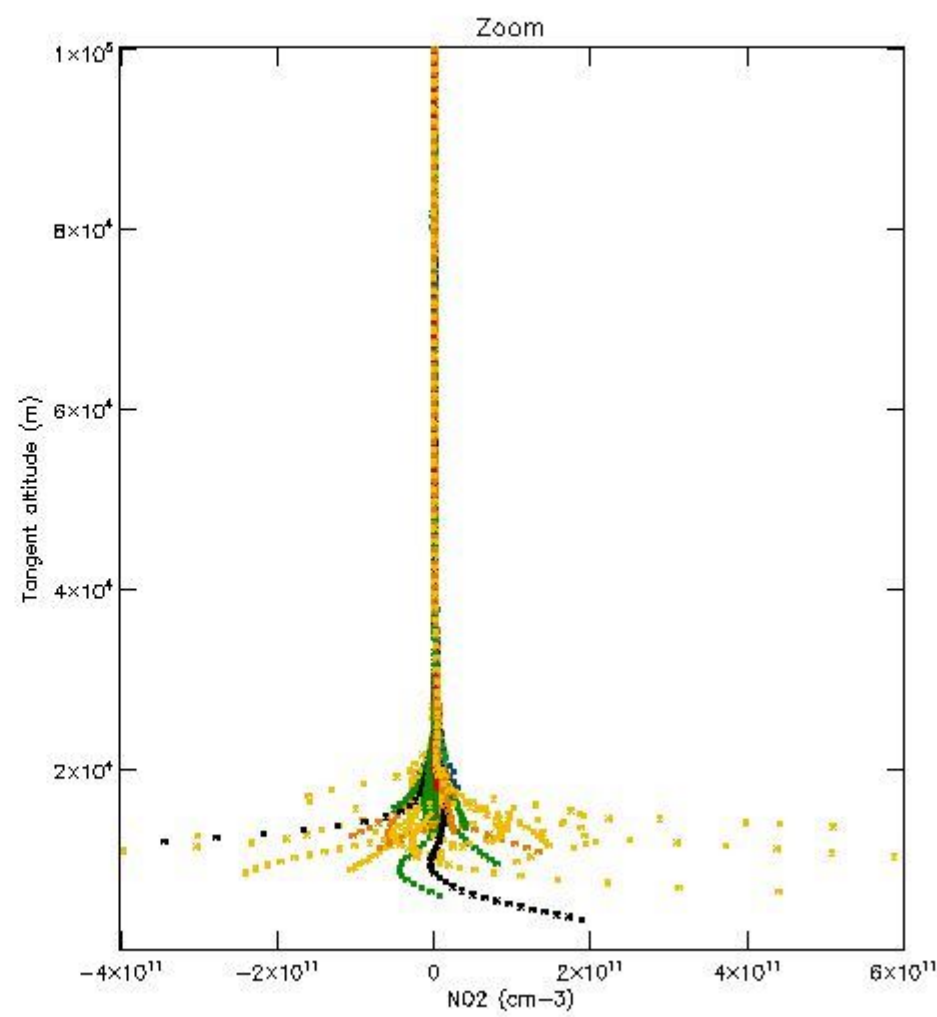

STD < 10	14
STD < 5	10

5.2 Plot ozone profiles for all STD (dark without errors)

The colorbar represents the latitude.

5.3 Plot ozone profiles where STD < 20% (dark without errors)

The colorbar represents the latitude.

5.4 Plot ozone profiles where STD < 10% (dark without errors)

The colorbar represents the latitude.

5.5 Plot ozone profiles where STD < 5% (dark without errors)

The colorbar represents the latitude.

5.6 Plot NO₂ profiles for all STD (dark without errors)

The colorbar represents the latitude.

5.7 Plot NO3 profiles for all STD (dark without errors)

The colorbar represents the latitude.

5.8 Plot H₂O profiles for all STD (only for occultations of stars 1,2,3,4,13,14,16,26,63 dark without errors)