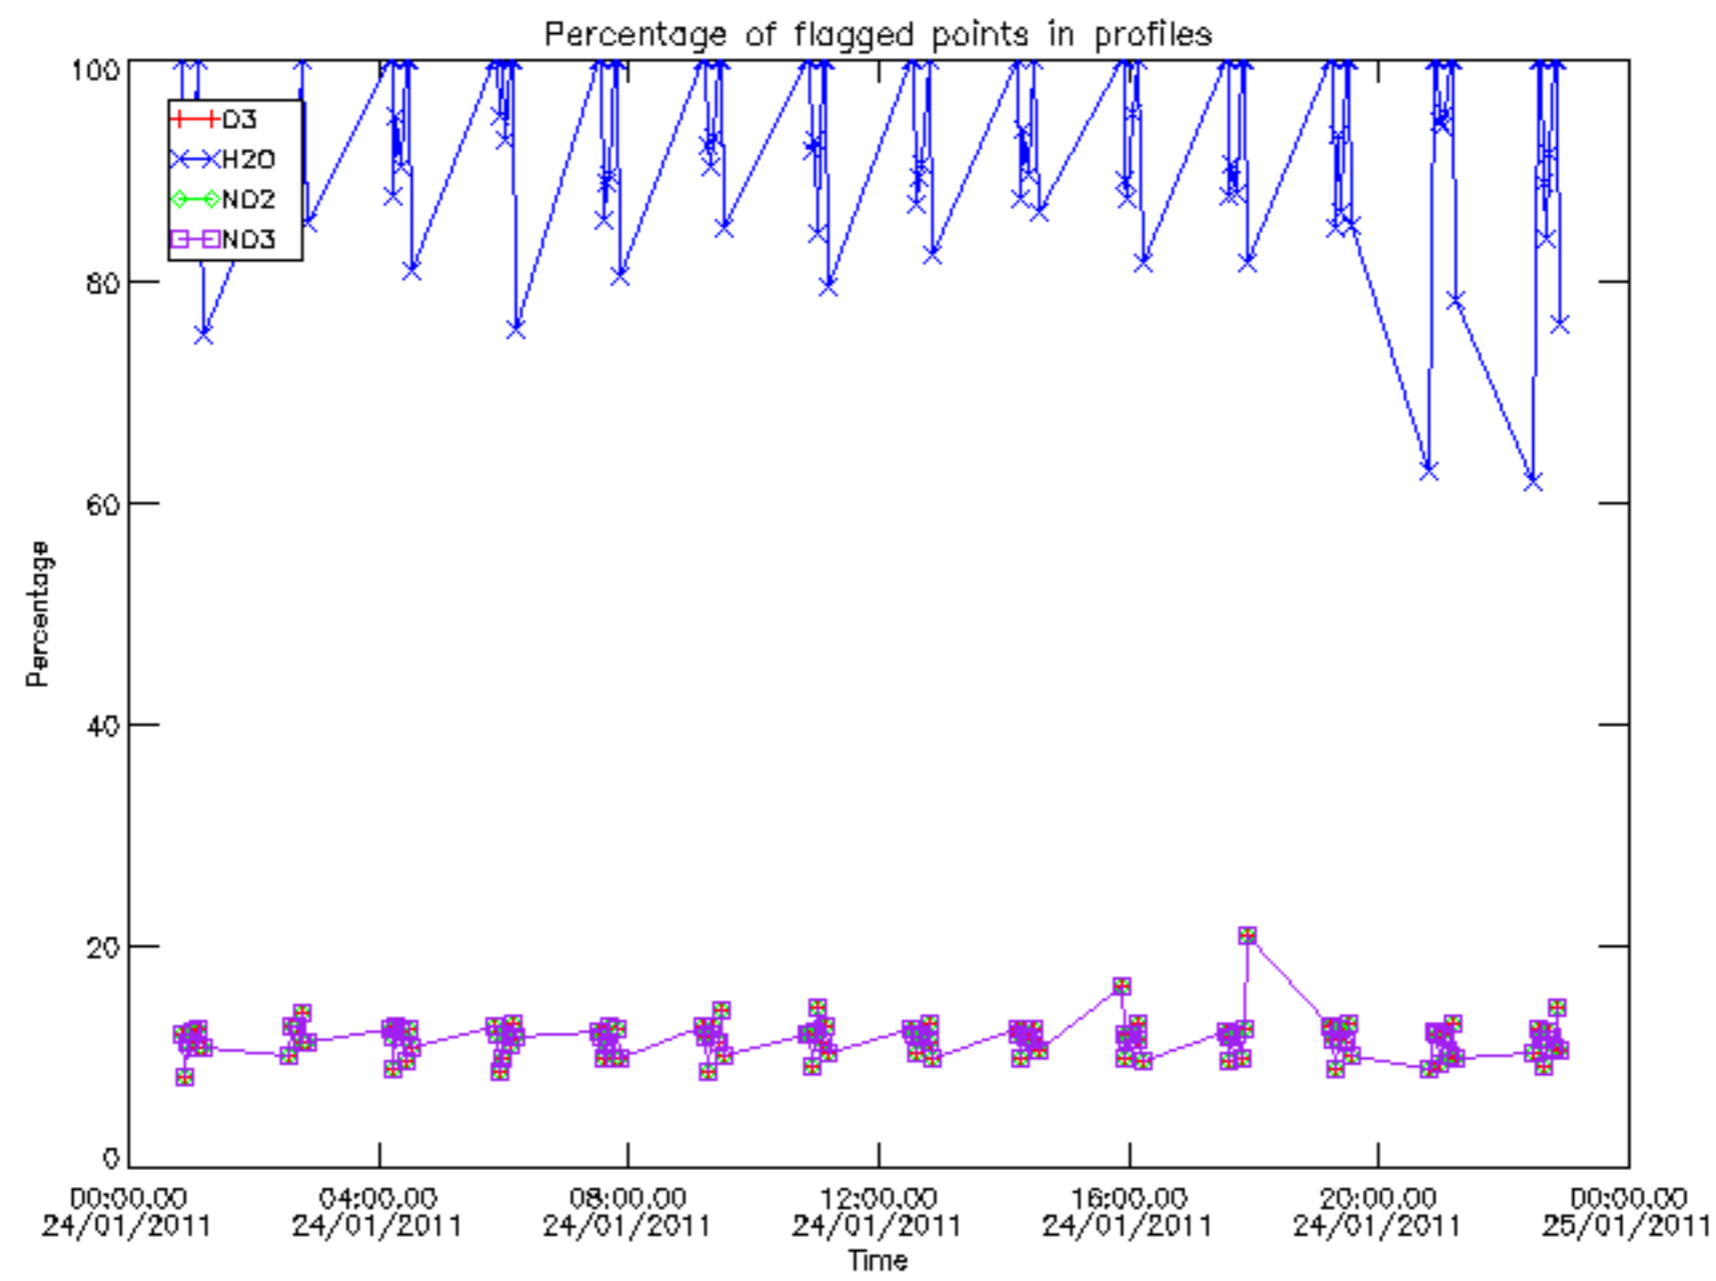

Percentage of flagged data per D3 profile

Percentage of flagged data per H2O profile