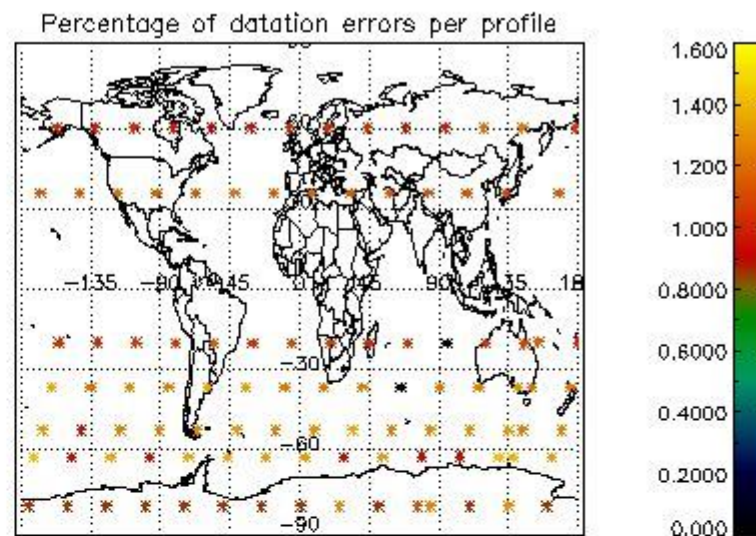

5. Trace gas profiles

5.1 Ozone statistics based on quality of products

The final quality of the products can be "measured" using the STD (Standard Deviation) attached to every point profile. This information is written to the parameter GOM_NL__2P/NL_LOCAL_SPECIES_DENSITY/o3_std of the level 2 products. The table below shows the statistics for given STD ranges.

The statistics are given with respect to the overall valid production:

- Products without fatal errors: GOM_NL__2P/MPH/PRODUCT_ERR=0
- Valid point profile: GOM_NL__2P/NL_LOCAL_SPECIES_DENSITY/pcd(0)=0

The 'Criteria' is applied to valid points of dark limb products:

- Products in dark limb illumination condition: GOM_NL__2P/NL_SUMMARY_QUALITY/obs_ill_cond=0
- Products without fatal errors: GOM_NL__2P/MPH/PRODUCT_ERR=0
- Valid point profile: GOM_NL__2P/NL_LOCAL_SPECIES_DENSITY/pcd(0)=0

So, the table below shows the percentage of dark limb and valid observations for each criteria with respect to the overall valid daily observations.

Criteria	% of total production
All STD	39
STD < 20	18