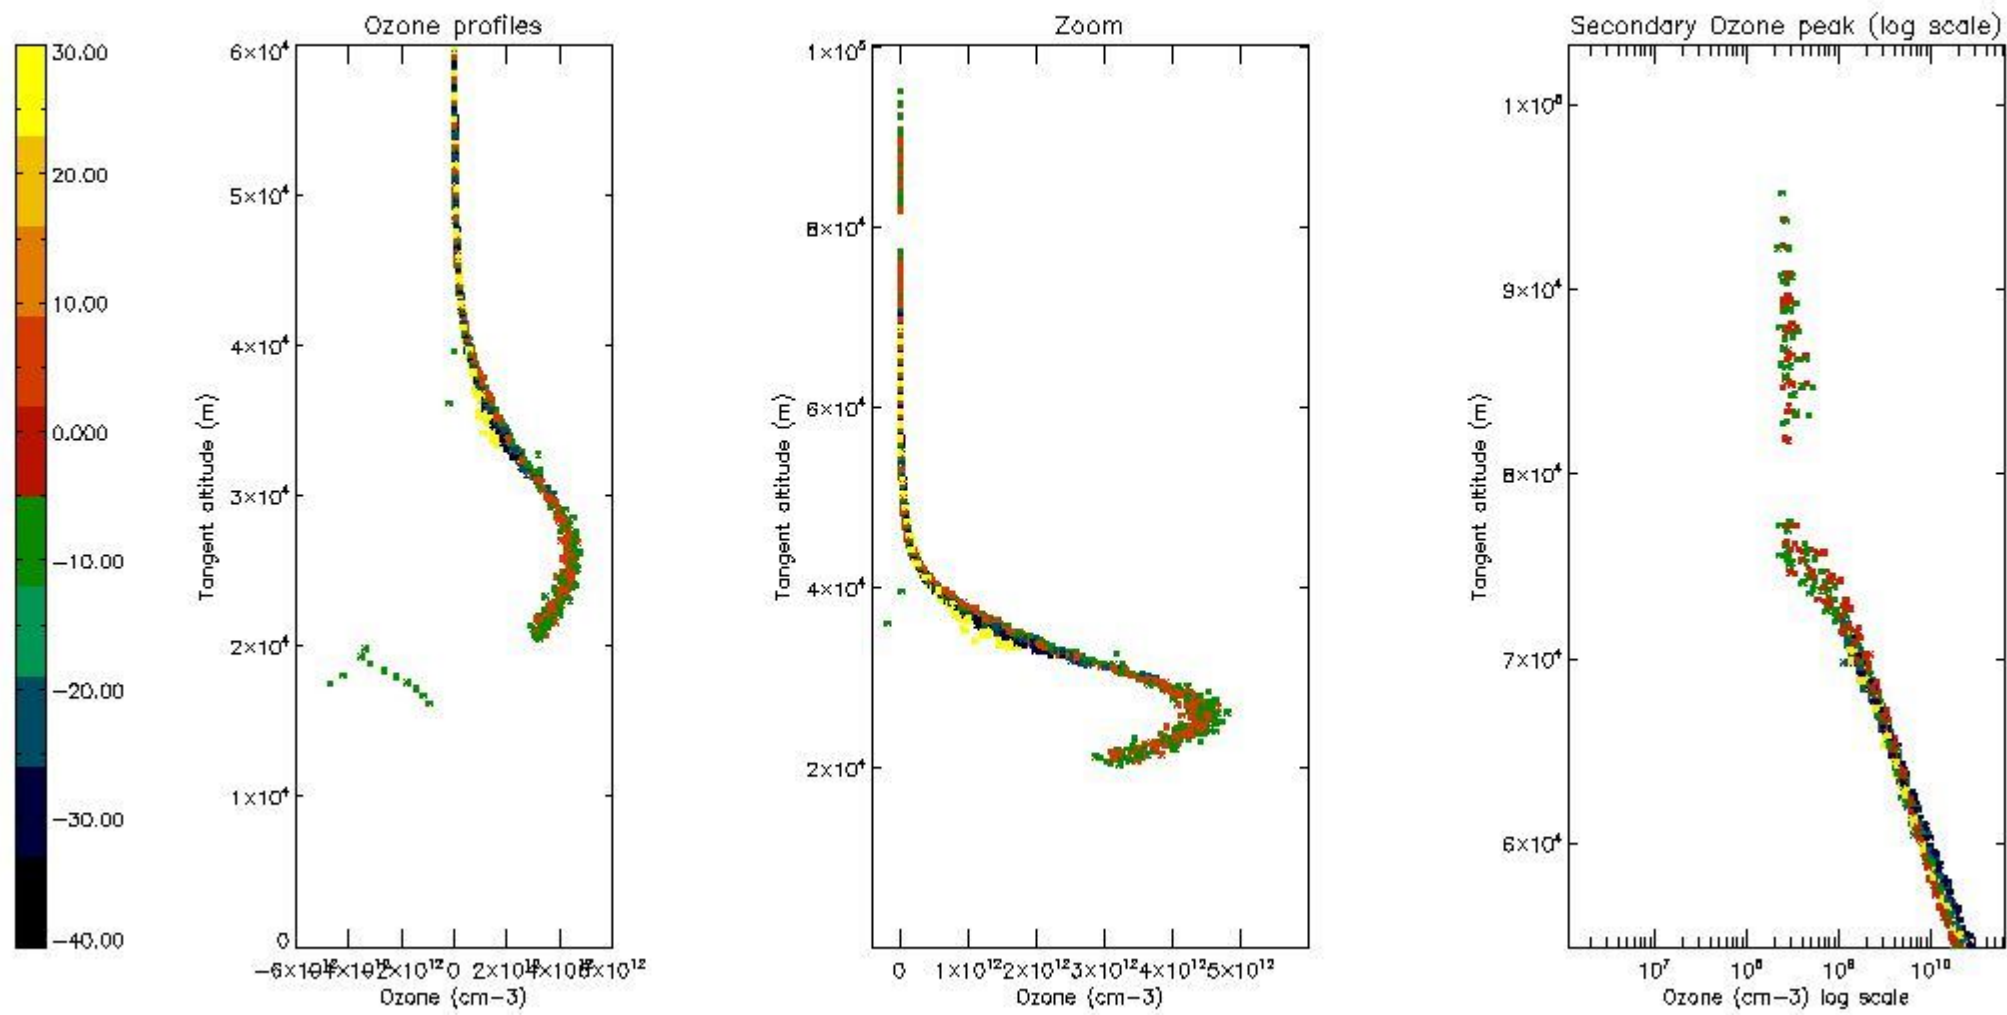

STD < 10	14
STD < 5	10

5.2 Plot ozone profiles for all STD (dark without errors)

The colorbar represents the latitude.

5.3 Plot ozone profiles where STD < 20% (dark without errors)

The colorbar represents the latitude.

5.4 Plot ozone profiles where STD < 10% (dark without errors)

The colorbar represents the latitude.

5.5 Plot ozone profiles where STD < 5% (dark without errors)

The colorbar represents the latitude.

5.6 Plot NO₂ profiles for all STD (dark without errors)