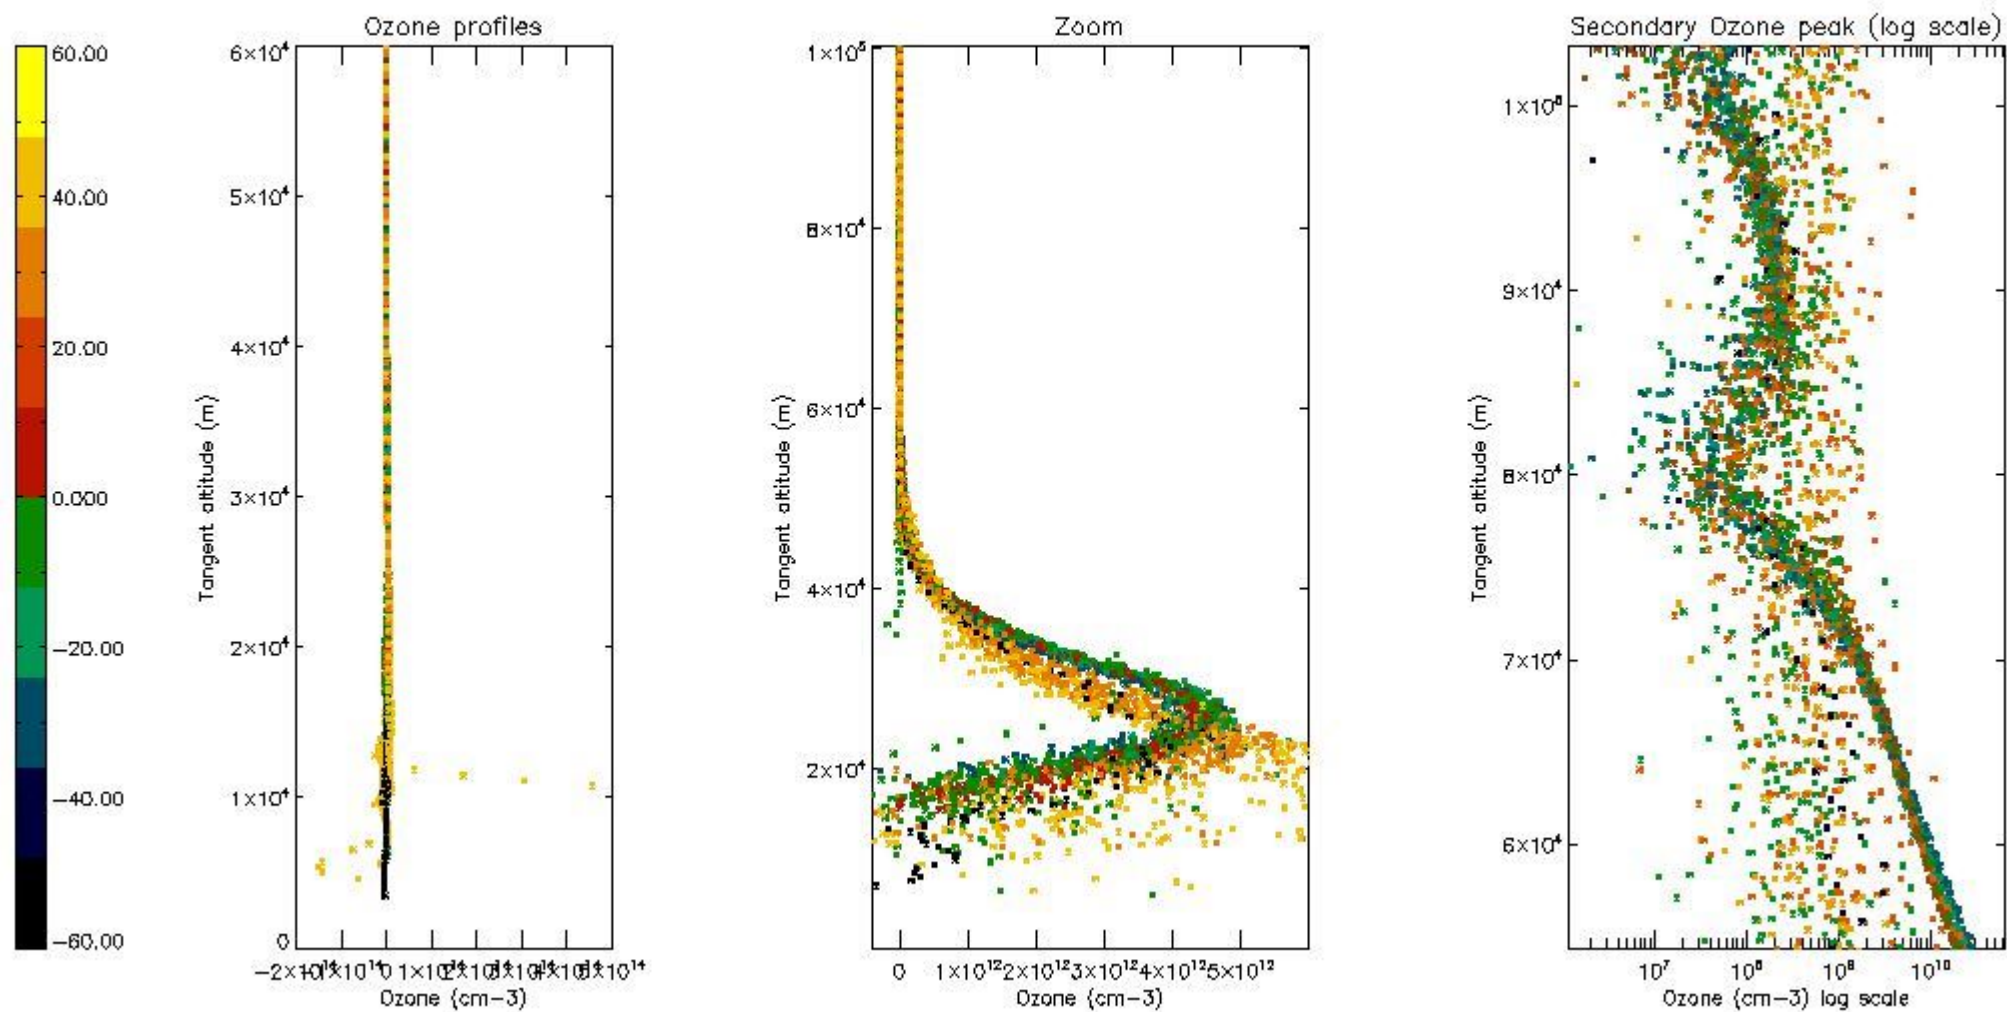

STD < 10	14
STD < 5	10

5.2 Plot ozone profiles for all STD (dark without errors)

The colorbar represents the latitude.

5.3 Plot ozone profiles where STD < 20% (dark without errors)

The colorbar represents the latitude.