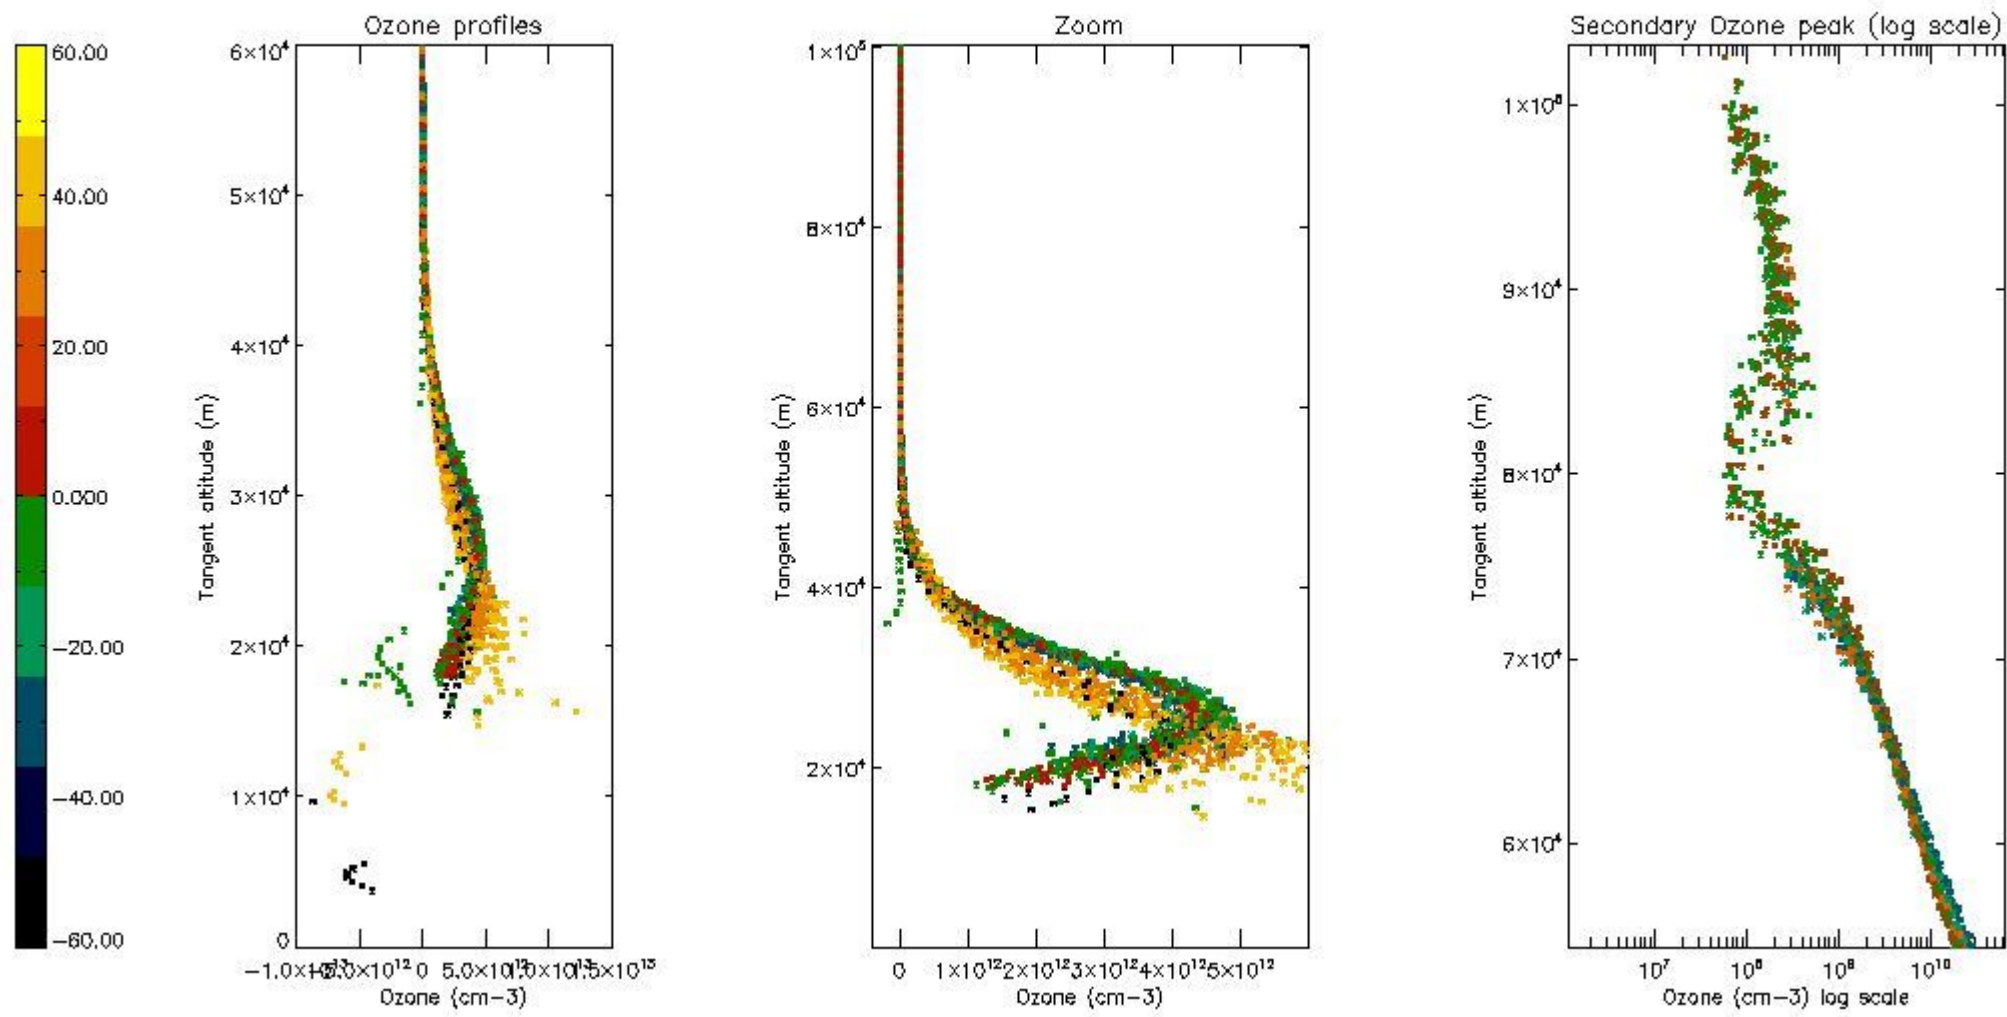

STD < 10	14
STD < 5	10

5.2 Plot ozone profiles for all STD (dark without errors)

The colorbar represents the latitude.

5.3 Plot ozone profiles where STD < 20% (dark without errors)

The colorbar represents the latitude.

5.4 Plot ozone profiles where STD < 10% (dark without errors)

The colorbar represents the latitude.

5.5 Plot ozone profiles where STD < 5% (dark without errors)

The colorbar represents the latitude.

5.6 Plot NO₂ profiles for all STD (dark without errors)

The colorbar represents the latitude.

5.7 Plot NO3 profiles for all STD (dark without errors)

The colorbar represents the latitude.

5.8 Plot H₂O profiles for all STD (only for occultations of stars 1,2,3,4,13,14,16,26,63 dark without errors)