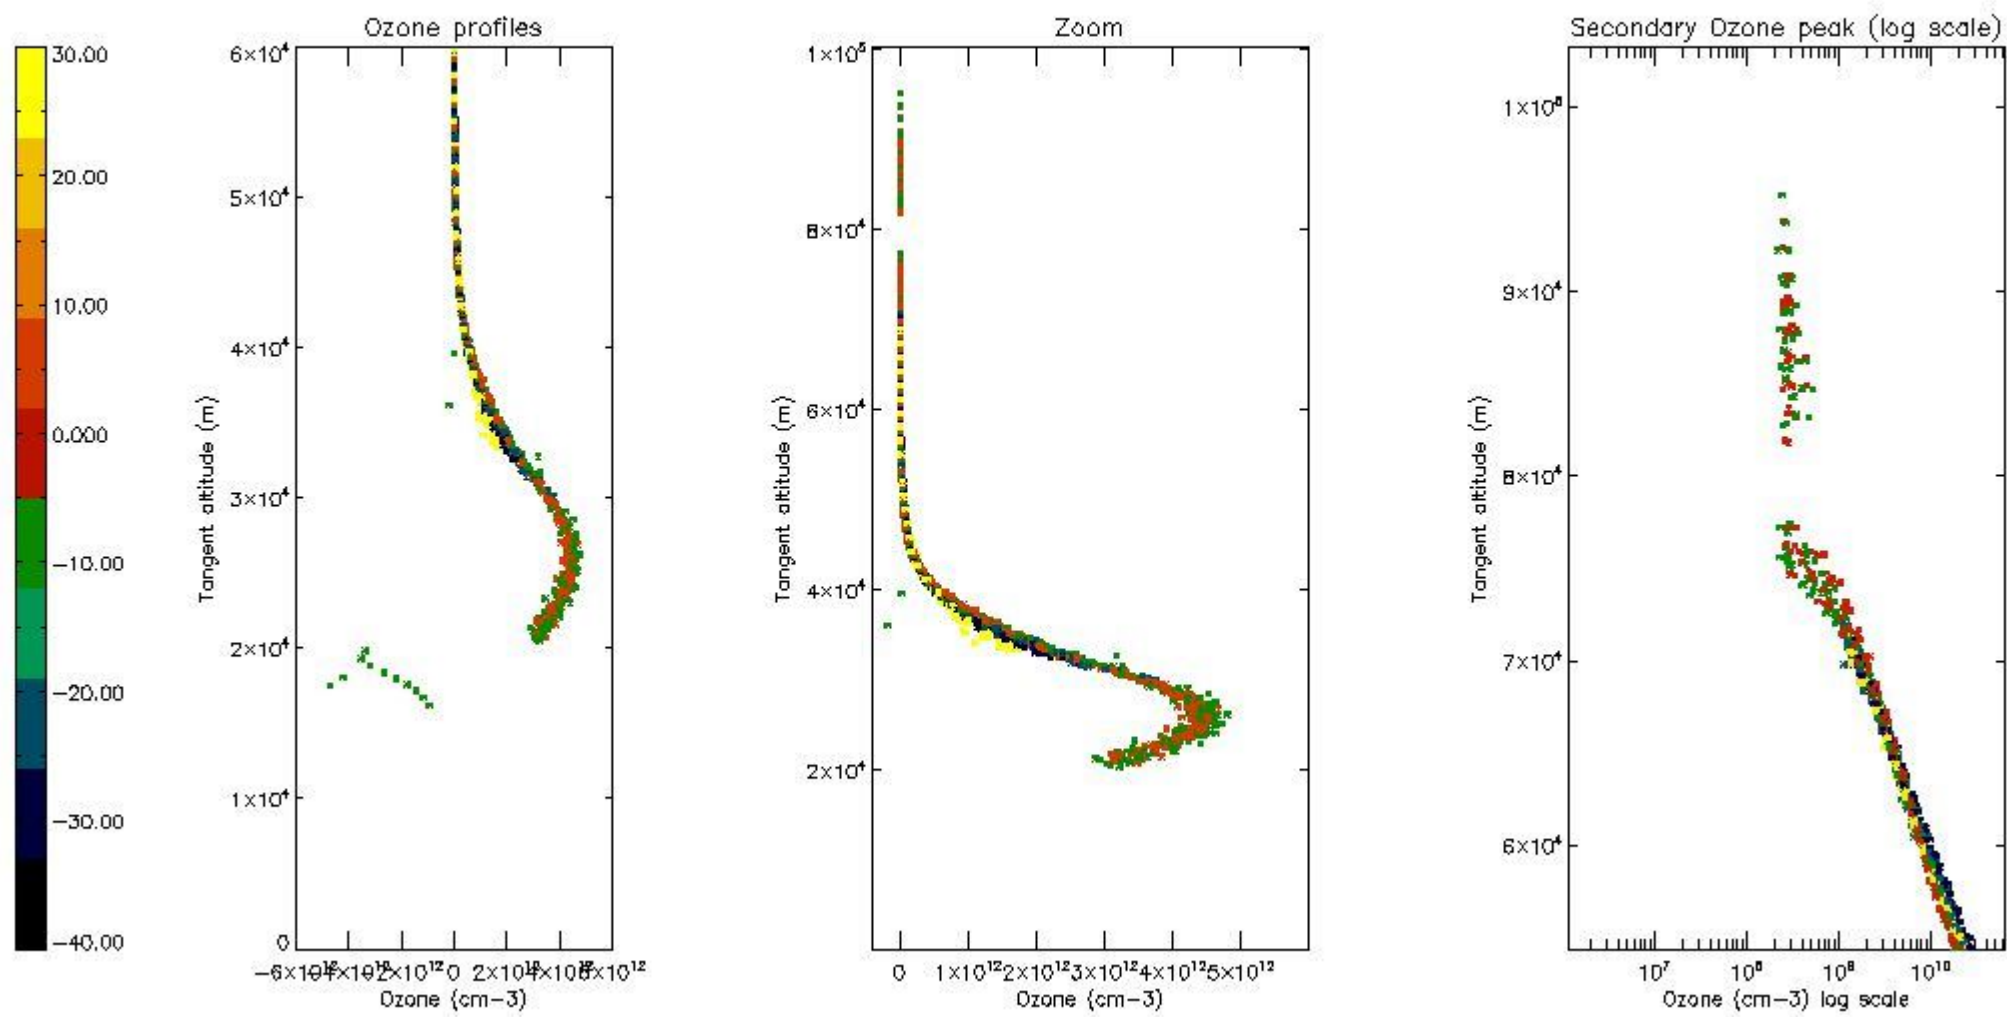

5.6 Plot NO₂ profiles for all STD (dark without errors)

The colorbar represents the latitude.