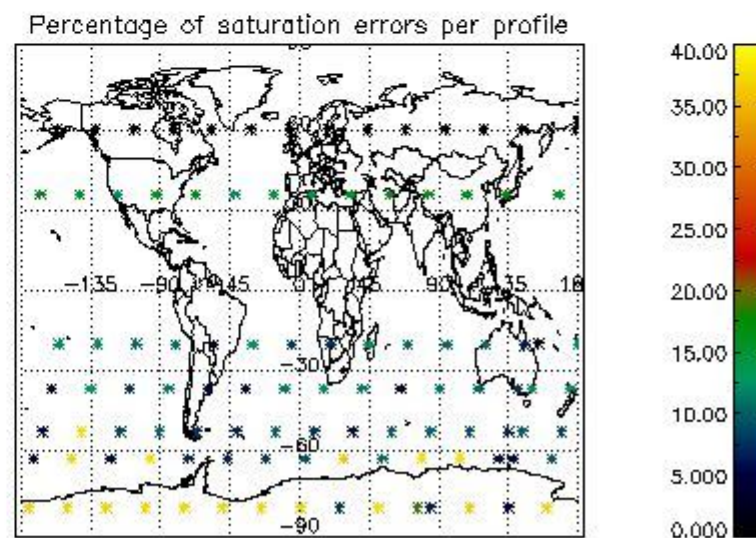

5. Trace gas profiles

5.1 Ozone statistics based on quality of products

The final quality of the products can be "measured" using the STD (Standard Deviation) attached to every point profile. This information is written to the parameter GOM_NL__2P/NL_LOCAL_SPECIES_DENSITY/o3_std of the level 2 products. The table below shows the statistics for given STD ranges.

The statistics are given with respect to the overall valid production:

- Products without fatal errors: GOM_NL__2P/MPH/PRODUCT_ERR=0
- Valid point profile: GOM_NL__2P/NL_LOCAL_SPECIES_DENSITY/pcd(0)=0

The 'Criteria' is applied to valid points of dark limb products:

- Products in dark limb illumination condition: GOM_NL__2P/NL_SUMMARY_QUALITY/obs_ill_cond=0
- Products without fatal errors: GOM_NL__2P/MPH/PRODUCT_ERR=0
- Valid point profile: GOM_NL__2P/NL_LOCAL_SPECIES_DENSITY/pcd(0)=0

So, the table below shows the percentage of dark limb and valid observations for each criteria with respect to the overall valid daily observations.

Criteria	% of total production
All STD	39
STD < 20	18