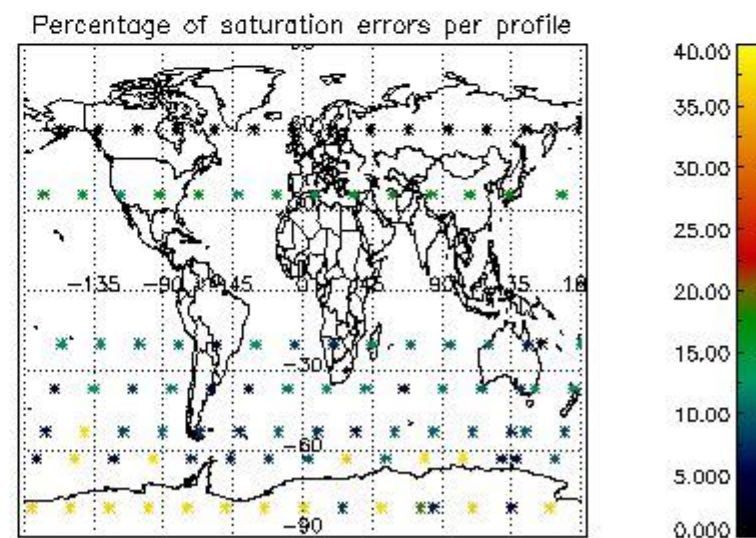

Percentage of flagged data per NO3 profile

4. Level 1 quality information per product

In this section it is plotted some information contained in the Quality Summary data set of the level 2 products that comes from the level 1b processing. Products without errors (error flag in the MPH set to "0") are used.

4.1 Plot quality information per product (time dependant) coming from level 1b processing

4.1.1 Plot level 1 quality information per product (time dependant): ENVISAT ASCENDING passes

4.1.2 Plot level 1 quality information per product (time dependant): ENVISAT DESCENDING passes

4.2 Plot quality information per product coming from level 1b processing (world map)

4.2.1 Plot level 1 quality information per product (world map): ENVISAT ASCENDING passes

4.2.2 Plot level 1 quality information per product (world map): ENVISAT DESCENDING passes