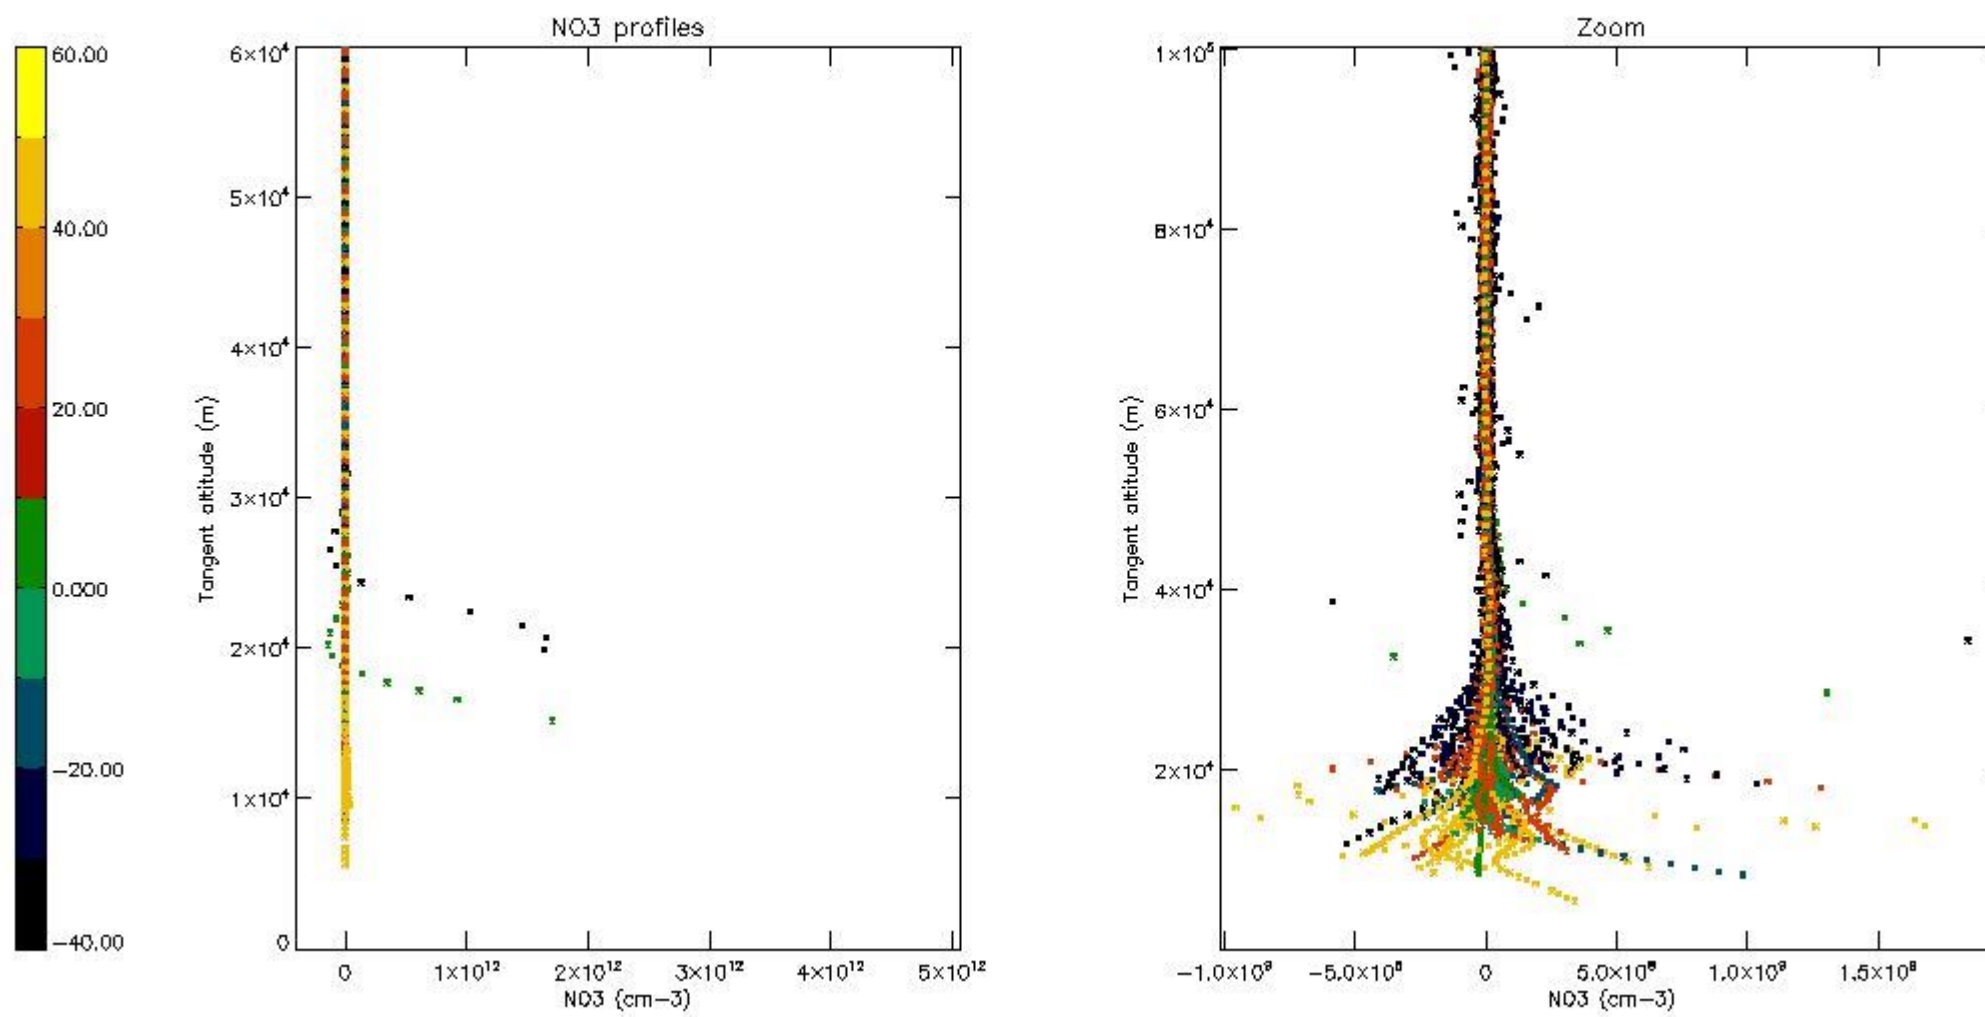

5.8 Plot H2O profiles for all STD (only for occultations of stars 1,2,3,4,13,14,16,26,63 dark without errors)

The colorbar represents the latitude.