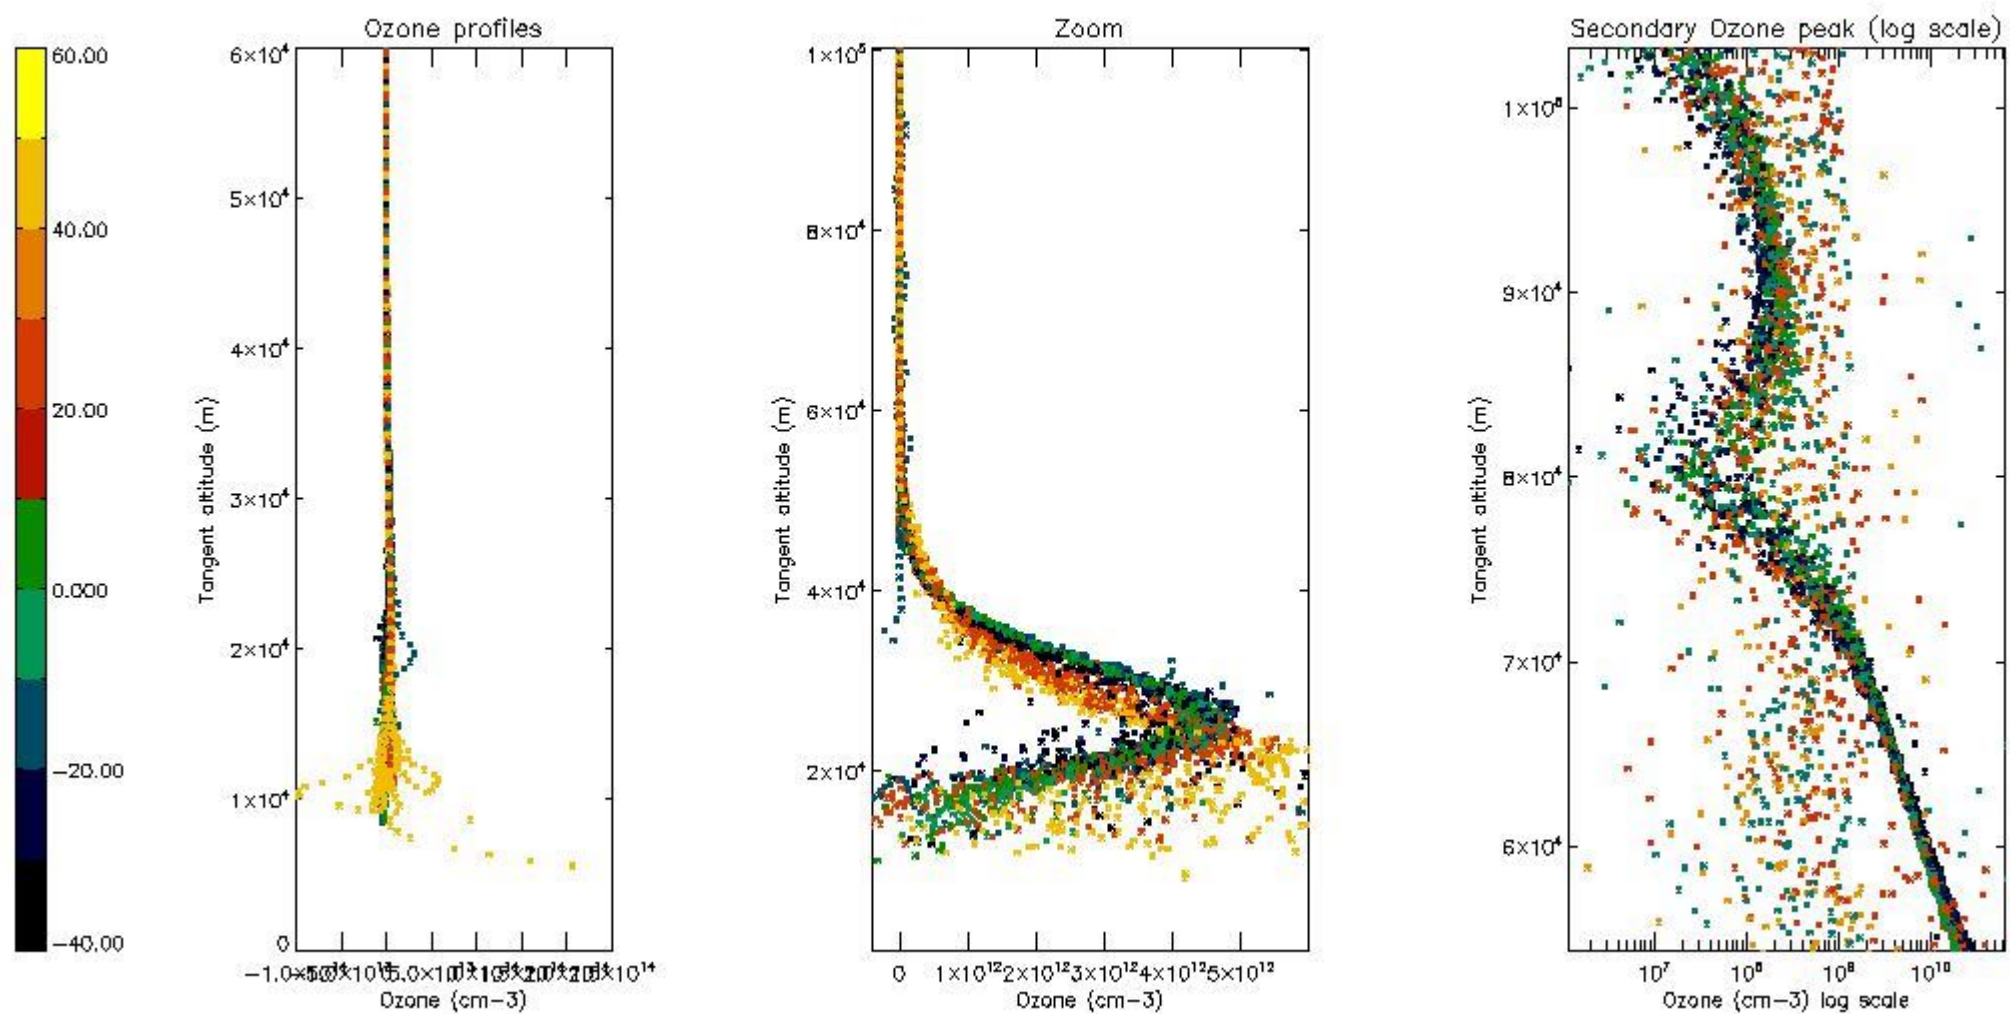

STD < 10	14
STD < 5	9

5.2 Plot ozone profiles for all STD (dark without errors)

The colorbar represents the latitude.

5.3 Plot ozone profiles where STD < 20% (dark without errors)

The colorbar represents the latitude.