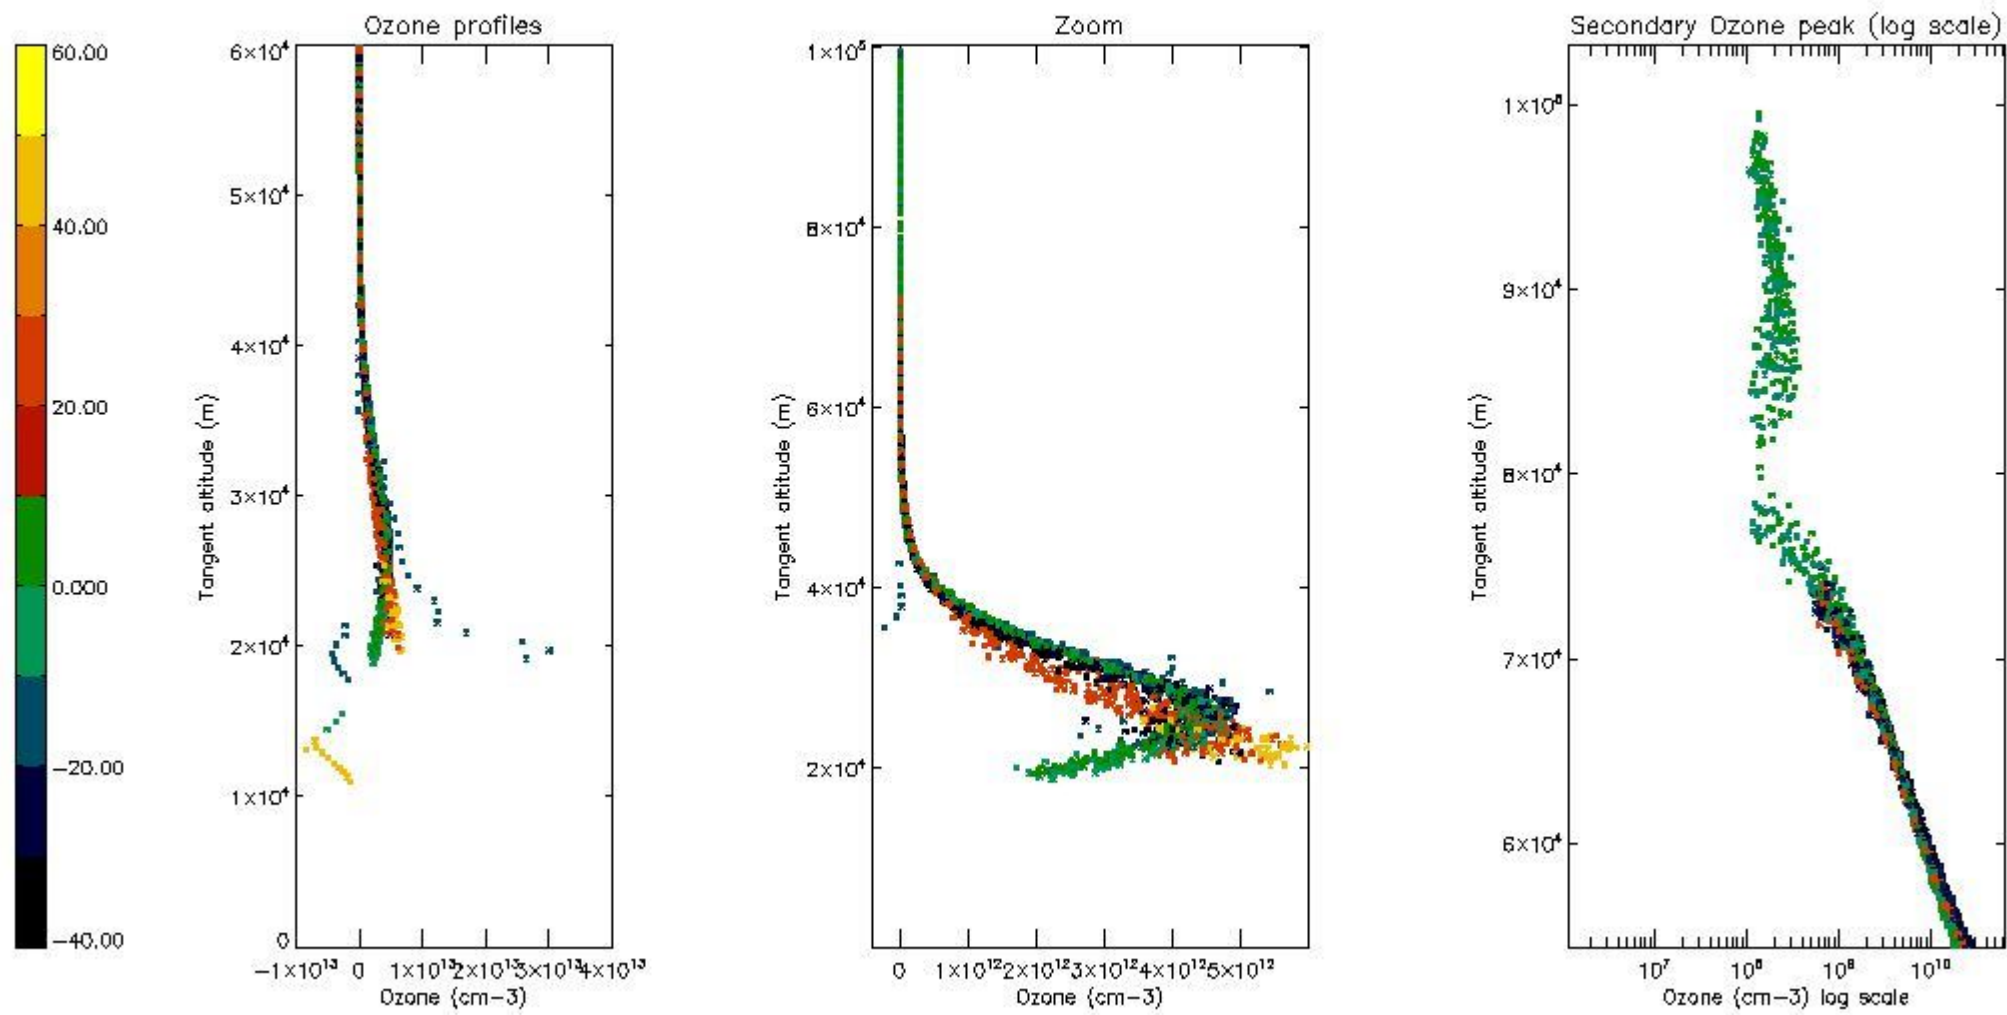

5.5 Plot ozone profiles where STD < 5% (dark without errors)

The colorbar represents the latitude.