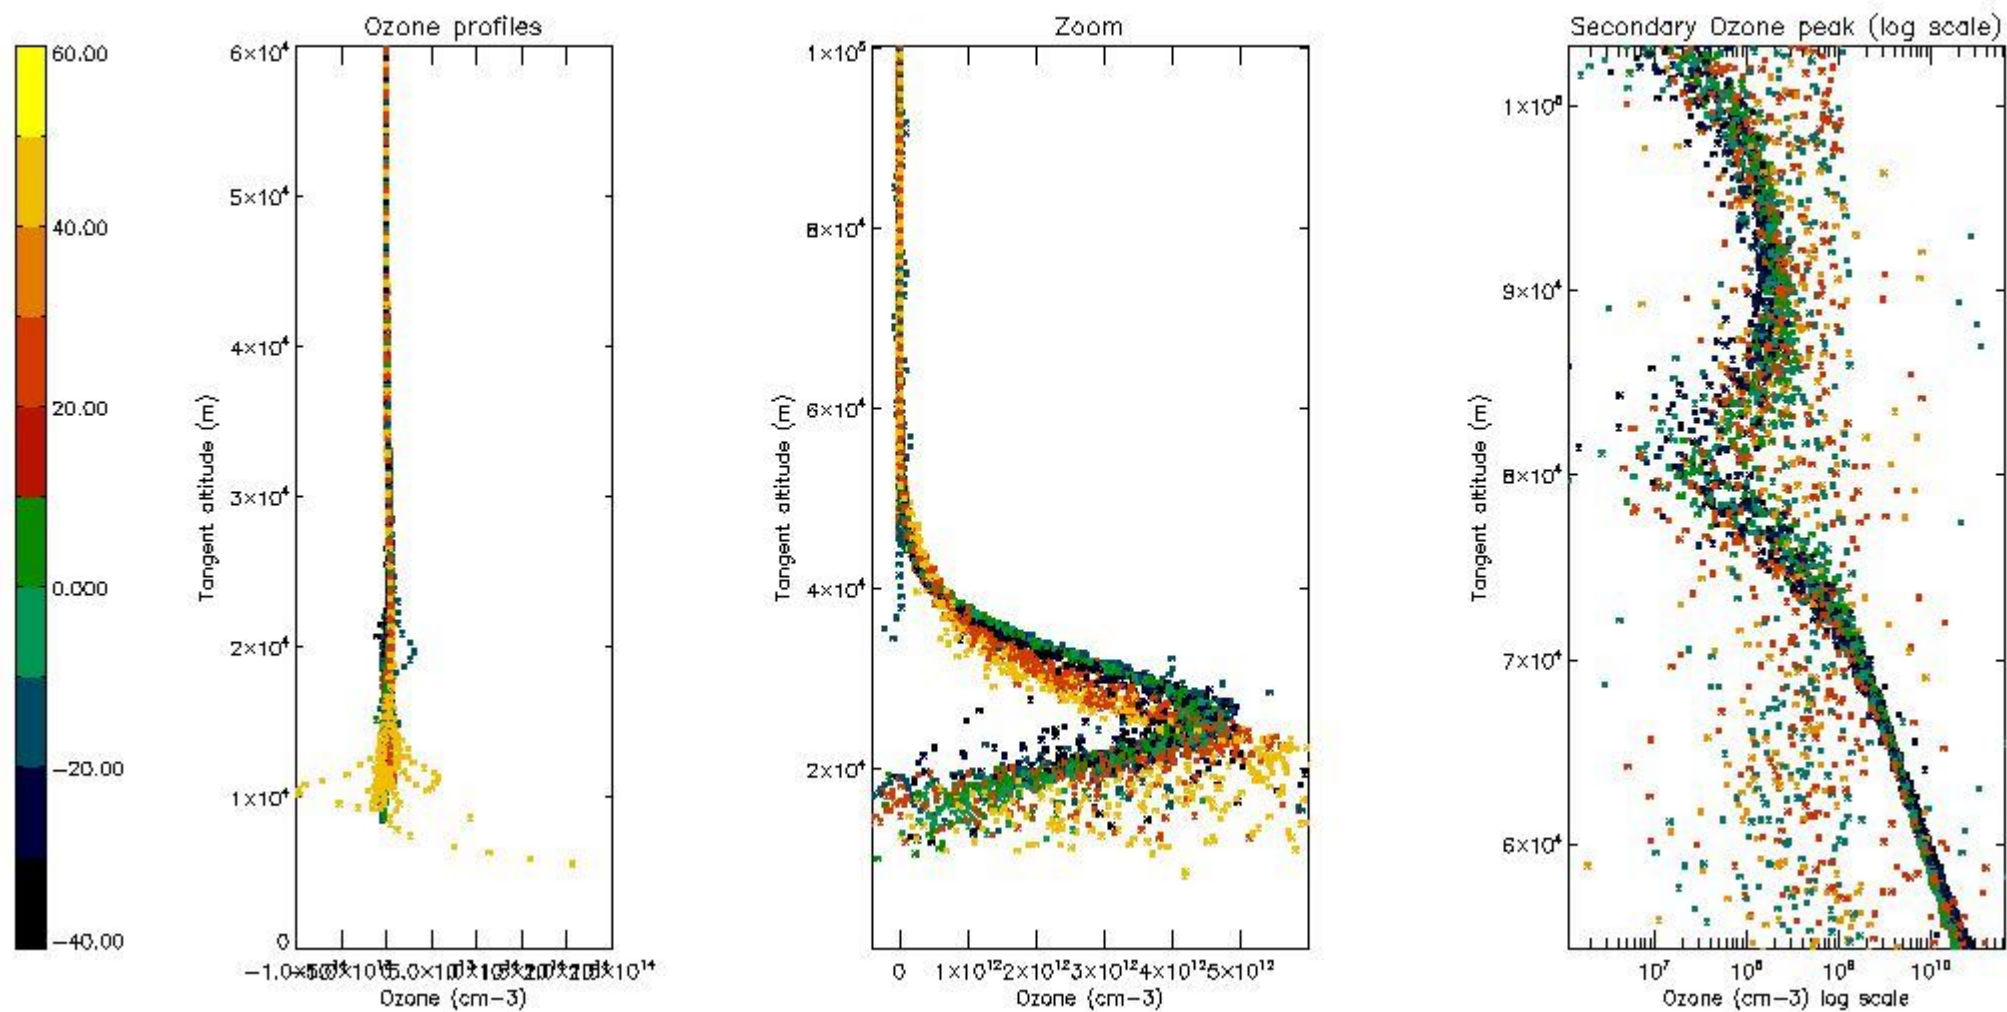

STD < 10	14
STD < 5	9

5.2 Plot ozone profiles for all STD (dark without errors)

The colorbar represents the latitude.

5.3 Plot ozone profiles where STD < 20% (dark without errors)

The colorbar represents the latitude.