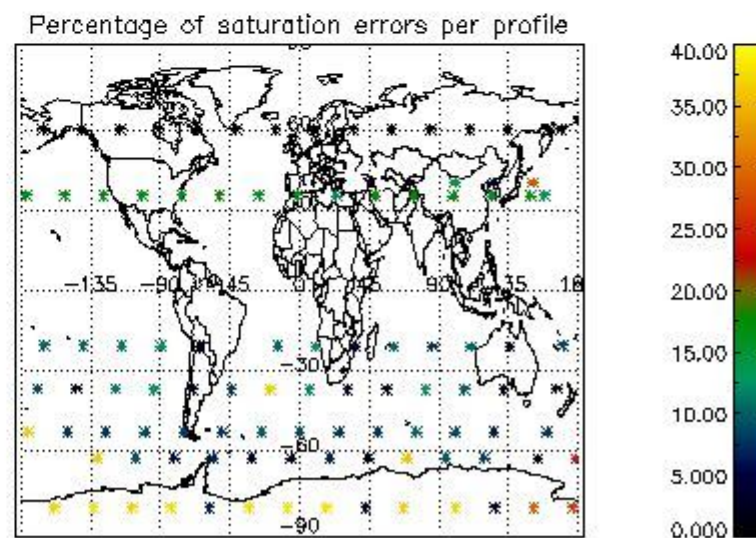

5. Trace gas profiles

5.1 Ozone statistics based on quality of products

The final quality of the products can be "measured" using the STD (Standard Deviation) attached to every point profile. This information is written to the parameter GOM_NL__2P/NL_LOCAL_SPECIES_DENSITY/o3_std of the level 2 products. The table below shows the statistics for given STD ranges.

The statistics are given with respect to the overall valid production:

- Products without fatal errors: GOM_NL__2P/MPH/PRODUCT_ERR=0
- Valid point profile: GOM_NL__2P/NL_LOCAL_SPECIES_DENSITY/pcd(0)=0

The 'Criteria' is applied to valid points of dark limb products:

- Products in dark limb illumination condition: GOM_NL__2P/NL_SUMMARY_QUALITY/obs_ill_cond=0
- Products without fatal errors: GOM_NL__2P/MPH/PRODUCT_ERR=0
- Valid point profile: GOM_NL__2P/NL_LOCAL_SPECIES_DENSITY/pcd(0)=0

So, the table below shows the percentage of dark limb and valid observations for each criteria with respect to the overall valid daily observations.

Criteria	% of total production
All STD	39
STD < 20	18