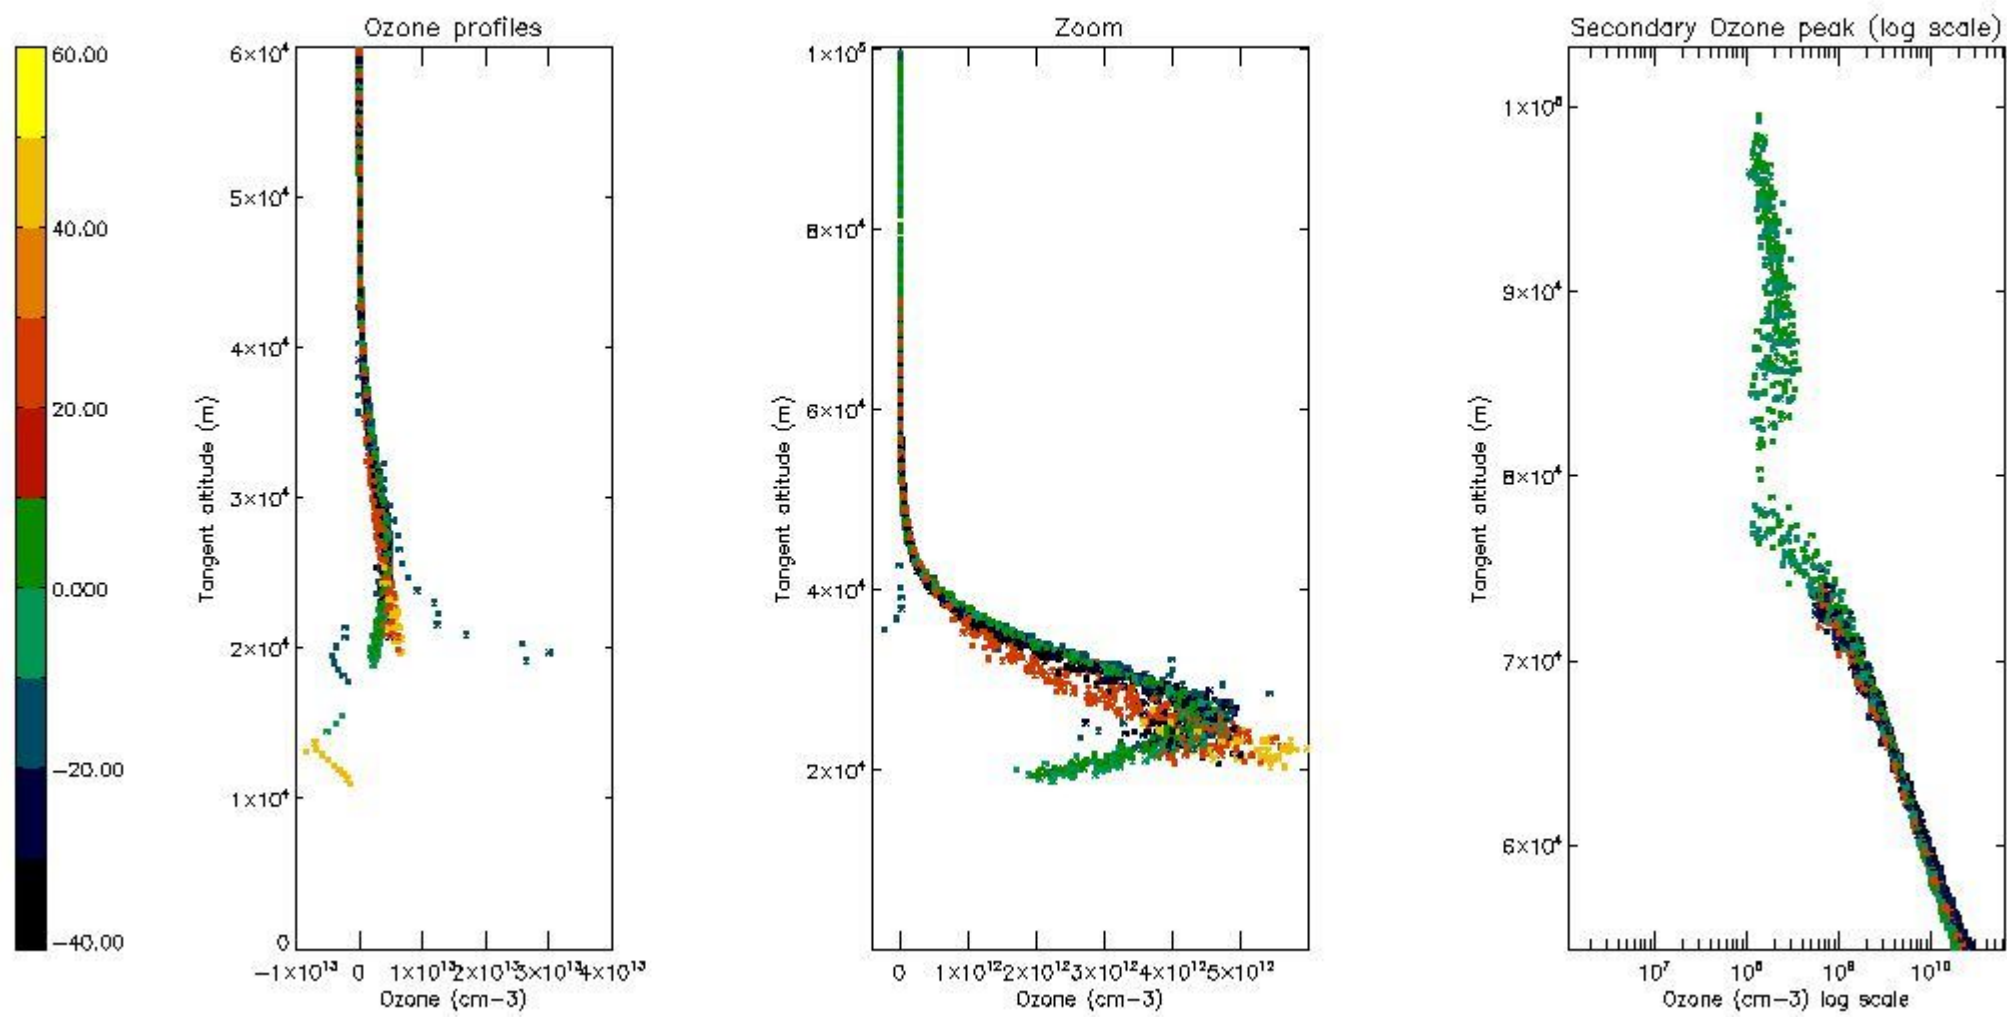

5.5 Plot ozone profiles where STD < 5% (dark without errors)

The colorbar represents the latitude.