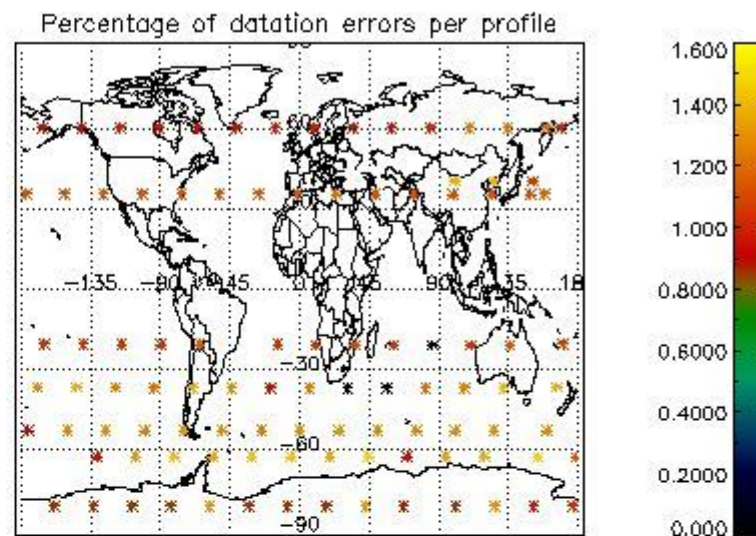

5. Trace gas profiles

5.1 Ozone statistics based on quality of products

The final quality of the products can be "measured" using the STD (Standard Deviation) attached to every point profile. This information is written to the parameter GOM_NL__2P/NL_LOCAL_SPECIES_DENSITY/o3_std of the level 2 products. The table below shows the statistics for given STD ranges.

The statistics are given with respect to the overall valid production:

- Products without fatal errors: GOM_NL__2P/MPH/PRODUCT_ERR=0
- Valid point profile: GOM_NL__2P/NL_LOCAL_SPECIES_DENSITY/pcd(0)=0

The 'Criteria' is applied to valid points of dark limb products:

- Products in dark limb illumination condition: GOM_NL__2P/NL_SUMMARY_QUALITY/obs_ill_cond=0
- Products without fatal errors: GOM_NL__2P/MPH/PRODUCT_ERR=0
- Valid point profile: GOM_NL__2P/NL_LOCAL_SPECIES_DENSITY/pcd(0)=0

So, the table below shows the percentage of dark limb and valid observations for each criteria with respect to the overall valid daily observations.

Criteria	% of total production
All STD	39
STD < 20	18