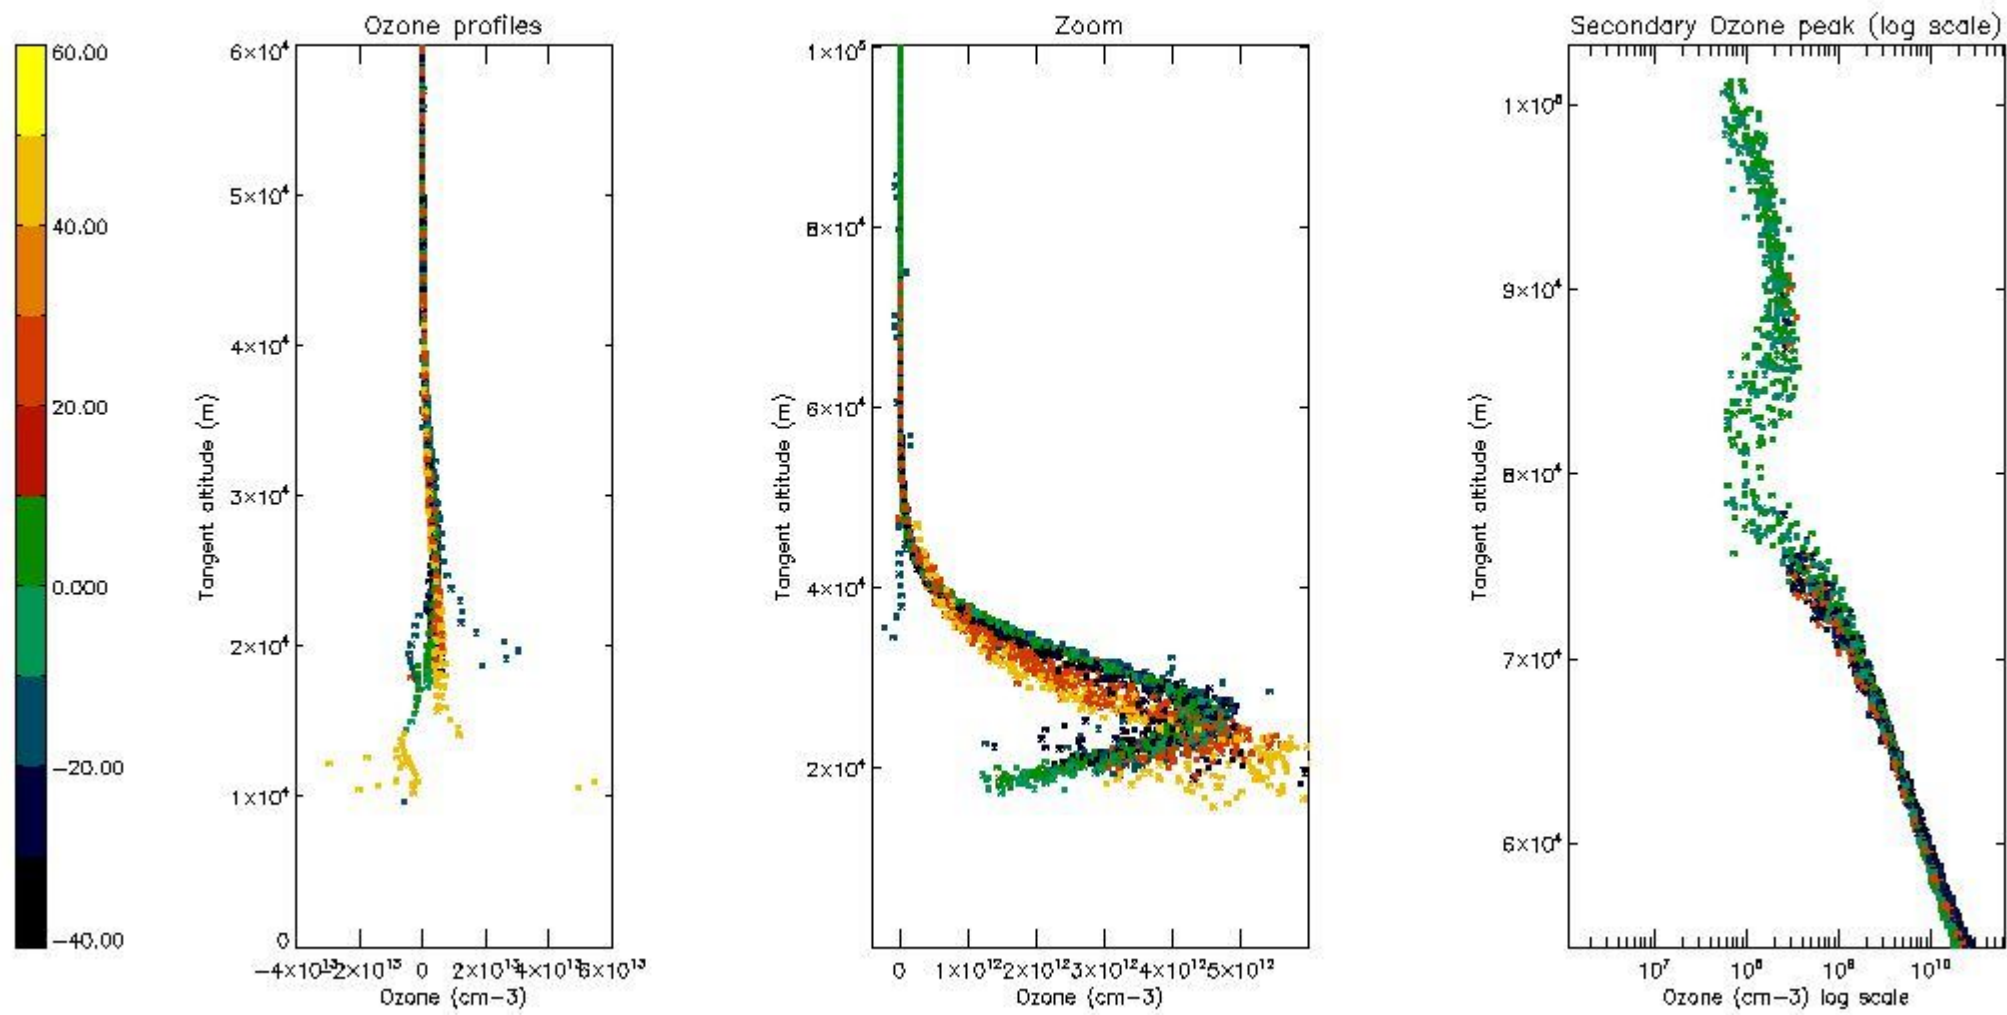

STD < 10	14
STD < 5	9

5.2 Plot ozone profiles for all STD (dark without errors)

The colorbar represents the latitude.

5.3 Plot ozone profiles where STD < 20% (dark without errors)

The colorbar represents the latitude.