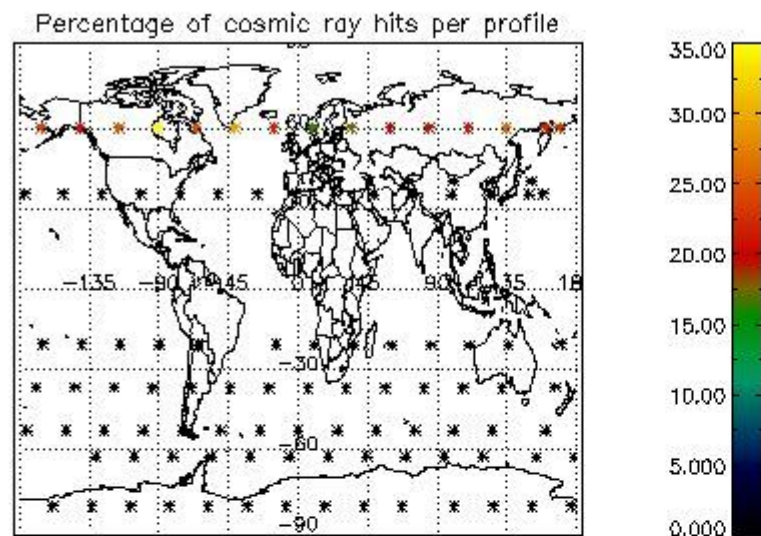

4.2.2 Plot level 1 quality information per product (world map): ENVISAT DESCENDING passes

5. Trace gas profiles

5.1 Ozone statistics based on quality of products

The final quality of the products can be "measured" using the STD (Standard Deviation) attached to every point profile. This information is written to the parameter GOM_NL__2P/NL_LOCAL_SPECIES_DENSITY/o3_std of the level 2 products. The table below shows the statistics for given STD ranges.

The statistics are given with respect to the overall valid production:

- Products without fatal errors: GOM_NL__2P/MPH/PRODUCT_ERR=0
- Valid point profile: GOM_NL__2P/NL_LOCAL_SPECIES_DENSITY/pcd(0)=0

The 'Criteria' is applied to valid points of dark limb products:

- Products in dark limb illumination condition: GOM_NL__2P/NL_SUMMARY_QUALITY/obs_ill_cond=0
- Products without fatal errors: GOM_NL__2P/MPH/PRODUCT_ERR=0
- Valid point profile: GOM_NL__2P/NL_LOCAL_SPECIES_DENSITY/pcd(0)=0

So, the table below shows the percentage of dark limb and valid observations for each criteria with respect to the overall valid daily observations.

Criteria	% of total production
All STD	39
STD < 20	18