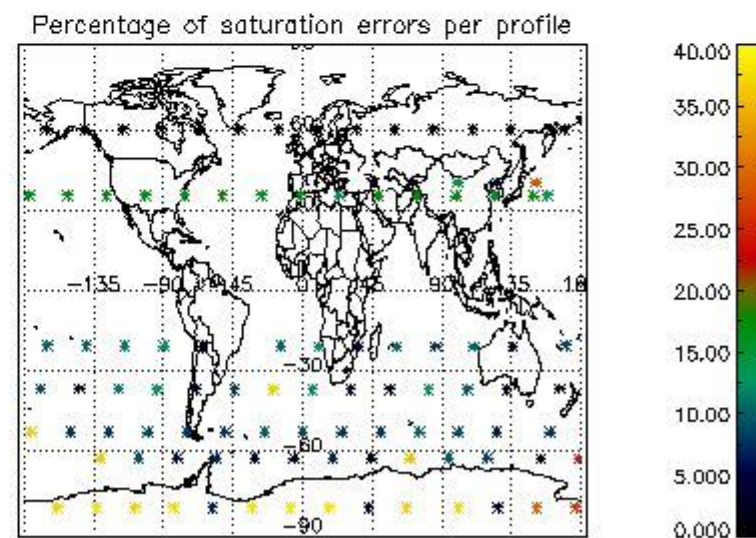

5. Trace gas profiles

5.1 Ozone statistics based on quality of products

The final quality of the products can be "measured" using the STD (Standard Deviation) attached to every point profile. This information is written to the parameter GOM_NL__2P/NL_LOCAL_SPECIES_DENSITY/o3_std of the level 2 products. The table below shows the statistics for given STD ranges.

The statistics are given with respect to the overall valid production:

- Products without fatal errors: GOM_NL__2P/MPH/PRODUCT_ERR=0
- Valid point profile: GOM_NL__2P/NL_LOCAL_SPECIES_DENSITY/pcd(0)=0

The 'Criteria' is applied to valid points of dark limb products:

- Products in dark limb illumination condition: GOM_NL__2P/NL_SUMMARY_QUALITY/obs_ill_cond=0
- Products without fatal errors: GOM_NL__2P/MPH/PRODUCT_ERR=0
- Valid point profile: GOM_NL__2P/NL_LOCAL_SPECIES_DENSITY/pcd(0)=0

So, the table below shows the percentage of dark limb and valid observations for each criteria with respect to the overall valid daily observations.

Criteria	% of total production
All STD	39
STD < 20	18