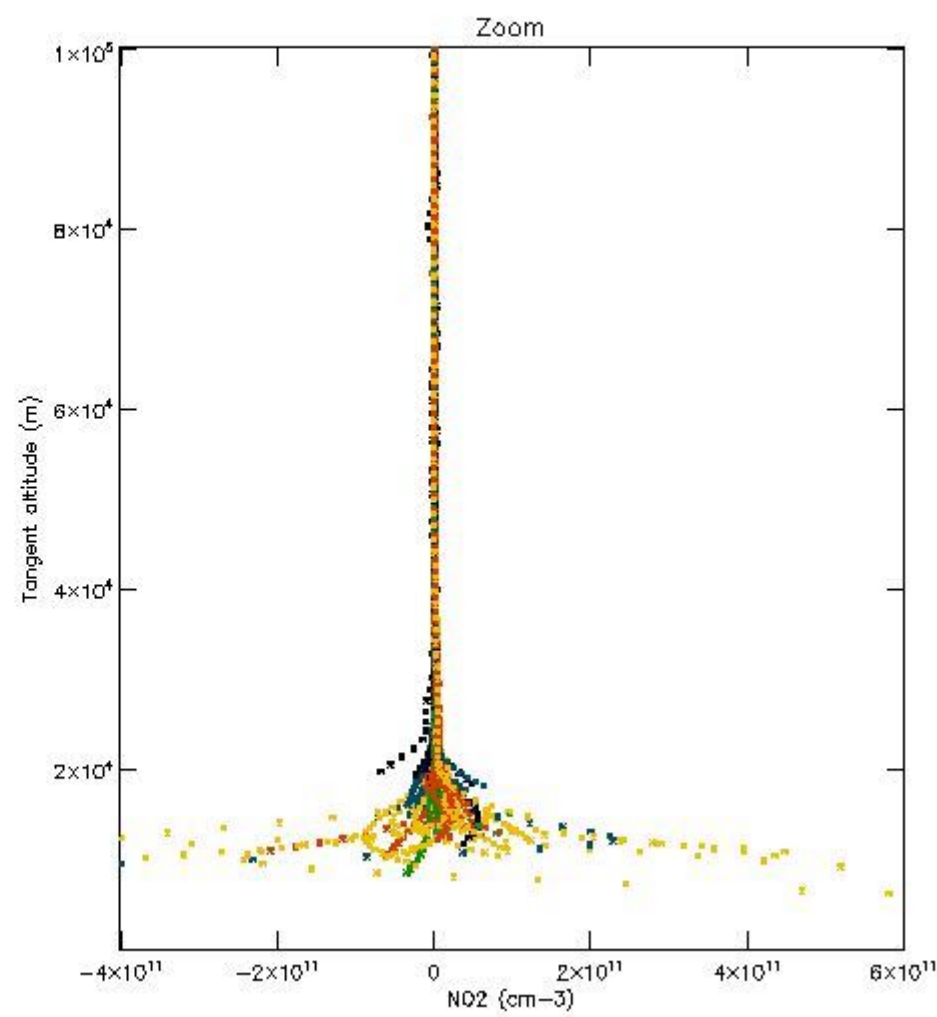

5.7 Plot NO3 profiles for all STD (dark without errors)

The colorbar represents the latitude.