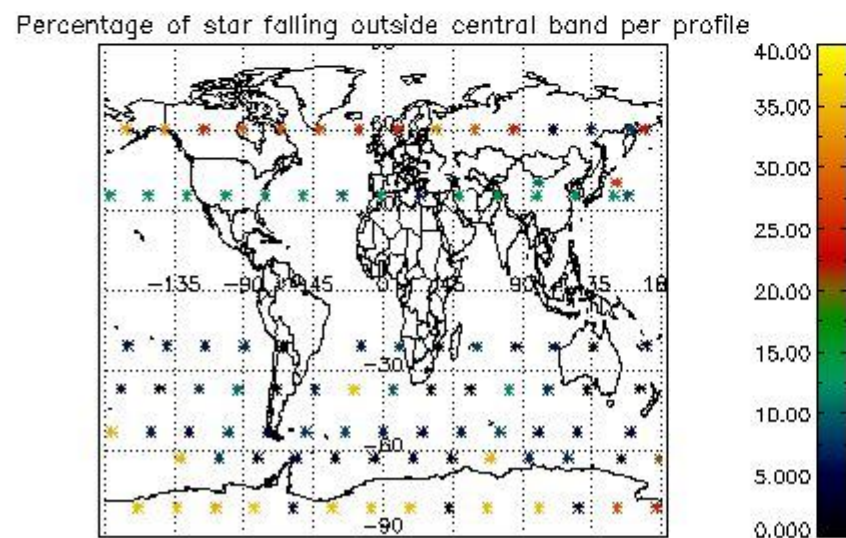

5. Trace gas profiles

5.1 Ozone statistics based on quality of products

The final quality of the products can be "measured" using the STD (Standard Deviation) attached to every point profile. This information is written to the parameter GOM_NL__2P/NL_LOCAL_SPECIES_DENSITY/o3_std of the level 2 products. The table below shows the statistics for given STD ranges.

The statistics are given with respect to the overall valid production:

- Products without fatal errors: GOM_NL__2P/MPH/PRODUCT_ERR=0
- Valid point profile: GOM_NL__2P/NL_LOCAL_SPECIES_DENSITY/pcd(0)=0

The 'Criteria' is applied to valid points of dark limb products:

- Products in dark limb illumination condition: GOM_NL__2P/NL_SUMMARY_QUALITY/obs_ill_cond=0
- Products without fatal errors: GOM_NL__2P/MPH/PRODUCT_ERR=0
- Valid point profile: GOM_NL__2P/NL_LOCAL_SPECIES_DENSITY/pcd(0)=0

So, the table below shows the percentage of dark limb and valid observations for each criteria with respect to the overall valid daily observations.

Criteria	% of total production
All STD	39
STD < 20	18