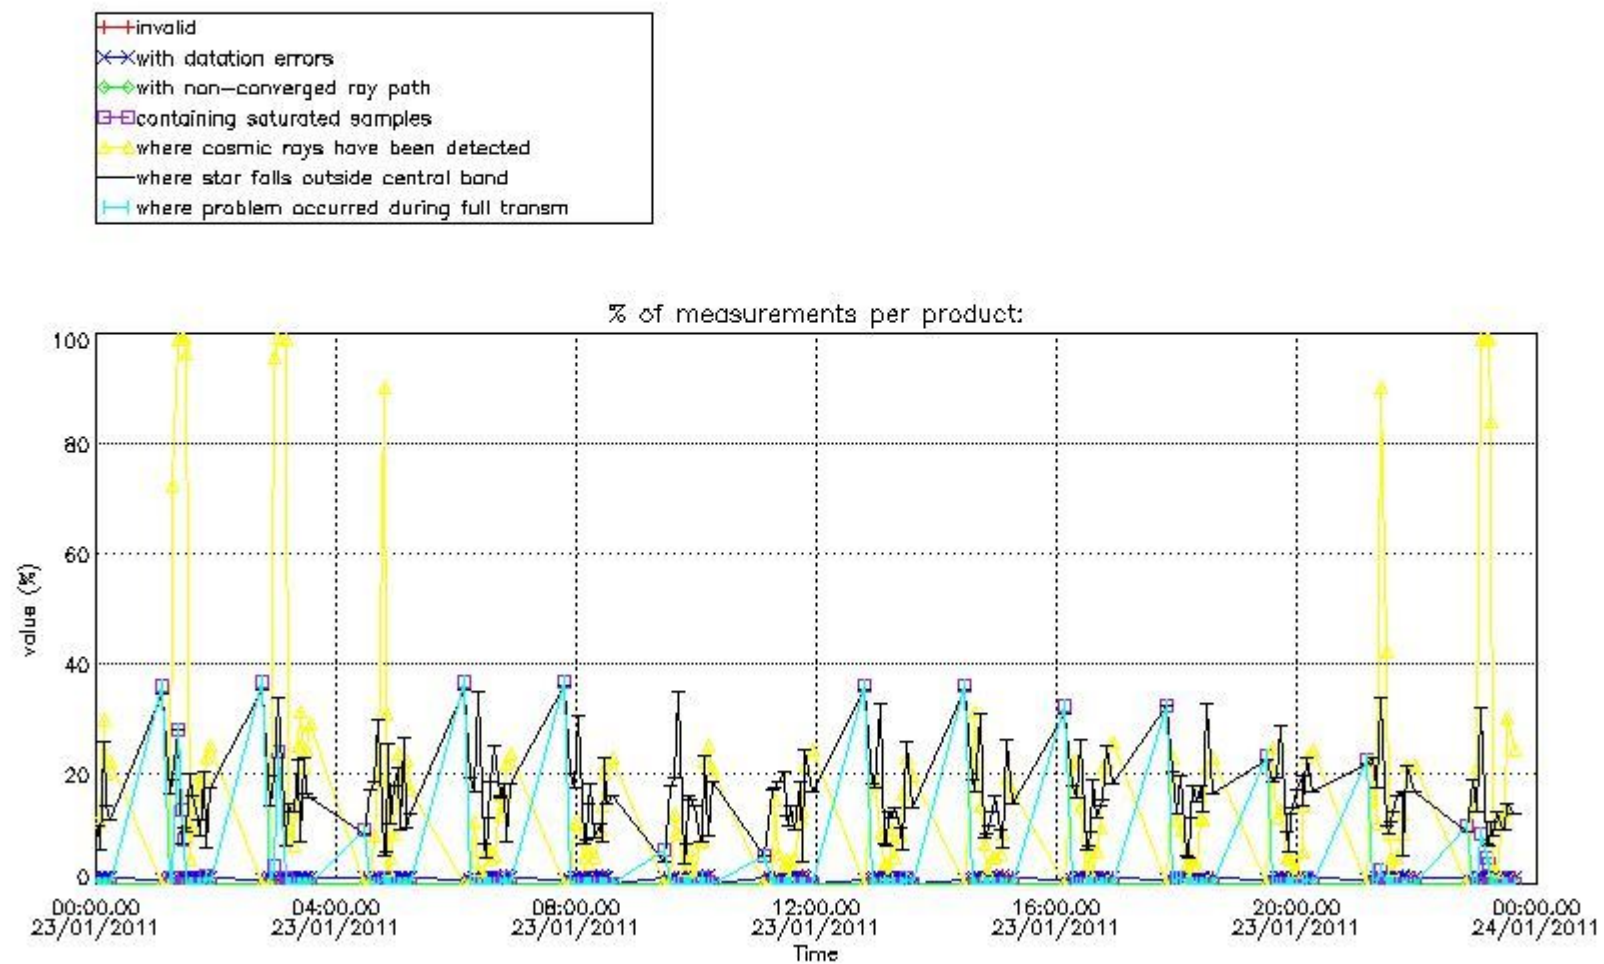

4.1.2 Plot level 1 quality information per product (time dependant): ENVI SAT DESCENDING passes