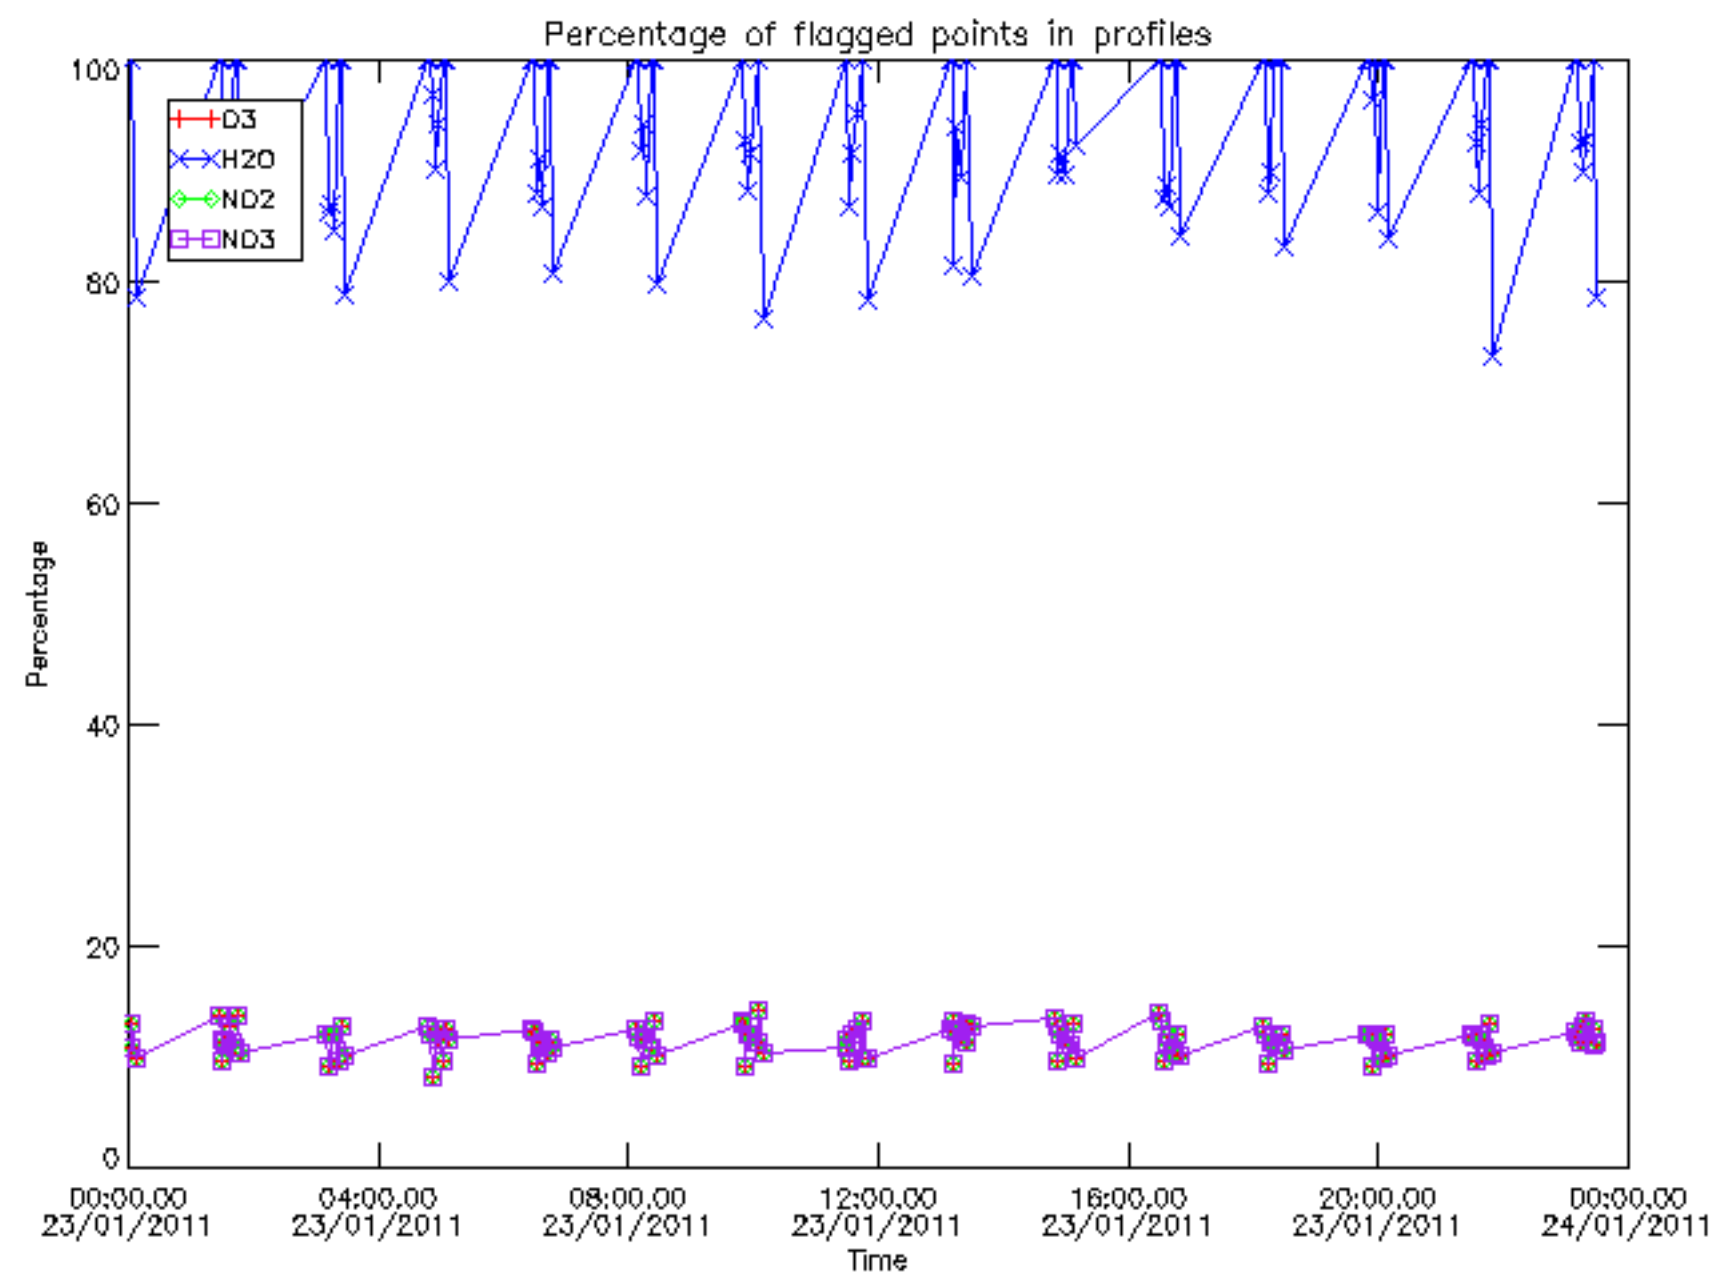

Percentage of flagged data per D3 profile

Percentage of flagged data per H2O profile