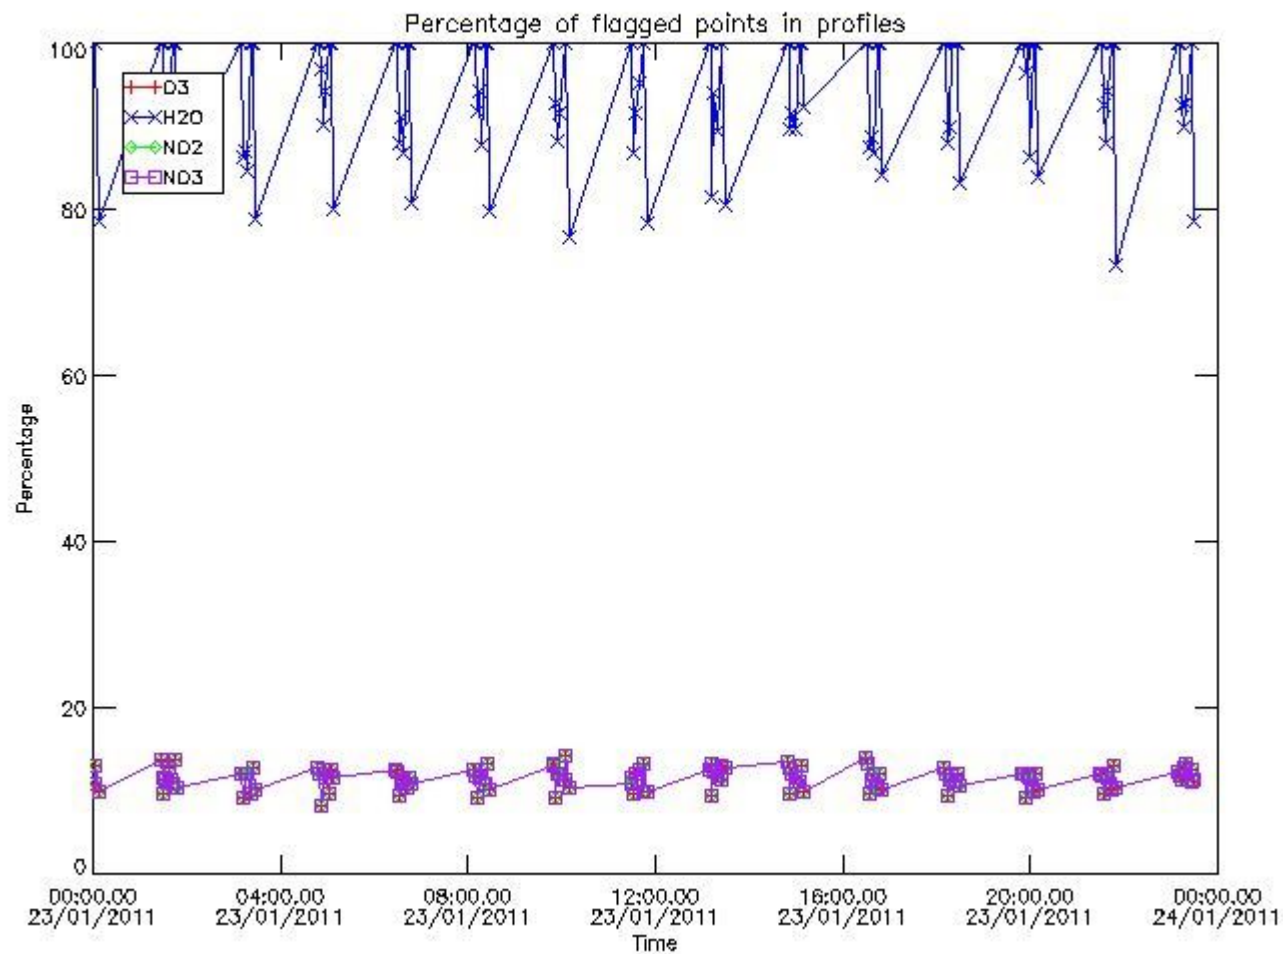

#### 3.1 Plot quality information per product (time dependant)