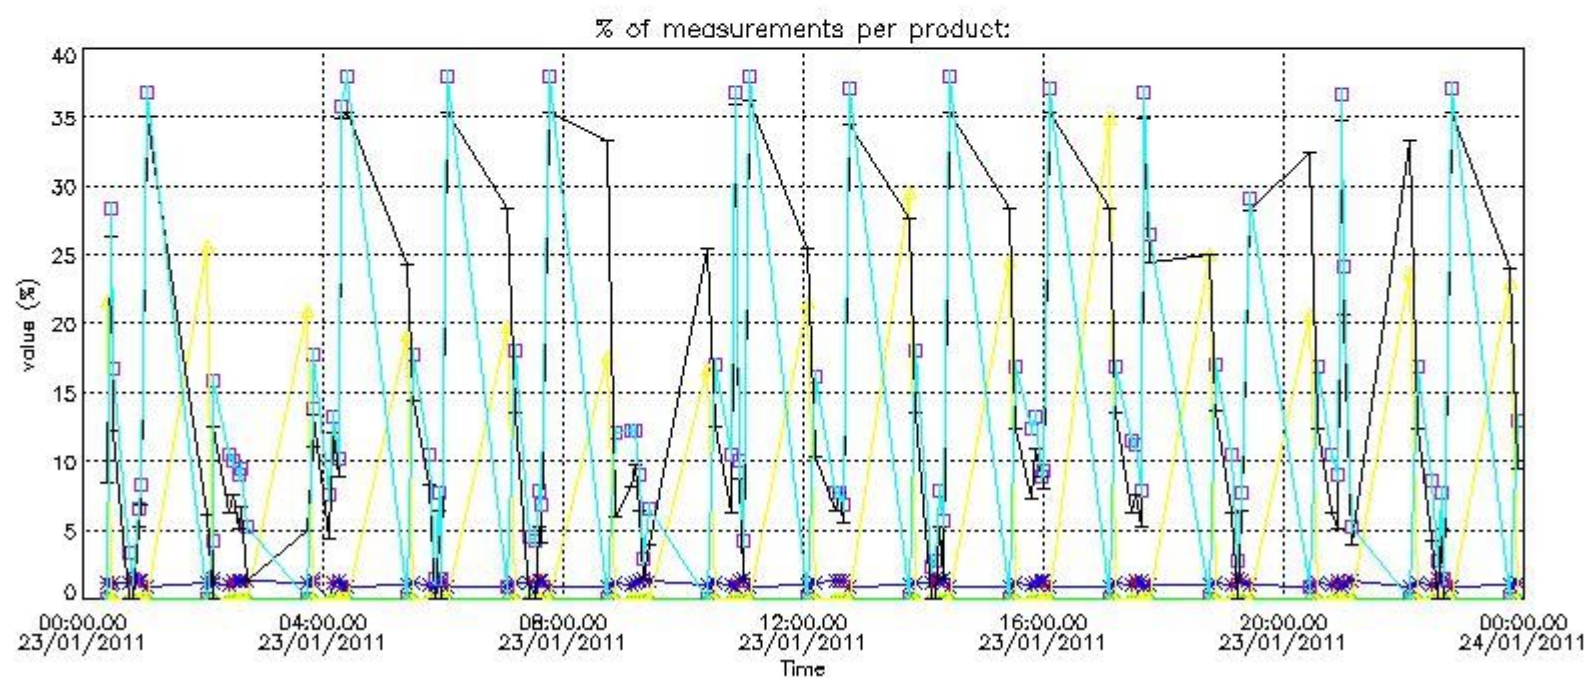

4.2 Plot quality information per product coming from level 1b processing (world map)

4.2.1 Plot level 1 quality information per product (world map): ENVISAT ASCENDING passes