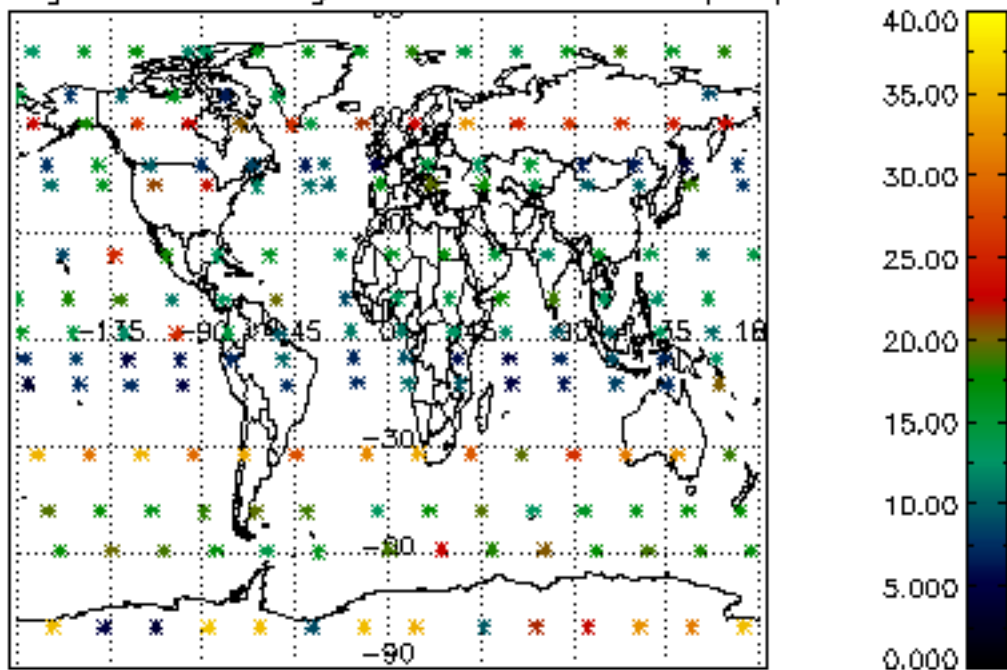

Percentage of cosmic ray hits per profile

Percentage of star falling outside central band per profile