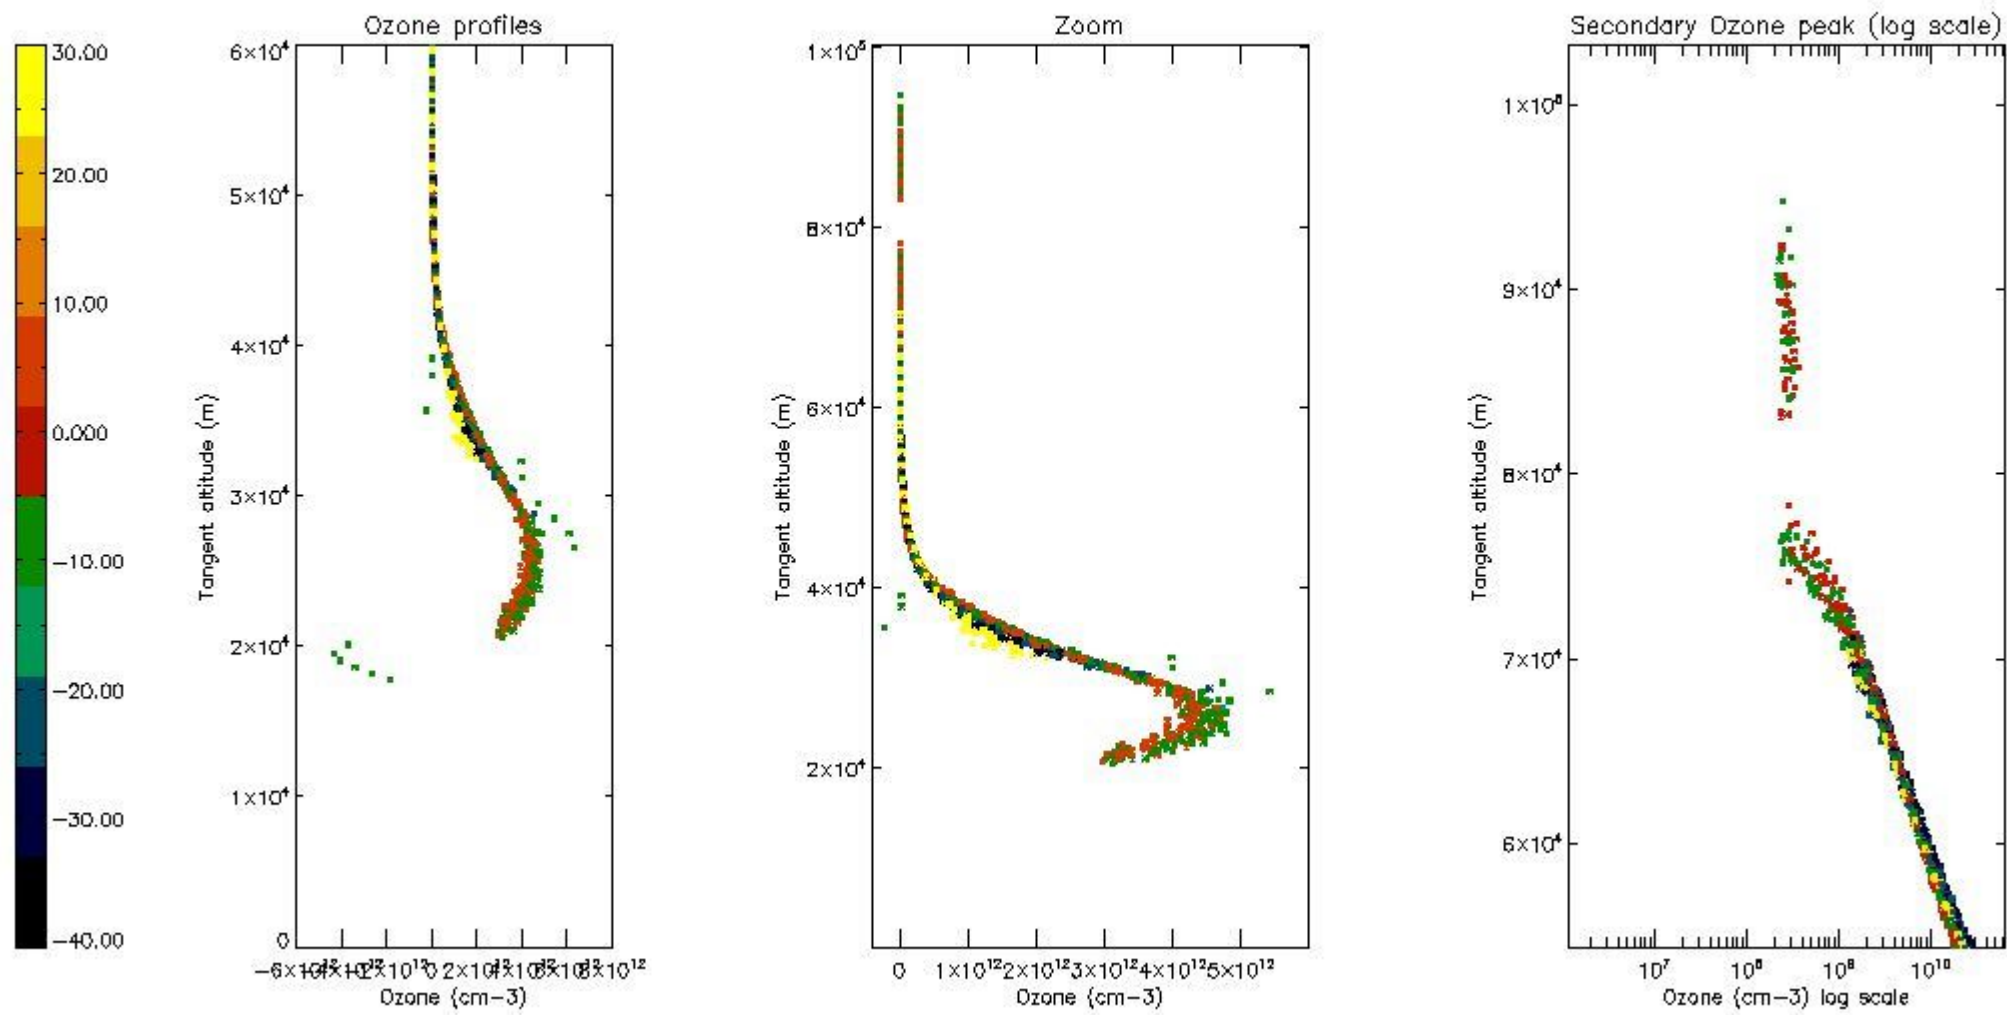

*5.4 Plot ozone profiles where STD < 10% (dark without errors)*

The colorbar represents the latitude.

*5.5 Plot ozone profiles where STD < 5% (dark without errors)*

The colorbar represents the latitude.

*5.6 Plot NO<sub>2</sub> profiles for all STD (dark without errors)*

The colorbar represents the latitude.

*5.7 Plot NO3 profiles for all STD (dark without errors)*

The colorbar represents the latitude.

*5.8 Plot H2O profiles for all STD (only for occultations of stars 1,2,3,4,13,14,16,26,63 dark without errors)*