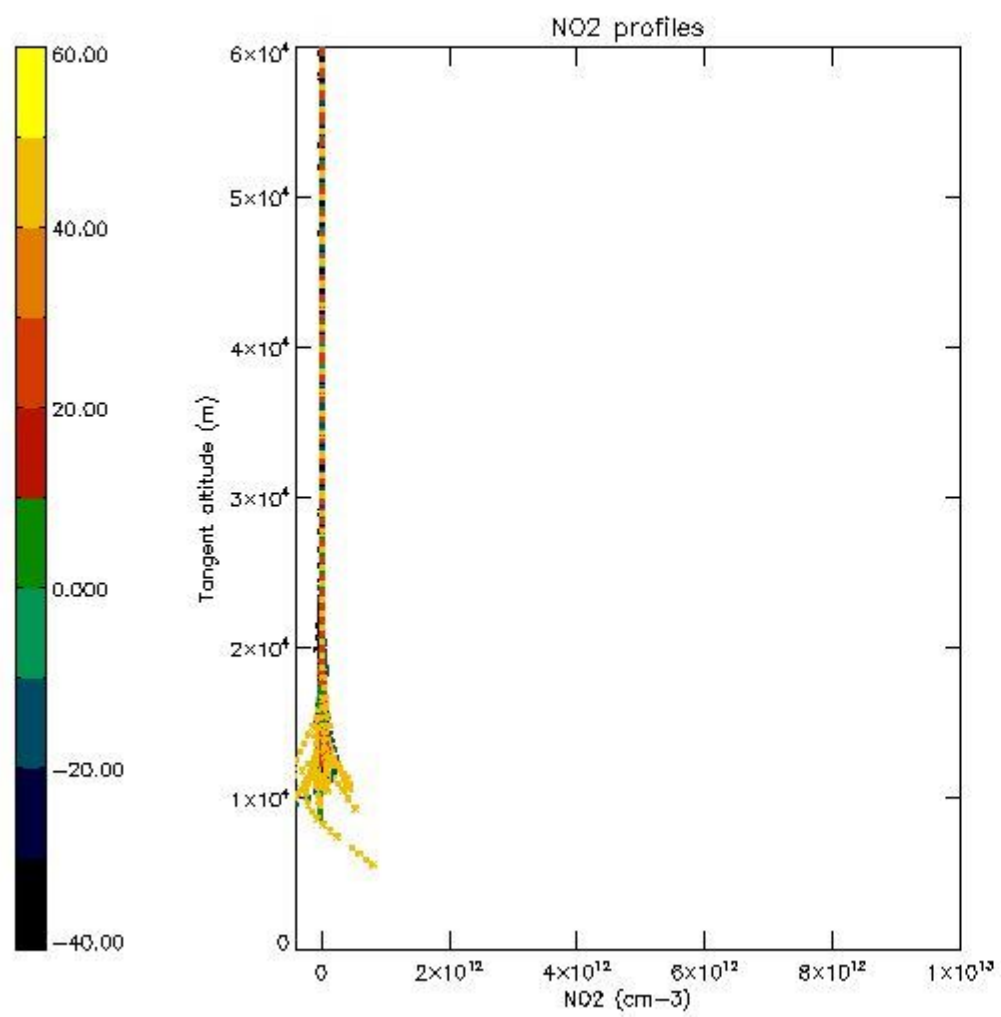

5.7 Plot NO3 profiles for all STD (dark without errors)

The colorbar represents the latitude.