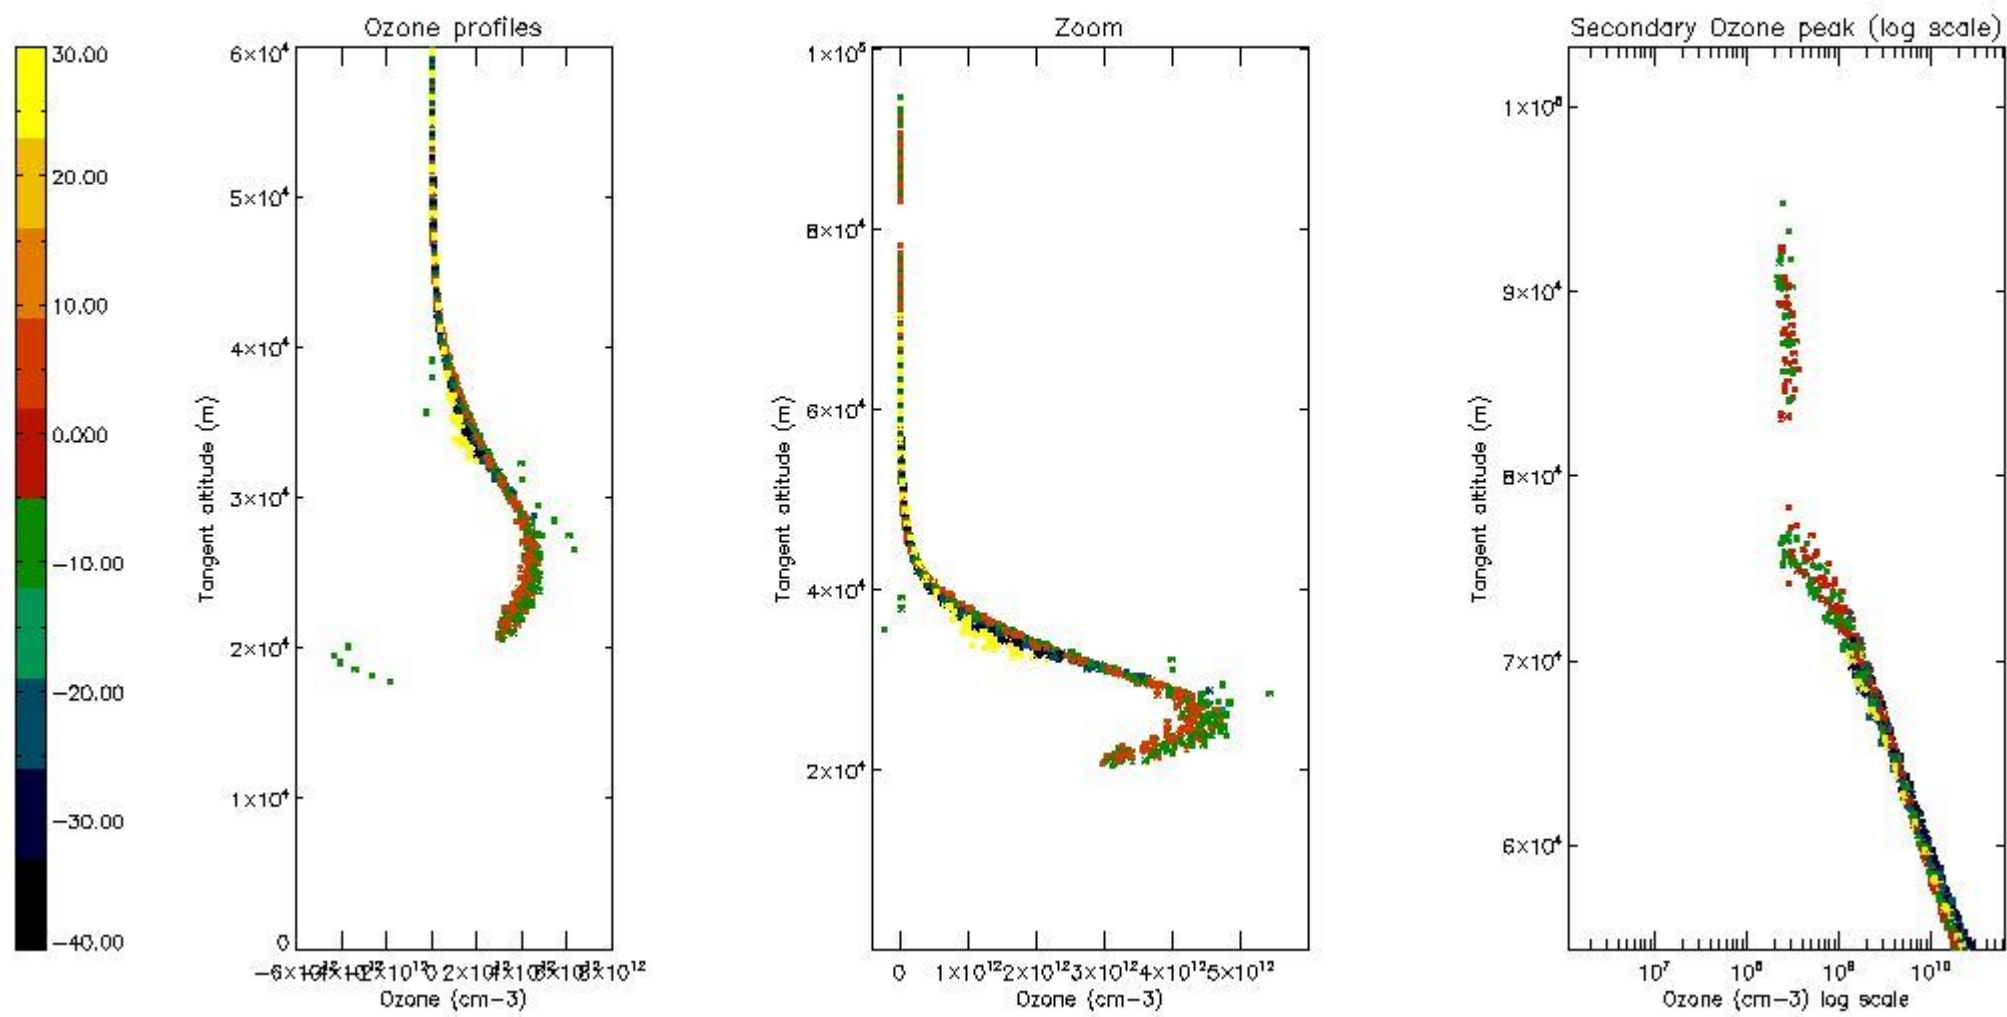

5.6 Plot NO₂ profiles for all STD (dark without errors)

The colorbar represents the latitude.