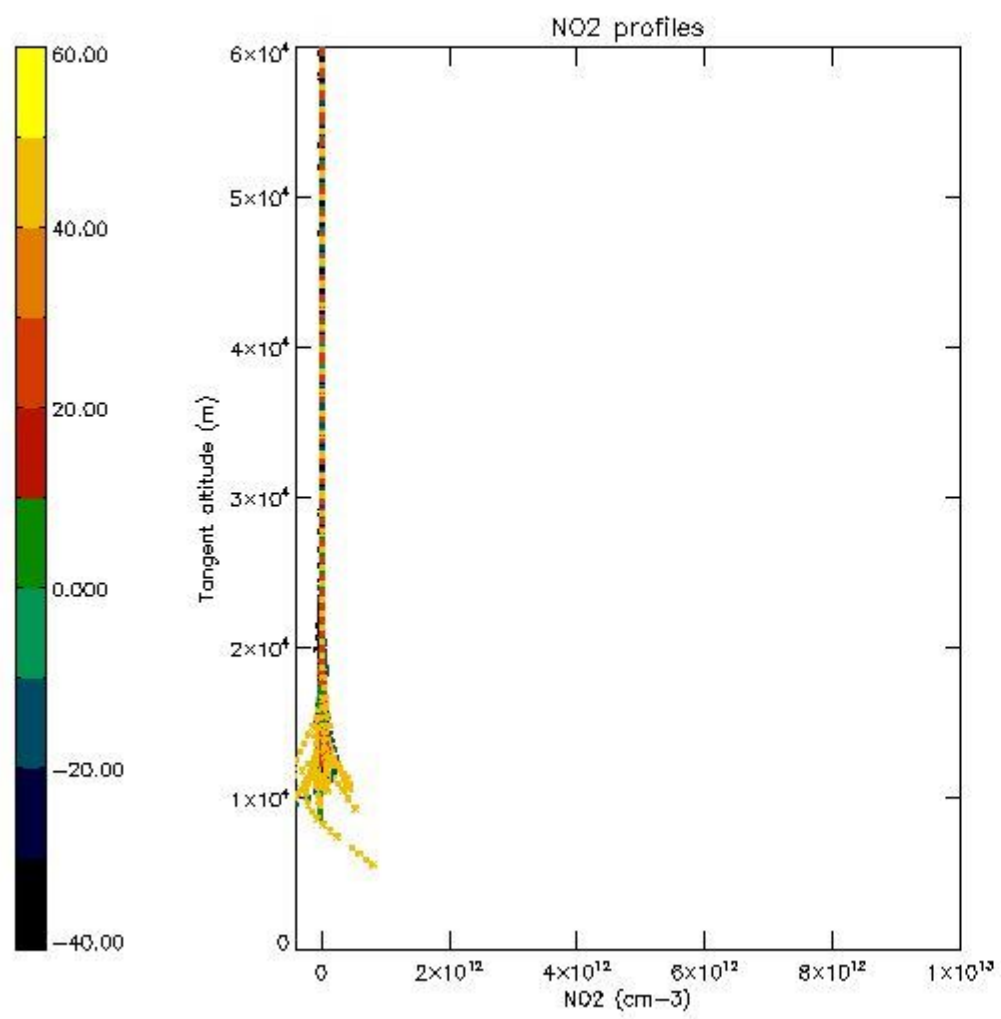

*5.4 Plot ozone profiles where STD < 10% (dark without errors)*

The colorbar represents the latitude.

*5.5 Plot ozone profiles where STD < 5% (dark without errors)*

The colorbar represents the latitude.

*5.6 Plot NO<sub>2</sub> profiles for all STD (dark without errors)*

The colorbar represents the latitude.

*5.7 Plot NO3 profiles for all STD (dark without errors)*

The colorbar represents the latitude.

*5.8 Plot H2O profiles for all STD (only for occultations of stars 1,2,3,4,13,14,16,26,63 dark without errors)*