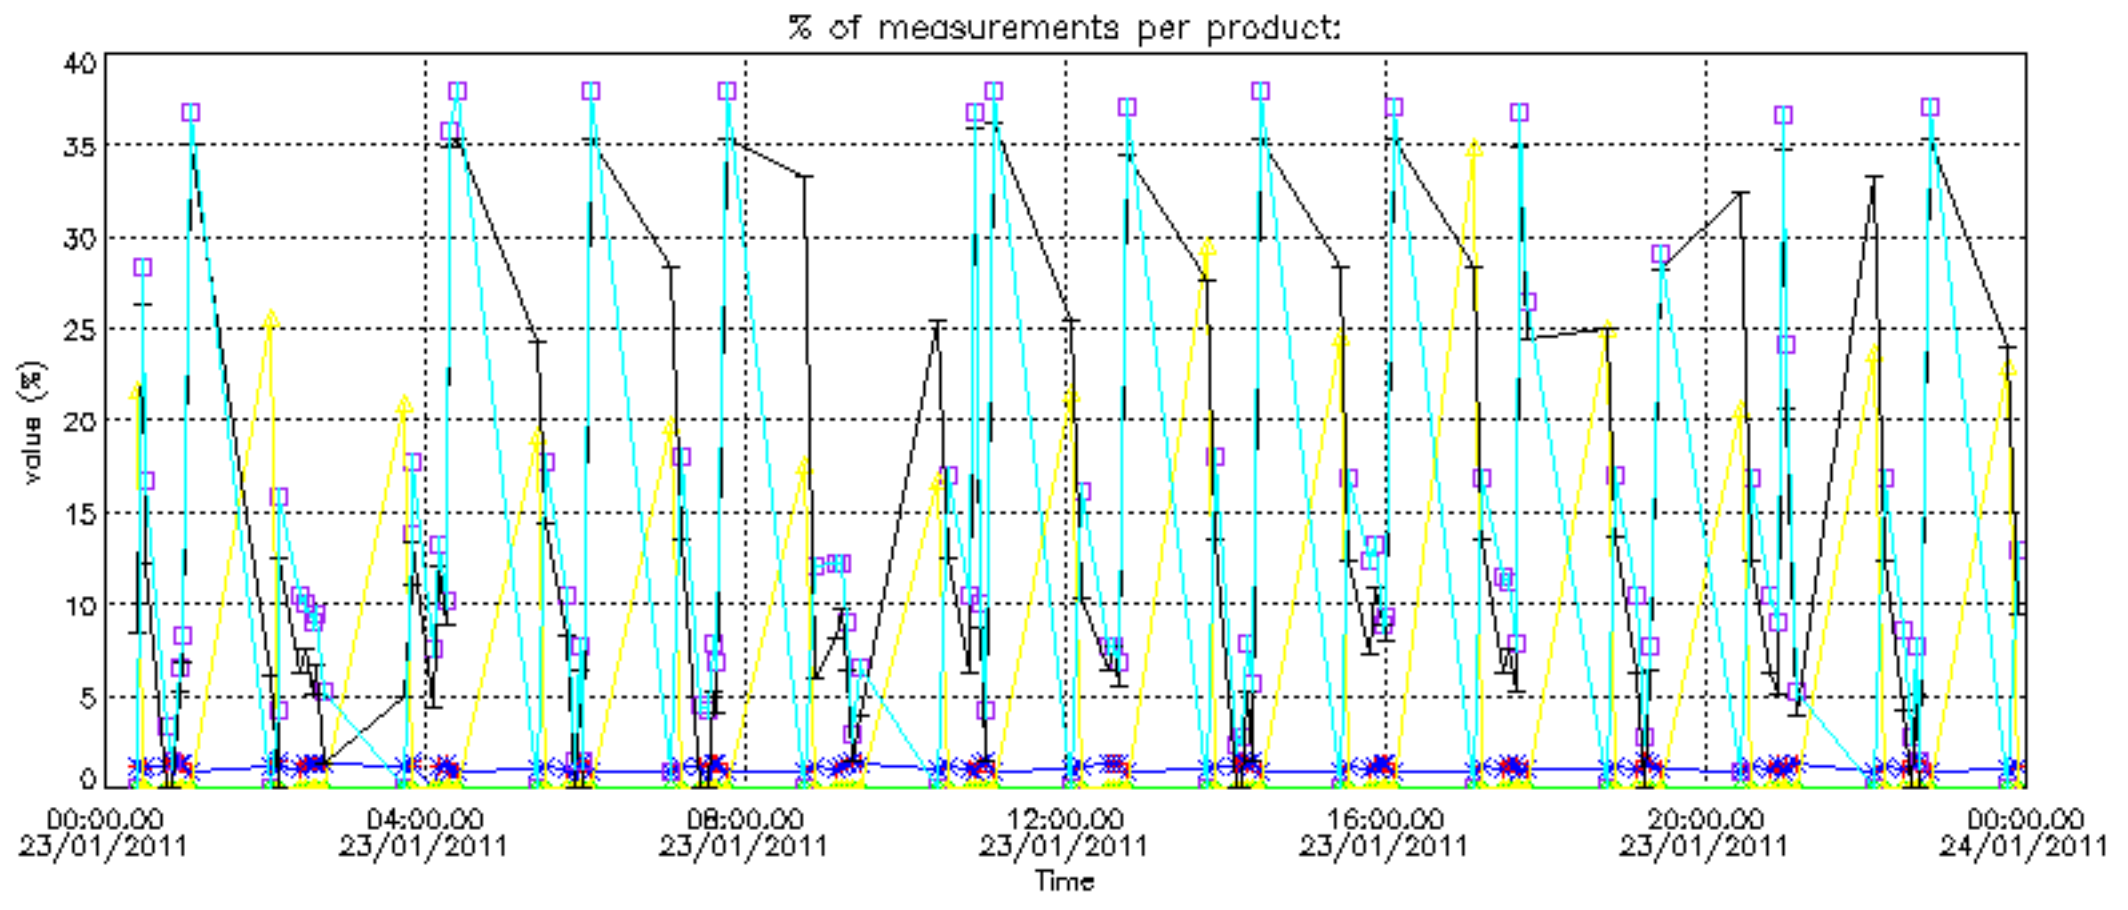

Percentage of cosmic ray hits per profile

Percentage of datation errors per profile