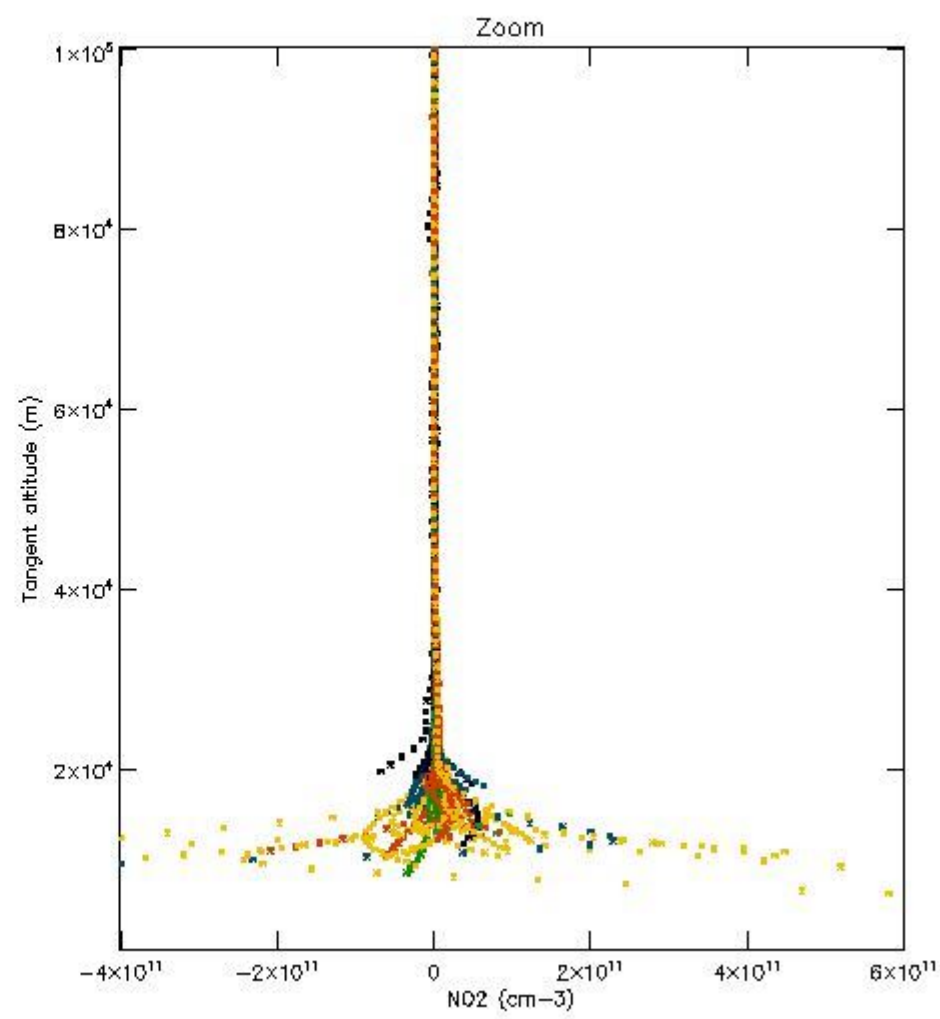

*5.4 Plot ozone profiles where STD < 10% (dark without errors)*

The colorbar represents the latitude.

*5.5 Plot ozone profiles where STD < 5% (dark without errors)*

The colorbar represents the latitude.

*5.6 Plot NO<sub>2</sub> profiles for all STD (dark without errors)*

The colorbar represents the latitude.

*5.7 Plot NO3 profiles for all STD (dark without errors)*

The colorbar represents the latitude.

*5.8 Plot H2O profiles for all STD (only for occultations of stars 1,2,3,4,13,14,16,26,63 dark without errors)*