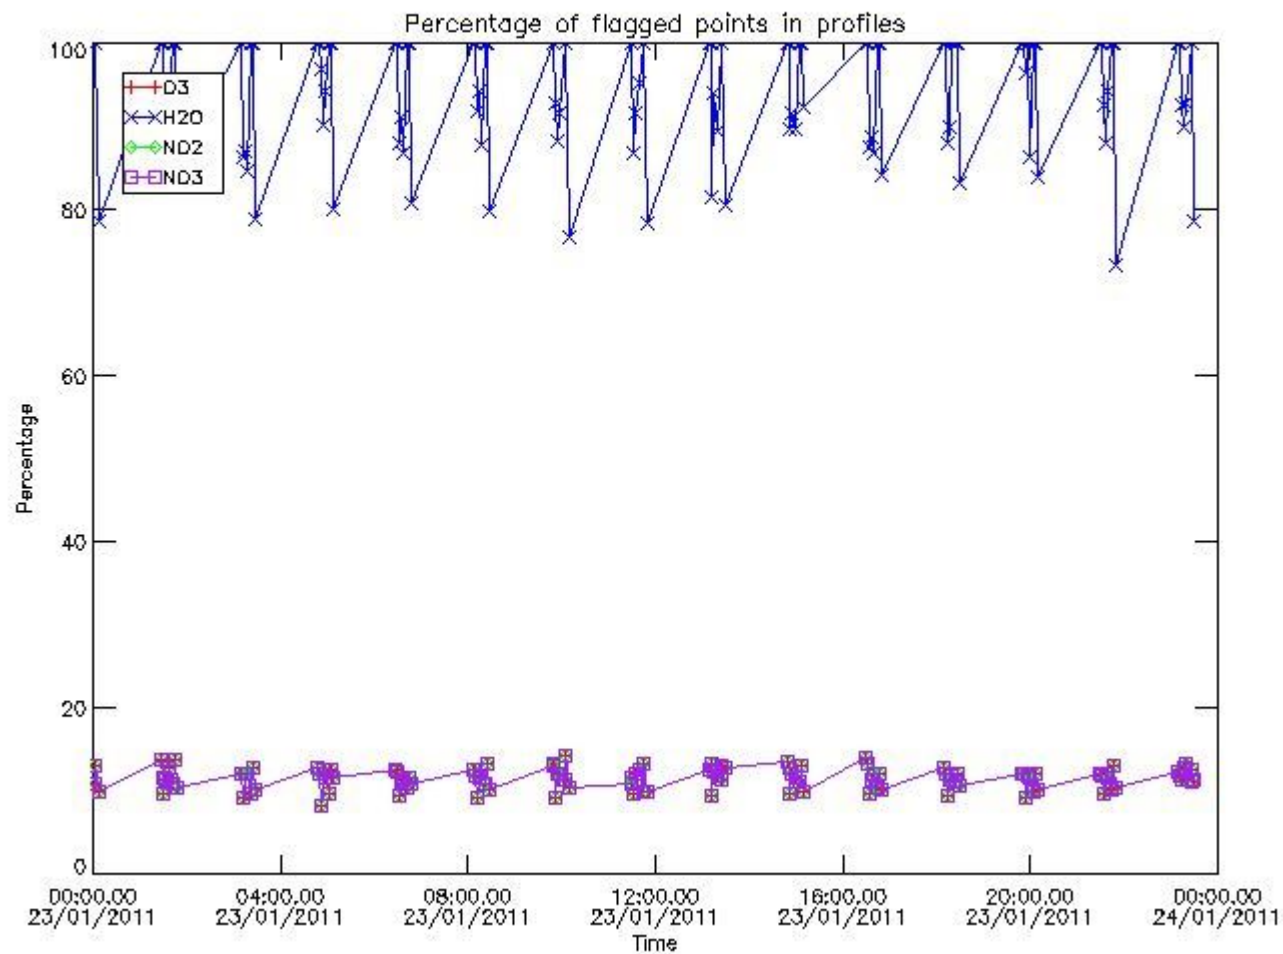

3. Quality information per product

In this section it is plotted some information contained in the Quality Summary data set of the level 2 products. Only products in dark limb conditions and without errors (error flag in the MPH set to "0") are used.

3.1 Plot quality information per product (time dependant)