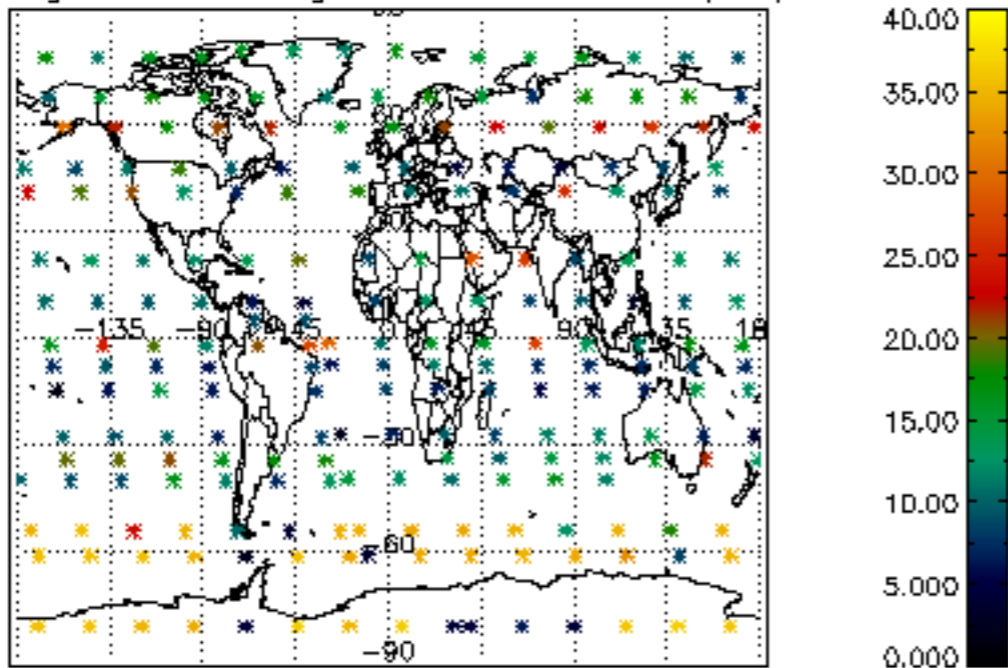

Percentage of cosmic ray hits per profile

Percentage of star falling outside central band per profile