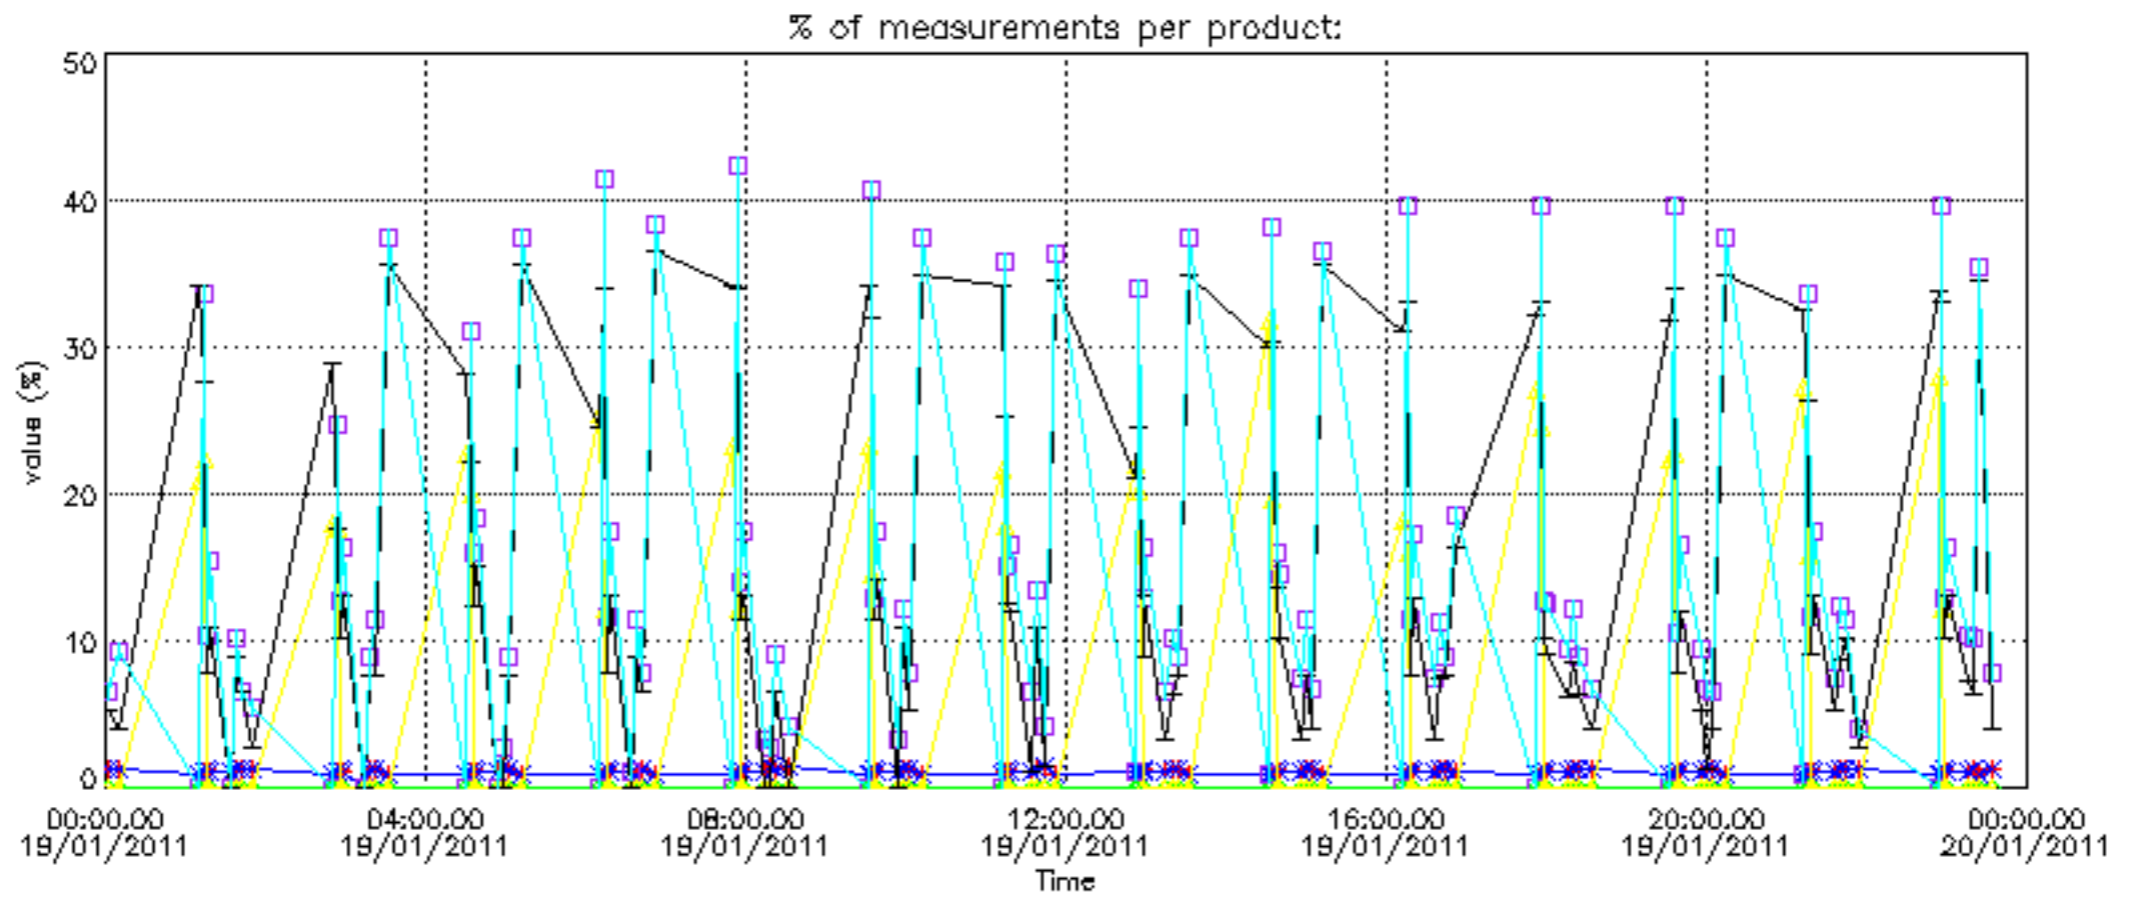

Percentage of cosmic ray hits per profile

Percentage of datation errors per profile