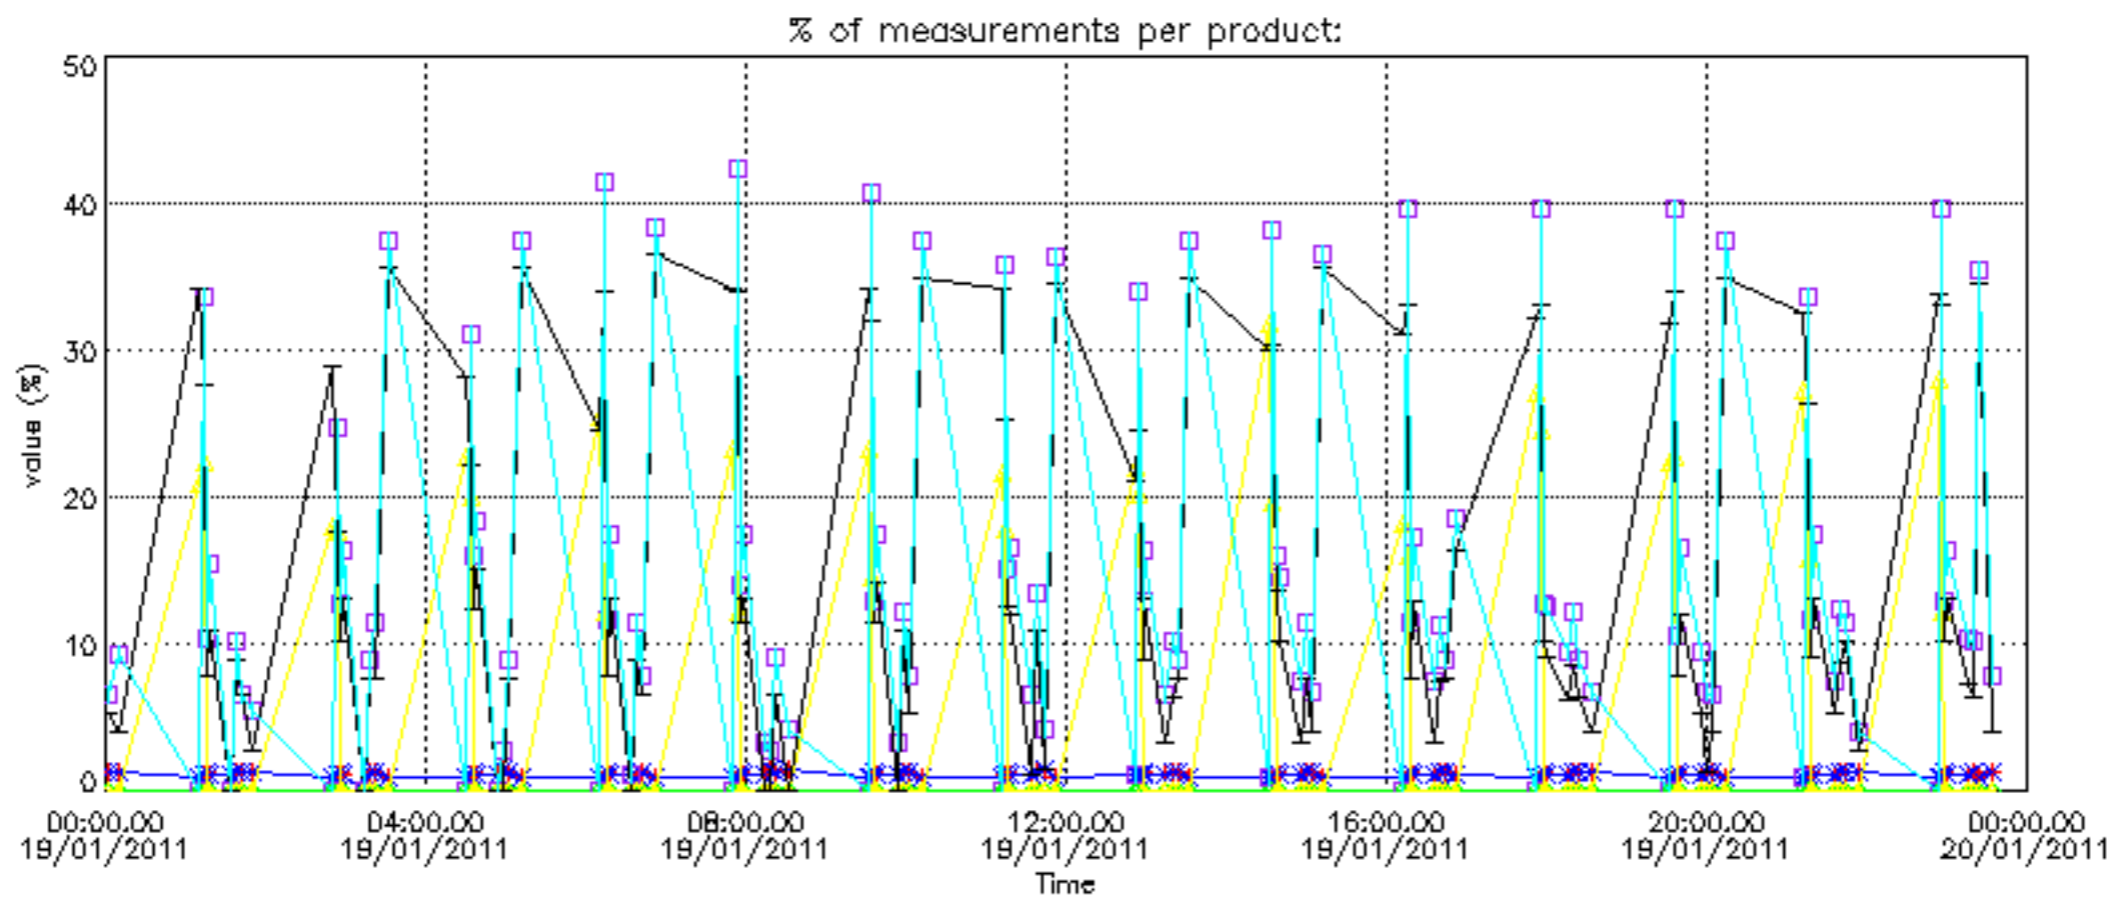

Percentage of cosmic ray hits per profile

Percentage of datation errors per profile