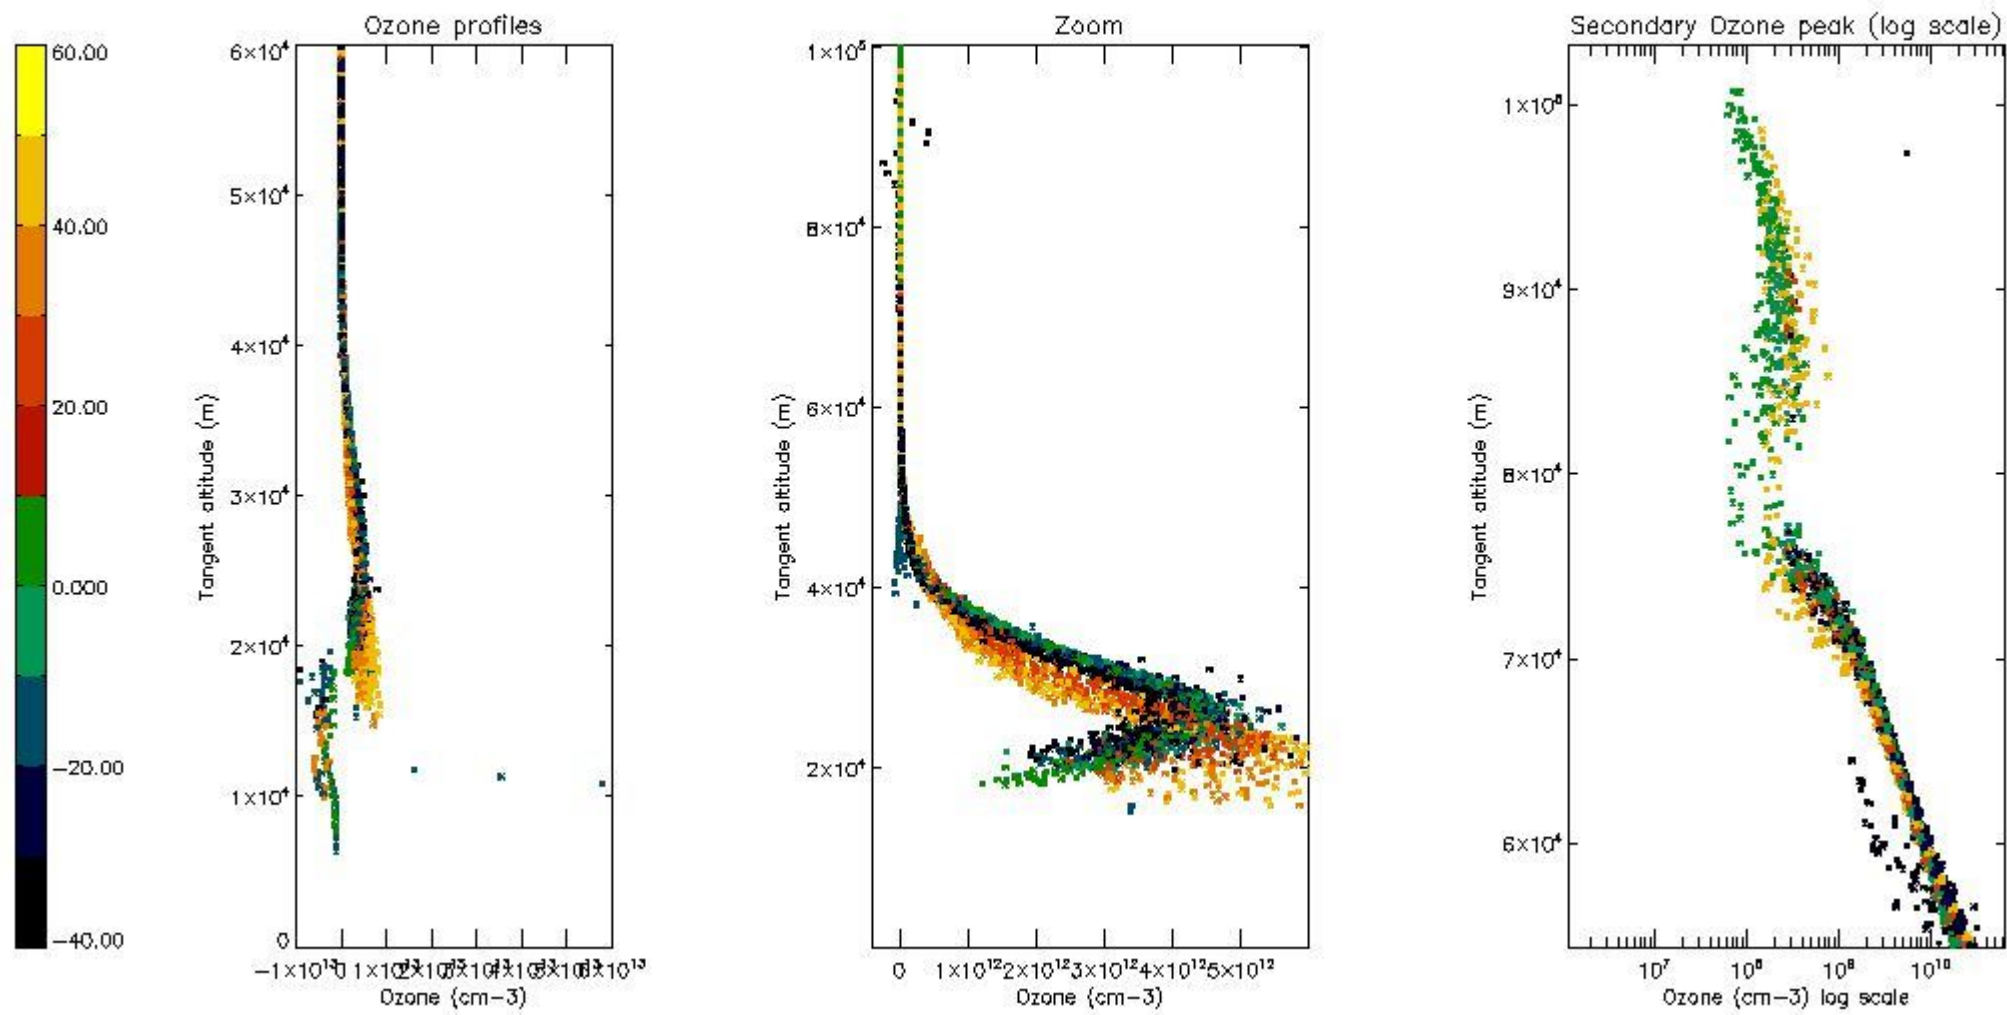

STD < 10	15
STD < 5	9

5.2 Plot ozone profiles for all STD (dark without errors)

The colorbar represents the latitude.

5.3 Plot ozone profiles where STD < 20% (dark without errors)

The colorbar represents the latitude.

5.4 Plot ozone profiles where STD < 10% (dark without errors)

The colorbar represents the latitude.

5.5 Plot ozone profiles where STD < 5% (dark without errors)

The colorbar represents the latitude.

5.6 Plot NO₂ profiles for all STD (dark without errors)