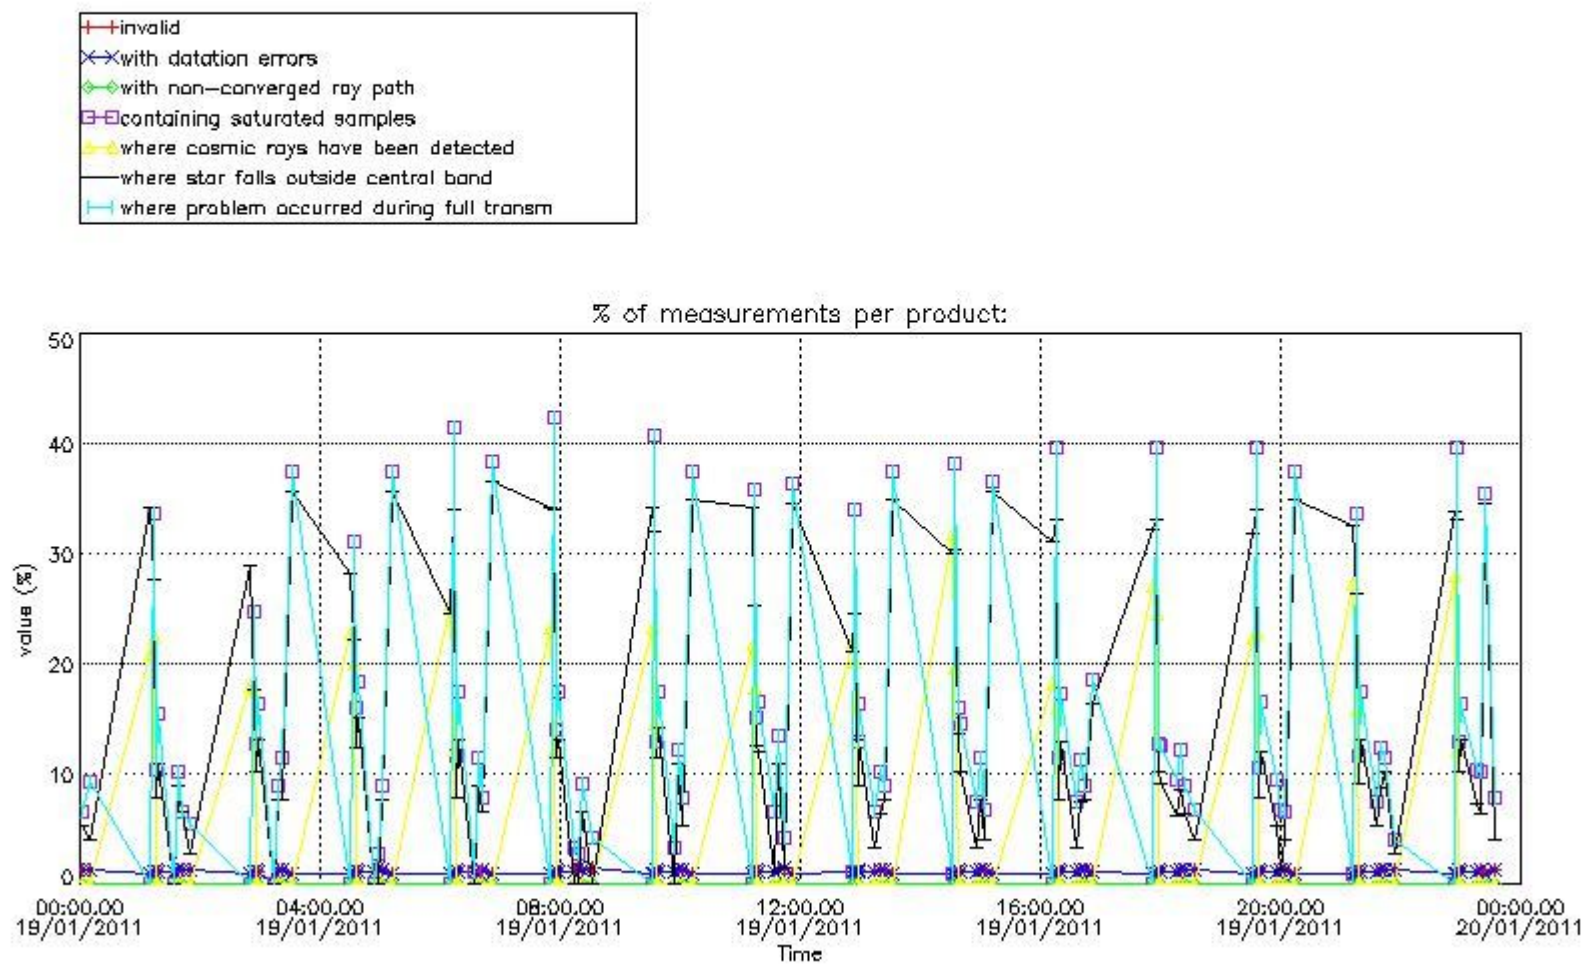

3.1 Plot quality information per product (time dependant)

3.2 Plot quality information per product (world map)

Percentage of flagged data per O3 profile

Percentage of flagged data per H2O profile

Percentage of flagged data per NO2 profile

Percentage of flagged data per NO3 profile

4. Level 1 quality information per product

In this section it is plotted some information contained in the Quality Summary data set of the level 2 products that comes from the level 1b processing. Products without errors (error flag in the MPH set to "0") are used.

4.1 Plot quality information per product (time dependant) coming from level 1b processing

4.1.1 Plot level 1 quality information per product (time dependant): ENVISAT ASCENDING passes

4.1.2 Plot level 1 quality information per product (time dependant): ENVISAT DESCENDING passes

5. Trace gas profiles

5.1 Ozone statistics based on quality of products

The final quality of the products can be "measured" using the STD (Standard Deviation) attached to every point profile. This information is written to the parameter GOM_NL__2P/NL_LOCAL_SPECIES_DENSITY/o3_std of the level 2 products. The table below shows the statistics for given STD ranges.