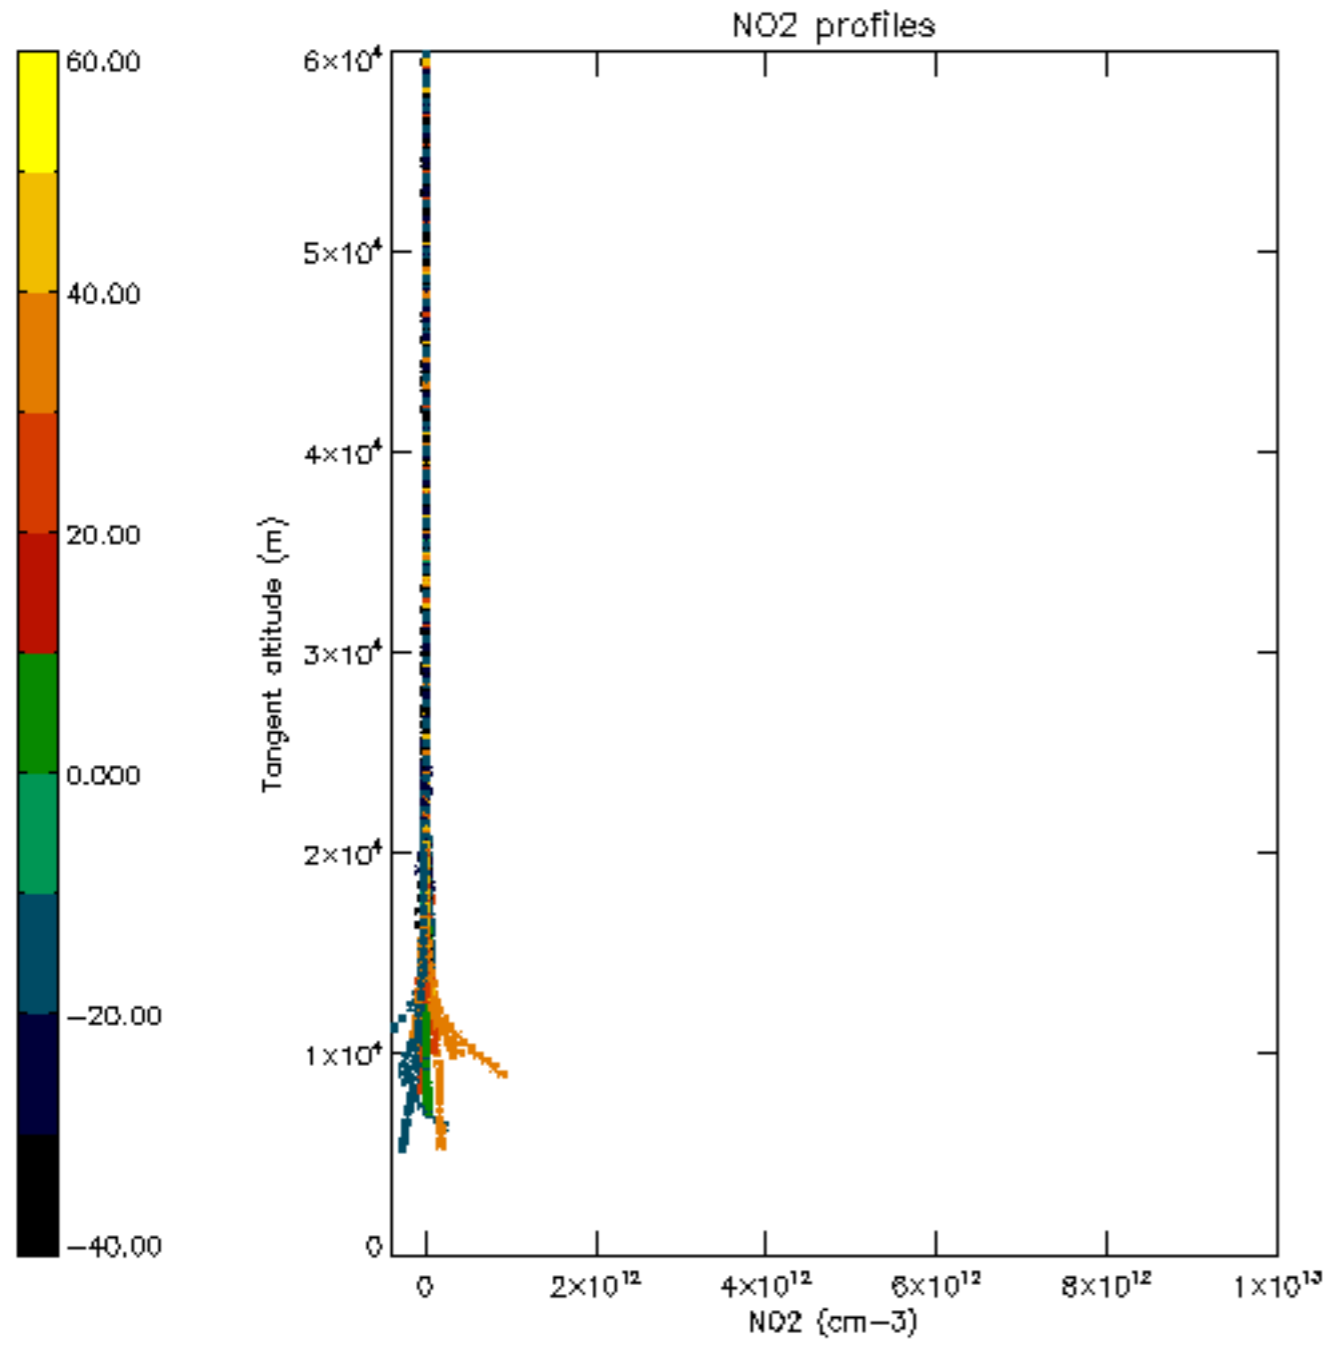

Percentage of star falling outside central band per profile

Percentage of saturation errors per profile

Percentage of flagged data per D3 profile

Percentage of flagged data per H2O profile

Percentage of flagged data per NO2 profile