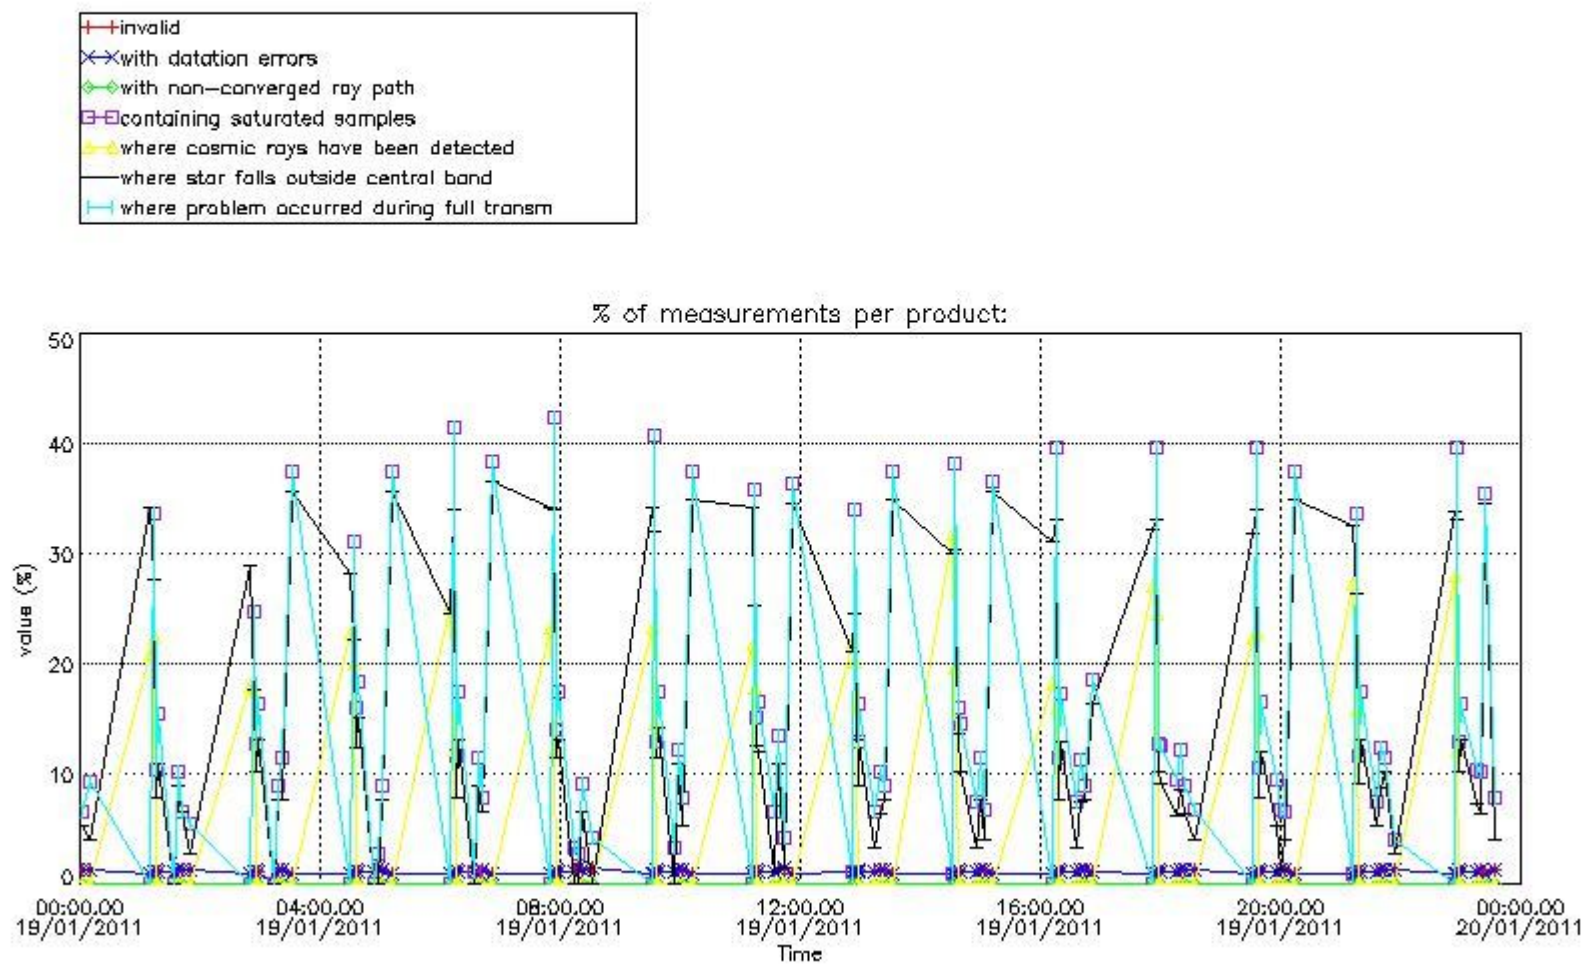

3. Quality information per product

In this section it is plotted some information contained in the Quality Summary data set of the level 2 products. Only products in dark limb conditions and without errors (error flag in the MPH set to "0") are used.

Percentage of flagged data per NO3 profile

4. Level 1 quality information per product

In this section it is plotted some information contained in the Quality Summary data set of the level 2 products that comes from the level 1b processing. Products without errors (error flag in the MPH set to "0") are used.

4.1 Plot quality information per product (time dependant) coming from level 1b processing

4.1.1 Plot level 1 quality information per product (time dependant): ENVISAT ASCENDING passes

4.1.2 Plot level 1 quality information per product (time dependant): ENVISAT DESCENDING passes