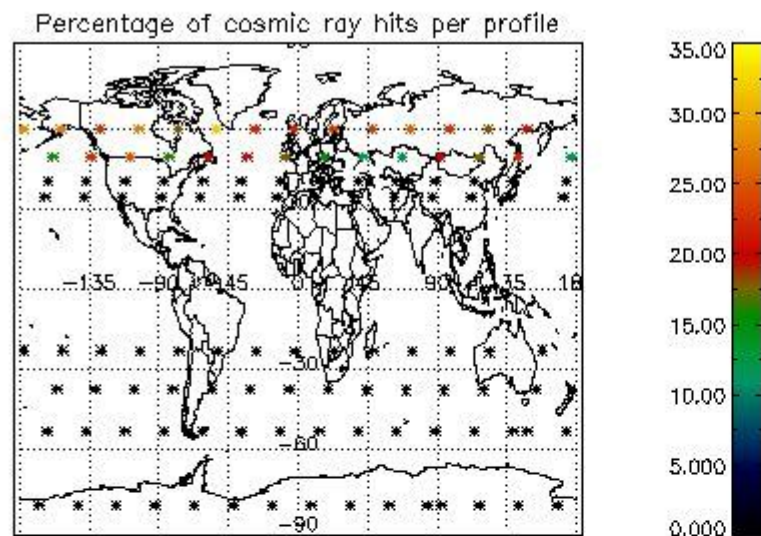

4.2.2 Plot level 1 quality information per product (world map): ENVISAT DESCENDING passes

5. Trace gas profiles

5.1 Ozone statistics based on quality of products

The final quality of the products can be "measured" using the STD (Standard Deviation) attached to every point profile. This information is written to the parameter GOM_NL__2P/NL_LOCAL_SPECIES_DENSITY/o3_std of the level 2 products. The table below shows the statistics for given STD ranges.

The statistics are given with respect to the overall valid production:

- Products without fatal errors: GOM_NL__2P/MPH/PRODUCT_ERR=0
- Valid point profile: GOM_NL__2P/NL_LOCAL_SPECIES_DENSITY/pcd(0)=0

The 'Criteria' is applied to valid points of dark limb products:

- Products in dark limb illumination condition: GOM_NL__2P/NL_SUMMARY_QUALITY/obs_ill_cond=0
- Products without fatal errors: GOM_NL__2P/MPH/PRODUCT_ERR=0
- Valid point profile: GOM_NL__2P/NL_LOCAL_SPECIES_DENSITY/pcd(0)=0

So, the table below shows the percentage of dark limb and valid observations for each criteria with respect to the overall valid daily observations.

Criteria	% of total production
All STD	41
STD < 20	19