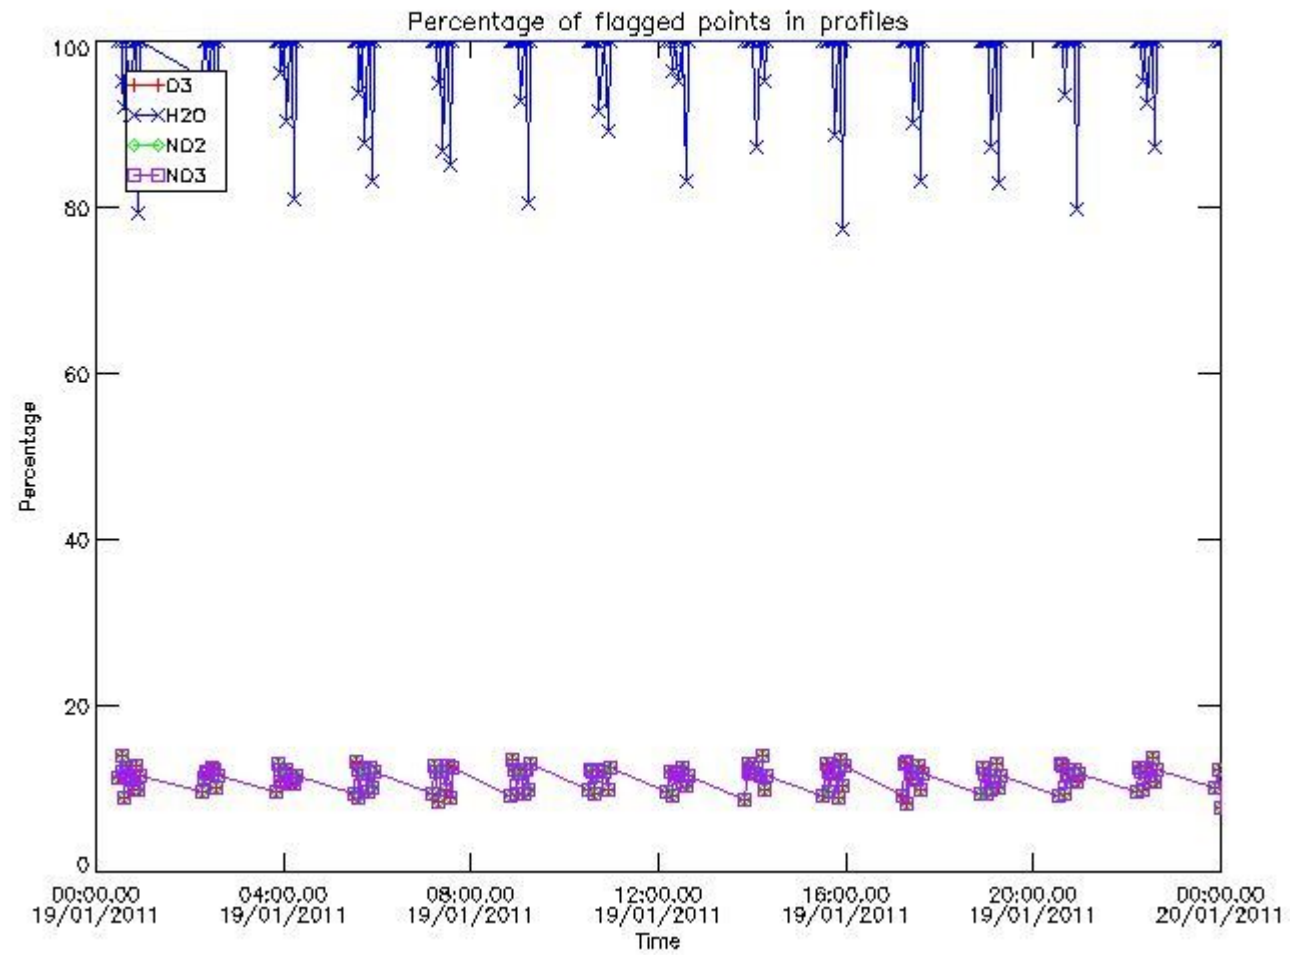

338	GOM_NL__2PRFIN20110119_234903_000000553098_00346_46481_9834.N1	19-JAN-2011 23:49:03	Twilight_stray	55.000	104	27Bet Lib	2.6140	13100.	110	46481	No
339	GOM_NL__2PRFIN20110119_235234_000000513098_00346_46481_9835.N1	19-JAN-2011 23:52:34	Dark	50.500	122	9Alp2Lib	2.7470	9700.0	101	46481	No
340	GOM_NL__2PRFIN20110119_235758_000000423098_00346_46481_9836.N1	19-JAN-2011 23:57:58	Dark	41.500	109	Bet Lup	2.6770	26000.	83	46481	No
341	GOM_NL__2PRFIN20110119_235941_000000663098_00346_46481_9837.N1	19-JAN-2011 23:59:41	Dark	66.000	54	5The Cen	2.0550	4500.0	132	46481	No

3. Quality information per product

In this section it is plotted some information contained in the Quality Summary data set of the level 2 products. Only products in dark limb conditions and without errors (error flag in the MPH set to "0") are used.

3.1 Plot quality information per product (time dependant)

3.2 Plot quality information per product (world map)