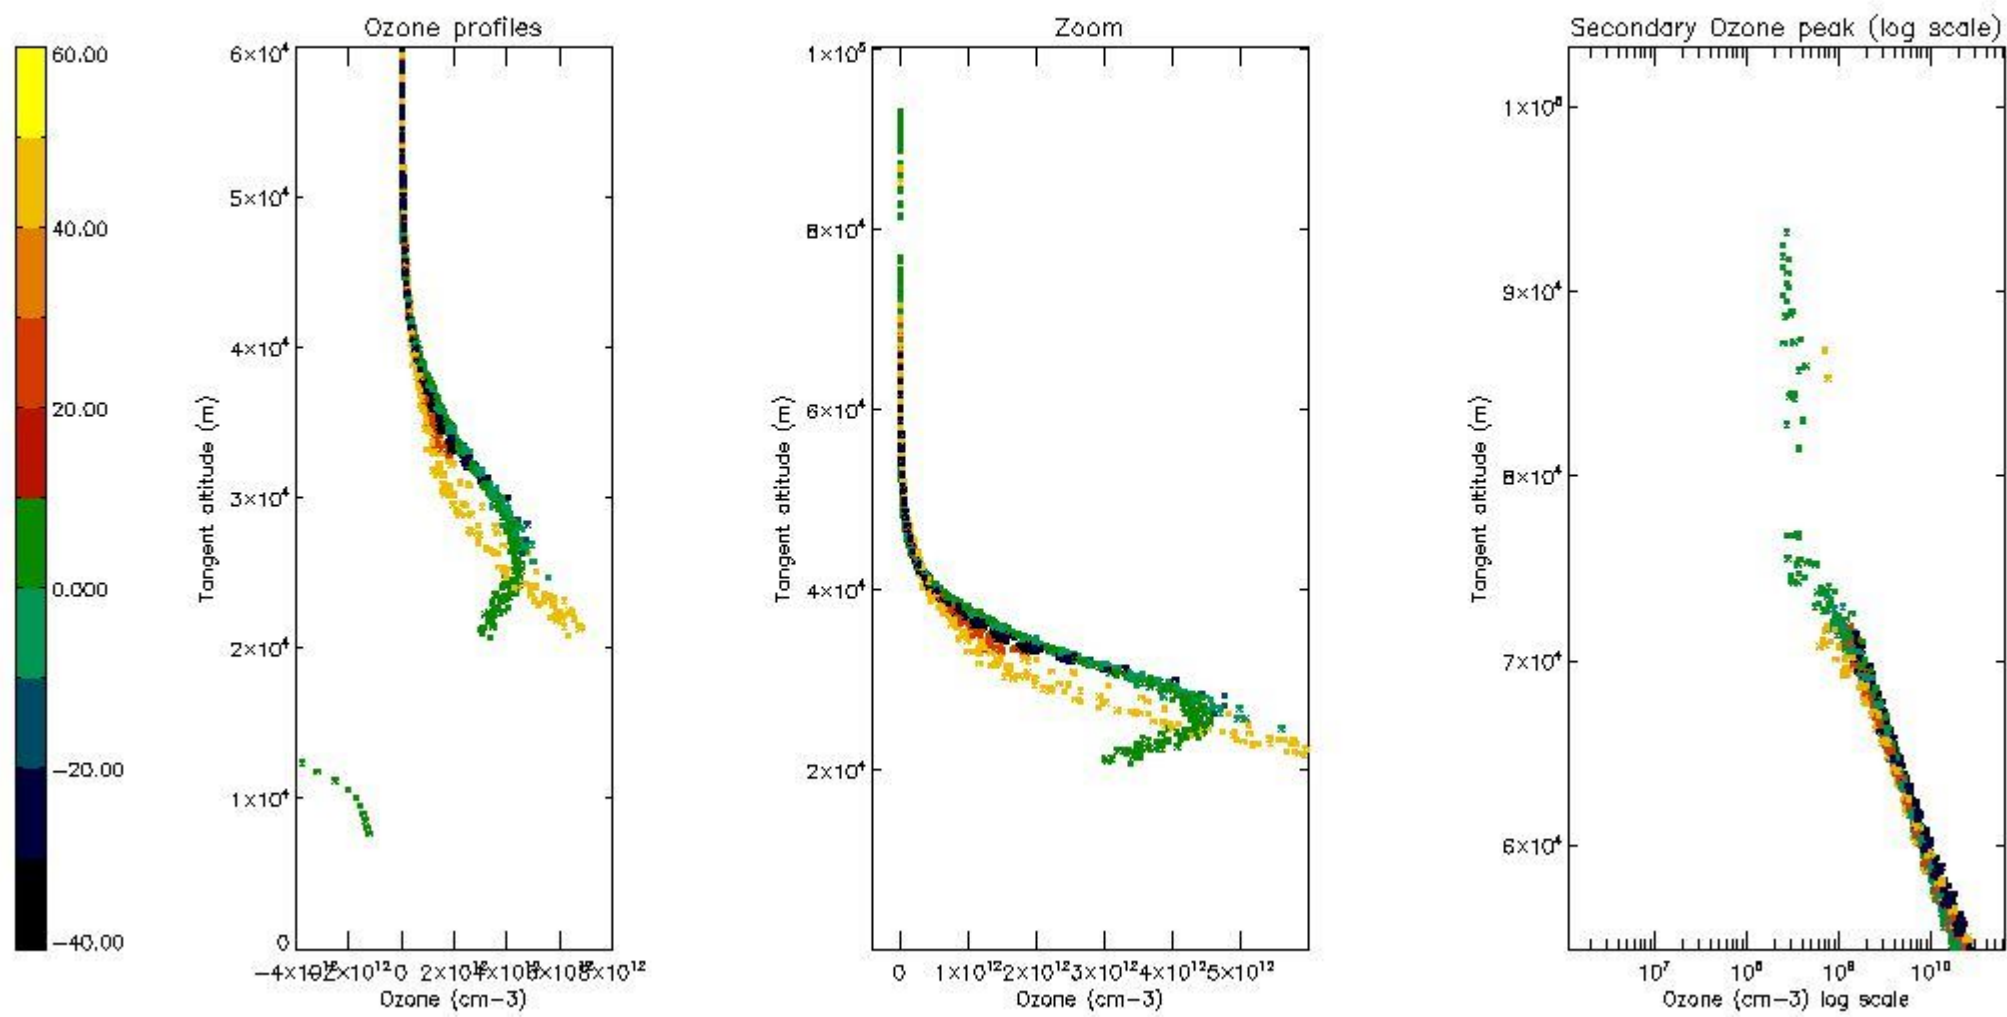

5.6 Plot NO₂ profiles for all STD (dark without errors)

The colorbar represents the latitude.