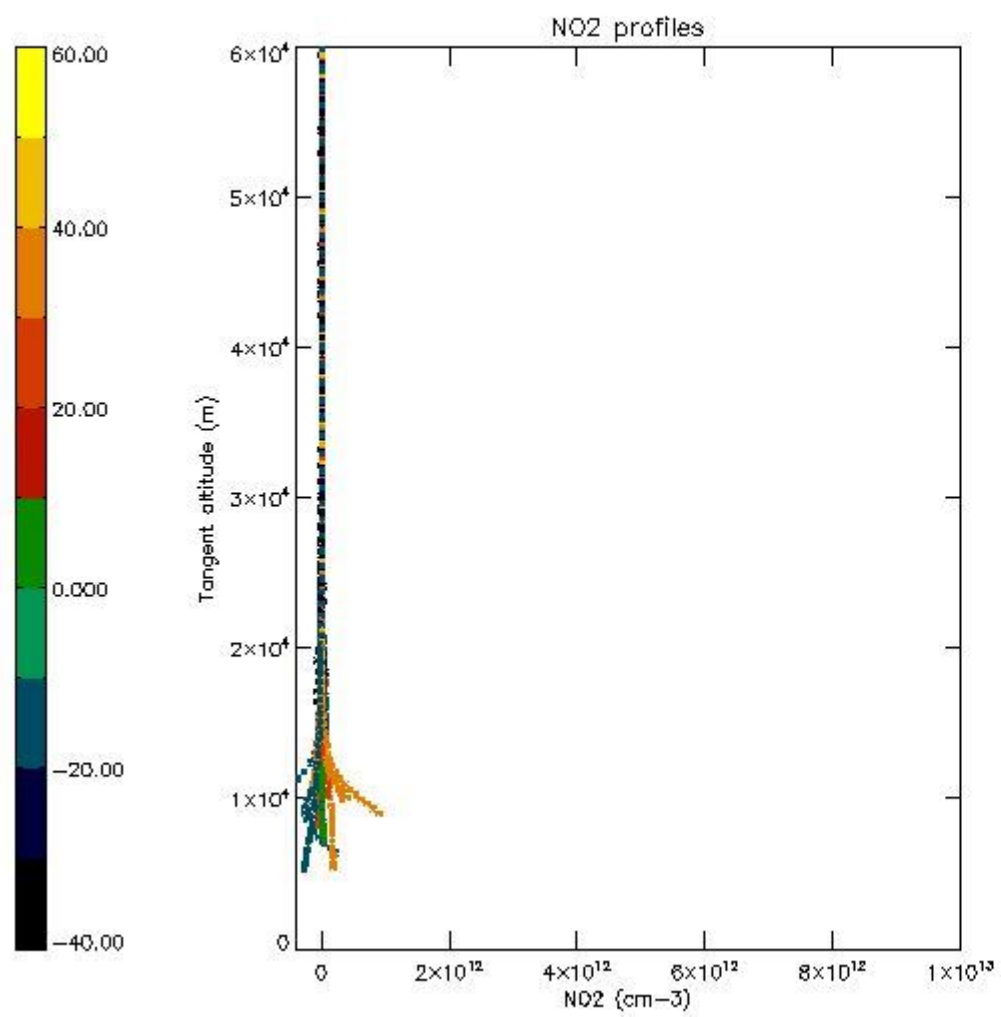

5.7 Plot NO3 profiles for all STD (dark without errors)

The colorbar represents the latitude.