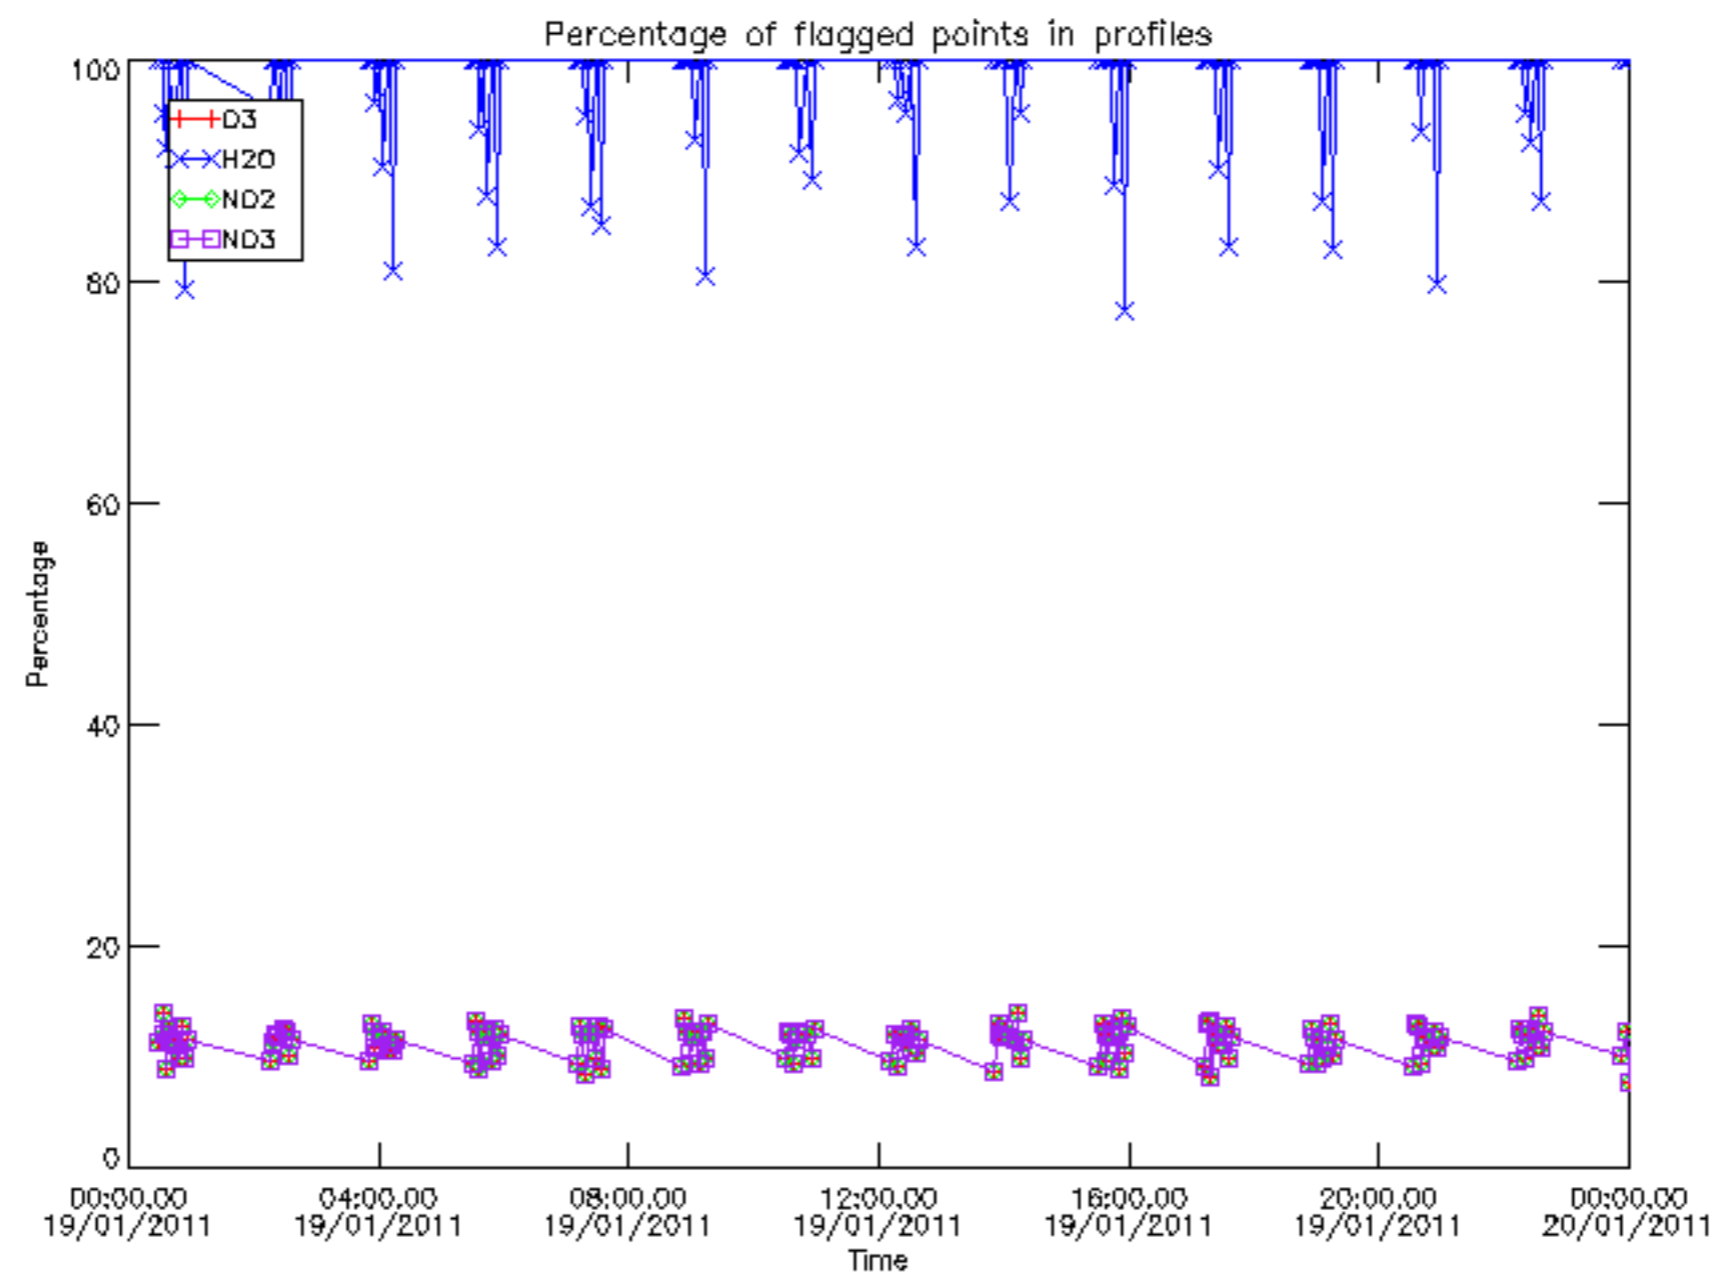

Percentage of flagged data per D3 profile

Percentage of flagged data per H2O profile