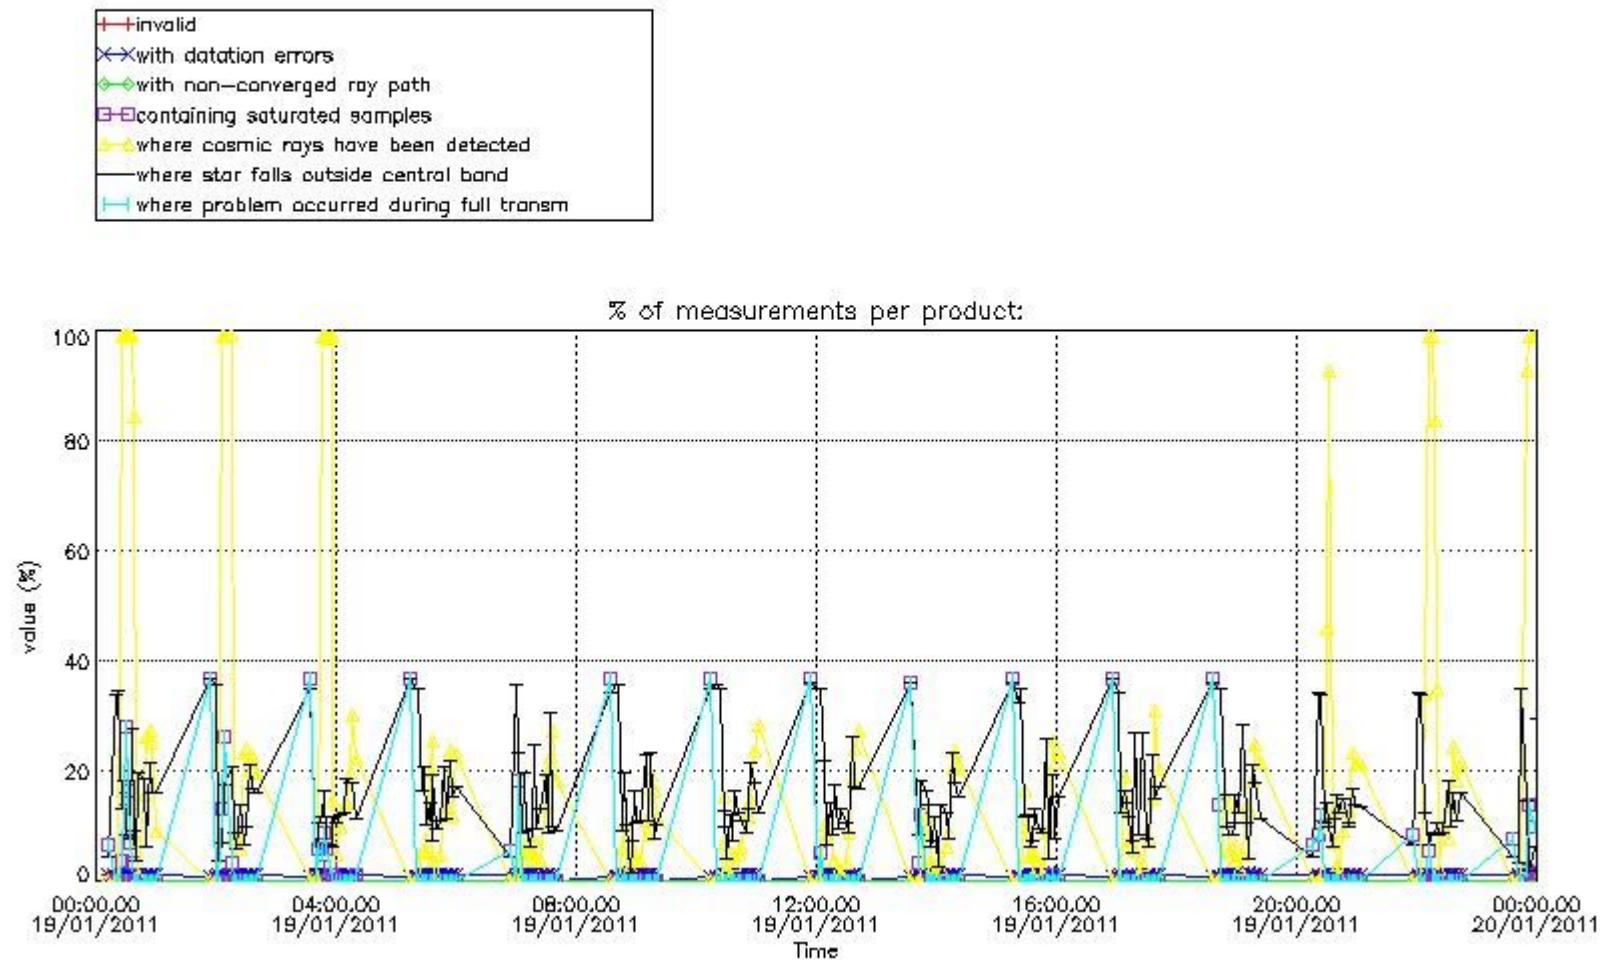

3.1 Plot quality information per product (time dependant)

3.2 Plot quality information per product (world map)

Percentage of flagged data per O3 profile

Percentage of flagged data per H2O profile

Percentage of flagged data per NO2 profile

Percentage of flagged data per NO3 profile

4. Level 1 quality information per product

In this section it is plotted some information contained in the Quality Summary data set of the level 2 products that comes from the level 1b processing. Products without errors (error flag in the MPH set to "0") are used.

4.1 Plot quality information per product (time dependant) coming from level 1b processing

4.1.1 Plot level 1 quality information per product (time dependant): ENVISAT ASCENDING passes

4.1.2 Plot level 1 quality information per product (time dependant): ENVISAT DESCENDING passes