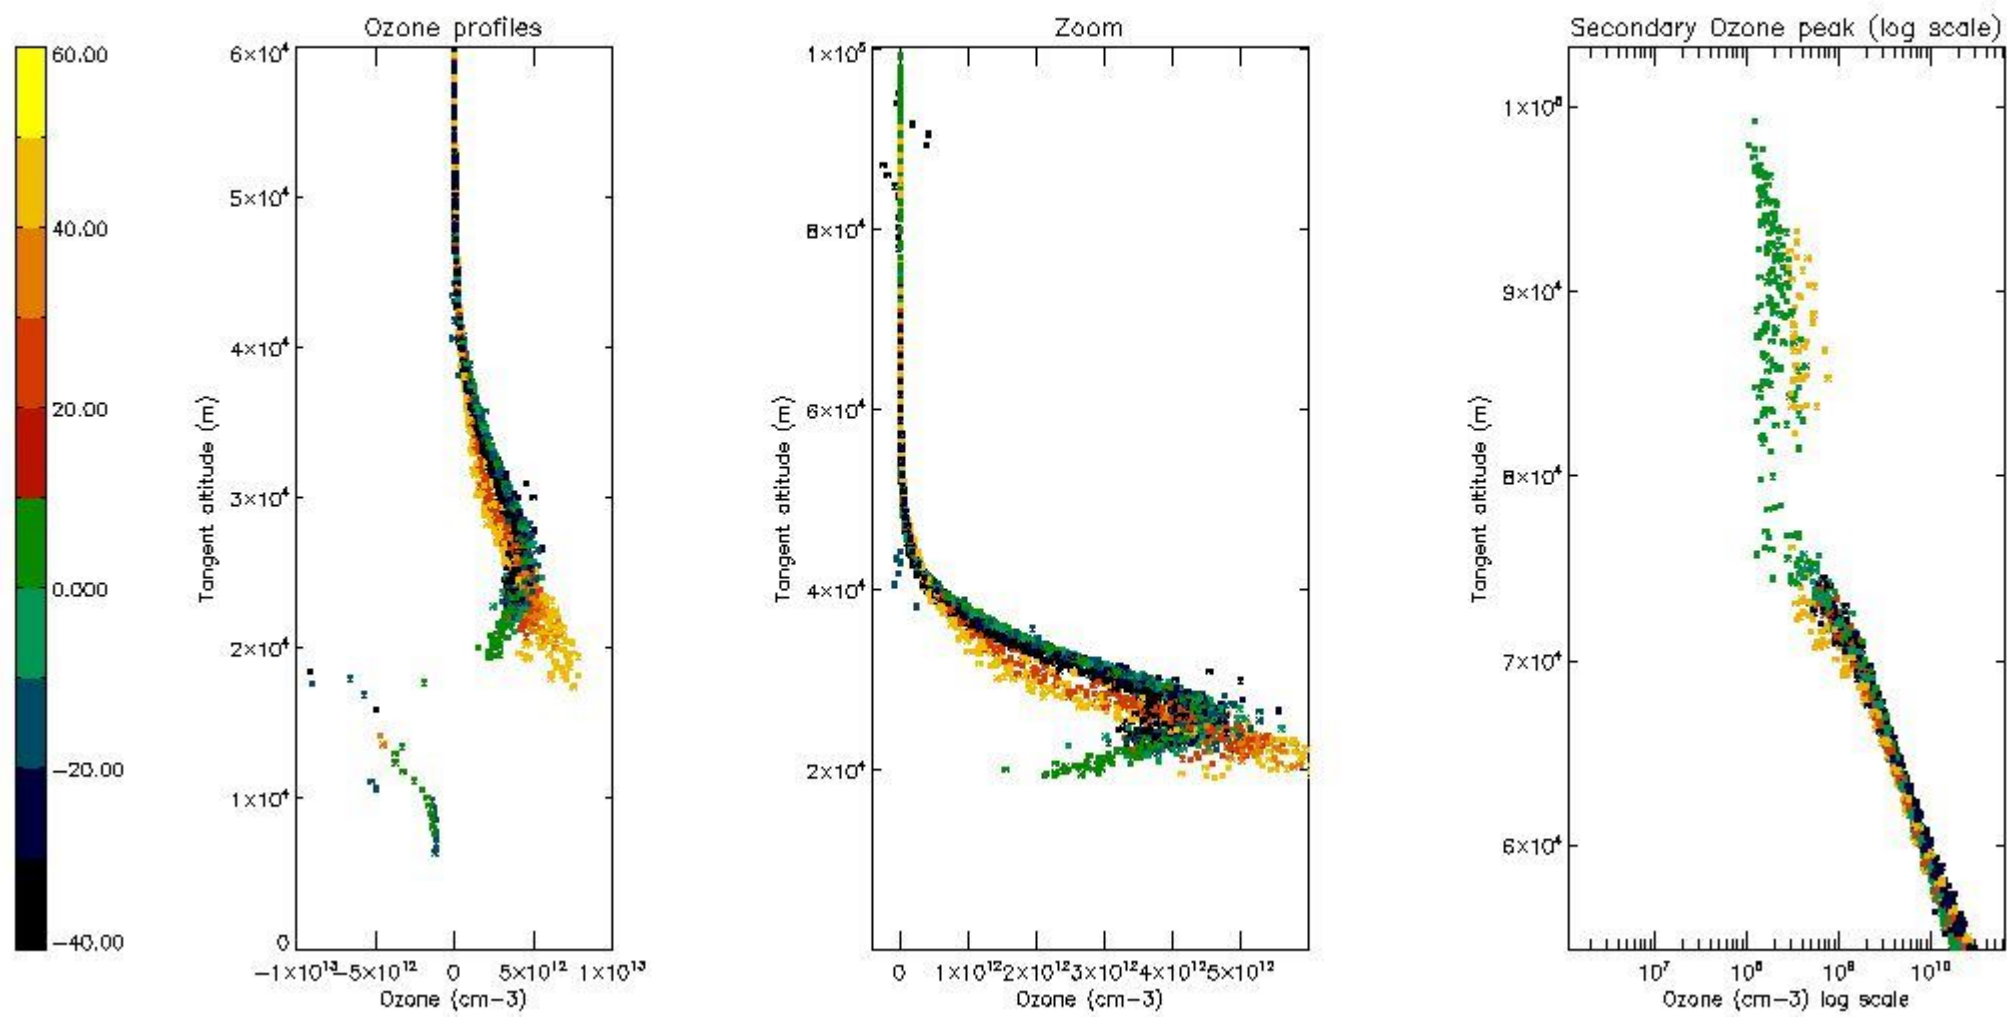

5.5 Plot ozone profiles where STD < 5% (dark without errors)

The colorbar represents the latitude.