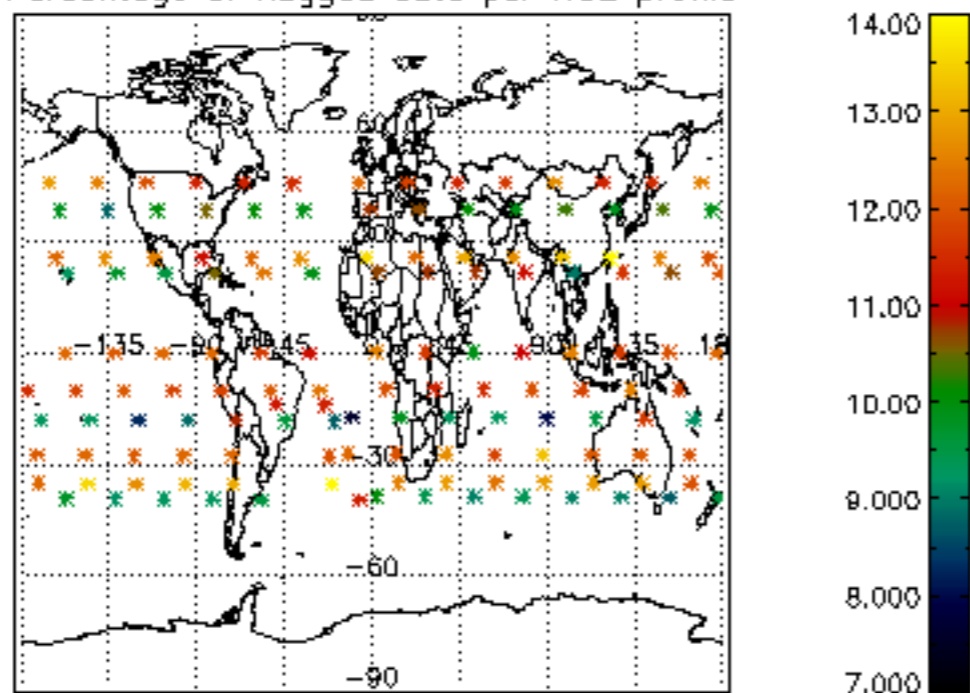

Percentage of flagged data per NO2 profile