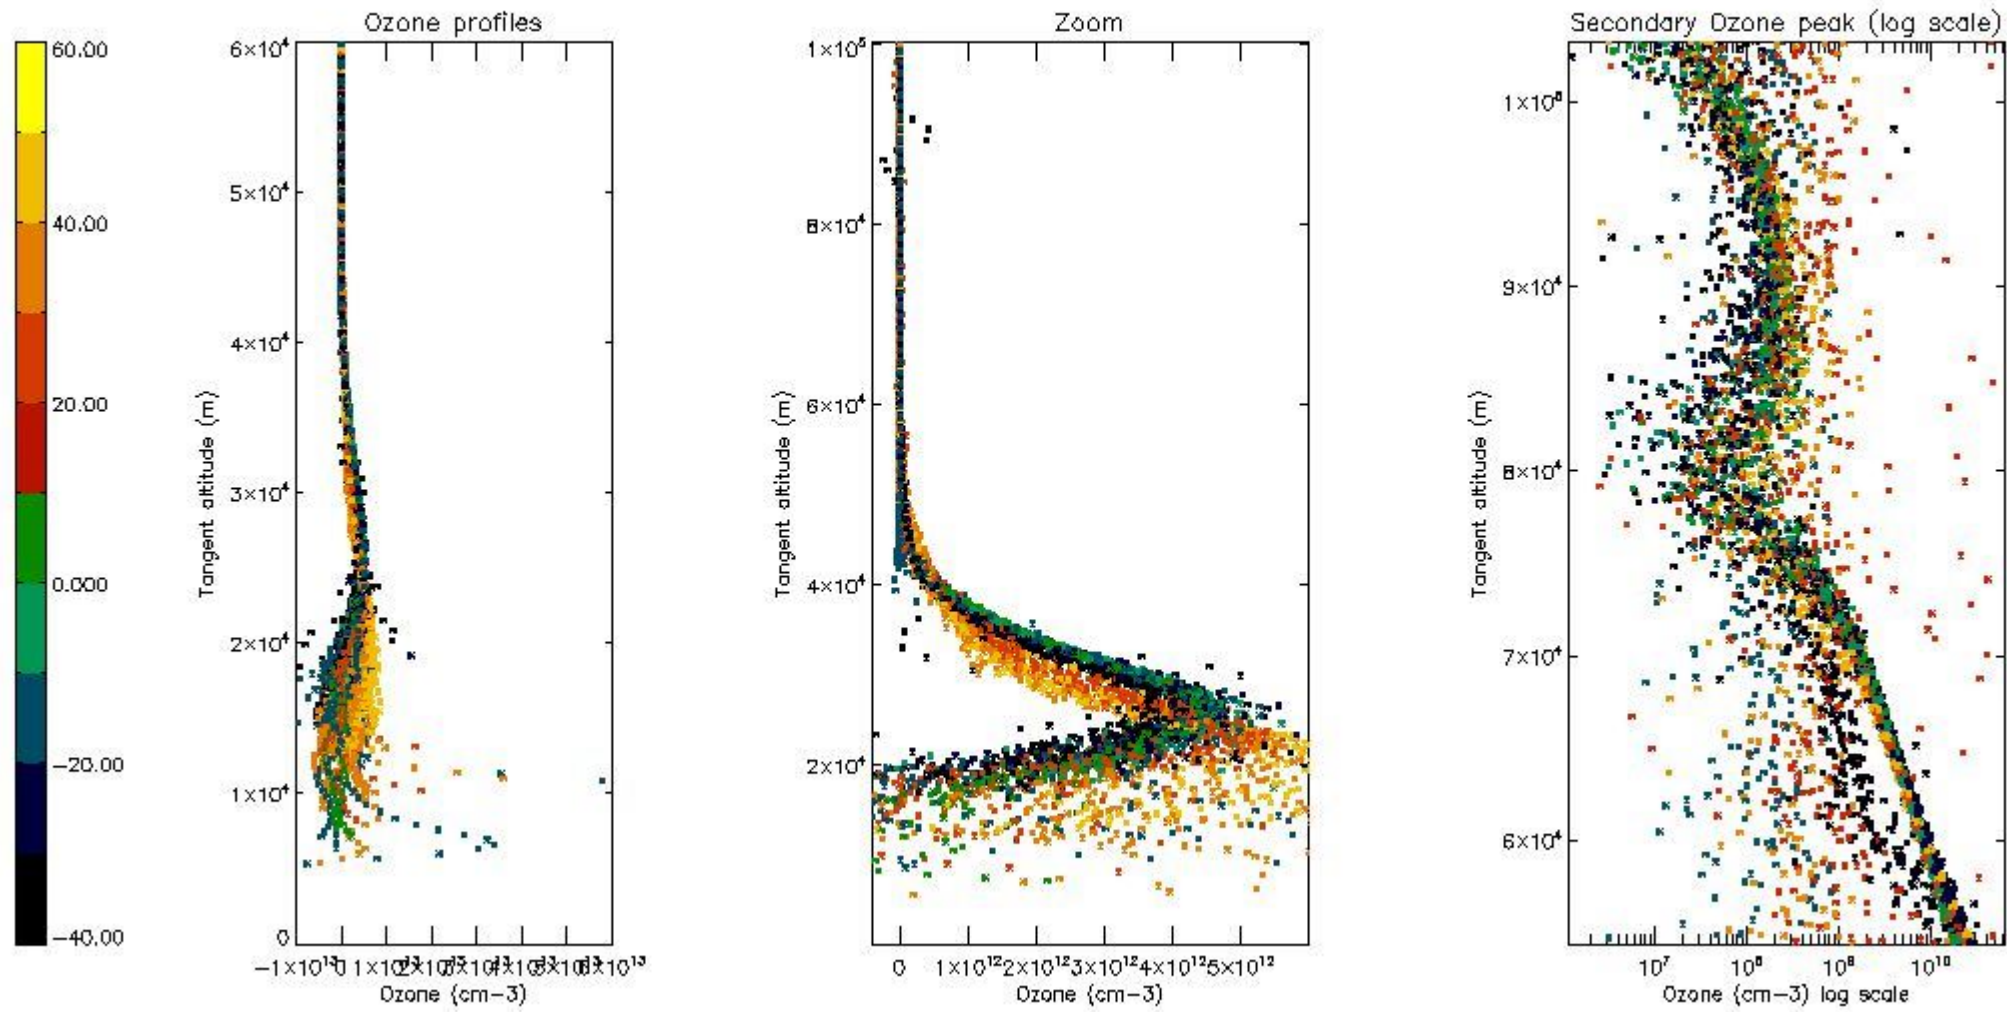

STD < 10	15
STD < 5	9

5.2 Plot ozone profiles for all STD (dark without errors)

The colorbar represents the latitude.

5.3 Plot ozone profiles where STD < 20% (dark without errors)

The colorbar represents the latitude.