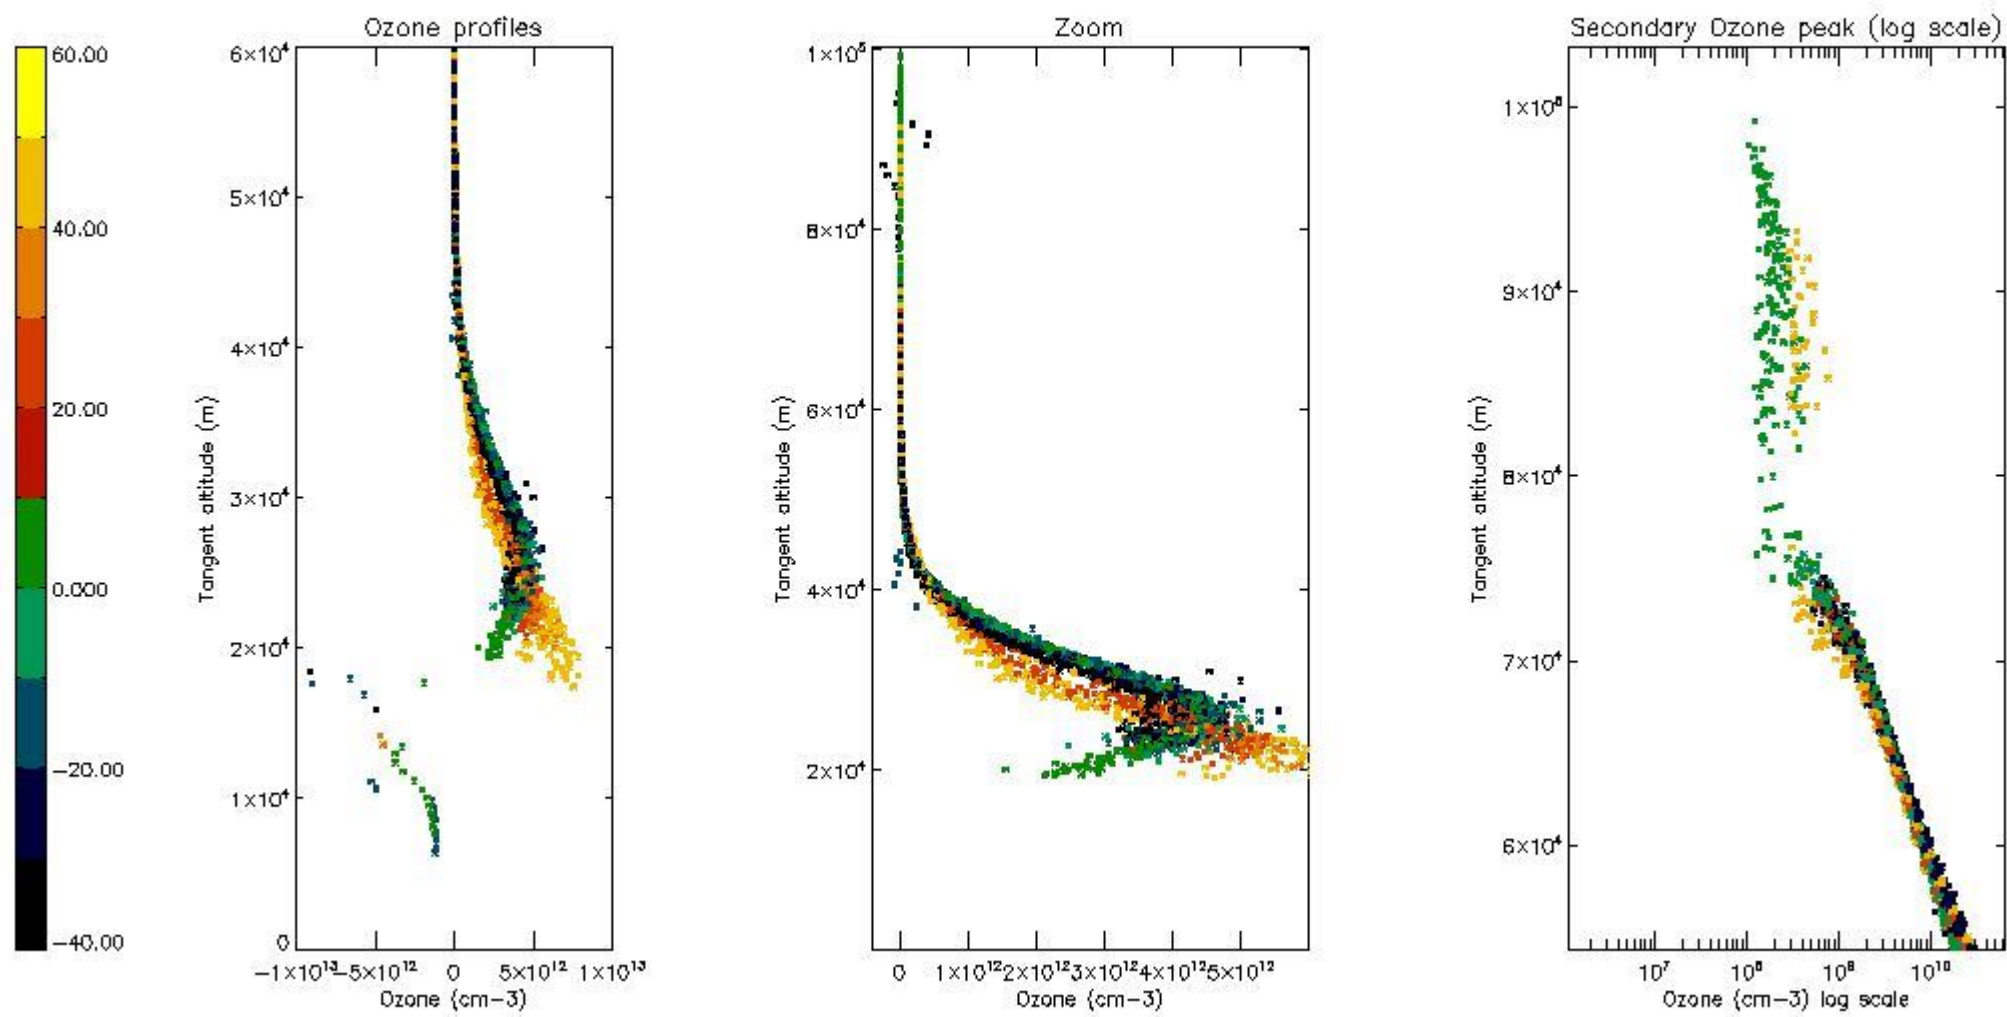

STD < 10	15
STD < 5	9

5.2 Plot ozone profiles for all STD (dark without errors)

The colorbar represents the latitude.

5.3 Plot ozone profiles where STD < 20% (dark without errors)

The colorbar represents the latitude.

5.4 Plot ozone profiles where STD < 10% (dark without errors)

The colorbar represents the latitude.

5.5 Plot ozone profiles where STD < 5% (dark without errors)

The colorbar represents the latitude.

5.6 Plot NO₂ profiles for all STD (dark without errors)