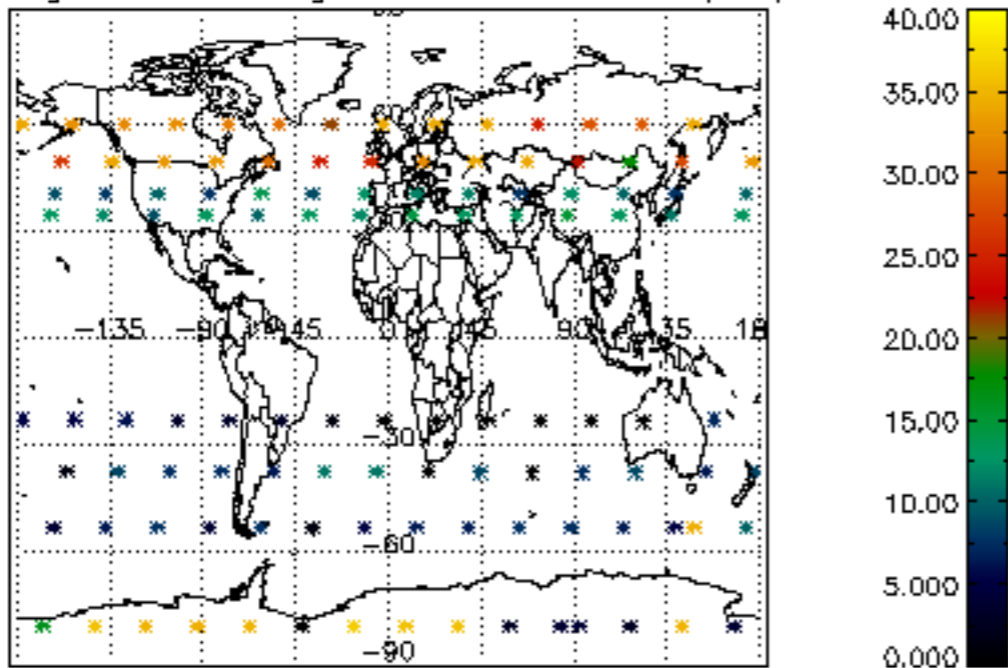

Percentage of star falling outside central band per profile