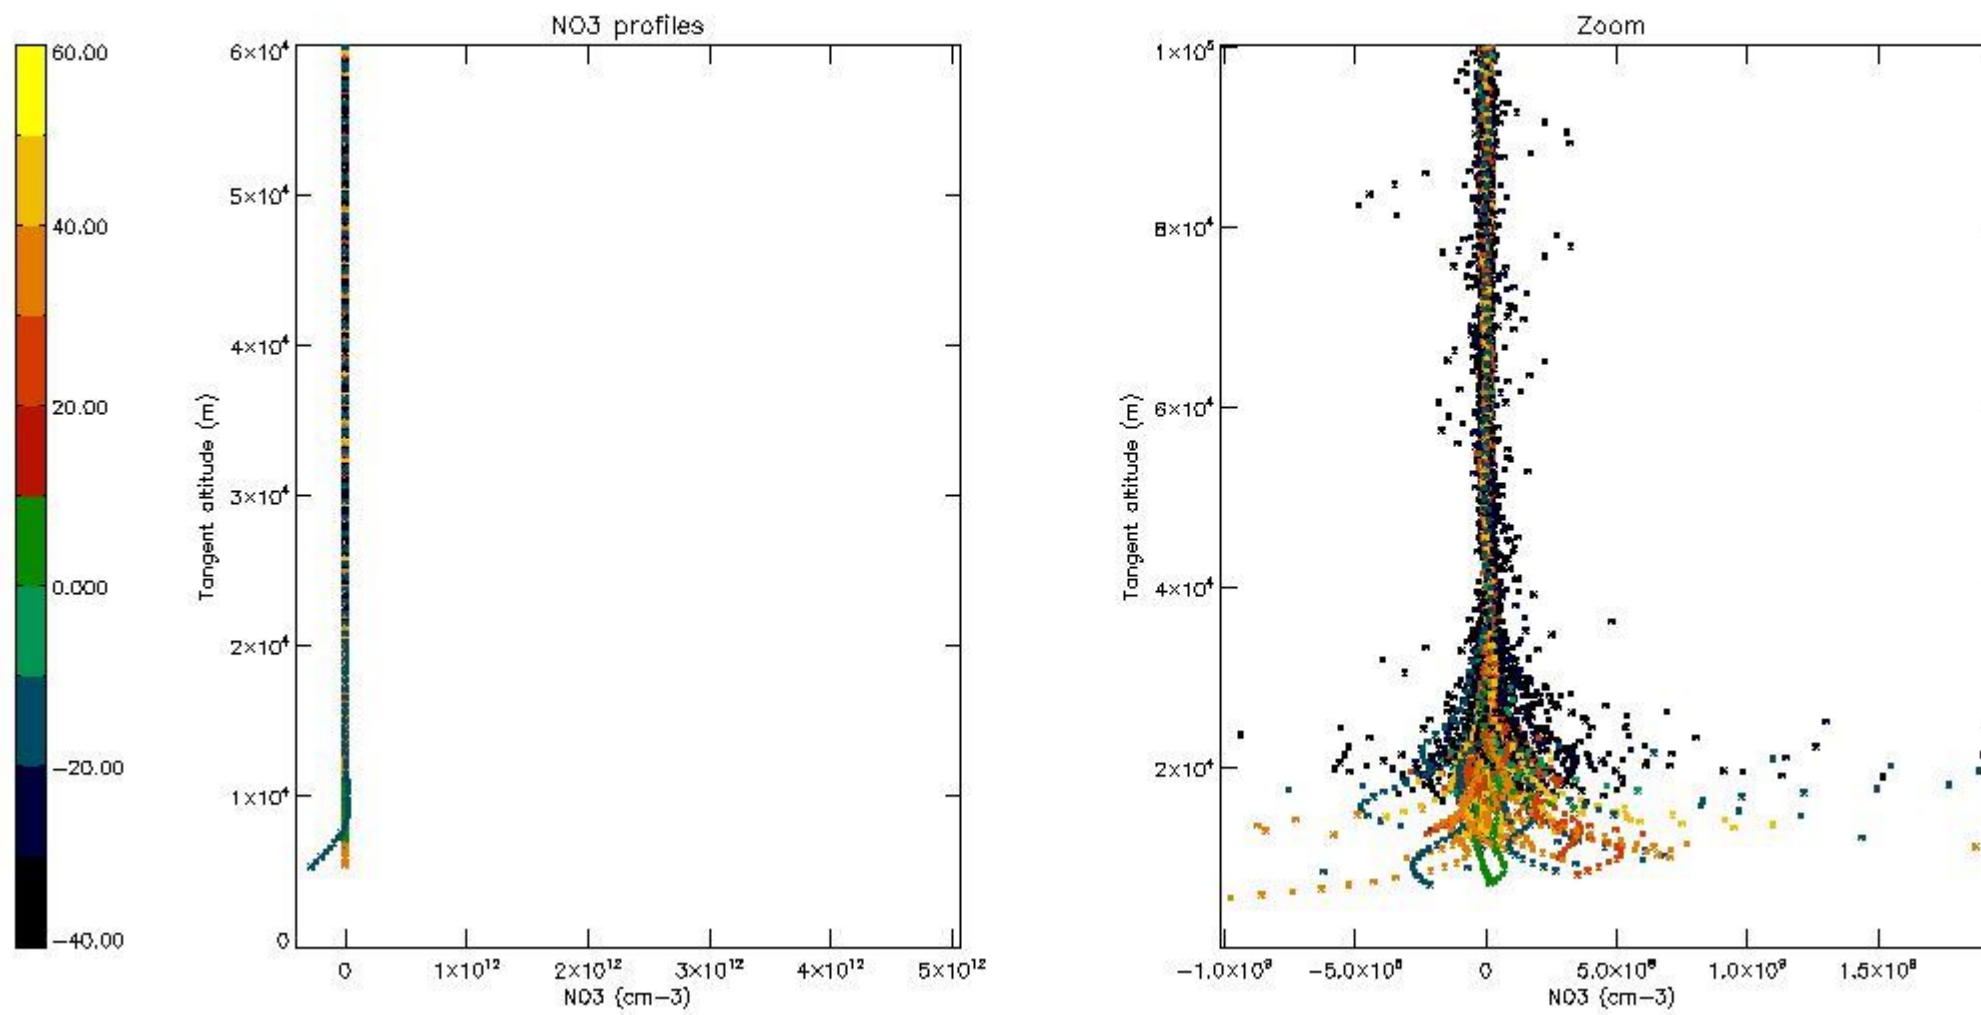

6. Auxiliary Data Files used for the production reported in section 2

The number reported in the third column indicates since which file (see list in section 2) the corresponding auxiliary file has been used. The fourth column is the date of those product files.

Type	Auxiliary Filename	Used since product	Used since product date
INST_PHYS_CHARACTERISTICS	GOM_INS_AXVIEC20091111_143220_20030716_120000_20500101_000000	1	19-JAN-2011 00:01:34
LEVEL-2_PROC_CONFIG	GOM_PR2_AXVIEC20091111_152718_20020301_000000_20500101_000000	1	19-JAN-2011 00:01:34
CROSS_SECTIONS_FILE	GOM_CRS_AXVIEC20091111_154832_20020301_000000_20500101_000000	1	19-JAN-2011 00:01:34