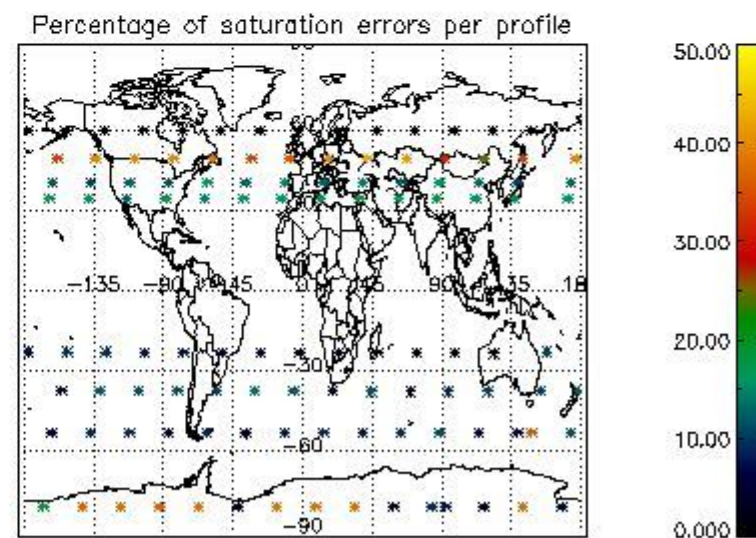

Percentage of flagged data per NO3 profile

4. Level 1 quality information per product

In this section it is plotted some information contained in the Quality Summary data set of the level 2 products that comes from the level 1b processing. Products without errors (error flag in the MPH set to "0") are used.

4.1 Plot quality information per product (time dependant) coming from level 1b processing

4.1.1 Plot level 1 quality information per product (time dependant): ENVISAT ASCENDING passes

4.1.2 Plot level 1 quality information per product (time dependant): ENVISAT DESCENDING passes

4.2 Plot quality information per product coming from level 1b processing (world map)

4.2.1 Plot level 1 quality information per product (world map): ENVISAT ASCENDING passes

4.2.2 Plot level 1 quality information per product (world map): ENVISAT DESCENDING passes