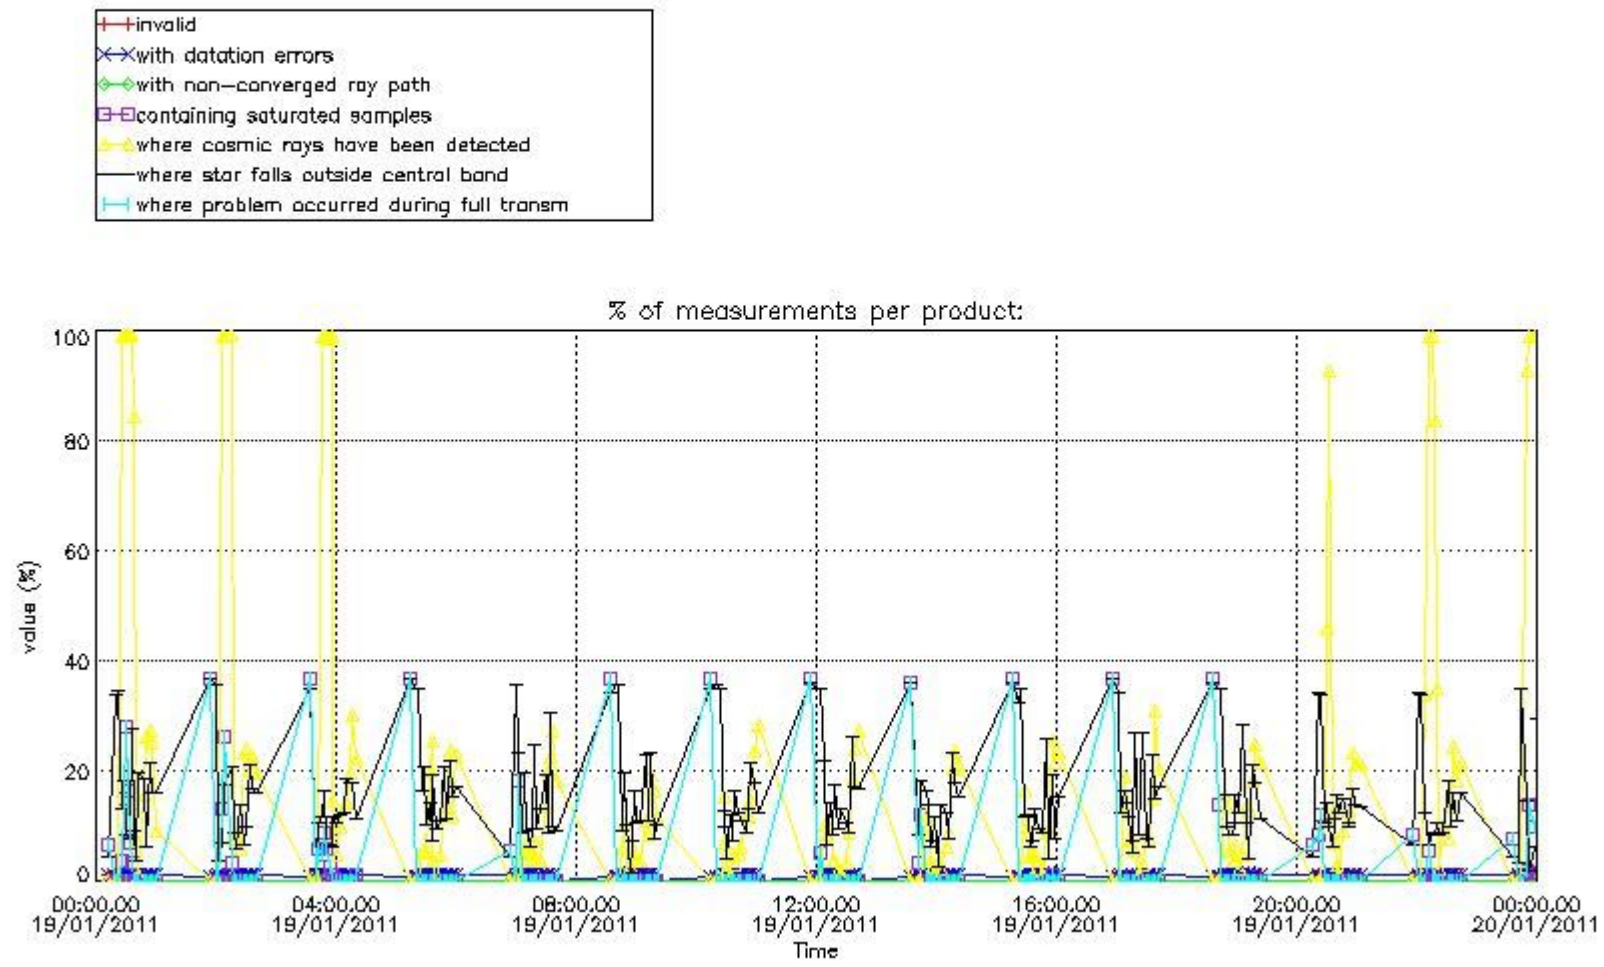

Percentage of flagged data per NO3 profile

4. Level 1 quality information per product

In this section it is plotted some information contained in the Quality Summary data set of the level 2 products that comes from the level 1b processing. Products without errors (error flag in the MPH set to "0") are used.

4.1 Plot quality information per product (time dependant) coming from level 1b processing

4.1.1 Plot level 1 quality information per product (time dependant): ENVISAT ASCENDING passes

4.1.2 Plot level 1 quality information per product (time dependant): ENVISAT DESCENDING passes