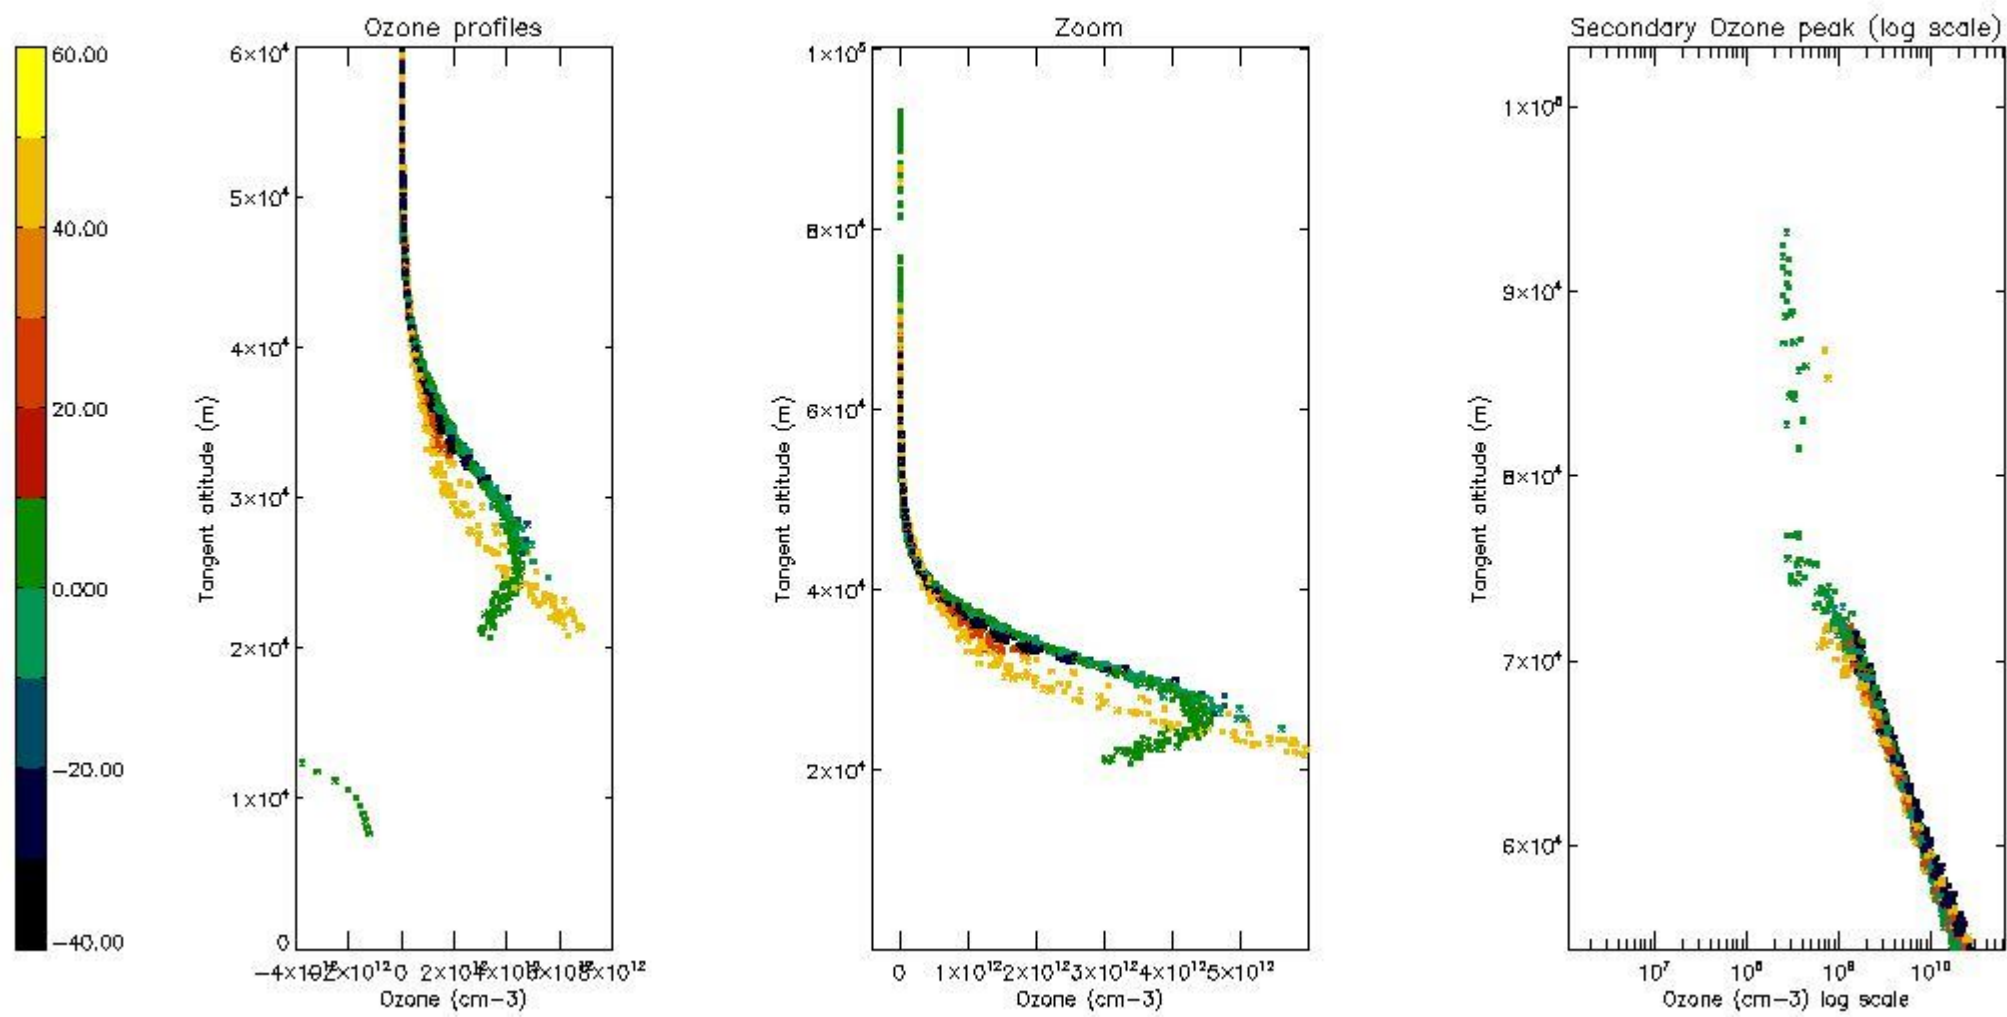

STD < 10	15
STD < 5	9

5.2 Plot ozone profiles for all STD (dark without errors)

The colorbar represents the latitude.

5.3 Plot ozone profiles where STD < 20% (dark without errors)

The colorbar represents the latitude.

5.4 Plot ozone profiles where STD < 10% (dark without errors)

The colorbar represents the latitude.

5.5 Plot ozone profiles where STD < 5% (dark without errors)

The colorbar represents the latitude.

5.6 Plot NO₂ profiles for all STD (dark without errors)