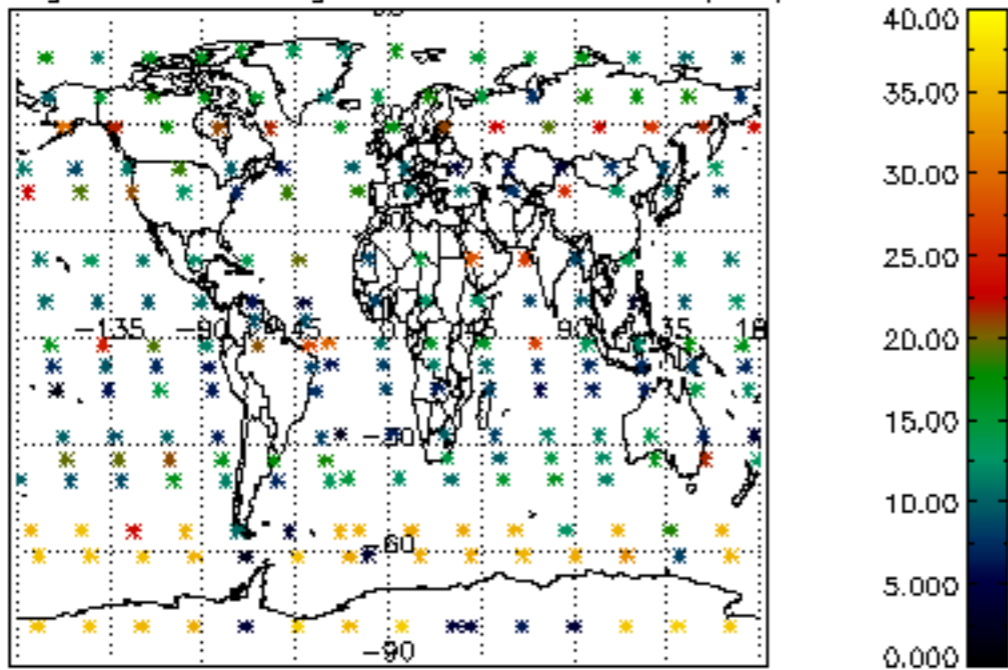

Percentage of cosmic ray hits per profile

Percentage of star falling outside central band per profile