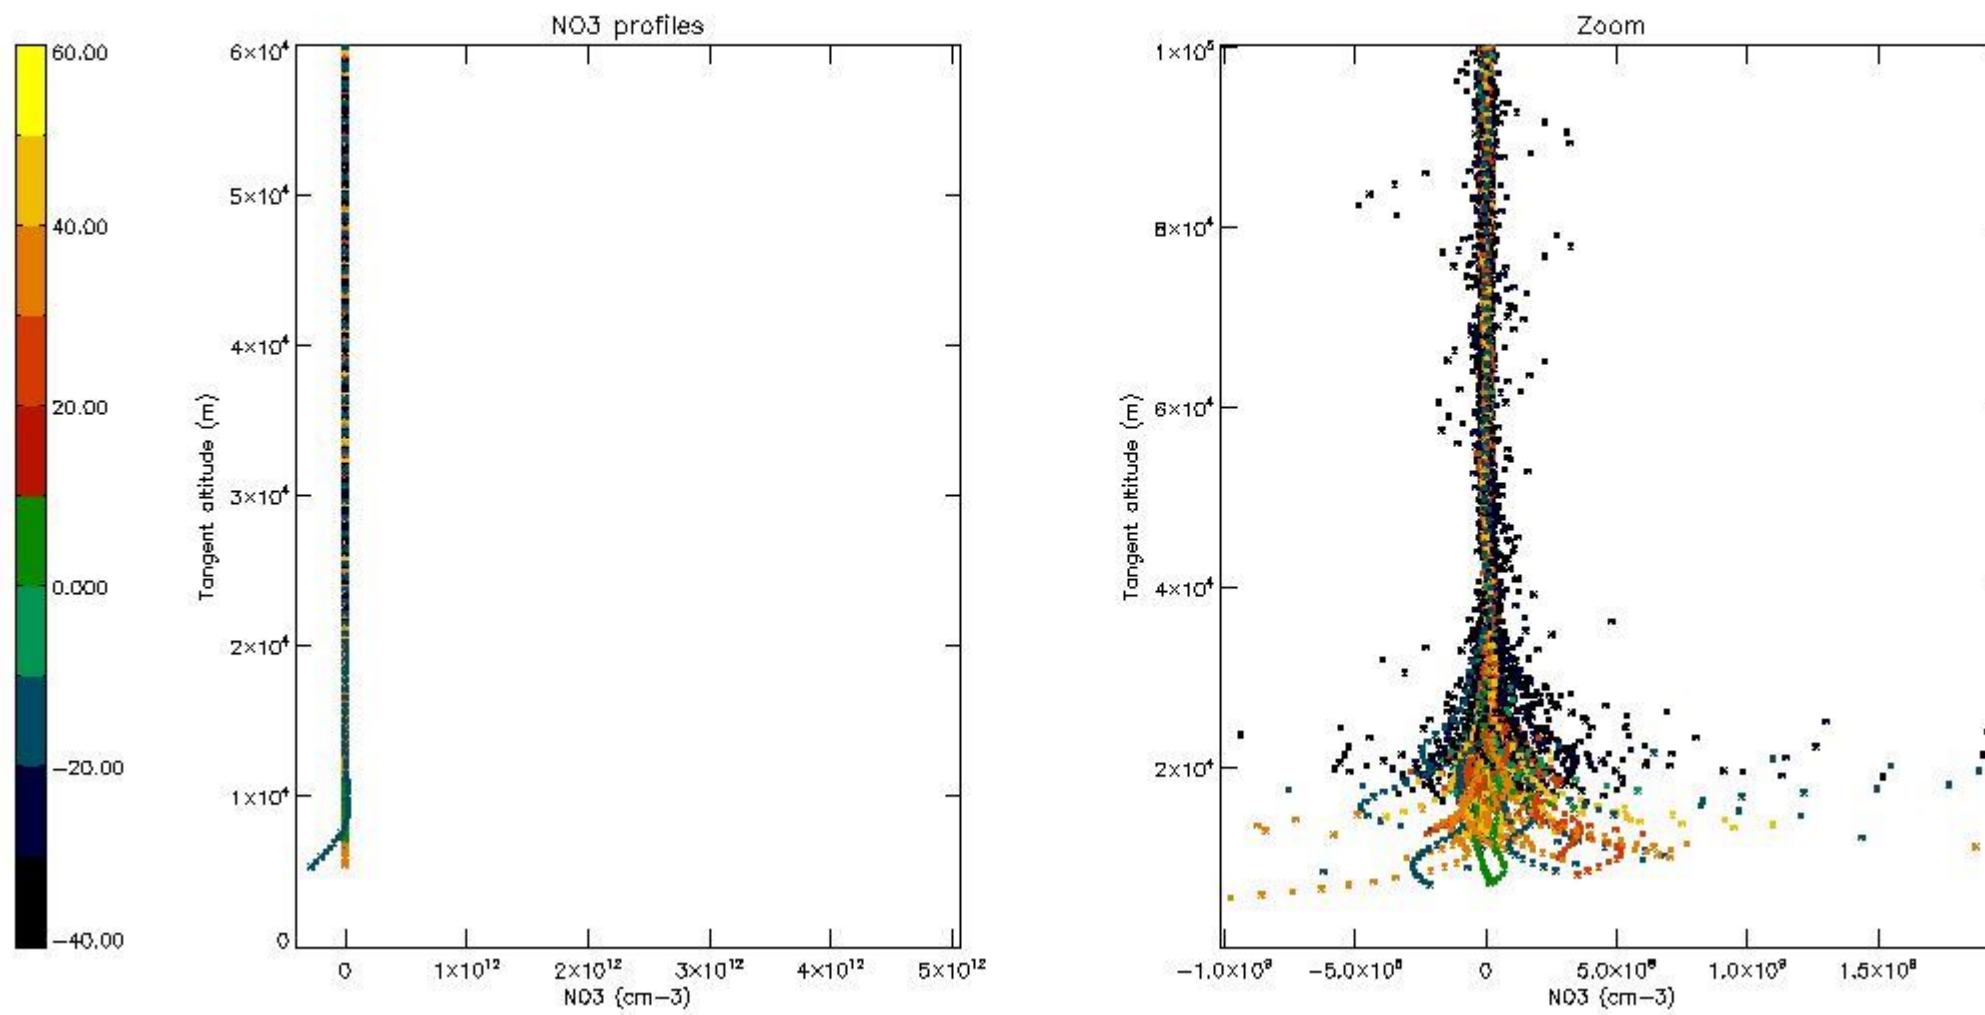

6. Auxiliary Data Files used for the production reported in section 2

The number reported in the third column indicates since which file (see list in section 2) the corresponding auxiliary file has been used. The fourth column is the date of those product files.

Type	Auxiliary Filename	Used since product	Used since product date
INST_PHYS_CHARACTERISTICS	GOM_INS_AXVIEC20091111_143220_20030716_120000_20500101_000000	1	19-JAN-2011 00:01:34
LEVEL-2_PROC_CONFIG	GOM_PR2_AXVIEC20091111_152718_20020301_000000_20500101_000000	1	19-JAN-2011 00:01:34
CROSS_SECTIONS_FILE	GOM_CRS_AXVIEC20091111_154832_20020301_000000_20500101_000000	1	19-JAN-2011 00:01:34