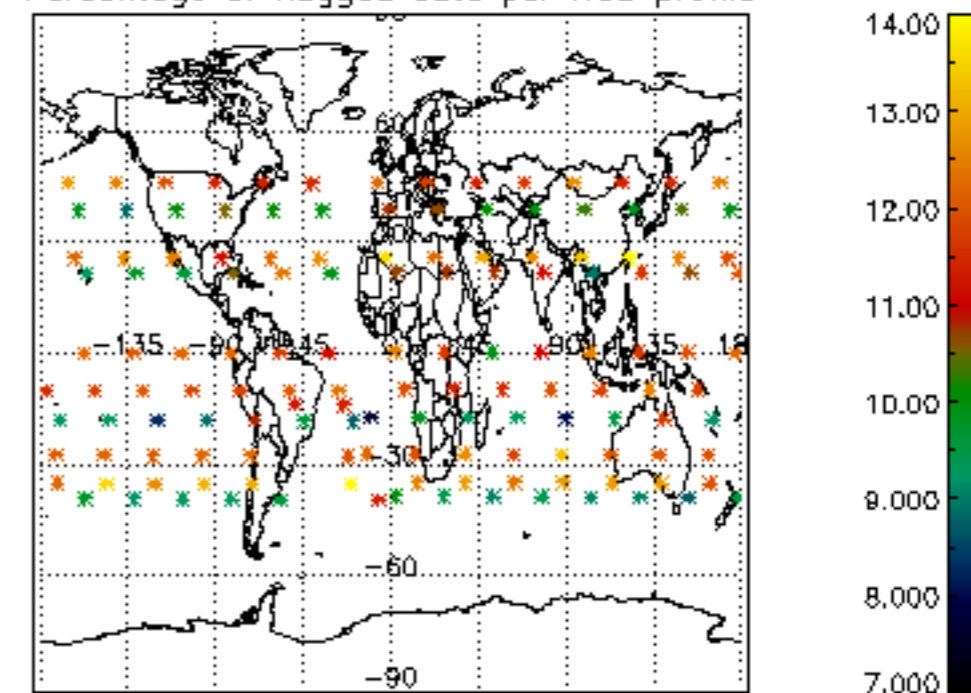

Percentage of flagged data per NO3 profile