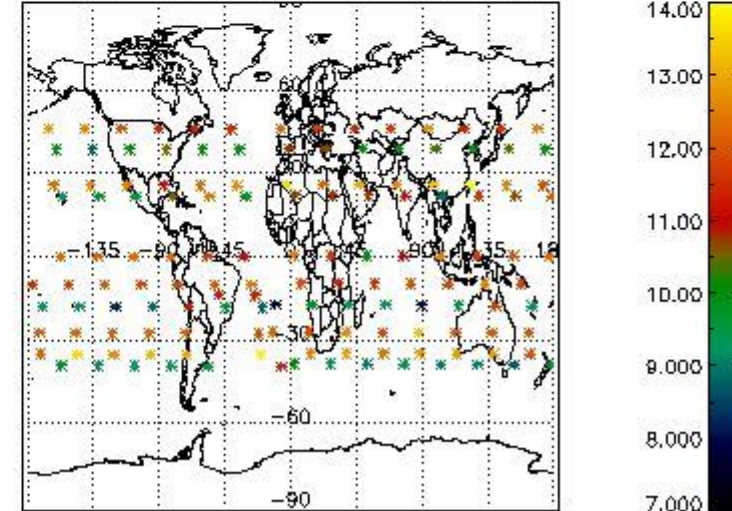

Percentage of flagged data per NO3 profile

4. Level 1 quality information per product

In this section it is plotted some information contained in the Quality Summary data set of the level 2 products that comes from the level 1b processing. Products without errors (error flag in the MPH set to "0") are used.

4.1 Plot quality information per product (time dependant) coming from level 1b processing

4.1.1 Plot level 1 quality information per product (time dependant): ENVISAT ASCENDING passes