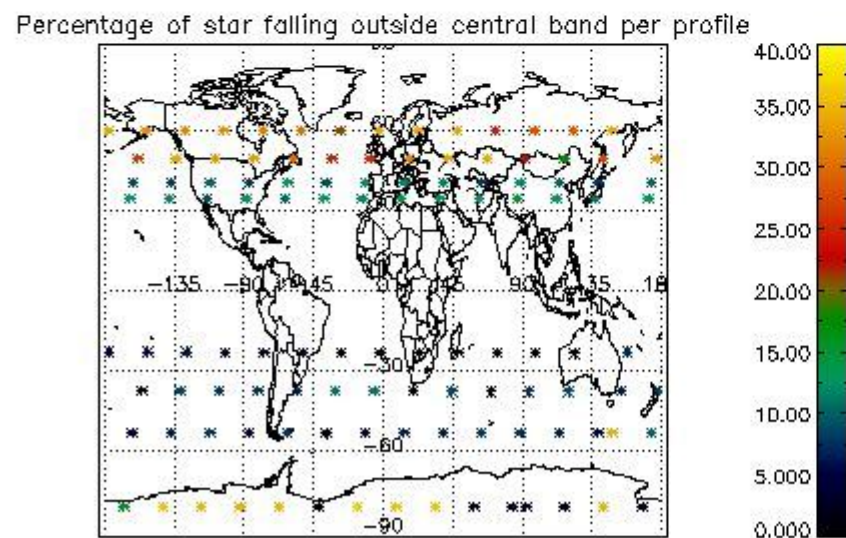

4.1 Plot quality information per product (time dependant) coming from level 1b processing

4.1.1 Plot level 1 quality information per product (time dependant): ENVISAT ASCENDING passes

4.1.2 Plot level 1 quality information per product (time dependant): ENVISAT DESCENDING passes

4.2 Plot quality information per product coming from level 1b processing (world map)

4.2.1 Plot level 1 quality information per product (world map): ENVISAT ASCENDING passes

4.2.2 Plot level 1 quality information per product (world map): ENVISAT DESCENDING passes