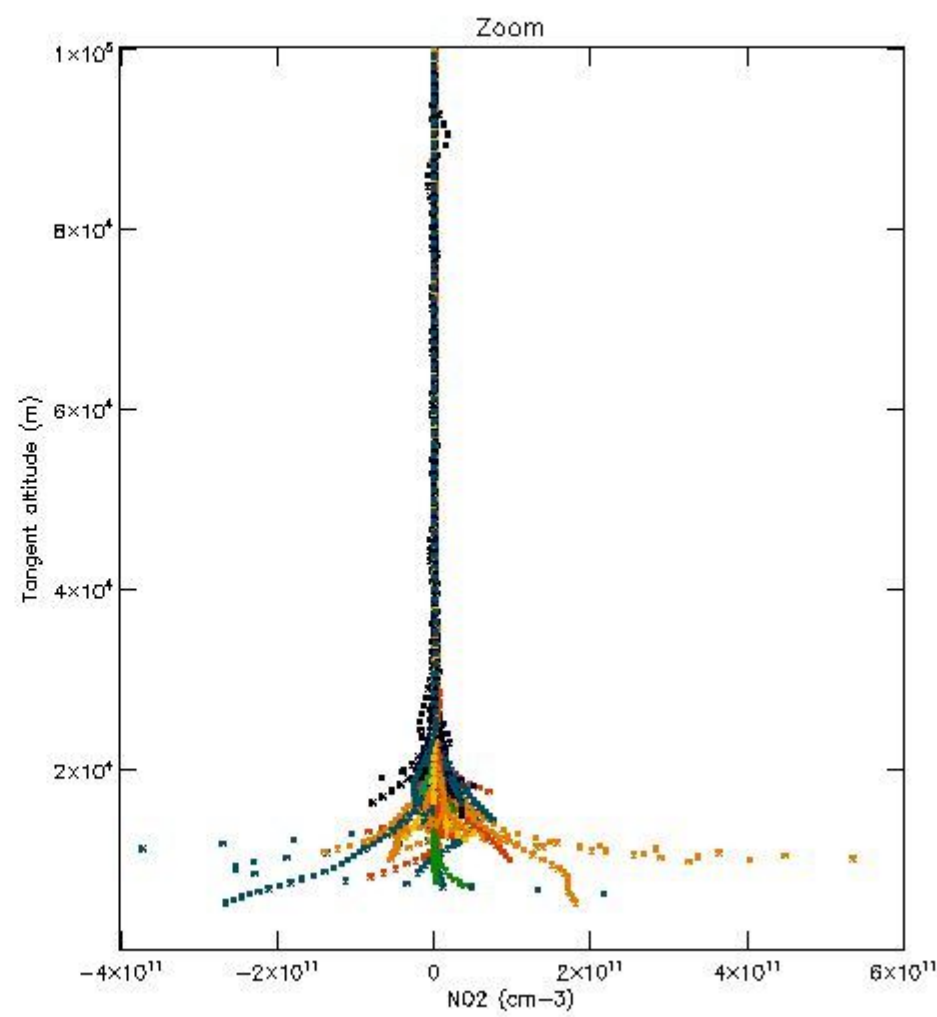

5.7 Plot NO3 profiles for all STD (dark without errors)

The colorbar represents the latitude.