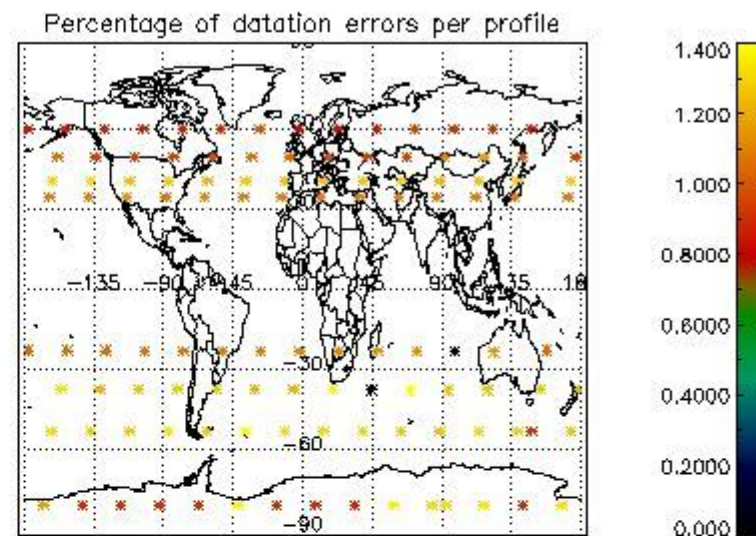

Percentage of flagged data per NO3 profile

4. Level 1 quality information per product

In this section it is plotted some information contained in the Quality Summary data set of the level 2 products that comes from the level 1b processing. Products without errors (error flag in the MPH set to "0") are used.

4.1 Plot quality information per product (time dependant) coming from level 1b processing

4.1.1 Plot level 1 quality information per product (time dependant): ENVISAT ASCENDING passes

4.1.2 Plot level 1 quality information per product (time dependant): ENVISAT DESCENDING passes

4.2 Plot quality information per product coming from level 1b processing (world map)

4.2.1 Plot level 1 quality information per product (world map): ENVISAT ASCENDING passes

4.2.2 Plot level 1 quality information per product (world map): ENVISAT DESCENDING passes