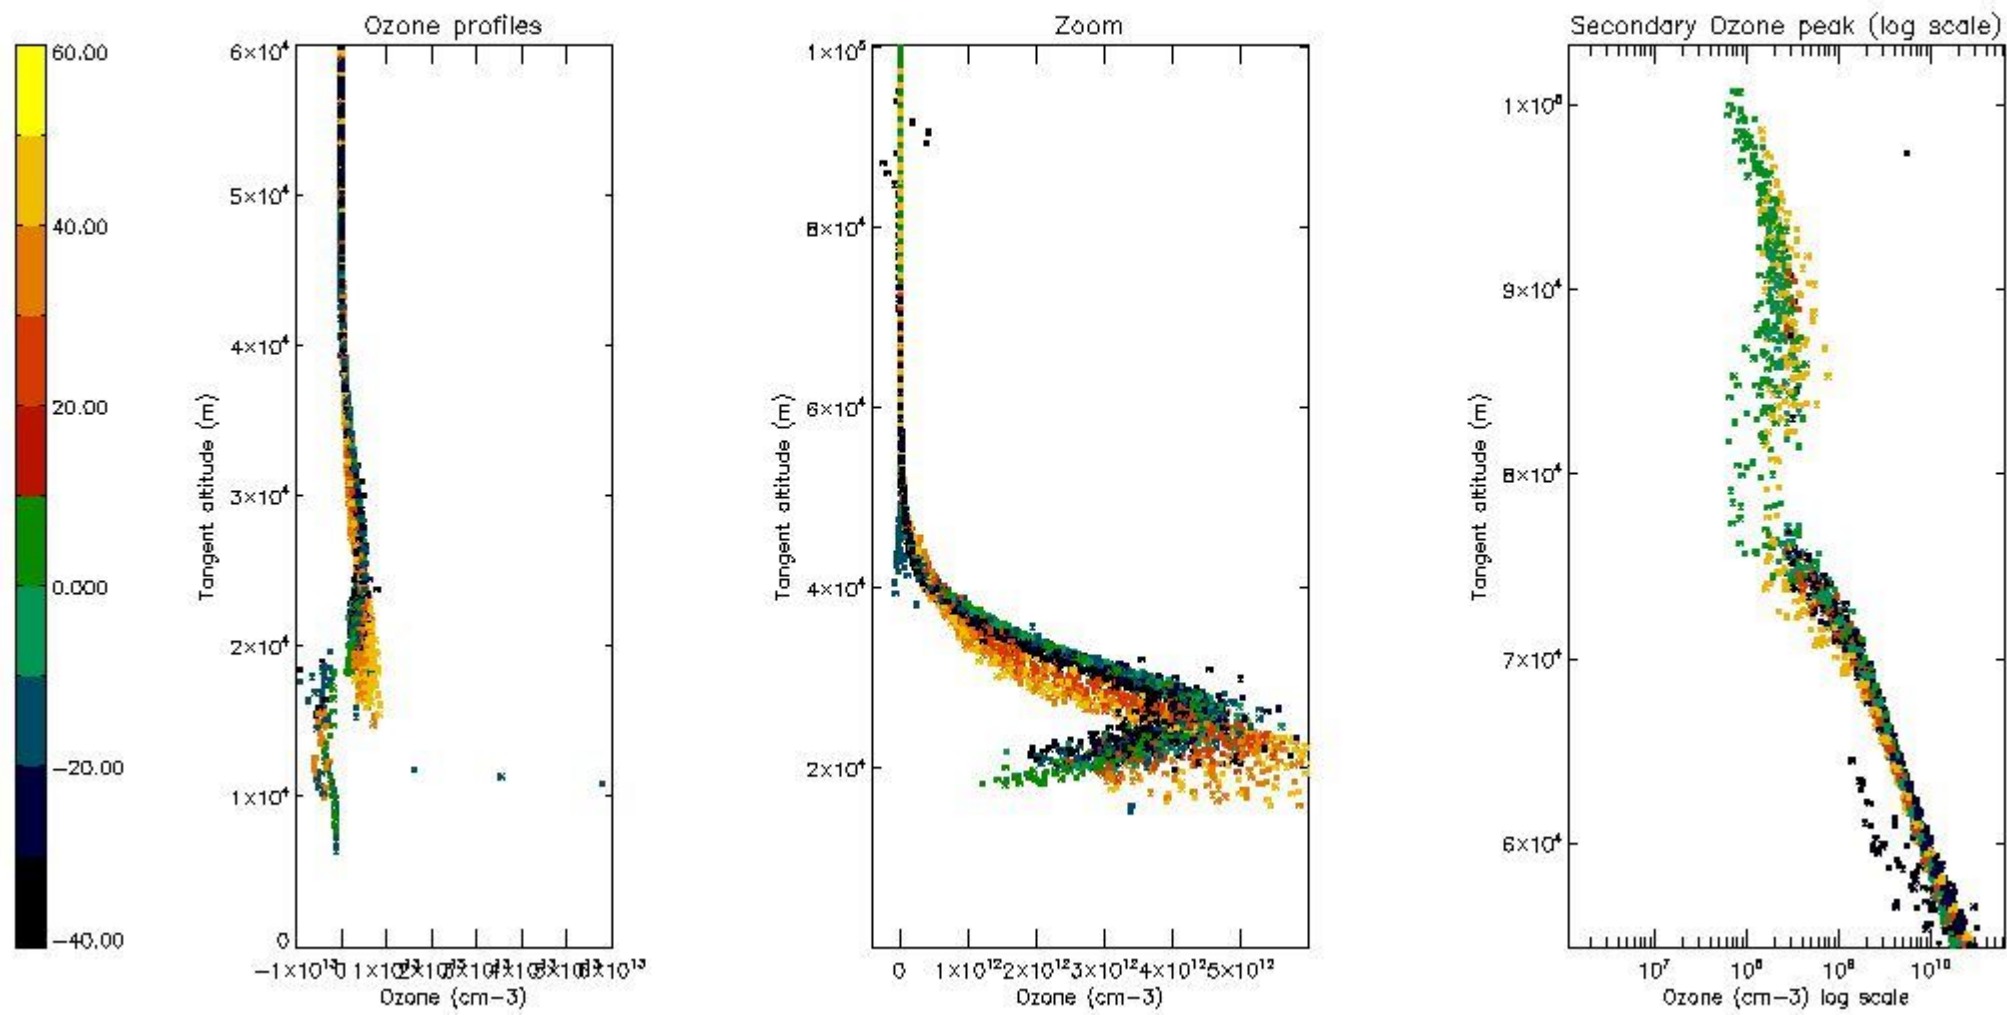

STD < 10	15
STD < 5	9

5.2 Plot ozone profiles for all STD (dark without errors)

The colorbar represents the latitude.

5.3 Plot ozone profiles where STD < 20% (dark without errors)

The colorbar represents the latitude.