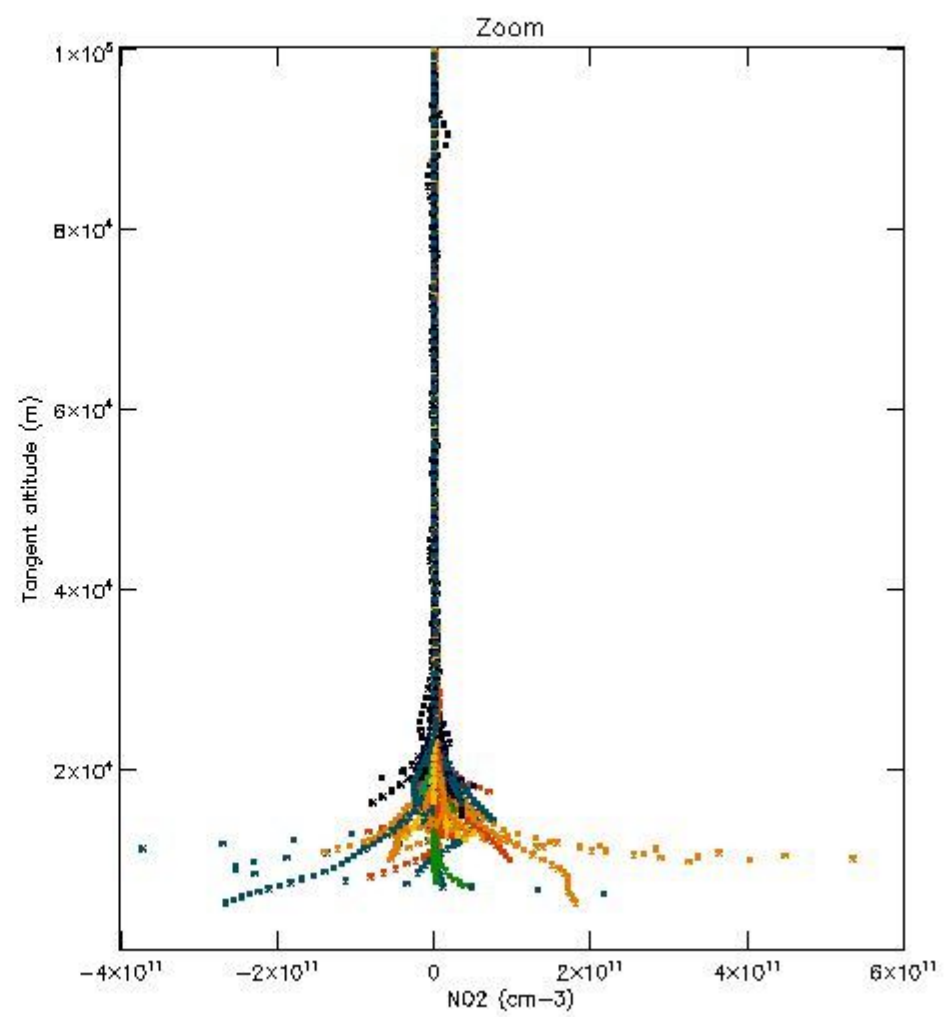

5.7 Plot NO3 profiles for all STD (dark without errors)

The colorbar represents the latitude.