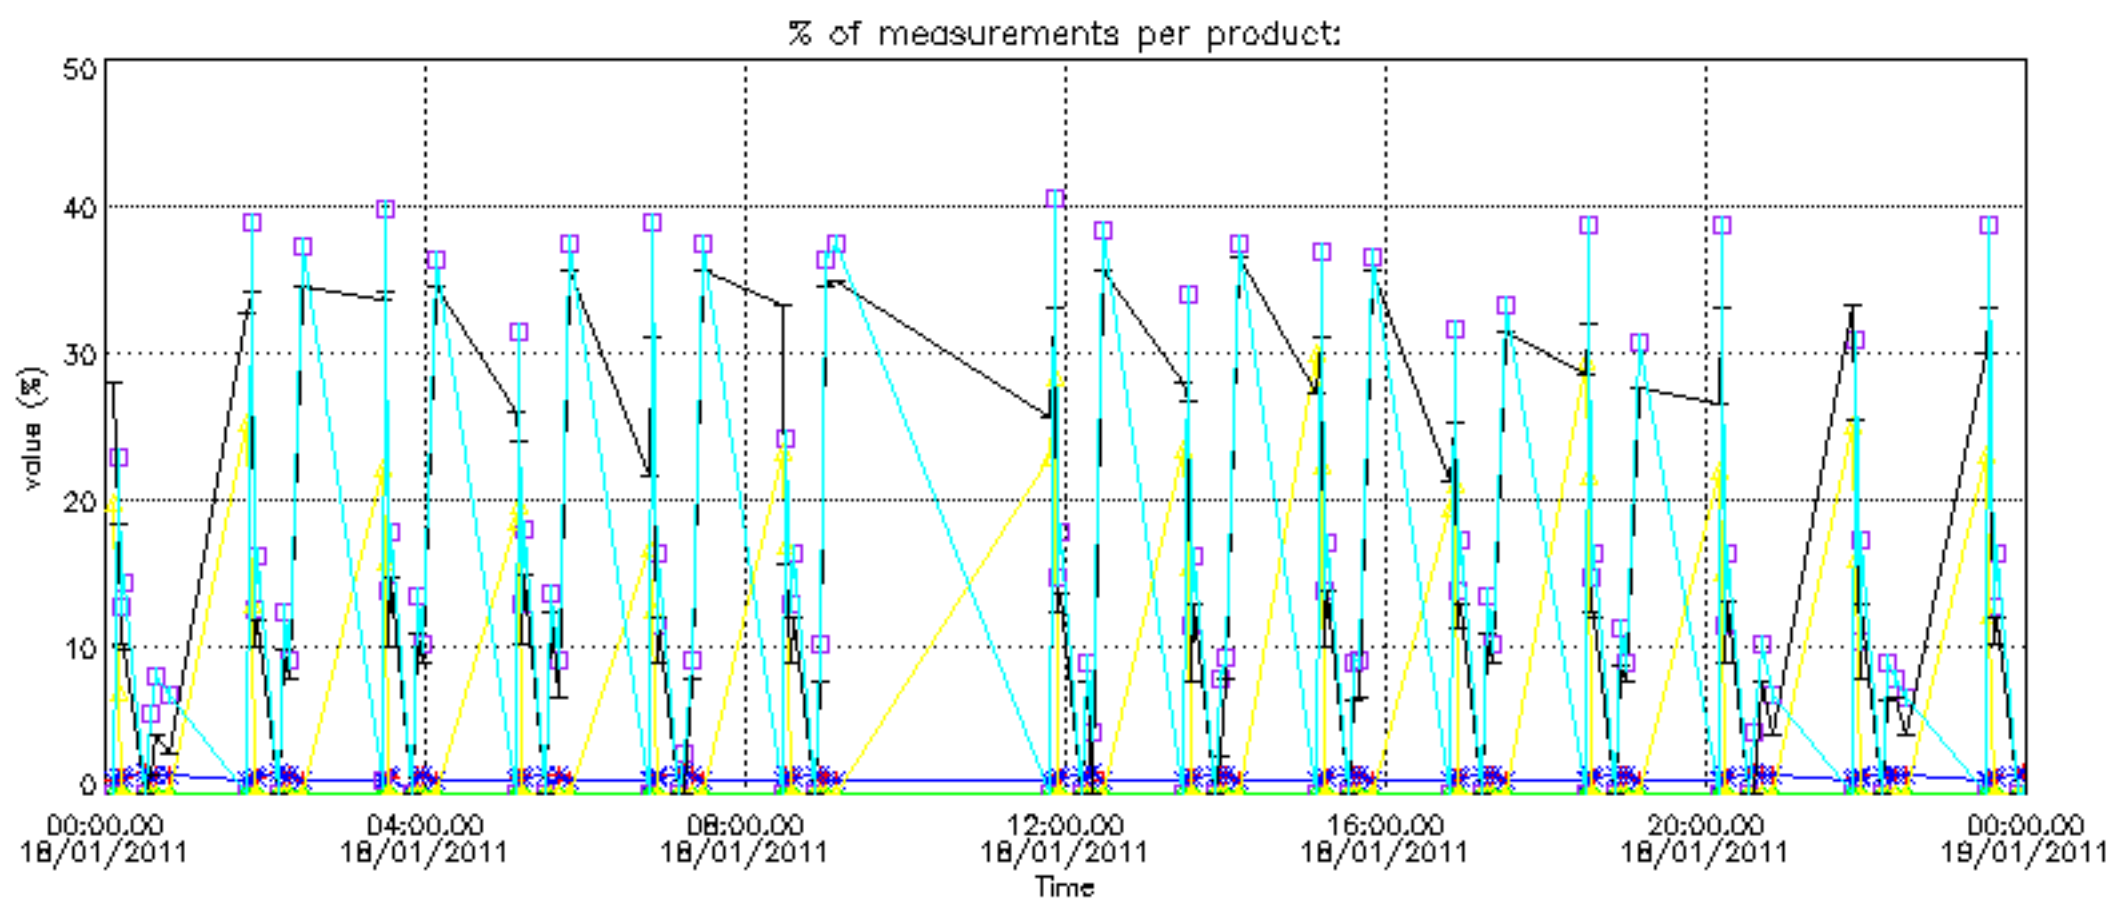

Percentage of cosmic ray hits per profile

Percentage of datation errors per profile