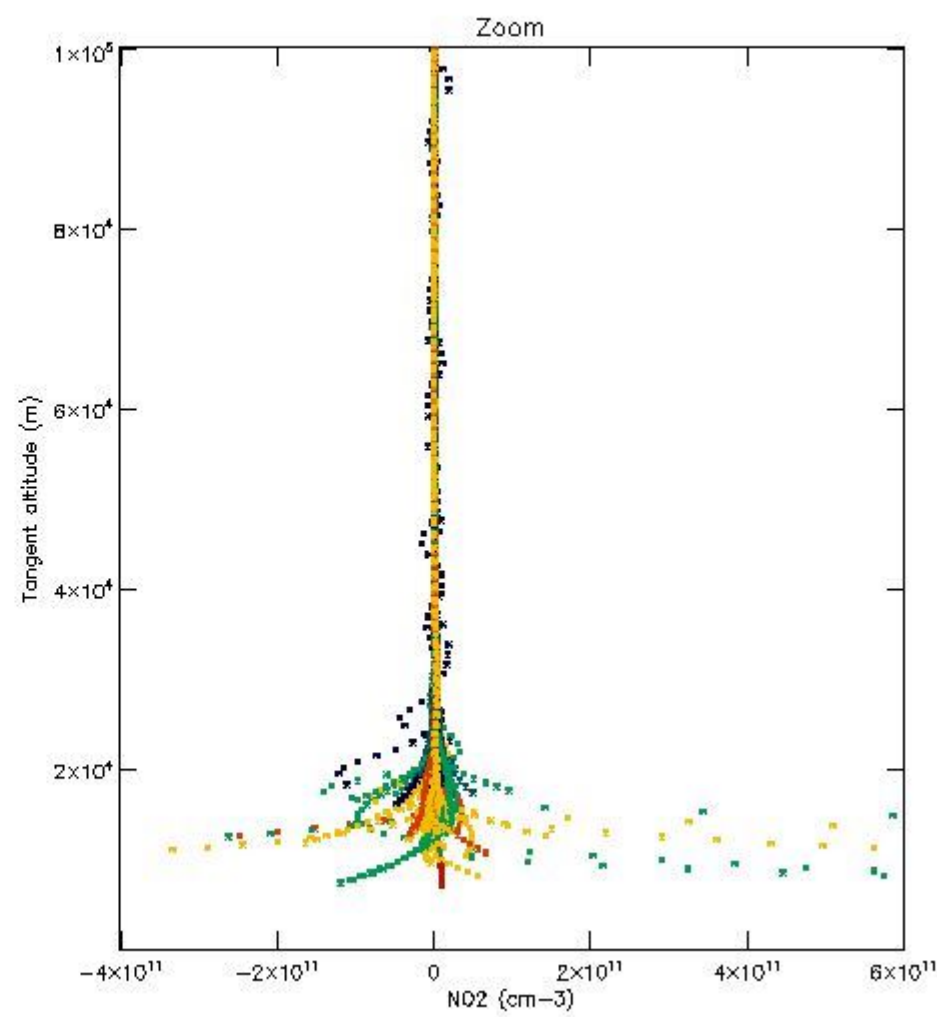

5.7 Plot NO3 profiles for all STD (dark without errors)

The colorbar represents the latitude.