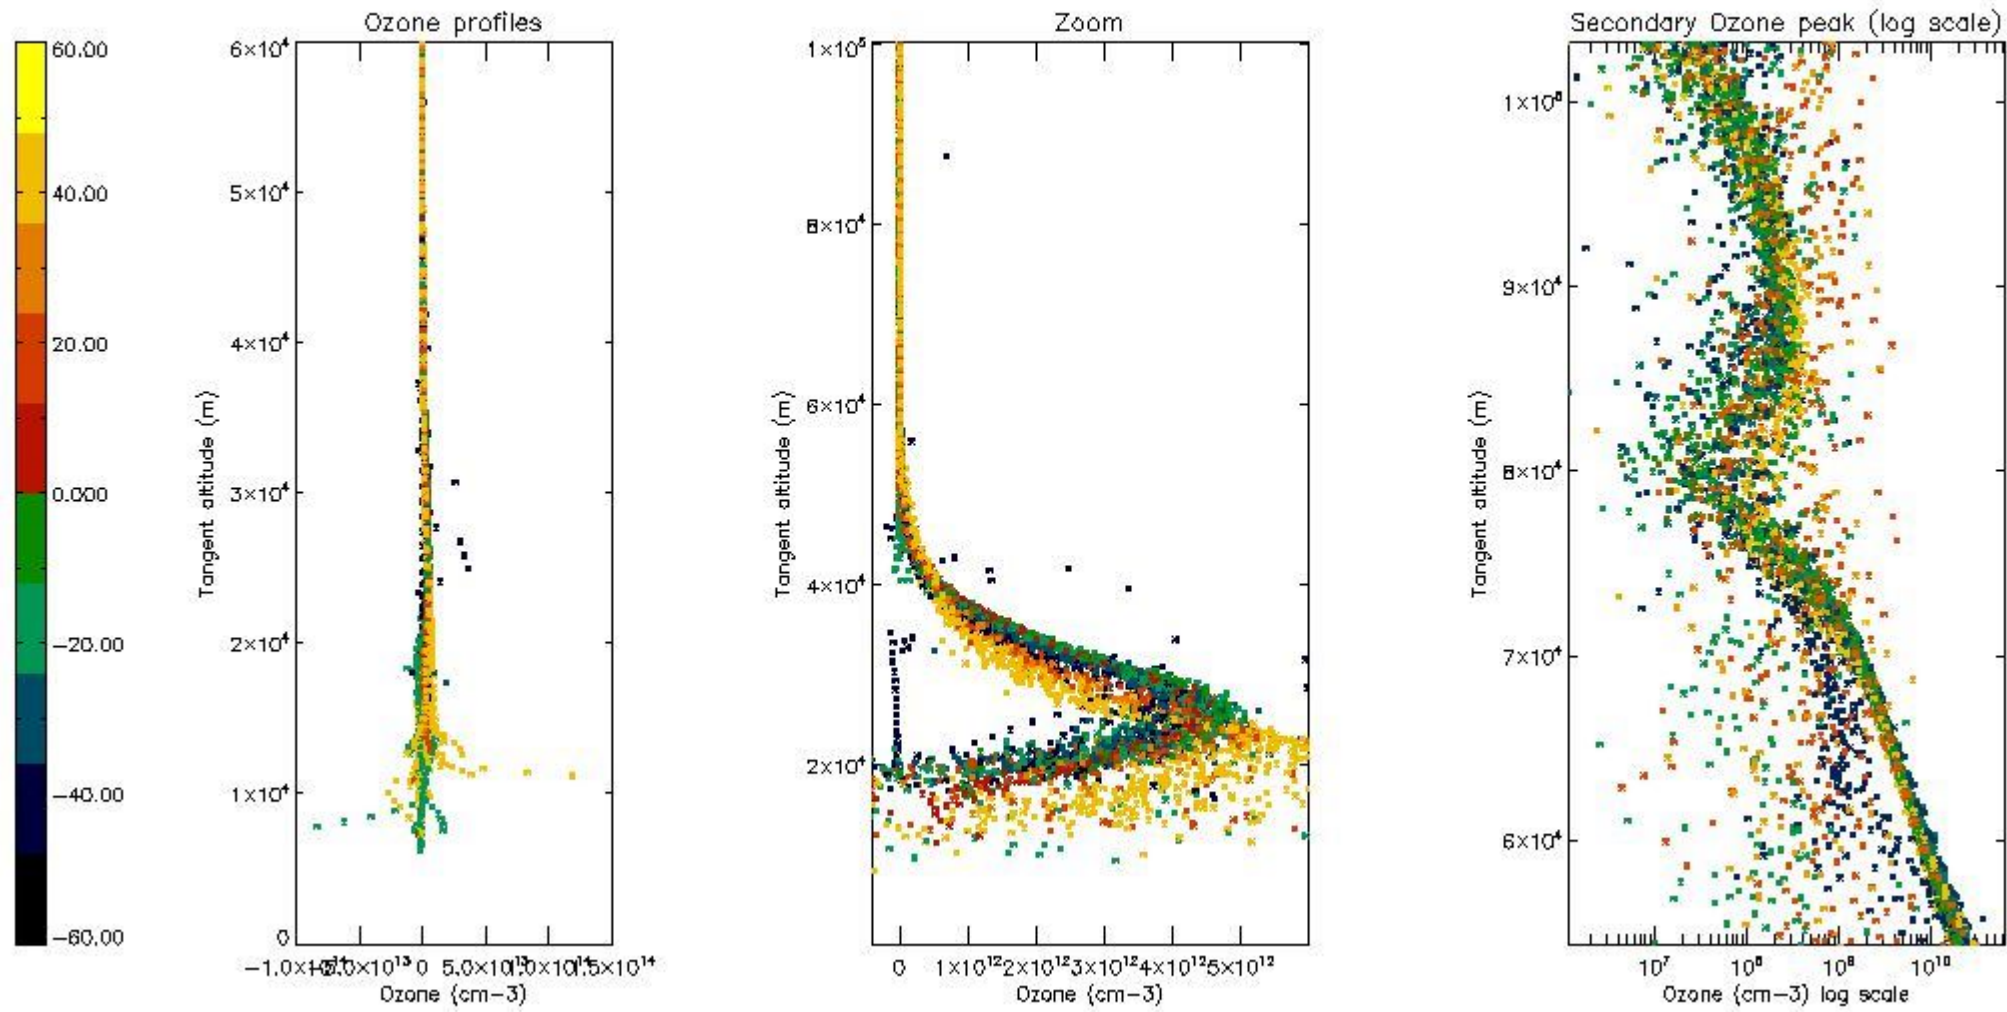

STD < 10	17
STD < 5	11

5.2 Plot ozone profiles for all STD (dark without errors)

The colorbar represents the latitude.

5.3 Plot ozone profiles where STD < 20% (dark without errors)

The colorbar represents the latitude.