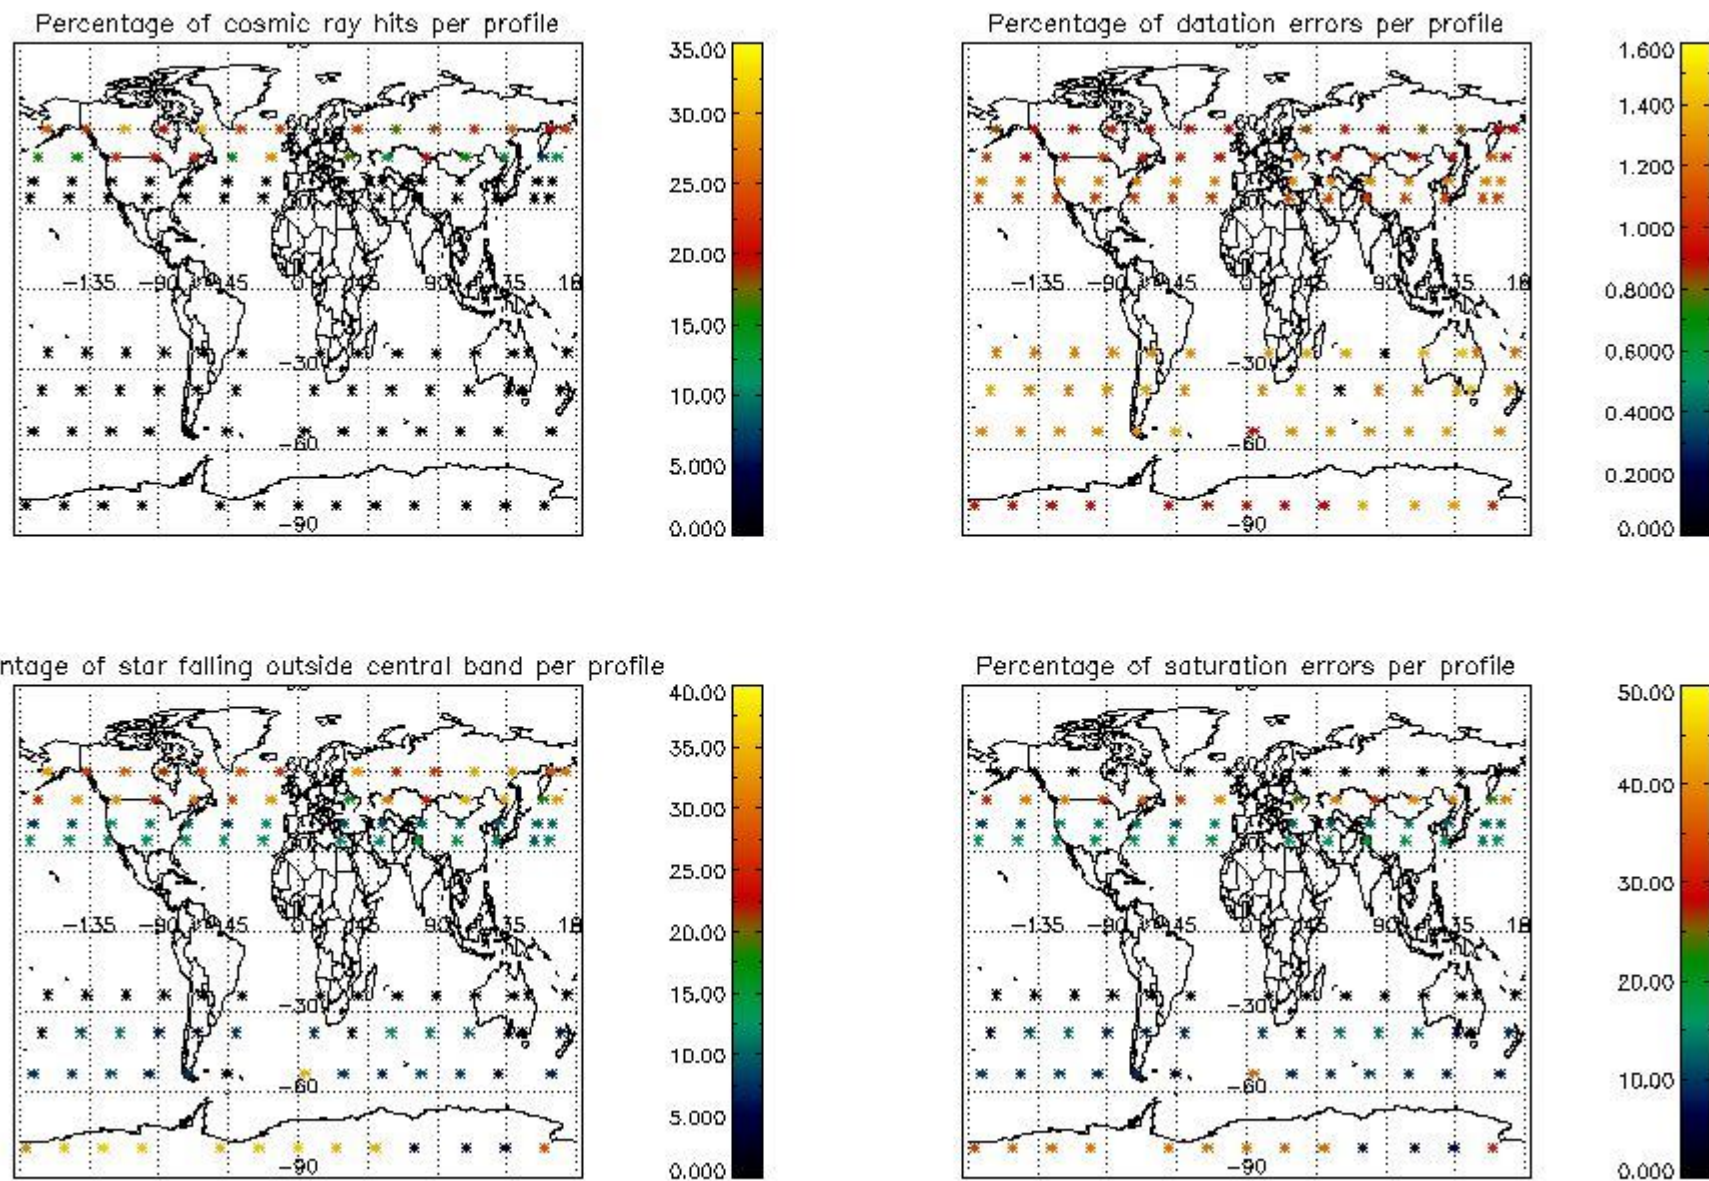

Percentage of datation errors per profile

Percentage of star falling outside central band per profile

Percentage of saturation errors per profile

4.2.2 Plot level 1 quality information per product (world map): ENVISAT DESCENDING passes

5. Trace gas profiles

5.1 Ozone statistics based on quality of products

The final quality of the products can be "measured" using the STD (Standard Deviation) attached to every point profile. This information is written to the parameter GOM_NL__2P/NL_LOCAL_SPECIES_DENSITY/o3_std of the level 2 products. The table below shows the statistics for given STD ranges.