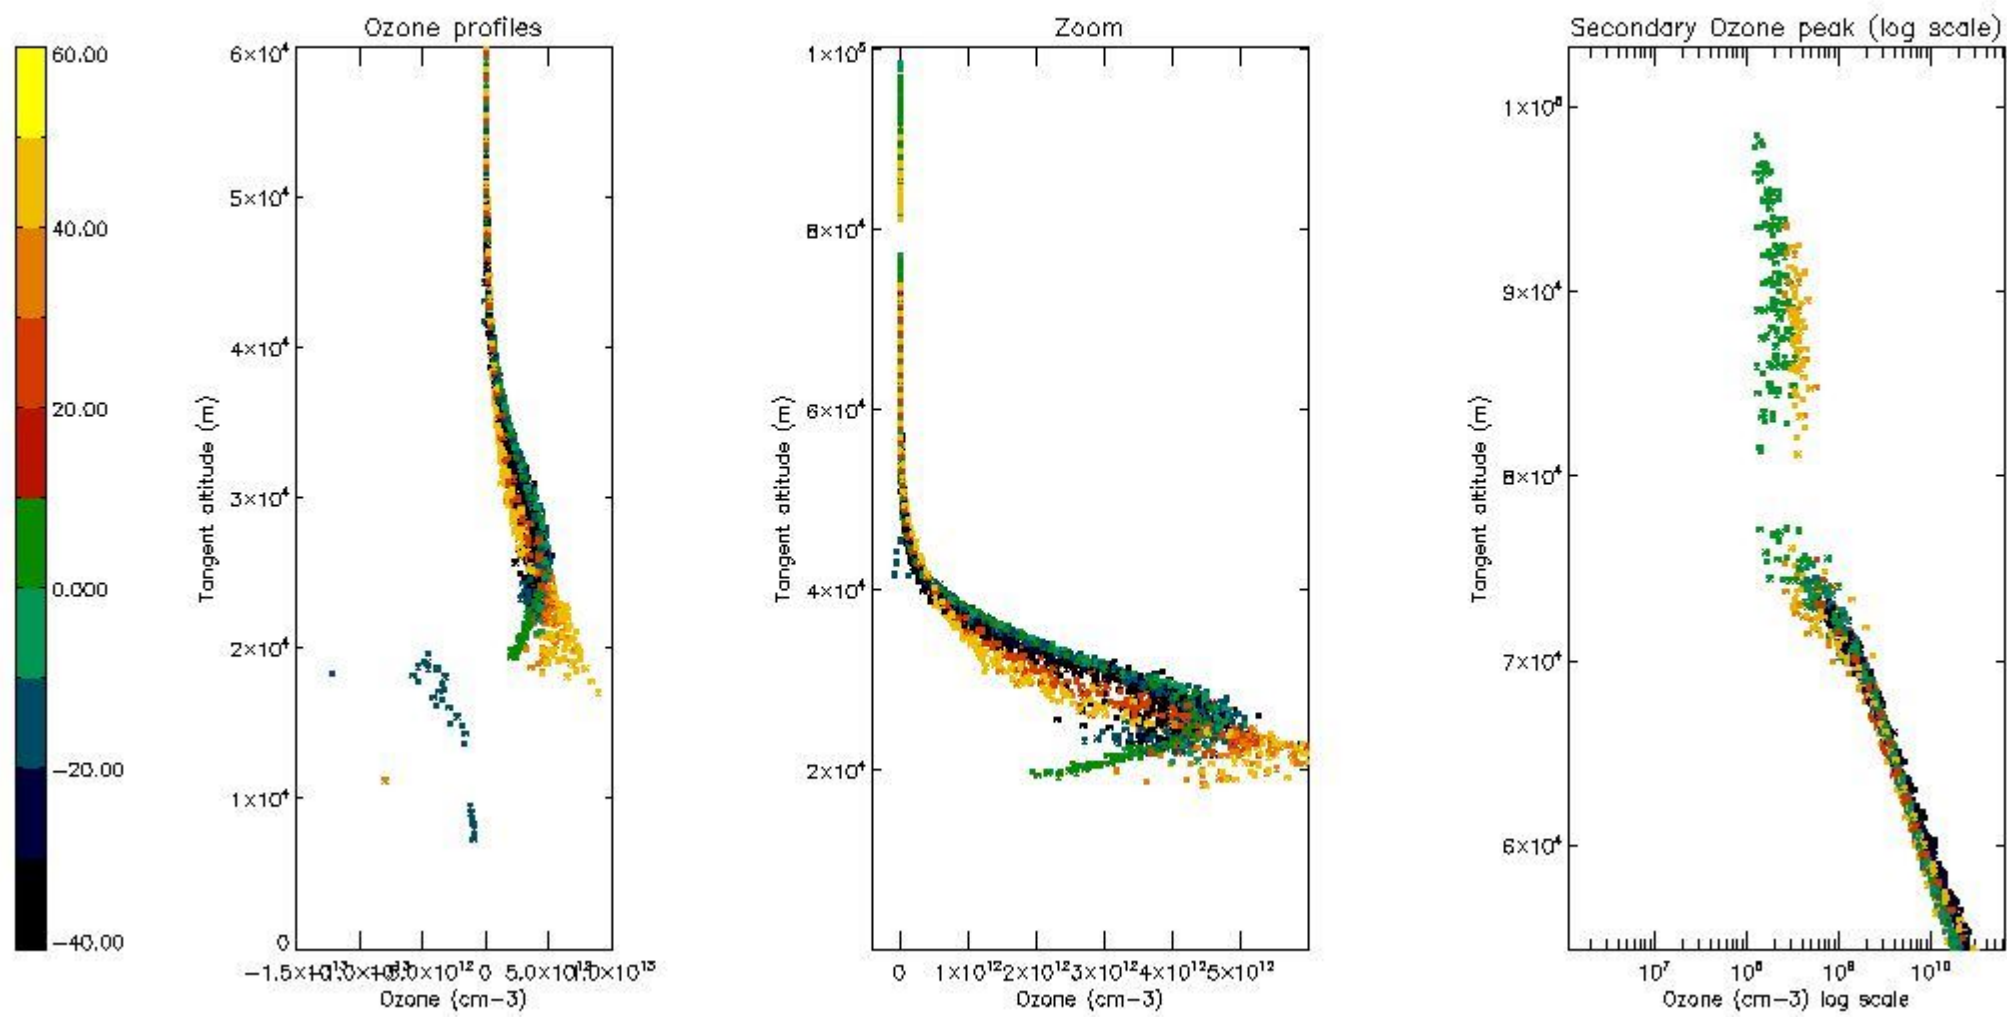

5.5 Plot ozone profiles where STD < 5% (dark without errors)

The colorbar represents the latitude.