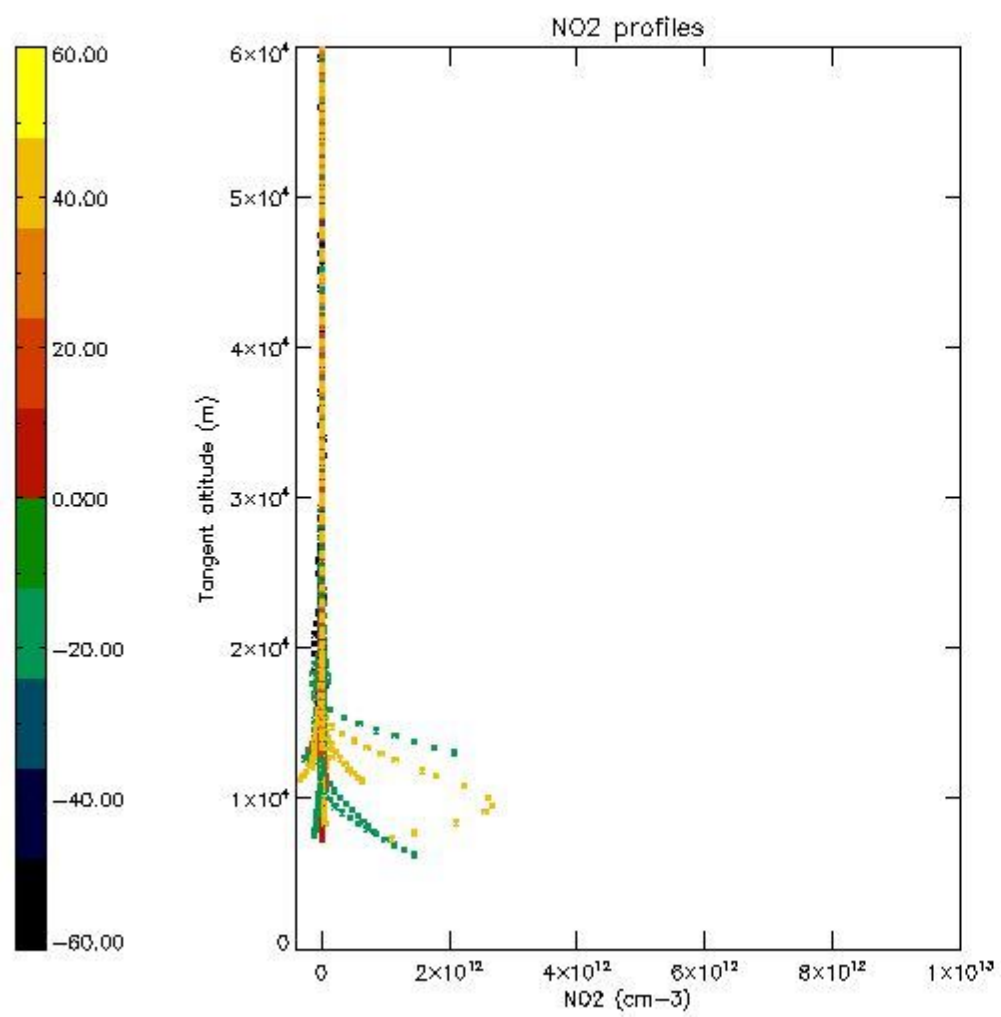

5.7 Plot NO3 profiles for all STD (dark without errors)

The colorbar represents the latitude.