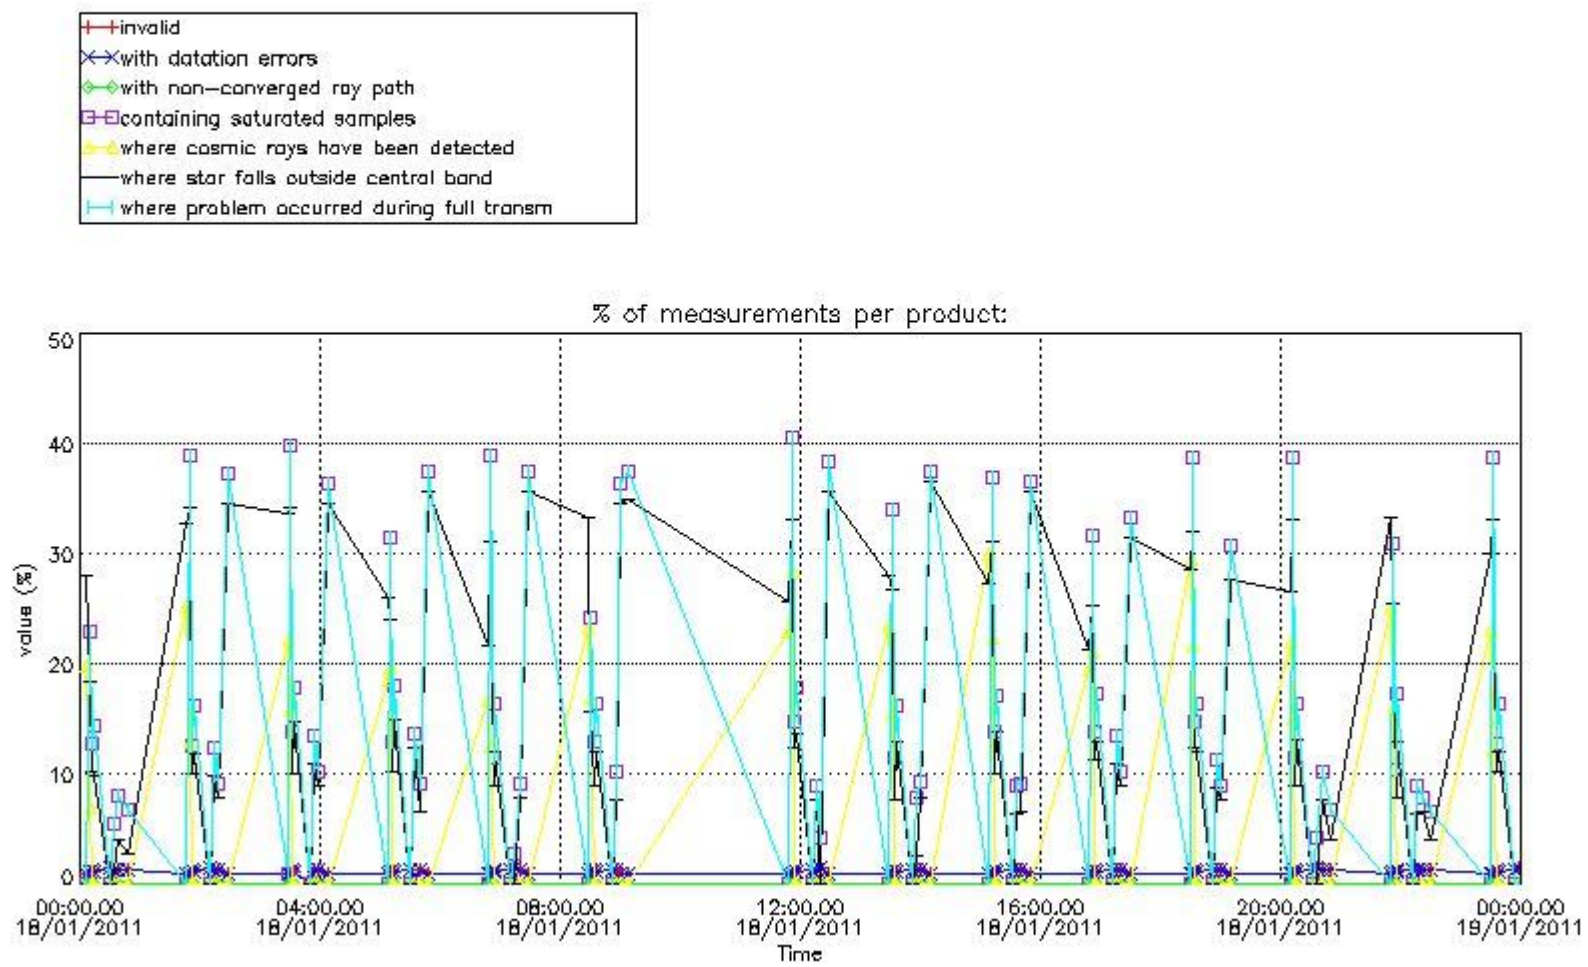

4.2 Plot quality information per product coming from level 1b processing (world map)

4.2.1 Plot level 1 quality information per product (world map): ENVISAT ASCENDING passes