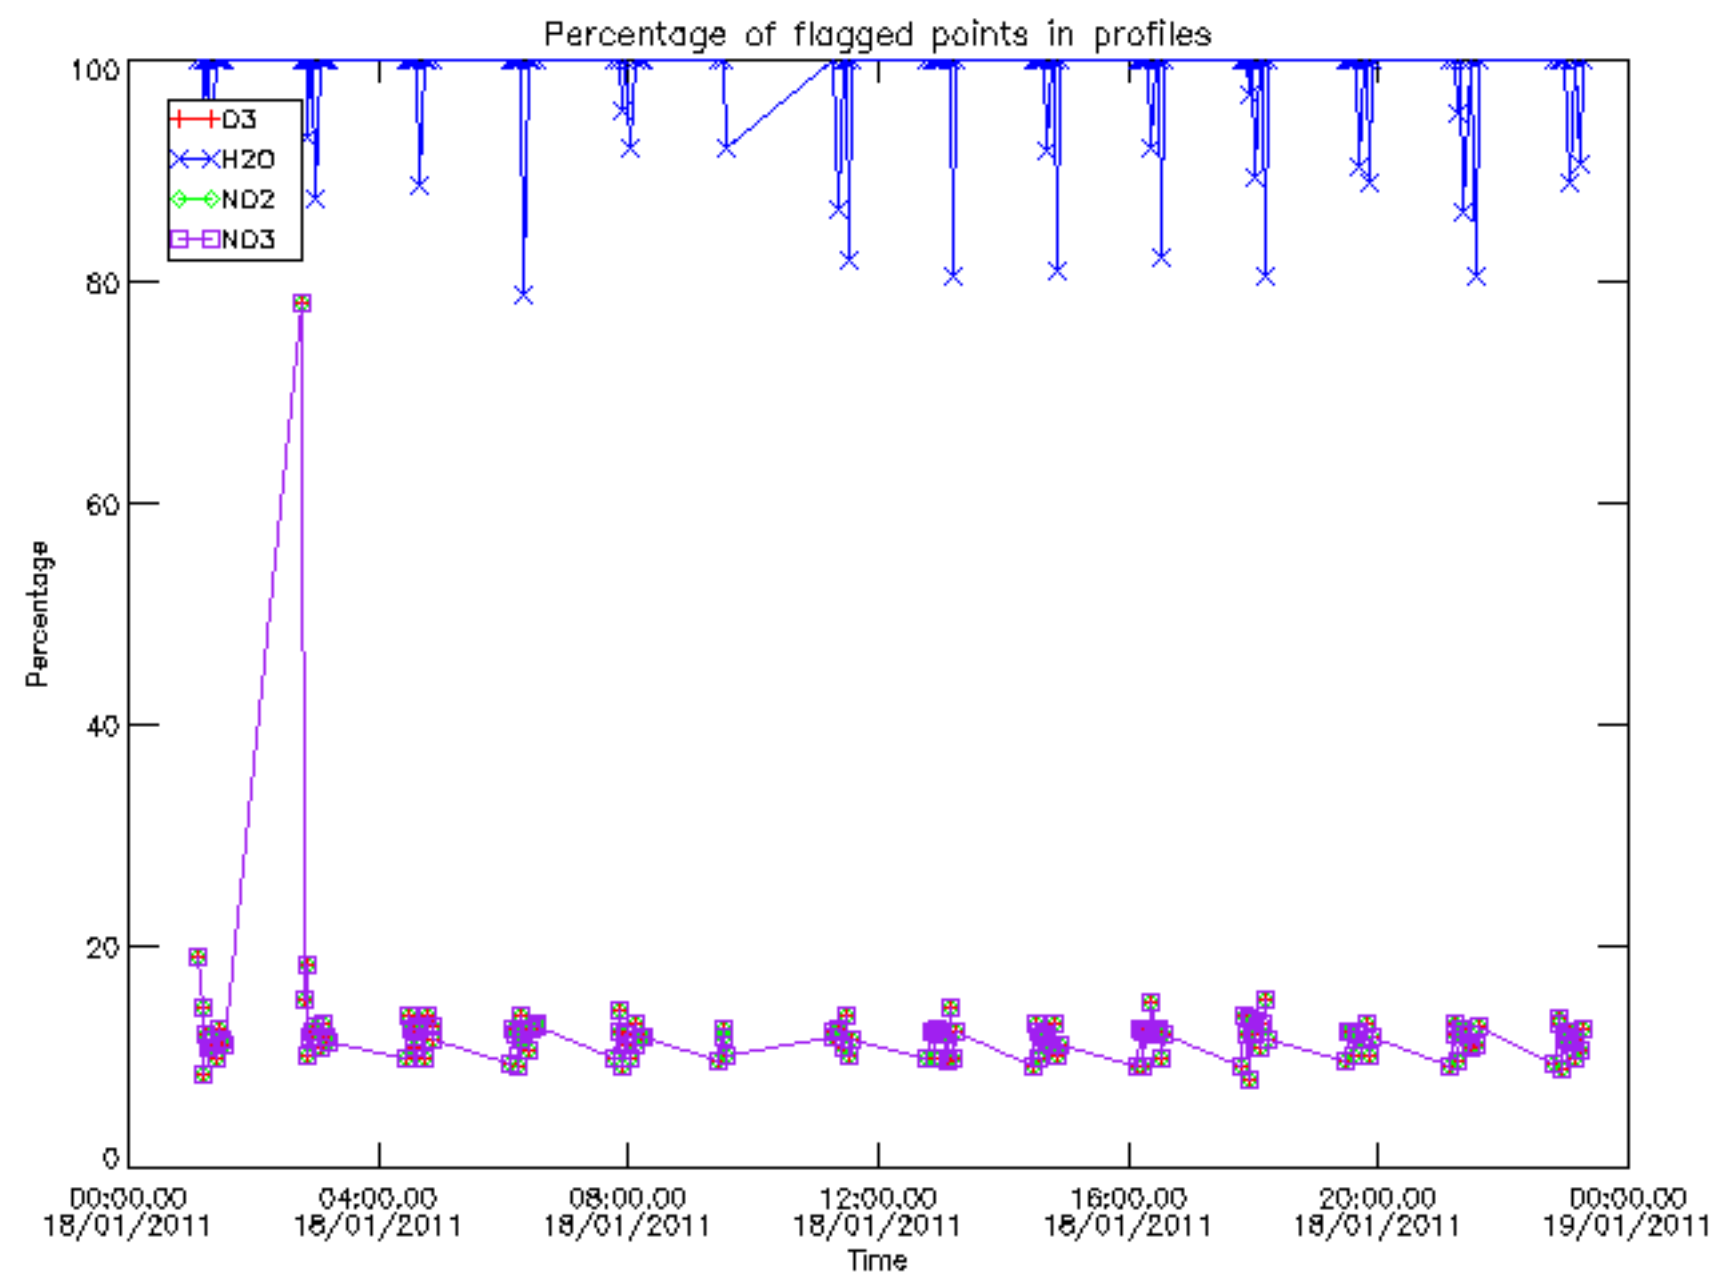

Percentage of flagged data per D3 profile

Percentage of flagged data per H2O profile