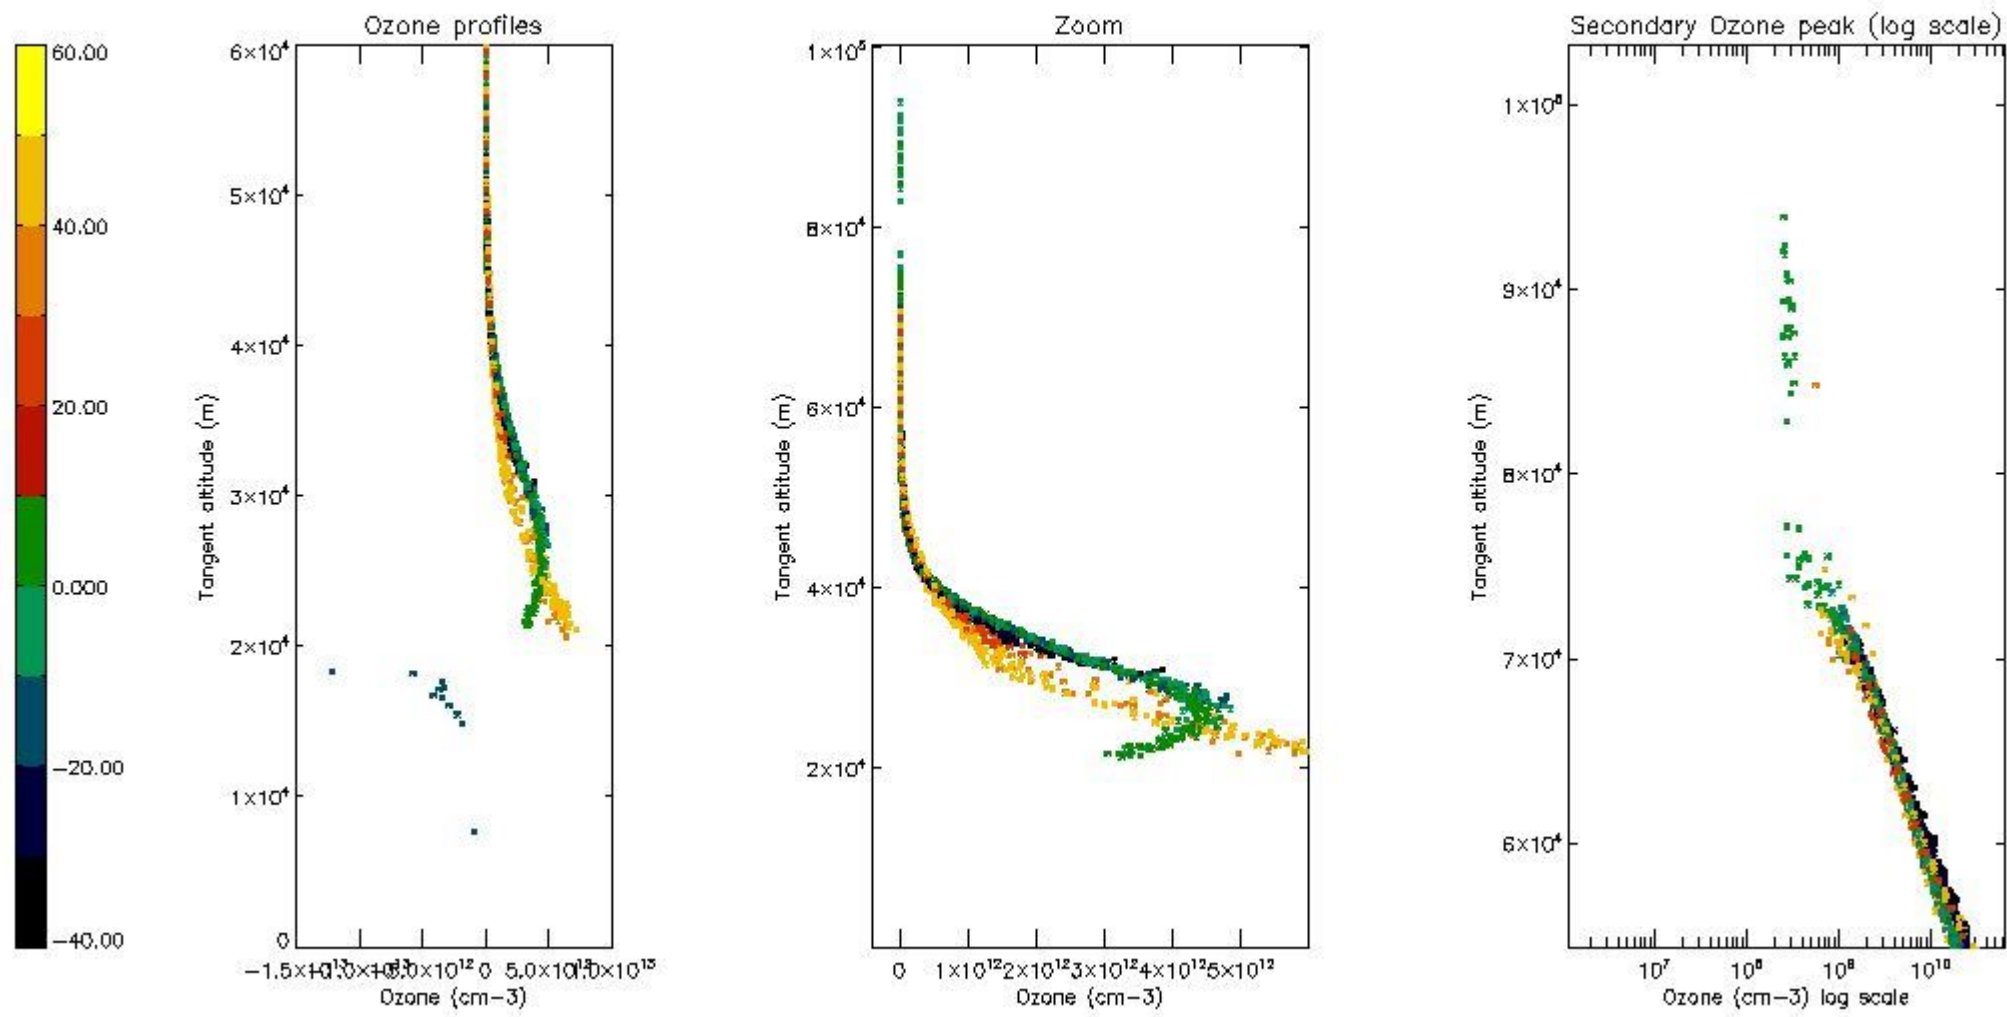

5.6 Plot NO₂ profiles for all STD (dark without errors)

The colorbar represents the latitude.