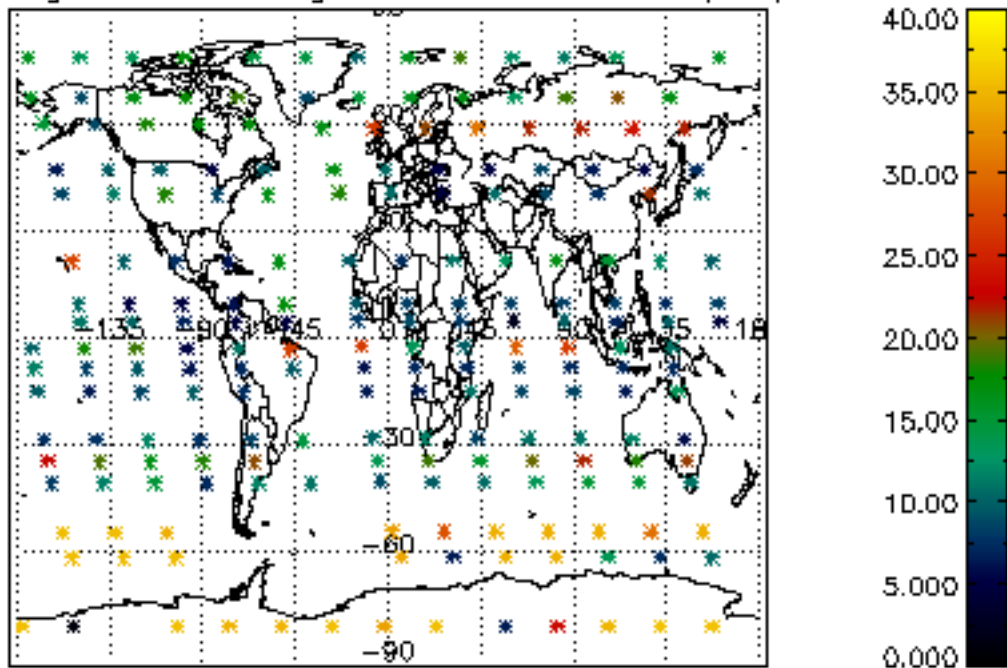

Percentage of cosmic ray hits per profile

Percentage of star falling outside central band per profile