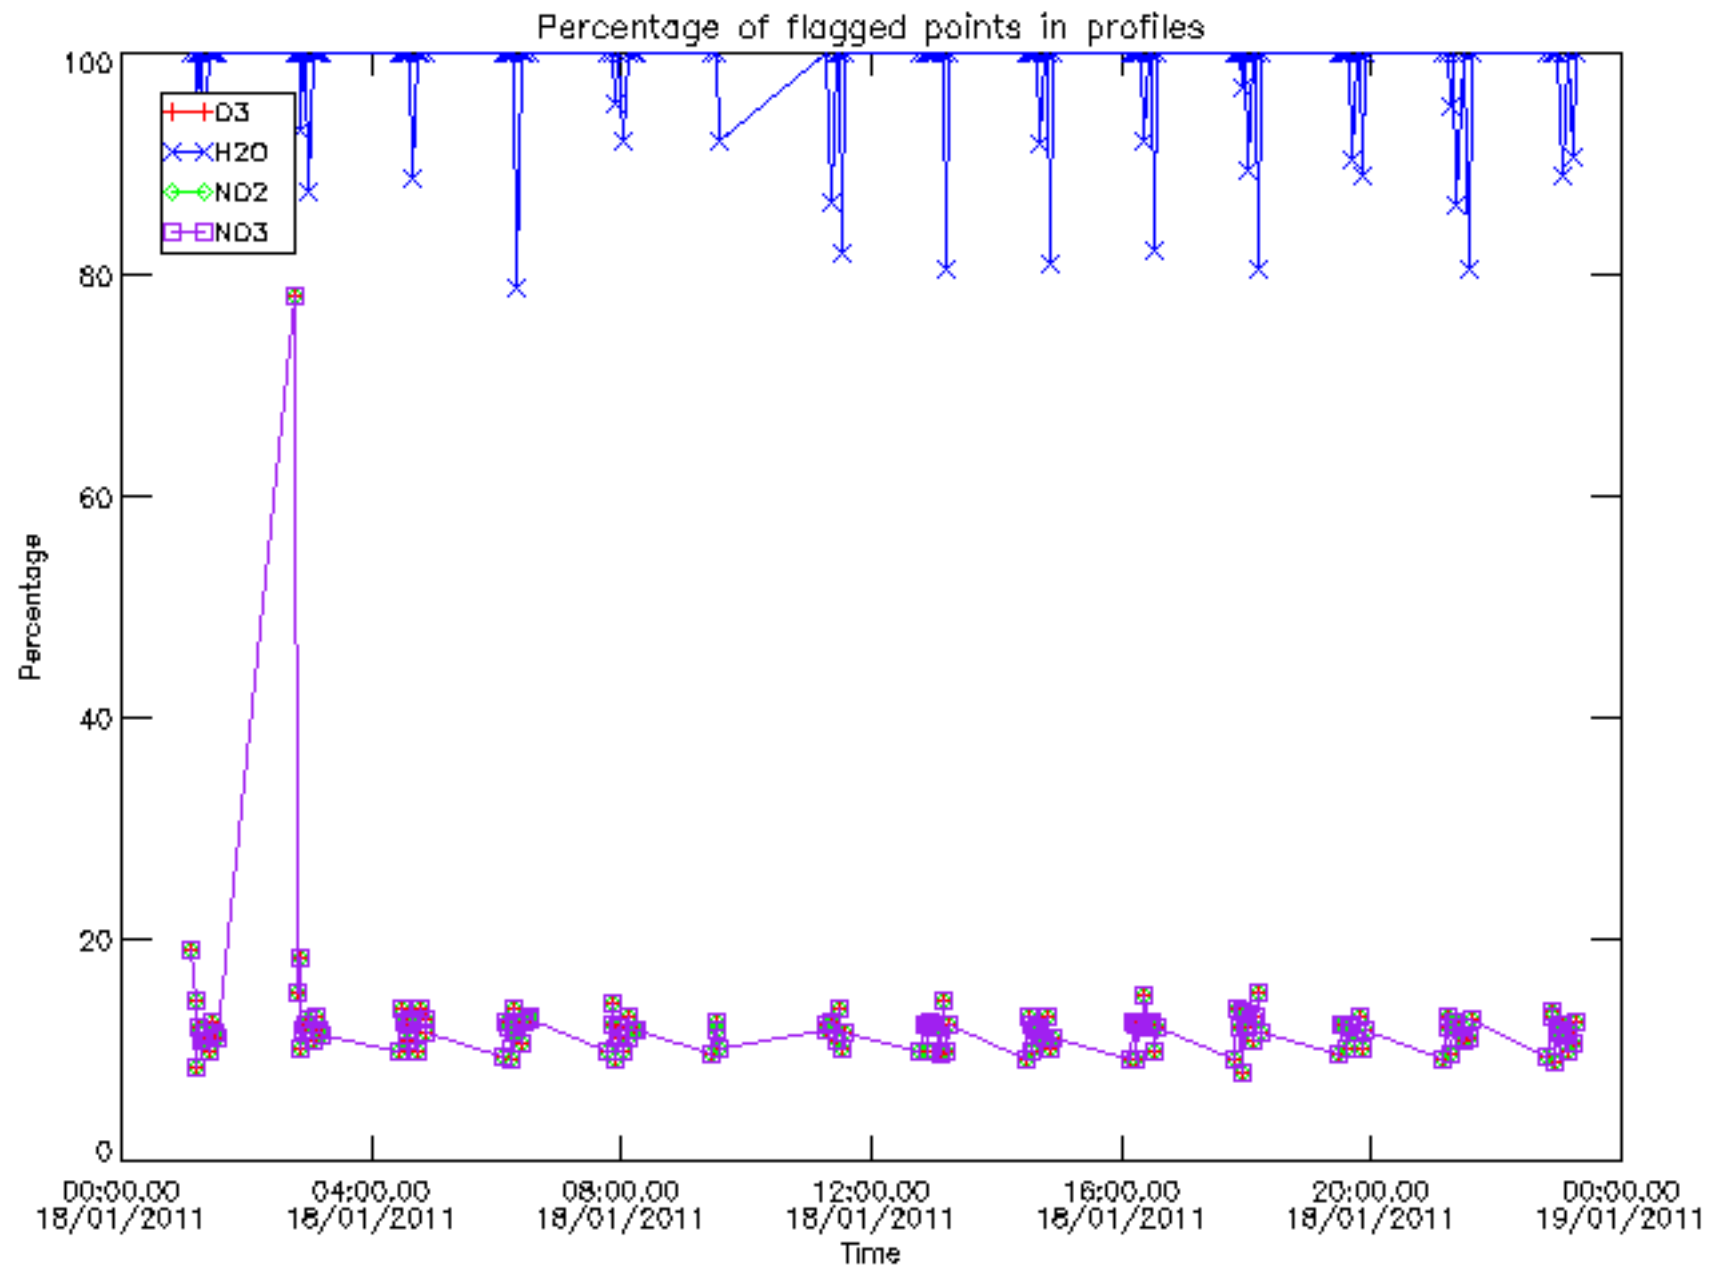

Percentage of flagged data per D3 profile

Percentage of flagged data per H2O profile