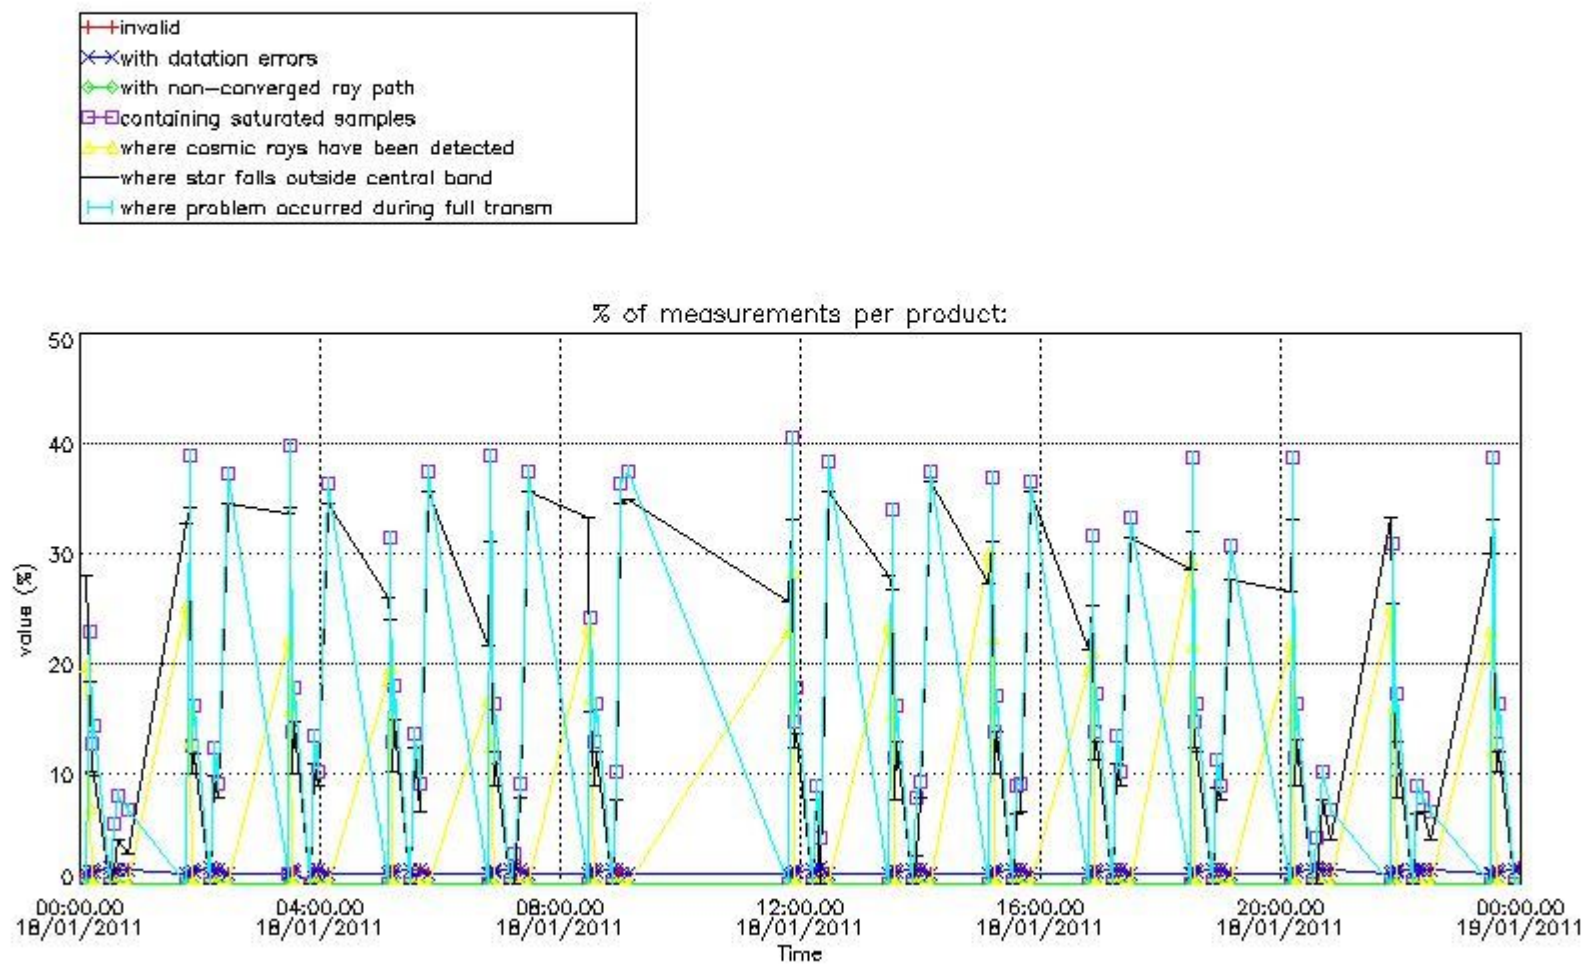

3.1 Plot quality information per product (time dependant)

3.2 Plot quality information per product (world map)

Percentage of flagged data per O3 profile

Percentage of flagged data per H2O profile

Percentage of flagged data per NO2 profile

Percentage of flagged data per NO3 profile

4. Level 1 quality information per product

In this section it is plotted some information contained in the Quality Summary data set of the level 2 products that comes from the level 1b processing. Products without errors (error flag in the MPH set to "0") are used.

4.1 Plot quality information per product (time dependant) coming from level 1b processing

4.1.1 Plot level 1 quality information per product (time dependant): ENVISAT ASCENDING passes

4.1.2 Plot level 1 quality information per product (time dependant): ENVI SAT DESCENDING passes