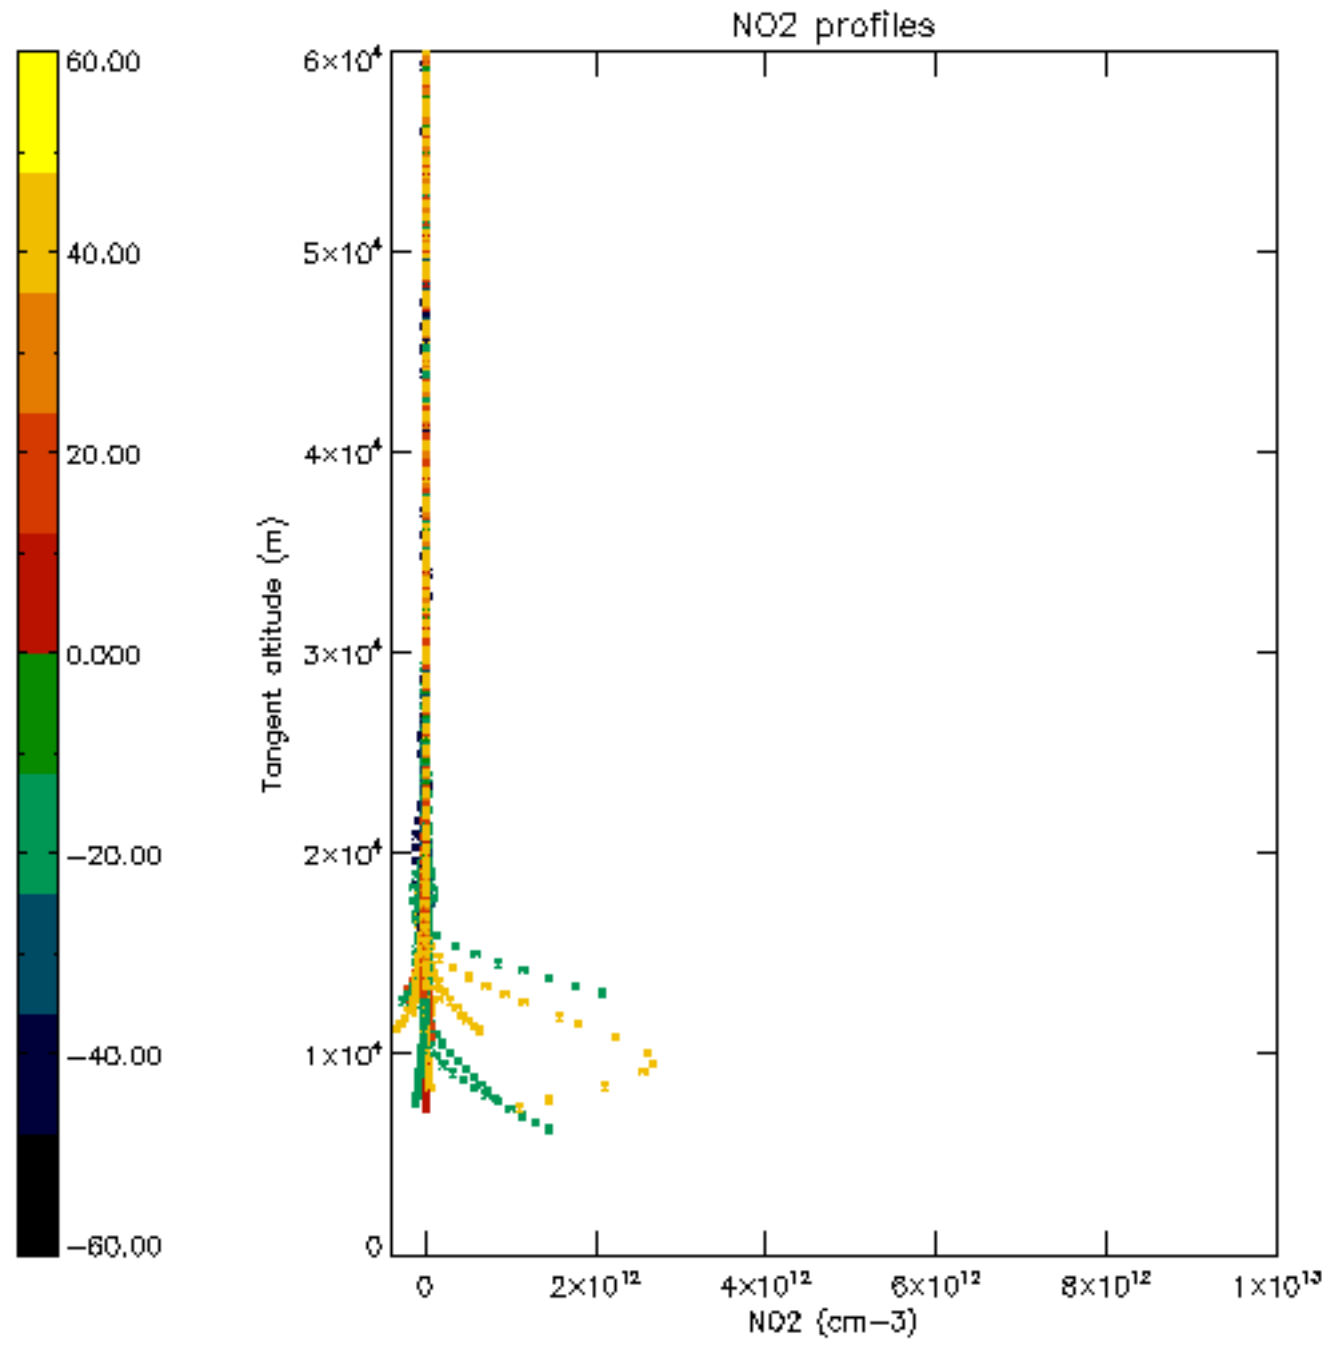

Percentage of star falling outside central band per profile

Percentage of saturation errors per profile

Percentage of flagged data per D3 profile

Percentage of flagged data per H2O profile

Percentage of flagged data per NO2 profile