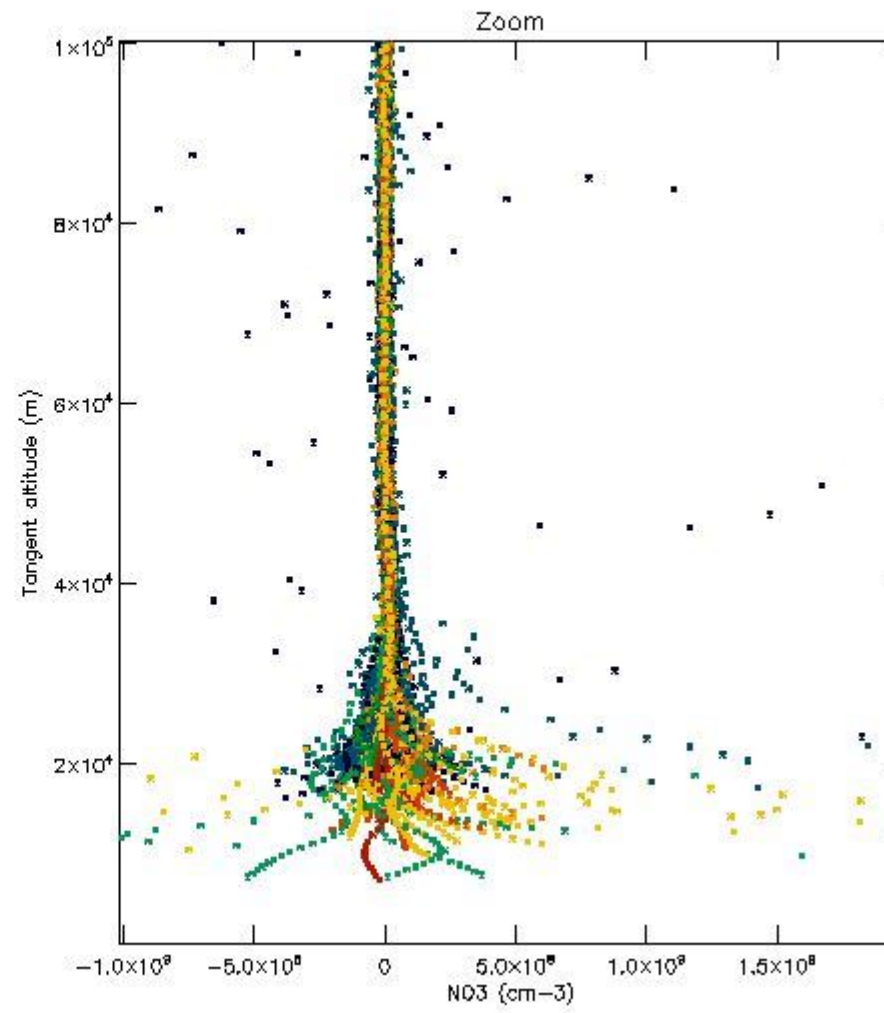

6. Auxiliary Data Files used for the production reported in section 2

The number reported in the third column indicates since which file (see list in section 2) the corresponding auxiliary file has been used. The fourth column is the date of those product files.

Type	Auxiliary Filename	Used since product	Used since product date
INST_PHYS_CHARACTERISTICS	GOM_INS_AXVIEC20091111_143220_20030716_120000_20500101_000000	1	18-JAN-2011 00:06:32
LEVEL-2_PROC_CONFIG	GOM_PR2_AXVIEC20091111_152718_20020301_000000_20500101_000000	1	18-JAN-2011 00:06:32
CROSS_SECTIONS_FILE	GOM_CRS_AXVIEC20091111_154832_20020301_000000_20500101_000000	1	18-JAN-2011 00:06:32