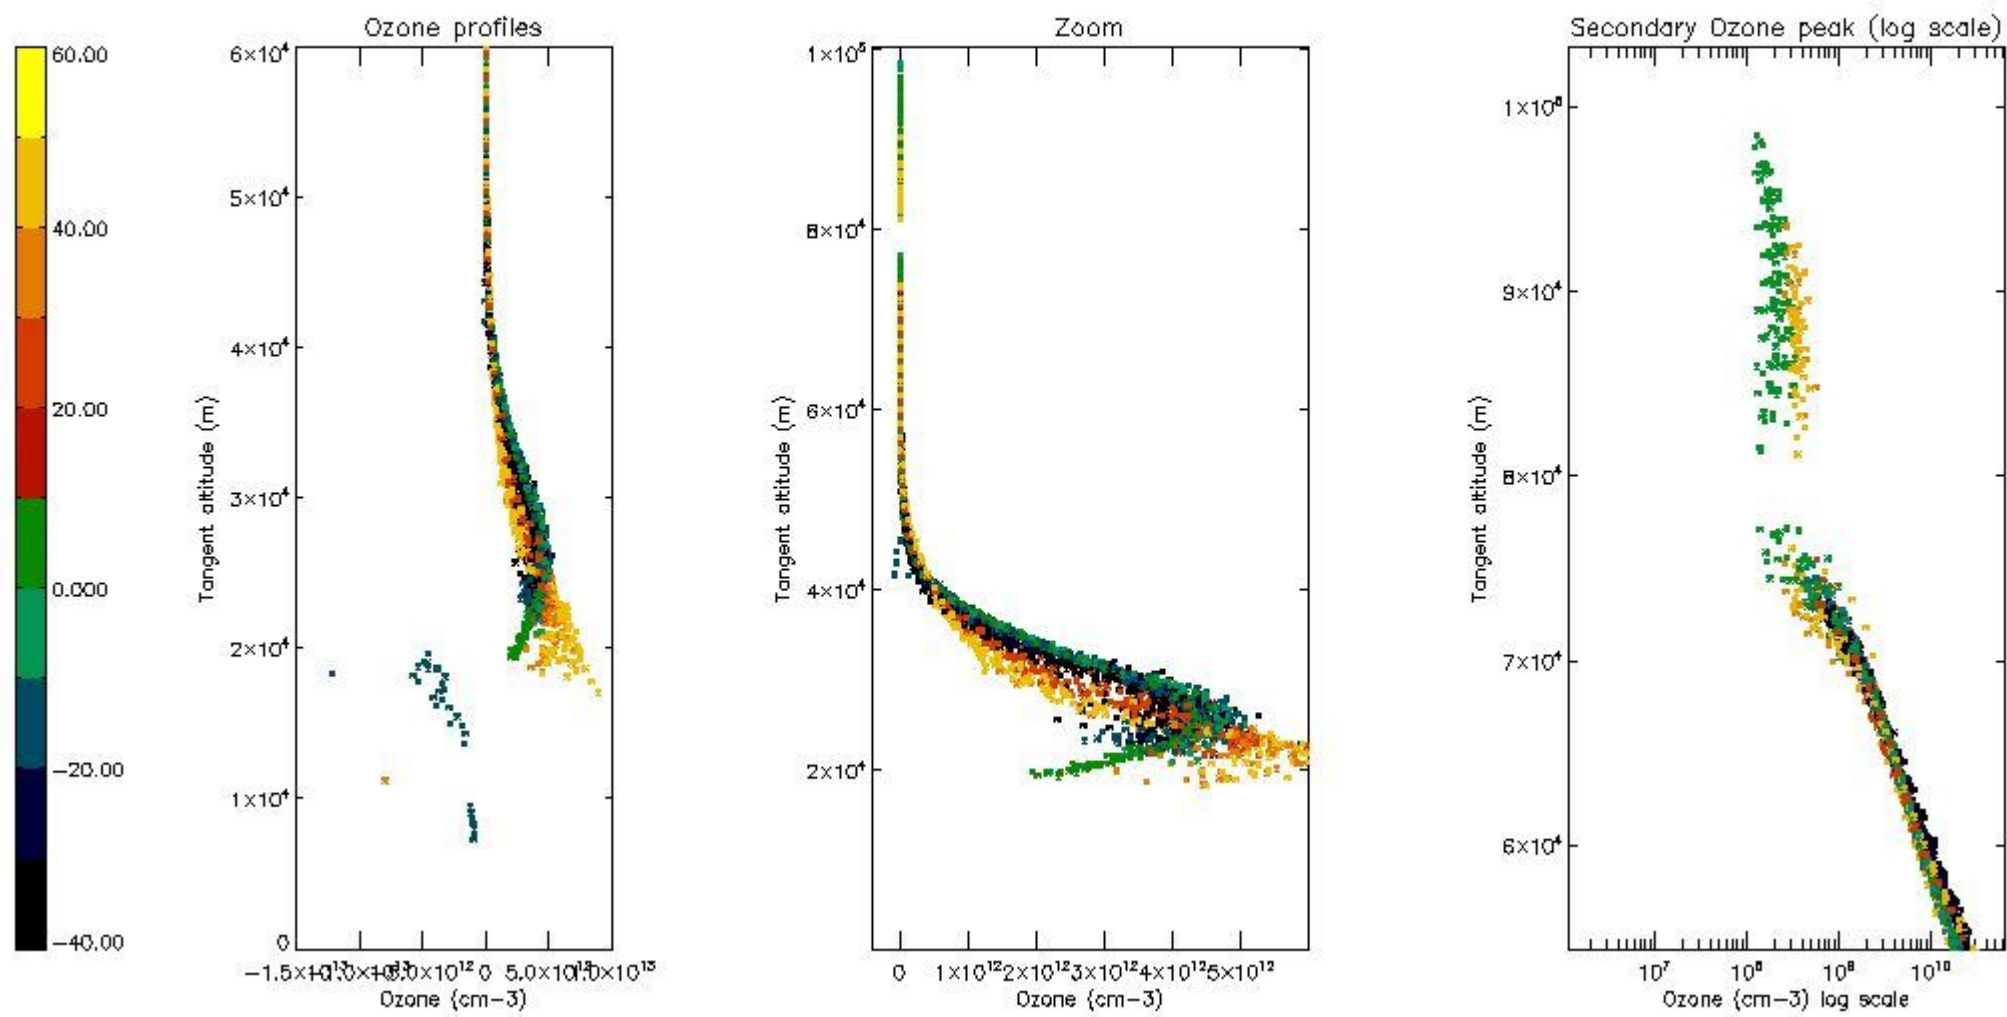

STD < 10	17
STD < 5	11

5.2 Plot ozone profiles for all STD (dark without errors)

The colorbar represents the latitude.

5.3 Plot ozone profiles where STD < 20% (dark without errors)

The colorbar represents the latitude.

5.4 Plot ozone profiles where $STD < 10\%$ (dark without errors)

The colorbar represents the latitude.

5.5 Plot ozone profiles where STD < 5% (dark without errors)

The colorbar represents the latitude.

5.6 Plot NO₂ profiles for all STD (dark without errors)