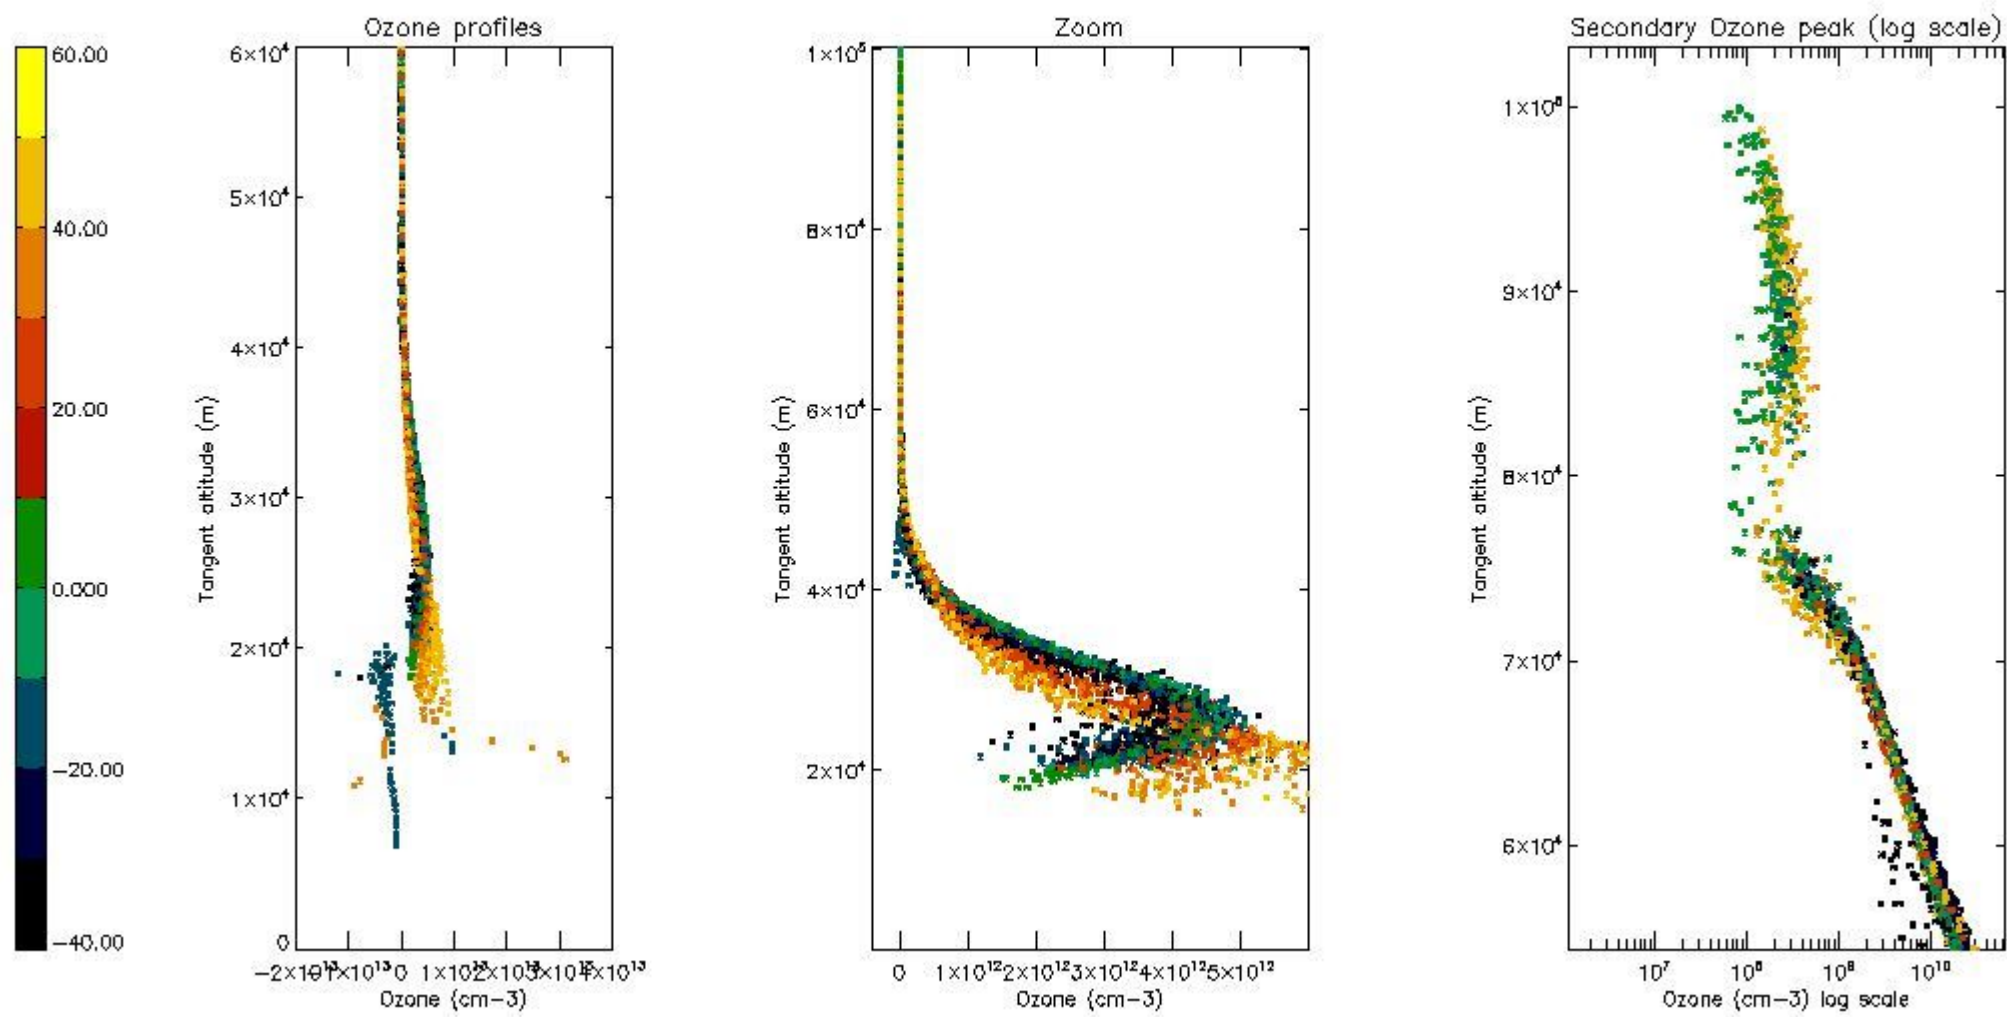

STD < 10	17
STD < 5	11

5.2 Plot ozone profiles for all STD (dark without errors)

The colorbar represents the latitude.

5.3 Plot ozone profiles where STD < 20% (dark without errors)

The colorbar represents the latitude.