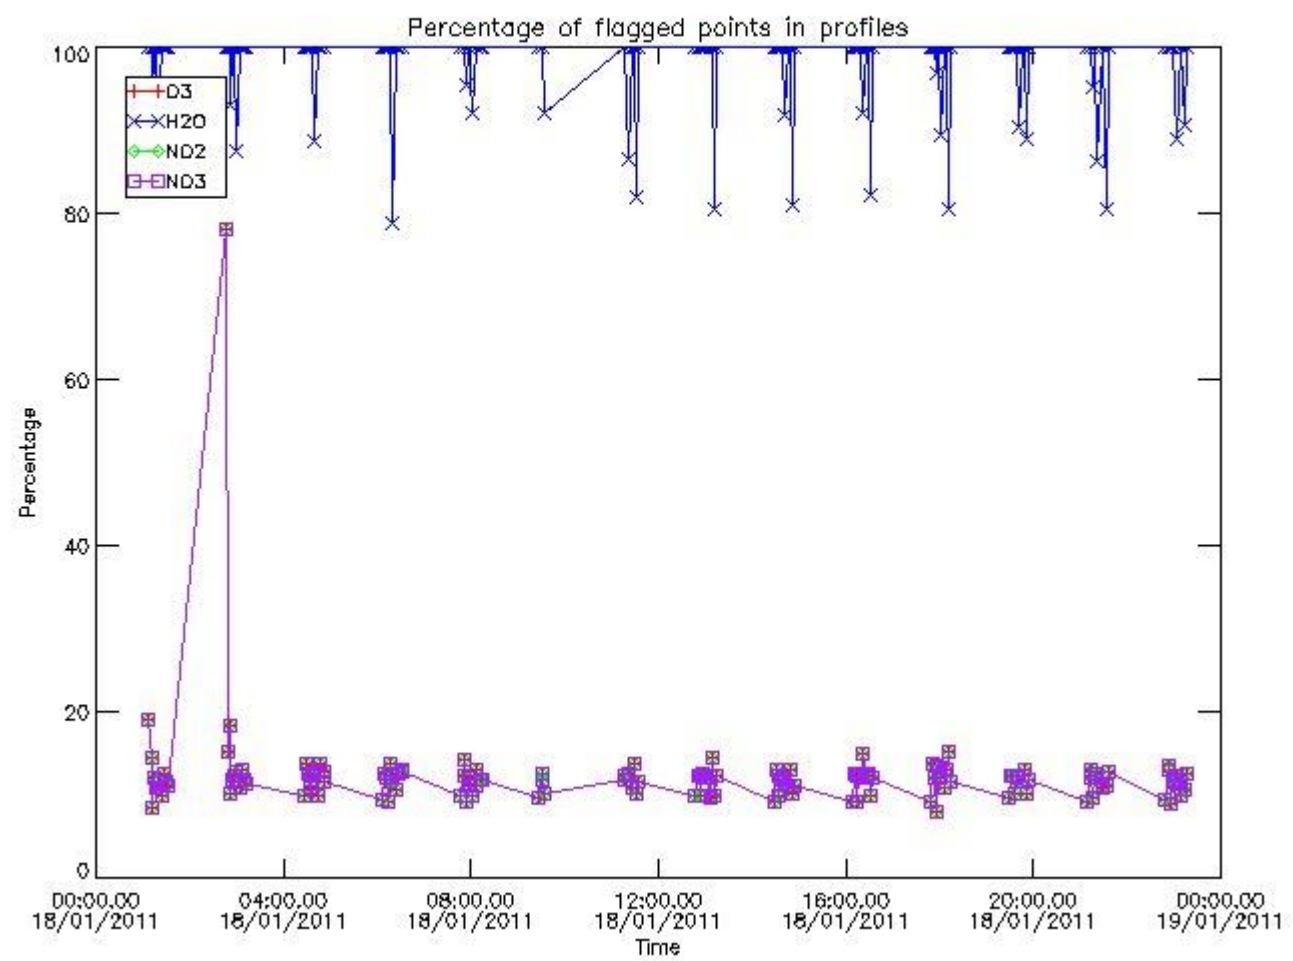

3. Quality information per product

In this section it is plotted some information contained in the Quality Summary data set of the level 2 products. Only products in dark limb conditions and without errors (error flag in the MPH set to "0") are used.

3.1 Plot quality information per product (time dependant)

3.2 Plot quality information per product (world map)