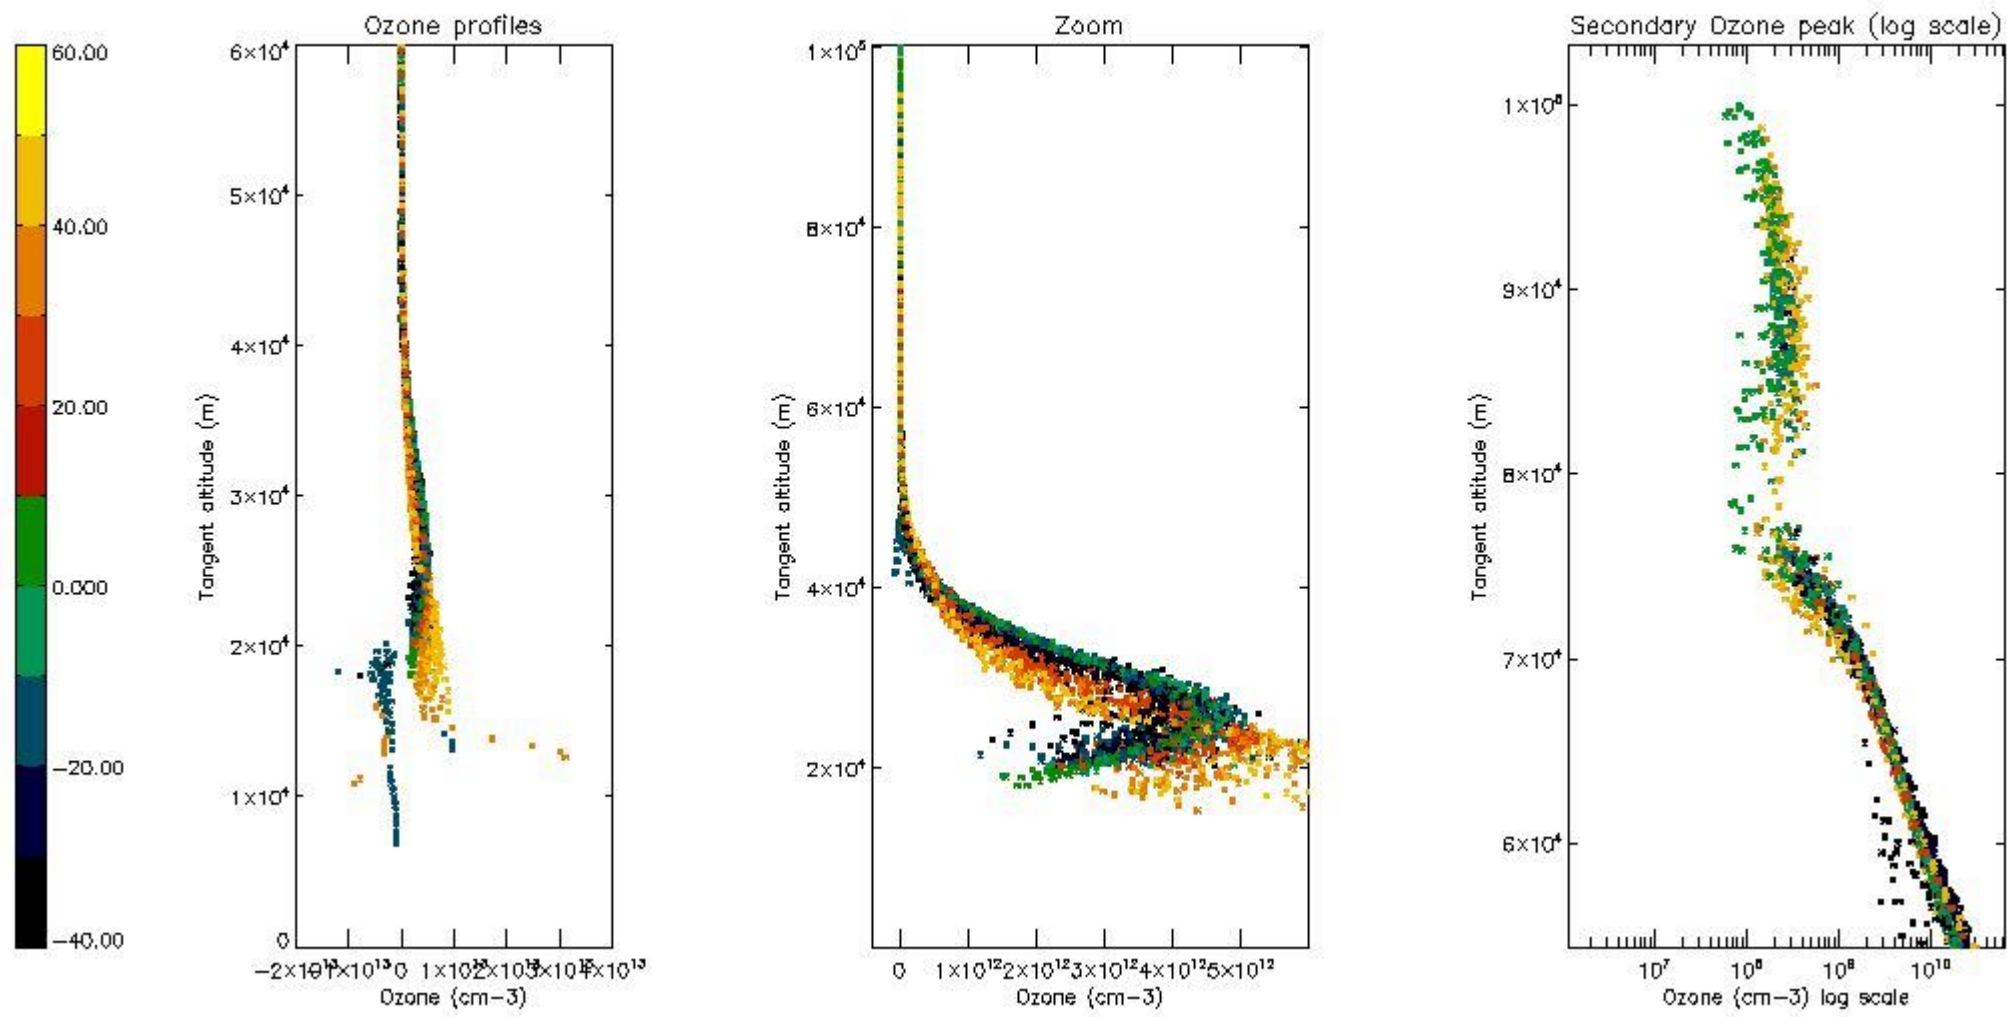

STD < 10	17
STD < 5	11

5.2 Plot ozone profiles for all STD (dark without errors)

The colorbar represents the latitude.

5.3 Plot ozone profiles where STD < 20% (dark without errors)

The colorbar represents the latitude.

5.4 Plot ozone profiles where $STD < 10\%$ (dark without errors)

The colorbar represents the latitude.

5.5 Plot ozone profiles where STD < 5% (dark without errors)

The colorbar represents the latitude.

5.6 Plot NO₂ profiles for all STD (dark without errors)