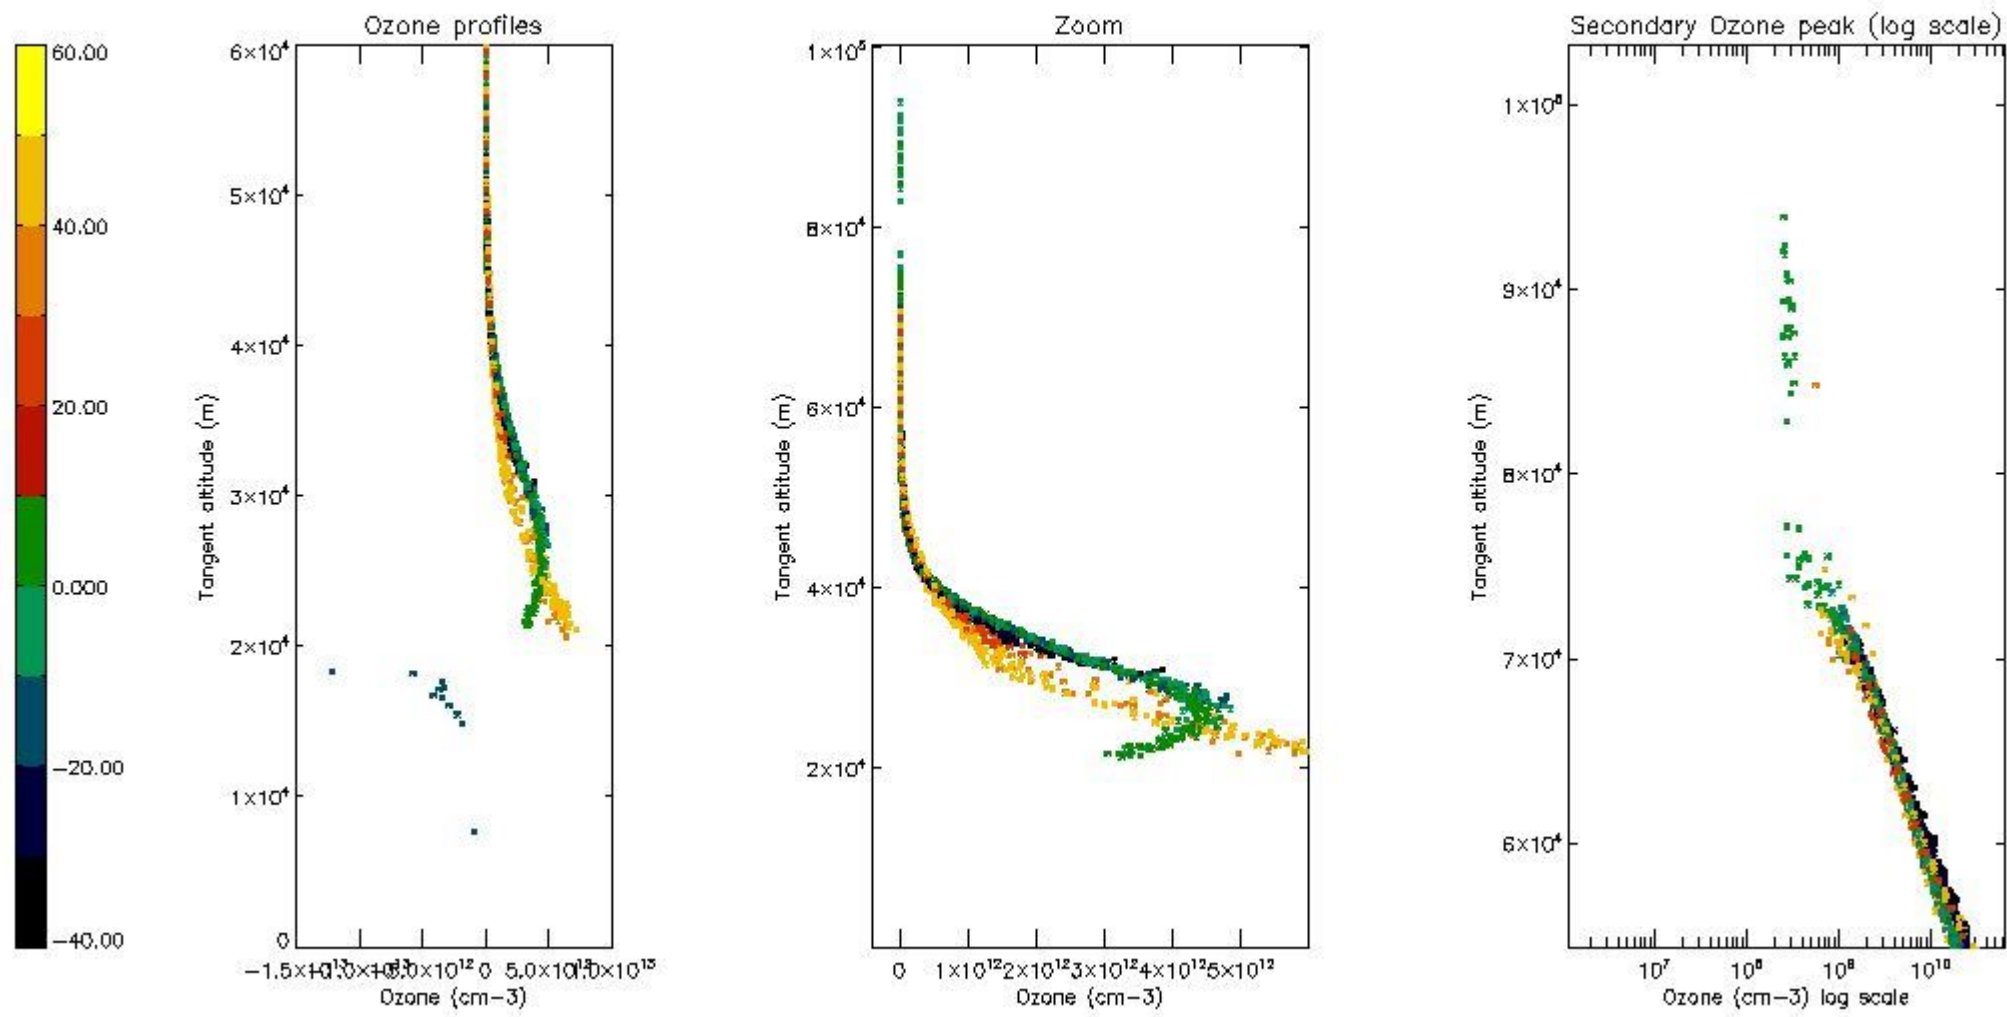

STD < 10	17
STD < 5	11

5.2 Plot ozone profiles for all STD (dark without errors)

The colorbar represents the latitude.

5.3 Plot ozone profiles where STD < 20% (dark without errors)

The colorbar represents the latitude.

5.4 Plot ozone profiles where $STD < 10\%$ (dark without errors)

The colorbar represents the latitude.

5.5 Plot ozone profiles where STD < 5% (dark without errors)

The colorbar represents the latitude.

5.6 Plot NO₂ profiles for all STD (dark without errors)