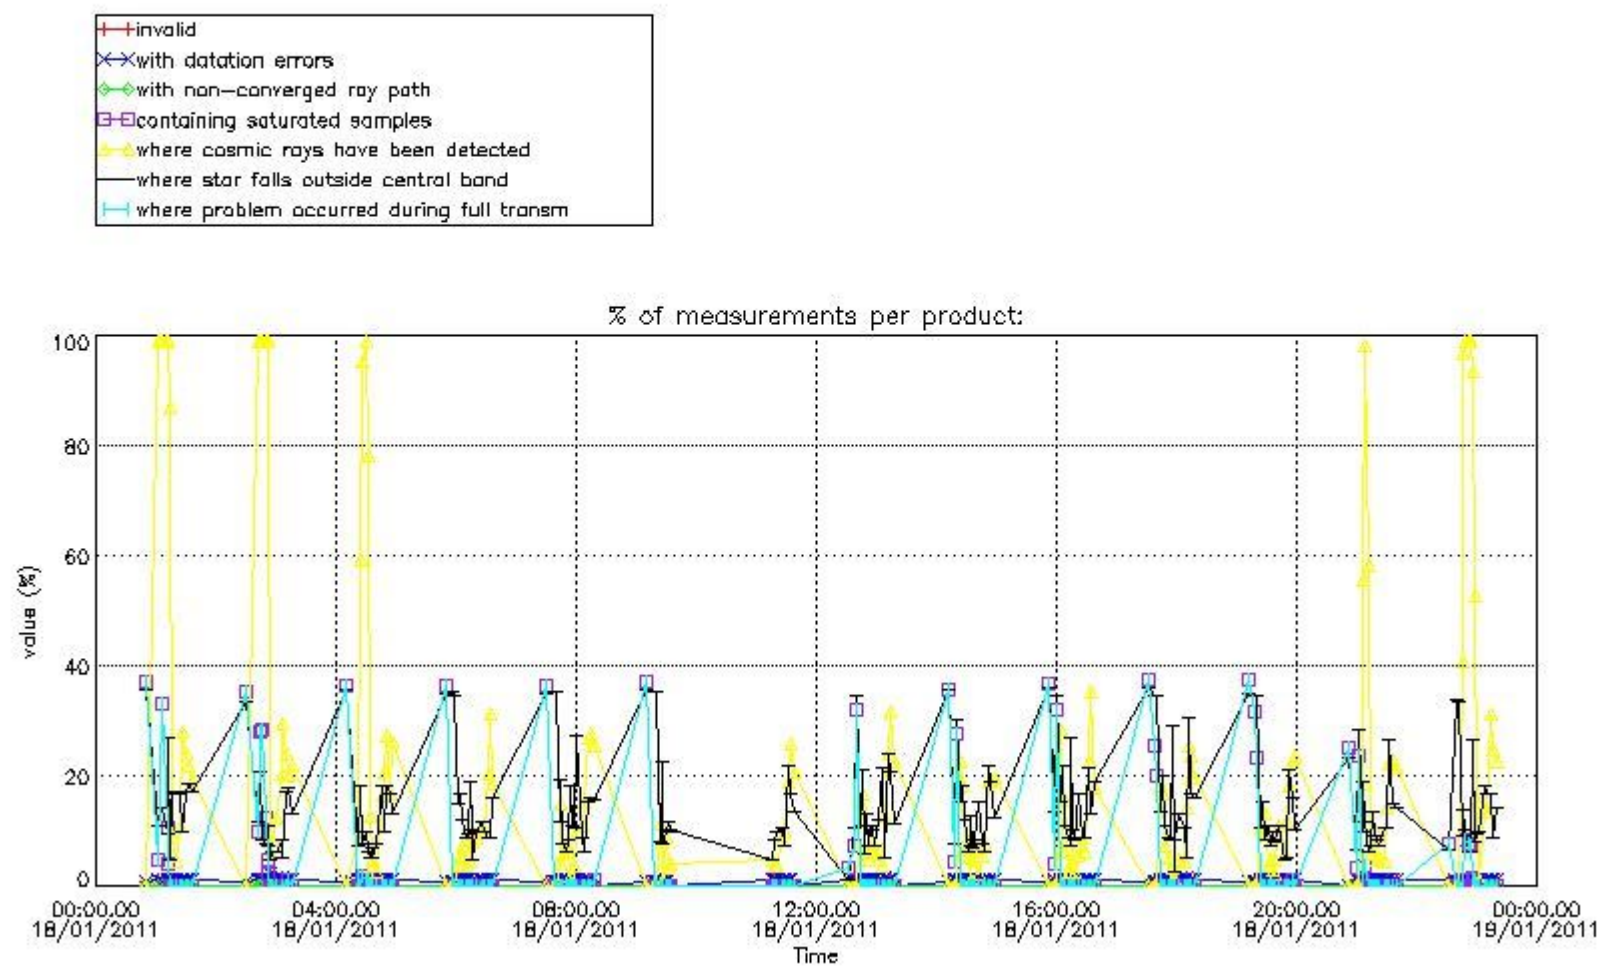

4.1.2 Plot level 1 quality information per product (time dependant): ENVI SAT DESCENDING passes