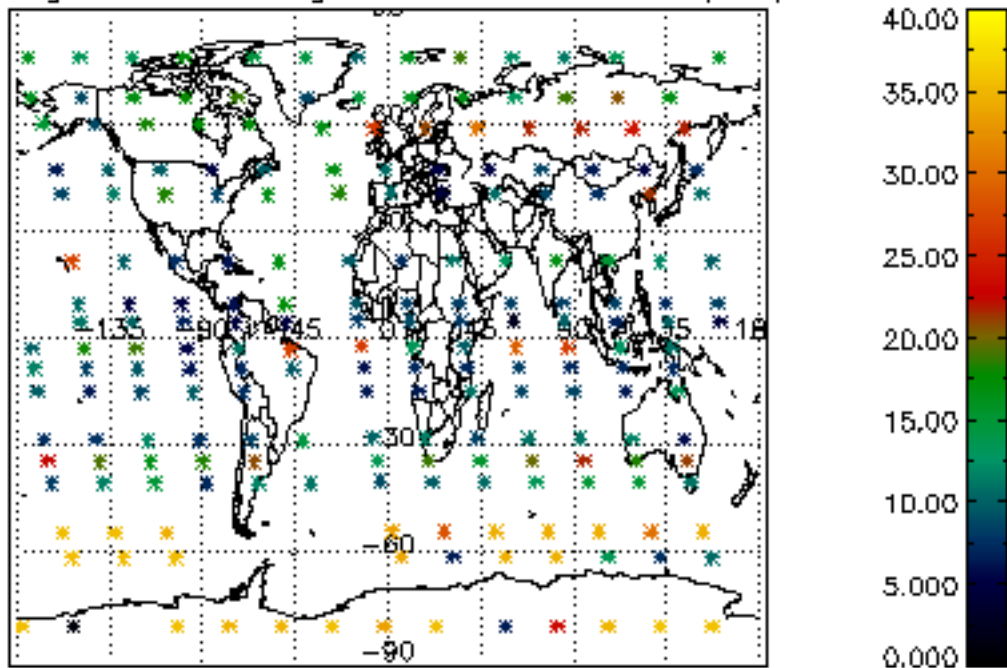

Percentage of flagged data per NO3 profile

Percentage of cosmic ray hits per profile

Percentage of datation errors per profile

Percentage of star falling outside central band per profile

Percentage of saturation errors per profile