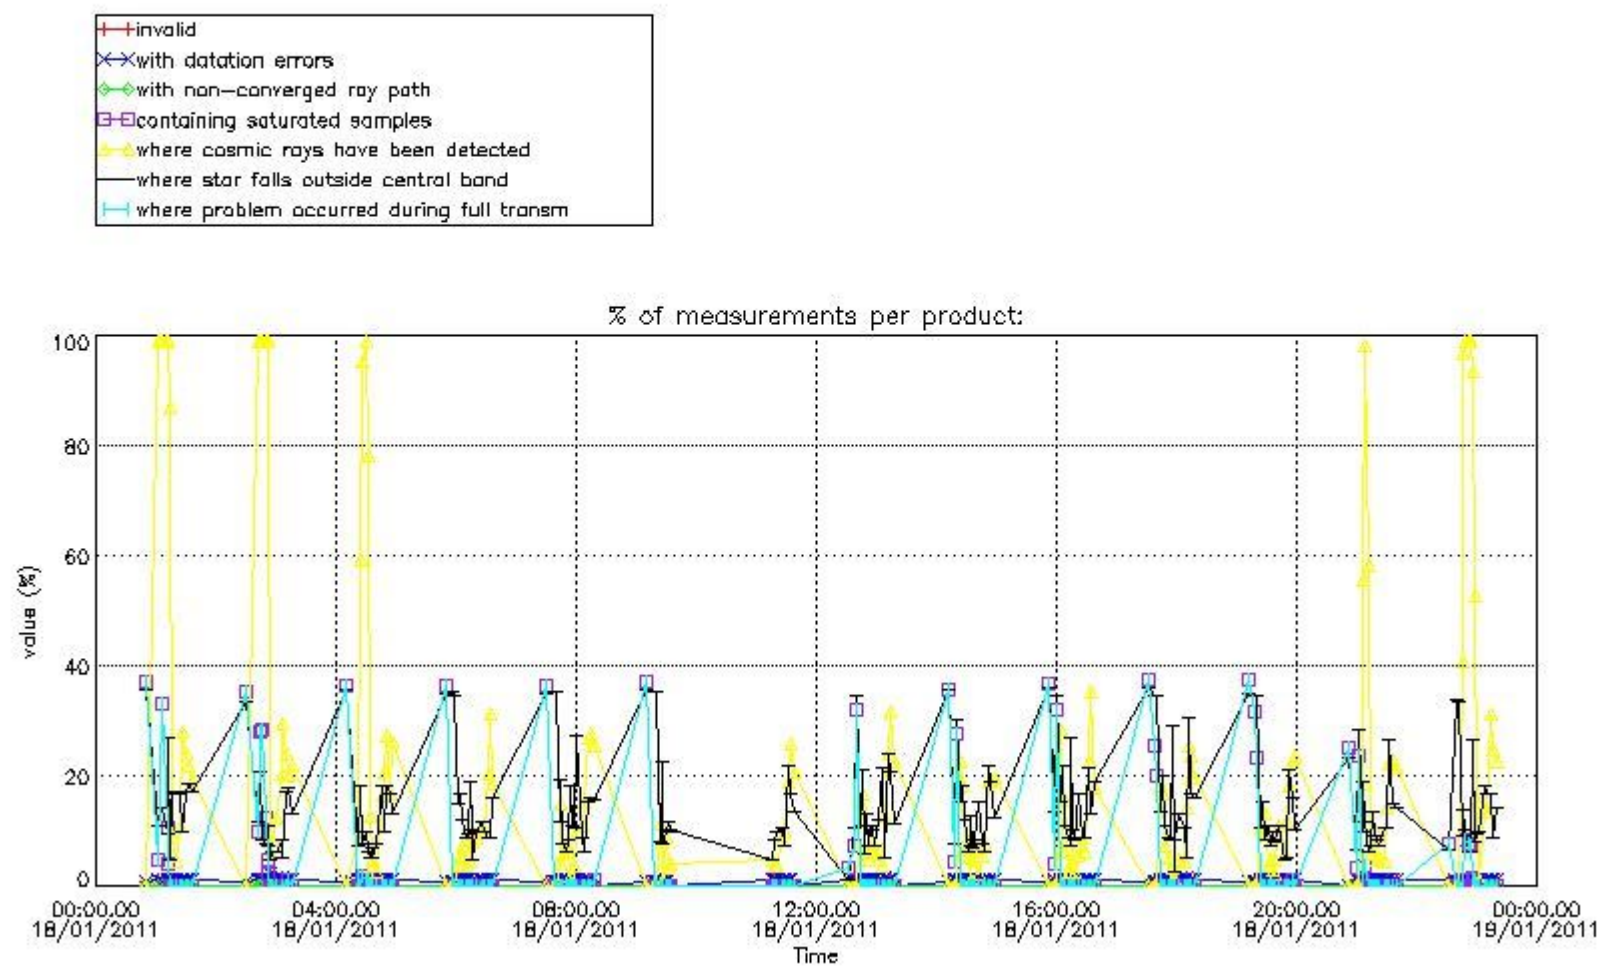

3.1 Plot quality information per product (time dependant)

3.2 Plot quality information per product (world map)

Percentage of flagged data per O3 profile

Percentage of flagged data per H2O profile

Percentage of flagged data per NO2 profile

Percentage of flagged data per NO3 profile

4. Level 1 quality information per product

In this section it is plotted some information contained in the Quality Summary data set of the level 2 products that comes from the level 1b processing. Products without errors (error flag in the MPH set to "0") are used.

4.1 Plot quality information per product (time dependant) coming from level 1b processing

4.1.1 Plot level 1 quality information per product (time dependant): ENVISAT ASCENDING passes

4.1.2 Plot level 1 quality information per product (time dependant): ENVI SAT DESCENDING passes