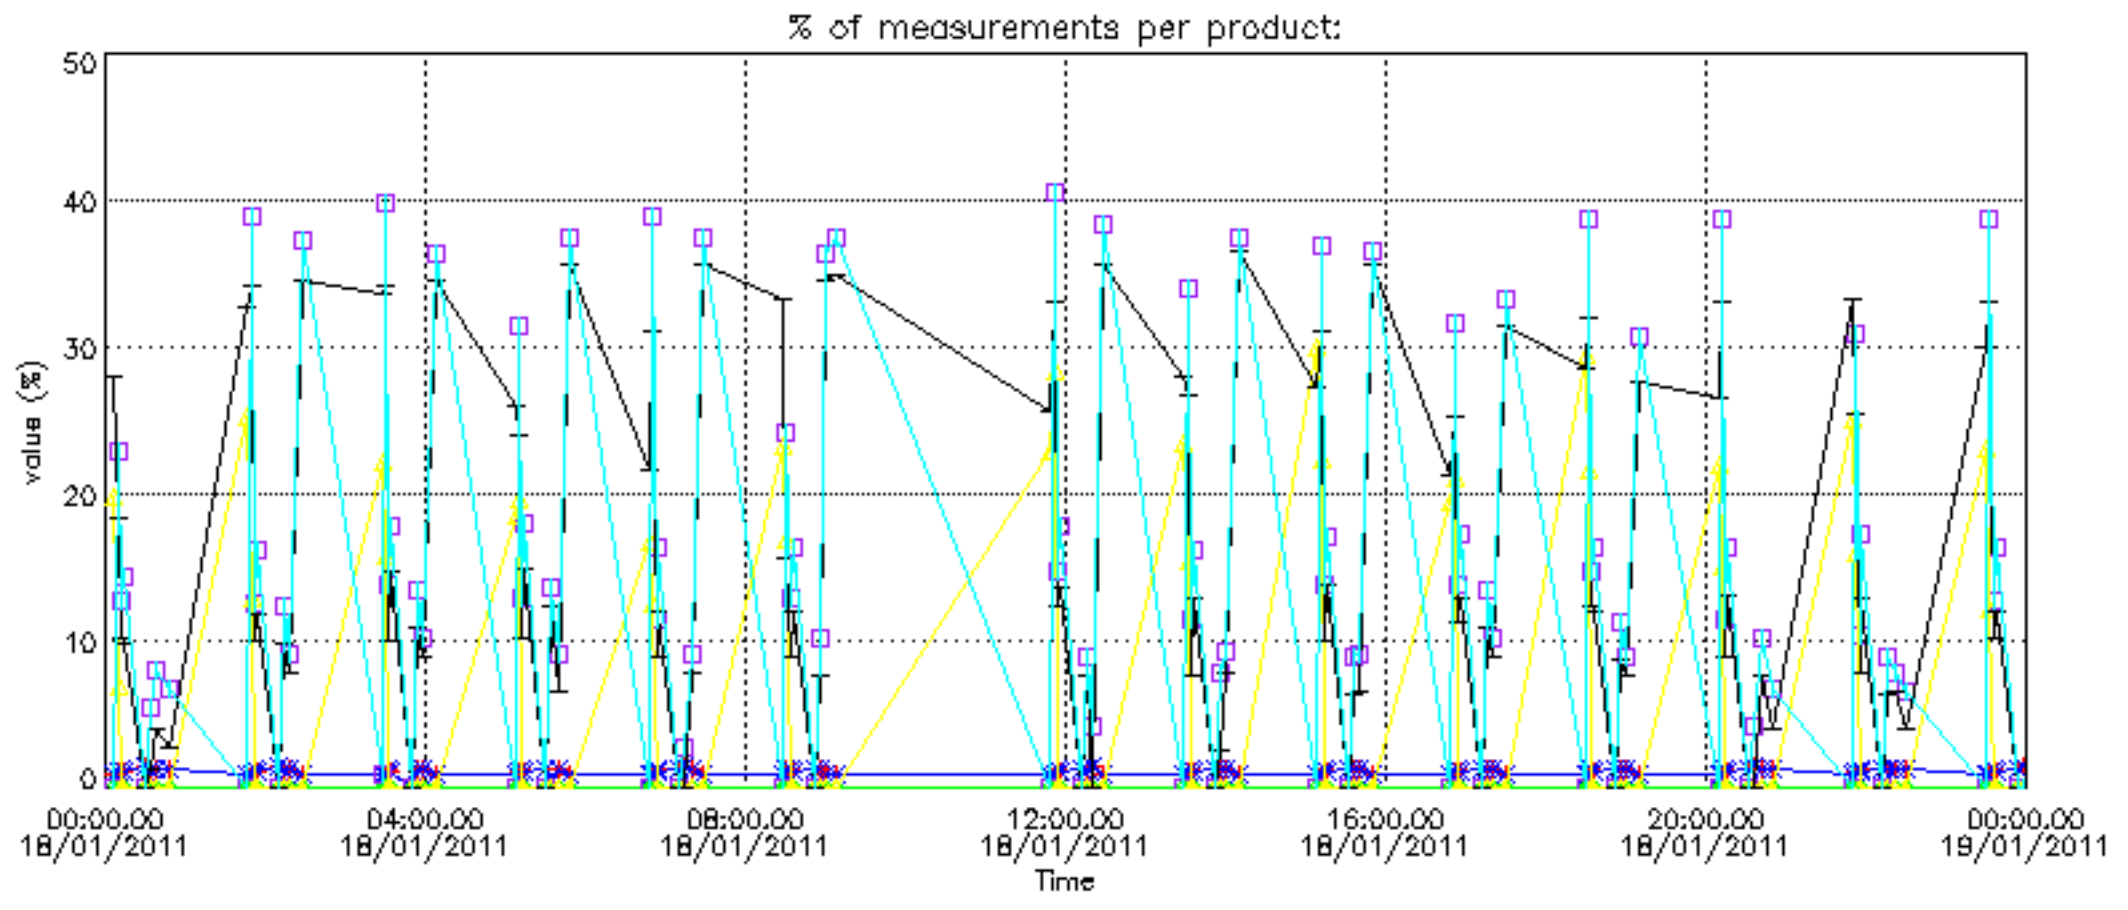

Percentage of cosmic ray hits per profile

Percentage of datation errors per profile