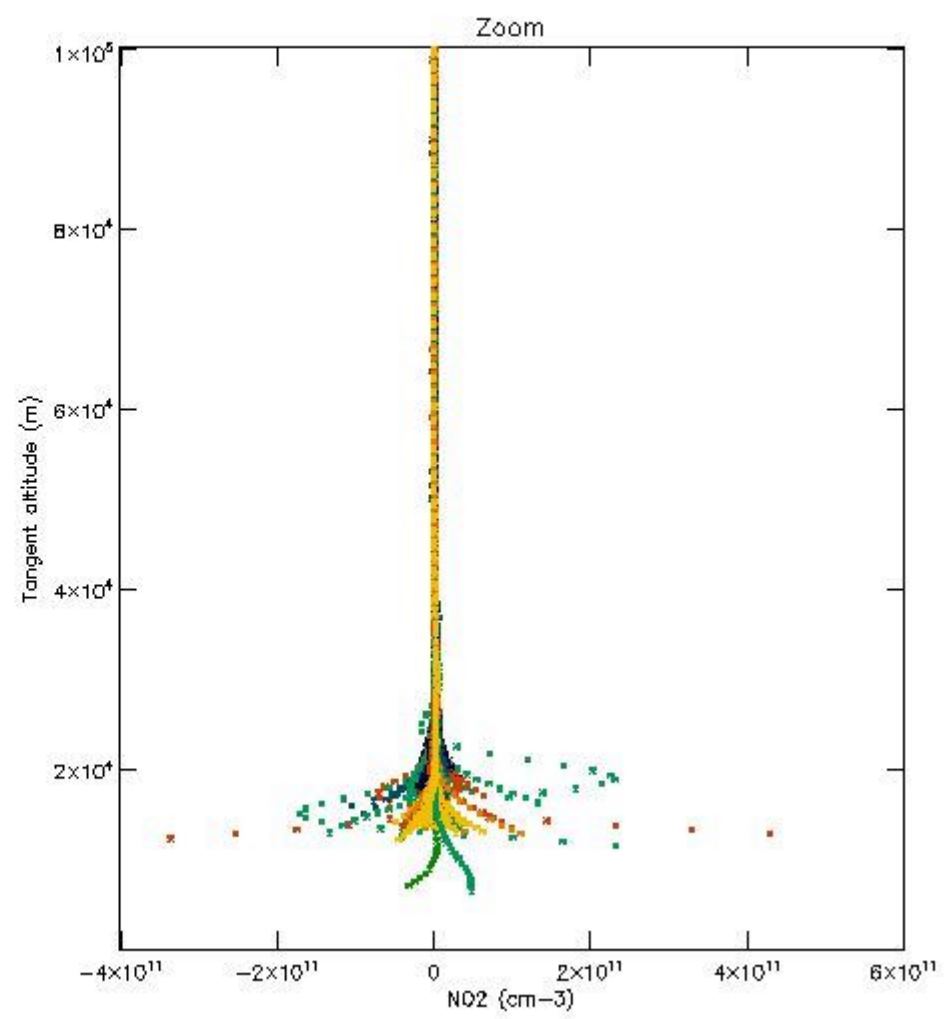

5.7 Plot NO3 profiles for all STD (dark without errors)

The colorbar represents the latitude.