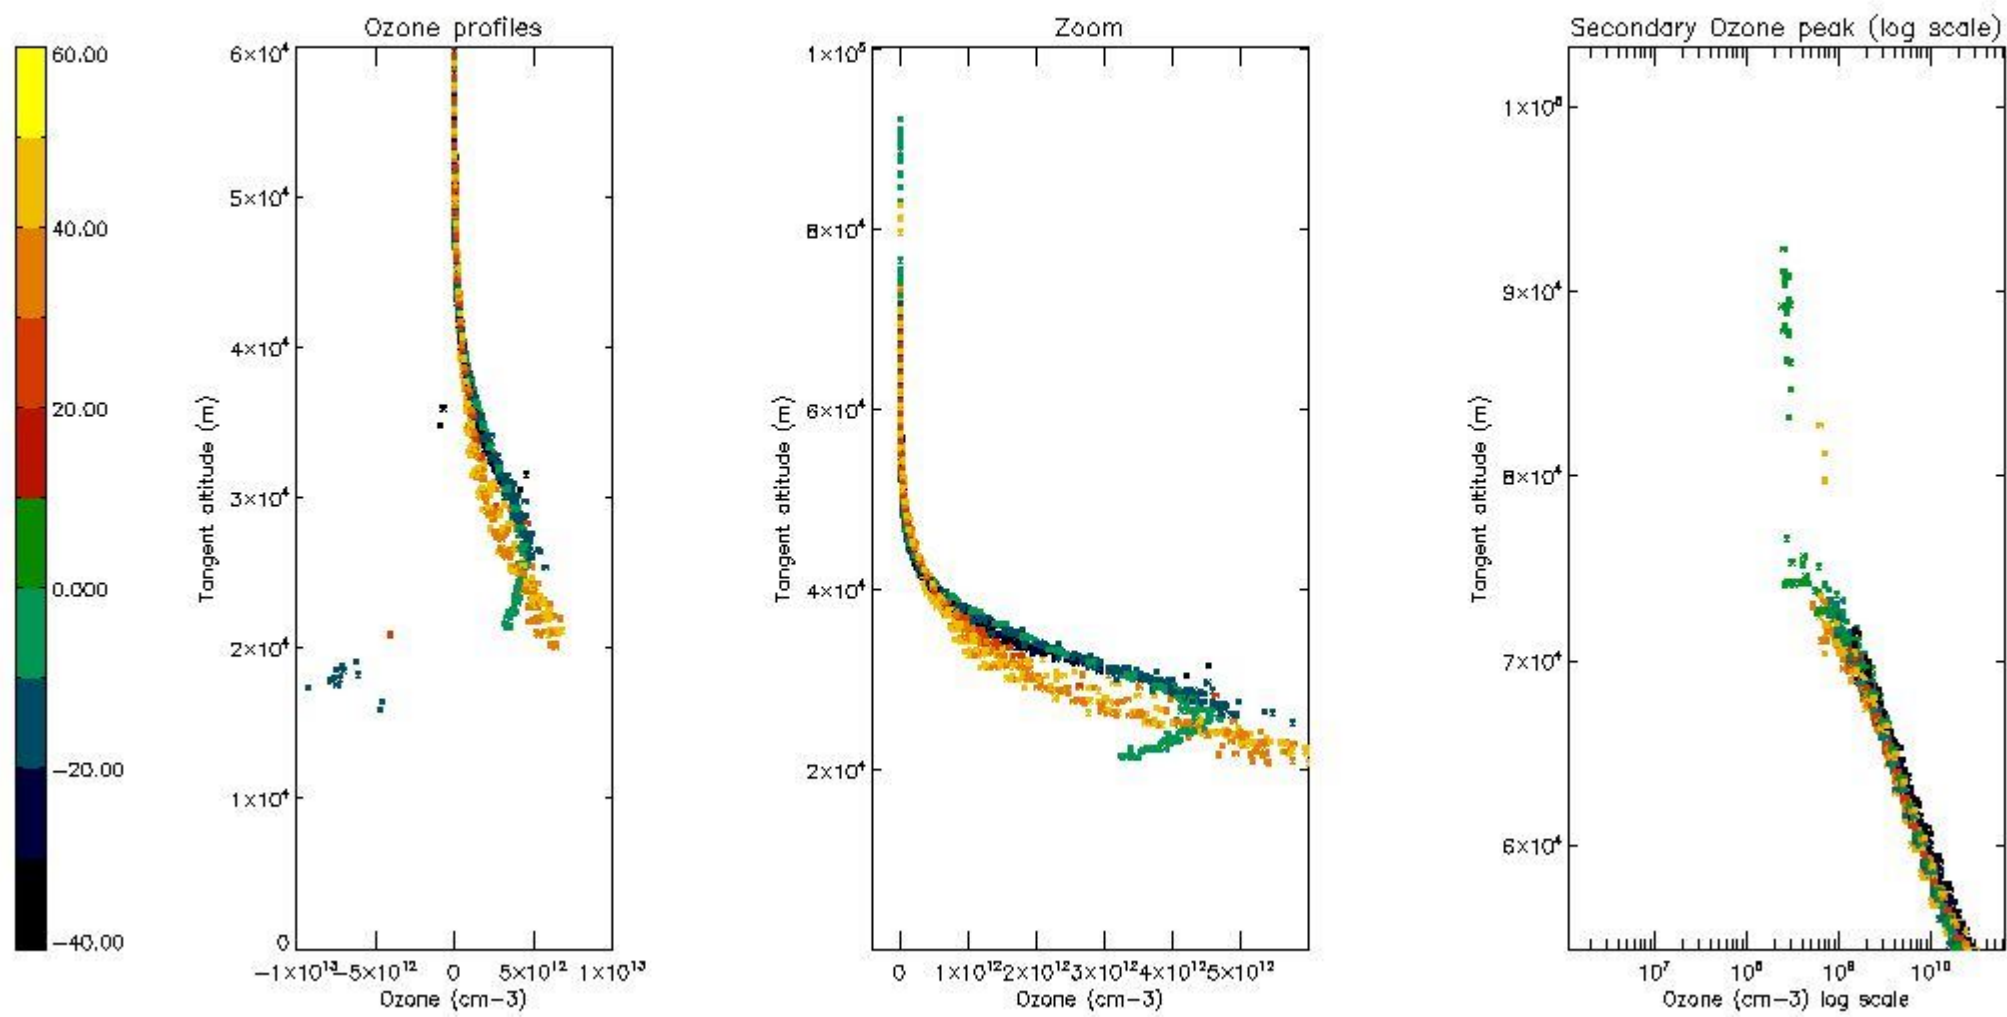

So, the table below shows the percentage of dark limb and valid observations for each criteria with respect to the overall valid daily observations.

Criteria	% of total production
All STD	44
STD < 20	23

STD < 10	19
STD < 5	13

5.2 Plot ozone profiles for all STD (dark without errors)

The colorbar represents the latitude.

5.3 Plot ozone profiles where STD < 20% (dark without errors)

The colorbar represents the latitude.

5.4 Plot ozone profiles where STD < 10% (dark without errors)

The colorbar represents the latitude.

5.5 Plot ozone profiles where STD < 5% (dark without errors)

The colorbar represents the latitude.

5.6 Plot NO₂ profiles for all STD (dark without errors)