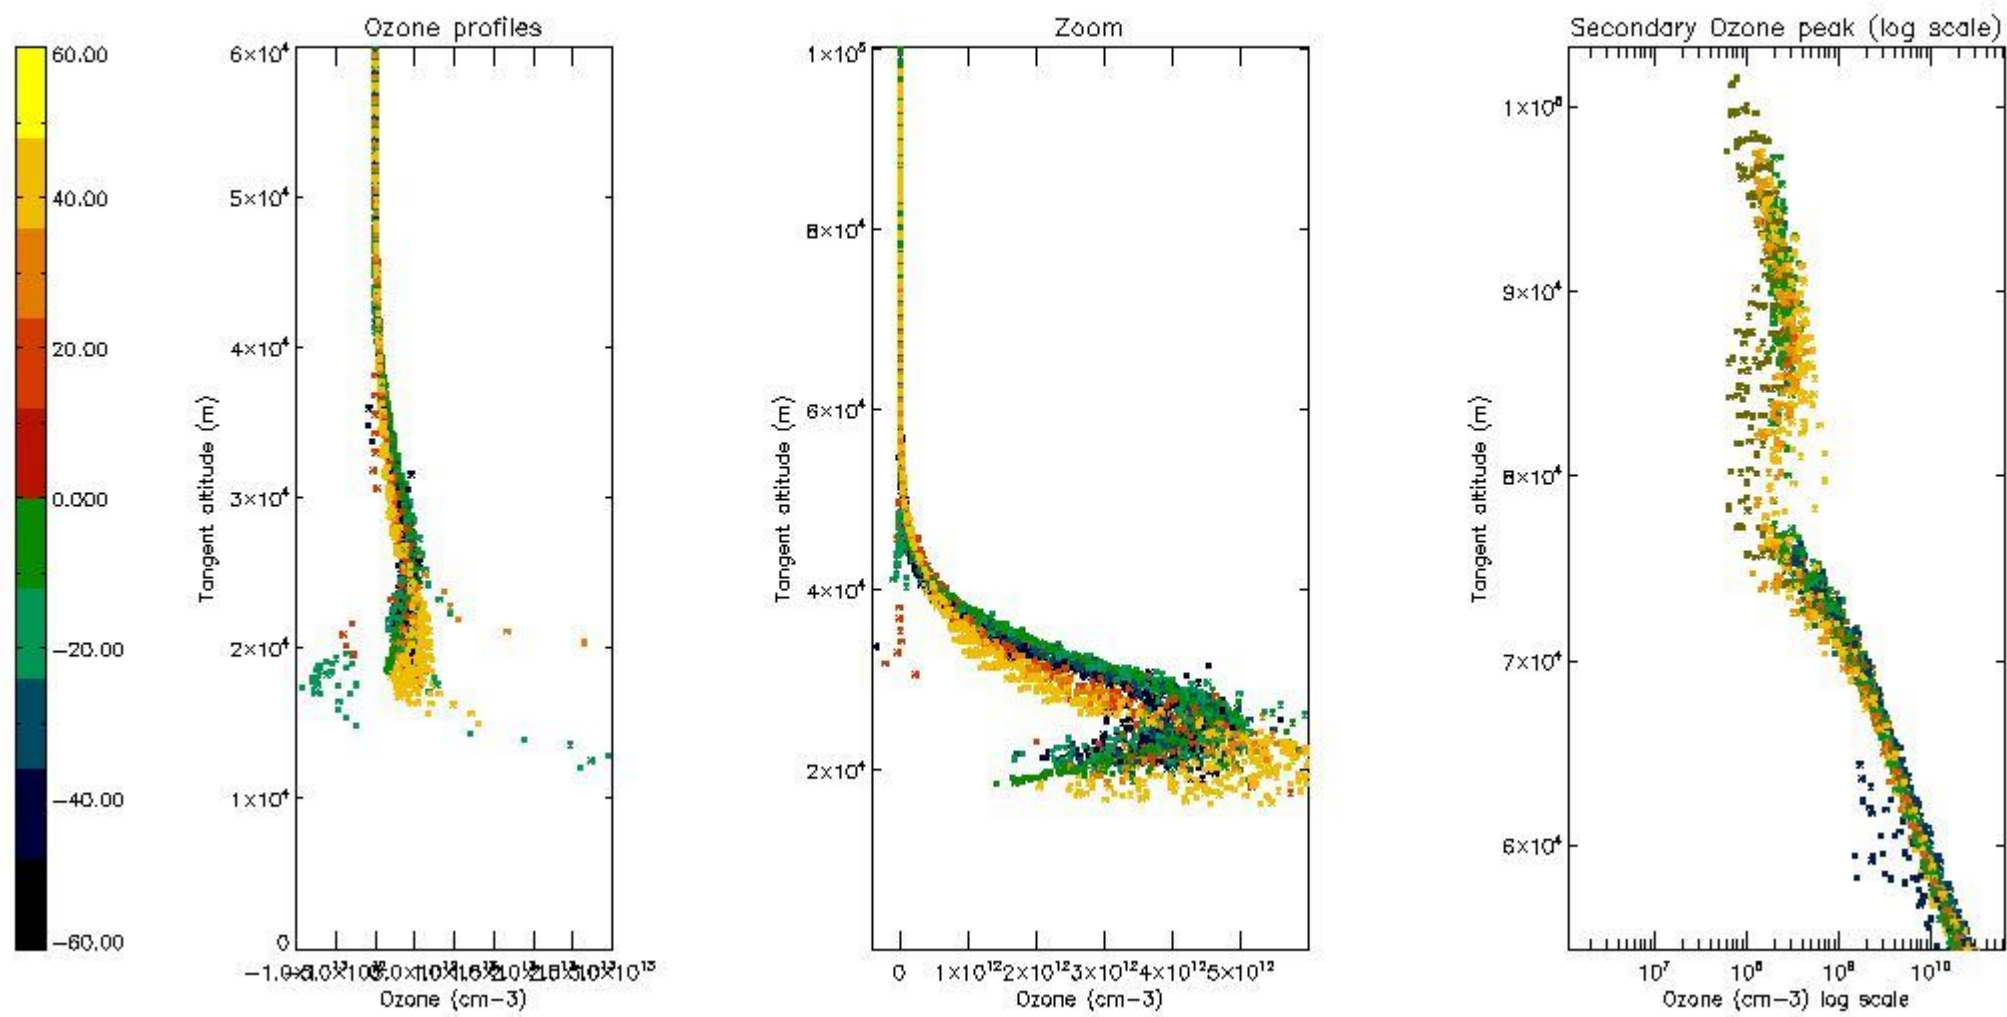

STD < 10	19
STD < 5	13

5.2 Plot ozone profiles for all STD (dark without errors)

The colorbar represents the latitude.

5.3 Plot ozone profiles where STD < 20% (dark without errors)

The colorbar represents the latitude.

5.4 Plot ozone profiles where STD < 10% (dark without errors)

The colorbar represents the latitude.

5.5 Plot ozone profiles where STD < 5% (dark without errors)

The colorbar represents the latitude.

5.6 Plot NO₂ profiles for all STD (dark without errors)