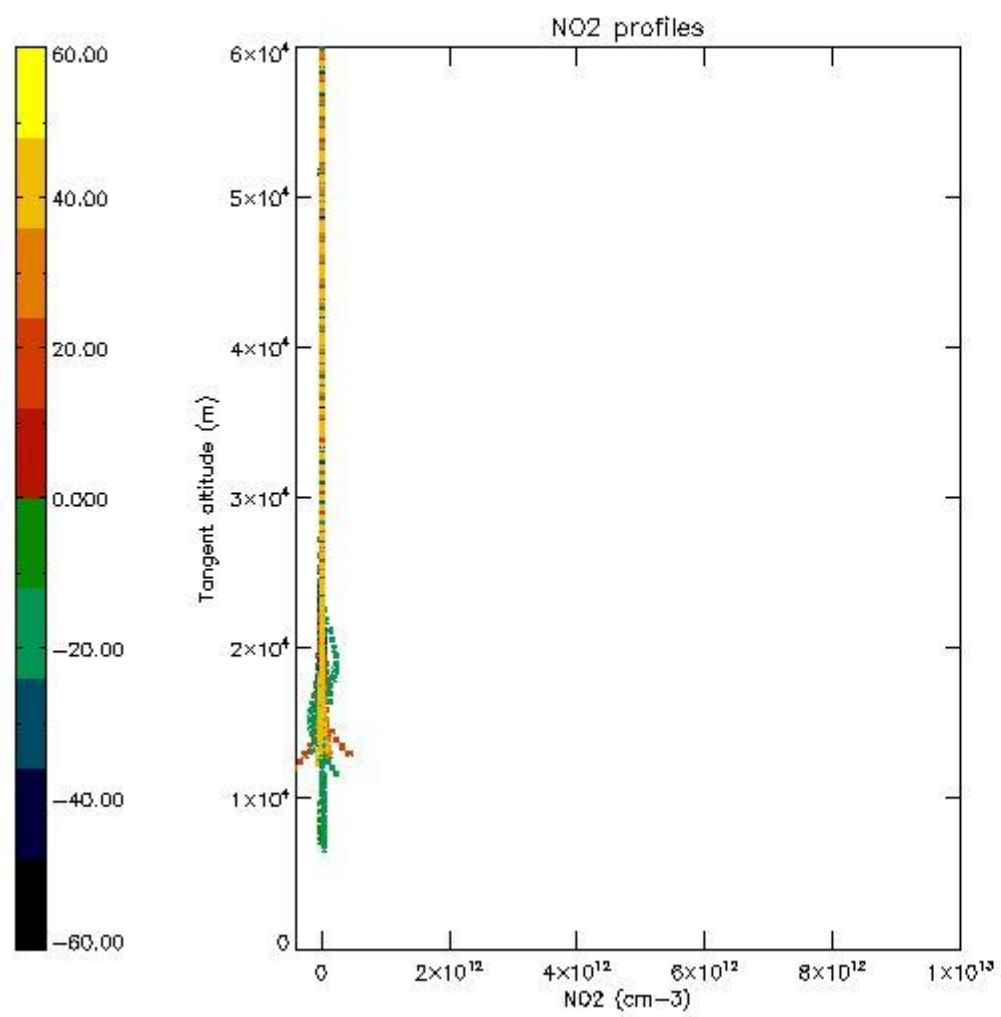

5.7 Plot NO3 profiles for all STD (dark without errors)

The colorbar represents the latitude.