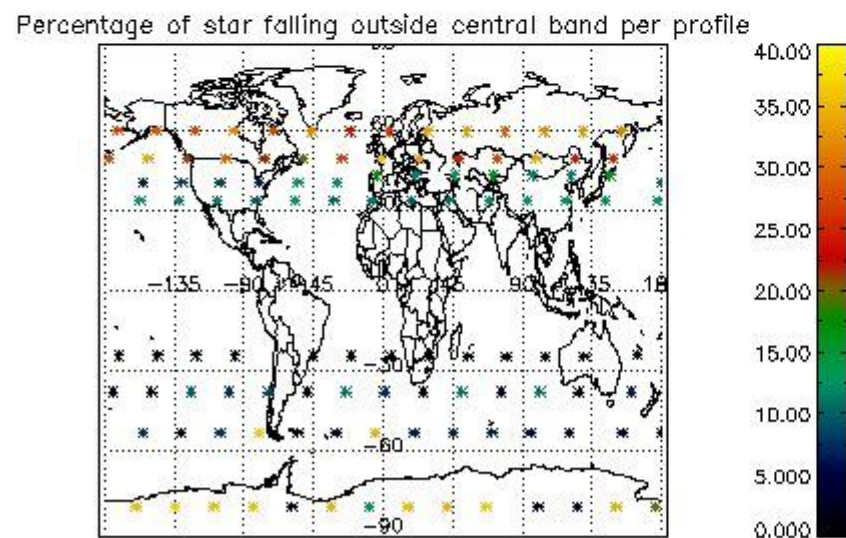

5. Trace gas profiles

5.1 Ozone statistics based on quality of products

The final quality of the products can be "measured" using the STD (Standard Deviation) attached to every point profile. This information is written to the parameter GOM_NL__2P/NL_LOCAL_SPECIES_DENSITY/o3_std of the level 2 products. The table below shows the statistics for given STD ranges.

The statistics are given with respect to the overall valid production:

- Products without fatal errors: GOM_NL__2P/MPH/PRODUCT_ERR=0
- Valid point profile: GOM_NL__2P/NL_LOCAL_SPECIES_DENSITY/pcd(0)=0

The 'Criteria' is applied to valid points of dark limb products:

- Products in dark limb illumination condition: GOM_NL__2P/NL_SUMMARY_QUALITY/obs_ill_cond=0
- Products without fatal errors: GOM_NL__2P/MPH/PRODUCT_ERR=0
- Valid point profile: GOM_NL__2P/NL_LOCAL_SPECIES_DENSITY/pcd(0)=0

So, the table below shows the percentage of dark limb and valid observations for each criteria with respect to the overall valid daily observations.

Criteria	% of total production
All STD	44
STD < 20	23