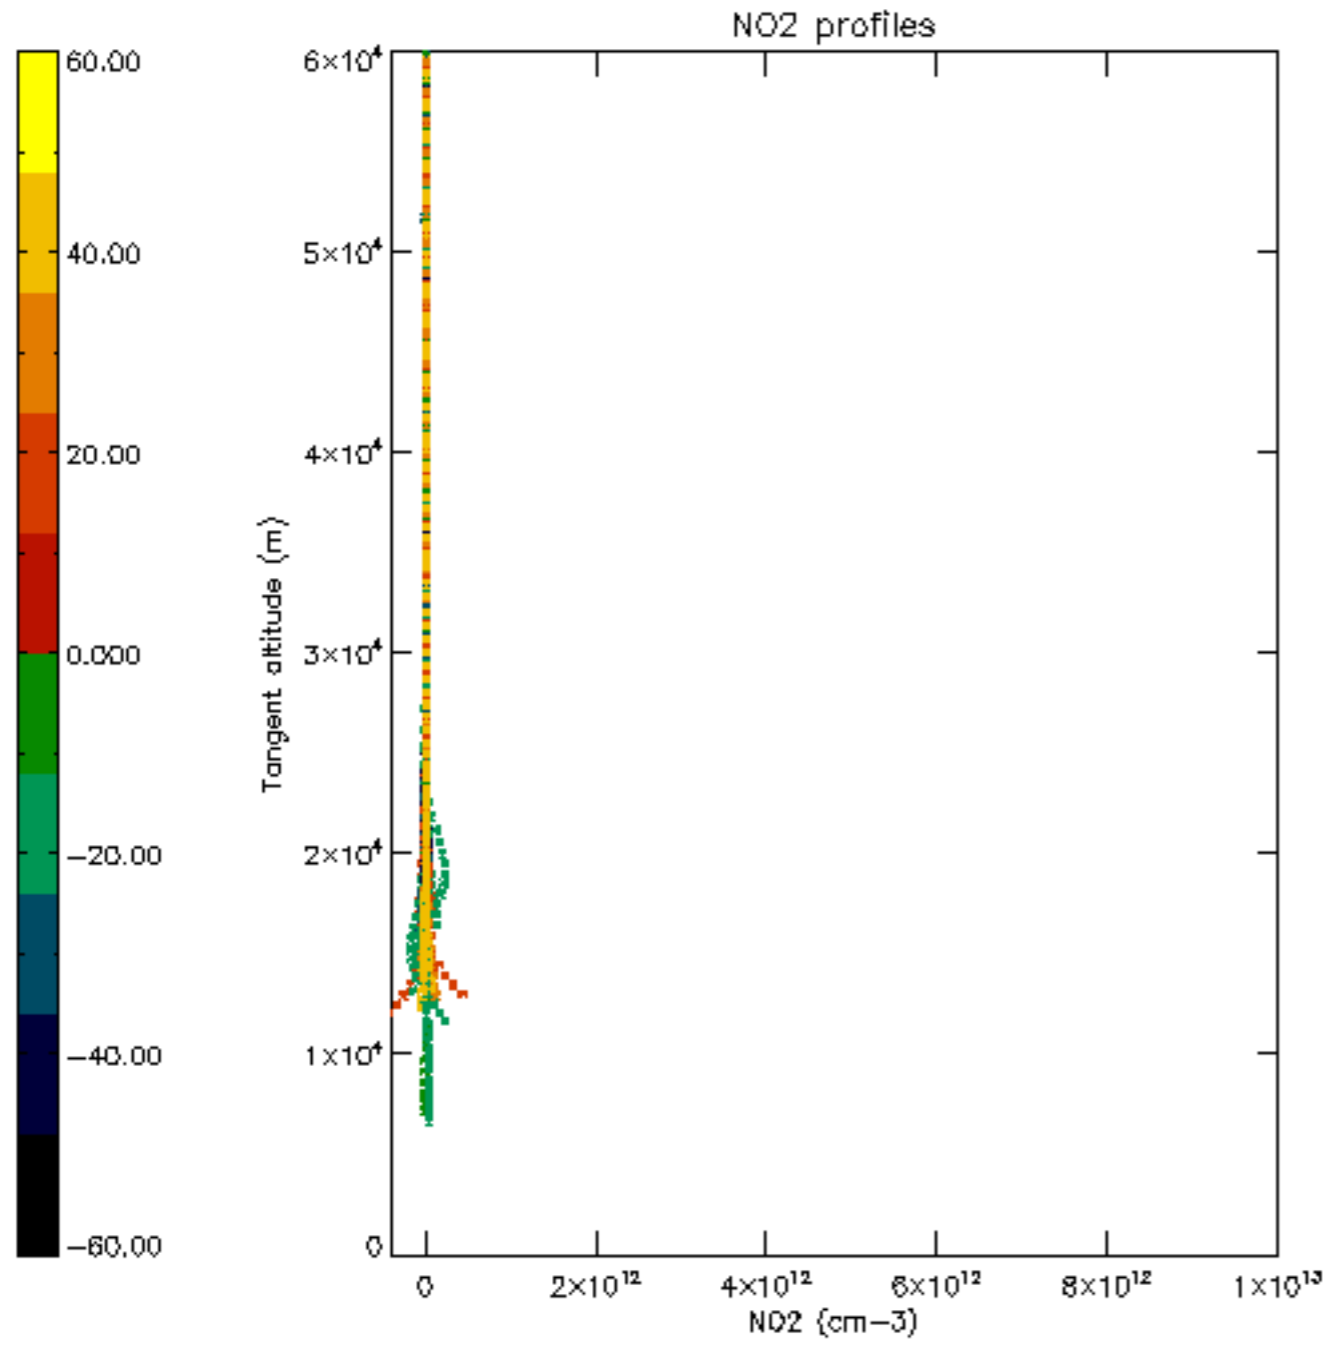

Percentage of star falling outside central band per profile

Percentage of saturation errors per profile

Percentage of flagged data per D3 profile

Percentage of flagged data per H2O profile

Percentage of flagged data per NO2 profile