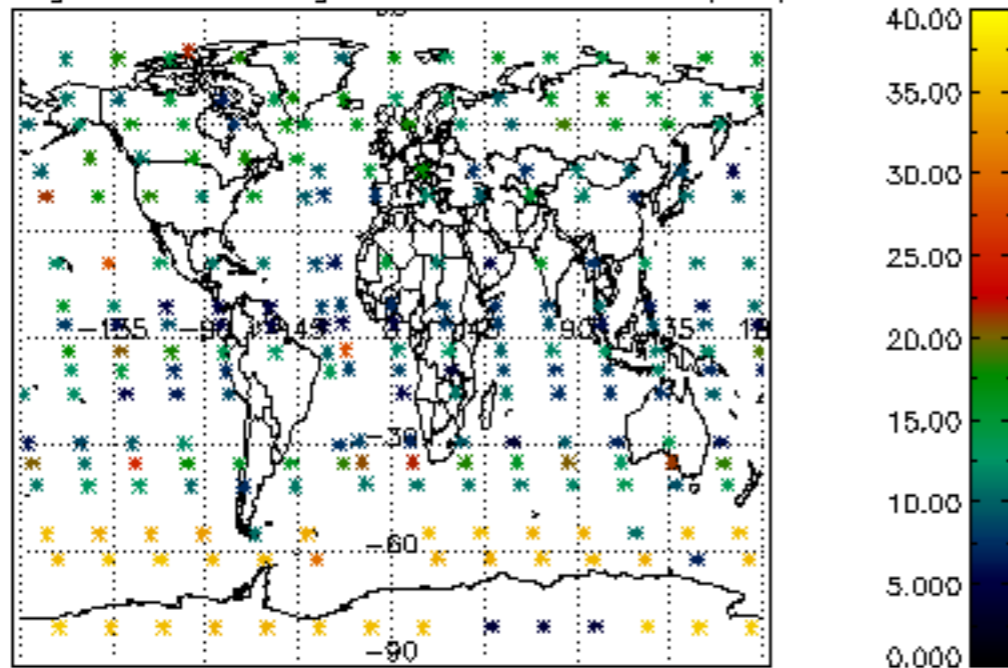

Percentage of cosmic ray hits per profile

Percentage of star falling outside central band per profile