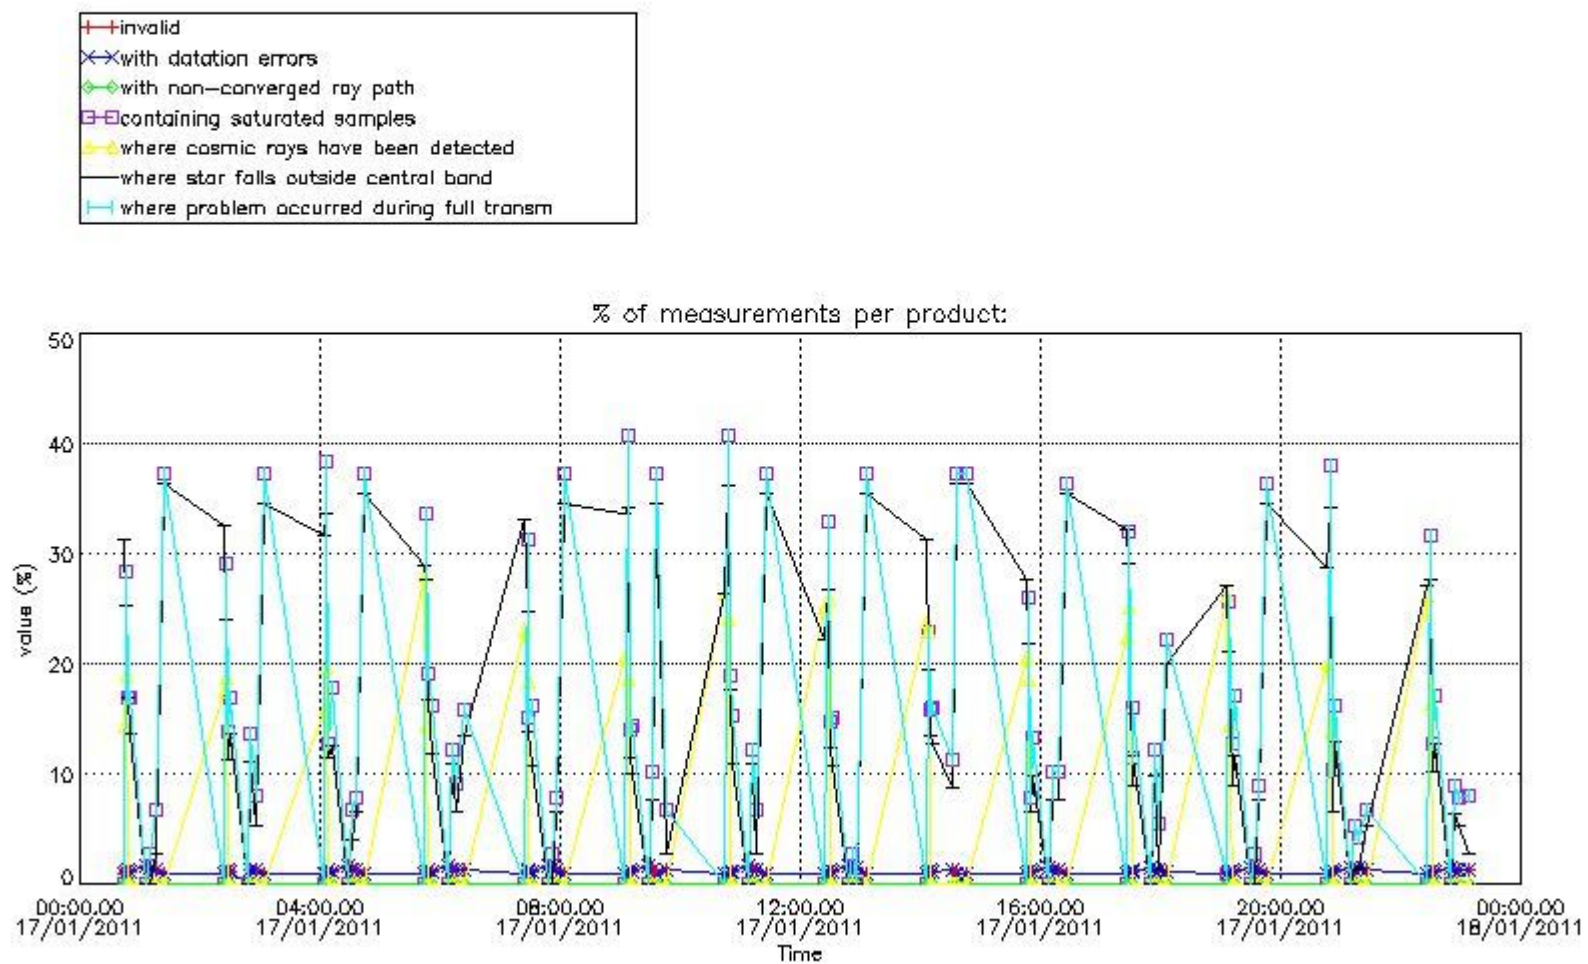

3. Quality information per product

In this section it is plotted some information contained in the Quality Summary data set of the level 2 products. Only products in dark limb conditions and without errors (error flag in the MPH set to "0") are used.

3.1 Plot quality information per product (time dependant)

3.2 Plot quality information per product (world map)

4. Level 1 quality information per product

In this section it is plotted some information contained in the Quality Summary data set of the level 2 products that comes from the level 1b processing. Products without errors (error flag in the MPH set to "0") are used.

4.1 Plot quality information per product (time dependant) coming from level 1b processing

4.1.1 Plot level 1 quality information per product (time dependant): ENVISAT ASCENDING passes

4.1.2 Plot level 1 quality information per product (time dependant): ENVI SAT DESCENDING passes

5. Trace gas profiles

5.1 Ozone statistics based on quality of products

The final quality of the products can be "measured" using the STD (Standard Deviation) attached to every point profile. This information is written to the parameter GOM_NL__2P/NL_LOCAL_SPECIES_DENSITY/o3_std of the level 2 products. The table below shows the statistics for given STD ranges.