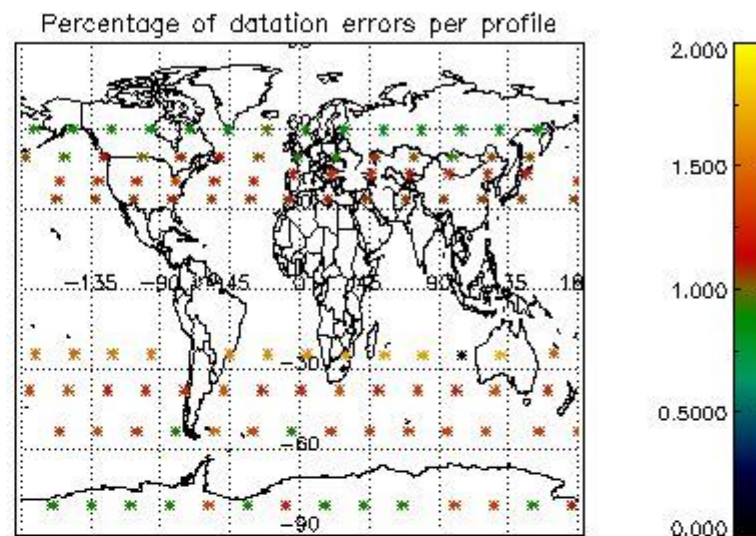

5. Trace gas profiles

5.1 Ozone statistics based on quality of products

The final quality of the products can be "measured" using the STD (Standard Deviation) attached to every point profile. This information is written to the parameter GOM_NL__2P/NL_LOCAL_SPECIES_DENSITY/o3_std of the level 2 products. The table below shows the statistics for given STD ranges.

The statistics are given with respect to the overall valid production:

- Products without fatal errors: GOM_NL__2P/MPH/PRODUCT_ERR=0
- Valid point profile: GOM_NL__2P/NL_LOCAL_SPECIES_DENSITY/pcd(0)=0

The 'Criteria' is applied to valid points of dark limb products:

- Products in dark limb illumination condition: GOM_NL__2P/NL_SUMMARY_QUALITY/obs_ill_cond=0
- Products without fatal errors: GOM_NL__2P/MPH/PRODUCT_ERR=0
- Valid point profile: GOM_NL__2P/NL_LOCAL_SPECIES_DENSITY/pcd(0)=0

So, the table below shows the percentage of dark limb and valid observations for each criteria with respect to the overall valid daily observations.

Criteria	% of total production
All STD	44
STD < 20	23