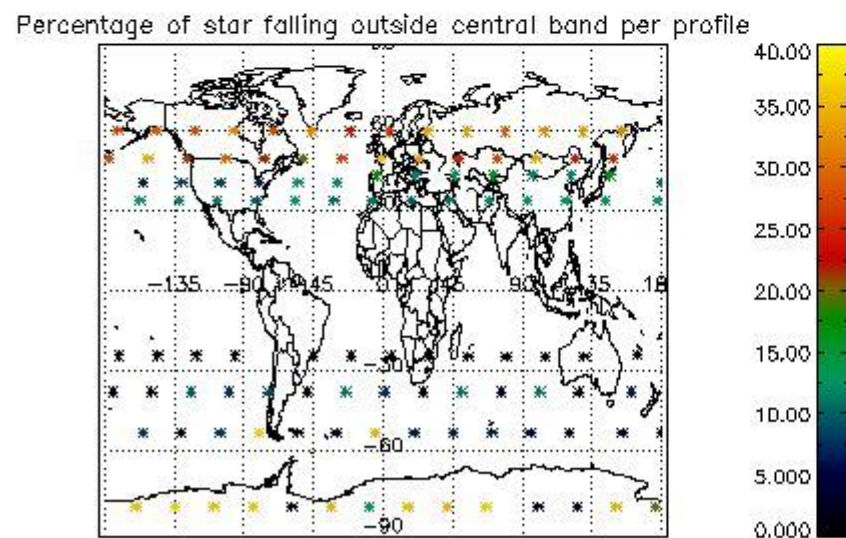

3.1 Plot quality information per product (time dependant)

3.2 Plot quality information per product (world map)

4. Level 1 quality information per product

In this section it is plotted some information contained in the Quality Summary data set of the level 2 products that comes from the level 1b processing. Products without errors (error flag in the MPH set to "0") are used.

4.1 Plot quality information per product (time dependant) coming from level 1b processing

4.1.1 Plot level 1 quality information per product (time dependant): ENVISAT ASCENDING passes

4.1.2 Plot level 1 quality information per product (time dependant): ENVI SAT DESCENDING passes

4.2 Plot quality information per product coming from level 1b processing (world map)

4.2.1 Plot level 1 quality information per product (world map): ENVISAT ASCENDING passes

4.2.2 Plot level 1 quality information per product (world map): ENVISAT DESCENDING passes