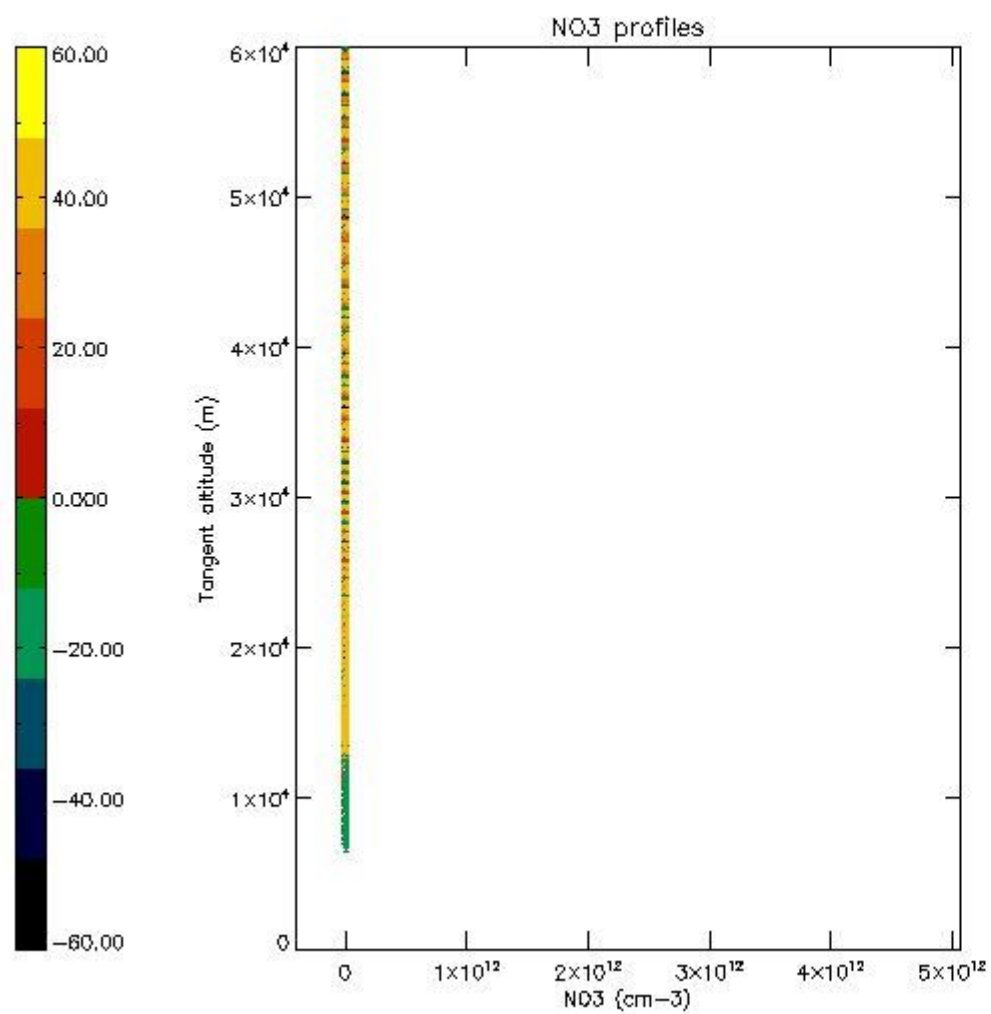

6. Auxiliary Data Files used for the production reported in section 2

The number reported in the third column indicates since which file (see list in section 2) the corresponding auxiliary file has been used. The fourth column is the date of those product files.

Type	Auxiliary Filename	Used since product	Used since product date
INST_PHYS_CHARACTERISTICS	GOM_INS_AXVIEC20091111_143220_20030716_120000_20500101_000000	1	17-JAN-2011 00:00:10
LEVEL-2_PROC_CONFIG	GOM_PR2_AXVIEC20091111_152718_20020301_000000_20500101_000000	1	17-JAN-2011 00:00:10
CROSS_SECTIONS_FILE	GOM_CRS_AXVIEC20091111_154832_20020301_000000_20500101_000000	1	17-JAN-2011 00:00:10