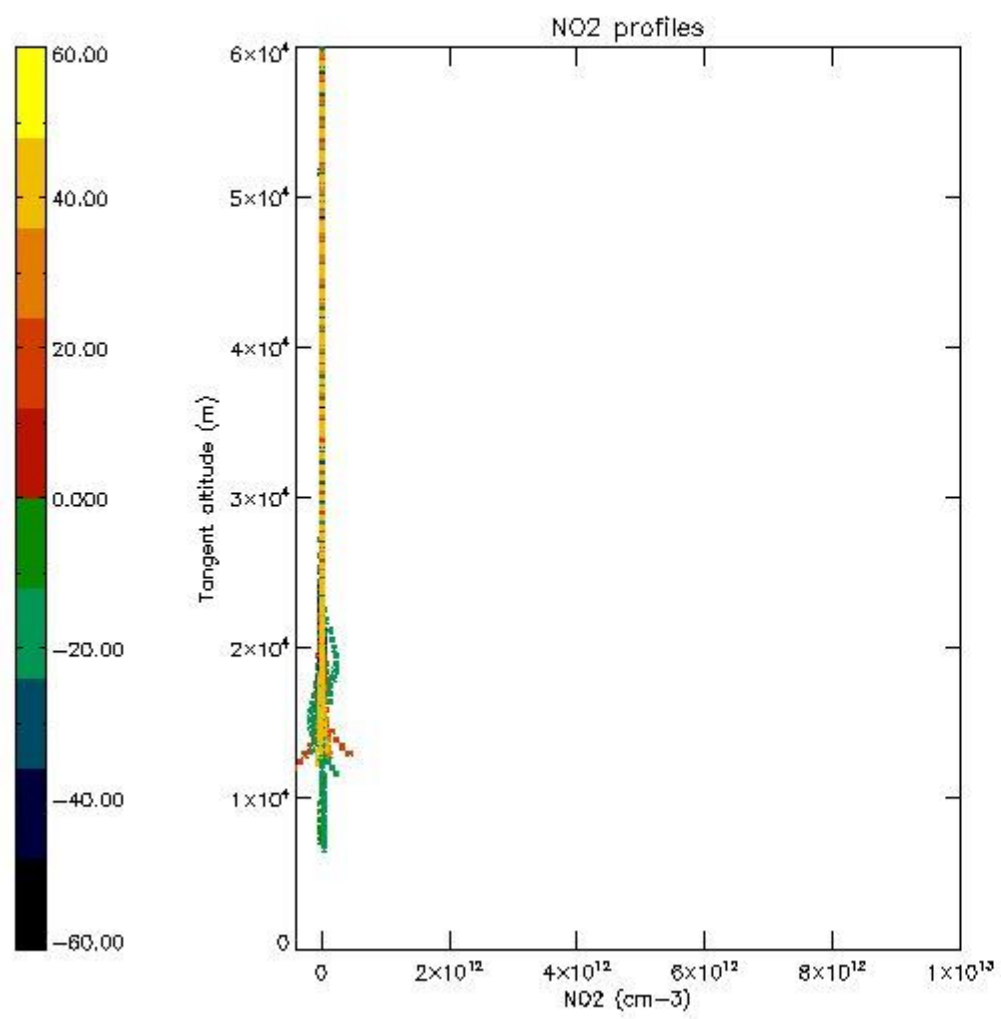

5.7 Plot NO3 profiles for all STD (dark without errors)

The colorbar represents the latitude.