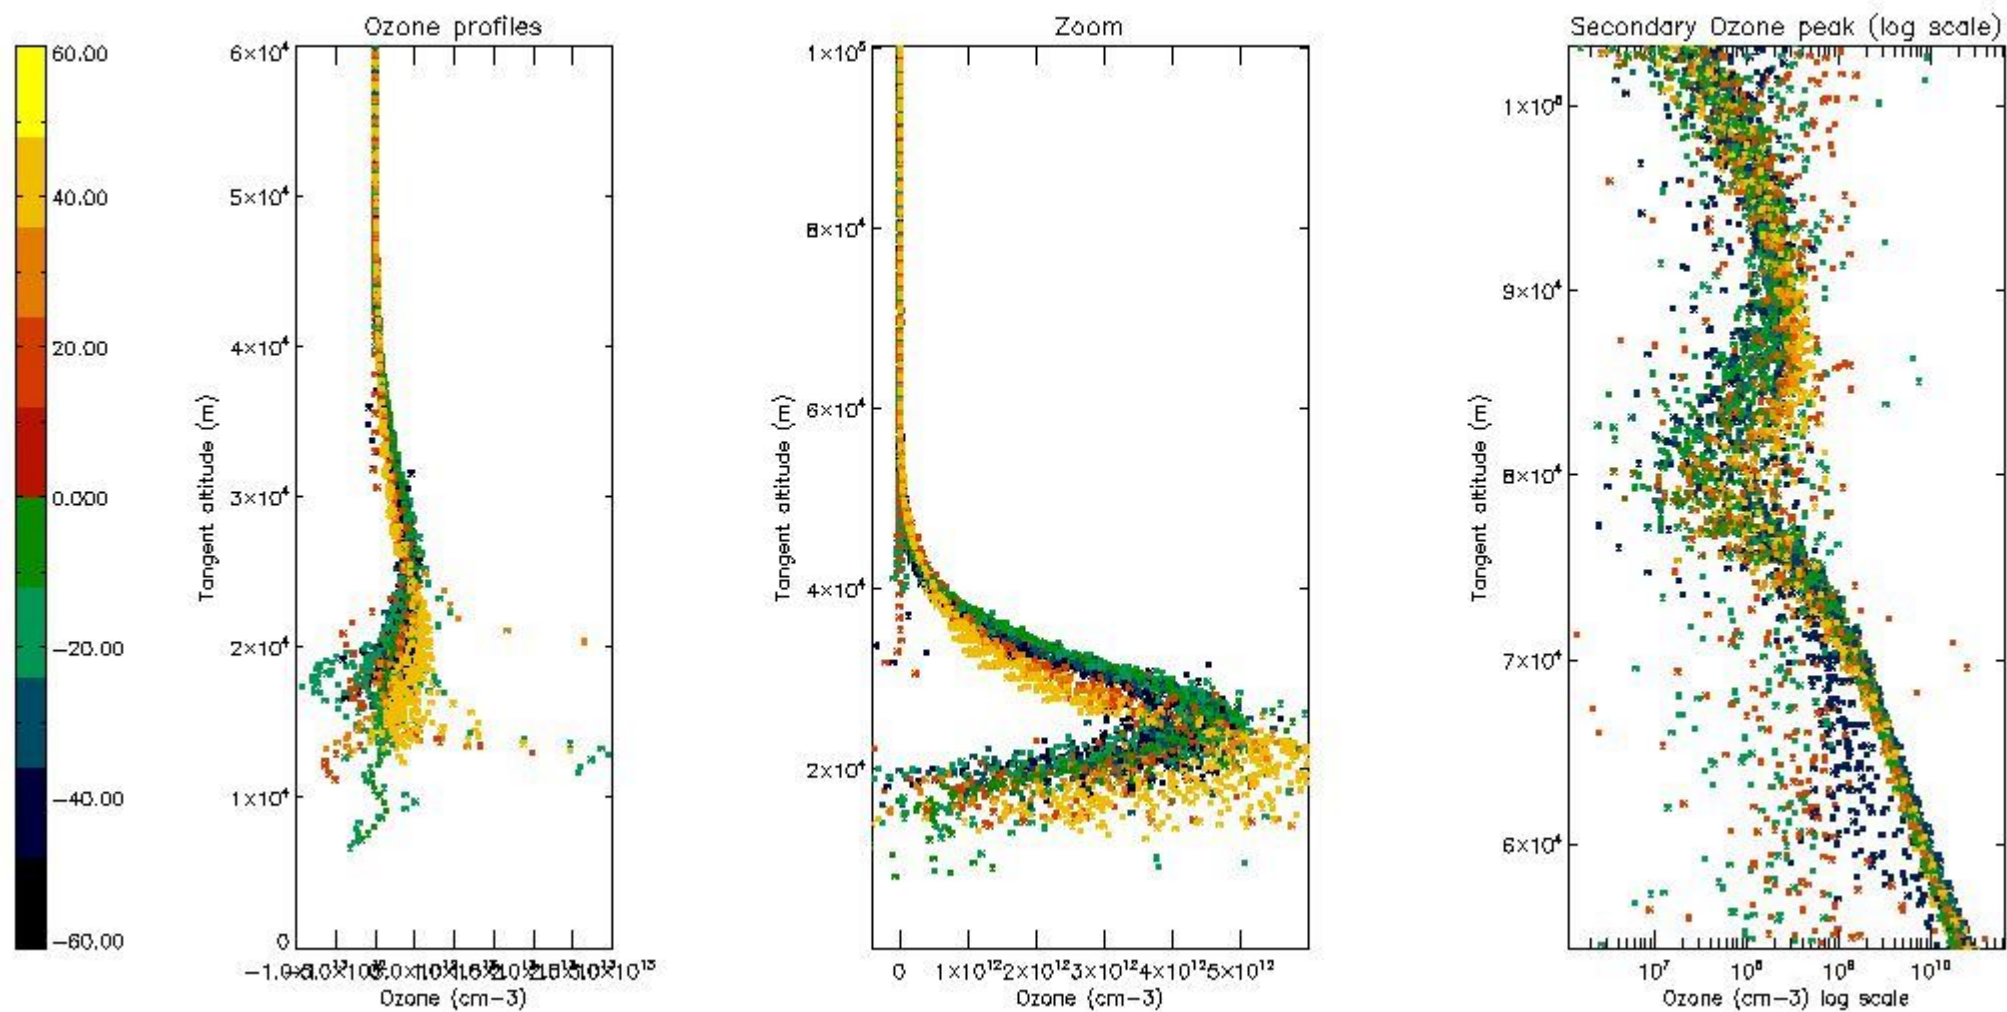

STD < 10	19
STD < 5	13

5.2 Plot ozone profiles for all STD (dark without errors)

The colorbar represents the latitude.

5.3 Plot ozone profiles where STD < 20% (dark without errors)

The colorbar represents the latitude.