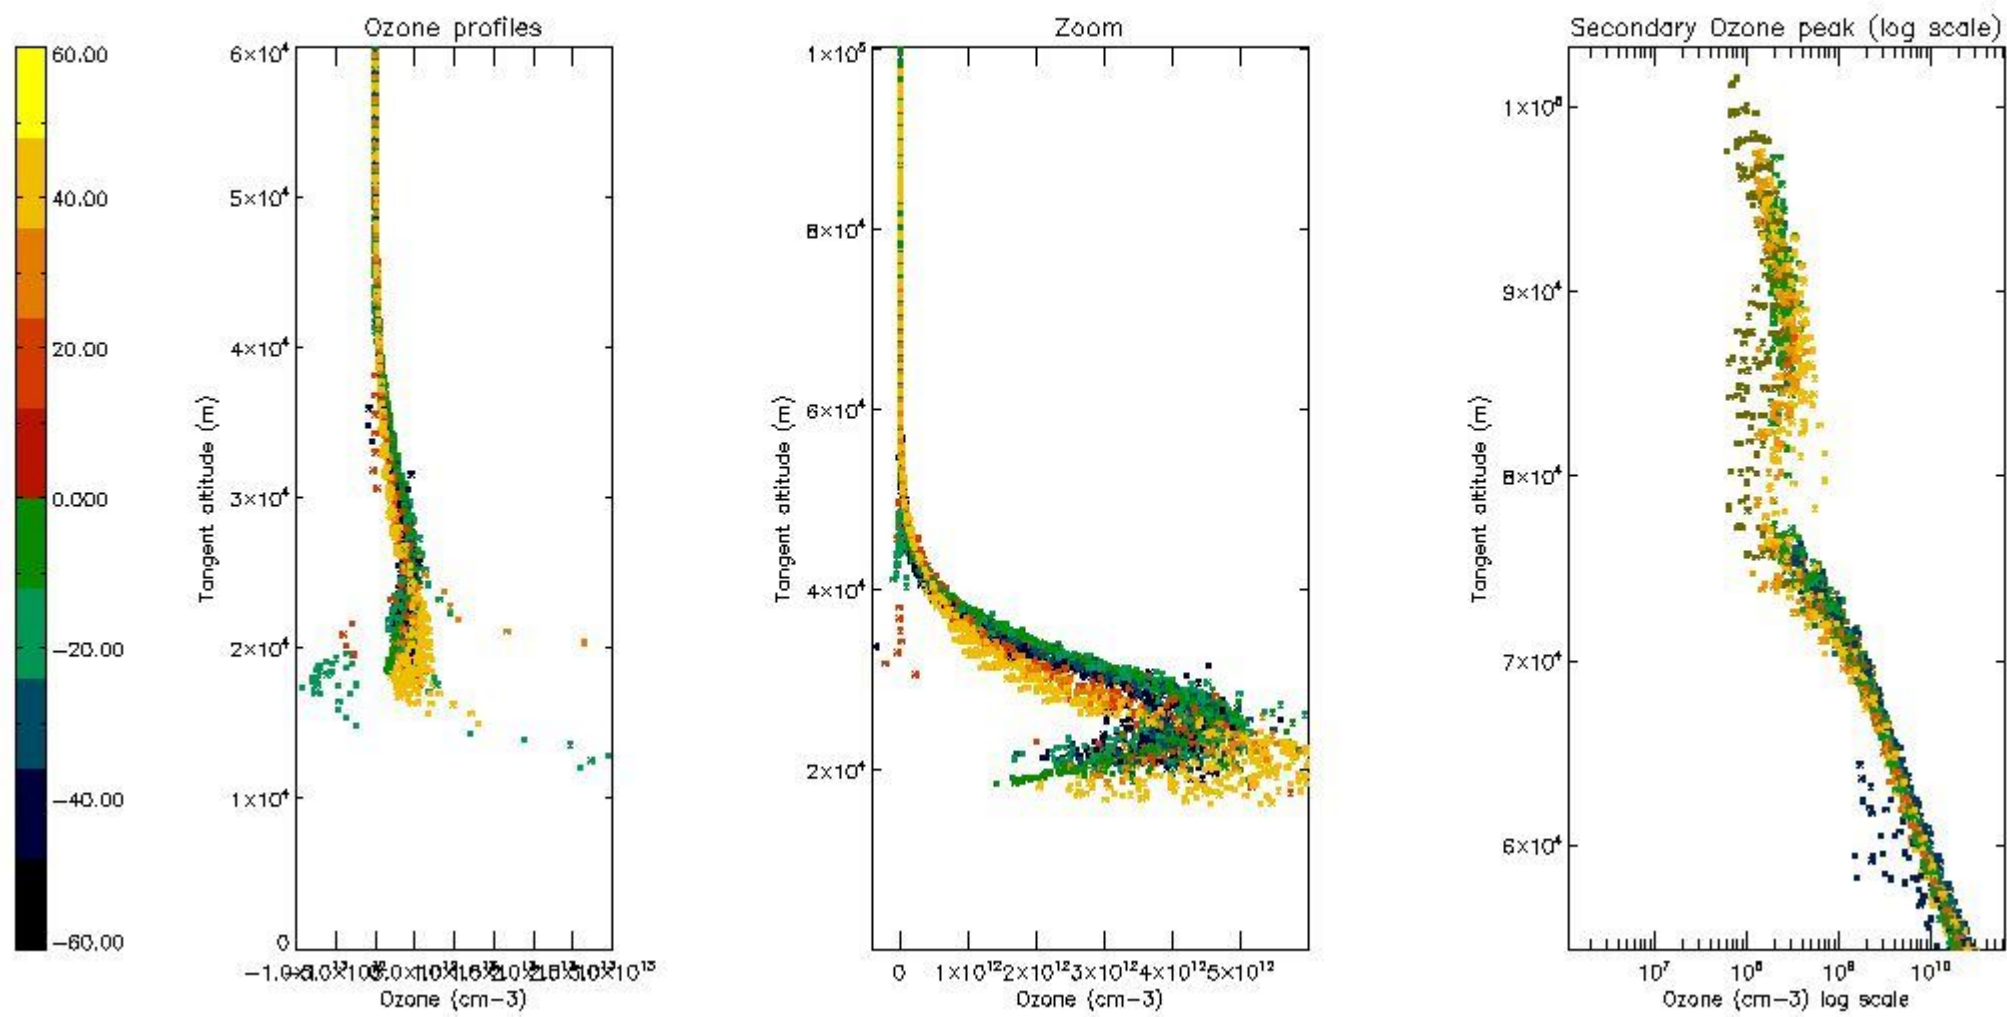

STD < 10	19
STD < 5	13

5.2 Plot ozone profiles for all STD (dark without errors)

The colorbar represents the latitude.

5.3 Plot ozone profiles where STD < 20% (dark without errors)

The colorbar represents the latitude.