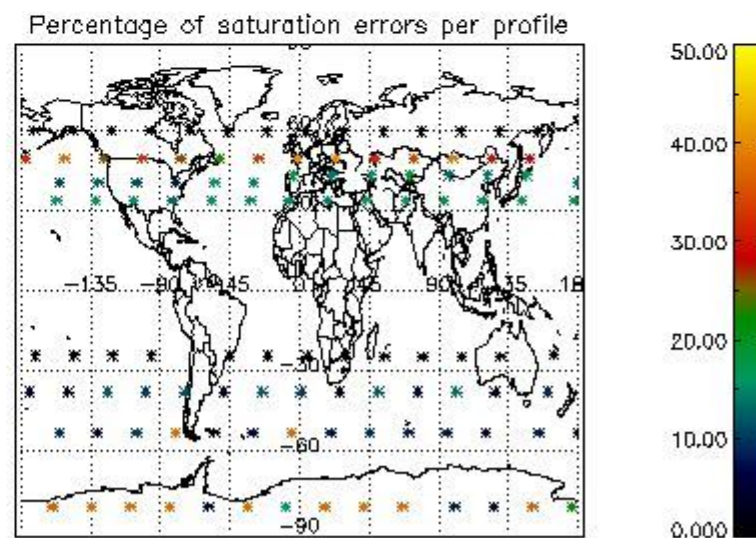

5. Trace gas profiles

5.1 Ozone statistics based on quality of products

The final quality of the products can be "measured" using the STD (Standard Deviation) attached to every point profile. This information is written to the parameter GOM_NL__2P/NL_LOCAL_SPECIES_DENSITY/o3_std of the level 2 products. The table below shows the statistics for given STD ranges.

The statistics are given with respect to the overall valid production:

- Products without fatal errors: GOM_NL__2P/MPH/PRODUCT_ERR=0
- Valid point profile: GOM_NL__2P/NL_LOCAL_SPECIES_DENSITY/pcd(0)=0

The 'Criteria' is applied to valid points of dark limb products:

- Products in dark limb illumination condition: GOM_NL__2P/NL_SUMMARY_QUALITY/obs_ill_cond=0
- Products without fatal errors: GOM_NL__2P/MPH/PRODUCT_ERR=0
- Valid point profile: GOM_NL__2P/NL_LOCAL_SPECIES_DENSITY/pcd(0)=0

So, the table below shows the percentage of dark limb and valid observations for each criteria with respect to the overall valid daily observations.

Criteria	% of total production
All STD	44
STD < 20	23