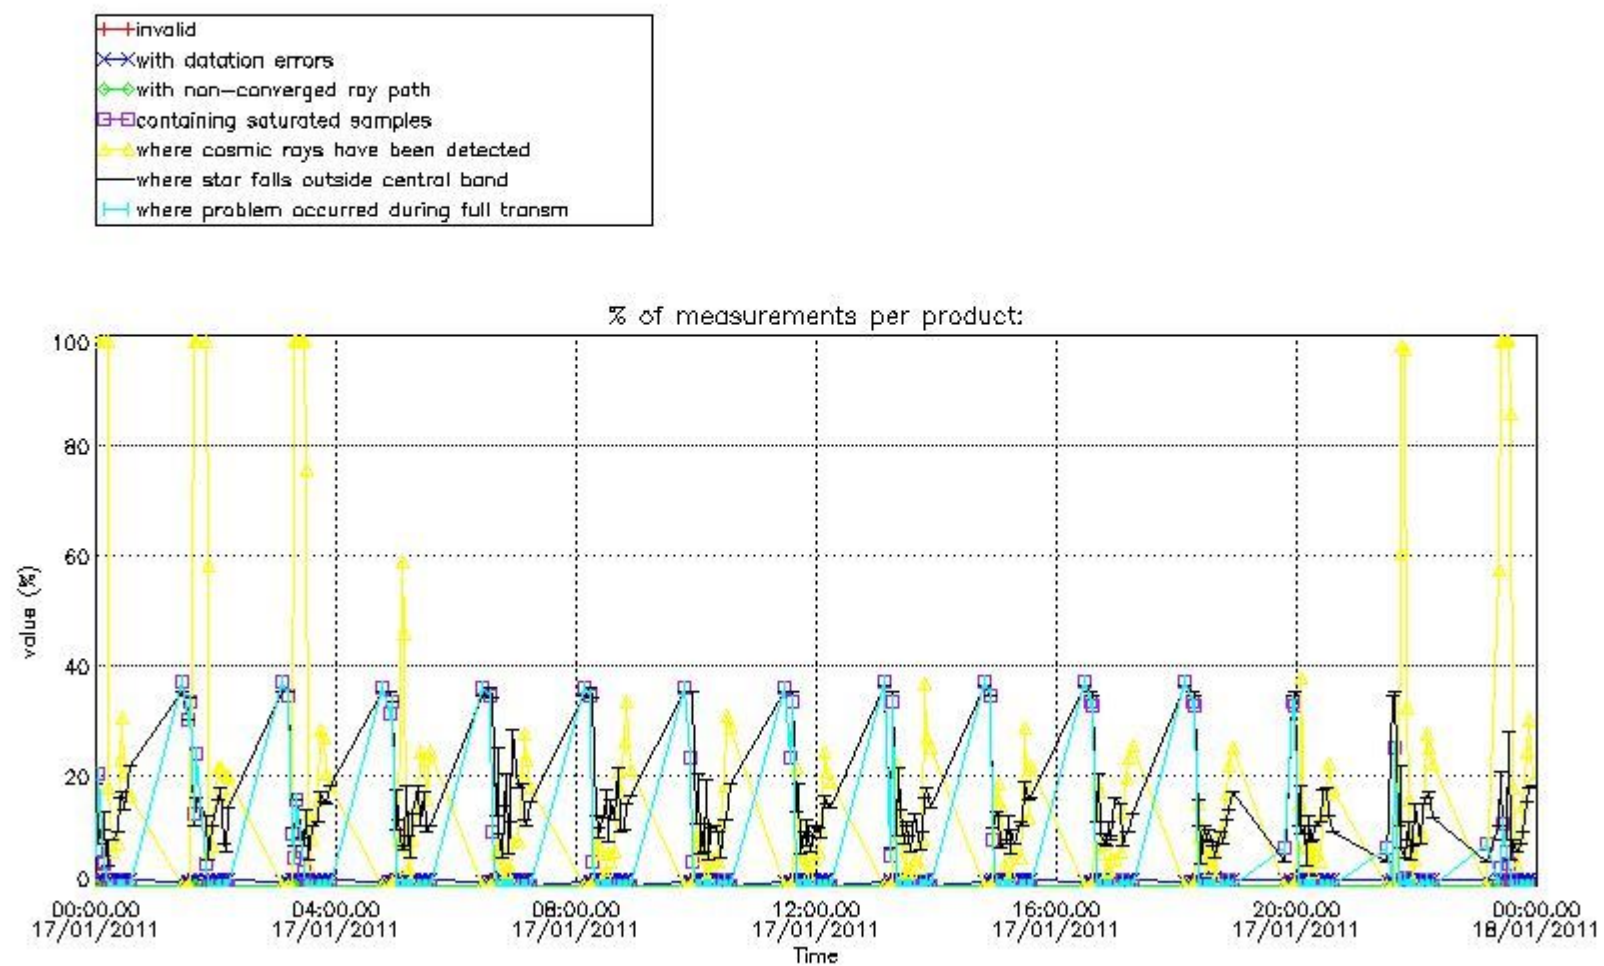

4.1.2 Plot level 1 quality information per product (time dependant): ENVI SAT DESCENDING passes