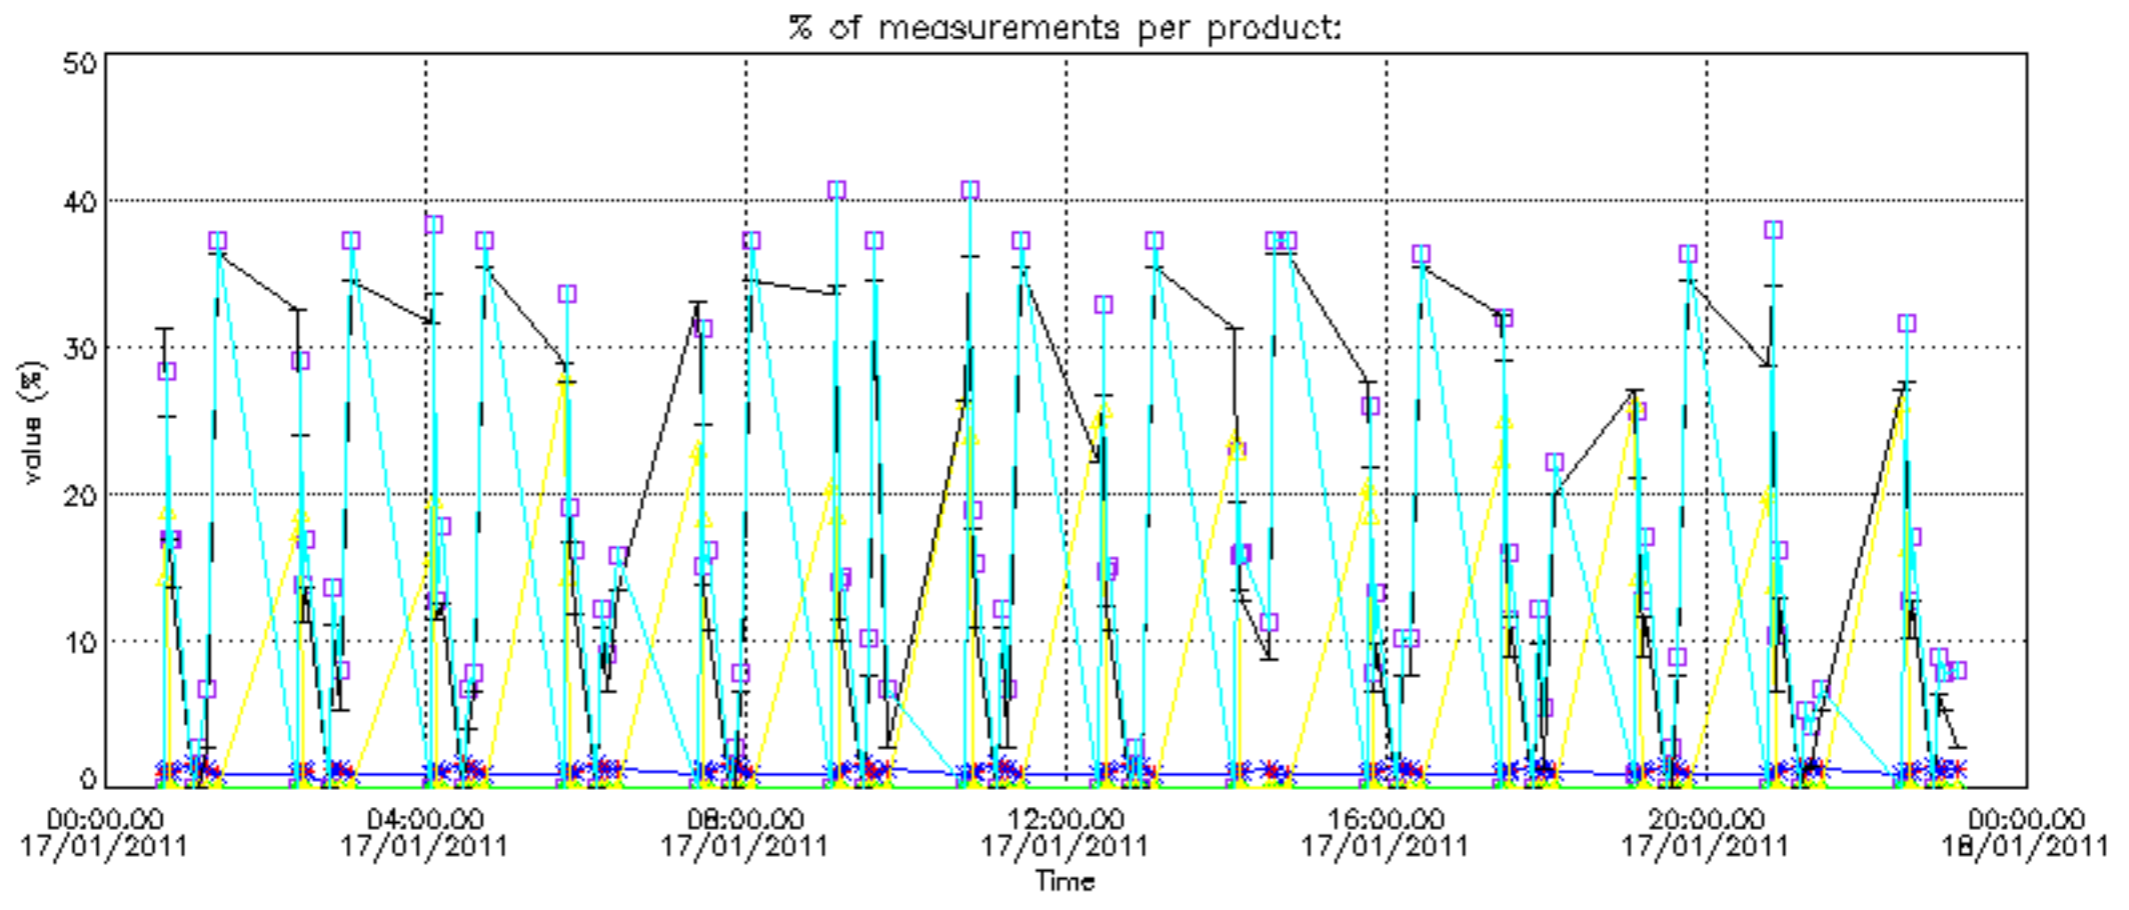

Percentage of cosmic ray hits per profile

Percentage of datation errors per profile