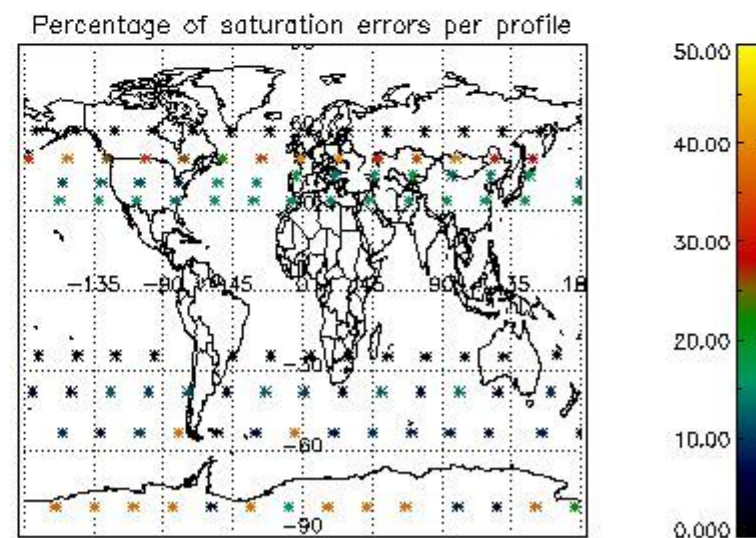

3.1 Plot quality information per product (time dependant)

3.2 Plot quality information per product (world map)

4. Level 1 quality information per product

In this section it is plotted some information contained in the Quality Summary data set of the level 2 products that comes from the level 1b processing. Products without errors (error flag in the MPH set to "0") are used.

4.1 Plot quality information per product (time dependant) coming from level 1b processing

4.1.1 Plot level 1 quality information per product (time dependant): ENVISAT ASCENDING passes

4.1.2 Plot level 1 quality information per product (time dependant): ENVI SAT DESCENDING passes

4.2 Plot quality information per product coming from level 1b processing (world map)

4.2.1 Plot level 1 quality information per product (world map): ENVISAT ASCENDING passes

4.2.2 Plot level 1 quality information per product (world map): ENVISAT DESCENDING passes