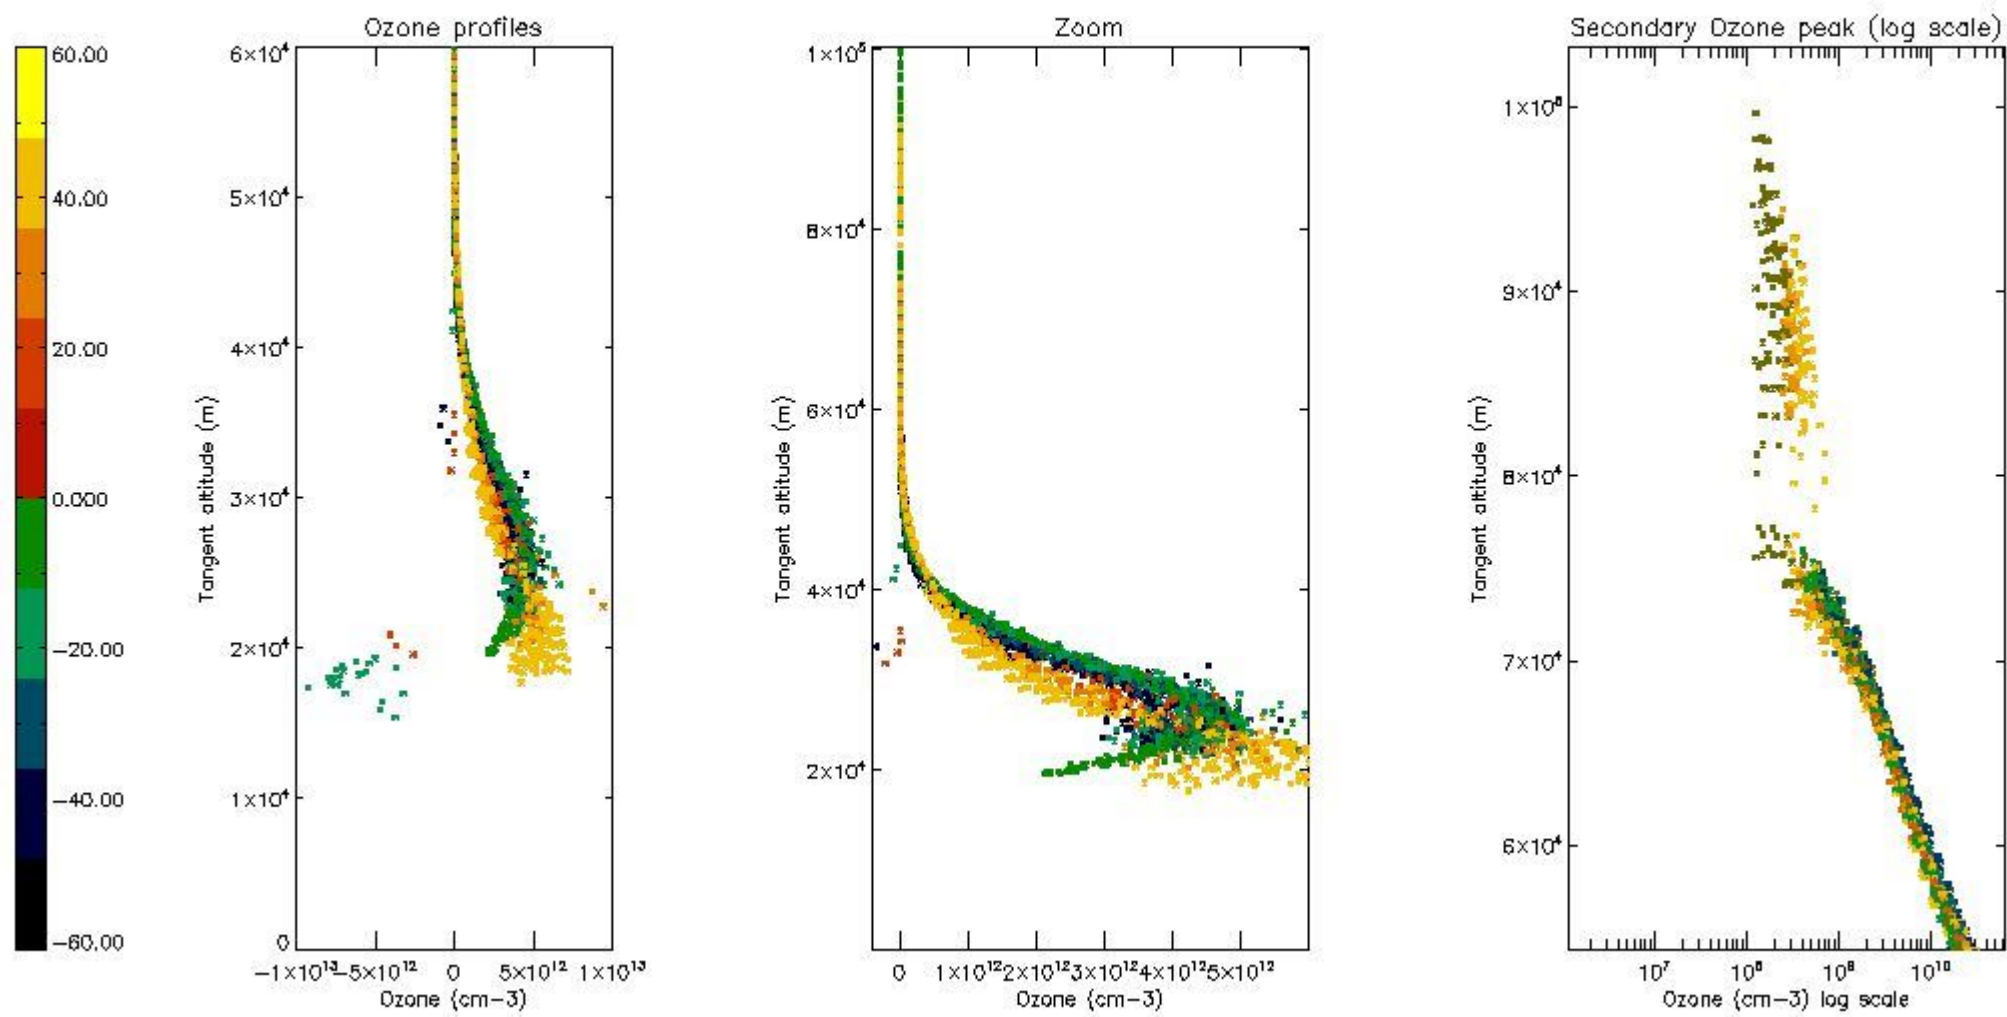

5.5 Plot ozone profiles where STD < 5% (dark without errors)

The colorbar represents the latitude.