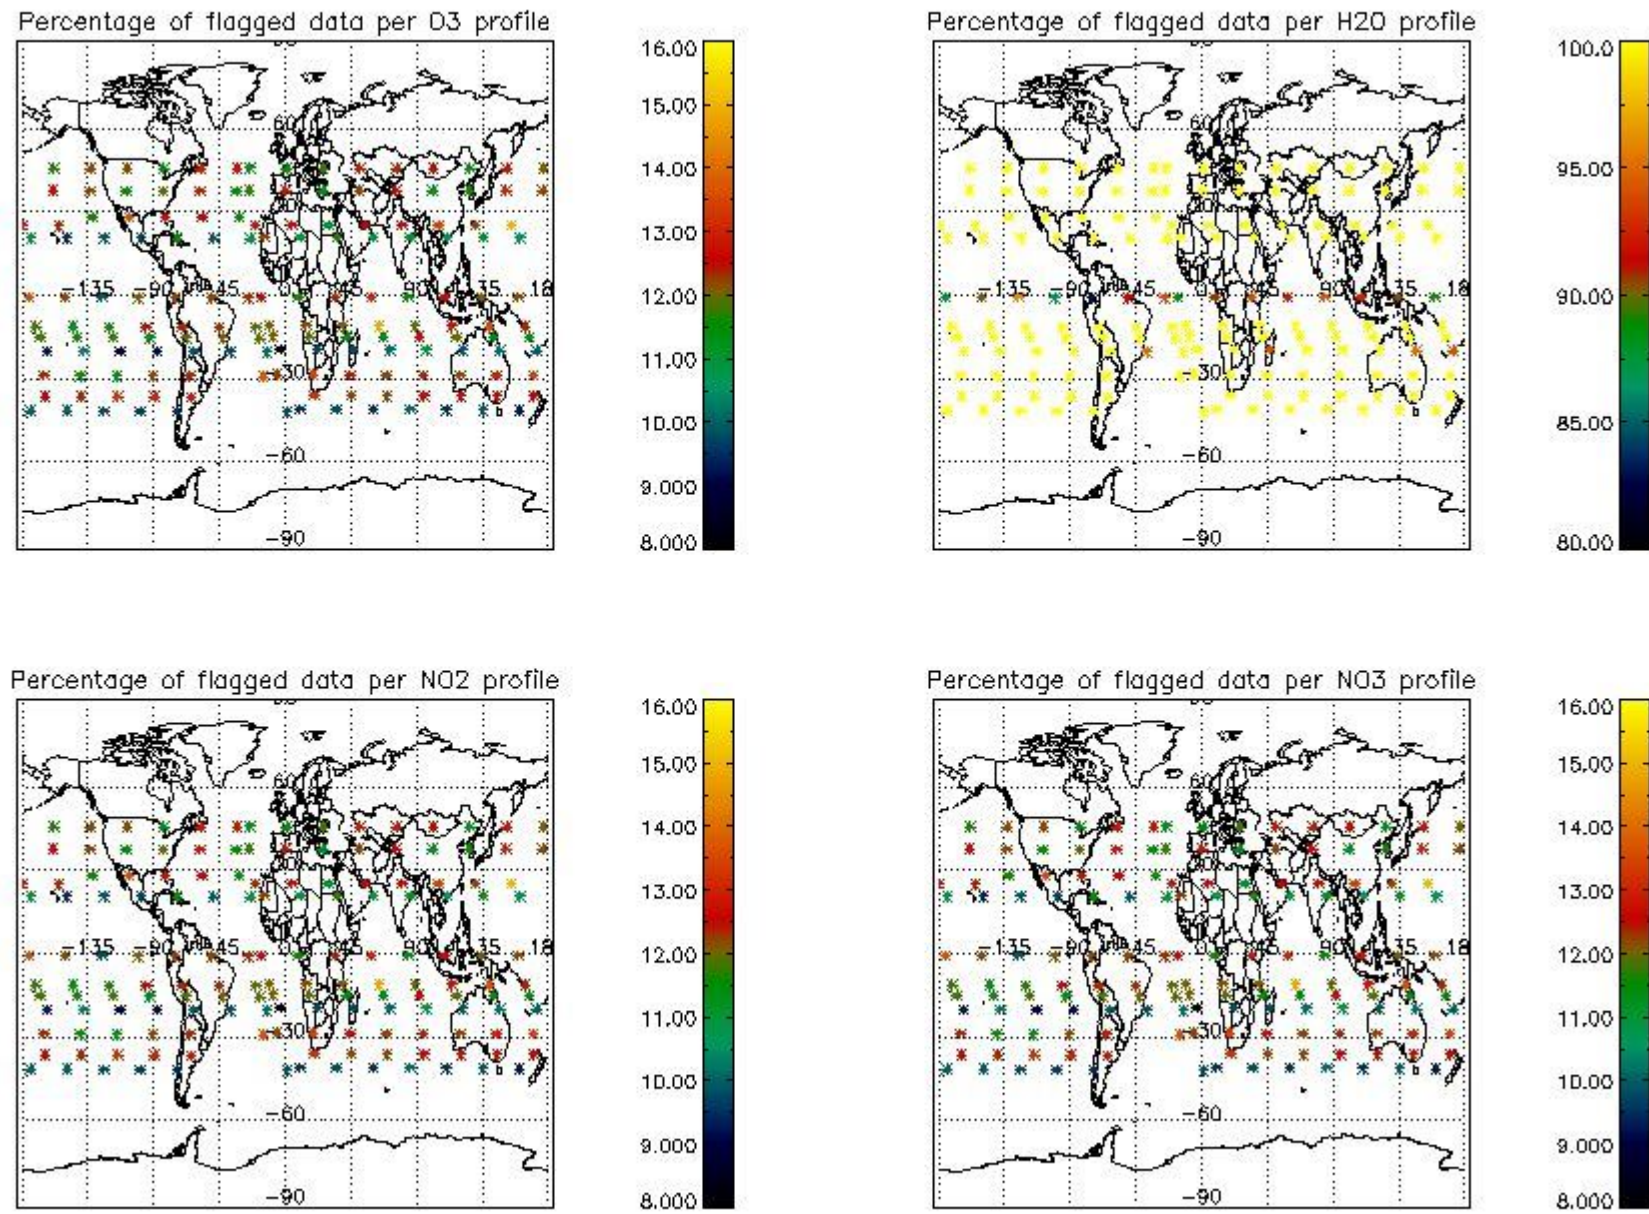

3.1 Plot quality information per product (time dependant)

3.2 Plot quality information per product (world map)

4. Level 1 quality information per product

In this section it is plotted some information contained in the Quality Summary data set of the level 2 products that comes from the level 1b processing. Products without errors (error flag in the MPH set to "0") are used.