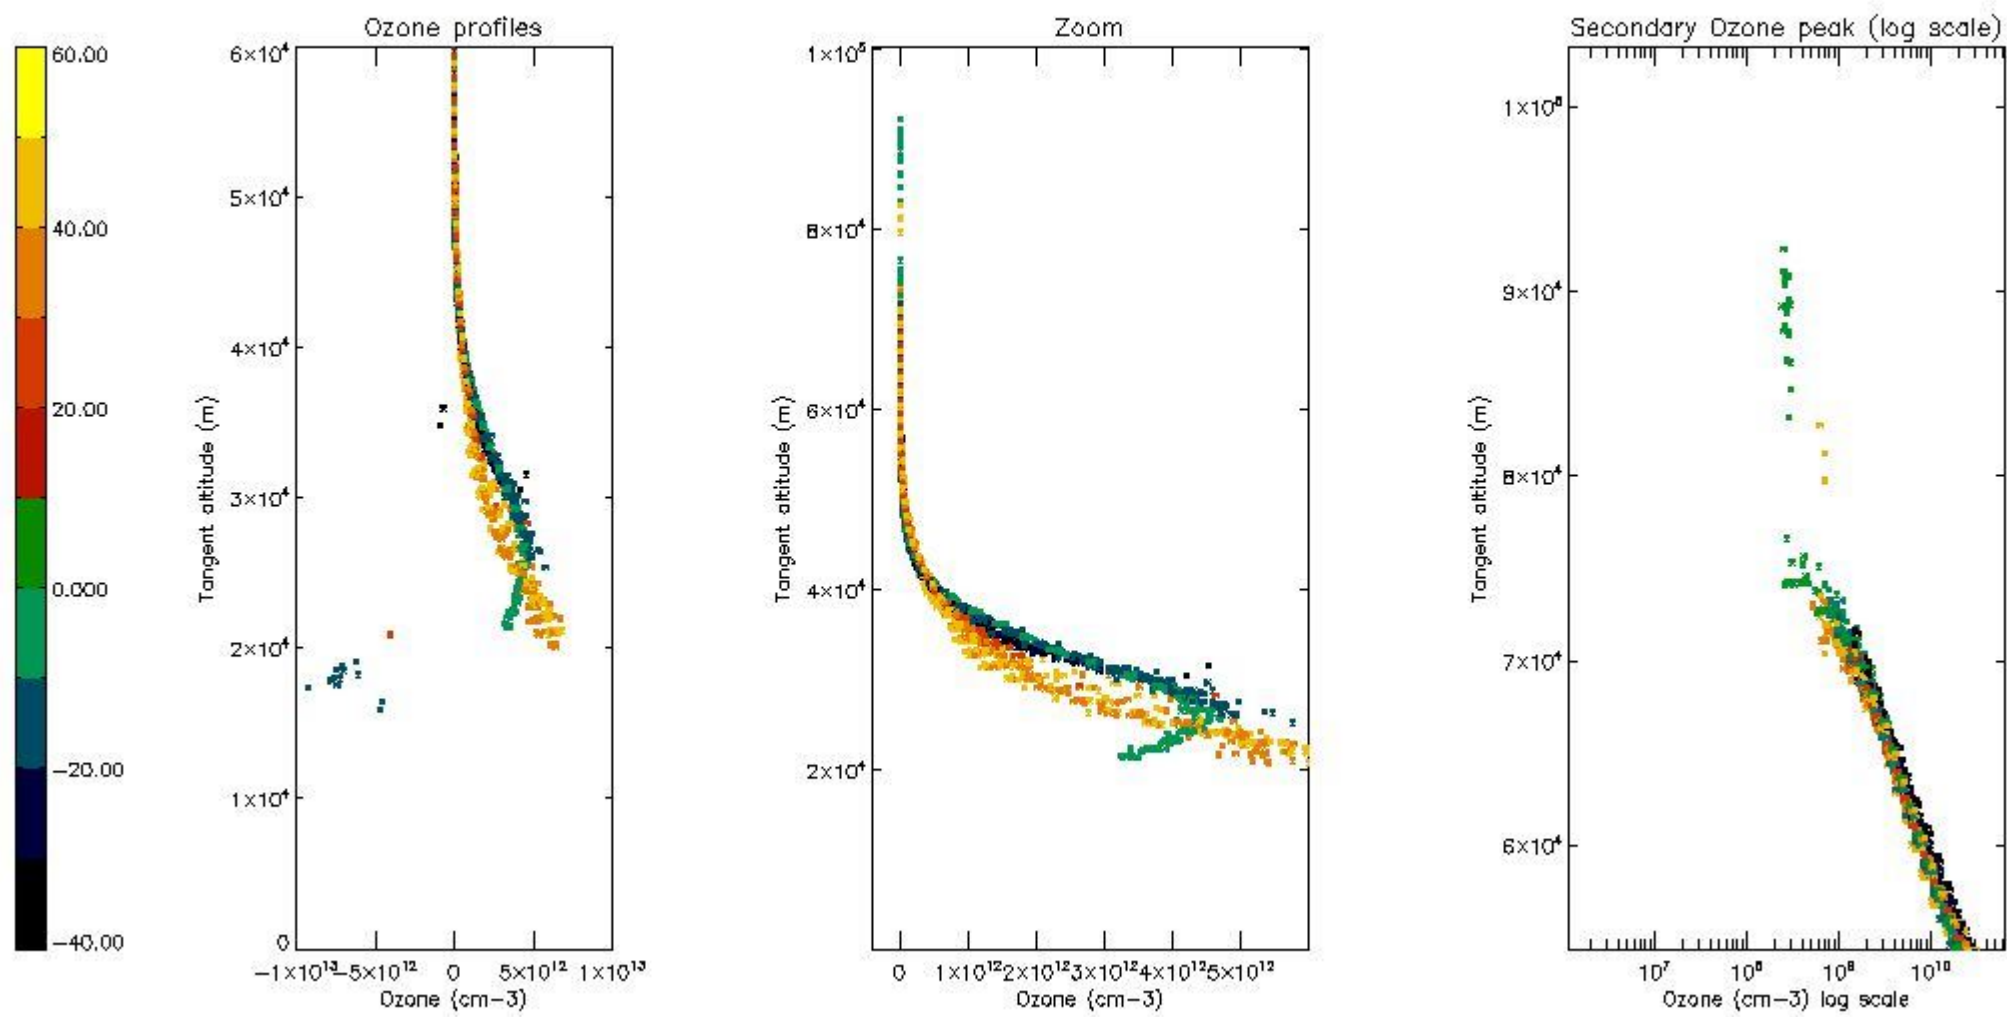

5.6 Plot NO₂ profiles for all STD (dark without errors)

The colorbar represents the latitude.