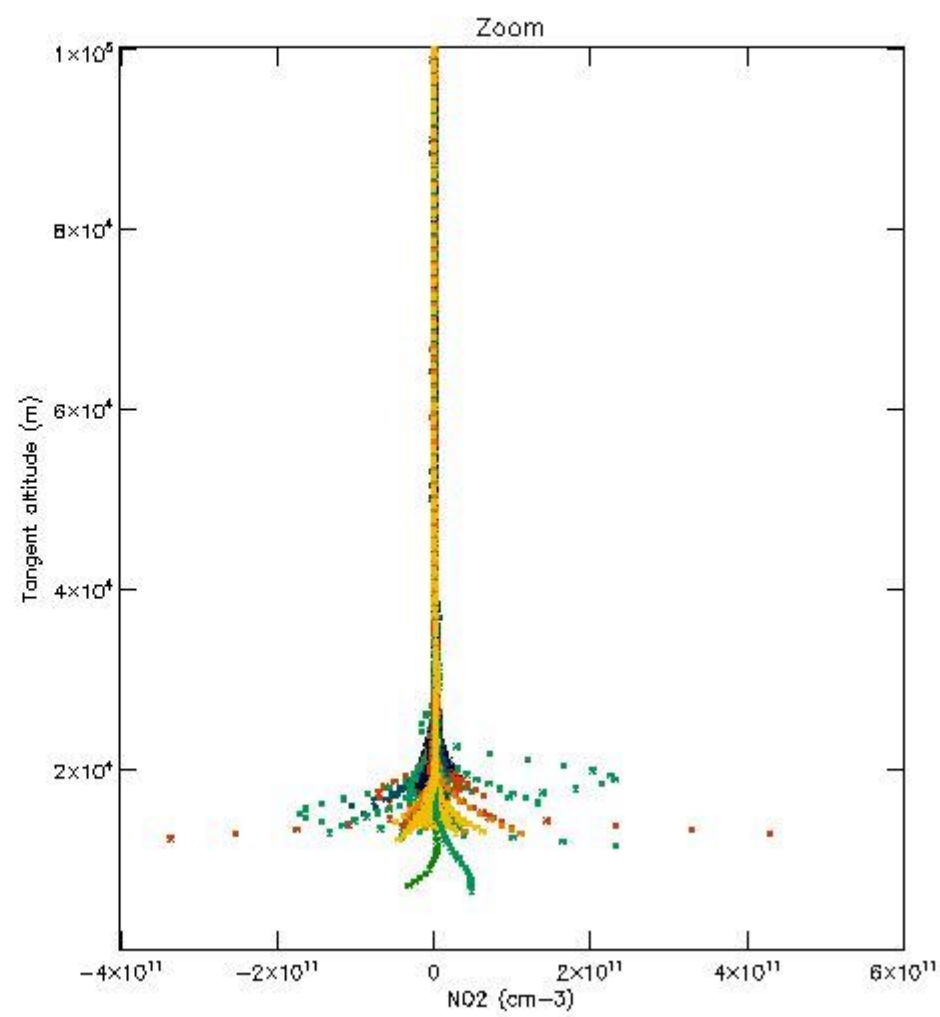

5.7 Plot NO3 profiles for all STD (dark without errors)

The colorbar represents the latitude.