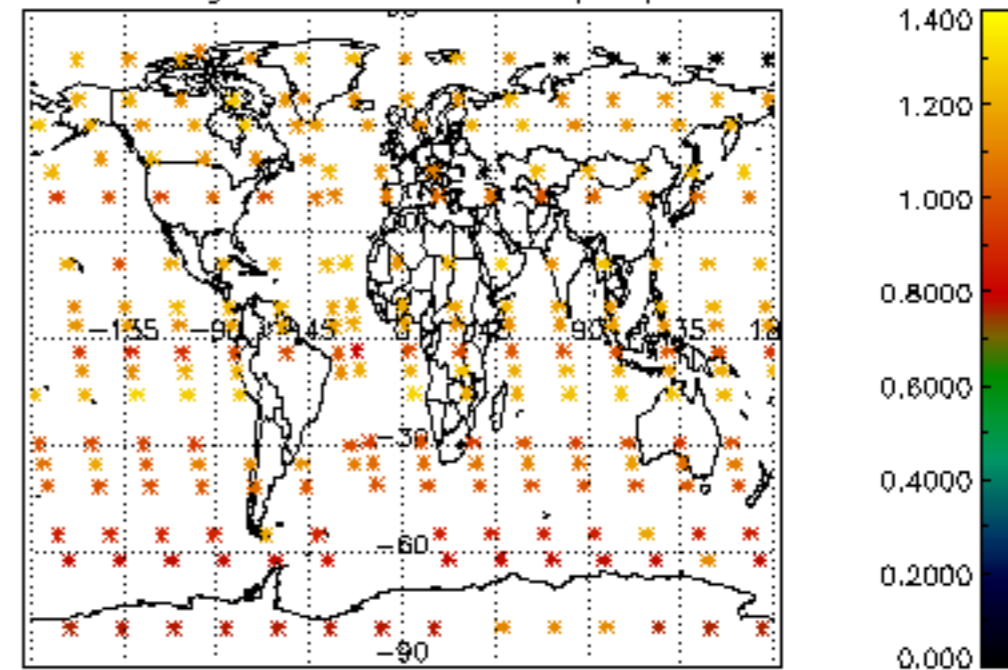

Percentage of flagged data per NO3 profile

Percentage of cosmic ray hits per profile

Percentage of datation errors per profile

Percentage of star falling outside central band per profile

Percentage of saturation errors per profile