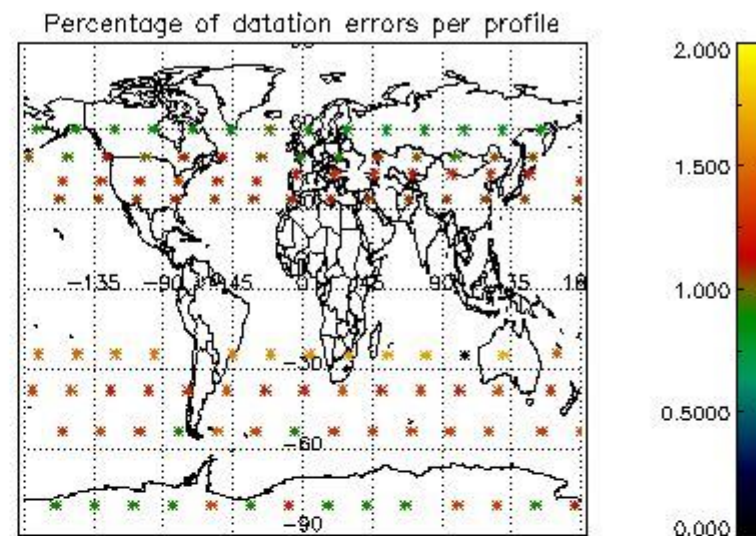

3.1 Plot quality information per product (time dependant)

3.2 Plot quality information per product (world map)

4. Level 1 quality information per product

In this section it is plotted some information contained in the Quality Summary data set of the level 2 products that comes from the level 1b processing. Products without errors (error flag in the MPH set to "0") are used.

4.1 Plot quality information per product (time dependant) coming from level 1b processing

4.1.1 Plot level 1 quality information per product (time dependant): ENVISAT ASCENDING passes

4.1.2 Plot level 1 quality information per product (time dependant): ENVI SAT DESCENDING passes

4.2 Plot quality information per product coming from level 1b processing (world map)

4.2.1 Plot level 1 quality information per product (world map): ENVISAT ASCENDING passes

4.2.2 Plot level 1 quality information per product (world map): ENVISAT DESCENDING passes