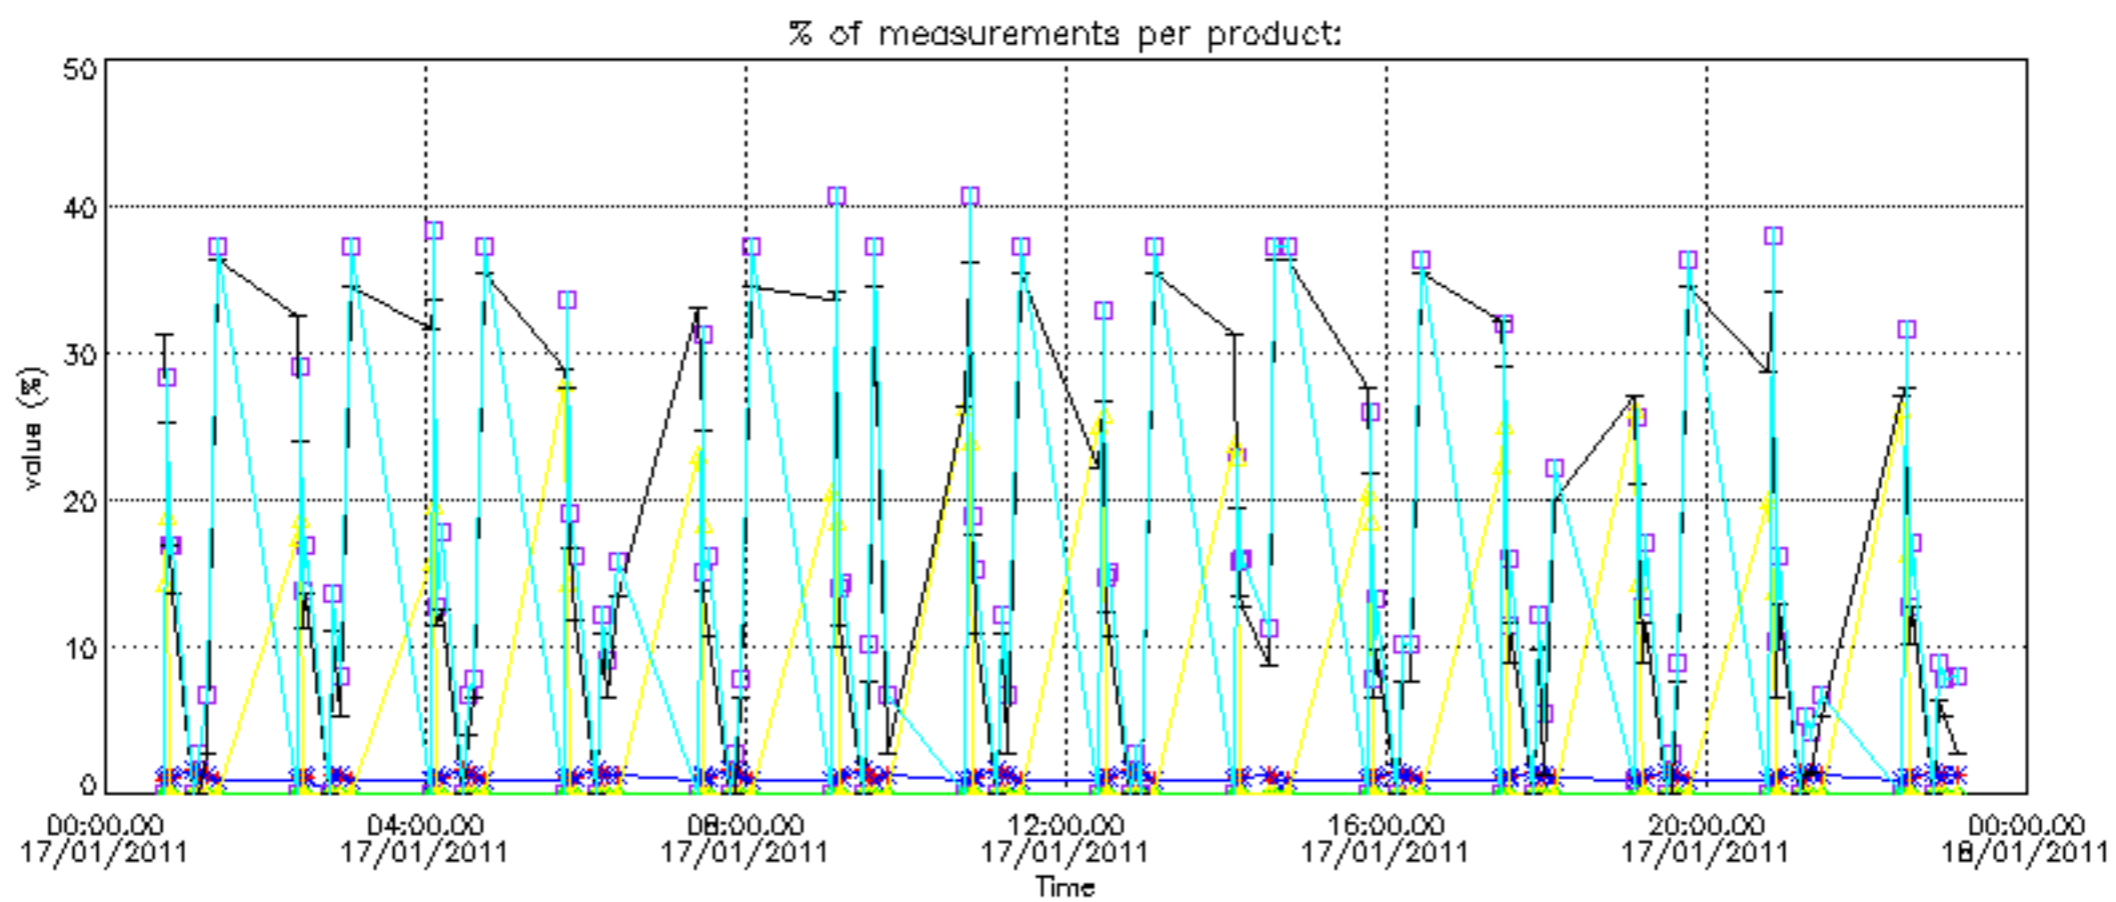

Percentage of cosmic ray hits per profile

Percentage of datation errors per profile