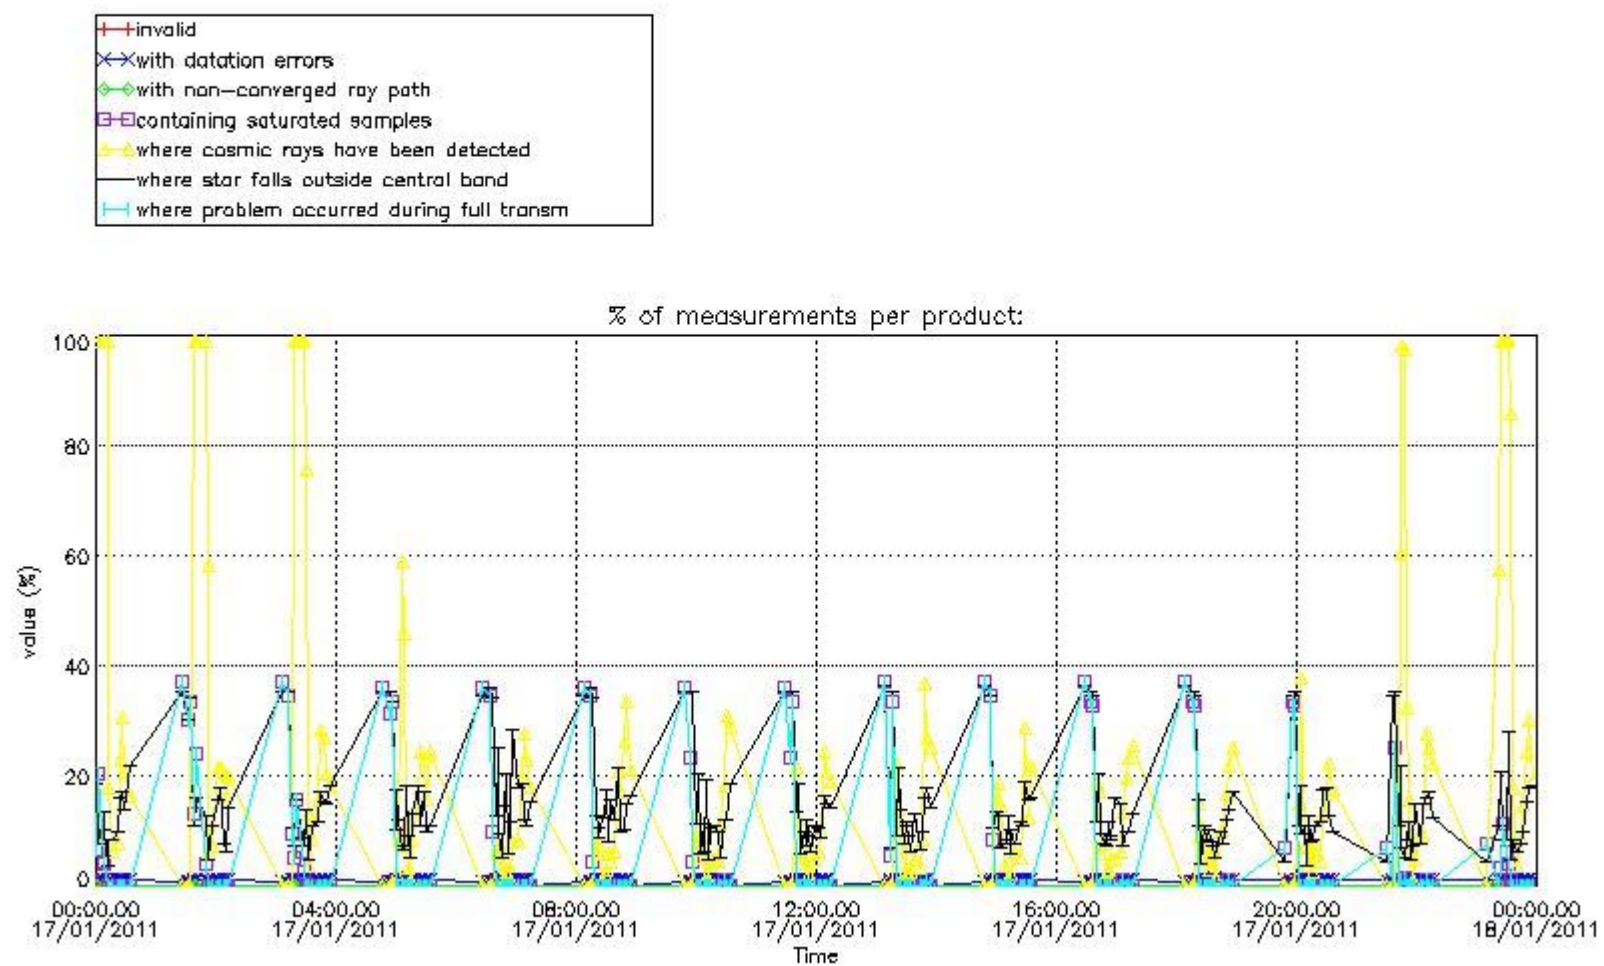

3.1 Plot quality information per product (time dependant)

3.2 Plot quality information per product (world map)

4. Level 1 quality information per product

In this section it is plotted some information contained in the Quality Summary data set of the level 2 products that comes from the level 1b processing. Products without errors (error flag in the MPH set to "0") are used.

4.1 Plot quality information per product (time dependant) coming from level 1b processing

4.1.1 Plot level 1 quality information per product (time dependant): ENVISAT ASCENDING passes

4.1.2 Plot level 1 quality information per product (time dependant): ENVI SAT DESCENDING passes