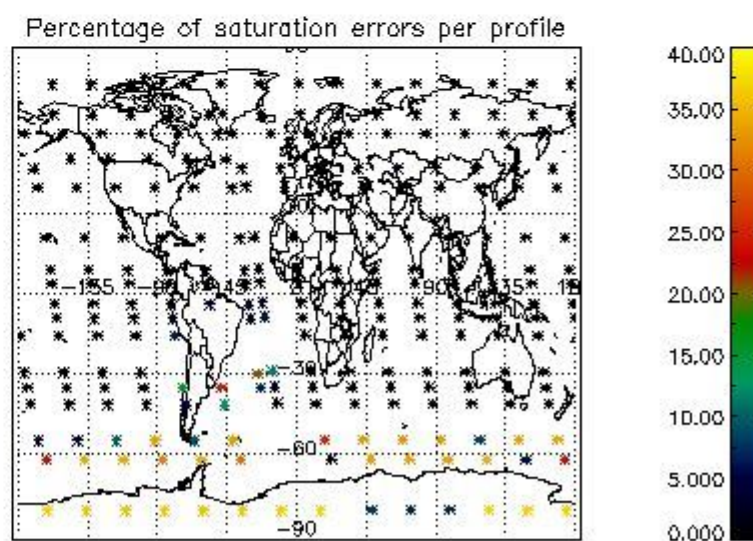

3.1 Plot quality information per product (time dependant)

3.2 Plot quality information per product (world map)

4. Level 1 quality information per product

In this section it is plotted some information contained in the Quality Summary data set of the level 2 products that comes from the level 1b processing. Products without errors (error flag in the MPH set to "0") are used.

4.1 Plot quality information per product (time dependant) coming from level 1b processing

4.1.1 Plot level 1 quality information per product (time dependant): ENVISAT ASCENDING passes

4.1.2 Plot level 1 quality information per product (time dependant): ENVI SAT DESCENDING passes

4.2 Plot quality information per product coming from level 1b processing (world map)

4.2.1 Plot level 1 quality information per product (world map): ENVISAT ASCENDING passes

4.2.2 Plot level 1 quality information per product (world map): ENVISAT DESCENDING passes