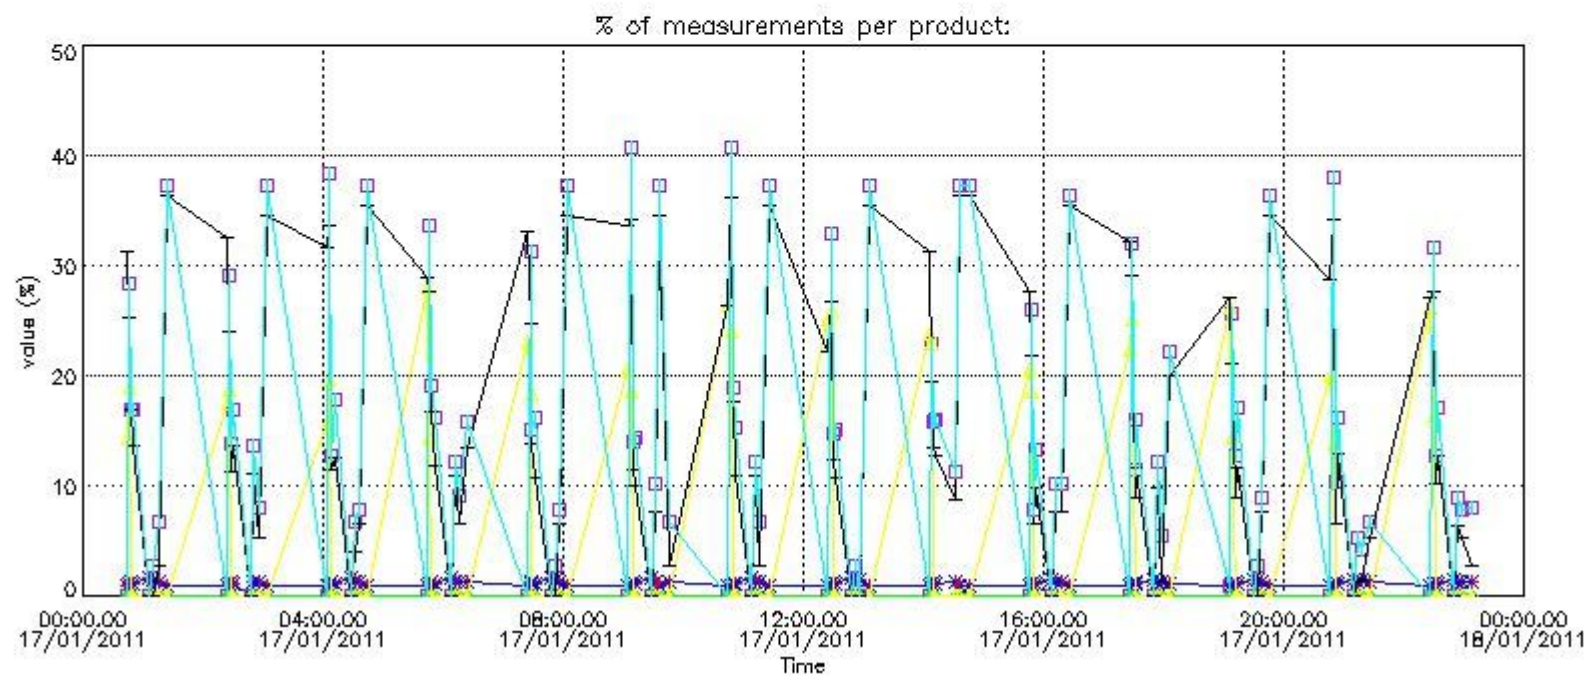

4.2 Plot quality information per product coming from level 1b processing (world map)

4.2.1 Plot level 1 quality information per product (world map): ENVI SAT ASCENDING passes