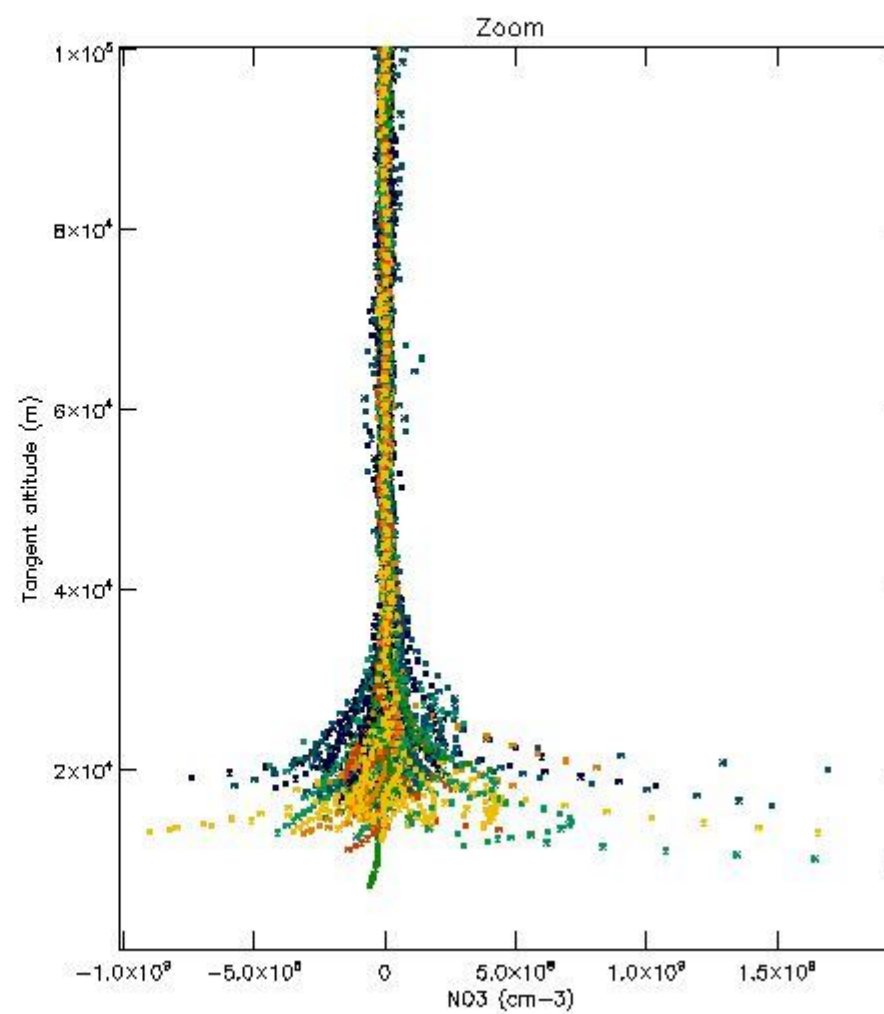

6. Auxiliary Data Files used for the production reported in section 2

The number reported in the third column indicates since which file (see list in section 2) the corresponding auxiliary file has been used. The fourth column is the date of those product files.

Type	Auxiliary Filename	Used since product	Used since product date
INST_PHYS_CHARACTERISTICS	GOM_INS_AXVIEC20091111_143220_20030716_120000_20500101_000000	1	17-JAN-2011 00:00:10
LEVEL-2_PROC_CONFIG	GOM_PR2_AXVIEC20091111_152718_20020301_000000_20500101_000000	1	17-JAN-2011 00:00:10
CROSS_SECTIONS_FILE	GOM_CRS_AXVIEC20091111_154832_20020301_000000_20500101_000000	1	17-JAN-2011 00:00:10