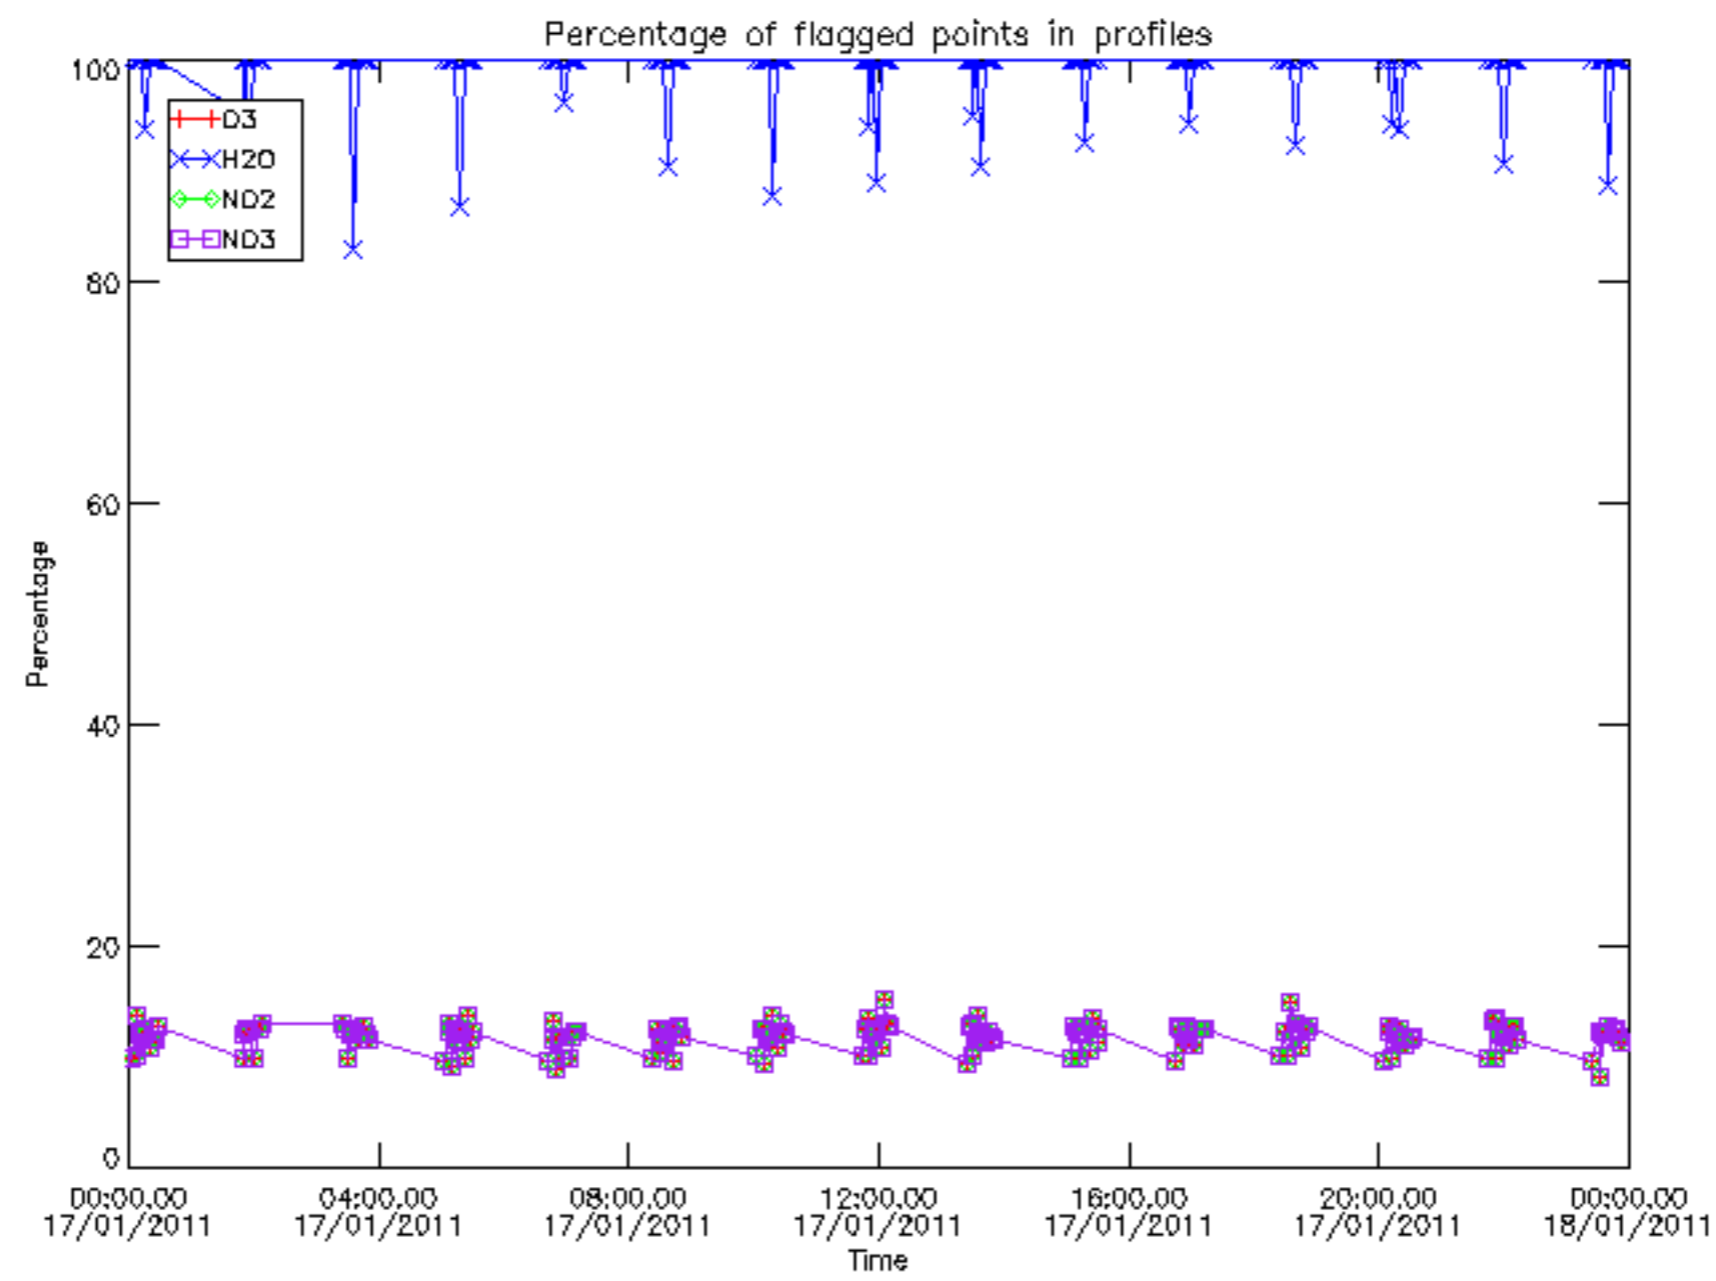

Percentage of flagged data per D3 profile

Percentage of flagged data per H2O profile