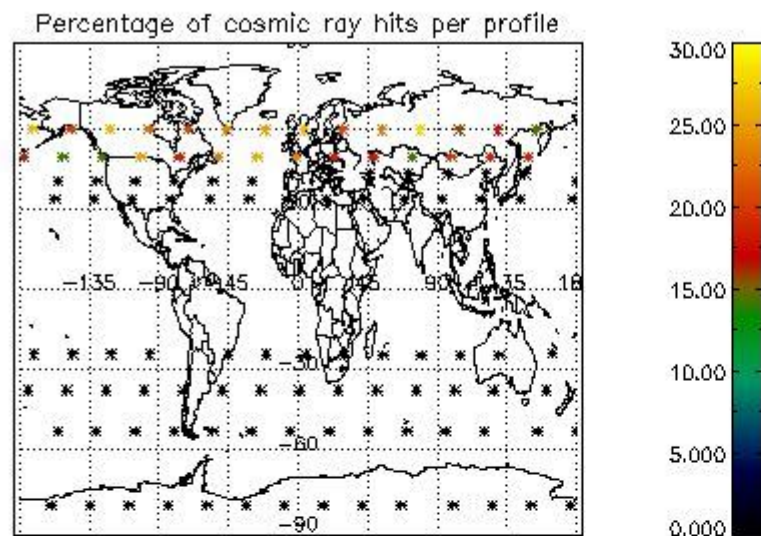

4.2.2 Plot level 1 quality information per product (world map): ENVISAT DESCENDING passes

5. Trace gas profiles

5.1 Ozone statistics based on quality of products

The final quality of the products can be "measured" using the STD (Standard Deviation) attached to every point profile. This information is written to the parameter GOM_NL__2P/NL_LOCAL_SPECIES_DENSITY/o3_std of the level 2 products. The table below shows the statistics for given STD ranges.

The statistics are given with respect to the overall valid production:

- Products without fatal errors: GOM_NL__2P/MPH/PRODUCT_ERR=0
- Valid point profile: GOM_NL__2P/NL_LOCAL_SPECIES_DENSITY/pcd(0)=0

The 'Criteria' is applied to valid points of dark limb products:

- Products in dark limb illumination condition: GOM_NL__2P/NL_SUMMARY_QUALITY/obs_ill_cond=0
- Products without fatal errors: GOM_NL__2P/MPH/PRODUCT_ERR=0
- Valid point profile: GOM_NL__2P/NL_LOCAL_SPECIES_DENSITY/pcd(0)=0

So, the table below shows the percentage of dark limb and valid observations for each criteria with respect to the overall valid daily observations.

Criteria	% of total production
All STD	44
STD < 20	23