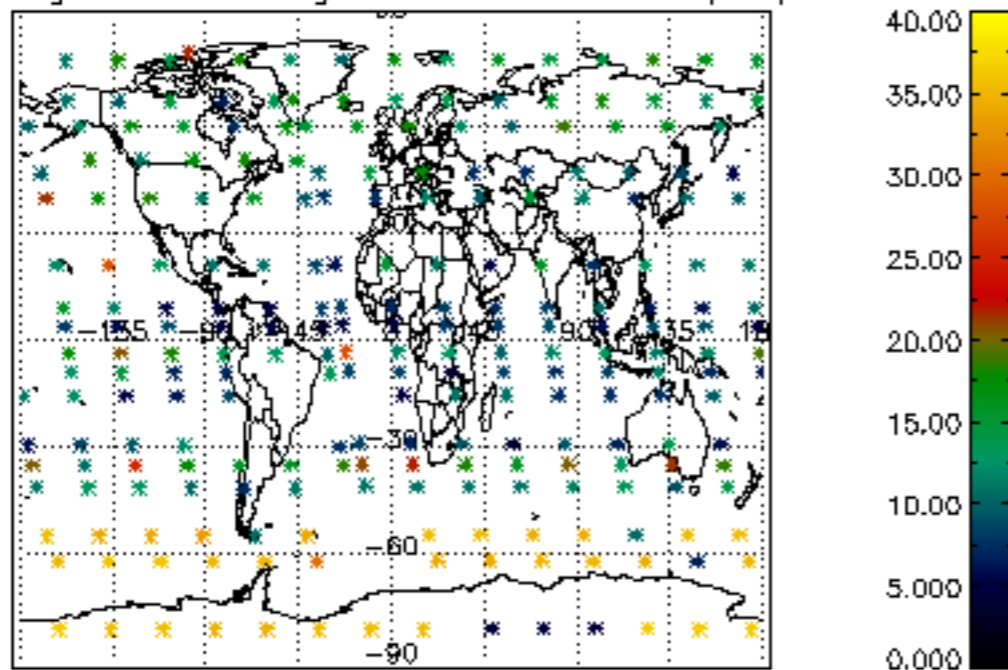

Percentage of flagged data per NO3 profile

Percentage of cosmic ray hits per profile

Percentage of datation errors per profile

Percentage of star falling outside central band per profile

Percentage of saturation errors per profile