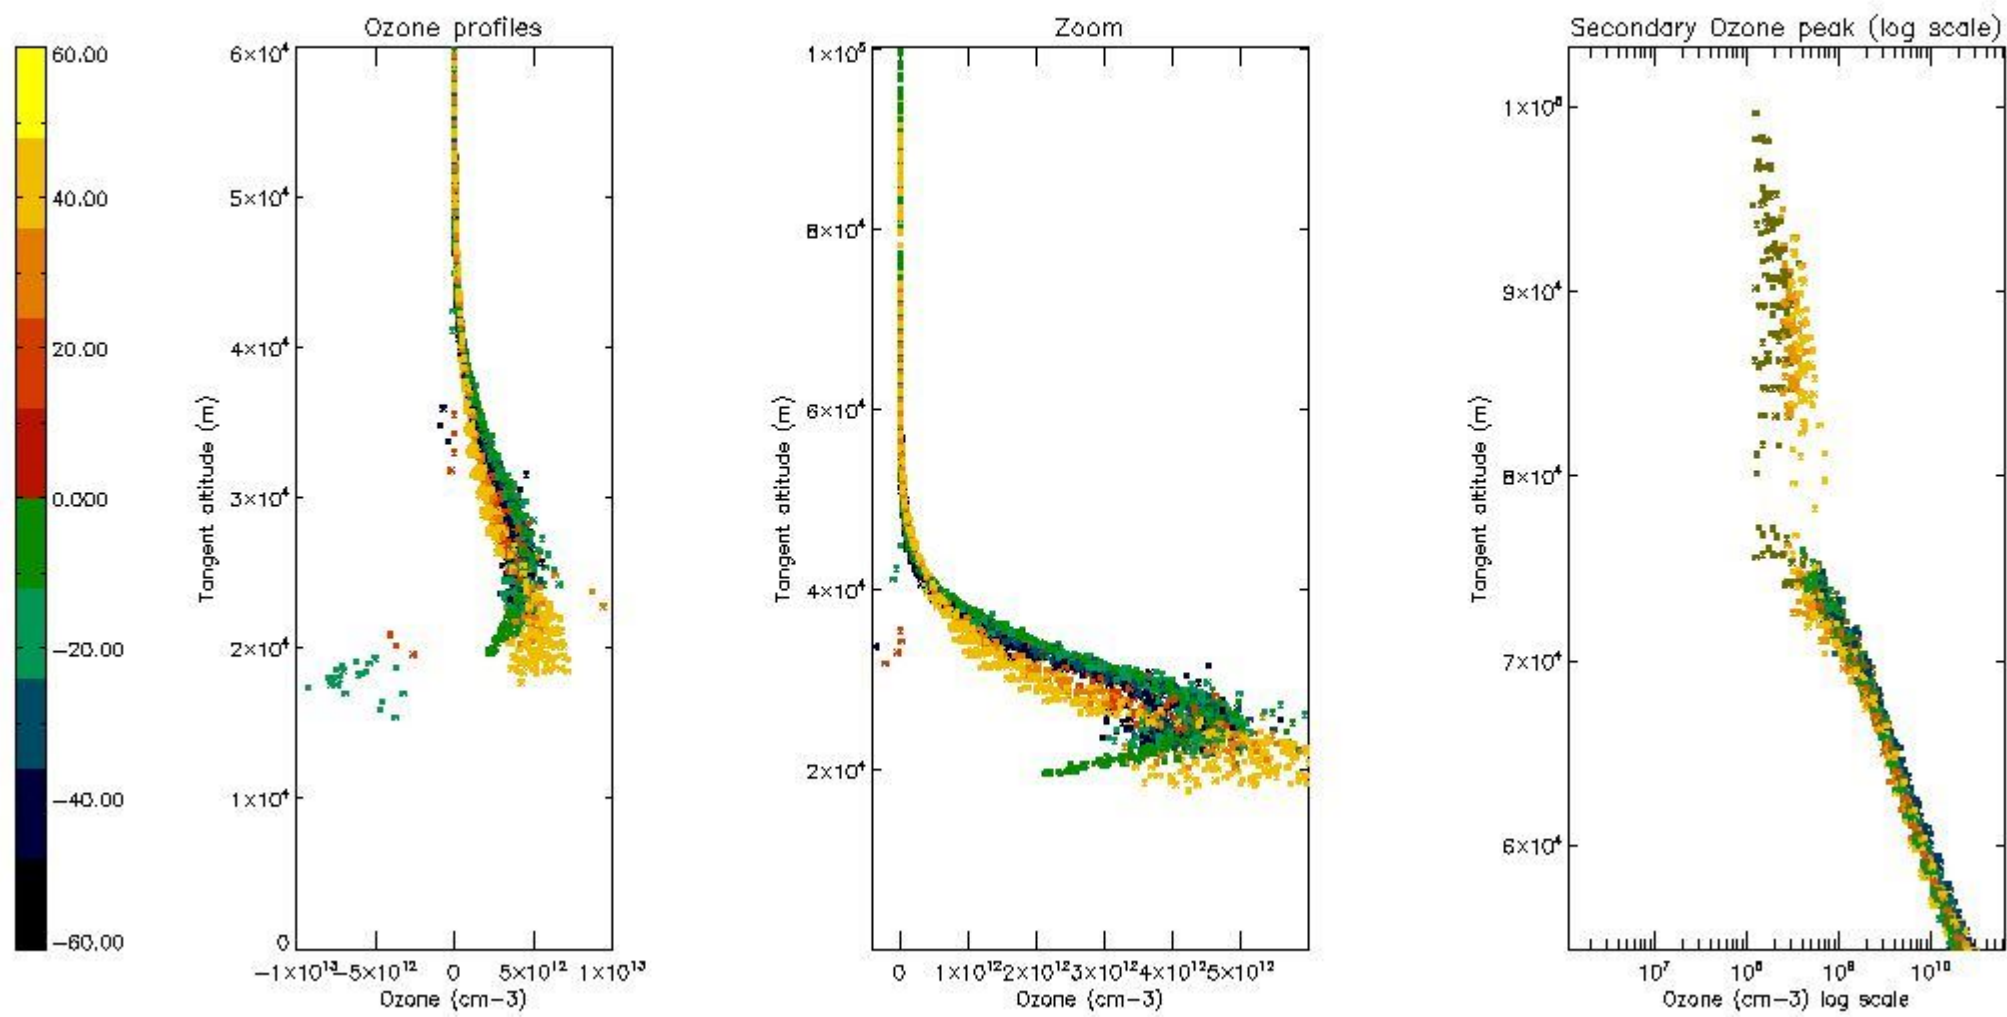

STD < 10	19
STD < 5	13

5.2 Plot ozone profiles for all STD (dark without errors)

The colorbar represents the latitude.

5.3 Plot ozone profiles where STD < 20% (dark without errors)

The colorbar represents the latitude.

5.4 Plot ozone profiles where STD < 10% (dark without errors)

The colorbar represents the latitude.

5.5 Plot ozone profiles where STD < 5% (dark without errors)

The colorbar represents the latitude.

5.6 Plot NO₂ profiles for all STD (dark without errors)