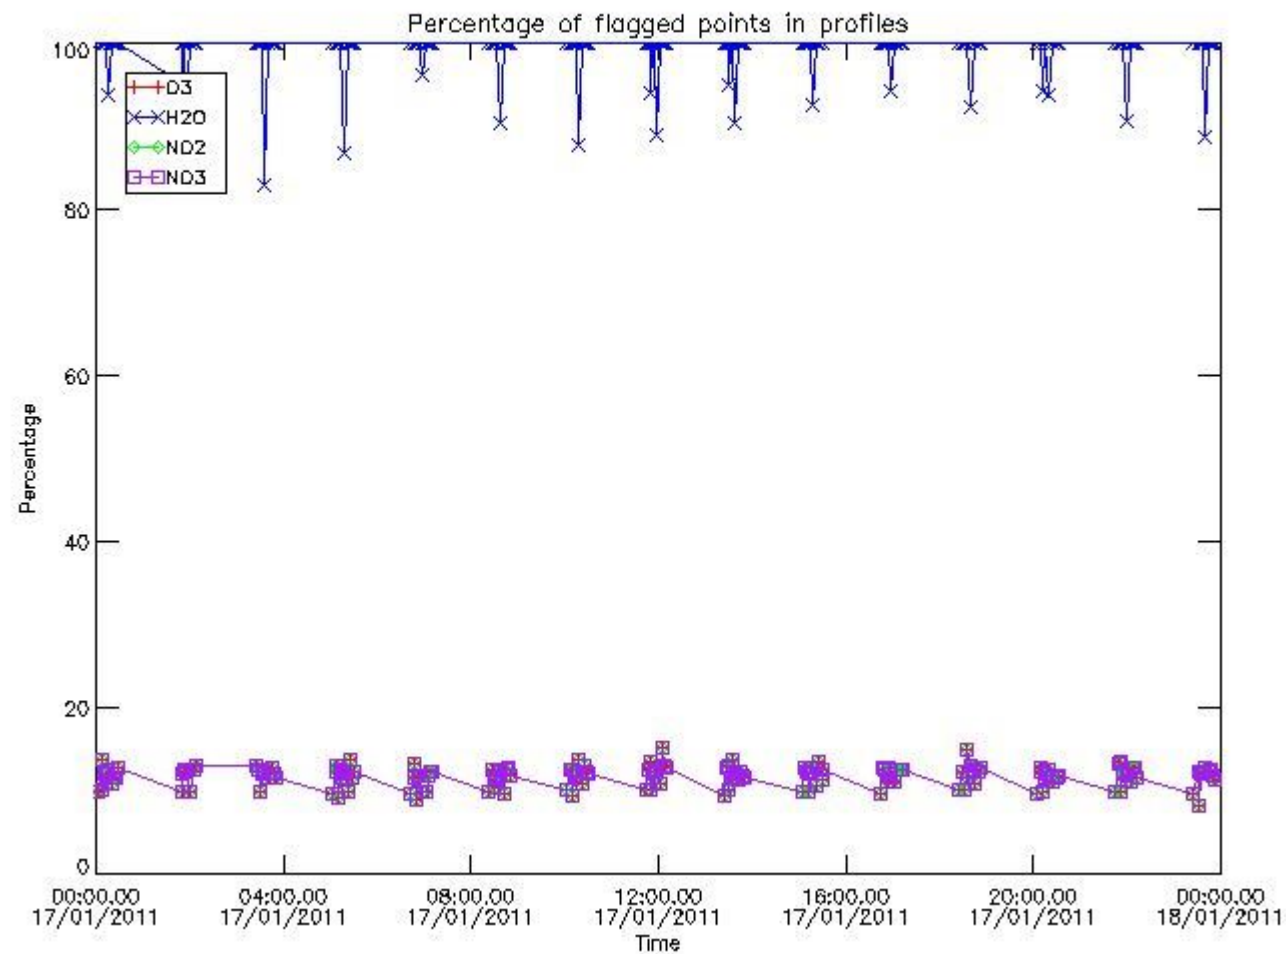

3. Quality information per product

In this section it is plotted some information contained in the Quality Summary data set of the level 2 products. Only products in dark limb conditions and without errors (error flag in the MPH set to "0") are used.

3.1 Plot quality information per product (time dependant)