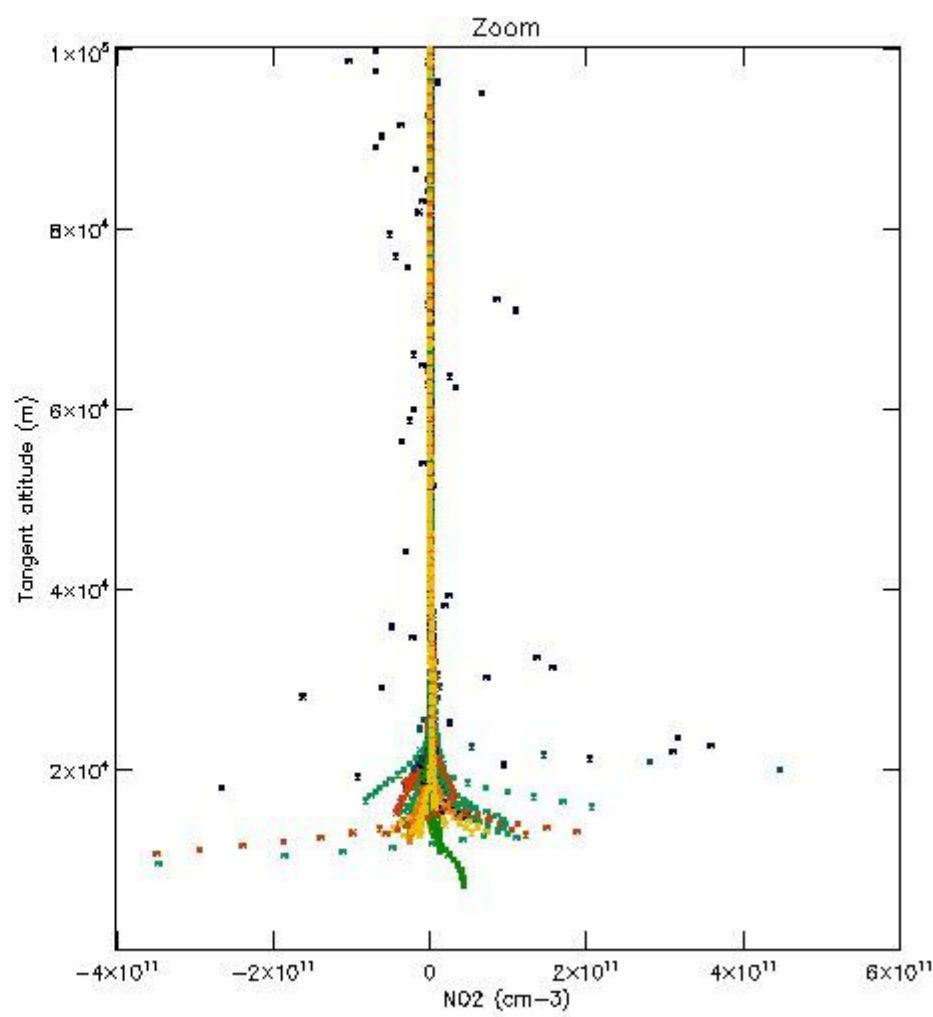

STD < 10	16
STD < 5	9

5.2 Plot ozone profiles for all STD (dark without errors)

The colorbar represents the latitude.

5.3 Plot ozone profiles where STD < 20% (dark without errors)

The colorbar represents the latitude.

5.4 Plot ozone profiles where STD < 10% (dark without errors)

The colorbar represents the latitude.

5.5 Plot ozone profiles where STD < 5% (dark without errors)

The colorbar represents the latitude.

5.6 Plot NO₂ profiles for all STD (dark without errors)

The colorbar represents the latitude.

5.7 Plot NO3 profiles for all STD (dark without errors)

The colorbar represents the latitude.

6. Auxiliary Data Files used for the production reported in section 2

The number reported in the third column indicates since which file (see list in section 2) the corresponding auxiliary file has been used. The fourth column is the date of those product files.