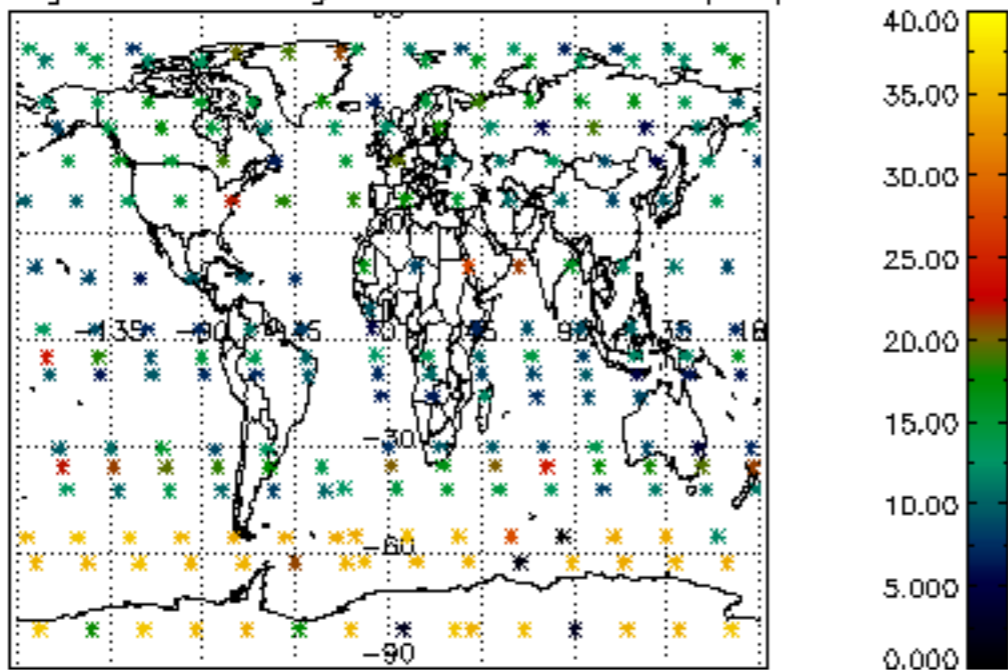

Percentage of cosmic ray hits per profile

Percentage of star falling outside central band per profile