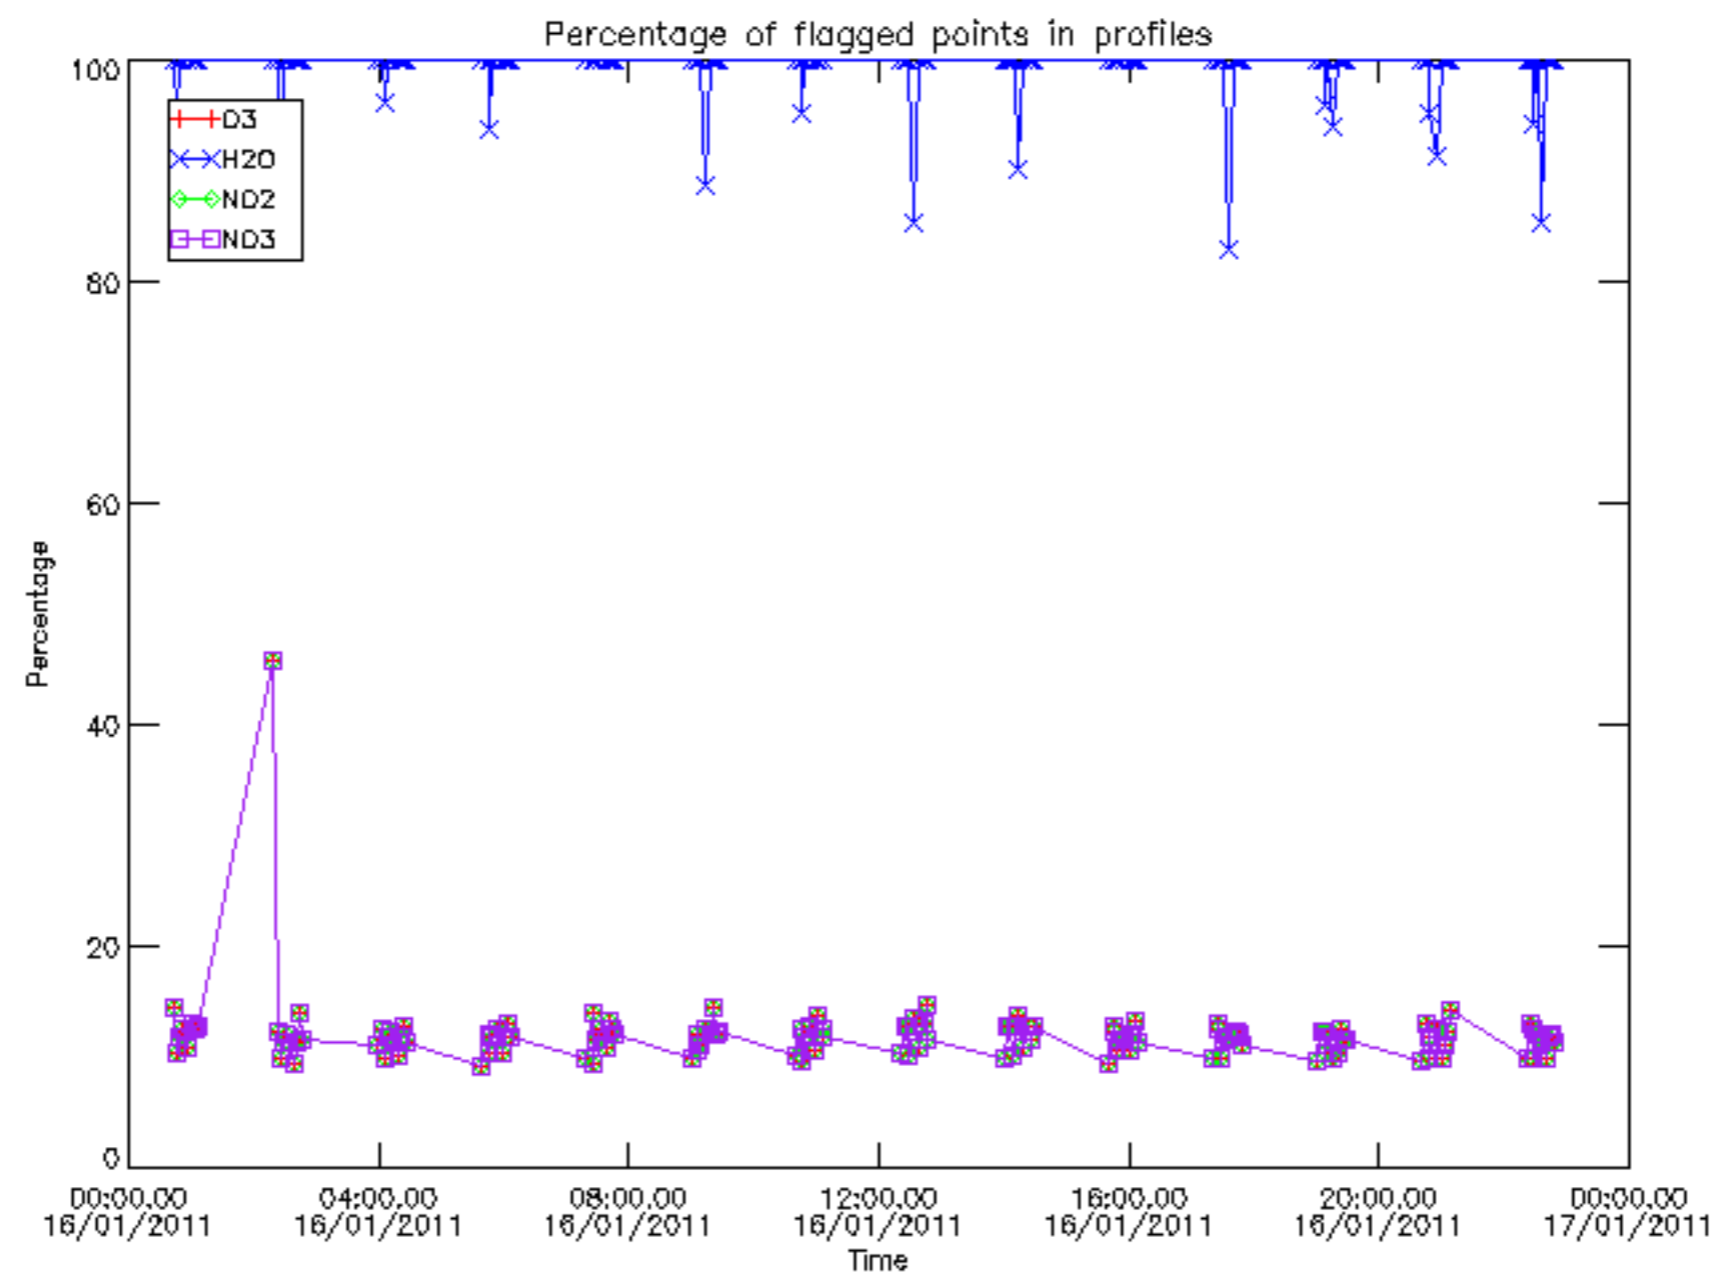

Percentage of flagged data per D3 profile

Percentage of flagged data per H2O profile