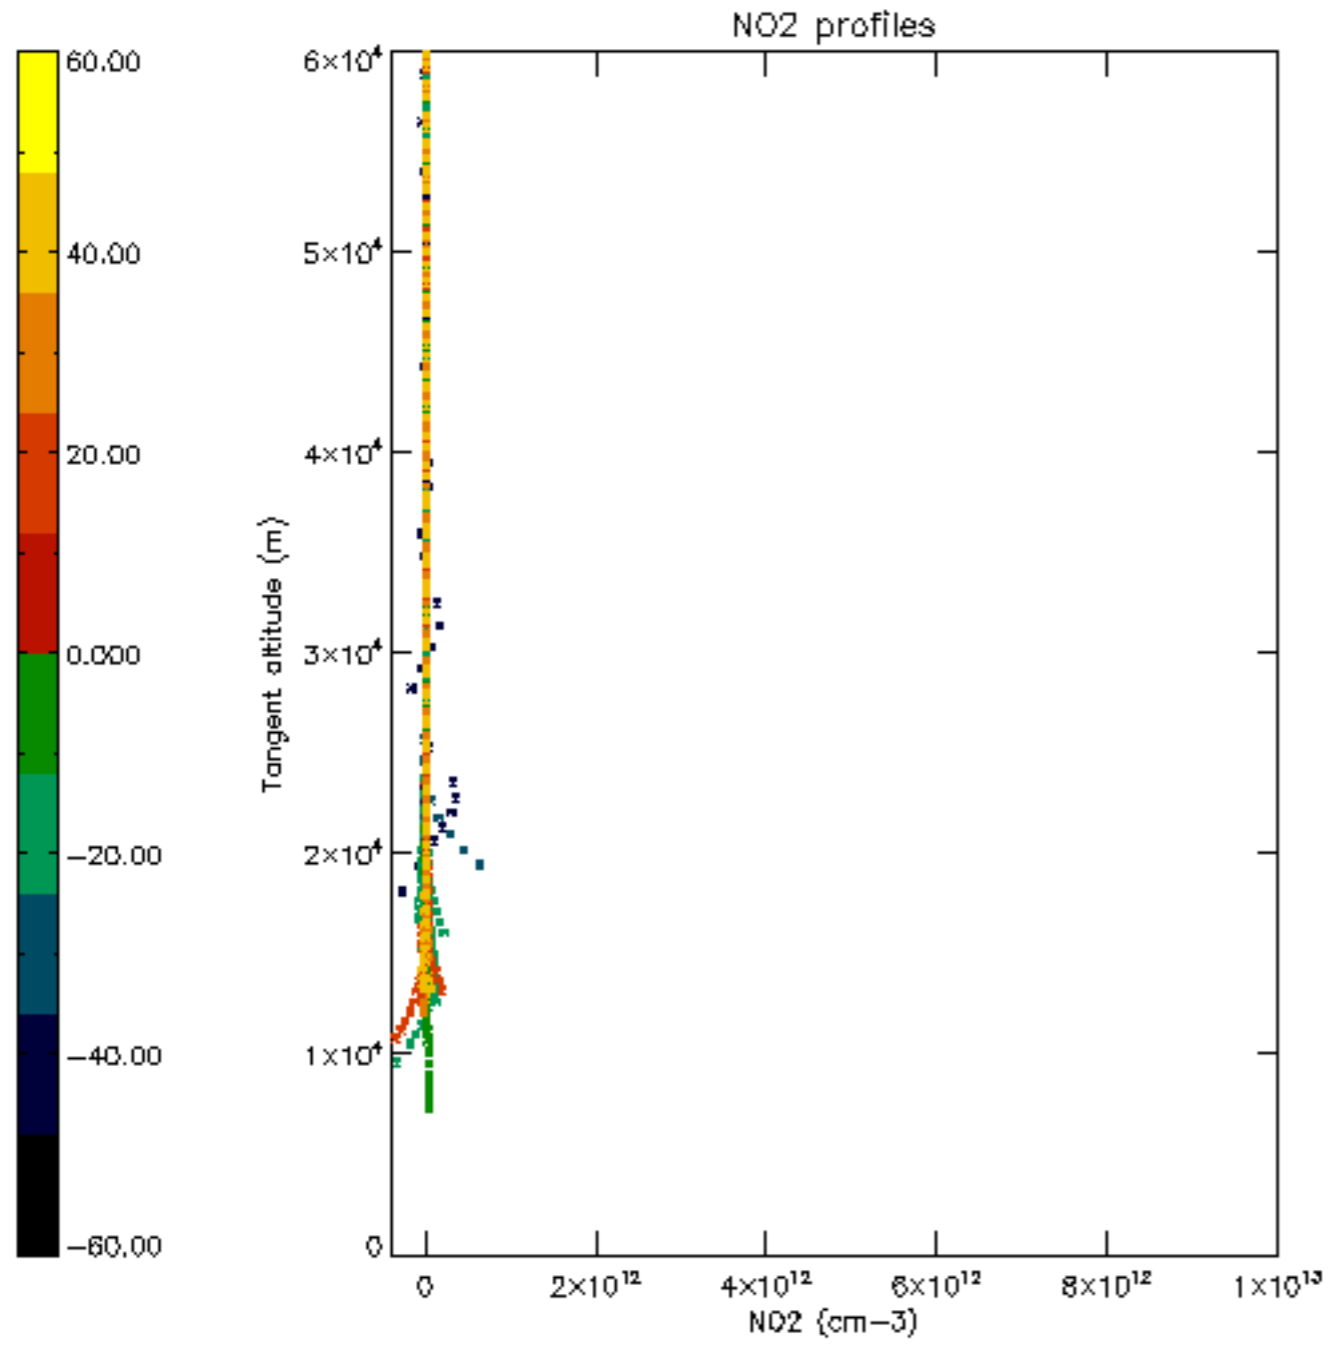

Percentage of star falling outside central band per profile

Percentage of saturation errors per profile

Percentage of flagged data per D3 profile

Percentage of flagged data per H2O profile

Percentage of flagged data per NO2 profile