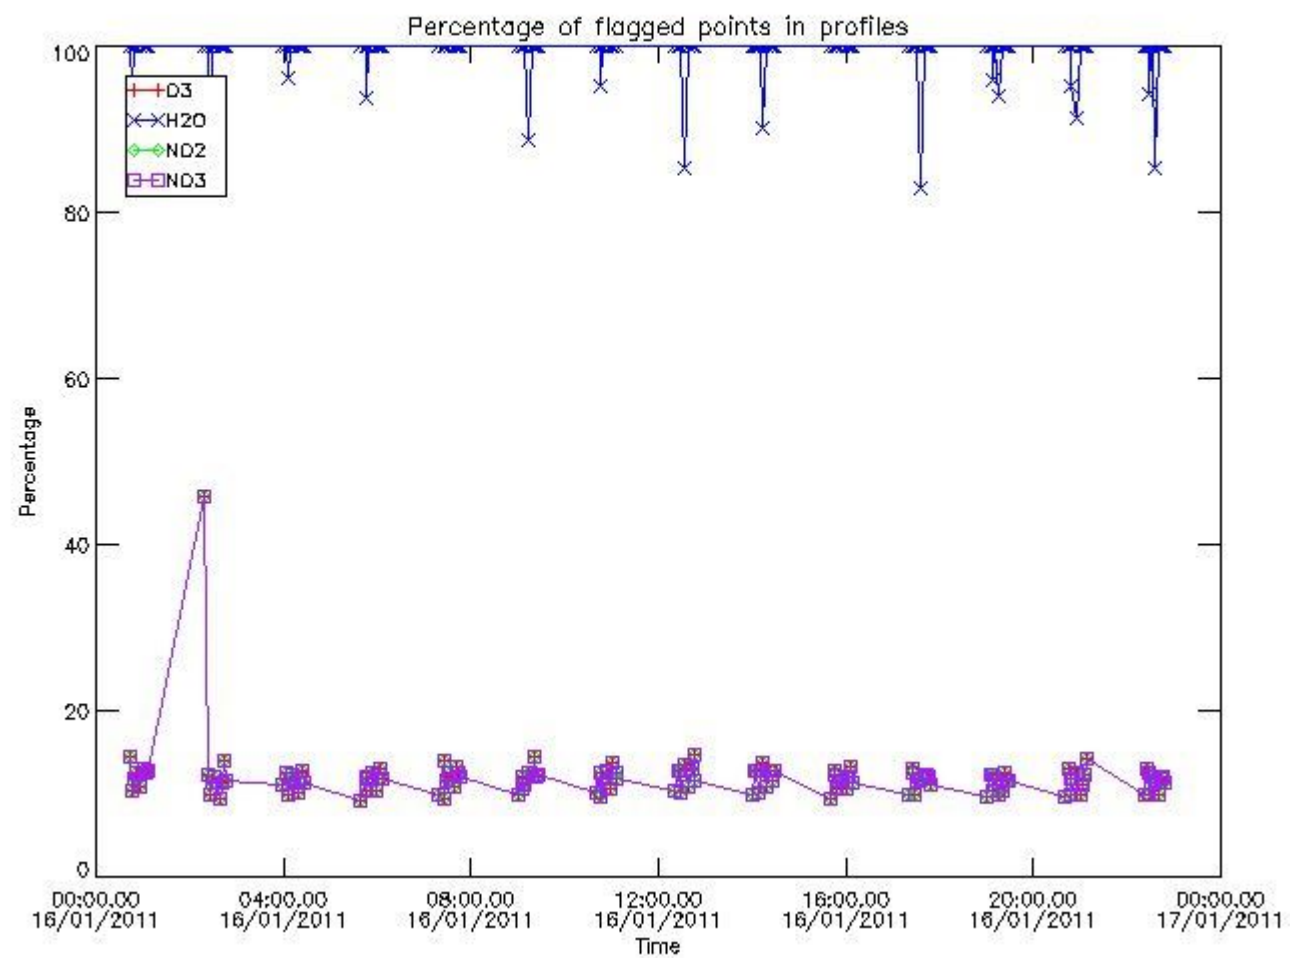

338	GOM_NL__2PRFIN20110116_234344_000000373098_00303_46438_8554.N1	16-JAN-2011 23:43:44	Bright	36.500	133	40Zet Her	2.8070	6000.0	73	46438	No
339	GOM_NL__2PRFIN20110116_234558_000000653098_00303_46438_8555.N1	16-JAN-2011 23:45:58	Bright	65.000	67	5Alp CrB	2.2210	11000.	130	46438	No
340	GOM_NL__2PRFIN20110116_235227_000000643098_00303_46438_8556.N1	16-JAN-2011 23:52:27	Bright	64.000	102	24Alp Ser	2.6000	4250.0	128	46438	No
341	GOM_NL__2PRFIN20110116_235433_000000573098_00303_46438_8557.N1	16-JAN-2011 23:54:33	Bright	57.000	120	1Del Oph	2.7340	3200.0	114	46438	No
342	GOM_NL__2PRFIN20110116_235822_000000523098_00303_46438_8558.N1	16-JAN-2011 23:58:22	Twilight	51.500	104	27Bet Lib	2.6140	13100.	103	46438	No

3. Quality information per product

In this section it is plotted some information contained in the Quality Summary data set of the level 2 products. Only products in dark limb conditions and without errors (error flag in the MPH set to "0") are used.

3.1 Plot quality information per product (time dependant)

3.2 Plot quality information per product (world map)