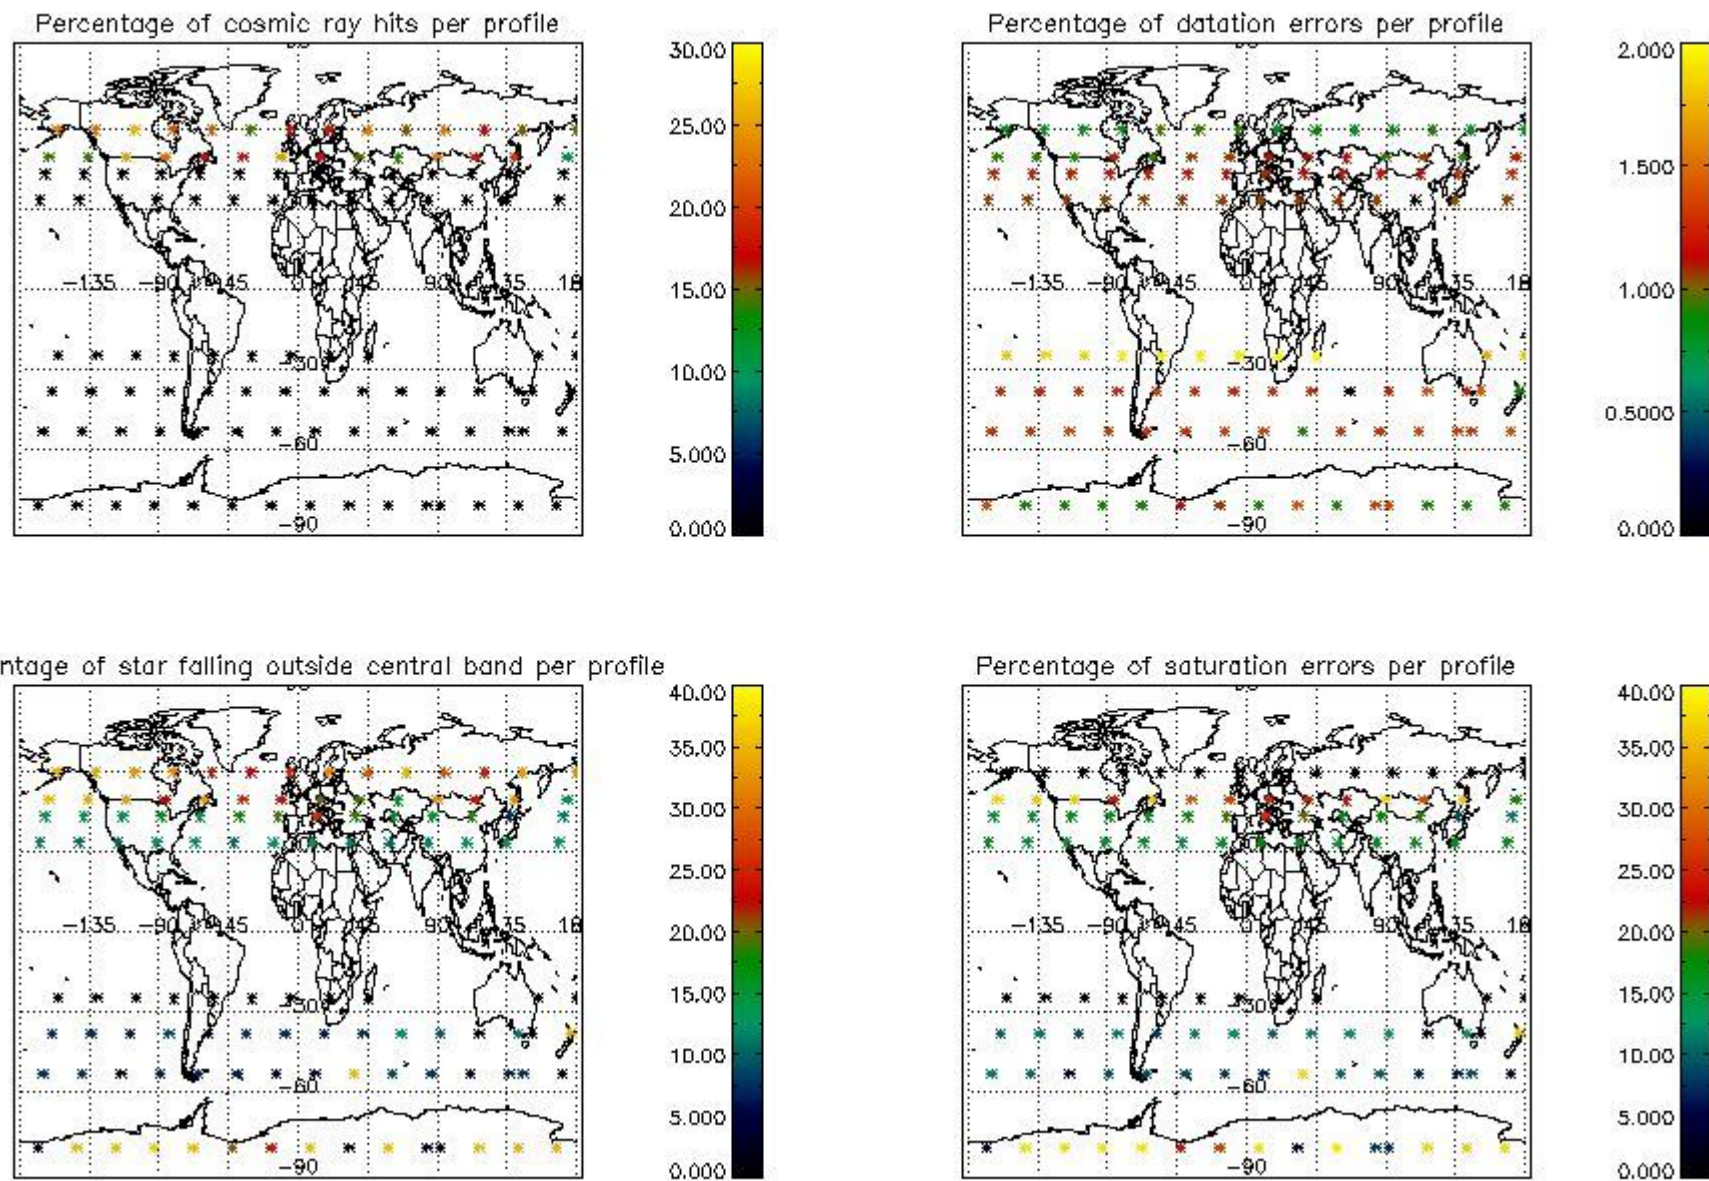

4.2.2 Plot level 1 quality information per product (world map): ENVISAT DESCENDING passes

5. Trace gas profiles

5.1 Ozone statistics based on quality of products

The final quality of the products can be "measured" using the STD (Standard Deviation) attached to every point profile. This information is written to the parameter GOM_NL__2P/NL_LOCAL_SPECIES_DENSITY/o3_std of the level 2 products. The table below shows the statistics for given STD ranges.

The statistics are given with respect to the overall valid production:

- Products without fatal errors: GOM_NL__2P/MPH/PRODUCT_ERR=0
- Valid point profile: GOM_NL__2P/NL_LOCAL_SPECIES_DENSITY/pcd(0)=0

The 'Criteria' is applied to valid points of dark limb products:

- Products in dark limb illumination condition: GOM_NL__2P/NL_SUMMARY_QUALITY/obs_ill_cond=0
- Products without fatal errors: GOM_NL__2P/MPH/PRODUCT_ERR=0
- Valid point profile: GOM_NL__2P/NL_LOCAL_SPECIES_DENSITY/pcd(0)=0

So, the table below shows the percentage of dark limb and valid observations for each criteria with respect to the overall valid daily observations.

Criteria	% of total production
All STD	38
STD < 20	19