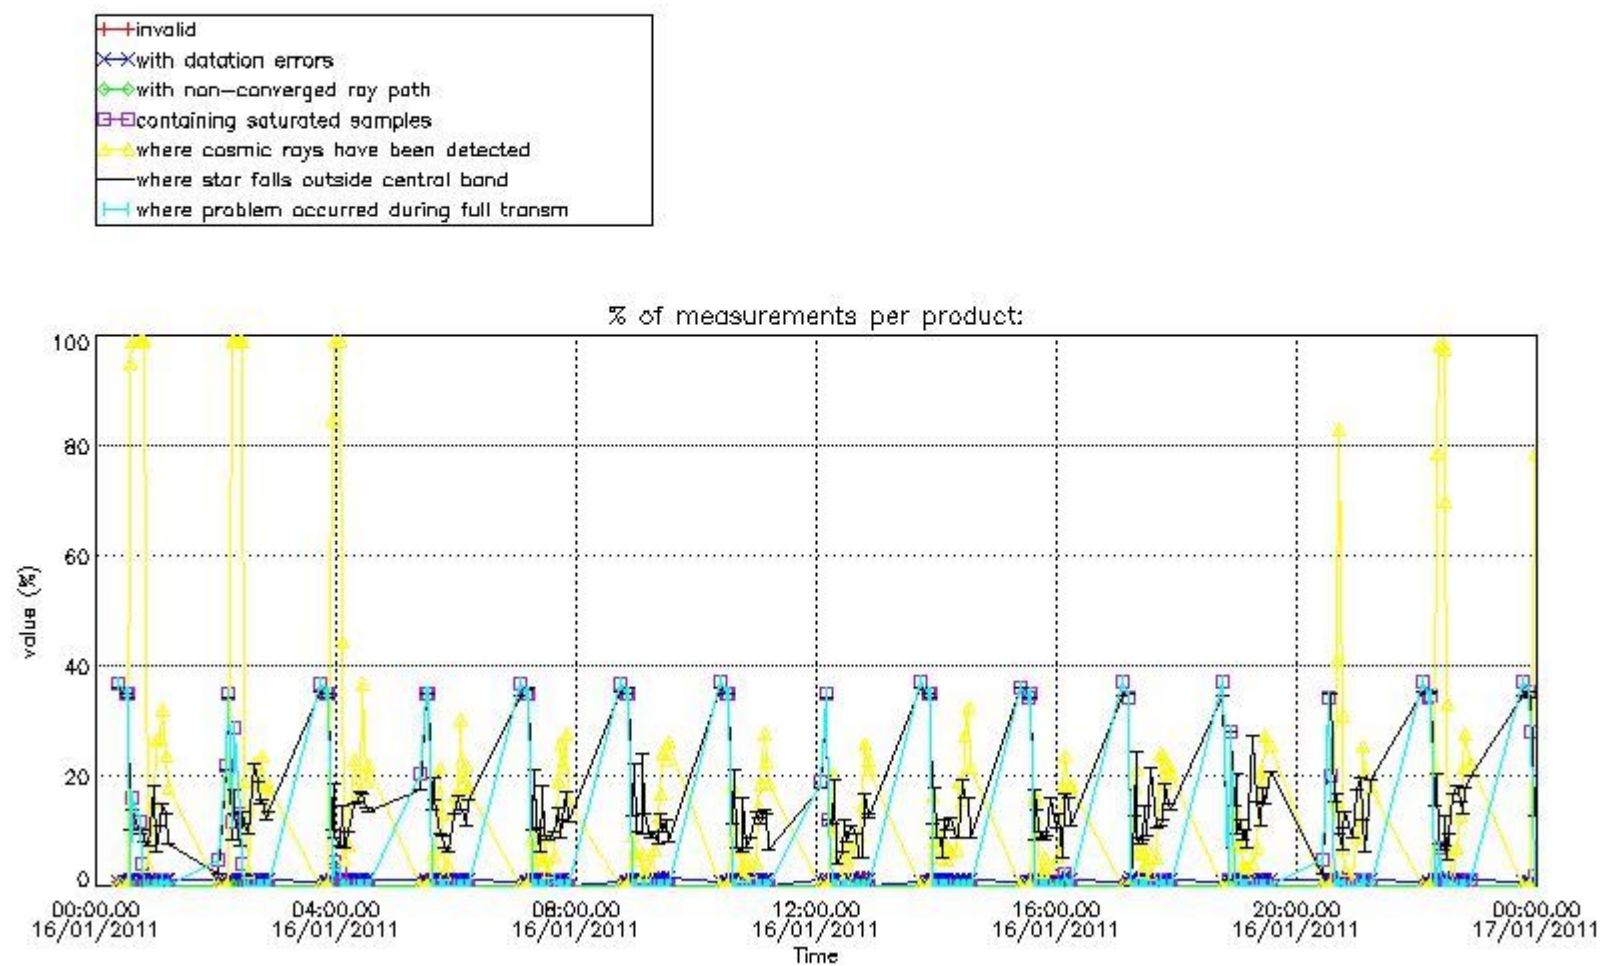

4.1.2 Plot level 1 quality information per product (time dependant): ENVI SAT DESCENDING passes