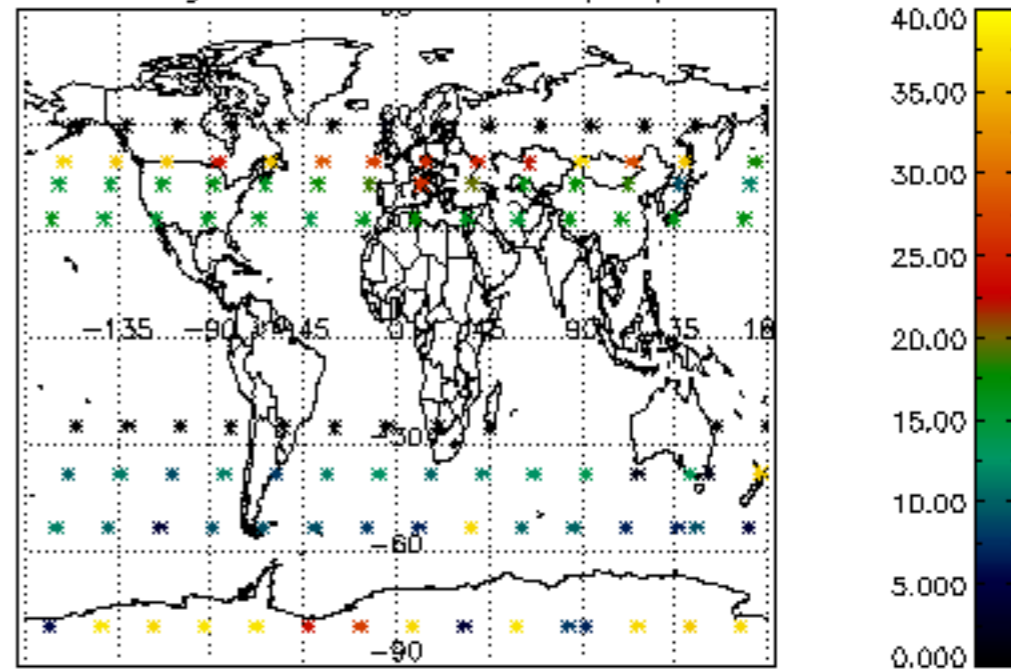

Percentage of saturation errors per profile