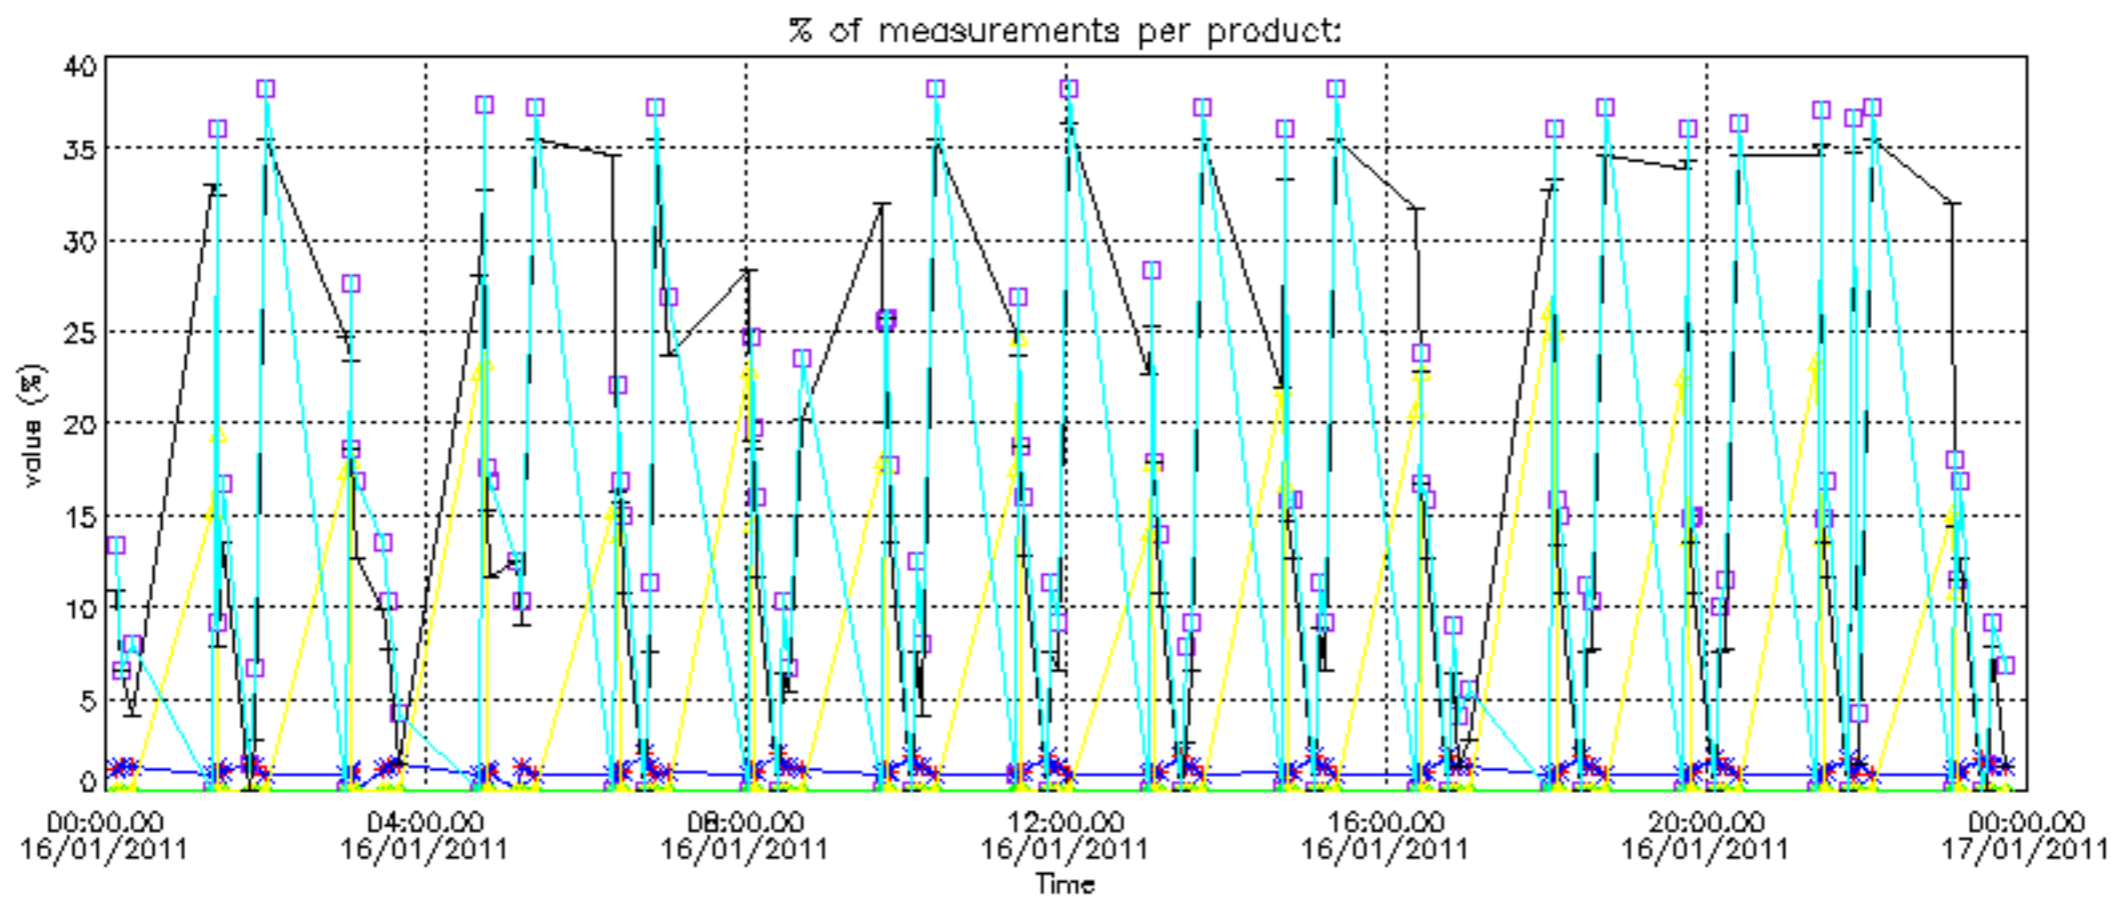

Percentage of cosmic ray hits per profile

Percentage of datation errors per profile