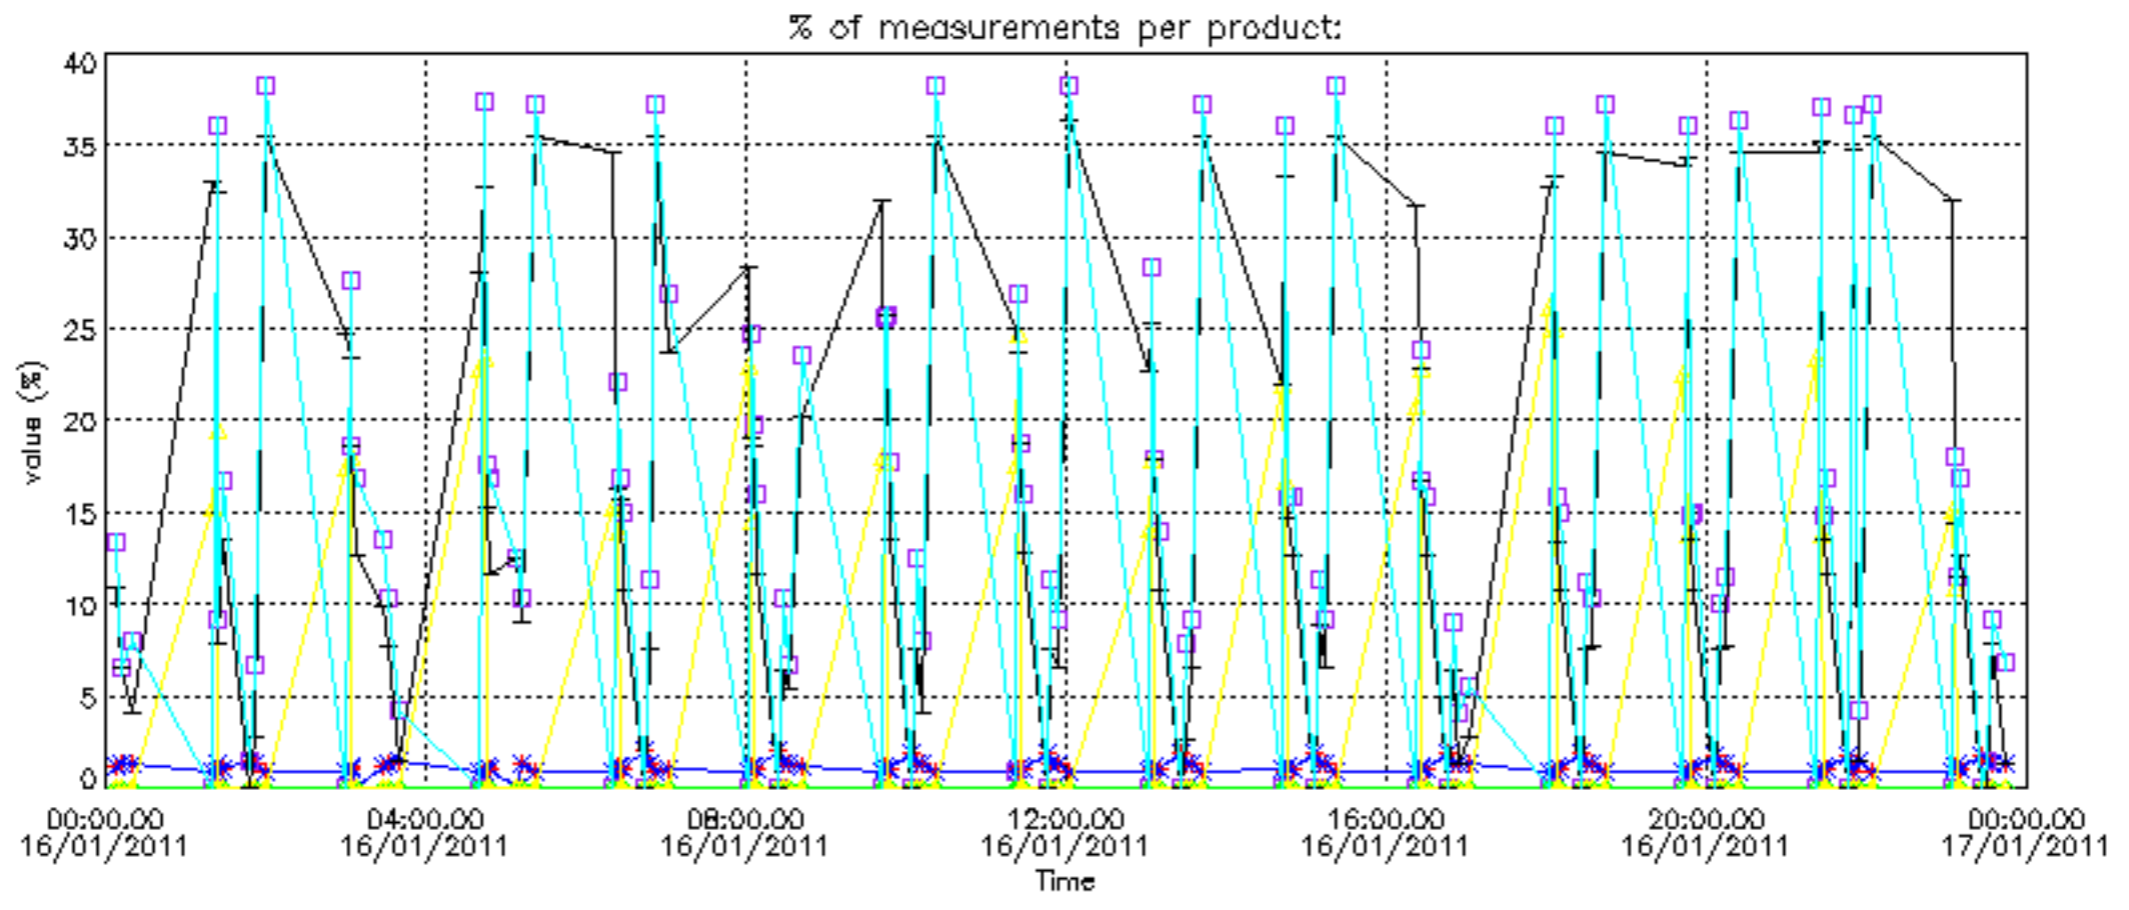

Percentage of cosmic ray hits per profile

Percentage of datation errors per profile