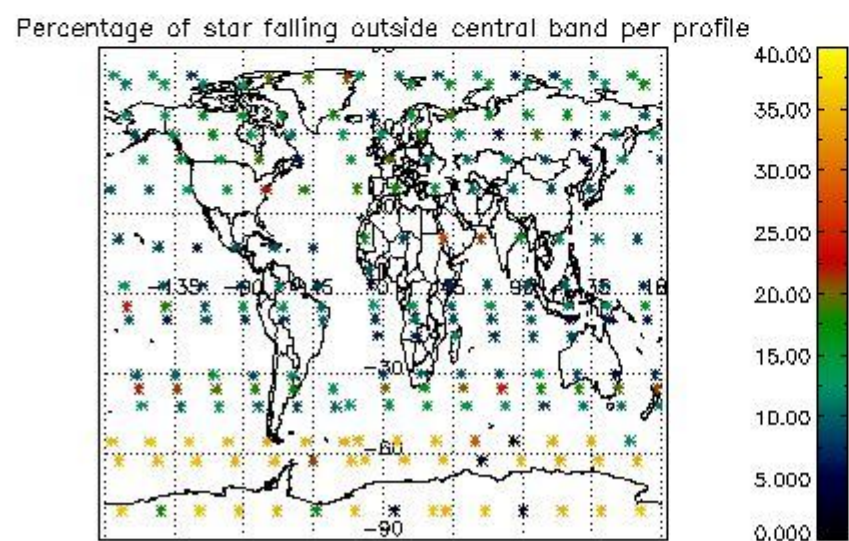

4.1 Plot quality information per product (time dependant) coming from level 1b processing

4.1.1 Plot level 1 quality information per product (time dependant): ENVISAT ASCENDING passes

4.1.2 Plot level 1 quality information per product (time dependant): ENVISAT DESCENDING passes

4.2 Plot quality information per product coming from level 1b processing (world map)
 4.2.1 Plot level 1 quality information per product (world map): ENVISAT ASCENDING passes

4.2.2 Plot level 1 quality information per product (world map): ENVISAT DESCENDING passes