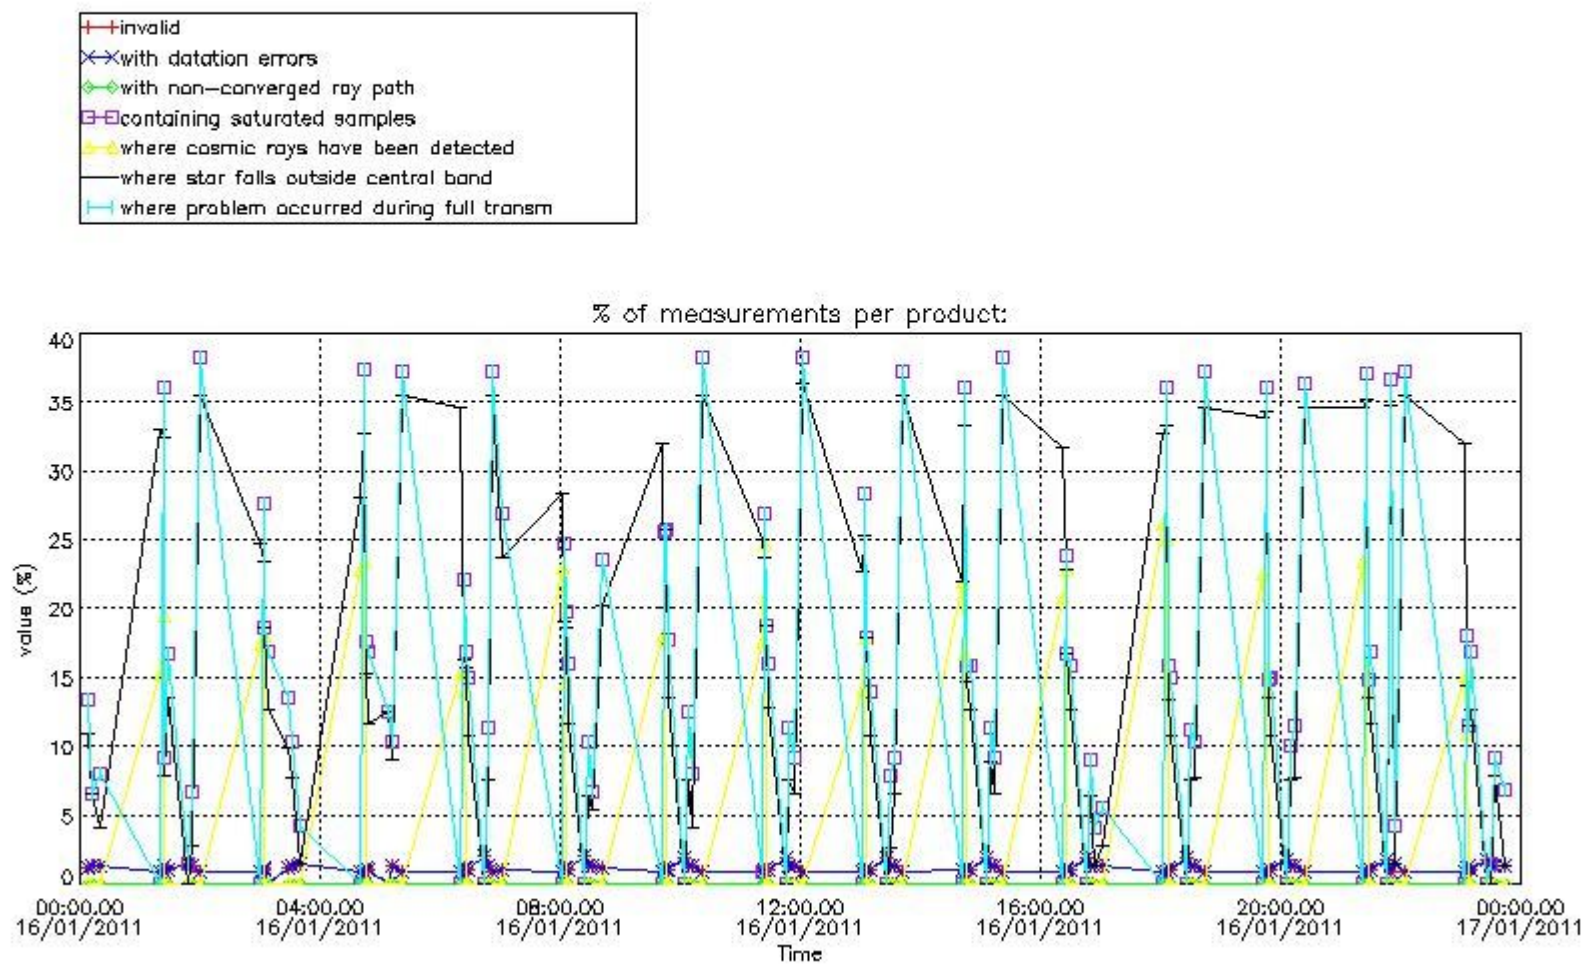

4.2 Plot quality information per product coming from level 1b processing (world map)

4.2.1 Plot level 1 quality information per product (world map): ENVISAT ASCENDING passes