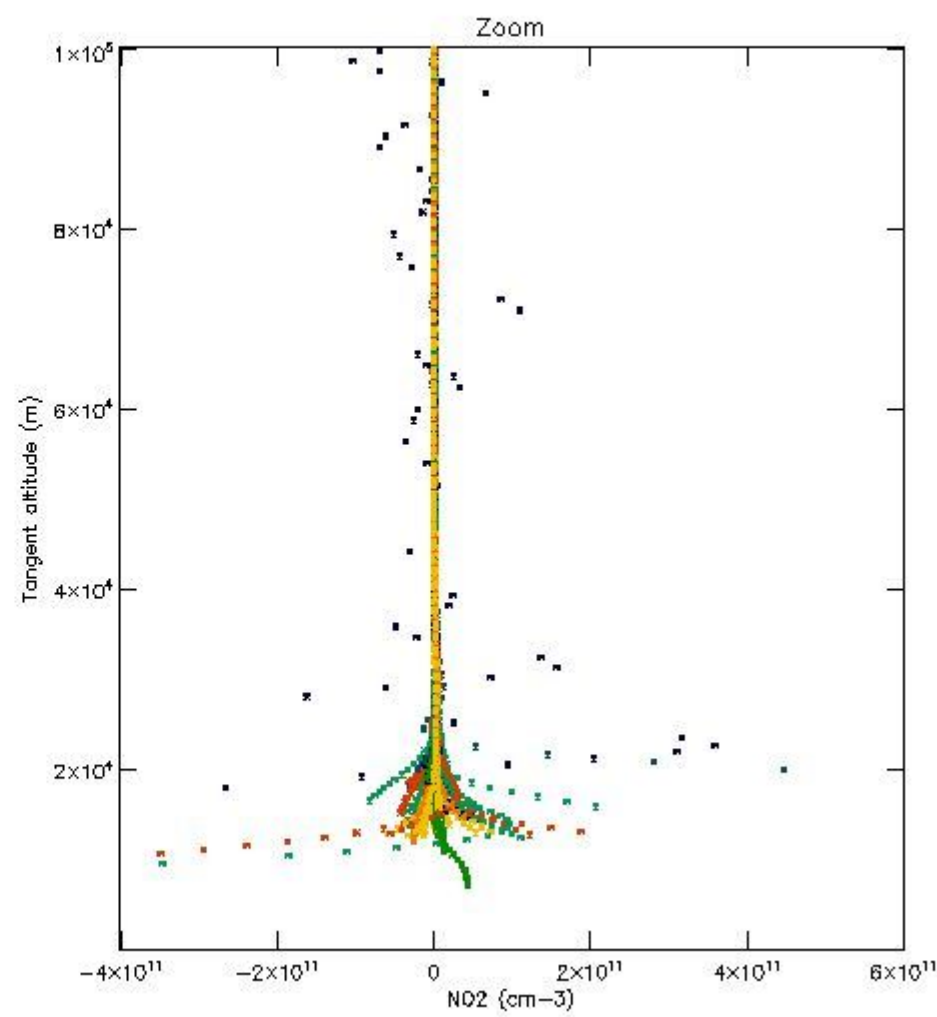

5.7 Plot NO3 profiles for all STD (dark without errors)

The colorbar represents the latitude.