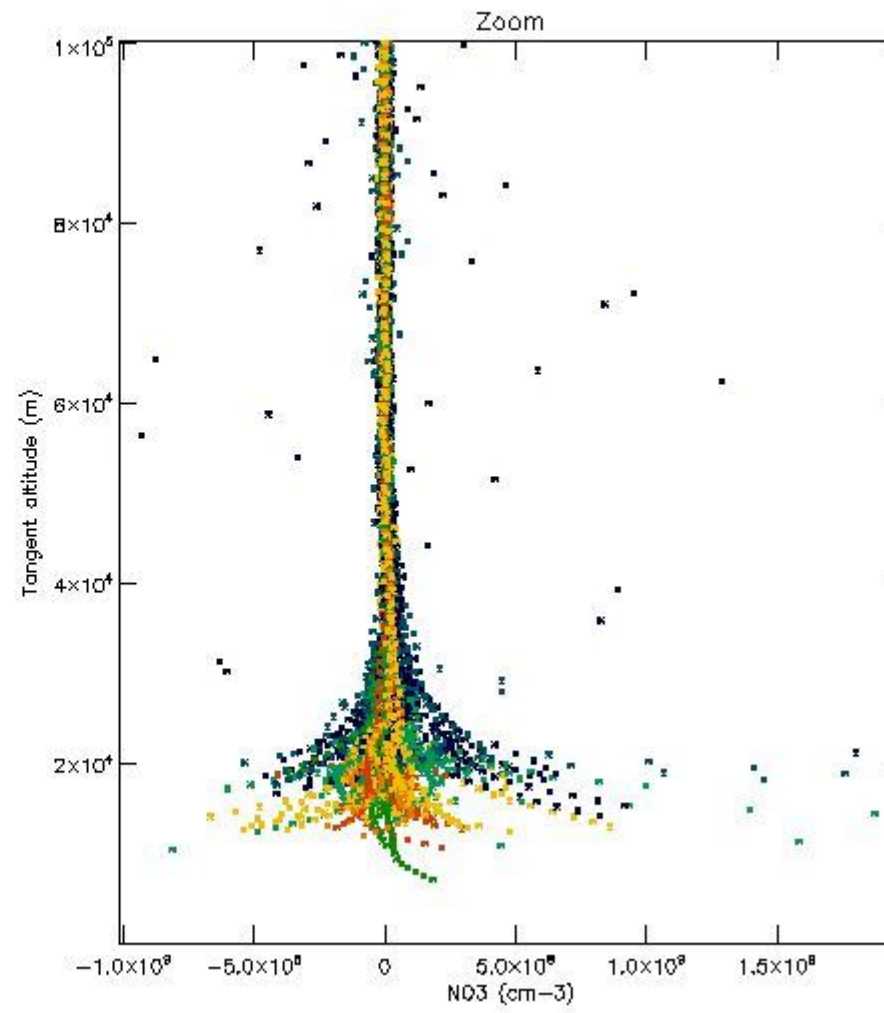

6. Auxiliary Data Files used for the production reported in section 2

The number reported in the third column indicates since which file (see list in section 2) the corresponding auxiliary file has been used. The fourth column is the date of those product files.

Type	Auxiliary Filename	Used since product	Used since product date
INST_PHYS_CHARACTERISTICS	GOM_INS_AXVIEC20091111_143220_20030716_120000_20500101_000000	1	16-JAN-2011 00:07:14
LEVEL-2_PROC_CONFIG	GOM_PR2_AXVIEC20091111_152718_20020301_000000_20500101_000000	1	16-JAN-2011 00:07:14
CROSS_SECTIONS_FILE	GOM_CRS_AXVIEC20091111_154832_20020301_000000_20500101_000000	1	16-JAN-2011 00:07:14