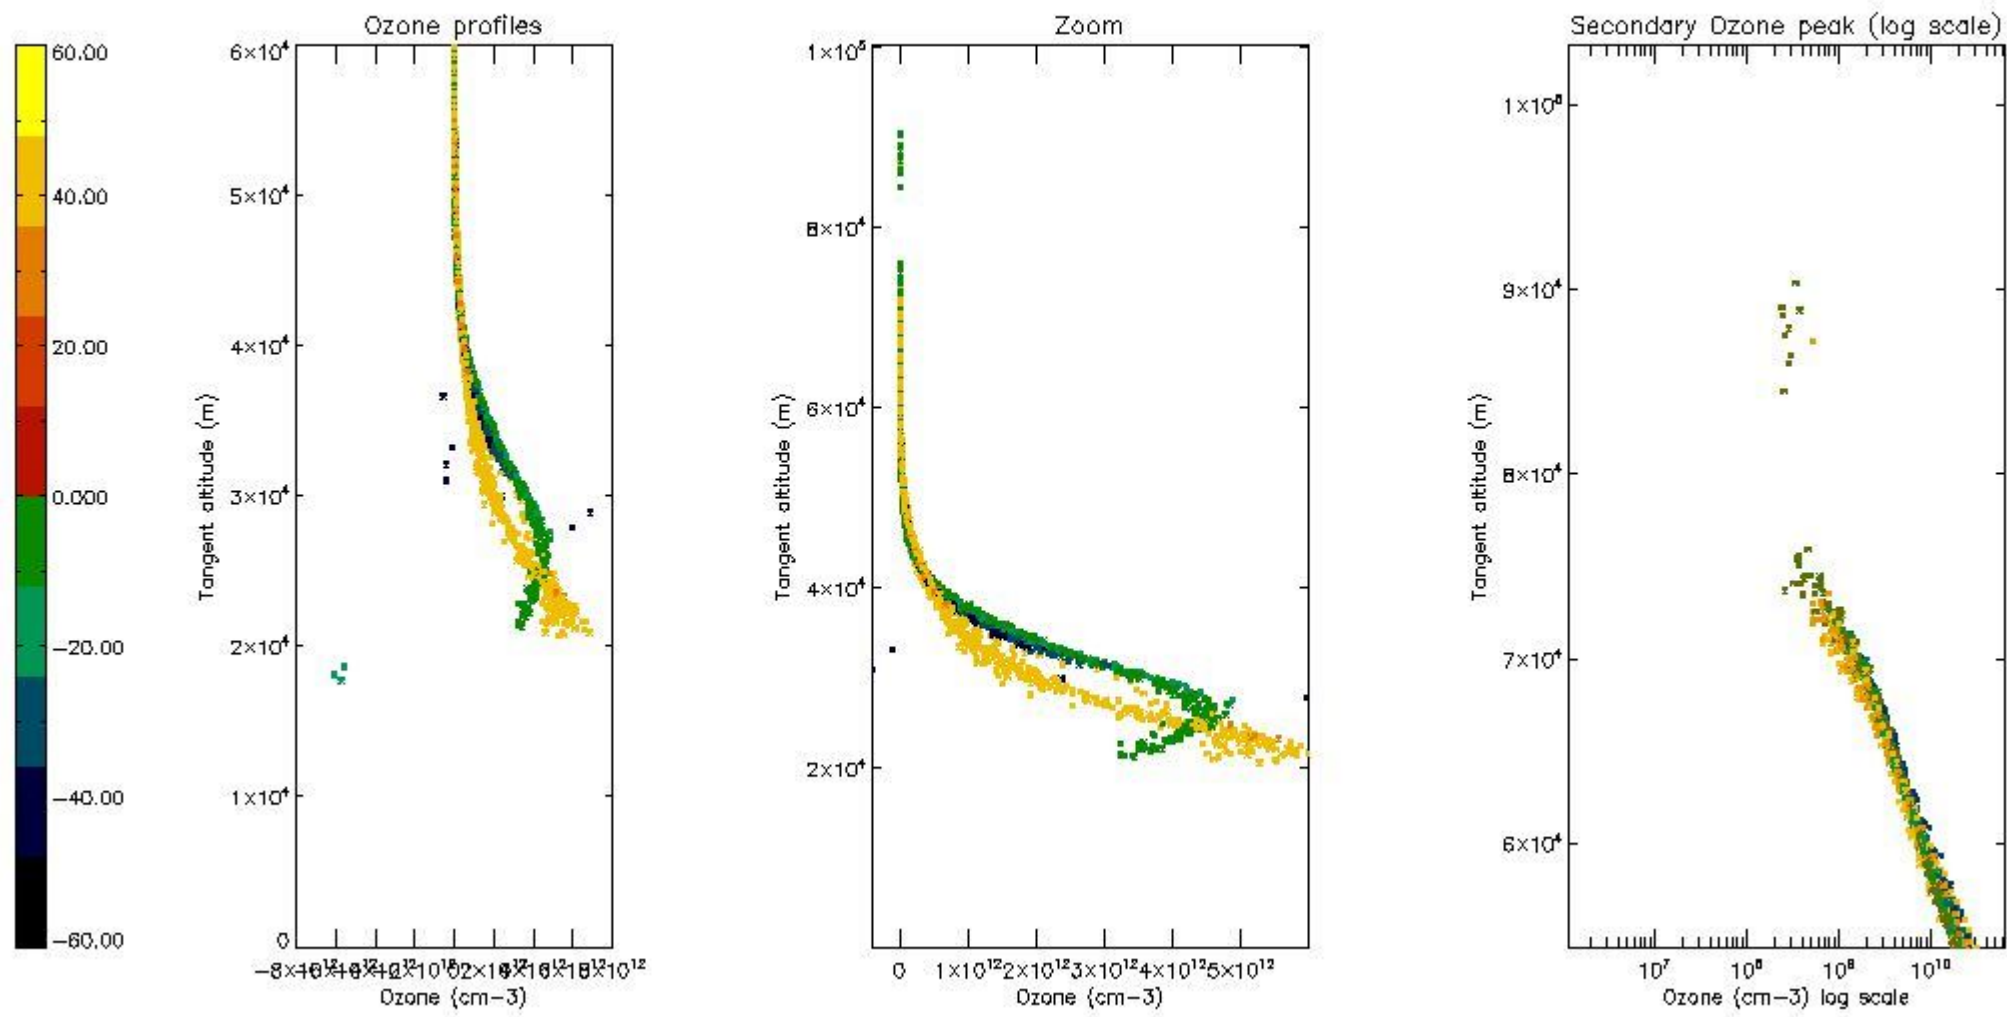

5.6 Plot NO₂ profiles for all STD (dark without errors)

The colorbar represents the latitude.