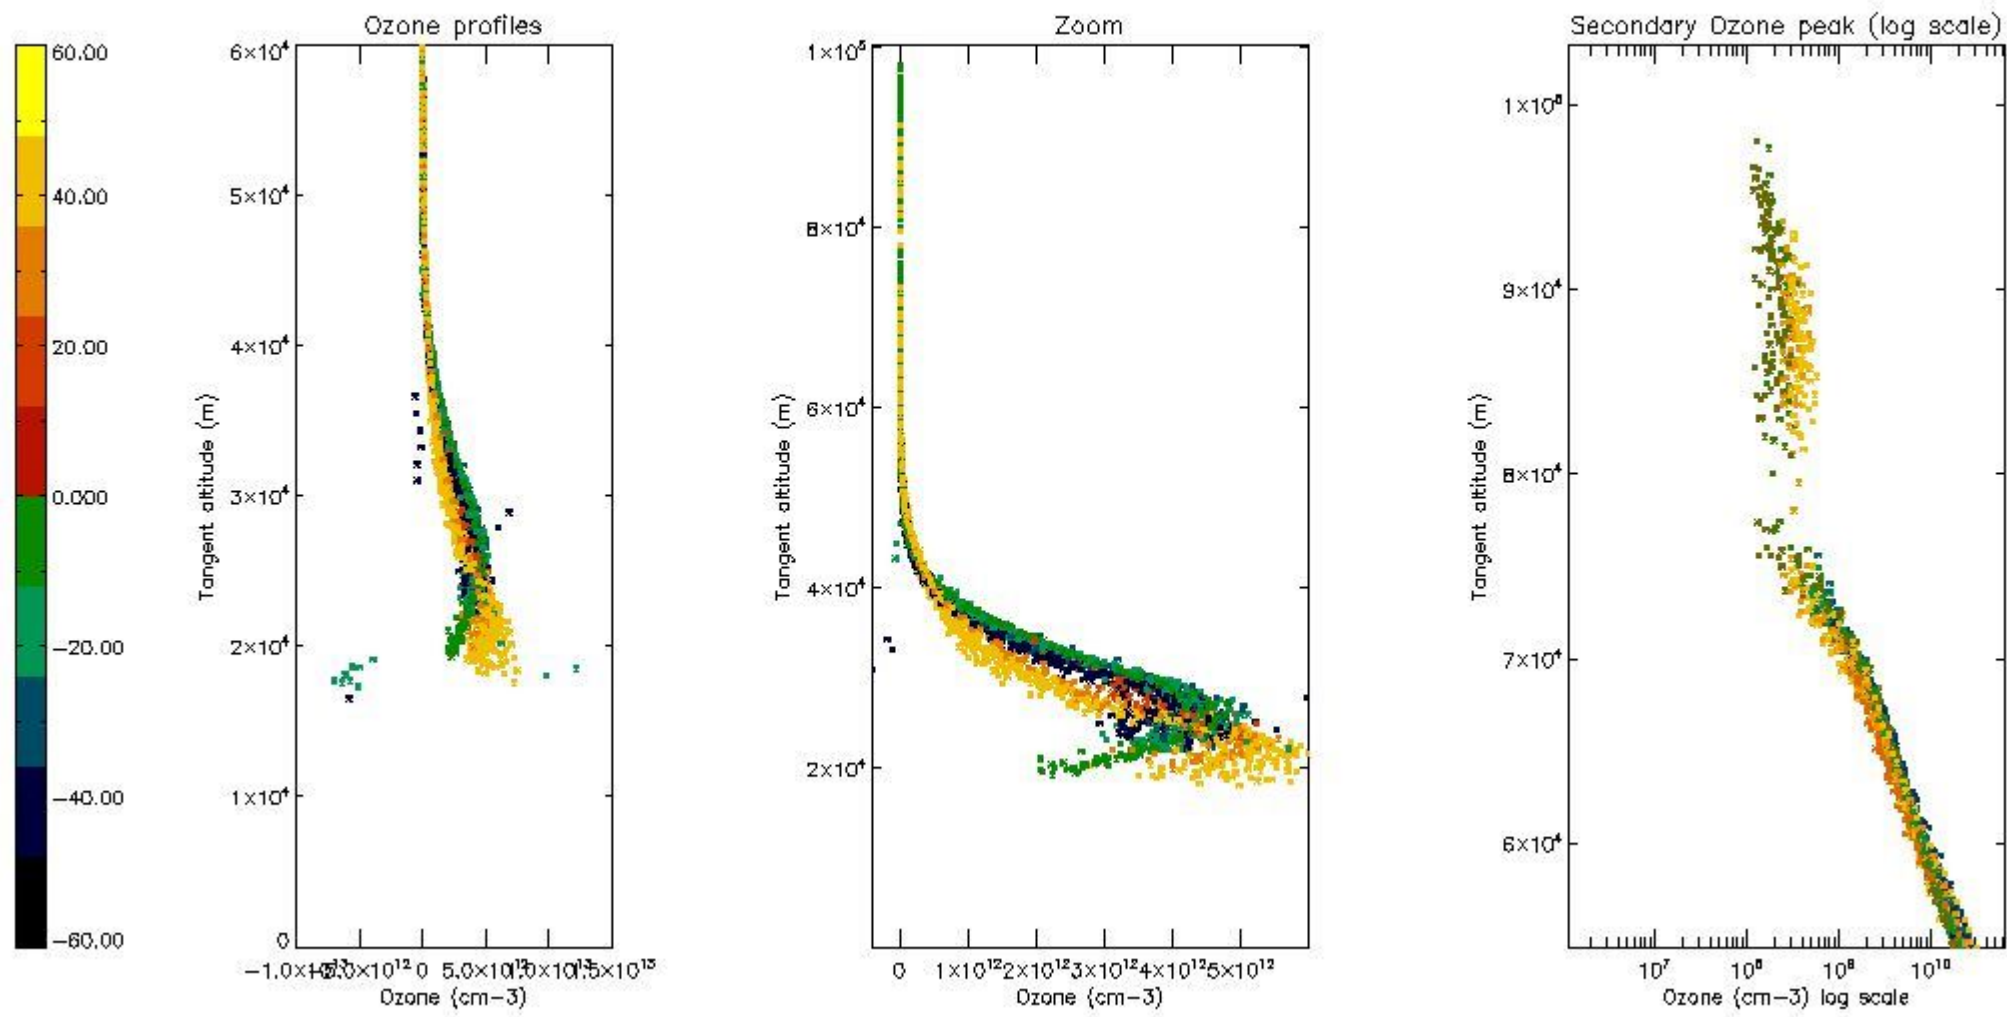

STD < 10	16
STD < 5	9

5.2 Plot ozone profiles for all STD (dark without errors)

The colorbar represents the latitude.

5.3 Plot ozone profiles where STD < 20% (dark without errors)

The colorbar represents the latitude.

5.4 Plot ozone profiles where STD < 10% (dark without errors)

The colorbar represents the latitude.

5.5 Plot ozone profiles where STD < 5% (dark without errors)

The colorbar represents the latitude.

5.6 Plot NO₂ profiles for all STD (dark without errors)