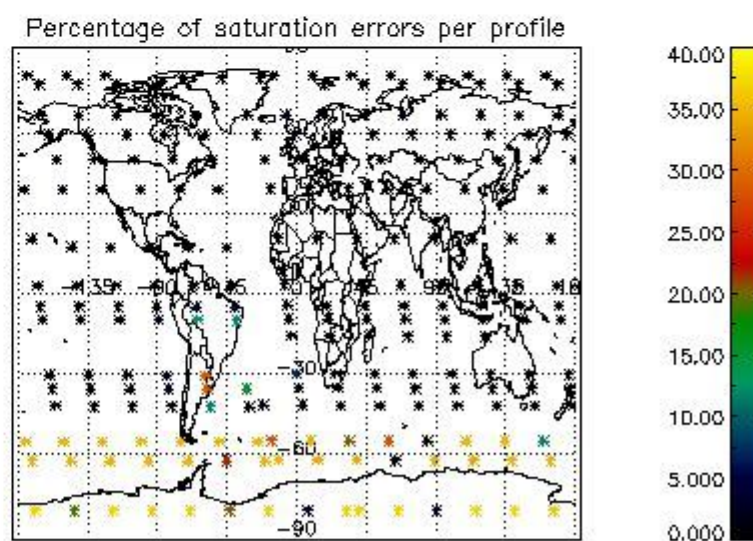

Percentage of flagged data per NO3 profile

4. Level 1 quality information per product

In this section it is plotted some information contained in the Quality Summary data set of the level 2 products that comes from the level 1b processing. Products without errors (error flag in the MPH set to "0") are used.

4.1 Plot quality information per product (time dependant) coming from level 1b processing

4.1.1 Plot level 1 quality information per product (time dependant): ENVISAT ASCENDING passes

4.1.2 Plot level 1 quality information per product (time dependant): ENVISAT DESCENDING passes

4.2 Plot quality information per product coming from level 1b processing (world map)
 4.2.1 Plot level 1 quality information per product (world map): ENVISAT ASCENDING passes

4.2.2 Plot level 1 quality information per product (world map): ENVISAT DESCENDING passes