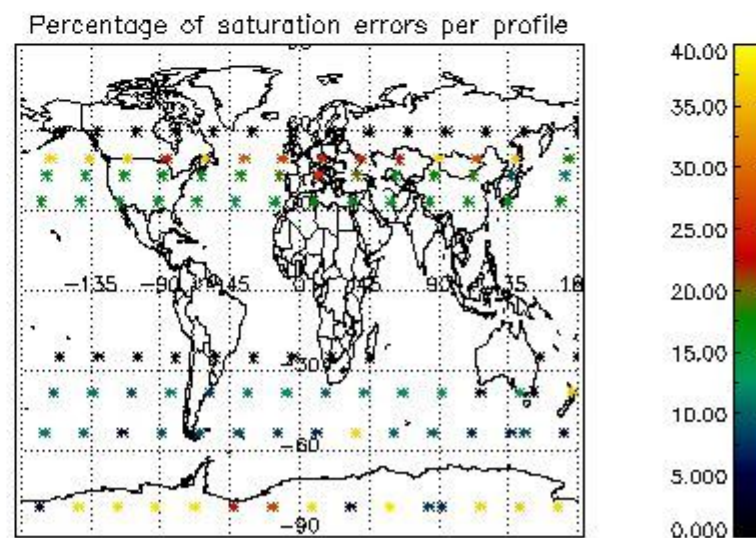

Percentage of flagged data per NO3 profile

4. Level 1 quality information per product

In this section it is plotted some information contained in the Quality Summary data set of the level 2 products that comes from the level 1b processing. Products without errors (error flag in the MPH set to "0") are used.

4.1 Plot quality information per product (time dependant) coming from level 1b processing

4.1.1 Plot level 1 quality information per product (time dependant): ENVISAT ASCENDING passes

4.1.2 Plot level 1 quality information per product (time dependant): ENVISAT DESCENDING passes

4.2 Plot quality information per product coming from level 1b processing (world map)
 4.2.1 Plot level 1 quality information per product (world map): ENVISAT ASCENDING passes

4.2.2 Plot level 1 quality information per product (world map): ENVISAT DESCENDING passes