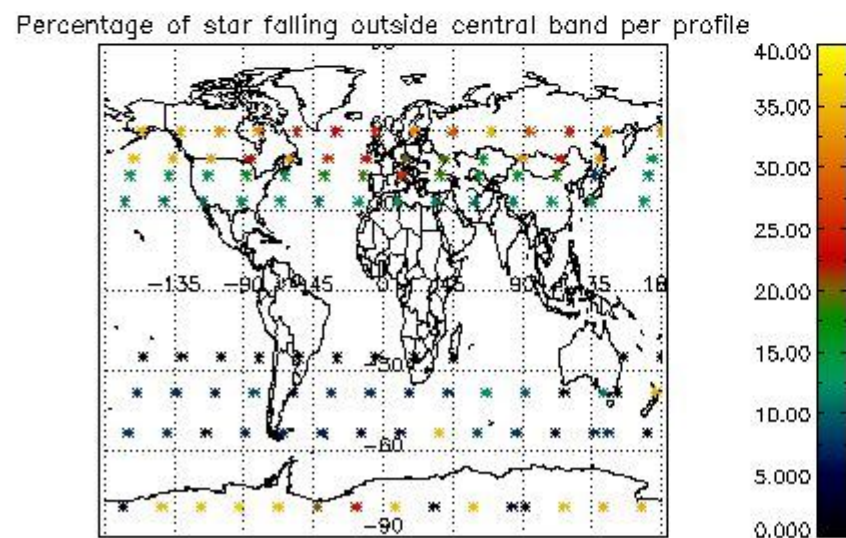

4.1 Plot quality information per product (time dependant) coming from level 1b processing

4.1.1 Plot level 1 quality information per product (time dependant): ENVISAT ASCENDING passes

4.1.2 Plot level 1 quality information per product (time dependant): ENVISAT DESCENDING passes

4.2 Plot quality information per product coming from level 1b processing (world map)
 4.2.1 Plot level 1 quality information per product (world map): ENVISAT ASCENDING passes

4.2.2 Plot level 1 quality information per product (world map): ENVISAT DESCENDING passes