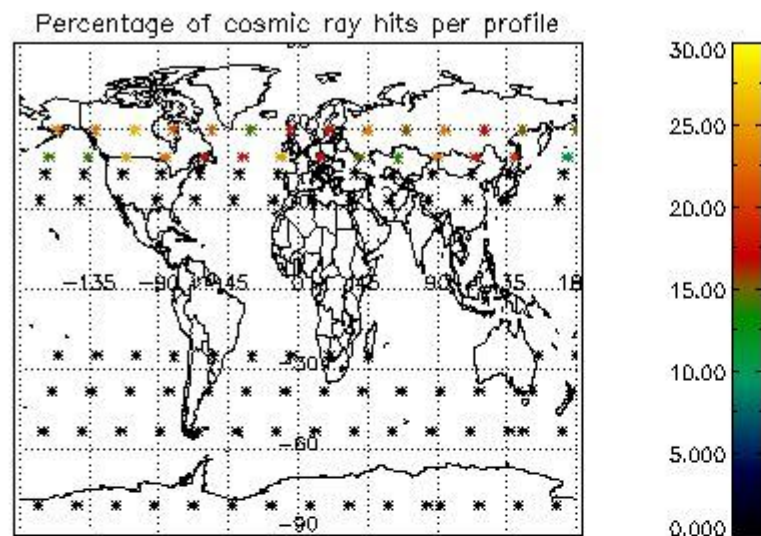

4.2.2 Plot level 1 quality information per product (world map): ENVISAT DESCENDING passes

5. Trace gas profiles

5.1 Ozone statistics based on quality of products

The final quality of the products can be "measured" using the STD (Standard Deviation) attached to every point profile. This information is written to the parameter GOM_NL__2P/NL_LOCAL_SPECIES_DENSITY/o3_std of the level 2 products. The table below shows the statistics for given STD ranges.

The statistics are given with respect to the overall valid production:

- Products without fatal errors: GOM_NL__2P/MPH/PRODUCT_ERR=0
- Valid point profile: GOM_NL__2P/NL_LOCAL_SPECIES_DENSITY/pcd(0)=0

The 'Criteria' is applied to valid points of dark limb products:

- Products in dark limb illumination condition: GOM_NL__2P/NL_SUMMARY_QUALITY/obs_ill_cond=0
- Products without fatal errors: GOM_NL__2P/MPH/PRODUCT_ERR=0
- Valid point profile: GOM_NL__2P/NL_LOCAL_SPECIES_DENSITY/pcd(0)=0

So, the table below shows the percentage of dark limb and valid observations for each criteria with respect to the overall valid daily observations.

Criteria	% of total production
All STD	38
STD < 20	19