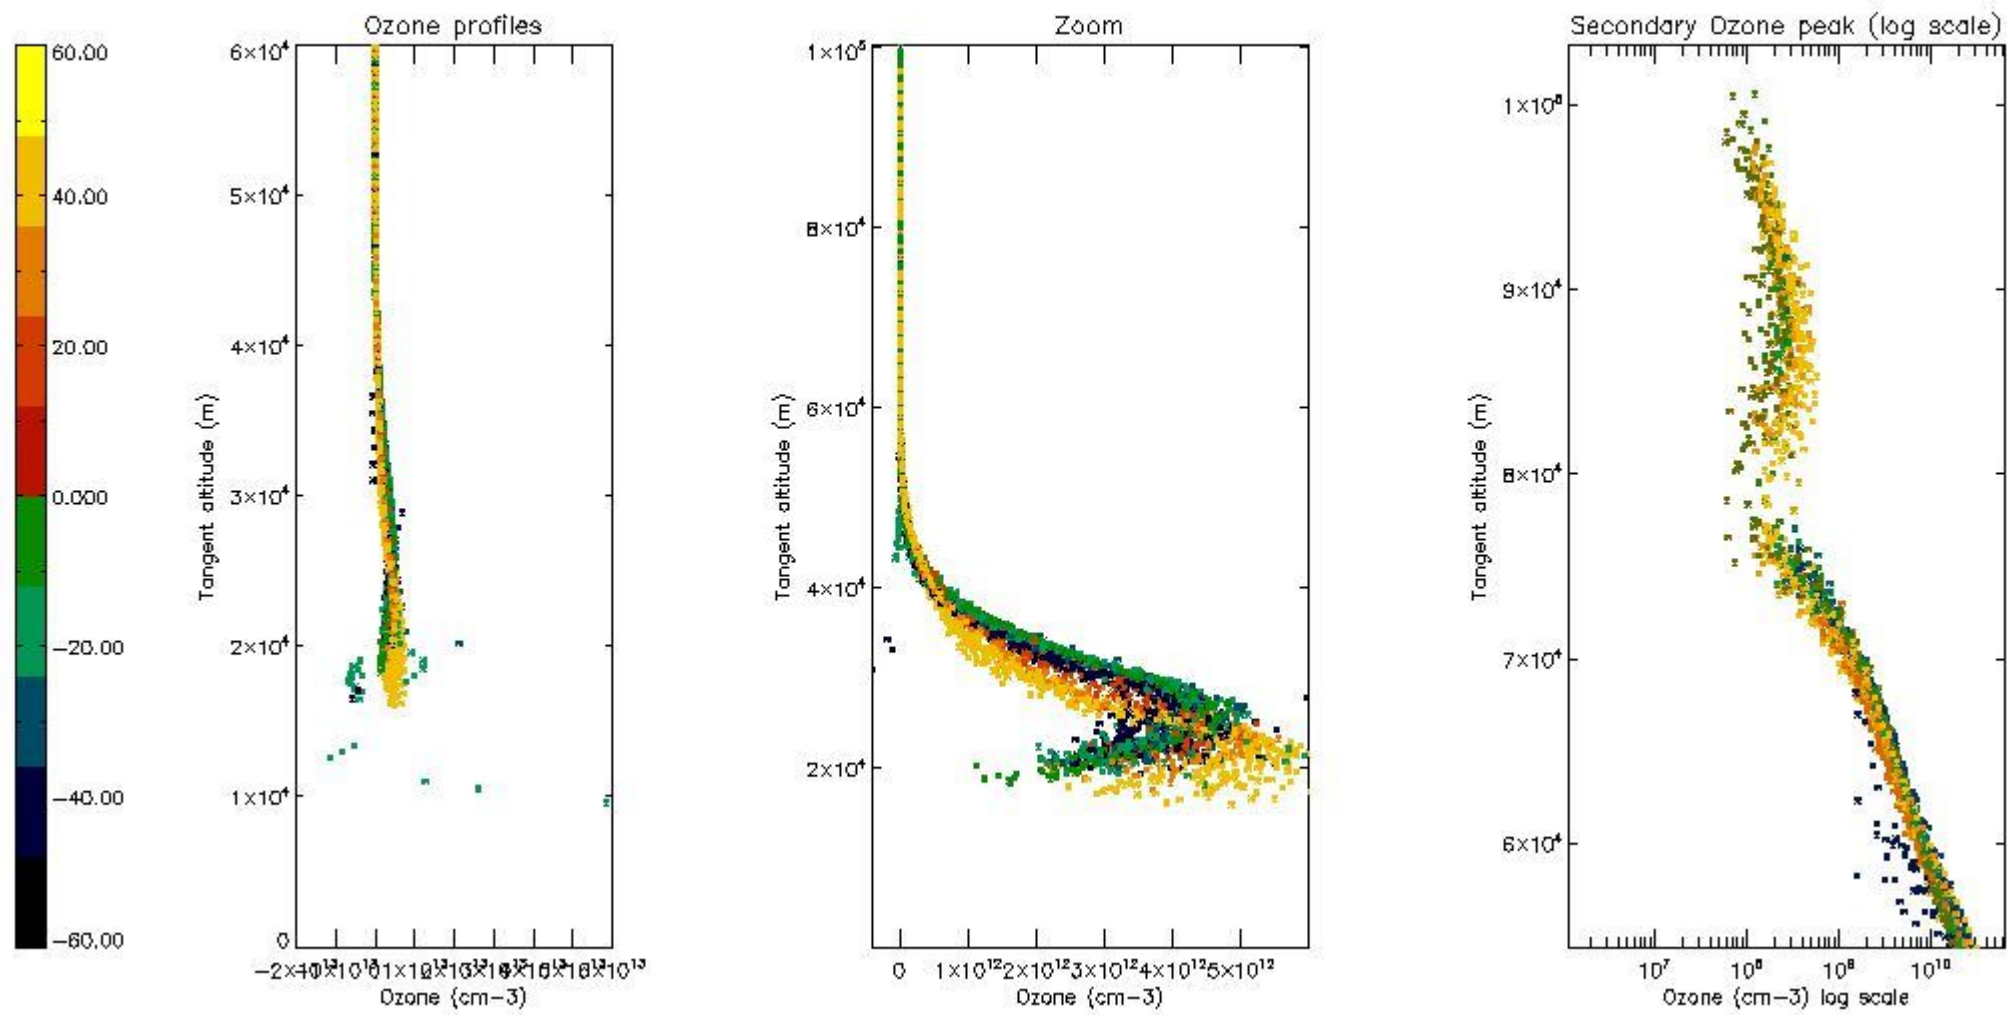

STD < 10	16
STD < 5	9

5.2 Plot ozone profiles for all STD (dark without errors)

The colorbar represents the latitude.

5.3 Plot ozone profiles where STD < 20% (dark without errors)

The colorbar represents the latitude.