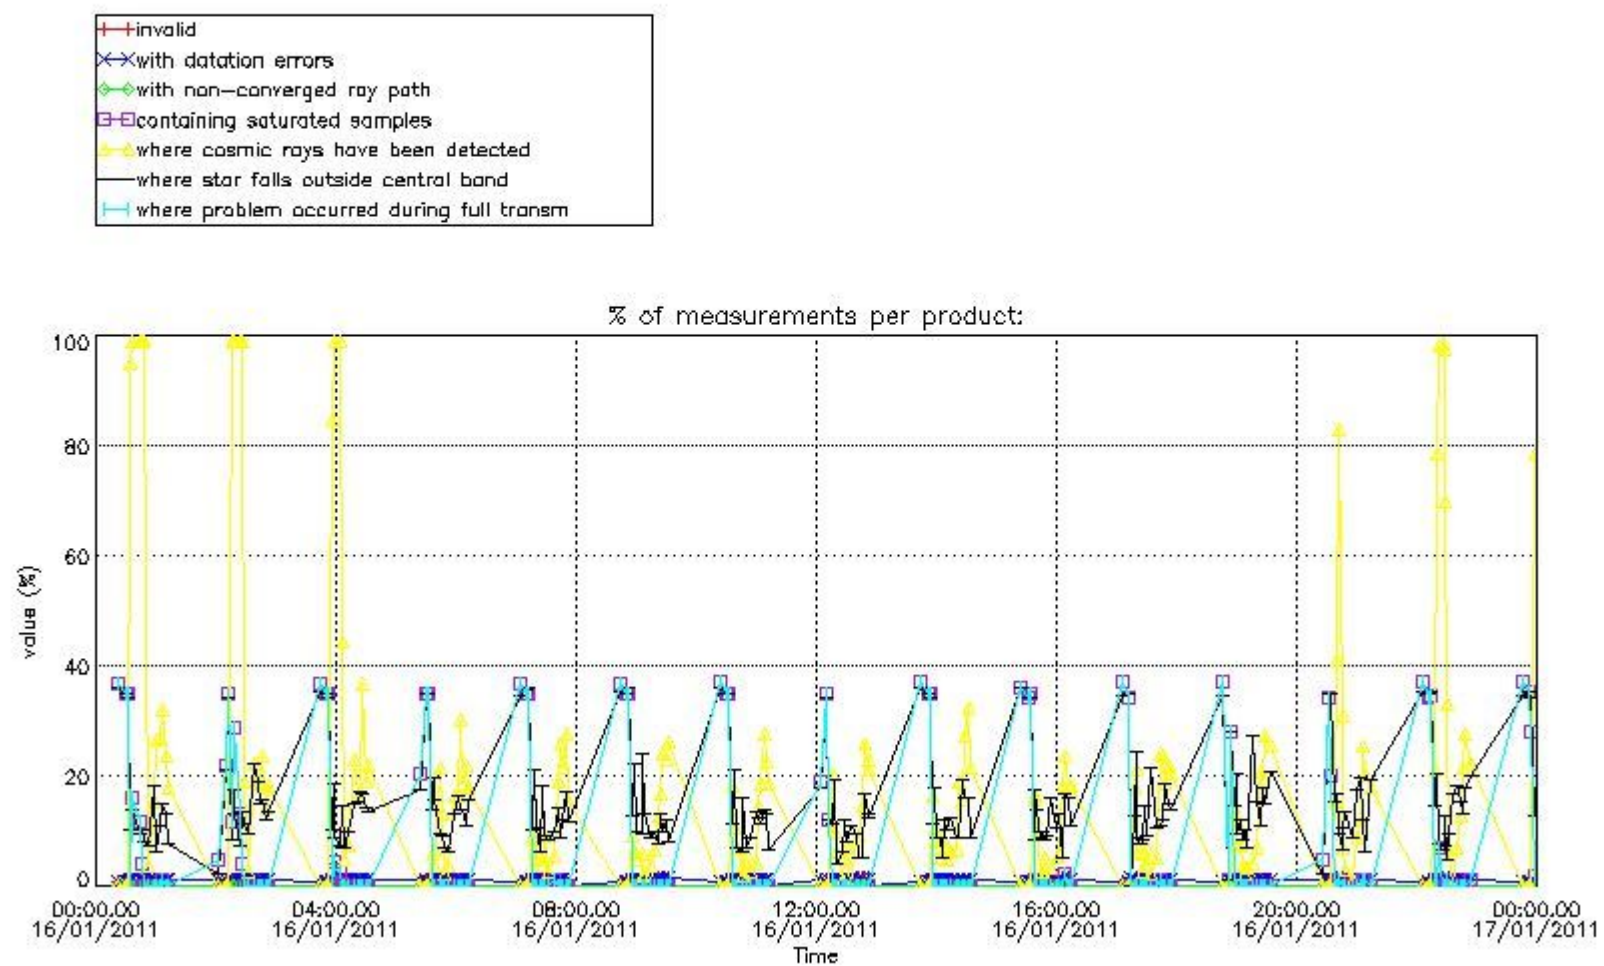

3.1 Plot quality information per product (time dependant)

3.2 Plot quality information per product (world map)

Percentage of flagged data per O3 profile

Percentage of flagged data per H2O profile

Percentage of flagged data per NO2 profile

Percentage of flagged data per NO3 profile

4. Level 1 quality information per product

In this section it is plotted some information contained in the Quality Summary data set of the level 2 products that comes from the level 1b processing. Products without errors (error flag in the MPH set to "0") are used.

4.1 Plot quality information per product (time dependant) coming from level 1b processing

4.1.1 Plot level 1 quality information per product (time dependant): ENVISAT ASCENDING passes

4.1.2 Plot level 1 quality information per product (time dependant): ENVISAT DESCENDING passes