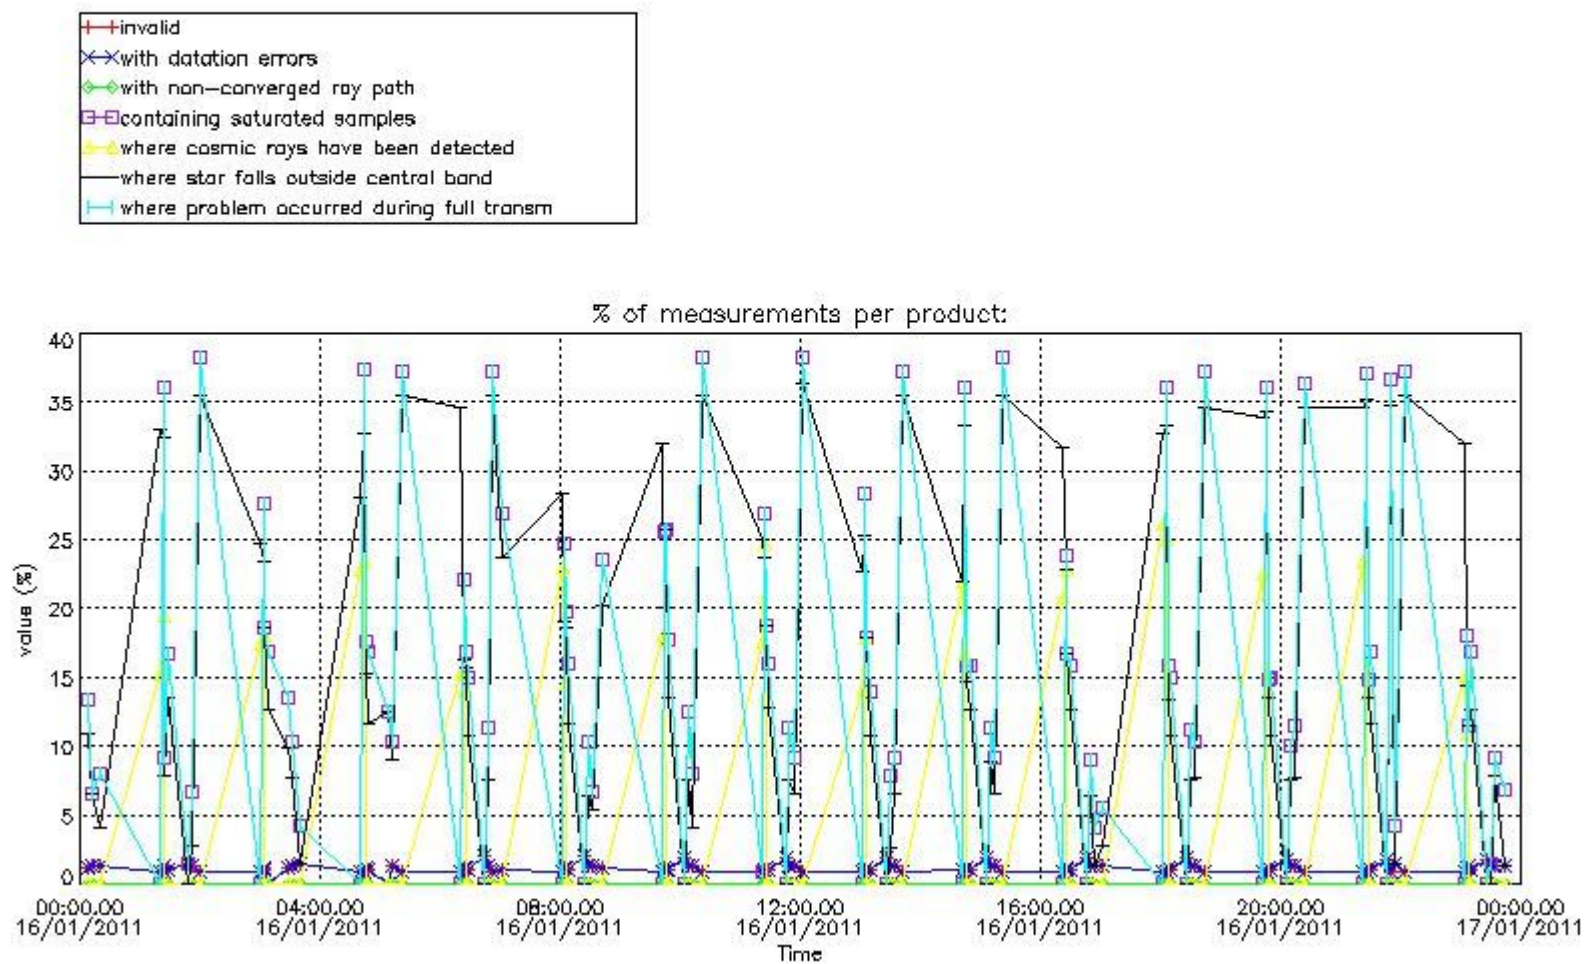

3.1 Plot quality information per product (time dependant)

3.2 Plot quality information per product (world map)

Percentage of flagged data per O3 profile

Percentage of flagged data per H2O profile

Percentage of flagged data per NO2 profile

Percentage of flagged data per NO3 profile

4. Level 1 quality information per product

In this section it is plotted some information contained in the Quality Summary data set of the level 2 products that comes from the level 1b processing. Products without errors (error flag in the MPH set to "0") are used.

4.1 Plot quality information per product (time dependant) coming from level 1b processing

4.1.1 Plot level 1 quality information per product (time dependant): ENVISAT ASCENDING passes

4.1.2 Plot level 1 quality information per product (time dependant): ENVISAT DESCENDING passes

5. Trace gas profiles

5.1 Ozone statistics based on quality of products

The final quality of the products can be "measured" using the STD (Standard Deviation) attached to every point profile. This information is written to the parameter GOM_NL__2P/NL_LOCAL_SPECIES_DENSITY/o3_std of the level 2 products. The table below shows the statistics for given STD ranges.