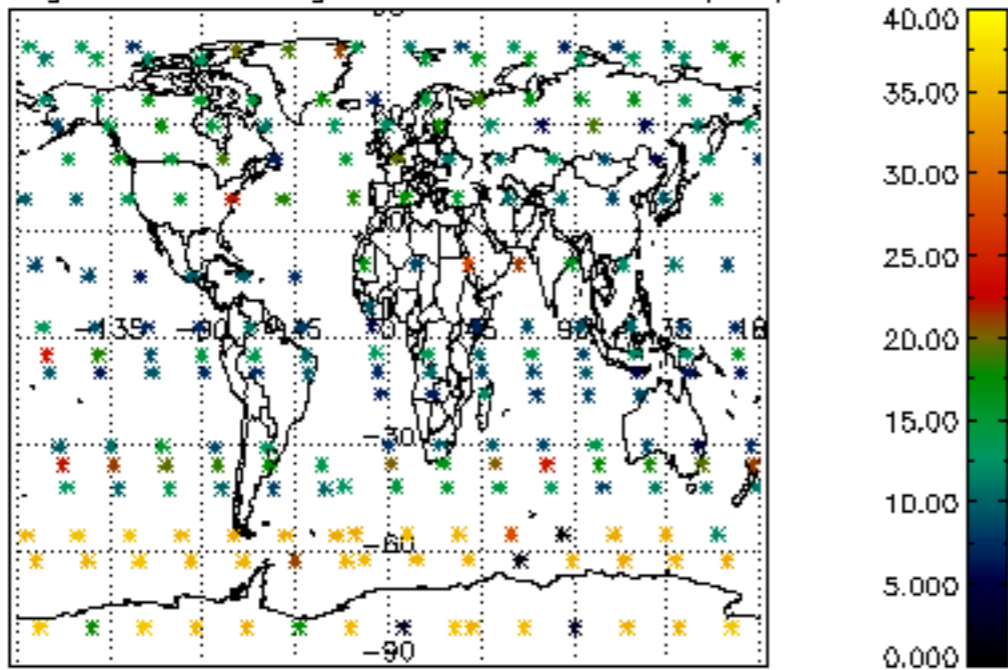

Percentage of cosmic ray hits per profile

Percentage of star falling outside central band per profile