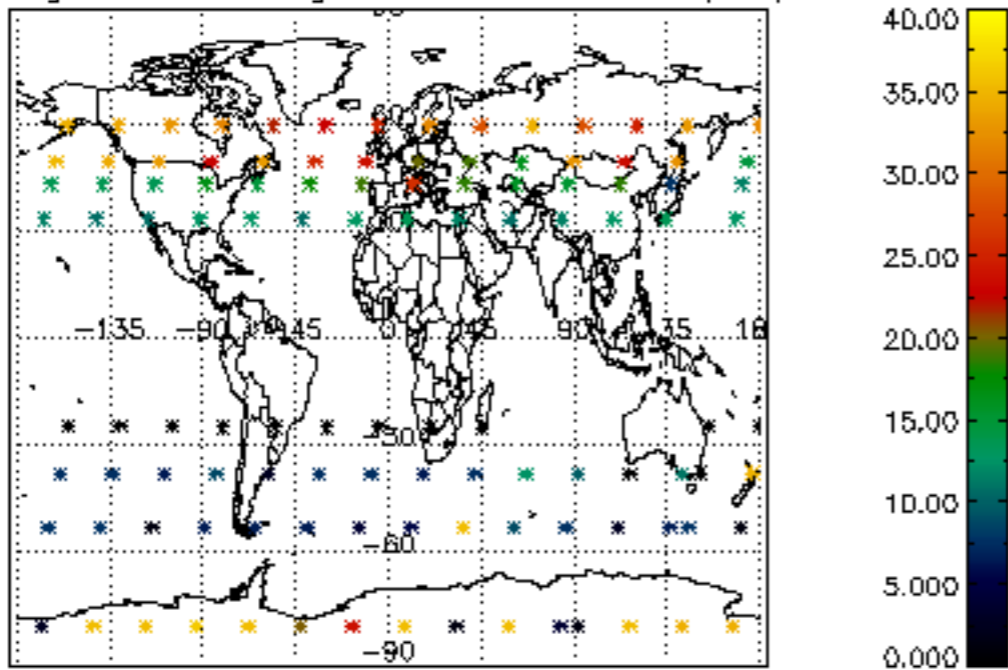

Percentage of star falling outside central band per profile