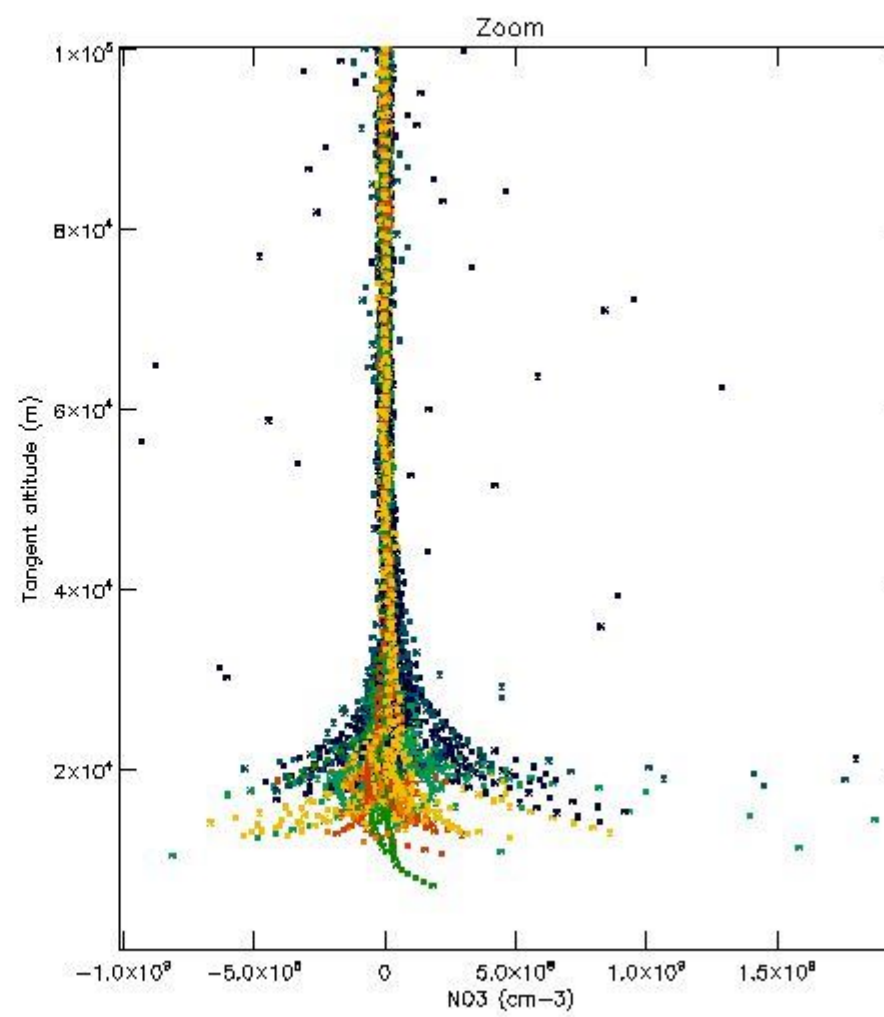

6. Auxiliary Data Files used for the production reported in section 2

The number reported in the third column indicates since which file (see list in section 2) the corresponding auxiliary file has been used. The fourth column is the date of those product files.

Type	Auxiliary Filename	Used since product	Used since product date
INST_PHYS_CHARACTERISTICS	GOM_INS_AXVIEC20091111_143220_20030716_120000_20500101_000000	1	16-JAN-2011 00:07:14
LEVEL-2_PROC_CONFIG	GOM_PR2_AXVIEC20091111_152718_20020301_000000_20500101_000000	1	16-JAN-2011 00:07:14
CROSS_SECTIONS_FILE	GOM_CRS_AXVIEC20091111_154832_20020301_000000_20500101_000000	1	16-JAN-2011 00:07:14