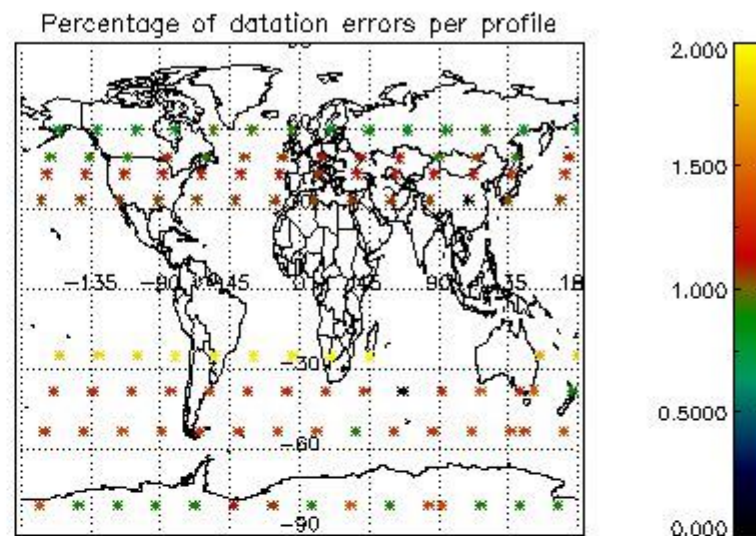

Percentage of flagged data per NO3 profile

4. Level 1 quality information per product

In this section it is plotted some information contained in the Quality Summary data set of the level 2 products that comes from the level 1b processing. Products without errors (error flag in the MPH set to "0") are used.

4.1 Plot quality information per product (time dependant) coming from level 1b processing

4.1.1 Plot level 1 quality information per product (time dependant): ENVISAT ASCENDING passes

4.1.2 Plot level 1 quality information per product (time dependant): ENVISAT DESCENDING passes

4.2 Plot quality information per product coming from level 1b processing (world map)
 4.2.1 Plot level 1 quality information per product (world map): ENVISAT ASCENDING passes

4.2.2 Plot level 1 quality information per product (world map): ENVISAT DESCENDING passes