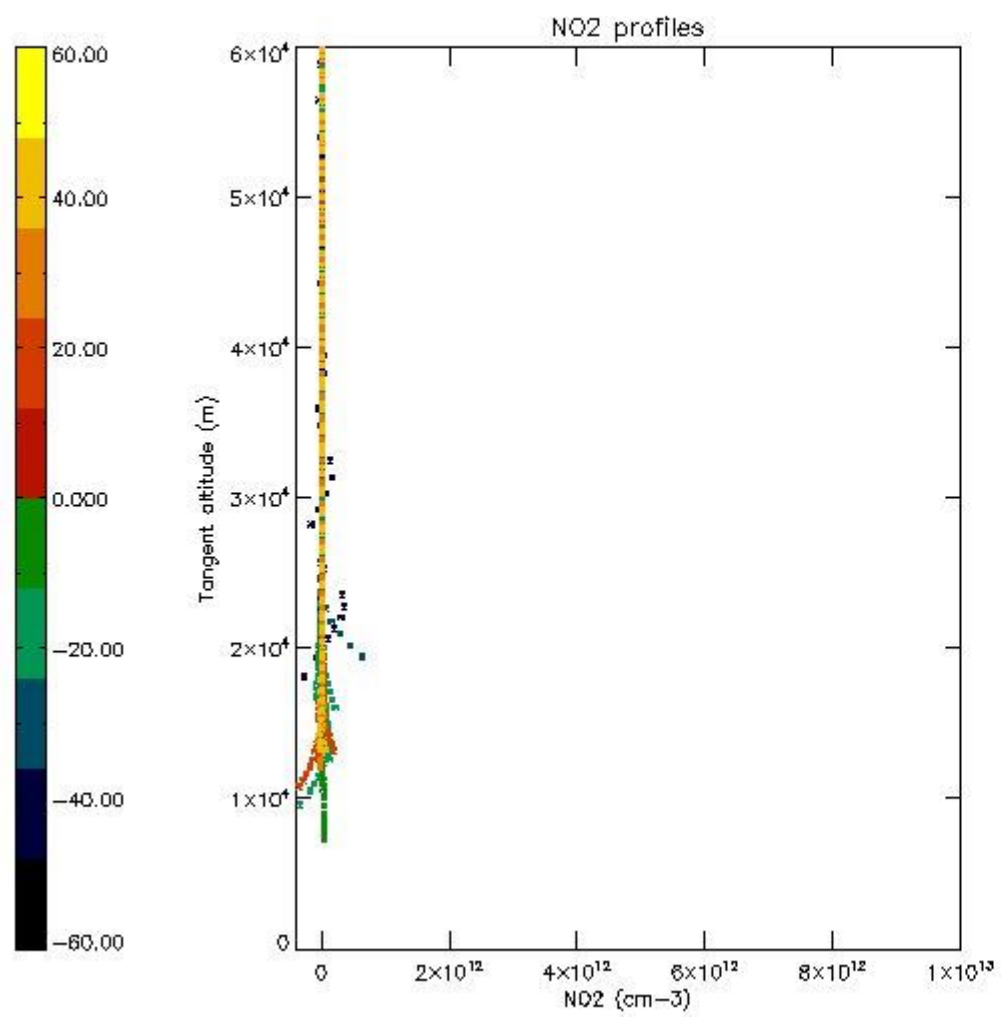

5.7 Plot NO3 profiles for all STD (dark without errors)

The colorbar represents the latitude.