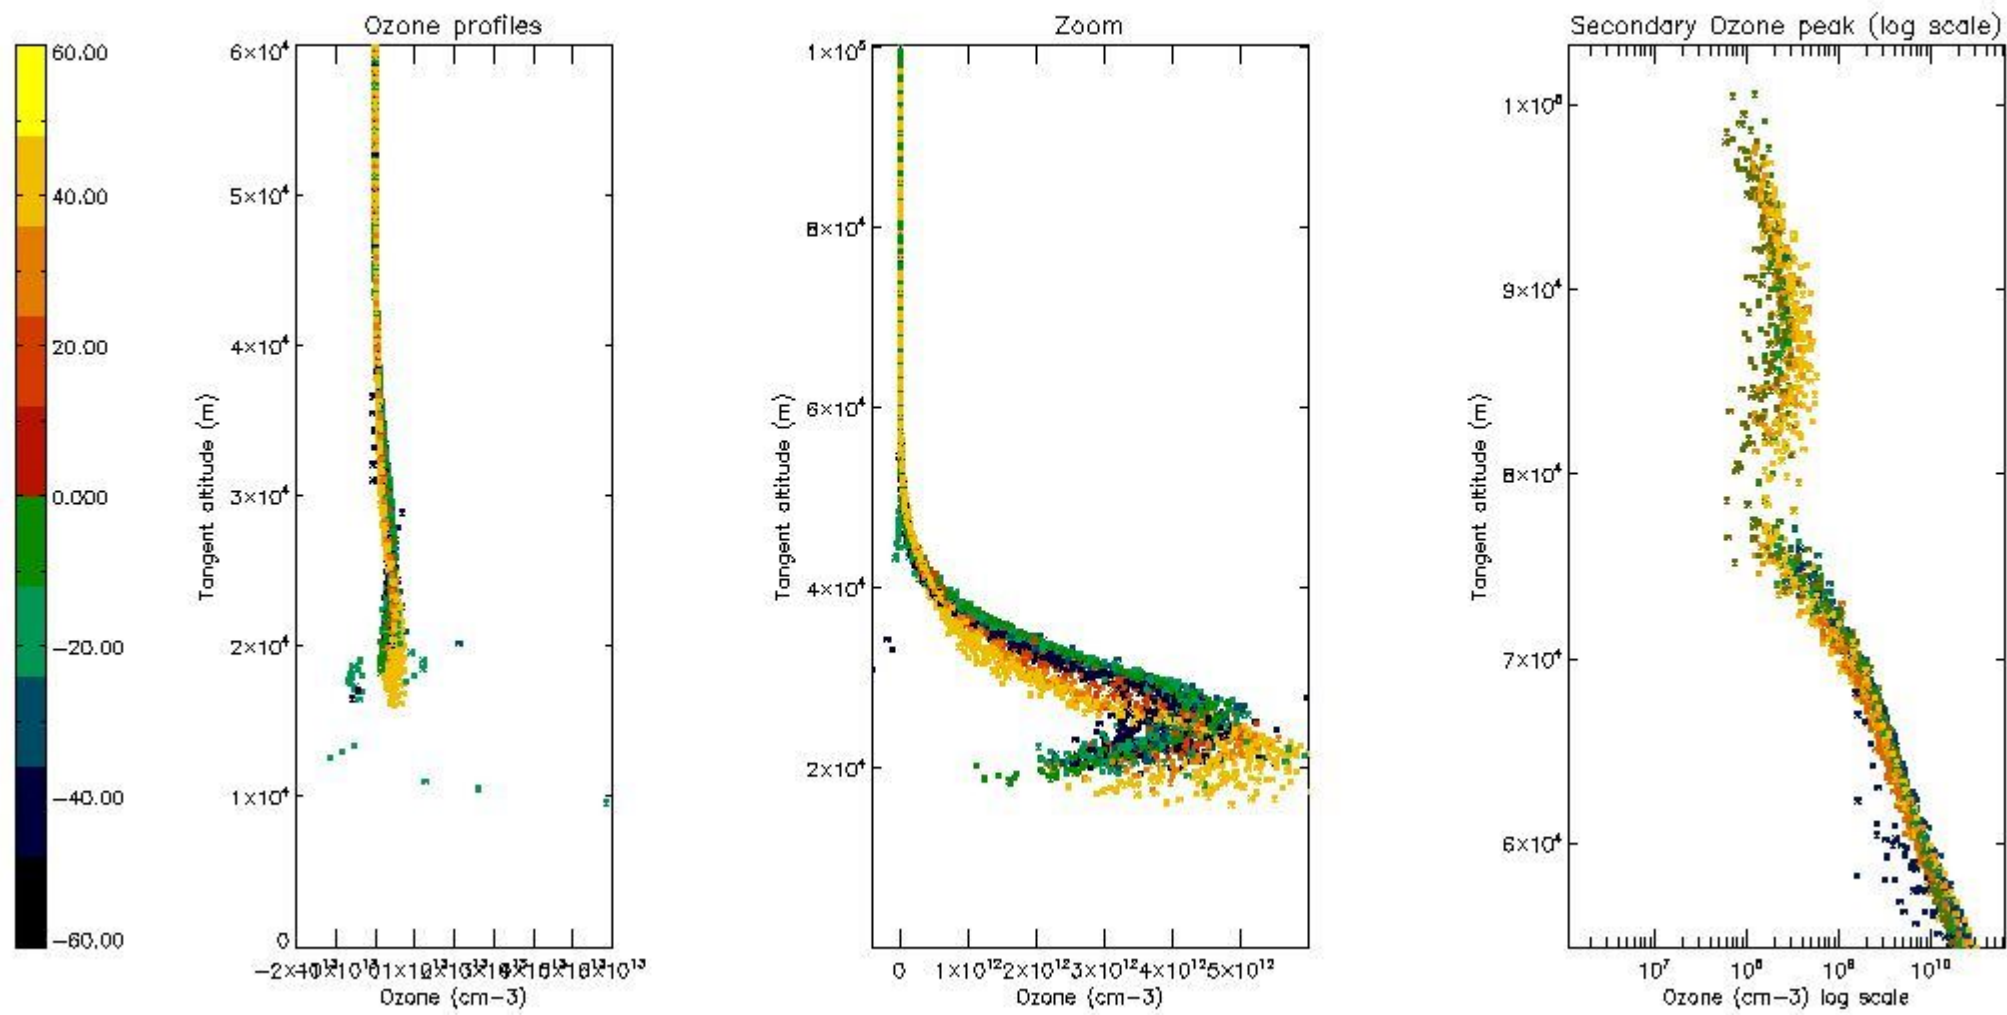

STD < 10	16
STD < 5	9

5.2 Plot ozone profiles for all STD (dark without errors)

The colorbar represents the latitude.

5.3 Plot ozone profiles where STD < 20% (dark without errors)

The colorbar represents the latitude.

5.4 Plot ozone profiles where STD < 10% (dark without errors)

The colorbar represents the latitude.

5.5 Plot ozone profiles where STD < 5% (dark without errors)

The colorbar represents the latitude.

5.6 Plot NO₂ profiles for all STD (dark without errors)