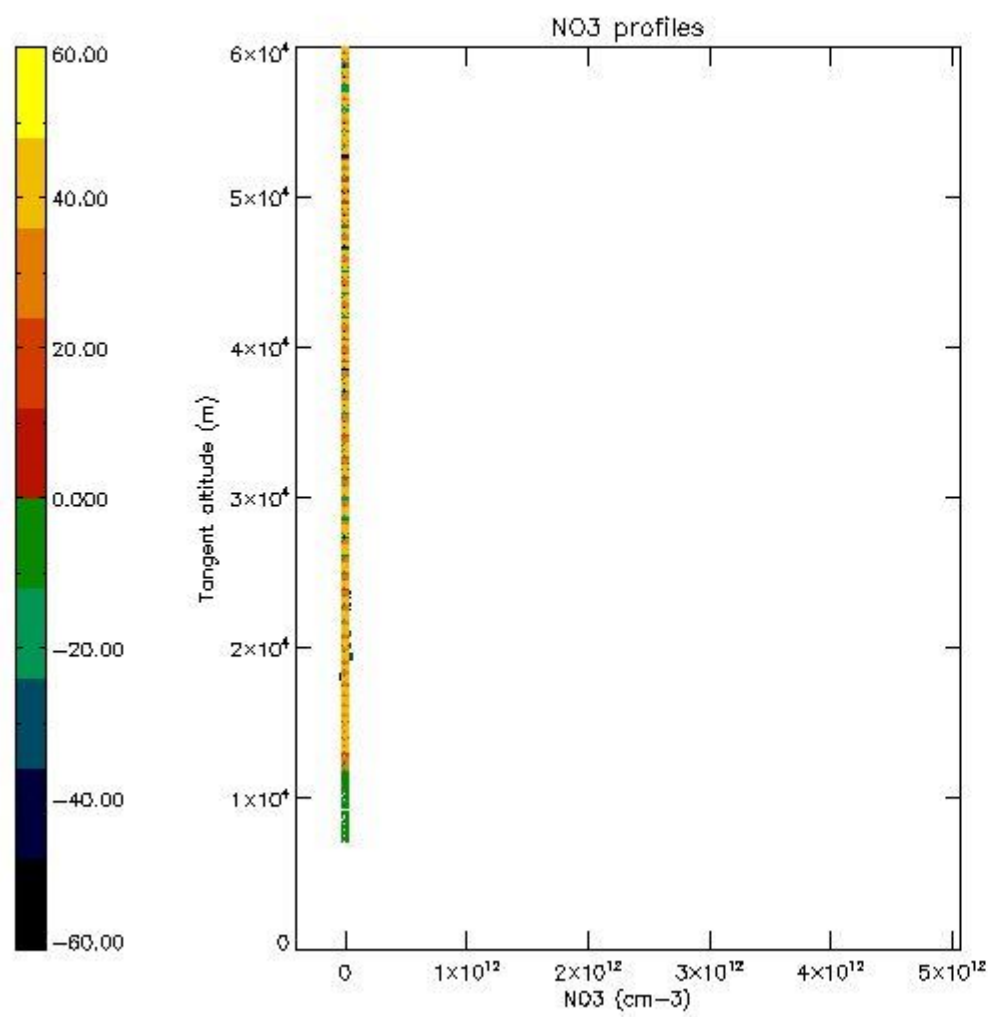

6. Auxiliary Data Files used for the production reported in section 2

The number reported in the third column indicates since which file (see list in section 2) the corresponding auxiliary file has been used. The fourth column is the date of those product files.

Type	Auxiliary Filename	Used since product	Used since product date
INST_PHYS_CHARACTERISTICS	GOM_INS_AXVIEC20091111_143220_20030716_120000_20500101_000000	1	16-JAN-2011 00:07:14
LEVEL-2_PROC_CONFIG	GOM_PR2_AXVIEC20091111_152718_20020301_000000_20500101_000000	1	16-JAN-2011 00:07:14
CROSS_SECTIONS_FILE	GOM_CRS_AXVIEC20091111_154832_20020301_000000_20500101_000000	1	16-JAN-2011 00:07:14