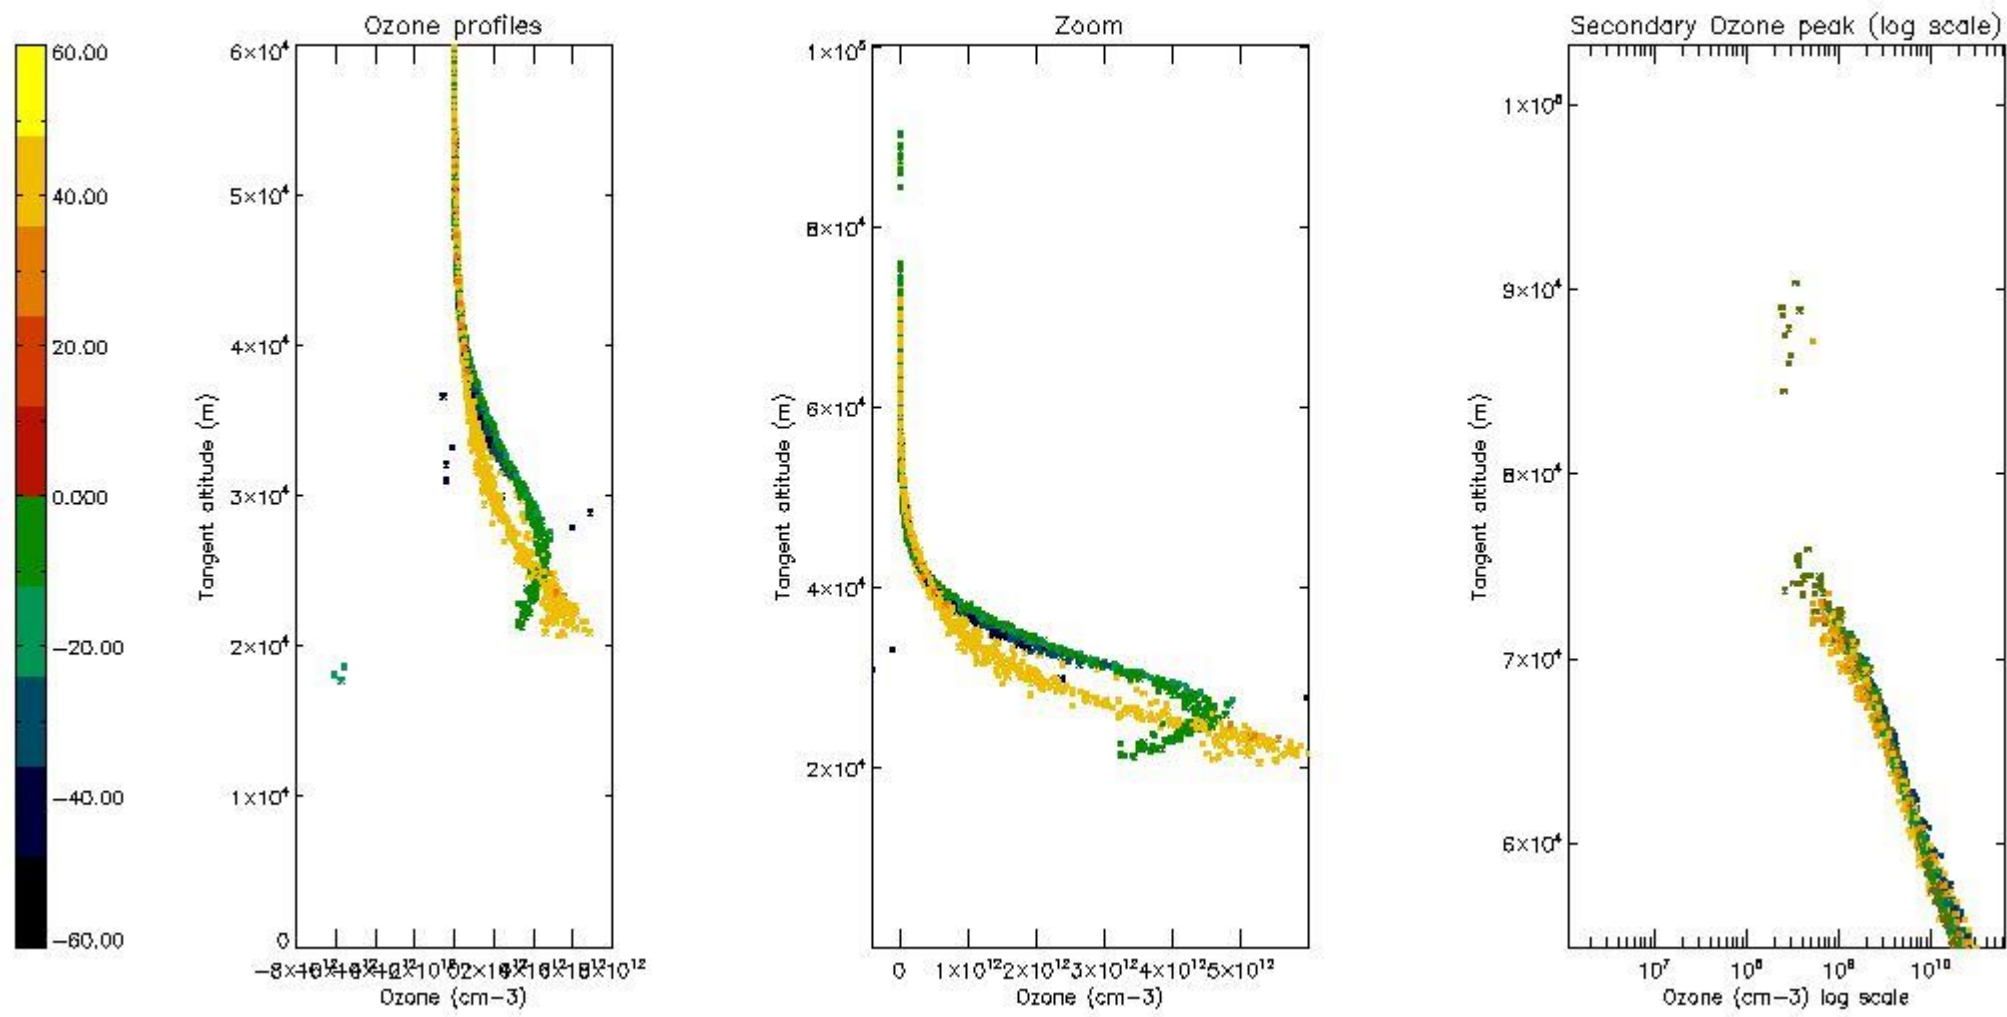

STD < 10	16
STD < 5	9

5.2 Plot ozone profiles for all STD (dark without errors)

The colorbar represents the latitude.

5.3 Plot ozone profiles where STD < 20% (dark without errors)

The colorbar represents the latitude.

5.4 Plot ozone profiles where STD < 10% (dark without errors)

The colorbar represents the latitude.

5.5 Plot ozone profiles where STD < 5% (dark without errors)

The colorbar represents the latitude.

5.6 Plot NO₂ profiles for all STD (dark without errors)