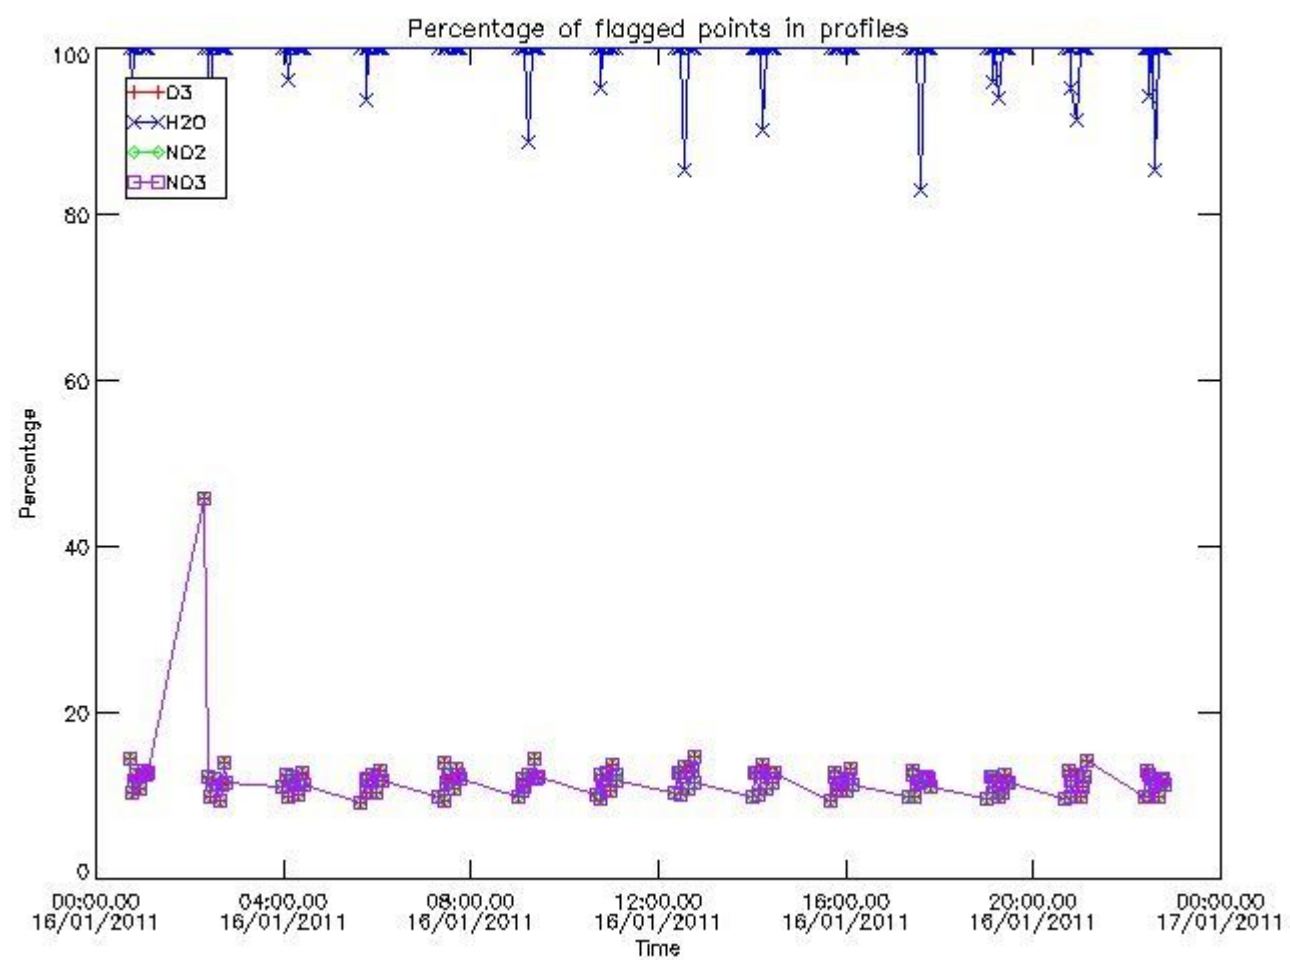

338	GOM_NL__2PRFIN20110116_234344_000000373098_00303_46438_8554.N1	16-JAN-2011 23:43:44	Bright	36.500	133	40Zet Her	2.8070	6000.0	73	46438	No
339	GOM_NL__2PRFIN20110116_234558_000000653098_00303_46438_8555.N1	16-JAN-2011 23:45:58	Bright	65.000	67	5Alp CrB	2.2210	11000.	130	46438	No
340	GOM_NL__2PRFIN20110116_235227_000000643098_00303_46438_8556.N1	16-JAN-2011 23:52:27	Bright	64.000	102	24Alp Ser	2.6000	4250.0	128	46438	No
341	GOM_NL__2PRFIN20110116_235433_000000573098_00303_46438_8557.N1	16-JAN-2011 23:54:33	Bright	57.000	120	1Del Oph	2.7340	3200.0	114	46438	No
342	GOM_NL__2PRFIN20110116_235822_000000523098_00303_46438_8558.N1	16-JAN-2011 23:58:22	Twilight_stray	51.500	104	27Bet Lib	2.6140	13100.	103	46438	No

3. Quality information per product

In this section it is plotted some information contained in the Quality Summary data set of the level 2 products. Only products in dark limb conditions and without errors (error flag in the MPH set to "0") are used.

3.1 Plot quality information per product (time dependant)

3.2 Plot quality information per product (world map)