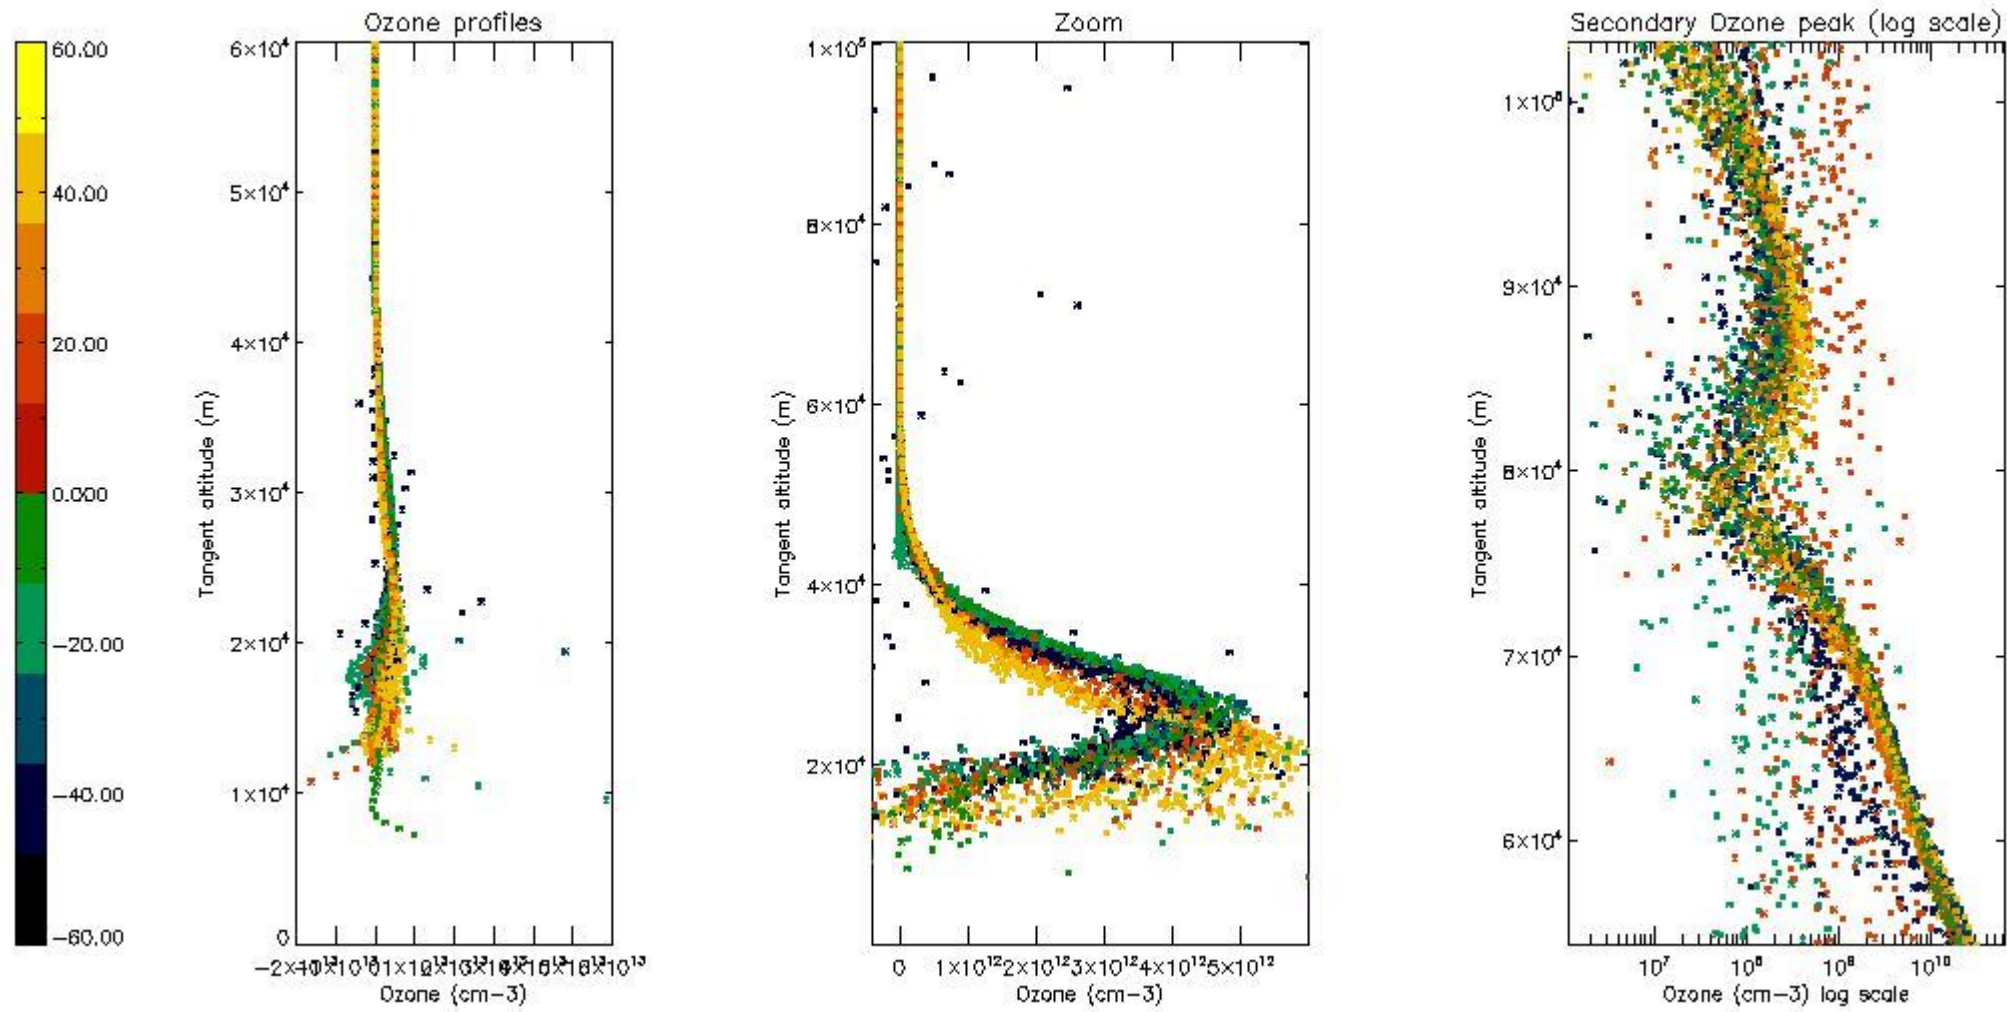

STD < 10	16
STD < 5	9

5.2 Plot ozone profiles for all STD (dark without errors)

The colorbar represents the latitude.

5.3 Plot ozone profiles where STD < 20% (dark without errors)

The colorbar represents the latitude.