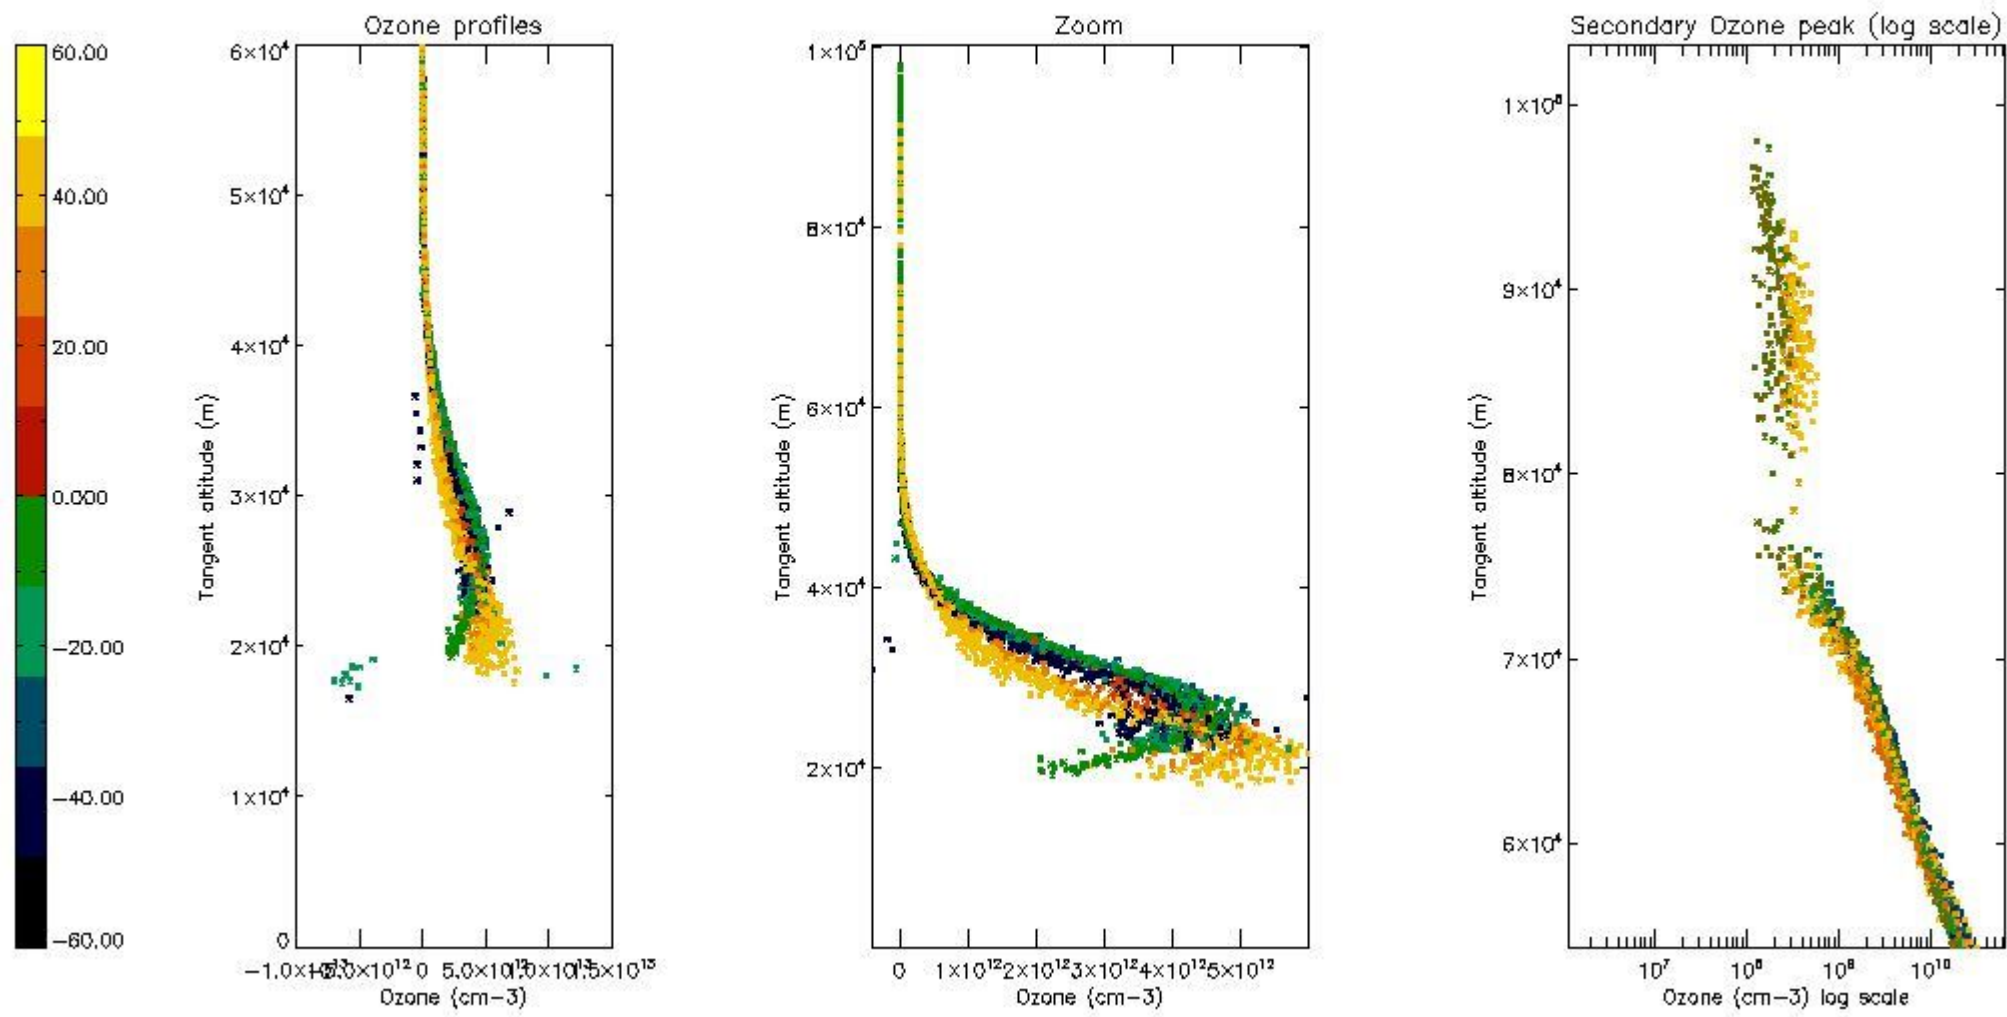

5.5 Plot ozone profiles where STD < 5% (dark without errors)

The colorbar represents the latitude.