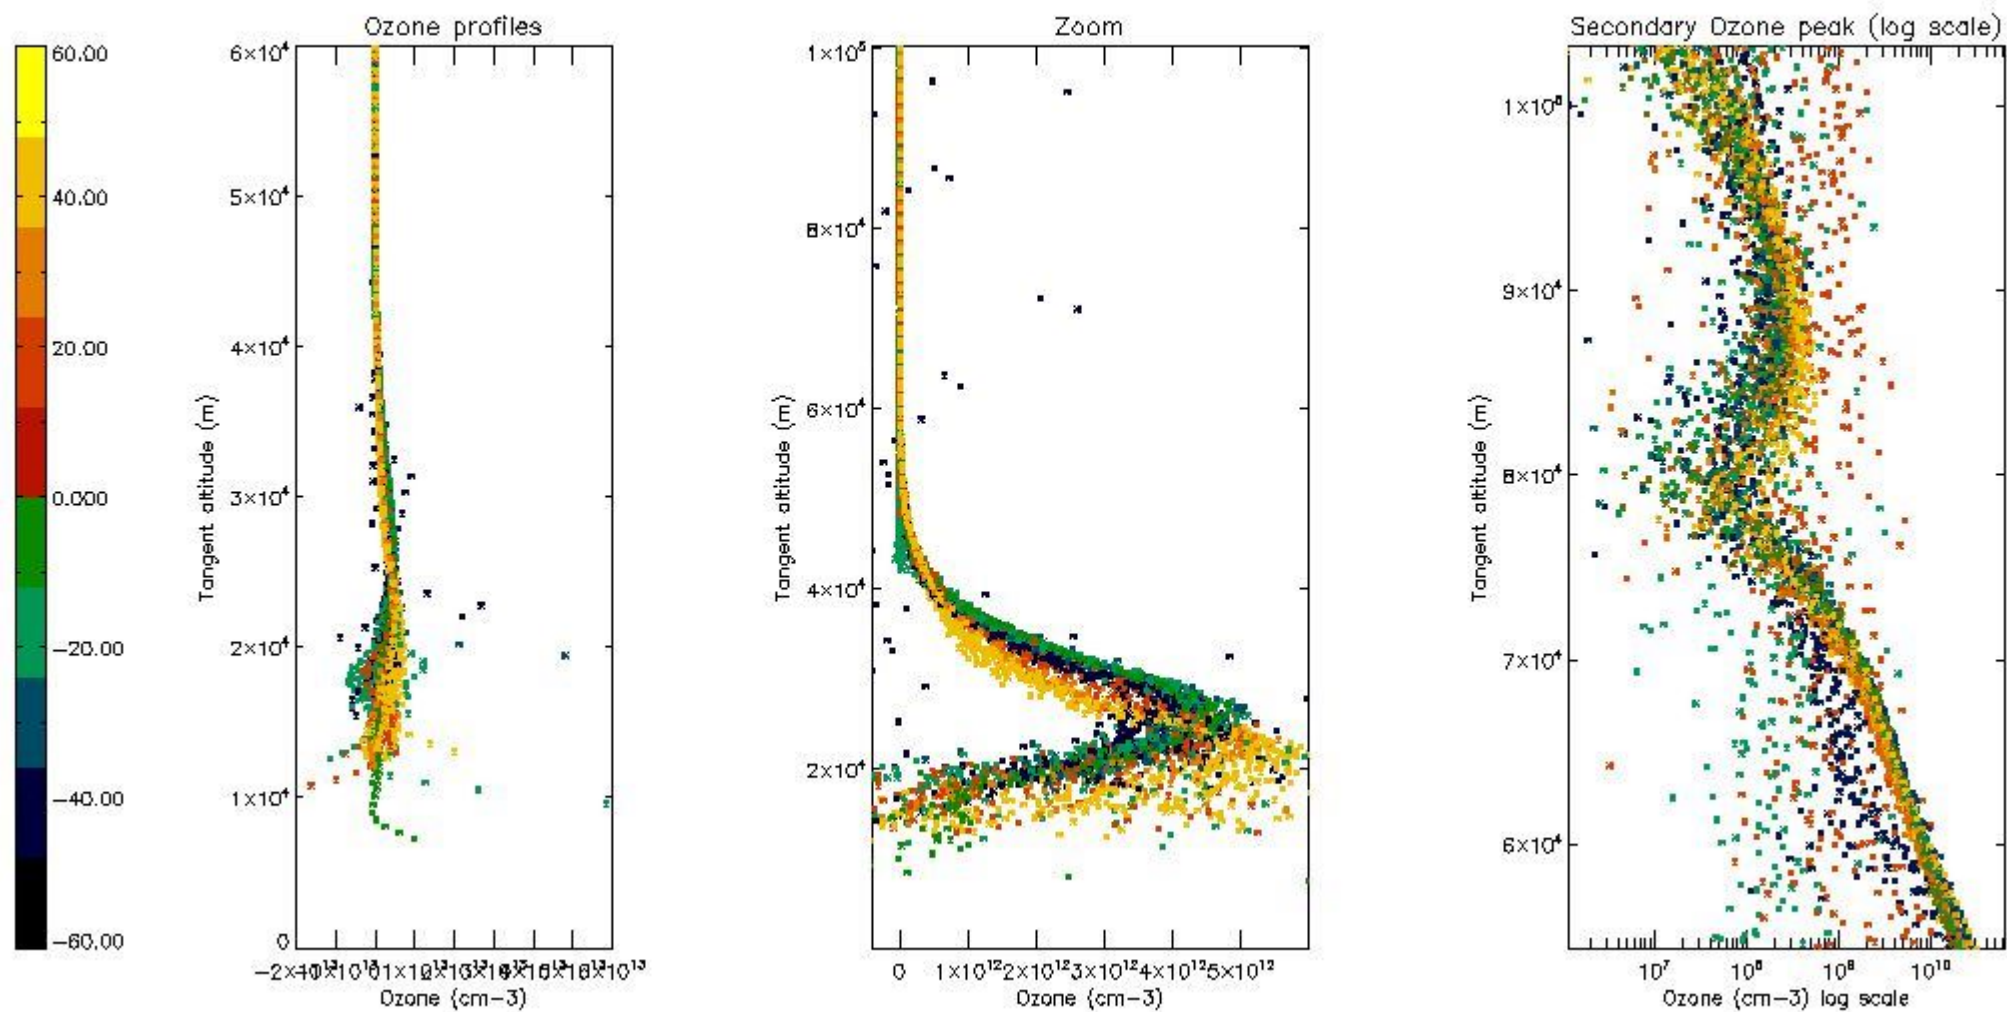

STD < 10	16
STD < 5	9

5.2 Plot ozone profiles for all STD (dark without errors)

The colorbar represents the latitude.

5.3 Plot ozone profiles where STD < 20% (dark without errors)

The colorbar represents the latitude.