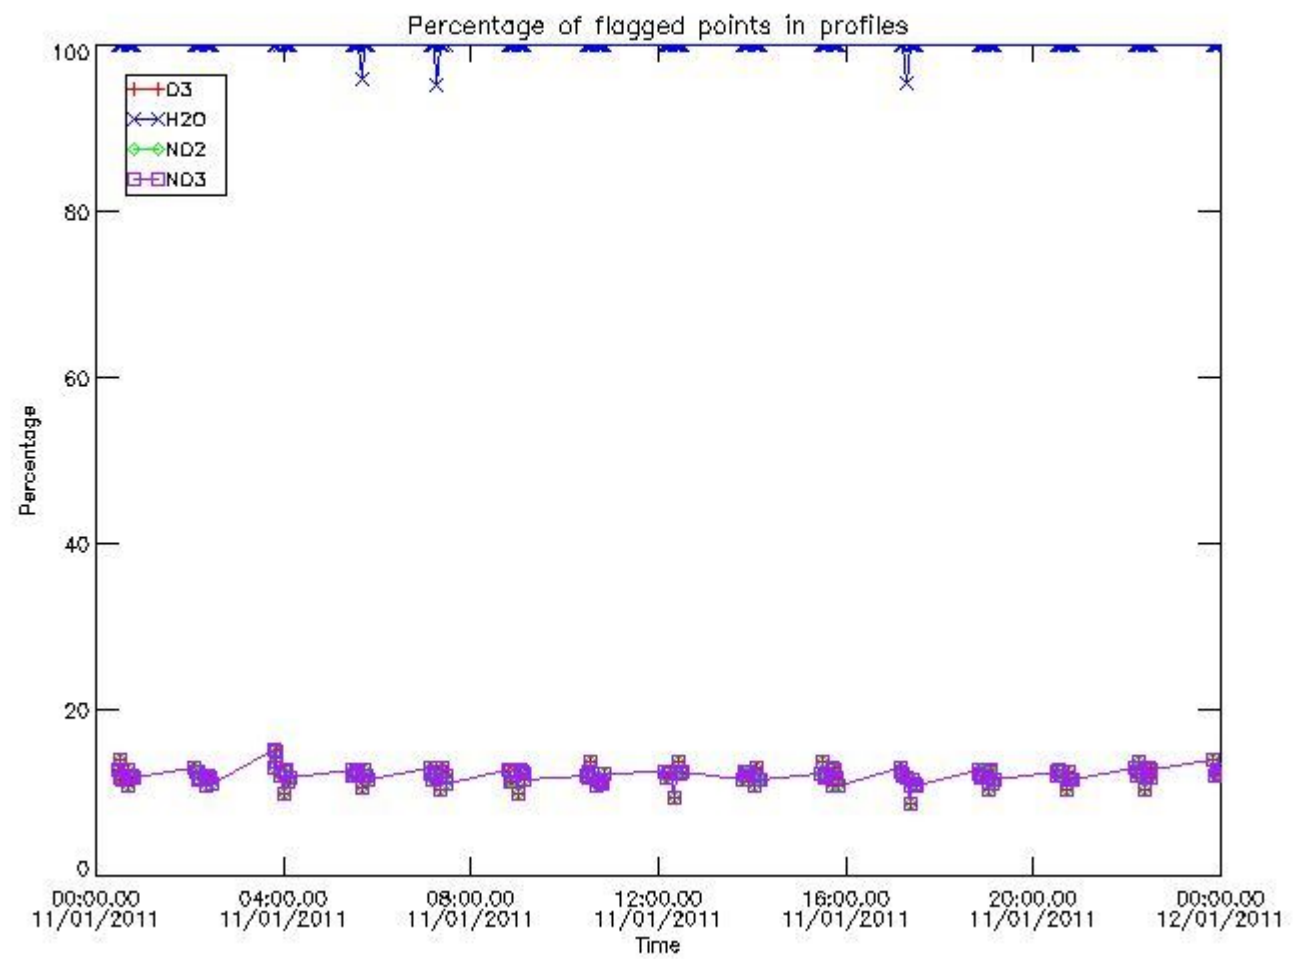

3. Quality information per product

In this section it is plotted some information contained in the Quality Summary data set of the level 2 products. Only products in dark limb conditions and without errors (error flag in the MPH set to "0") are used.

3.1 Plot quality information per product (time dependant)

3.2 Plot quality information per product (world map)