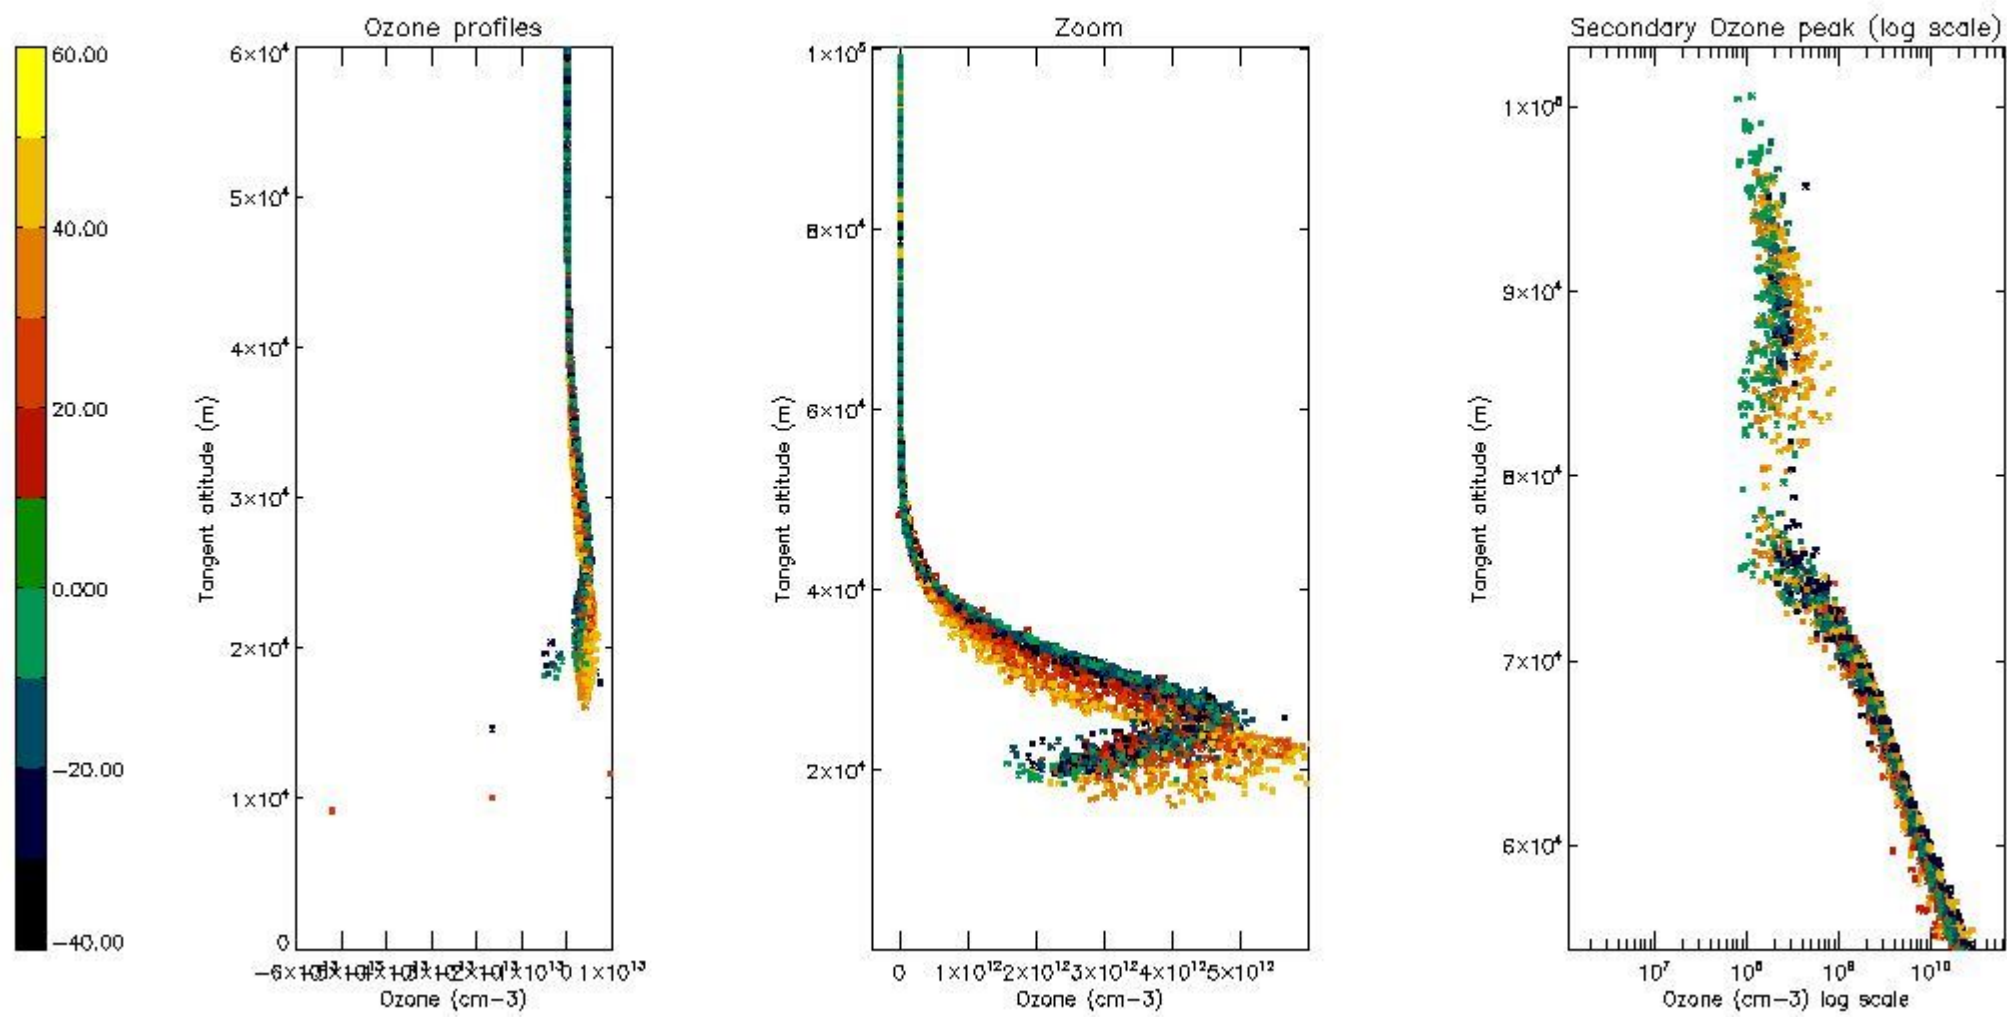

STD < 10	16
STD < 5	11

5.2 Plot ozone profiles for all STD (dark without errors)

The colorbar represents the latitude.

5.3 Plot ozone profiles where STD < 20% (dark without errors)

The colorbar represents the latitude.