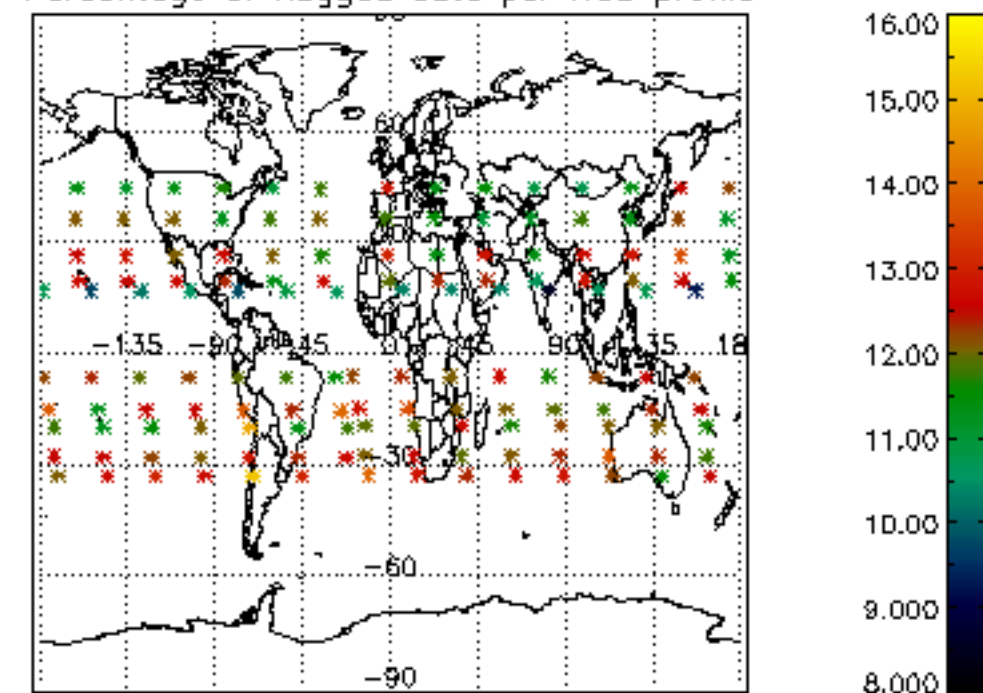

Percentage of flagged data per NO3 profile