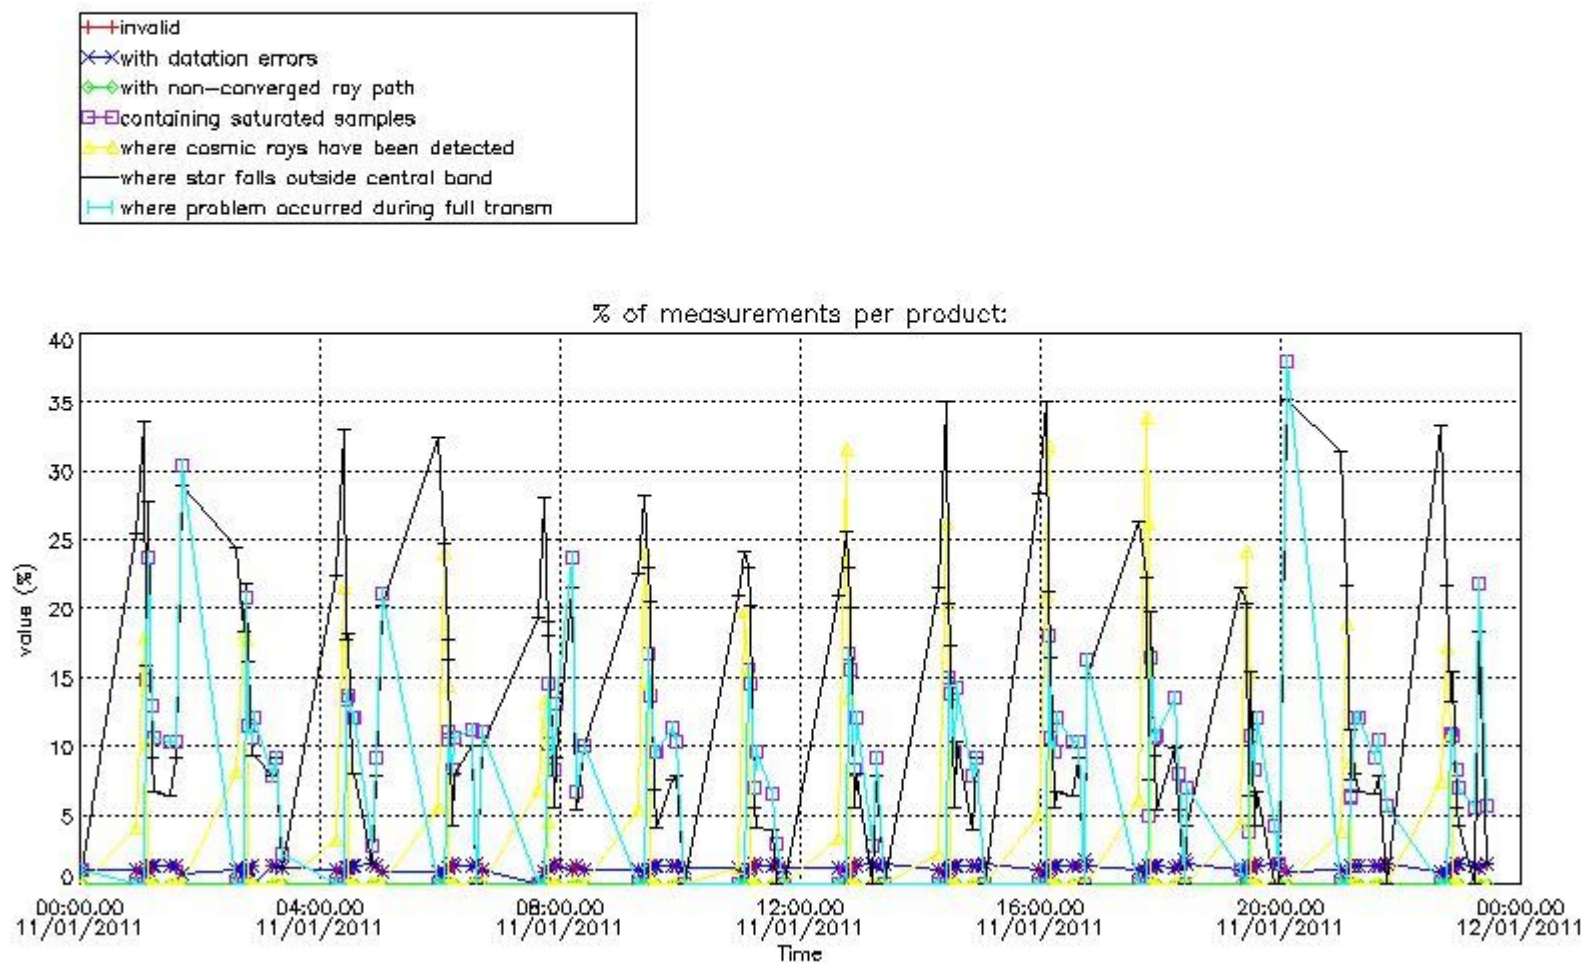

4.2 Plot quality information per product coming from level 1b processing (world map)

4.2.1 Plot level 1 quality information per product (world map): ENVISAT ASCENDING passes