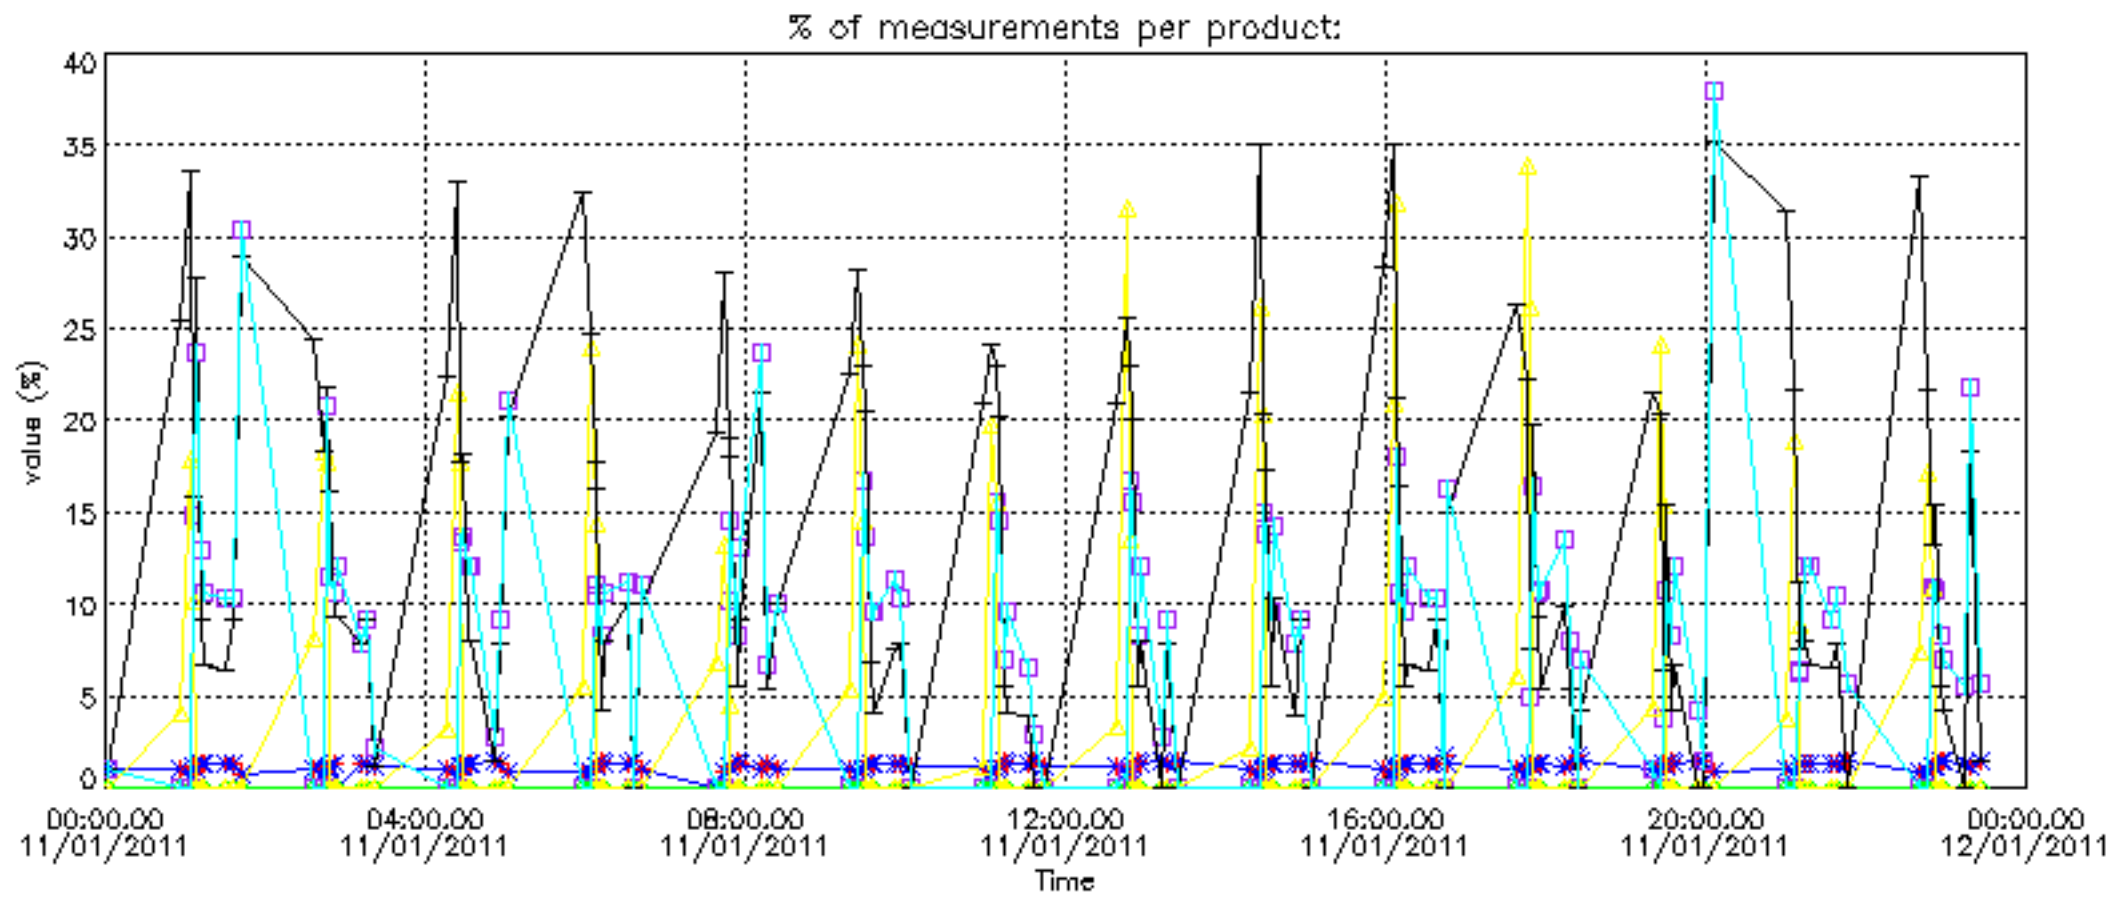

Percentage of cosmic ray hits per profile

Percentage of datation errors per profile