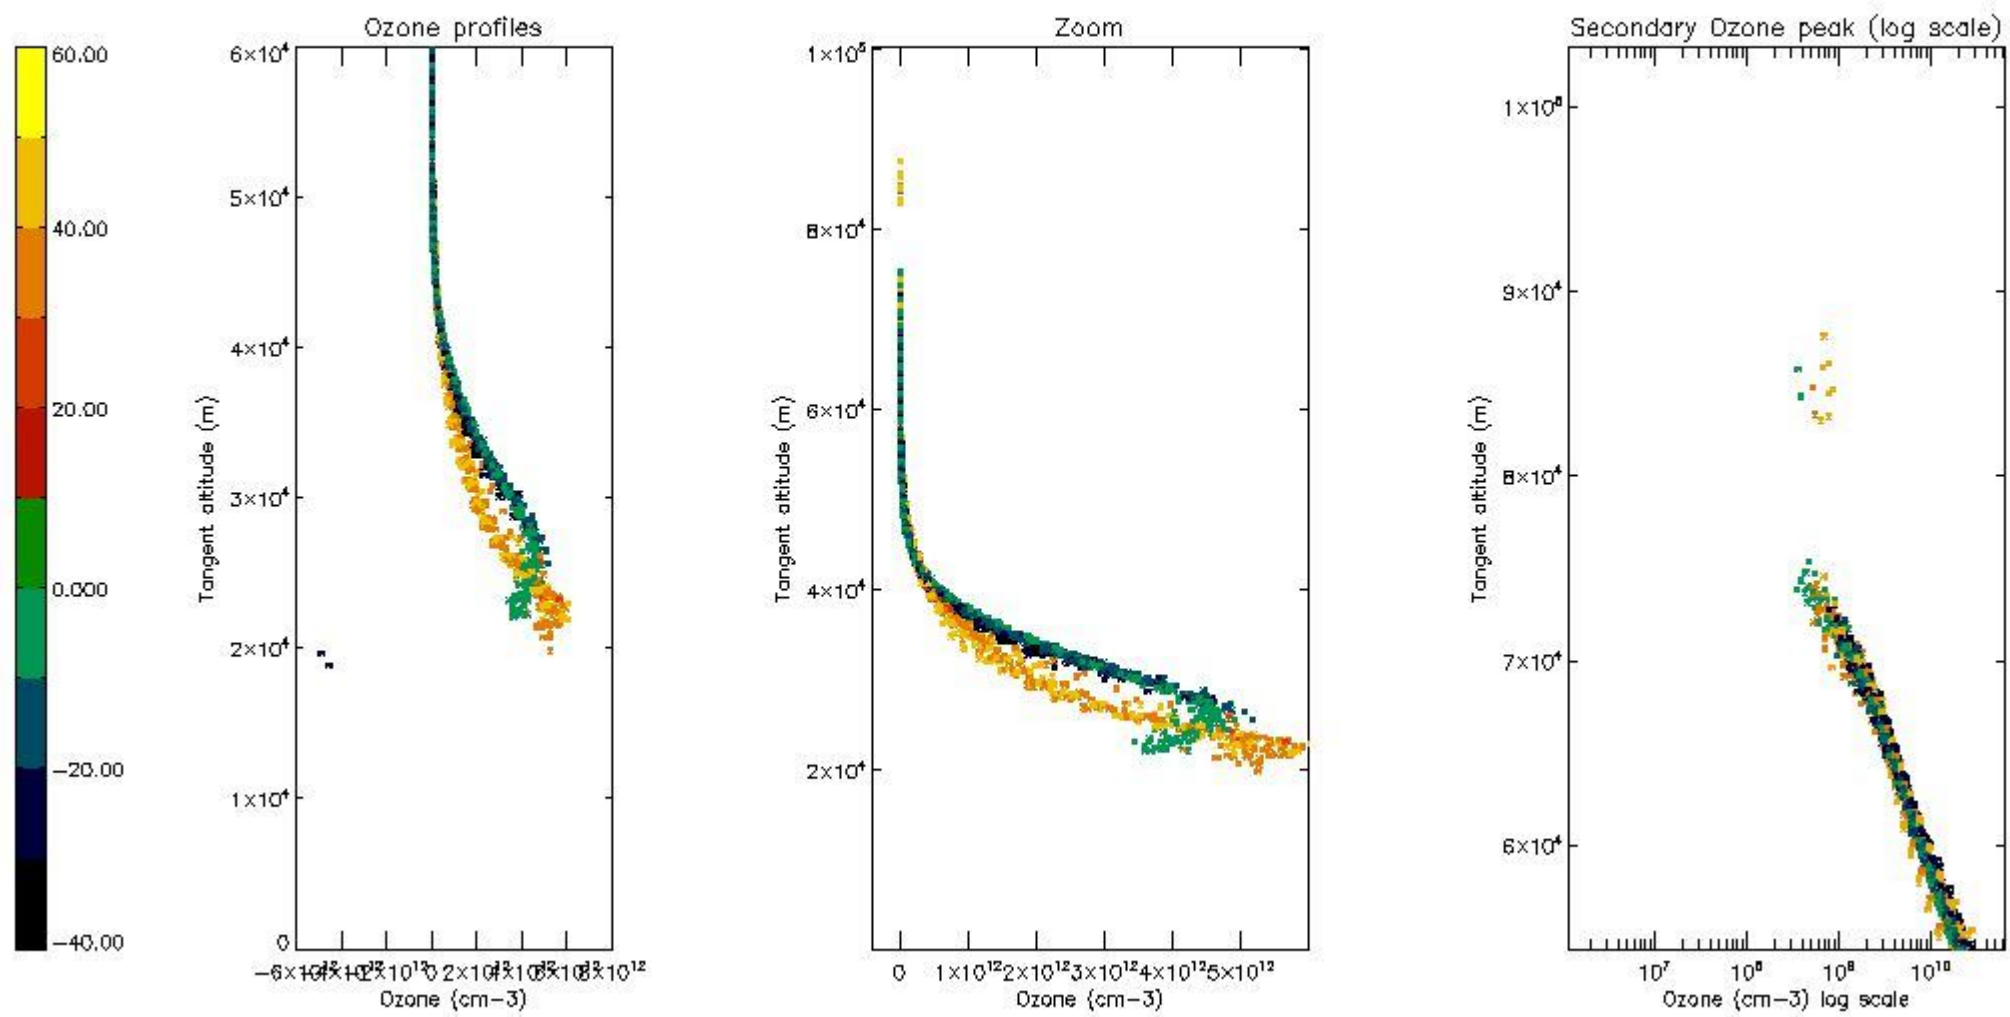

*5.4 Plot ozone profiles where STD < 10% (dark without errors)*

The colorbar represents the latitude.

*5.5 Plot ozone profiles where STD < 5% (dark without errors)*

The colorbar represents the latitude.

*5.6 Plot NO<sub>2</sub> profiles for all STD (dark without errors)*

The colorbar represents the latitude.

*5.7 Plot NO3 profiles for all STD (dark without errors)*

The colorbar represents the latitude.