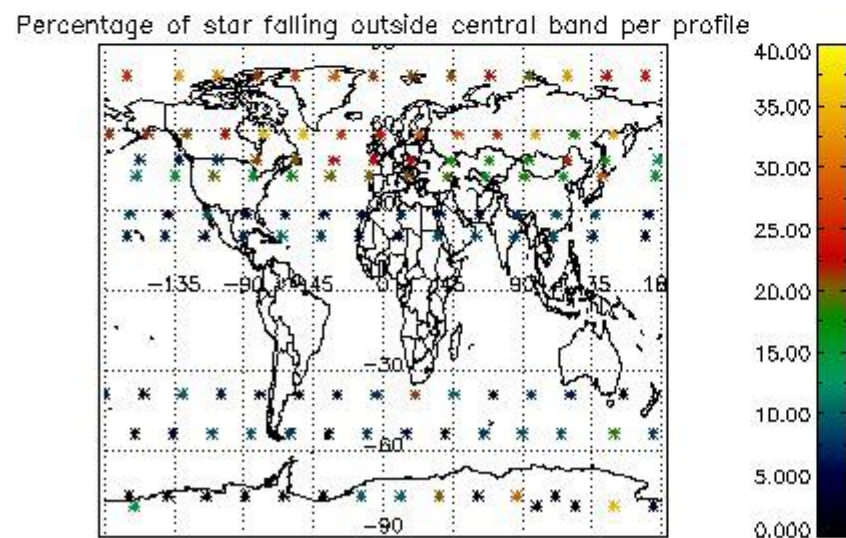

5. Trace gas profiles

5.1 Ozone statistics based on quality of products

The final quality of the products can be "measured" using the STD (Standard Deviation) attached to every point profile. This information is written to the parameter GOM_NL__2P/NL_LOCAL_SPECIES_DENSITY/o3_std of the level 2 products. The table below shows the statistics for given STD ranges.

The statistics are given with respect to the overall valid production:

- Products without fatal errors: GOM_NL__2P/MPH/PRODUCT_ERR=0
- Valid point profile: GOM_NL__2P/NL_LOCAL_SPECIES_DENSITY/pcd(0)=0

The 'Criteria' is applied to valid points of dark limb products:

- Products in dark limb illumination condition: GOM_NL__2P/NL_SUMMARY_QUALITY/obs_ill_cond=0
- Products without fatal errors: GOM_NL__2P/MPH/PRODUCT_ERR=0
- Valid point profile: GOM_NL__2P/NL_LOCAL_SPECIES_DENSITY/pcd(0)=0

So, the table below shows the percentage of dark limb and valid observations for each criteria with respect to the overall valid daily observations.

Criteria	% of total production
All STD	36
STD < 20	20