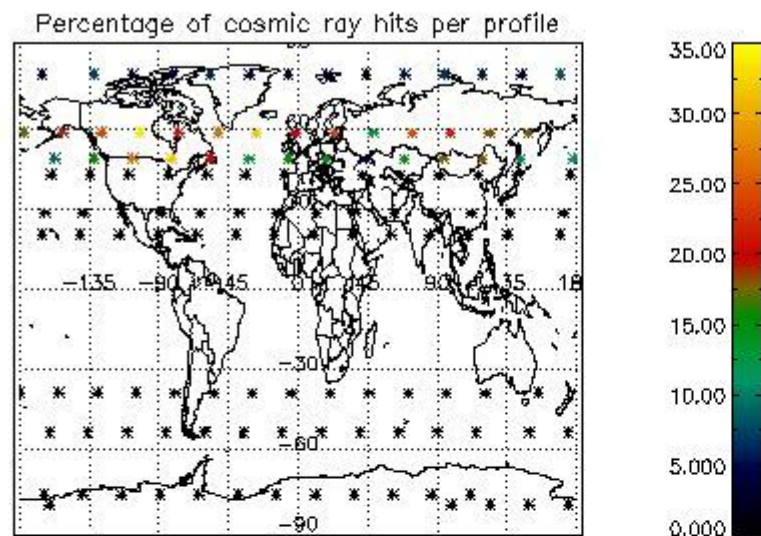

4.2.2 Plot level 1 quality information per product (world map): ENVISAT DESCENDING passes

5. Trace gas profiles

5.1 Ozone statistics based on quality of products

The final quality of the products can be "measured" using the STD (Standard Deviation) attached to every point profile. This information is written to the parameter GOM_NL__2P/NL_LOCAL_SPECIES_DENSITY/o3_std of the level 2 products. The table below shows the statistics for given STD ranges.

The statistics are given with respect to the overall valid production:

- Products without fatal errors: GOM_NL__2P/MPH/PRODUCT_ERR=0
- Valid point profile: GOM_NL__2P/NL_LOCAL_SPECIES_DENSITY/pcd(0)=0

The 'Criteria' is applied to valid points of dark limb products:

- Products in dark limb illumination condition: GOM_NL__2P/NL_SUMMARY_QUALITY/obs_ill_cond=0
- Products without fatal errors: GOM_NL__2P/MPH/PRODUCT_ERR=0
- Valid point profile: GOM_NL__2P/NL_LOCAL_SPECIES_DENSITY/pcd(0)=0

So, the table below shows the percentage of dark limb and valid observations for each criteria with respect to the overall valid daily observations.

Criteria	% of total production
All STD	36
STD < 20	20