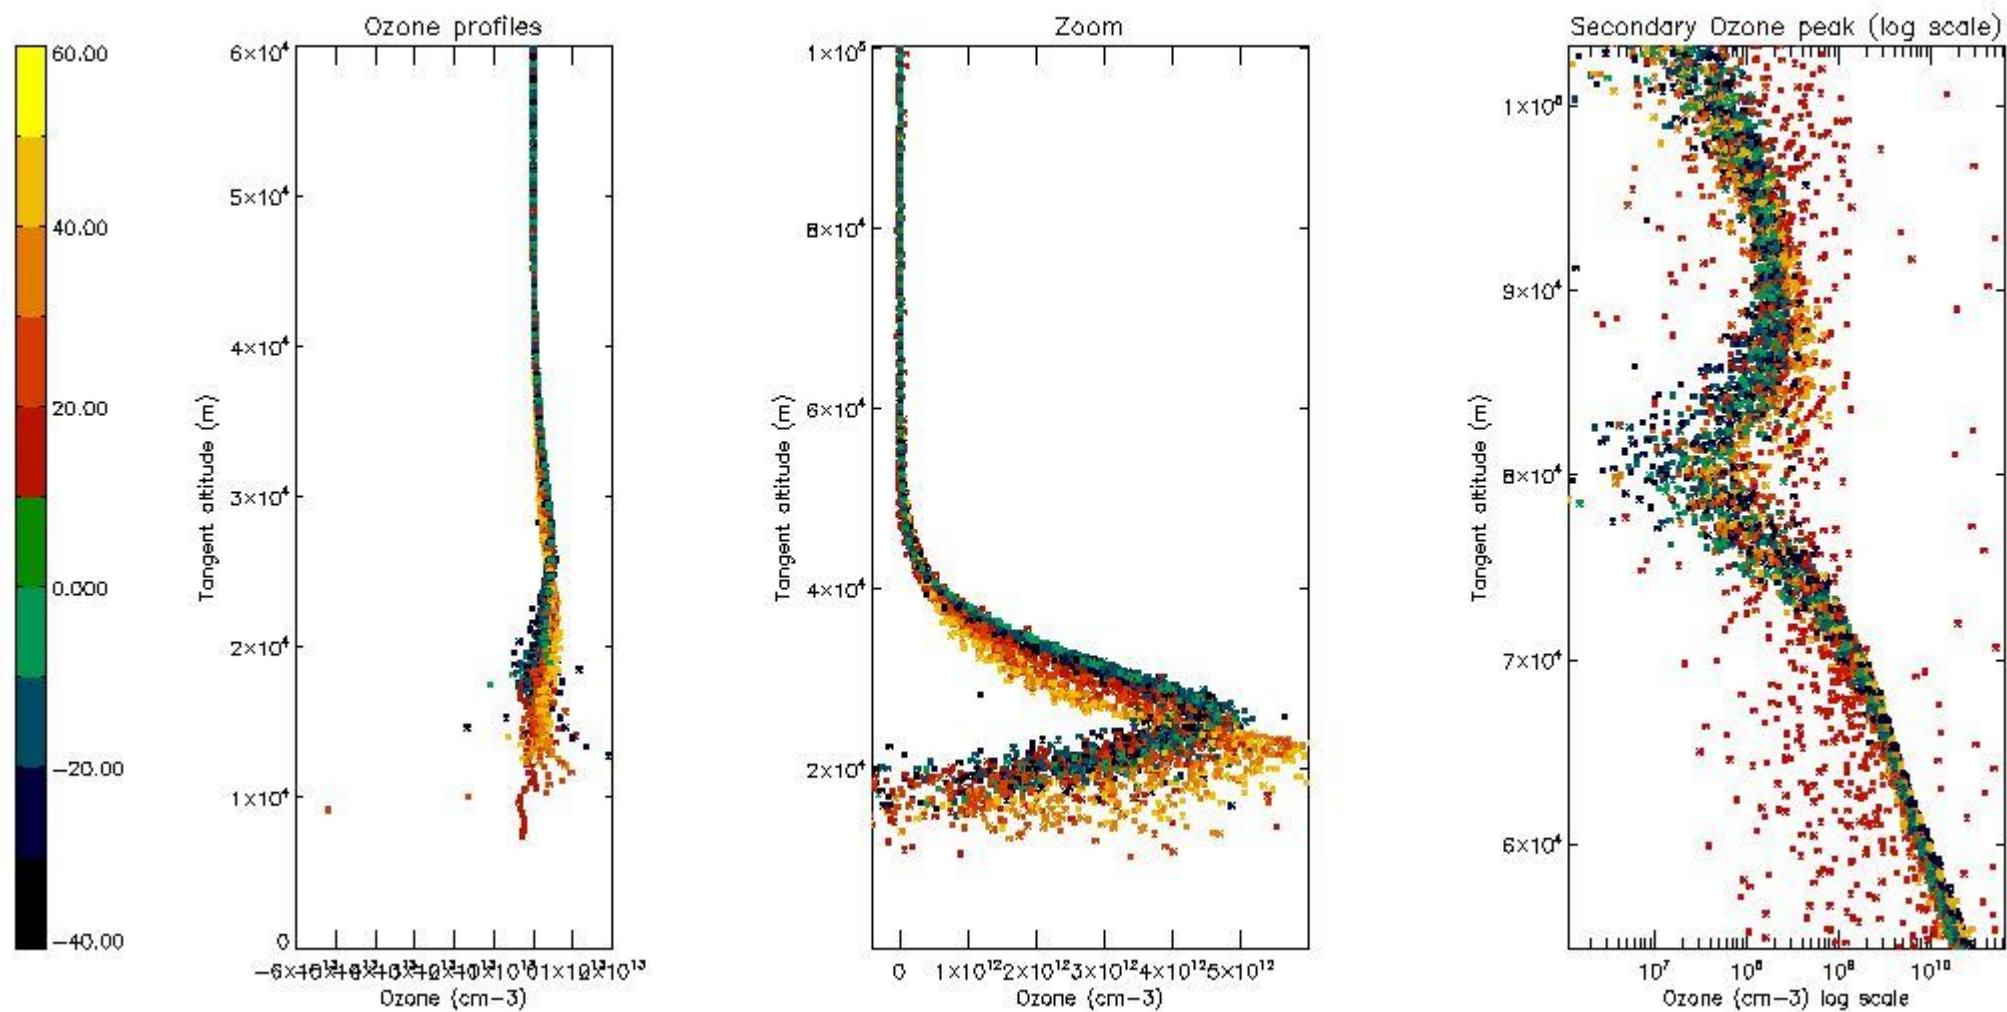

STD < 10	16
STD < 5	11

5.2 Plot ozone profiles for all STD (dark without errors)

The colorbar represents the latitude.

5.3 Plot ozone profiles where STD < 20% (dark without errors)

The colorbar represents the latitude.