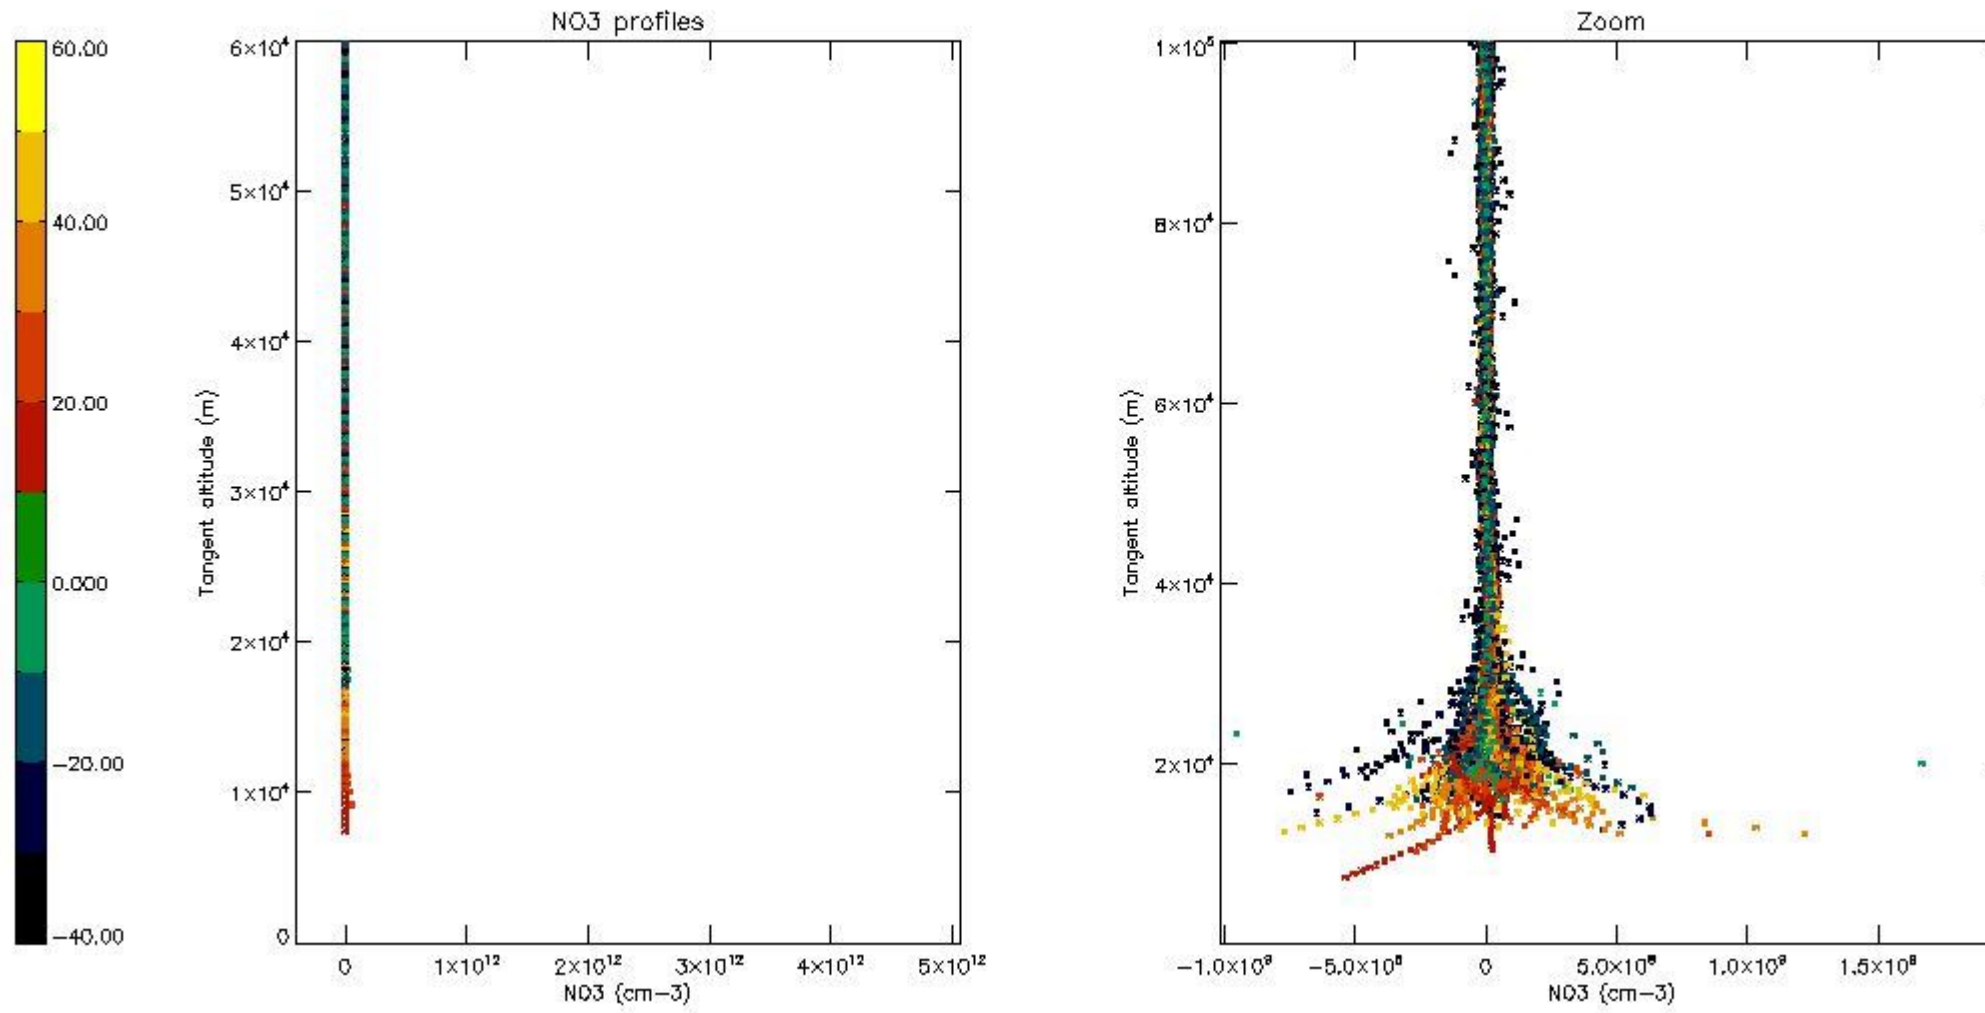

The colorbar represents the latitude.

*5.7 Plot NO3 profiles for all STD (dark without errors)*

The colorbar represents the latitude.