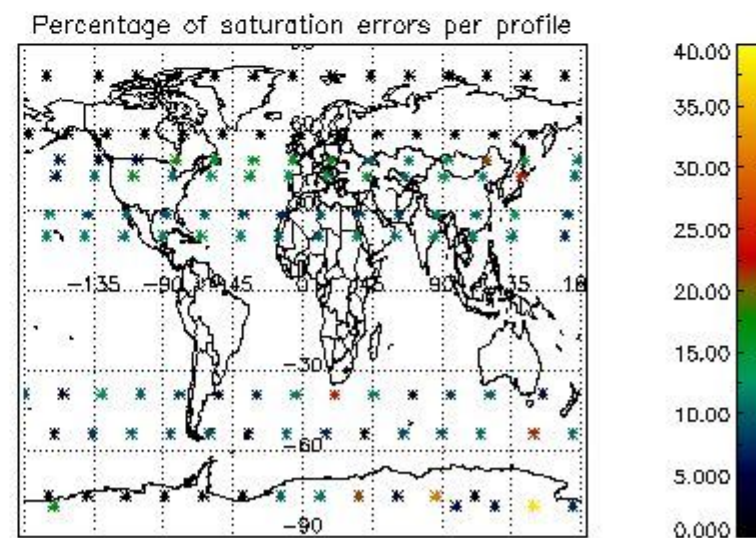

5. Trace gas profiles

5.1 Ozone statistics based on quality of products

The final quality of the products can be "measured" using the STD (Standard Deviation) attached to every point profile. This information is written to the parameter GOM_NL__2P/NL_LOCAL_SPECIES_DENSITY/o3_std of the level 2 products. The table below shows the statistics for given STD ranges.

The statistics are given with respect to the overall valid production:

- Products without fatal errors: GOM_NL__2P/MPH/PRODUCT_ERR=0
- Valid point profile: GOM_NL__2P/NL_LOCAL_SPECIES_DENSITY/pcd(0)=0

The 'Criteria' is applied to valid points of dark limb products:

- Products in dark limb illumination condition: GOM_NL__2P/NL_SUMMARY_QUALITY/obs_ill_cond=0
- Products without fatal errors: GOM_NL__2P/MPH/PRODUCT_ERR=0
- Valid point profile: GOM_NL__2P/NL_LOCAL_SPECIES_DENSITY/pcd(0)=0

So, the table below shows the percentage of dark limb and valid observations for each criteria with respect to the overall valid daily observations.

Criteria	% of total production
All STD	36
STD < 20	20