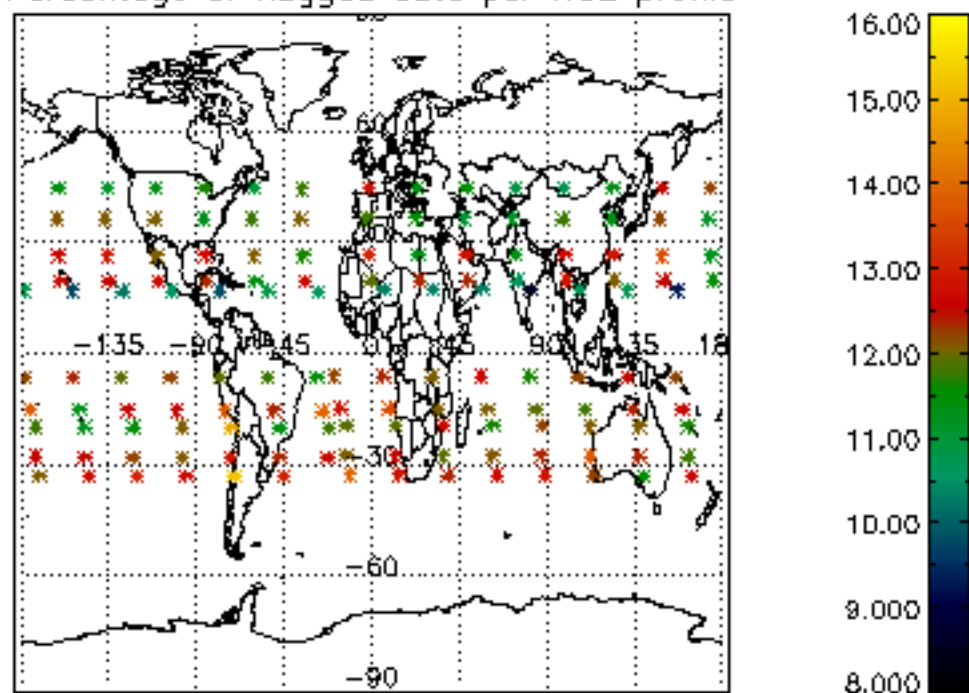

Percentage of flagged data per NO2 profile