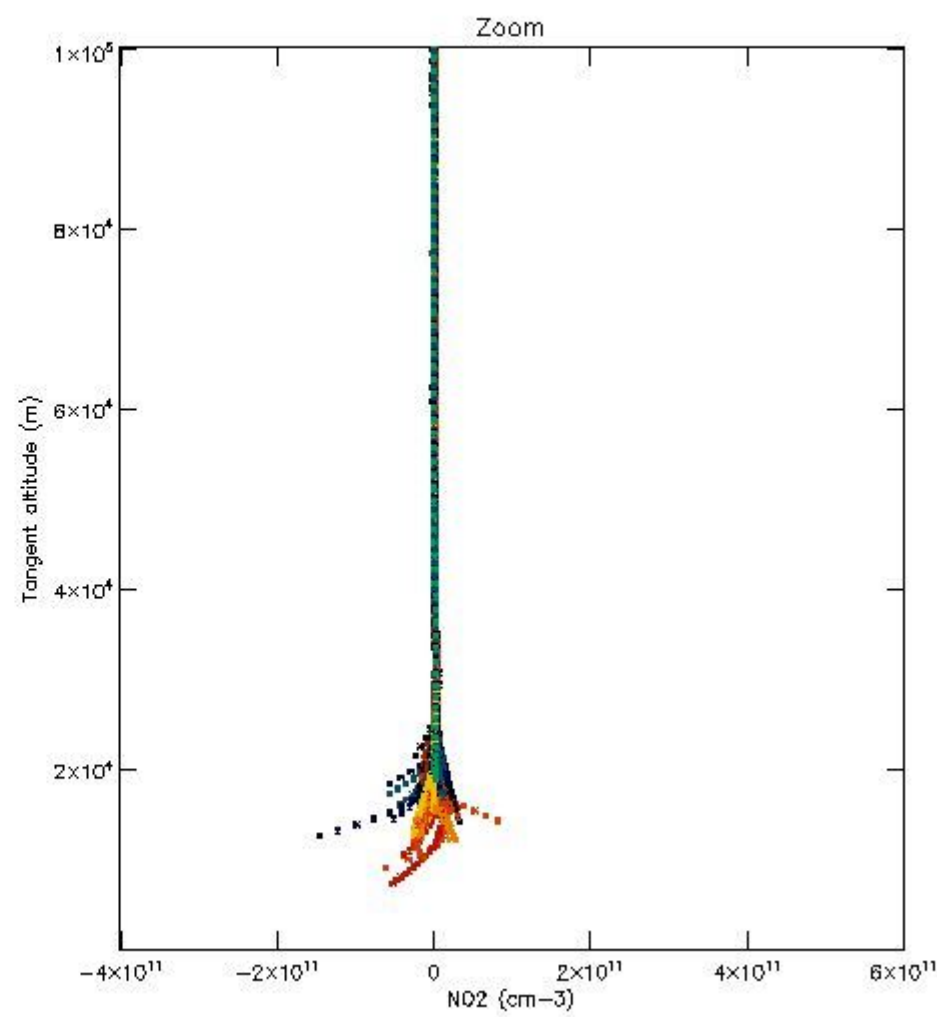

*5.4 Plot ozone profiles where STD < 10% (dark without errors)*

The colorbar represents the latitude.

*5.5 Plot ozone profiles where STD < 5% (dark without errors)*

The colorbar represents the latitude.

*5.6 Plot NO<sub>2</sub> profiles for all STD (dark without errors)*

The colorbar represents the latitude.

*5.7 Plot NO3 profiles for all STD (dark without errors)*

The colorbar represents the latitude.