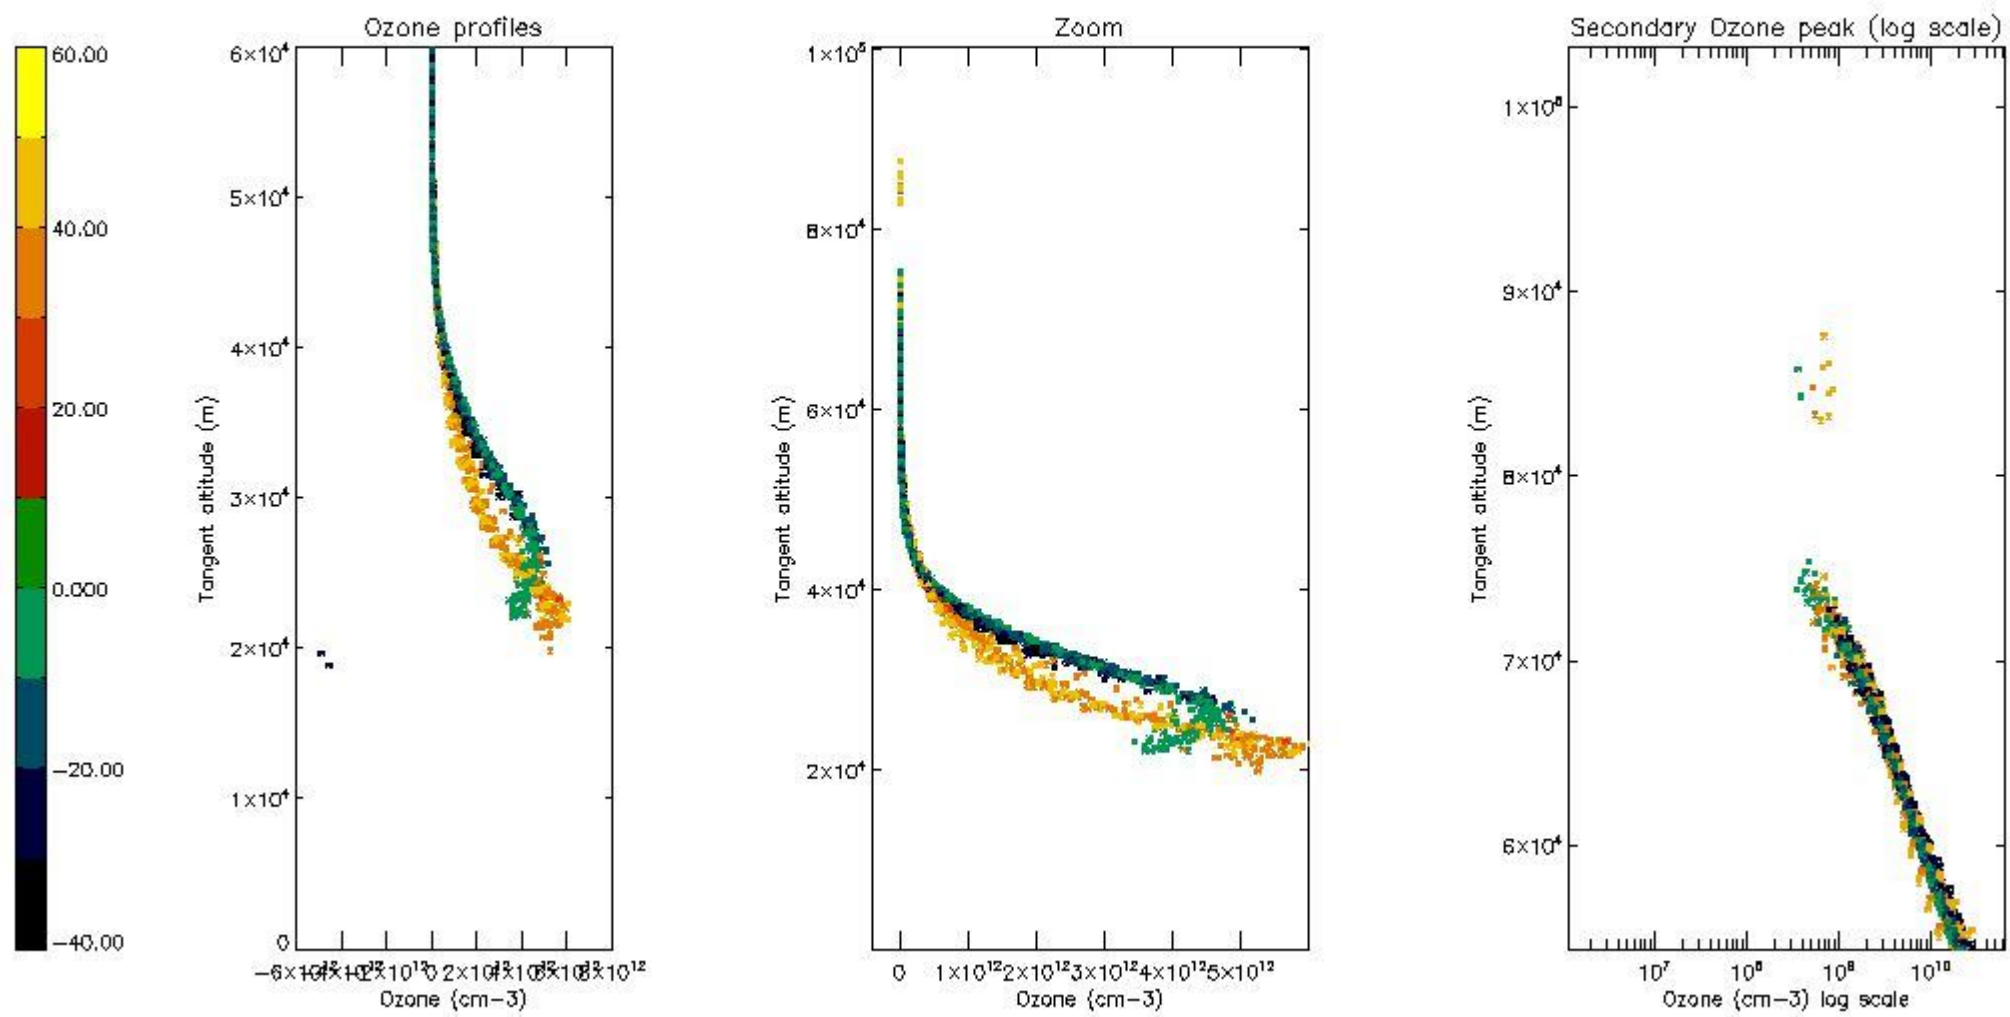

5.6 Plot NO₂ profiles for all STD (dark without errors)

The colorbar represents the latitude.