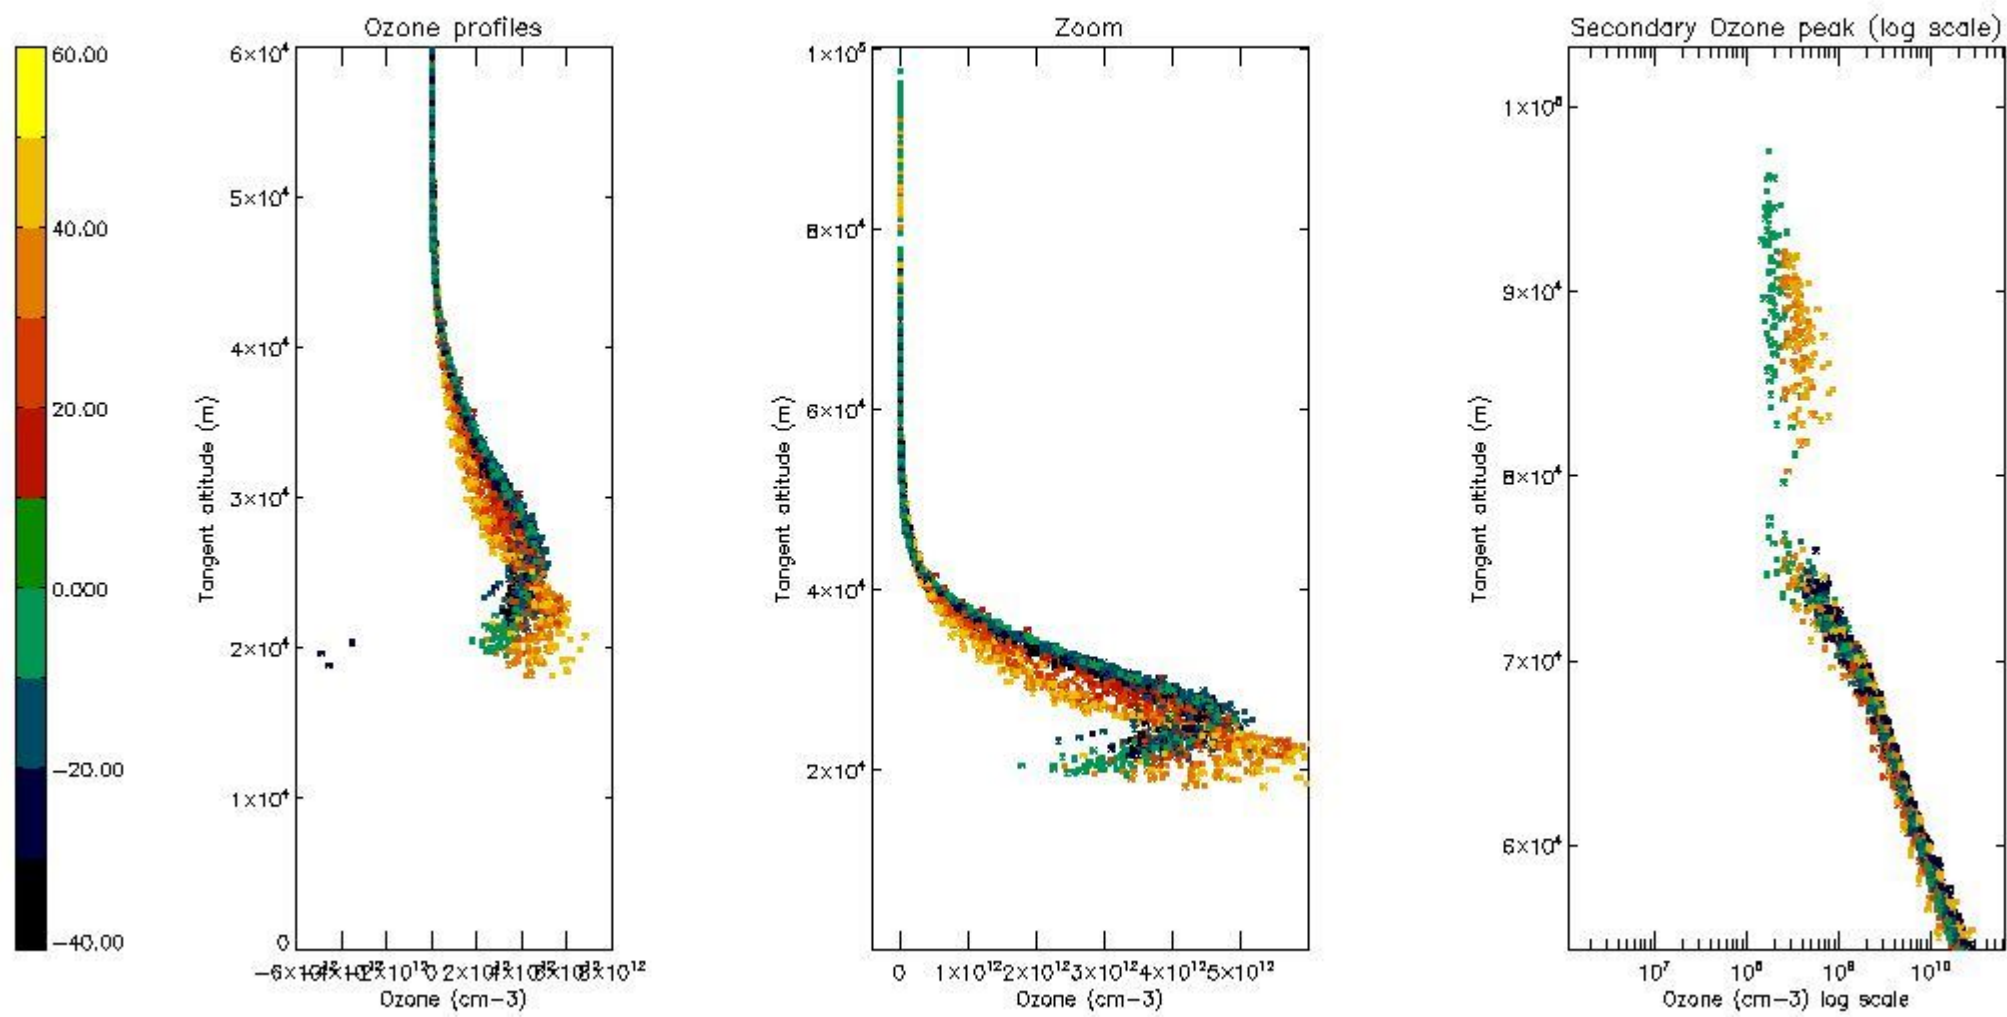

5.5 Plot ozone profiles where STD < 5% (dark without errors)

The colorbar represents the latitude.