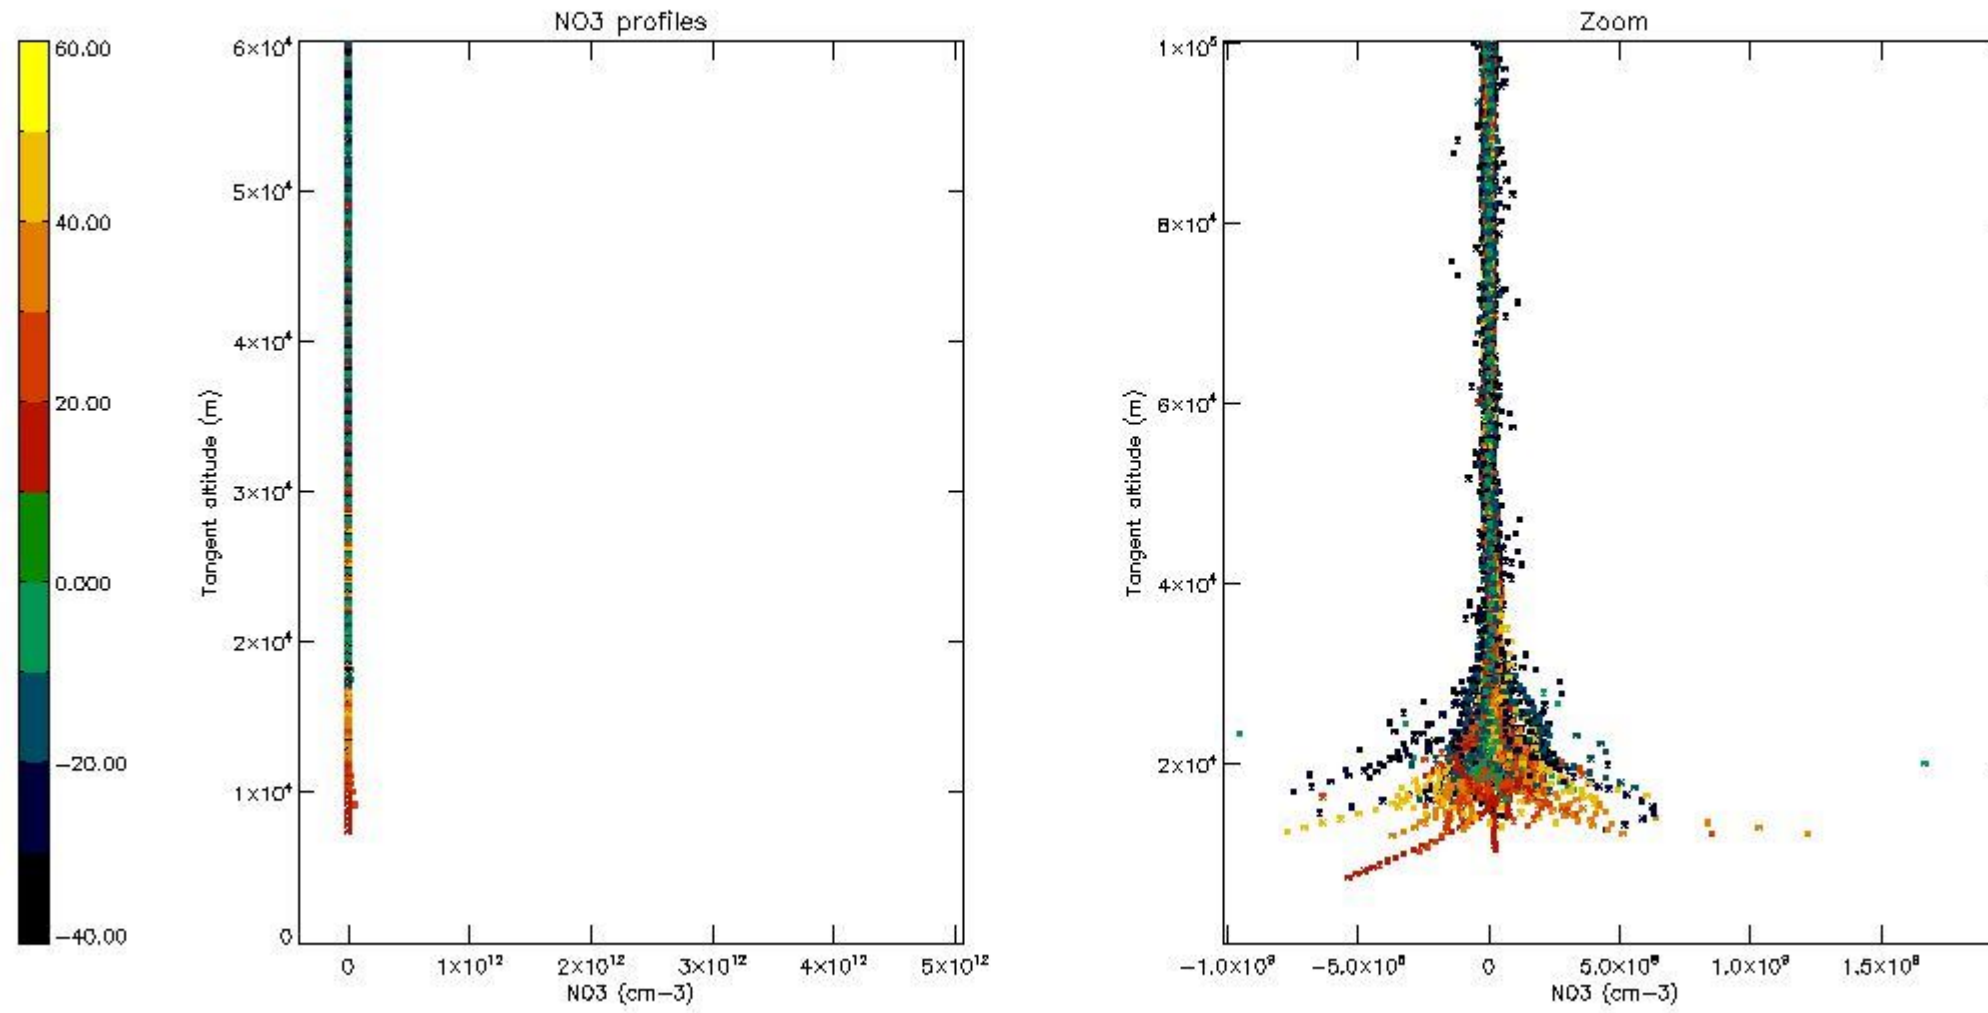

The colorbar represents the latitude.

*5.7 Plot NO3 profiles for all STD (dark without errors)*

The colorbar represents the latitude.