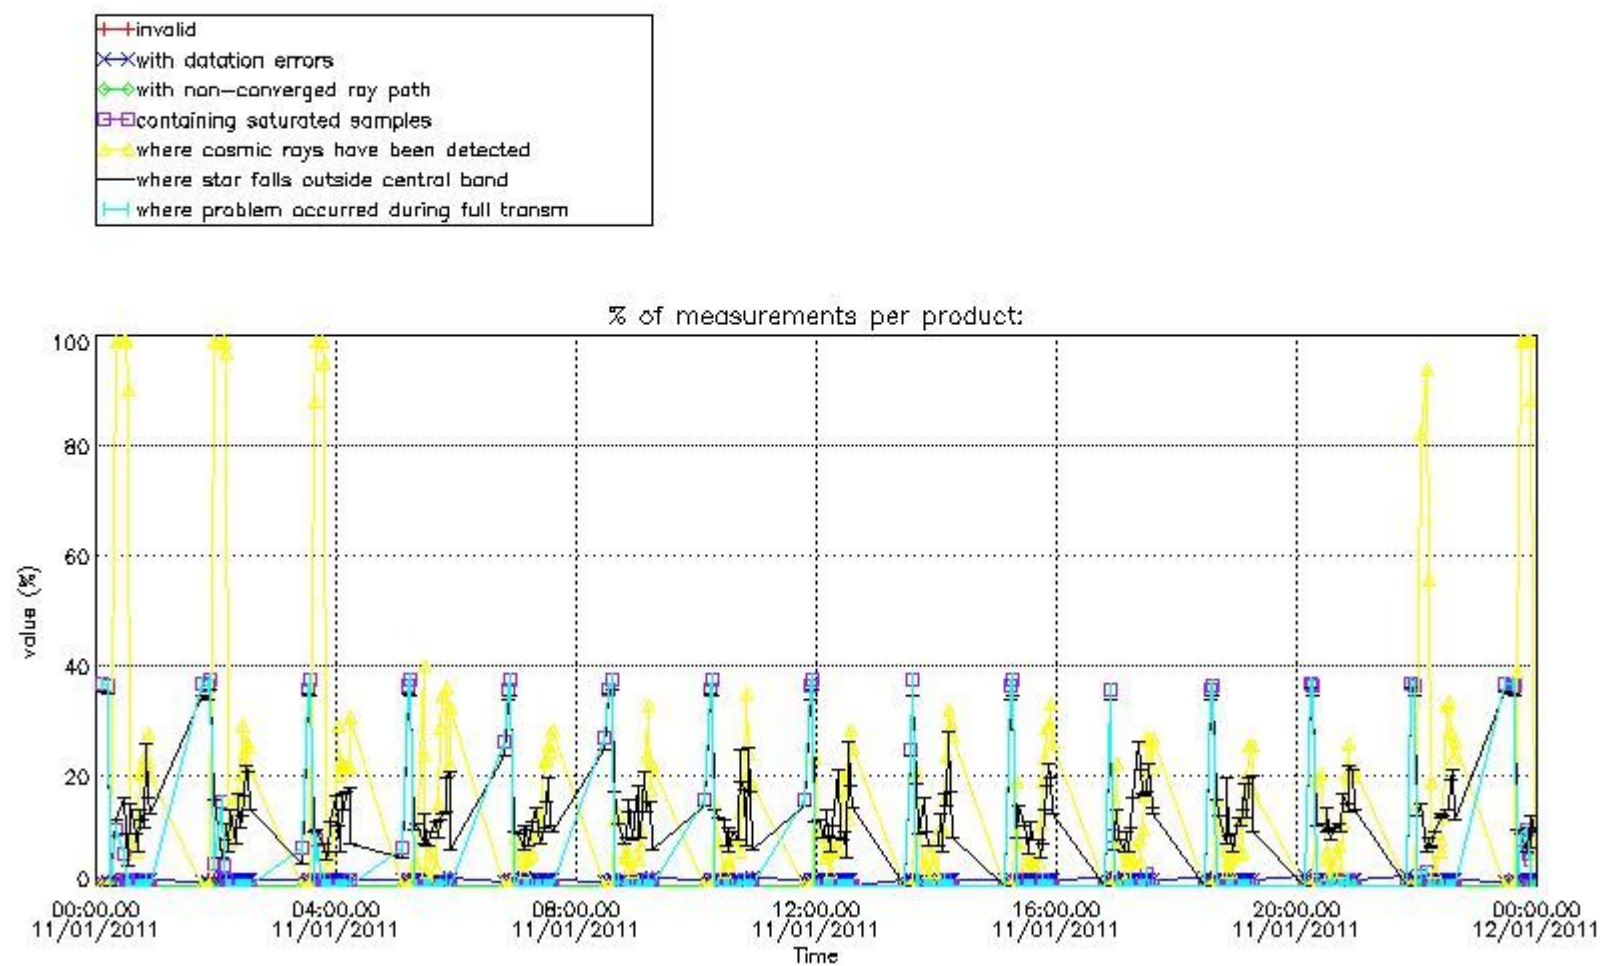

4.1.2 Plot level 1 quality information per product (time dependant): ENVISAT DESCENDING passes