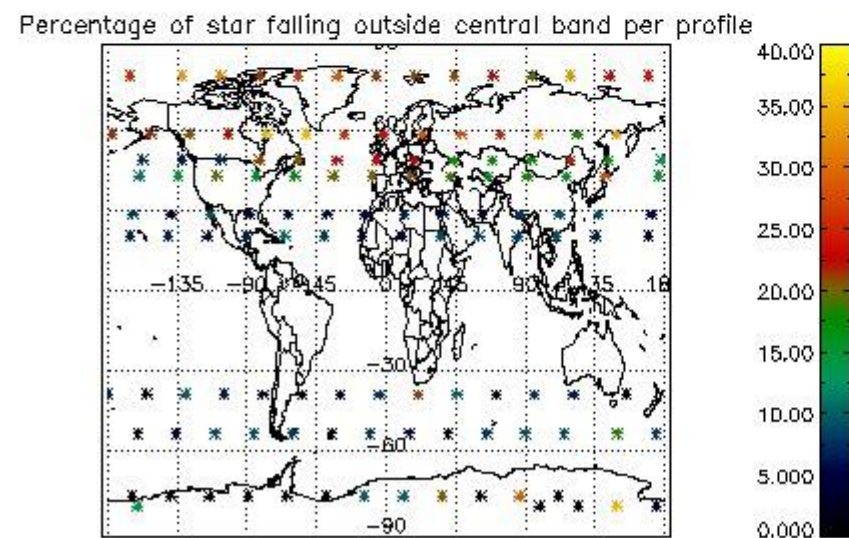

5. Trace gas profiles

5.1 Ozone statistics based on quality of products

The final quality of the products can be "measured" using the STD (Standard Deviation) attached to every point profile. This information is written to the parameter GOM_NL__2P/NL_LOCAL_SPECIES_DENSITY/o3_std of the level 2 products. The table below shows the statistics for given STD ranges.

The statistics are given with respect to the overall valid production:

- Products without fatal errors: GOM_NL__2P/MPH/PRODUCT_ERR=0
- Valid point profile: GOM_NL__2P/NL_LOCAL_SPECIES_DENSITY/pcd(0)=0

The 'Criteria' is applied to valid points of dark limb products:

- Products in dark limb illumination condition: GOM_NL__2P/NL_SUMMARY_QUALITY/obs_ill_cond=0
- Products without fatal errors: GOM_NL__2P/MPH/PRODUCT_ERR=0
- Valid point profile: GOM_NL__2P/NL_LOCAL_SPECIES_DENSITY/pcd(0)=0

So, the table below shows the percentage of dark limb and valid observations for each criteria with respect to the overall valid daily observations.

Criteria	% of total production
All STD	36
STD < 20	20