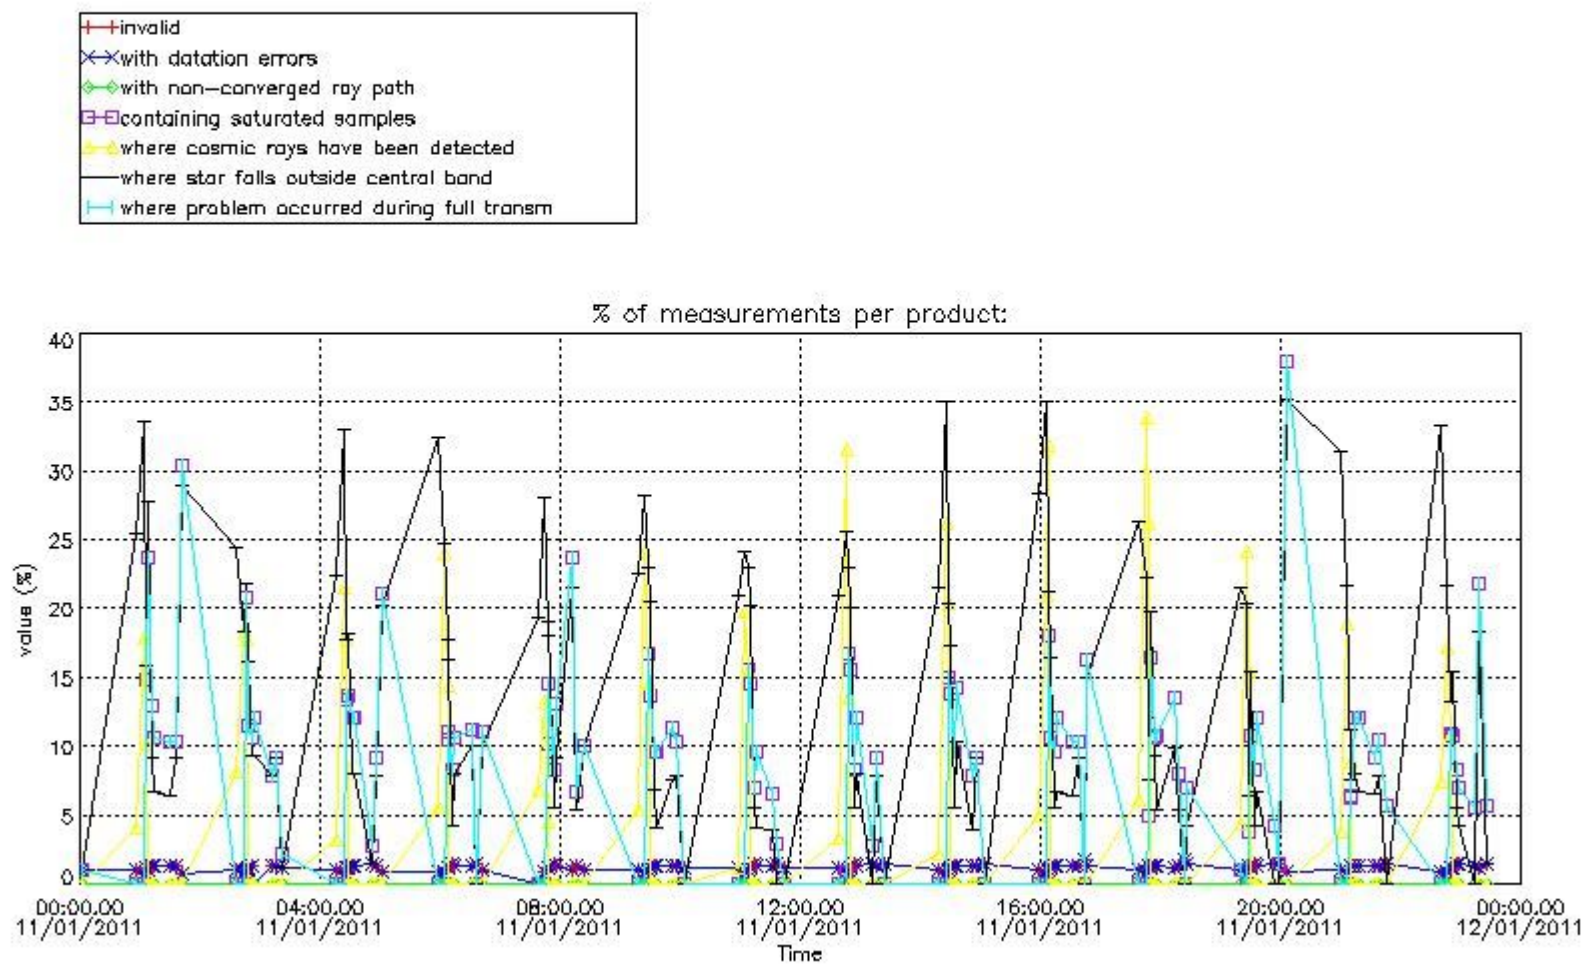

4.2 Plot quality information per product coming from level 1b processing (world map)

4.2.1 Plot level 1 quality information per product (world map): ENVISAT ASCENDING passes