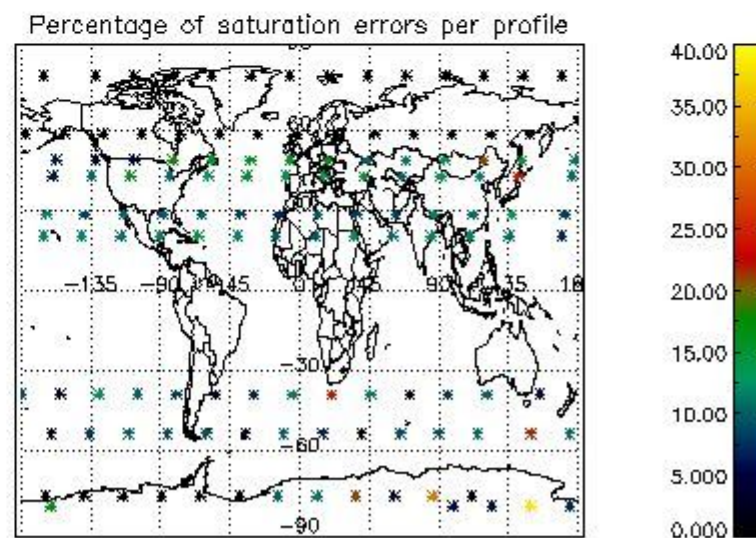

5. Trace gas profiles

5.1 Ozone statistics based on quality of products

The final quality of the products can be "measured" using the STD (Standard Deviation) attached to every point profile. This information is written to the parameter GOM_NL__2P/NL_LOCAL_SPECIES_DENSITY/o3_std of the level 2 products. The table below shows the statistics for given STD ranges.

The statistics are given with respect to the overall valid production:

- Products without fatal errors: GOM_NL__2P/MPH/PRODUCT_ERR=0
- Valid point profile: GOM_NL__2P/NL_LOCAL_SPECIES_DENSITY/pcd(0)=0

The 'Criteria' is applied to valid points of dark limb products:

- Products in dark limb illumination condition: GOM_NL__2P/NL_SUMMARY_QUALITY/obs_ill_cond=0
- Products without fatal errors: GOM_NL__2P/MPH/PRODUCT_ERR=0
- Valid point profile: GOM_NL__2P/NL_LOCAL_SPECIES_DENSITY/pcd(0)=0

So, the table below shows the percentage of dark limb and valid observations for each criteria with respect to the overall valid daily observations.

Criteria	% of total production
All STD	36
STD < 20	20