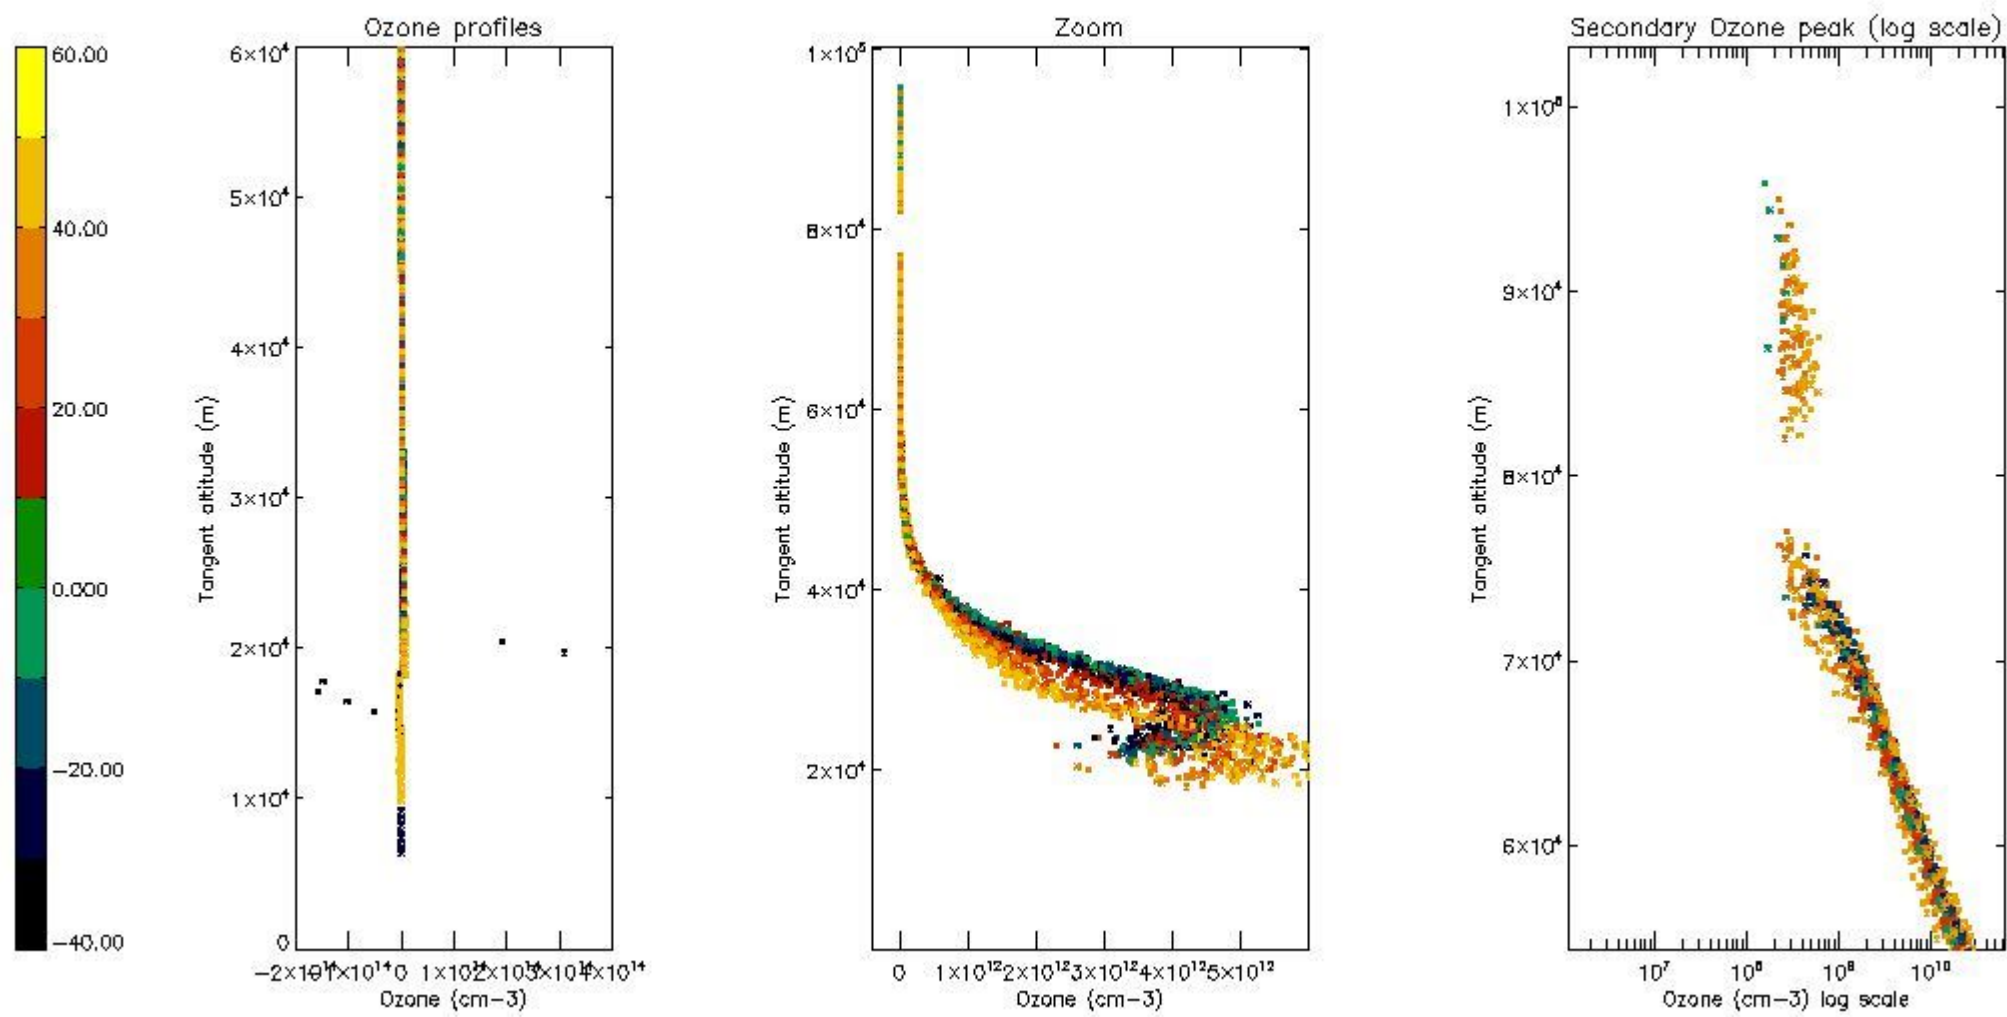

5.5 Plot ozone profiles where $STD < 5\%$ (dark without errors)

The colorbar represents the latitude.