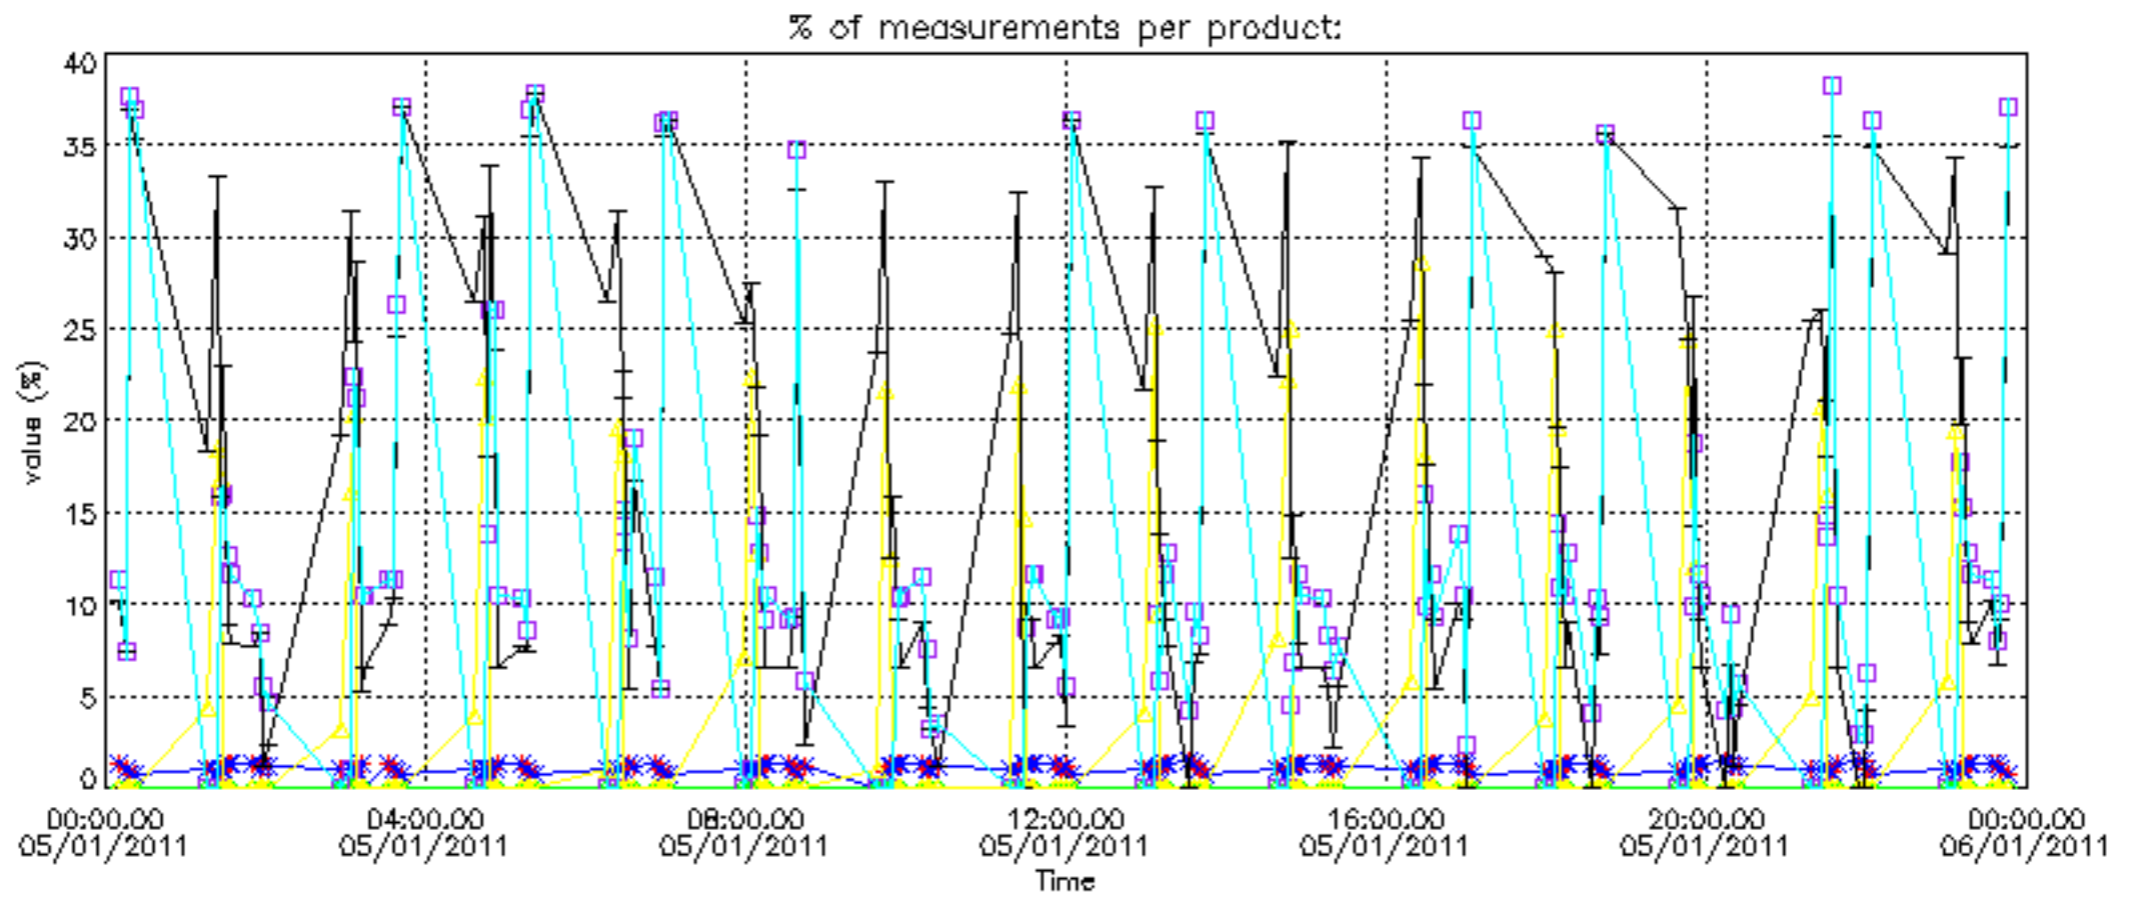

Percentage of cosmic ray hits per profile

Percentage of datation errors per profile