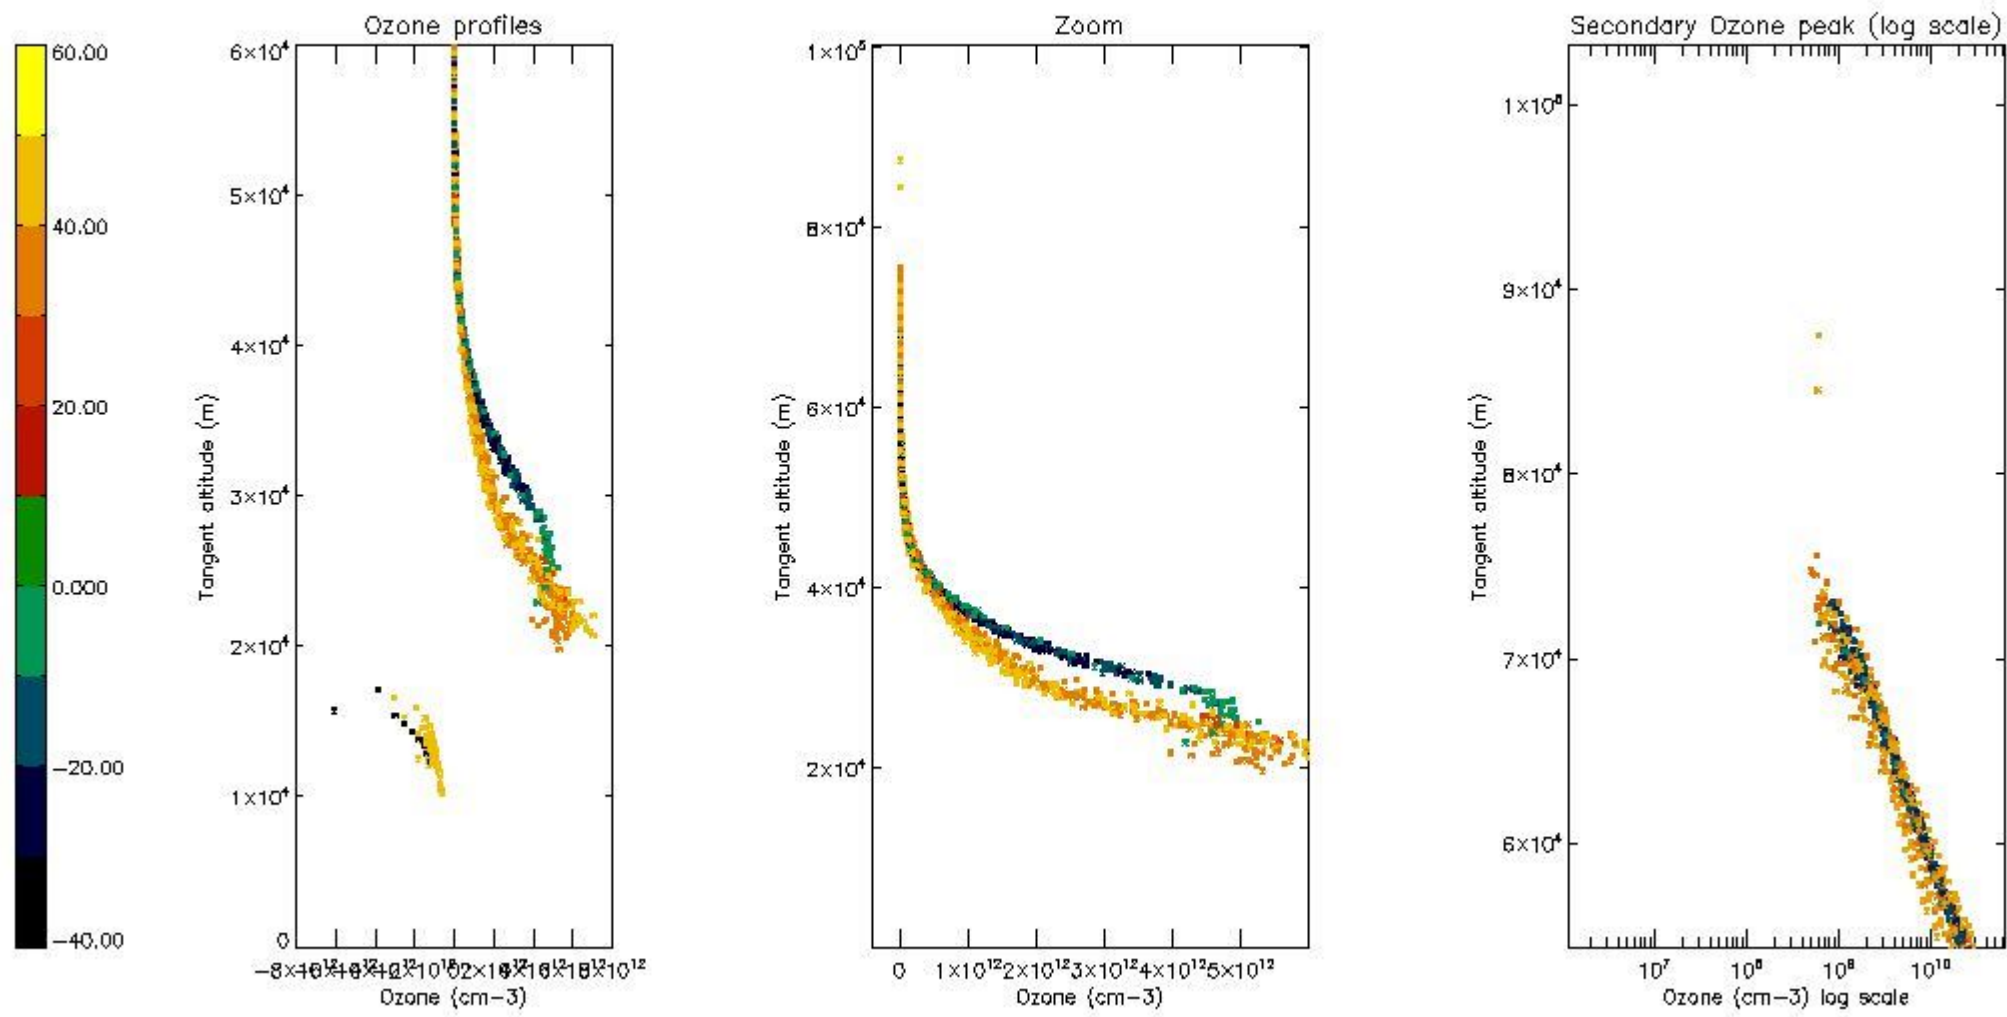

*5.4 Plot ozone profiles where STD < 10% (dark without errors)*

The colorbar represents the latitude.

*5.5 Plot ozone profiles where  $STD < 5\%$  (dark without errors)*

The colorbar represents the latitude.