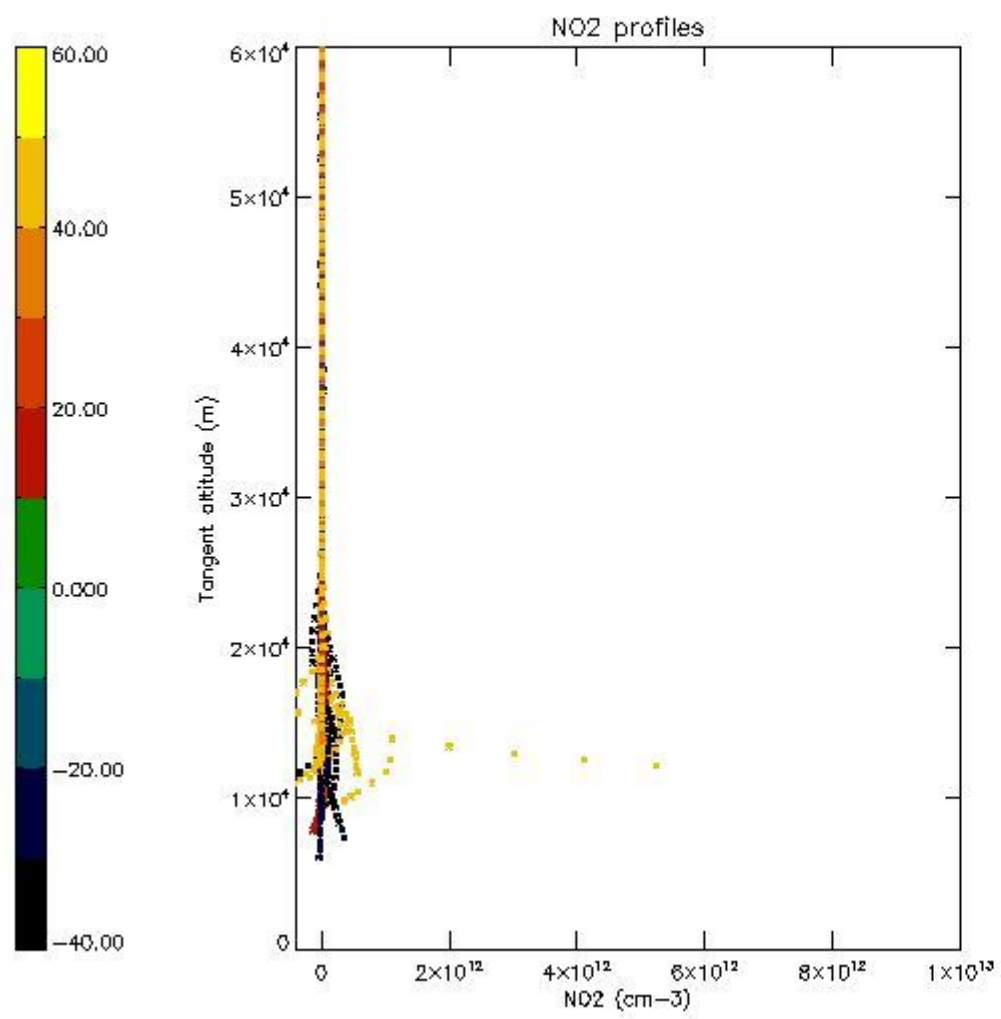

*5.4 Plot ozone profiles where STD < 10% (dark without errors)*

The colorbar represents the latitude.

*5.5 Plot ozone profiles where  $STD < 5\%$  (dark without errors)*

The colorbar represents the latitude.

*5.6 Plot NO<sub>2</sub> profiles for all STD (dark without errors)*

The colorbar represents the latitude.

*5.7 Plot NO3 profiles for all STD (dark without errors)*

The colorbar represents the latitude.

*5.8 Plot H2O profiles for all STD (only for occultations of stars 1,2,3,4,13,14,16,26,63 dark without errors)*