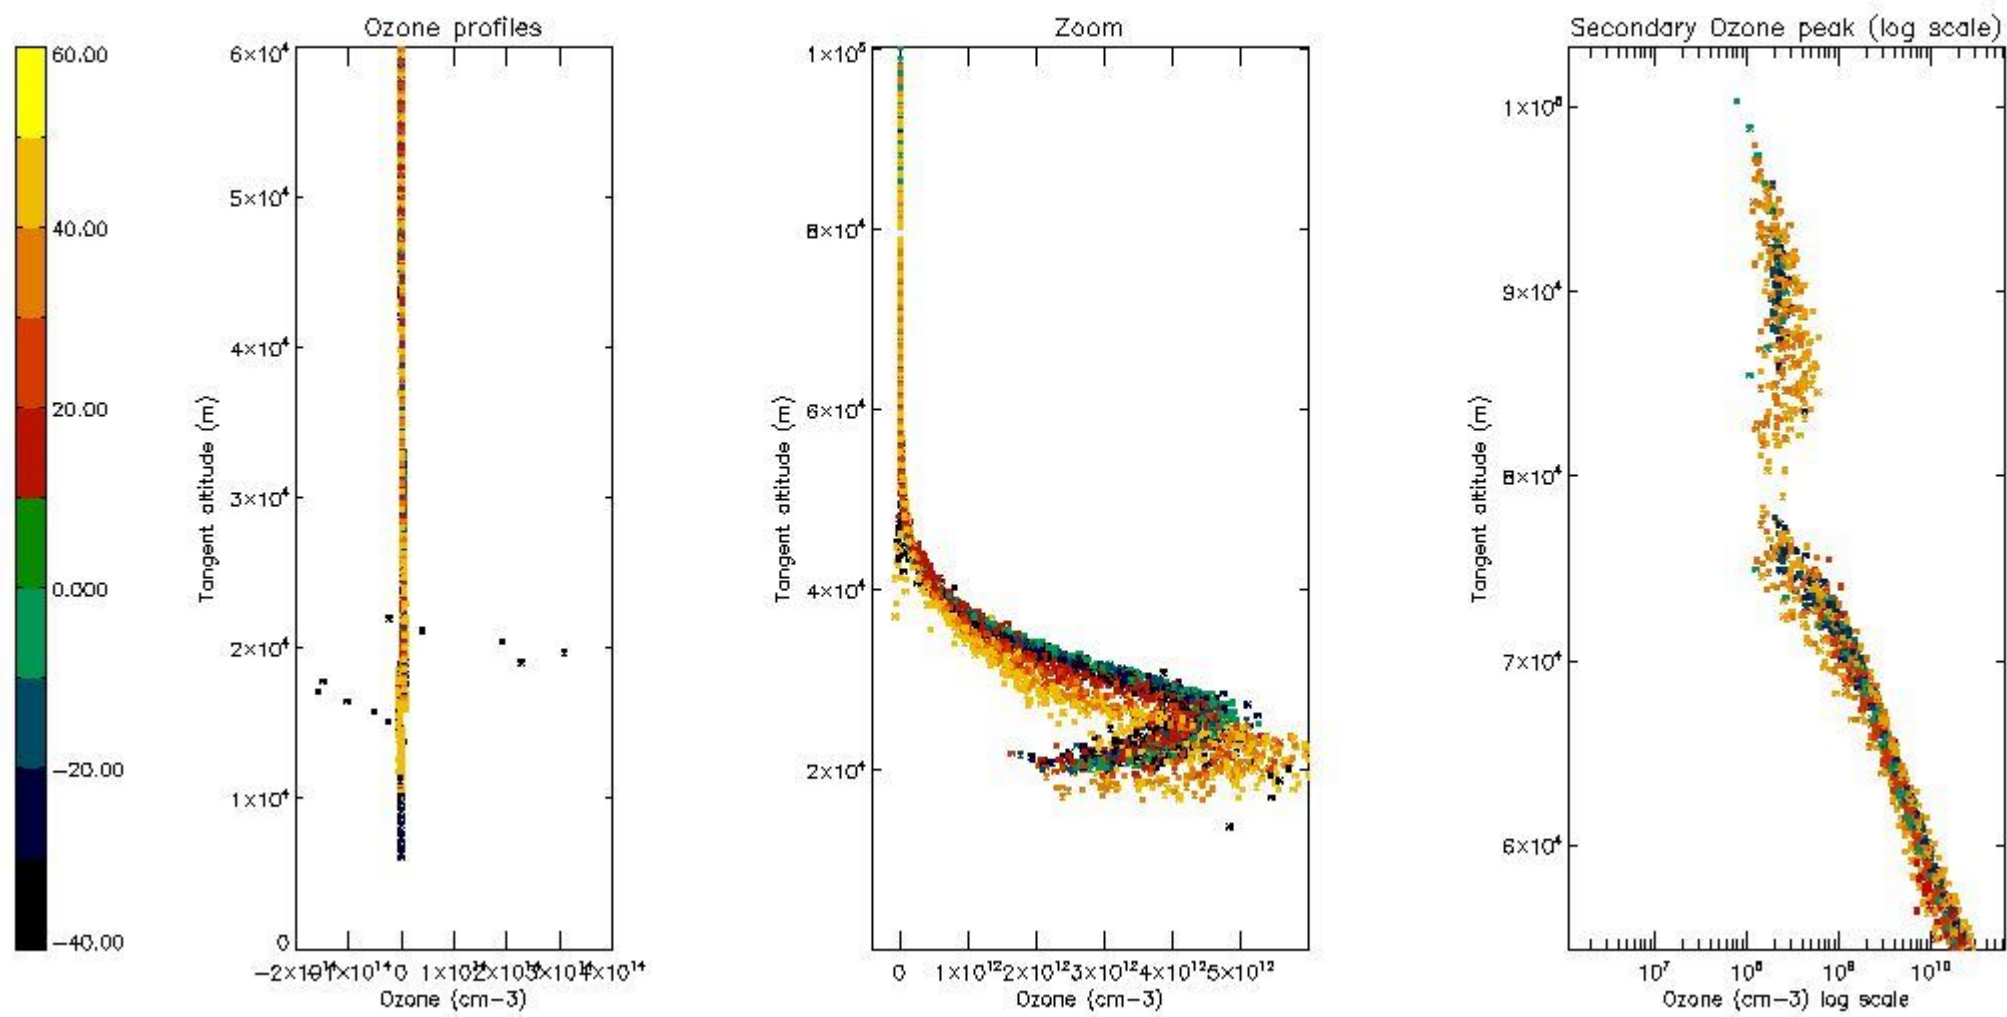

STD < 10	13
STD < 5	8

5.2 Plot ozone profiles for all STD (dark without errors)

The colorbar represents the latitude.

5.3 Plot ozone profiles where STD < 20% (dark without errors)

The colorbar represents the latitude.