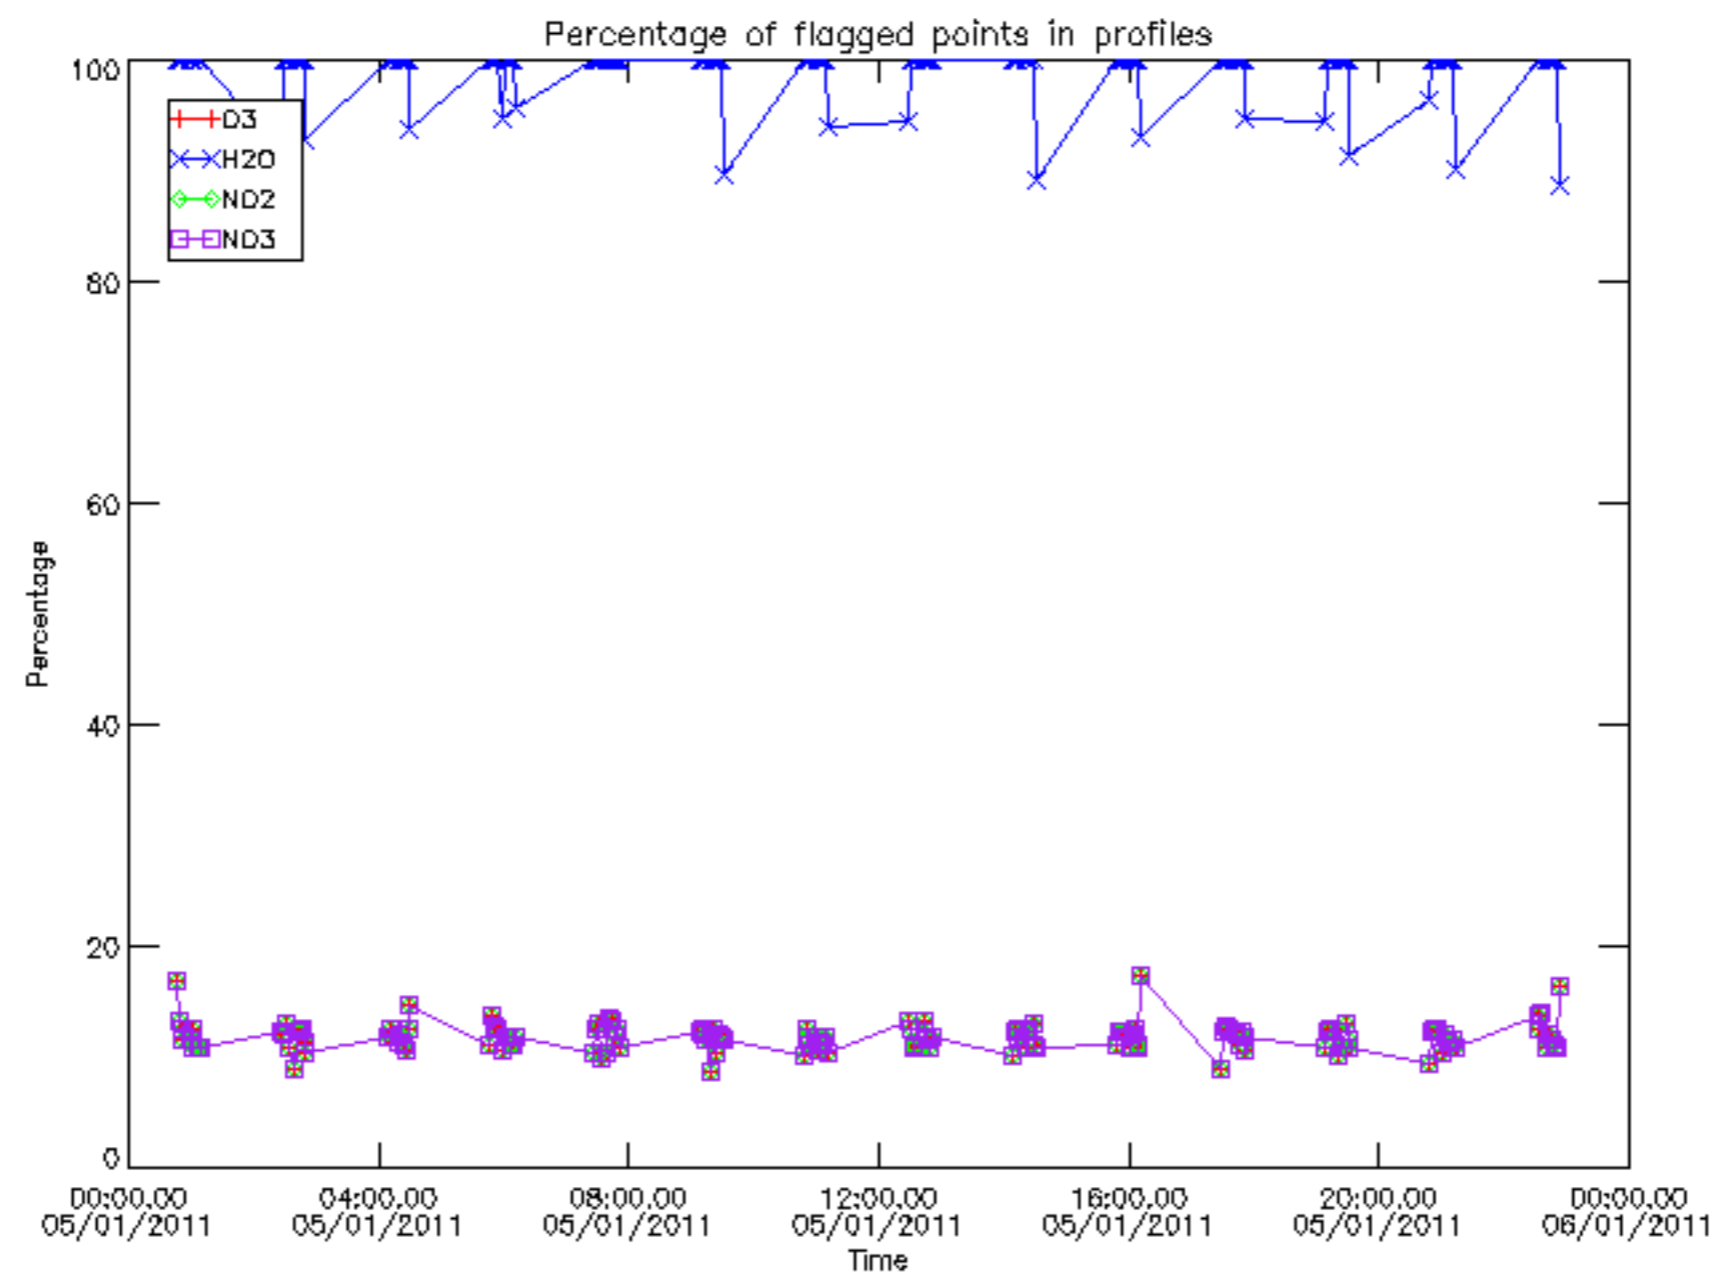

Percentage of flagged data per D3 profile

Percentage of flagged data per H2O profile