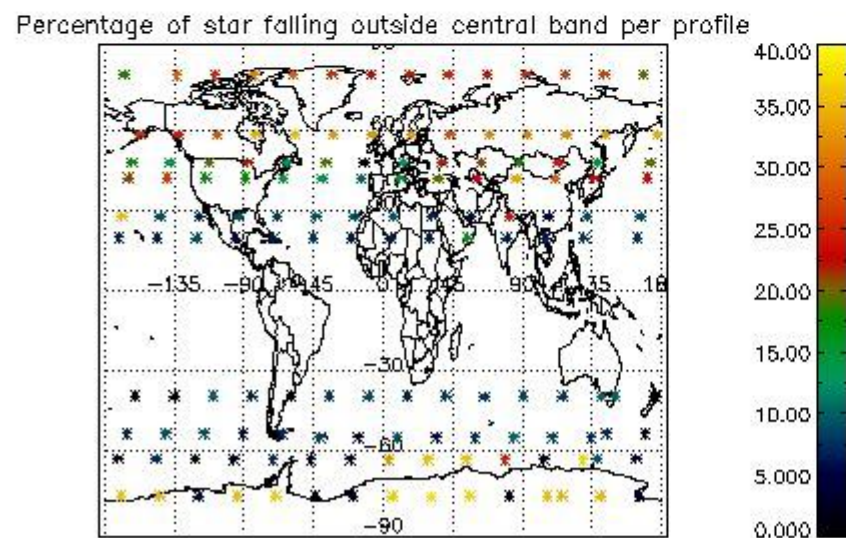

5. Trace gas profiles

5.1 Ozone statistics based on quality of products

The final quality of the products can be "measured" using the STD (Standard Deviation) attached to every point profile. This information is written to the parameter GOM_NL__2P/NL_LOCAL_SPECIES_DENSITY/o3_std of the level 2 products. The table below shows the statistics for given STD ranges.

The statistics are given with respect to the overall valid production:

- Products without fatal errors: GOM_NL__2P/MPH/PRODUCT_ERR=0
- Valid point profile: GOM_NL__2P/NL_LOCAL_SPECIES_DENSITY/pcd(0)=0

The 'Criteria' is applied to valid points of dark limb products:

- Products in dark limb illumination condition: GOM_NL__2P/NL_SUMMARY_QUALITY/obs_ill_cond=0
- Products without fatal errors: GOM_NL__2P/MPH/PRODUCT_ERR=0
- Valid point profile: GOM_NL__2P/NL_LOCAL_SPECIES_DENSITY/pcd(0)=0

So, the table below shows the percentage of dark limb and valid observations for each criteria with respect to the overall valid daily observations.

Criteria	% of total production
All STD	37
STD < 20	17