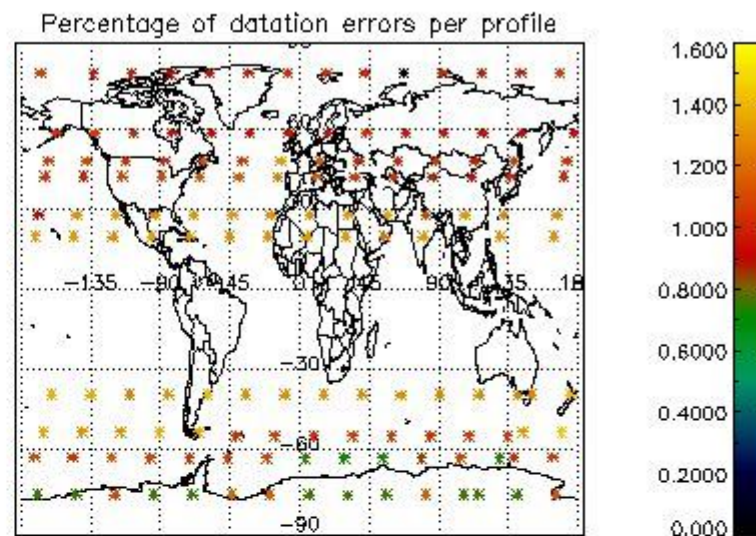

5. Trace gas profiles

5.1 Ozone statistics based on quality of products

The final quality of the products can be "measured" using the STD (Standard Deviation) attached to every point profile. This information is written to the parameter GOM_NL__2P/NL_LOCAL_SPECIES_DENSITY/o3_std of the level 2 products. The table below shows the statistics for given STD ranges.

The statistics are given with respect to the overall valid production:

- Products without fatal errors: GOM_NL__2P/MPH/PRODUCT_ERR=0
- Valid point profile: GOM_NL__2P/NL_LOCAL_SPECIES_DENSITY/pcd(0)=0

The 'Criteria' is applied to valid points of dark limb products:

- Products in dark limb illumination condition: GOM_NL__2P/NL_SUMMARY_QUALITY/obs_ill_cond=0
- Products without fatal errors: GOM_NL__2P/MPH/PRODUCT_ERR=0
- Valid point profile: GOM_NL__2P/NL_LOCAL_SPECIES_DENSITY/pcd(0)=0

So, the table below shows the percentage of dark limb and valid observations for each criteria with respect to the overall valid daily observations.

Criteria	% of total production
All STD	37
STD < 20	17