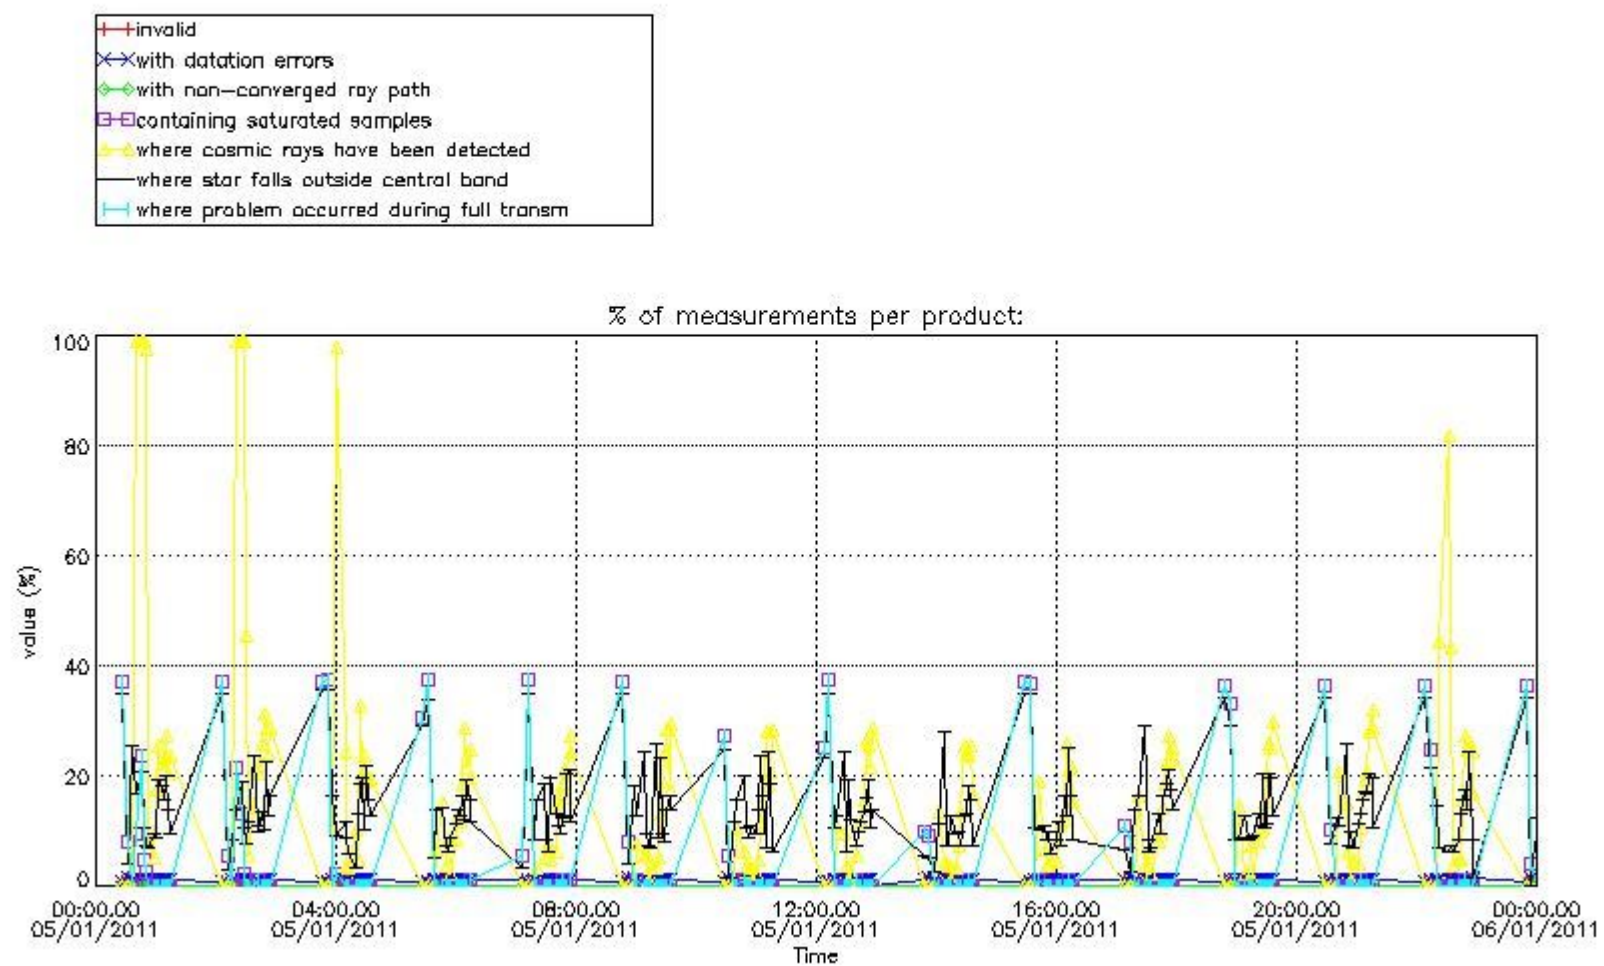

4.1.2 Plot level 1 quality information per product (time dependant): ENVISAT DESCENDING passes