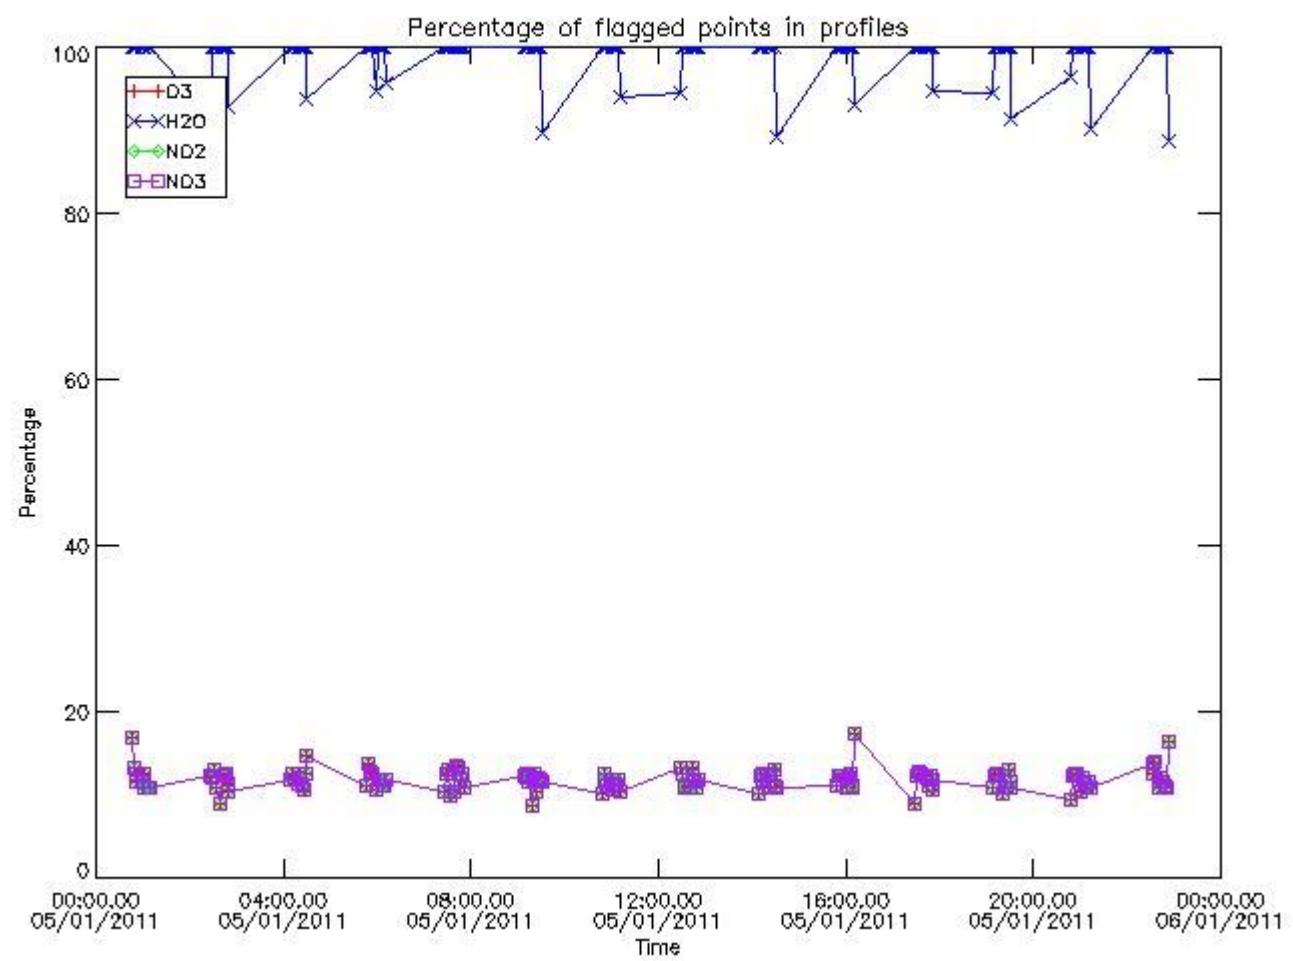

3. Quality information per product

In this section it is plotted some information contained in the Quality Summary data set of the level 2 products. Only products in dark limb conditions and without errors (error flag in the MPH set to "0") are used.

3.1 Plot quality information per product (time dependant)

3.2 Plot quality information per product (world map)