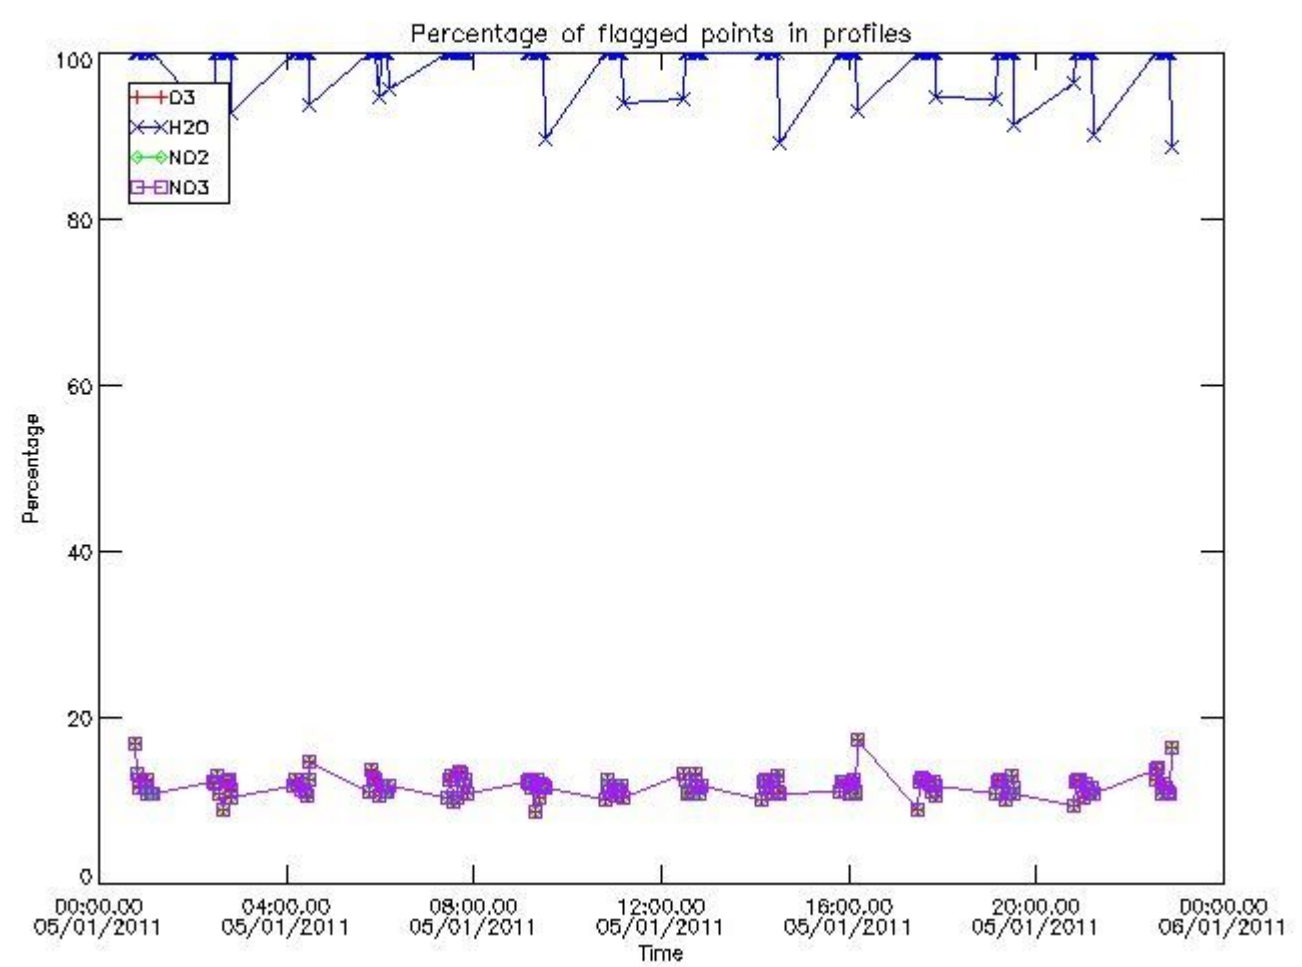

3. Quality information per product

In this section it is plotted some information contained in the Quality Summary data set of the level 2 products. Only products in dark limb conditions and without errors (error flag in the MPH set to "0") are used.

3.1 Plot quality information per product (time dependant)

Percentage of flagged data per O3 profile

Percentage of flagged data per H2O profile