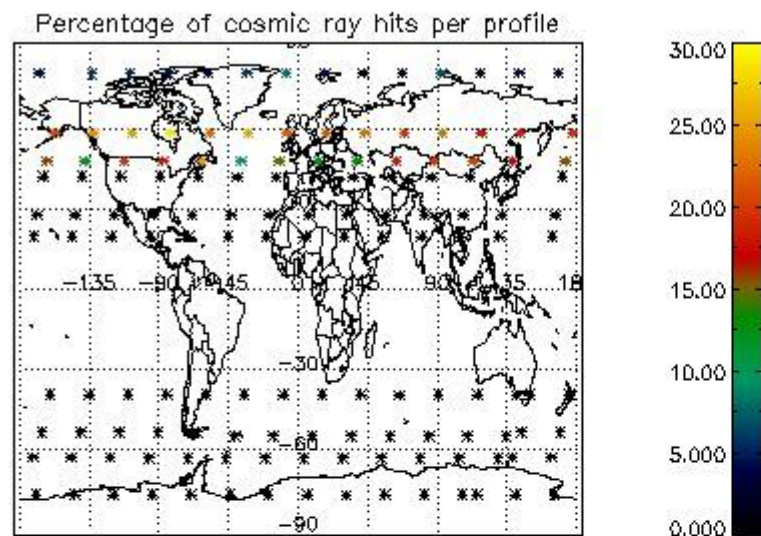

4.2.2 Plot level 1 quality information per product (world map): ENVISAT DESCENDING passes

5. Trace gas profiles

5.1 Ozone statistics based on quality of products

The final quality of the products can be "measured" using the STD (Standard Deviation) attached to every point profile. This information is written to the parameter GOM_NL__2P/NL_LOCAL_SPECIES_DENSITY/o3_std of the level 2 products. The table below shows the statistics for given STD ranges.

The statistics are given with respect to the overall valid production:

- Products without fatal errors: GOM_NL__2P/MPH/PRODUCT_ERR=0
- Valid point profile: GOM_NL__2P/NL_LOCAL_SPECIES_DENSITY/pcd(0)=0

The 'Criteria' is applied to valid points of dark limb products:

- Products in dark limb illumination condition: GOM_NL__2P/NL_SUMMARY_QUALITY/obs_ill_cond=0
- Products without fatal errors: GOM_NL__2P/MPH/PRODUCT_ERR=0
- Valid point profile: GOM_NL__2P/NL_LOCAL_SPECIES_DENSITY/pcd(0)=0

So, the table below shows the percentage of dark limb and valid observations for each criteria with respect to the overall valid daily observations.

Criteria	% of total production
All STD	37
STD < 20	17