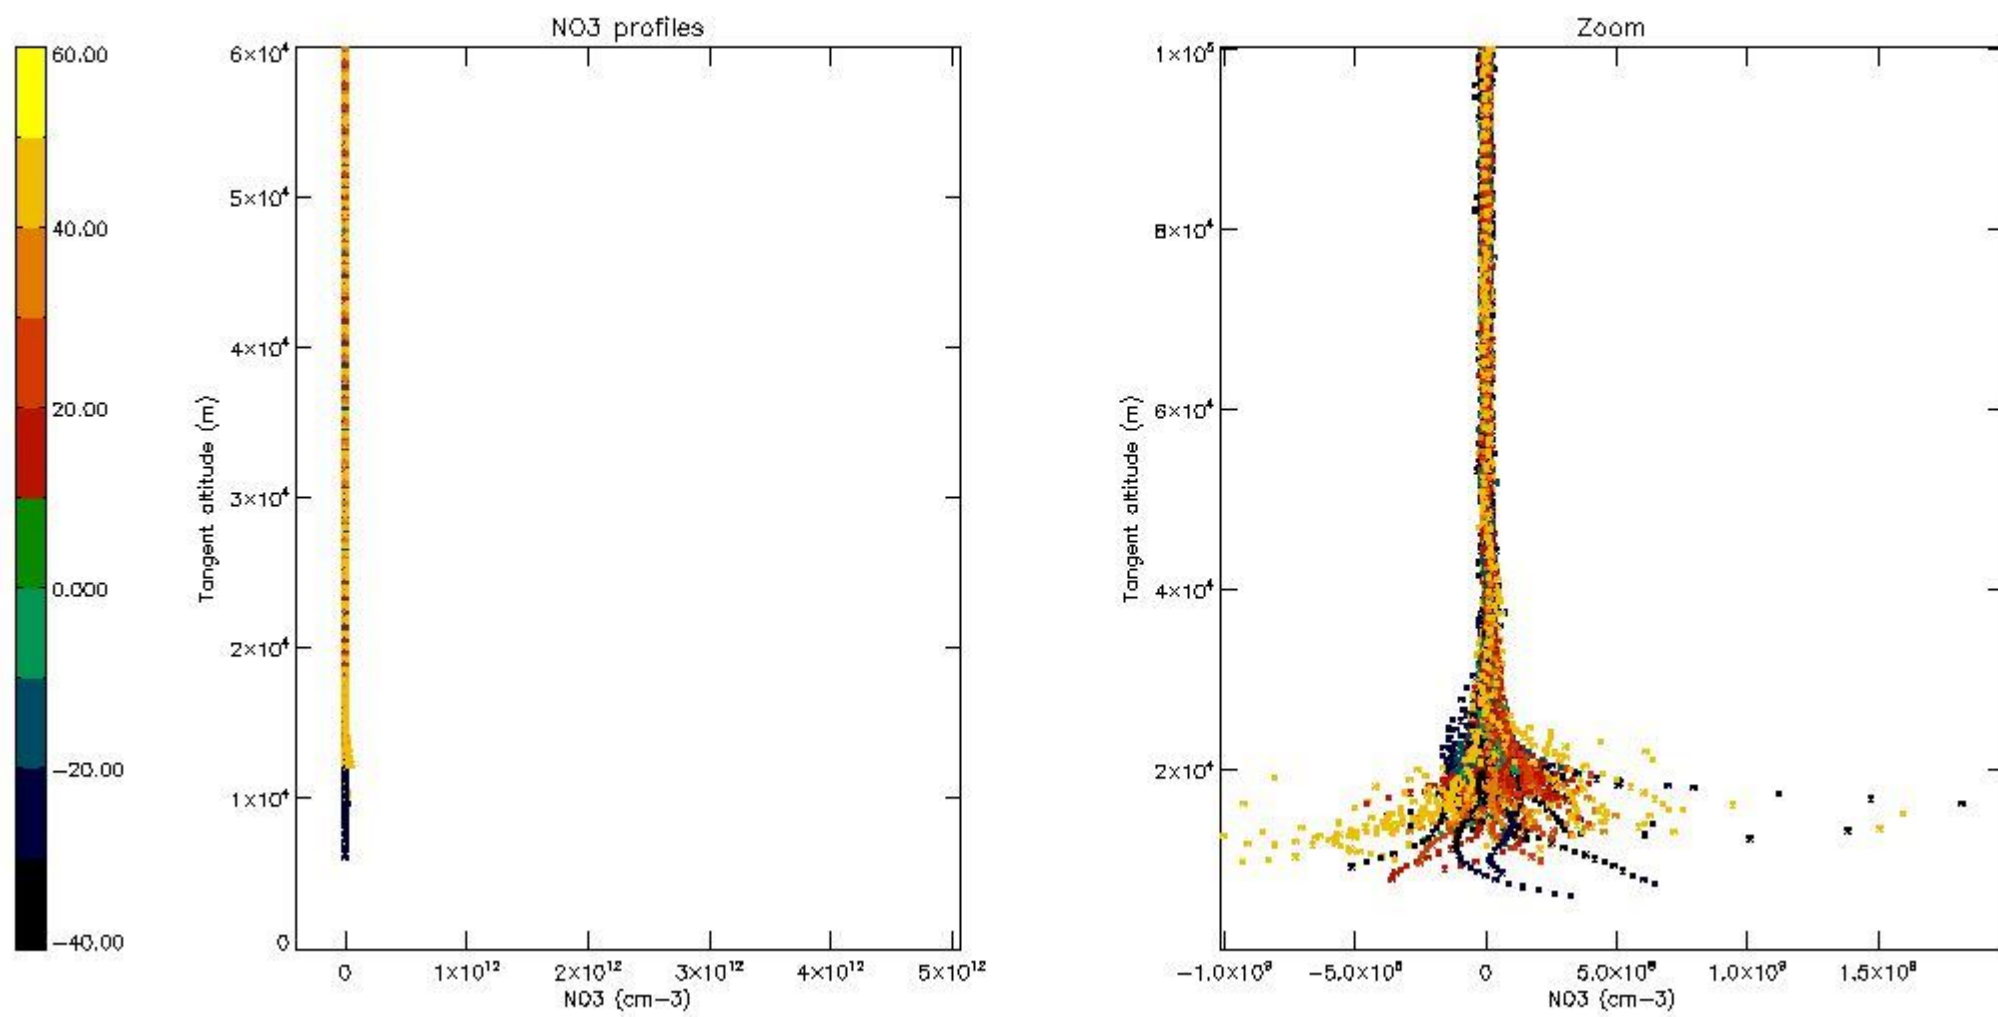

5.8 Plot H₂O profiles for all STD (only for occultations of stars 1,2,3,4,13,14,16,26,63 dark without errors)

The colorbar represents the latitude.