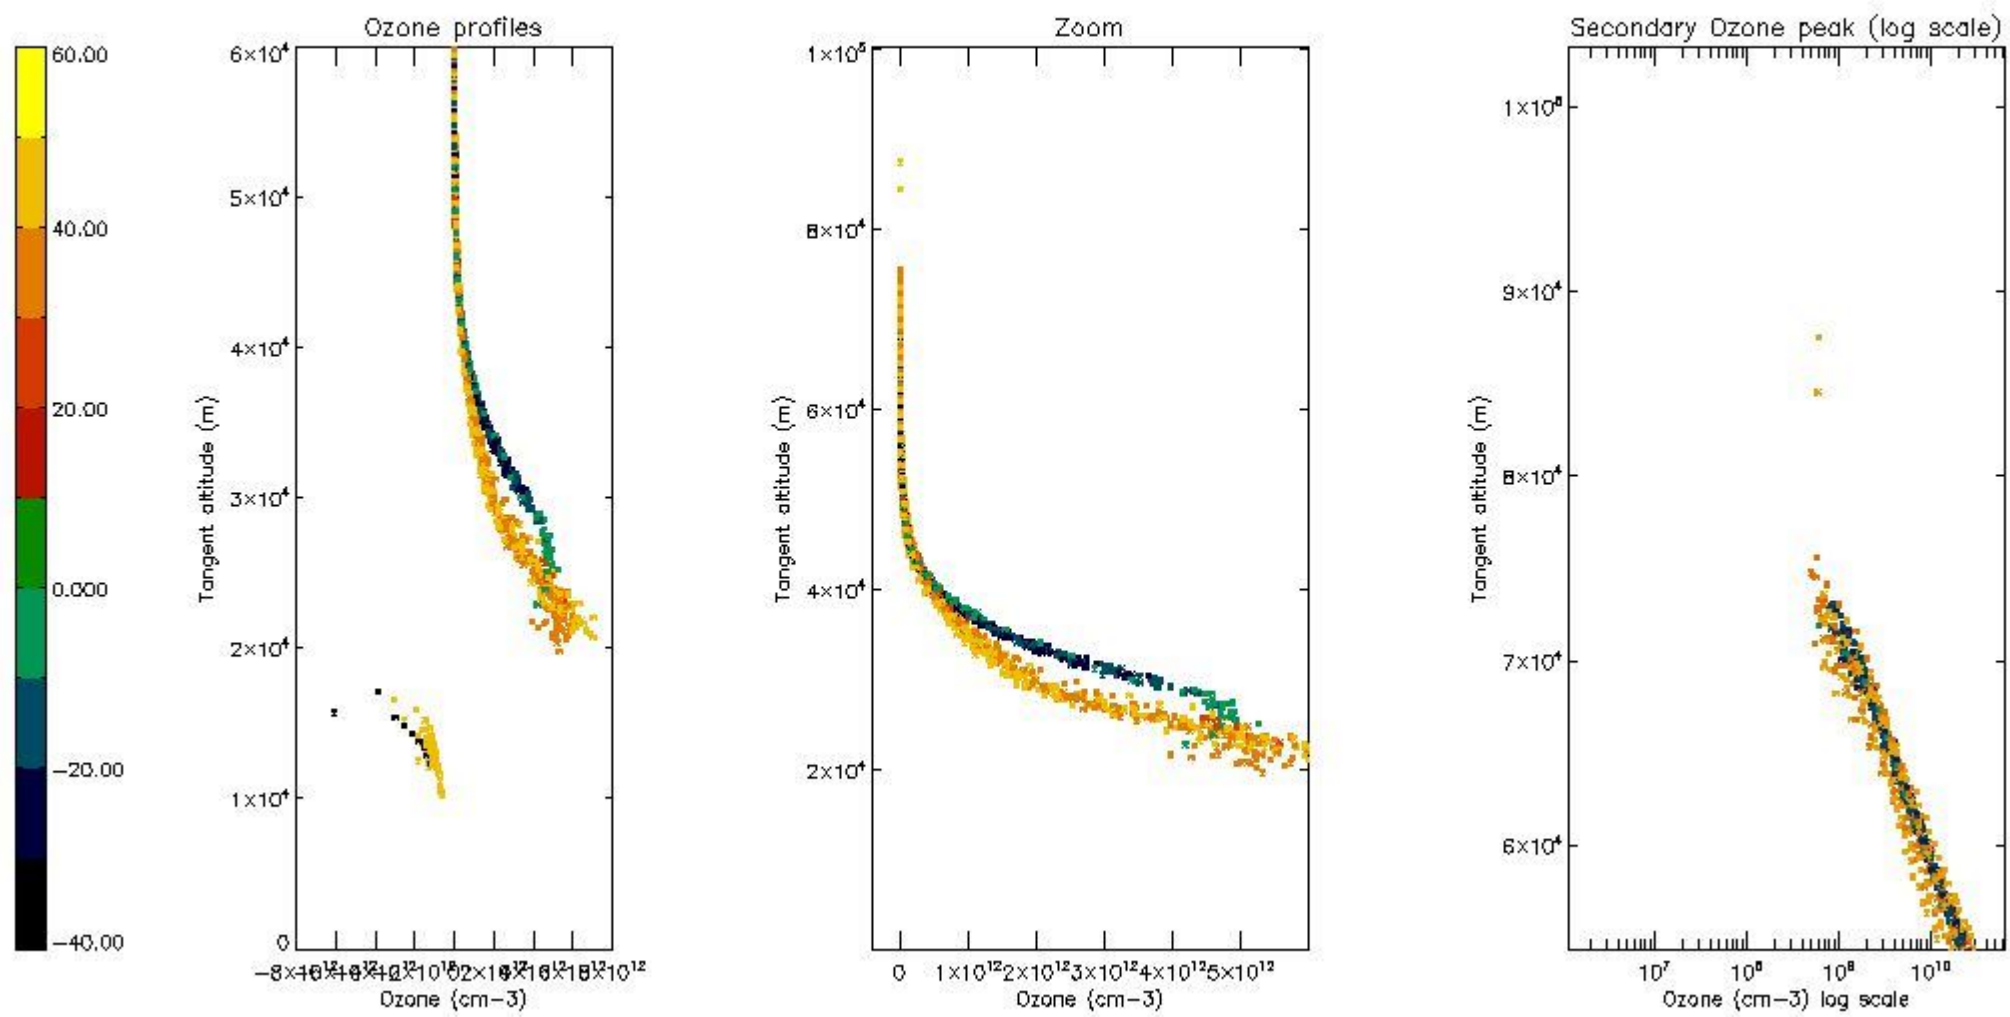

5.6 Plot NO₂ profiles for all STD (dark without errors)

The colorbar represents the latitude.