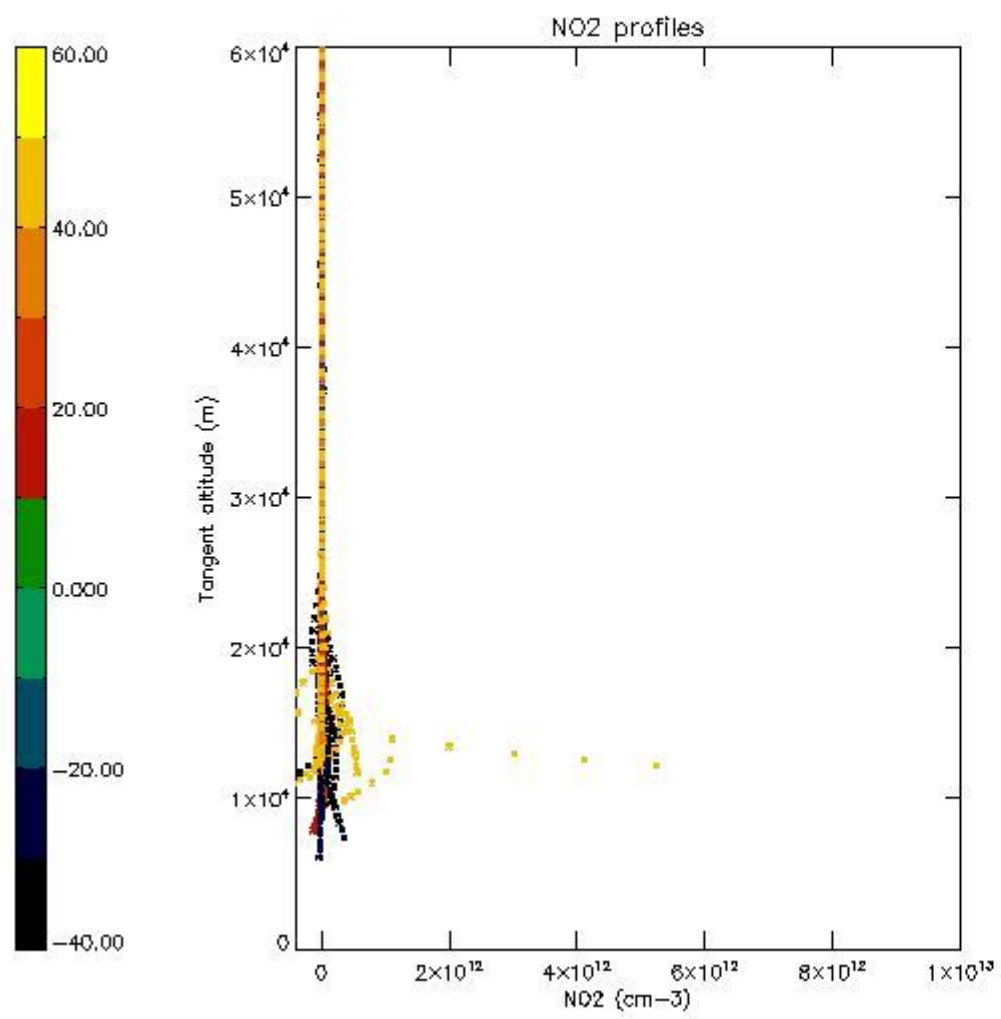

5.7 Plot NO3 profiles for all STD (dark without errors)

The colorbar represents the latitude.