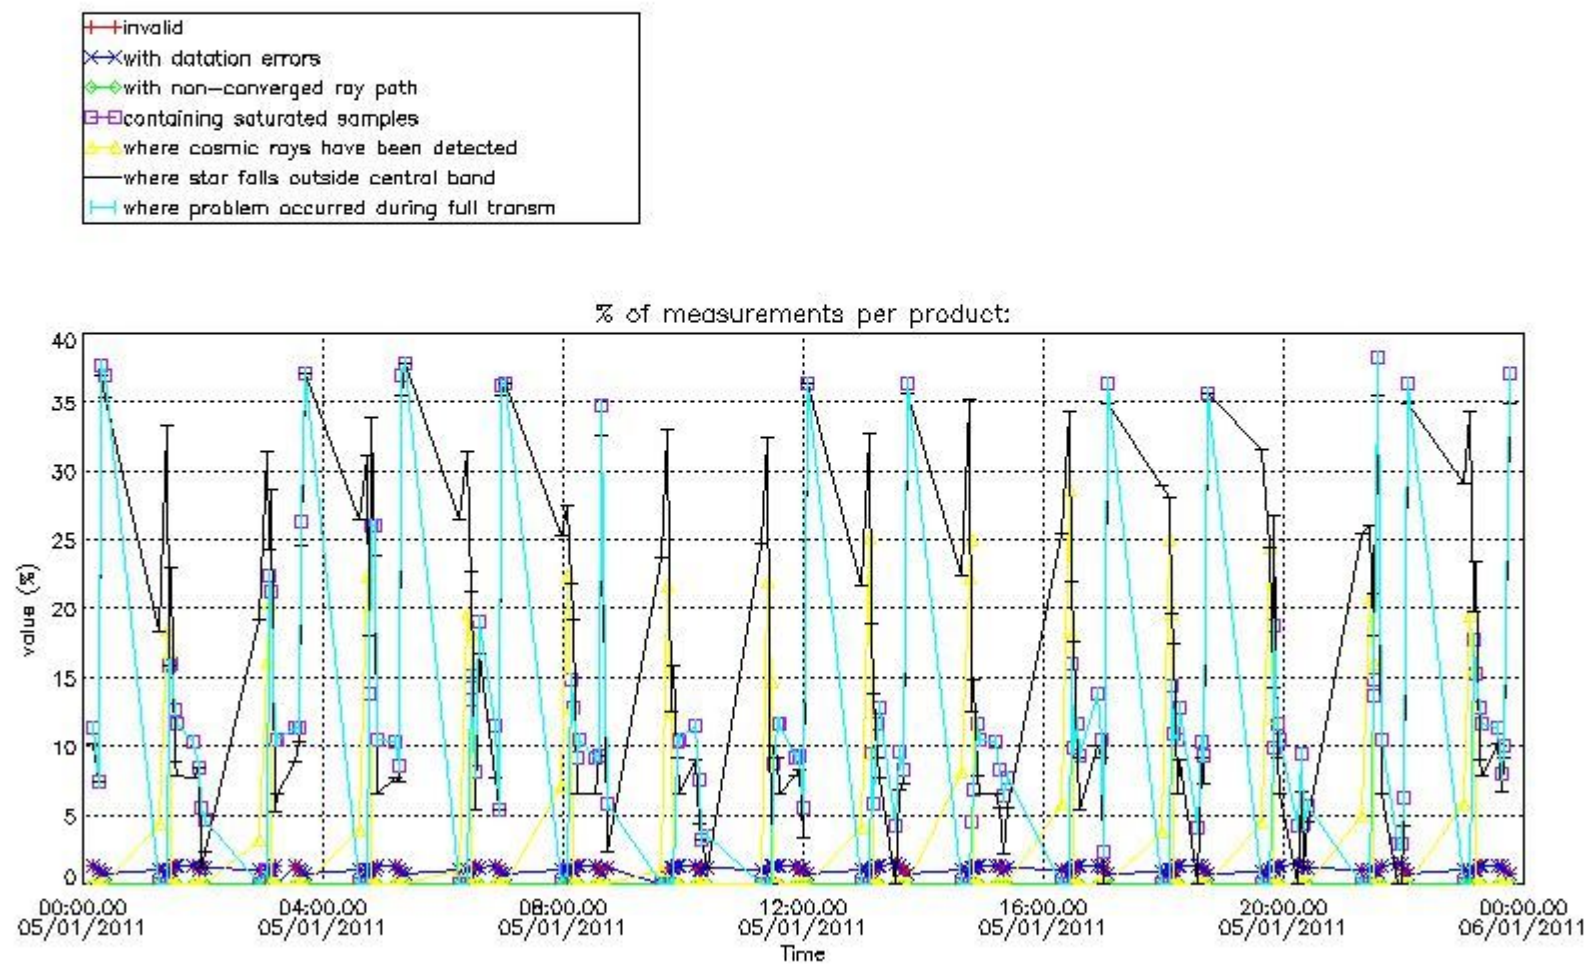

4.2 Plot quality information per product coming from level 1b processing (world map)

4.2.1 Plot level 1 quality information per product (world map): ENVISAT ASCENDING passes