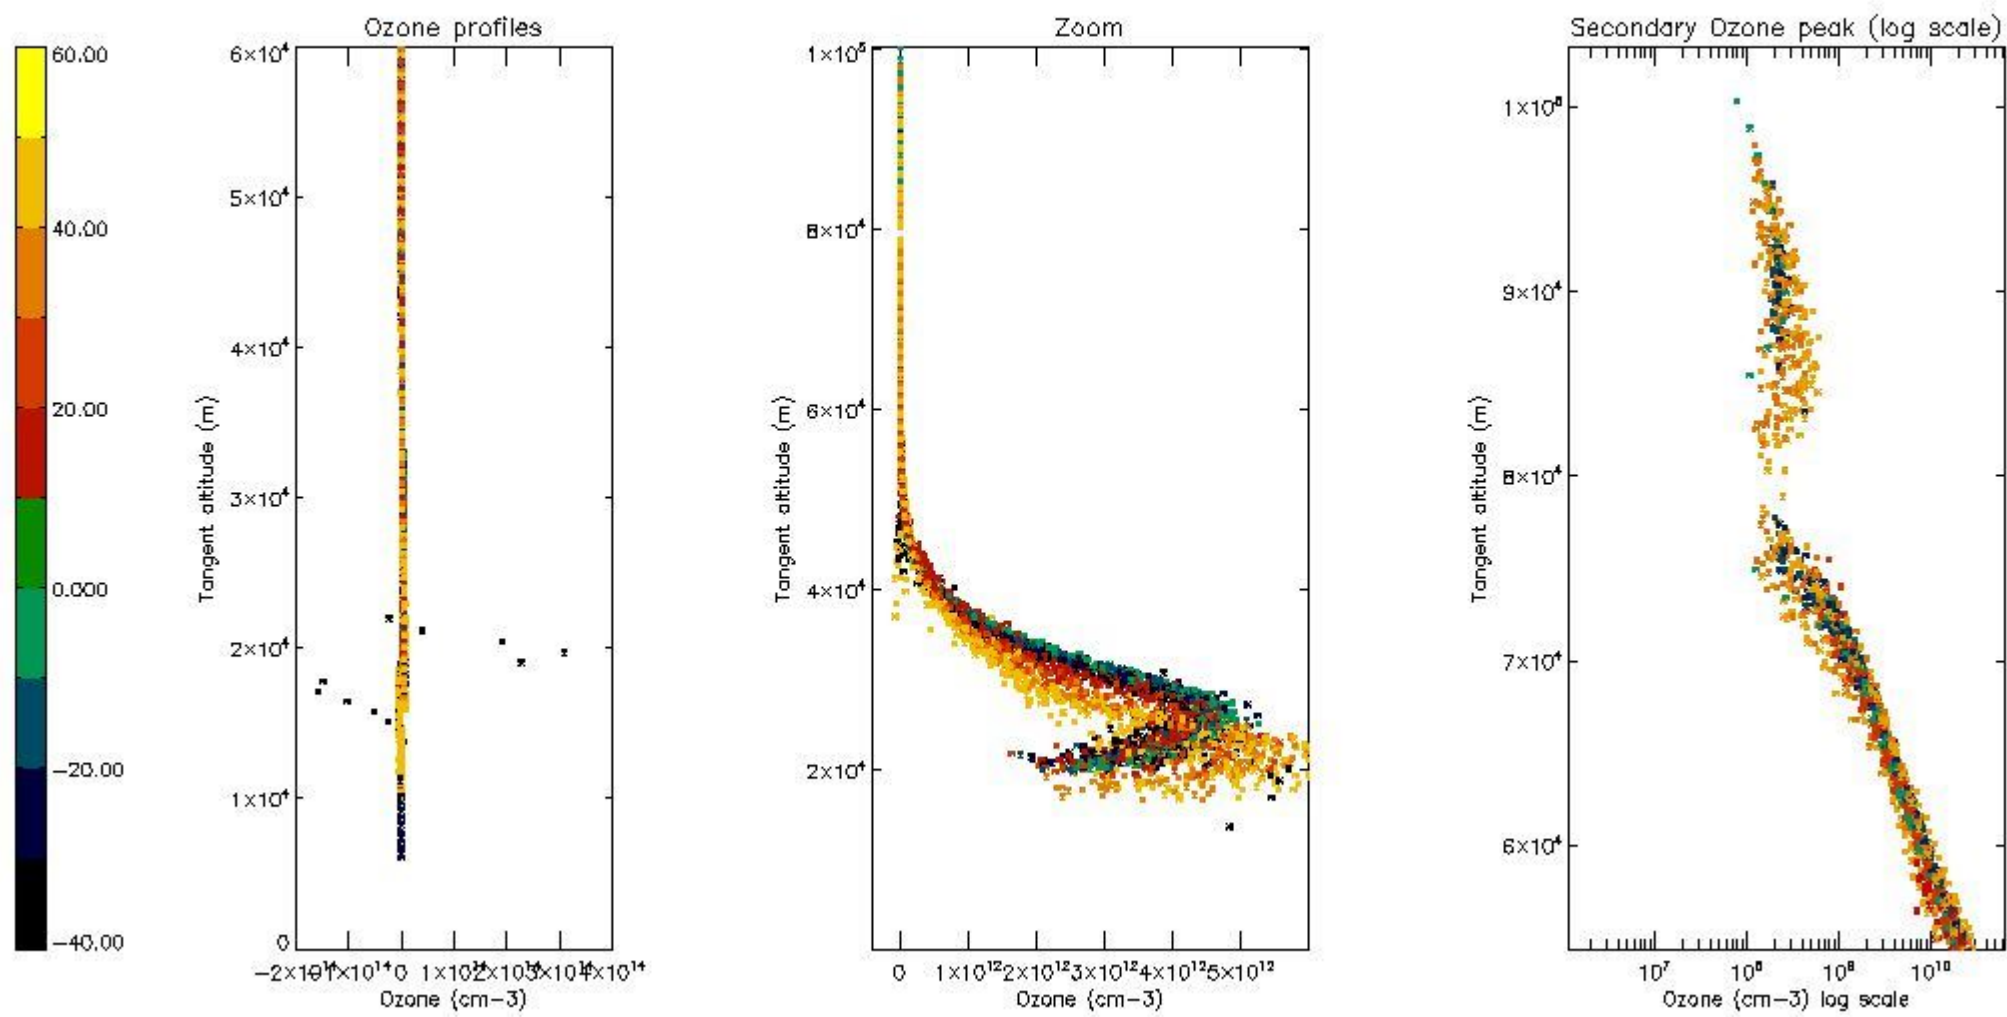

STD < 10	13
STD < 5	8

5.2 Plot ozone profiles for all STD (dark without errors)

The colorbar represents the latitude.

5.3 Plot ozone profiles where STD < 20% (dark without errors)

The colorbar represents the latitude.

*5.4 Plot ozone profiles where STD < 10% (dark without errors)*

The colorbar represents the latitude.

*5.5 Plot ozone profiles where  $STD < 5\%$  (dark without errors)*

The colorbar represents the latitude.