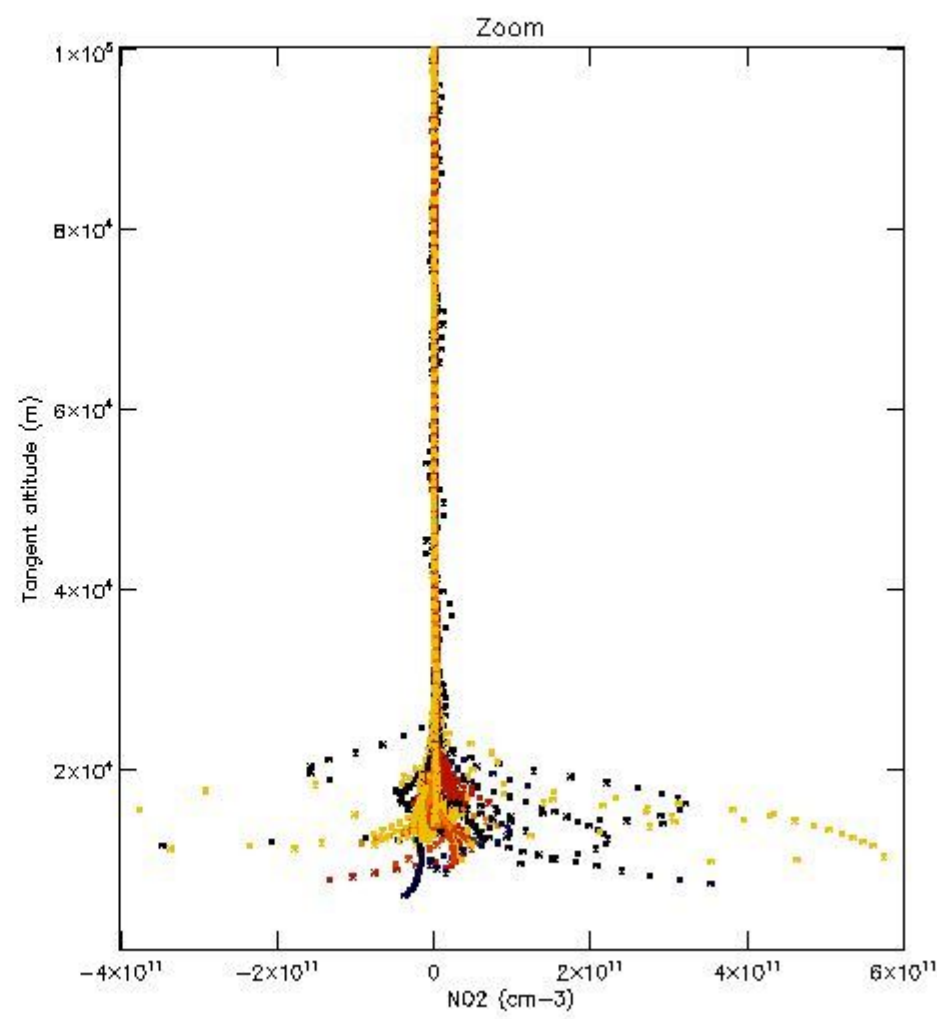

5.7 Plot NO3 profiles for all STD (dark without errors)

The colorbar represents the latitude.