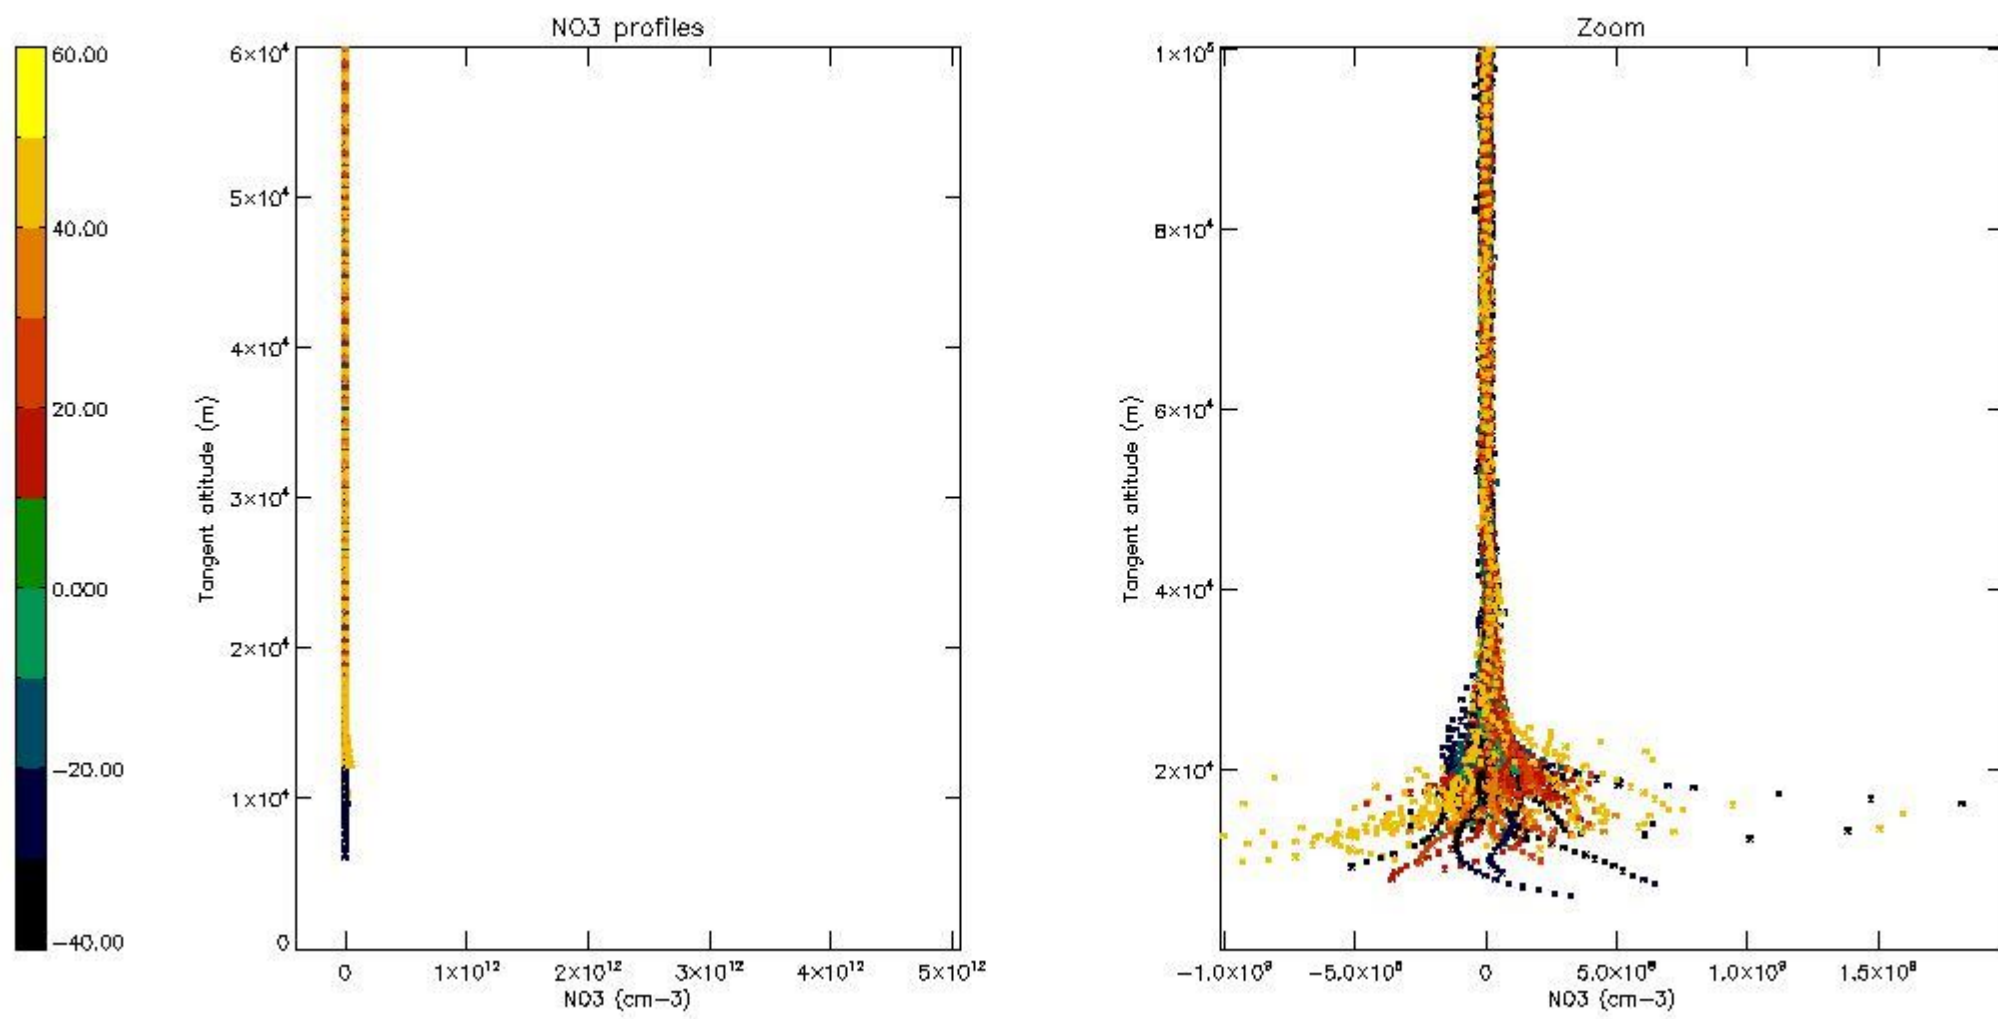

5.8 Plot H2O profiles for all STD (only for occultations of stars 1,2,3,4,13,14,16,26,63 dark without errors)

The colorbar represents the latitude.