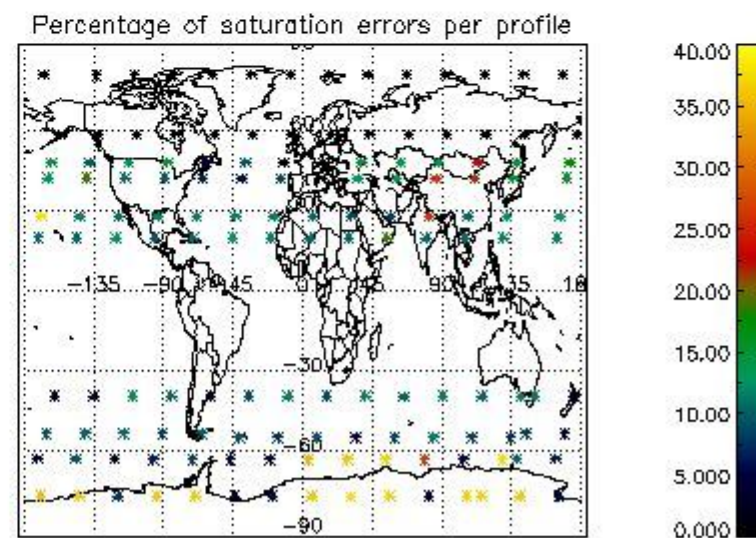

##### 4.1 Plot quality information per product (time dependant) coming from level 1b processing

##### 4.1.1 Plot level 1 quality information per product (time dependant): ENVISAT ASCENDING passes

4.1.2 Plot level 1 quality information per product (time dependant): ENVI SAT DESCENDING passes

4.2 Plot quality information per product coming from level 1b processing (world map)

4.2.1 Plot level 1 quality information per product (world map): ENVISAT ASCENDING passes

4.2.2 Plot level 1 quality information per product (world map): ENVISAT DESCENDING passes