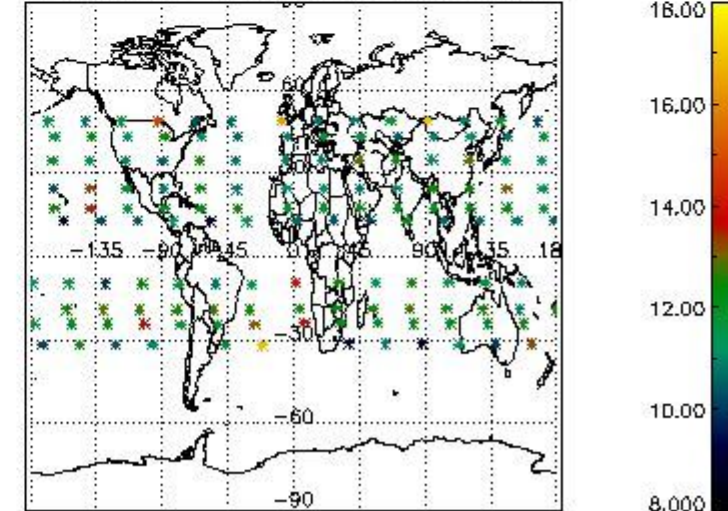

Percentage of flagged data per NO3 profile

4. Level 1 quality information per product

In this section it is plotted some information contained in the Quality Summary data set of the level 2 products that comes from the level 1b processing. Products without errors (error flag in the MPH set to "0") are used.

4.1 Plot quality information per product (time dependant) coming from level 1b processing

4.1.1 Plot level 1 quality information per product (time dependant): ENVISAT ASCENDING passes