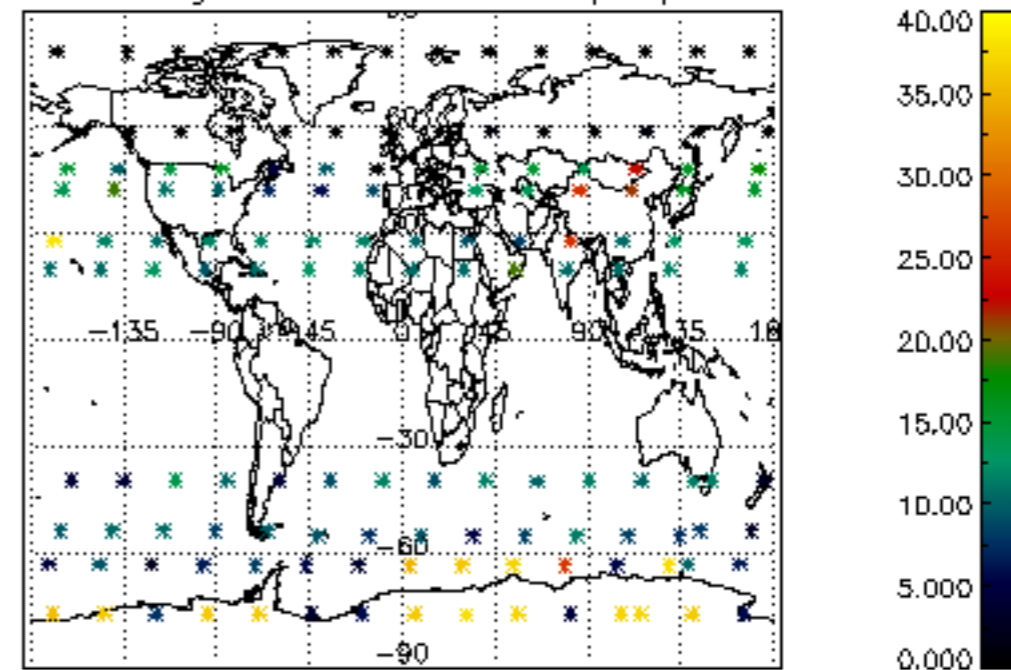

Percentage of saturation errors per profile