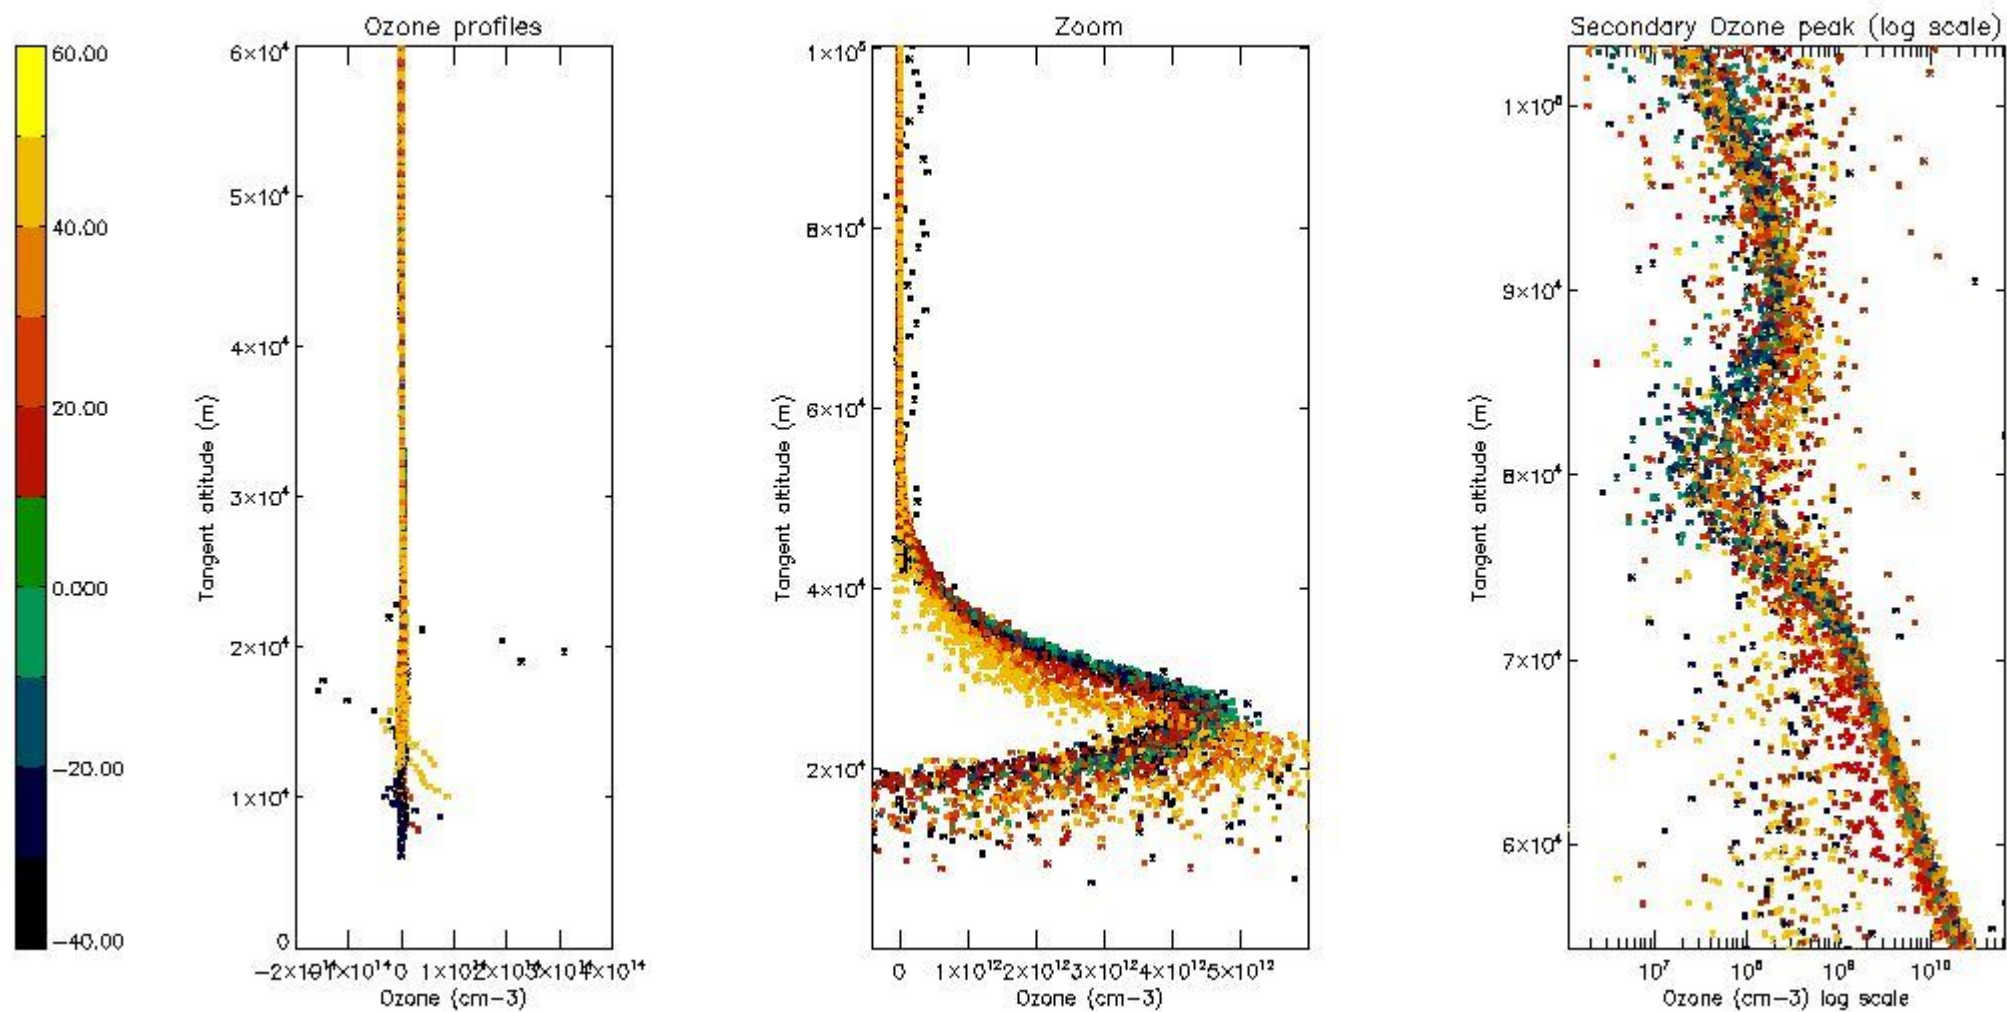

STD < 10	13
STD < 5	8

5.2 Plot ozone profiles for all STD (dark without errors)

The colorbar represents the latitude.

5.3 Plot ozone profiles where STD < 20% (dark without errors)

The colorbar represents the latitude.