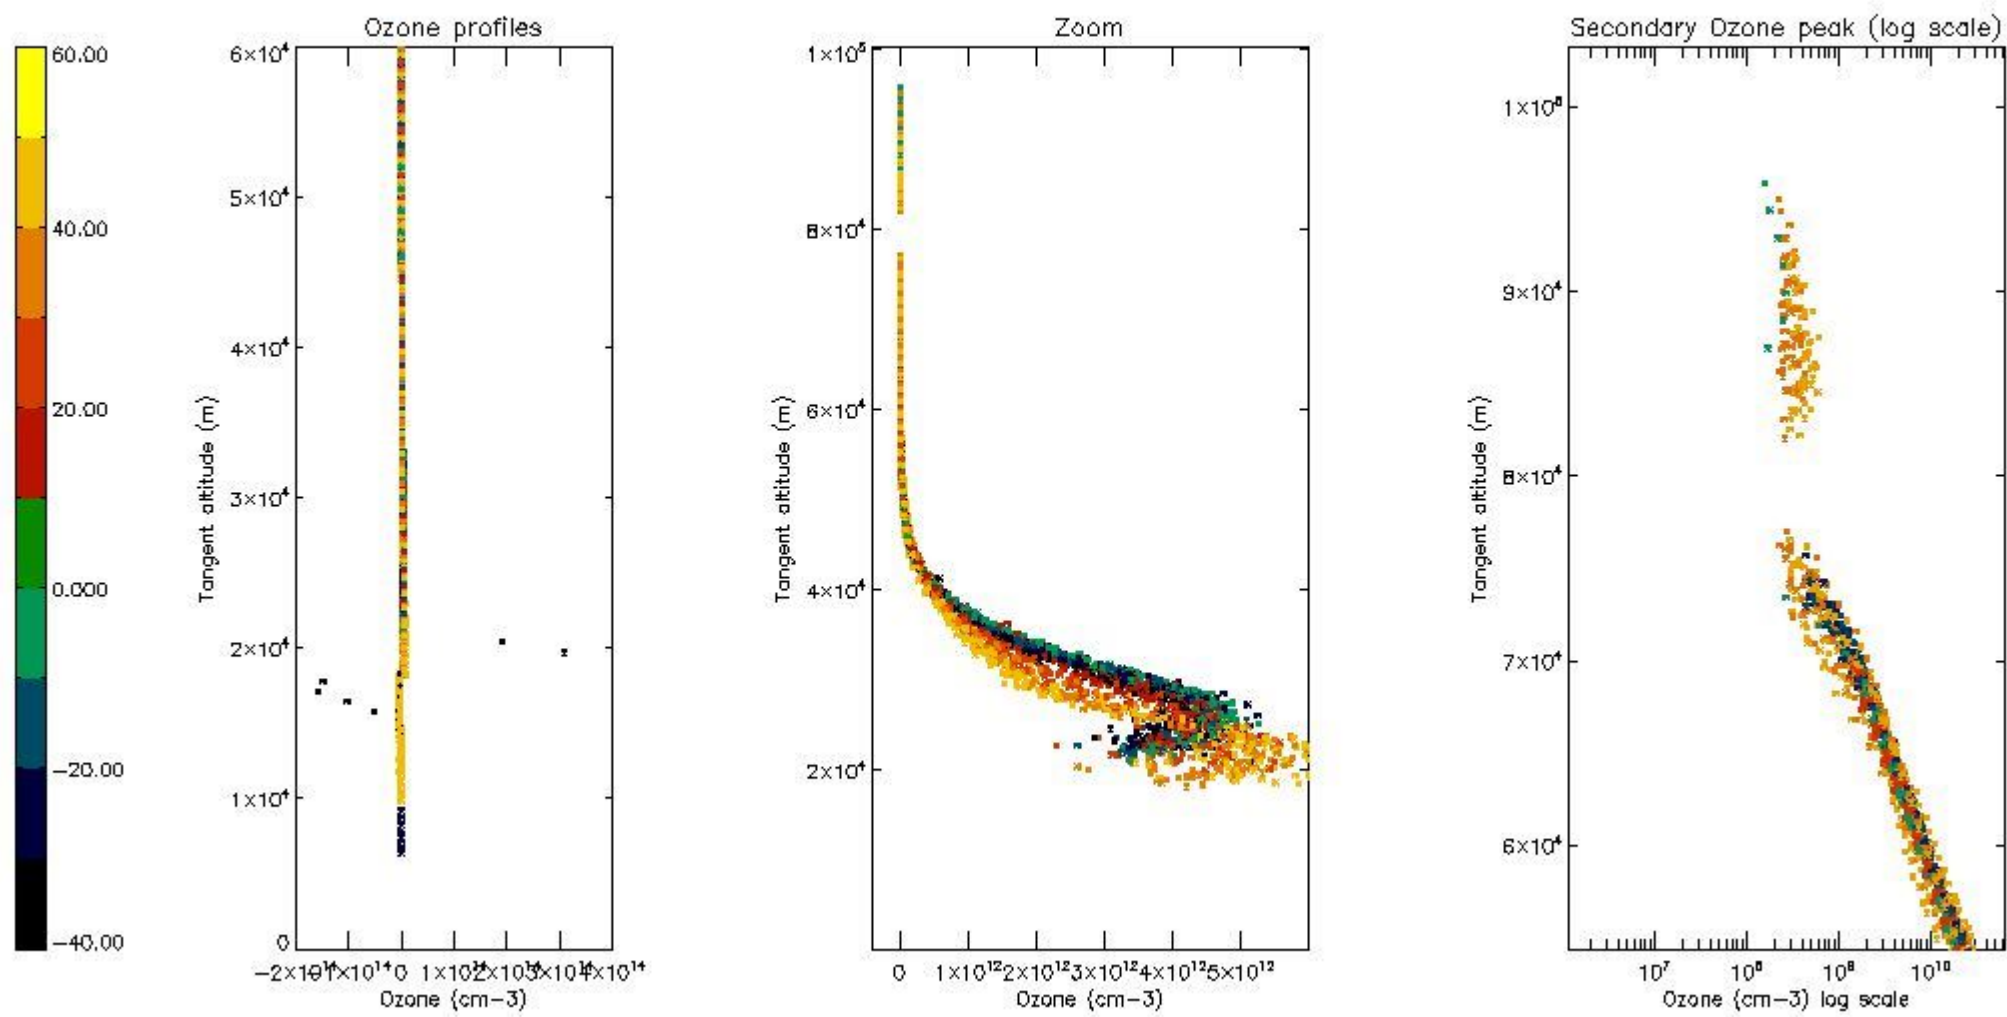

STD < 10	13
STD < 5	8

5.2 Plot ozone profiles for all STD (dark without errors)

The colorbar represents the latitude.

5.3 Plot ozone profiles where STD < 20% (dark without errors)

The colorbar represents the latitude.

*5.4 Plot ozone profiles where STD < 10% (dark without errors)*

The colorbar represents the latitude.

*5.5 Plot ozone profiles where  $STD < 5\%$  (dark without errors)*

The colorbar represents the latitude.