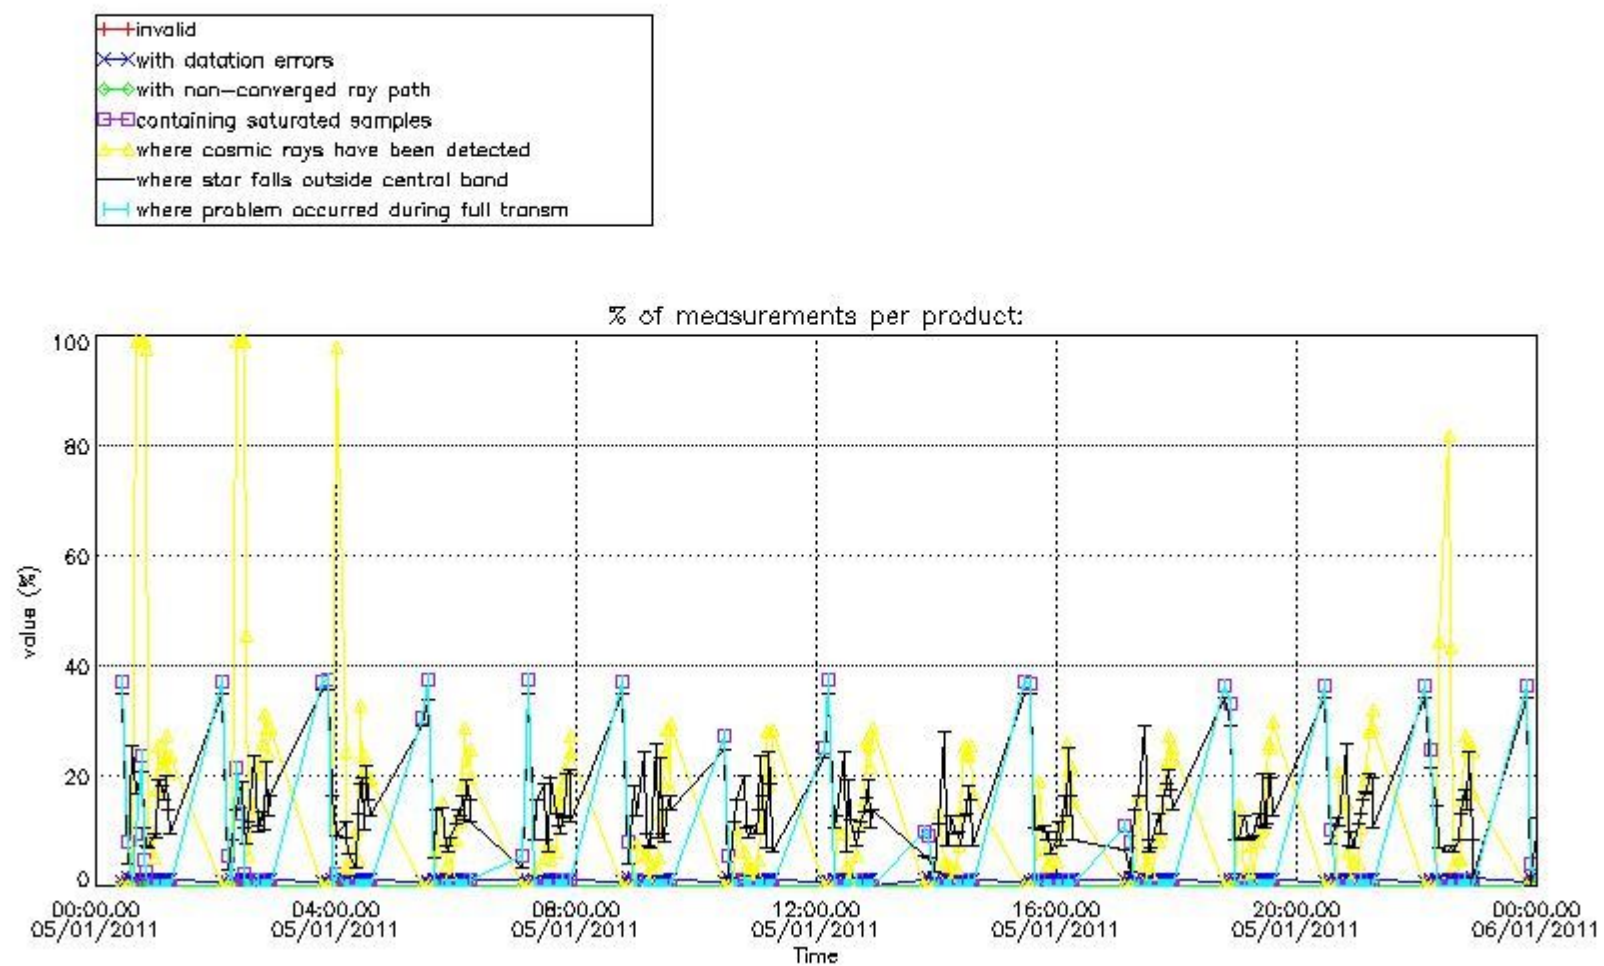

4.1.2 Plot level 1 quality information per product (time dependant): ENVI SAT DESCENDING passes