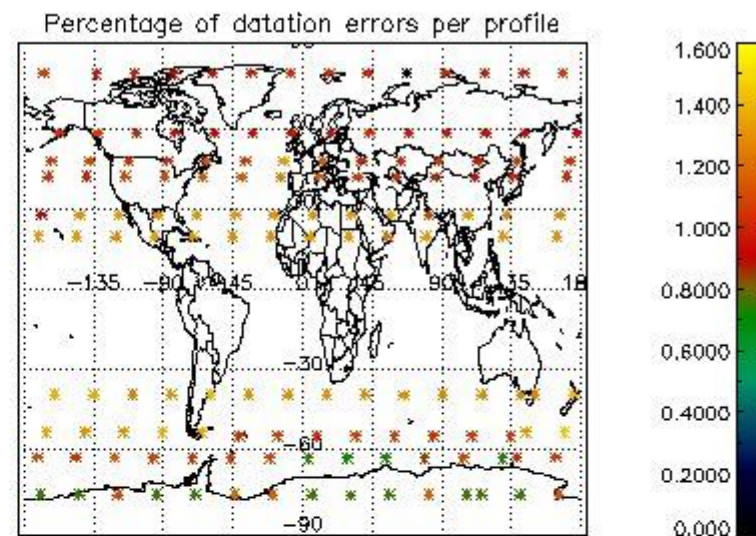

5. Trace gas profiles

5.1 Ozone statistics based on quality of products

The final quality of the products can be "measured" using the STD (Standard Deviation) attached to every point profile. This information is written to the parameter GOM_NL__2P/NL_LOCAL_SPECIES_DENSITY/o3_std of the level 2 products. The table below shows the statistics for given STD ranges.

The statistics are given with respect to the overall valid production:

- Products without fatal errors: GOM_NL__2P/MPH/PRODUCT_ERR=0
- Valid point profile: GOM_NL__2P/NL_LOCAL_SPECIES_DENSITY/pcd(0)=0

The 'Criteria' is applied to valid points of dark limb products:

- Products in dark limb illumination condition: GOM_NL__2P/NL_SUMMARY_QUALITY/obs_ill_cond=0
- Products without fatal errors: GOM_NL__2P/MPH/PRODUCT_ERR=0
- Valid point profile: GOM_NL__2P/NL_LOCAL_SPECIES_DENSITY/pcd(0)=0

So, the table below shows the percentage of dark limb and valid observations for each criteria with respect to the overall valid daily observations.

Criteria	% of total production
All STD	37
STD < 20	17