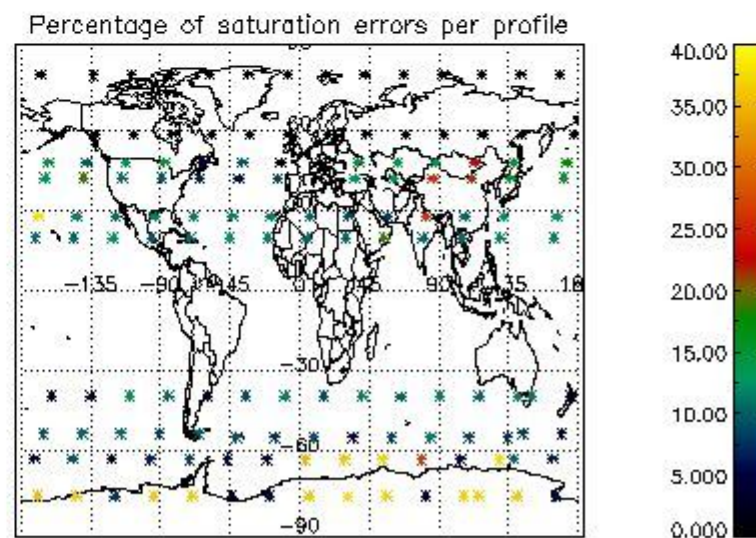

5. Trace gas profiles

5.1 Ozone statistics based on quality of products

The final quality of the products can be "measured" using the STD (Standard Deviation) attached to every point profile. This information is written to the parameter GOM_NL__2P/NL_LOCAL_SPECIES_DENSITY/o3_std of the level 2 products. The table below shows the statistics for given STD ranges.

The statistics are given with respect to the overall valid production:

- Products without fatal errors: GOM_NL__2P/MPH/PRODUCT_ERR=0
- Valid point profile: GOM_NL__2P/NL_LOCAL_SPECIES_DENSITY/pcd(0)=0

The 'Criteria' is applied to valid points of dark limb products:

- Products in dark limb illumination condition: GOM_NL__2P/NL_SUMMARY_QUALITY/obs_ill_cond=0
- Products without fatal errors: GOM_NL__2P/MPH/PRODUCT_ERR=0
- Valid point profile: GOM_NL__2P/NL_LOCAL_SPECIES_DENSITY/pcd(0)=0

So, the table below shows the percentage of dark limb and valid observations for each criteria with respect to the overall valid daily observations.

Criteria	% of total production
All STD	37
STD < 20	17