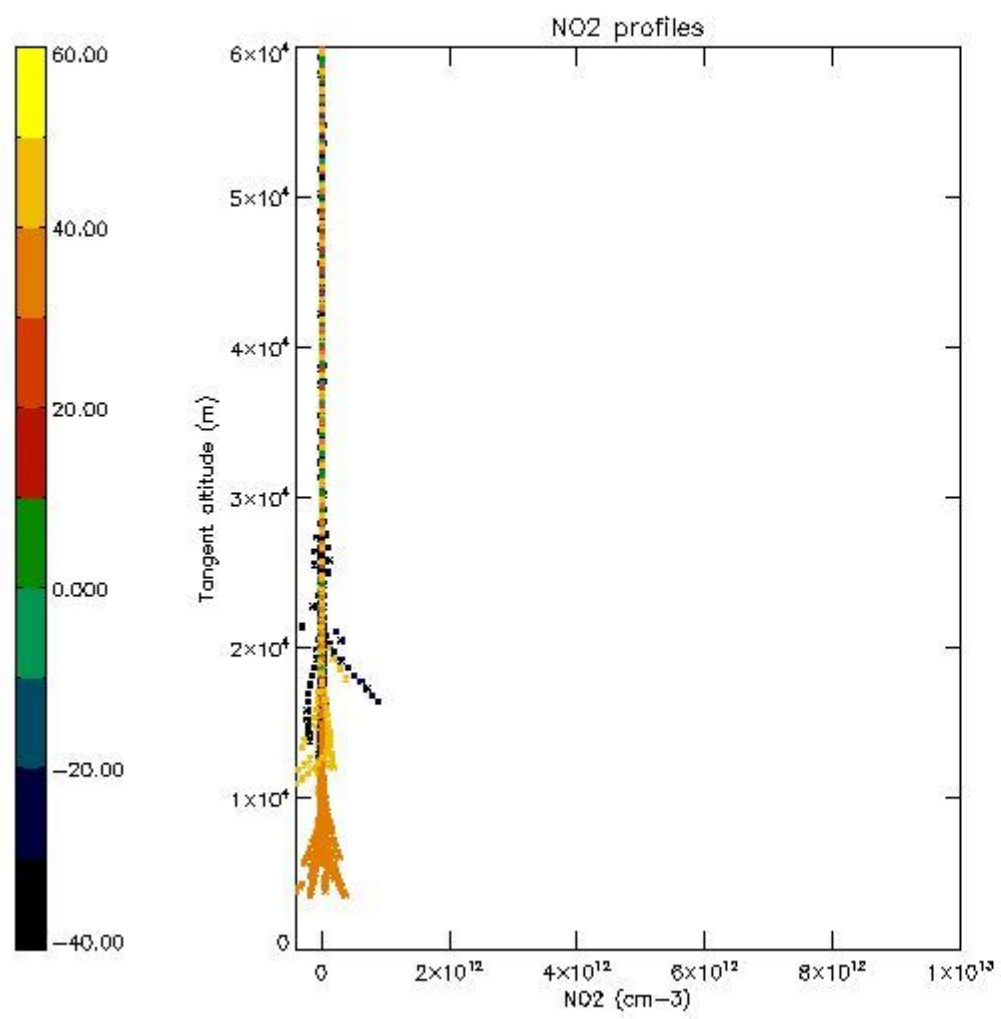

5.7 Plot NO3 profiles for all STD (dark without errors)

The colorbar represents the latitude.