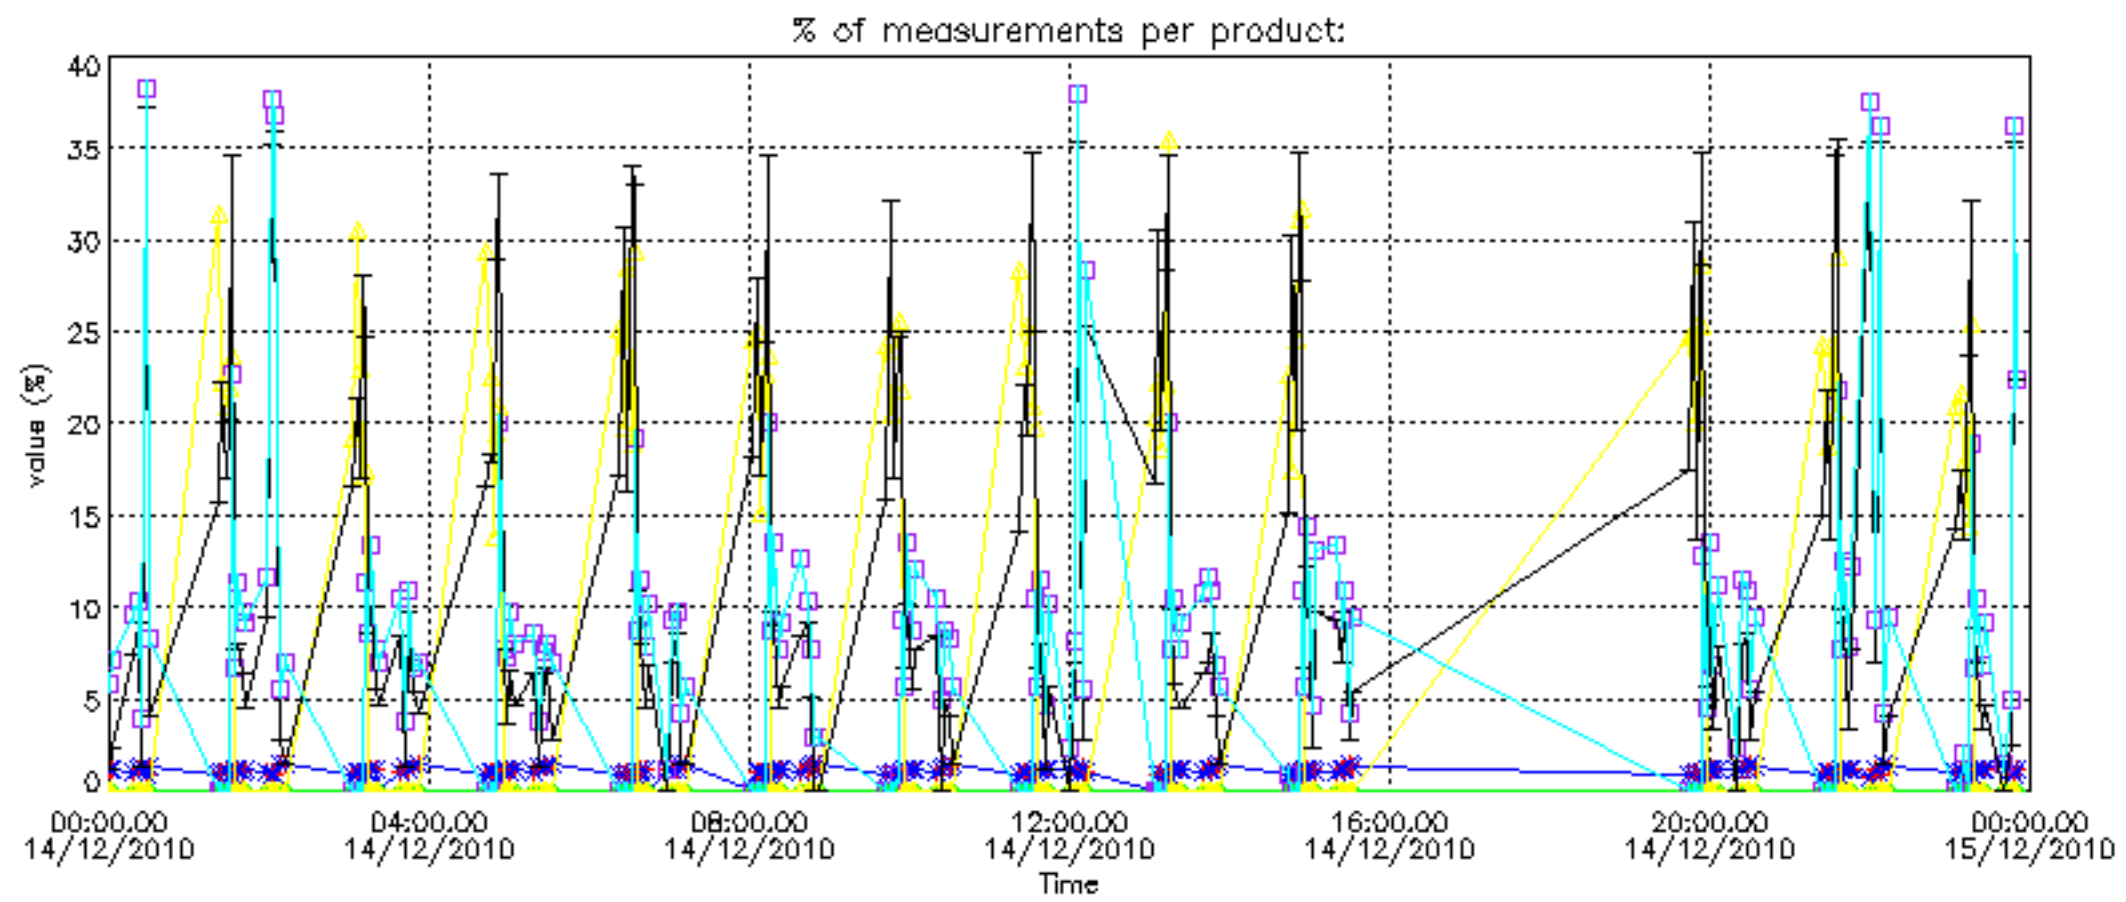

Percentage of cosmic ray hits per profile

Percentage of datation errors per profile