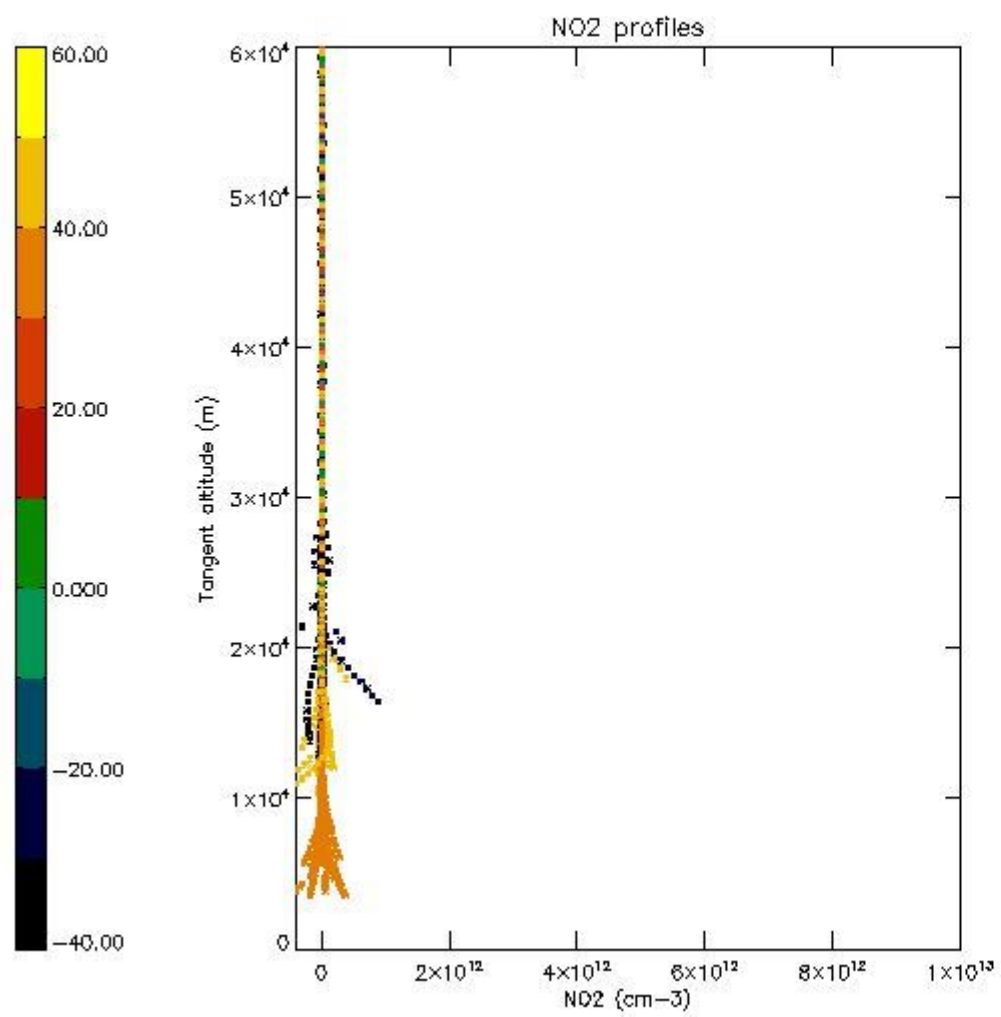

*5.4 Plot ozone profiles where STD < 10% (dark without errors)*

The colorbar represents the latitude.

*5.5 Plot ozone profiles where STD < 5% (dark without errors)*

The colorbar represents the latitude.

*5.6 Plot NO<sub>2</sub> profiles for all STD (dark without errors)*

The colorbar represents the latitude.

*5.7 Plot NO3 profiles for all STD (dark without errors)*

The colorbar represents the latitude.

5.8 Plot H<sub>2</sub>O profiles for all STD (only for occultations of stars 1,2,3,4,13,14,16,26,63 dark without errors)