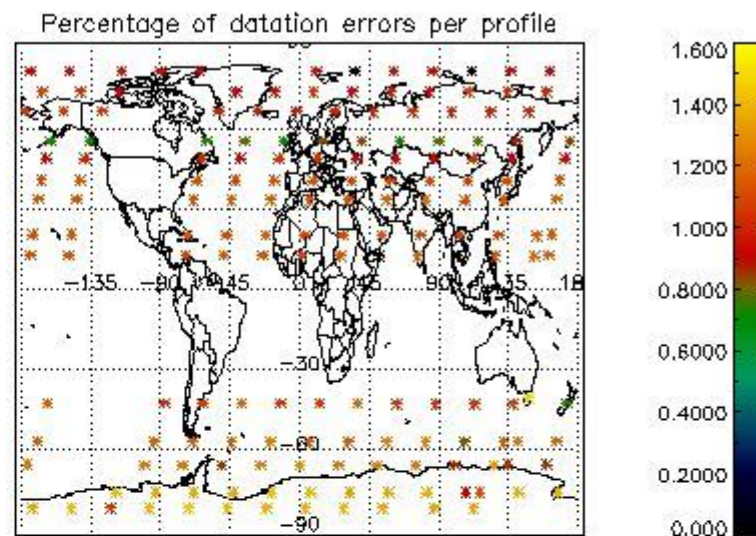

5. Trace gas profiles

5.1 Ozone statistics based on quality of products

The final quality of the products can be "measured" using the STD (Standard Deviation) attached to every point profile. This information is written to the parameter GOM_NL__2P/NL_LOCAL_SPECIES_DENSITY/o3_std of the level 2 products. The table below shows the statistics for given STD ranges.

The statistics are given with respect to the overall valid production:

- Products without fatal errors: GOM_NL__2P/MPH/PRODUCT_ERR=0
- Valid point profile: GOM_NL__2P/NL_LOCAL_SPECIES_DENSITY/pcd(0)=0

The 'Criteria' is applied to valid points of dark limb products:

- Products in dark limb illumination condition: GOM_NL__2P/NL_SUMMARY_QUALITY/obs_ill_cond=0
- Products without fatal errors: GOM_NL__2P/MPH/PRODUCT_ERR=0
- Valid point profile: GOM_NL__2P/NL_LOCAL_SPECIES_DENSITY/pcd(0)=0

So, the table below shows the percentage of dark limb and valid observations for each criteria with respect to the overall valid daily observations.

Criteria	% of total production
All STD	32
STD < 20	13