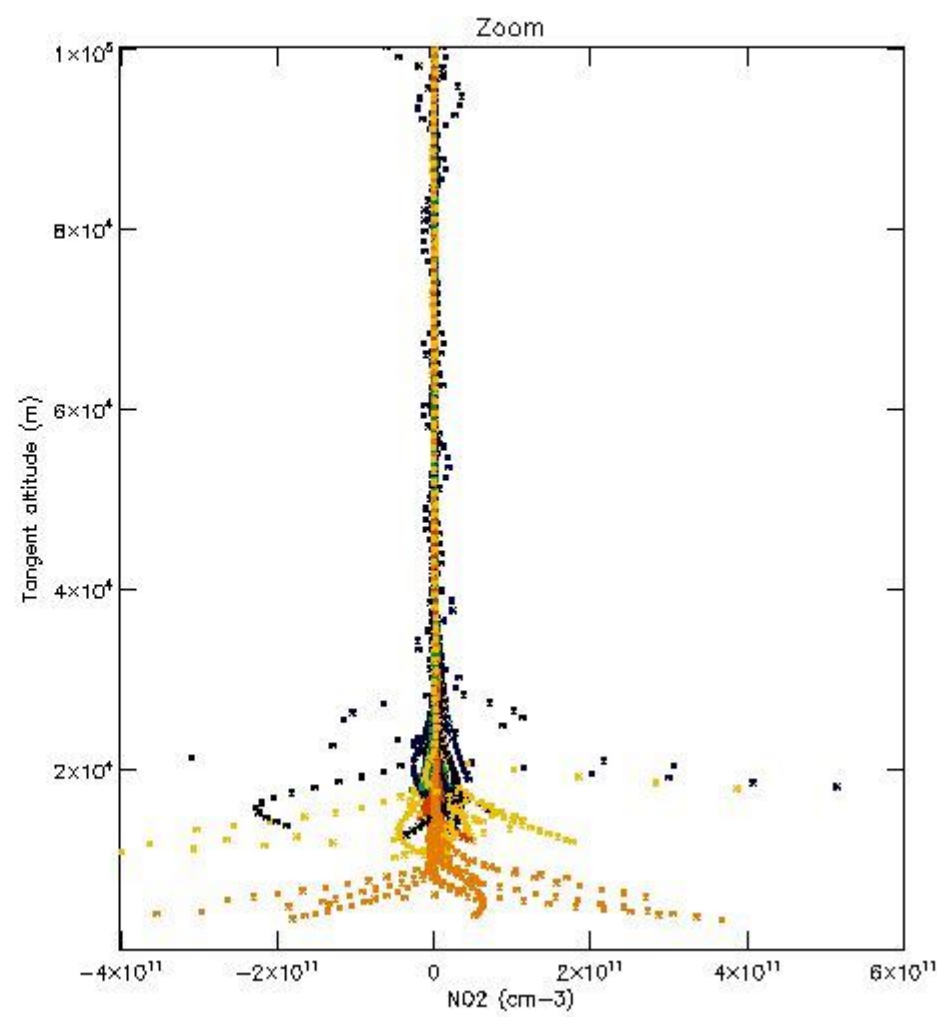

*5.4 Plot ozone profiles where STD < 10% (dark without errors)*

The colorbar represents the latitude.

*5.5 Plot ozone profiles where STD < 5% (dark without errors)*

The colorbar represents the latitude.

*5.6 Plot NO<sub>2</sub> profiles for all STD (dark without errors)*

The colorbar represents the latitude.

*5.7 Plot NO3 profiles for all STD (dark without errors)*

The colorbar represents the latitude.

5.8 Plot H<sub>2</sub>O profiles for all STD (only for occultations of stars 1,2,3,4,13,14,16,26,63 dark without errors)