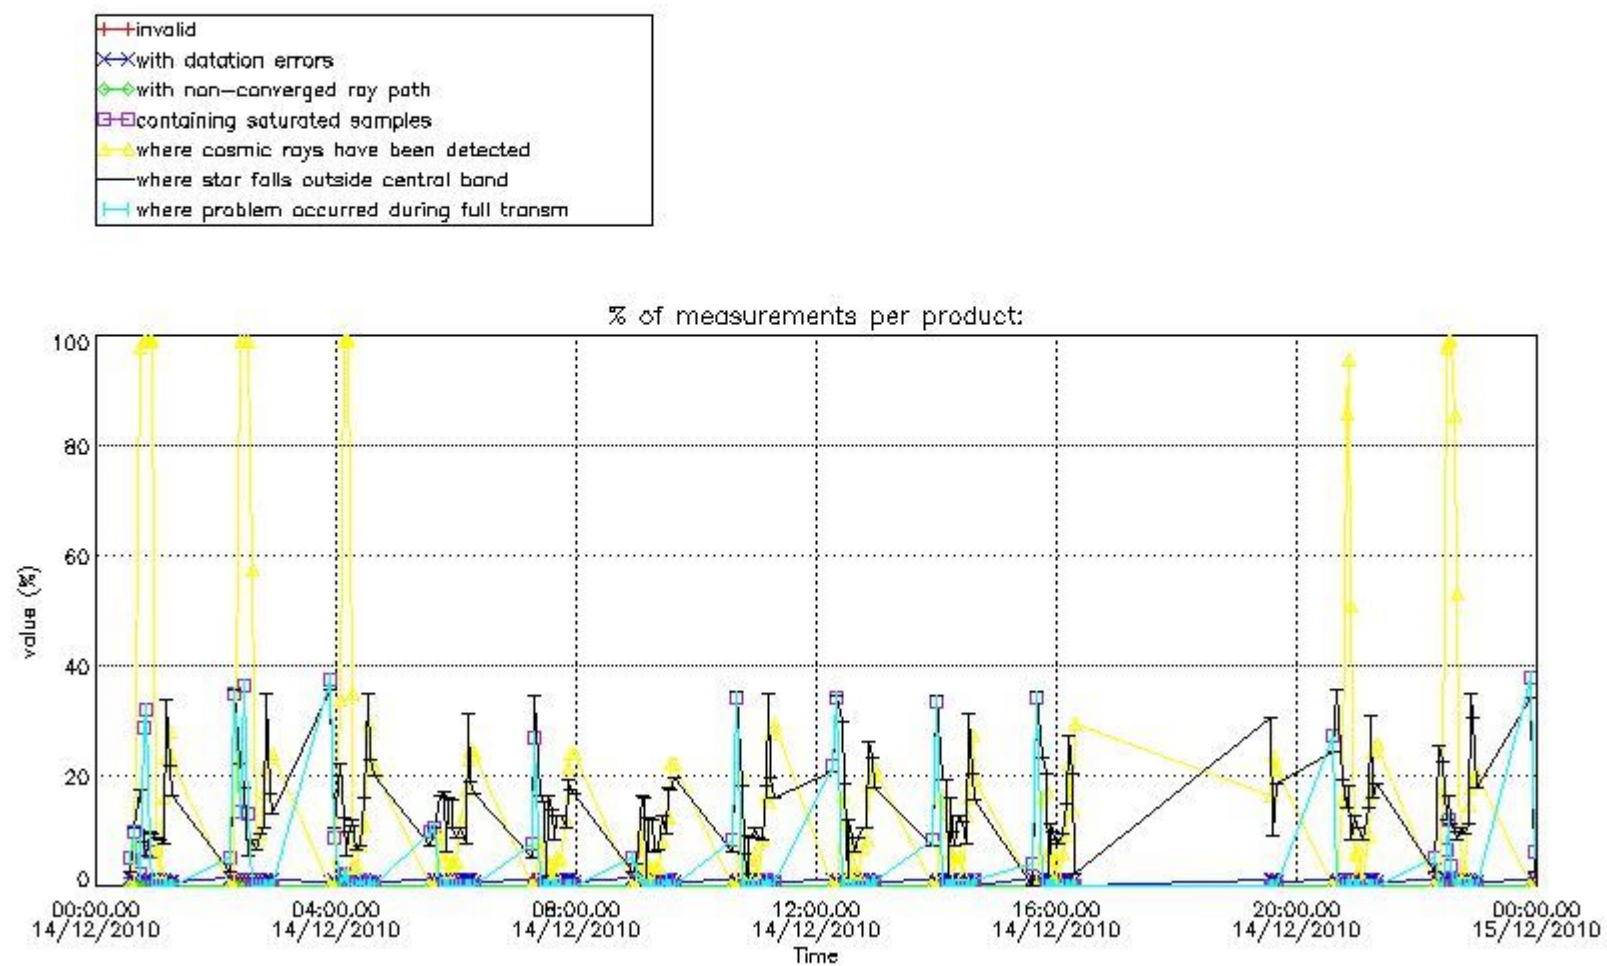

4.1.2 Plot level 1 quality information per product (time dependant): ENVISAT DESCENDING passes