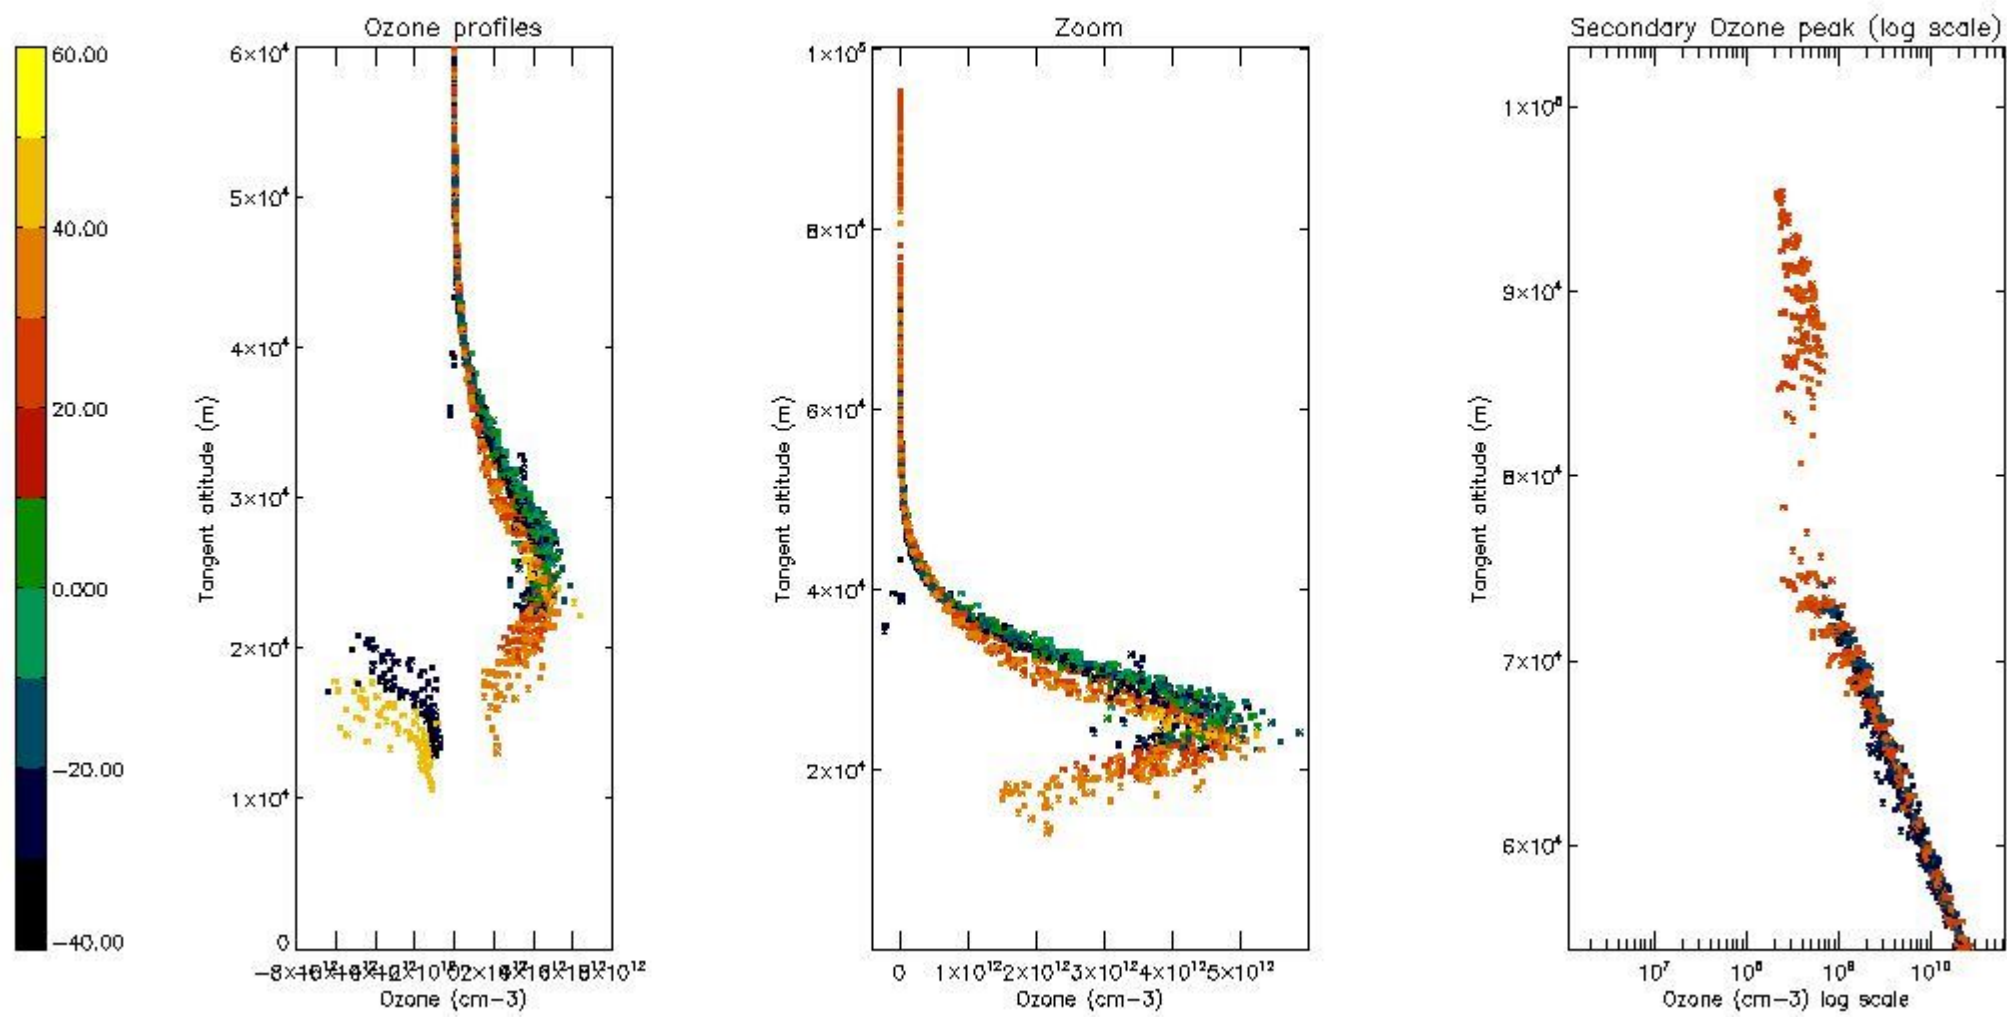

5.5 Plot ozone profiles where STD < 5% (dark without errors)

The colorbar represents the latitude.