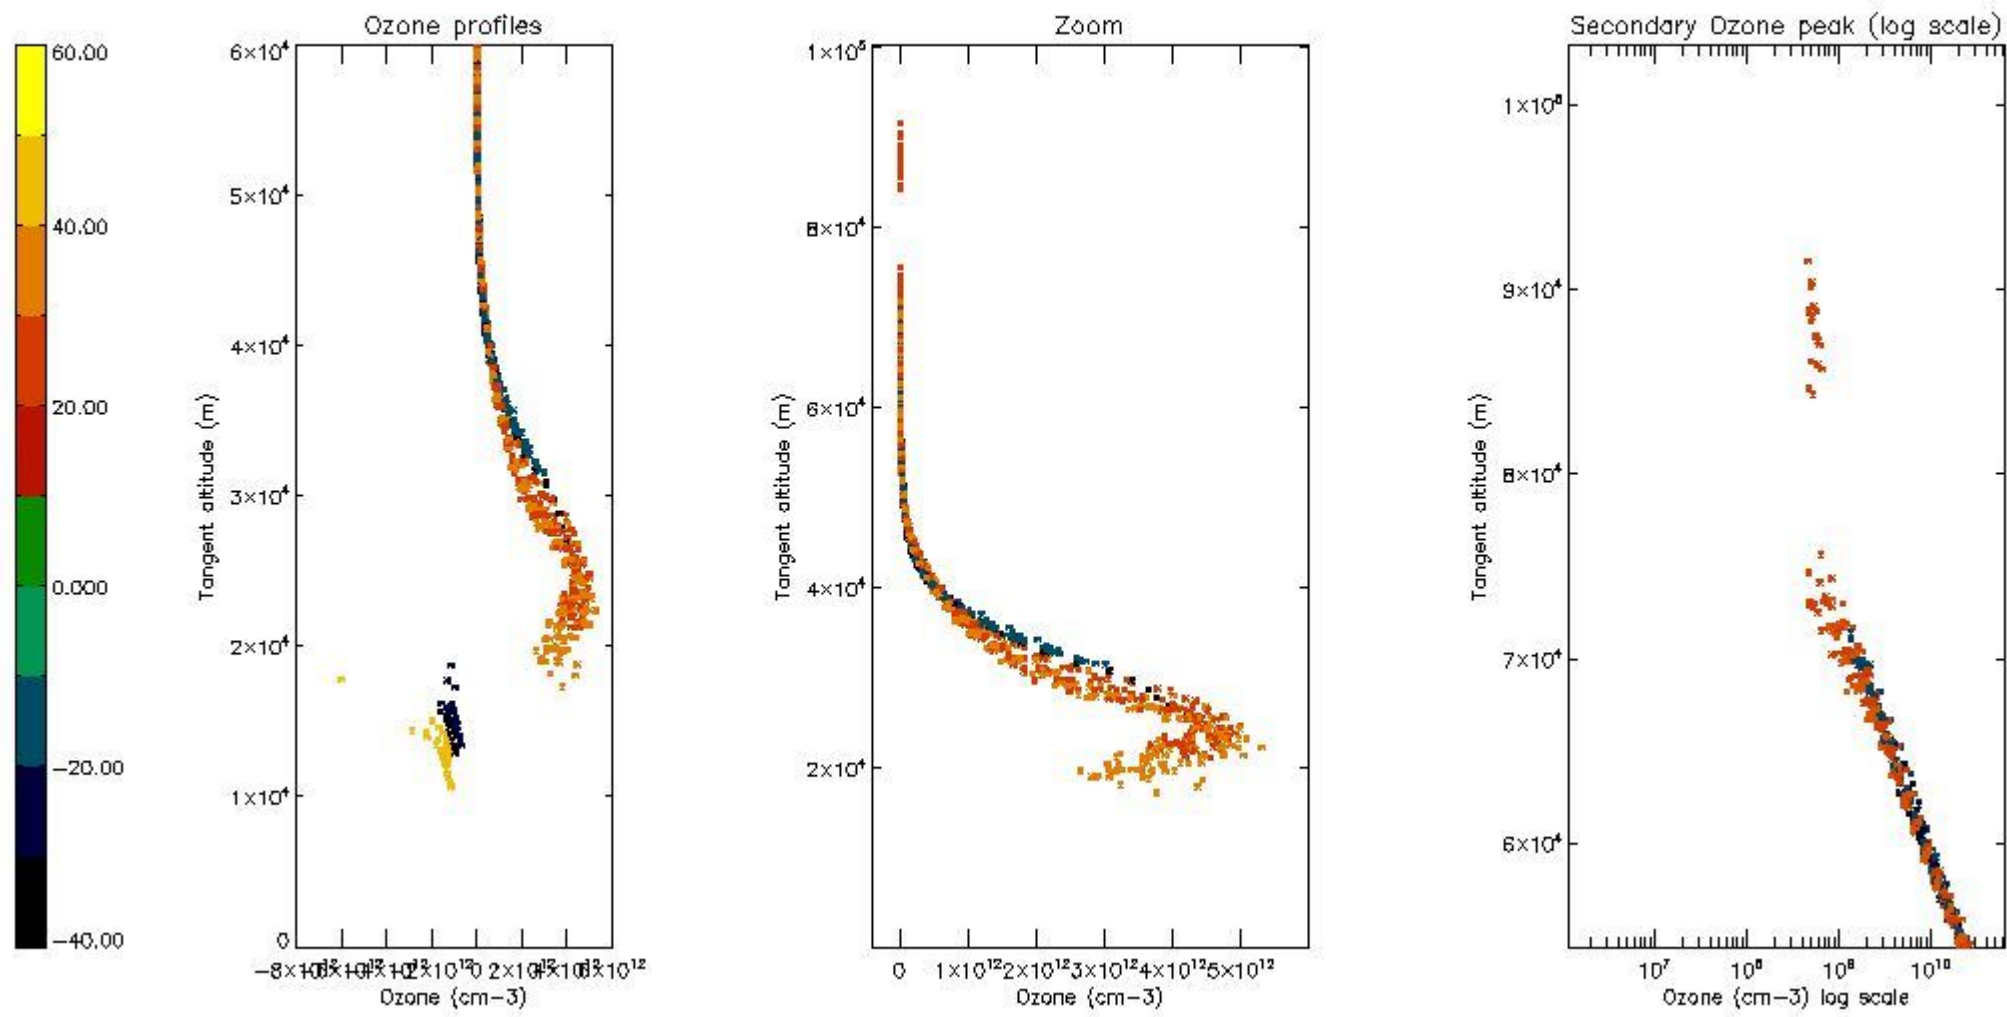

*5.4 Plot ozone profiles where  $STD < 10\%$  (dark without errors)*

The colorbar represents the latitude.

*5.5 Plot ozone profiles where STD < 5% (dark without errors)*

The colorbar represents the latitude.