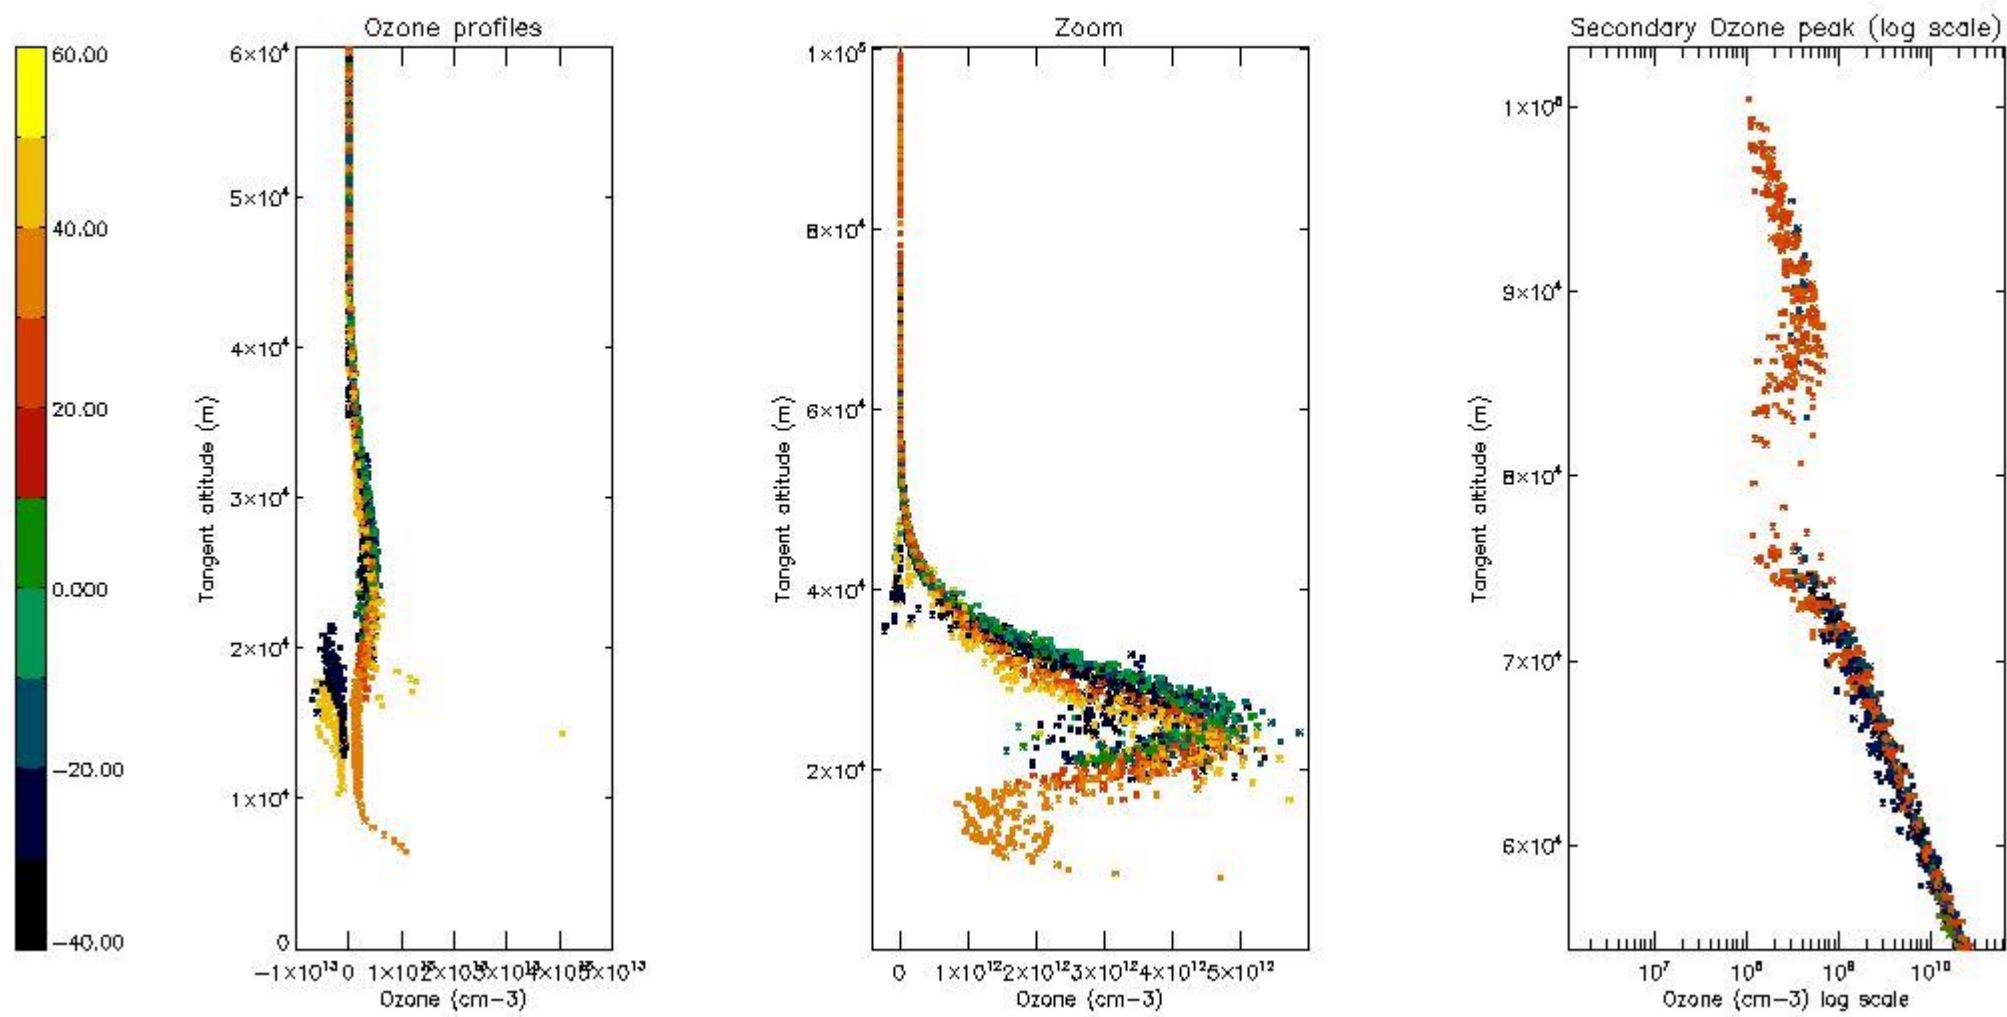

STD < 10	9
STD < 5	6

5.2 Plot ozone profiles for all STD (dark without errors)

The colorbar represents the latitude.

5.3 Plot ozone profiles where STD < 20% (dark without errors)

The colorbar represents the latitude.