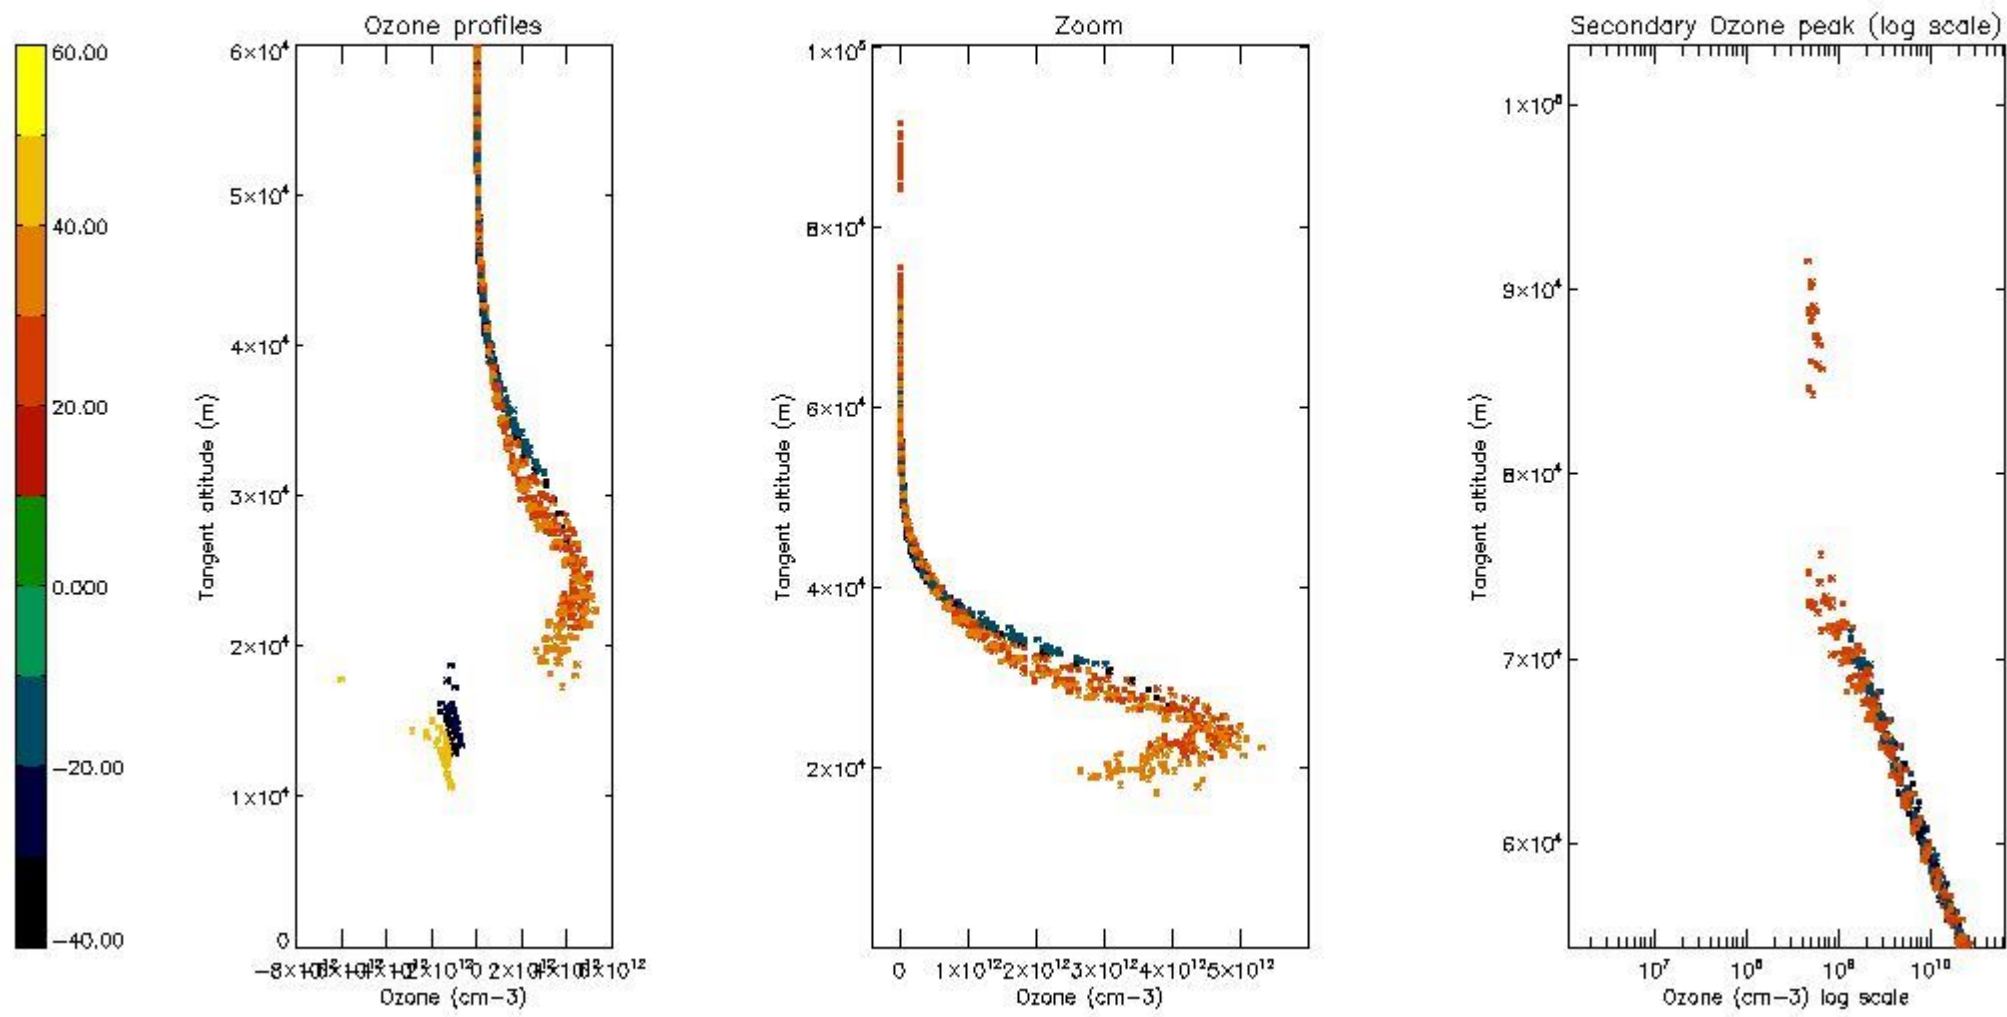

*5.4 Plot ozone profiles where STD < 10% (dark without errors)*

The colorbar represents the latitude.

*5.5 Plot ozone profiles where STD < 5% (dark without errors)*

The colorbar represents the latitude.

*5.6 Plot NO<sub>2</sub> profiles for all STD (dark without errors)*

The colorbar represents the latitude.

*5.7 Plot NO3 profiles for all STD (dark without errors)*

The colorbar represents the latitude.

5.8 Plot H<sub>2</sub>O profiles for all STD (only for occultations of stars 1,2,3,4,13,14,16,26,63 dark without errors)