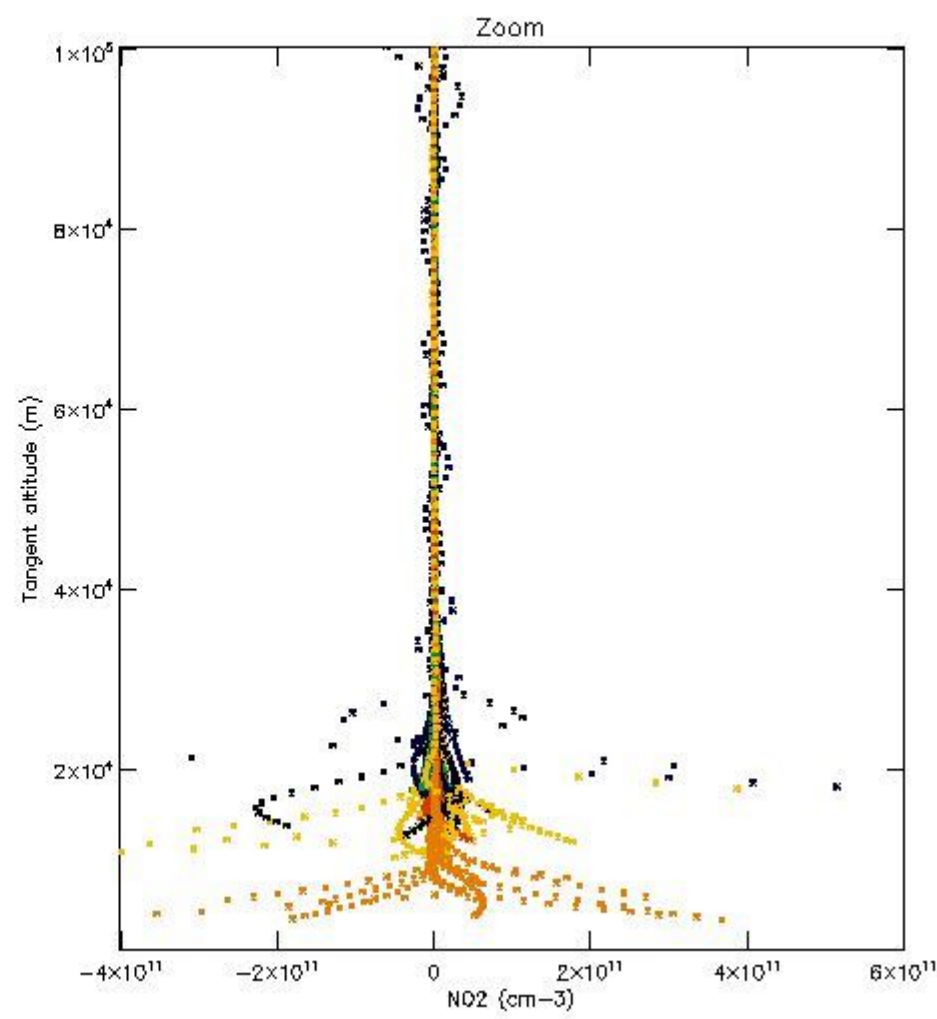

5.7 Plot NO3 profiles for all STD (dark without errors)

The colorbar represents the latitude.