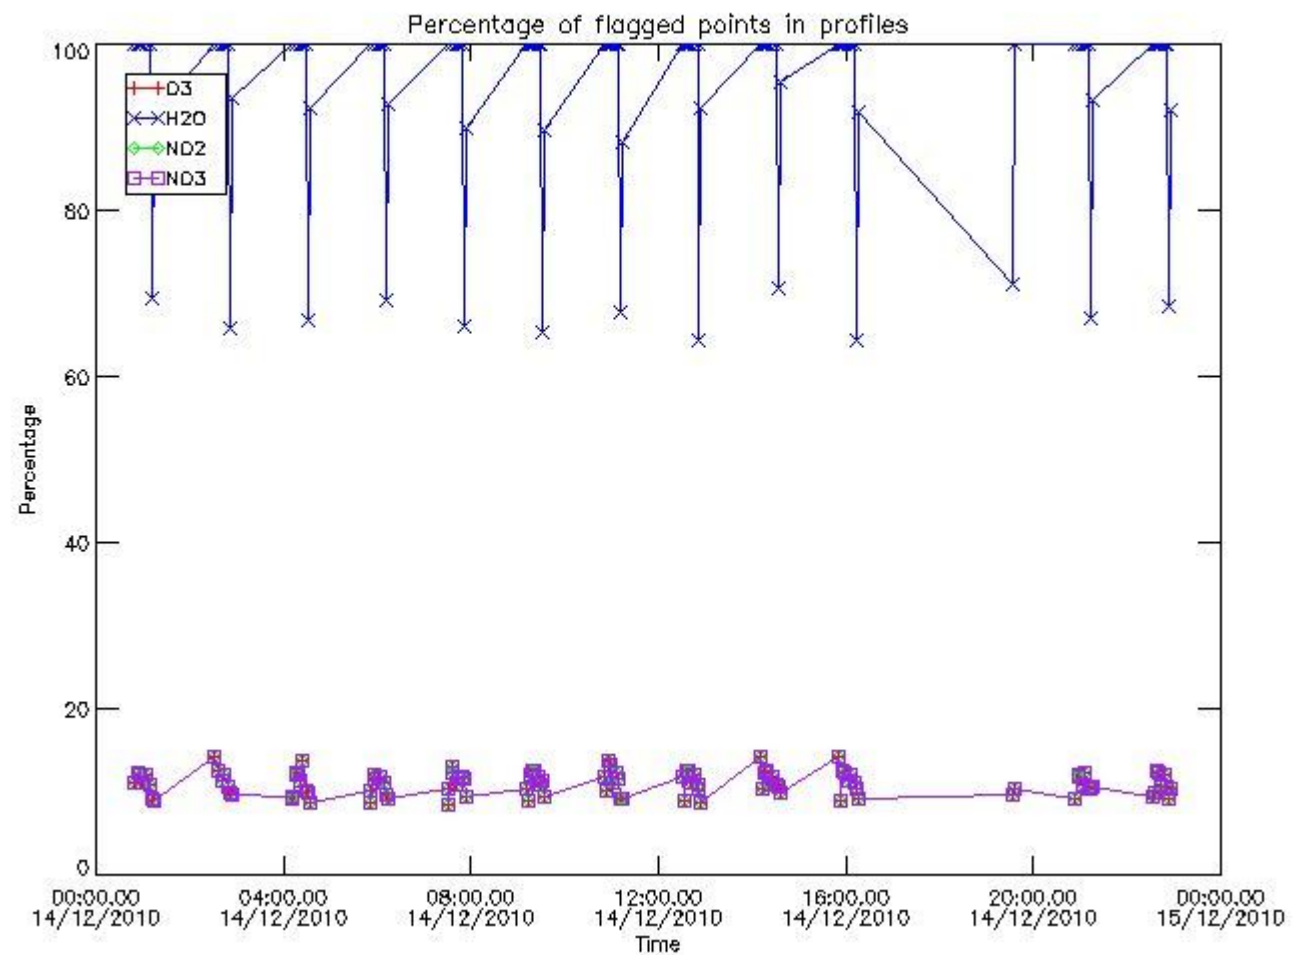

#### 3.1 Plot quality information per product (time dependant)