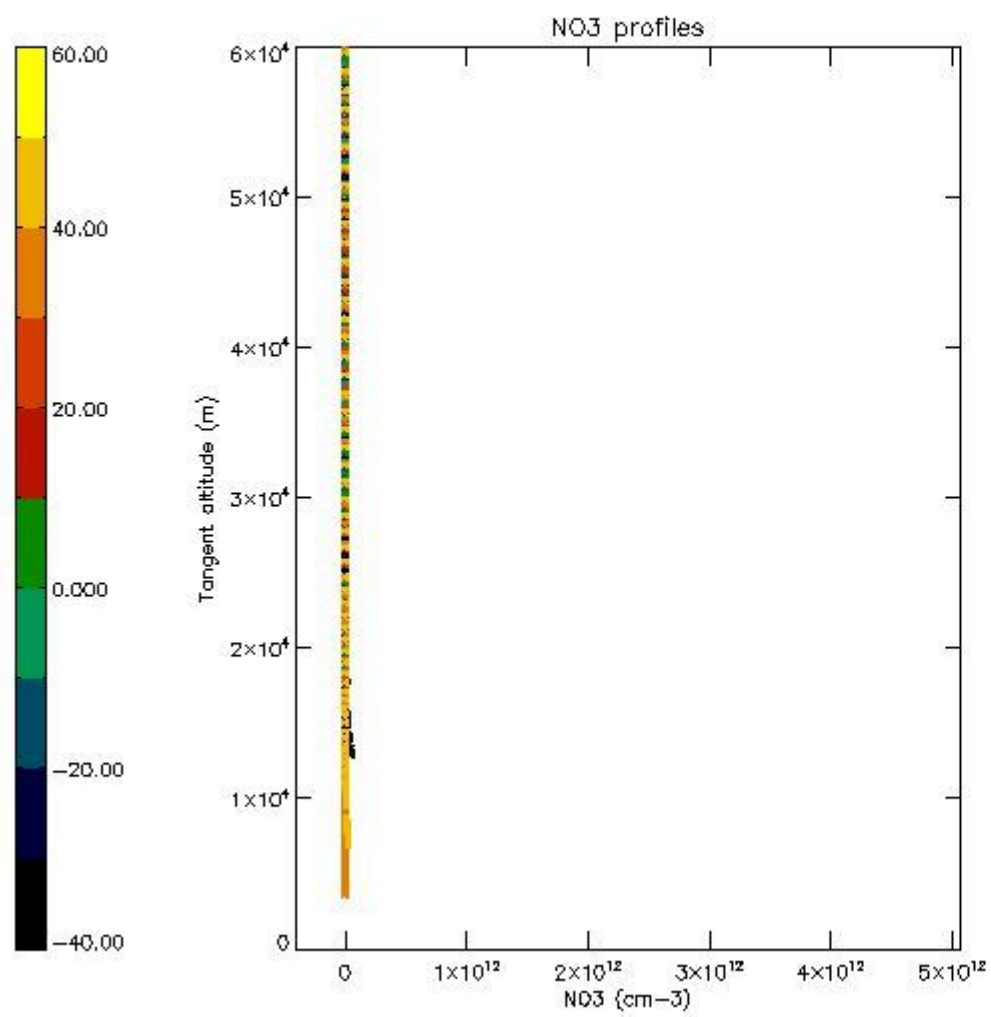

*5.4 Plot ozone profiles where STD < 10% (dark without errors)*

The colorbar represents the latitude.

*5.5 Plot ozone profiles where STD < 5% (dark without errors)*

The colorbar represents the latitude.

*5.6 Plot NO<sub>2</sub> profiles for all STD (dark without errors)*

The colorbar represents the latitude.

*5.7 Plot NO3 profiles for all STD (dark without errors)*

The colorbar represents the latitude.

5.8 Plot H<sub>2</sub>O profiles for all STD (only for occultations of stars 1,2,3,4,13,14,16,26,63 dark without errors)