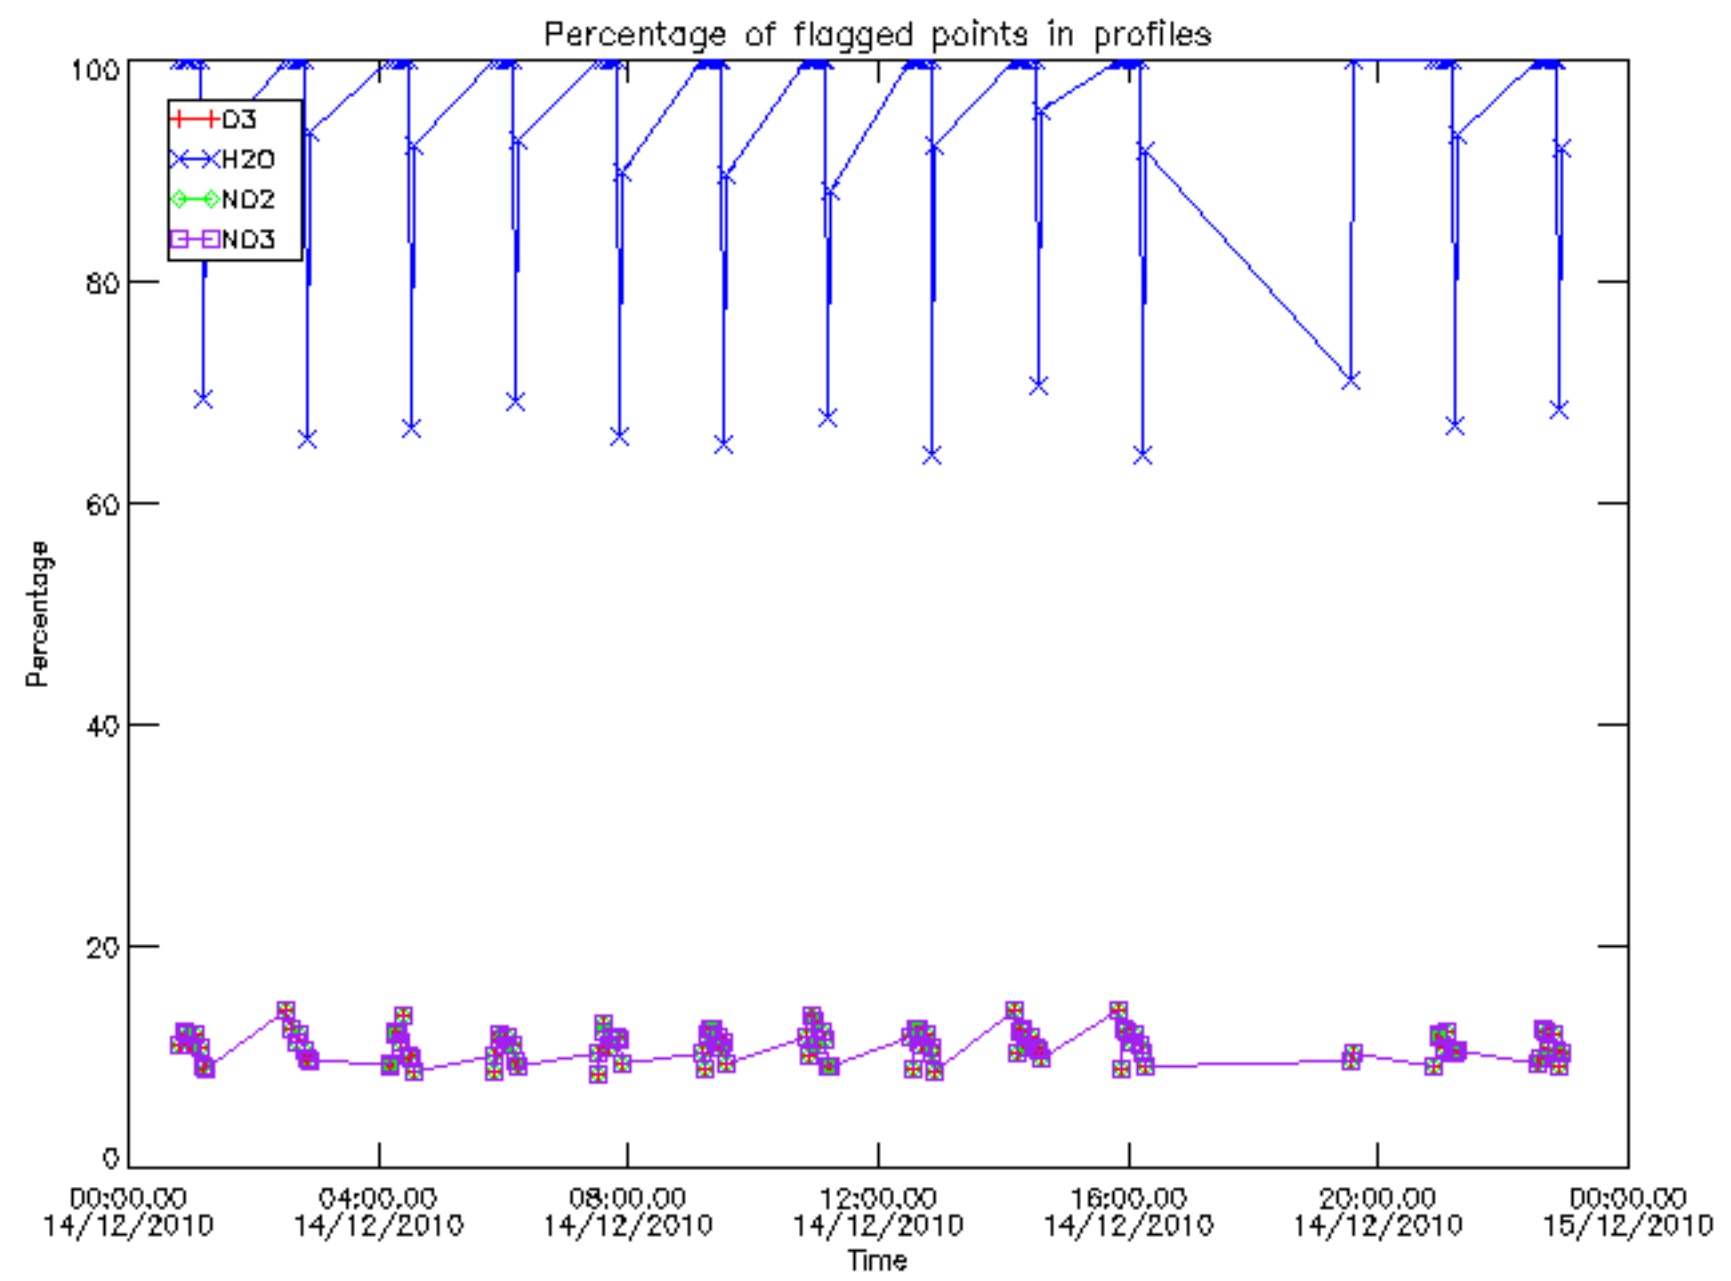

Percentage of flagged data per D3 profile

Percentage of flagged data per H2O profile