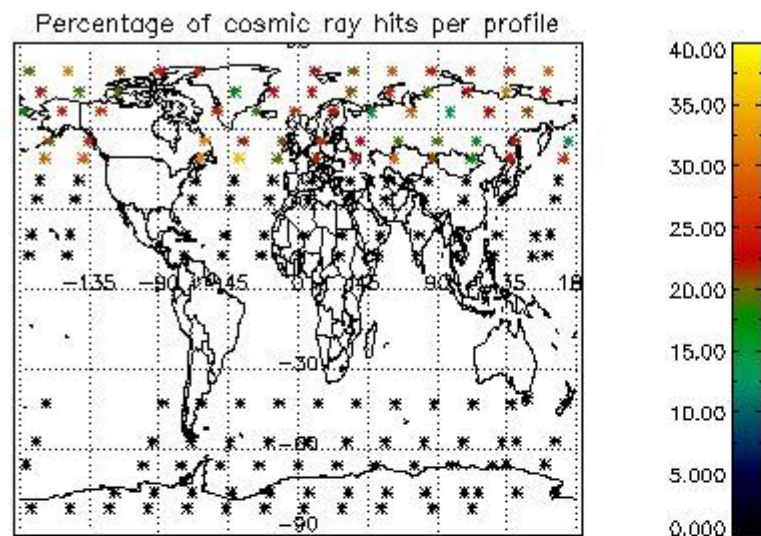

4.2.2 Plot level 1 quality information per product (world map): ENVISAT DESCENDING passes

5. Trace gas profiles

5.1 Ozone statistics based on quality of products

The final quality of the products can be "measured" using the STD (Standard Deviation) attached to every point profile. This information is written to the parameter GOM_NL__2P/NL_LOCAL_SPECIES_DENSITY/o3_std of the level 2 products. The table below shows the statistics for given STD ranges.

The statistics are given with respect to the overall valid production:

- Products without fatal errors: GOM_NL__2P/MPH/PRODUCT_ERR=0
- Valid point profile: GOM_NL__2P/NL_LOCAL_SPECIES_DENSITY/pcd(0)=0

The 'Criteria' is applied to valid points of dark limb products:

- Products in dark limb illumination condition: GOM_NL__2P/NL_SUMMARY_QUALITY/obs_ill_cond=0
- Products without fatal errors: GOM_NL__2P/MPH/PRODUCT_ERR=0
- Valid point profile: GOM_NL__2P/NL_LOCAL_SPECIES_DENSITY/pcd(0)=0

So, the table below shows the percentage of dark limb and valid observations for each criteria with respect to the overall valid daily observations.

Criteria	% of total production
All STD	32
STD < 20	13