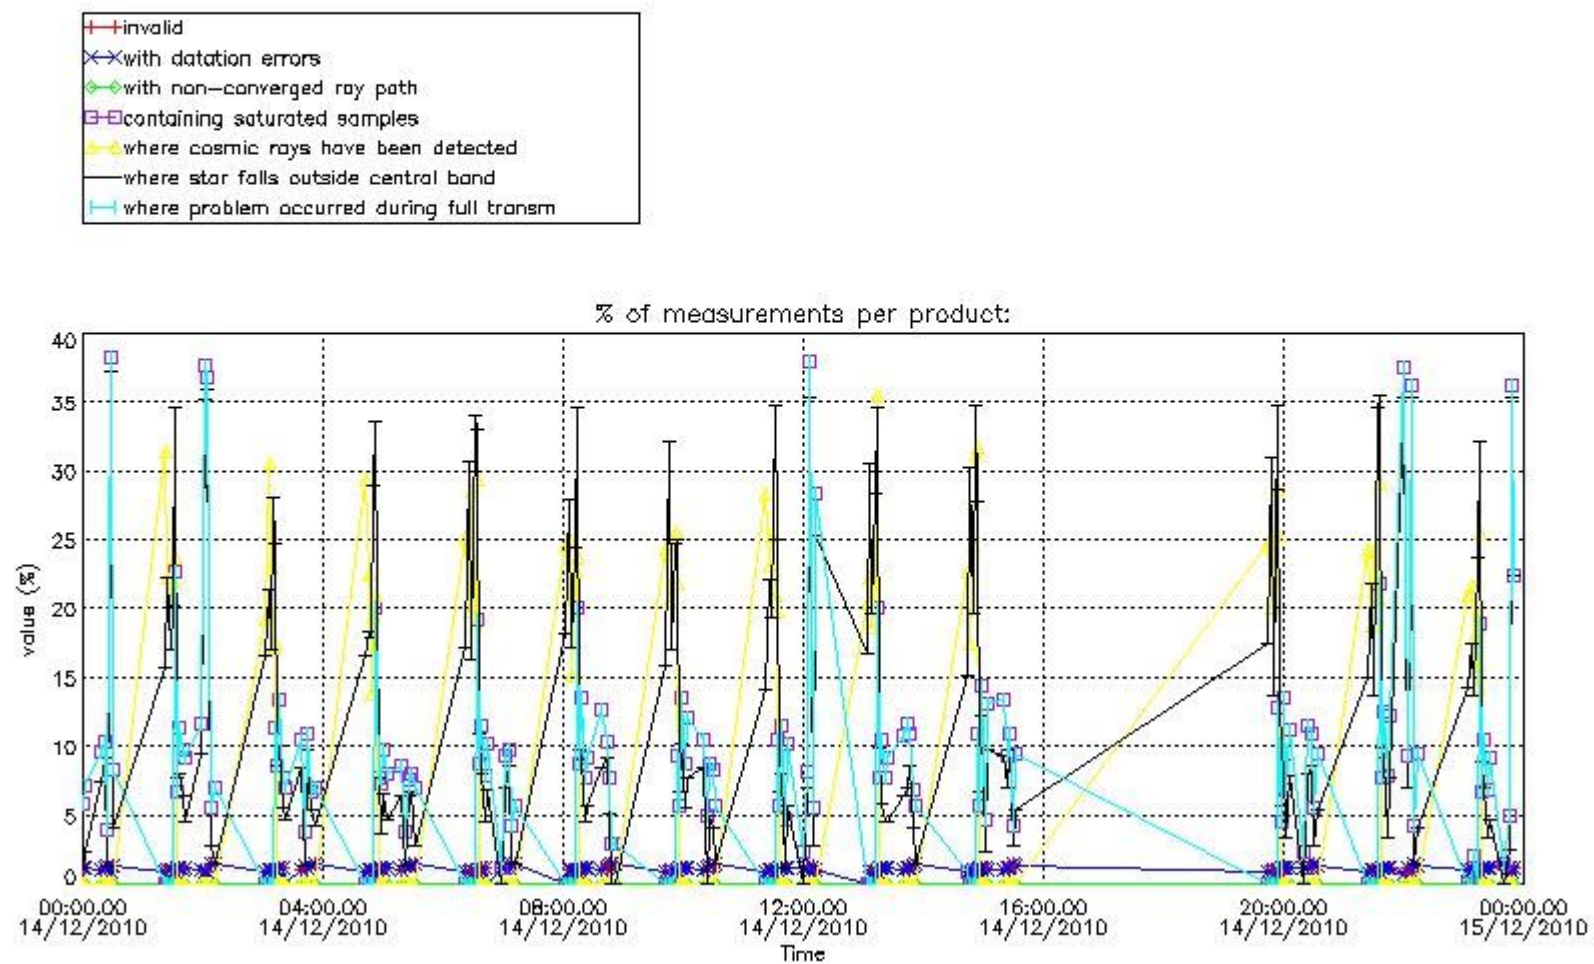

4.2 Plot quality information per product coming from level 1b processing (world map)

4.2.1 Plot level 1 quality information per product (world map): ENVISAT ASCENDING passes