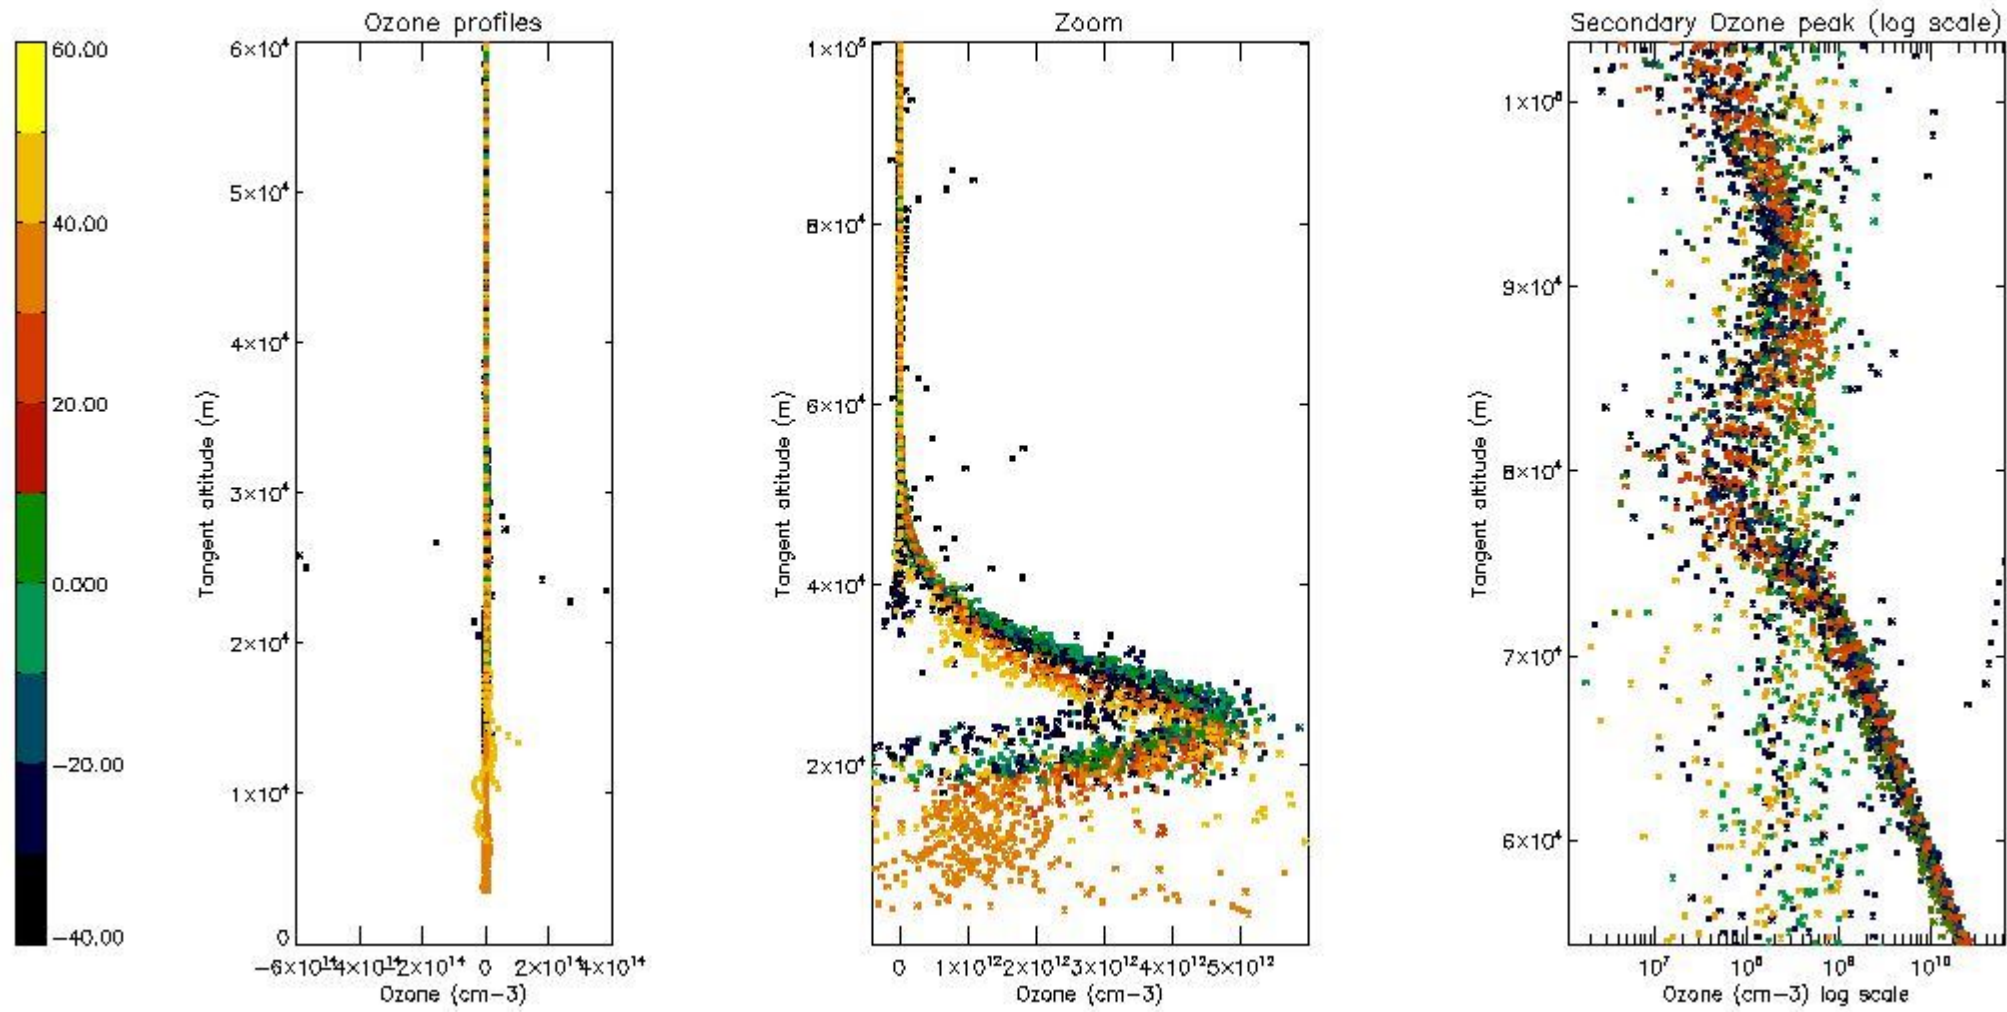

STD < 10	9
STD < 5	6

5.2 Plot ozone profiles for all STD (dark without errors)

The colorbar represents the latitude.

5.3 Plot ozone profiles where STD < 20% (dark without errors)

The colorbar represents the latitude.