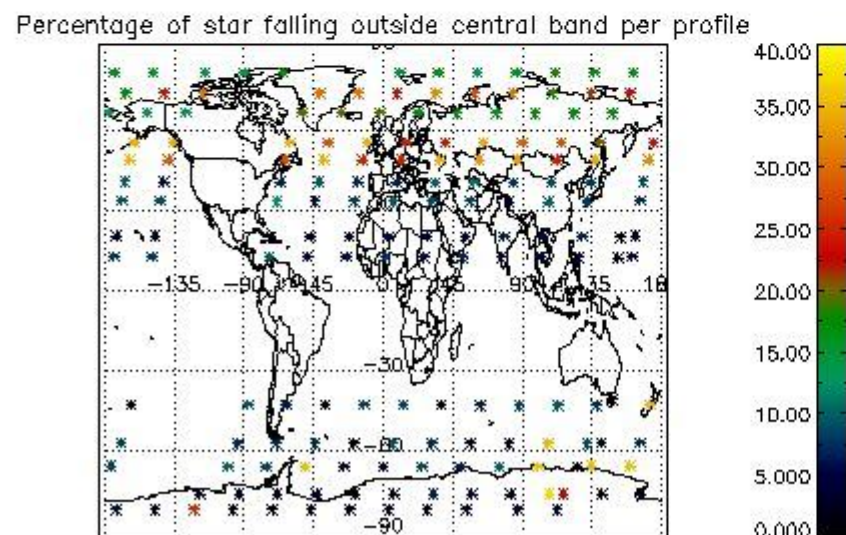

5. Trace gas profiles

5.1 Ozone statistics based on quality of products

The final quality of the products can be "measured" using the STD (Standard Deviation) attached to every point profile. This information is written to the parameter GOM_NL__2P/NL_LOCAL_SPECIES_DENSITY/o3_std of the level 2 products. The table below shows the statistics for given STD ranges.

The statistics are given with respect to the overall valid production:

- Products without fatal errors: GOM_NL__2P/MPH/PRODUCT_ERR=0
- Valid point profile: GOM_NL__2P/NL_LOCAL_SPECIES_DENSITY/pcd(0)=0

The 'Criteria' is applied to valid points of dark limb products:

- Products in dark limb illumination condition: GOM_NL__2P/NL_SUMMARY_QUALITY/obs_ill_cond=0
- Products without fatal errors: GOM_NL__2P/MPH/PRODUCT_ERR=0
- Valid point profile: GOM_NL__2P/NL_LOCAL_SPECIES_DENSITY/pcd(0)=0

So, the table below shows the percentage of dark limb and valid observations for each criteria with respect to the overall valid daily observations.

Criteria	% of total production
All STD	32
STD < 20	13