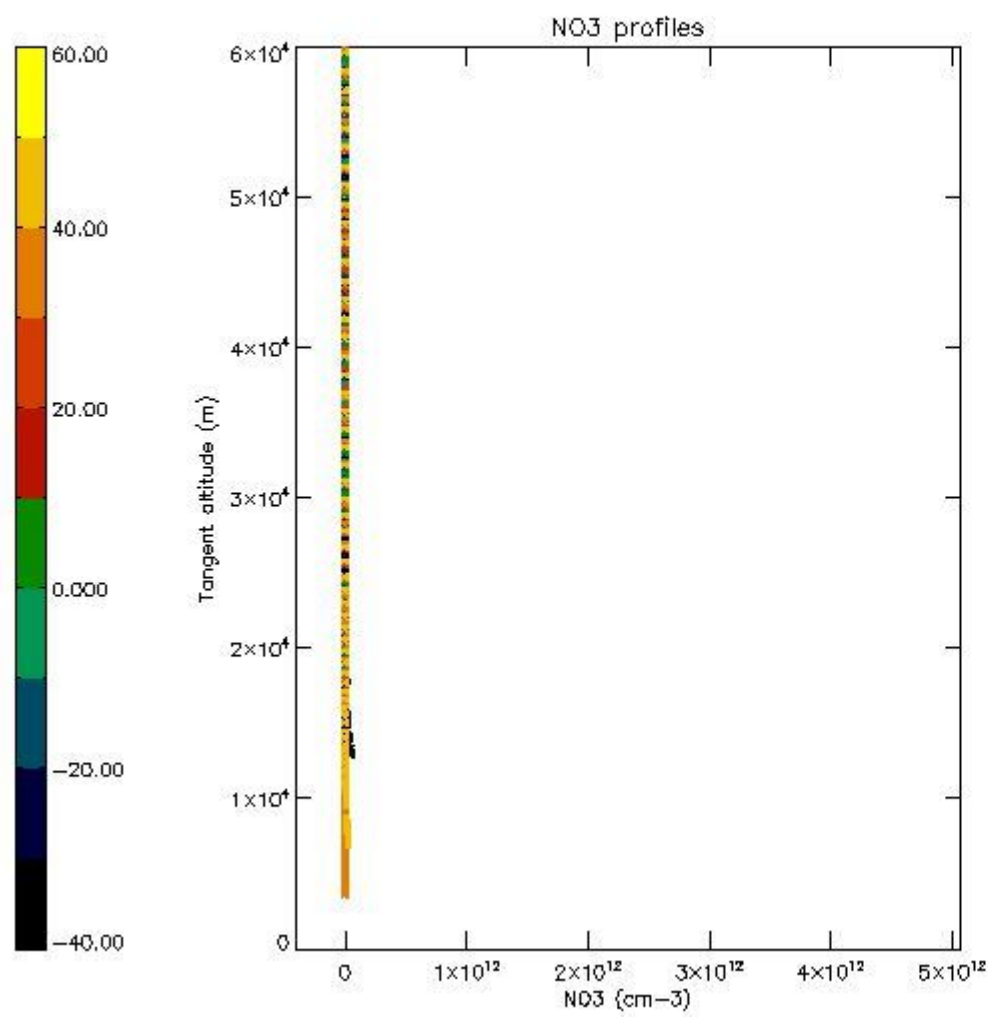

5.8 Plot H₂O profiles for all STD (only for occultations of stars 1,2,3,4,13,14,16,26,63 dark without errors)

The colorbar represents the latitude.