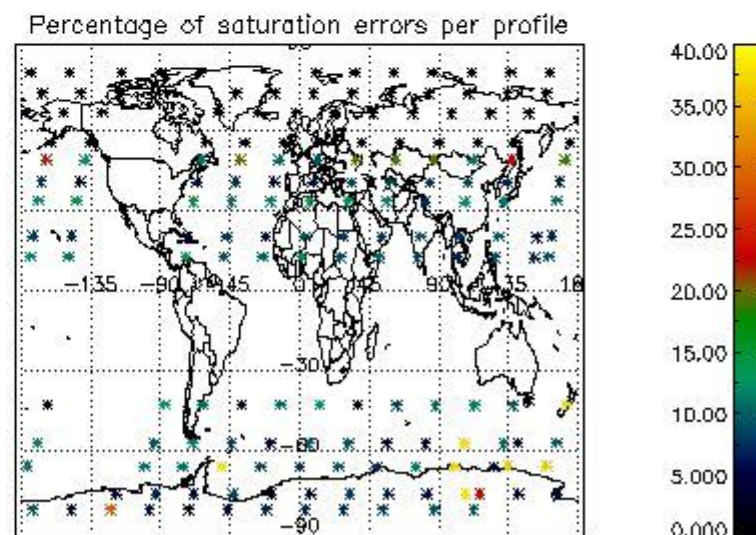

5. Trace gas profiles

5.1 Ozone statistics based on quality of products

The final quality of the products can be "measured" using the STD (Standard Deviation) attached to every point profile. This information is written to the parameter GOM_NL__2P/NL_LOCAL_SPECIES_DENSITY/o3_std of the level 2 products. The table below shows the statistics for given STD ranges.

The statistics are given with respect to the overall valid production:

- Products without fatal errors: GOM_NL__2P/MPH/PRODUCT_ERR=0
- Valid point profile: GOM_NL__2P/NL_LOCAL_SPECIES_DENSITY/pcd(0)=0

The 'Criteria' is applied to valid points of dark limb products:

- Products in dark limb illumination condition: GOM_NL__2P/NL_SUMMARY_QUALITY/obs_ill_cond=0
- Products without fatal errors: GOM_NL__2P/MPH/PRODUCT_ERR=0
- Valid point profile: GOM_NL__2P/NL_LOCAL_SPECIES_DENSITY/pcd(0)=0

So, the table below shows the percentage of dark limb and valid observations for each criteria with respect to the overall valid daily observations.

Criteria	% of total production
All STD	32
STD < 20	13