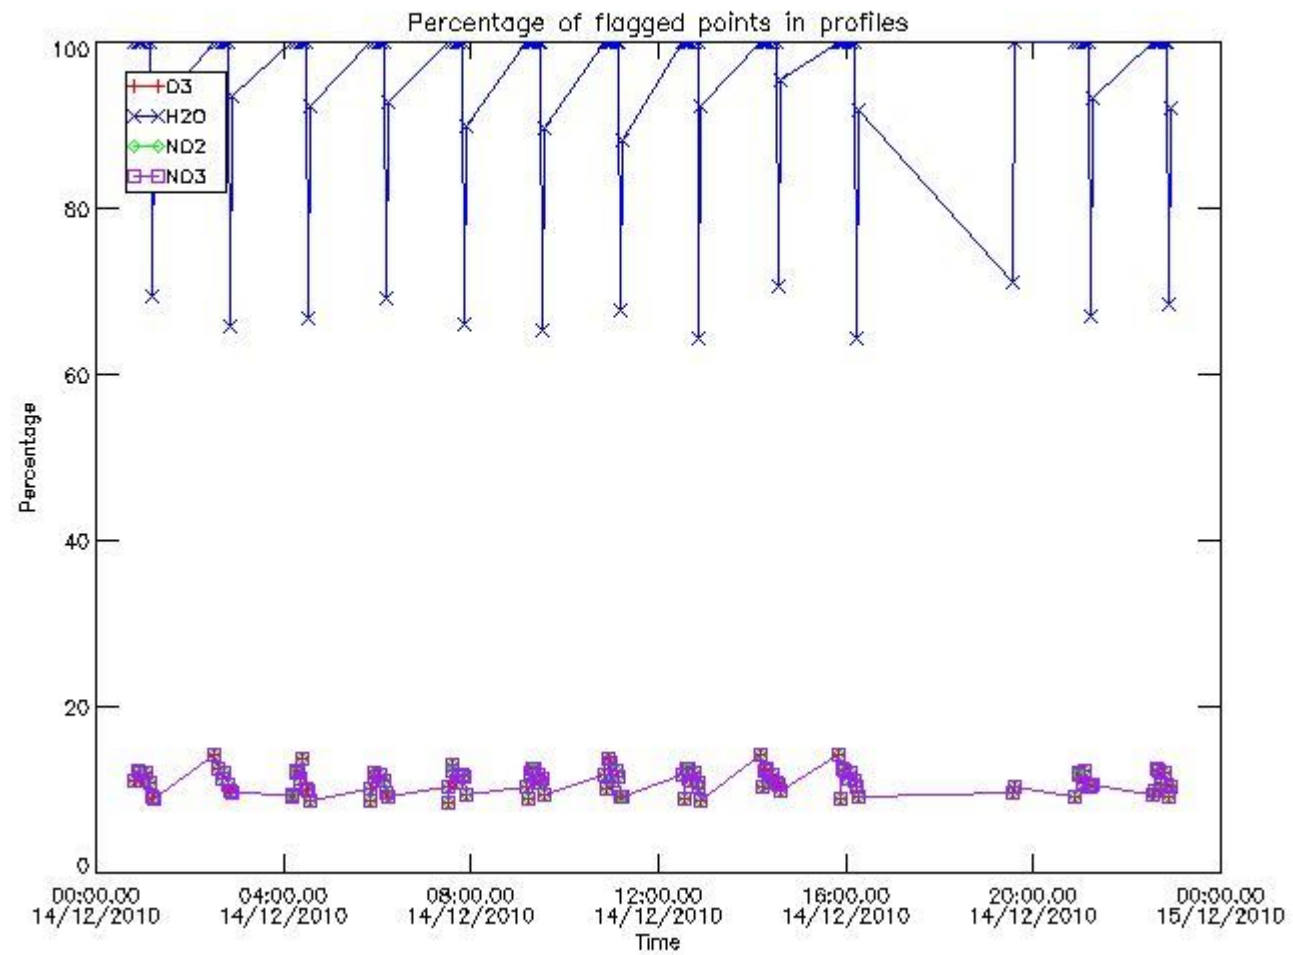

3. Quality information per product

In this section it is plotted some information contained in the Quality Summary data set of the level 2 products. Only products in dark limb conditions and without errors (error flag in the MPH set to "0") are used.

3.1 Plot quality information per product (time dependant)

3.2 Plot quality information per product (world map)