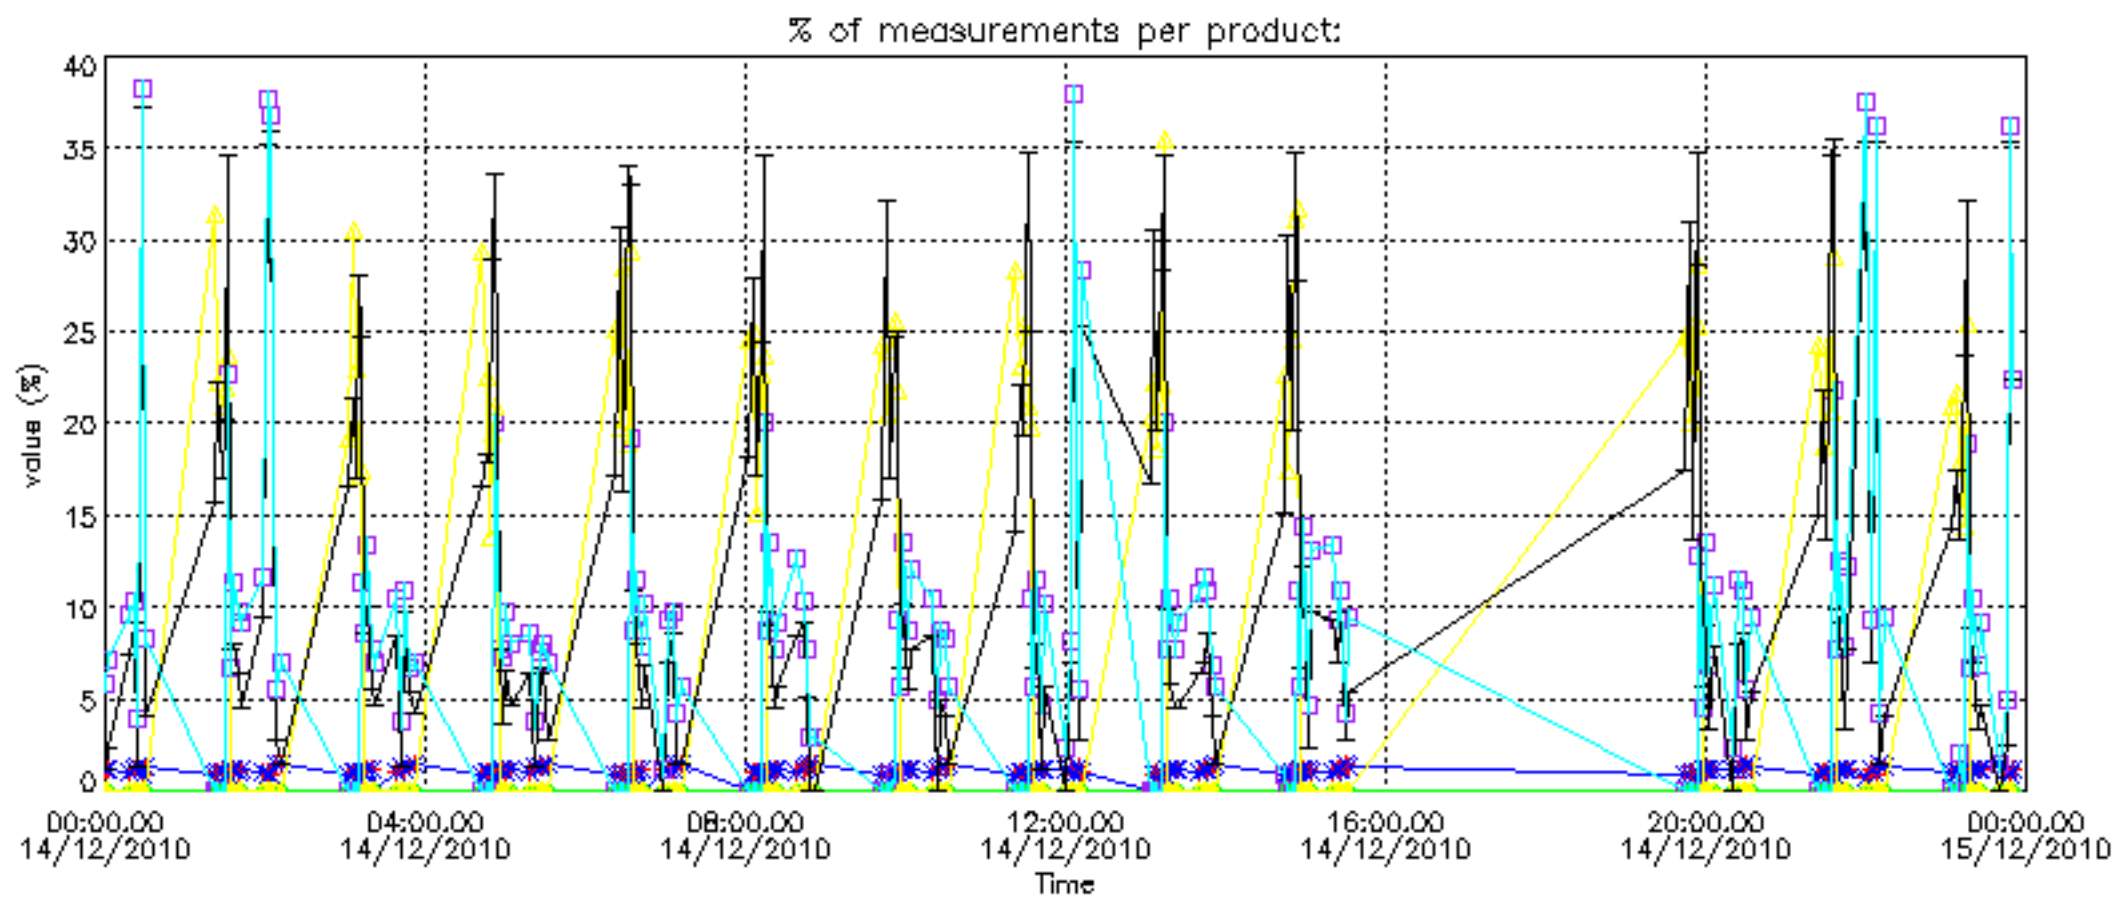

Percentage of cosmic ray hits per profile

Percentage of datation errors per profile