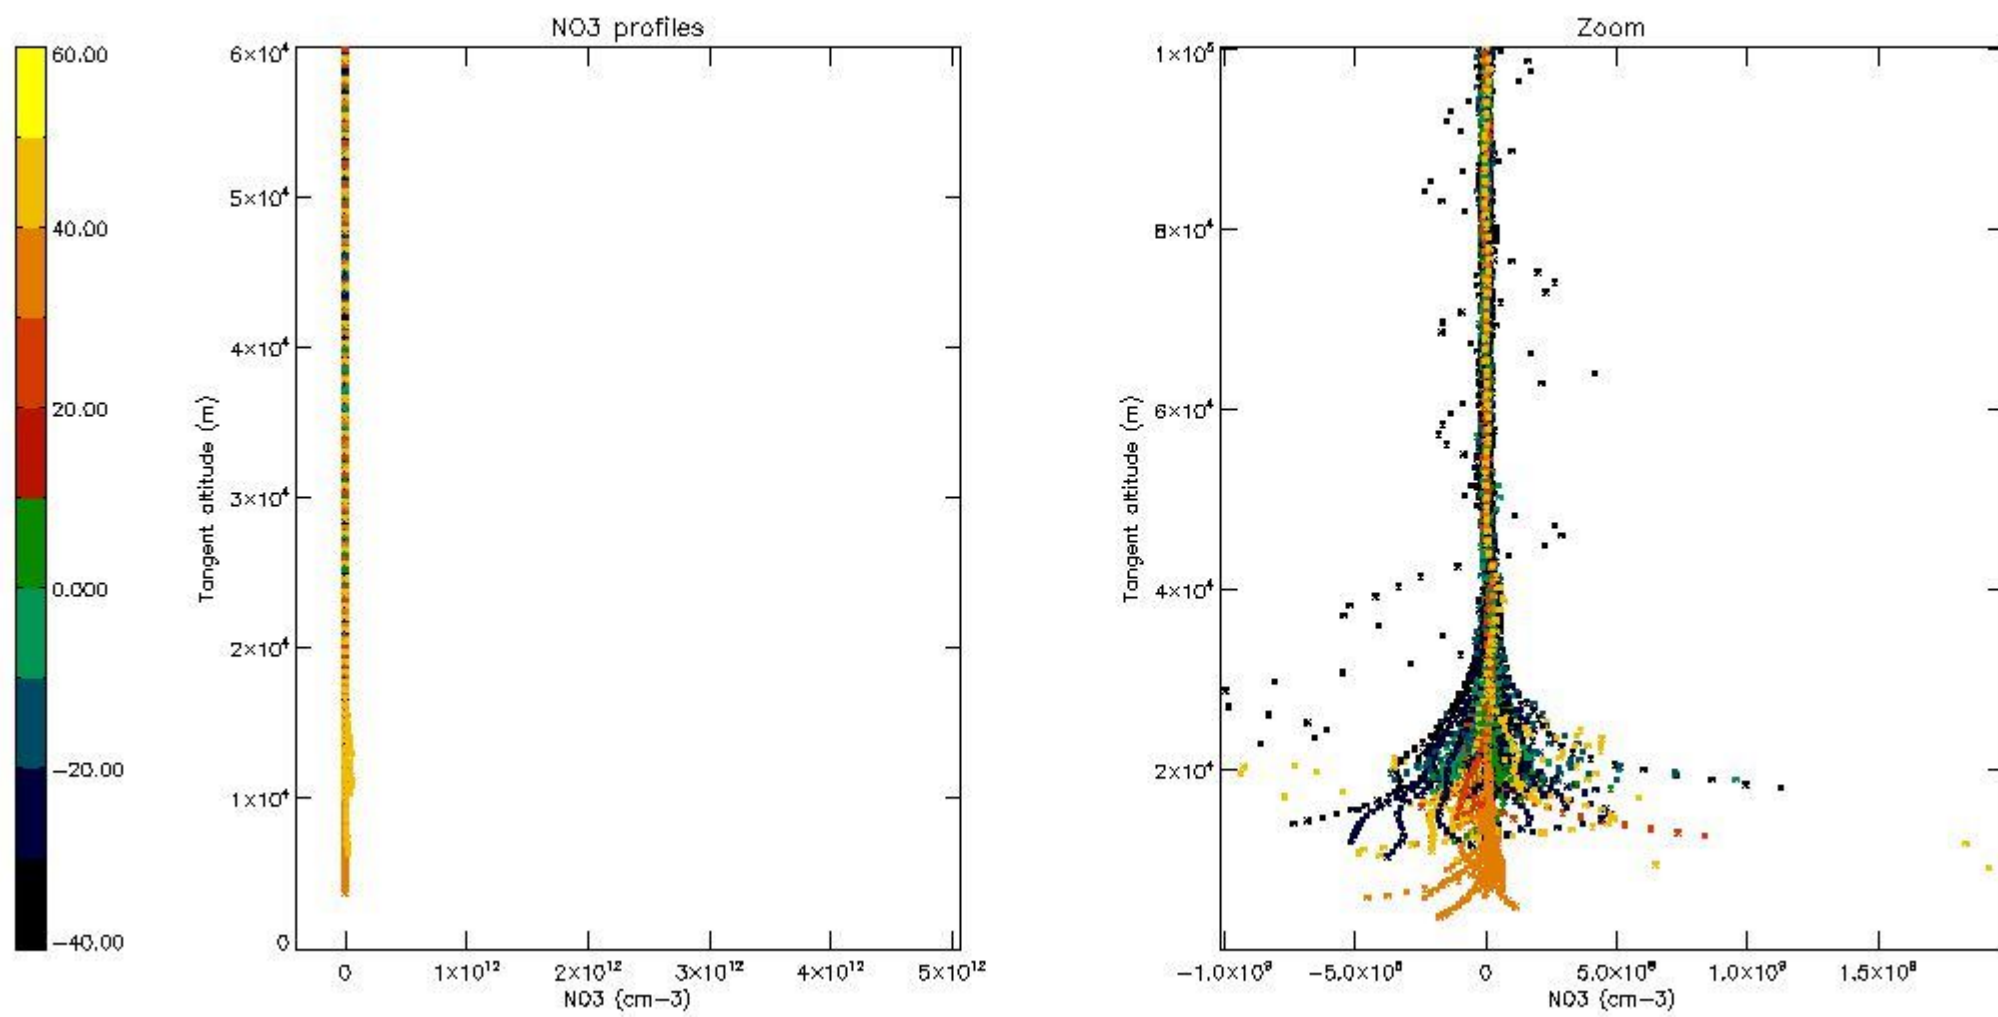

5.4 Plot ozone profiles where STD < 10% (dark without errors)

The colorbar represents the latitude.

5.5 Plot ozone profiles where STD < 5% (dark without errors)

The colorbar represents the latitude.

5.6 Plot NO₂ profiles for all STD (dark without errors)

The colorbar represents the latitude.

5.7 Plot NO3 profiles for all STD (dark without errors)

The colorbar represents the latitude.

5.8 Plot H2O profiles for all STD (only for occultations of stars 1,2,3,4,13,14,16,26,63 dark without errors)