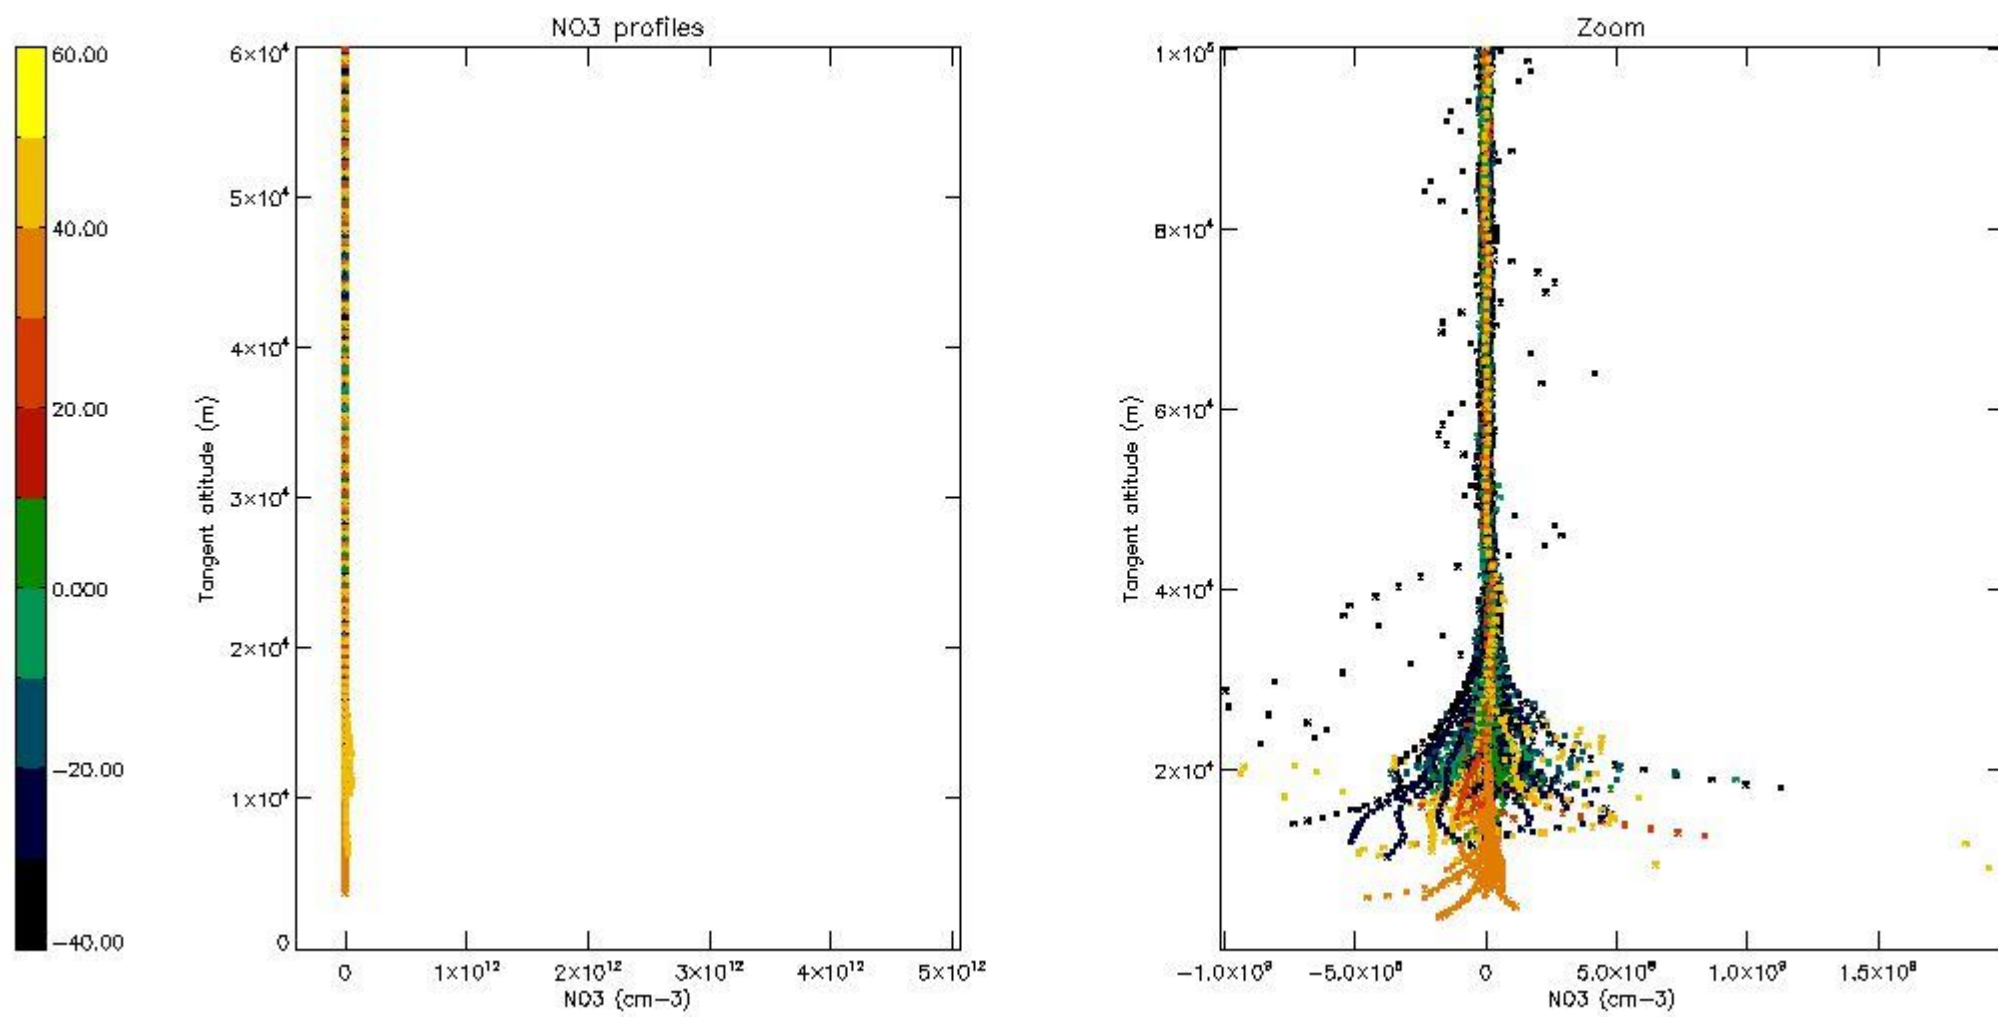

5.8 Plot H2O profiles for all STD (only for occultations of stars 1,2,3,4,13,14,16,26,63 dark without errors)

The colorbar represents the latitude.