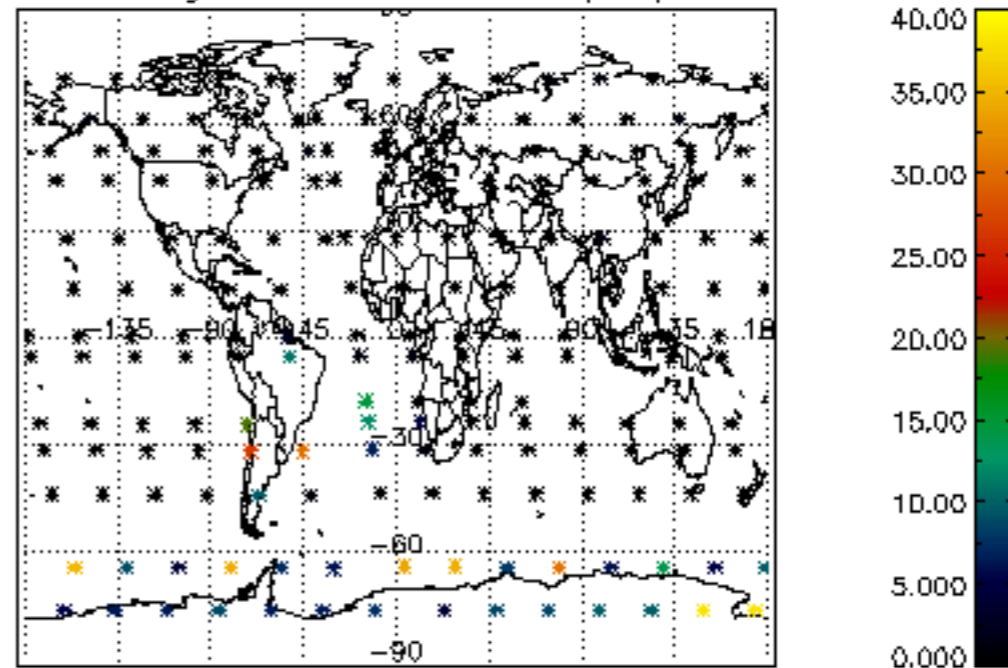

Percentage of flagged data per NO3 profile

Percentage of cosmic ray hits per profile

Percentage of datation errors per profile

Percentage of star falling outside central band per profile

Percentage of saturation errors per profile