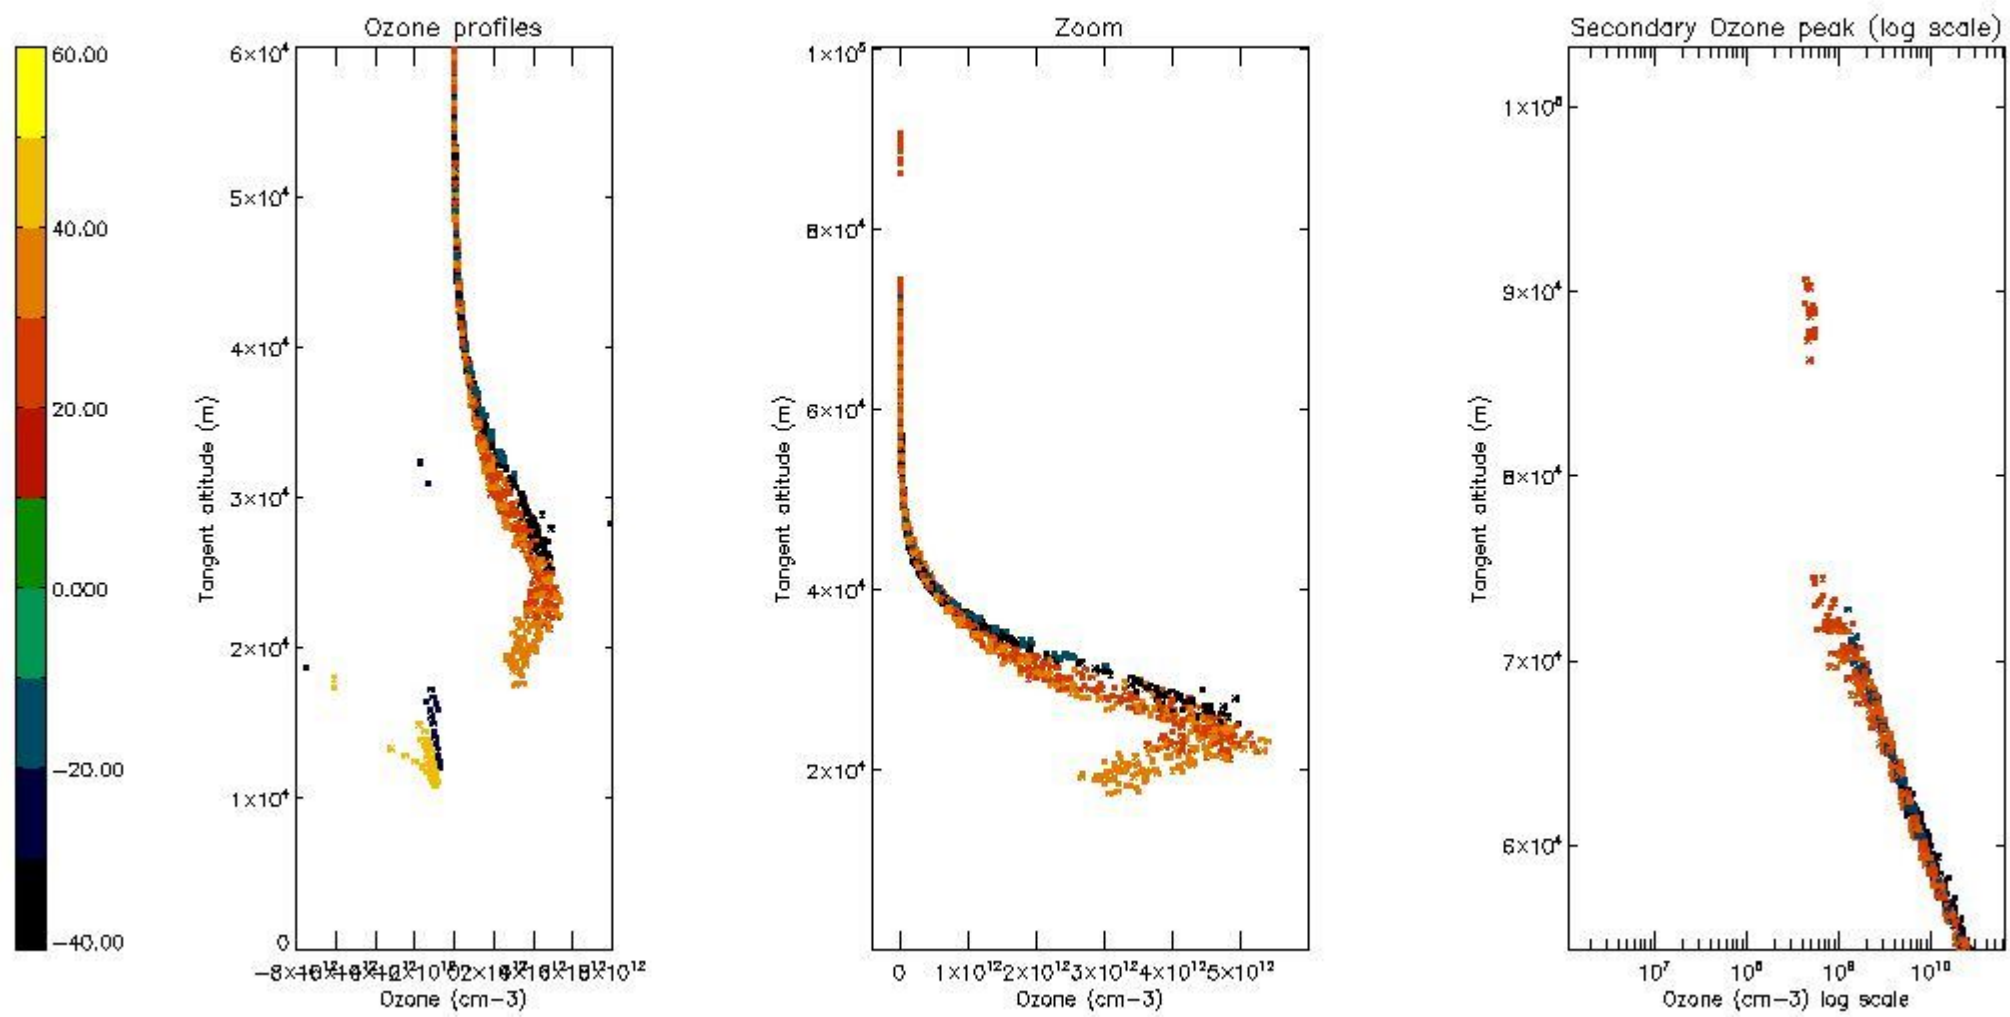

STD < 10	11
STD < 5	6

5.2 Plot ozone profiles for all STD (dark without errors)

The colorbar represents the latitude.

5.3 Plot ozone profiles where STD < 20% (dark without errors)

The colorbar represents the latitude.

5.4 Plot ozone profiles where STD < 10% (dark without errors)

The colorbar represents the latitude.

5.5 Plot ozone profiles where STD < 5% (dark without errors)

The colorbar represents the latitude.

5.6 Plot NO₂ profiles for all STD (dark without errors)

The colorbar represents the latitude.

5.7 Plot NO3 profiles for all STD (dark without errors)

The colorbar represents the latitude.

5.8 Plot H2O profiles for all STD (only for occultations of stars 1,2,3,4,13,14,16,26,63 dark without errors)