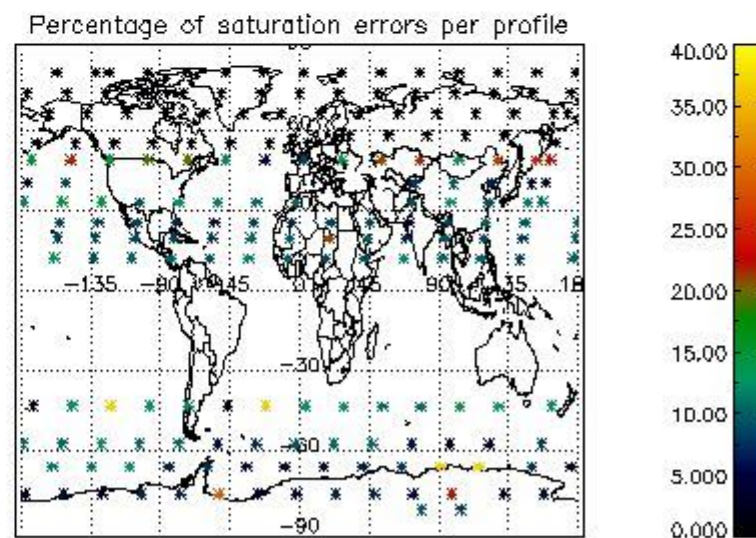

Percentage of flagged data per NO3 profile

4. Level 1 quality information per product

In this section it is plotted some information contained in the Quality Summary data set of the level 2 products that comes from the level 1b processing. Products without errors (error flag in the MPH set to "0") are used.

4.1 Plot quality information per product (time dependant) coming from level 1b processing

4.1.1 Plot level 1 quality information per product (time dependant): ENVISAT ASCENDING passes

4.1.2 Plot level 1 quality information per product (time dependant): ENVI SAT DESCENDING passes

4.2 Plot quality information per product coming from level 1b processing (world map)

4.2.1 Plot level 1 quality information per product (world map): ENVISAT ASCENDING passes

4.2.2 Plot level 1 quality information per product (world map): ENVISAT DESCENDING passes