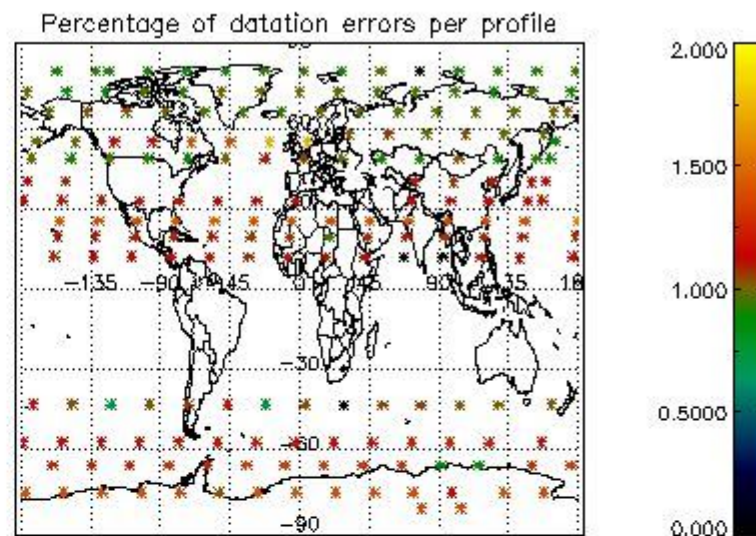

Percentage of flagged data per NO3 profile

4. Level 1 quality information per product

In this section it is plotted some information contained in the Quality Summary data set of the level 2 products that comes from the level 1b processing. Products without errors (error flag in the MPH set to "0") are used.

4.1 Plot quality information per product (time dependant) coming from level 1b processing

4.1.1 Plot level 1 quality information per product (time dependant): ENVISAT ASCENDING passes

4.1.2 Plot level 1 quality information per product (time dependant): ENVI SAT DESCENDING passes

4.2 Plot quality information per product coming from level 1b processing (world map)

4.2.1 Plot level 1 quality information per product (world map): ENVISAT ASCENDING passes

4.2.2 Plot level 1 quality information per product (world map): ENVISAT DESCENDING passes