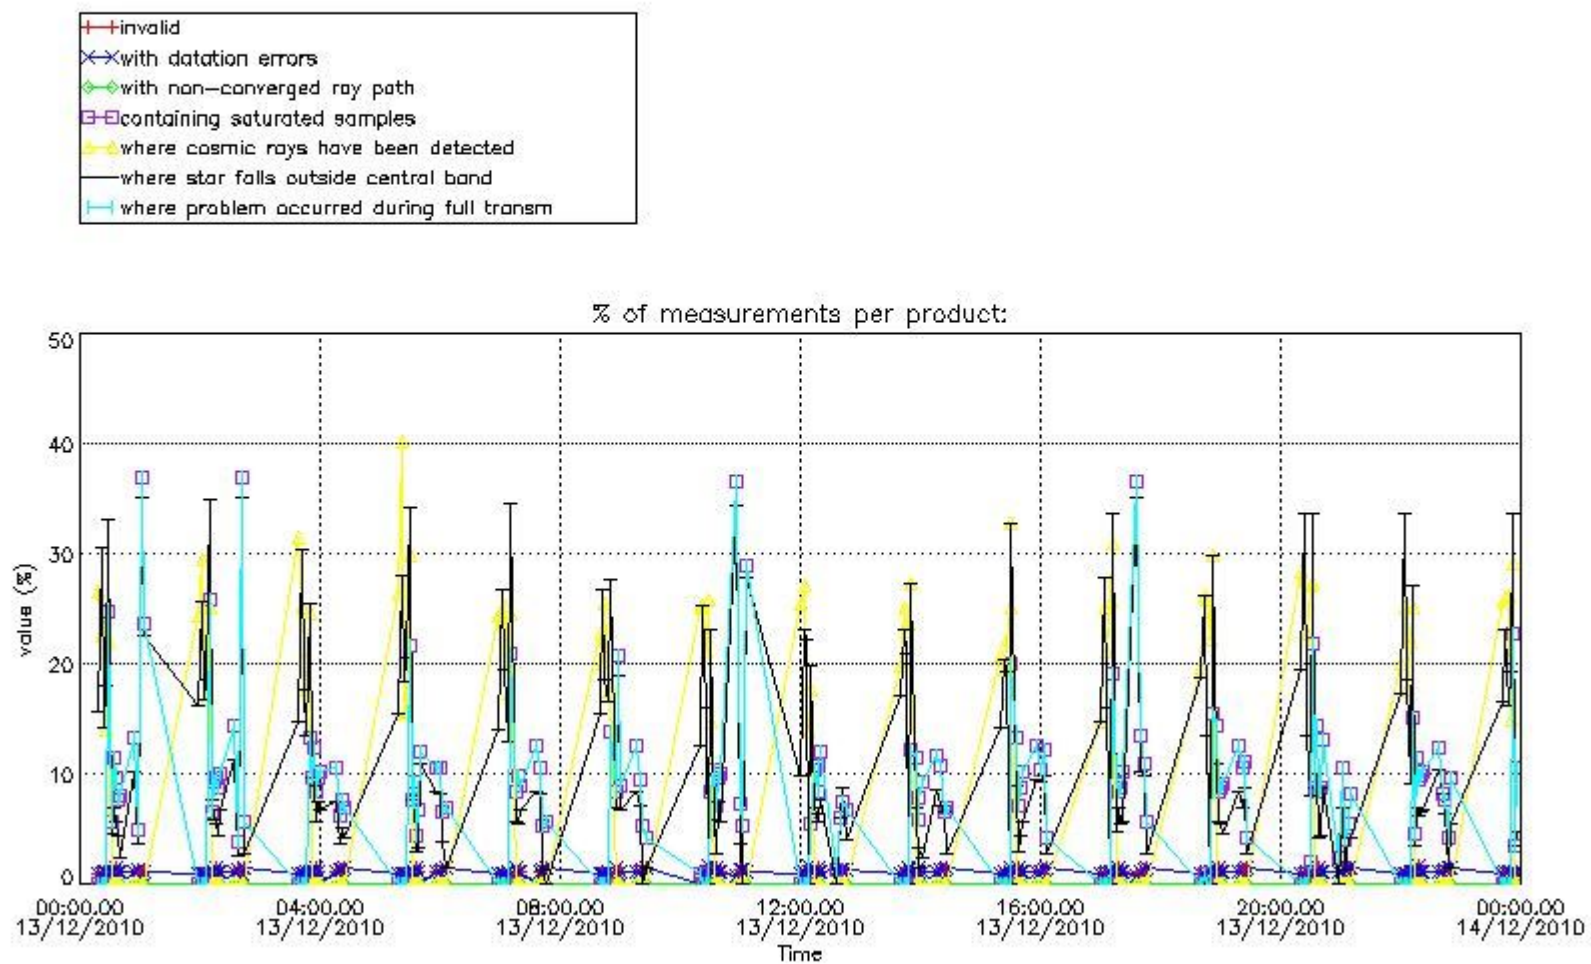

3.1 Plot quality information per product (time dependant)

3.2 Plot quality information per product (world map)

Percentage of flagged data per O3 profile

Percentage of flagged data per H2O profile

Percentage of flagged data per NO2 profile

Percentage of flagged data per NO3 profile

4. Level 1 quality information per product

In this section it is plotted some information contained in the Quality Summary data set of the level 2 products that comes from the level 1b processing. Products without errors (error flag in the MPH set to "0") are used.

4.1 Plot quality information per product (time dependant) coming from level 1b processing

4.1.1 Plot level 1 quality information per product (time dependant): ENVISAT ASCENDING passes

4.1.2 Plot level 1 quality information per product (time dependant): ENVI SAT DESCENDING passes

5. Trace gas profiles

5.1 Ozone statistics based on quality of products

The final quality of the products can be "measured" using the STD (Standard Deviation) attached to every point profile. This information is written to the parameter GOM_NL__2P/NL_LOCAL_SPECIES_DENSITY/o3_std of the level 2 products. The table below shows the statistics for given STD ranges.