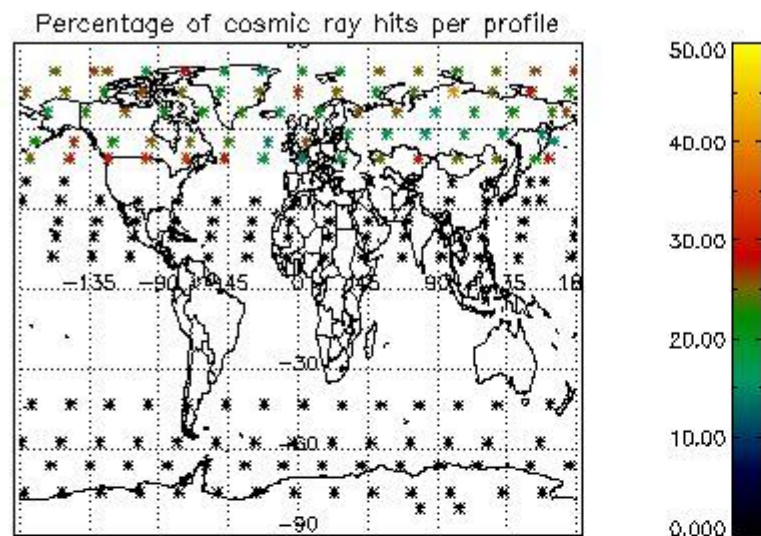

4.2.2 Plot level 1 quality information per product (world map): ENVISAT DESCENDING passes

5. Trace gas profiles

5.1 Ozone statistics based on quality of products

The final quality of the products can be "measured" using the STD (Standard Deviation) attached to every point profile. This information is written to the parameter GOM_NL__2P/NL_LOCAL_SPECIES_DENSITY/o3_std of the level 2 products. The table below shows the statistics for given STD ranges.

The statistics are given with respect to the overall valid production:

- Products without fatal errors: GOM_NL__2P/MPH/PRODUCT_ERR=0
- Valid point profile: GOM_NL__2P/NL_LOCAL_SPECIES_DENSITY/pcd(0)=0

The 'Criteria' is applied to valid points of dark limb products:

- Products in dark limb illumination condition: GOM_NL__2P/NL_SUMMARY_QUALITY/obs_ill_cond=0
- Products without fatal errors: GOM_NL__2P/MPH/PRODUCT_ERR=0
- Valid point profile: GOM_NL__2P/NL_LOCAL_SPECIES_DENSITY/pcd(0)=0

So, the table below shows the percentage of dark limb and valid observations for each criteria with respect to the overall valid daily observations.

Criteria	% of total production
All STD	32
STD < 20	15