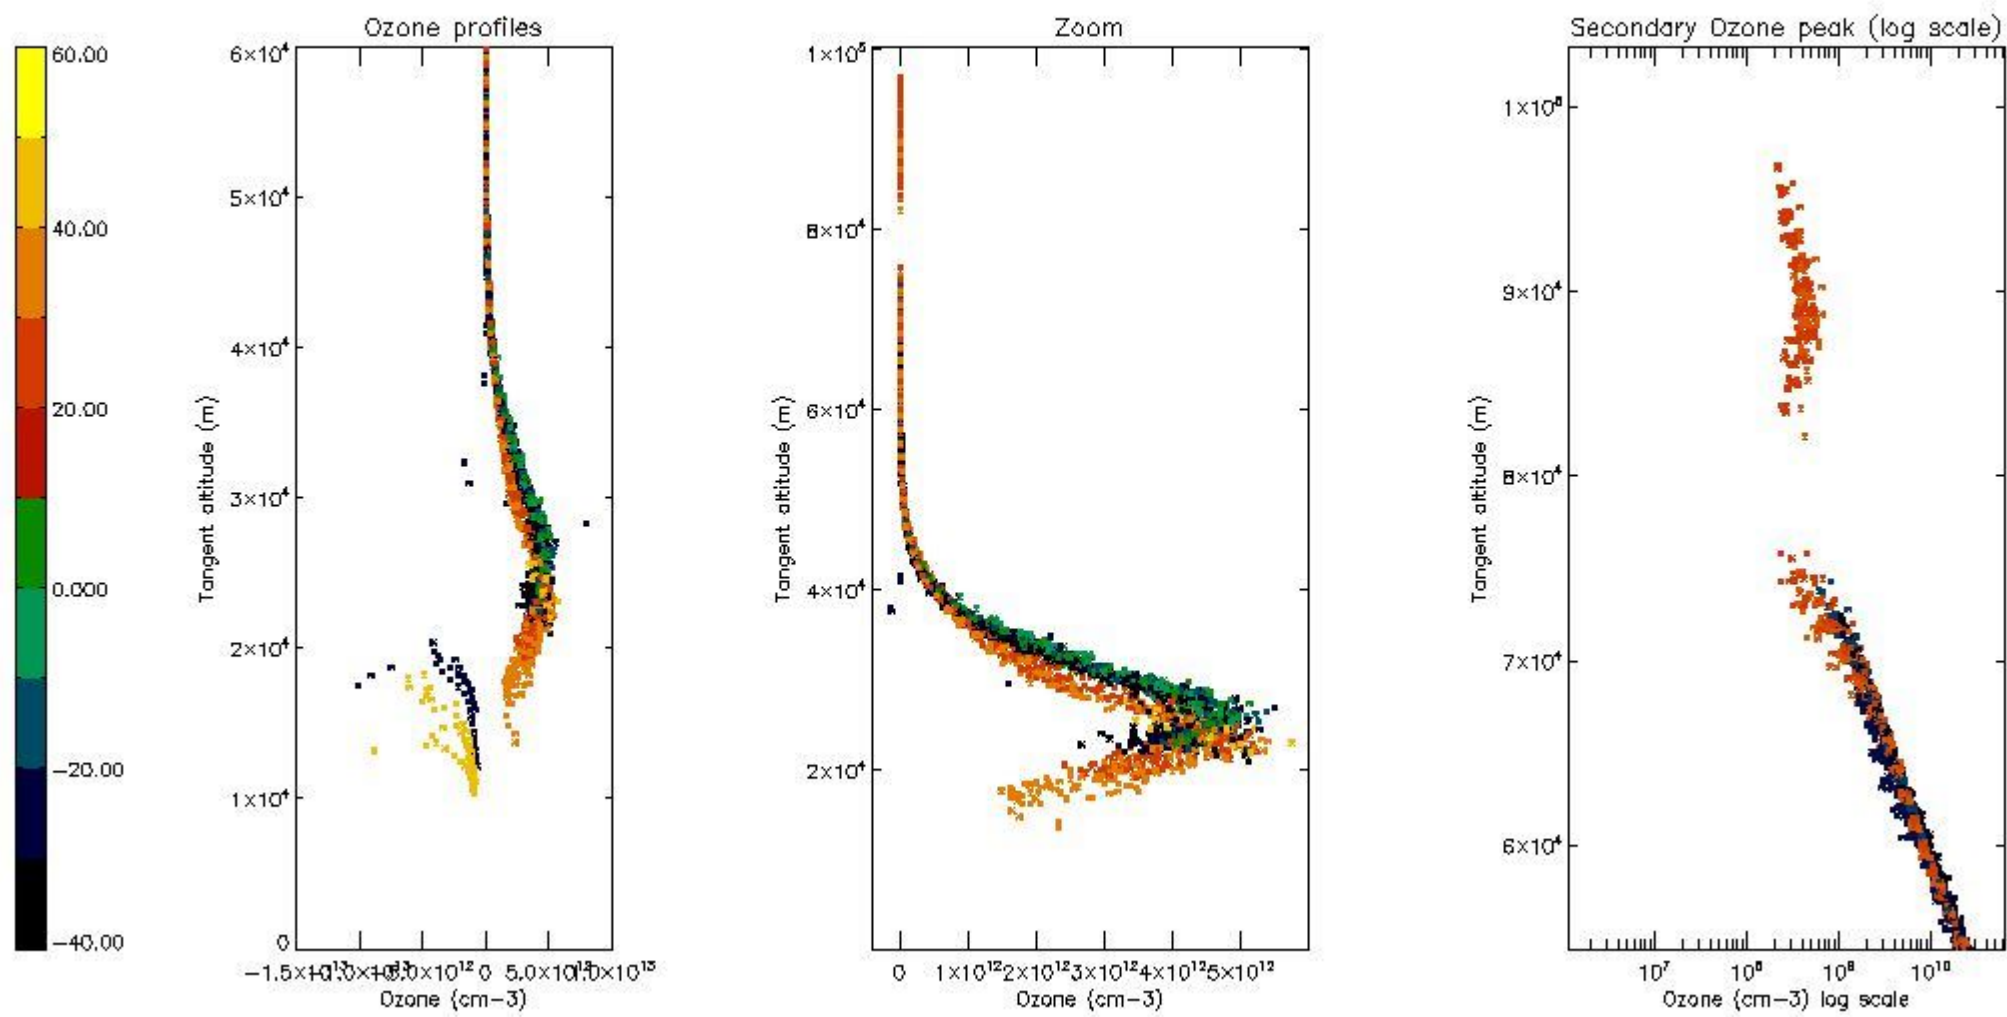

5.5 Plot ozone profiles where STD < 5% (dark without errors)

The colorbar represents the latitude.