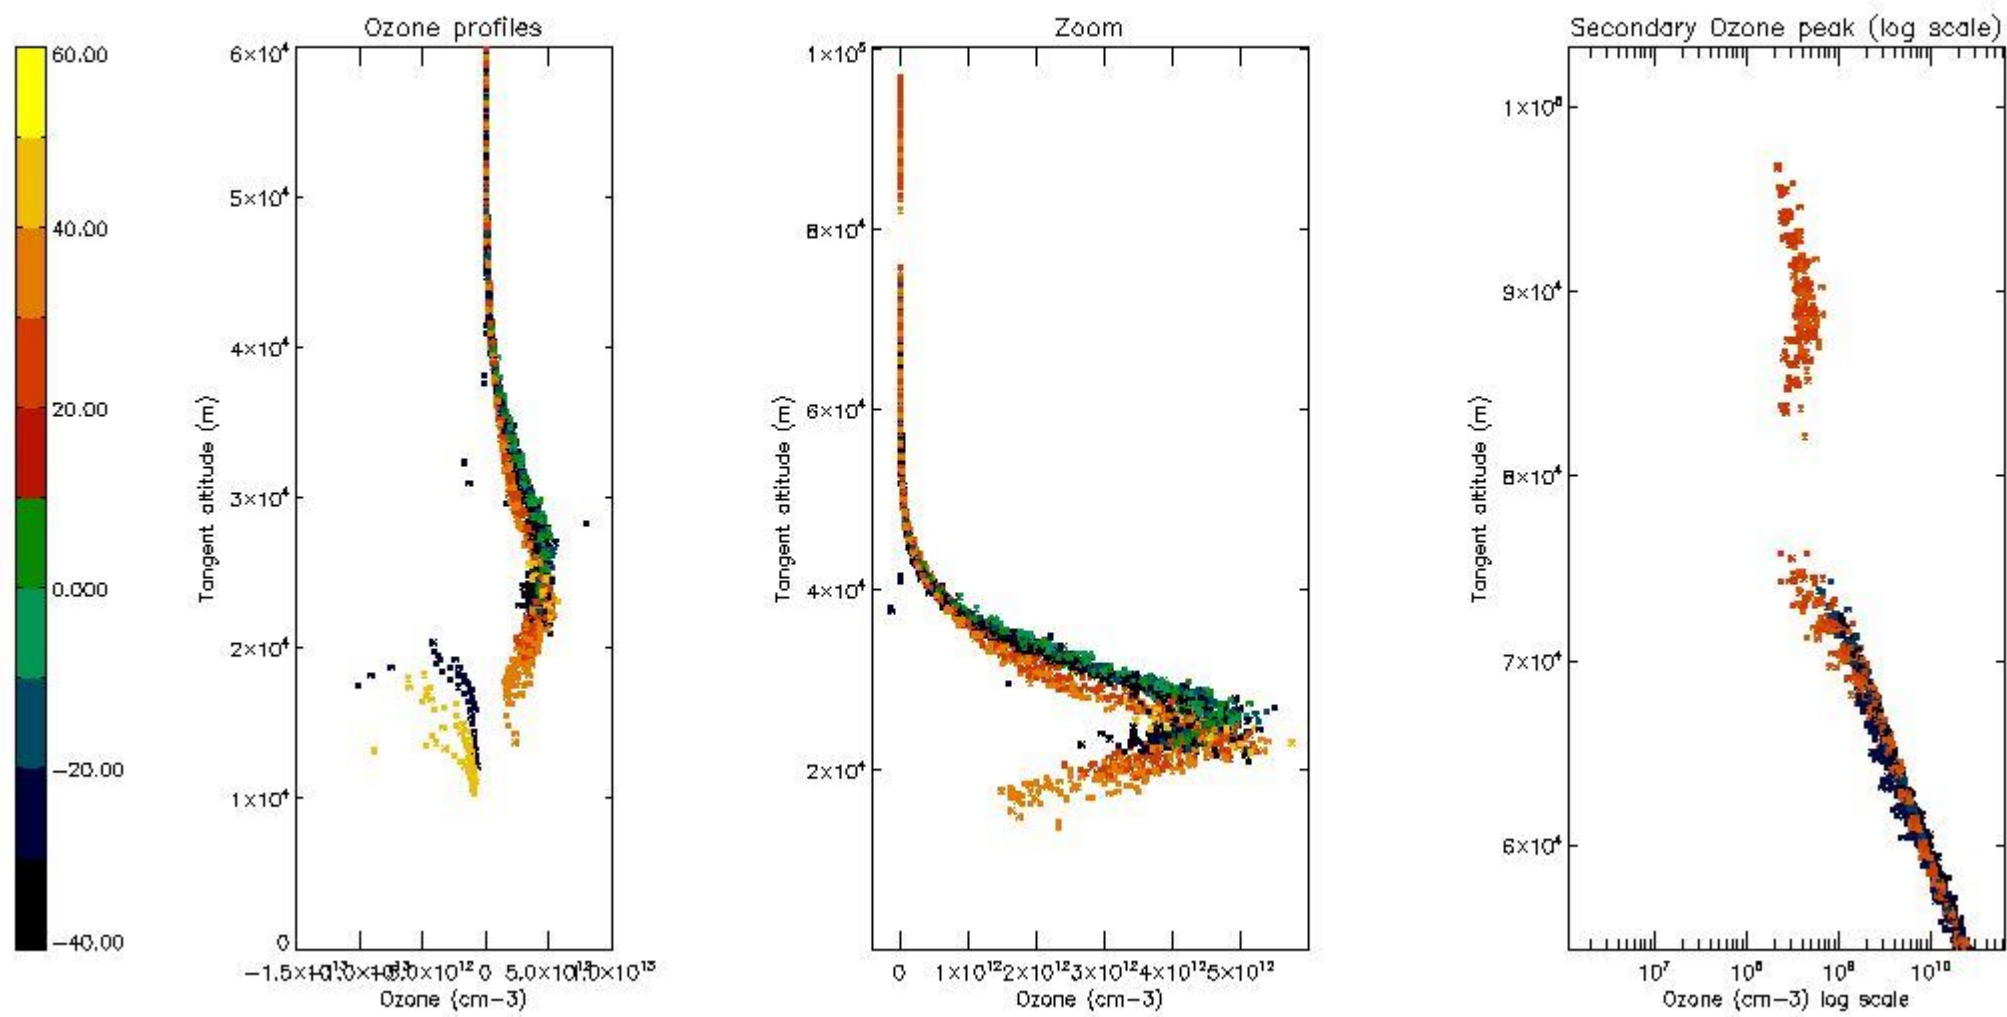

STD < 10	11
STD < 5	6

5.2 Plot ozone profiles for all STD (dark without errors)

The colorbar represents the latitude.

5.3 Plot ozone profiles where STD < 20% (dark without errors)

The colorbar represents the latitude.

5.4 Plot ozone profiles where STD < 10% (dark without errors)

The colorbar represents the latitude.

5.5 Plot ozone profiles where STD < 5% (dark without errors)

The colorbar represents the latitude.

5.6 Plot NO₂ profiles for all STD (dark without errors)

The colorbar represents the latitude.

5.7 Plot NO3 profiles for all STD (dark without errors)

The colorbar represents the latitude.

5.8 Plot H2O profiles for all STD (only for occultations of stars 1,2,3,4,13,14,16,26,63 dark without errors)