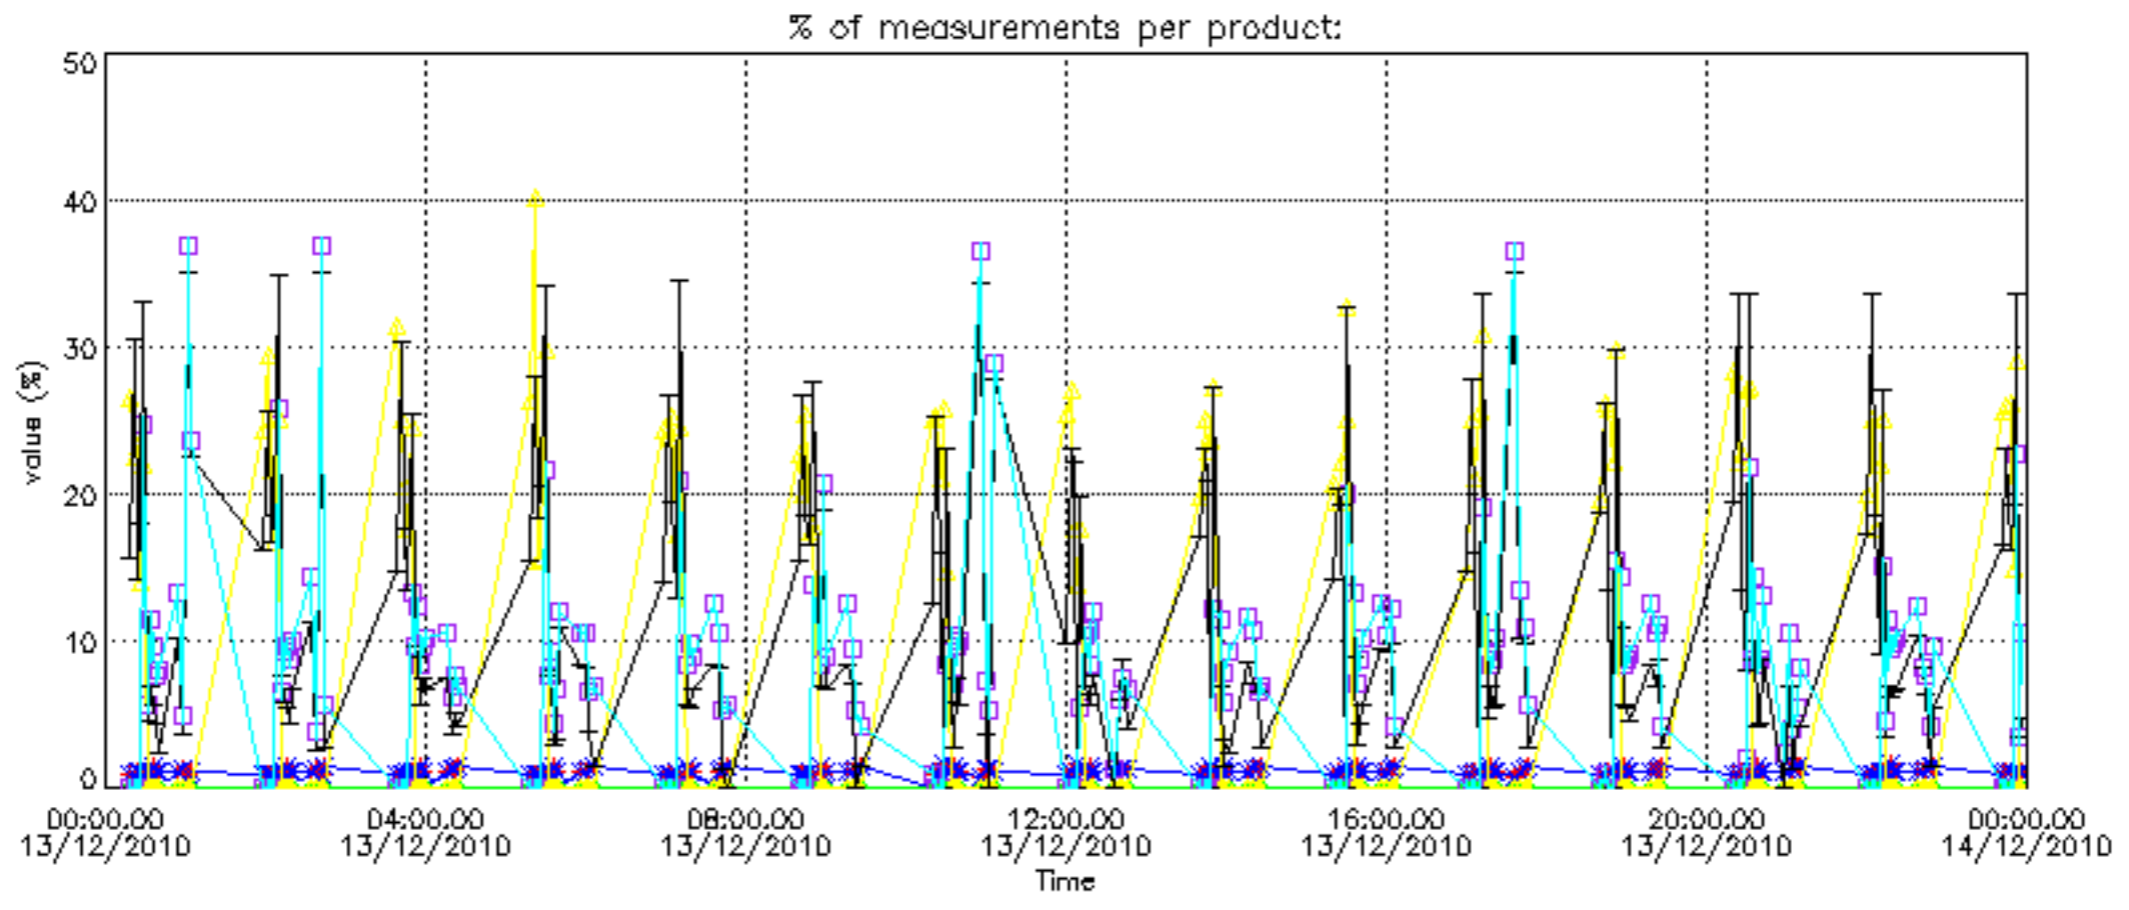

Percentage of cosmic ray hits per profile

Percentage of datation errors per profile