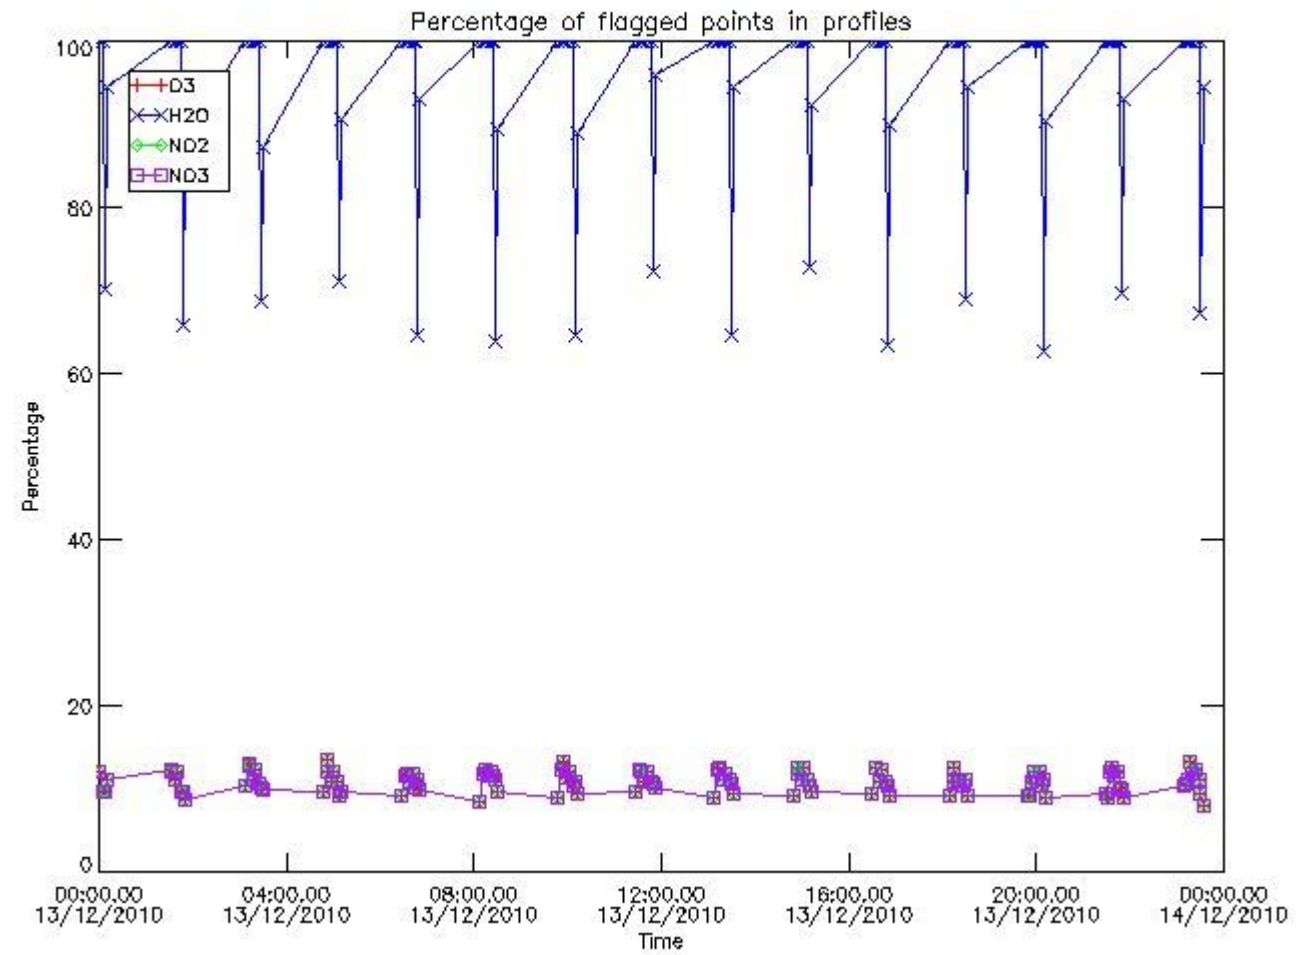

3. Quality information per product

In this section it is plotted some information contained in the Quality Summary data set of the level 2 products. Only products in dark limb conditions and without errors (error flag in the MPH set to "0") are used.

3.1 Plot quality information per product (time dependant)

3.2 Plot quality information per product (world map)