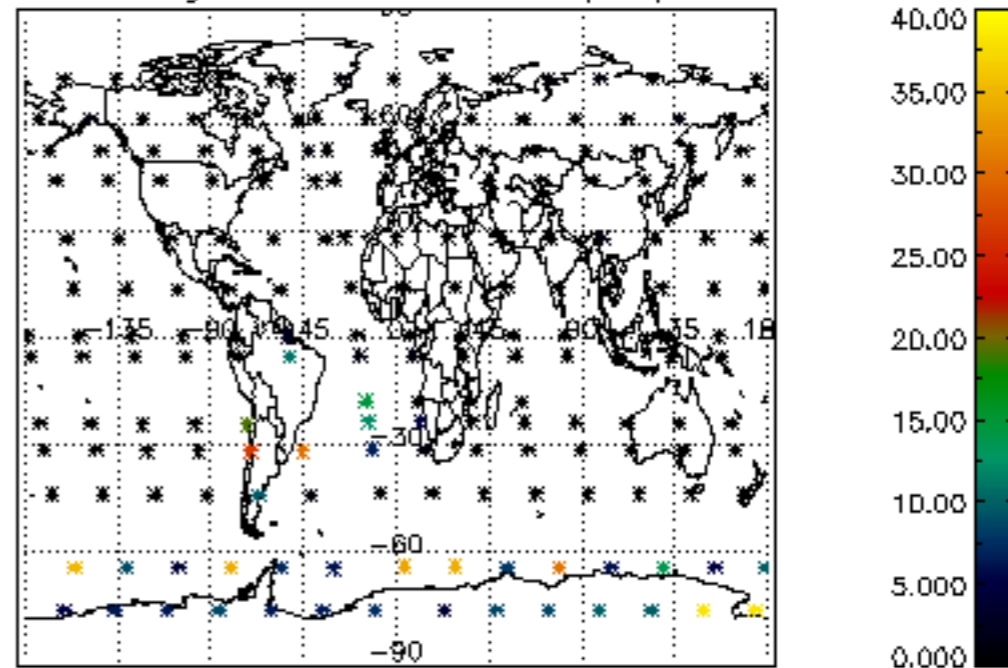

Percentage of datation errors per profile

Percentage of saturation errors per profile