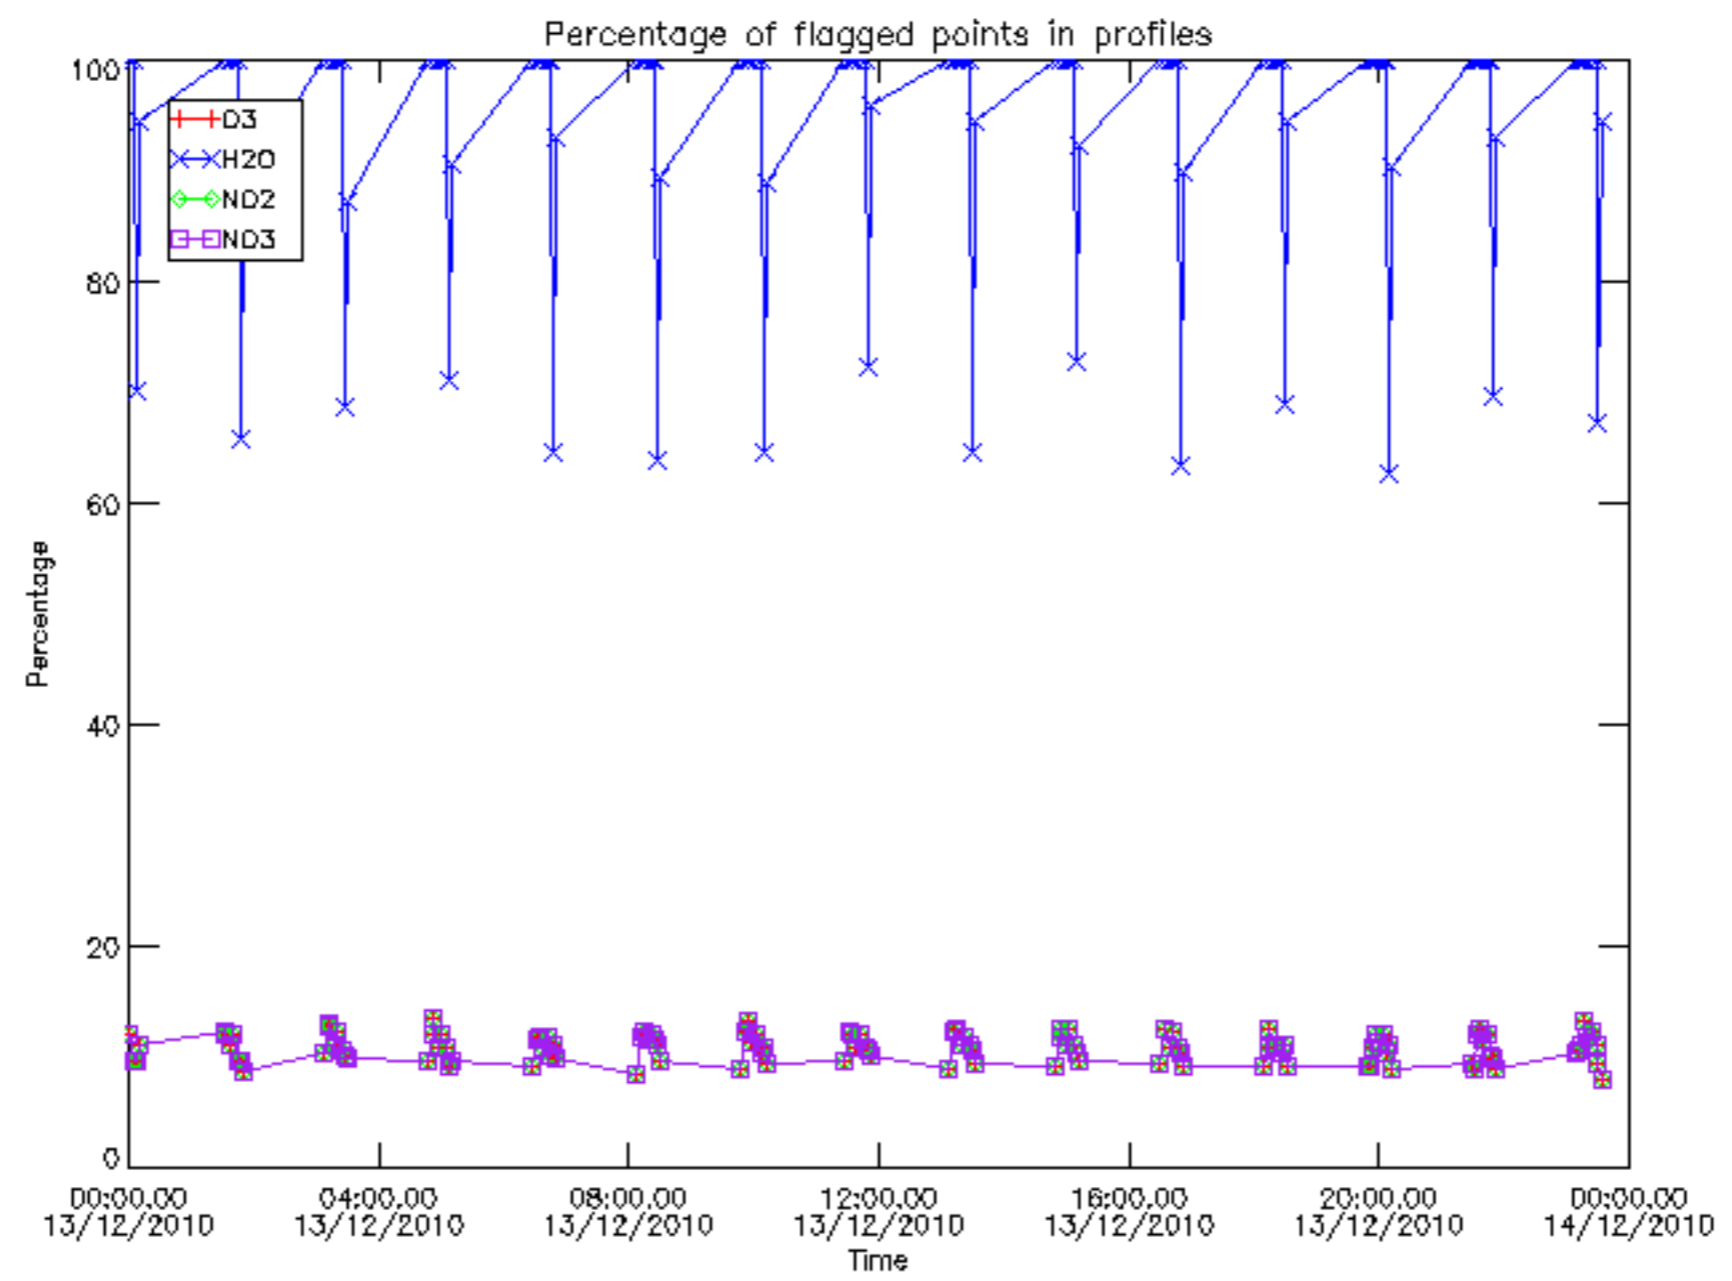

Percentage of flagged data per D3 profile

Percentage of flagged data per H2O profile