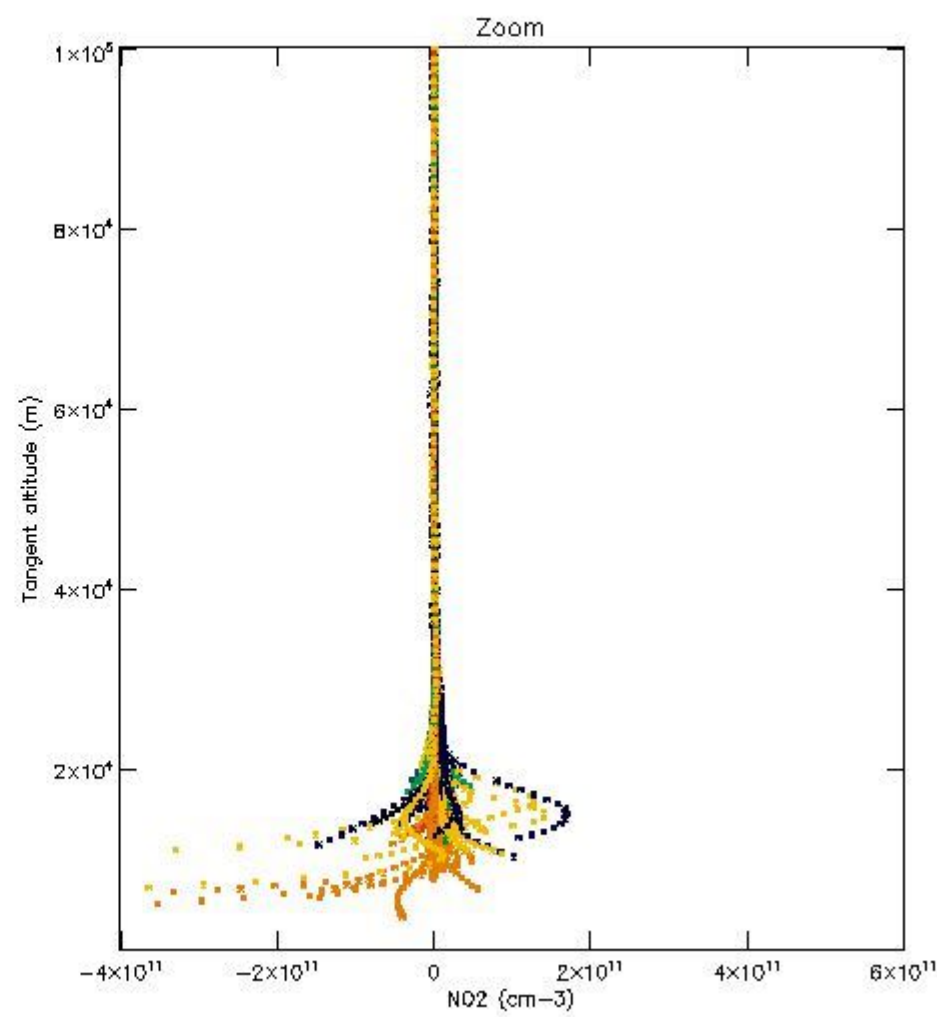

5.4 Plot ozone profiles where STD < 10% (dark without errors)

The colorbar represents the latitude.

5.5 Plot ozone profiles where STD < 5% (dark without errors)

The colorbar represents the latitude.

5.6 Plot NO₂ profiles for all STD (dark without errors)

The colorbar represents the latitude.

5.7 Plot NO3 profiles for all STD (dark without errors)

The colorbar represents the latitude.

5.8 Plot H2O profiles for all STD (only for occultations of stars 1,2,3,4,13,14,16,26,63 dark without errors)