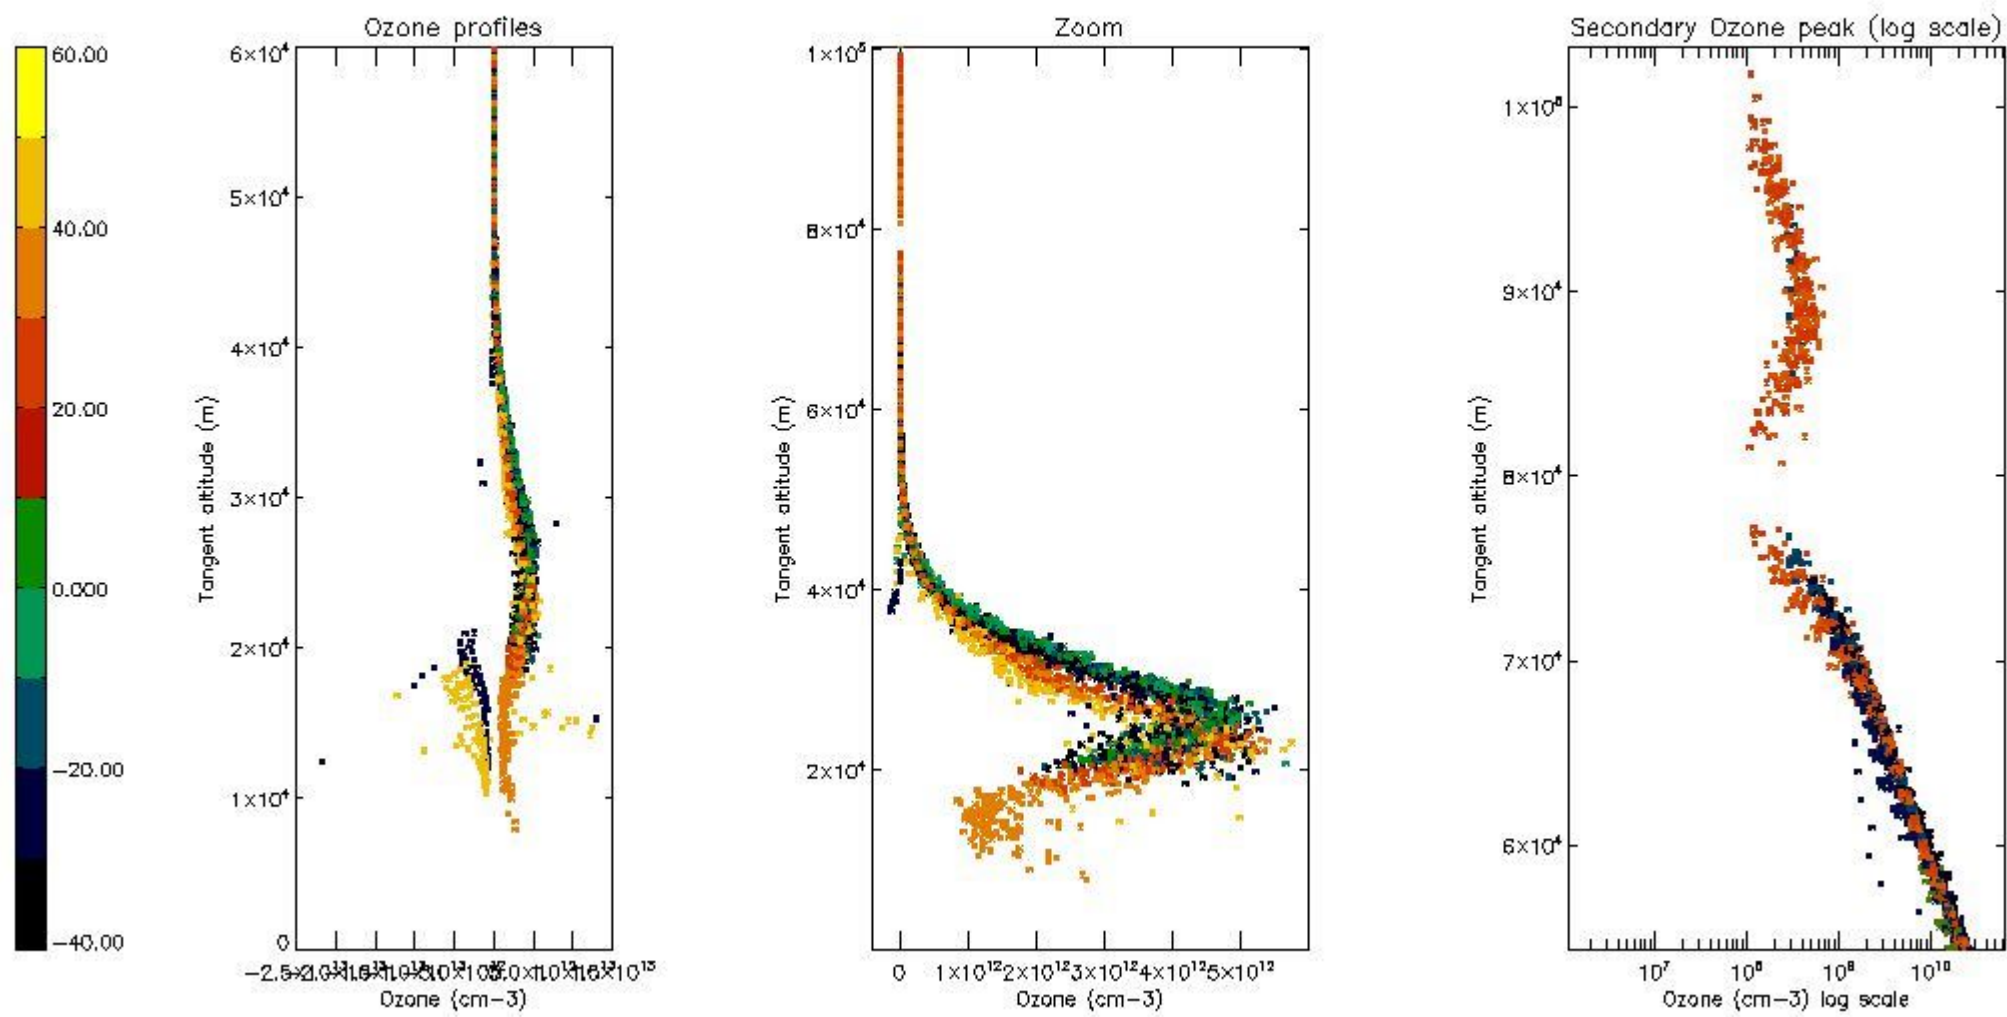

STD < 10	11
STD < 5	6

5.2 Plot ozone profiles for all STD (dark without errors)

The colorbar represents the latitude.

5.3 Plot ozone profiles where STD < 20% (dark without errors)

The colorbar represents the latitude.