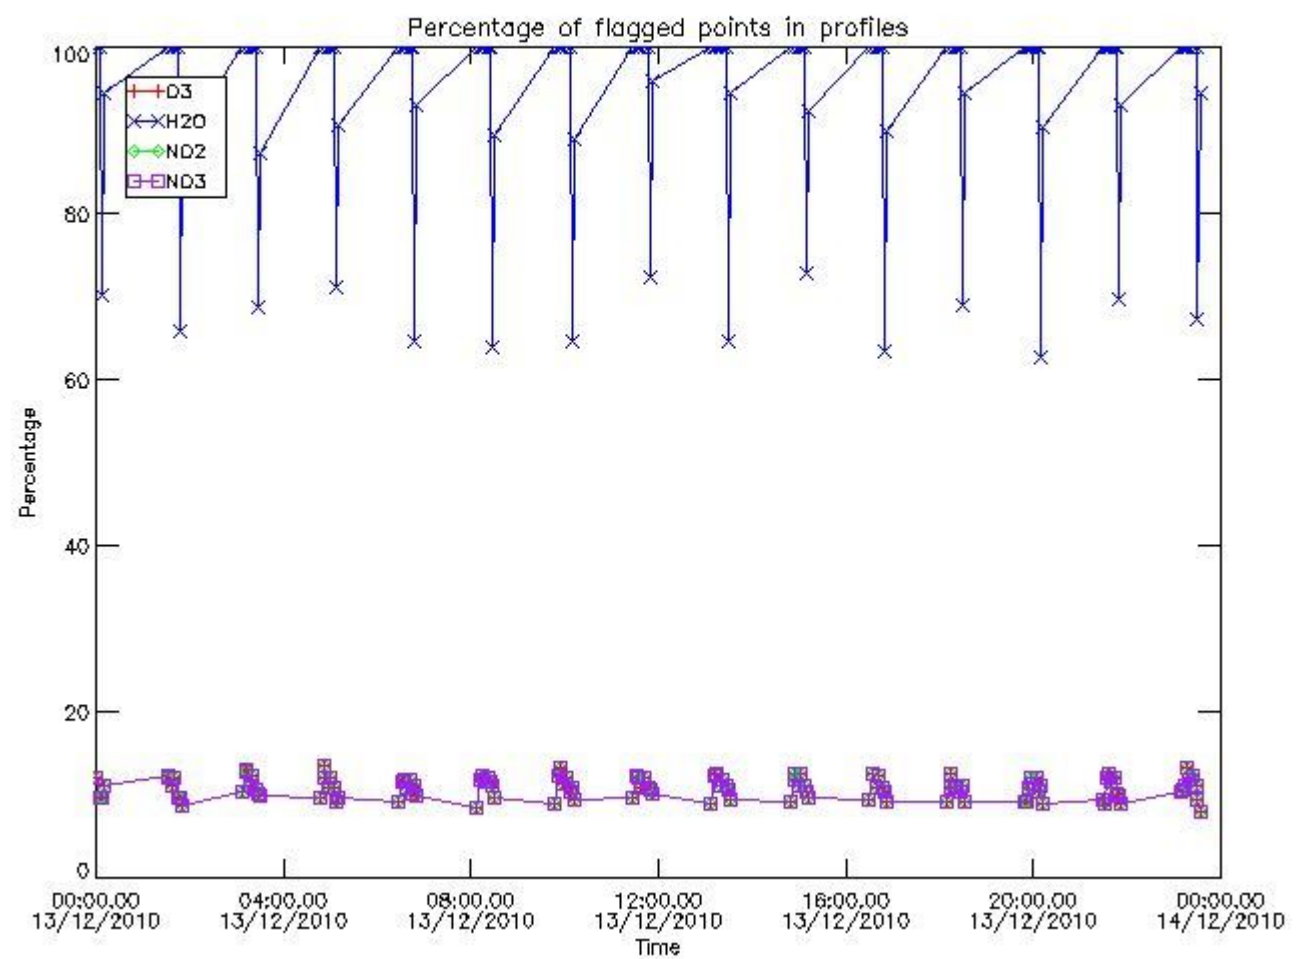

3. Quality information per product

In this section it is plotted some information contained in the Quality Summary data set of the level 2 products. Only products in dark limb conditions and without errors (error flag in the MPH set to "0") are used.

3.1 Plot quality information per product (time dependant)

3.2 Plot quality information per product (world map)