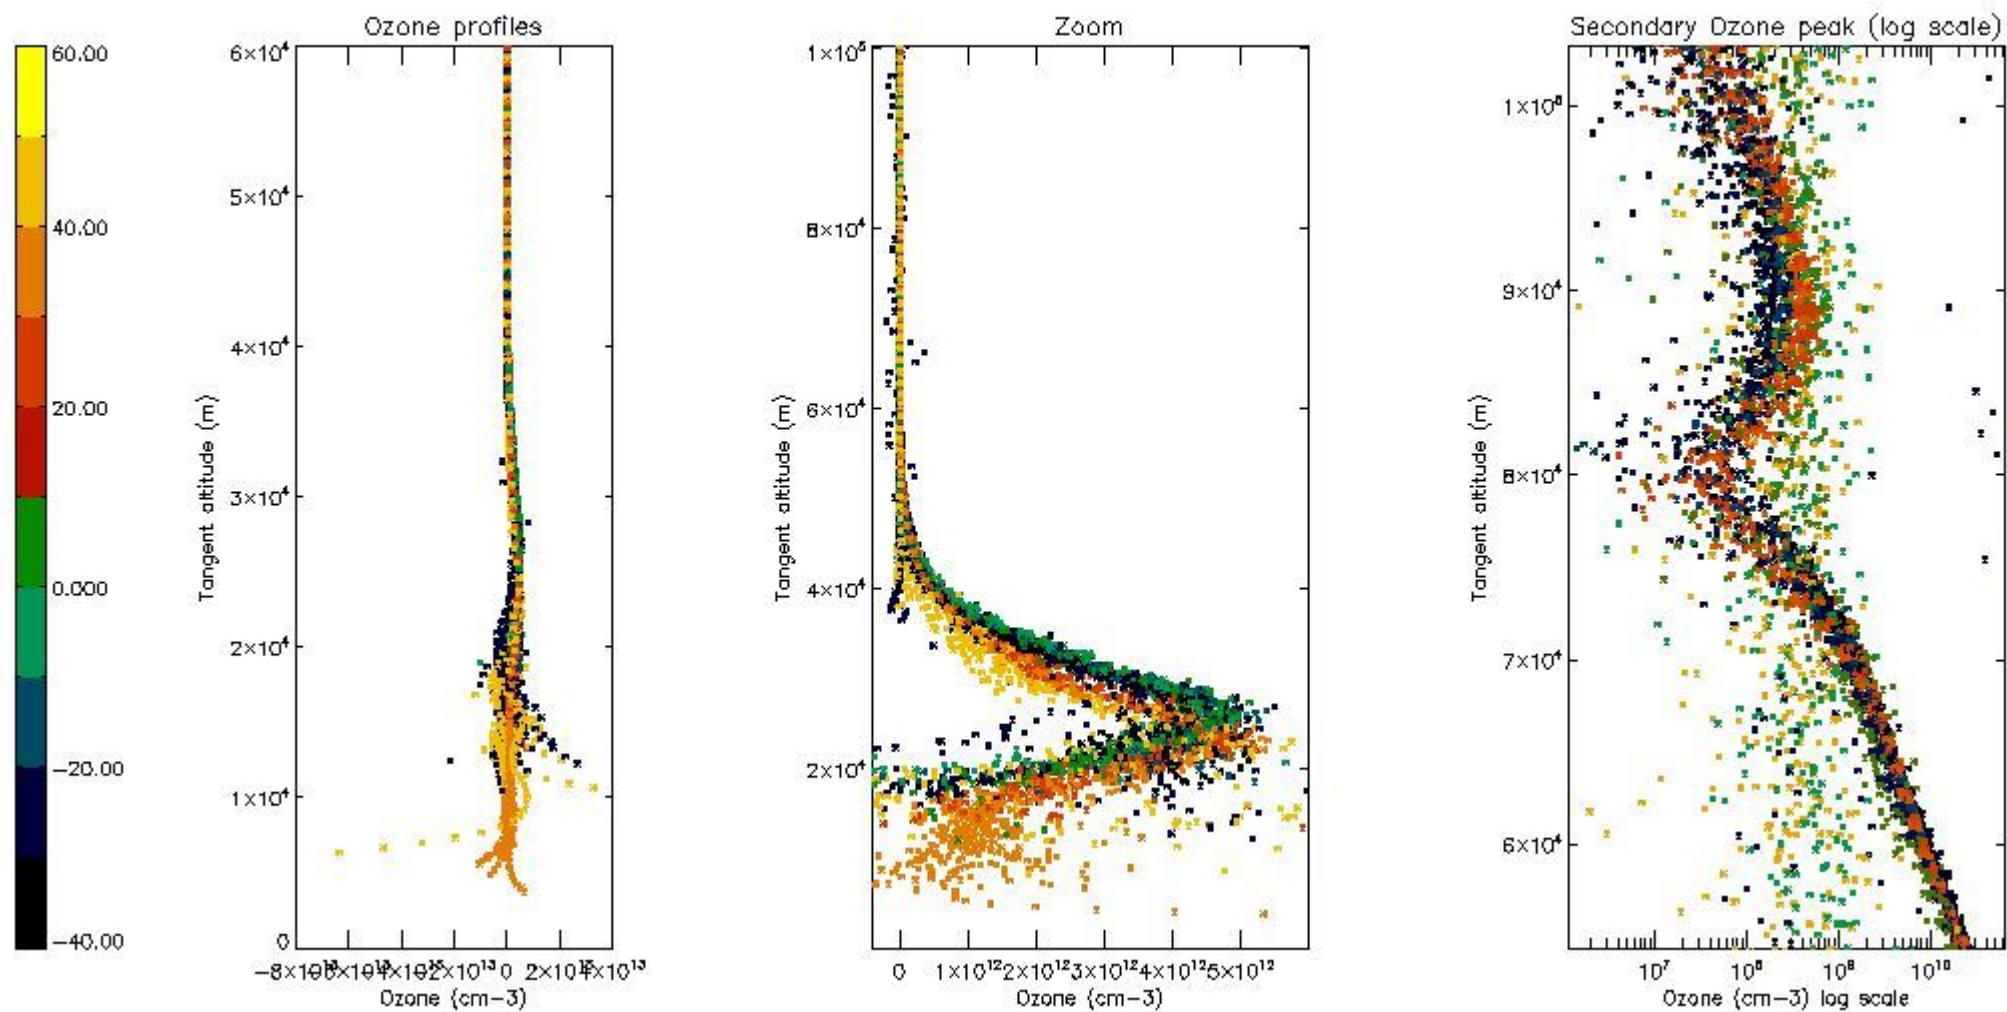

STD < 10	11
STD < 5	6

5.2 Plot ozone profiles for all STD (dark without errors)

The colorbar represents the latitude.

5.3 Plot ozone profiles where STD < 20% (dark without errors)

The colorbar represents the latitude.