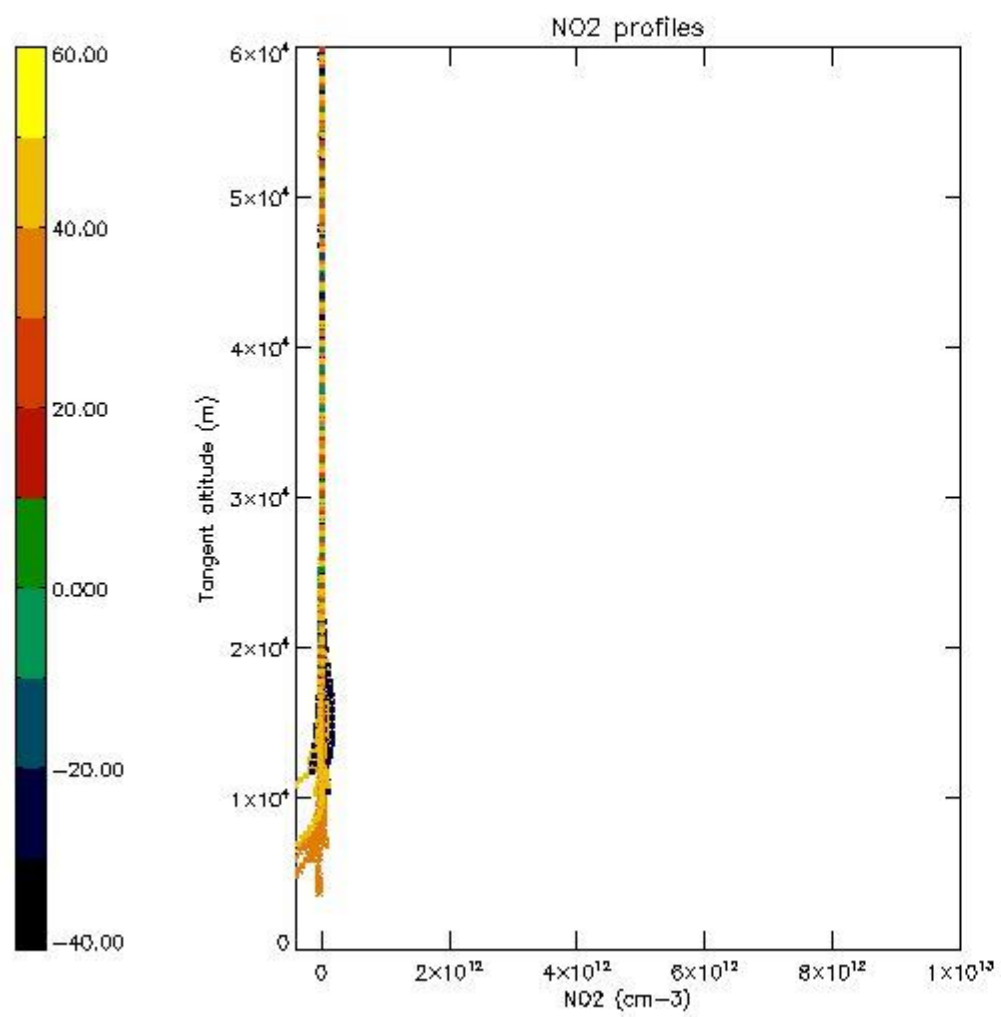

STD < 10	11
STD < 5	6

5.2 Plot ozone profiles for all STD (dark without errors)

The colorbar represents the latitude.

5.3 Plot ozone profiles where STD < 20% (dark without errors)

The colorbar represents the latitude.

5.4 Plot ozone profiles where STD < 10% (dark without errors)

The colorbar represents the latitude.

5.5 Plot ozone profiles where STD < 5% (dark without errors)

The colorbar represents the latitude.

5.6 Plot NO₂ profiles for all STD (dark without errors)

The colorbar represents the latitude.

5.7 Plot NO3 profiles for all STD (dark without errors)

The colorbar represents the latitude.

5.8 Plot H2O profiles for all STD (only for occultations of stars 1,2,3,4,13,14,16,26,63 dark without errors)