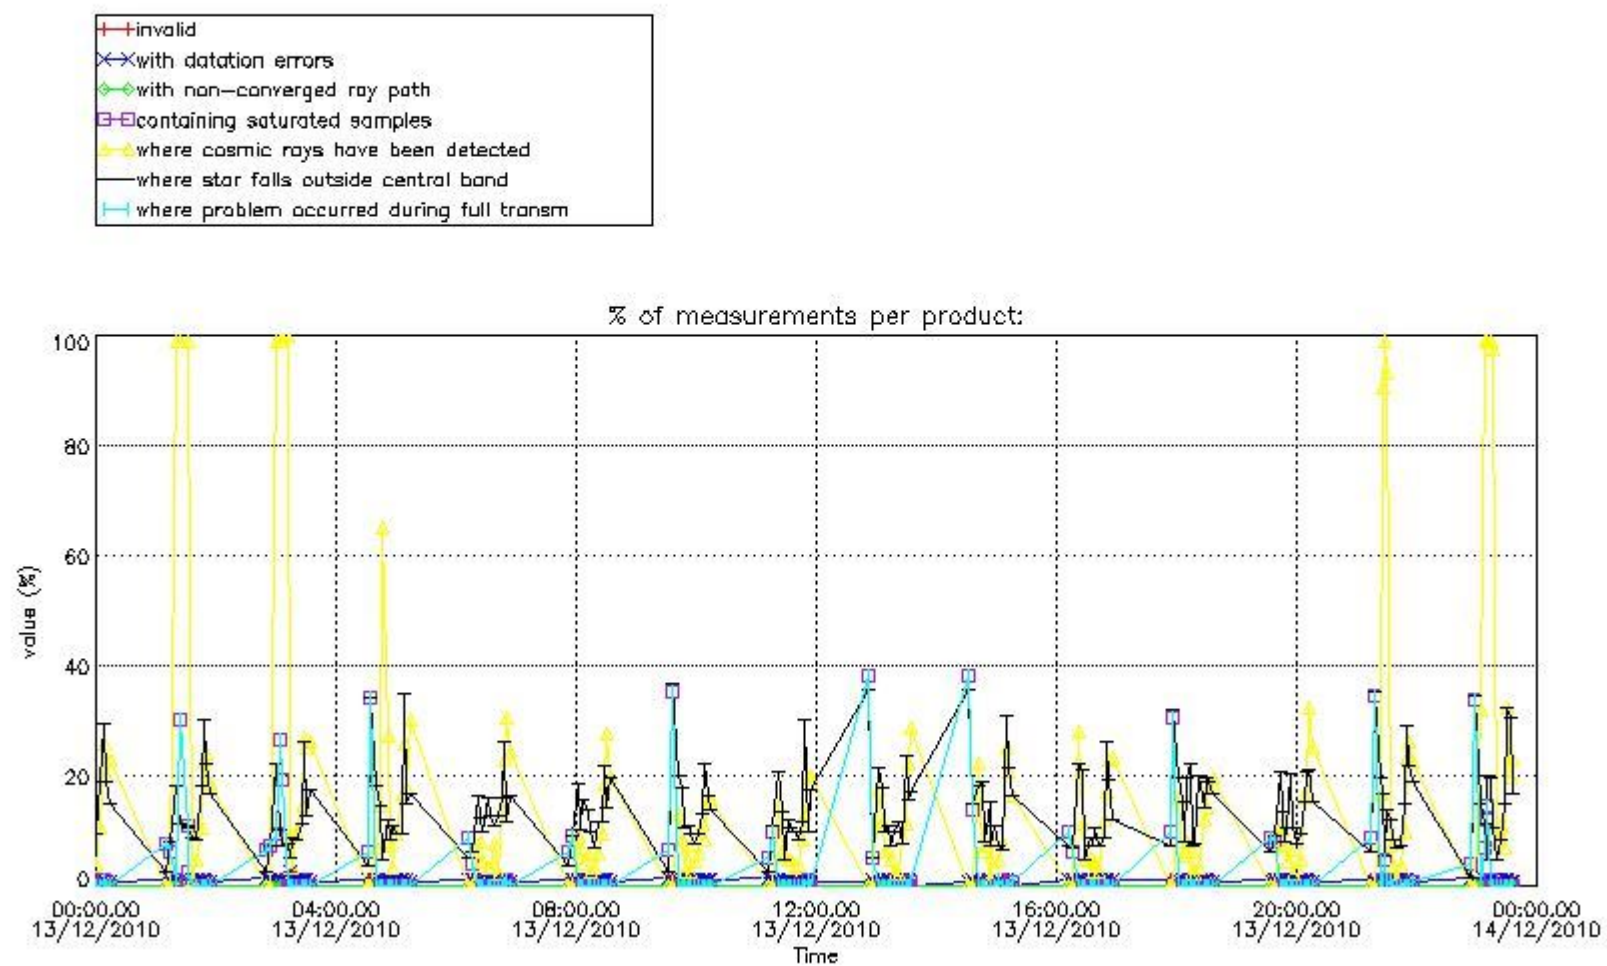

3.1 Plot quality information per product (time dependant)

3.2 Plot quality information per product (world map)

Percentage of flagged data per O3 profile

Percentage of flagged data per H2O profile

Percentage of flagged data per NO2 profile

Percentage of flagged data per NO3 profile

4. Level 1 quality information per product

In this section it is plotted some information contained in the Quality Summary data set of the level 2 products that comes from the level 1b processing. Products without errors (error flag in the MPH set to "0") are used.

4.1 Plot quality information per product (time dependant) coming from level 1b processing

4.1.1 Plot level 1 quality information per product (time dependant): ENVISAT ASCENDING passes

4.1.2 Plot level 1 quality information per product (time dependant): ENVI SAT DESCENDING passes