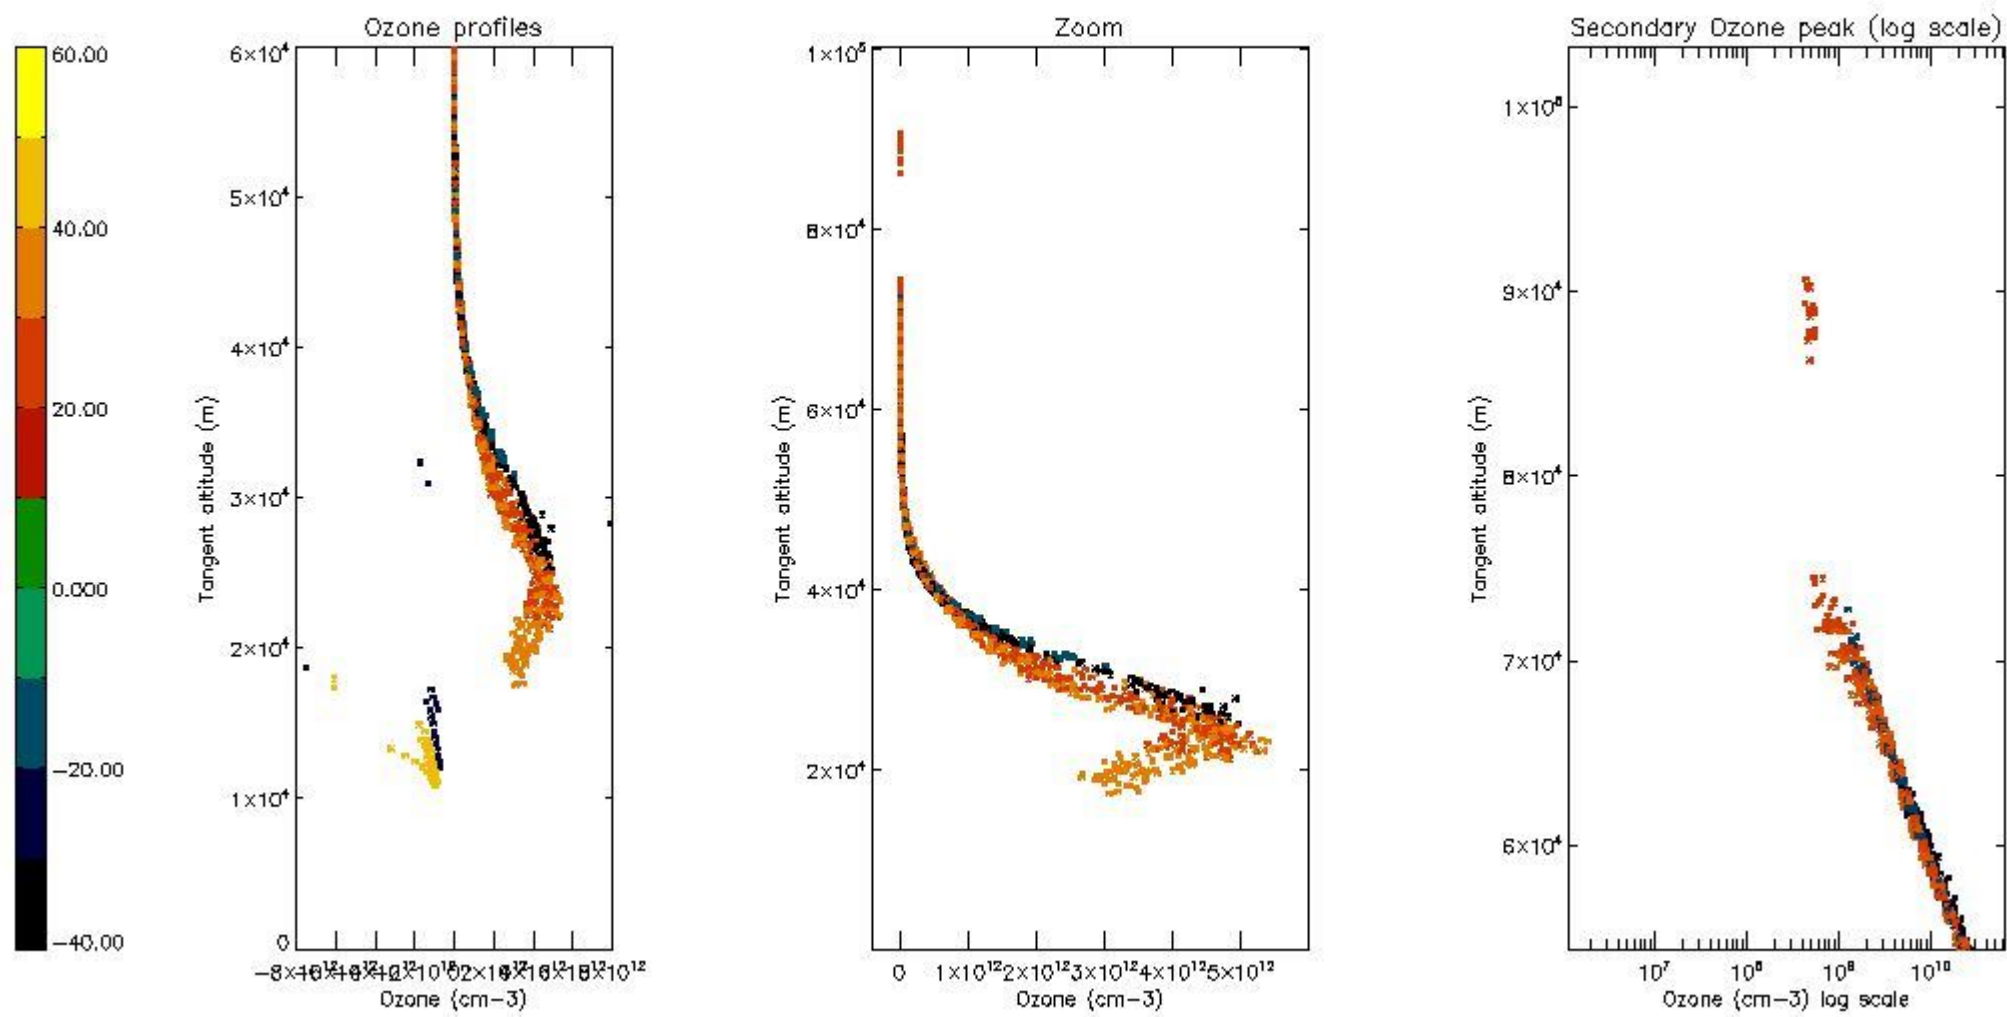

5.6 Plot NO₂ profiles for all STD (dark without errors)

The colorbar represents the latitude.