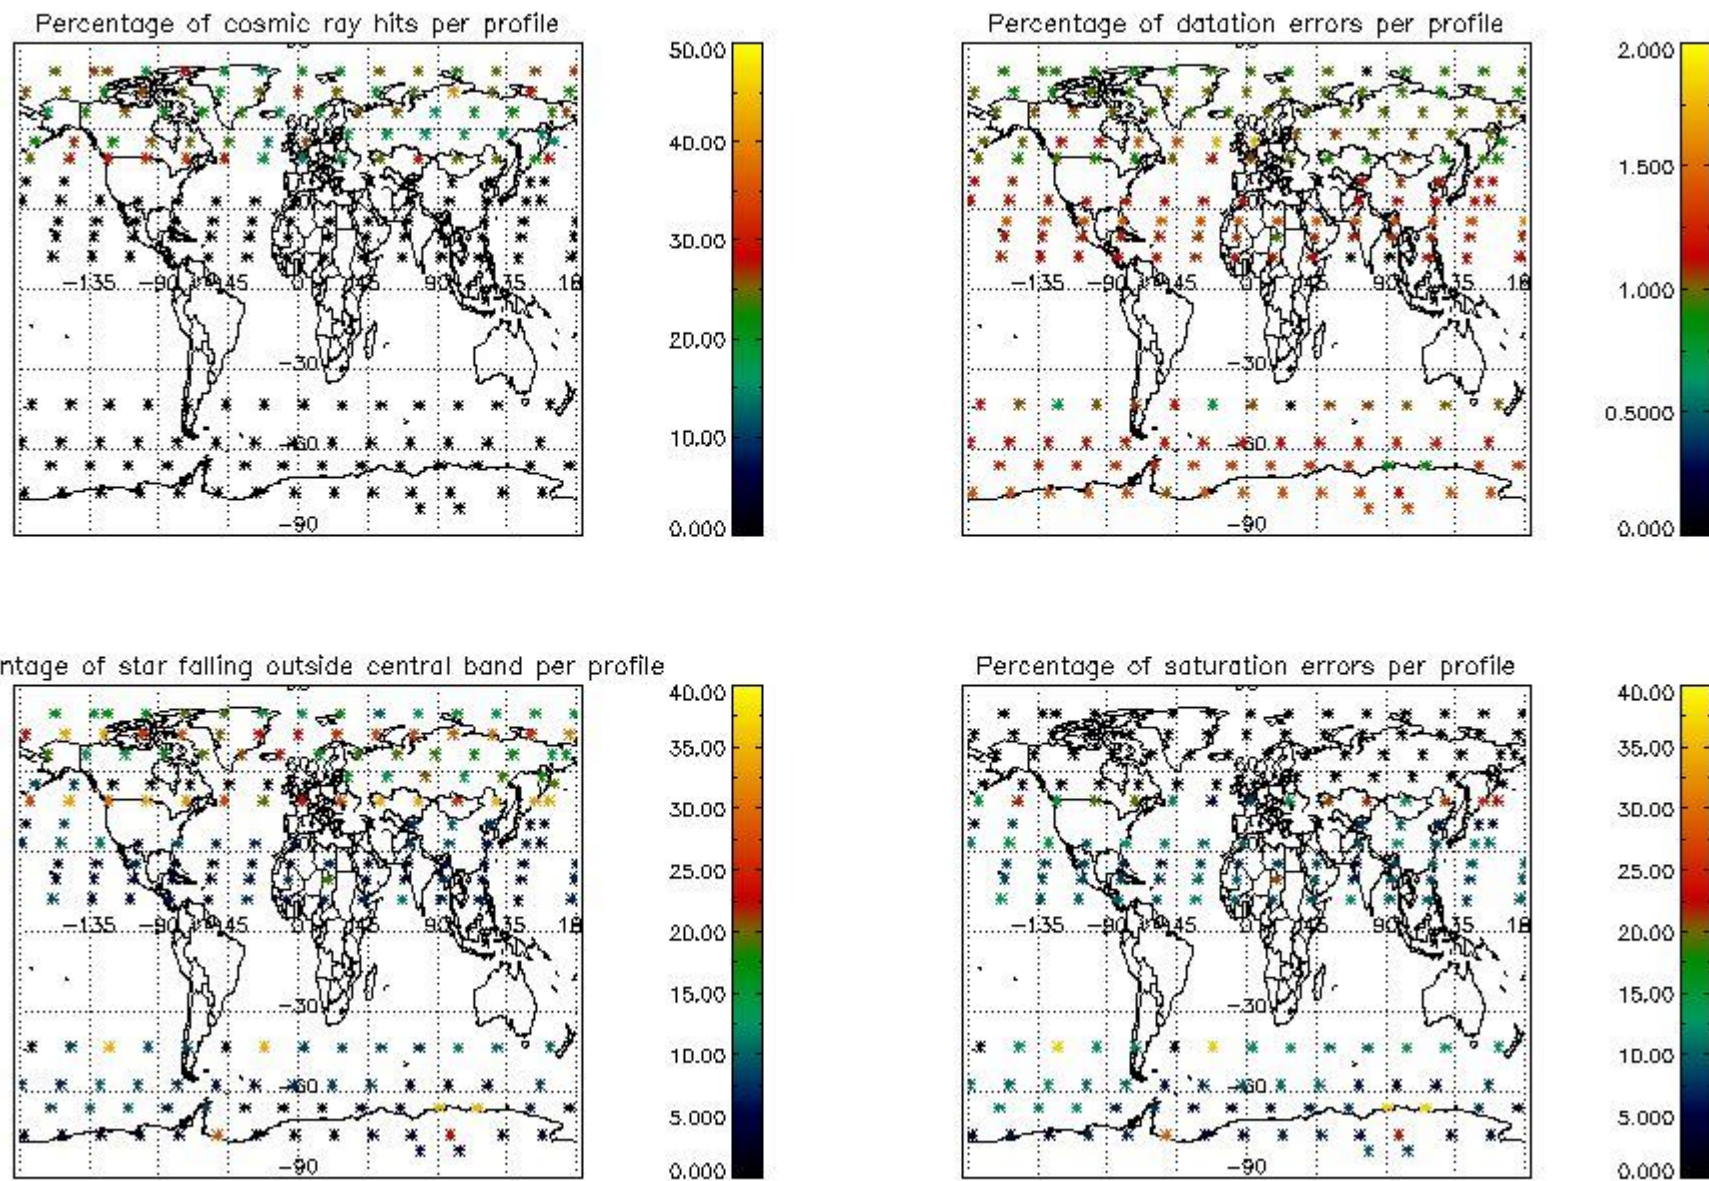

4.2.2 Plot level 1 quality information per product (world map): ENVISAT DESCENDING passes

5. Trace gas profiles

5.1 Ozone statistics based on quality of products

The final quality of the products can be "measured" using the STD (Standard Deviation) attached to every point profile. This information is written to the parameter GOM_NL__2P/NL_LOCAL_SPECIES_DENSITY/o3_std of the level 2 products. The table below shows the statistics for given STD ranges.

The statistics are given with respect to the overall valid production:

- Products without fatal errors: GOM_NL__2P/MPH/PRODUCT_ERR=0
- Valid point profile: GOM_NL__2P/NL_LOCAL_SPECIES_DENSITY/pcd(0)=0

The 'Criteria' is applied to valid points of dark limb products:

- Products in dark limb illumination condition: GOM_NL__2P/NL_SUMMARY_QUALITY/obs_ill_cond=0
- Products without fatal errors: GOM_NL__2P/MPH/PRODUCT_ERR=0
- Valid point profile: GOM_NL__2P/NL_LOCAL_SPECIES_DENSITY/pcd(0)=0

So, the table below shows the percentage of dark limb and valid observations for each criteria with respect to the overall valid daily observations.

Criteria	% of total production
All STD	32
STD < 20	15