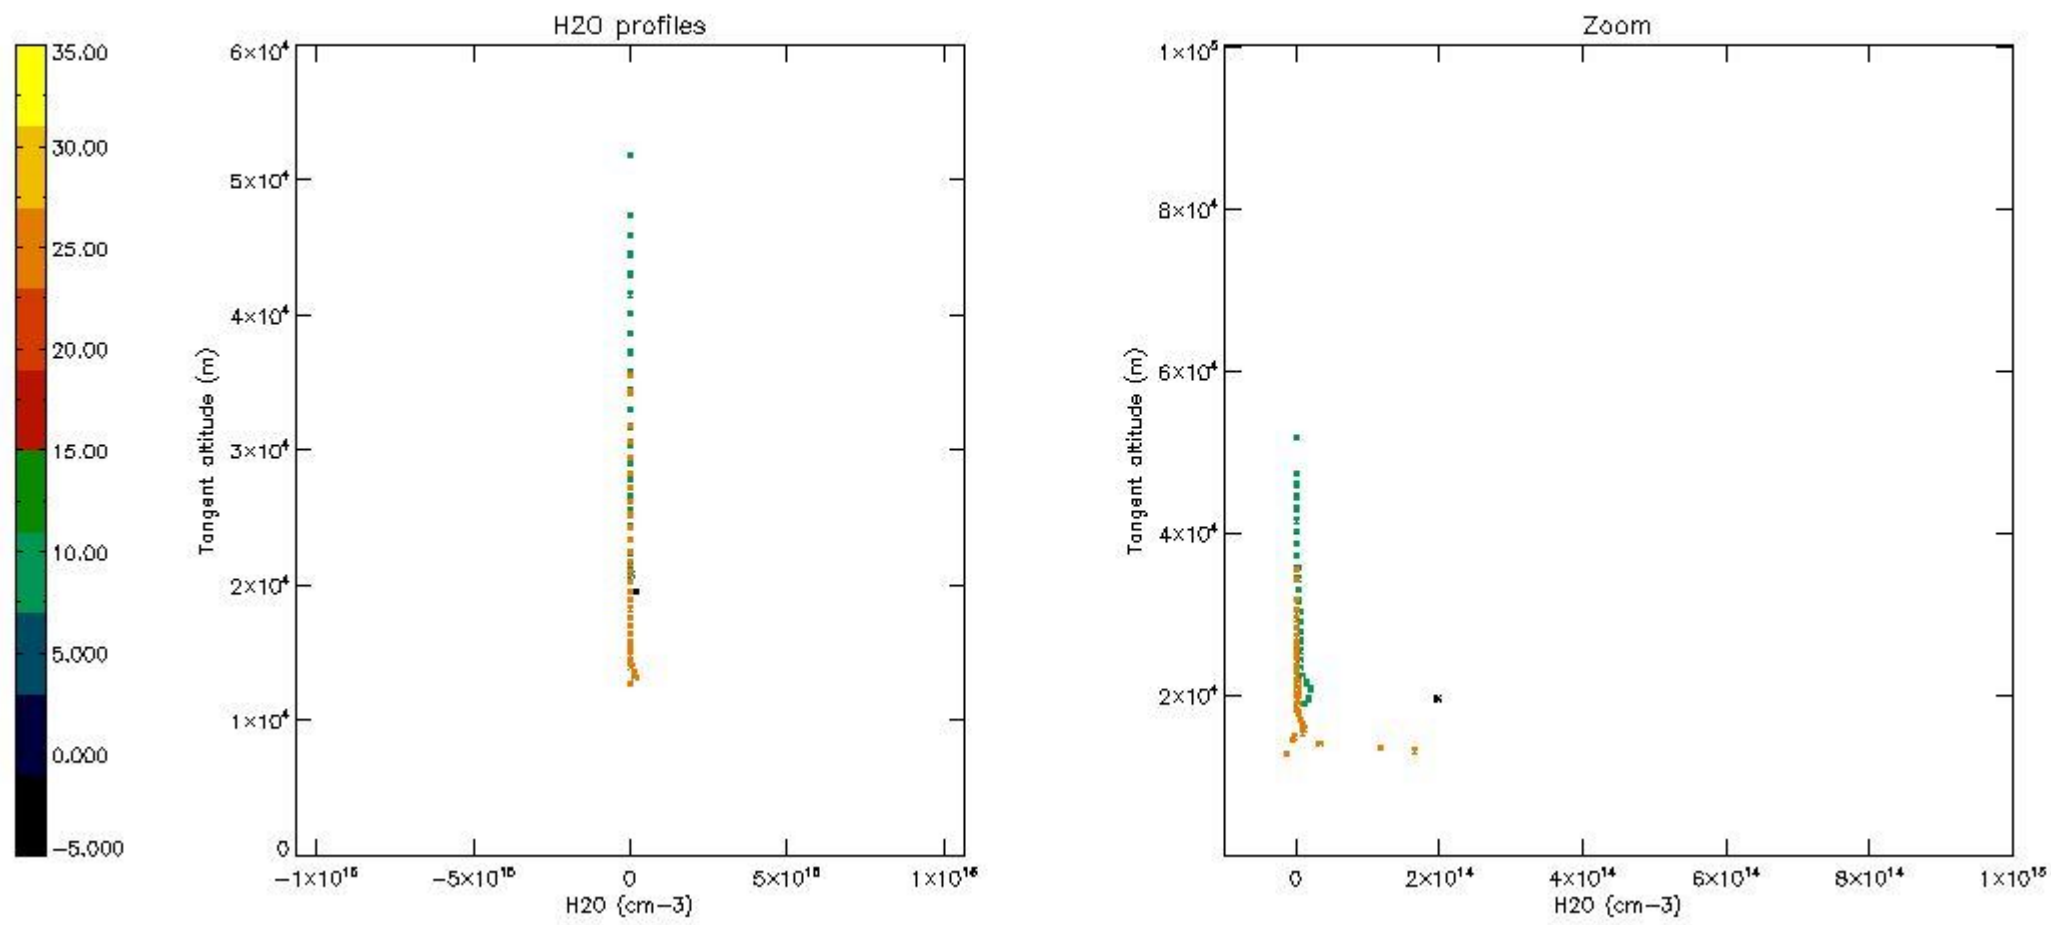

6. Auxiliary Data Files used for the production reported in section 2

The number reported in the third column indicates since which file (see list in section 2) the corresponding auxiliary file has been used. The fourth column is the date of those product files.

Type	Auxiliary Filename	Used since product	Used since product date
INST_PHYS_CHARACTERISTICS	GOM_INS_AXVIEC20091111_143220_20030716_120000_20500101_000000	1	13-DEC-2010 00:00:12
LEVEL-2_PROC_CONFIG	GOM_PR2_AXVIEC20091111_152718_20020301_000000_20500101_000000	1	13-DEC-2010 00:00:12
CROSS_SECTIONS_FILE	GOM_CRS_AXVIEC20091111_154832_20020301_000000_20500101_000000	1	13-DEC-2010 00:00:12