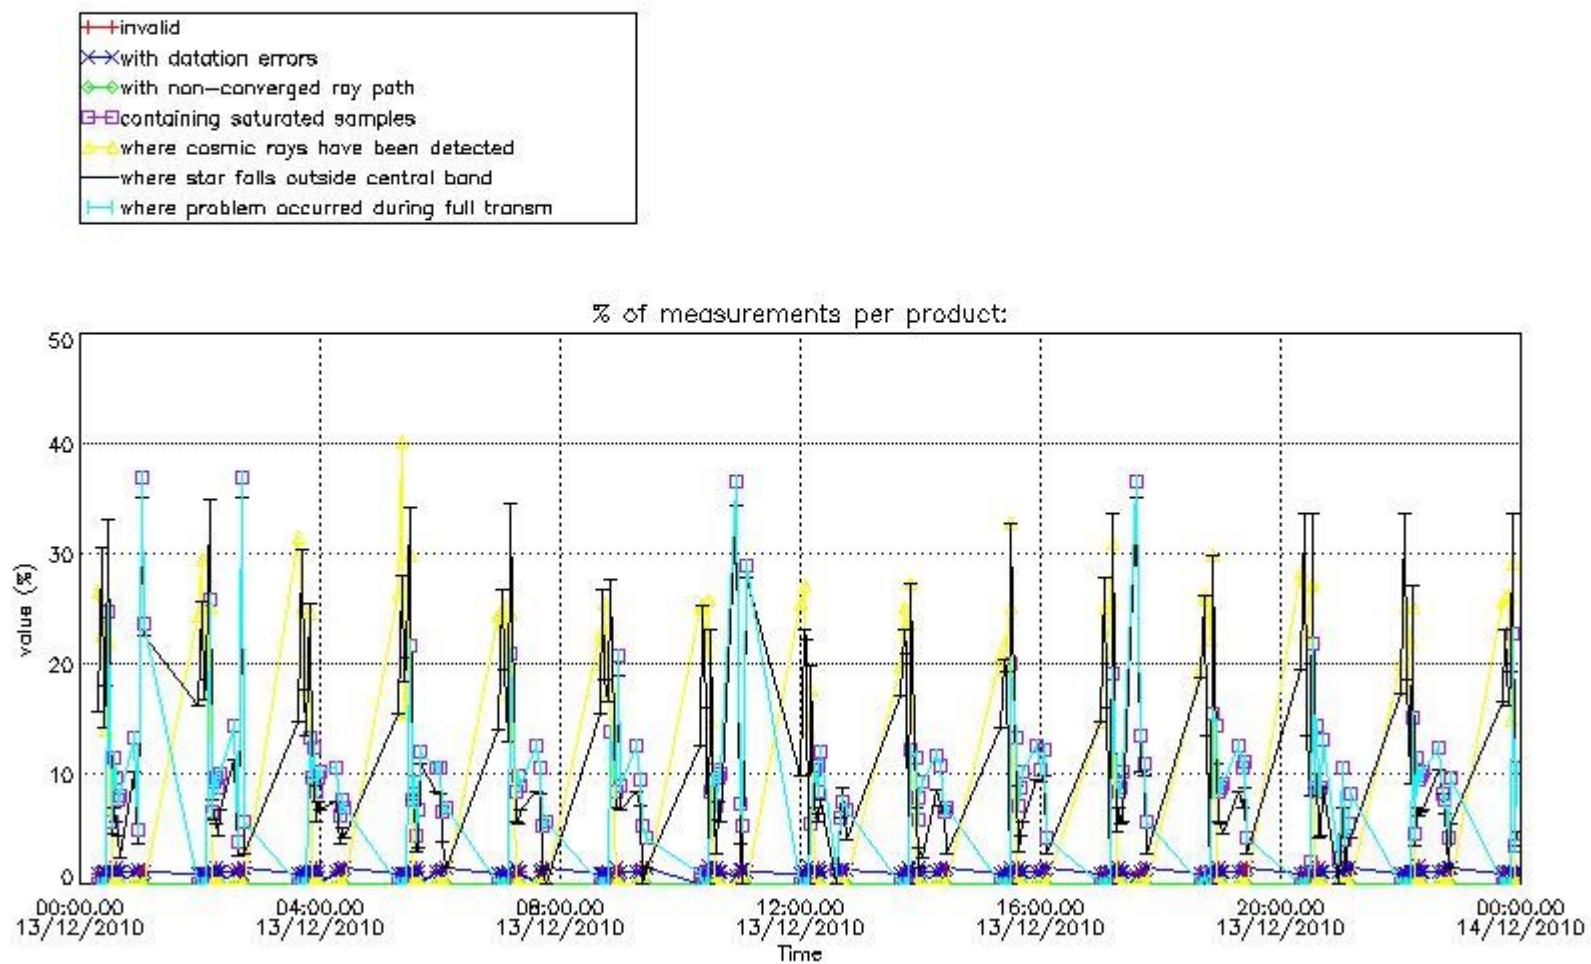

4.2 Plot quality information per product coming from level 1b processing (world map)

4.2.1 Plot level 1 quality information per product (world map): ENVISAT ASCENDING passes