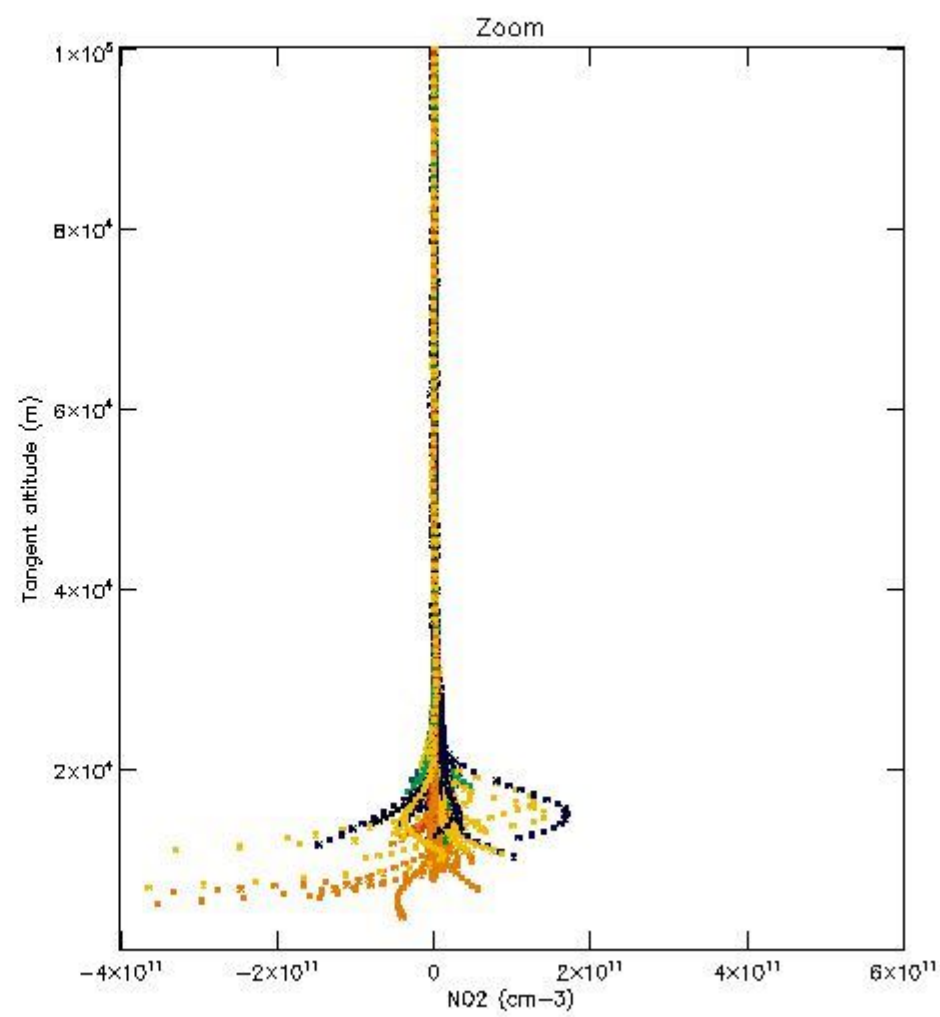

STD < 10	11
STD < 5	6

5.2 Plot ozone profiles for all STD (dark without errors)

The colorbar represents the latitude.

5.3 Plot ozone profiles where STD < 20% (dark without errors)

The colorbar represents the latitude.

5.4 Plot ozone profiles where STD < 10% (dark without errors)

The colorbar represents the latitude.

5.5 Plot ozone profiles where STD < 5% (dark without errors)

The colorbar represents the latitude.

5.6 Plot NO₂ profiles for all STD (dark without errors)

The colorbar represents the latitude.

5.7 Plot NO3 profiles for all STD (dark without errors)

The colorbar represents the latitude.

5.8 Plot H2O profiles for all STD (only for occultations of stars 1,2,3,4,13,14,16,26,63 dark without errors)