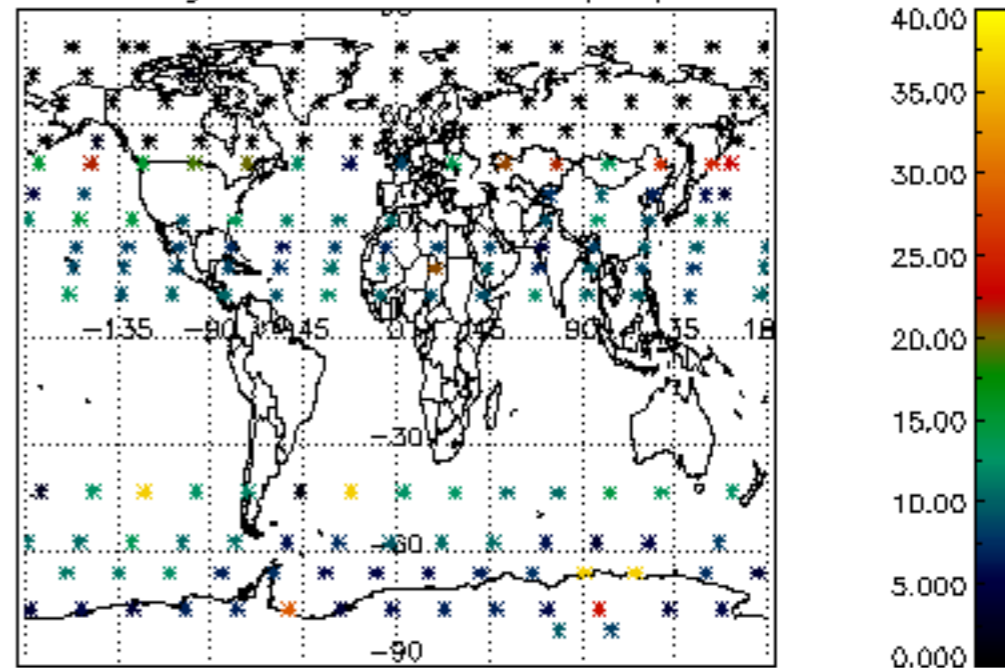

Percentage of saturation errors per profile