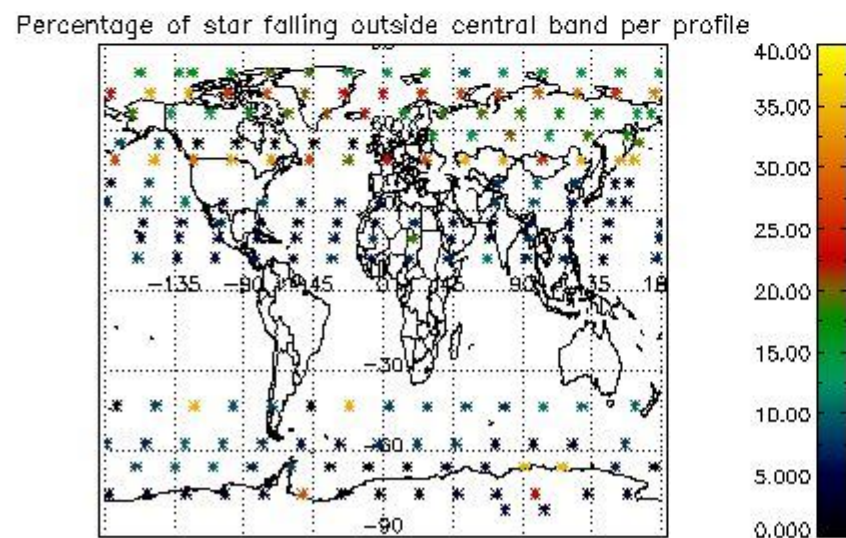

5. Trace gas profiles

5.1 Ozone statistics based on quality of products

The final quality of the products can be "measured" using the STD (Standard Deviation) attached to every point profile. This information is written to the parameter GOM_NL__2P/NL_LOCAL_SPECIES_DENSITY/o3_std of the level 2 products. The table below shows the statistics for given STD ranges.

The statistics are given with respect to the overall valid production:

- Products without fatal errors: GOM_NL__2P/MPH/PRODUCT_ERR=0
- Valid point profile: GOM_NL__2P/NL_LOCAL_SPECIES_DENSITY/pcd(0)=0

The 'Criteria' is applied to valid points of dark limb products:

- Products in dark limb illumination condition: GOM_NL__2P/NL_SUMMARY_QUALITY/obs_ill_cond=0
- Products without fatal errors: GOM_NL__2P/MPH/PRODUCT_ERR=0
- Valid point profile: GOM_NL__2P/NL_LOCAL_SPECIES_DENSITY/pcd(0)=0

So, the table below shows the percentage of dark limb and valid observations for each criteria with respect to the overall valid daily observations.

Criteria	% of total production
All STD	32
STD < 20	15