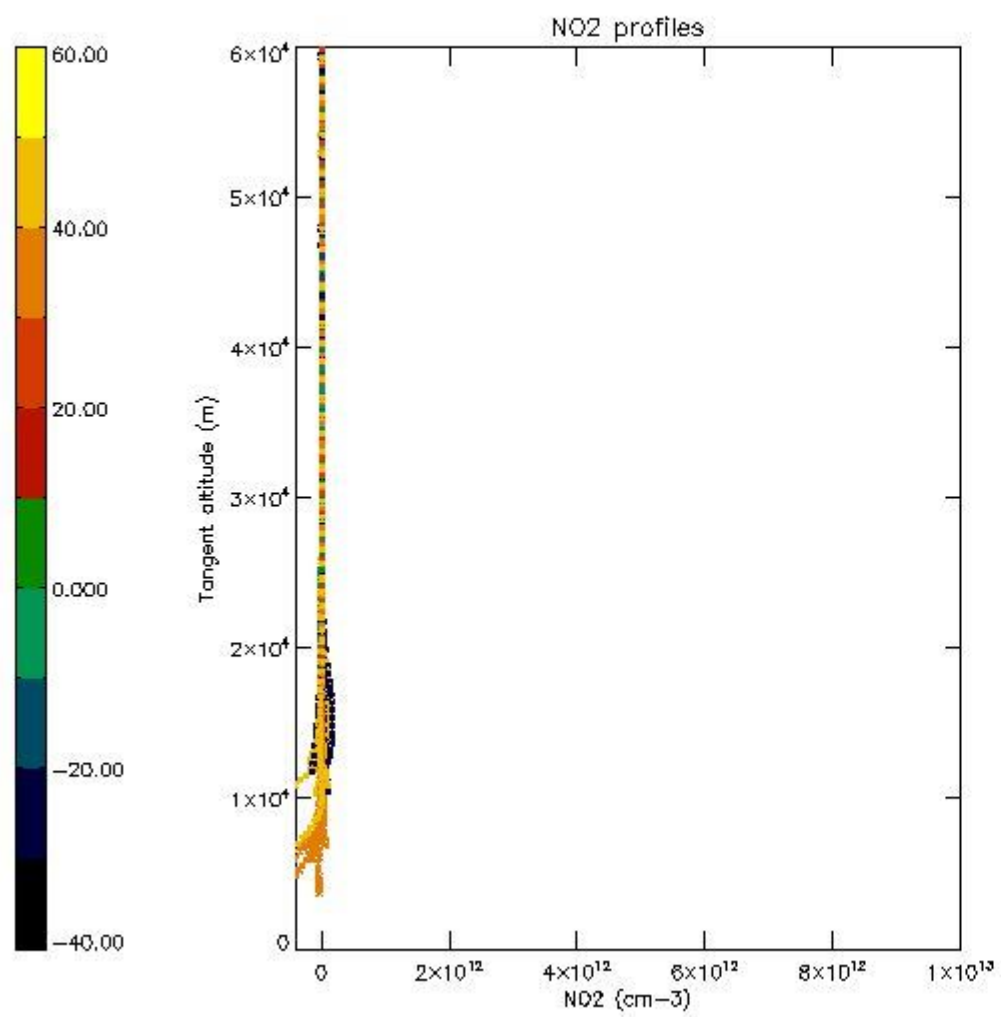

5.4 Plot ozone profiles where STD < 10% (dark without errors)

The colorbar represents the latitude.

5.5 Plot ozone profiles where STD < 5% (dark without errors)

The colorbar represents the latitude.

5.6 Plot NO₂ profiles for all STD (dark without errors)

The colorbar represents the latitude.

5.7 Plot NO3 profiles for all STD (dark without errors)

The colorbar represents the latitude.

5.8 Plot H2O profiles for all STD (only for occultations of stars 1,2,3,4,13,14,16,26,63 dark without errors)