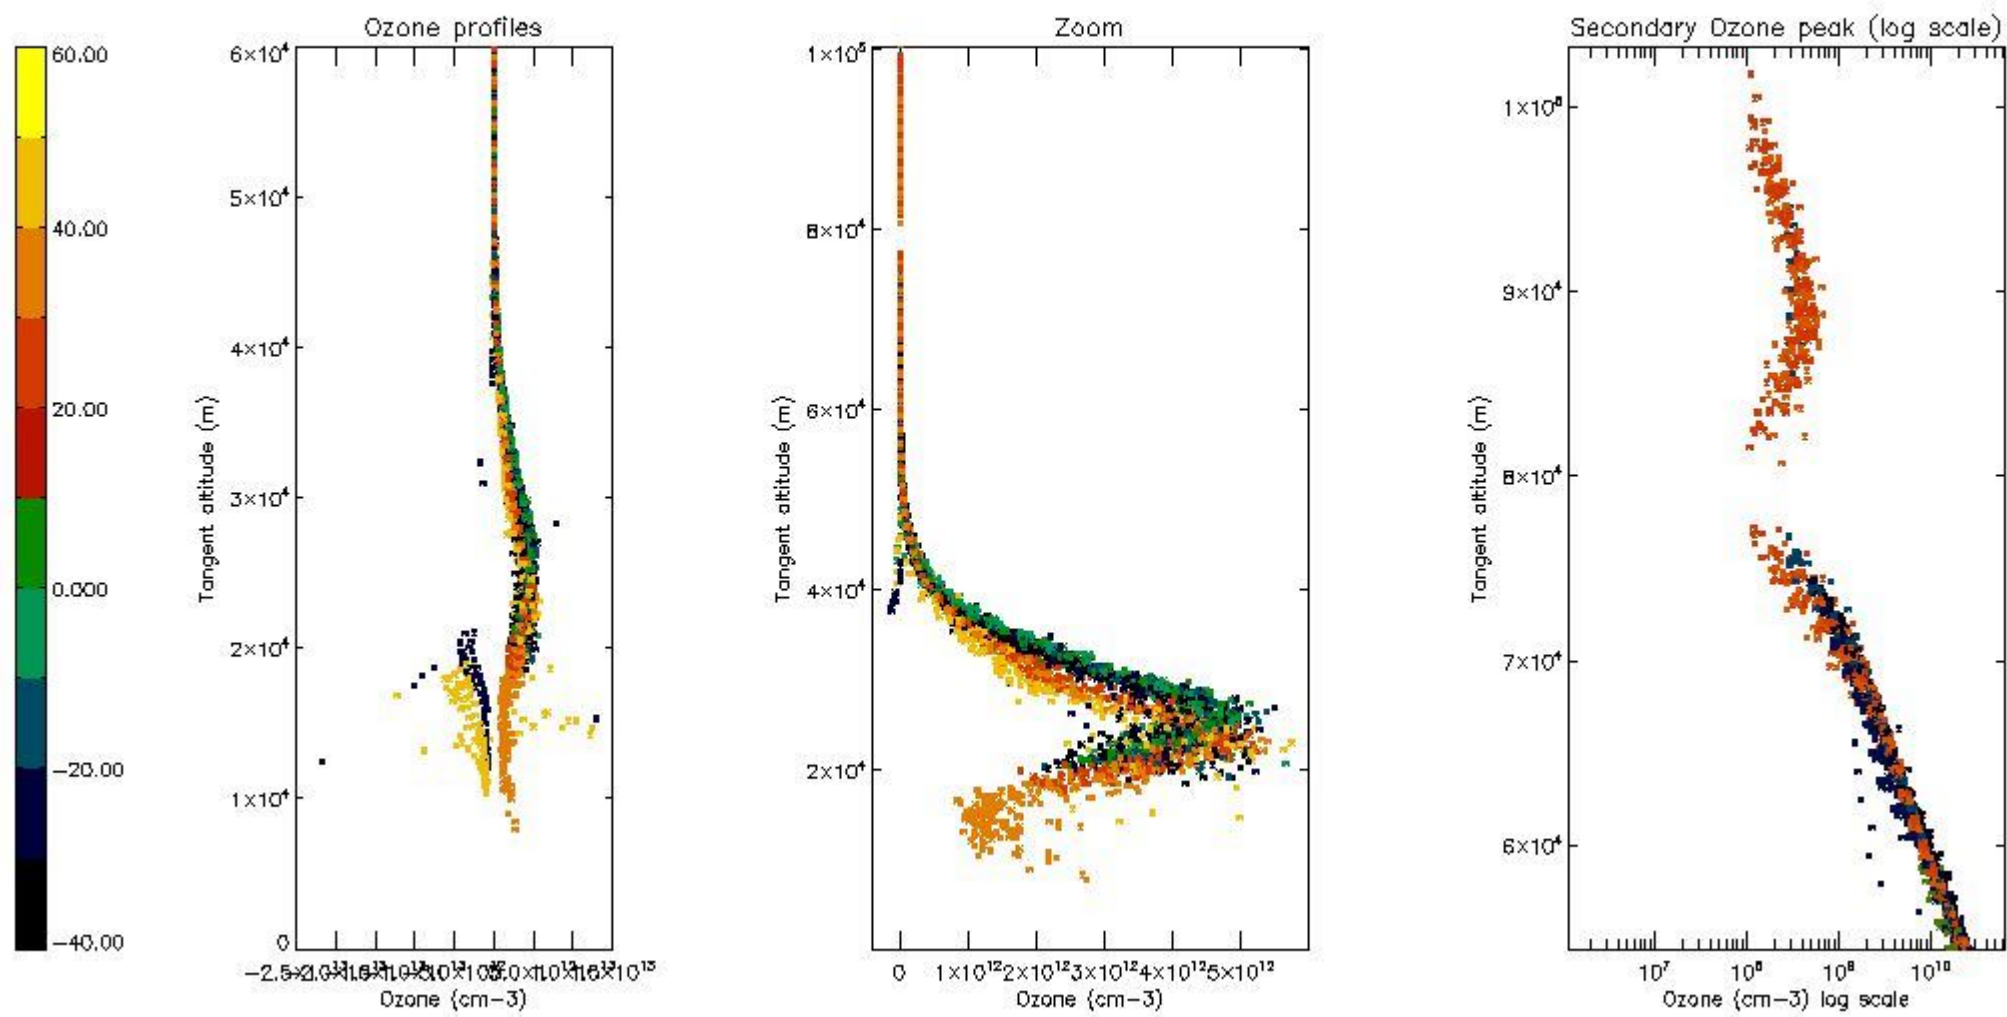

STD < 10	11
STD < 5	6

5.2 Plot ozone profiles for all STD (dark without errors)

The colorbar represents the latitude.

5.3 Plot ozone profiles where STD < 20% (dark without errors)

The colorbar represents the latitude.

5.4 Plot ozone profiles where STD < 10% (dark without errors)

The colorbar represents the latitude.

5.5 Plot ozone profiles where STD < 5% (dark without errors)

The colorbar represents the latitude.

5.6 Plot NO₂ profiles for all STD (dark without errors)

The colorbar represents the latitude.

5.7 Plot NO3 profiles for all STD (dark without errors)

The colorbar represents the latitude.

5.8 Plot H2O profiles for all STD (only for occultations of stars 1,2,3,4,13,14,16,26,63 dark without errors)