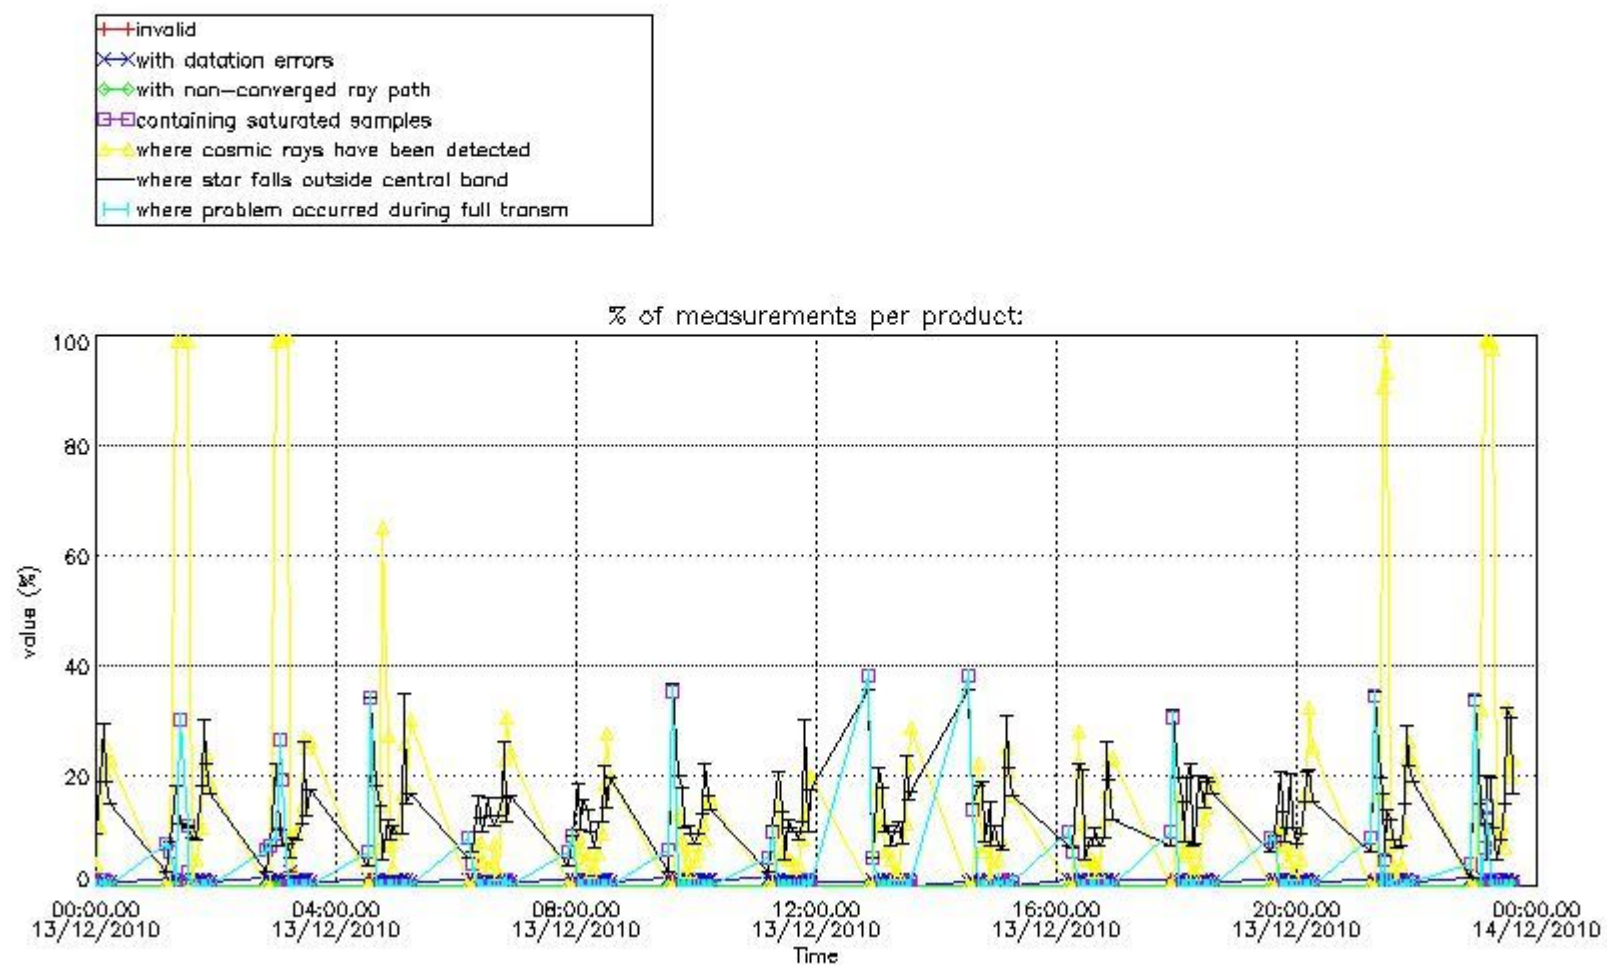

4.1.2 Plot level 1 quality information per product (time dependant): ENVI SAT DESCENDING passes