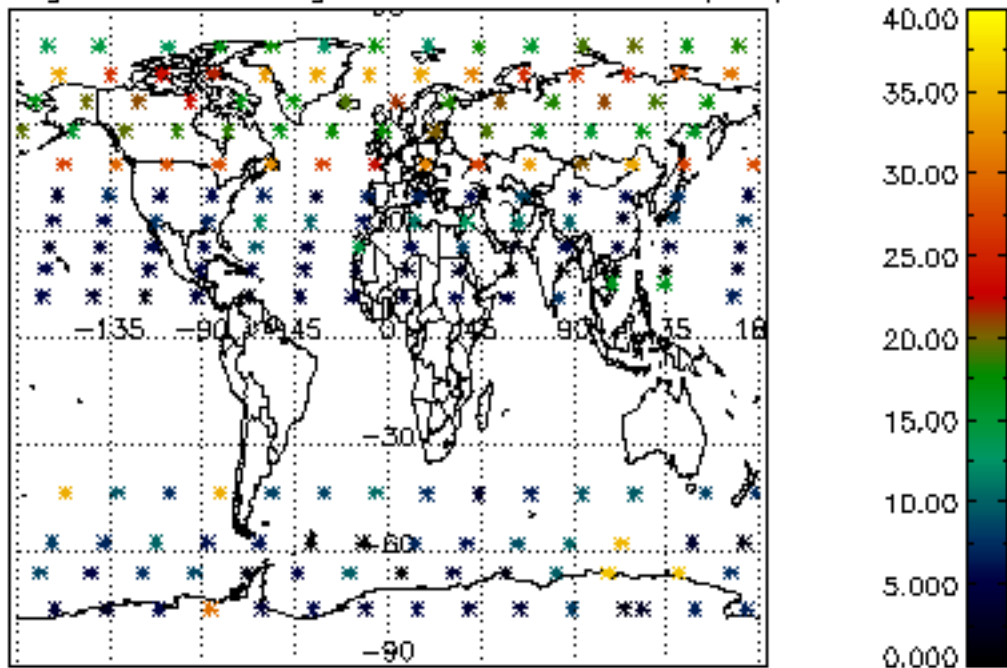

Percentage of star falling outside central band per profile