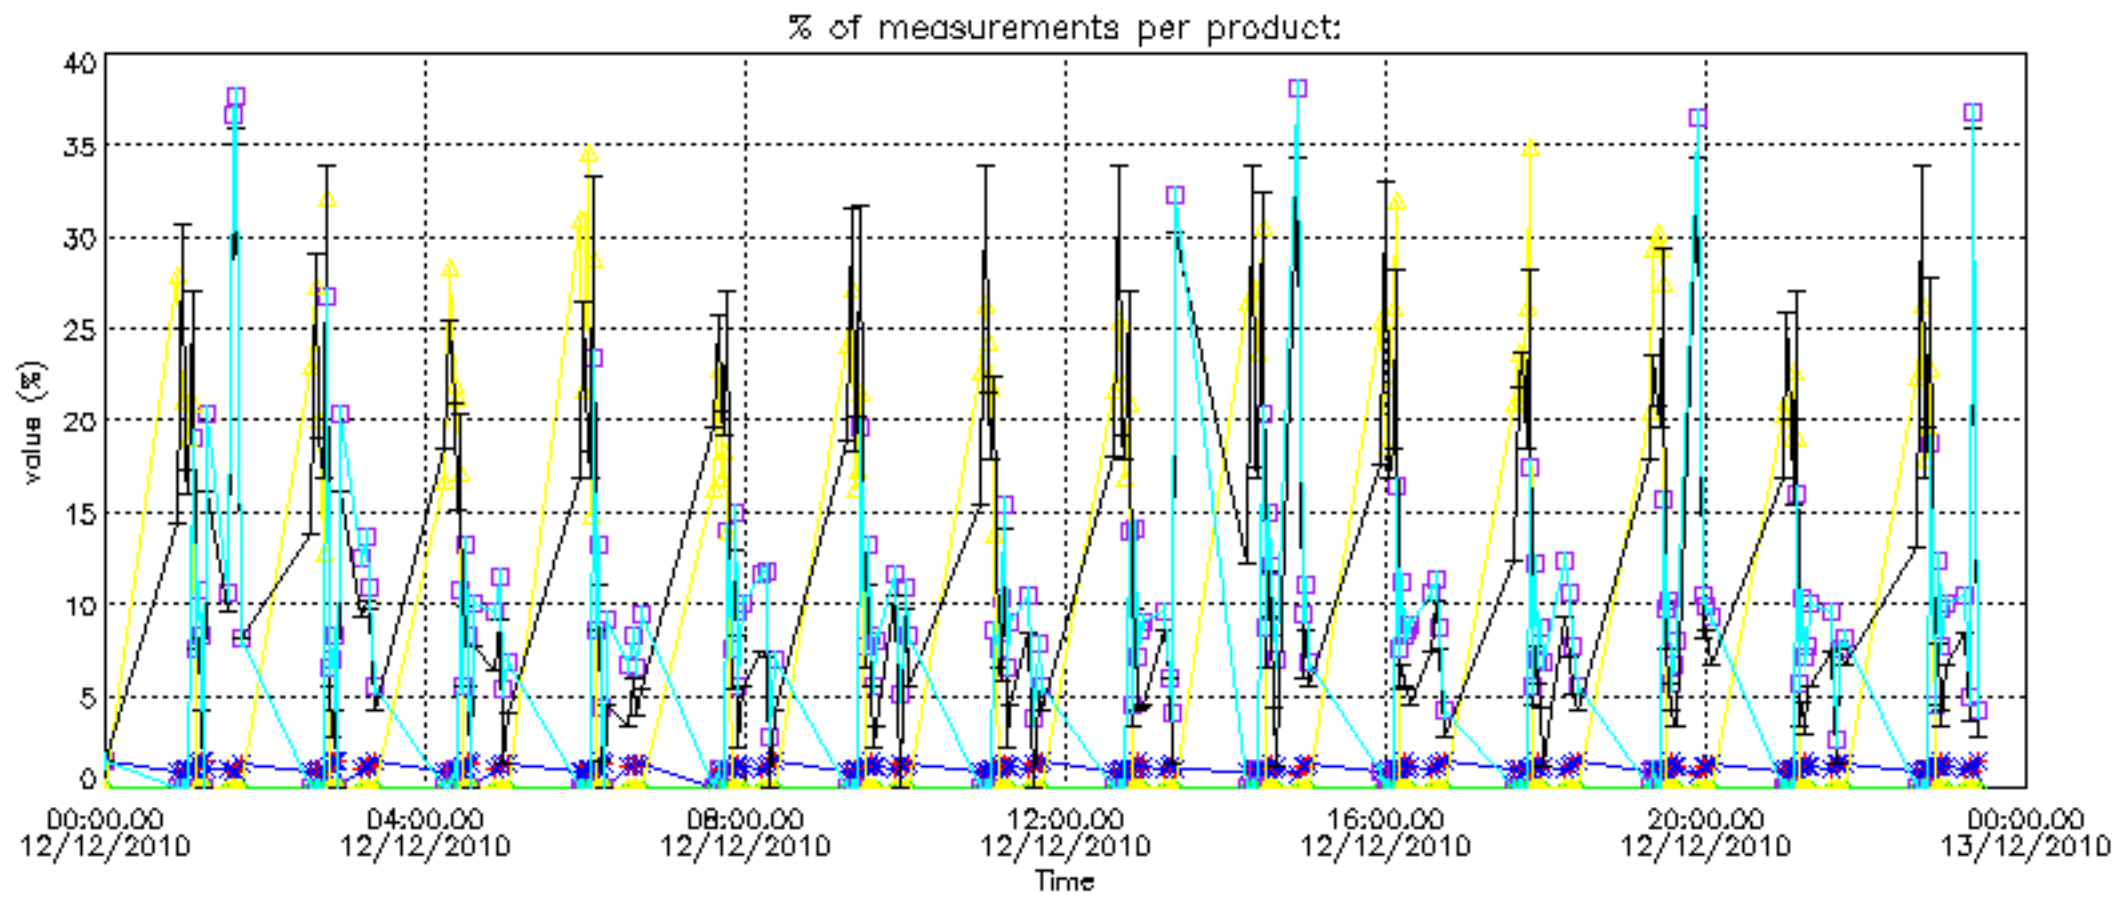

Percentage of cosmic ray hits per profile

Percentage of datation errors per profile