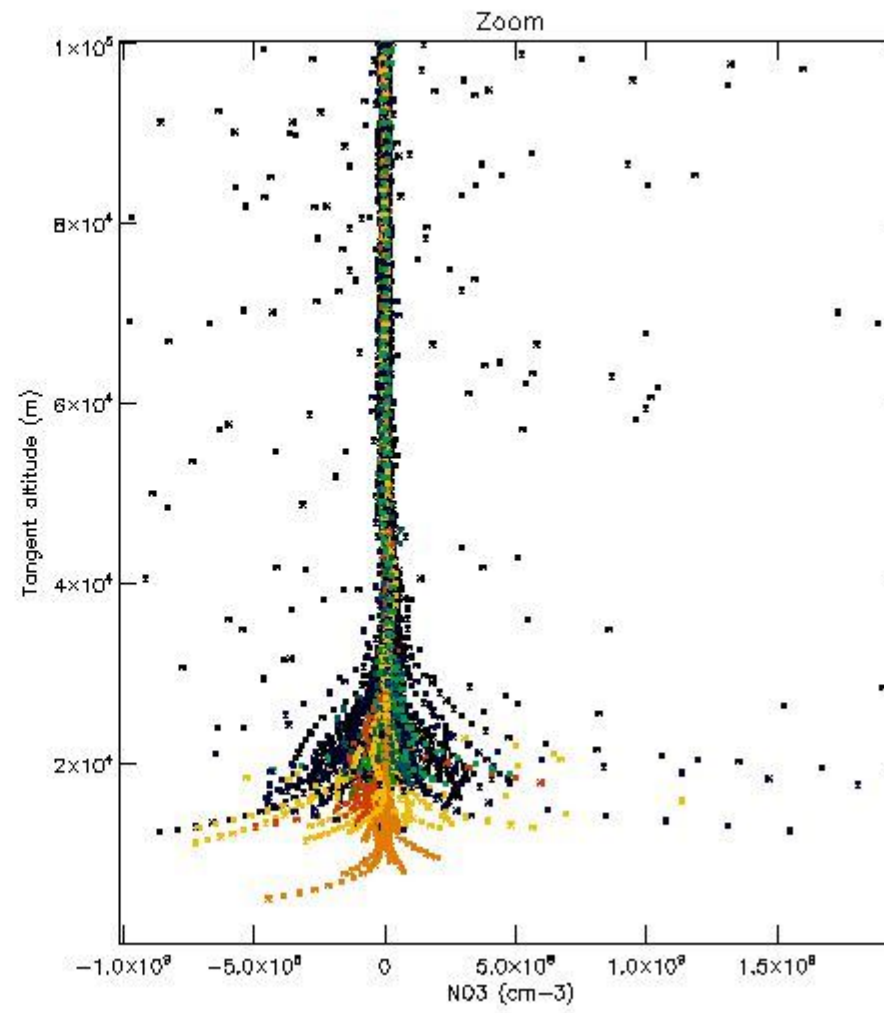

| | |
|----------|----|
| STD < 10 | 10 |
| STD < 5 | 6 |

5.2 Plot ozone profiles for all STD (dark without errors)

The colorbar represents the latitude.

5.3 Plot ozone profiles where STD < 20% (dark without errors)

The colorbar represents the latitude.

5.4 Plot ozone profiles where $STD < 10\%$ (dark without errors)

The colorbar represents the latitude.

5.5 Plot ozone profiles where STD < 5% (dark without errors)

The colorbar represents the latitude.

5.6 Plot NO₂ profiles for all STD (dark without errors)

The colorbar represents the latitude.

5.7 Plot NO3 profiles for all STD (dark without errors)

The colorbar represents the latitude.

6. Auxiliary Data Files used for the production reported in section 2