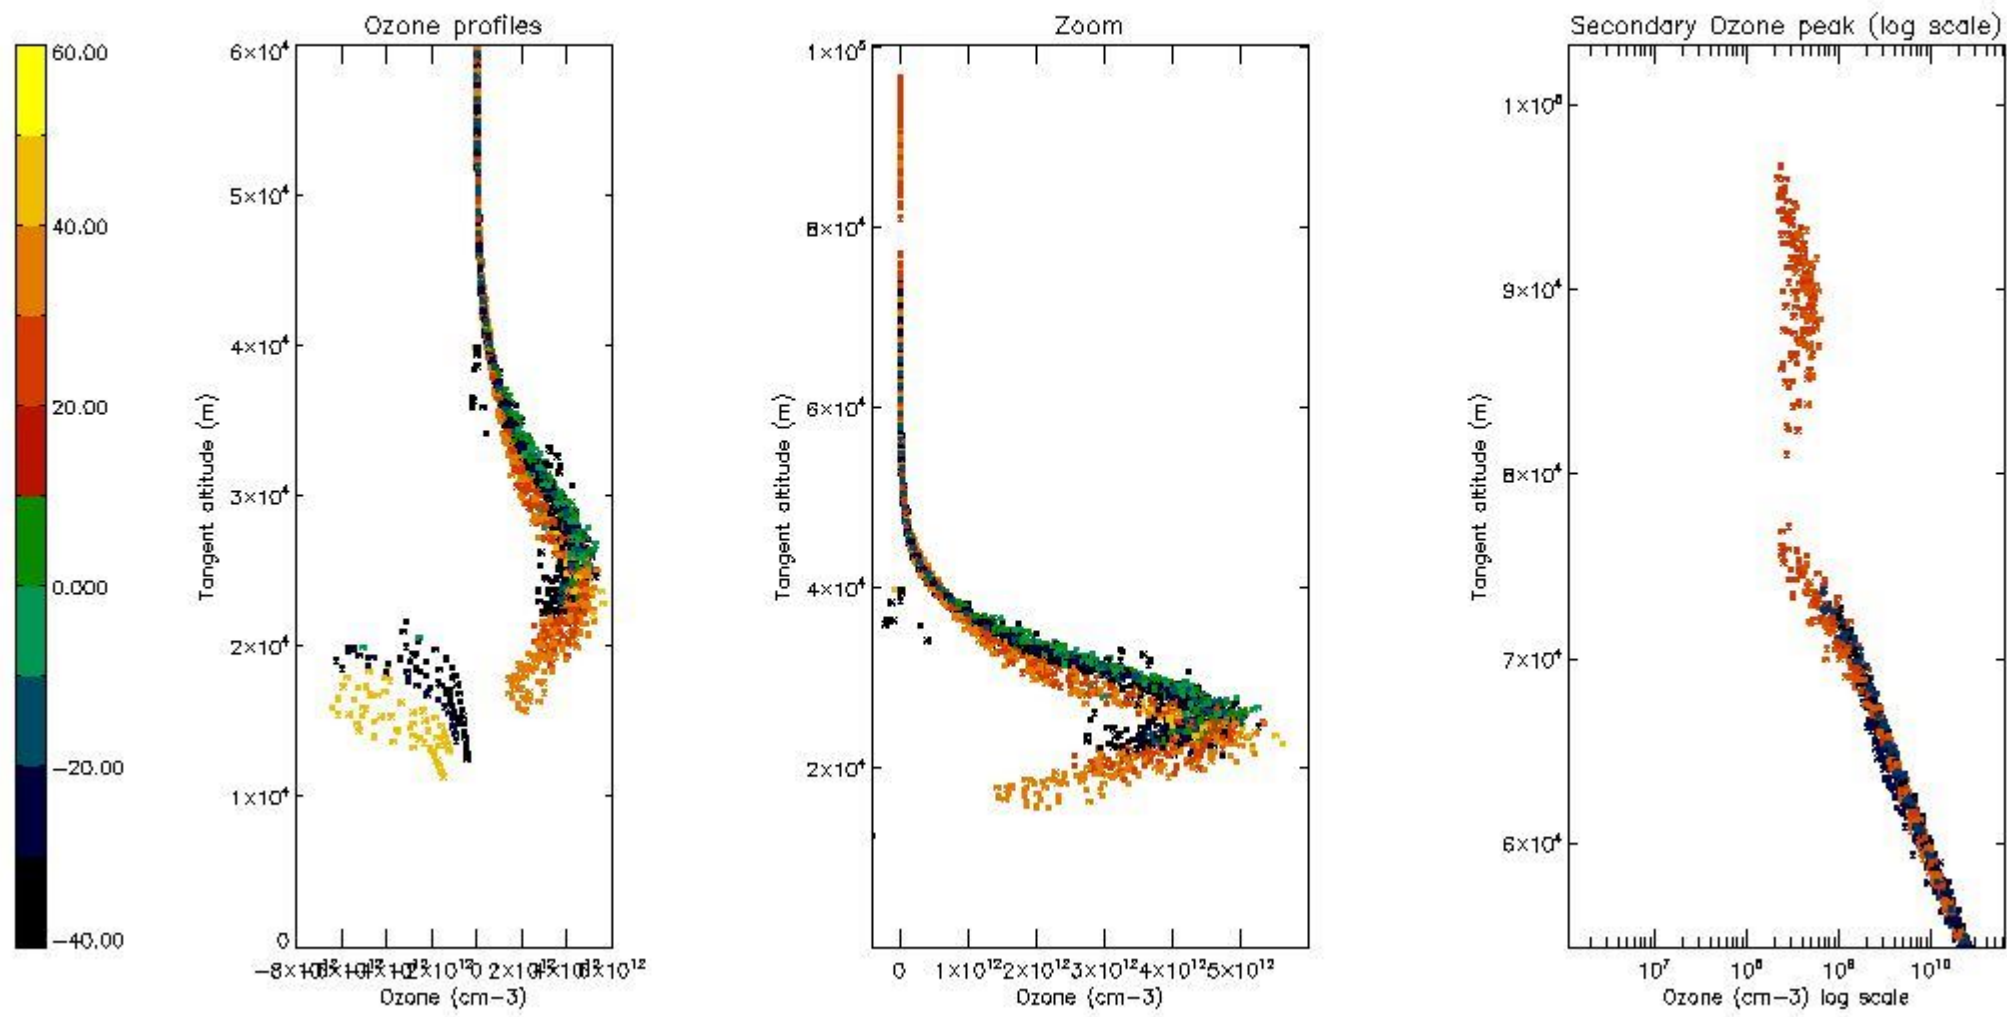

So, the table below shows the percentage of dark limb and valid observations for each criteria with respect to the overall valid daily observations.

| Criteria | % of total production |
|----------|-----------------------|
| All STD | 32 |
| STD < 20 | 14 |

| | |
|----------|----|
| STD < 10 | 10 |
| STD < 5 | 6 |

5.2 Plot ozone profiles for all STD (dark without errors)

The colorbar represents the latitude.

5.3 Plot ozone profiles where STD < 20% (dark without errors)

The colorbar represents the latitude.

5.4 Plot ozone profiles where $STD < 10\%$ (dark without errors)

The colorbar represents the latitude.

5.5 Plot ozone profiles where STD < 5% (dark without errors)

The colorbar represents the latitude.