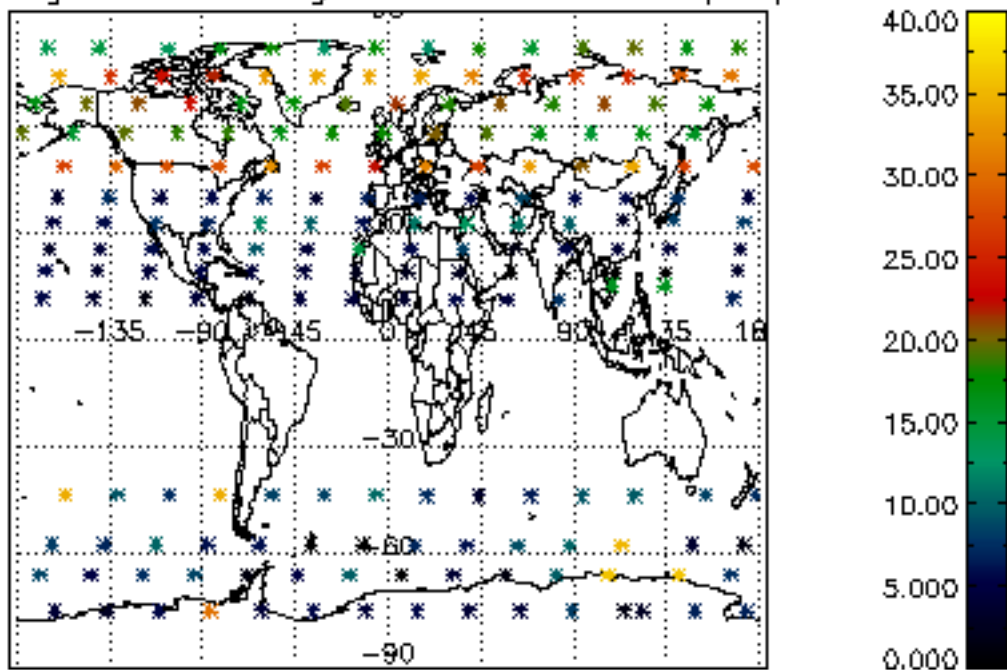

Percentage of star falling outside central band per profile