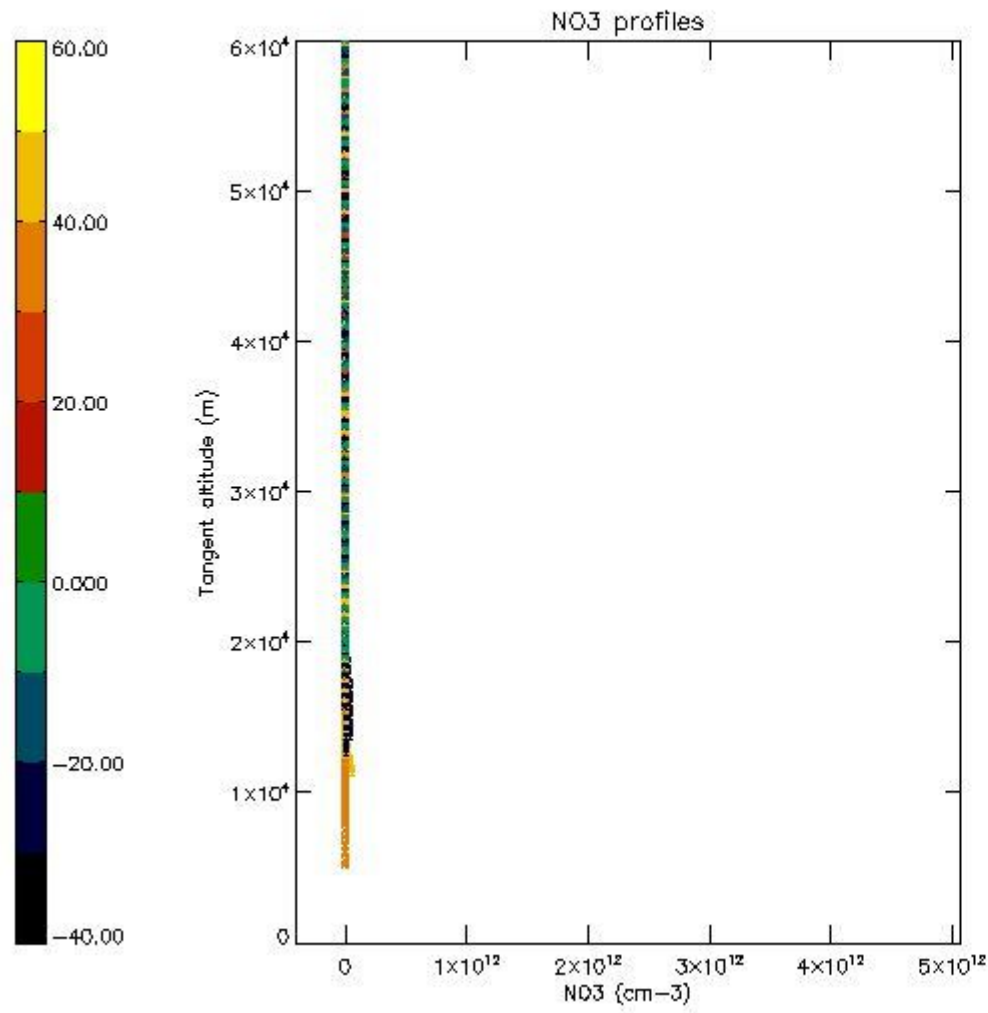

6. Auxiliary Data Files used for the production reported in section 2

The number reported in the third column indicates since which file (see list in section 2) the corresponding auxiliary file has been used. The fourth column is the date of those product files.

Type	Auxiliary Filename	Used since product	Used since product date
INST_PHYS_CHARACTERISTICS	GOM_INS_AXVIEC20091111_143220_20030716_120000_20500101_000000	1	12-DEC-2010 00:00:51
LEVEL-2_PROC_CONFIG	GOM_PR2_AXVIEC20091111_152718_20020301_000000_20500101_000000	1	12-DEC-2010 00:00:51
CROSS_SECTIONS_FILE	GOM_CRS_AXVIEC20091111_154832_20020301_000000_20500101_000000	1	12-DEC-2010 00:00:51