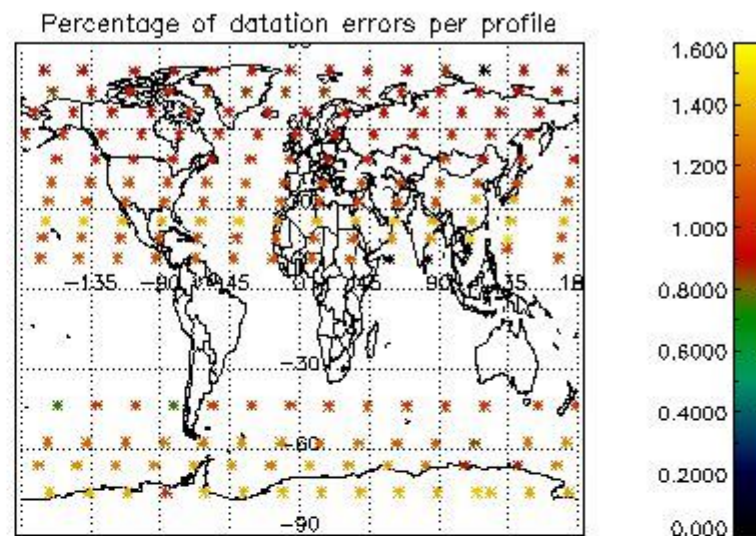

5. Trace gas profiles

5.1 Ozone statistics based on quality of products

The final quality of the products can be "measured" using the STD (Standard Deviation) attached to every point profile. This information is written to the parameter GOM_NL__2P/NL_LOCAL_SPECIES_DENSITY/o3_std of the level 2 products. The table below shows the statistics for given STD ranges.

The statistics are given with respect to the overall valid production:

- Products without fatal errors: GOM_NL__2P/MPH/PRODUCT_ERR=0
- Valid point profile: GOM_NL__2P/NL_LOCAL_SPECIES_DENSITY/pcd(0)=0

The 'Criteria' is applied to valid points of dark limb products:

- Products in dark limb illumination condition: GOM_NL__2P/NL_SUMMARY_QUALITY/obs_ill_cond=0
- Products without fatal errors: GOM_NL__2P/MPH/PRODUCT_ERR=0
- Valid point profile: GOM_NL__2P/NL_LOCAL_SPECIES_DENSITY/pcd(0)=0

So, the table below shows the percentage of dark limb and valid observations for each criteria with respect to the overall valid daily observations.

Criteria	% of total production
All STD	32
STD < 20	14