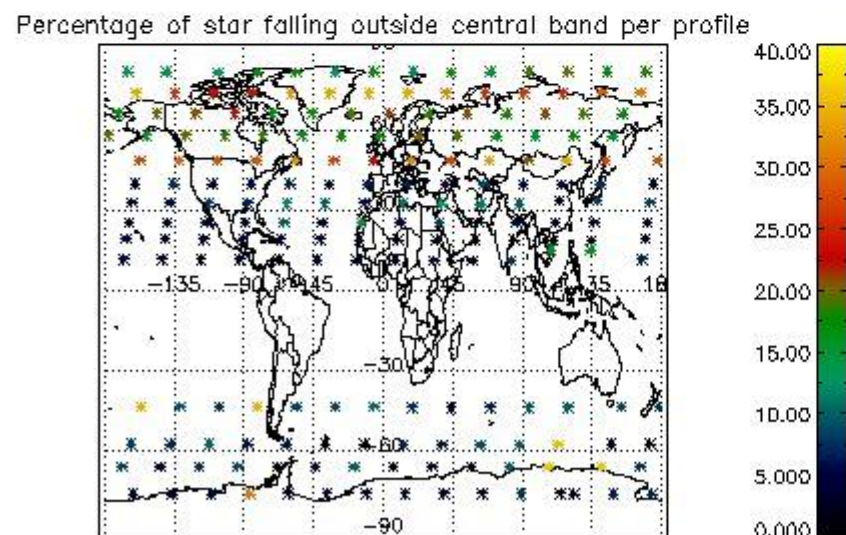

5. Trace gas profiles

5.1 Ozone statistics based on quality of products

The final quality of the products can be "measured" using the STD (Standard Deviation) attached to every point profile. This information is written to the parameter GOM_NL__2P/NL_LOCAL_SPECIES_DENSITY/o3_std of the level 2 products. The table below shows the statistics for given STD ranges.

The statistics are given with respect to the overall valid production:

- Products without fatal errors: GOM_NL__2P/MPH/PRODUCT_ERR=0
- Valid point profile: GOM_NL__2P/NL_LOCAL_SPECIES_DENSITY/pcd(0)=0

The 'Criteria' is applied to valid points of dark limb products:

- Products in dark limb illumination condition: GOM_NL__2P/NL_SUMMARY_QUALITY/obs_ill_cond=0
- Products without fatal errors: GOM_NL__2P/MPH/PRODUCT_ERR=0
- Valid point profile: GOM_NL__2P/NL_LOCAL_SPECIES_DENSITY/pcd(0)=0

So, the table below shows the percentage of dark limb and valid observations for each criteria with respect to the overall valid daily observations.

Criteria	% of total production
All STD	32
STD < 20	14