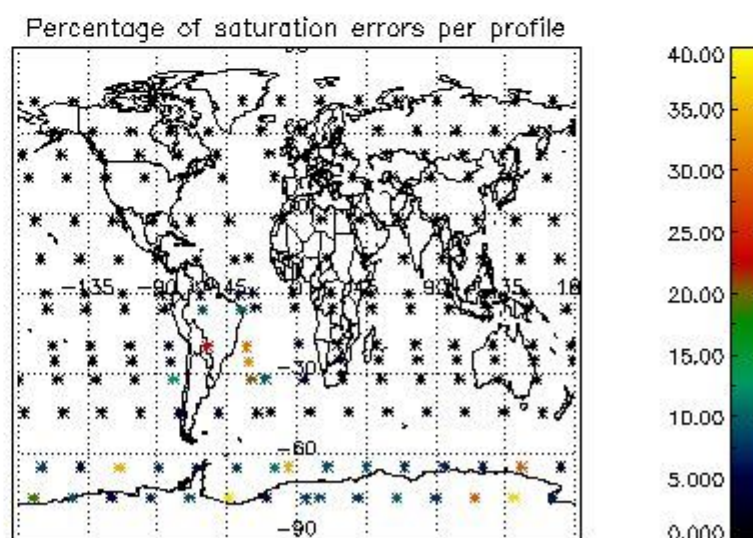

Percentage of flagged data per NO3 profile

4. Level 1 quality information per product

In this section it is plotted some information contained in the Quality Summary data set of the level 2 products that comes from the level 1b processing. Products without errors (error flag in the MPH set to "0") are used.

4.1 Plot quality information per product (time dependant) coming from level 1b processing

4.1.1 Plot level 1 quality information per product (time dependant): ENVISAT ASCENDING passes

4.1.2 Plot level 1 quality information per product (time dependant): ENVISAT DESCENDING passes

4.2 Plot quality information per product coming from level 1b processing (world map)

4.2.1 Plot level 1 quality information per product (world map): ENVISAT ASCENDING passes

4.2.2 Plot level 1 quality information per product (world map): ENVISAT DESCENDING passes