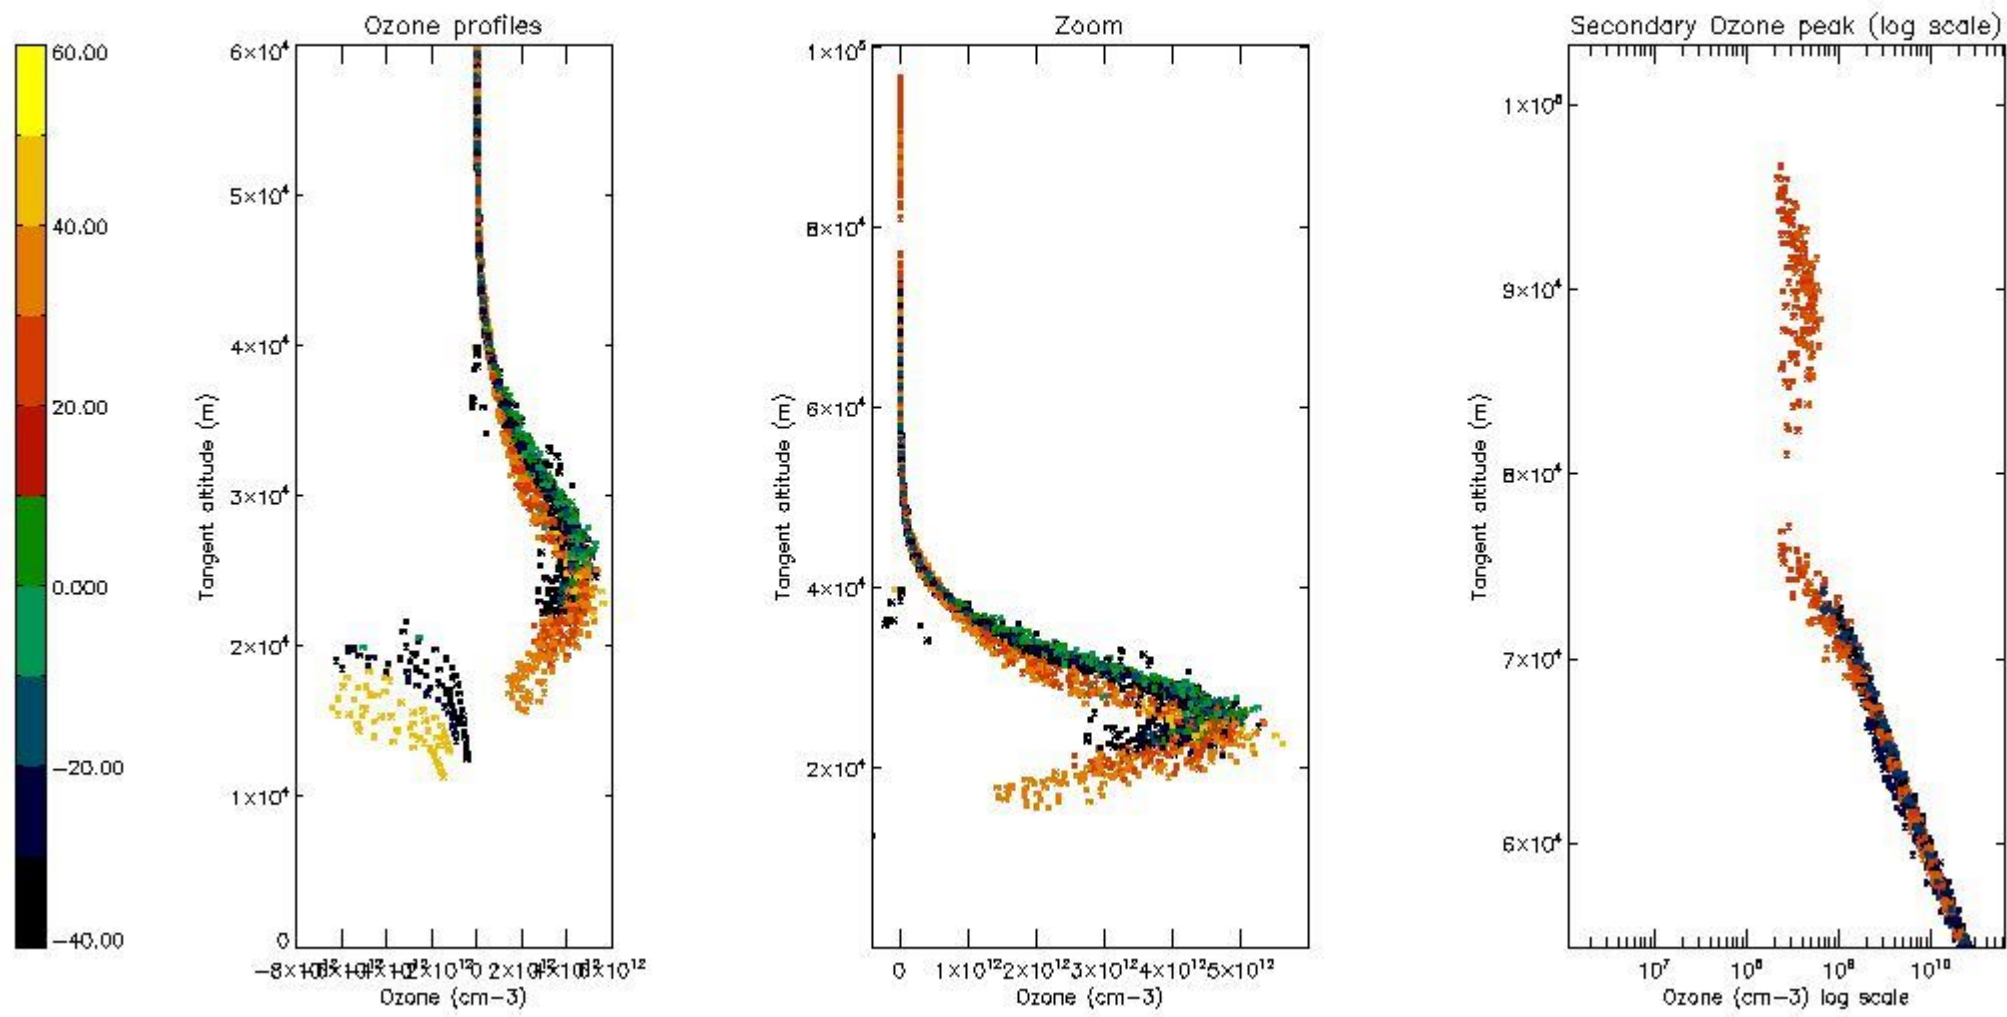

5.5 Plot ozone profiles where STD < 5% (dark without errors)

The colorbar represents the latitude.