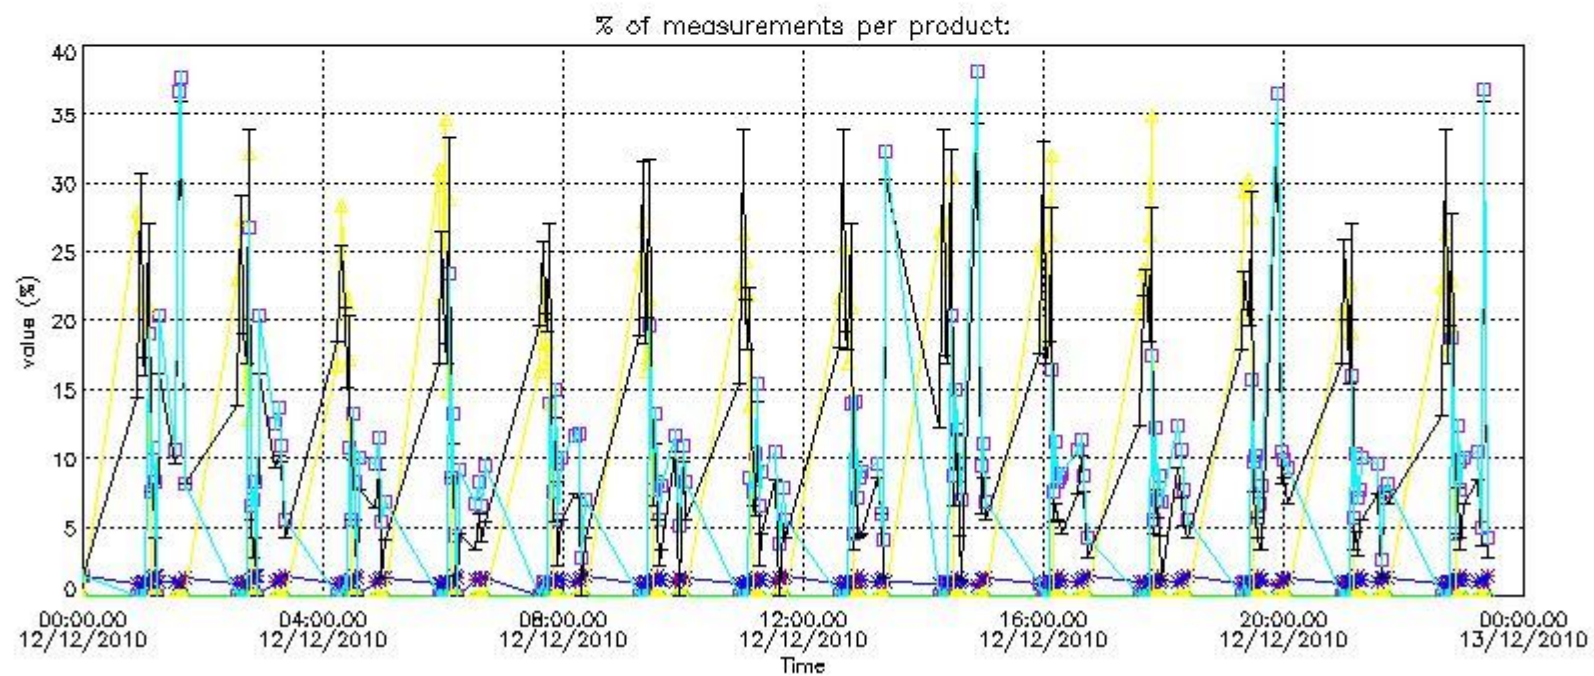

Percentage of flagged data per NO3 profile

4. Level 1 quality information per product

In this section it is plotted some information contained in the Quality Summary data set of the level 2 products that comes from the level 1b processing. Products without errors (error flag in the MPH set to "0") are used.

4.1 Plot quality information per product (time dependant) coming from level 1b processing

4.1.1 Plot level 1 quality information per product (time dependant): ENVISAT ASCENDING passes

4.1.2 Plot level 1 quality information per product (time dependant): ENVISAT DESCENDING passes