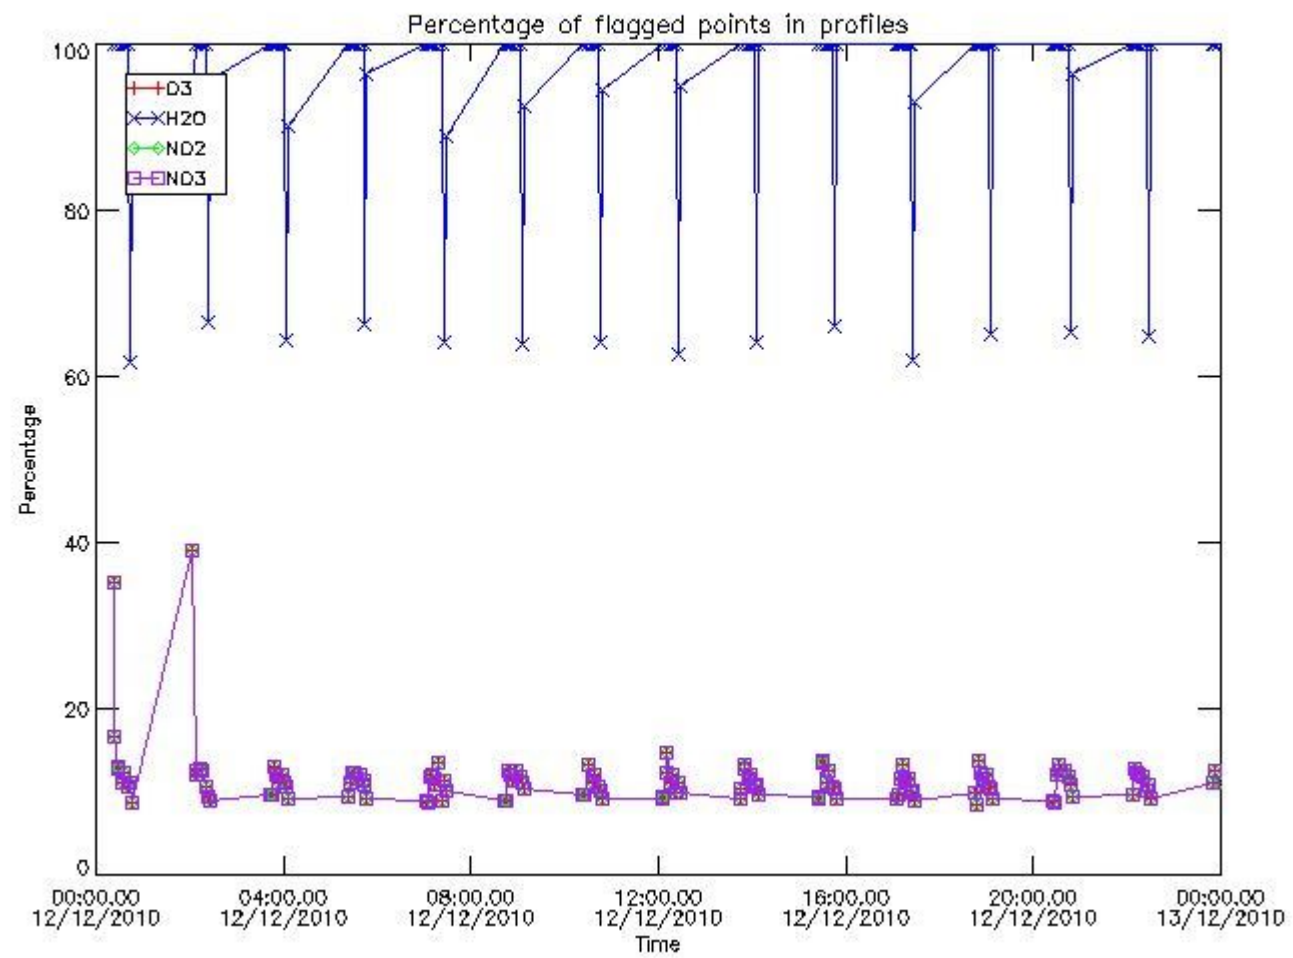

3. Quality information per product

In this section it is plotted some information contained in the Quality Summary data set of the level 2 products. Only products in dark limb conditions and without errors (error flag in the MPH set to "0") are used.

3.1 Plot quality information per product (time dependant)

3.2 Plot quality information per product (world map)