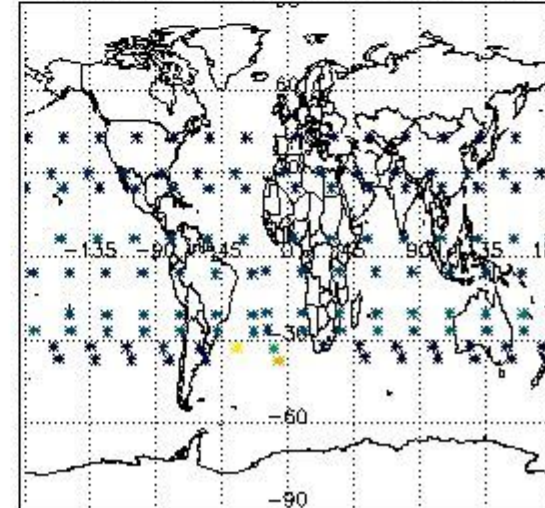

Percentage of flagged data per NO3 profile

4. Level 1 quality information per product

In this section it is plotted some information contained in the Quality Summary data set of the level 2 products that comes from the level 1b processing. Products without errors (error flag in the MPH set to "0") are used.

4.1 Plot quality information per product (time dependant) coming from level 1b processing

4.1.1 Plot level 1 quality information per product (time dependant): ENVISAT ASCENDING passes