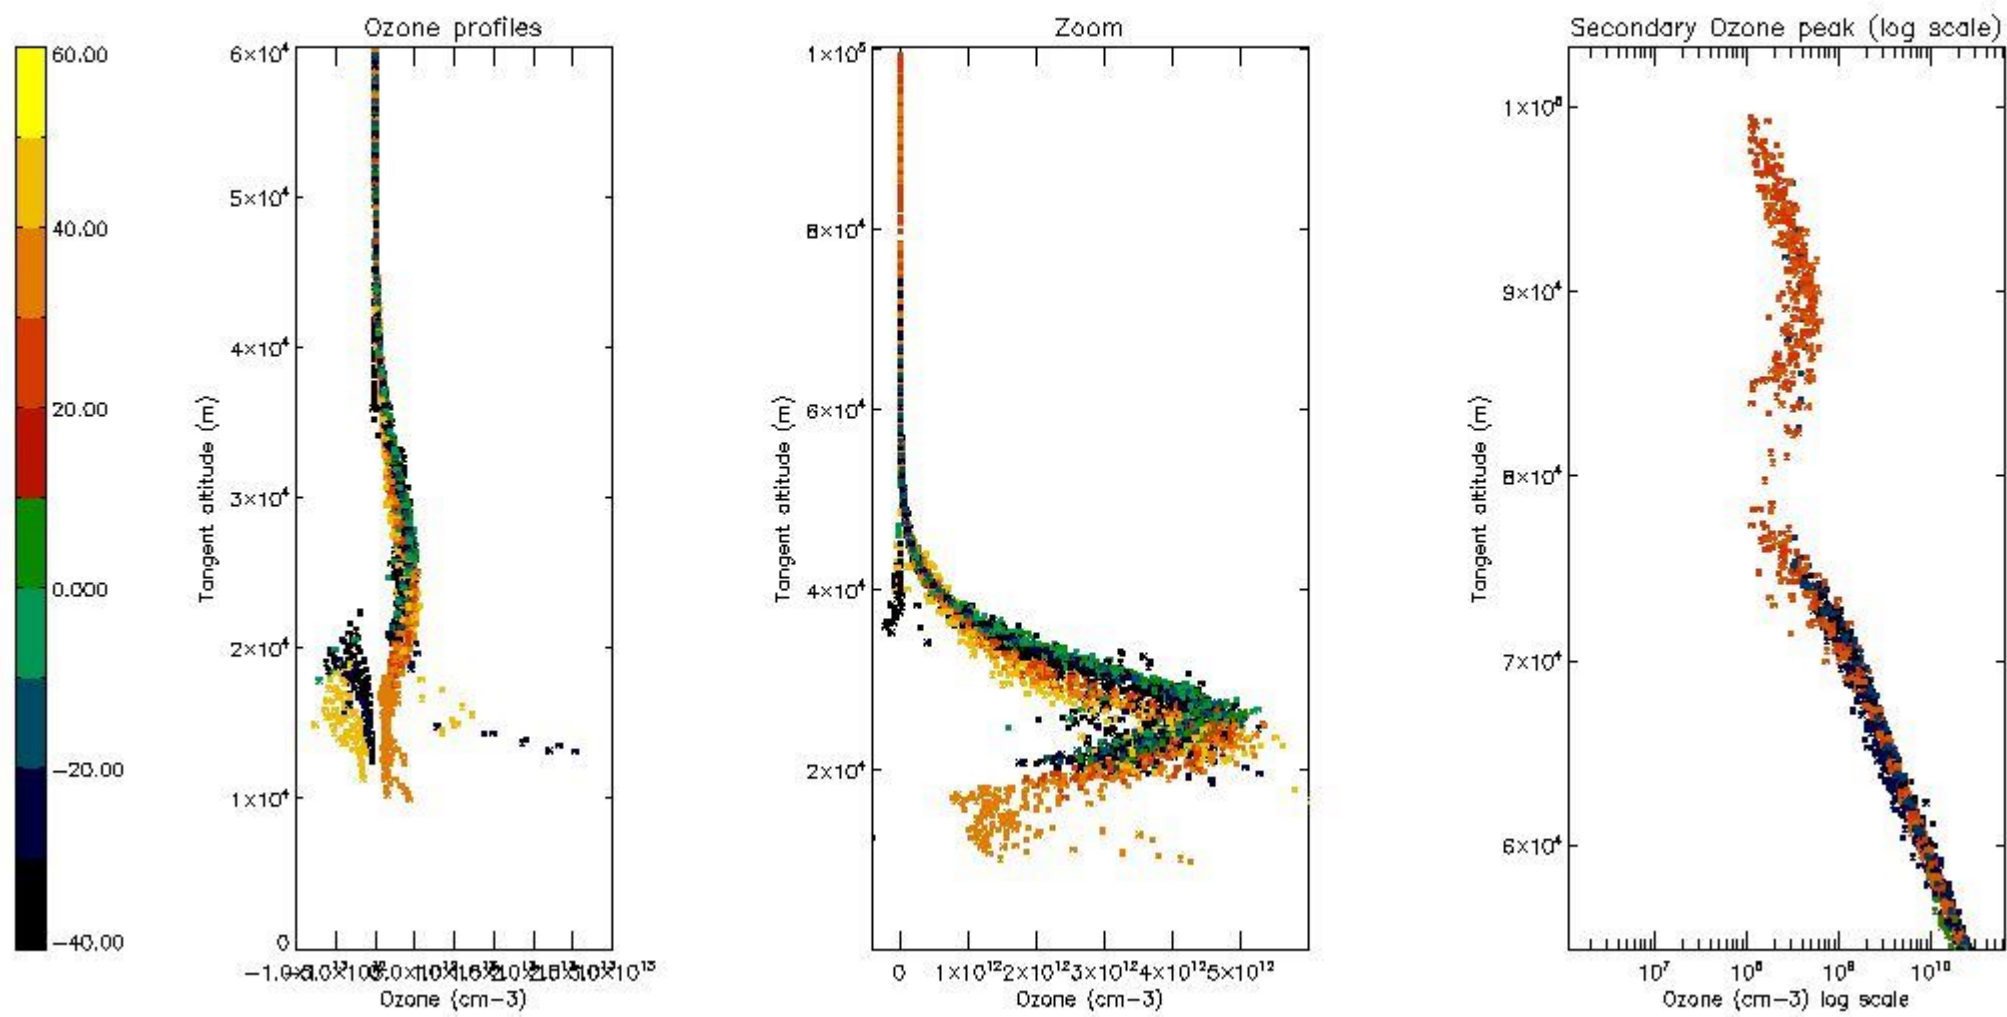

So, the table below shows the percentage of dark limb and valid observations for each criteria with respect to the overall valid daily observations.

| Criteria | % of total production |
|----------|-----------------------|
| All STD | 32 |
| STD < 20 | 14 |

| | |
|----------|----|
| STD < 10 | 10 |
| STD < 5 | 6 |

5.2 Plot ozone profiles for all STD (dark without errors)

The colorbar represents the latitude.

5.3 Plot ozone profiles where STD < 20% (dark without errors)

The colorbar represents the latitude.

5.4 Plot ozone profiles where $STD < 10\%$ (dark without errors)

The colorbar represents the latitude.

5.5 Plot ozone profiles where STD < 5% (dark without errors)

The colorbar represents the latitude.