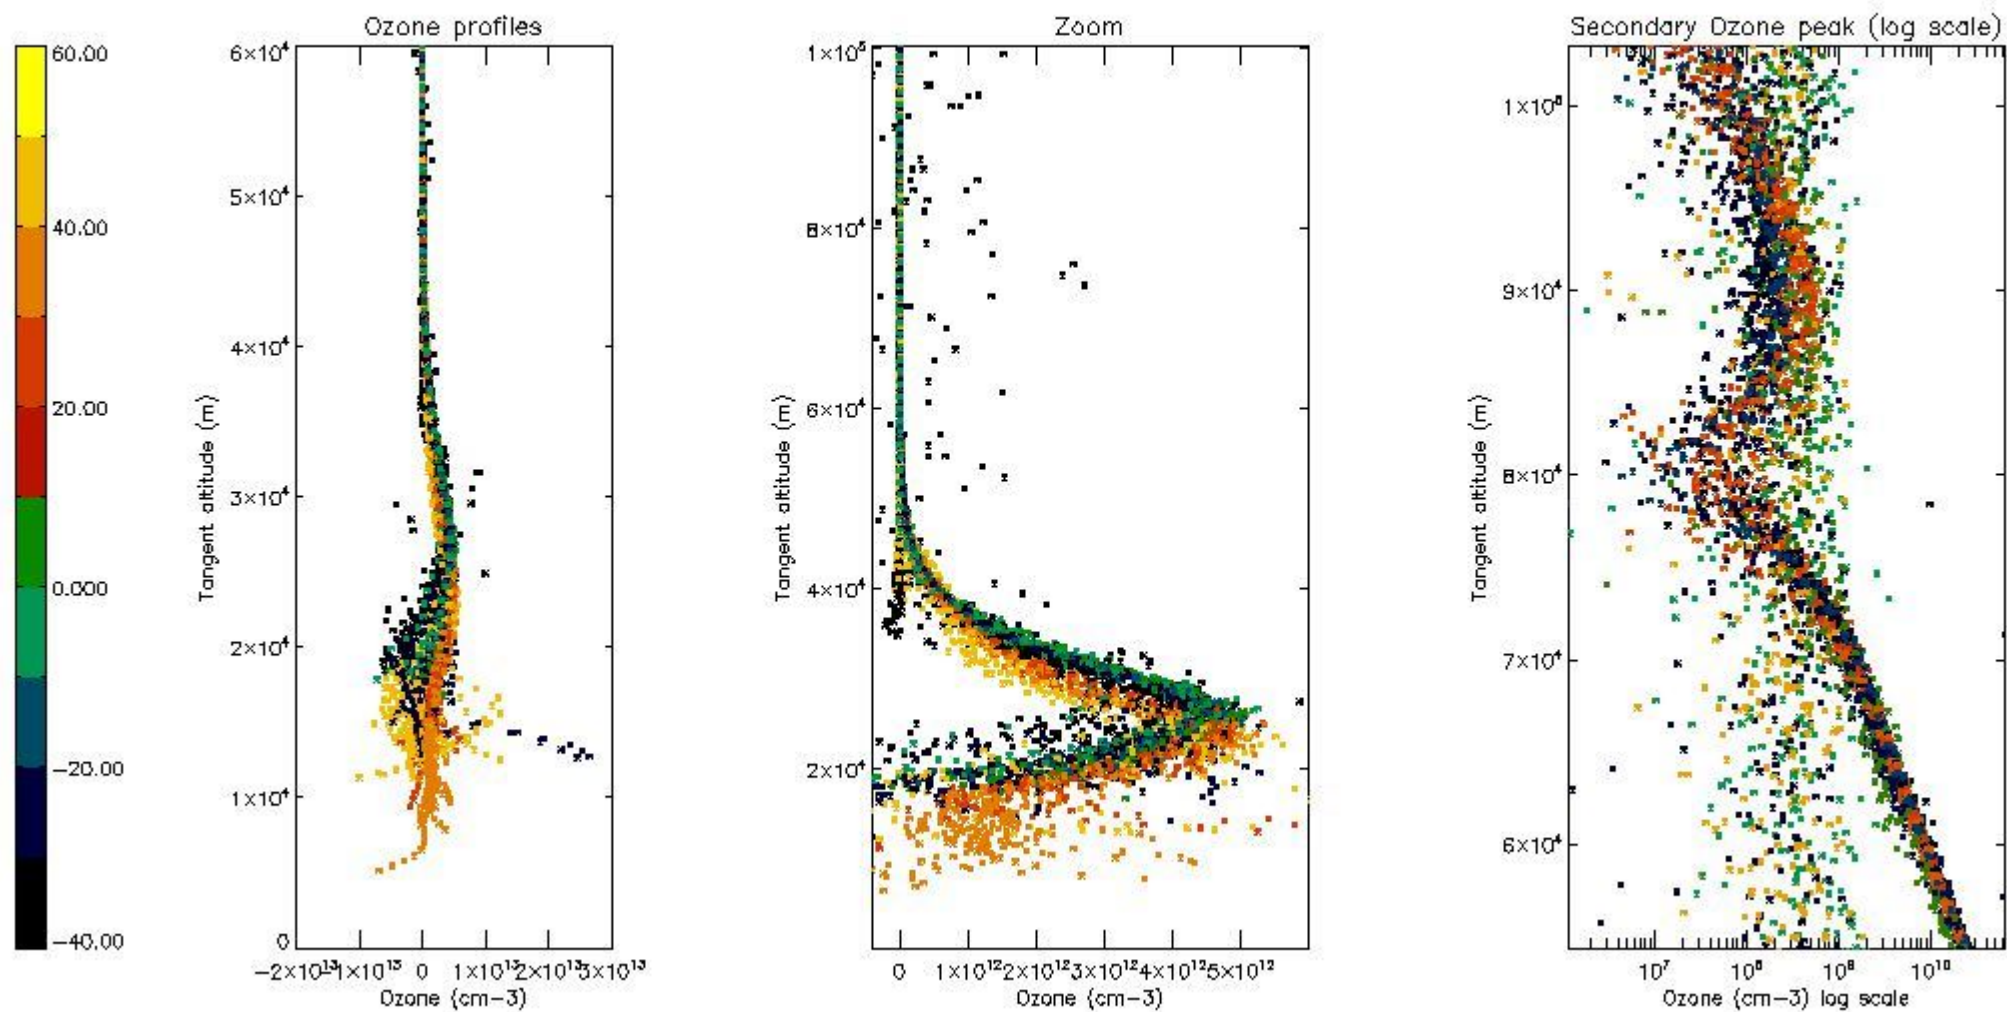

STD < 10	10
STD < 5	6

5.2 Plot ozone profiles for all STD (dark without errors)

The colorbar represents the latitude.

5.3 Plot ozone profiles where STD < 20% (dark without errors)

The colorbar represents the latitude.