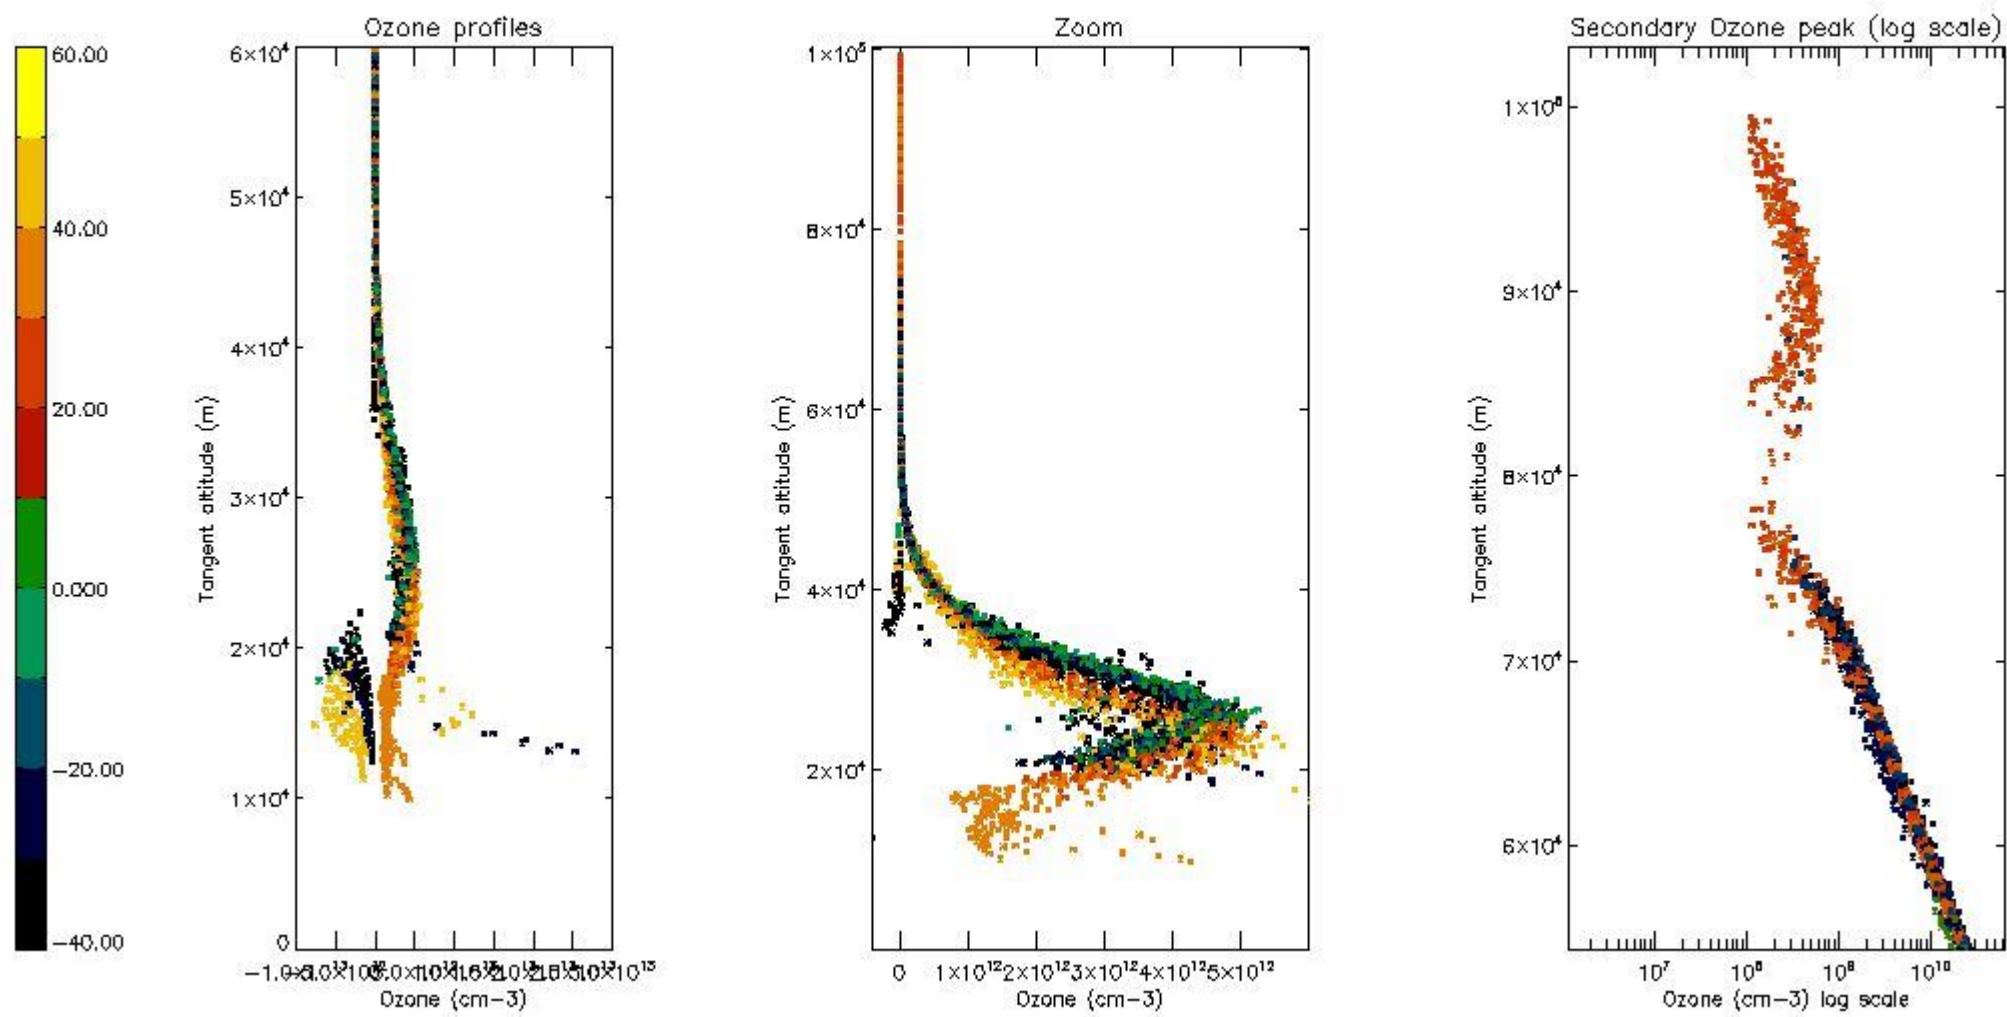

5.4 Plot ozone profiles where $STD < 10\%$ (dark without errors)

The colorbar represents the latitude.