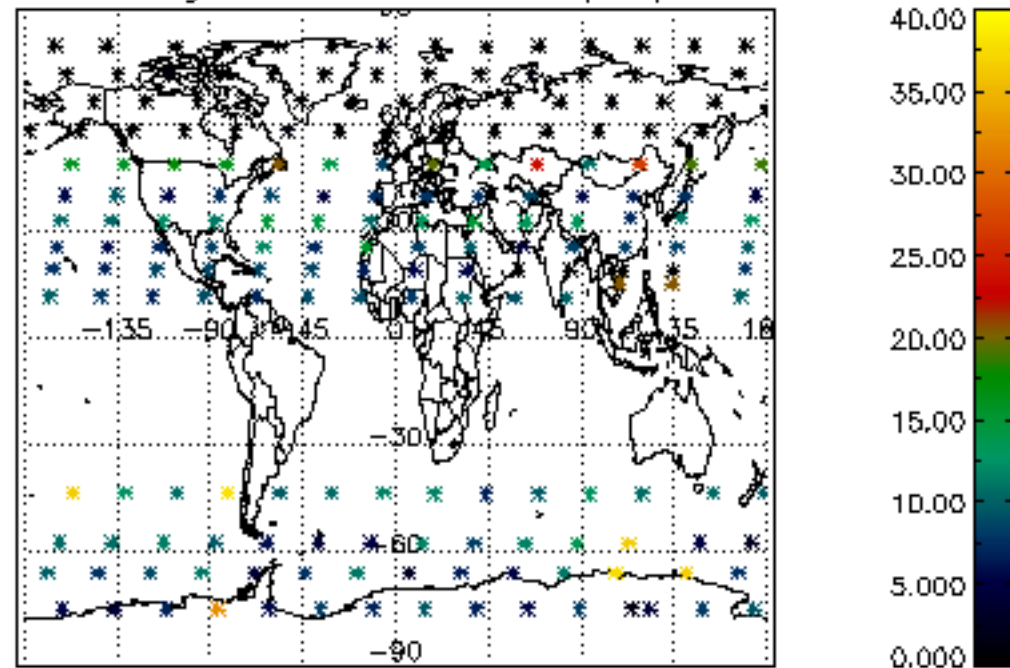

Percentage of saturation errors per profile