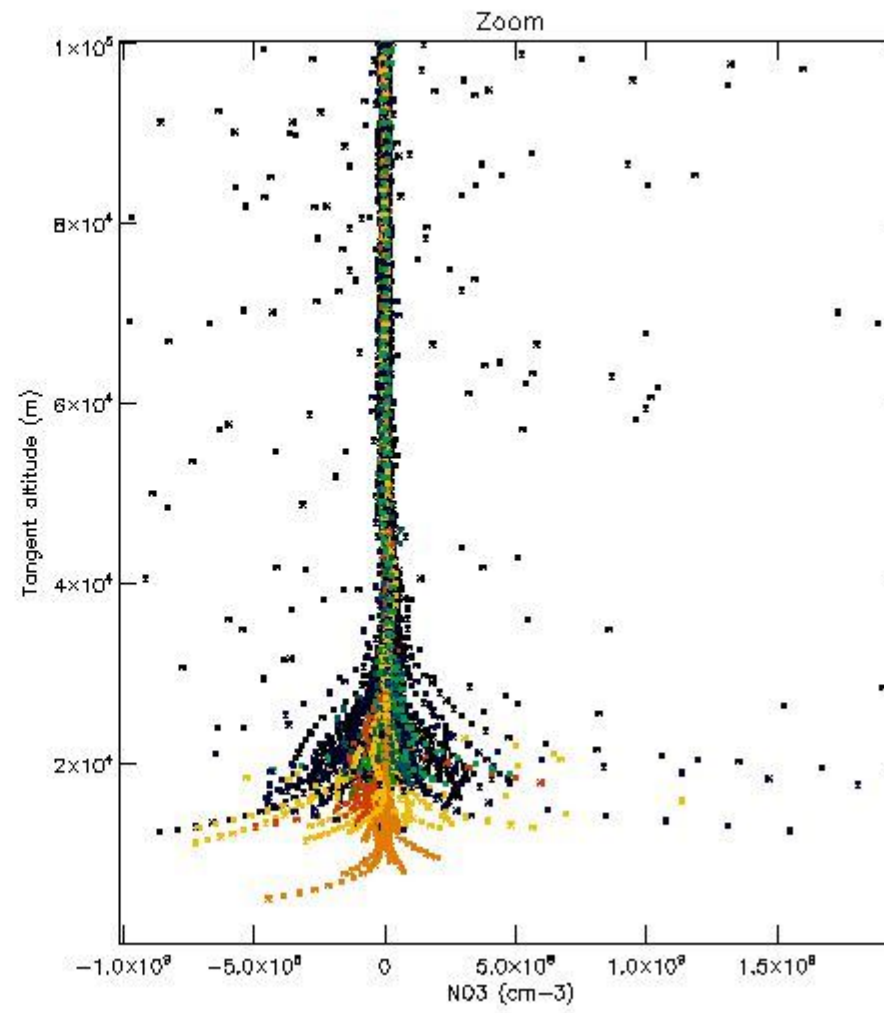

6. Auxiliary Data Files used for the production reported in section 2

The number reported in the third column indicates since which file (see list in section 2) the corresponding auxiliary file has been used. The fourth column is the date of those product files.

Type	Auxiliary Filename	Used since product	Used since product date
INST_PHYS_CHARACTERISTICS	GOM_INS_AXVIEC20091111_143220_20030716_120000_20500101_000000	1	12-DEC-2010 00:00:51
LEVEL-2_PROC_CONFIG	GOM_PR2_AXVIEC20091111_152718_20020301_000000_20500101_000000	1	12-DEC-2010 00:00:51
CROSS_SECTIONS_FILE	GOM_CRS_AXVIEC20091111_154832_20020301_000000_20500101_000000	1	12-DEC-2010 00:00:51