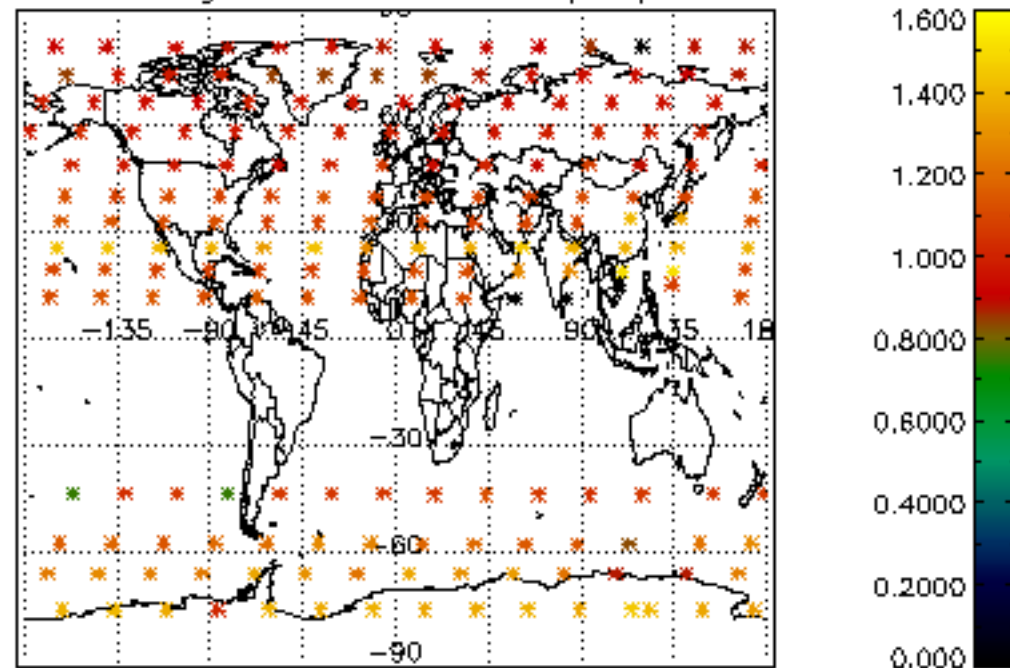

Percentage of datation errors per profile

Percentage of star falling outside central band per profile

Percentage of saturation errors per profile

Percentage of cosmic ray hits per profile

Percentage of datation errors per profile