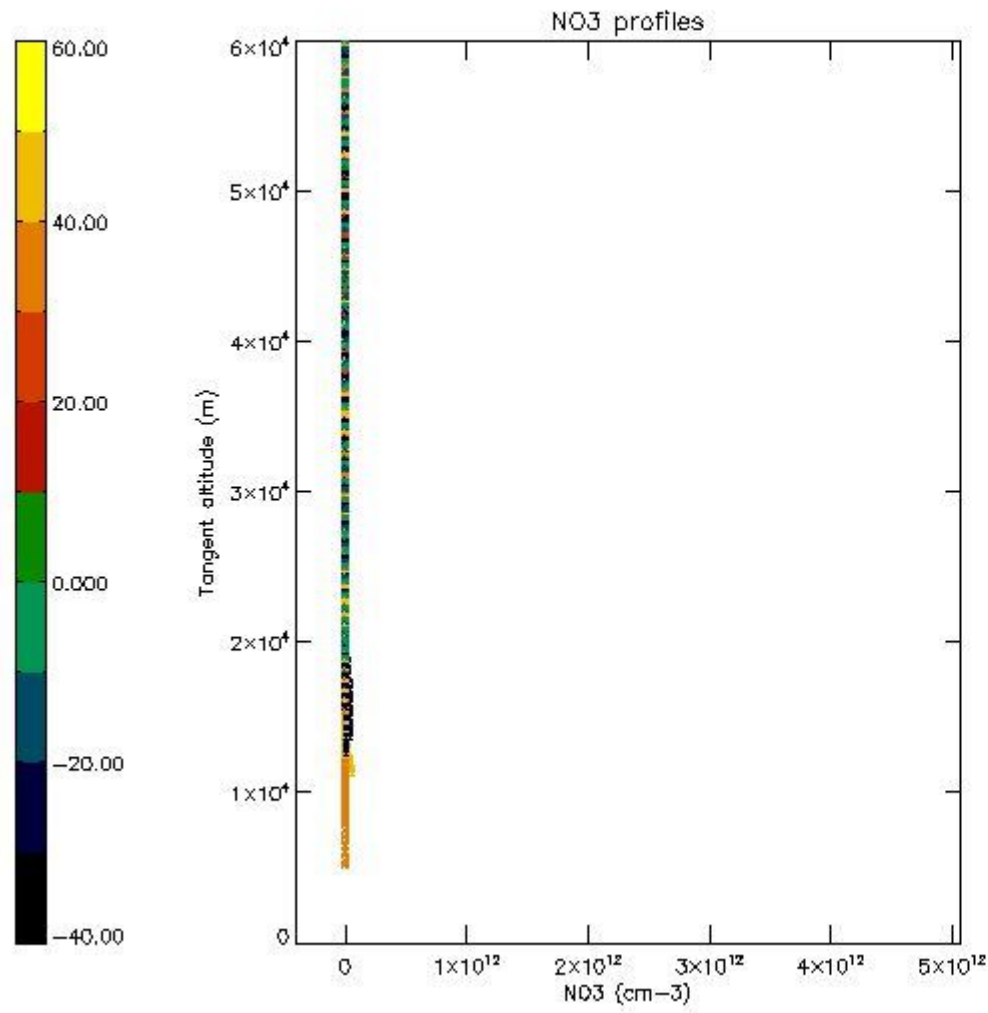

So, the table below shows the percentage of dark limb and valid observations for each criteria with respect to the overall valid daily observations.

| Criteria | % of total production |
|----------|-----------------------|
| All STD | 32 |
| STD < 20 | 14 |

| | |
|----------|----|
| STD < 10 | 10 |
| STD < 5 | 6 |

5.2 Plot ozone profiles for all STD (dark without errors)

The colorbar represents the latitude.

5.3 Plot ozone profiles where STD < 20% (dark without errors)

The colorbar represents the latitude.

5.4 Plot ozone profiles where $STD < 10\%$ (dark without errors)

The colorbar represents the latitude.

5.5 Plot ozone profiles where STD < 5% (dark without errors)

The colorbar represents the latitude.

5.6 Plot NO₂ profiles for all STD (dark without errors)

The colorbar represents the latitude.

5.7 Plot NO3 profiles for all STD (dark without errors)

The colorbar represents the latitude.

6. Auxiliary Data Files used for the production reported in section 2