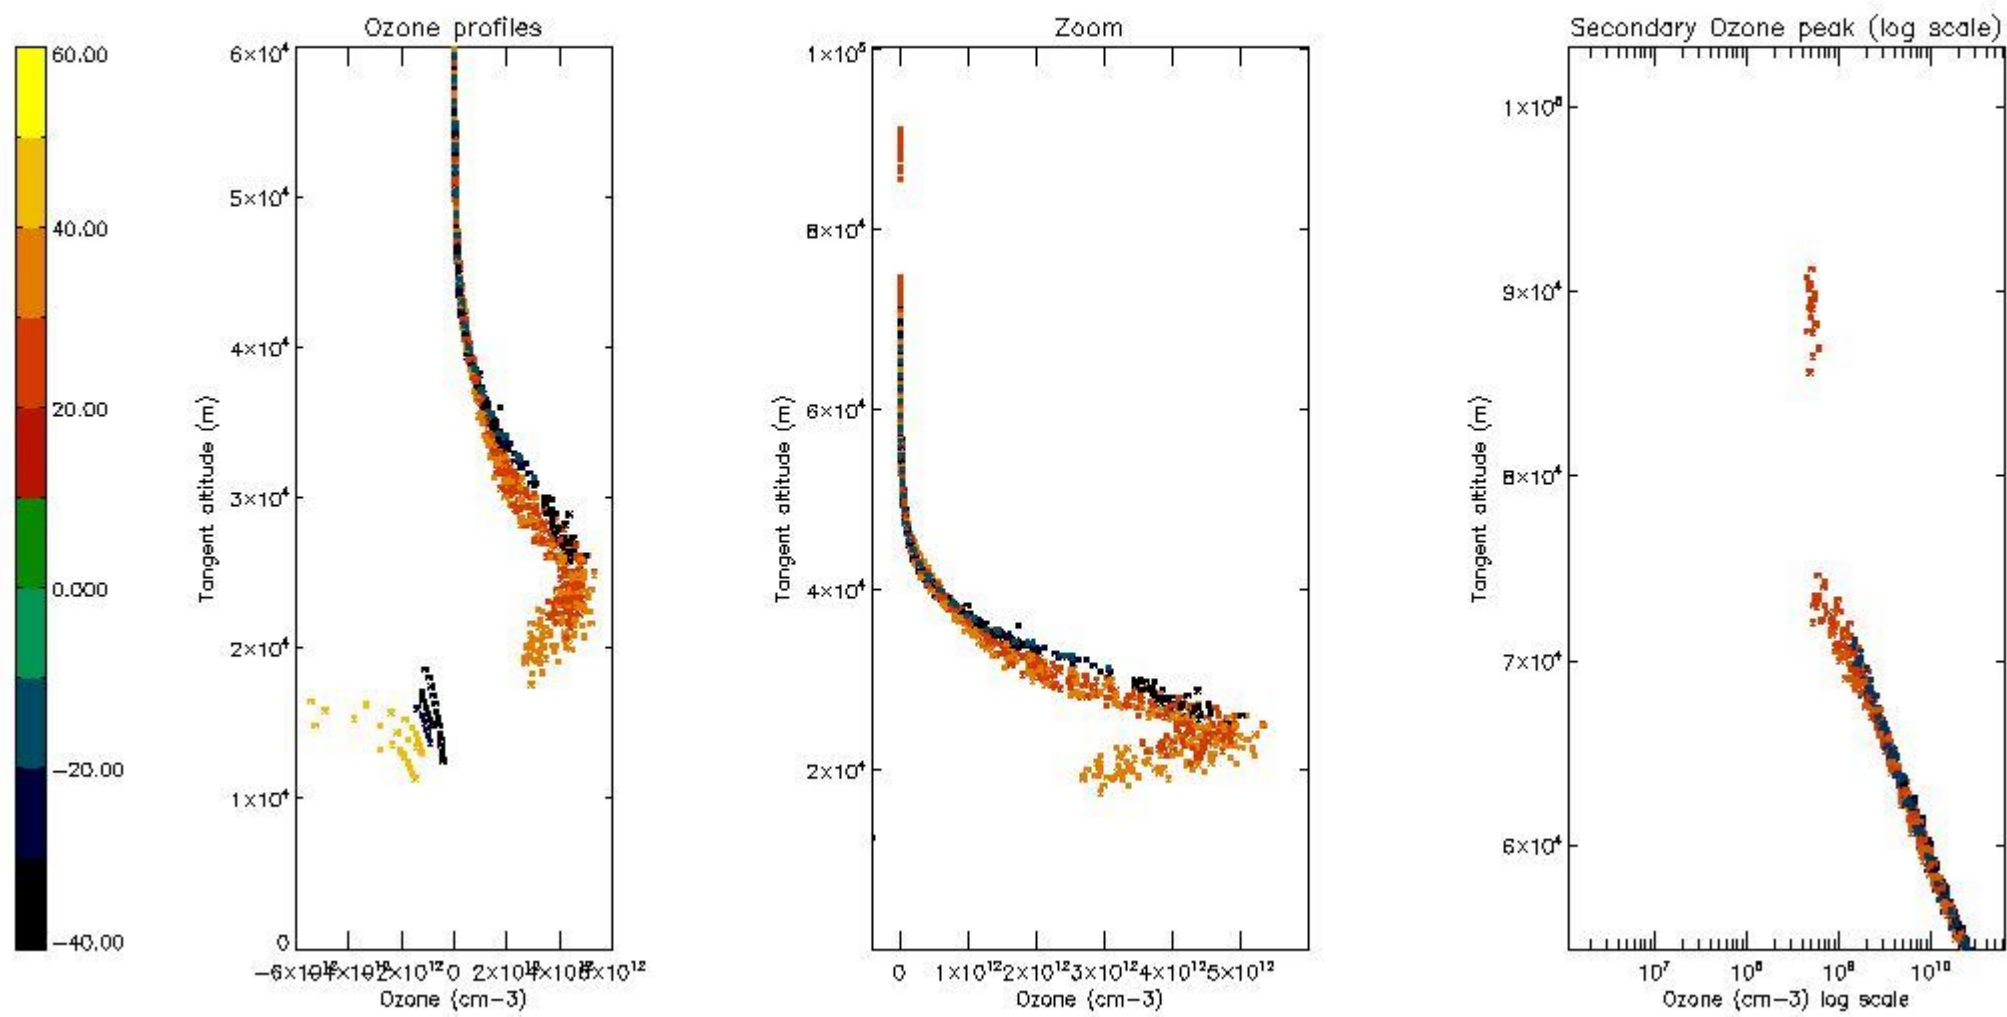

The colorbar represents the latitude.

5.4 Plot ozone profiles where $STD < 10\%$ (dark without errors)

The colorbar represents the latitude.

5.5 Plot ozone profiles where STD < 5% (dark without errors)

The colorbar represents the latitude.