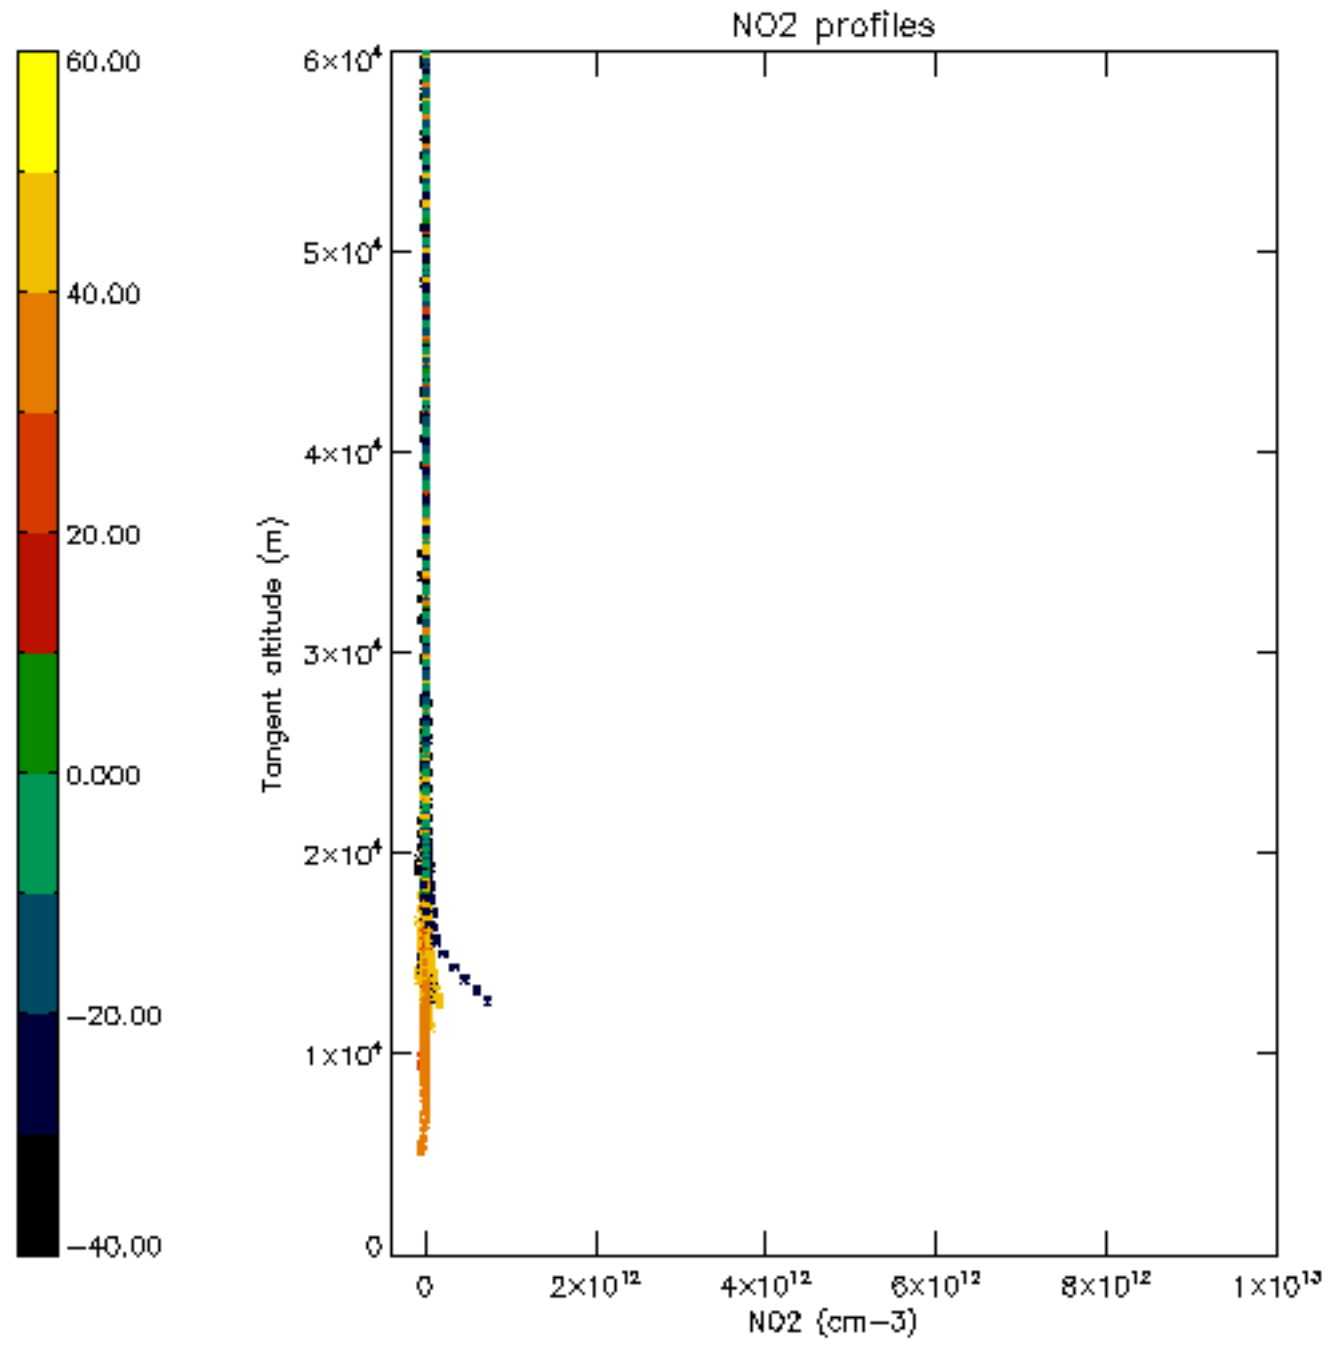

Percentage of star falling outside central band per profile

Percentage of saturation errors per profile

Percentage of flagged data per D3 profile

Percentage of flagged data per H2O profile

Percentage of flagged data per NO2 profile