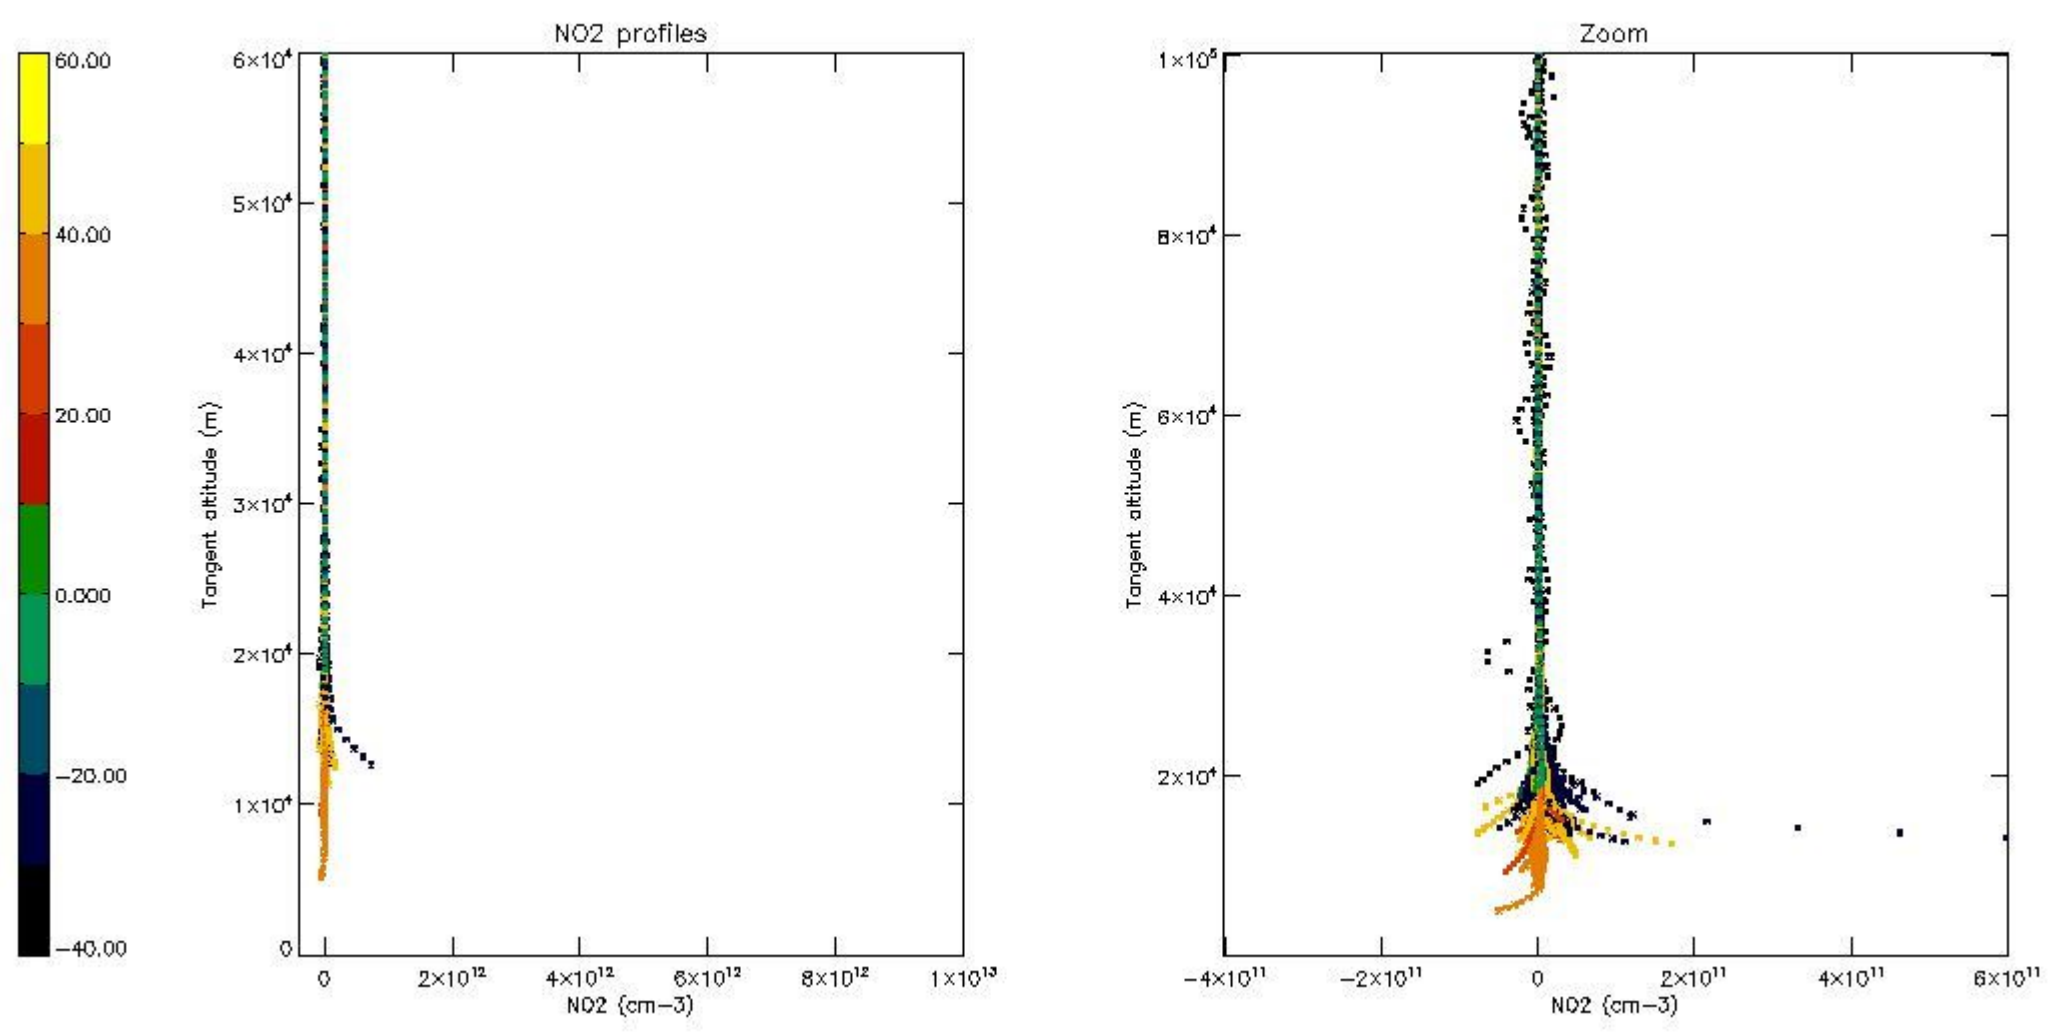

5.7 Plot NO3 profiles for all STD (dark without errors)

The colorbar represents the latitude.