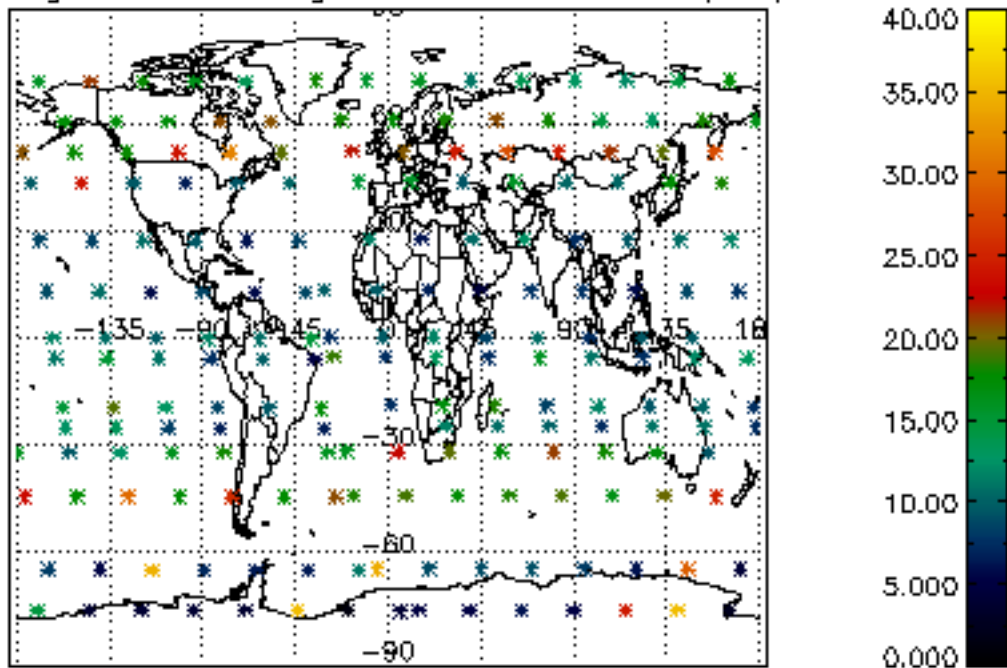

Percentage of flagged data per NO3 profile

Percentage of cosmic ray hits per profile

Percentage of datation errors per profile

Percentage of star falling outside central band per profile

Percentage of saturation errors per profile