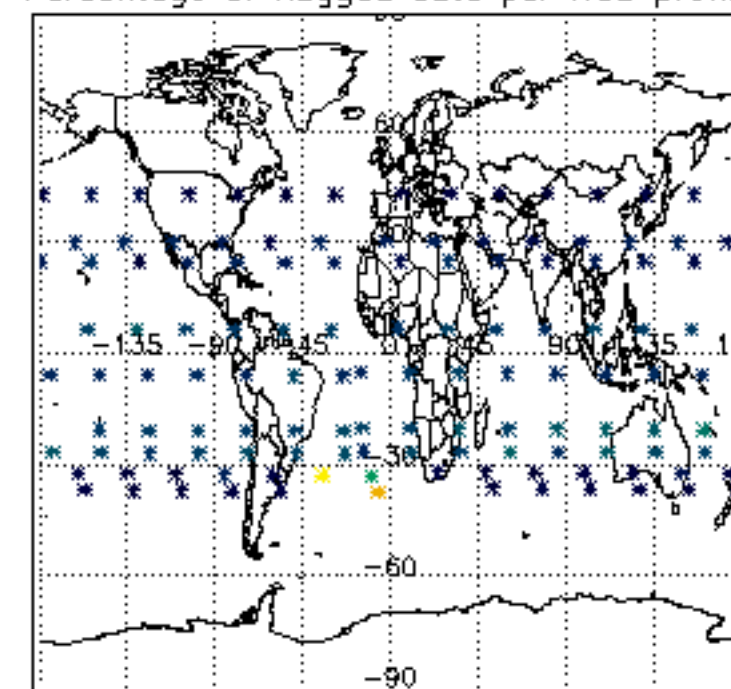

Percentage of flagged data per NO3 profile