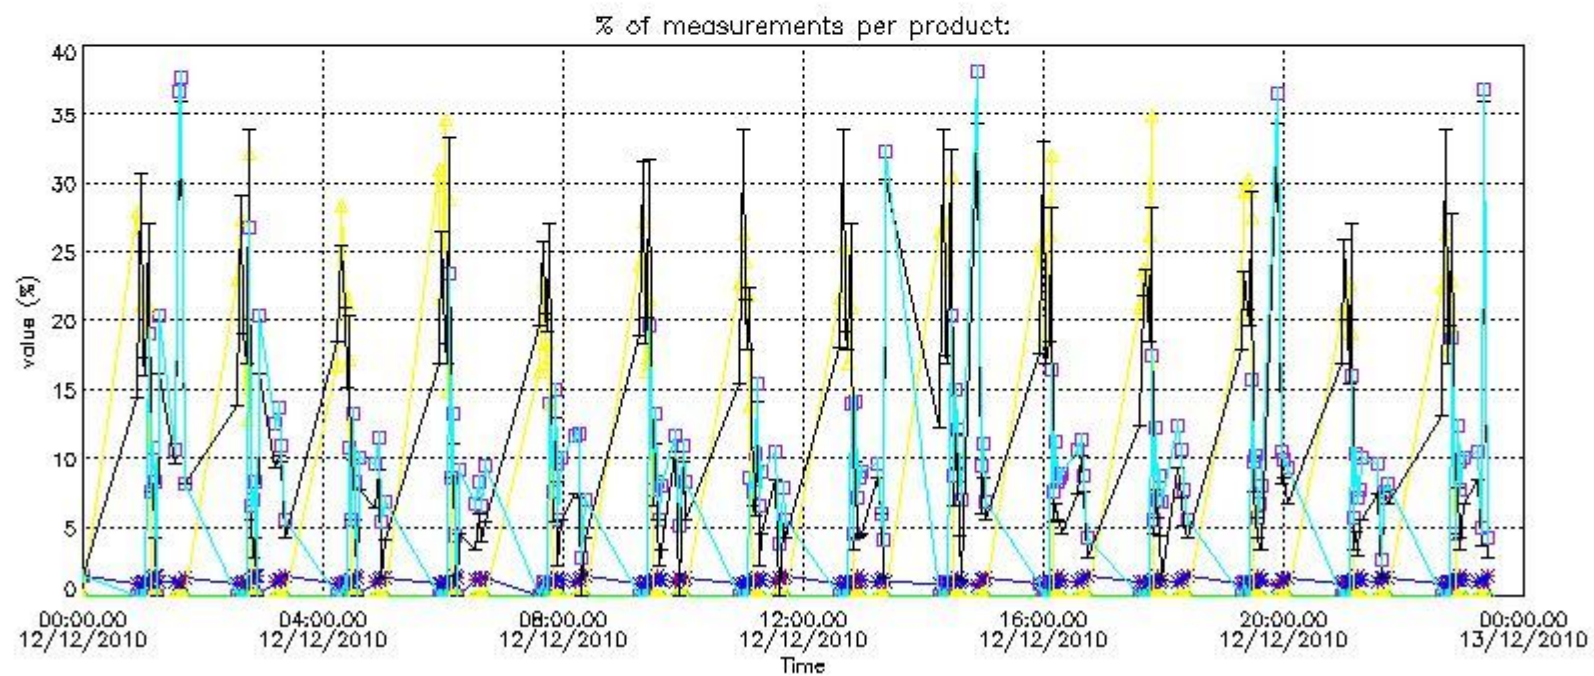

4.2 Plot quality information per product coming from level 1b processing (world map)

4.2.1 Plot level 1 quality information per product (world map): ENVISAT ASCENDING passes