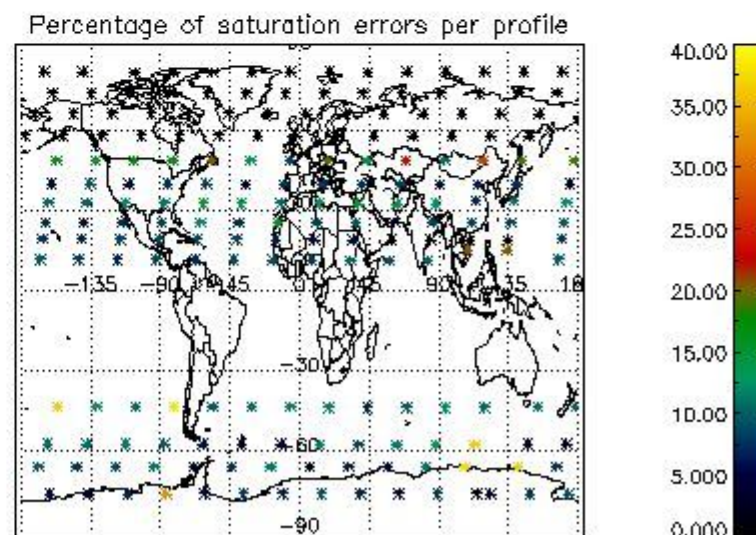

Percentage of flagged data per NO3 profile

4. Level 1 quality information per product

In this section it is plotted some information contained in the Quality Summary data set of the level 2 products that comes from the level 1b processing. Products without errors (error flag in the MPH set to "0") are used.

4.1 Plot quality information per product (time dependant) coming from level 1b processing

4.1.1 Plot level 1 quality information per product (time dependant): ENVISAT ASCENDING passes

4.1.2 Plot level 1 quality information per product (time dependant): ENVISAT DESCENDING passes

4.2 Plot quality information per product coming from level 1b processing (world map)

4.2.1 Plot level 1 quality information per product (world map): ENVISAT ASCENDING passes

4.2.2 Plot level 1 quality information per product (world map): ENVISAT DESCENDING passes