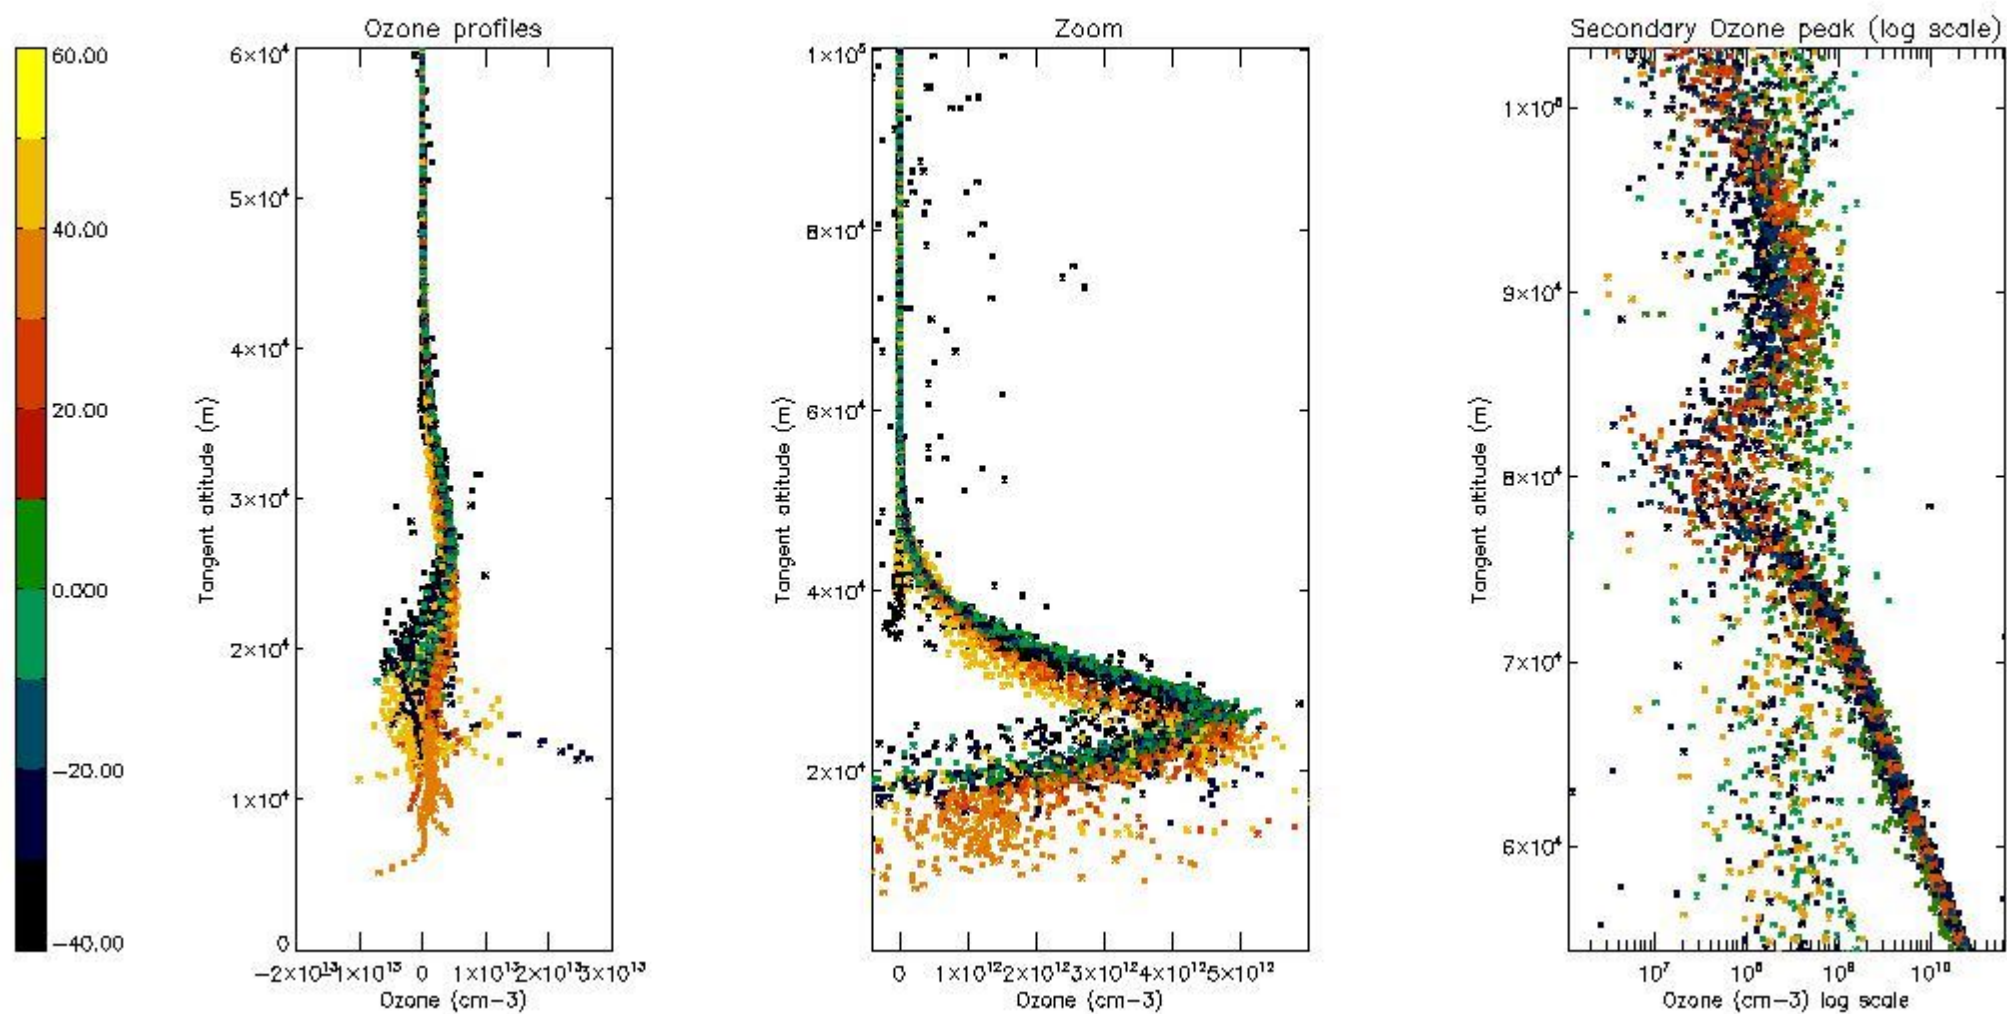

STD < 10	10
STD < 5	6

5.2 Plot ozone profiles for all STD (dark without errors)

The colorbar represents the latitude.

5.3 Plot ozone profiles where STD < 20% (dark without errors)

The colorbar represents the latitude.