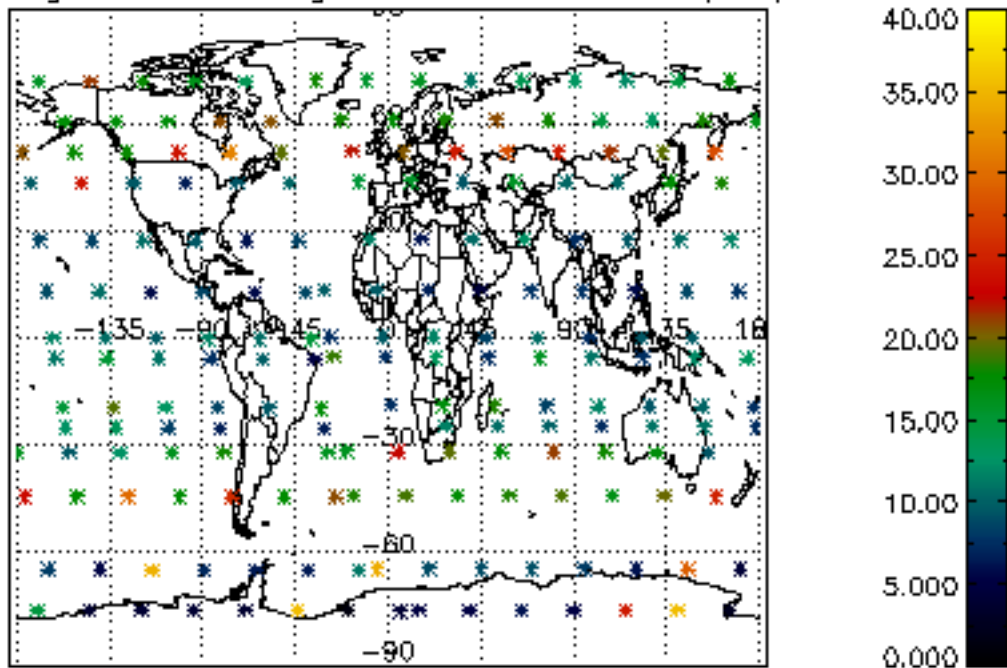

Percentage of cosmic ray hits per profile

Percentage of star falling outside central band per profile