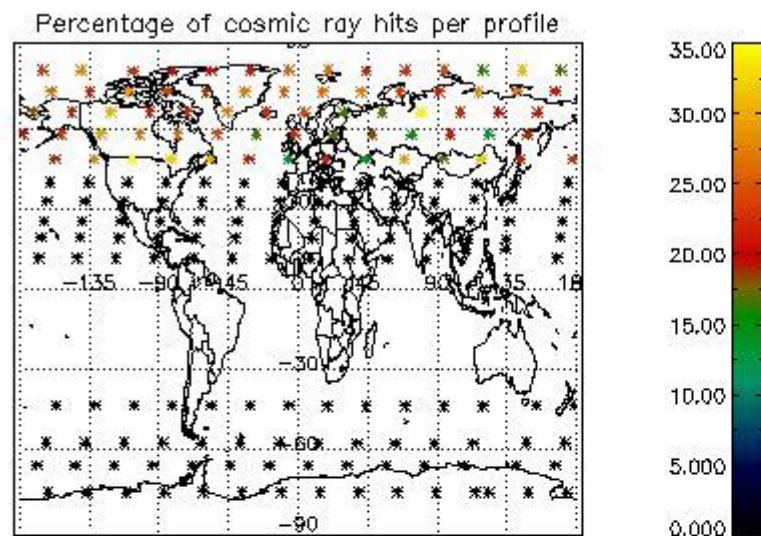

4.2.2 Plot level 1 quality information per product (world map): ENVISAT DESCENDING passes

5. Trace gas profiles

5.1 Ozone statistics based on quality of products

The final quality of the products can be "measured" using the STD (Standard Deviation) attached to every point profile. This information is written to the parameter GOM_NL__2P/NL_LOCAL_SPECIES_DENSITY/o3_std of the level 2 products. The table below shows the statistics for given STD ranges.

The statistics are given with respect to the overall valid production:

- Products without fatal errors: GOM_NL__2P/MPH/PRODUCT_ERR=0
- Valid point profile: GOM_NL__2P/NL_LOCAL_SPECIES_DENSITY/pcd(0)=0

The 'Criteria' is applied to valid points of dark limb products:

- Products in dark limb illumination condition: GOM_NL__2P/NL_SUMMARY_QUALITY/obs_ill_cond=0
- Products without fatal errors: GOM_NL__2P/MPH/PRODUCT_ERR=0
- Valid point profile: GOM_NL__2P/NL_LOCAL_SPECIES_DENSITY/pcd(0)=0

So, the table below shows the percentage of dark limb and valid observations for each criteria with respect to the overall valid daily observations.

Criteria	% of total production
All STD	32
STD < 20	14