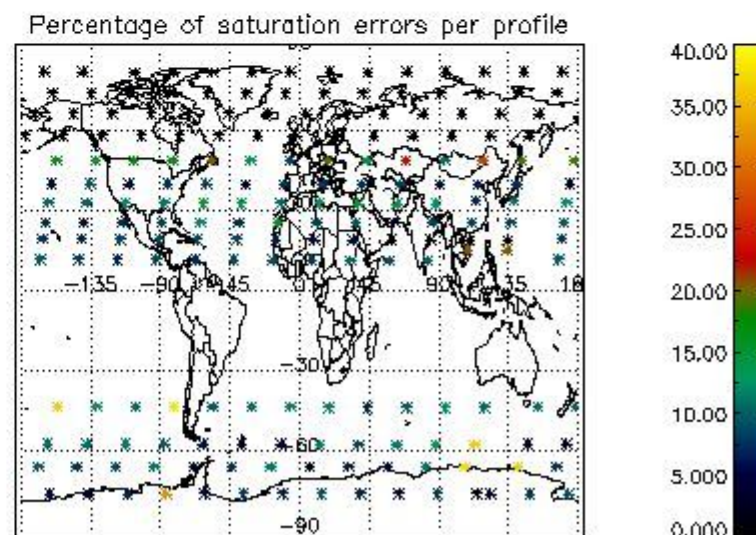

5. Trace gas profiles

5.1 Ozone statistics based on quality of products

The final quality of the products can be "measured" using the STD (Standard Deviation) attached to every point profile. This information is written to the parameter GOM_NL__2P/NL_LOCAL_SPECIES_DENSITY/o3_std of the level 2 products. The table below shows the statistics for given STD ranges.

The statistics are given with respect to the overall valid production:

- Products without fatal errors: GOM_NL__2P/MPH/PRODUCT_ERR=0
- Valid point profile: GOM_NL__2P/NL_LOCAL_SPECIES_DENSITY/pcd(0)=0

The 'Criteria' is applied to valid points of dark limb products:

- Products in dark limb illumination condition: GOM_NL__2P/NL_SUMMARY_QUALITY/obs_ill_cond=0
- Products without fatal errors: GOM_NL__2P/MPH/PRODUCT_ERR=0
- Valid point profile: GOM_NL__2P/NL_LOCAL_SPECIES_DENSITY/pcd(0)=0

So, the table below shows the percentage of dark limb and valid observations for each criteria with respect to the overall valid daily observations.

Criteria	% of total production
All STD	32
STD < 20	14