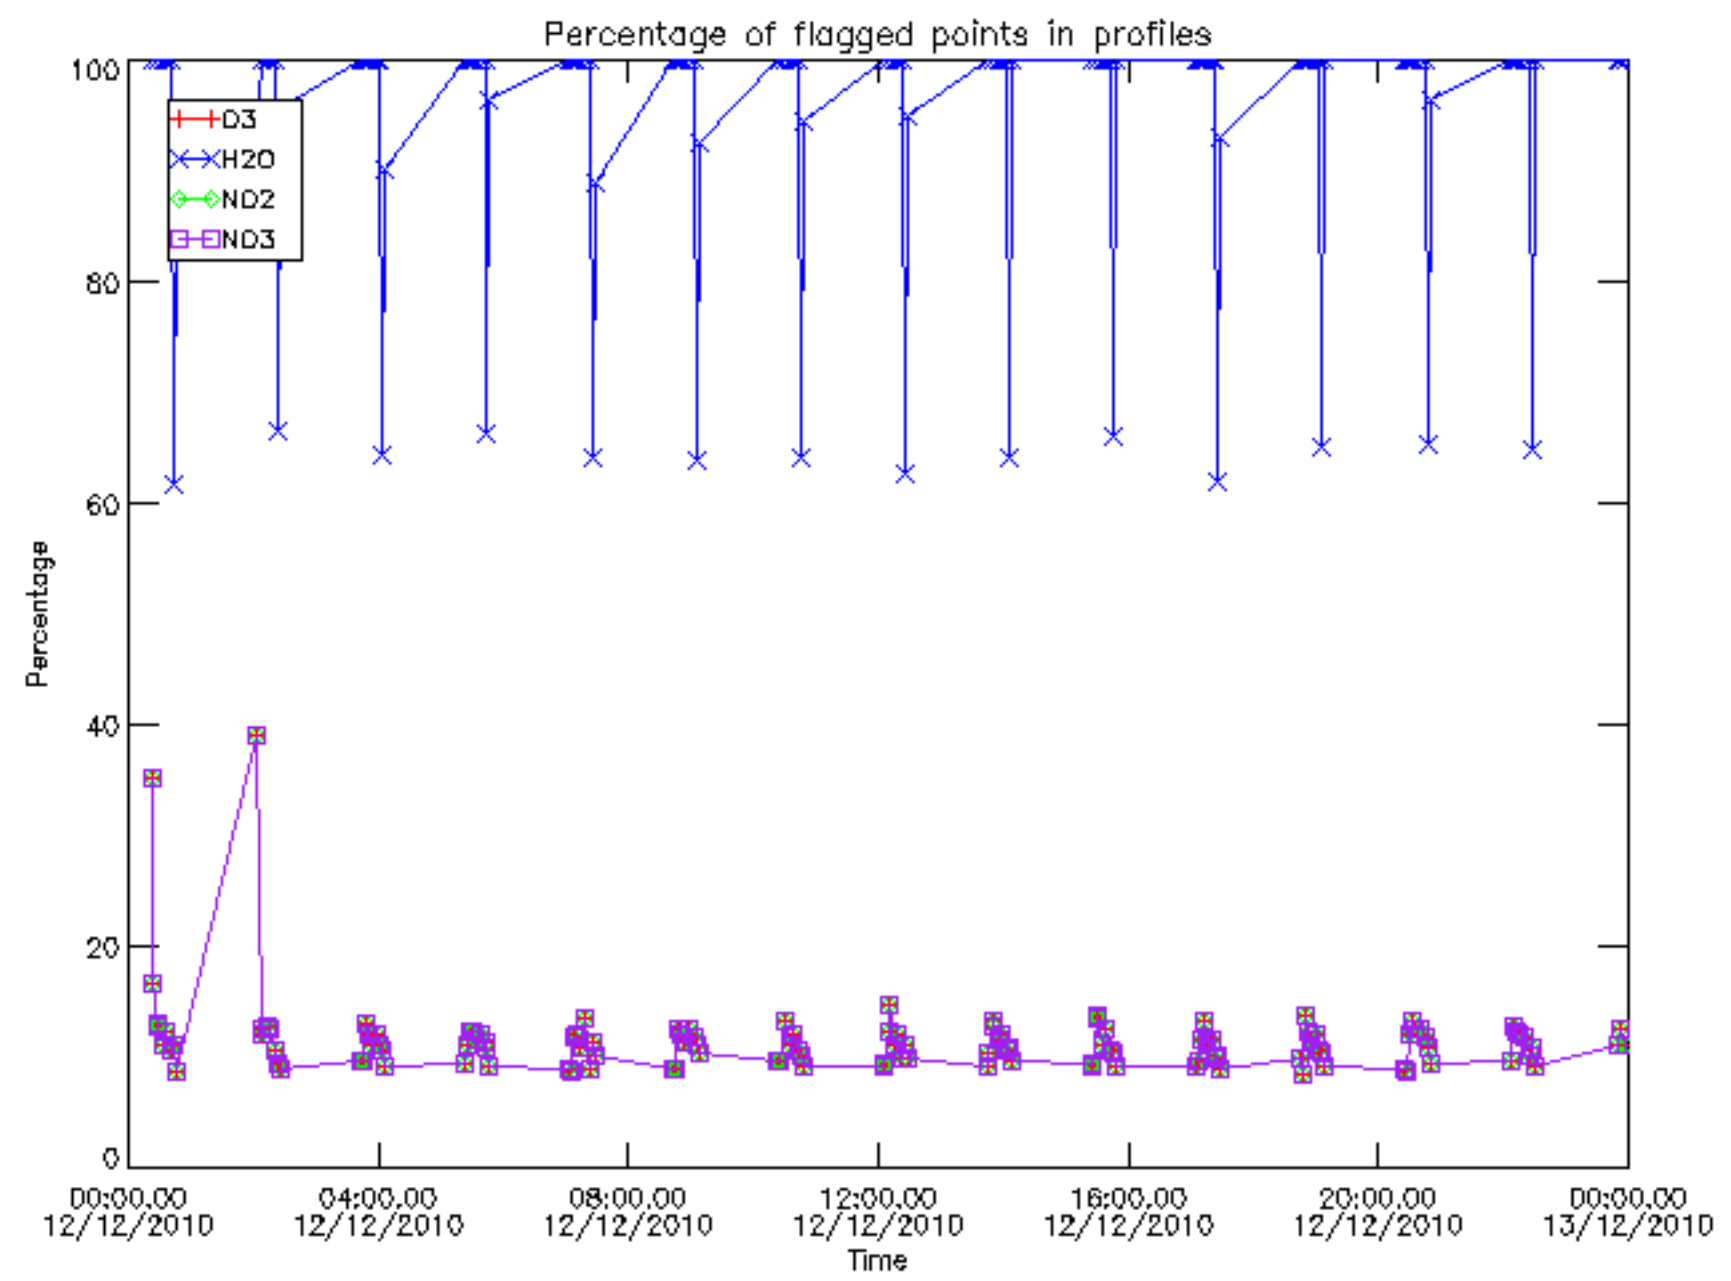

Percentage of flagged data per D3 profile

Percentage of flagged data per H2O profile