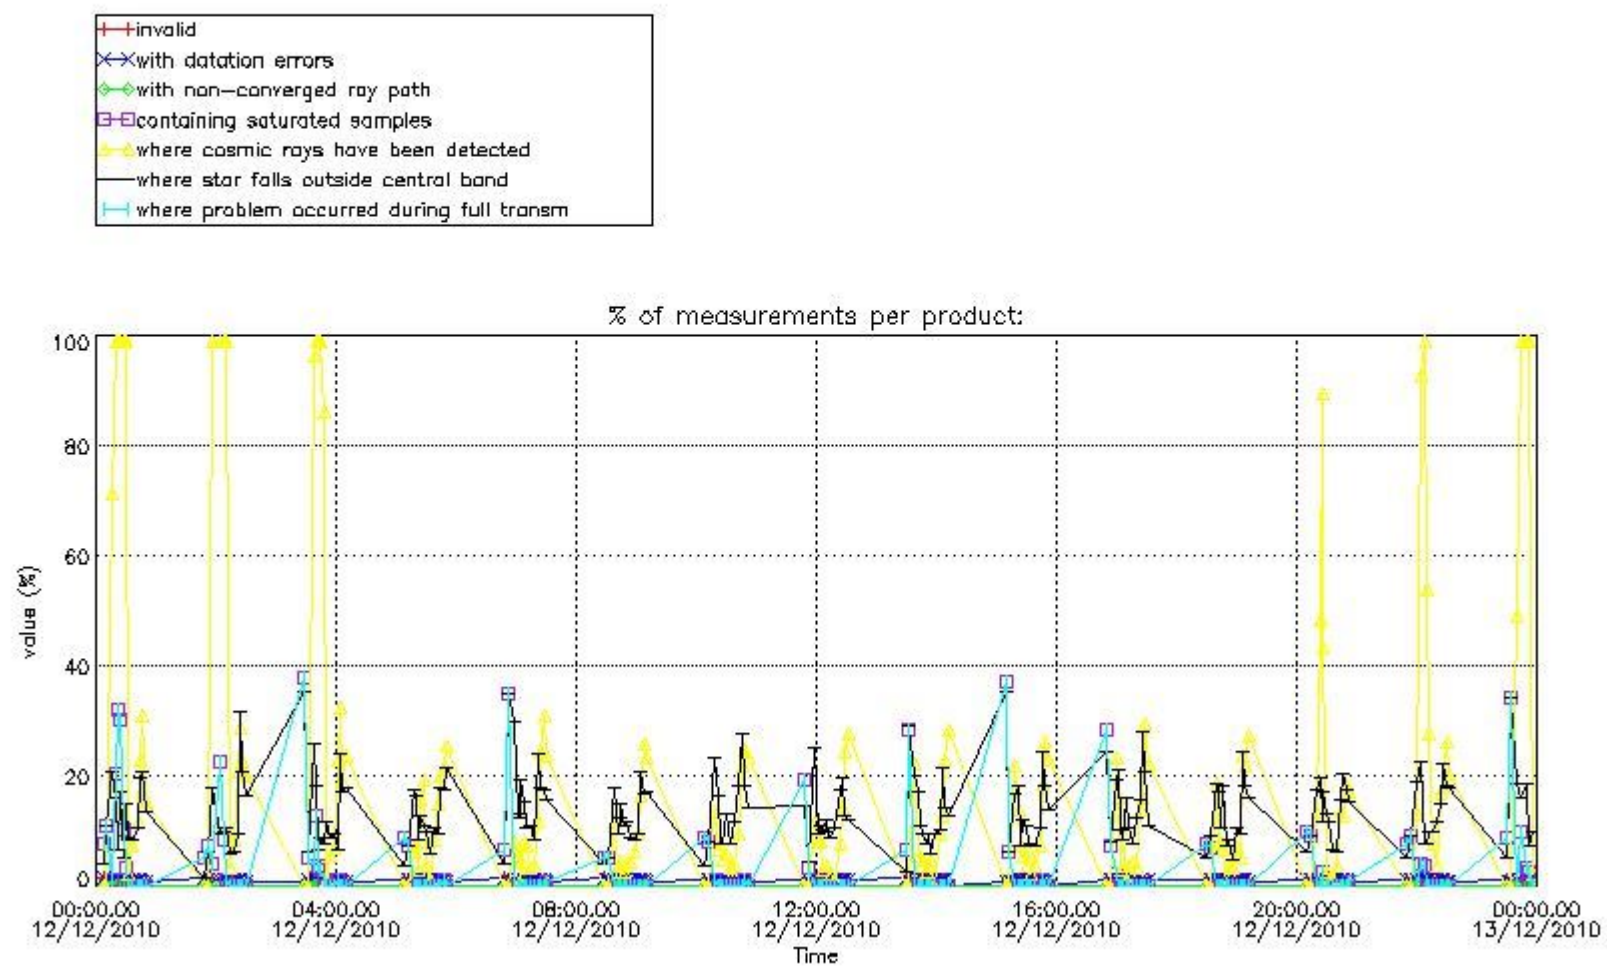

3.1 Plot quality information per product (time dependant)

3.2 Plot quality information per product (world map)

Percentage of flagged data per O3 profile

Percentage of flagged data per H2O profile

Percentage of flagged data per NO2 profile

Percentage of flagged data per NO3 profile

4. Level 1 quality information per product

In this section it is plotted some information contained in the Quality Summary data set of the level 2 products that comes from the level 1b processing. Products without errors (error flag in the MPH set to "0") are used.

4.1 Plot quality information per product (time dependant) coming from level 1b processing

4.1.1 Plot level 1 quality information per product (time dependant): ENVISAT ASCENDING passes

4.1.2 Plot level 1 quality information per product (time dependant): ENVISAT DESCENDING passes