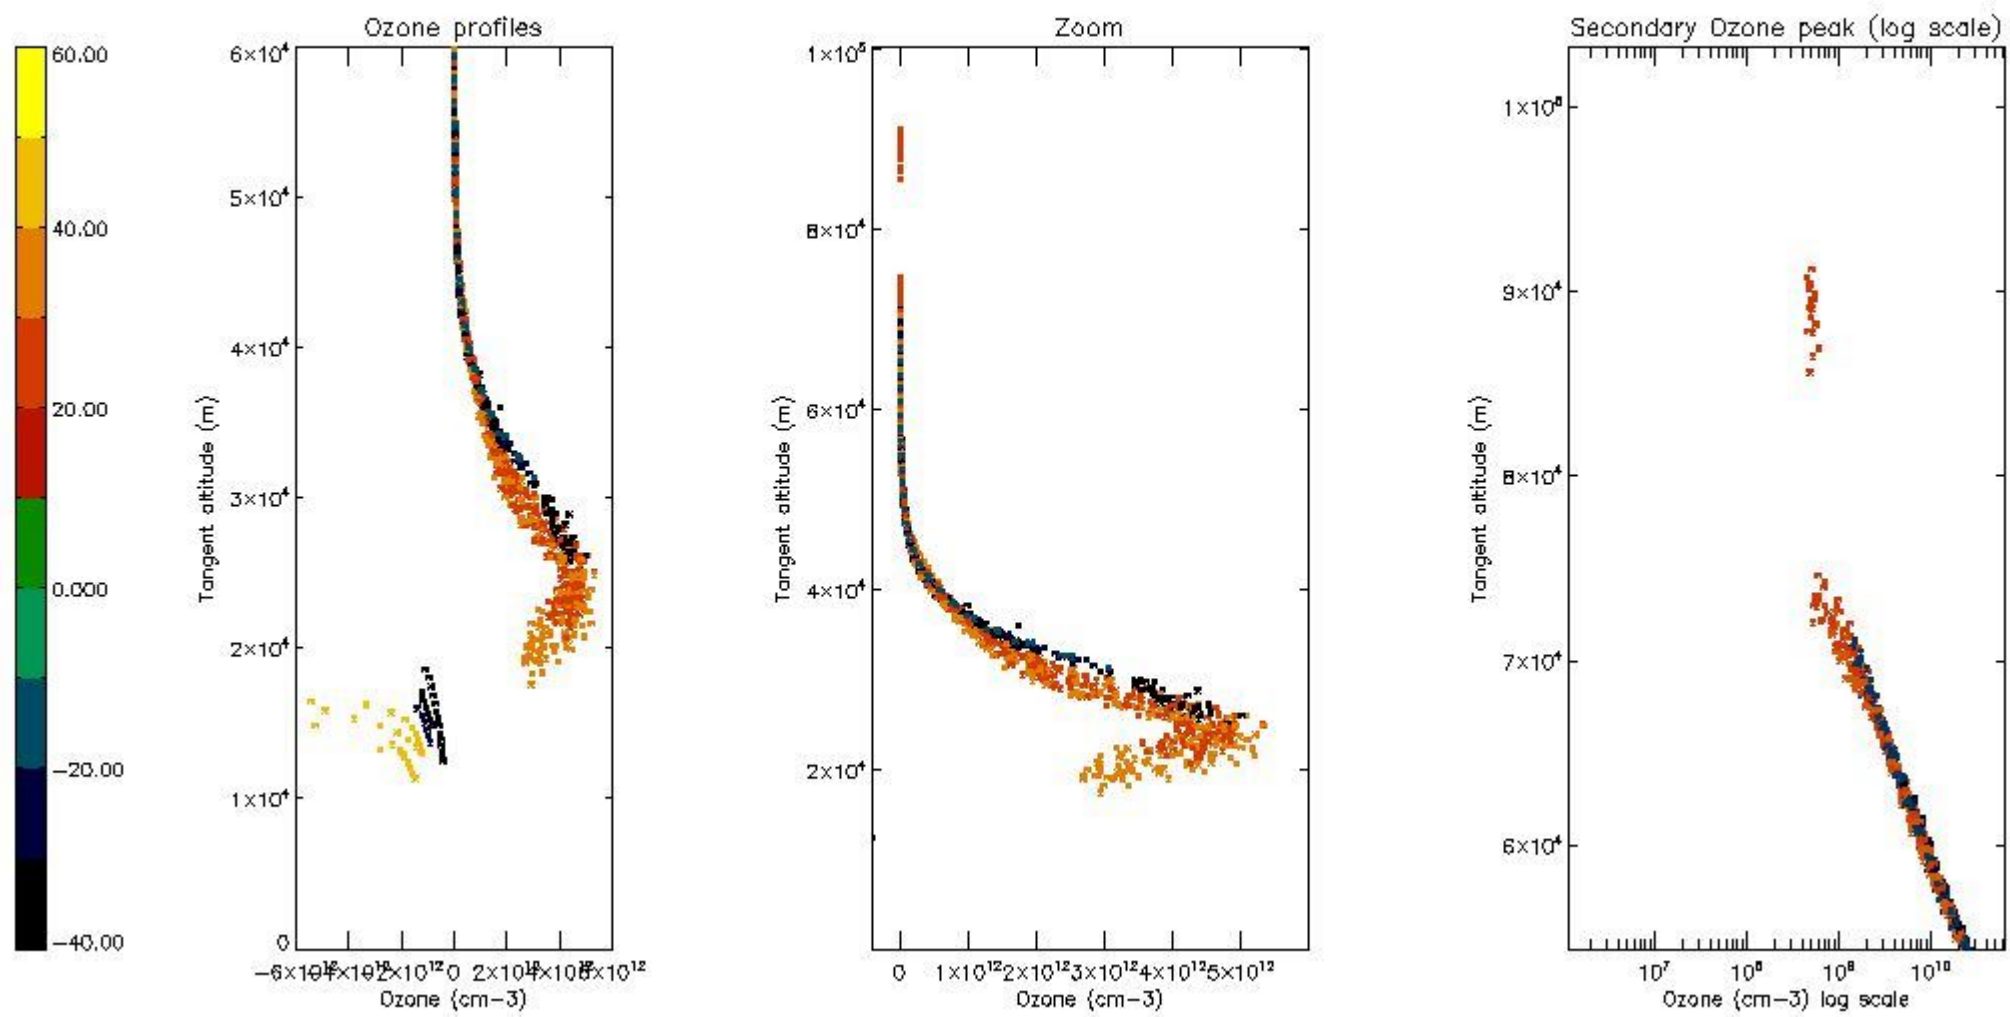

The colorbar represents the latitude.

5.4 Plot ozone profiles where $STD < 10\%$ (dark without errors)

The colorbar represents the latitude.

5.5 Plot ozone profiles where STD < 5% (dark without errors)

The colorbar represents the latitude.