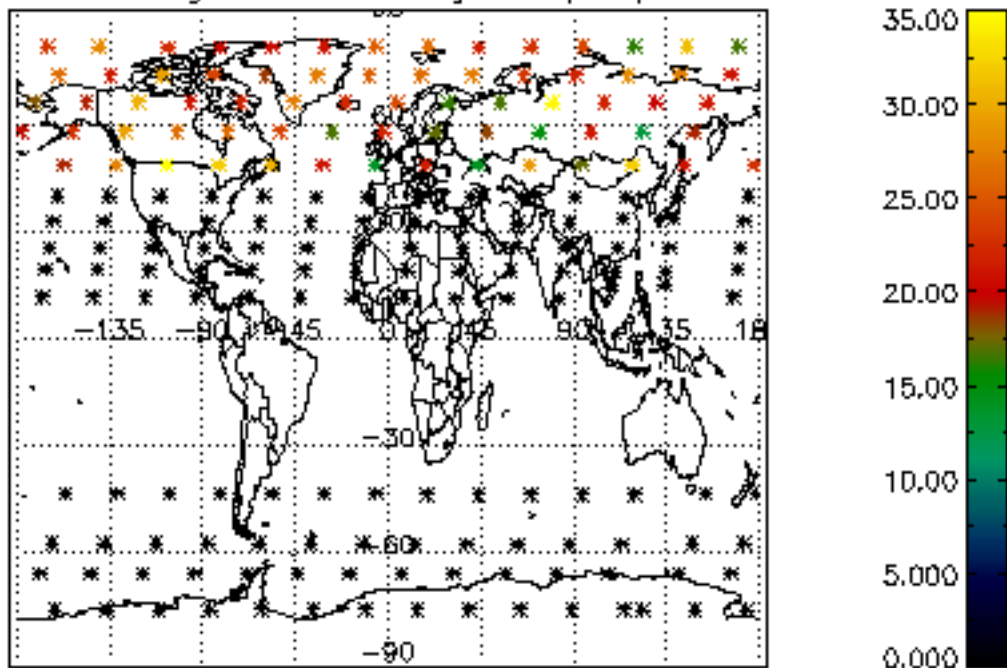

Percentage of datation errors per profile

Percentage of star falling outside central band per profile

Percentage of saturation errors per profile

Percentage of cosmic ray hits per profile

Percentage of datation errors per profile