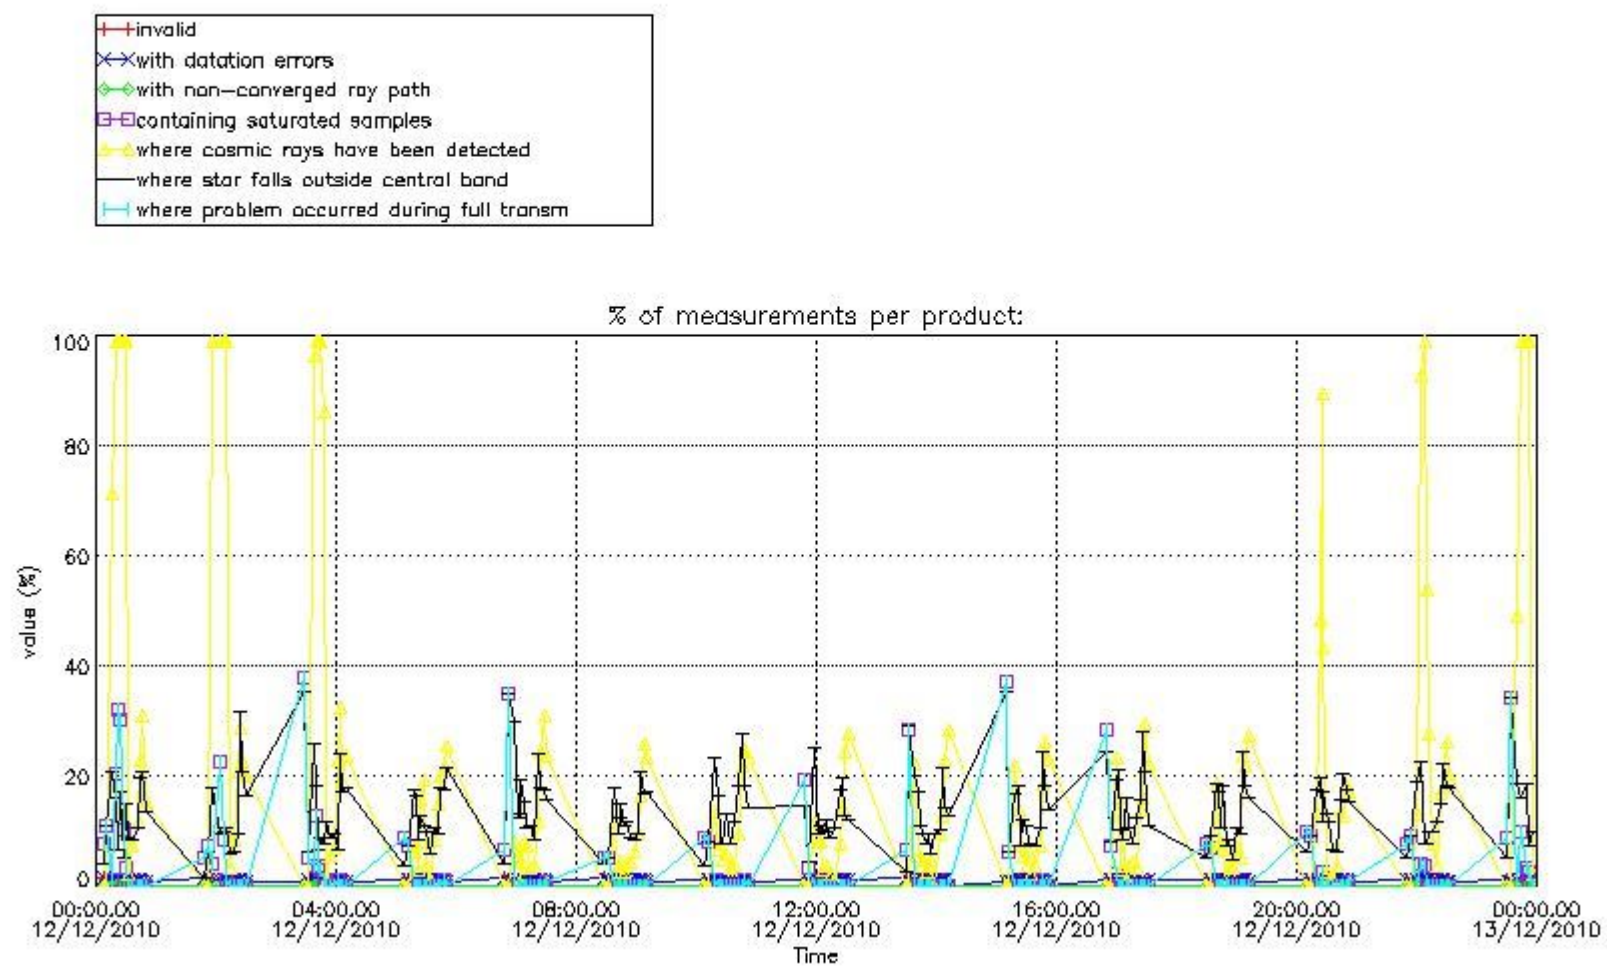

4.1.2 Plot level 1 quality information per product (time dependant): ENVISAT DESCENDING passes