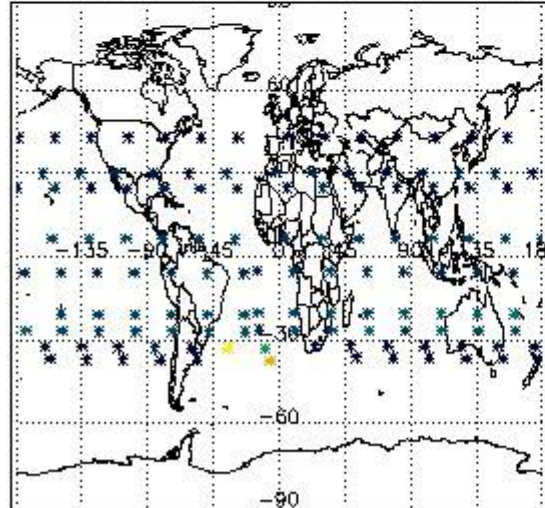

3.1 Plot quality information per product (time dependant)

3.2 Plot quality information per product (world map)

Percentage of flagged data per O3 profile

Percentage of flagged data per H2O profile

Percentage of flagged data per NO2 profile