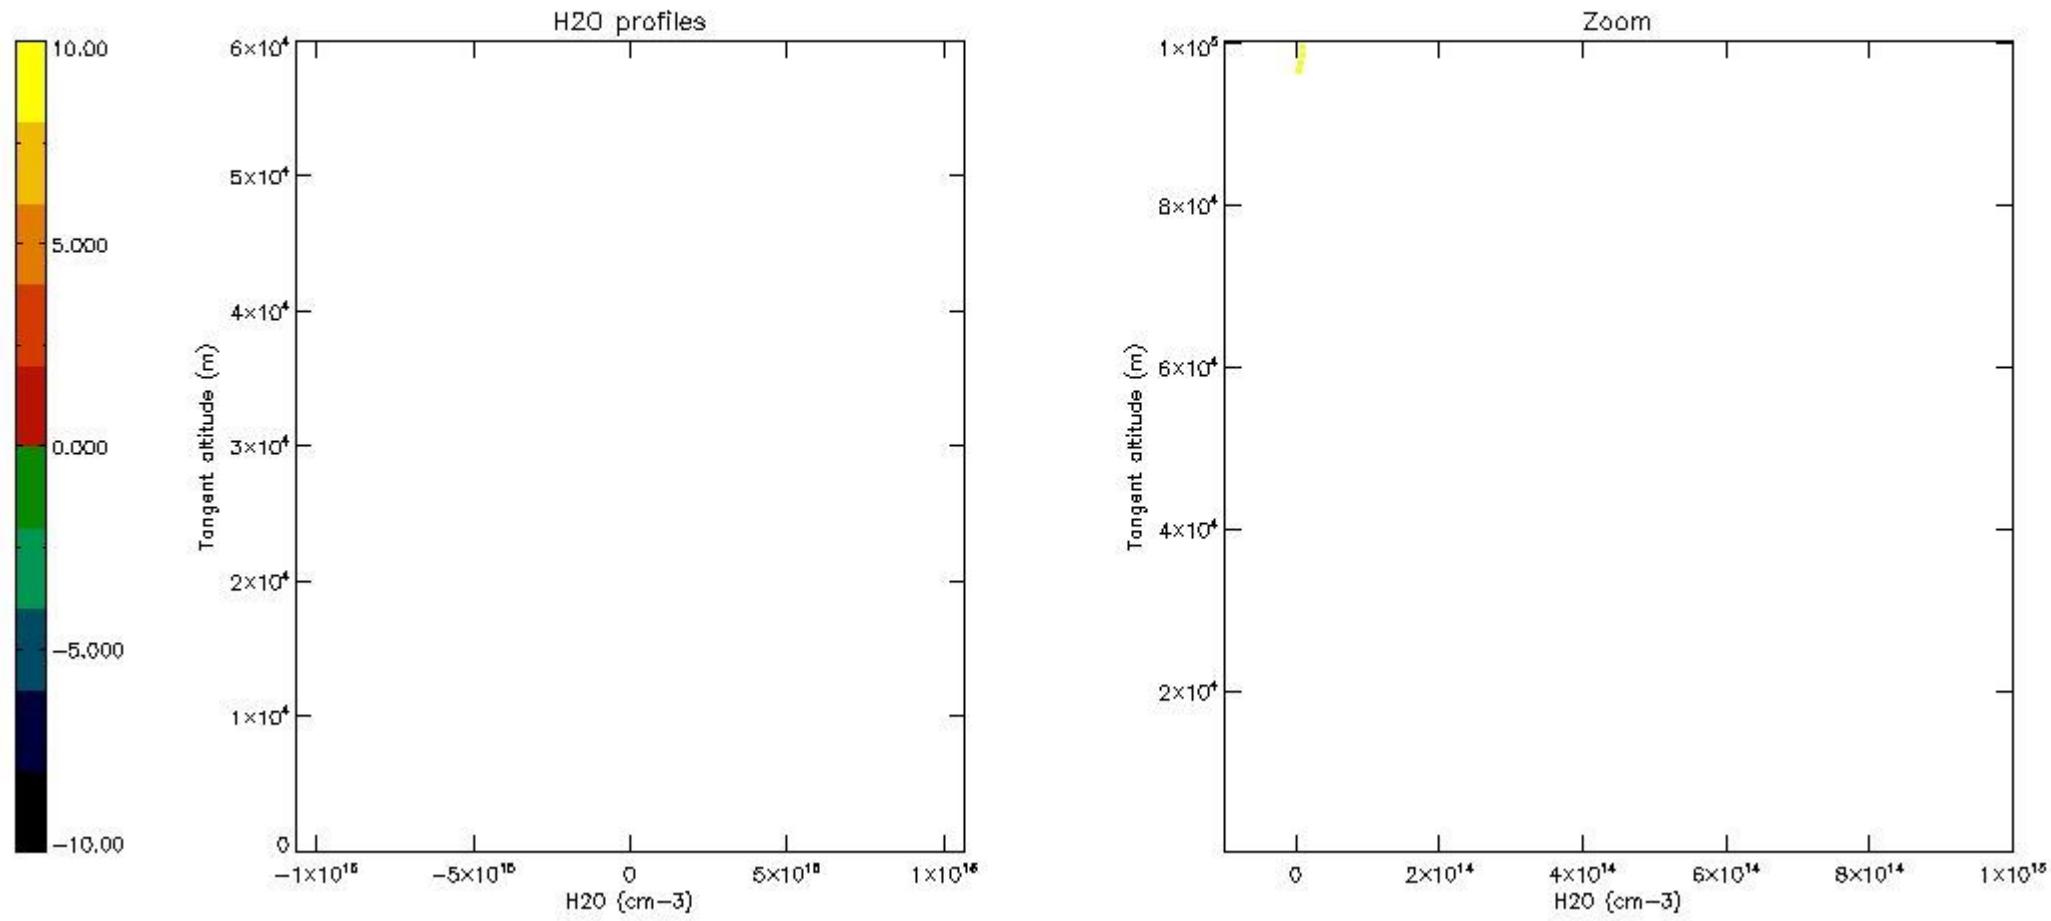

6. Auxiliary Data Files used for the production reported in section 2

The number reported in the third column indicates since which file (see list in section 2) the corresponding auxiliary file has been used. The fourth column is the date of those product files.

Type	Auxiliary Filename	Used since product	Used since product date
INST_PHYS_CHARACTERISTICS	GOM_INS_AXVIEC20091111_143220_20030716_120000_20500101_000000	1	04-OCT-2010 00:00:11
LEVEL-2_PROC_CONFIG	GOM_PR2_AXVIEC20091111_152718_20020301_000000_20500101_000000	1	04-OCT-2010 00:00:11
CROSS_SECTIONS_FILE	GOM_CRS_AXVIEC20091111_154832_20020301_000000_20500101_000000	1	04-OCT-2010 00:00:11