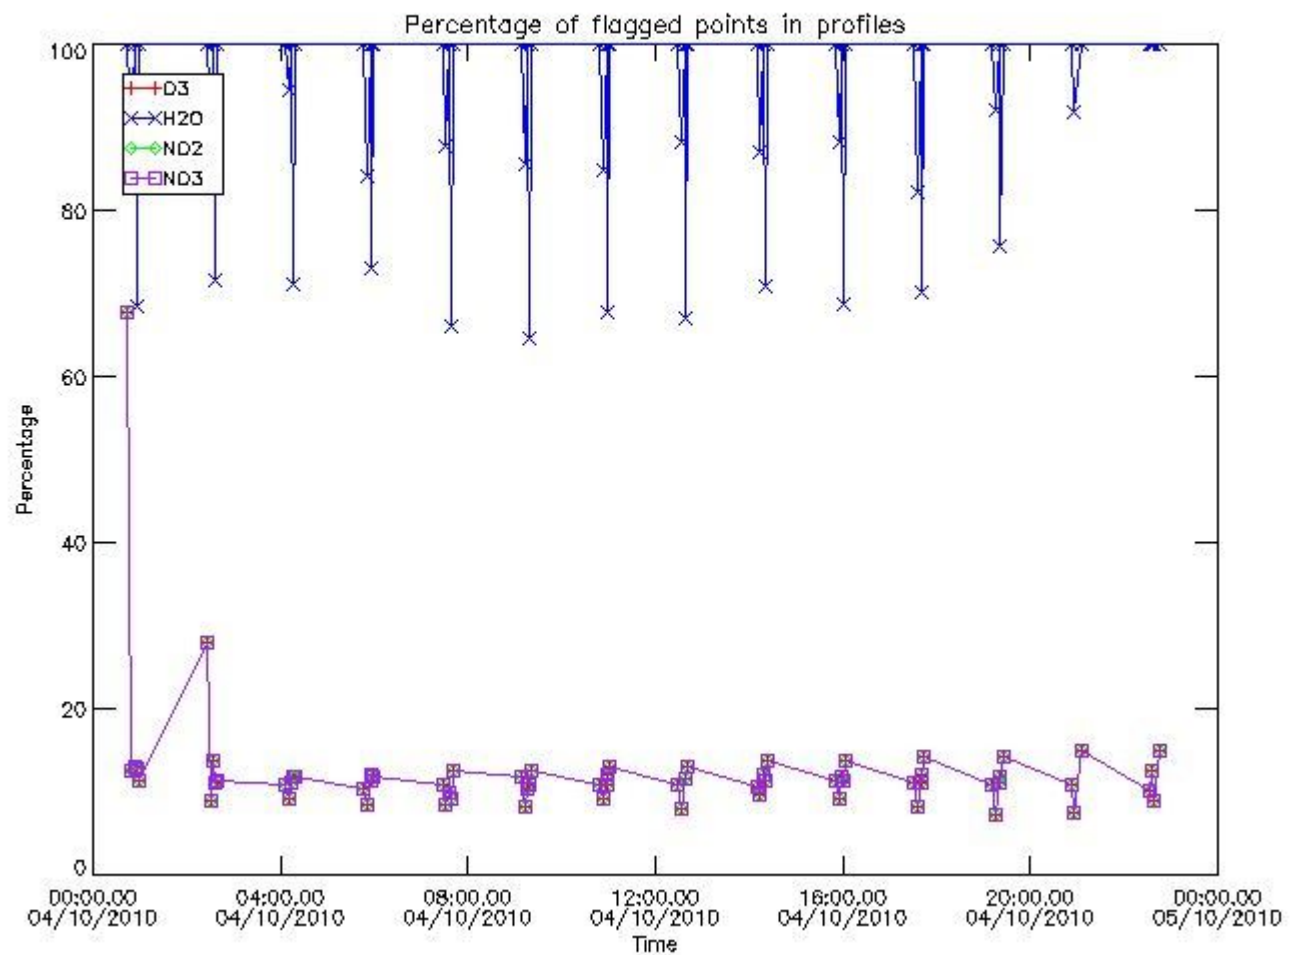

#### 3.1 Plot quality information per product (time dependant)