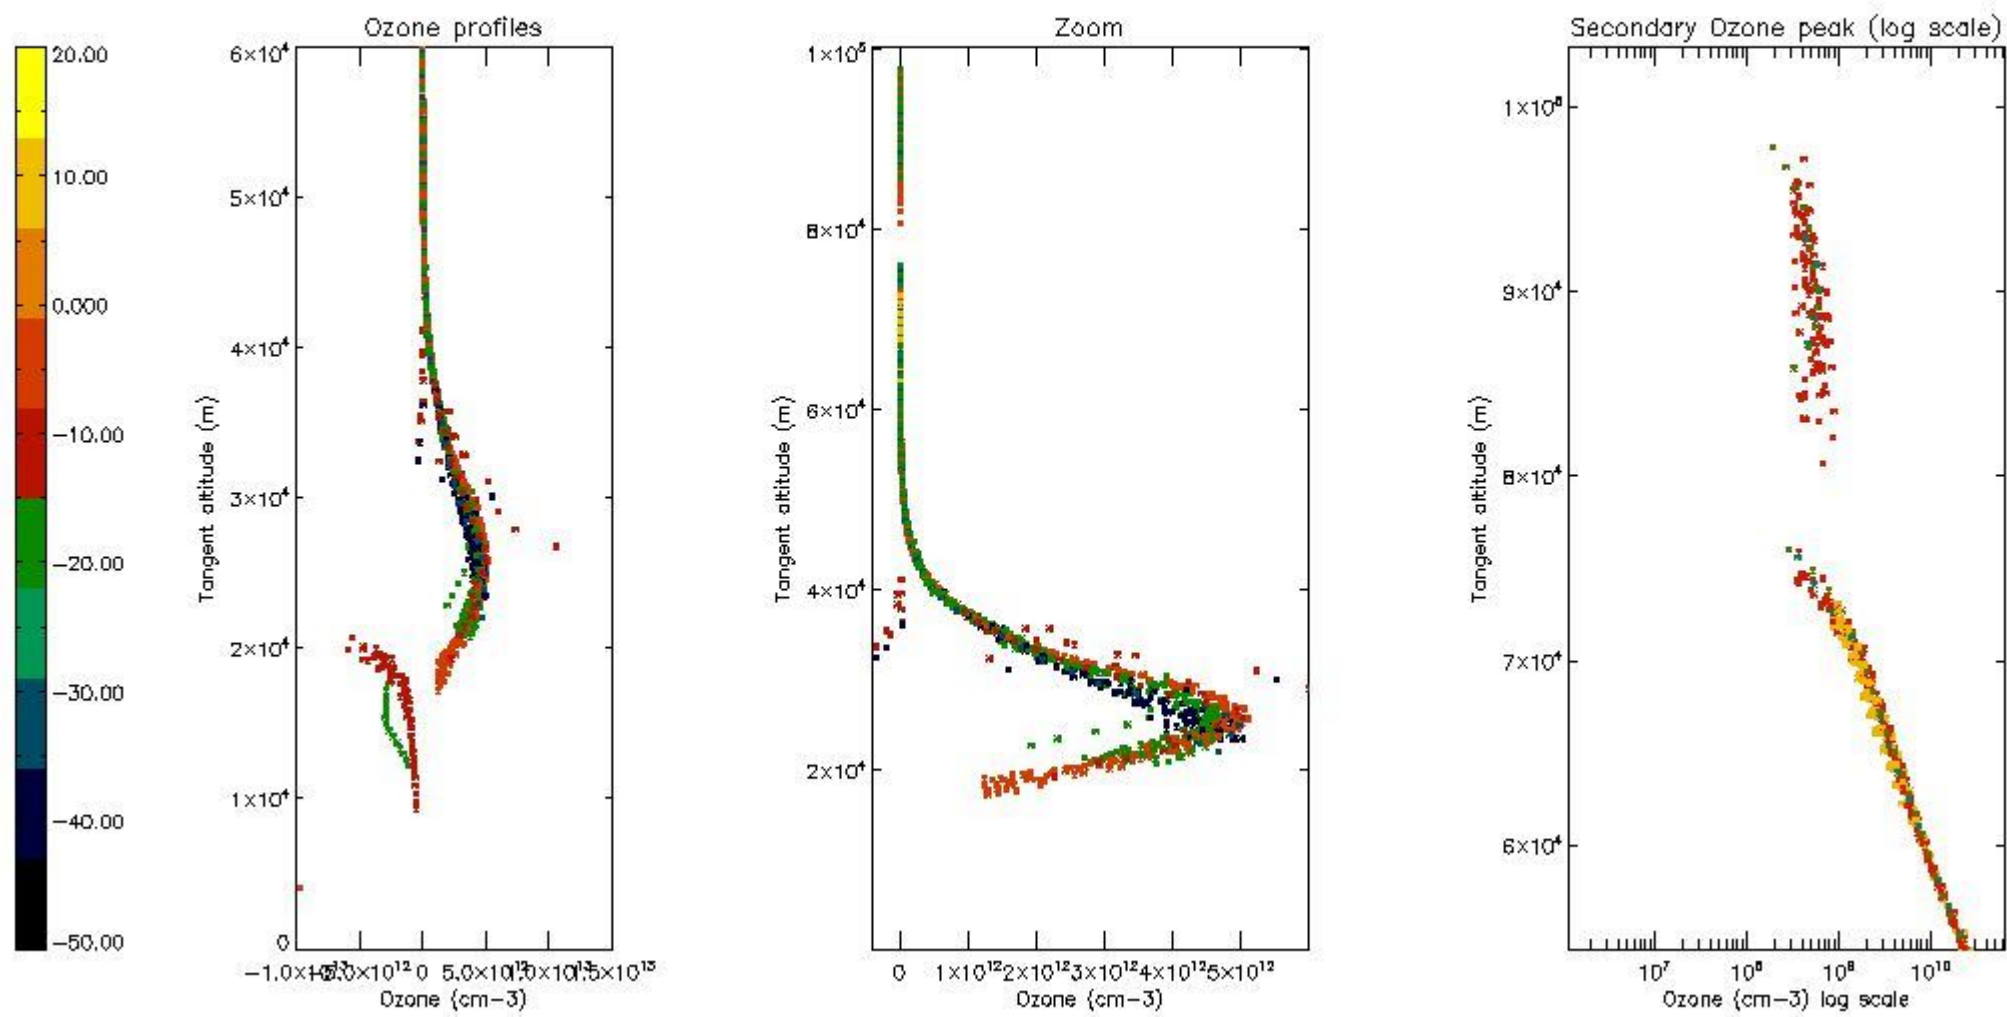

5.5 Plot ozone profiles where STD < 5% (dark without errors)

The colorbar represents the latitude.