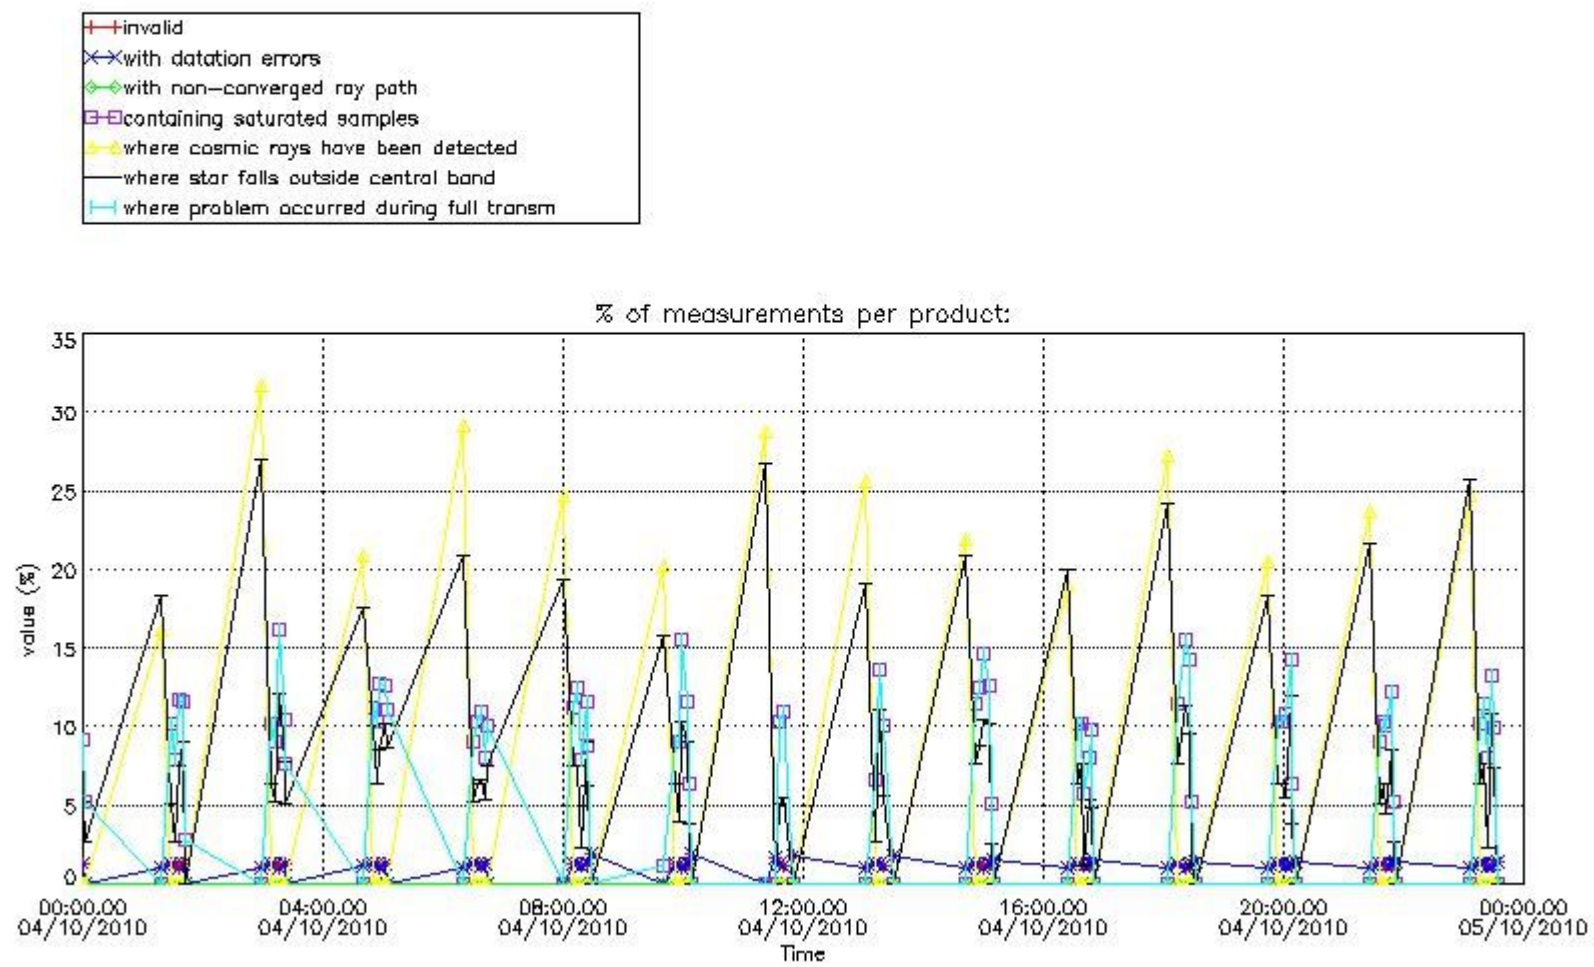

4.1.2 Plot level 1 quality information per product (time dependant): ENVI SAT DESCENDING passes

4.2 Plot quality information per product coming from level 1b processing (world map)

4.2.1 Plot level 1 quality information per product (world map): ENVISAT ASCENDING passes