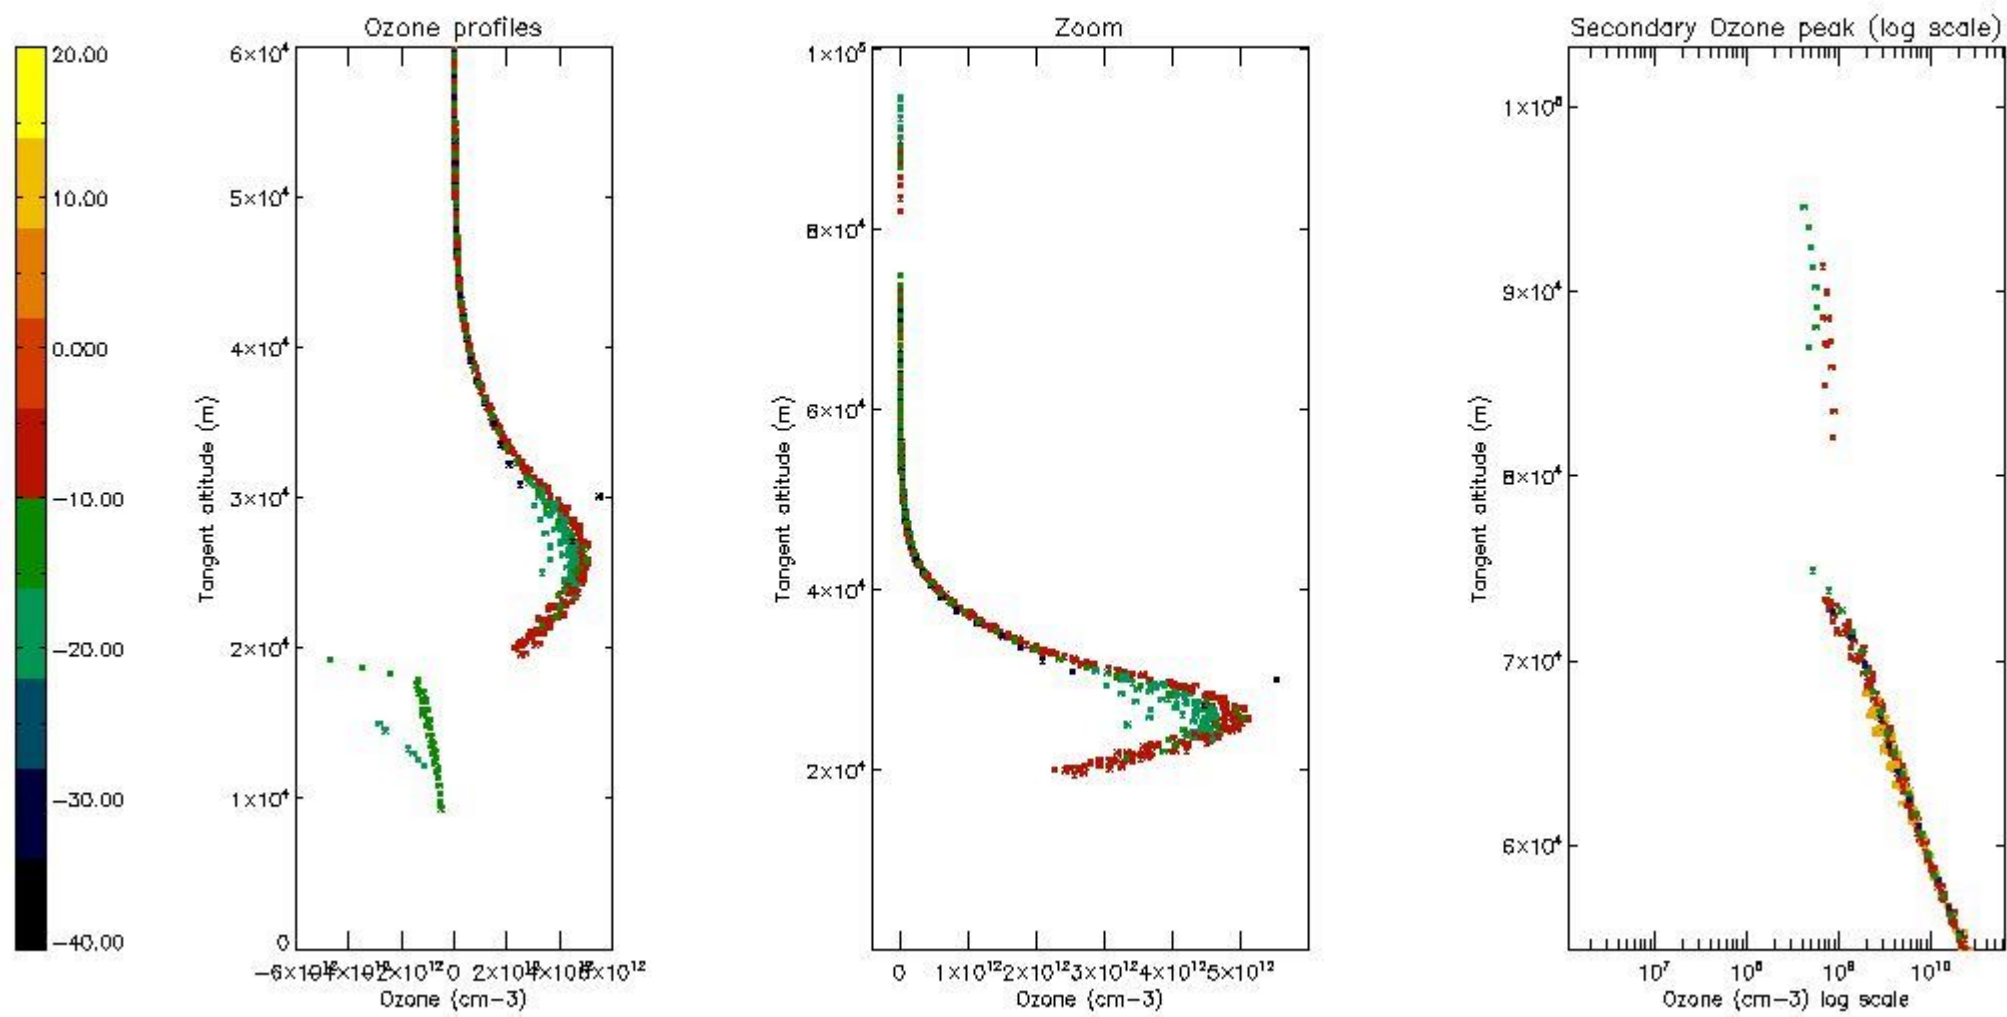

5.6 Plot NO₂ profiles for all STD (dark without errors)

The colorbar represents the latitude.