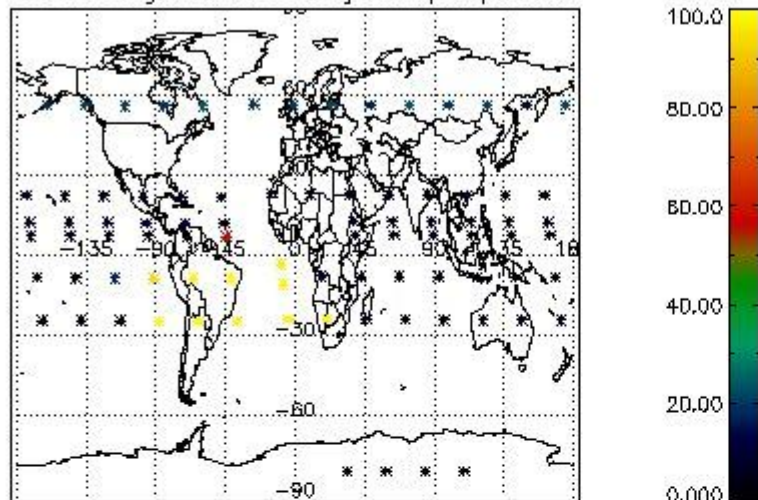

Percentage of cosmic ray hits per profile