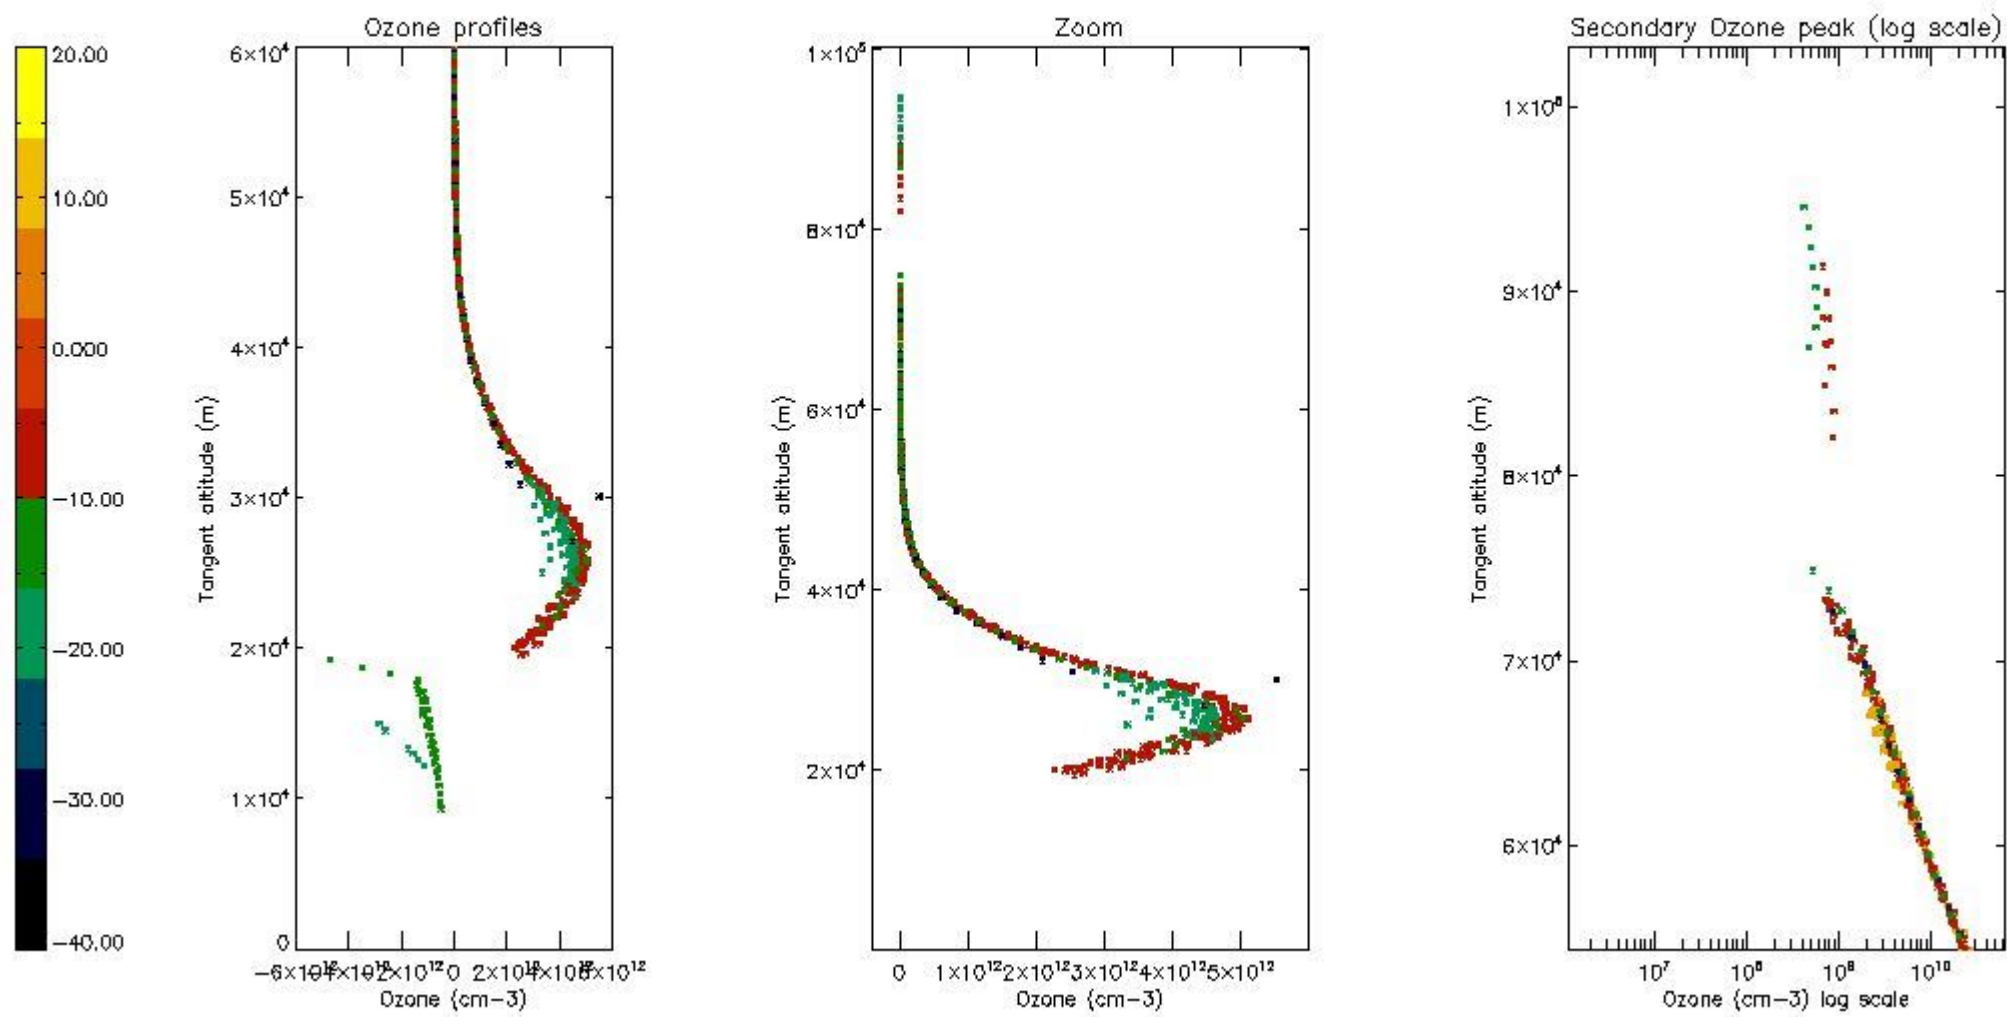

*5.4 Plot ozone profiles where STD < 10% (dark without errors)*

The colorbar represents the latitude.

*5.5 Plot ozone profiles where STD < 5% (dark without errors)*

The colorbar represents the latitude.

*5.6 Plot NO<sub>2</sub> profiles for all STD (dark without errors)*

The colorbar represents the latitude.

*5.7 Plot NO3 profiles for all STD (dark without errors)*

The colorbar represents the latitude.

5.8 Plot H<sub>2</sub>O profiles for all STD (only for occultations of stars 1,2,3,4,13,14,16,26,63 dark without errors)