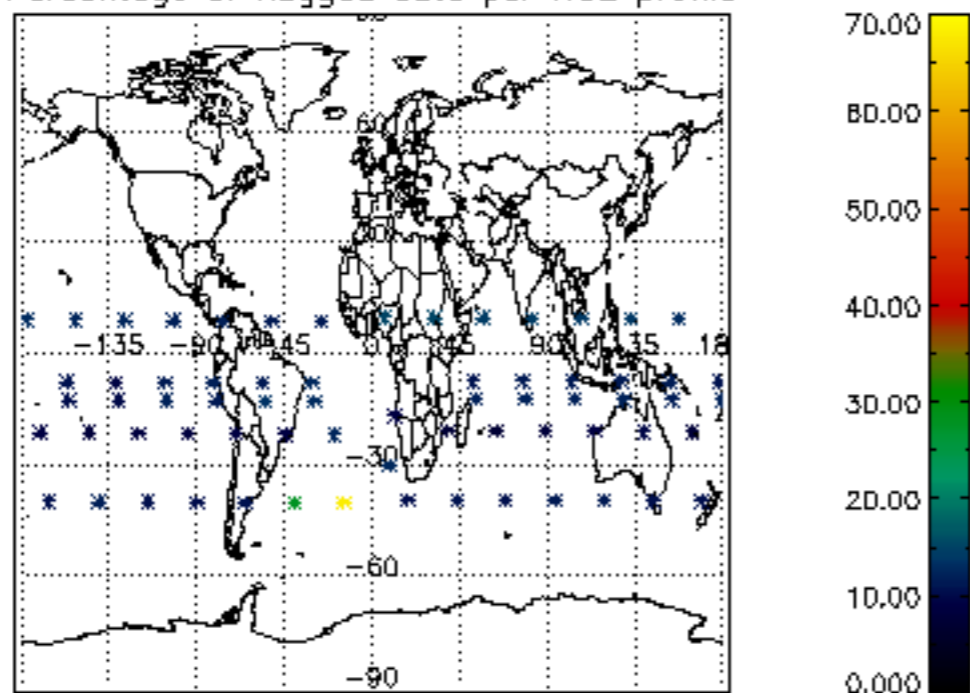

Percentage of flagged data per NO2 profile