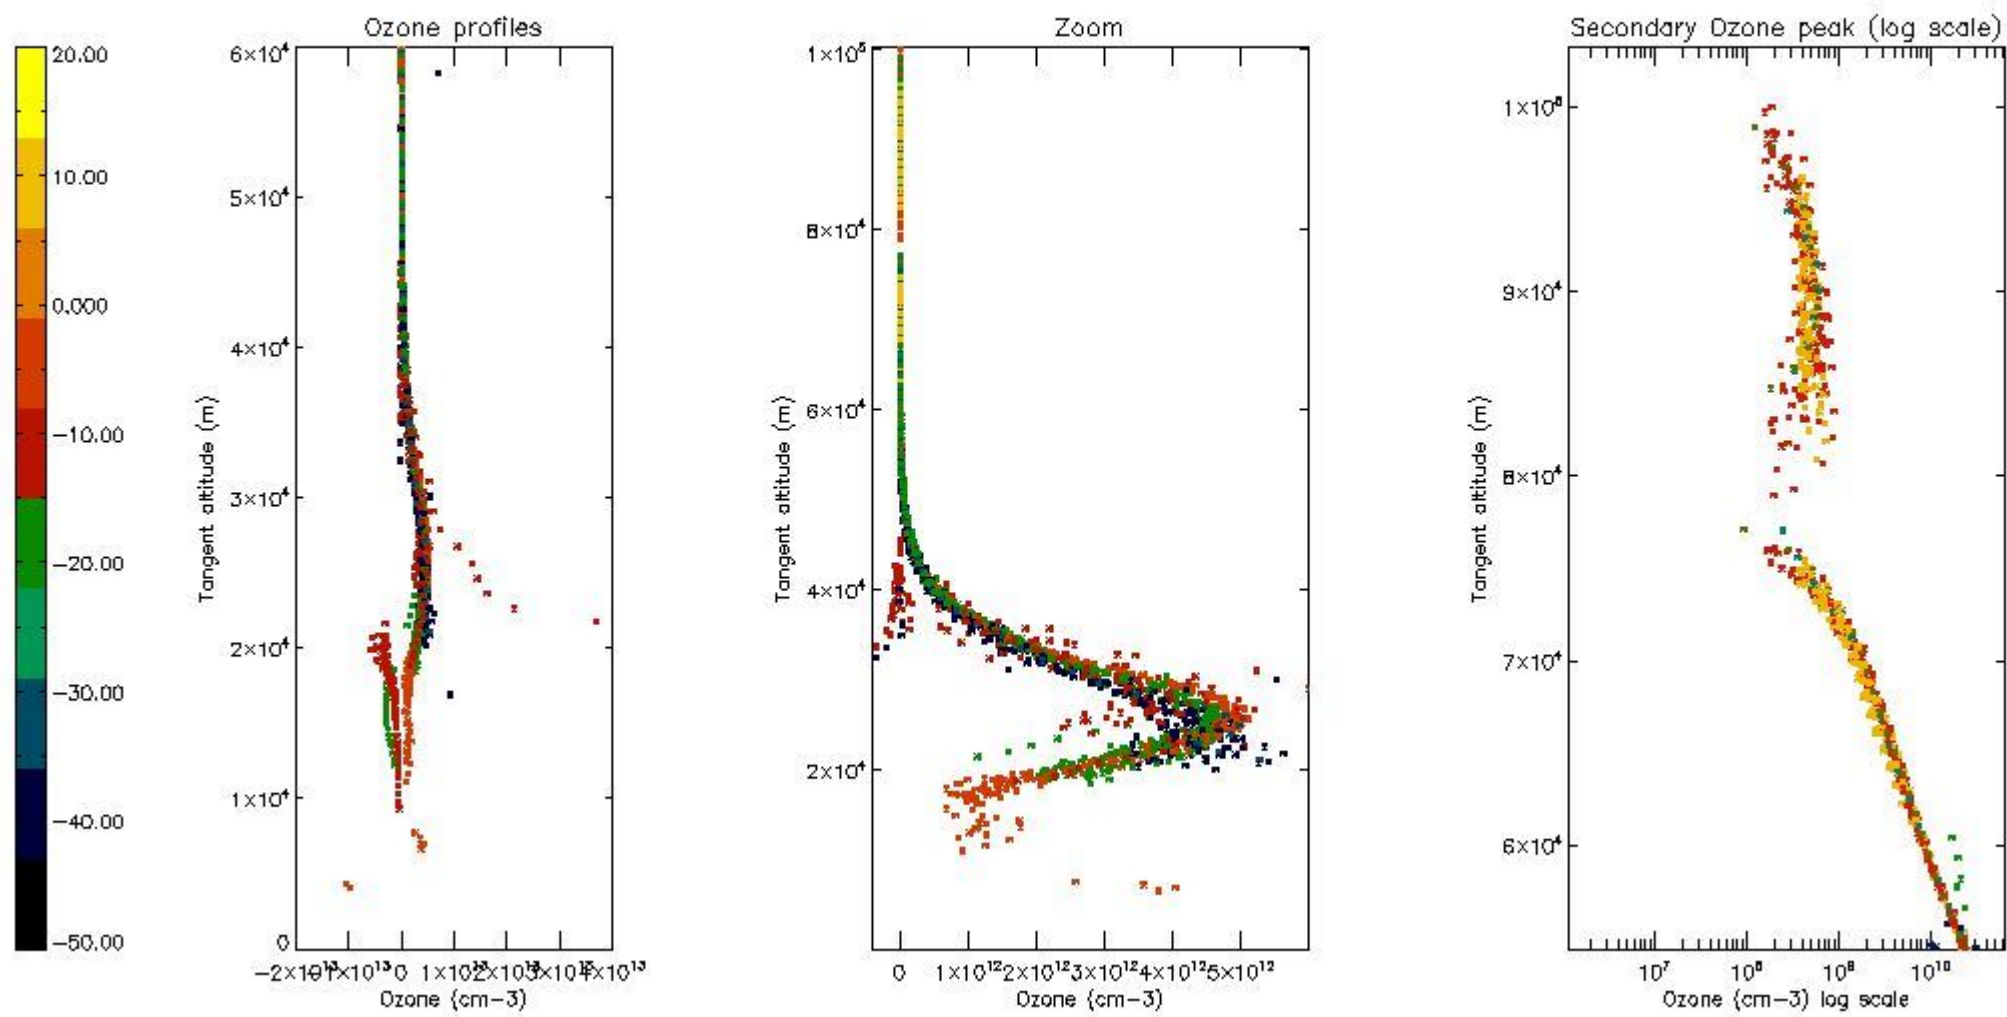

STD < 10	11
STD < 5	7

5.2 Plot ozone profiles for all STD (dark without errors)

The colorbar represents the latitude.

5.3 Plot ozone profiles where STD < 20% (dark without errors)

The colorbar represents the latitude.