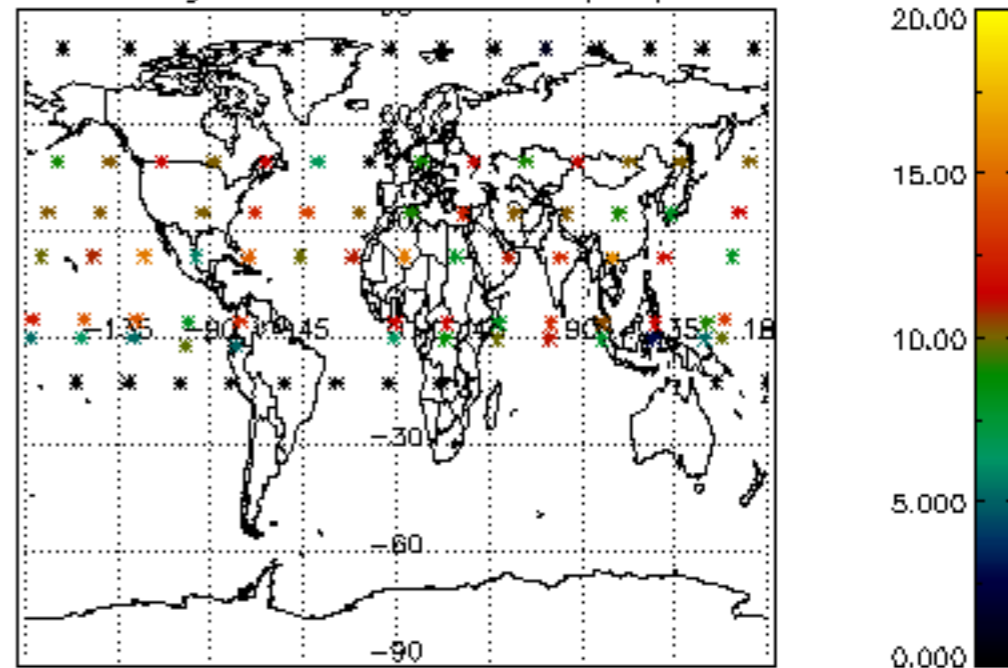

Percentage of saturation errors per profile