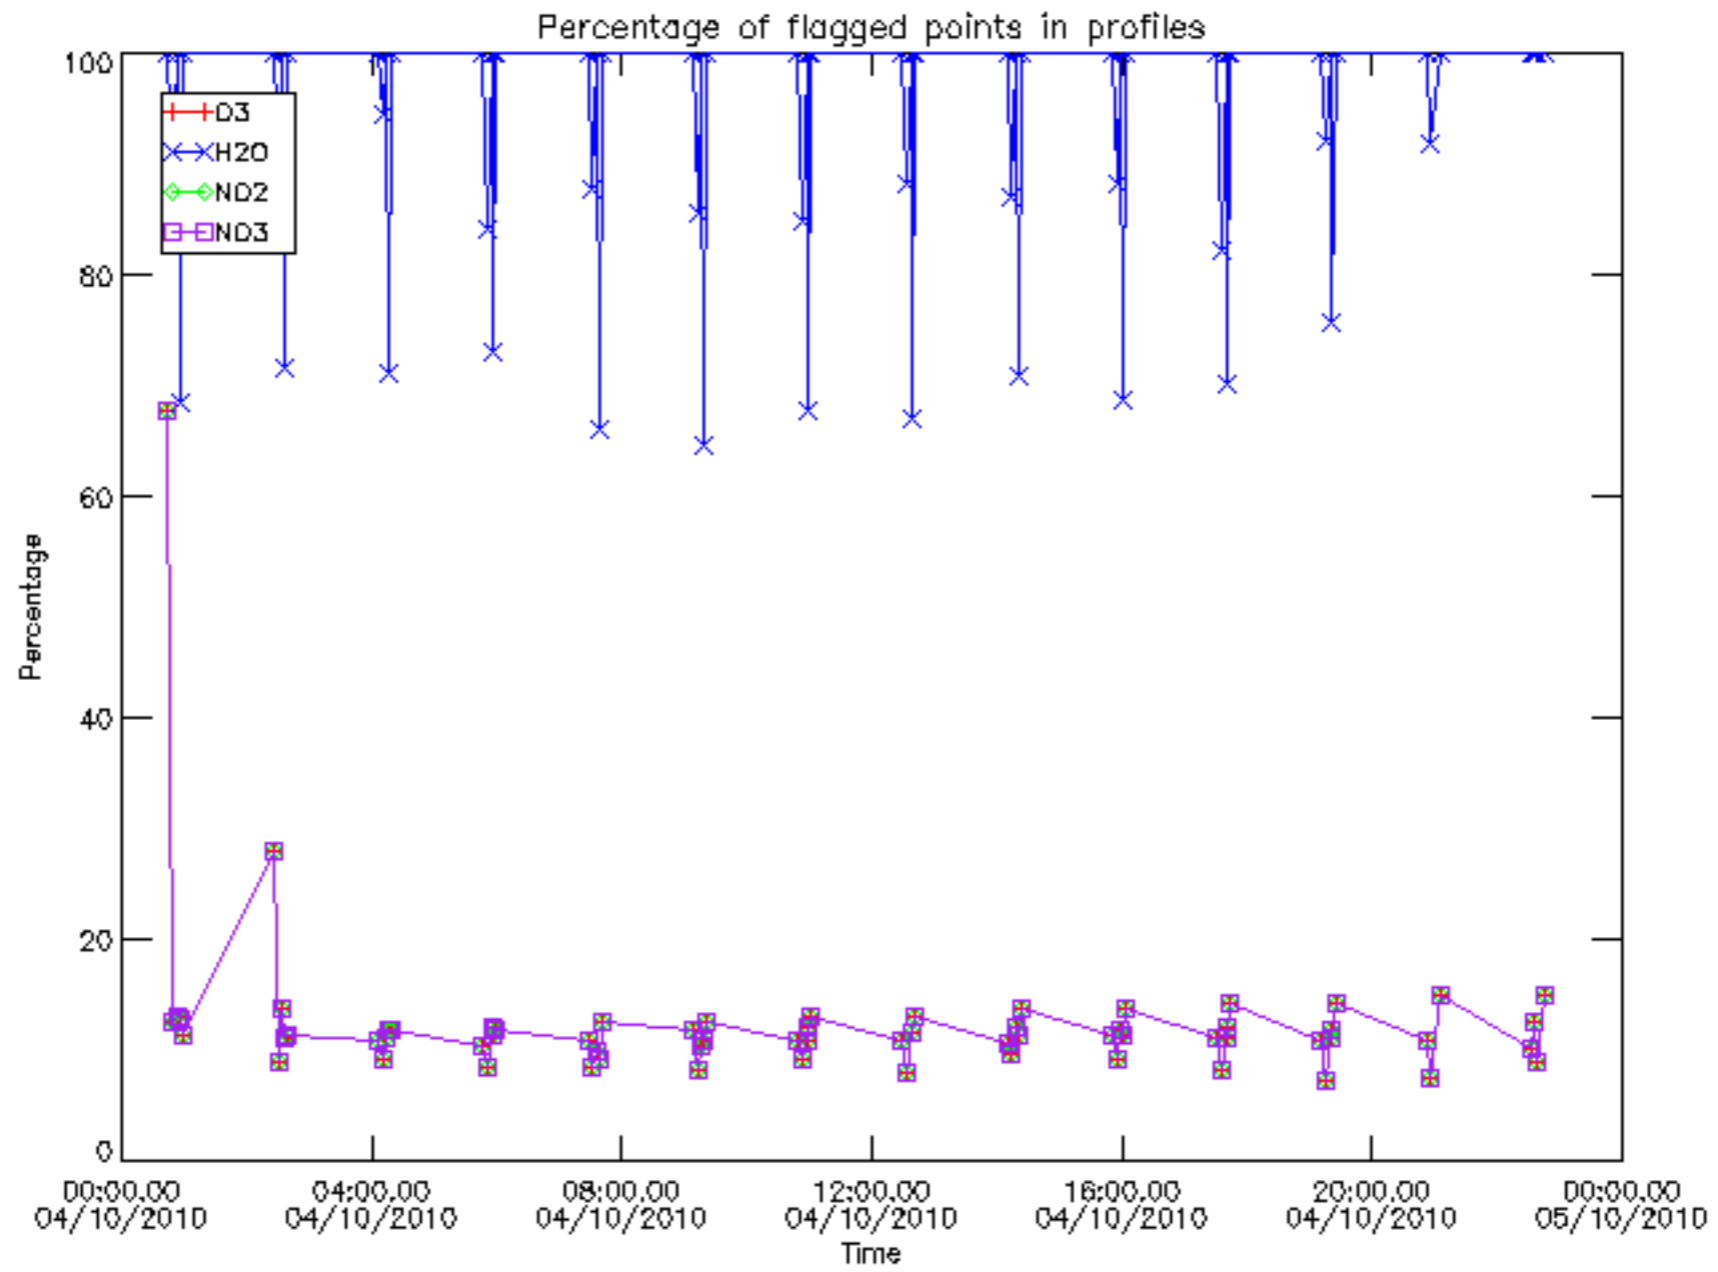

Percentage of flagged data per D3 profile

Percentage of flagged data per H2O profile