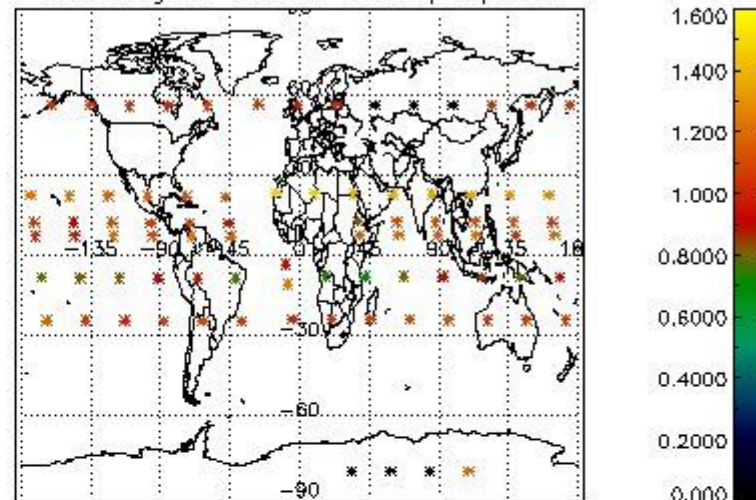

Percentage of datation errors per profile