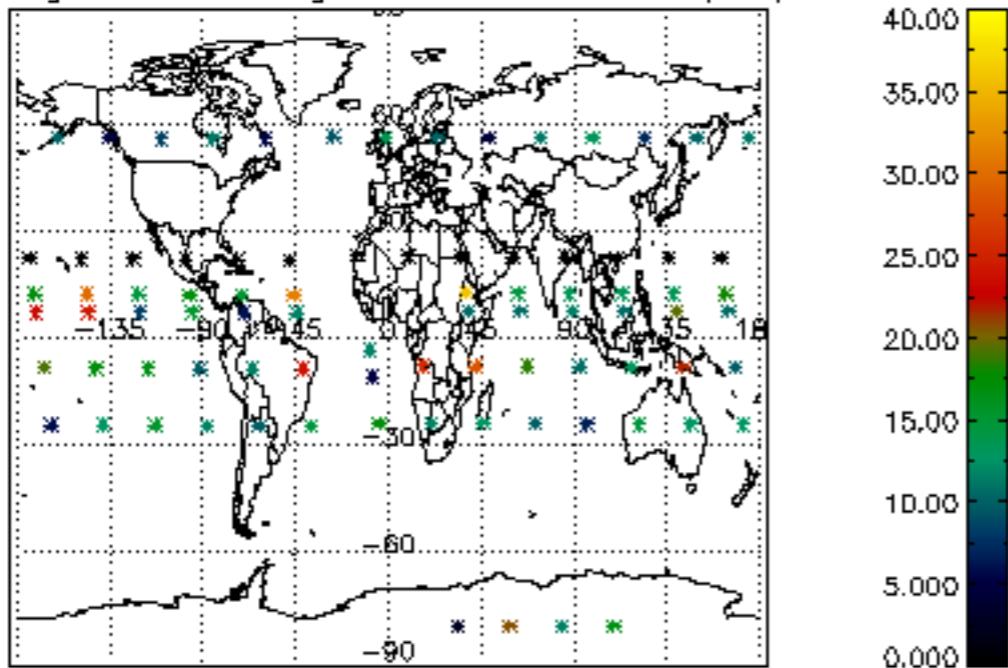

Percentage of cosmic ray hits per profile

Percentage of star falling outside central band per profile