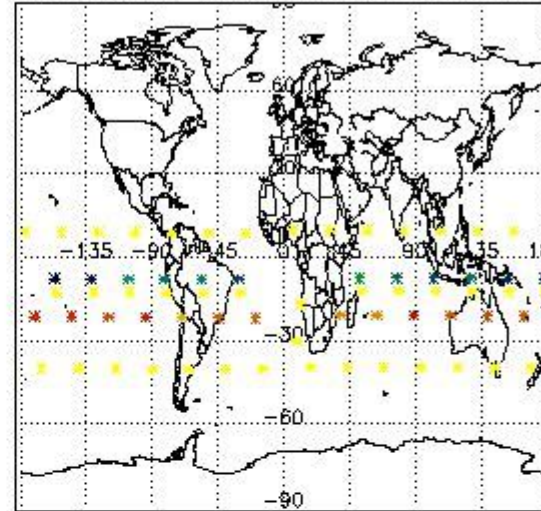

Percentage of flagged data per H2O profile