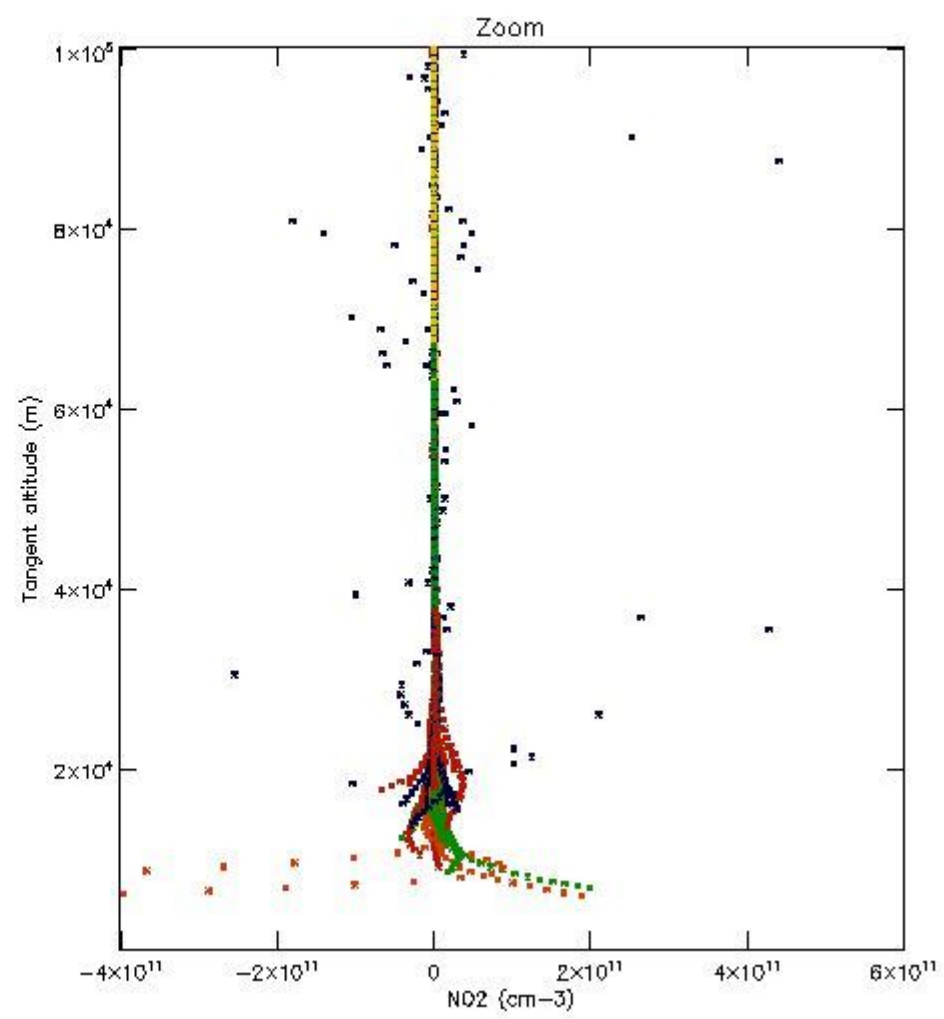

*5.4 Plot ozone profiles where STD < 10% (dark without errors)*

The colorbar represents the latitude.

*5.5 Plot ozone profiles where STD < 5% (dark without errors)*

The colorbar represents the latitude.

*5.6 Plot NO<sub>2</sub> profiles for all STD (dark without errors)*

The colorbar represents the latitude.

*5.7 Plot NO3 profiles for all STD (dark without errors)*

The colorbar represents the latitude.

5.8 Plot H<sub>2</sub>O profiles for all STD (only for occultations of stars 1,2,3,4,13,14,16,26,63 dark without errors)