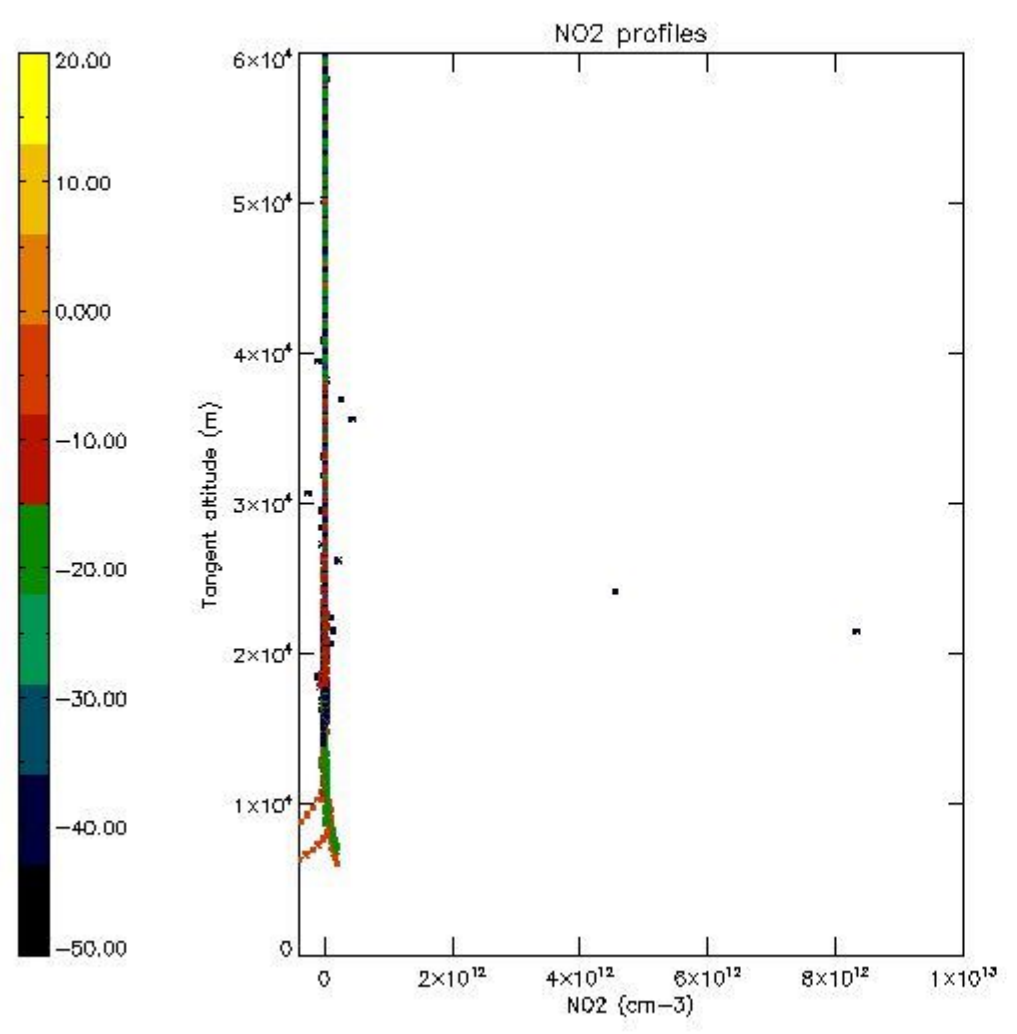

5.7 Plot NO3 profiles for all STD (dark without errors)

The colorbar represents the latitude.