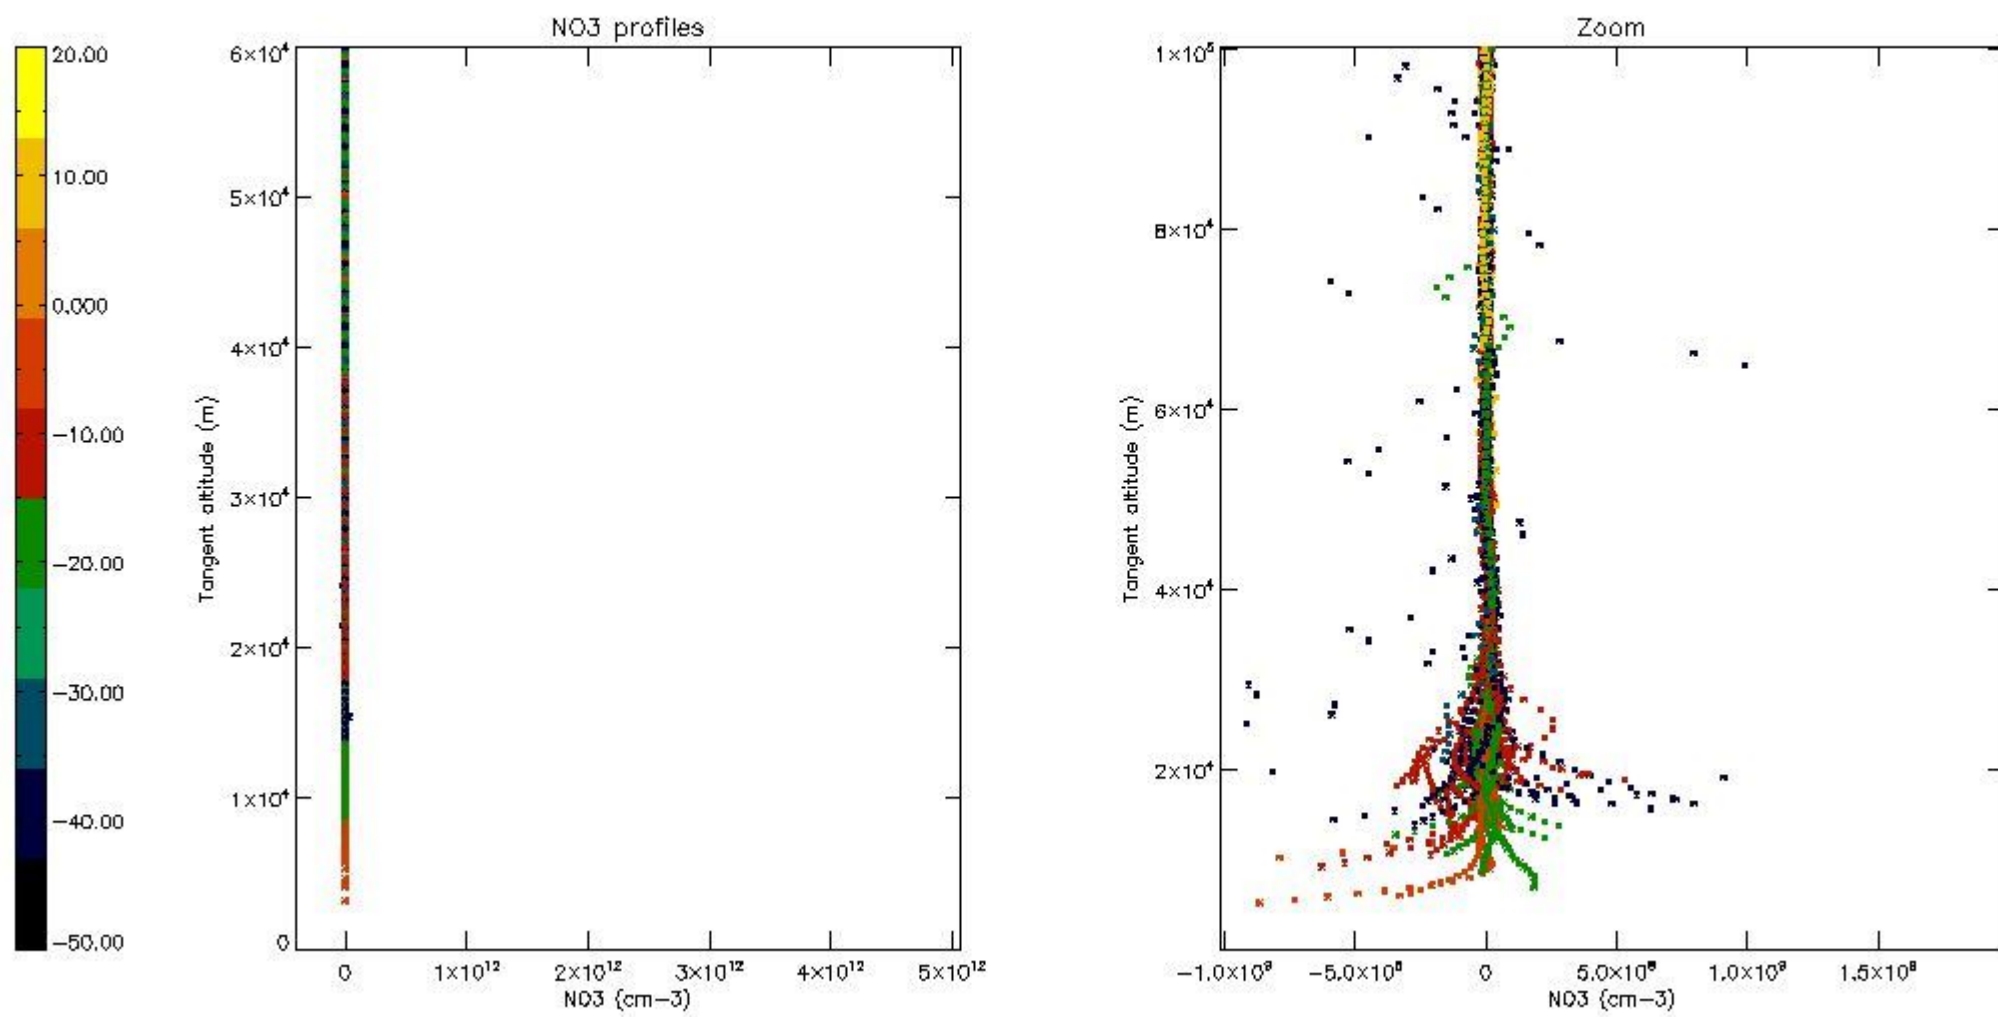

*5.4 Plot ozone profiles where STD < 10% (dark without errors)*

The colorbar represents the latitude.

*5.5 Plot ozone profiles where STD < 5% (dark without errors)*

The colorbar represents the latitude.

*5.6 Plot NO<sub>2</sub> profiles for all STD (dark without errors)*

The colorbar represents the latitude.

*5.7 Plot NO3 profiles for all STD (dark without errors)*

The colorbar represents the latitude.

5.8 Plot H<sub>2</sub>O profiles for all STD (only for occultations of stars 1,2,3,4,13,14,16,26,63 dark without errors)