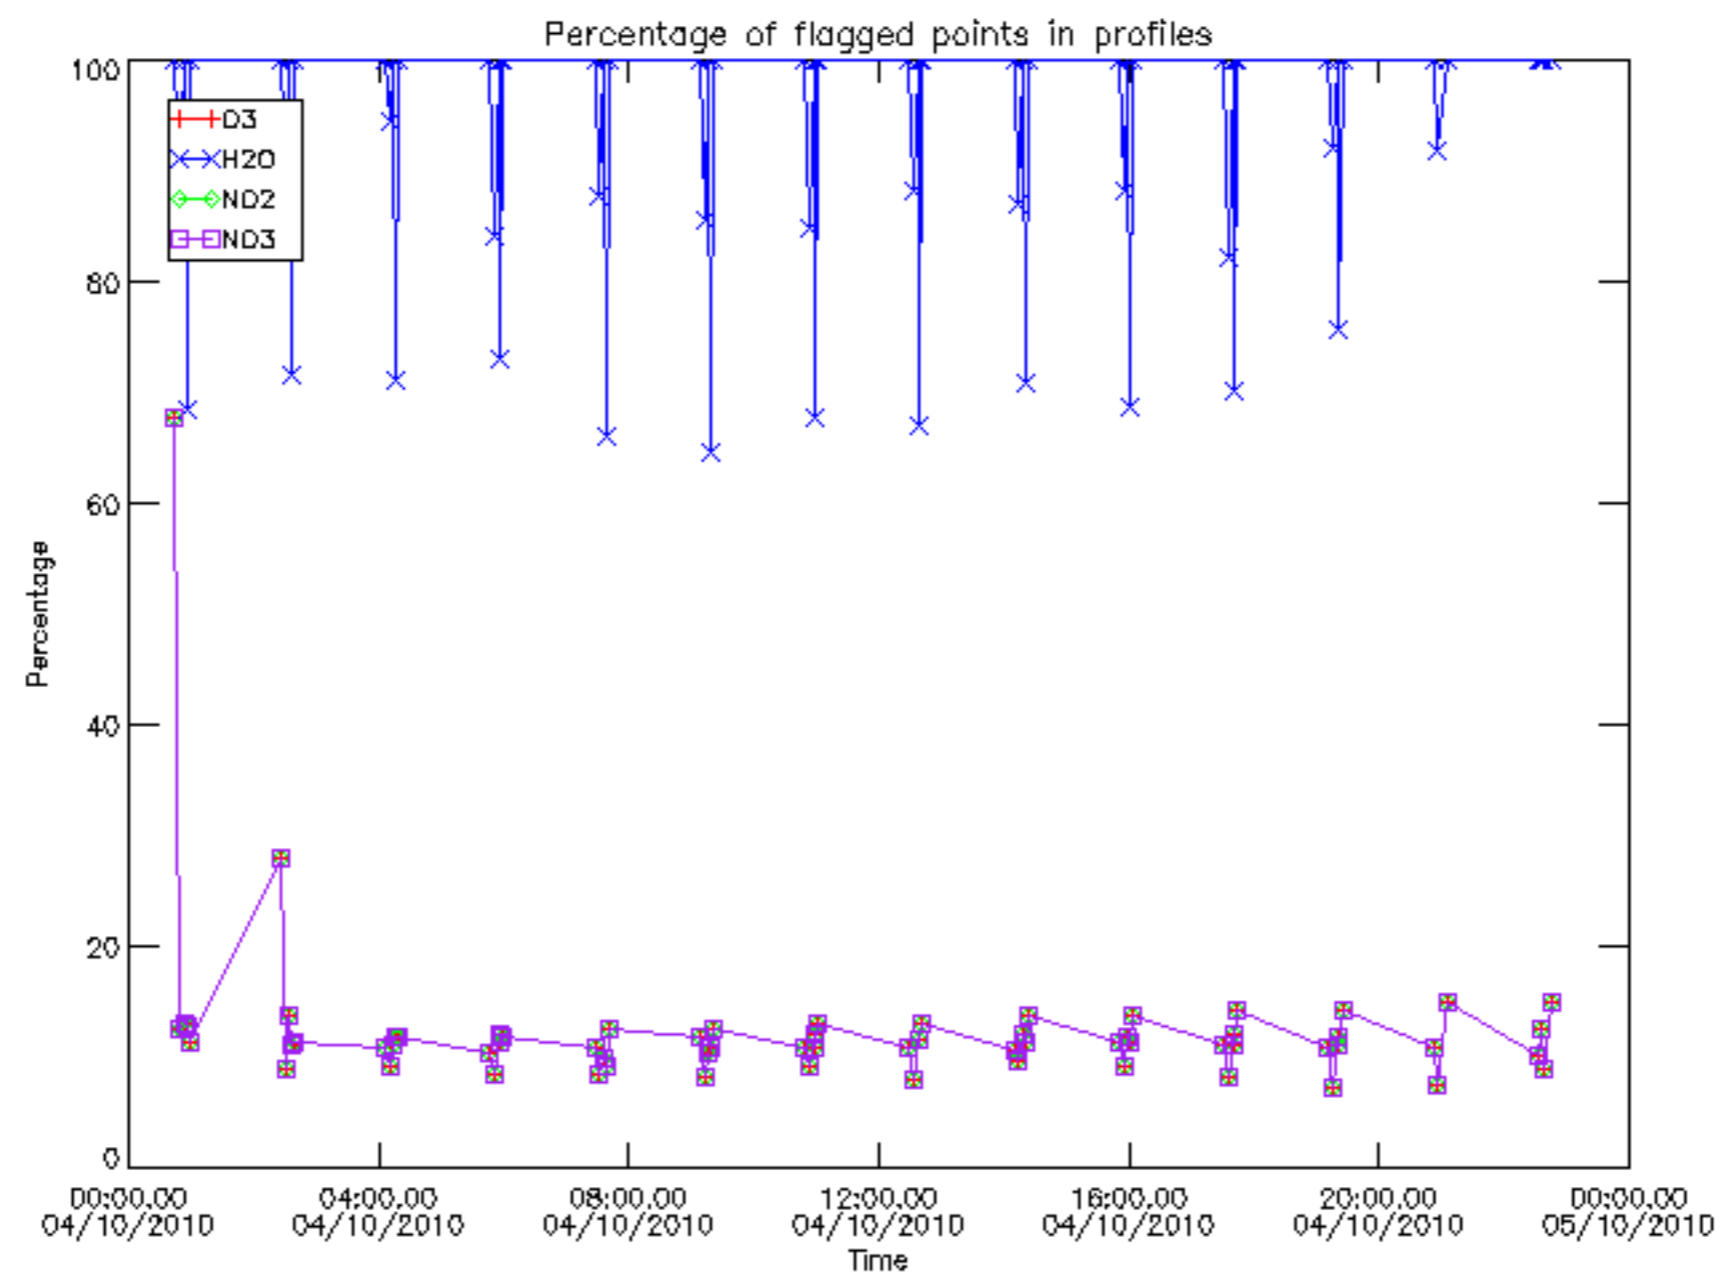

Percentage of flagged data per D3 profile

Percentage of flagged data per H2O profile