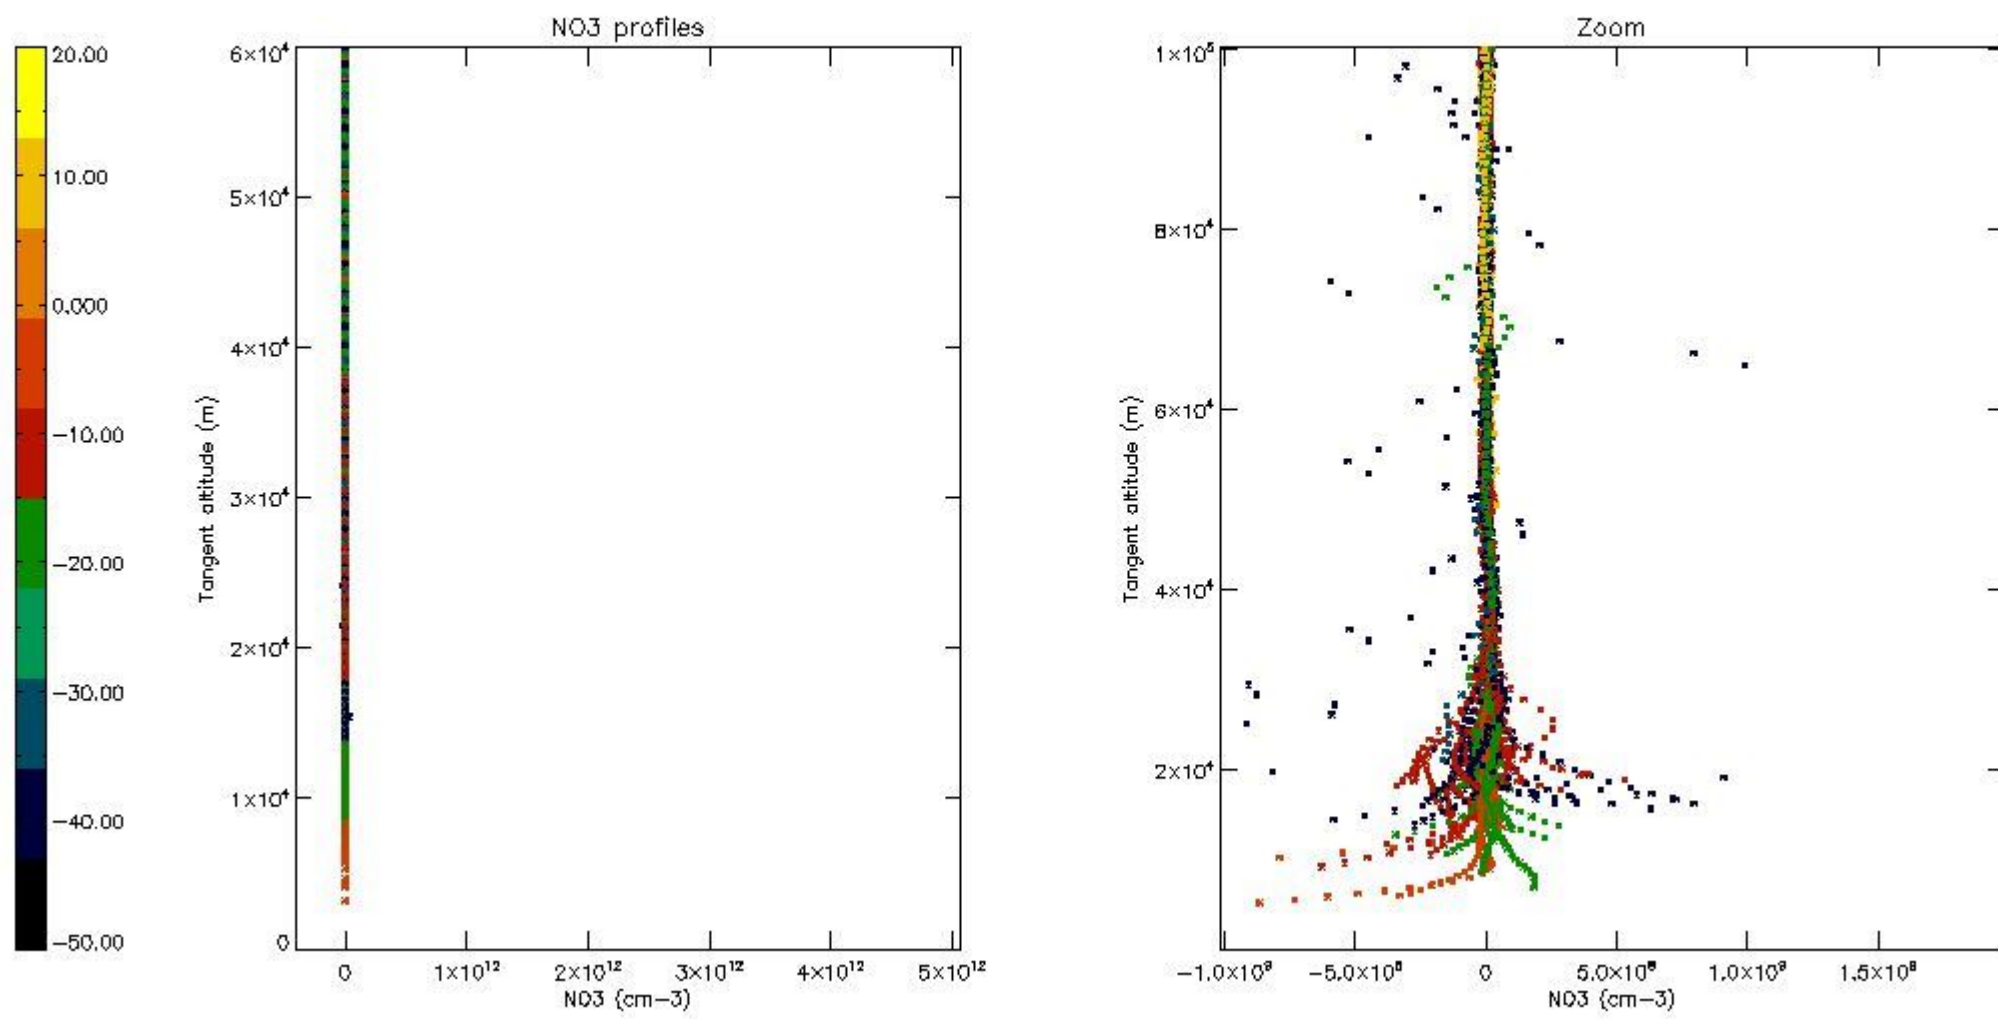

5.8 Plot H₂O profiles for all STD (only for occultations of stars 1,2,3,4,13,14,16,26,63 dark without errors)

The colorbar represents the latitude.