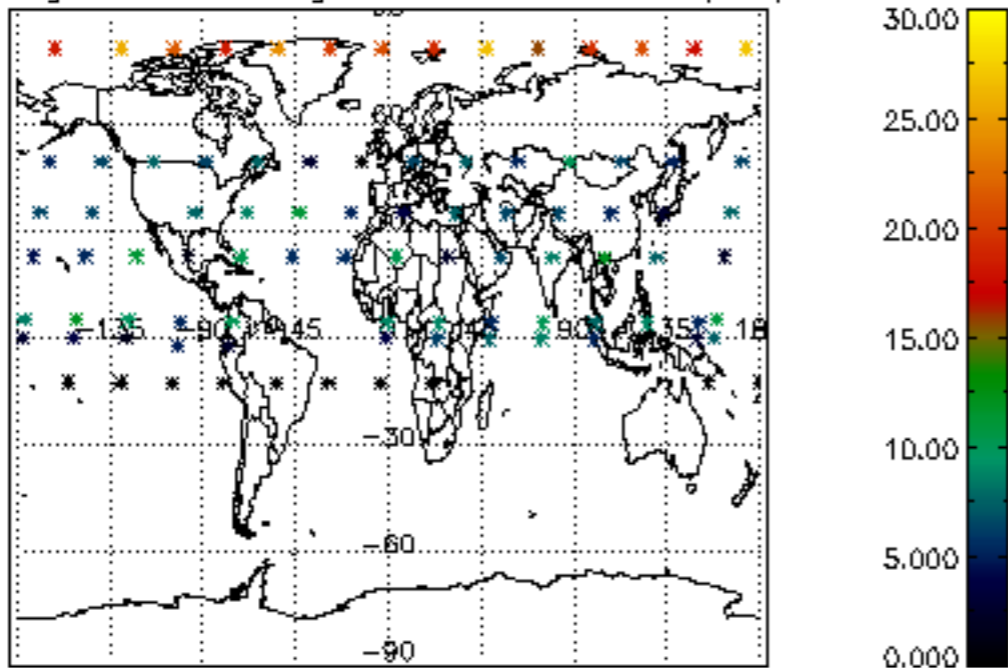

Percentage of star falling outside central band per profile