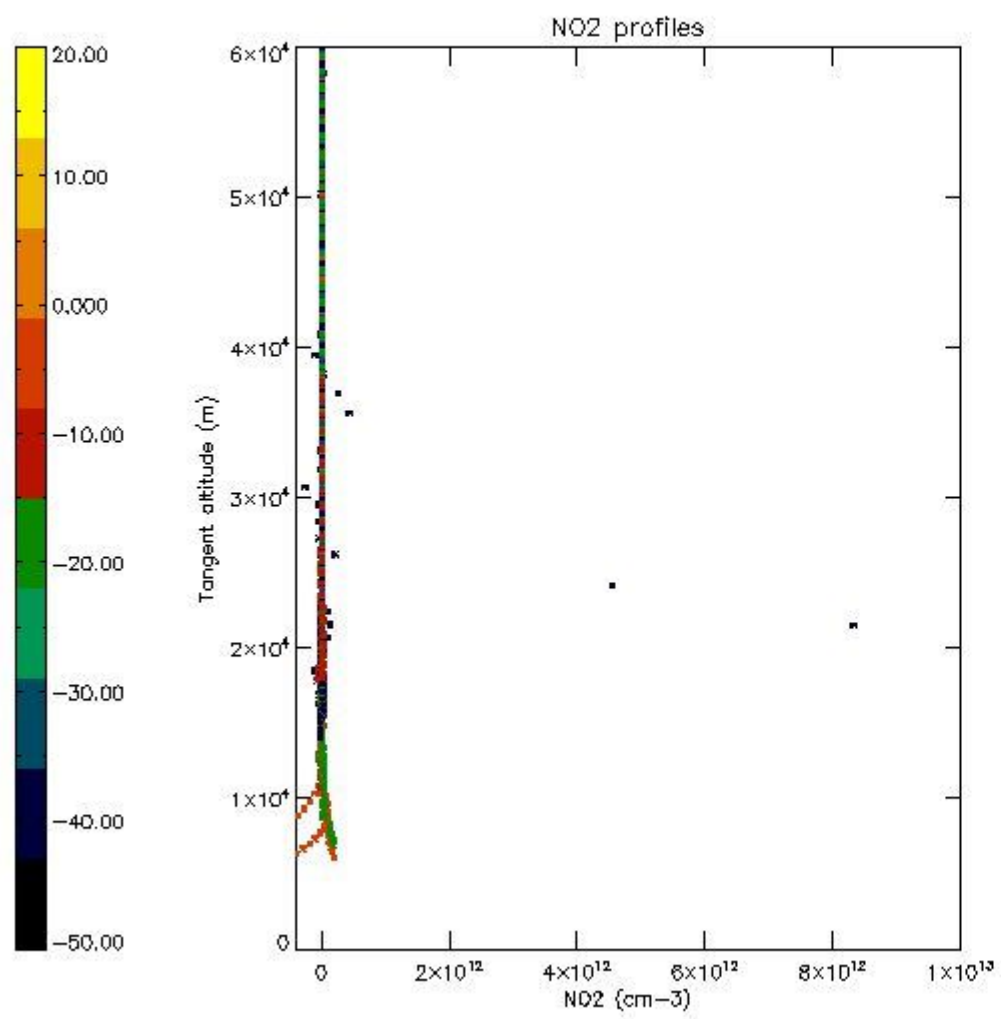

*5.4 Plot ozone profiles where STD < 10% (dark without errors)*

The colorbar represents the latitude.

*5.5 Plot ozone profiles where STD < 5% (dark without errors)*

The colorbar represents the latitude.

*5.6 Plot NO<sub>2</sub> profiles for all STD (dark without errors)*

The colorbar represents the latitude.

*5.7 Plot NO3 profiles for all STD (dark without errors)*

The colorbar represents the latitude.

5.8 Plot H<sub>2</sub>O profiles for all STD (only for occultations of stars 1,2,3,4,13,14,16,26,63 dark without errors)