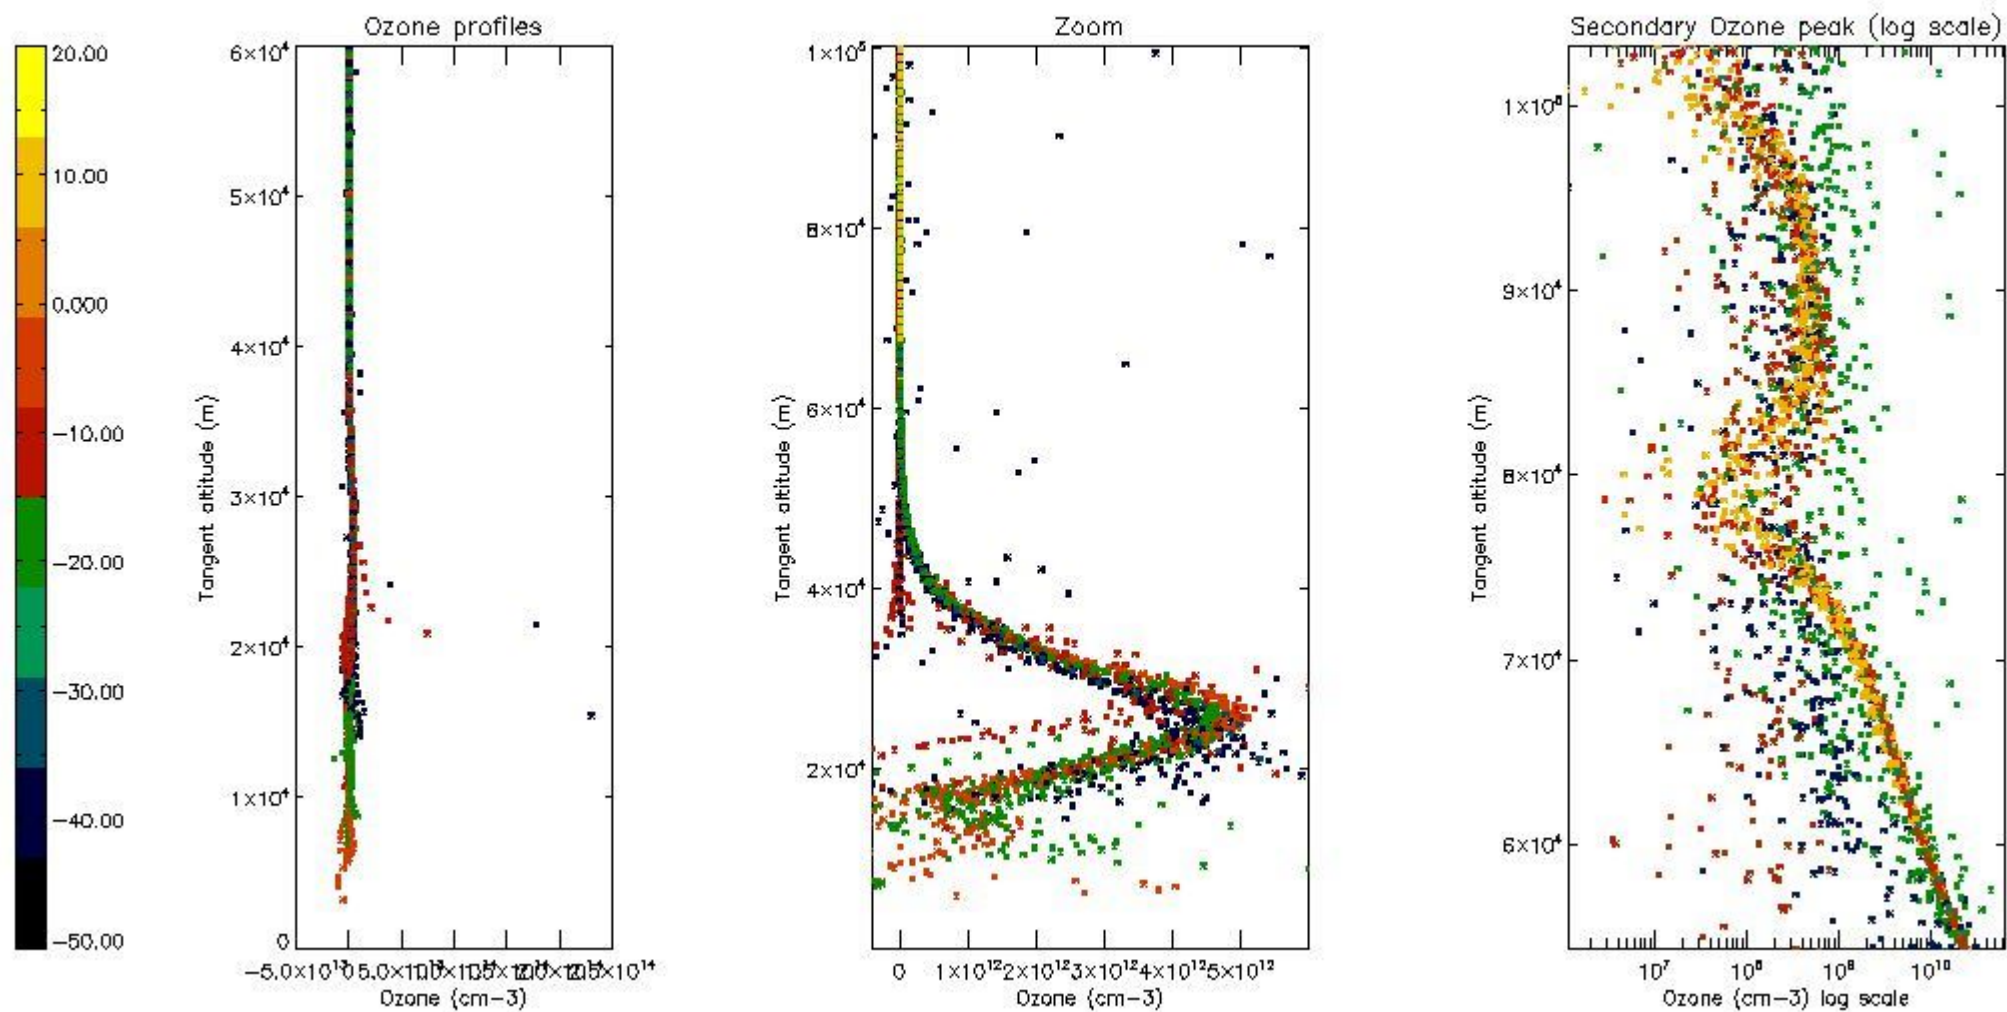

STD < 10	11
STD < 5	7

5.2 Plot ozone profiles for all STD (dark without errors)

The colorbar represents the latitude.

5.3 Plot ozone profiles where STD < 20% (dark without errors)

The colorbar represents the latitude.