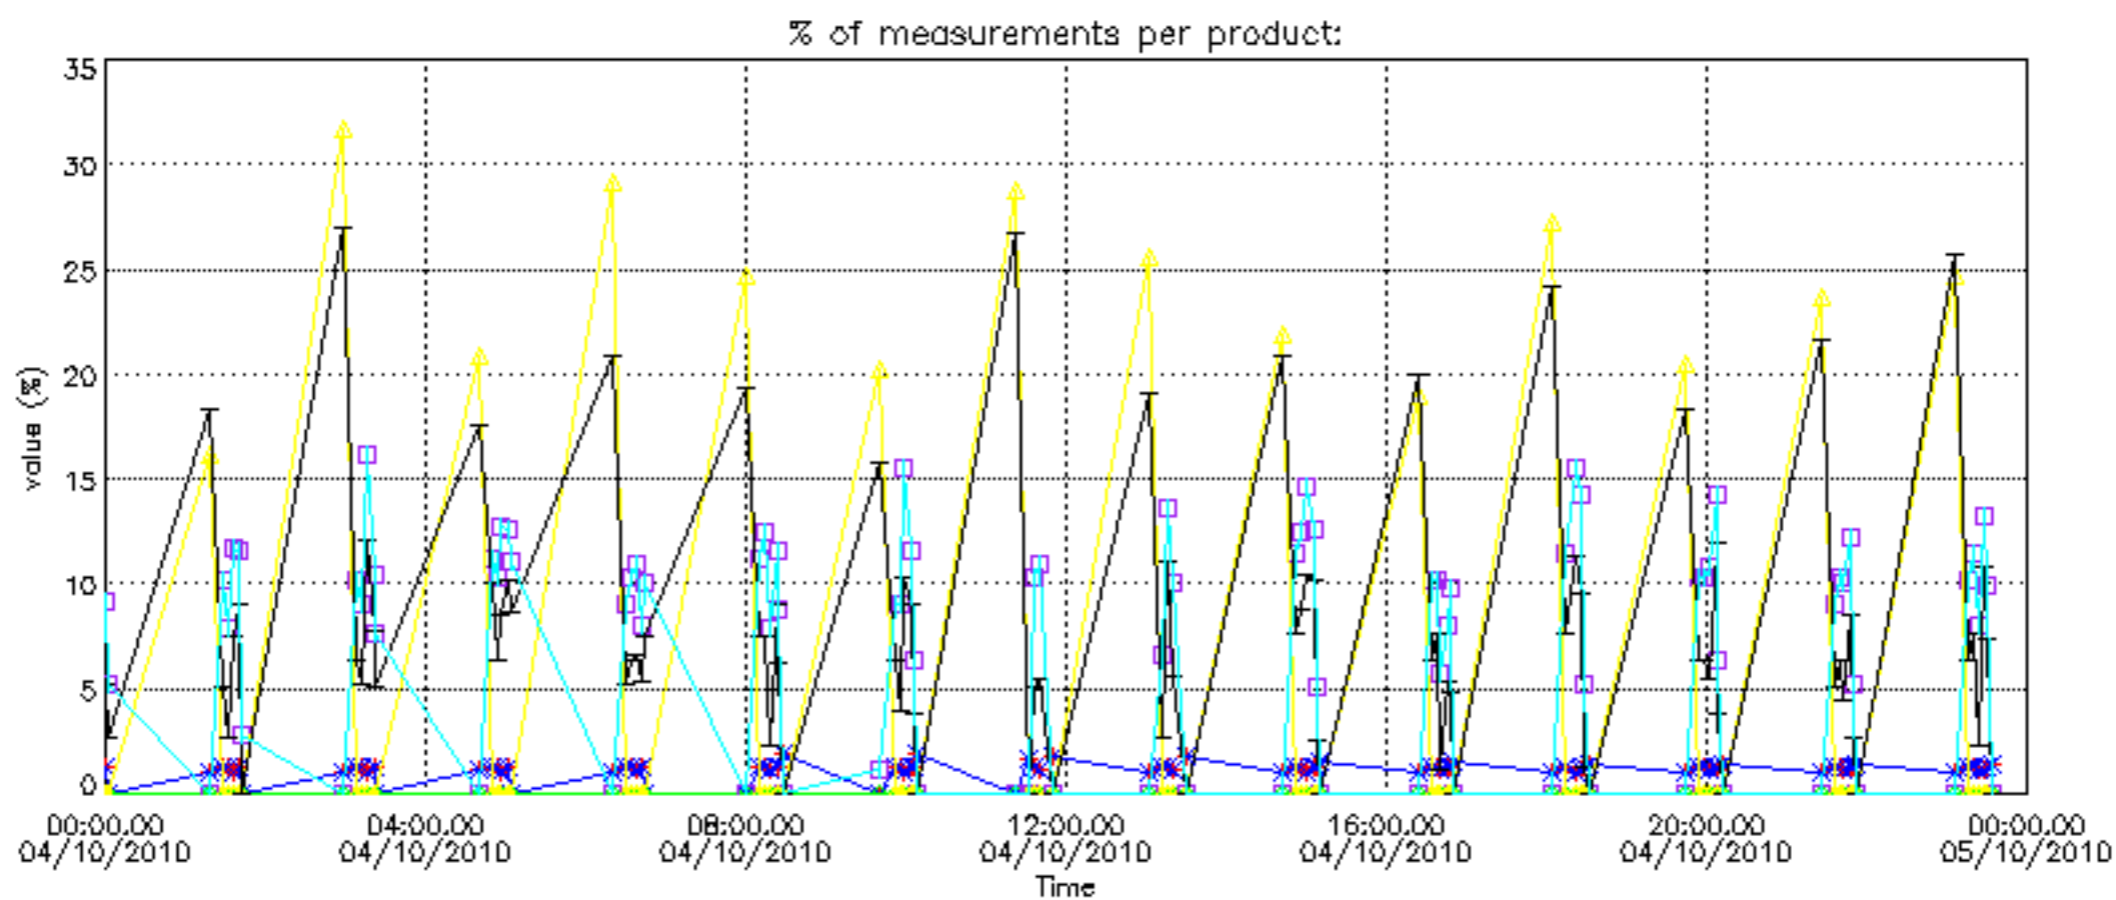

Percentage of cosmic ray hits per profile

Percentage of datation errors per profile