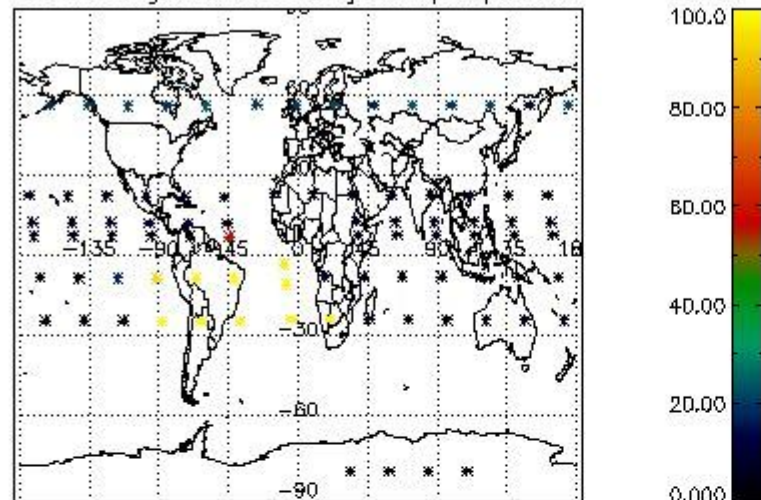

Percentage of cosmic ray hits per profile