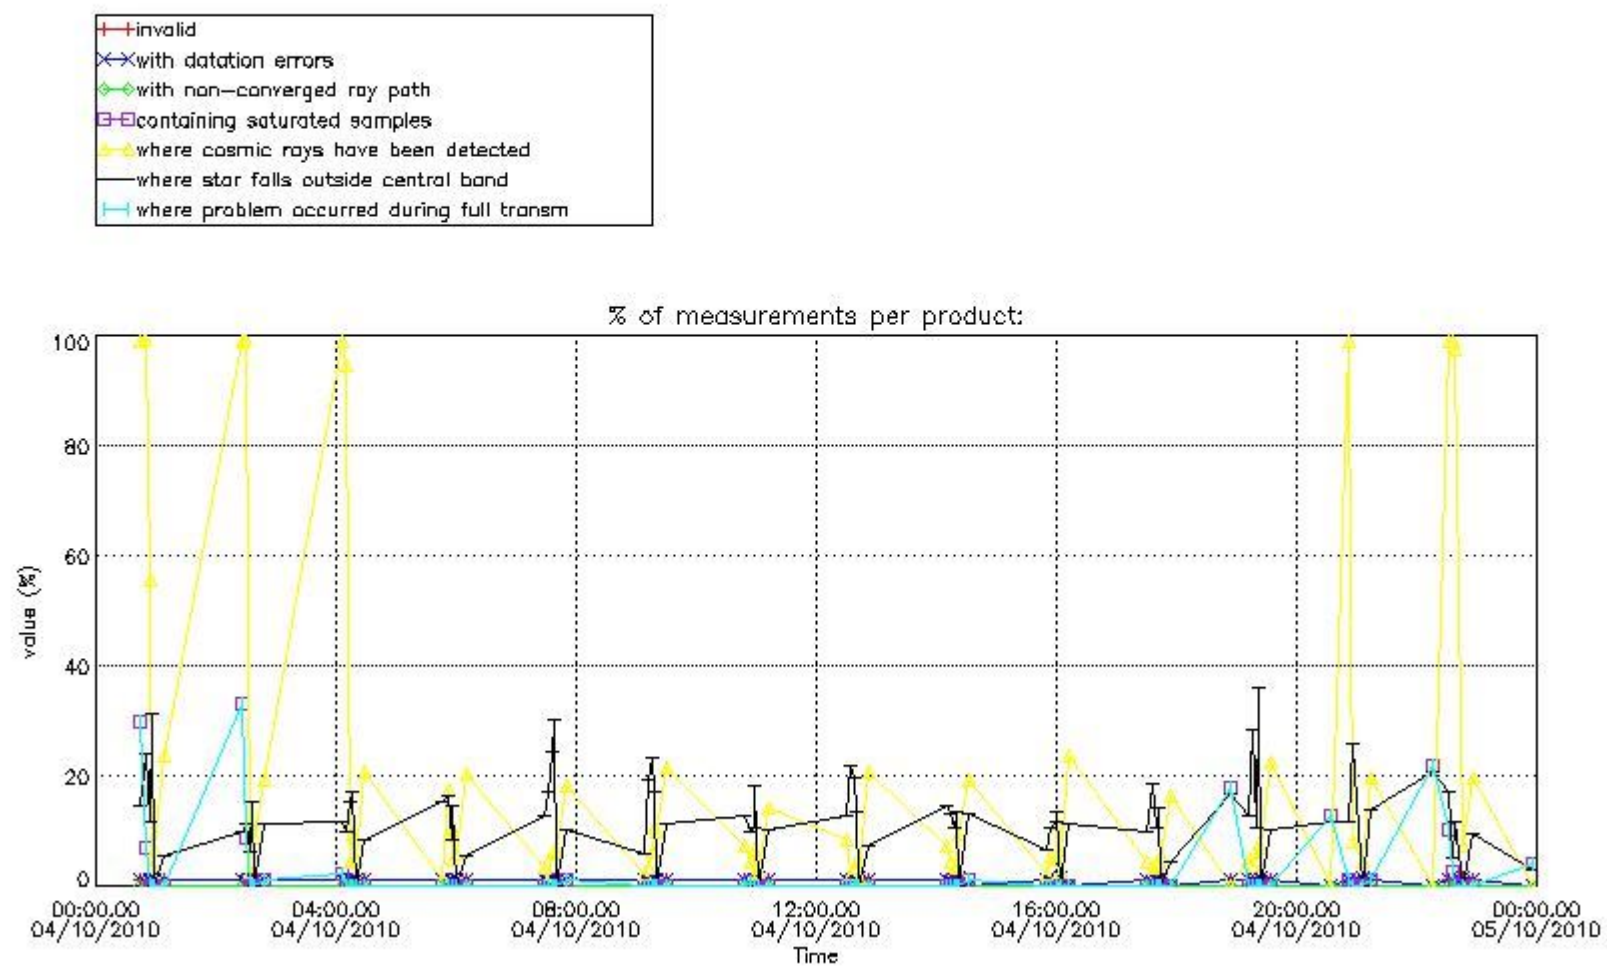

4.1.2 Plot level 1 quality information per product (time dependant): ENVI SAT DESCENDING passes