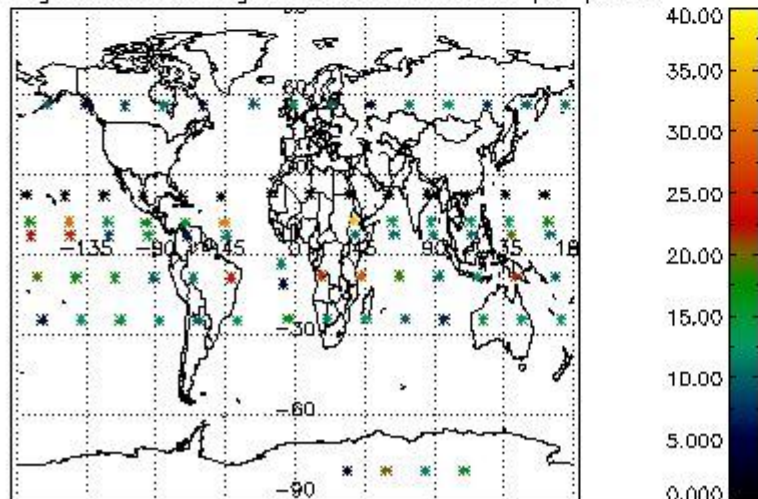

4.2.1 Plot level 1 quality information per product (world map): ENVISAT ASCENDING passes

Percentage of cosmic ray hits per profile

Percentage of datation errors per profile

Percentage of star falling outside central band per profile