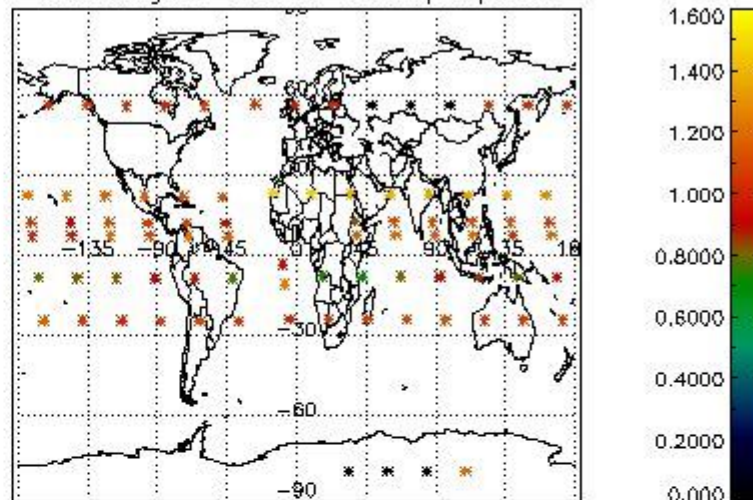

Percentage of datation errors per profile