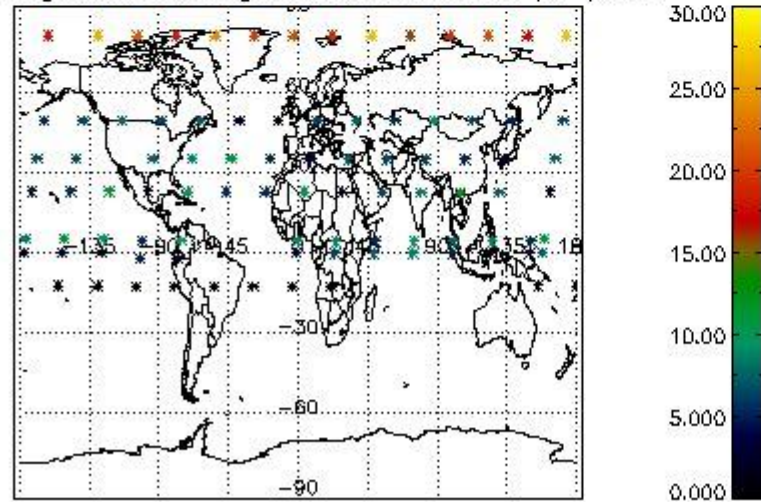

Percentage of star falling outside central band per profile