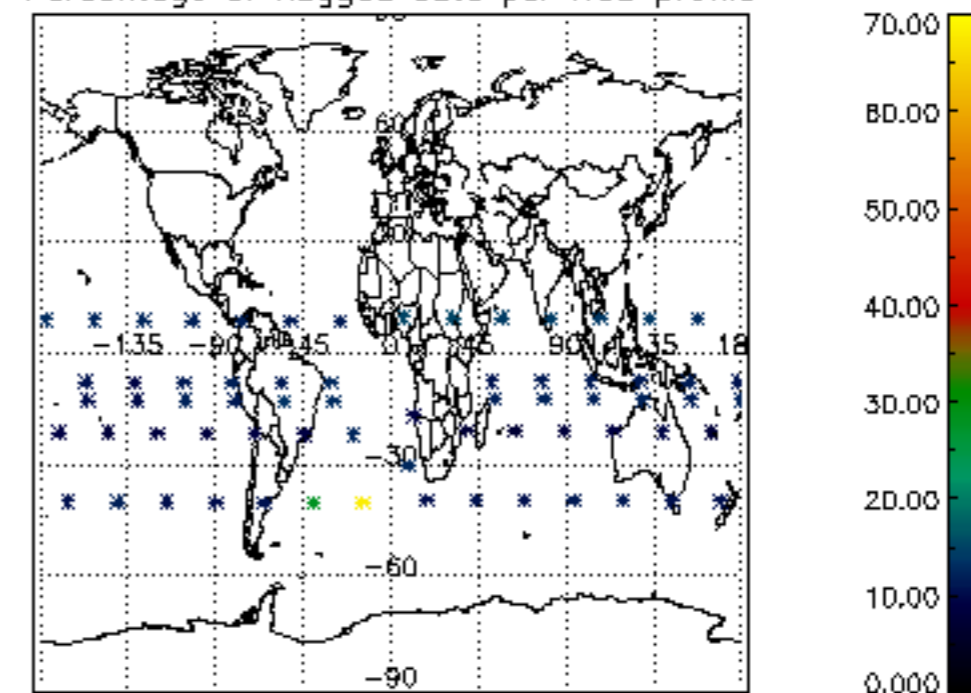

Percentage of flagged data per NO3 profile