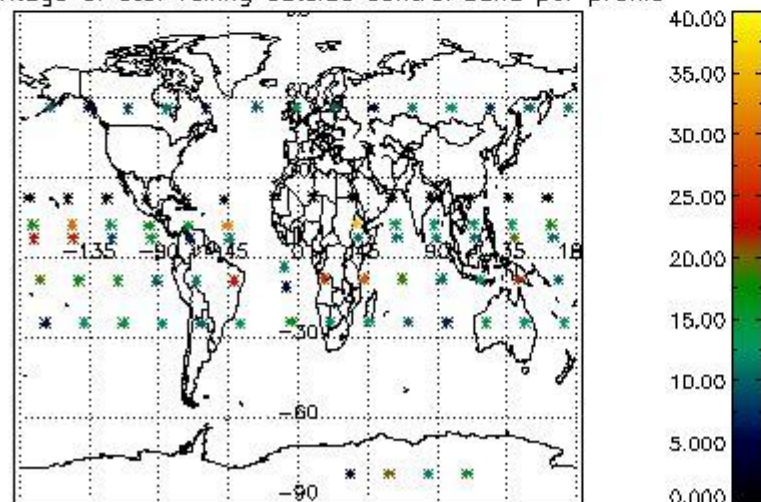

4.2.1 Plot level 1 quality information per product (world map): ENVISAT ASCENDING passes

Percentage of cosmic ray hits per profile

Percentage of datation errors per profile

Percentage of star falling outside central band per profile