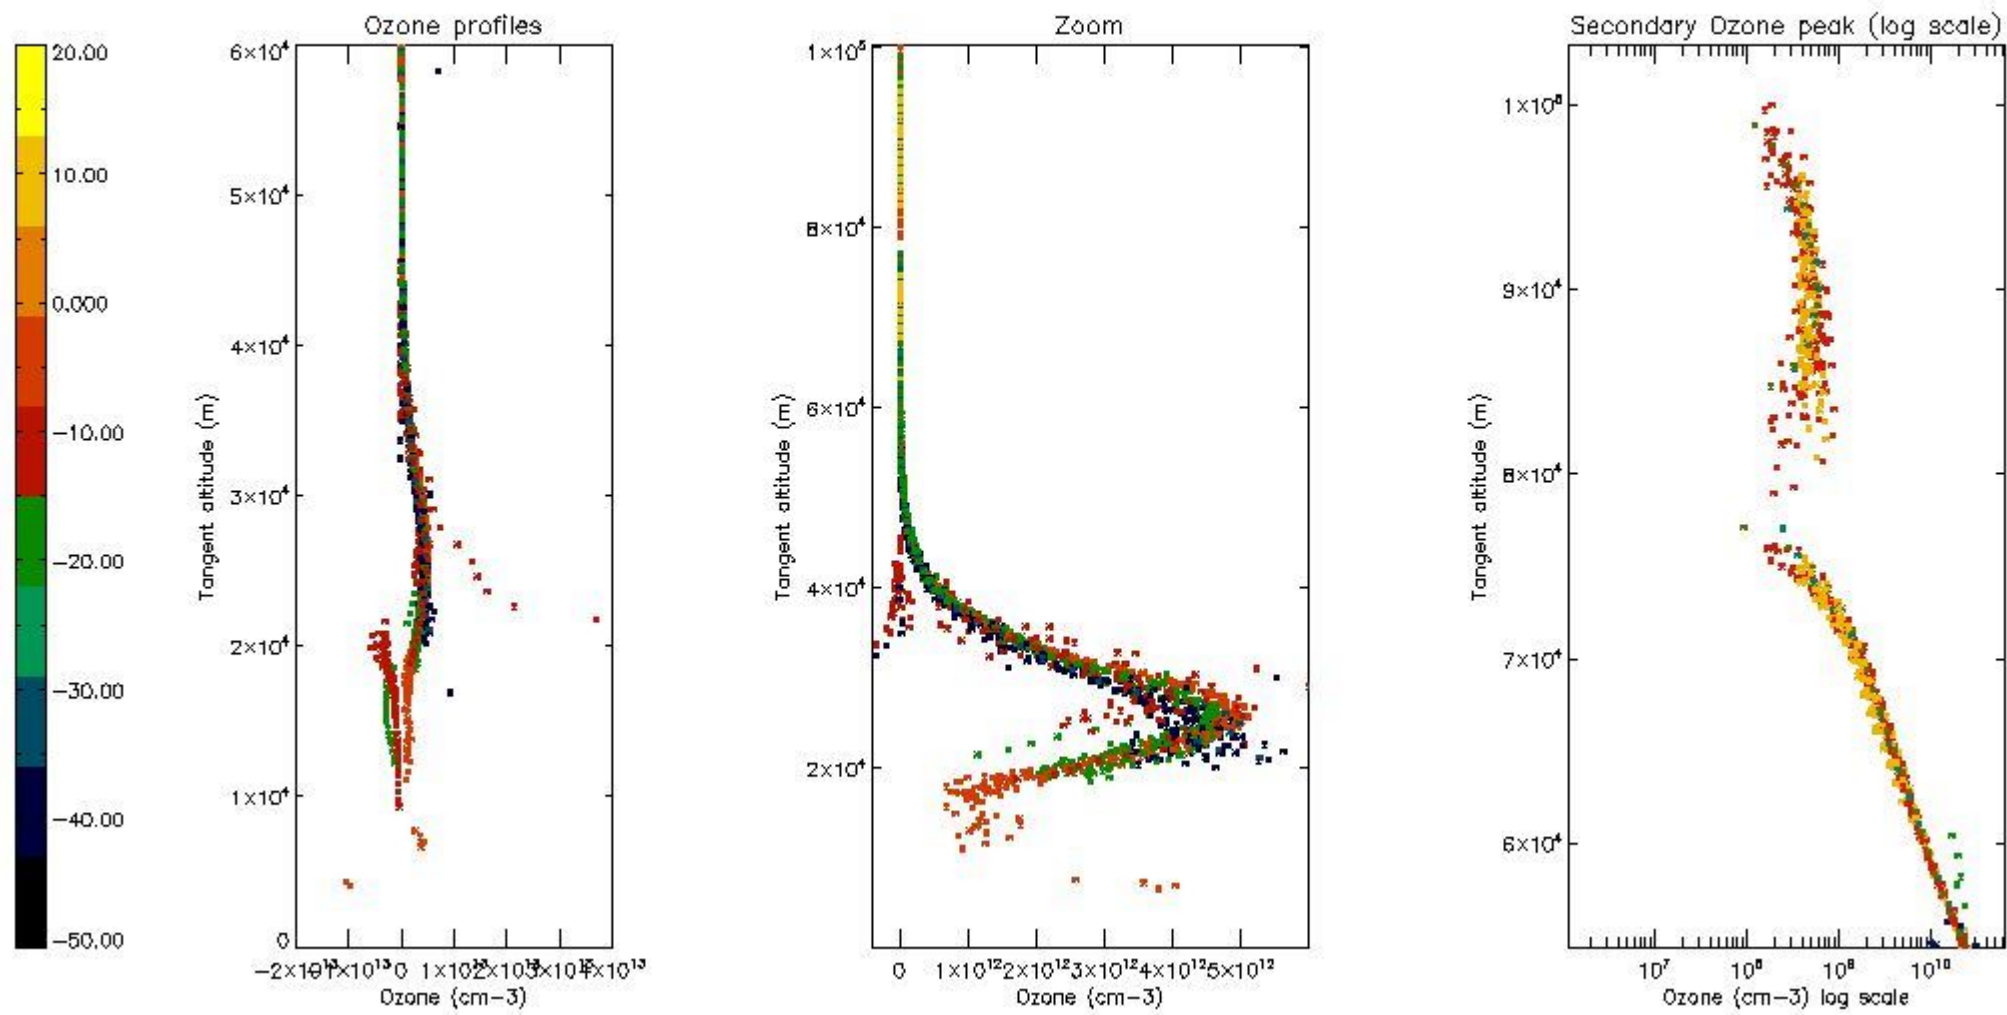

STD < 10	11
STD < 5	7

5.2 Plot ozone profiles for all STD (dark without errors)

The colorbar represents the latitude.

5.3 Plot ozone profiles where STD < 20% (dark without errors)

The colorbar represents the latitude.