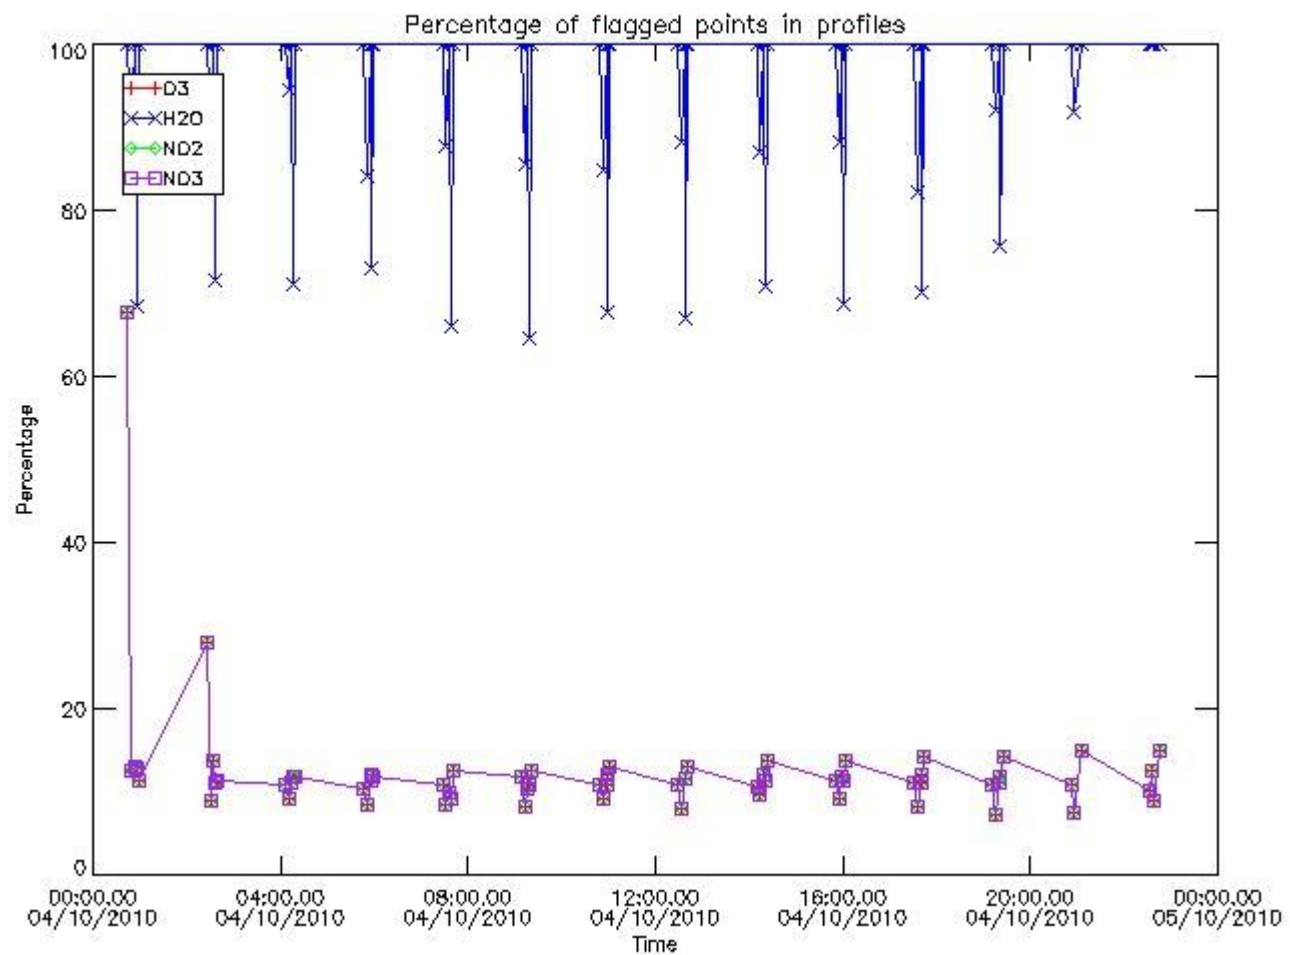

3. Quality information per product

In this section it is plotted some information contained in the Quality Summary data set of the level 2 products. Only products in dark limb conditions and without errors (error flag in the MPH set to "0") are used.

3.1 Plot quality information per product (time dependant)