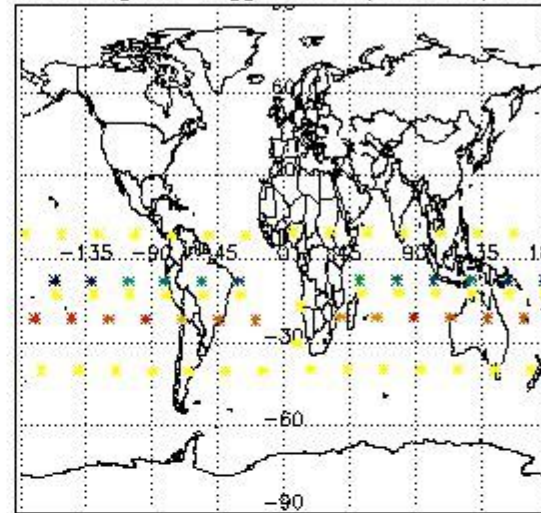

Percentage of flagged data per H2O profile