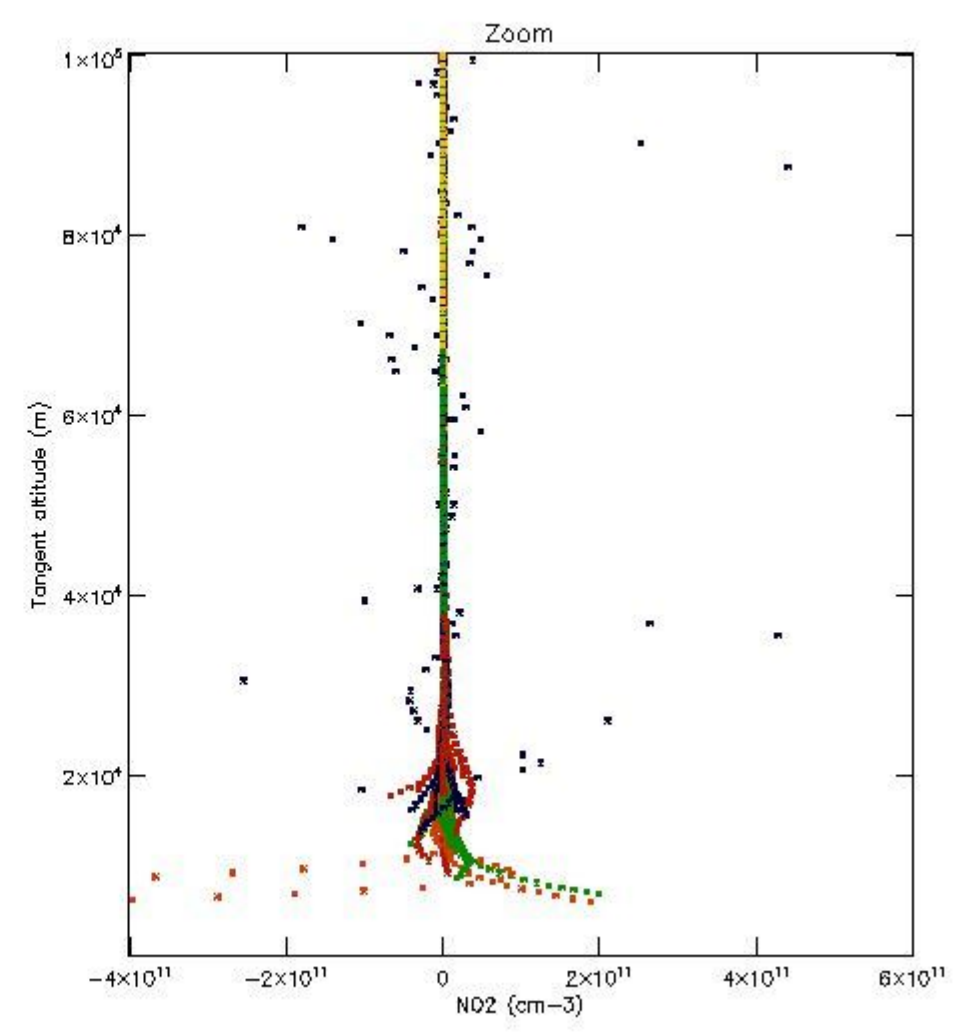

5.7 Plot NO3 profiles for all STD (dark without errors)

The colorbar represents the latitude.