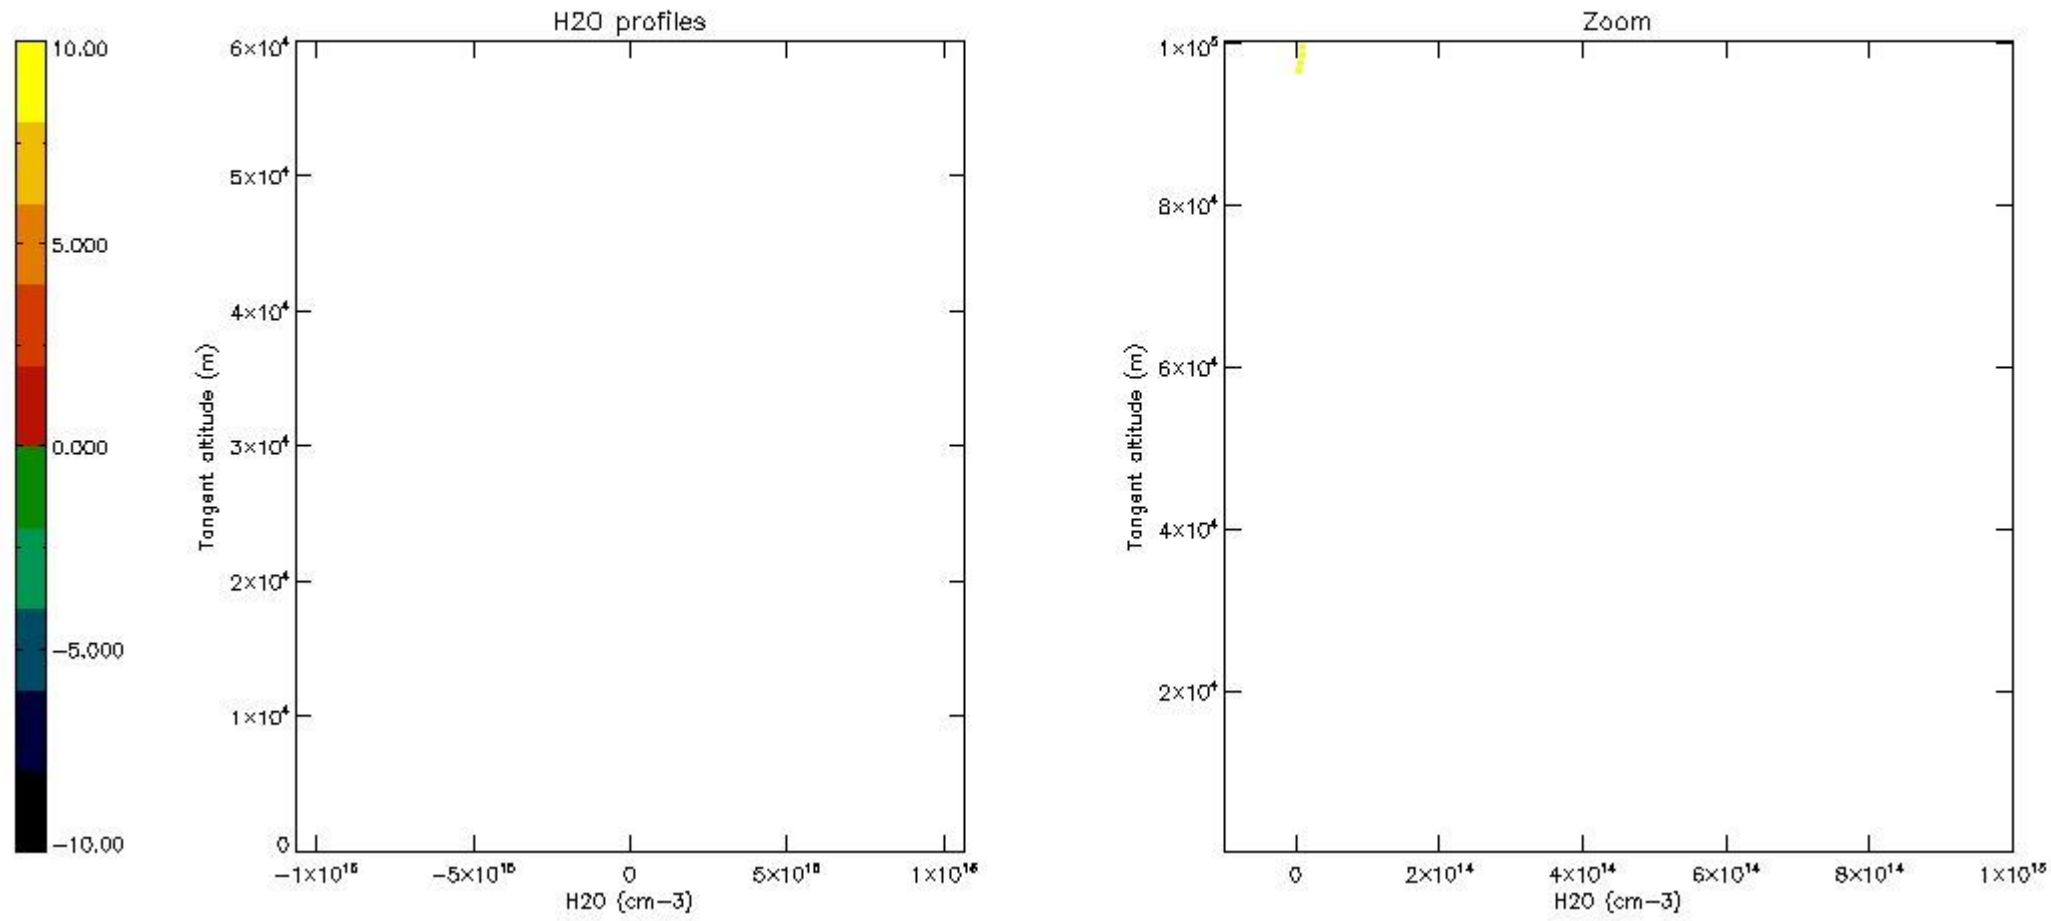

The colorbar represents the latitude.