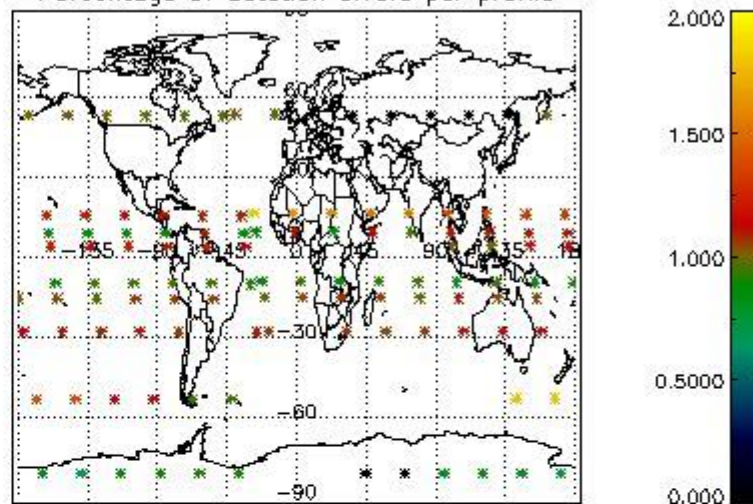

Percentage of datation errors per profile