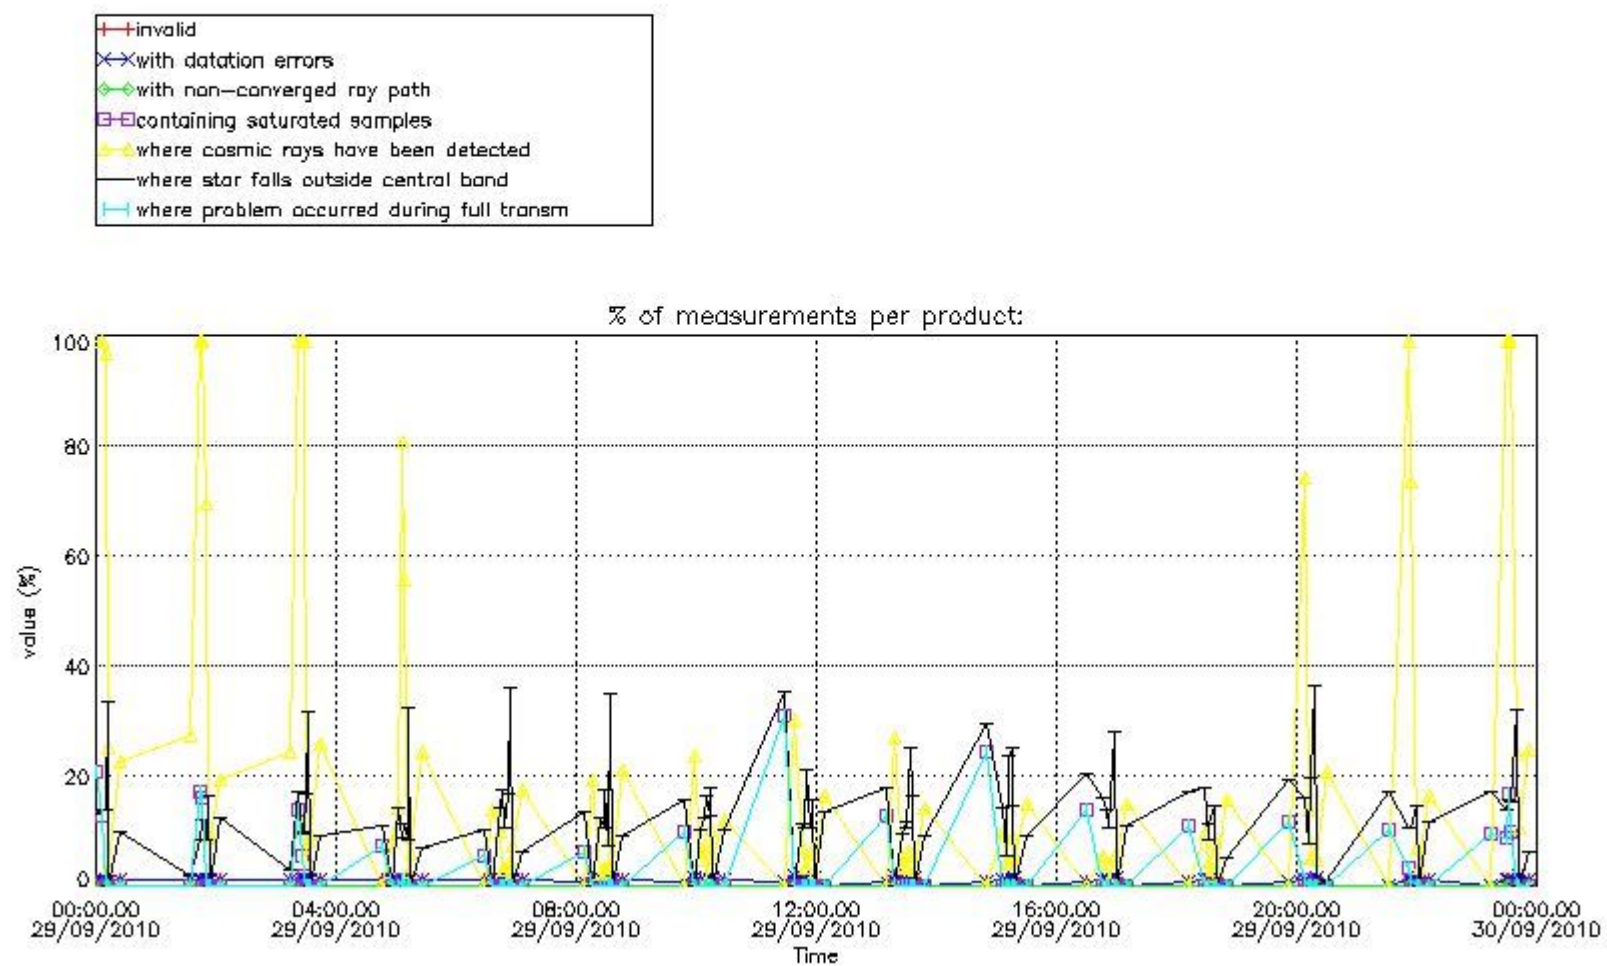

4.1.2 Plot level 1 quality information per product (time dependant): ENVI SAT DESCENDING passes