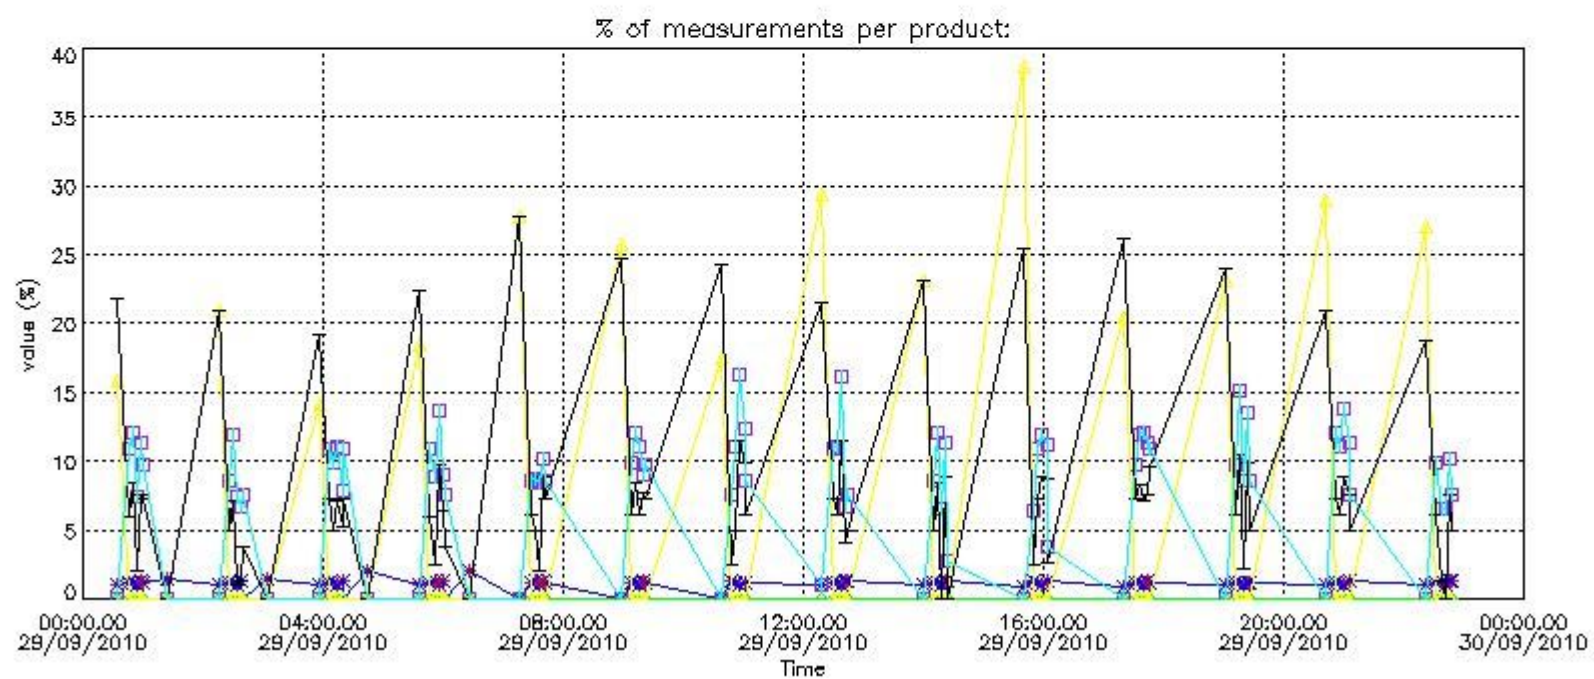

4.2 Plot quality information per product coming from level 1b processing (world map)

4.2.1 Plot level 1 quality information per product (world map): ENVISAT ASCENDING passes