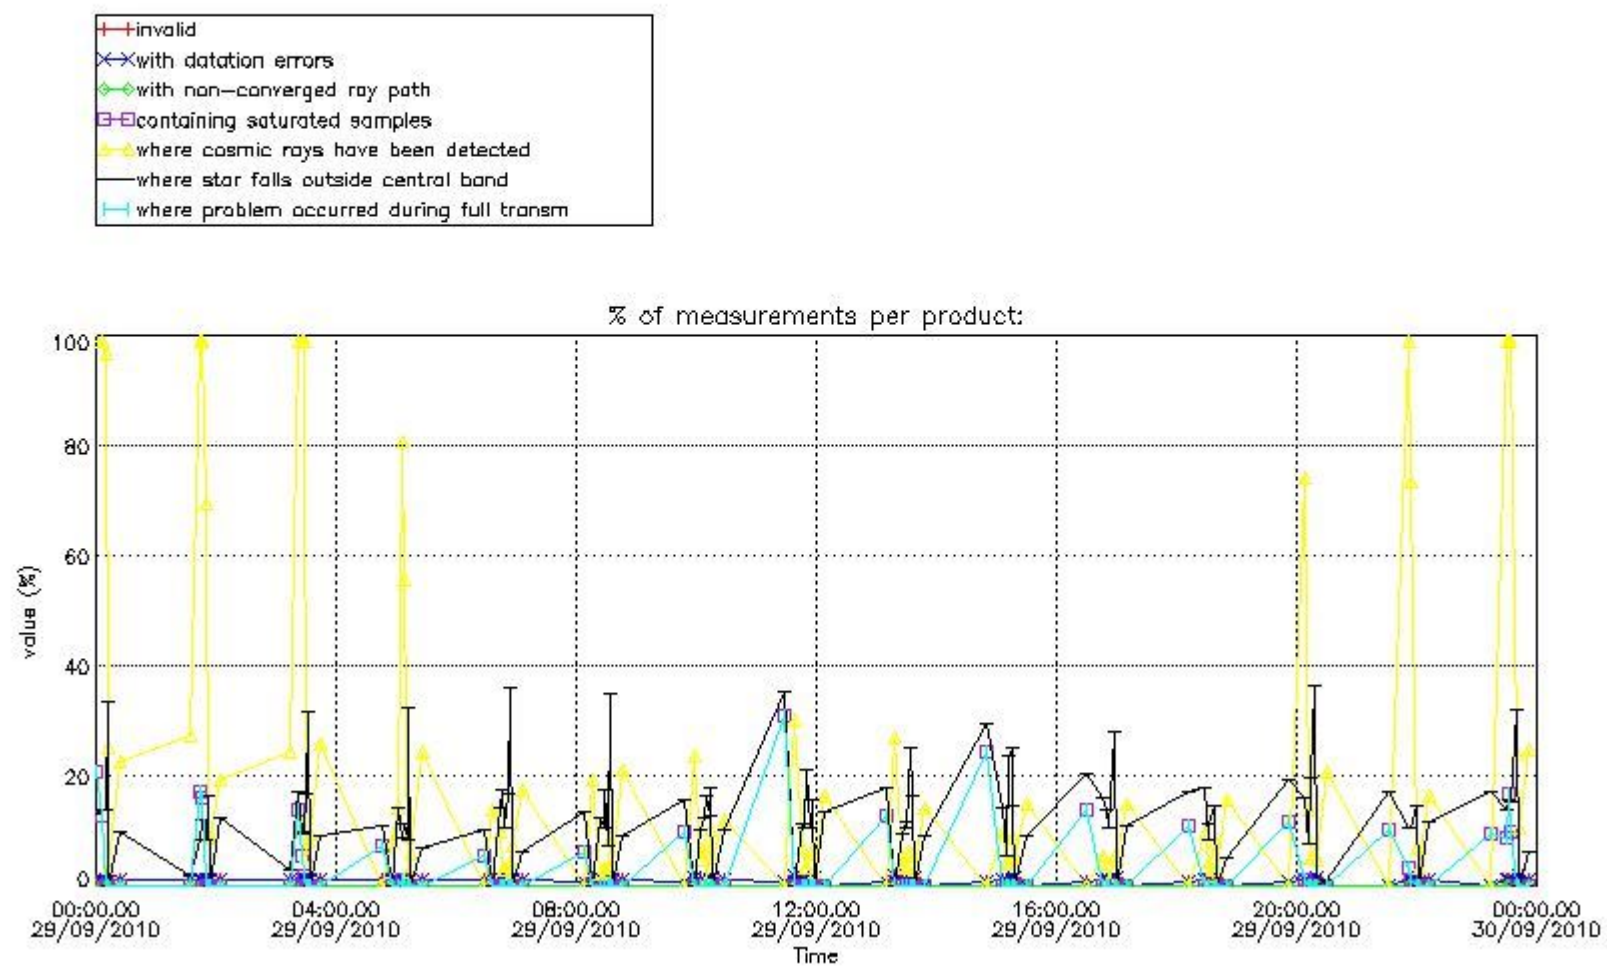

3.1 Plot quality information per product (time dependant)

3.2 Plot quality information per product (world map)

Percentage of flagged data per O3 profile

Percentage of flagged data per H2O profile

Percentage of flagged data per NO2 profile

Percentage of flagged data per NO3 profile

4. Level 1 quality information per product

In this section it is plotted some information contained in the Quality Summary data set of the level 2 products that comes from the level 1b processing. Products without errors (error flag in the MPH set to "0") are used.

4.1 Plot quality information per product (time dependant) coming from level 1b processing

4.1.1 Plot level 1 quality information per product (time dependant): ENVISAT ASCENDING passes

4.1.2 Plot level 1 quality information per product (time dependant): ENVI SAT DESCENDING passes