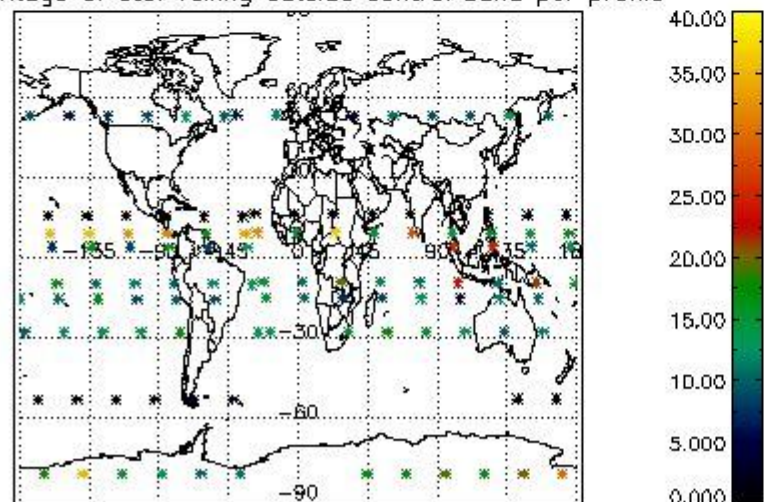

Percentage of star falling outside central band per profile