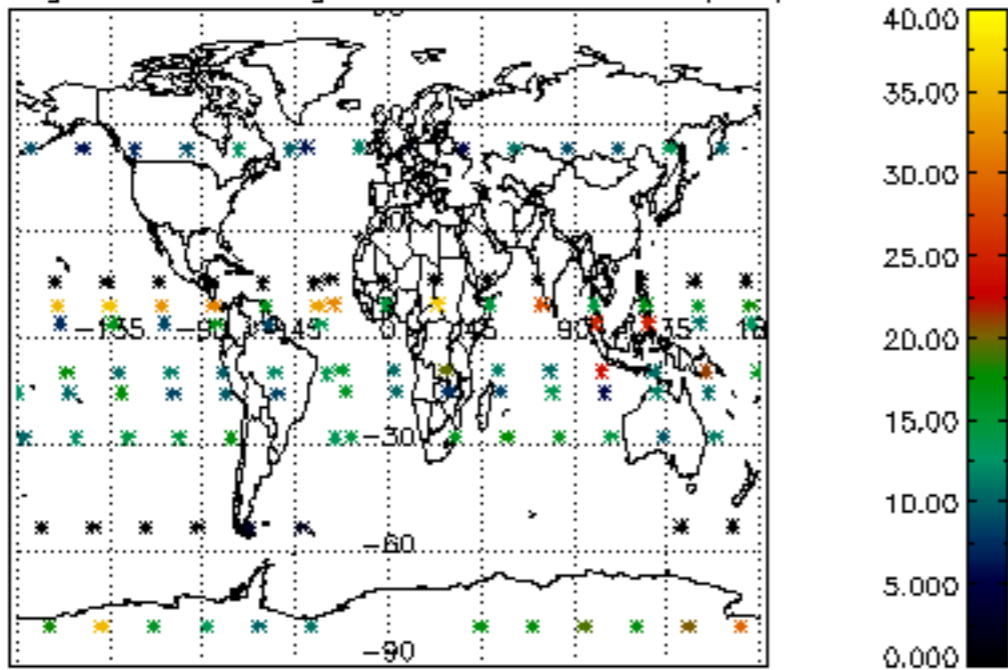

Percentage of cosmic ray hits per profile

Percentage of star falling outside central band per profile