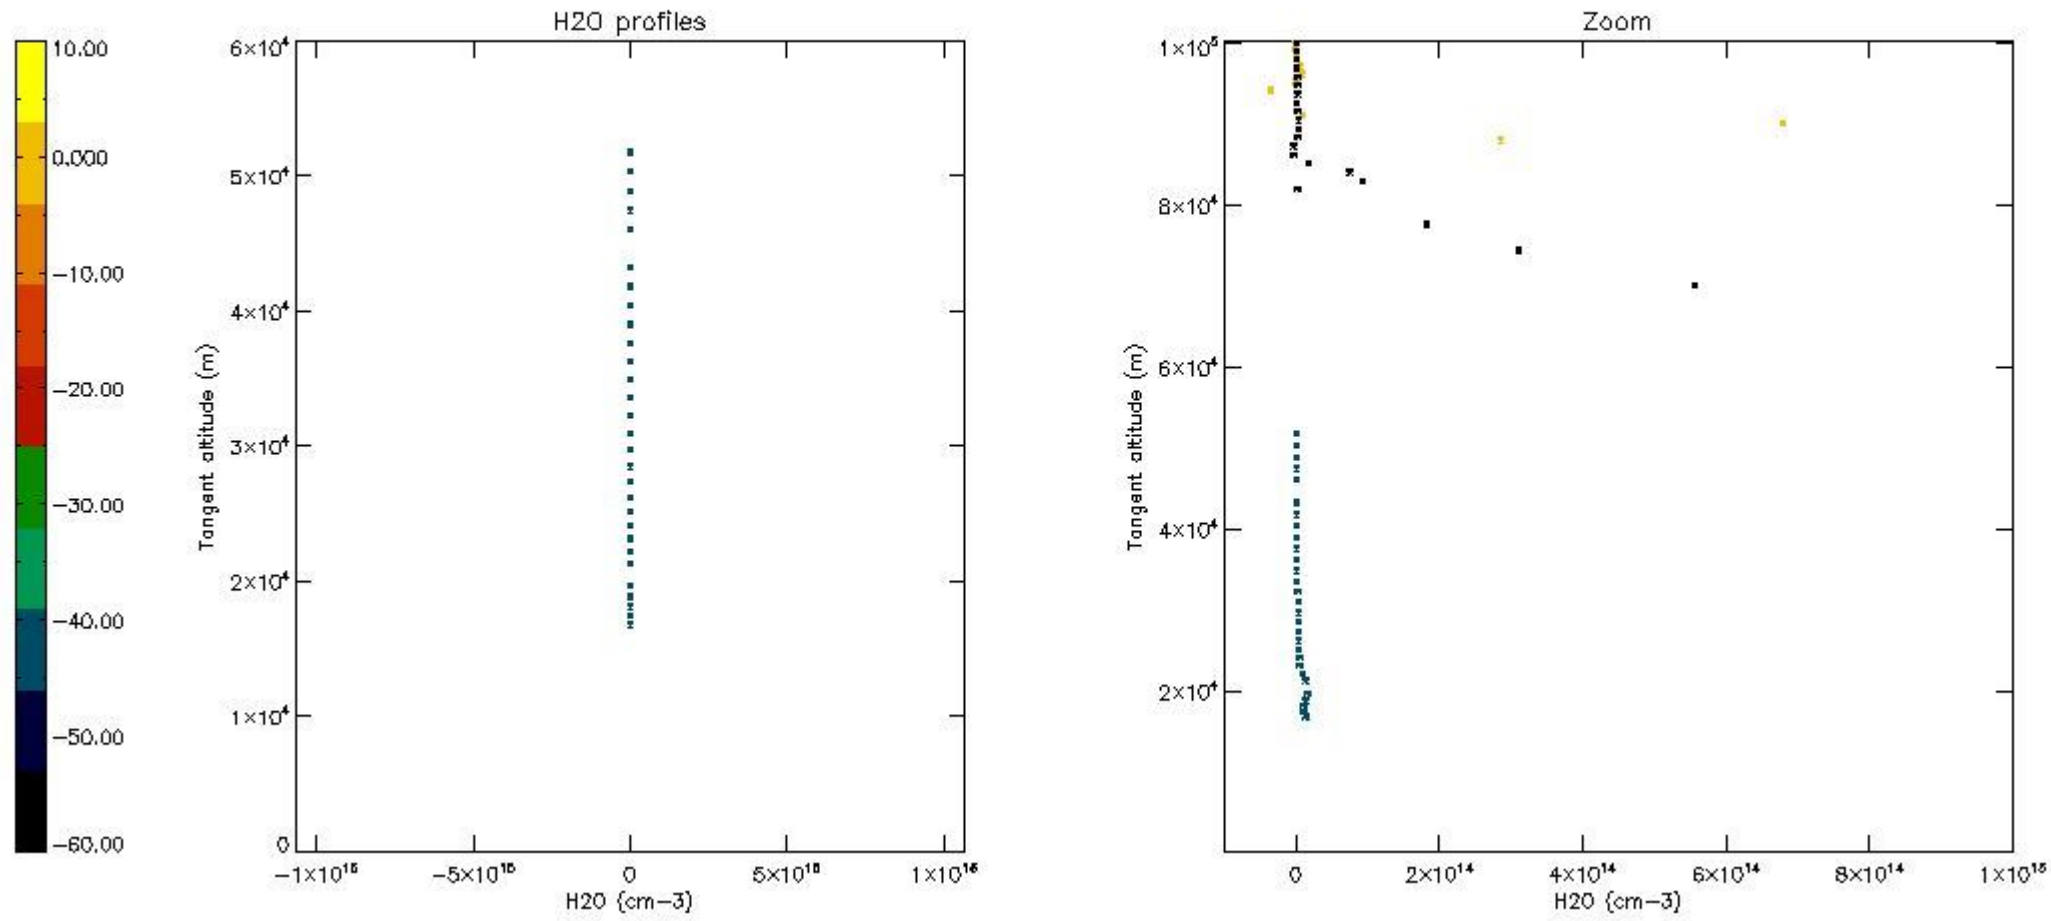

6. Auxiliary Data Files used for the production reported in section 2

The number reported in the third column indicates since which file (see list in section 2) the corresponding auxiliary file has been used. The fourth column is the date of those product files.

Type	Auxiliary Filename	Used since product	Used since product date
INST_PHYS_CHARACTERISTICS	GOM_INS_AXVIEC20091111_143220_20030716_120000_20500101_000000	1	29-SEP-2010 00:00:44
LEVEL-2_PROC_CONFIG	GOM_PR2_AXVIEC20091111_152718_20020301_000000_20500101_000000	1	29-SEP-2010 00:00:44
CROSS_SECTIONS_FILE	GOM_CRS_AXVIEC20091111_154832_20020301_000000_20500101_000000	1	29-SEP-2010 00:00:44