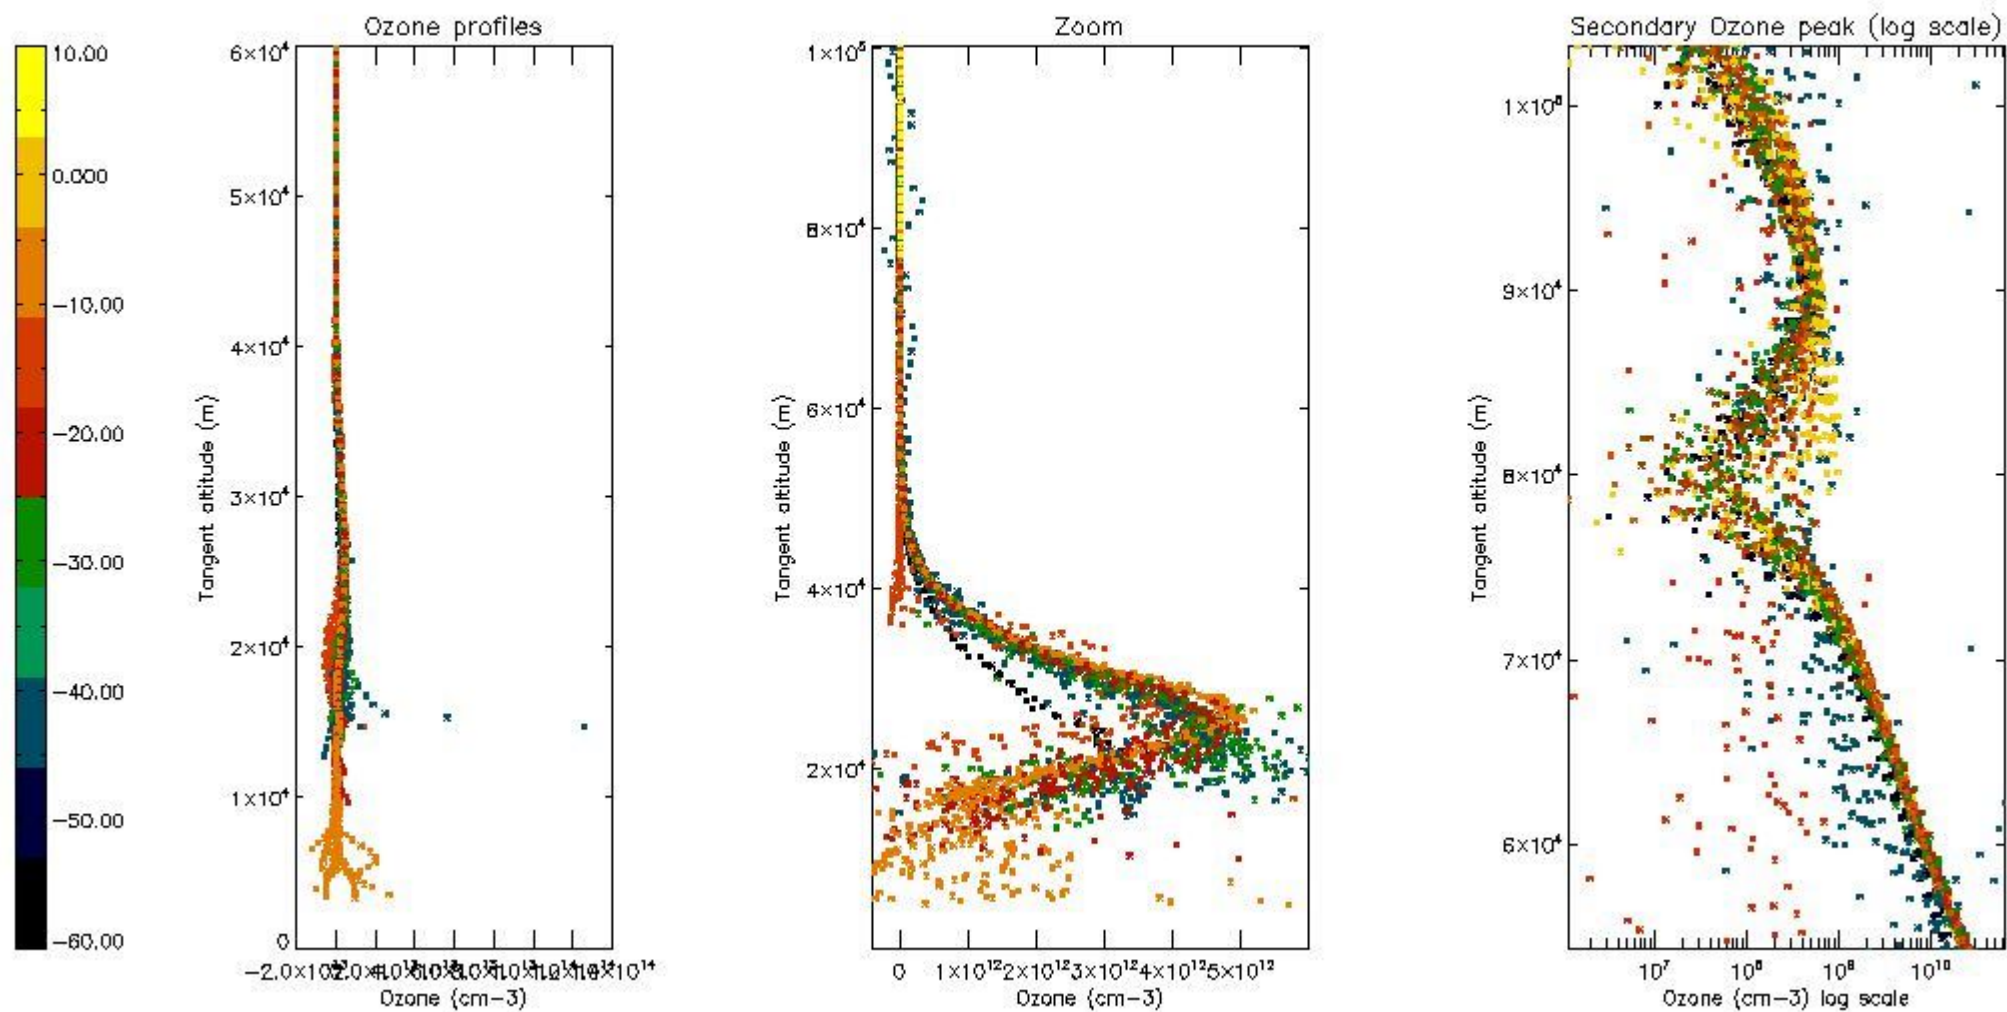

STD < 10	17
STD < 5	13

5.2 Plot ozone profiles for all STD (dark without errors)

The colorbar represents the latitude.

5.3 Plot ozone profiles where STD < 20% (dark without errors)

The colorbar represents the latitude.