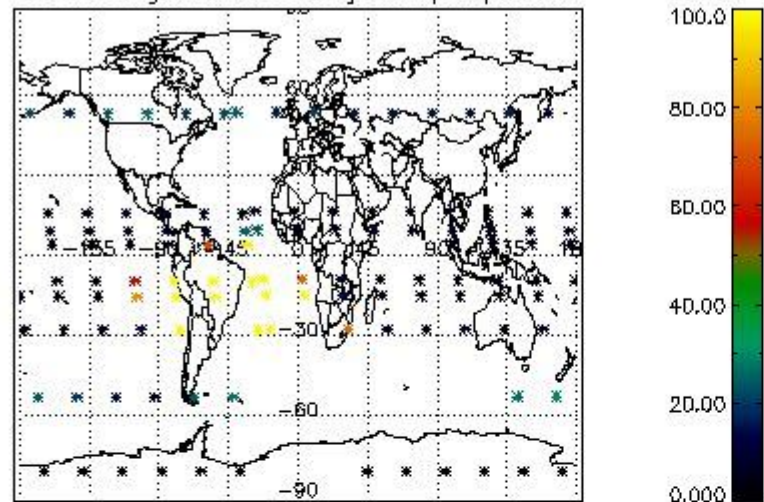

4.1 Plot quality information per product (time dependant) coming from level 1b processing

4.1.1 Plot level 1 quality information per product (time dependant): ENVISAT ASCENDING passes

4.1.2 Plot level 1 quality information per product (time dependant): ENVI SAT DESCENDING passes

4.2 Plot quality information per product coming from level 1b processing (world map)

4.2.1 Plot level 1 quality information per product (world map): ENVISAT ASCENDING passes

Percentage of cosmic ray hits per profile