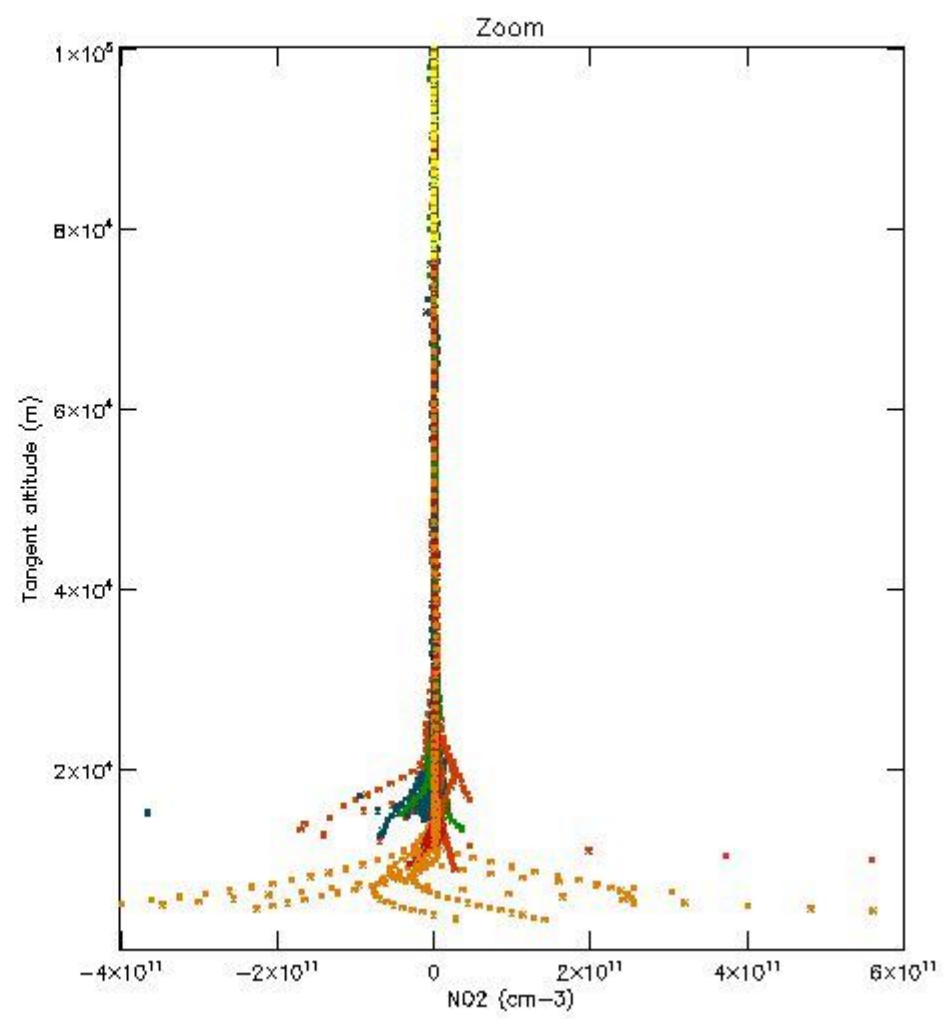

5.4 Plot ozone profiles where STD < 10% (dark without errors)

The colorbar represents the latitude.

5.5 Plot ozone profiles where STD < 5% (dark without errors)

The colorbar represents the latitude.

5.6 Plot NO₂ profiles for all STD (dark without errors)

The colorbar represents the latitude.

5.7 Plot NO3 profiles for all STD (dark without errors)

The colorbar represents the latitude.

5.8 Plot H2O profiles for all STD (only for occultations of stars 1,2,3,4,13,14,16,26,63 dark without errors)