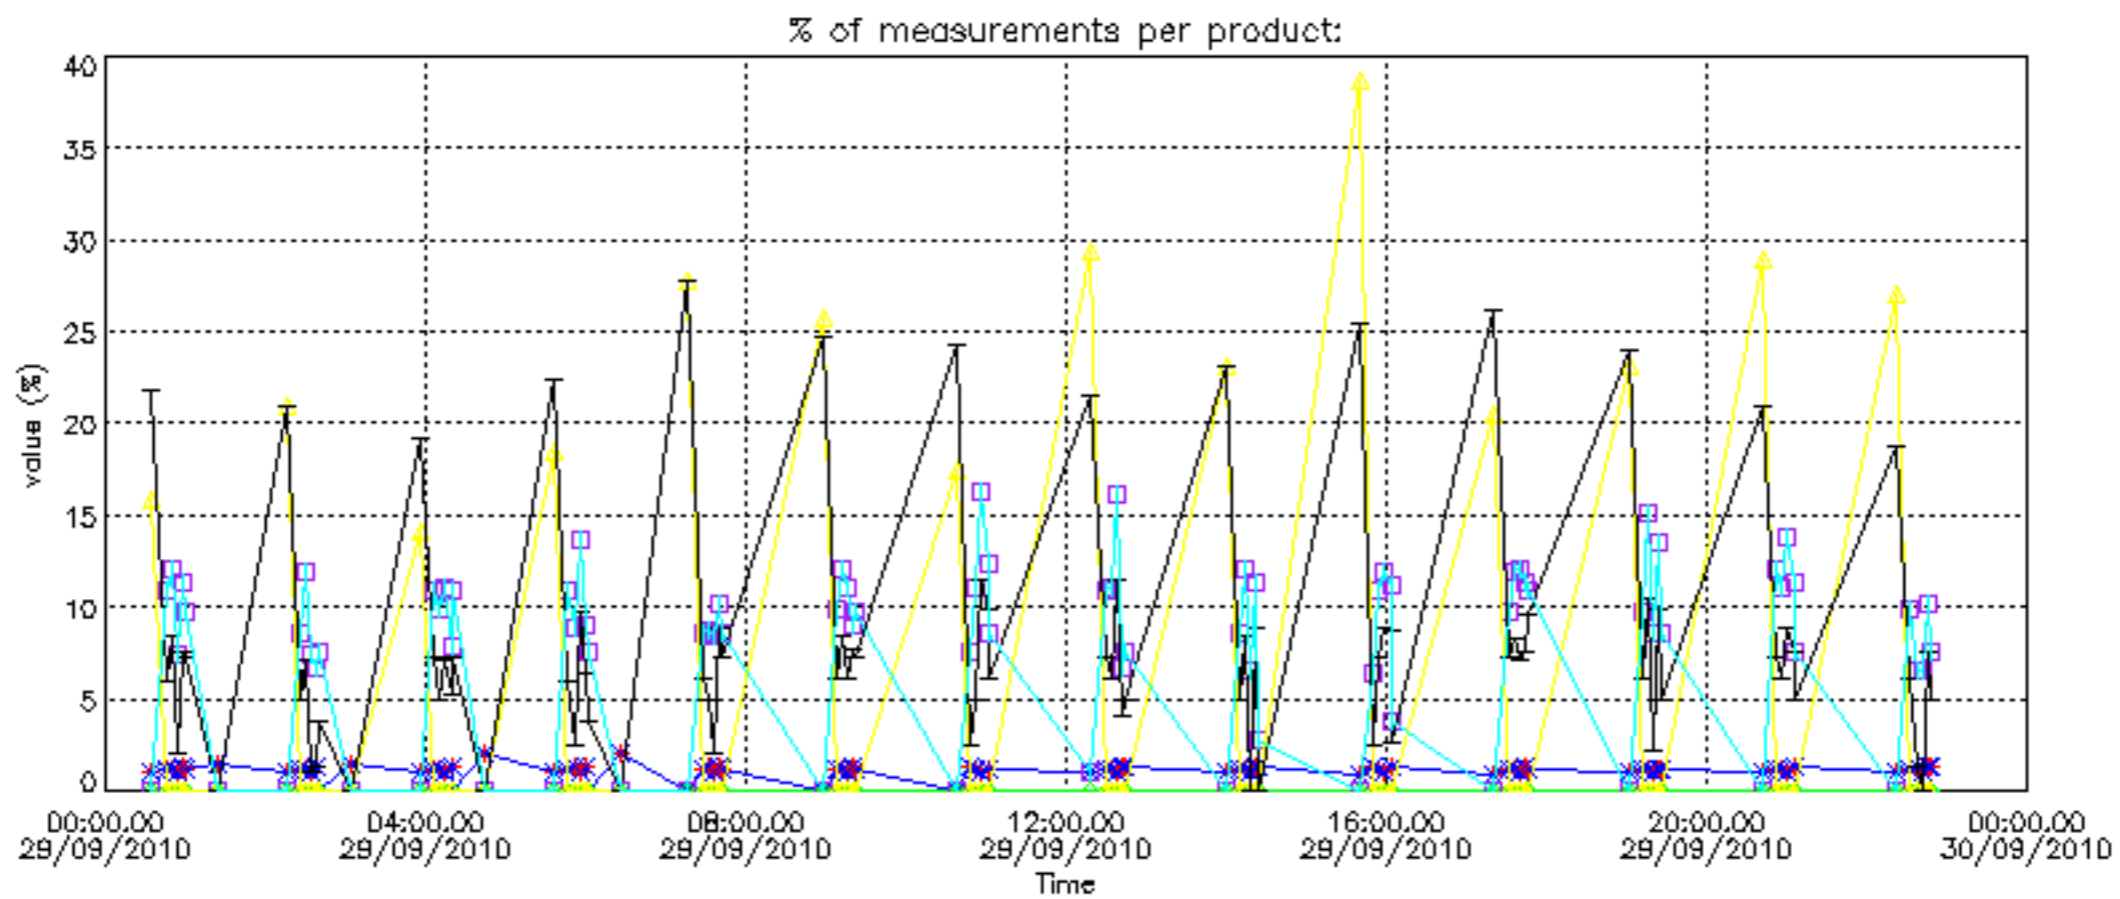

Percentage of cosmic ray hits per profile

Percentage of datation errors per profile