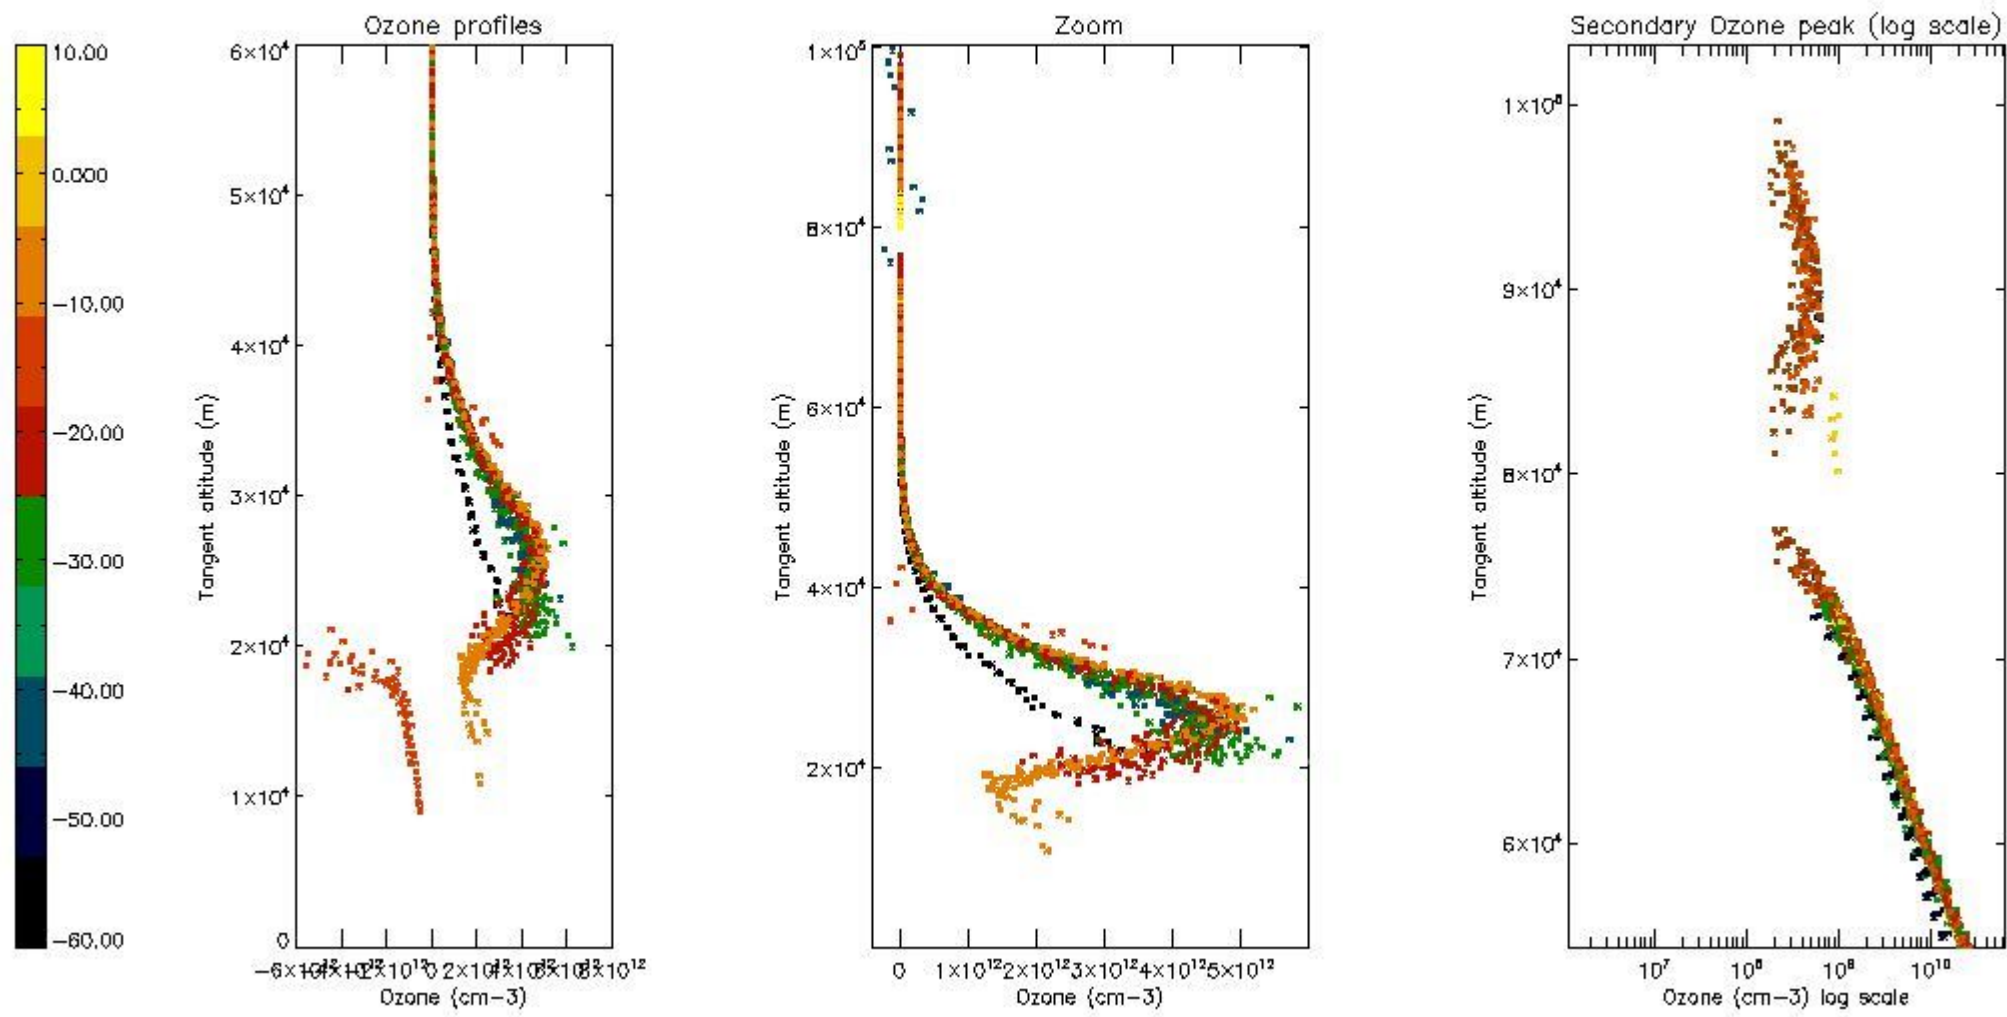

STD < 10	17
STD < 5	13

5.2 Plot ozone profiles for all STD (dark without errors)

The colorbar represents the latitude.

5.3 Plot ozone profiles where STD < 20% (dark without errors)

The colorbar represents the latitude.

5.4 Plot ozone profiles where STD < 10% (dark without errors)

The colorbar represents the latitude.

5.5 Plot ozone profiles where STD < 5% (dark without errors)

The colorbar represents the latitude.

5.6 Plot NO₂ profiles for all STD (dark without errors)

The colorbar represents the latitude.

5.7 Plot NO3 profiles for all STD (dark without errors)

The colorbar represents the latitude.

5.8 Plot H2O profiles for all STD (only for occultations of stars 1,2,3,4,13,14,16,26,63 dark without errors)