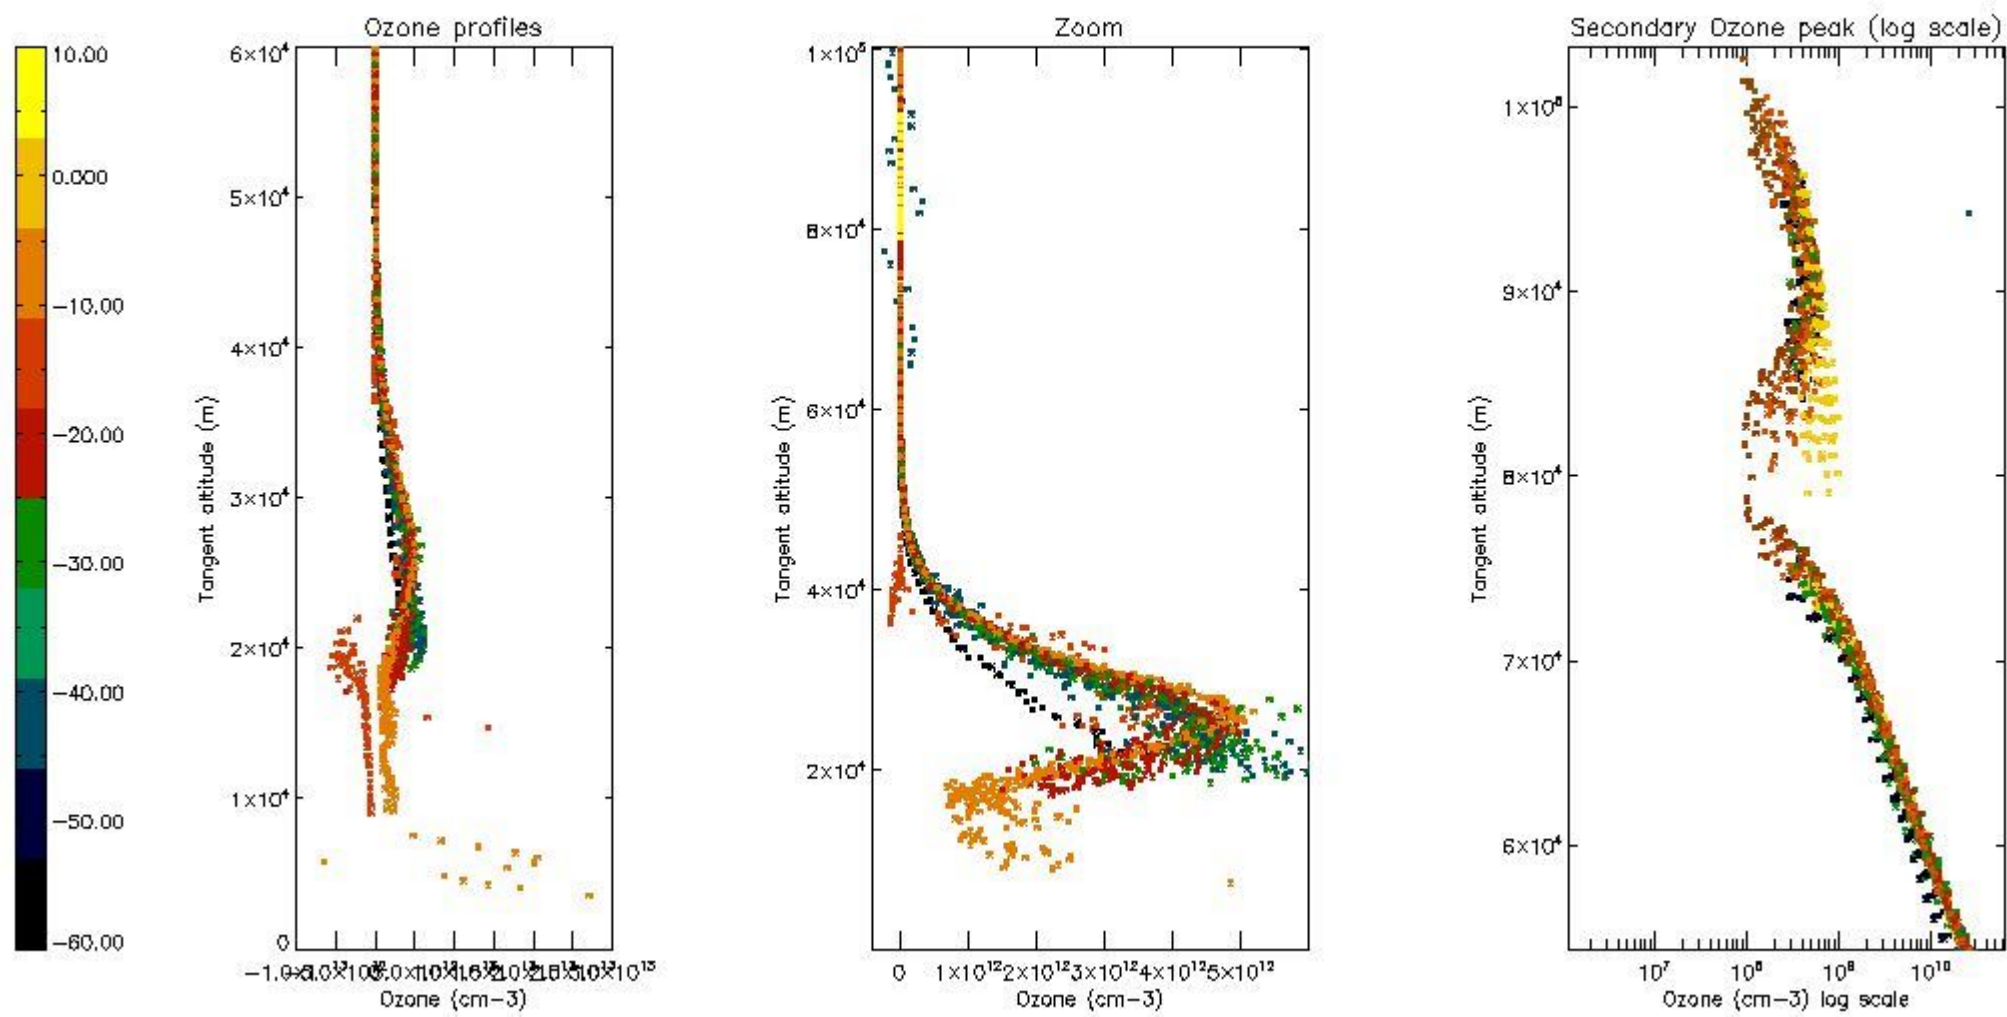

STD < 10	17
STD < 5	13

5.2 Plot ozone profiles for all STD (dark without errors)

The colorbar represents the latitude.

5.3 Plot ozone profiles where STD < 20% (dark without errors)

The colorbar represents the latitude.

5.4 Plot ozone profiles where STD < 10% (dark without errors)

The colorbar represents the latitude.

5.5 Plot ozone profiles where STD < 5% (dark without errors)

The colorbar represents the latitude.

5.6 Plot NO₂ profiles for all STD (dark without errors)

The colorbar represents the latitude.

5.7 Plot NO3 profiles for all STD (dark without errors)

The colorbar represents the latitude.

5.8 Plot H2O profiles for all STD (only for occultations of stars 1,2,3,4,13,14,16,26,63 dark without errors)