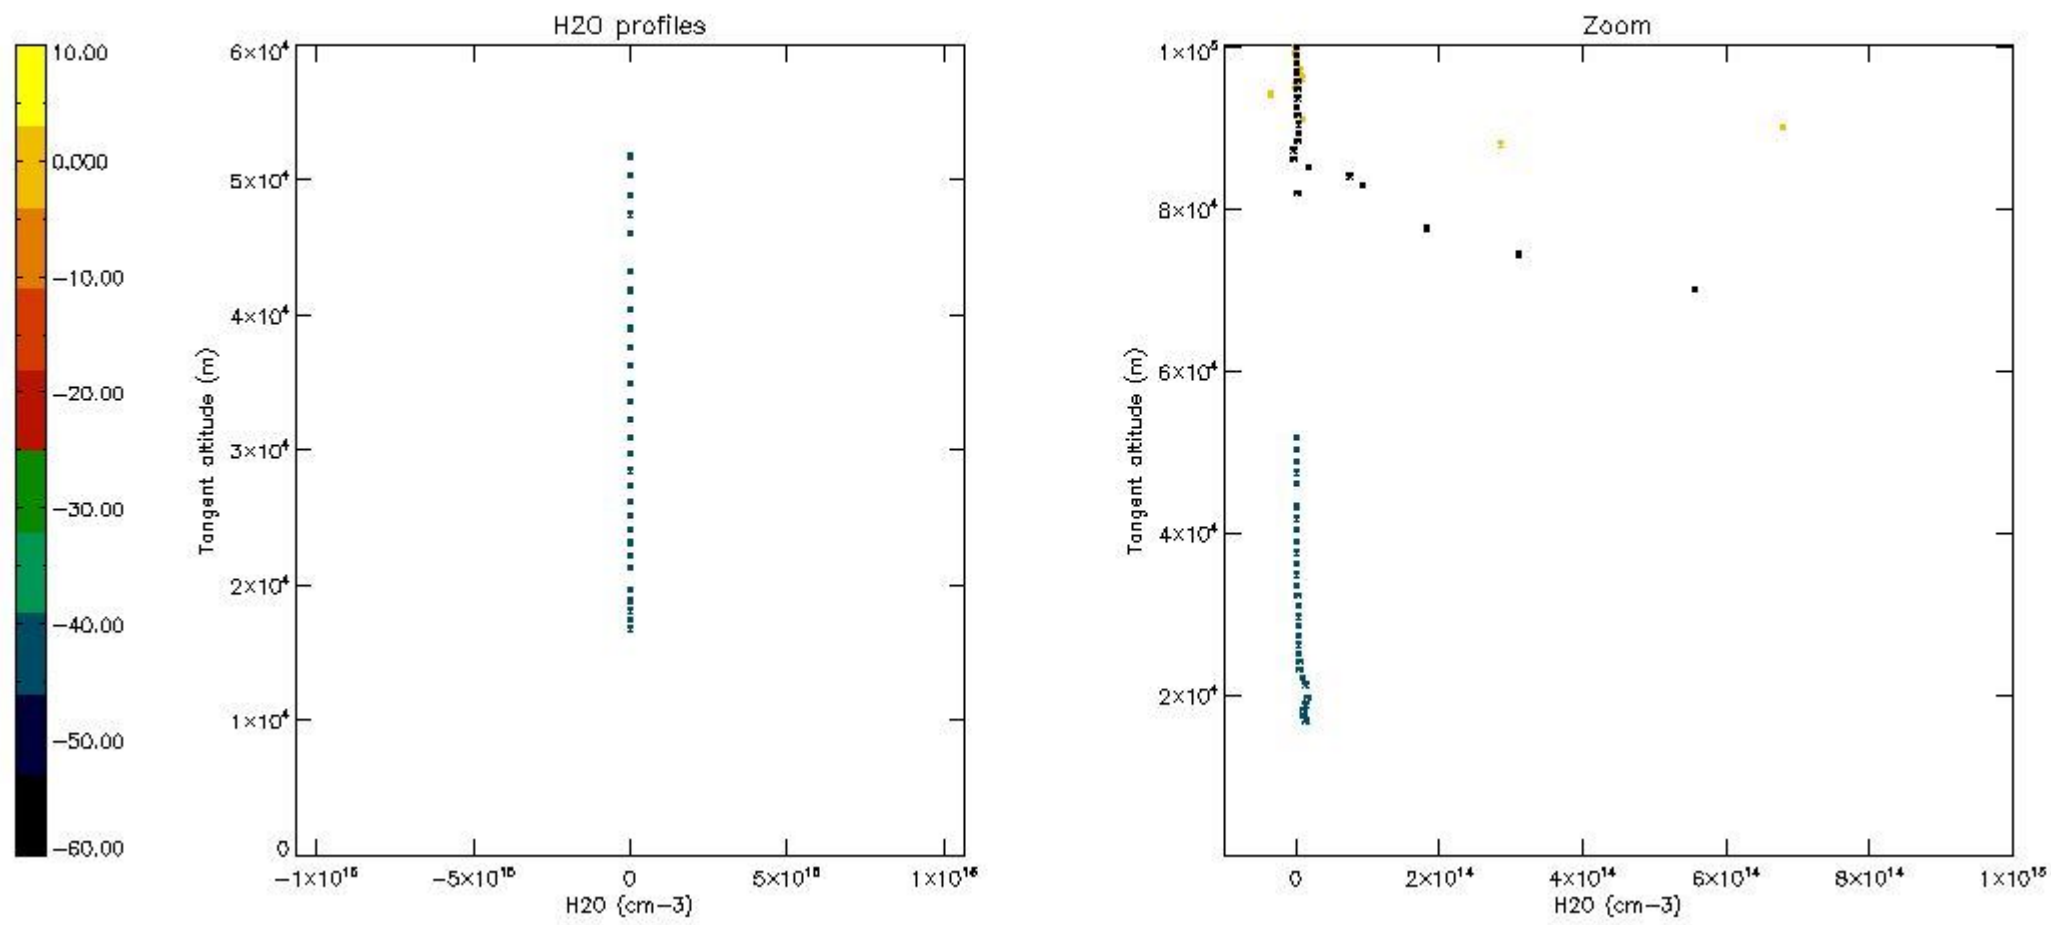

6. Auxiliary Data Files used for the production reported in section 2

The number reported in the third column indicates since which file (see list in section 2) the corresponding auxiliary file has been used. The fourth column is the date of those product files.

Type	Auxiliary Filename	Used since product	Used since product date
INST_PHYS_CHARACTERISTICS	GOM_INS_AXVIEC20091111_143220_20030716_120000_20500101_000000	1	29-SEP-2010 00:00:44
LEVEL-2_PROC_CONFIG	GOM_PR2_AXVIEC20091111_152718_20020301_000000_20500101_000000	1	29-SEP-2010 00:00:44
CROSS_SECTIONS_FILE	GOM_CRS_AXVIEC20091111_154832_20020301_000000_20500101_000000	1	29-SEP-2010 00:00:44