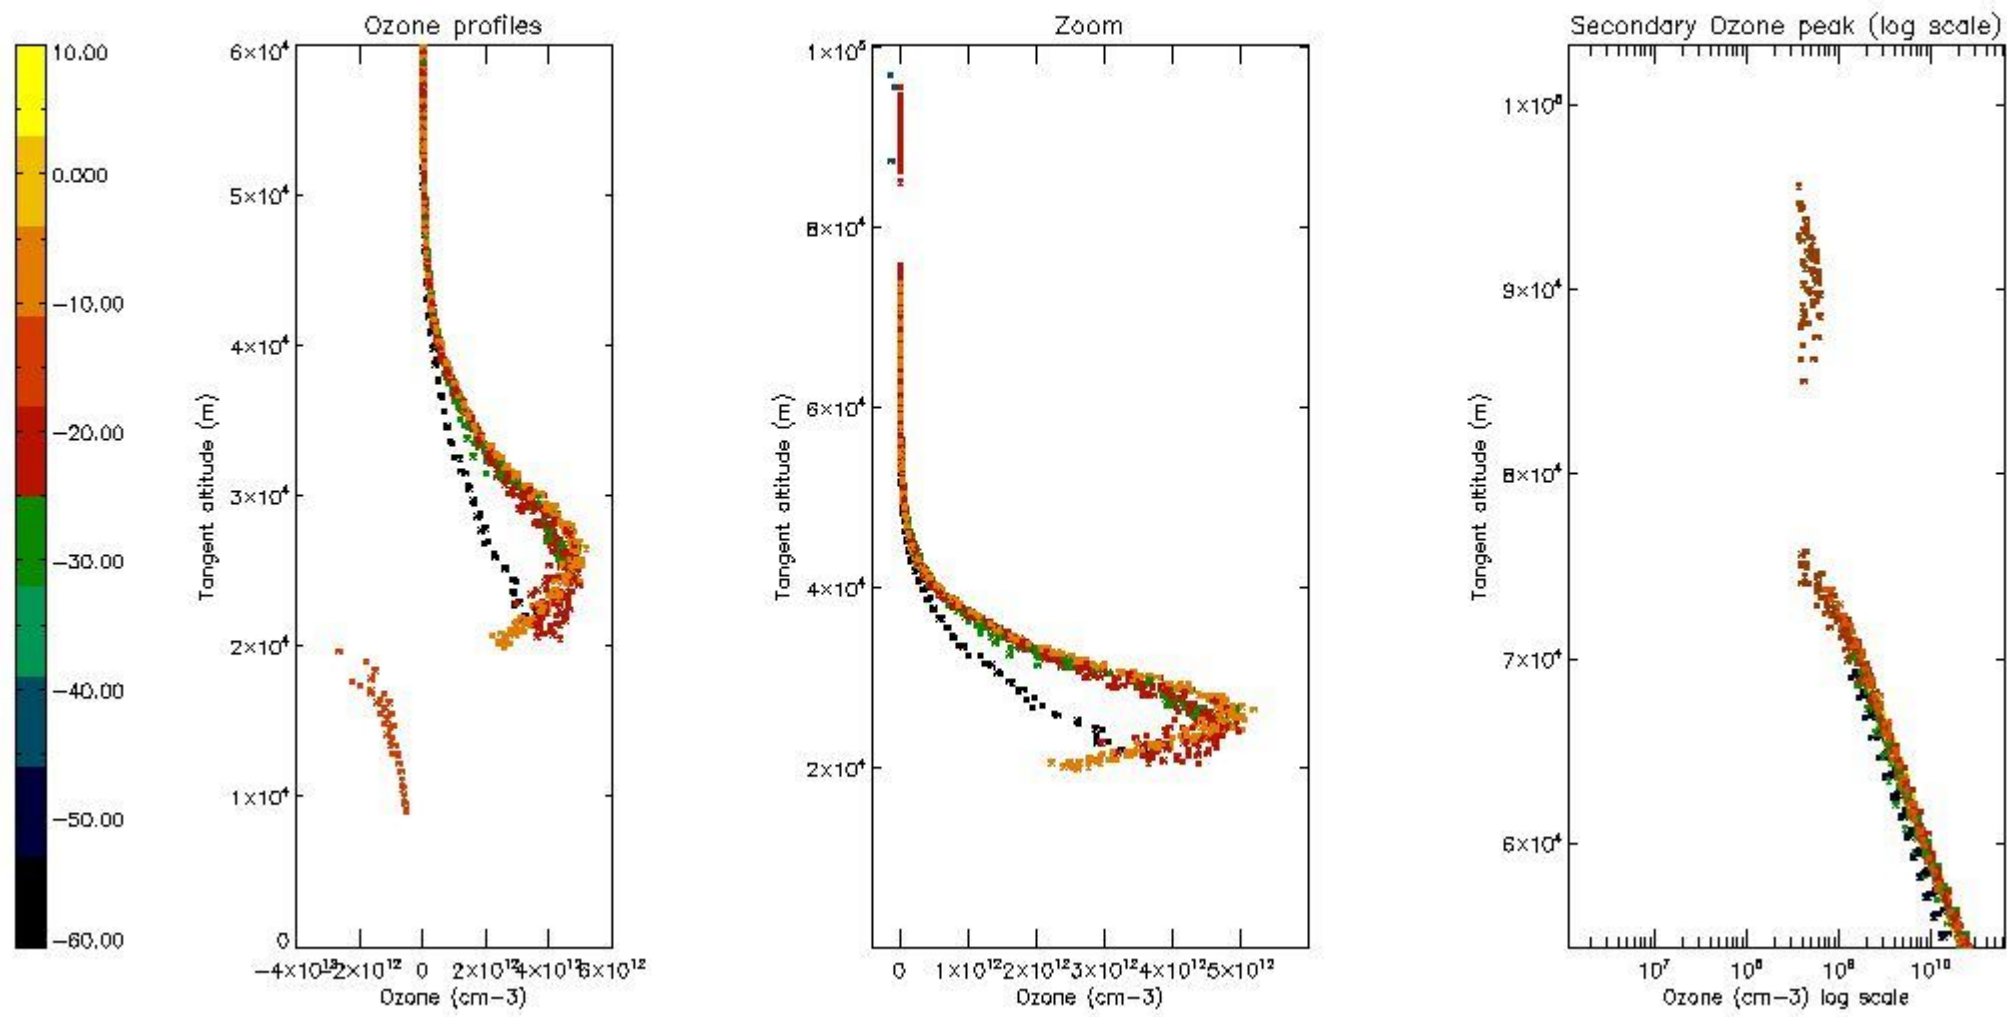

STD < 10	17
STD < 5	13

5.2 Plot ozone profiles for all STD (dark without errors)

The colorbar represents the latitude.

5.3 Plot ozone profiles where STD < 20% (dark without errors)

The colorbar represents the latitude.

5.4 Plot ozone profiles where STD < 10% (dark without errors)

The colorbar represents the latitude.

5.5 Plot ozone profiles where STD < 5% (dark without errors)

The colorbar represents the latitude.

5.6 Plot NO₂ profiles for all STD (dark without errors)