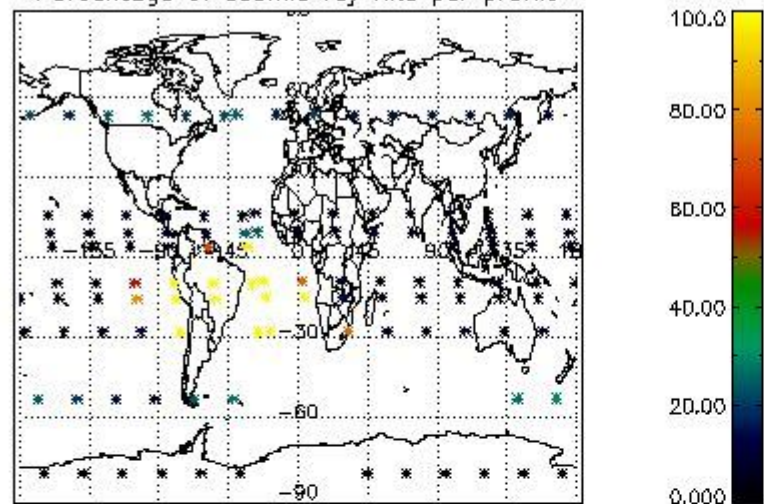

Percentage of cosmic ray hits per profile