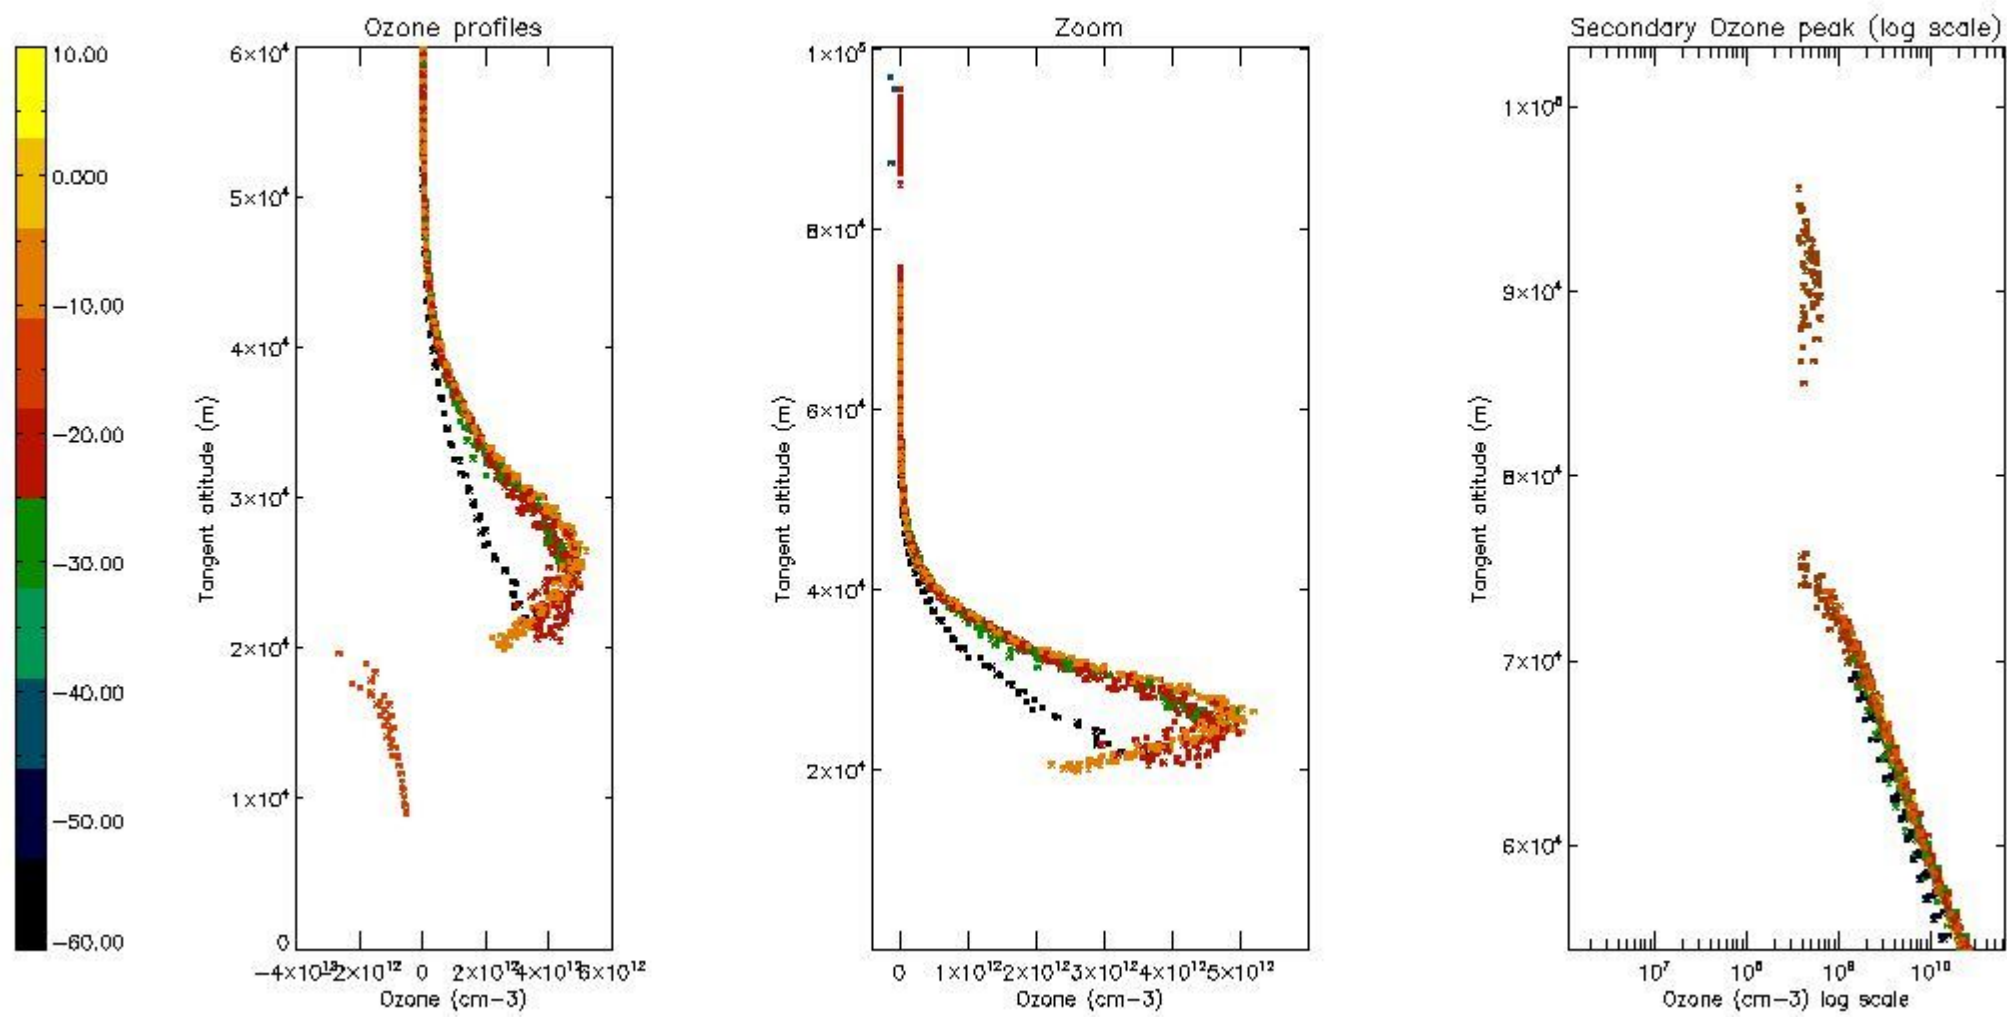

5.6 Plot NO₂ profiles for all STD (dark without errors)

The colorbar represents the latitude.