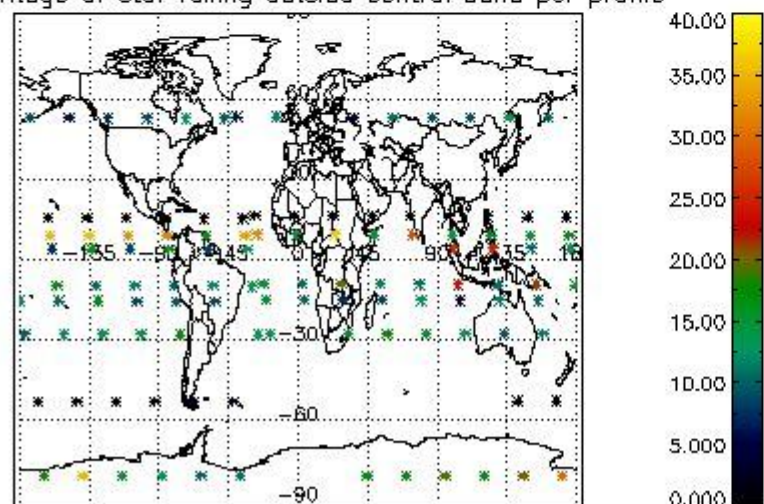

Percentage of star falling outside central band per profile