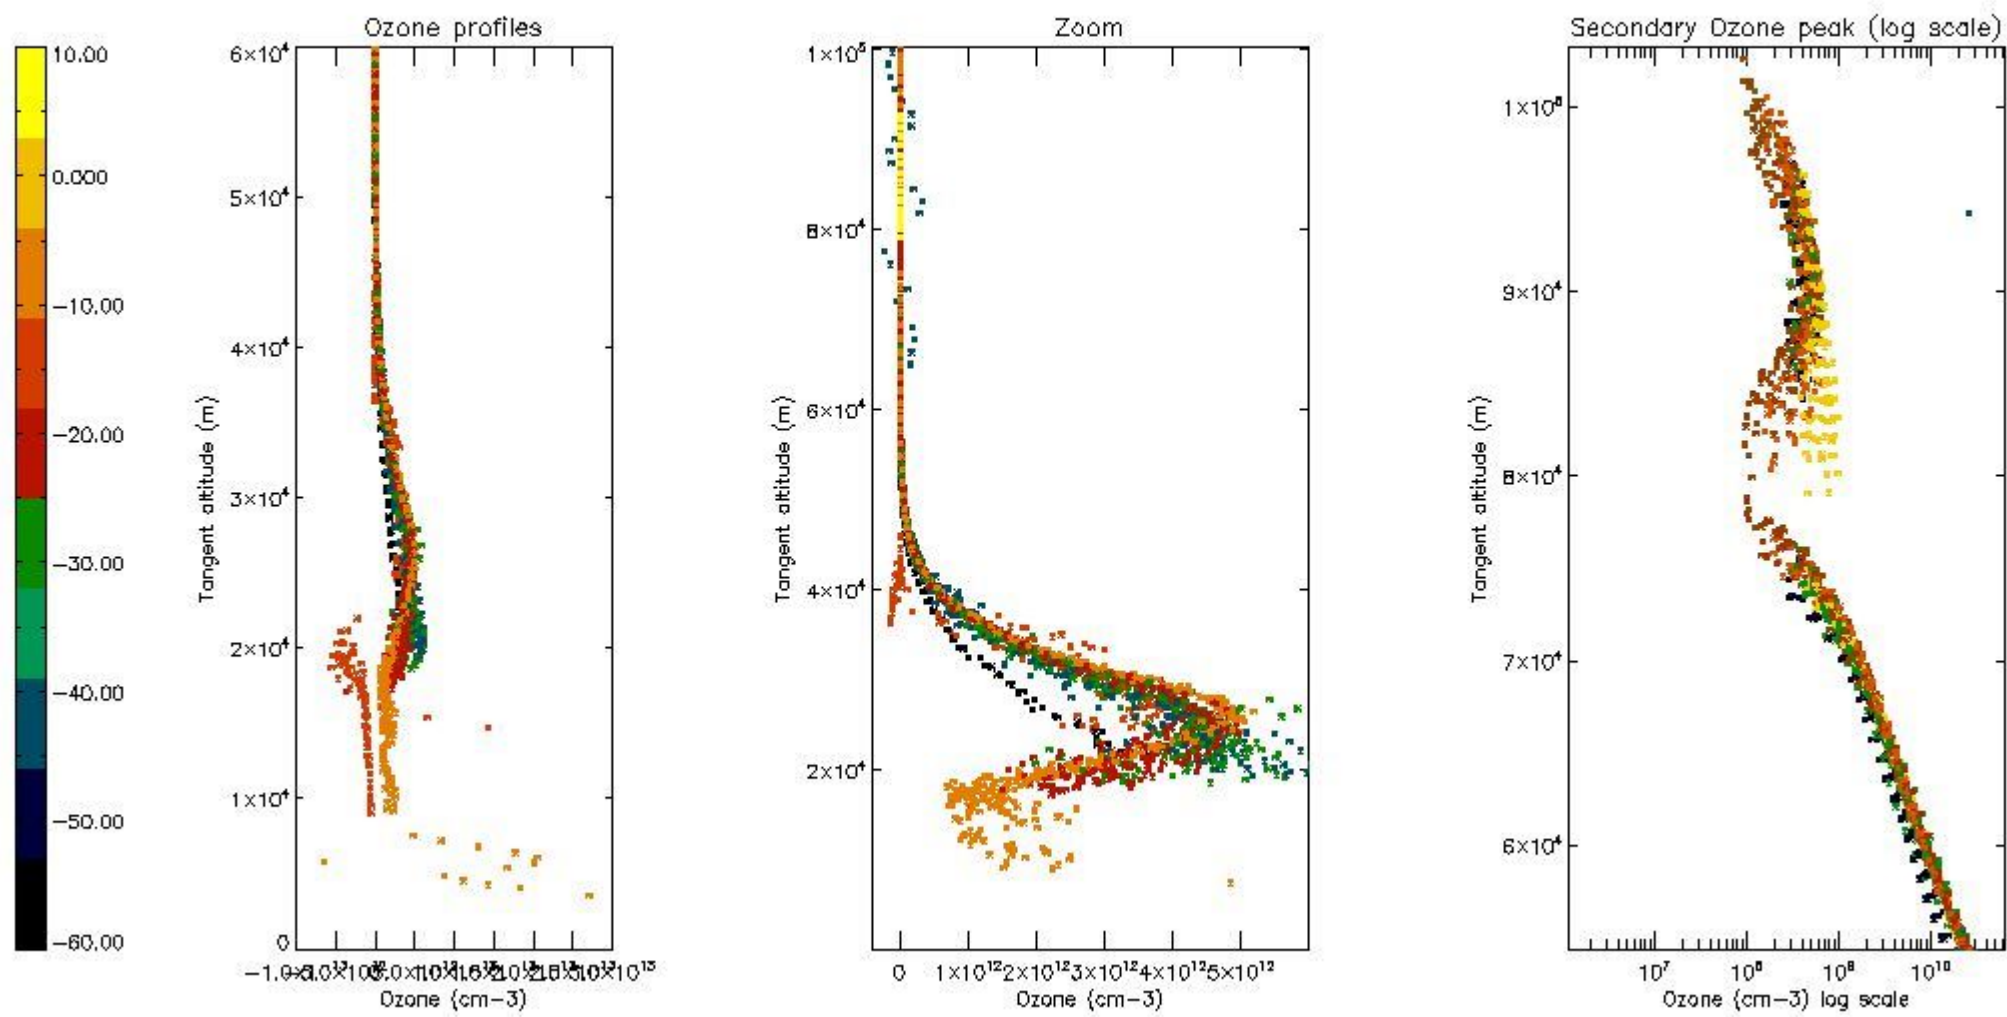

STD < 10	17
STD < 5	13

5.2 Plot ozone profiles for all STD (dark without errors)

The colorbar represents the latitude.

5.3 Plot ozone profiles where STD < 20% (dark without errors)

The colorbar represents the latitude.