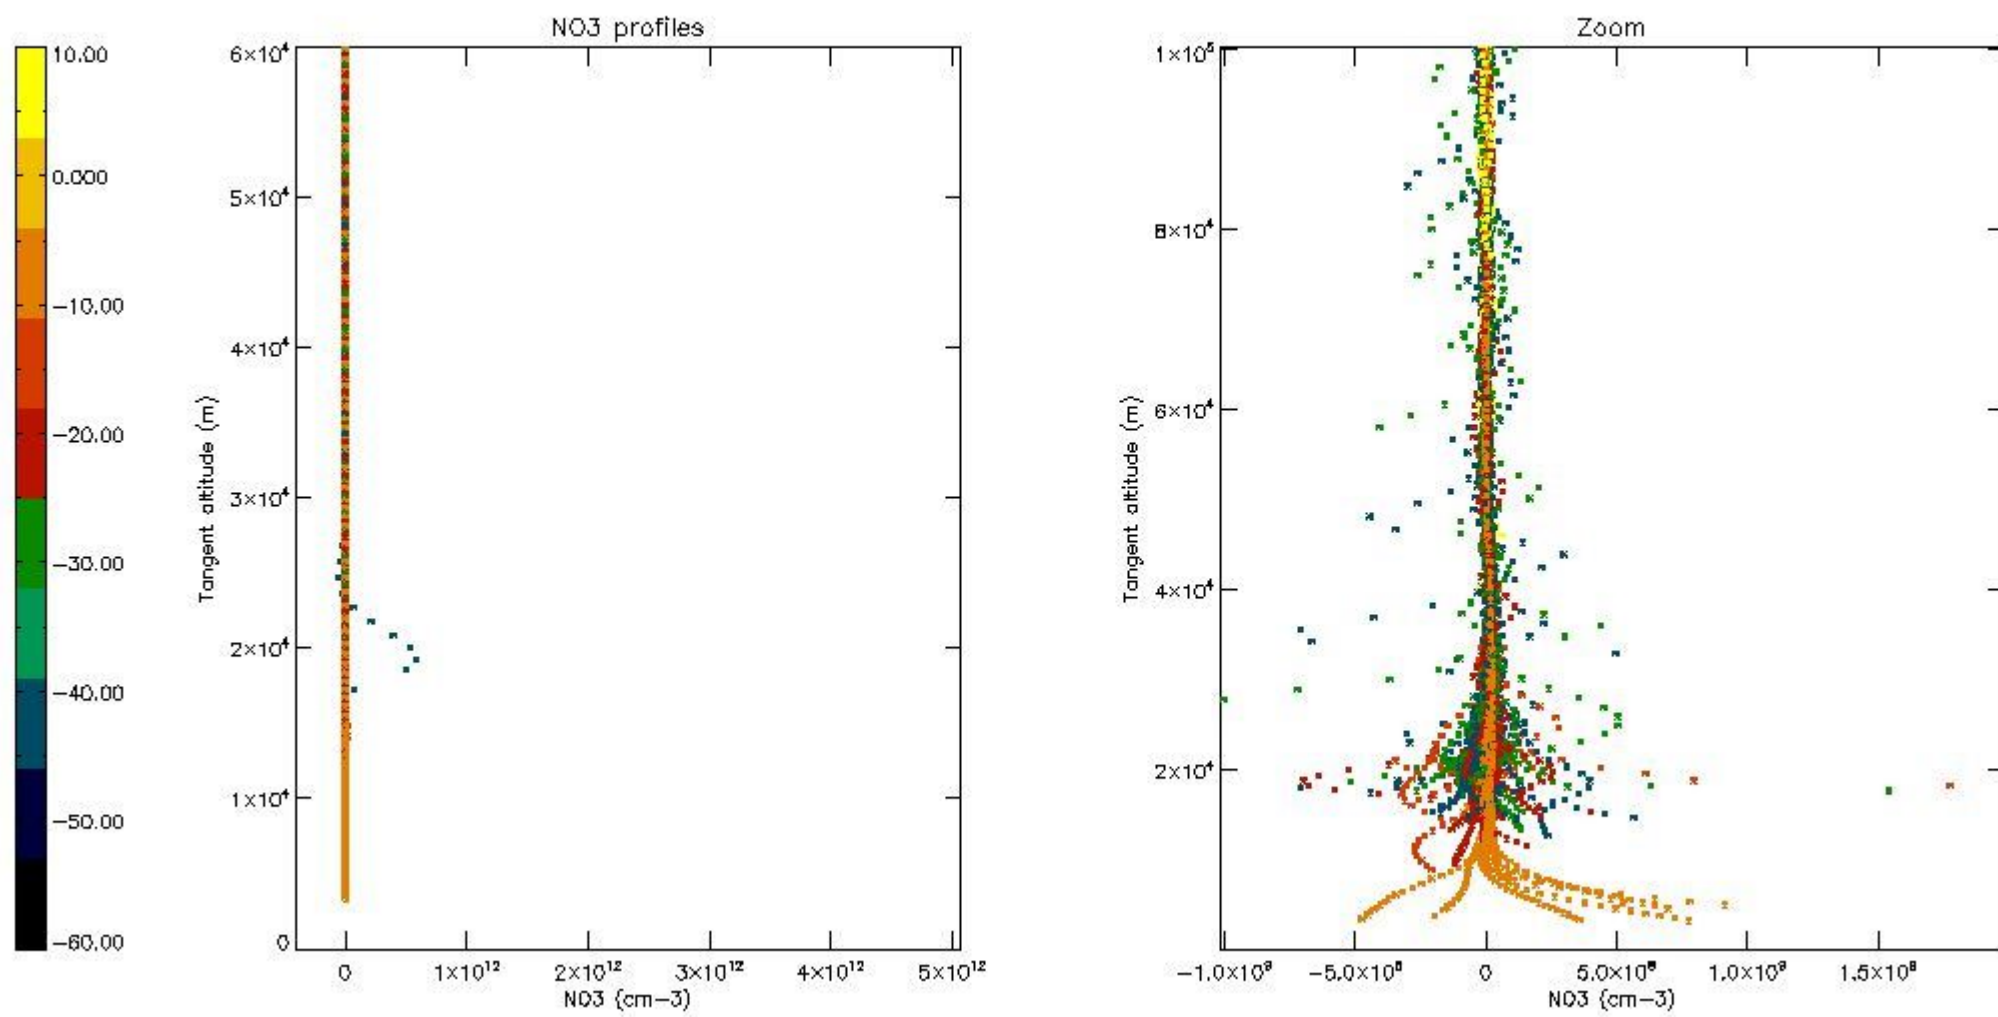

5.4 Plot ozone profiles where STD < 10% (dark without errors)

The colorbar represents the latitude.

5.5 Plot ozone profiles where STD < 5% (dark without errors)

The colorbar represents the latitude.

5.6 Plot NO₂ profiles for all STD (dark without errors)

The colorbar represents the latitude.

5.7 Plot NO3 profiles for all STD (dark without errors)

The colorbar represents the latitude.

5.8 Plot H2O profiles for all STD (only for occultations of stars 1,2,3,4,13,14,16,26,63 dark without errors)