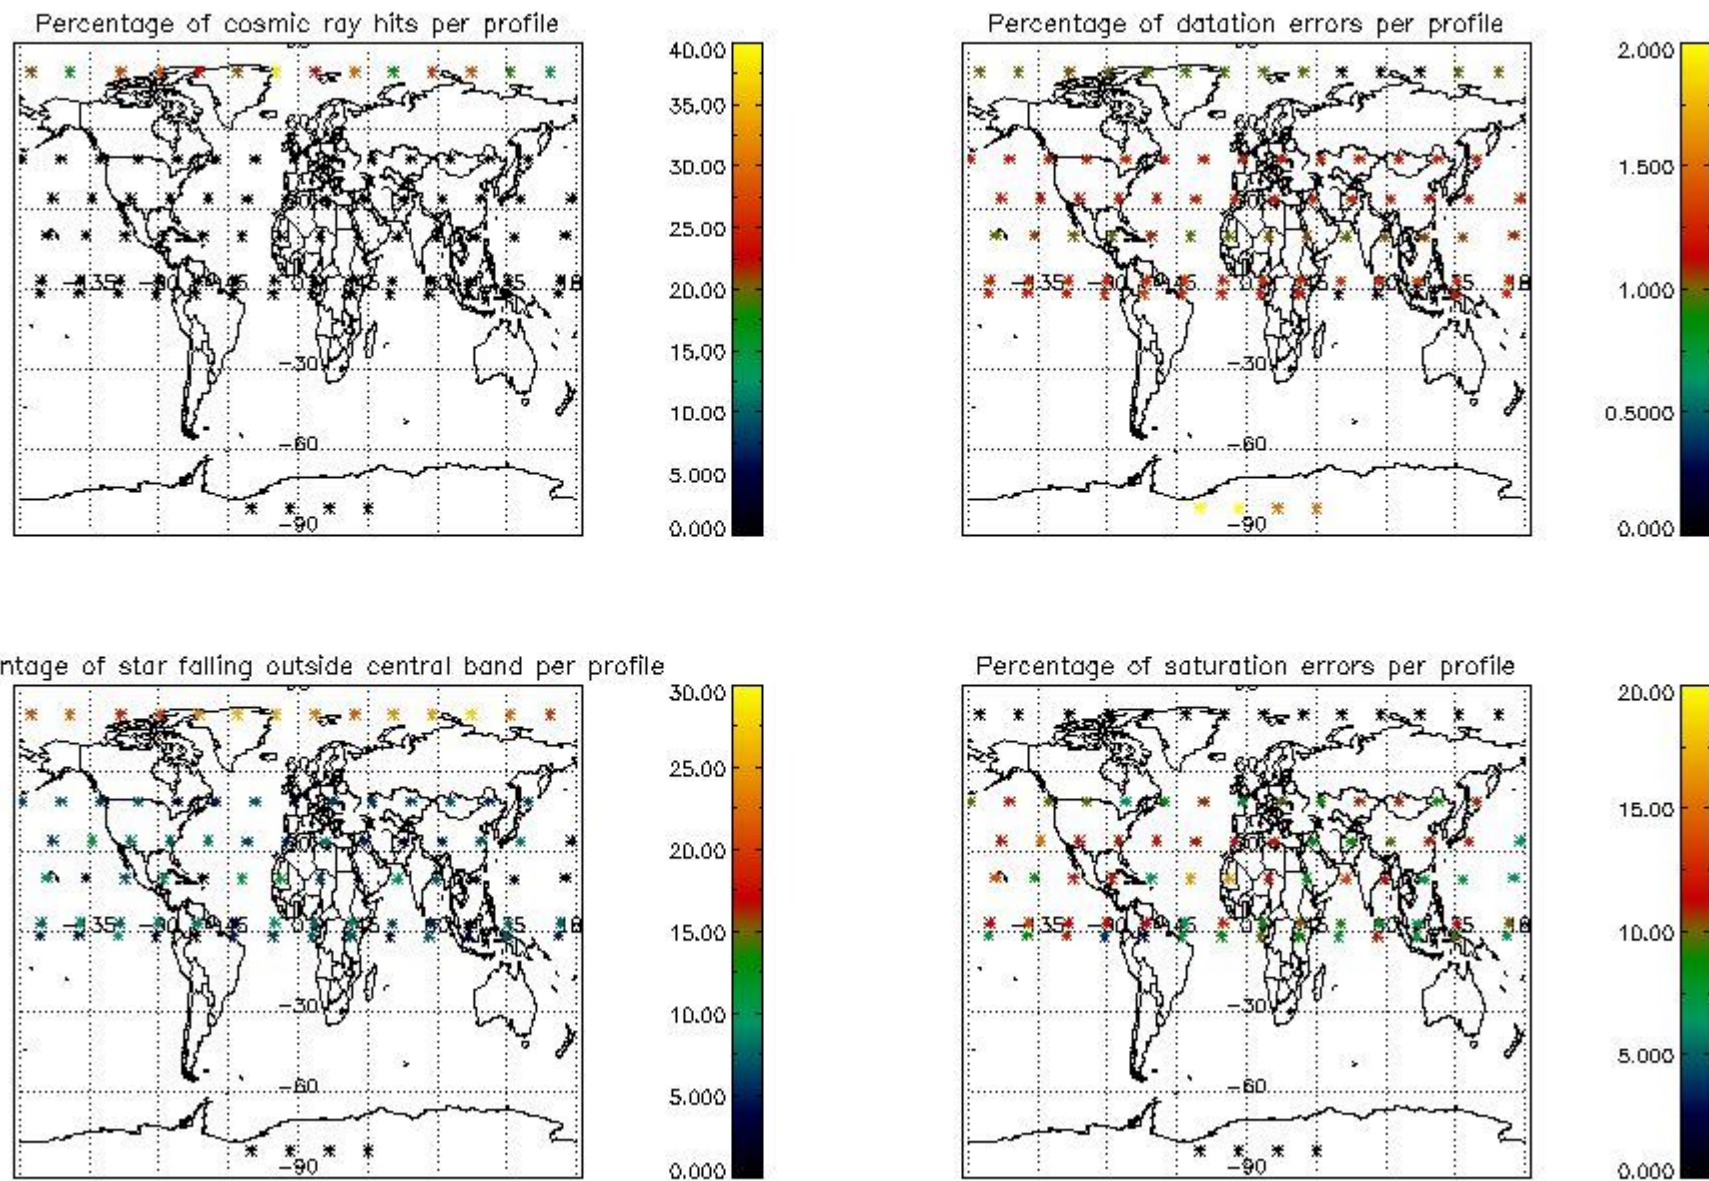

Percentage of datation errors per profile

Percentage of star falling outside central band per profile

Percentage of saturation errors per profile

4.2.2 Plot level 1 quality information per product (world map): ENVISAT DESCENDING passes