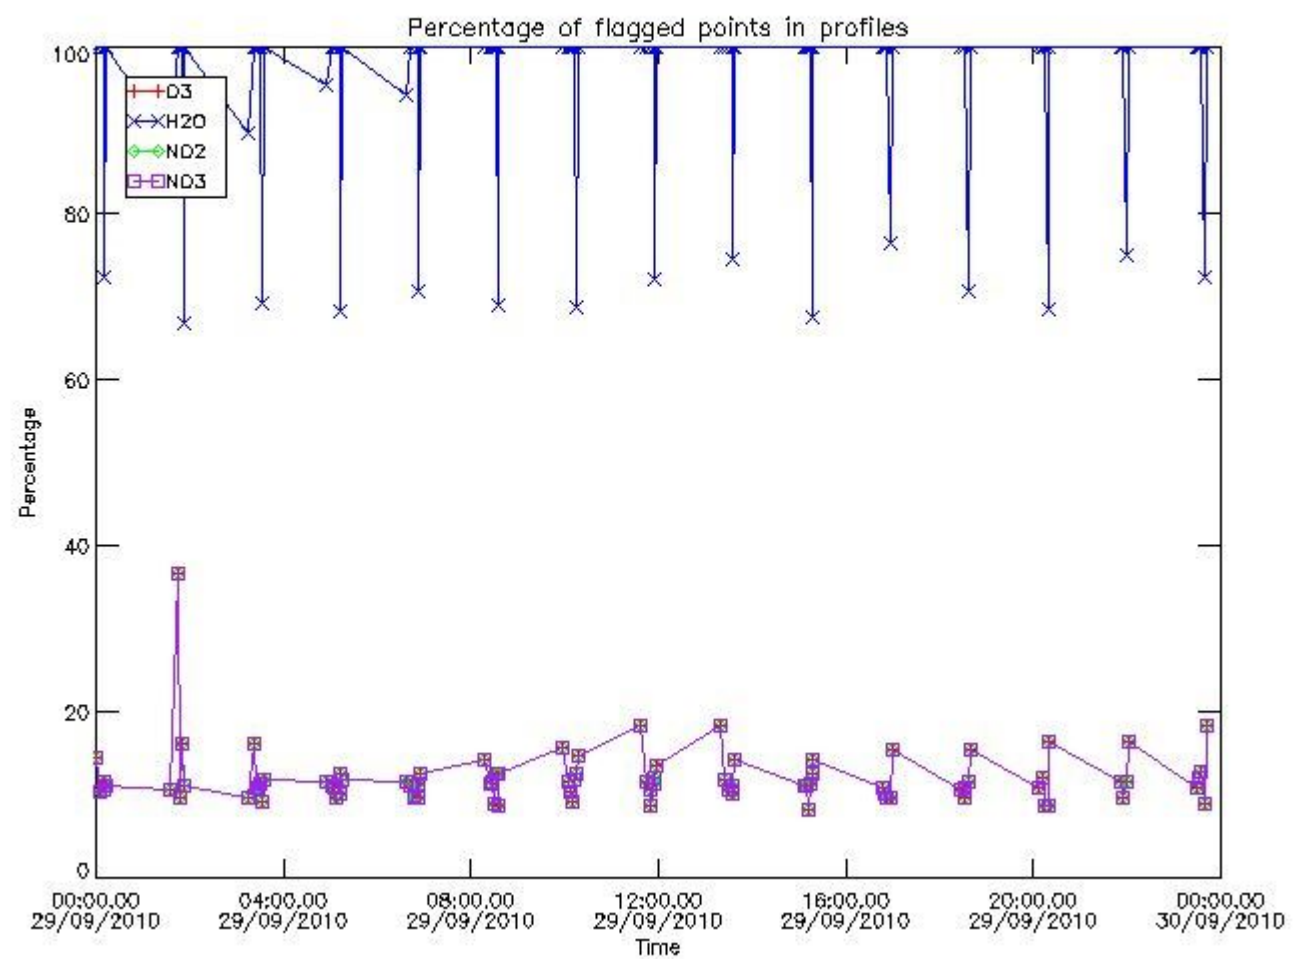

3. Quality information per product

In this section it is plotted some information contained in the Quality Summary data set of the level 2 products. Only products in dark limb conditions and without errors (error flag in the MPH set to "0") are used.

3.1 Plot quality information per product (time dependant)

3.2 Plot quality information per product (world map)