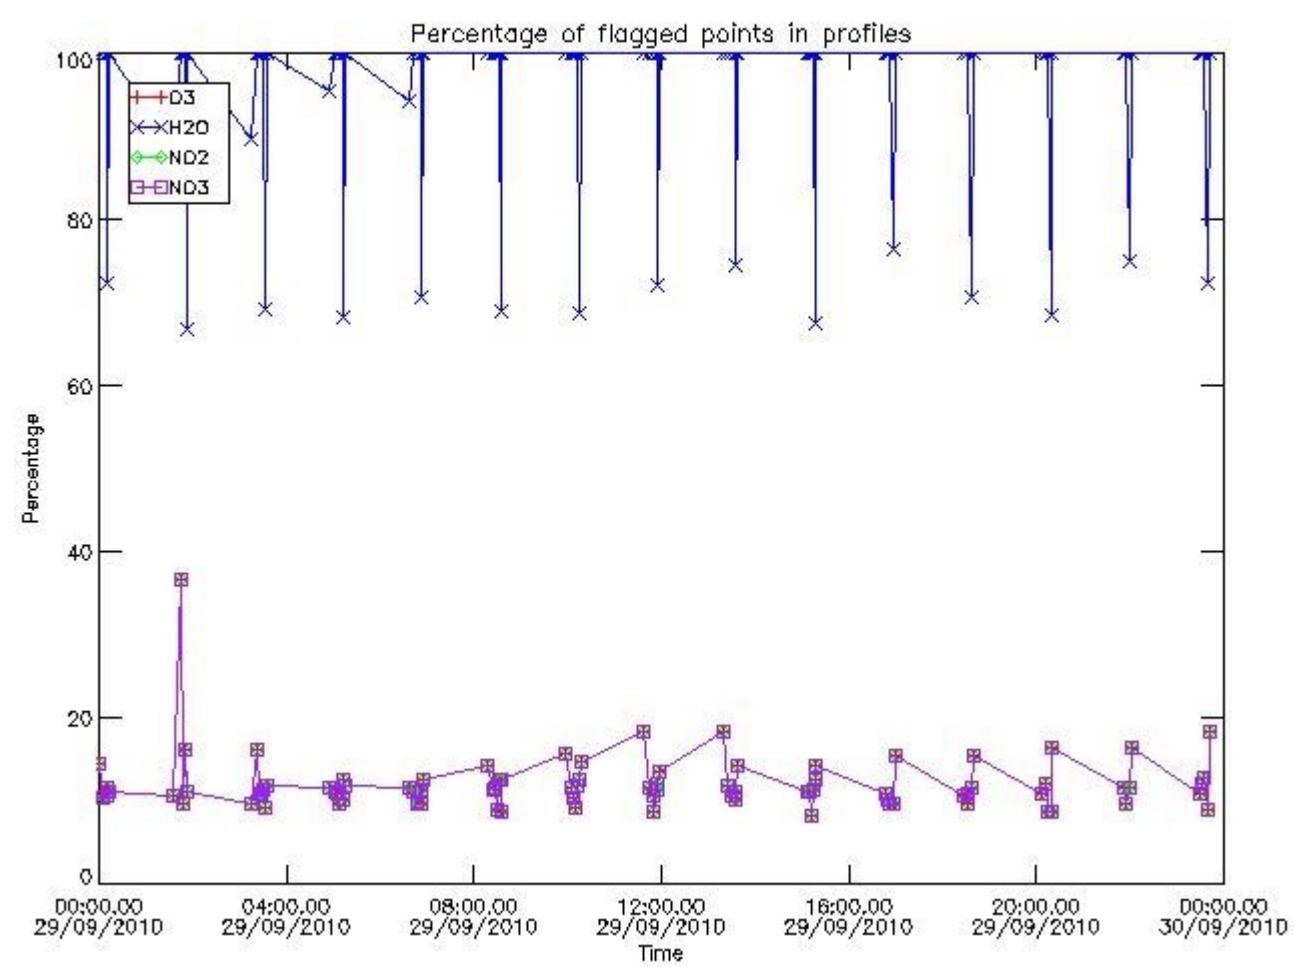

3. Quality information per product

In this section it is plotted some information contained in the Quality Summary data set of the level 2 products. Only products in dark limb conditions and without errors (error flag in the MPH set to "0") are used.

3.1 Plot quality information per product (time dependant)

3.2 Plot quality information per product (world map)