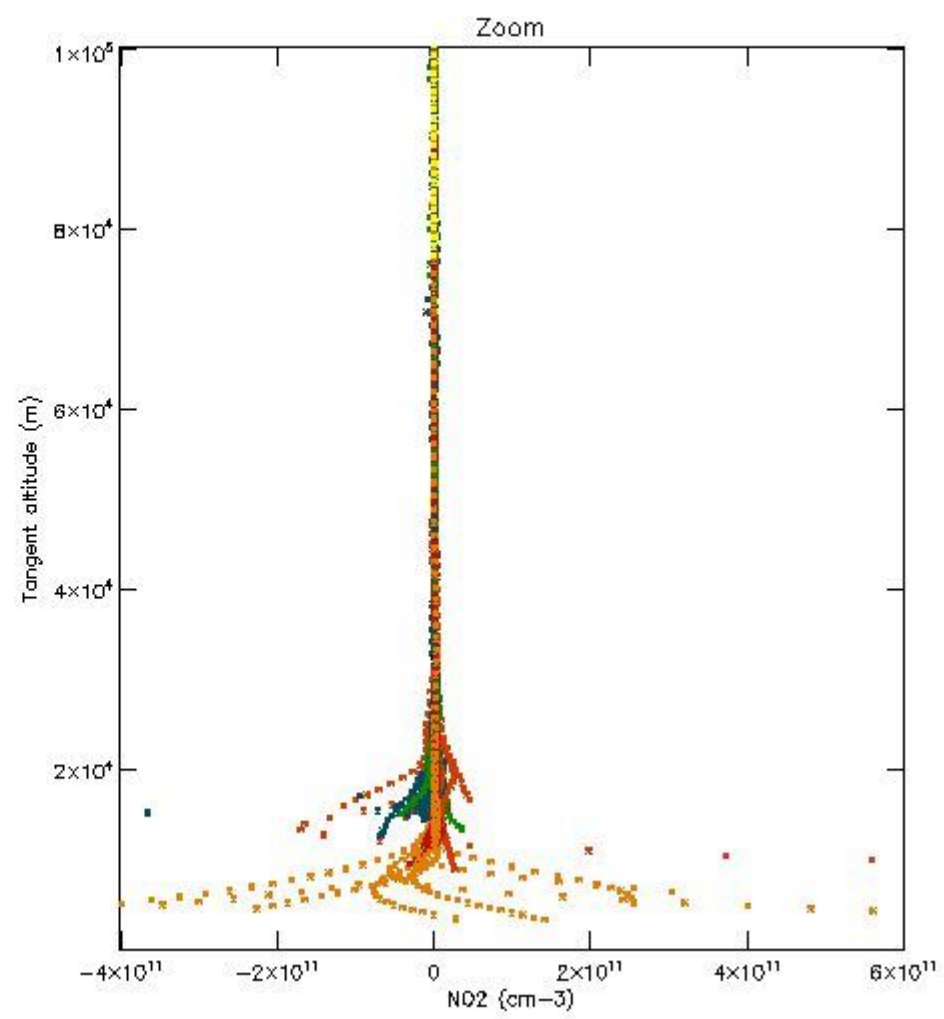

STD < 10	17
STD < 5	13

5.2 Plot ozone profiles for all STD (dark without errors)

The colorbar represents the latitude.

5.3 Plot ozone profiles where STD < 20% (dark without errors)

The colorbar represents the latitude.

5.4 Plot ozone profiles where STD < 10% (dark without errors)

The colorbar represents the latitude.

5.5 Plot ozone profiles where STD < 5% (dark without errors)

The colorbar represents the latitude.

5.6 Plot NO₂ profiles for all STD (dark without errors)

The colorbar represents the latitude.

5.7 Plot NO3 profiles for all STD (dark without errors)

The colorbar represents the latitude.

5.8 Plot H2O profiles for all STD (only for occultations of stars 1,2,3,4,13,14,16,26,63 dark without errors)