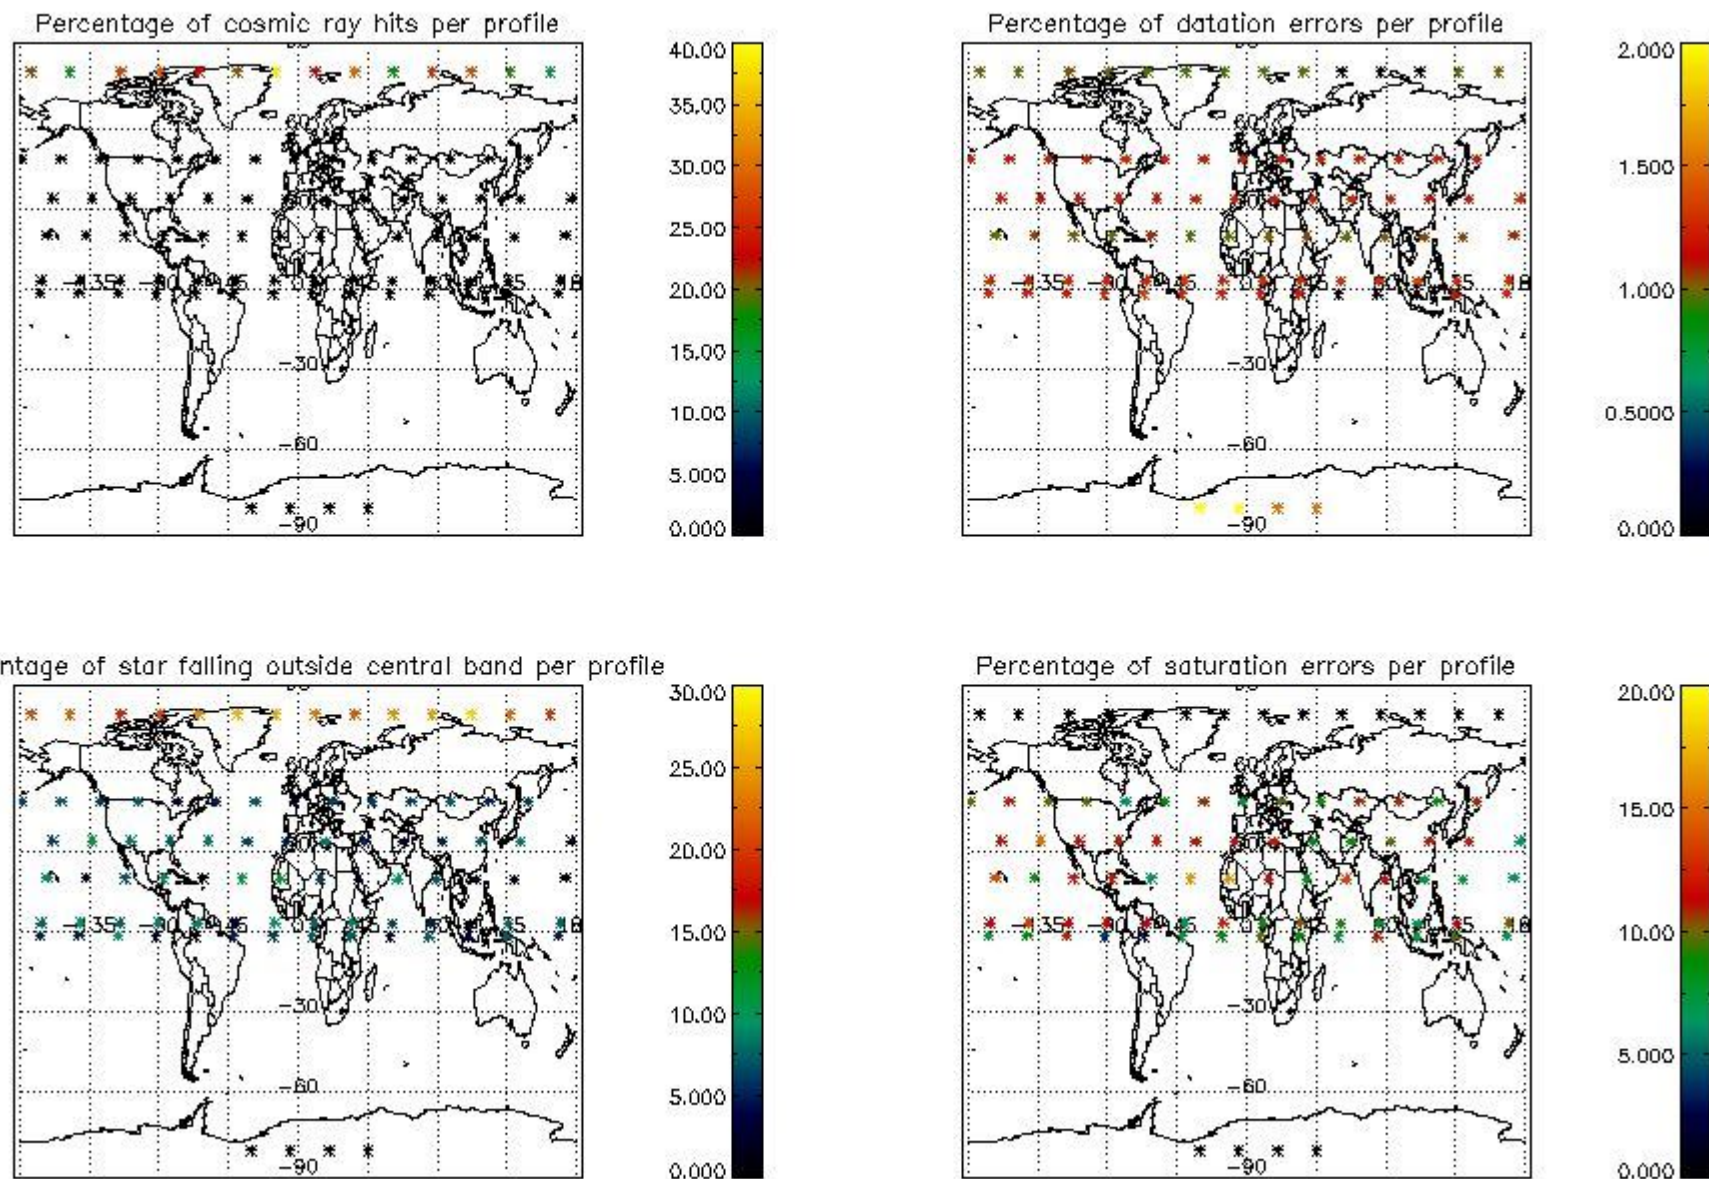

Percentage of datation errors per profile

Percentage of star falling outside central band per profile

Percentage of saturation errors per profile

4.2.2 Plot level 1 quality information per product (world map): ENVISAT DESCENDING passes