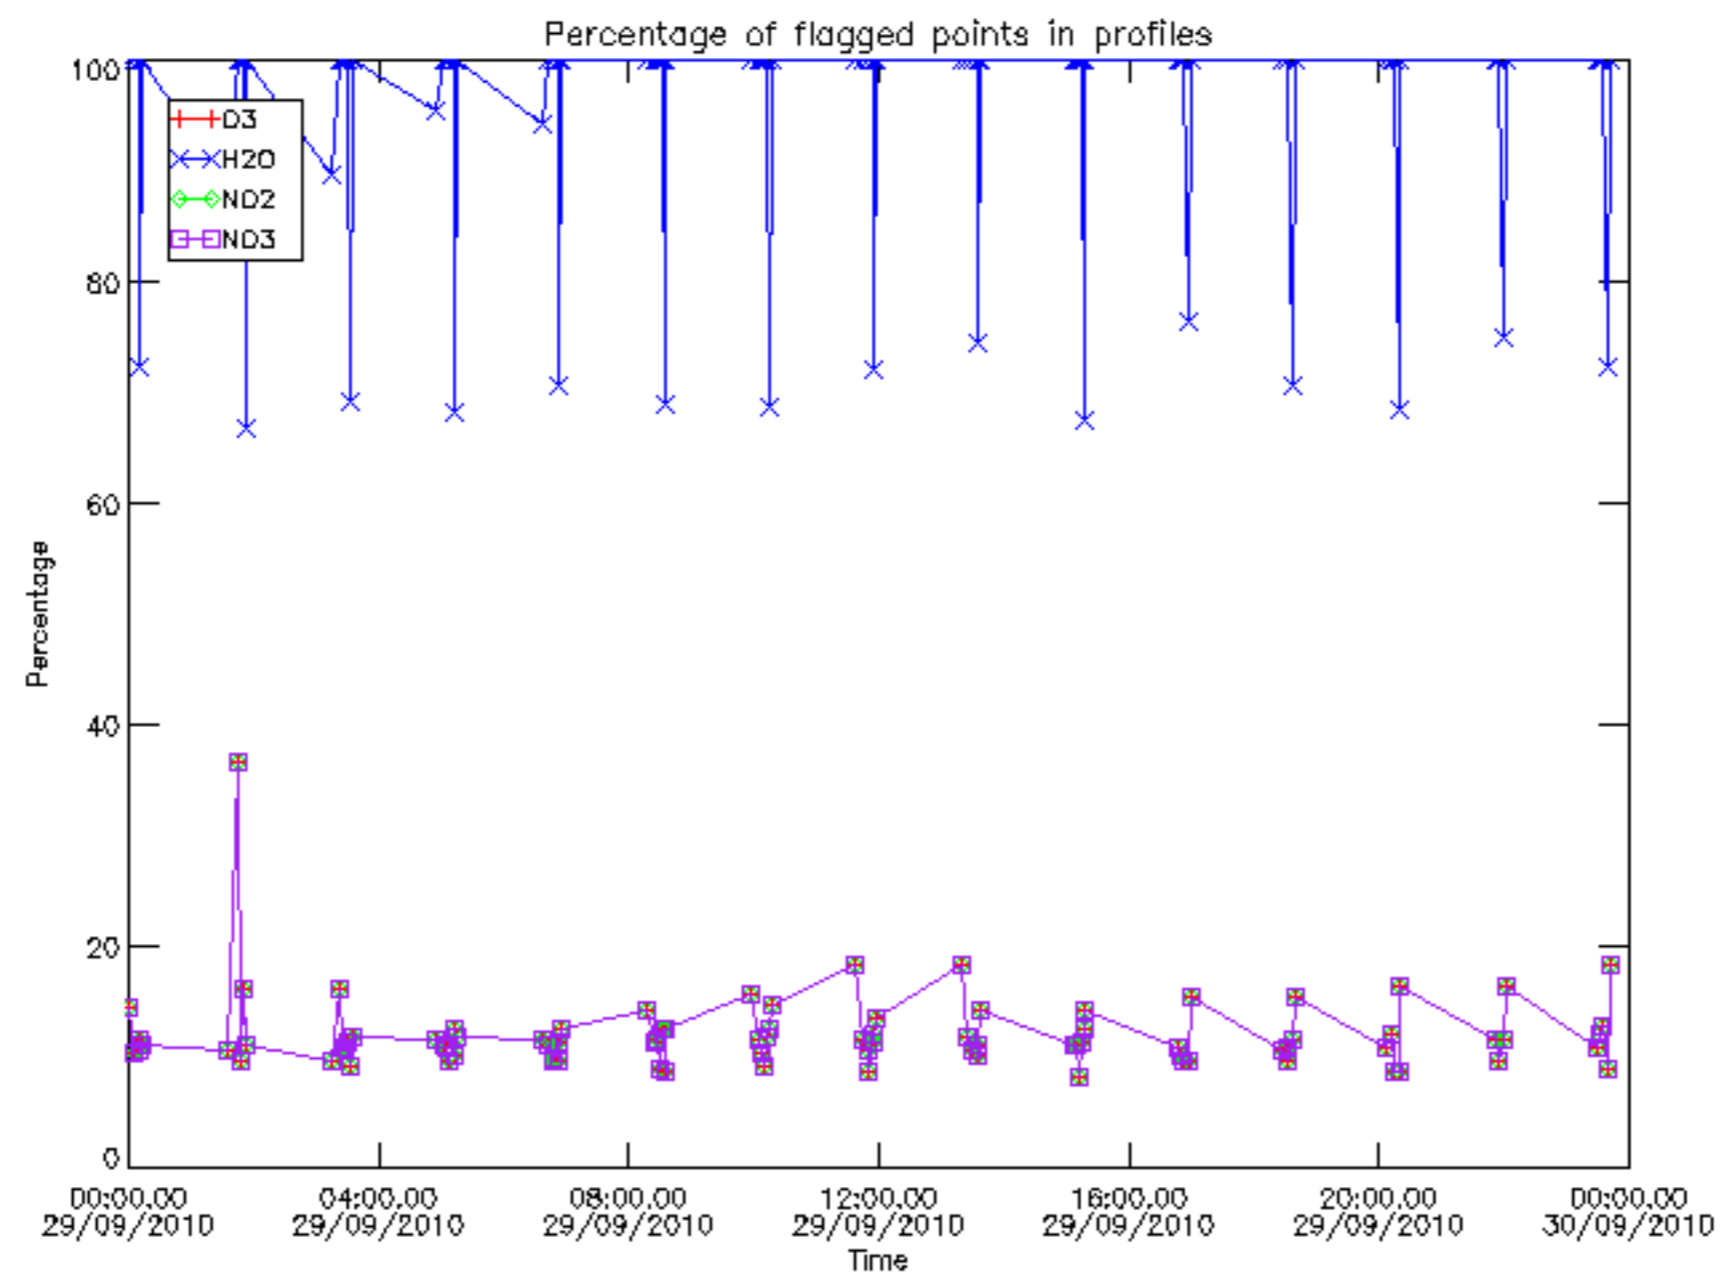

Percentage of flagged data per D3 profile

Percentage of flagged data per H2O profile