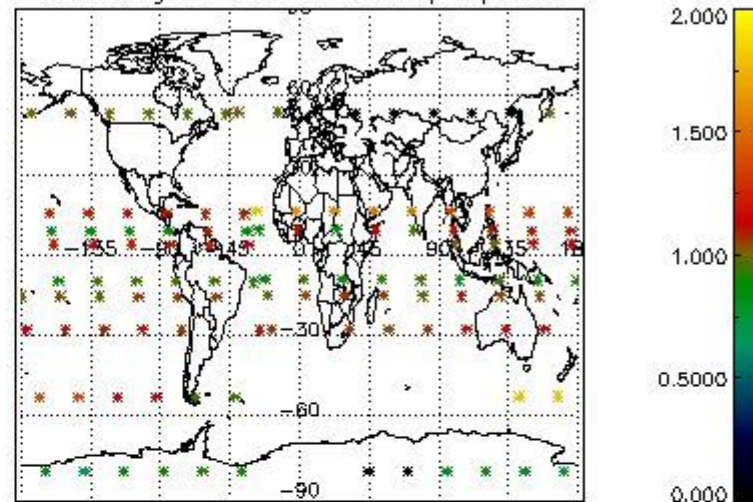

Percentage of datation errors per profile