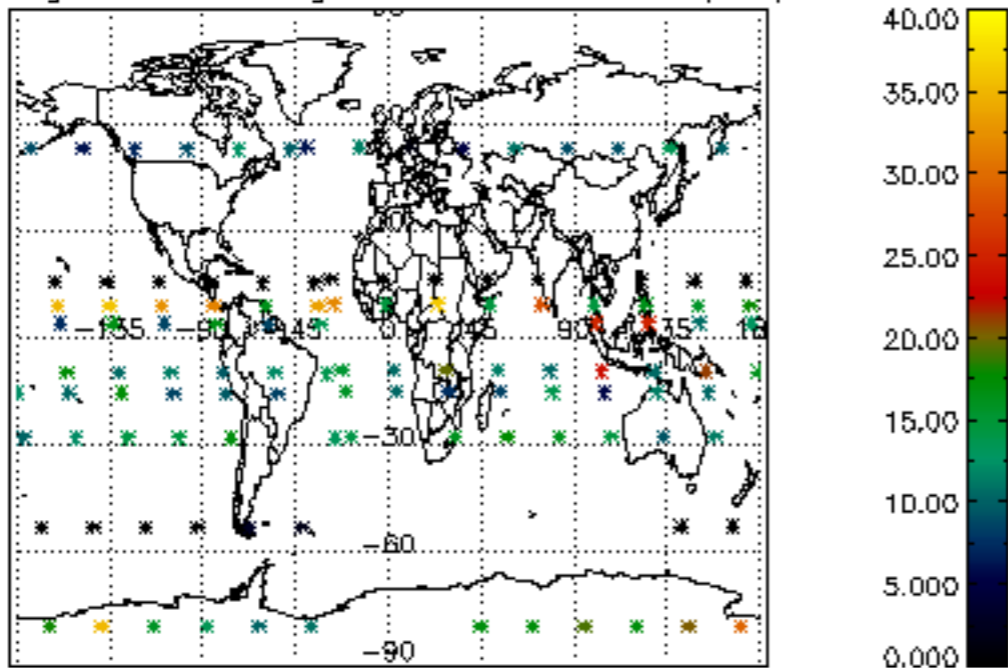

Percentage of cosmic ray hits per profile

Percentage of star falling outside central band per profile