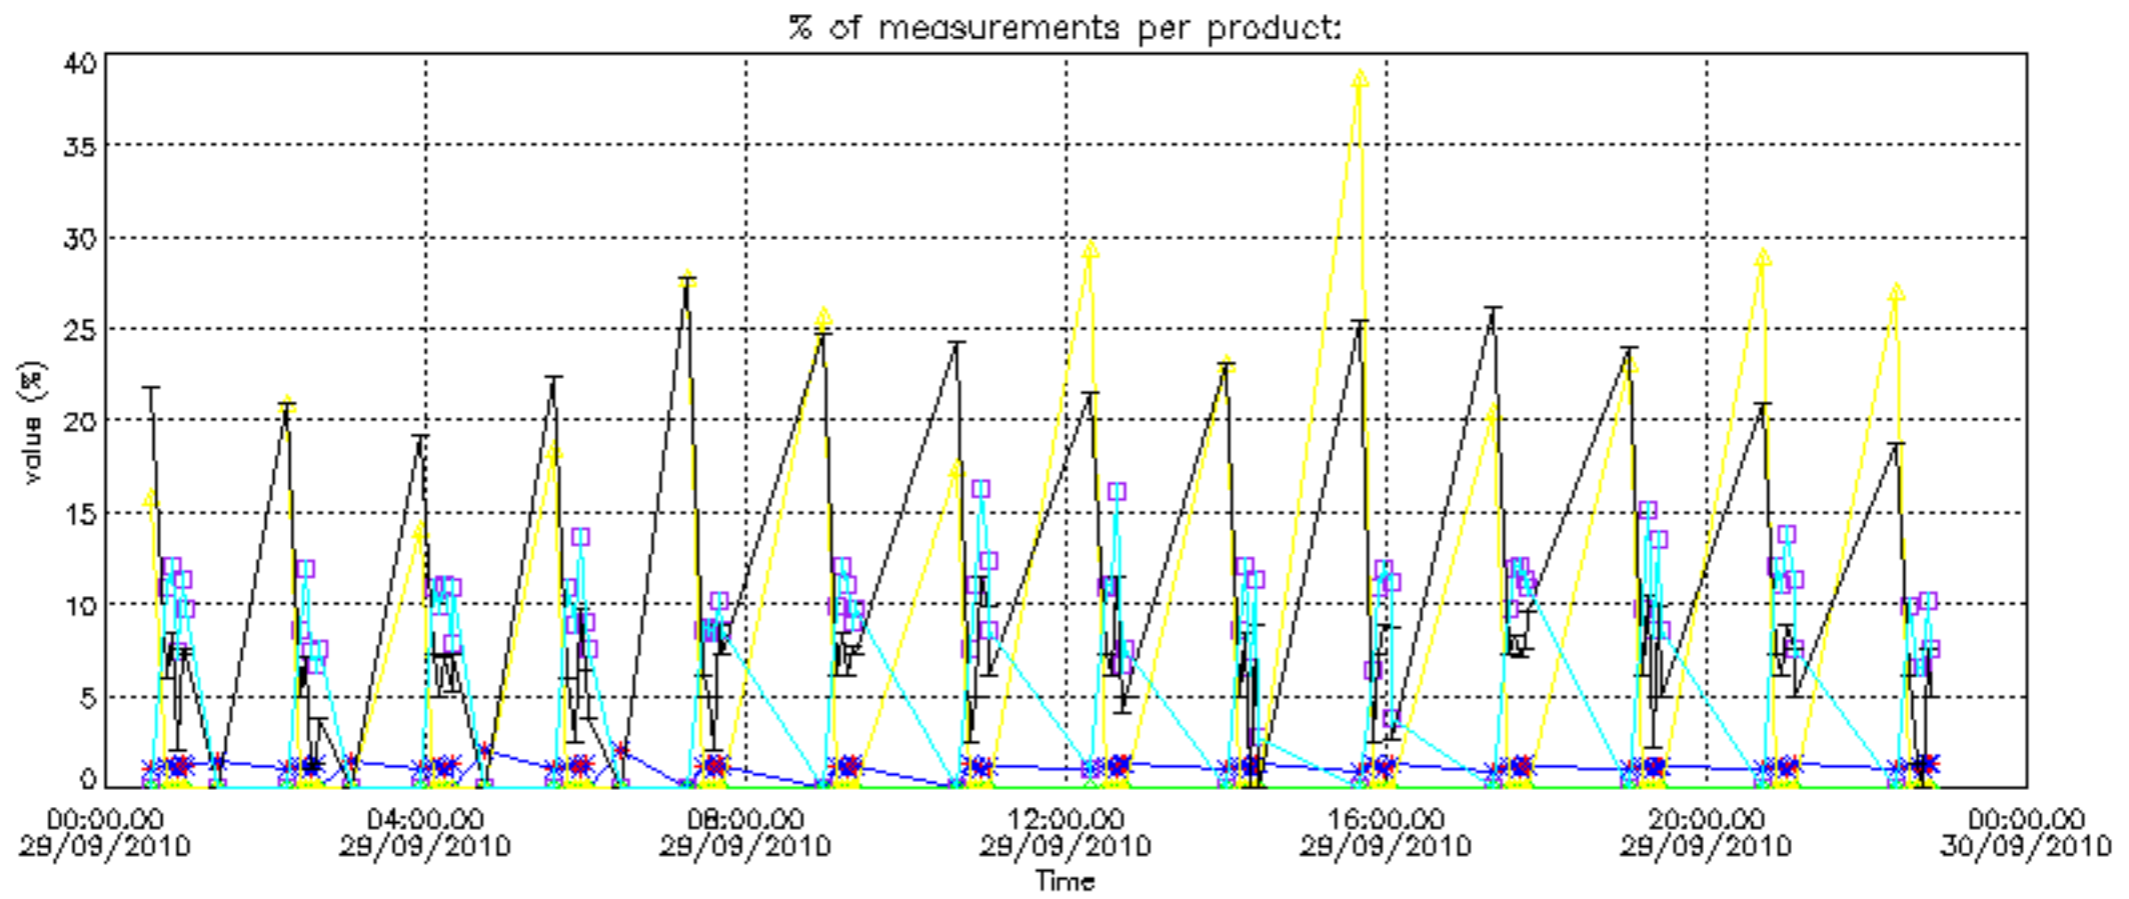

Percentage of cosmic ray hits per profile

Percentage of datation errors per profile