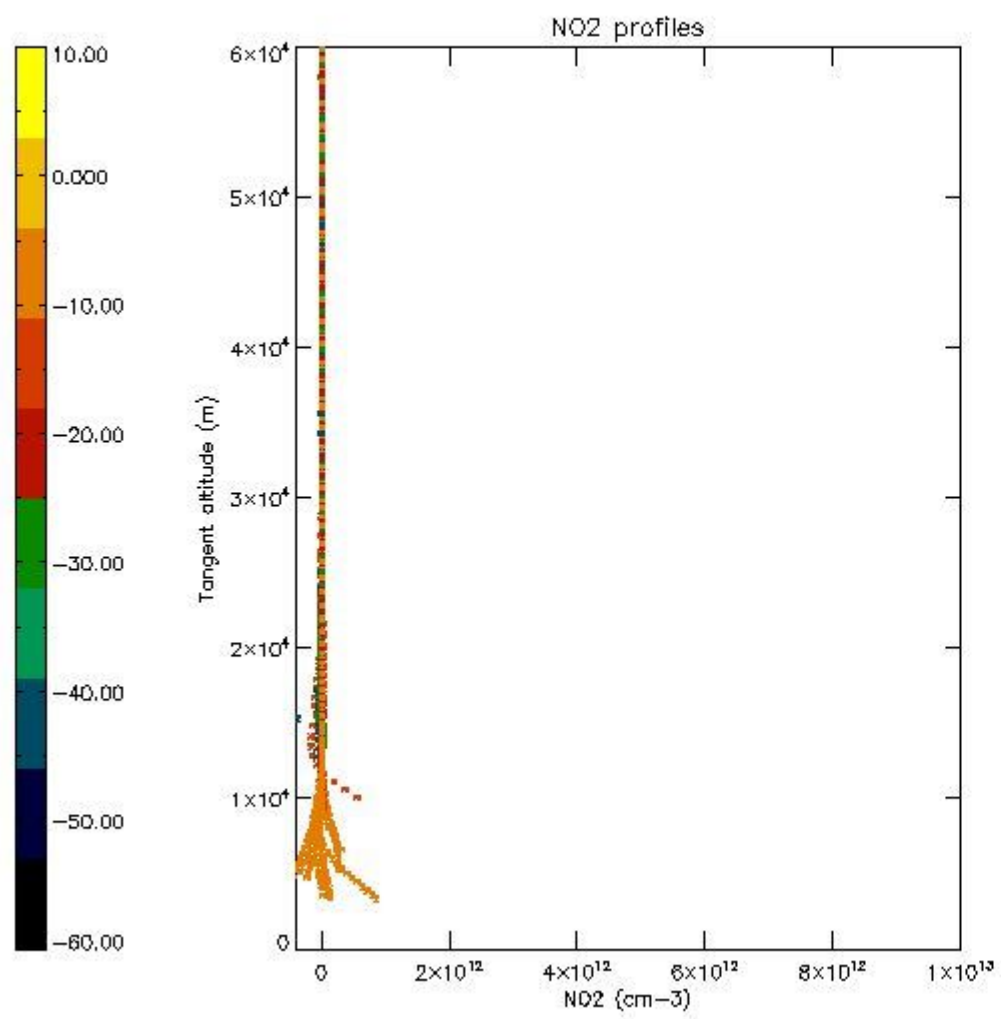

STD < 10	17
STD < 5	13

5.2 Plot ozone profiles for all STD (dark without errors)

The colorbar represents the latitude.

5.3 Plot ozone profiles where STD < 20% (dark without errors)

The colorbar represents the latitude.

5.4 Plot ozone profiles where STD < 10% (dark without errors)

The colorbar represents the latitude.

5.5 Plot ozone profiles where STD < 5% (dark without errors)

The colorbar represents the latitude.

5.6 Plot NO₂ profiles for all STD (dark without errors)

The colorbar represents the latitude.

5.7 Plot NO3 profiles for all STD (dark without errors)

The colorbar represents the latitude.

5.8 Plot H2O profiles for all STD (only for occultations of stars 1,2,3,4,13,14,16,26,63 dark without errors)