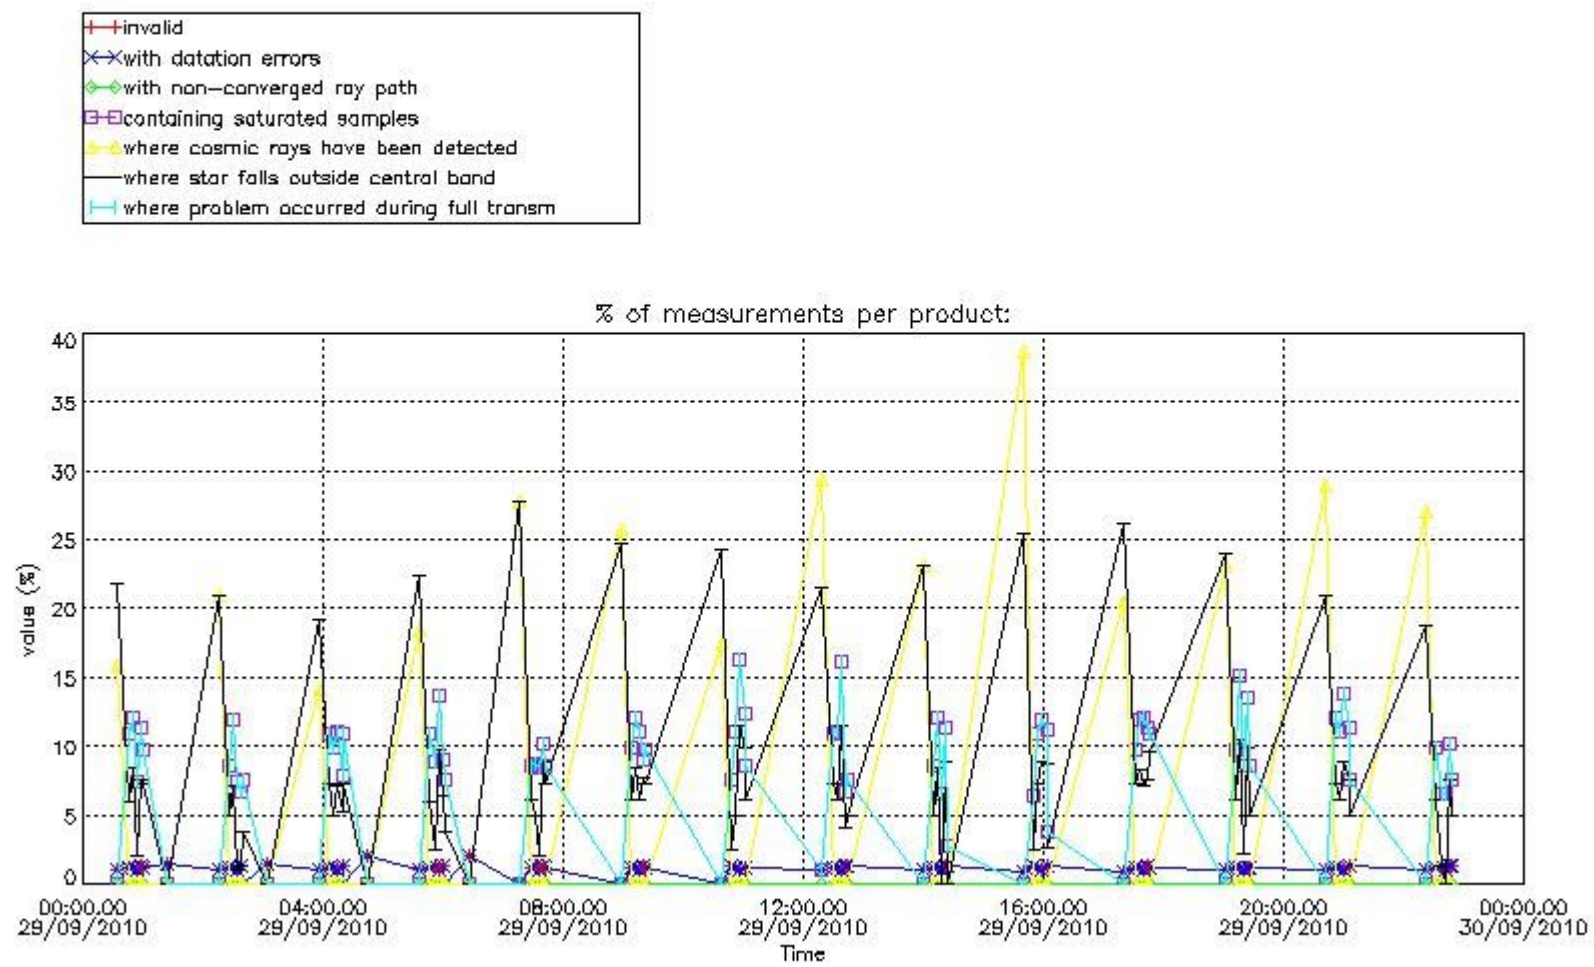

3.1 Plot quality information per product (time dependant)

3.2 Plot quality information per product (world map)

Percentage of flagged data per O3 profile

Percentage of flagged data per H2O profile

Percentage of flagged data per NO2 profile

Percentage of flagged data per NO3 profile

4. Level 1 quality information per product

In this section it is plotted some information contained in the Quality Summary data set of the level 2 products that comes from the level 1b processing. Products without errors (error flag in the MPH set to "0") are used.

4.1 Plot quality information per product (time dependant) coming from level 1b processing

4.1.1 Plot level 1 quality information per product (time dependant): ENVISAT ASCENDING passes

4.1.2 Plot level 1 quality information per product (time dependant): ENVI SAT DESCENDING passes