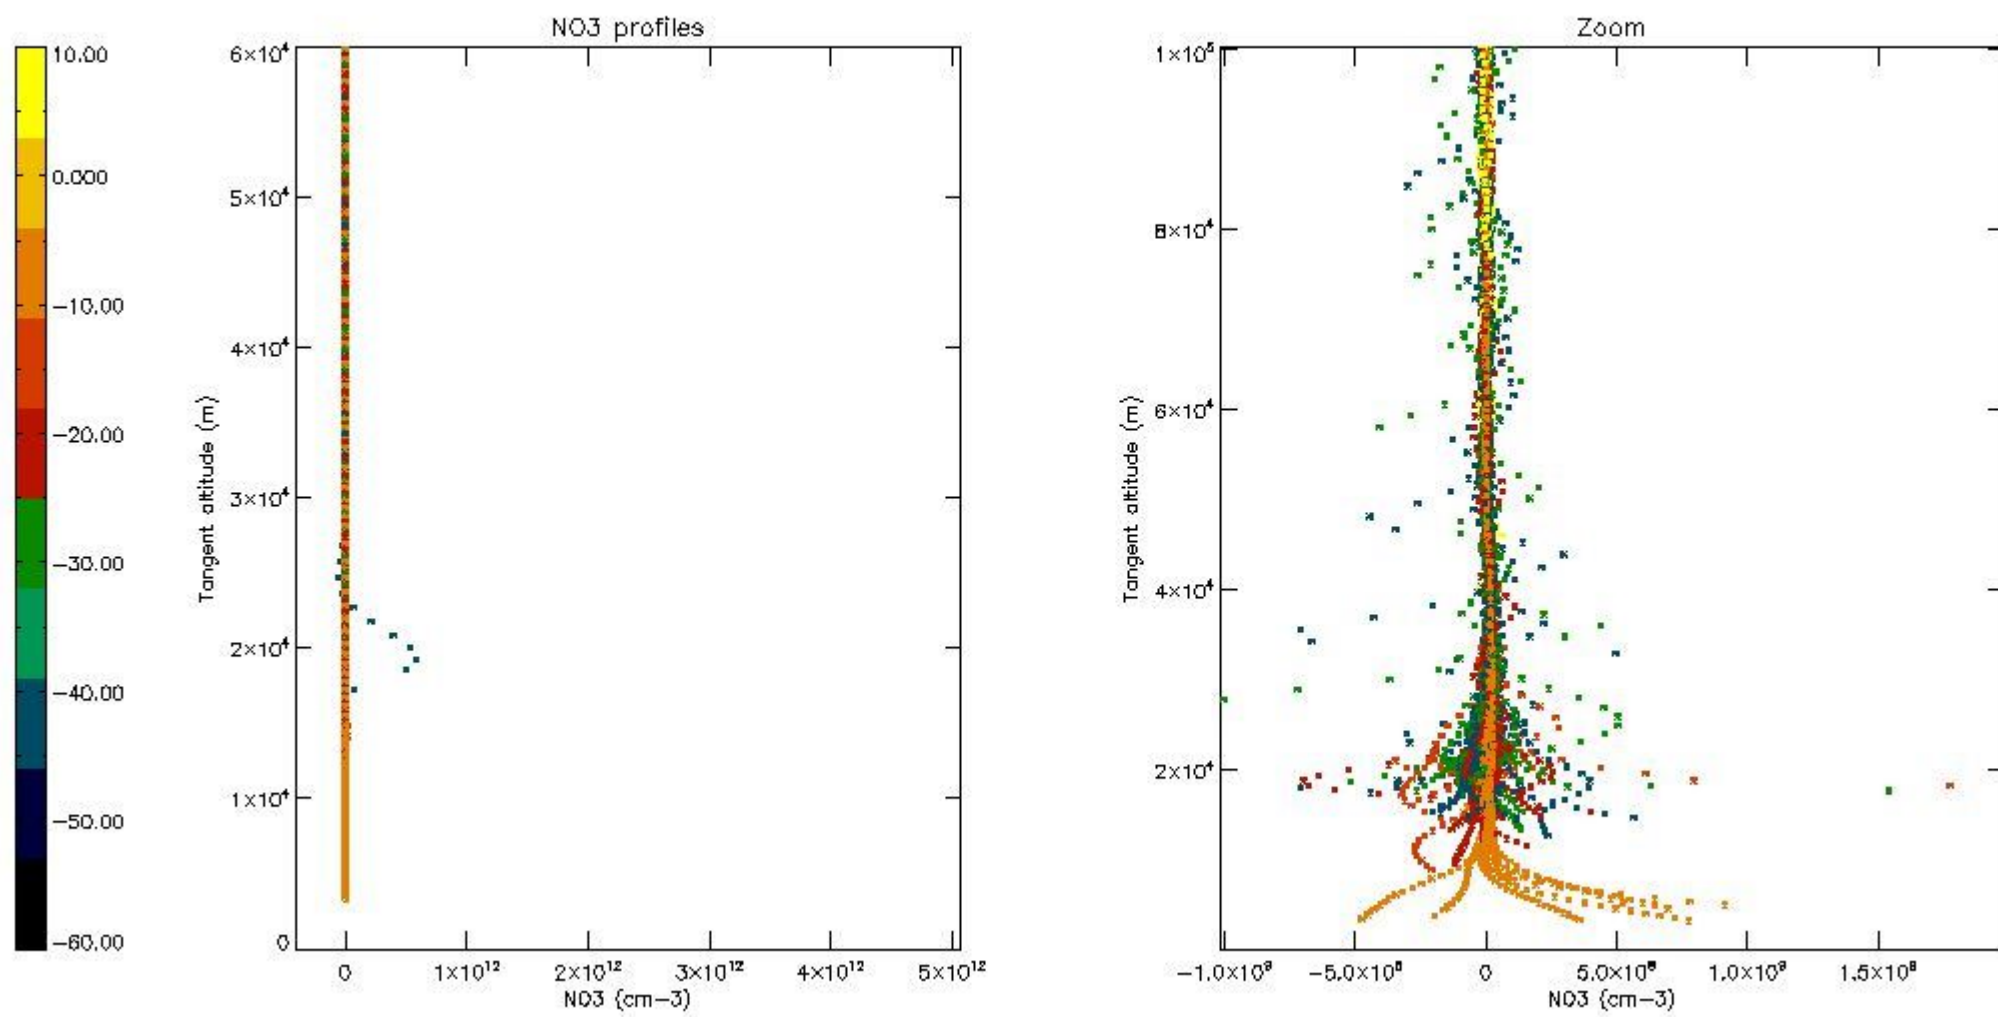

5.8 Plot H2O profiles for all STD (only for occultations of stars 1,2,3,4,13,14,16,26,63 dark without errors)

The colorbar represents the latitude.