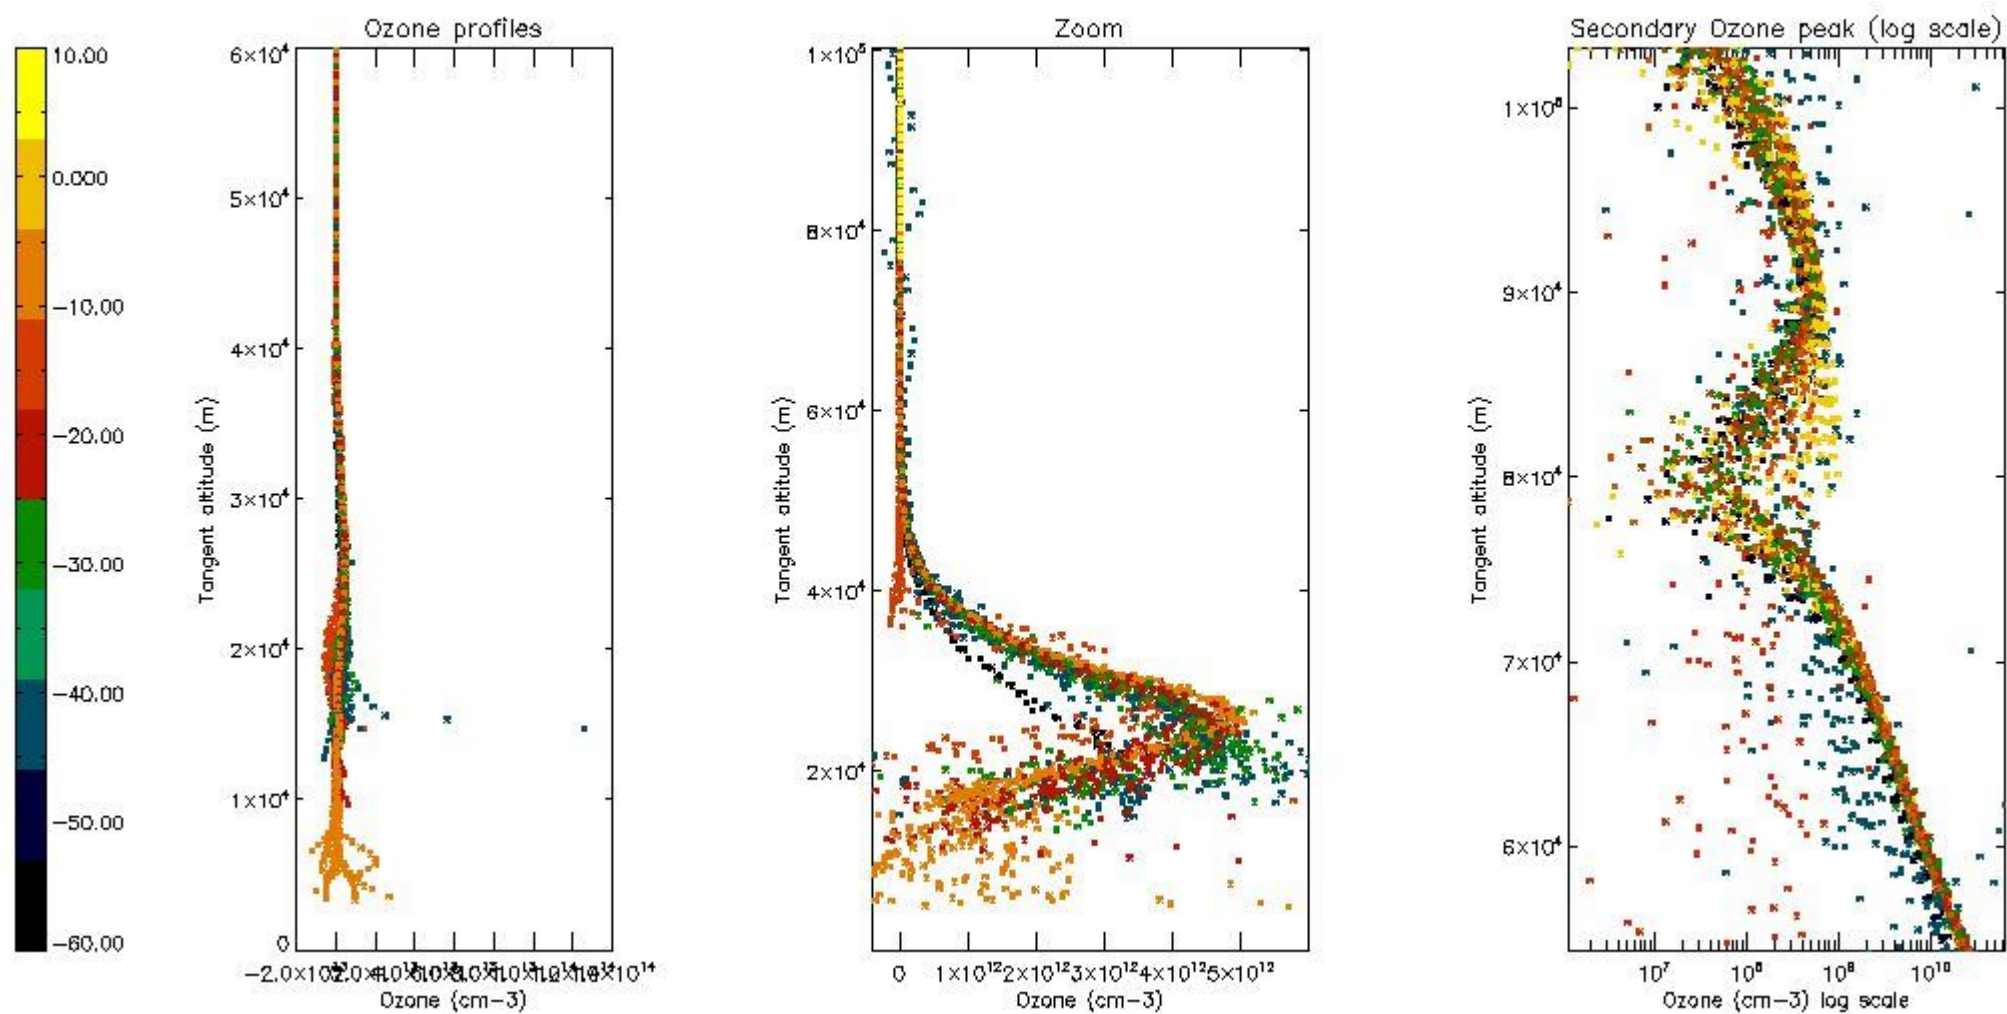

STD < 10	17
STD < 5	13

5.2 Plot ozone profiles for all STD (dark without errors)

The colorbar represents the latitude.

5.3 Plot ozone profiles where STD < 20% (dark without errors)

The colorbar represents the latitude.