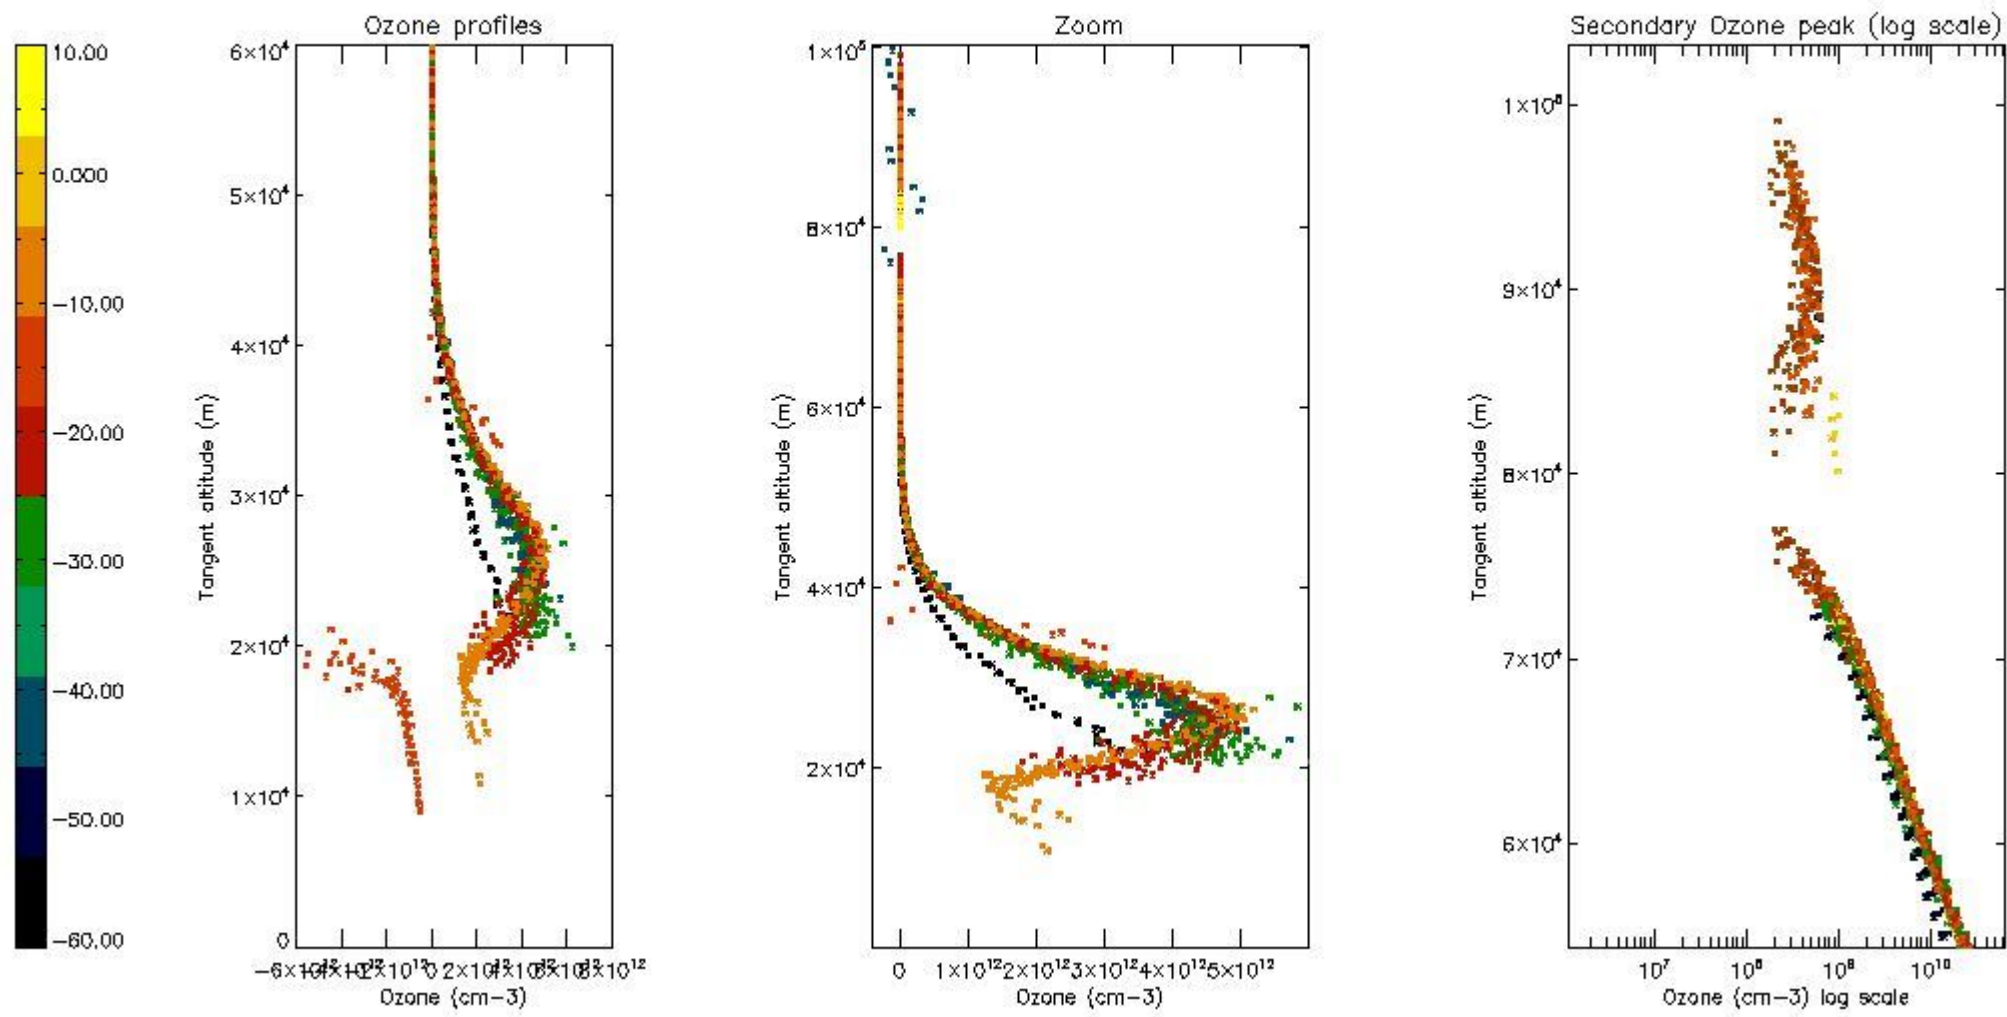

5.5 Plot ozone profiles where STD < 5% (dark without errors)

The colorbar represents the latitude.