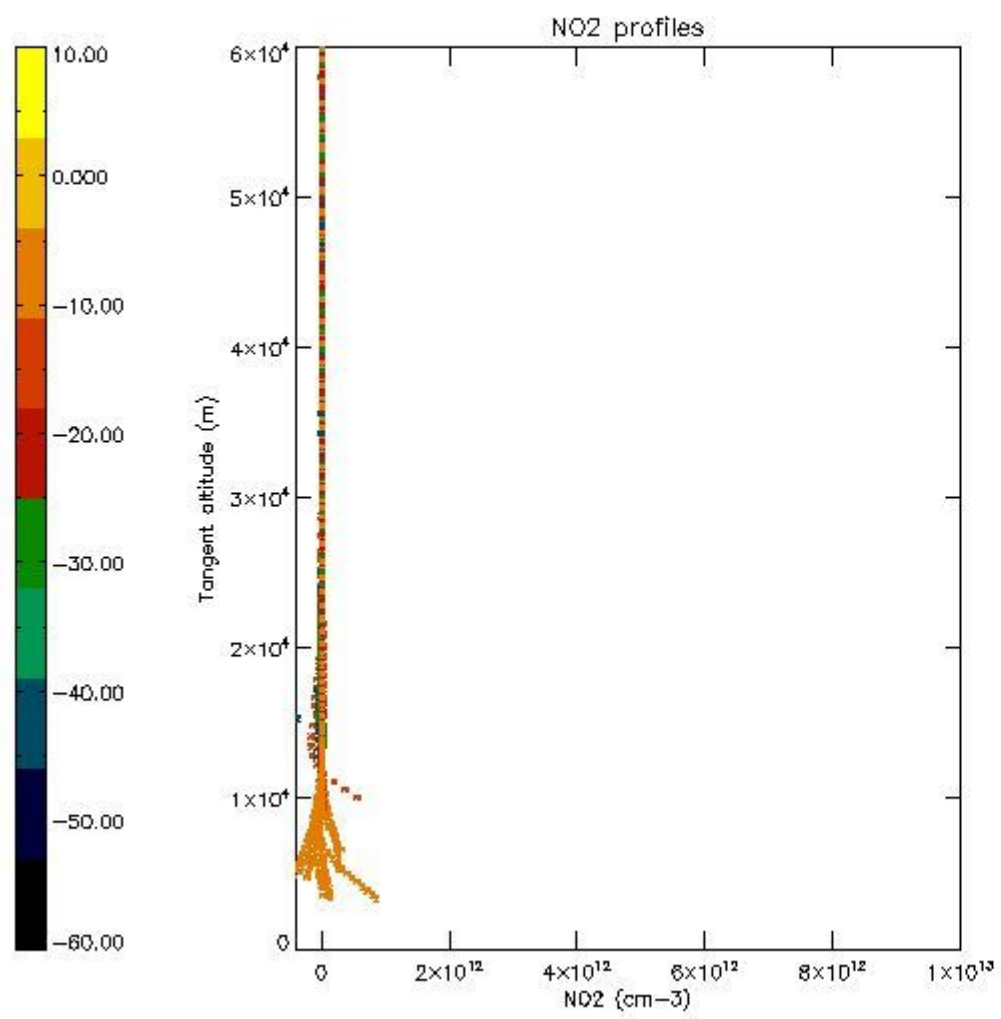

5.4 Plot ozone profiles where STD < 10% (dark without errors)

The colorbar represents the latitude.

5.5 Plot ozone profiles where STD < 5% (dark without errors)

The colorbar represents the latitude.

5.6 Plot NO₂ profiles for all STD (dark without errors)

The colorbar represents the latitude.

5.7 Plot NO3 profiles for all STD (dark without errors)

The colorbar represents the latitude.

5.8 Plot H2O profiles for all STD (only for occultations of stars 1,2,3,4,13,14,16,26,63 dark without errors)