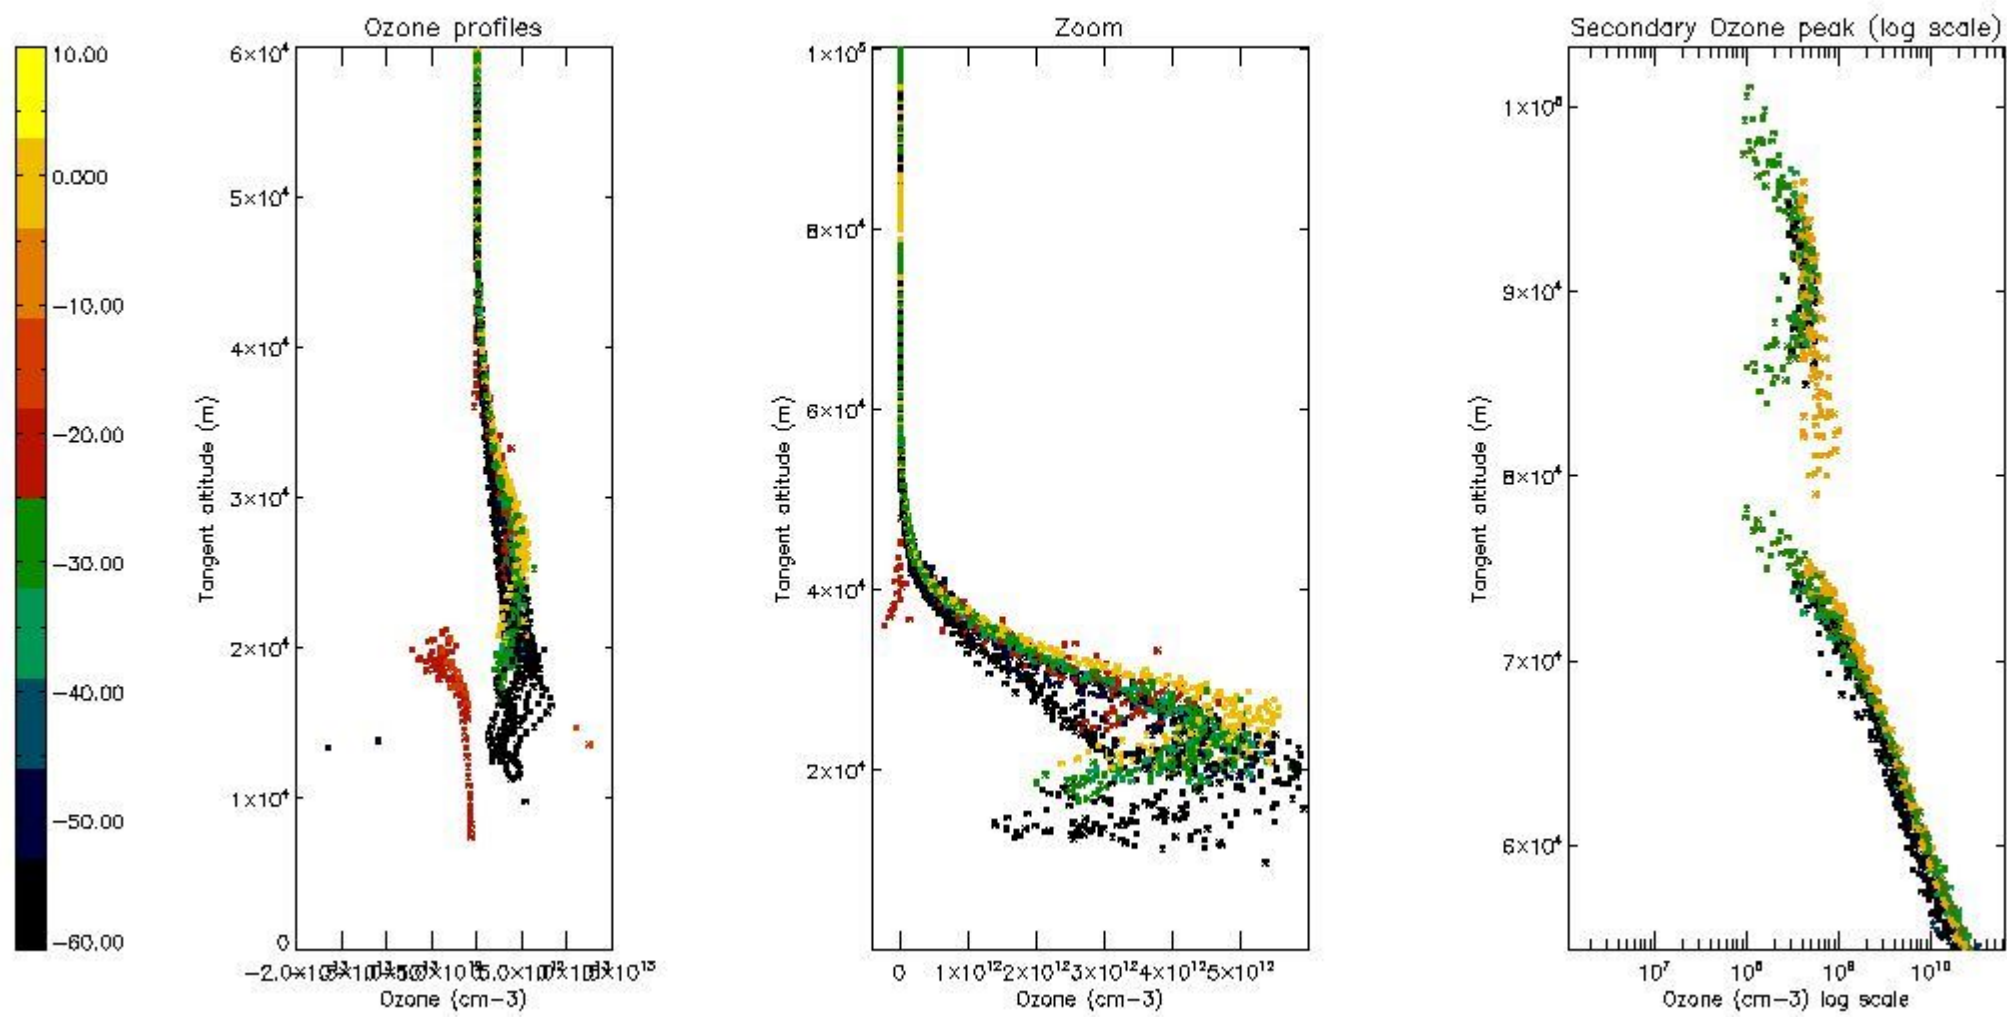

STD < 10	19
STD < 5	14

5.2 Plot ozone profiles for all STD (dark without errors)

The colorbar represents the latitude.

5.3 Plot ozone profiles where STD < 20% (dark without errors)

The colorbar represents the latitude.

5.4 Plot ozone profiles where STD < 10% (dark without errors)

The colorbar represents the latitude.

5.5 Plot ozone profiles where $STD < 5\%$ (dark without errors)

The colorbar represents the latitude.

5.6 Plot NO₂ profiles for all STD (dark without errors)