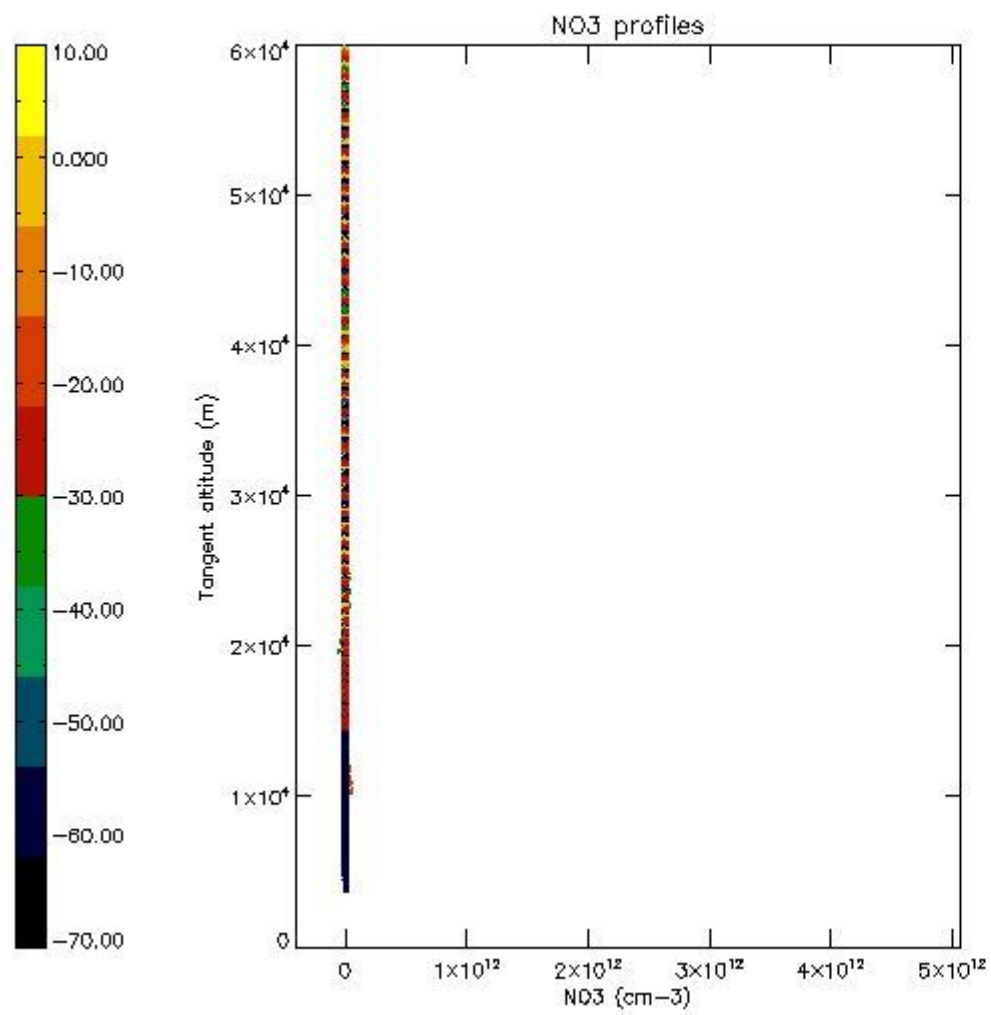

6. Auxiliary Data Files used for the production reported in section 2

The number reported in the third column indicates since which file (see list in section 2) the corresponding auxiliary file has been used. The fourth column is the date of those product files.

Type	Auxiliary Filename	Used since product	Used since product date
INST_PHYS_CHARACTERISTICS	GOM_INS_AXVIEC20091111_143220_20030716_120000_20500101_000000	1	25-SEP-2010 00:08:55
LEVEL-2_PROC_CONFIG	GOM_PR2_AXVIEC20091111_152718_20020301_000000_20500101_000000	1	25-SEP-2010 00:08:55
CROSS_SECTIONS_FILE	GOM_CRS_AXVIEC20091111_154832_20020301_000000_20500101_000000	1	25-SEP-2010 00:08:55