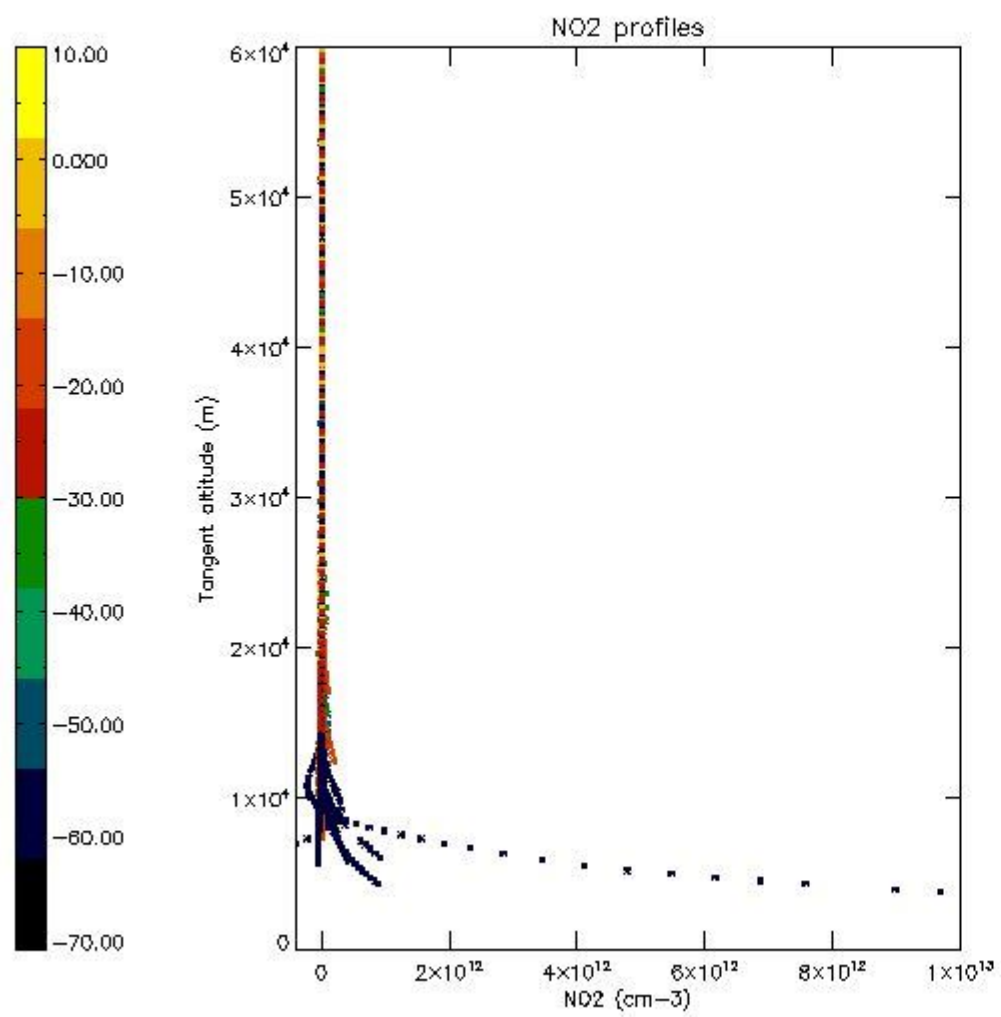

5.7 Plot NO3 profiles for all STD (dark without errors)

The colorbar represents the latitude.