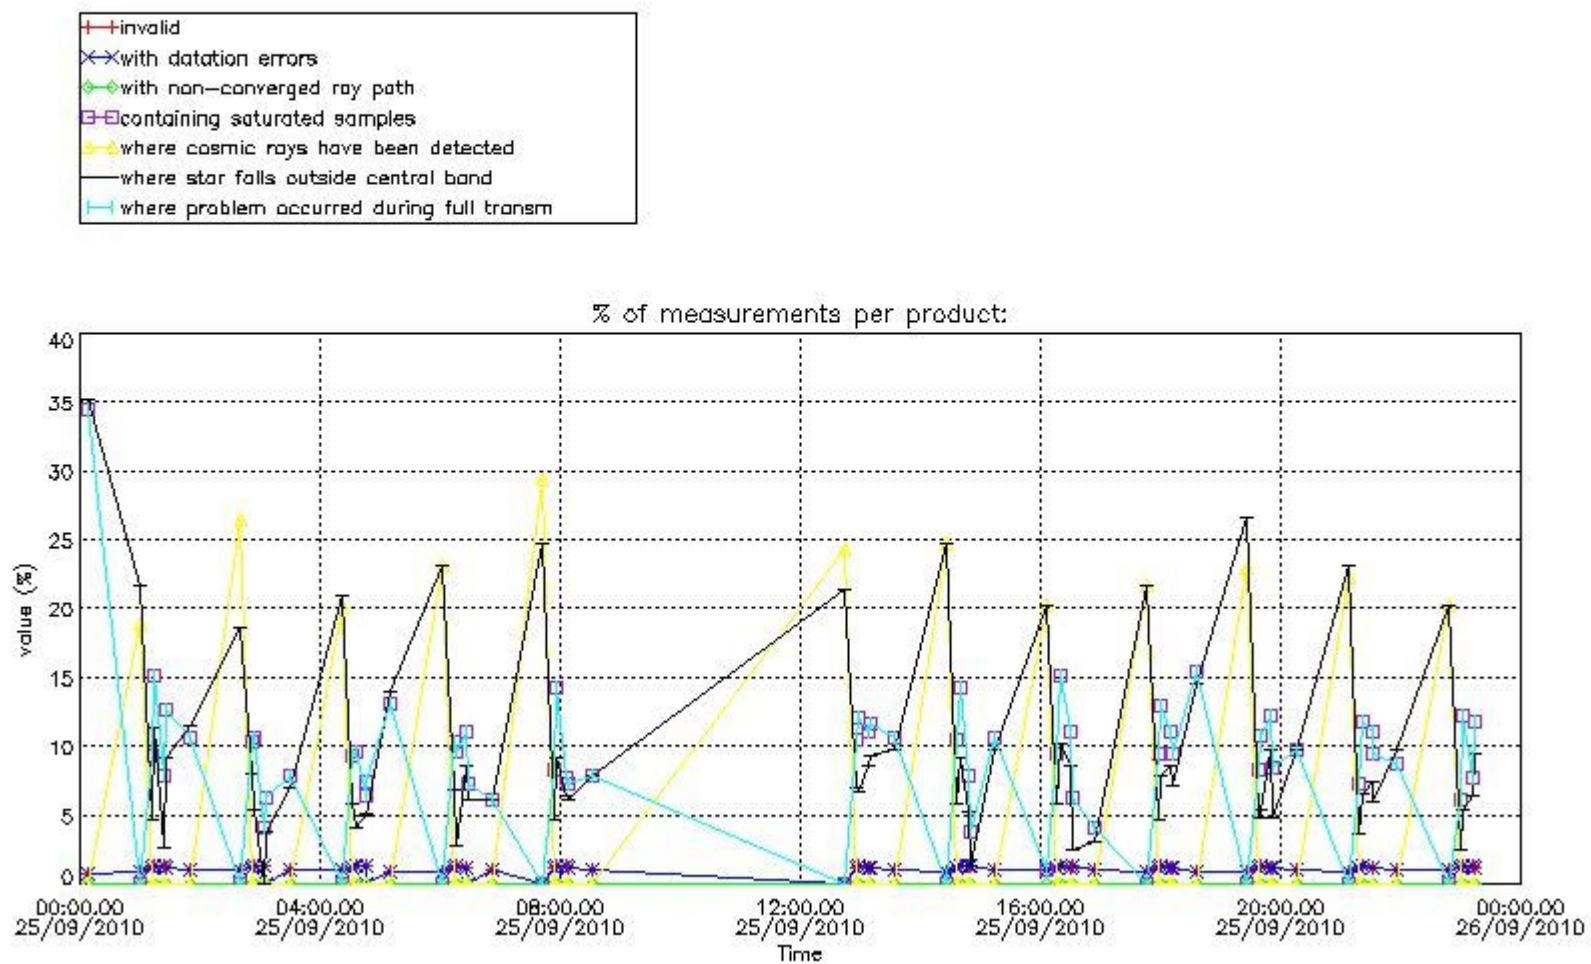

Percentage of flagged data per NO3 profile

4. Level 1 quality information per product

In this section it is plotted some information contained in the Quality Summary data set of the level 2 products that comes from the level 1b processing. Products without errors (error flag in the MPH set to "0") are used.

4.1 Plot quality information per product (time dependant) coming from level 1b processing

4.1.1 Plot level 1 quality information per product (time dependant): ENVISAT ASCENDING passes

4.1.2 Plot level 1 quality information per product (time dependant): ENVISAT DESCENDING passes