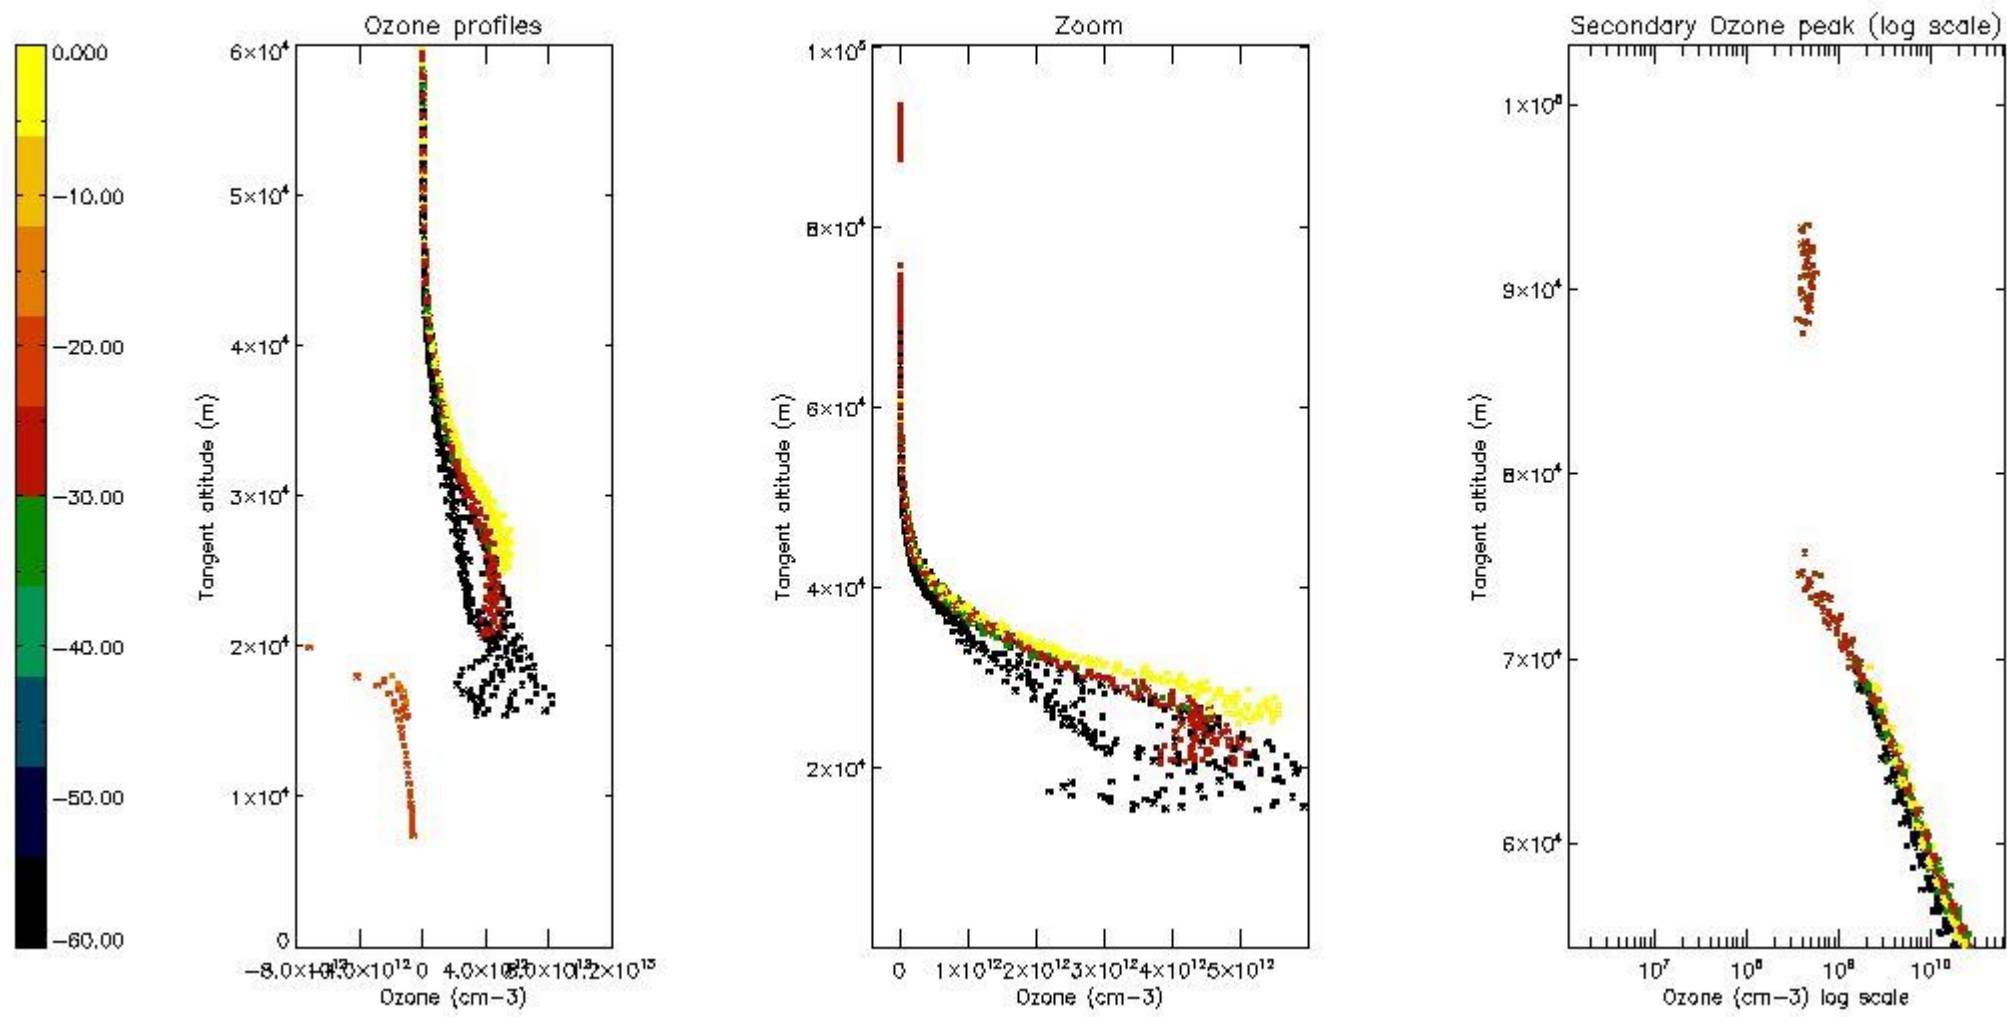

5.6 Plot NO₂ profiles for all STD (dark without errors)

The colorbar represents the latitude.