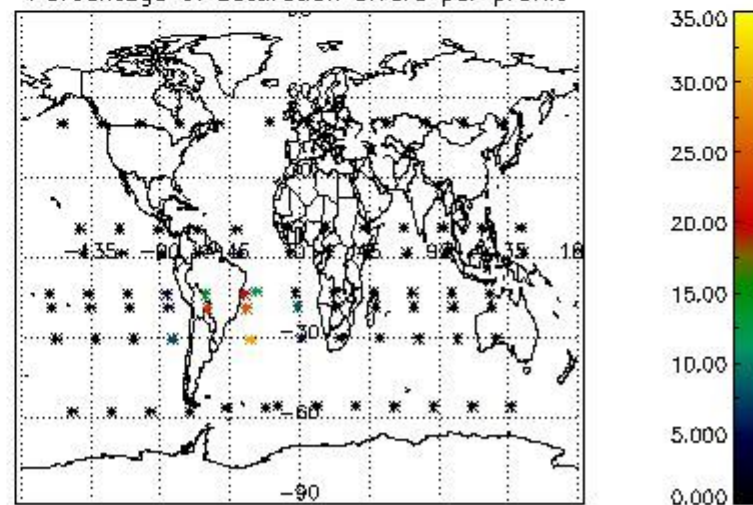

Percentage of saturation errors per profile