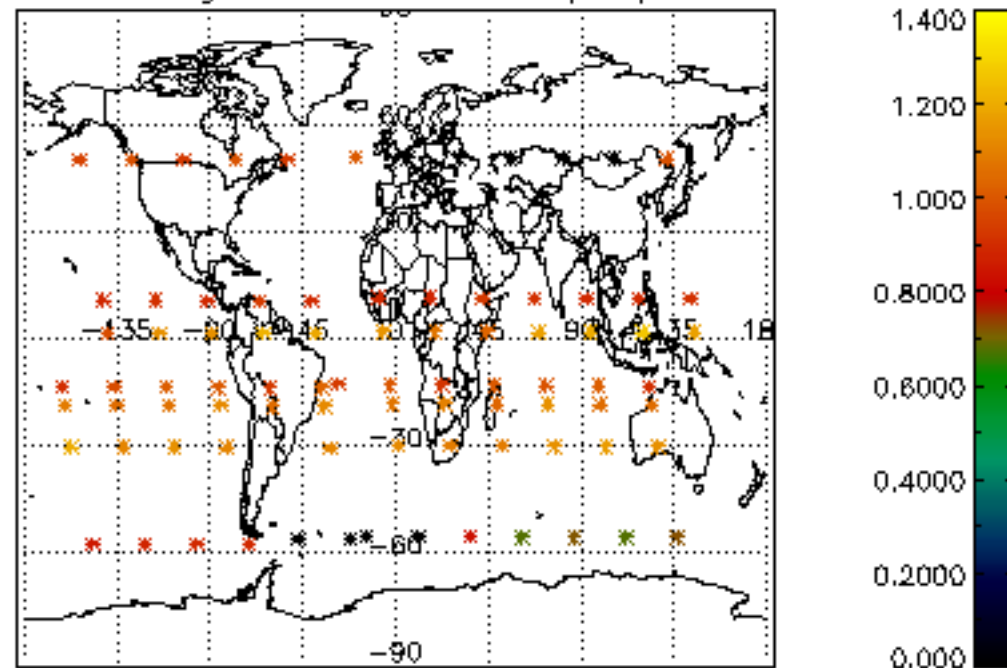

Percentage of flagged data per NO3 profile

Percentage of cosmic ray hits per profile

Percentage of datation errors per profile

Percentage of star falling outside central band per profile

Percentage of saturation errors per profile