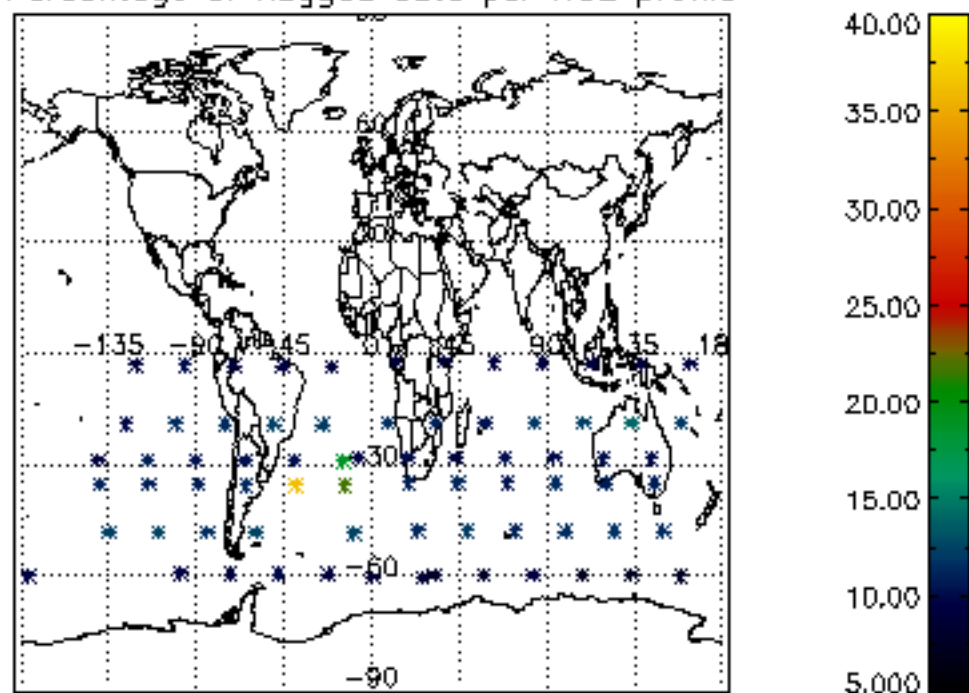

Percentage of flagged data per NO2 profile