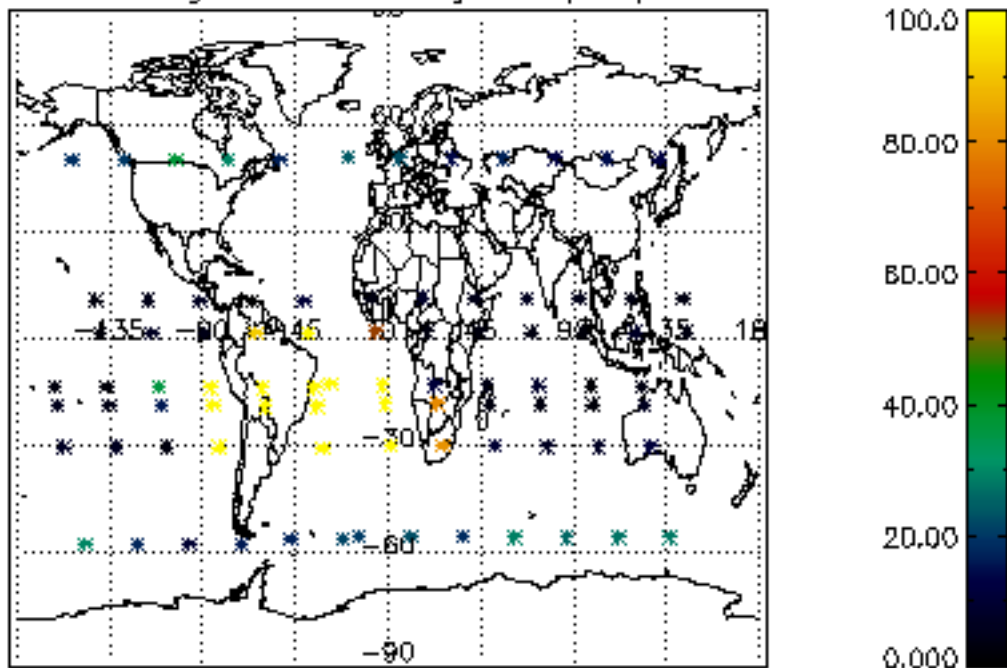

Percentage of cosmic ray hits per profile