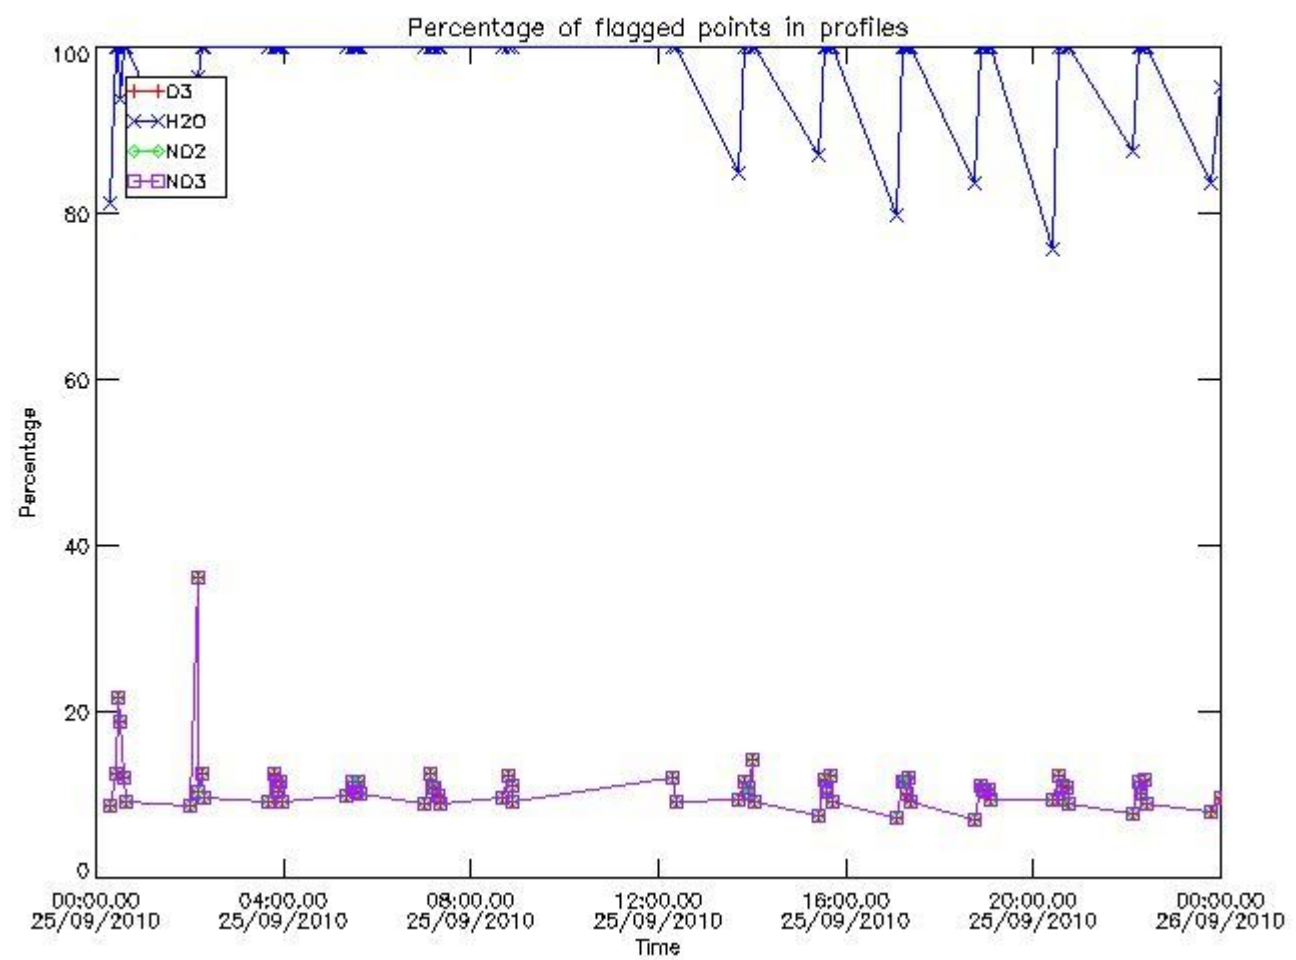

3. Quality information per product

In this section it is plotted some information contained in the Quality Summary data set of the level 2 products. Only products in dark limb conditions and without errors (error flag in the MPH set to "0") are used.

3.1 Plot quality information per product (time dependant)

3.2 Plot quality information per product (world map)