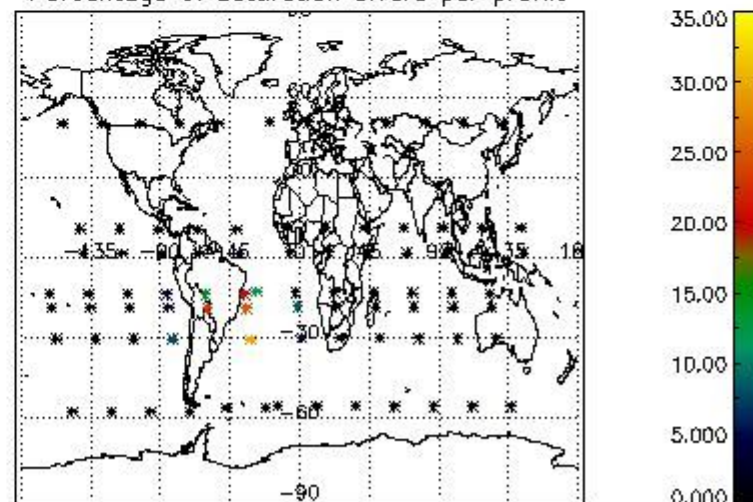

Percentage of saturation errors per profile