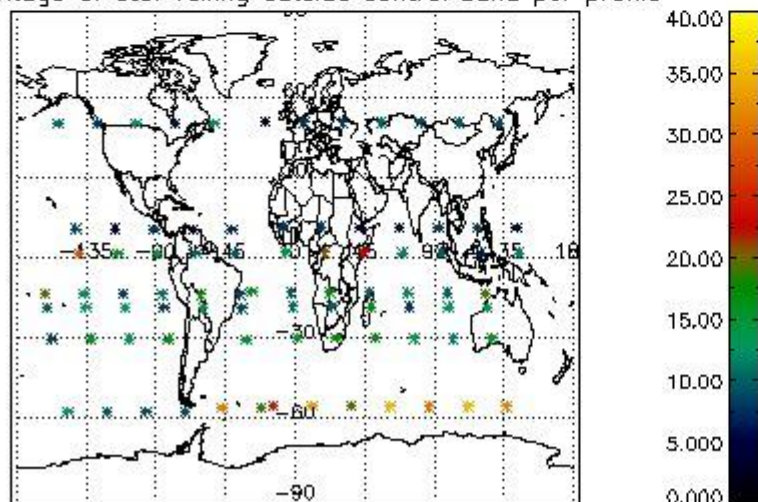

Percentage of star falling outside central band per profile