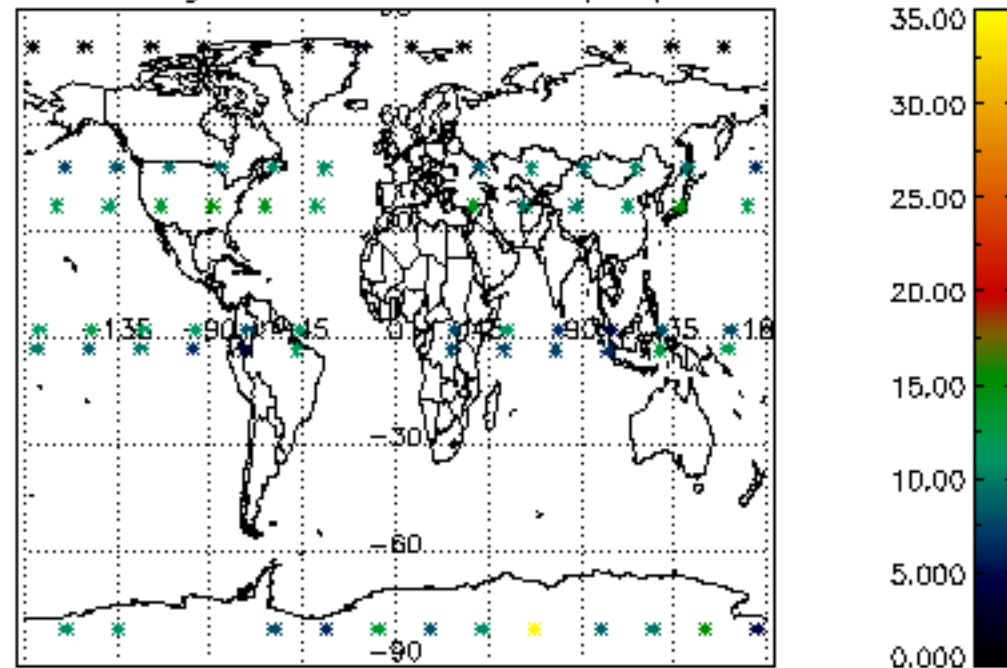

Percentage of saturation errors per profile