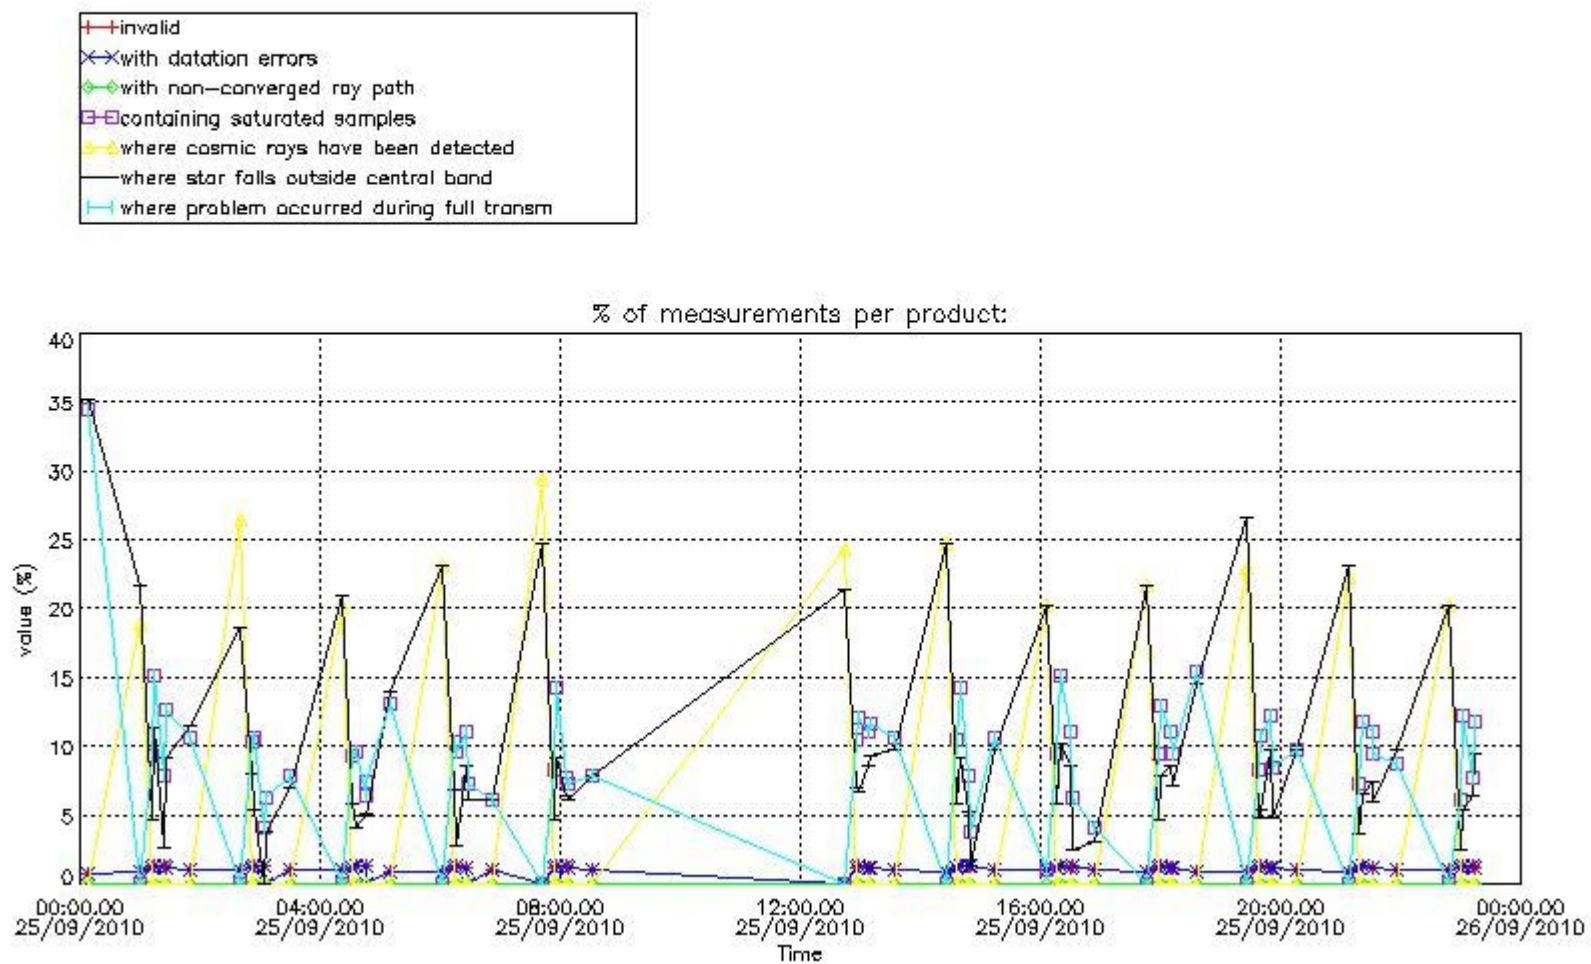

3.1 Plot quality information per product (time dependant)

3.2 Plot quality information per product (world map)

Percentage of flagged data per O3 profile

Percentage of flagged data per H2O profile

Percentage of flagged data per NO2 profile

Percentage of flagged data per NO3 profile

4. Level 1 quality information per product

In this section it is plotted some information contained in the Quality Summary data set of the level 2 products that comes from the level 1b processing. Products without errors (error flag in the MPH set to "0") are used.

4.1 Plot quality information per product (time dependant) coming from level 1b processing

4.1.1 Plot level 1 quality information per product (time dependant): ENVISAT ASCENDING passes

4.1.2 Plot level 1 quality information per product (time dependant): ENVISAT DESCENDING passes