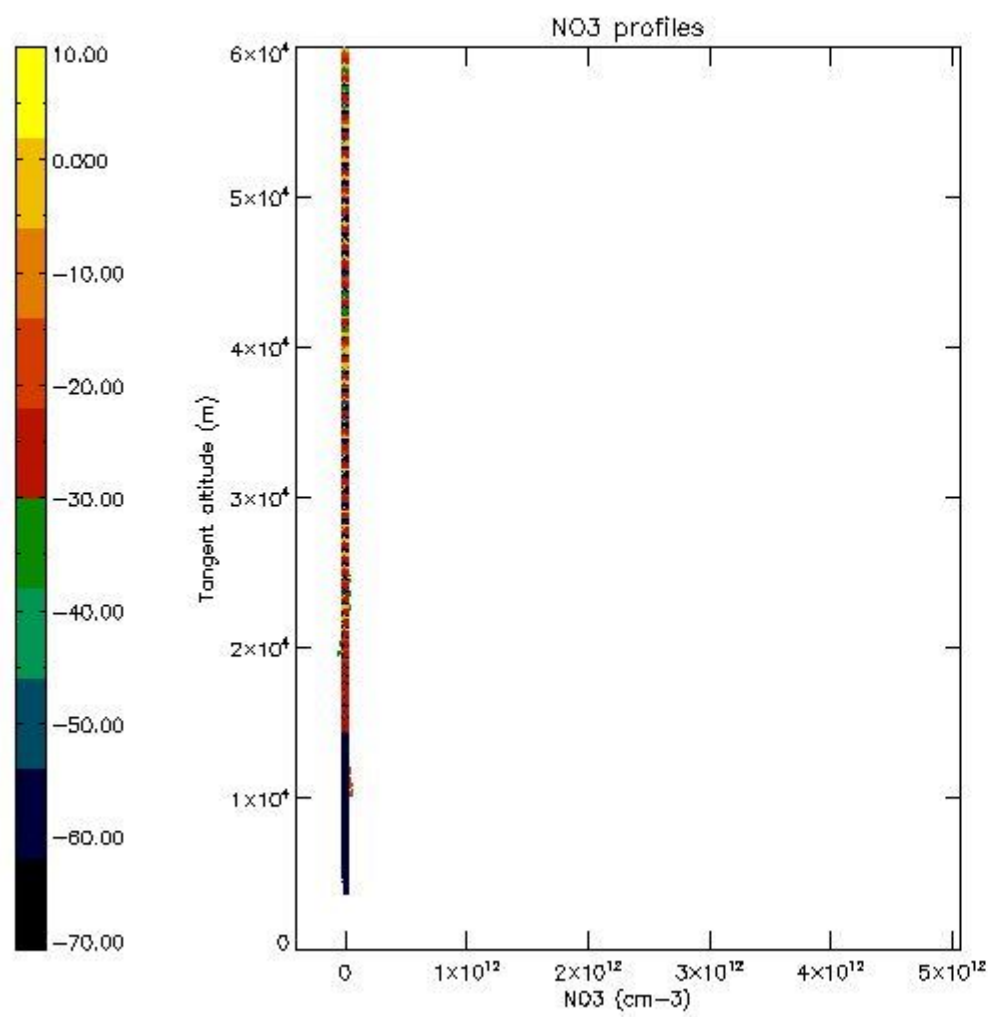

6. Auxiliary Data Files used for the production reported in section 2

The number reported in the third column indicates since which file (see list in section 2) the corresponding auxiliary file has been used. The fourth column is the date of those product files.

Type	Auxiliary Filename	Used since product	Used since product date
INST_PHYS_CHARACTERISTICS	GOM_INS_AXVIEC20091111_143220_20030716_120000_20500101_000000	1	25-SEP-2010 00:08:55
LEVEL-2_PROC_CONFIG	GOM_PR2_AXVIEC20091111_152718_20020301_000000_20500101_000000	1	25-SEP-2010 00:08:55
CROSS_SECTIONS_FILE	GOM_CRS_AXVIEC20091111_154832_20020301_000000_20500101_000000	1	25-SEP-2010 00:08:55