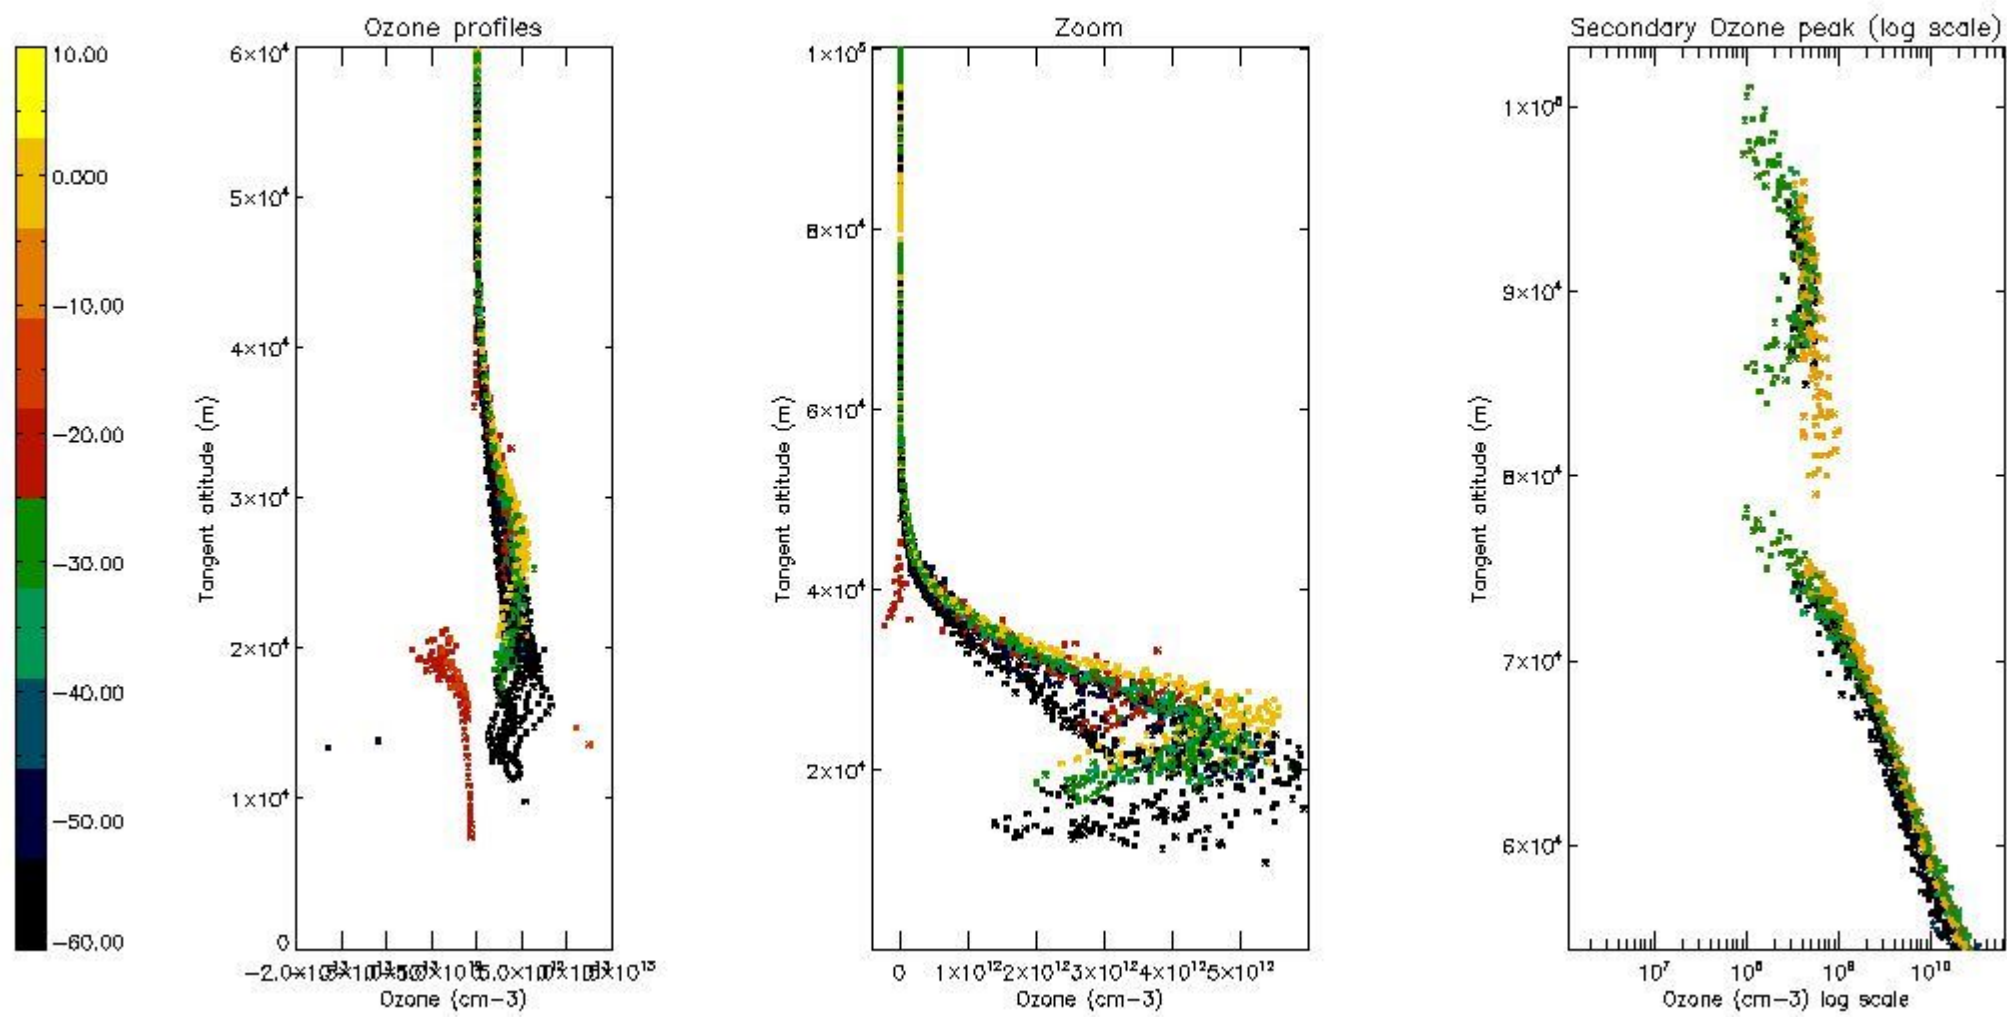

STD < 10	19
STD < 5	14

5.2 Plot ozone profiles for all STD (dark without errors)

The colorbar represents the latitude.

5.3 Plot ozone profiles where STD < 20% (dark without errors)

The colorbar represents the latitude.