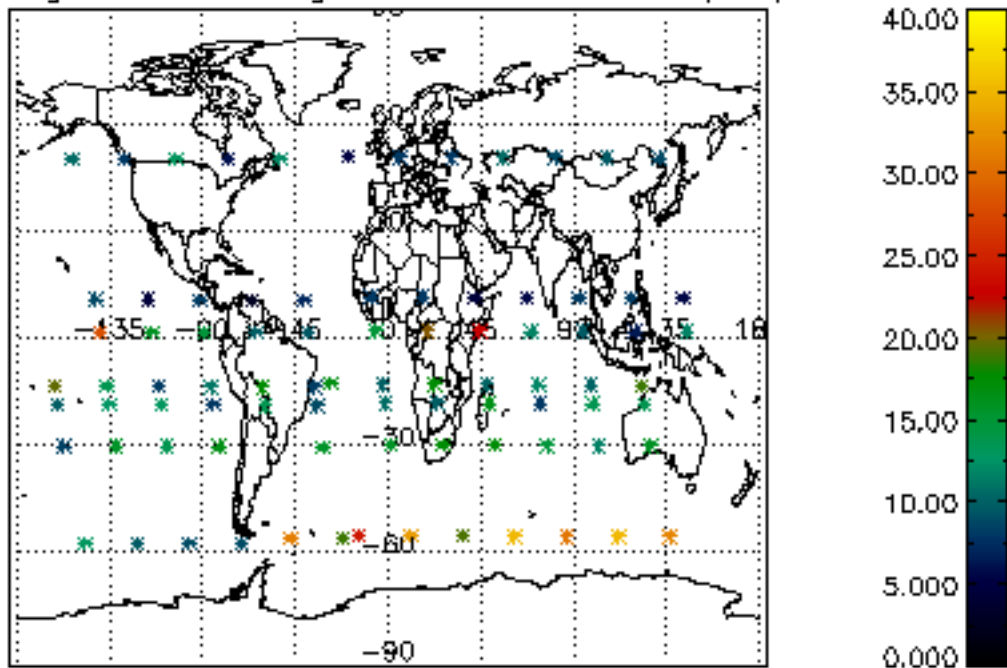

Percentage of flagged data per NO3 profile

Percentage of cosmic ray hits per profile

Percentage of datation errors per profile

Percentage of star falling outside central band per profile

Percentage of saturation errors per profile