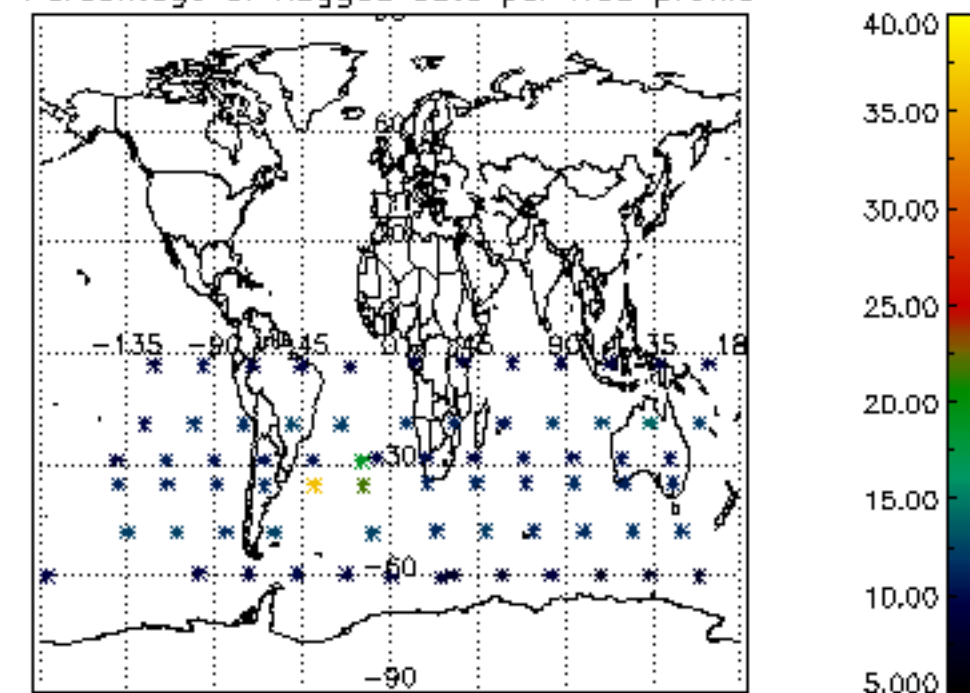

Percentage of flagged data per NO3 profile