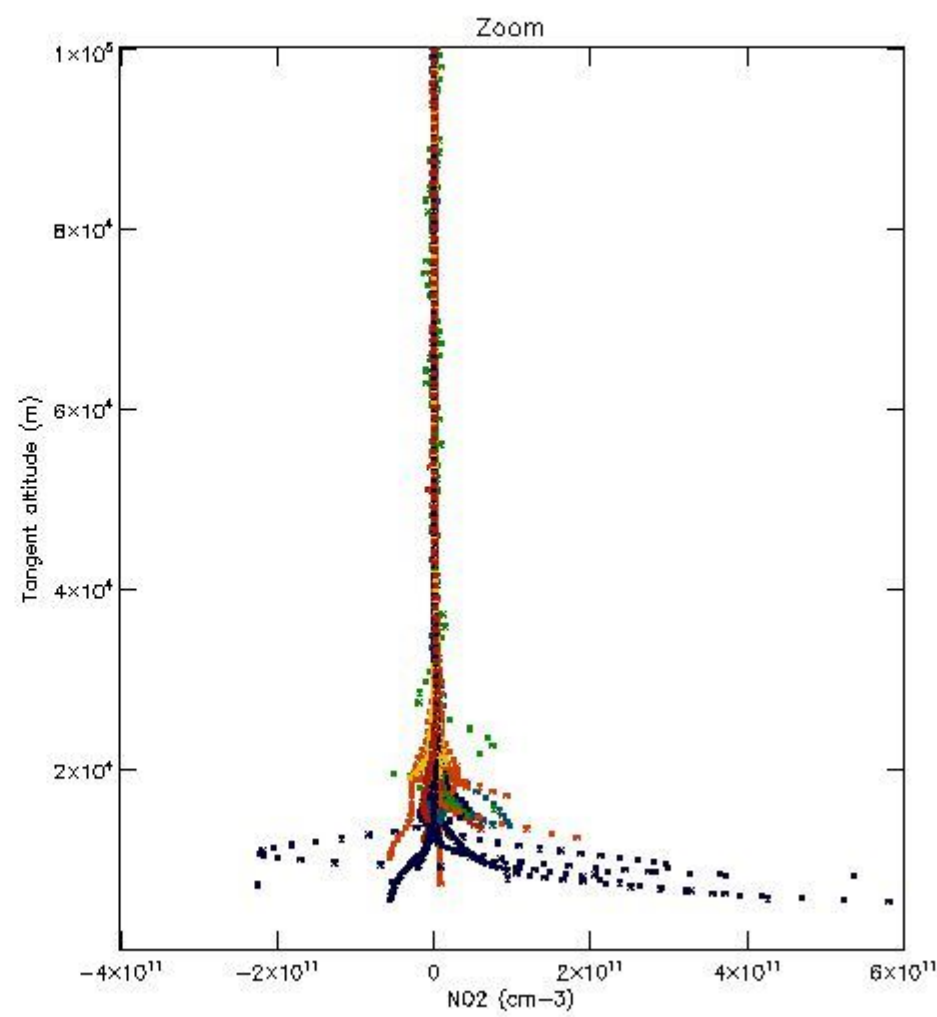

5.7 Plot NO3 profiles for all STD (dark without errors)

The colorbar represents the latitude.