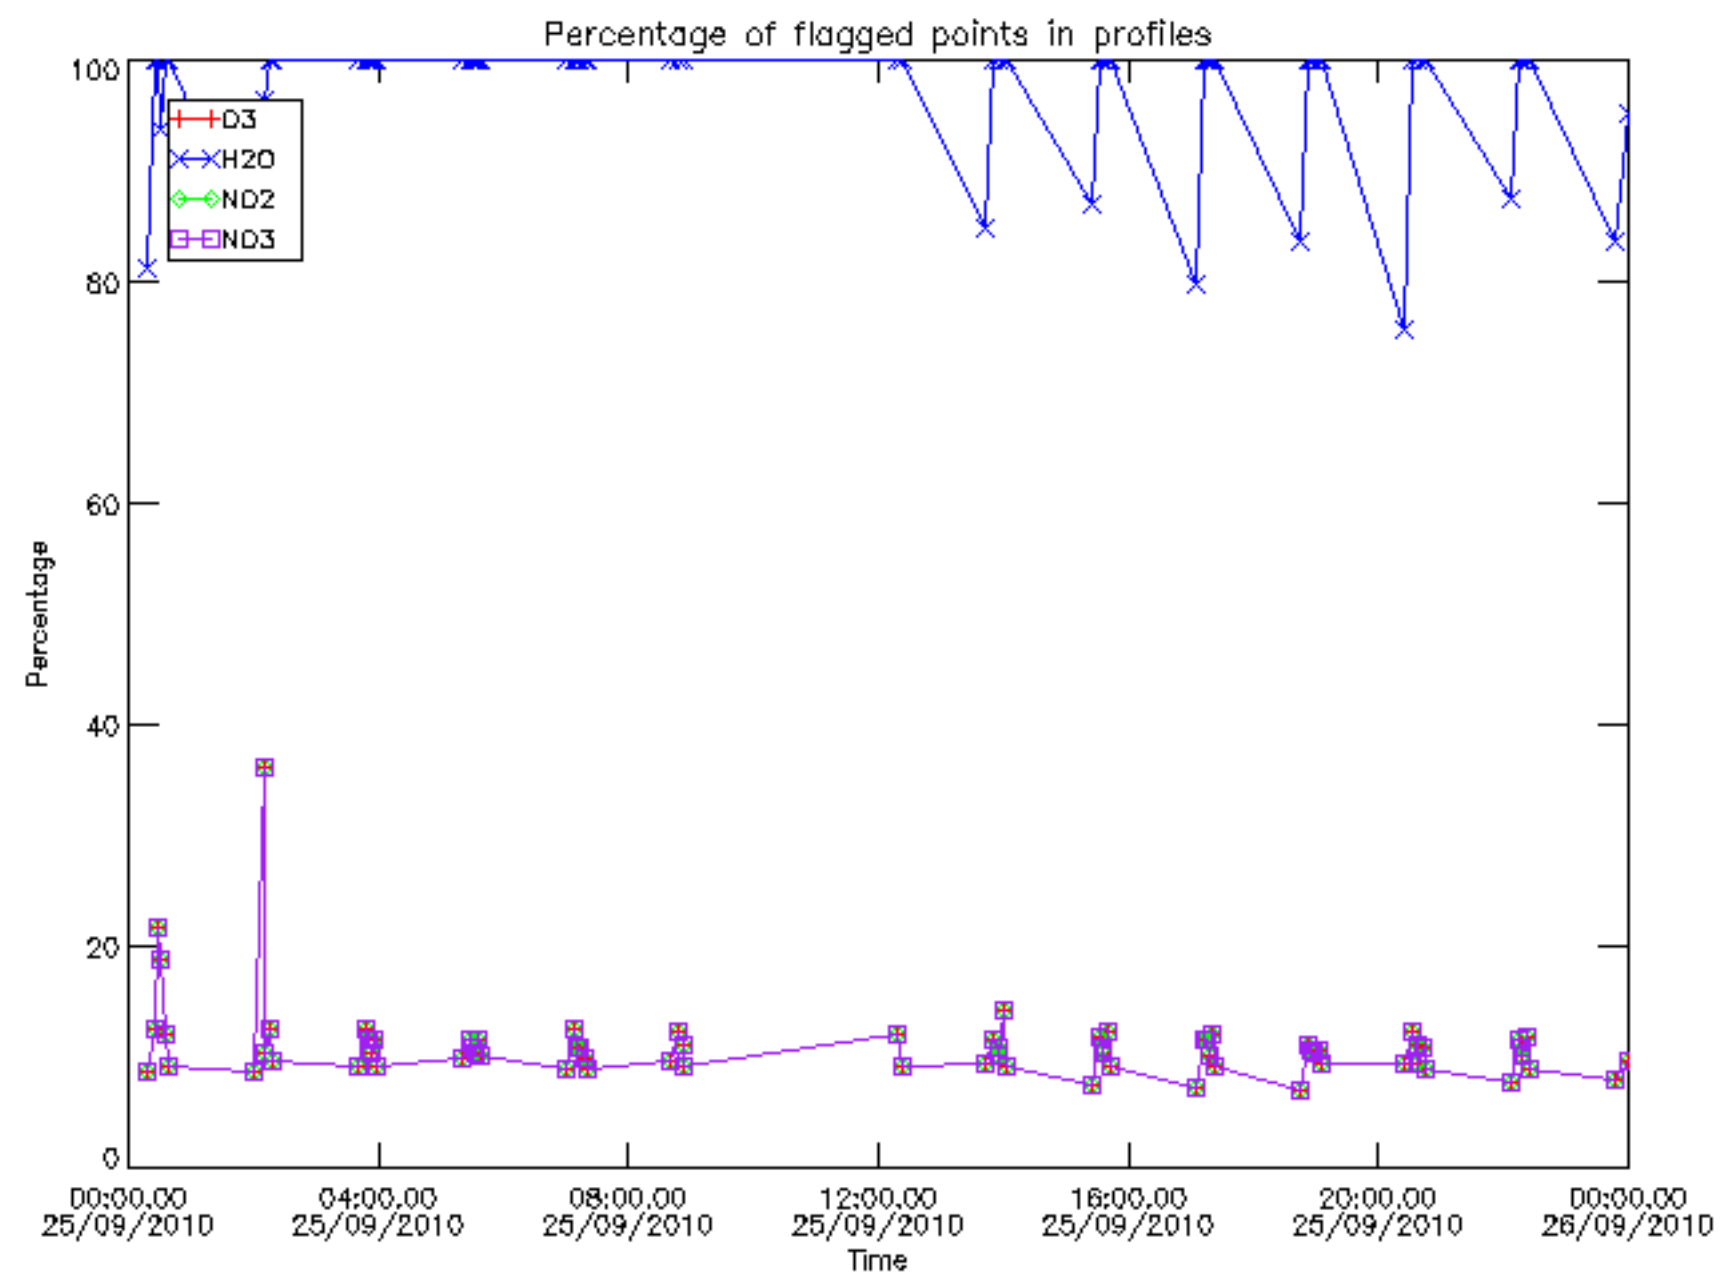

Percentage of flagged data per D3 profile

Percentage of flagged data per H2O profile