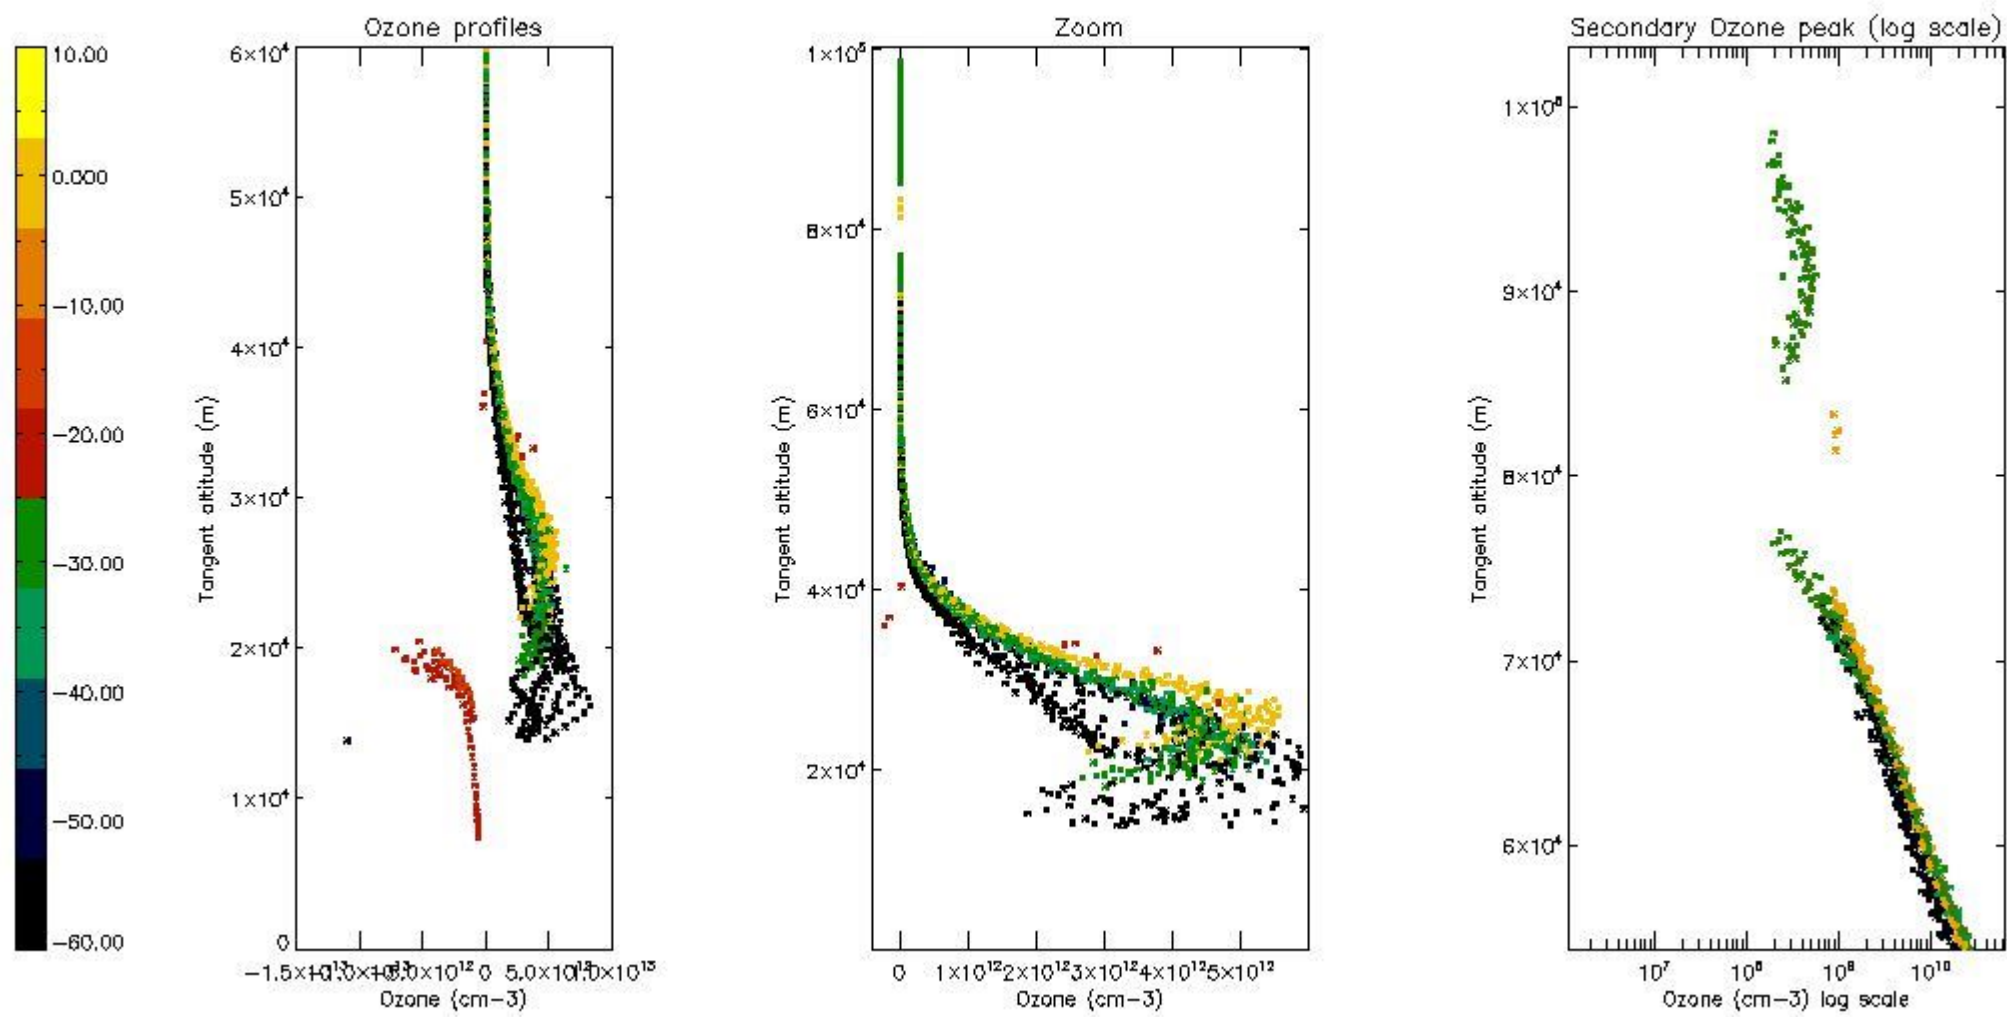

5.5 Plot ozone profiles where STD < 5% (dark without errors)

The colorbar represents the latitude.