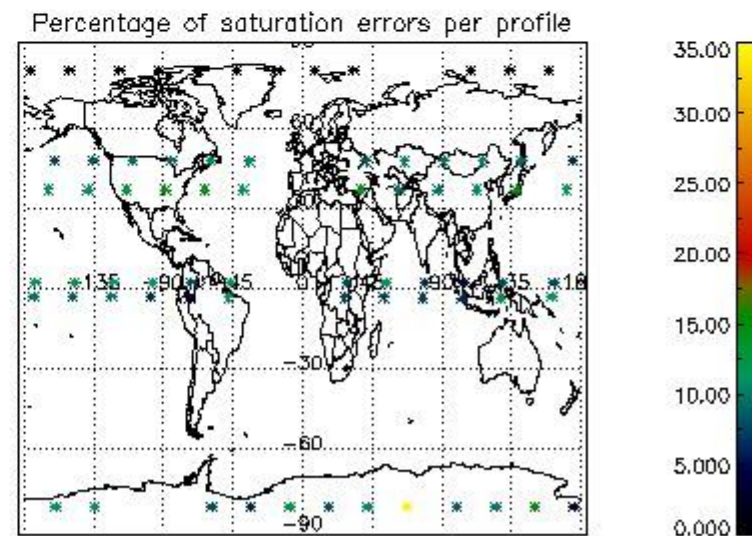

Percentage of datation errors per profile

Percentage of star falling outside central band per profile

Percentage of saturation errors per profile

4.2.2 Plot level 1 quality information per product (world map): ENVISAT DESCENDING passes