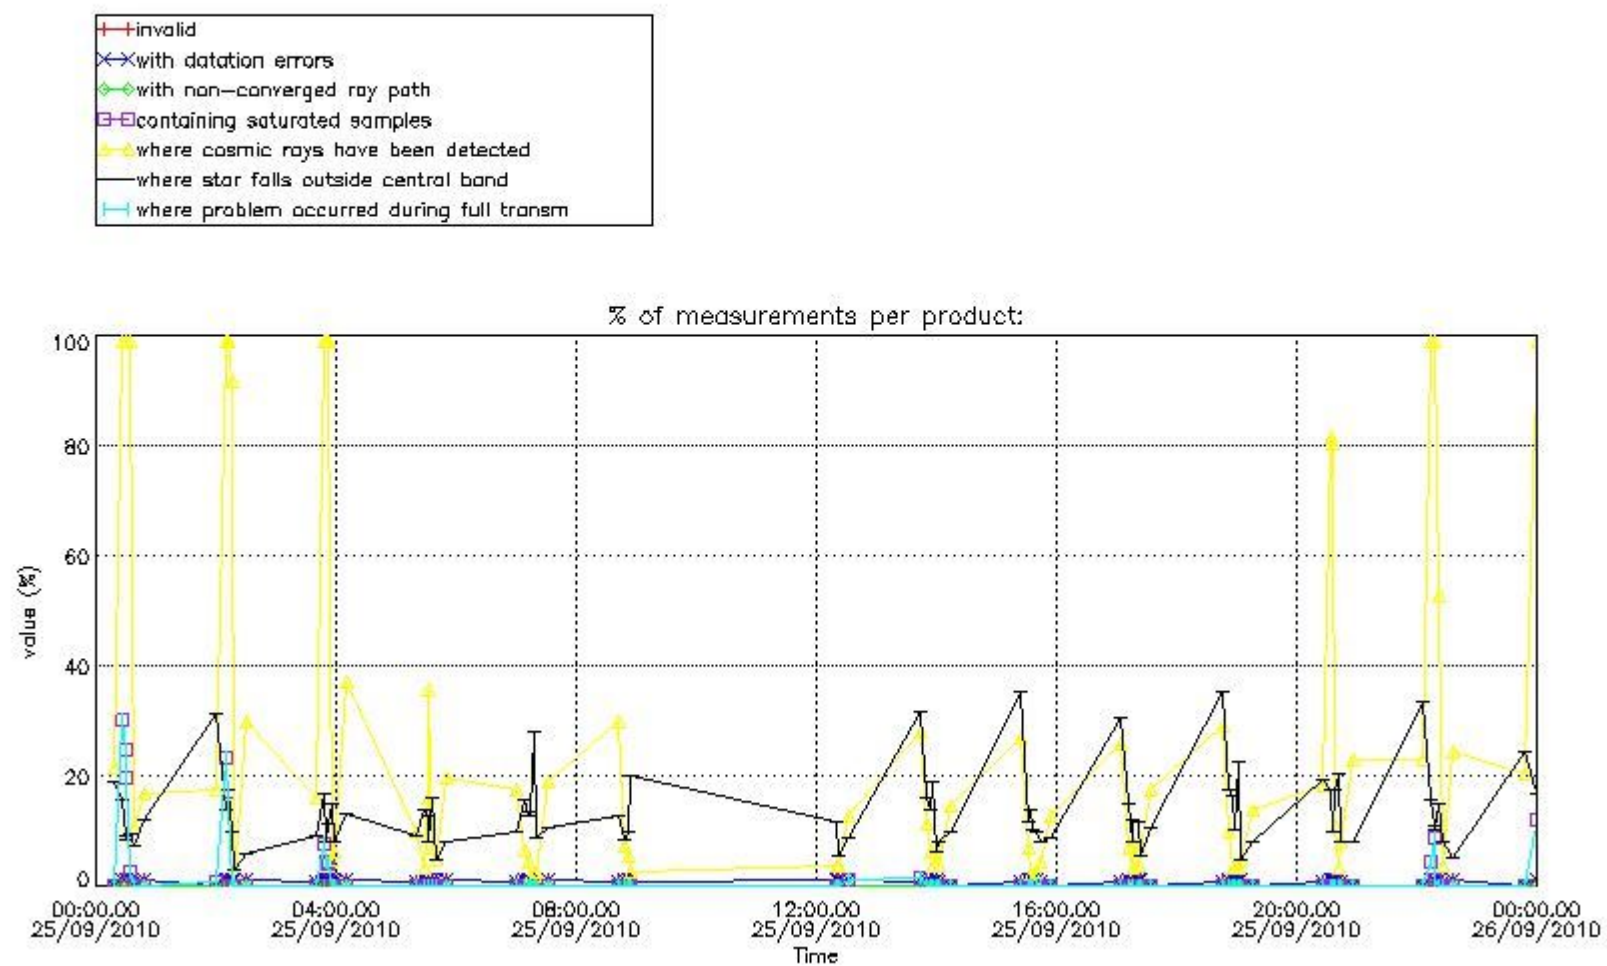

Percentage of flagged data per NO3 profile

4. Level 1 quality information per product

In this section it is plotted some information contained in the Quality Summary data set of the level 2 products that comes from the level 1b processing. Products without errors (error flag in the MPH set to "0") are used.

4.1 Plot quality information per product (time dependant) coming from level 1b processing

4.1.1 Plot level 1 quality information per product (time dependant): ENVISAT ASCENDING passes

4.1.2 Plot level 1 quality information per product (time dependant): ENVISAT DESCENDING passes