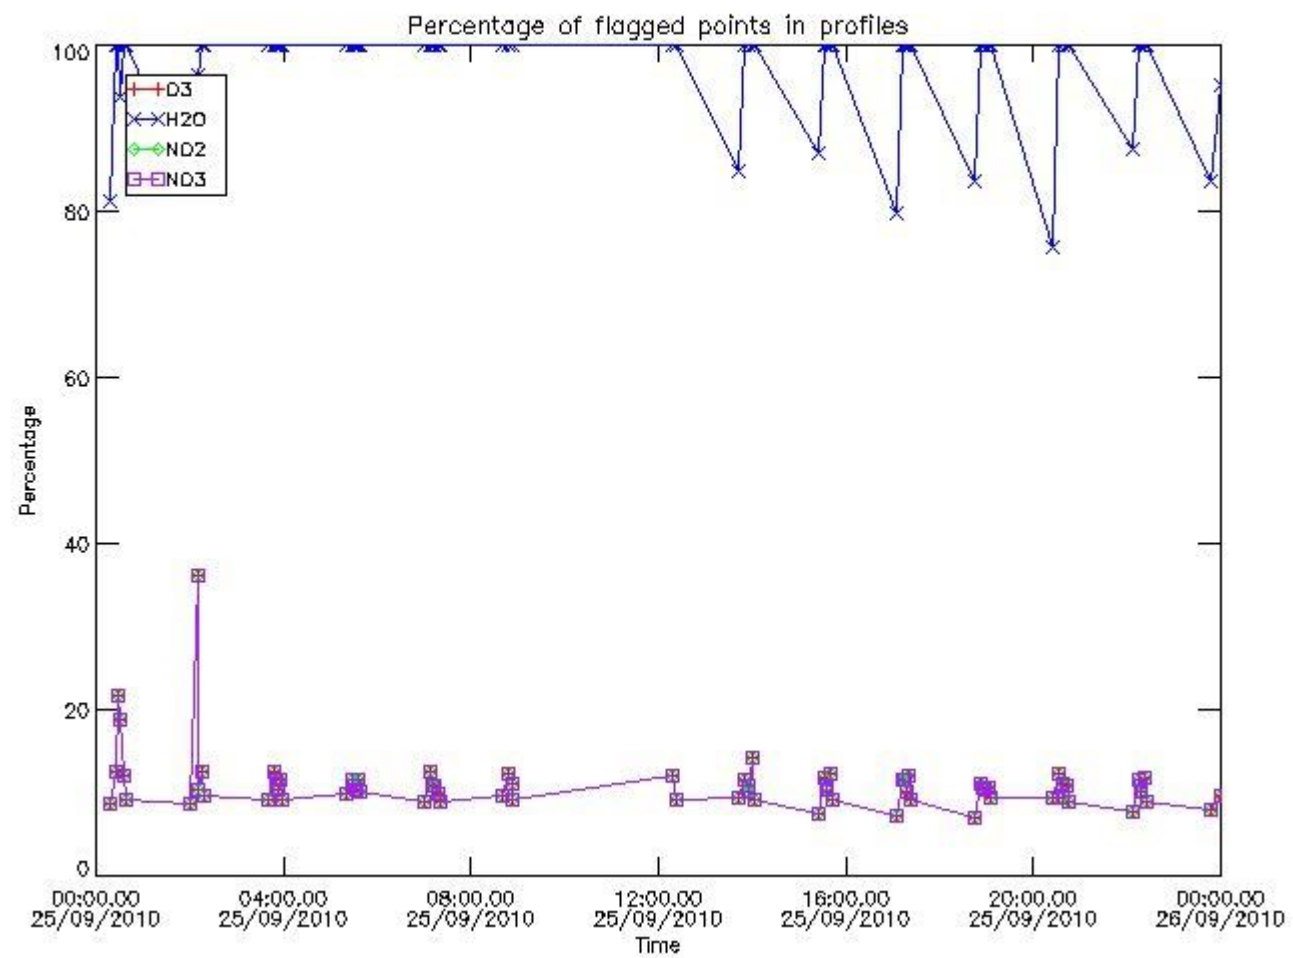

3. Quality information per product

In this section it is plotted some information contained in the Quality Summary data set of the level 2 products. Only products in dark limb conditions and without errors (error flag in the MPH set to "0") are used.

3.1 Plot quality information per product (time dependant)

3.2 Plot quality information per product (world map)