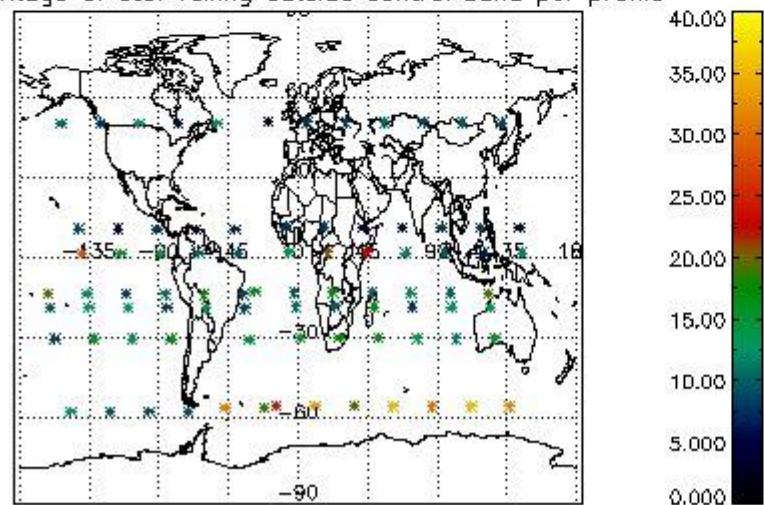

Percentage of star falling outside central band per profile