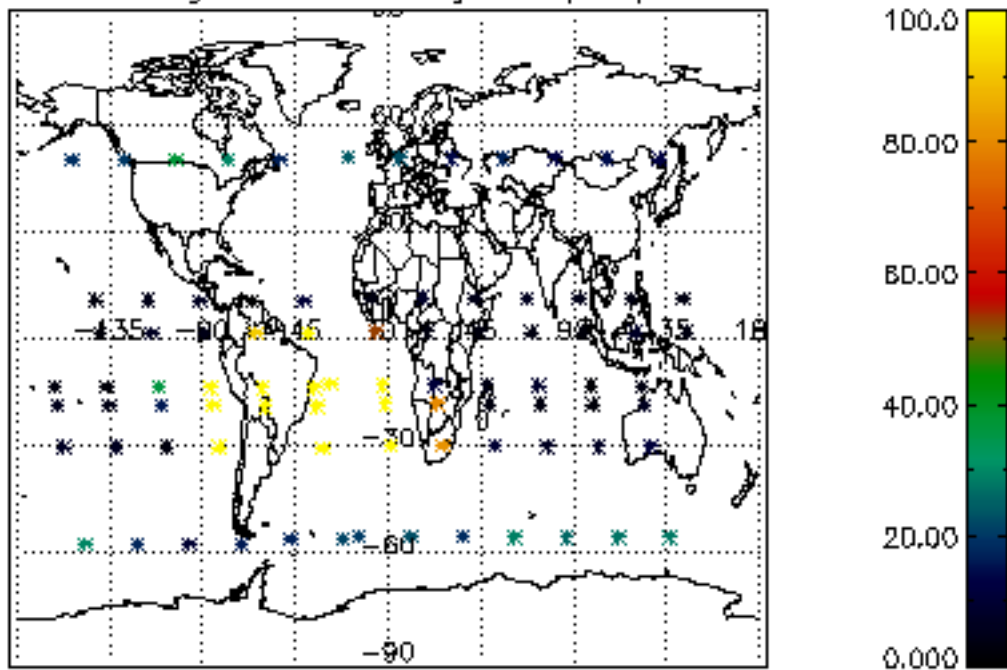

Percentage of cosmic ray hits per profile