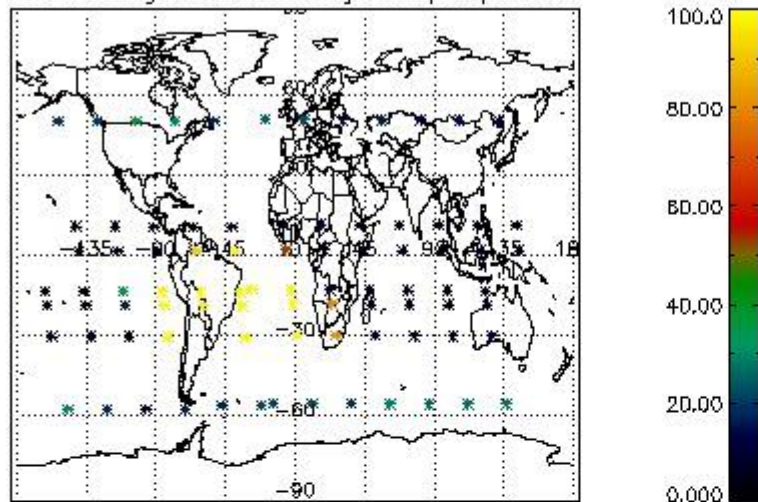

4.1 Plot quality information per product (time dependant) coming from level 1b processing

4.1.1 Plot level 1 quality information per product (time dependant): ENVISAT ASCENDING passes

4.1.2 Plot level 1 quality information per product (time dependant): ENVISAT DESCENDING passes

4.2 Plot quality information per product coming from level 1b processing (world map)

4.2.1 Plot level 1 quality information per product (world map): ENVISAT ASCENDING passes

Percentage of cosmic ray hits per profile