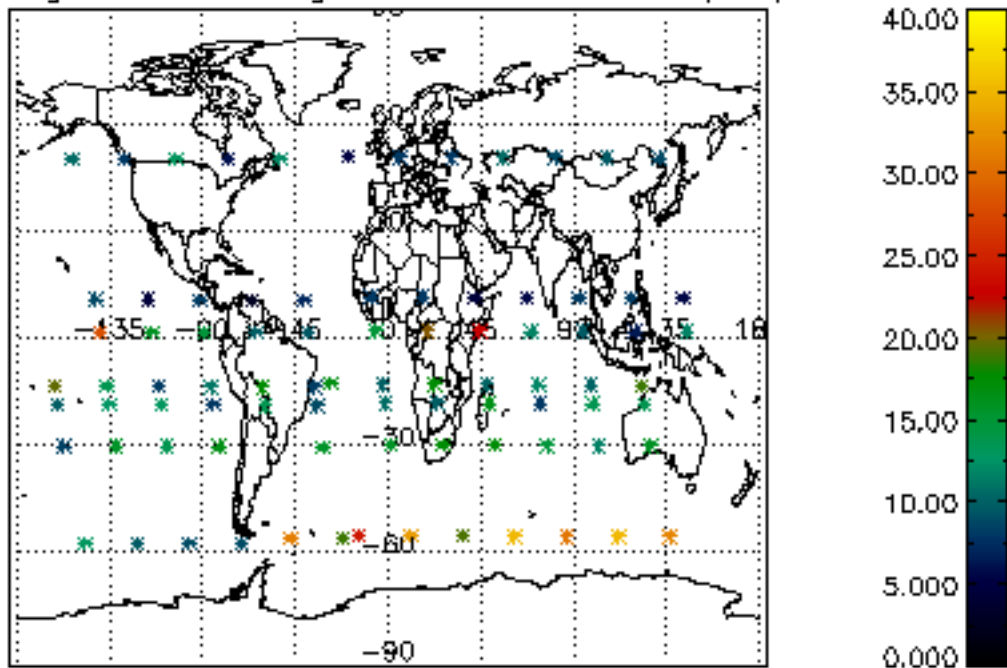

Percentage of cosmic ray hits per profile

Percentage of star falling outside central band per profile