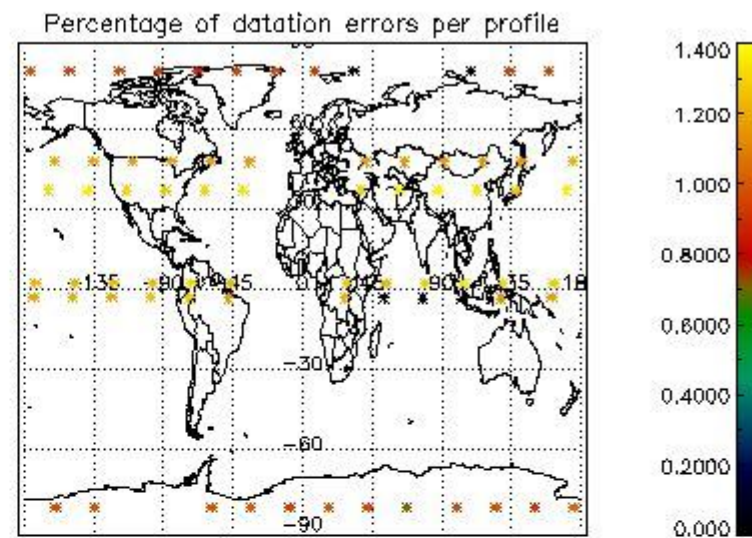

Percentage of datation errors per profile

Percentage of star falling outside central band per profile

Percentage of saturation errors per profile

4.2.2 Plot level 1 quality information per product (world map): ENVISAT DESCENDING passes