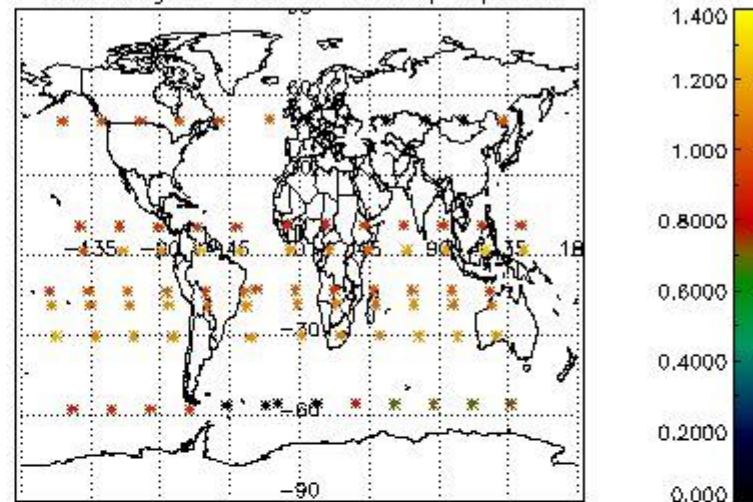

Percentage of datation errors per profile