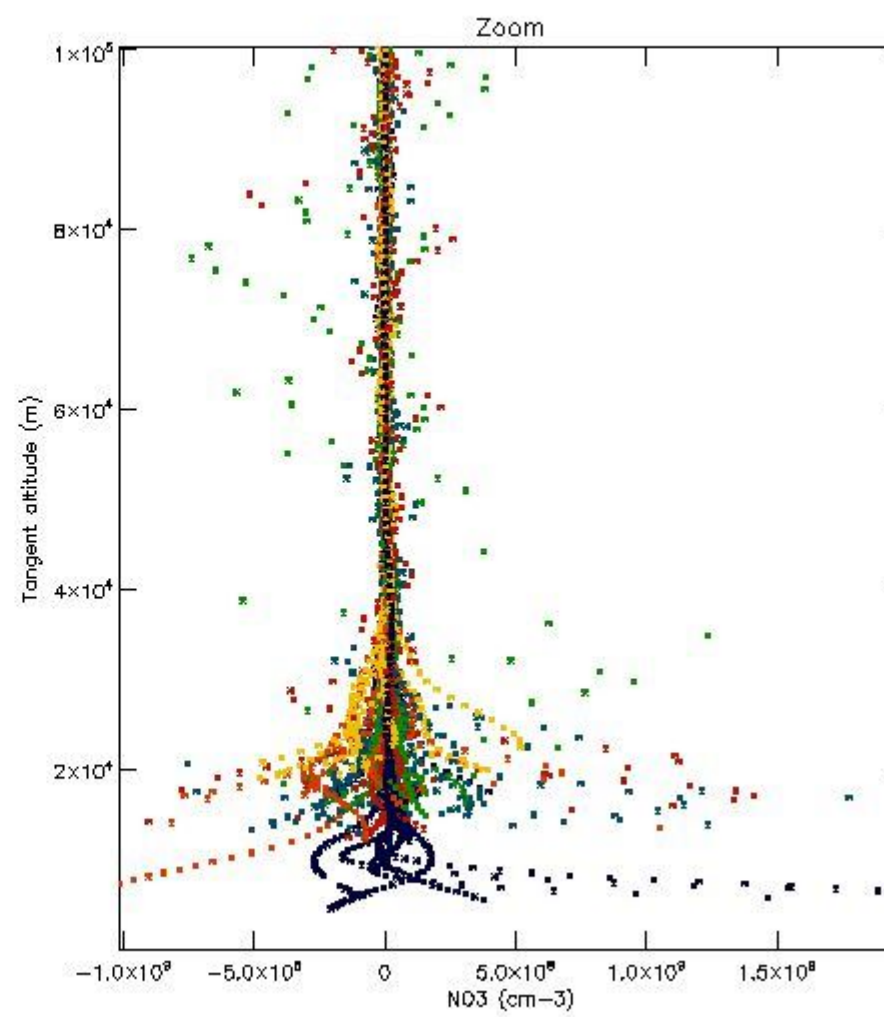

6. Auxiliary Data Files used for the production reported in section 2

The number reported in the third column indicates since which file (see list in section 2) the corresponding auxiliary file has been used. The fourth column is the date of those product files.

Type	Auxiliary Filename	Used since product	Used since product date
INST_PHYS_CHARACTERISTICS	GOM_INS_AXVIEC20091111_143220_20030716_120000_20500101_000000	1	25-SEP-2010 00:08:55
LEVEL-2_PROC_CONFIG	GOM_PR2_AXVIEC20091111_152718_20020301_000000_20500101_000000	1	25-SEP-2010 00:08:55
CROSS_SECTIONS_FILE	GOM_CRS_AXVIEC20091111_154832_20020301_000000_20500101_000000	1	25-SEP-2010 00:08:55