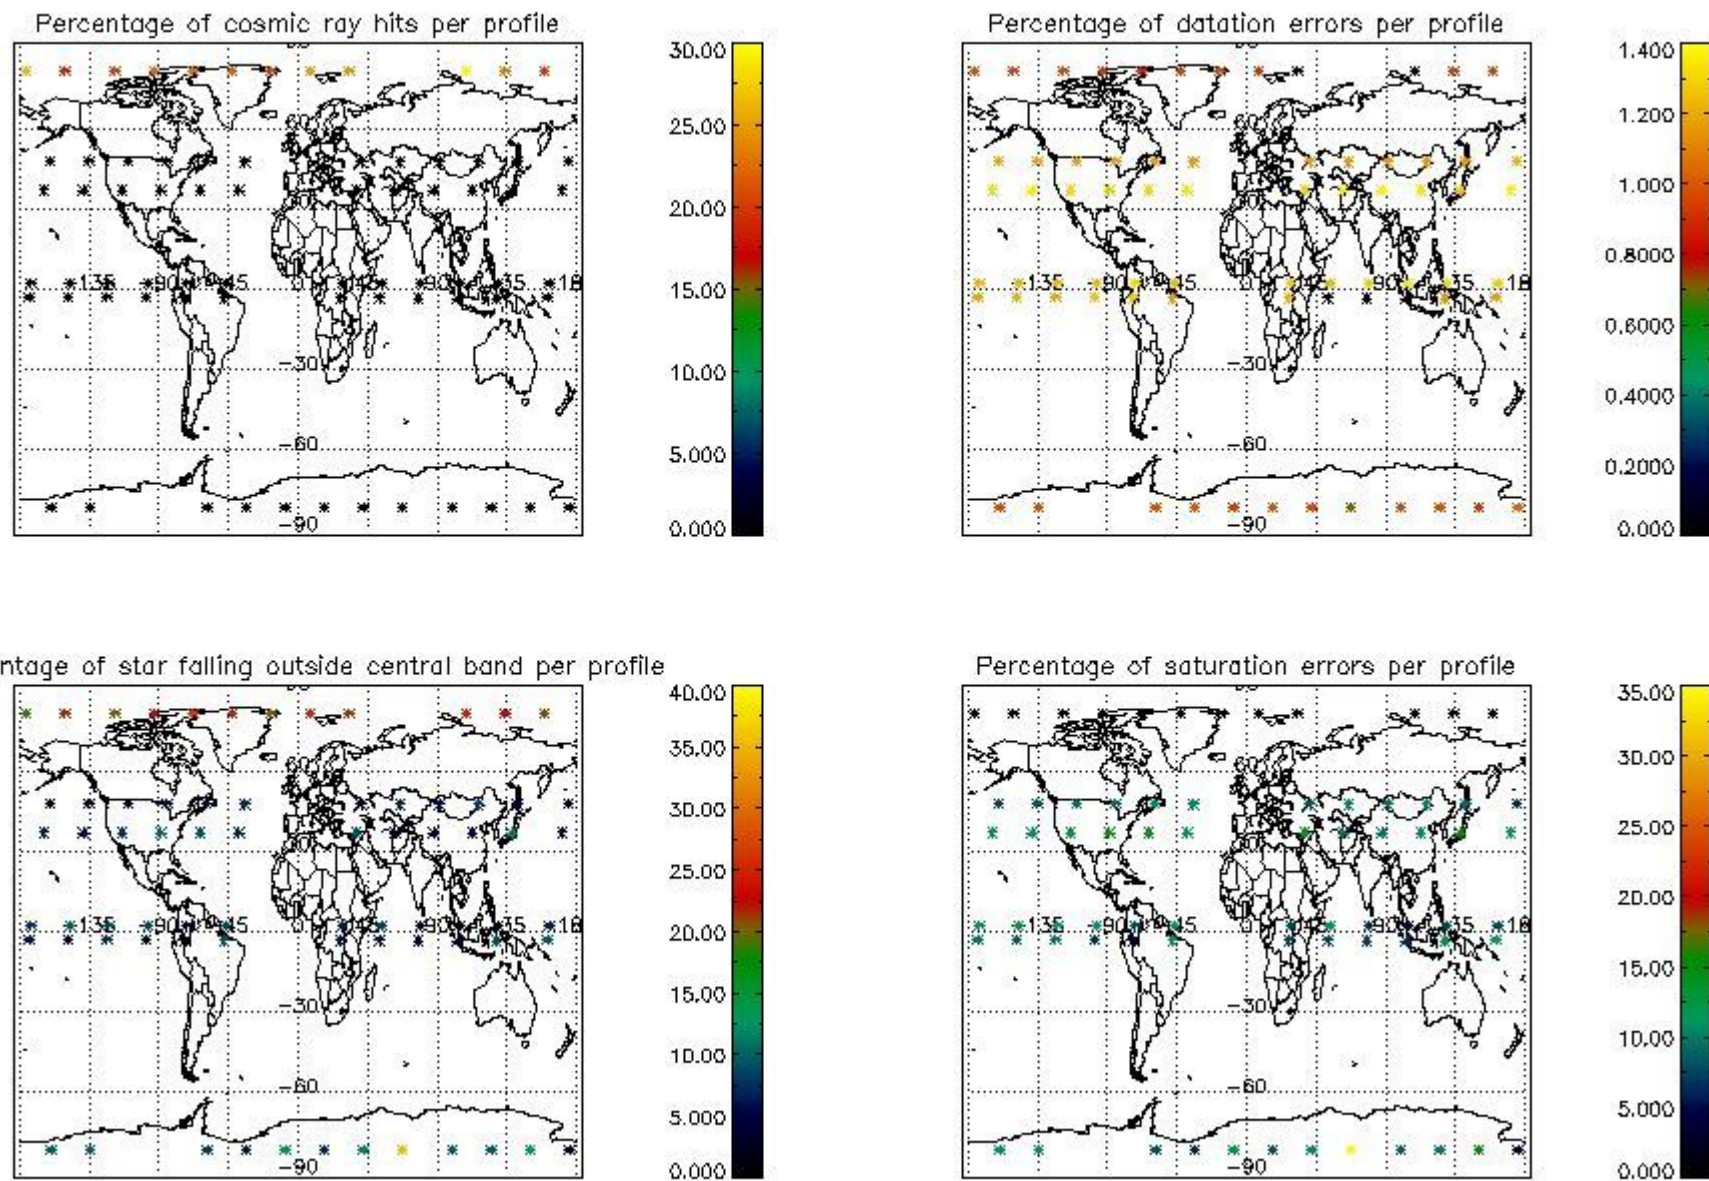

Percentage of datation errors per profile

Percentage of star falling outside central band per profile

Percentage of saturation errors per profile

4.2.2 Plot level 1 quality information per product (world map): ENVISAT DESCENDING passes