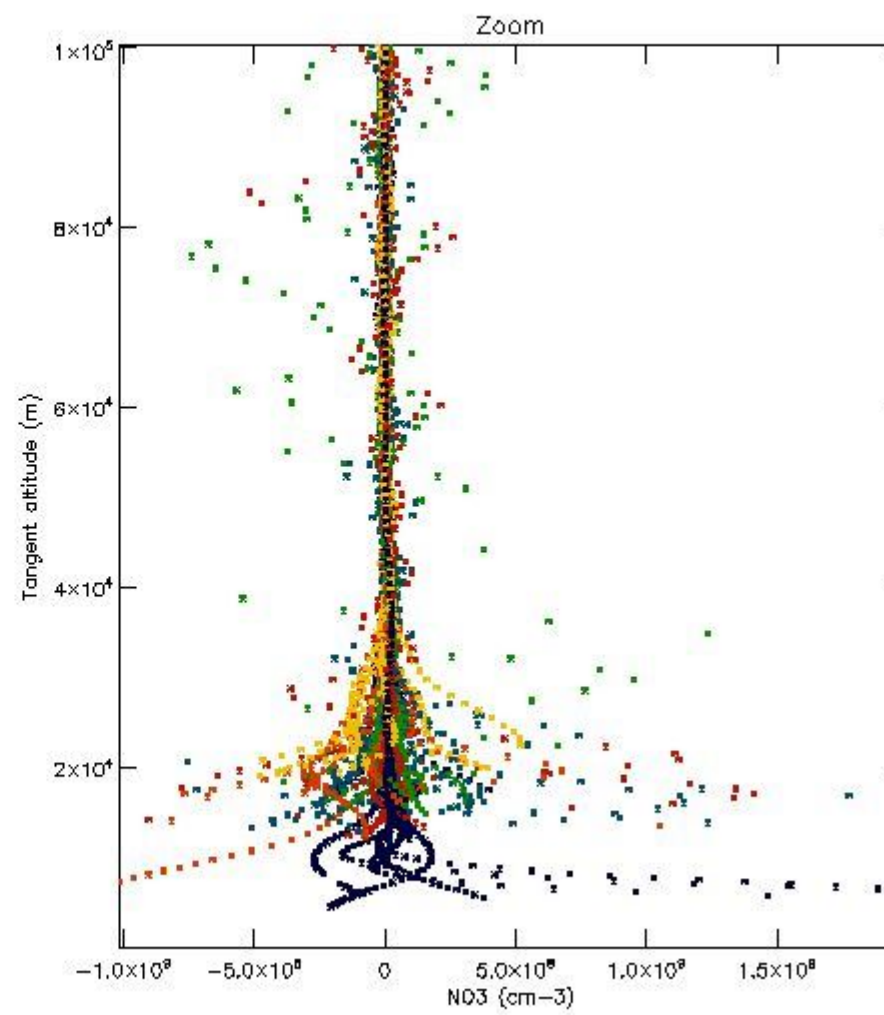

6. Auxiliary Data Files used for the production reported in section 2

The number reported in the third column indicates since which file (see list in section 2) the corresponding auxiliary file has been used. The fourth column is the date of those product files.

Type	Auxiliary Filename	Used since product	Used since product date
INST_PHYS_CHARACTERISTICS	GOM_INS_AXVIEC20091111_143220_20030716_120000_20500101_000000	1	25-SEP-2010 00:08:55
LEVEL-2_PROC_CONFIG	GOM_PR2_AXVIEC20091111_152718_20020301_000000_20500101_000000	1	25-SEP-2010 00:08:55
CROSS_SECTIONS_FILE	GOM_CRS_AXVIEC20091111_154832_20020301_000000_20500101_000000	1	25-SEP-2010 00:08:55