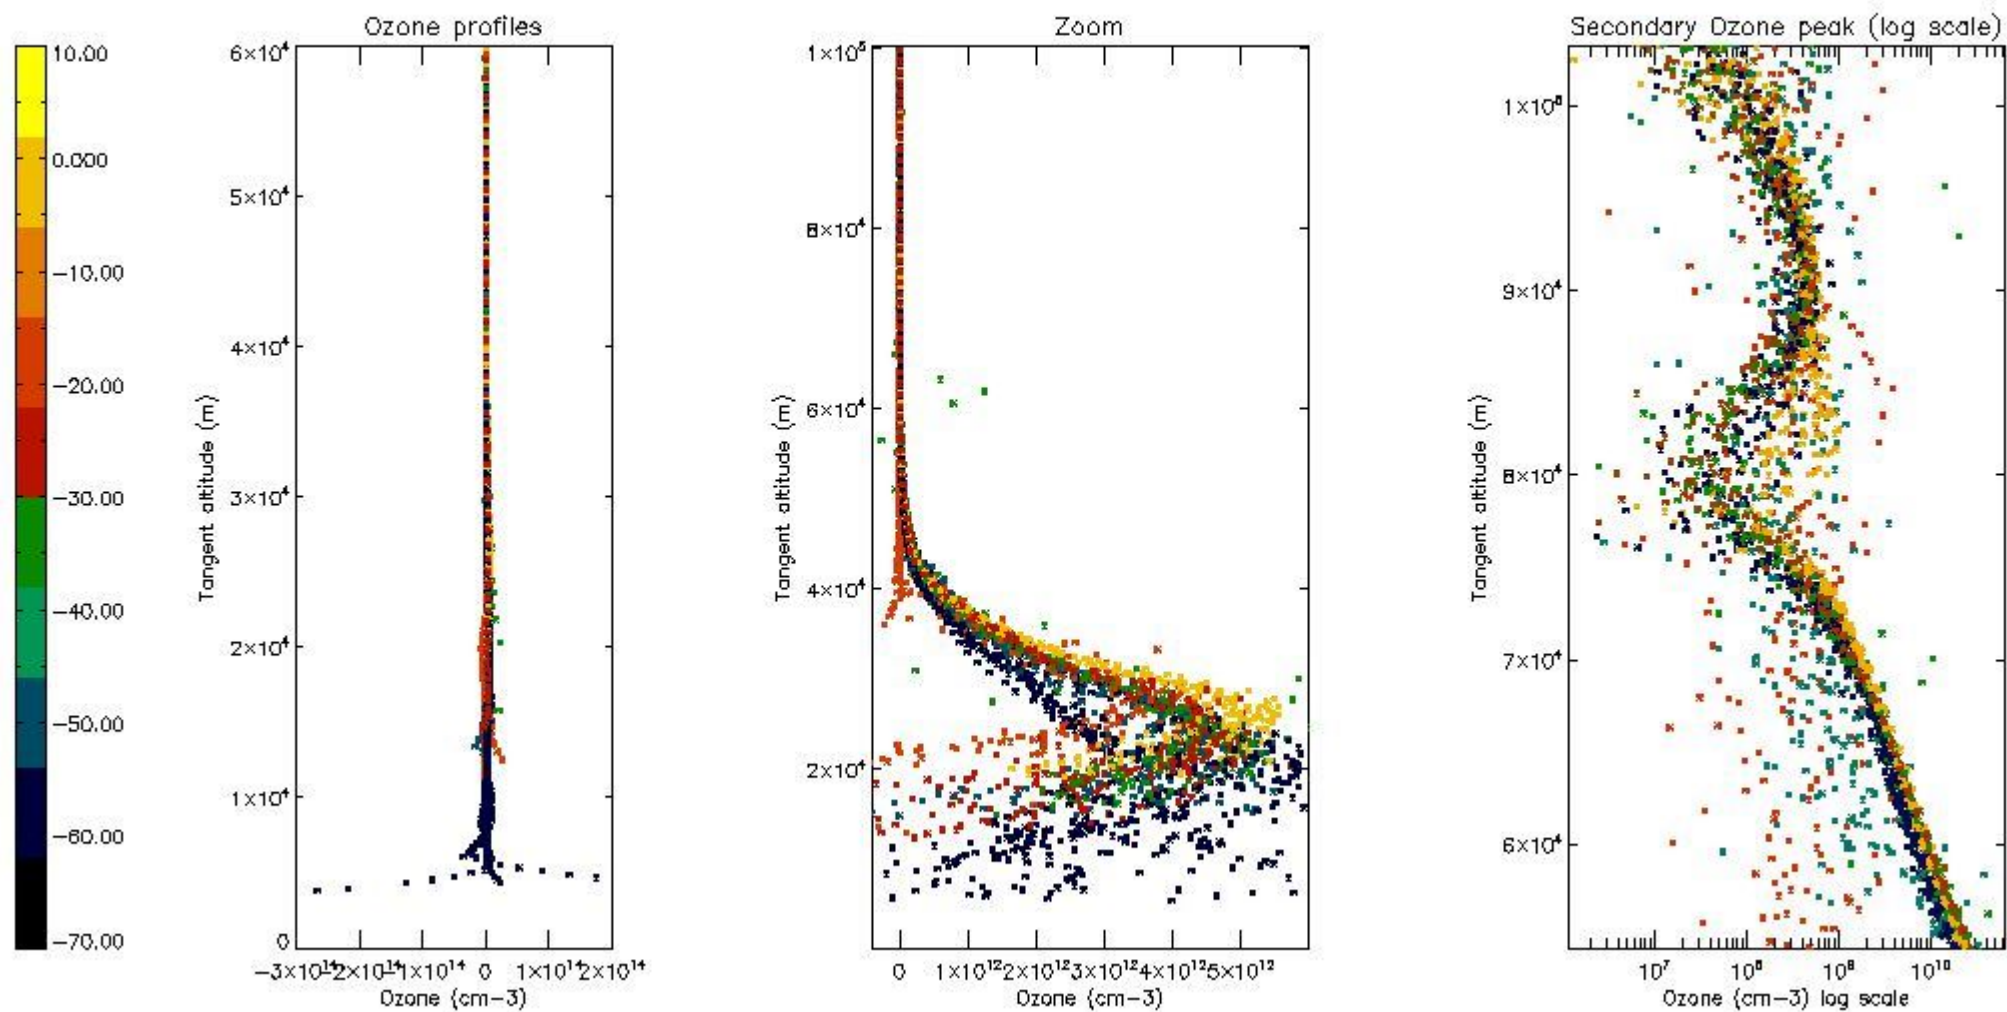

STD < 10	19
STD < 5	14

5.2 Plot ozone profiles for all STD (dark without errors)

The colorbar represents the latitude.

5.3 Plot ozone profiles where STD < 20% (dark without errors)

The colorbar represents the latitude.