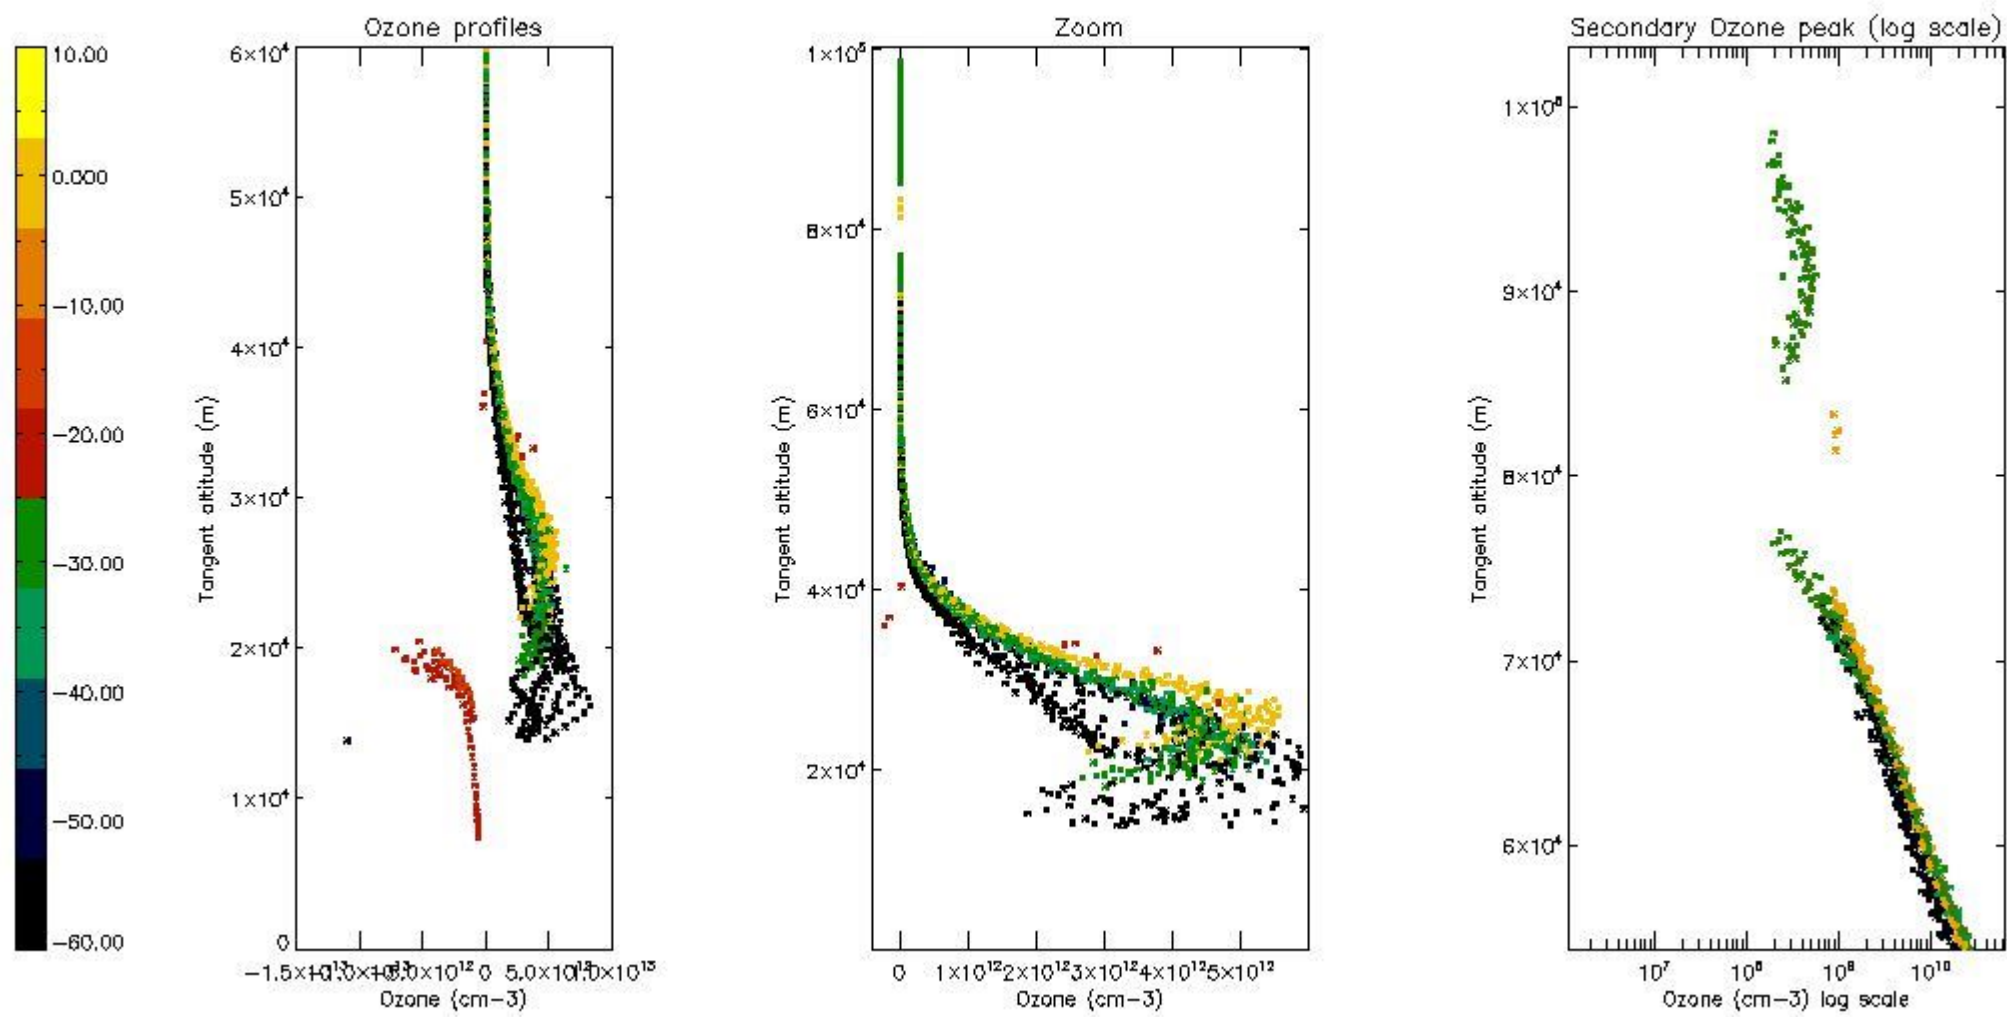

STD < 10	19
STD < 5	14

5.2 Plot ozone profiles for all STD (dark without errors)

The colorbar represents the latitude.

5.3 Plot ozone profiles where STD < 20% (dark without errors)

The colorbar represents the latitude.

5.4 Plot ozone profiles where STD < 10% (dark without errors)

The colorbar represents the latitude.

5.5 Plot ozone profiles where $STD < 5\%$ (dark without errors)

The colorbar represents the latitude.

5.6 Plot NO₂ profiles for all STD (dark without errors)