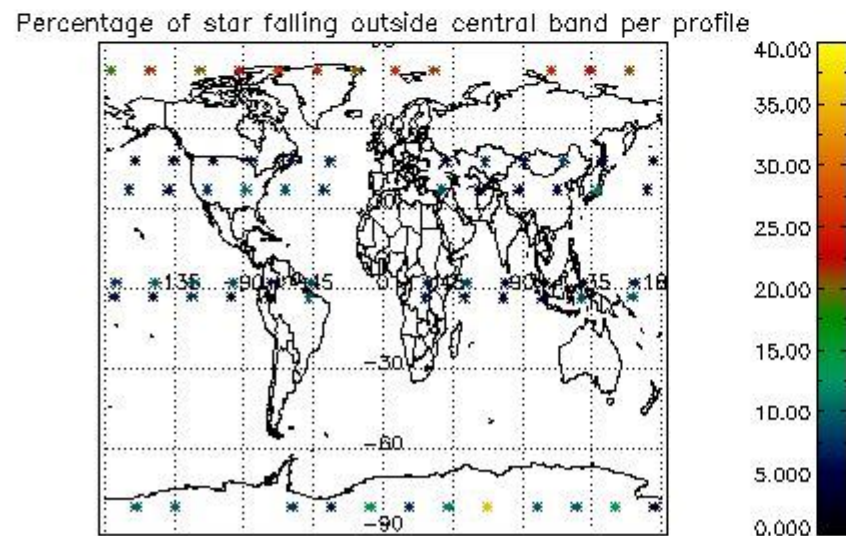

Percentage of datation errors per profile

Percentage of star falling outside central band per profile

Percentage of saturation errors per profile

4.2.2 Plot level 1 quality information per product (world map): ENVISAT DESCENDING passes