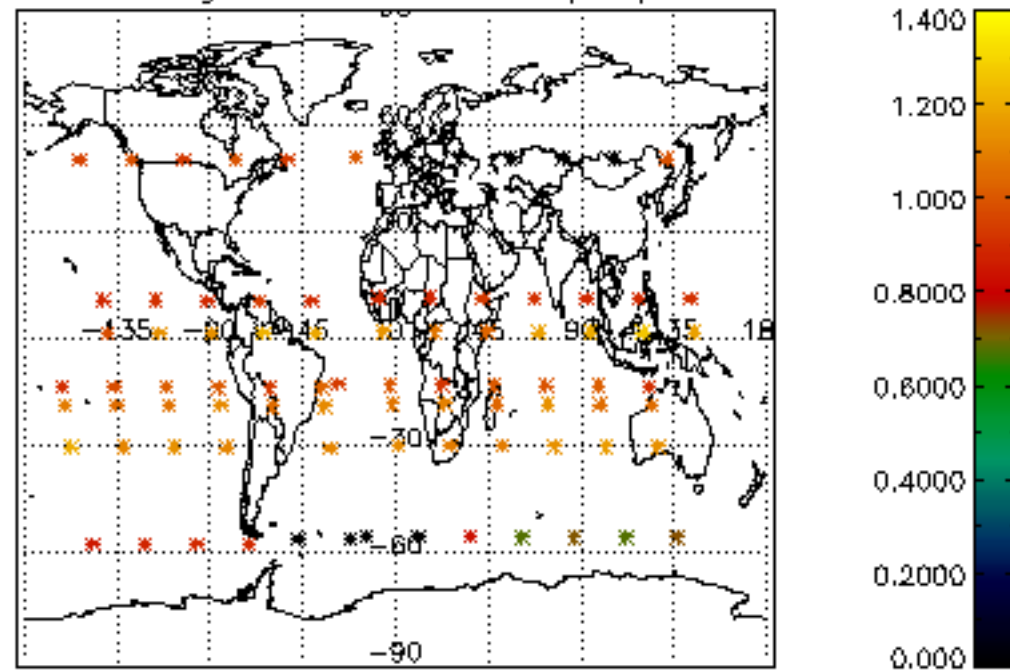

Percentage of datation errors per profile