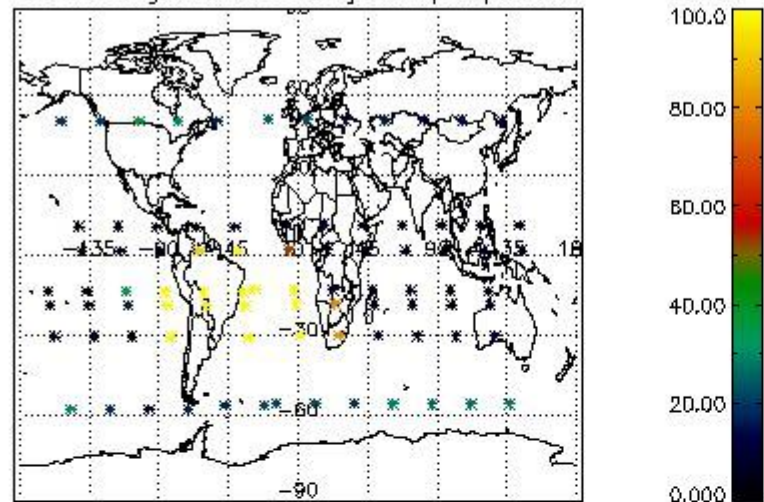

Percentage of cosmic ray hits per profile