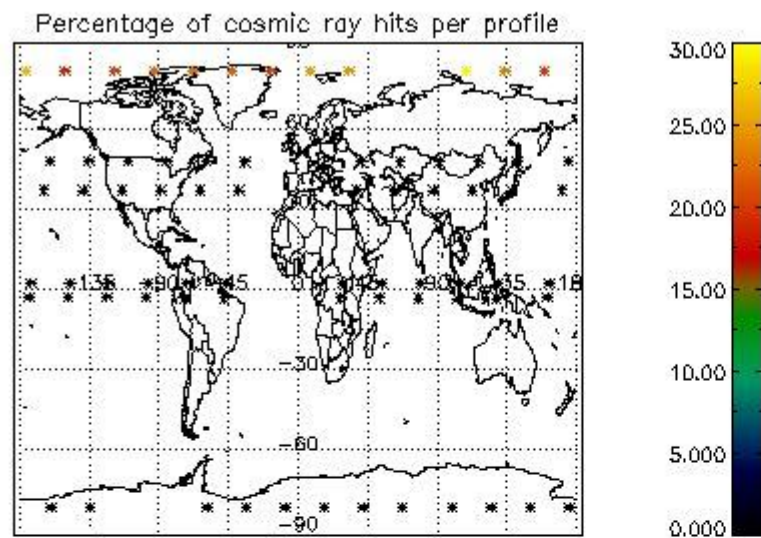

Percentage of datation errors per profile

Percentage of star falling outside central band per profile

Percentage of saturation errors per profile

4.2.2 Plot level 1 quality information per product (world map): ENVISAT DESCENDING passes