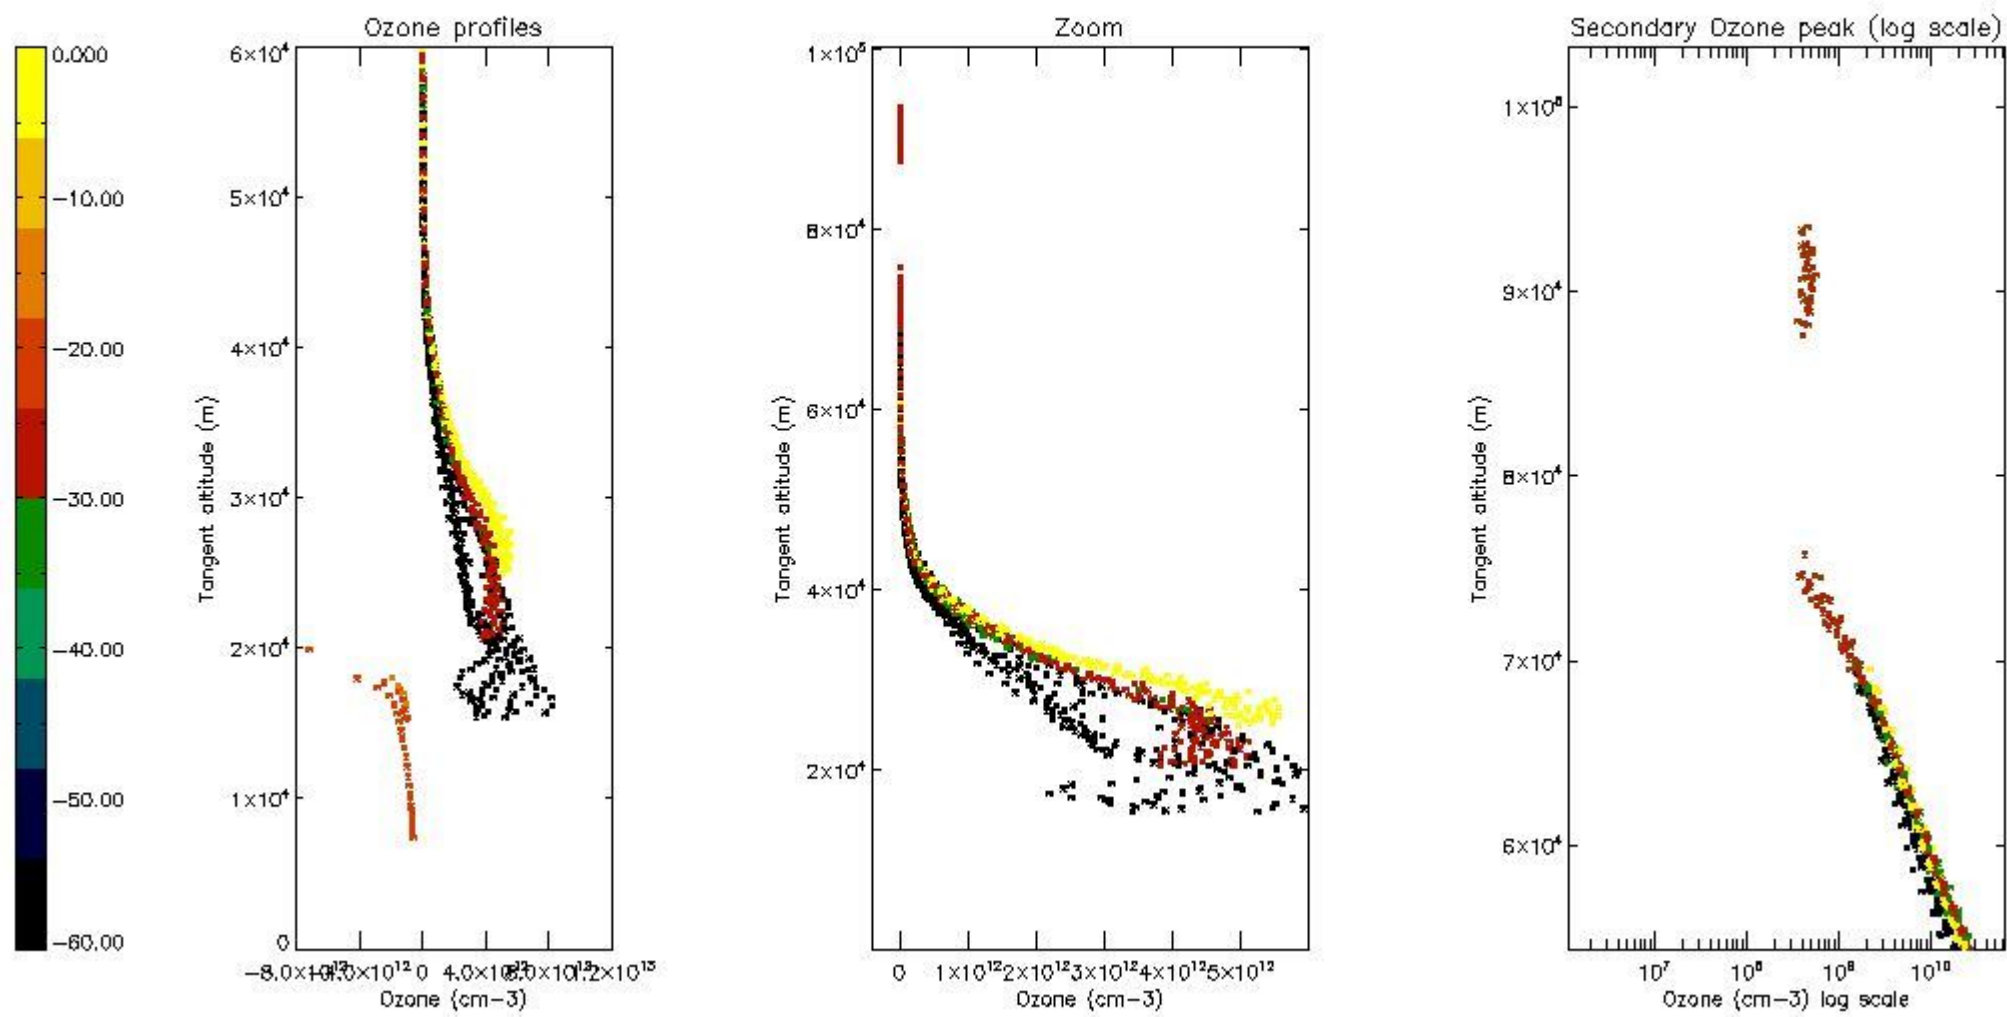

STD < 10	19
STD < 5	14

5.2 Plot ozone profiles for all STD (dark without errors)

The colorbar represents the latitude.

5.3 Plot ozone profiles where STD < 20% (dark without errors)

The colorbar represents the latitude.

5.4 Plot ozone profiles where STD < 10% (dark without errors)

The colorbar represents the latitude.

5.5 Plot ozone profiles where $STD < 5\%$ (dark without errors)

The colorbar represents the latitude.

5.6 Plot NO₂ profiles for all STD (dark without errors)