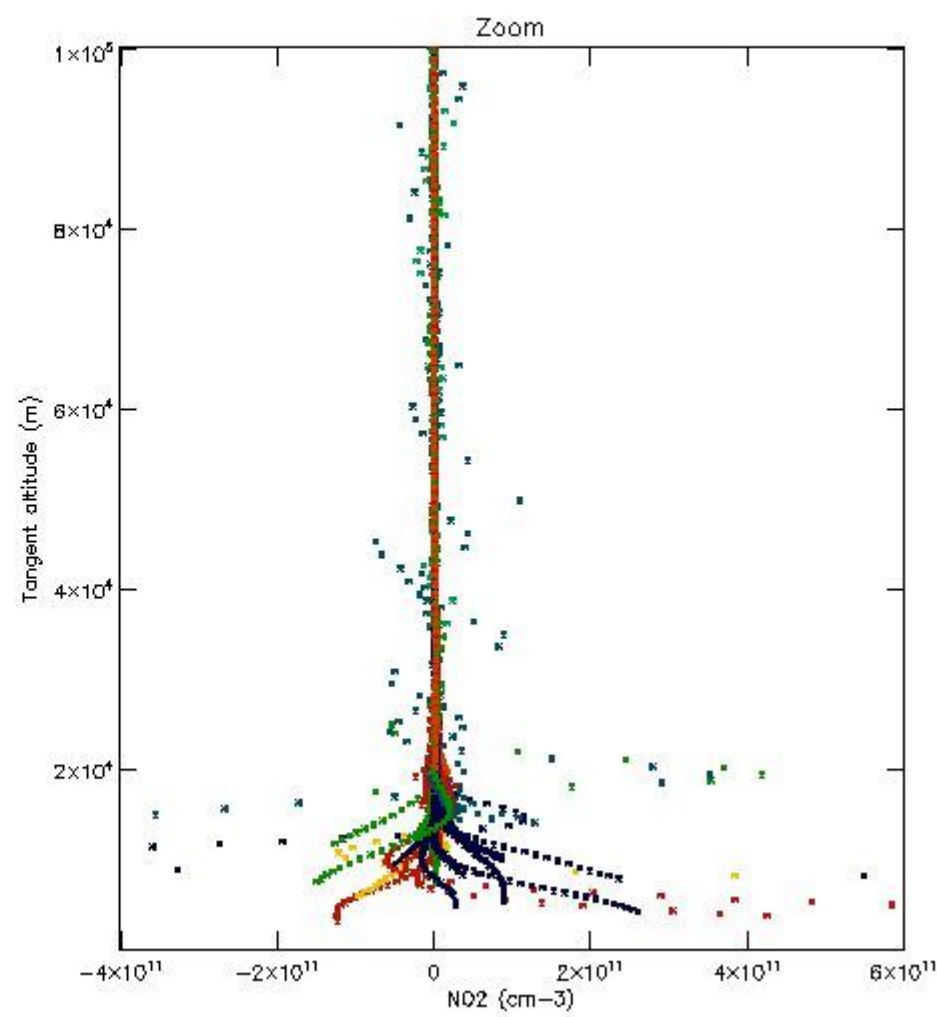

STD < 10	19
STD < 5	16

5.2 Plot ozone profiles for all STD (dark without errors)

The colorbar represents the latitude.

5.3 Plot ozone profiles where STD < 20% (dark without errors)

The colorbar represents the latitude.

5.4 Plot ozone profiles where $STD < 10\%$ (dark without errors)

The colorbar represents the latitude.

5.5 Plot ozone profiles where STD < 5% (dark without errors)

The colorbar represents the latitude.

5.6 Plot NO₂ profiles for all STD (dark without errors)

The colorbar represents the latitude.

5.7 Plot NO3 profiles for all STD (dark without errors)

The colorbar represents the latitude.

5.8 Plot H2O profiles for all STD (only for occultations of stars 1,2,3,4,13,14,16,26,63 dark without errors)