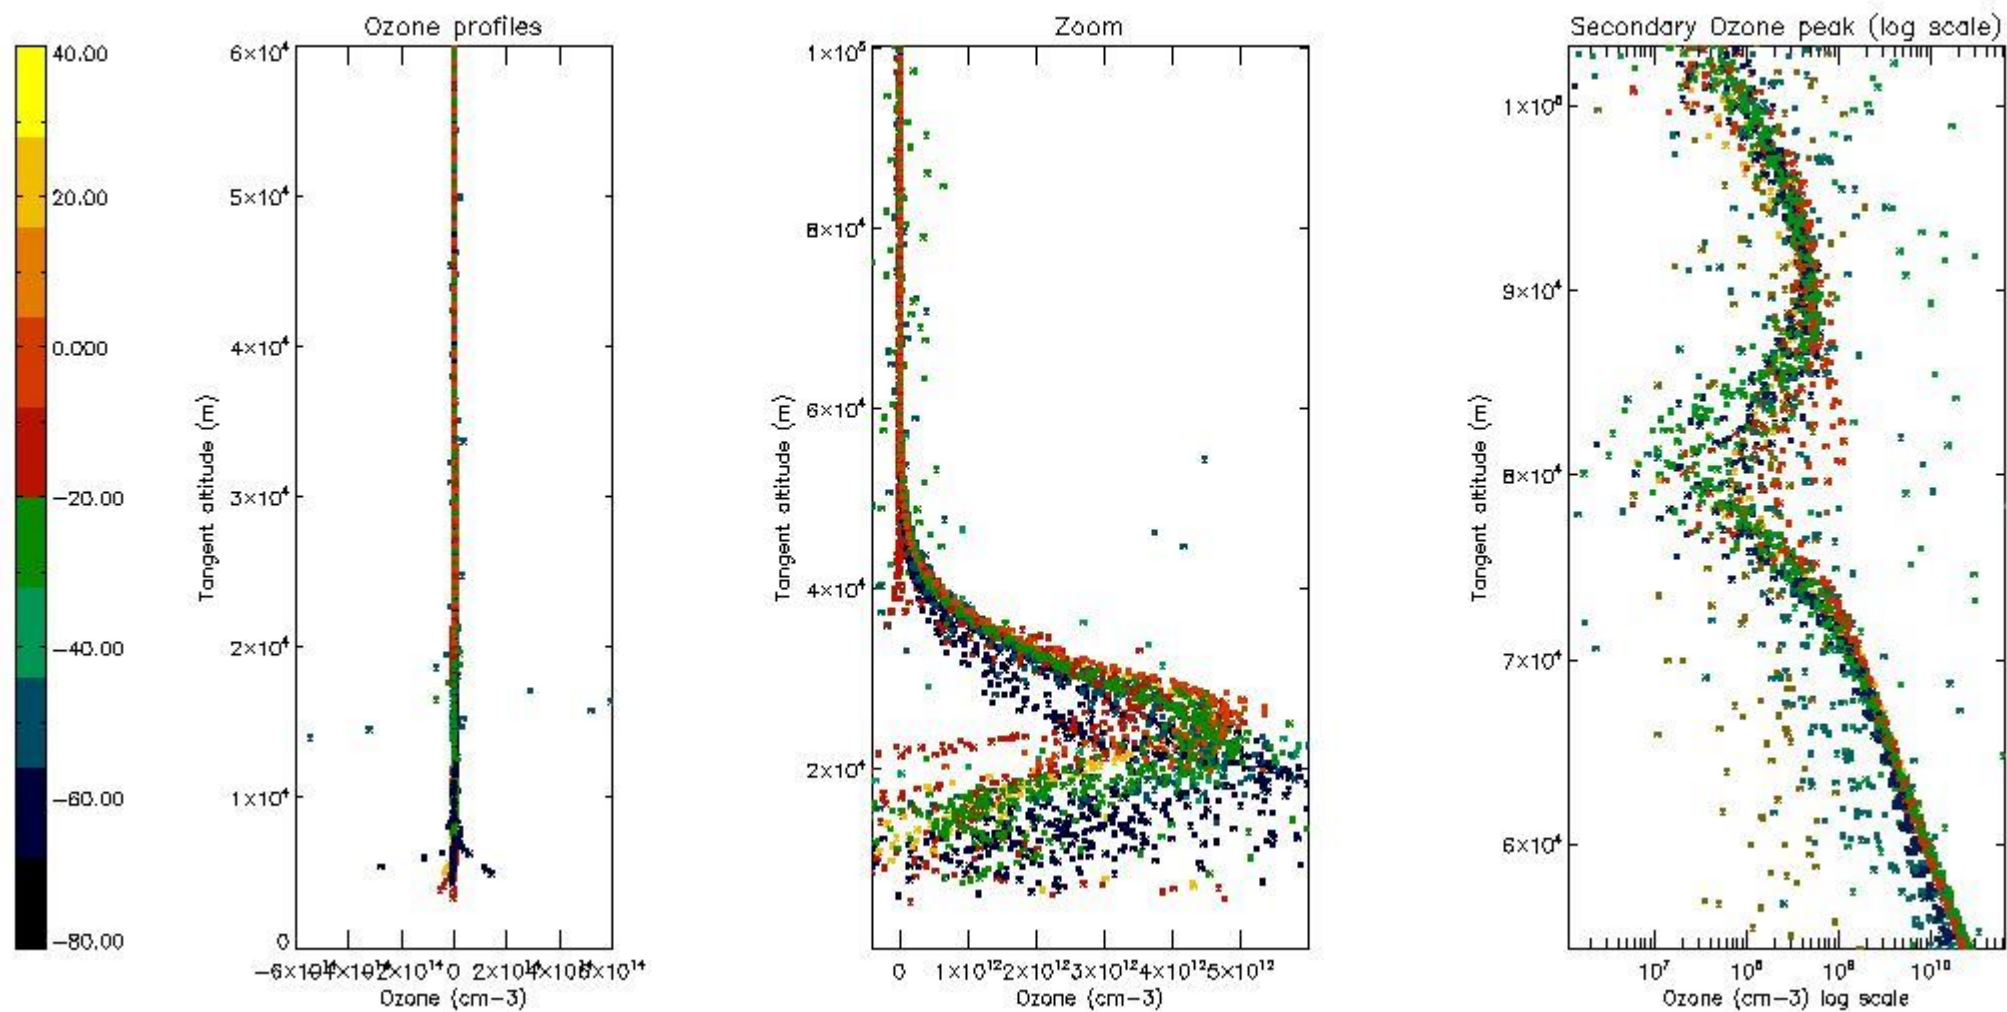

STD < 10	19
STD < 5	16

5.2 Plot ozone profiles for all STD (dark without errors)

The colorbar represents the latitude.

5.3 Plot ozone profiles where STD < 20% (dark without errors)

The colorbar represents the latitude.