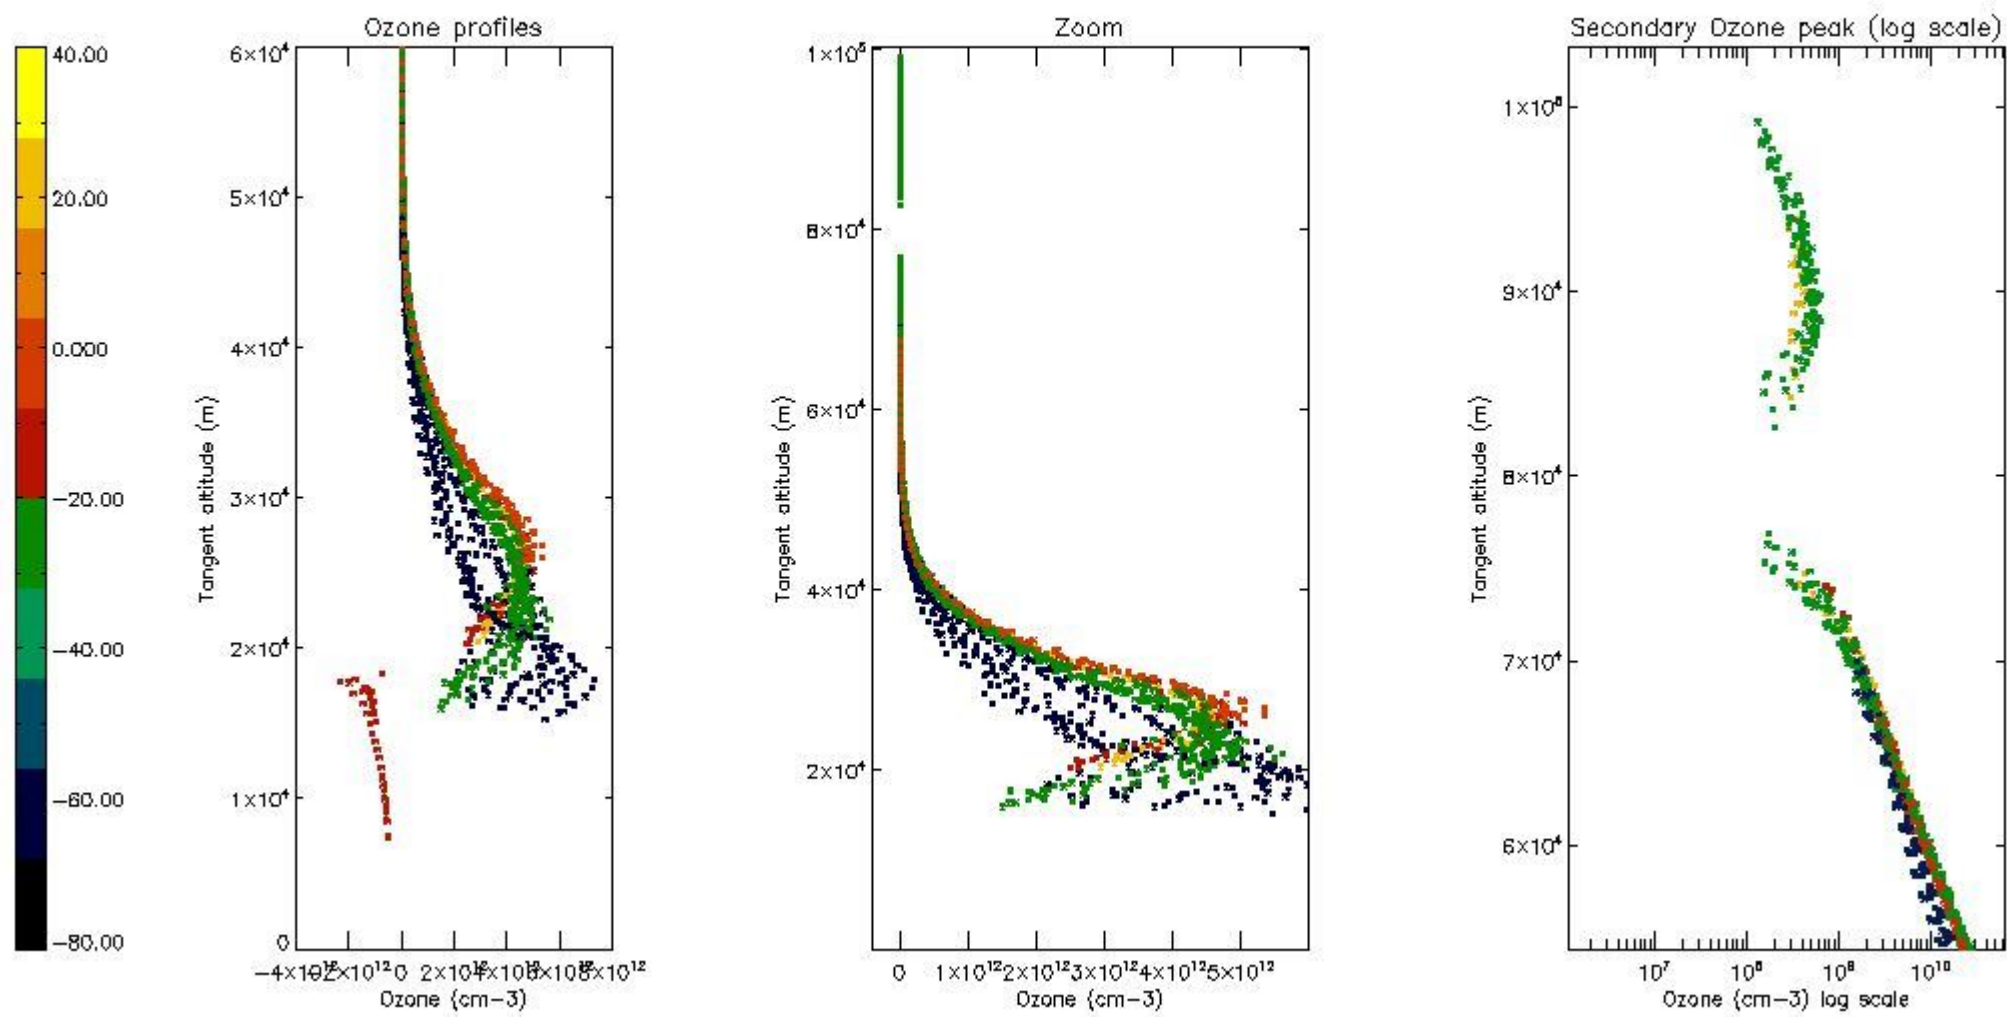

5.6 Plot NO₂ profiles for all STD (dark without errors)

The colorbar represents the latitude.