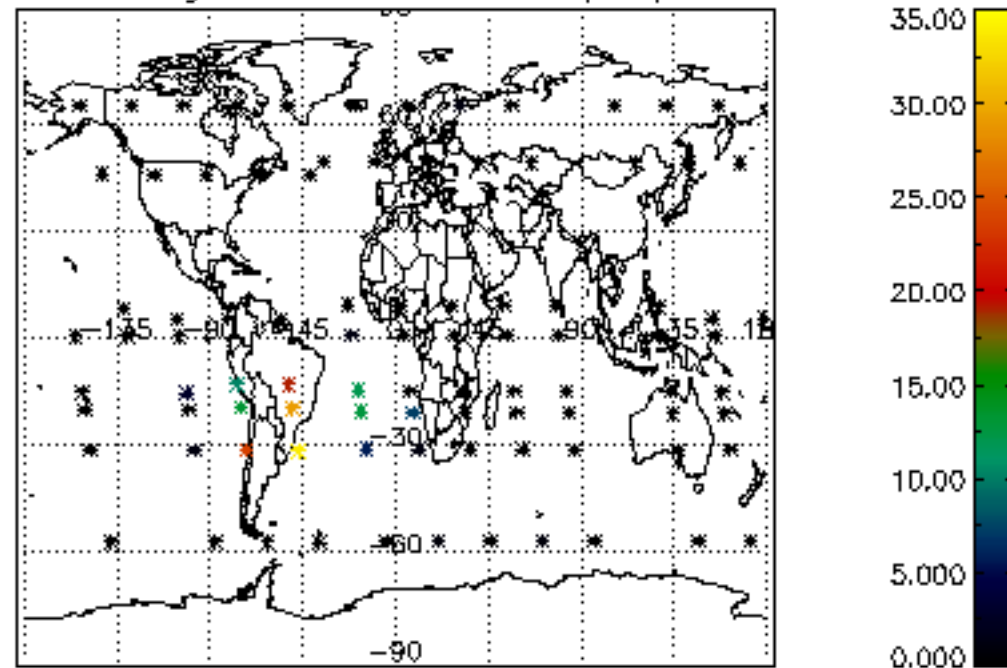

Percentage of datation errors per profile

Percentage of saturation errors per profile