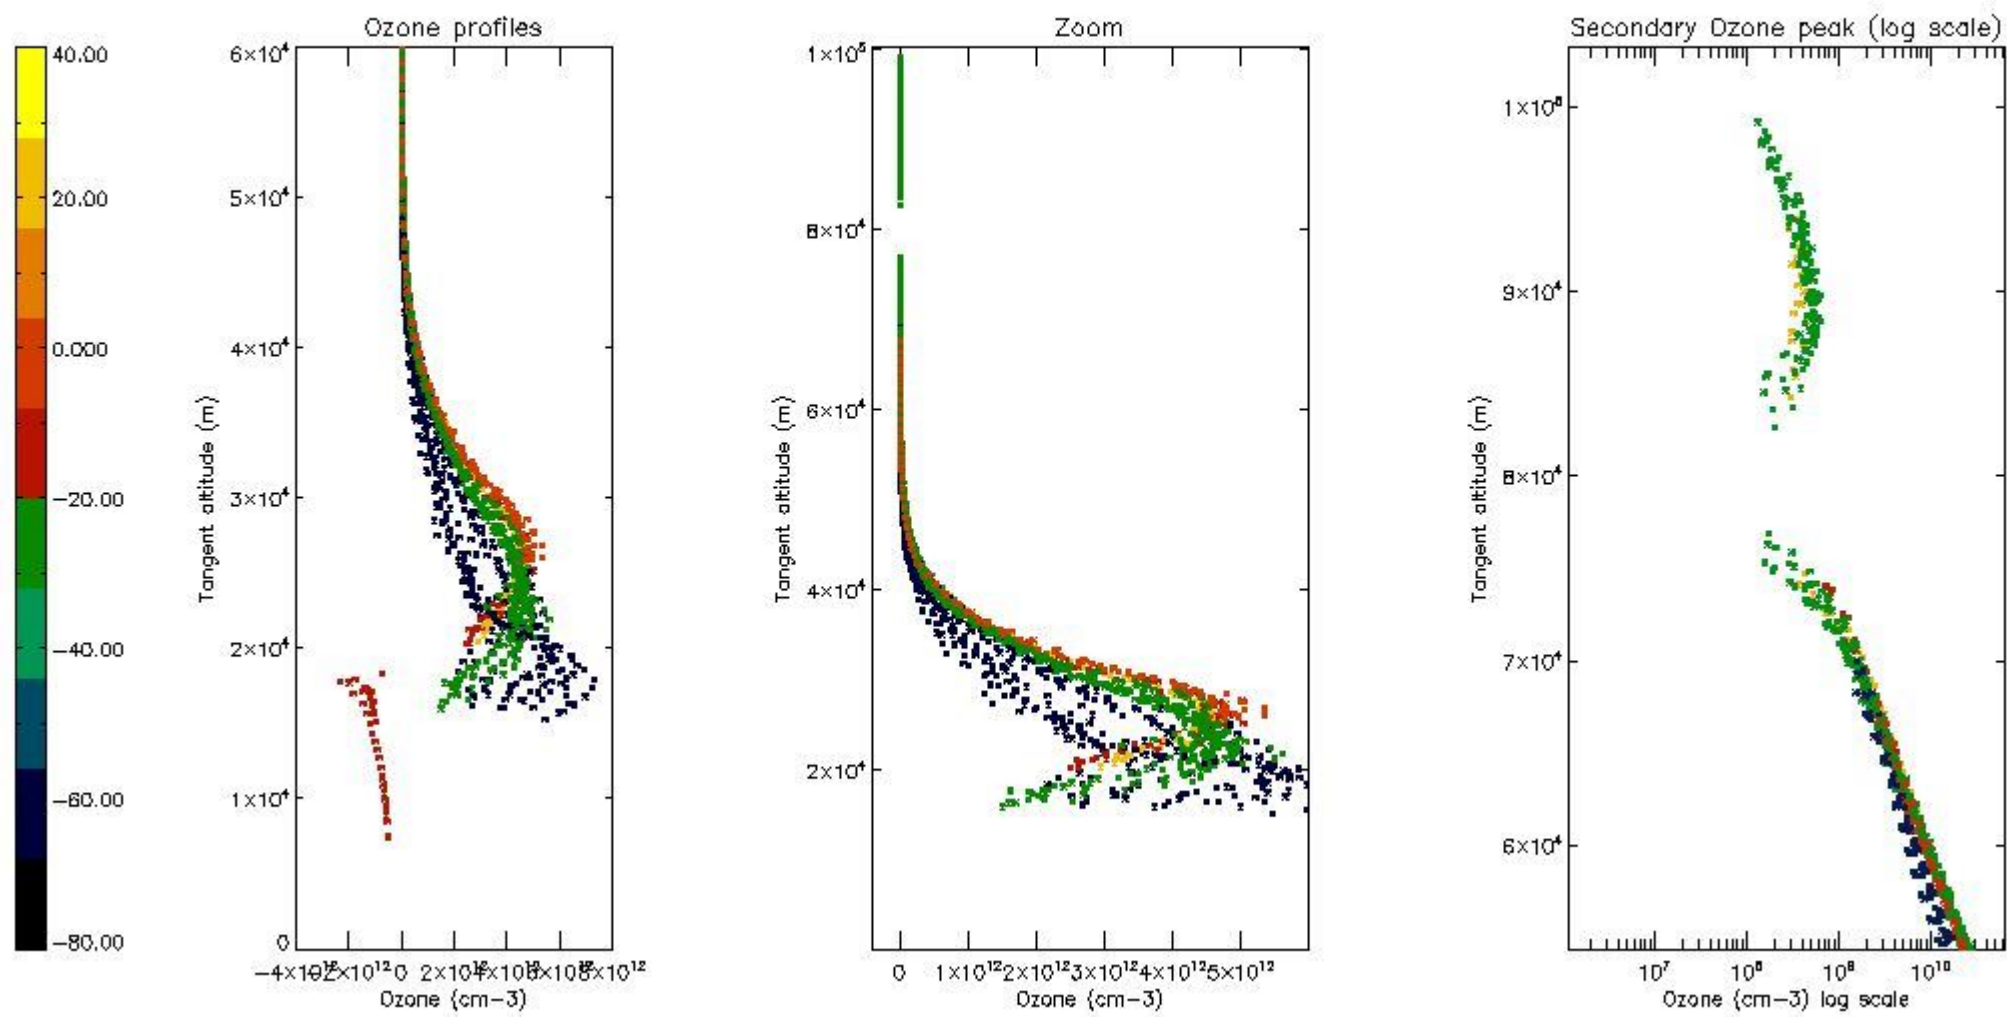

STD < 10	19
STD < 5	16

5.2 Plot ozone profiles for all STD (dark without errors)

The colorbar represents the latitude.

5.3 Plot ozone profiles where STD < 20% (dark without errors)

The colorbar represents the latitude.

5.4 Plot ozone profiles where $STD < 10\%$ (dark without errors)

The colorbar represents the latitude.

5.5 Plot ozone profiles where STD < 5% (dark without errors)

The colorbar represents the latitude.

5.6 Plot NO₂ profiles for all STD (dark without errors)