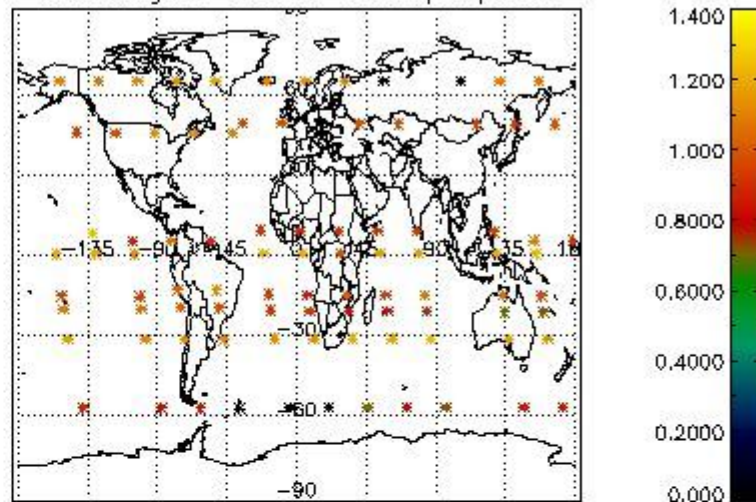

Percentage of datation errors per profile