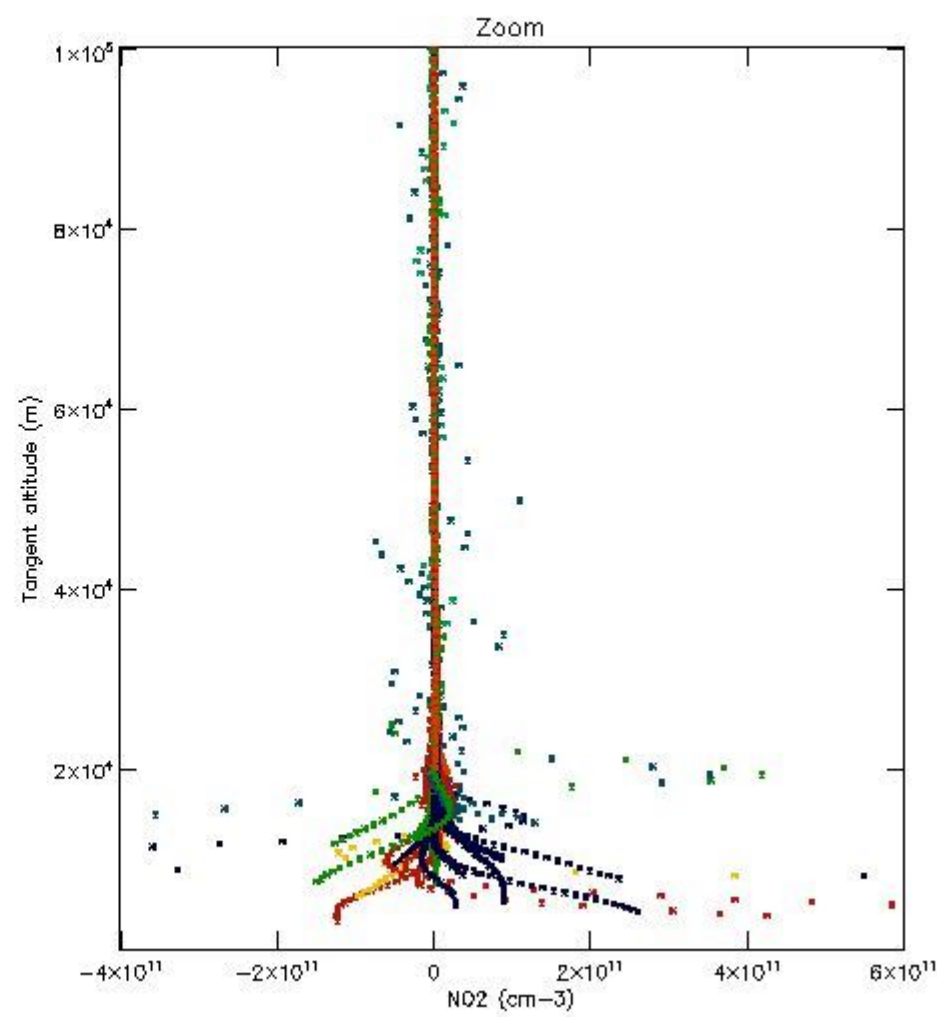

5.7 Plot NO3 profiles for all STD (dark without errors)

The colorbar represents the latitude.