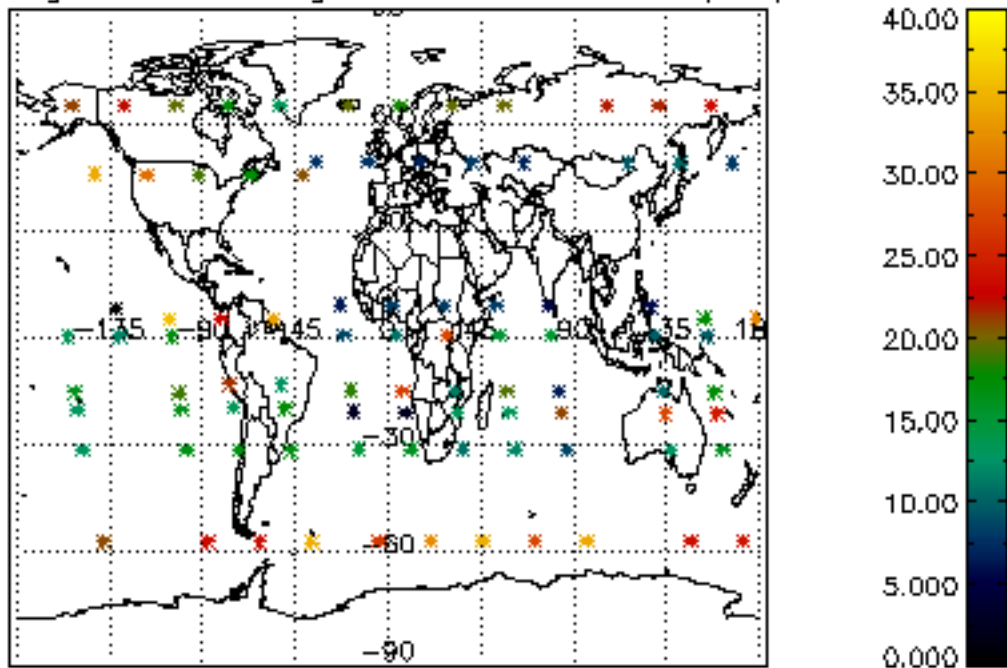

Percentage of cosmic ray hits per profile

Percentage of star falling outside central band per profile