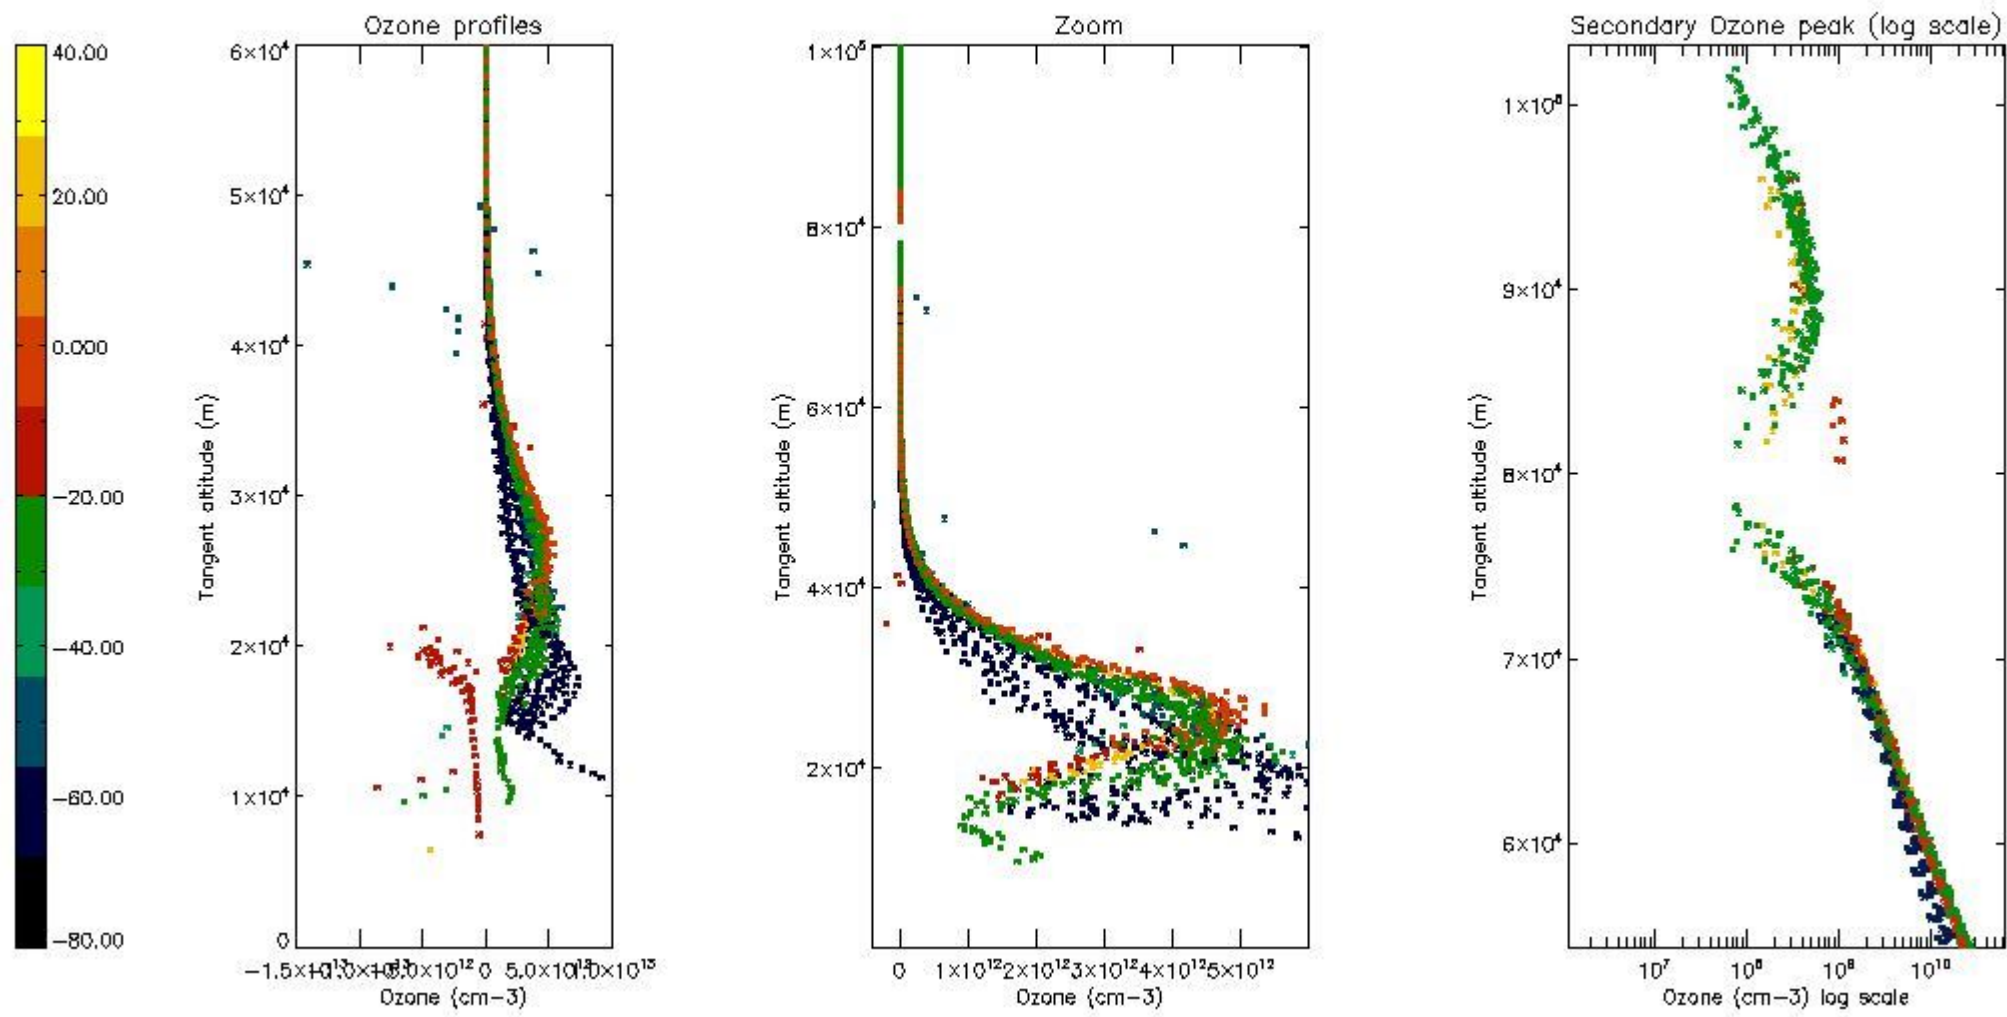

5.5 Plot ozone profiles where STD < 5% (dark without errors)

The colorbar represents the latitude.