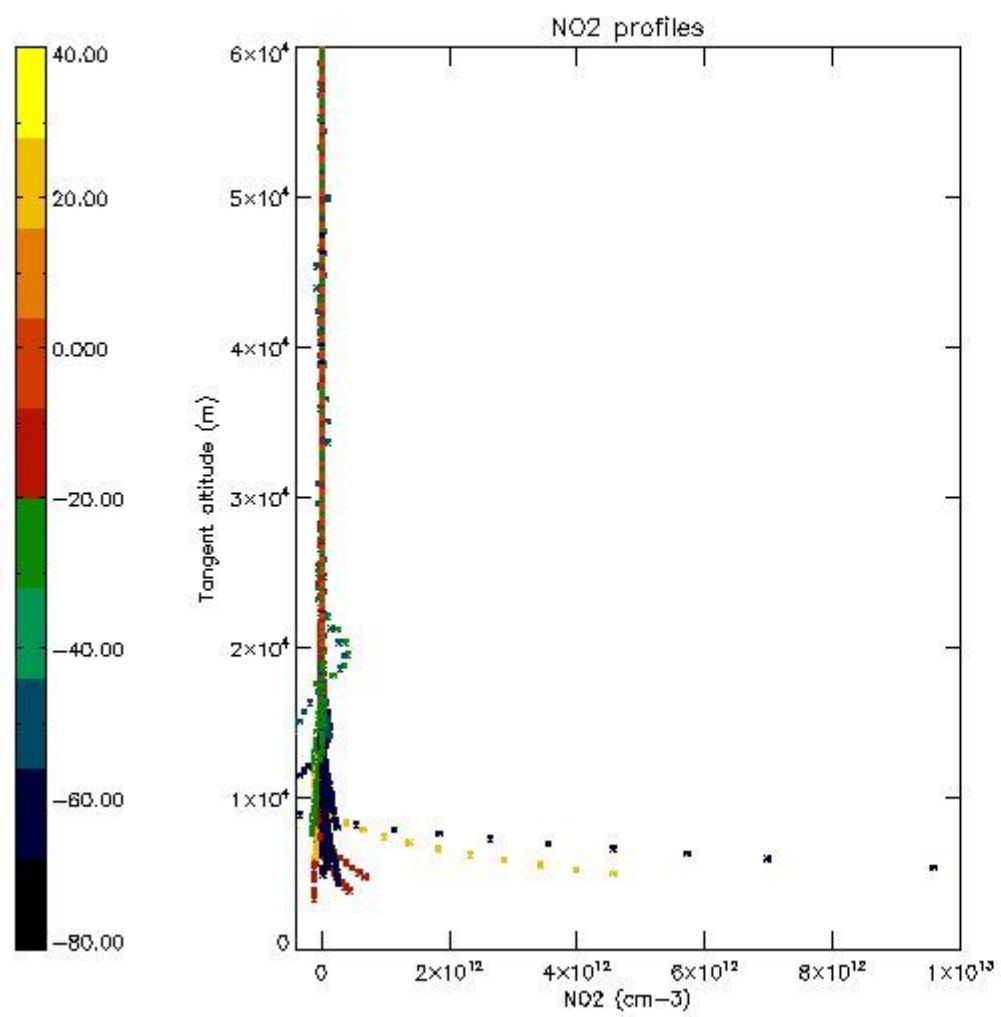

5.4 Plot ozone profiles where $STD < 10\%$ (dark without errors)

The colorbar represents the latitude.

5.5 Plot ozone profiles where STD < 5% (dark without errors)

The colorbar represents the latitude.

5.6 Plot NO₂ profiles for all STD (dark without errors)

The colorbar represents the latitude.

5.7 Plot NO3 profiles for all STD (dark without errors)

The colorbar represents the latitude.

5.8 Plot H2O profiles for all STD (only for occultations of stars 1,2,3,4,13,14,16,26,63 dark without errors)