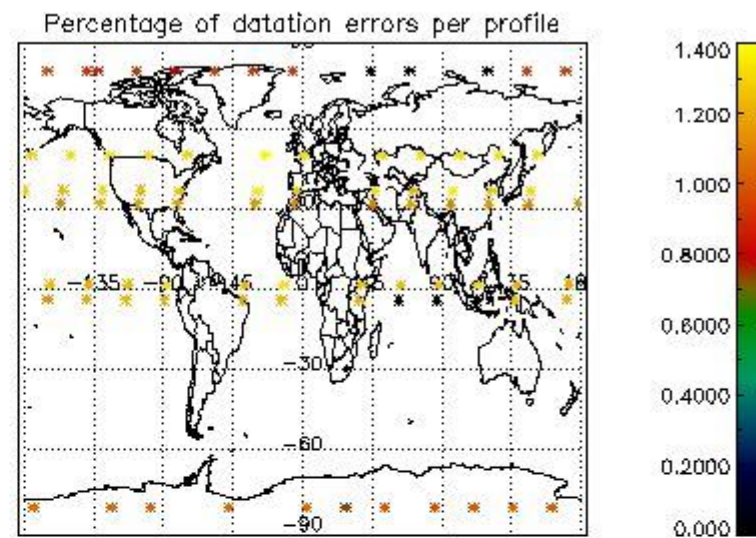

Percentage of datation errors per profile

Percentage of star falling outside central band per profile

Percentage of saturation errors per profile

4.2.2 Plot level 1 quality information per product (world map): ENVISAT DESCENDING passes