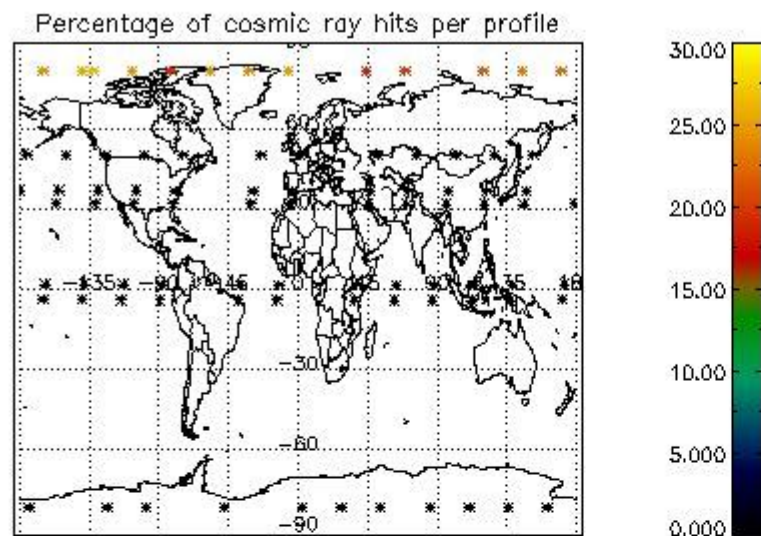

Percentage of datation errors per profile

Percentage of star falling outside central band per profile

Percentage of saturation errors per profile

4.2.2 Plot level 1 quality information per product (world map): ENVISAT DESCENDING passes