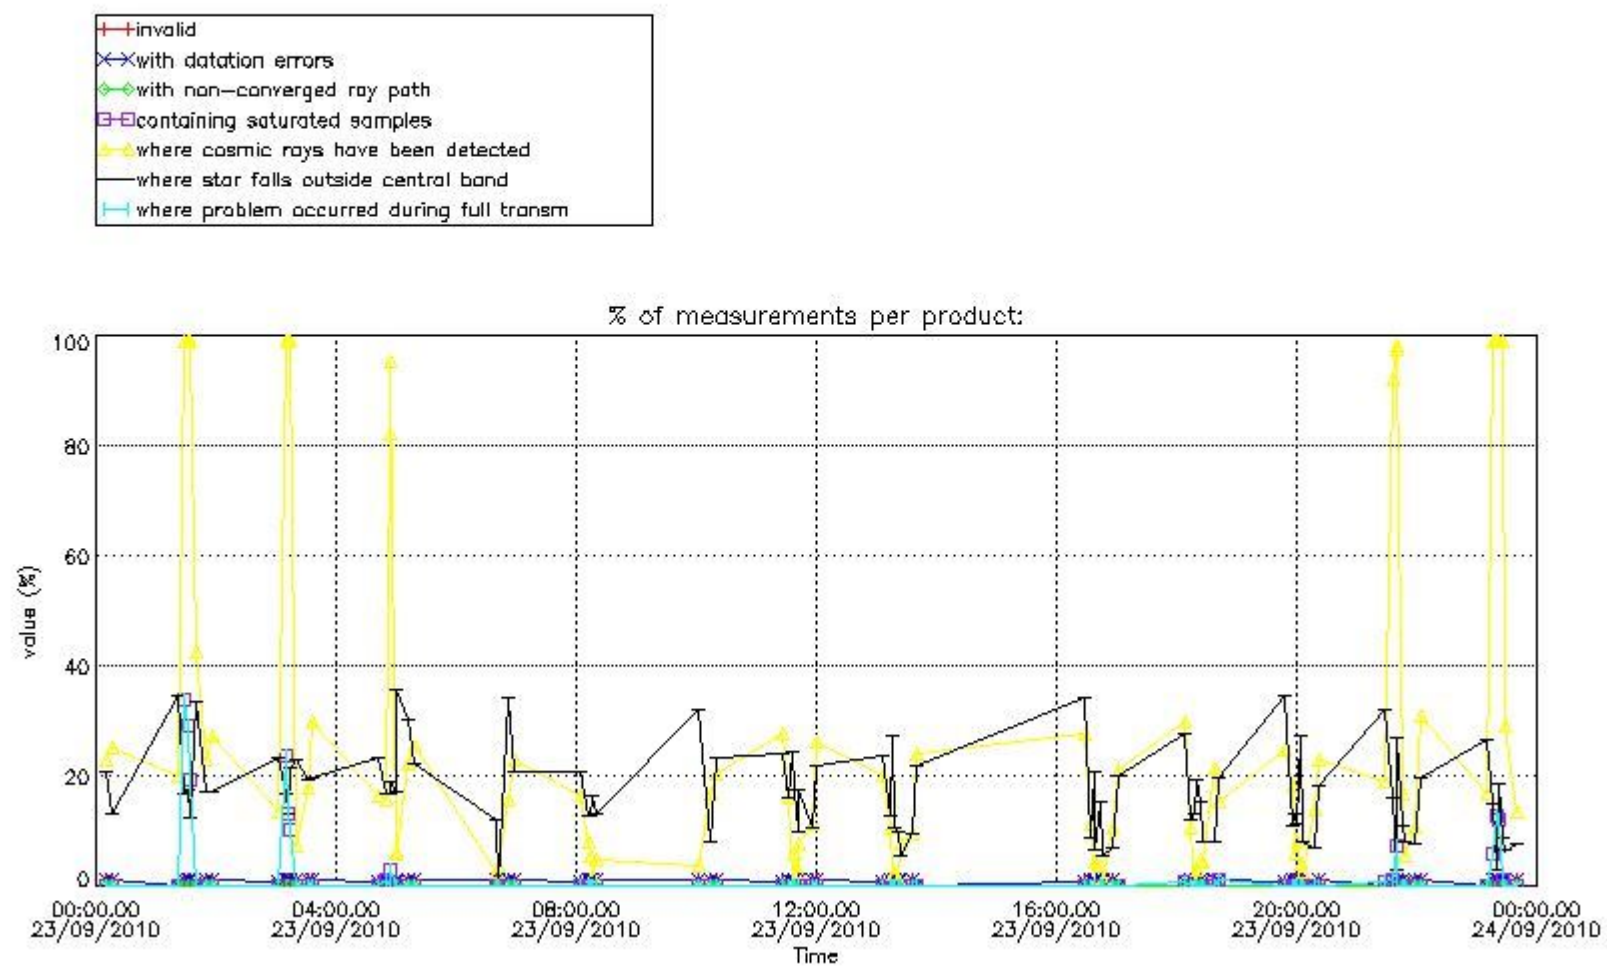

4.1.2 Plot level 1 quality information per product (time dependant): ENVI SAT DESCENDING passes