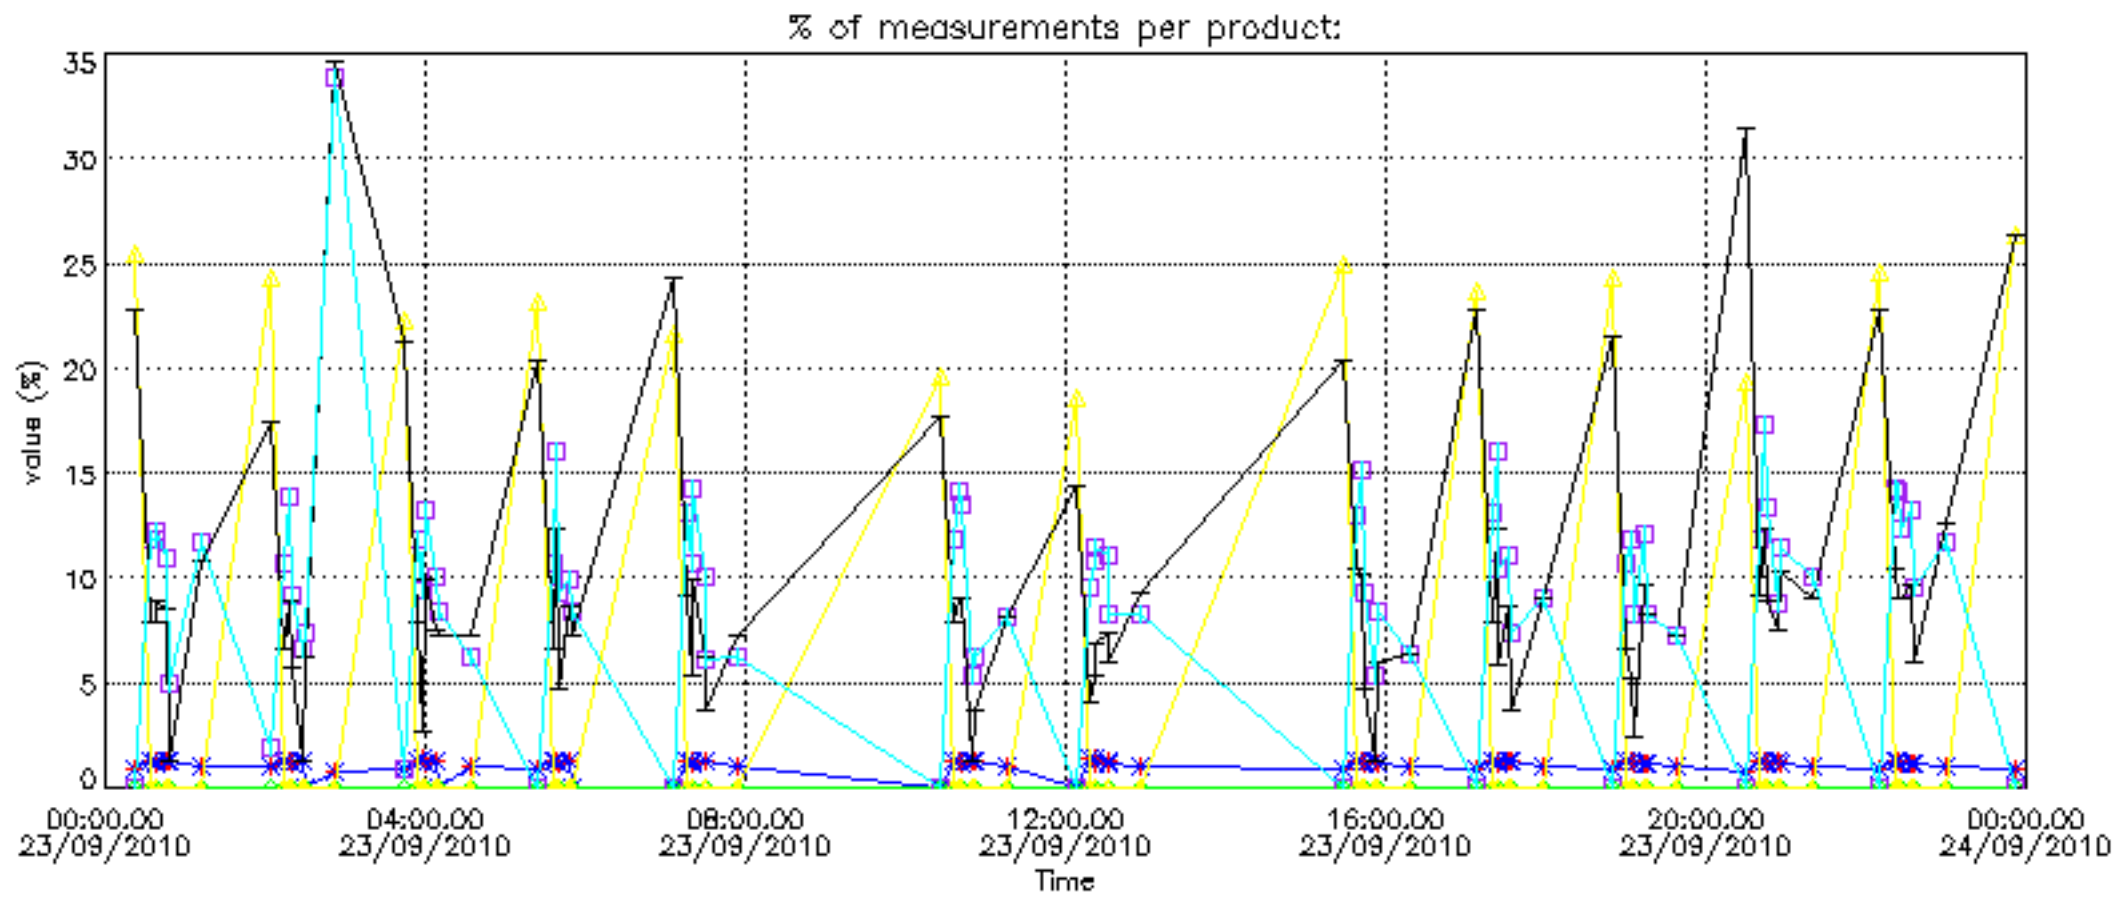

Percentage of cosmic ray hits per profile

Percentage of datation errors per profile