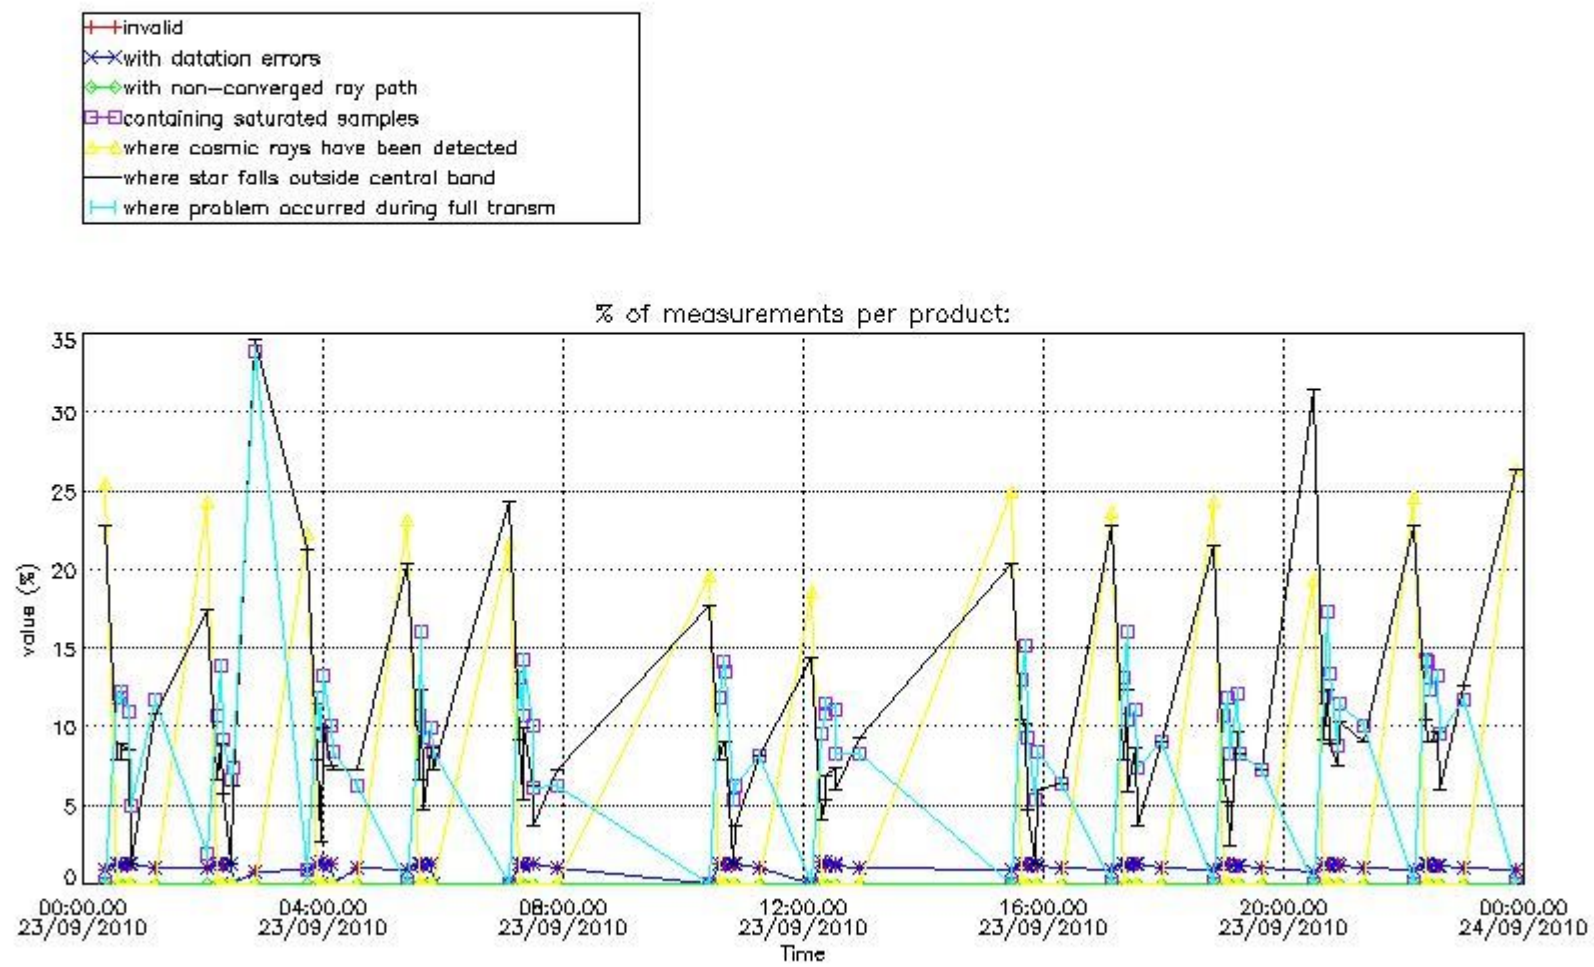

Percentage of flagged data per NO3 profile

4. Level 1 quality information per product

In this section it is plotted some information contained in the Quality Summary data set of the level 2 products that comes from the level 1b processing. Products without errors (error flag in the MPH set to "0") are used.

4.1 Plot quality information per product (time dependant) coming from level 1b processing

4.1.1 Plot level 1 quality information per product (time dependant): ENVISAT ASCENDING passes

4.1.2 Plot level 1 quality information per product (time dependant): ENVI SAT DESCENDING passes