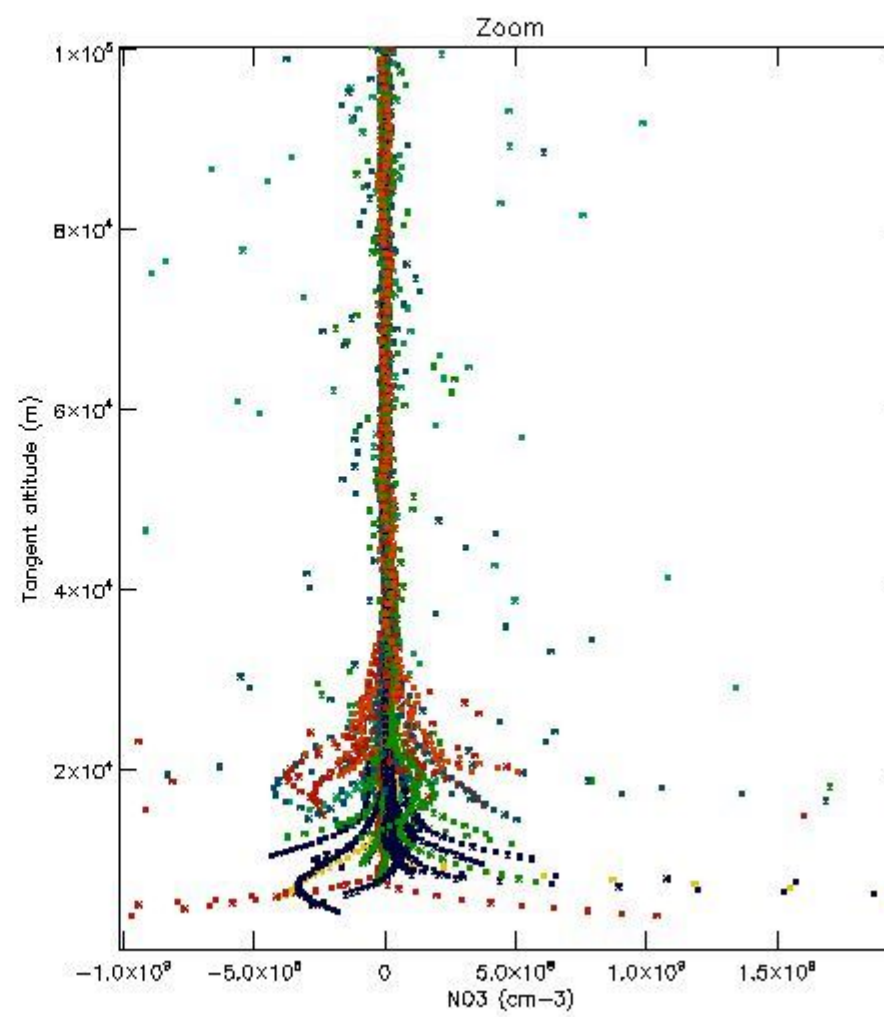

5.8 Plot H2O profiles for all STD (only for occultations of stars 1,2,3,4,13,14,16,26,63 dark without errors)

The colorbar represents the latitude.