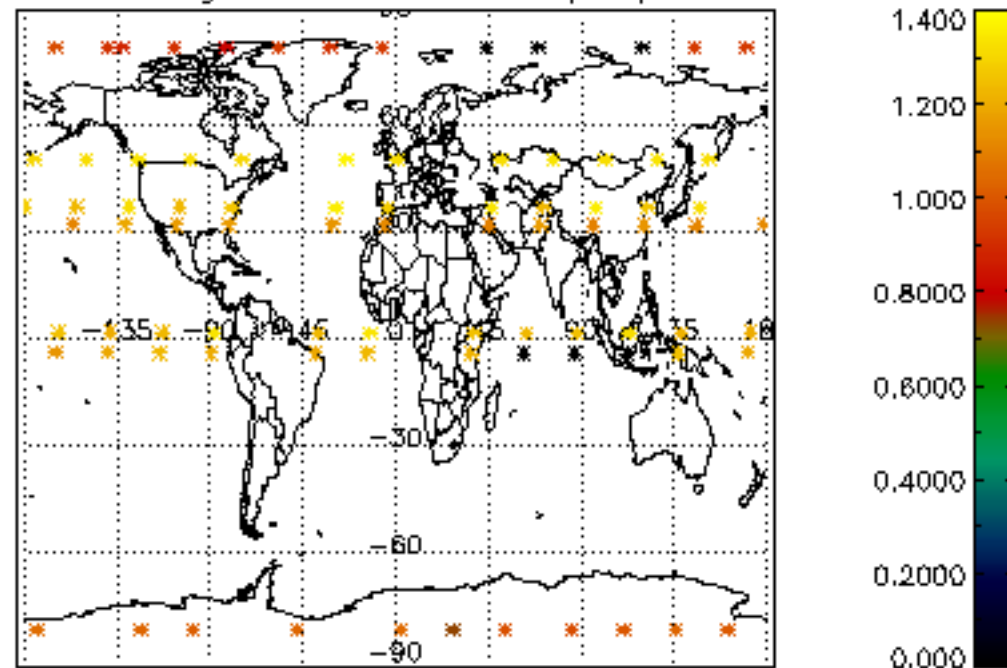

Percentage of datation errors per profile

Percentage of star falling outside central band per profile

Percentage of saturation errors per profile

Percentage of cosmic ray hits per profile

Percentage of datation errors per profile