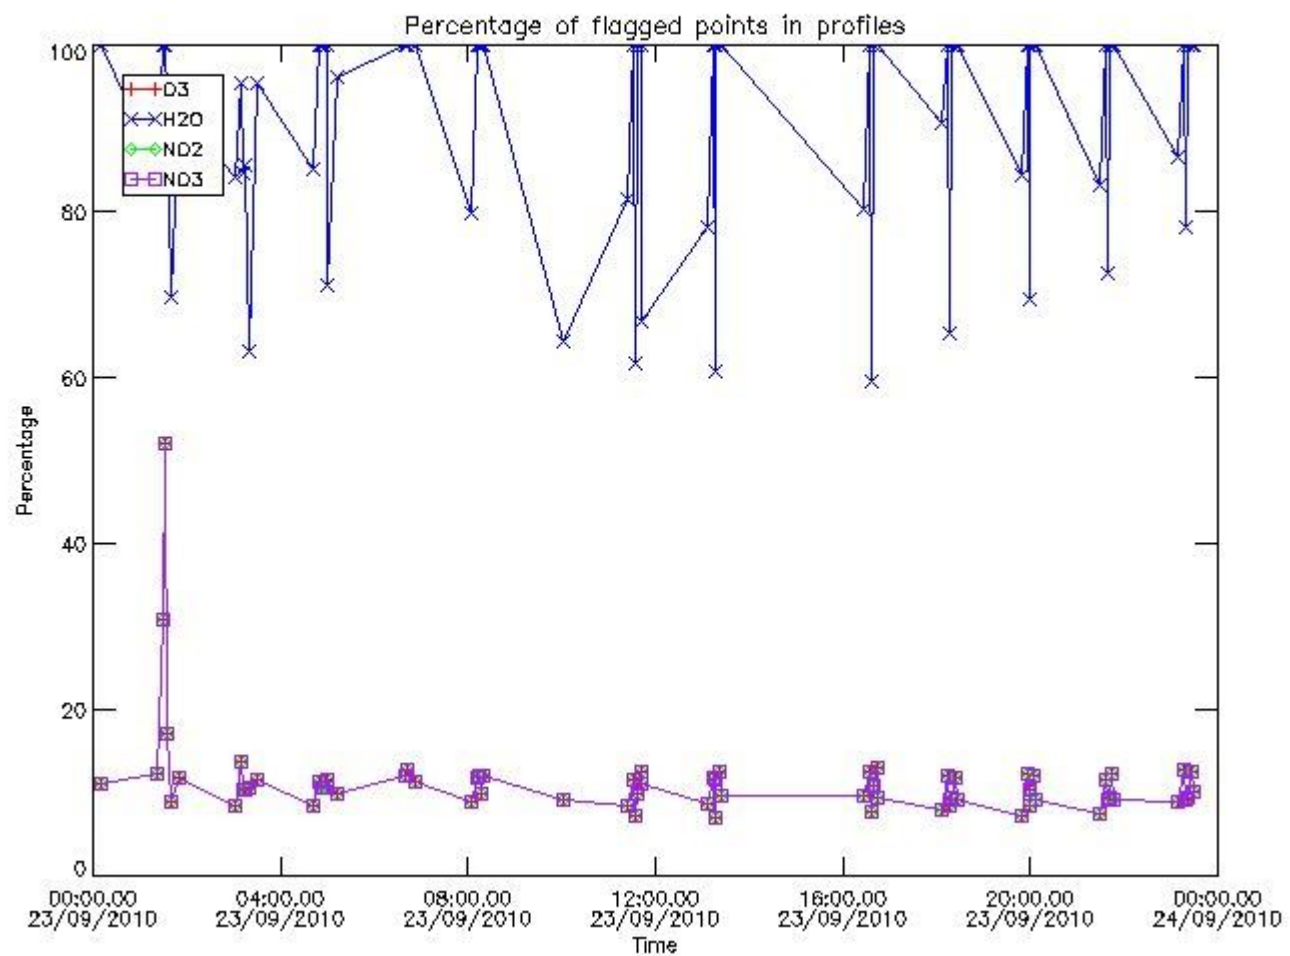

3. Quality information per product

In this section it is plotted some information contained in the Quality Summary data set of the level 2 products. Only products in dark limb conditions and without errors (error flag in the MPH set to "0") are used.

3.1 Plot quality information per product (time dependant)