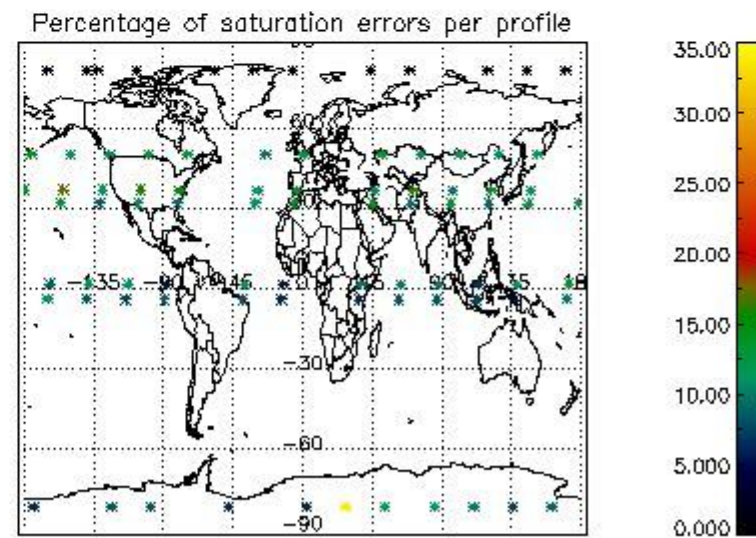

Percentage of datation errors per profile

Percentage of star falling outside central band per profile

Percentage of saturation errors per profile

4.2.2 Plot level 1 quality information per product (world map): ENVISAT DESCENDING passes