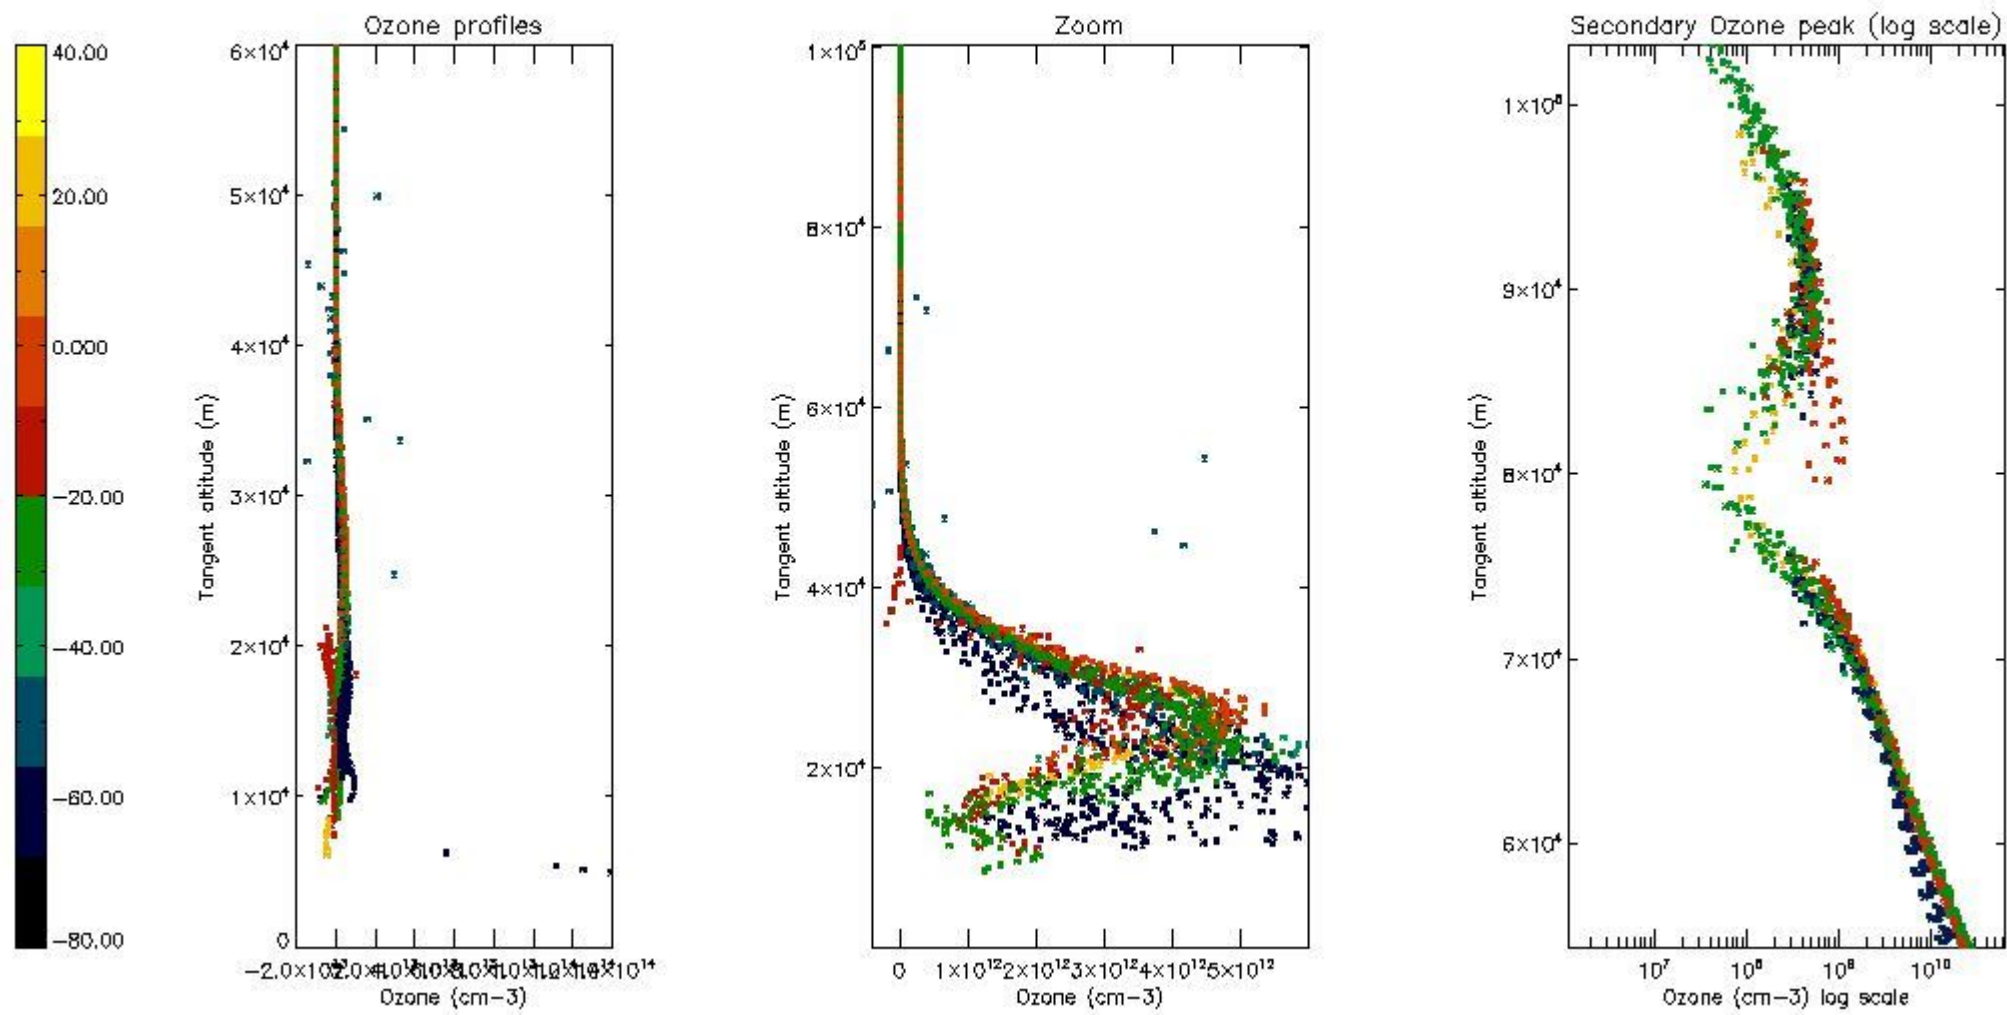

STD < 10	19
STD < 5	16

5.2 Plot ozone profiles for all STD (dark without errors)

The colorbar represents the latitude.

5.3 Plot ozone profiles where STD < 20% (dark without errors)

The colorbar represents the latitude.

5.4 Plot ozone profiles where $STD < 10\%$ (dark without errors)

The colorbar represents the latitude.

5.5 Plot ozone profiles where STD < 5% (dark without errors)

The colorbar represents the latitude.

5.6 Plot NO₂ profiles for all STD (dark without errors)

The colorbar represents the latitude.

5.7 Plot NO3 profiles for all STD (dark without errors)

The colorbar represents the latitude.

5.8 Plot H2O profiles for all STD (only for occultations of stars 1,2,3,4,13,14,16,26,63 dark without errors)