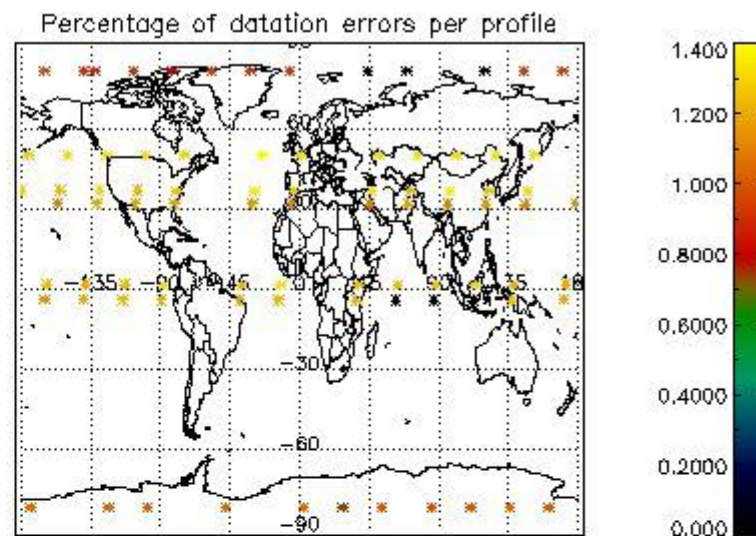

Percentage of datation errors per profile

Percentage of star falling outside central band per profile

Percentage of saturation errors per profile

4.2.2 Plot level 1 quality information per product (world map): ENVISAT DESCENDING passes