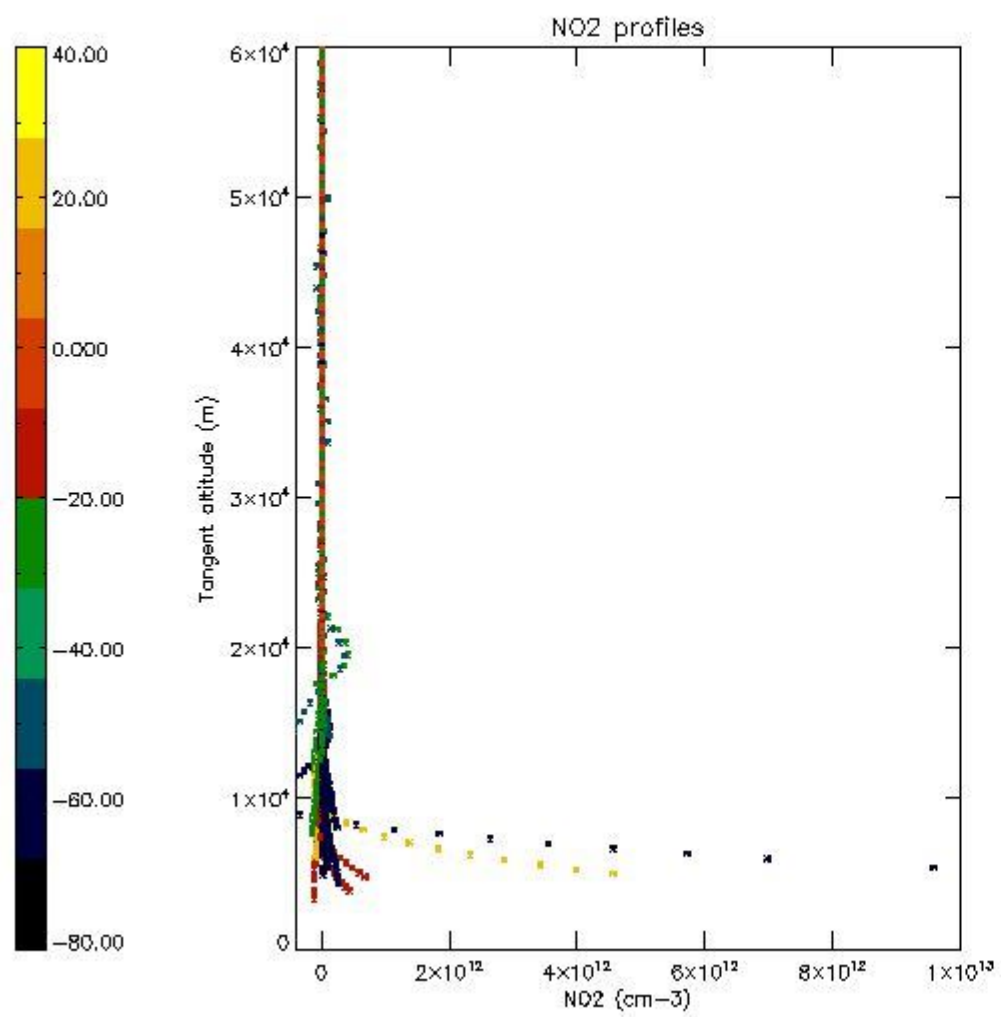

5.7 Plot NO3 profiles for all STD (dark without errors)

The colorbar represents the latitude.