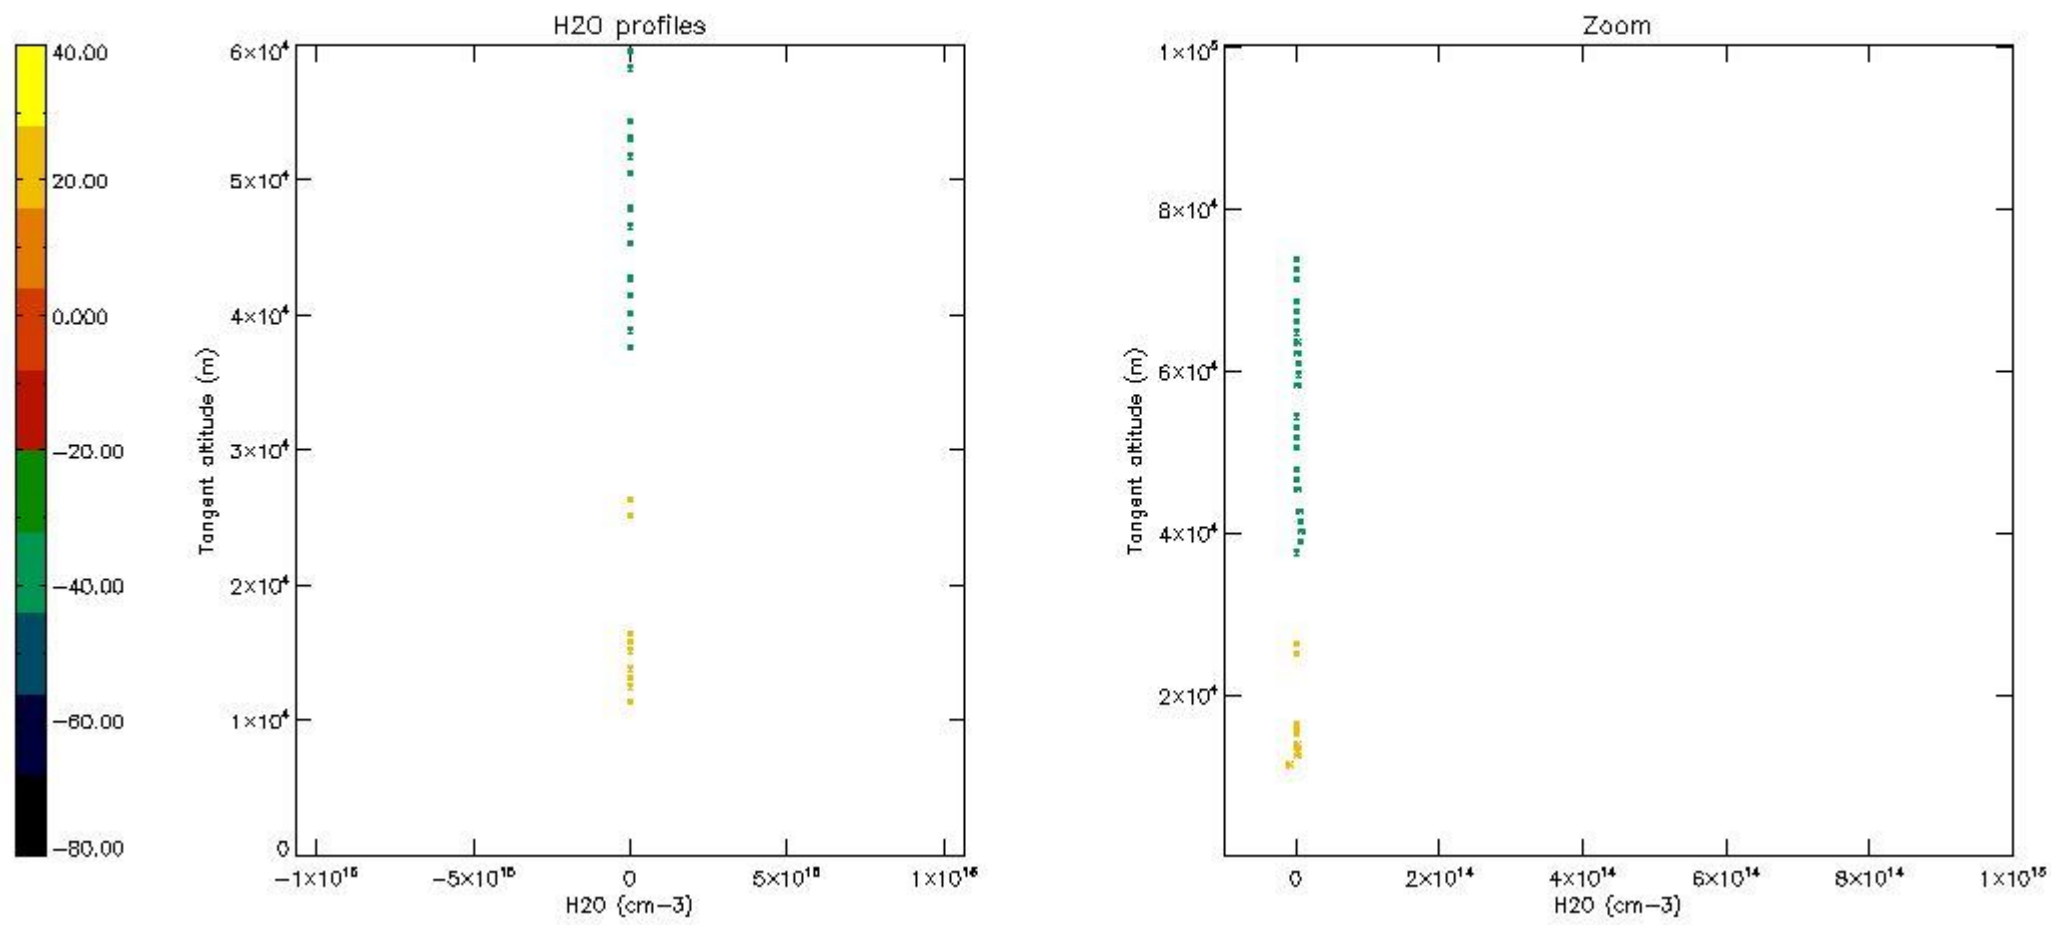

6. Auxiliary Data Files used for the production reported in section 2

The number reported in the third column indicates since which file (see list in section 2) the corresponding auxiliary file has been used. The fourth column is the date of those product files.

Type	Auxiliary Filename	Used since product	Used since product date
INST_PHYS_CHARACTERISTICS	GOM_INS_AXVIEC20091111_143220_20030716_120000_20500101_000000	1	23-SEP-2010 00:10:00
LEVEL-2_PROC_CONFIG	GOM_PR2_AXVIEC20091111_152718_20020301_000000_20500101_000000	1	23-SEP-2010 00:10:00
CROSS_SECTIONS_FILE	GOM_CRS_AXVIEC20091111_154832_20020301_000000_20500101_000000	1	23-SEP-2010 00:10:00