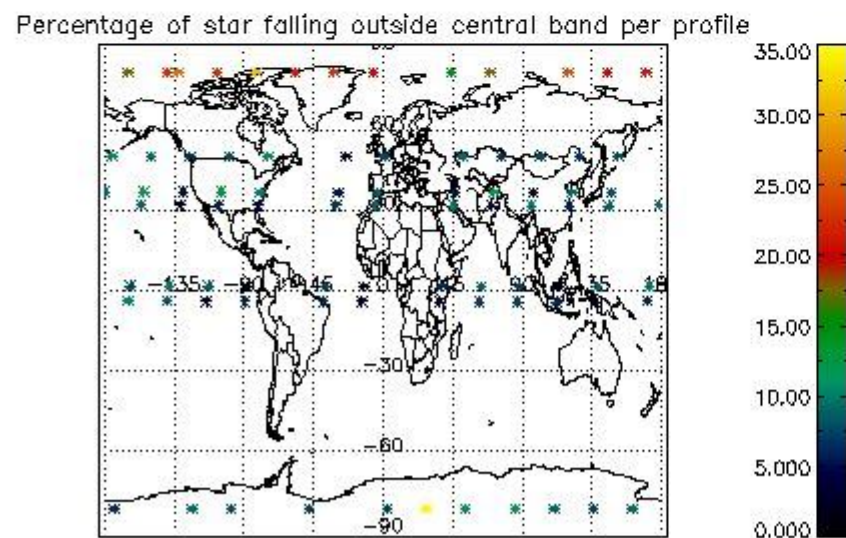

Percentage of datation errors per profile

Percentage of star falling outside central band per profile

Percentage of saturation errors per profile

4.2.2 Plot level 1 quality information per product (world map): ENVISAT DESCENDING passes