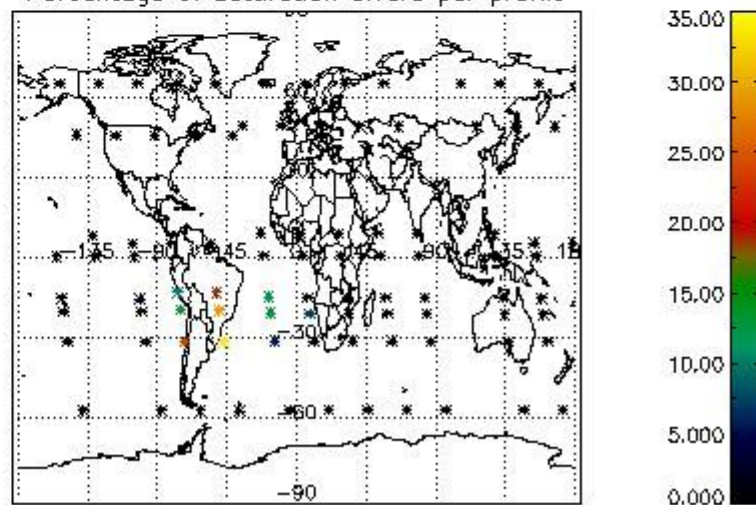

Percentage of saturation errors per profile