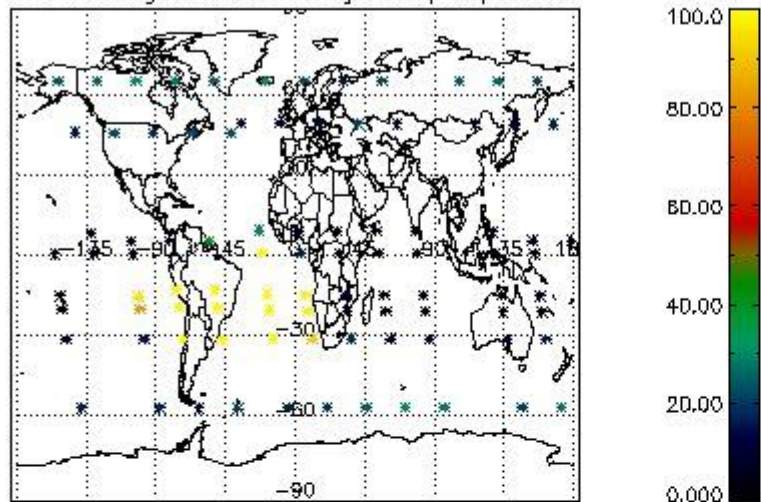

4.1 Plot quality information per product (time dependant) coming from level 1b processing

4.1.1 Plot level 1 quality information per product (time dependant): ENVISAT ASCENDING passes

4.1.2 Plot level 1 quality information per product (time dependant): ENVI SAT DESCENDING passes

4.2 Plot quality information per product coming from level 1b processing (world map)

4.2.1 Plot level 1 quality information per product (world map): ENVISAT ASCENDING passes

Percentage of cosmic ray hits per profile