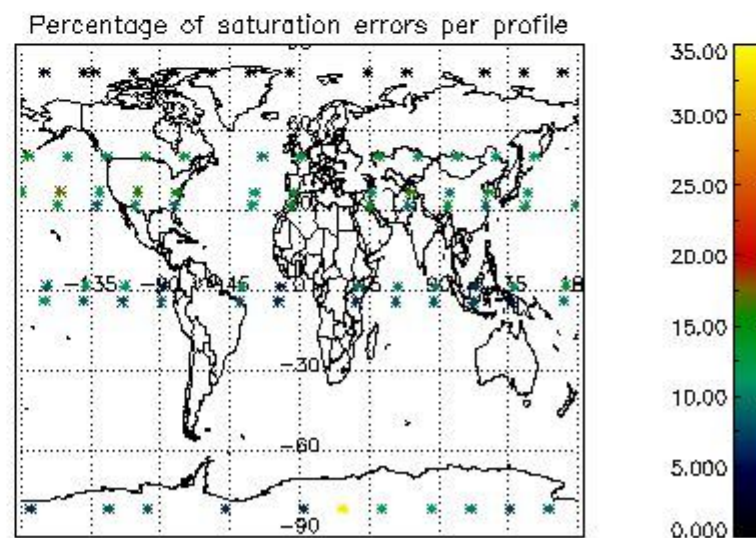

4.2 Plot quality information per product coming from level 1b processing (world map)

4.2.1 Plot level 1 quality information per product (world map): ENVISAT ASCENDING passes

Percentage of cosmic ray hits per profile

Percentage of datation errors per profile

Percentage of star falling outside central band per profile

Percentage of saturation errors per profile

4.2.2 Plot level 1 quality information per product (world map): ENVISAT DESCENDING passes

5. Trace gas profiles

5.1 Ozone statistics based on quality of products

The final quality of the products can be "measured" using the STD (Standard Deviation) attached to every point profile. This information is written to the parameter GOM_NL__2P/NL_LOCAL_SPECIES_DENSITY/o3_std of the level 2 products. The table below shows the statistics for given STD ranges.