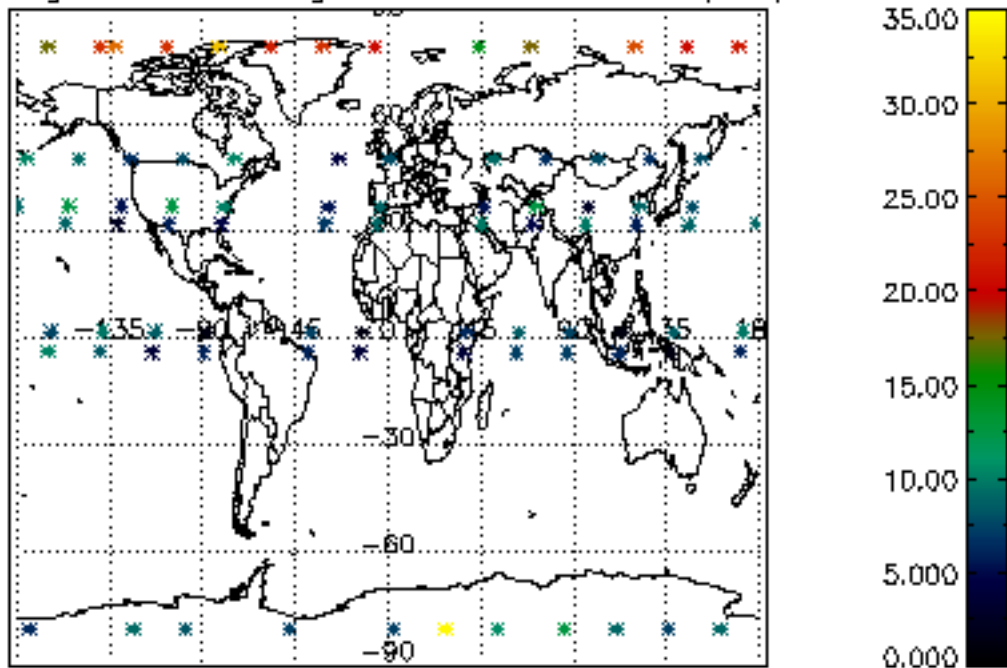

Percentage of star falling outside central band per profile