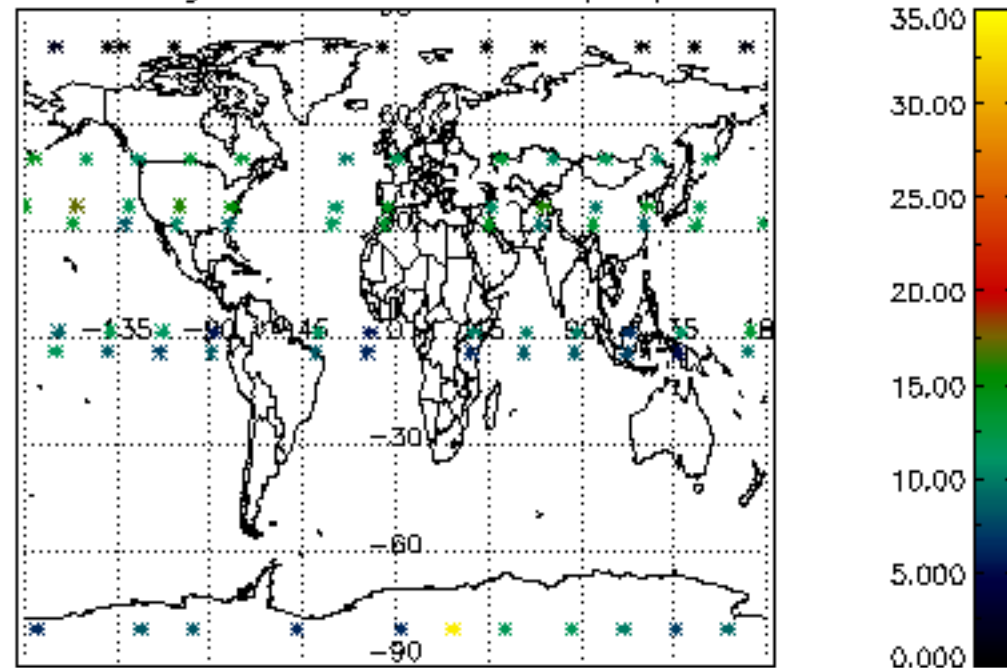

Percentage of saturation errors per profile