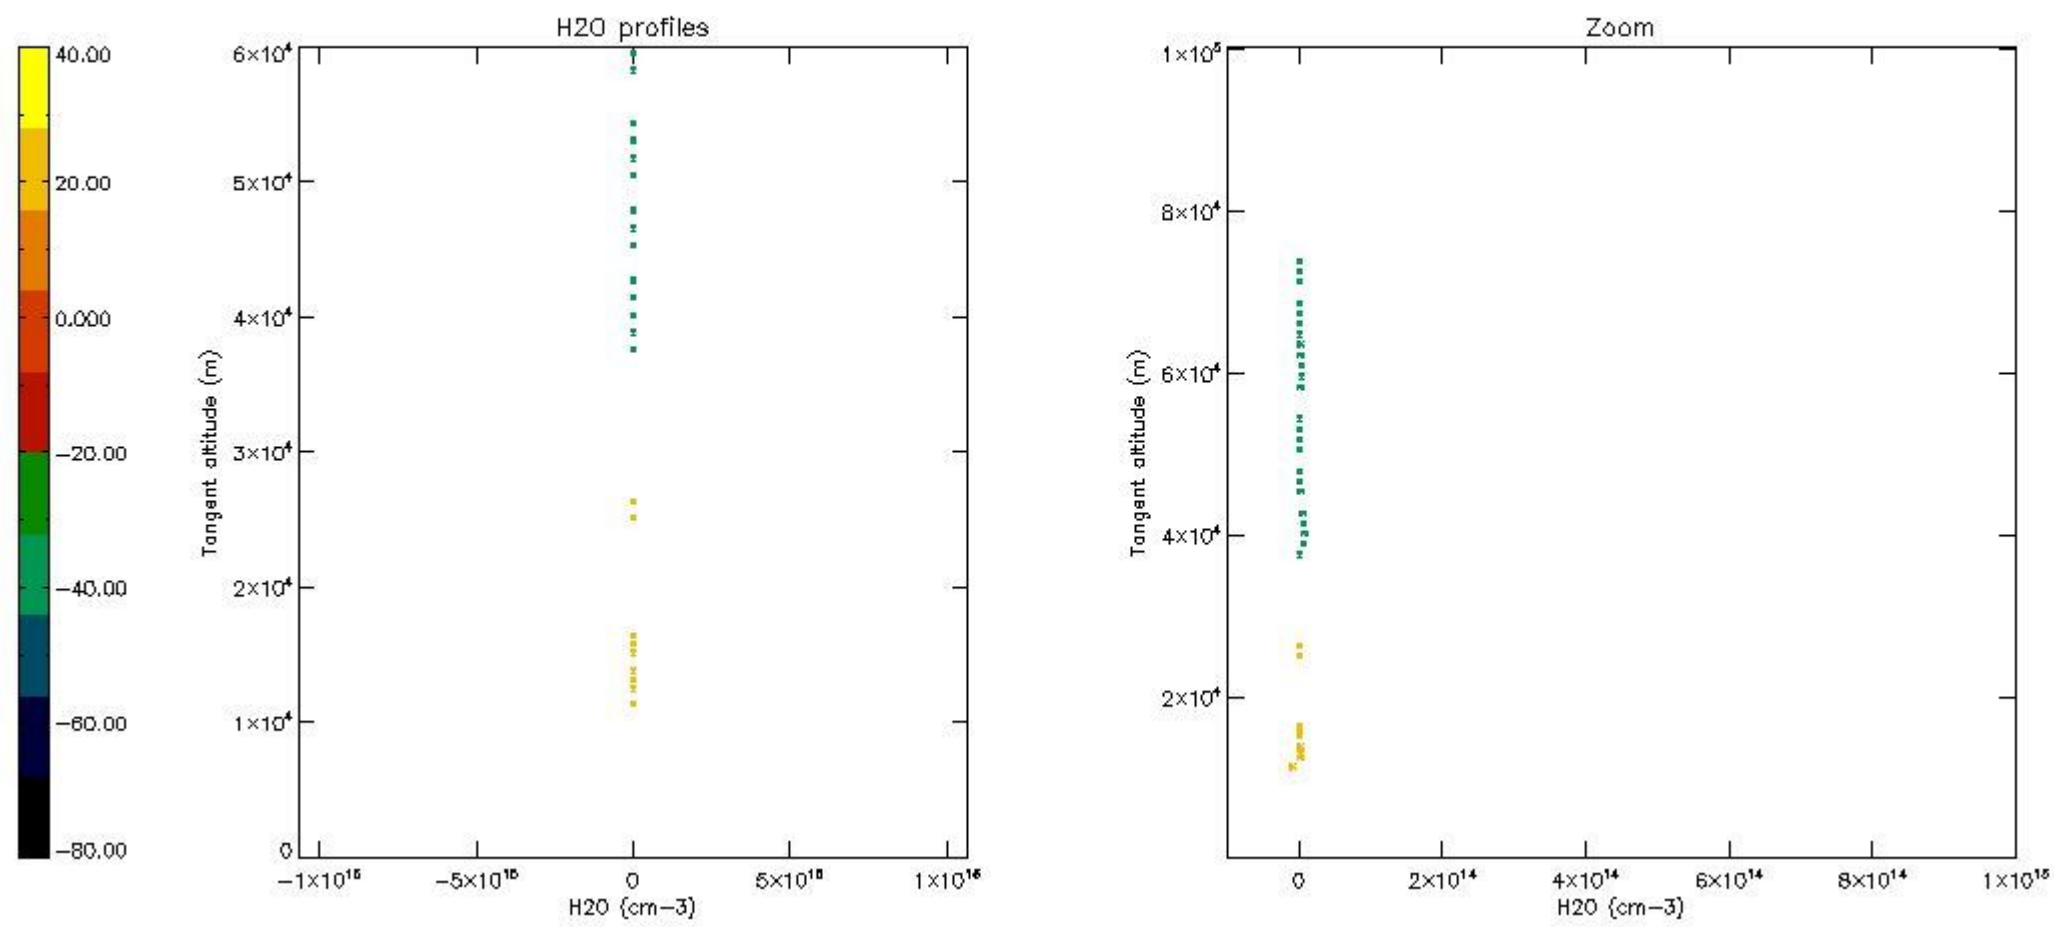

6. Auxiliary Data Files used for the production reported in section 2

The number reported in the third column indicates since which file (see list in section 2) the corresponding auxiliary file has been used. The fourth column is the date of those product files.

Type	Auxiliary Filename	Used since product	Used since product date
INST_PHYS_CHARACTERISTICS	GOM_INS_AXVIEC20091111_143220_20030716_120000_20500101_000000	1	23-SEP-2010 00:10:00
LEVEL-2_PROC_CONFIG	GOM_PR2_AXVIEC20091111_152718_20020301_000000_20500101_000000	1	23-SEP-2010 00:10:00
CROSS_SECTIONS_FILE	GOM_CRS_AXVIEC20091111_154832_20020301_000000_20500101_000000	1	23-SEP-2010 00:10:00