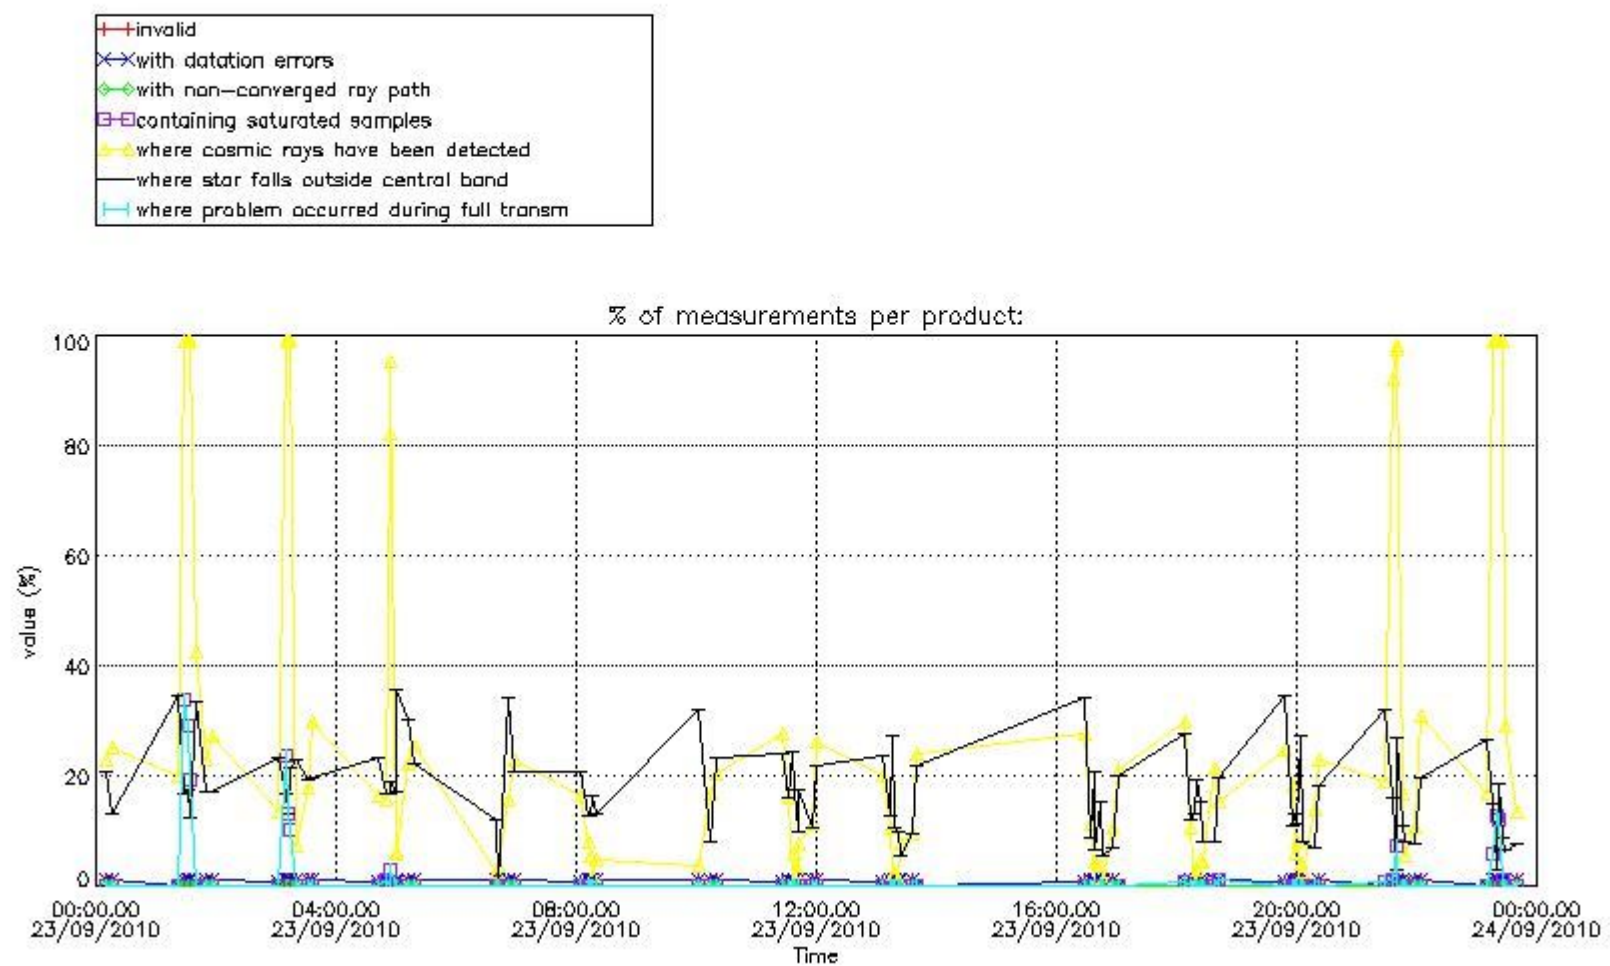

3.1 Plot quality information per product (time dependant)

3.2 Plot quality information per product (world map)

Percentage of flagged data per O3 profile

Percentage of flagged data per H2O profile

Percentage of flagged data per NO2 profile

Percentage of flagged data per NO3 profile

4. Level 1 quality information per product

In this section it is plotted some information contained in the Quality Summary data set of the level 2 products that comes from the level 1b processing. Products without errors (error flag in the MPH set to "0") are used.

4.1 Plot quality information per product (time dependant) coming from level 1b processing

4.1.1 Plot level 1 quality information per product (time dependant): ENVISAT ASCENDING passes

4.1.2 Plot level 1 quality information per product (time dependant): ENVI SAT DESCENDING passes