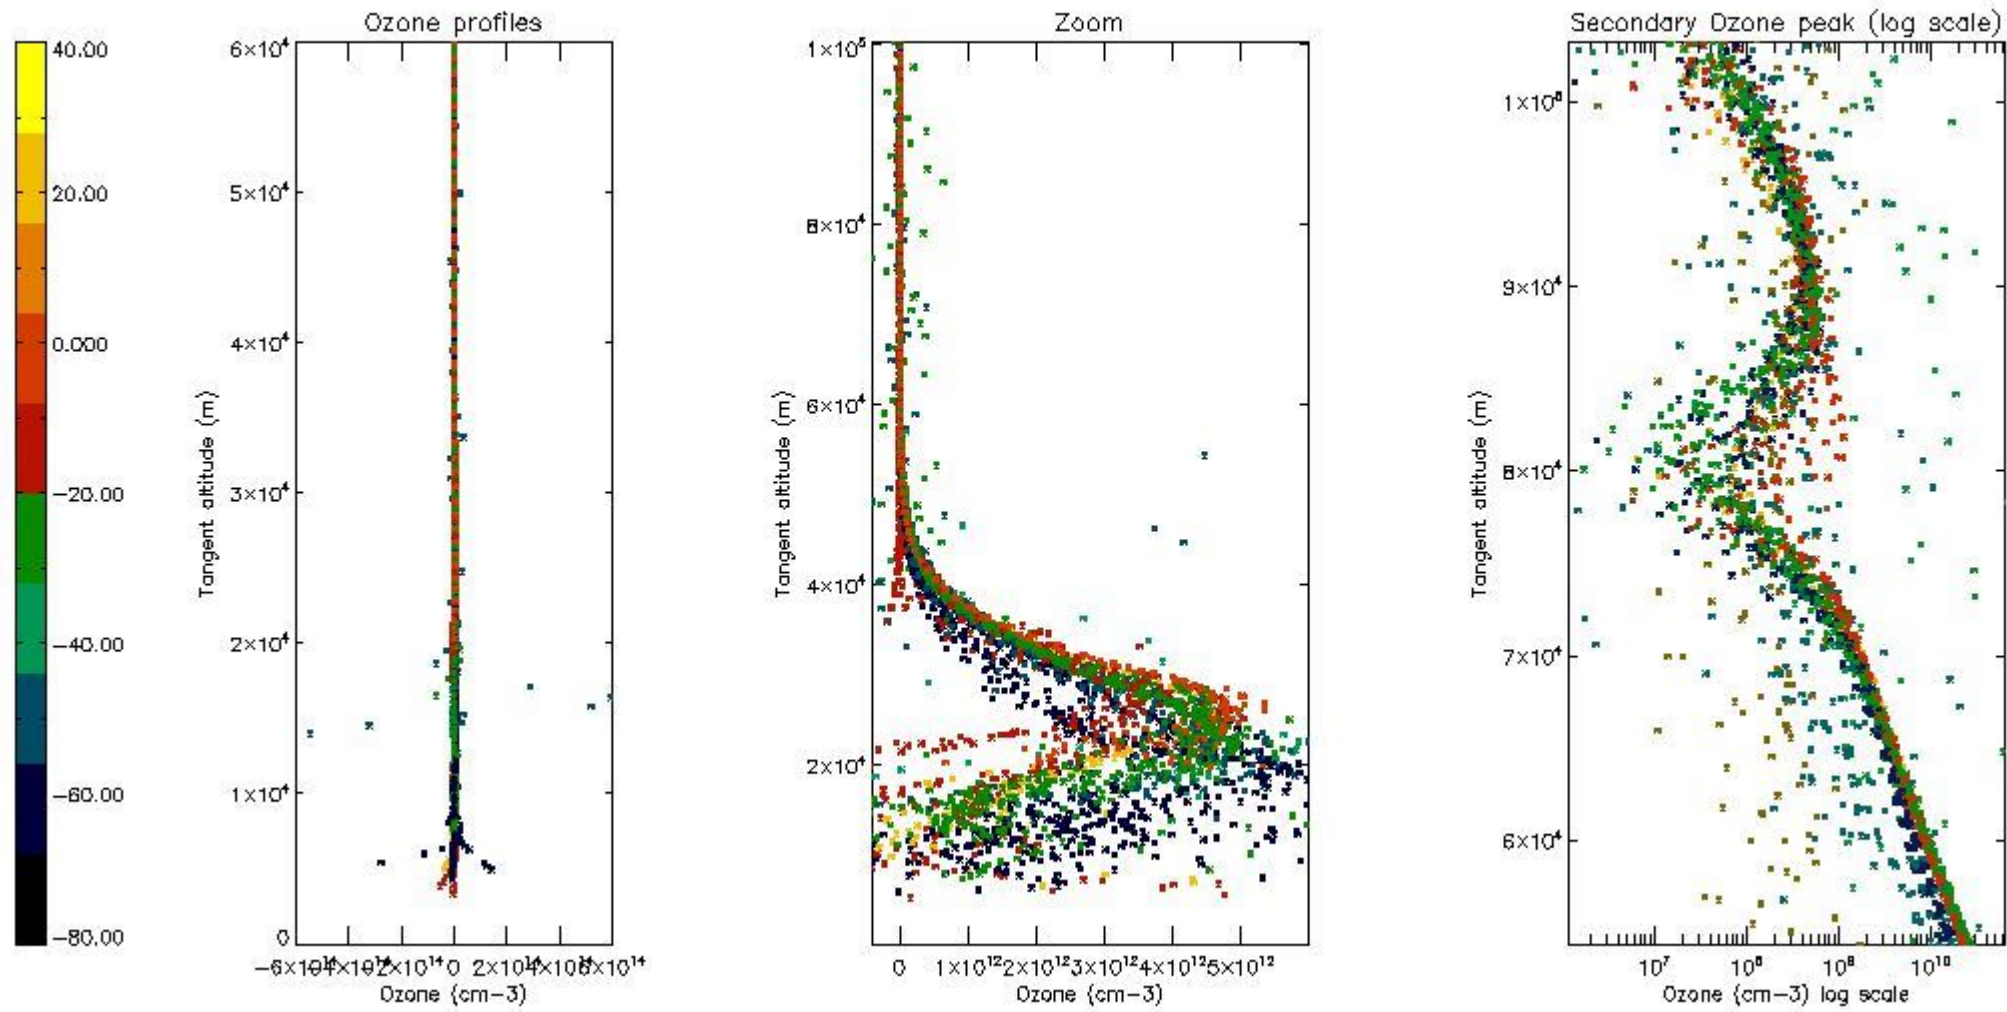

STD < 10	19
STD < 5	16

5.2 Plot ozone profiles for all STD (dark without errors)

The colorbar represents the latitude.

5.3 Plot ozone profiles where STD < 20% (dark without errors)

The colorbar represents the latitude.