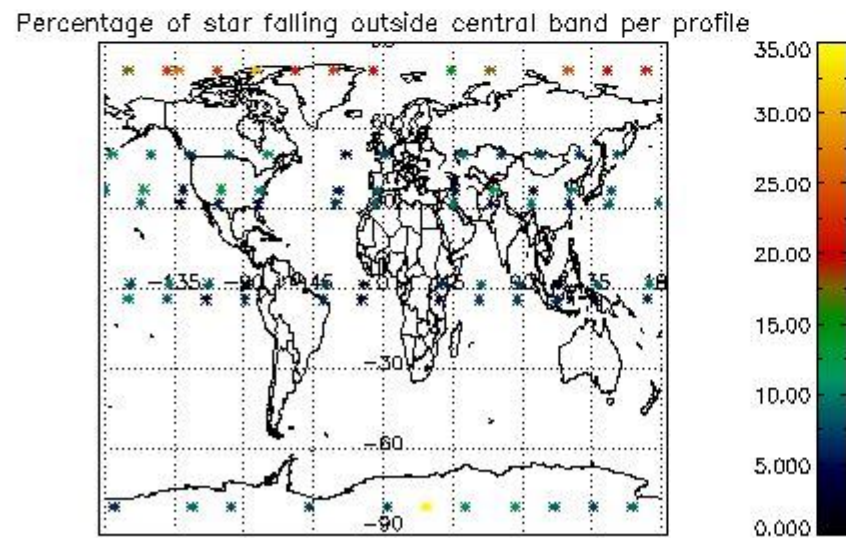

Percentage of datation errors per profile

Percentage of star falling outside central band per profile

Percentage of saturation errors per profile

4.2.2 Plot level 1 quality information per product (world map): ENVISAT DESCENDING passes