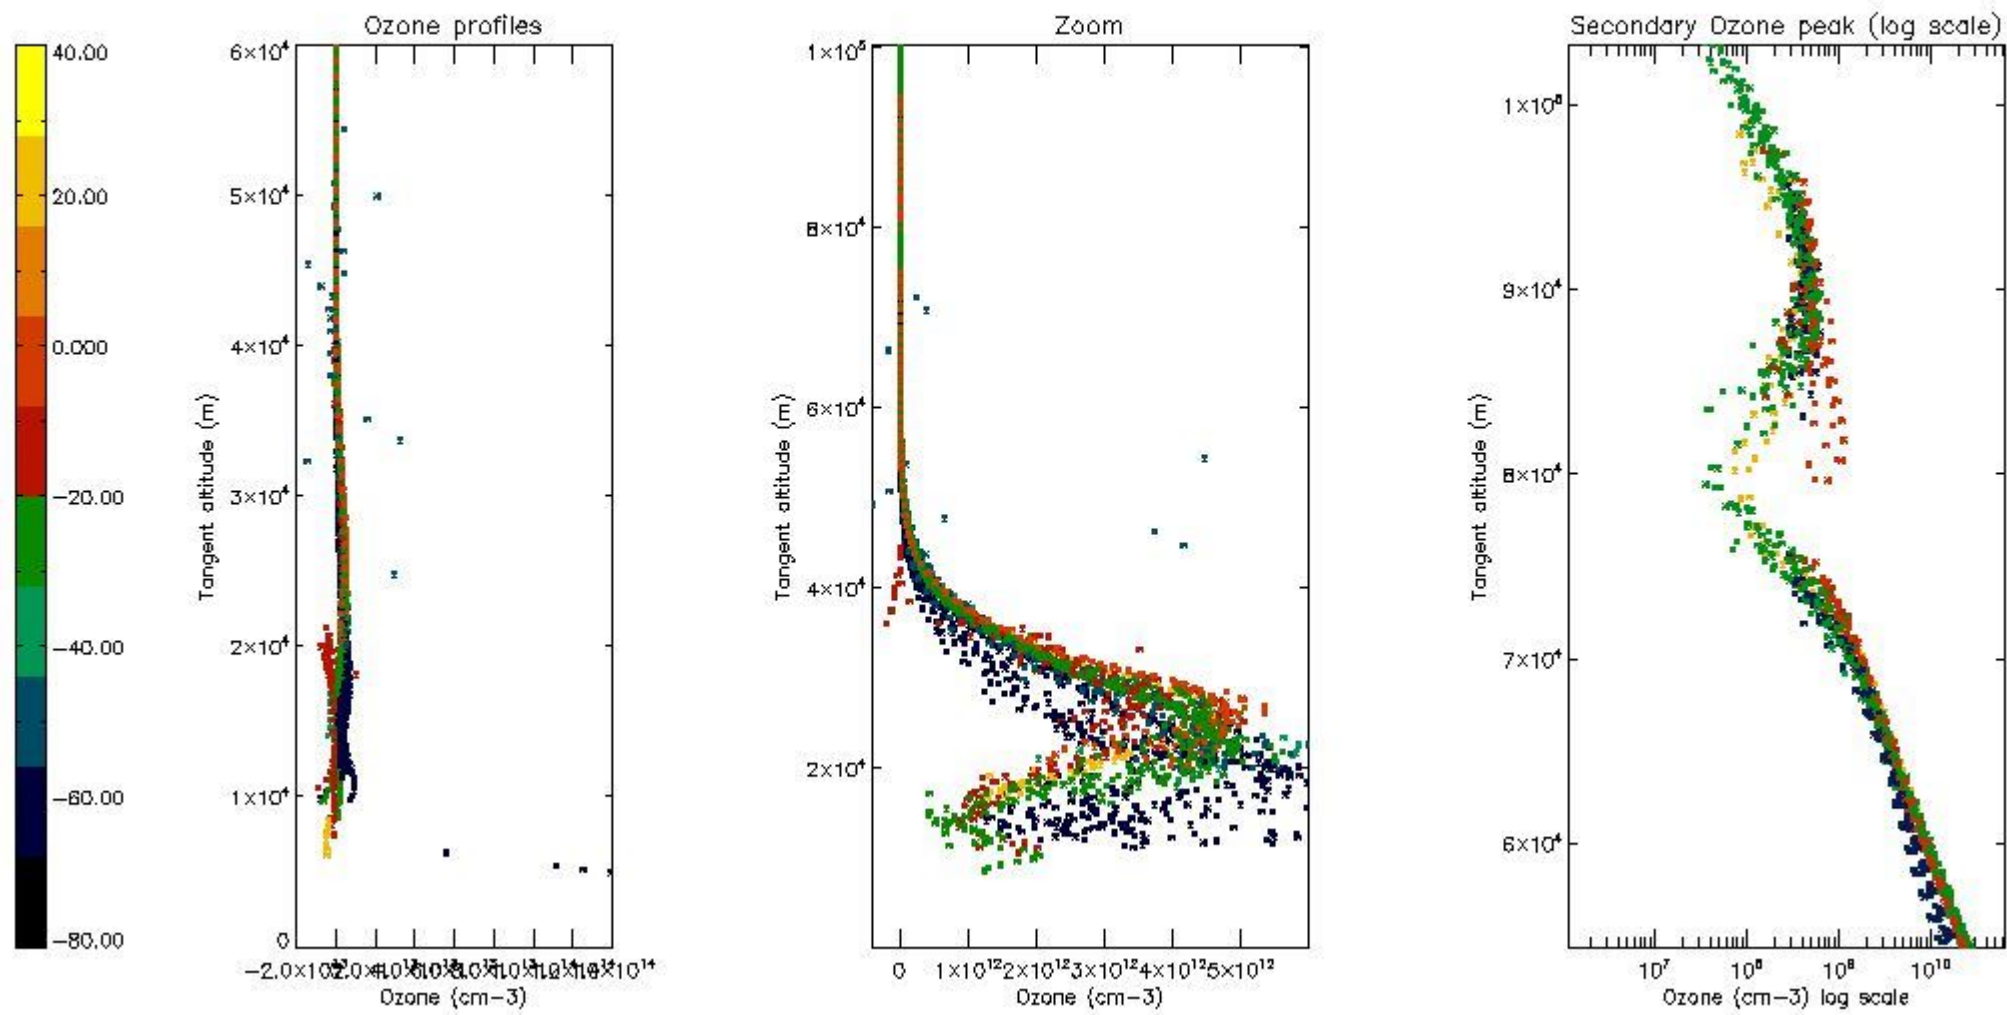

STD < 10	19
STD < 5	16

5.2 Plot ozone profiles for all STD (dark without errors)

The colorbar represents the latitude.

5.3 Plot ozone profiles where STD < 20% (dark without errors)

The colorbar represents the latitude.