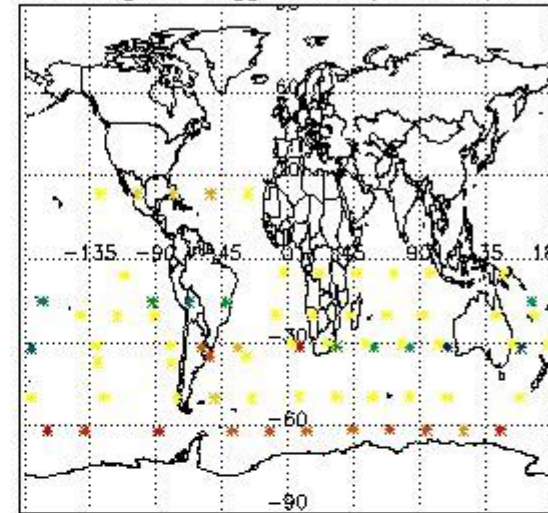

3.1 Plot quality information per product (time dependant)

3.2 Plot quality information per product (world map)

Percentage of flagged data per O3 profile

Percentage of flagged data per H2O profile

Percentage of flagged data per NO2 profile