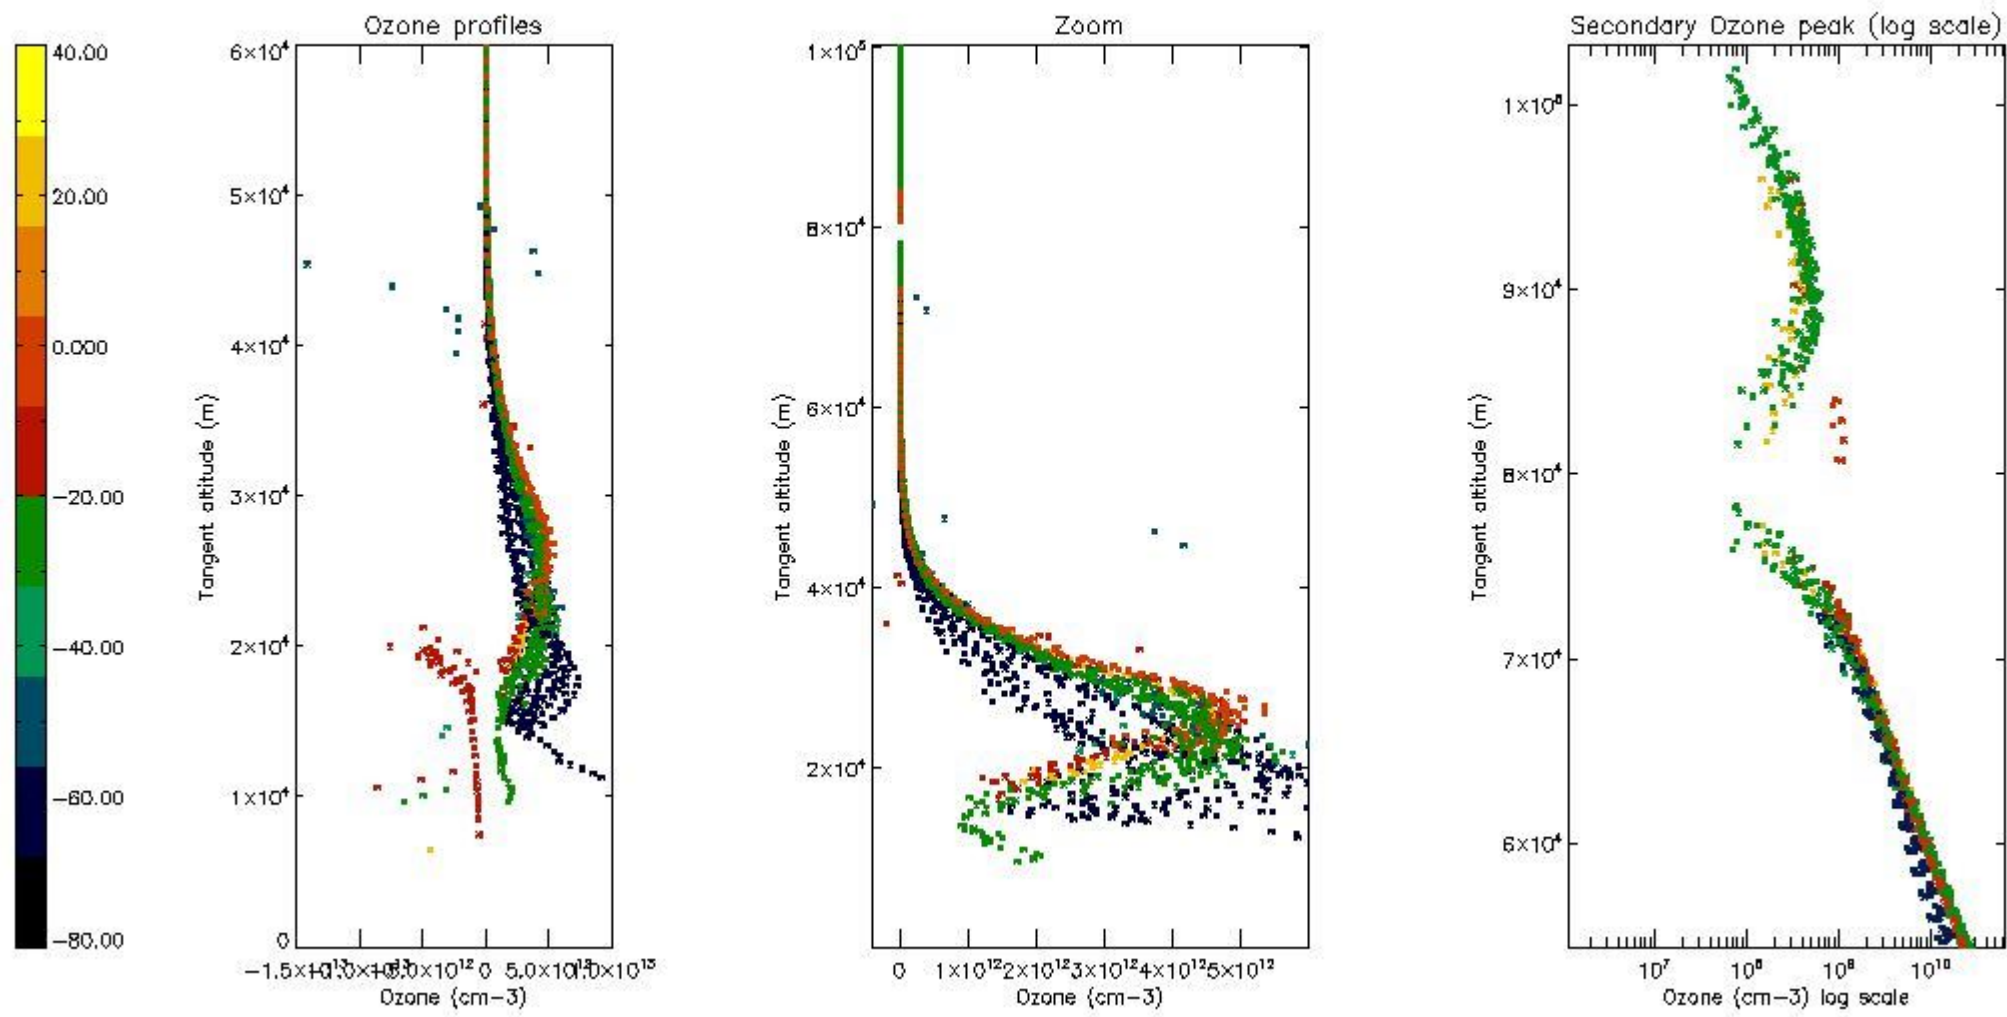

STD < 10	19
STD < 5	16

5.2 Plot ozone profiles for all STD (dark without errors)

The colorbar represents the latitude.

5.3 Plot ozone profiles where STD < 20% (dark without errors)

The colorbar represents the latitude.

5.4 Plot ozone profiles where $STD < 10\%$ (dark without errors)

The colorbar represents the latitude.

5.5 Plot ozone profiles where STD < 5% (dark without errors)

The colorbar represents the latitude.

5.6 Plot NO₂ profiles for all STD (dark without errors)

The colorbar represents the latitude.

5.7 Plot NO3 profiles for all STD (dark without errors)

The colorbar represents the latitude.

5.8 Plot H2O profiles for all STD (only for occultations of stars 1,2,3,4,13,14,16,26,63 dark without errors)