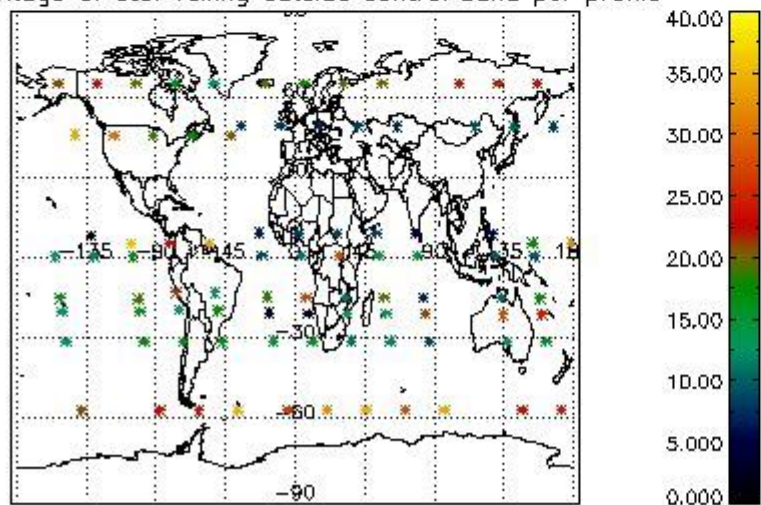

Percentage of star falling outside central band per profile