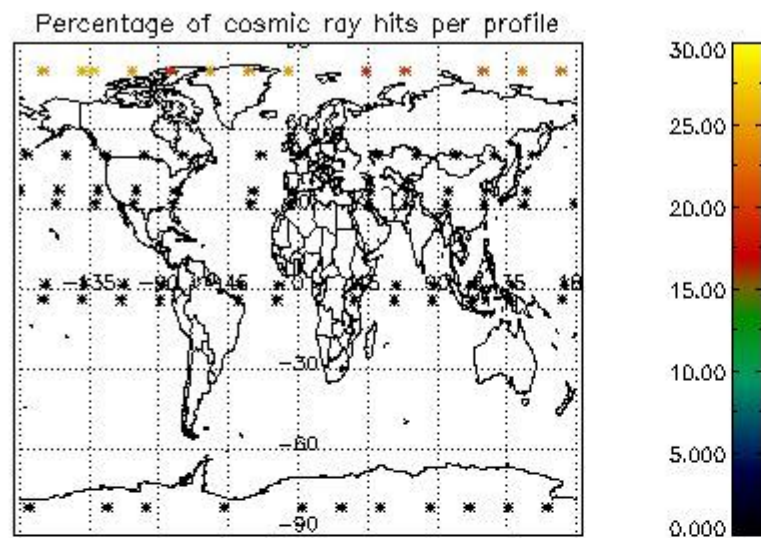

Percentage of datation errors per profile

Percentage of star falling outside central band per profile

Percentage of saturation errors per profile

4.2.2 Plot level 1 quality information per product (world map): ENVISAT DESCENDING passes