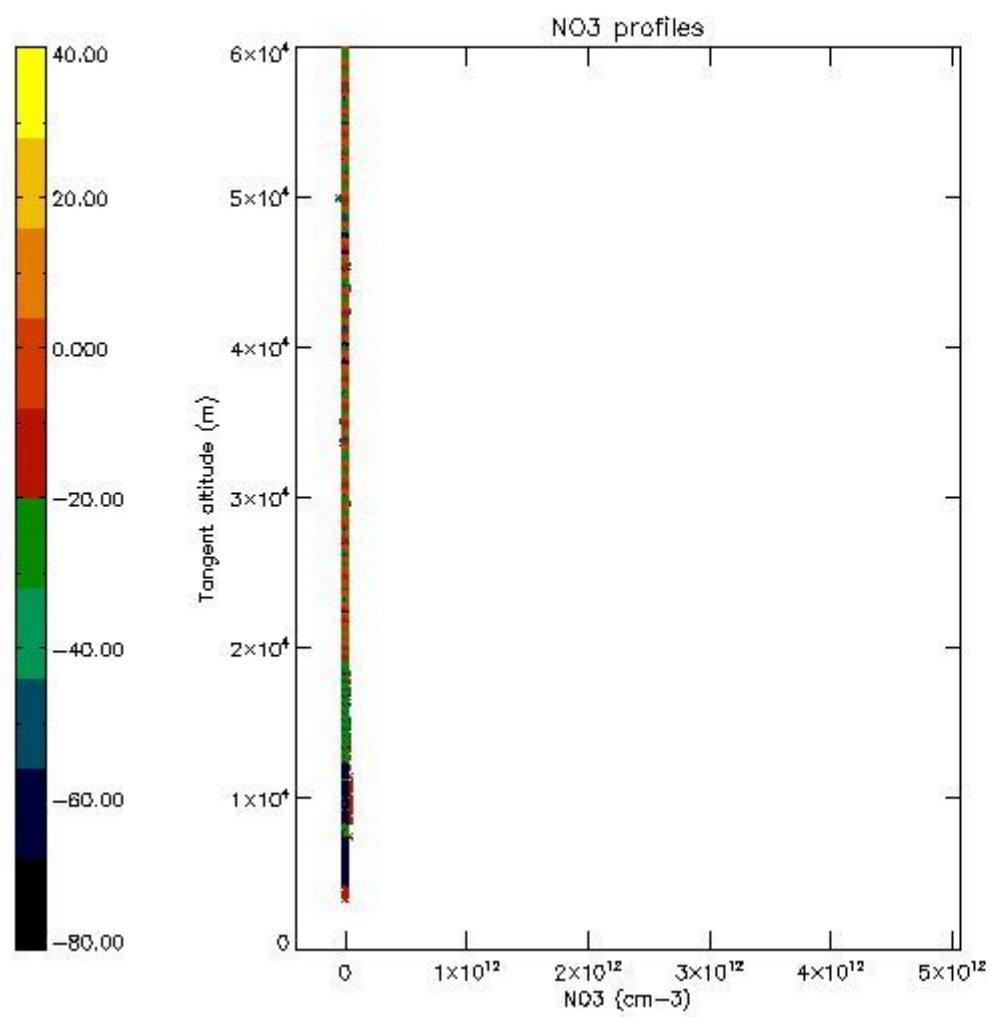

5.8 Plot H2O profiles for all STD (only for occultations of stars 1,2,3,4,13,14,16,26,63 dark without errors)

The colorbar represents the latitude.