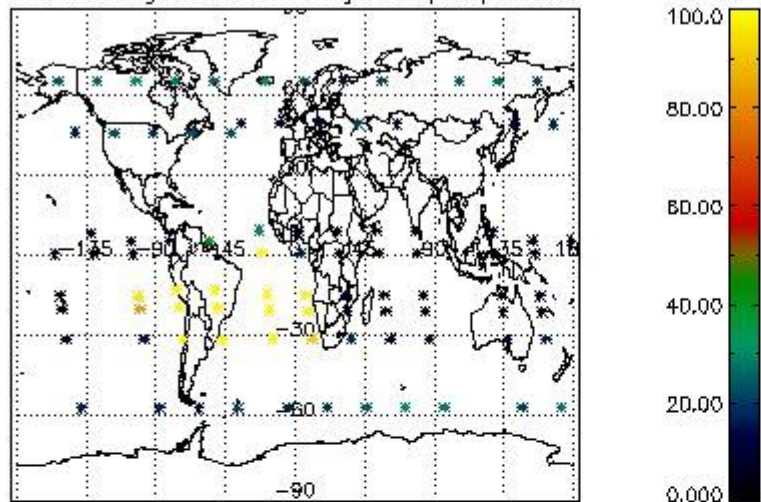

Percentage of cosmic ray hits per profile