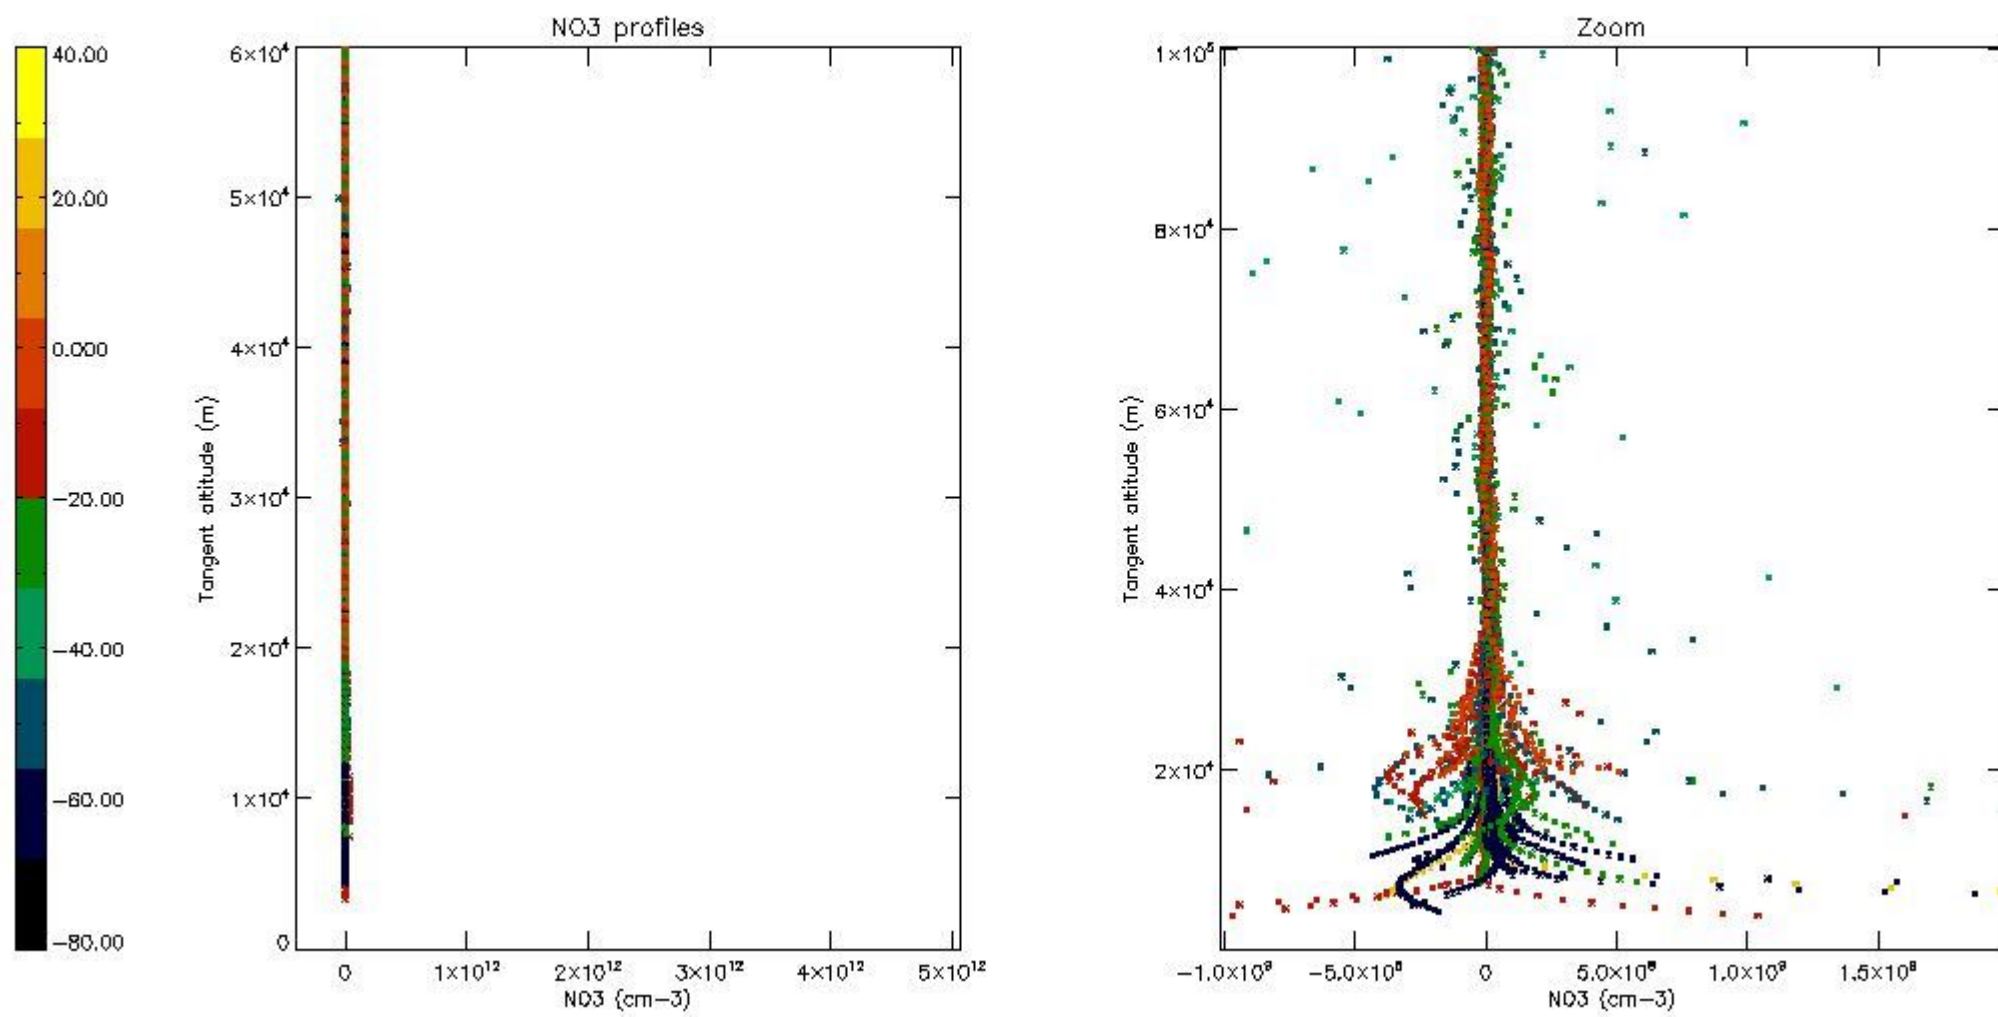

5.4 Plot ozone profiles where $STD < 10\%$ (dark without errors)

The colorbar represents the latitude.

5.5 Plot ozone profiles where STD < 5% (dark without errors)

The colorbar represents the latitude.

5.6 Plot NO₂ profiles for all STD (dark without errors)

The colorbar represents the latitude.

5.7 Plot NO3 profiles for all STD (dark without errors)

The colorbar represents the latitude.

5.8 Plot H2O profiles for all STD (only for occultations of stars 1,2,3,4,13,14,16,26,63 dark without errors)