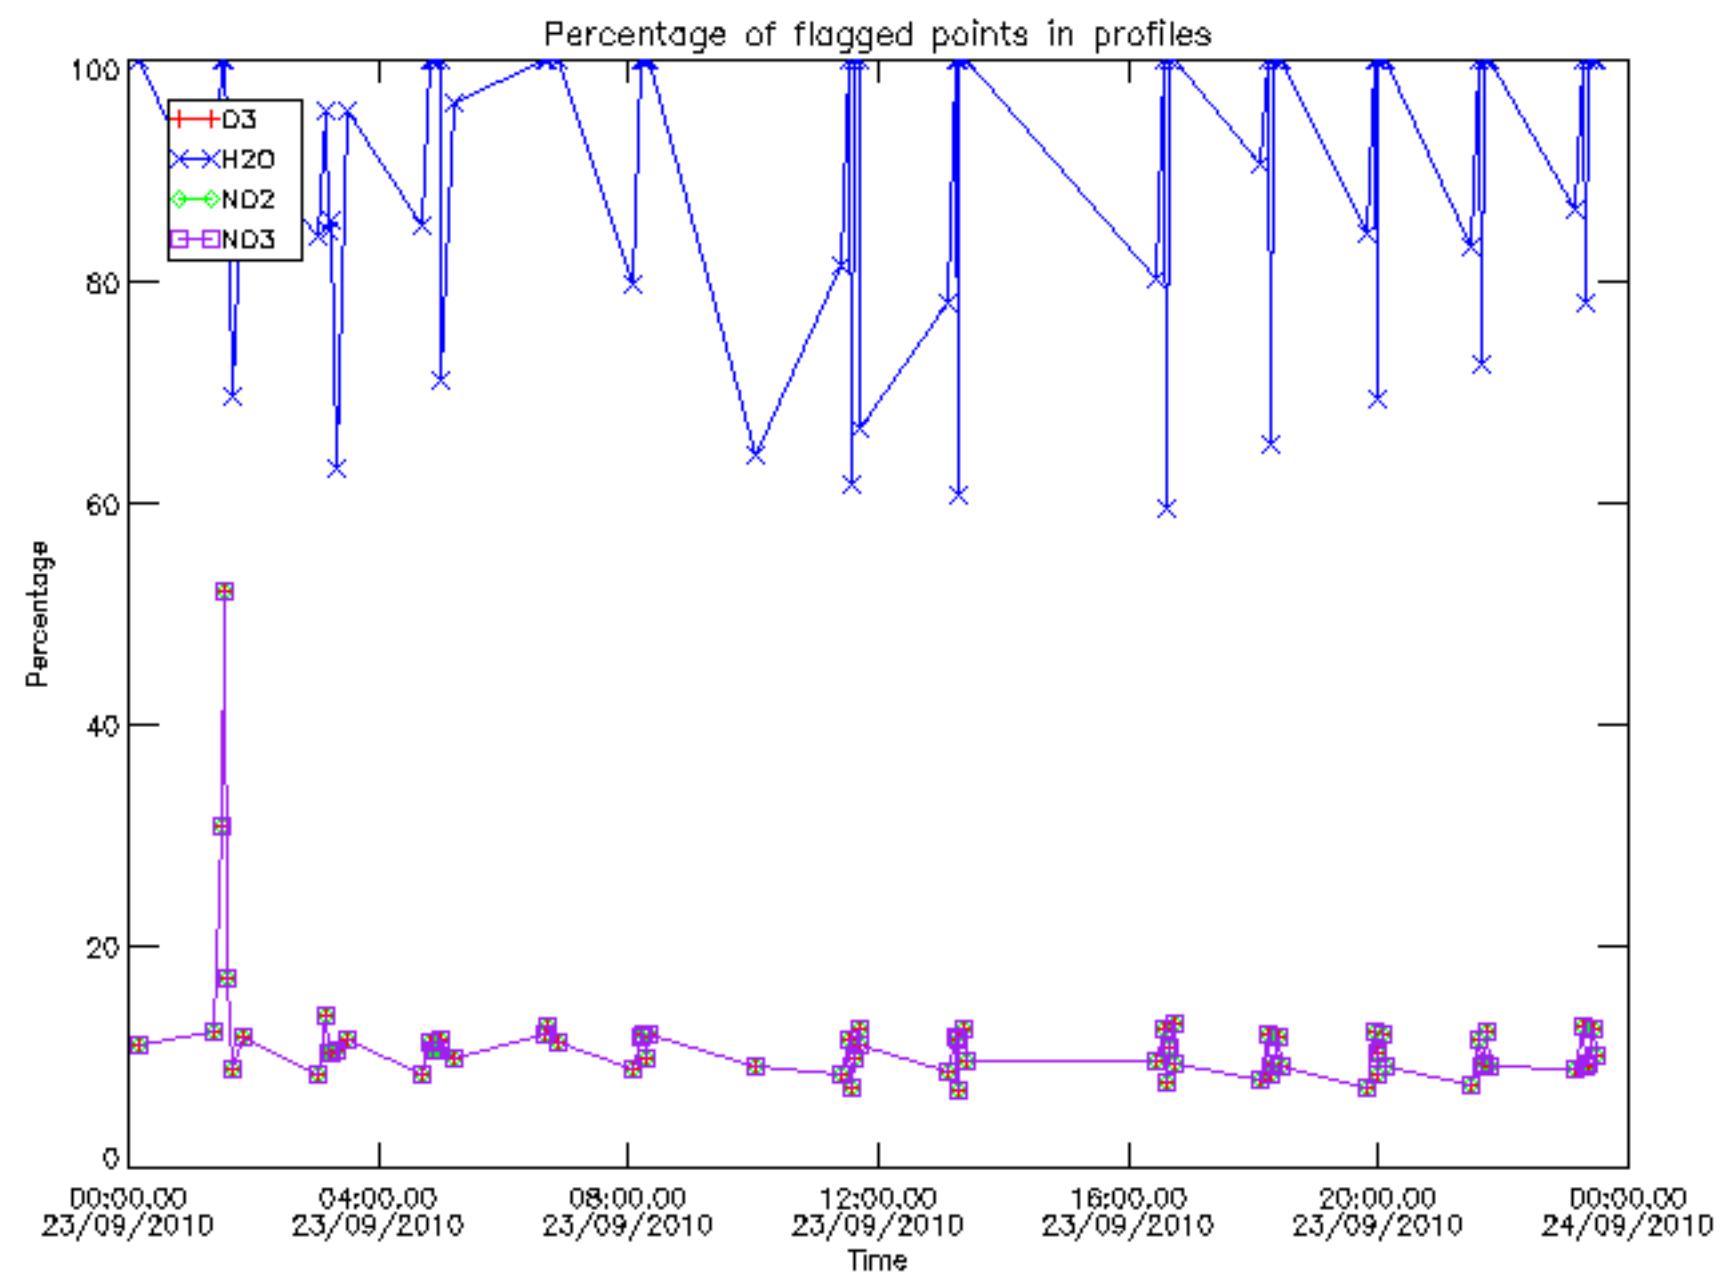

Percentage of flagged data per D3 profile

Percentage of flagged data per H2O profile