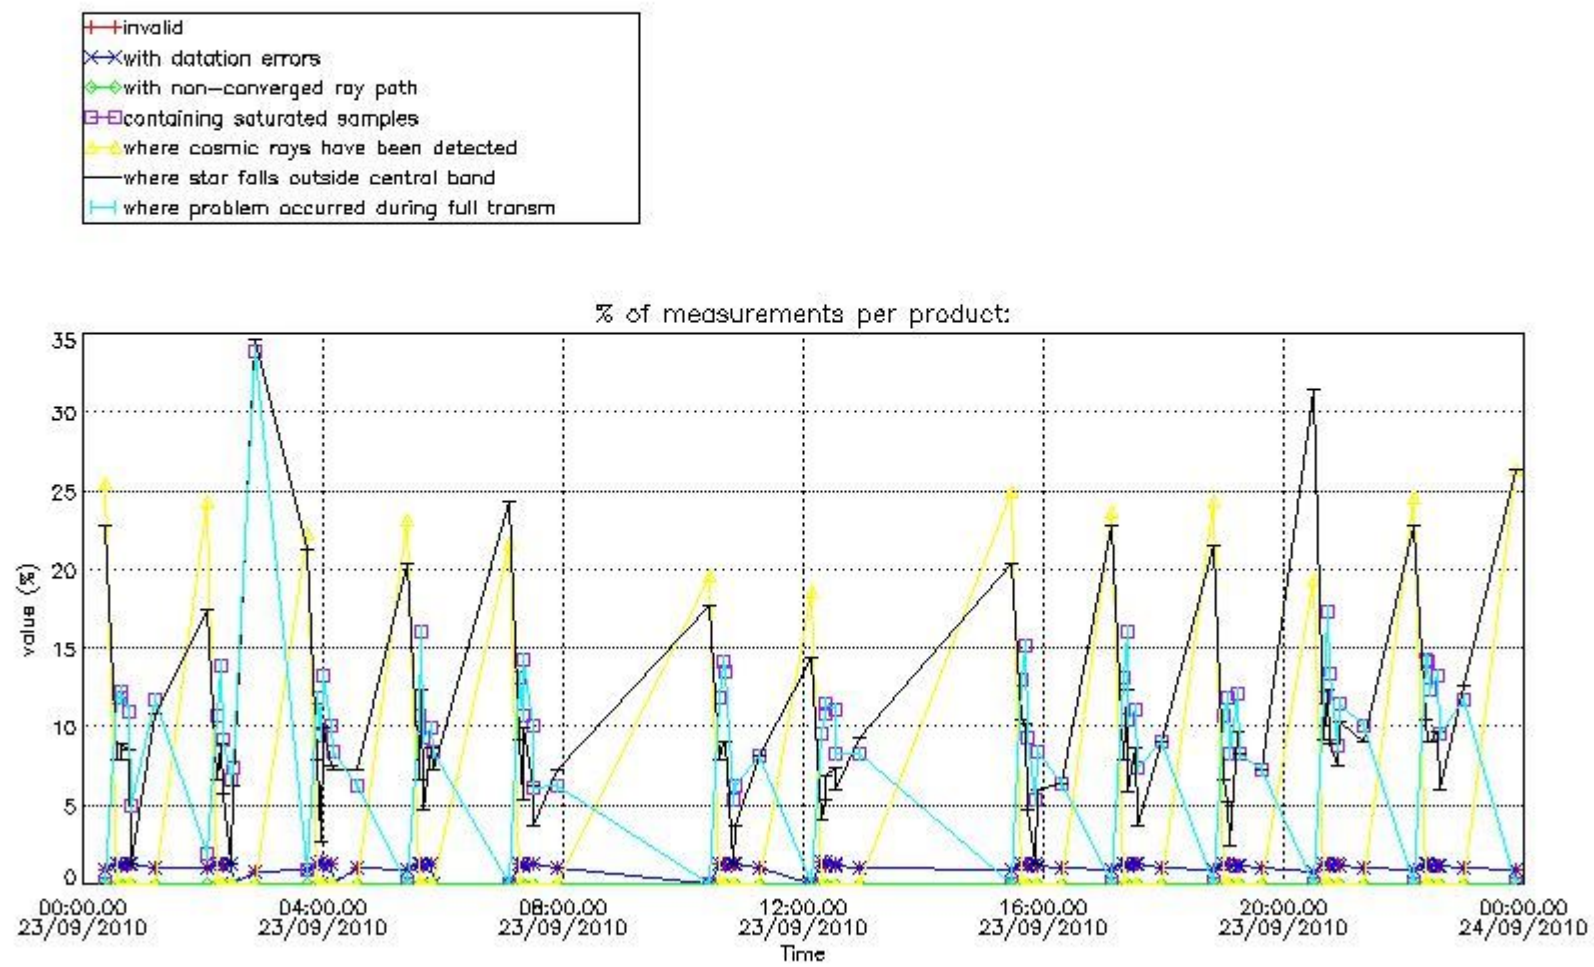

3.1 Plot quality information per product (time dependant)

3.2 Plot quality information per product (world map)

Percentage of flagged data per O3 profile

Percentage of flagged data per H2O profile

Percentage of flagged data per NO2 profile

Percentage of flagged data per NO3 profile

4. Level 1 quality information per product

In this section it is plotted some information contained in the Quality Summary data set of the level 2 products that comes from the level 1b processing. Products without errors (error flag in the MPH set to "0") are used.

4.1 Plot quality information per product (time dependant) coming from level 1b processing

4.1.1 Plot level 1 quality information per product (time dependant): ENVISAT ASCENDING passes

4.1.2 Plot level 1 quality information per product (time dependant): ENVI SAT DESCENDING passes