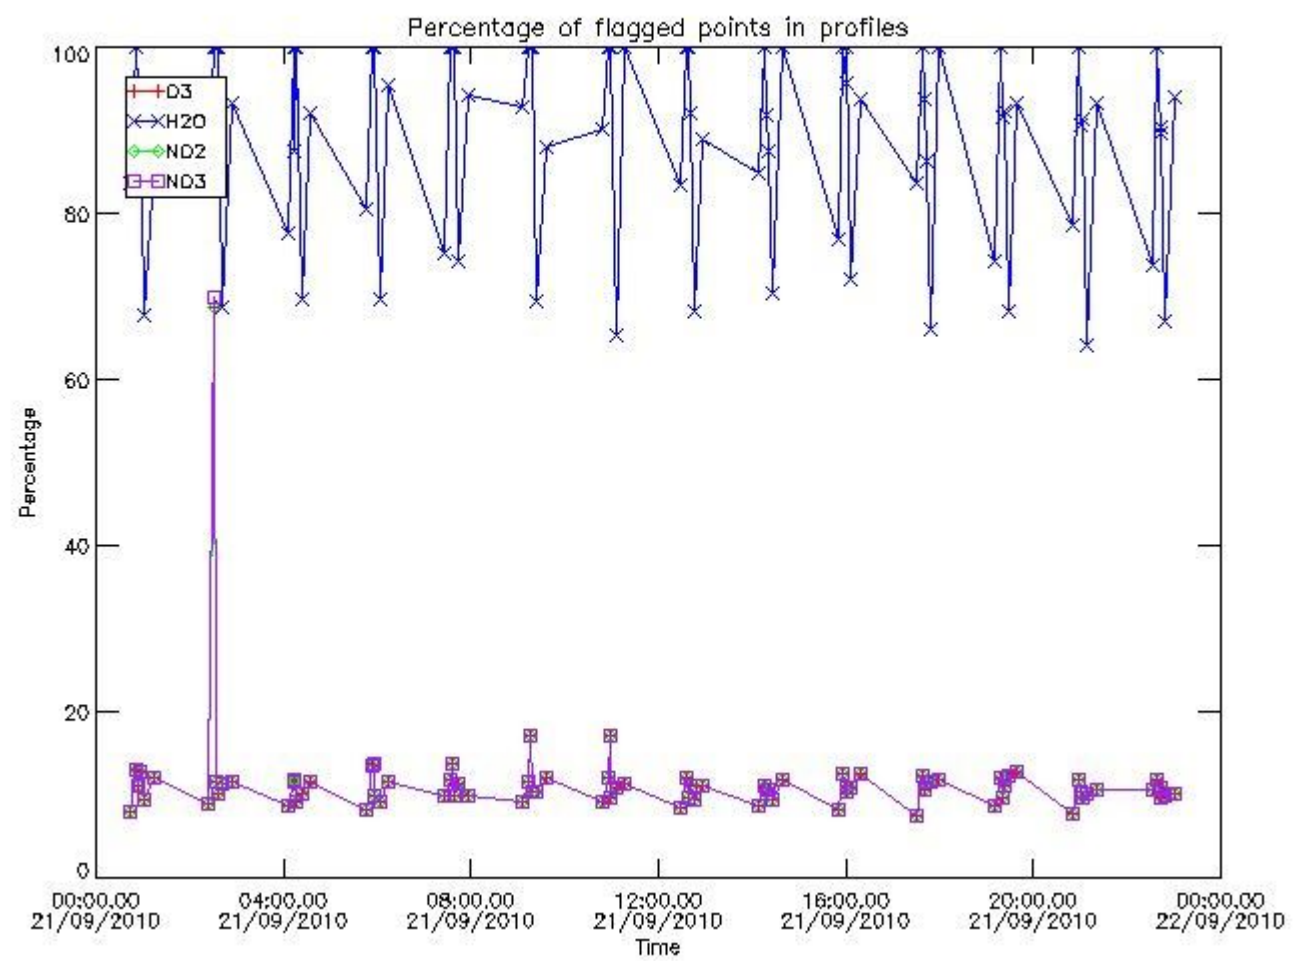

3. Quality information per product

In this section it is plotted some information contained in the Quality Summary data set of the level 2 products. Only products in dark limb conditions and without errors (error flag in the MPH set to "0") are used.

3.1 Plot quality information per product (time dependant)

3.2 Plot quality information per product (world map)