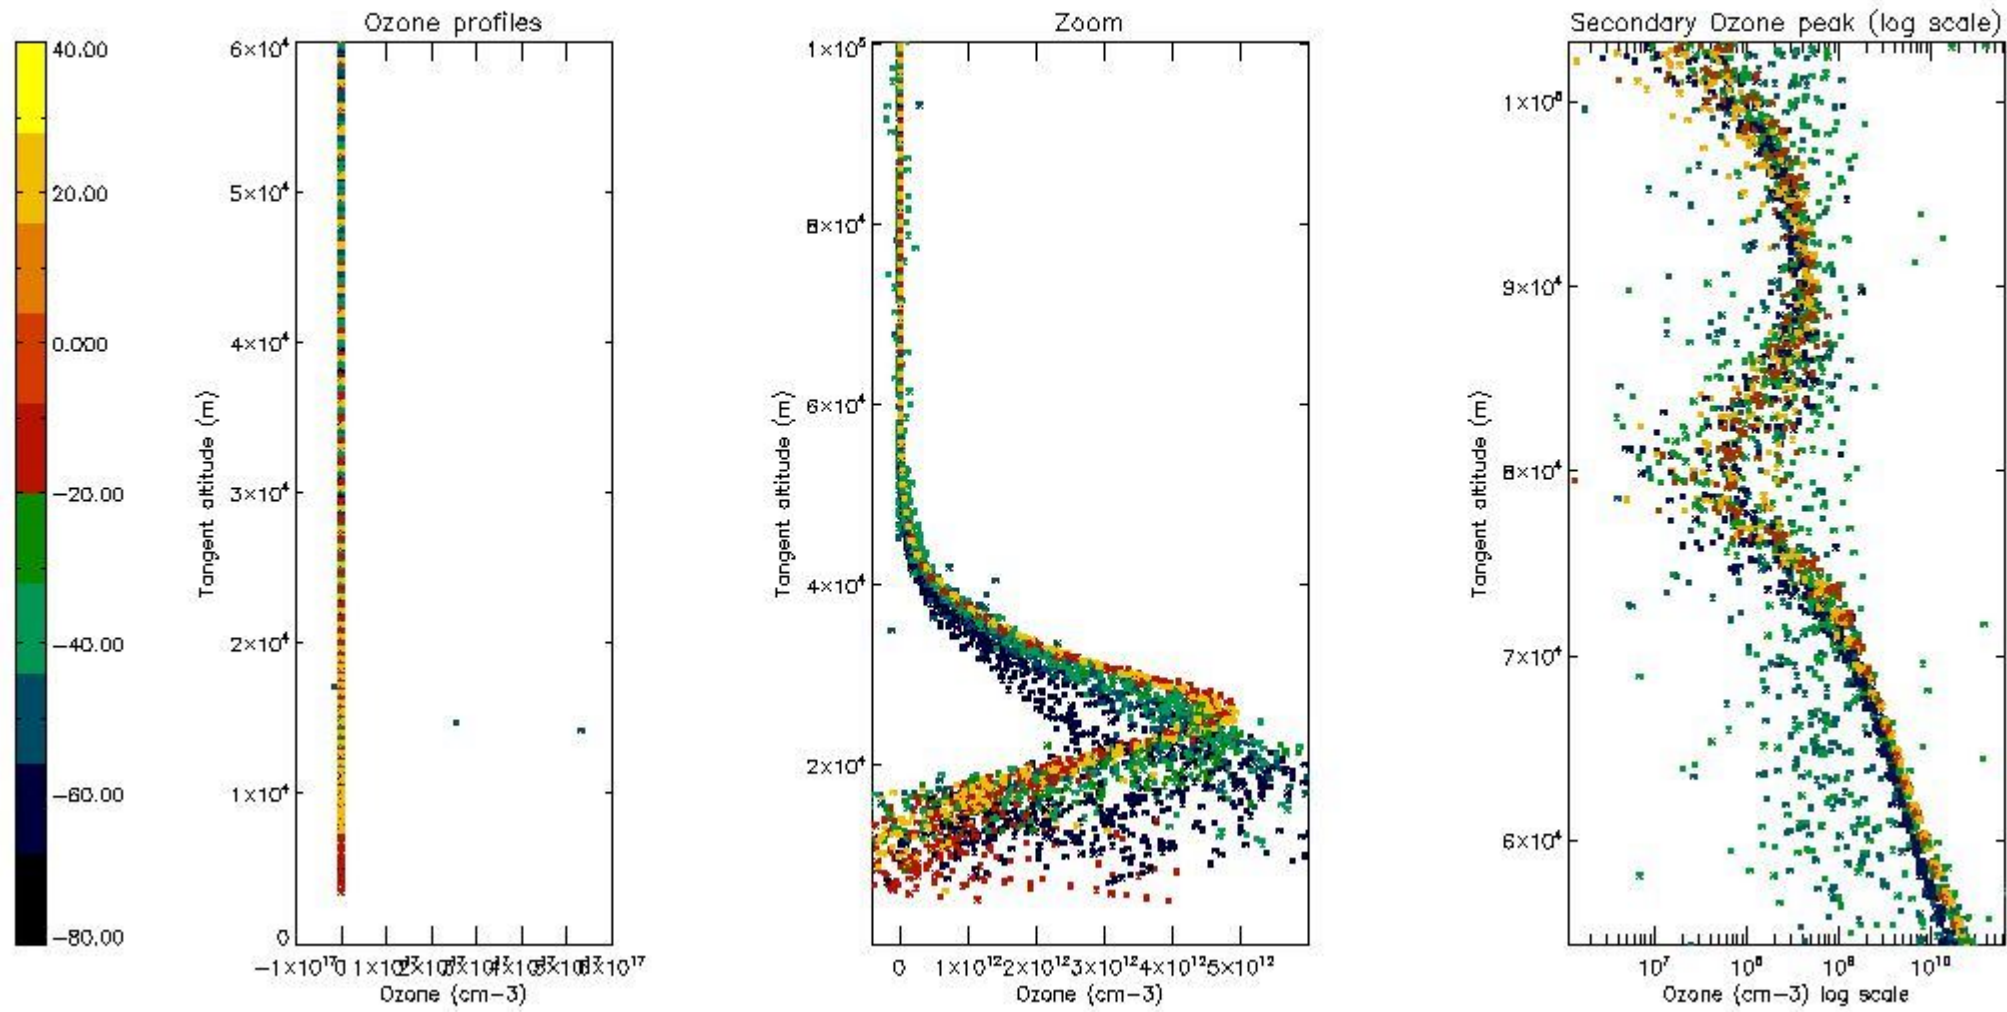

STD < 10	18
STD < 5	15

5.2 Plot ozone profiles for all STD (dark without errors)

The colorbar represents the latitude.

5.3 Plot ozone profiles where STD < 20% (dark without errors)

The colorbar represents the latitude.