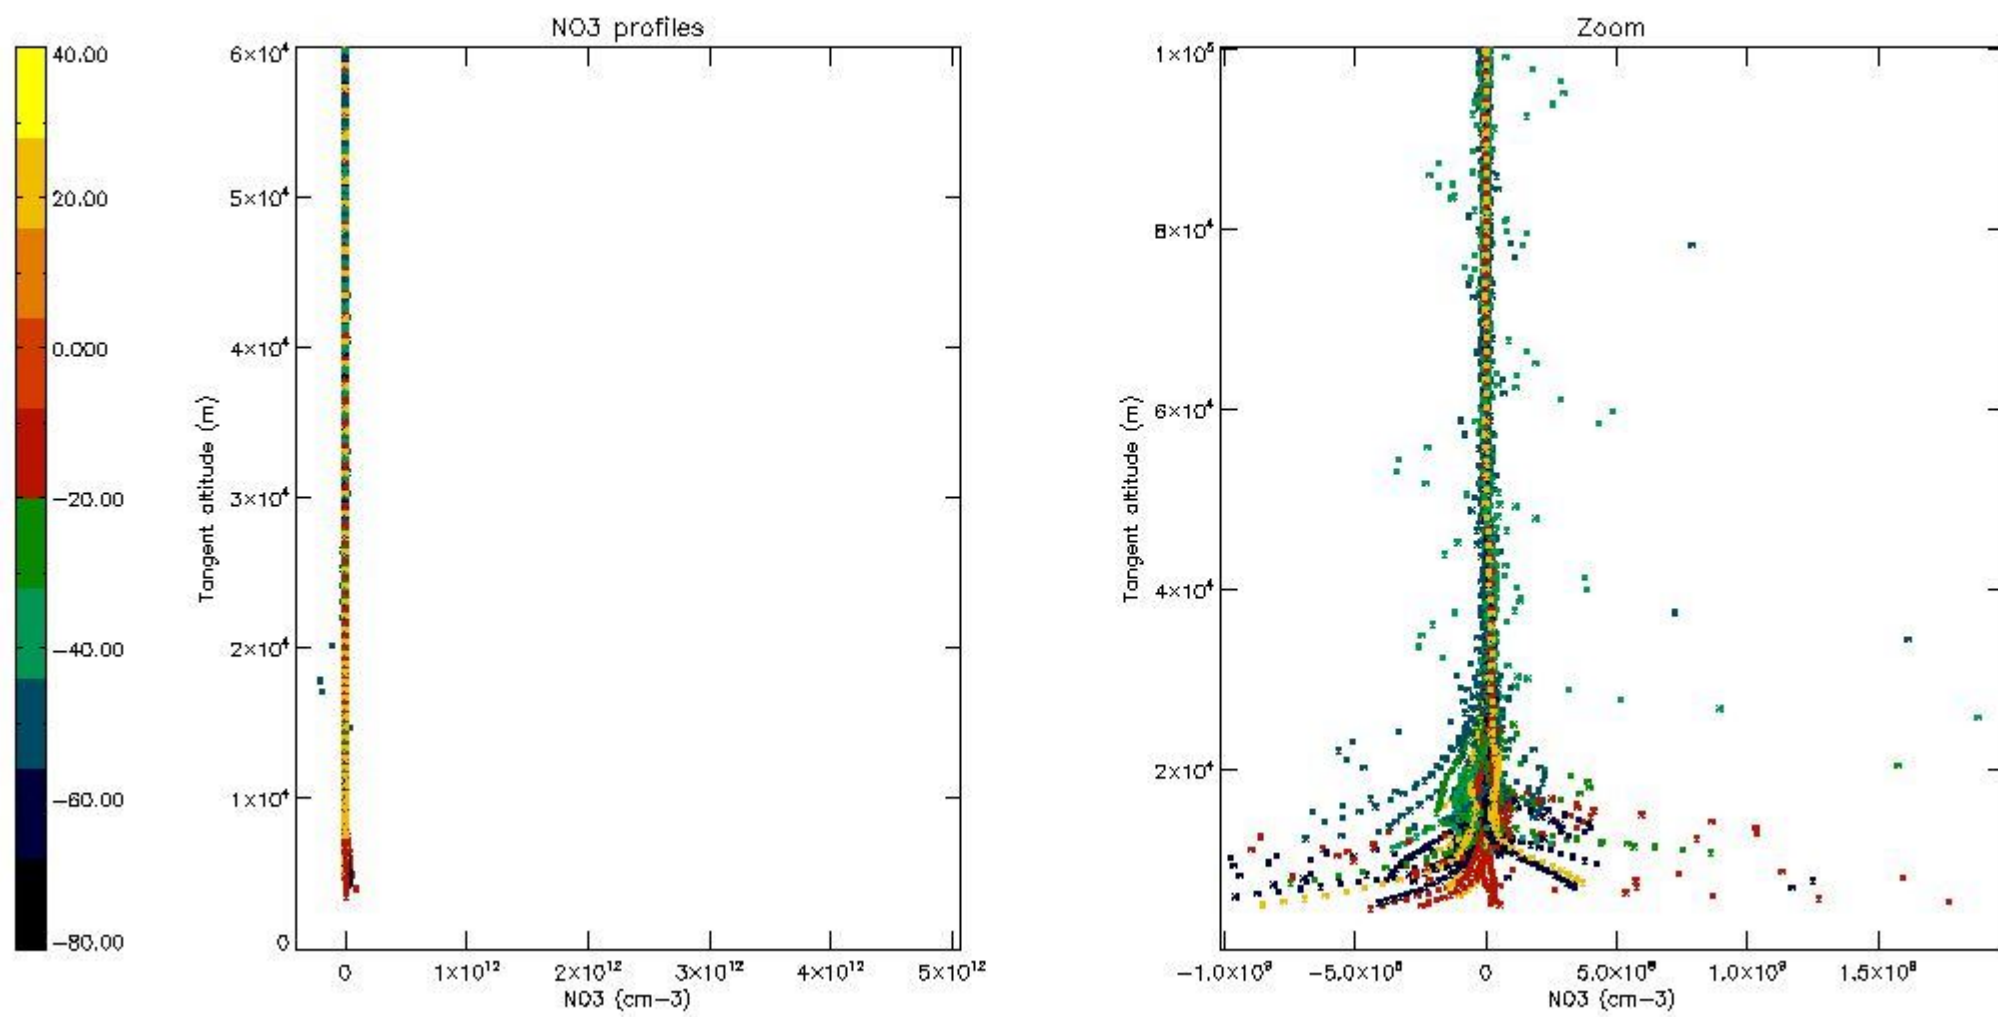

The colorbar represents the latitude.

5.7 Plot NO3 profiles for all STD (dark without errors)

The colorbar represents the latitude.

5.8 Plot H2O profiles for all STD (only for occultations of stars 1,2,3,4,13,14,16,26,63 dark without errors)