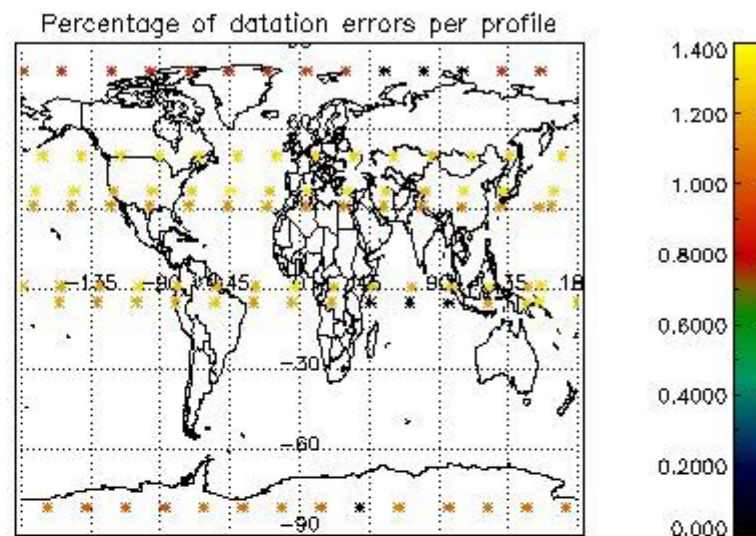

Percentage of datation errors per profile

Percentage of star falling outside central band per profile

Percentage of saturation errors per profile

4.2.2 Plot level 1 quality information per product (world map): ENVISAT DESCENDING passes