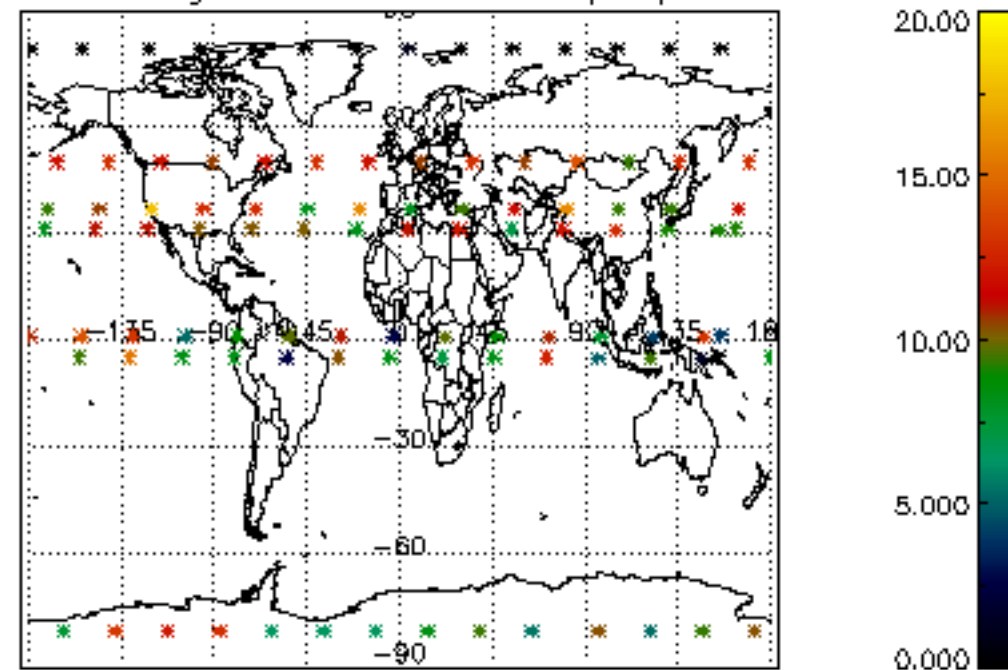

Percentage of saturation errors per profile