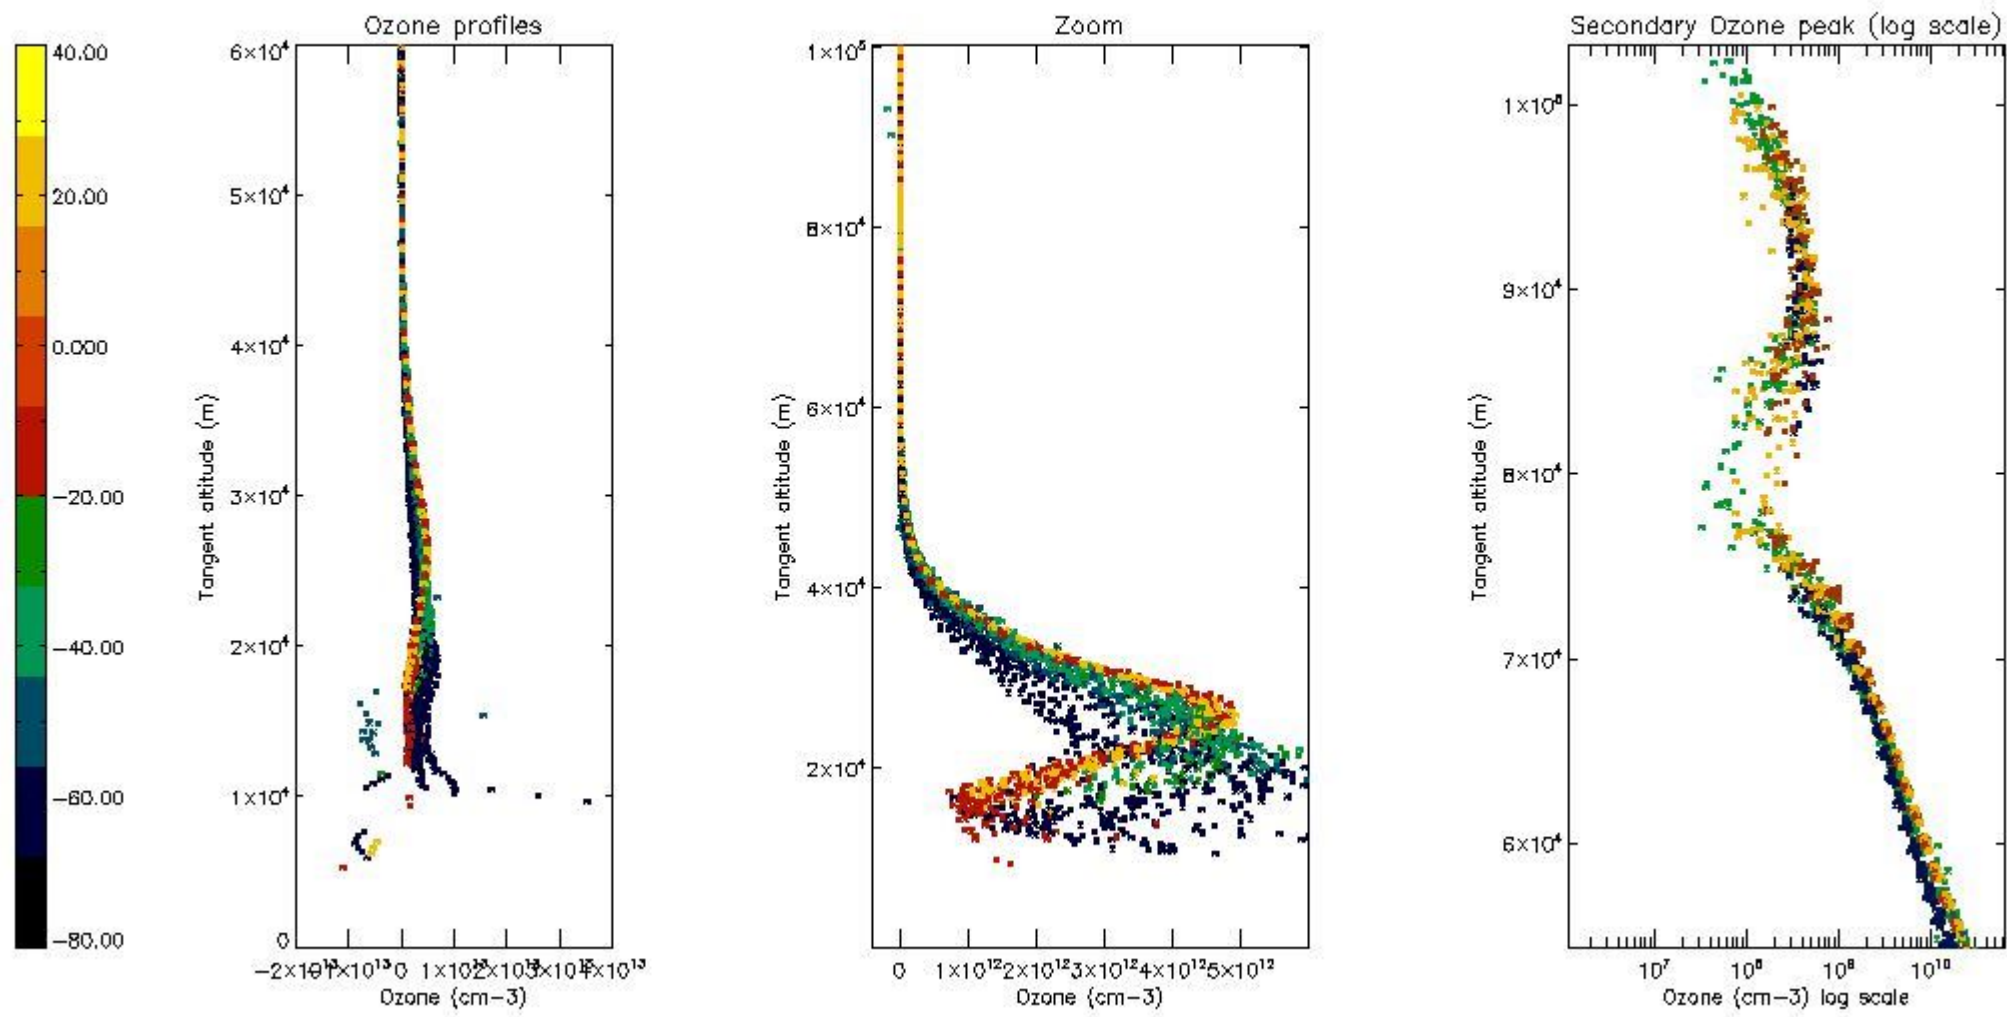

STD < 10	18
STD < 5	15

5.2 Plot ozone profiles for all STD (dark without errors)

The colorbar represents the latitude.

5.3 Plot ozone profiles where STD < 20% (dark without errors)

The colorbar represents the latitude.