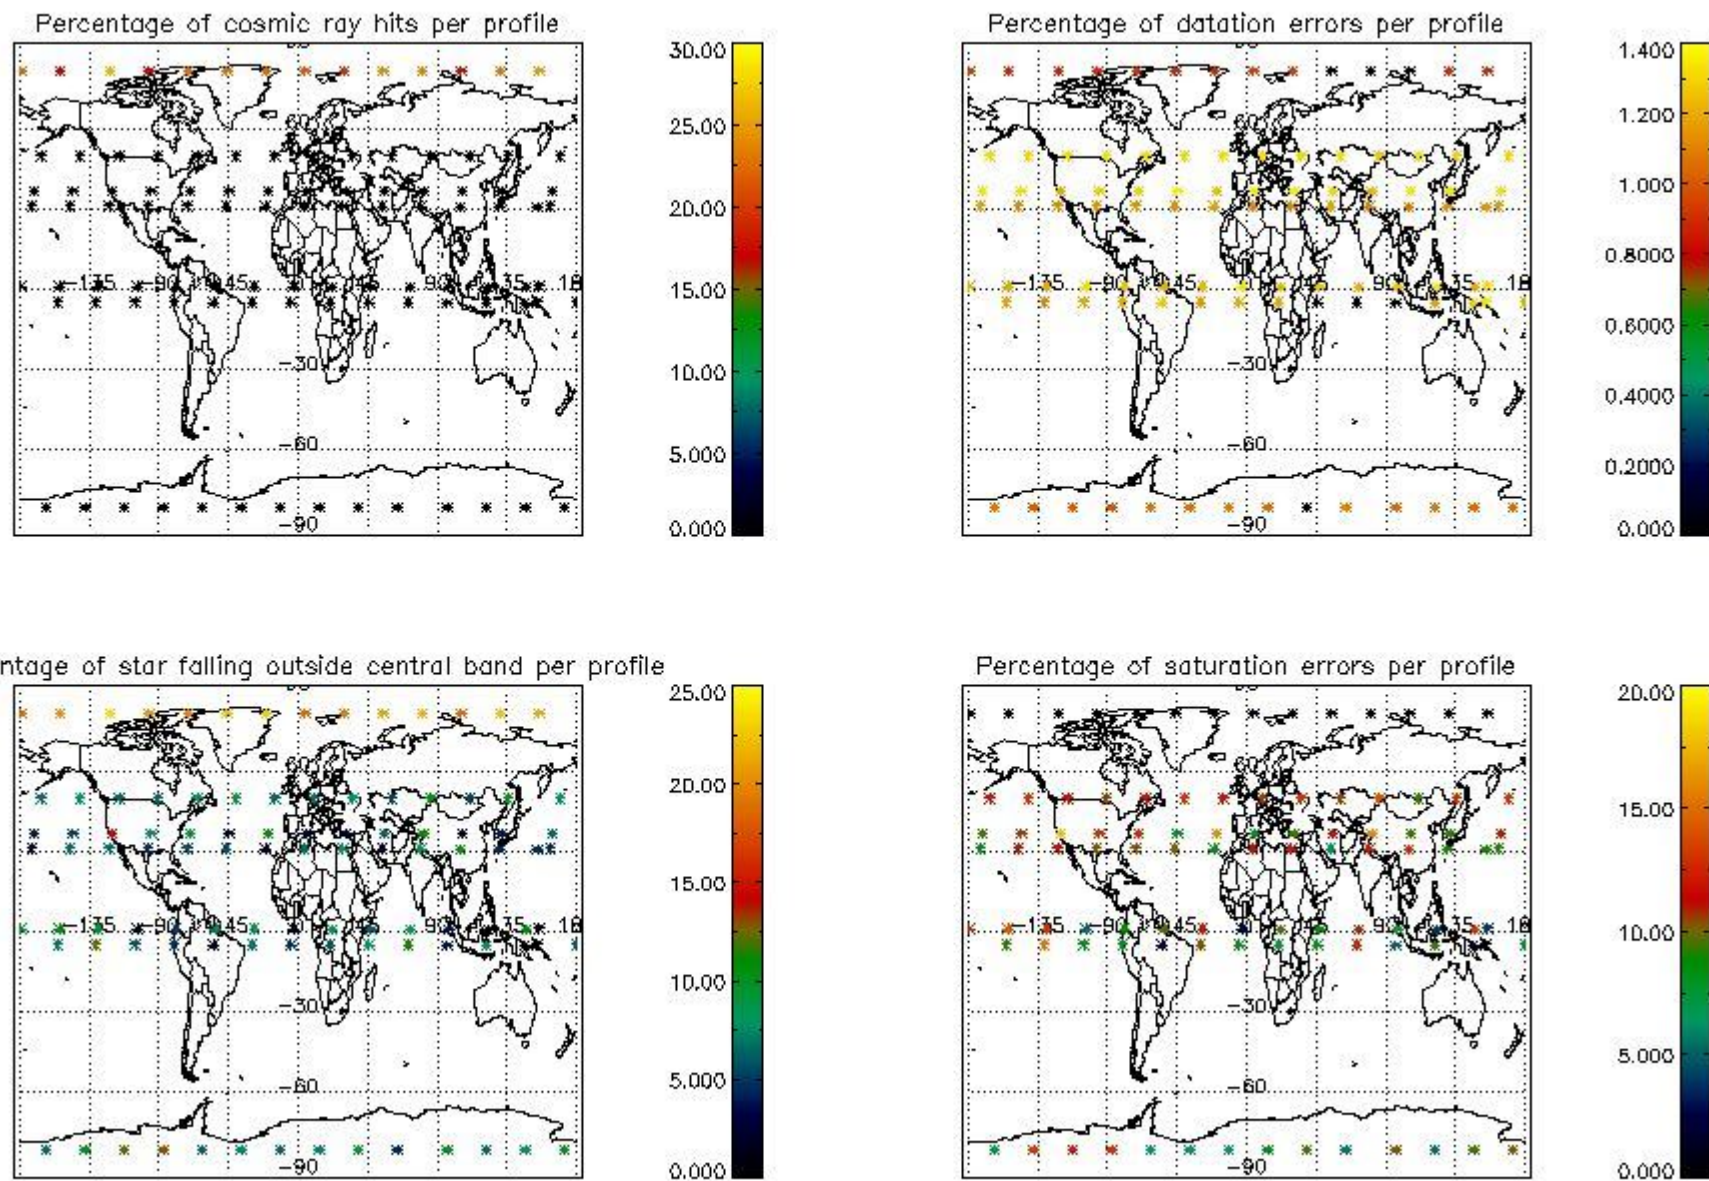

Percentage of datation errors per profile

Percentage of star falling outside central band per profile

Percentage of saturation errors per profile

4.2.2 Plot level 1 quality information per product (world map): ENVISAT DESCENDING passes