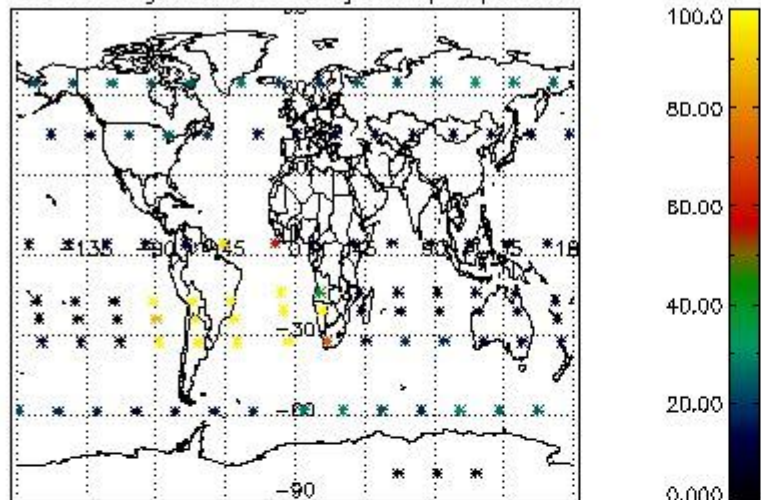

4.1 Plot quality information per product (time dependant) coming from level 1b processing

4.1.1 Plot level 1 quality information per product (time dependant): ENVISAT ASCENDING passes

4.1.2 Plot level 1 quality information per product (time dependant): ENVI SAT DESCENDING passes

4.2 Plot quality information per product coming from level 1b processing (world map)

4.2.1 Plot level 1 quality information per product (world map): ENVISAT ASCENDING passes

Percentage of cosmic ray hits per profile