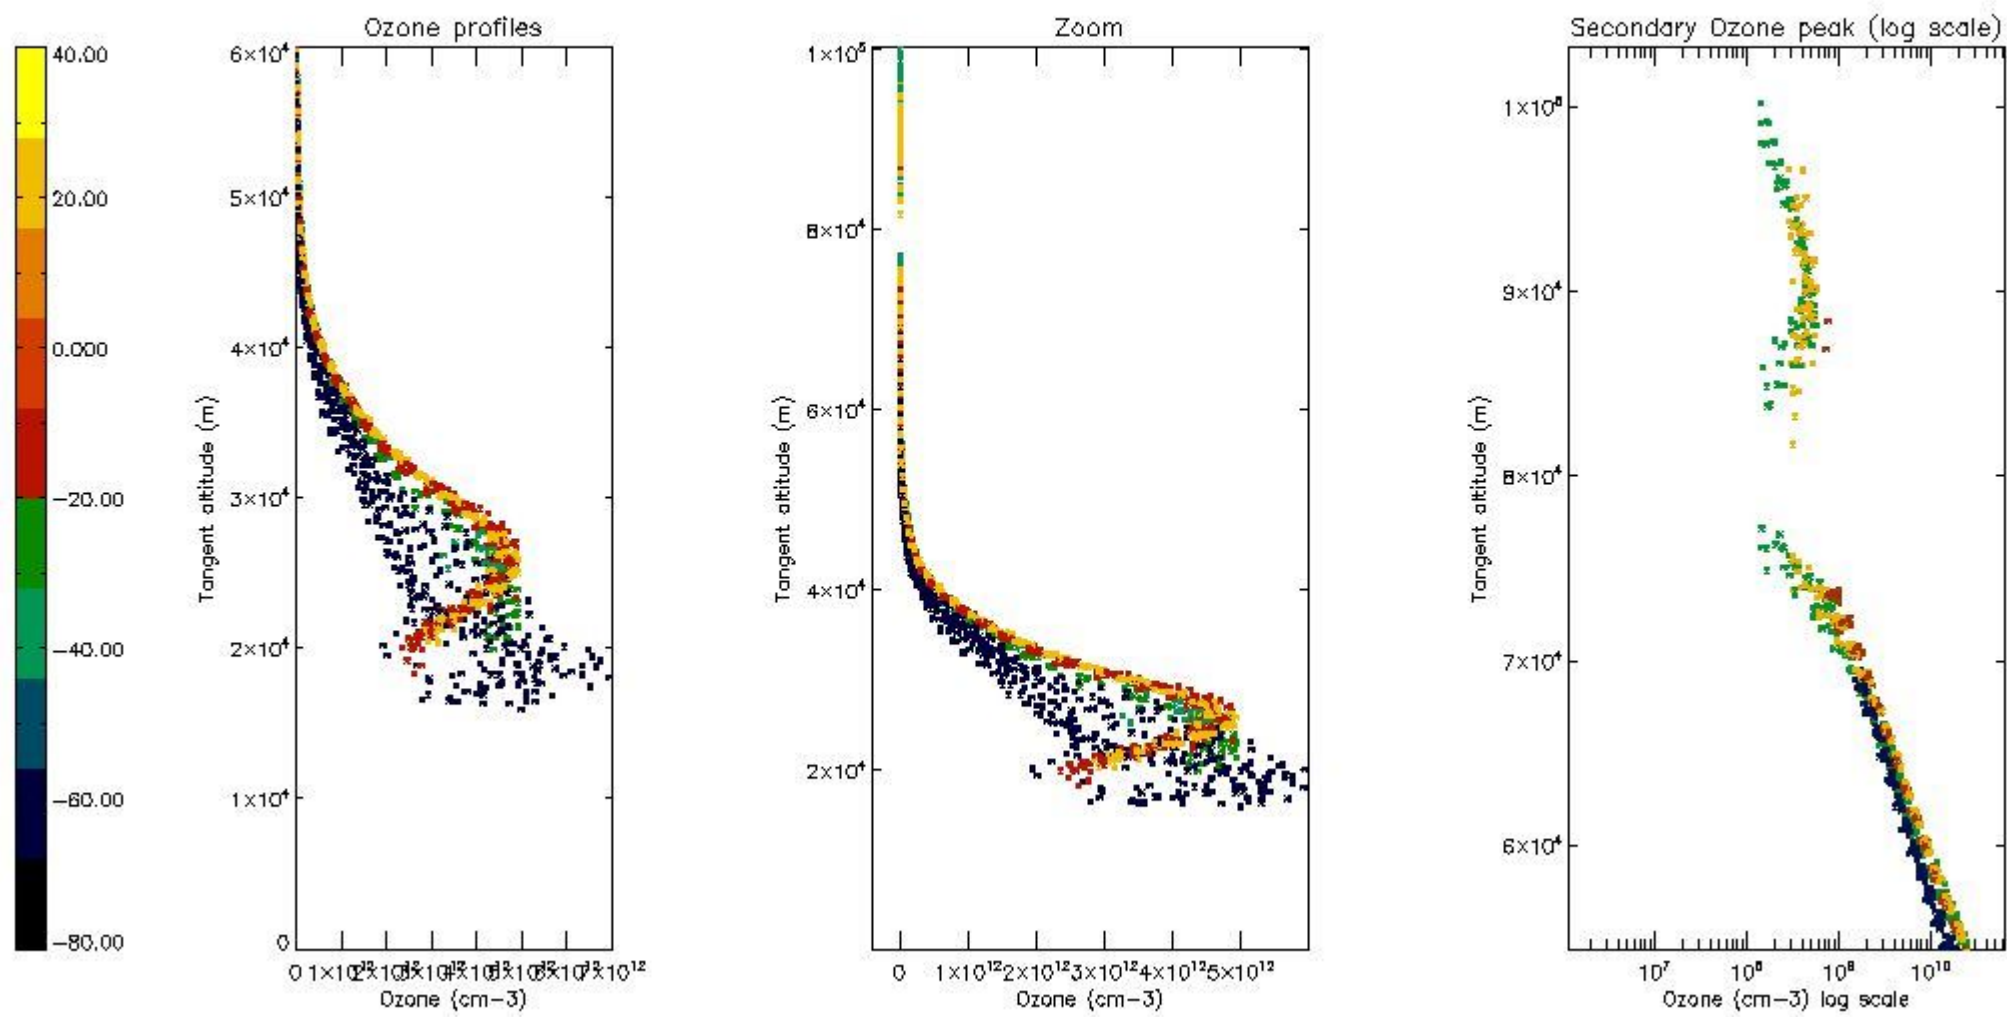

STD < 10	18
STD < 5	15

5.2 Plot ozone profiles for all STD (dark without errors)

The colorbar represents the latitude.

5.3 Plot ozone profiles where STD < 20% (dark without errors)

The colorbar represents the latitude.

5.4 Plot ozone profiles where STD < 10% (dark without errors)

The colorbar represents the latitude.

5.5 Plot ozone profiles where STD < 5% (dark without errors)

The colorbar represents the latitude.

5.6 Plot NO₂ profiles for all STD (dark without errors)