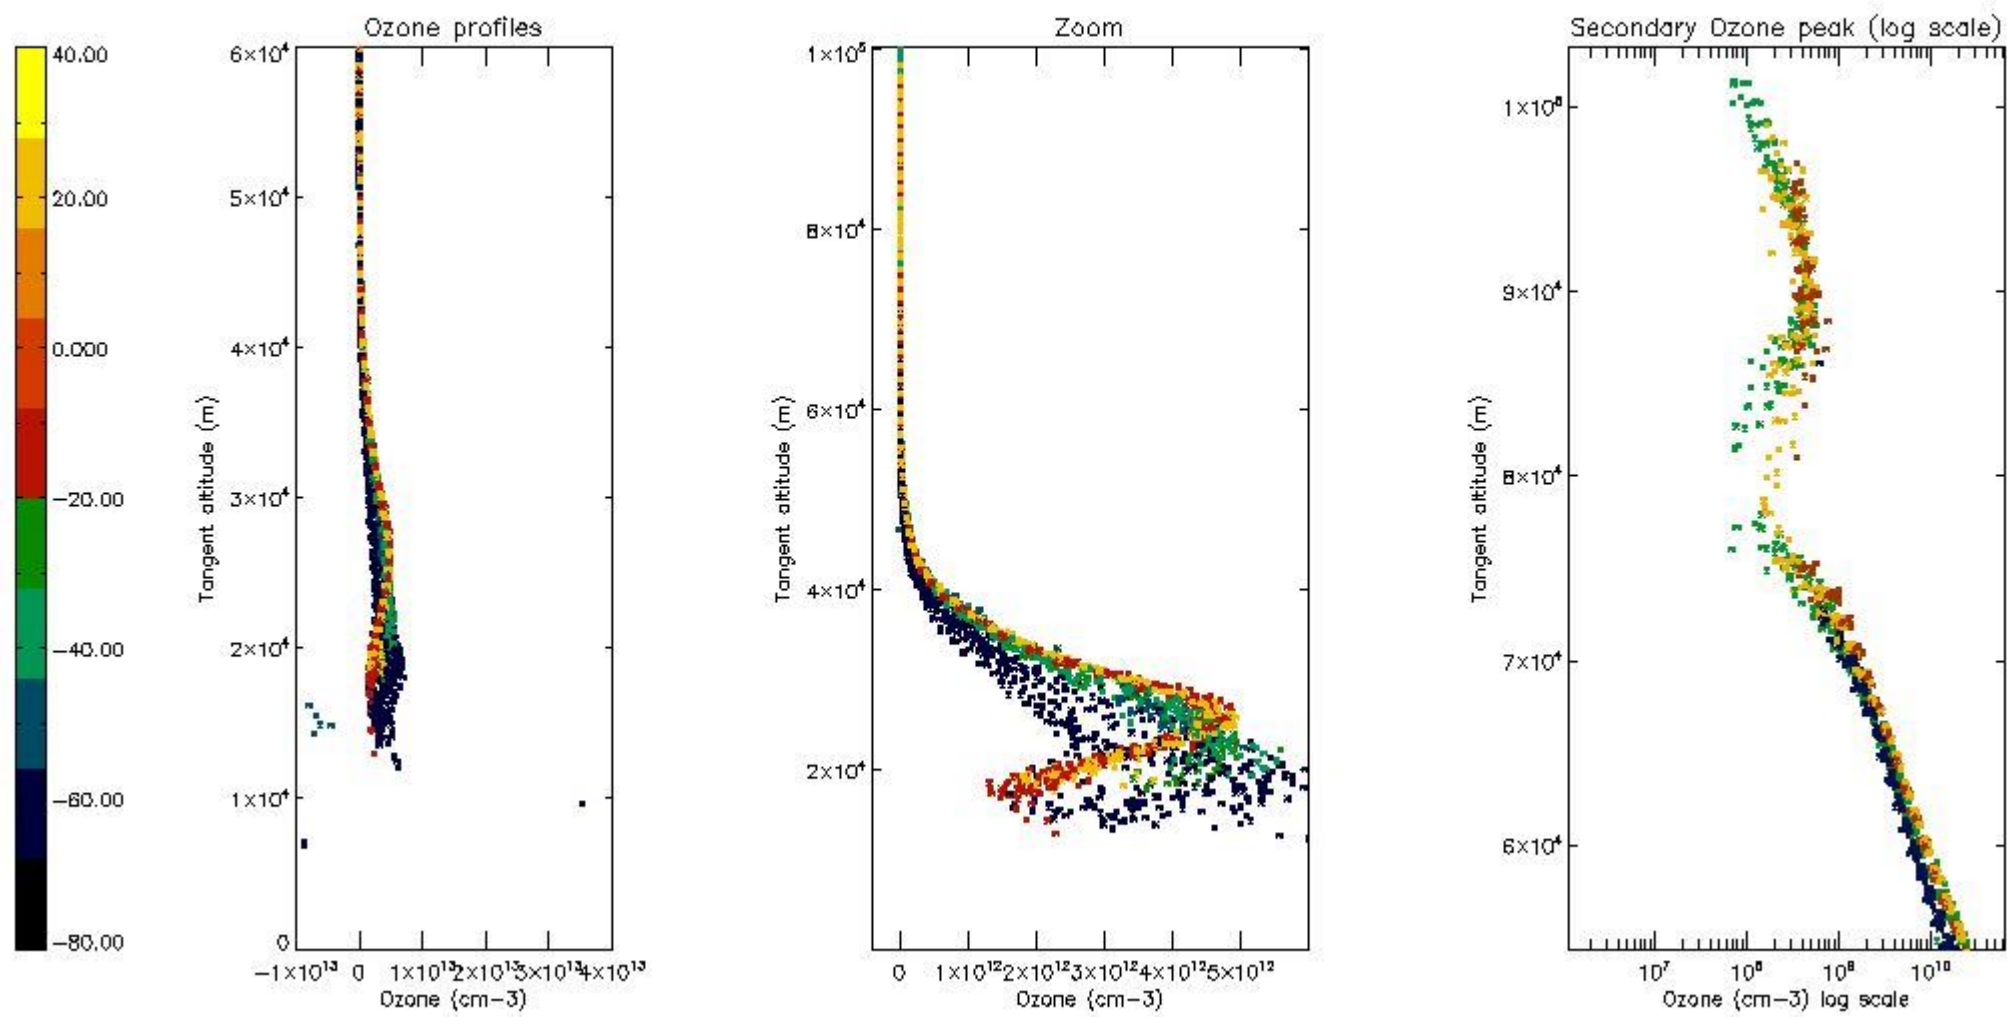

5.5 Plot ozone profiles where STD < 5% (dark without errors)

The colorbar represents the latitude.