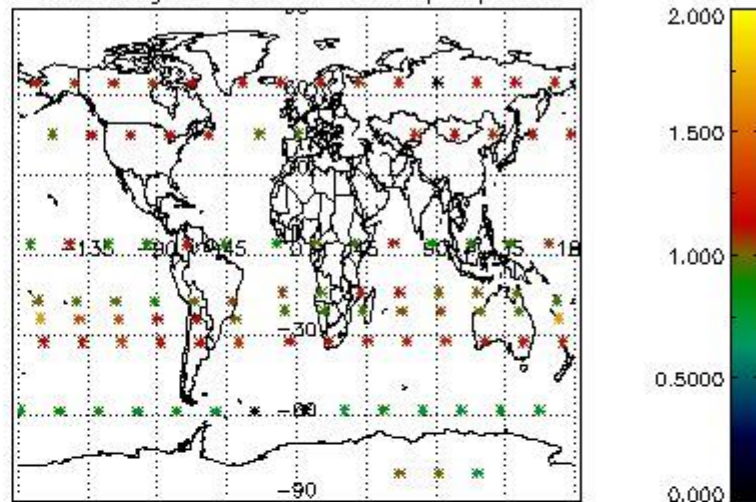

Percentage of datation errors per profile