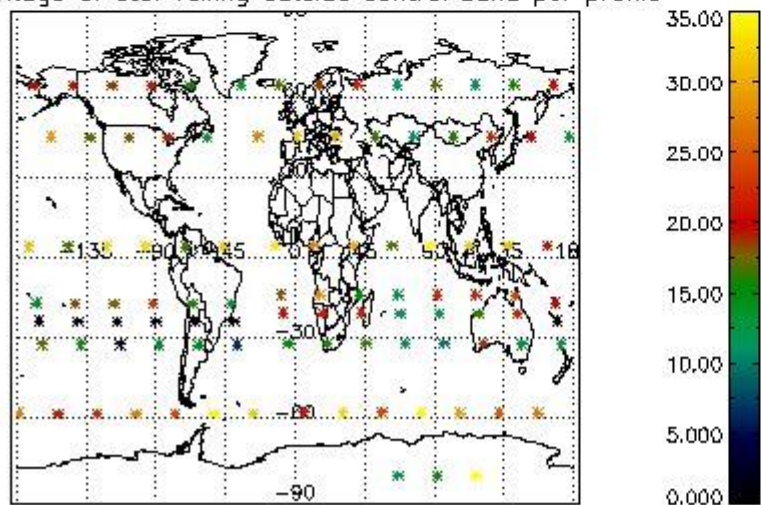

Percentage of star falling outside central band per profile