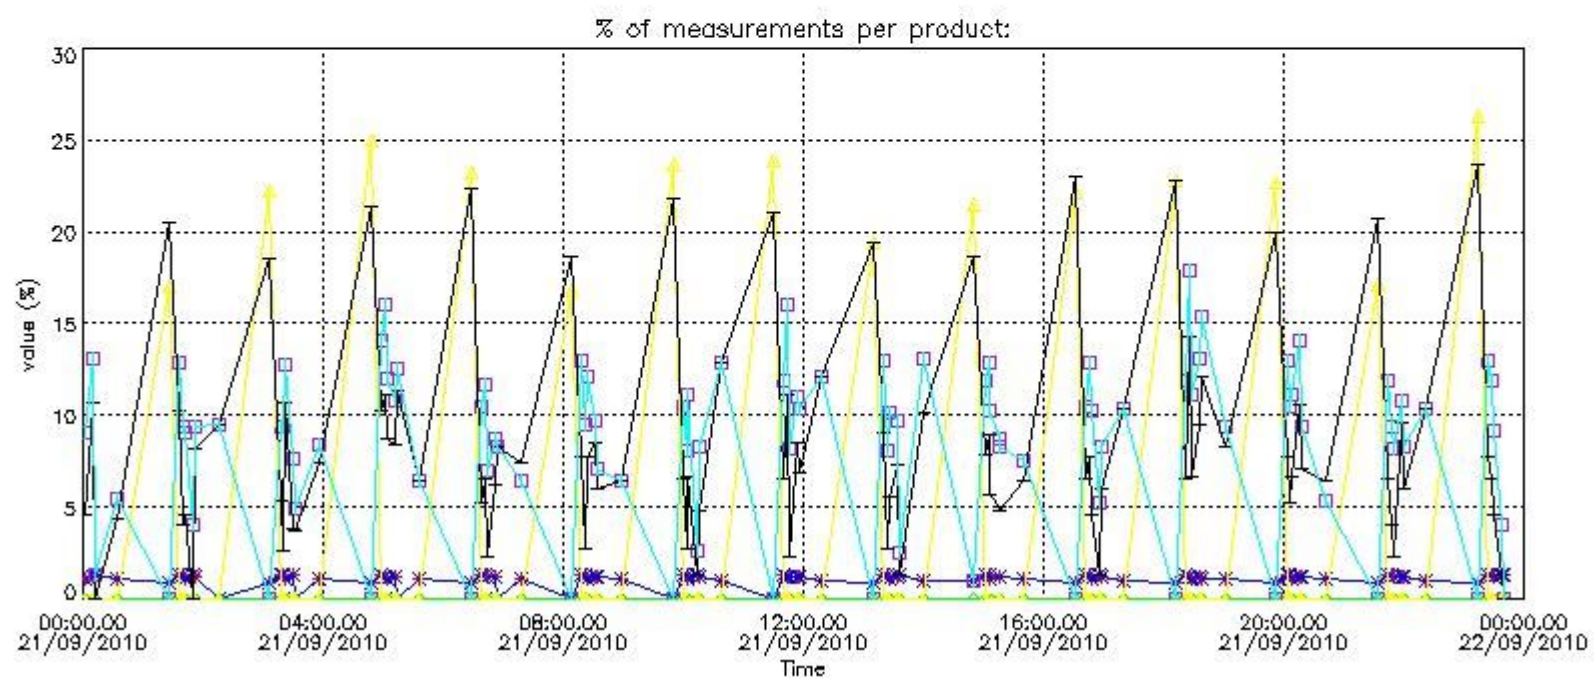

4.2 Plot quality information per product coming from level 1b processing (world map)

4.2.1 Plot level 1 quality information per product (world map): ENVISAT ASCENDING passes