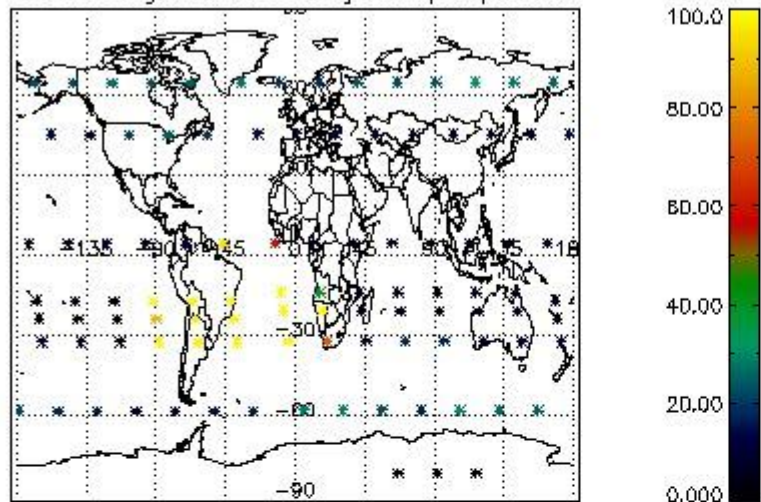

Percentage of cosmic ray hits per profile