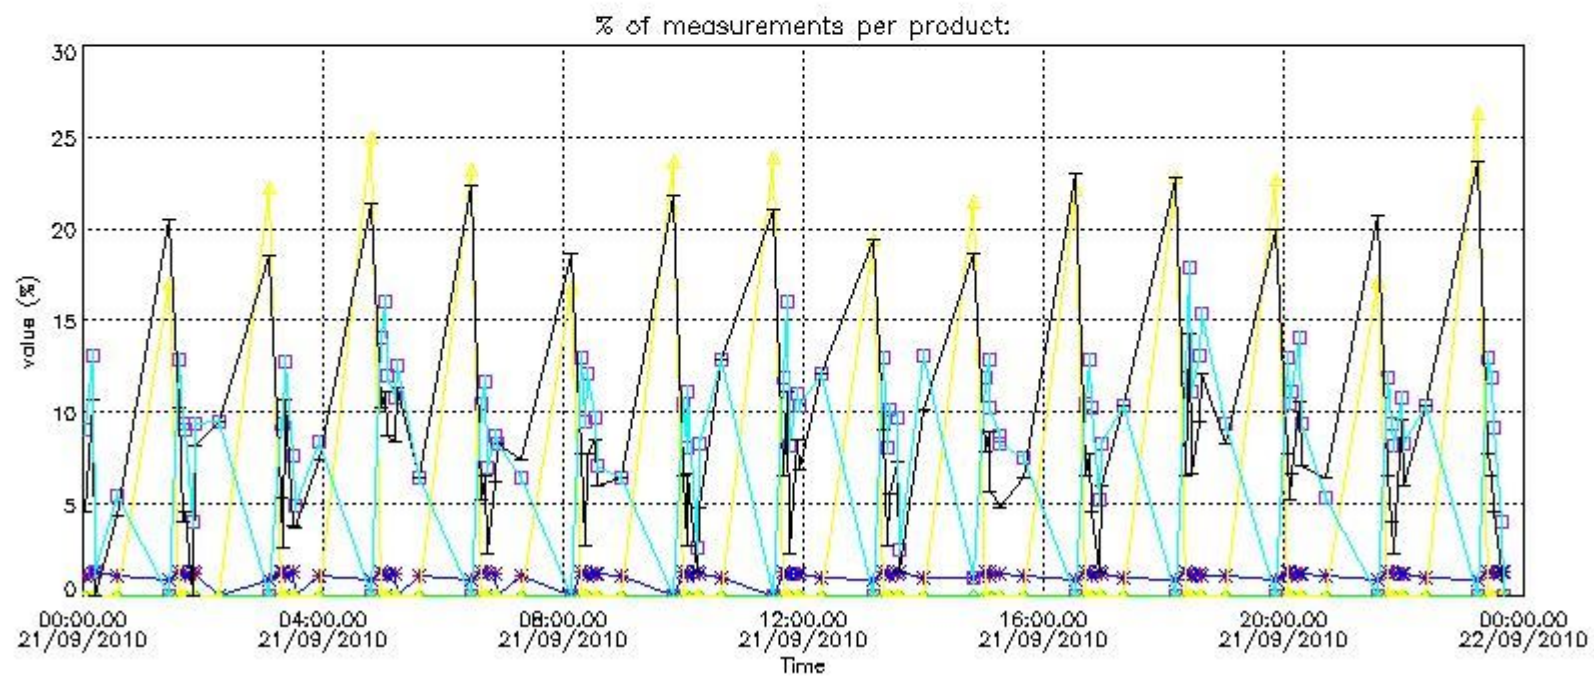

Percentage of flagged data per NO3 profile

4. Level 1 quality information per product

In this section it is plotted some information contained in the Quality Summary data set of the level 2 products that comes from the level 1b processing. Products without errors (error flag in the MPH set to "0") are used.

4.1 Plot quality information per product (time dependant) coming from level 1b processing

4.1.1 Plot level 1 quality information per product (time dependant): ENVISAT ASCENDING passes

4.1.2 Plot level 1 quality information per product (time dependant): ENVI SAT DESCENDING passes