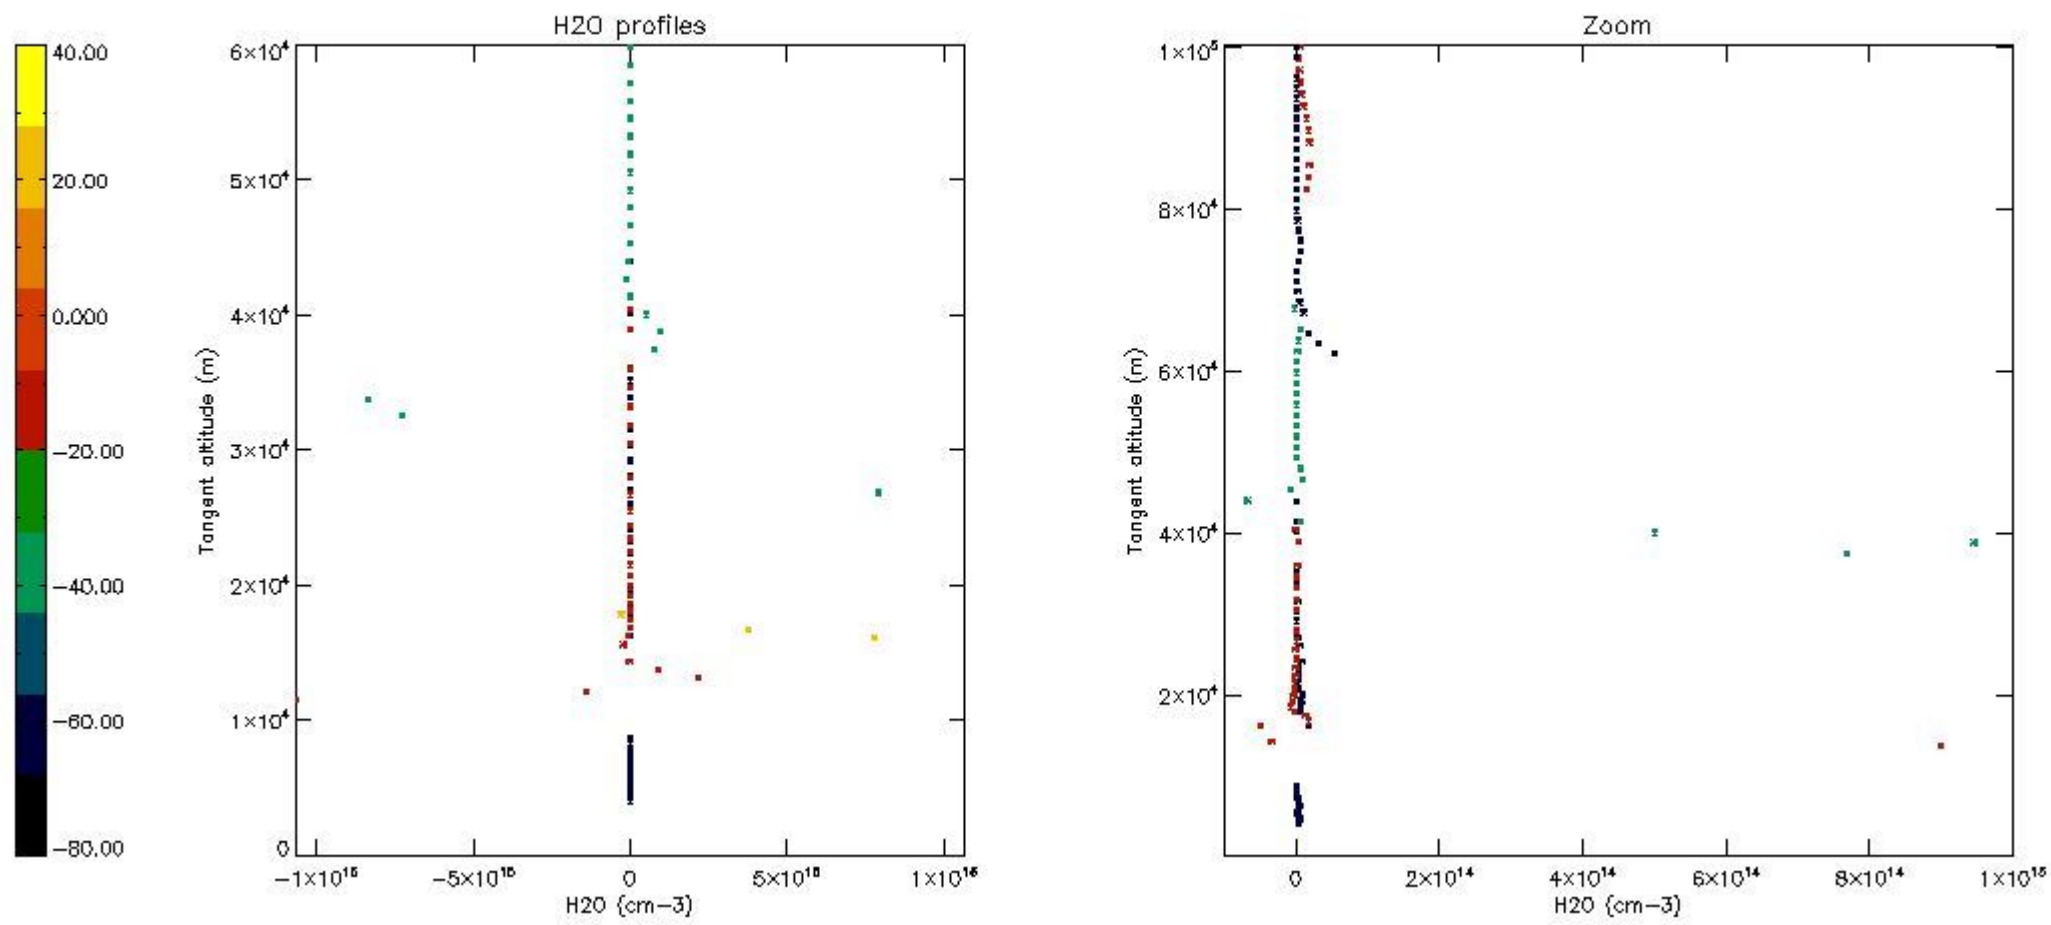

6. Auxiliary Data Files used for the production reported in section 2

The number reported in the third column indicates since which file (see list in section 2) the corresponding auxiliary file has been used. The fourth column is the date of those product files.

Type	Auxiliary Filename	Used since product	Used since product date
INST_PHYS_CHARACTERISTICS	GOM_INS_AXVIEC20091111_143220_20030716_120000_20500101_000000	1	21-SEP-2010 00:01:24
LEVEL-2_PROC_CONFIG	GOM_PR2_AXVIEC20091111_152718_20020301_000000_20500101_000000	1	21-SEP-2010 00:01:24
CROSS_SECTIONS_FILE	GOM_CR2_AXVIEC20091111_154832_20020301_000000_20500101_000000	1	21-SEP-2010 00:01:24