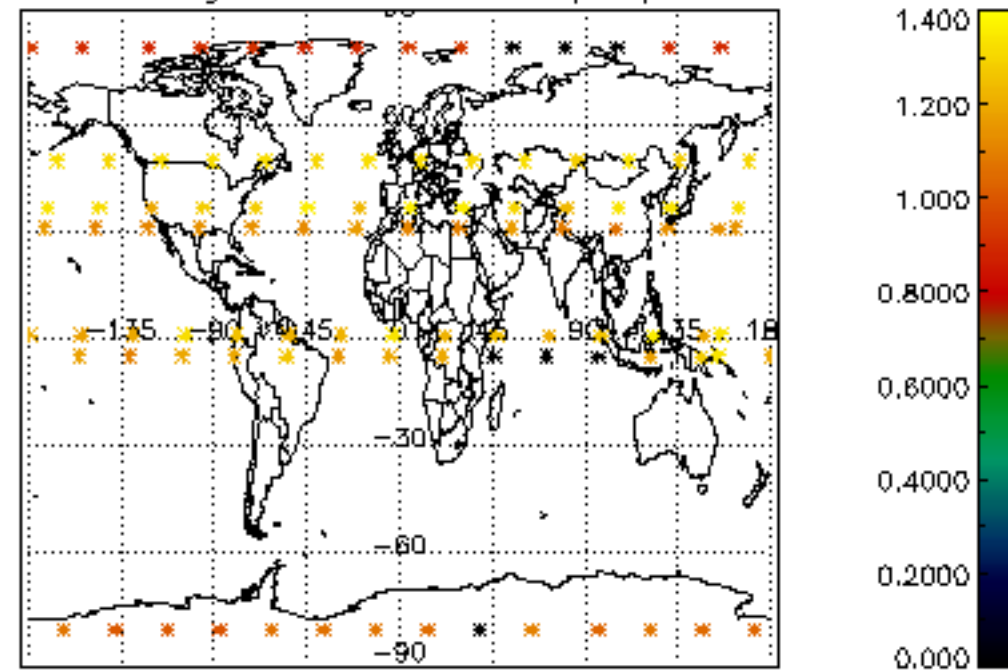

Percentage of datation errors per profile

Percentage of star falling outside central band per profile

Percentage of saturation errors per profile

Percentage of cosmic ray hits per profile

Percentage of datation errors per profile