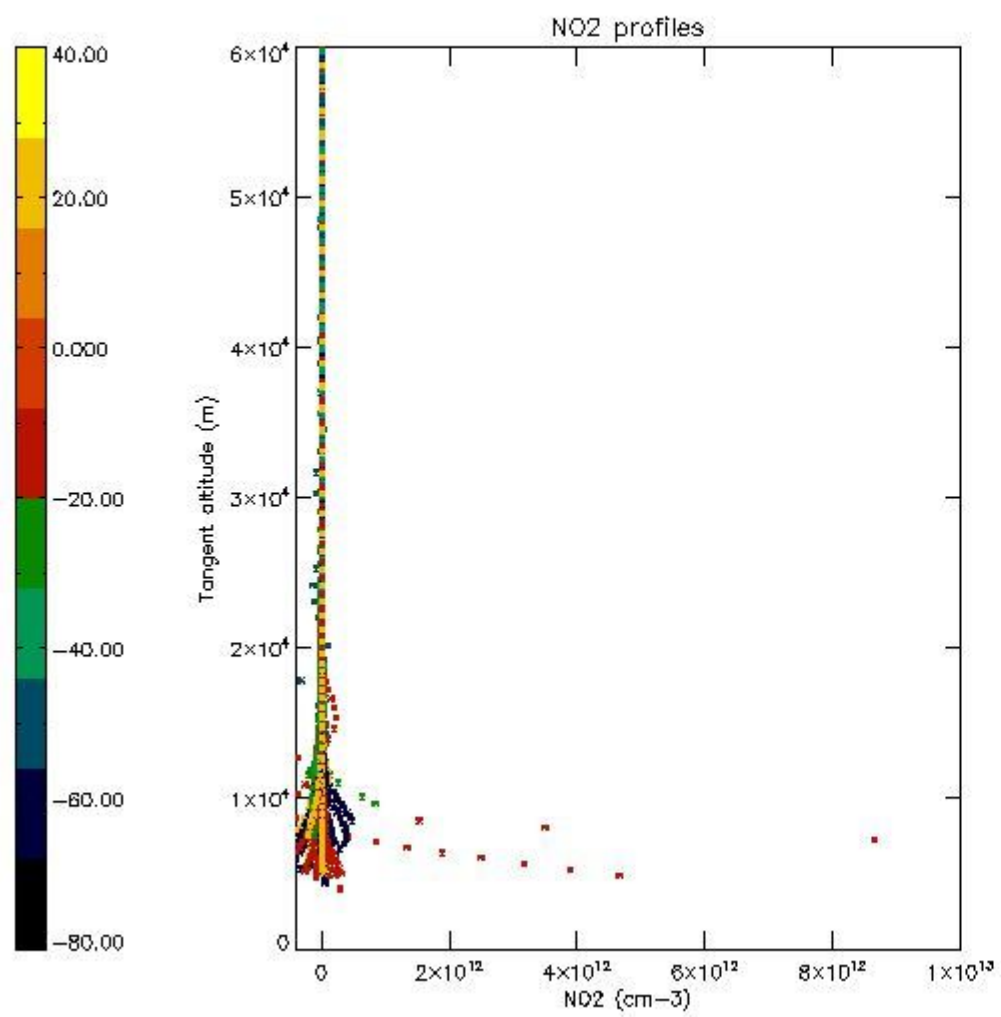

5.7 Plot NO3 profiles for all STD (dark without errors)

The colorbar represents the latitude.