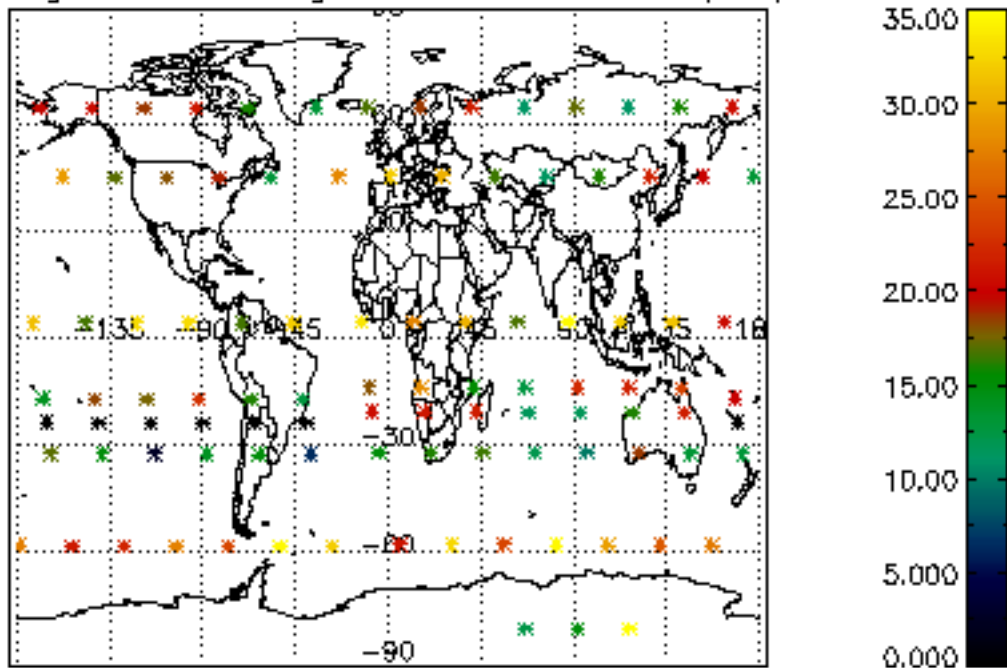

Percentage of cosmic ray hits per profile

Percentage of star falling outside central band per profile