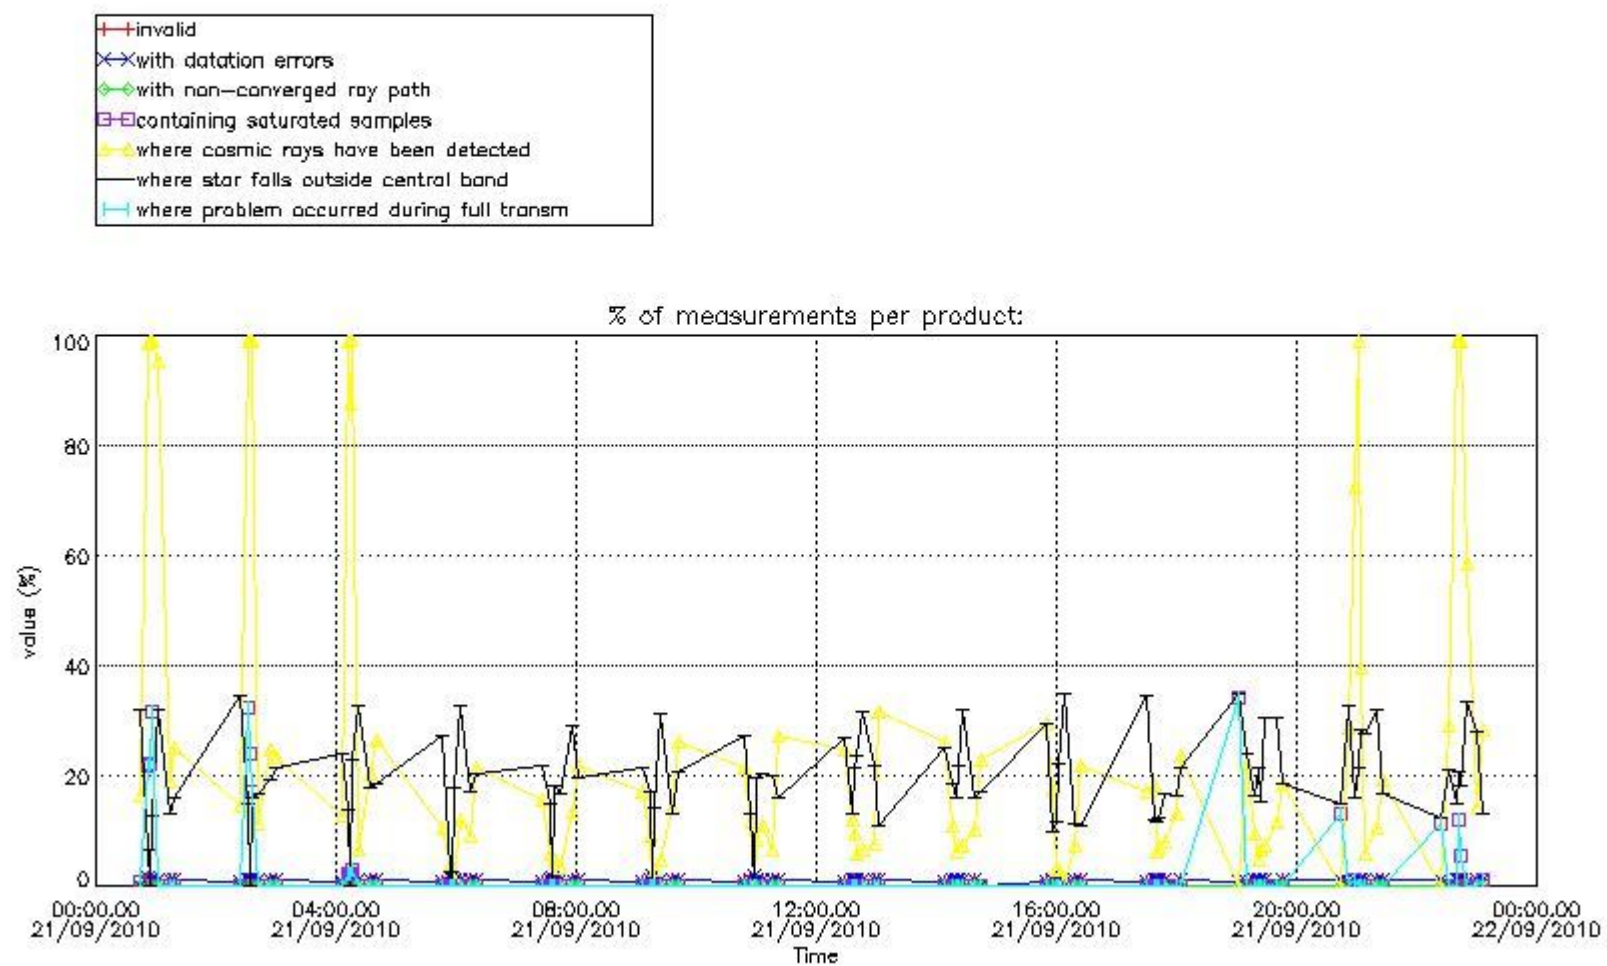

4.1.2 Plot level 1 quality information per product (time dependant): ENVI SAT DESCENDING passes