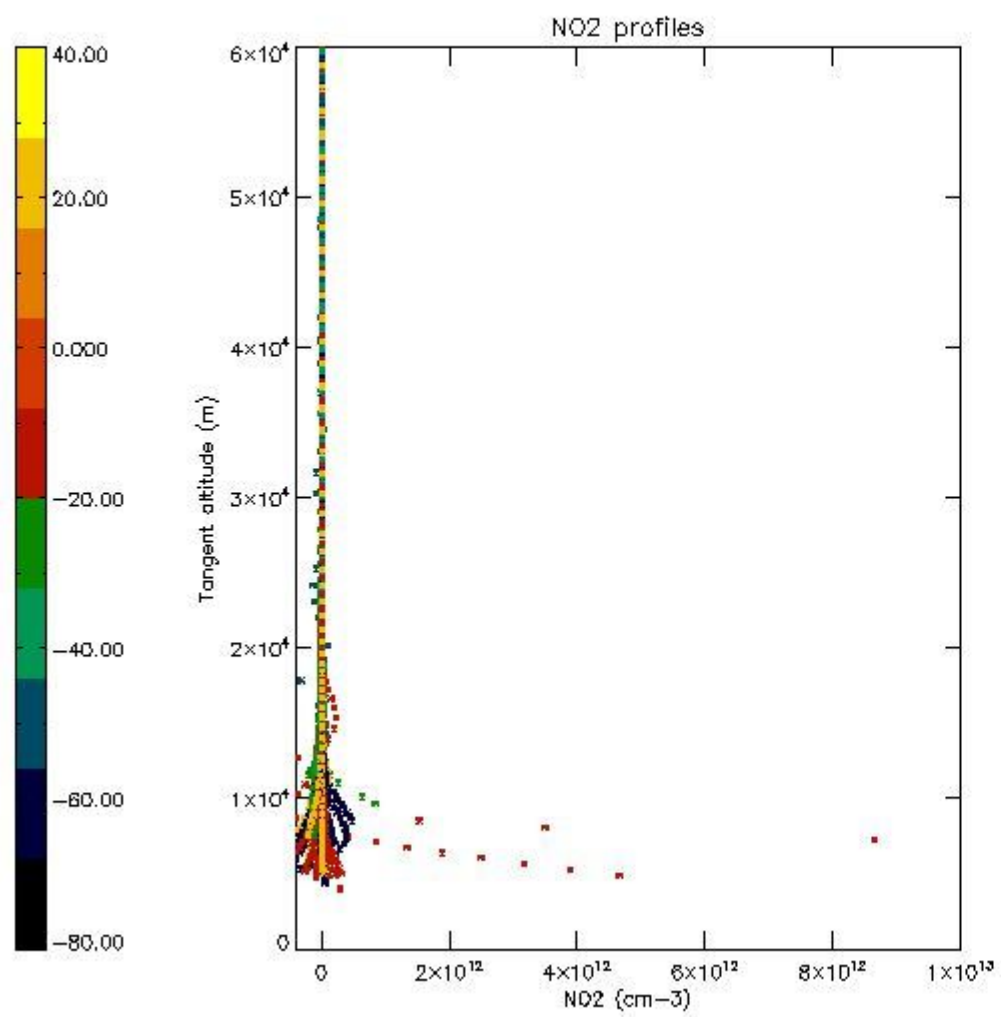

5.4 Plot ozone profiles where STD < 10% (dark without errors)

The colorbar represents the latitude.

5.5 Plot ozone profiles where STD < 5% (dark without errors)

The colorbar represents the latitude.

5.6 Plot NO₂ profiles for all STD (dark without errors)

The colorbar represents the latitude.

5.7 Plot NO3 profiles for all STD (dark without errors)

The colorbar represents the latitude.

5.8 Plot H2O profiles for all STD (only for occultations of stars 1,2,3,4,13,14,16,26,63 dark without errors)