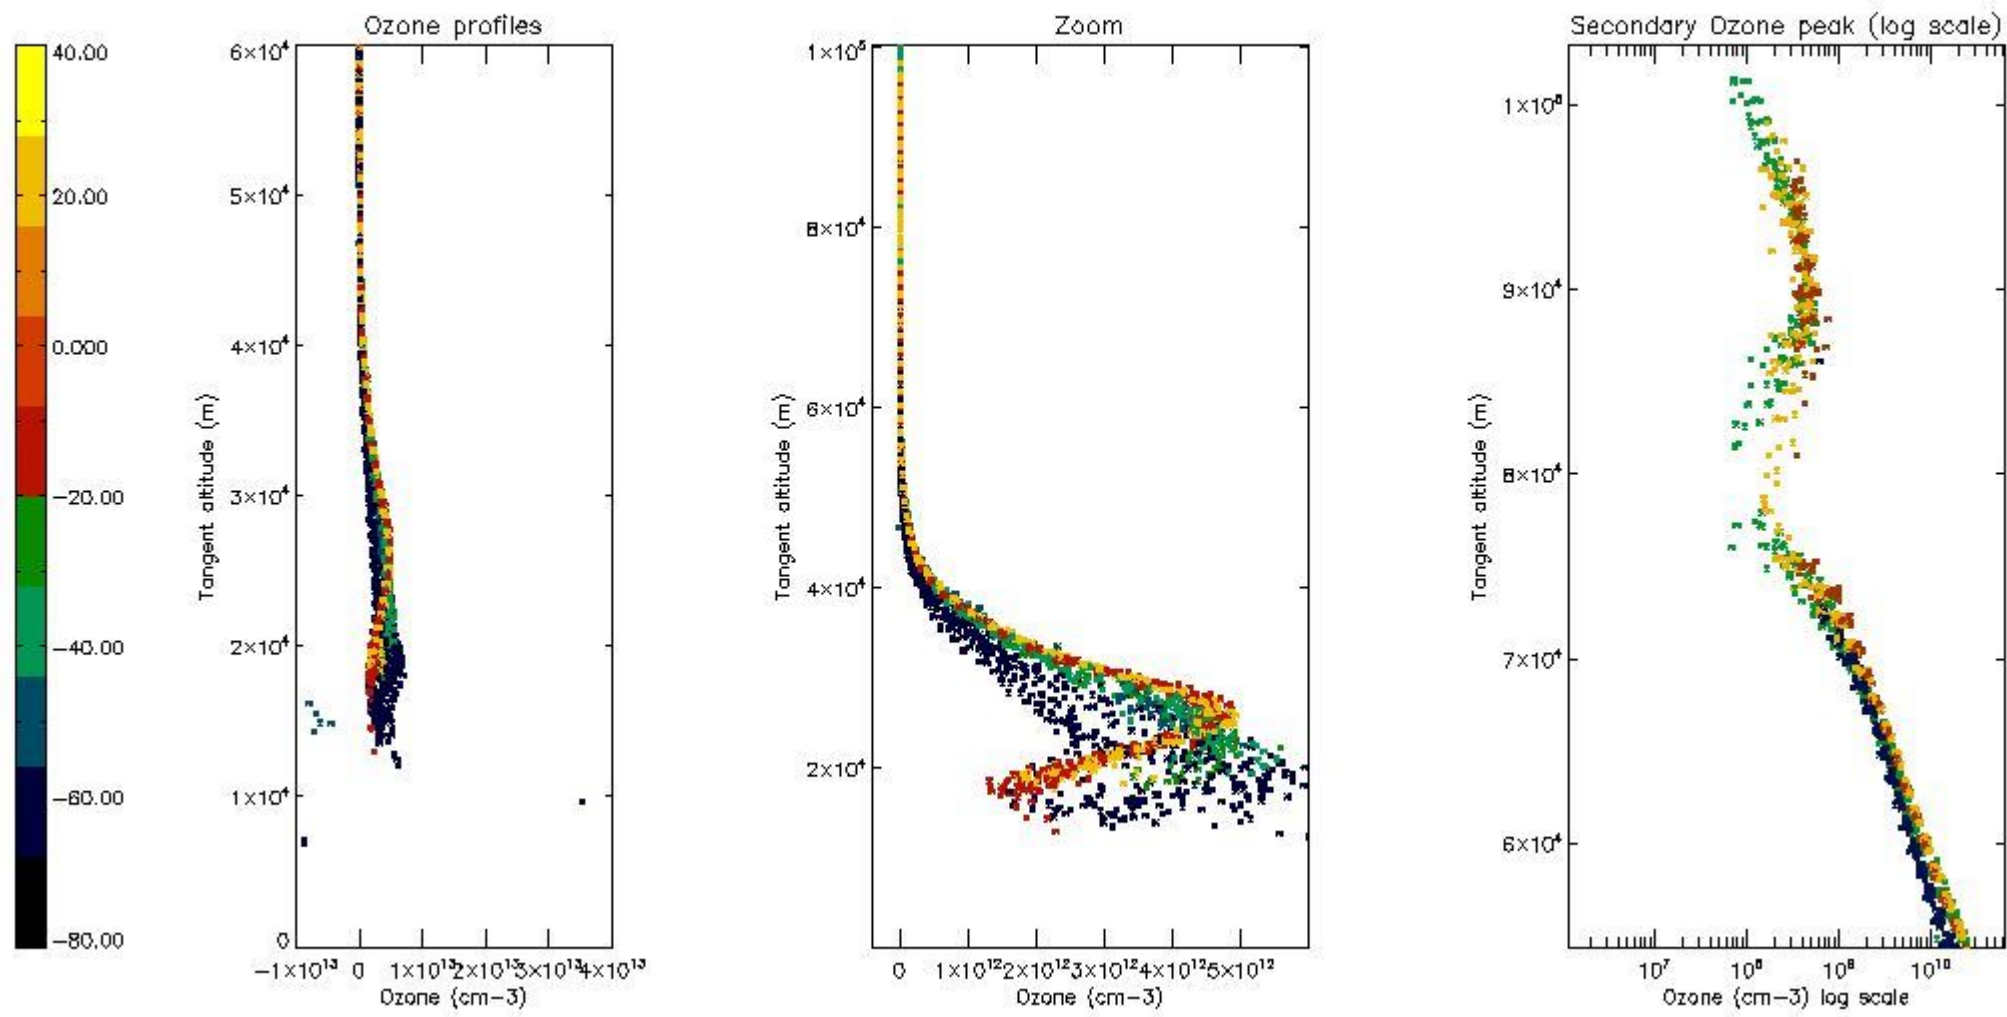

STD < 10	18
STD < 5	15

5.2 Plot ozone profiles for all STD (dark without errors)

The colorbar represents the latitude.

5.3 Plot ozone profiles where STD < 20% (dark without errors)

The colorbar represents the latitude.

5.4 Plot ozone profiles where STD < 10% (dark without errors)

The colorbar represents the latitude.

5.5 Plot ozone profiles where STD < 5% (dark without errors)

The colorbar represents the latitude.

5.6 Plot NO₂ profiles for all STD (dark without errors)