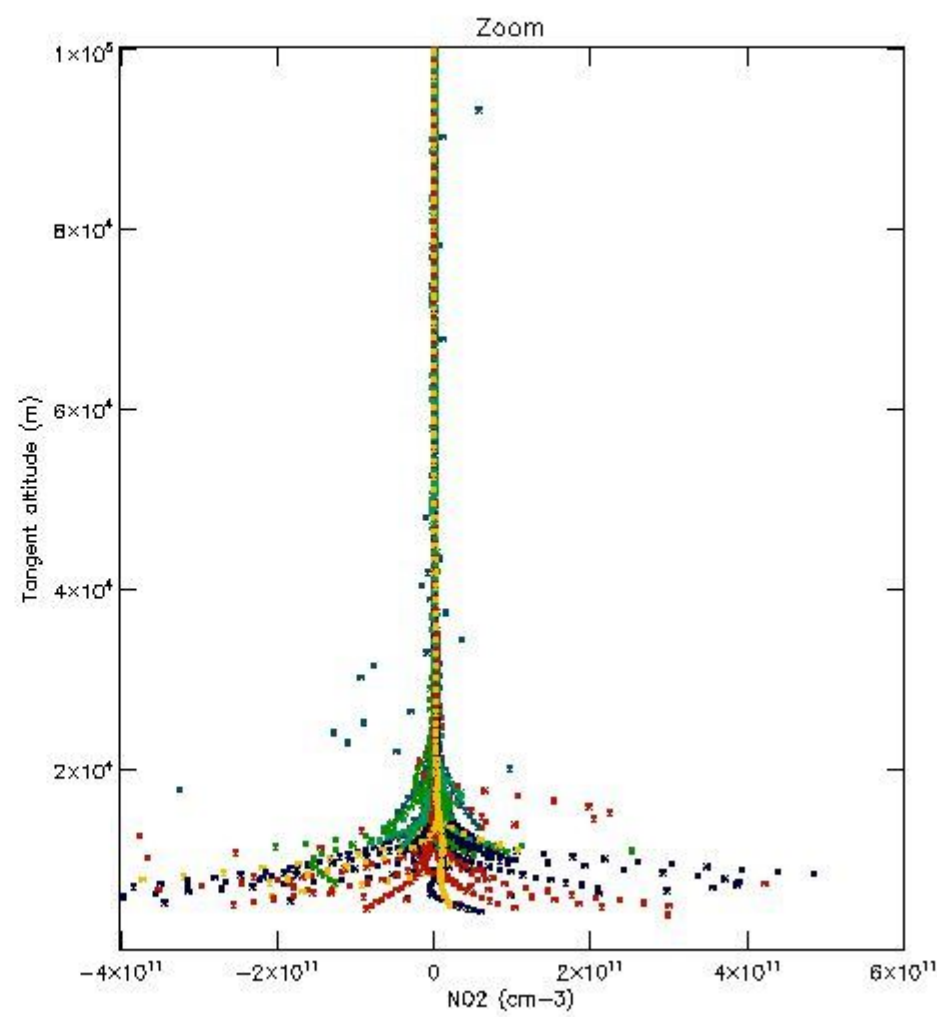

5.4 Plot ozone profiles where $STD < 10\%$ (dark without errors)

The colorbar represents the latitude.

5.5 Plot ozone profiles where STD < 5% (dark without errors)

The colorbar represents the latitude.

5.6 Plot NO₂ profiles for all STD (dark without errors)

The colorbar represents the latitude.

5.7 Plot NO3 profiles for all STD (dark without errors)

The colorbar represents the latitude.

5.8 Plot H2O profiles for all STD (only for occultations of stars 1,2,3,4,13,14,16,26,63 dark without errors)