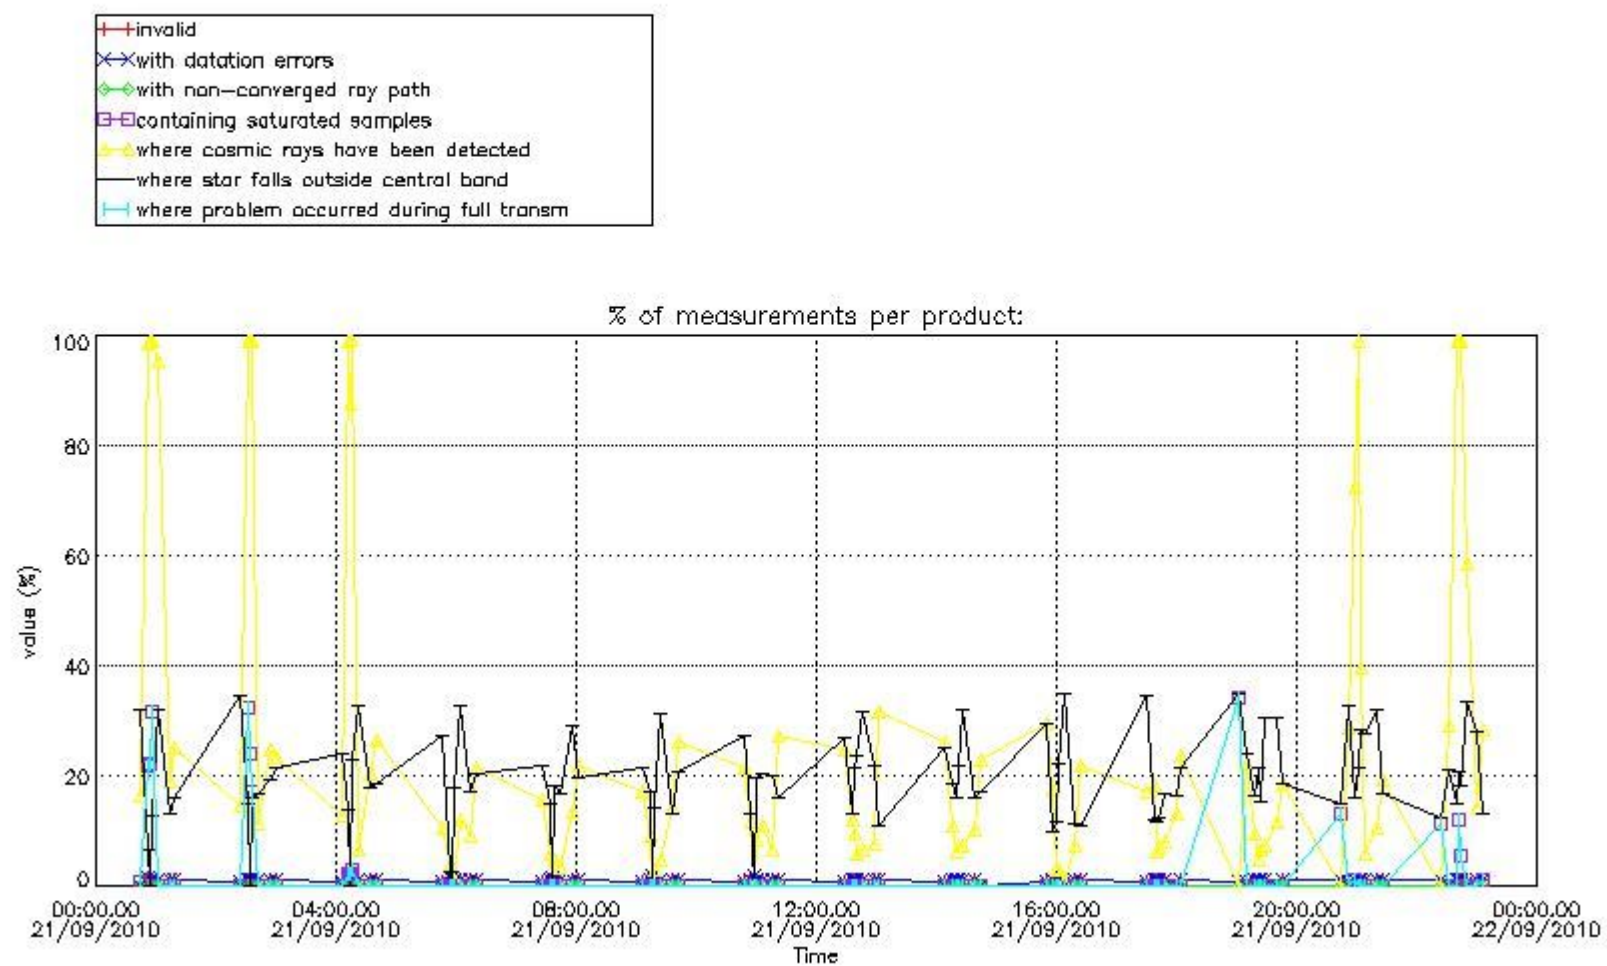

3.1 Plot quality information per product (time dependant)

3.2 Plot quality information per product (world map)

Percentage of flagged data per O3 profile

Percentage of flagged data per H2O profile

Percentage of flagged data per NO2 profile

Percentage of flagged data per NO3 profile

4. Level 1 quality information per product

In this section it is plotted some information contained in the Quality Summary data set of the level 2 products that comes from the level 1b processing. Products without errors (error flag in the MPH set to "0") are used.

4.1 Plot quality information per product (time dependant) coming from level 1b processing

4.1.1 Plot level 1 quality information per product (time dependant): ENVISAT ASCENDING passes

4.1.2 Plot level 1 quality information per product (time dependant): ENVI SAT DESCENDING passes