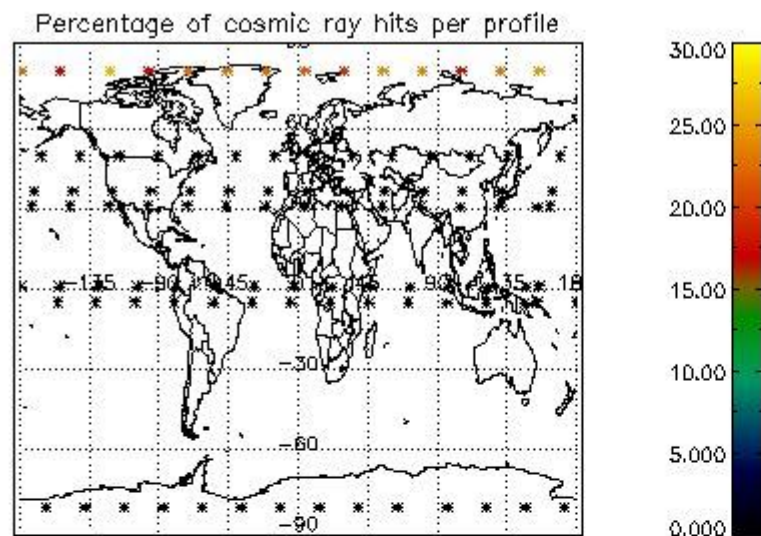

Percentage of datation errors per profile

Percentage of star falling outside central band per profile

Percentage of saturation errors per profile

4.2.2 Plot level 1 quality information per product (world map): ENVISAT DESCENDING passes