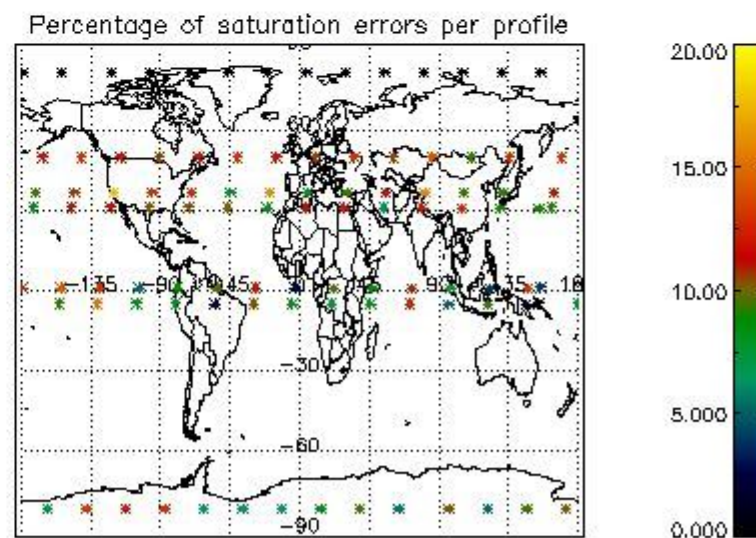

4.2 Plot quality information per product coming from level 1b processing (world map)

4.2.1 Plot level 1 quality information per product (world map): ENVISAT ASCENDING passes

Percentage of cosmic ray hits per profile

Percentage of datation errors per profile

Percentage of star falling outside central band per profile

Percentage of saturation errors per profile

4.2.2 Plot level 1 quality information per product (world map): ENVISAT DESCENDING passes

5. Trace gas profiles

5.1 Ozone statistics based on quality of products

The final quality of the products can be "measured" using the STD (Standard Deviation) attached to every point profile. This information is written to the parameter GOM_NL__2P/NL_LOCAL_SPECIES_DENSITY/o3_std of the level 2 products. The table below shows the statistics for given STD ranges.