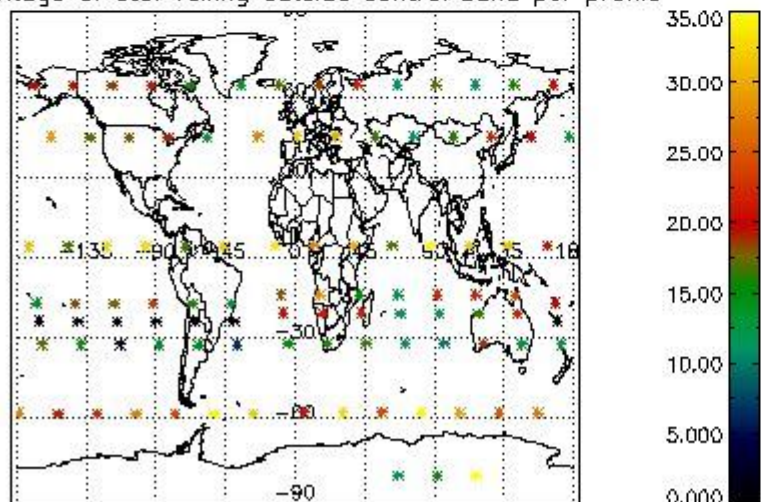

Percentage of star falling outside central band per profile