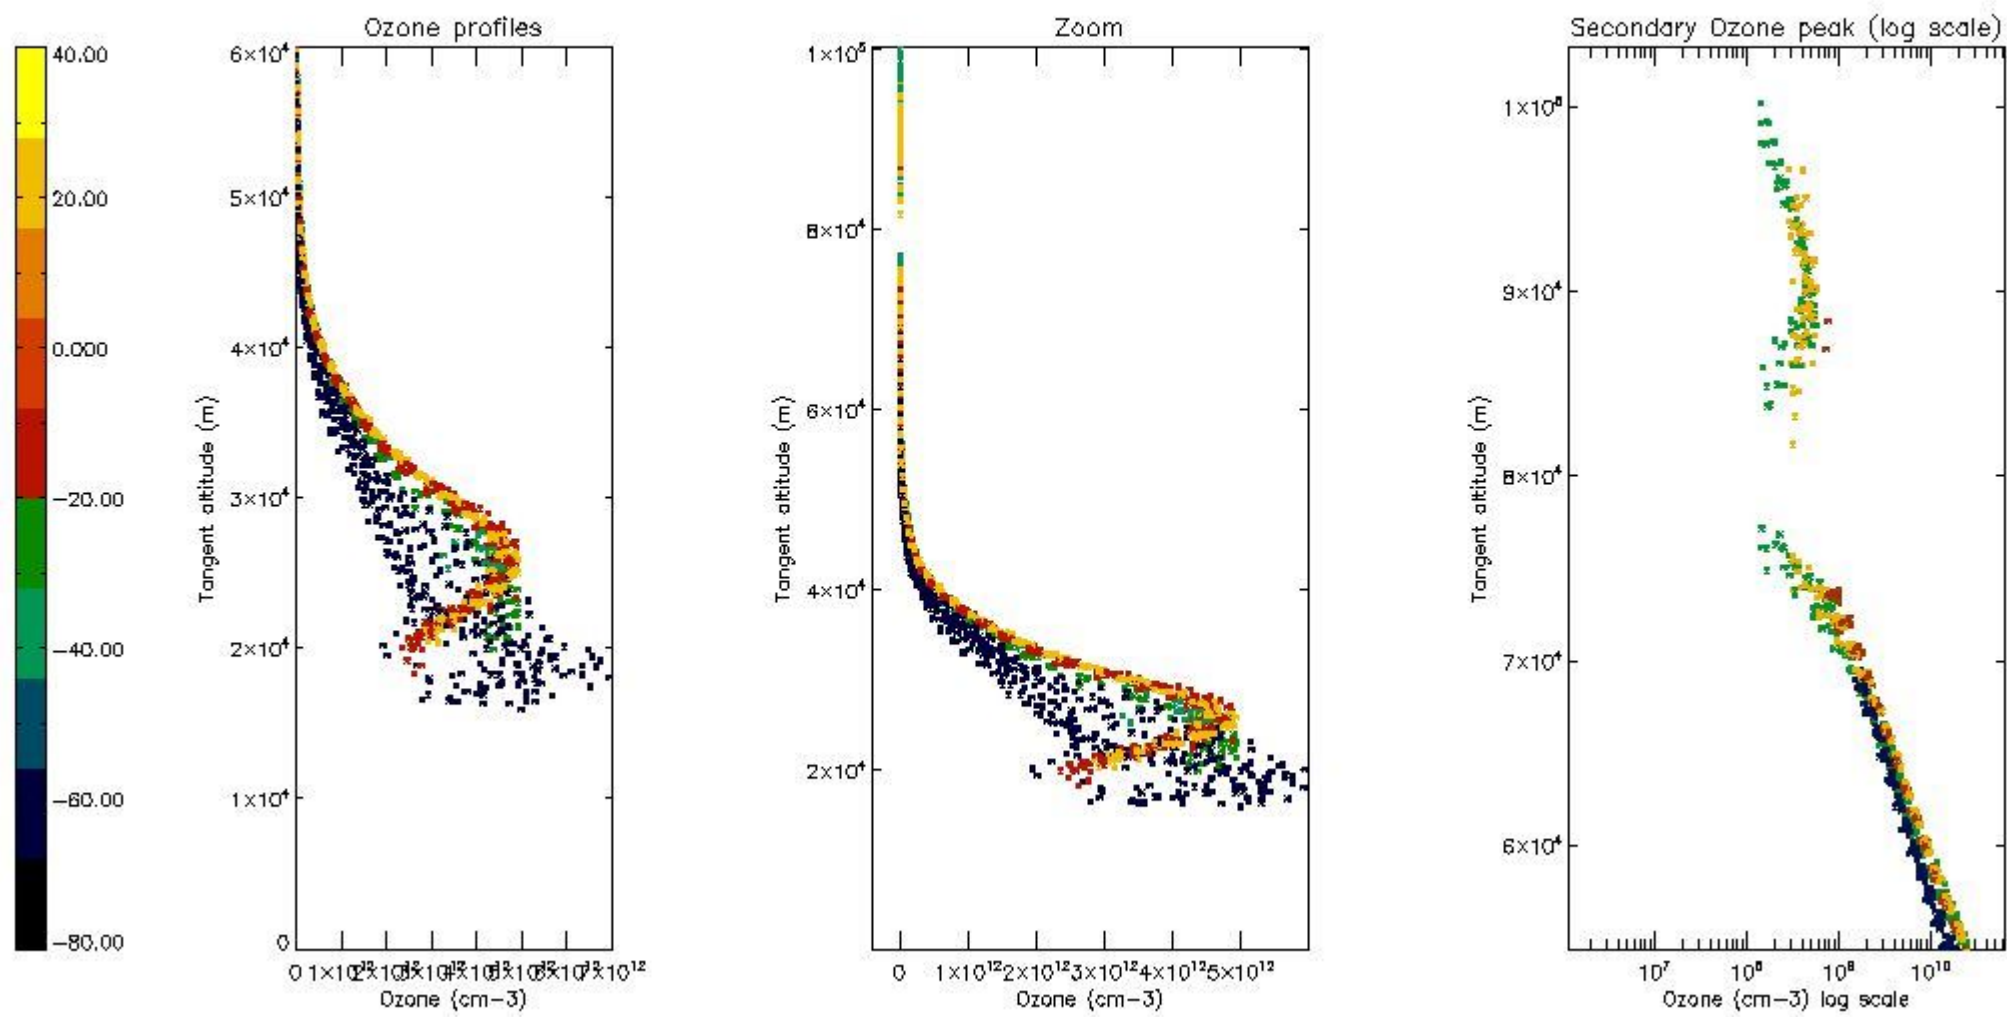

5.6 Plot NO₂ profiles for all STD (dark without errors)

The colorbar represents the latitude.