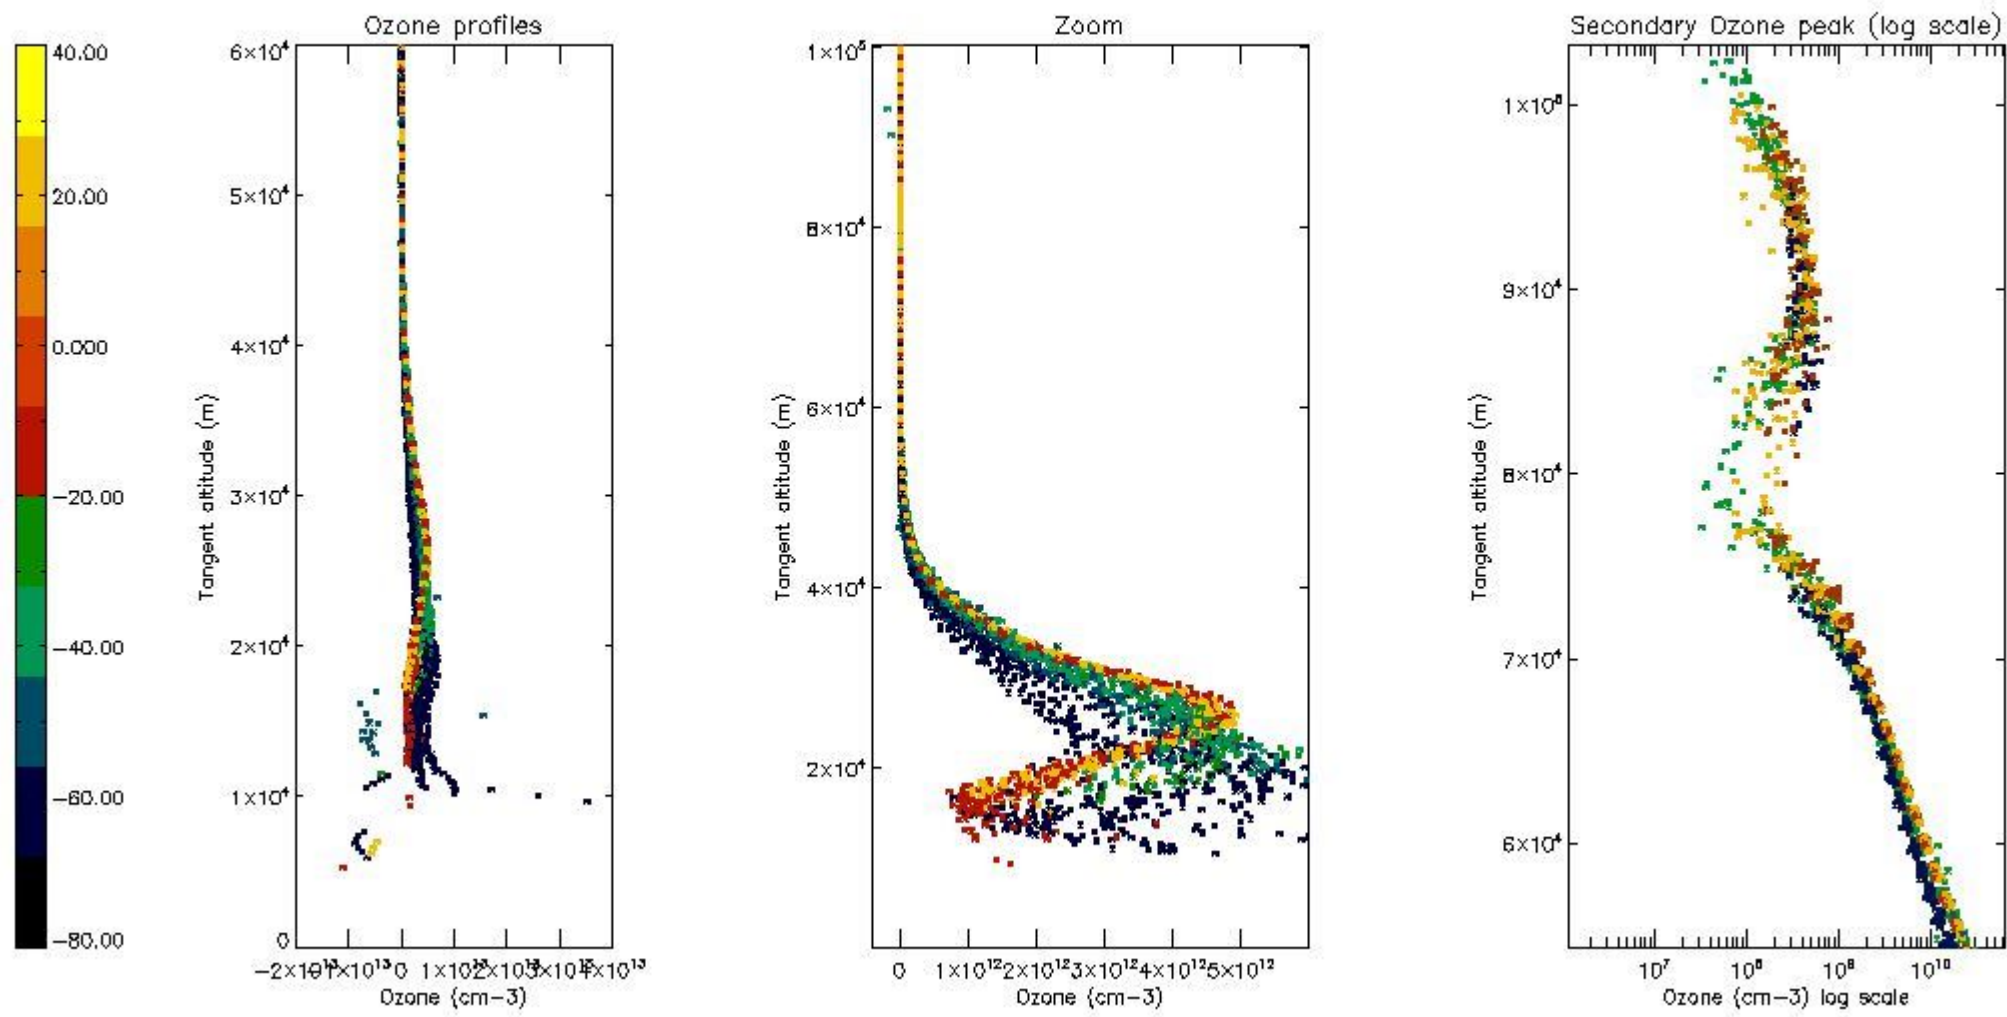

STD < 10	18
STD < 5	15

5.2 Plot ozone profiles for all STD (dark without errors)

The colorbar represents the latitude.

5.3 Plot ozone profiles where STD < 20% (dark without errors)

The colorbar represents the latitude.

5.4 Plot ozone profiles where STD < 10% (dark without errors)

The colorbar represents the latitude.

5.5 Plot ozone profiles where STD < 5% (dark without errors)

The colorbar represents the latitude.

5.6 Plot NO₂ profiles for all STD (dark without errors)

The colorbar represents the latitude.

5.7 Plot NO3 profiles for all STD (dark without errors)

The colorbar represents the latitude.

5.8 Plot H2O profiles for all STD (only for occultations of stars 1,2,3,4,13,14,16,26,63 dark without errors)