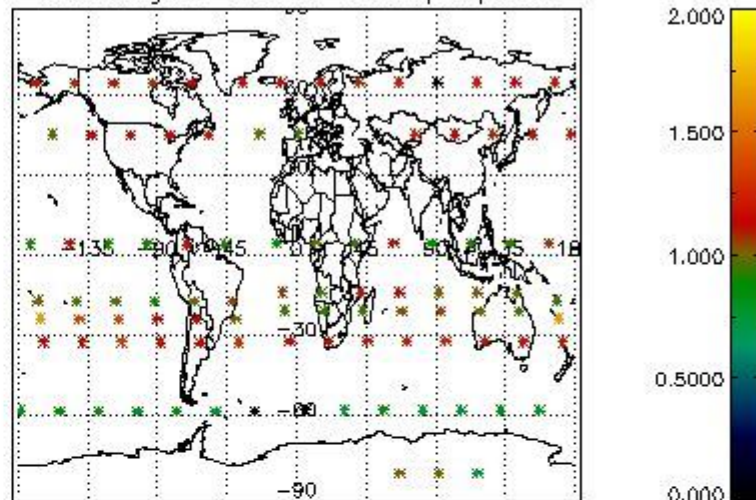

Percentage of datation errors per profile