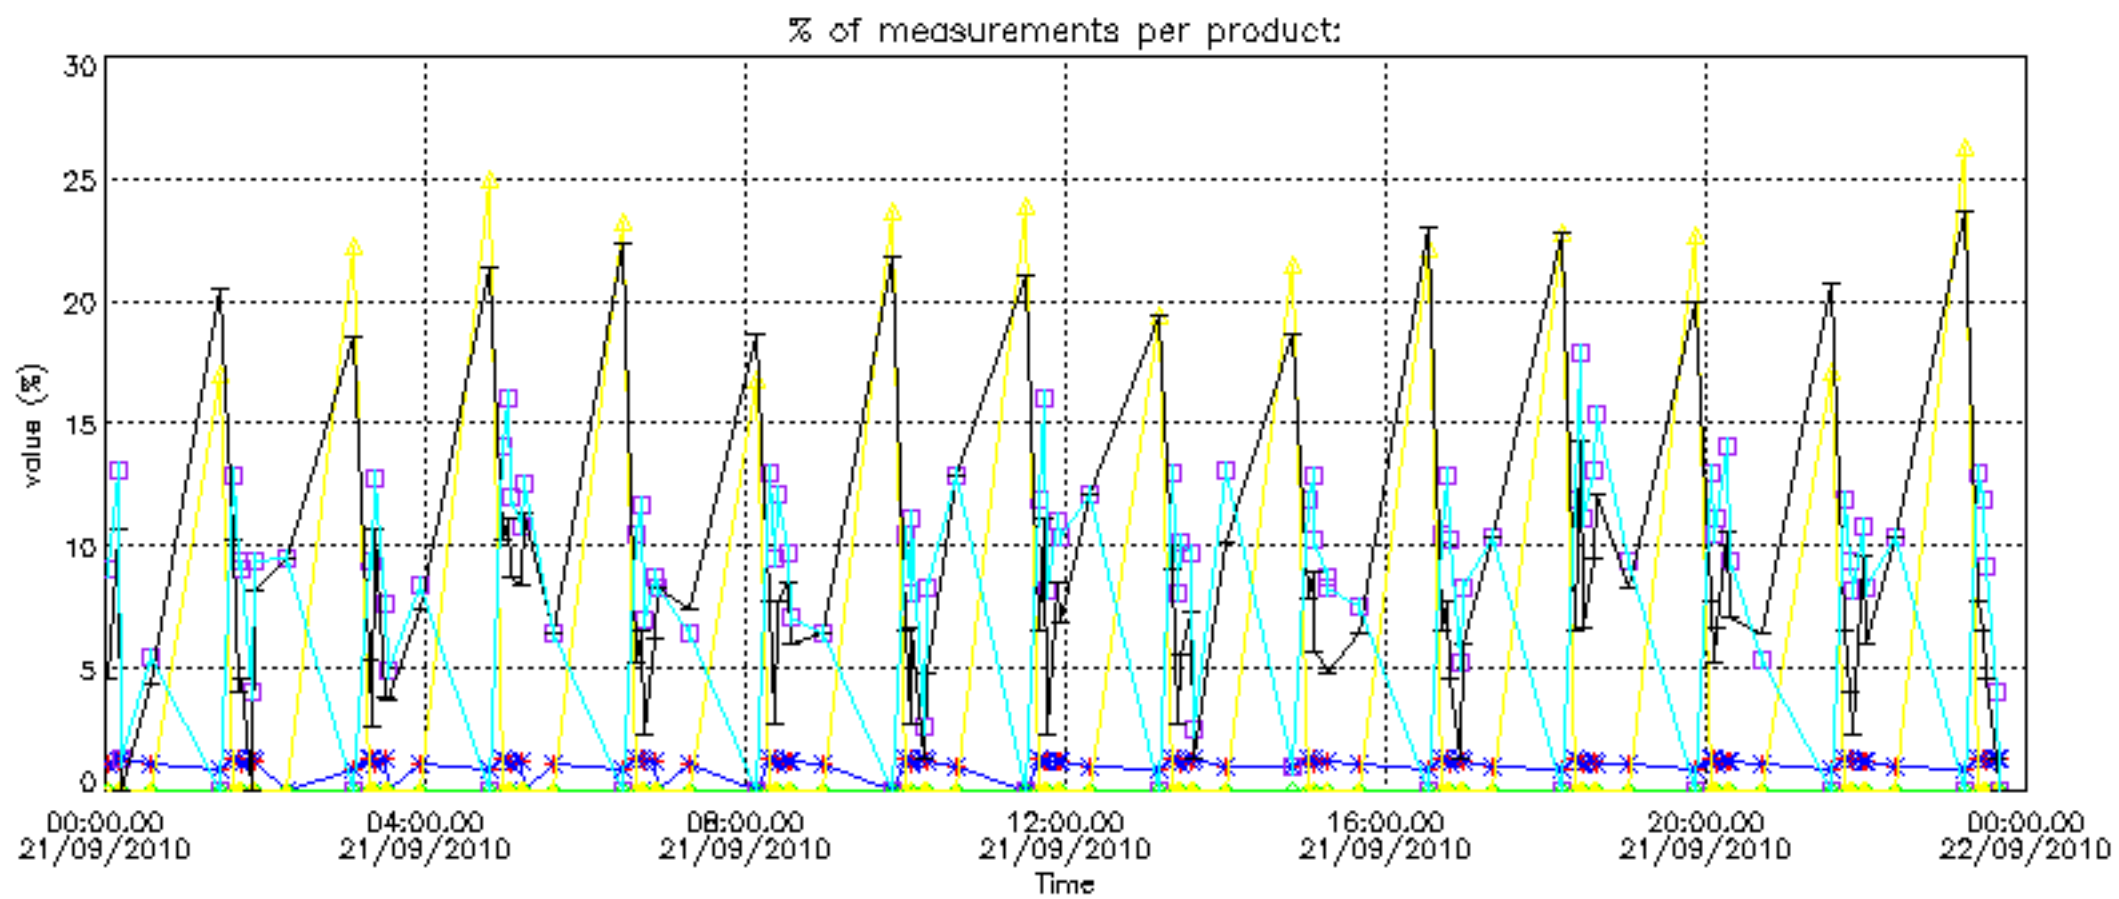

Percentage of cosmic ray hits per profile

Percentage of datation errors per profile