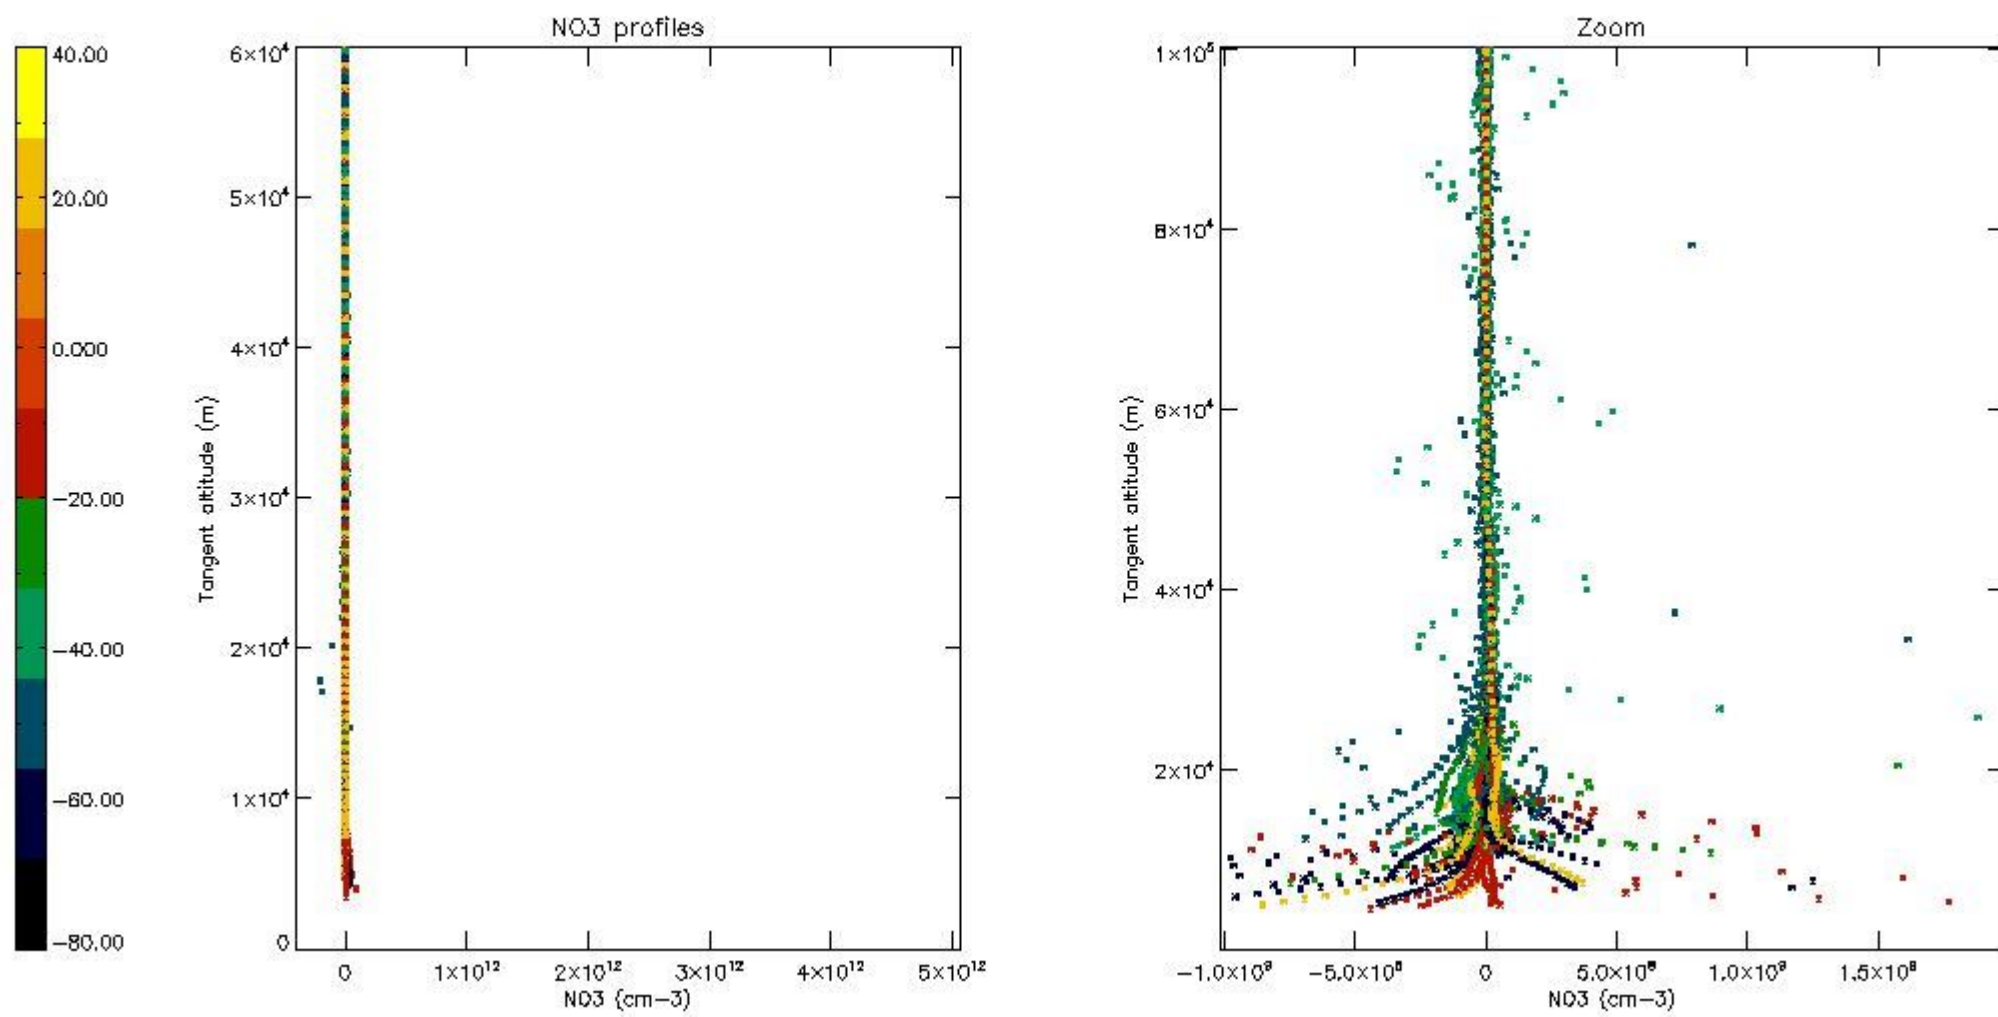

5.4 Plot ozone profiles where STD < 10% (dark without errors)

The colorbar represents the latitude.

5.5 Plot ozone profiles where STD < 5% (dark without errors)

The colorbar represents the latitude.

5.6 Plot NO₂ profiles for all STD (dark without errors)

The colorbar represents the latitude.

5.7 Plot NO3 profiles for all STD (dark without errors)

The colorbar represents the latitude.

5.8 Plot H2O profiles for all STD (only for occultations of stars 1,2,3,4,13,14,16,26,63 dark without errors)