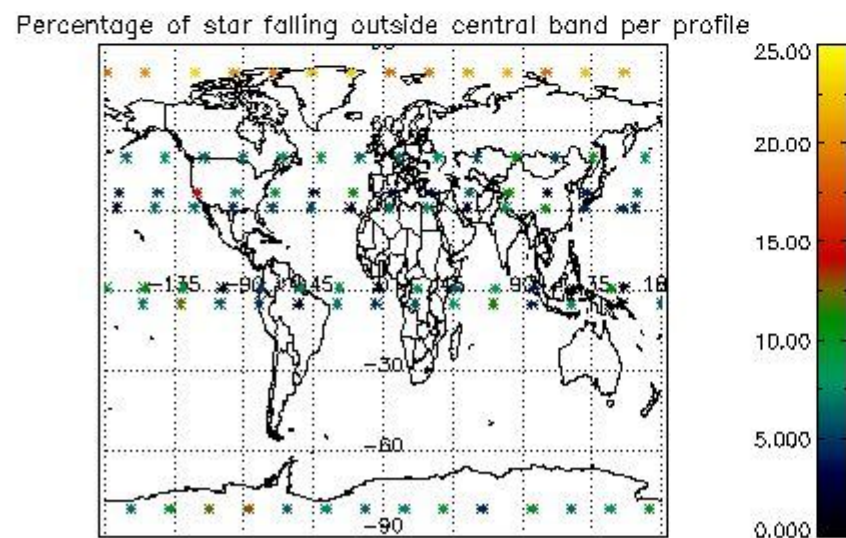

Percentage of datation errors per profile

Percentage of star falling outside central band per profile

Percentage of saturation errors per profile

4.2.2 Plot level 1 quality information per product (world map): ENVISAT DESCENDING passes