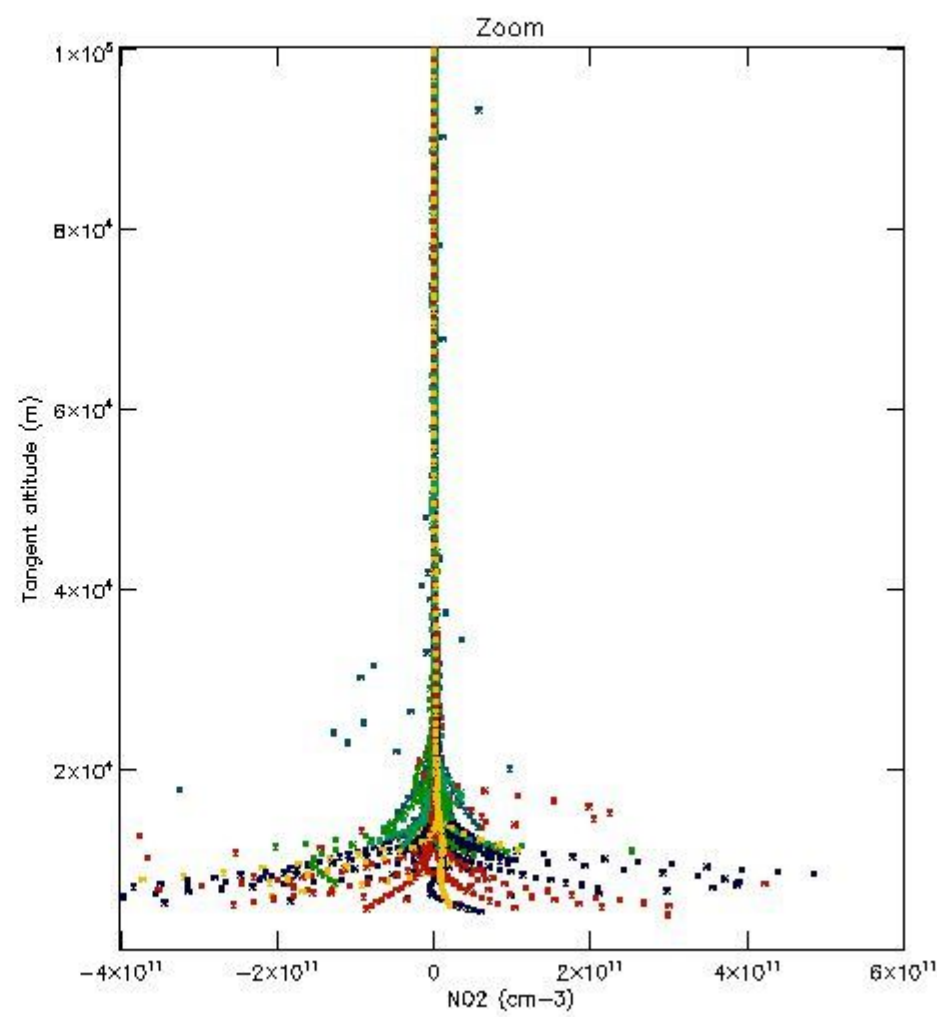

STD < 10	18
STD < 5	15

5.2 Plot ozone profiles for all STD (dark without errors)

The colorbar represents the latitude.

5.3 Plot ozone profiles where STD < 20% (dark without errors)

The colorbar represents the latitude.

5.4 Plot ozone profiles where STD < 10% (dark without errors)

The colorbar represents the latitude.

5.5 Plot ozone profiles where STD < 5% (dark without errors)

The colorbar represents the latitude.

5.6 Plot NO₂ profiles for all STD (dark without errors)

The colorbar represents the latitude.

5.7 Plot NO3 profiles for all STD (dark without errors)

The colorbar represents the latitude.

5.8 Plot H2O profiles for all STD (only for occultations of stars 1,2,3,4,13,14,16,26,63 dark without errors)