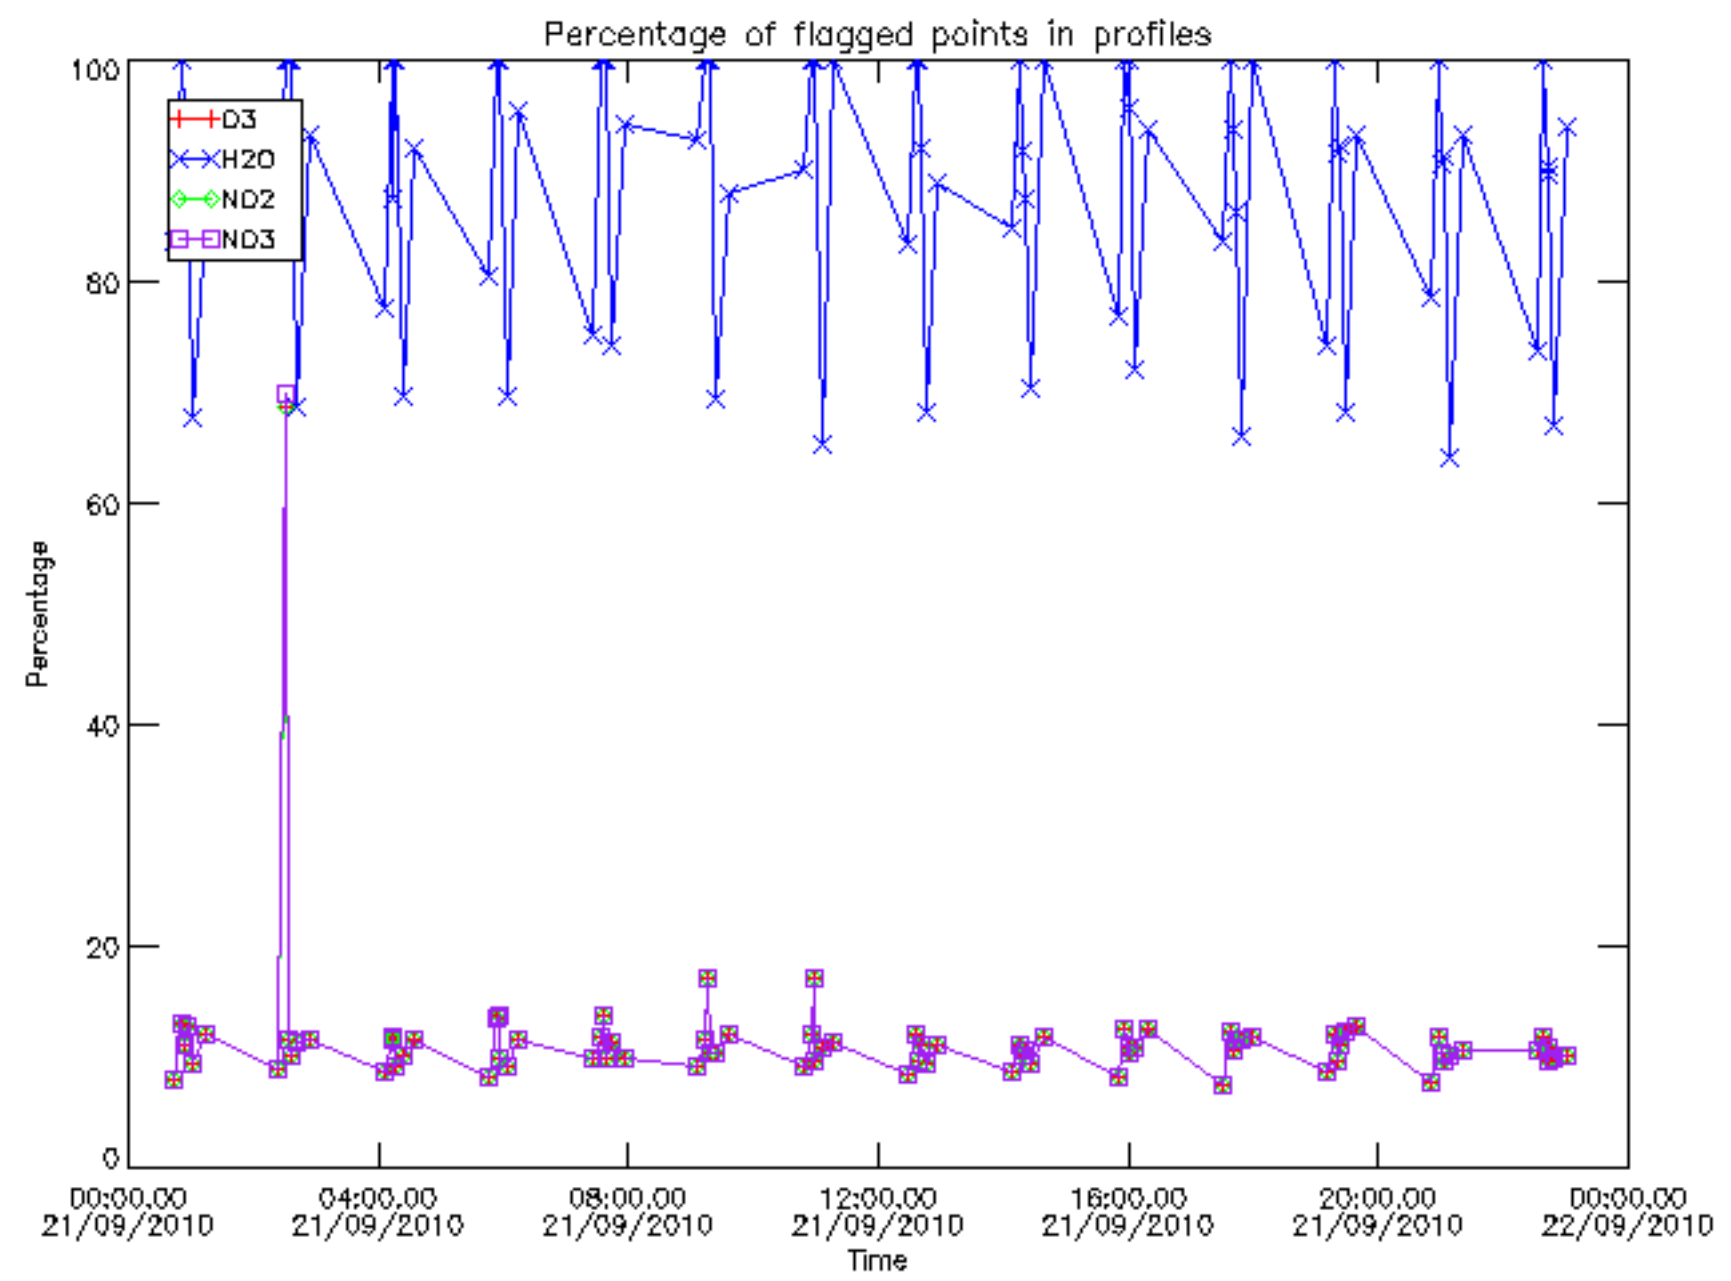

Percentage of flagged data per D3 profile

Percentage of flagged data per H2O profile