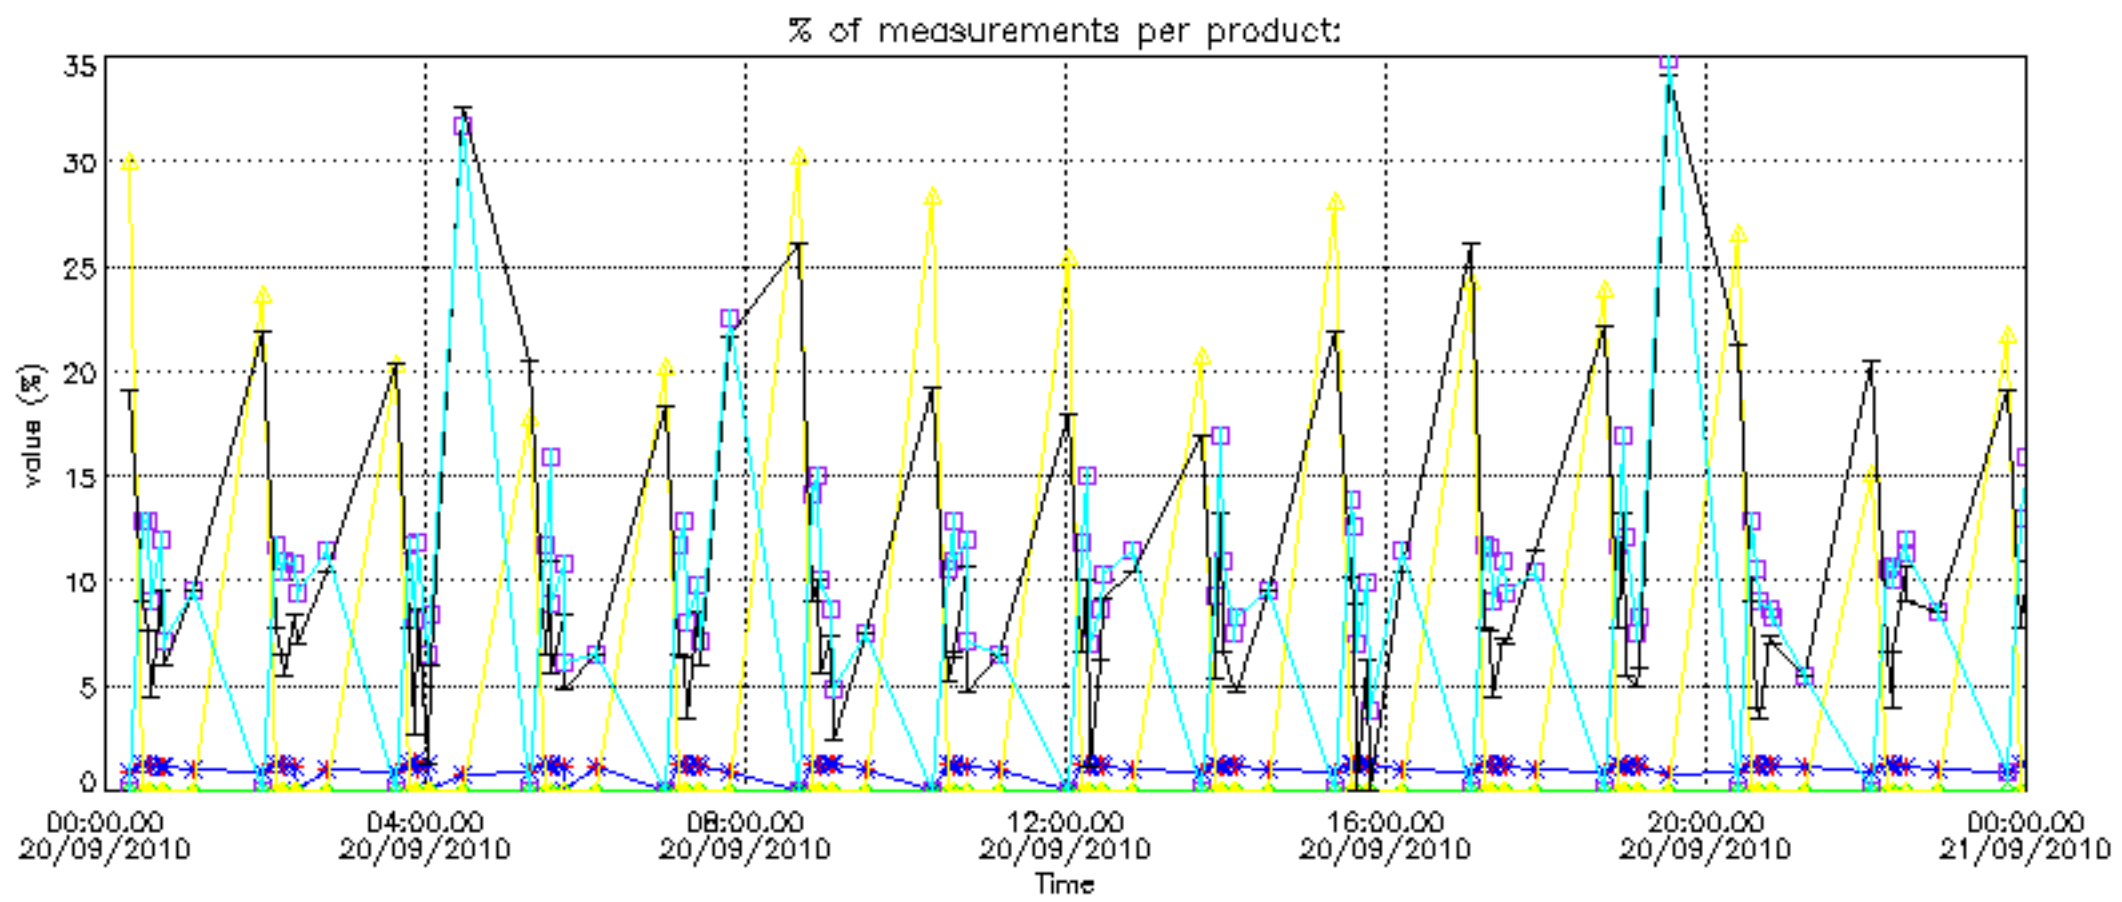

Percentage of cosmic ray hits per profile

Percentage of datation errors per profile