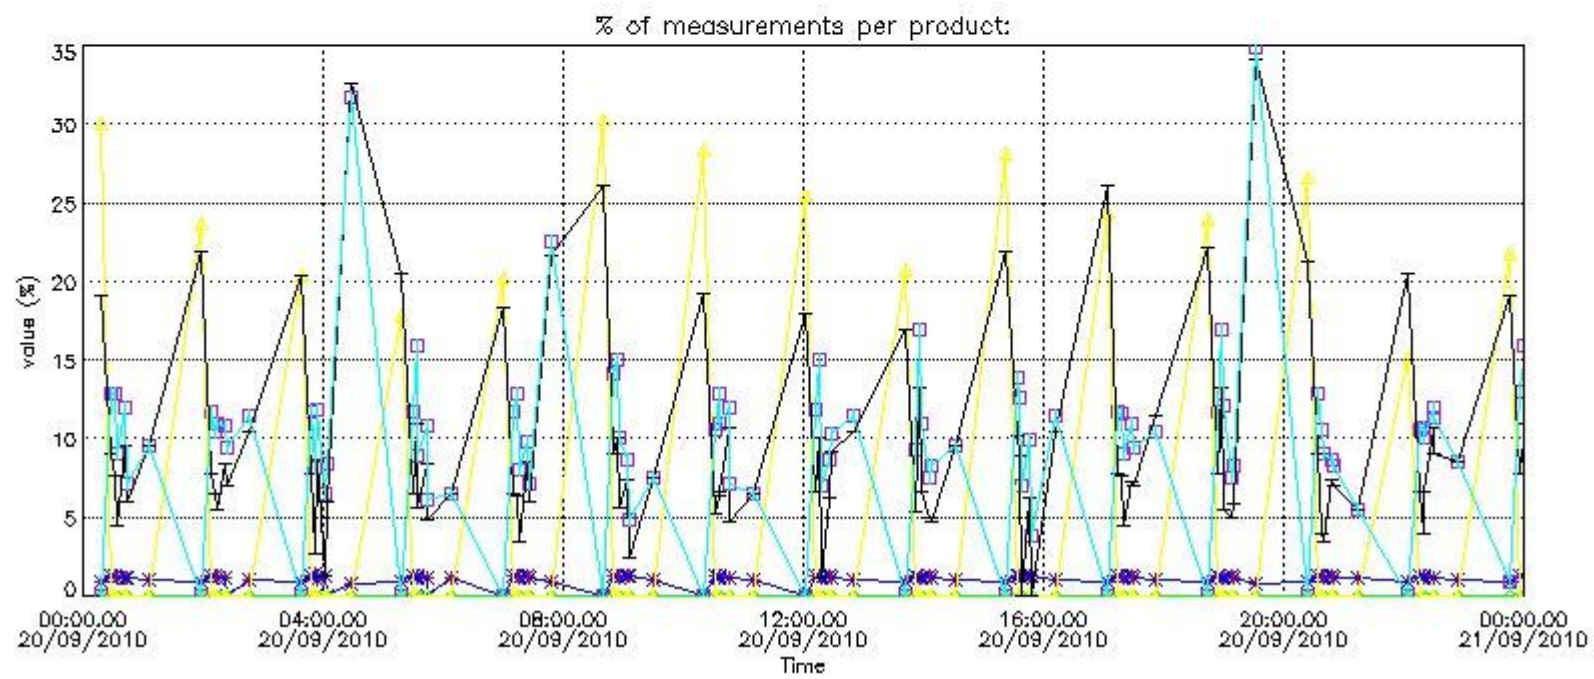

4.2 Plot quality information per product coming from level 1b processing (world map)

4.2.1 Plot level 1 quality information per product (world map): ENVISAT ASCENDING passes