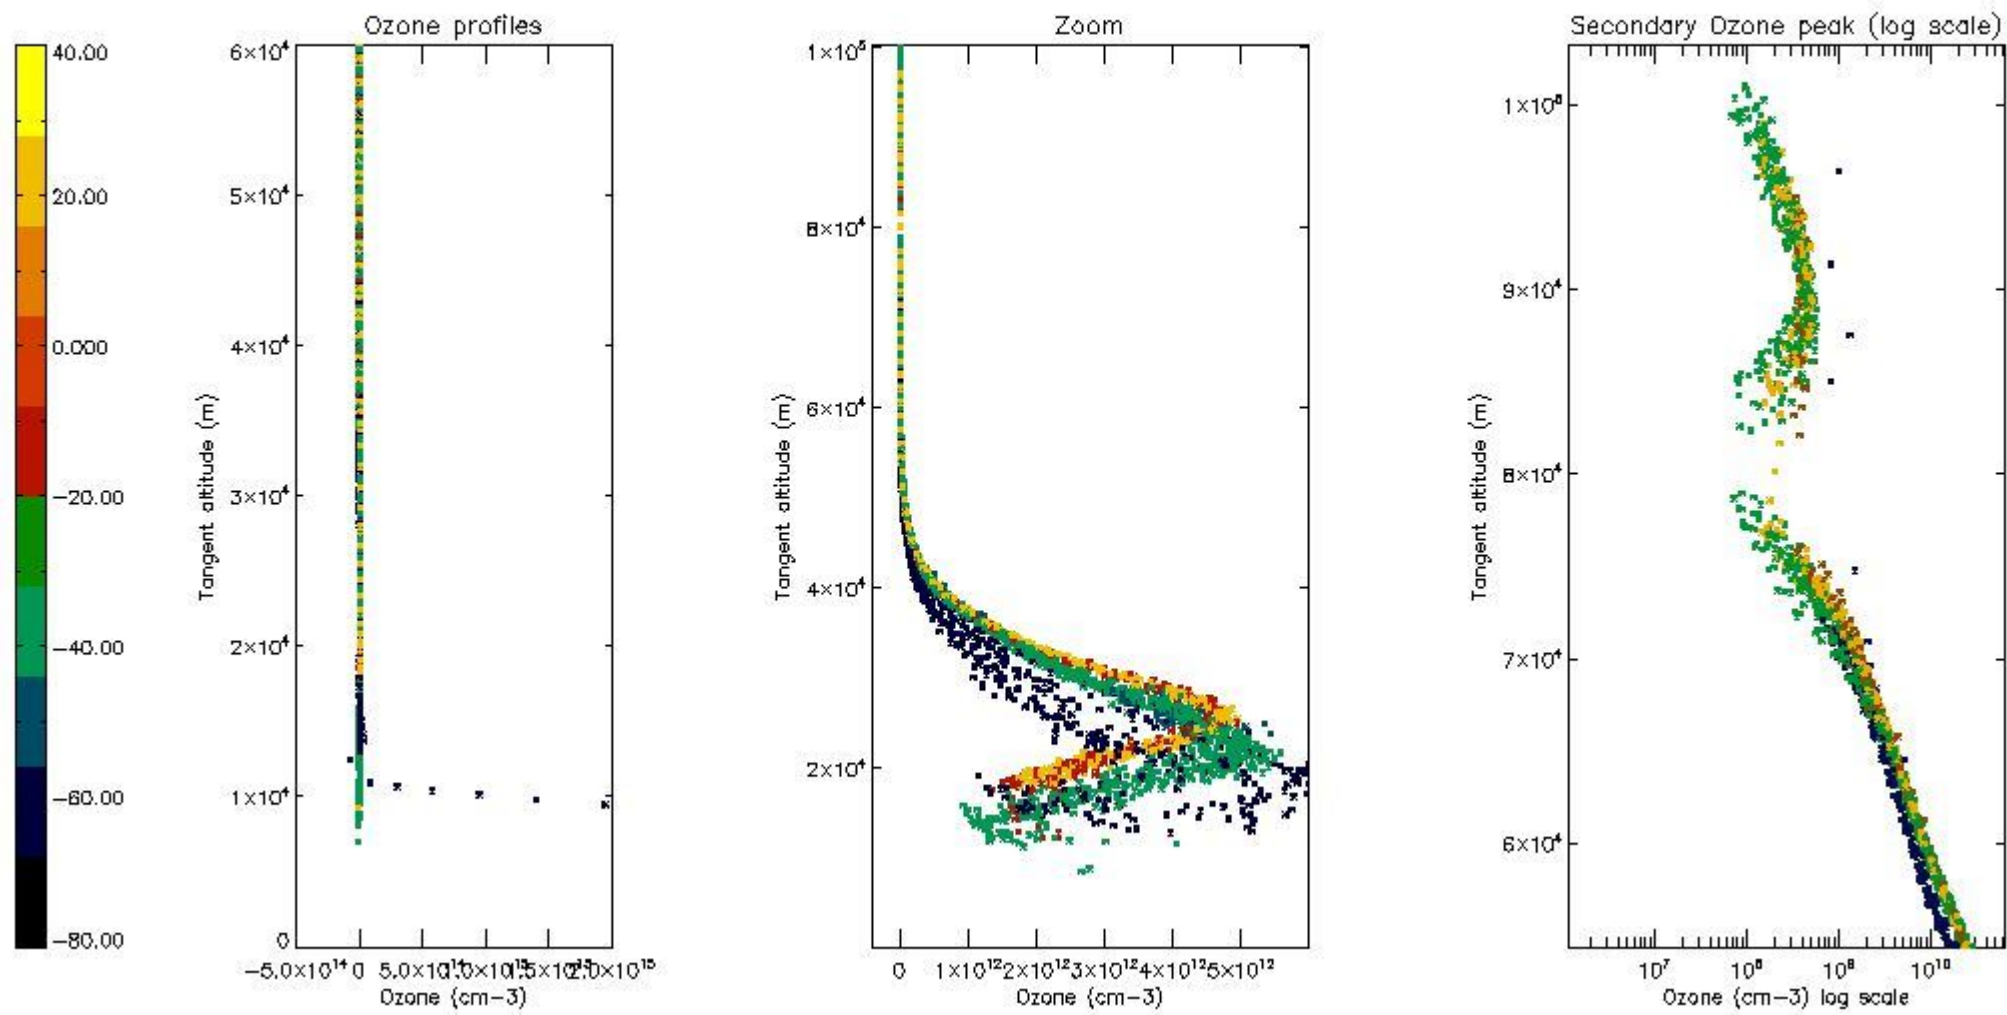

STD < 10	24
STD < 5	20

5.2 Plot ozone profiles for all STD (dark without errors)

The colorbar represents the latitude.

5.3 Plot ozone profiles where STD < 20% (dark without errors)

The colorbar represents the latitude.

5.4 Plot ozone profiles where $STD < 10\%$ (dark without errors)

The colorbar represents the latitude.

5.5 Plot ozone profiles where STD < 5% (dark without errors)

The colorbar represents the latitude.

5.6 Plot NO₂ profiles for all STD (dark without errors)

The colorbar represents the latitude.

5.7 Plot NO3 profiles for all STD (dark without errors)

The colorbar represents the latitude.

5.8 Plot H₂O profiles for all STD (only for occultations of stars 1,2,3,4,13,14,16,26,63 dark without errors)