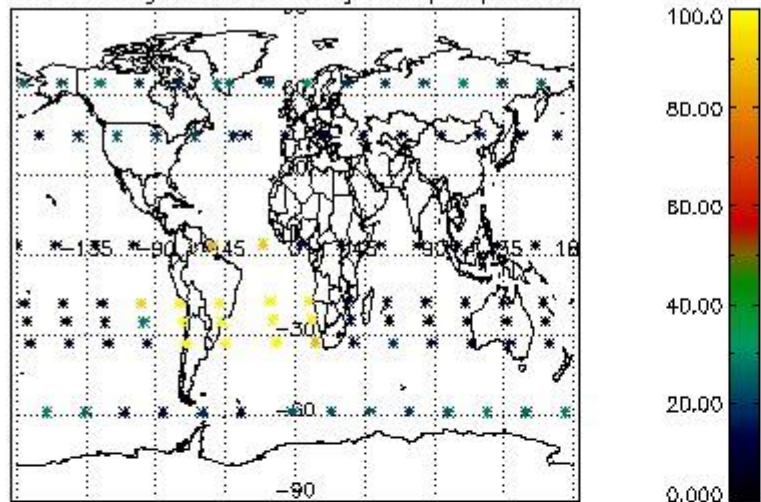

4.1 Plot quality information per product (time dependant) coming from level 1b processing

4.1.1 Plot level 1 quality information per product (time dependant): ENVISAT ASCENDING passes

4.1.2 Plot level 1 quality information per product (time dependant): ENVI SAT DESCENDING passes

4.2 Plot quality information per product coming from level 1b processing (world map)

4.2.1 Plot level 1 quality information per product (world map): ENVISAT ASCENDING passes

Percentage of cosmic ray hits per profile