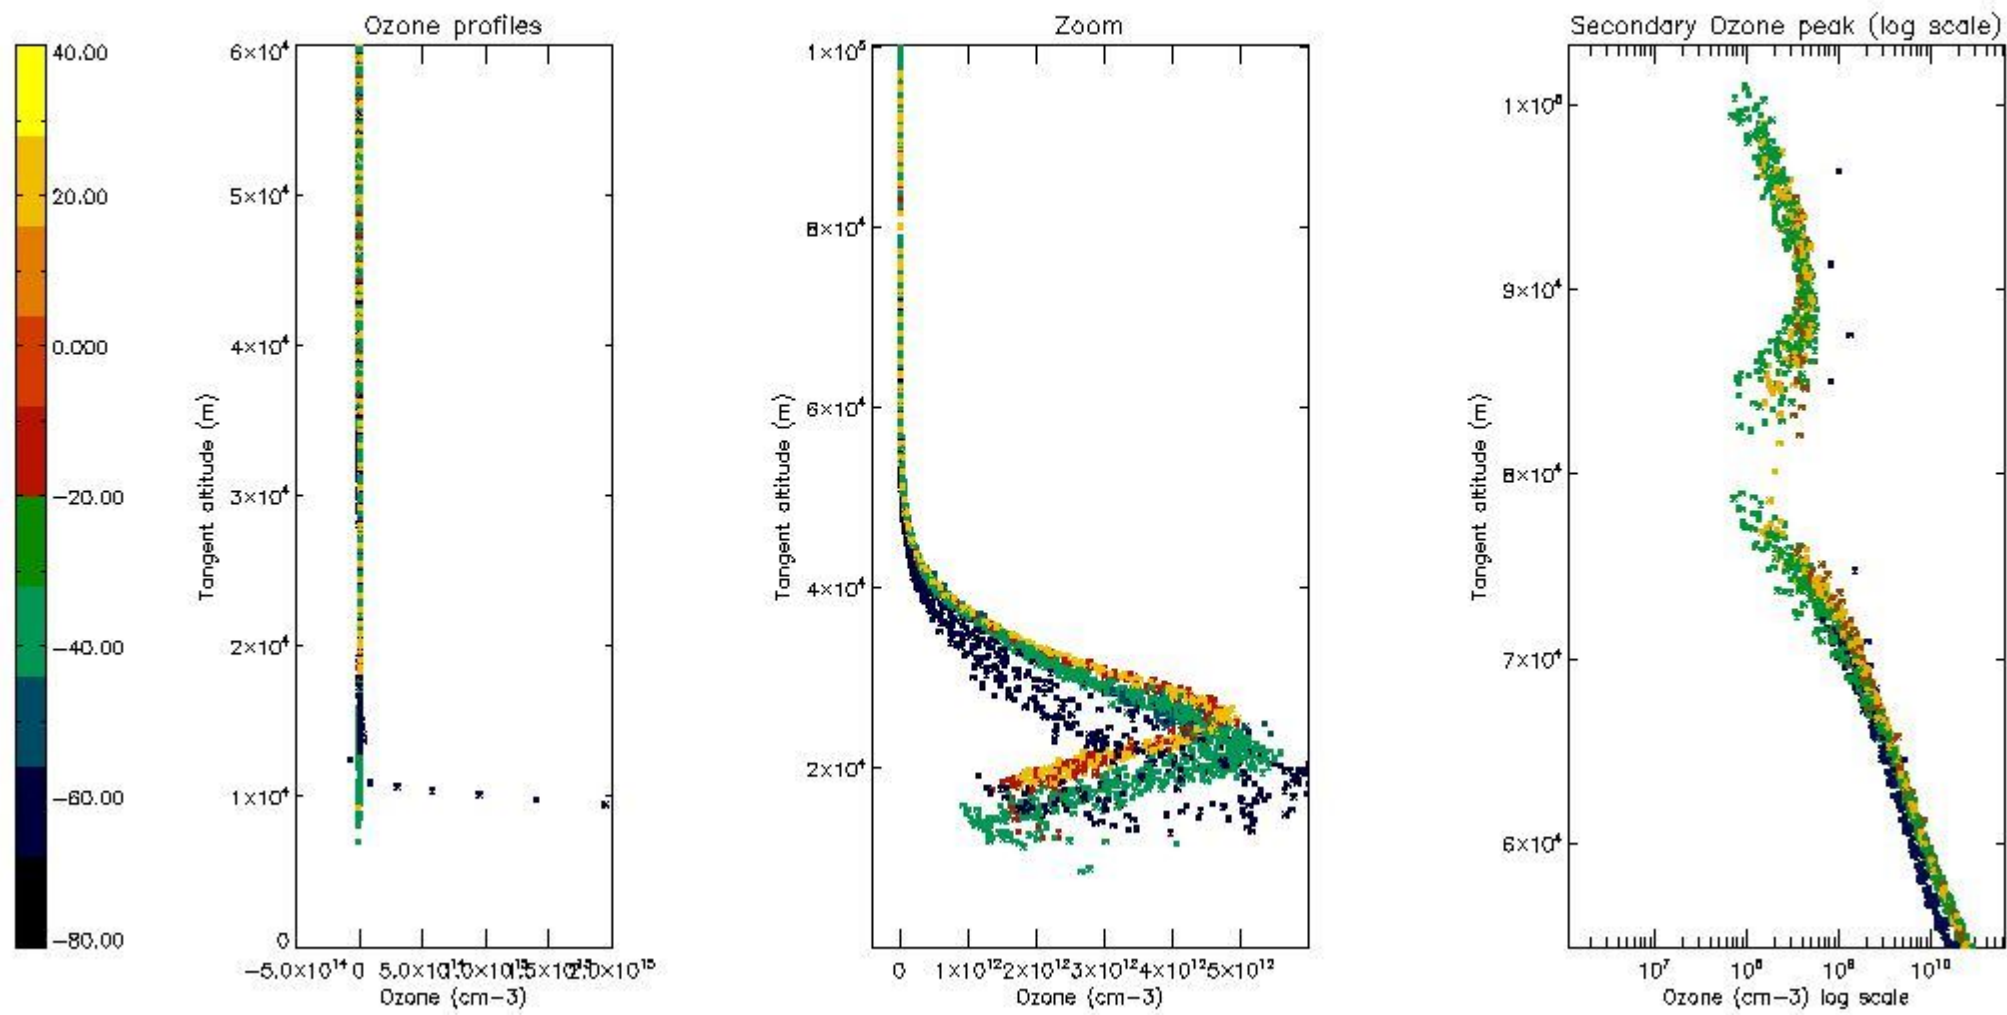

5.5 Plot ozone profiles where $STD < 5\%$ (dark without errors)

The colorbar represents the latitude.