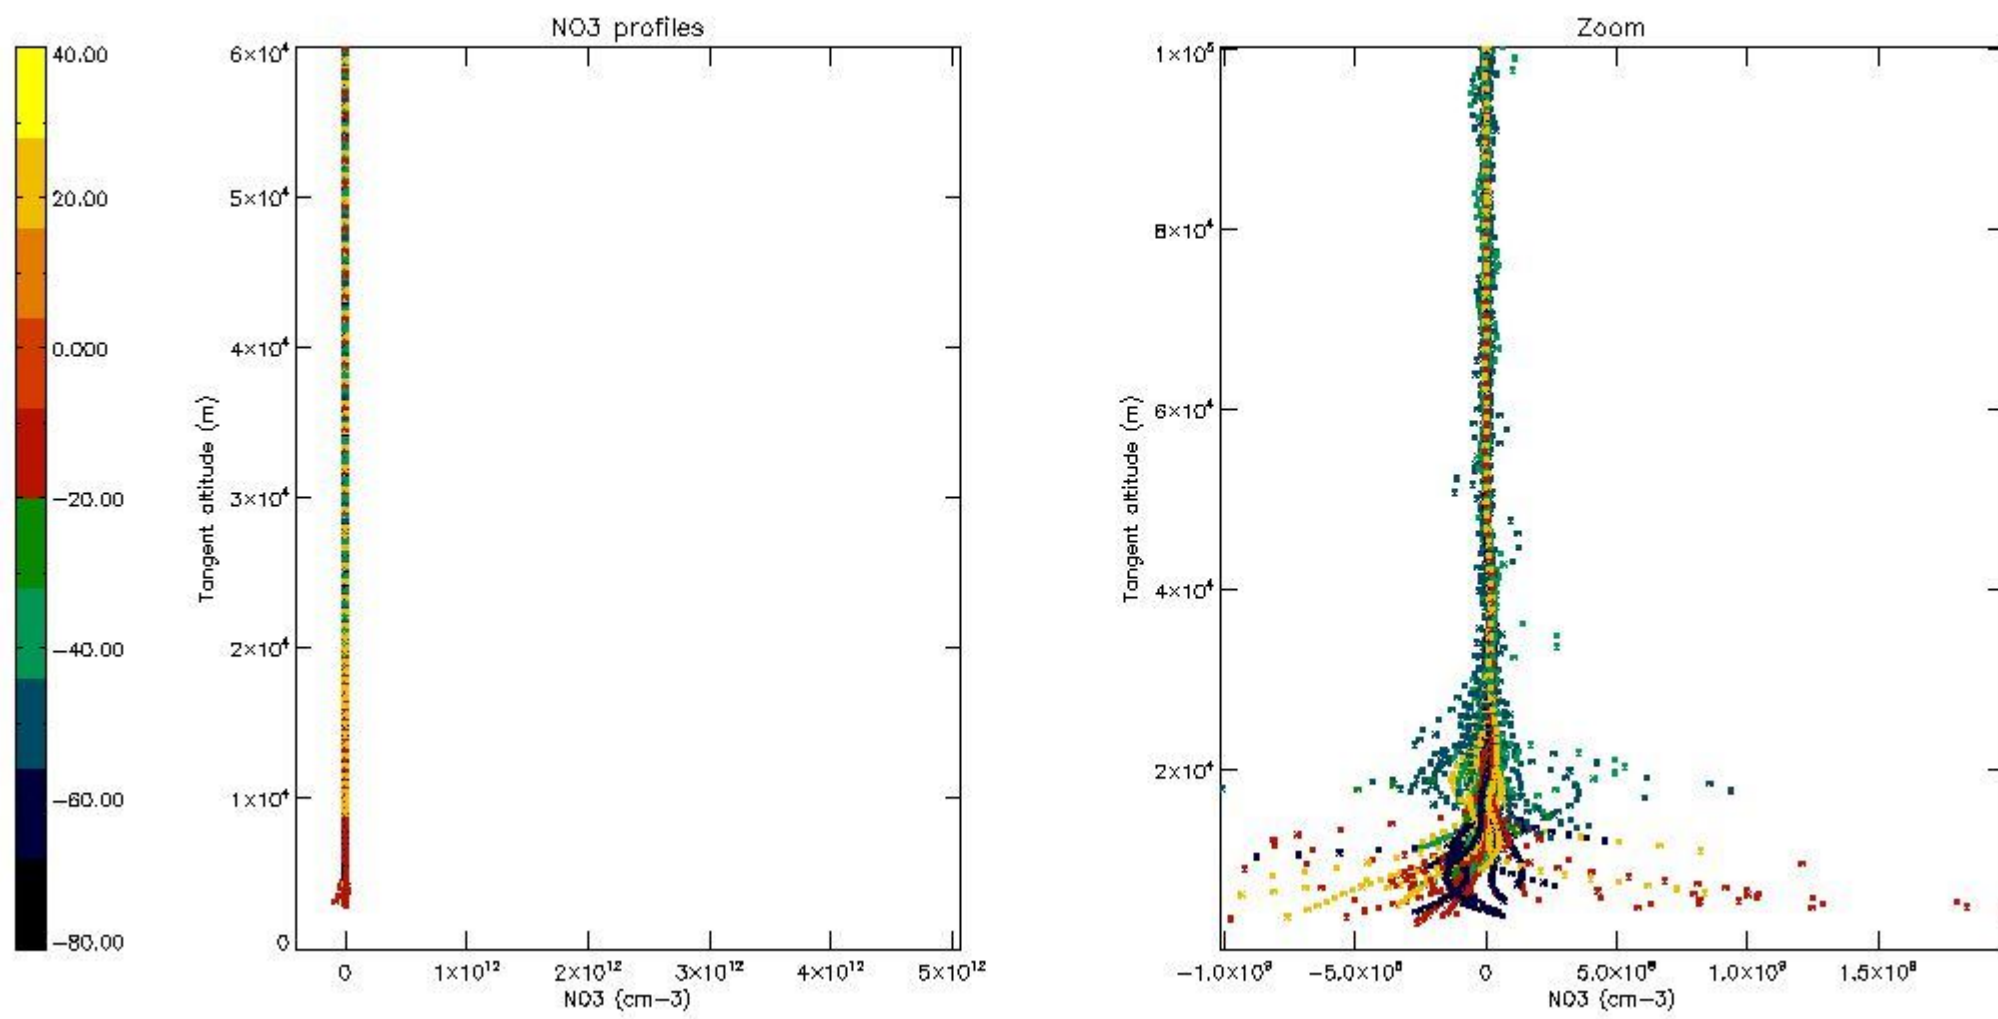

5.4 Plot ozone profiles where $STD < 10\%$ (dark without errors)

The colorbar represents the latitude.

5.5 Plot ozone profiles where STD < 5% (dark without errors)

The colorbar represents the latitude.

5.6 Plot NO₂ profiles for all STD (dark without errors)

The colorbar represents the latitude.

5.7 Plot NO3 profiles for all STD (dark without errors)

The colorbar represents the latitude.

5.8 Plot H₂O profiles for all STD (only for occultations of stars 1,2,3,4,13,14,16,26,63 dark without errors)