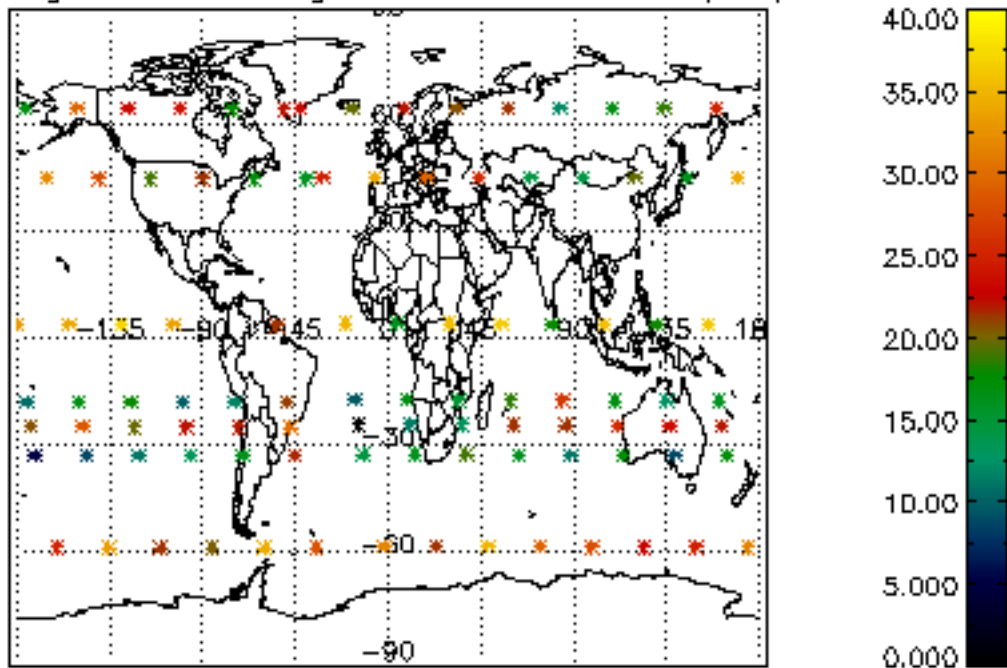

Percentage of cosmic ray hits per profile

Percentage of star falling outside central band per profile