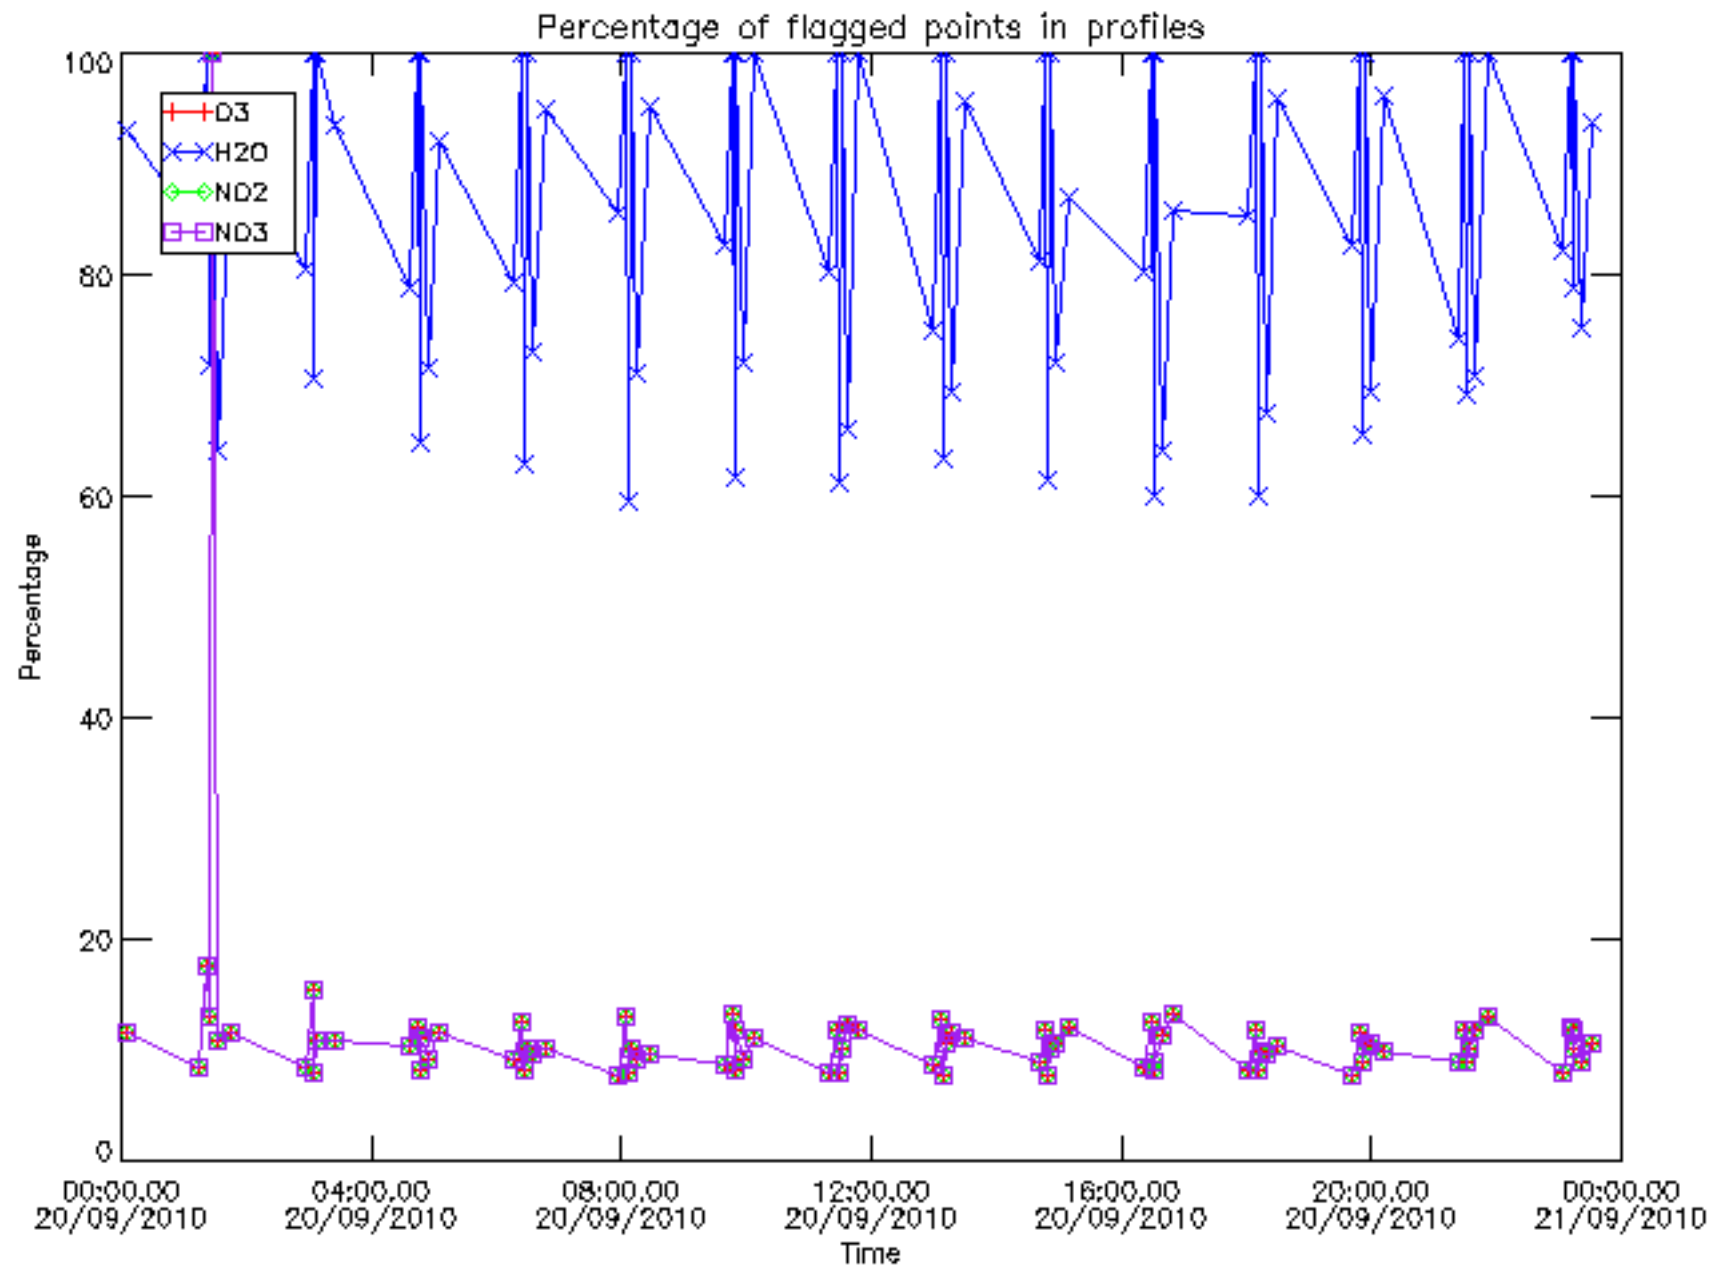

Percentage of flagged data per D3 profile

Percentage of flagged data per H2O profile