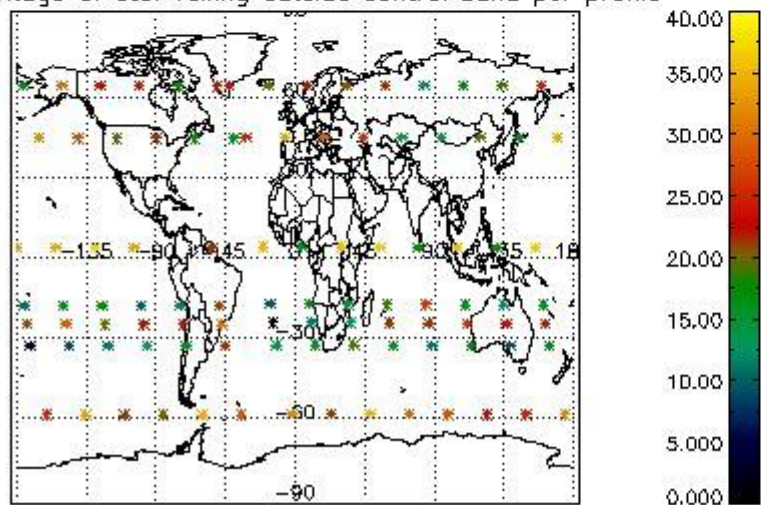

Percentage of star falling outside central band per profile