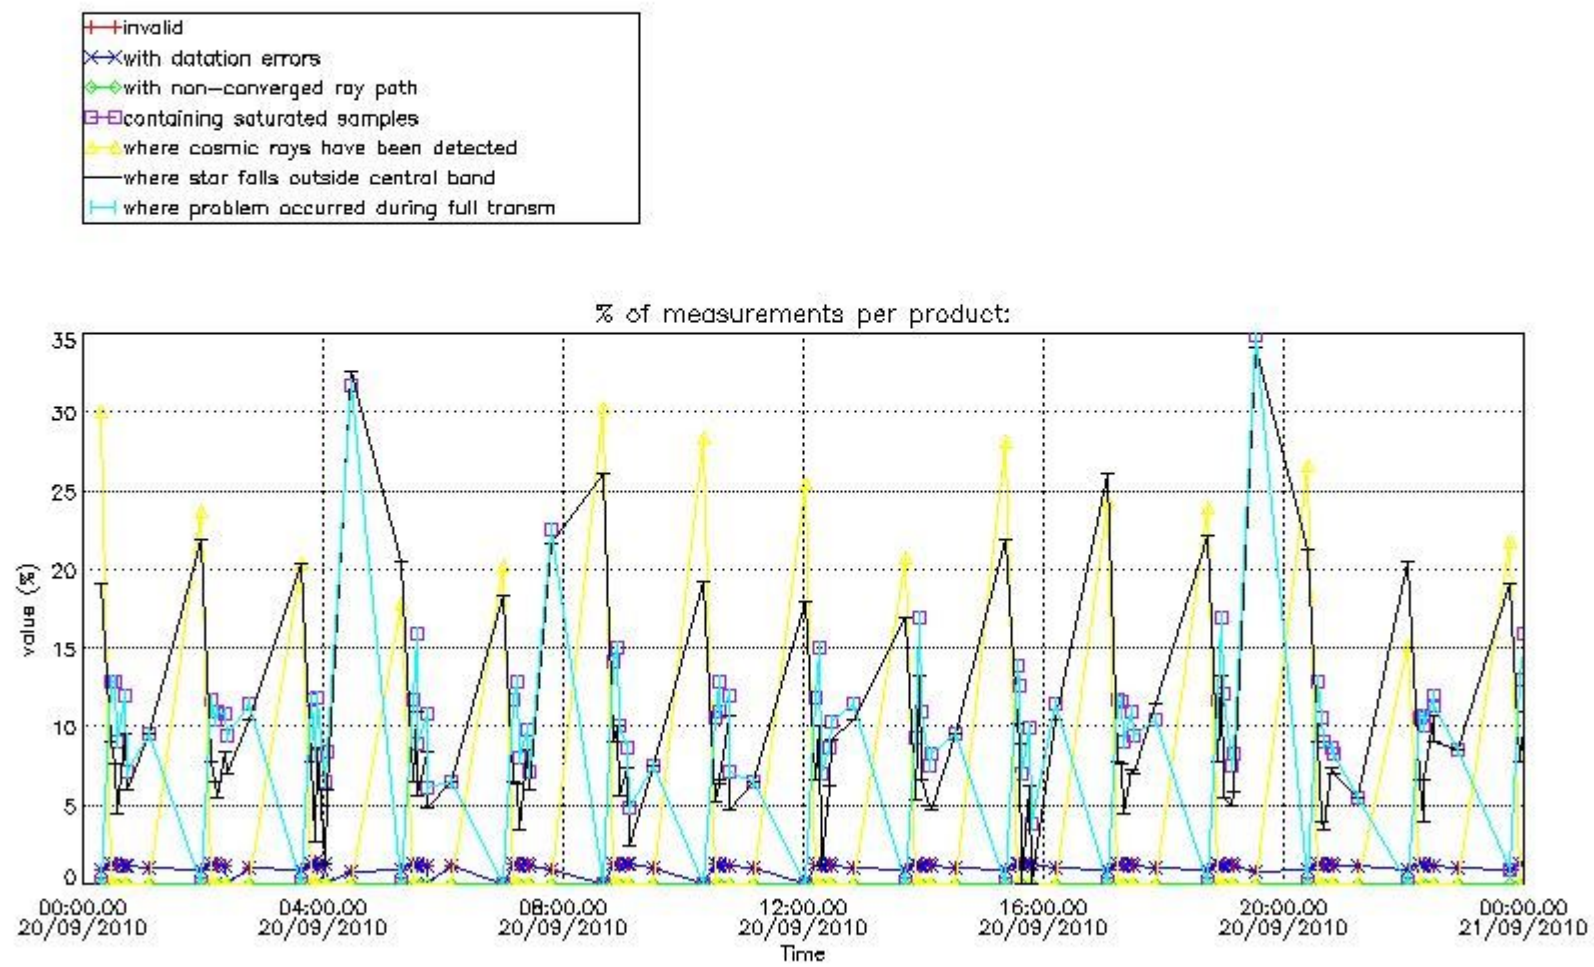

3.1 Plot quality information per product (time dependant)

3.2 Plot quality information per product (world map)

Percentage of flagged data per O3 profile

Percentage of flagged data per H2O profile

Percentage of flagged data per NO2 profile

Percentage of flagged data per NO3 profile

4. Level 1 quality information per product

In this section it is plotted some information contained in the Quality Summary data set of the level 2 products that comes from the level 1b processing. Products without errors (error flag in the MPH set to "0") are used.

4.1 Plot quality information per product (time dependant) coming from level 1b processing

4.1.1 Plot level 1 quality information per product (time dependant): ENVISAT ASCENDING passes

4.1.2 Plot level 1 quality information per product (time dependant): ENVI SAT DESCENDING passes