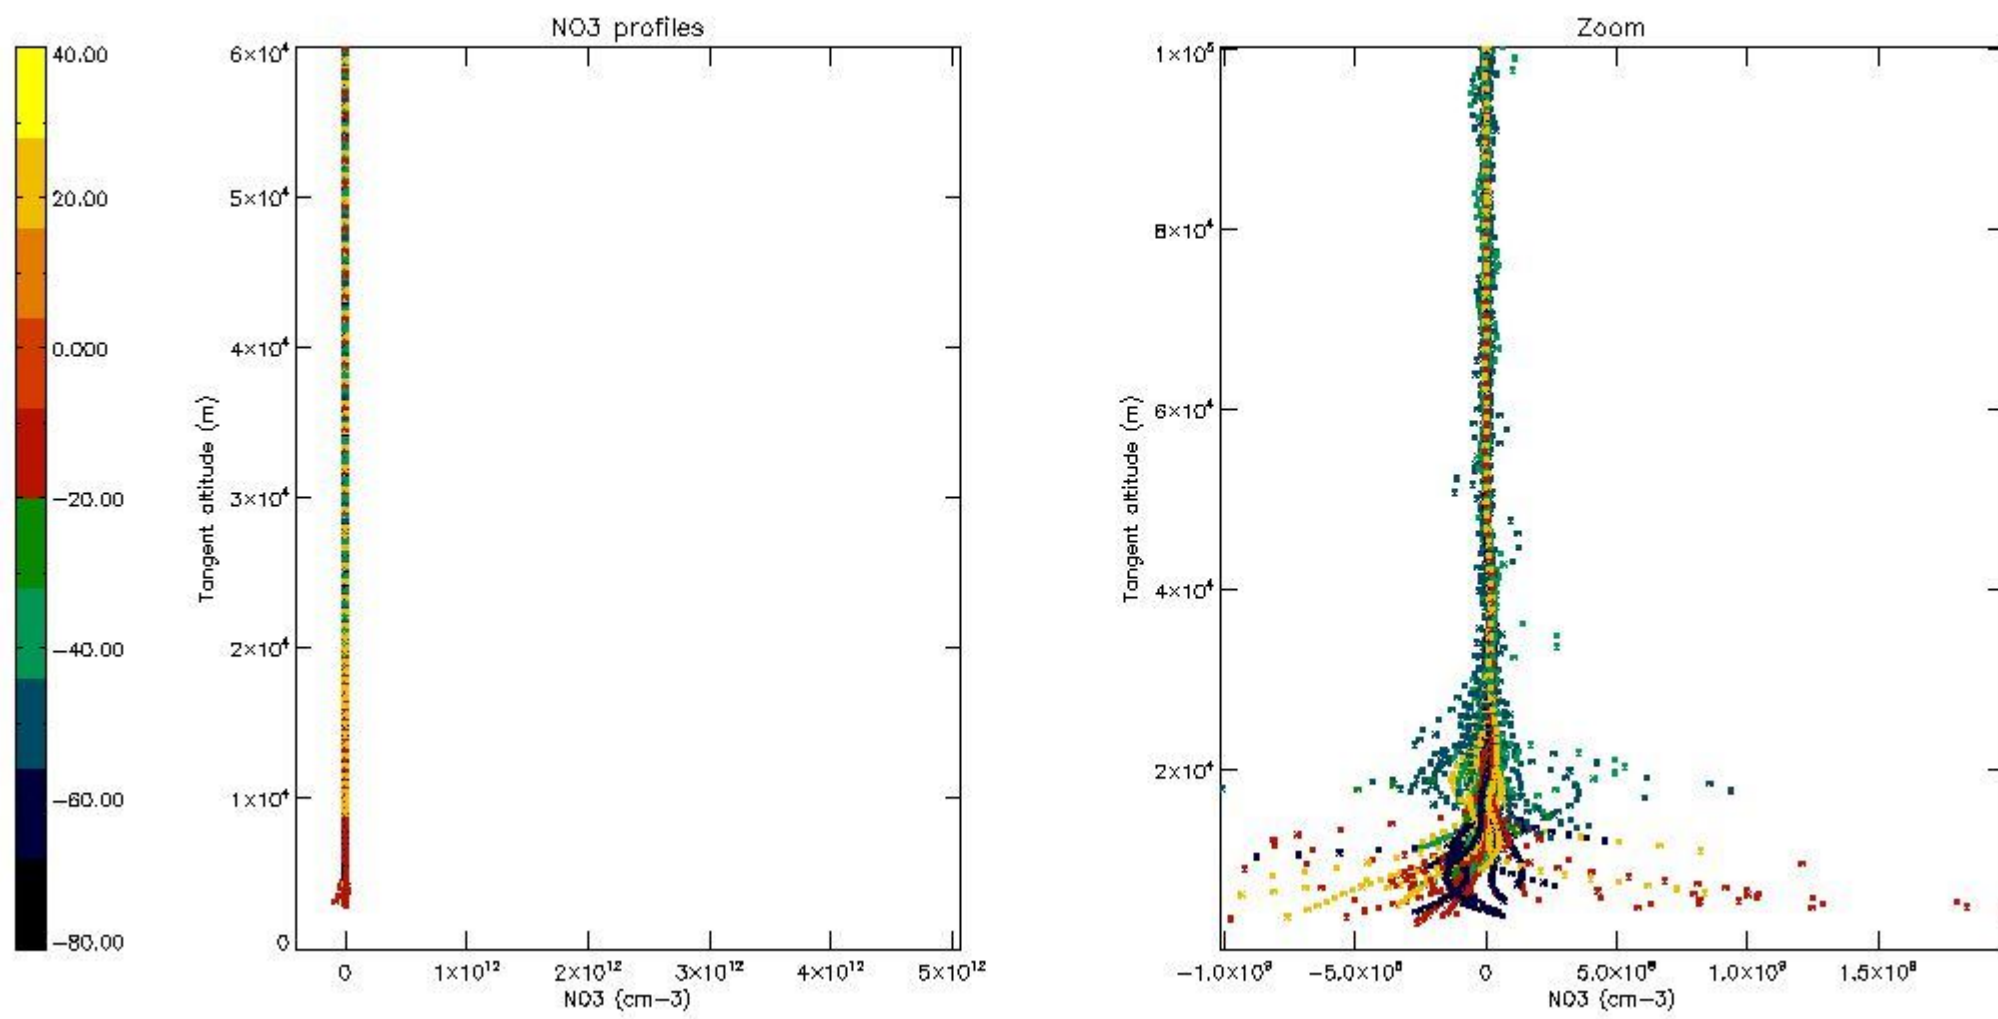

5.8 Plot H2O profiles for all STD (only for occultations of stars 1,2,3,4,13,14,16,26,63 dark without errors)

The colorbar represents the latitude.