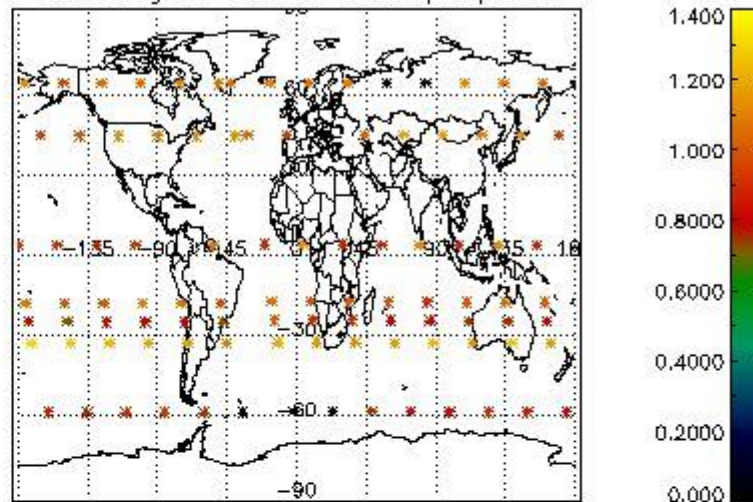

Percentage of datation errors per profile