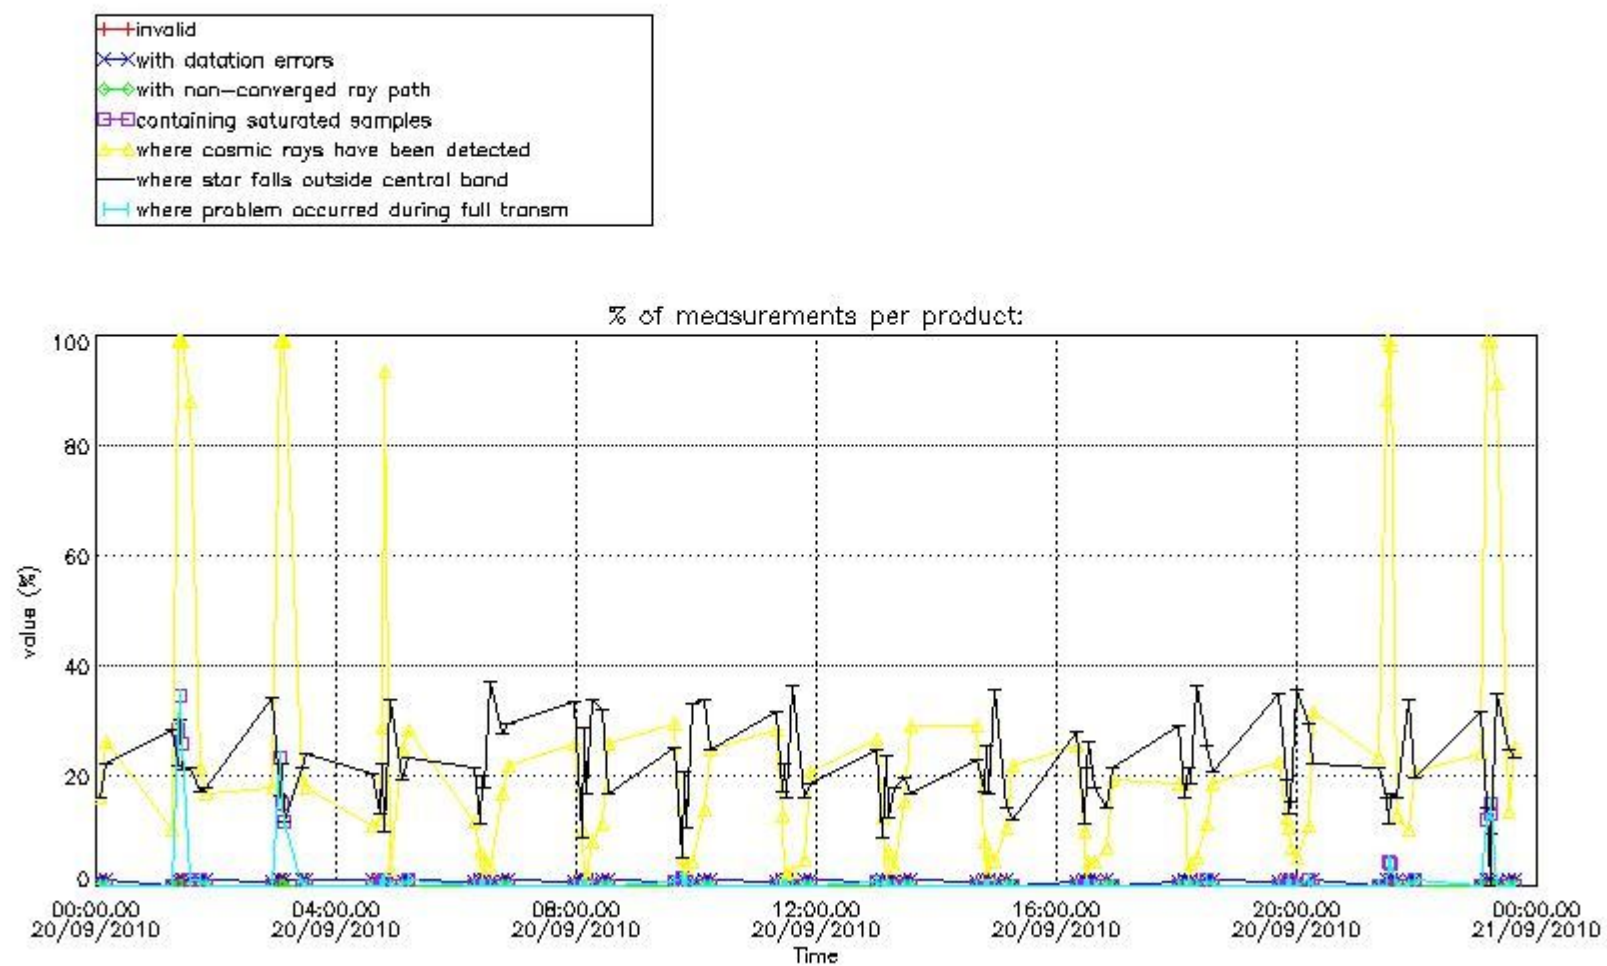

4.1.2 Plot level 1 quality information per product (time dependant): ENVI SAT DESCENDING passes