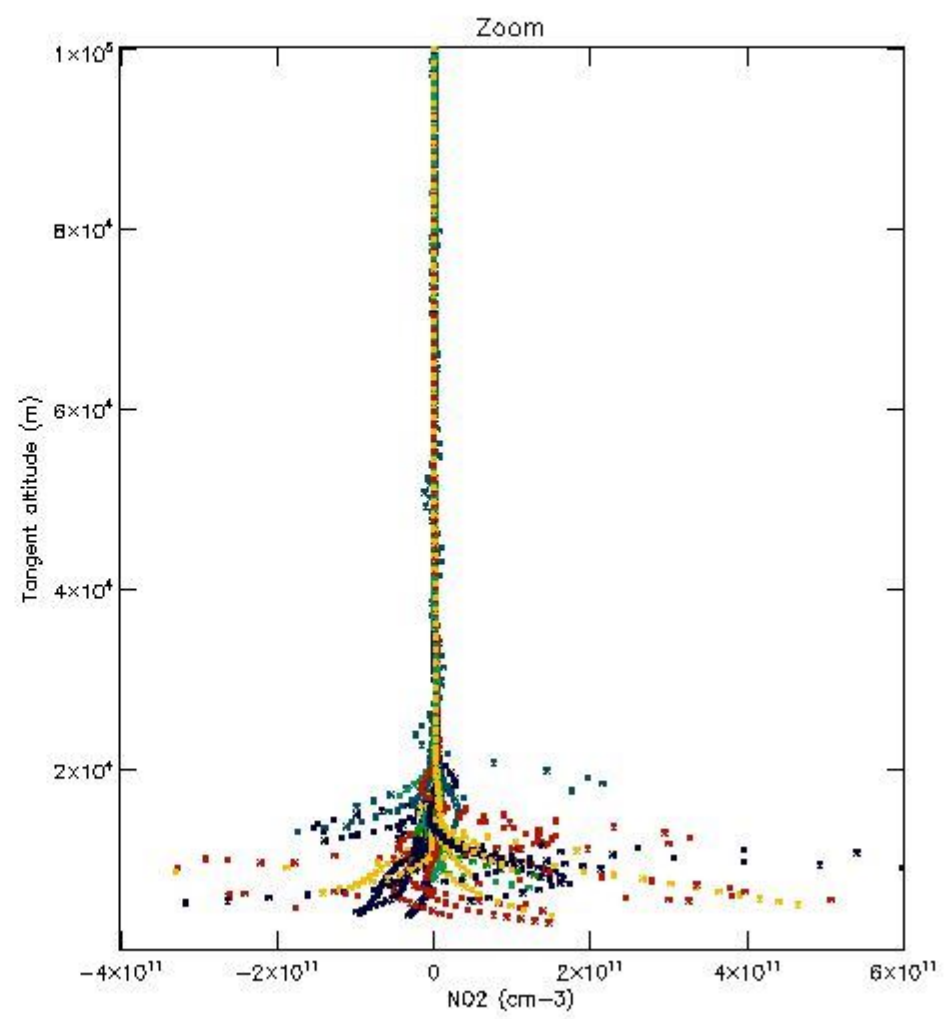

5.4 Plot ozone profiles where $STD < 10\%$ (dark without errors)

The colorbar represents the latitude.

5.5 Plot ozone profiles where STD < 5% (dark without errors)

The colorbar represents the latitude.

5.6 Plot NO₂ profiles for all STD (dark without errors)

The colorbar represents the latitude.

5.7 Plot NO3 profiles for all STD (dark without errors)

The colorbar represents the latitude.

5.8 Plot H₂O profiles for all STD (only for occultations of stars 1,2,3,4,13,14,16,26,63 dark without errors)