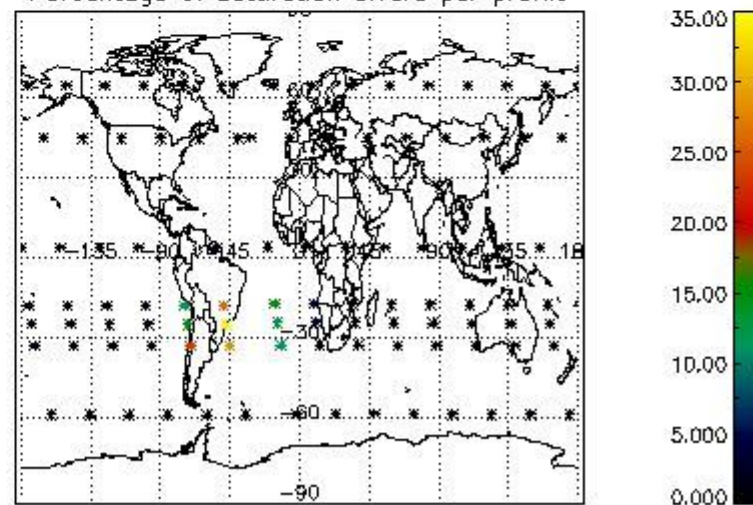

Percentage of saturation errors per profile