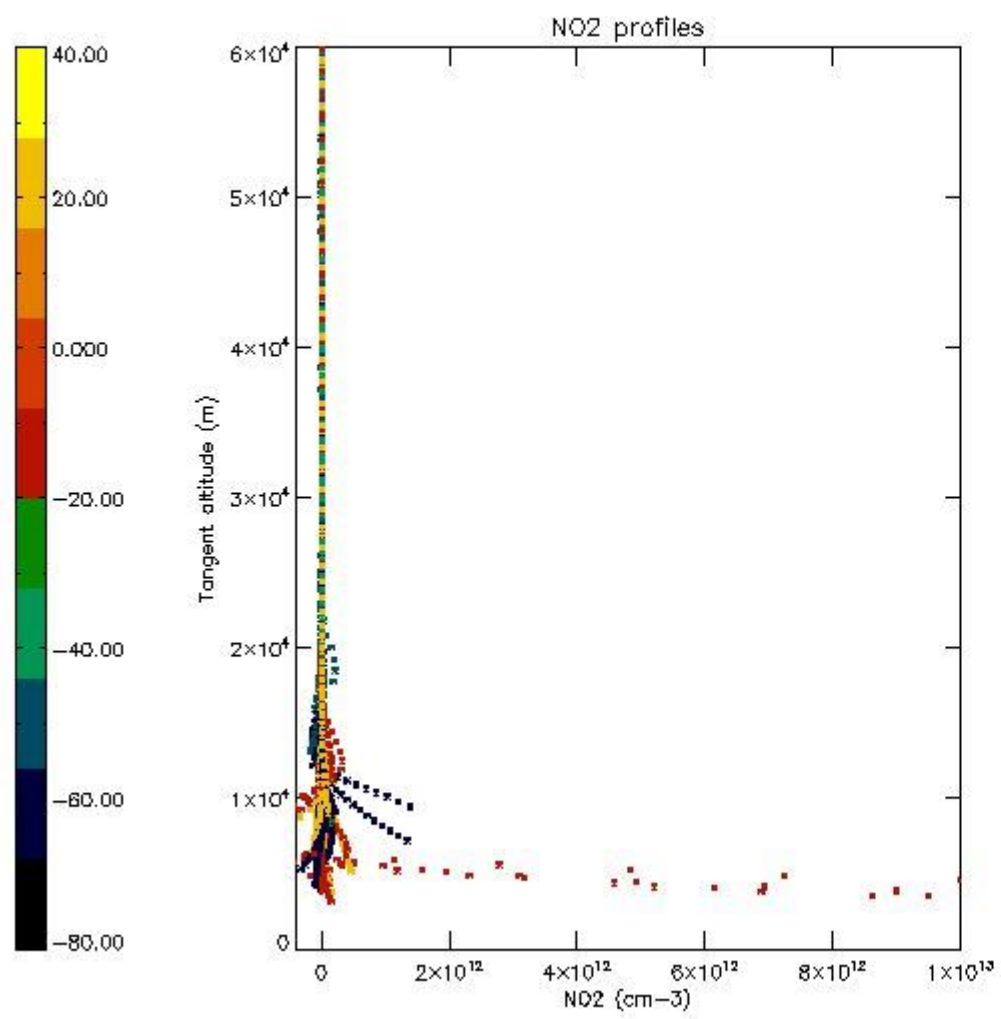

STD < 10	24
STD < 5	20

5.2 Plot ozone profiles for all STD (dark without errors)

The colorbar represents the latitude.

5.3 Plot ozone profiles where STD < 20% (dark without errors)

The colorbar represents the latitude.

5.4 Plot ozone profiles where $STD < 10\%$ (dark without errors)

The colorbar represents the latitude.

5.5 Plot ozone profiles where STD < 5% (dark without errors)

The colorbar represents the latitude.

5.6 Plot NO₂ profiles for all STD (dark without errors)

The colorbar represents the latitude.

5.7 Plot NO3 profiles for all STD (dark without errors)

The colorbar represents the latitude.

5.8 Plot H₂O profiles for all STD (only for occultations of stars 1,2,3,4,13,14,16,26,63 dark without errors)