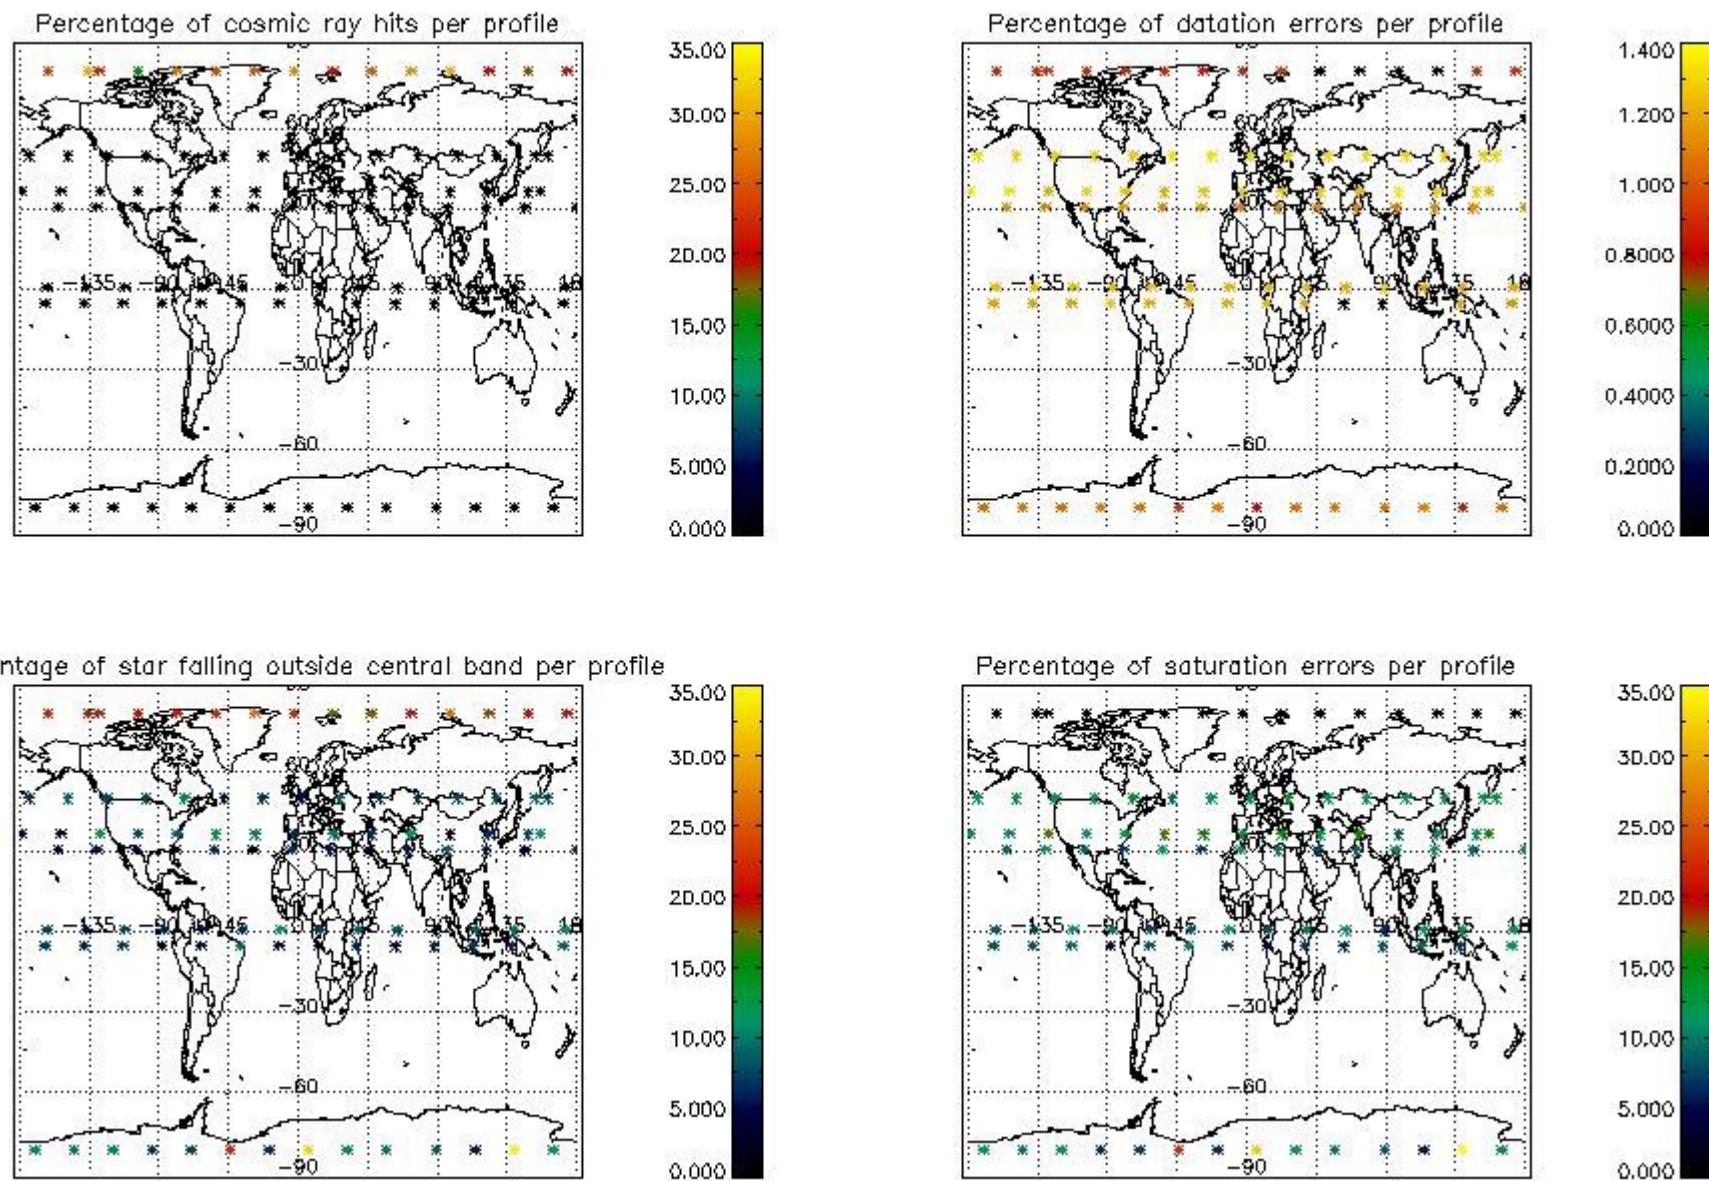

Percentage of datation errors per profile

Percentage of star falling outside central band per profile

Percentage of saturation errors per profile

4.2.2 Plot level 1 quality information per product (world map): ENVISAT DESCENDING passes