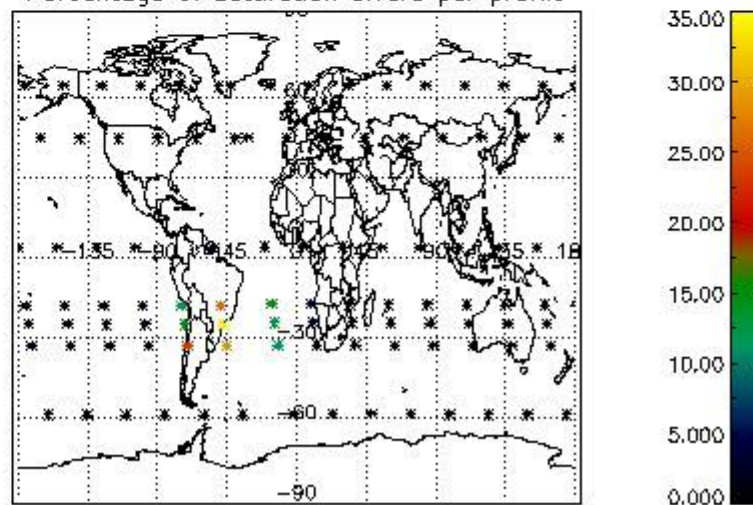

Percentage of saturation errors per profile