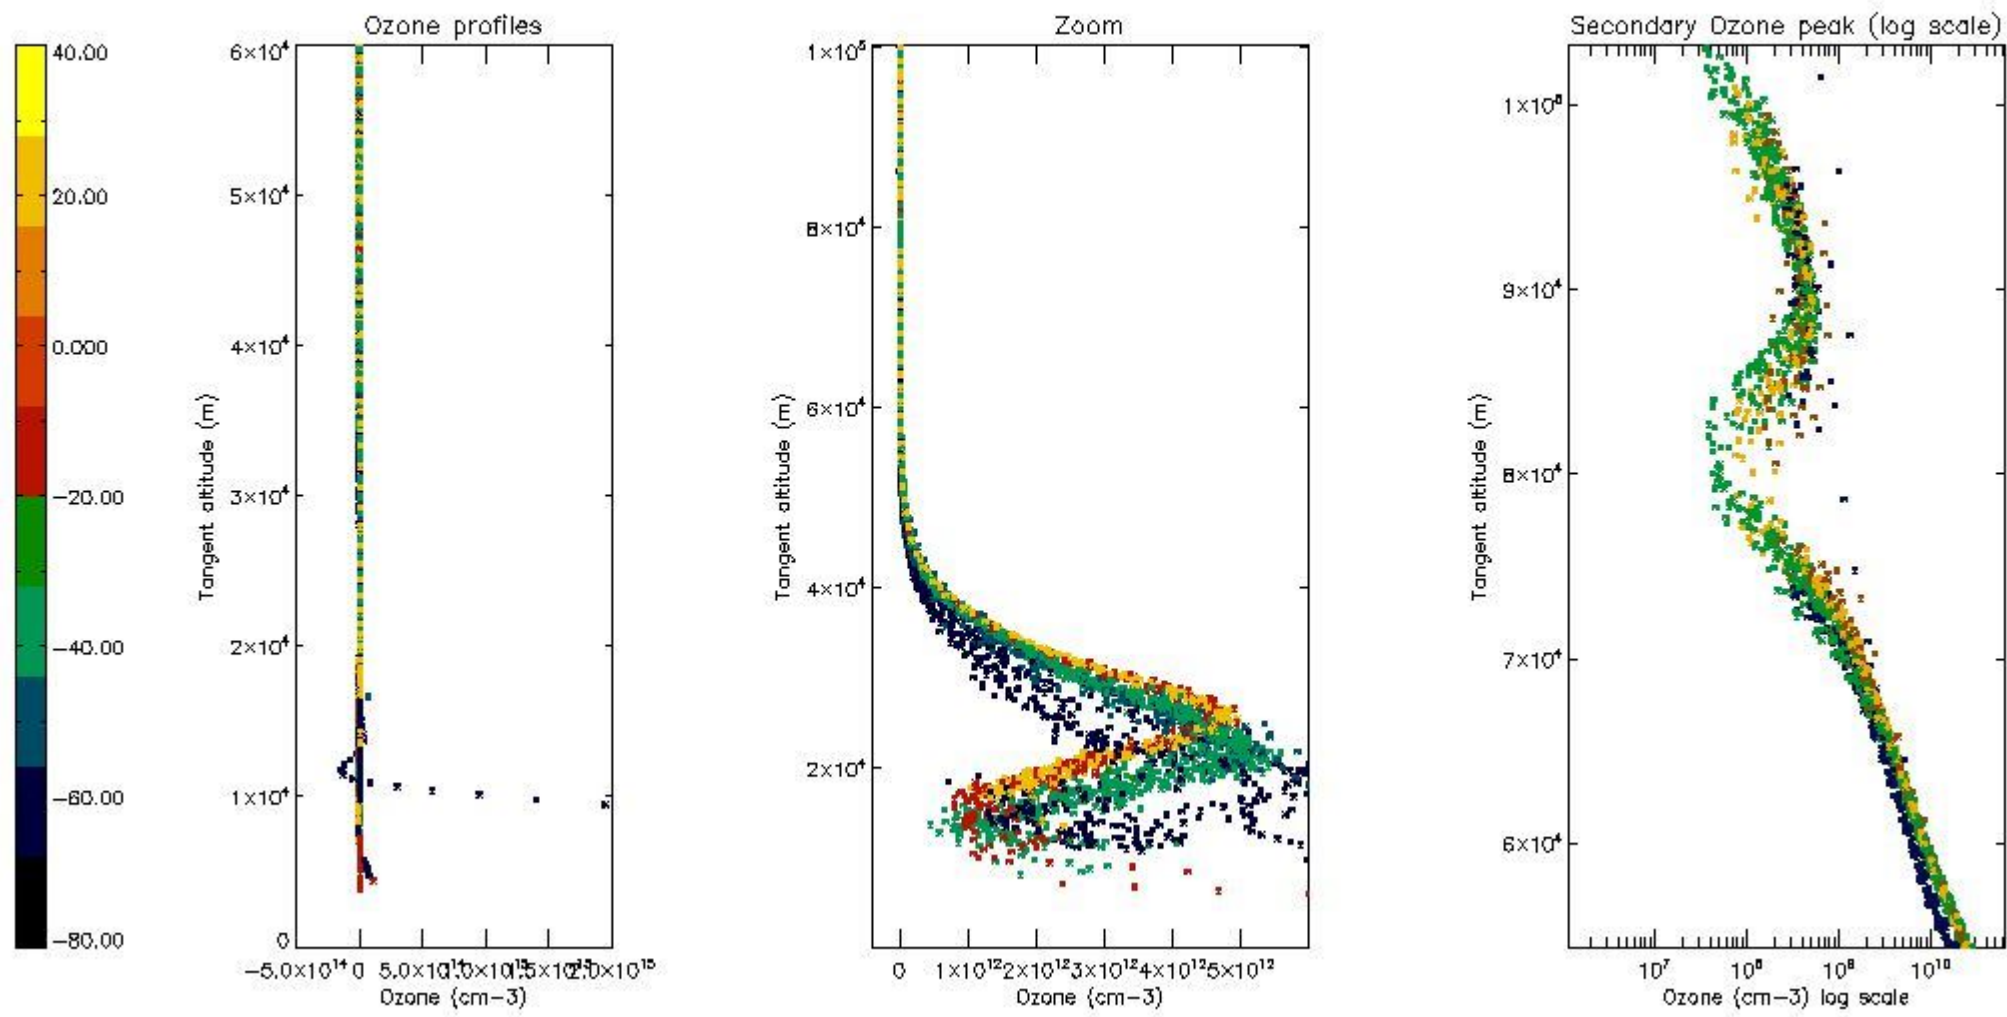

STD < 10	24
STD < 5	20

5.2 Plot ozone profiles for all STD (dark without errors)

The colorbar represents the latitude.

5.3 Plot ozone profiles where STD < 20% (dark without errors)

The colorbar represents the latitude.

5.4 Plot ozone profiles where $STD < 10\%$ (dark without errors)

The colorbar represents the latitude.

5.5 Plot ozone profiles where STD < 5% (dark without errors)

The colorbar represents the latitude.

5.6 Plot NO₂ profiles for all STD (dark without errors)

The colorbar represents the latitude.

5.7 Plot NO3 profiles for all STD (dark without errors)

The colorbar represents the latitude.

5.8 Plot H₂O profiles for all STD (only for occultations of stars 1,2,3,4,13,14,16,26,63 dark without errors)