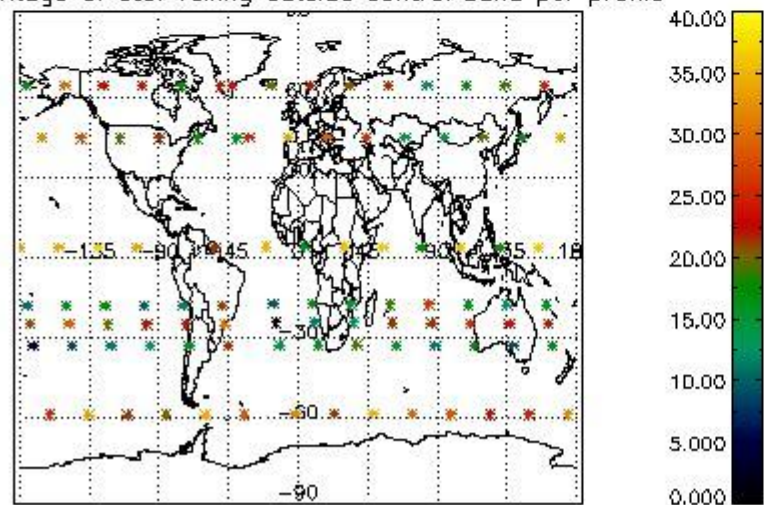

Percentage of star falling outside central band per profile