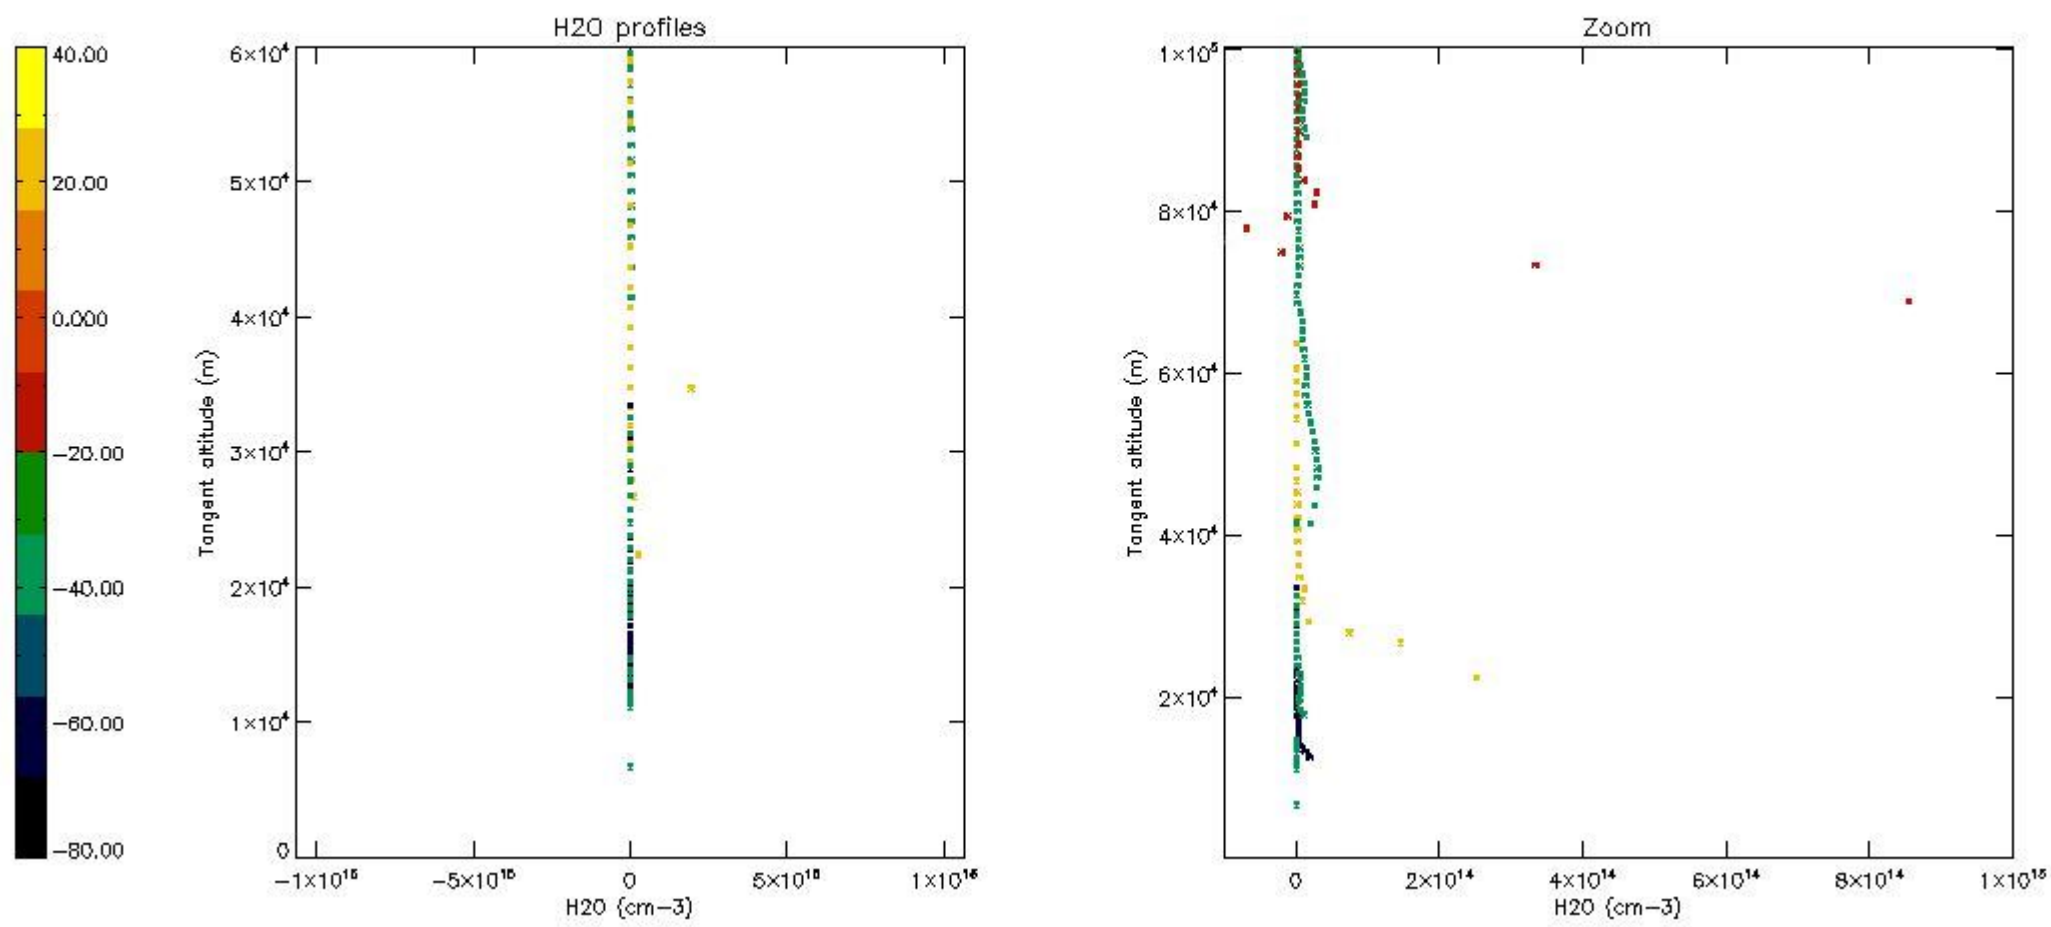

6. Auxiliary Data Files used for the production reported in section 2

The number reported in the third column indicates since which file (see list in section 2) the corresponding auxiliary file has been used. The fourth column is the date of those product files.

Type	Auxiliary Filename	Used since product	Used since product date
INST_PHYS_CHARACTERISTICS	GOM_INS_AXVIEC20091111_143220_20030716_120000_20500101_000000	1	20-SEP-2010 00:03:56
LEVEL-2_PROC_CONFIG	GOM_PR2_AXVIEC20091111_152718_20020301_000000_20500101_000000	1	20-SEP-2010 00:03:56
CROSS_SECTIONS_FILE	GOM_CRS_AXVIEC20091111_154832_20020301_000000_20500101_000000	1	20-SEP-2010 00:03:56