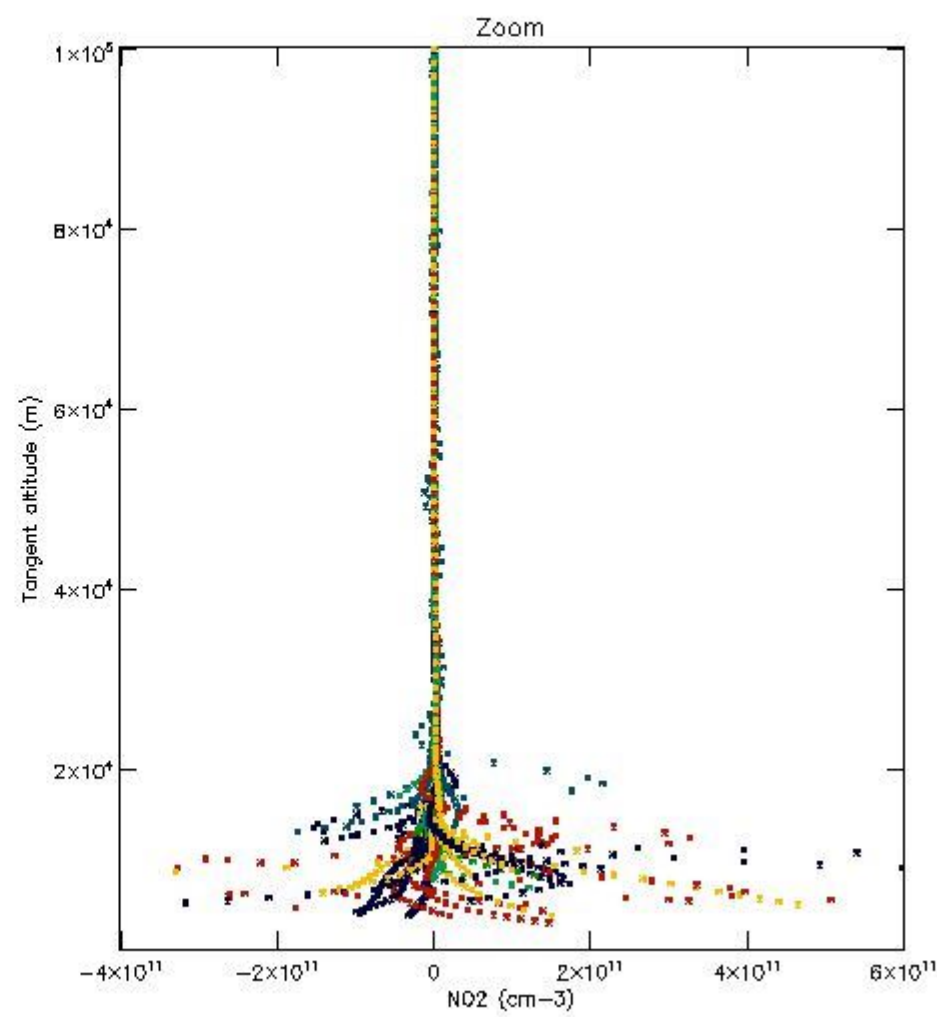

5.7 Plot NO3 profiles for all STD (dark without errors)

The colorbar represents the latitude.