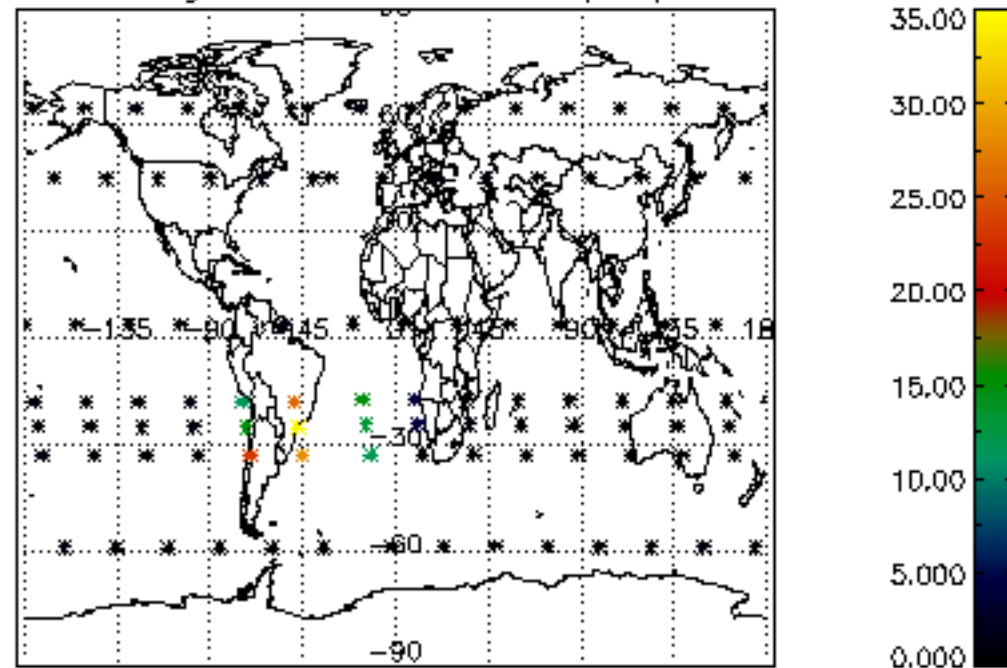

Percentage of datation errors per profile

Percentage of saturation errors per profile