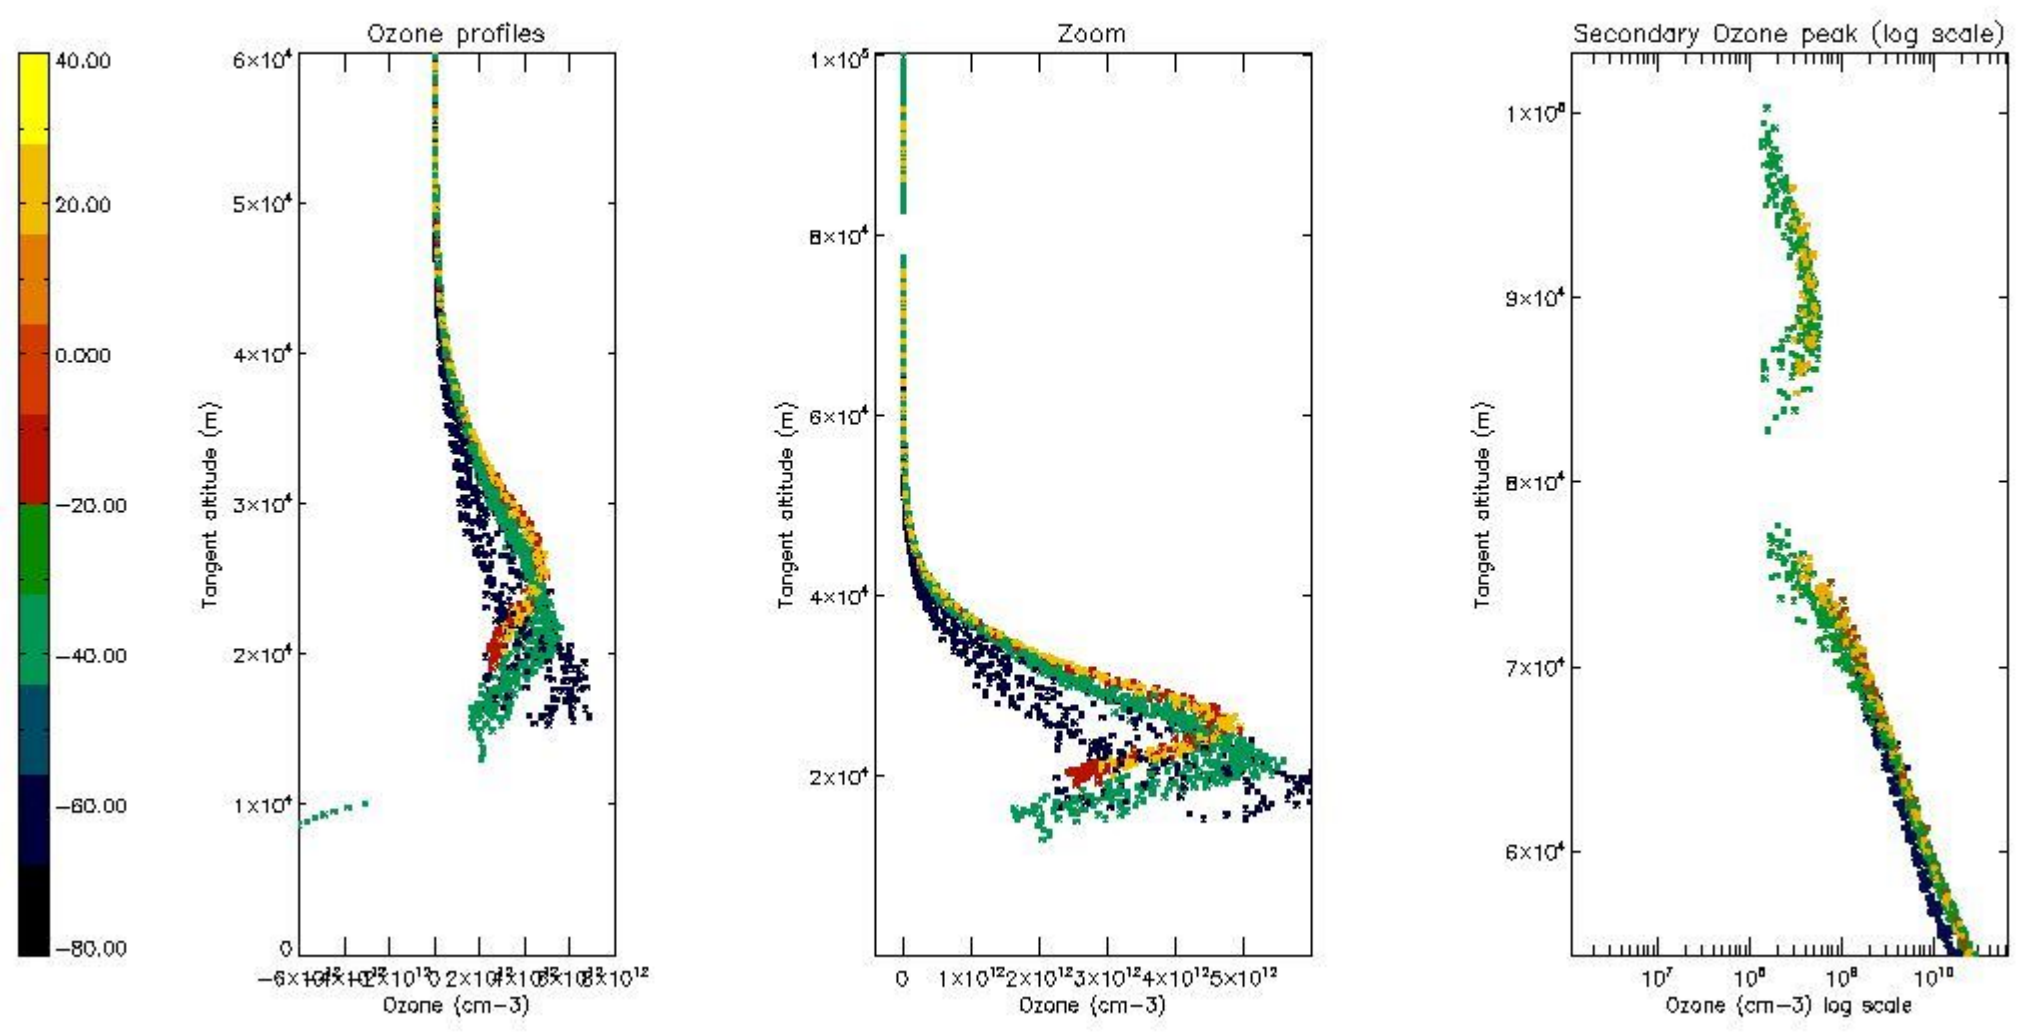

5.6 Plot NO₂ profiles for all STD (dark without errors)

The colorbar represents the latitude.