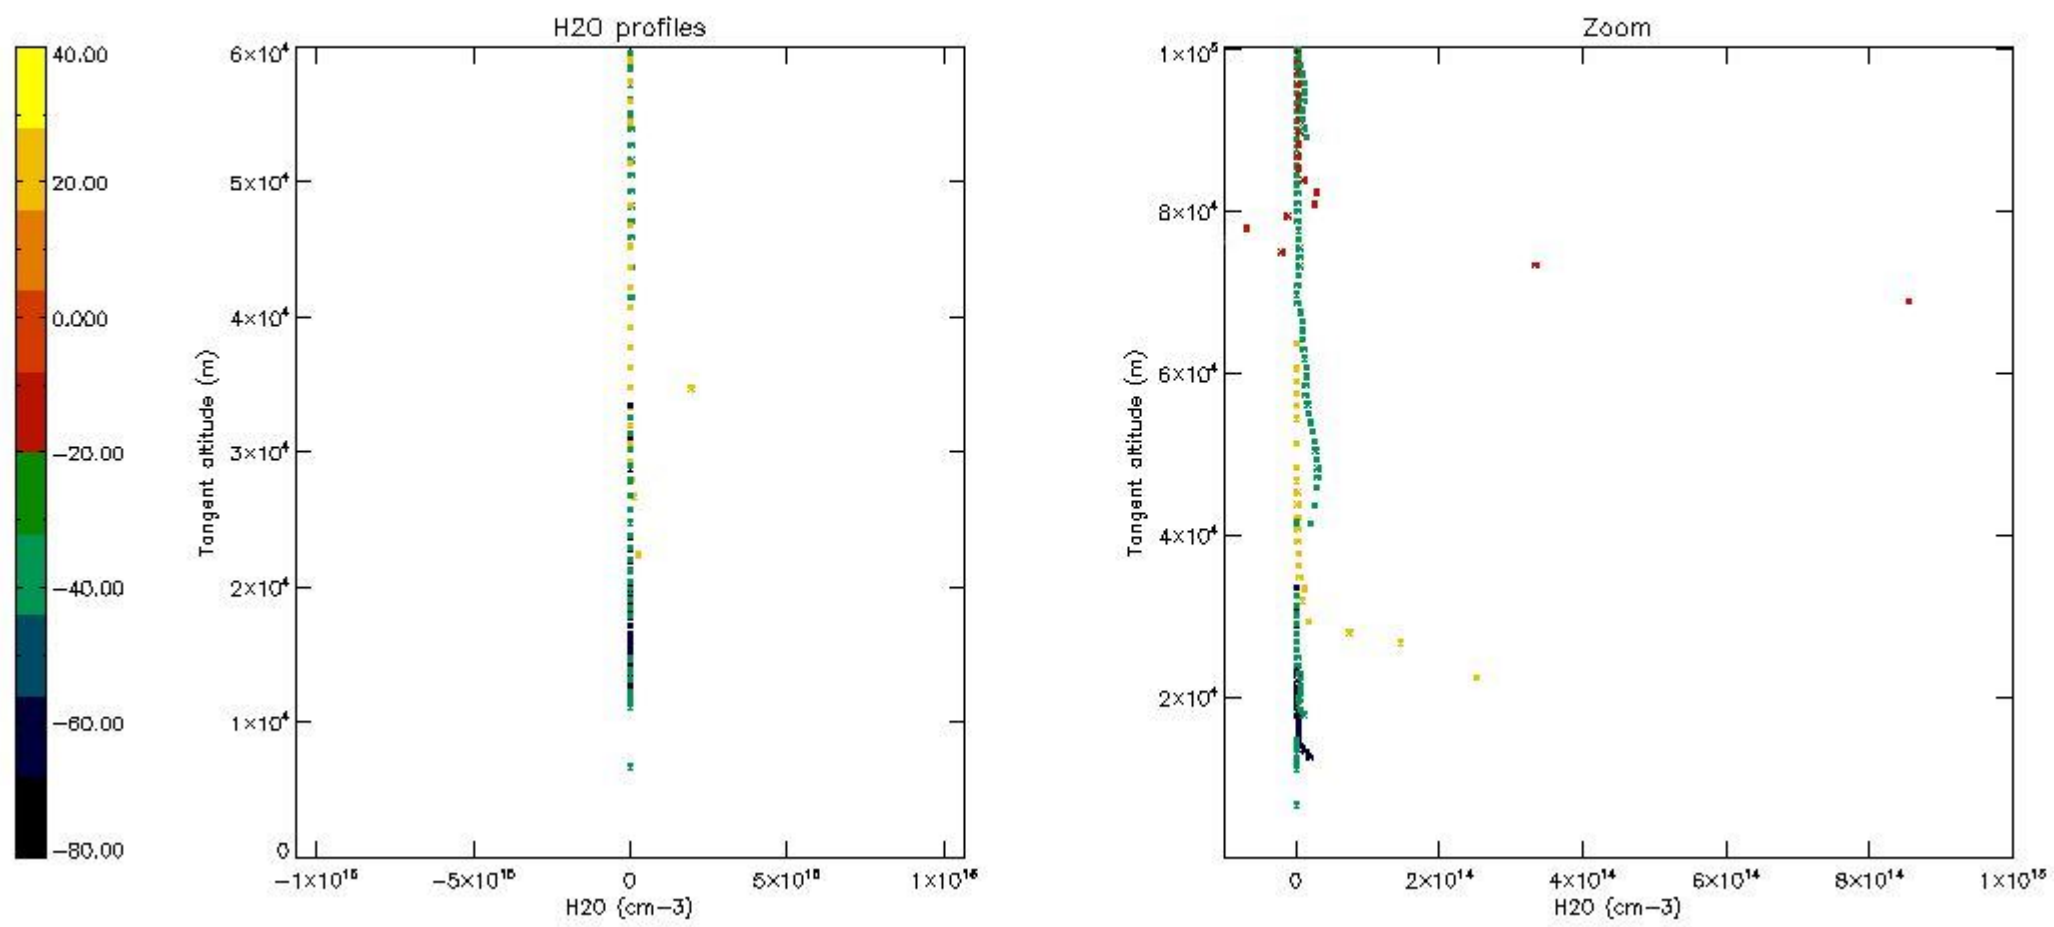

6. Auxiliary Data Files used for the production reported in section 2

The number reported in the third column indicates since which file (see list in section 2) the corresponding auxiliary file has been used. The fourth column is the date of those product files.

Type	Auxiliary Filename	Used since product	Used since product date
INST_PHYS_CHARACTERISTICS	GOM_INS_AXVIEC20091111_143220_20030716_120000_20500101_000000	1	20-SEP-2010 00:03:56
LEVEL-2_PROC_CONFIG	GOM_PR2_AXVIEC20091111_152718_20020301_000000_20500101_000000	1	20-SEP-2010 00:03:56
CROSS_SECTIONS_FILE	GOM_CRS_AXVIEC20091111_154832_20020301_000000_20500101_000000	1	20-SEP-2010 00:03:56