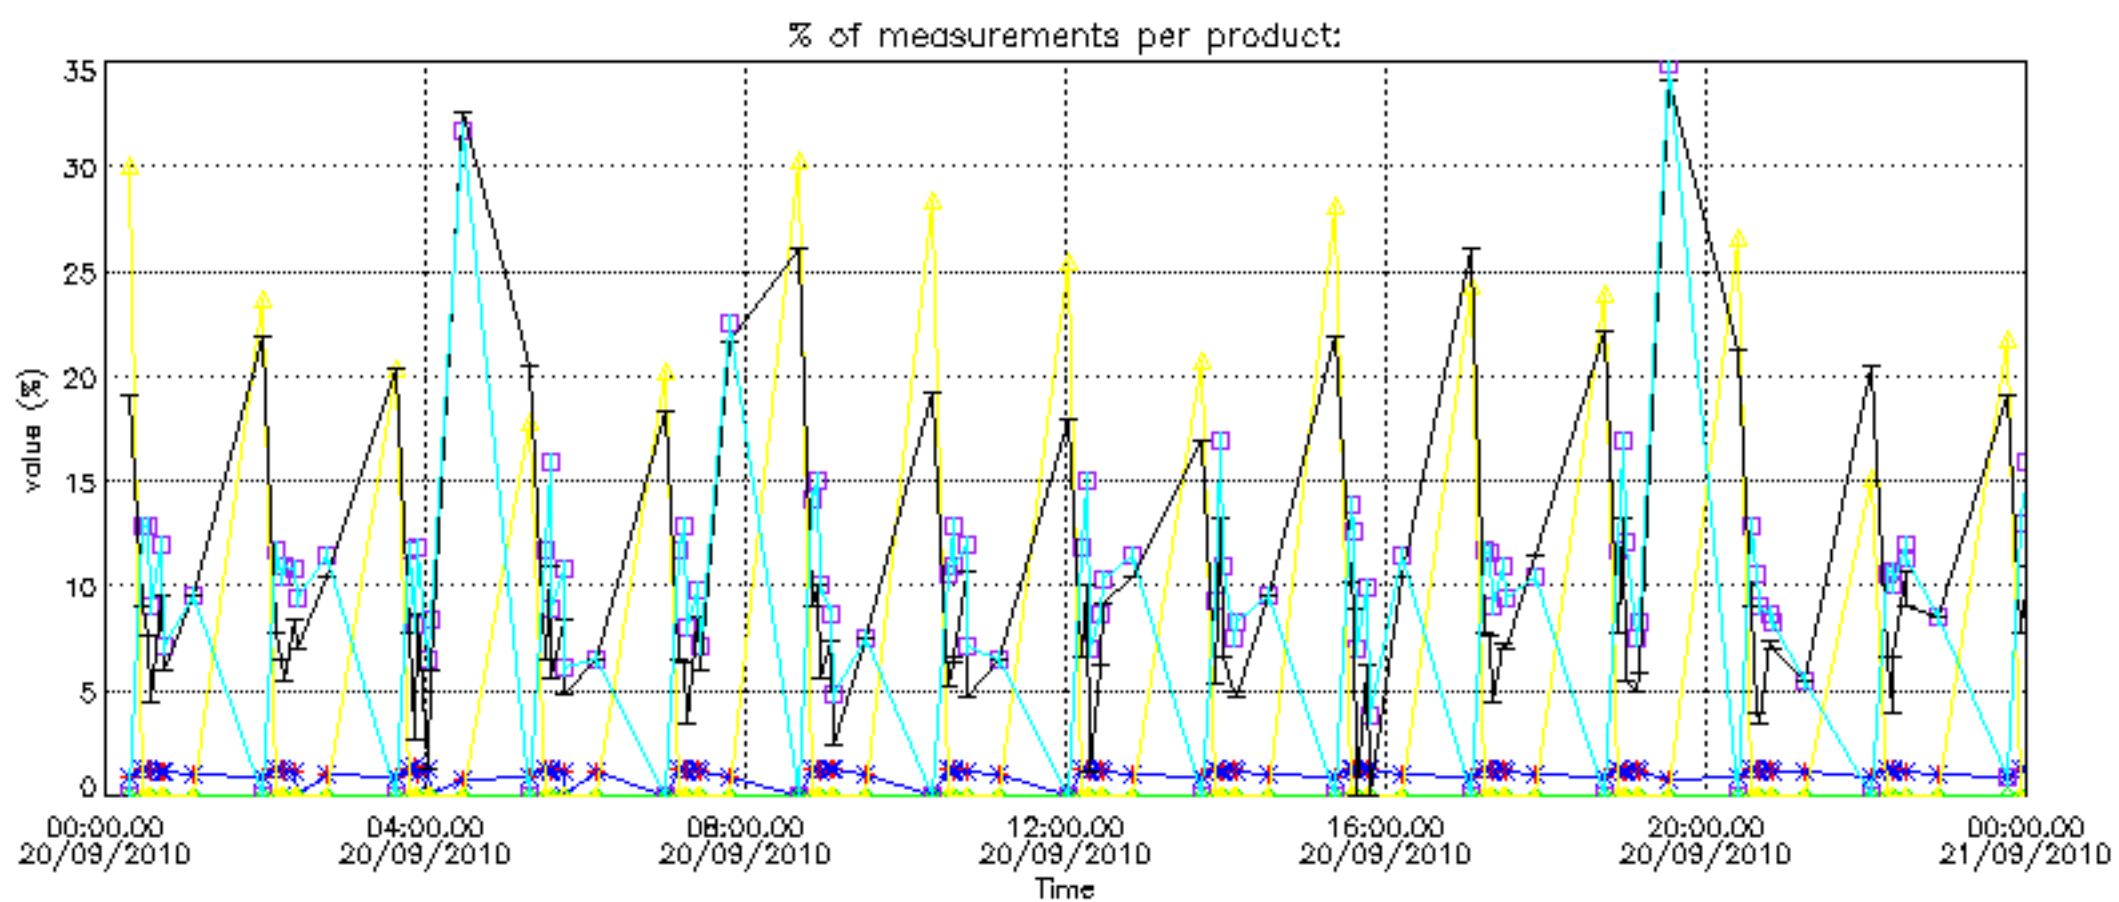

Percentage of cosmic ray hits per profile

Percentage of datation errors per profile