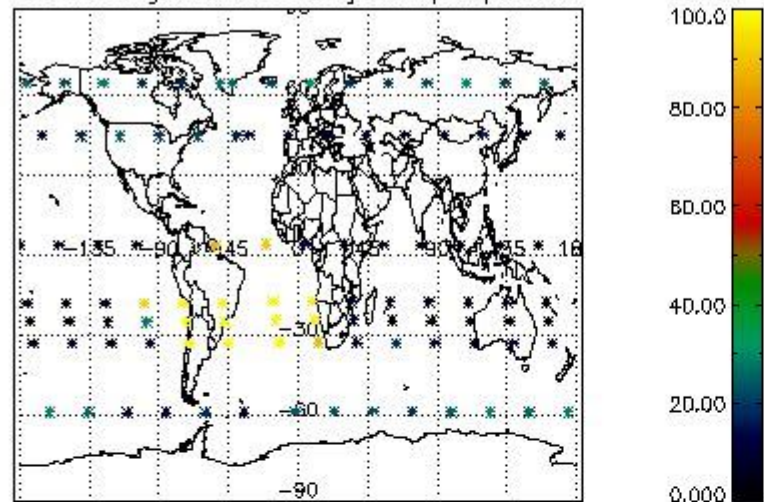

Percentage of cosmic ray hits per profile