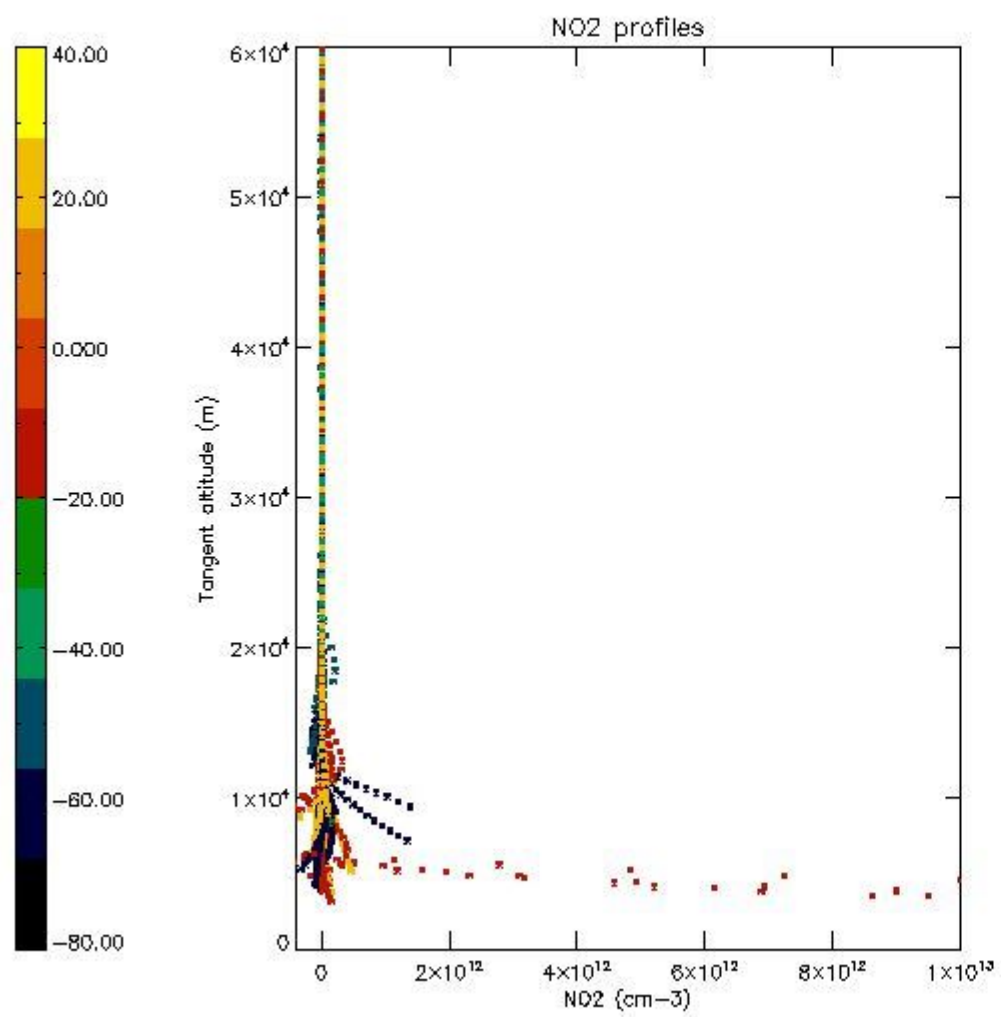

5.7 Plot NO3 profiles for all STD (dark without errors)

The colorbar represents the latitude.