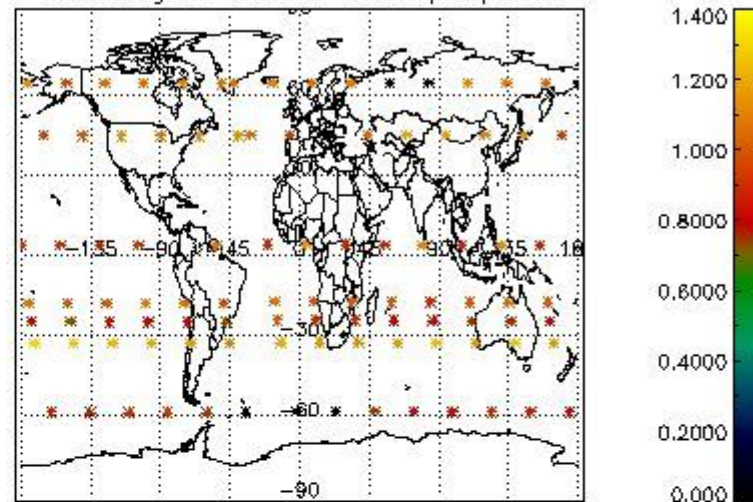

Percentage of datation errors per profile