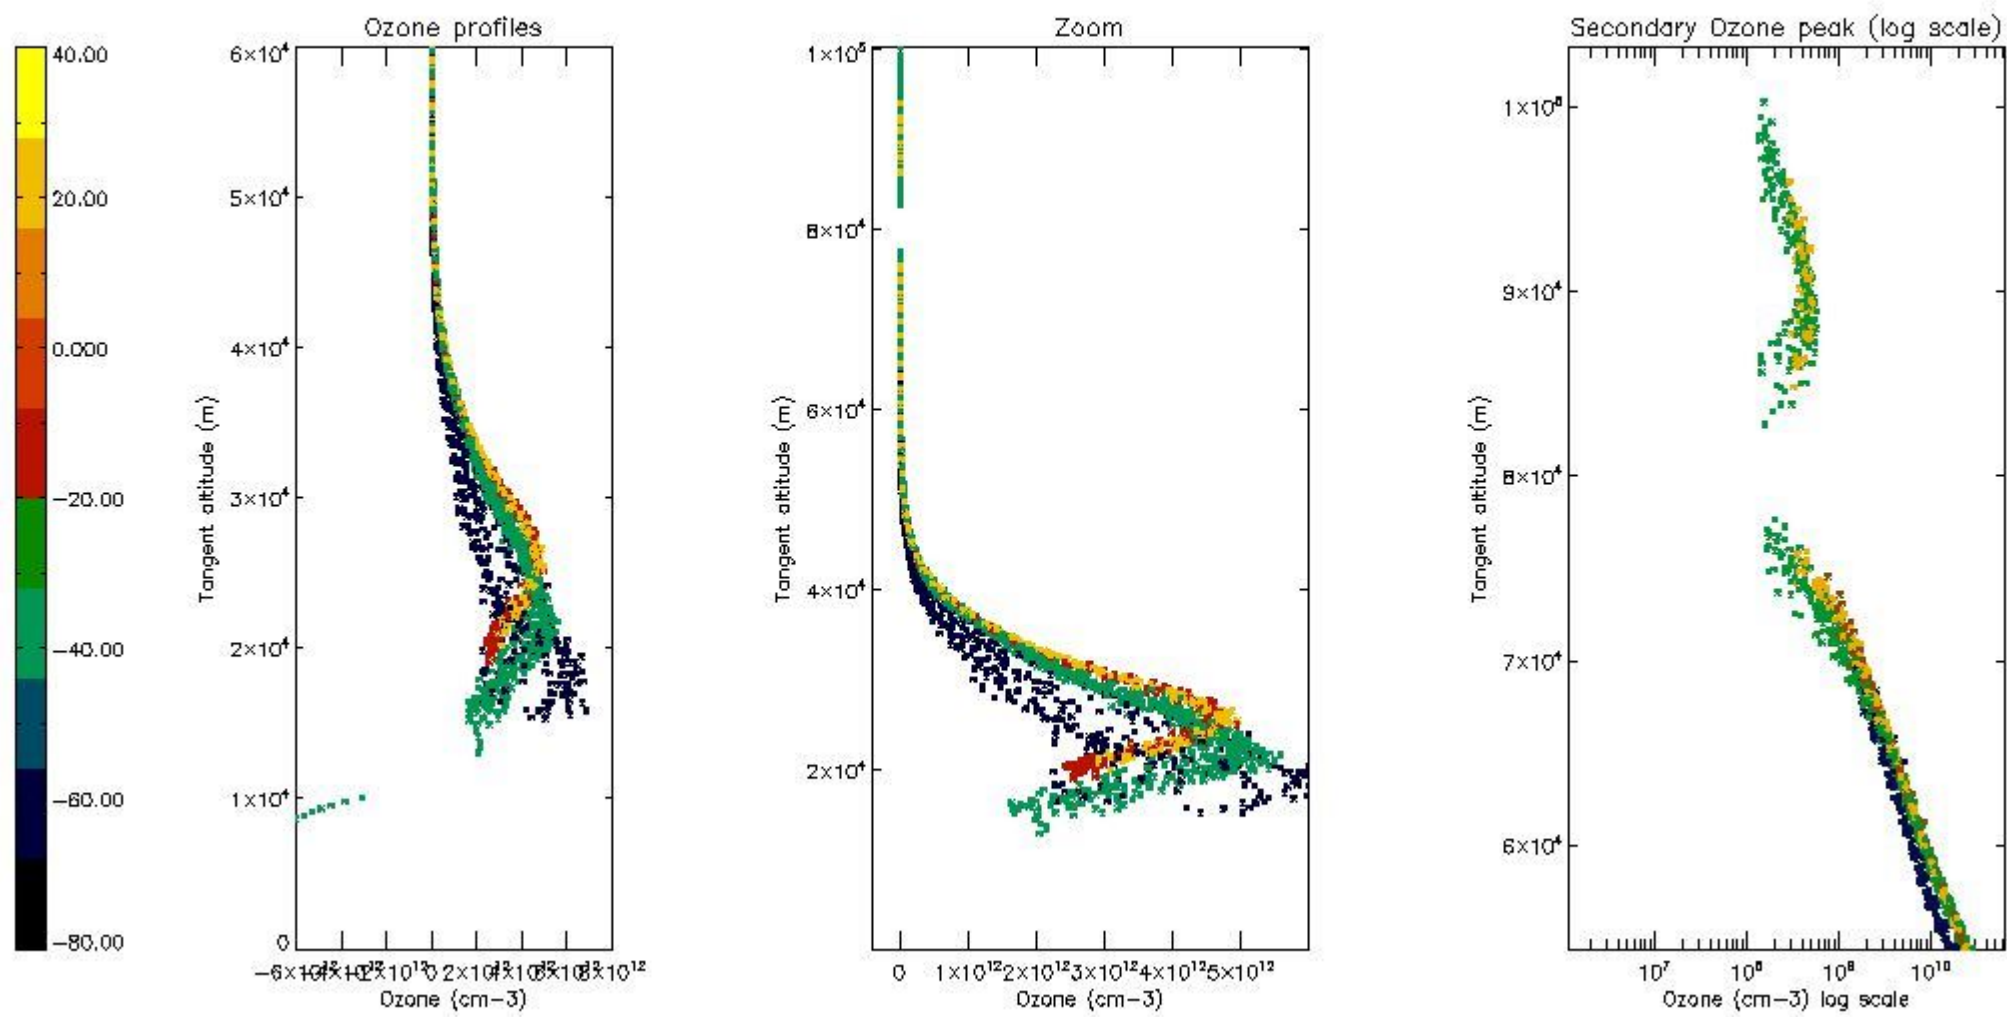

STD < 10	24
STD < 5	20

5.2 Plot ozone profiles for all STD (dark without errors)

The colorbar represents the latitude.

5.3 Plot ozone profiles where STD < 20% (dark without errors)

The colorbar represents the latitude.

5.4 Plot ozone profiles where $STD < 10\%$ (dark without errors)

The colorbar represents the latitude.

5.5 Plot ozone profiles where STD < 5% (dark without errors)

The colorbar represents the latitude.

5.6 Plot NO₂ profiles for all STD (dark without errors)

The colorbar represents the latitude.

5.7 Plot NO3 profiles for all STD (dark without errors)

The colorbar represents the latitude.

5.8 Plot H₂O profiles for all STD (only for occultations of stars 1,2,3,4,13,14,16,26,63 dark without errors)