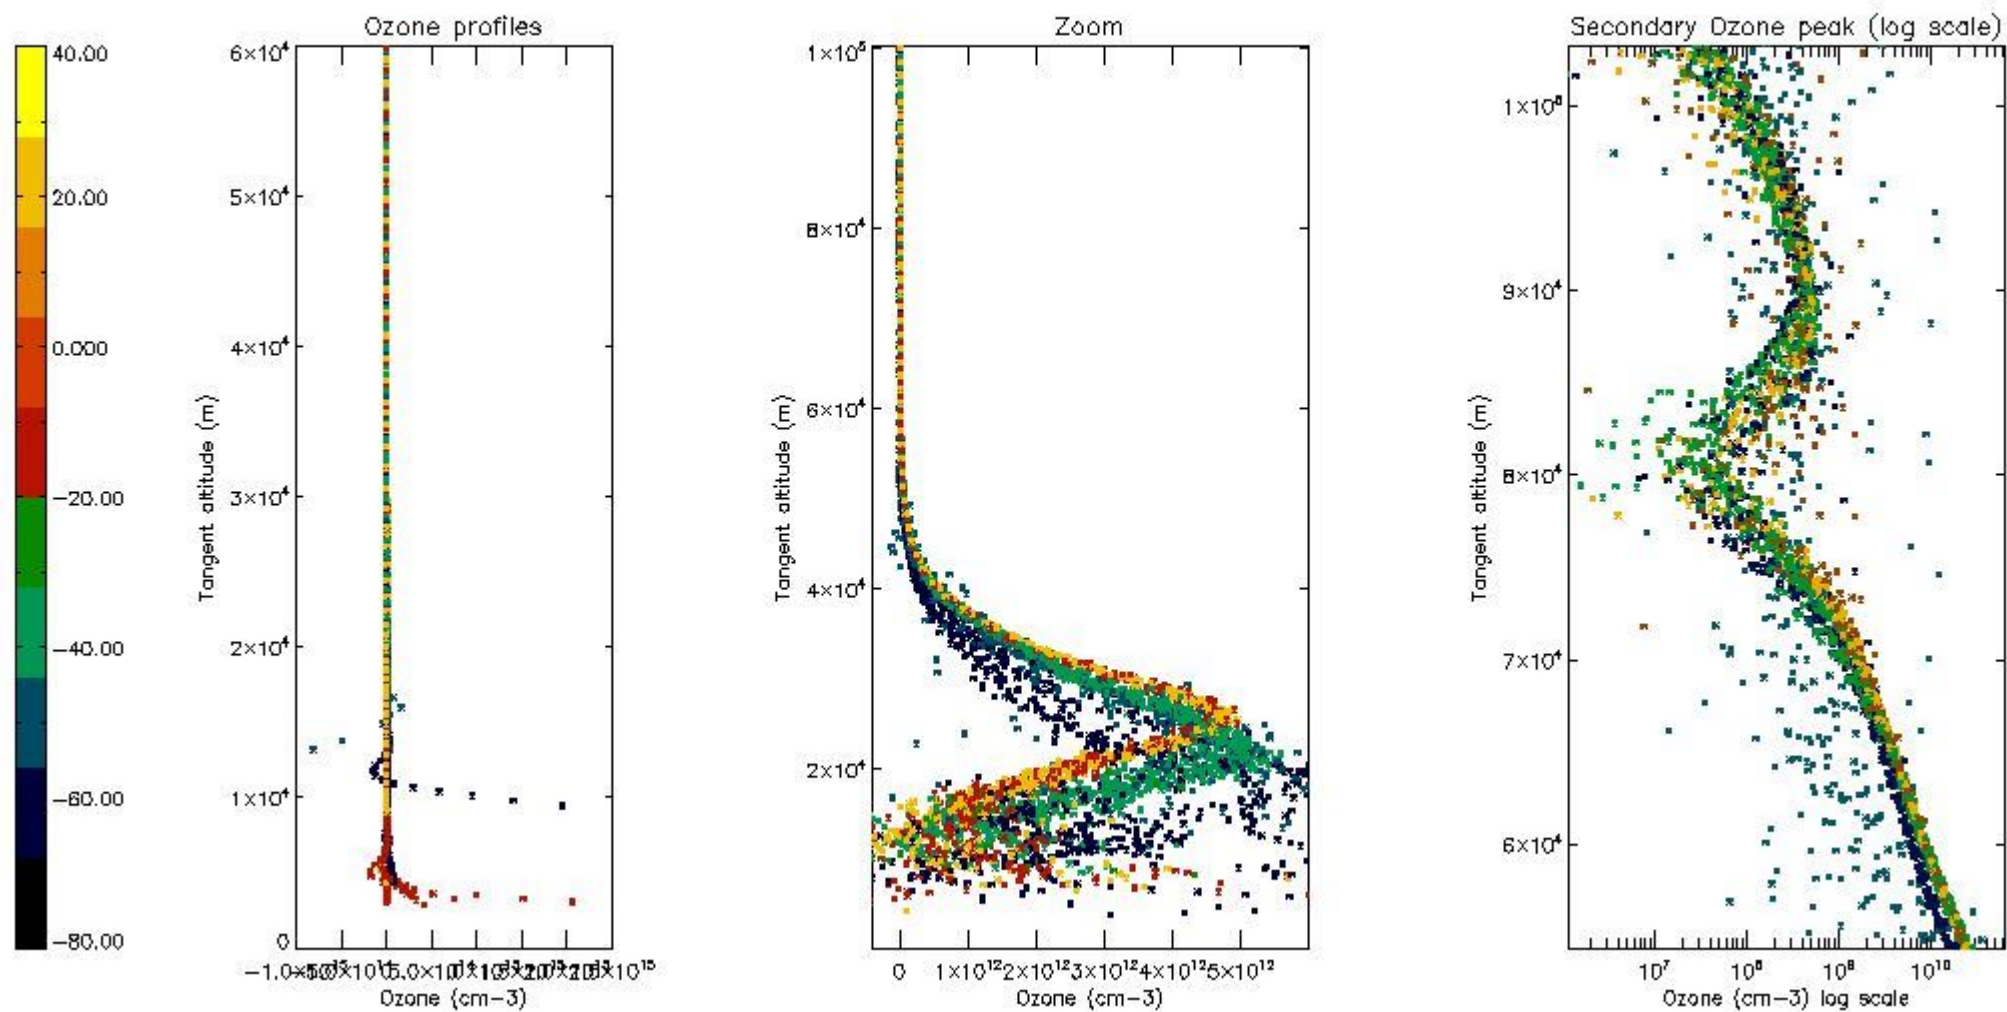

STD < 10	24
STD < 5	20

5.2 Plot ozone profiles for all STD (dark without errors)

The colorbar represents the latitude.

5.3 Plot ozone profiles where STD < 20% (dark without errors)

The colorbar represents the latitude.