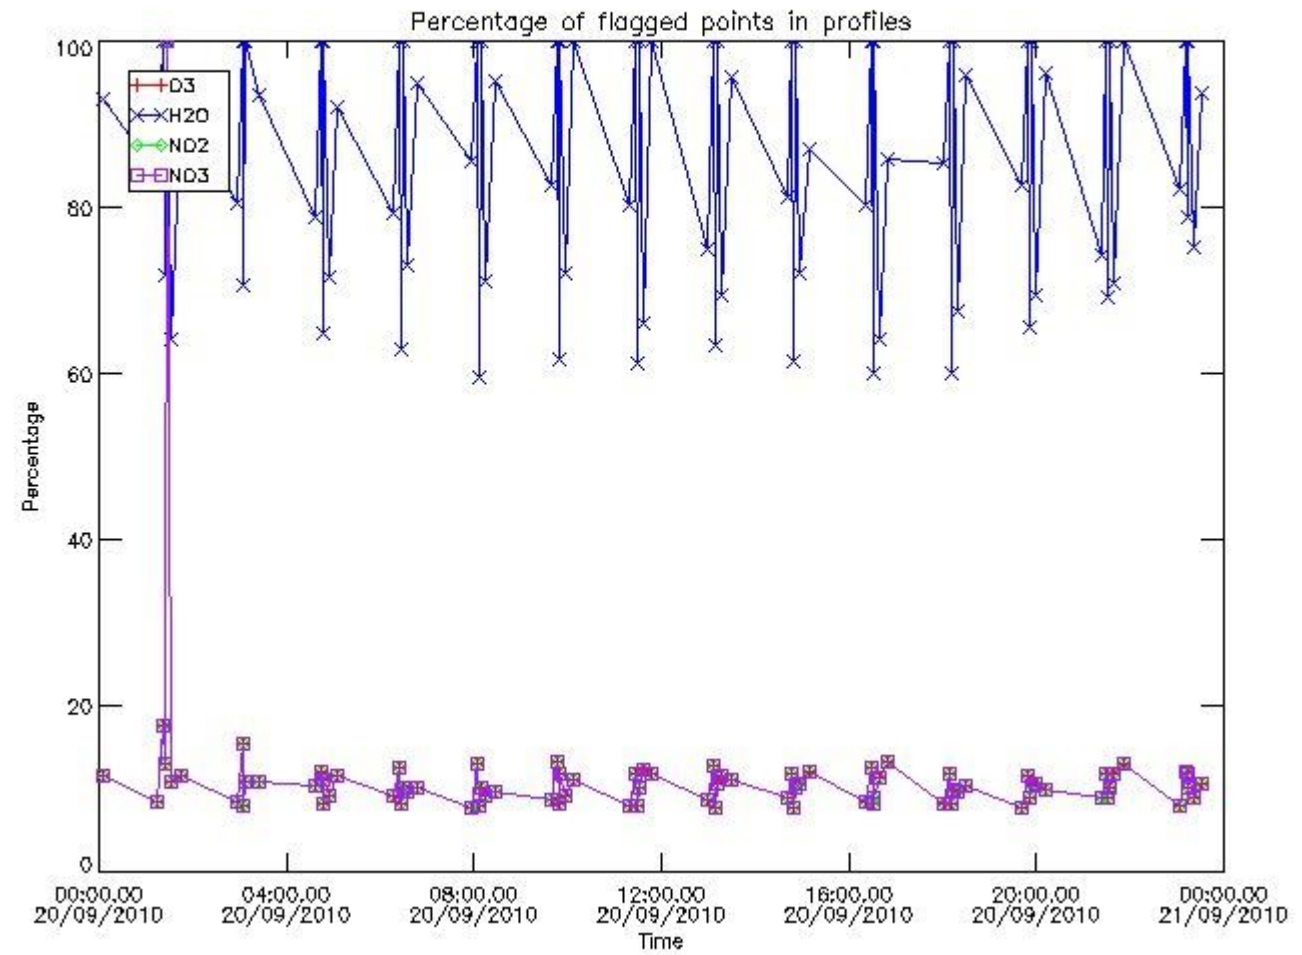

3. Quality information per product

In this section it is plotted some information contained in the Quality Summary data set of the level 2 products. Only products in dark limb conditions and without errors (error flag in the MPH set to "0") are used.

3.1 Plot quality information per product (time dependant)

3.2 Plot quality information per product (world map)