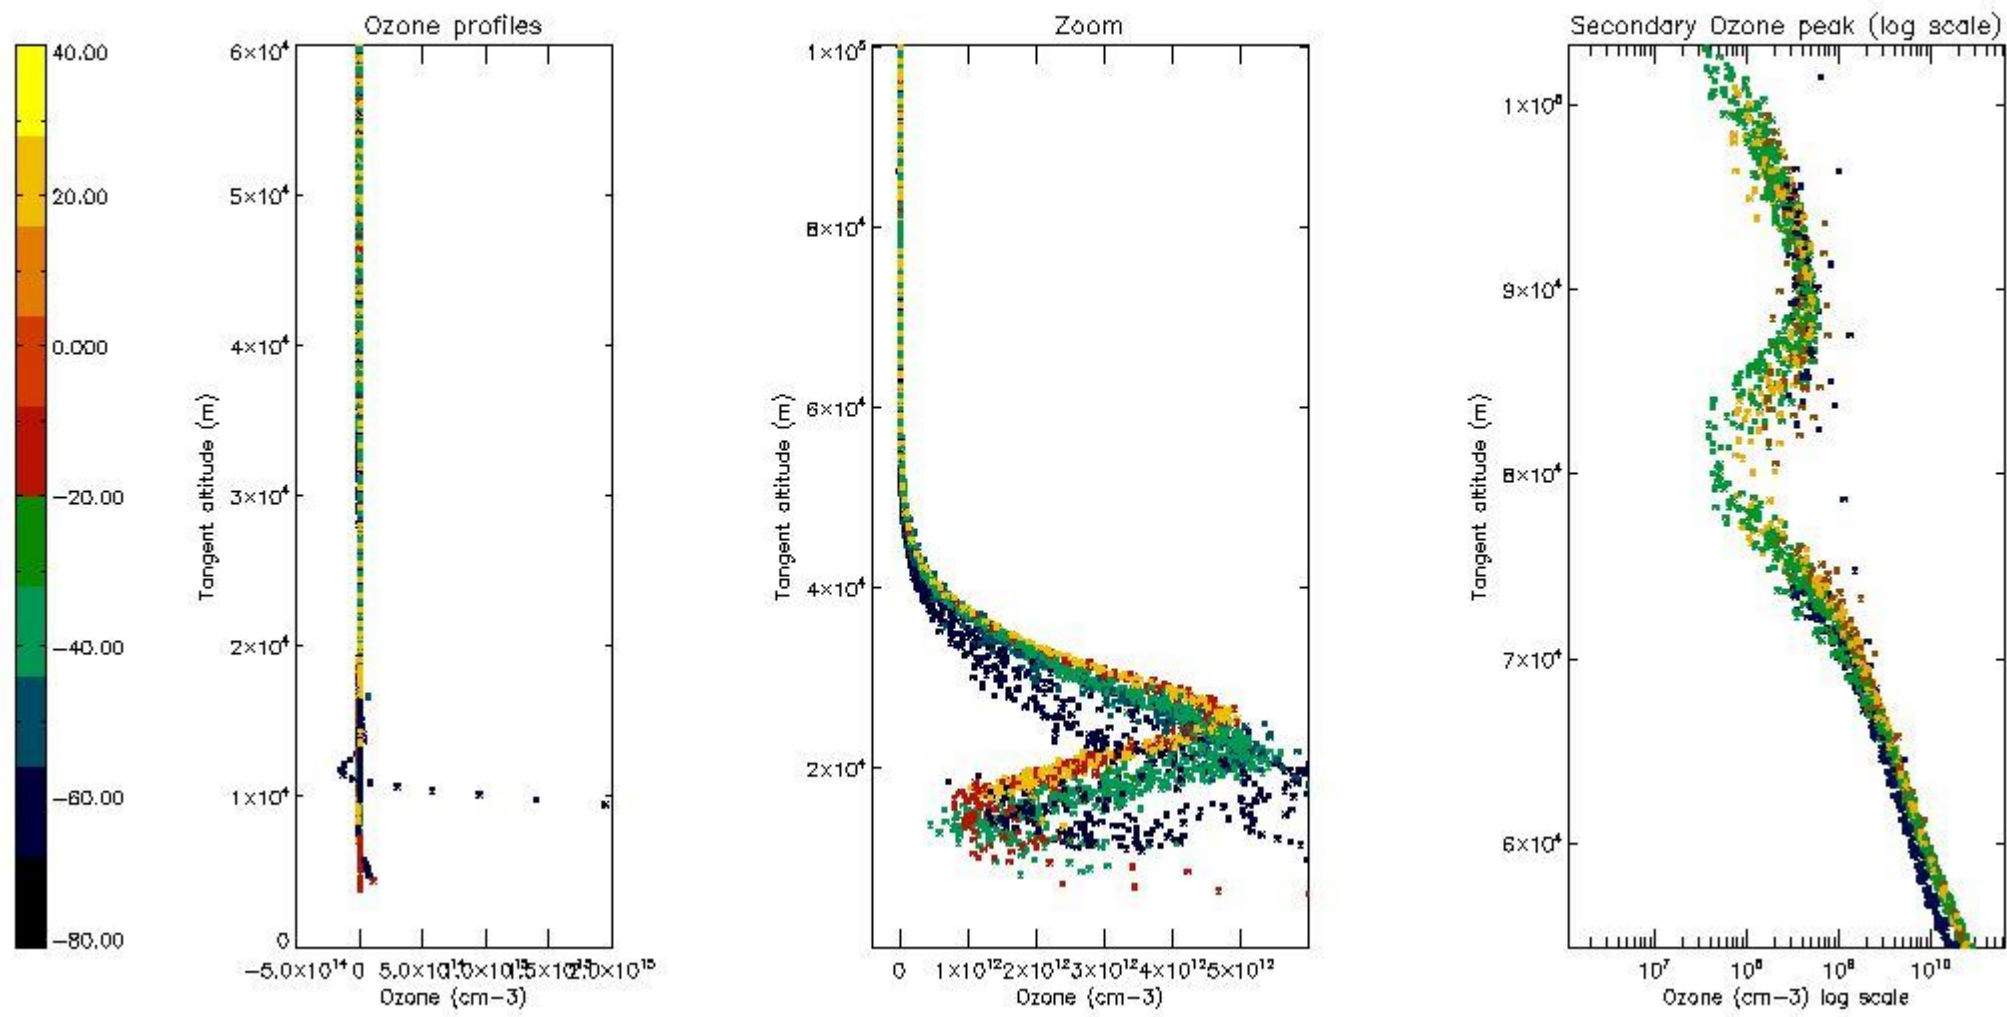

STD < 10	24
STD < 5	20

5.2 Plot ozone profiles for all STD (dark without errors)

The colorbar represents the latitude.

5.3 Plot ozone profiles where STD < 20% (dark without errors)

The colorbar represents the latitude.