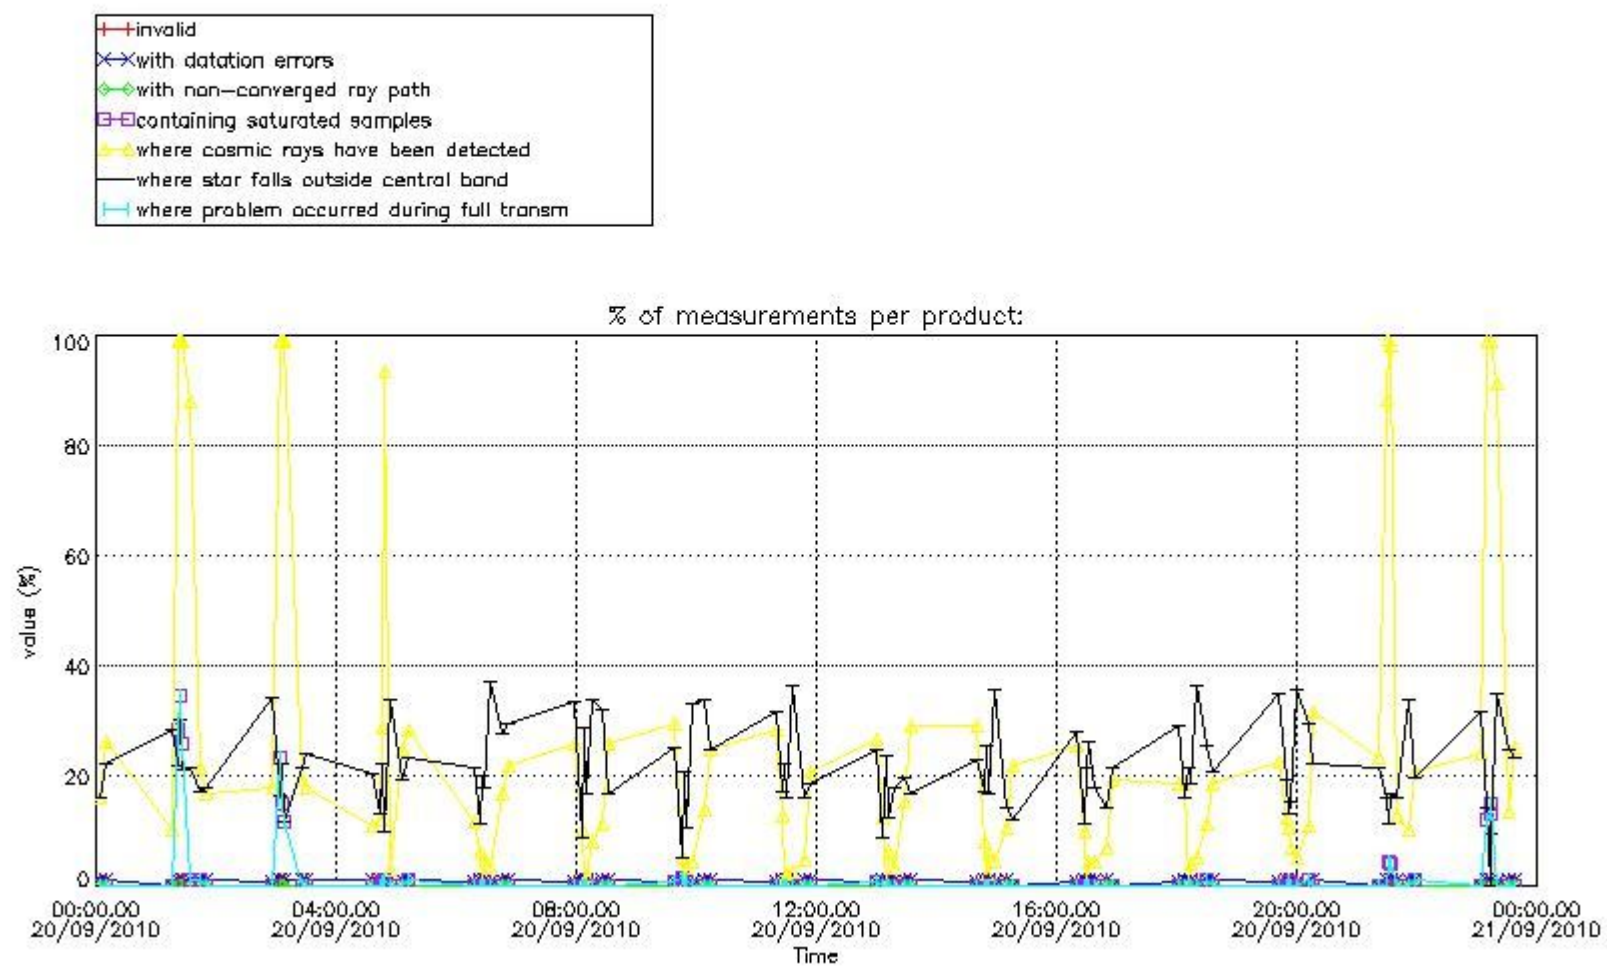

3.1 Plot quality information per product (time dependant)

3.2 Plot quality information per product (world map)

Percentage of flagged data per O3 profile

Percentage of flagged data per H2O profile

Percentage of flagged data per NO2 profile

Percentage of flagged data per NO3 profile

4. Level 1 quality information per product

In this section it is plotted some information contained in the Quality Summary data set of the level 2 products that comes from the level 1b processing. Products without errors (error flag in the MPH set to "0") are used.

4.1 Plot quality information per product (time dependant) coming from level 1b processing

4.1.1 Plot level 1 quality information per product (time dependant): ENVISAT ASCENDING passes

4.1.2 Plot level 1 quality information per product (time dependant): ENVI SAT DESCENDING passes