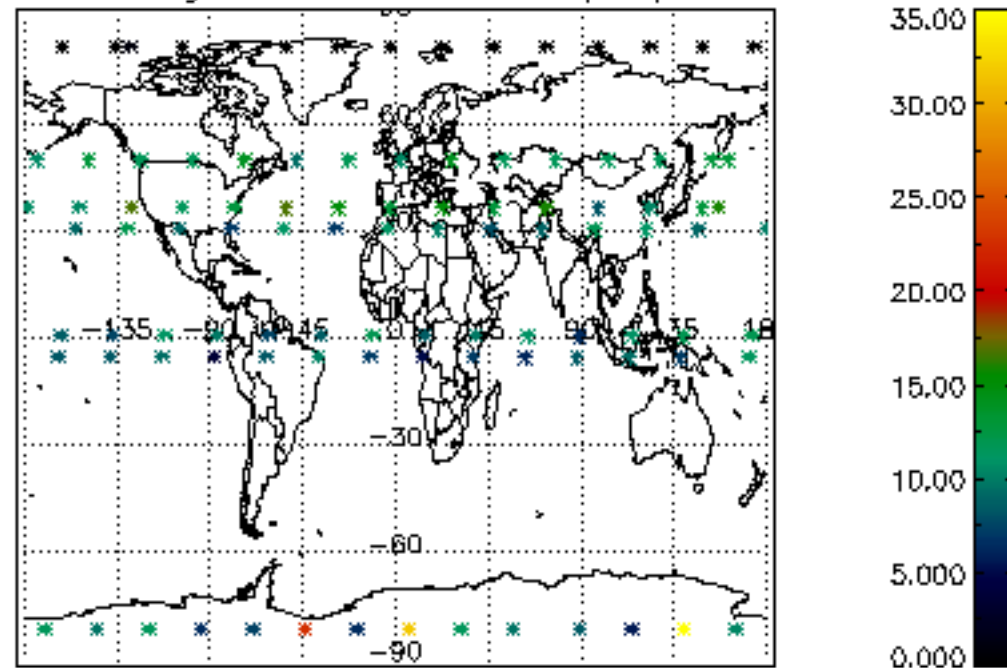

Percentage of saturation errors per profile