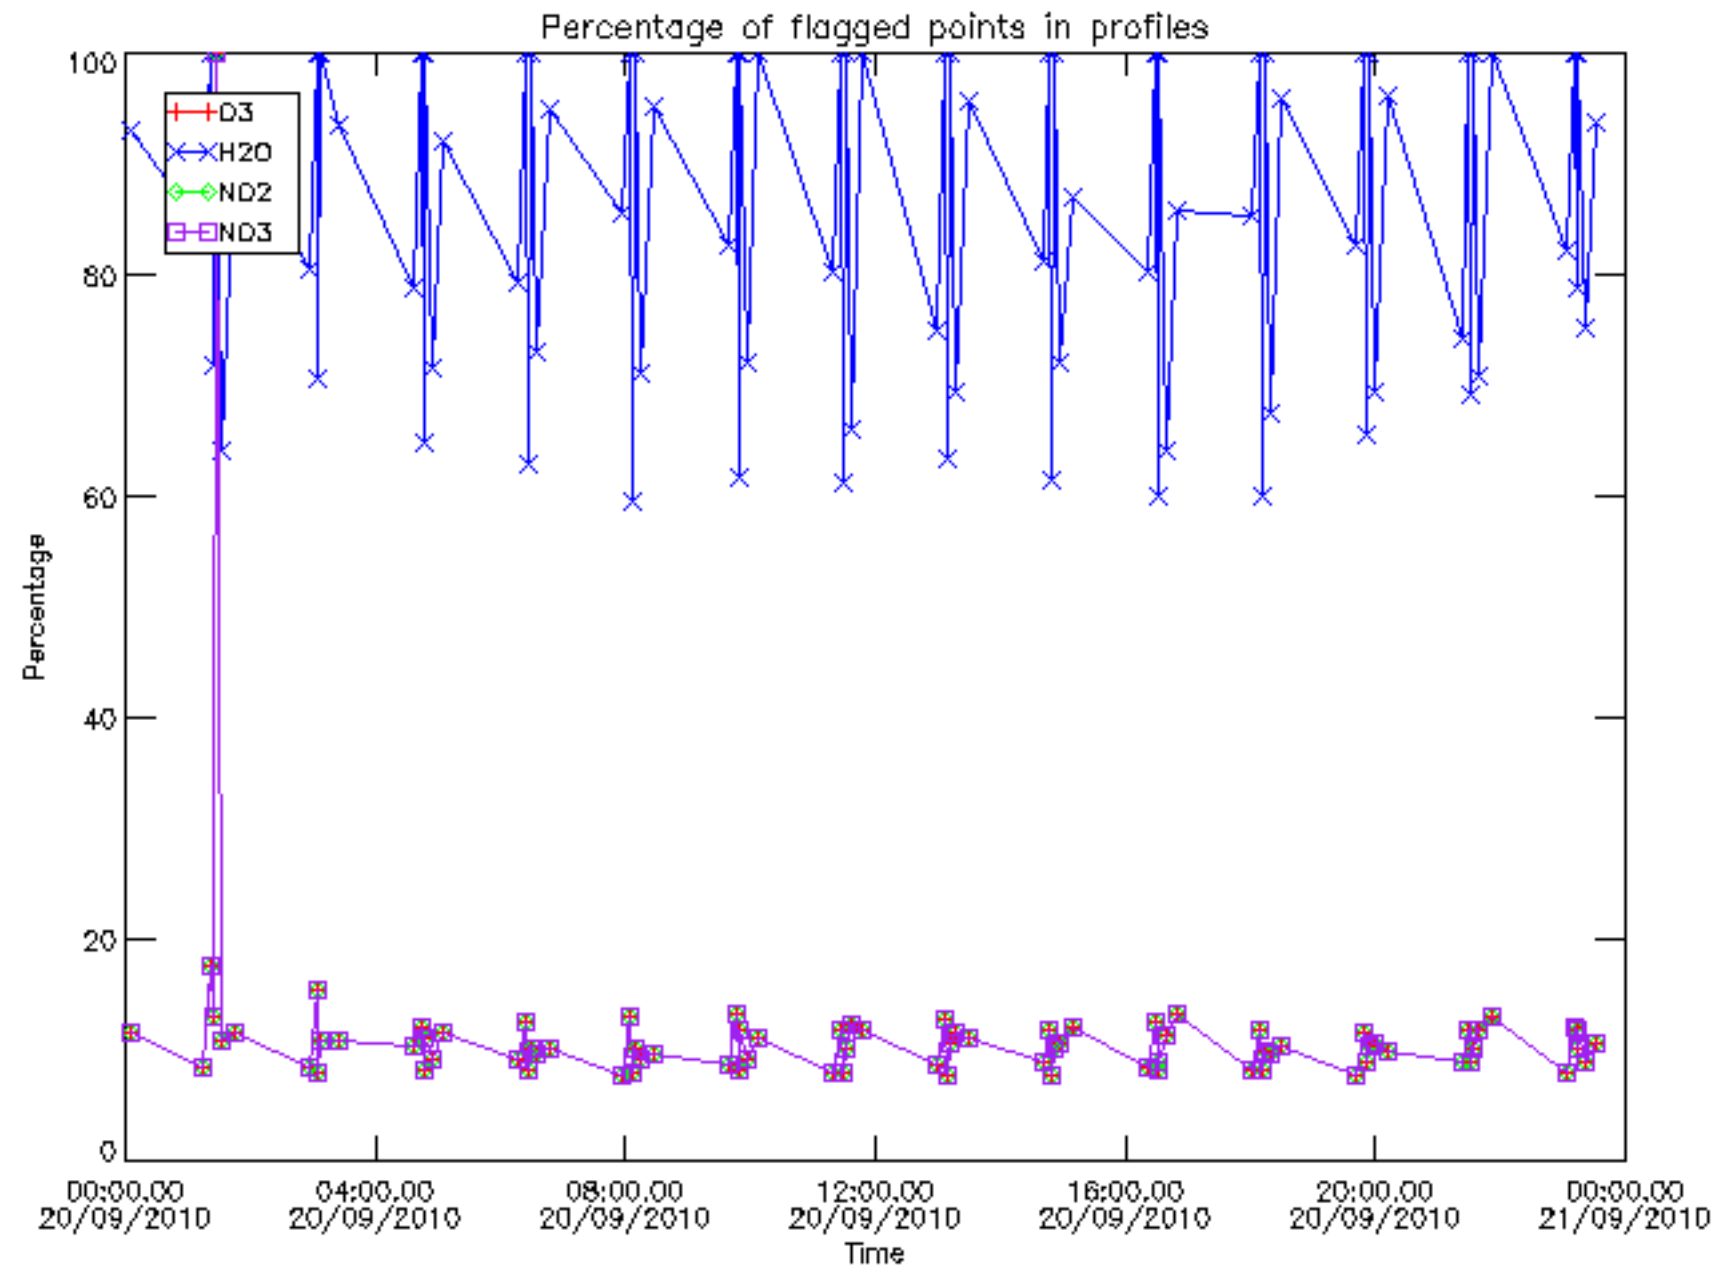

Percentage of flagged data per D3 profile

Percentage of flagged data per H2O profile