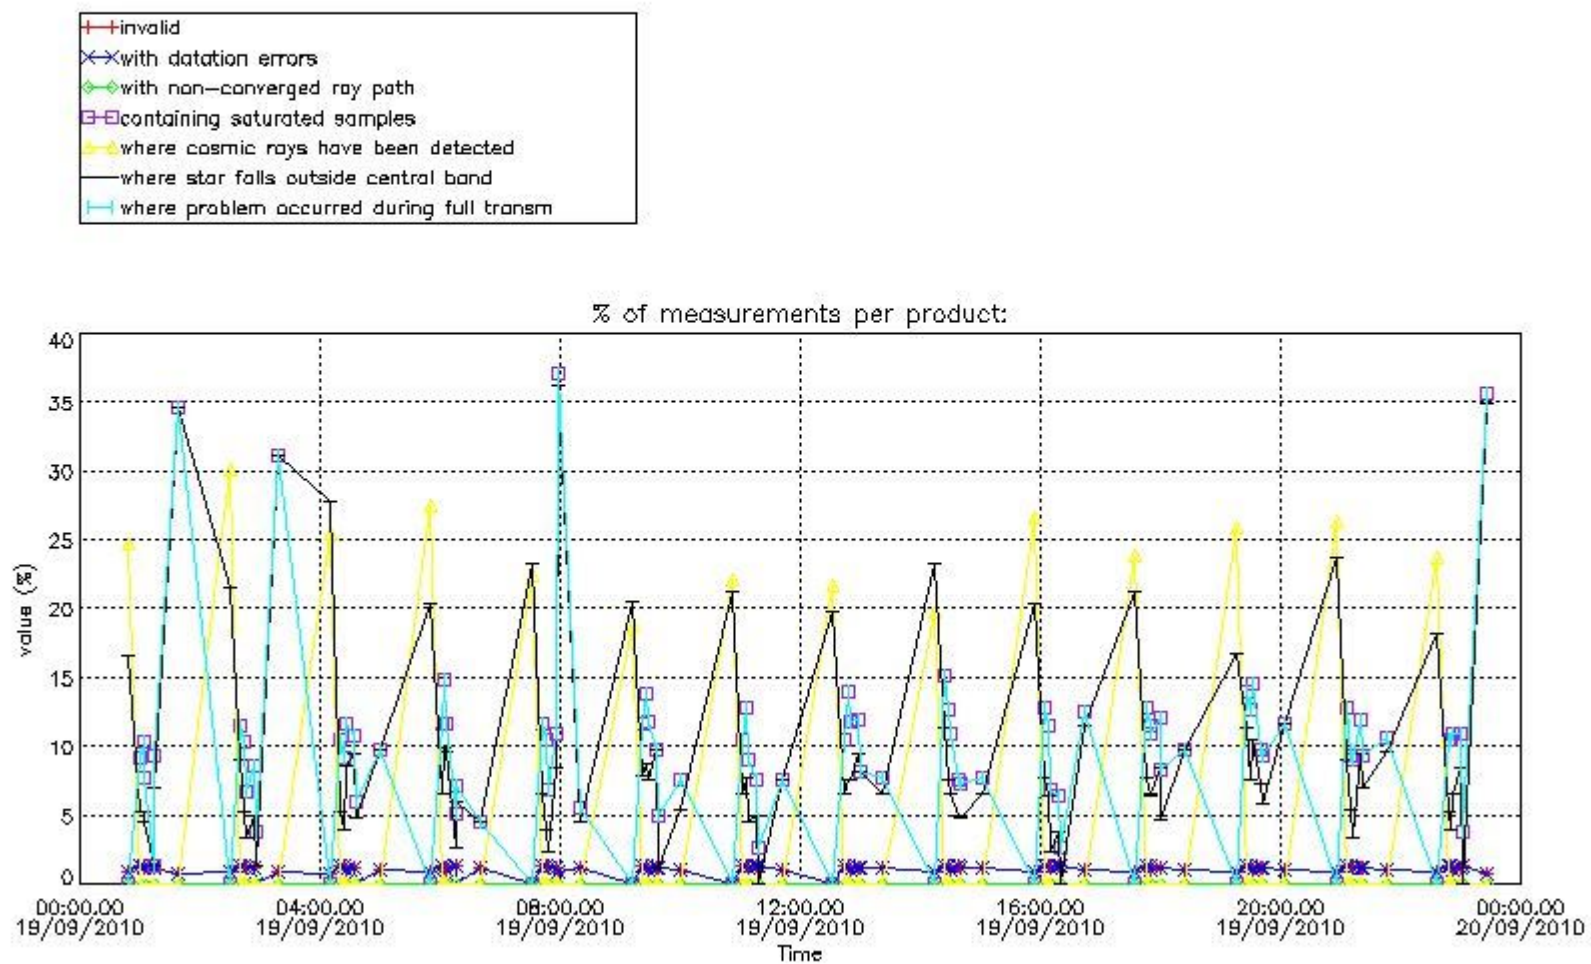

4.2 Plot quality information per product coming from level 1b processing (world map)

4.2.1 Plot level 1 quality information per product (world map): ENVISAT ASCENDING passes