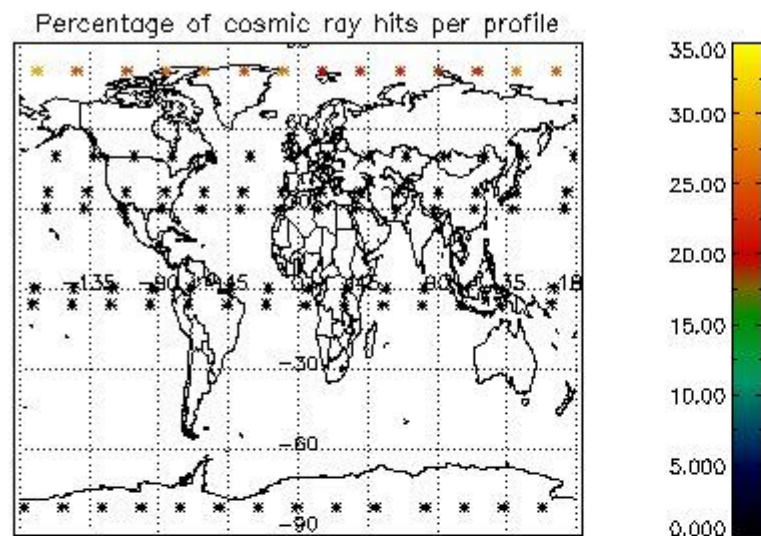

Percentage of datation errors per profile

Percentage of star falling outside central band per profile

Percentage of saturation errors per profile

4.2.2 Plot level 1 quality information per product (world map): ENVISAT DESCENDING passes