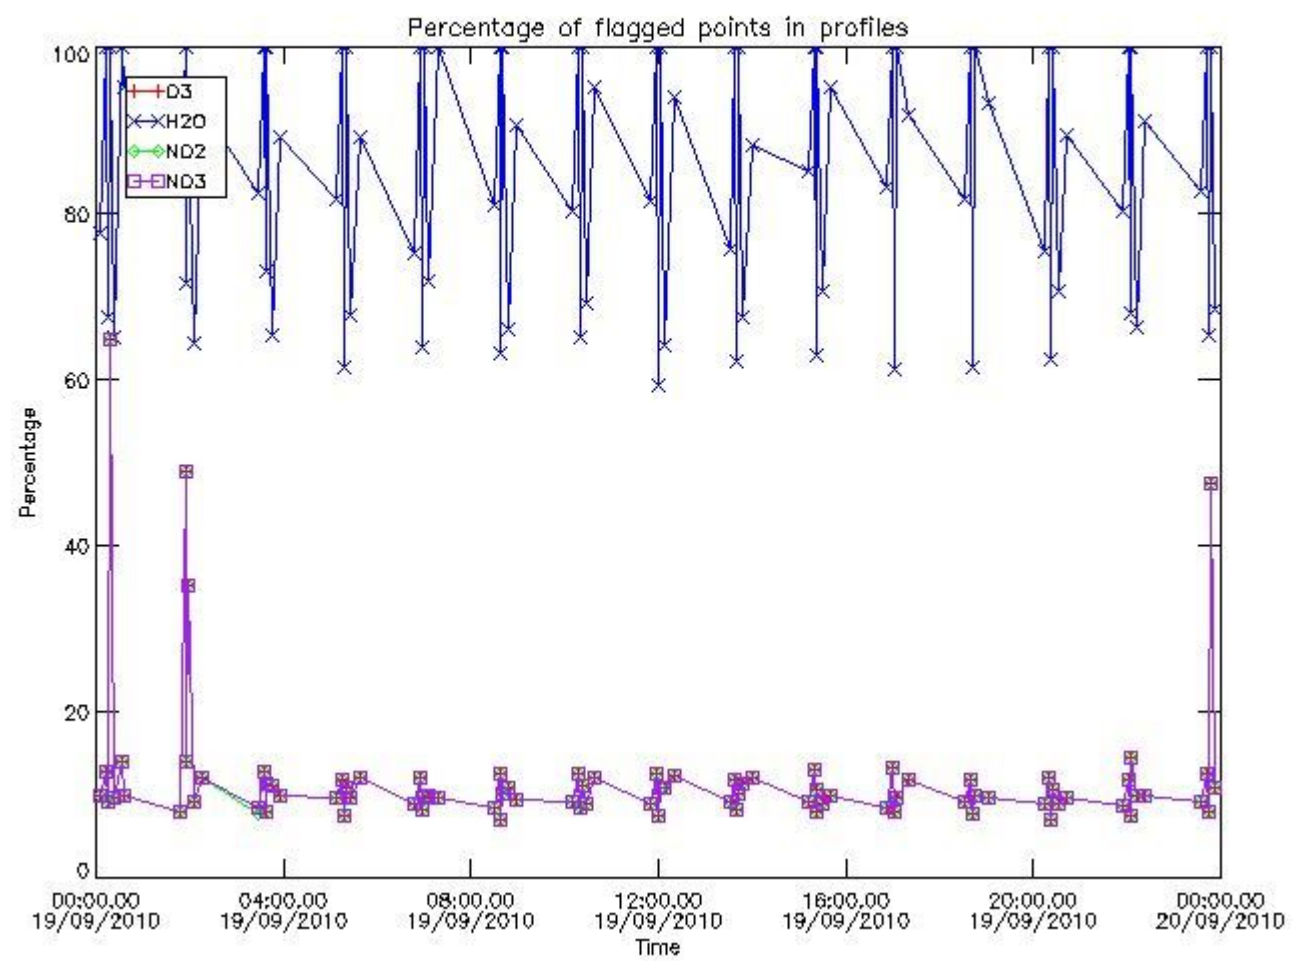

3. Quality information per product

In this section it is plotted some information contained in the Quality Summary data set of the level 2 products. Only products in dark limb conditions and without errors (error flag in the MPH set to "0") are used.

3.1 Plot quality information per product (time dependant)

3.2 Plot quality information per product (world map)