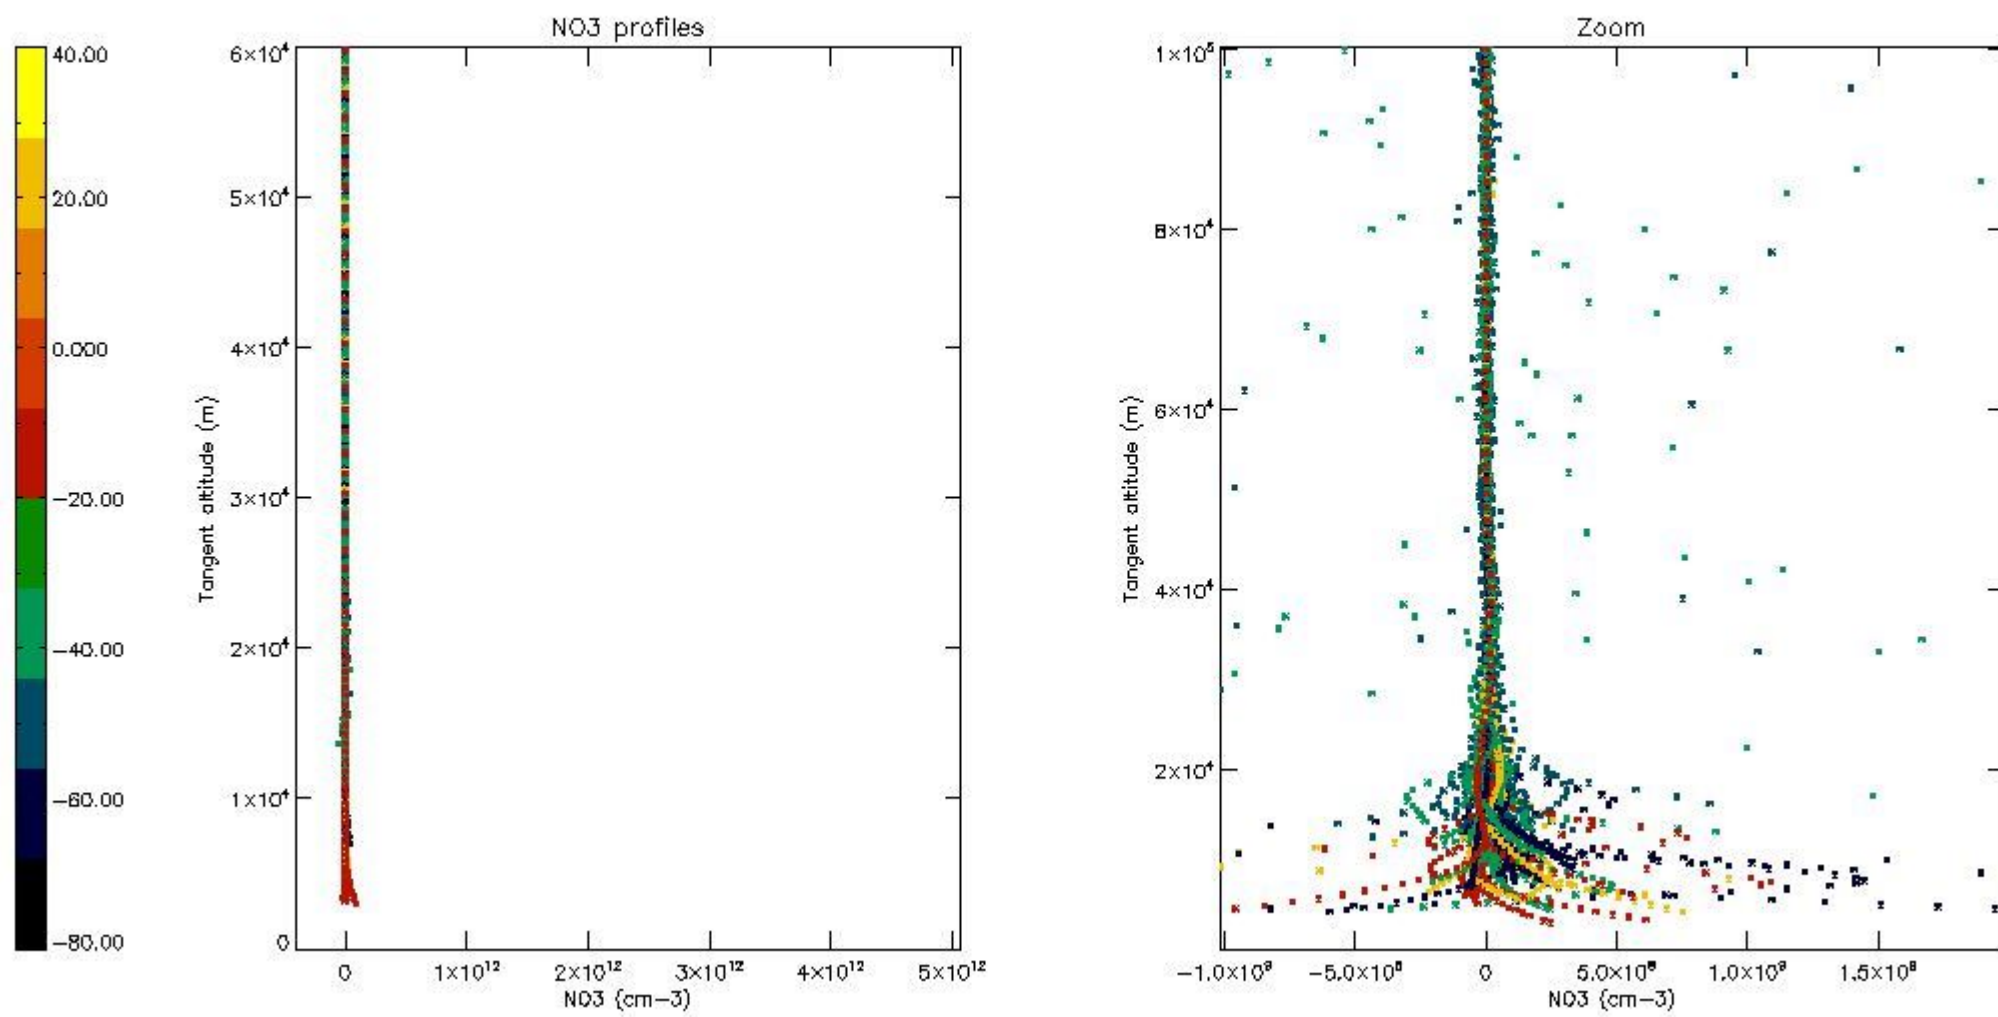

5.4 Plot ozone profiles where STD < 10% (dark without errors)

The colorbar represents the latitude.

5.5 Plot ozone profiles where STD < 5% (dark without errors)

The colorbar represents the latitude.

5.6 Plot NO₂ profiles for all STD (dark without errors)

The colorbar represents the latitude.

5.7 Plot NO3 profiles for all STD (dark without errors)

The colorbar represents the latitude.

5.8 Plot H₂O profiles for all STD (only for occultations of stars 1,2,3,4,13,14,16,26,63 dark without errors)