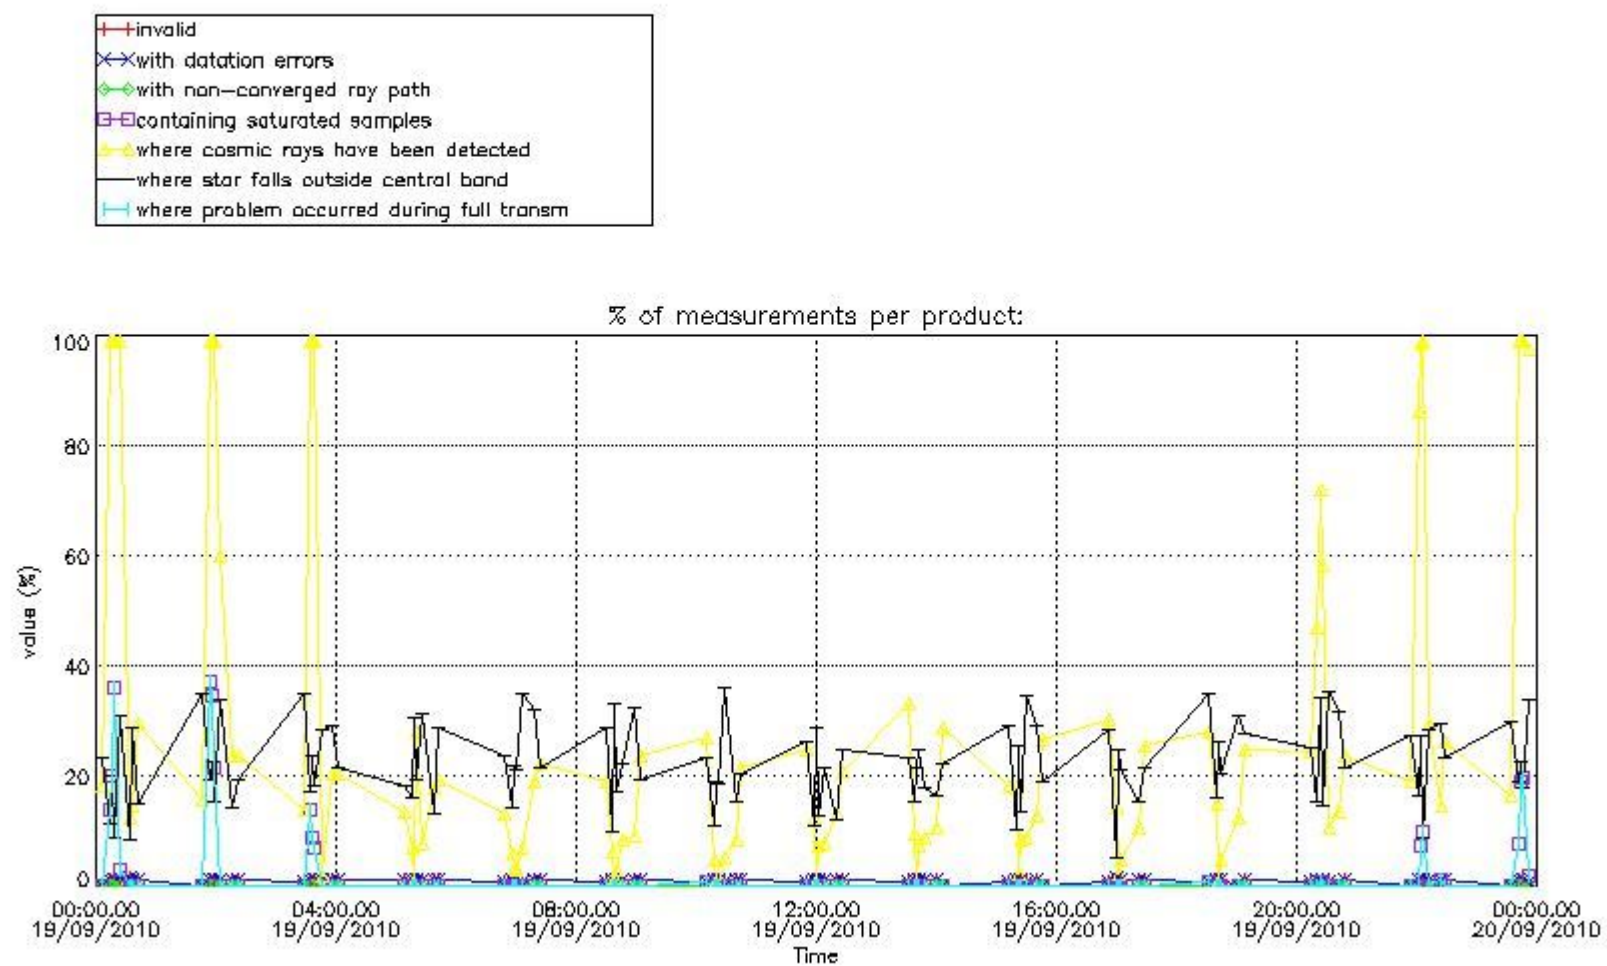

4.1.2 Plot level 1 quality information per product (time dependant): ENVI SAT DESCENDING passes