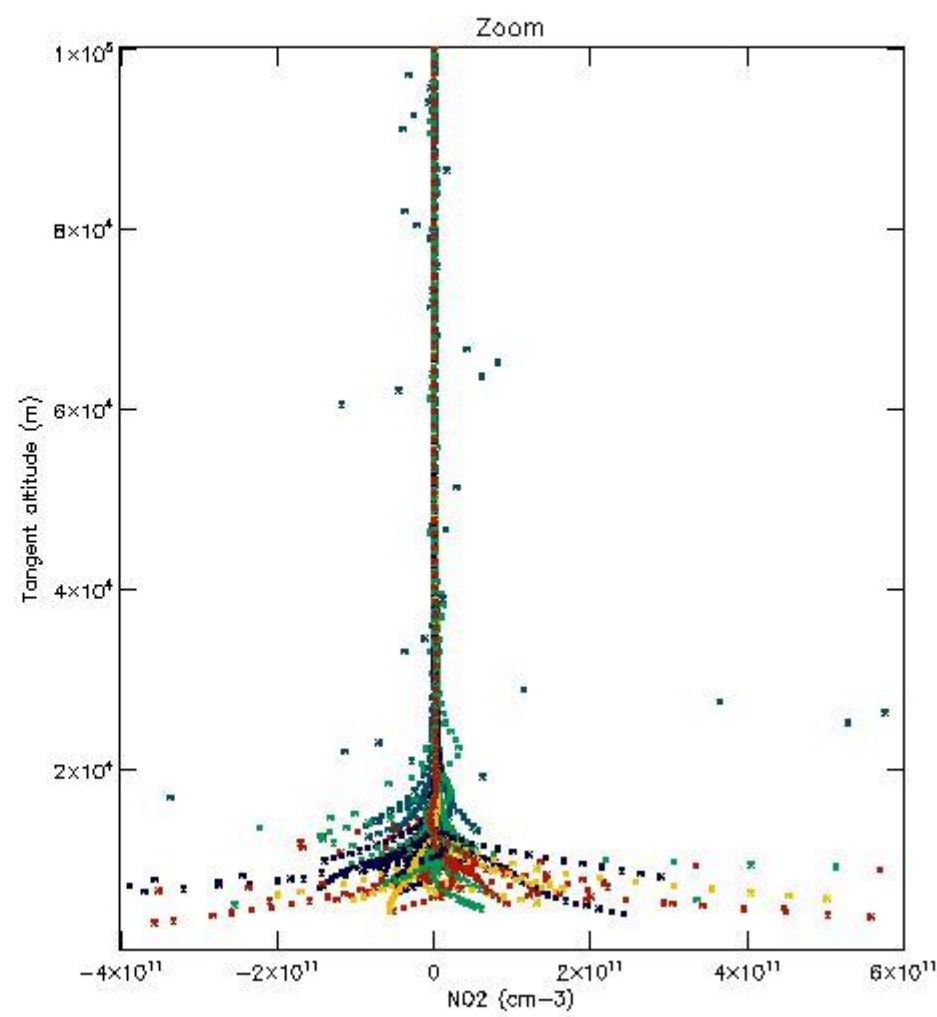

5.4 Plot ozone profiles where STD < 10% (dark without errors)

The colorbar represents the latitude.

5.5 Plot ozone profiles where STD < 5% (dark without errors)

The colorbar represents the latitude.

5.6 Plot NO₂ profiles for all STD (dark without errors)

The colorbar represents the latitude.

5.7 Plot NO3 profiles for all STD (dark without errors)

The colorbar represents the latitude.

5.8 Plot H₂O profiles for all STD (only for occultations of stars 1,2,3,4,13,14,16,26,63 dark without errors)