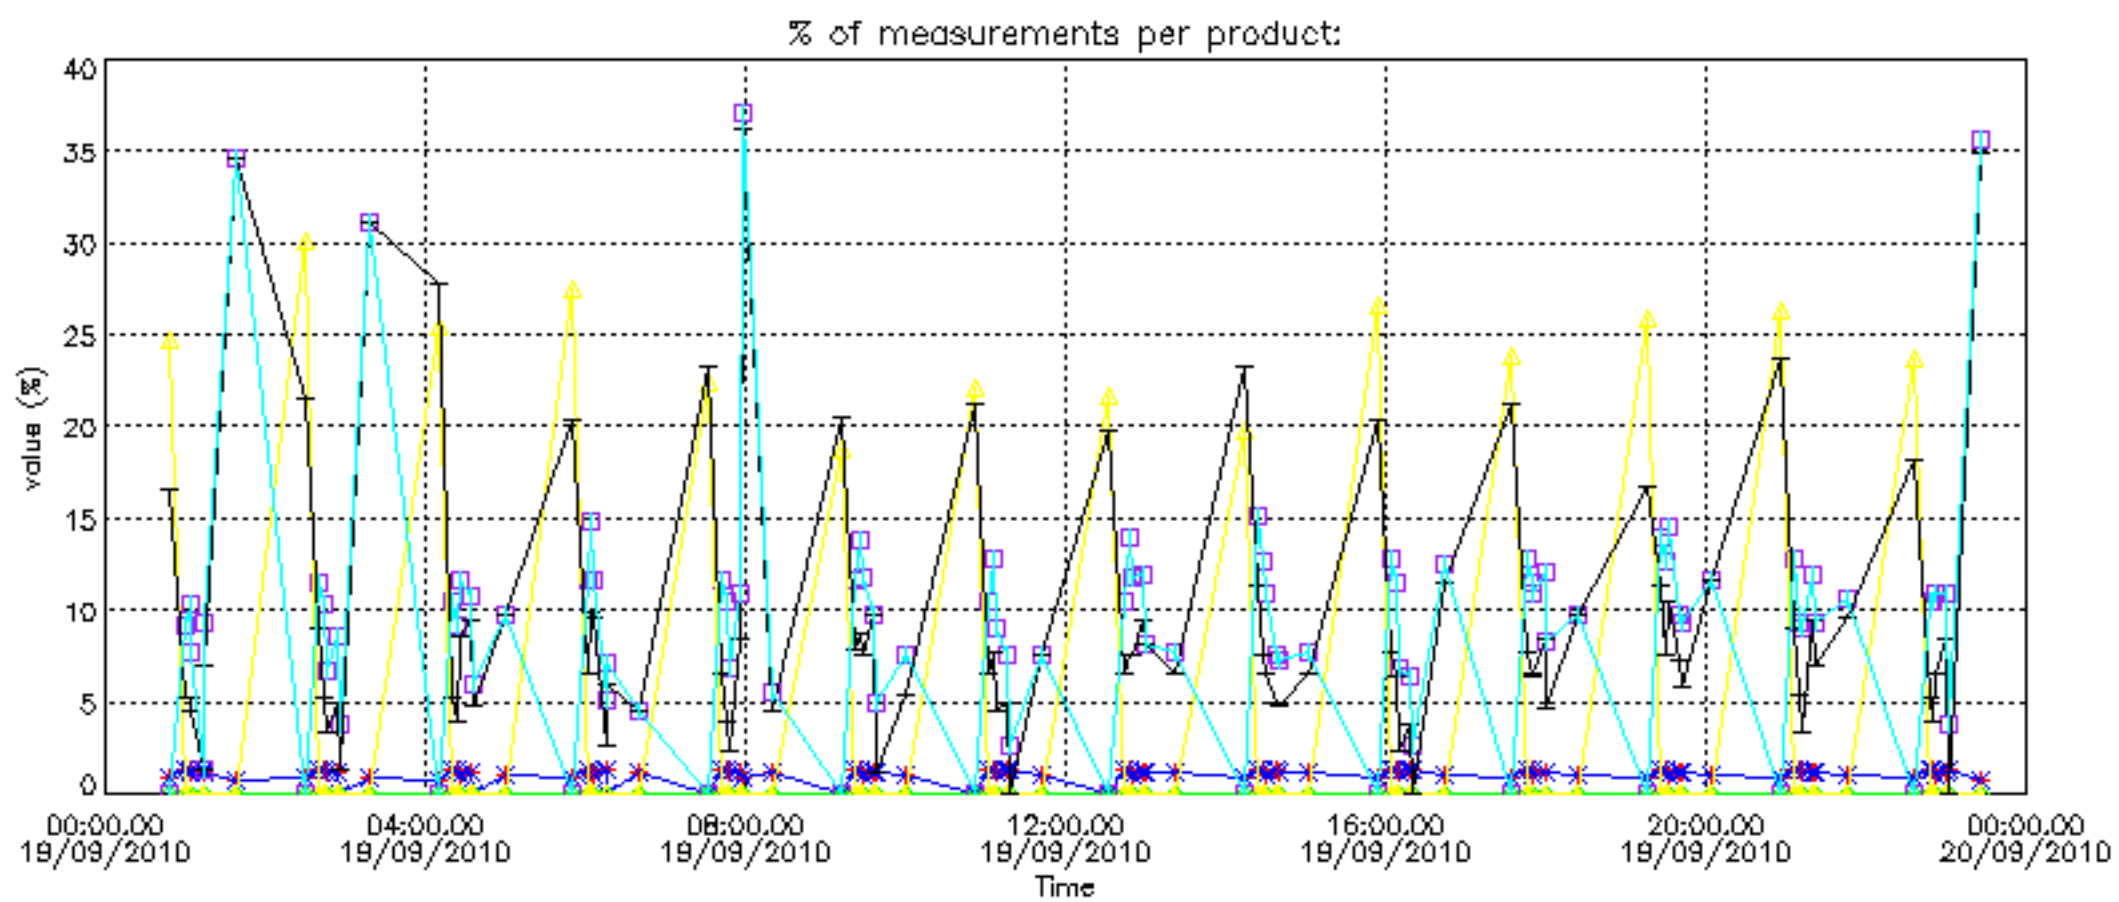

Percentage of cosmic ray hits per profile

Percentage of datation errors per profile