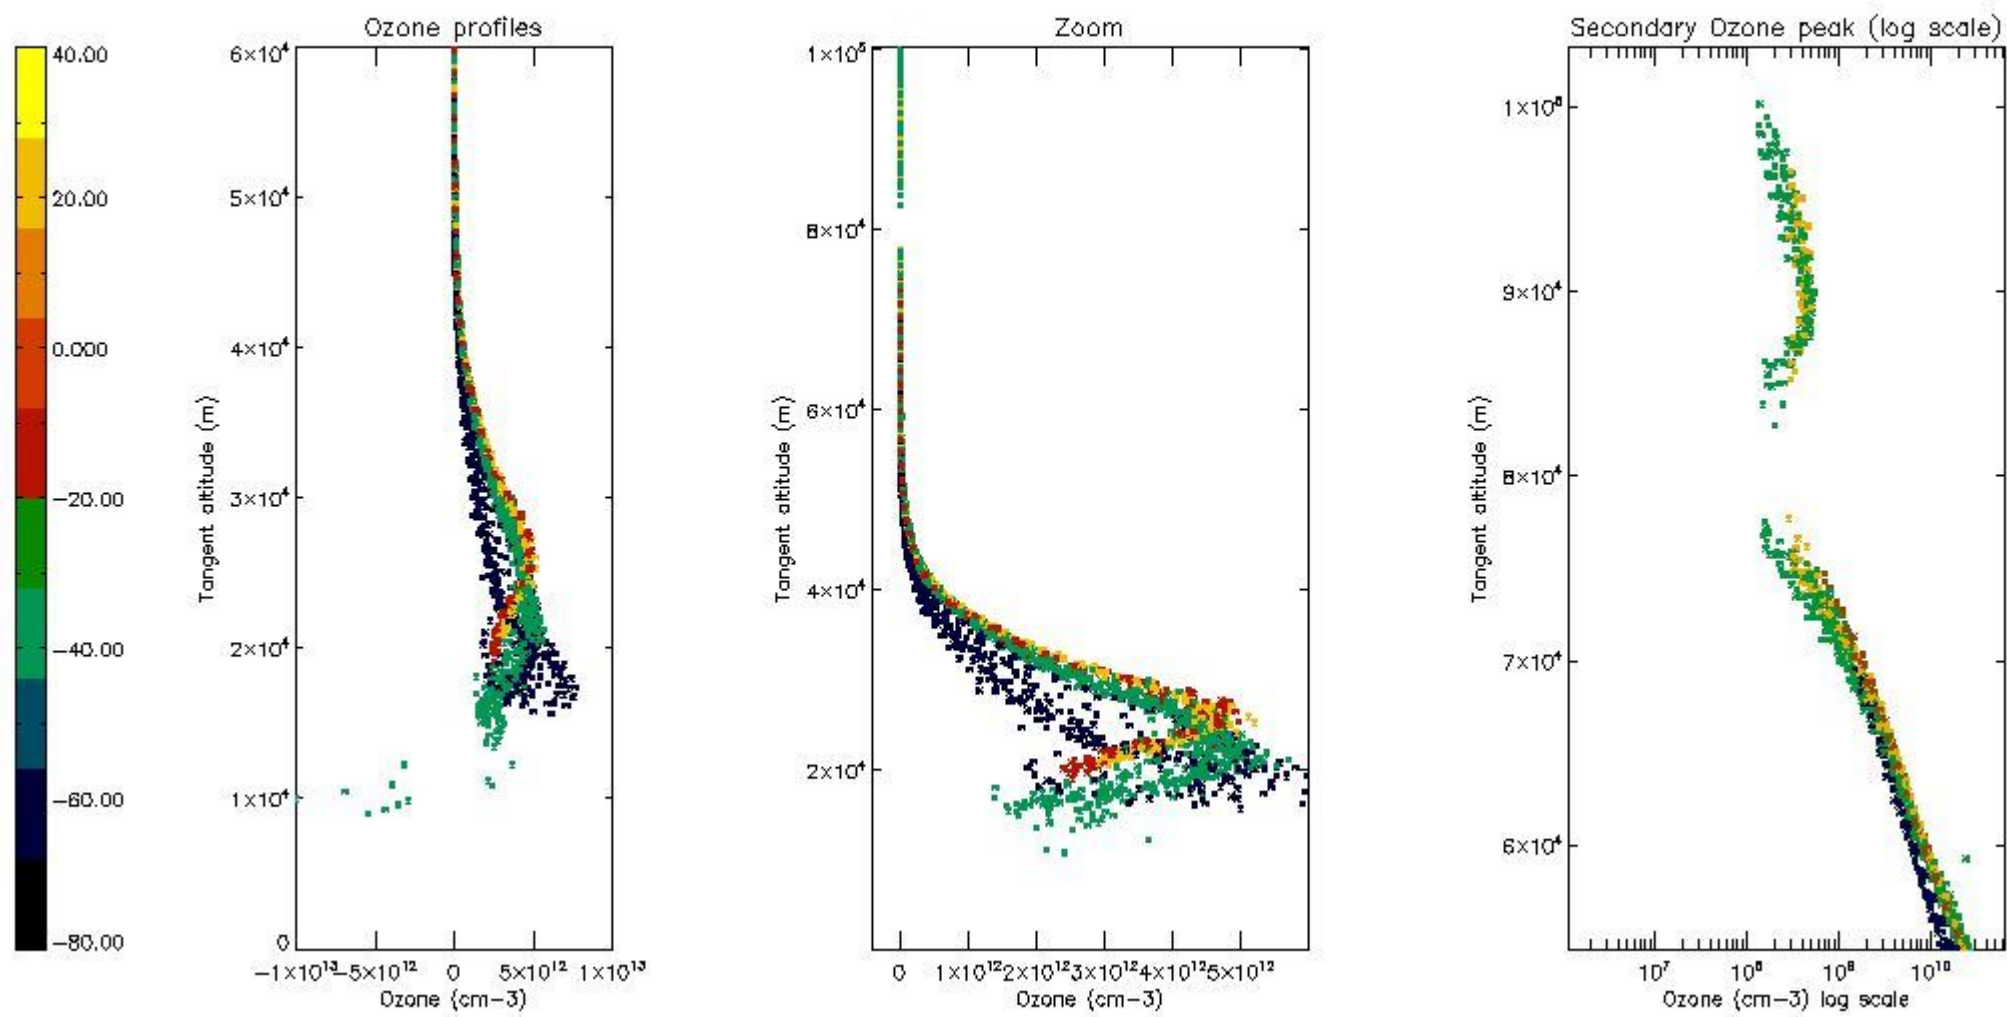

5.6 Plot NO₂ profiles for all STD (dark without errors)

The colorbar represents the latitude.