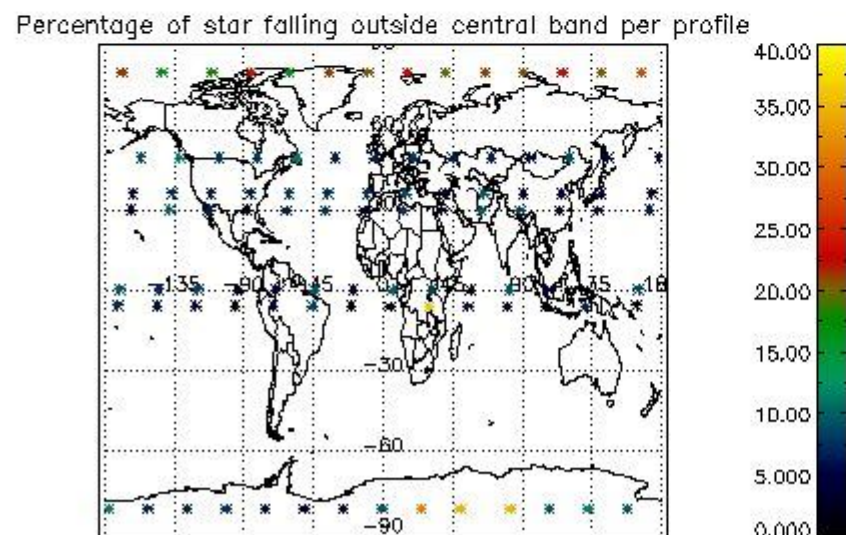

Percentage of datation errors per profile

Percentage of star falling outside central band per profile

Percentage of saturation errors per profile

4.2.2 Plot level 1 quality information per product (world map): ENVISAT DESCENDING passes