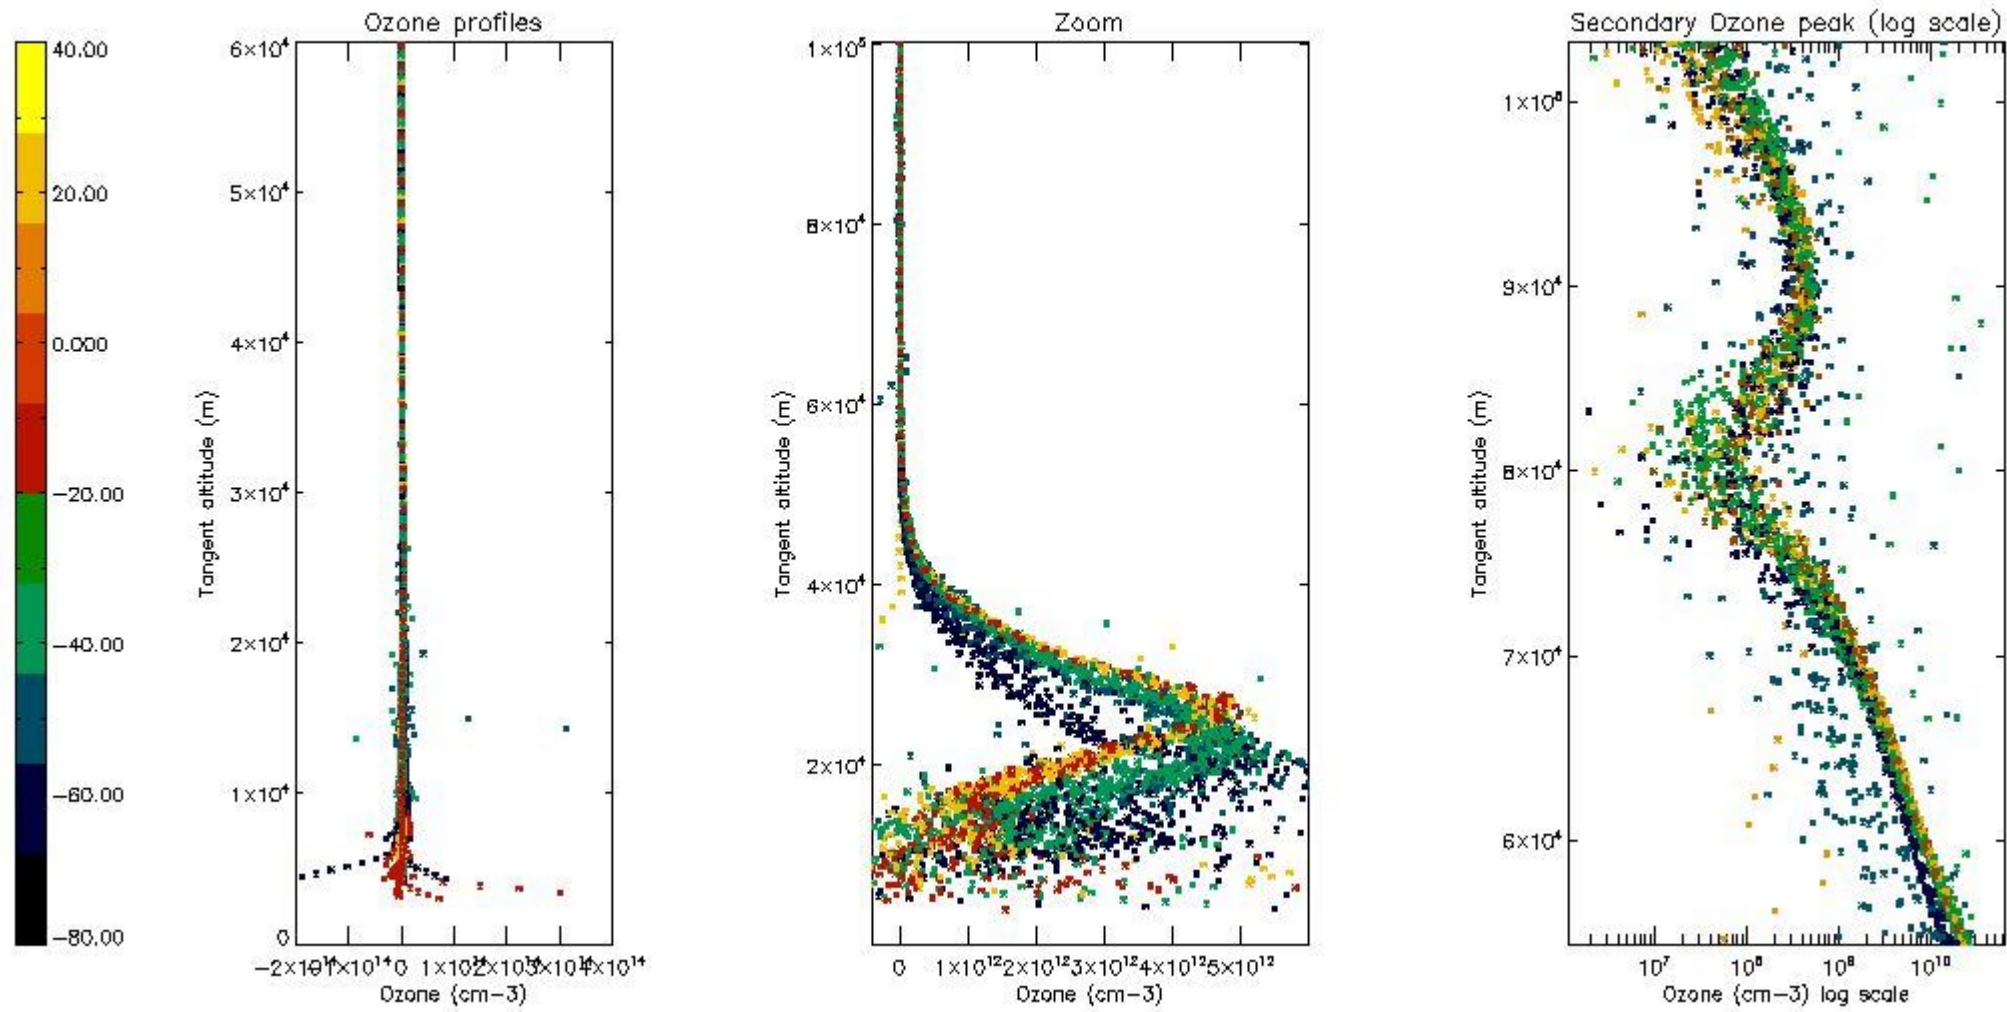

STD < 10	25
STD < 5	21

5.2 Plot ozone profiles for all STD (dark without errors)

The colorbar represents the latitude.

5.3 Plot ozone profiles where STD < 20% (dark without errors)

The colorbar represents the latitude.