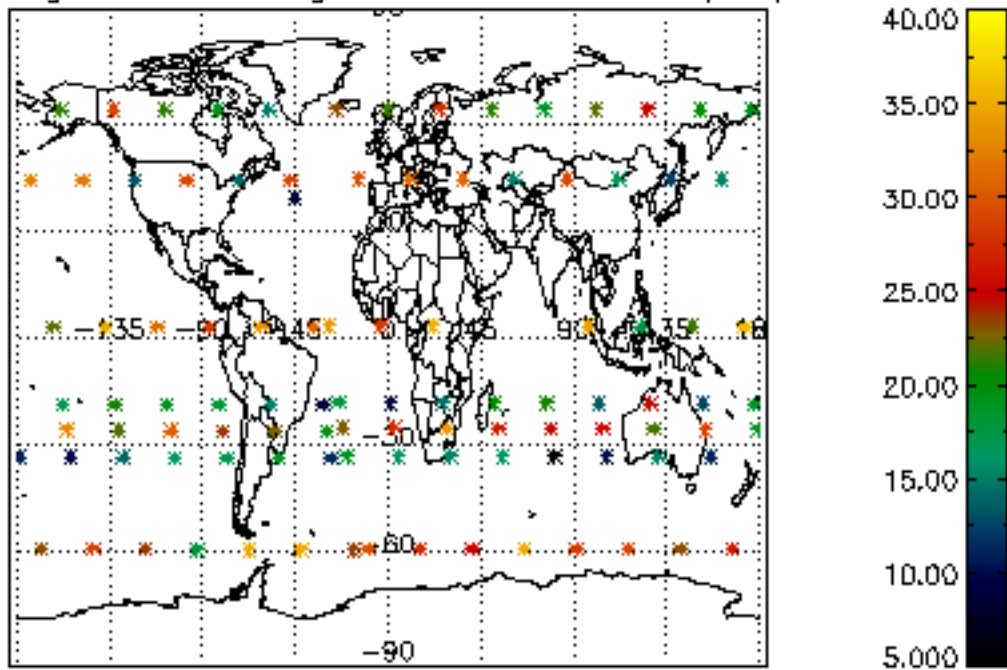

Percentage of cosmic ray hits per profile

Percentage of star falling outside central band per profile