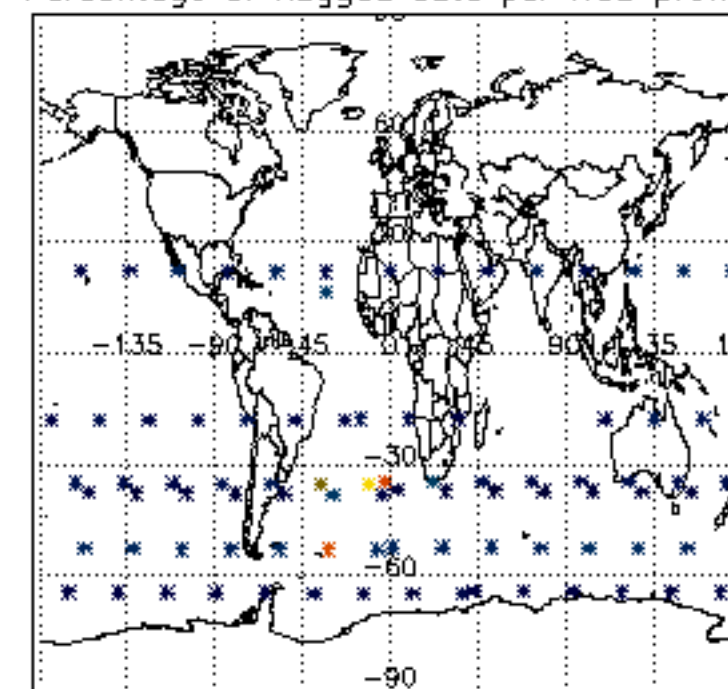

Percentage of flagged data per NO3 profile