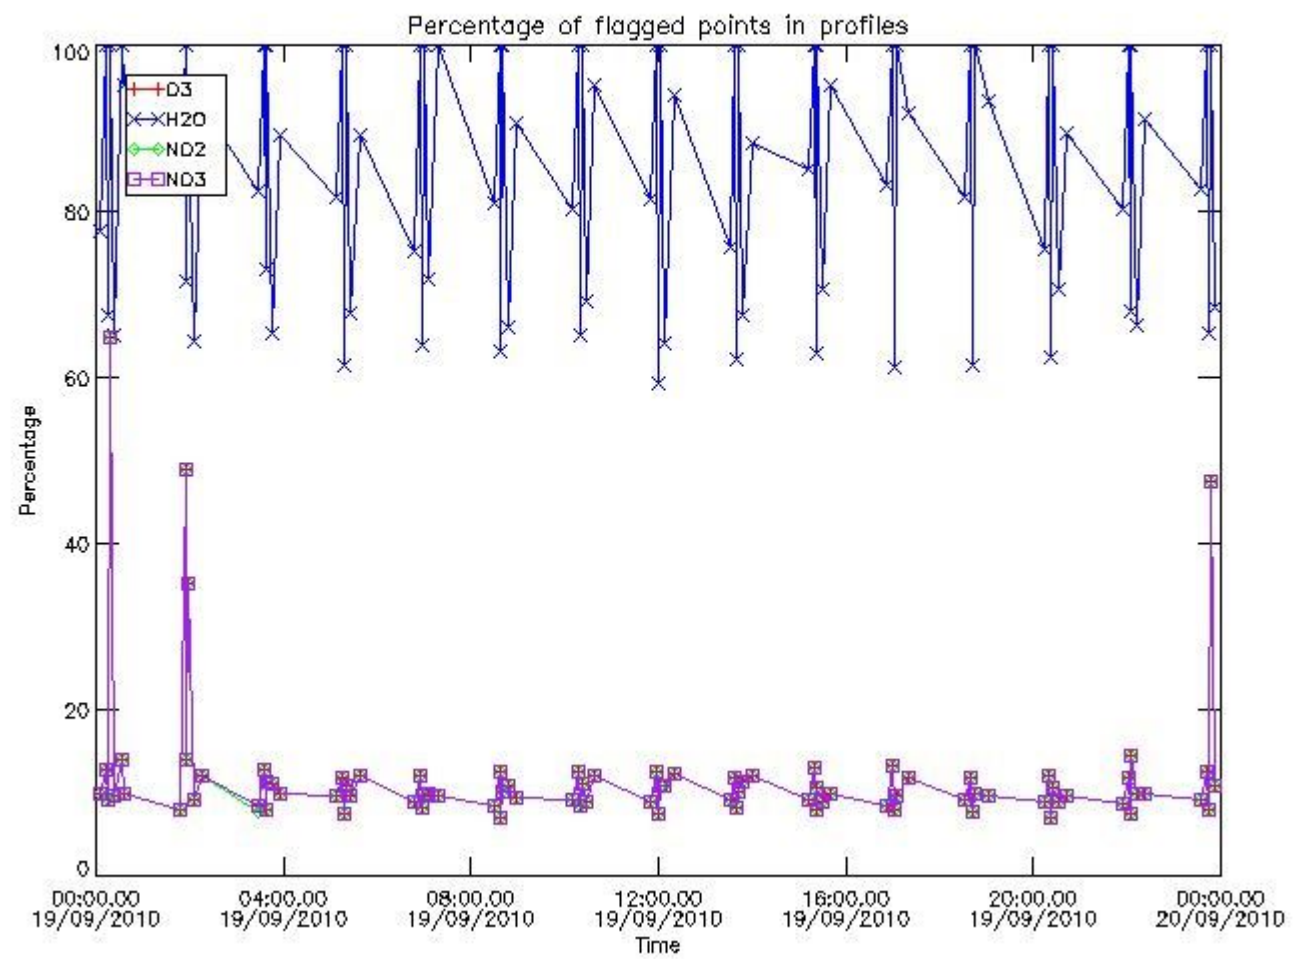

3. Quality information per product

In this section it is plotted some information contained in the Quality Summary data set of the level 2 products. Only products in dark limb conditions and without errors (error flag in the MPH set to "0") are used.

3.1 Plot quality information per product (time dependant)

3.2 Plot quality information per product (world map)