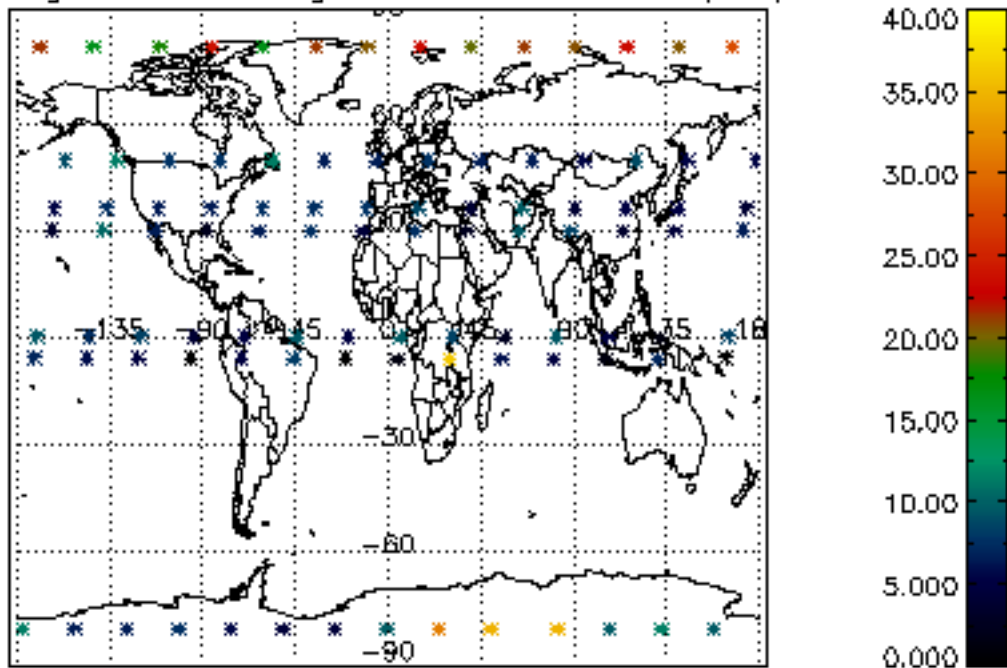

Percentage of star falling outside central band per profile