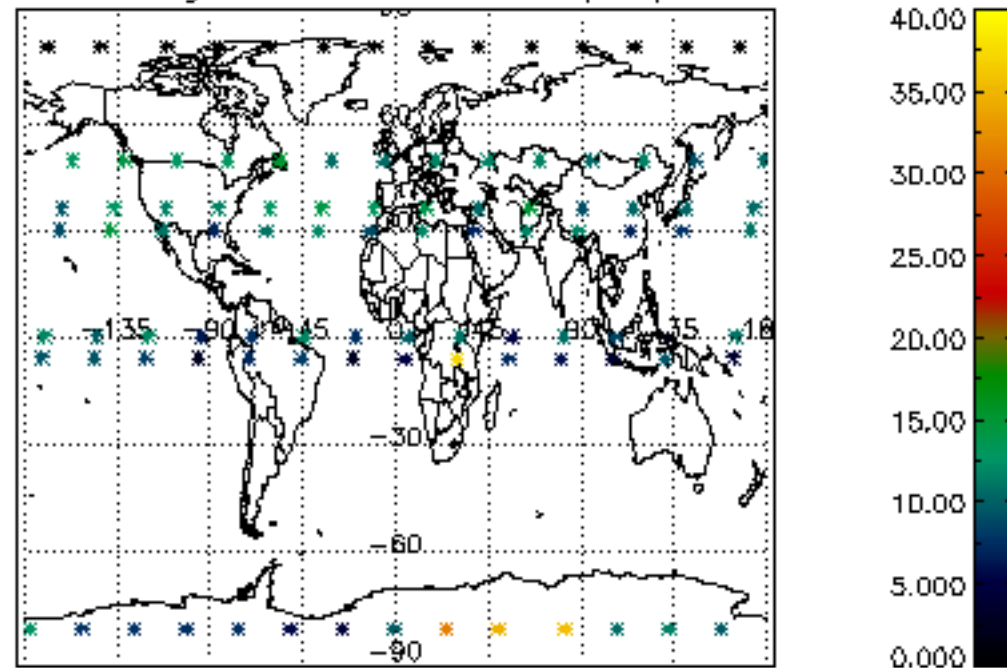

Percentage of saturation errors per profile