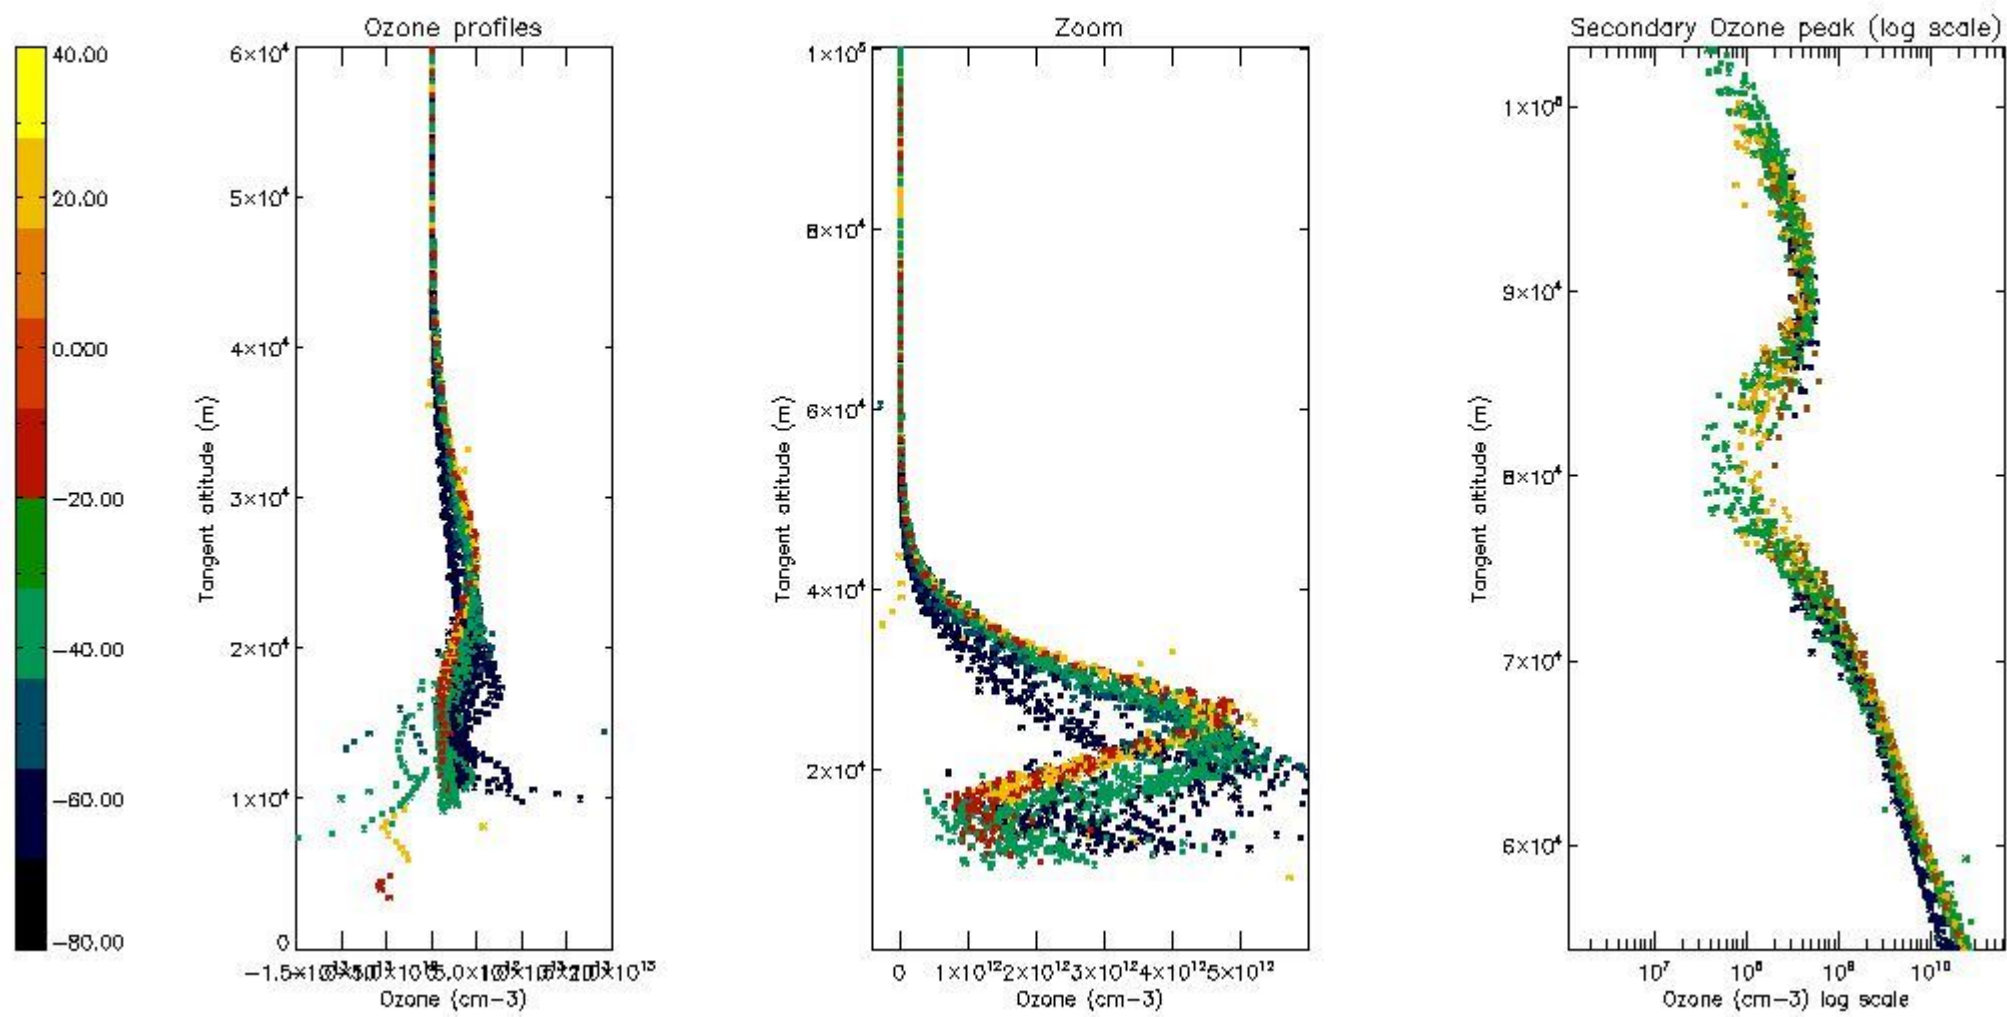

STD < 10	25
STD < 5	21

5.2 Plot ozone profiles for all STD (dark without errors)

The colorbar represents the latitude.

5.3 Plot ozone profiles where STD < 20% (dark without errors)

The colorbar represents the latitude.

5.4 Plot ozone profiles where STD < 10% (dark without errors)

The colorbar represents the latitude.

5.5 Plot ozone profiles where STD < 5% (dark without errors)

The colorbar represents the latitude.

5.6 Plot NO₂ profiles for all STD (dark without errors)

The colorbar represents the latitude.

5.7 Plot NO3 profiles for all STD (dark without errors)

The colorbar represents the latitude.

5.8 Plot H₂O profiles for all STD (only for occultations of stars 1,2,3,4,13,14,16,26,63 dark without errors)