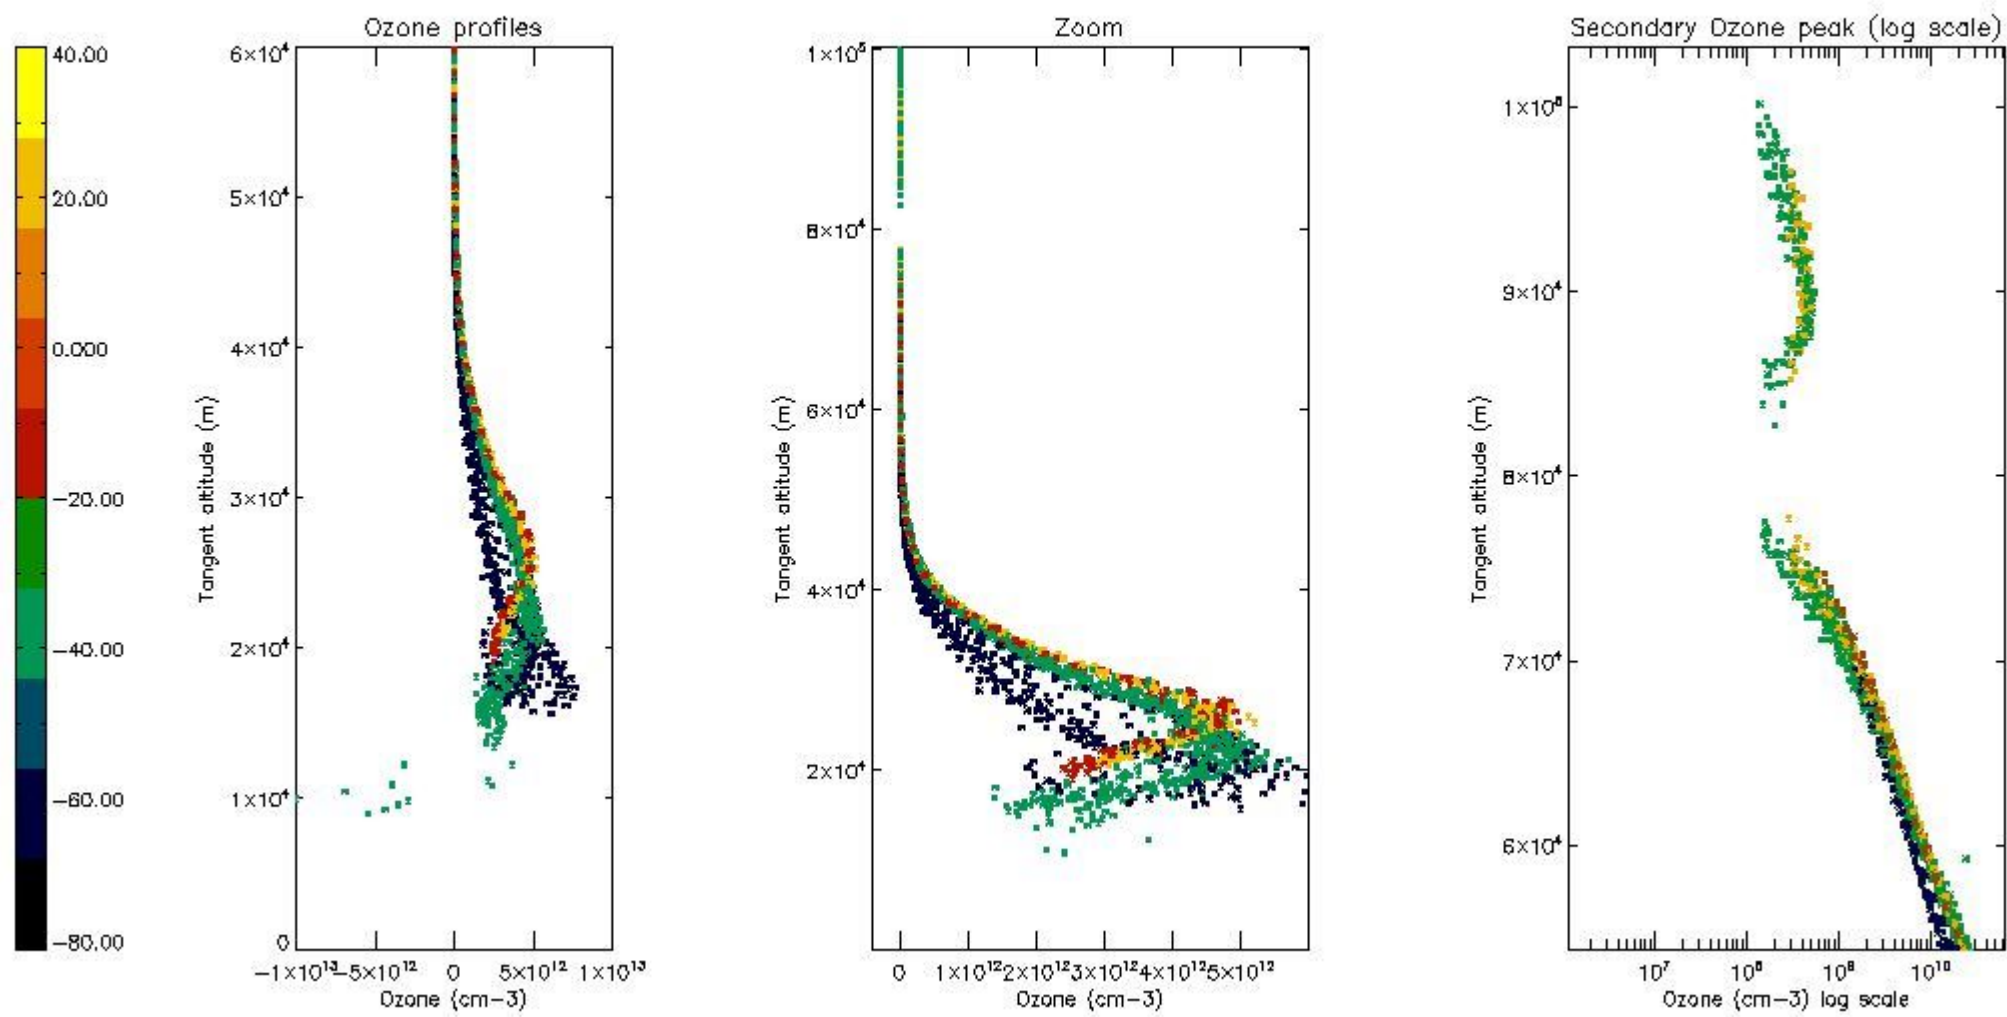

STD < 10	25
STD < 5	21

5.2 Plot ozone profiles for all STD (dark without errors)

The colorbar represents the latitude.

5.3 Plot ozone profiles where STD < 20% (dark without errors)

The colorbar represents the latitude.

5.4 Plot ozone profiles where STD < 10% (dark without errors)

The colorbar represents the latitude.

5.5 Plot ozone profiles where STD < 5% (dark without errors)

The colorbar represents the latitude.

5.6 Plot NO₂ profiles for all STD (dark without errors)

The colorbar represents the latitude.

5.7 Plot NO3 profiles for all STD (dark without errors)

The colorbar represents the latitude.

5.8 Plot H₂O profiles for all STD (only for occultations of stars 1,2,3,4,13,14,16,26,63 dark without errors)