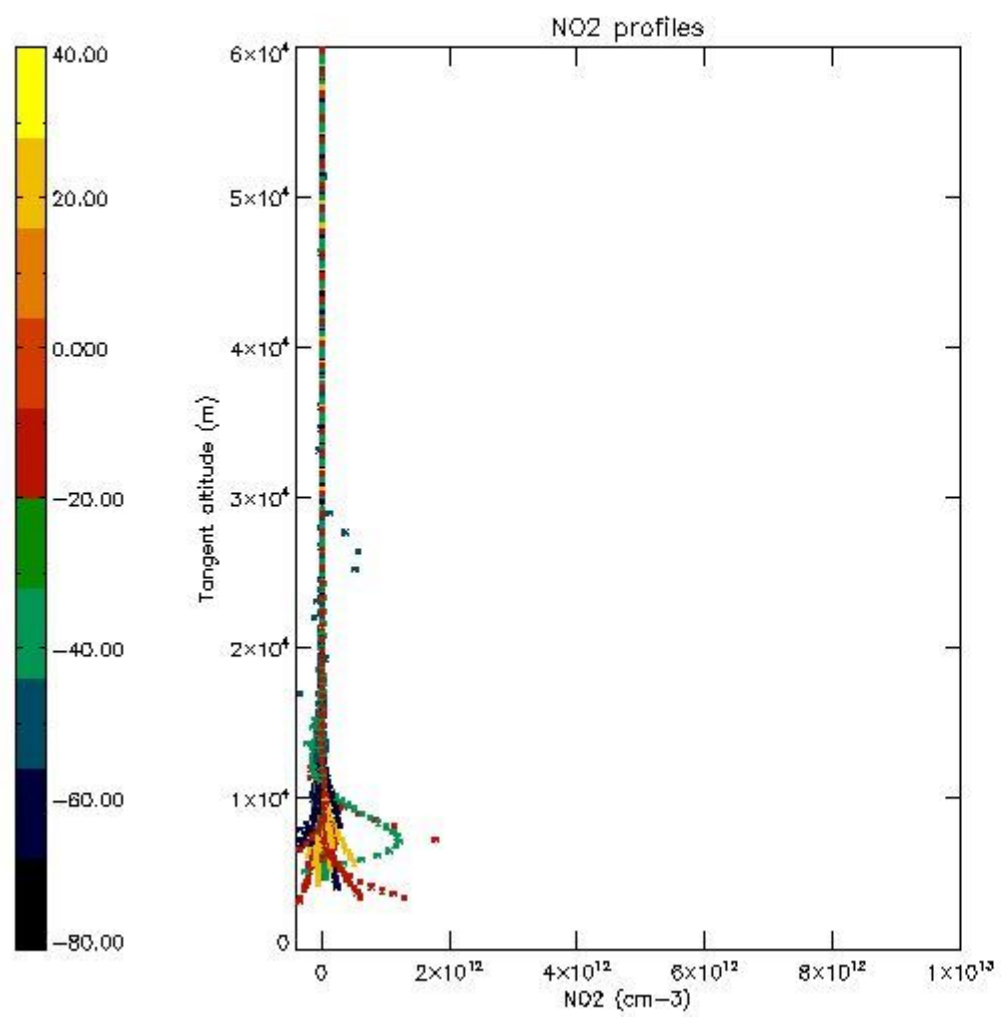

5.4 Plot ozone profiles where STD < 10% (dark without errors)

The colorbar represents the latitude.

5.5 Plot ozone profiles where STD < 5% (dark without errors)

The colorbar represents the latitude.

5.6 Plot NO₂ profiles for all STD (dark without errors)

The colorbar represents the latitude.

5.7 Plot NO3 profiles for all STD (dark without errors)

The colorbar represents the latitude.

5.8 Plot H₂O profiles for all STD (only for occultations of stars 1,2,3,4,13,14,16,26,63 dark without errors)