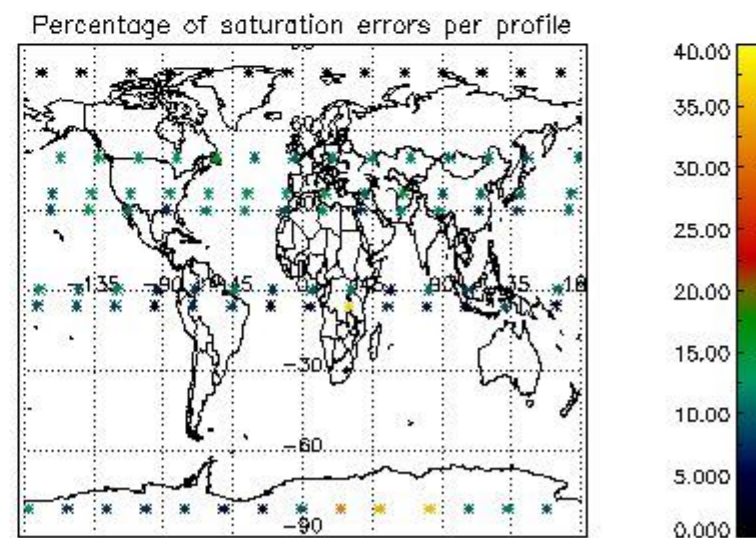

4.2 Plot quality information per product coming from level 1b processing (world map)

4.2.1 Plot level 1 quality information per product (world map): ENVISAT ASCENDING passes

Percentage of cosmic ray hits per profile

Percentage of datation errors per profile

Percentage of star falling outside central band per profile

Percentage of saturation errors per profile

4.2.2 Plot level 1 quality information per product (world map): ENVISAT DESCENDING passes