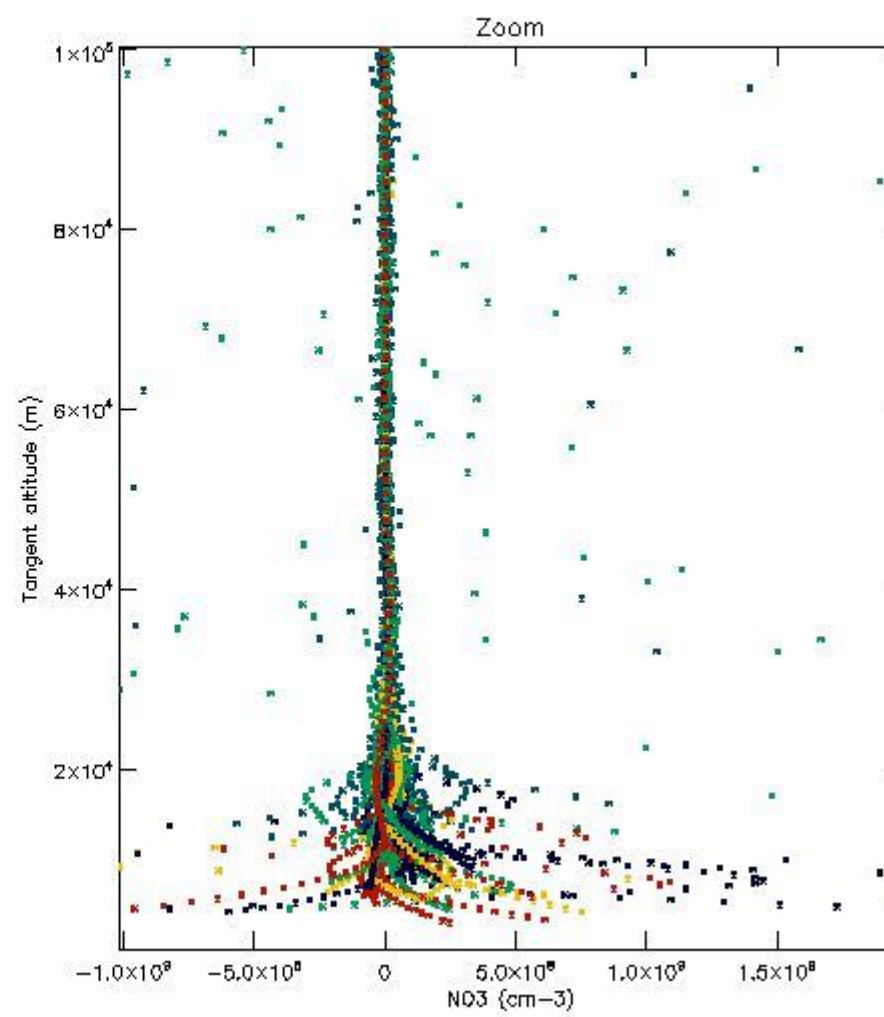

5.8 Plot H2O profiles for all STD (only for occultations of stars 1,2,3,4,13,14,16,26,63 dark without errors)

The colorbar represents the latitude.