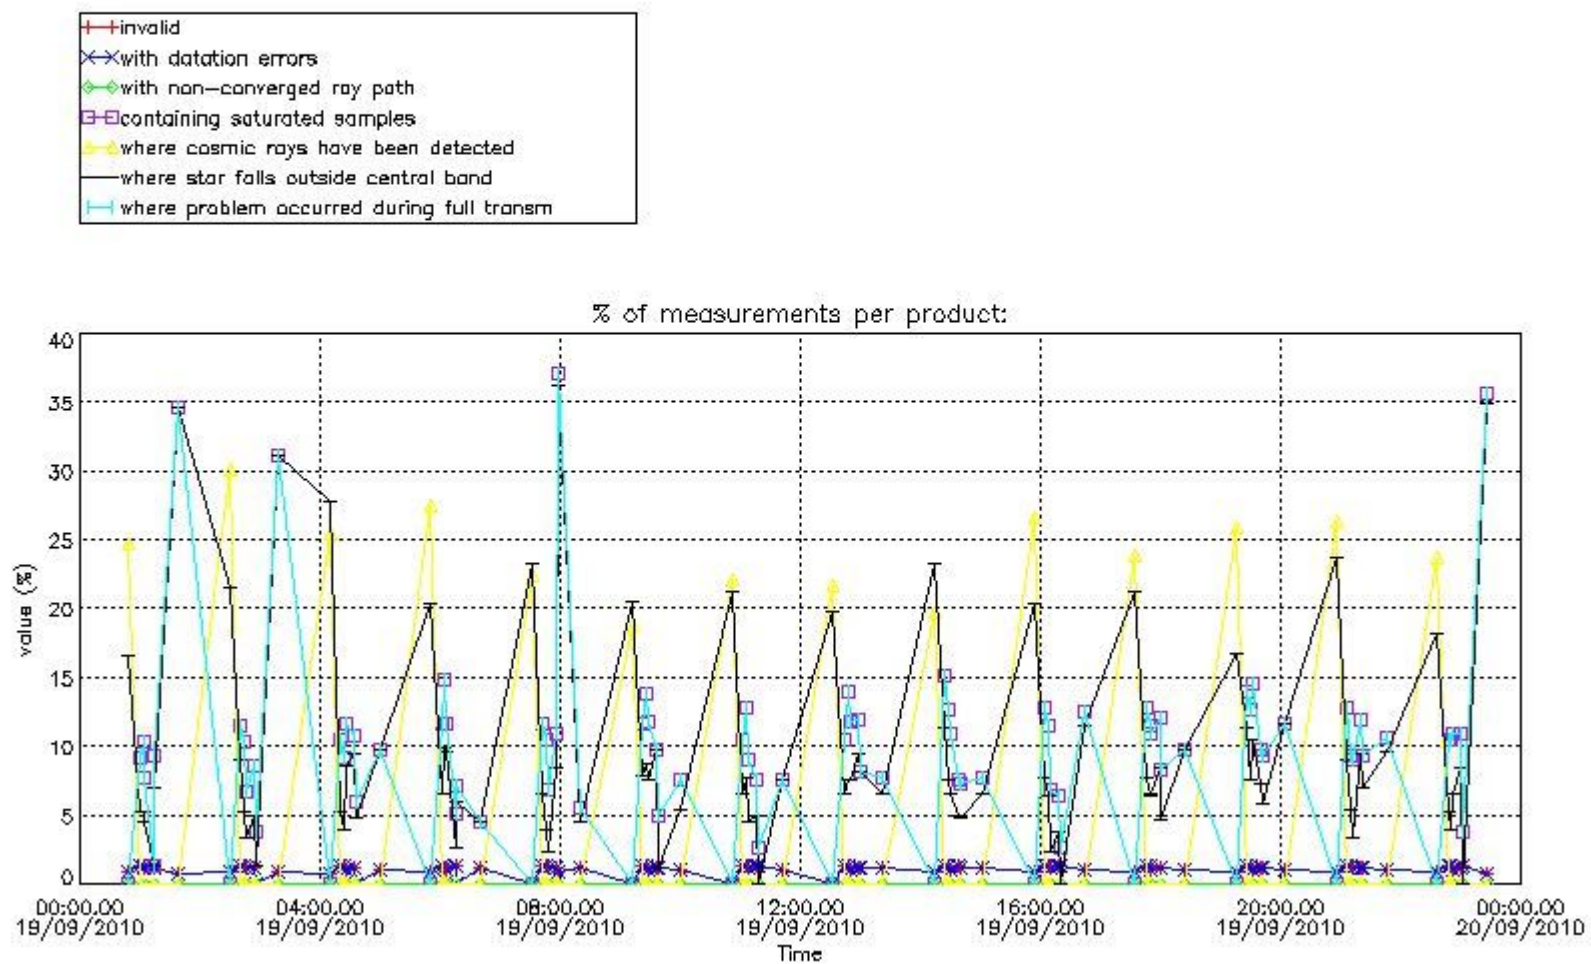

3.1 Plot quality information per product (time dependant)

3.2 Plot quality information per product (world map)

Percentage of flagged data per O3 profile

Percentage of flagged data per H2O profile

Percentage of flagged data per NO2 profile

Percentage of flagged data per NO3 profile

4. Level 1 quality information per product

In this section it is plotted some information contained in the Quality Summary data set of the level 2 products that comes from the level 1b processing. Products without errors (error flag in the MPH set to "0") are used.

4.1 Plot quality information per product (time dependant) coming from level 1b processing

4.1.1 Plot level 1 quality information per product (time dependant): ENVISAT ASCENDING passes

4.1.2 Plot level 1 quality information per product (time dependant): ENVI SAT DESCENDING passes