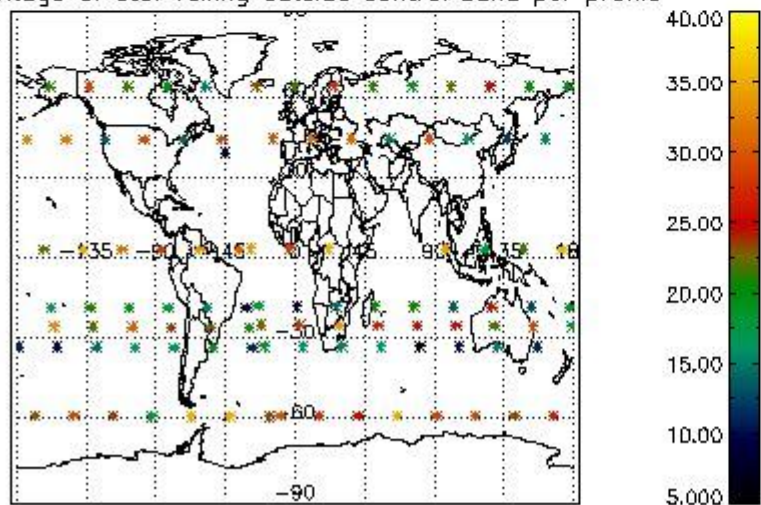

Percentage of star falling outside central band per profile