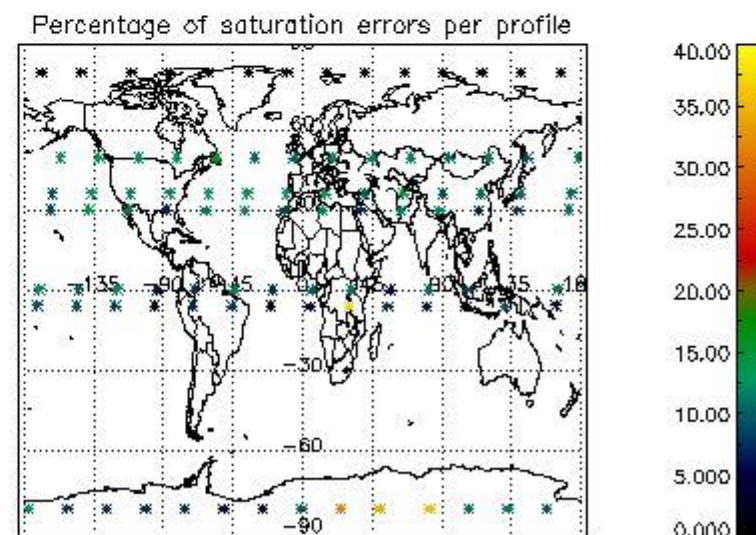

Percentage of datation errors per profile

Percentage of star falling outside central band per profile

Percentage of saturation errors per profile

4.2.2 Plot level 1 quality information per product (world map): ENVISAT DESCENDING passes