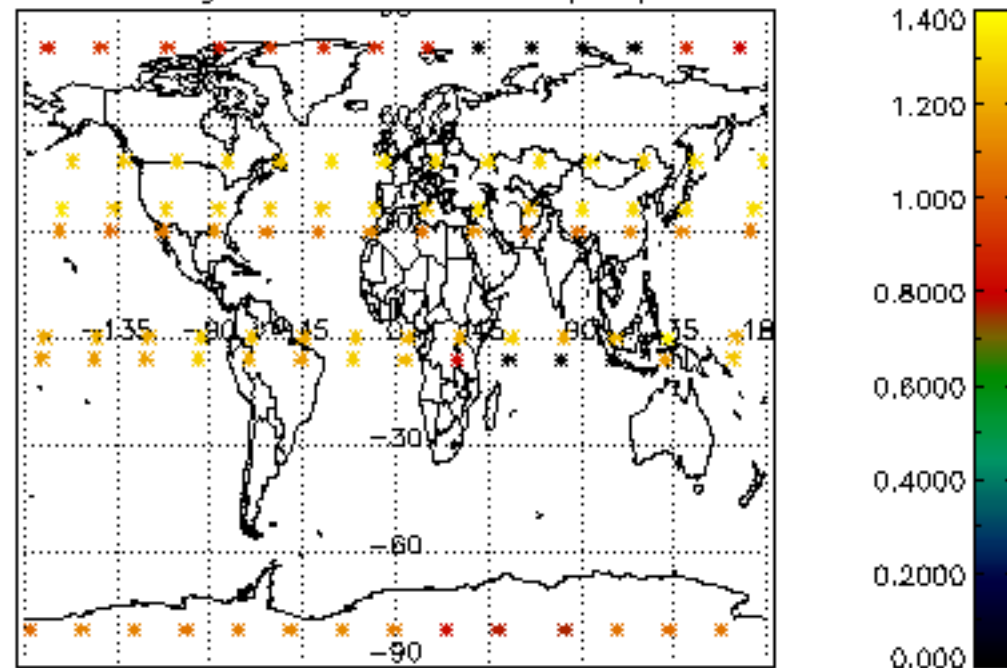

Percentage of datation errors per profile

Percentage of star falling outside central band per profile

Percentage of saturation errors per profile

Percentage of cosmic ray hits per profile

Percentage of datation errors per profile