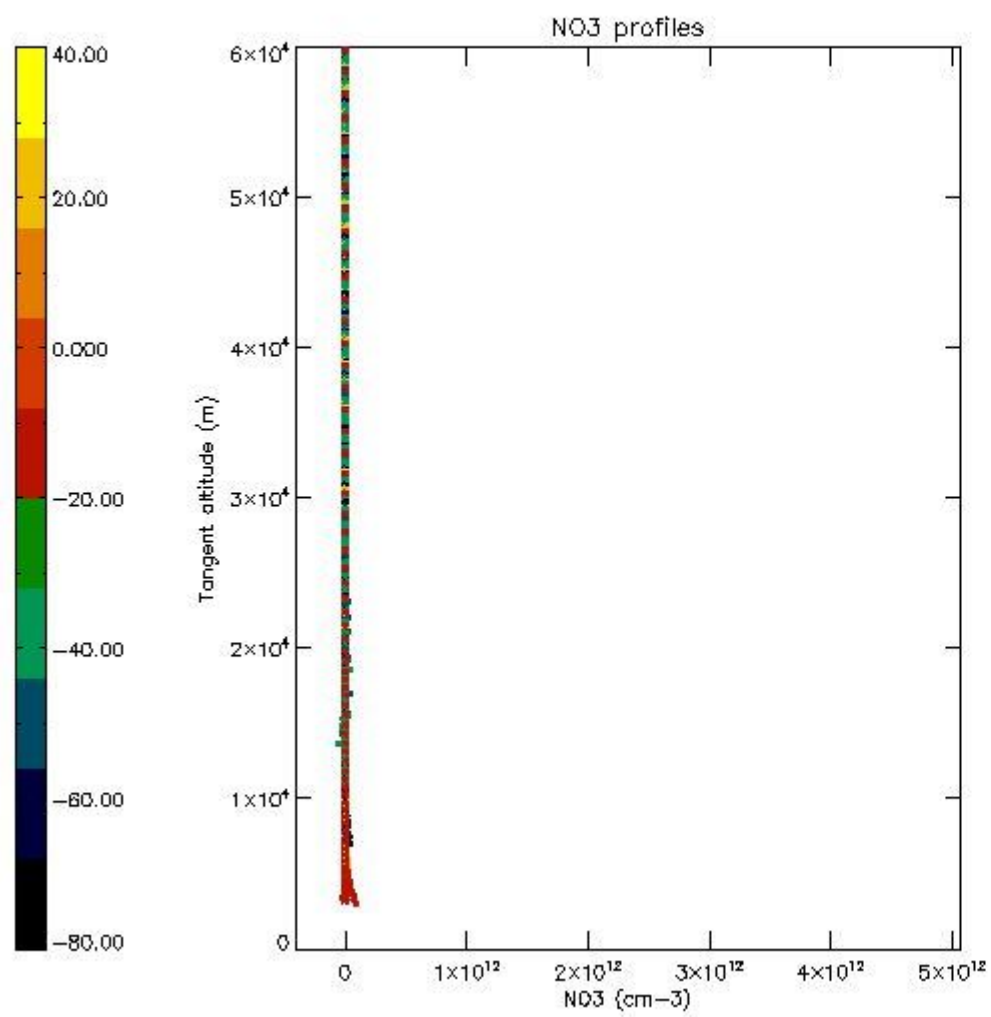

5.4 Plot ozone profiles where $STD < 10\%$ (dark without errors)

The colorbar represents the latitude.

5.5 Plot ozone profiles where STD < 5% (dark without errors)

The colorbar represents the latitude.

5.6 Plot NO₂ profiles for all STD (dark without errors)

The colorbar represents the latitude.

5.7 Plot NO3 profiles for all STD (dark without errors)

The colorbar represents the latitude.

5.8 Plot H2O profiles for all STD (only for occultations of stars 1,2,3,4,13,14,16,26,63 dark without errors)