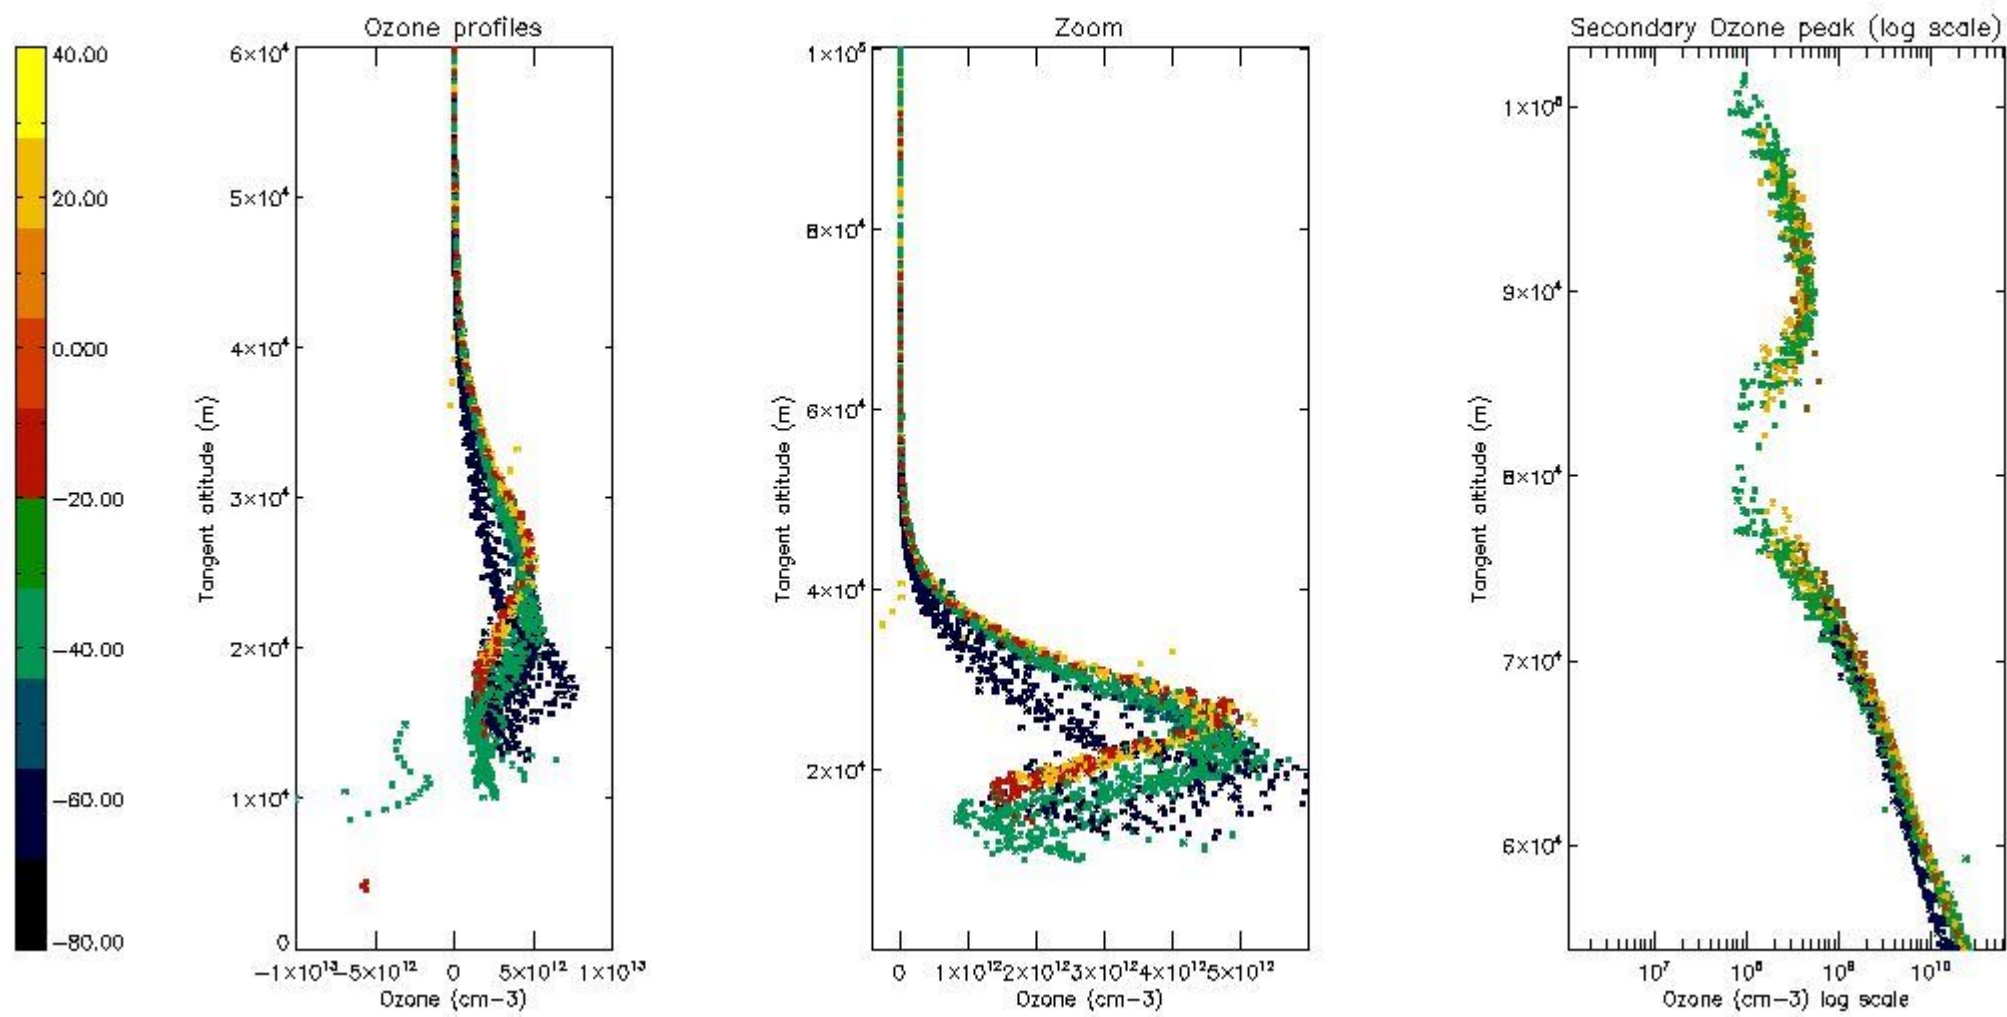

STD < 10	25
STD < 5	21

5.2 Plot ozone profiles for all STD (dark without errors)

The colorbar represents the latitude.

5.3 Plot ozone profiles where STD < 20% (dark without errors)

The colorbar represents the latitude.

5.4 Plot ozone profiles where STD < 10% (dark without errors)

The colorbar represents the latitude.

5.5 Plot ozone profiles where STD < 5% (dark without errors)

The colorbar represents the latitude.

5.6 Plot NO₂ profiles for all STD (dark without errors)

The colorbar represents the latitude.

5.7 Plot NO3 profiles for all STD (dark without errors)

The colorbar represents the latitude.

5.8 Plot H₂O profiles for all STD (only for occultations of stars 1,2,3,4,13,14,16,26,63 dark without errors)