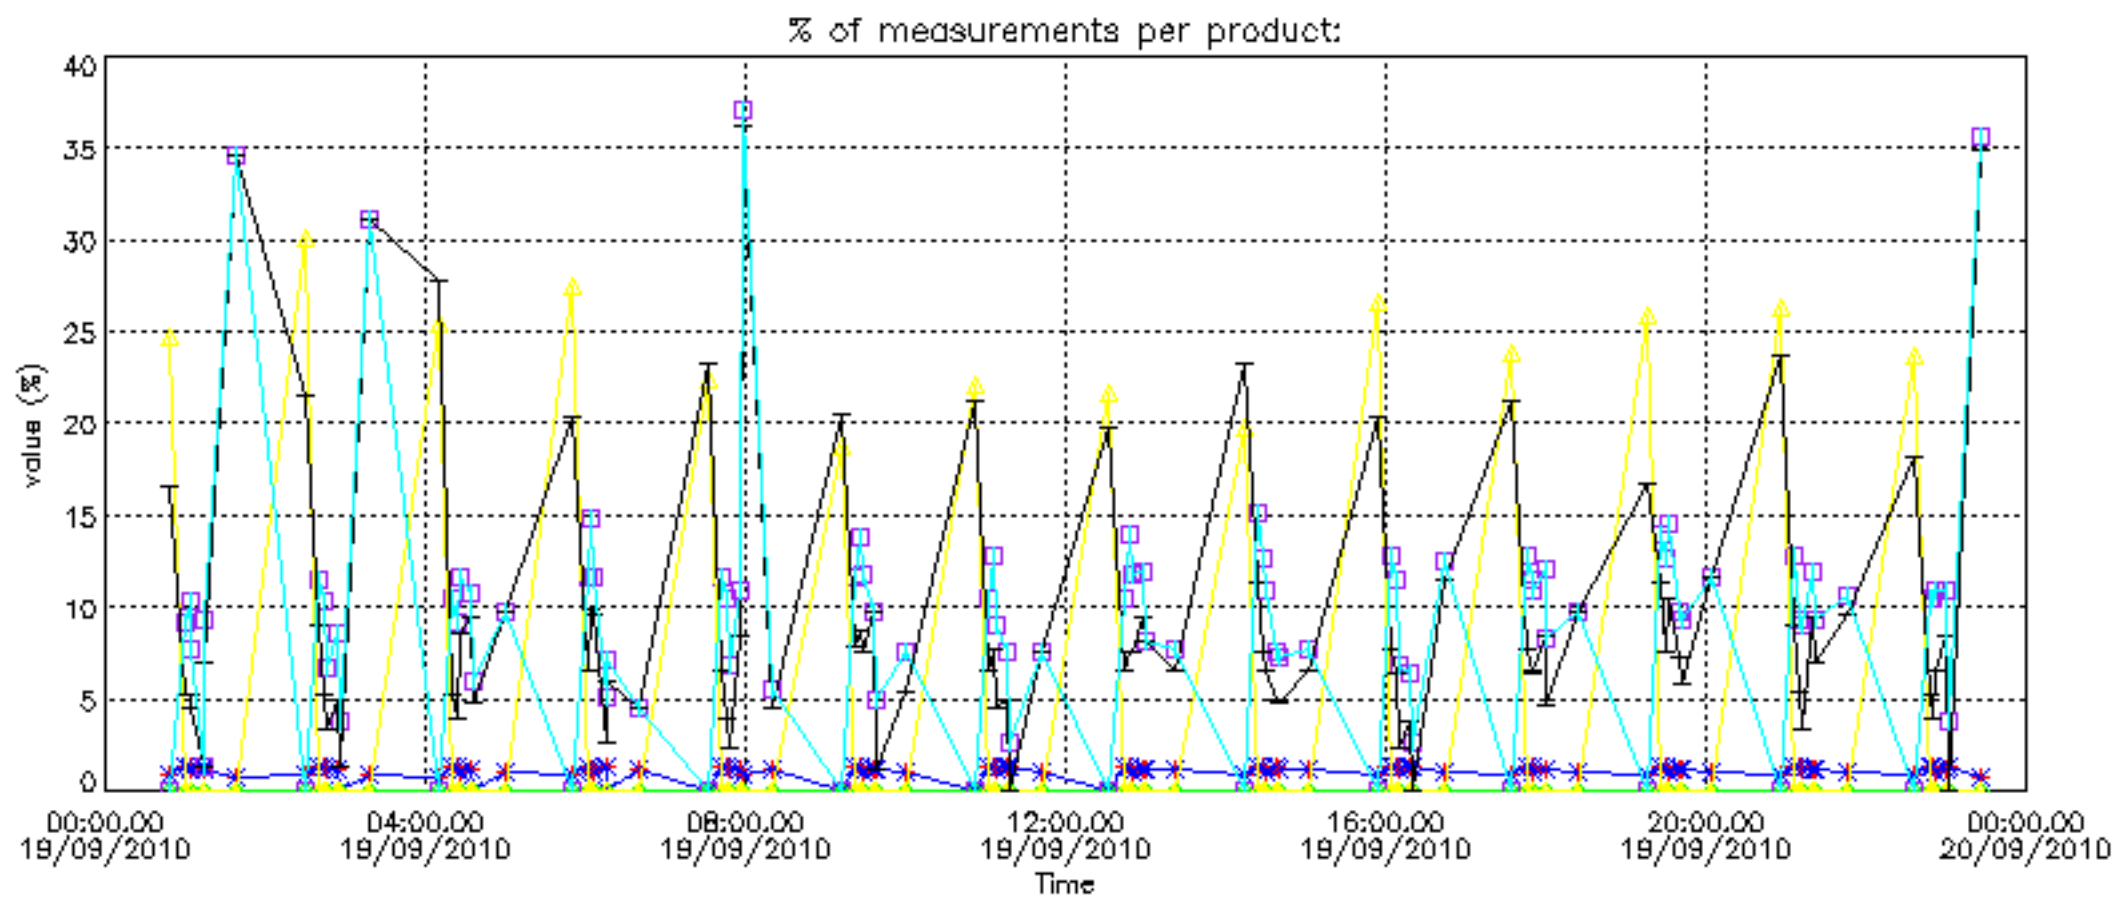

Percentage of cosmic ray hits per profile

Percentage of datation errors per profile