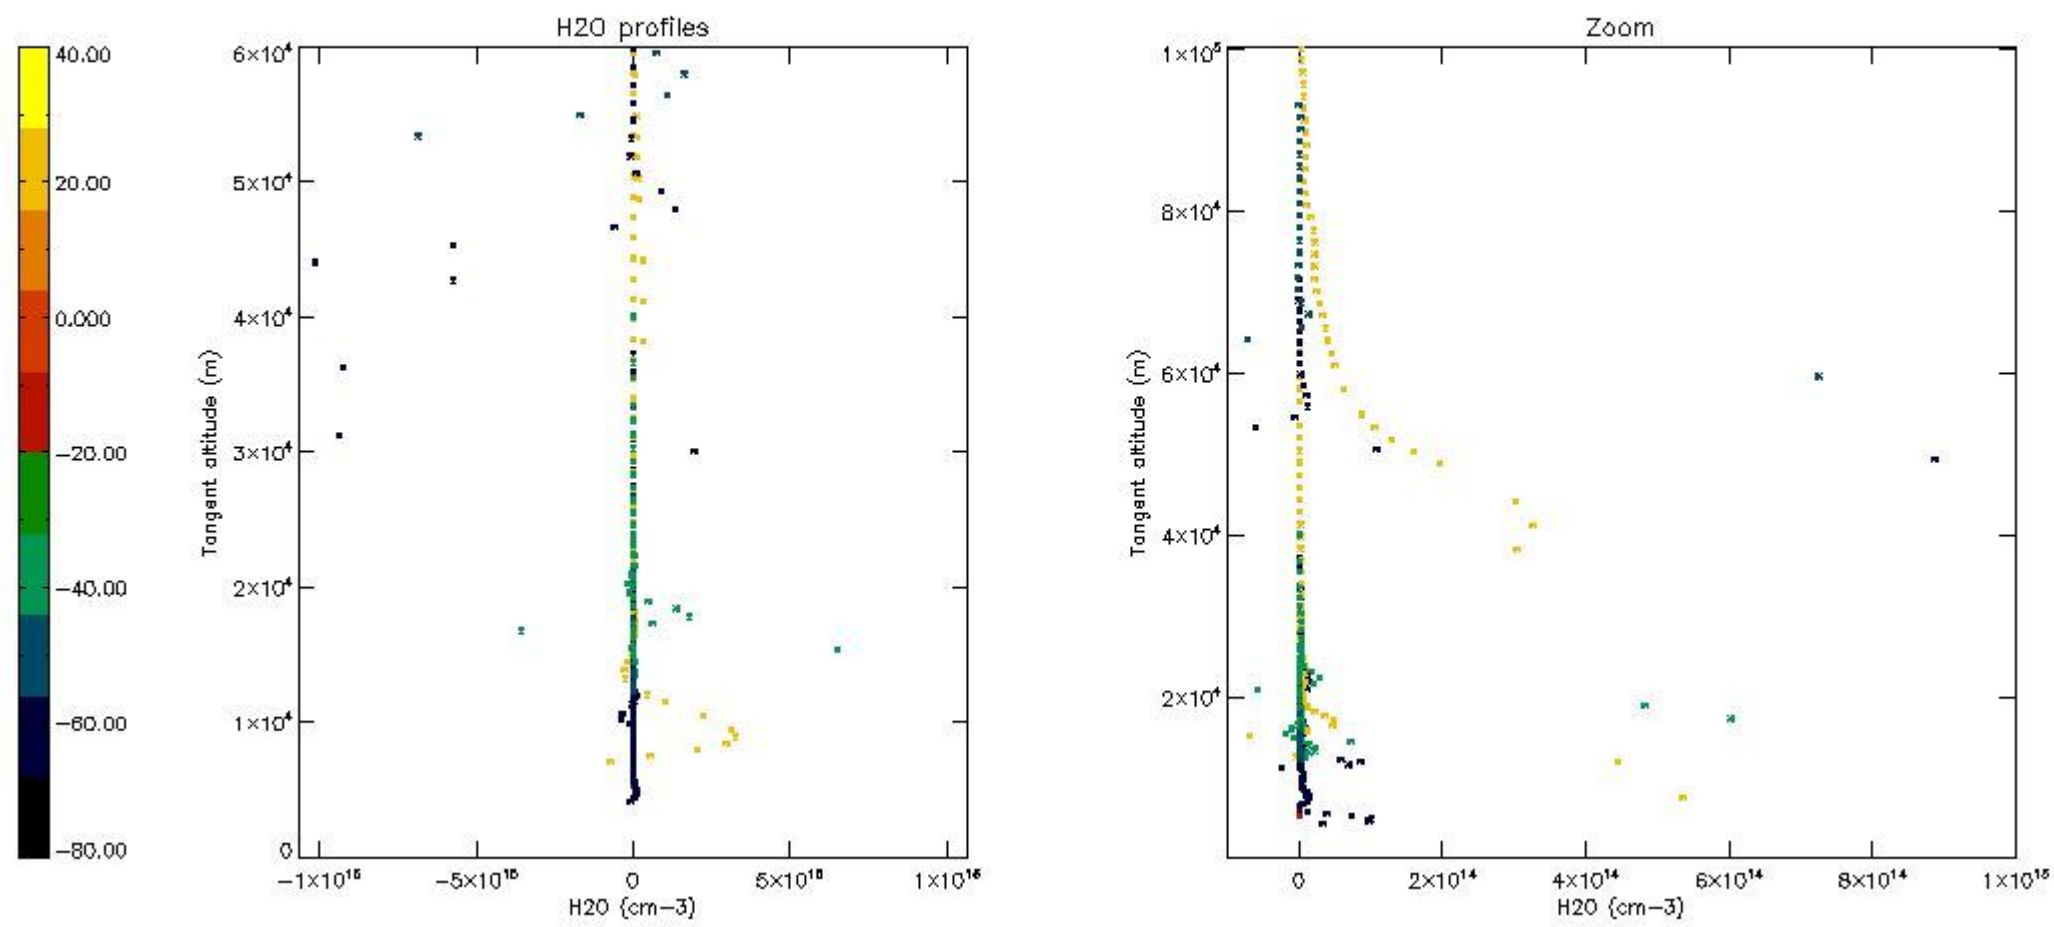

6. Auxiliary Data Files used for the production reported in section 2

The number reported in the third column indicates since which file (see list in section 2) the corresponding auxiliary file has been used. The fourth column is the date of those product files.

Type	Auxiliary Filename	Used since product	Used since product date
INST_PHYS_CHARACTERISTICS	GOM_INS_AXVIEC20091111_143220_20030716_120000_20500101_000000	1	19-SEP-2010 00:06:12
LEVEL-2_PROC_CONFIG	GOM_PR2_AXVIEC20091111_152718_20020301_000000_20500101_000000	1	19-SEP-2010 00:06:12
CROSS_SECTIONS_FILE	GOM_CR2_AXVIEC20091111_154832_20020301_000000_20500101_000000	1	19-SEP-2010 00:06:12