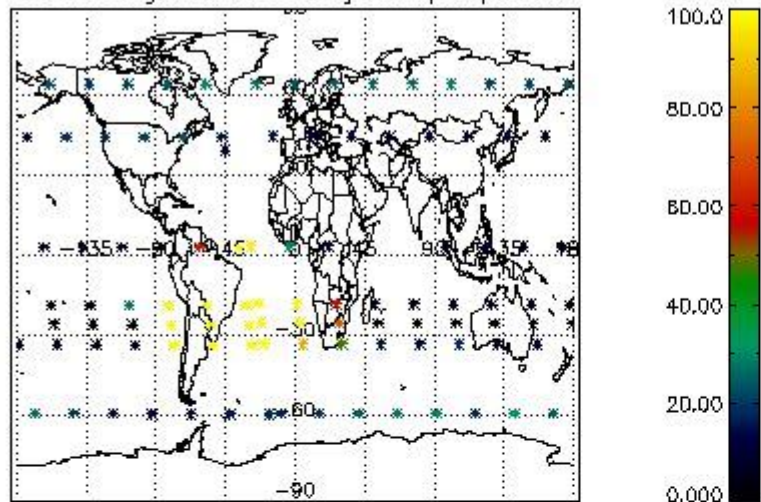

Percentage of cosmic ray hits per profile