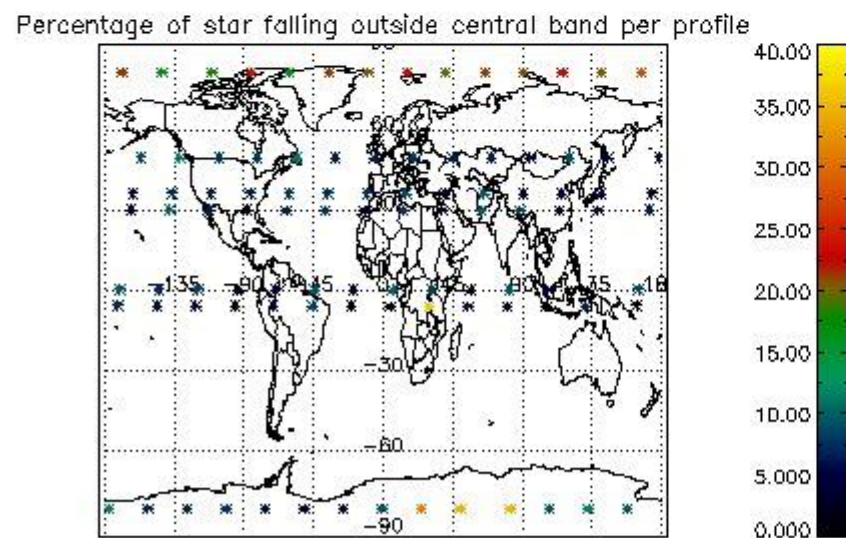

Percentage of datation errors per profile

Percentage of star falling outside central band per profile

Percentage of saturation errors per profile

4.2.2 Plot level 1 quality information per product (world map): ENVISAT DESCENDING passes