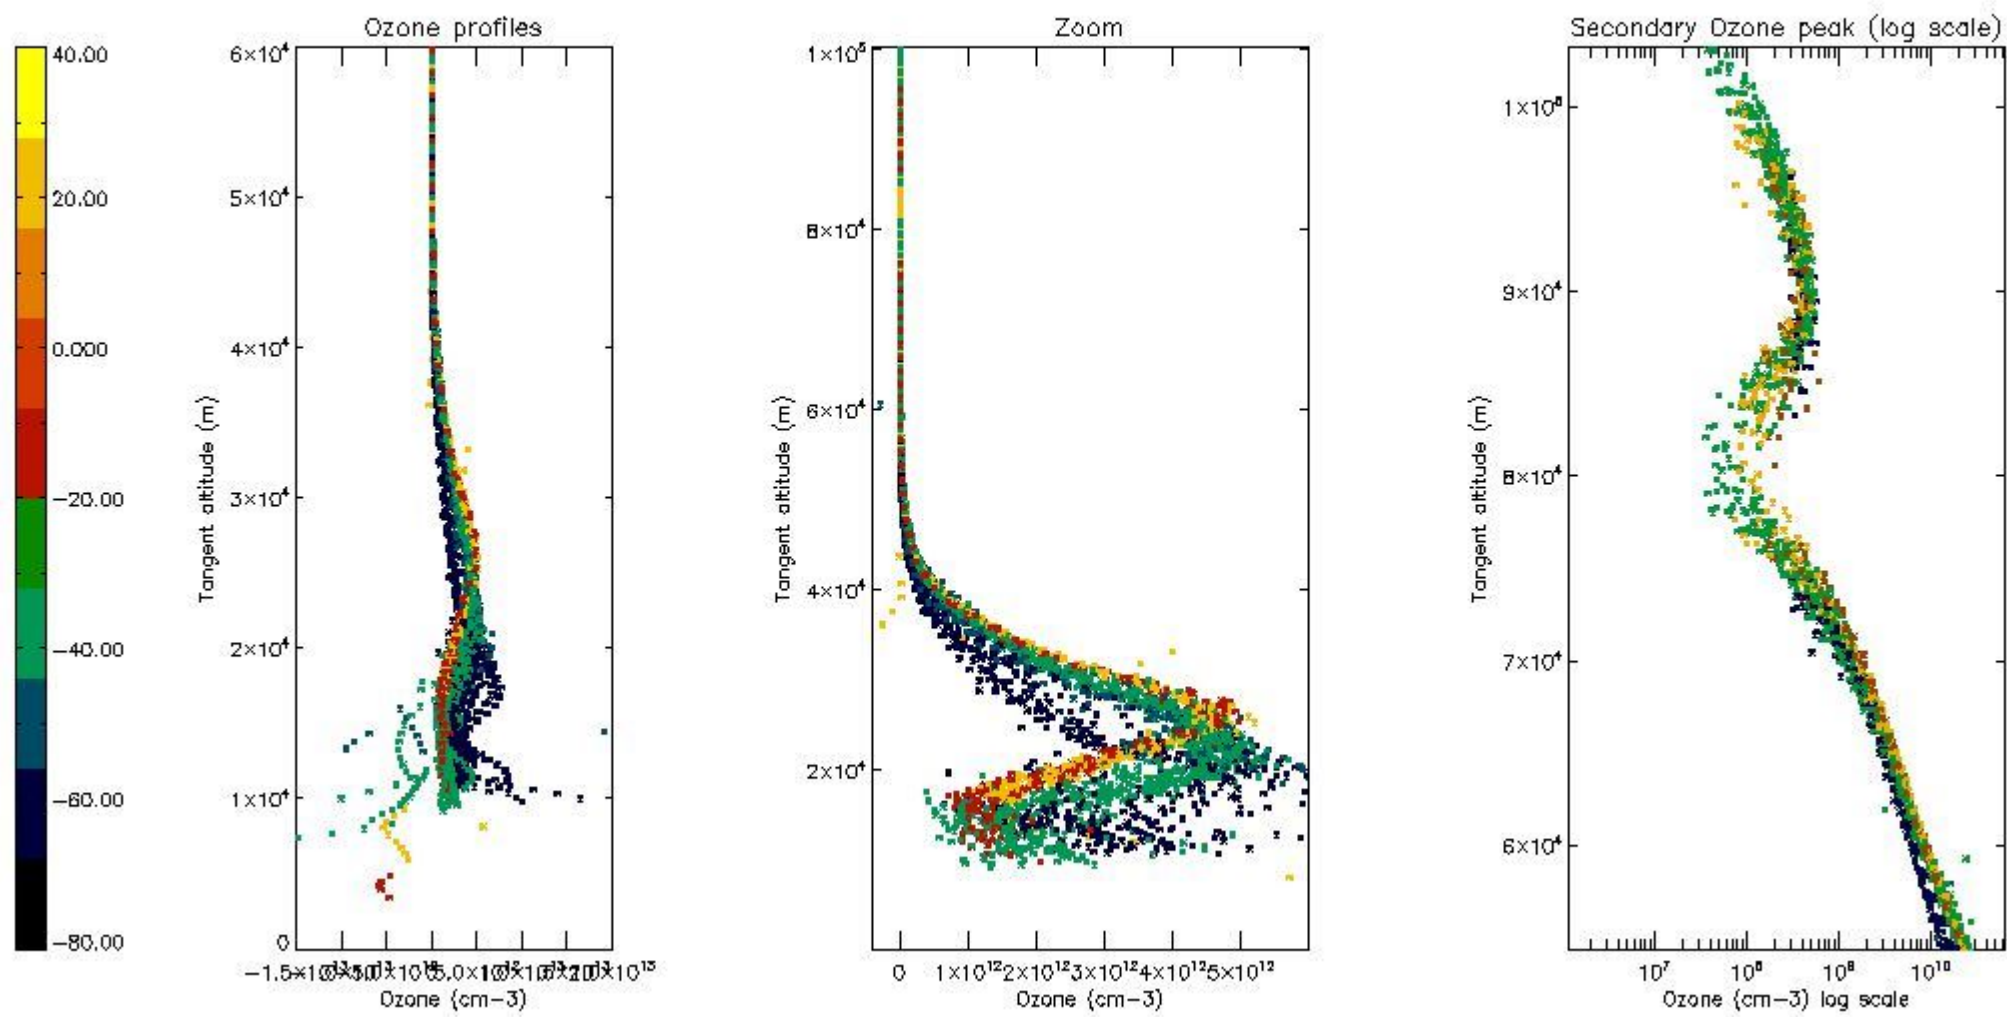

STD < 10	25
STD < 5	21

5.2 Plot ozone profiles for all STD (dark without errors)

The colorbar represents the latitude.

5.3 Plot ozone profiles where STD < 20% (dark without errors)

The colorbar represents the latitude.