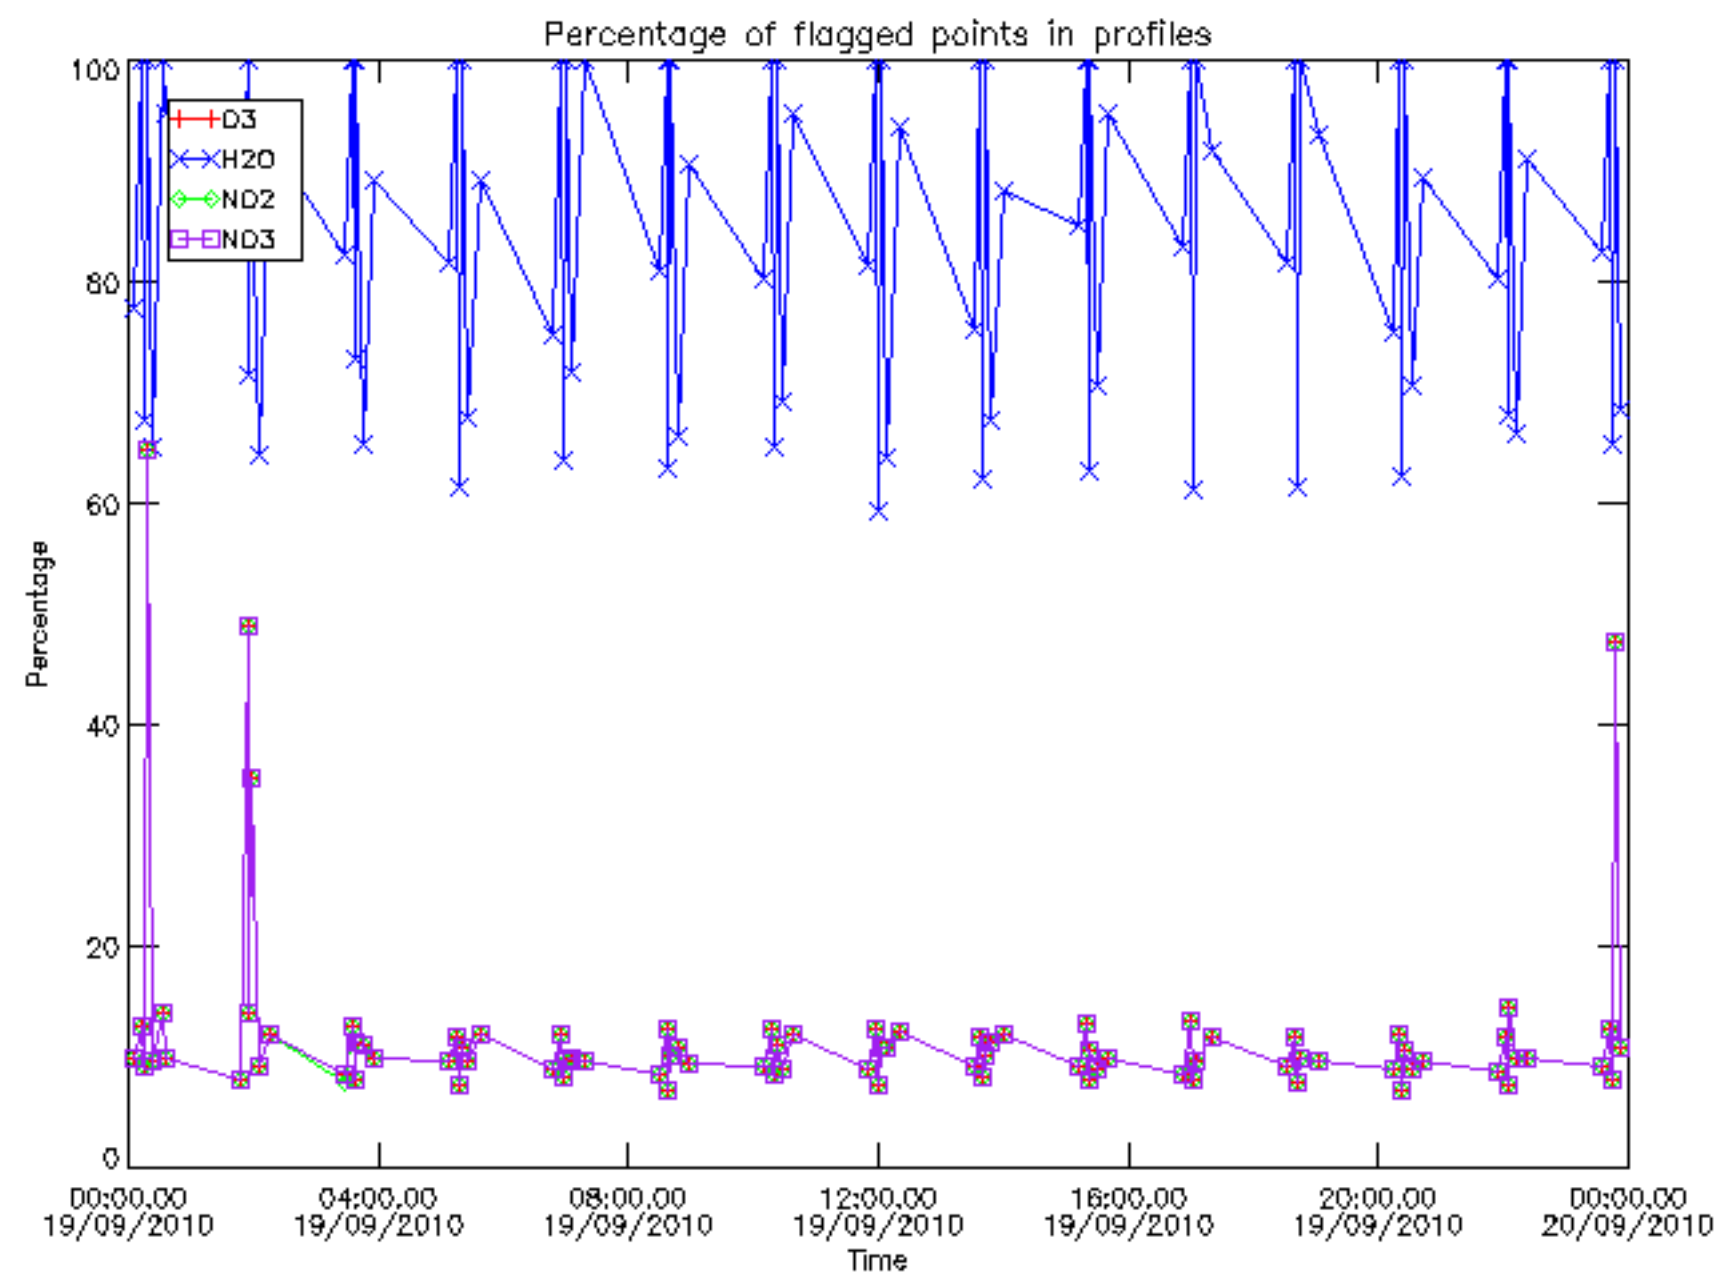

Percentage of flagged data per D3 profile

Percentage of flagged data per H2O profile