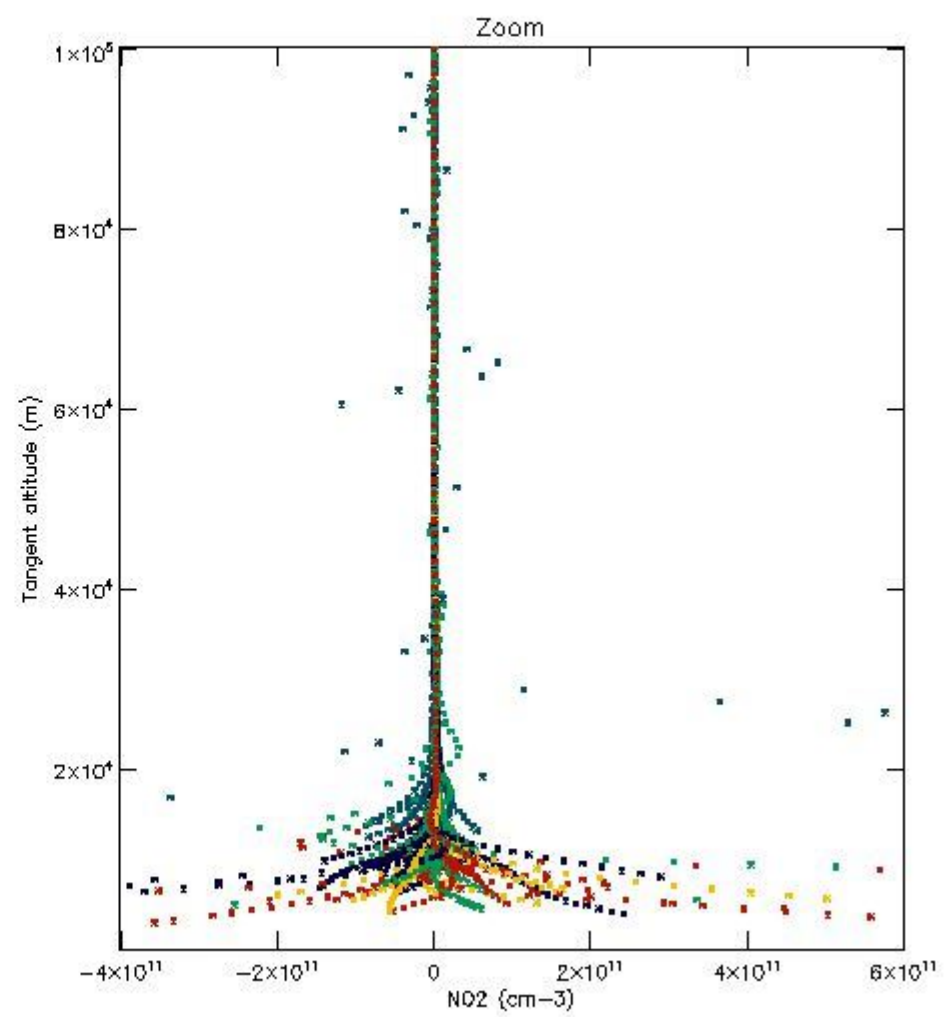

5.7 Plot NO3 profiles for all STD (dark without errors)

The colorbar represents the latitude.