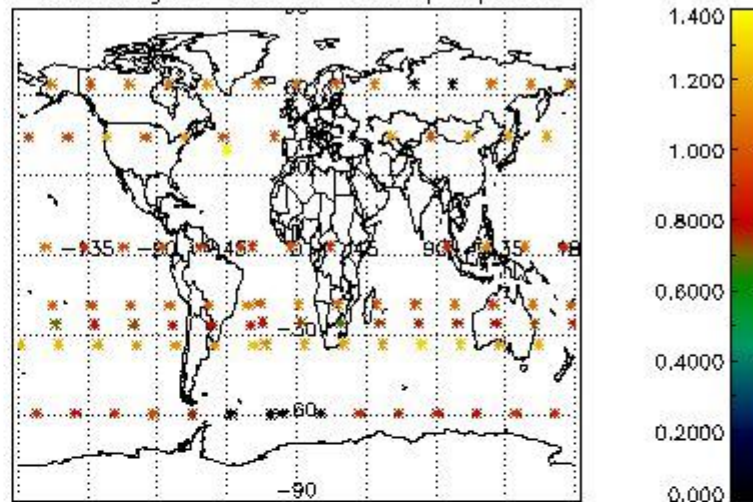

Percentage of datation errors per profile