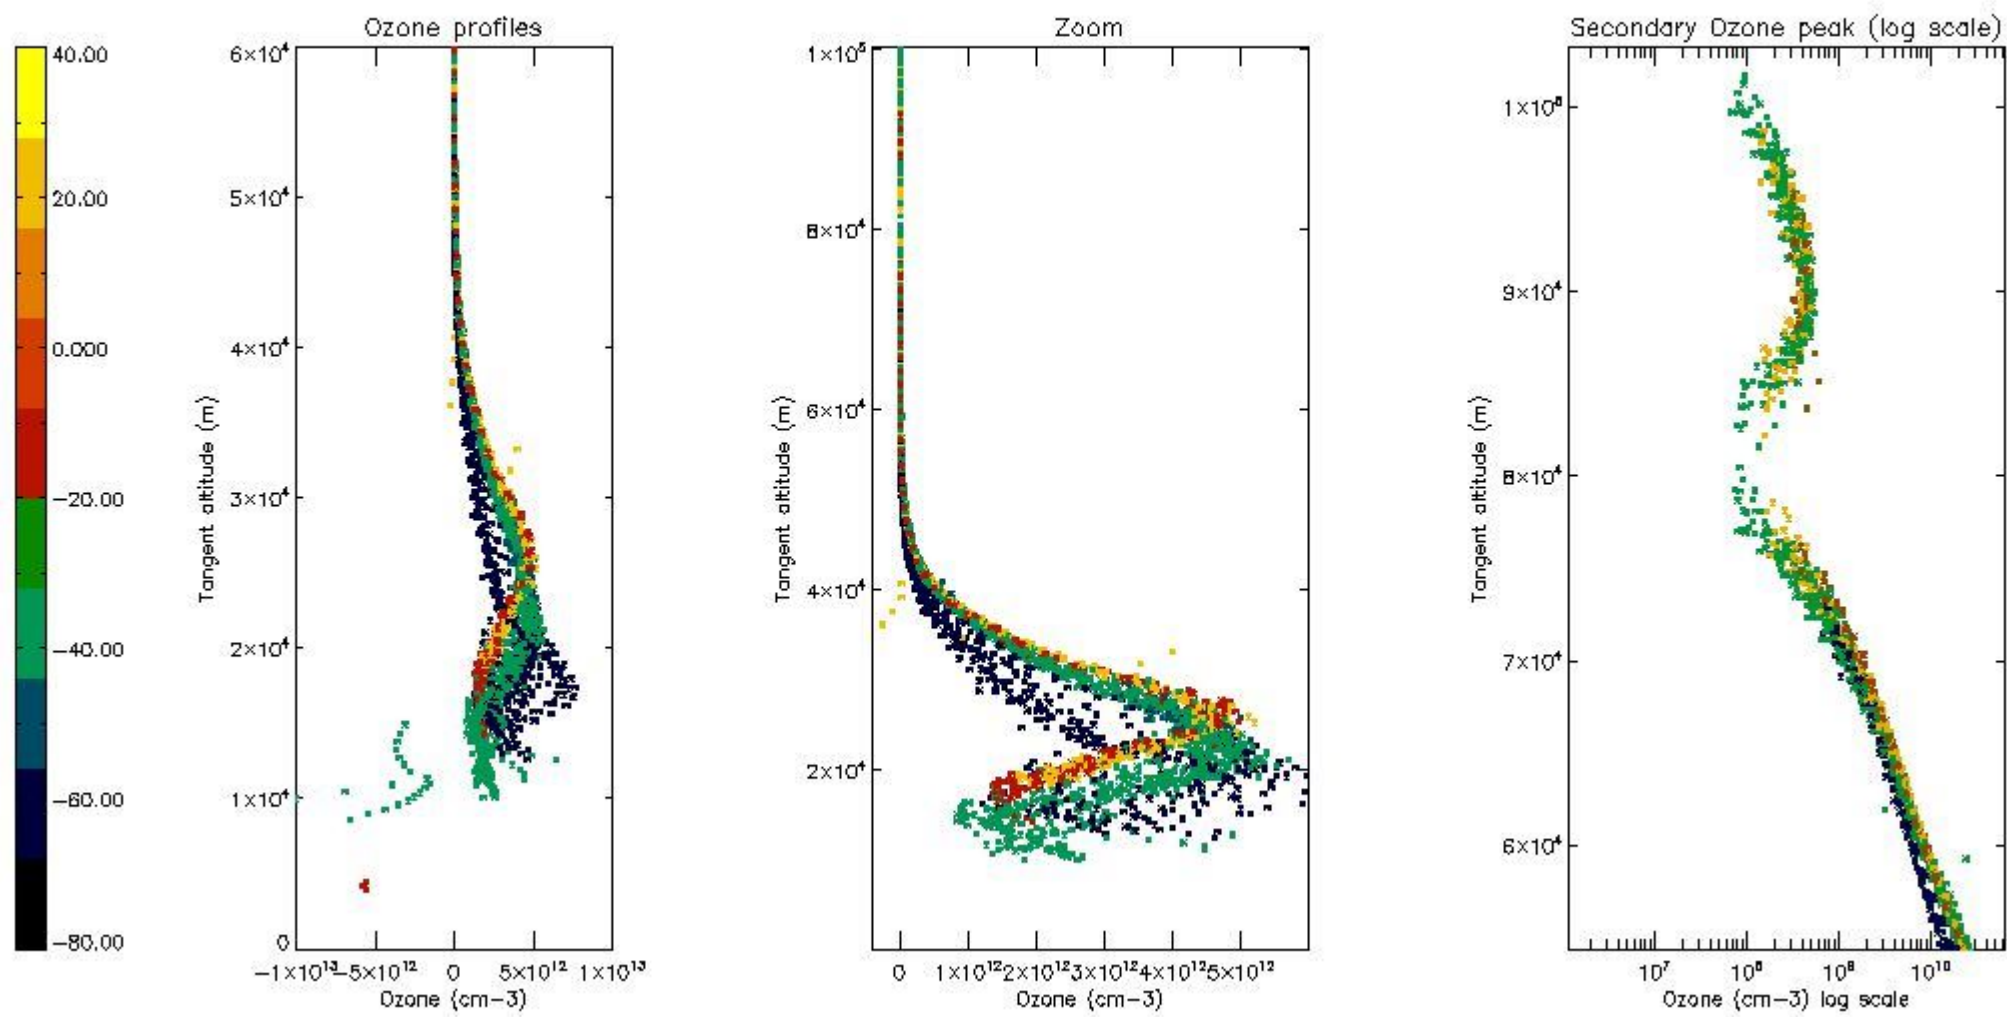

5.5 Plot ozone profiles where STD < 5% (dark without errors)

The colorbar represents the latitude.