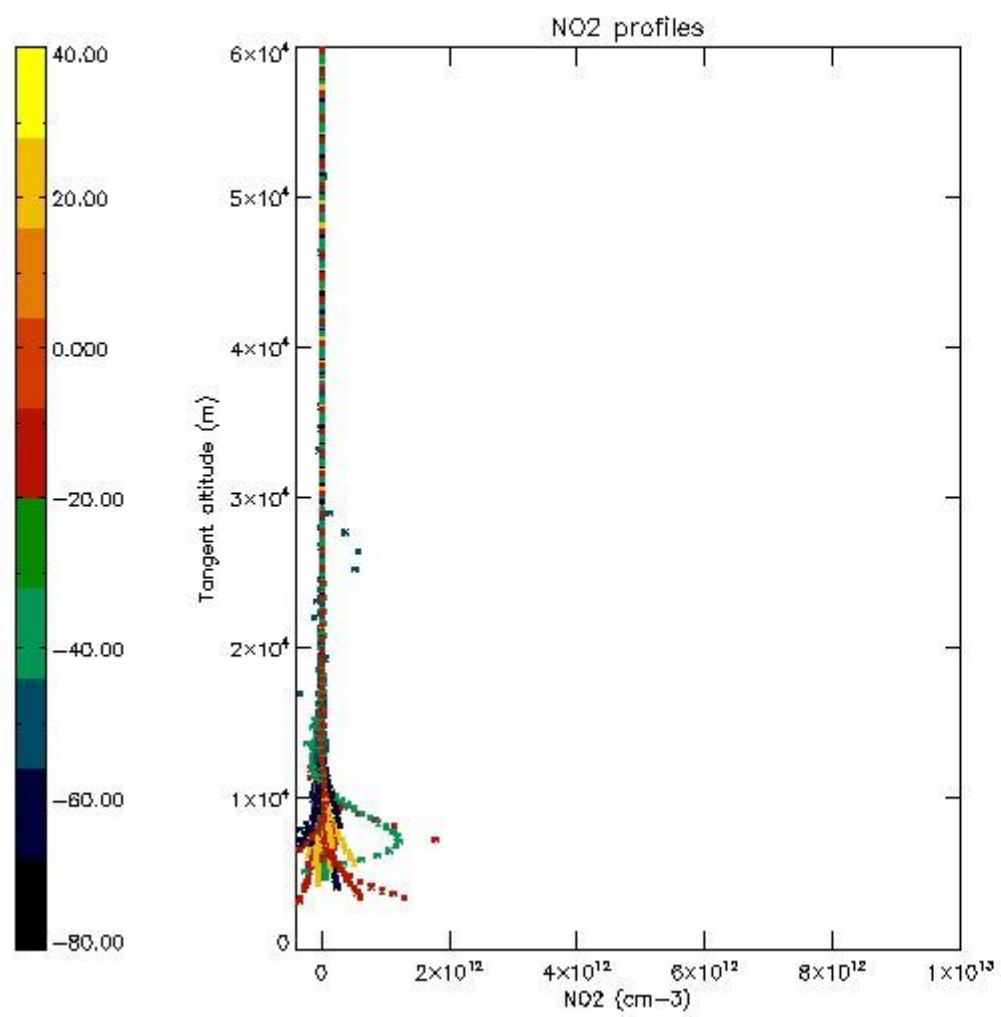

5.7 Plot NO3 profiles for all STD (dark without errors)

The colorbar represents the latitude.