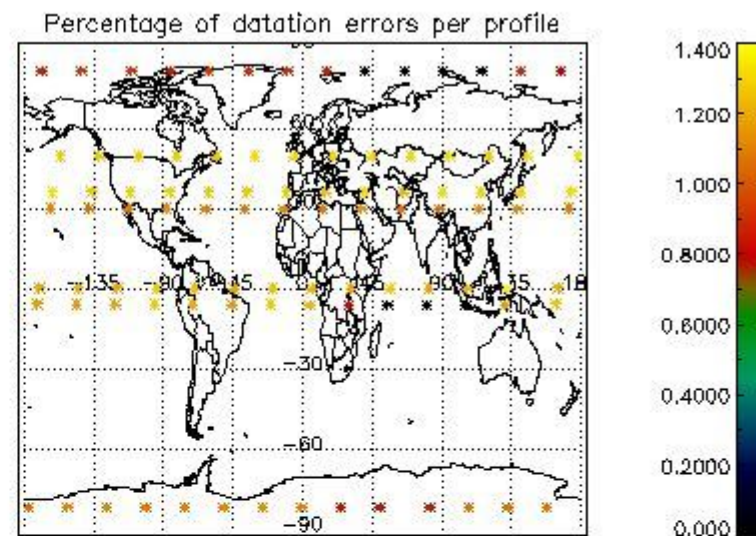

Percentage of datation errors per profile

Percentage of star falling outside central band per profile

Percentage of saturation errors per profile

4.2.2 Plot level 1 quality information per product (world map): ENVISAT DESCENDING passes