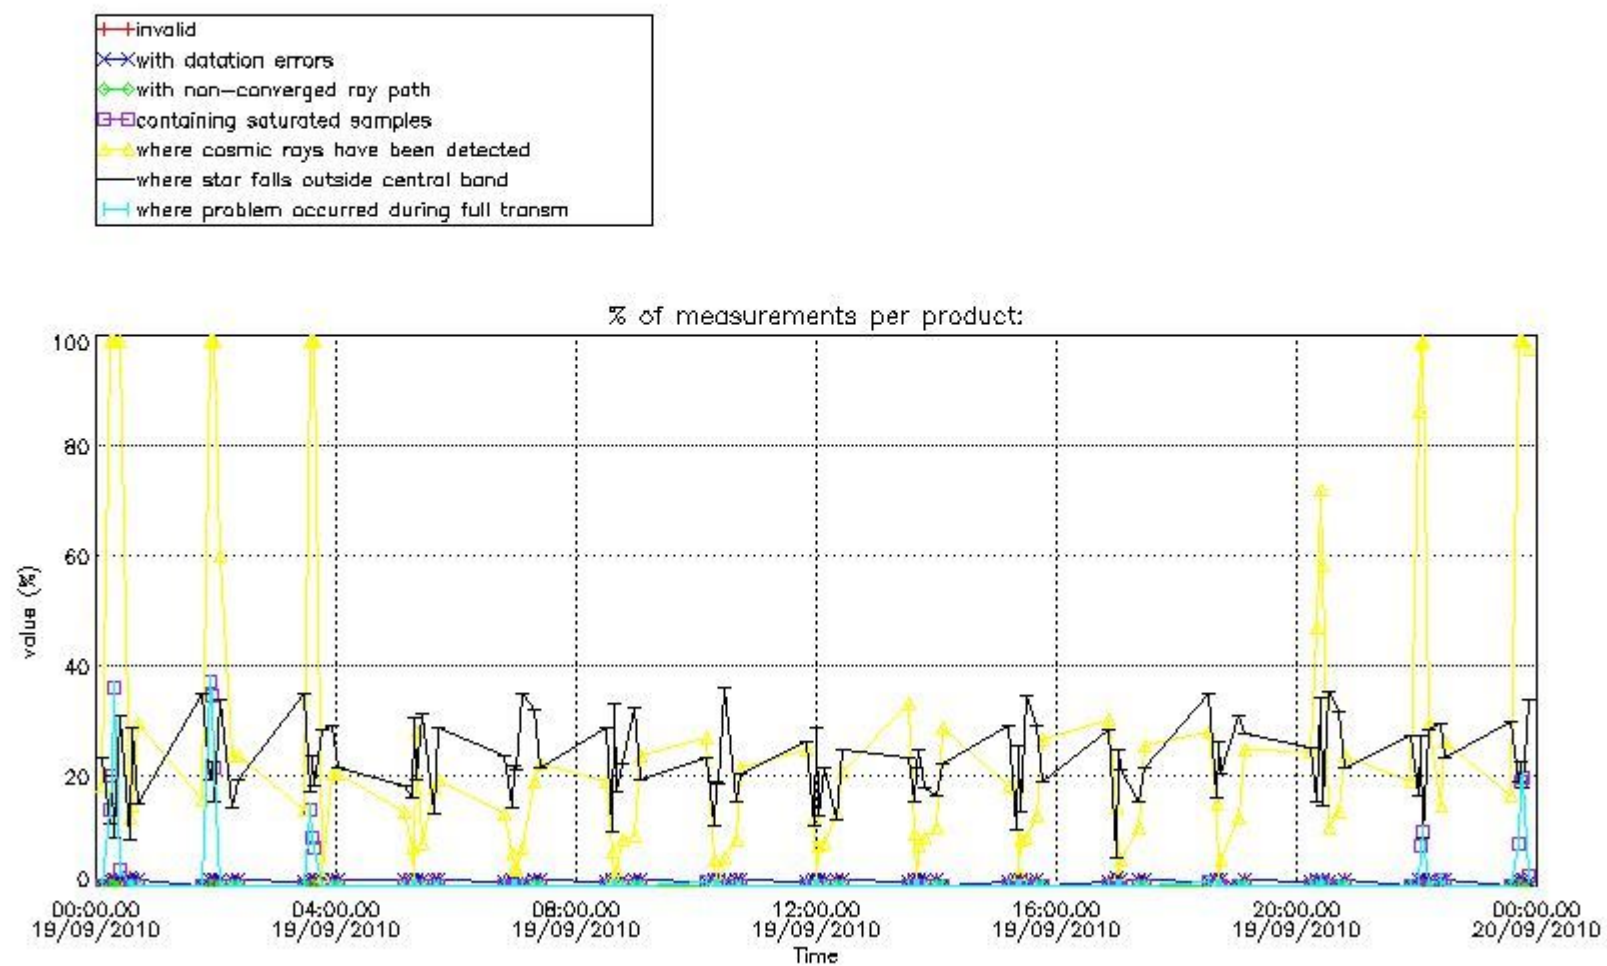

[6. Auxiliary Data Files used for the production reported in section 2](#)

This report presents the daily analysis on parameters extracted from GOMOS level 2 data (GOM_NL__2P). It is intended to monitor some important parameters that will impact the quality of these products. A list of level 2 products (and content) that have arrived during the reporting day to the PCF is also given.

3.1 Plot quality information per product (time dependant)

3.2 Plot quality information per product (world map)

Percentage of flagged data per O3 profile

Percentage of flagged data per H2O profile

Percentage of flagged data per NO2 profile

Percentage of flagged data per NO3 profile

4. Level 1 quality information per product

In this section it is plotted some information contained in the Quality Summary data set of the level 2 products that comes from the level 1b processing. Products without errors (error flag in the MPH set to "0") are used.

4.1 Plot quality information per product (time dependant) coming from level 1b processing

4.1.1 Plot level 1 quality information per product (time dependant): ENVISAT ASCENDING passes

4.1.2 Plot level 1 quality information per product (time dependant): ENVI SAT DESCENDING passes