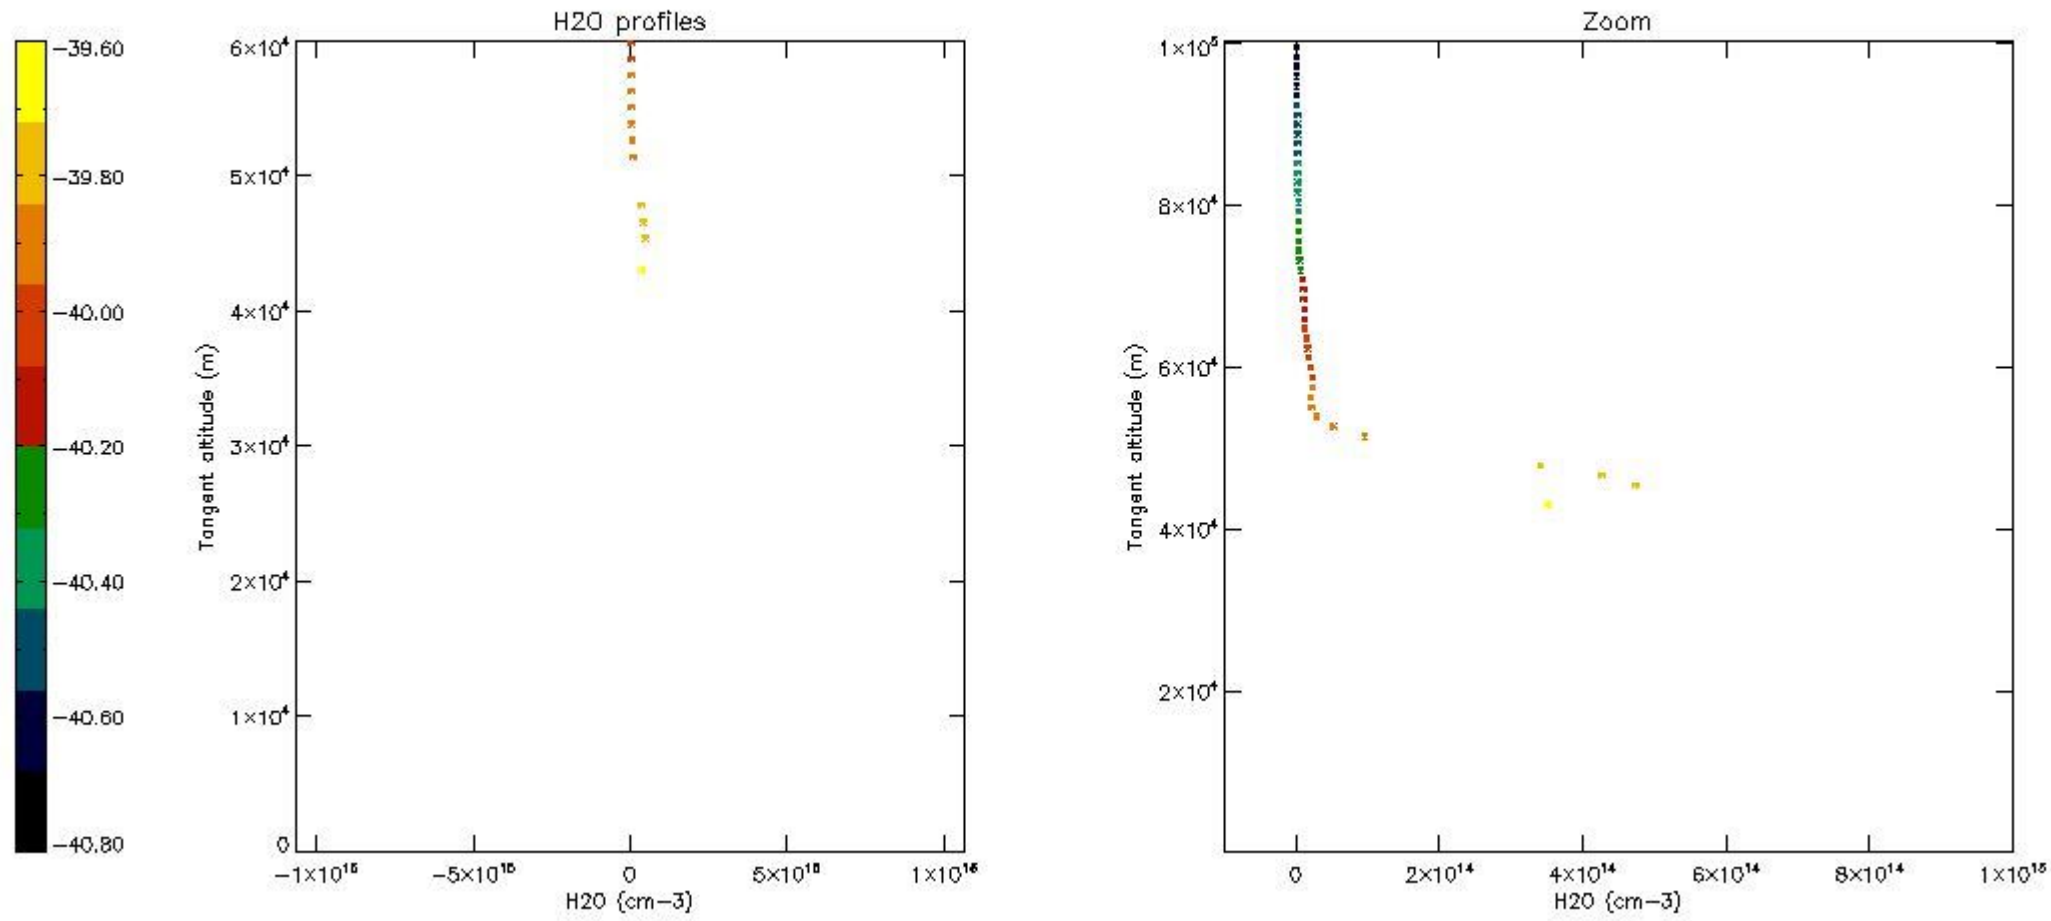

6. Auxiliary Data Files used for the production reported in section 2

The number reported in the third column indicates since which file (see list in section 2) the corresponding auxiliary file has been used. The fourth column is the date of those product files.

Type	Auxiliary Filename	Used since product	Used since product date
INST_PHYS_CHARACTERISTICS	GOM_INS_AXVIEC20091111_143220_20030716_120000_20500101_000000	1	16-SEP-2010 10:31:34
LEVEL-2_PROC_CONFIG	GOM_PR2_AXVIEC20091111_152718_20020301_000000_20500101_000000	1	16-SEP-2010 10:31:34
CROSS_SECTIONS_FILE	GOM_CRS_AXVIEC20091111_154832_20020301_000000_20500101_000000	1	16-SEP-2010 10:31:34