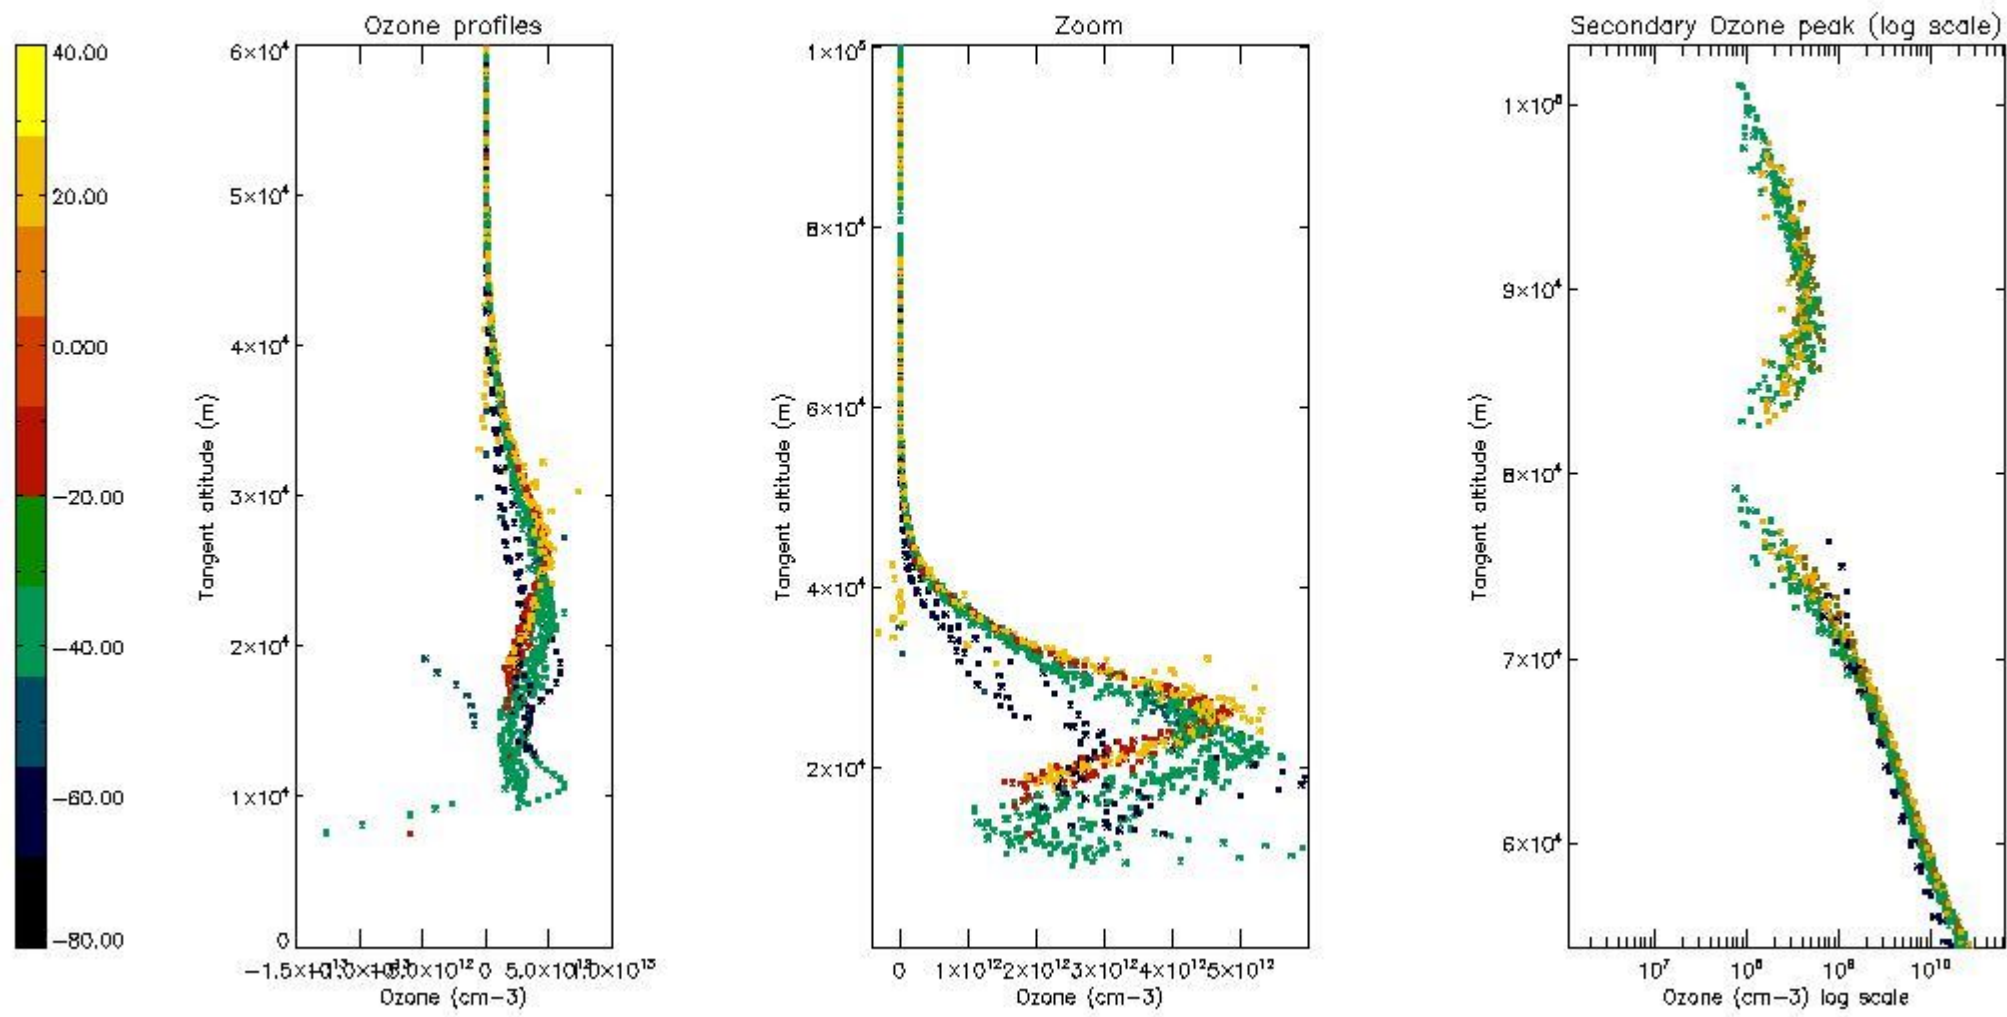

So, the table below shows the percentage of dark limb and valid observations for each criteria with respect to the overall valid daily observations.

Criteria	% of total production
All STD	50
STD < 20	29

STD < 10	23
STD < 5	18

5.2 Plot ozone profiles for all STD (dark without errors)

The colorbar represents the latitude.

5.3 Plot ozone profiles where STD < 20% (dark without errors)

The colorbar represents the latitude.

5.4 Plot ozone profiles where STD < 10% (dark without errors)

The colorbar represents the latitude.

5.5 Plot ozone profiles where STD < 5% (dark without errors)

The colorbar represents the latitude.

5.6 Plot NO₂ profiles for all STD (dark without errors)

The colorbar represents the latitude.

5.7 Plot NO3 profiles for all STD (dark without errors)

The colorbar represents the latitude.

5.8 Plot H₂O profiles for all STD (only for occultations of stars 1,2,3,4,13,14,16,26,63 dark without errors)