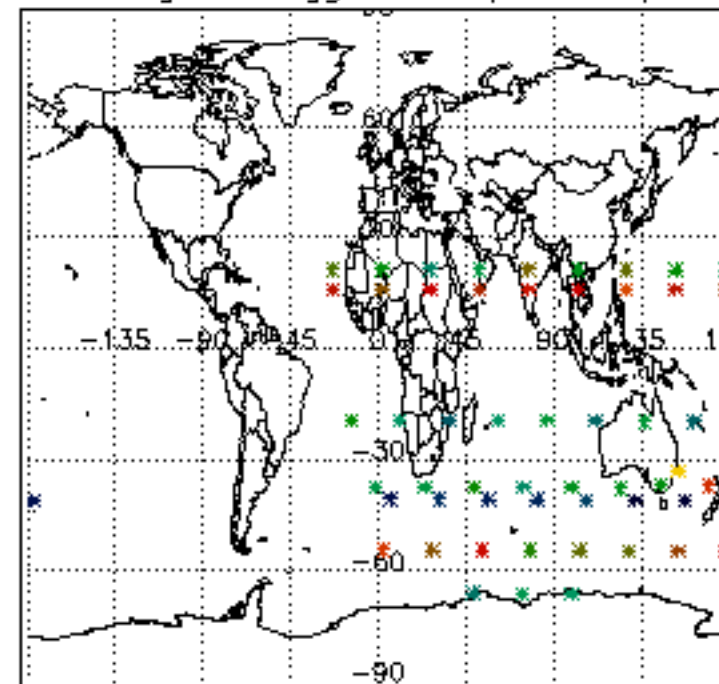

Percentage of flagged data per NO3 profile