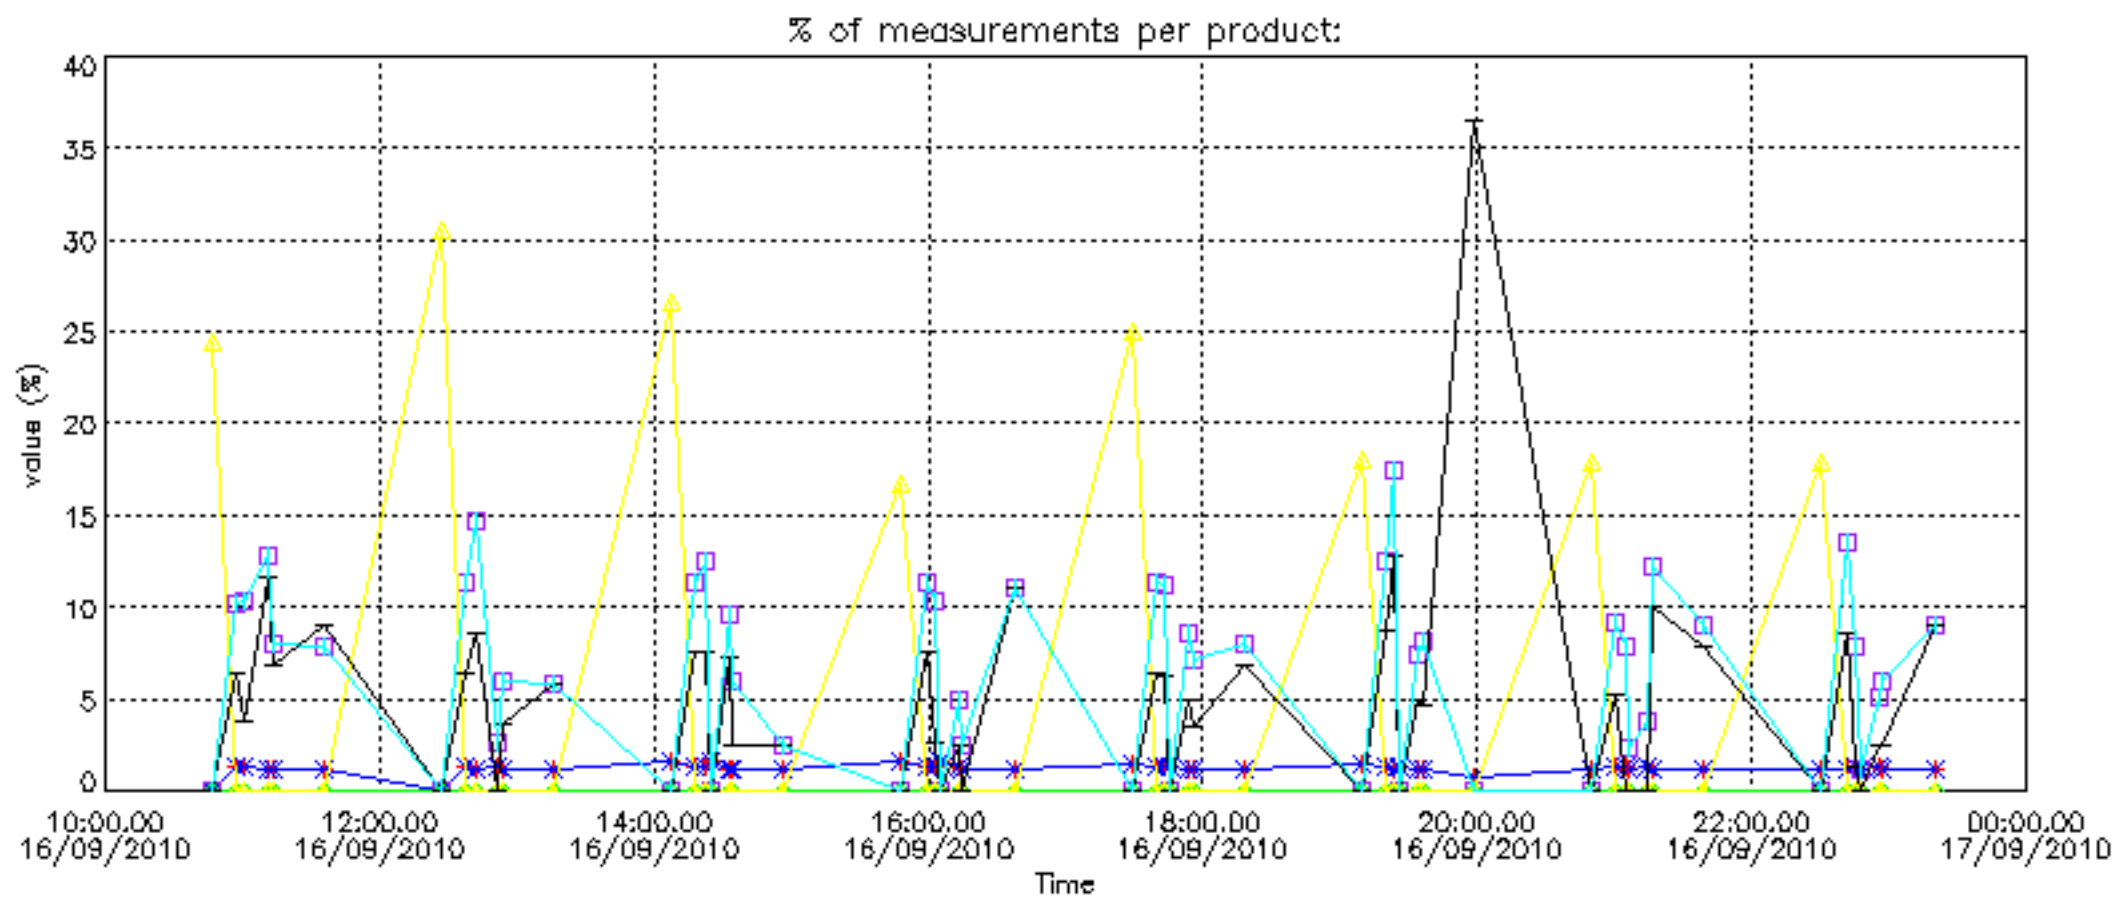

Percentage of cosmic ray hits per profile

Percentage of datation errors per profile