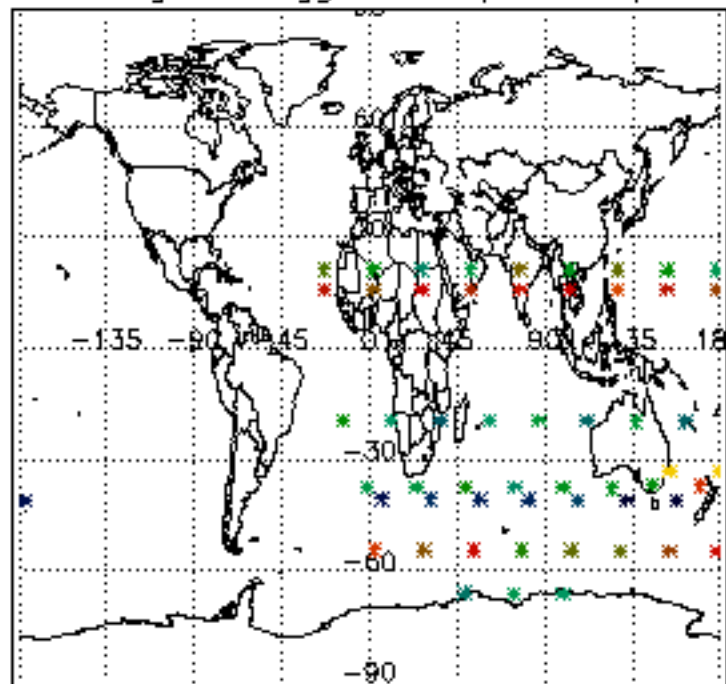

Percentage of flagged data per NO2 profile