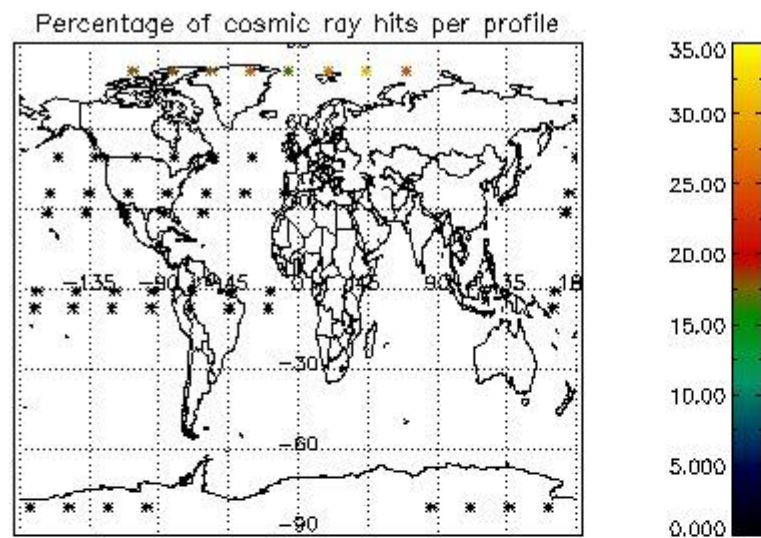

Percentage of datation errors per profile

Percentage of star falling outside central band per profile

Percentage of saturation errors per profile

4.2.2 Plot level 1 quality information per product (world map): ENVISAT DESCENDING passes