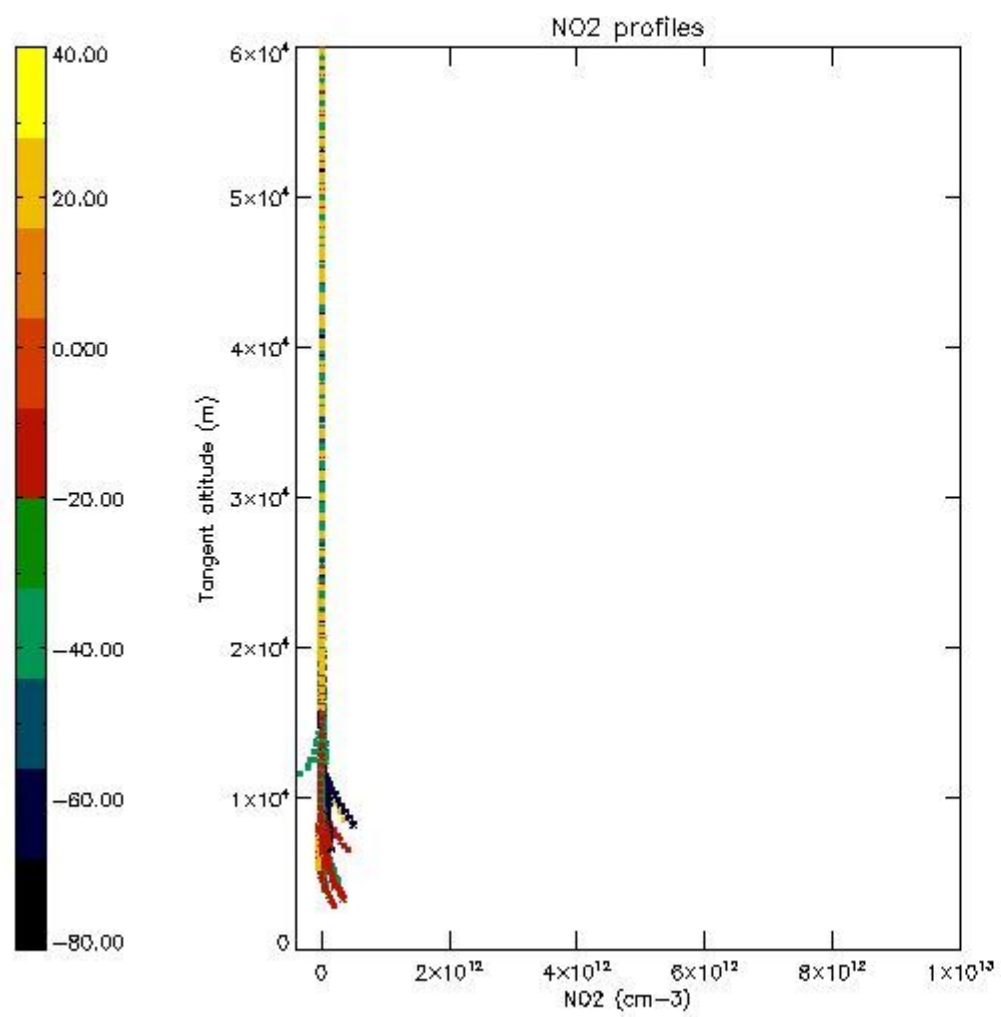

5.4 Plot ozone profiles where STD < 10% (dark without errors)

The colorbar represents the latitude.

5.5 Plot ozone profiles where STD < 5% (dark without errors)

The colorbar represents the latitude.

5.6 Plot NO₂ profiles for all STD (dark without errors)

The colorbar represents the latitude.

5.7 Plot NO3 profiles for all STD (dark without errors)

The colorbar represents the latitude.

5.8 Plot H2O profiles for all STD (only for occultations of stars 1,2,3,4,13,14,16,26,63 dark without errors)