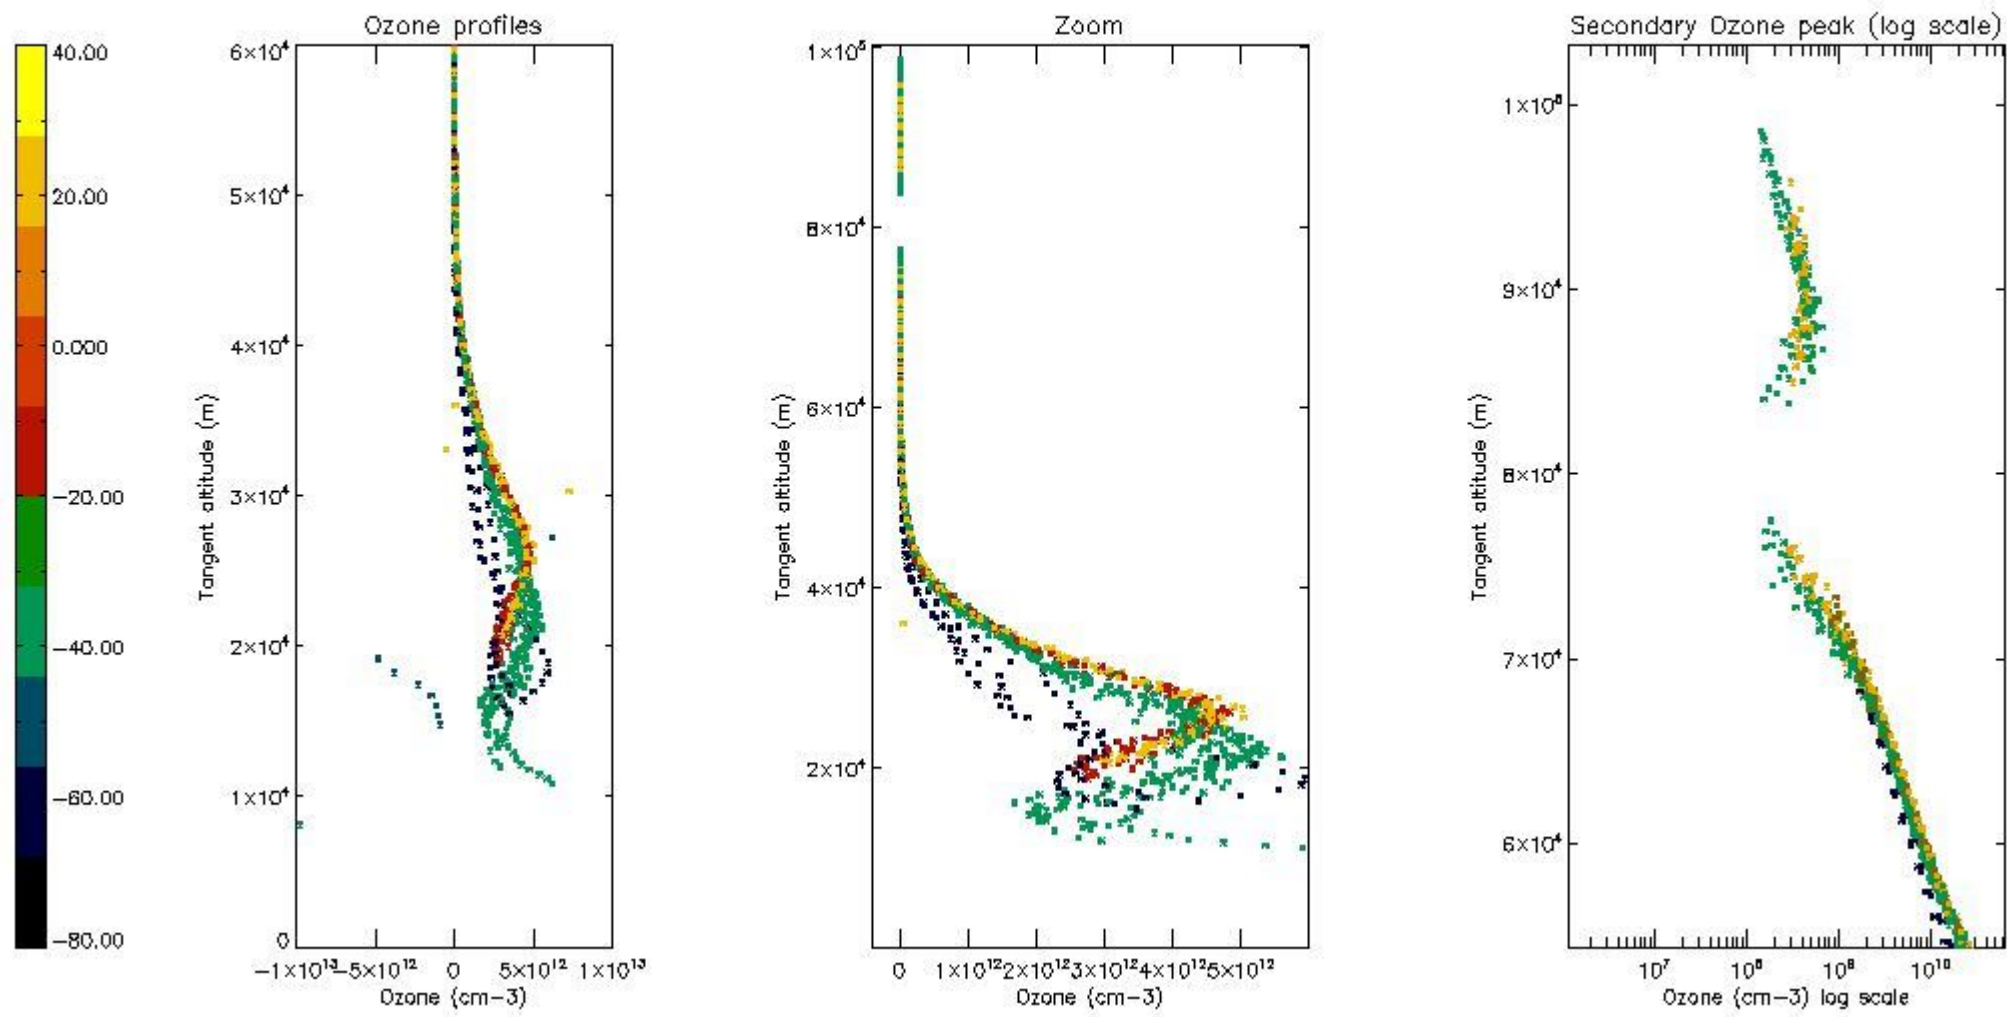

So, the table below shows the percentage of dark limb and valid observations for each criteria with respect to the overall valid daily observations.

Criteria	% of total production
All STD	50
STD < 20	29

STD < 10	23
STD < 5	18

5.2 Plot ozone profiles for all STD (dark without errors)

The colorbar represents the latitude.

5.3 Plot ozone profiles where STD < 20% (dark without errors)

The colorbar represents the latitude.

5.4 Plot ozone profiles where STD < 10% (dark without errors)

The colorbar represents the latitude.

5.5 Plot ozone profiles where STD < 5% (dark without errors)

The colorbar represents the latitude.

5.6 Plot NO₂ profiles for all STD (dark without errors)

The colorbar represents the latitude.

5.7 Plot NO3 profiles for all STD (dark without errors)

The colorbar represents the latitude.

5.8 Plot H₂O profiles for all STD (only for occultations of stars 1,2,3,4,13,14,16,26,63 dark without errors)