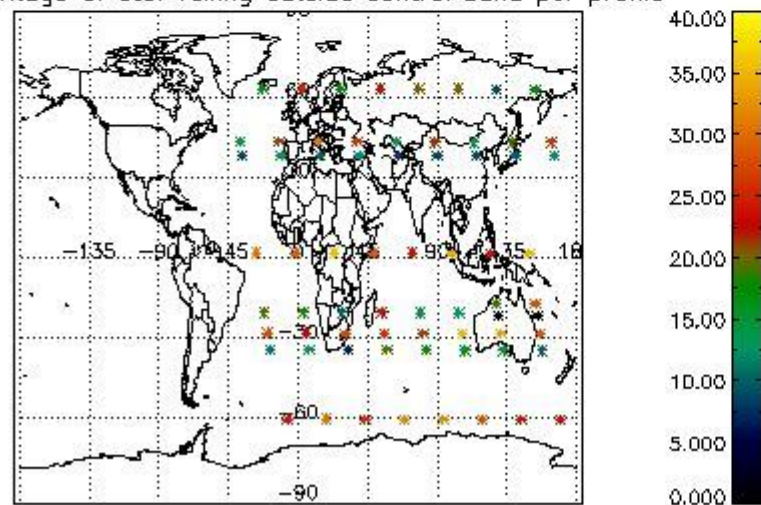

Percentage of star falling outside central band per profile