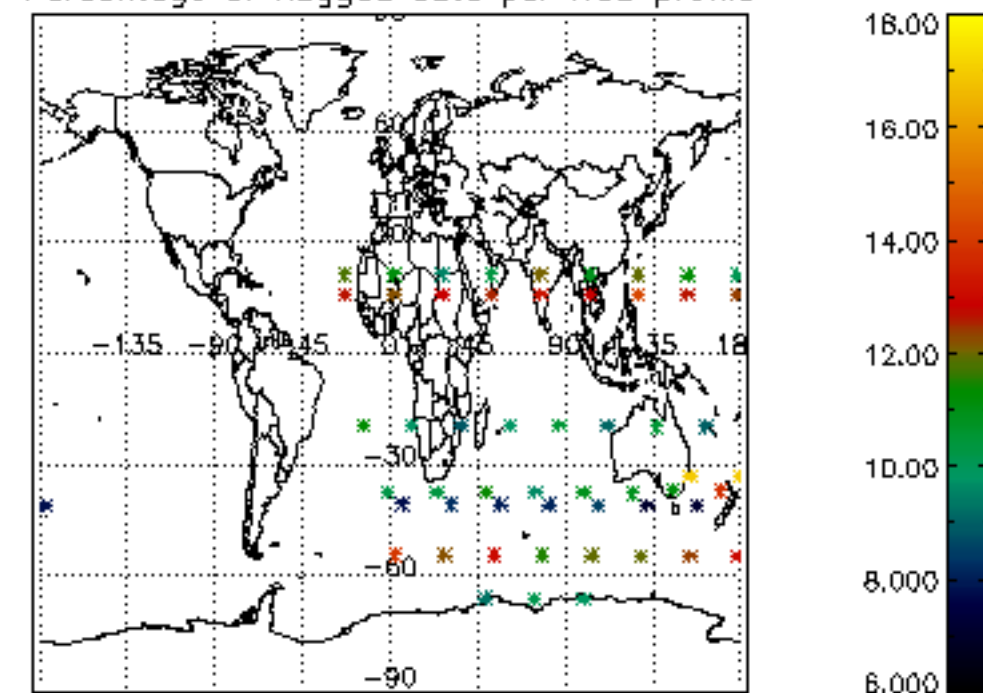

Percentage of flagged data per NO3 profile