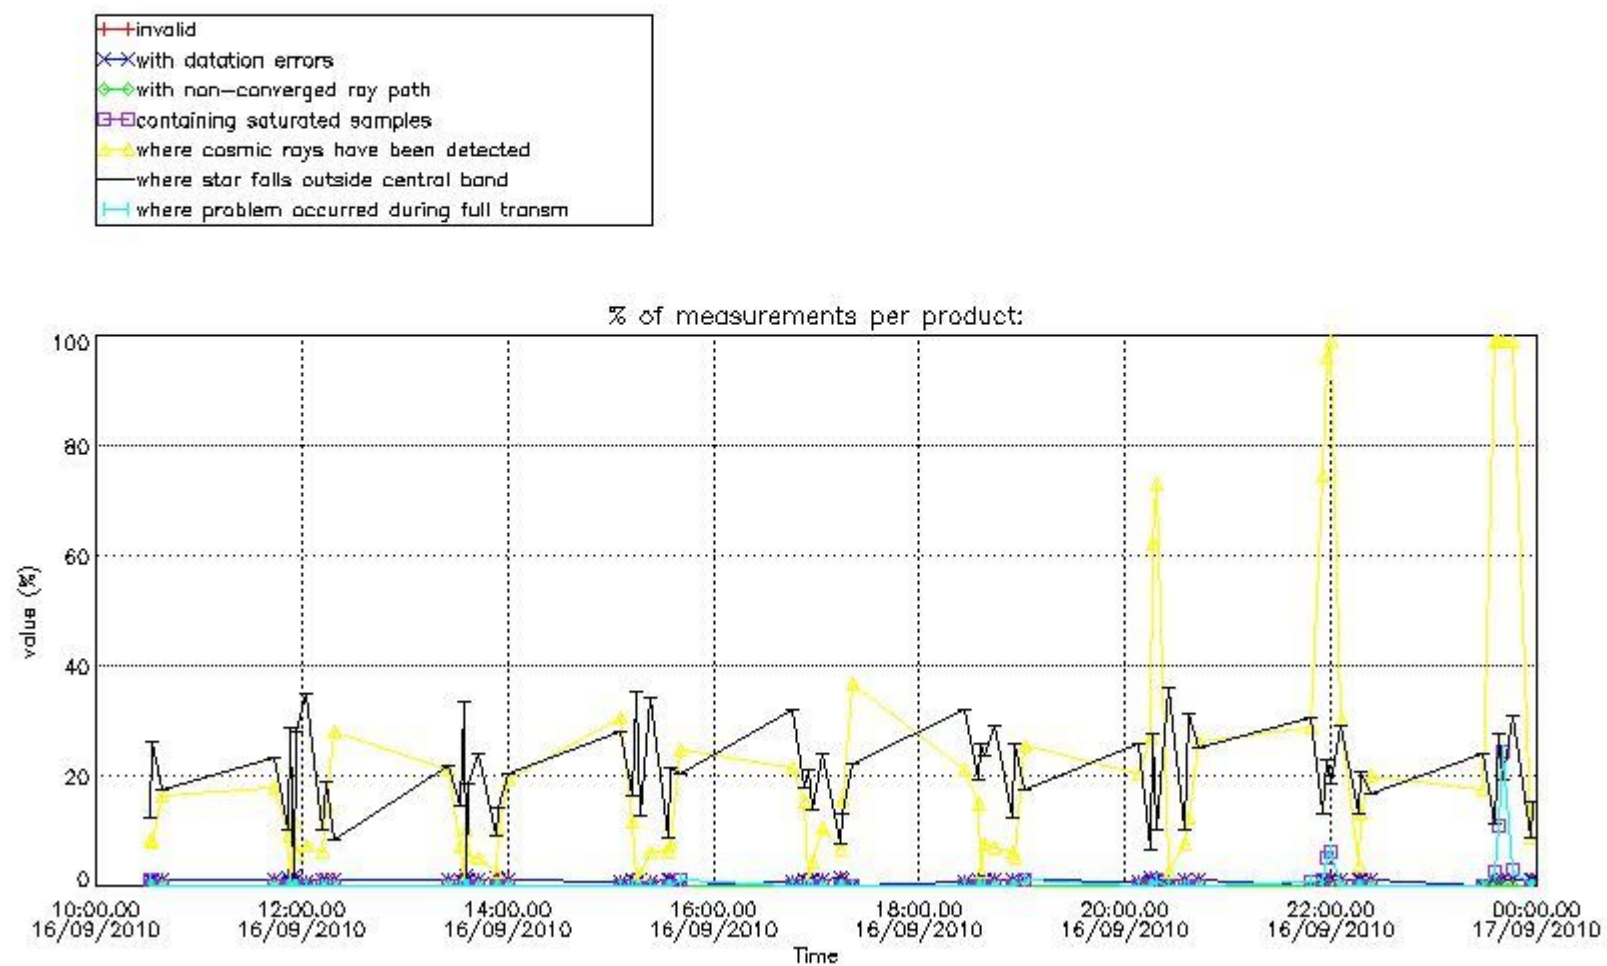

3.1 Plot quality information per product (time dependant)

3.2 Plot quality information per product (world map)

Percentage of flagged data per O3 profile

Percentage of flagged data per H2O profile

Percentage of flagged data per NO2 profile

Percentage of flagged data per NO3 profile

4. Level 1 quality information per product

In this section it is plotted some information contained in the Quality Summary data set of the level 2 products that comes from the level 1b processing. Products without errors (error flag in the MPH set to "0") are used.

4.1 Plot quality information per product (time dependant) coming from level 1b processing

4.1.1 Plot level 1 quality information per product (time dependant): ENVISAT ASCENDING passes

4.1.2 Plot level 1 quality information per product (time dependant): ENVISAT DESCENDING passes