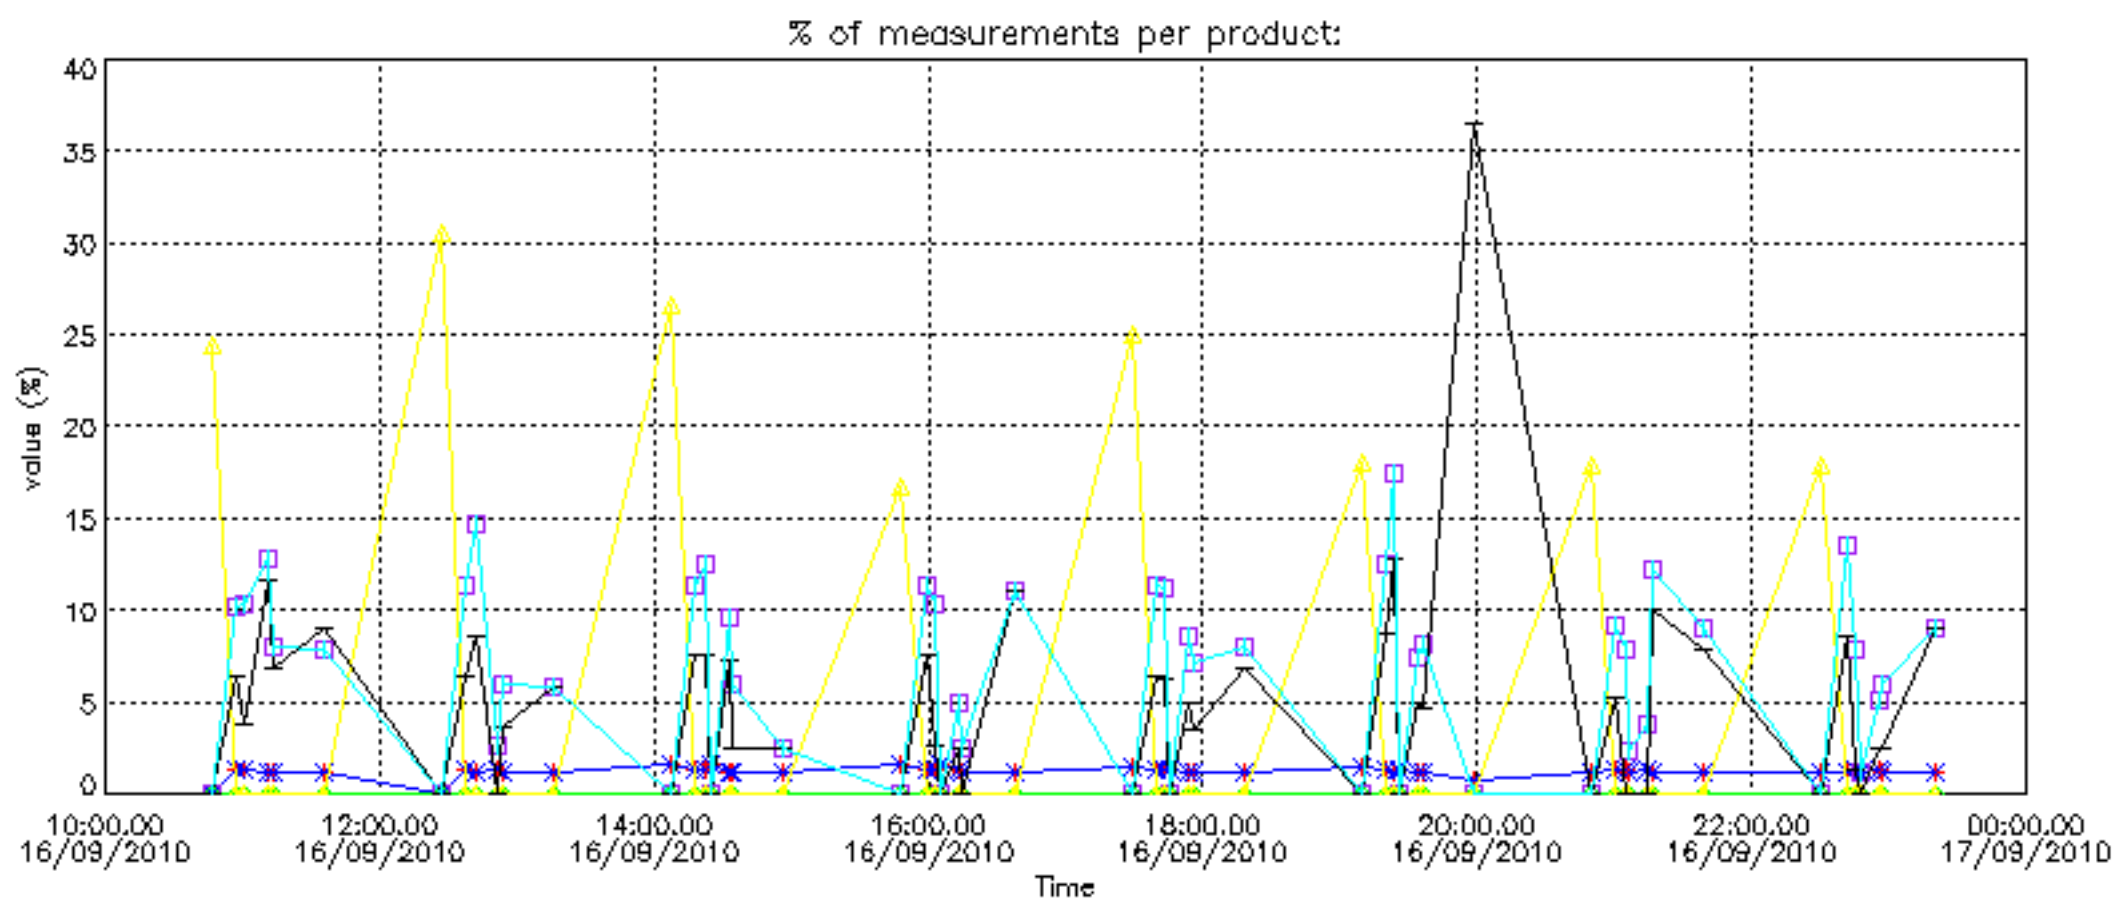

Percentage of cosmic ray hits per profile

Percentage of datation errors per profile