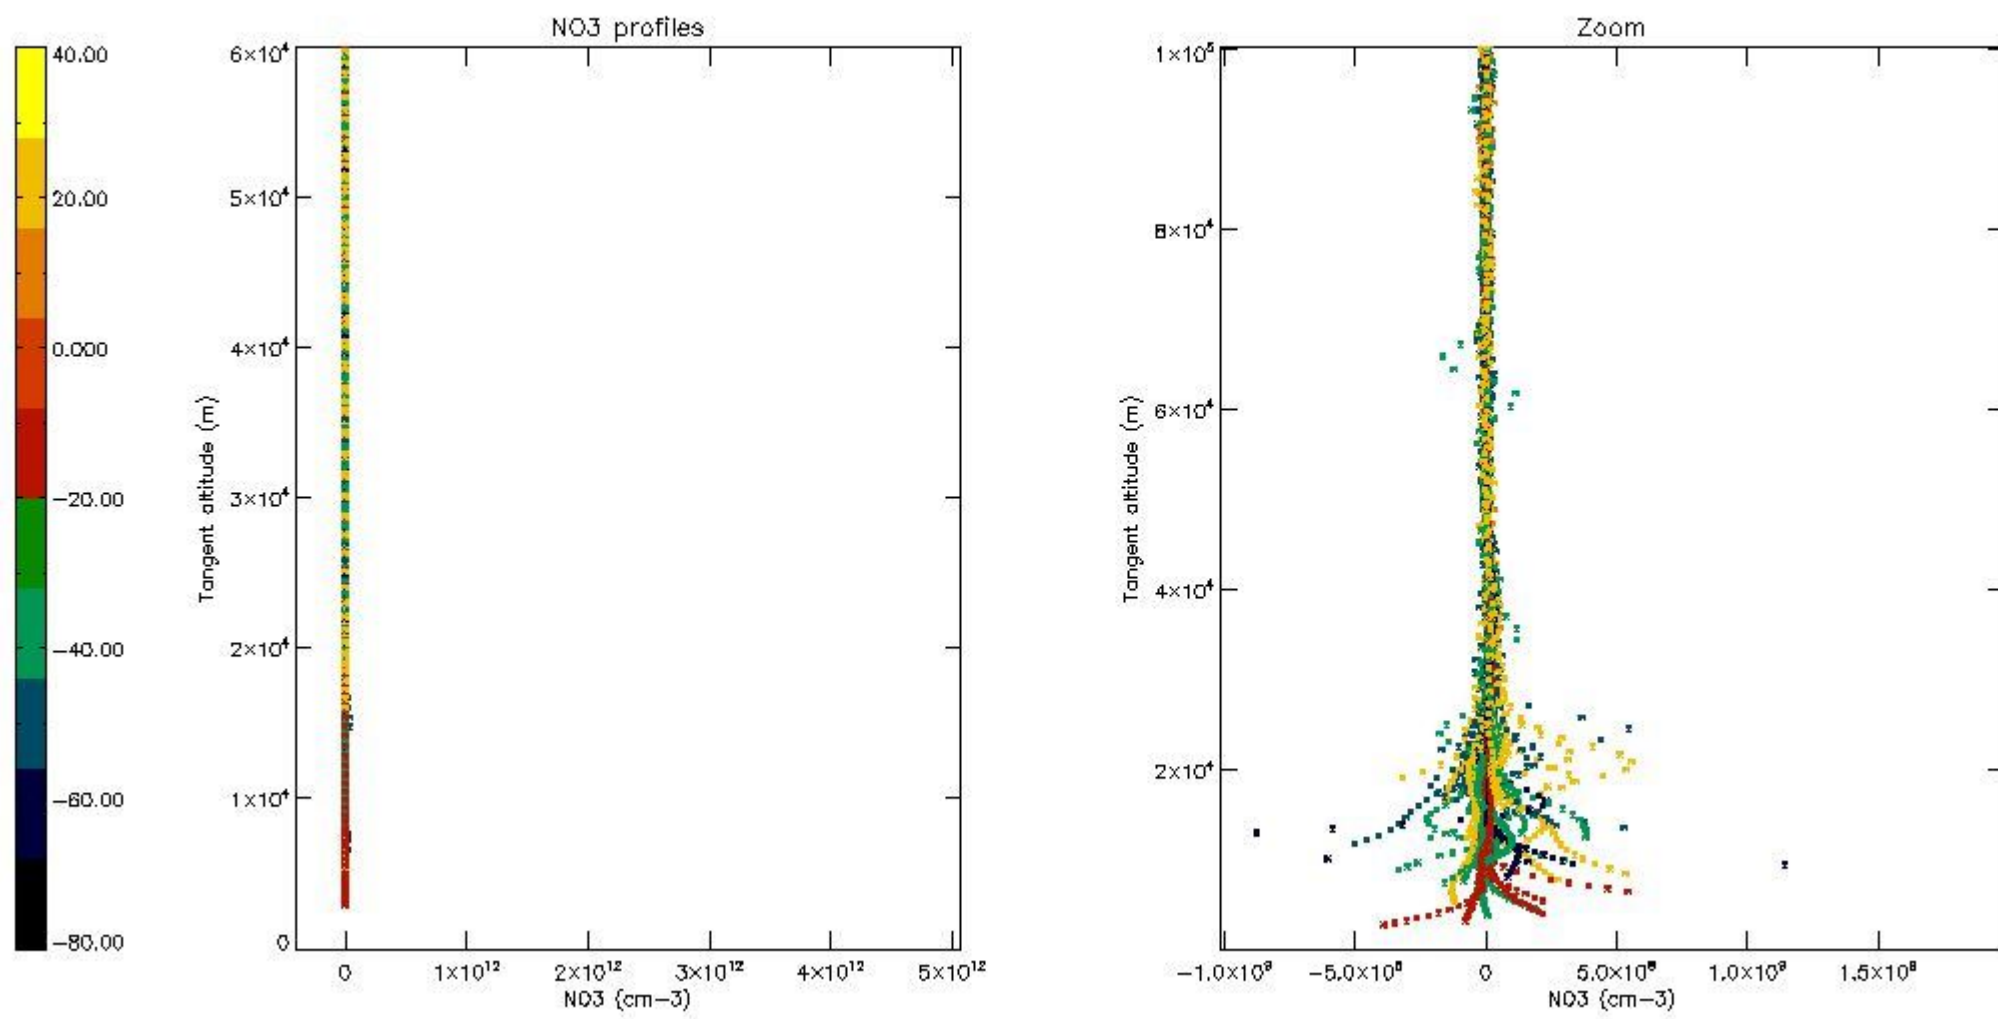

5.4 Plot ozone profiles where STD < 10% (dark without errors)

The colorbar represents the latitude.

5.5 Plot ozone profiles where STD < 5% (dark without errors)

The colorbar represents the latitude.

5.6 Plot NO₂ profiles for all STD (dark without errors)

The colorbar represents the latitude.

5.7 Plot NO3 profiles for all STD (dark without errors)

The colorbar represents the latitude.

5.8 Plot H₂O profiles for all STD (only for occultations of stars 1,2,3,4,13,14,16,26,63 dark without errors)