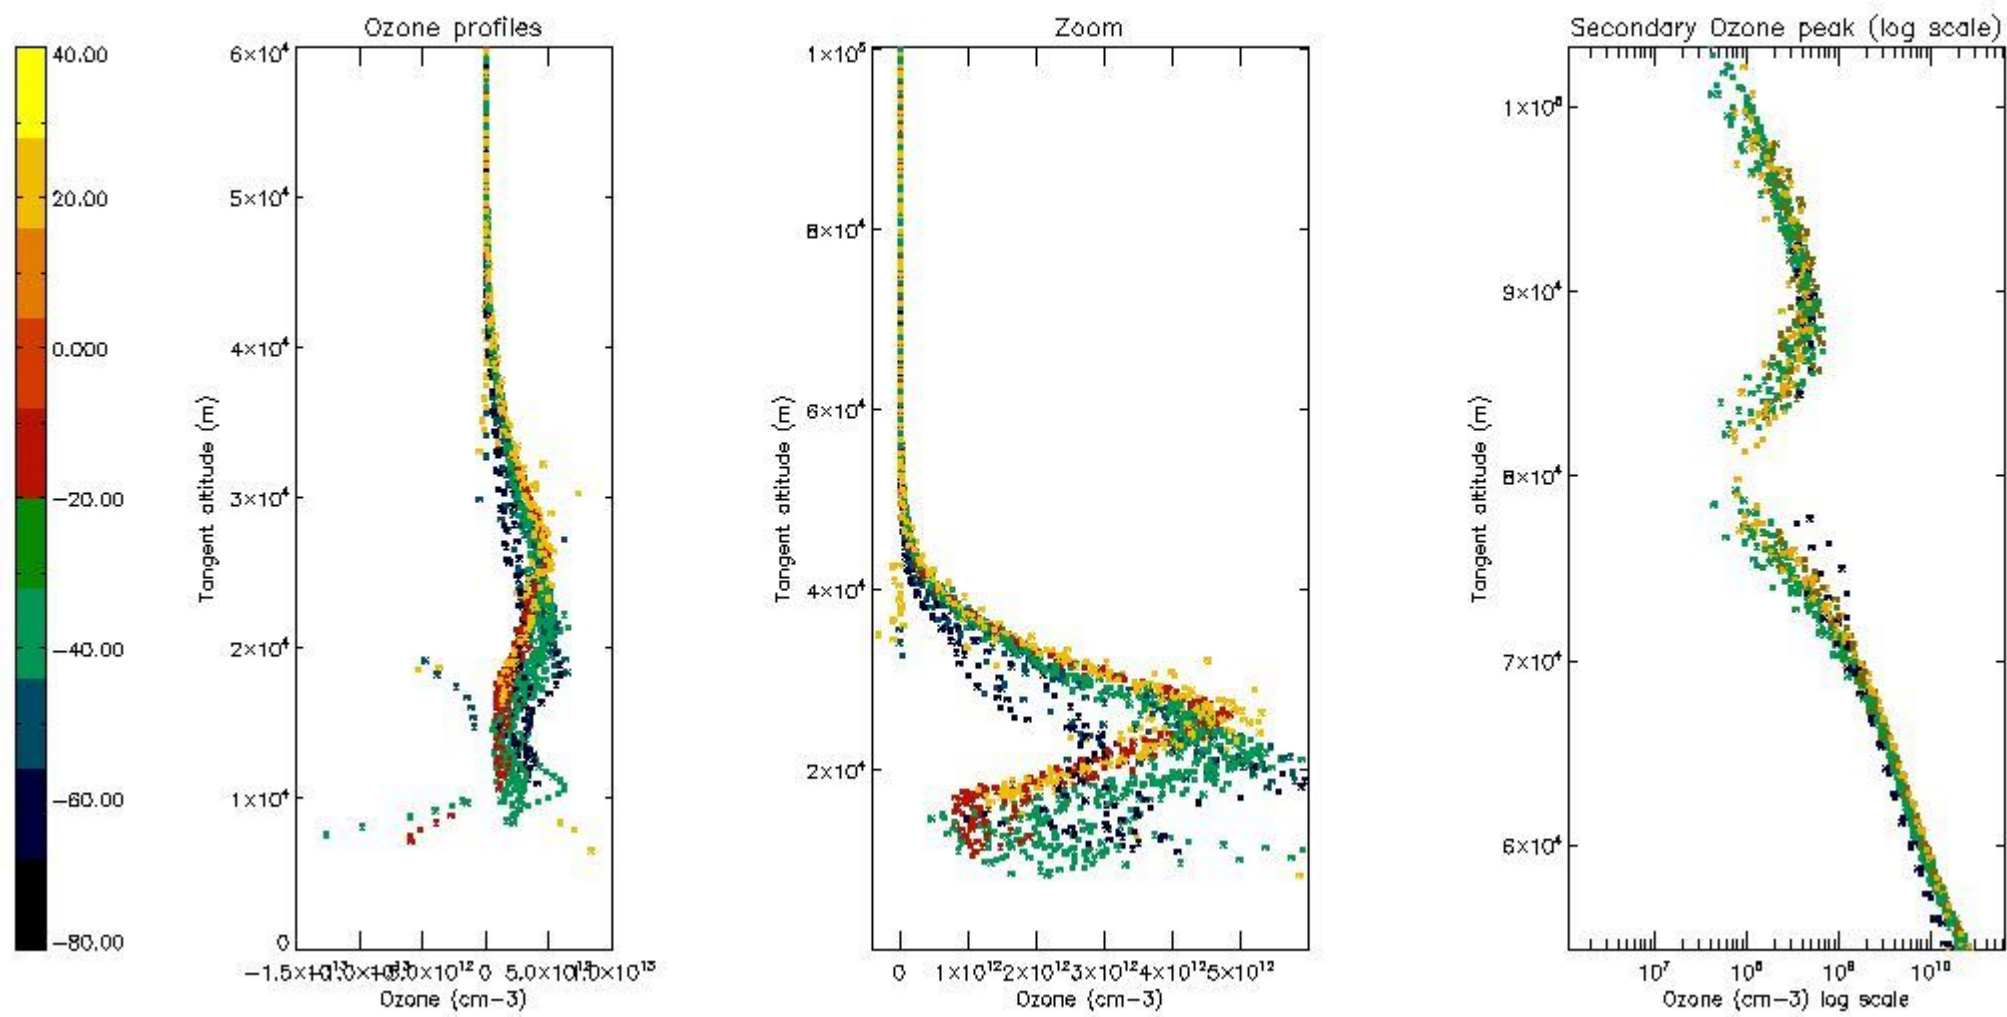

STD < 10	23
STD < 5	18

5.2 Plot ozone profiles for all STD (dark without errors)

The colorbar represents the latitude.

5.3 Plot ozone profiles where STD < 20% (dark without errors)

The colorbar represents the latitude.