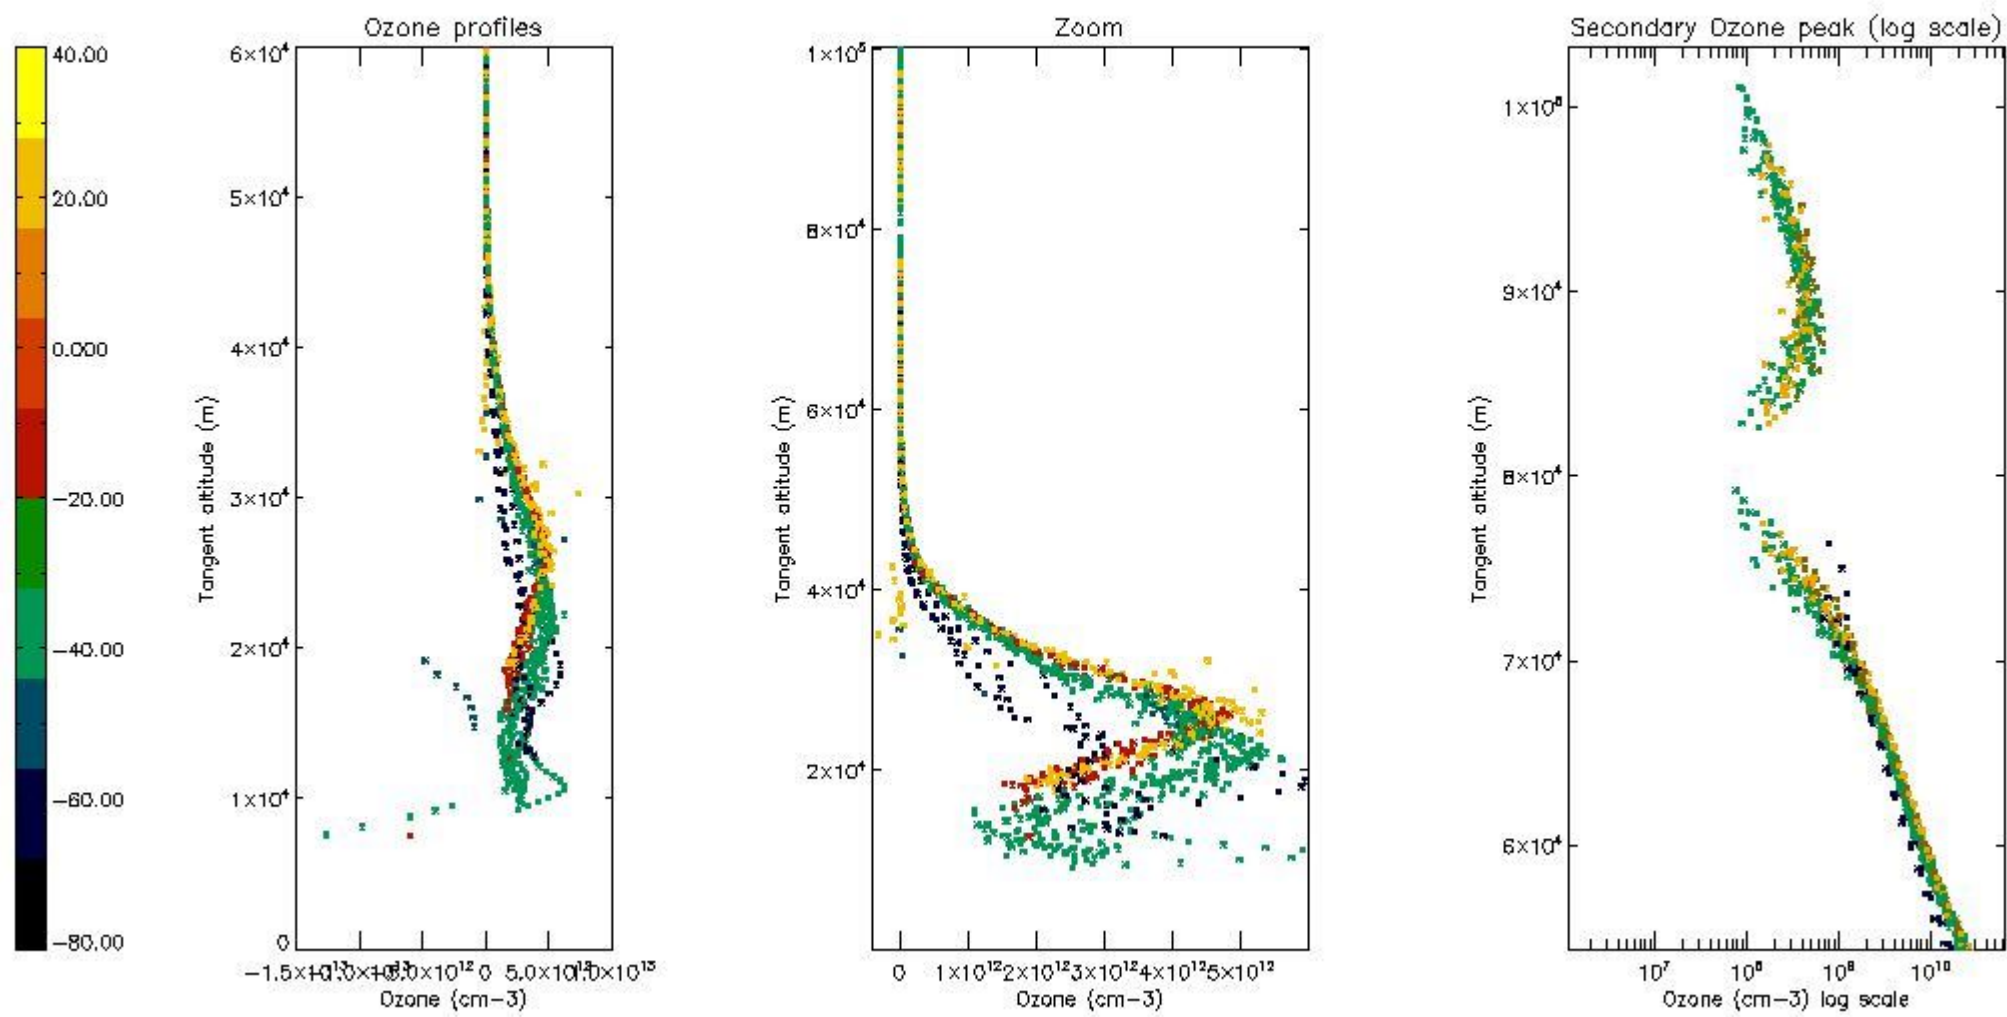

5.5 Plot ozone profiles where STD < 5% (dark without errors)

The colorbar represents the latitude.