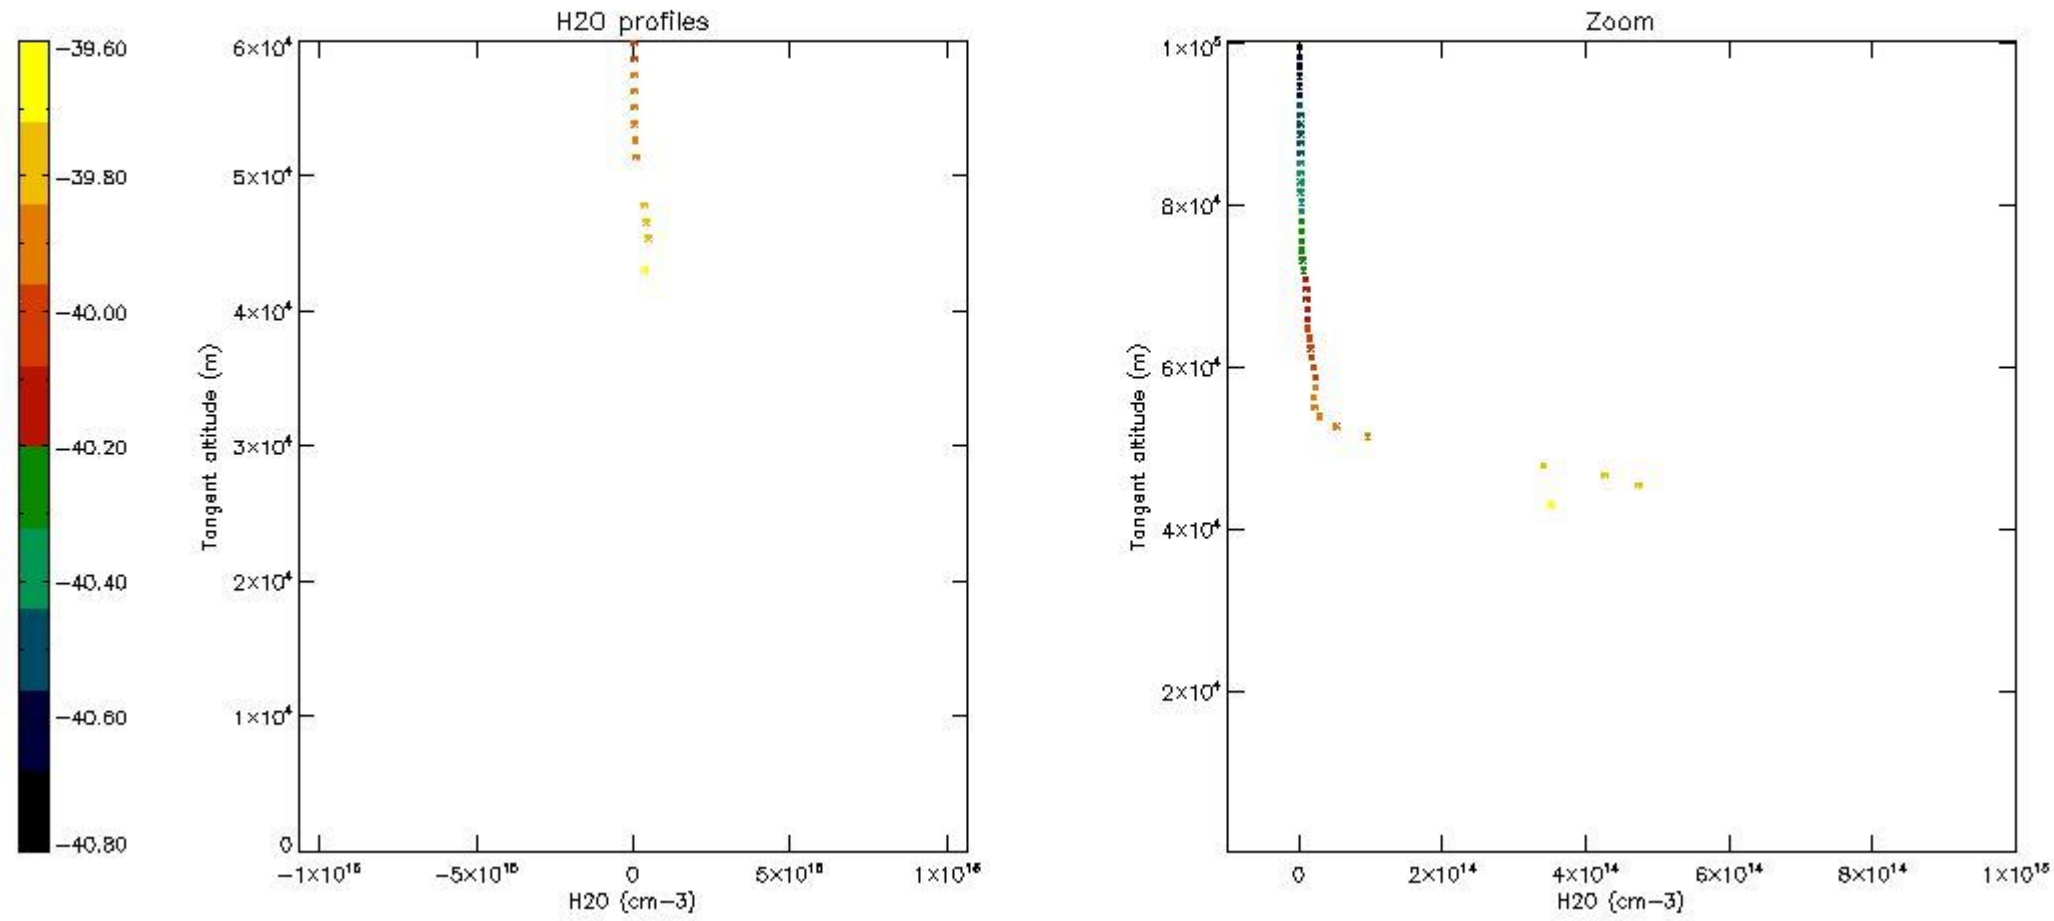

6. Auxiliary Data Files used for the production reported in section 2

The number reported in the third column indicates since which file (see list in section 2) the corresponding auxiliary file has been used. The fourth column is the date of those product files.

Type	Auxiliary Filename	Used since product	Used since product date
INST_PHYS_CHARACTERISTICS	GOM_INS_AXVIEC20091111_143220_20030716_120000_20500101_000000	1	16-SEP-2010 10:31:34
LEVEL-2_PROC_CONFIG	GOM_PR2_AXVIEC20091111_152718_20020301_000000_20500101_000000	1	16-SEP-2010 10:31:34
CROSS_SECTIONS_FILE	GOM_CRS_AXVIEC20091111_154832_20020301_000000_20500101_000000	1	16-SEP-2010 10:31:34