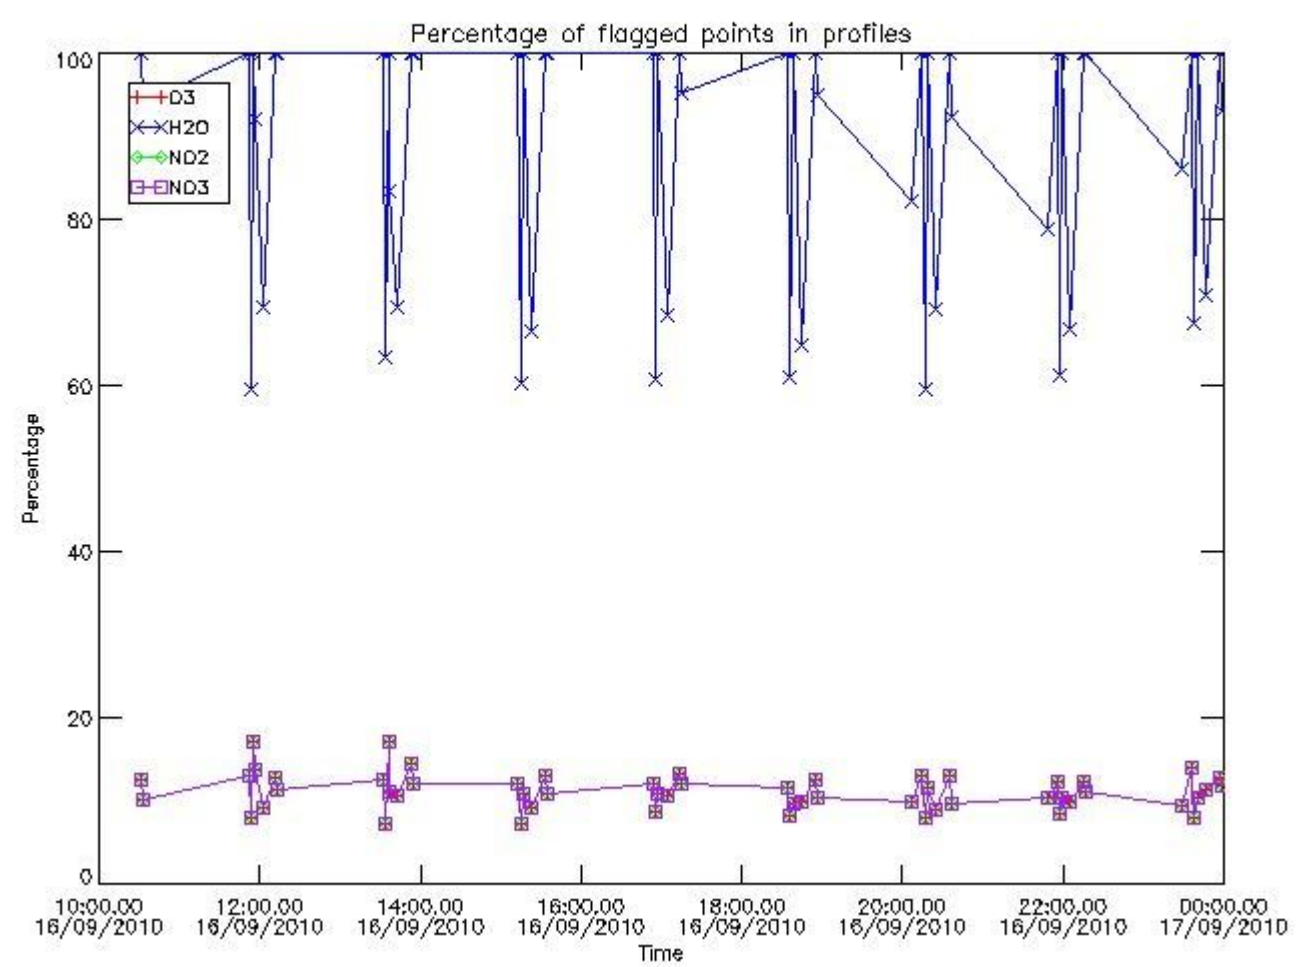

102	GOM_NL__2PRFIN20100916_215523_000000422093_00043_44686_6961.N1	16-SEP-2010 21:55:23	Dark	41.500	132	15Rho Pup	2.8030	6900.0	83	44686	No
103	GOM_NL__2PRFIN20100916_215710_000000612093_00043_44686_6962.N1	16-SEP-2010 21:57:10	Dark	61.000	1	9Alp CMa	-1.4400	11000.	122	44686	No
104	GOM_NL__2PRFIN20100916_215921_000000492093_00043_44686_6963.N1	16-SEP-2010 21:59:21	Dark	49.000	23	21Eps CMa	1.5020	26000.	98	44686	No
105	GOM_NL__2PRFIN20100916_220534_000000522093_00044_44687_6960.N1	16-SEP-2010 22:05:34	Dark	51.500	2	Alp Car	-0.73600	7000.0	103	44687	No
106	GOM_NL__2PRFIN20100916_221549_000000422093_00044_44687_6961.N1	16-SEP-2010 22:15:49	Dark	41.500	143	Alp Hyi	2.8570	7200.0	83	44687	No
107	GOM_NL__2PRFIN20100916_221715_000000462093_00044_44687_6962.N1	16-SEP-2010 22:17:15	Dark	45.500	9	Alp Eri	0.45300	24000.	91	44687	No
108	GOM_NL__2PRFIN20100916_222257_000000452093_00044_44687_6963.N1	16-SEP-2010 22:22:57	Straylight	45.000	84	Alp Phe	2.3970	4500.0	90	44687	No
109	GOM_NL__2PRFIN20100916_223034_000000422093_00044_44687_6964.N1	16-SEP-2010 22:30:34	Twilight_stray	42.000	52	16Bet Cet	2.0370	4500.0	84	44687	No
110	GOM_NL__2PRFIN20100916_224123_000000412093_00044_44687_6965.N1	16-SEP-2010 22:41:23	Bright	40.500	90	54Alp Peg	2.4870	11000.	81	44687	No
111	GOM_NL__2PRFIN20100916_224515_000000382093_00044_44687_6966.N1	16-SEP-2010 22:45:15	Bright	38.000	93	53Bet Peg	2.5200	3100.0	76	44687	No
112	GOM_NL__2PRFIN20100916_224715_000000432093_00044_44687_6967.N1	16-SEP-2010 22:47:15	Bright	43.000	58	21Alp And	2.0730	11000.	86	44687	No
113	GOM_NL__2PRFIN20100916_225528_000000402093_00044_44687_6968.N1	16-SEP-2010 22:55:28	Bright	39.500	74	11Bet Cas	2.2680	6600.0	79	44687	No
114	GOM_NL__2PRFIN20100916_225715_000000422093_00044_44687_6969.N1	16-SEP-2010 22:57:15	Bright	41.500	76	27Gam Cas	2.3000	30000.	83	44687	No
115	GOM_NL__2PRFIN20100916_231949_000000452093_00044_44687_6970.N1	16-SEP-2010 23:19:49	Bright	44.500	24	66Alp Gem	1.5800	10200.	89	44687	No
116	GOM_NL__2PRFIN20100916_232834_000000542093_00044_44687_6971.N1	16-SEP-2010 23:28:34	Dark	54.000	8	10Alp CMi	0.40000	6500.0	108	44687	No
117	GOM_NL__2PRFIN20100916_233600_000000402093_00044_44687_6972.N1	16-SEP-2010 23:36:00	Dark	40.000	132	15Rho Pup	2.8030	6900.0	80	44687	No
118	GOM_NL__2PRFIN20100916_233747_000000652093_00044_44687_6973.N1	16-SEP-2010 23:37:47	Dark	65.000	1	9Alp CMa	-1.4400	11000.	130	44687	No
119	GOM_NL__2PRFIN20100916_233958_000000502093_00044_44687_6974.N1	16-SEP-2010 23:39:58	Dark	49.500	23	21Eps CMa	1.5020	26000.	99	44687	No
120	GOM_NL__2PRFIN20100916_234611_000000542093_00045_44688_6972.N1	16-SEP-2010 23:46:11	Dark	53.500	2	Alp Car	-0.73600	7000.0	107	44688	No
121	GOM_NL__2PRFIN20100916_235625_000000402093_00045_44688_6973.N1	16-SEP-2010 23:56:25	Dark	40.000	143	Alp Hyi	2.8570	7200.0	80	44688	No
122	GOM_NL__2PRFIN20100916_235751_000000432093_00045_44688_6974.N1	16-SEP-2010 23:57:51	Dark	43.000	9	Alp Eri	0.45300	24000.	86	44688	No

3. Quality information per product

In this section it is plotted some information contained in the Quality Summary data set of the level 2 products. Only products in dark limb conditions and without errors (error flag in the MPH set to "0") are used.

3.1 Plot quality information per product (time dependant)

3.2 Plot quality information per product (world map)