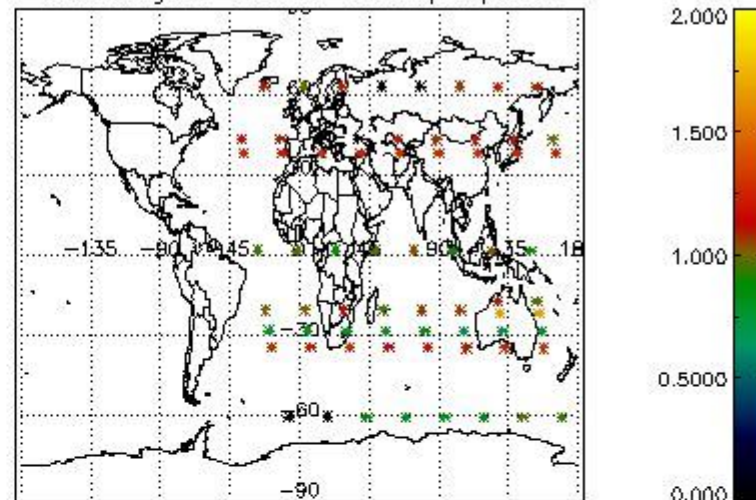

Percentage of datation errors per profile