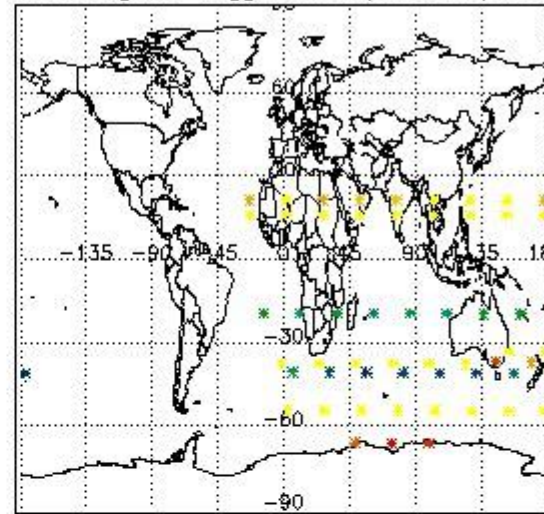

3.1 Plot quality information per product (time dependant)

3.2 Plot quality information per product (world map)

Percentage of flagged data per O3 profile

Percentage of flagged data per H2O profile

Percentage of flagged data per NO2 profile

Percentage of flagged data per NO3 profile

4. Level 1 quality information per product

In this section it is plotted some information contained in the Quality Summary data set of the level 2 products that comes from the level 1b processing. Products without errors (error flag in the MPH set to "0") are used.