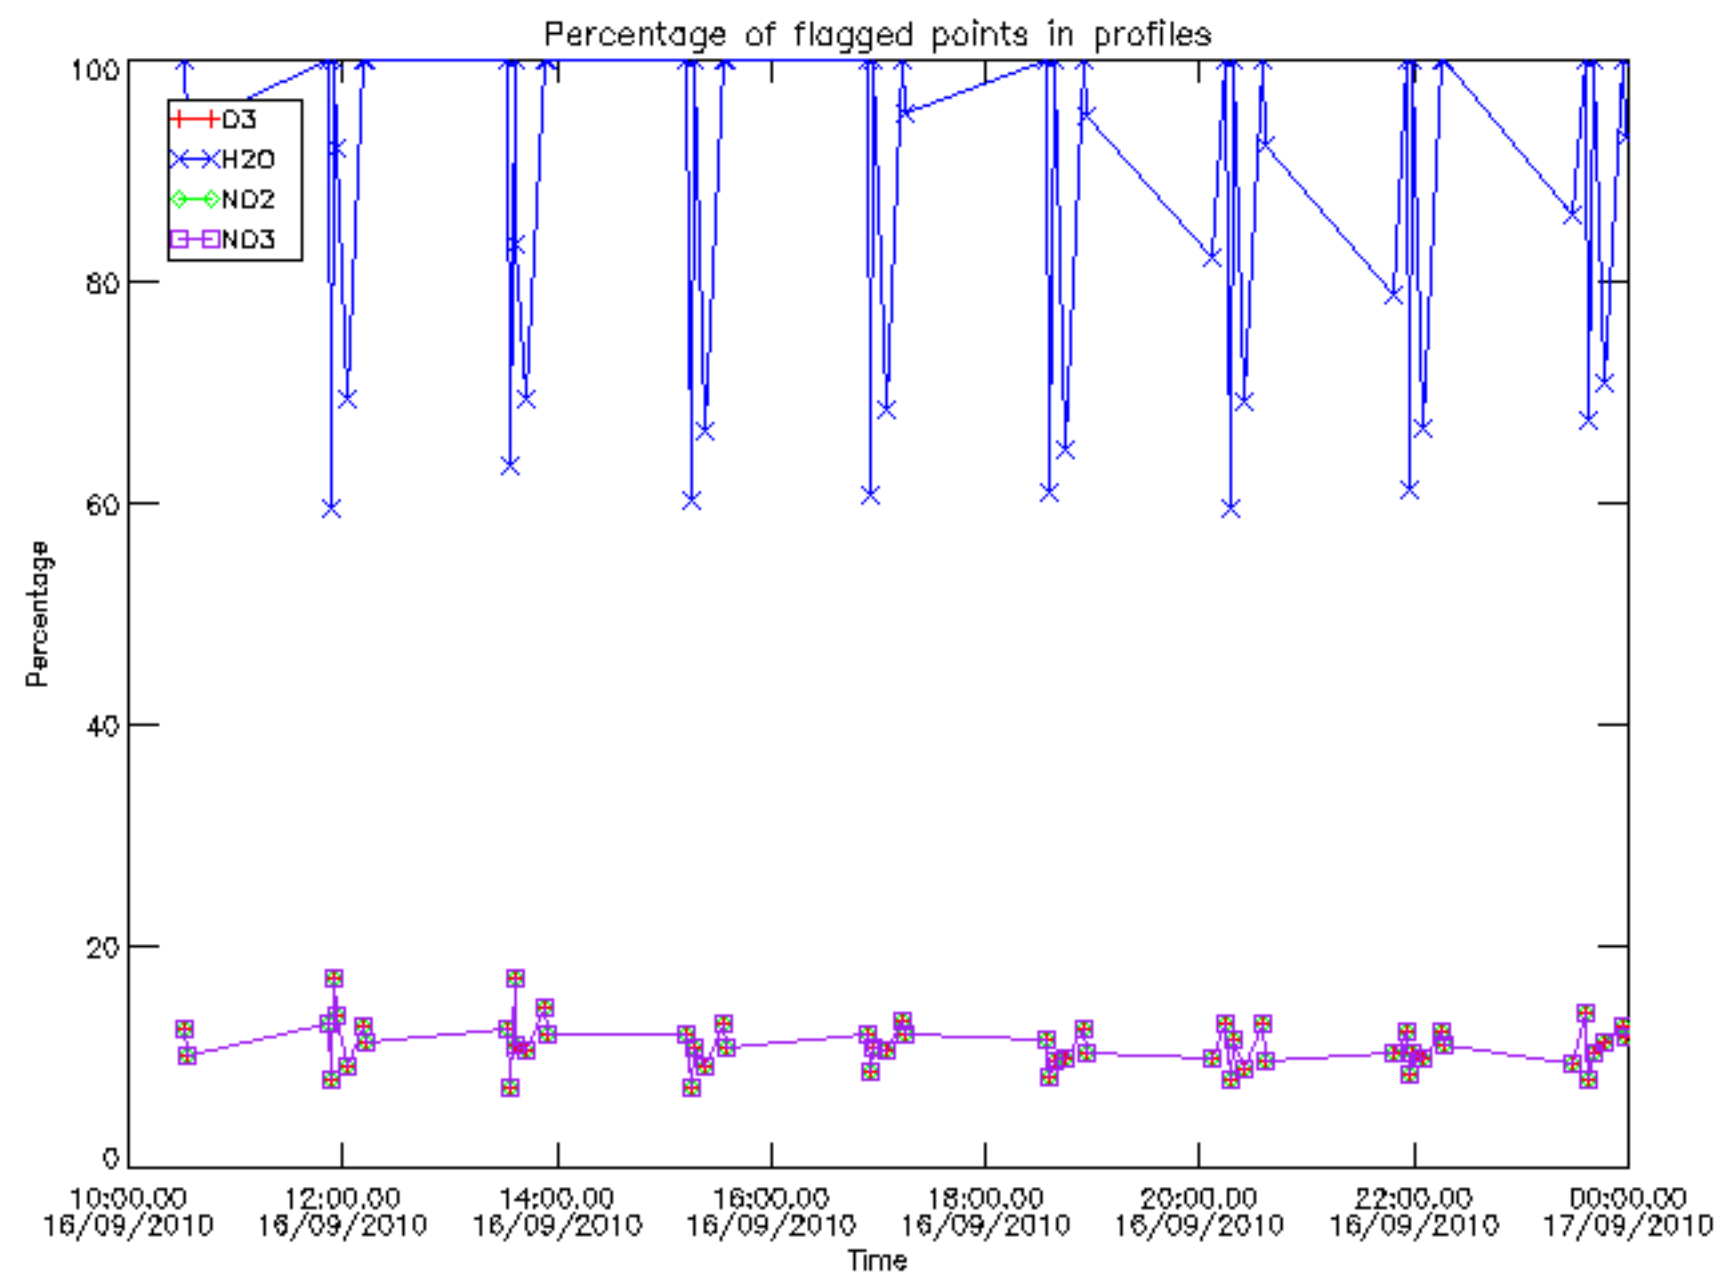

Percentage of flagged data per D3 profile

Percentage of flagged data per H2O profile