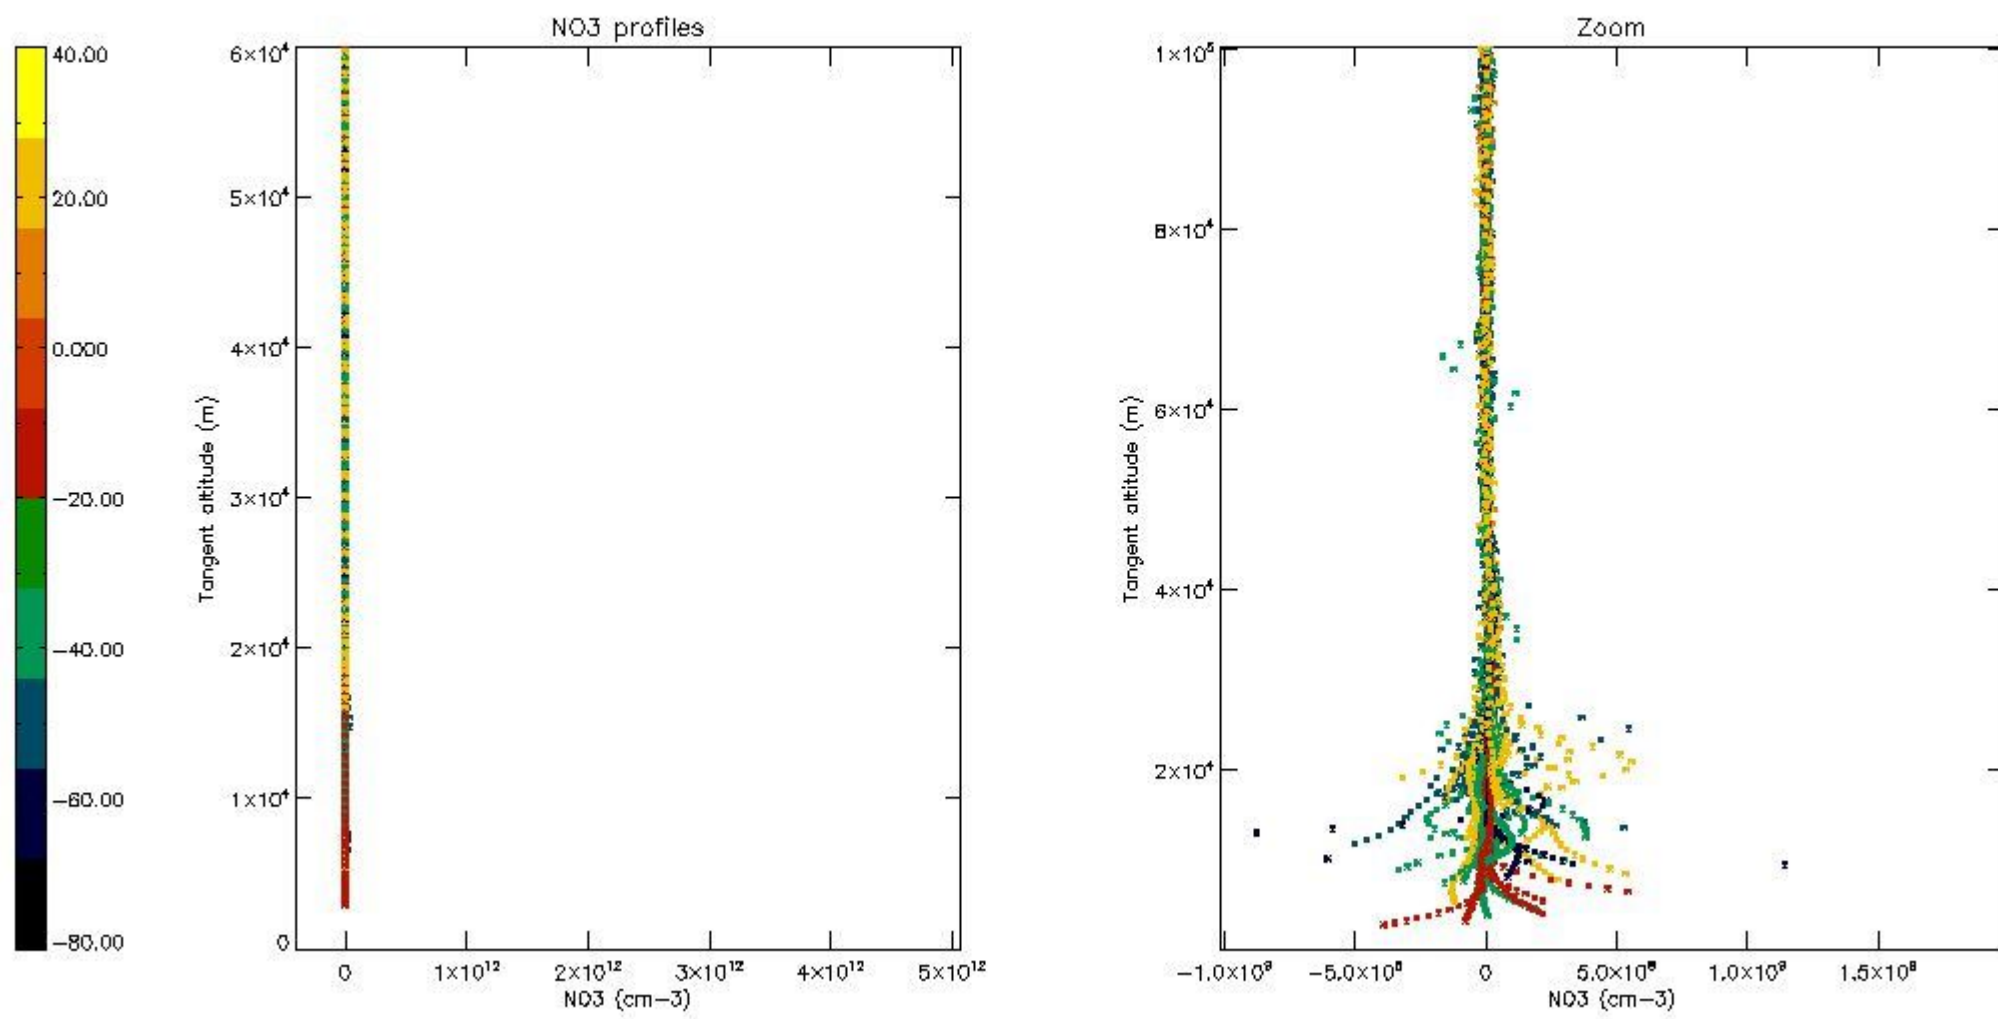

5.8 Plot H2O profiles for all STD (only for occultations of stars 1,2,3,4,13,14,16,26,63 dark without errors)

The colorbar represents the latitude.