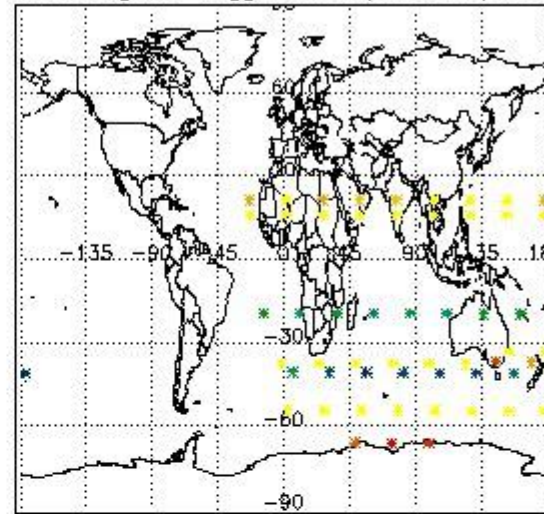

3.1 Plot quality information per product (time dependant)

3.2 Plot quality information per product (world map)

Percentage of flagged data per O3 profile

Percentage of flagged data per H2O profile

Percentage of flagged data per NO2 profile