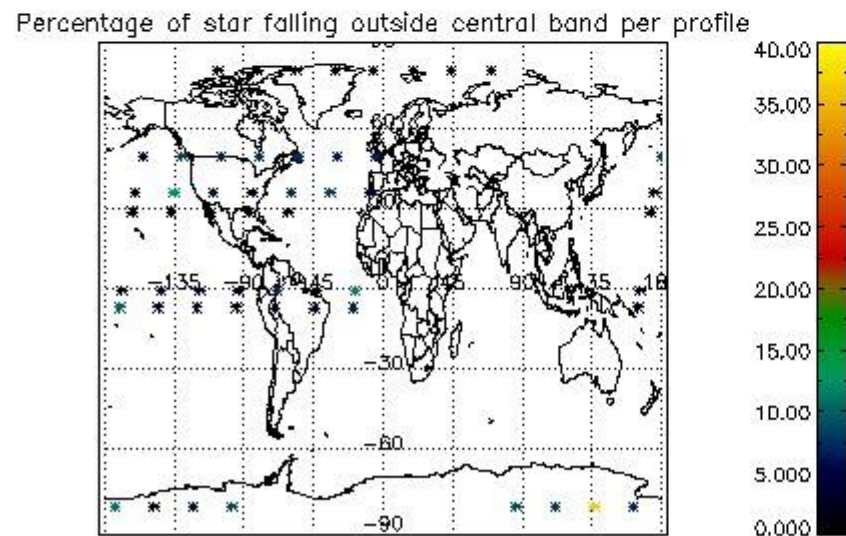

Percentage of datation errors per profile

Percentage of star falling outside central band per profile

Percentage of saturation errors per profile

4.2.2 Plot level 1 quality information per product (world map): ENVISAT DESCENDING passes