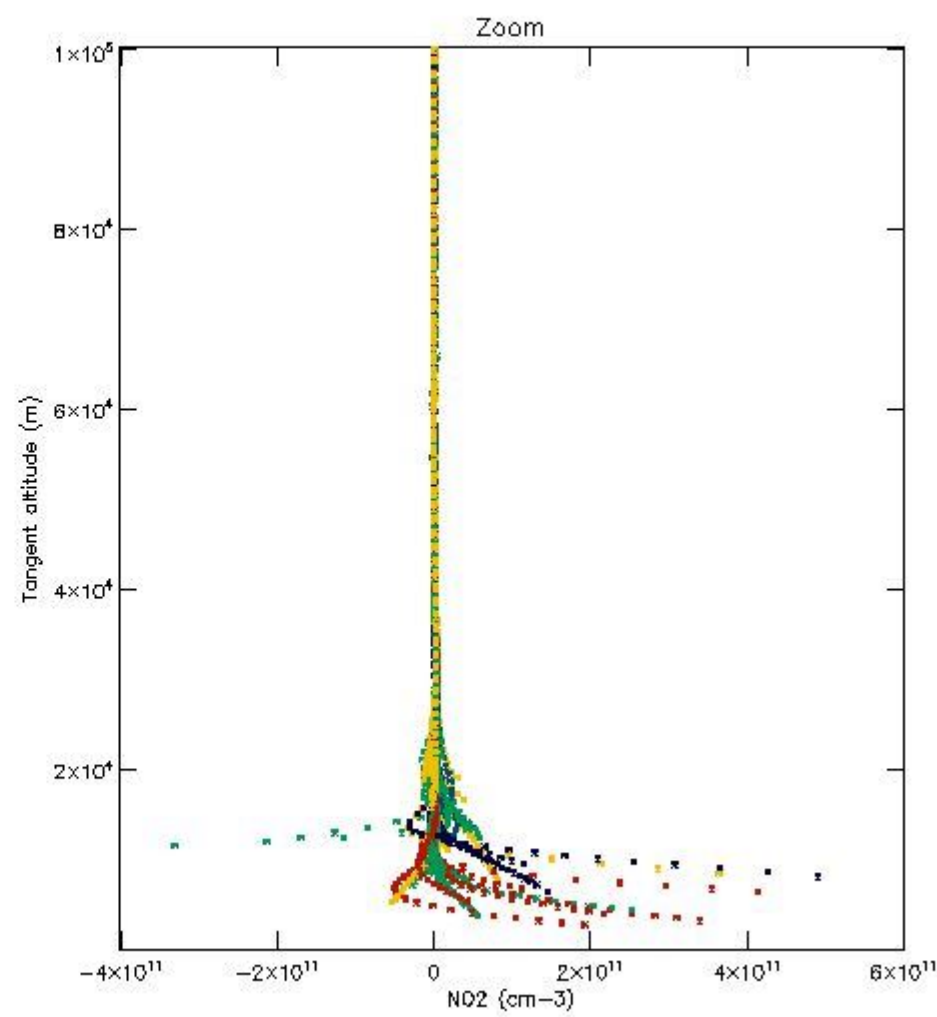

5.7 Plot NO3 profiles for all STD (dark without errors)

The colorbar represents the latitude.