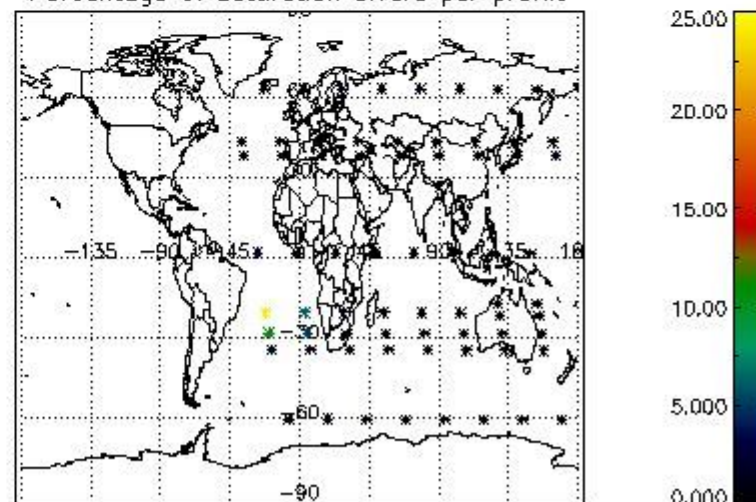

Percentage of saturation errors per profile