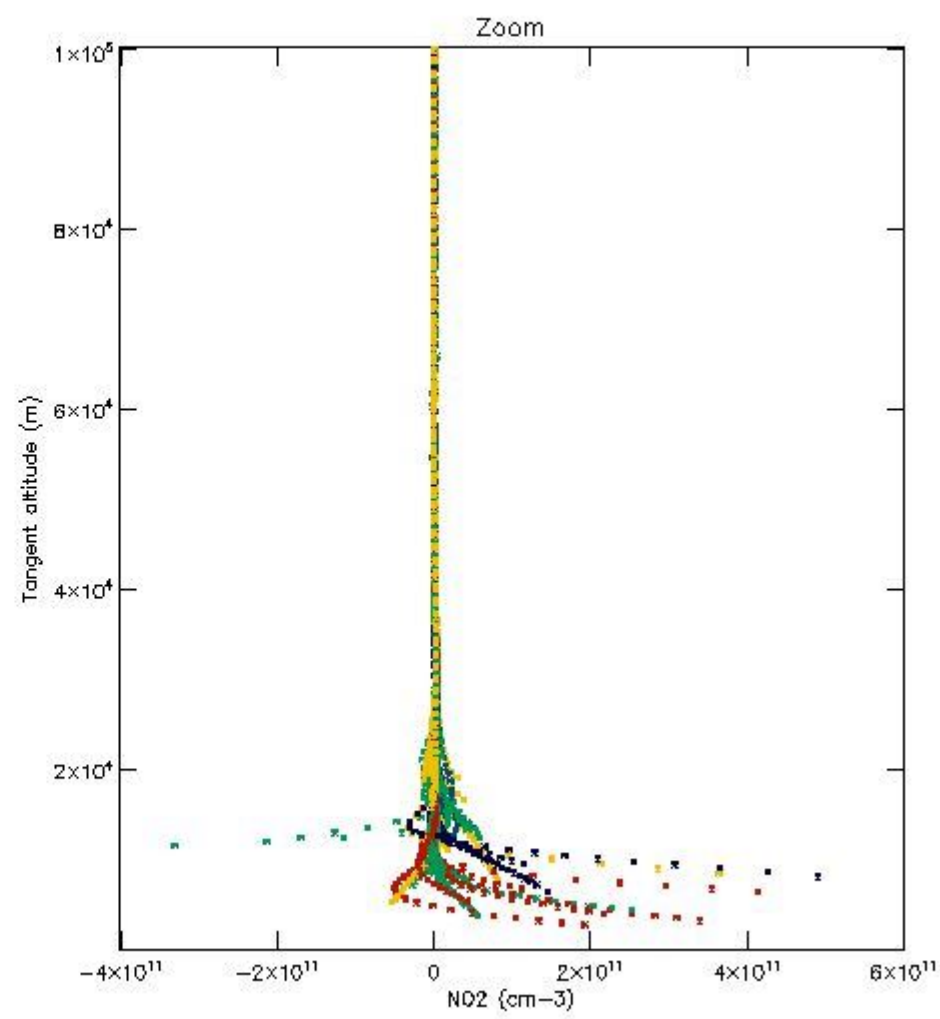

STD < 10	23
STD < 5	18

5.2 Plot ozone profiles for all STD (dark without errors)

The colorbar represents the latitude.

5.3 Plot ozone profiles where STD < 20% (dark without errors)

The colorbar represents the latitude.

5.4 Plot ozone profiles where STD < 10% (dark without errors)

The colorbar represents the latitude.

5.5 Plot ozone profiles where STD < 5% (dark without errors)

The colorbar represents the latitude.

5.6 Plot NO₂ profiles for all STD (dark without errors)

The colorbar represents the latitude.

5.7 Plot NO3 profiles for all STD (dark without errors)

The colorbar represents the latitude.

5.8 Plot H₂O profiles for all STD (only for occultations of stars 1,2,3,4,13,14,16,26,63 dark without errors)