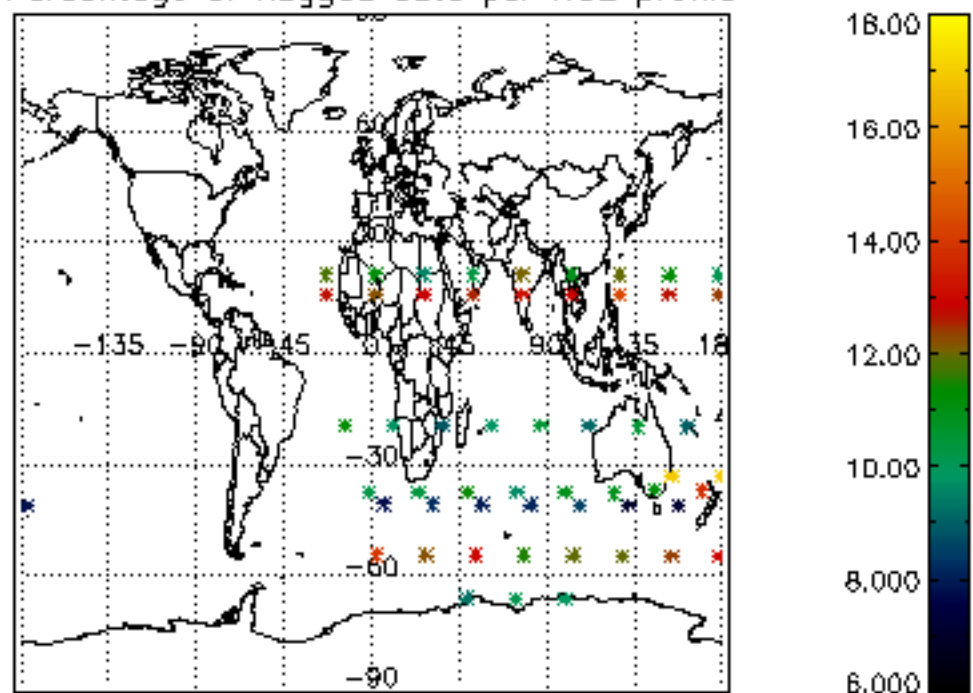

Percentage of flagged data per NO2 profile