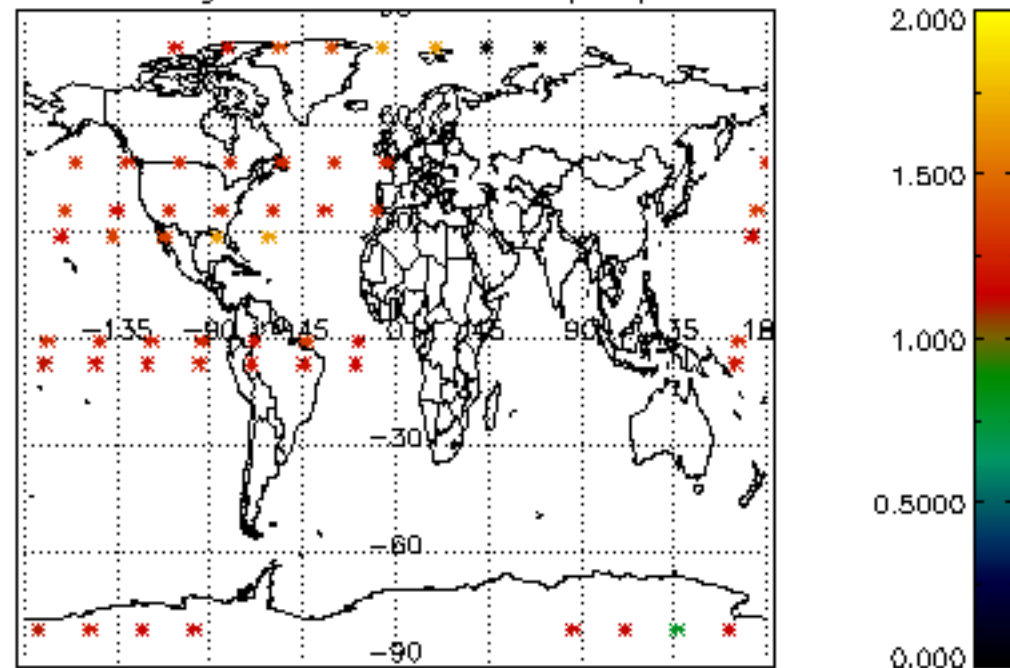

Percentage of datation errors per profile

Percentage of star falling outside central band per profile

Percentage of saturation errors per profile

Percentage of cosmic ray hits per profile

Percentage of datation errors per profile