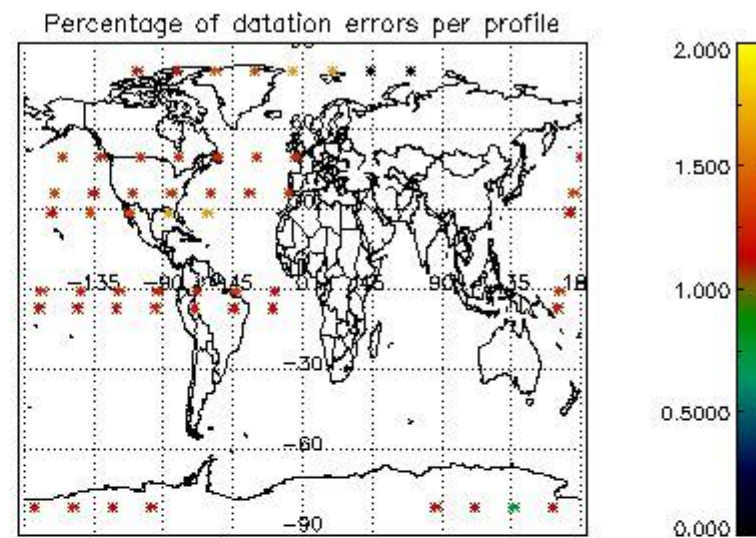

Percentage of datation errors per profile

Percentage of star falling outside central band per profile

Percentage of saturation errors per profile

4.2.2 Plot level 1 quality information per product (world map): ENVISAT DESCENDING passes