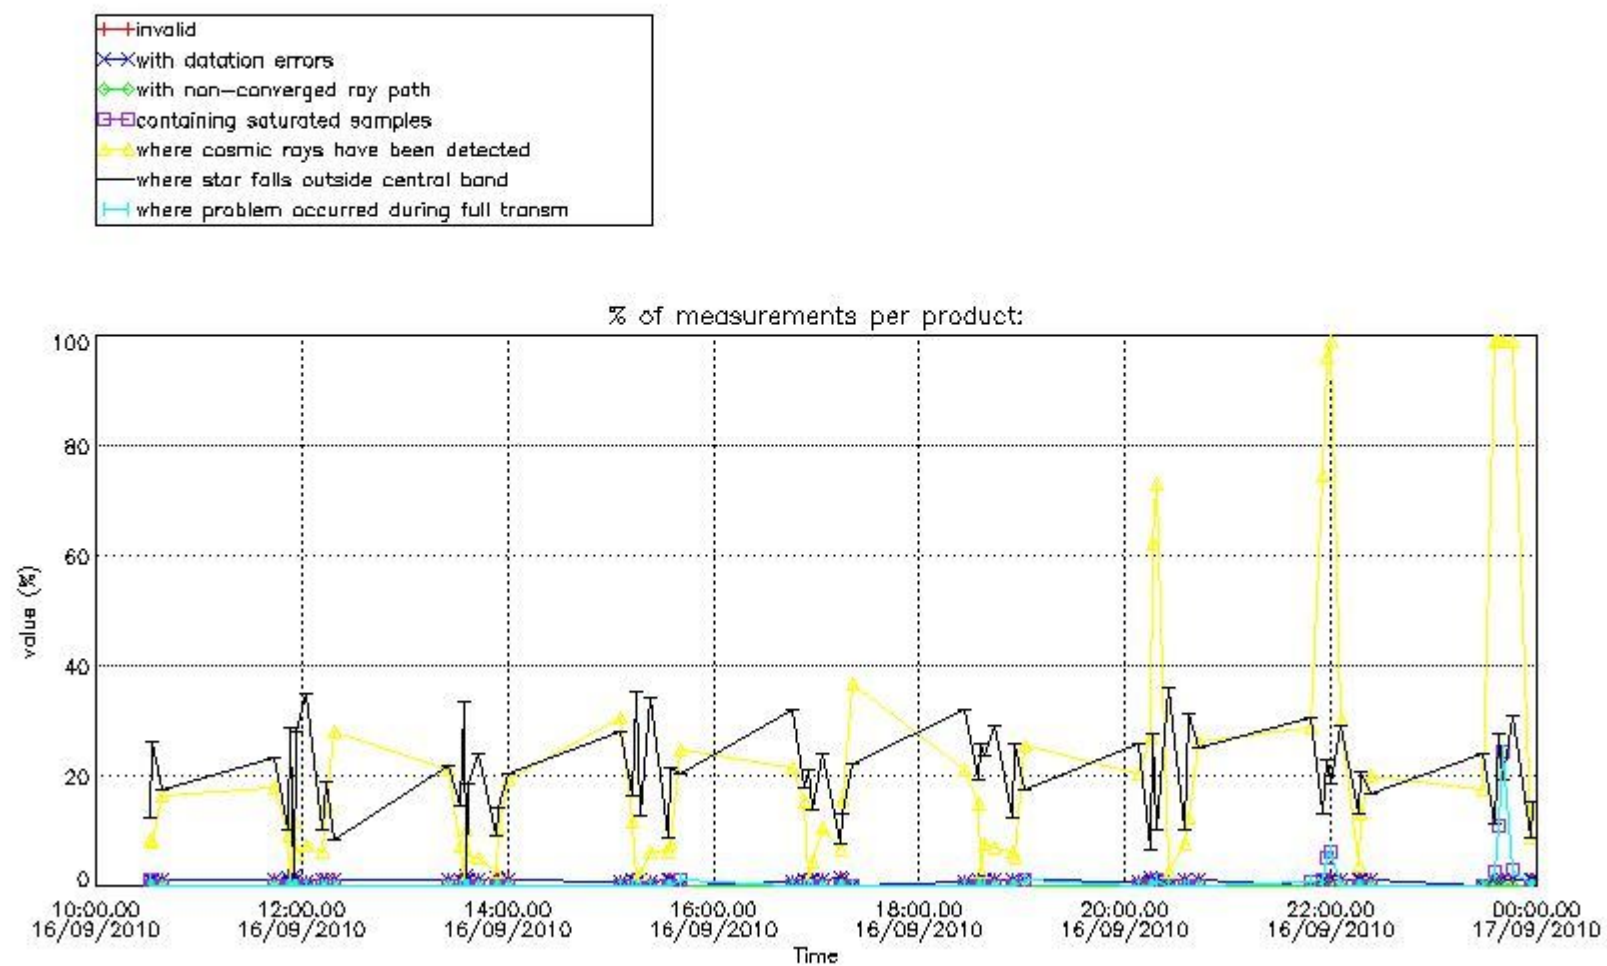

4.1.2 Plot level 1 quality information per product (time dependant): ENVI SAT DESCENDING passes