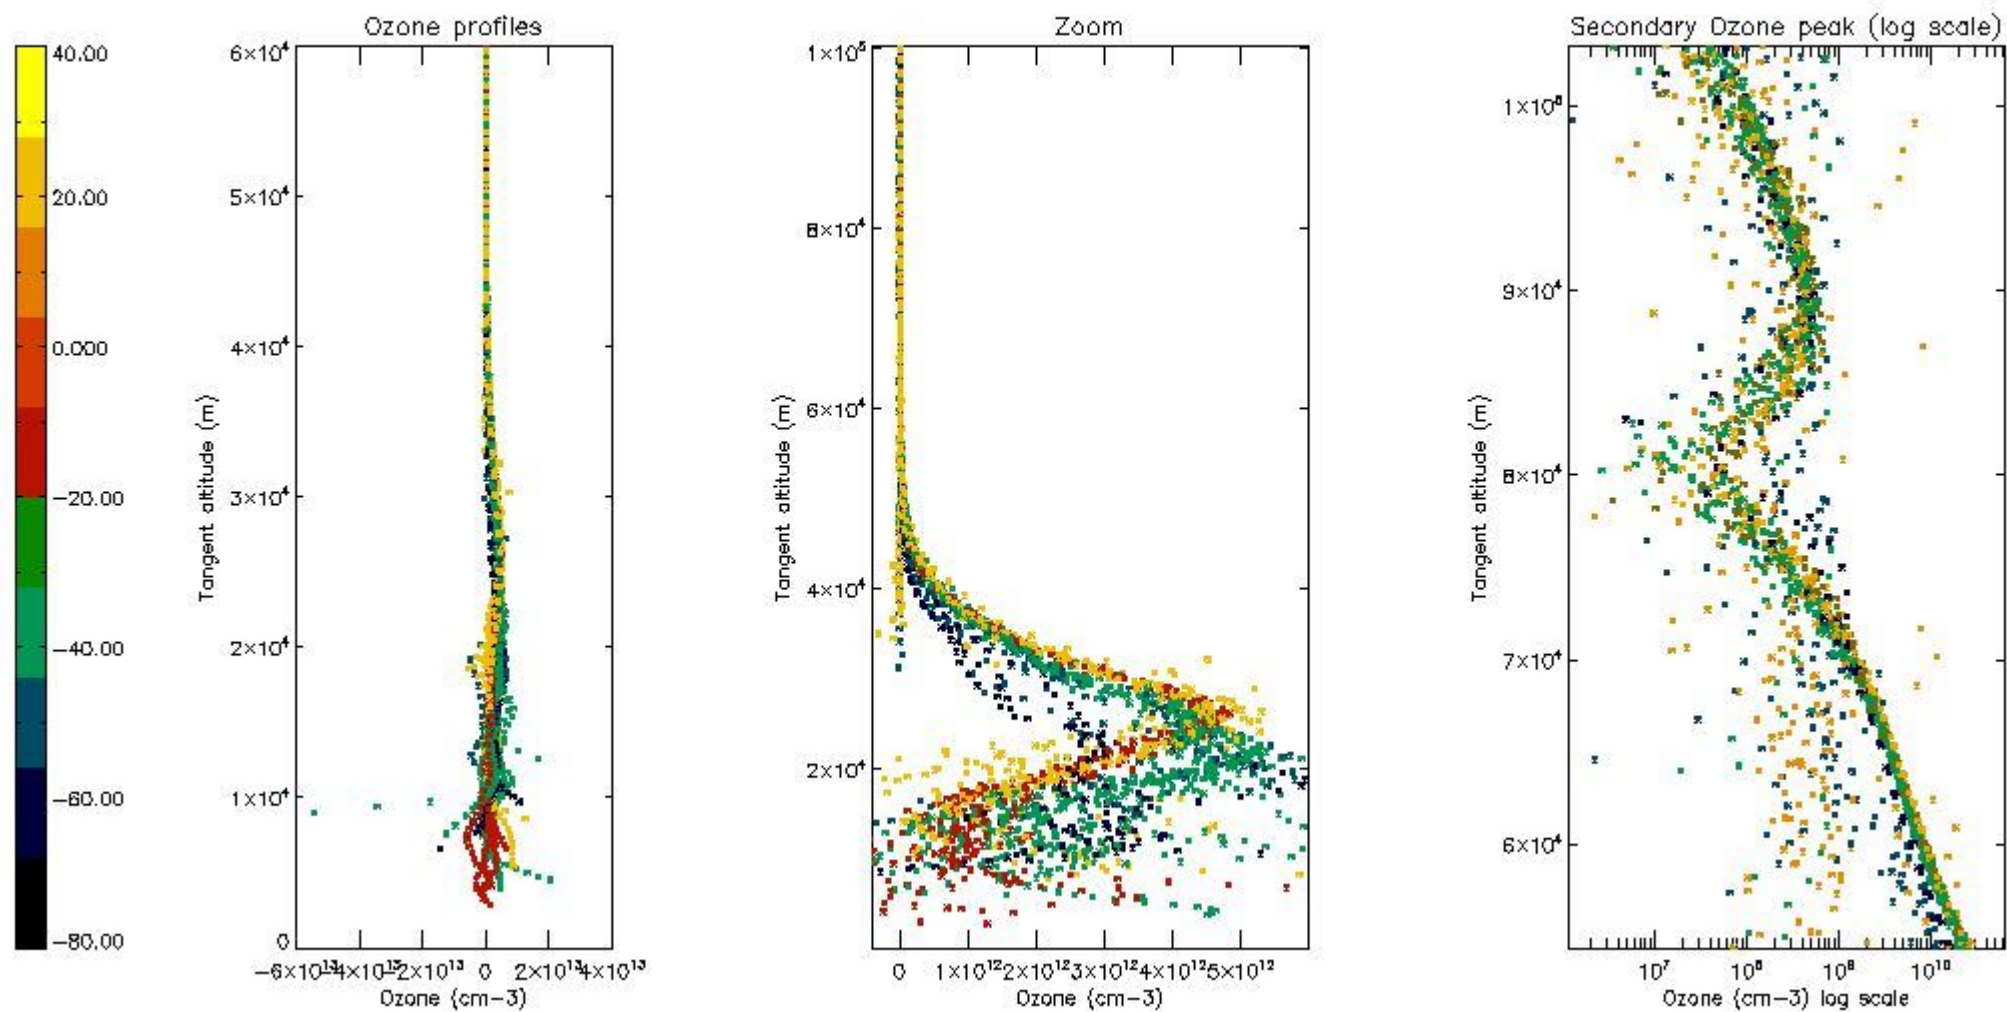

STD < 10	23
STD < 5	18

5.2 Plot ozone profiles for all STD (dark without errors)

The colorbar represents the latitude.

5.3 Plot ozone profiles where STD < 20% (dark without errors)

The colorbar represents the latitude.