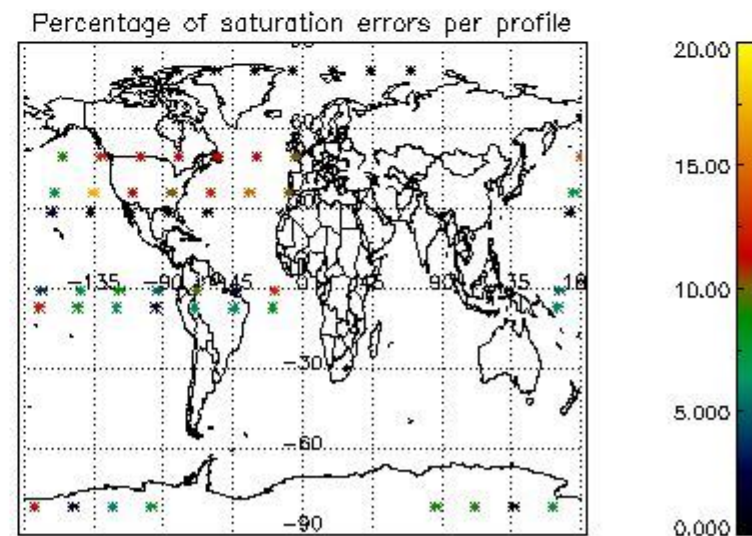

4.2 Plot quality information per product coming from level 1b processing (world map)

4.2.1 Plot level 1 quality information per product (world map): ENVISAT ASCENDING passes

Percentage of cosmic ray hits per profile

Percentage of datation errors per profile

Percentage of star falling outside central band per profile

Percentage of saturation errors per profile

4.2.2 Plot level 1 quality information per product (world map): ENVISAT DESCENDING passes

5. Trace gas profiles

5.1 Ozone statistics based on quality of products

The final quality of the products can be "measured" using the STD (Standard Deviation) attached to every point profile. This information is written to the parameter GOM_NL__2P/NL_LOCAL_SPECIES_DENSITY/o3_std of the level 2 products. The table below shows the statistics for given STD ranges.