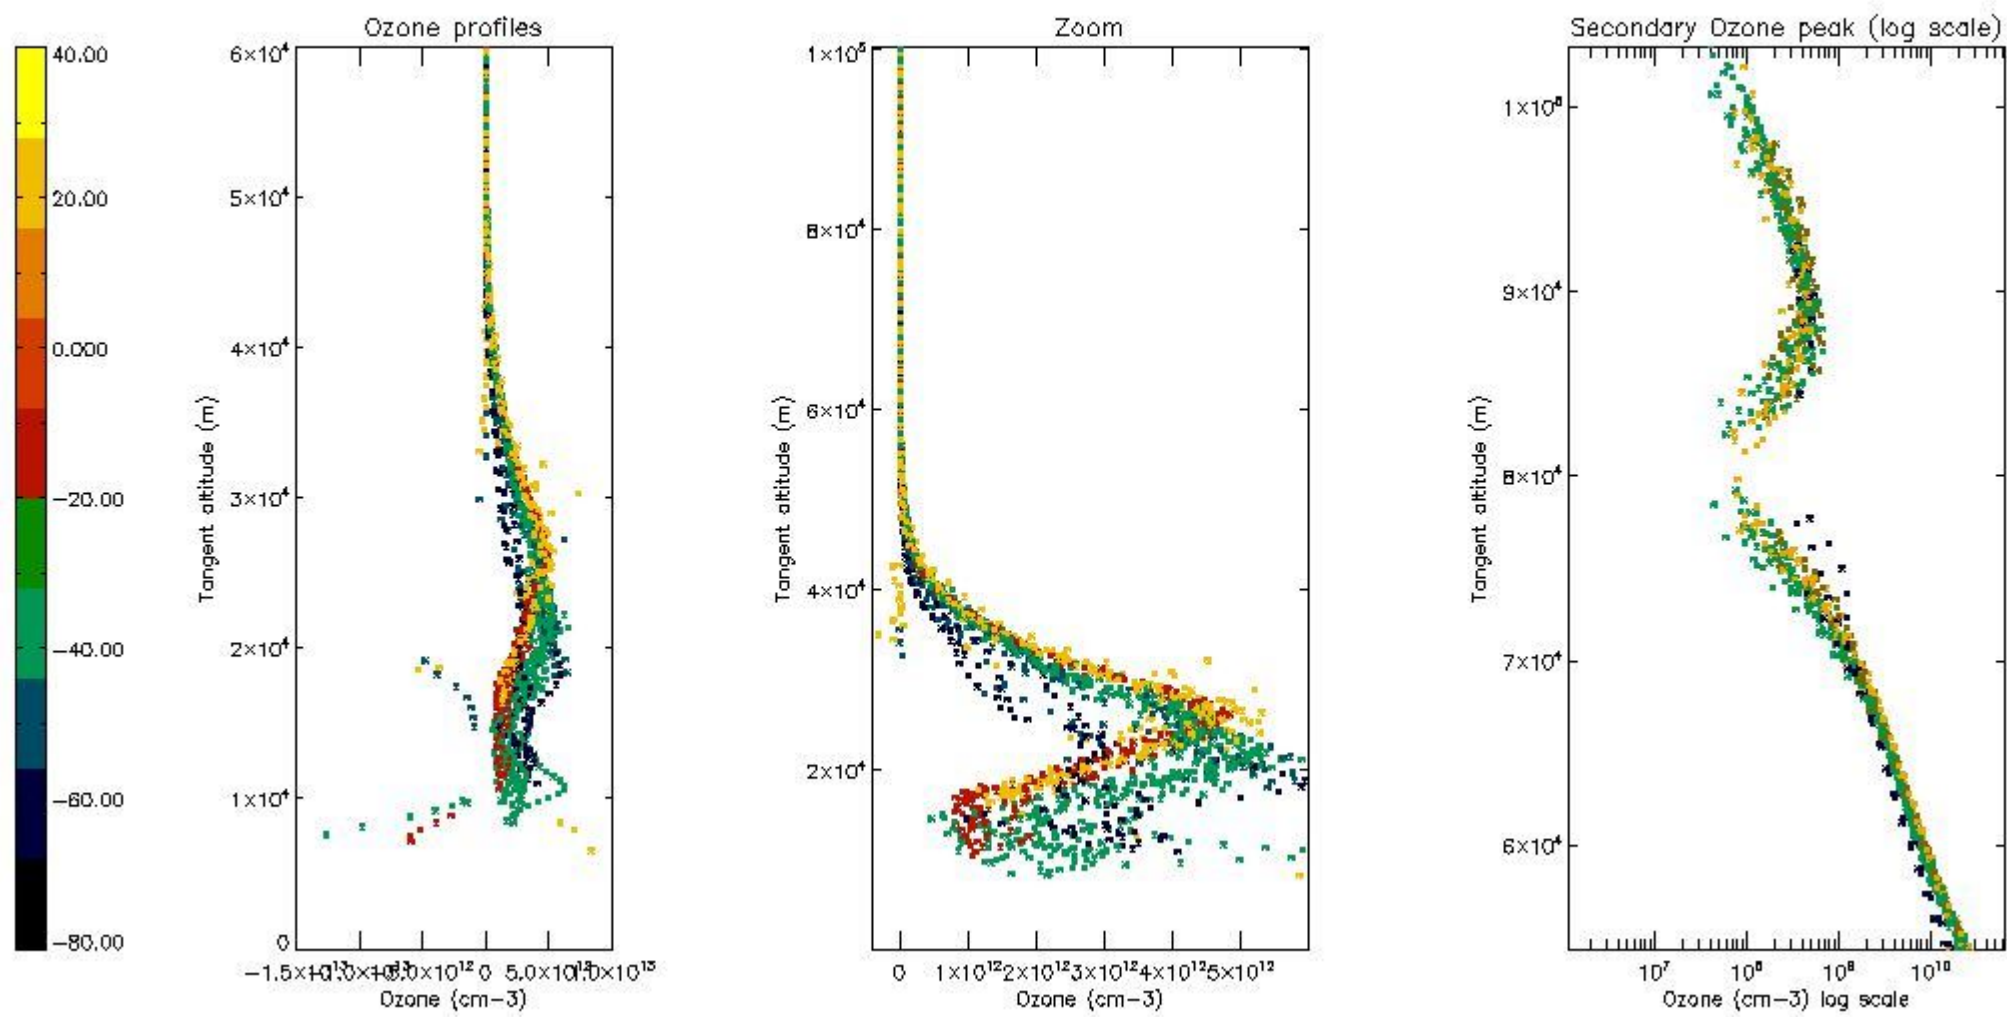

STD < 10	23
STD < 5	18

5.2 Plot ozone profiles for all STD (dark without errors)

The colorbar represents the latitude.

5.3 Plot ozone profiles where STD < 20% (dark without errors)

The colorbar represents the latitude.

5.4 Plot ozone profiles where STD < 10% (dark without errors)

The colorbar represents the latitude.

5.5 Plot ozone profiles where STD < 5% (dark without errors)

The colorbar represents the latitude.

5.6 Plot NO₂ profiles for all STD (dark without errors)

The colorbar represents the latitude.

5.7 Plot NO3 profiles for all STD (dark without errors)

The colorbar represents the latitude.

5.8 Plot H₂O profiles for all STD (only for occultations of stars 1,2,3,4,13,14,16,26,63 dark without errors)