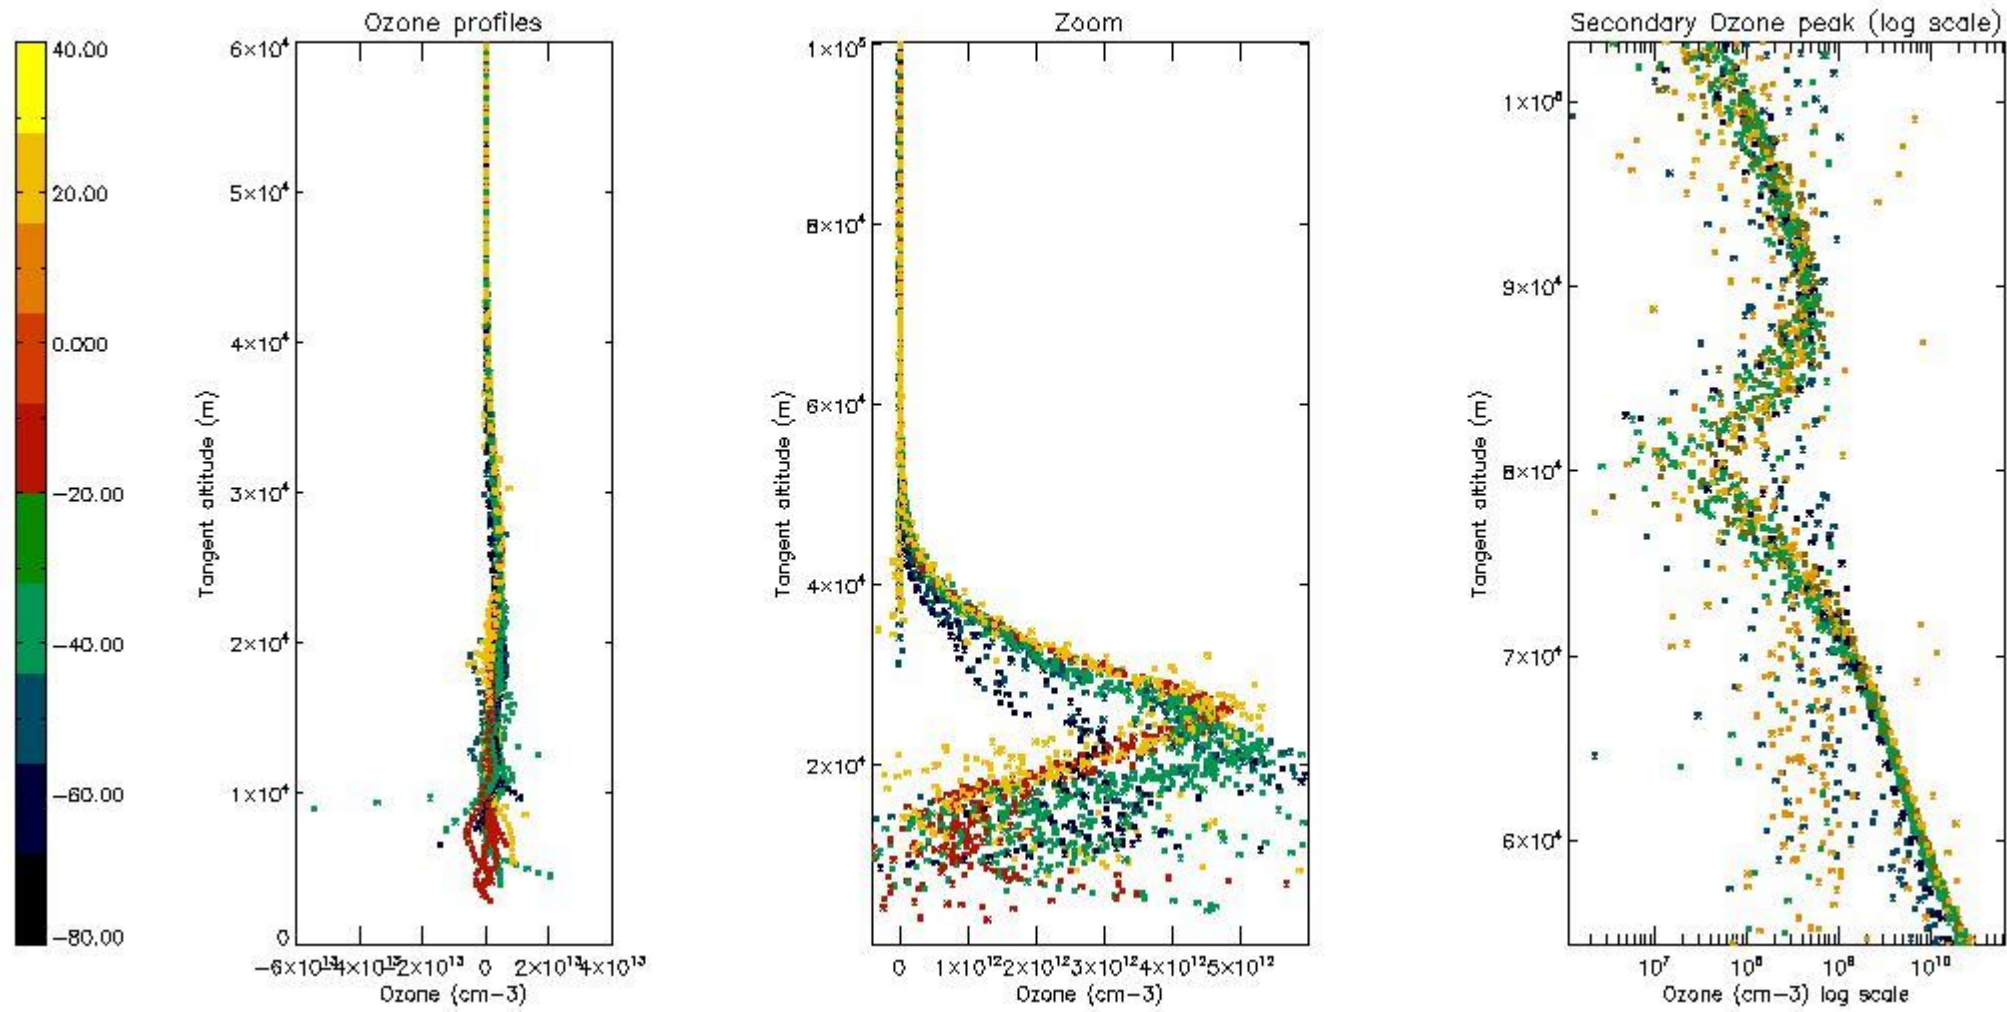

STD < 10	23
STD < 5	18

5.2 Plot ozone profiles for all STD (dark without errors)

The colorbar represents the latitude.

5.3 Plot ozone profiles where STD < 20% (dark without errors)

The colorbar represents the latitude.