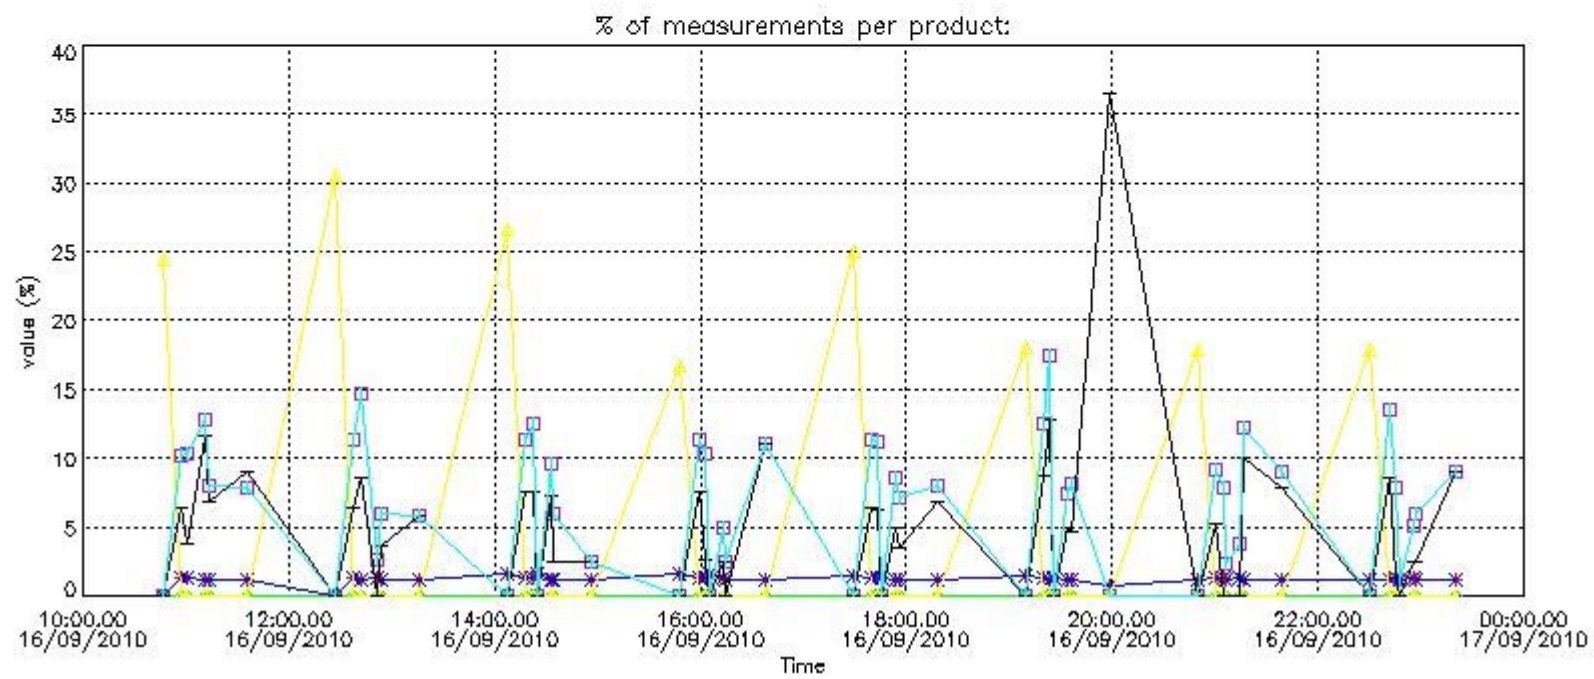

4.2 Plot quality information per product coming from level 1b processing (world map)

4.2.1 Plot level 1 quality information per product (world map): ENVISAT ASCENDING passes