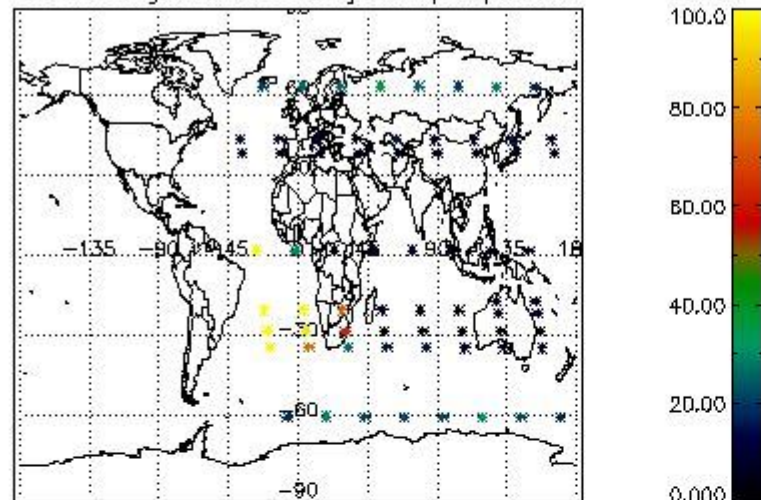

Percentage of cosmic ray hits per profile