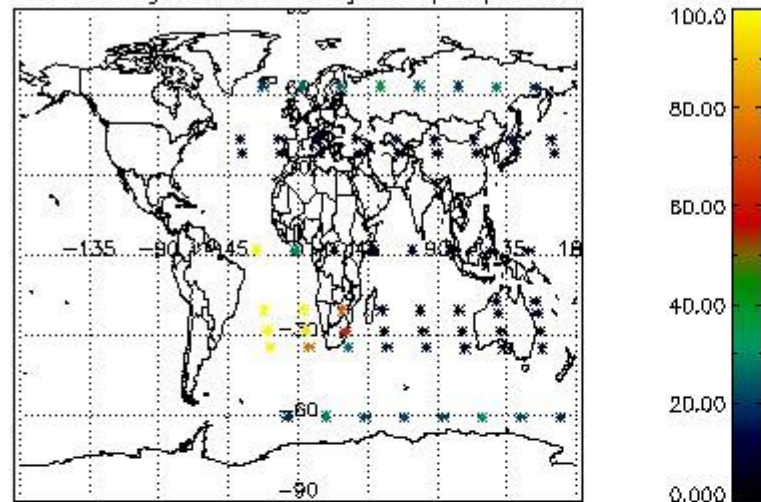

Percentage of flagged data per NO3 profile

4. Level 1 quality information per product

In this section it is plotted some information contained in the Quality Summary data set of the level 2 products that comes from the level 1b processing. Products without errors (error flag in the MPH set to "0") are used.

4.1 Plot quality information per product (time dependant) coming from level 1b processing

4.1.1 Plot level 1 quality information per product (time dependant): ENVISAT ASCENDING passes

4.1.2 Plot level 1 quality information per product (time dependant): ENVISAT DESCENDING passes

4.2 Plot quality information per product coming from level 1b processing (world map)

4.2.1 Plot level 1 quality information per product (world map): ENVISAT ASCENDING passes

Percentage of cosmic ray hits per profile