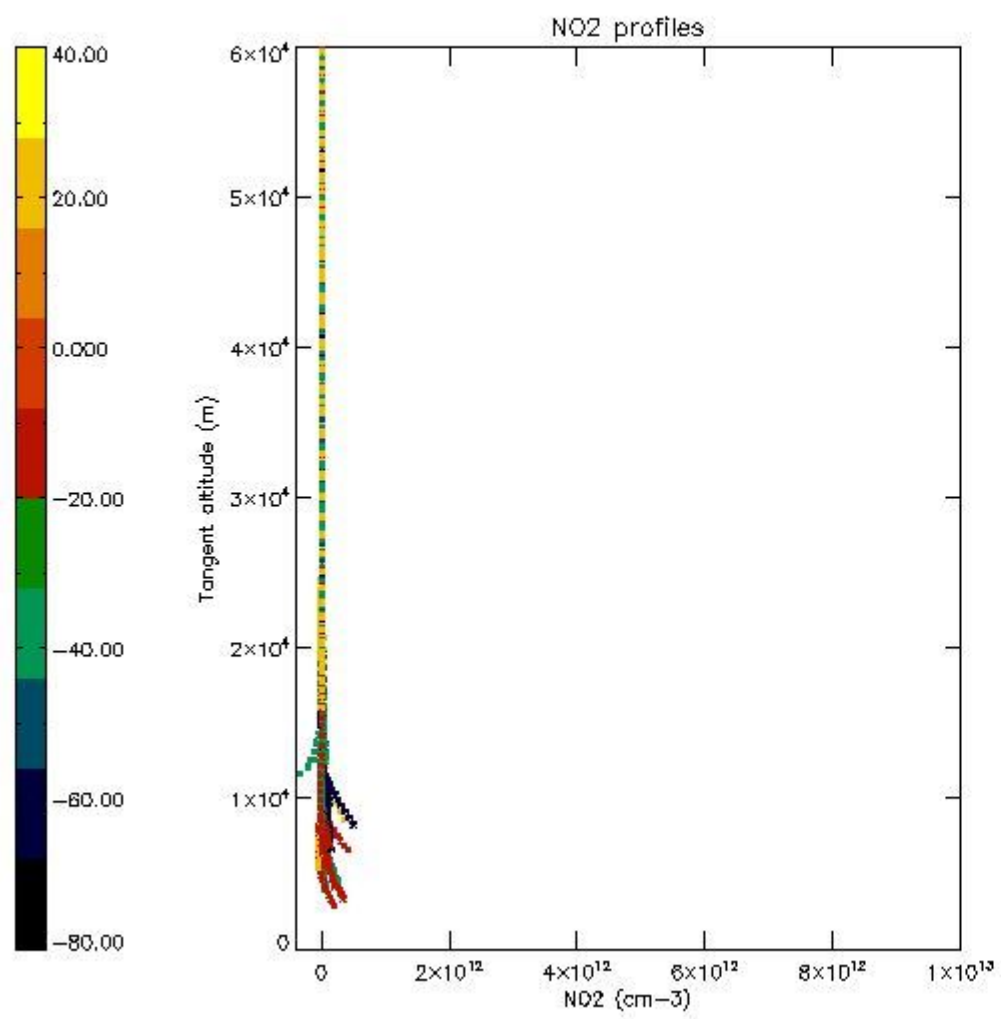

STD < 10	23
STD < 5	18

5.2 Plot ozone profiles for all STD (dark without errors)

The colorbar represents the latitude.

5.3 Plot ozone profiles where STD < 20% (dark without errors)

The colorbar represents the latitude.

5.4 Plot ozone profiles where STD < 10% (dark without errors)

The colorbar represents the latitude.

5.5 Plot ozone profiles where STD < 5% (dark without errors)

The colorbar represents the latitude.

5.6 Plot NO₂ profiles for all STD (dark without errors)

The colorbar represents the latitude.

5.7 Plot NO3 profiles for all STD (dark without errors)

The colorbar represents the latitude.

5.8 Plot H₂O profiles for all STD (only for occultations of stars 1,2,3,4,13,14,16,26,63 dark without errors)