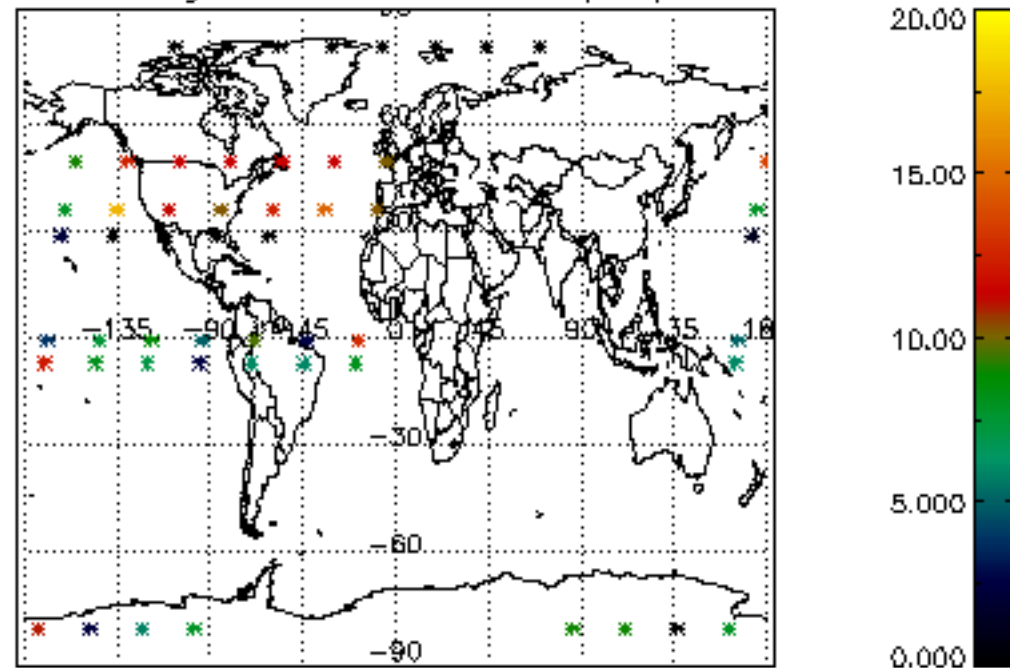

Percentage of saturation errors per profile