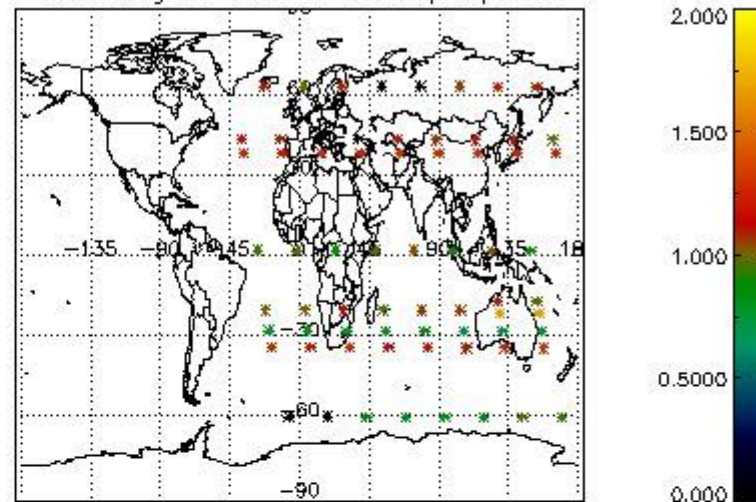

Percentage of datation errors per profile