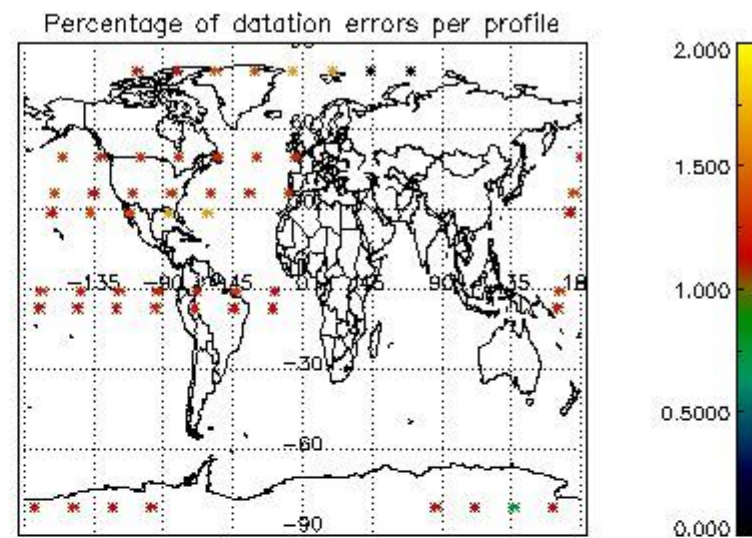

Percentage of datation errors per profile

Percentage of star falling outside central band per profile

Percentage of saturation errors per profile

4.2.2 Plot level 1 quality information per product (world map): ENVISAT DESCENDING passes