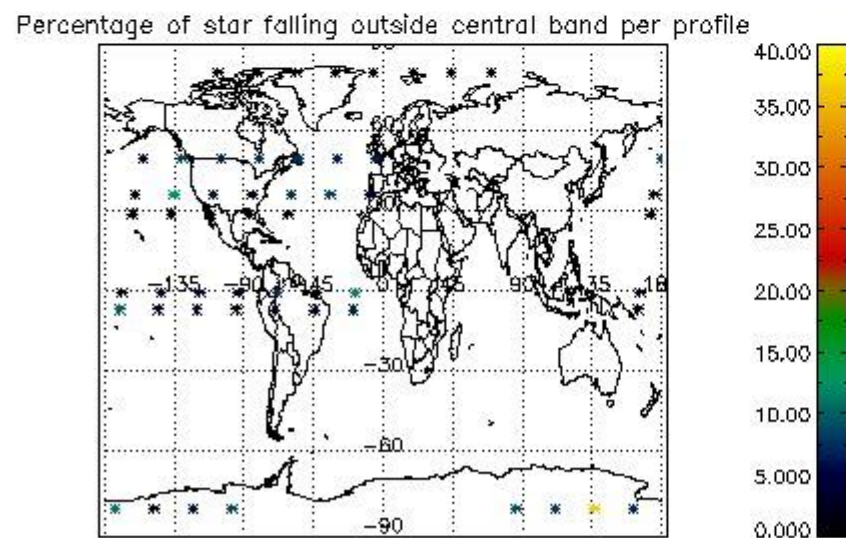

Percentage of datation errors per profile

Percentage of star falling outside central band per profile

Percentage of saturation errors per profile

4.2.2 Plot level 1 quality information per product (world map): ENVISAT DESCENDING passes