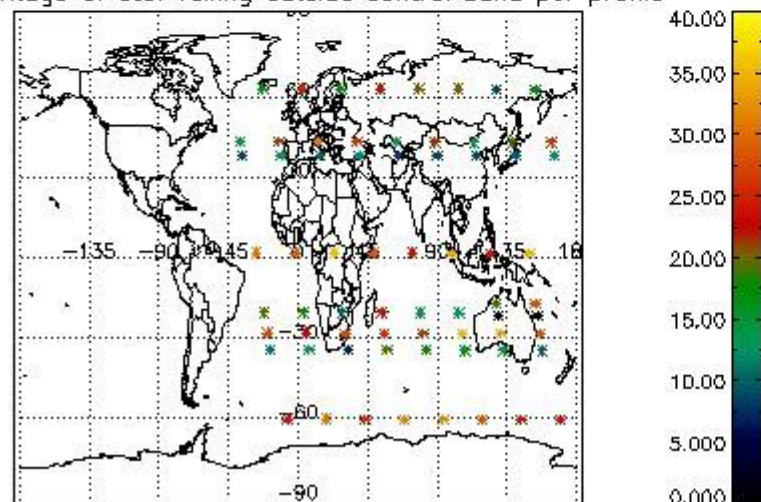

Percentage of star falling outside central band per profile