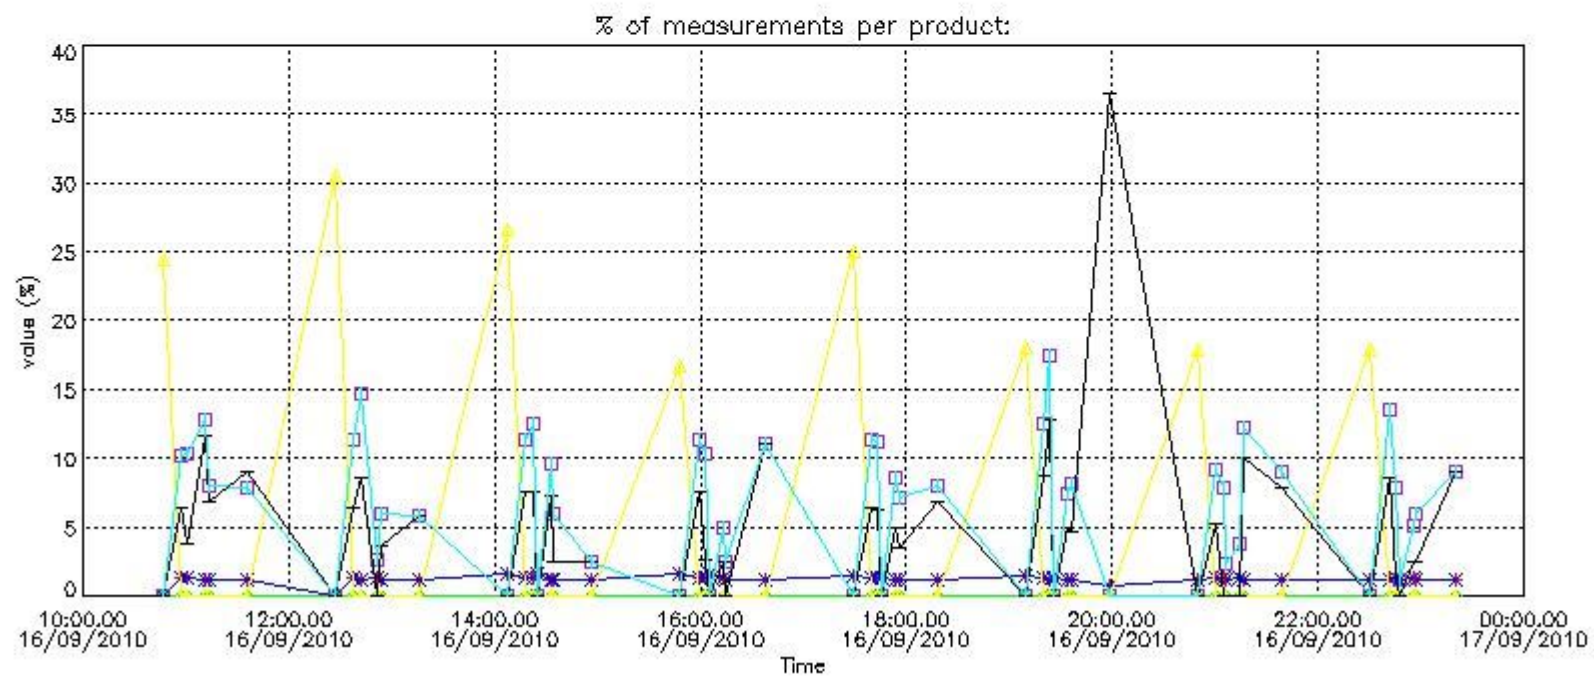

Percentage of flagged data per NO3 profile

4. Level 1 quality information per product

In this section it is plotted some information contained in the Quality Summary data set of the level 2 products that comes from the level 1b processing. Products without errors (error flag in the MPH set to "0") are used.

4.1 Plot quality information per product (time dependant) coming from level 1b processing

4.1.1 Plot level 1 quality information per product (time dependant): ENVISAT ASCENDING passes

4.1.2 Plot level 1 quality information per product (time dependant): ENVISAT DESCENDING passes