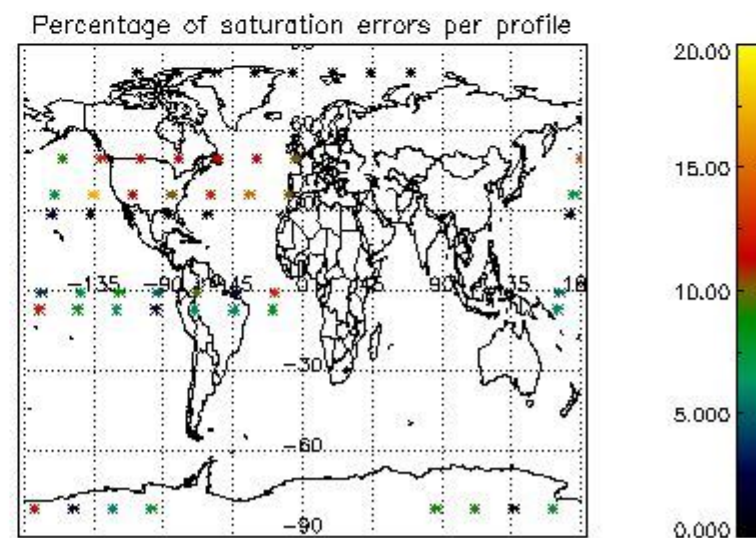

Percentage of datation errors per profile

Percentage of star falling outside central band per profile

Percentage of saturation errors per profile

4.2.2 Plot level 1 quality information per product (world map): ENVISAT DESCENDING passes