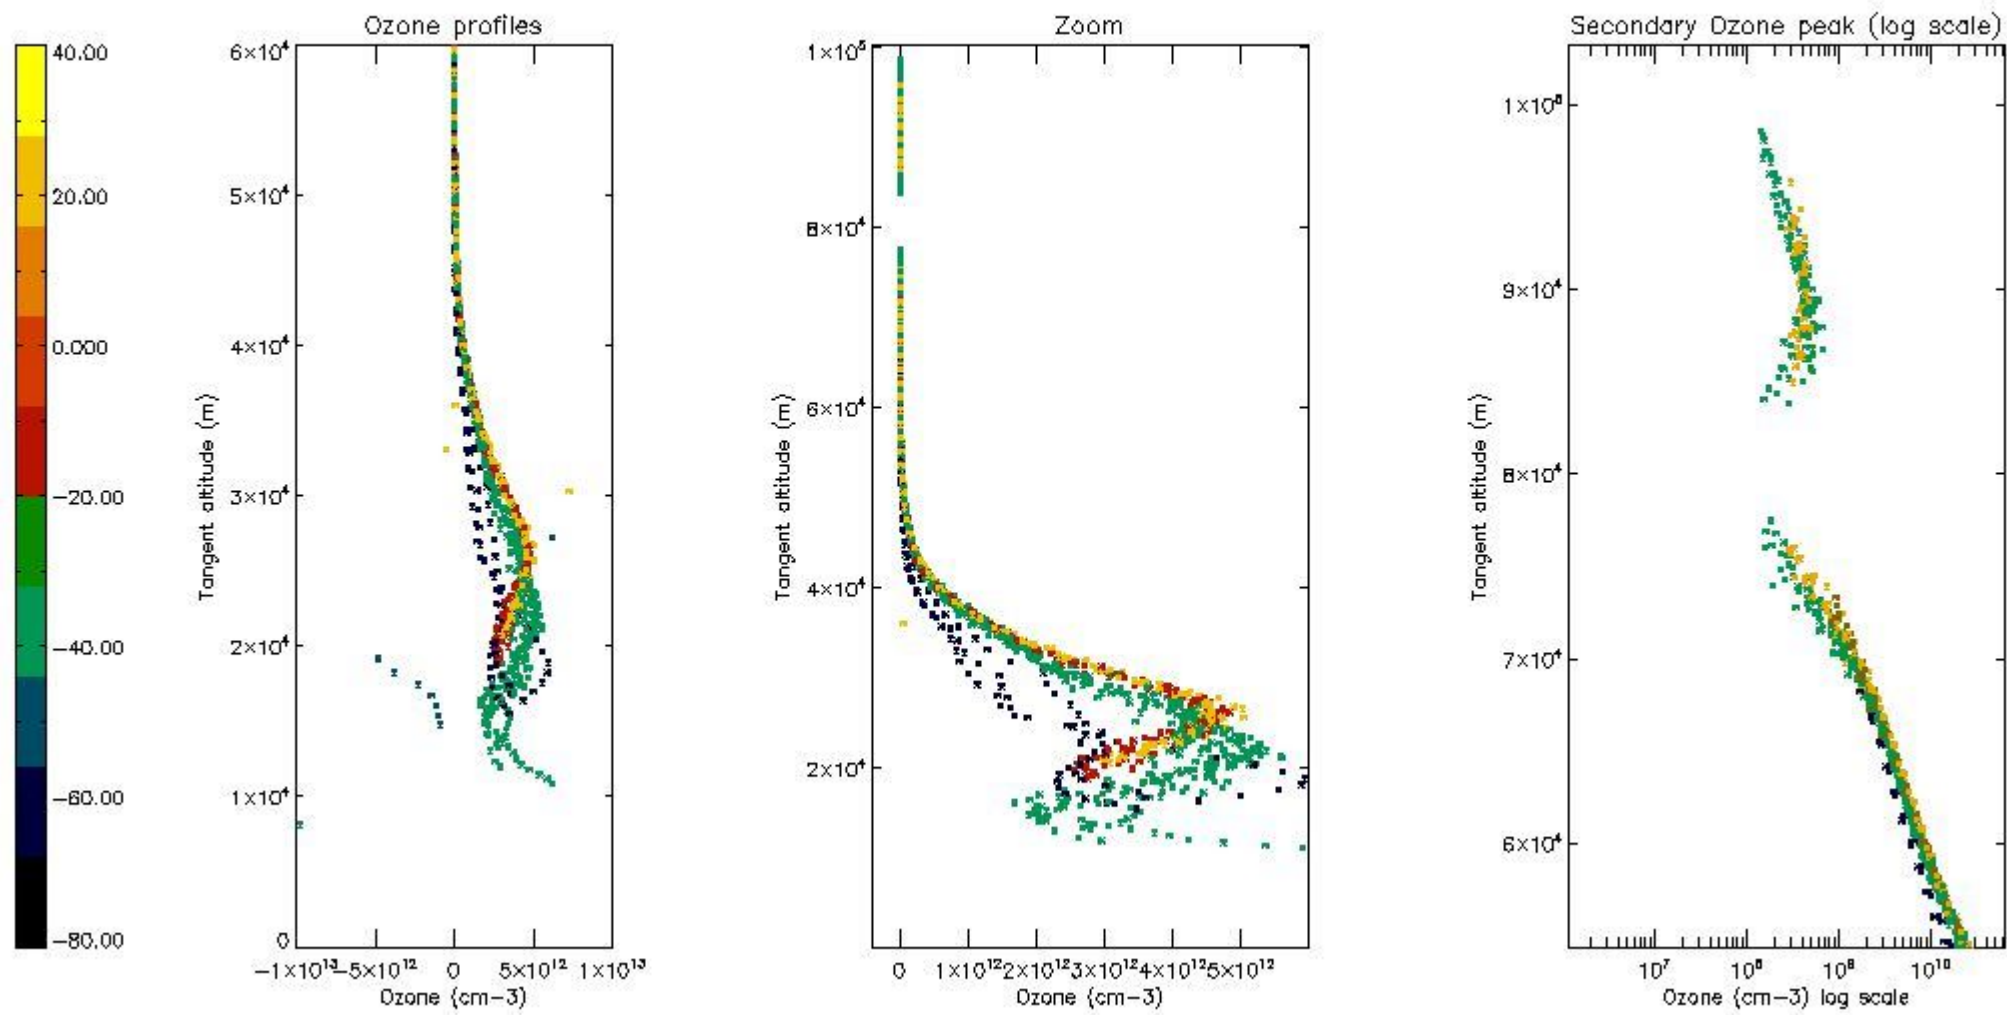

5.6 Plot NO₂ profiles for all STD (dark without errors)

The colorbar represents the latitude.