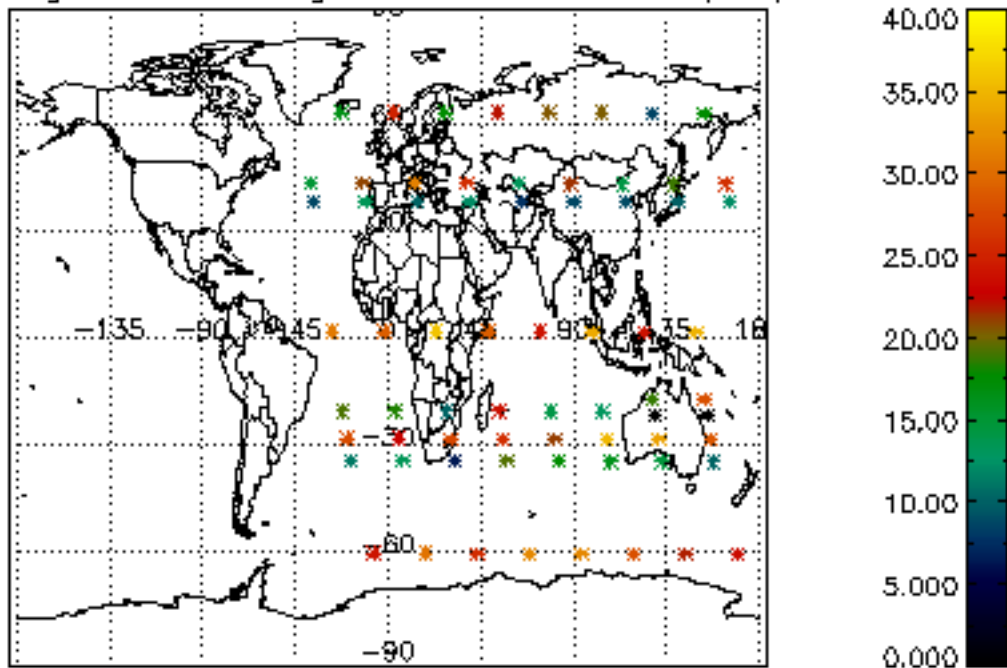

Percentage of cosmic ray hits per profile

Percentage of star falling outside central band per profile