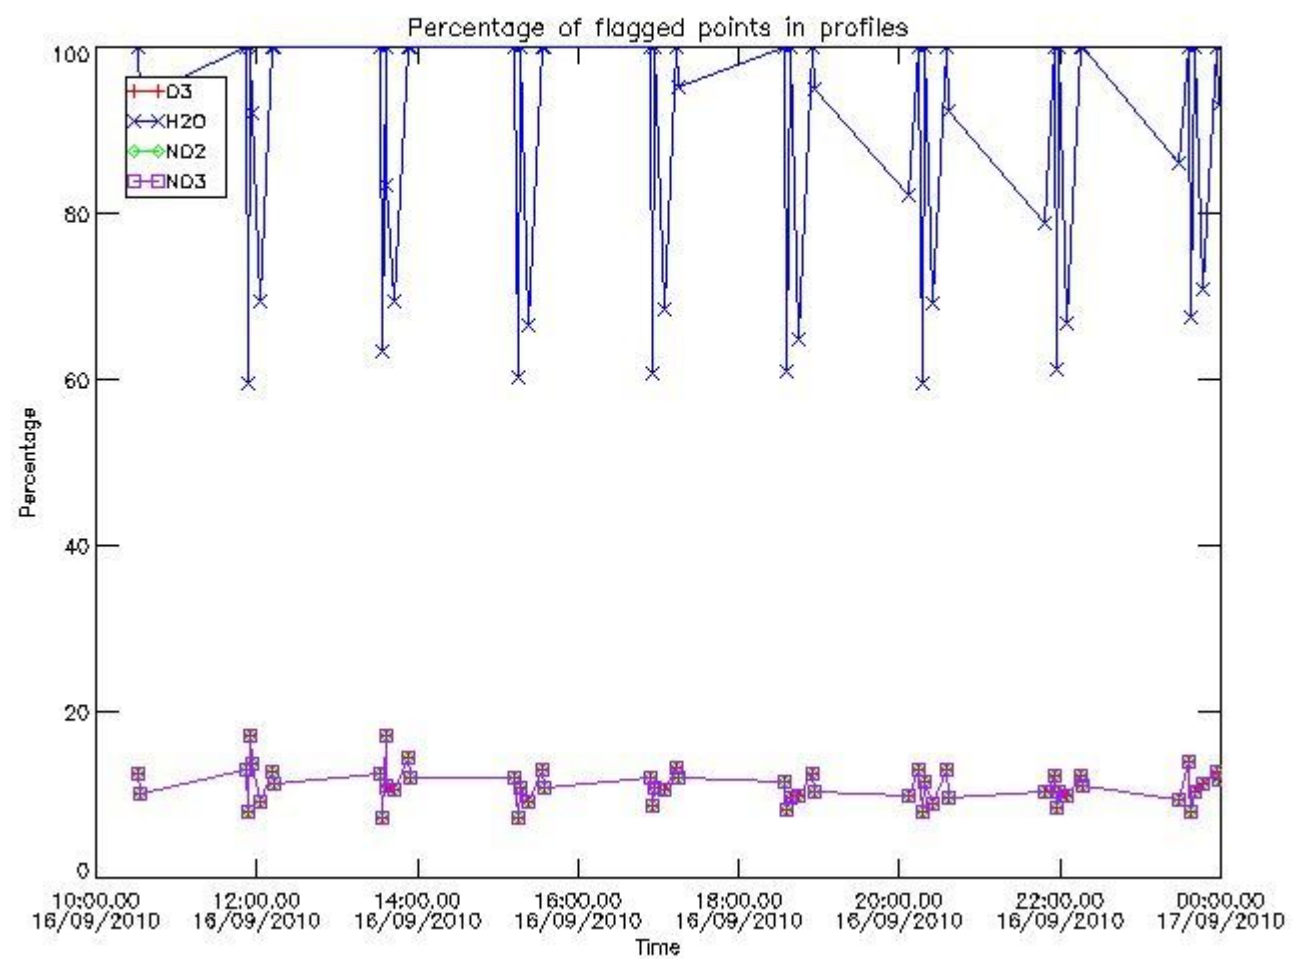

102	GOM_NL__2PRFIN20100916_215523_000000422093_00043_44686_6961.N1	16-SEP-2010 21:55:23	Dark	41.500	132	15Rho Pup	2.8030	6900.0	83	44686	No
103	GOM_NL__2PRFIN20100916_215710_000000612093_00043_44686_6962.N1	16-SEP-2010 21:57:10	Dark	61.000	1	9Alp CMa	-1.4400	11000.	122	44686	No
104	GOM_NL__2PRFIN20100916_215921_000000492093_00043_44686_6963.N1	16-SEP-2010 21:59:21	Dark	49.000	23	21Eps CMa	1.5020	26000.	98	44686	No
105	GOM_NL__2PRFIN20100916_220534_000000522093_00044_44687_6960.N1	16-SEP-2010 22:05:34	Dark	51.500	2	Alp Car	-0.73600	7000.0	103	44687	No
106	GOM_NL__2PRFIN20100916_221549_000000422093_00044_44687_6961.N1	16-SEP-2010 22:15:49	Dark	41.500	143	Alp Hyi	2.8570	7200.0	83	44687	No
107	GOM_NL__2PRFIN20100916_221715_000000462093_00044_44687_6962.N1	16-SEP-2010 22:17:15	Dark	45.500	9	Alp Eri	0.45300	24000.	91	44687	No
108	GOM_NL__2PRFIN20100916_222257_000000452093_00044_44687_6963.N1	16-SEP-2010 22:22:57	Straylight	45.000	84	Alp Phe	2.3970	4500.0	90	44687	No
109	GOM_NL__2PRFIN20100916_223034_000000422093_00044_44687_6964.N1	16-SEP-2010 22:30:34	Twilight_and_stray	42.000	52	16Bet Cet	2.0370	4500.0	84	44687	No
110	GOM_NL__2PRFIN20100916_224123_000000412093_00044_44687_6965.N1	16-SEP-2010 22:41:23	Bright	40.500	90	54Alp Peg	2.4870	11000.	81	44687	No
111	GOM_NL__2PRFIN20100916_224515_000000382093_00044_44687_6966.N1	16-SEP-2010 22:45:15	Bright	38.000	93	53Bet Peg	2.5200	3100.0	76	44687	No
112	GOM_NL__2PRFIN20100916_224715_000000432093_00044_44687_6967.N1	16-SEP-2010 22:47:15	Bright	43.000	58	21Alp And	2.0730	11000.	86	44687	No
113	GOM_NL__2PRFIN20100916_225528_000000402093_00044_44687_6968.N1	16-SEP-2010 22:55:28	Bright	39.500	74	11Bet Cas	2.2680	6600.0	79	44687	No
114	GOM_NL__2PRFIN20100916_225715_000000422093_00044_44687_6969.N1	16-SEP-2010 22:57:15	Bright	41.500	76	27Gam Cas	2.3000	30000.	83	44687	No
115	GOM_NL__2PRFIN20100916_231949_000000452093_00044_44687_6970.N1	16-SEP-2010 23:19:49	Bright	44.500	24	66Alp Gem	1.5800	10200.	89	44687	No
116	GOM_NL__2PRFIN20100916_232834_000000542093_00044_44687_6971.N1	16-SEP-2010 23:28:34	Dark	54.000	8	10Alp CMi	0.40000	6500.0	108	44687	No
117	GOM_NL__2PRFIN20100916_233600_000000402093_00044_44687_6972.N1	16-SEP-2010 23:36:00	Dark	40.000	132	15Rho Pup	2.8030	6900.0	80	44687	No
118	GOM_NL__2PRFIN20100916_233747_000000652093_00044_44687_6973.N1	16-SEP-2010 23:37:47	Dark	65.000	1	9Alp CMa	-1.4400	11000.	130	44687	No
119	GOM_NL__2PRFIN20100916_233958_000000502093_00044_44687_6974.N1	16-SEP-2010 23:39:58	Dark	49.500	23	21Eps CMa	1.5020	26000.	99	44687	No
120	GOM_NL__2PRFIN20100916_234611_000000542093_00045_44688_6972.N1	16-SEP-2010 23:46:11	Dark	53.500	2	Alp Car	-0.73600	7000.0	107	44688	No
121	GOM_NL__2PRFIN20100916_235625_000000402093_00045_44688_6973.N1	16-SEP-2010 23:56:25	Dark	40.000	143	Alp Hyi	2.8570	7200.0	80	44688	No
122	GOM_NL__2PRFIN20100916_235751_000000432093_00045_44688_6974.N1	16-SEP-2010 23:57:51	Dark	43.000	9	Alp Eri	0.45300	24000.	86	44688	No

3. Quality information per product

In this section it is plotted some information contained in the Quality Summary data set of the level 2 products. Only products in dark limb conditions and without errors (error flag in the MPH set to "0") are used.

3.1 Plot quality information per product (time dependant)

3.2 Plot quality information per product (world map)