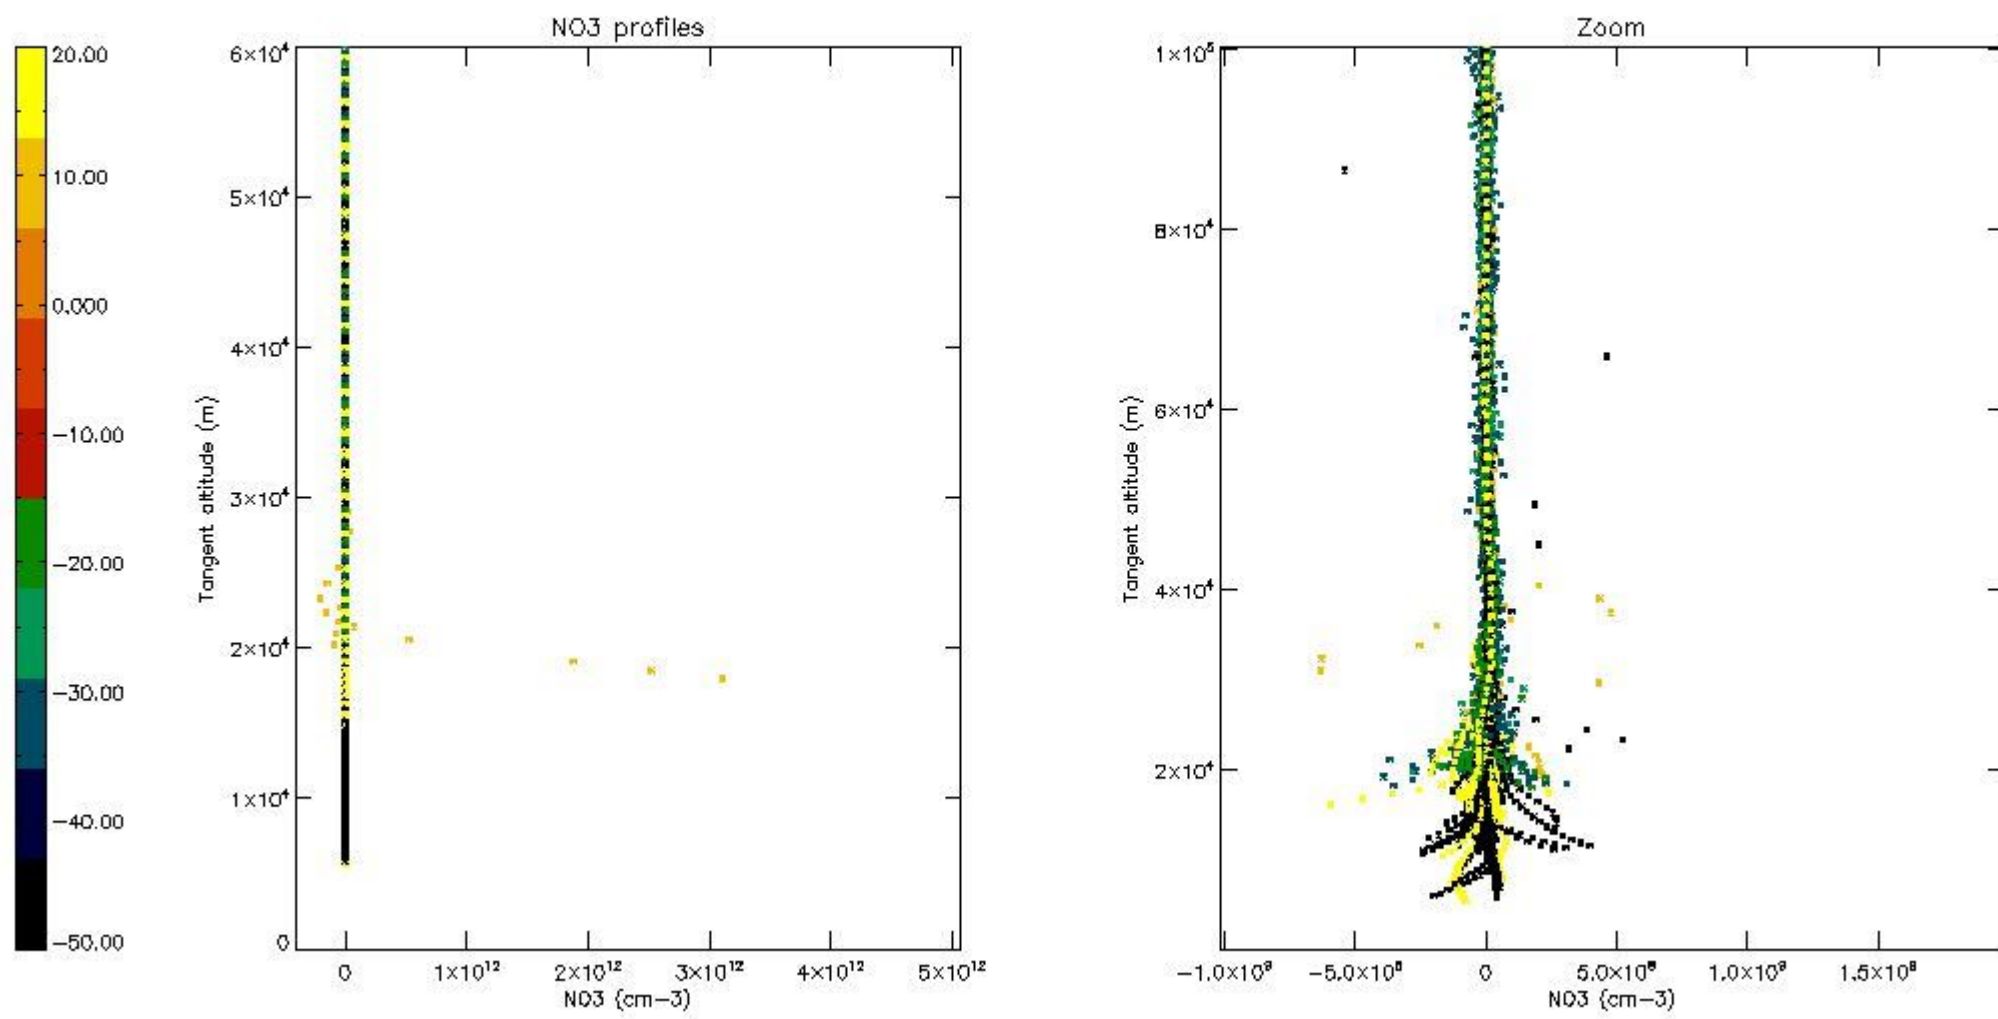

5.8 Plot H₂O profiles for all STD (only for occultations of stars 1,2,3,4,13,14,16,26,63 dark without errors)

The colorbar represents the latitude.