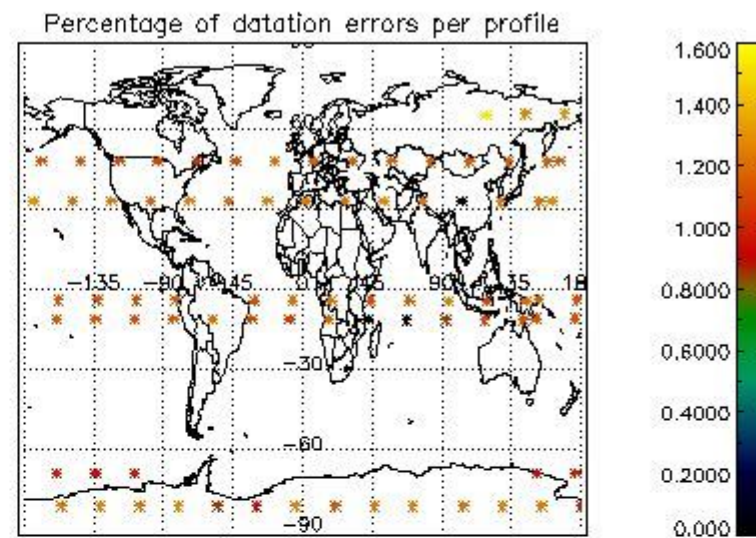

5. Trace gas profiles

5.1 Ozone statistics based on quality of products

The final quality of the products can be "measured" using the STD (Standard Deviation) attached to every point profile. This information is written to the parameter GOM_NL__2P/NL_LOCAL_SPECIES_DENSITY/o3_std of the level 2 products. The table below shows the statistics for given STD ranges.

The statistics are given with respect to the overall valid production:

- Products without fatal errors: GOM_NL__2P/MPH/PRODUCT_ERR=0
- Valid point profile: GOM_NL__2P/NL_LOCAL_SPECIES_DENSITY/pcd(0)=0

The 'Criteria' is applied to valid points of dark limb products:

- Products in dark limb illumination condition: GOM_NL__2P/NL_SUMMARY_QUALITY/obs_ill_cond=0
- Products without fatal errors: GOM_NL__2P/MPH/PRODUCT_ERR=0
- Valid point profile: GOM_NL__2P/NL_LOCAL_SPECIES_DENSITY/pcd(0)=0

So, the table below shows the percentage of dark limb and valid observations for each criteria with respect to the overall valid daily observations.

Criteria	% of total production
All STD	34
STD < 20	21