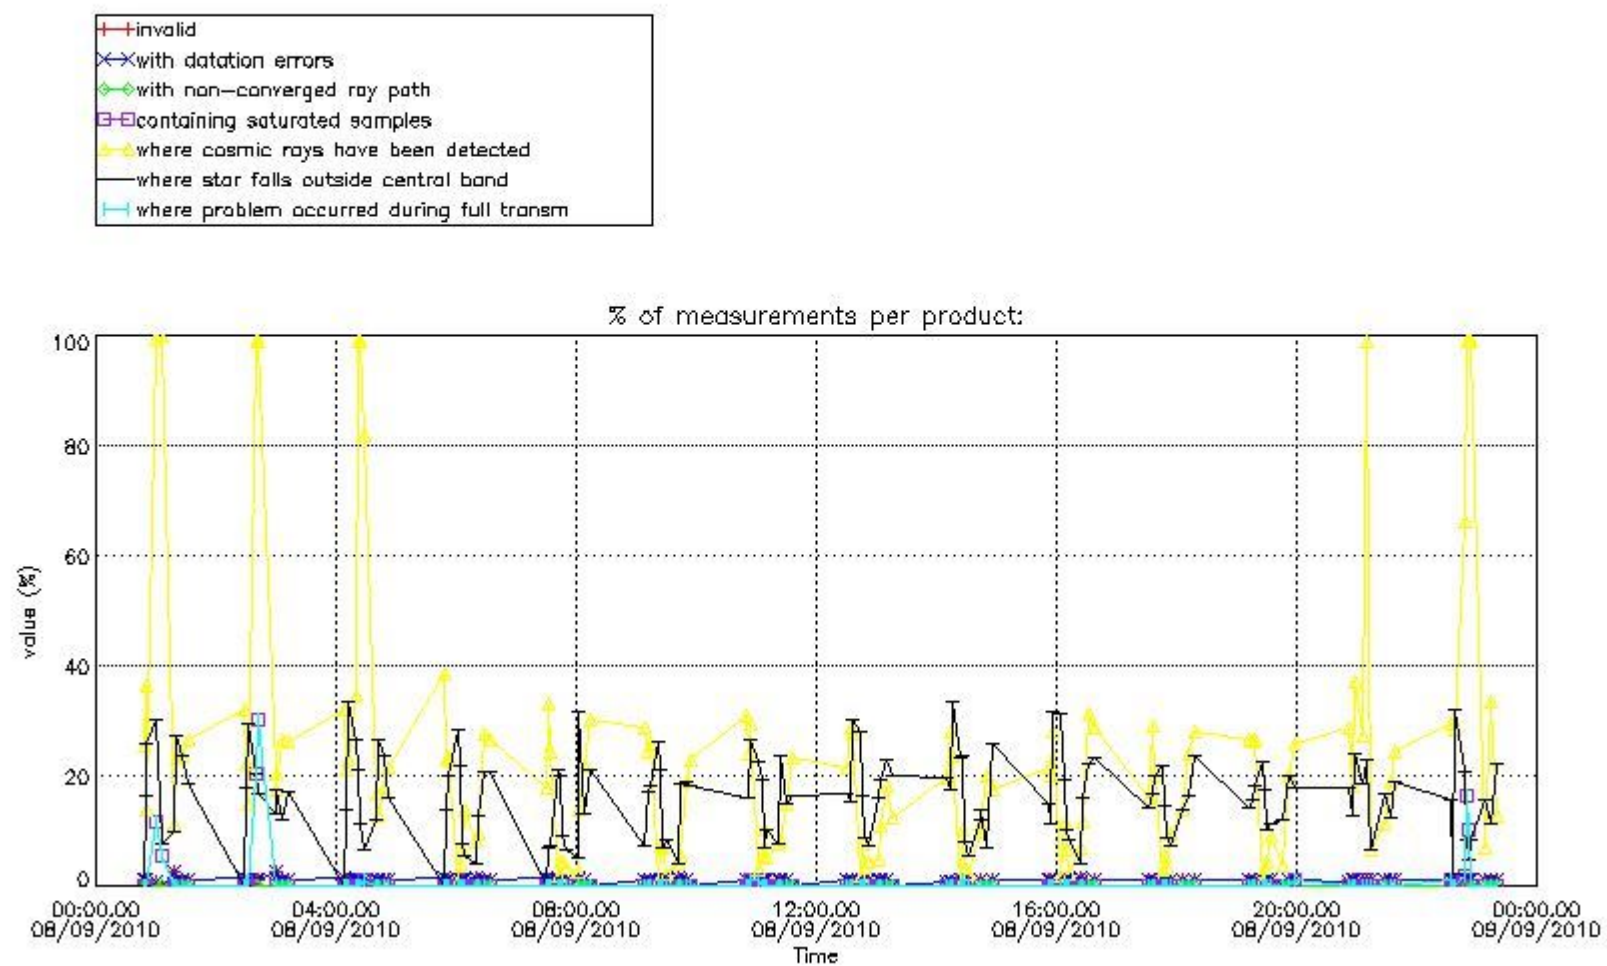

4.1.2 Plot level 1 quality information per product (time dependant): ENVI SAT DESCENDING passes