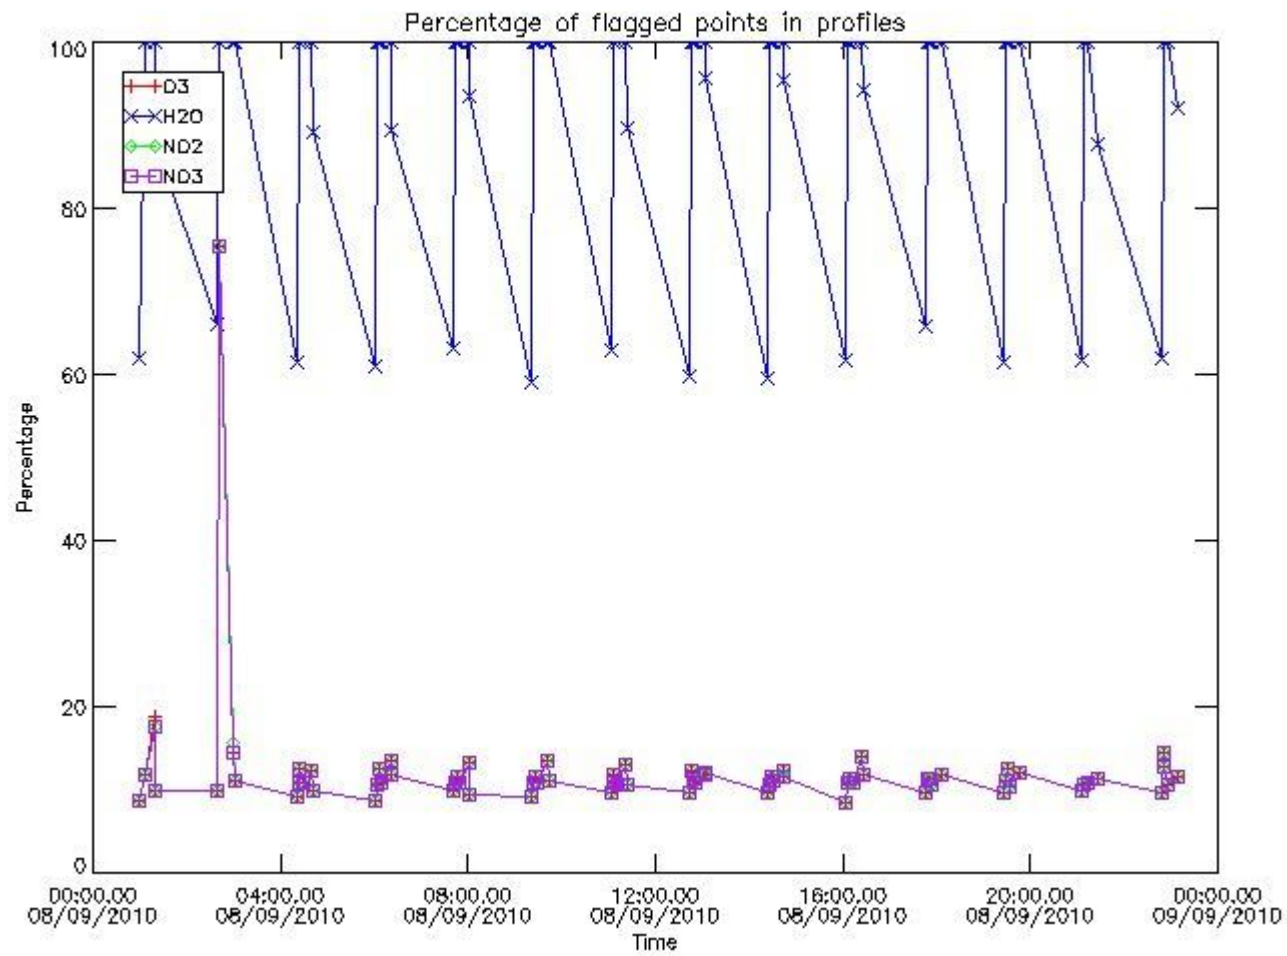

220	GOM_NL__2PRFIN20100908_230759_000000452092_00431_44573_3421.N1	08-SEP-2010 23:07:59	Dark	44.500	9	Alp Eri	0.45300	24000.	89	44573	No
221	GOM_NL__2PRFIN20100908_231351_000000452092_00431_44573_3422.N1	08-SEP-2010 23:13:51	Straylight	45.000	84	Alp Phe	2.3970	4500.0	90	44573	No
222	GOM_NL__2PRFIN20100908_231928_000000472092_00431_44573_3423.N1	08-SEP-2010 23:19:28	Straylight	47.000	18	24Alp PsA	1.1660	9700.0	94	44573	No
223	GOM_NL__2PRFIN20100908_233335_000000442092_00431_44573_3424.N1	08-SEP-2010 23:33:35	Bright	43.500	90	54Alp Peg	2.4870	11000.	87	44573	No
224	GOM_NL__2PRFIN20100908_233749_000000392092_00431_44573_3425.N1	08-SEP-2010 23:37:49	Bright	39.000	164	44Eta Peg	2.9480	5400.0	78	44573	No
225	GOM_NL__2PRFIN20100908_234809_000000432092_00431_44573_3426.N1	08-SEP-2010 23:48:09	Bright	43.000	74	11Bet Cas	2.2680	6600.0	86	44573	No
226	GOM_NL__2PRFIN20100908_235008_000000452092_00431_44573_3427.N1	08-SEP-2010 23:50:08	Bright	44.500	76	27Gam Cas	2.3000	30000.	89	44573	No

3. Quality information per product

In this section it is plotted some information contained in the Quality Summary data set of the level 2 products. Only products in dark limb conditions and without errors (error flag in the MPH set to "0") are used.

3.1 Plot quality information per product (time dependant)

3.2 Plot quality information per product (world map)