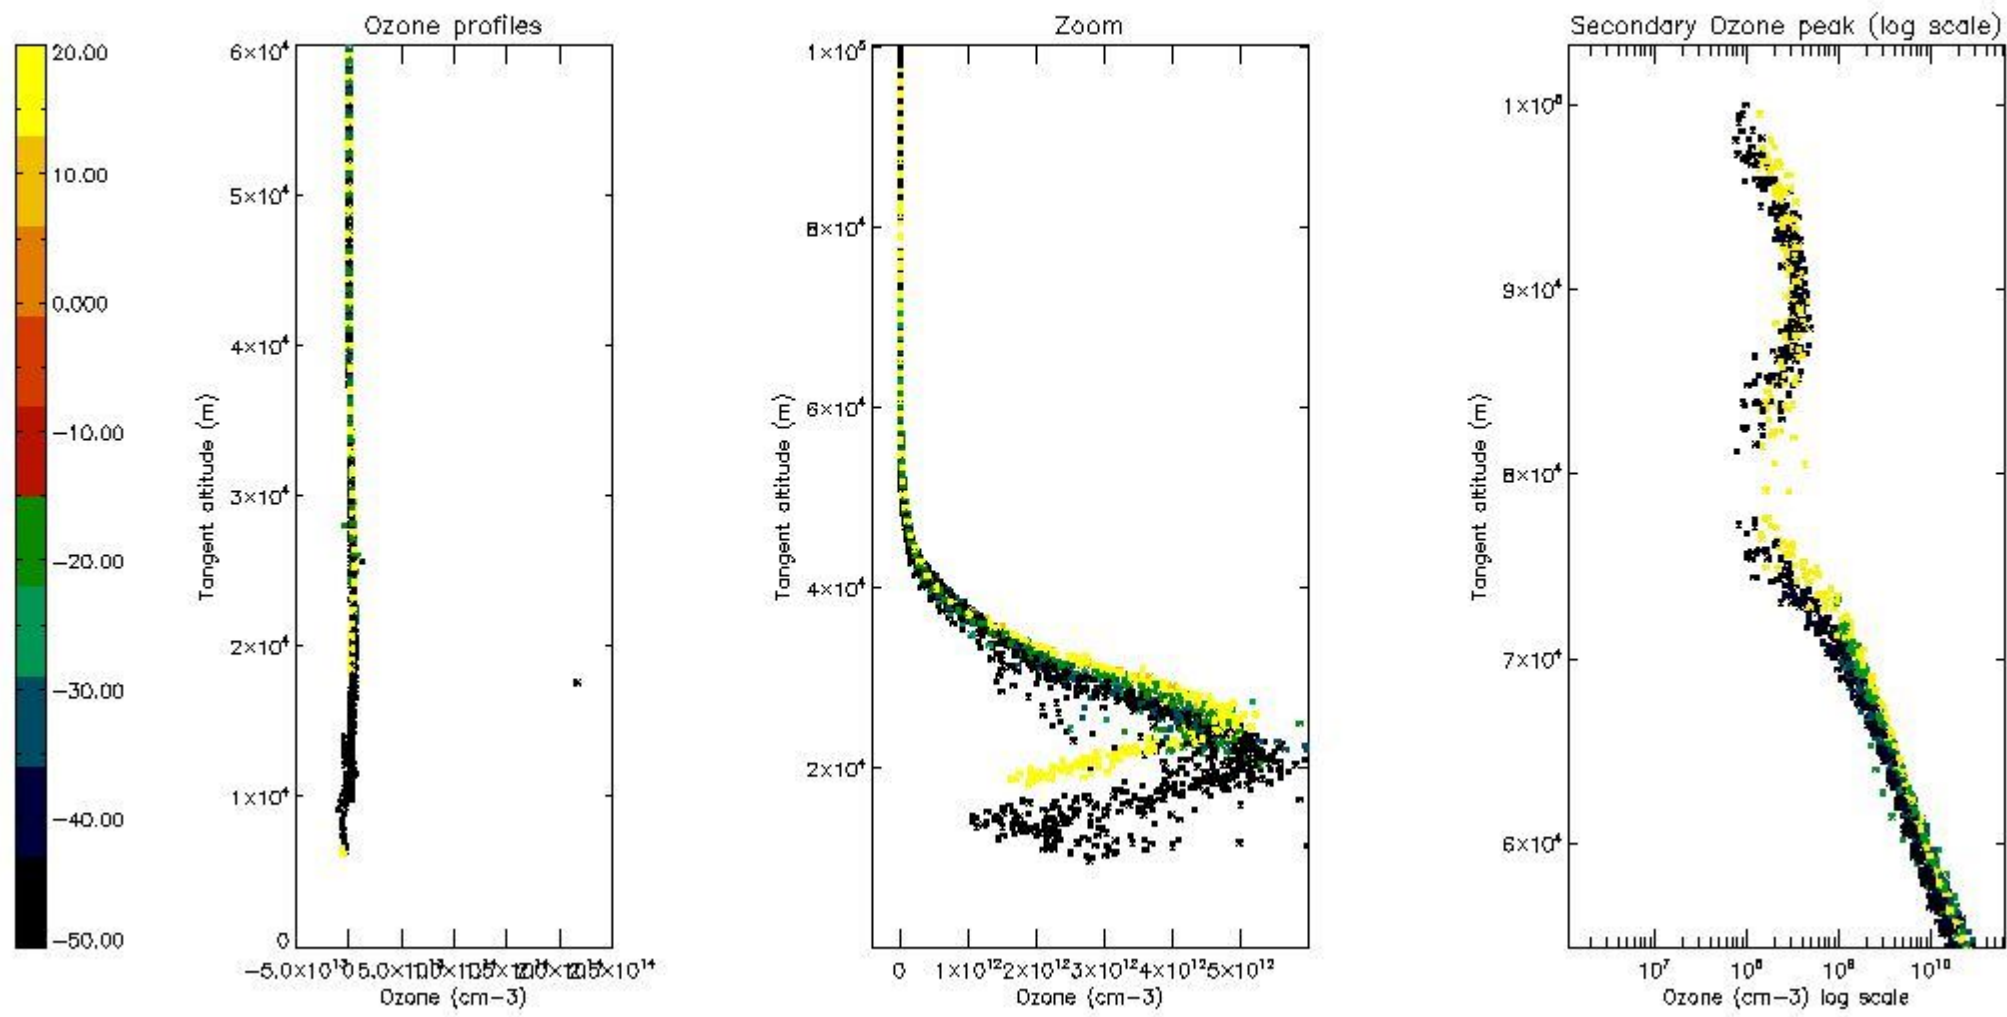

5.5 Plot ozone profiles where $STD < 5\%$ (dark without errors)

The colorbar represents the latitude.