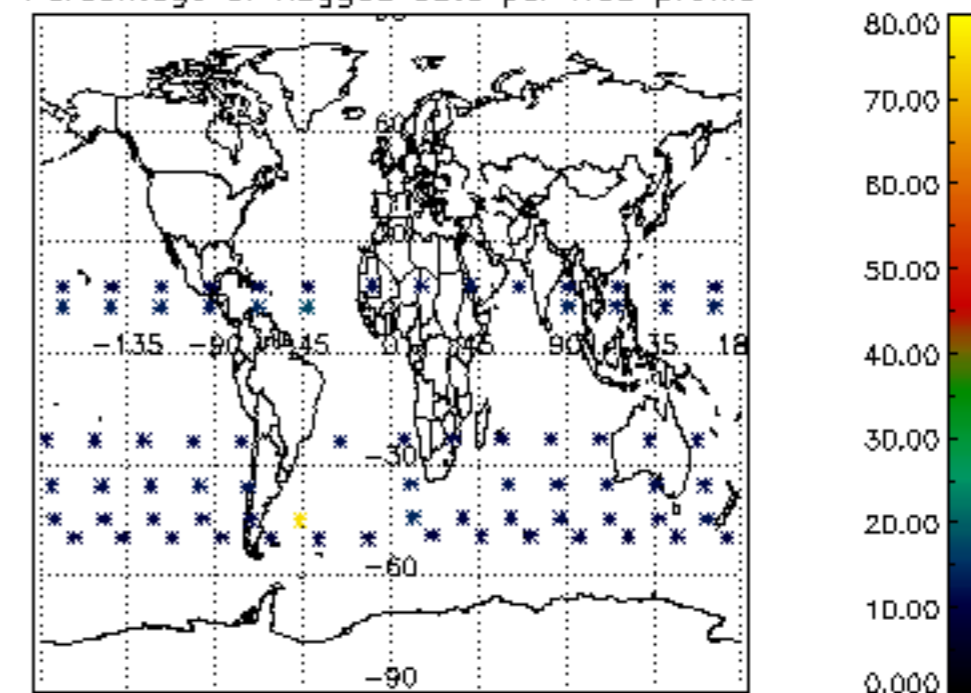

Percentage of flagged data per NO3 profile