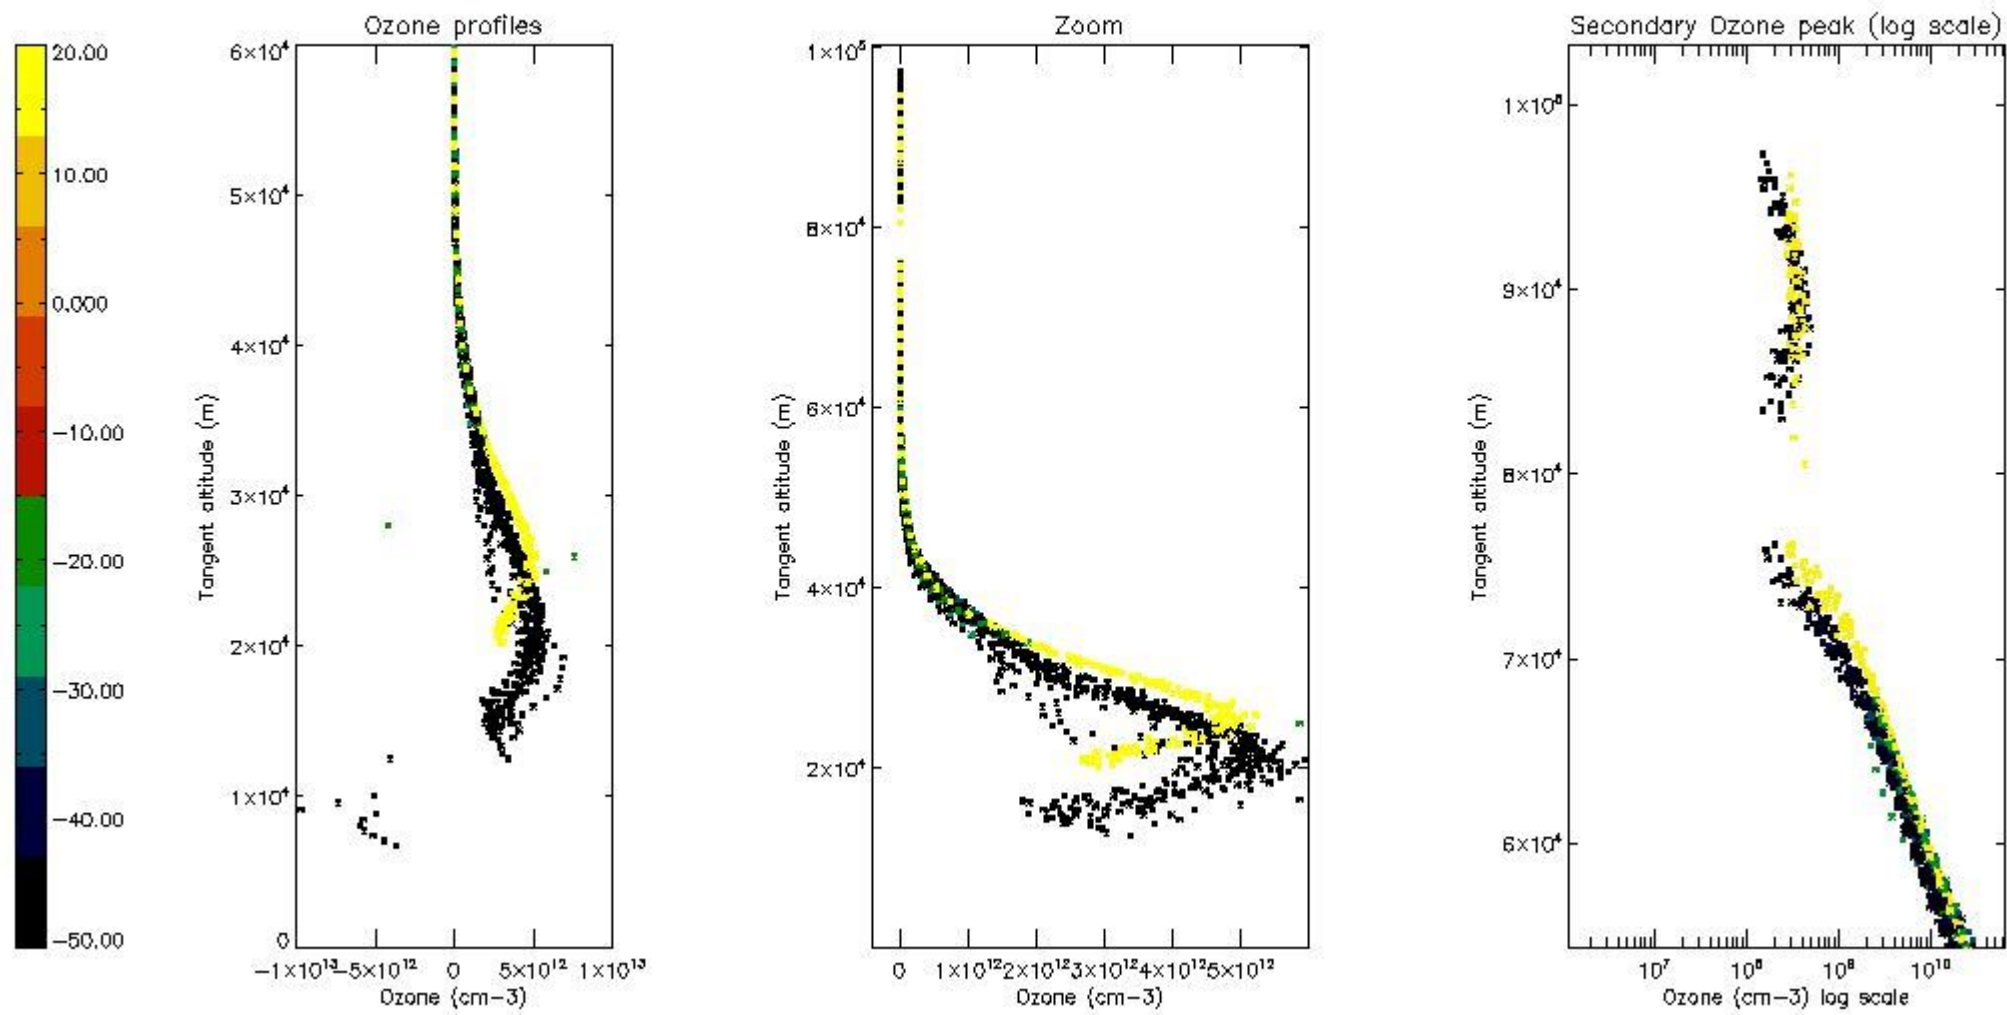

5.6 Plot NO₂ profiles for all STD (dark without errors)

The colorbar represents the latitude.