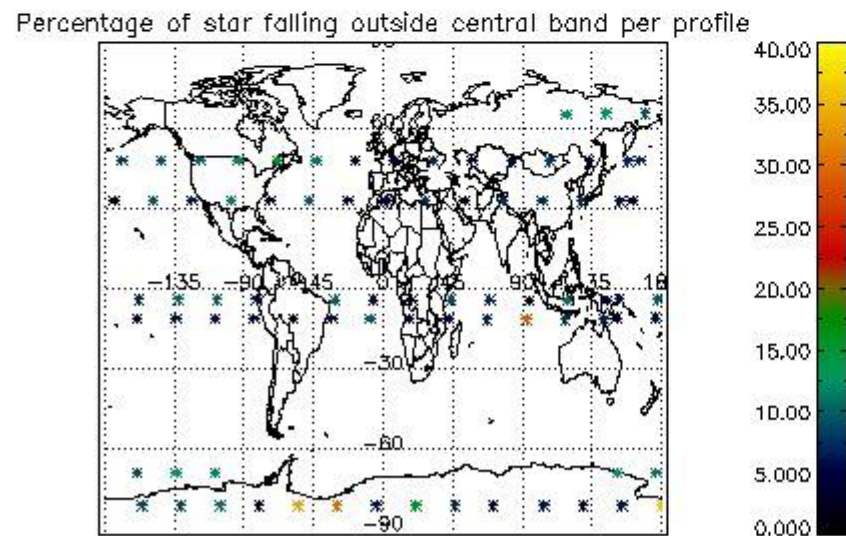

5. Trace gas profiles

5.1 Ozone statistics based on quality of products

The final quality of the products can be "measured" using the STD (Standard Deviation) attached to every point profile. This information is written to the parameter GOM_NL__2P/NL_LOCAL_SPECIES_DENSITY/o3_std of the level 2 products. The table below shows the statistics for given STD ranges.

The statistics are given with respect to the overall valid production:

- Products without fatal errors: GOM_NL__2P/MPH/PRODUCT_ERR=0
- Valid point profile: GOM_NL__2P/NL_LOCAL_SPECIES_DENSITY/pcd(0)=0

The 'Criteria' is applied to valid points of dark limb products:

- Products in dark limb illumination condition: GOM_NL__2P/NL_SUMMARY_QUALITY/obs_ill_cond=0
- Products without fatal errors: GOM_NL__2P/MPH/PRODUCT_ERR=0
- Valid point profile: GOM_NL__2P/NL_LOCAL_SPECIES_DENSITY/pcd(0)=0

So, the table below shows the percentage of dark limb and valid observations for each criteria with respect to the overall valid daily observations.

Criteria	% of total production
All STD	34
STD < 20	21