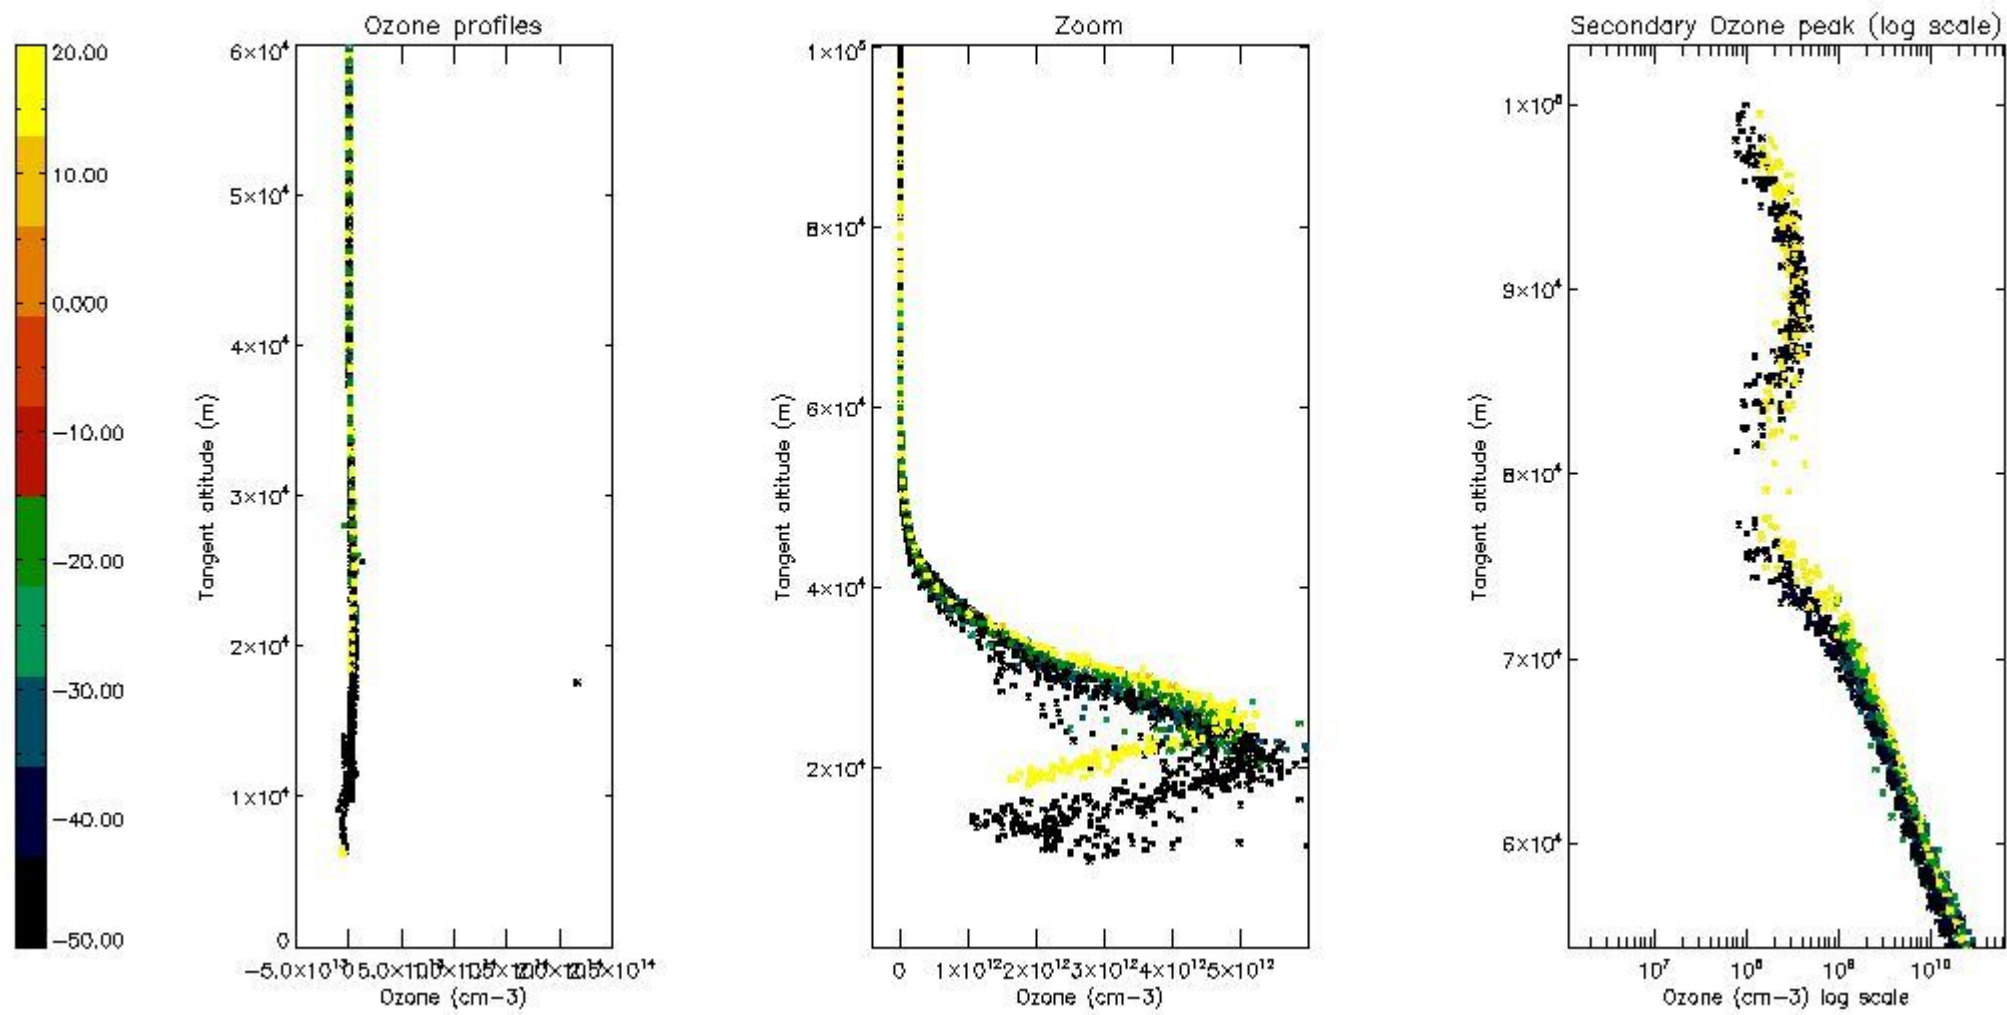

5.5 Plot ozone profiles where $STD < 5\%$ (dark without errors)

The colorbar represents the latitude.