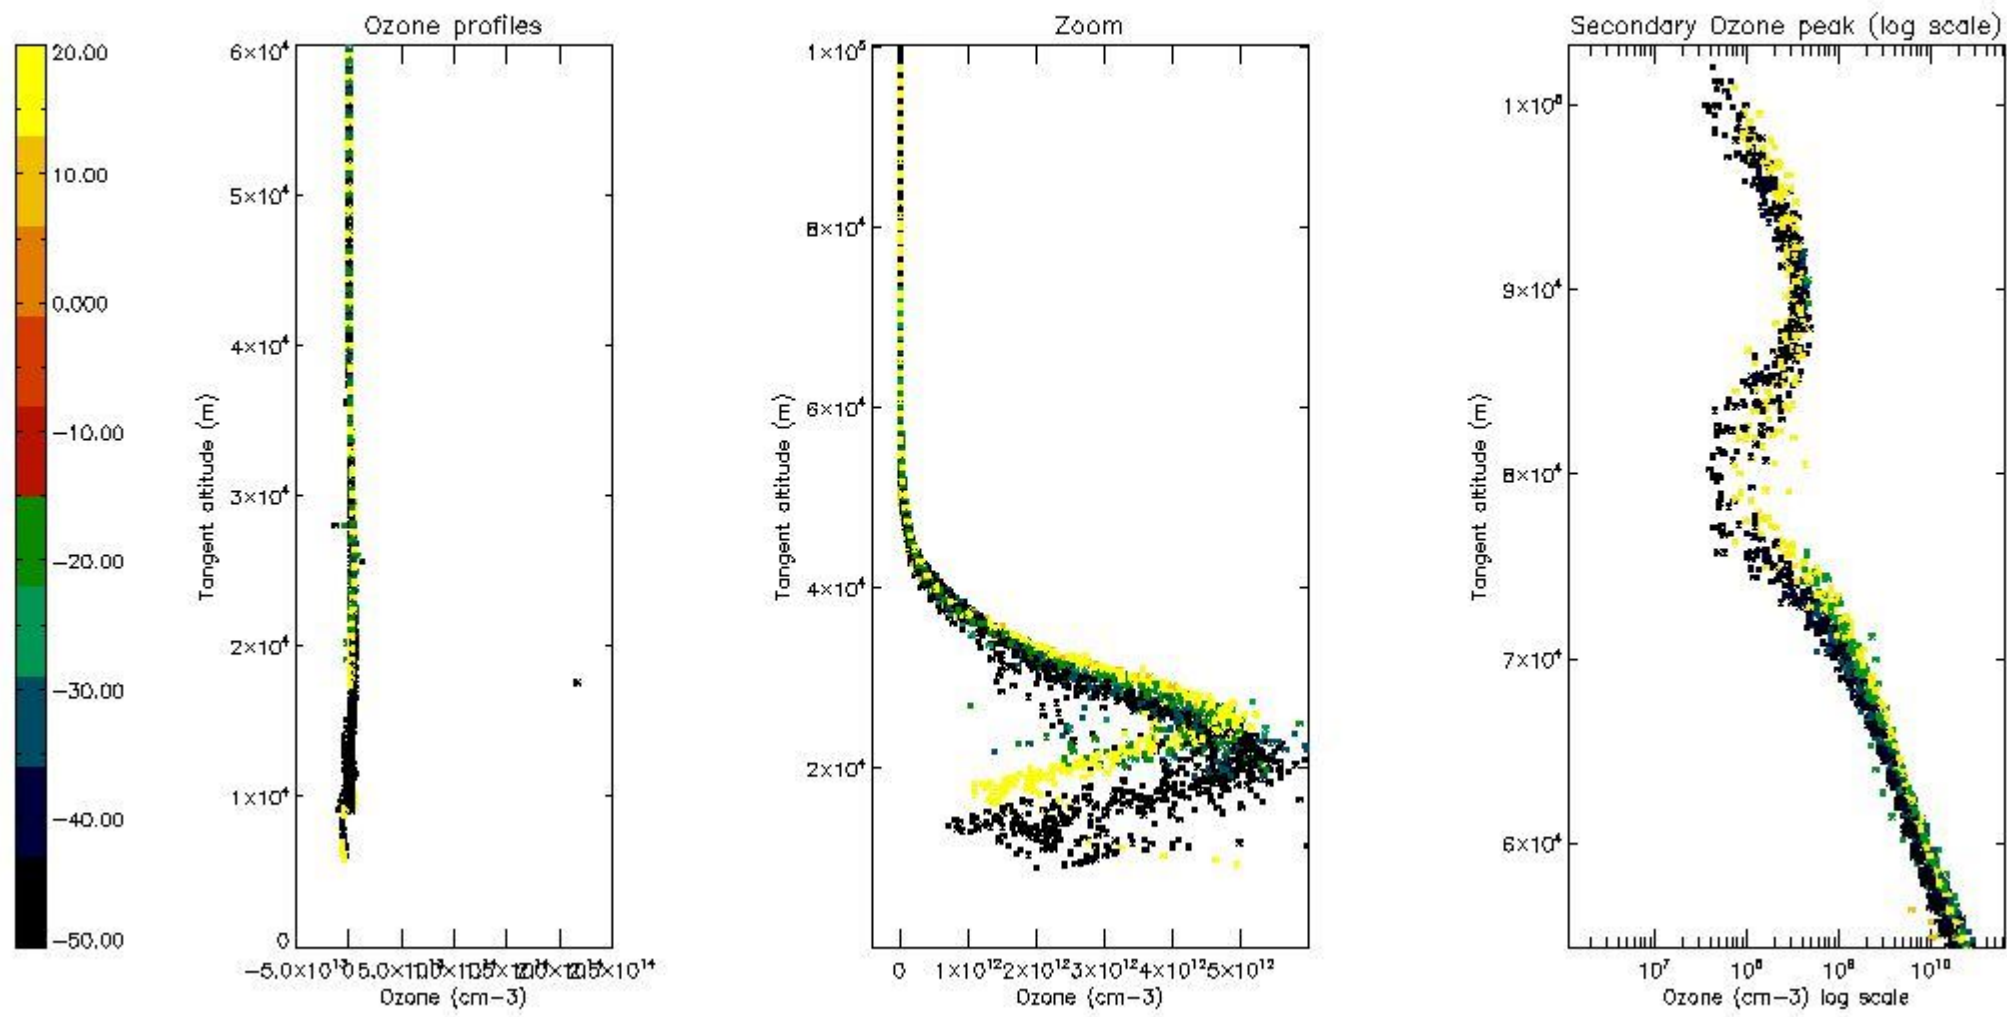

STD < 10	18
STD < 5	14

5.2 Plot ozone profiles for all STD (dark without errors)

The colorbar represents the latitude.

5.3 Plot ozone profiles where STD < 20% (dark without errors)

The colorbar represents the latitude.