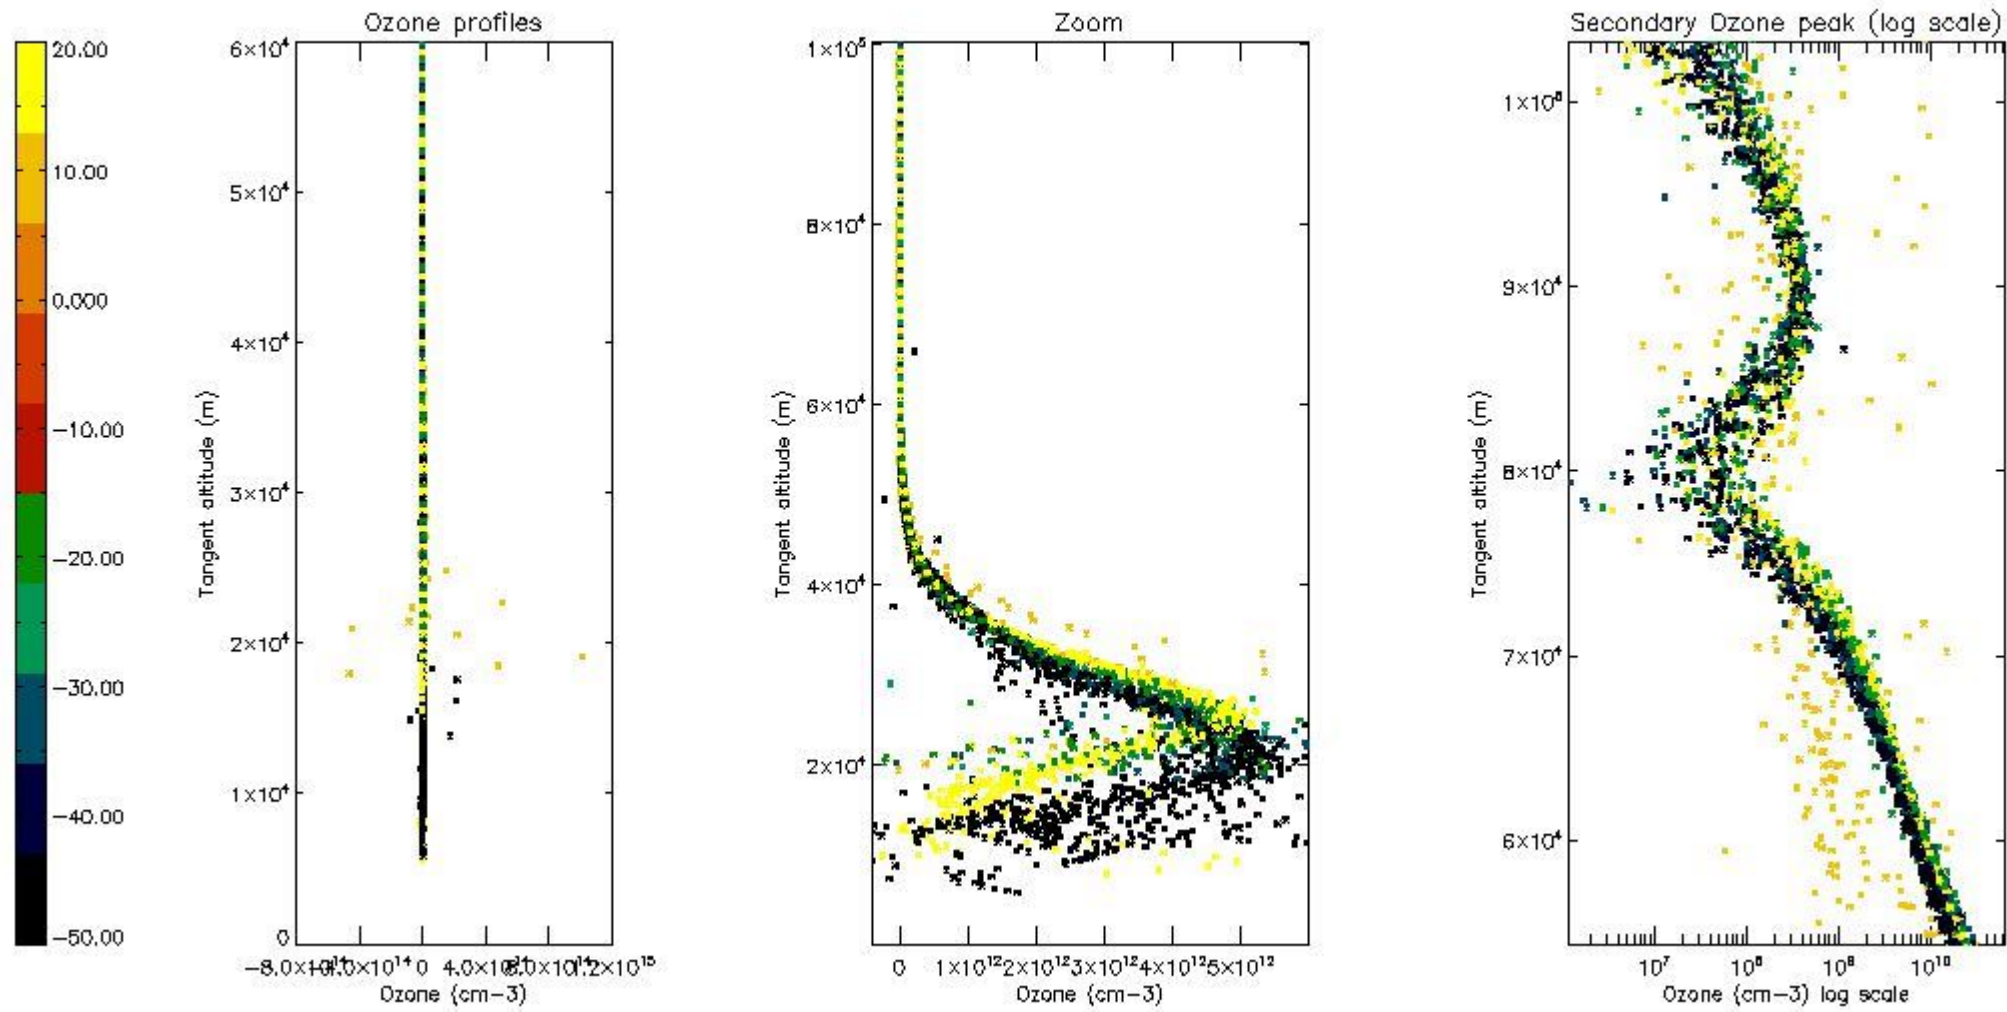

STD < 10	18
STD < 5	14

5.2 Plot ozone profiles for all STD (dark without errors)

The colorbar represents the latitude.

5.3 Plot ozone profiles where STD < 20% (dark without errors)

The colorbar represents the latitude.