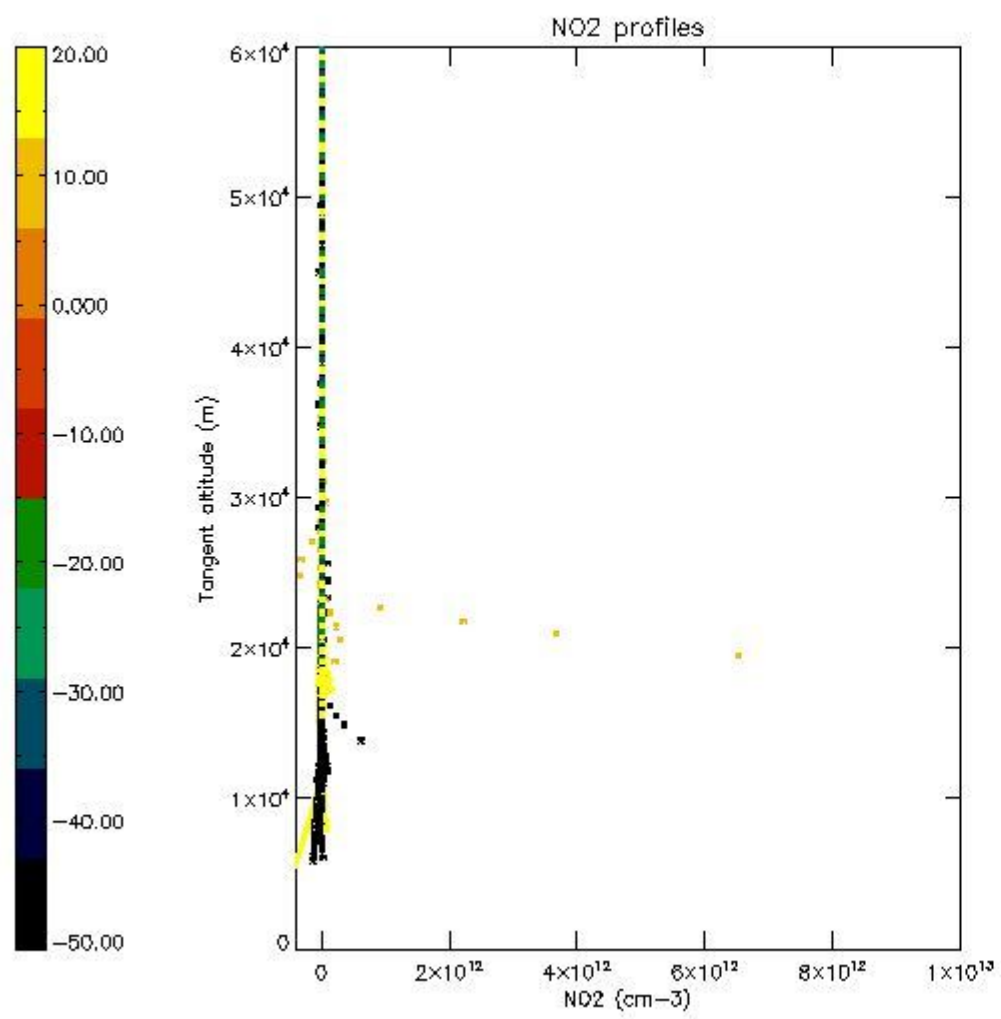

5.7 Plot NO3 profiles for all STD (dark without errors)

The colorbar represents the latitude.