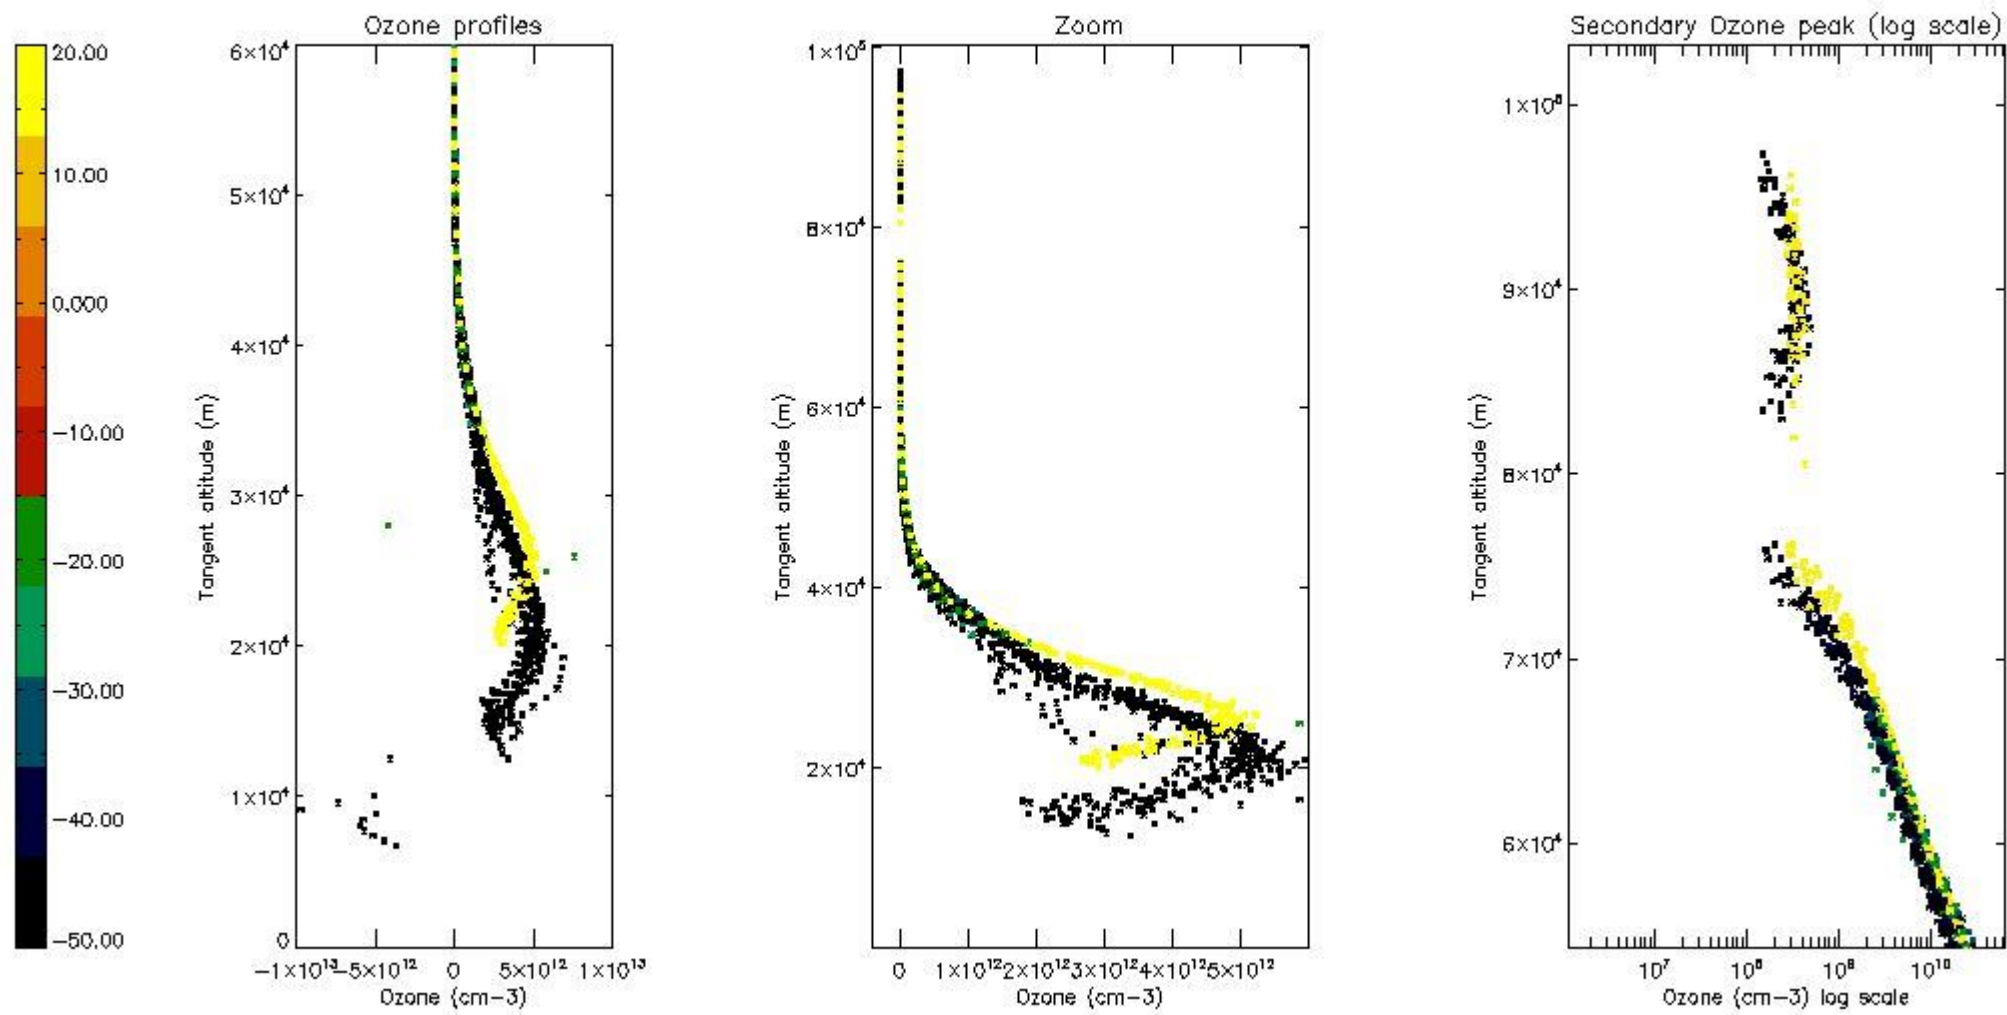

*5.4 Plot ozone profiles where  $STD < 10\%$  (dark without errors)*

The colorbar represents the latitude.

*5.5 Plot ozone profiles where  $STD < 5\%$  (dark without errors)*

The colorbar represents the latitude.