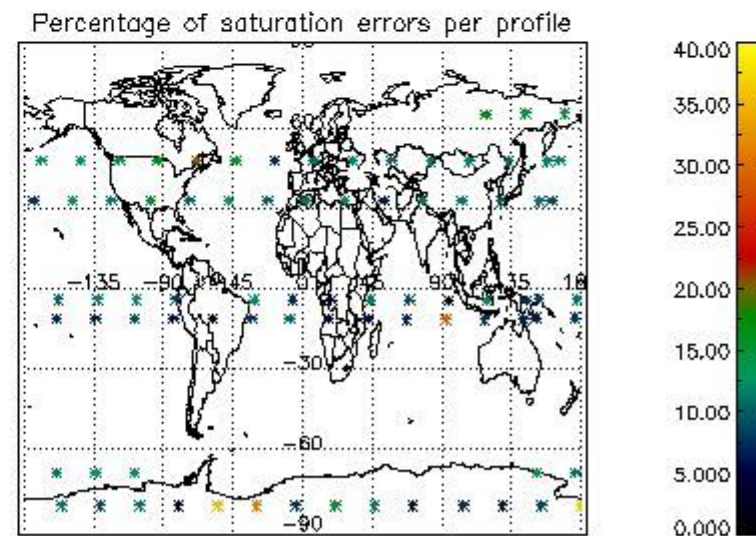

5. Trace gas profiles

5.1 Ozone statistics based on quality of products

The final quality of the products can be "measured" using the STD (Standard Deviation) attached to every point profile. This information is written to the parameter GOM_NL__2P/NL_LOCAL_SPECIES_DENSITY/o3_std of the level 2 products. The table below shows the statistics for given STD ranges.

The statistics are given with respect to the overall valid production:

- Products without fatal errors: GOM_NL__2P/MPH/PRODUCT_ERR=0
- Valid point profile: GOM_NL__2P/NL_LOCAL_SPECIES_DENSITY/pcd(0)=0

The 'Criteria' is applied to valid points of dark limb products:

- Products in dark limb illumination condition: GOM_NL__2P/NL_SUMMARY_QUALITY/obs_ill_cond=0
- Products without fatal errors: GOM_NL__2P/MPH/PRODUCT_ERR=0
- Valid point profile: GOM_NL__2P/NL_LOCAL_SPECIES_DENSITY/pcd(0)=0

So, the table below shows the percentage of dark limb and valid observations for each criteria with respect to the overall valid daily observations.

Criteria	% of total production
All STD	34
STD < 20	21