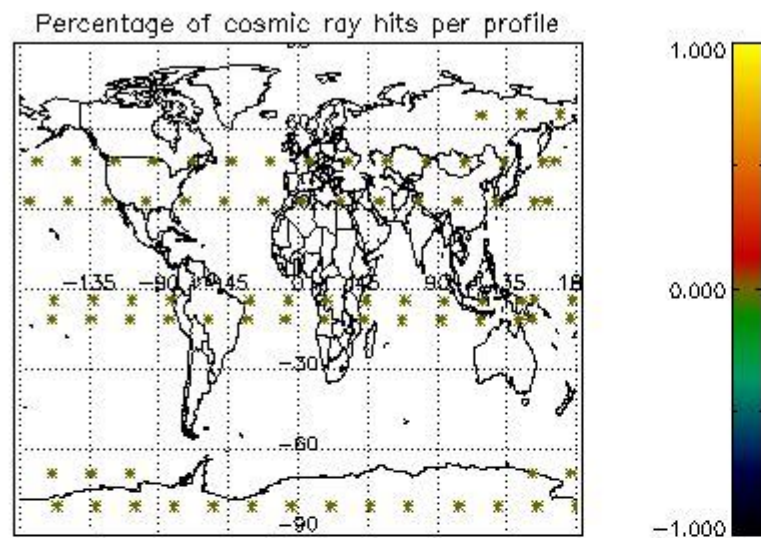

4.2.2 Plot level 1 quality information per product (world map): ENVISAT DESCENDING passes

5. Trace gas profiles

5.1 Ozone statistics based on quality of products

The final quality of the products can be "measured" using the STD (Standard Deviation) attached to every point profile. This information is written to the parameter GOM_NL__2P/NL_LOCAL_SPECIES_DENSITY/o3_std of the level 2 products. The table below shows the statistics for given STD ranges.

The statistics are given with respect to the overall valid production:

- Products without fatal errors: GOM_NL__2P/MPH/PRODUCT_ERR=0
- Valid point profile: GOM_NL__2P/NL_LOCAL_SPECIES_DENSITY/pcd(0)=0

The 'Criteria' is applied to valid points of dark limb products:

- Products in dark limb illumination condition: GOM_NL__2P/NL_SUMMARY_QUALITY/obs_ill_cond=0
- Products without fatal errors: GOM_NL__2P/MPH/PRODUCT_ERR=0
- Valid point profile: GOM_NL__2P/NL_LOCAL_SPECIES_DENSITY/pcd(0)=0

So, the table below shows the percentage of dark limb and valid observations for each criteria with respect to the overall valid daily observations.

Criteria	% of total production
All STD	34
STD < 20	21