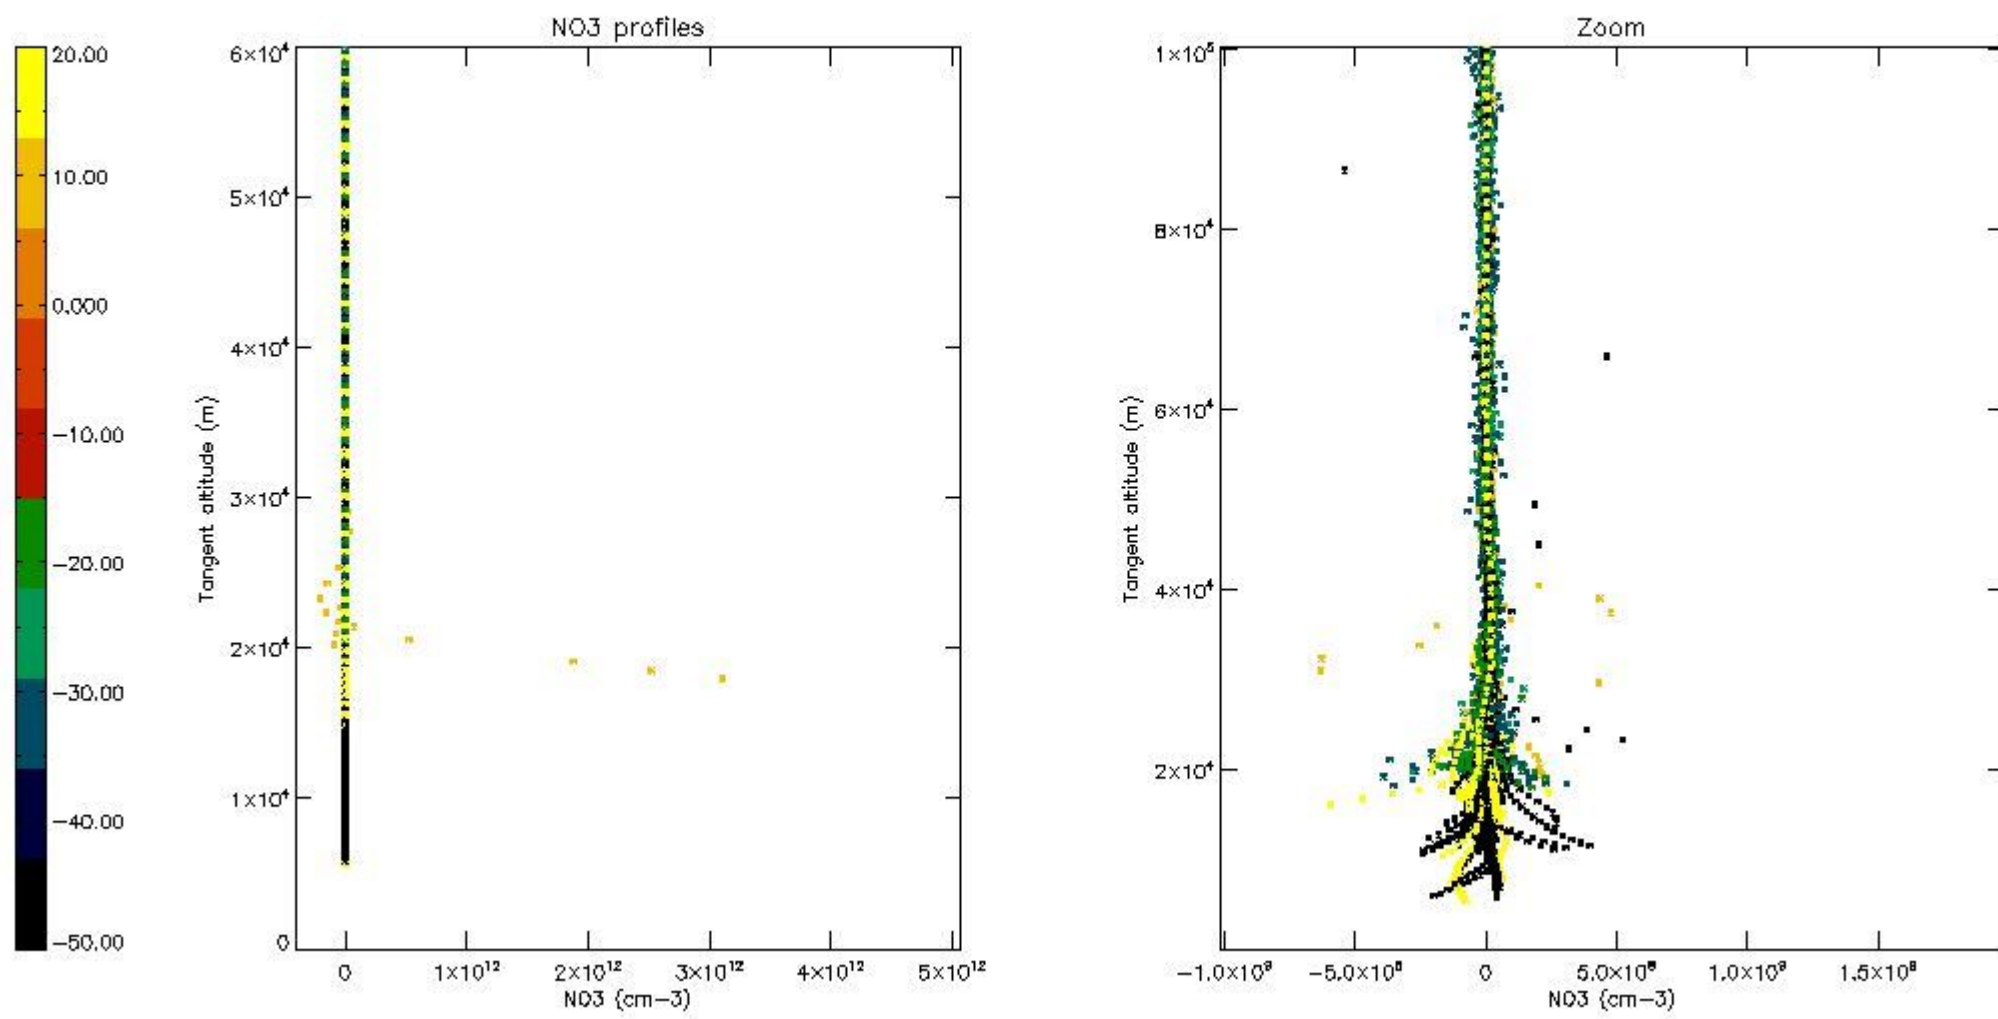

*5.6 Plot NO<sub>2</sub> profiles for all STD (dark without errors)*

The colorbar represents the latitude.

*5.7 Plot NO3 profiles for all STD (dark without errors)*

The colorbar represents the latitude.

*5.8 Plot H2O profiles for all STD (only for occultations of stars 1,2,3,4,13,14,16,26,63 dark without errors)*

The colorbar represents the latitude.