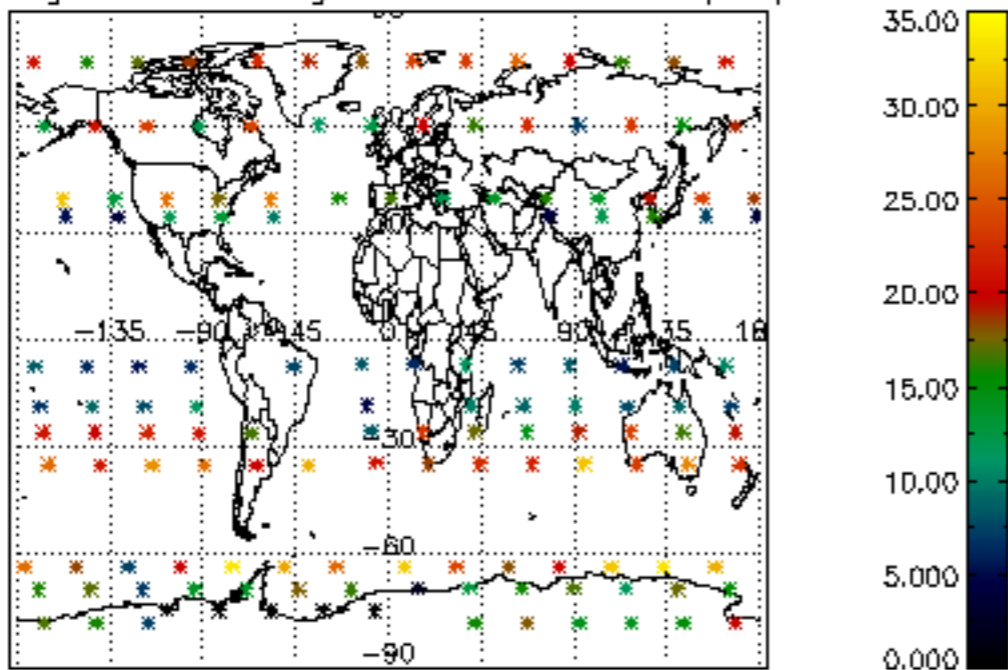

Percentage of cosmic ray hits per profile

Percentage of star falling outside central band per profile