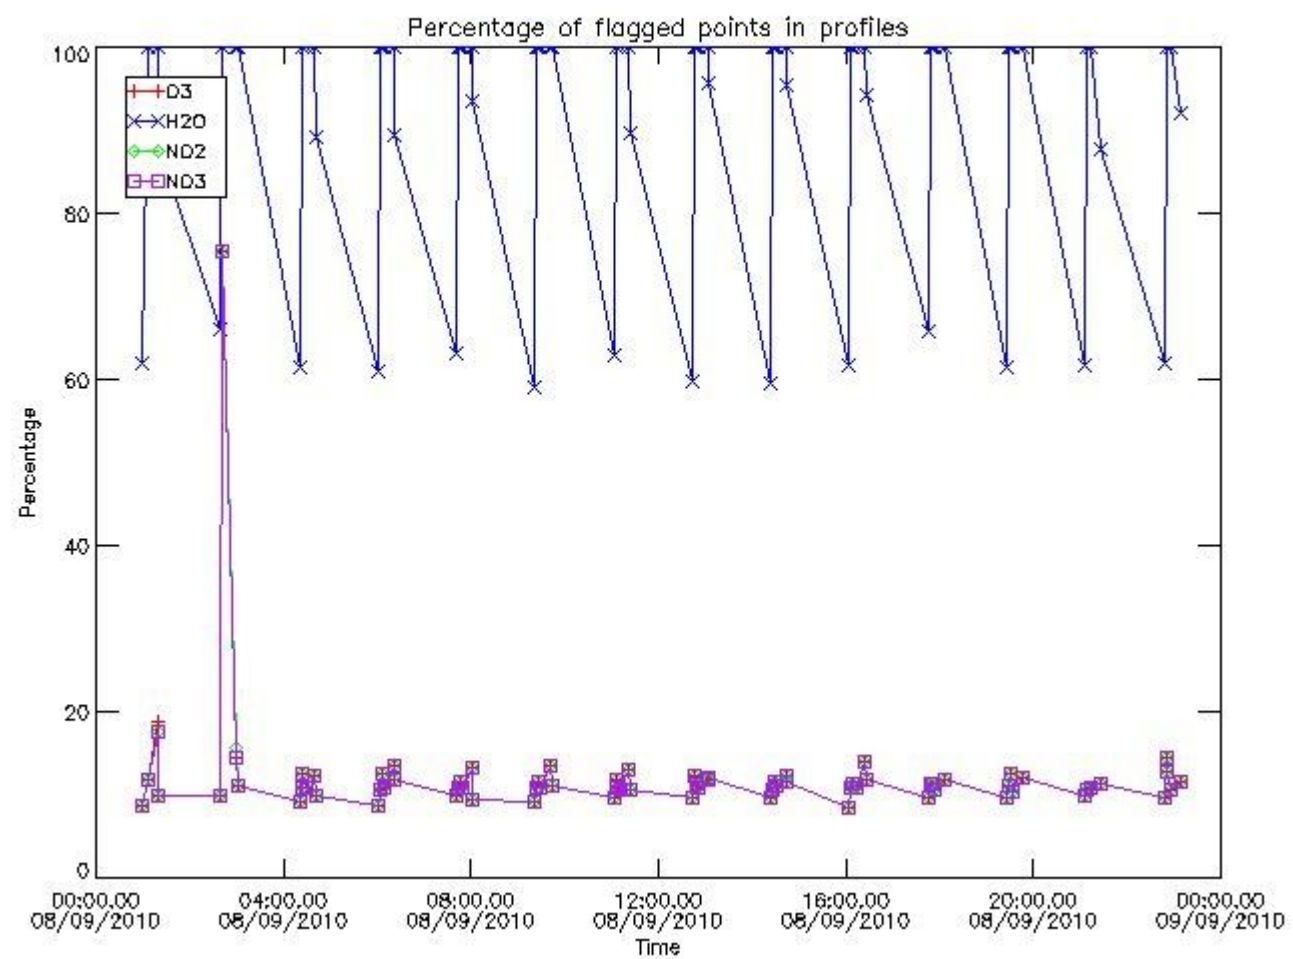

220	GOM_NL__2PRFIN20100908_230759_000000452092_00431_44573_3421.N1	08-SEP-2010 23:07:59	Dark	44.500	9	Alp Eri	0.45300	24000.	89	44573	No
221	GOM_NL__2PRFIN20100908_231351_000000452092_00431_44573_3422.N1	08-SEP-2010 23:13:51	Straylight	45.000	84	Alp Phe	2.3970	4500.0	90	44573	No
222	GOM_NL__2PRFIN20100908_231928_000000472092_00431_44573_3423.N1	08-SEP-2010 23:19:28	Straylight	47.000	18	24Alp PsA	1.1660	9700.0	94	44573	No
223	GOM_NL__2PRFIN20100908_233335_000000442092_00431_44573_3424.N1	08-SEP-2010 23:33:35	Bright	43.500	90	54Alp Peg	2.4870	11000.	87	44573	No
224	GOM_NL__2PRFIN20100908_233749_000000392092_00431_44573_3425.N1	08-SEP-2010 23:37:49	Bright	39.000	164	44Eta Peg	2.9480	5400.0	78	44573	No
225	GOM_NL__2PRFIN20100908_234809_000000432092_00431_44573_3426.N1	08-SEP-2010 23:48:09	Bright	43.000	74	11Bet Cas	2.2680	6600.0	86	44573	No
226	GOM_NL__2PRFIN20100908_235008_000000452092_00431_44573_3427.N1	08-SEP-2010 23:50:08	Bright	44.500	76	27Gam Cas	2.3000	30000.	89	44573	No

3. Quality information per product

In this section it is plotted some information contained in the Quality Summary data set of the level 2 products. Only products in dark limb conditions and without errors (error flag in the MPH set to "0") are used.

3.1 Plot quality information per product (time dependant)

3.2 Plot quality information per product (world map)