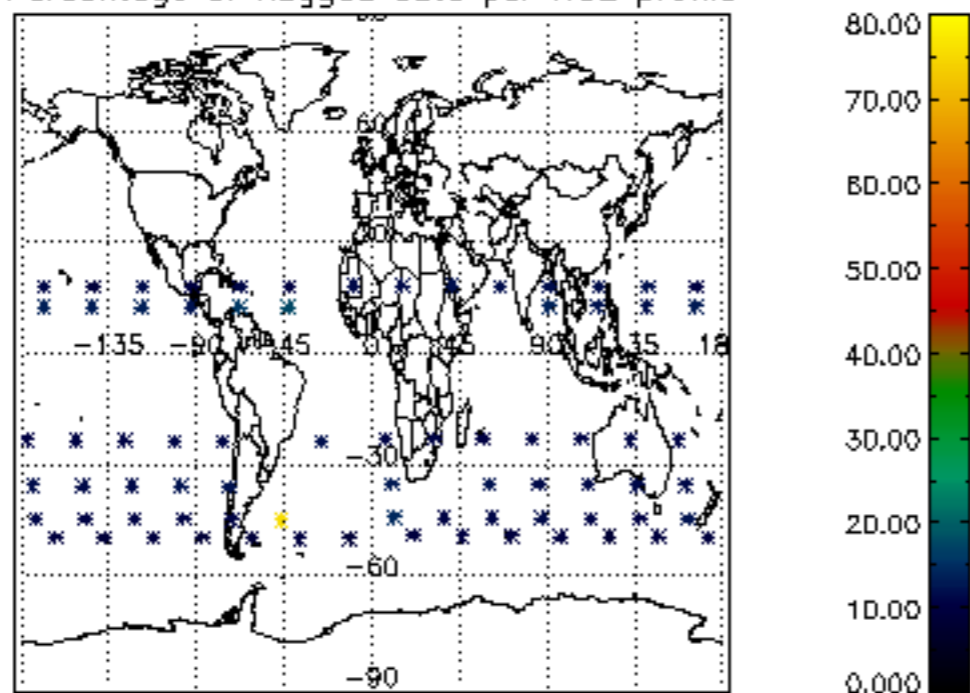

Percentage of flagged data per NO2 profile