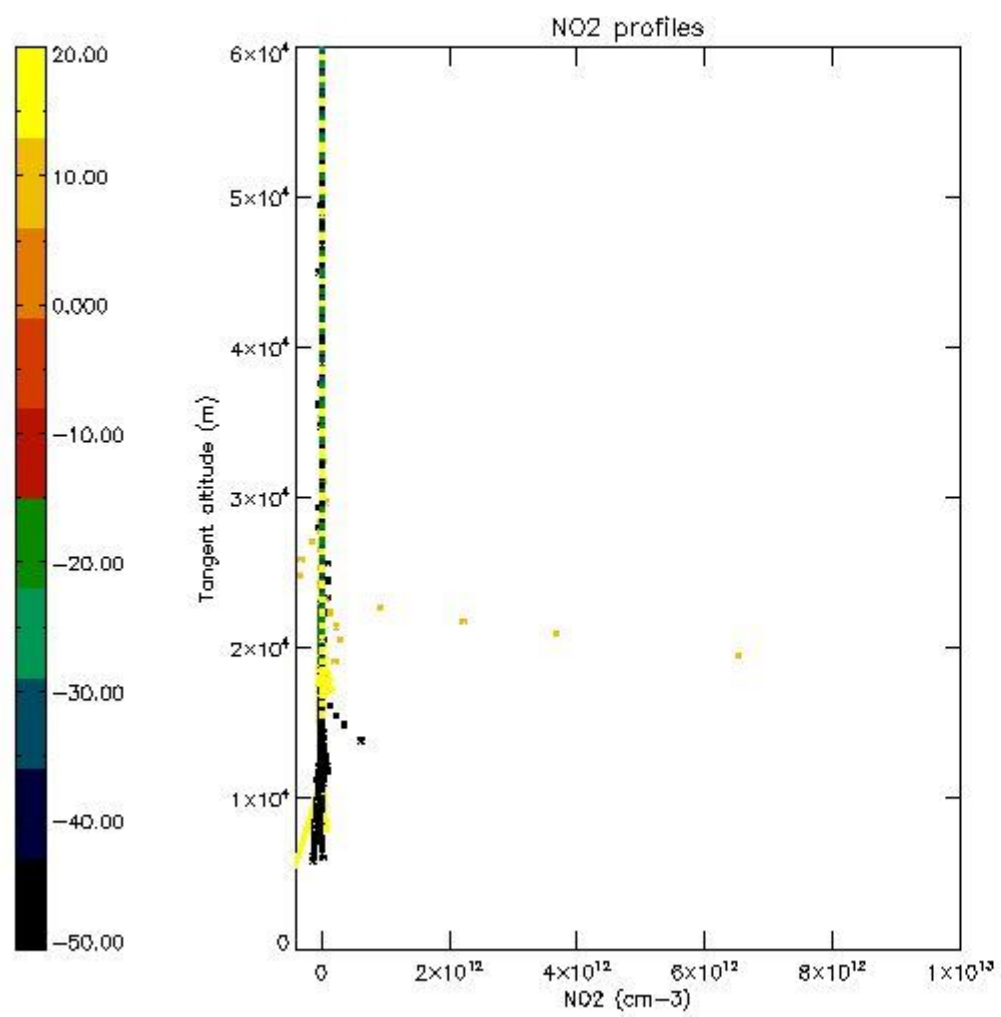

5.7 Plot NO3 profiles for all STD (dark without errors)

The colorbar represents the latitude.