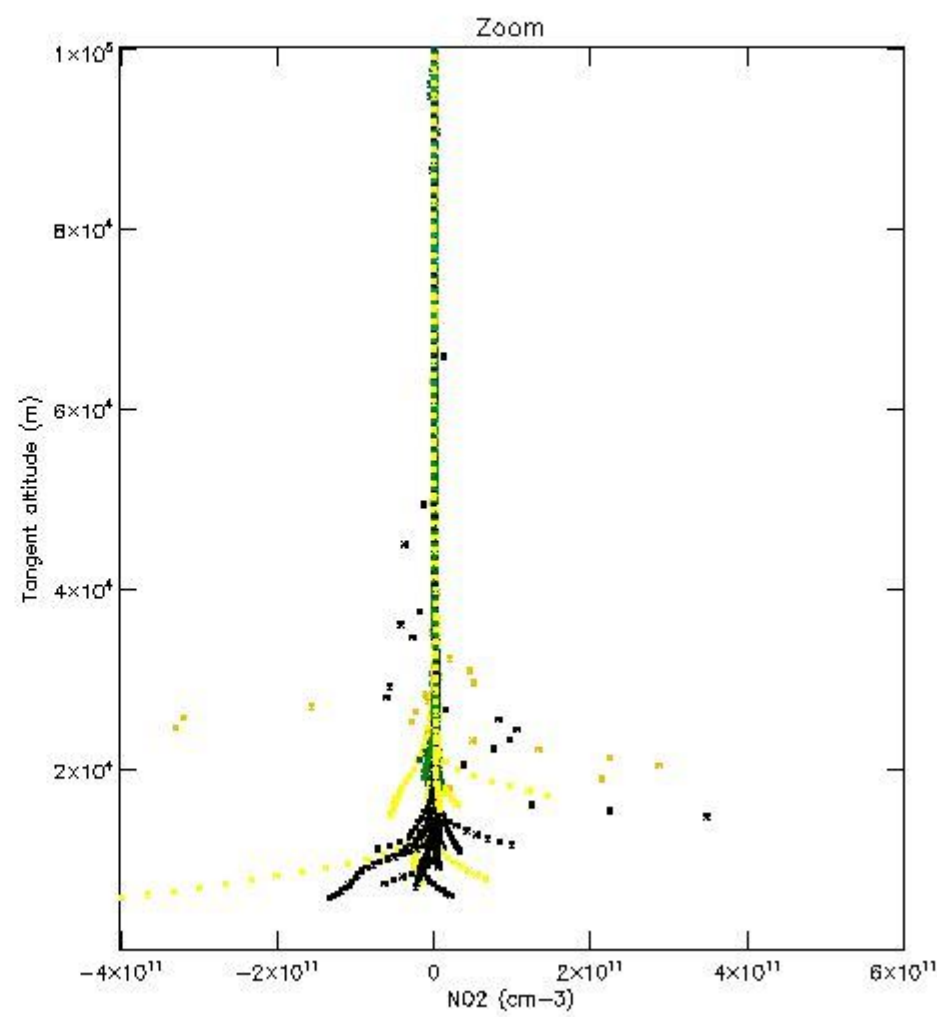

5.7 Plot NO3 profiles for all STD (dark without errors)

The colorbar represents the latitude.