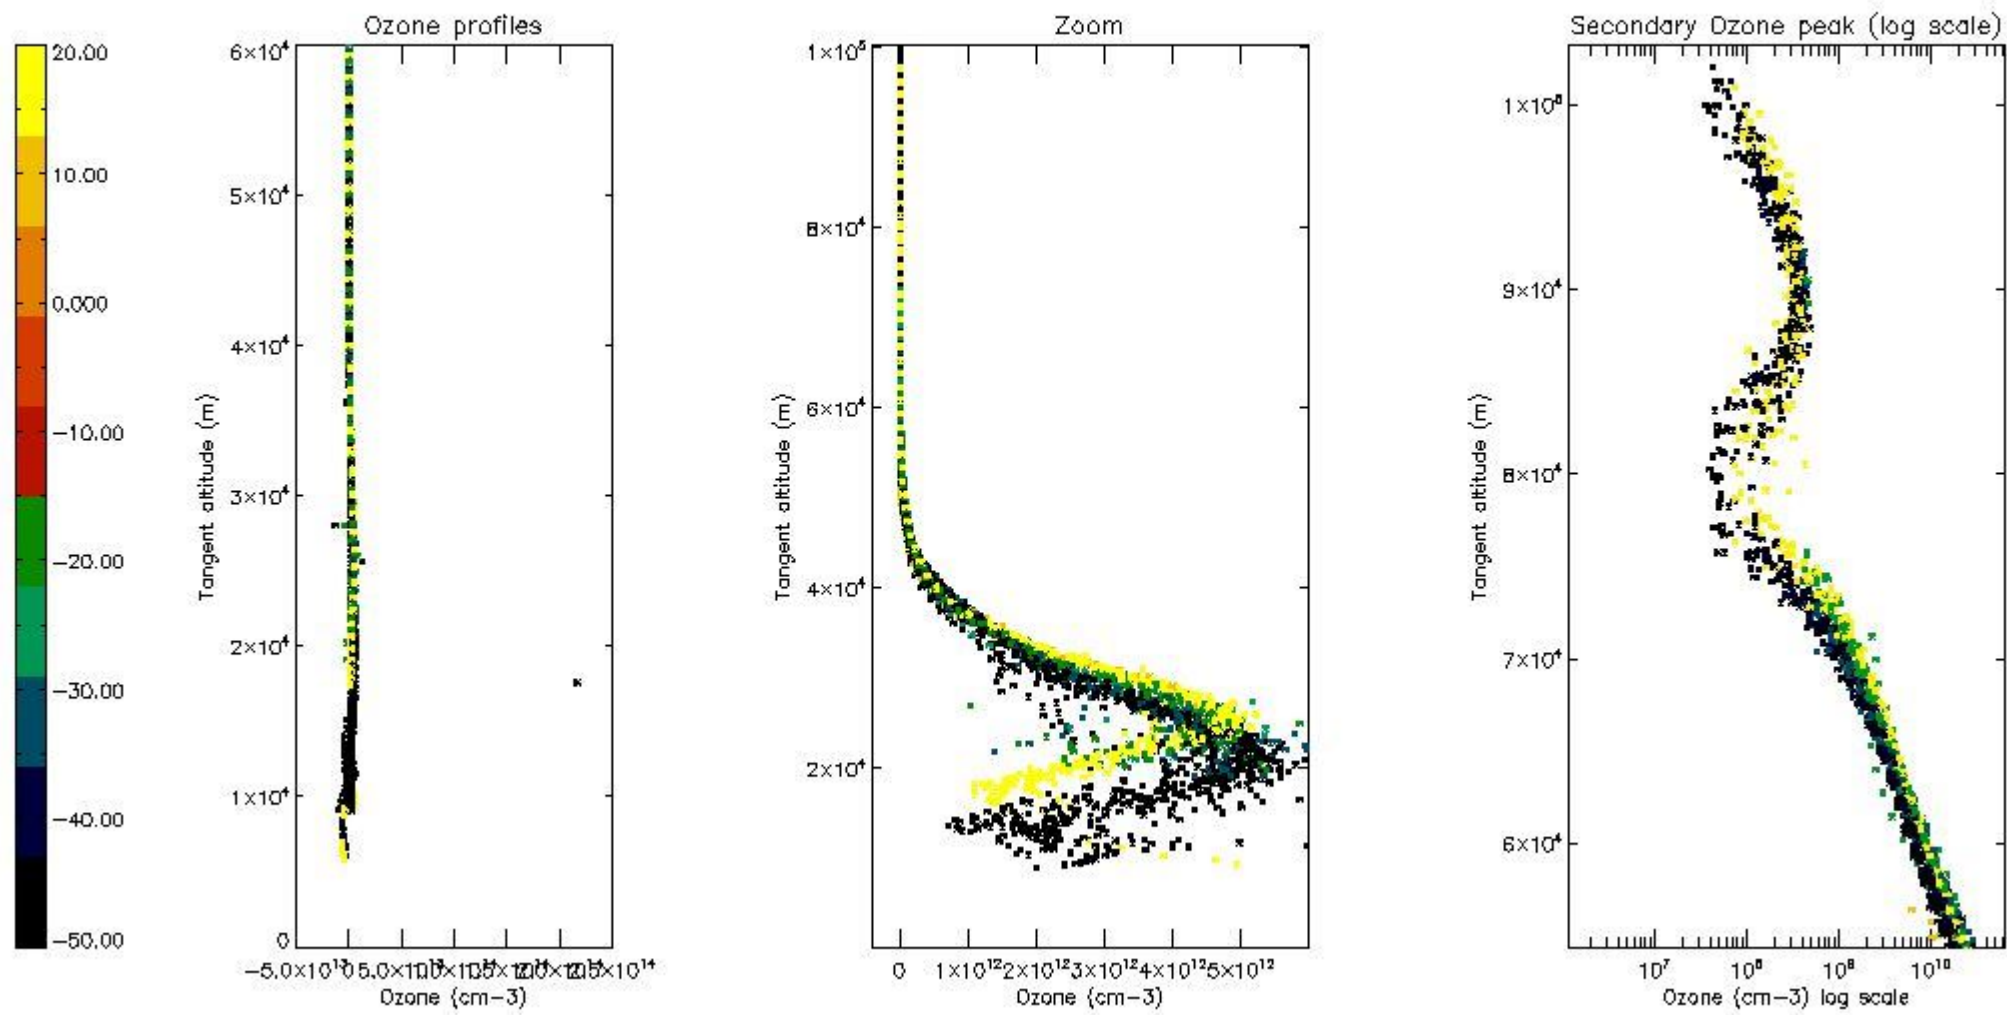

STD < 10	18
STD < 5	14

5.2 Plot ozone profiles for all STD (dark without errors)

The colorbar represents the latitude.

5.3 Plot ozone profiles where STD < 20% (dark without errors)

The colorbar represents the latitude.