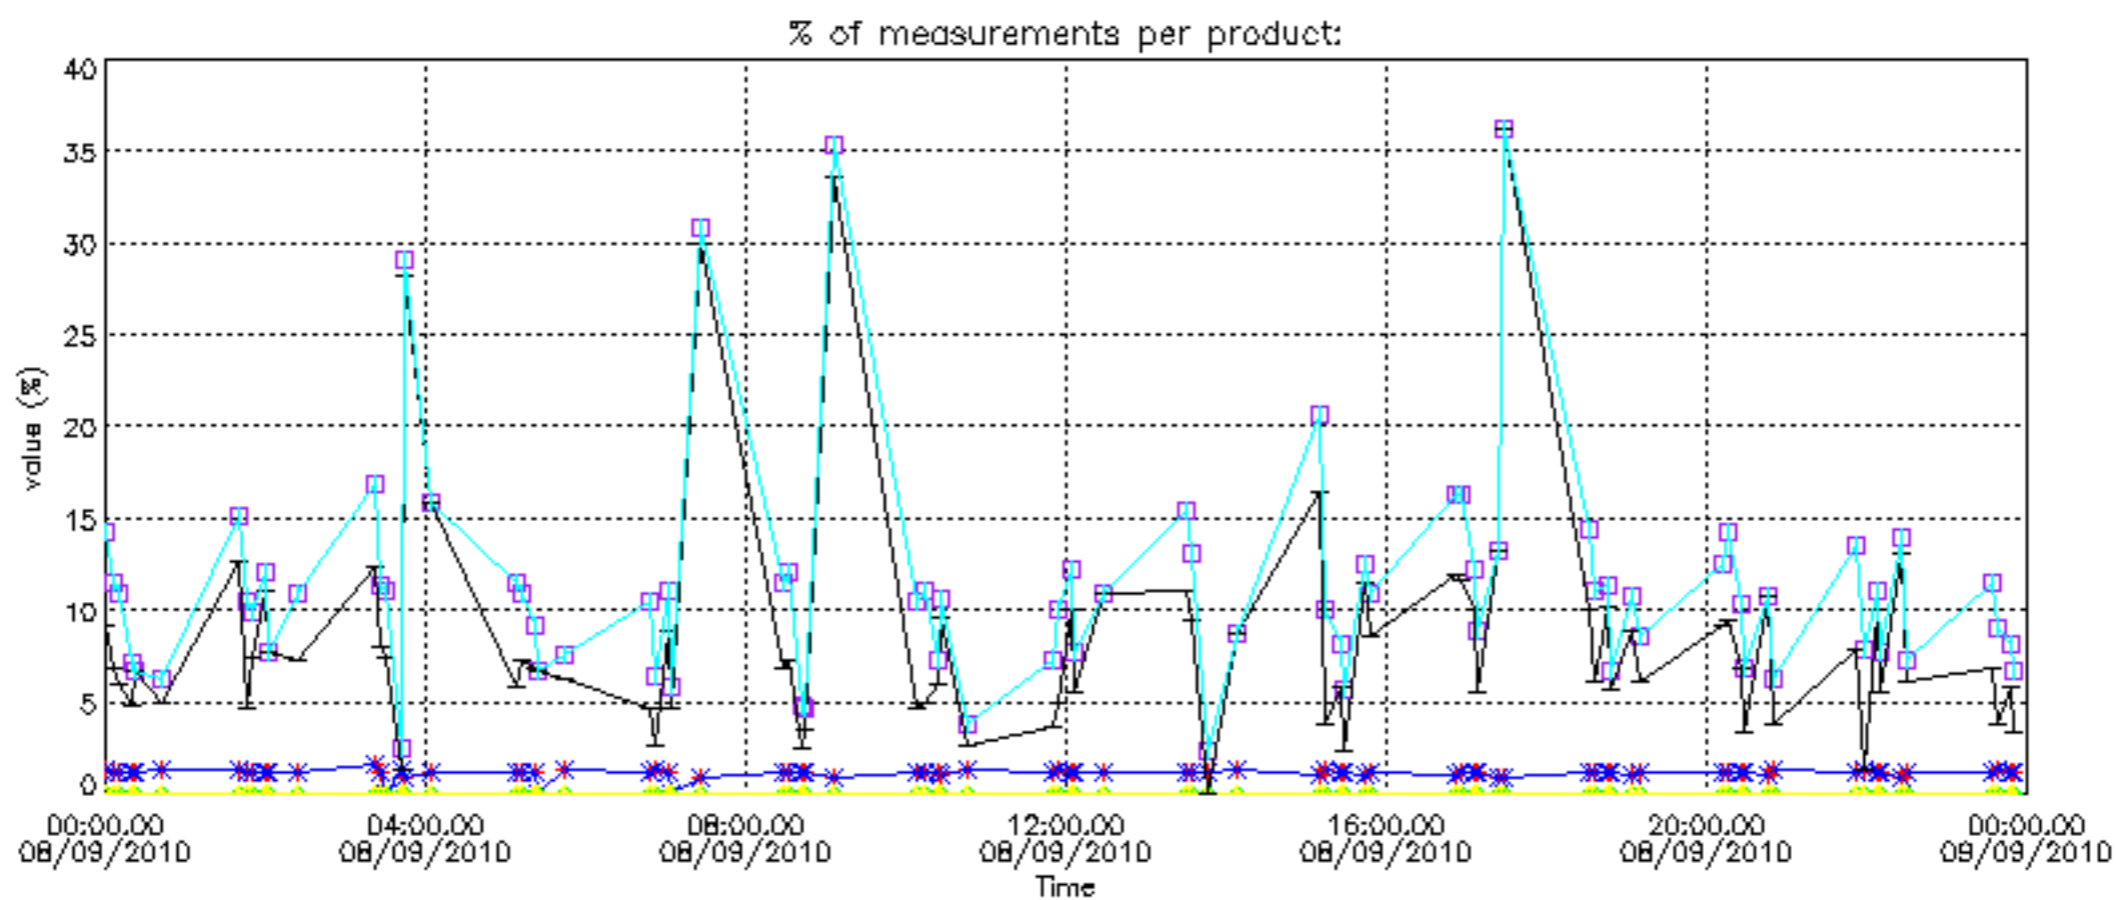

Percentage of cosmic ray hits per profile

Percentage of datation errors per profile