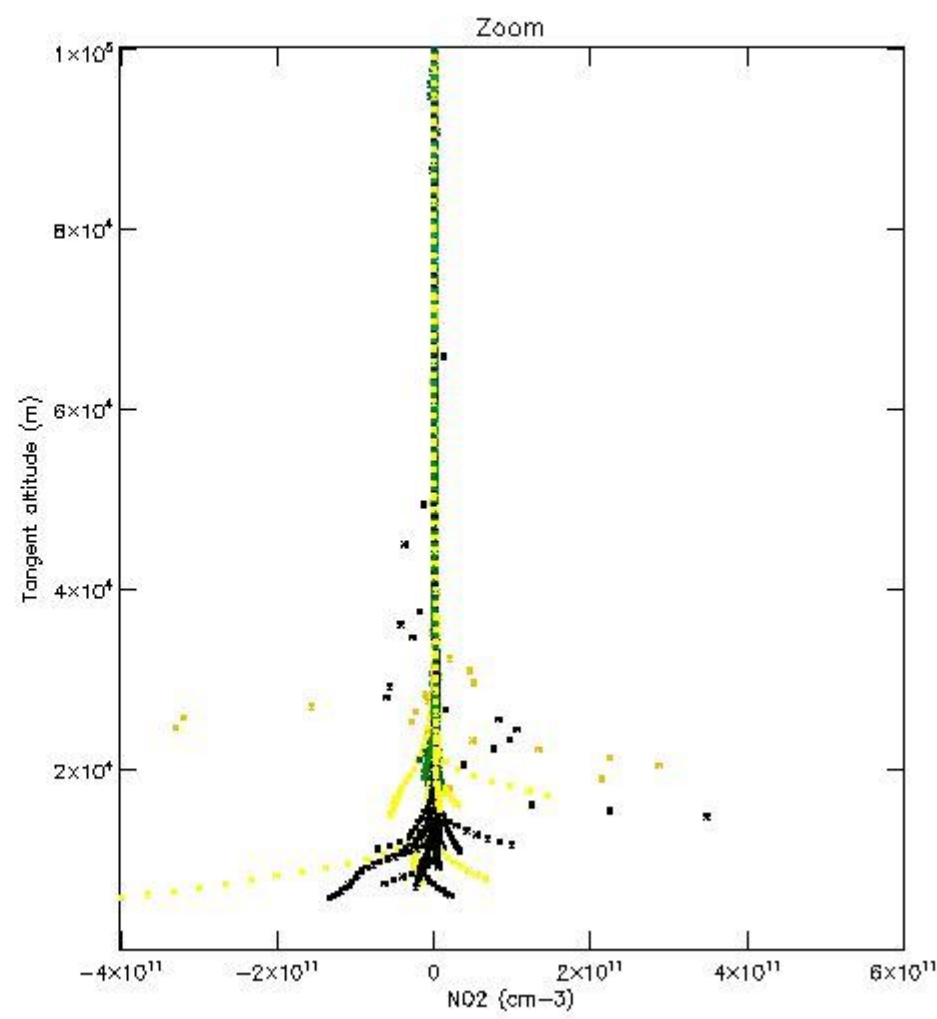

5.7 Plot NO3 profiles for all STD (dark without errors)

The colorbar represents the latitude.