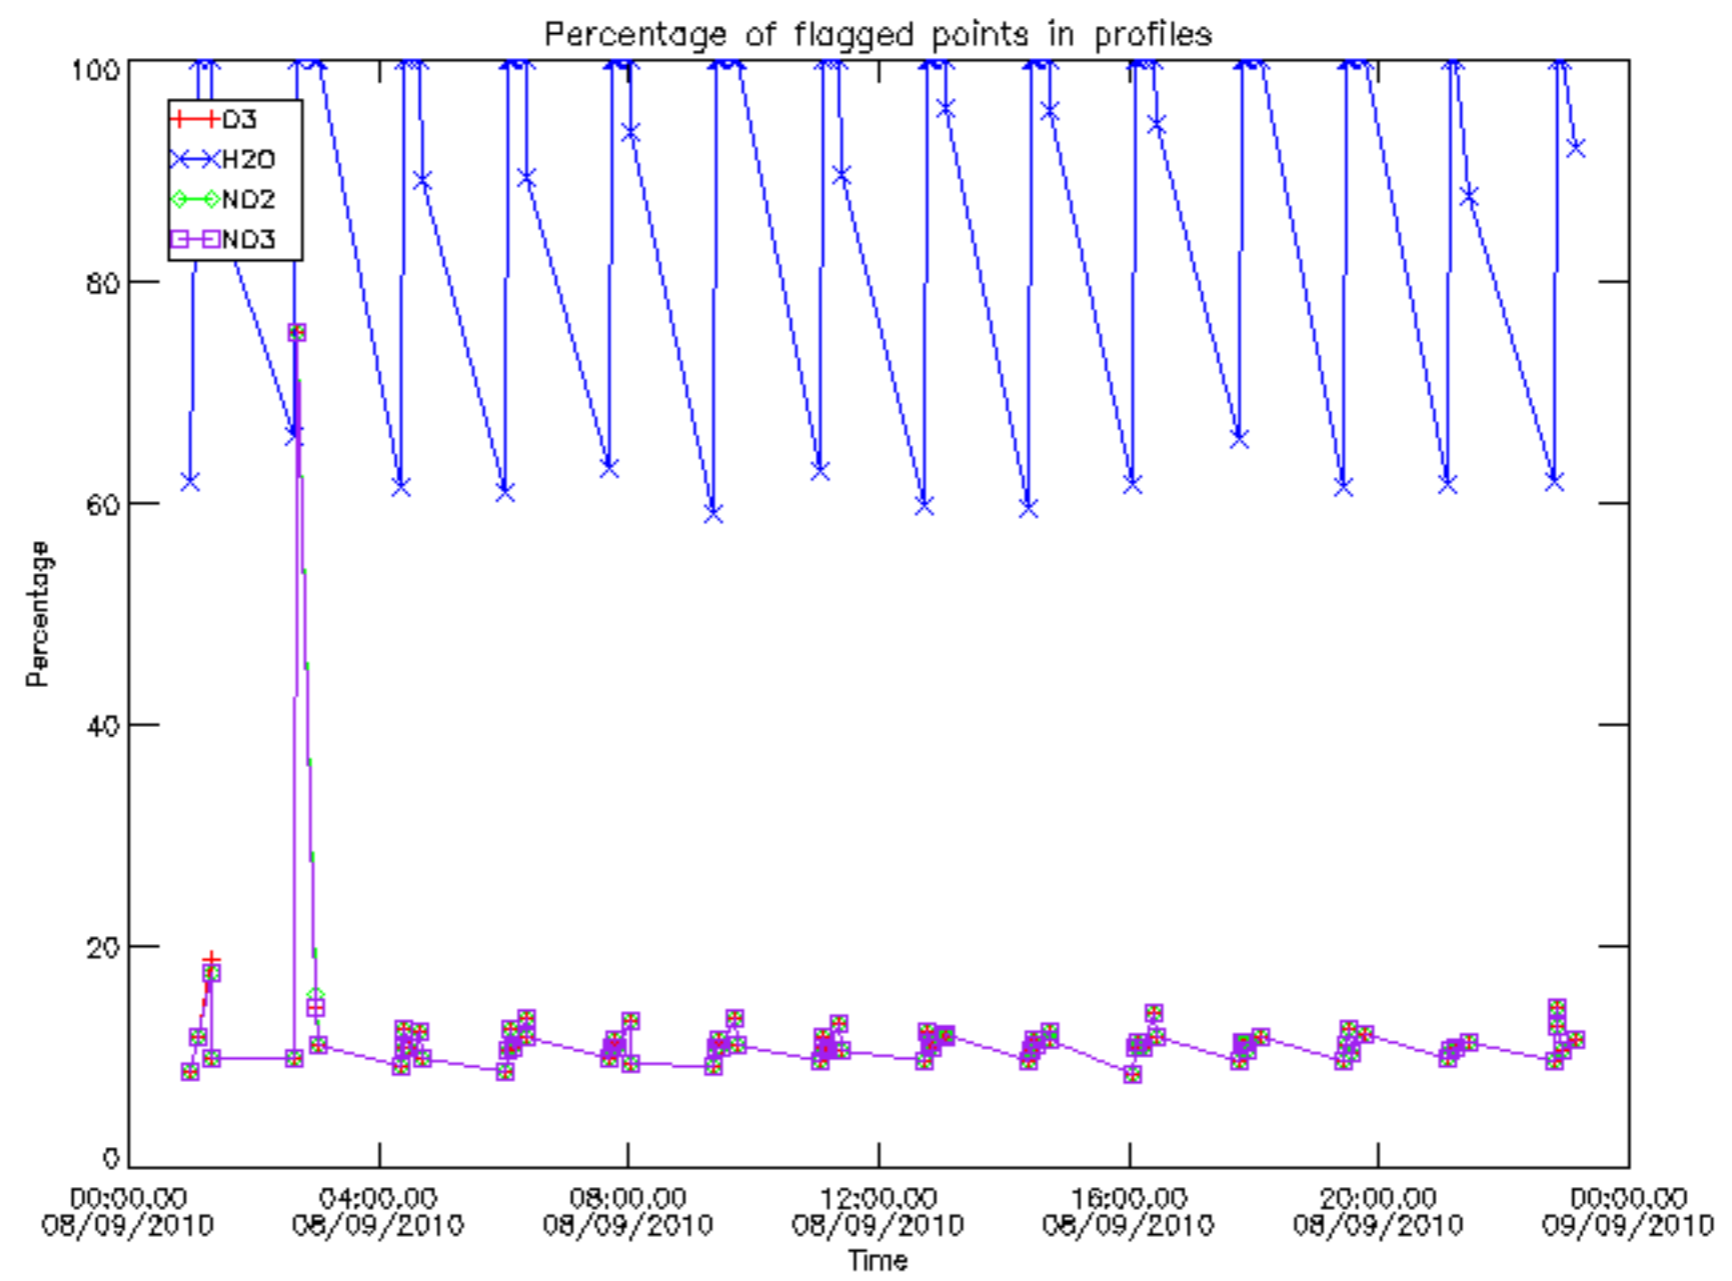

Percentage of flagged data per D3 profile

Percentage of flagged data per H2O profile