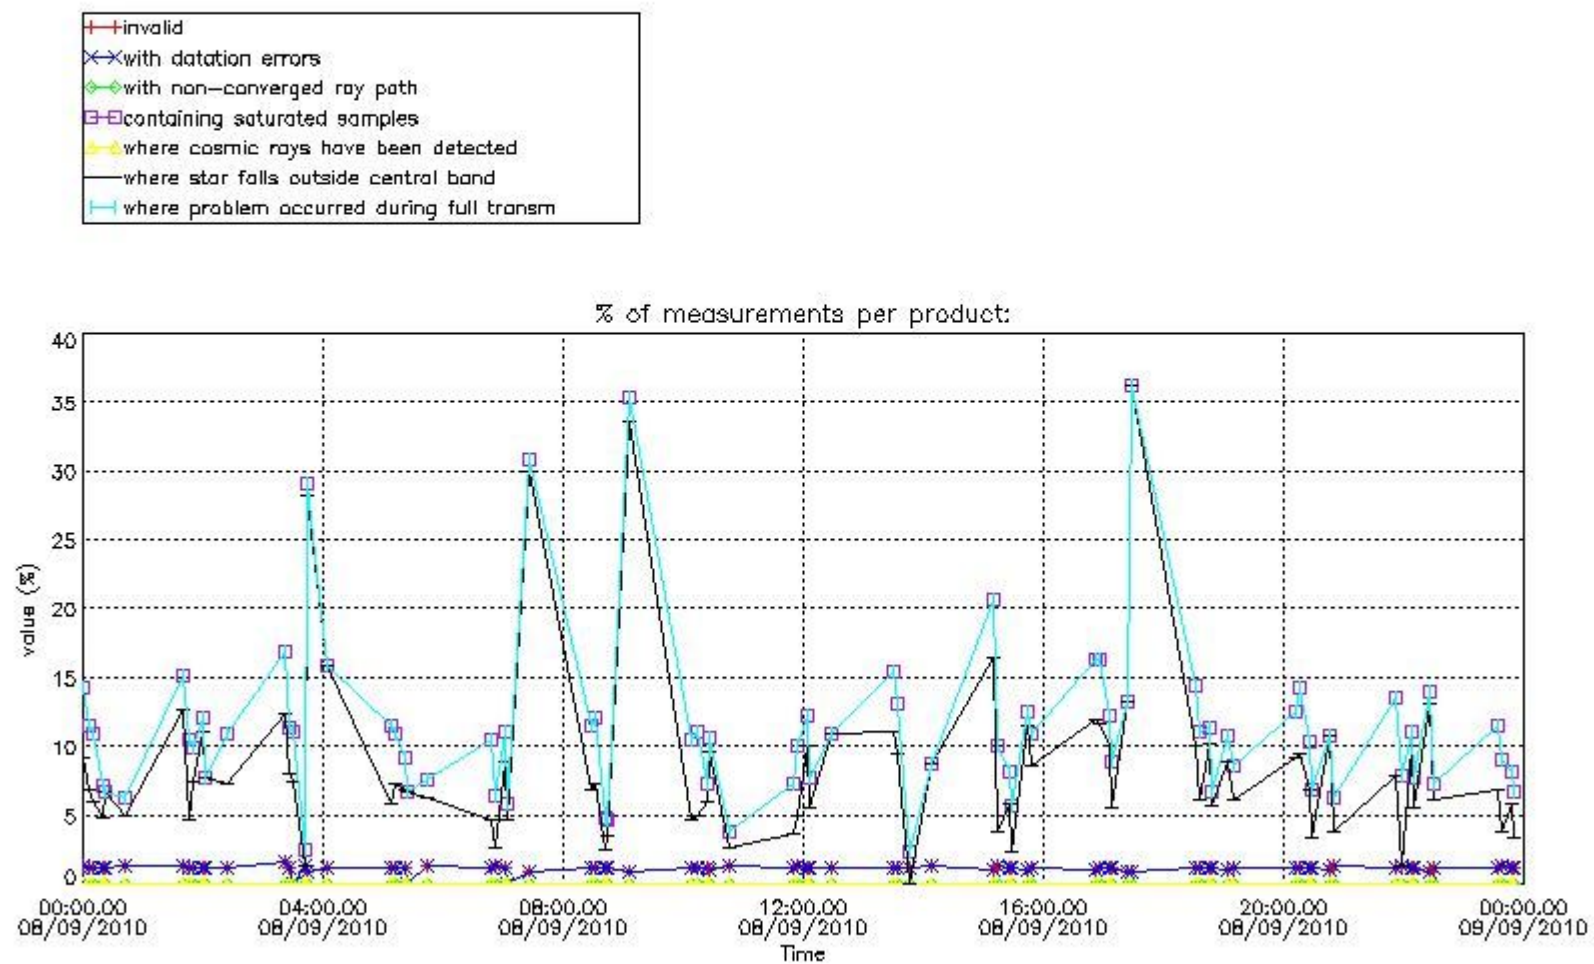

4.2 Plot quality information per product coming from level 1b processing (world map)

4.2.1 Plot level 1 quality information per product (world map): ENVISAT ASCENDING passes