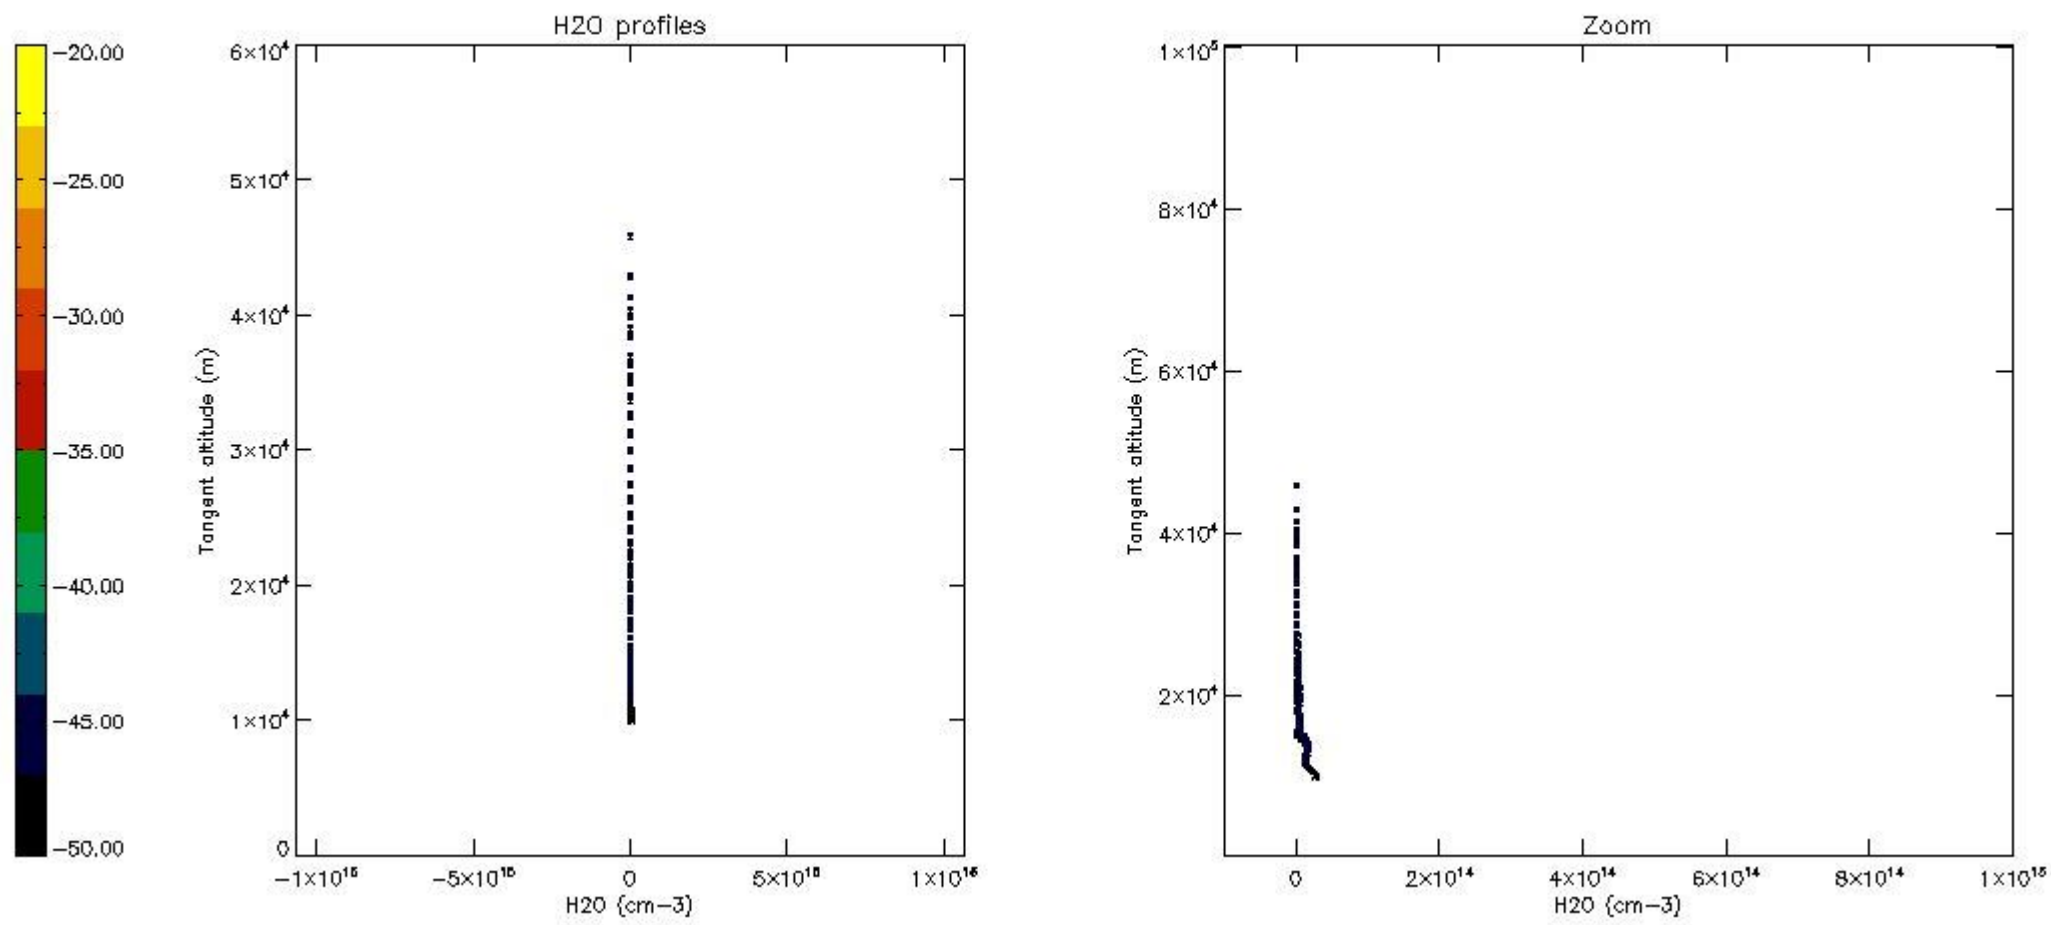

6. Auxiliary Data Files used for the production reported in section 2

The number reported in the third column indicates since which file (see list in section 2) the corresponding auxiliary file has been used. The fourth column is the date of those product files.

Type	Auxiliary Filename	Used since product	Used since product date
INST_PHYS_CHARACTERISTICS	GOM_INS_AXVIEC20091111_143220_20030716_120000_20500101_000000	1	07-SEP-2010 00:09:36
LEVEL-2_PROC_CONFIG	GOM_PR2_AXVIEC20091111_152718_20020301_000000_20500101_000000	1	07-SEP-2010 00:09:36
CROSS_SECTIONS_FILE	GOM_CRS_AXVIEC20091111_154832_20020301_000000_20500101_000000	1	07-SEP-2010 00:09:36