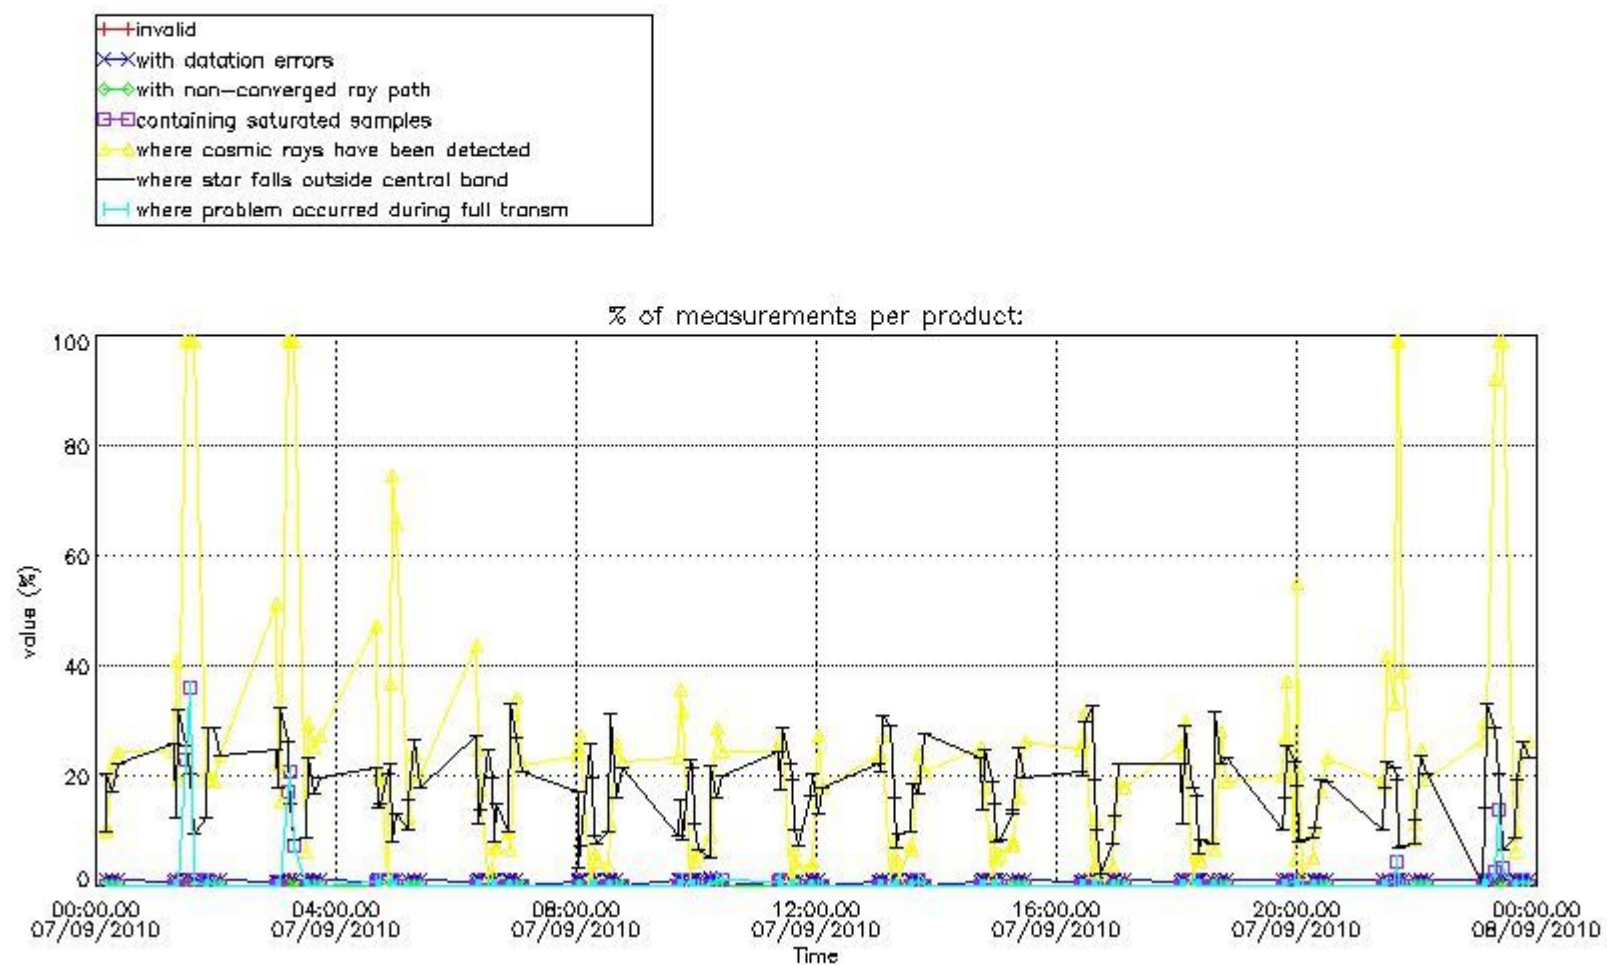

3.1 Plot quality information per product (time dependant)

3.2 Plot quality information per product (world map)

Percentage of flagged data per O3 profile

Percentage of flagged data per H2O profile

Percentage of flagged data per NO2 profile

Percentage of flagged data per NO3 profile

4. Level 1 quality information per product

In this section it is plotted some information contained in the Quality Summary data set of the level 2 products that comes from the level 1b processing. Products without errors (error flag in the MPH set to "0") are used.

4.1 Plot quality information per product (time dependant) coming from level 1b processing

4.1.1 Plot level 1 quality information per product (time dependant): ENVISAT ASCENDING passes

4.1.2 Plot level 1 quality information per product (time dependant): ENVI SAT DESCENDING passes