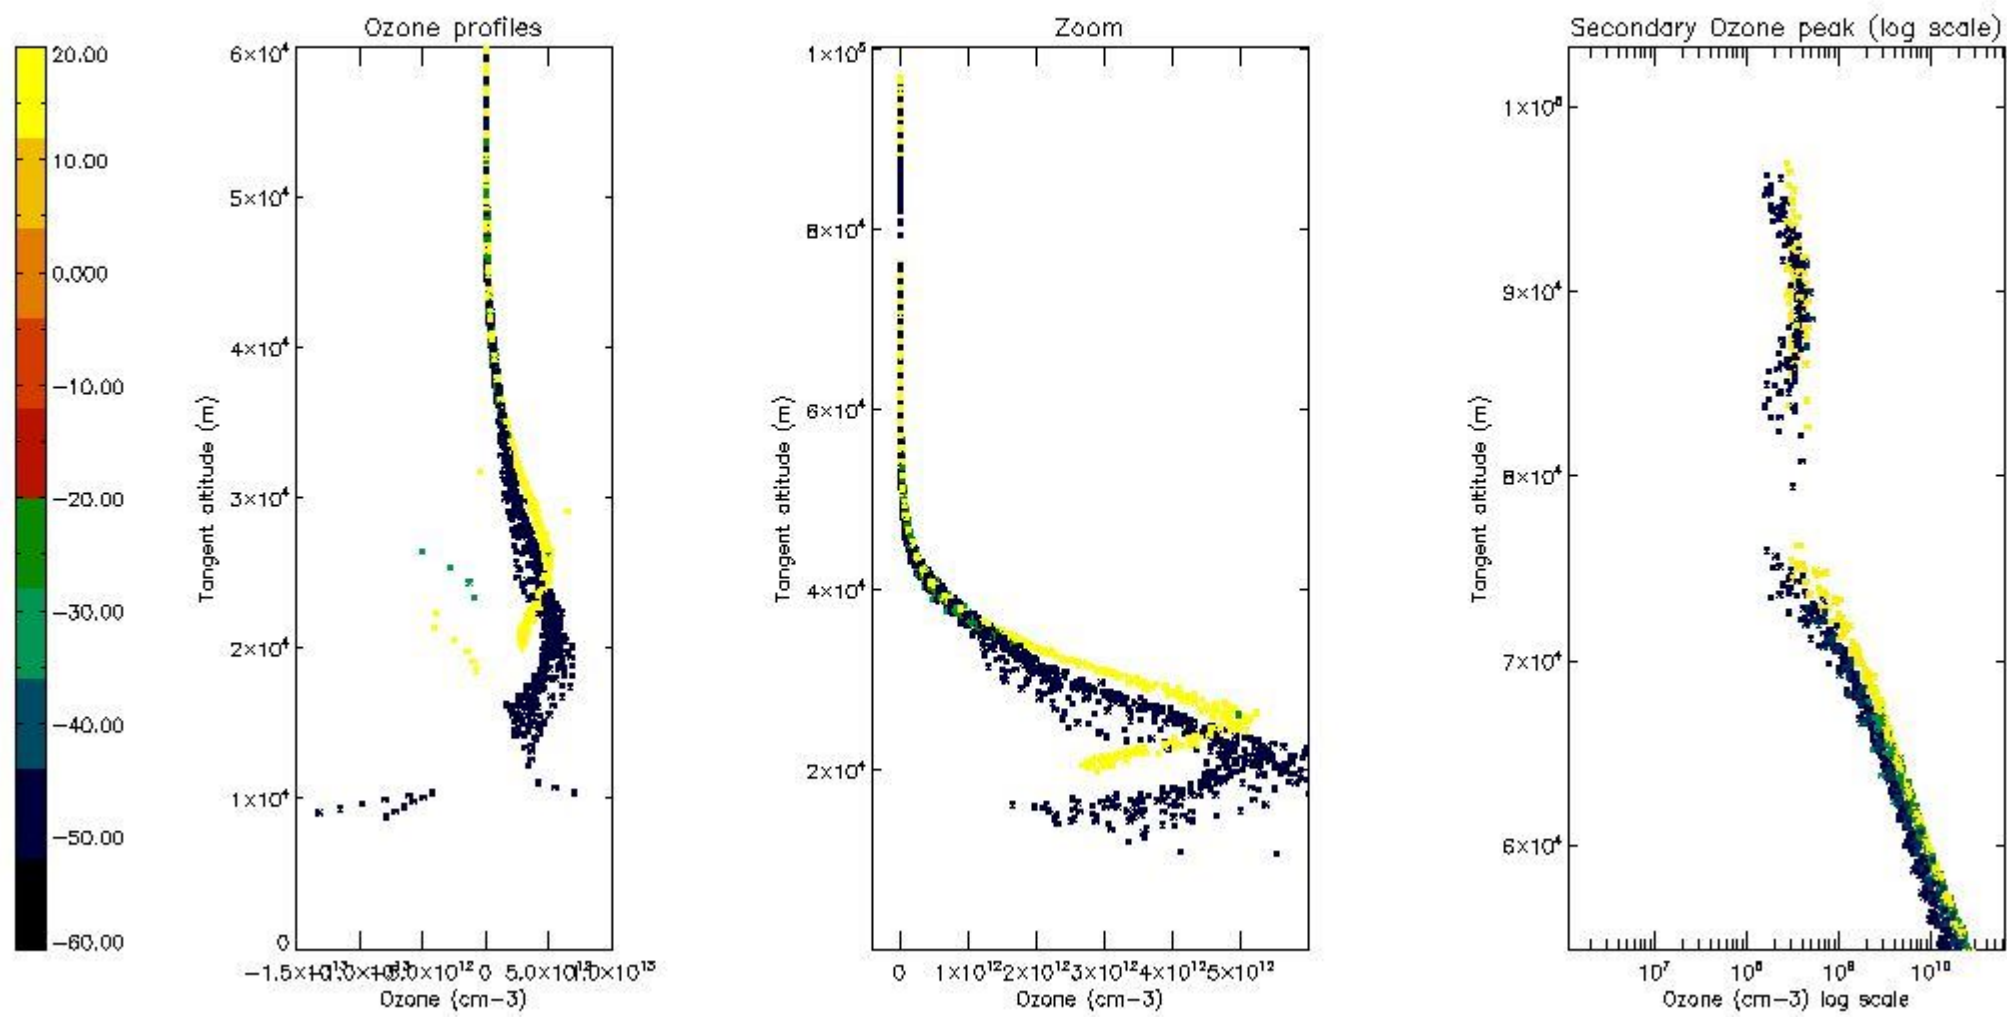

5.6 Plot NO₂ profiles for all STD (dark without errors)

The colorbar represents the latitude.