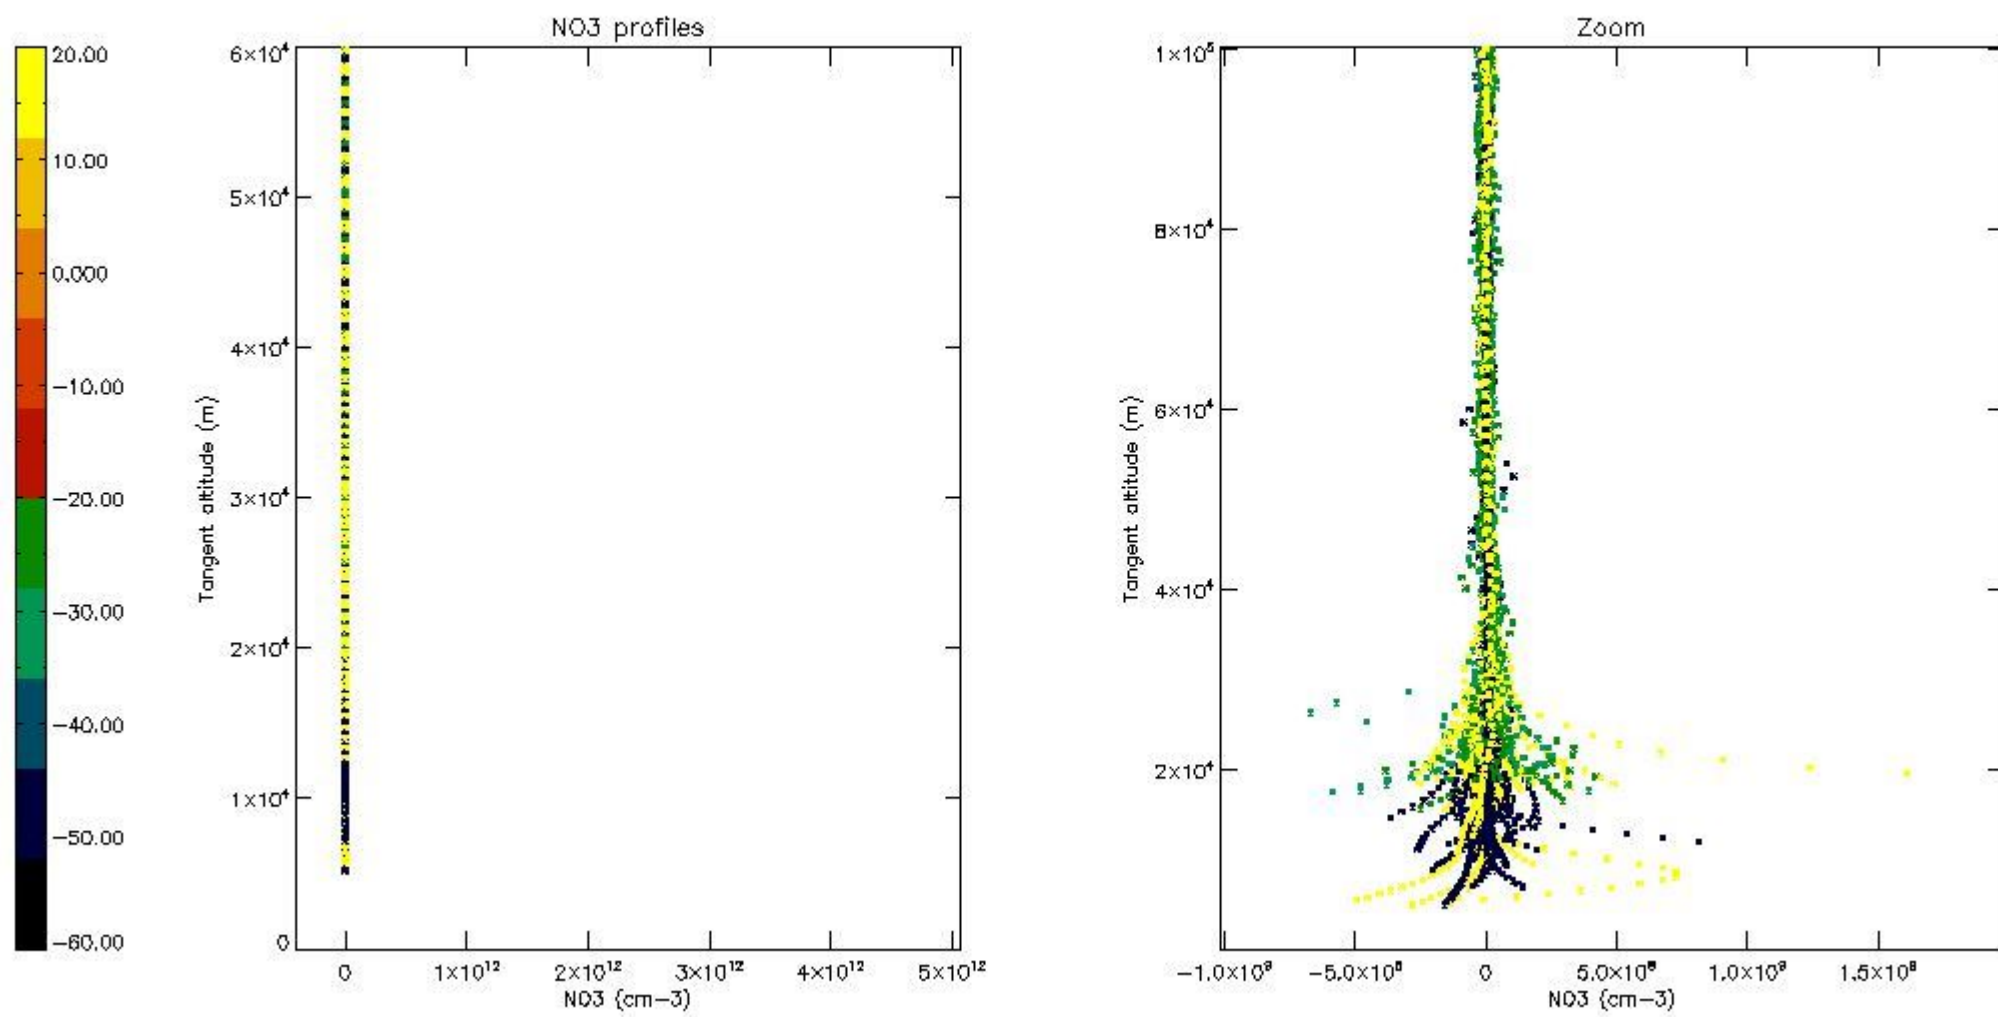

The colorbar represents the latitude.

5.7 Plot NO3 profiles for all STD (dark without errors)

The colorbar represents the latitude.

5.8 Plot H2O profiles for all STD (only for occultations of stars 1,2,3,4,13,14,16,26,63 dark without errors)