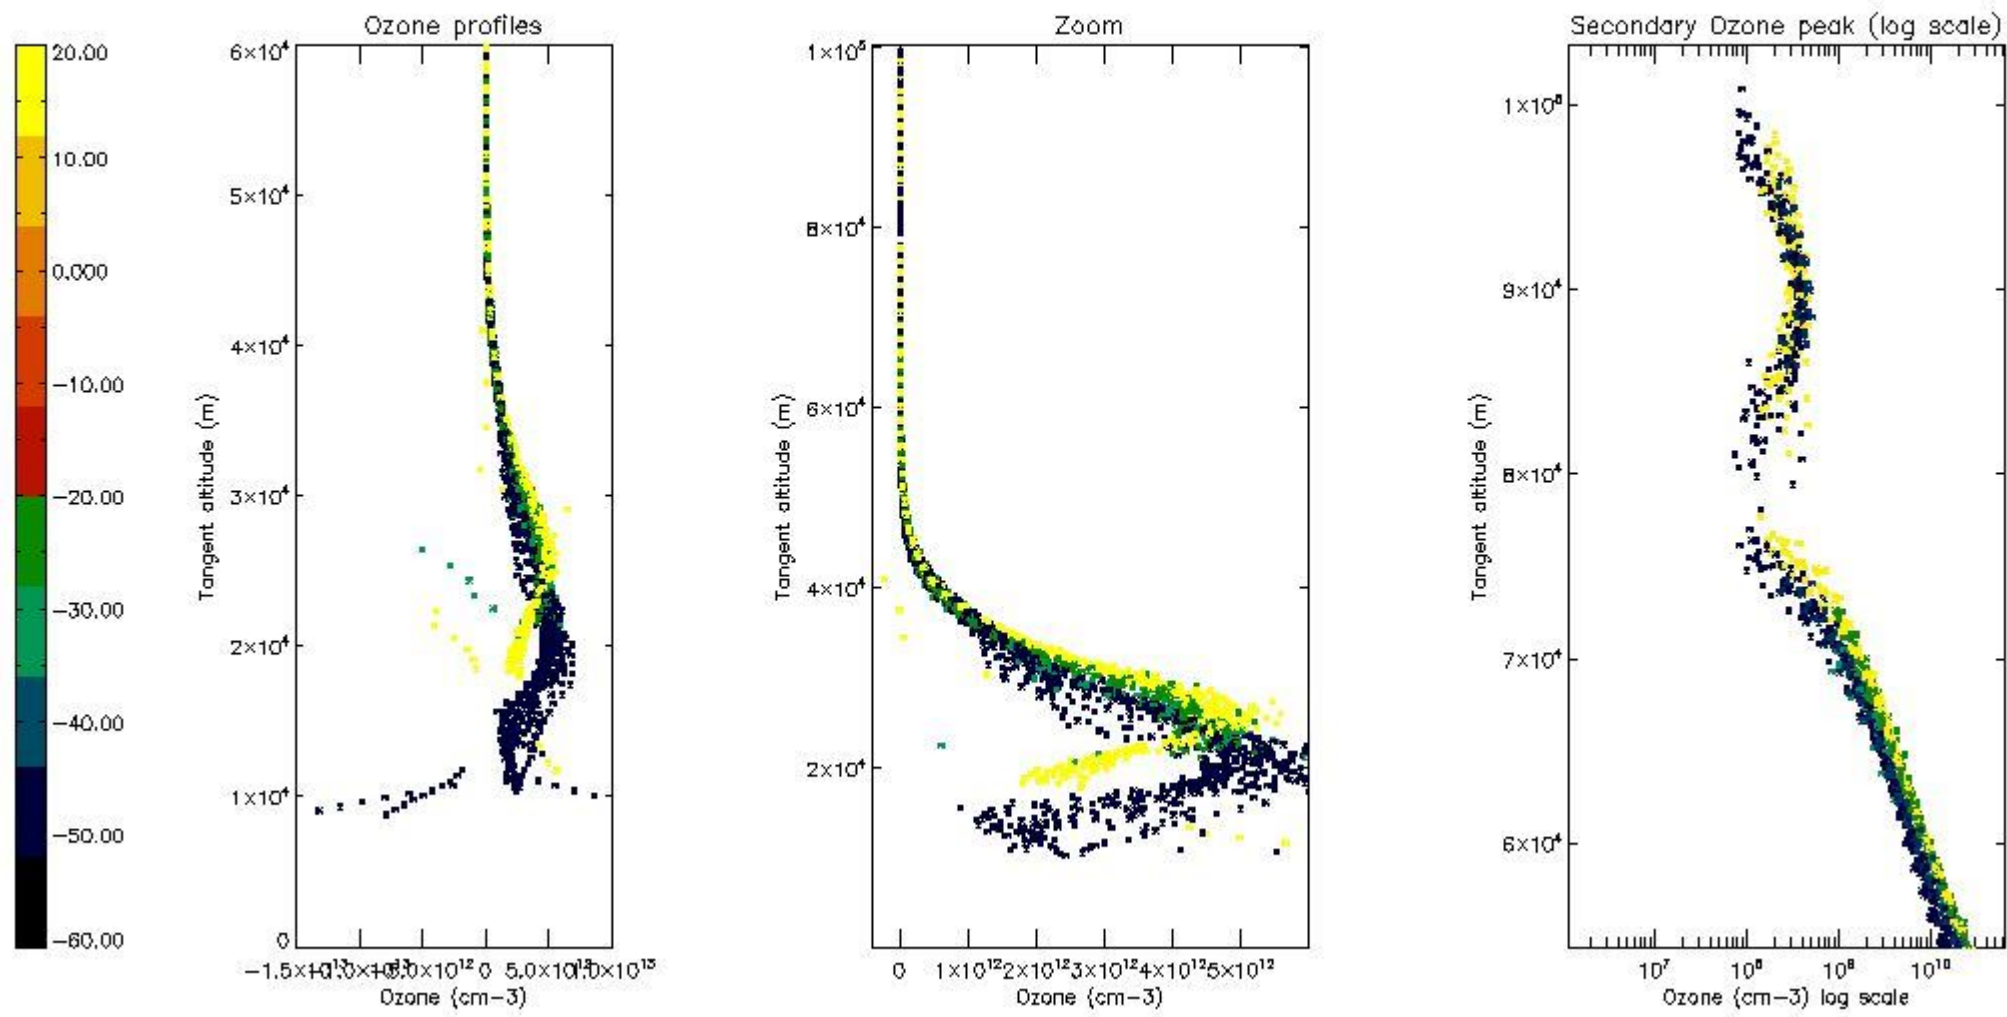

5.5 Plot ozone profiles where STD < 5% (dark without errors)

The colorbar represents the latitude.