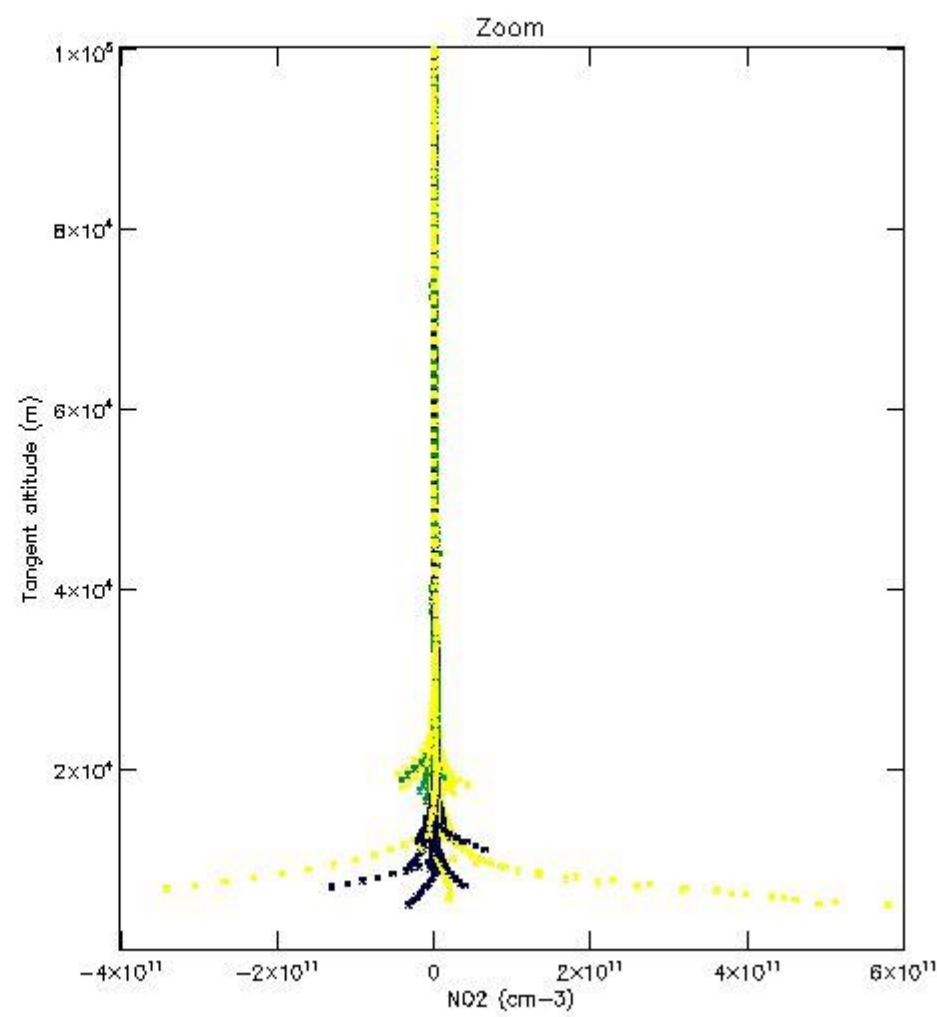

5.7 Plot NO3 profiles for all STD (dark without errors)

The colorbar represents the latitude.