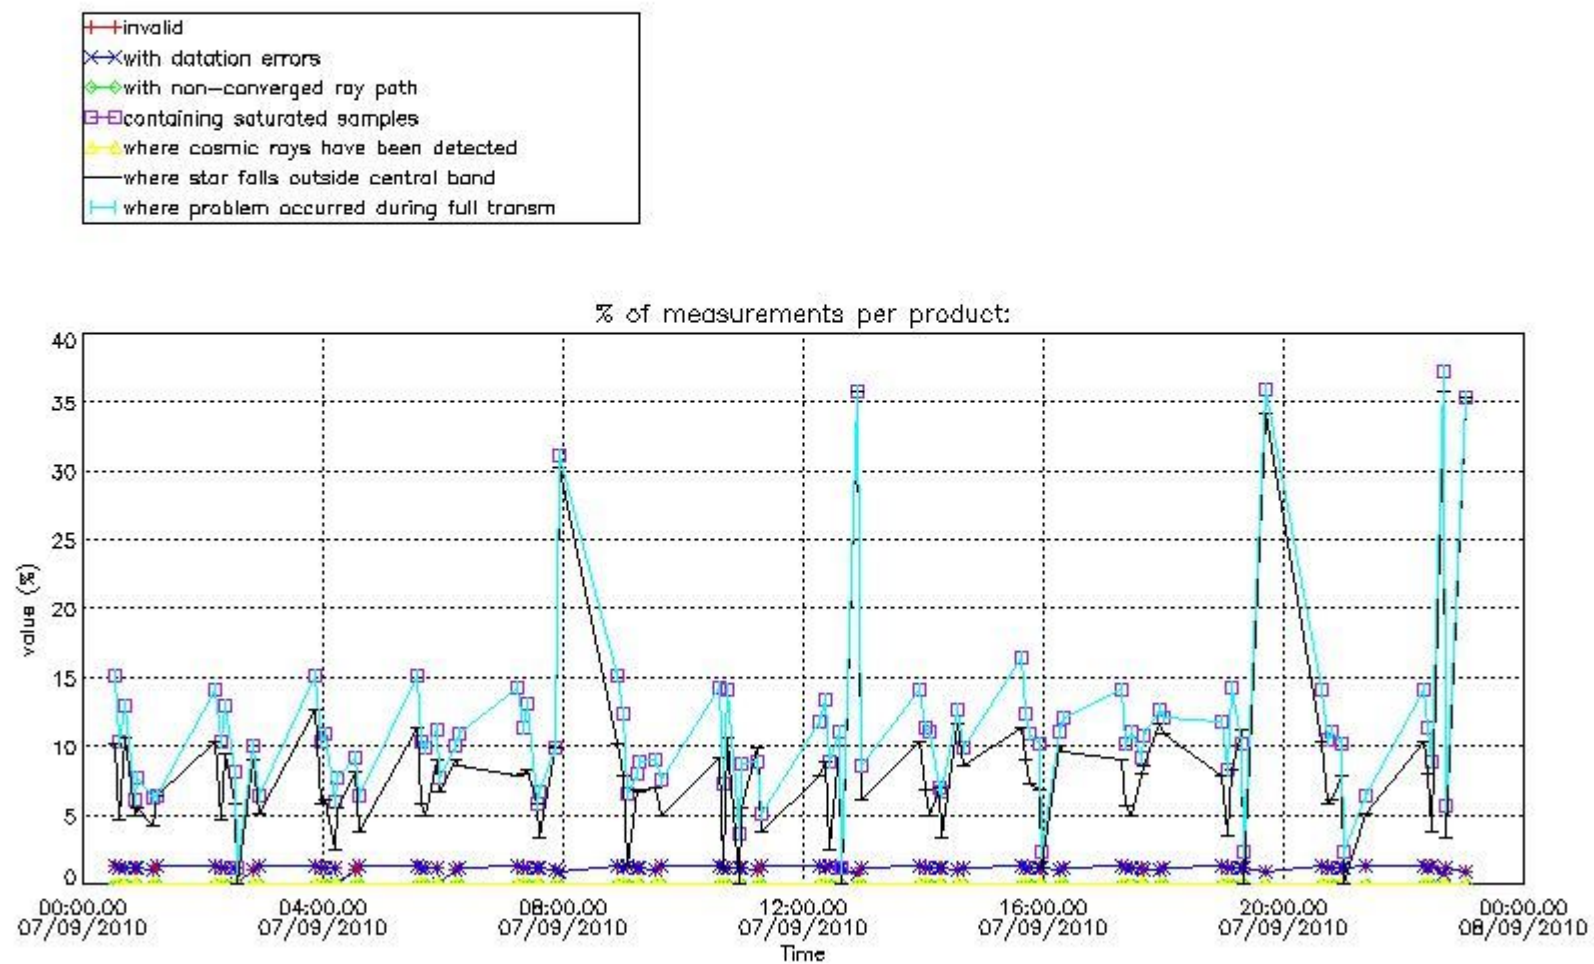

3.1 Plot quality information per product (time dependant)

3.2 Plot quality information per product (world map)

Percentage of flagged data per O3 profile

Percentage of flagged data per H2O profile

Percentage of flagged data per NO2 profile

Percentage of flagged data per NO3 profile

4. Level 1 quality information per product

In this section it is plotted some information contained in the Quality Summary data set of the level 2 products that comes from the level 1b processing. Products without errors (error flag in the MPH set to "0") are used.

4.1 Plot quality information per product (time dependant) coming from level 1b processing

4.1.1 Plot level 1 quality information per product (time dependant): ENVISAT ASCENDING passes

4.1.2 Plot level 1 quality information per product (time dependant): ENVI SAT DESCENDING passes