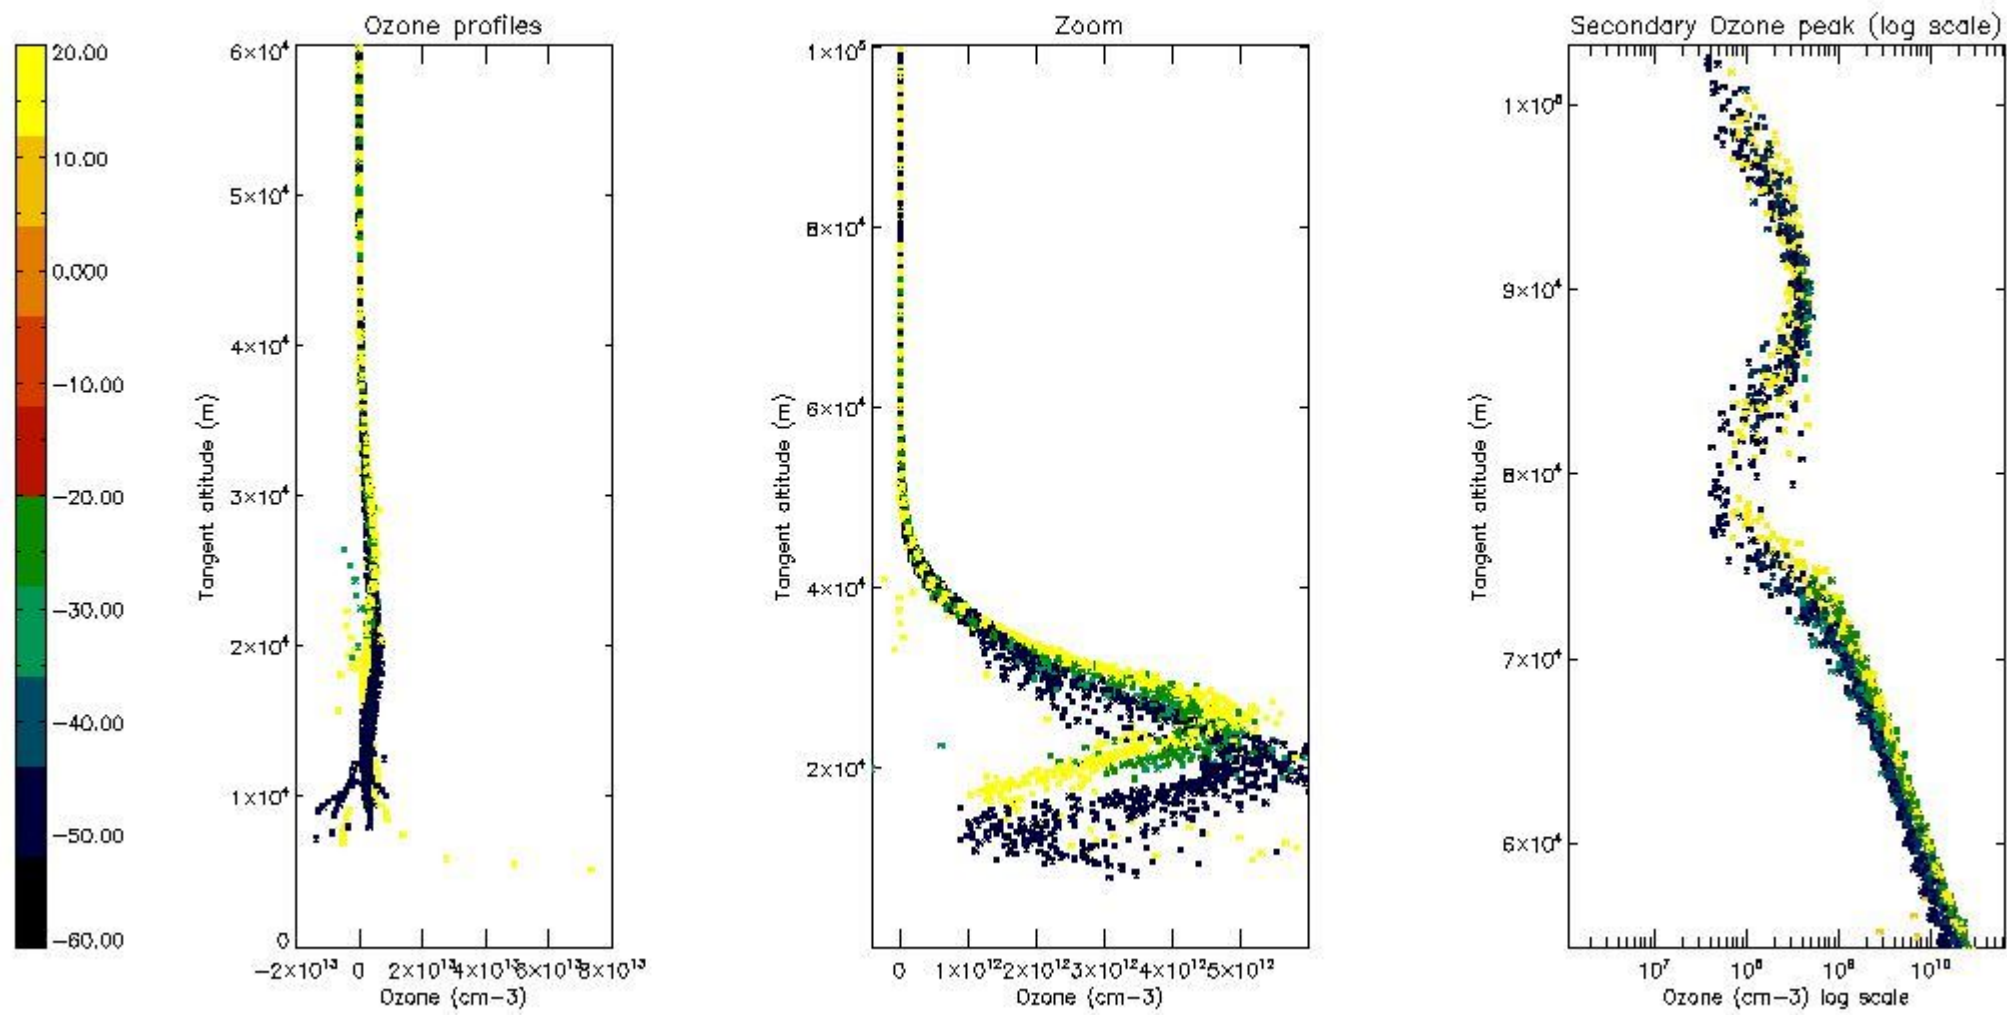

STD < 10	17
STD < 5	13

5.2 Plot ozone profiles for all STD (dark without errors)

The colorbar represents the latitude.

5.3 Plot ozone profiles where STD < 20% (dark without errors)

The colorbar represents the latitude.