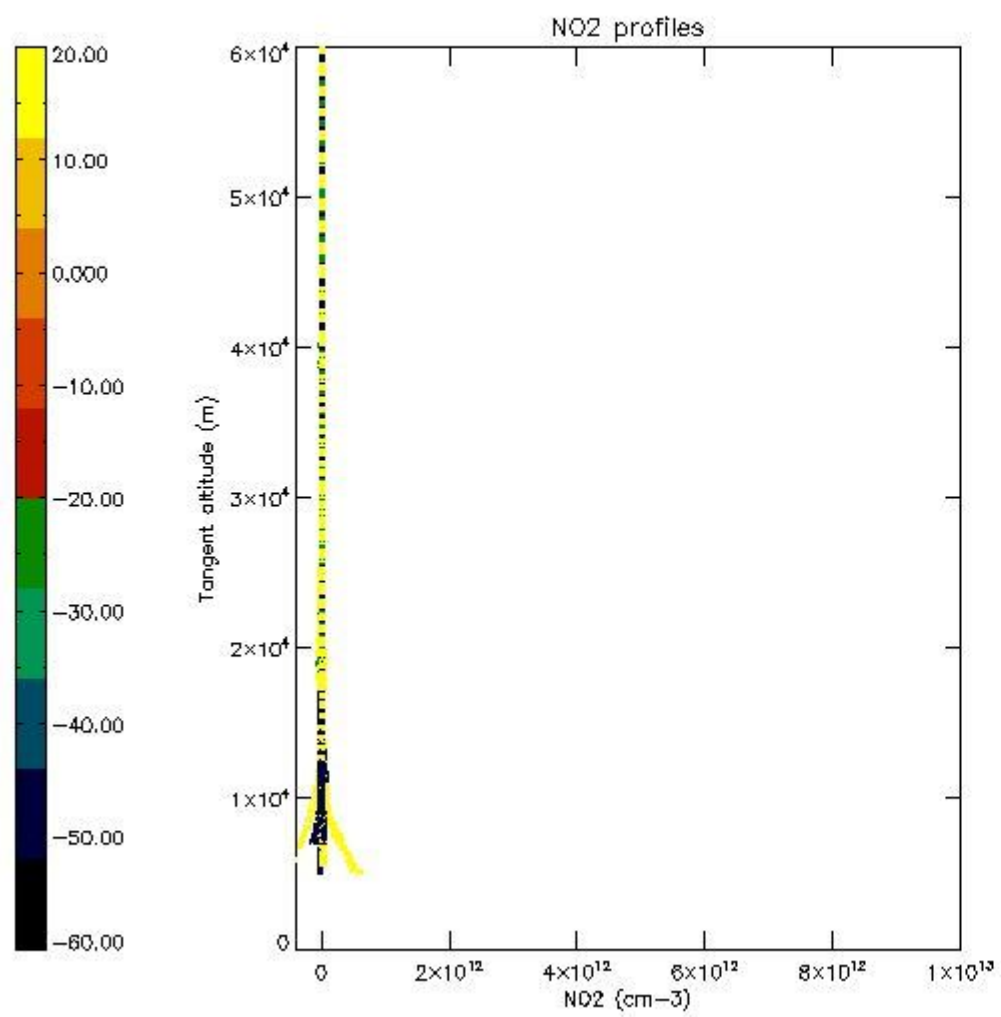

5.7 Plot NO3 profiles for all STD (dark without errors)

The colorbar represents the latitude.