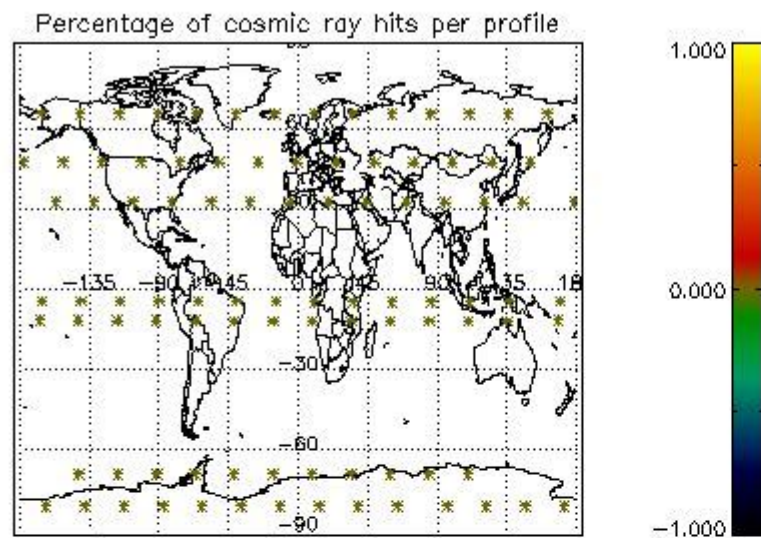

4.2.2 Plot level 1 quality information per product (world map): ENVISAT DESCENDING passes

5. Trace gas profiles

5.1 Ozone statistics based on quality of products

The final quality of the products can be "measured" using the STD (Standard Deviation) attached to every point profile. This information is written to the parameter GOM_NL__2P/NL_LOCAL_SPECIES_DENSITY/o3_std of the level 2 products. The table below shows the statistics for given STD ranges.

The statistics are given with respect to the overall valid production:

- Products without fatal errors: GOM_NL__2P/MPH/PRODUCT_ERR=0
- Valid point profile: GOM_NL__2P/NL_LOCAL_SPECIES_DENSITY/pcd(0)=0

The 'Criteria' is applied to valid points of dark limb products:

- Products in dark limb illumination condition: GOM_NL__2P/NL_SUMMARY_QUALITY/obs_ill_cond=0
- Products without fatal errors: GOM_NL__2P/MPH/PRODUCT_ERR=0
- Valid point profile: GOM_NL__2P/NL_LOCAL_SPECIES_DENSITY/pcd(0)=0

So, the table below shows the percentage of dark limb and valid observations for each criteria with respect to the overall valid daily observations.

Criteria	% of total production
All STD	33
STD < 20	20