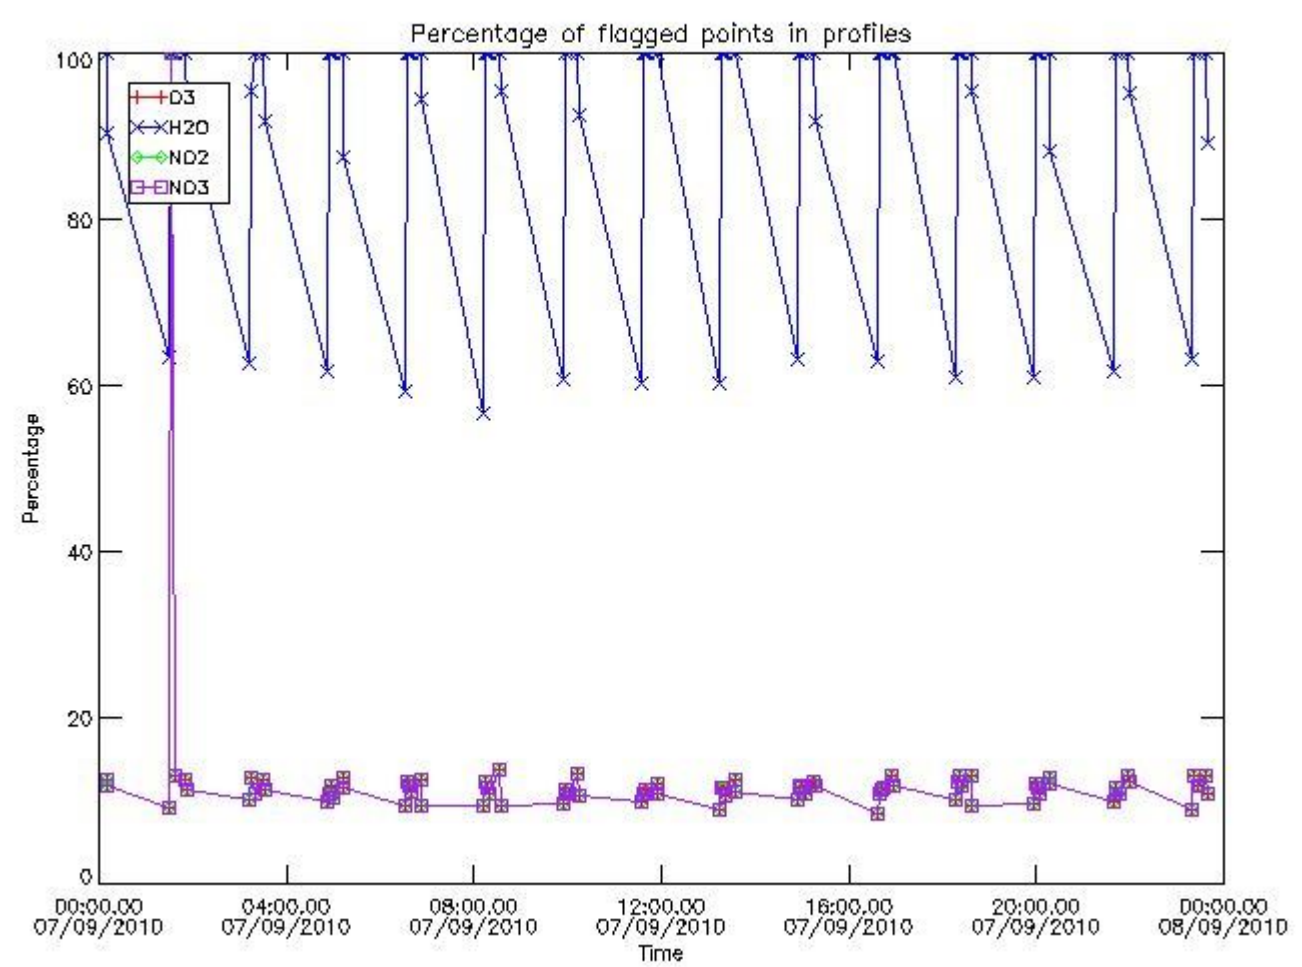

3. Quality information per product

In this section it is plotted some information contained in the Quality Summary data set of the level 2 products. Only products in dark limb conditions and without errors (error flag in the MPH set to "0") are used.

3.1 Plot quality information per product (time dependant)

3.2 Plot quality information per product (world map)