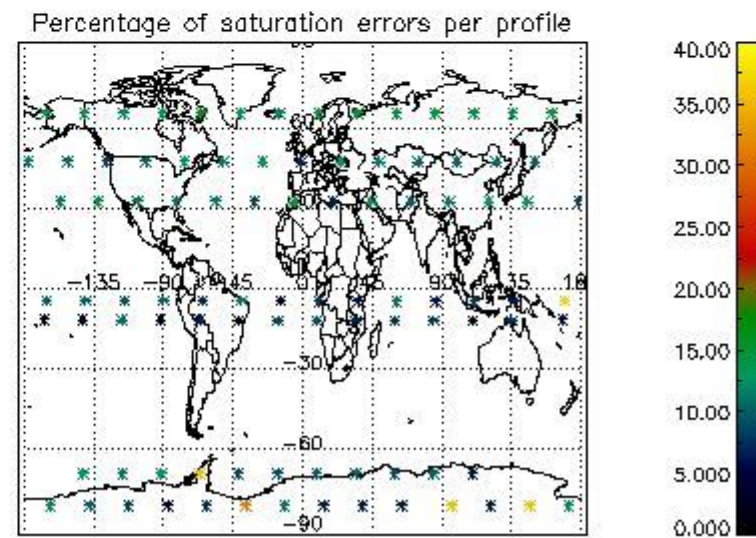

Percentage of datation errors per profile

Percentage of star falling outside central band per profile

Percentage of saturation errors per profile

4.2.2 Plot level 1 quality information per product (world map): ENVISAT DESCENDING passes