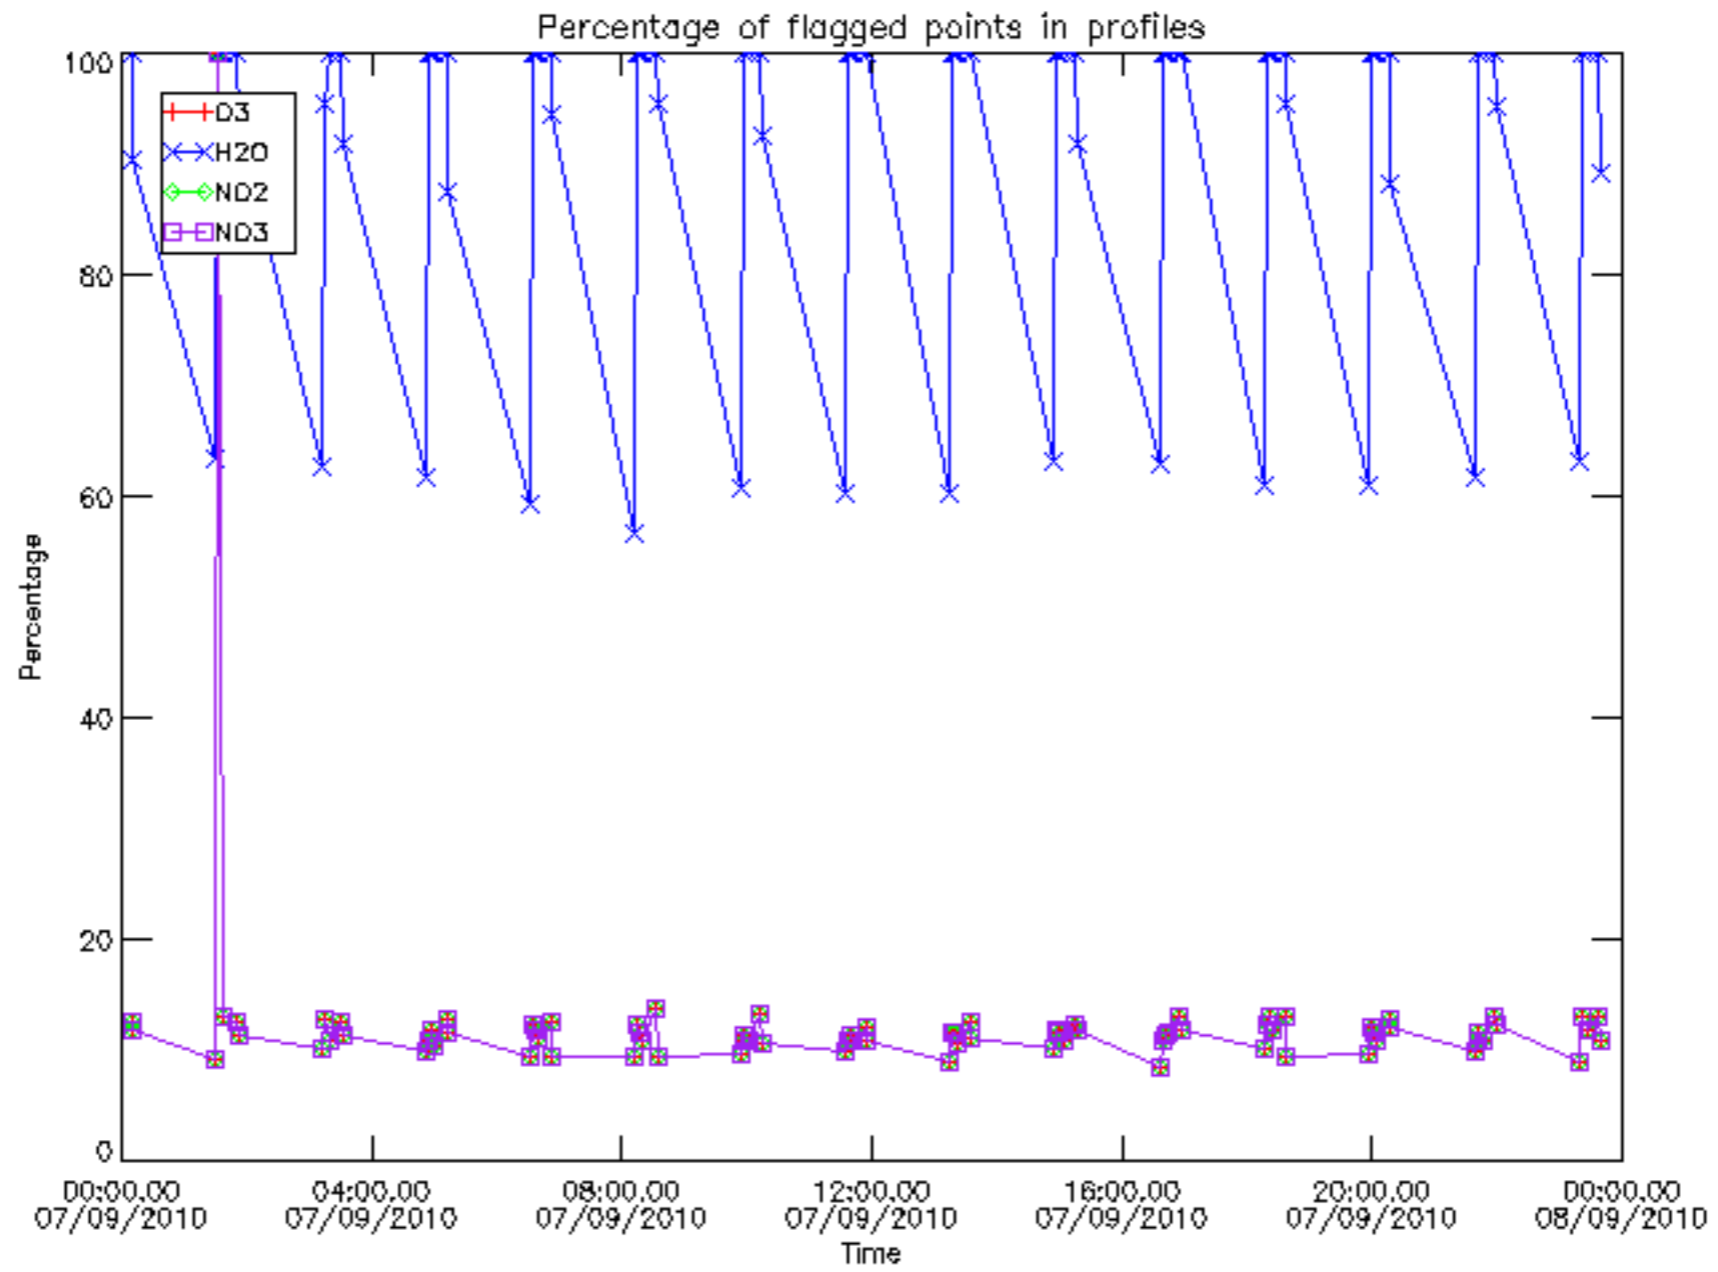

Percentage of flagged data per D3 profile

Percentage of flagged data per H2O profile