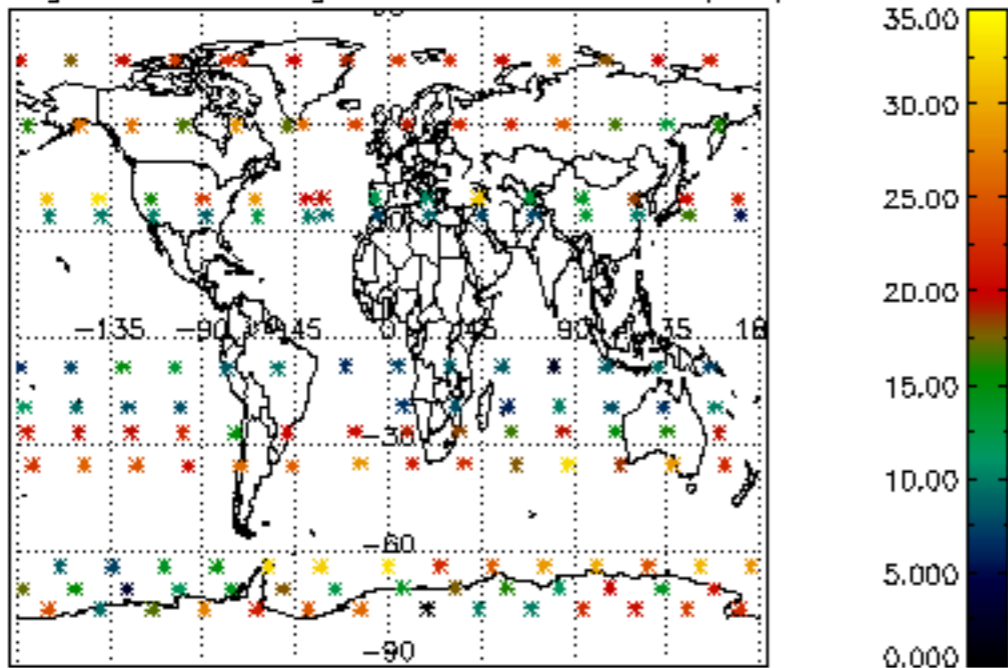

Percentage of cosmic ray hits per profile

Percentage of star falling outside central band per profile