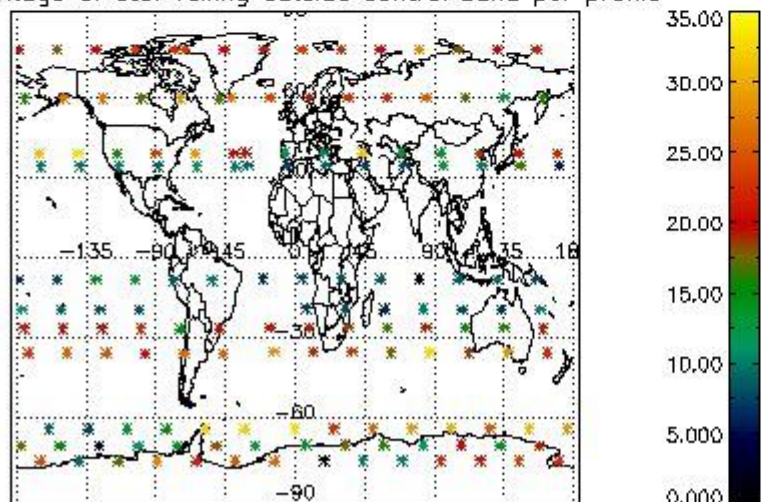

Percentage of star falling outside central band per profile