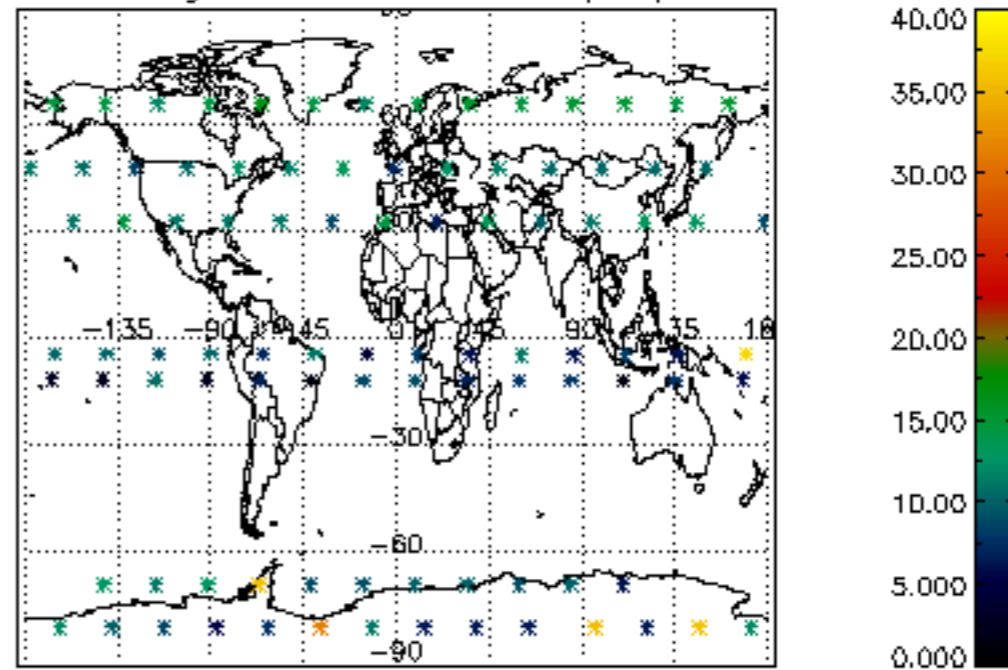

Percentage of saturation errors per profile