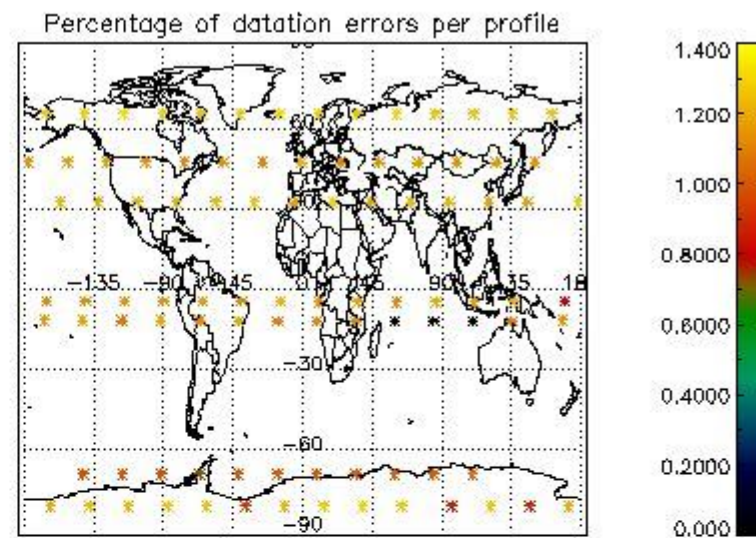

Percentage of datation errors per profile

Percentage of star falling outside central band per profile

Percentage of saturation errors per profile

4.2.2 Plot level 1 quality information per product (world map): ENVISAT DESCENDING passes