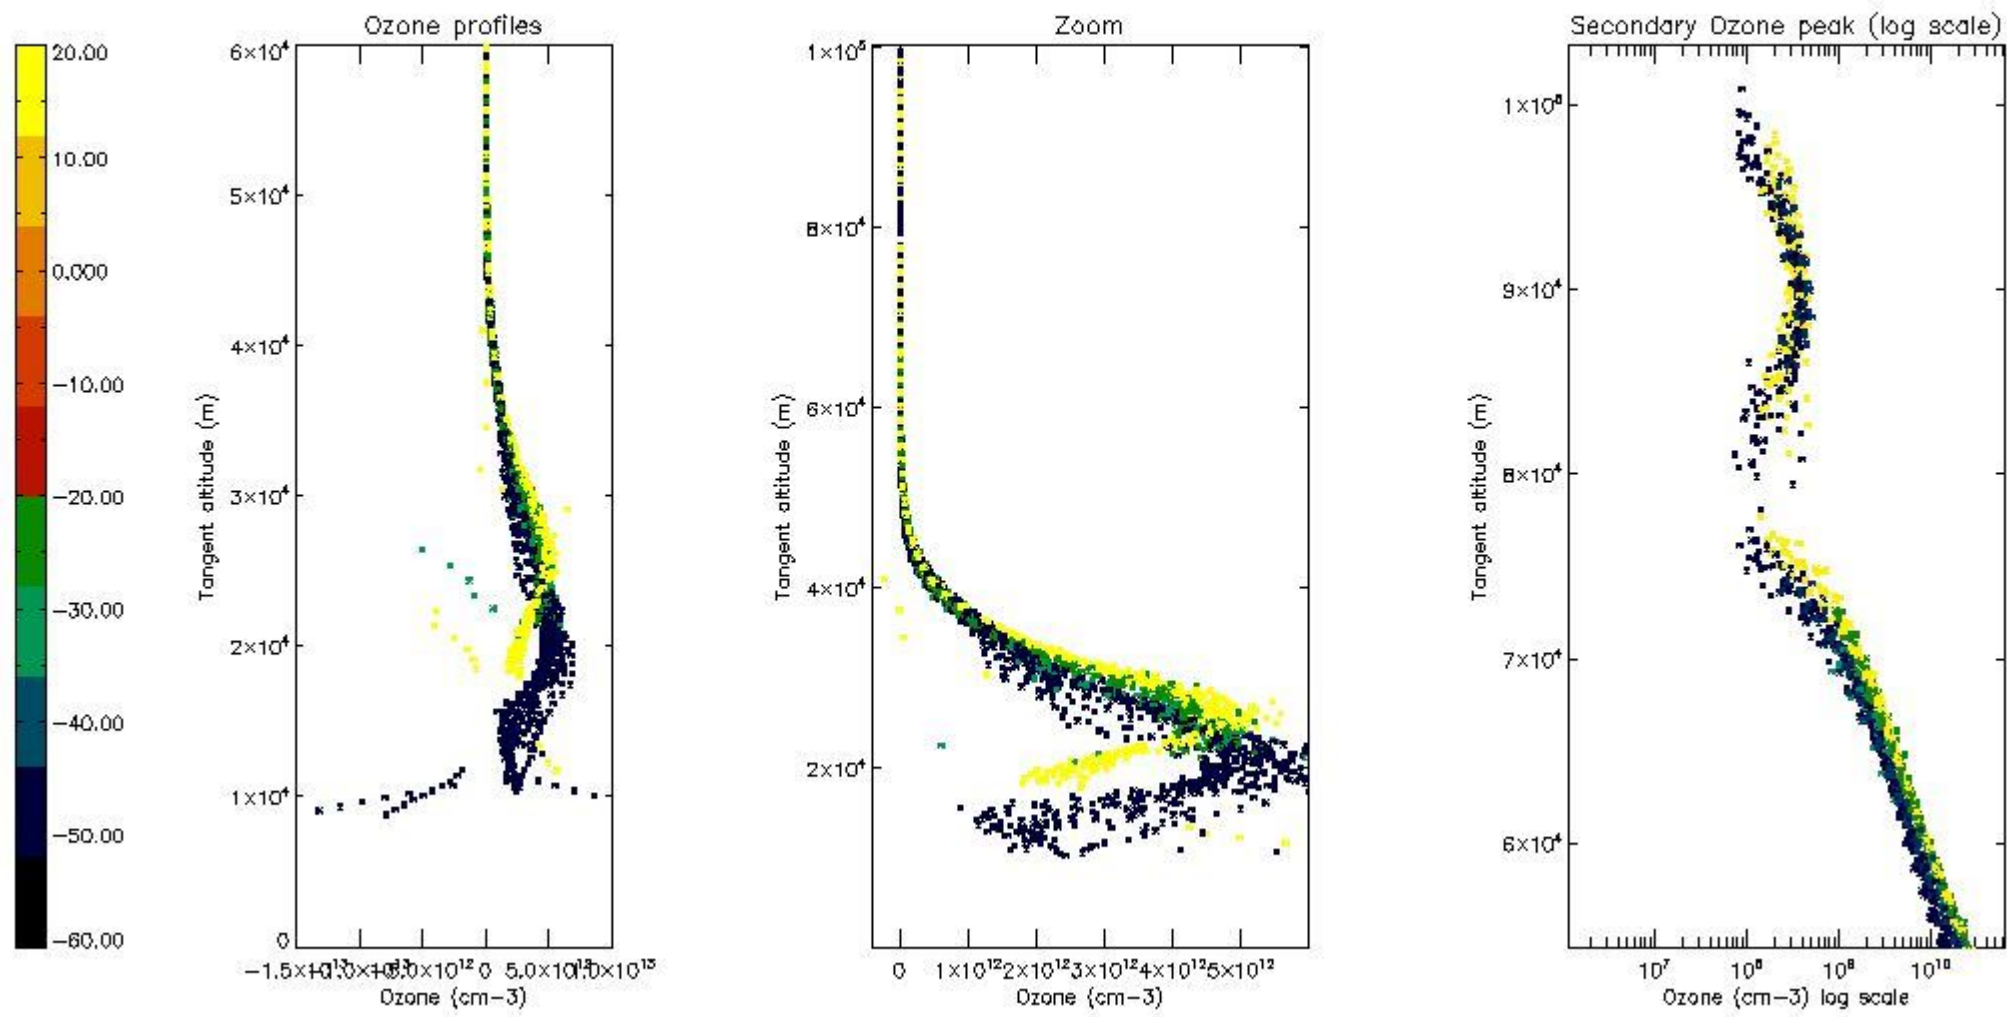

STD < 10	17
STD < 5	13

5.2 Plot ozone profiles for all STD (dark without errors)

The colorbar represents the latitude.

5.3 Plot ozone profiles where STD < 20% (dark without errors)

The colorbar represents the latitude.

5.4 Plot ozone profiles where $STD < 10\%$ (dark without errors)

The colorbar represents the latitude.

5.5 Plot ozone profiles where STD < 5% (dark without errors)

The colorbar represents the latitude.

5.6 Plot NO₂ profiles for all STD (dark without errors)

The colorbar represents the latitude.

5.7 Plot NO3 profiles for all STD (dark without errors)

The colorbar represents the latitude.

5.8 Plot H2O profiles for all STD (only for occultations of stars 1,2,3,4,13,14,16,26,63 dark without errors)