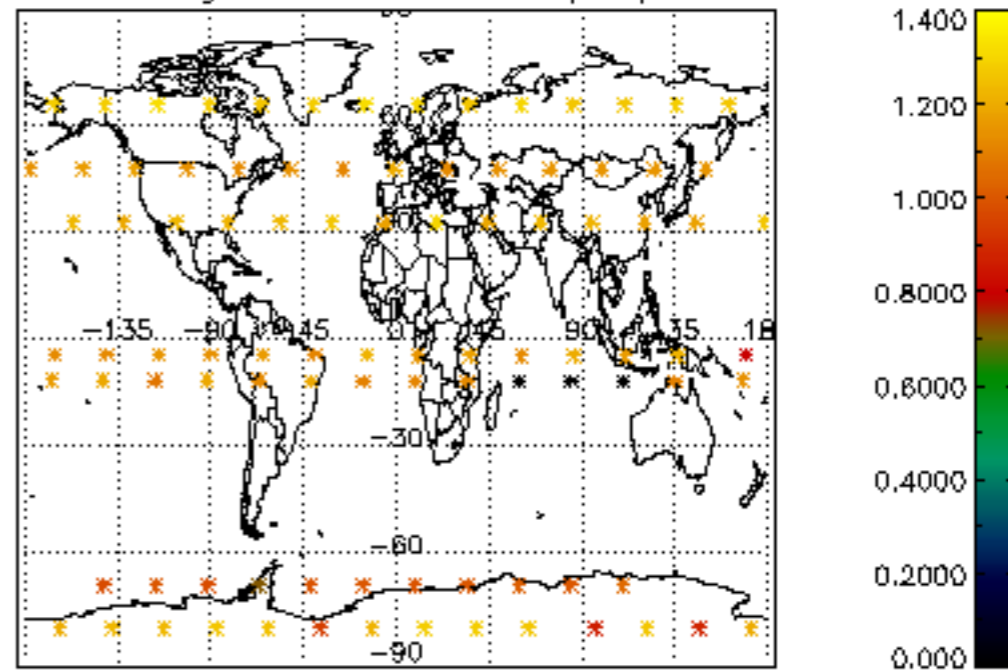

Percentage of datation errors per profile

Percentage of star falling outside central band per profile

Percentage of saturation errors per profile

Percentage of cosmic ray hits per profile

Percentage of datation errors per profile