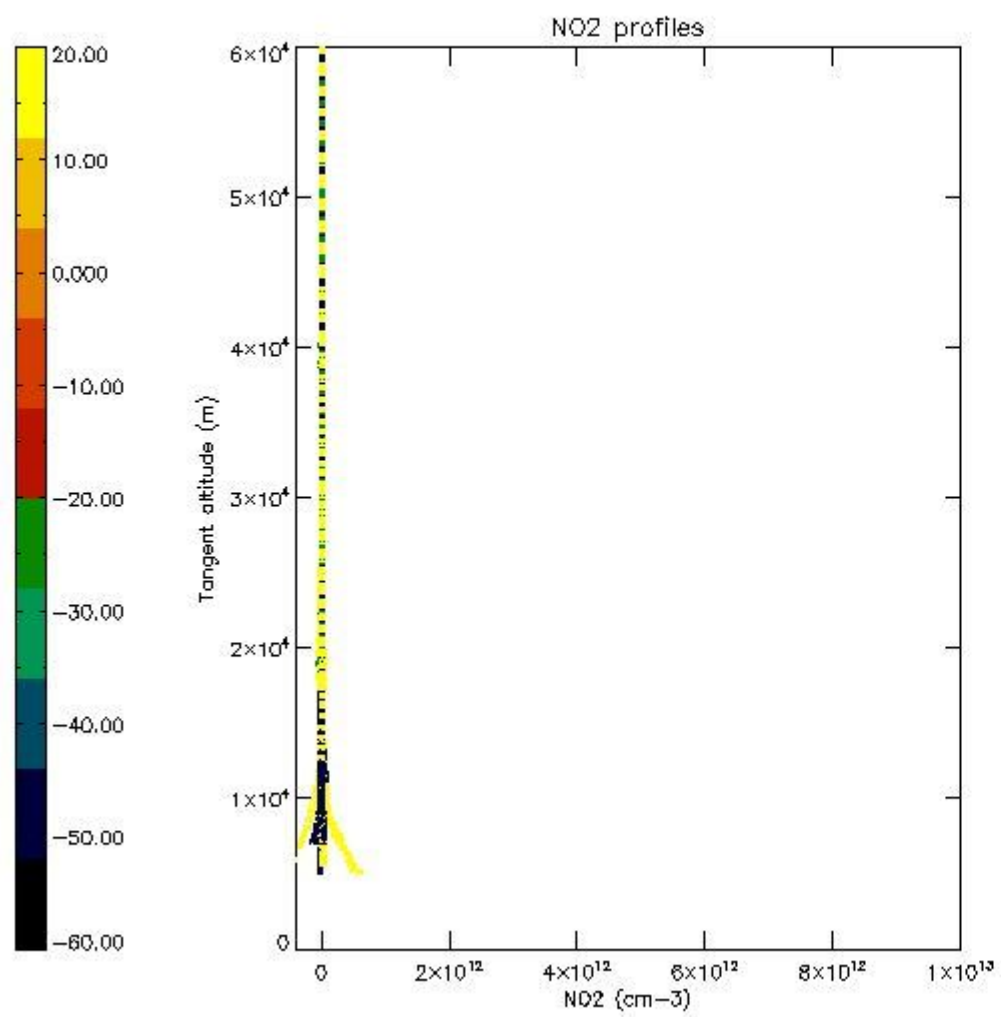

STD < 10	17
STD < 5	13

5.2 Plot ozone profiles for all STD (dark without errors)

The colorbar represents the latitude.

5.3 Plot ozone profiles where STD < 20% (dark without errors)

The colorbar represents the latitude.

5.4 Plot ozone profiles where $STD < 10\%$ (dark without errors)

The colorbar represents the latitude.

5.5 Plot ozone profiles where STD < 5% (dark without errors)

The colorbar represents the latitude.

5.6 Plot NO₂ profiles for all STD (dark without errors)

The colorbar represents the latitude.

5.7 Plot NO3 profiles for all STD (dark without errors)

The colorbar represents the latitude.

5.8 Plot H2O profiles for all STD (only for occultations of stars 1,2,3,4,13,14,16,26,63 dark without errors)