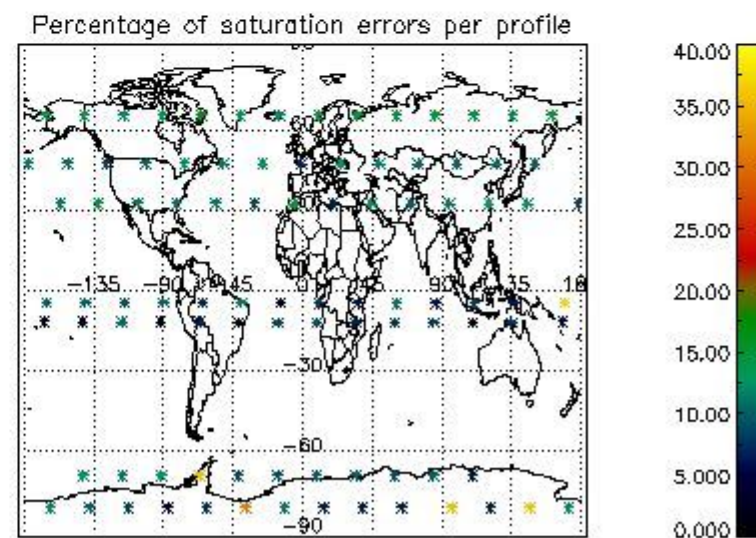

5. Trace gas profiles

5.1 Ozone statistics based on quality of products

The final quality of the products can be "measured" using the STD (Standard Deviation) attached to every point profile. This information is written to the parameter GOM_NL__2P/NL_LOCAL_SPECIES_DENSITY/o3_std of the level 2 products. The table below shows the statistics for given STD ranges.

The statistics are given with respect to the overall valid production:

- Products without fatal errors: GOM_NL__2P/MPH/PRODUCT_ERR=0
- Valid point profile: GOM_NL__2P/NL_LOCAL_SPECIES_DENSITY/pcd(0)=0

The 'Criteria' is applied to valid points of dark limb products:

- Products in dark limb illumination condition: GOM_NL__2P/NL_SUMMARY_QUALITY/obs_ill_cond=0
- Products without fatal errors: GOM_NL__2P/MPH/PRODUCT_ERR=0
- Valid point profile: GOM_NL__2P/NL_LOCAL_SPECIES_DENSITY/pcd(0)=0

So, the table below shows the percentage of dark limb and valid observations for each criteria with respect to the overall valid daily observations.

Criteria	% of total production
All STD	33
STD < 20	20