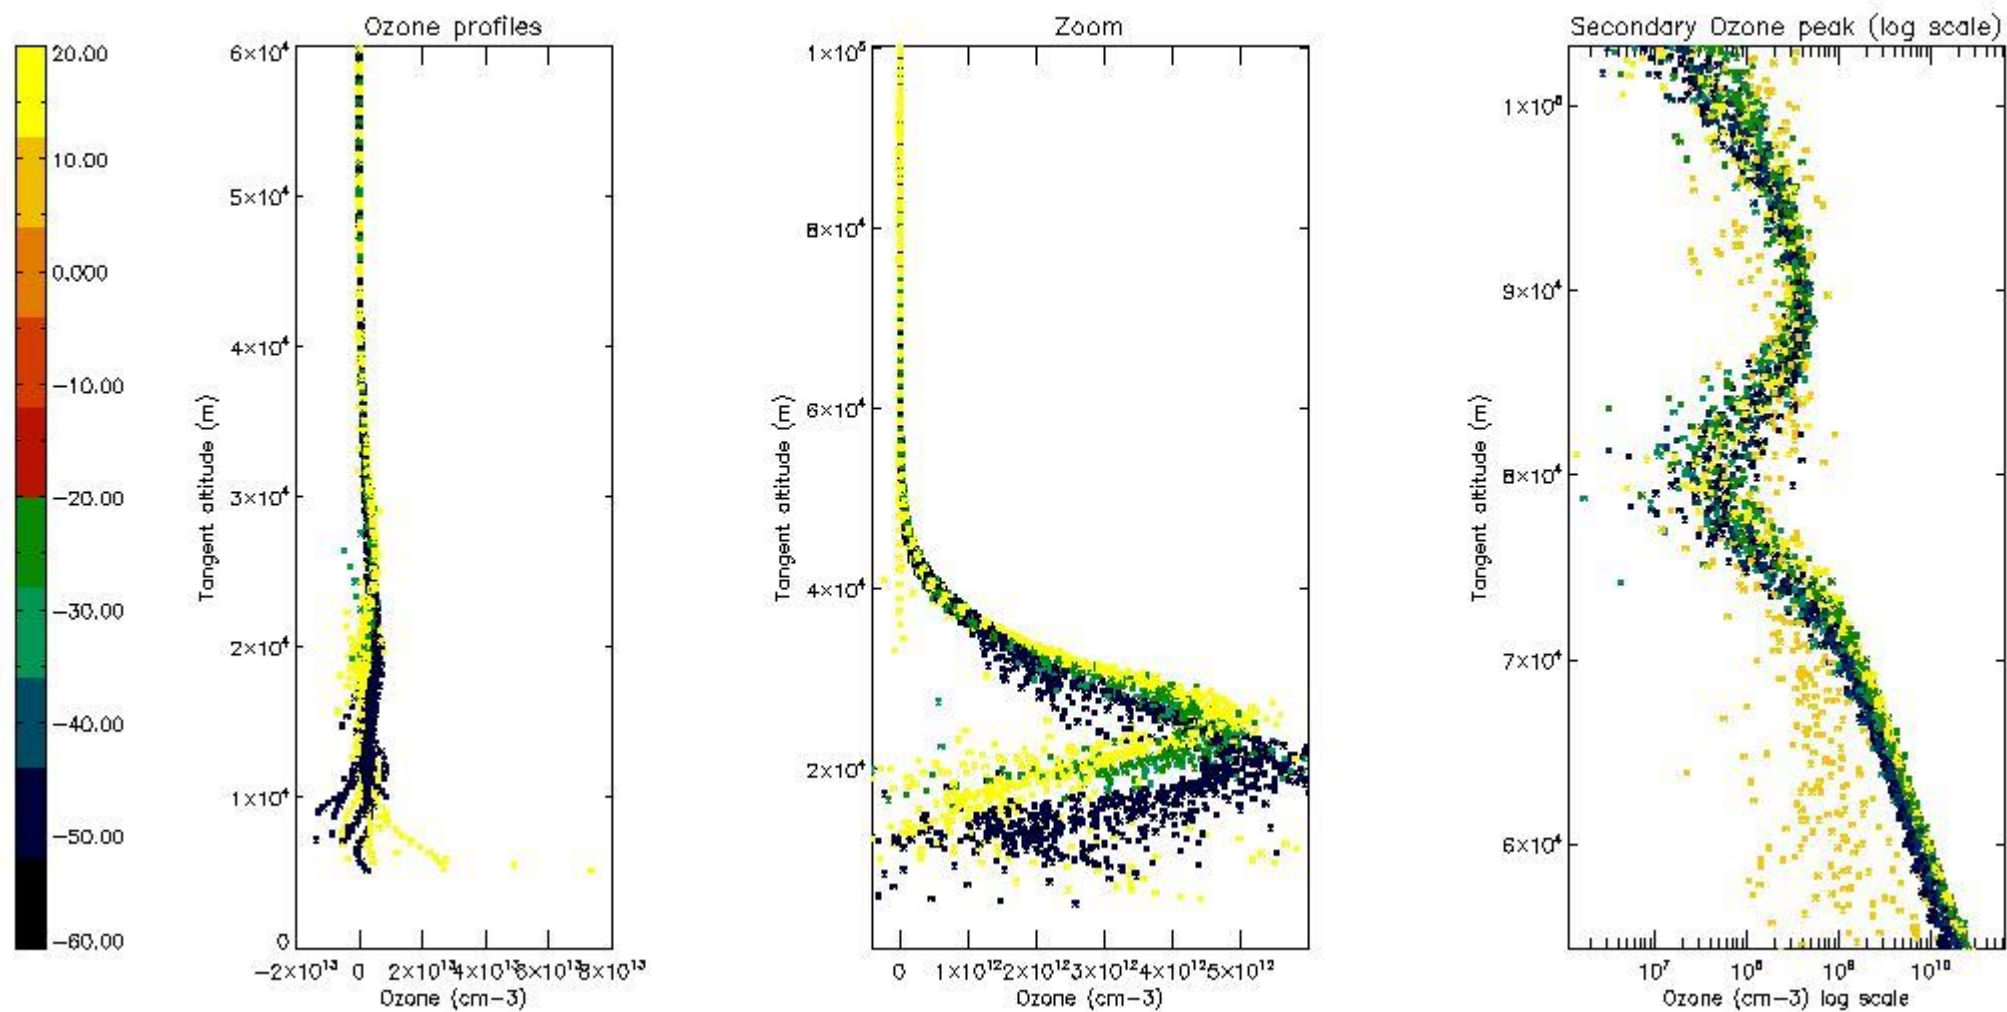

STD < 10	17
STD < 5	13

5.2 Plot ozone profiles for all STD (dark without errors)

The colorbar represents the latitude.

5.3 Plot ozone profiles where STD < 20% (dark without errors)

The colorbar represents the latitude.