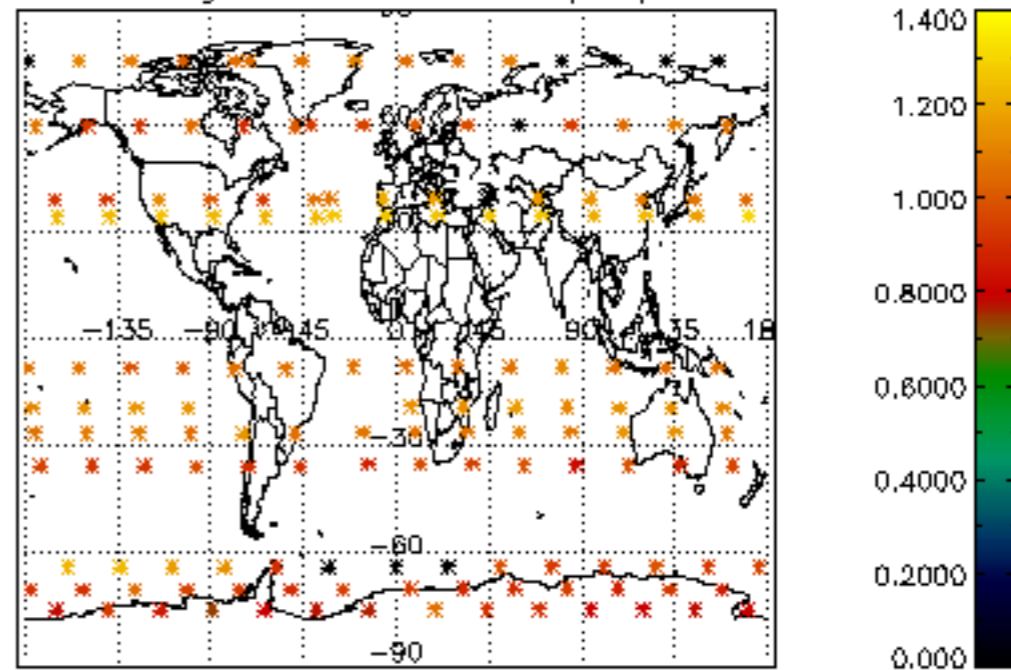

Percentage of flagged data per NO3 profile

Percentage of cosmic ray hits per profile

Percentage of datation errors per profile

Percentage of star falling outside central band per profile

Percentage of saturation errors per profile