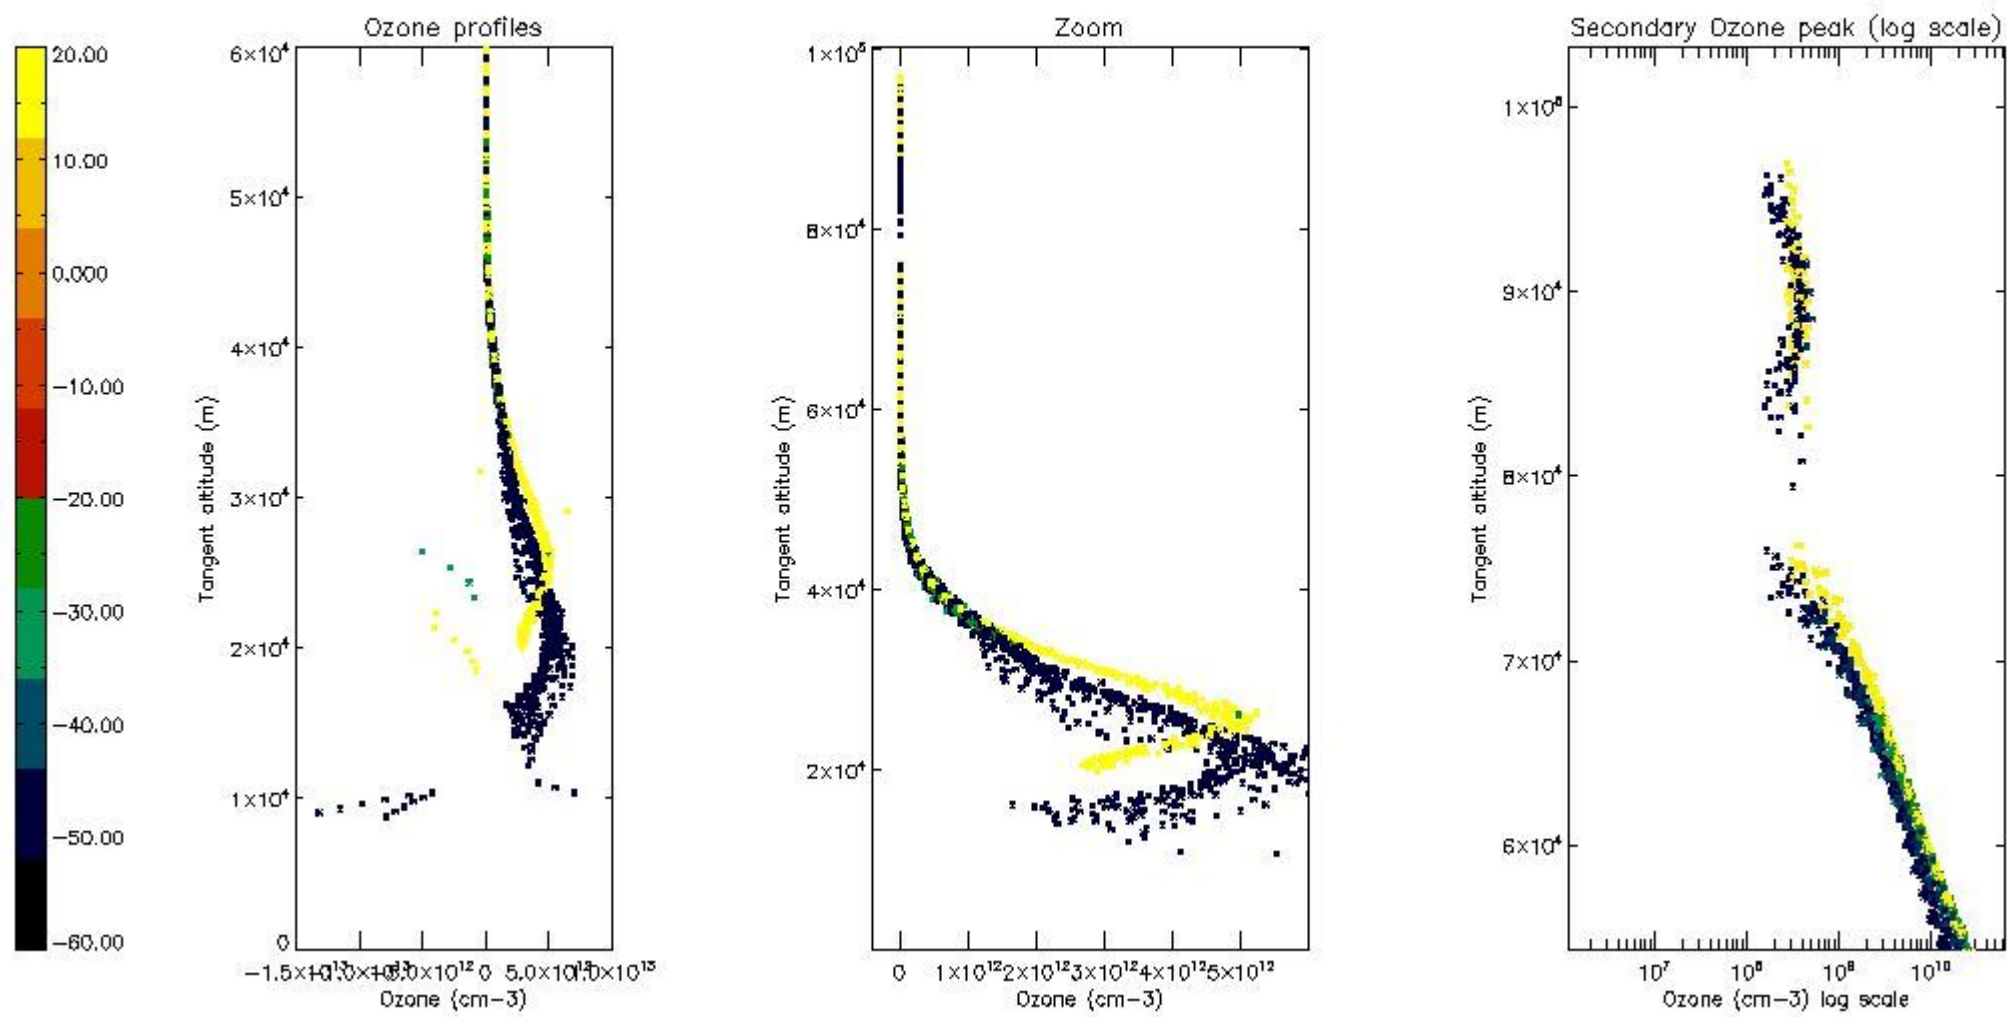

STD < 10	17
STD < 5	13

5.2 Plot ozone profiles for all STD (dark without errors)

The colorbar represents the latitude.

5.3 Plot ozone profiles where STD < 20% (dark without errors)

The colorbar represents the latitude.

5.4 Plot ozone profiles where $STD < 10\%$ (dark without errors)

The colorbar represents the latitude.

5.5 Plot ozone profiles where STD < 5% (dark without errors)

The colorbar represents the latitude.

5.6 Plot NO₂ profiles for all STD (dark without errors)

The colorbar represents the latitude.

5.7 Plot NO3 profiles for all STD (dark without errors)

The colorbar represents the latitude.

5.8 Plot H2O profiles for all STD (only for occultations of stars 1,2,3,4,13,14,16,26,63 dark without errors)