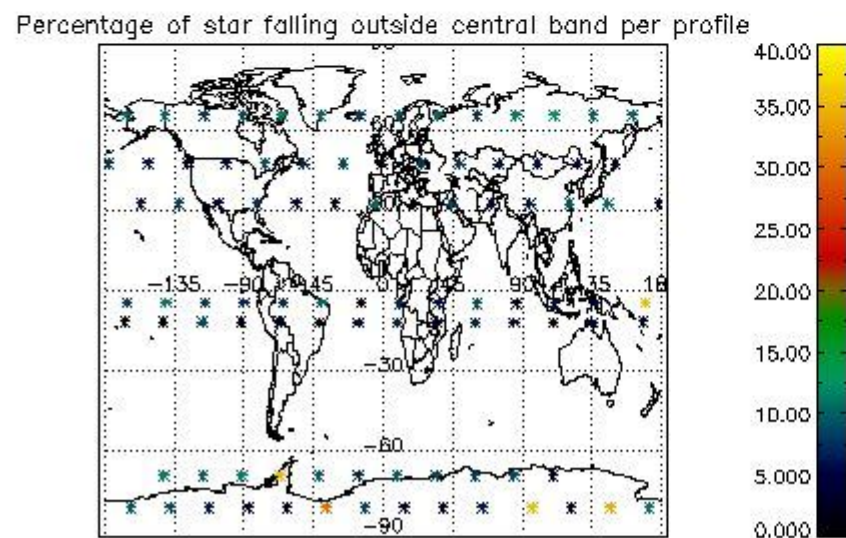

5. Trace gas profiles

5.1 Ozone statistics based on quality of products

The final quality of the products can be "measured" using the STD (Standard Deviation) attached to every point profile. This information is written to the parameter GOM_NL__2P/NL_LOCAL_SPECIES_DENSITY/o3_std of the level 2 products. The table below shows the statistics for given STD ranges.

The statistics are given with respect to the overall valid production:

- Products without fatal errors: GOM_NL__2P/MPH/PRODUCT_ERR=0
- Valid point profile: GOM_NL__2P/NL_LOCAL_SPECIES_DENSITY/pcd(0)=0

The 'Criteria' is applied to valid points of dark limb products:

- Products in dark limb illumination condition: GOM_NL__2P/NL_SUMMARY_QUALITY/obs_ill_cond=0
- Products without fatal errors: GOM_NL__2P/MPH/PRODUCT_ERR=0
- Valid point profile: GOM_NL__2P/NL_LOCAL_SPECIES_DENSITY/pcd(0)=0

So, the table below shows the percentage of dark limb and valid observations for each criteria with respect to the overall valid daily observations.

Criteria	% of total production
All STD	33
STD < 20	20