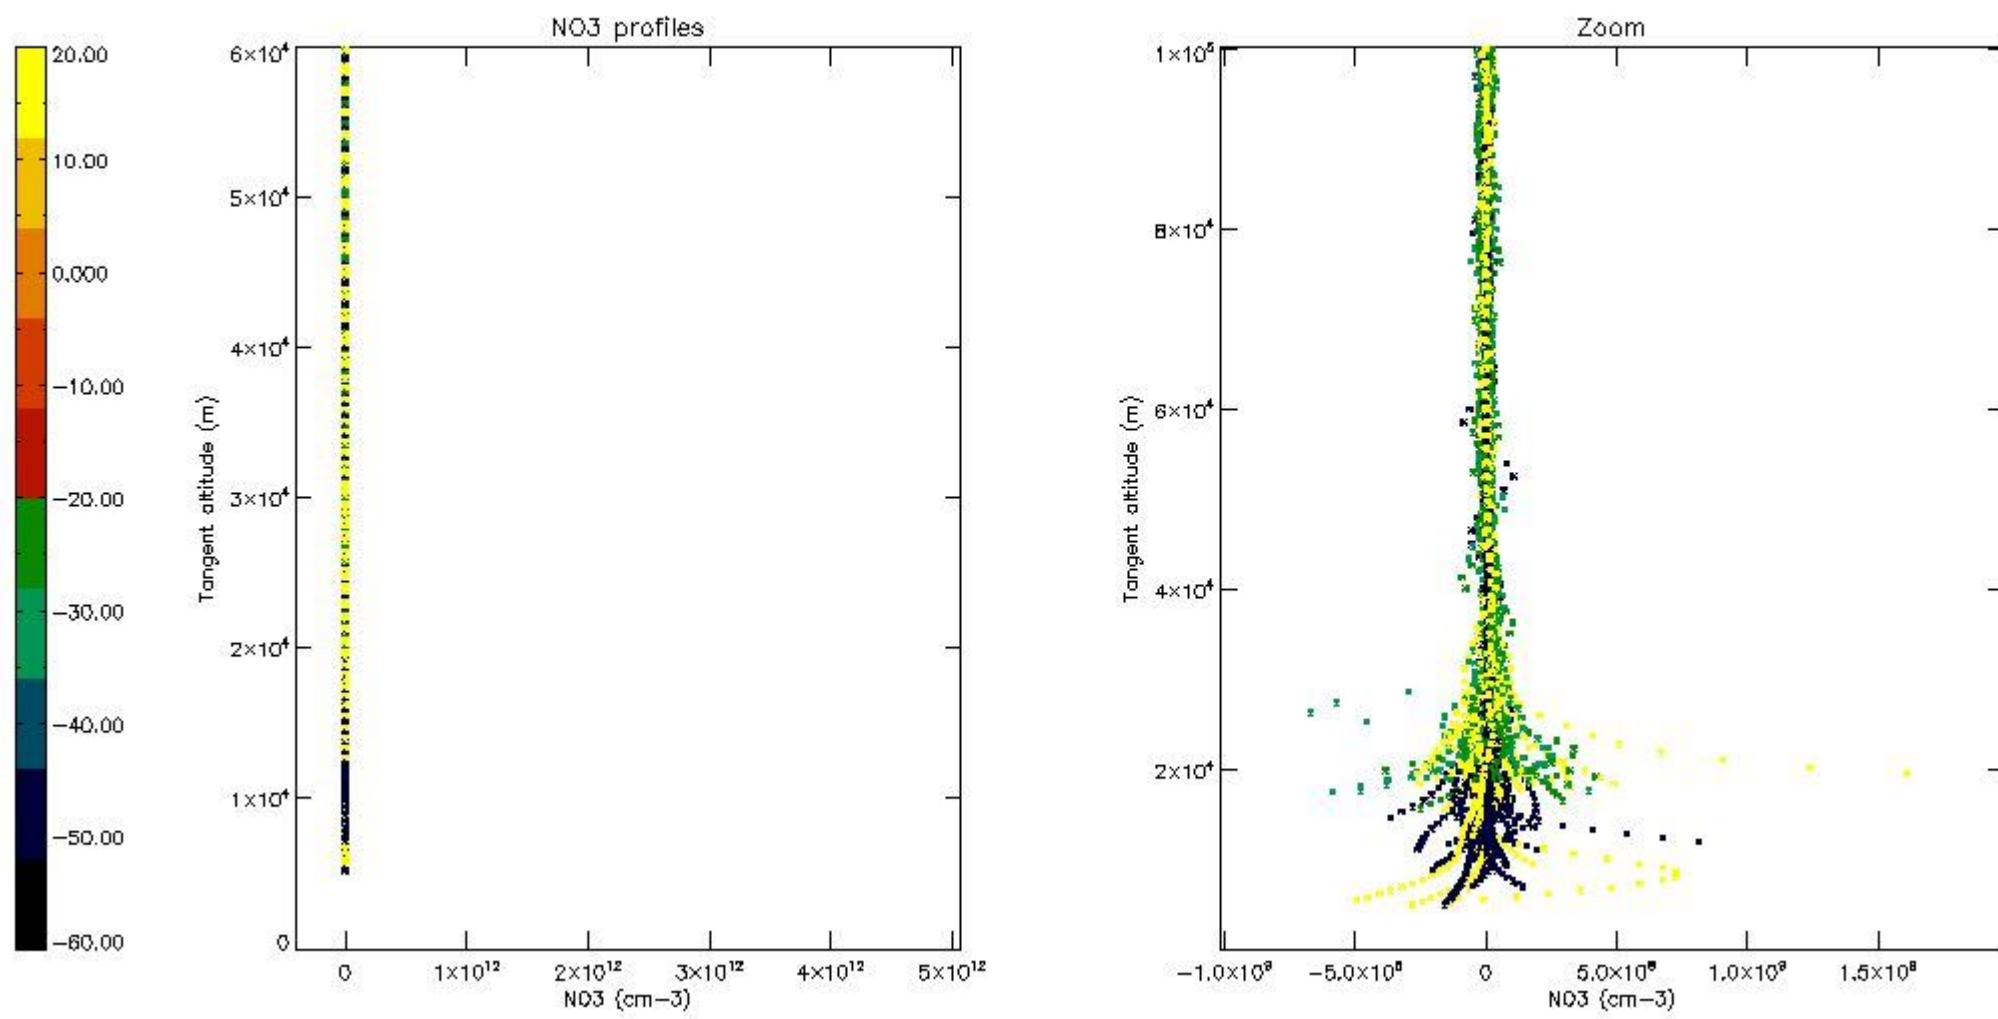

5.4 Plot ozone profiles where $STD < 10\%$ (dark without errors)

The colorbar represents the latitude.

5.5 Plot ozone profiles where STD < 5% (dark without errors)

The colorbar represents the latitude.

5.6 Plot NO₂ profiles for all STD (dark without errors)

The colorbar represents the latitude.

5.7 Plot NO3 profiles for all STD (dark without errors)

The colorbar represents the latitude.

5.8 Plot H2O profiles for all STD (only for occultations of stars 1,2,3,4,13,14,16,26,63 dark without errors)