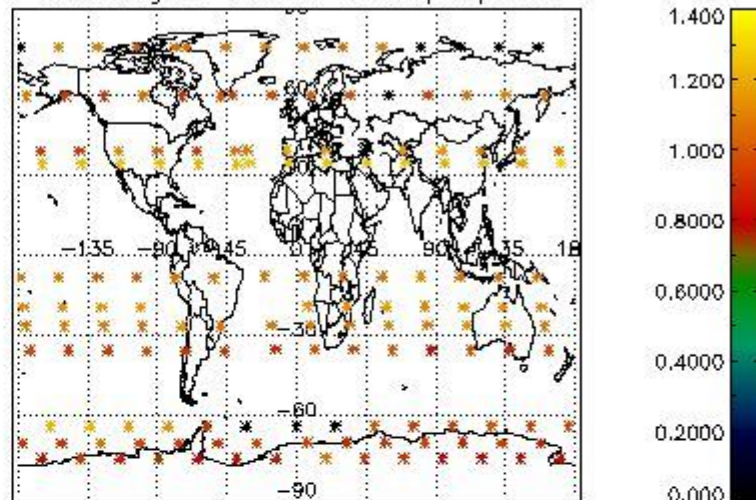

Percentage of datation errors per profile