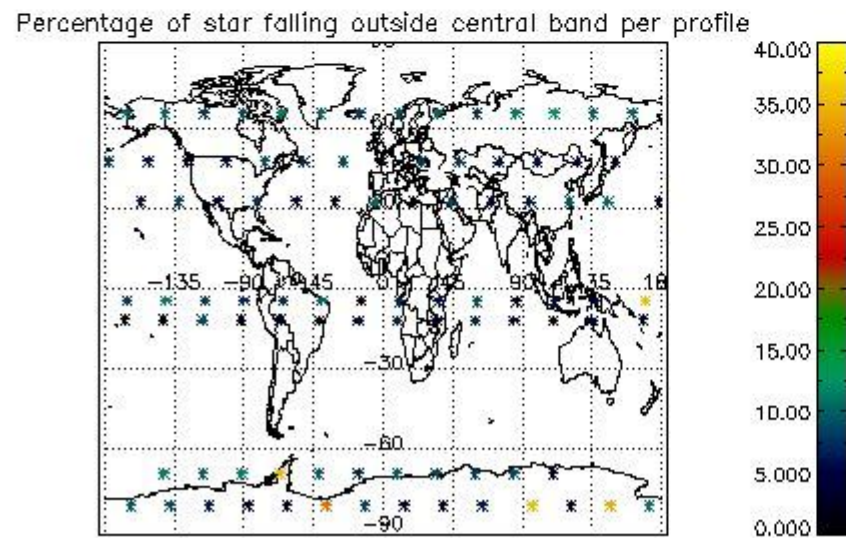

Percentage of datation errors per profile

Percentage of star falling outside central band per profile

Percentage of saturation errors per profile

4.2.2 Plot level 1 quality information per product (world map): ENVISAT DESCENDING passes