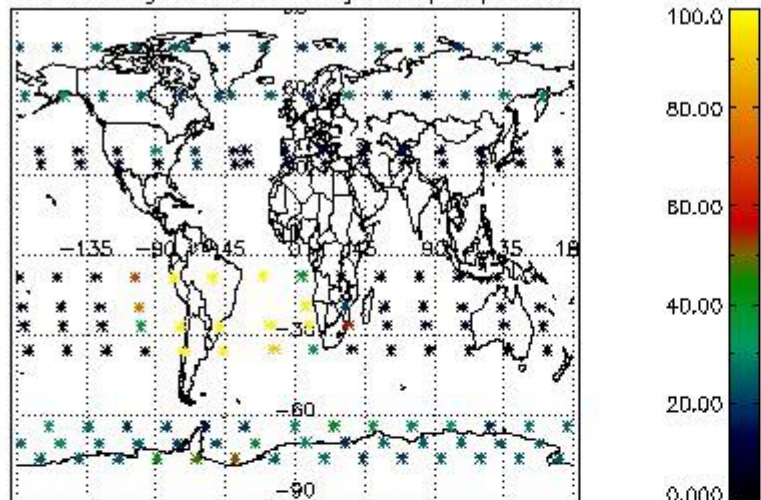

4.1 Plot quality information per product (time dependant) coming from level 1b processing

4.1.1 Plot level 1 quality information per product (time dependant): ENVISAT ASCENDING passes

4.1.2 Plot level 1 quality information per product (time dependant): ENVI SAT DESCENDING passes

4.2 Plot quality information per product coming from level 1b processing (world map)

4.2.1 Plot level 1 quality information per product (world map): ENVISAT ASCENDING passes

Percentage of cosmic ray hits per profile