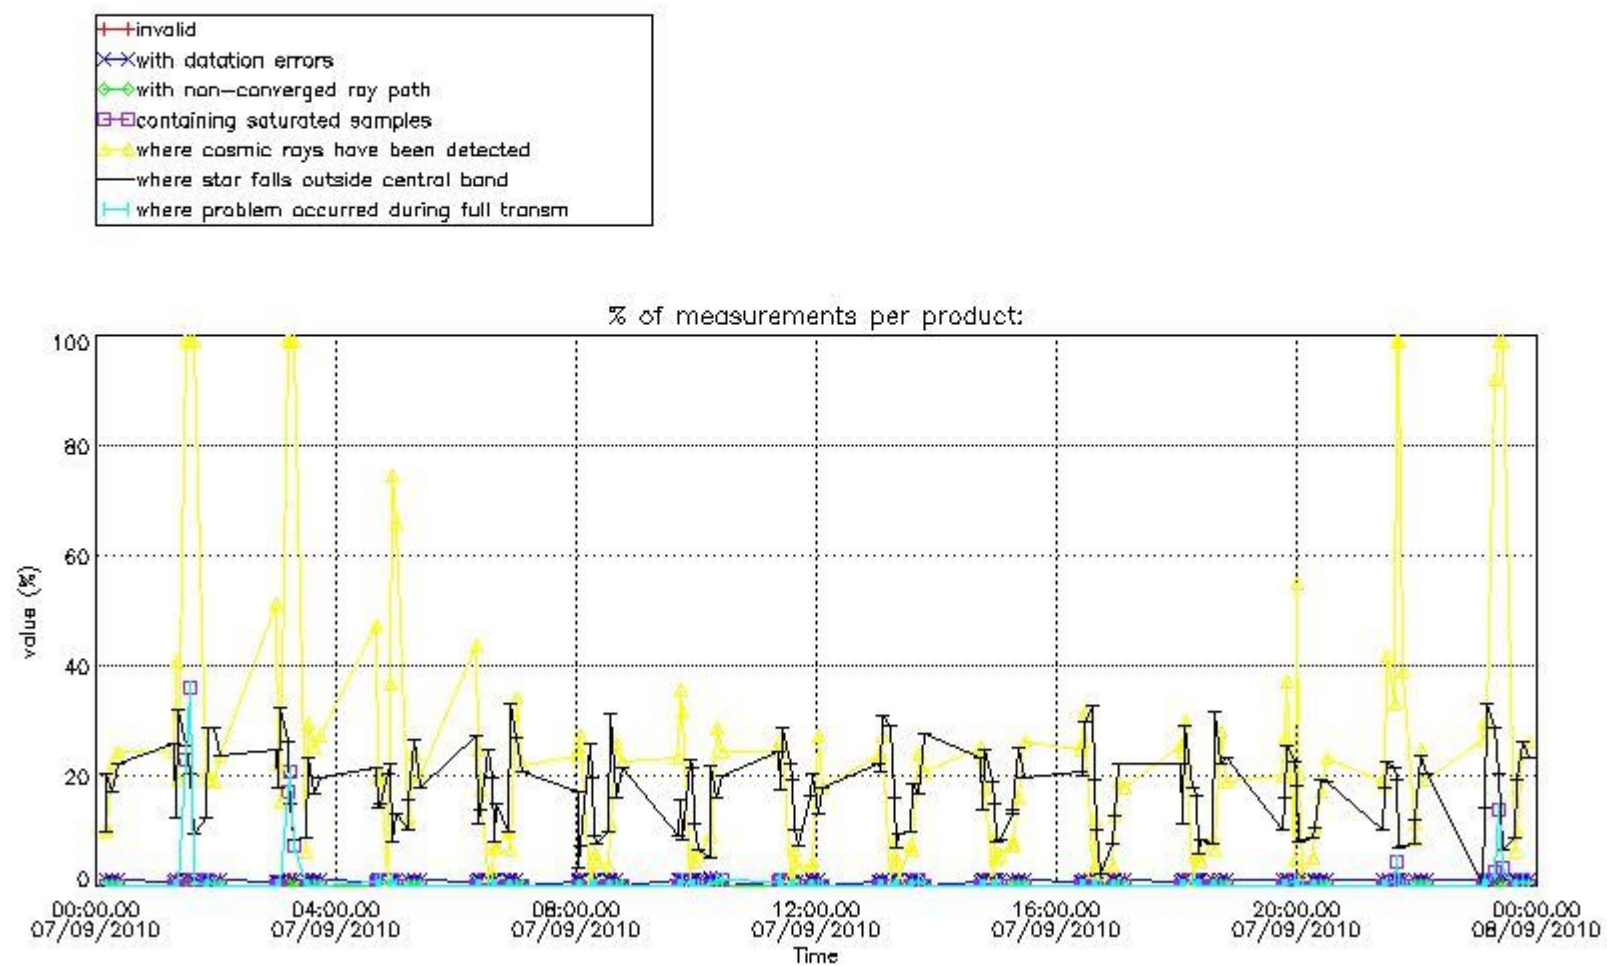

4.1.2 Plot level 1 quality information per product (time dependant): ENVI SAT DESCENDING passes