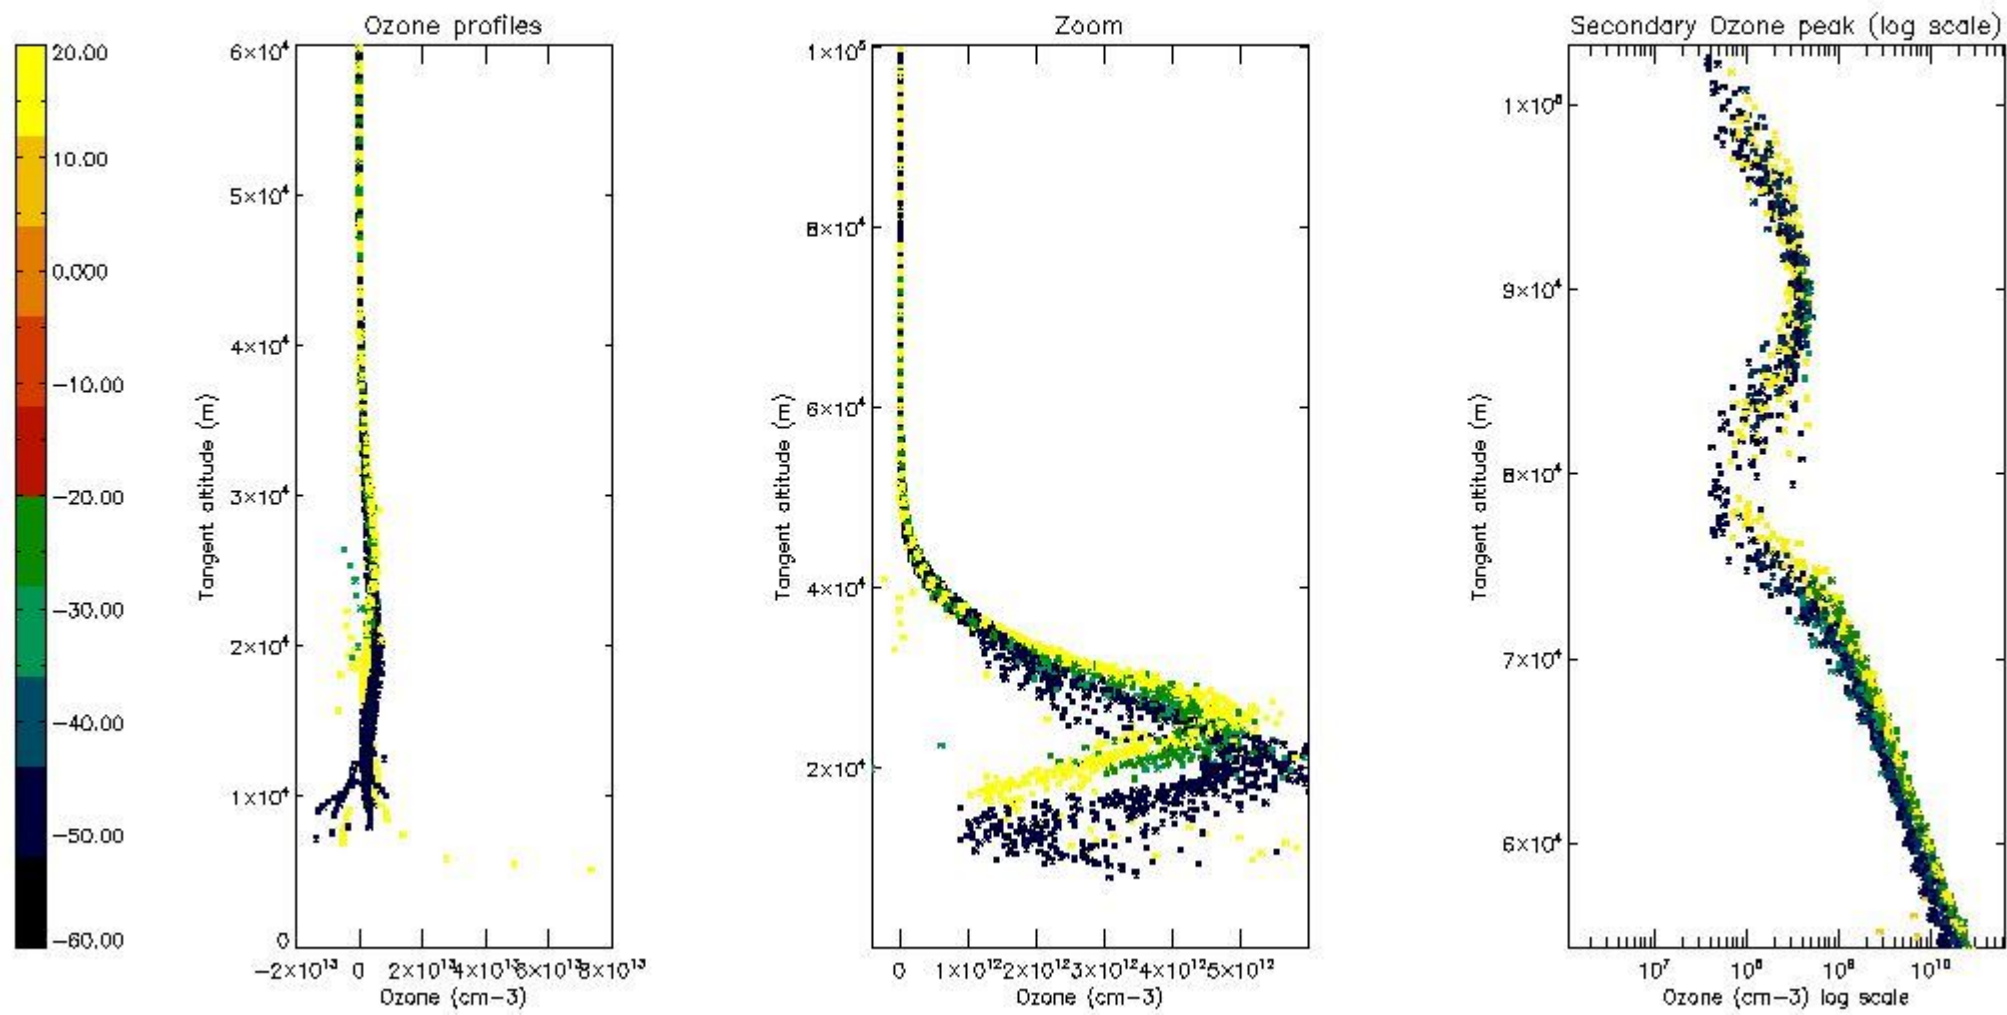

STD < 10	17
STD < 5	13

5.2 Plot ozone profiles for all STD (dark without errors)

The colorbar represents the latitude.

5.3 Plot ozone profiles where STD < 20% (dark without errors)

The colorbar represents the latitude.

5.4 Plot ozone profiles where $STD < 10\%$ (dark without errors)

The colorbar represents the latitude.

5.5 Plot ozone profiles where STD < 5% (dark without errors)

The colorbar represents the latitude.

5.6 Plot NO₂ profiles for all STD (dark without errors)