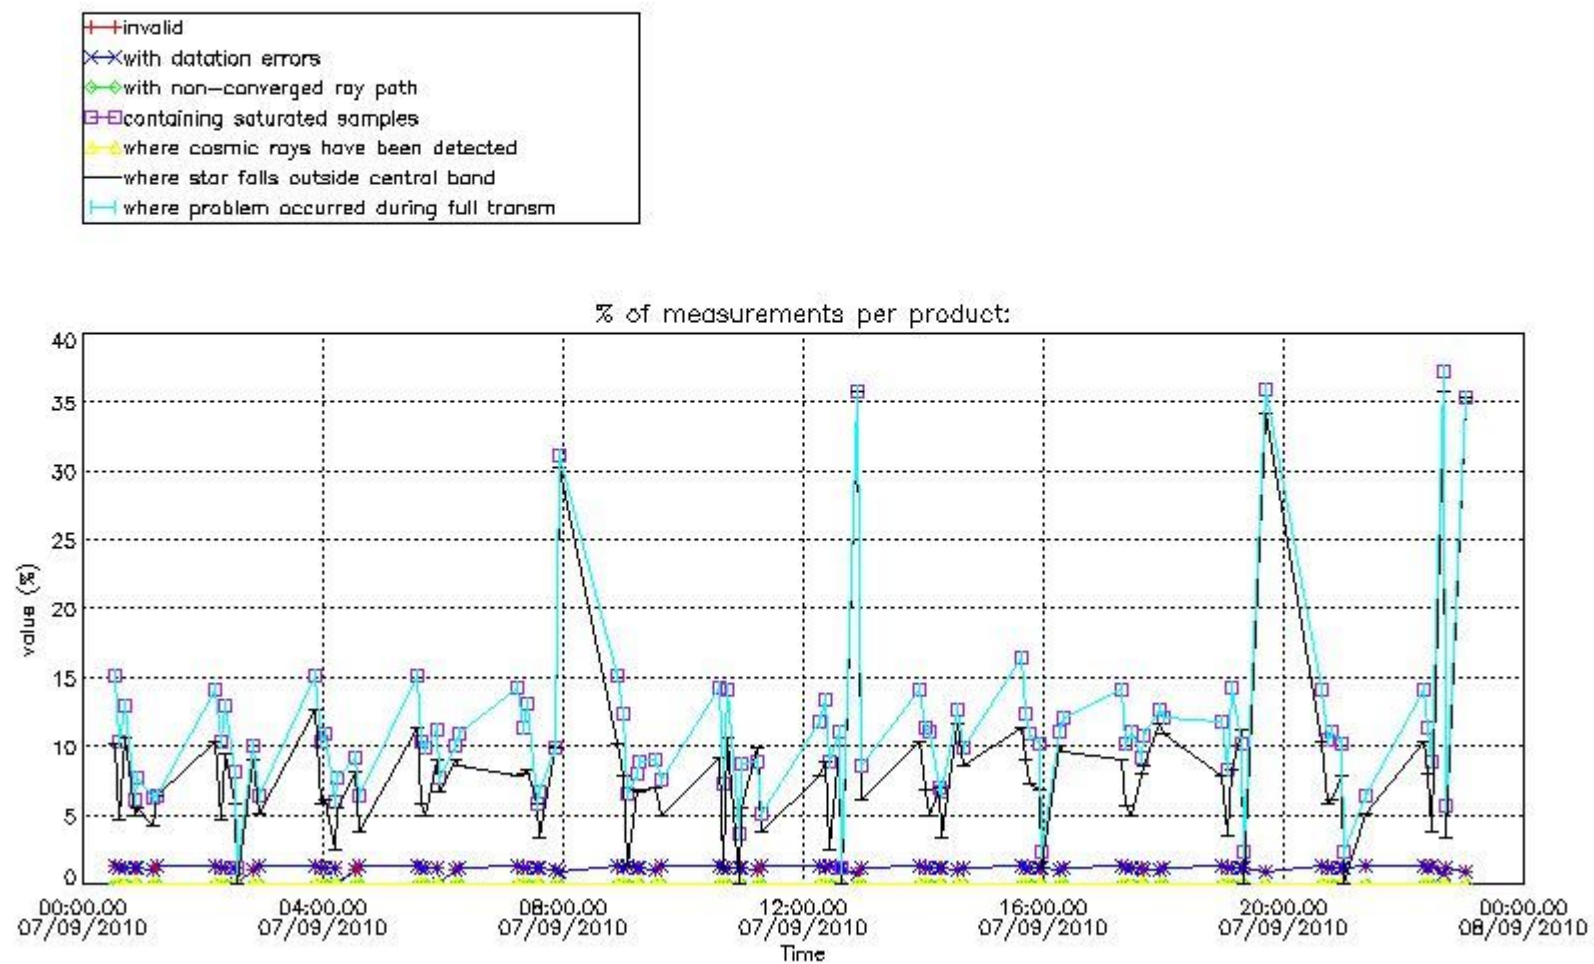

4.2 Plot quality information per product coming from level 1b processing (world map)

4.2.1 Plot level 1 quality information per product (world map): ENVISAT ASCENDING passes