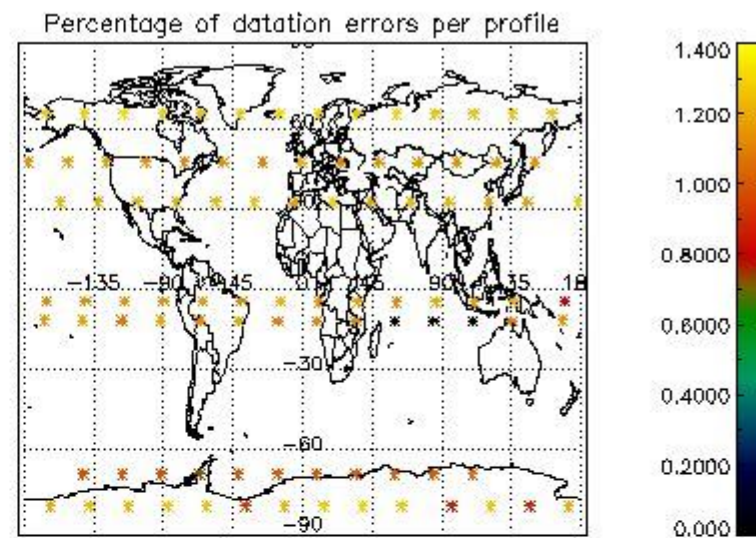

5. Trace gas profiles

5.1 Ozone statistics based on quality of products

The final quality of the products can be "measured" using the STD (Standard Deviation) attached to every point profile. This information is written to the parameter GOM_NL__2P/NL_LOCAL_SPECIES_DENSITY/o3_std of the level 2 products. The table below shows the statistics for given STD ranges.

The statistics are given with respect to the overall valid production:

- Products without fatal errors: GOM_NL__2P/MPH/PRODUCT_ERR=0
- Valid point profile: GOM_NL__2P/NL_LOCAL_SPECIES_DENSITY/pcd(0)=0

The 'Criteria' is applied to valid points of dark limb products:

- Products in dark limb illumination condition: GOM_NL__2P/NL_SUMMARY_QUALITY/obs_ill_cond=0
- Products without fatal errors: GOM_NL__2P/MPH/PRODUCT_ERR=0
- Valid point profile: GOM_NL__2P/NL_LOCAL_SPECIES_DENSITY/pcd(0)=0

So, the table below shows the percentage of dark limb and valid observations for each criteria with respect to the overall valid daily observations.

Criteria	% of total production
All STD	33
STD < 20	20