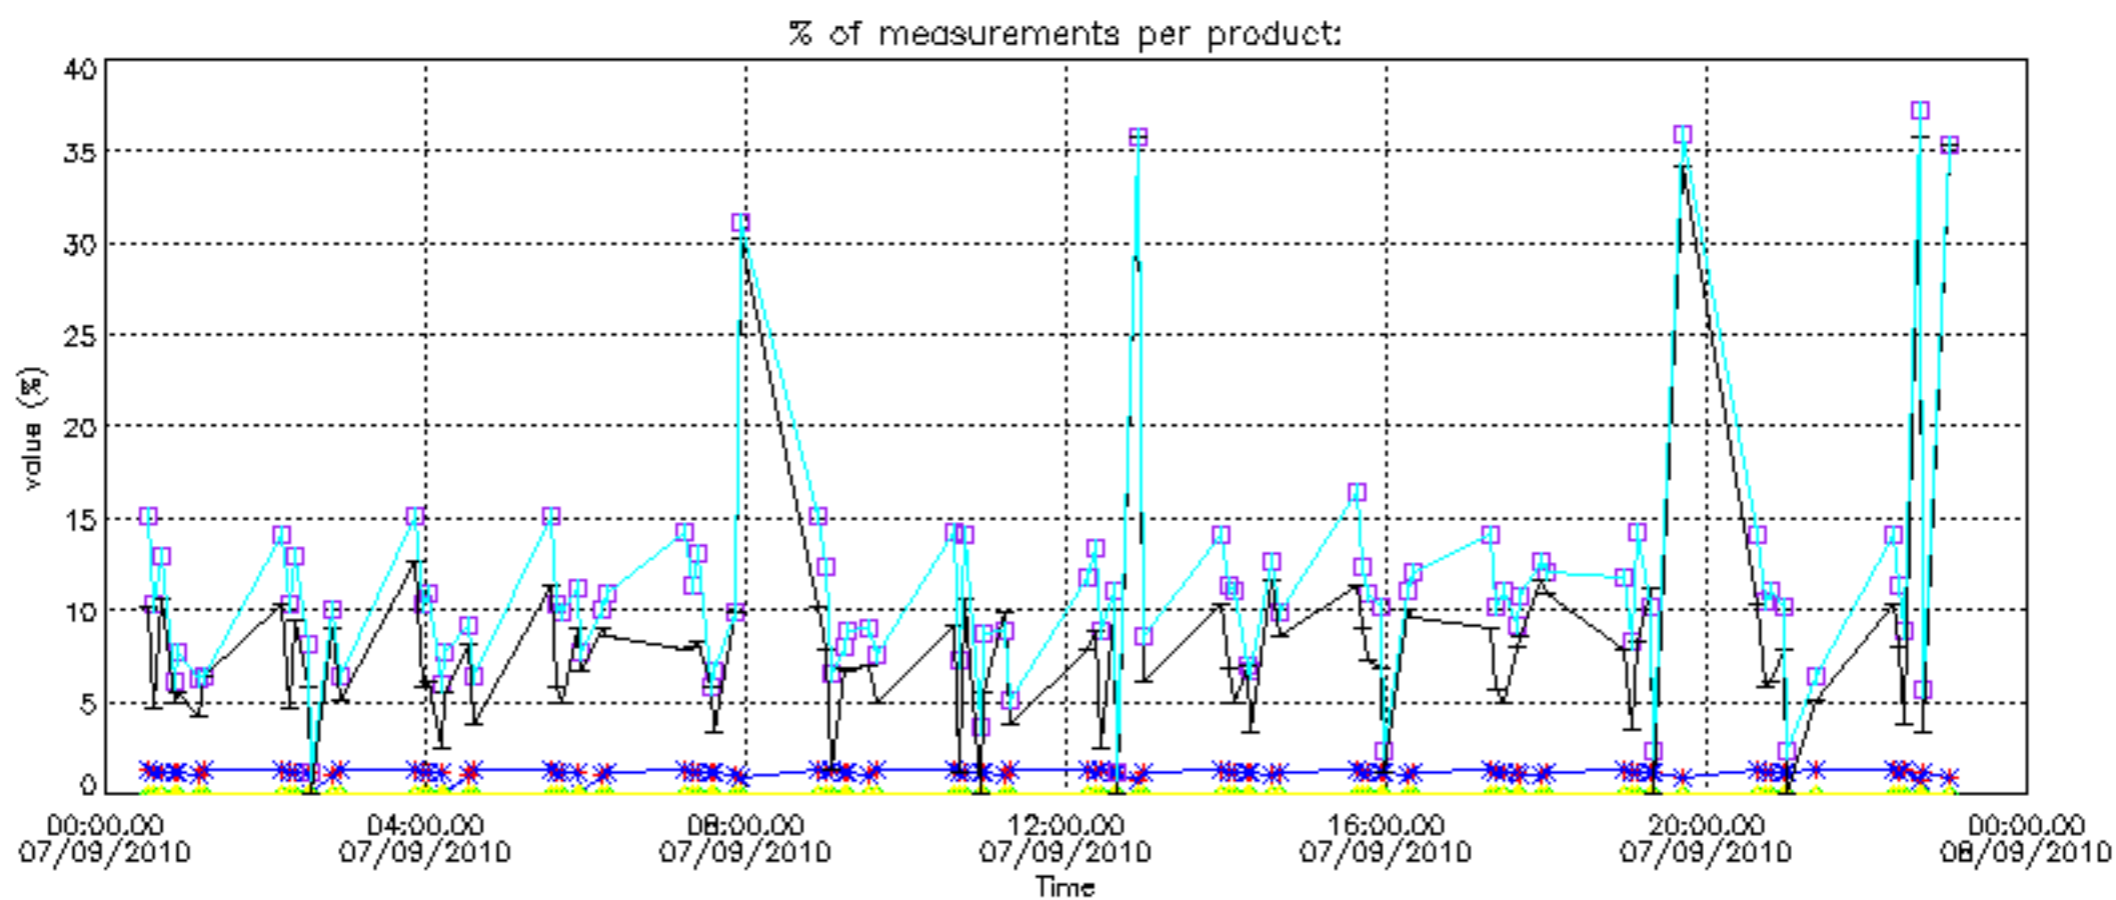

Percentage of cosmic ray hits per profile

Percentage of datation errors per profile