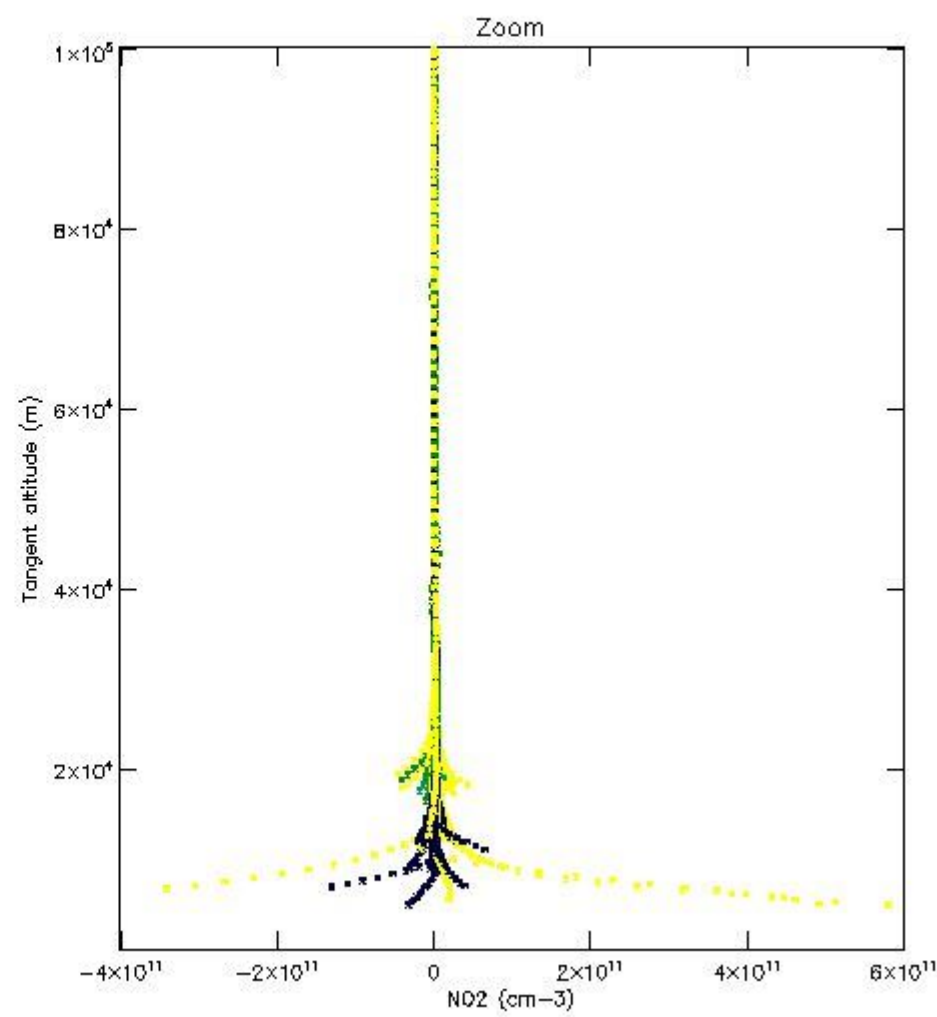

5.4 Plot ozone profiles where $STD < 10\%$ (dark without errors)

The colorbar represents the latitude.

5.5 Plot ozone profiles where STD < 5% (dark without errors)

The colorbar represents the latitude.

5.6 Plot NO₂ profiles for all STD (dark without errors)

The colorbar represents the latitude.

5.7 Plot NO3 profiles for all STD (dark without errors)

The colorbar represents the latitude.

5.8 Plot H2O profiles for all STD (only for occultations of stars 1,2,3,4,13,14,16,26,63 dark without errors)