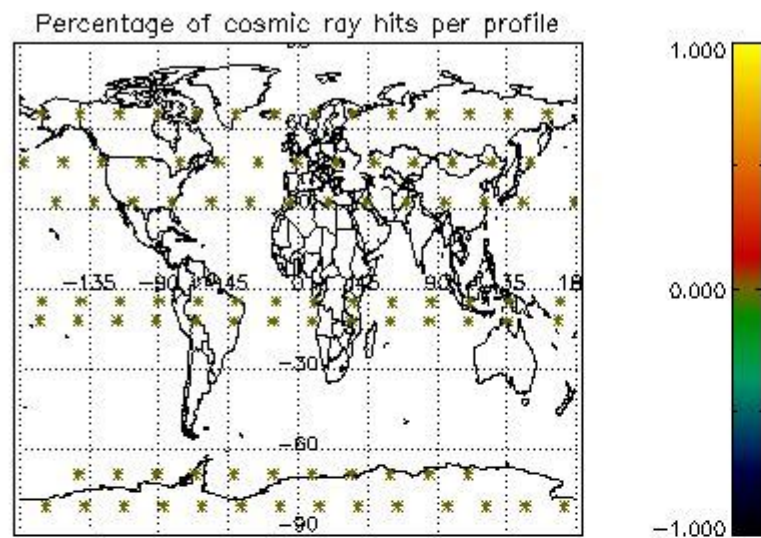

Percentage of datation errors per profile

Percentage of star falling outside central band per profile

Percentage of saturation errors per profile

4.2.2 Plot level 1 quality information per product (world map): ENVISAT DESCENDING passes