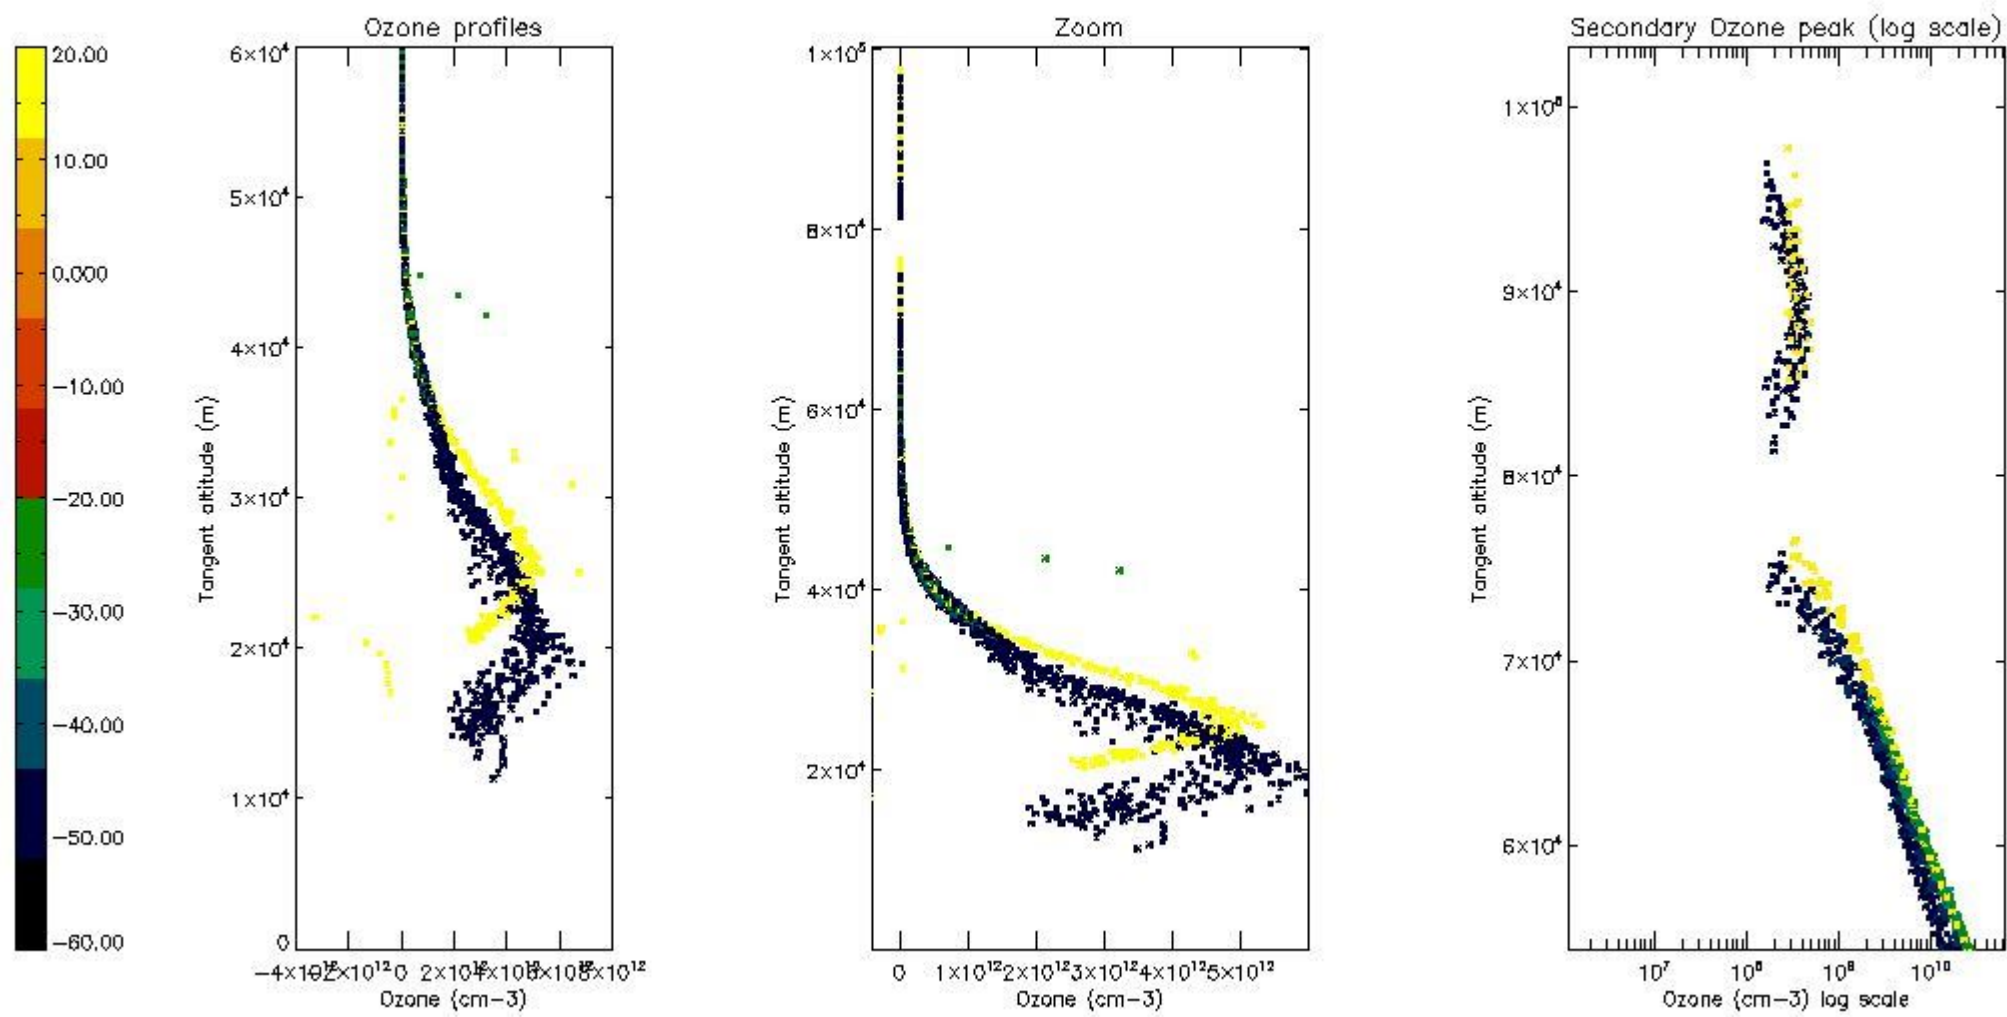

5.6 Plot NO₂ profiles for all STD (dark without errors)

The colorbar represents the latitude.