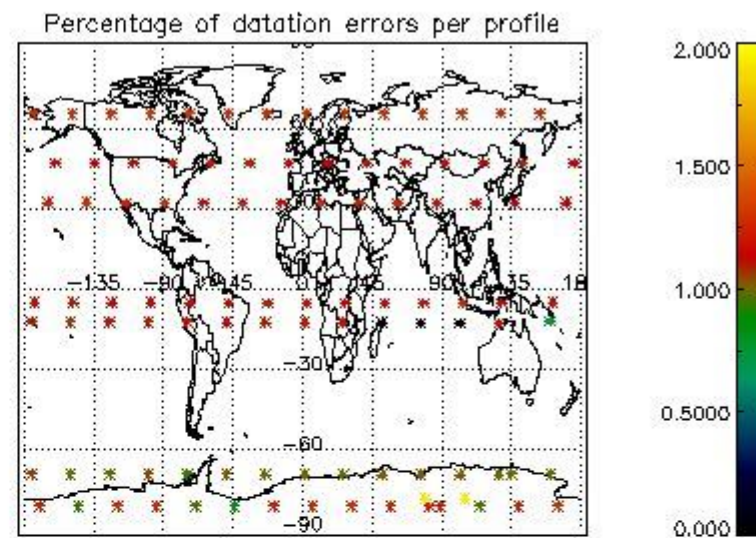

5. Trace gas profiles

5.1 Ozone statistics based on quality of products

The final quality of the products can be "measured" using the STD (Standard Deviation) attached to every point profile. This information is written to the parameter GOM_NL__2P/NL_LOCAL_SPECIES_DENSITY/o3_std of the level 2 products. The table below shows the statistics for given STD ranges.

The statistics are given with respect to the overall valid production:

- Products without fatal errors: GOM_NL__2P/MPH/PRODUCT_ERR=0
- Valid point profile: GOM_NL__2P/NL_LOCAL_SPECIES_DENSITY/pcd(0)=0

The 'Criteria' is applied to valid points of dark limb products:

- Products in dark limb illumination condition: GOM_NL__2P/NL_SUMMARY_QUALITY/obs_ill_cond=0
- Products without fatal errors: GOM_NL__2P/MPH/PRODUCT_ERR=0
- Valid point profile: GOM_NL__2P/NL_LOCAL_SPECIES_DENSITY/pcd(0)=0

So, the table below shows the percentage of dark limb and valid observations for each criteria with respect to the overall valid daily observations.

Criteria	% of total production
All STD	32
STD < 20	20