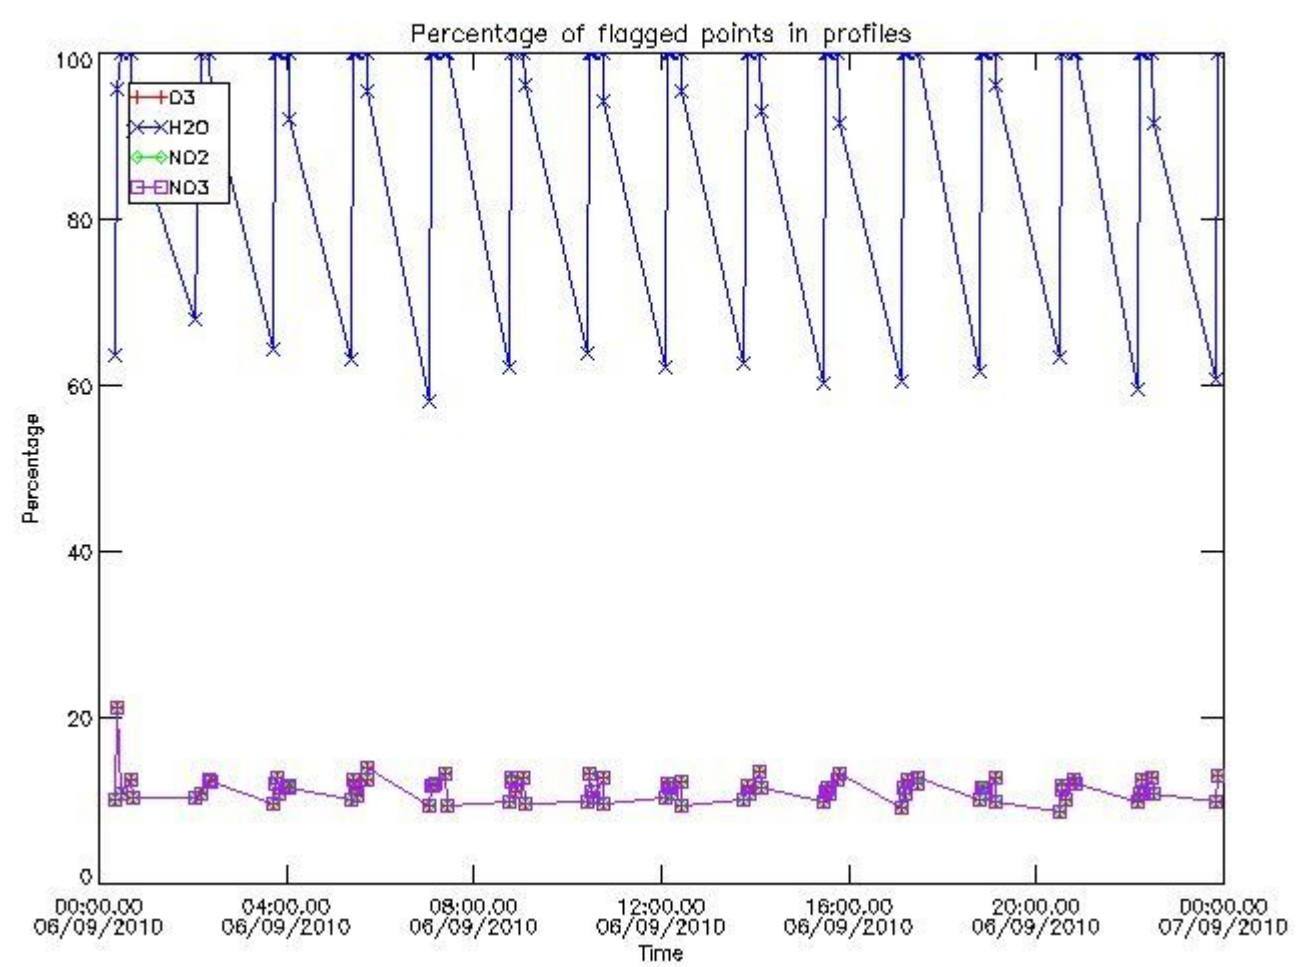

3. Quality information per product

In this section it is plotted some information contained in the Quality Summary data set of the level 2 products. Only products in dark limb conditions and without errors (error flag in the MPH set to "0") are used.

3.1 Plot quality information per product (time dependant)

3.2 Plot quality information per product (world map)