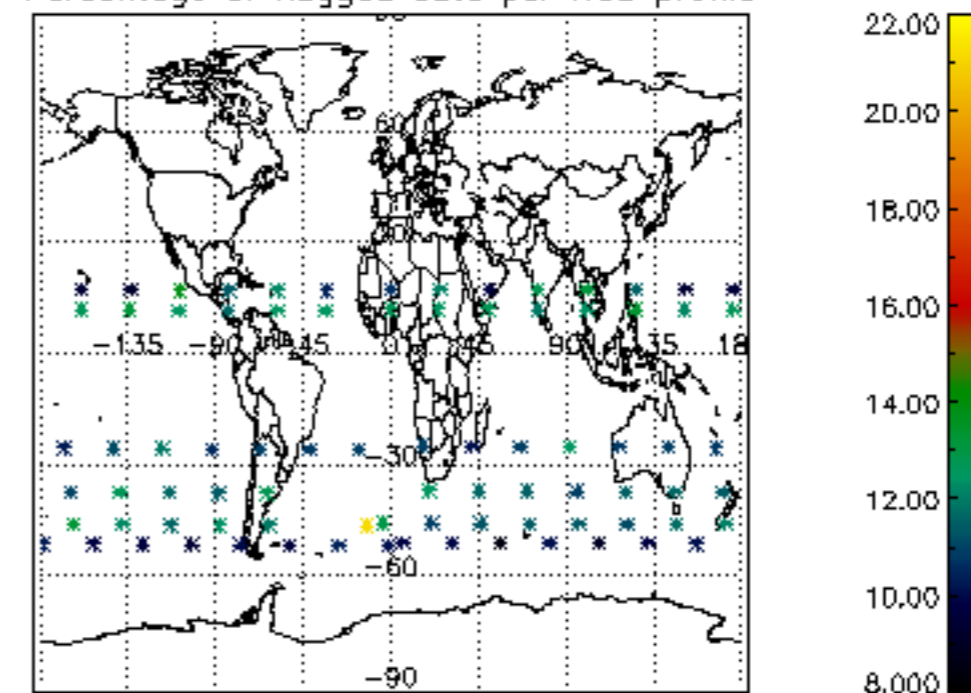

Percentage of flagged data per NO3 profile