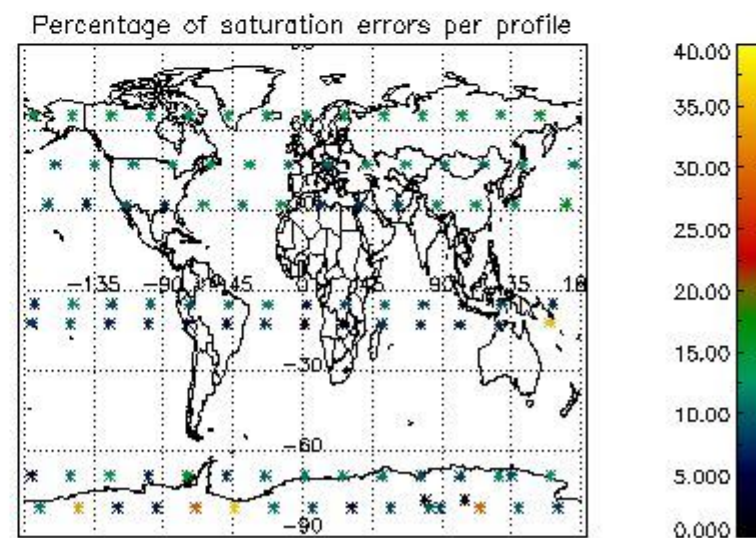

5. Trace gas profiles

5.1 Ozone statistics based on quality of products

The final quality of the products can be "measured" using the STD (Standard Deviation) attached to every point profile. This information is written to the parameter GOM_NL__2P/NL_LOCAL_SPECIES_DENSITY/o3_std of the level 2 products. The table below shows the statistics for given STD ranges.

The statistics are given with respect to the overall valid production:

- Products without fatal errors: GOM_NL__2P/MPH/PRODUCT_ERR=0
- Valid point profile: GOM_NL__2P/NL_LOCAL_SPECIES_DENSITY/pcd(0)=0

The 'Criteria' is applied to valid points of dark limb products:

- Products in dark limb illumination condition: GOM_NL__2P/NL_SUMMARY_QUALITY/obs_ill_cond=0
- Products without fatal errors: GOM_NL__2P/MPH/PRODUCT_ERR=0
- Valid point profile: GOM_NL__2P/NL_LOCAL_SPECIES_DENSITY/pcd(0)=0

So, the table below shows the percentage of dark limb and valid observations for each criteria with respect to the overall valid daily observations.

Criteria	% of total production
All STD	32
STD < 20	20