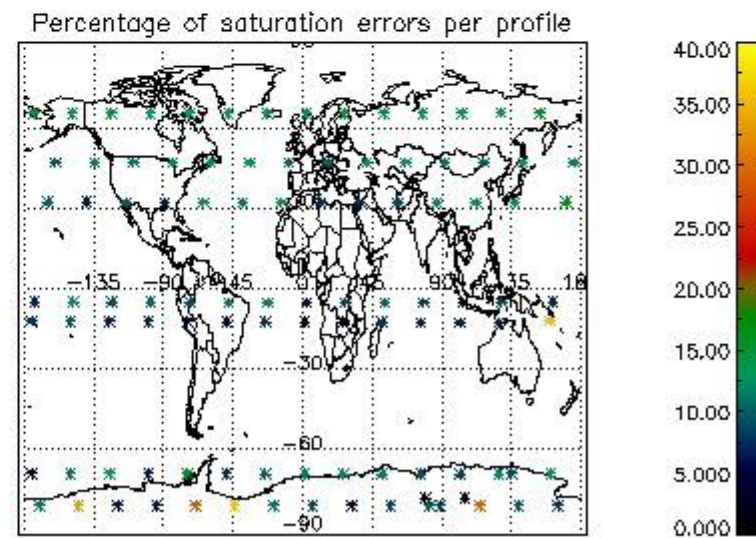

5. Trace gas profiles

5.1 Ozone statistics based on quality of products

The final quality of the products can be "measured" using the STD (Standard Deviation) attached to every point profile. This information is written to the parameter GOM_NL__2P/NL_LOCAL_SPECIES_DENSITY/o3_std of the level 2 products. The table below shows the statistics for given STD ranges.

The statistics are given with respect to the overall valid production:

- Products without fatal errors: GOM_NL__2P/MPH/PRODUCT_ERR=0
- Valid point profile: GOM_NL__2P/NL_LOCAL_SPECIES_DENSITY/pcd(0)=0

The 'Criteria' is applied to valid points of dark limb products:

- Products in dark limb illumination condition: GOM_NL__2P/NL_SUMMARY_QUALITY/obs_ill_cond=0
- Products without fatal errors: GOM_NL__2P/MPH/PRODUCT_ERR=0
- Valid point profile: GOM_NL__2P/NL_LOCAL_SPECIES_DENSITY/pcd(0)=0

So, the table below shows the percentage of dark limb and valid observations for each criteria with respect to the overall valid daily observations.

Criteria	% of total production
All STD	32
STD < 20	20