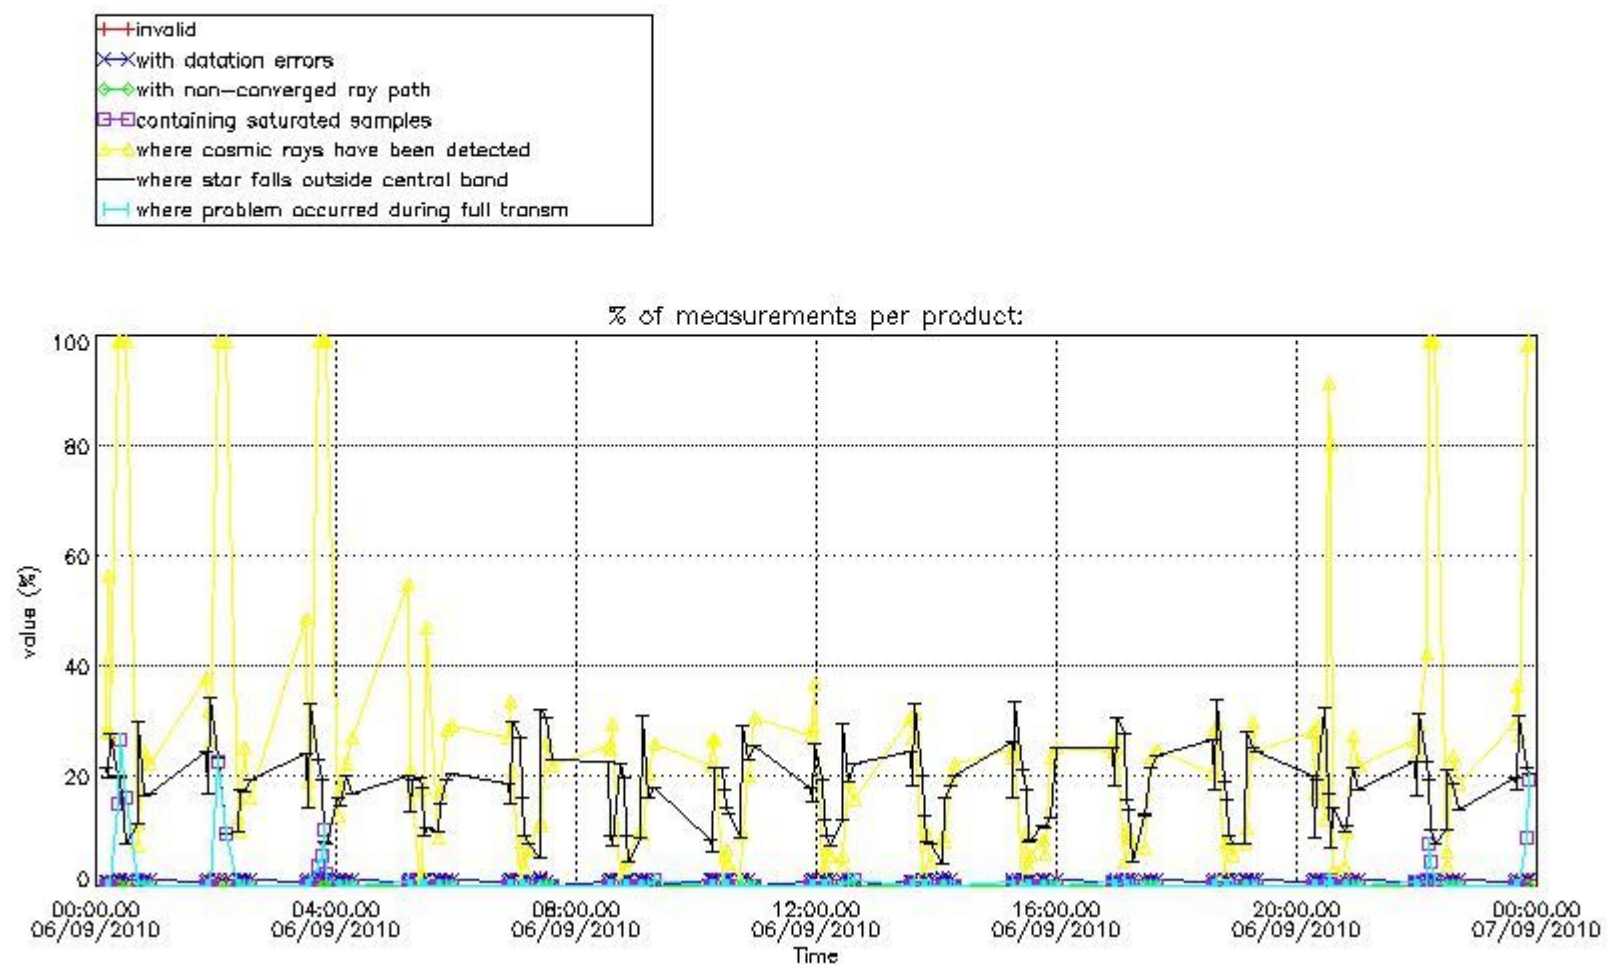

4.1.2 Plot level 1 quality information per product (time dependant): ENVISAT DESCENDING passes