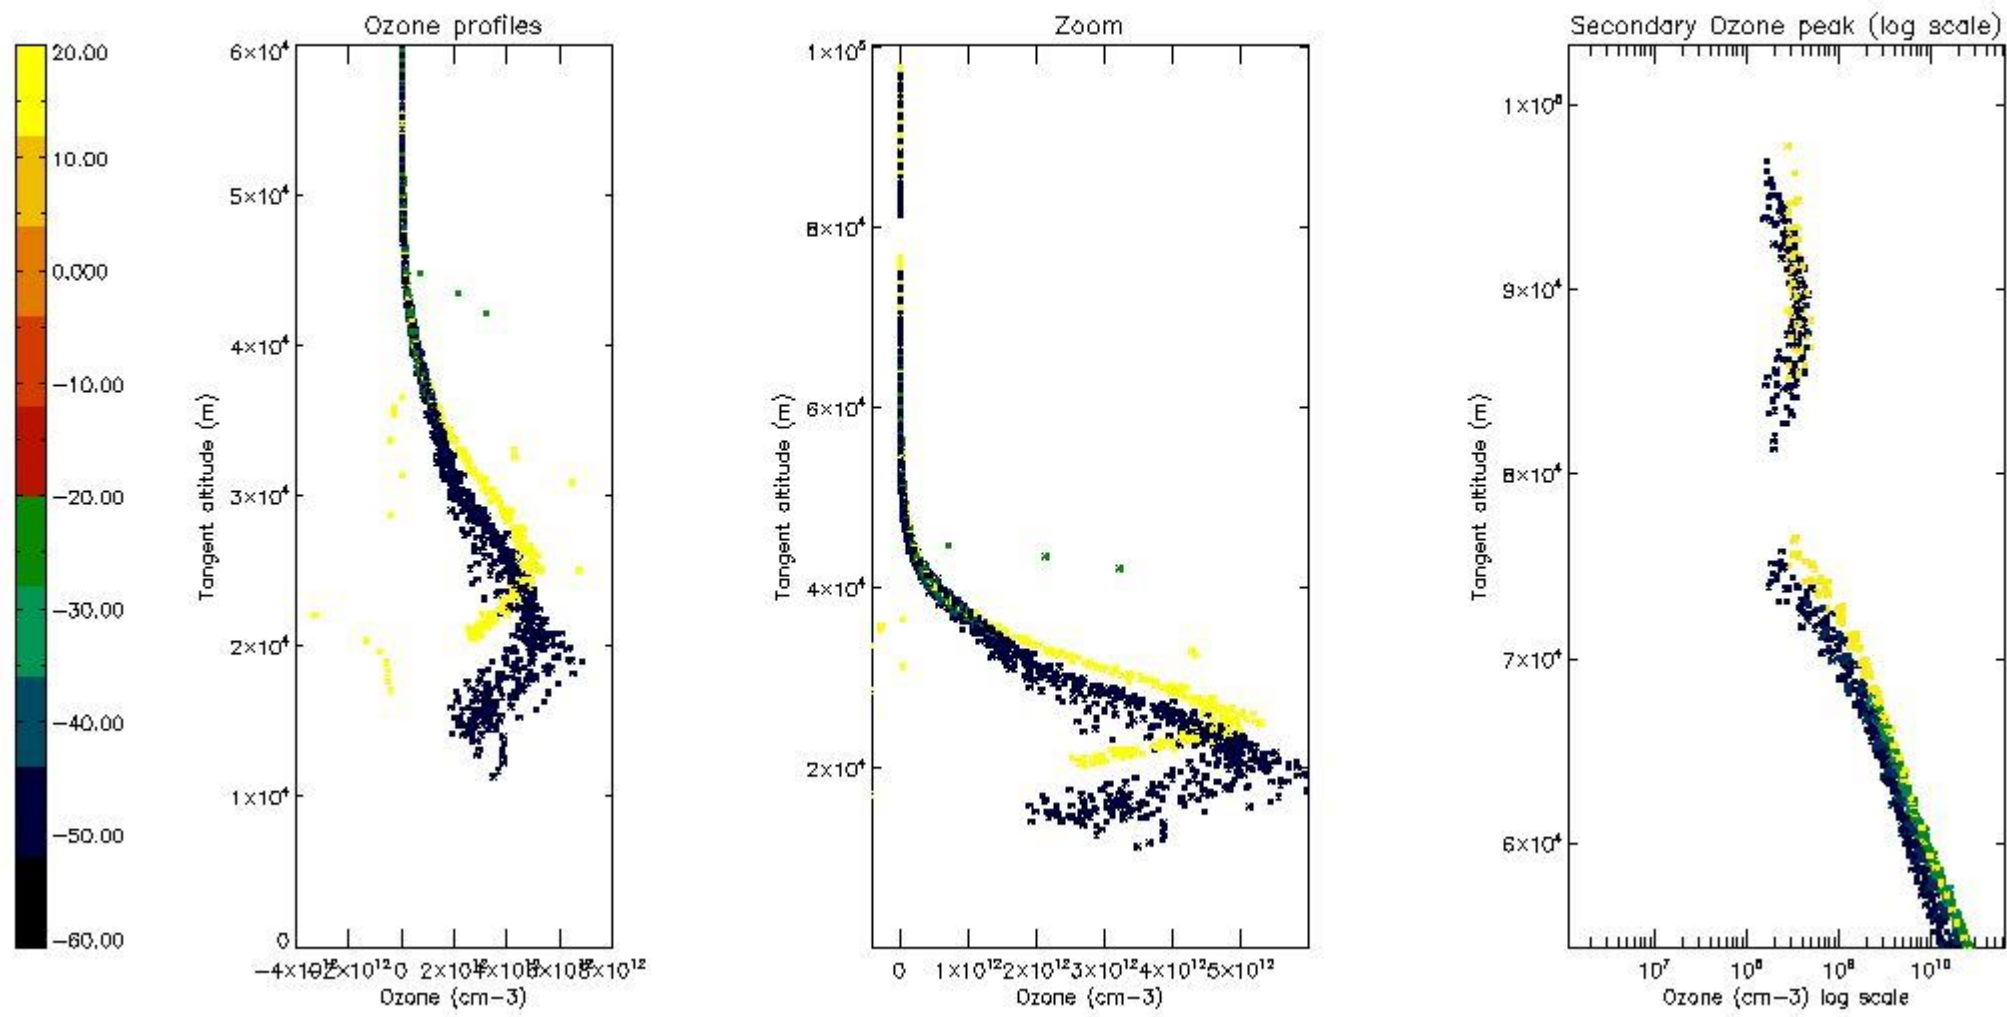

*5.4 Plot ozone profiles where  $STD < 10\%$  (dark without errors)*

The colorbar represents the latitude.

*5.5 Plot ozone profiles where STD < 5% (dark without errors)*

The colorbar represents the latitude.