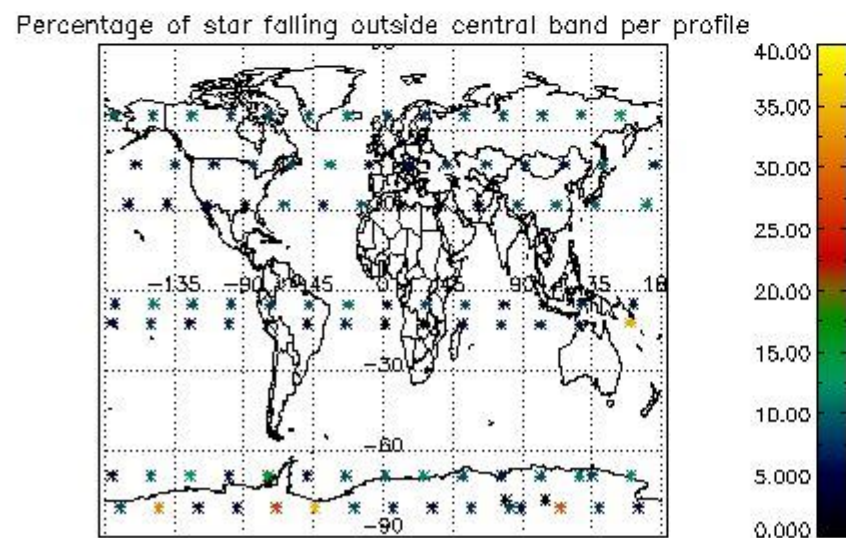

5. Trace gas profiles

5.1 Ozone statistics based on quality of products

The final quality of the products can be "measured" using the STD (Standard Deviation) attached to every point profile. This information is written to the parameter GOM_NL__2P/NL_LOCAL_SPECIES_DENSITY/o3_std of the level 2 products. The table below shows the statistics for given STD ranges.

The statistics are given with respect to the overall valid production:

- Products without fatal errors: GOM_NL__2P/MPH/PRODUCT_ERR=0
- Valid point profile: GOM_NL__2P/NL_LOCAL_SPECIES_DENSITY/pcd(0)=0

The 'Criteria' is applied to valid points of dark limb products:

- Products in dark limb illumination condition: GOM_NL__2P/NL_SUMMARY_QUALITY/obs_ill_cond=0
- Products without fatal errors: GOM_NL__2P/MPH/PRODUCT_ERR=0
- Valid point profile: GOM_NL__2P/NL_LOCAL_SPECIES_DENSITY/pcd(0)=0

So, the table below shows the percentage of dark limb and valid observations for each criteria with respect to the overall valid daily observations.

Criteria	% of total production
All STD	32
STD < 20	20