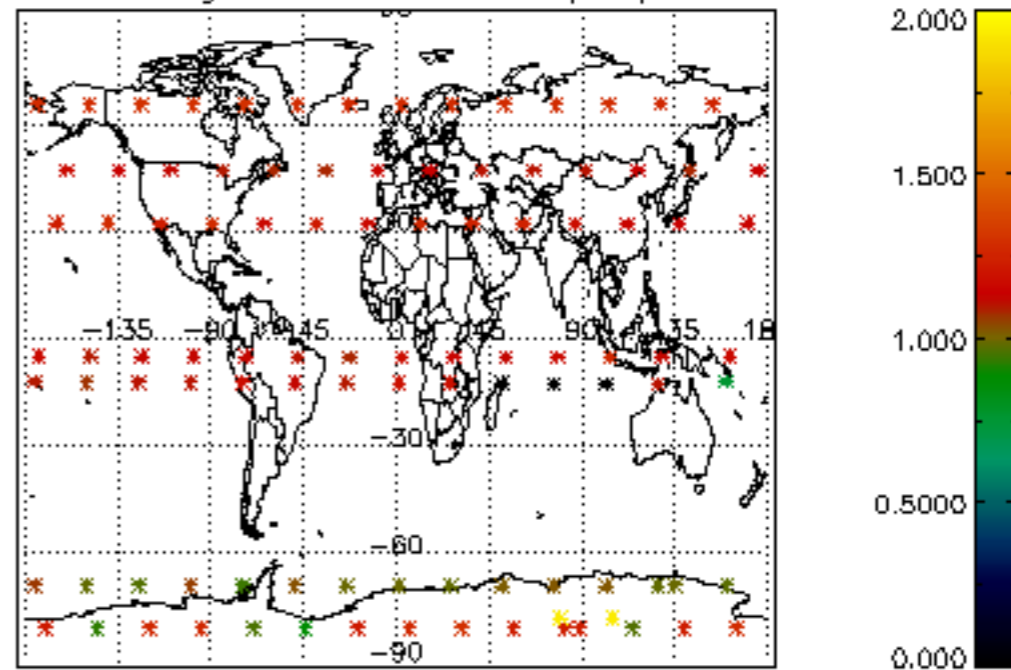

Percentage of datation errors per profile

Percentage of star falling outside central band per profile

Percentage of saturation errors per profile

Percentage of cosmic ray hits per profile

Percentage of datation errors per profile