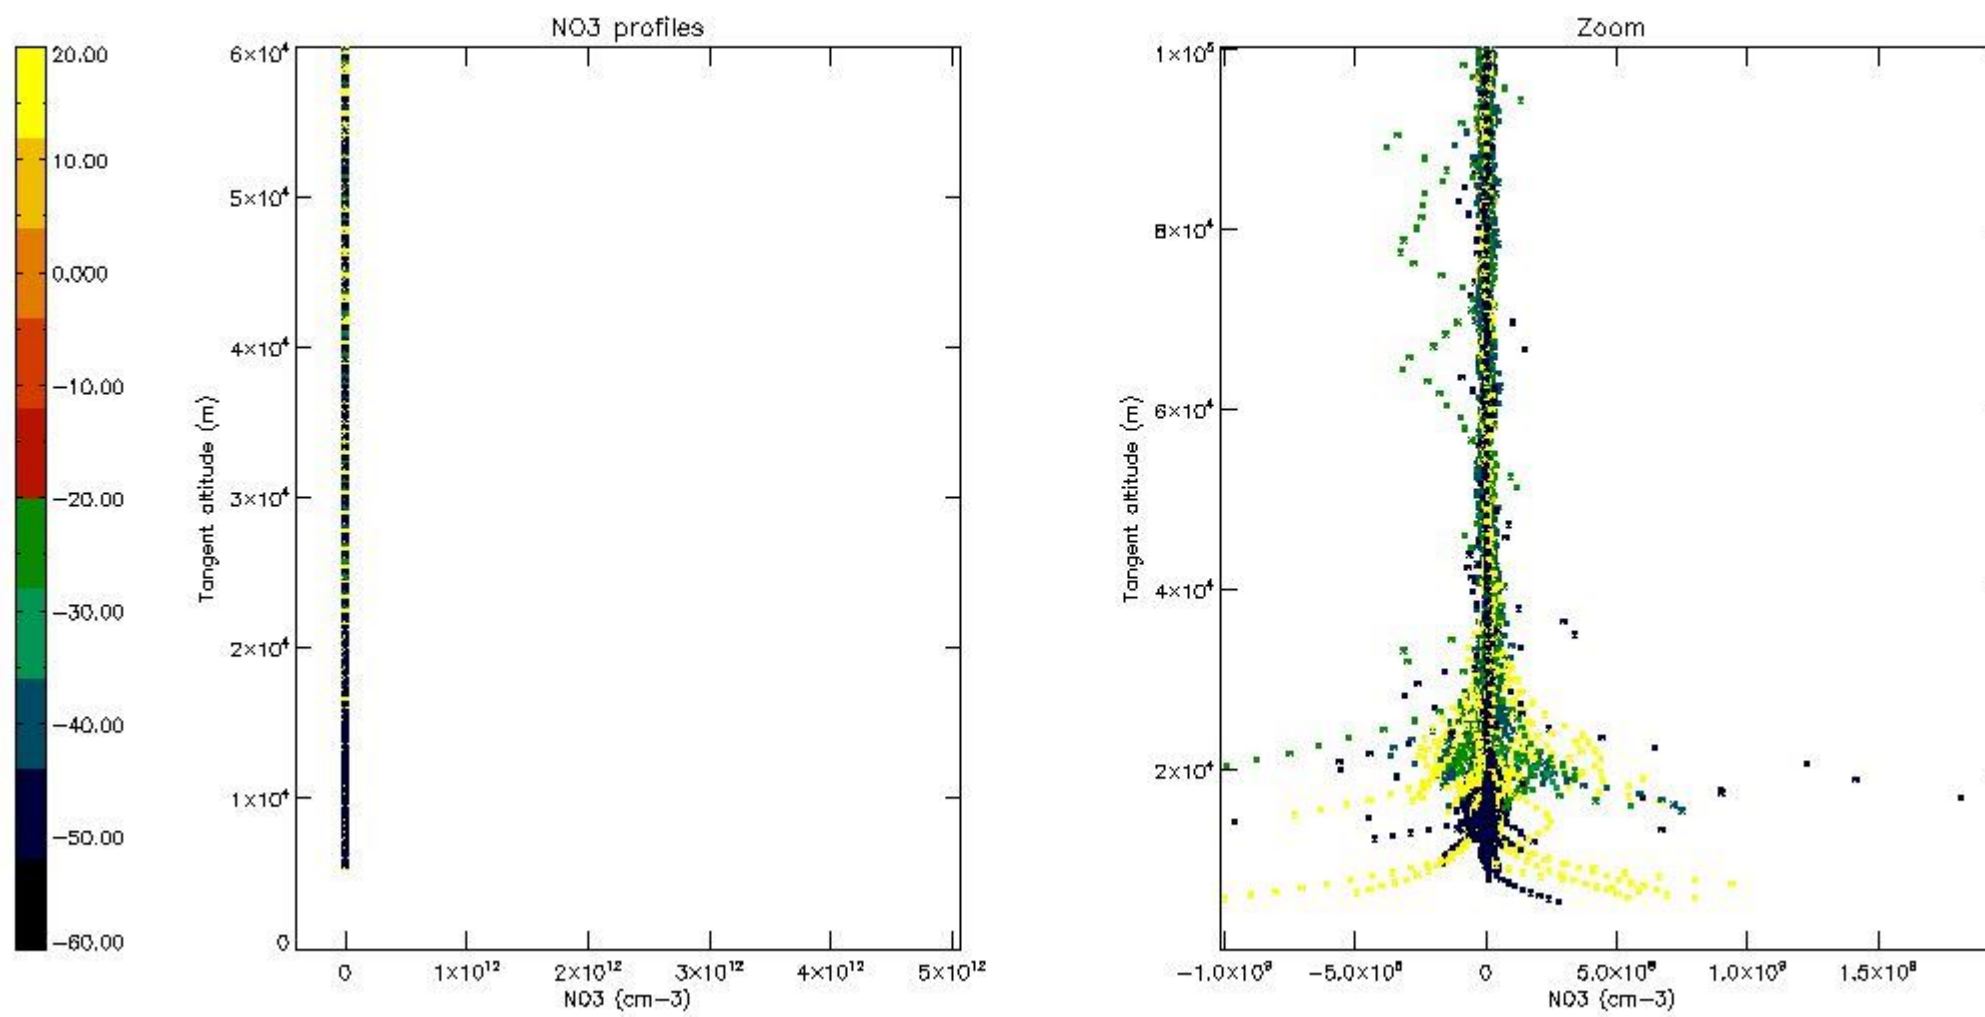

6. Auxiliary Data Files used for the production reported in section 2

The number reported in the third column indicates since which file (see list in section 2) the corresponding auxiliary file has been used. The fourth column is the date of those product files.

Type	Auxiliary Filename	Used since product	Used since product date
INST_PHYS_CHARACTERISTICS	GOM_INS_AXVIEC20091111_143220_20030716_120000_20500101_000000	1	06-SEP-2010 00:01:04
LEVEL-2_PROC_CONFIG	GOM_PR2_AXVIEC20091111_152718_20020301_000000_20500101_000000	1	06-SEP-2010 00:01:04
CROSS_SECTIONS_FILE	GOM_CRS_AXVIEC20091111_154832_20020301_000000_20500101_000000	1	06-SEP-2010 00:01:04