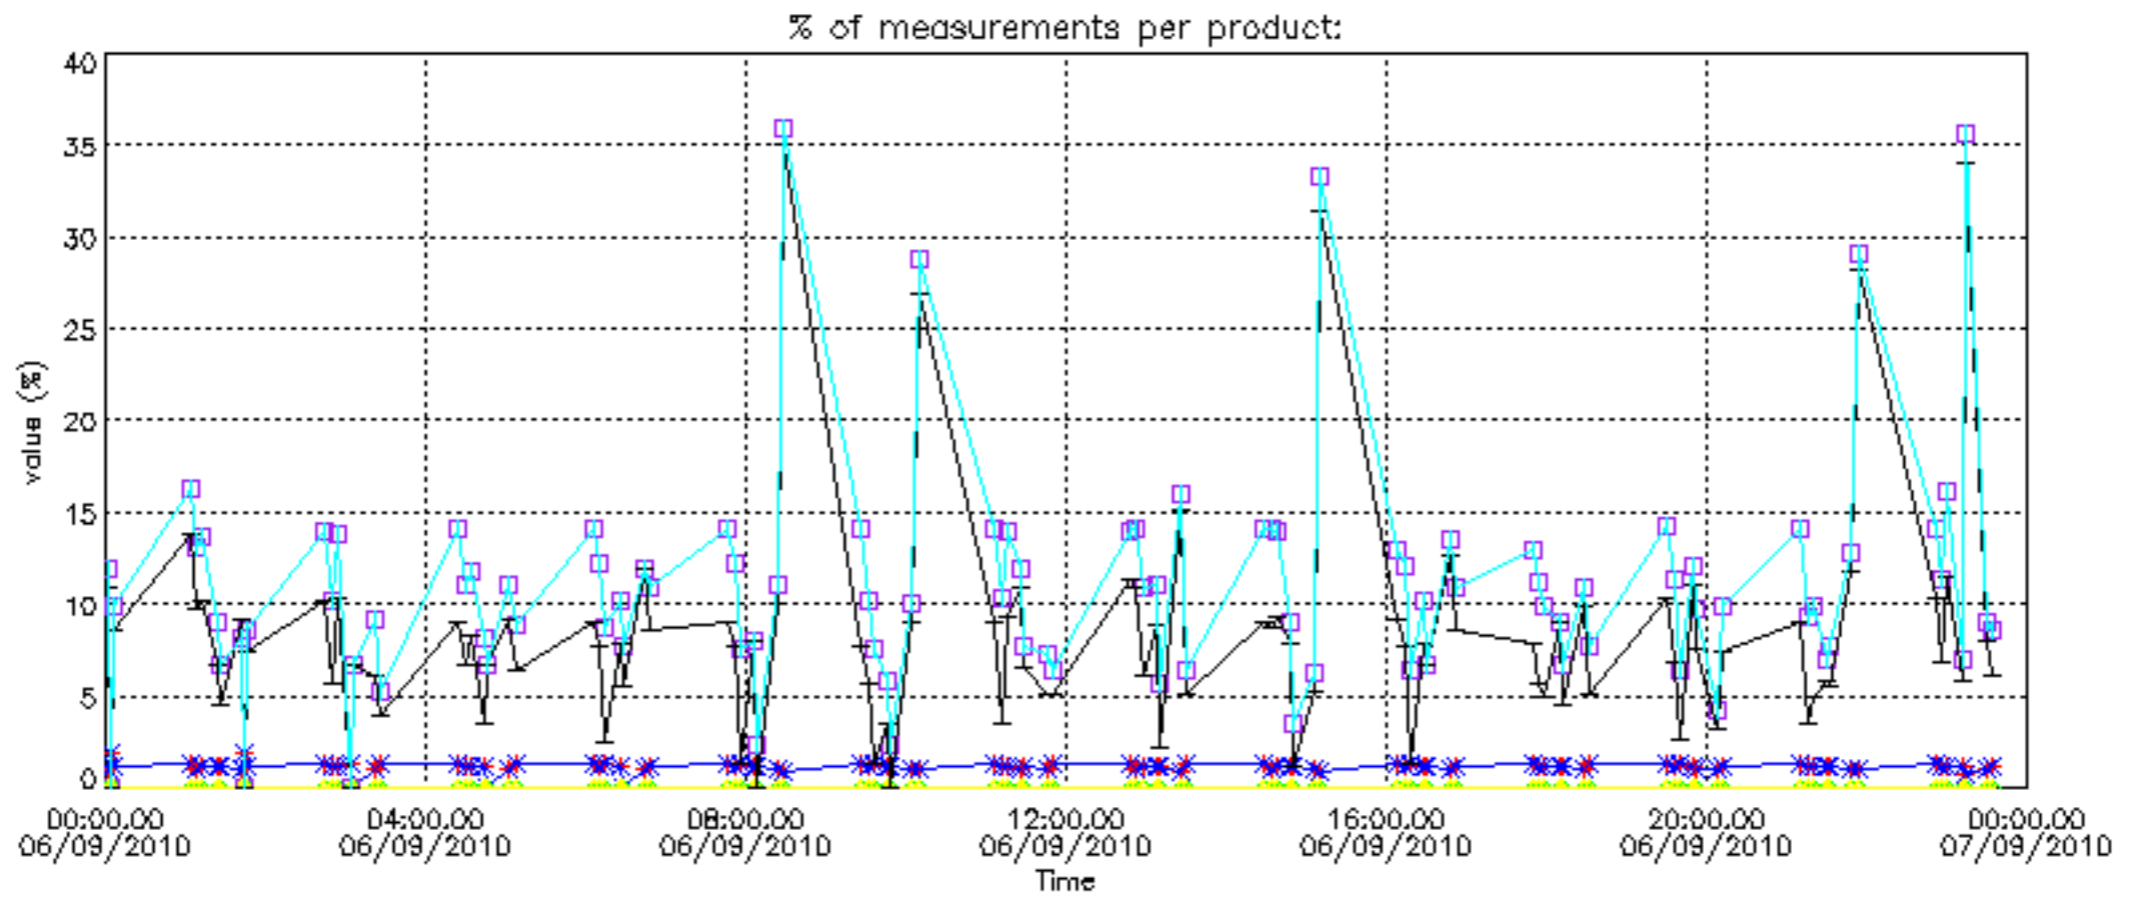

Percentage of cosmic ray hits per profile

Percentage of datation errors per profile