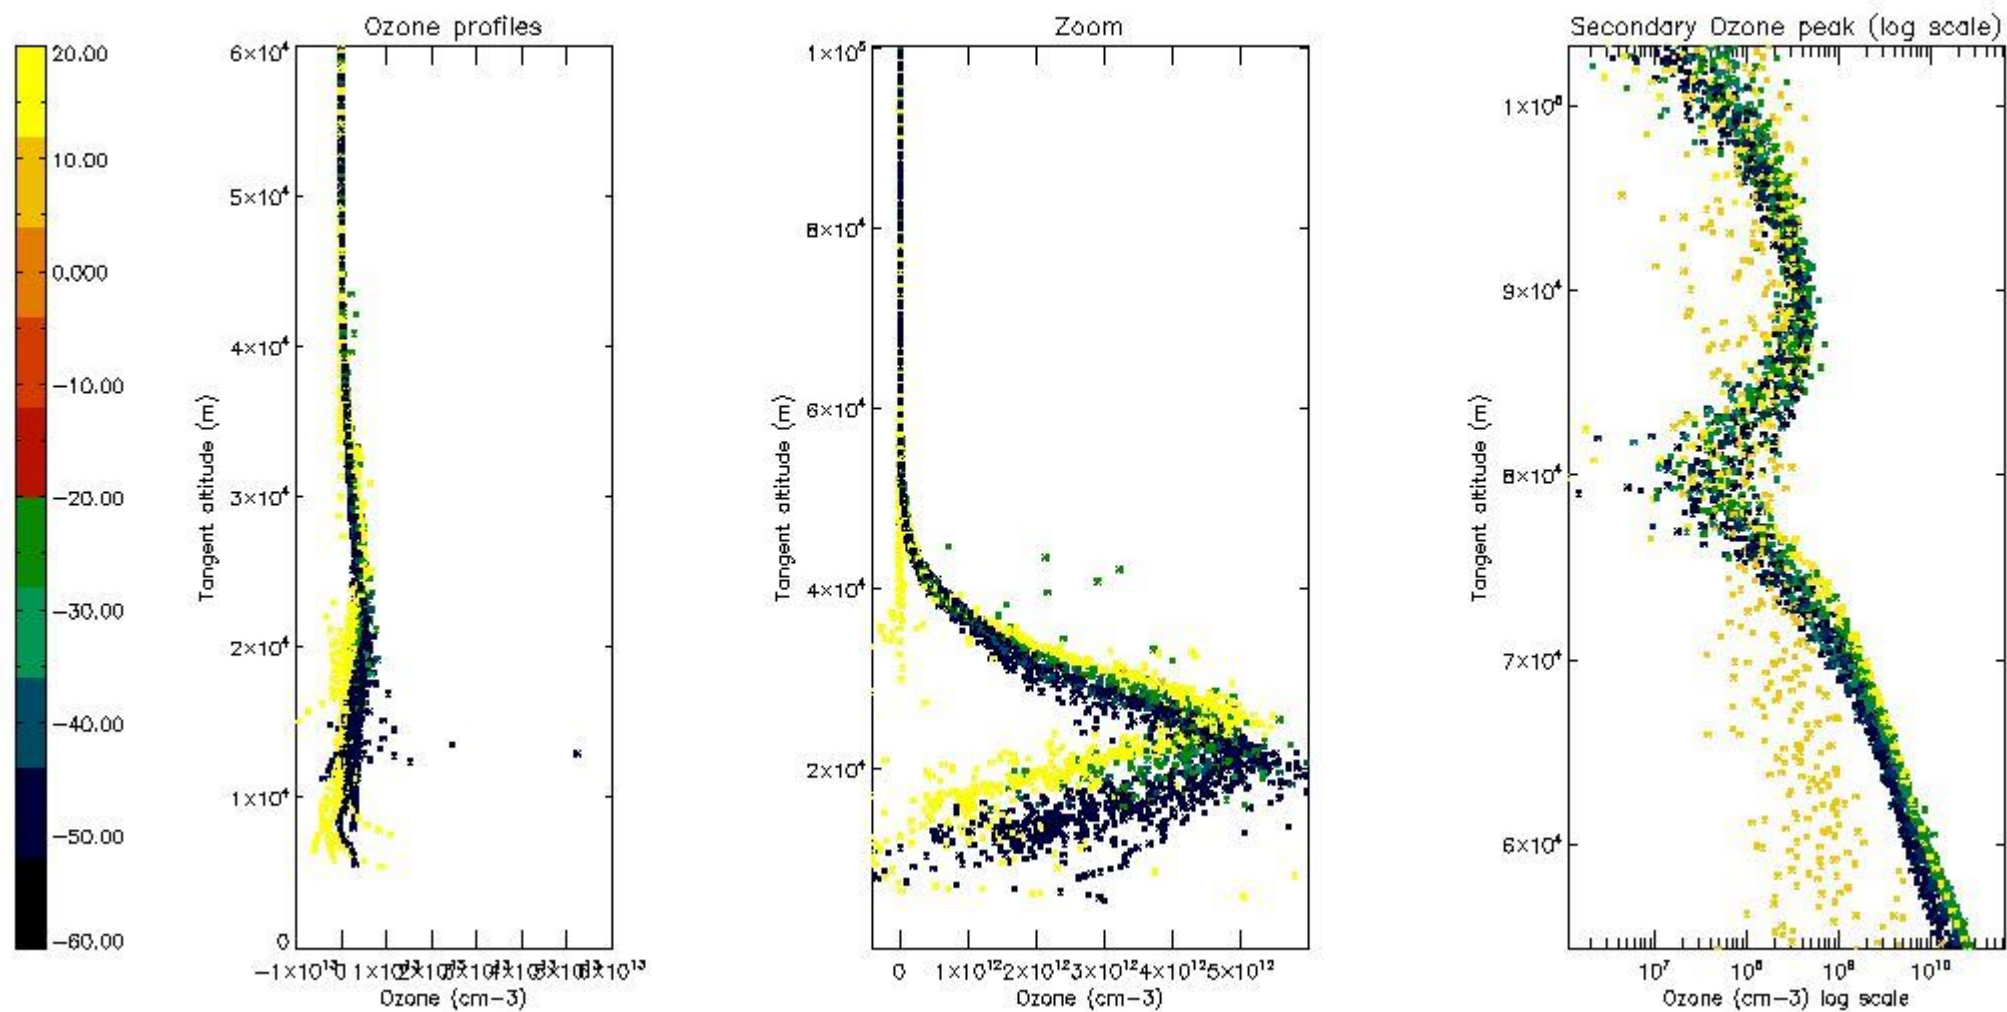

STD < 10	17
STD < 5	12

5.2 Plot ozone profiles for all STD (dark without errors)

The colorbar represents the latitude.

5.3 Plot ozone profiles where STD < 20% (dark without errors)

The colorbar represents the latitude.