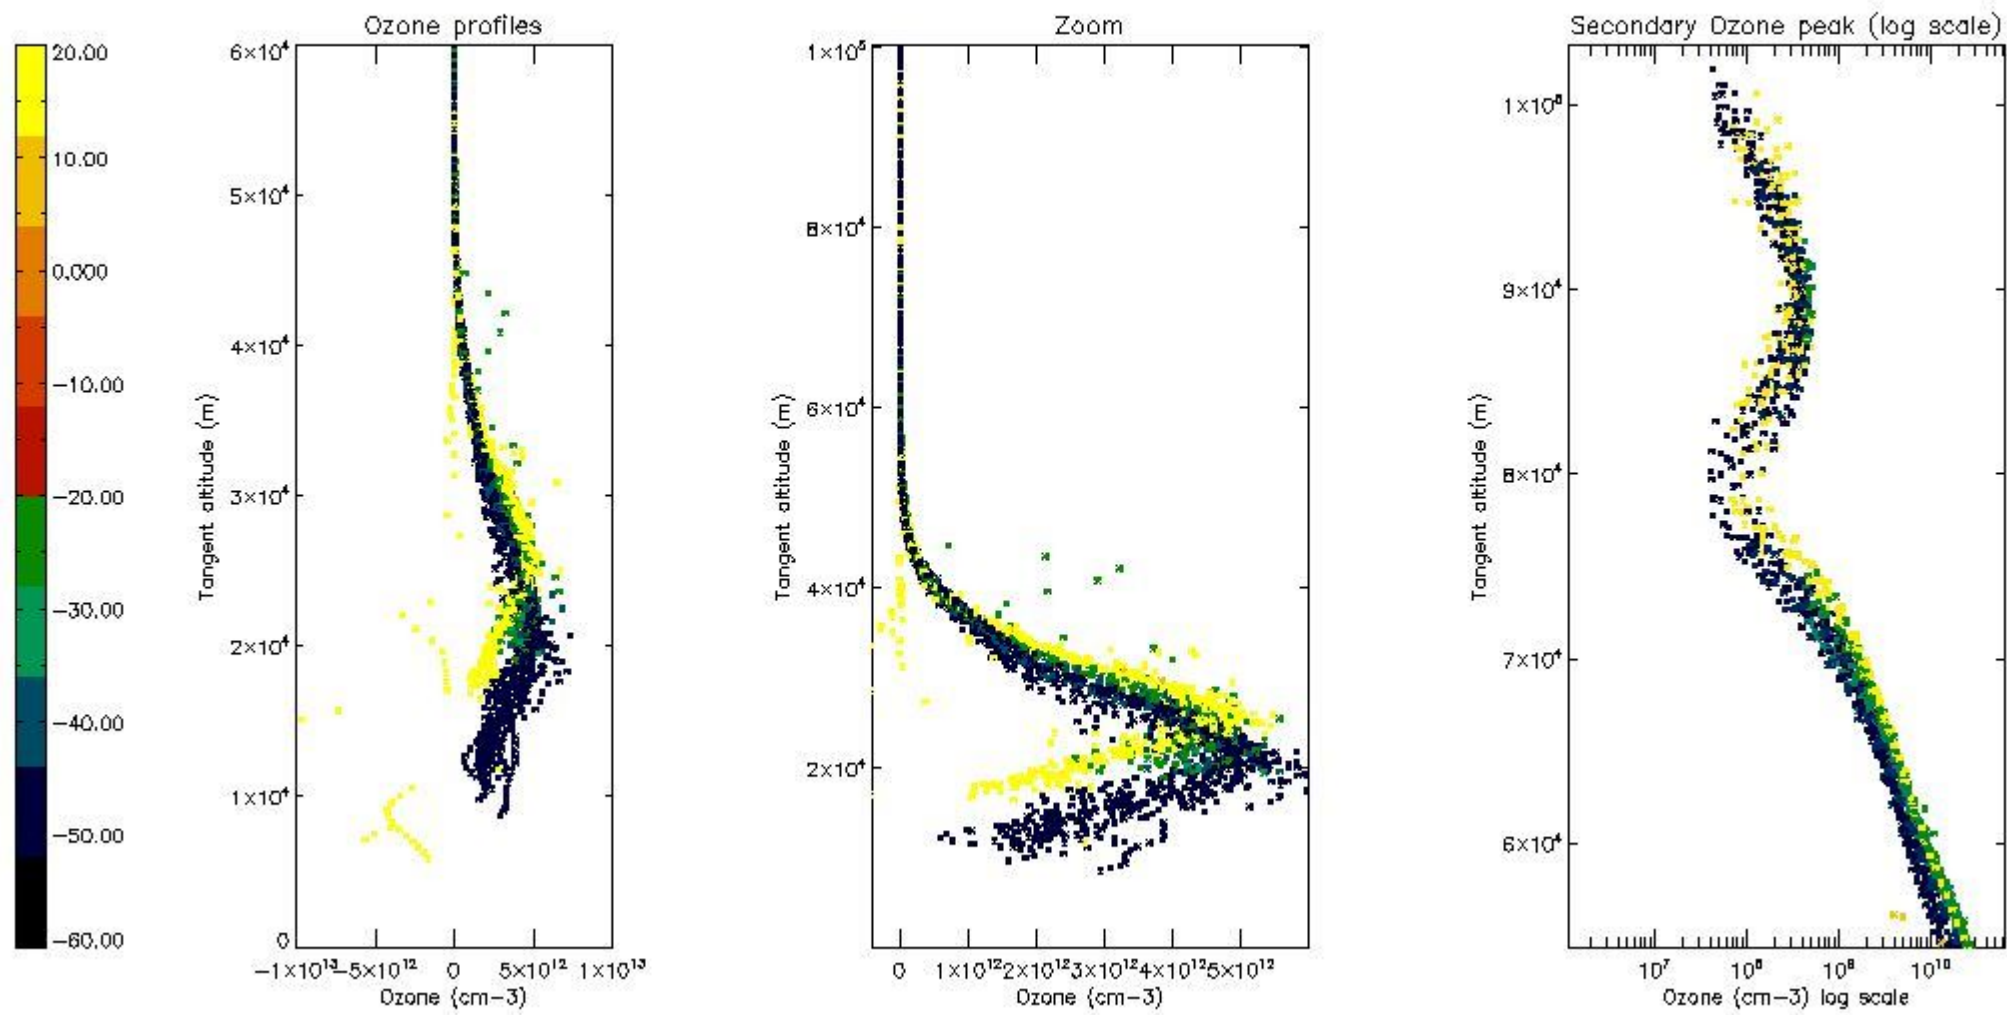

STD < 10	17
STD < 5	12

5.2 Plot ozone profiles for all STD (dark without errors)

The colorbar represents the latitude.

5.3 Plot ozone profiles where STD < 20% (dark without errors)

The colorbar represents the latitude.