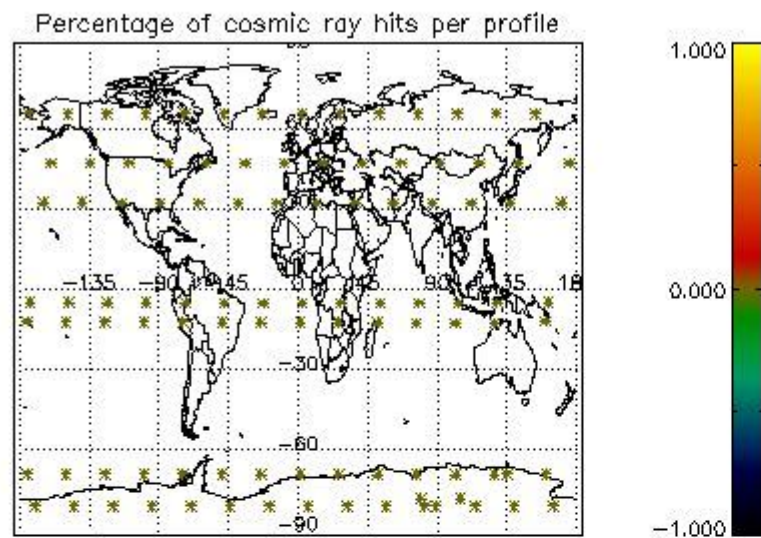

4.2.2 Plot level 1 quality information per product (world map): ENVISAT DESCENDING passes

5. Trace gas profiles

5.1 Ozone statistics based on quality of products

The final quality of the products can be "measured" using the STD (Standard Deviation) attached to every point profile. This information is written to the parameter GOM_NL__2P/NL_LOCAL_SPECIES_DENSITY/o3_std of the level 2 products. The table below shows the statistics for given STD ranges.

The statistics are given with respect to the overall valid production:

- Products without fatal errors: GOM_NL__2P/MPH/PRODUCT_ERR=0
- Valid point profile: GOM_NL__2P/NL_LOCAL_SPECIES_DENSITY/pcd(0)=0

The 'Criteria' is applied to valid points of dark limb products:

- Products in dark limb illumination condition: GOM_NL__2P/NL_SUMMARY_QUALITY/obs_ill_cond=0
- Products without fatal errors: GOM_NL__2P/MPH/PRODUCT_ERR=0
- Valid point profile: GOM_NL__2P/NL_LOCAL_SPECIES_DENSITY/pcd(0)=0

So, the table below shows the percentage of dark limb and valid observations for each criteria with respect to the overall valid daily observations.

Criteria	% of total production
All STD	32
STD < 20	20