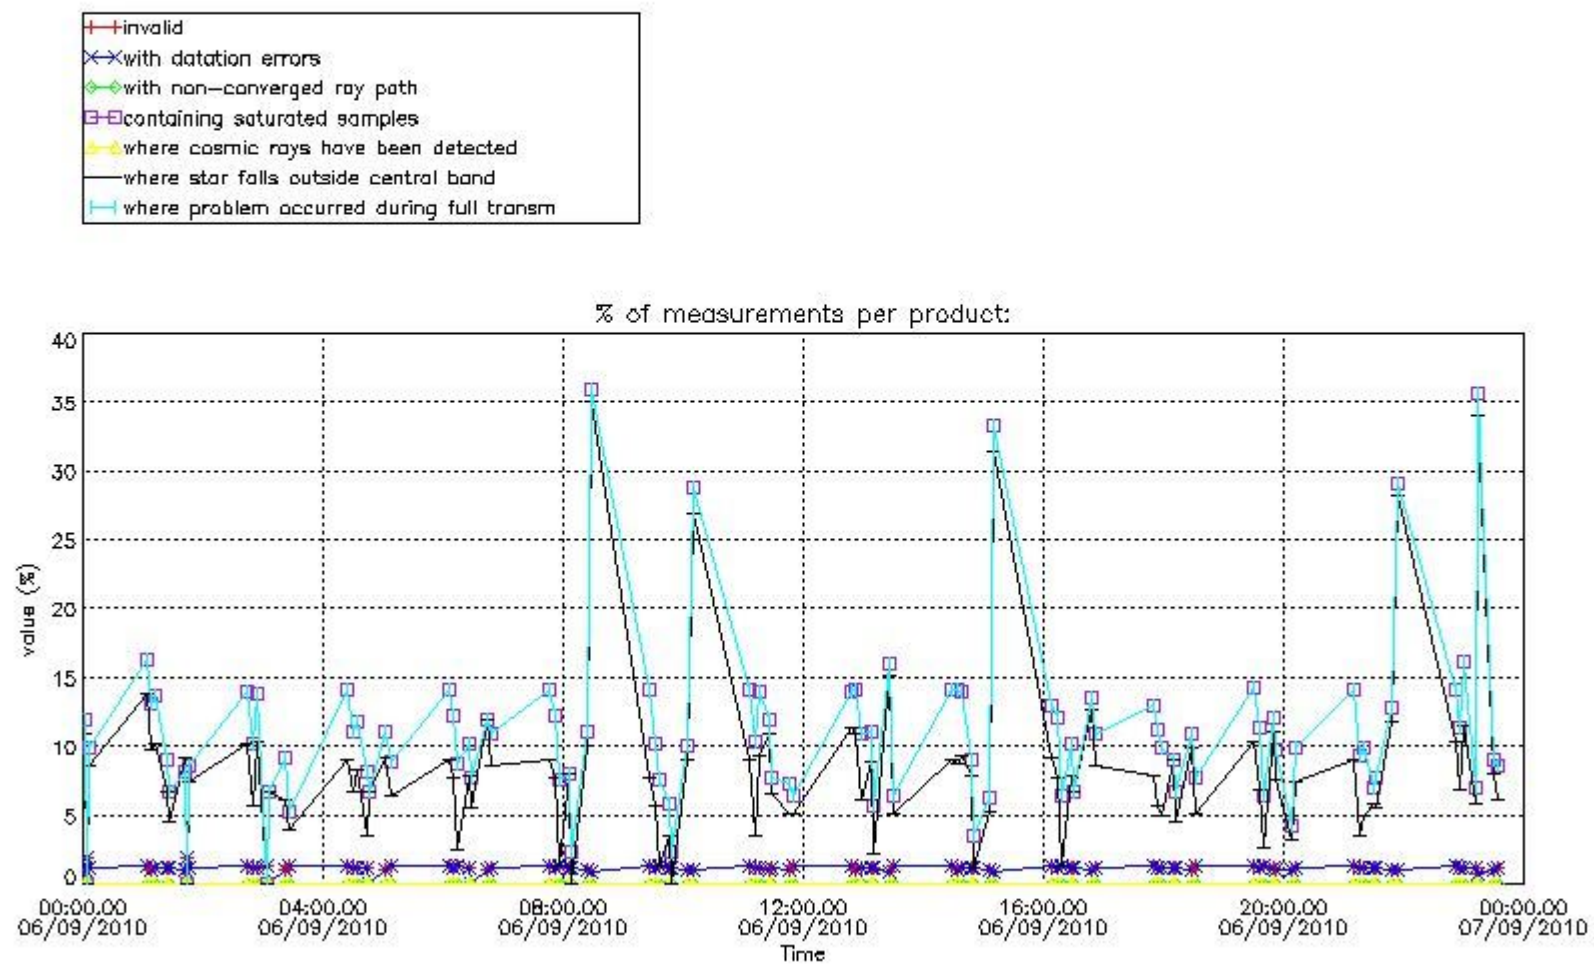

4.2 Plot quality information per product coming from level 1b processing (world map)

4.2.1 Plot level 1 quality information per product (world map): ENVISAT ASCENDING passes