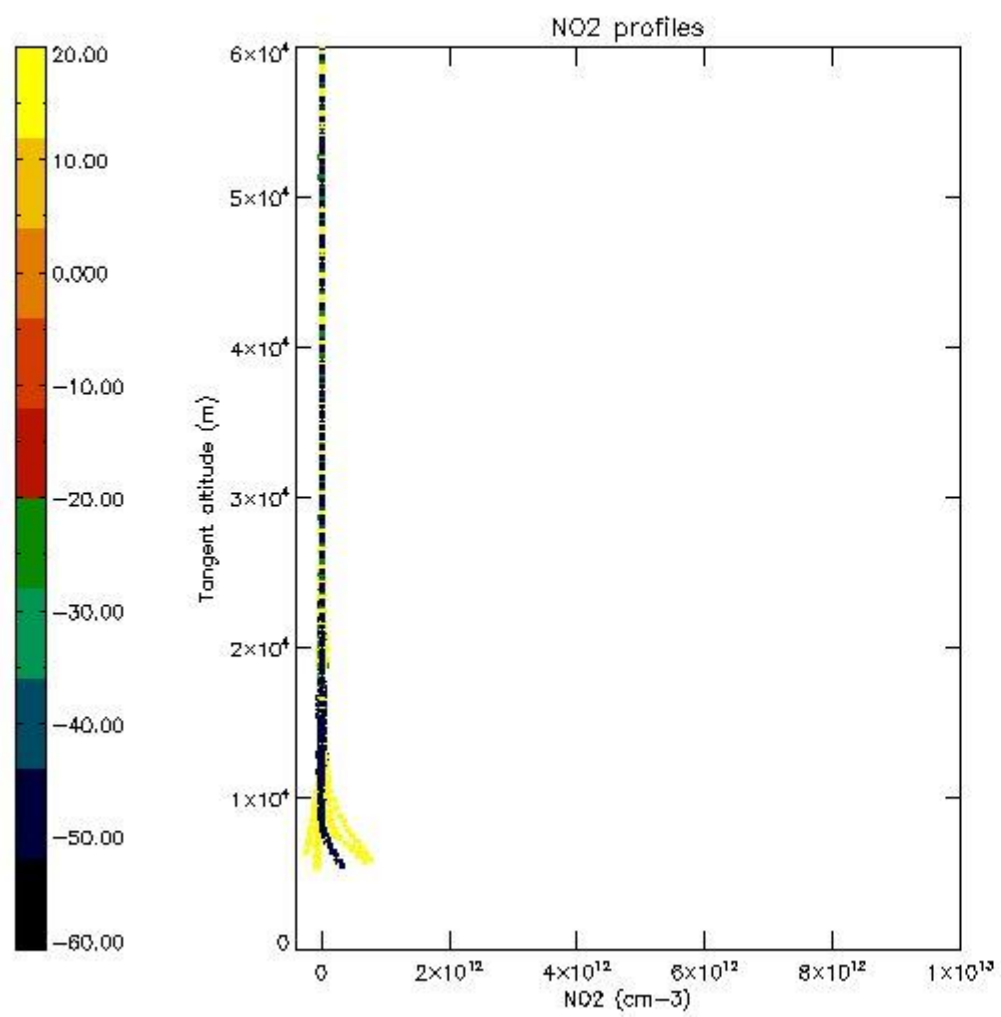

5.7 Plot NO3 profiles for all STD (dark without errors)

The colorbar represents the latitude.