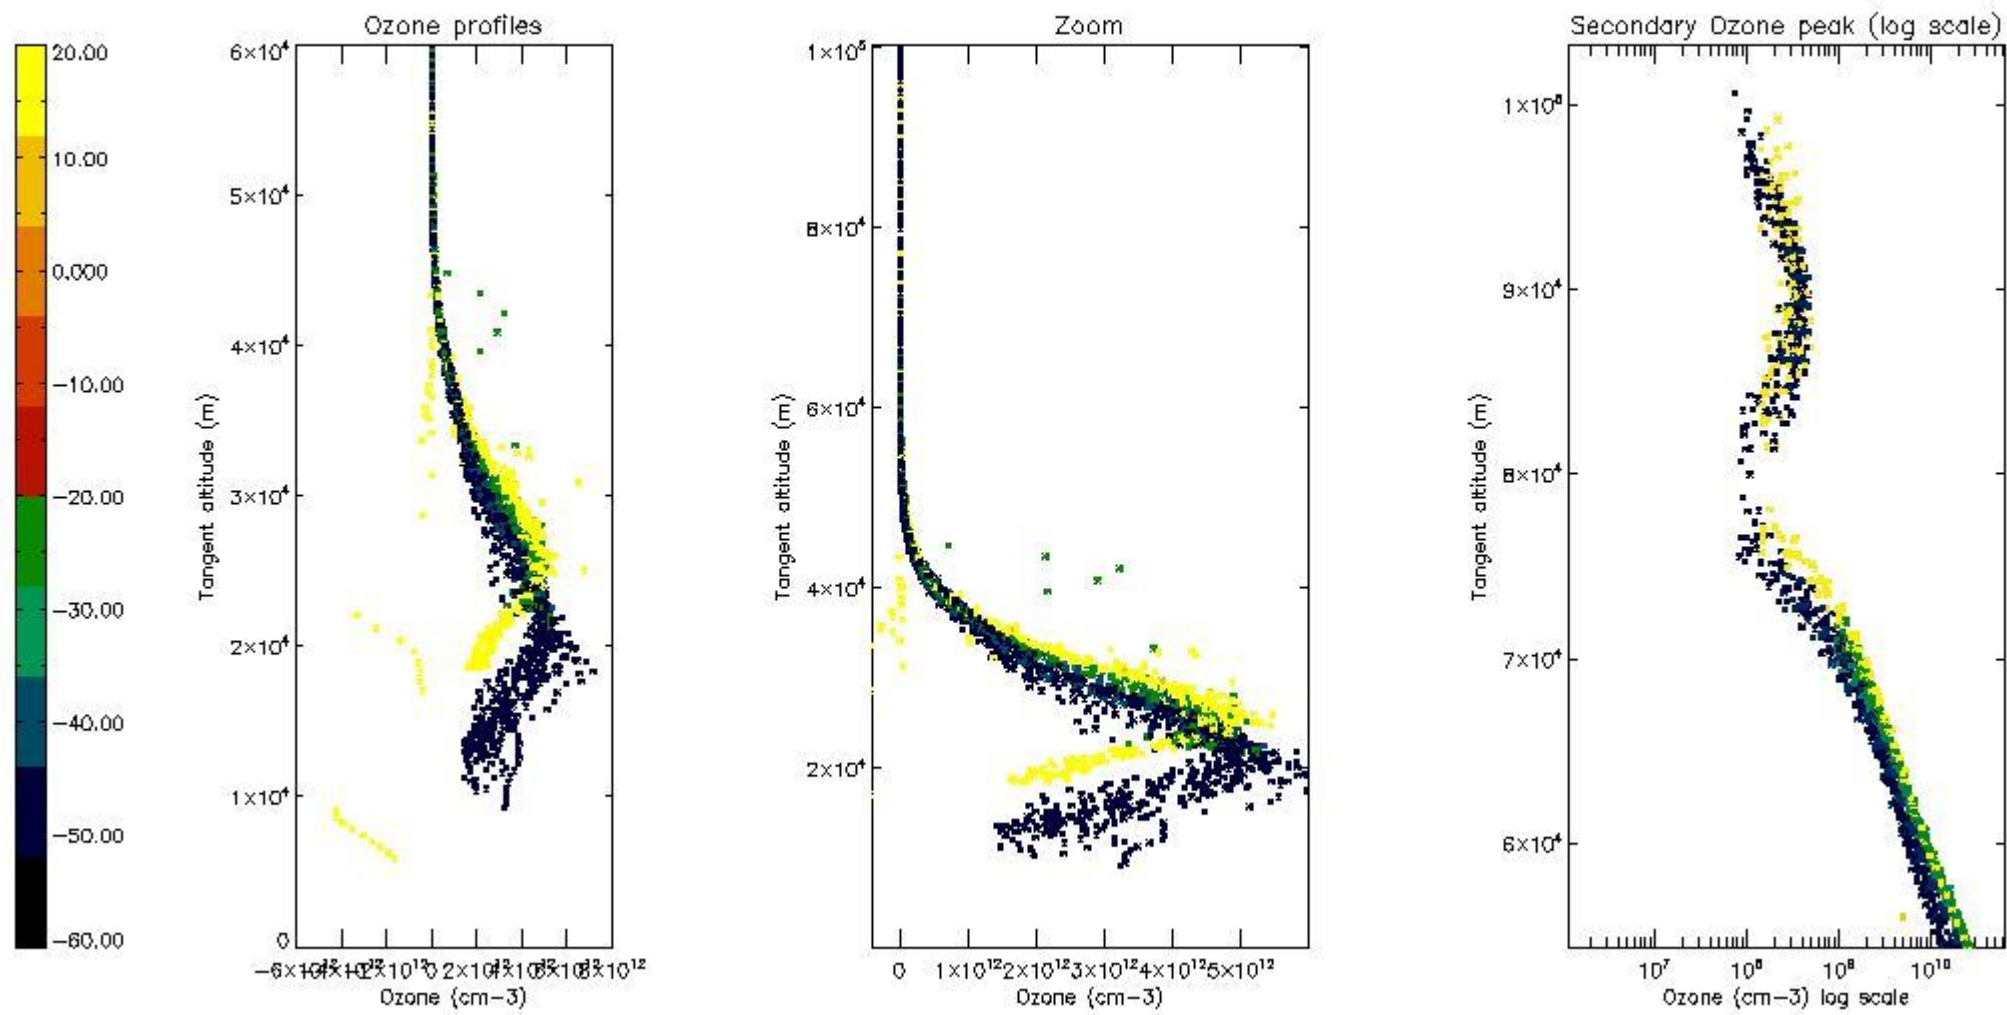

5.5 Plot ozone profiles where STD < 5% (dark without errors)

The colorbar represents the latitude.