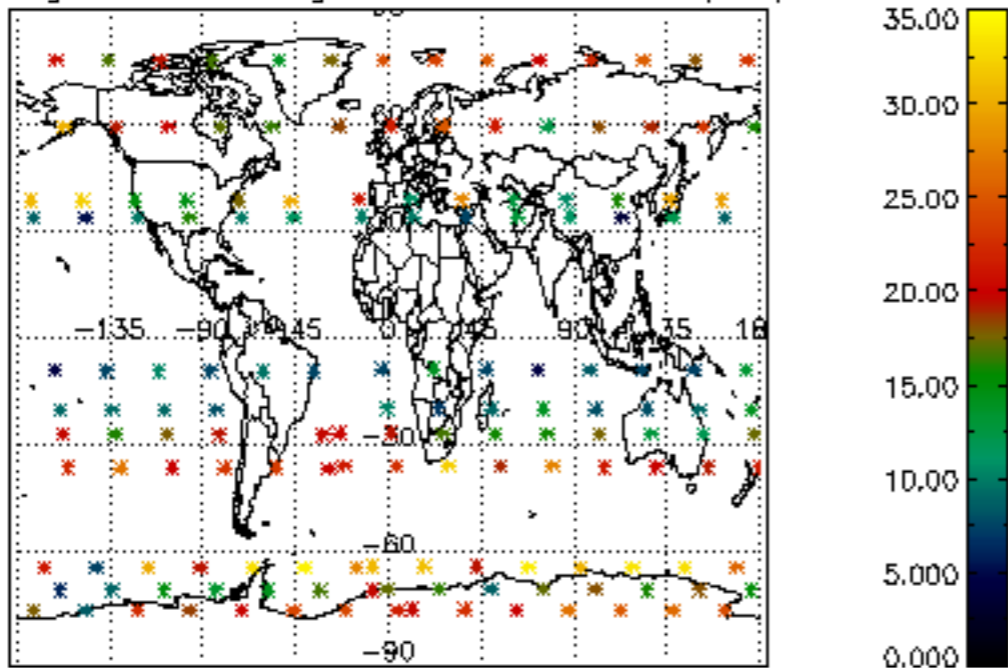

Percentage of cosmic ray hits per profile

Percentage of star falling outside central band per profile