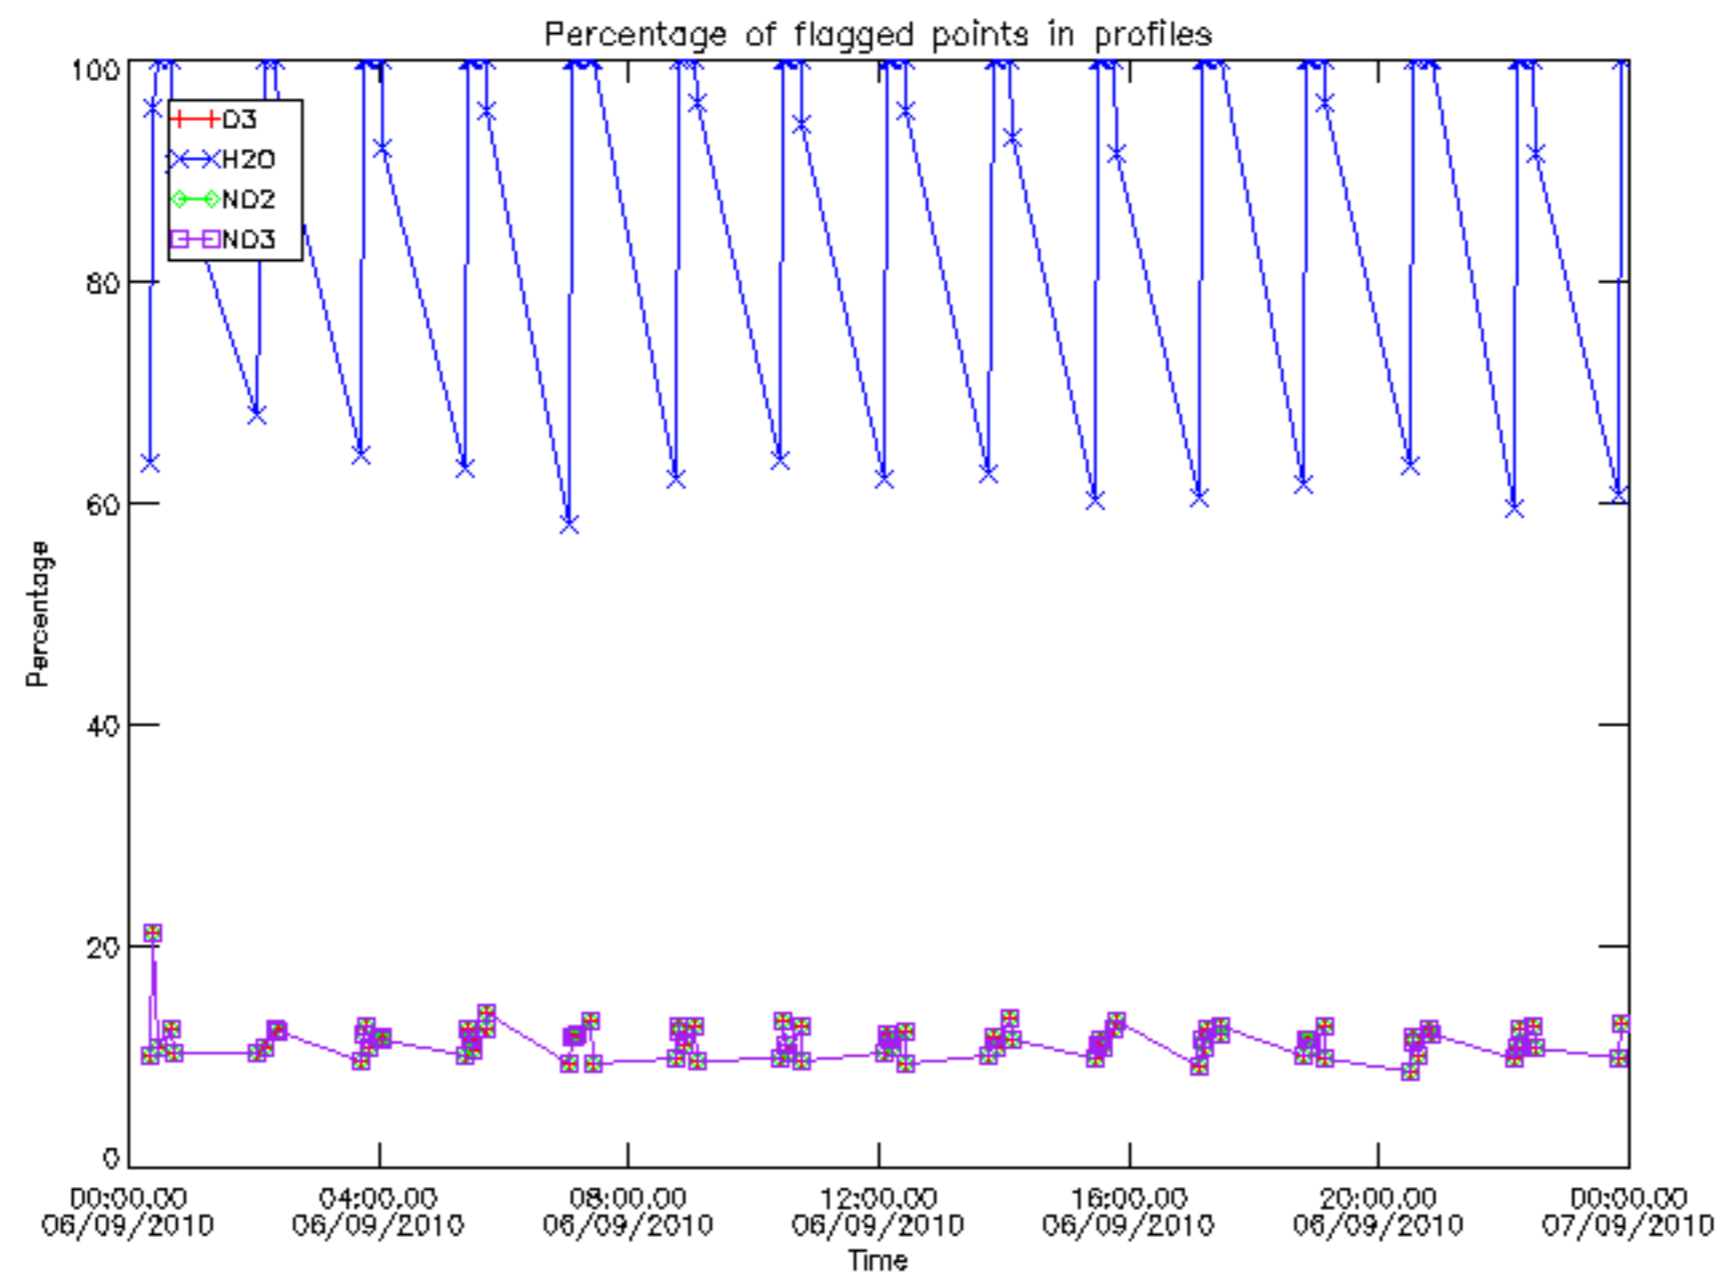

Percentage of flagged data per D3 profile

Percentage of flagged data per H2O profile