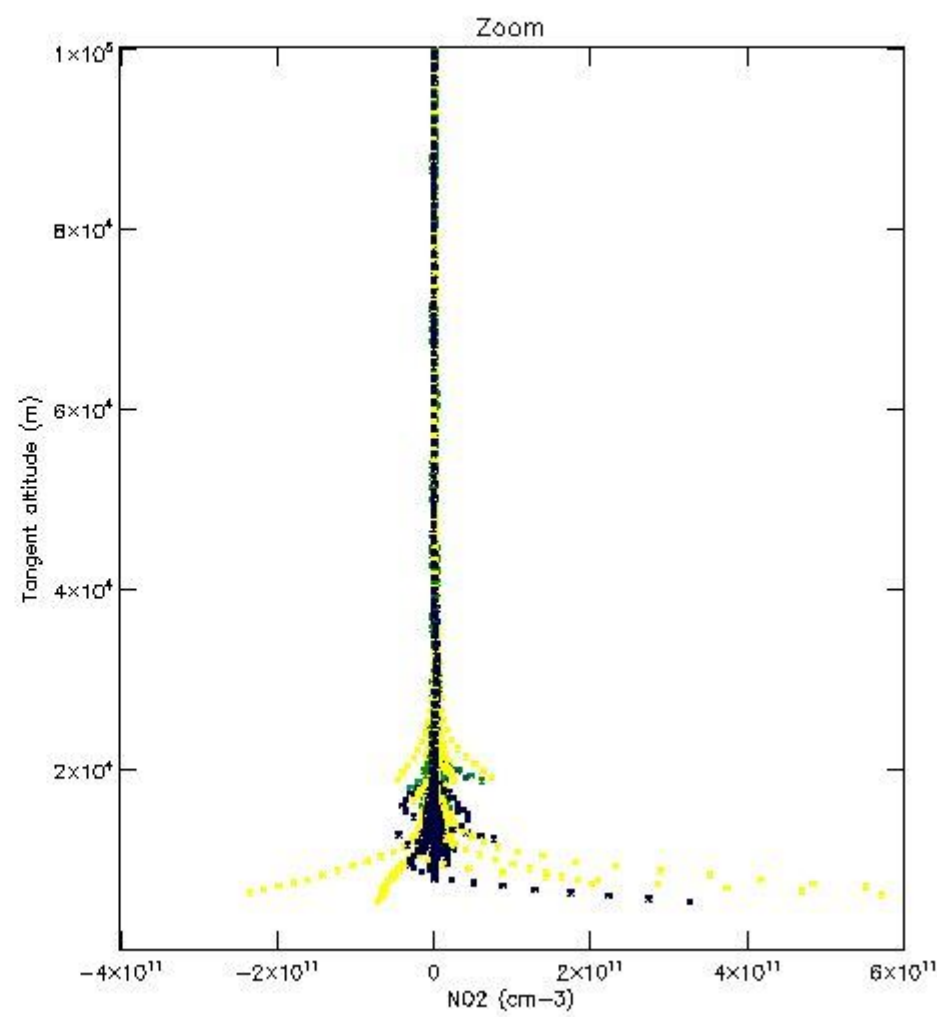

5.7 Plot NO3 profiles for all STD (dark without errors)

The colorbar represents the latitude.