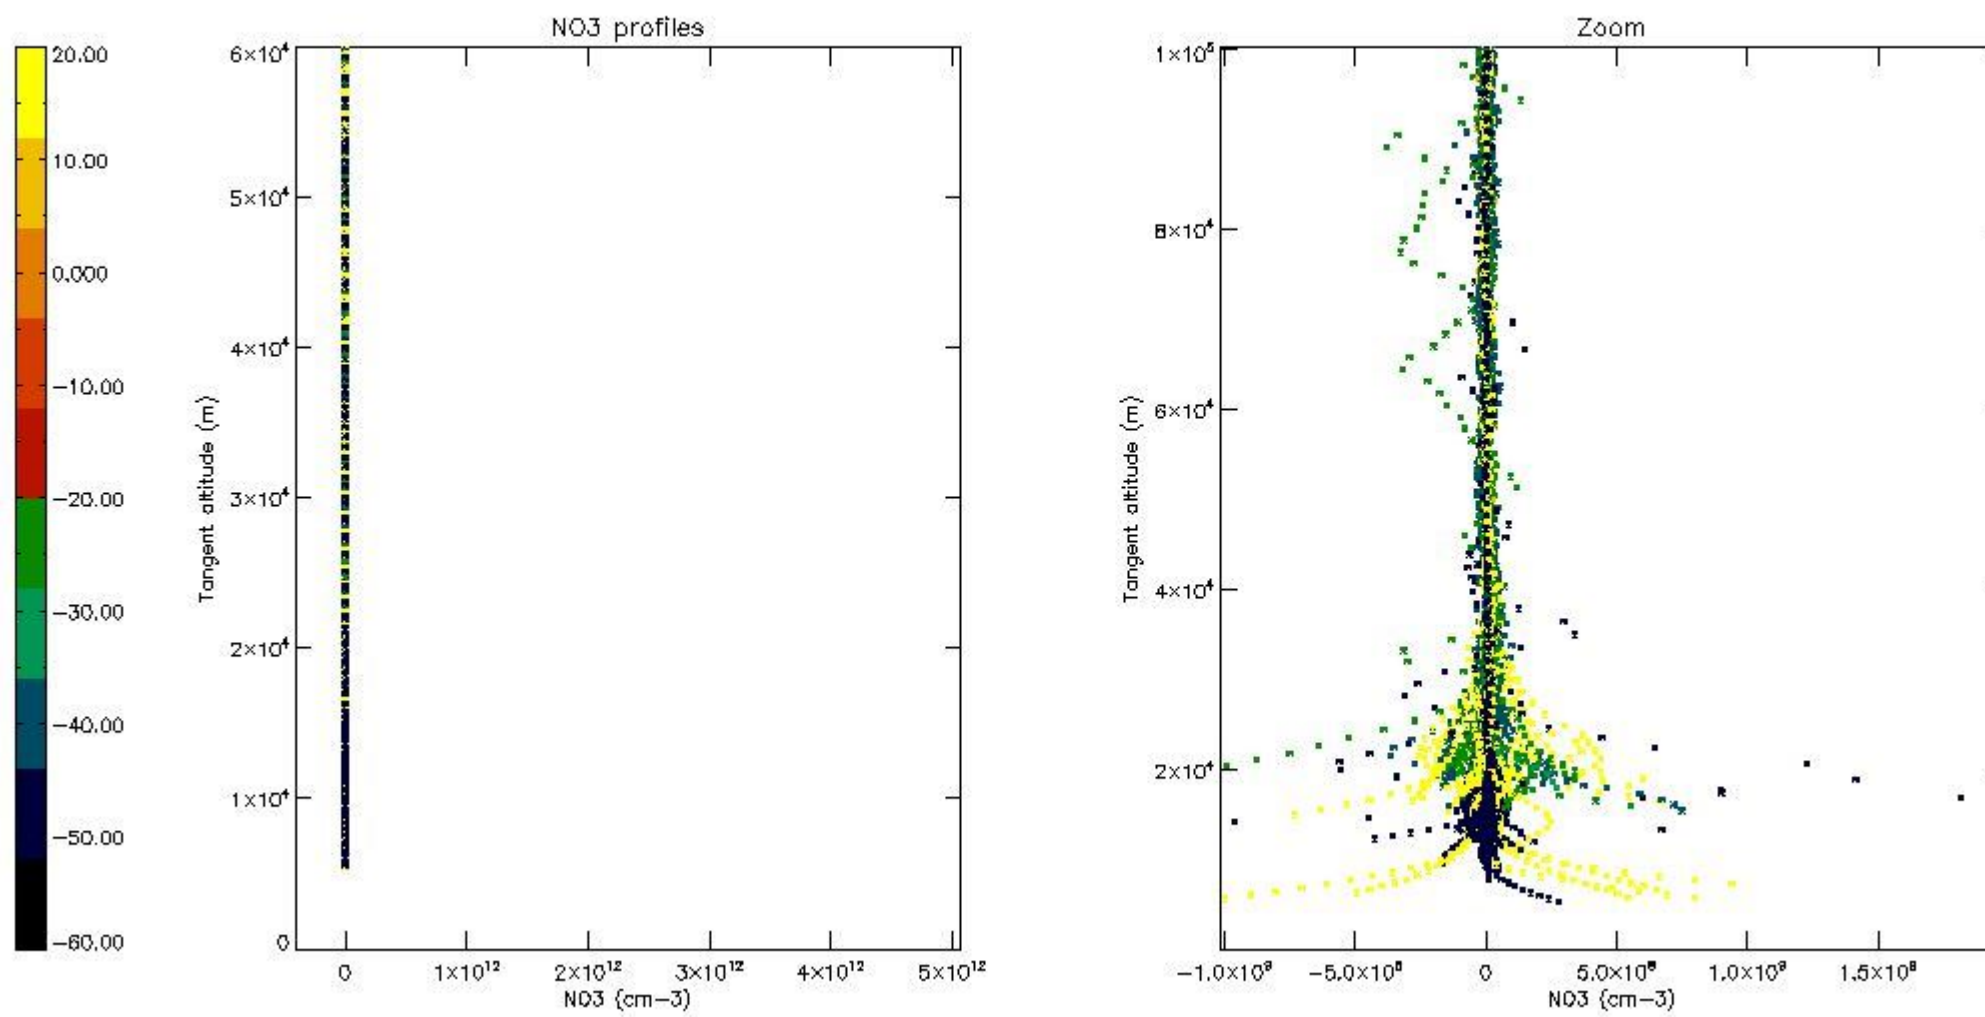

*5.4 Plot ozone profiles where STD < 10% (dark without errors)*

The colorbar represents the latitude.

*5.5 Plot ozone profiles where STD < 5% (dark without errors)*

The colorbar represents the latitude.

*5.6 Plot NO<sub>2</sub> profiles for all STD (dark without errors)*

The colorbar represents the latitude.

*5.7 Plot NO3 profiles for all STD (dark without errors)*

The colorbar represents the latitude.