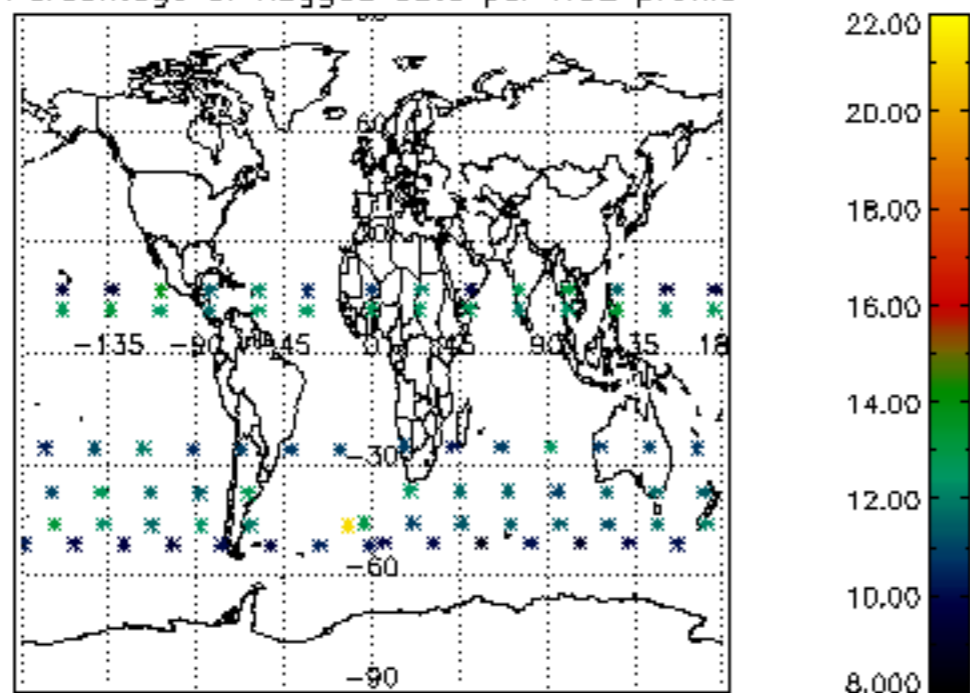

Percentage of flagged data per NO2 profile