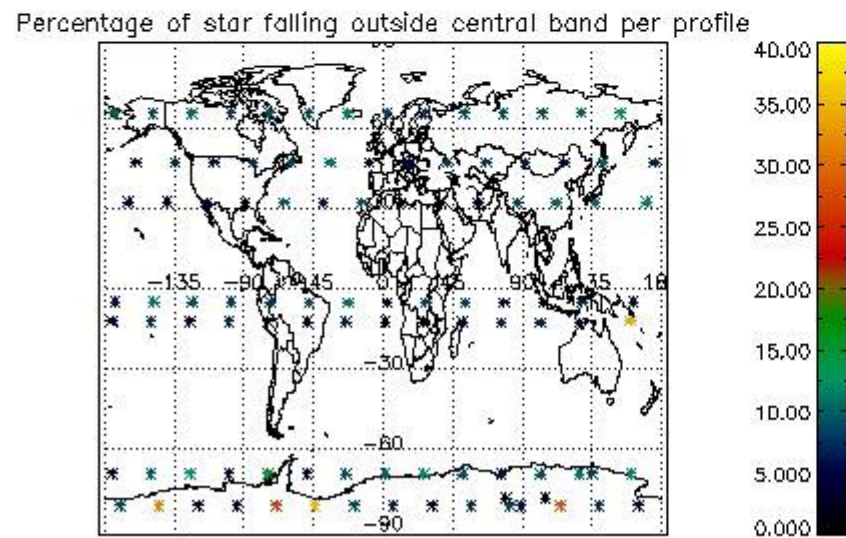

5. Trace gas profiles

5.1 Ozone statistics based on quality of products

The final quality of the products can be "measured" using the STD (Standard Deviation) attached to every point profile. This information is written to the parameter GOM_NL__2P/NL_LOCAL_SPECIES_DENSITY/o3_std of the level 2 products. The table below shows the statistics for given STD ranges.

The statistics are given with respect to the overall valid production:

- Products without fatal errors: GOM_NL__2P/MPH/PRODUCT_ERR=0
- Valid point profile: GOM_NL__2P/NL_LOCAL_SPECIES_DENSITY/pcd(0)=0

The 'Criteria' is applied to valid points of dark limb products:

- Products in dark limb illumination condition: GOM_NL__2P/NL_SUMMARY_QUALITY/obs_ill_cond=0
- Products without fatal errors: GOM_NL__2P/MPH/PRODUCT_ERR=0
- Valid point profile: GOM_NL__2P/NL_LOCAL_SPECIES_DENSITY/pcd(0)=0

So, the table below shows the percentage of dark limb and valid observations for each criteria with respect to the overall valid daily observations.

Criteria	% of total production
All STD	32
STD < 20	20