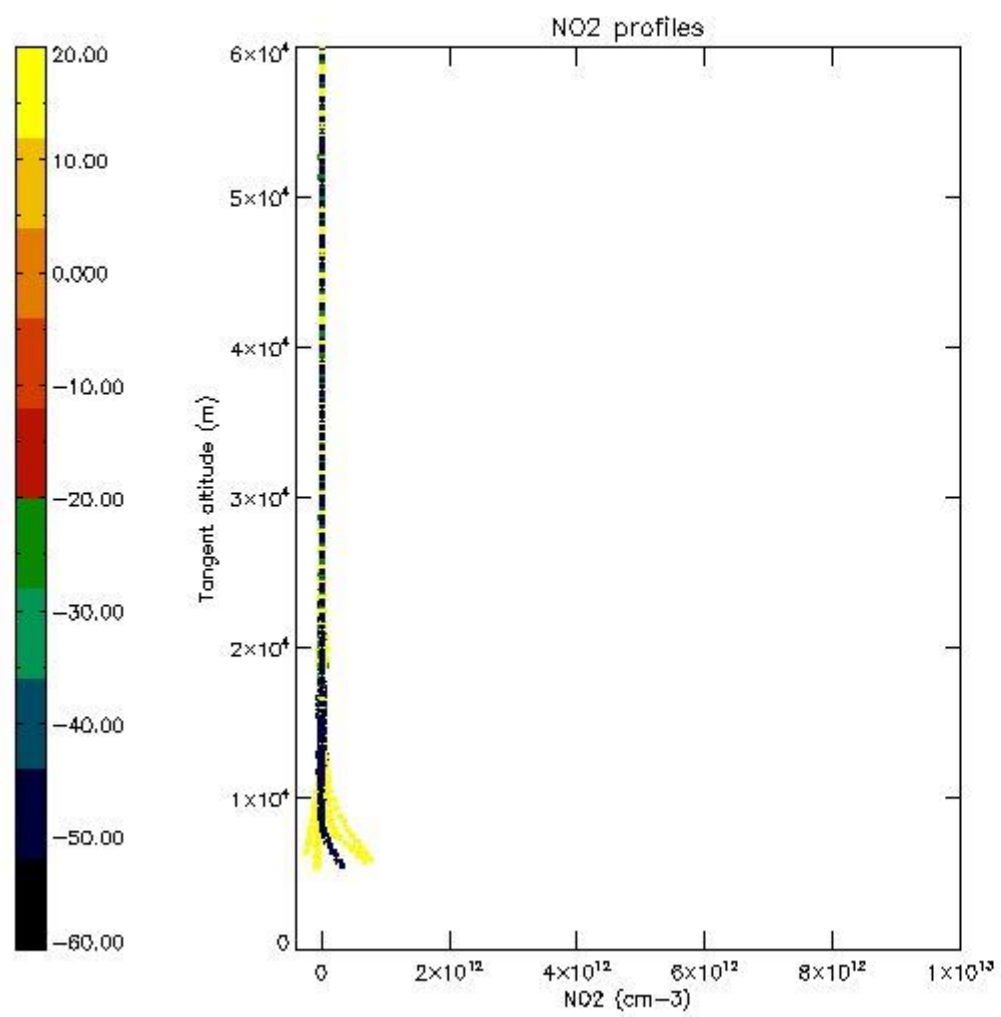

*5.4 Plot ozone profiles where STD < 10% (dark without errors)*

The colorbar represents the latitude.

*5.5 Plot ozone profiles where STD < 5% (dark without errors)*

The colorbar represents the latitude.

*5.6 Plot NO<sub>2</sub> profiles for all STD (dark without errors)*

The colorbar represents the latitude.

*5.7 Plot NO3 profiles for all STD (dark without errors)*

The colorbar represents the latitude.