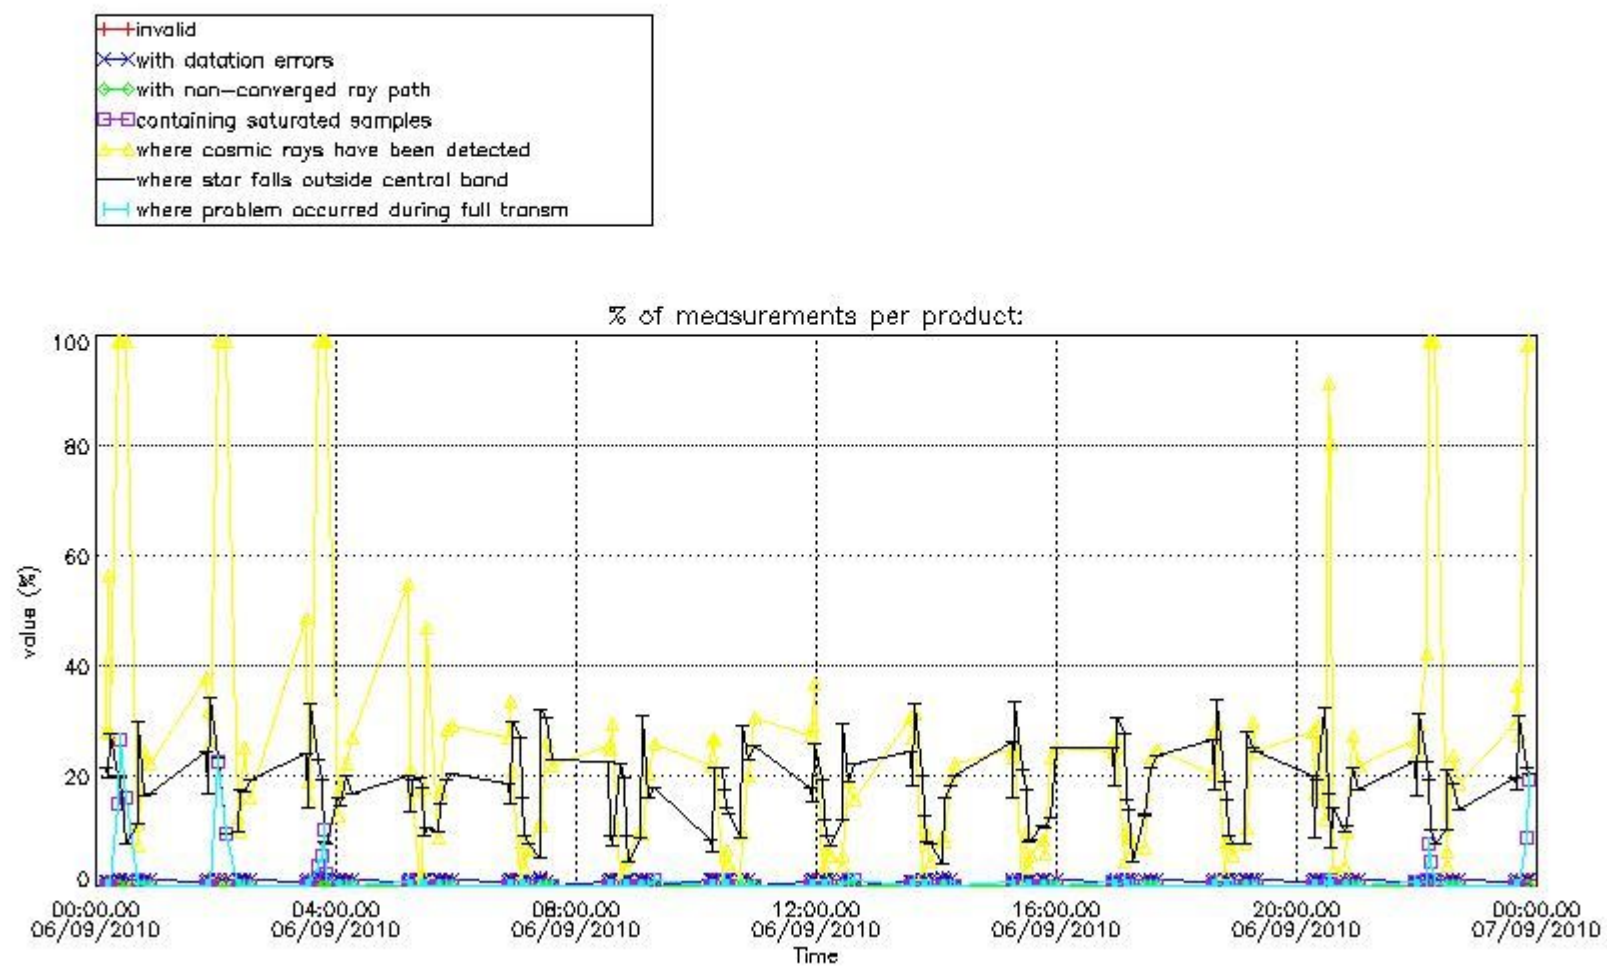

4.1.2 Plot level 1 quality information per product (time dependant): ENVI SAT DESCENDING passes