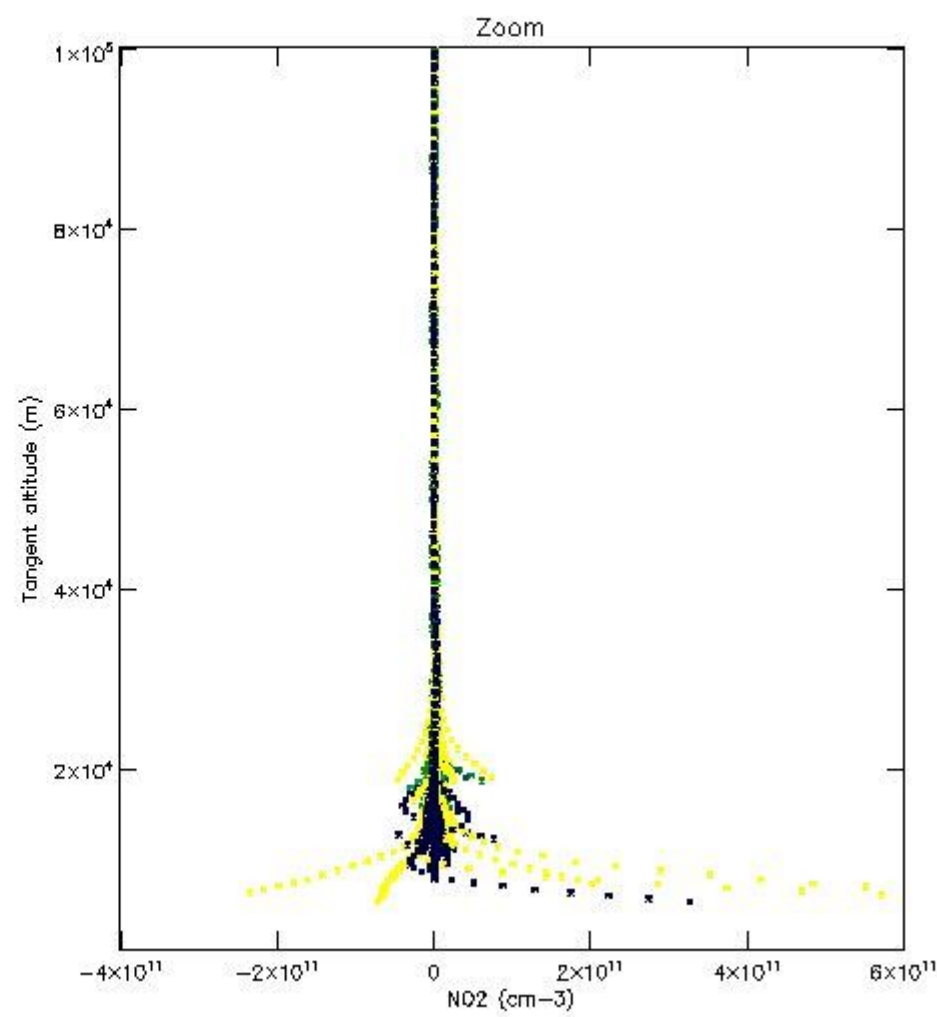

*5.4 Plot ozone profiles where STD < 10% (dark without errors)*

The colorbar represents the latitude.

*5.5 Plot ozone profiles where STD < 5% (dark without errors)*

The colorbar represents the latitude.

*5.6 Plot NO<sub>2</sub> profiles for all STD (dark without errors)*

The colorbar represents the latitude.

*5.7 Plot NO3 profiles for all STD (dark without errors)*

The colorbar represents the latitude.