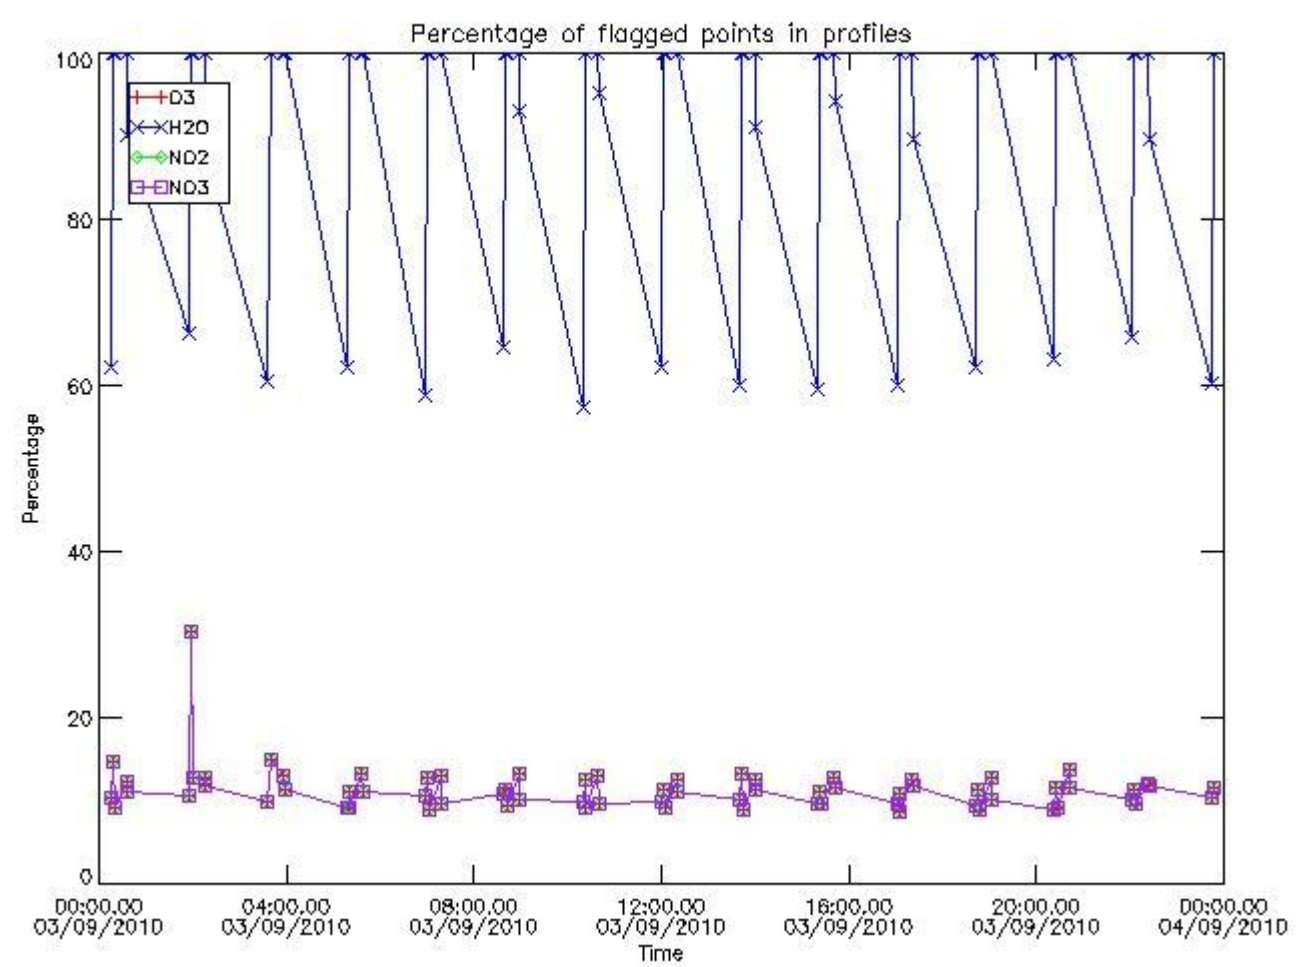

3. Quality information per product

In this section it is plotted some information contained in the Quality Summary data set of the level 2 products. Only products in dark limb conditions and without errors (error flag in the MPH set to "0") are used.

3.1 Plot quality information per product (time dependant)

3.2 Plot quality information per product (world map)