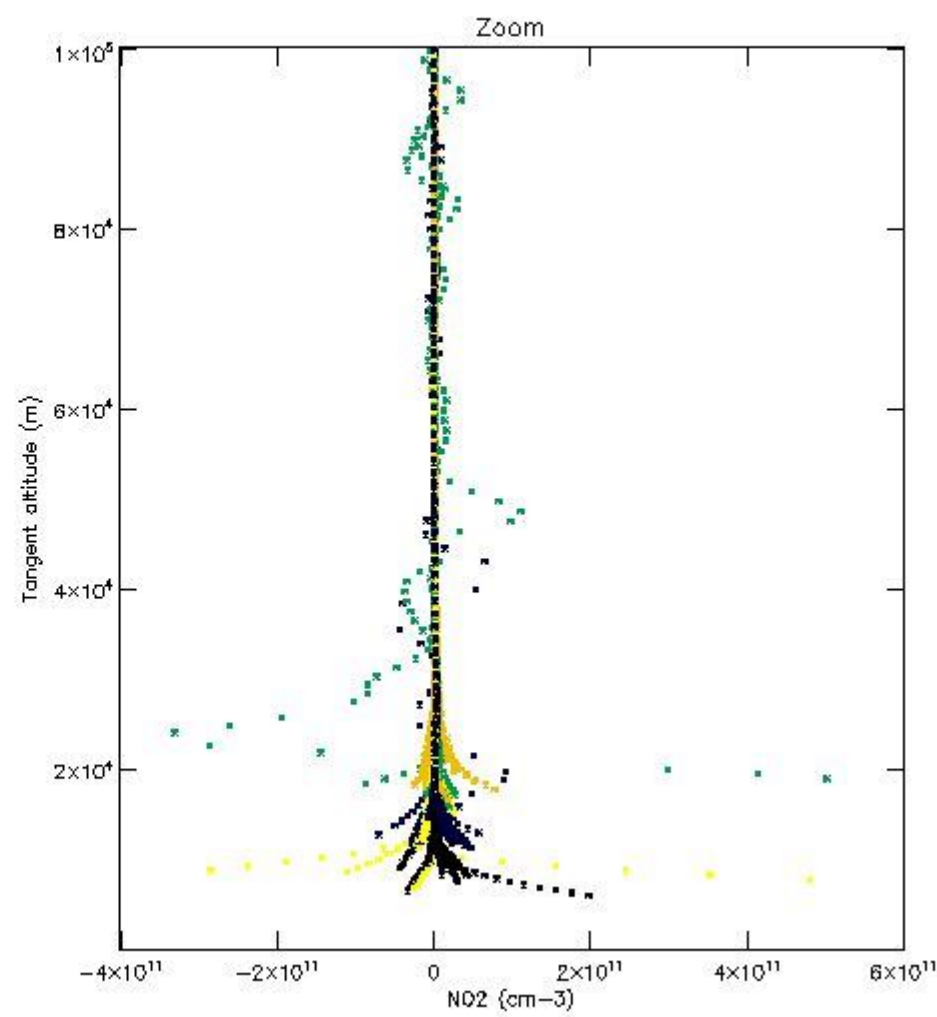

5.7 Plot NO3 profiles for all STD (dark without errors)

The colorbar represents the latitude.