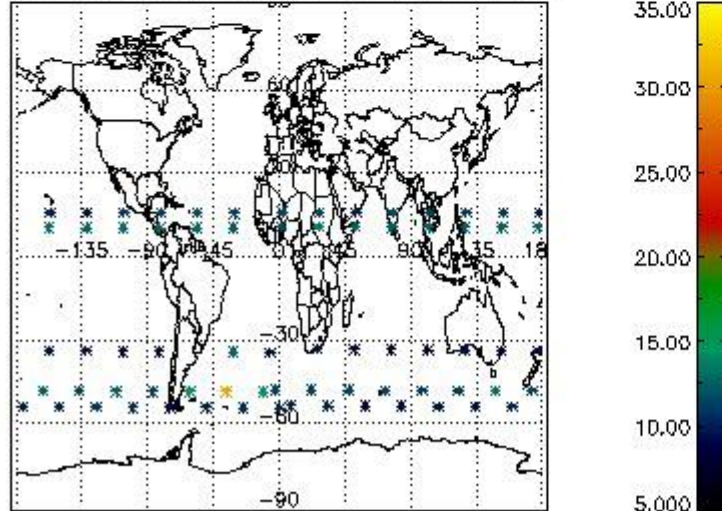

#### 3.1 Plot quality information per product (time dependant)

3.2 Plot quality information per product (world map)

Percentage of flagged data per O3 profile

Percentage of flagged data per H2O profile

Percentage of flagged data per NO2 profile