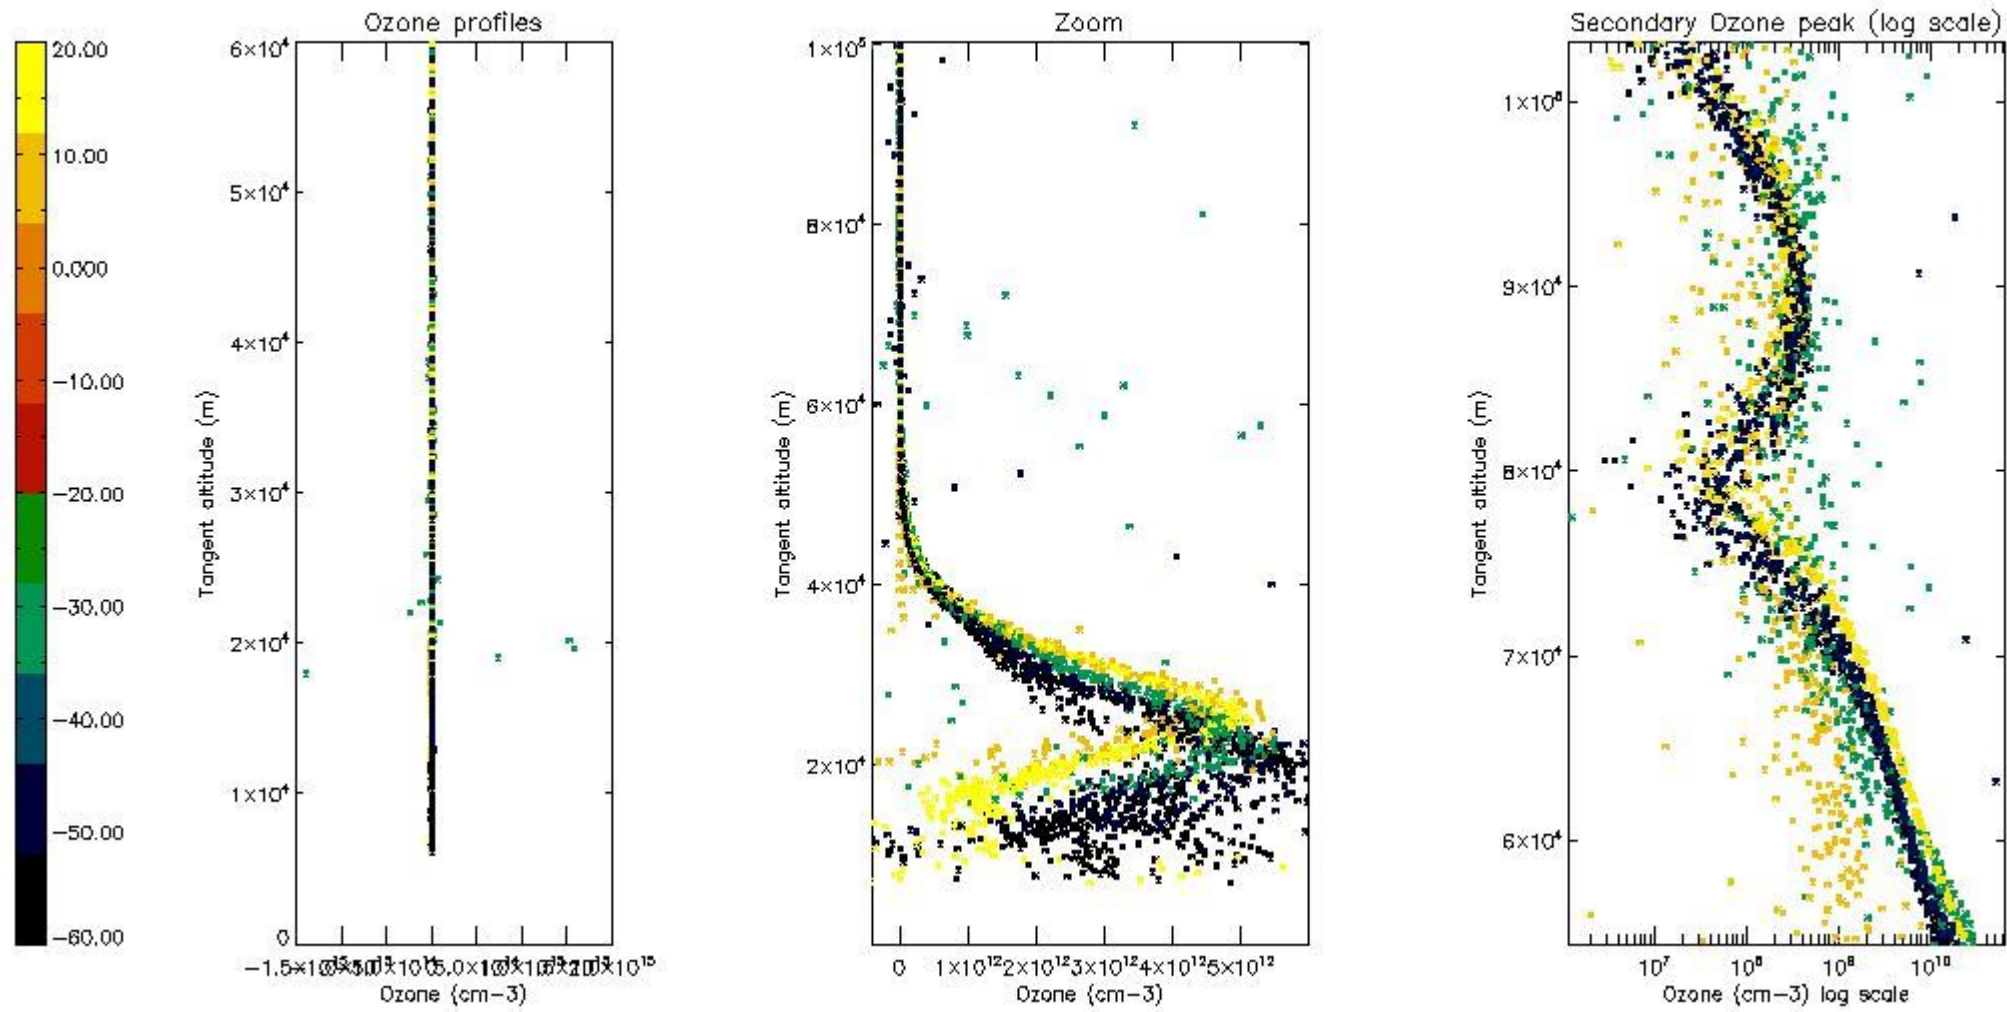

STD < 10	13
STD < 5	9

5.2 Plot ozone profiles for all STD (dark without errors)

The colorbar represents the latitude.

5.3 Plot ozone profiles where STD < 20% (dark without errors)

The colorbar represents the latitude.