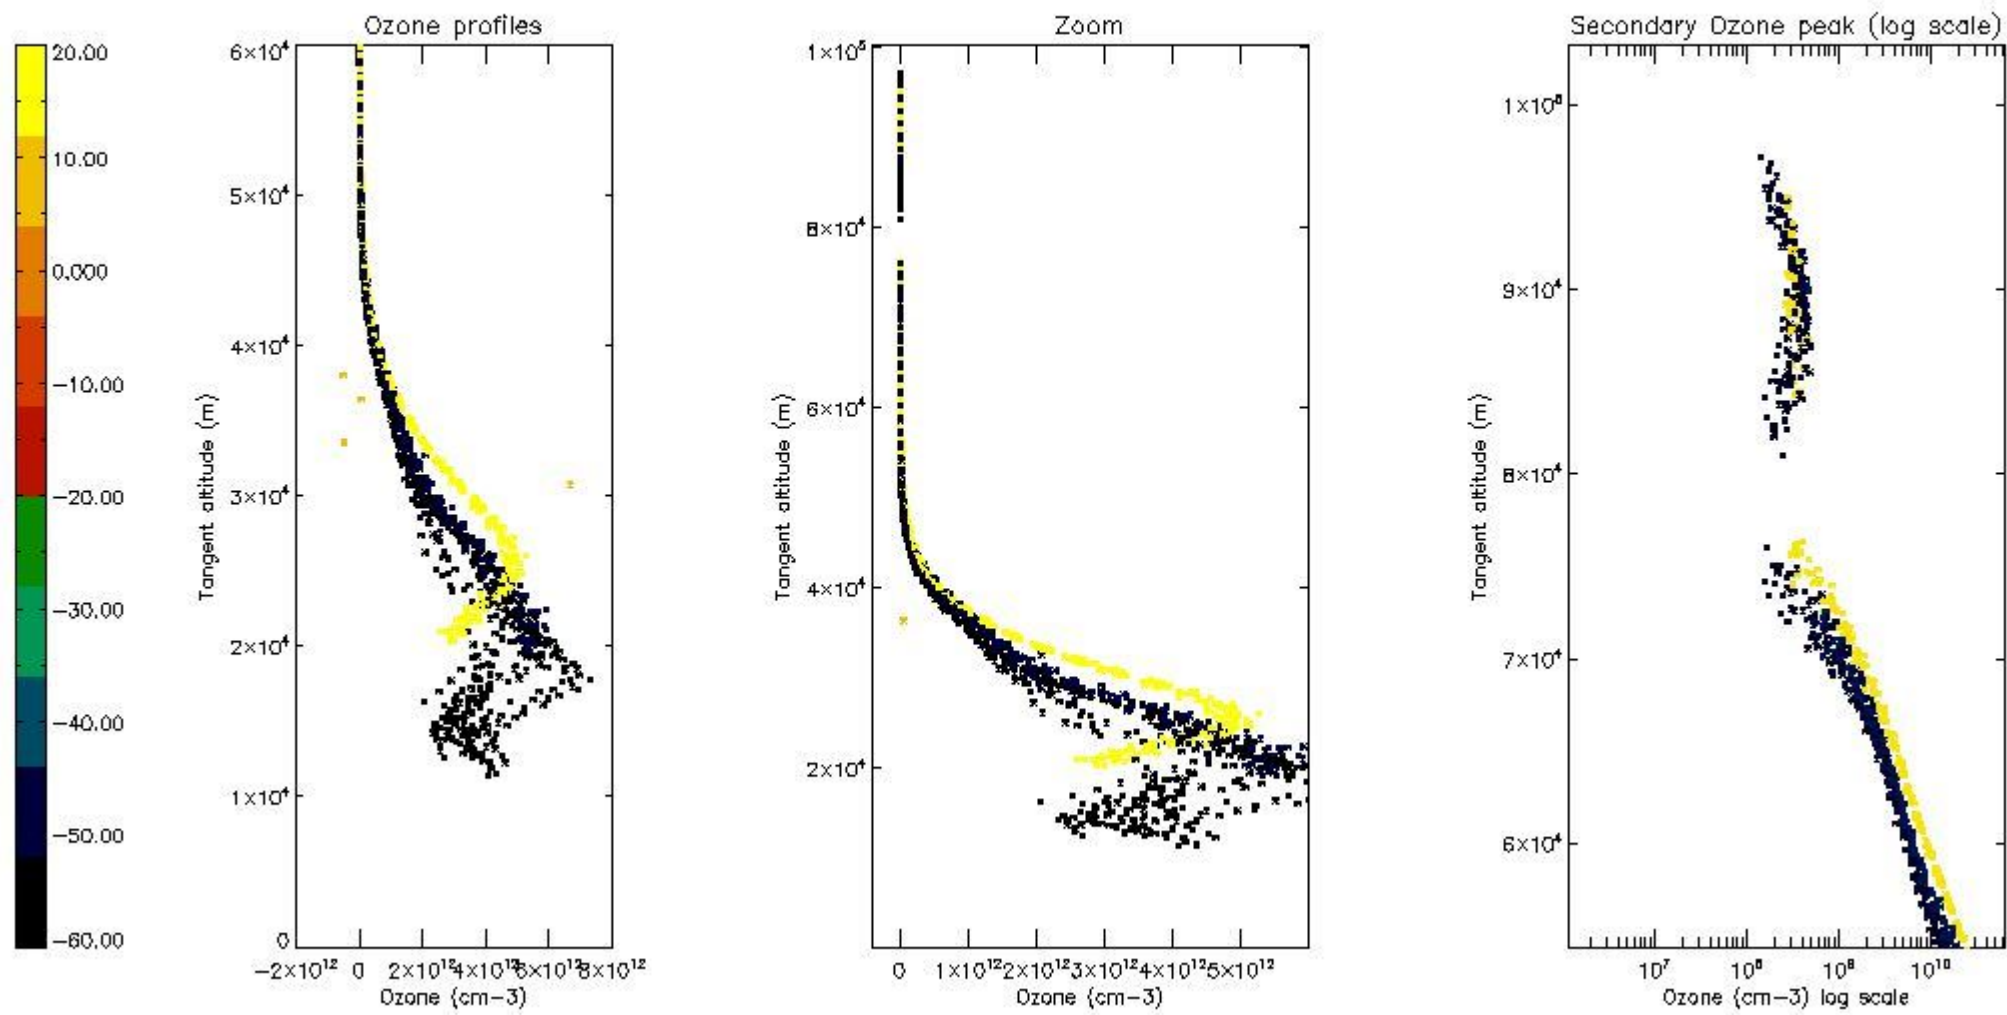

5.6 Plot NO₂ profiles for all STD (dark without errors)

The colorbar represents the latitude.