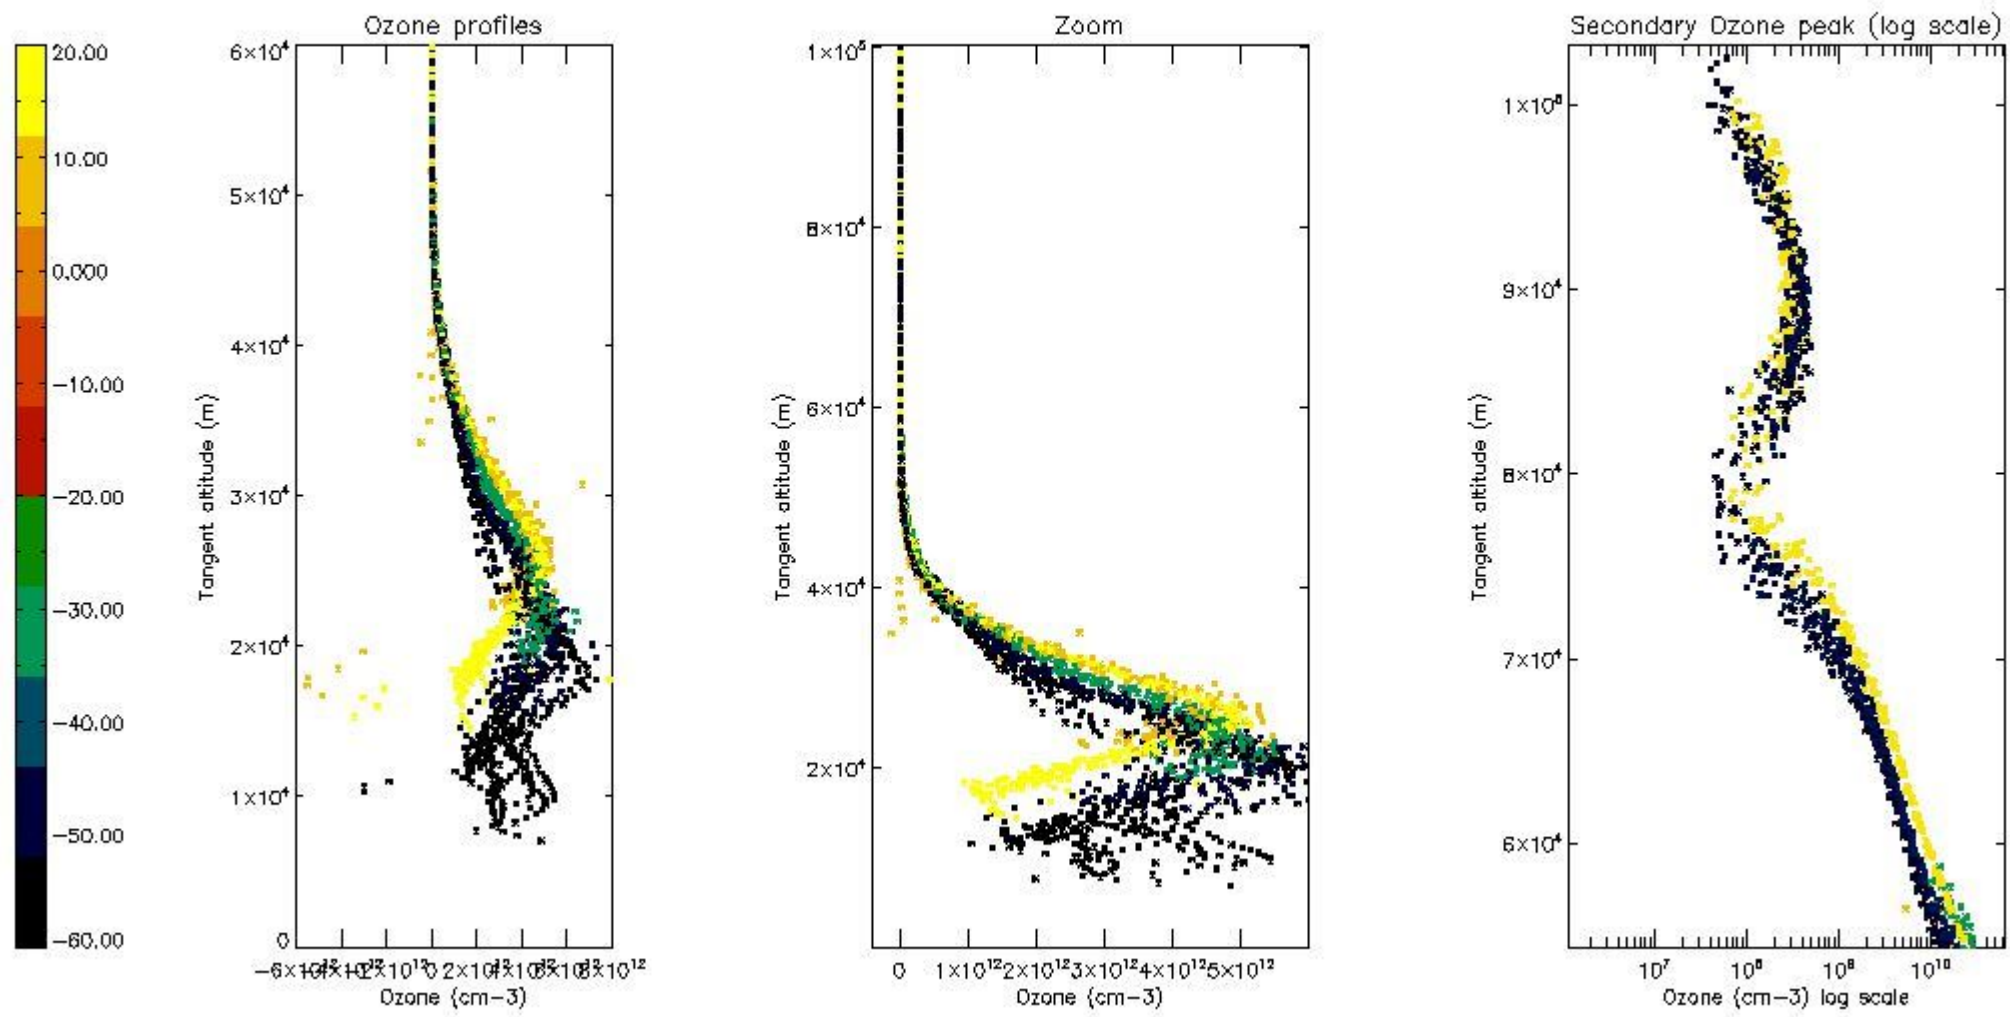

STD < 10	13
STD < 5	9

5.2 Plot ozone profiles for all STD (dark without errors)

The colorbar represents the latitude.

5.3 Plot ozone profiles where STD < 20% (dark without errors)

The colorbar represents the latitude.