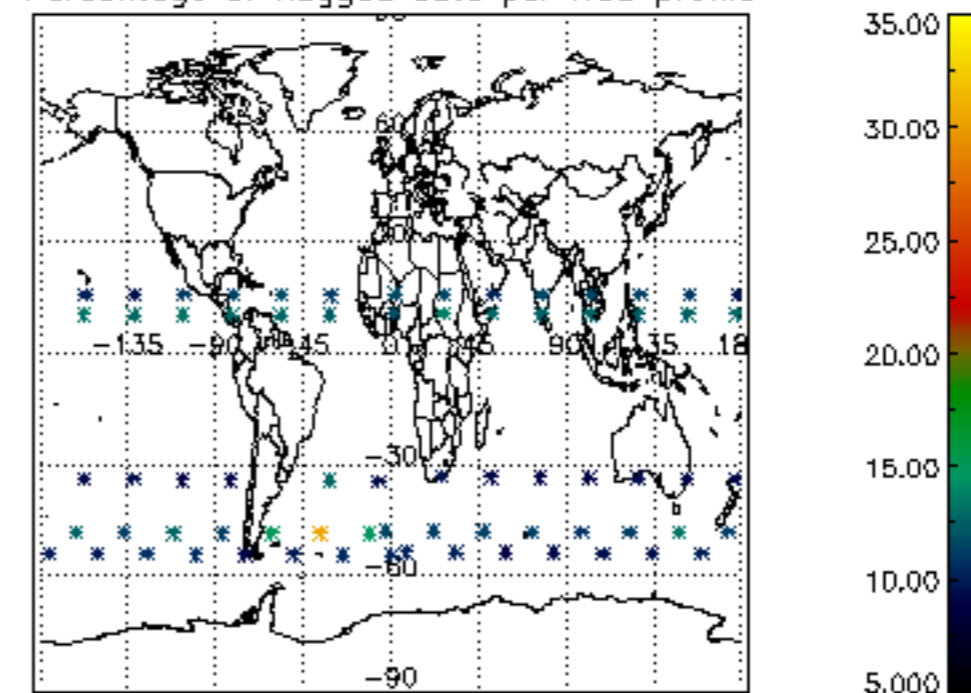

Percentage of flagged data per NO3 profile