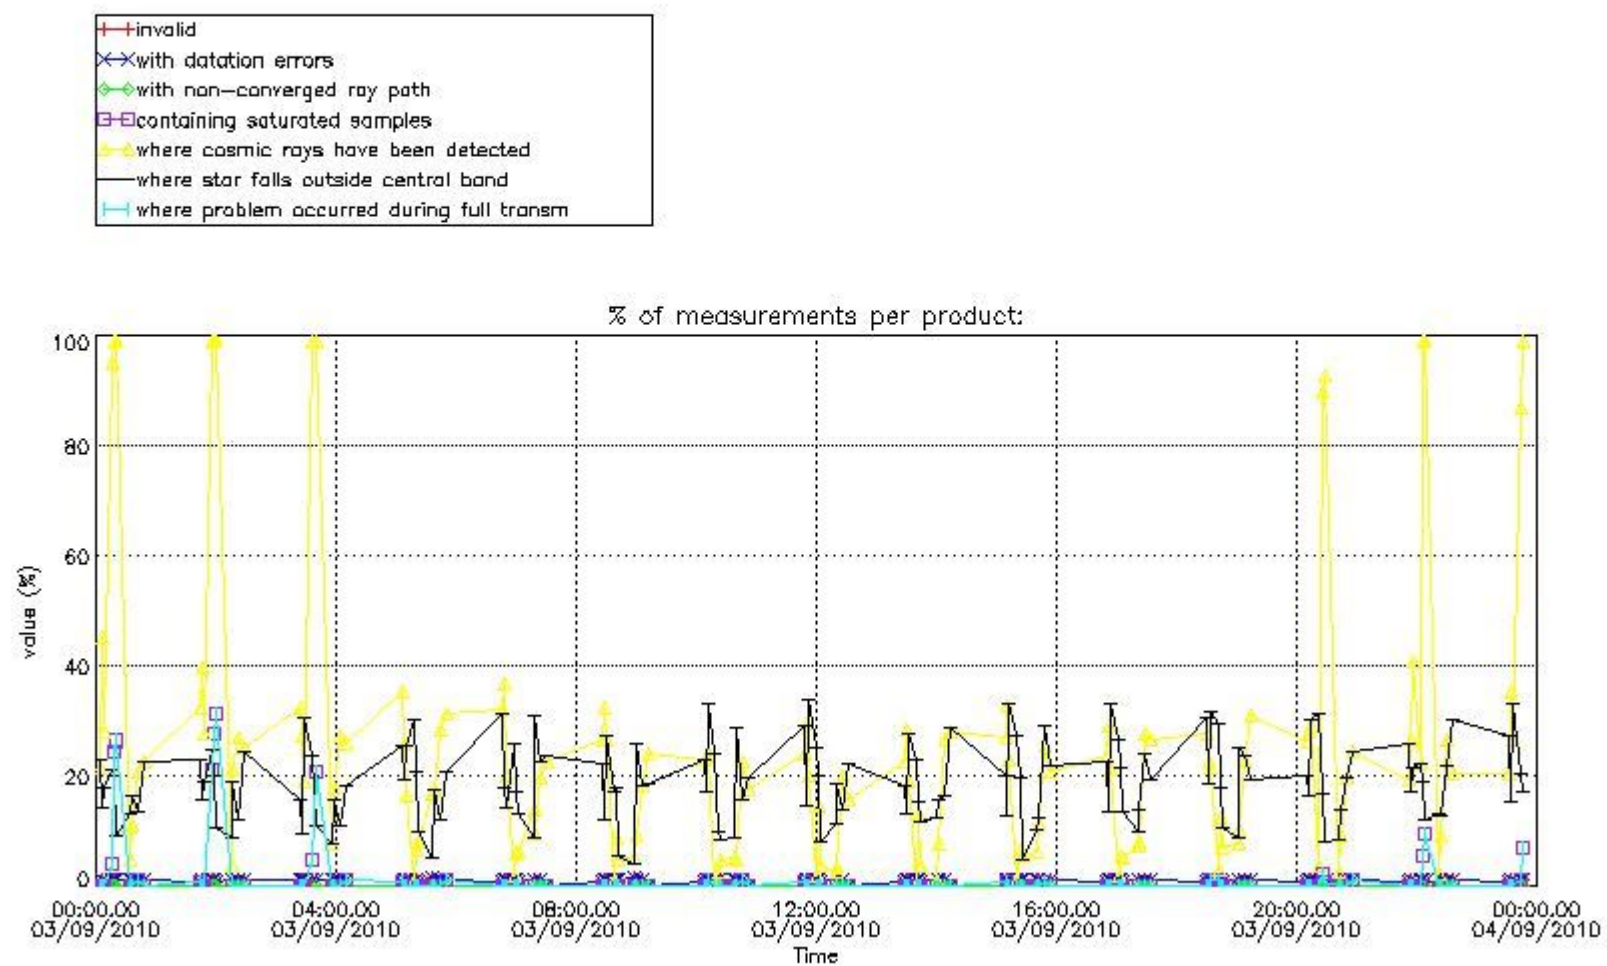

4.1.2 Plot level 1 quality information per product (time dependant): ENVI SAT DESCENDING passes