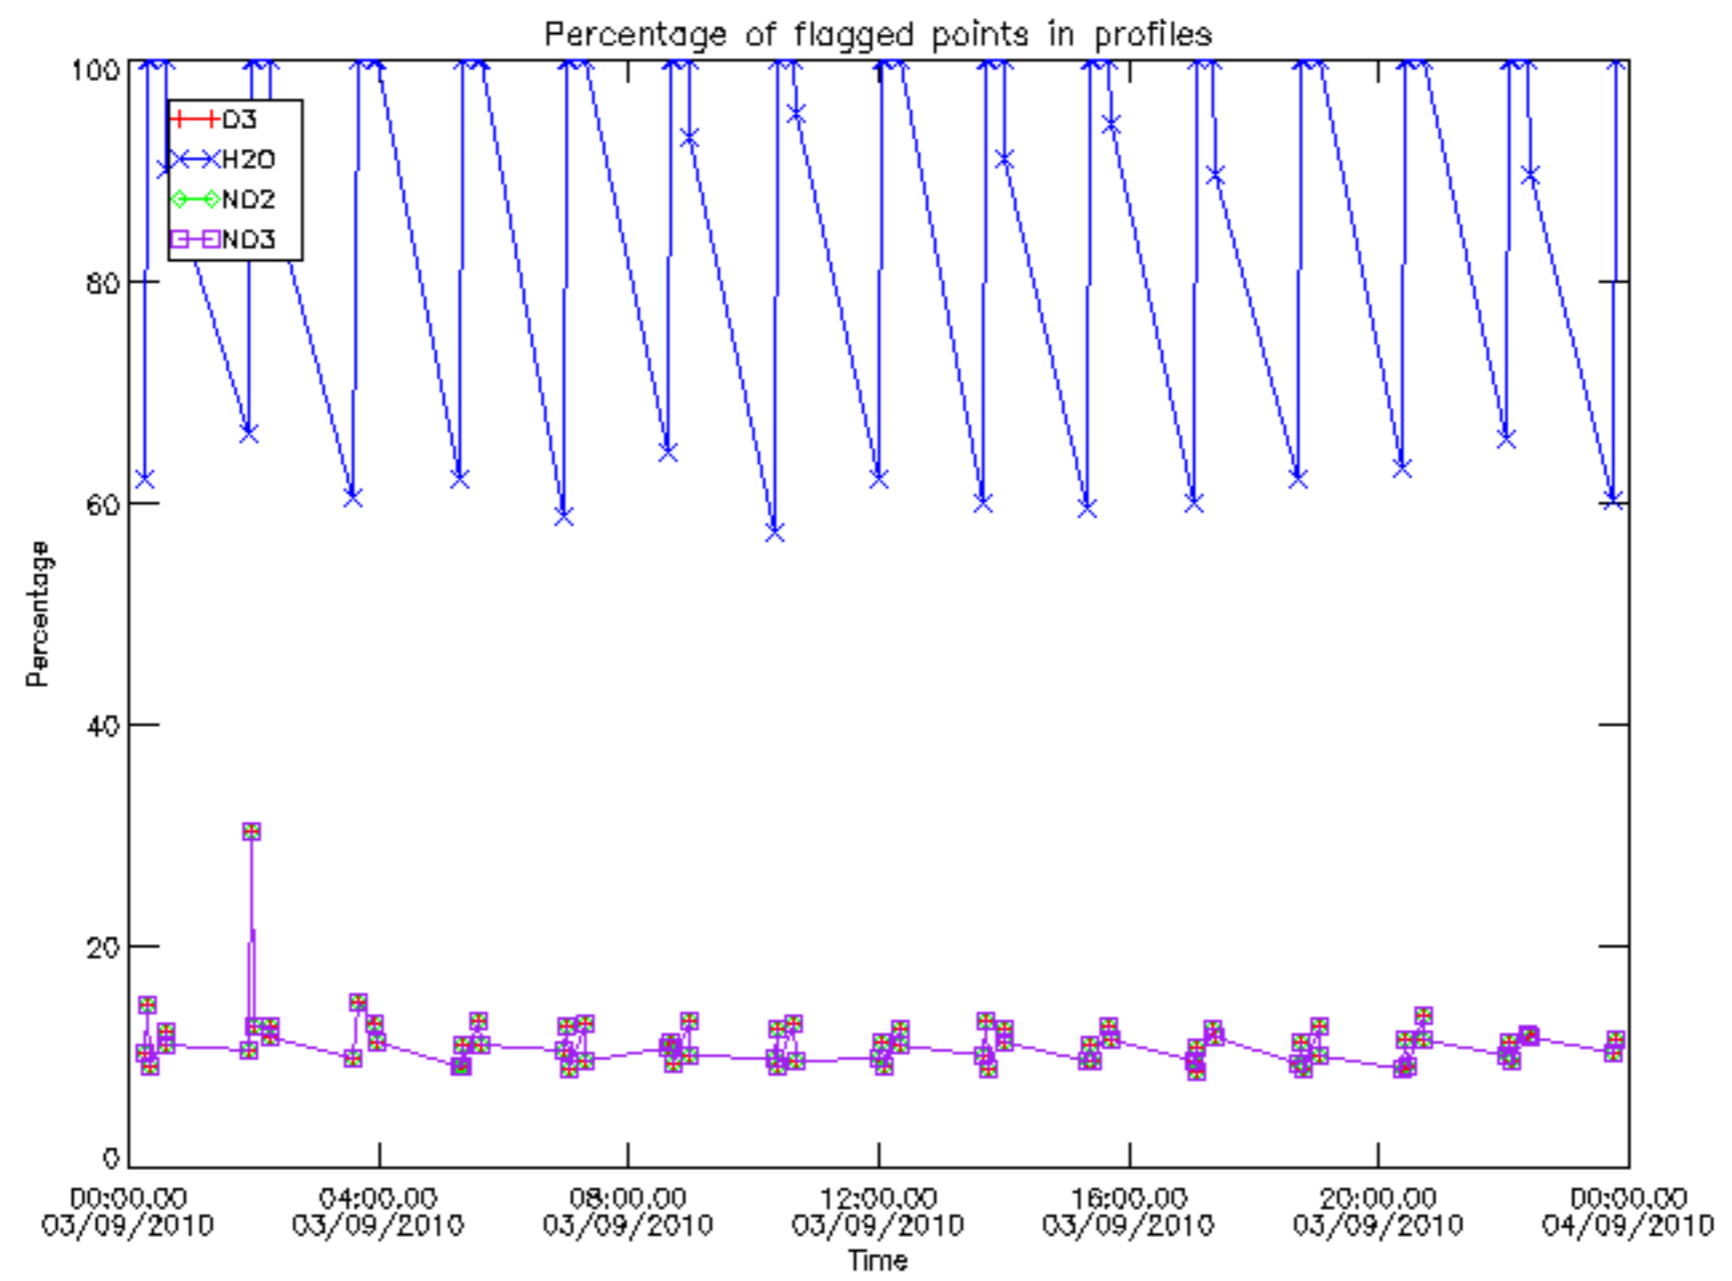

Percentage of flagged data per D3 profile

Percentage of flagged data per H2O profile