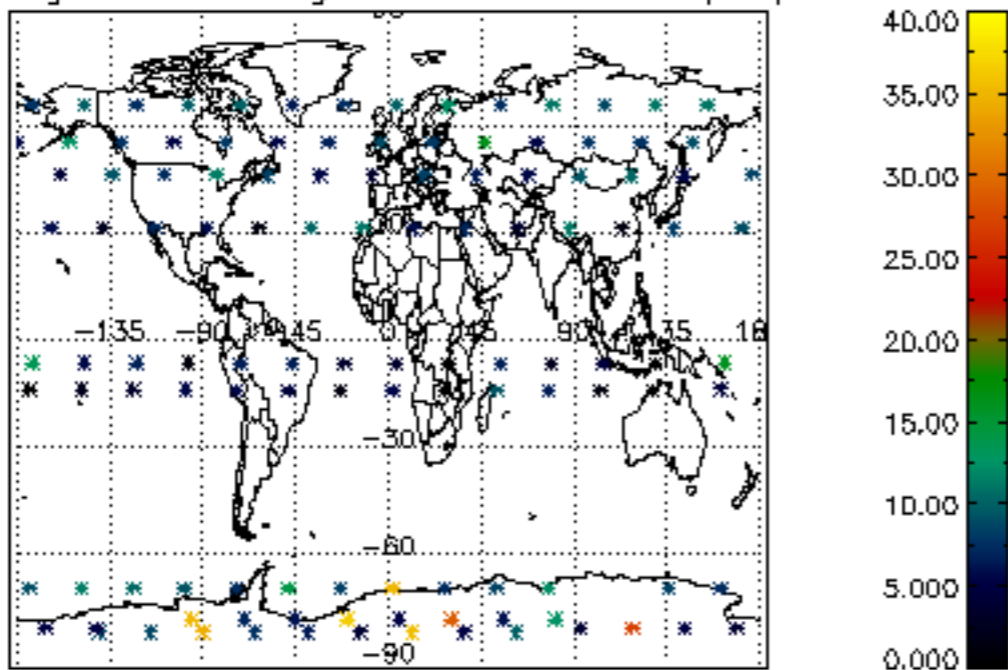

Percentage of star falling outside central band per profile