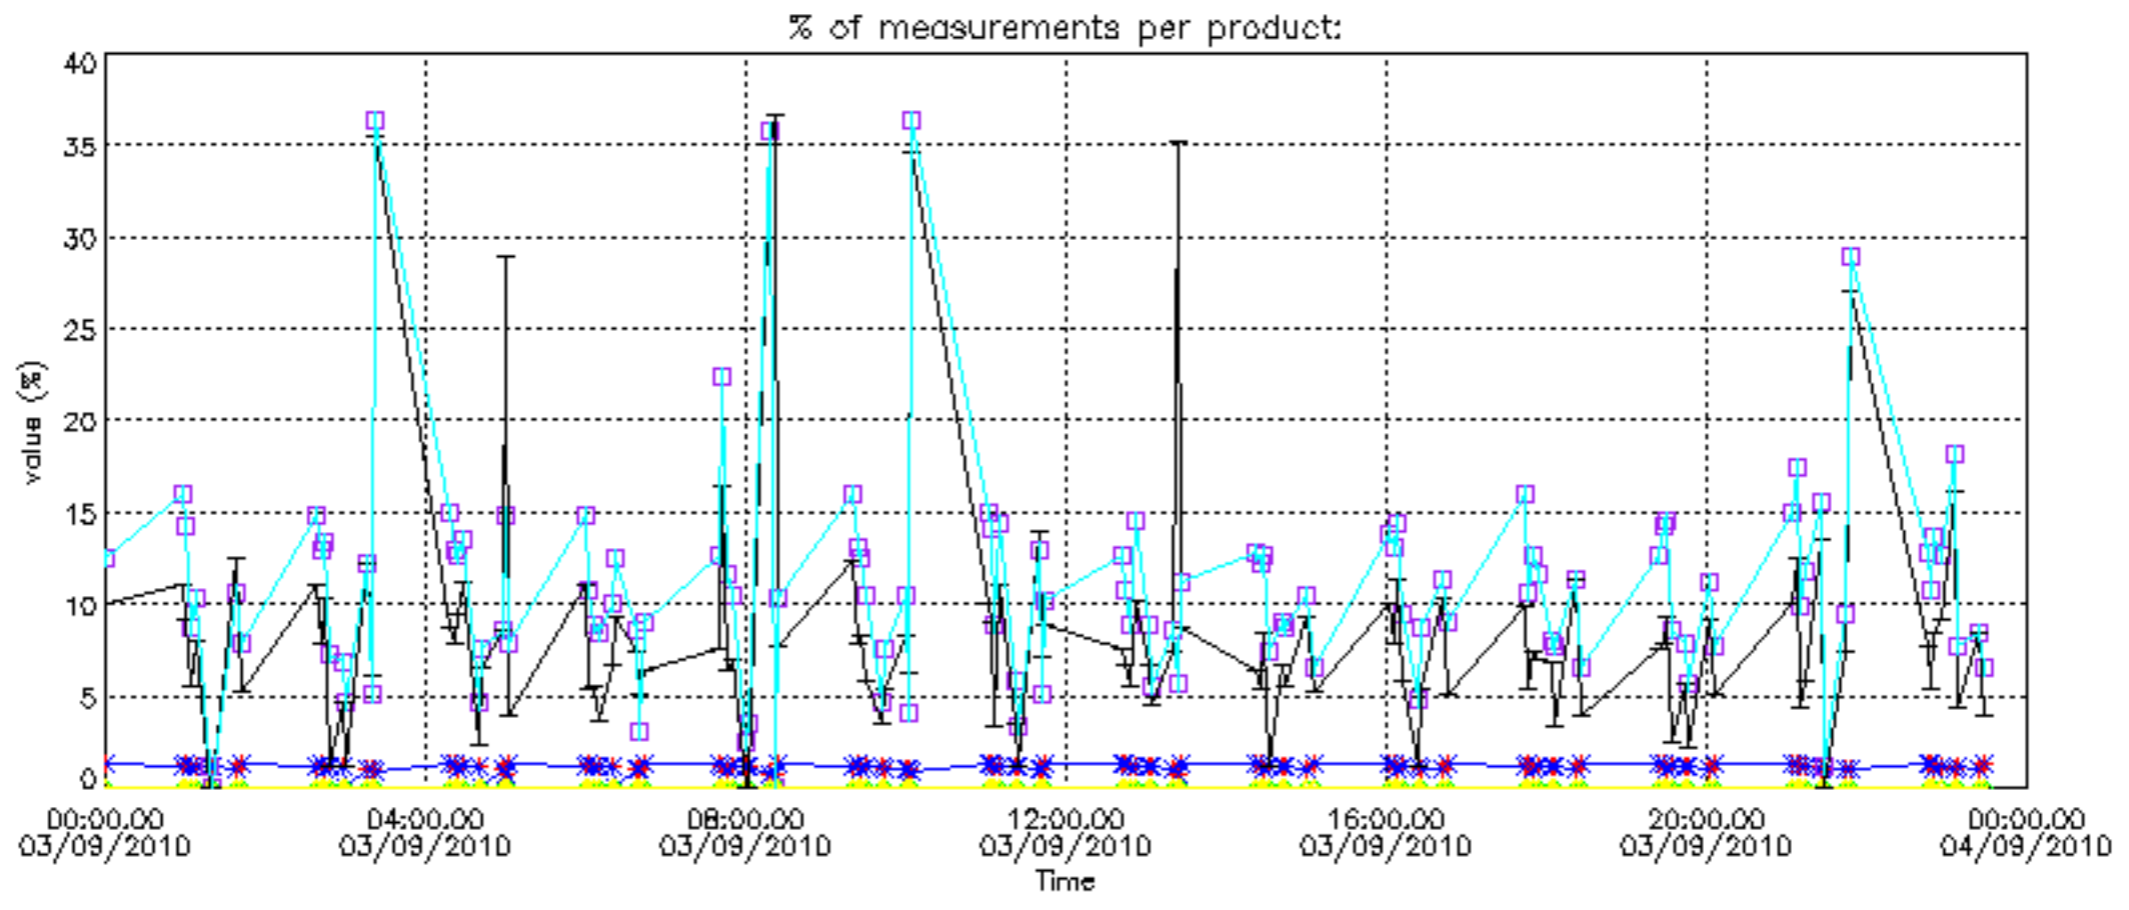

Percentage of cosmic ray hits per profile

Percentage of datation errors per profile