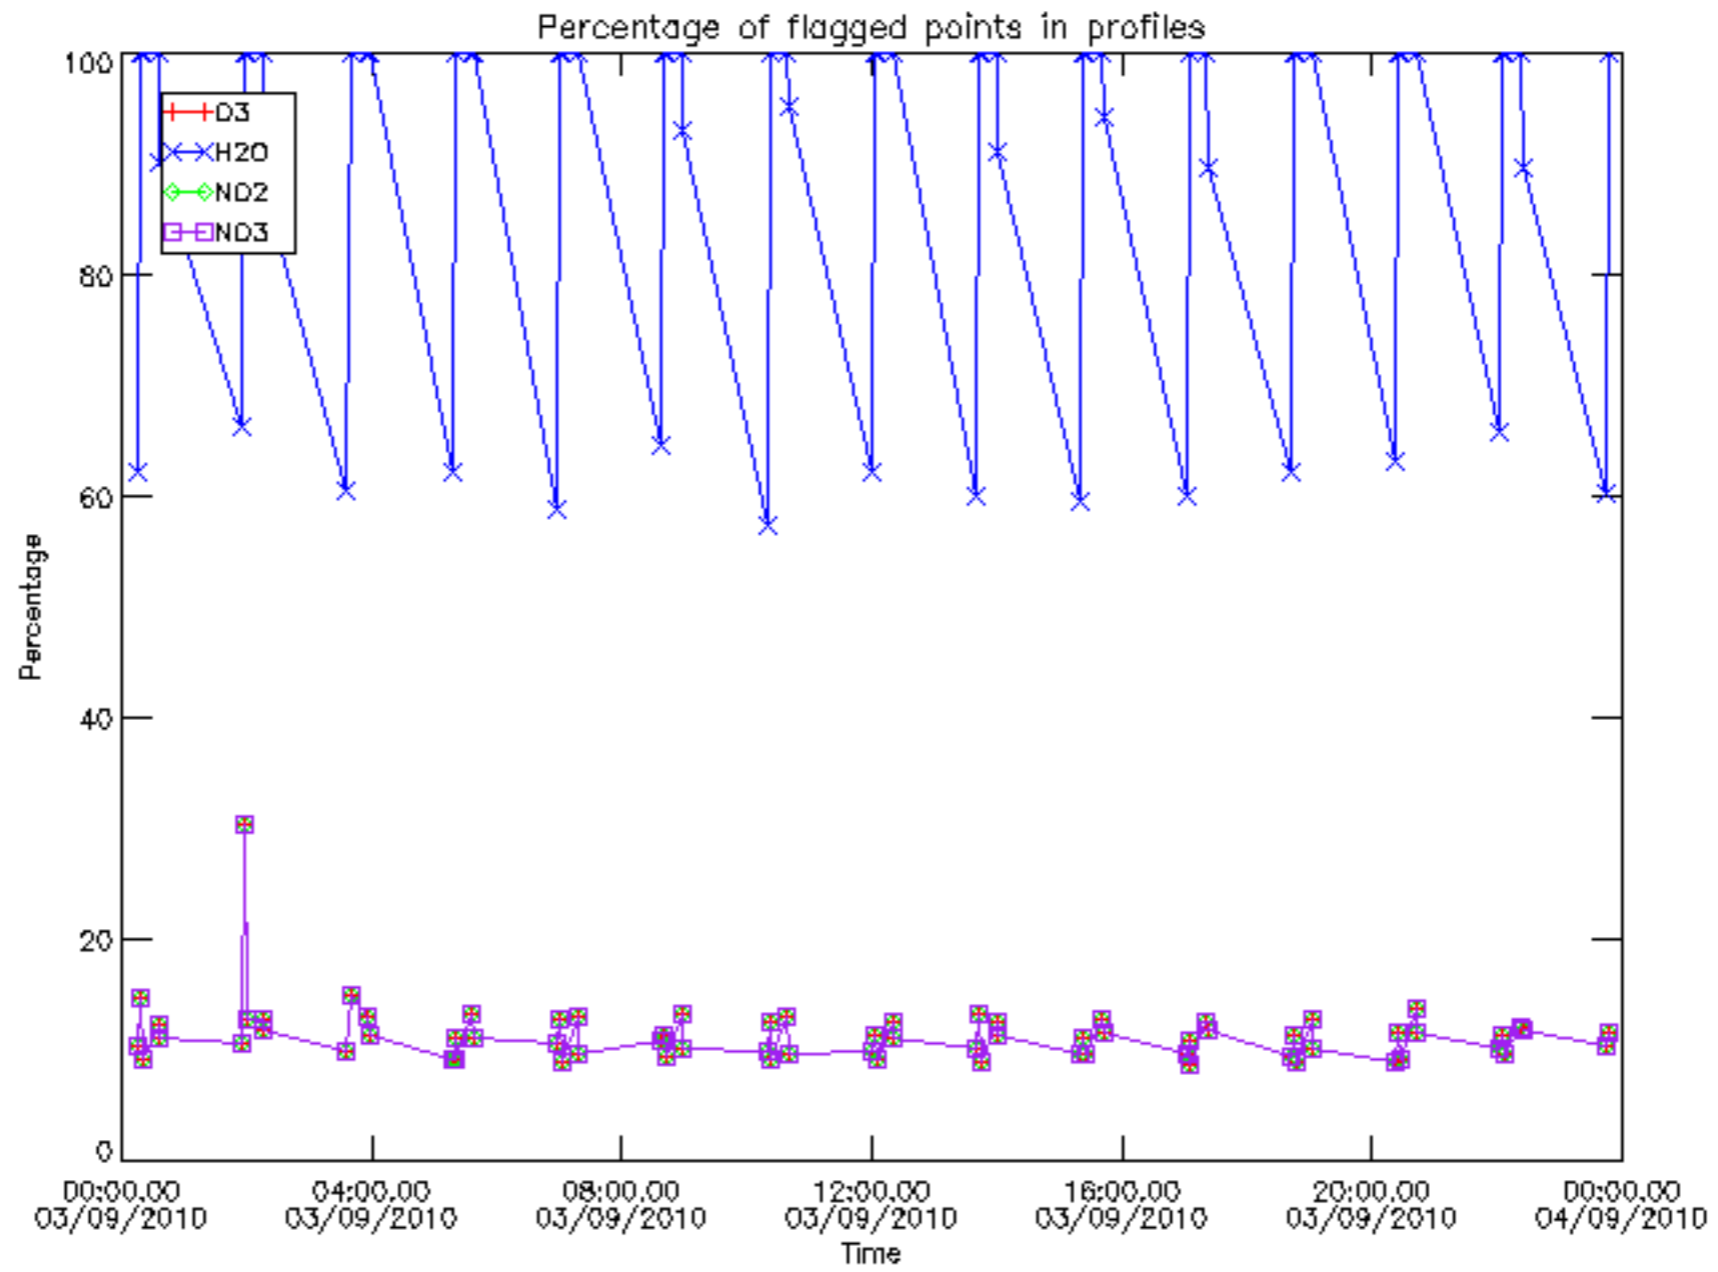

Percentage of flagged data per D3 profile

Percentage of flagged data per H2O profile