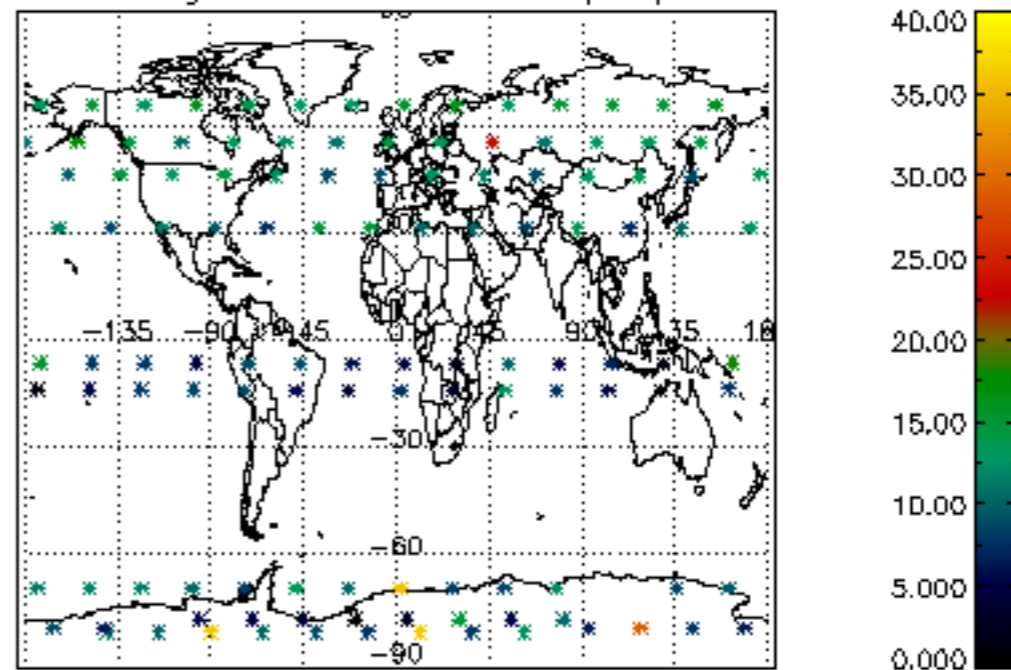

Percentage of saturation errors per profile