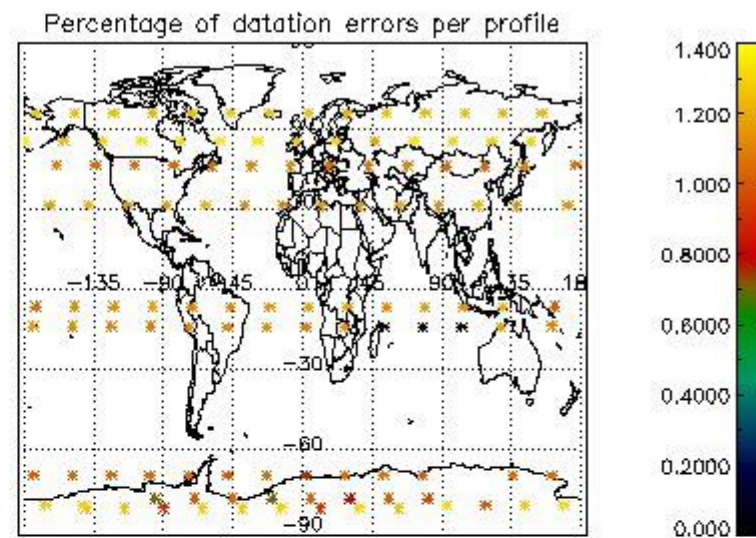

5. Trace gas profiles

5.1 Ozone statistics based on quality of products

The final quality of the products can be "measured" using the STD (Standard Deviation) attached to every point profile. This information is written to the parameter GOM_NL__2P/NL_LOCAL_SPECIES_DENSITY/o3_std of the level 2 products. The table below shows the statistics for given STD ranges.

The statistics are given with respect to the overall valid production:

- Products without fatal errors: GOM_NL__2P/MPH/PRODUCT_ERR=0
- Valid point profile: GOM_NL__2P/NL_LOCAL_SPECIES_DENSITY/pcd(0)=0

The 'Criteria' is applied to valid points of dark limb products:

- Products in dark limb illumination condition: GOM_NL__2P/NL_SUMMARY_QUALITY/obs_ill_cond=0
- Products without fatal errors: GOM_NL__2P/MPH/PRODUCT_ERR=0
- Valid point profile: GOM_NL__2P/NL_LOCAL_SPECIES_DENSITY/pcd(0)=0

So, the table below shows the percentage of dark limb and valid observations for each criteria with respect to the overall valid daily observations.

Criteria	% of total production
All STD	27
STD < 20	16