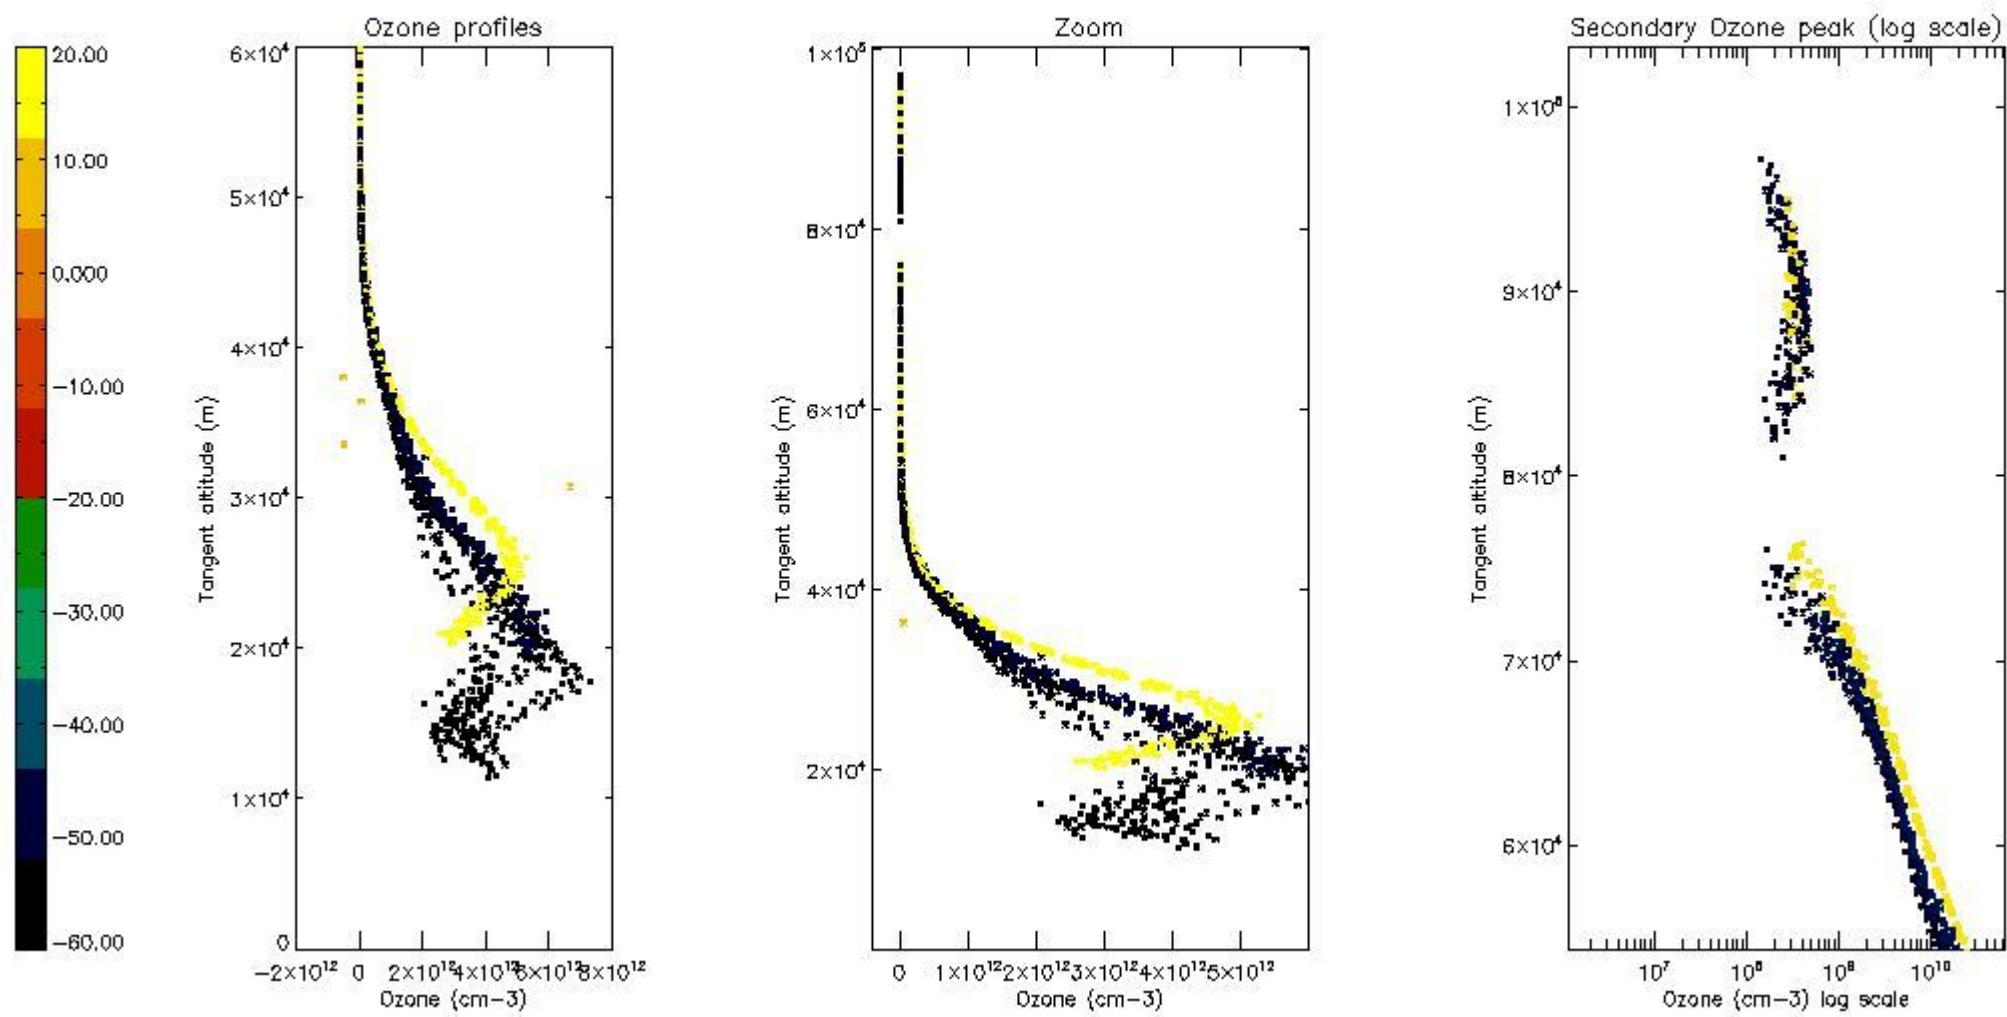

5.6 Plot NO₂ profiles for all STD (dark without errors)

The colorbar represents the latitude.