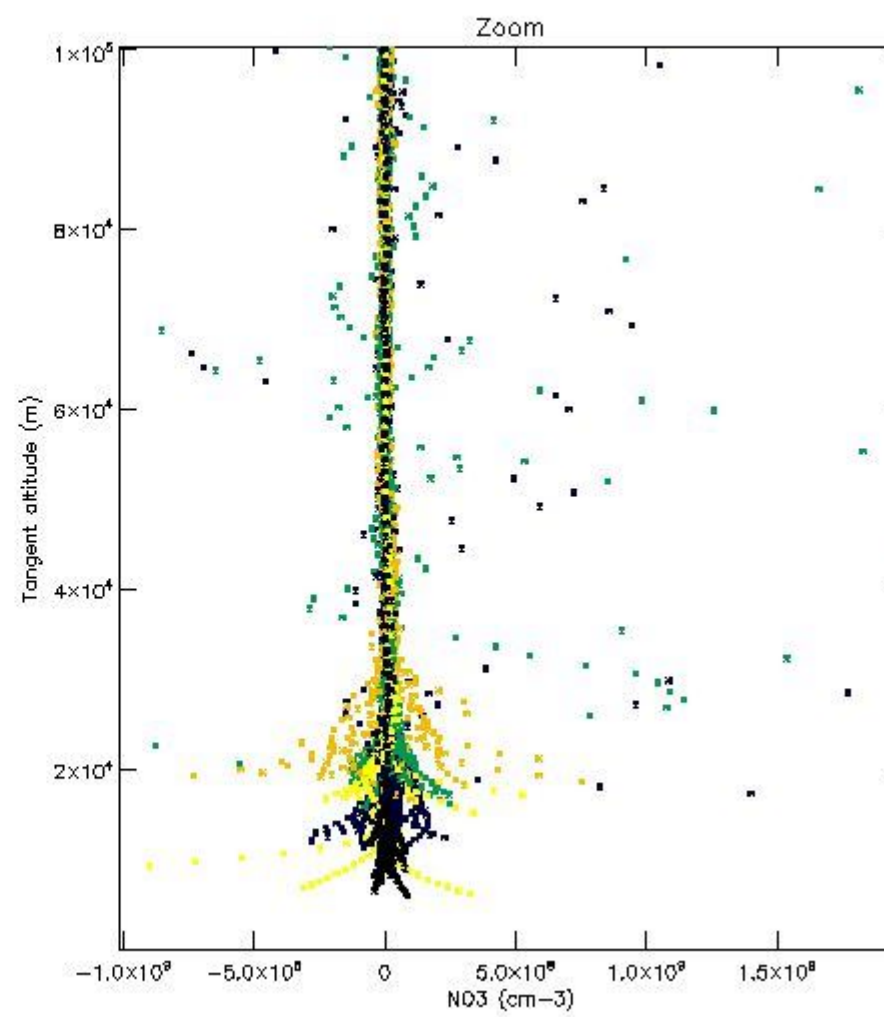

5.8 Plot H₂O profiles for all STD (only for occultations of stars 1,2,3,4,13,14,16,26,63 dark without errors)

The colorbar represents the latitude.