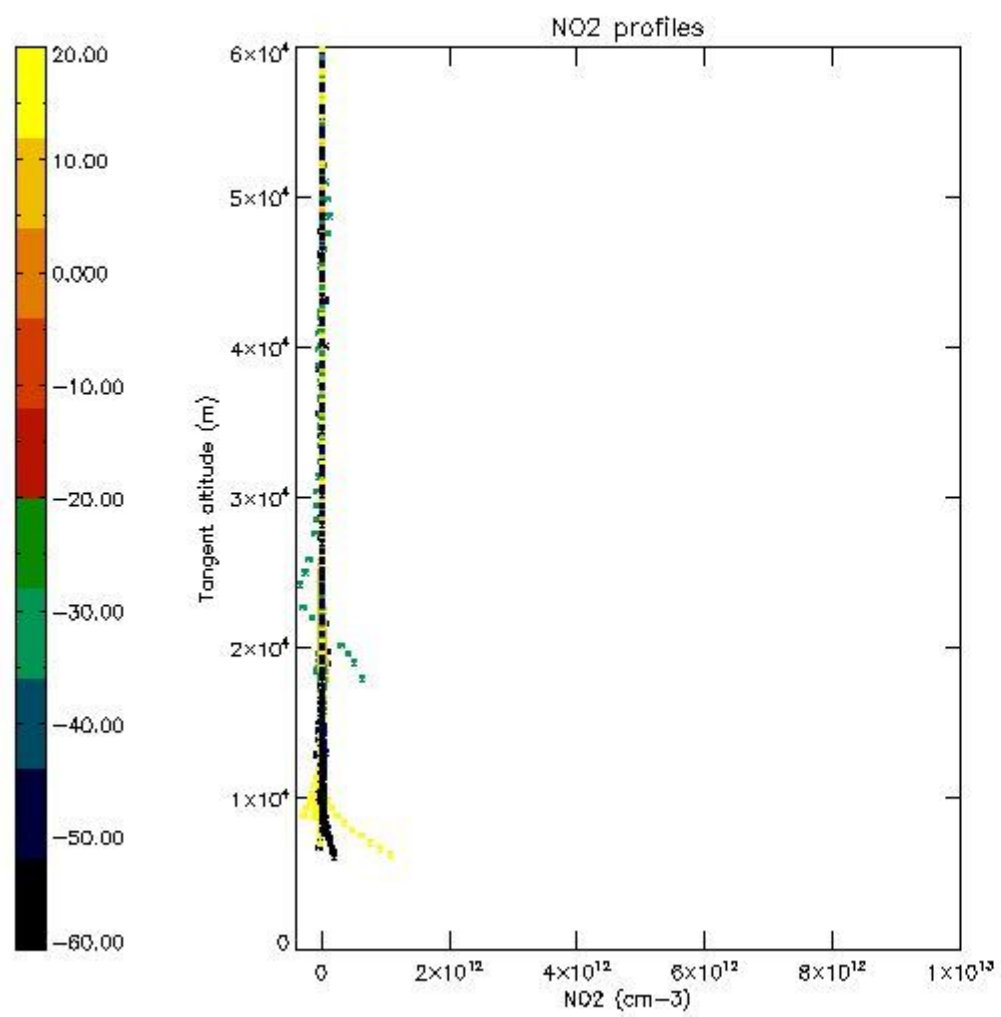

5.7 Plot NO3 profiles for all STD (dark without errors)

The colorbar represents the latitude.