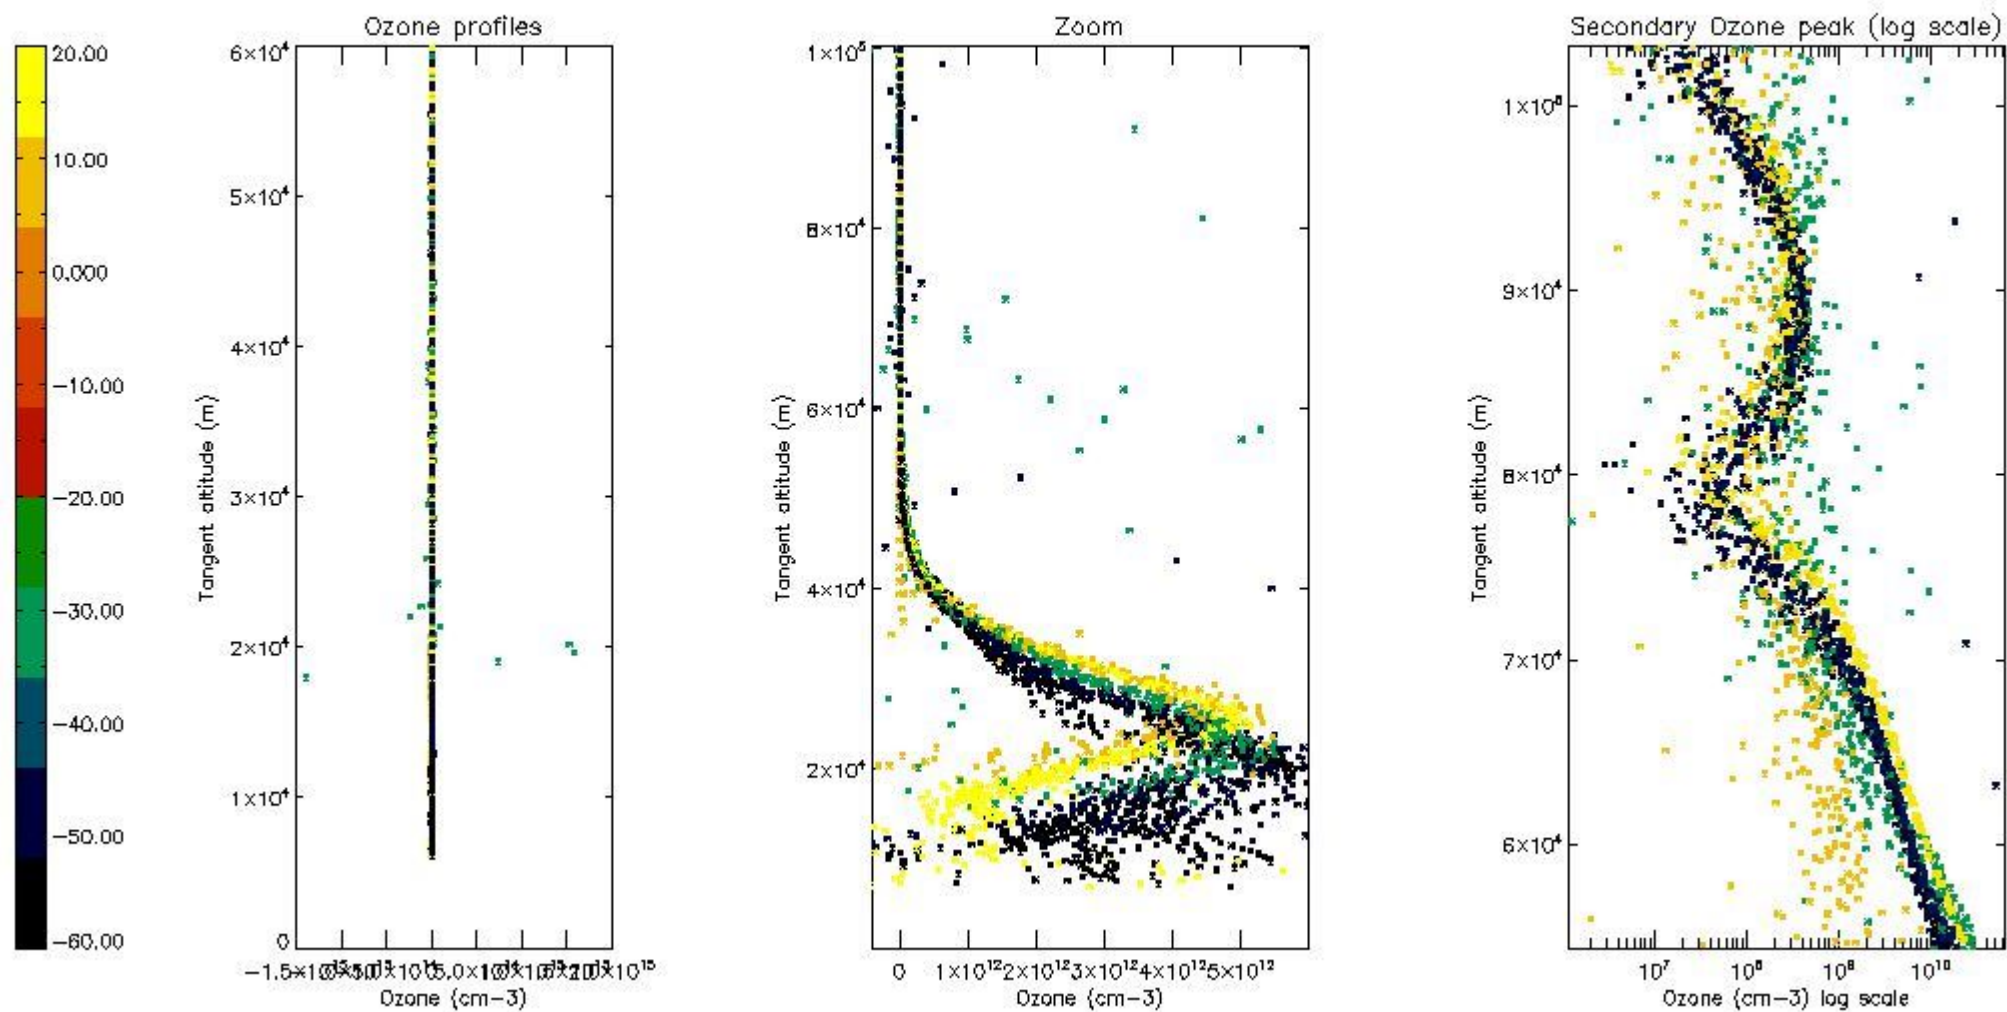

STD < 10	13
STD < 5	9

5.2 Plot ozone profiles for all STD (dark without errors)

The colorbar represents the latitude.

5.3 Plot ozone profiles where STD < 20% (dark without errors)

The colorbar represents the latitude.