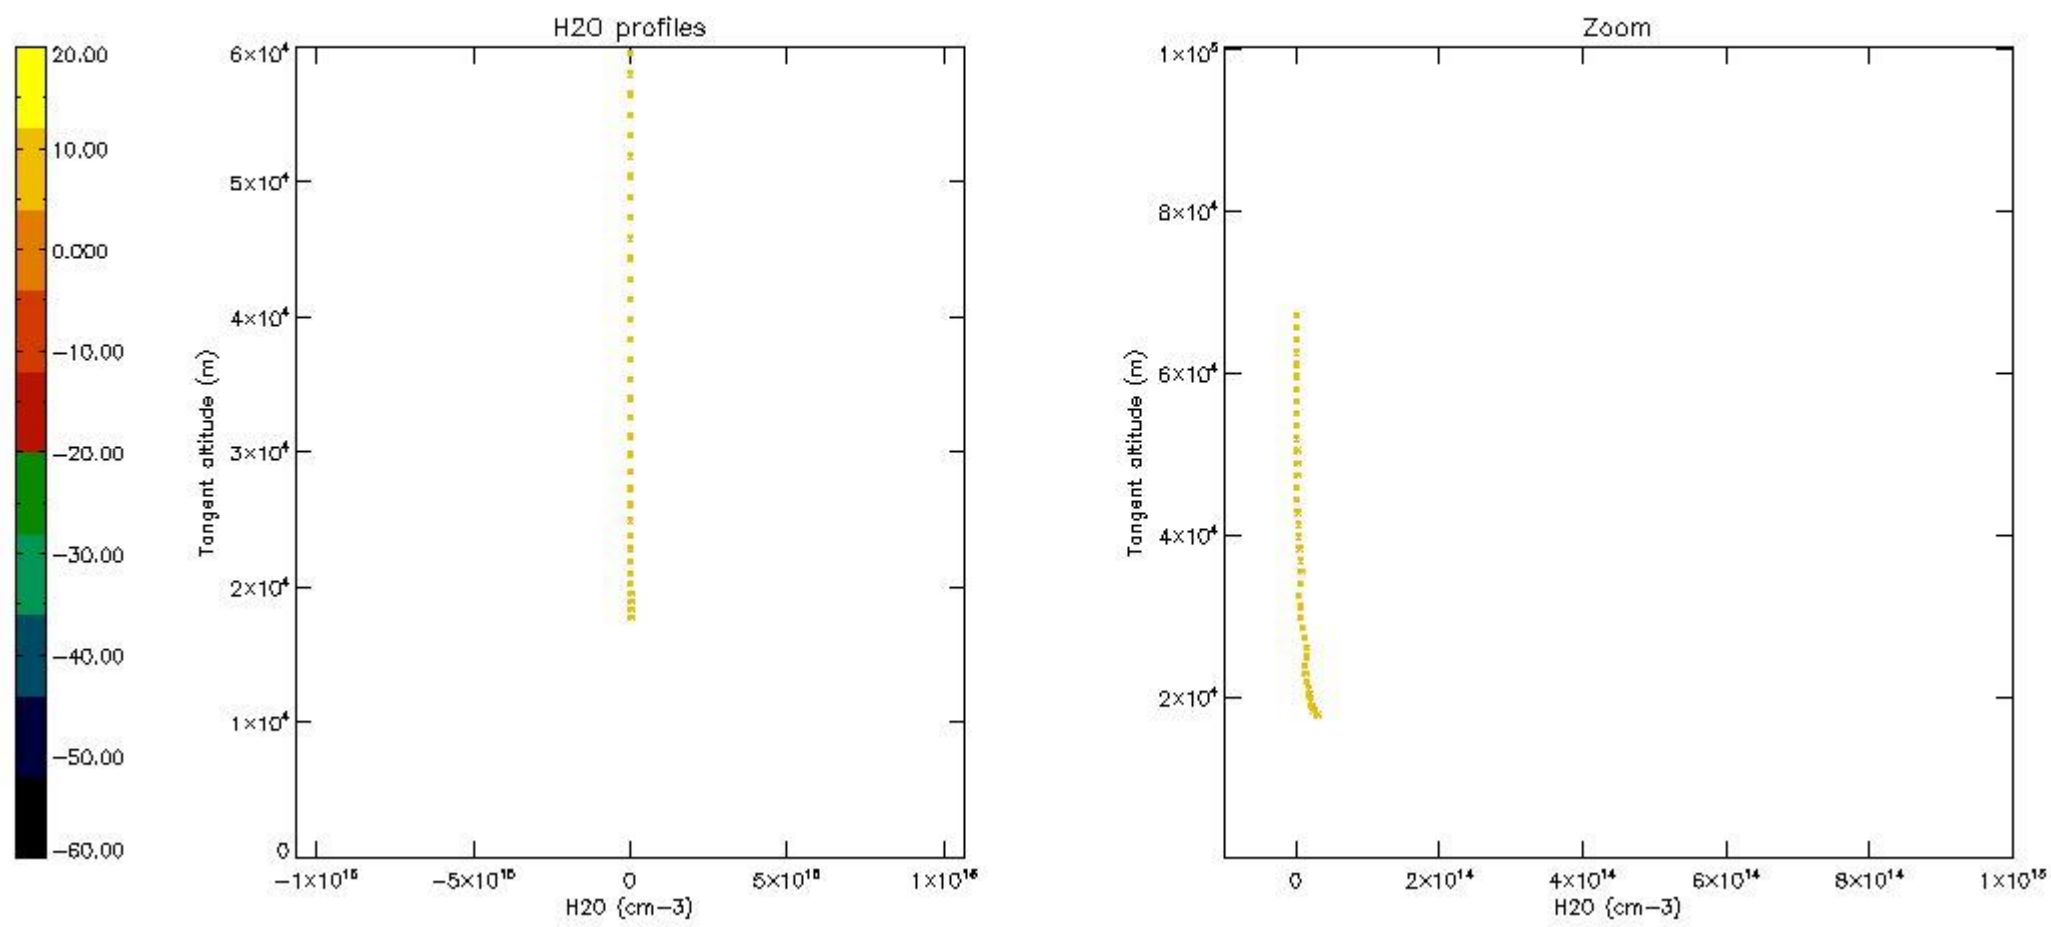

6. Auxiliary Data Files used for the production reported in section 2

The number reported in the third column indicates since which file (see list in section 2) the corresponding auxiliary file has been used. The fourth column is the date of those product files.

Type	Auxiliary Filename	Used since product	Used since product date
INST_PHYS_CHARACTERISTICS	GOM_INS_AXVIEC20091111_143220_20030716_120000_20500101_000000	1	03-SEP-2010 00:00:40
LEVEL-2_PROC_CONFIG	GOM_PR2_AXVIEC20091111_152718_20020301_000000_20500101_000000	1	03-SEP-2010 00:00:40
CROSS_SECTIONS_FILE	GOM_CRS_AXVIEC20091111_154832_20020301_000000_20500101_000000	1	03-SEP-2010 00:00:40