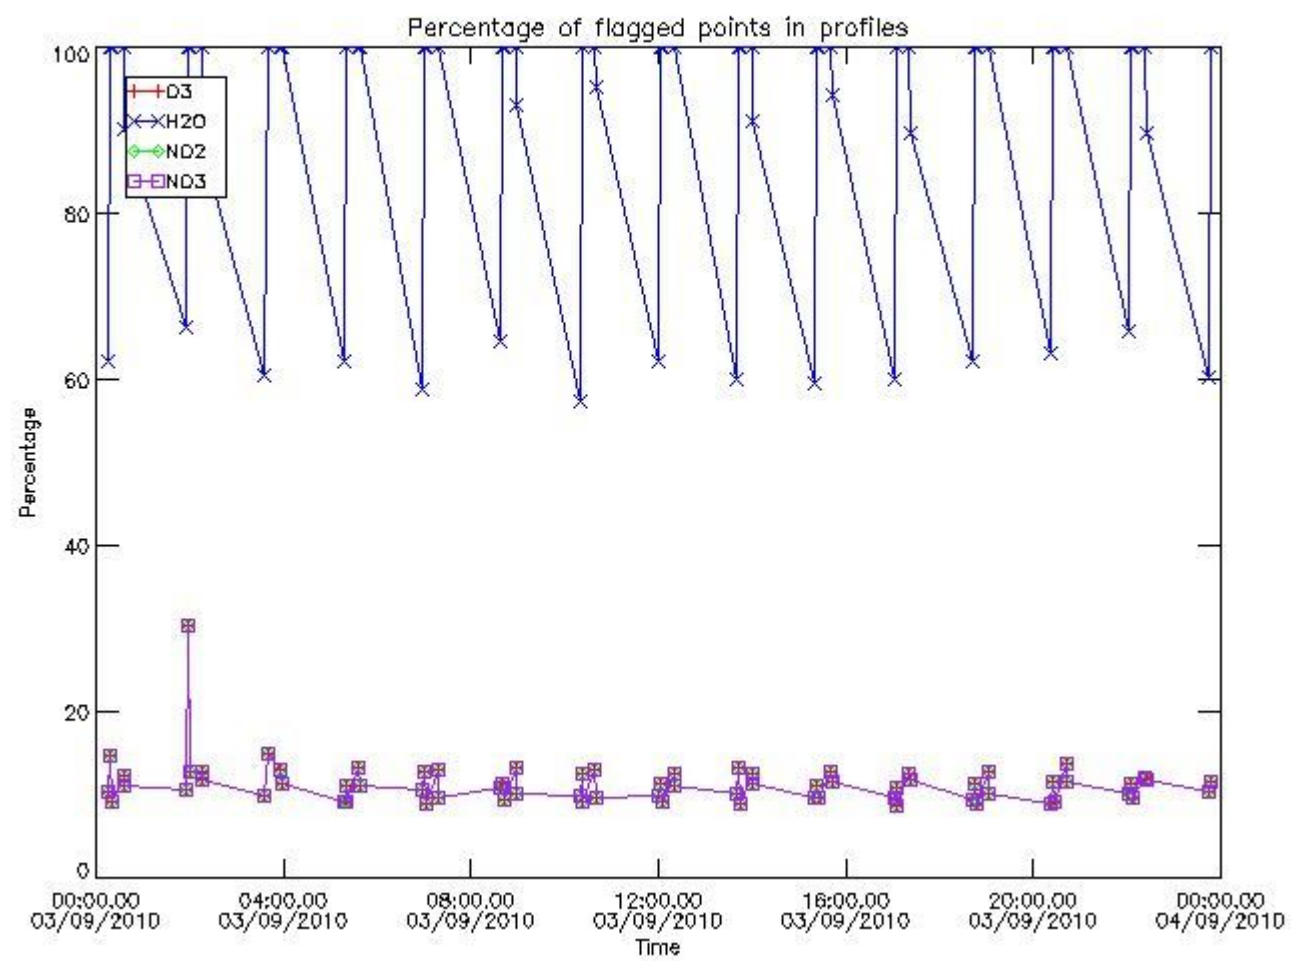

3. Quality information per product

In this section it is plotted some information contained in the Quality Summary data set of the level 2 products. Only products in dark limb conditions and without errors (error flag in the MPH set to "0") are used.

3.1 Plot quality information per product (time dependant)

3.2 Plot quality information per product (world map)