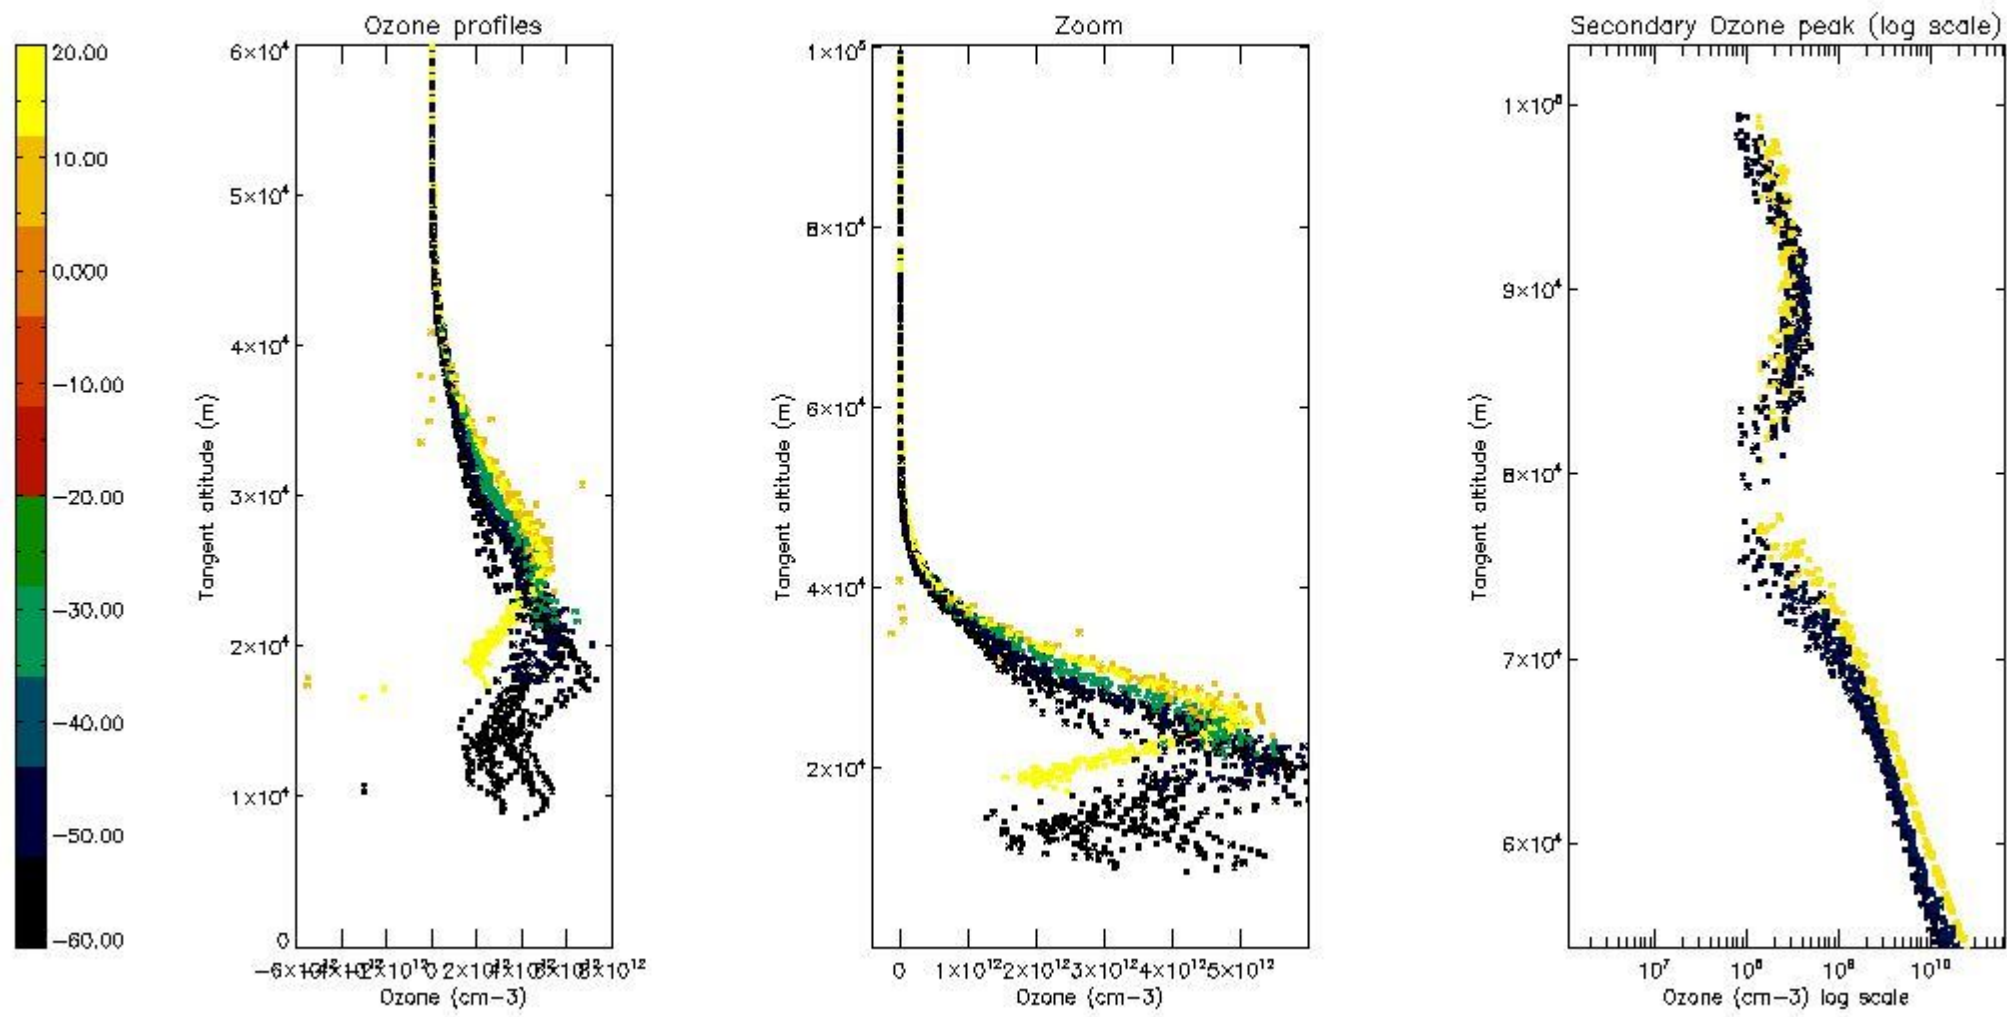

5.5 Plot ozone profiles where STD < 5% (dark without errors)

The colorbar represents the latitude.