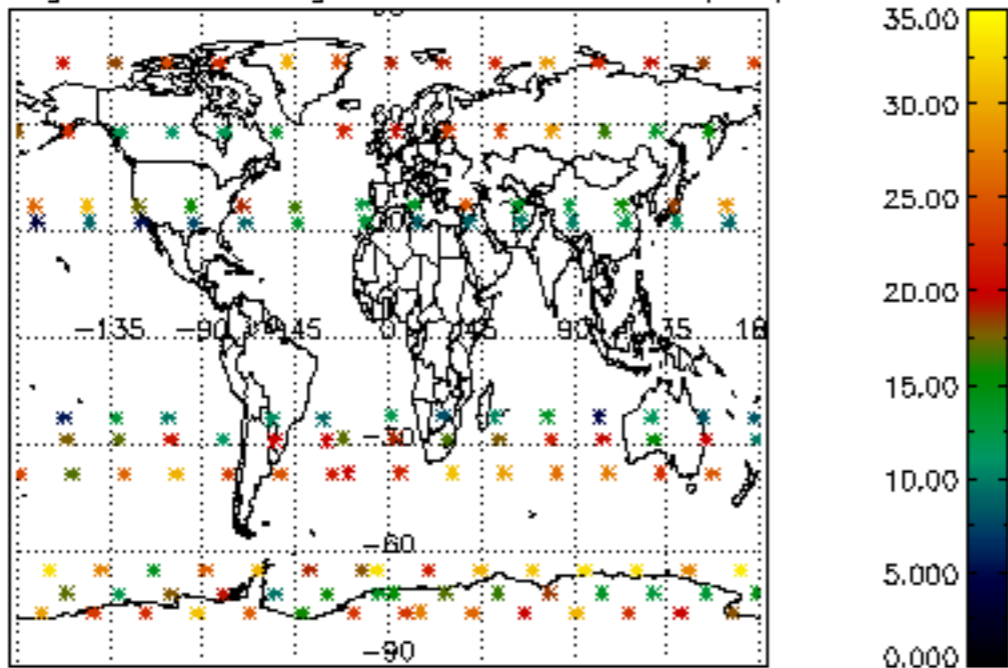

Percentage of cosmic ray hits per profile

Percentage of star falling outside central band per profile