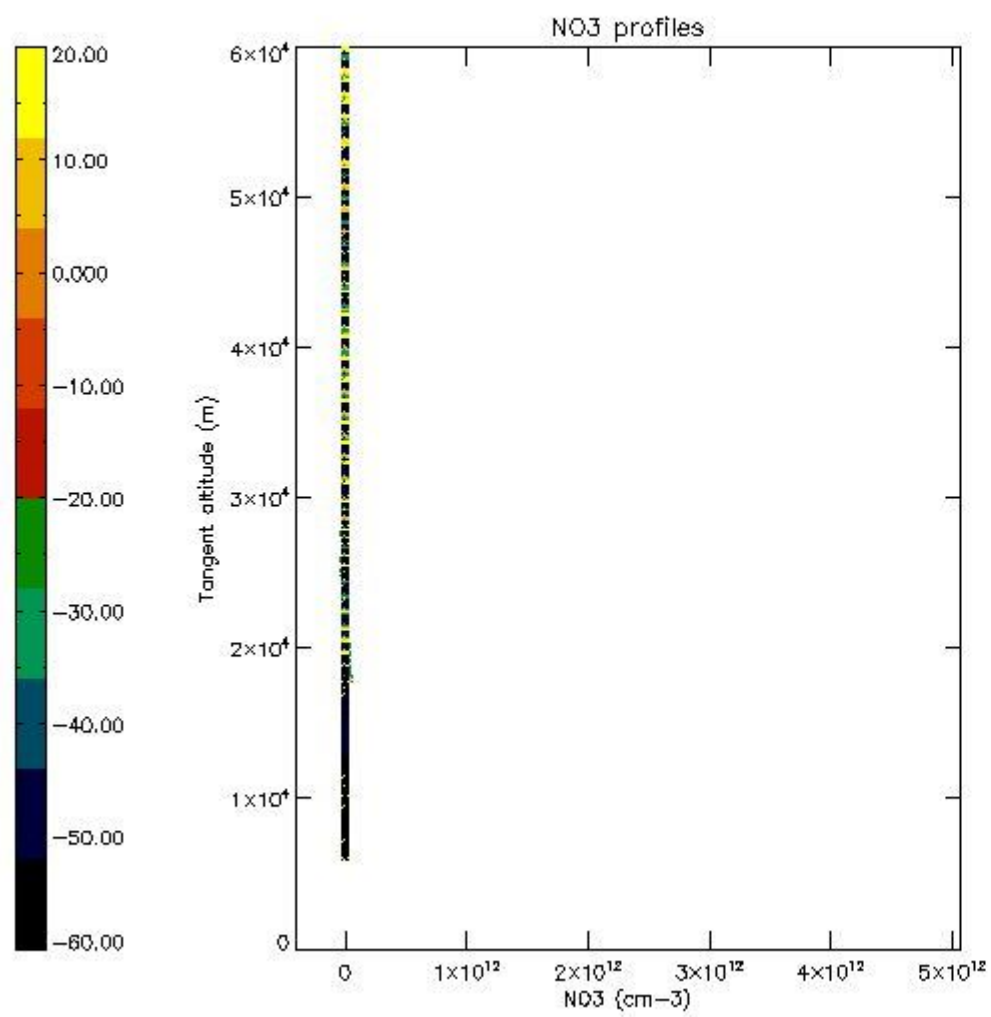

5.8 Plot H₂O profiles for all STD (only for occultations of stars 1,2,3,4,13,14,16,26,63 dark without errors)

The colorbar represents the latitude.