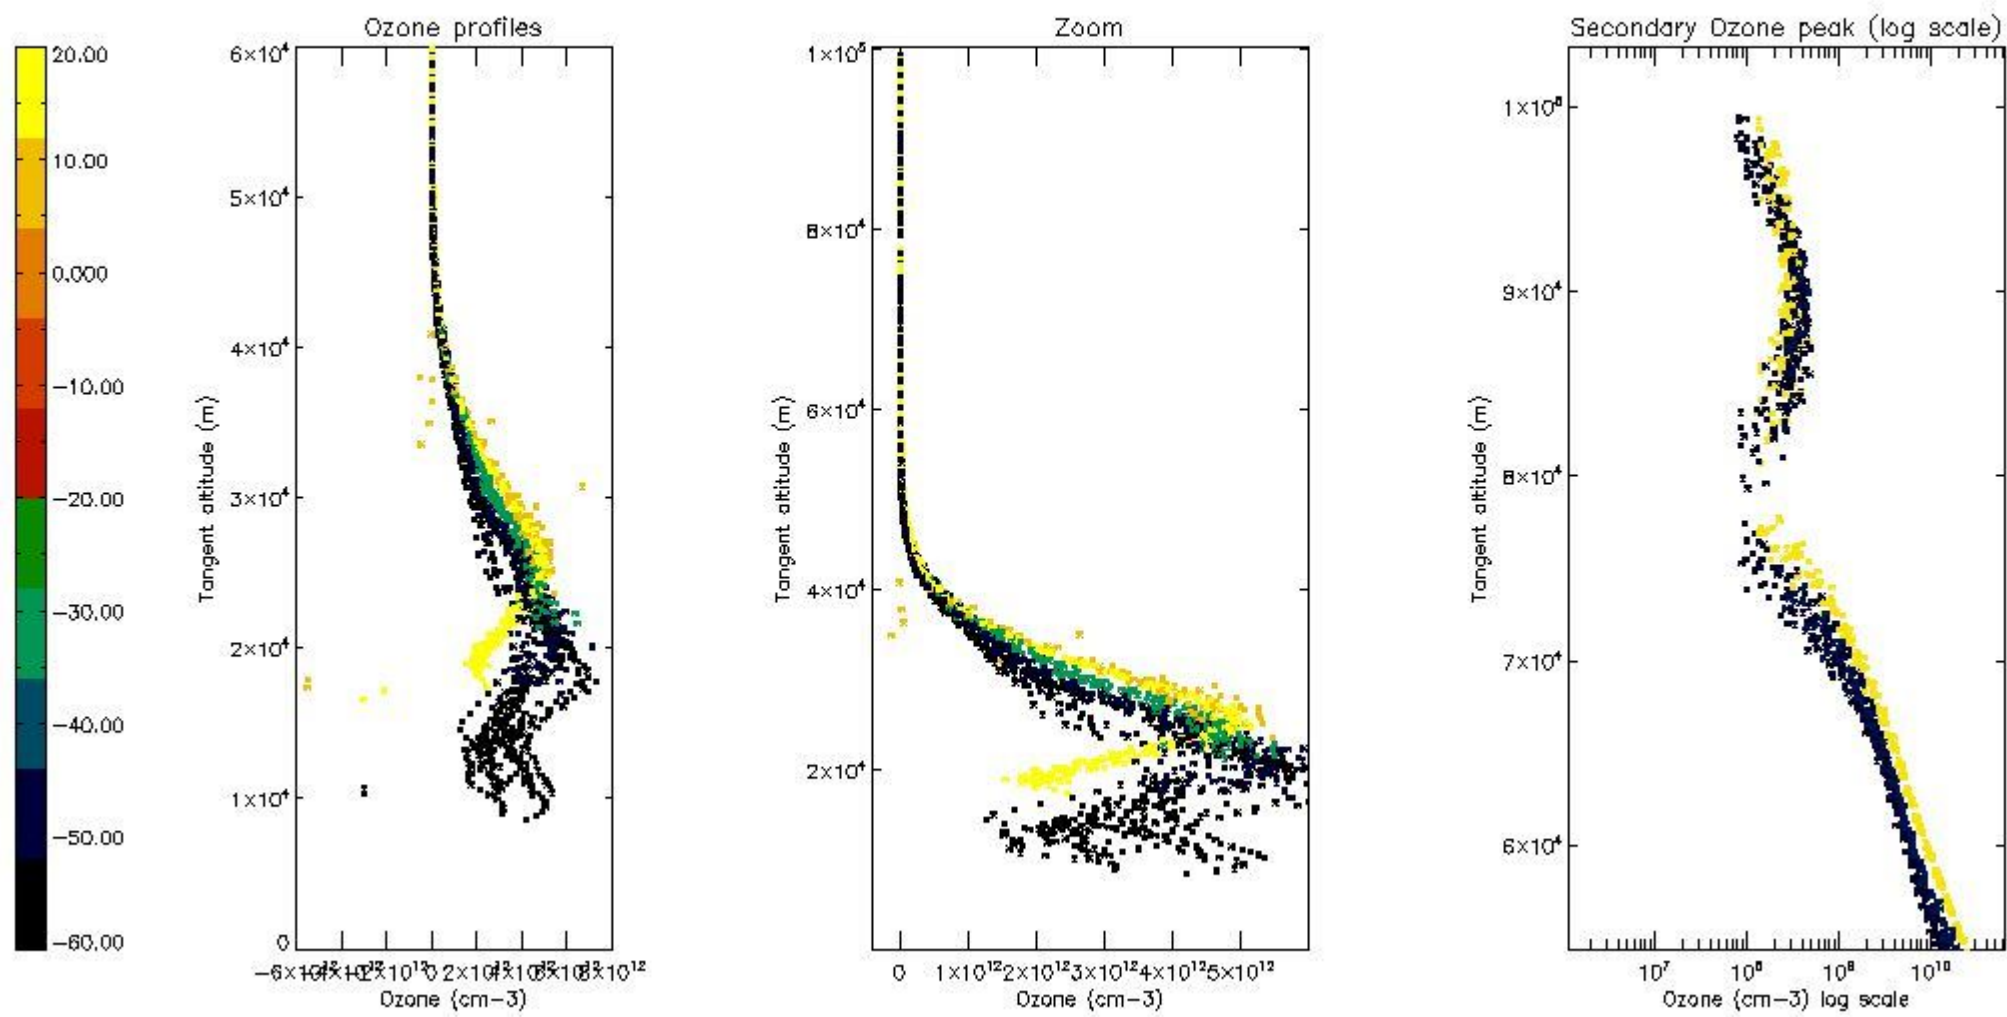

5.5 Plot ozone profiles where STD < 5% (dark without errors)

The colorbar represents the latitude.