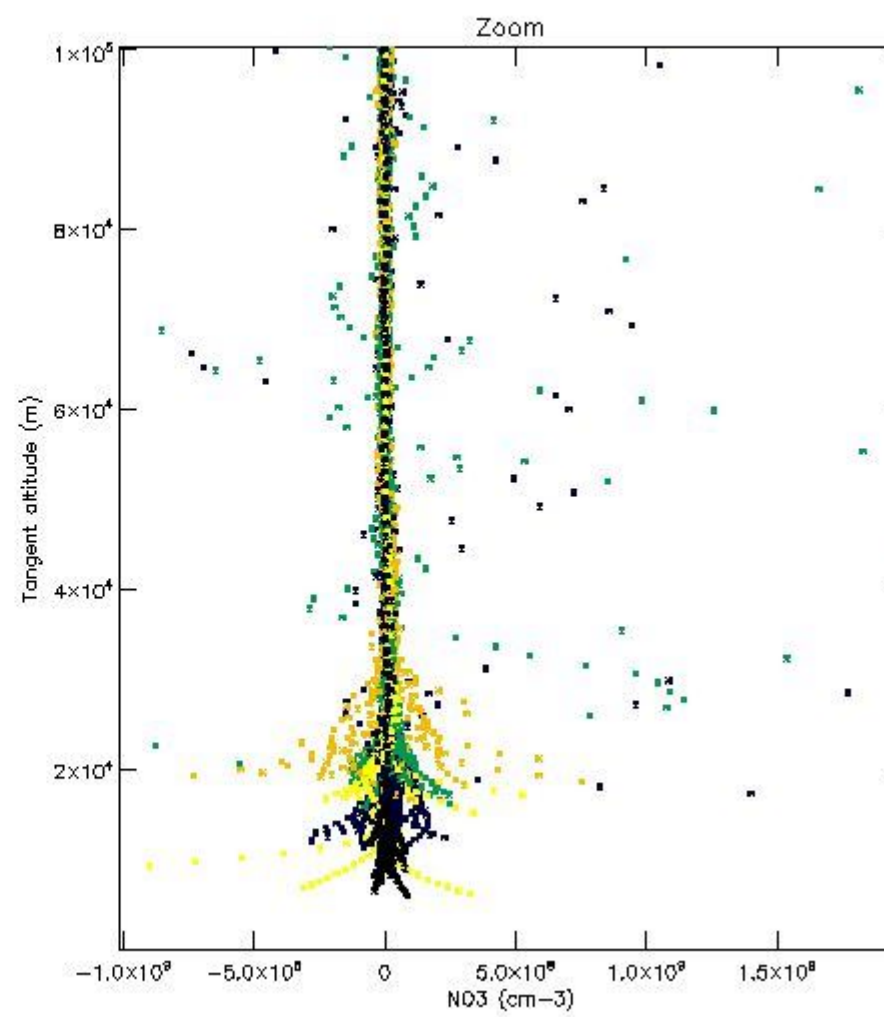

*5.4 Plot ozone profiles where STD < 10% (dark without errors)*

The colorbar represents the latitude.

*5.5 Plot ozone profiles where STD < 5% (dark without errors)*

The colorbar represents the latitude.

*5.6 Plot NO<sub>2</sub> profiles for all STD (dark without errors)*

The colorbar represents the latitude.

*5.7 Plot NO3 profiles for all STD (dark without errors)*

The colorbar represents the latitude.

5.8 Plot H<sub>2</sub>O profiles for all STD (only for occultations of stars 1,2,3,4,13,14,16,26,63 dark without errors)