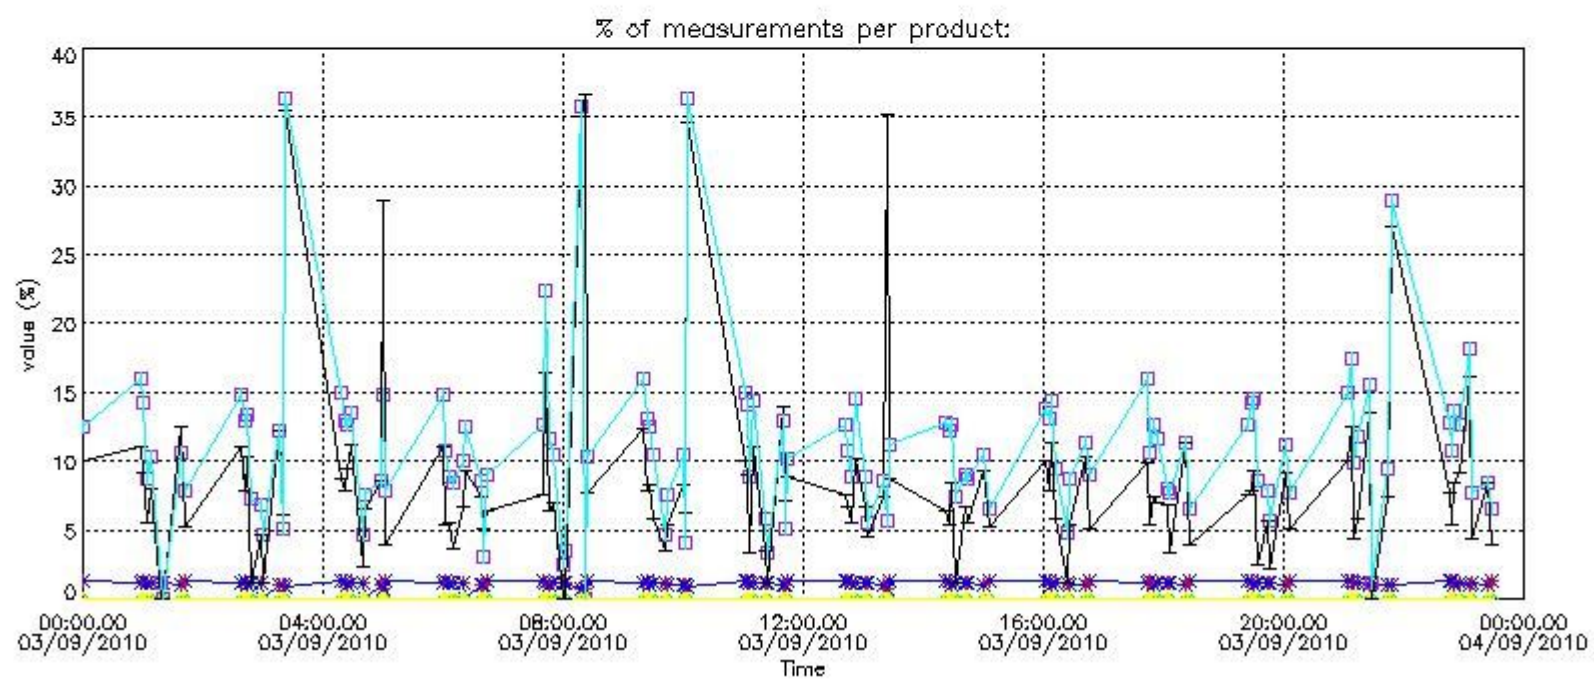

4.2 Plot quality information per product coming from level 1b processing (world map)

4.2.1 Plot level 1 quality information per product (world map): ENVISAT ASCENDING passes