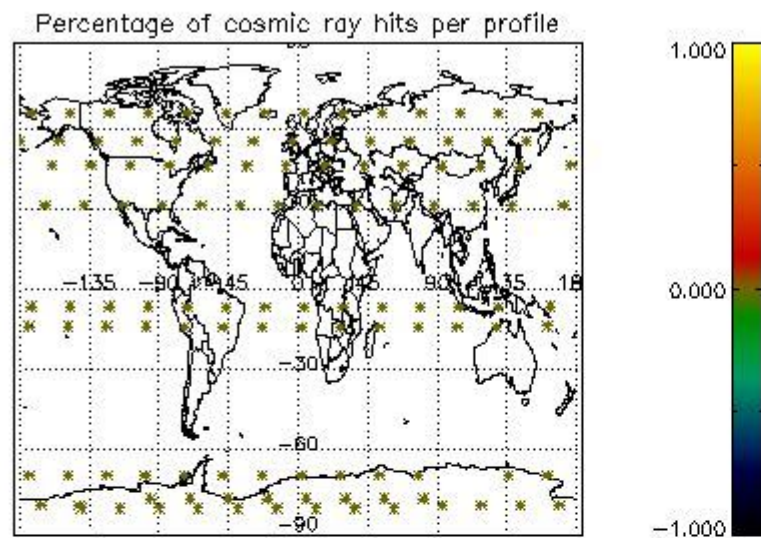

4.2.2 Plot level 1 quality information per product (world map): ENVISAT DESCENDING passes

5. Trace gas profiles

5.1 Ozone statistics based on quality of products

The final quality of the products can be "measured" using the STD (Standard Deviation) attached to every point profile. This information is written to the parameter GOM_NL__2P/NL_LOCAL_SPECIES_DENSITY/o3_std of the level 2 products. The table below shows the statistics for given STD ranges.

The statistics are given with respect to the overall valid production:

- Products without fatal errors: GOM_NL__2P/MPH/PRODUCT_ERR=0
- Valid point profile: GOM_NL__2P/NL_LOCAL_SPECIES_DENSITY/pcd(0)=0

The 'Criteria' is applied to valid points of dark limb products:

- Products in dark limb illumination condition: GOM_NL__2P/NL_SUMMARY_QUALITY/obs_ill_cond=0
- Products without fatal errors: GOM_NL__2P/MPH/PRODUCT_ERR=0
- Valid point profile: GOM_NL__2P/NL_LOCAL_SPECIES_DENSITY/pcd(0)=0

So, the table below shows the percentage of dark limb and valid observations for each criteria with respect to the overall valid daily observations.

Criteria	% of total production
All STD	27
STD < 20	16