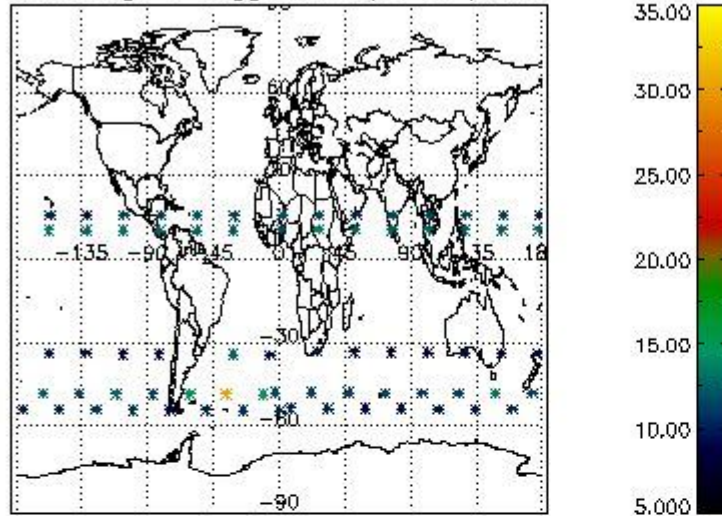

Percentage of flagged data per O3 profile