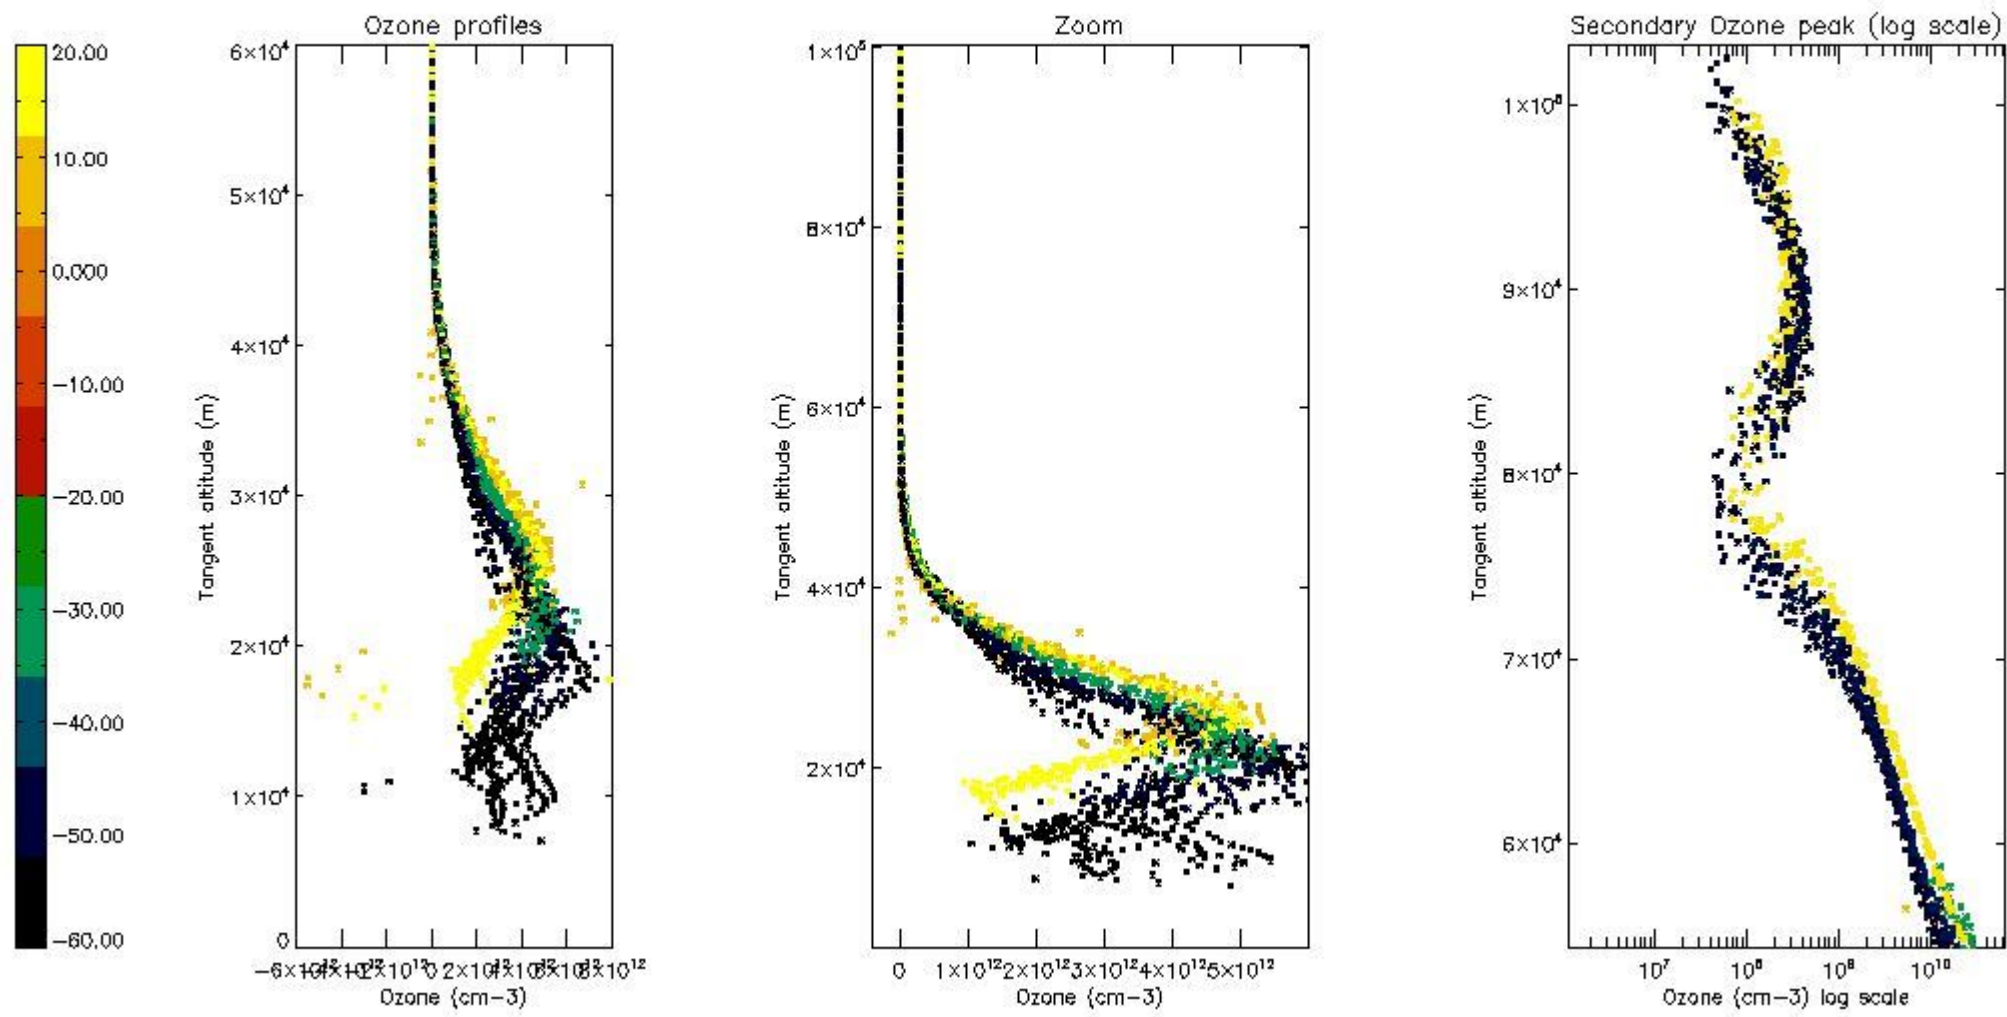

STD < 10	13
STD < 5	9

5.2 Plot ozone profiles for all STD (dark without errors)

The colorbar represents the latitude.

5.3 Plot ozone profiles where STD < 20% (dark without errors)

The colorbar represents the latitude.