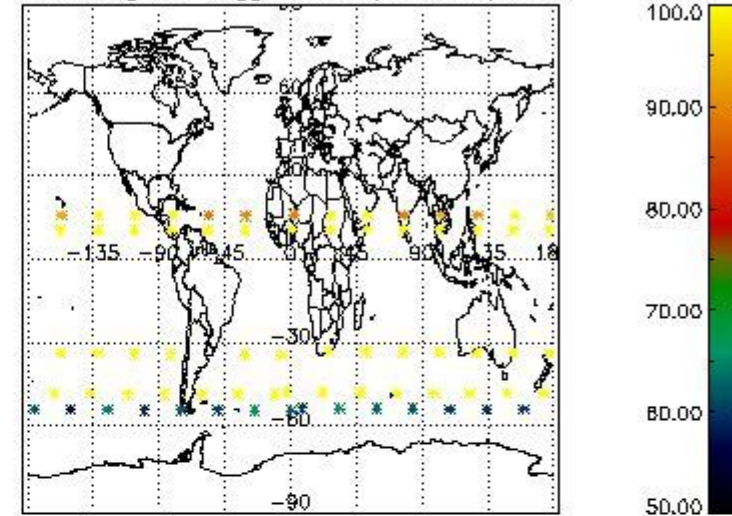

#### 3.1 Plot quality information per product (time dependant)

3.2 Plot quality information per product (world map)

Percentage of flagged data per O3 profile

Percentage of flagged data per H2O profile

Percentage of flagged data per NO2 profile