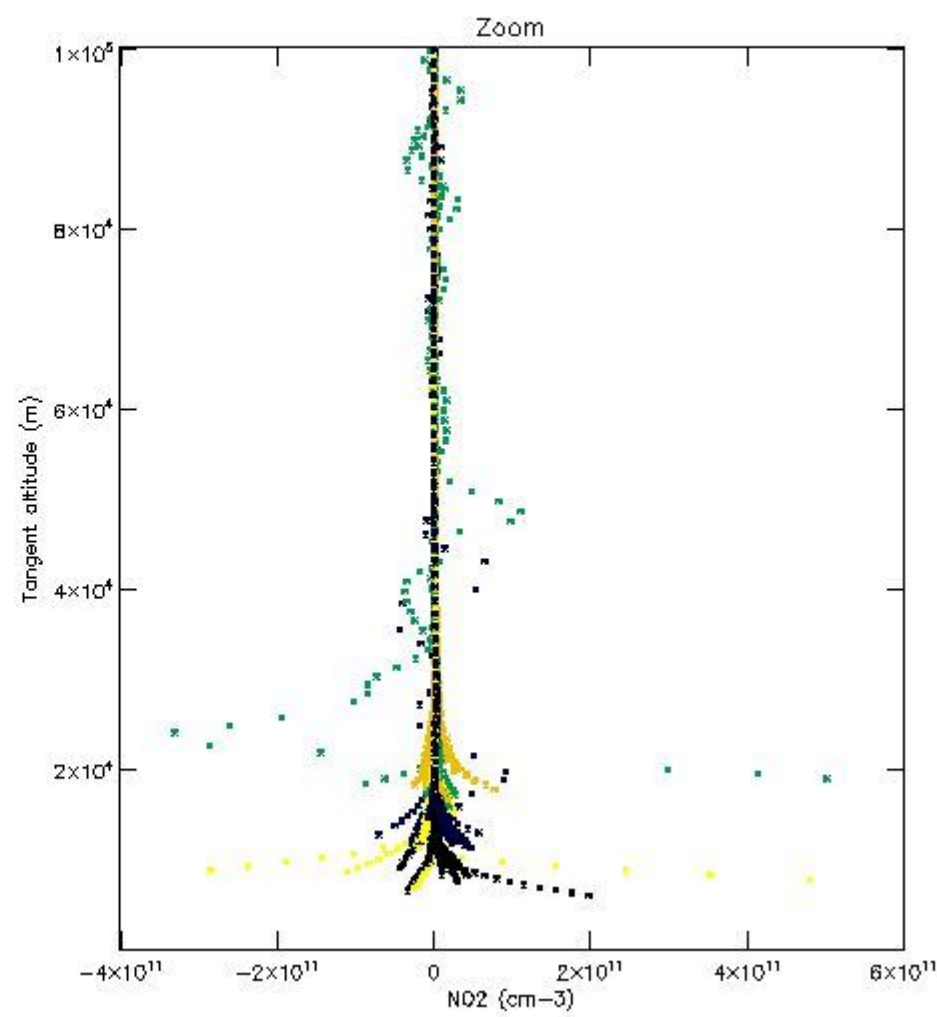

*5.4 Plot ozone profiles where STD < 10% (dark without errors)*

The colorbar represents the latitude.

*5.5 Plot ozone profiles where STD < 5% (dark without errors)*

The colorbar represents the latitude.

*5.6 Plot NO<sub>2</sub> profiles for all STD (dark without errors)*

The colorbar represents the latitude.

*5.7 Plot NO3 profiles for all STD (dark without errors)*

The colorbar represents the latitude.

5.8 Plot H<sub>2</sub>O profiles for all STD (only for occultations of stars 1,2,3,4,13,14,16,26,63 dark without errors)