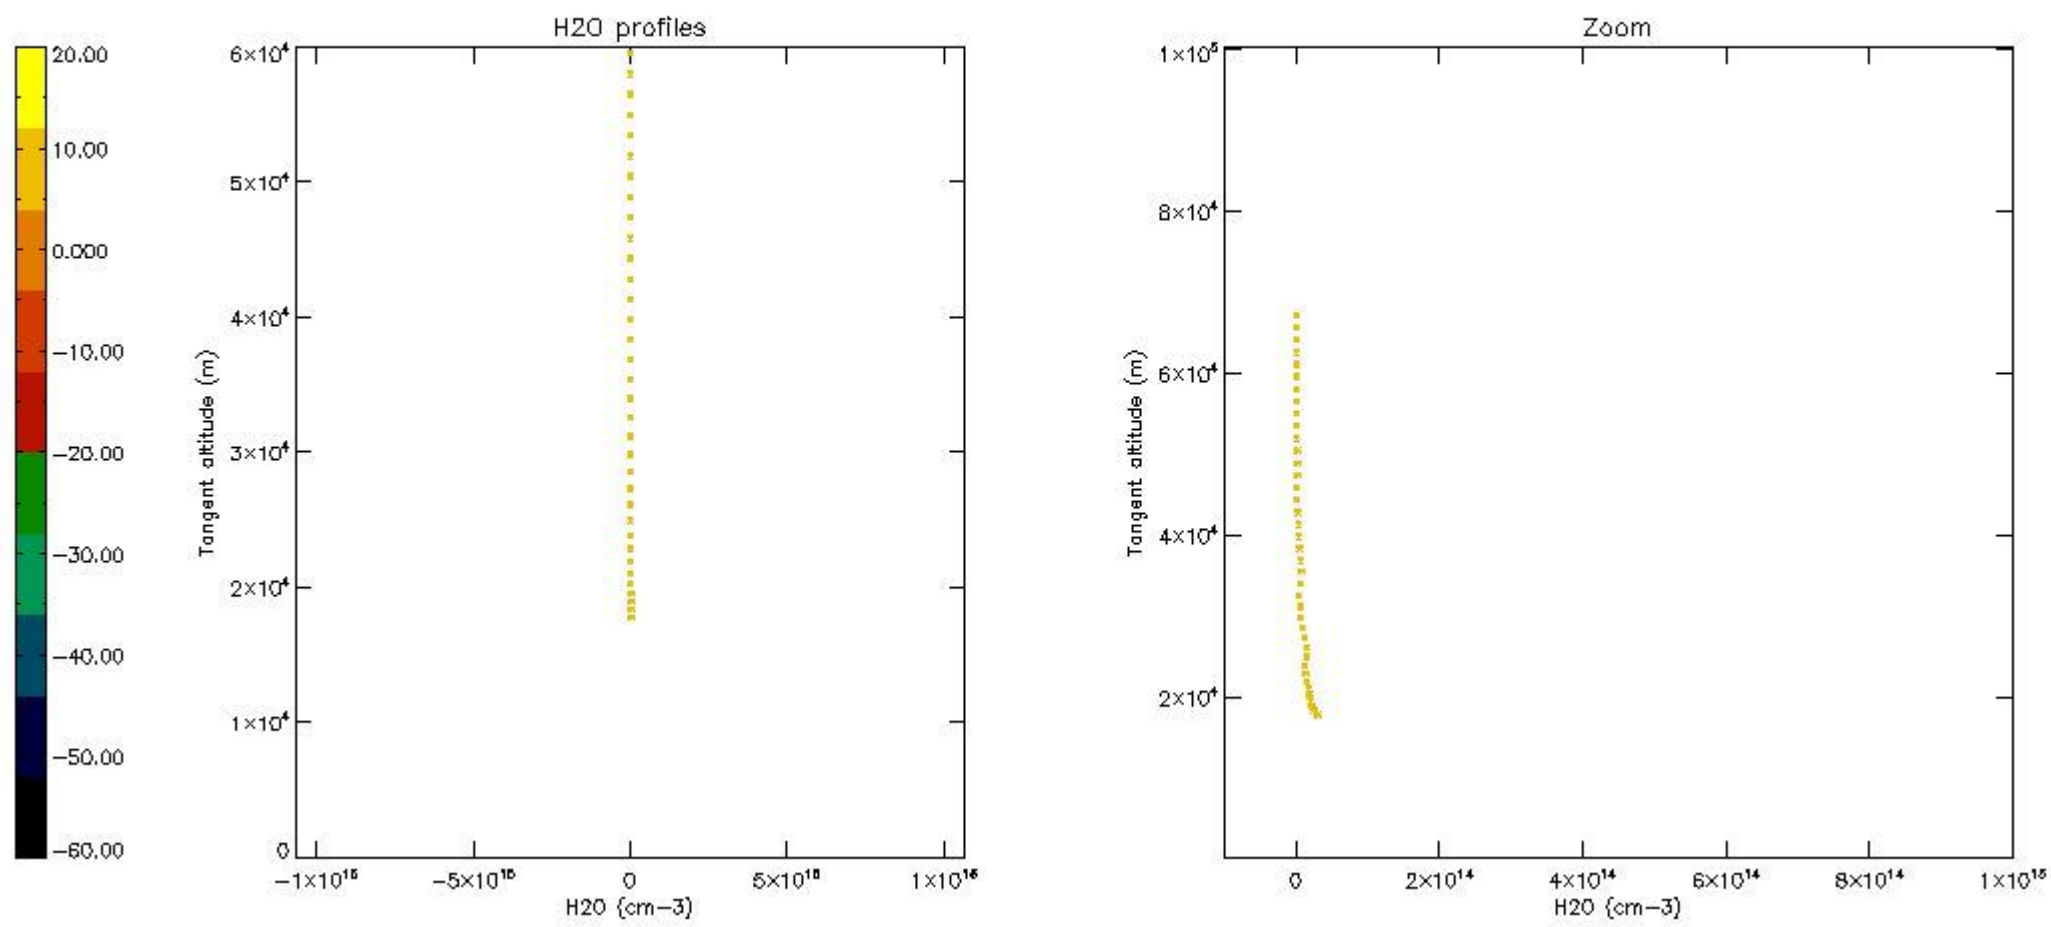

The colorbar represents the latitude.