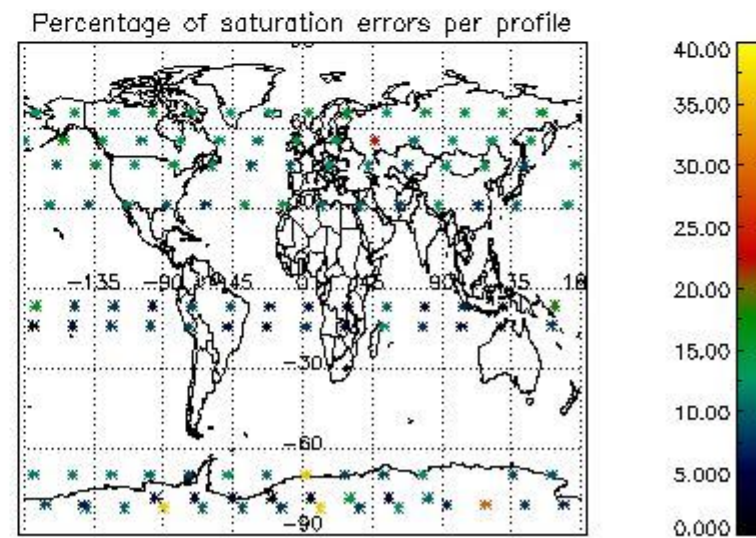

5. Trace gas profiles

5.1 Ozone statistics based on quality of products

The final quality of the products can be "measured" using the STD (Standard Deviation) attached to every point profile. This information is written to the parameter GOM_NL__2P/NL_LOCAL_SPECIES_DENSITY/o3_std of the level 2 products. The table below shows the statistics for given STD ranges.

The statistics are given with respect to the overall valid production:

- Products without fatal errors: GOM_NL__2P/MPH/PRODUCT_ERR=0
- Valid point profile: GOM_NL__2P/NL_LOCAL_SPECIES_DENSITY/pcd(0)=0

The 'Criteria' is applied to valid points of dark limb products:

- Products in dark limb illumination condition: GOM_NL__2P/NL_SUMMARY_QUALITY/obs_ill_cond=0
- Products without fatal errors: GOM_NL__2P/MPH/PRODUCT_ERR=0
- Valid point profile: GOM_NL__2P/NL_LOCAL_SPECIES_DENSITY/pcd(0)=0

So, the table below shows the percentage of dark limb and valid observations for each criteria with respect to the overall valid daily observations.

Criteria	% of total production
All STD	27
STD < 20	16