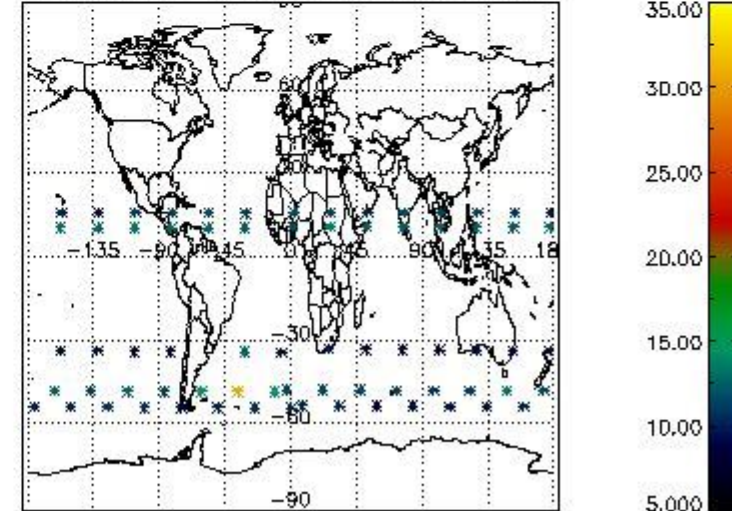

Percentage of flagged data per NO3 profile

4. Level 1 quality information per product

In this section it is plotted some information contained in the Quality Summary data set of the level 2 products that comes from the level 1b processing. Products without errors (error flag in the MPH set to "0") are used.

4.1 Plot quality information per product (time dependant) coming from level 1b processing

4.1.1 Plot level 1 quality information per product (time dependant): ENVISAT ASCENDING passes