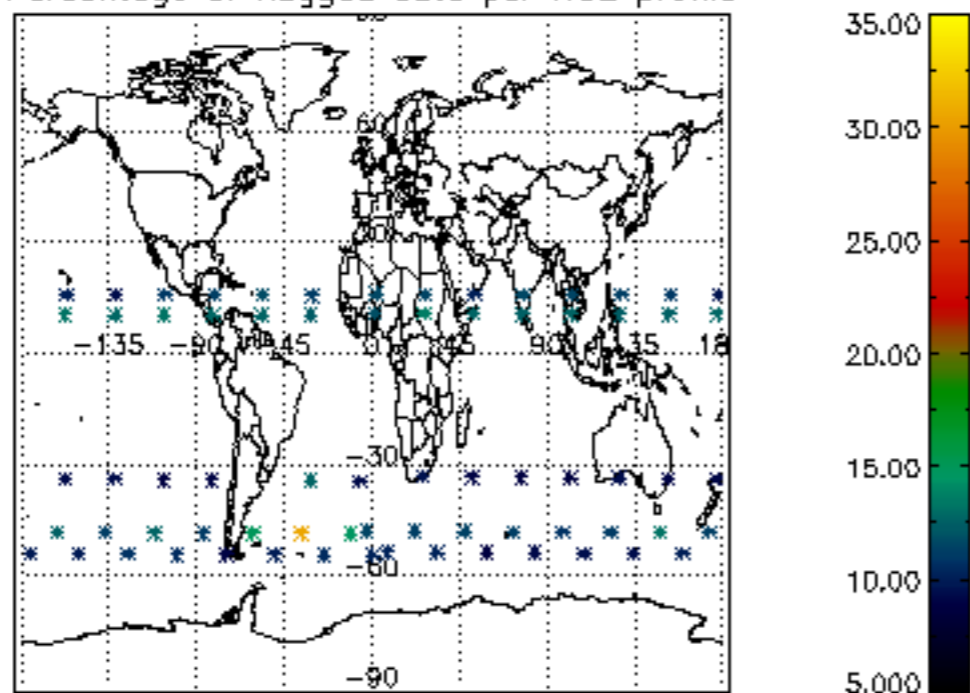

Percentage of flagged data per NO2 profile