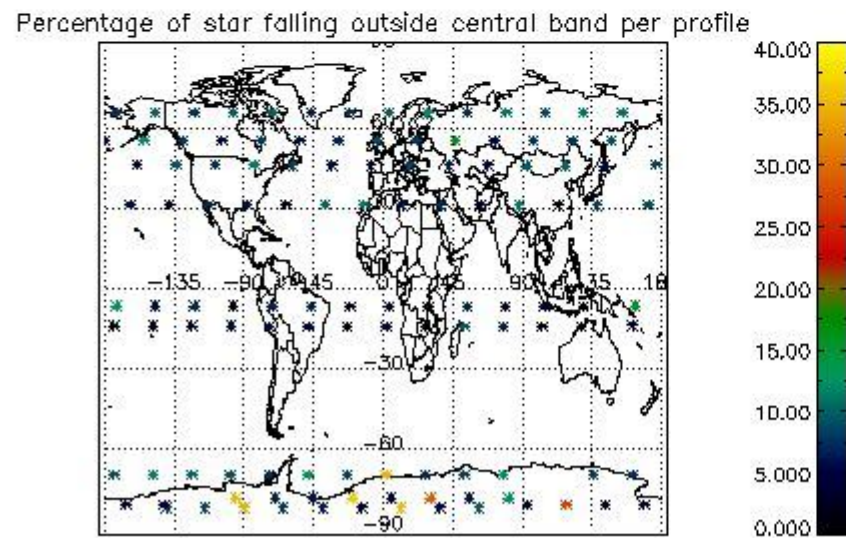

5. Trace gas profiles

5.1 Ozone statistics based on quality of products

The final quality of the products can be "measured" using the STD (Standard Deviation) attached to every point profile. This information is written to the parameter GOM_NL__2P/NL_LOCAL_SPECIES_DENSITY/o3_std of the level 2 products. The table below shows the statistics for given STD ranges.

The statistics are given with respect to the overall valid production:

- Products without fatal errors: GOM_NL__2P/MPH/PRODUCT_ERR=0
- Valid point profile: GOM_NL__2P/NL_LOCAL_SPECIES_DENSITY/pcd(0)=0

The 'Criteria' is applied to valid points of dark limb products:

- Products in dark limb illumination condition: GOM_NL__2P/NL_SUMMARY_QUALITY/obs_ill_cond=0
- Products without fatal errors: GOM_NL__2P/MPH/PRODUCT_ERR=0
- Valid point profile: GOM_NL__2P/NL_LOCAL_SPECIES_DENSITY/pcd(0)=0

So, the table below shows the percentage of dark limb and valid observations for each criteria with respect to the overall valid daily observations.

Criteria	% of total production
All STD	27
STD < 20	16