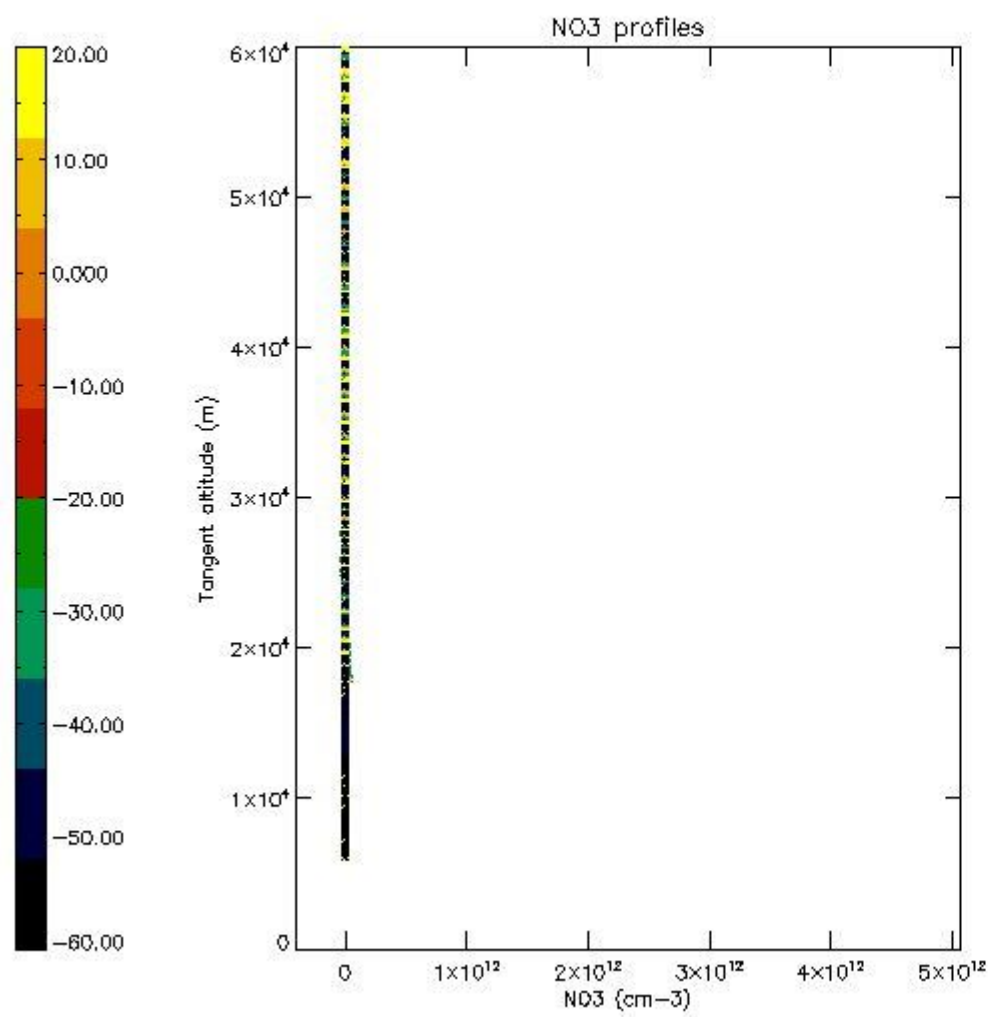

*5.4 Plot ozone profiles where STD < 10% (dark without errors)*

The colorbar represents the latitude.

*5.5 Plot ozone profiles where STD < 5% (dark without errors)*

The colorbar represents the latitude.

*5.6 Plot NO<sub>2</sub> profiles for all STD (dark without errors)*

The colorbar represents the latitude.

*5.7 Plot NO3 profiles for all STD (dark without errors)*

The colorbar represents the latitude.

5.8 Plot H<sub>2</sub>O profiles for all STD (only for occultations of stars 1,2,3,4,13,14,16,26,63 dark without errors)