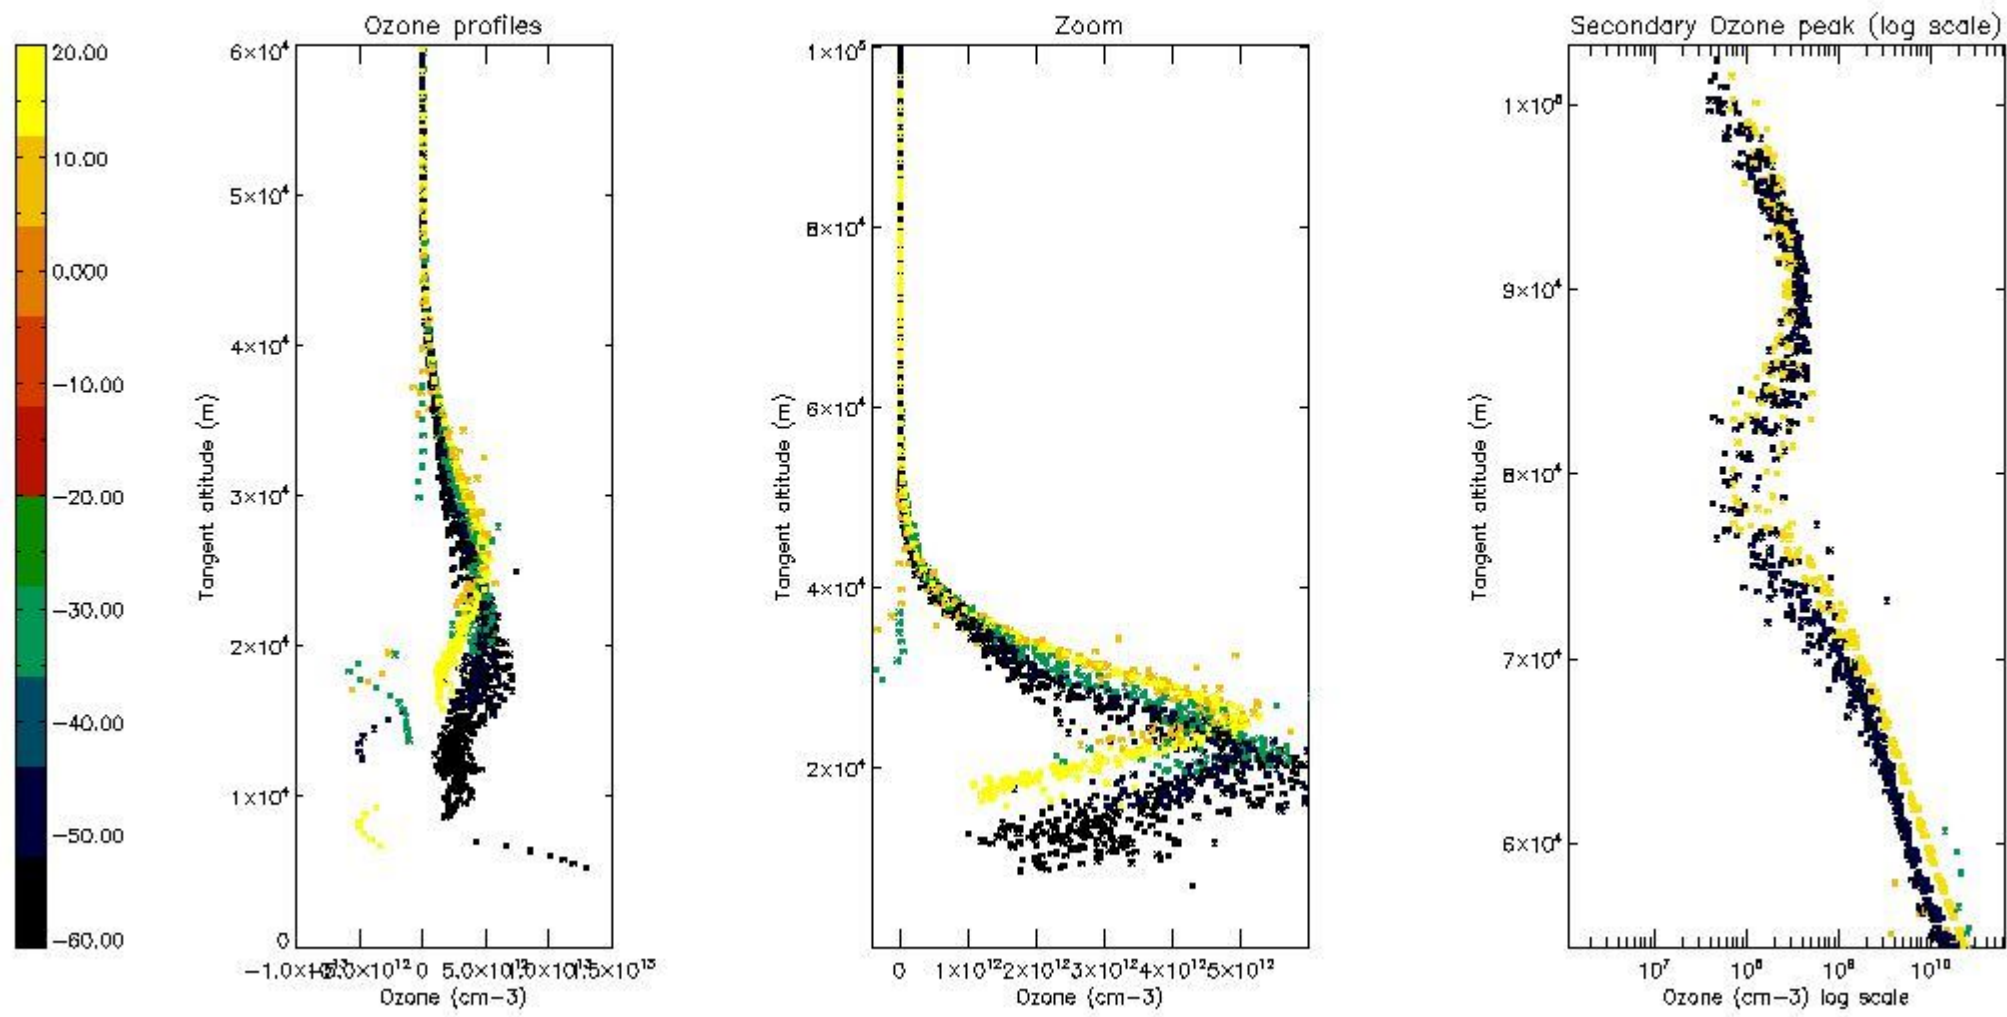

So, the table below shows the percentage of dark limb and valid observations for each criteria with respect to the overall valid daily observations.

Criteria	% of total production
All STD	27
STD < 20	15

STD < 10	12
STD < 5	9

5.2 Plot ozone profiles for all STD (dark without errors)

The colorbar represents the latitude.

5.3 Plot ozone profiles where STD < 20% (dark without errors)

The colorbar represents the latitude.

5.4 Plot ozone profiles where STD < 10% (dark without errors)

The colorbar represents the latitude.

5.5 Plot ozone profiles where STD < 5% (dark without errors)

The colorbar represents the latitude.

5.6 Plot NO₂ profiles for all STD (dark without errors)

The colorbar represents the latitude.

5.7 Plot NO3 profiles for all STD (dark without errors)

The colorbar represents the latitude.

5.8 Plot H₂O profiles for all STD (only for occultations of stars 1,2,3,4,13,14,16,26,63 dark without errors)