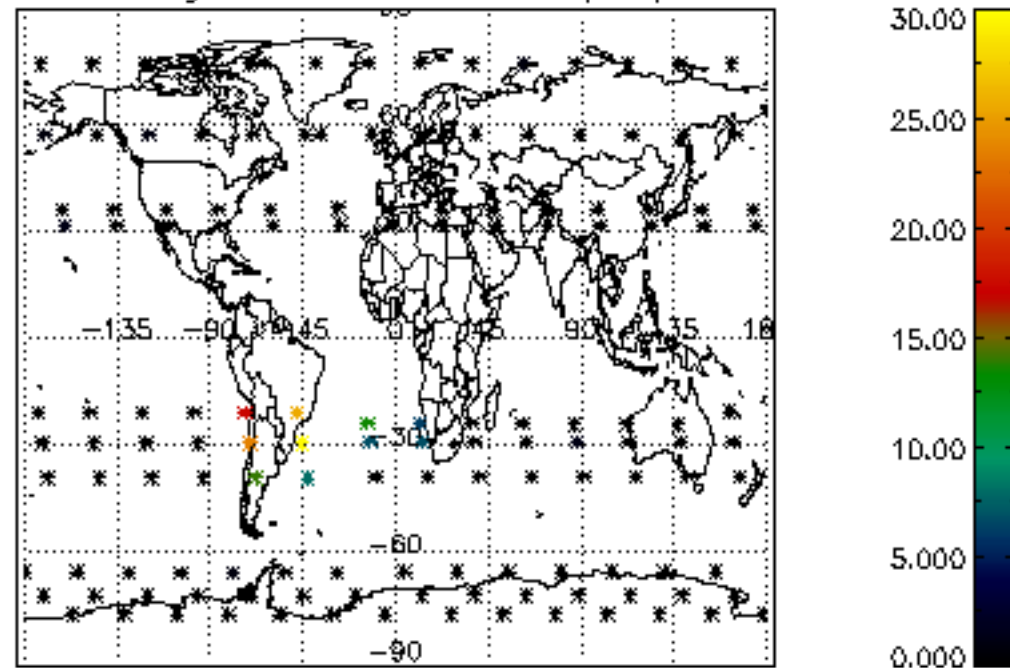

Percentage of datation errors per profile

Percentage of saturation errors per profile