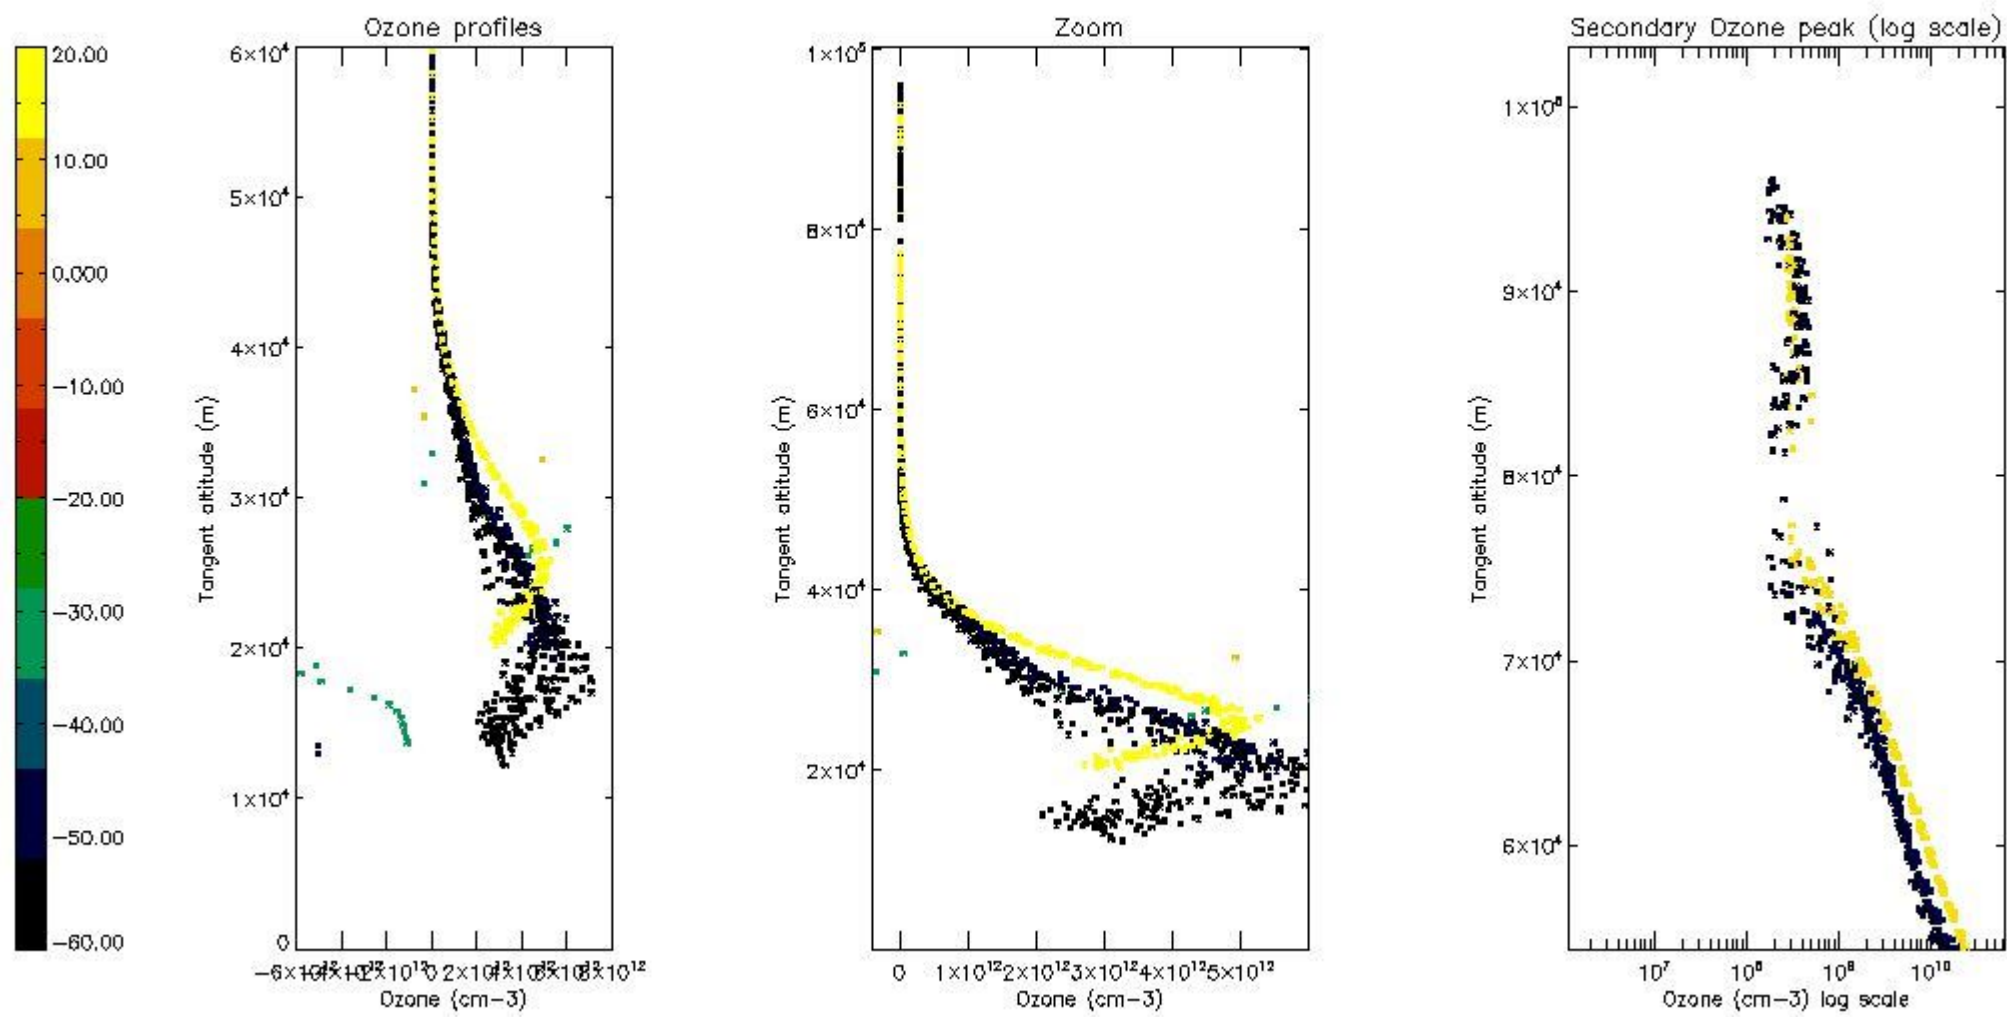

5.6 Plot NO₂ profiles for all STD (dark without errors)

The colorbar represents the latitude.