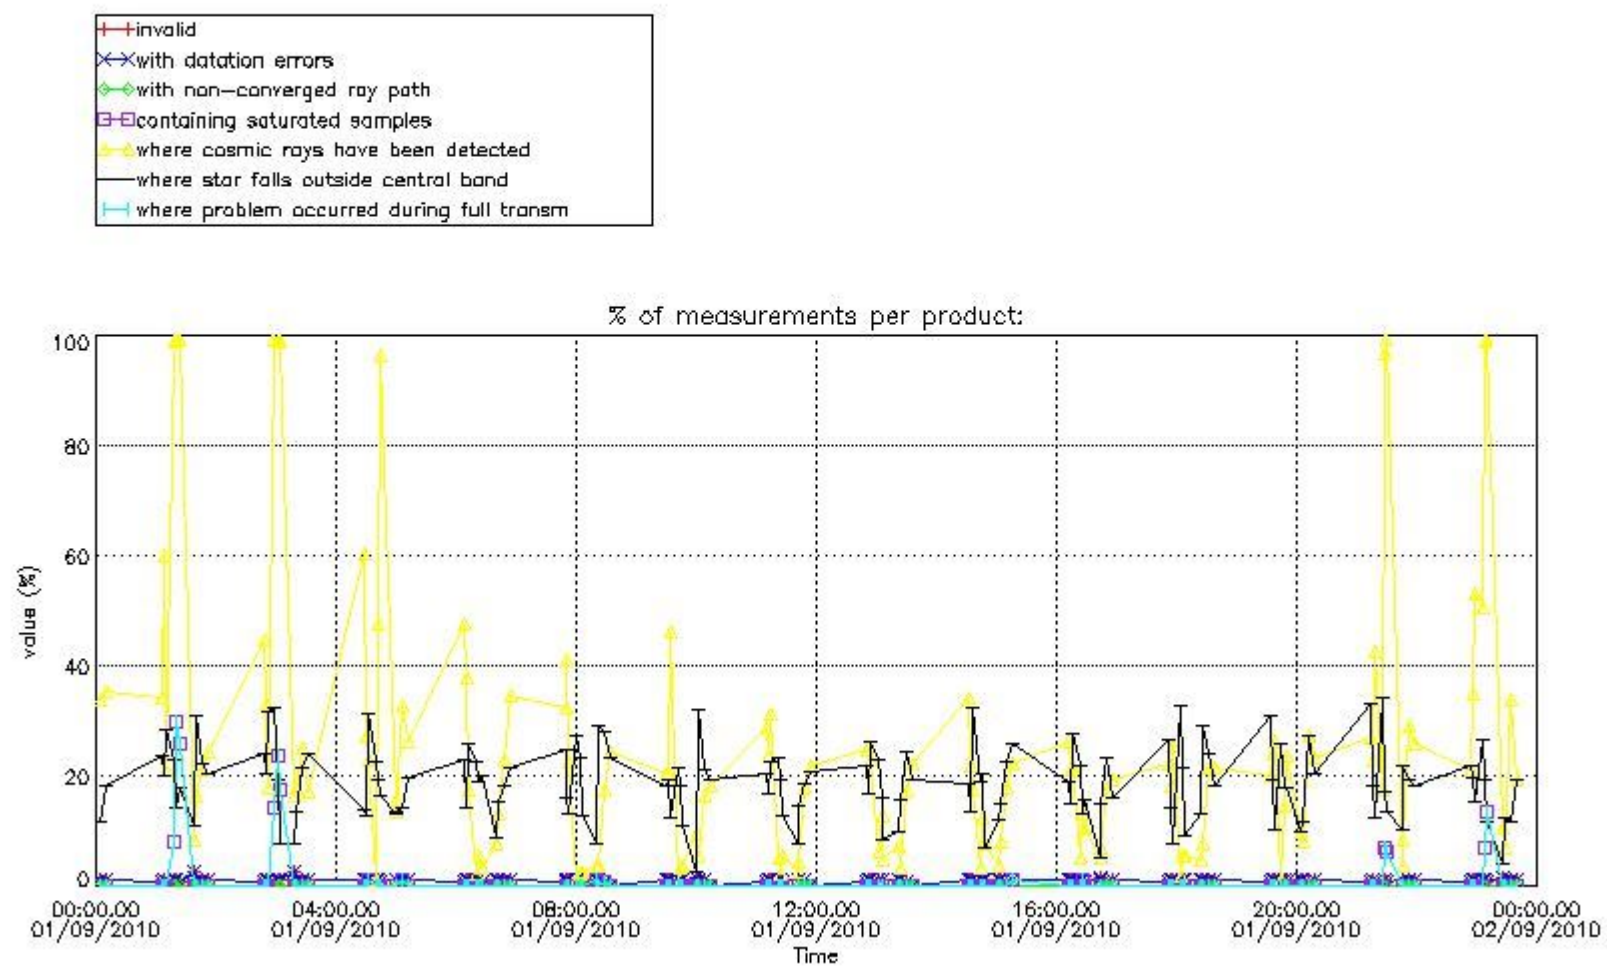

Percentage of flagged data per NO3 profile

4. Level 1 quality information per product

In this section it is plotted some information contained in the Quality Summary data set of the level 2 products that comes from the level 1b processing. Products without errors (error flag in the MPH set to "0") are used.

4.1 Plot quality information per product (time dependant) coming from level 1b processing

4.1.1 Plot level 1 quality information per product (time dependant): ENVISAT ASCENDING passes

4.1.2 Plot level 1 quality information per product (time dependant): ENVI SAT DESCENDING passes