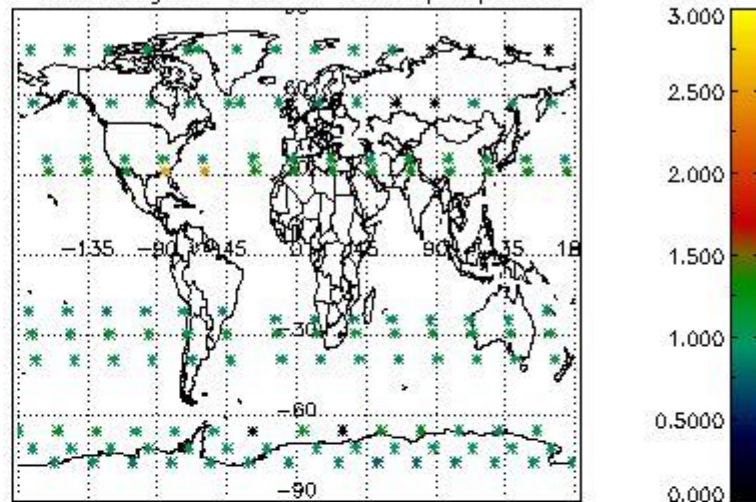

Percentage of datation errors per profile