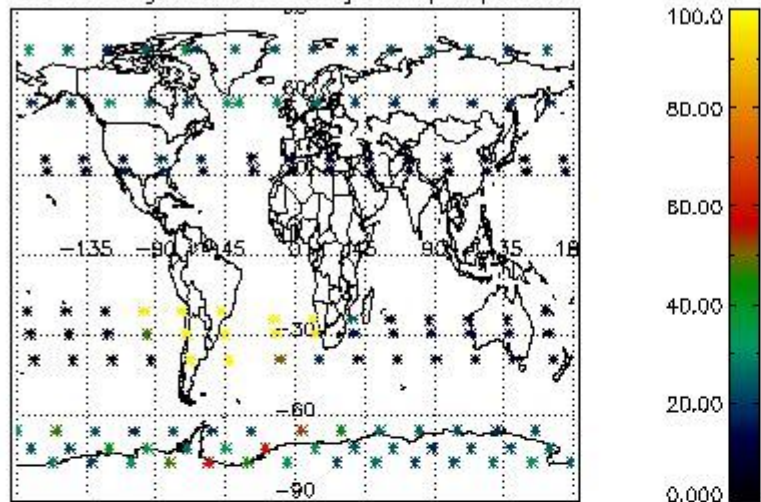

4.1 Plot quality information per product (time dependant) coming from level 1b processing

4.1.1 Plot level 1 quality information per product (time dependant): ENVISAT ASCENDING passes

4.1.2 Plot level 1 quality information per product (time dependant): ENVI SAT DESCENDING passes

4.2 Plot quality information per product coming from level 1b processing (world map)

4.2.1 Plot level 1 quality information per product (world map): ENVISAT ASCENDING passes

Percentage of cosmic ray hits per profile