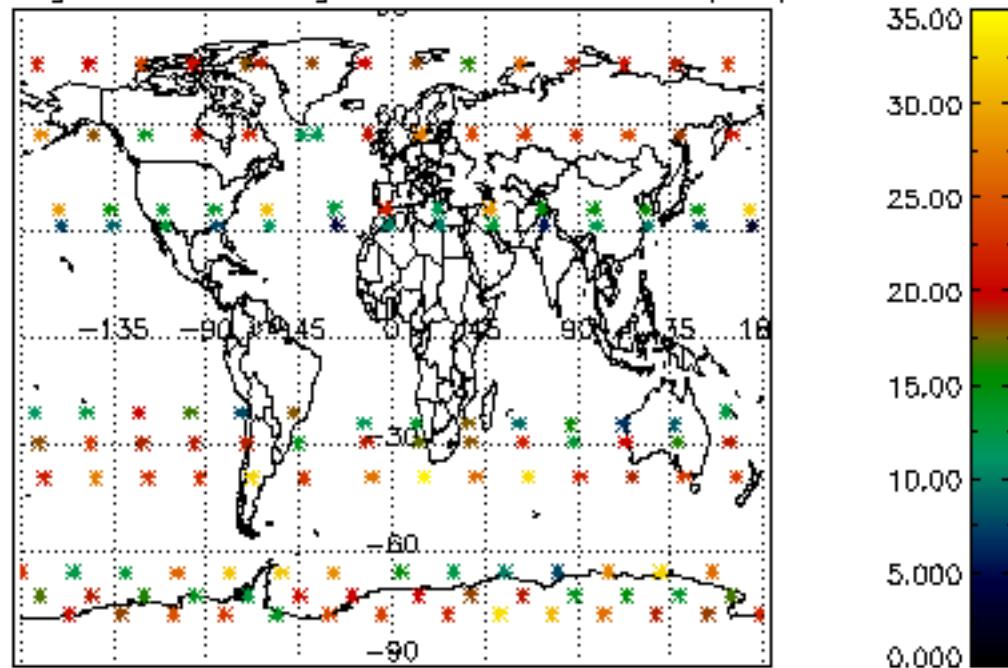

Percentage of cosmic ray hits per profile

Percentage of star falling outside central band per profile