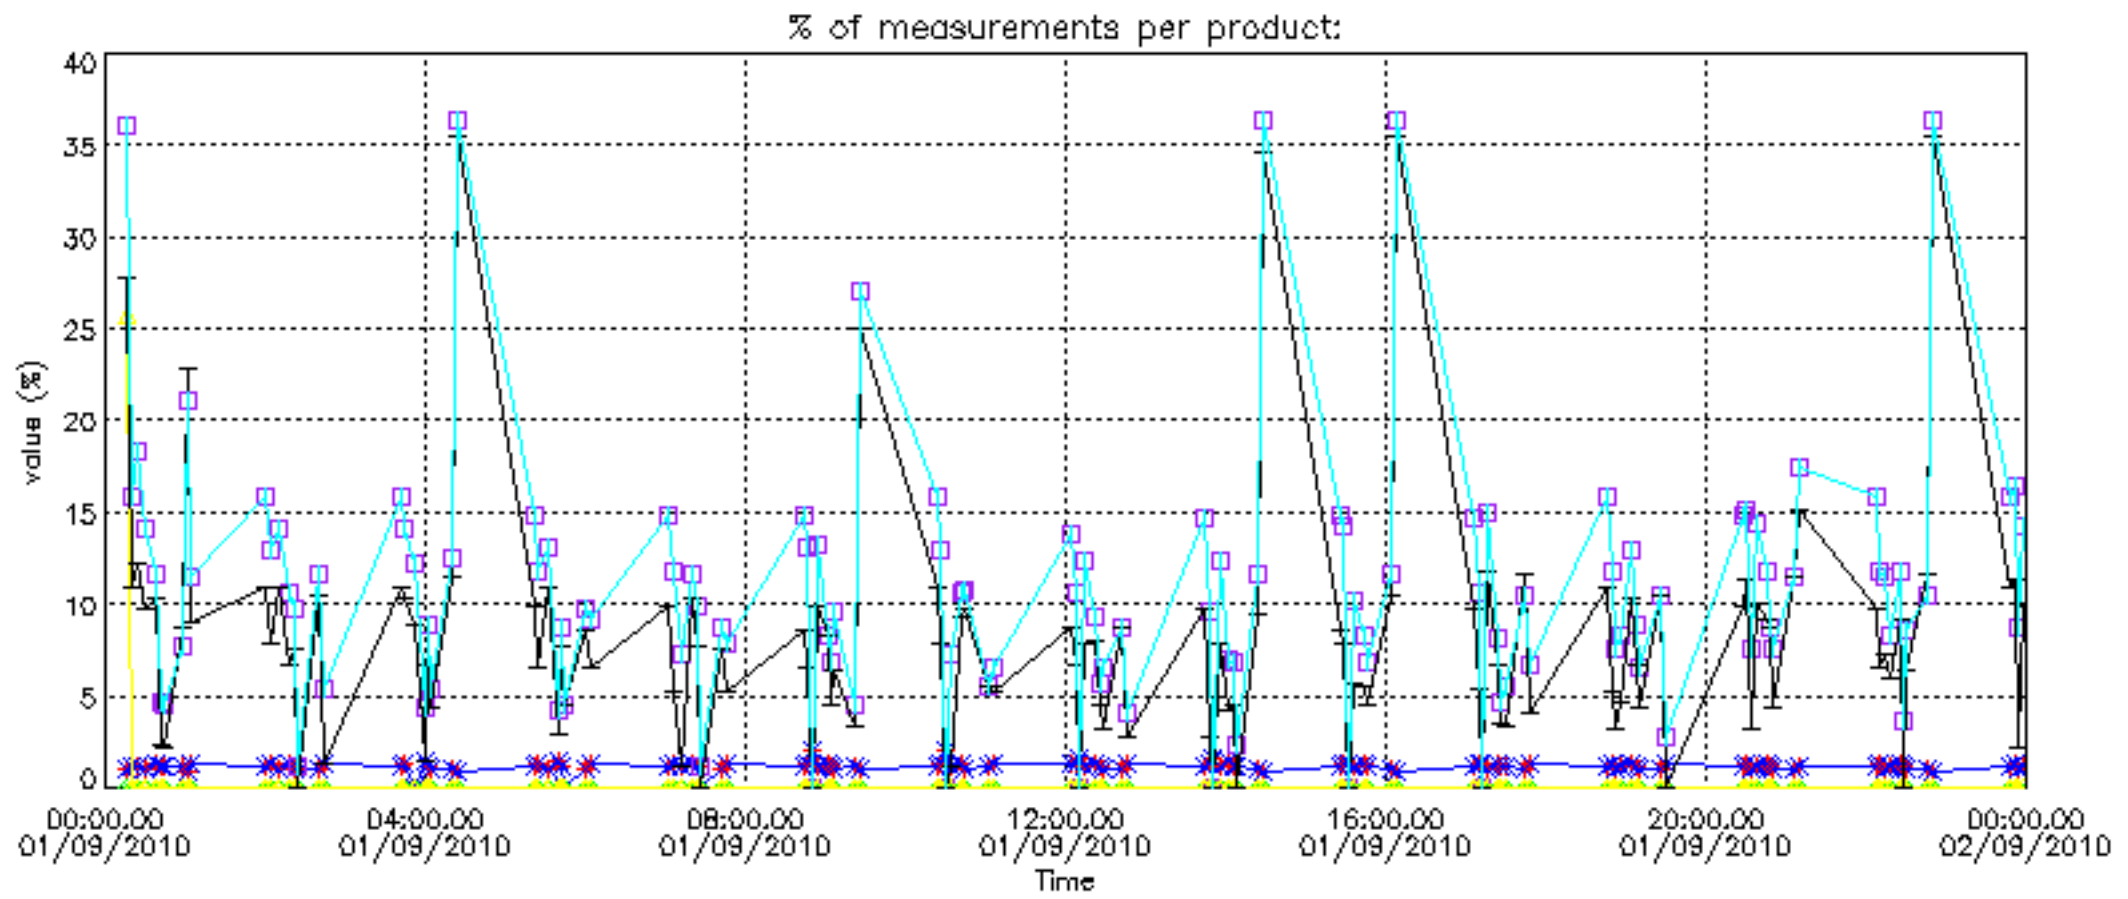

Percentage of cosmic ray hits per profile

Percentage of datation errors per profile