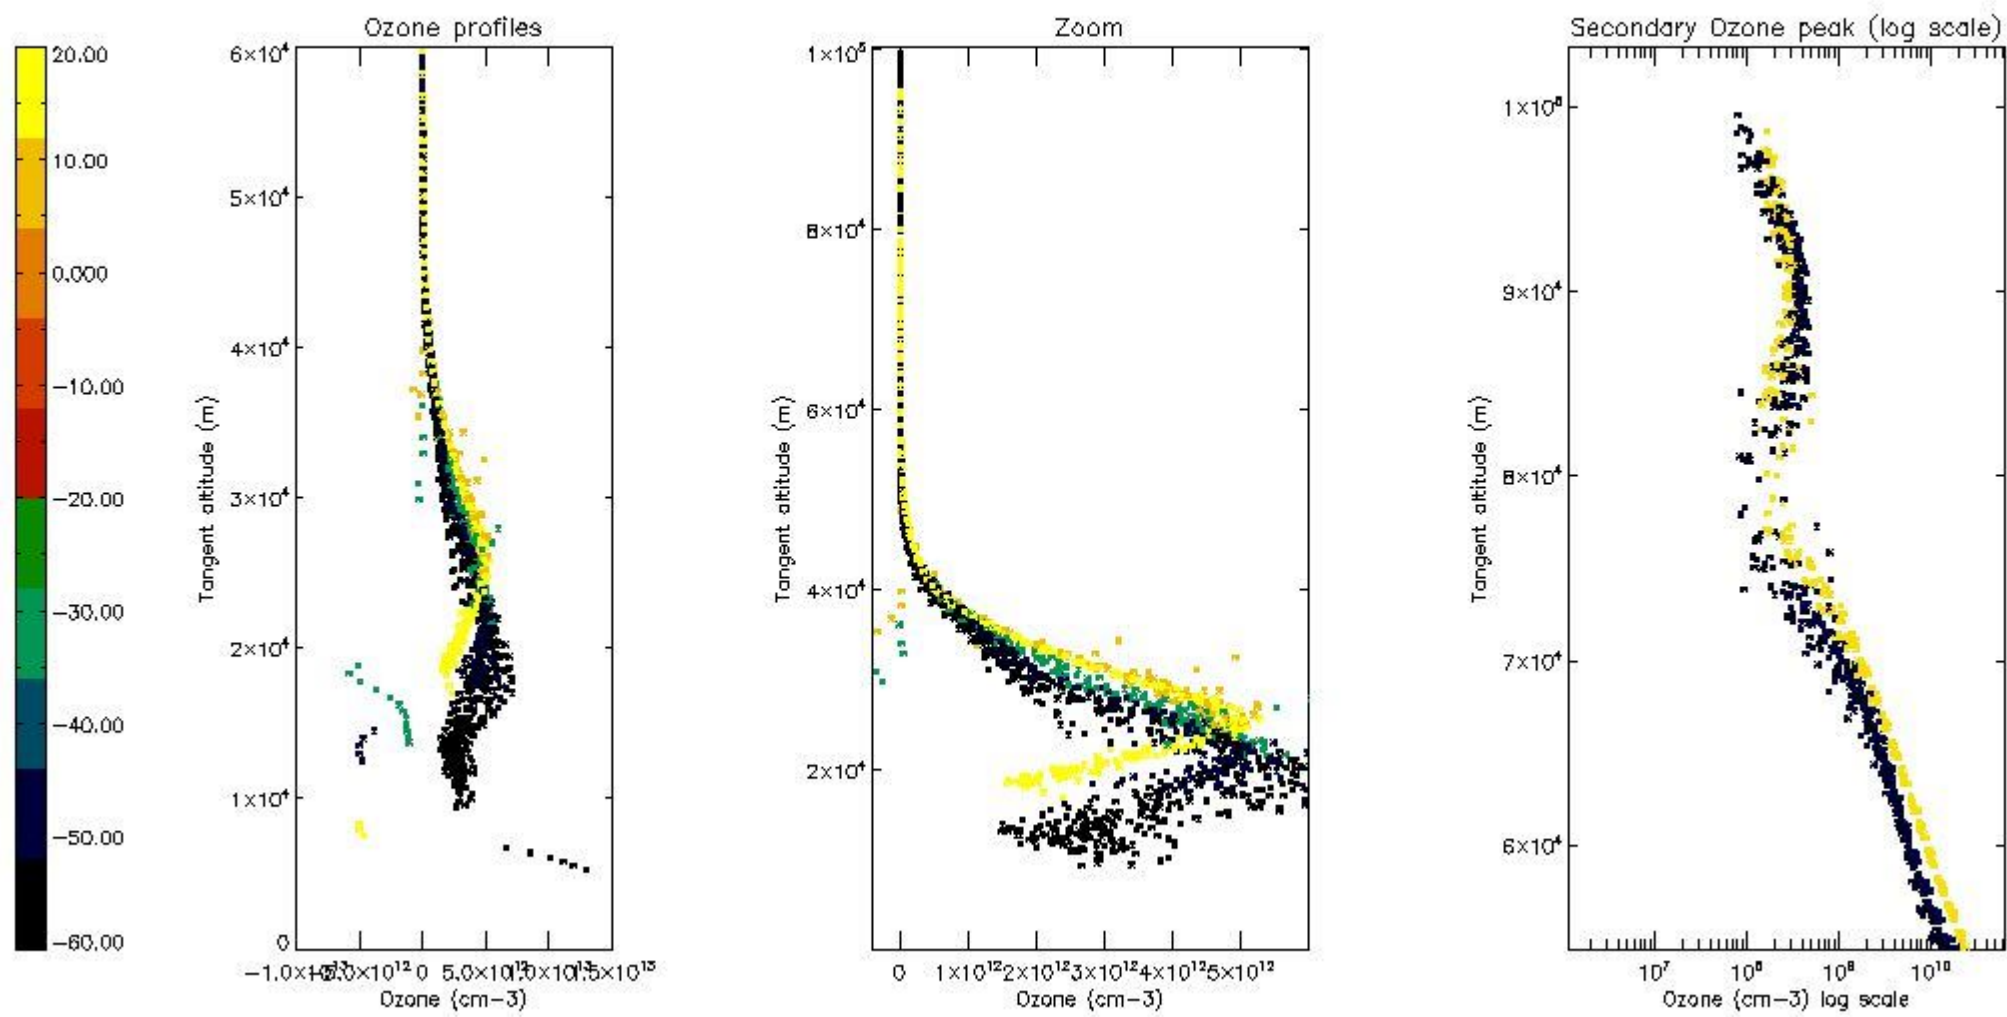

5.5 Plot ozone profiles where STD < 5% (dark without errors)

The colorbar represents the latitude.