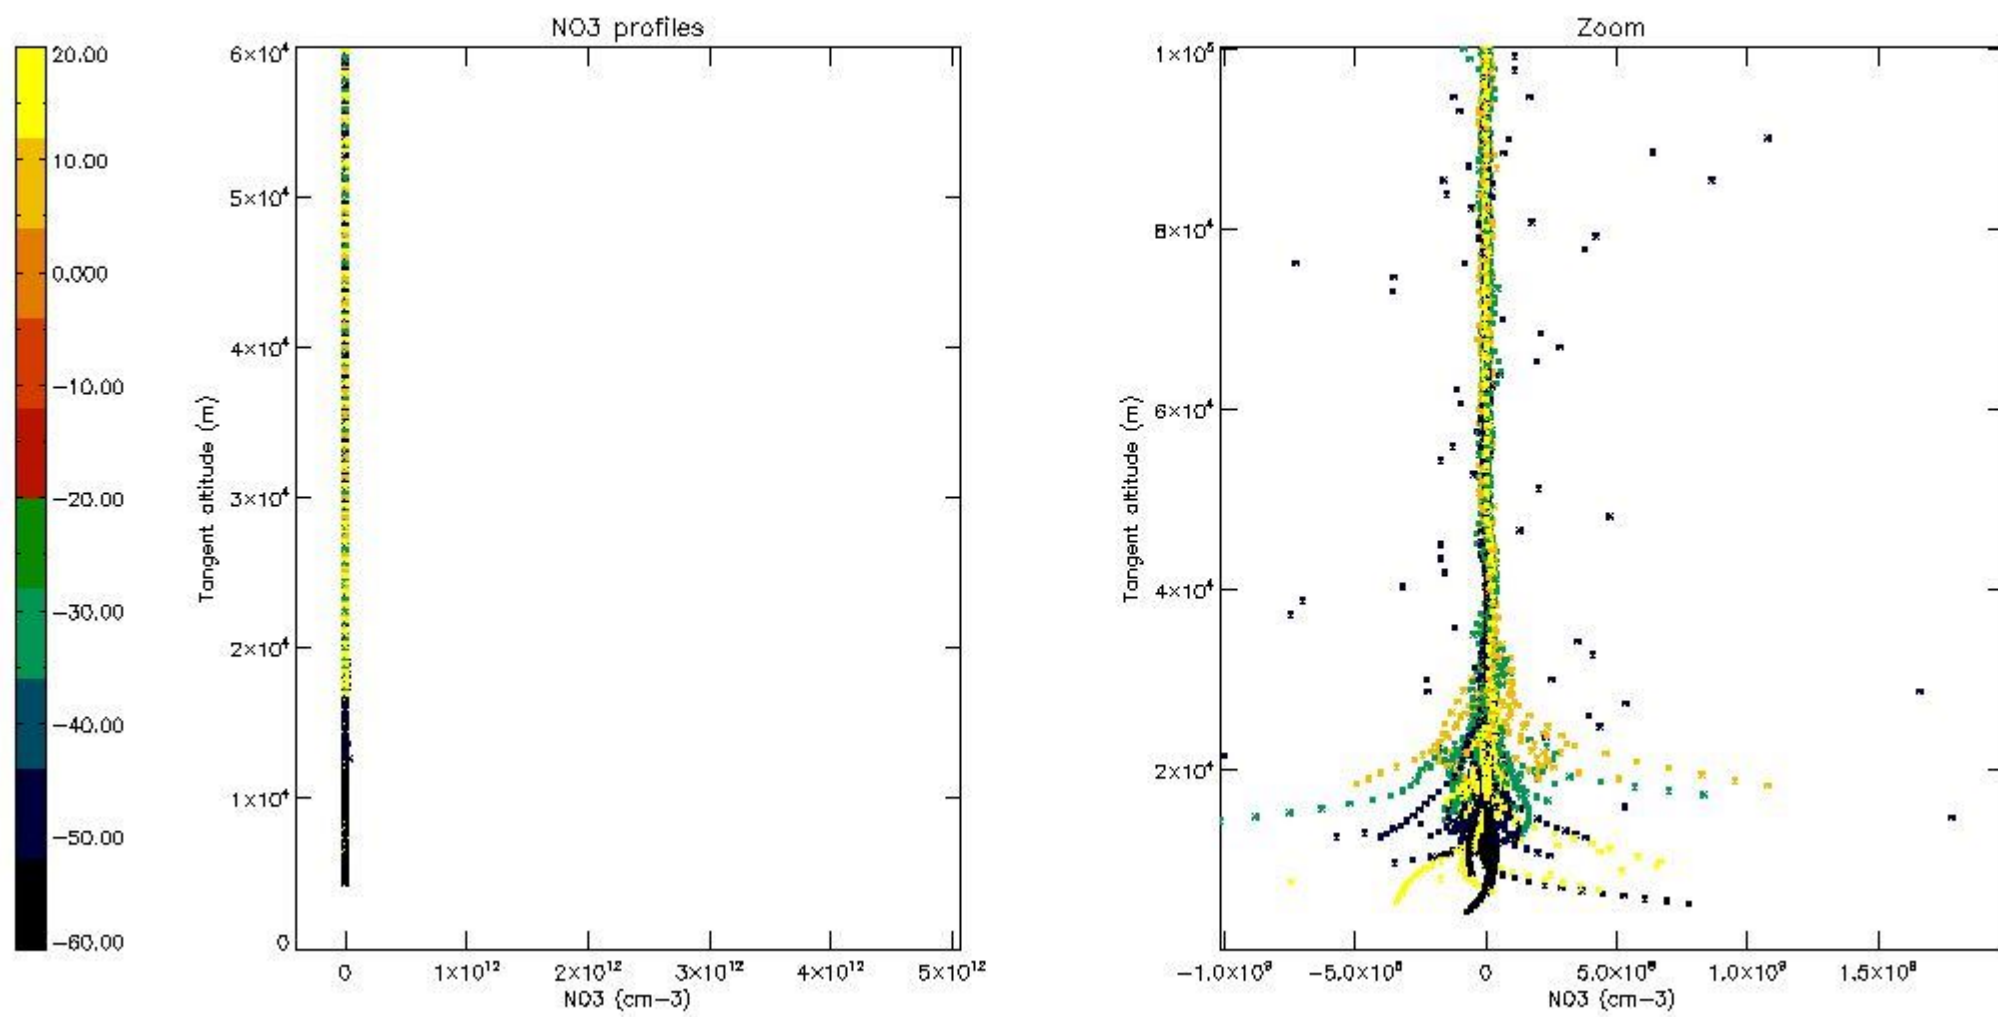

5.4 Plot ozone profiles where STD < 10% (dark without errors)

The colorbar represents the latitude.

5.5 Plot ozone profiles where STD < 5% (dark without errors)

The colorbar represents the latitude.

5.6 Plot NO₂ profiles for all STD (dark without errors)

The colorbar represents the latitude.

5.7 Plot NO3 profiles for all STD (dark without errors)

The colorbar represents the latitude.

5.8 Plot H₂O profiles for all STD (only for occultations of stars 1,2,3,4,13,14,16,26,63 dark without errors)