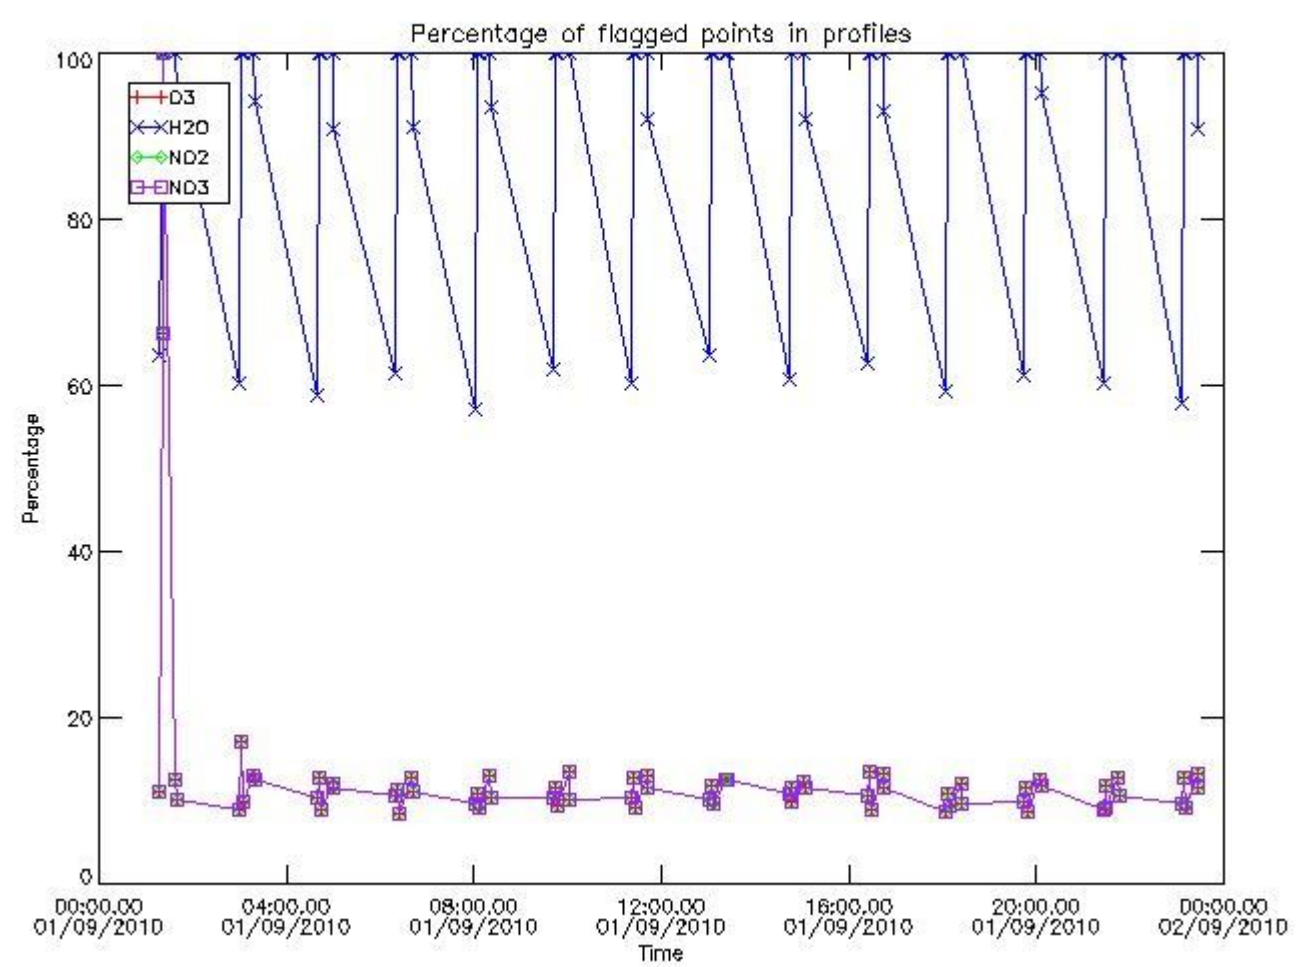

3. Quality information per product

In this section it is plotted some information contained in the Quality Summary data set of the level 2 products. Only products in dark limb conditions and without errors (error flag in the MPH set to "0") are used.

3.1 Plot quality information per product (time dependant)

3.2 Plot quality information per product (world map)