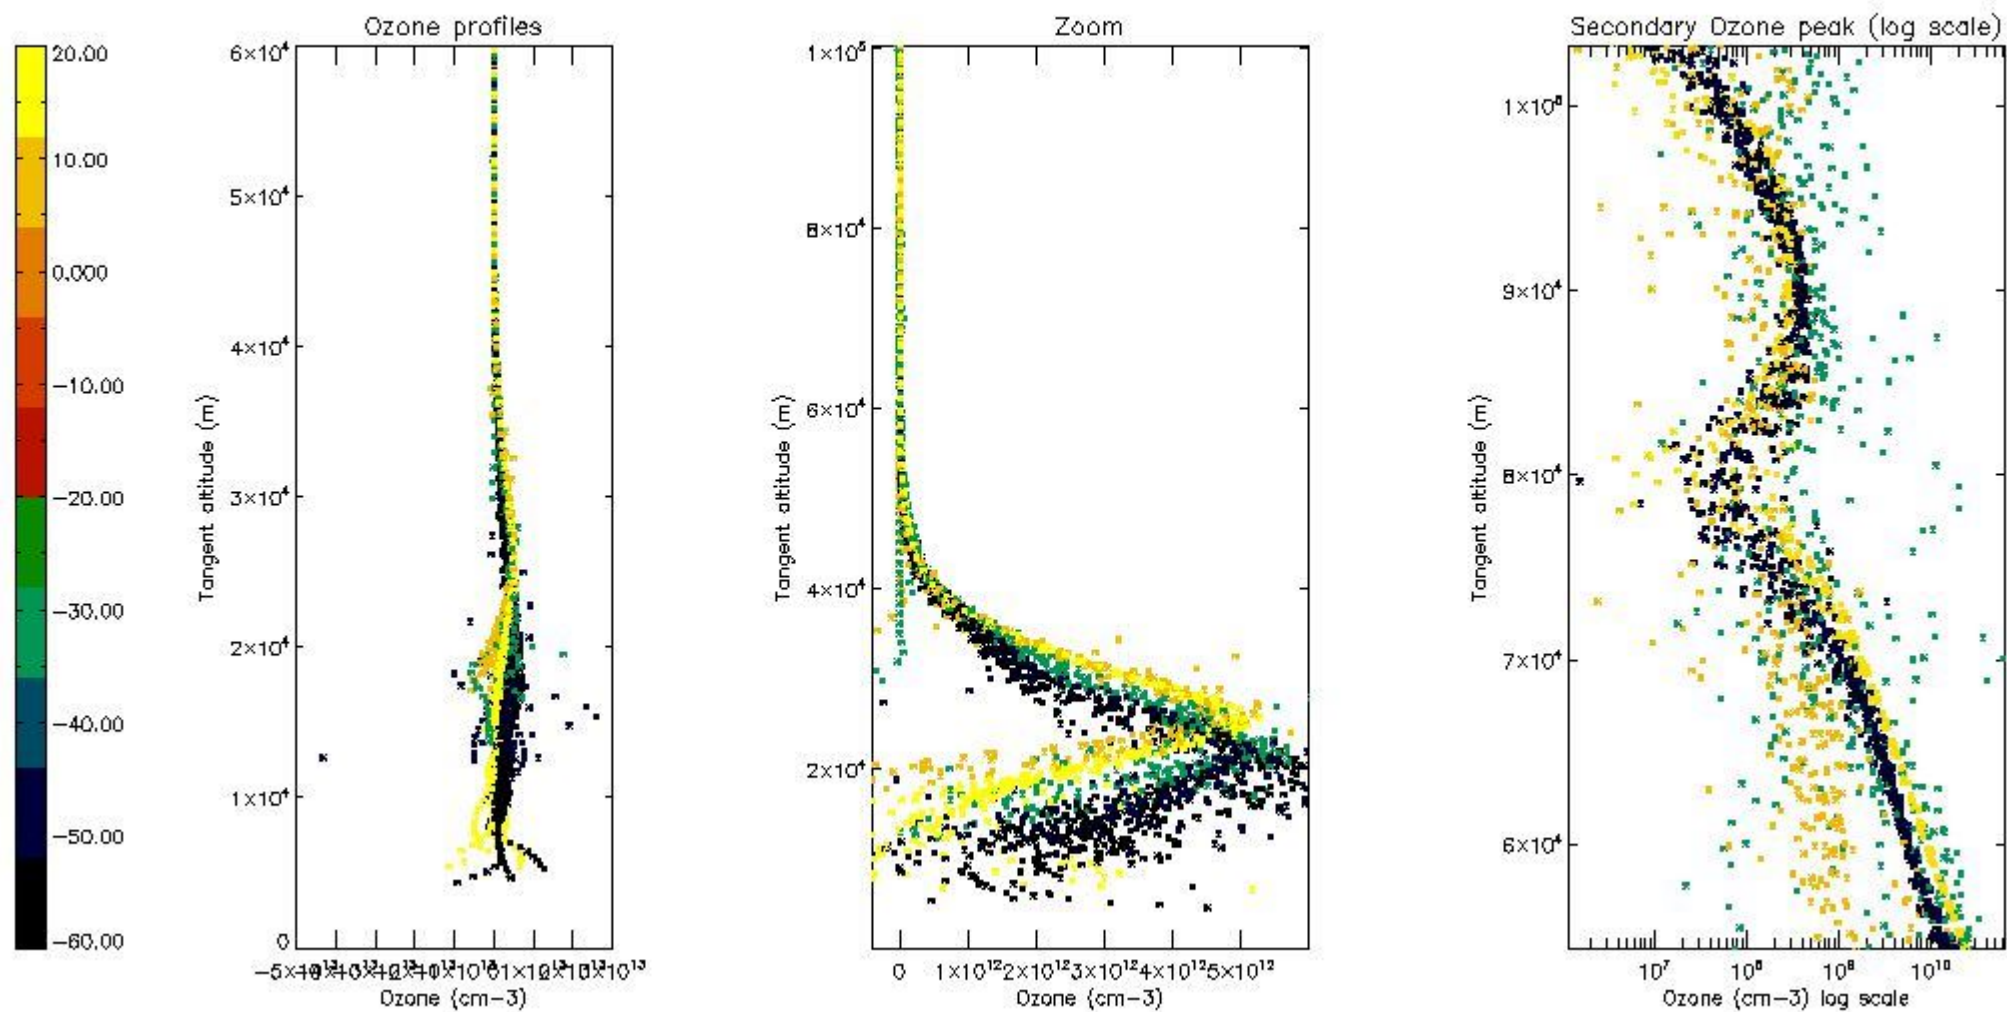

STD < 10	12
STD < 5	9

5.2 Plot ozone profiles for all STD (dark without errors)

The colorbar represents the latitude.

5.3 Plot ozone profiles where STD < 20% (dark without errors)

The colorbar represents the latitude.