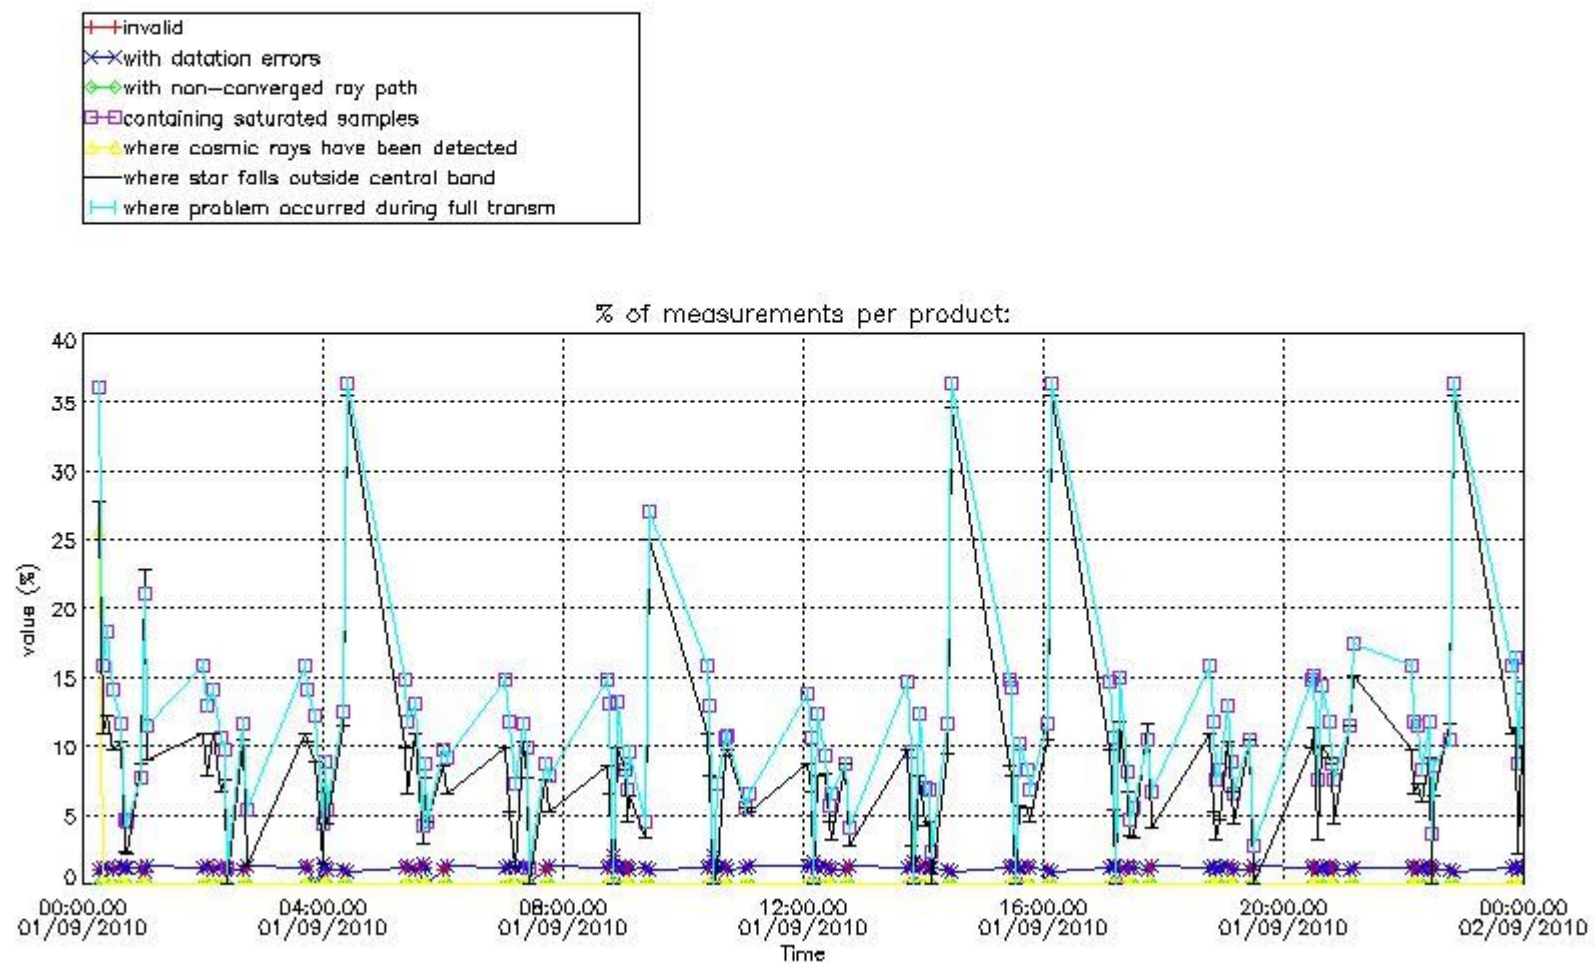

3.1 Plot quality information per product (time dependant)

3.2 Plot quality information per product (world map)

Percentage of flagged data per O3 profile

Percentage of flagged data per H2O profile

Percentage of flagged data per NO2 profile

Percentage of flagged data per NO3 profile

4. Level 1 quality information per product

In this section it is plotted some information contained in the Quality Summary data set of the level 2 products that comes from the level 1b processing. Products without errors (error flag in the MPH set to "0") are used.

4.1 Plot quality information per product (time dependant) coming from level 1b processing

4.1.1 Plot level 1 quality information per product (time dependant): ENVISAT ASCENDING passes

4.1.2 Plot level 1 quality information per product (time dependant): ENVI SAT DESCENDING passes