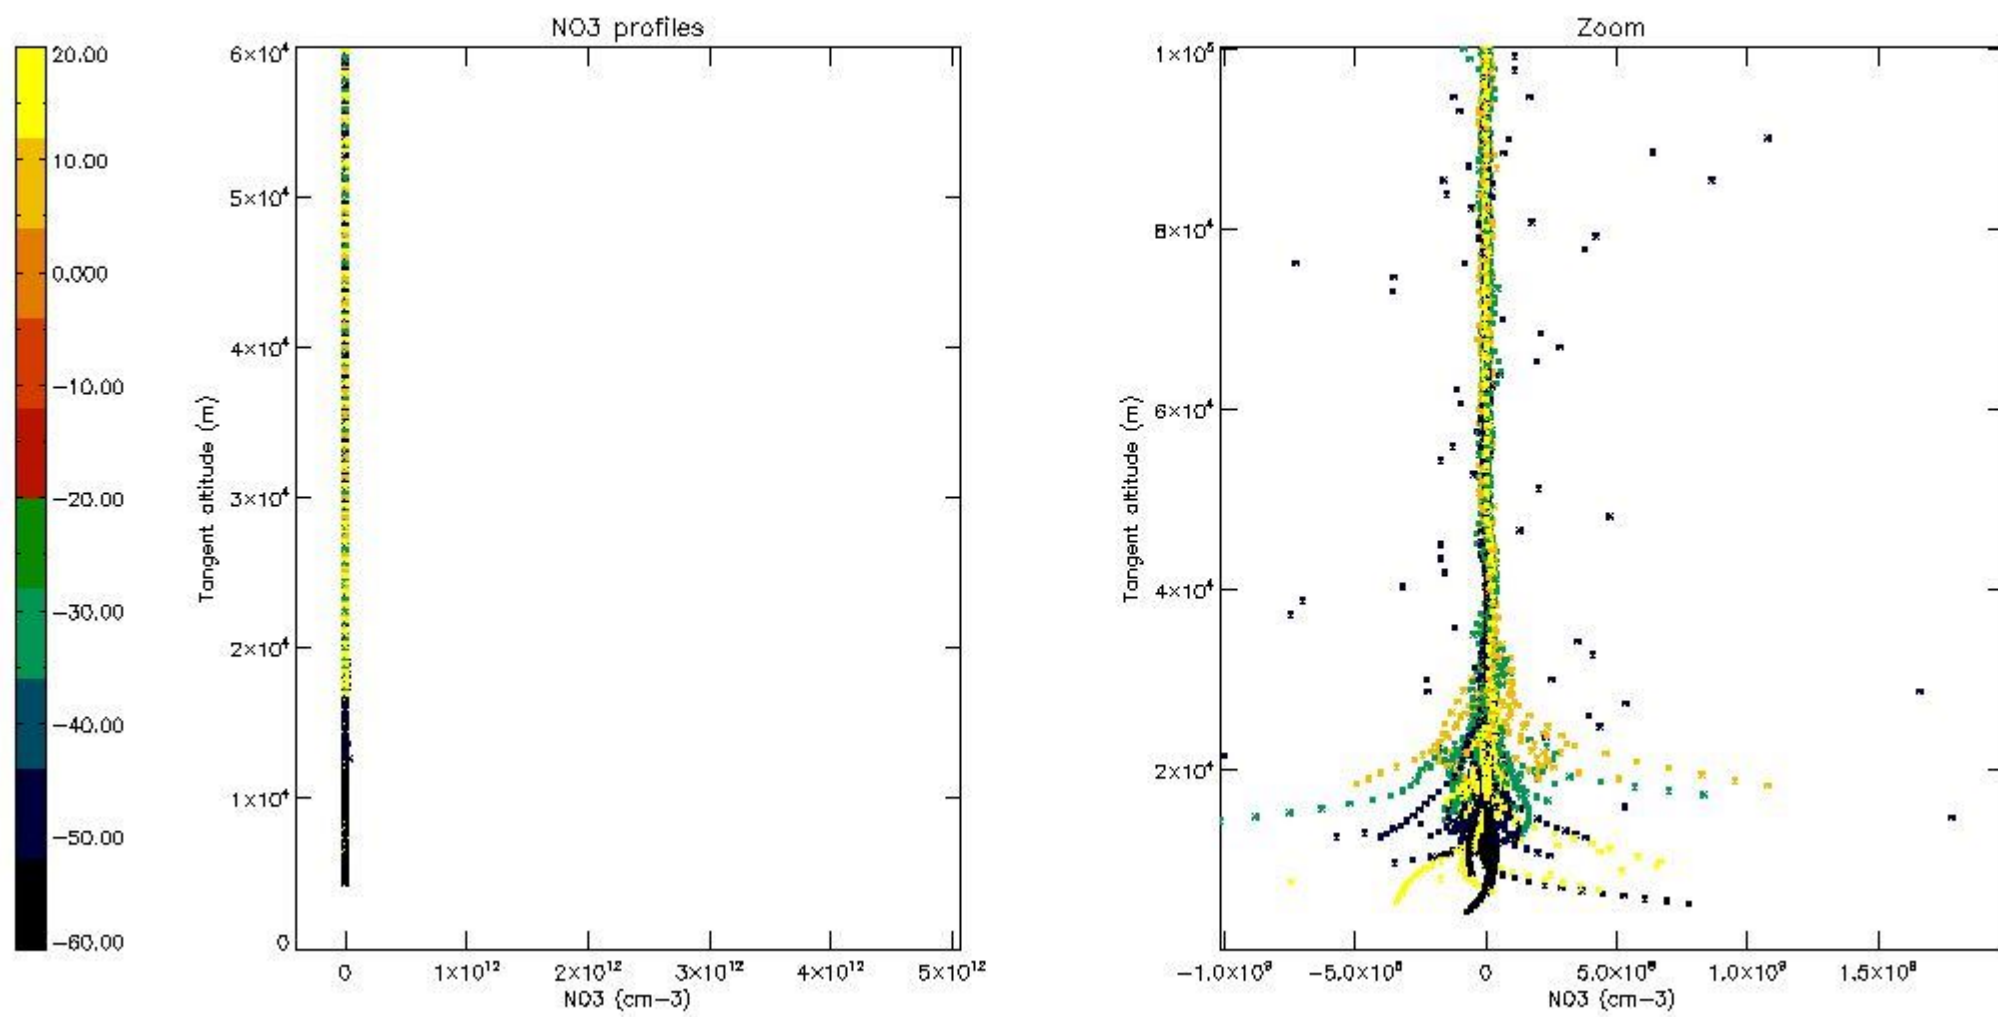

5.8 Plot H2O profiles for all STD (only for occultations of stars 1,2,3,4,13,14,16,26,63 dark without errors)

The colorbar represents the latitude.