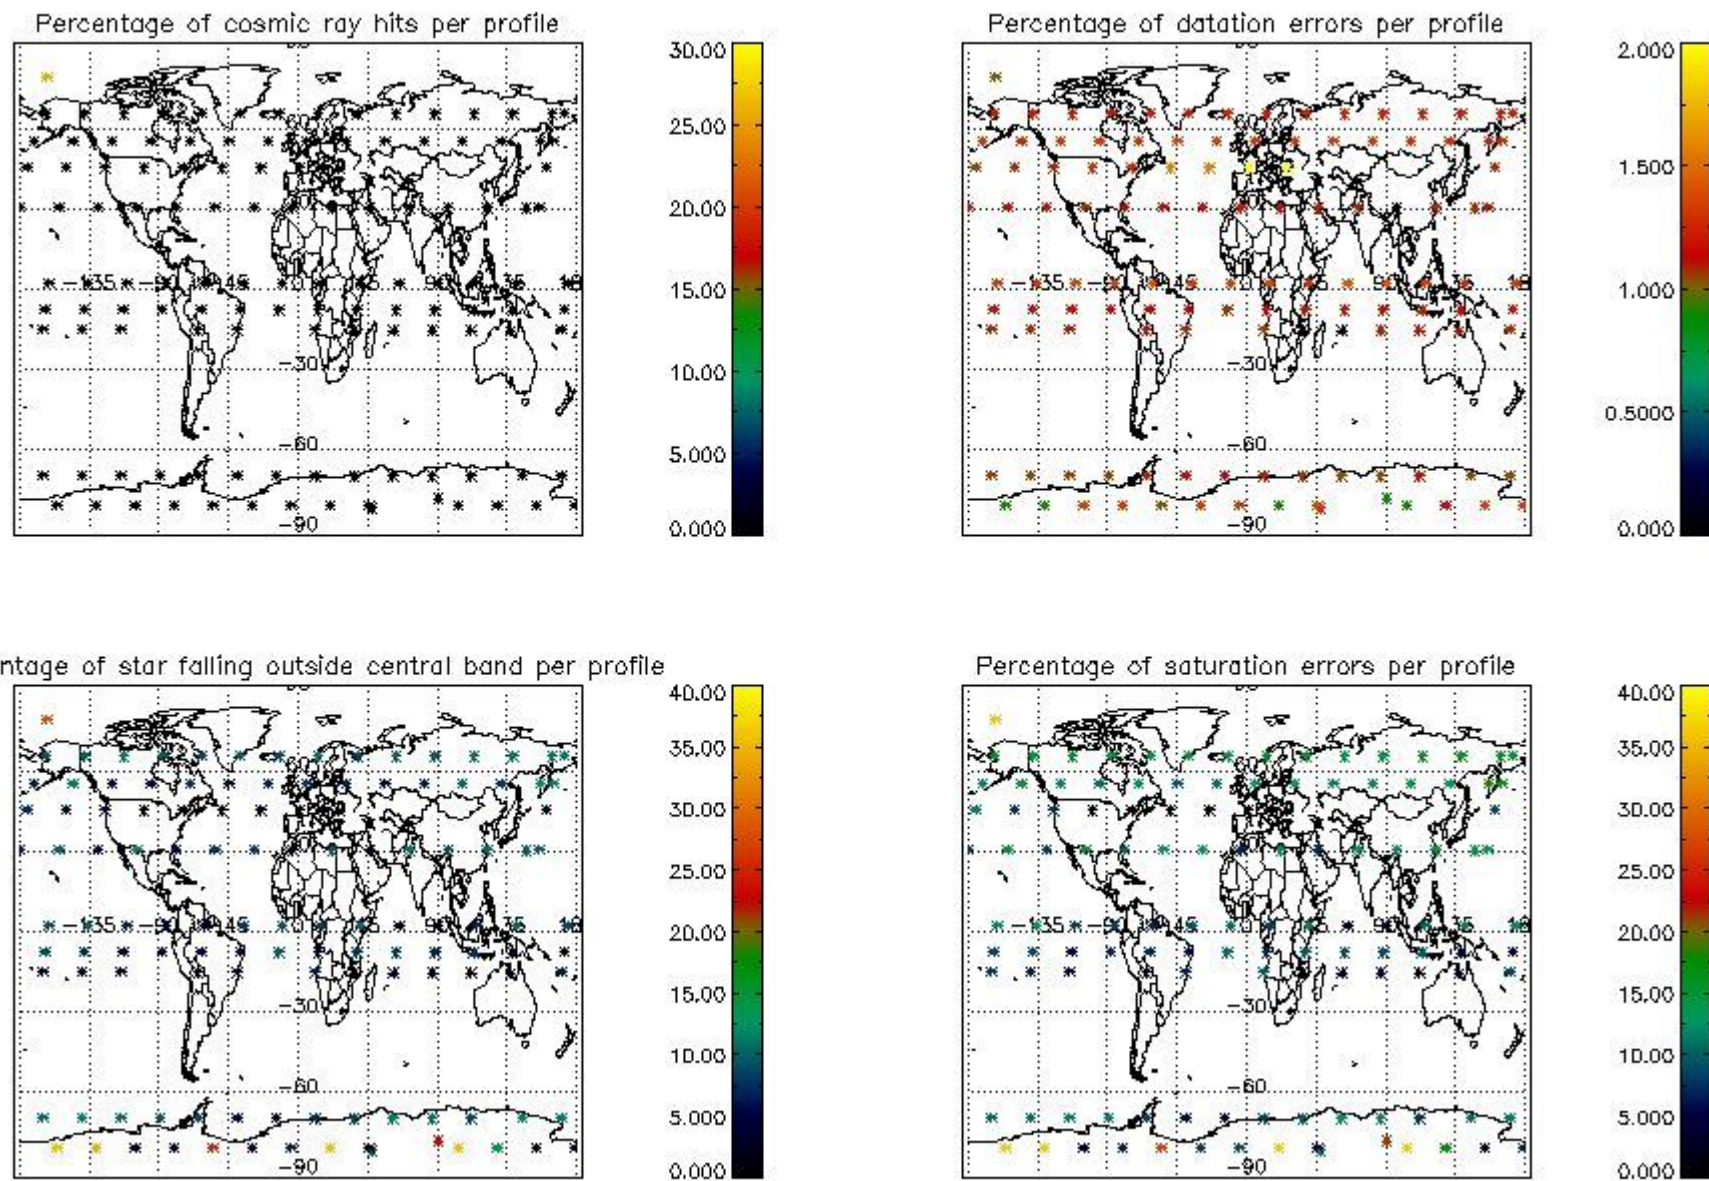

Percentage of datation errors per profile

Percentage of star falling outside central band per profile

Percentage of saturation errors per profile

4.2.2 Plot level 1 quality information per product (world map): ENVISAT DESCENDING passes