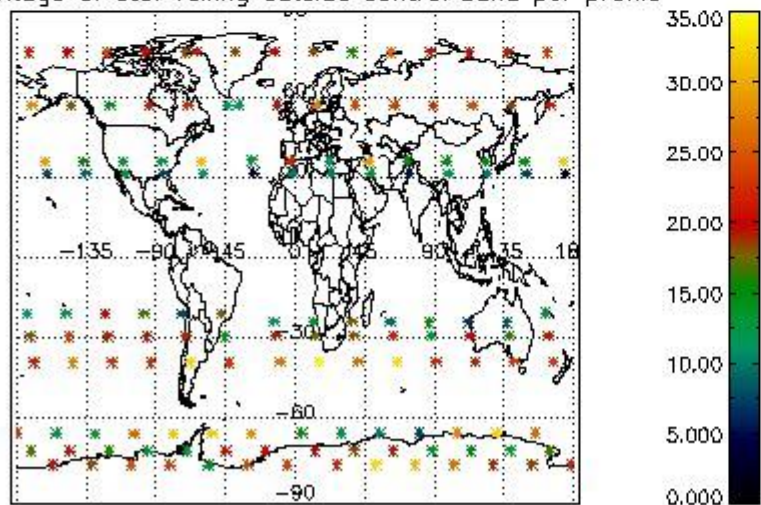

Percentage of star falling outside central band per profile