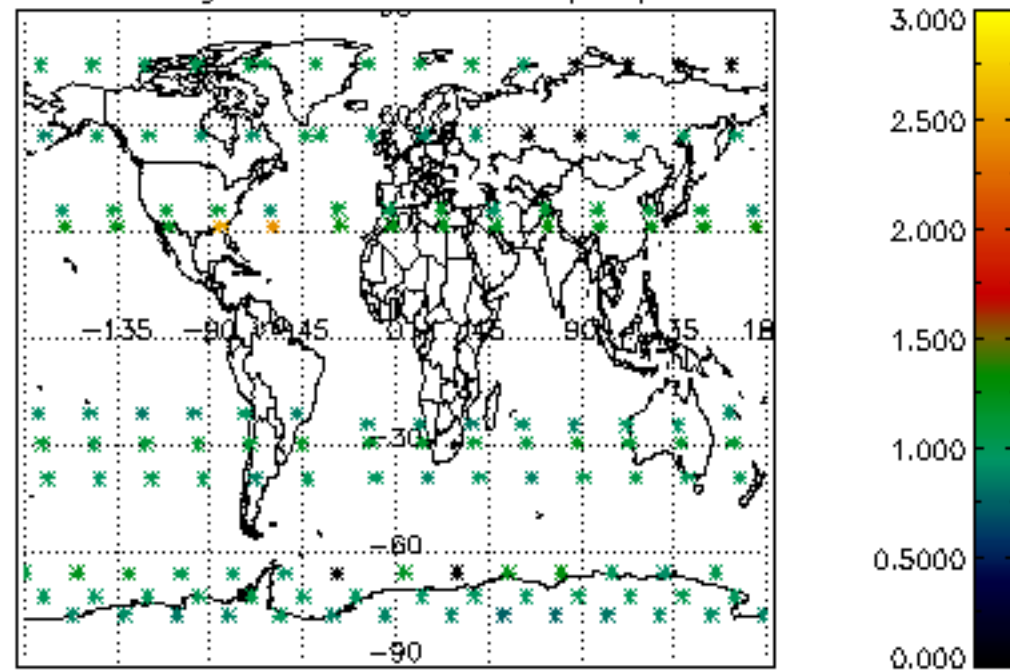

Percentage of flagged data per NO3 profile

Percentage of cosmic ray hits per profile

Percentage of datation errors per profile

Percentage of star falling outside central band per profile

Percentage of saturation errors per profile