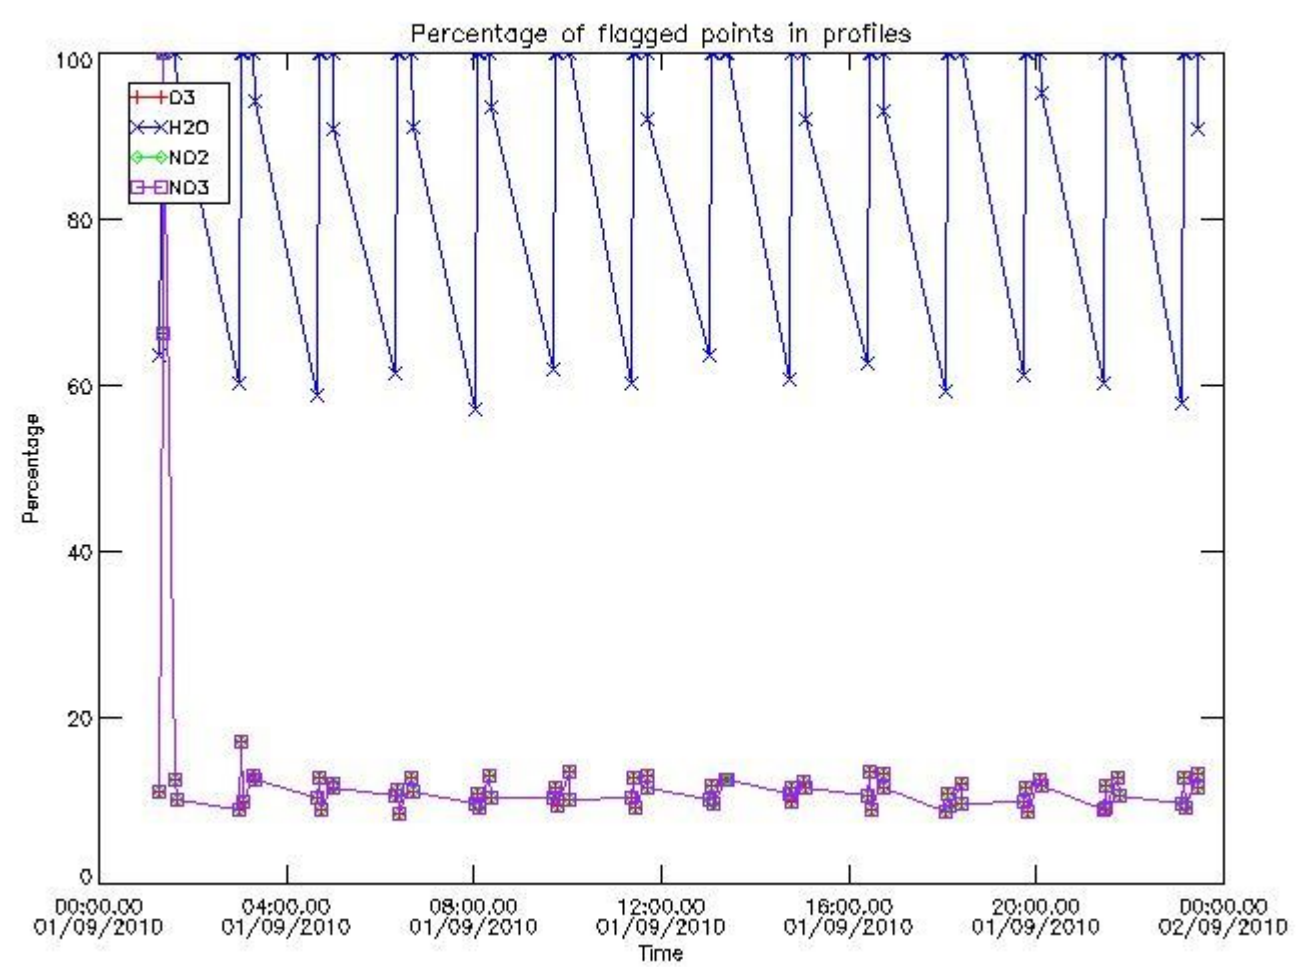

3. Quality information per product

In this section it is plotted some information contained in the Quality Summary data set of the level 2 products. Only products in dark limb conditions and without errors (error flag in the MPH set to "0") are used.

3.1 Plot quality information per product (time dependant)

Percentage of flagged data per O3 profile

Percentage of flagged data per H2O profile