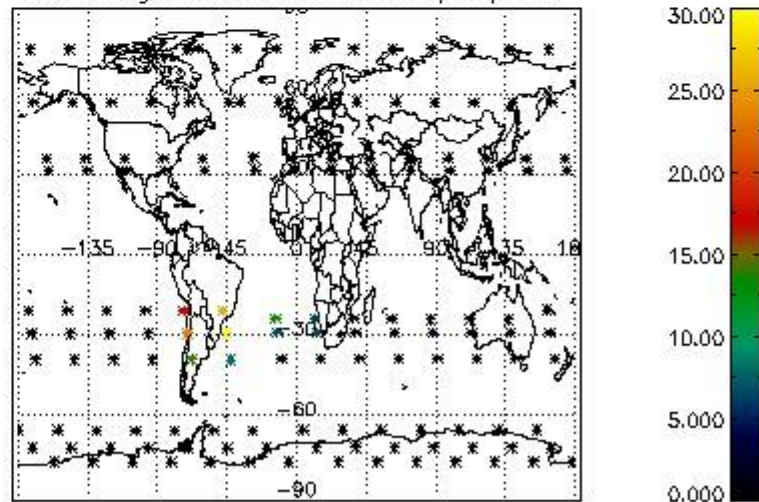

Percentage of saturation errors per profile