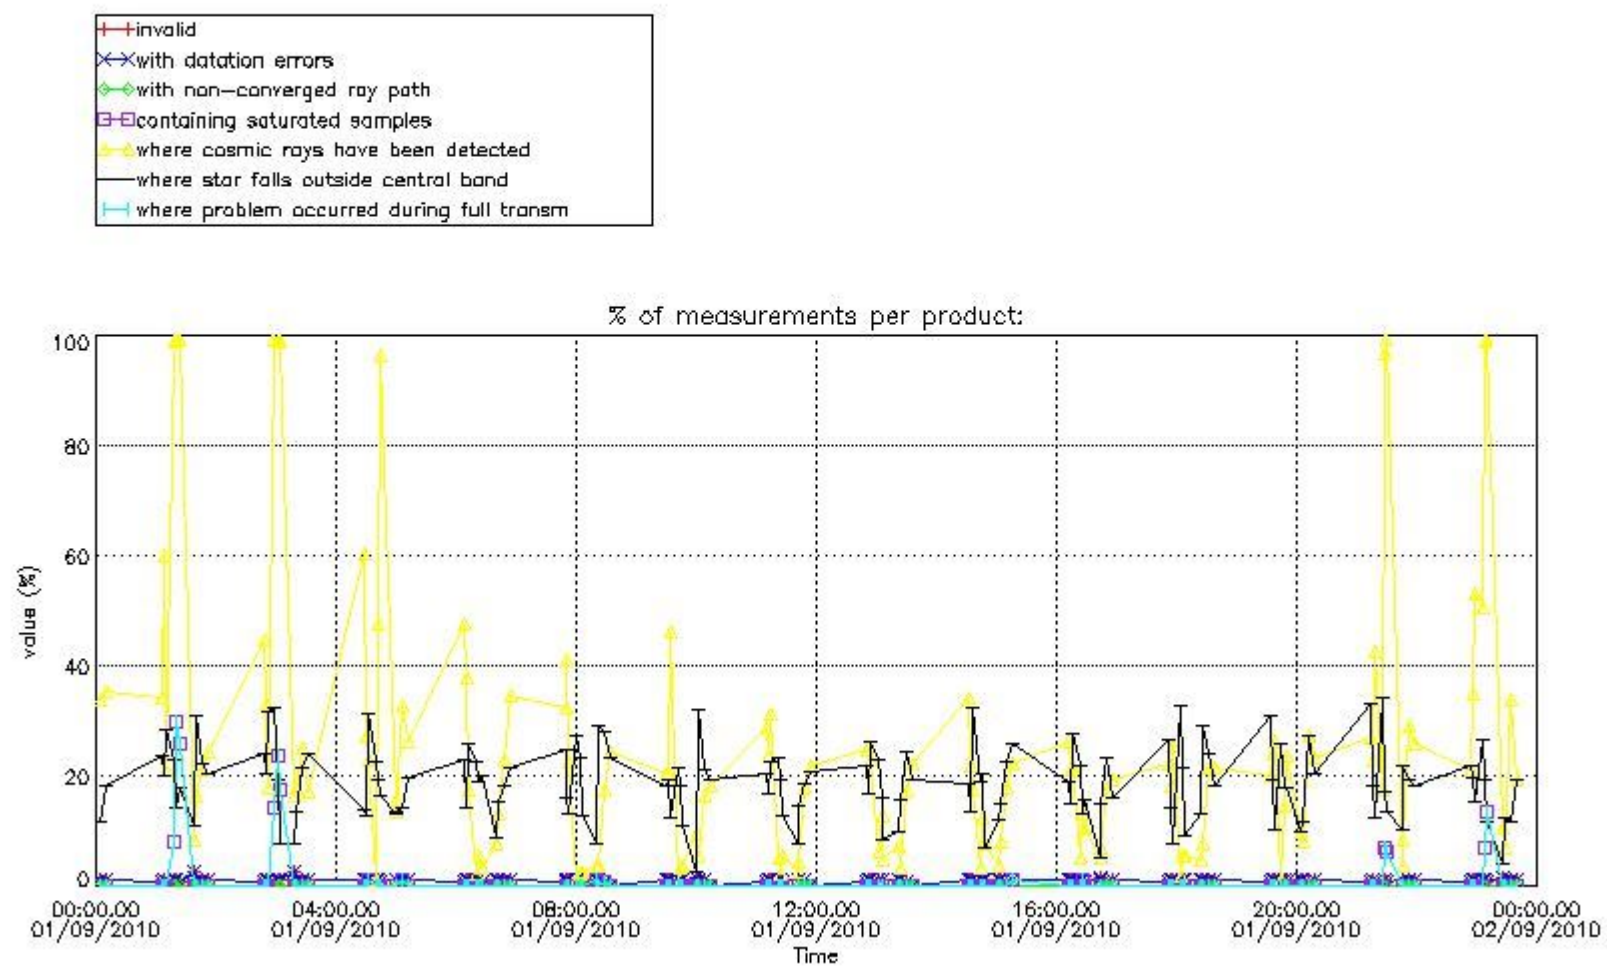

4.1.2 Plot level 1 quality information per product (time dependant): ENVI SAT DESCENDING passes