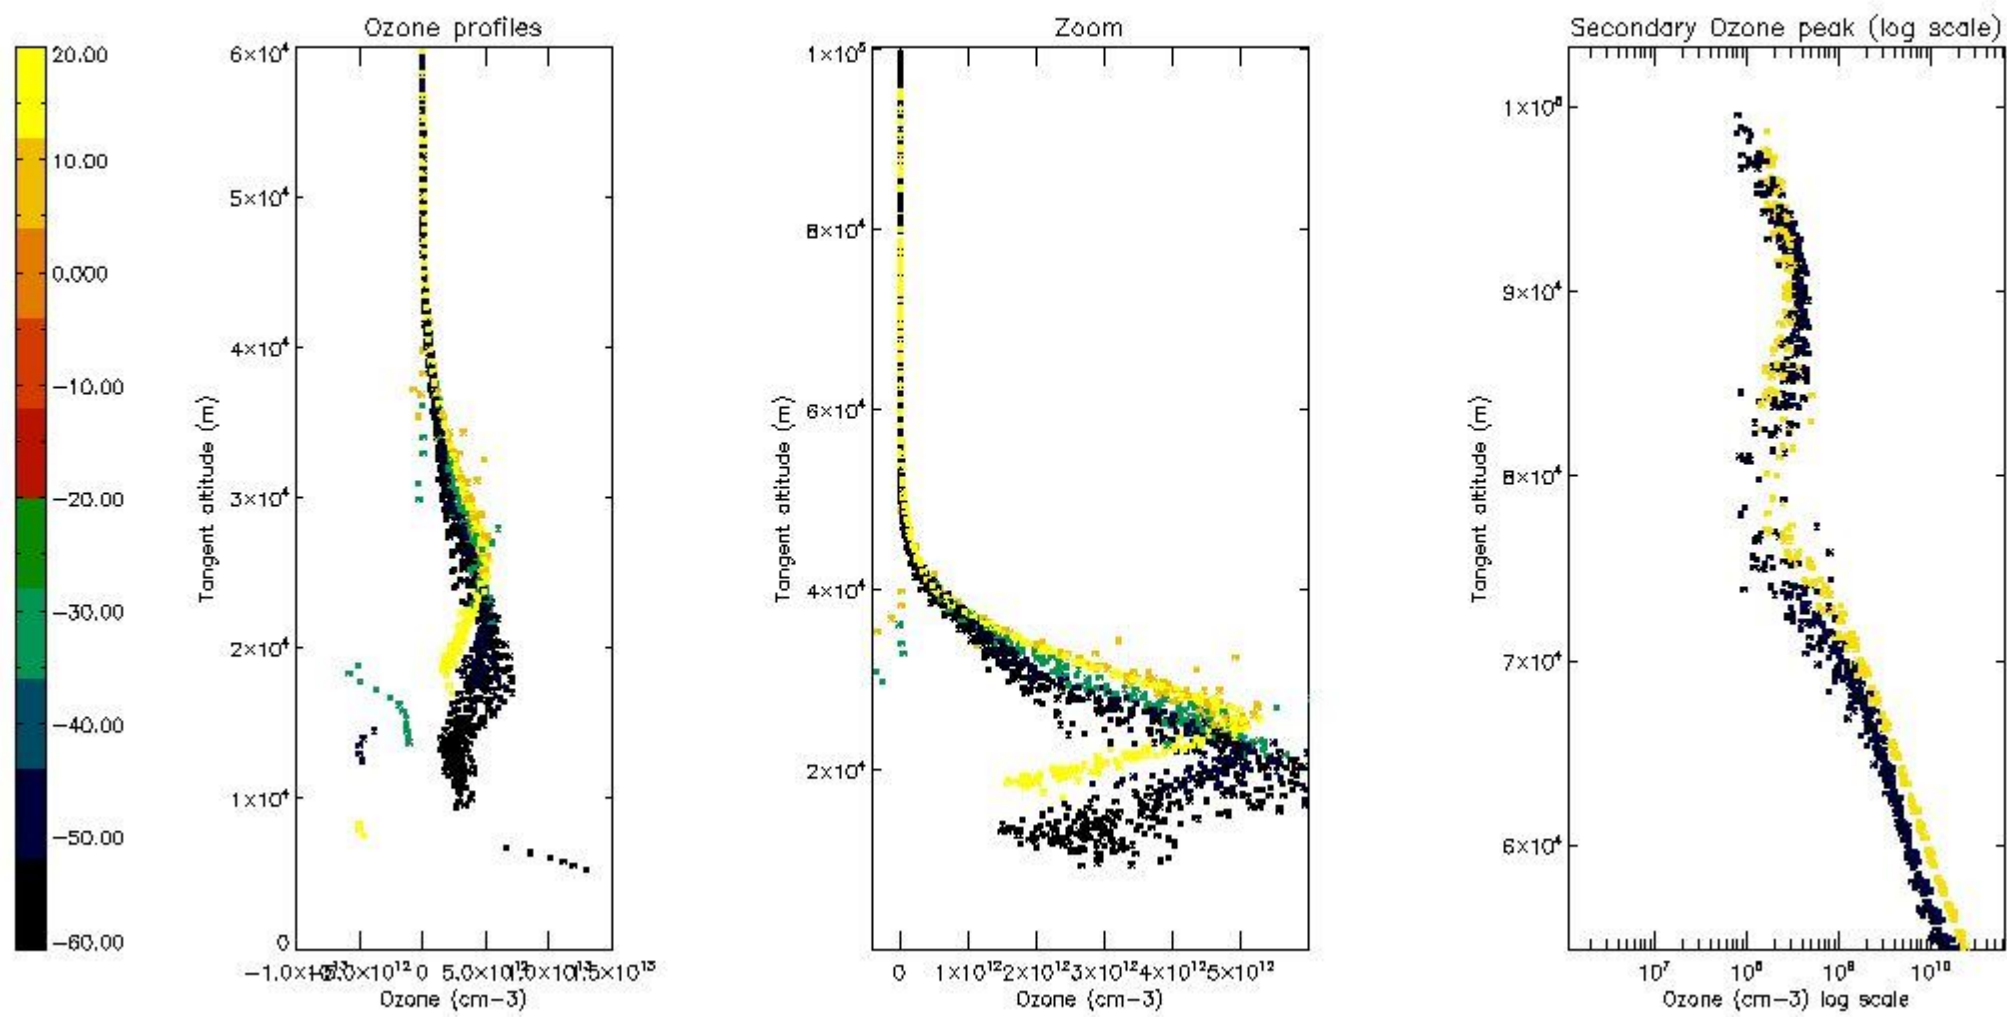

STD < 10	12
STD < 5	9

5.2 Plot ozone profiles for all STD (dark without errors)

The colorbar represents the latitude.

5.3 Plot ozone profiles where STD < 20% (dark without errors)

The colorbar represents the latitude.

5.4 Plot ozone profiles where STD < 10% (dark without errors)

The colorbar represents the latitude.

5.5 Plot ozone profiles where STD < 5% (dark without errors)

The colorbar represents the latitude.

5.6 Plot NO₂ profiles for all STD (dark without errors)

The colorbar represents the latitude.

5.7 Plot NO3 profiles for all STD (dark without errors)

The colorbar represents the latitude.

5.8 Plot H₂O profiles for all STD (only for occultations of stars 1,2,3,4,13,14,16,26,63 dark without errors)