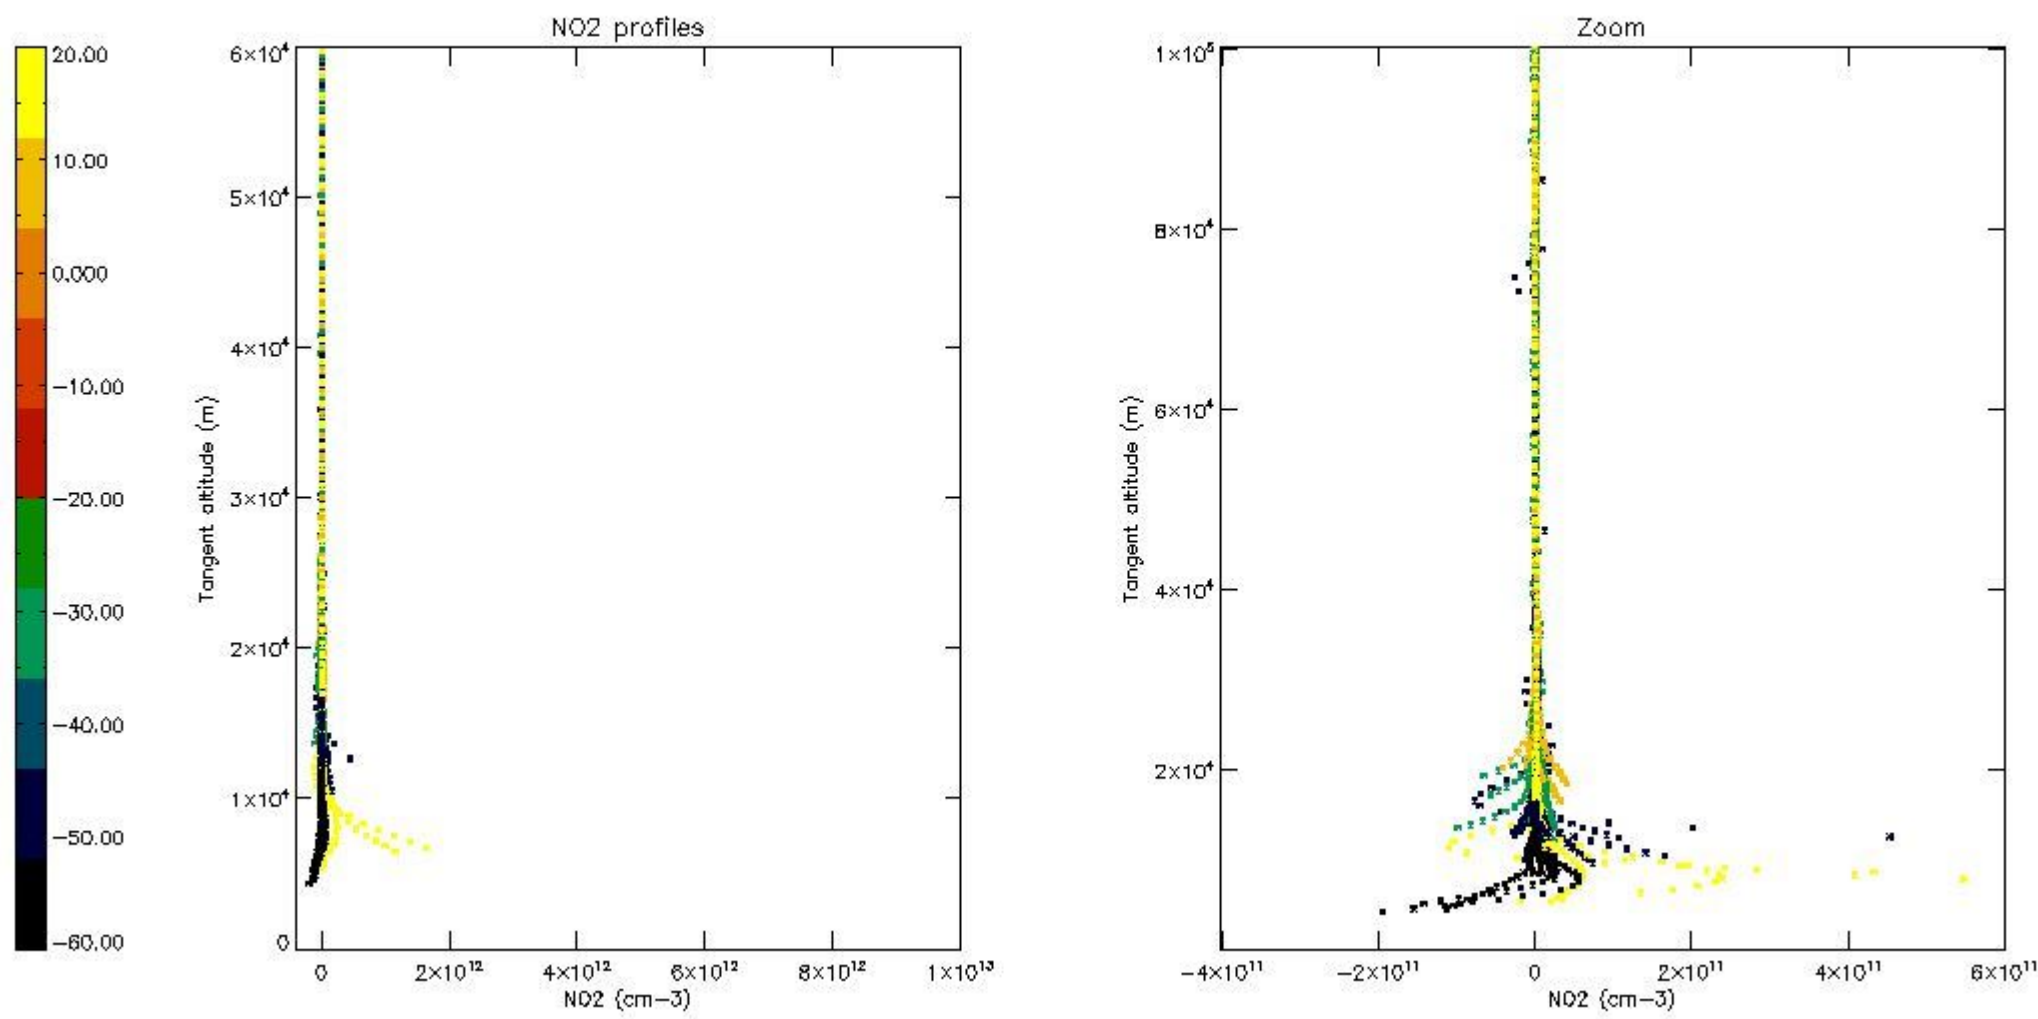

5.7 Plot NO3 profiles for all STD (dark without errors)

The colorbar represents the latitude.