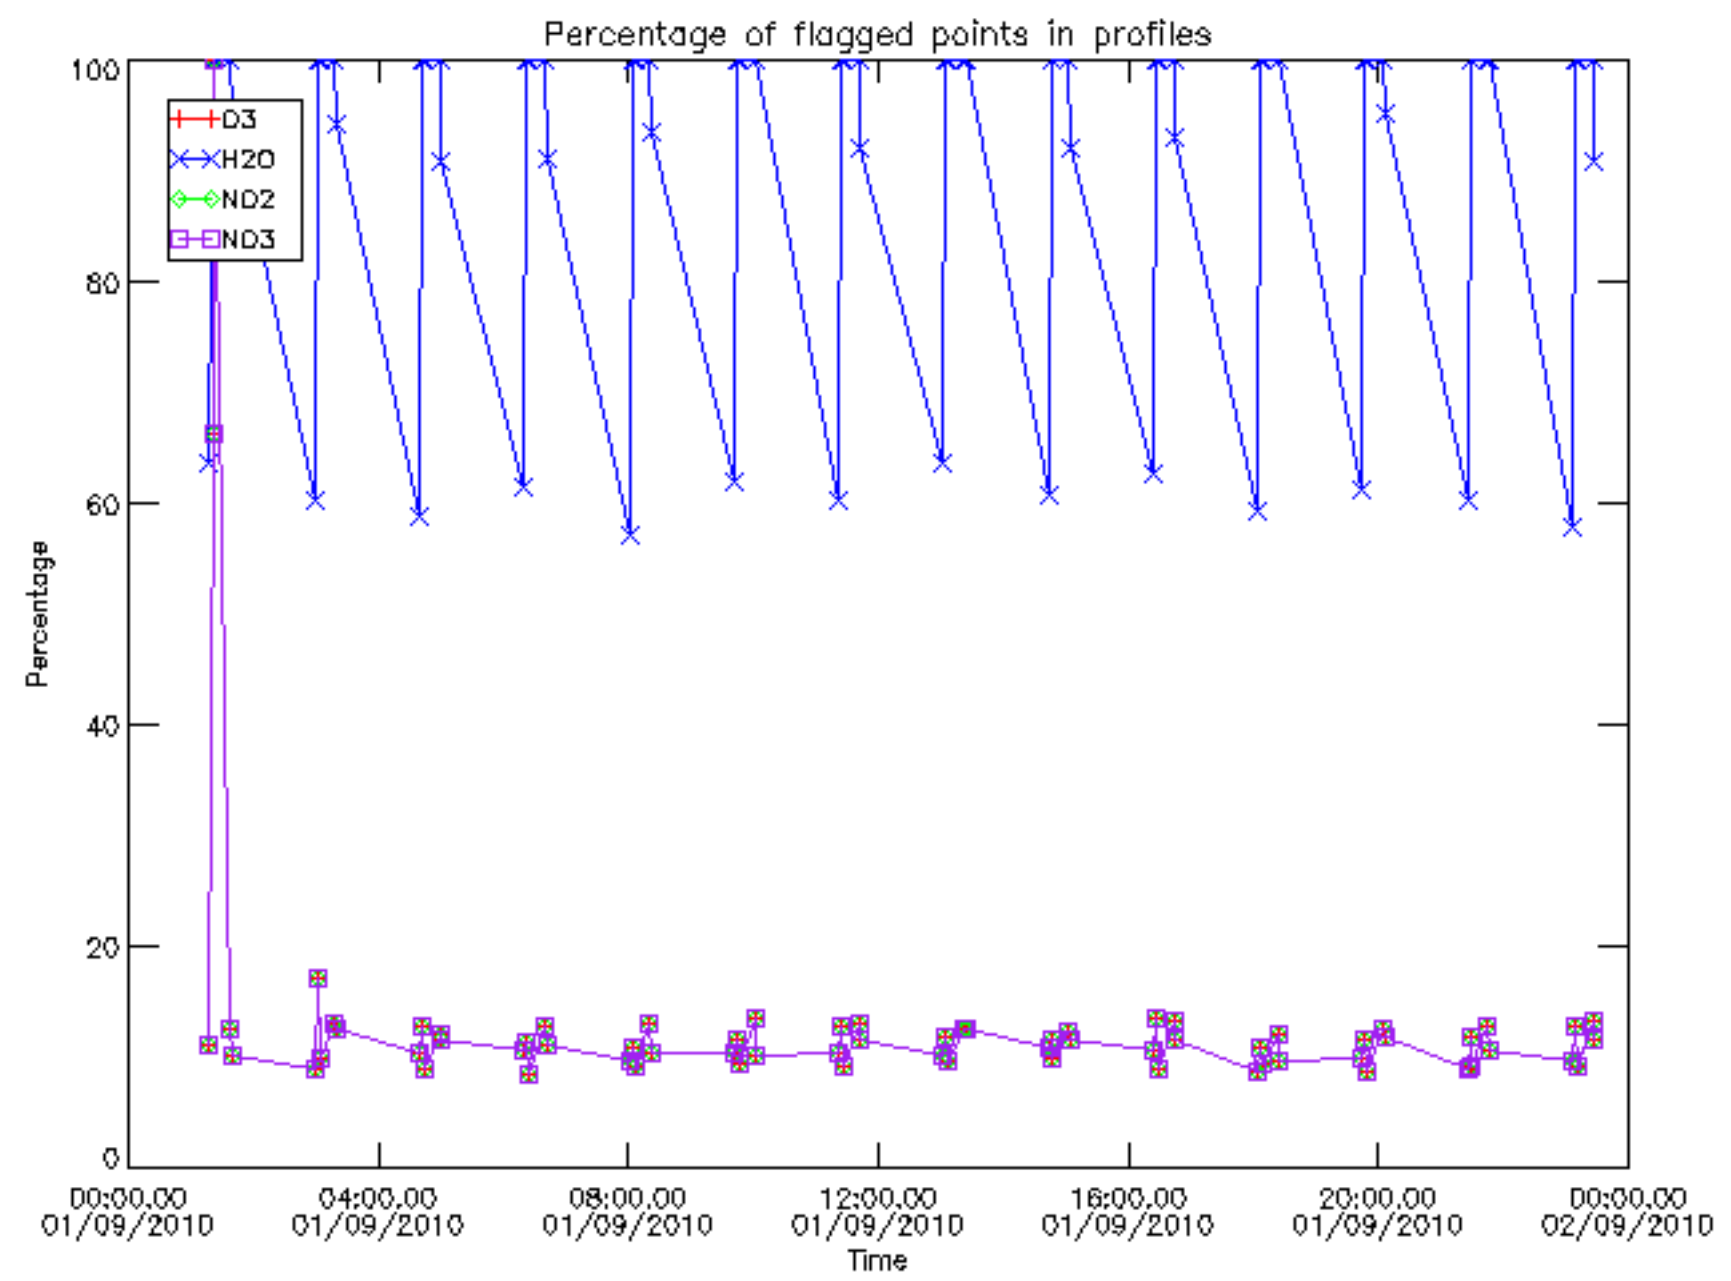

Percentage of flagged data per D3 profile

Percentage of flagged data per H2O profile