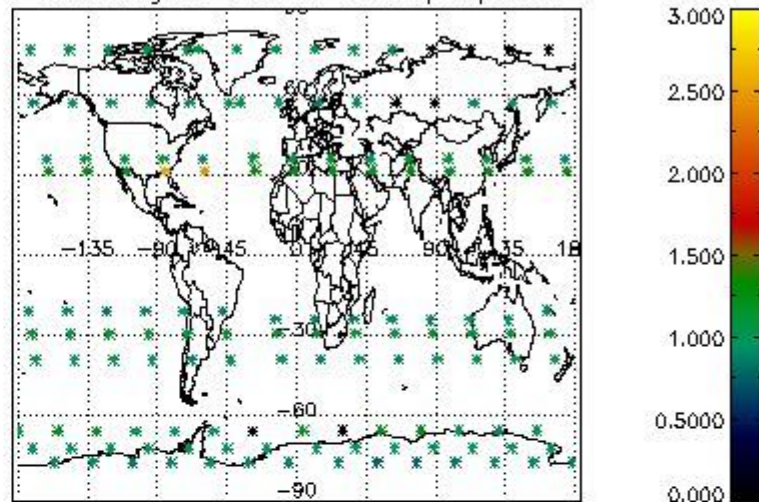

Percentage of datation errors per profile