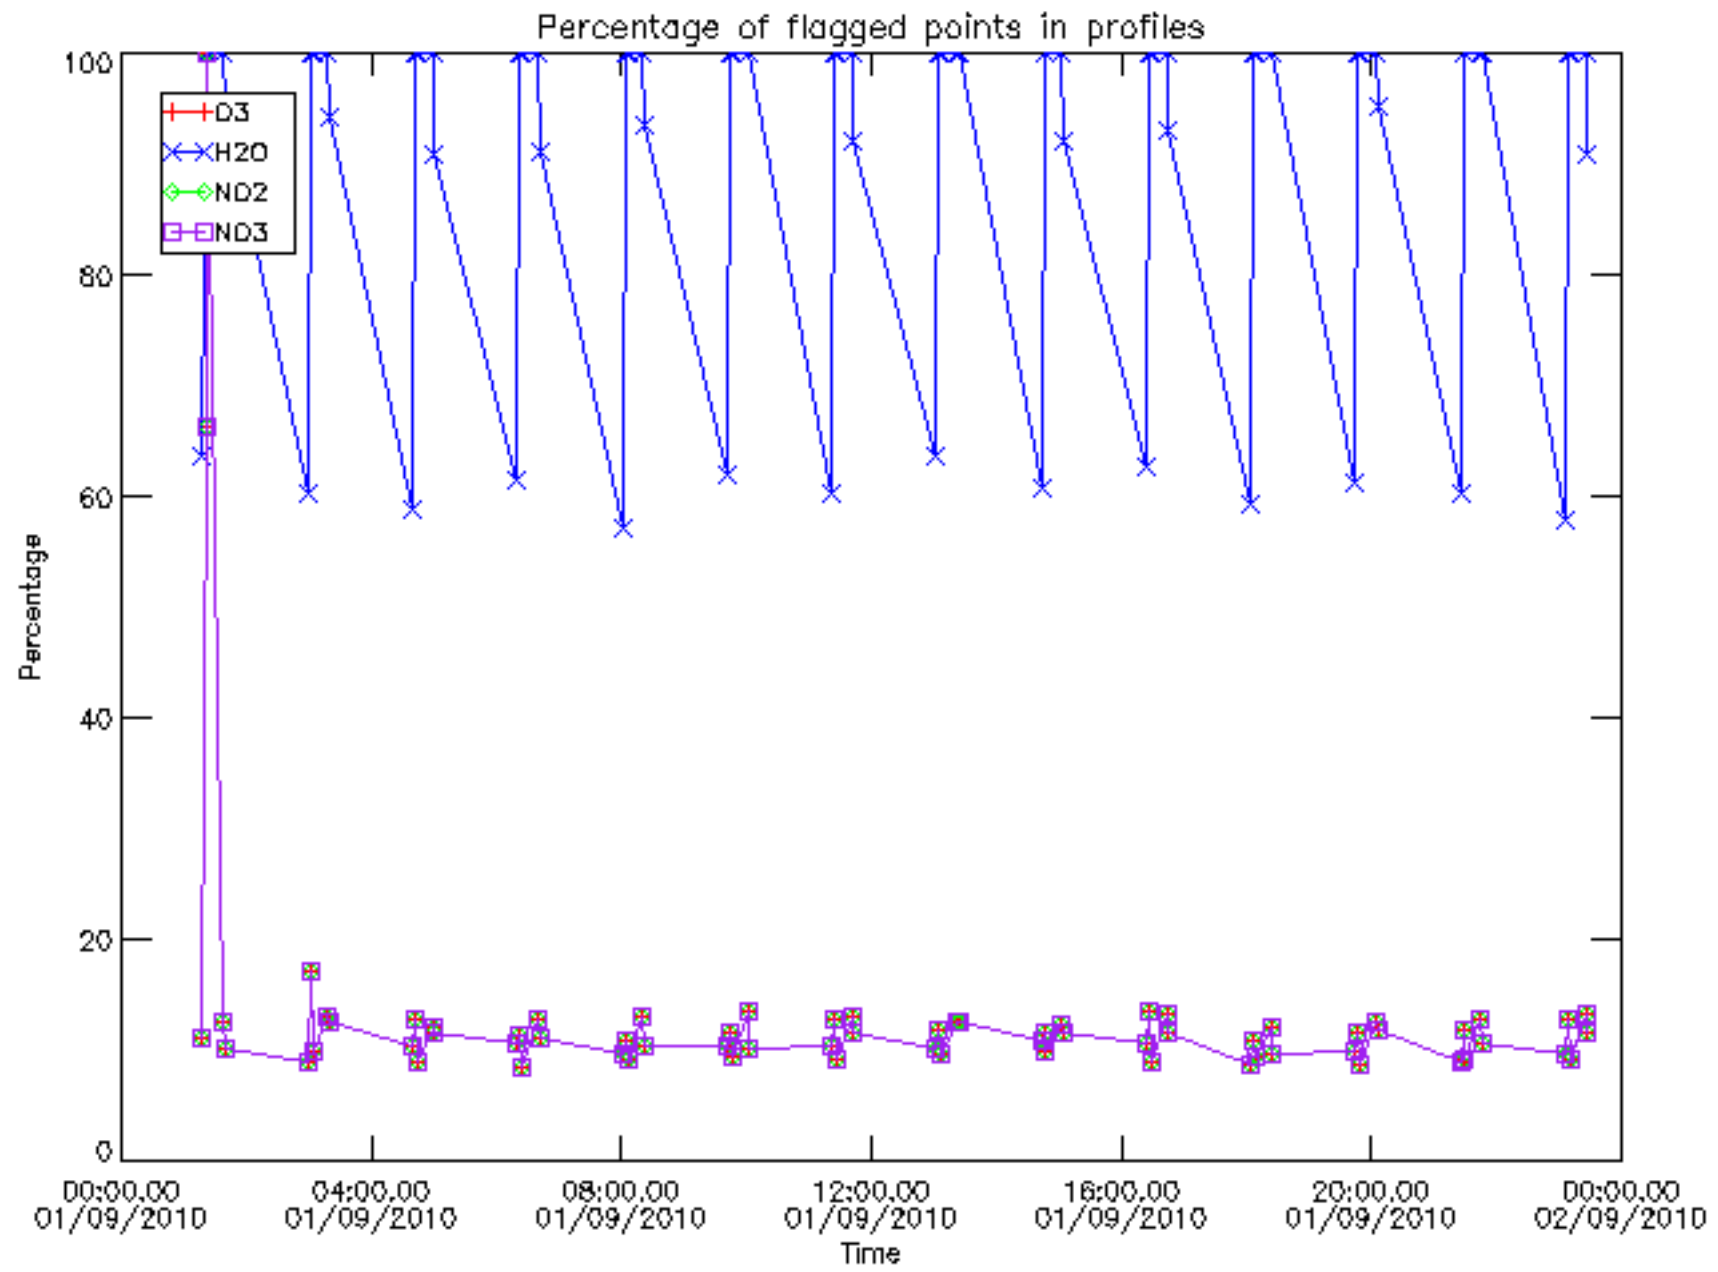

Percentage of flagged data per D3 profile

Percentage of flagged data per H2O profile