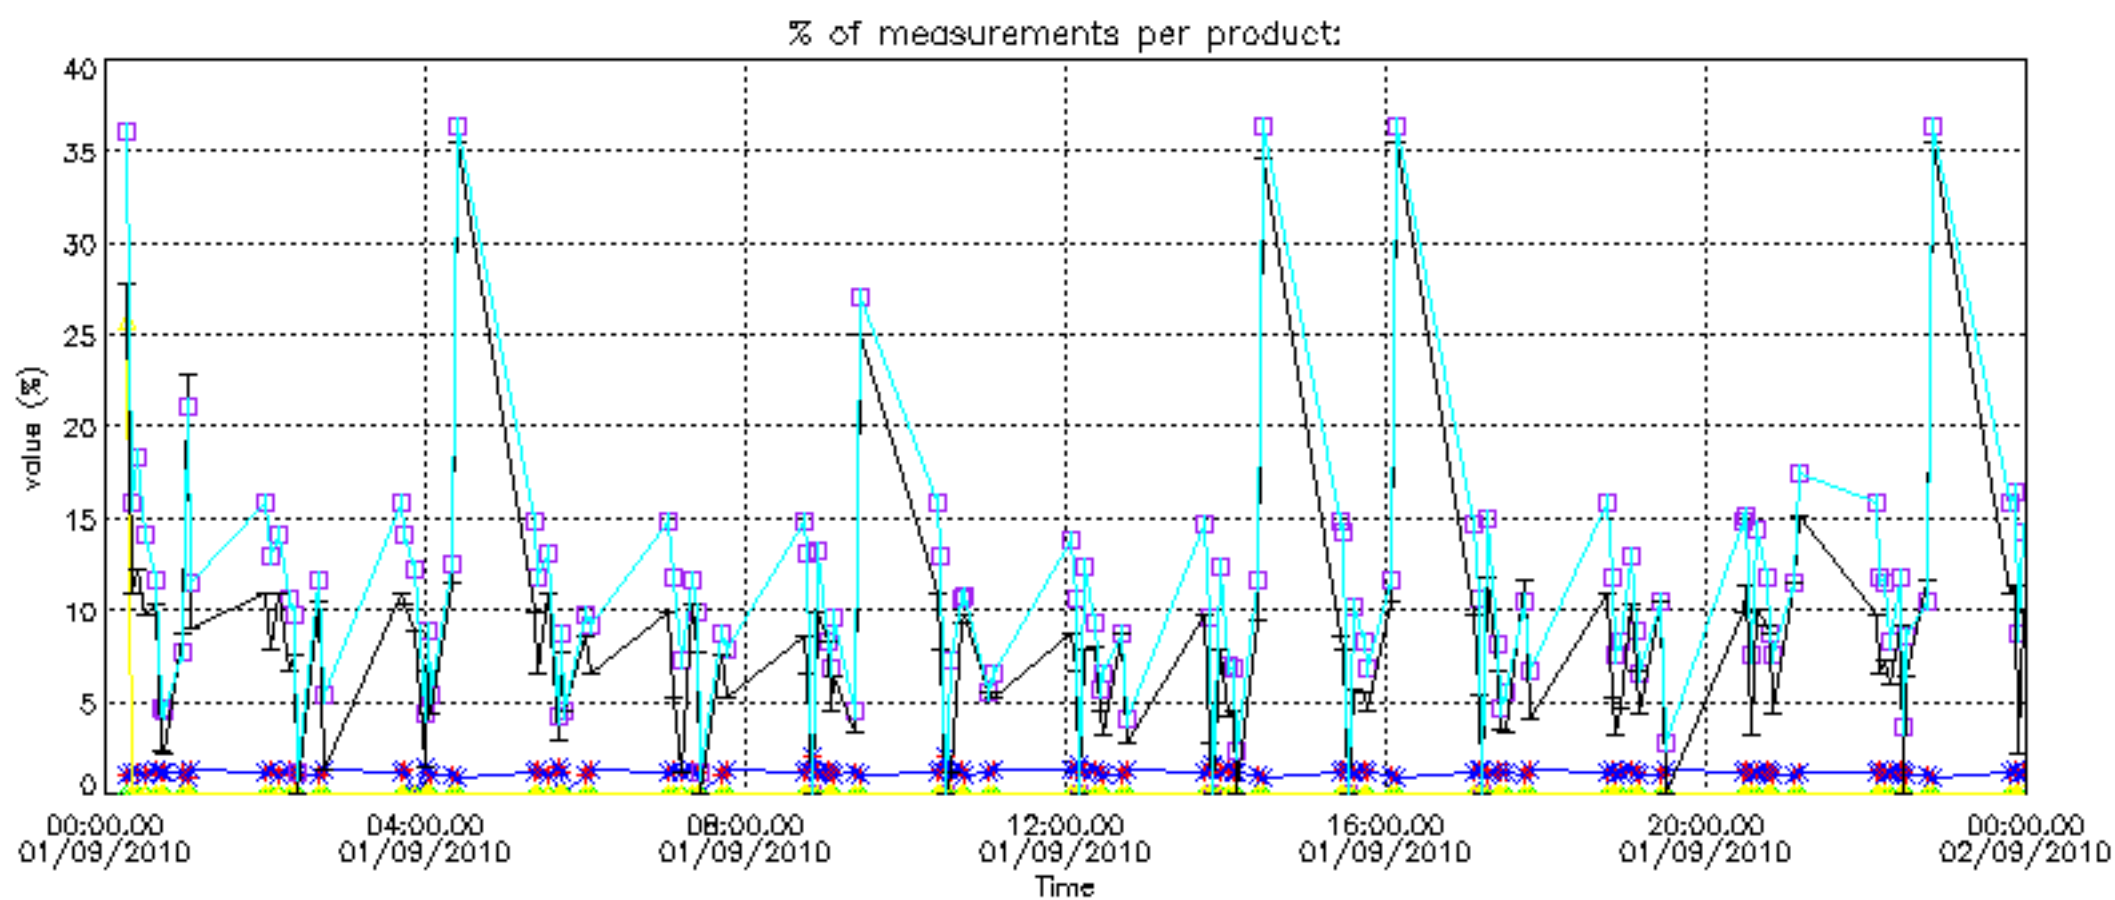

Percentage of cosmic ray hits per profile

Percentage of datation errors per profile