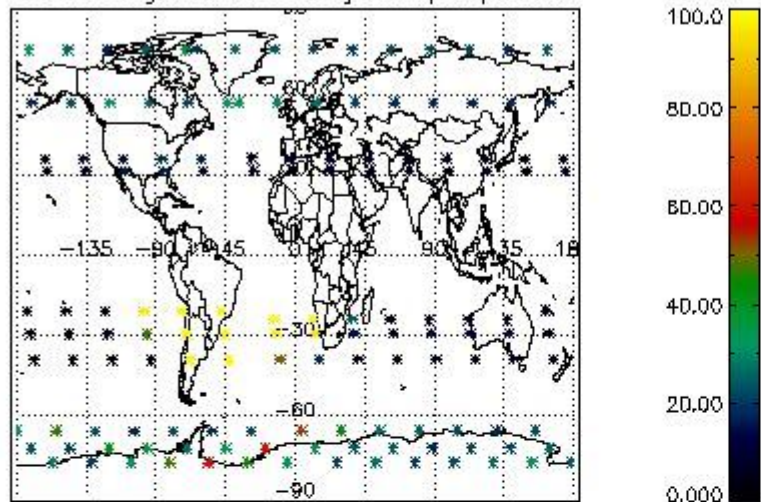

Percentage of cosmic ray hits per profile