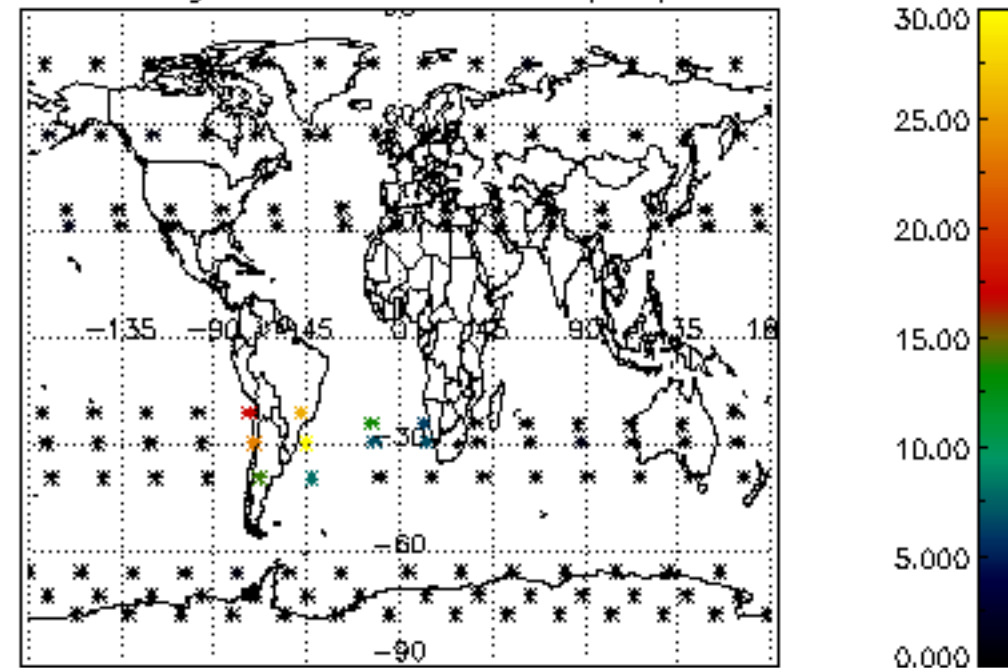

Percentage of datation errors per profile

Percentage of saturation errors per profile