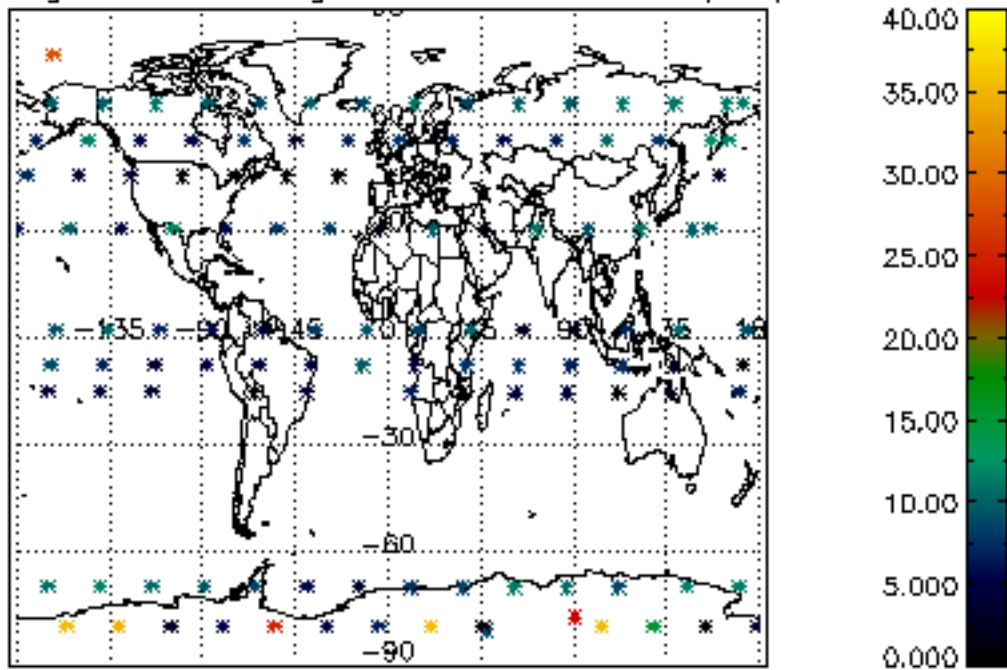

Percentage of star falling outside central band per profile