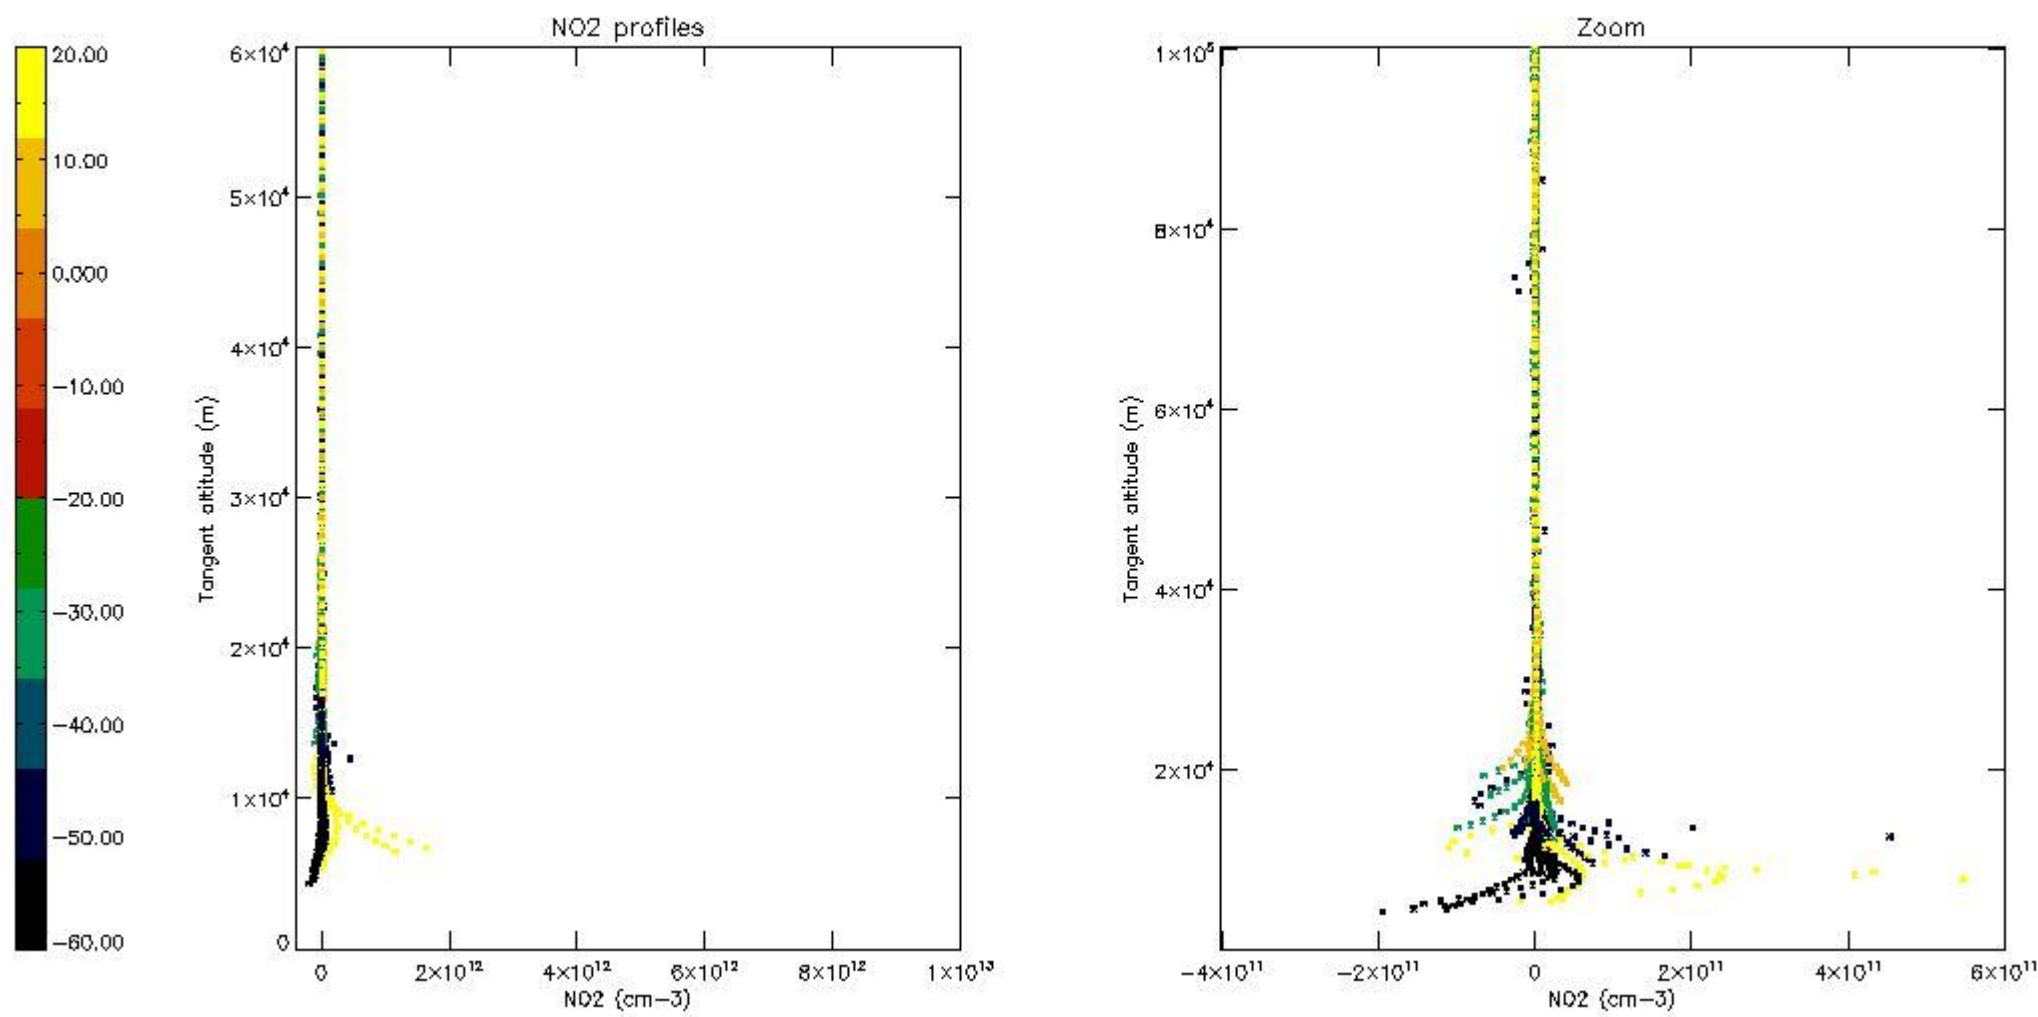

5.4 Plot ozone profiles where STD < 10% (dark without errors)

The colorbar represents the latitude.

5.5 Plot ozone profiles where STD < 5% (dark without errors)

The colorbar represents the latitude.

5.6 Plot NO₂ profiles for all STD (dark without errors)

The colorbar represents the latitude.

5.7 Plot NO3 profiles for all STD (dark without errors)

The colorbar represents the latitude.

5.8 Plot H₂O profiles for all STD (only for occultations of stars 1,2,3,4,13,14,16,26,63 dark without errors)