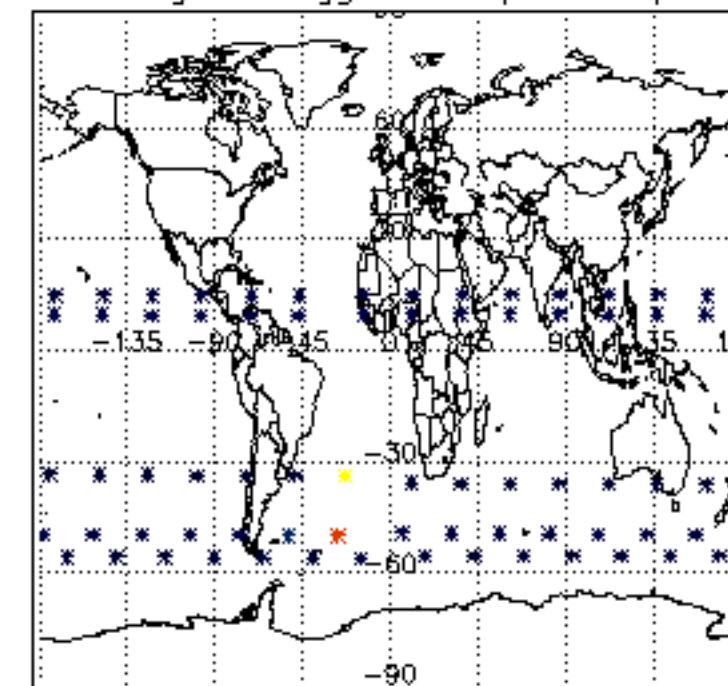

Percentage of flagged data per NO3 profile