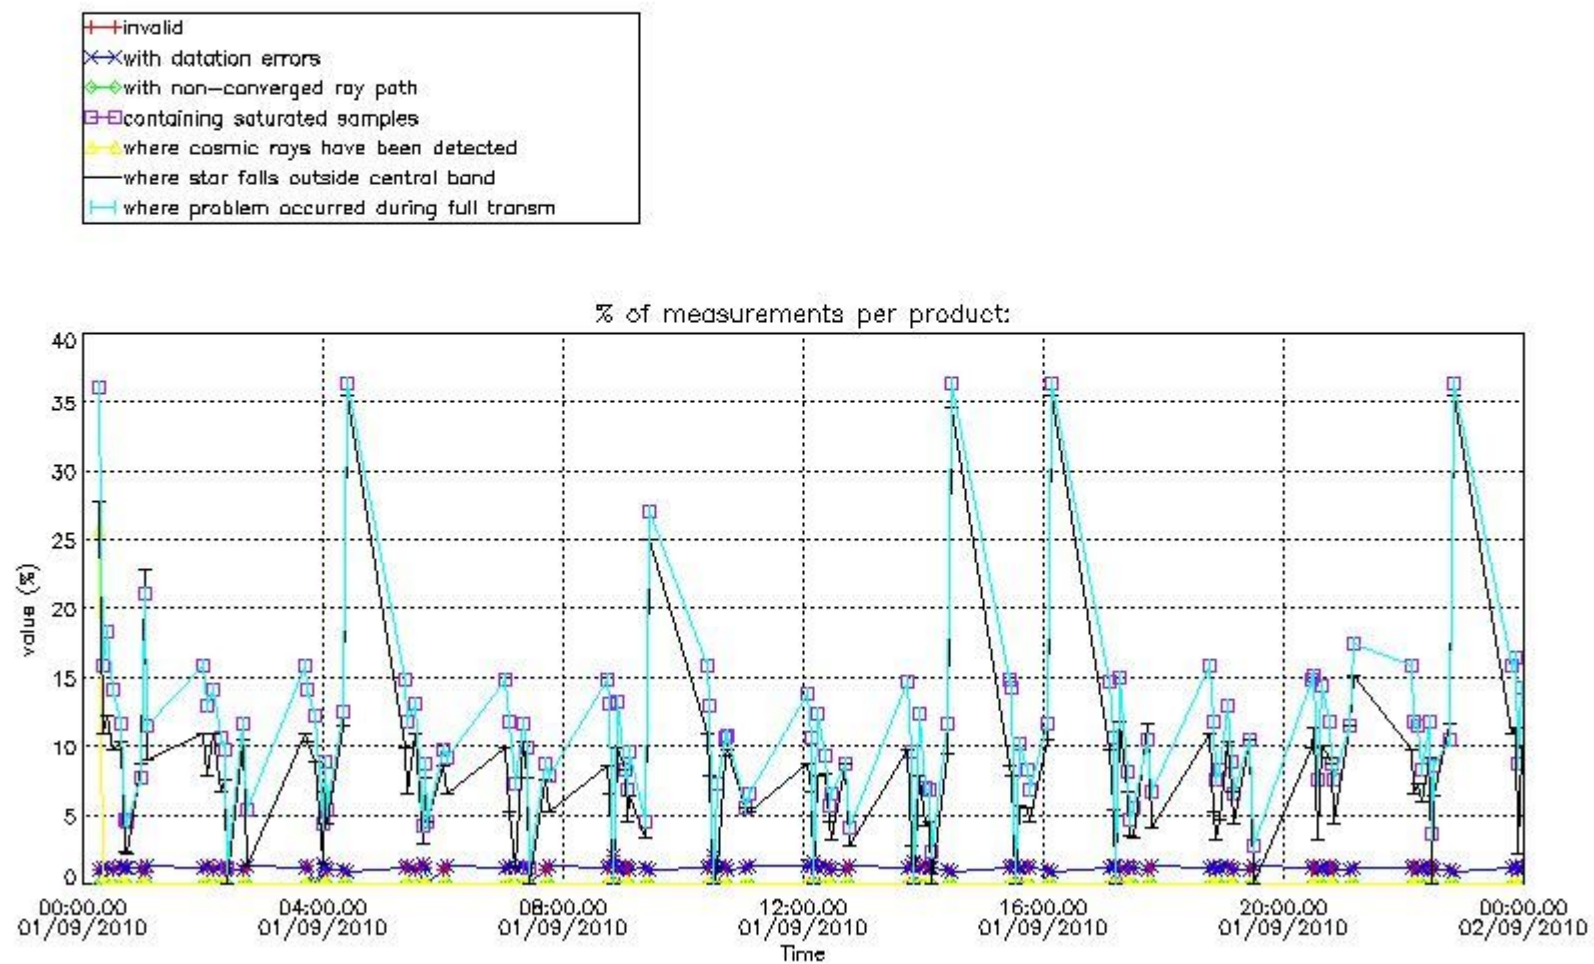

4.2 Plot quality information per product coming from level 1b processing (world map)

4.2.1 Plot level 1 quality information per product (world map): ENVISAT ASCENDING passes