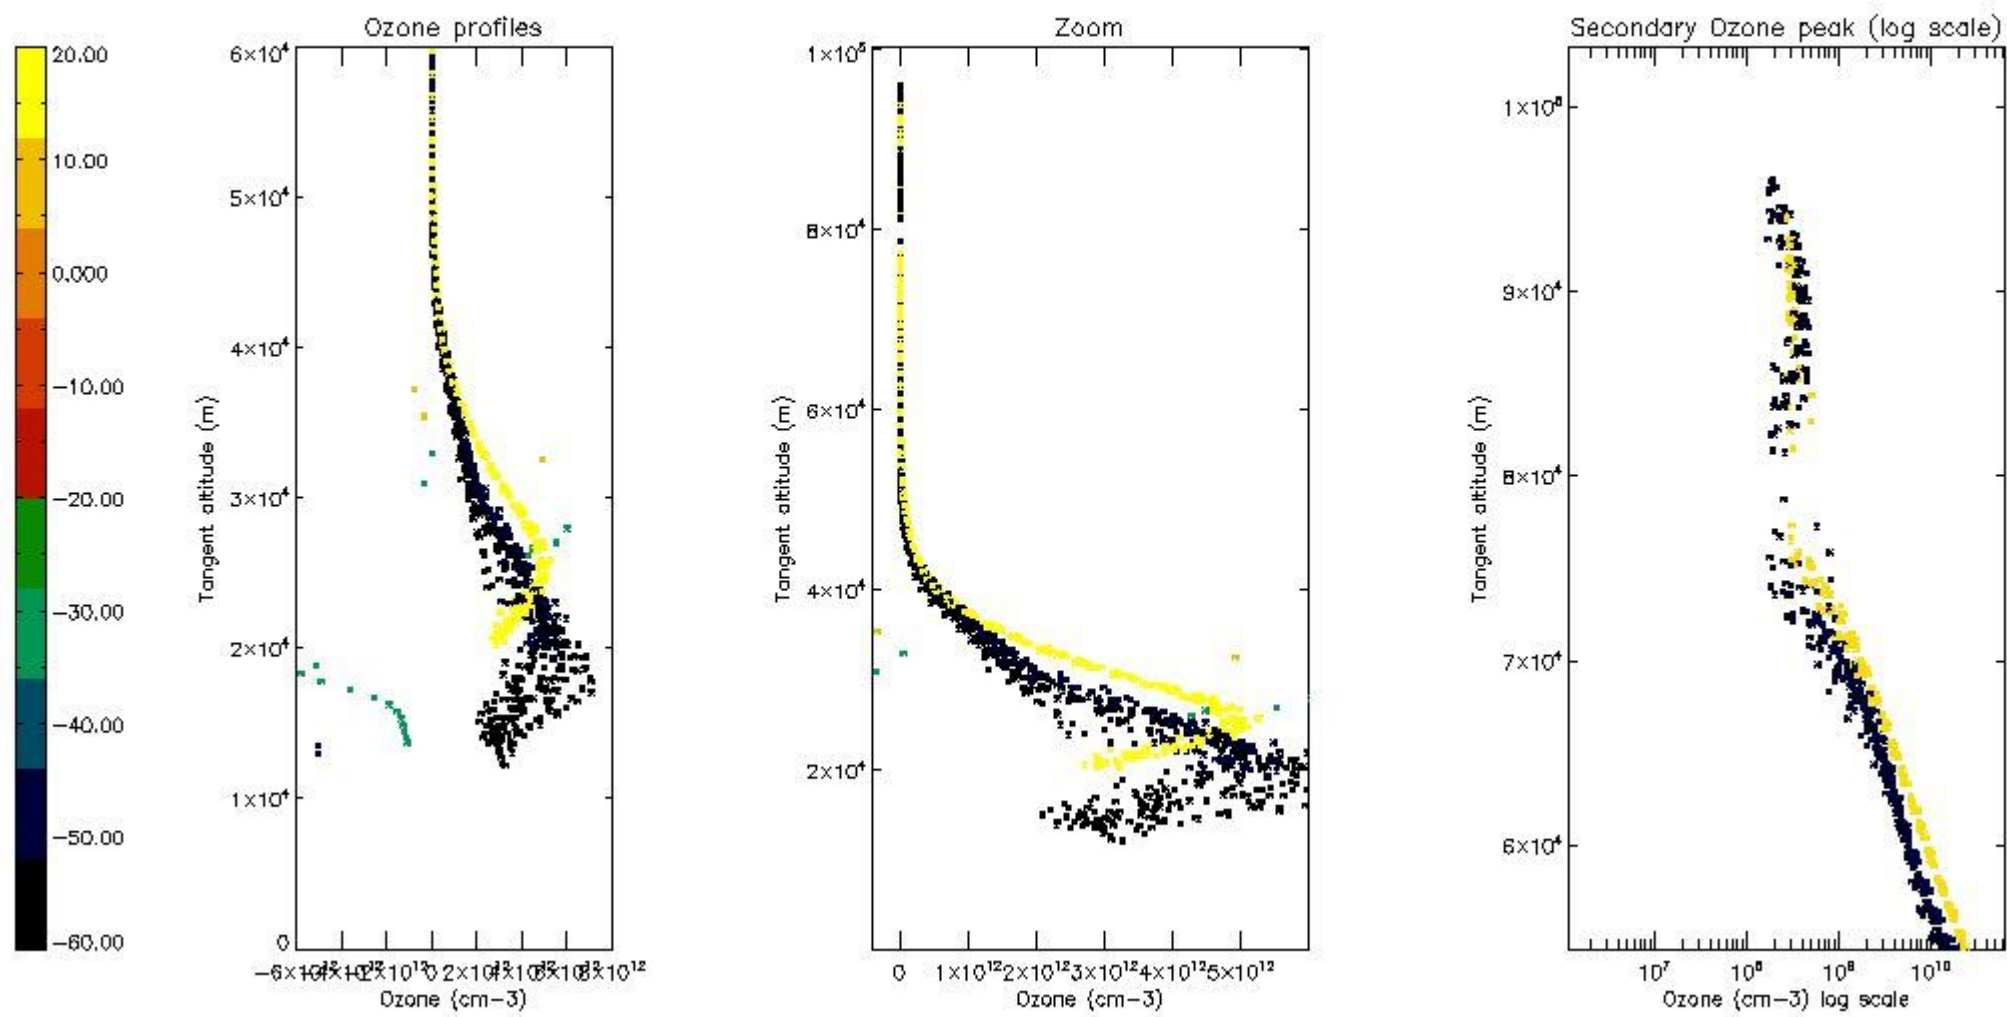

STD < 10	12
STD < 5	9

5.2 Plot ozone profiles for all STD (dark without errors)

The colorbar represents the latitude.

5.3 Plot ozone profiles where STD < 20% (dark without errors)

The colorbar represents the latitude.

5.4 Plot ozone profiles where STD < 10% (dark without errors)

The colorbar represents the latitude.

5.5 Plot ozone profiles where STD < 5% (dark without errors)

The colorbar represents the latitude.

5.6 Plot NO₂ profiles for all STD (dark without errors)