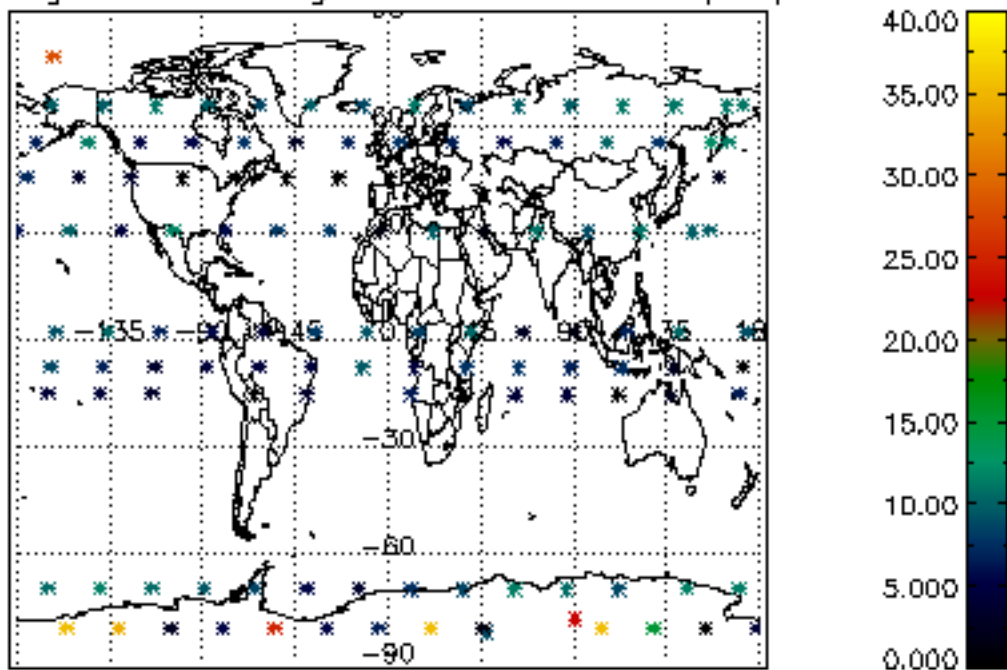

Percentage of star falling outside central band per profile