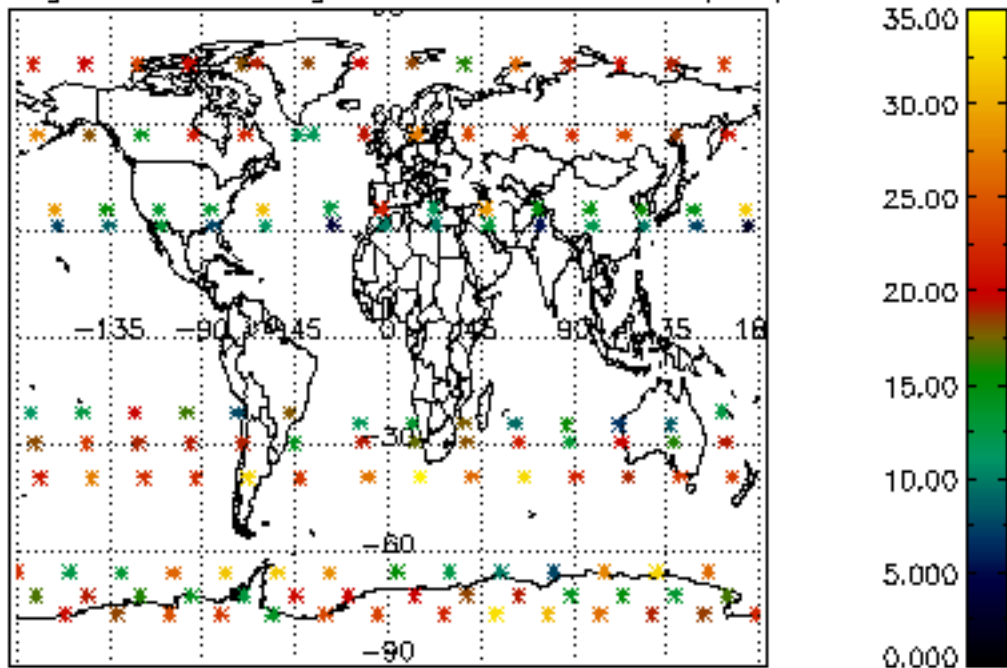

Percentage of cosmic ray hits per profile

Percentage of star falling outside central band per profile