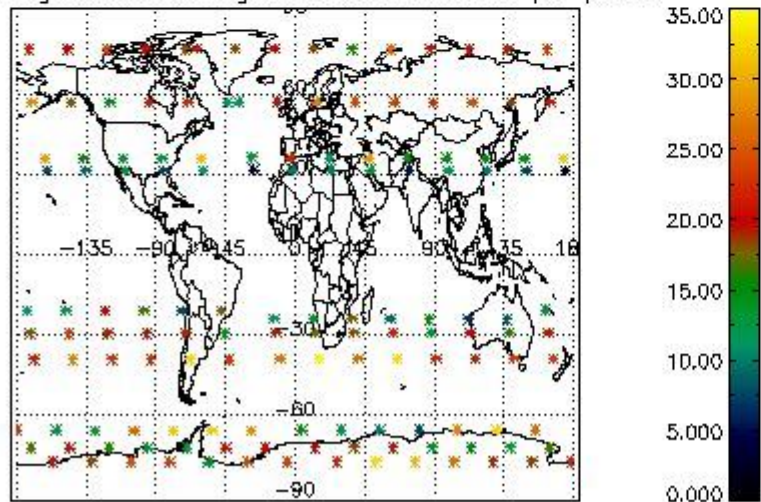

Percentage of star falling outside central band per profile