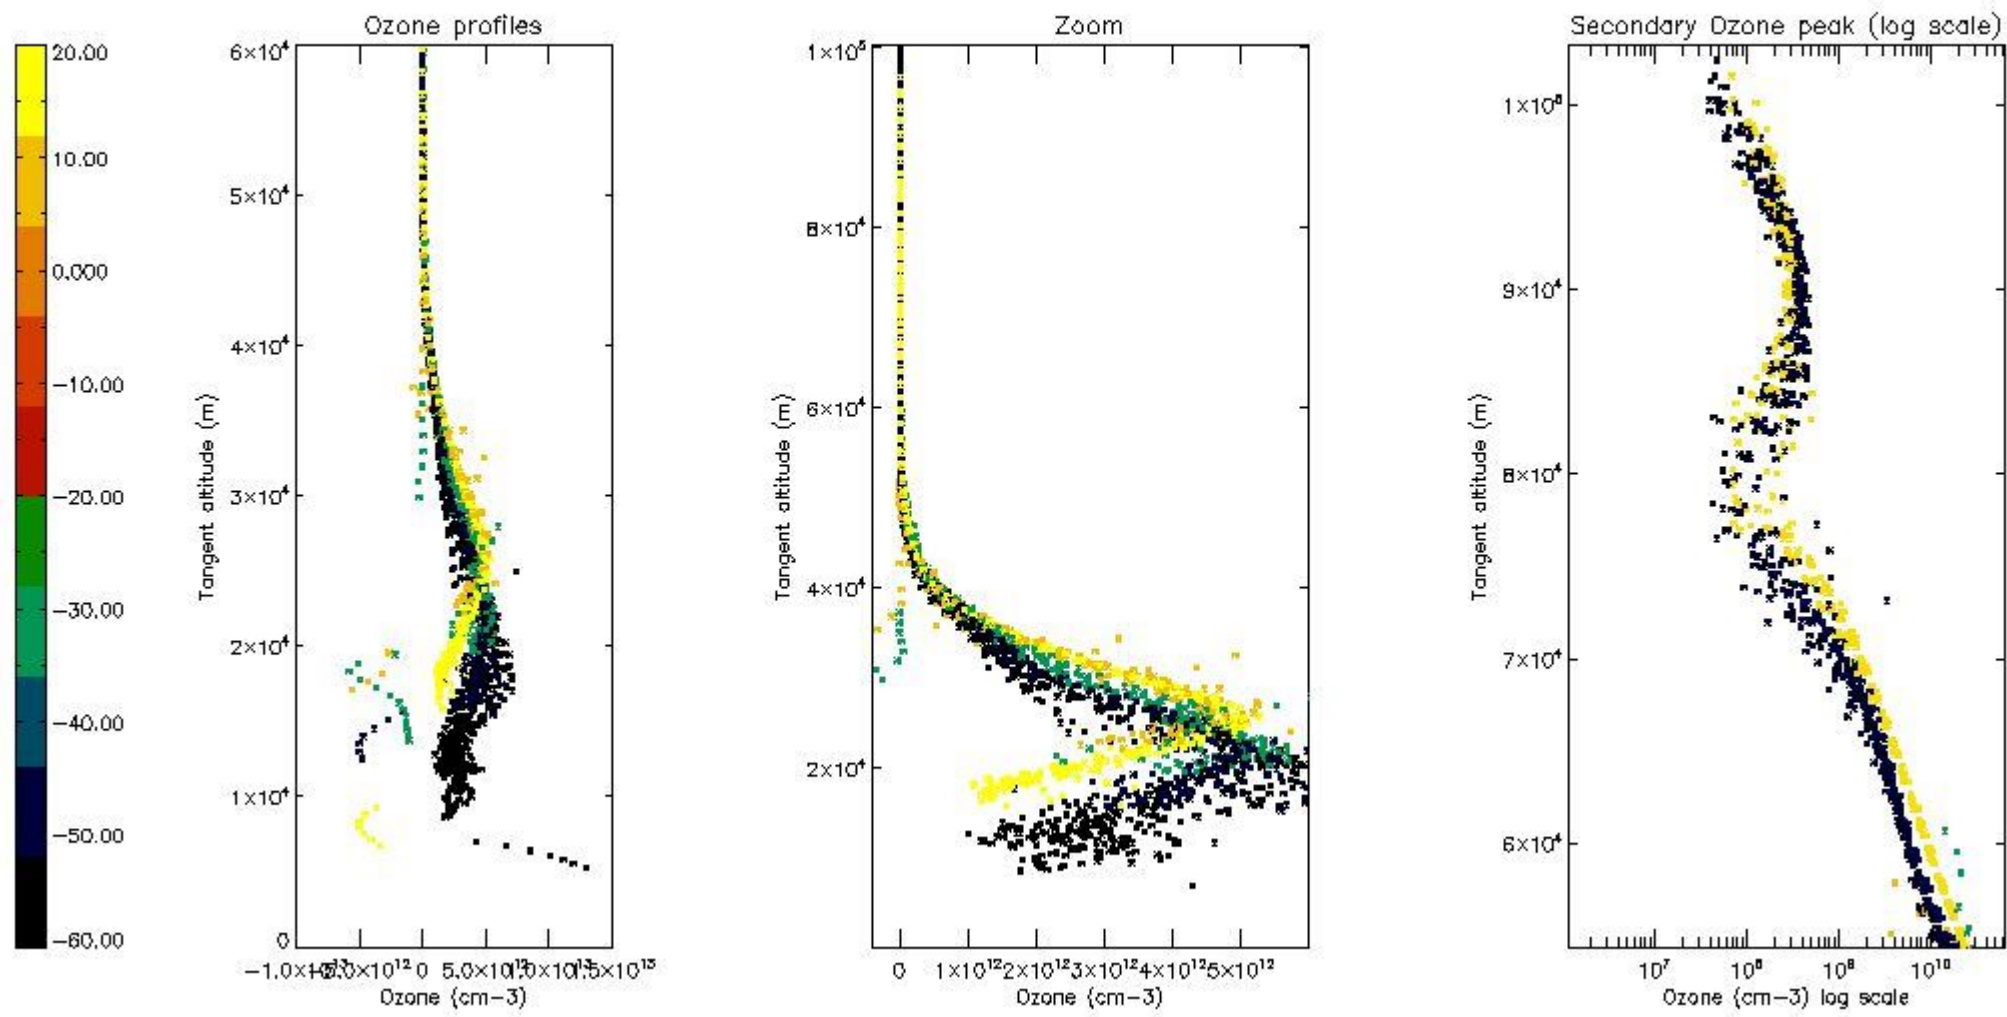

STD < 10	12
STD < 5	9

5.2 Plot ozone profiles for all STD (dark without errors)

The colorbar represents the latitude.

5.3 Plot ozone profiles where STD < 20% (dark without errors)

The colorbar represents the latitude.