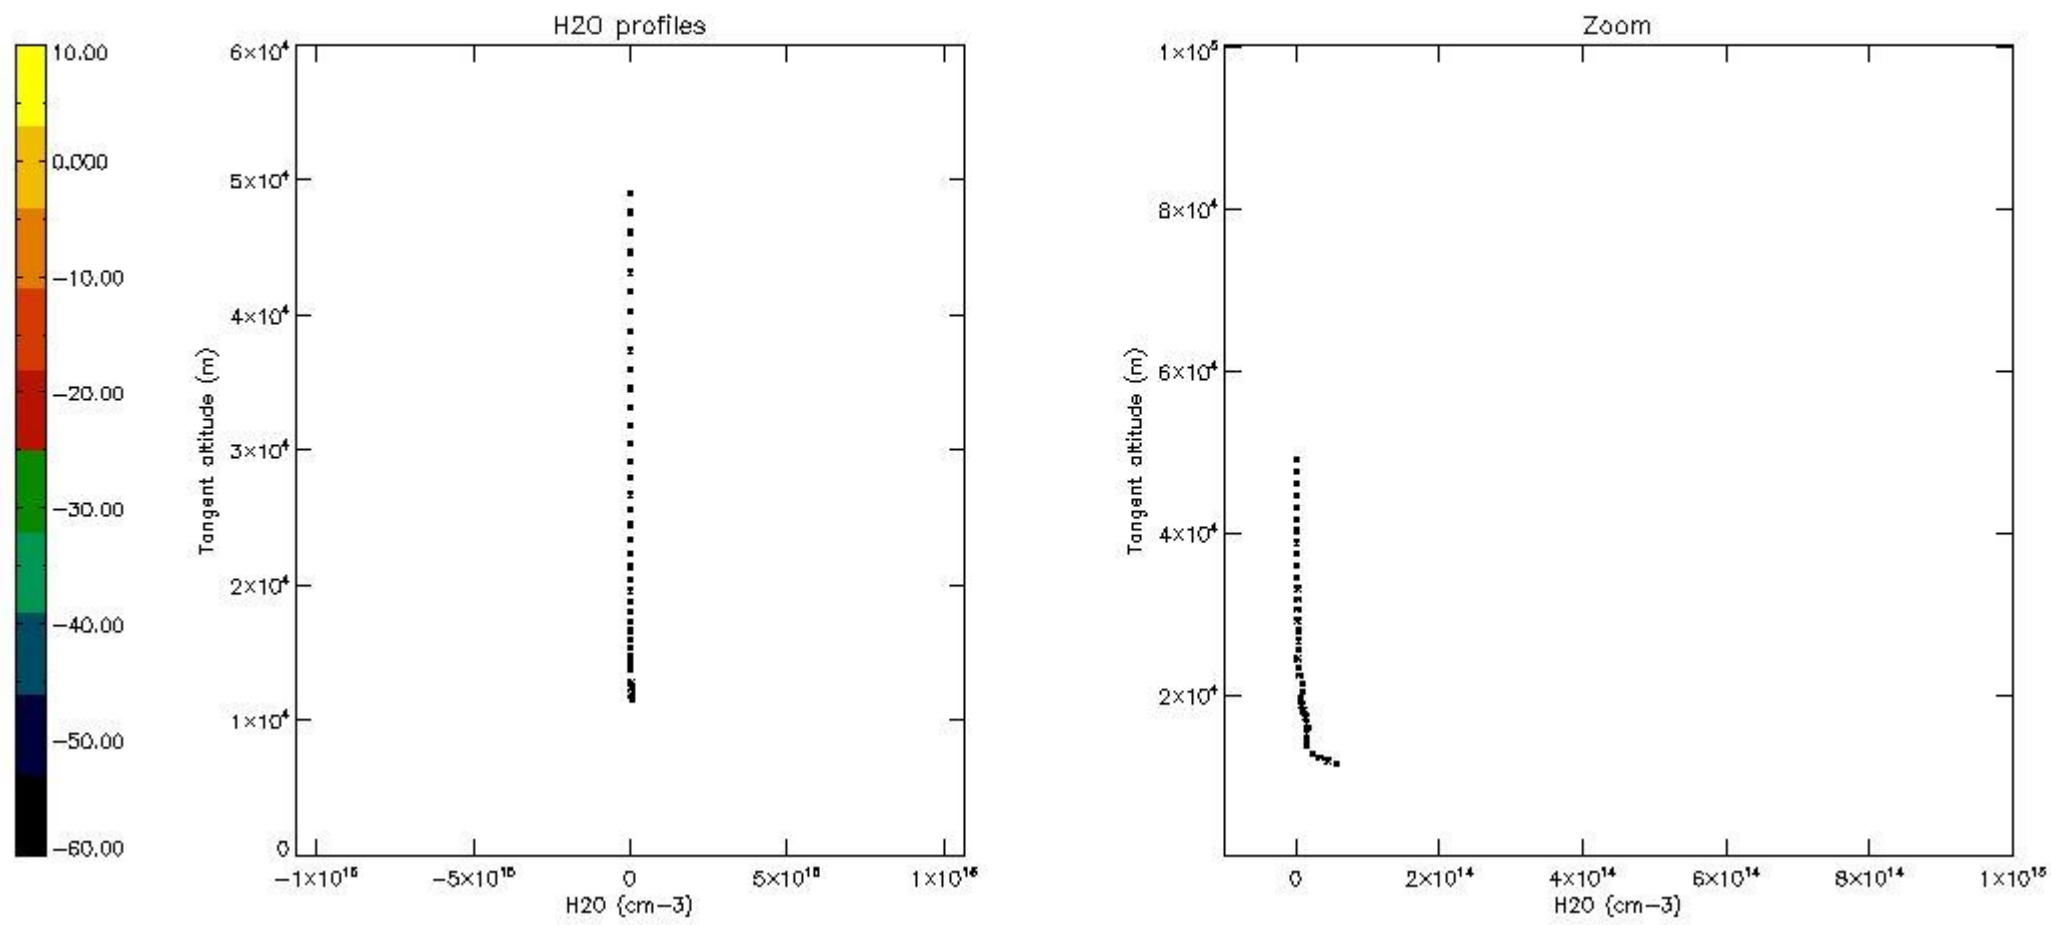

6. Auxiliary Data Files used for the production reported in section 2

The number reported in the third column indicates since which file (see list in section 2) the corresponding auxiliary file has been used. The fourth column is the date of those product files.

Type	Auxiliary Filename	Used since product	Used since product date
INST_PHYS_CHARACTERISTICS	GOM_INS_AXVIEC20091111_143220_20030716_120000_20500101_000000	1	01-SEP-2010 00:04:35
LEVEL-2_PROC_CONFIG	GOM_PR2_AXVIEC20091111_152718_20020301_000000_20500101_000000	1	01-SEP-2010 00:04:35
CROSS_SECTIONS_FILE	GOM_CRS_AXVIEC20091111_154832_20020301_000000_20500101_000000	1	01-SEP-2010 00:04:35