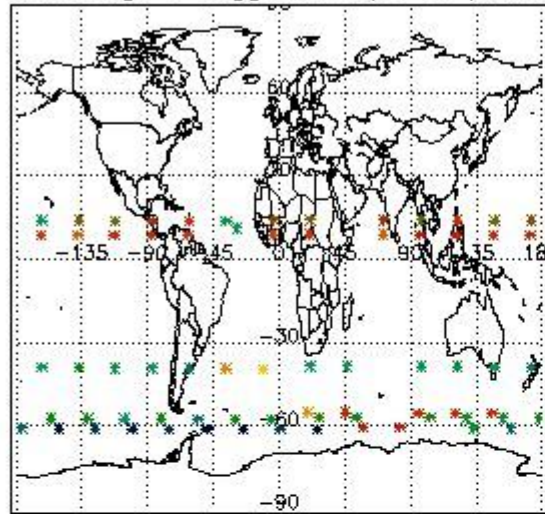

Percentage of flagged data per O3 profile