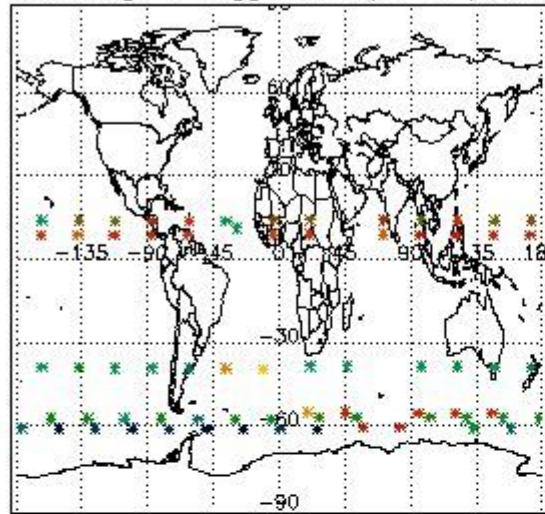

3. Quality information per product

In this section it is plotted some information contained in the Quality Summary data set of

the level 2 products. Only products in dark limb conditions and without errors (error flag in the MPH set to "0") are used.

3.1 Plot quality information per product (time dependant)

3.2 Plot quality information per product (world map)

Percentage of flagged data per O3 profile

Percentage of flagged data per H2O profile

Percentage of flagged data per NO2 profile