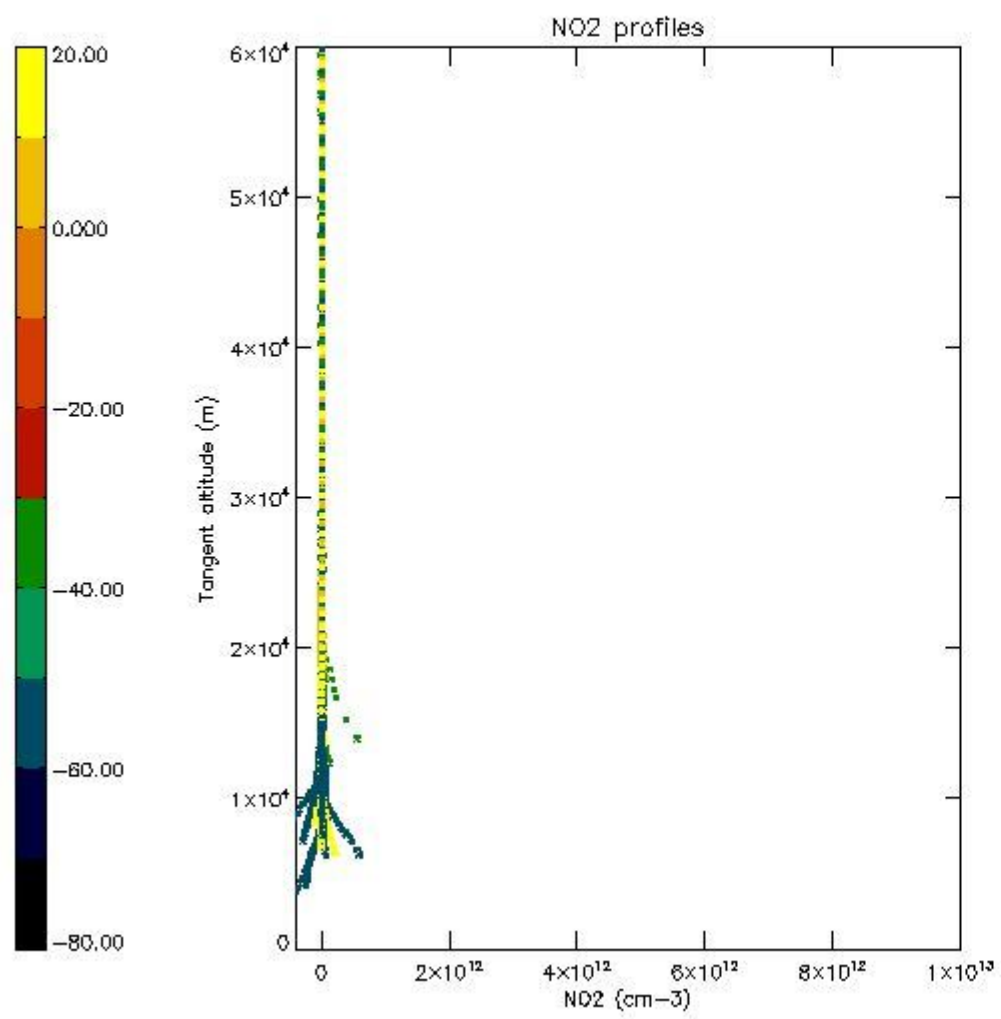

STD < 10	11
STD < 5	7

5.2 Plot ozone profiles for all STD (dark without errors)

The colorbar represents the latitude.

5.3 Plot ozone profiles where STD < 20% (dark without errors)

The colorbar represents the latitude.

5.4 Plot ozone profiles where $STD < 10\%$ (dark without errors)

The colorbar represents the latitude.

5.5 Plot ozone profiles where STD < 5% (dark without errors)

The colorbar represents the latitude.

5.6 Plot NO₂ profiles for all STD (dark without errors)

The colorbar represents the latitude.

5.7 Plot NO3 profiles for all STD (dark without errors)

The colorbar represents the latitude.

5.8 Plot H2O profiles for all STD (only for occultations of stars 1,2,3,4,13,14,16,26,63 dark without errors)