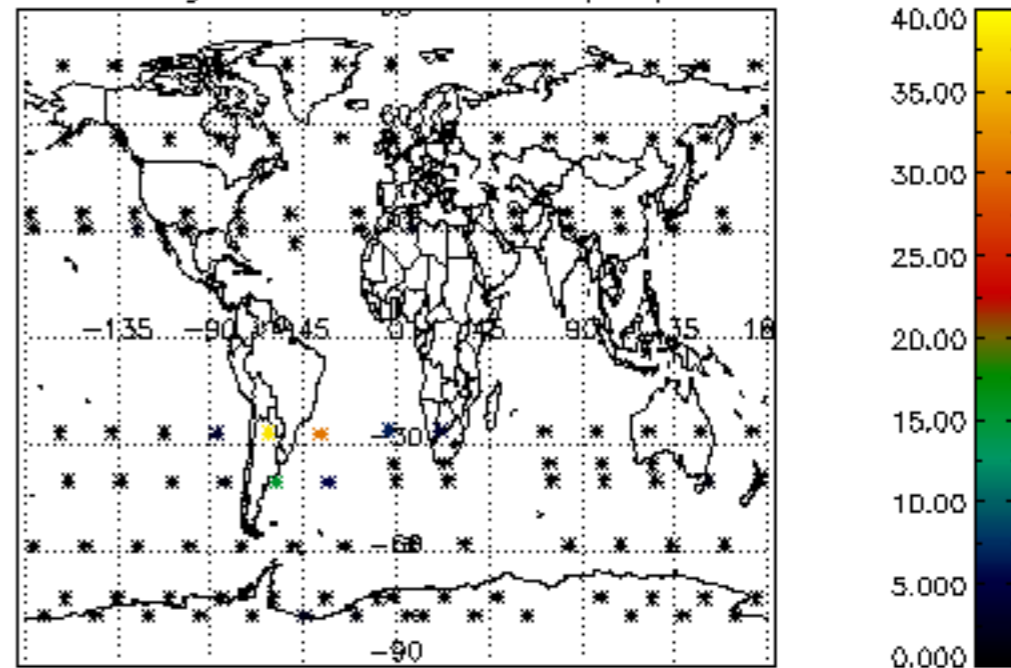

Percentage of datation errors per profile

Percentage of saturation errors per profile