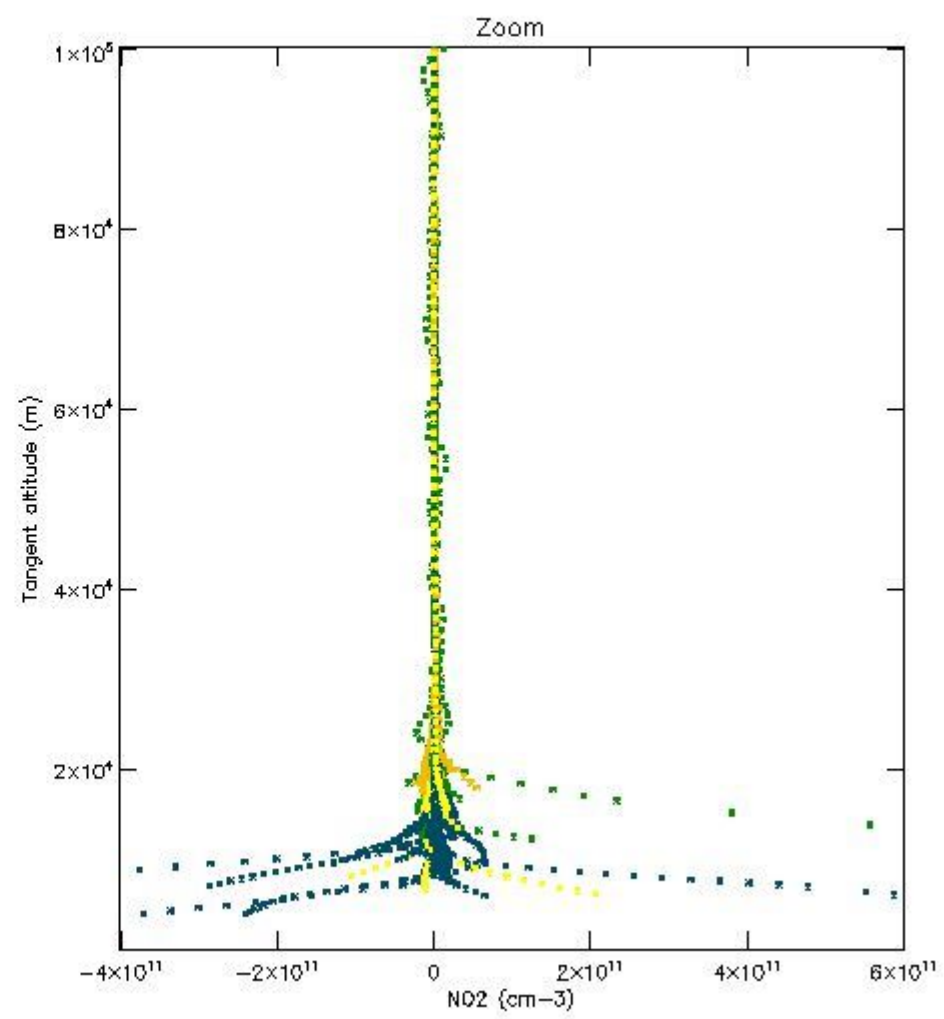

5.4 Plot ozone profiles where STD < 10% (dark without errors)

The colorbar represents the latitude.

5.5 Plot ozone profiles where STD < 5% (dark without errors)

The colorbar represents the latitude.

5.6 Plot NO₂ profiles for all STD (dark without errors)

The colorbar represents the latitude.

5.7 Plot NO3 profiles for all STD (dark without errors)

The colorbar represents the latitude.

5.8 Plot H₂O profiles for all STD (only for occultations of stars 1,2,3,4,13,14,16,26,63 dark without errors)