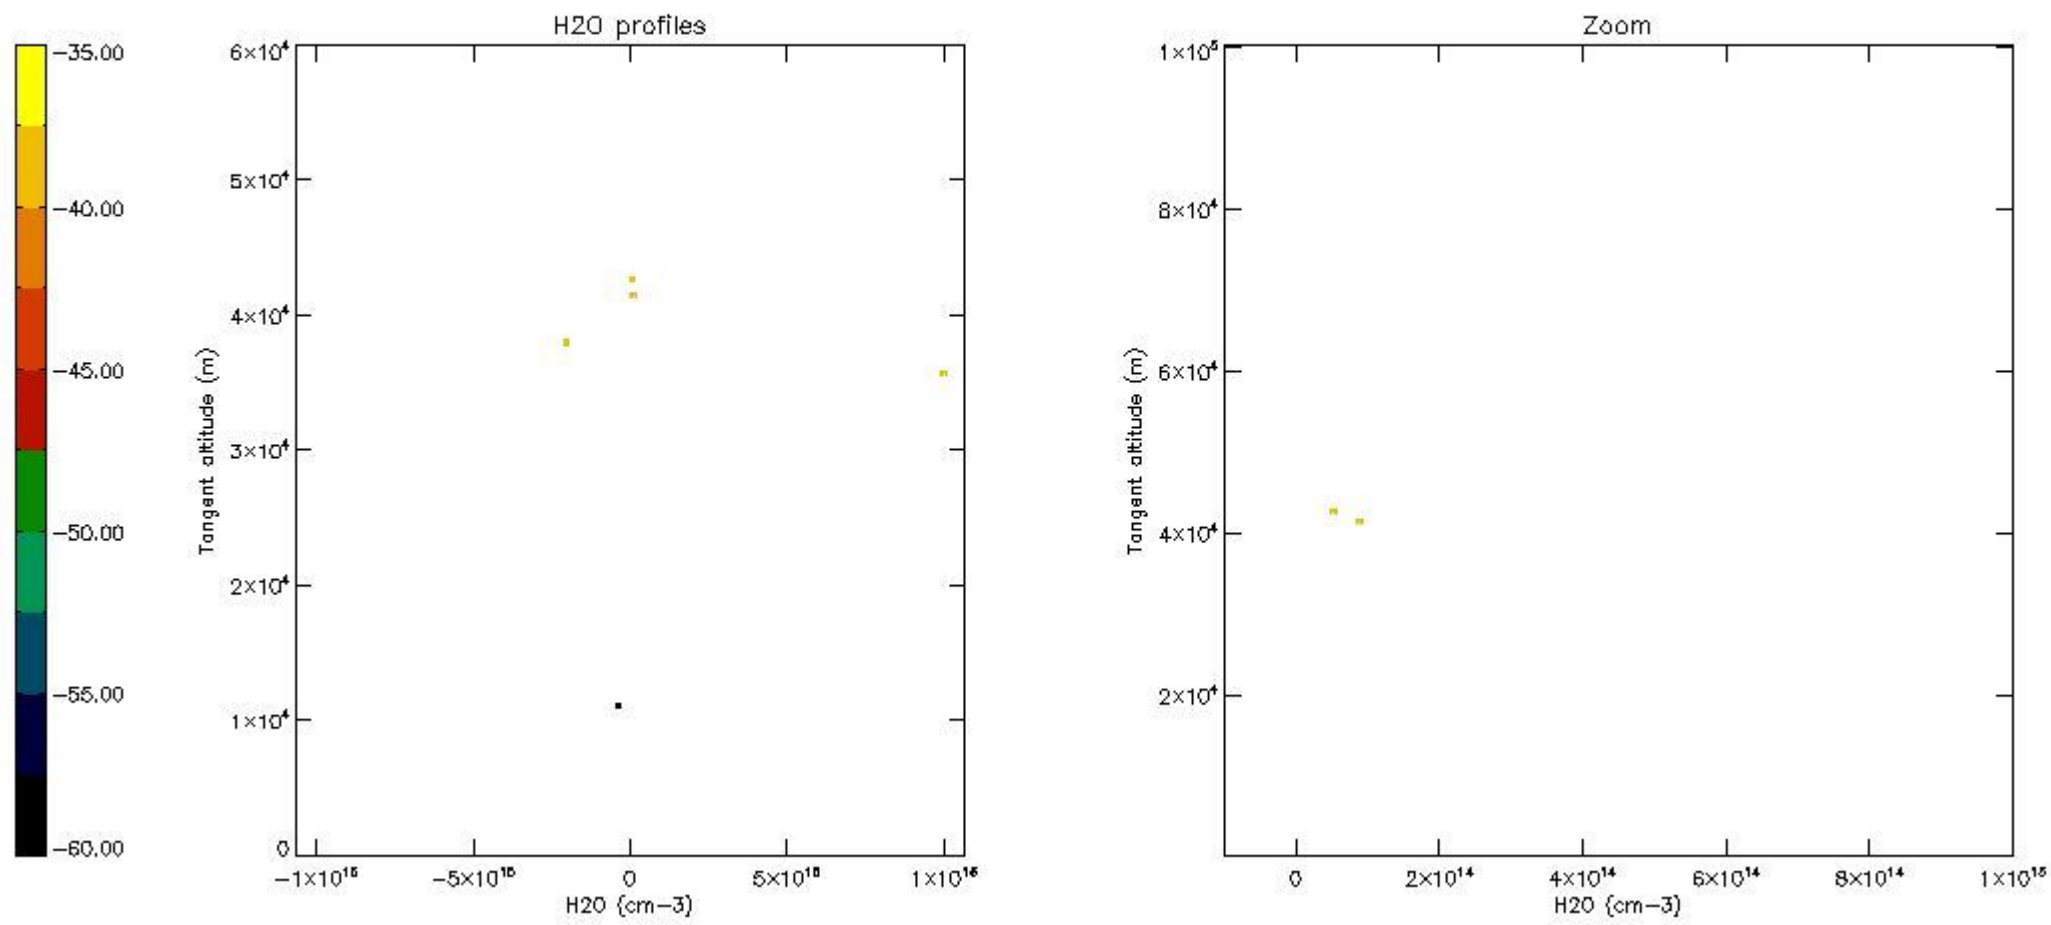

6. Auxiliary Data Files used for the production reported in section 2

The number reported in the third column indicates since which file (see list in section 2) the corresponding auxiliary file has been used. The fourth column is the date of those product files.

Type	Auxiliary Filename	Used since product	Used since product date
INST_PHYS_CHARACTERISTICS	GOM_INS_AXVIEC20091111_143220_20030716_120000_20500101_000000	1	30-AUG-2010 00:00:53
LEVEL-2_PROC_CONFIG	GOM_PR2_AXVIEC20091111_152718_20020301_000000_20500101_000000	1	30-AUG-2010 00:00:53
CROSS_SECTIONS_FILE	GOM_CRS_AXVIEC20091111_154832_20020301_000000_20500101_000000	1	30-AUG-2010 00:00:53