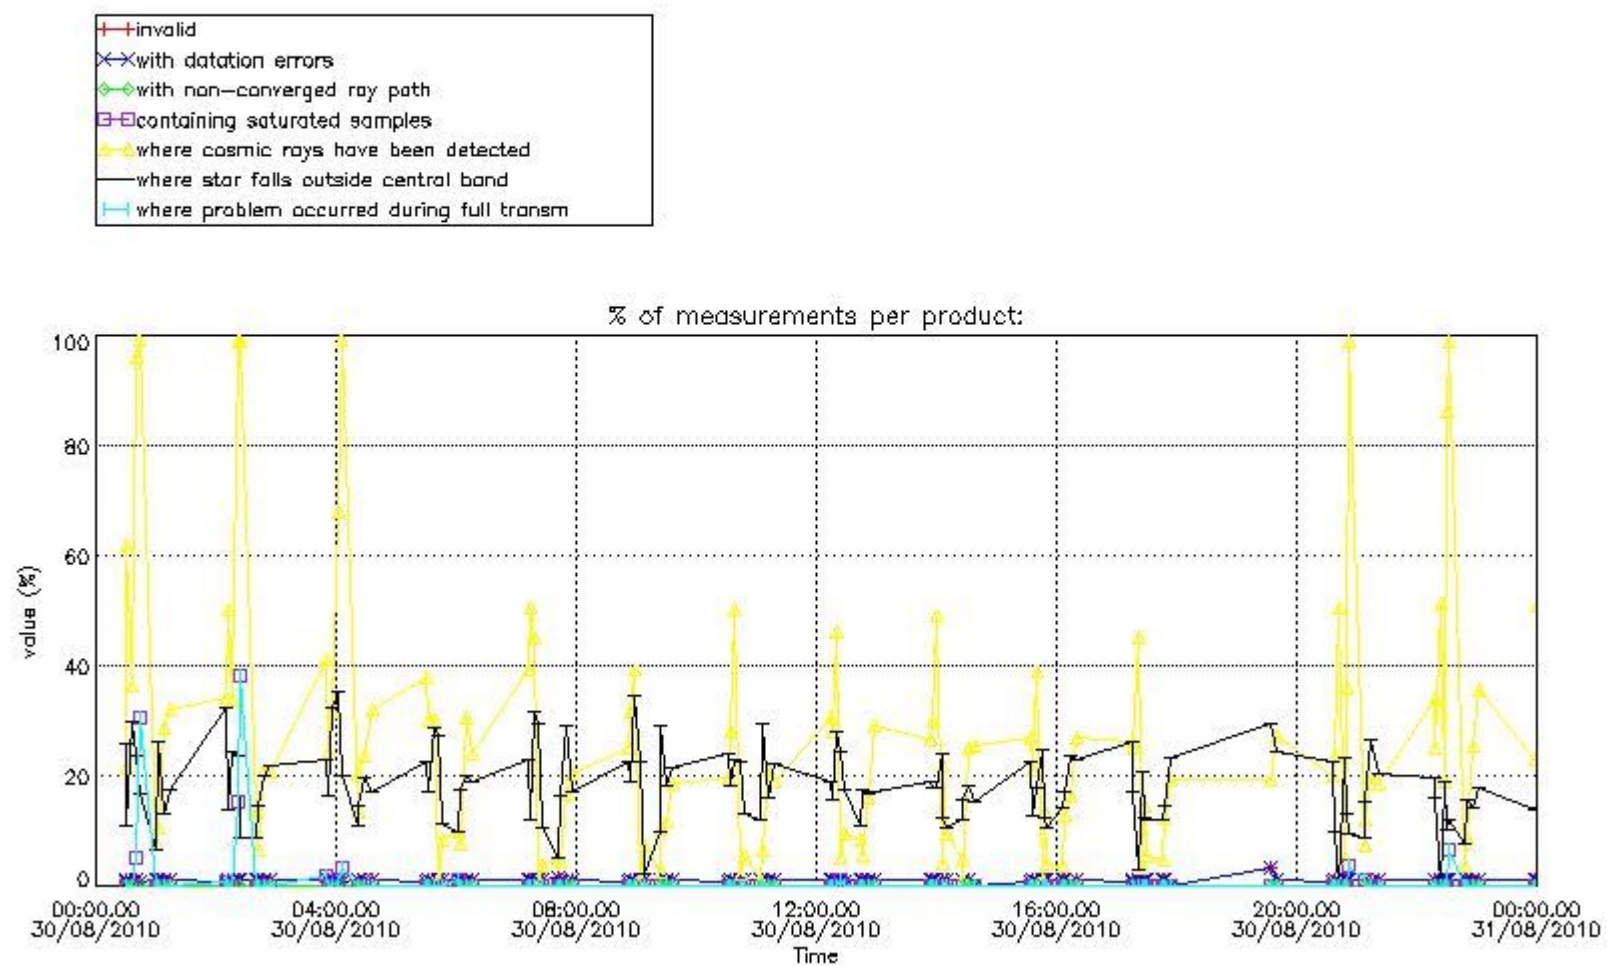

4.1.2 Plot level 1 quality information per product (time dependant): ENVISAT DESCENDING passes