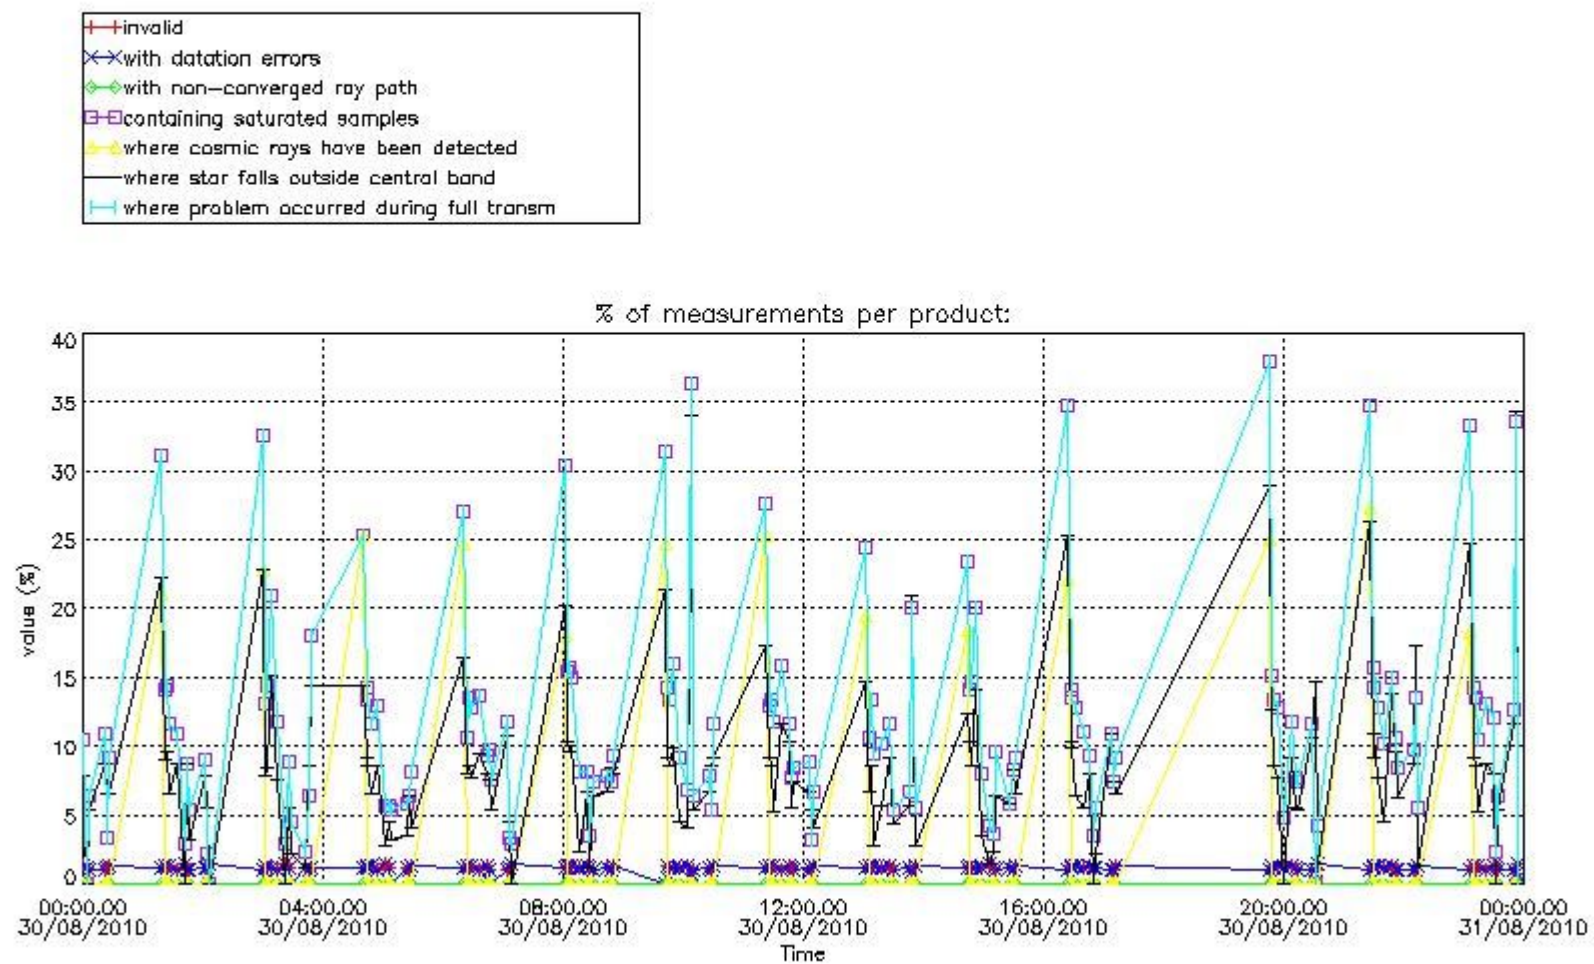

4.2 Plot quality information per product coming from level 1b processing (world map)

4.2.1 Plot level 1 quality information per product (world map): ENVISAT ASCENDING passes