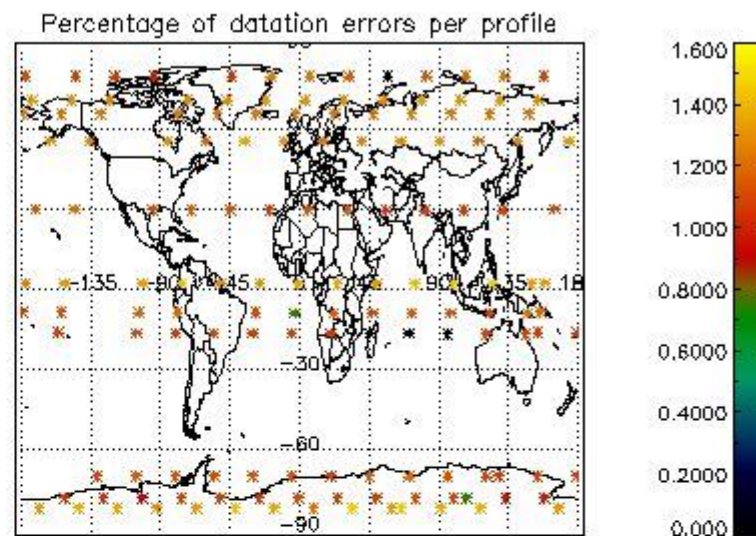

Percentage of datation errors per profile

Percentage of star falling outside central band per profile

Percentage of saturation errors per profile

4.2.2 Plot level 1 quality information per product (world map): ENVISAT DESCENDING passes