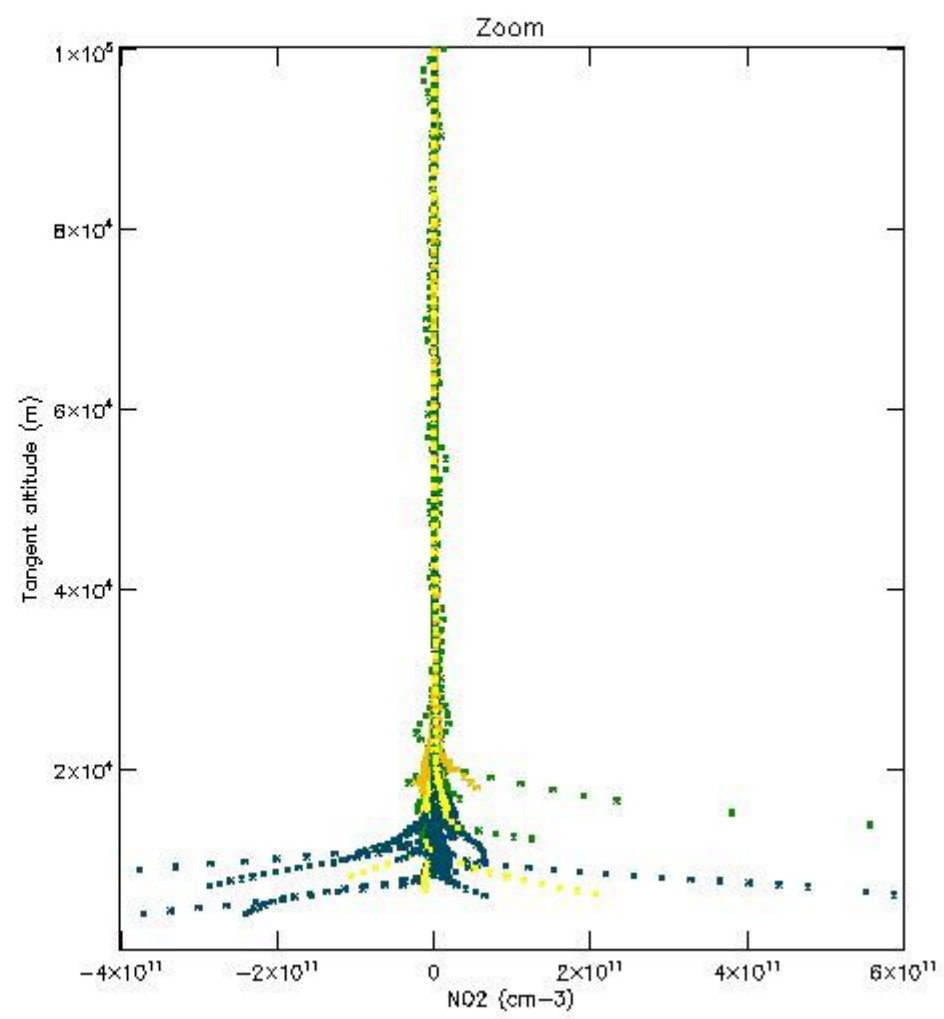

5.7 Plot NO3 profiles for all STD (dark without errors)

The colorbar represents the latitude.