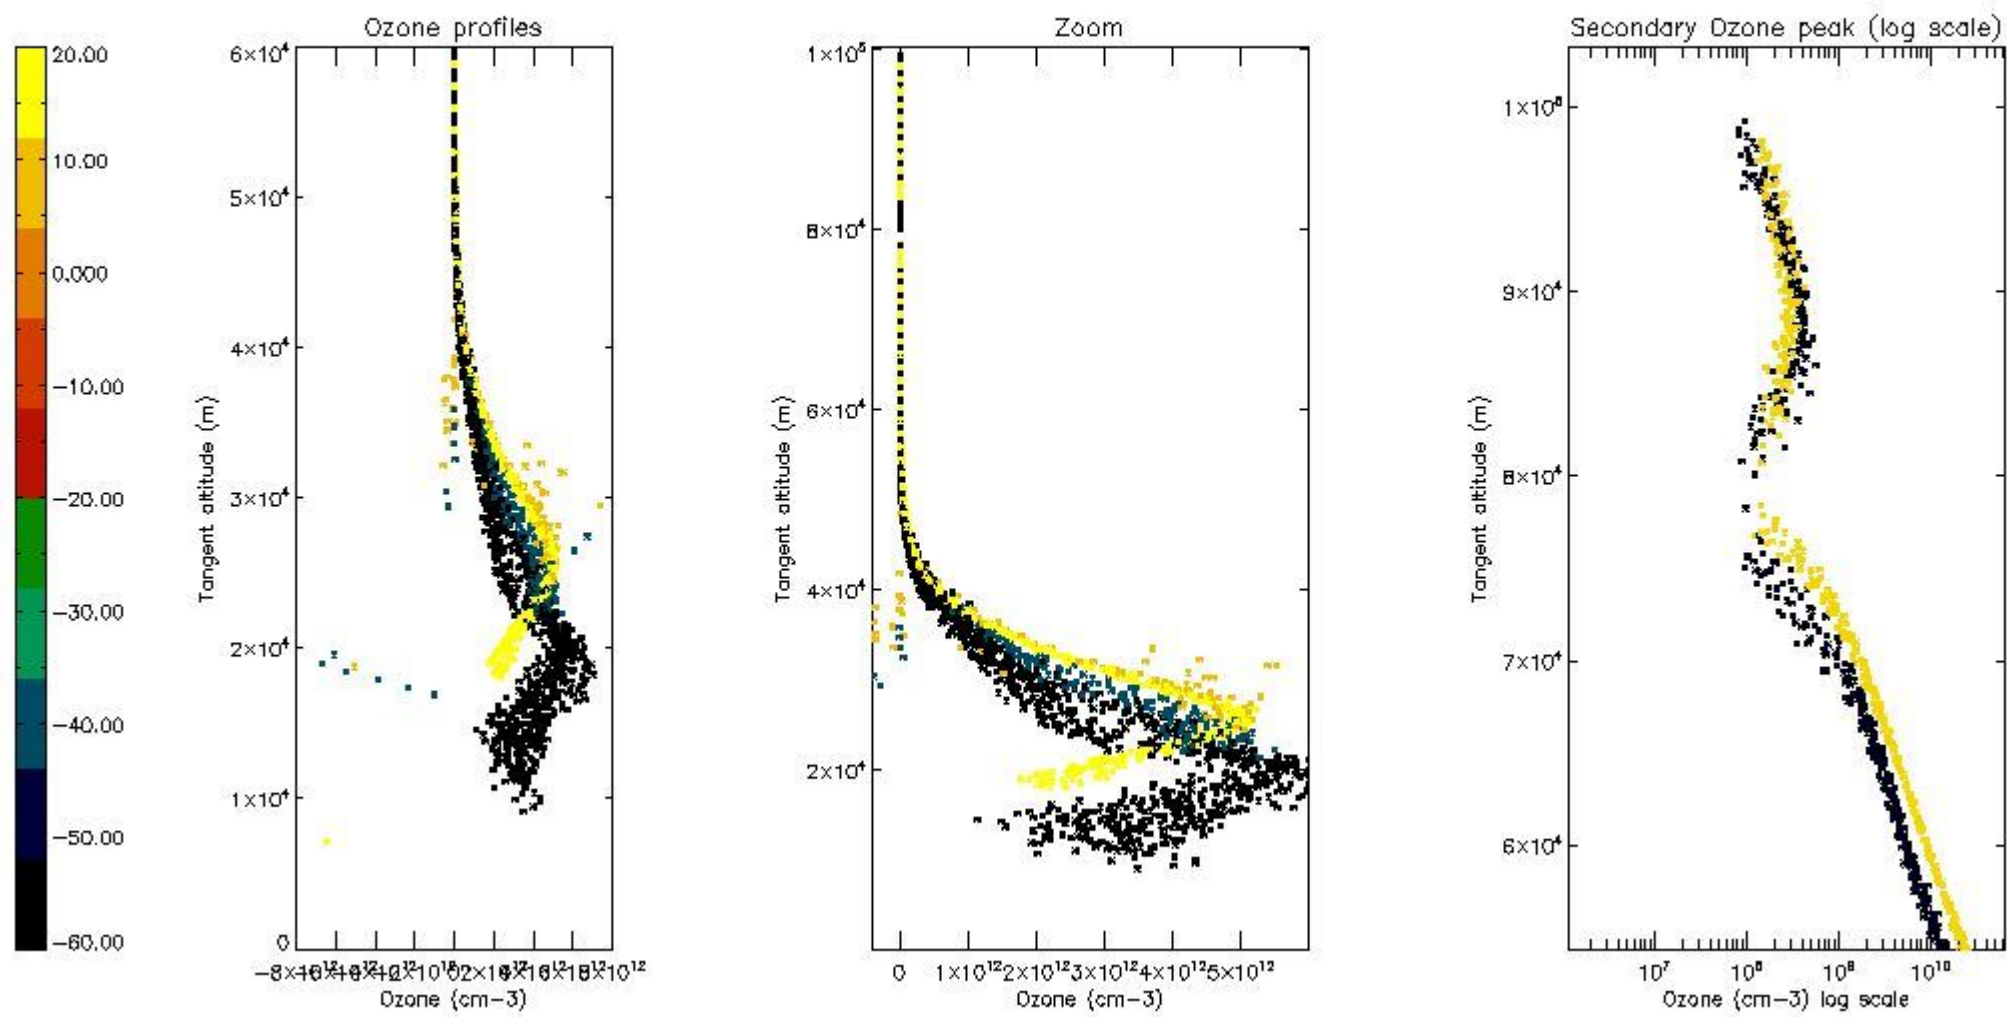

STD < 10	11
STD < 5	7

5.2 Plot ozone profiles for all STD (dark without errors)

The colorbar represents the latitude.

5.3 Plot ozone profiles where STD < 20% (dark without errors)

The colorbar represents the latitude.

5.4 Plot ozone profiles where STD < 10% (dark without errors)

The colorbar represents the latitude.

5.5 Plot ozone profiles where STD < 5% (dark without errors)

The colorbar represents the latitude.

5.6 Plot NO₂ profiles for all STD (dark without errors)