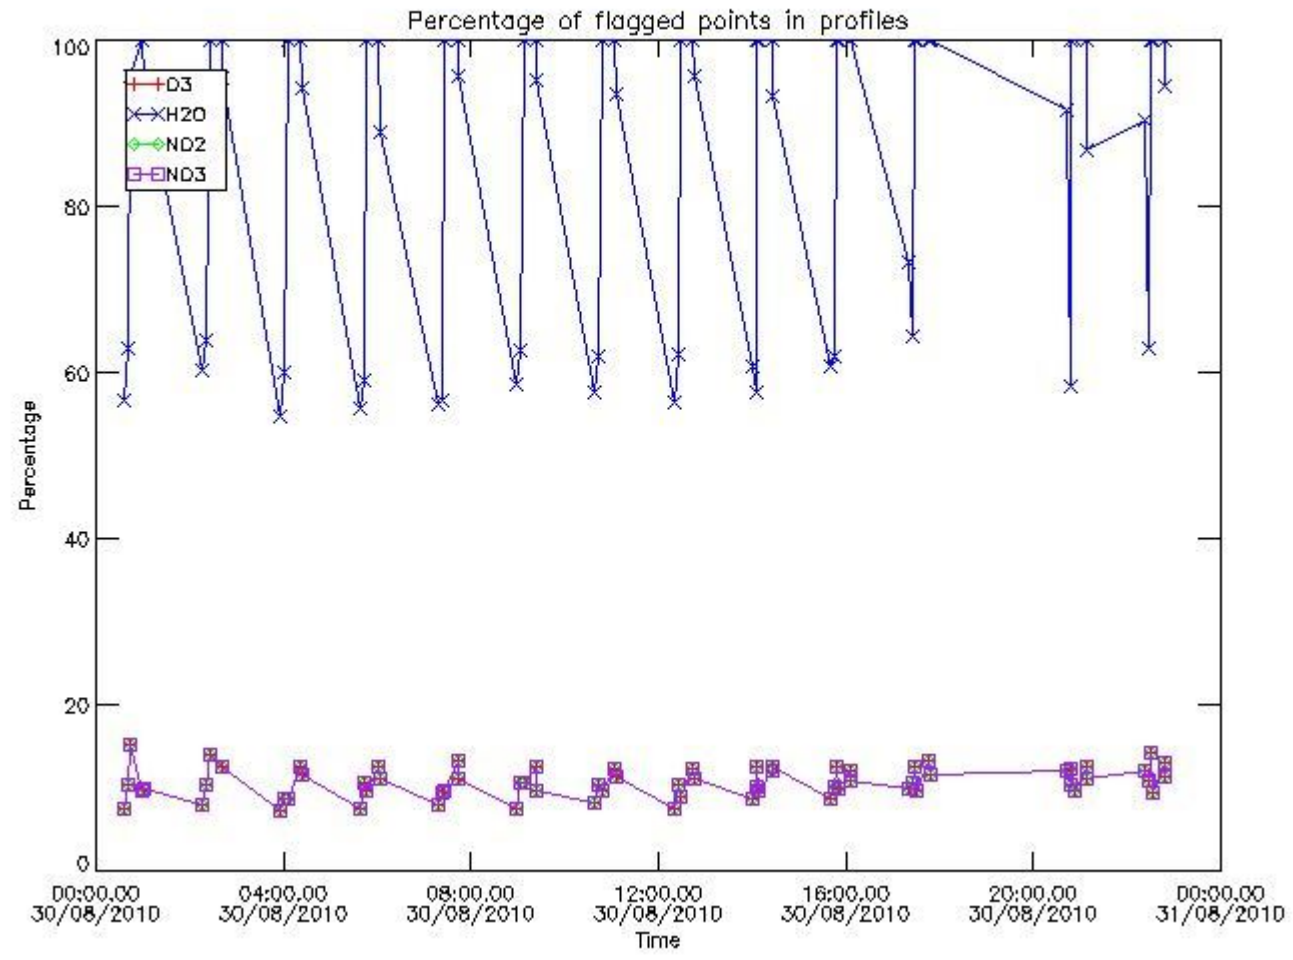

3. Quality information per product

In this section it is plotted some information contained in the Quality Summary data set of

the level 2 products. Only products in dark limb conditions and without errors (error flag in the MPH set to "0") are used.

3.1 Plot quality information per product (time dependant)

3.2 Plot quality information per product (world map)