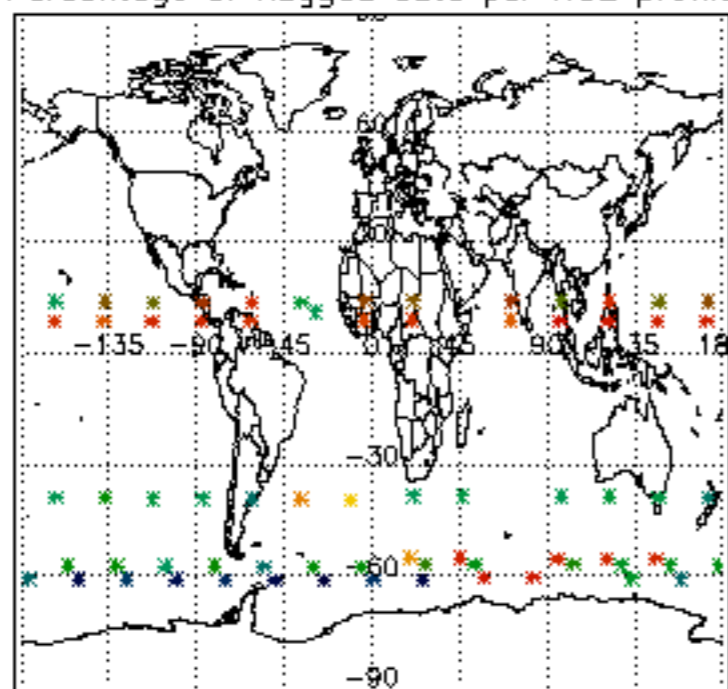

Percentage of flagged data per NO2 profile