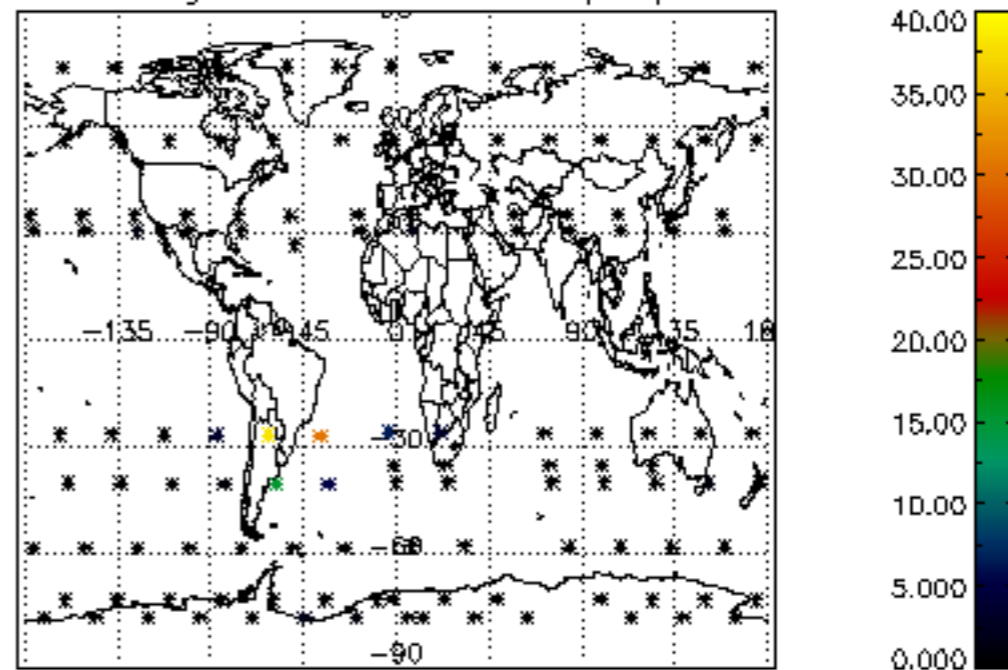

Percentage of datation errors per profile

Percentage of saturation errors per profile