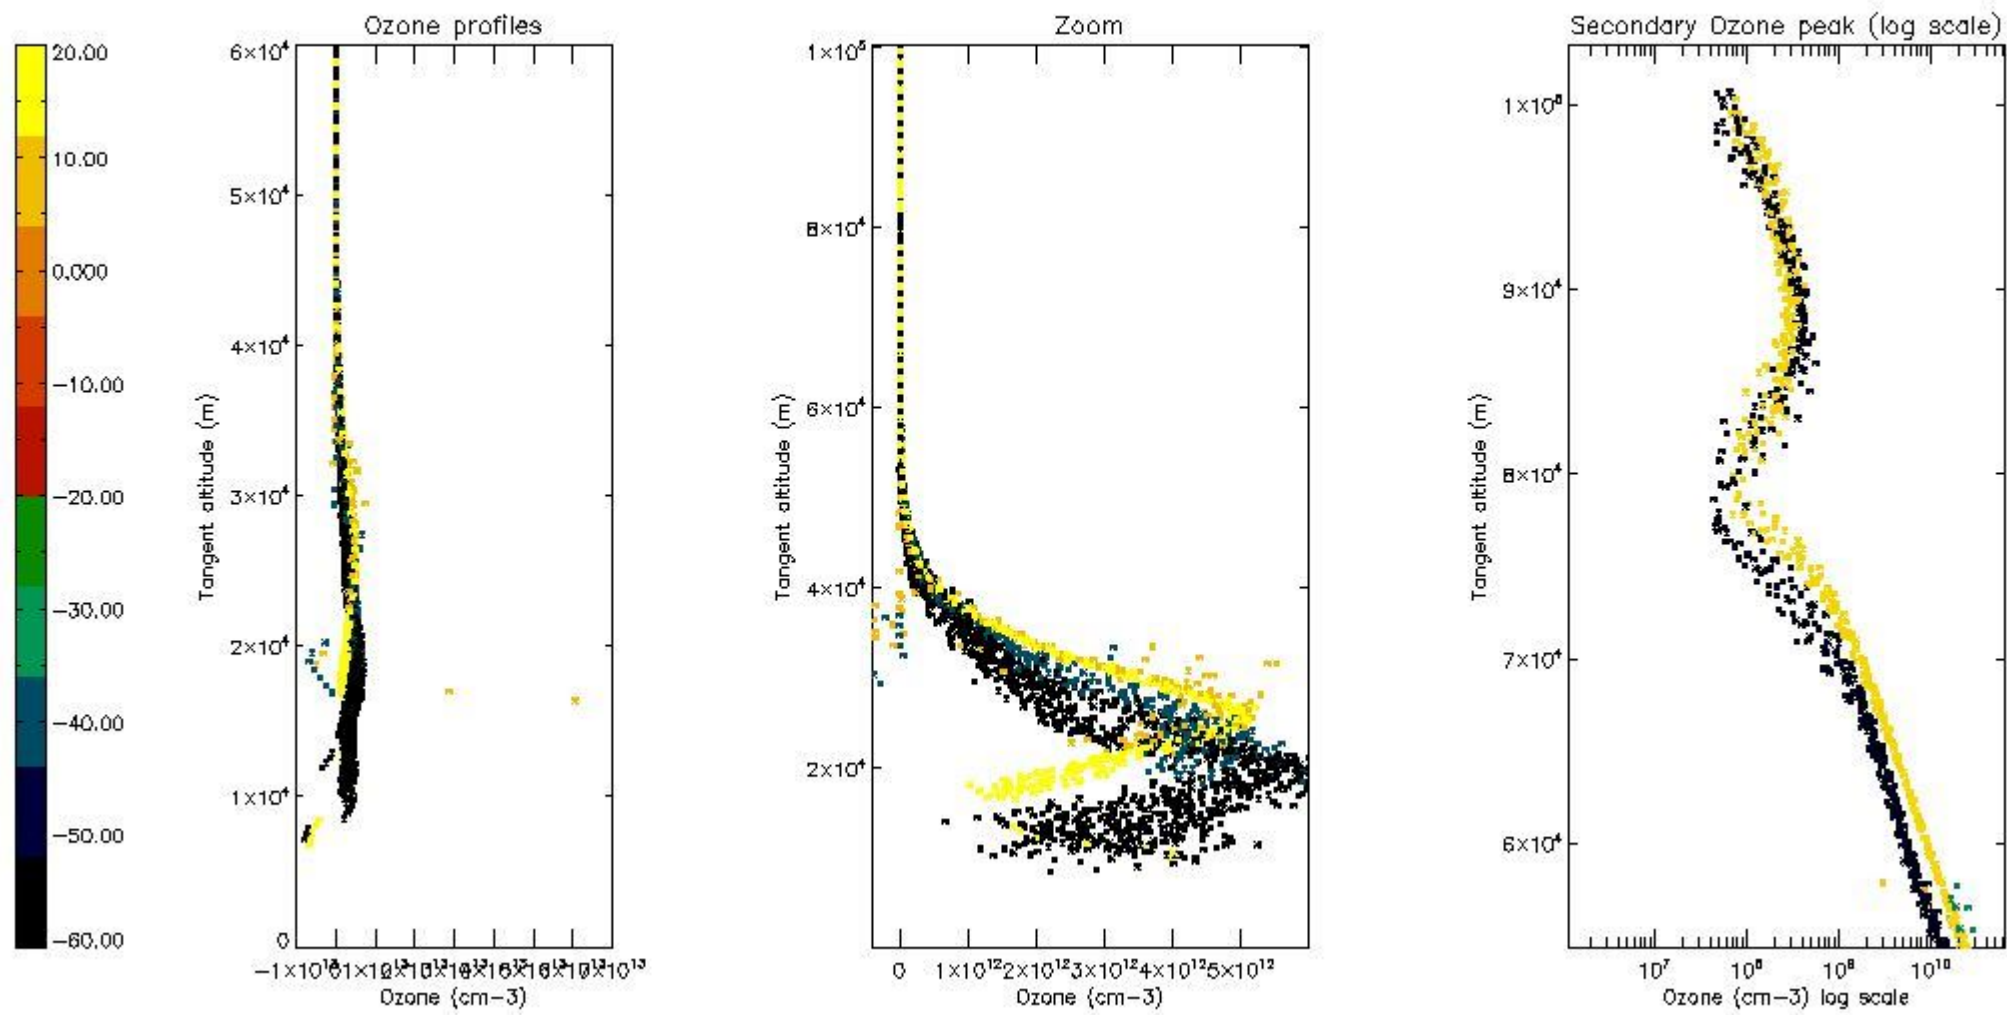

STD < 10	11
STD < 5	7

5.2 Plot ozone profiles for all STD (dark without errors)

The colorbar represents the latitude.

5.3 Plot ozone profiles where STD < 20% (dark without errors)

The colorbar represents the latitude.

5.4 Plot ozone profiles where STD < 10% (dark without errors)

The colorbar represents the latitude.

5.5 Plot ozone profiles where STD < 5% (dark without errors)

The colorbar represents the latitude.

5.6 Plot NO₂ profiles for all STD (dark without errors)

The colorbar represents the latitude.

5.7 Plot NO3 profiles for all STD (dark without errors)

The colorbar represents the latitude.

5.8 Plot H₂O profiles for all STD (only for occultations of stars 1,2,3,4,13,14,16,26,63 dark without errors)