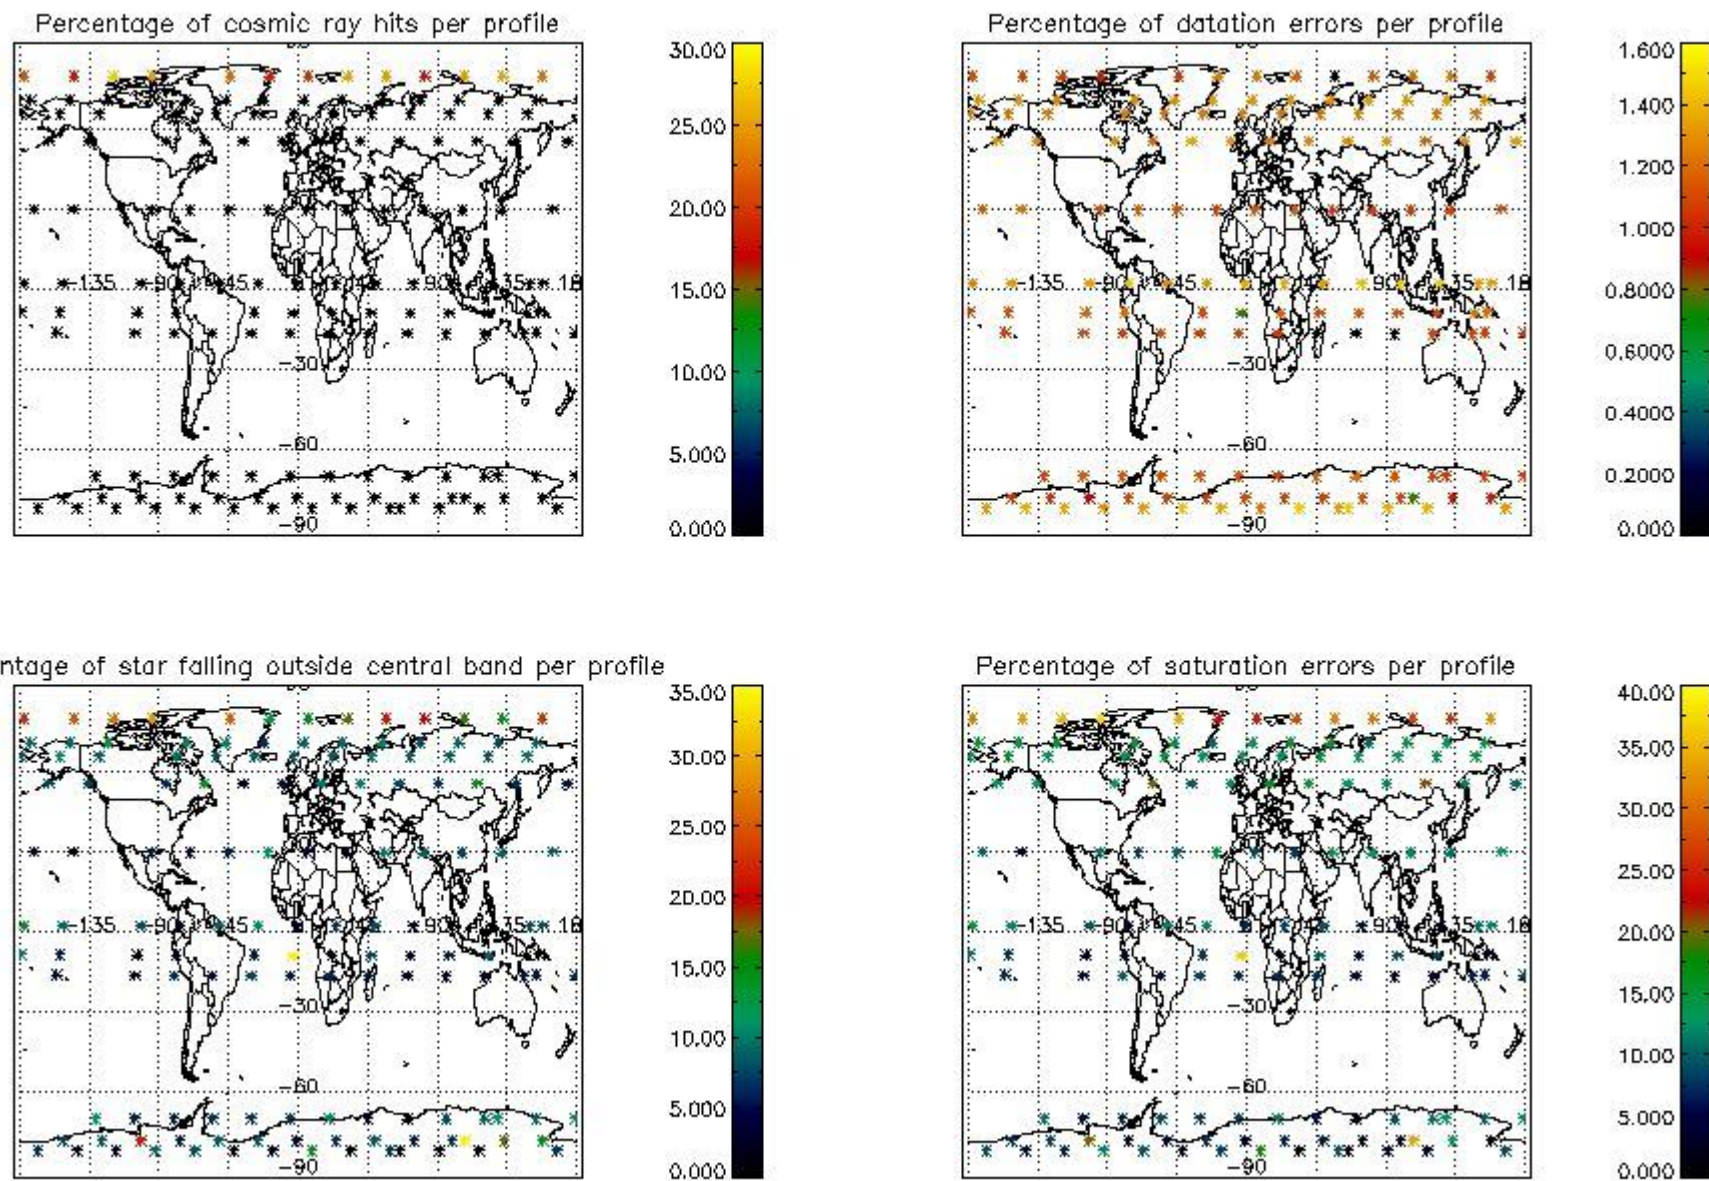

Percentage of datation errors per profile

Percentage of star falling outside central band per profile

Percentage of saturation errors per profile

4.2.2 Plot level 1 quality information per product (world map): ENVISAT DESCENDING passes