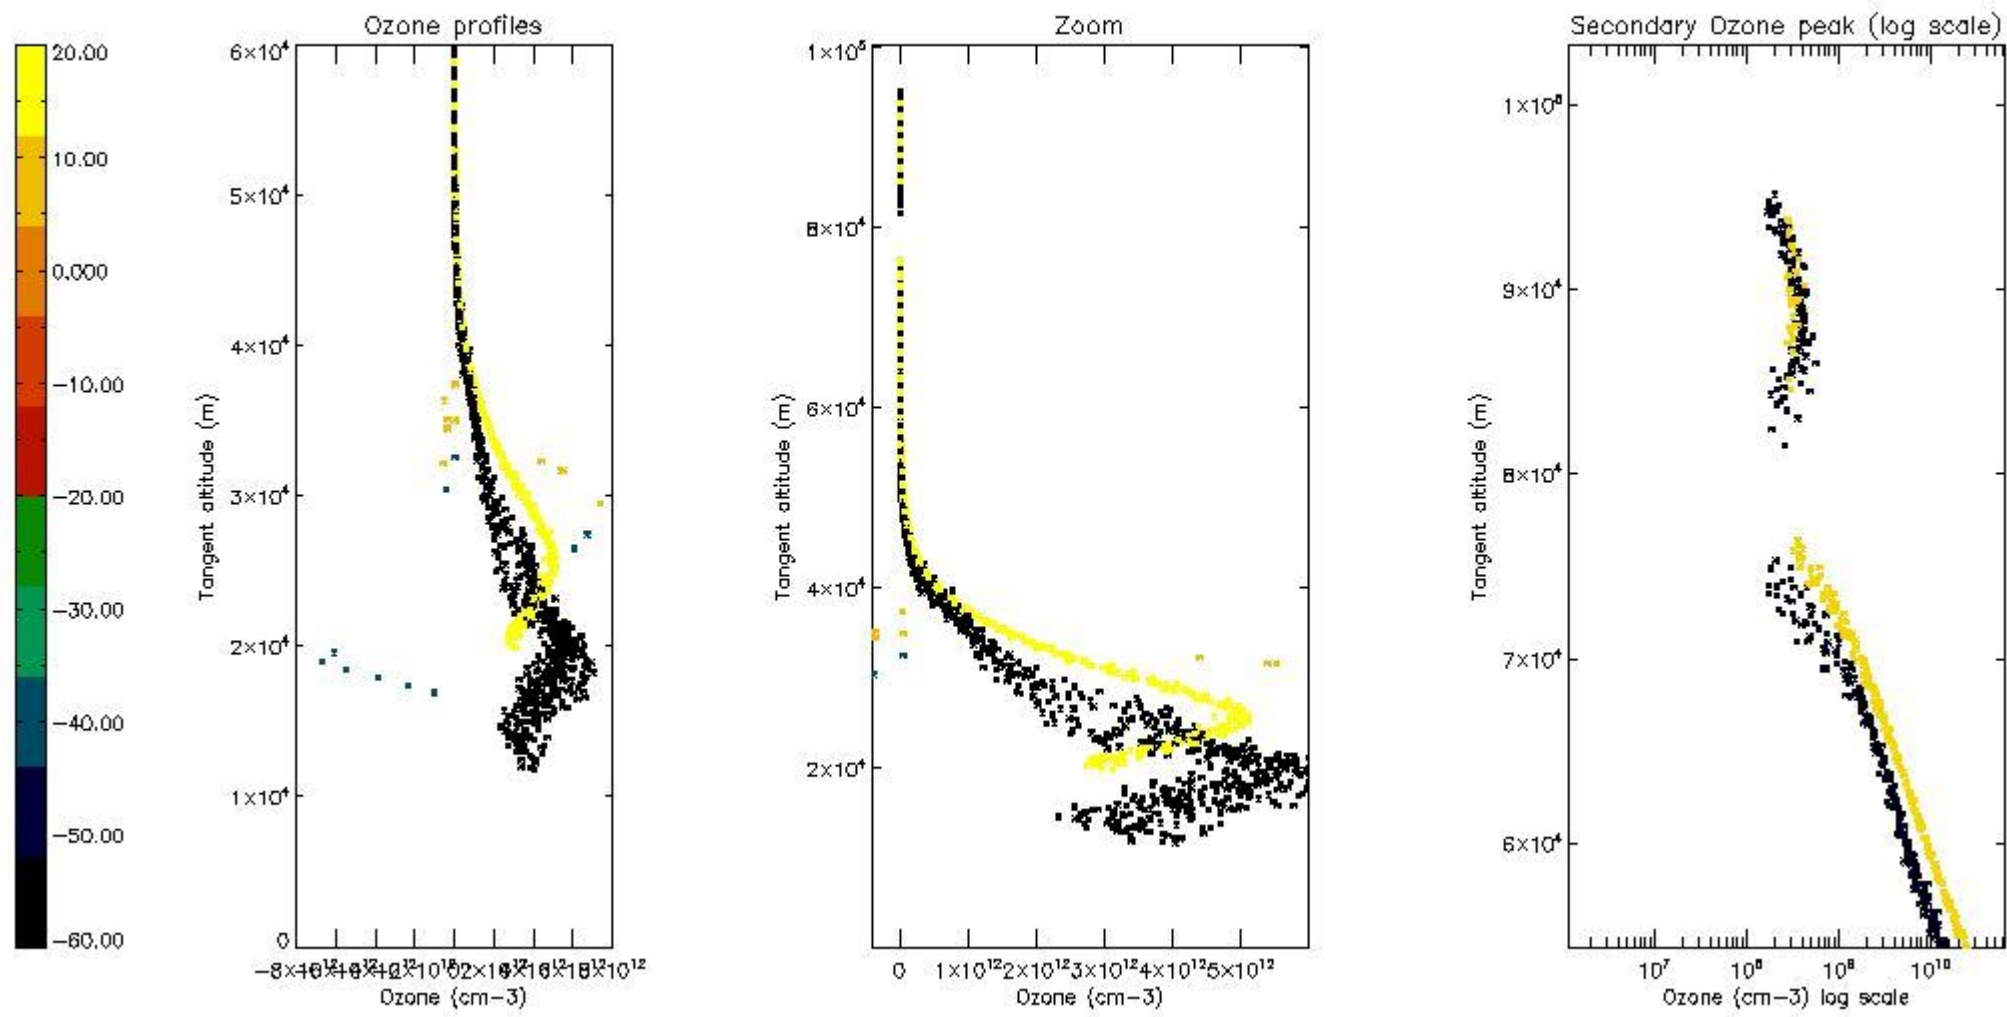

So, the table below shows the percentage of dark limb and valid observations for each criteria with respect to the overall valid daily observations.

Criteria	% of total production
All STD	29
STD < 20	14

STD < 10	11
STD < 5	7

5.2 Plot ozone profiles for all STD (dark without errors)

The colorbar represents the latitude.

5.3 Plot ozone profiles where STD < 20% (dark without errors)

The colorbar represents the latitude.

5.4 Plot ozone profiles where STD < 10% (dark without errors)

The colorbar represents the latitude.

5.5 Plot ozone profiles where STD < 5% (dark without errors)

The colorbar represents the latitude.

5.6 Plot NO₂ profiles for all STD (dark without errors)