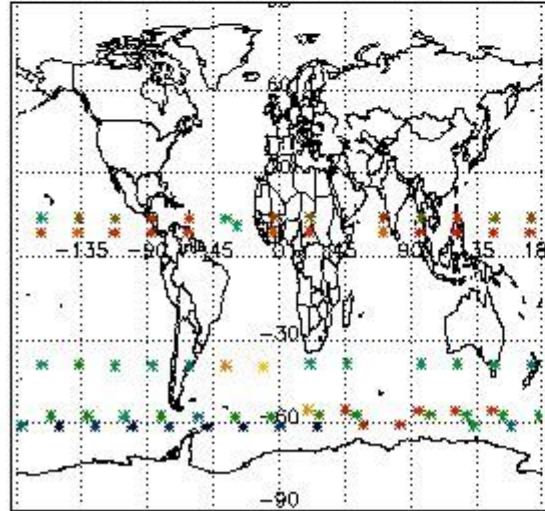

3.1 Plot quality information per product (time dependant)

3.2 Plot quality information per product (world map)

Percentage of flagged data per O3 profile

Percentage of flagged data per H2O profile

Percentage of flagged data per NO2 profile