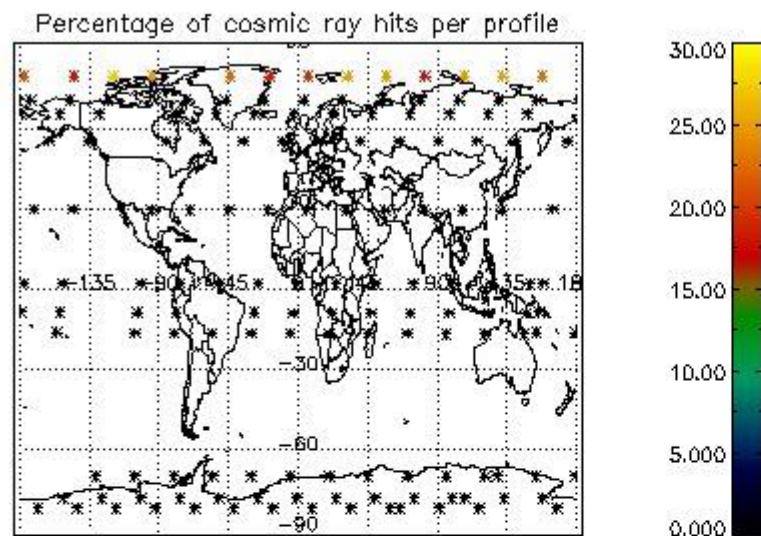

Percentage of datation errors per profile

Percentage of star falling outside central band per profile

Percentage of saturation errors per profile

4.2.2 Plot level 1 quality information per product (world map): ENVISAT DESCENDING passes