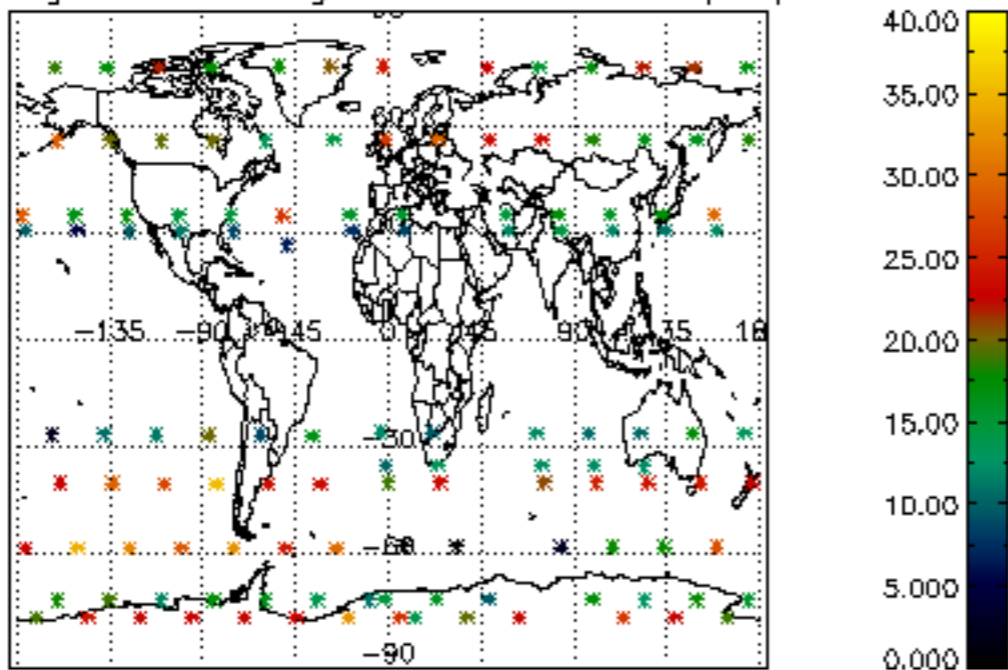

Percentage of cosmic ray hits per profile

Percentage of star falling outside central band per profile