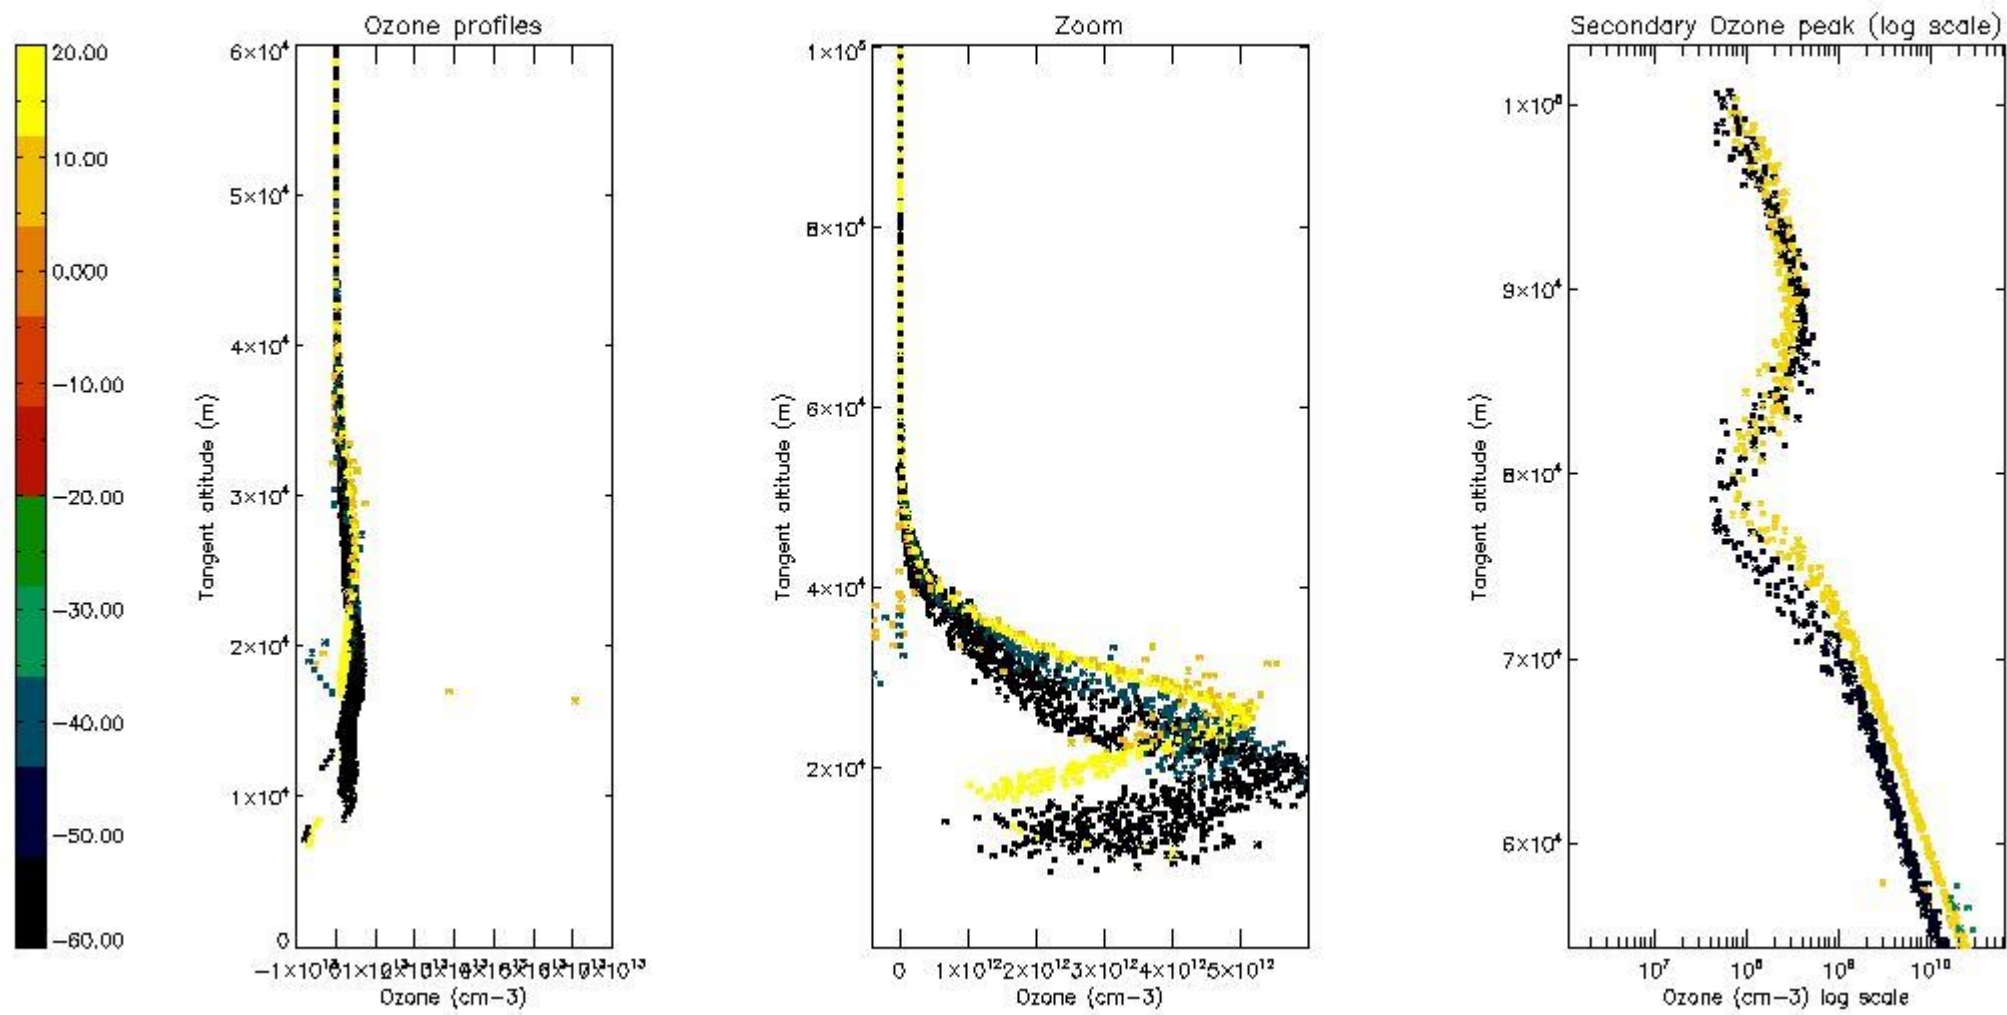

STD < 10	11
STD < 5	7

5.2 Plot ozone profiles for all STD (dark without errors)

The colorbar represents the latitude.

5.3 Plot ozone profiles where STD < 20% (dark without errors)

The colorbar represents the latitude.