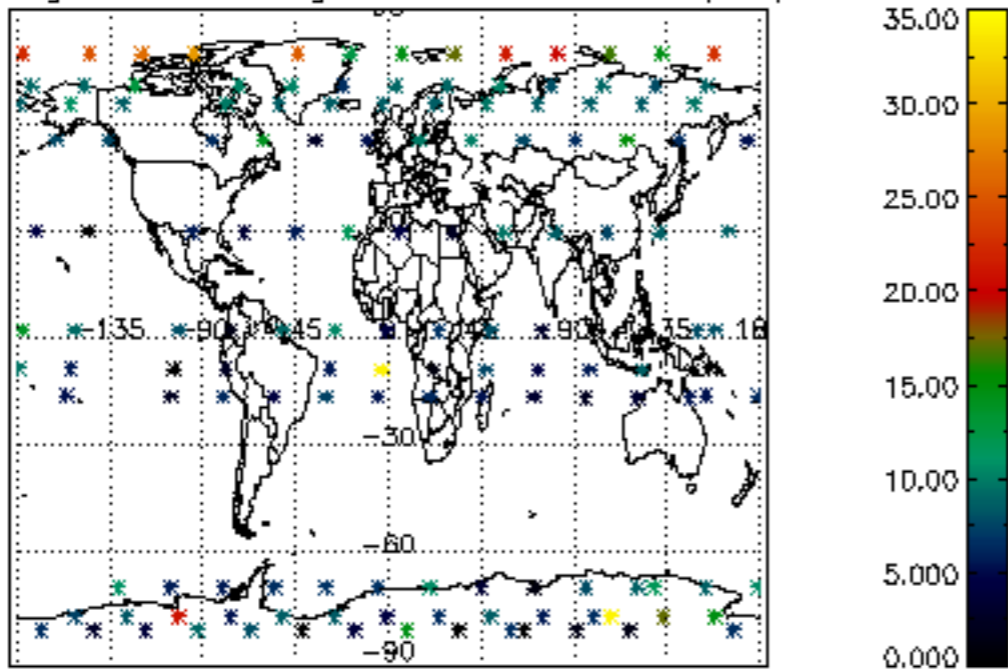

Percentage of star falling outside central band per profile