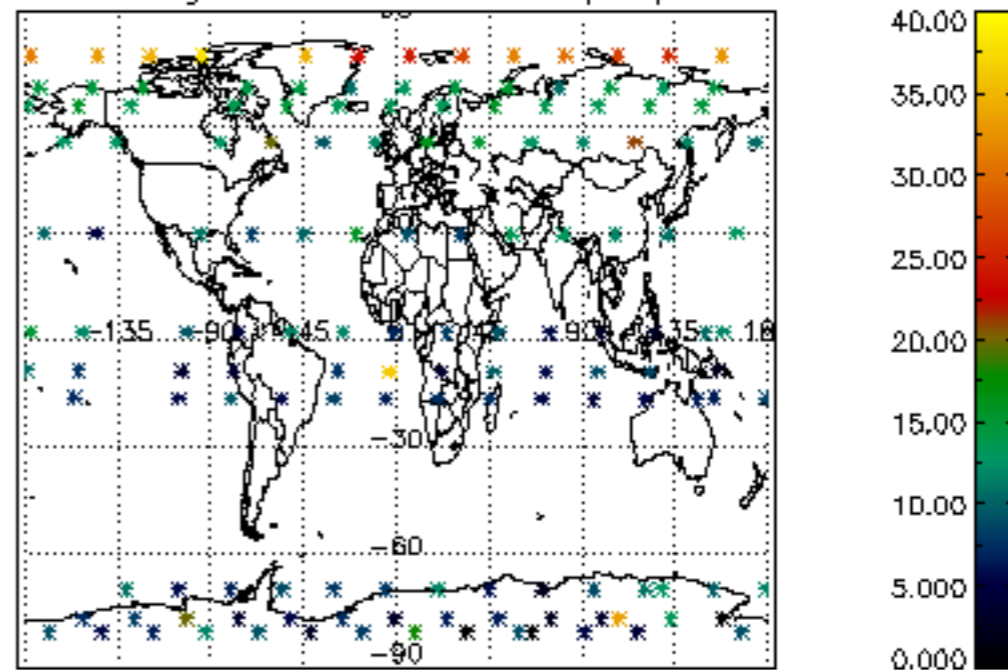

Percentage of saturation errors per profile