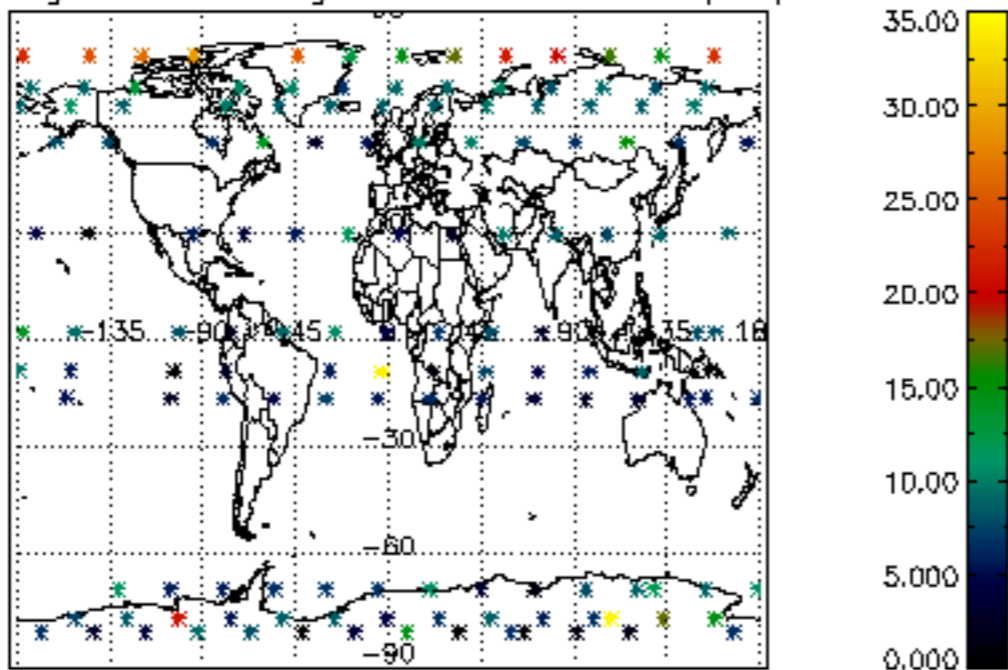

Percentage of star falling outside central band per profile