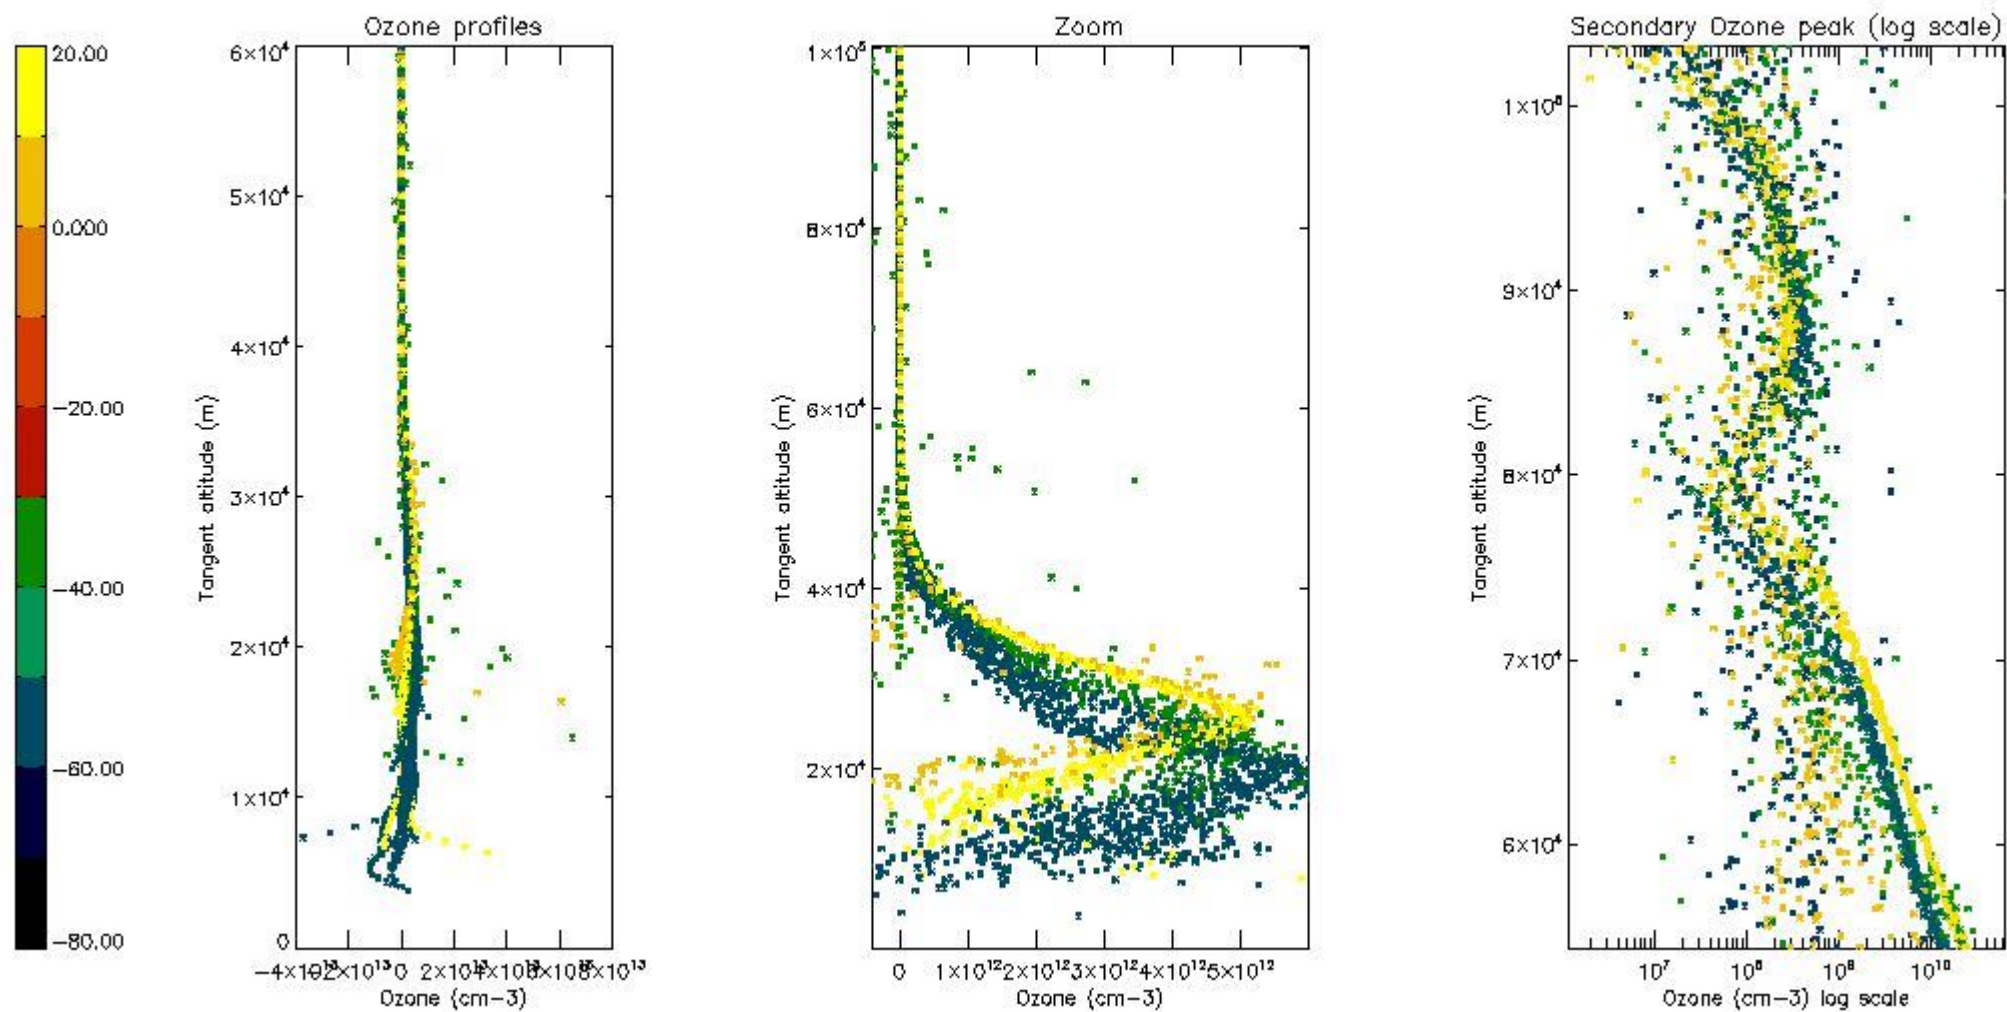

STD < 10	11
STD < 5	7

5.2 Plot ozone profiles for all STD (dark without errors)

The colorbar represents the latitude.

5.3 Plot ozone profiles where STD < 20% (dark without errors)

The colorbar represents the latitude.