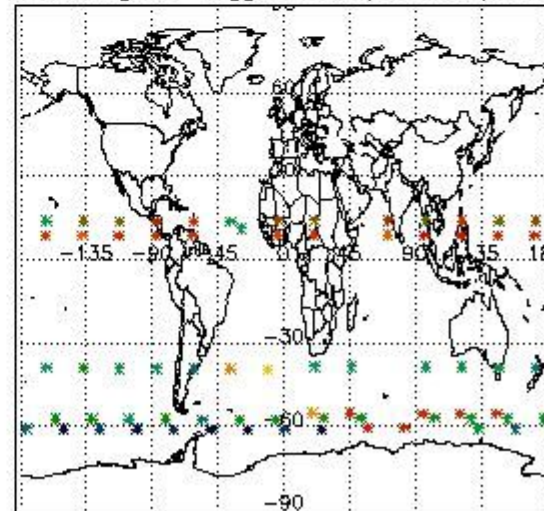

Percentage of flagged data per O3 profile

Percentage of flagged data per H2O profile

Percentage of flagged data per NO2 profile

Percentage of flagged data per NO3 profile

4. Level 1 quality information per product