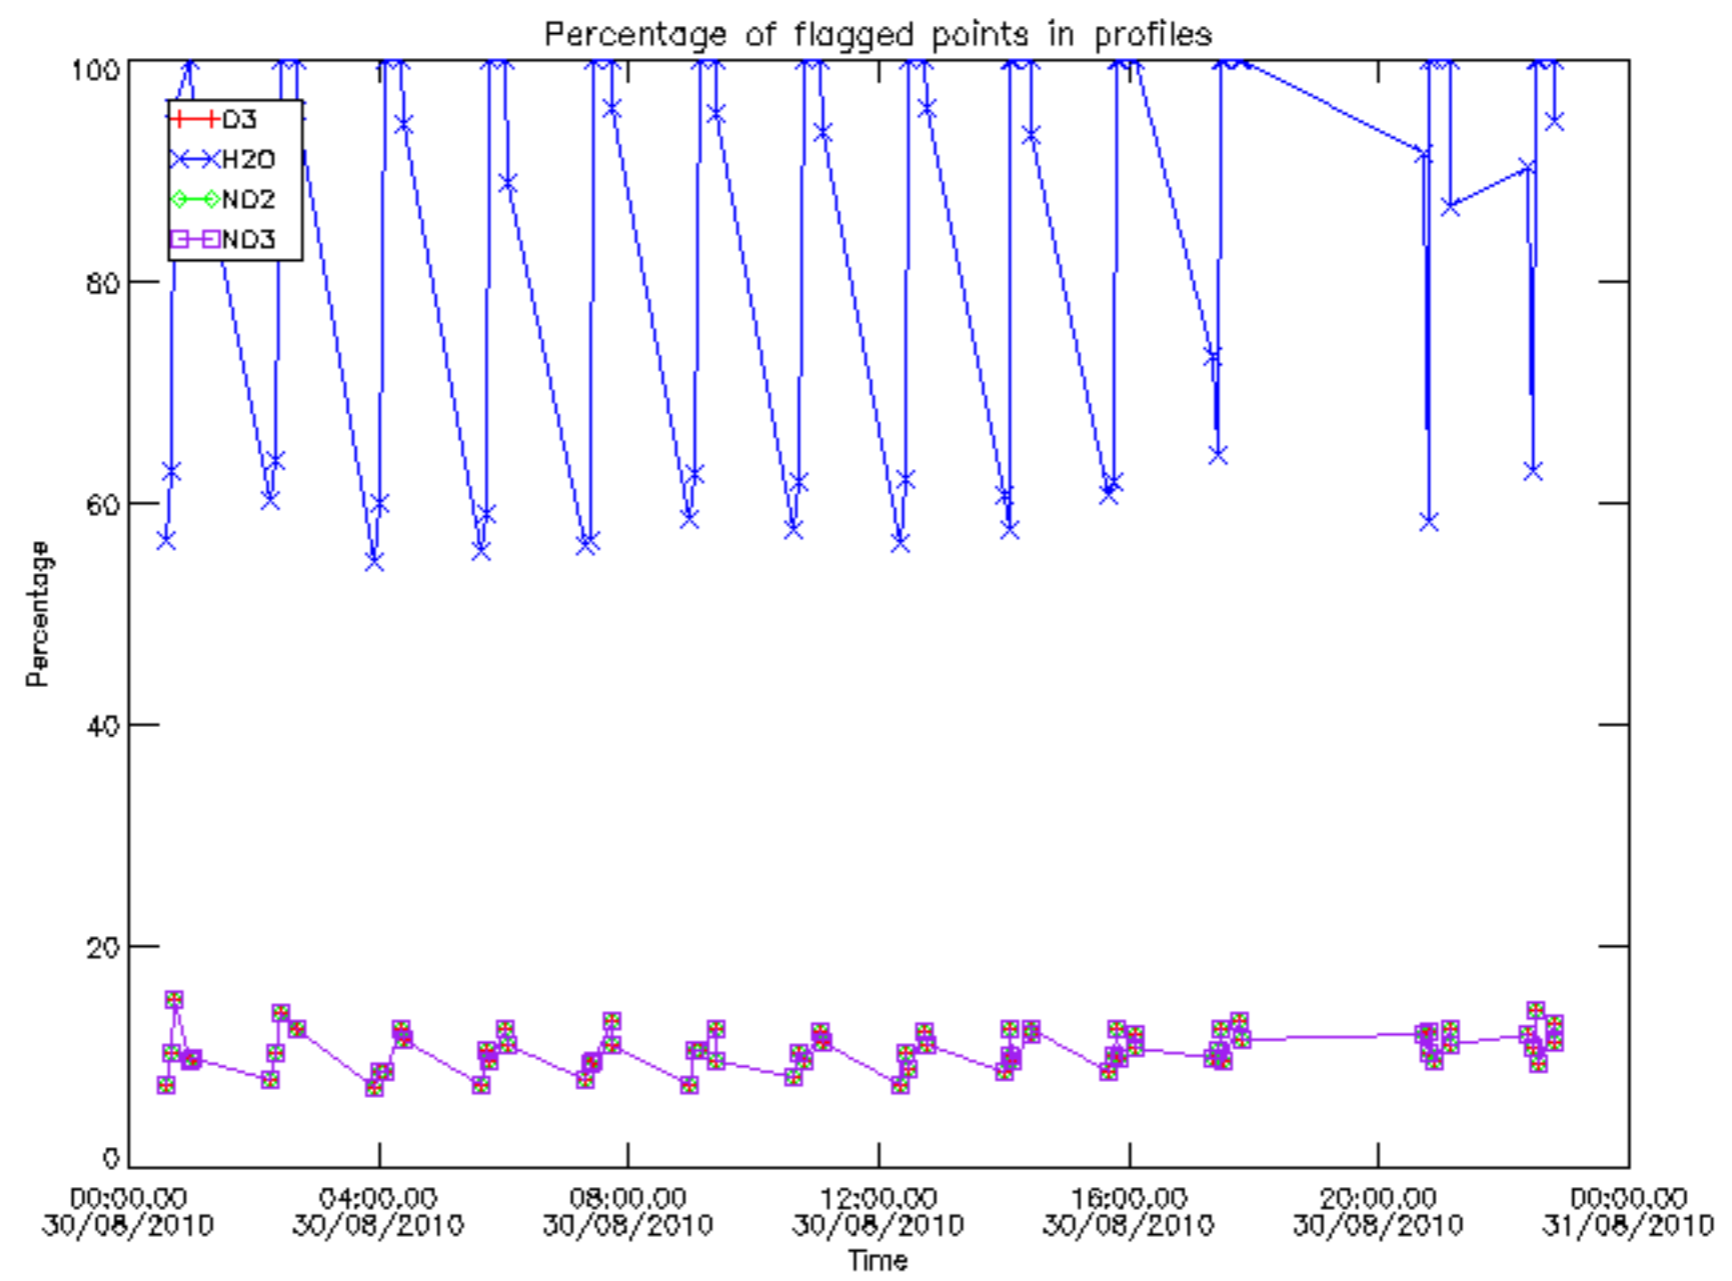

Percentage of flagged data per D3 profile

Percentage of flagged data per H2O profile