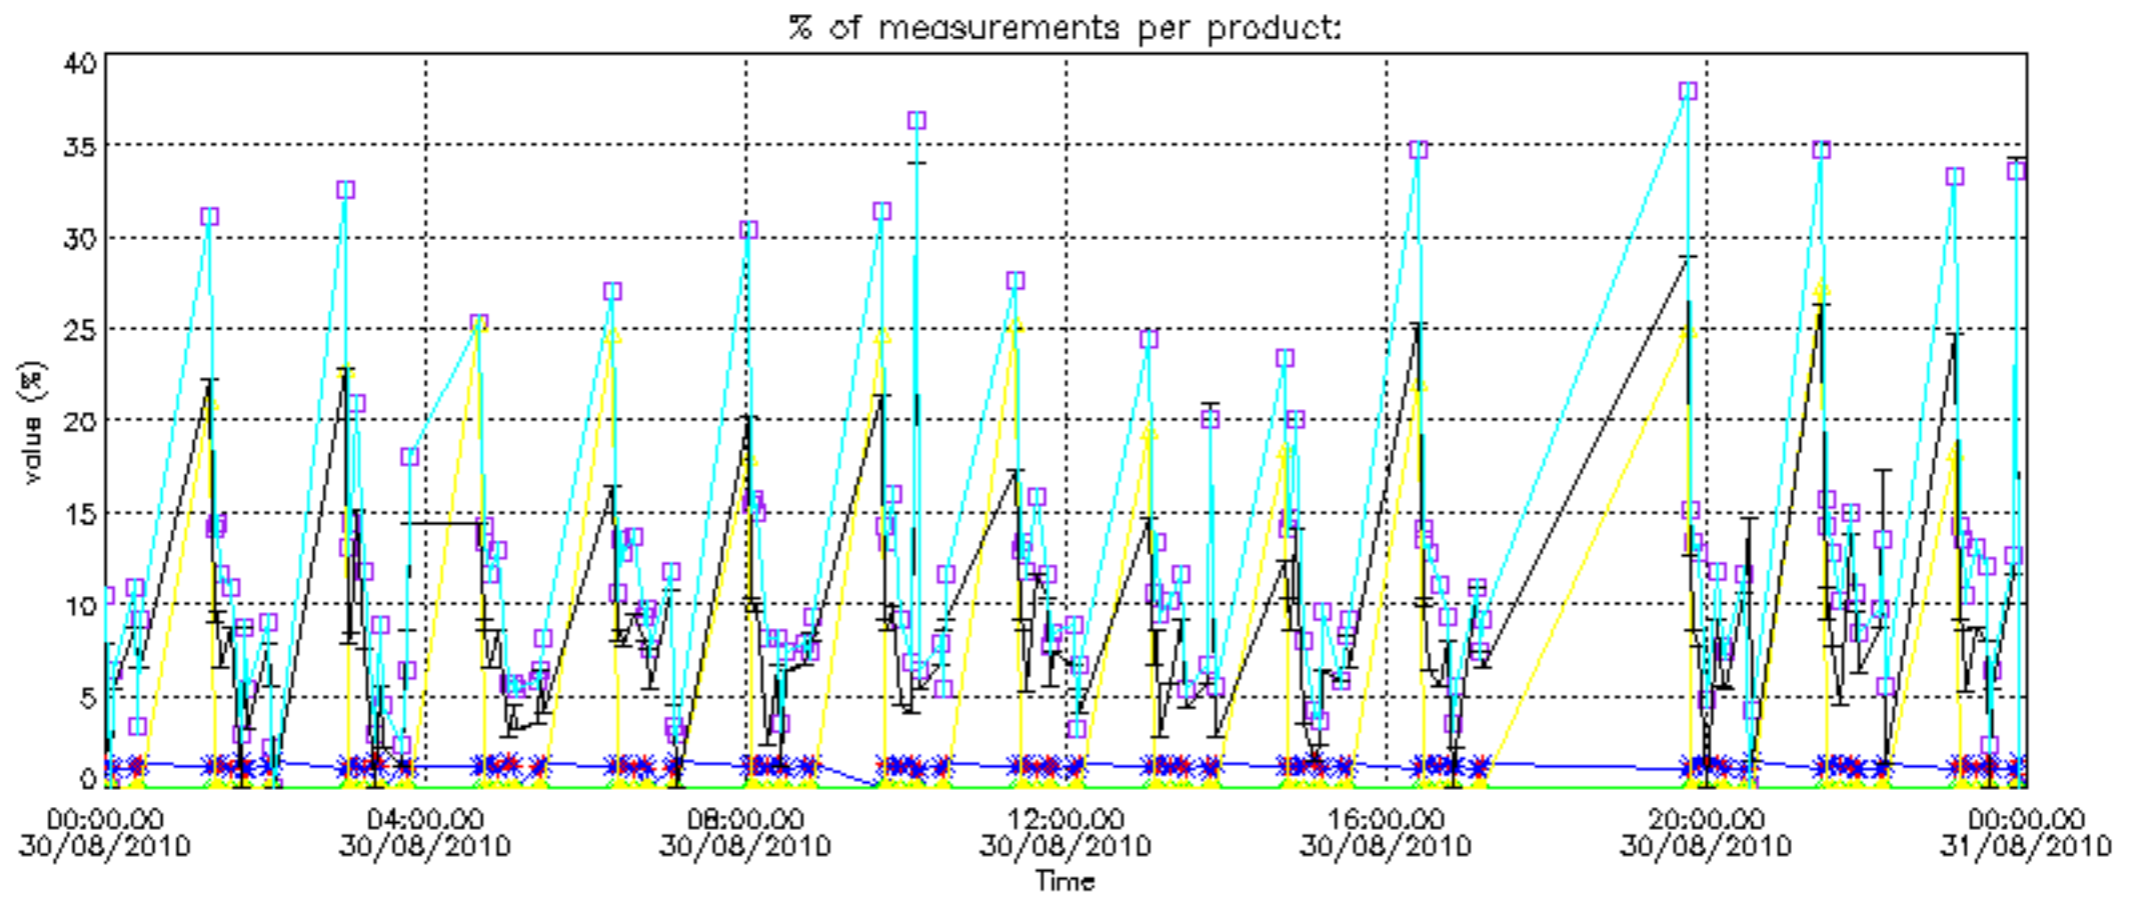

Percentage of cosmic ray hits per profile

Percentage of datation errors per profile