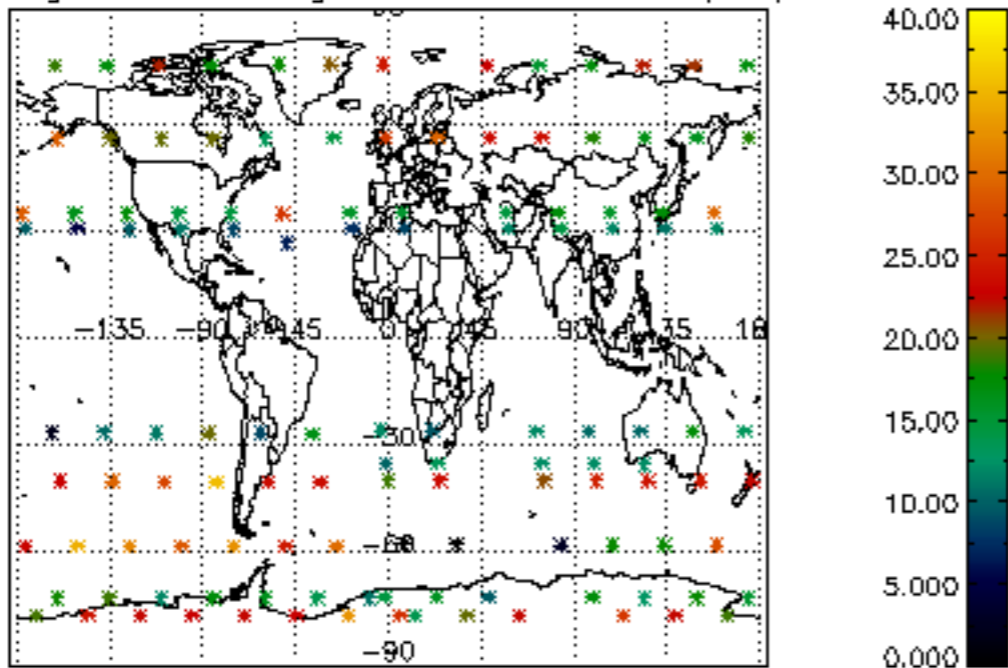

Percentage of cosmic ray hits per profile

Percentage of star falling outside central band per profile