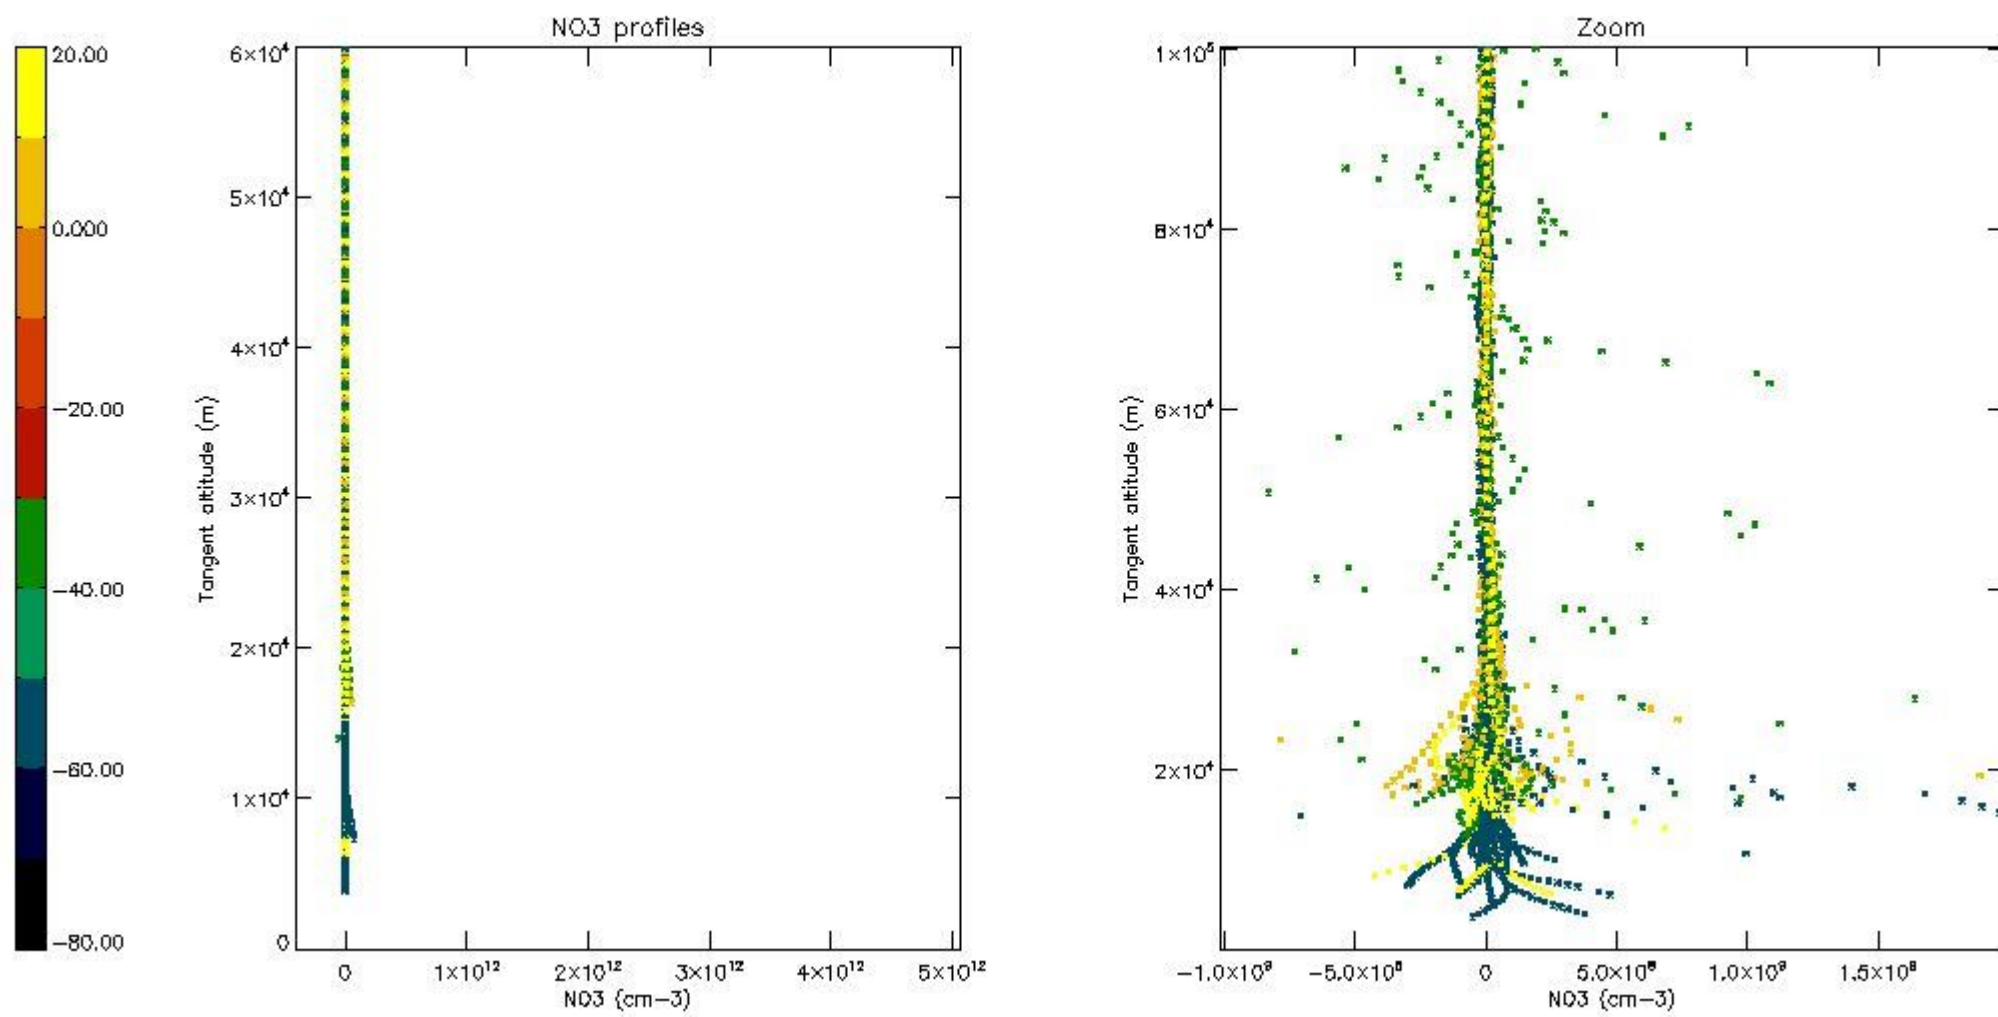

5.4 Plot ozone profiles where STD < 10% (dark without errors)

The colorbar represents the latitude.

5.5 Plot ozone profiles where STD < 5% (dark without errors)

The colorbar represents the latitude.

5.6 Plot NO₂ profiles for all STD (dark without errors)

The colorbar represents the latitude.

5.7 Plot NO3 profiles for all STD (dark without errors)

The colorbar represents the latitude.

5.8 Plot H₂O profiles for all STD (only for occultations of stars 1,2,3,4,13,14,16,26,63 dark without errors)