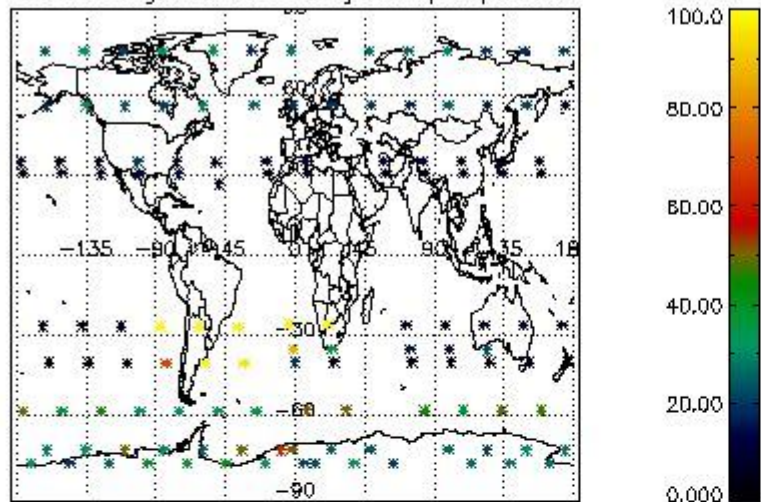

Percentage of cosmic ray hits per profile