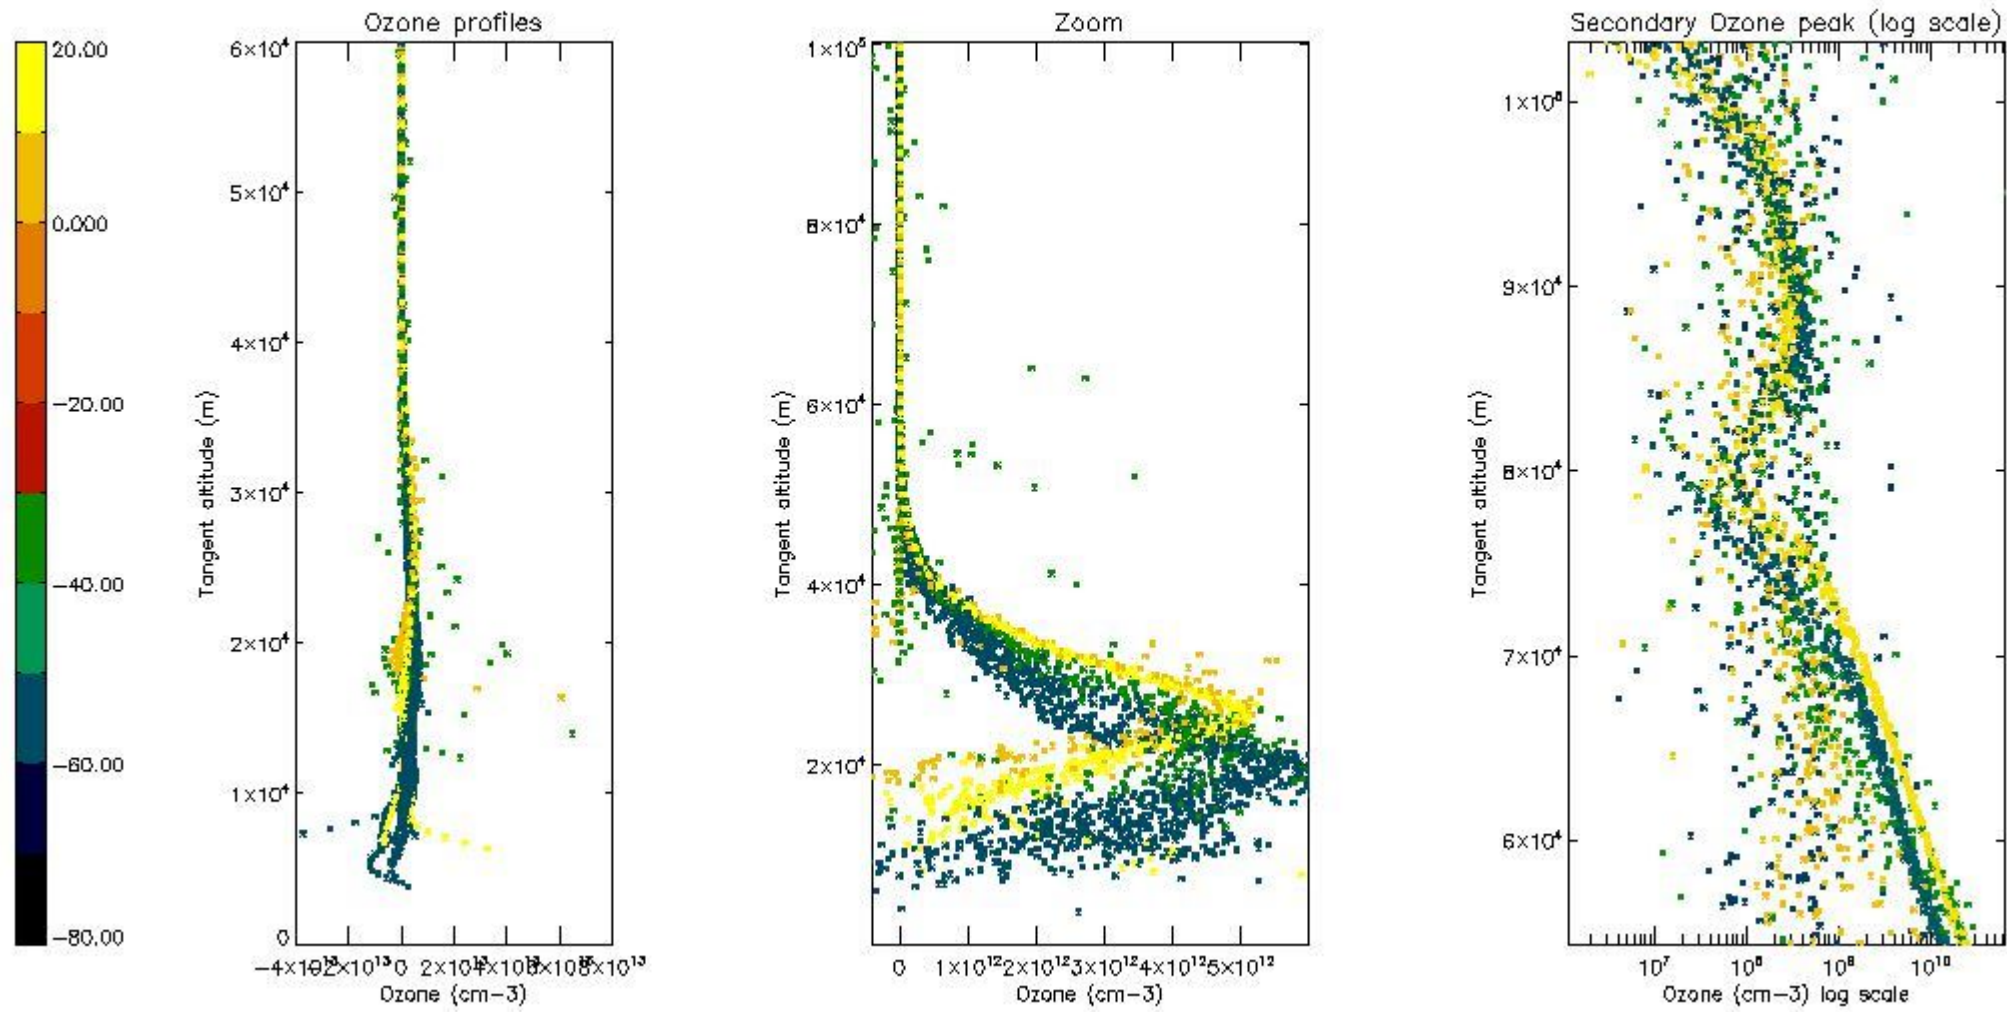

STD < 10	11
STD < 5	7

5.2 Plot ozone profiles for all STD (dark without errors)

The colorbar represents the latitude.

5.3 Plot ozone profiles where STD < 20% (dark without errors)

The colorbar represents the latitude.