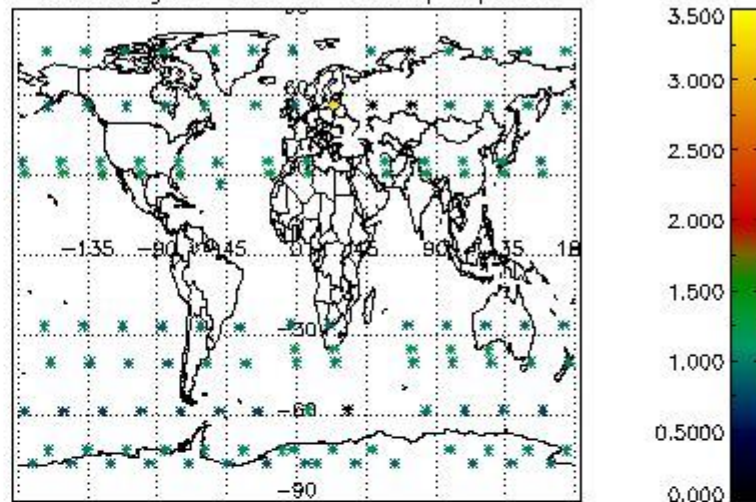

Percentage of datation errors per profile