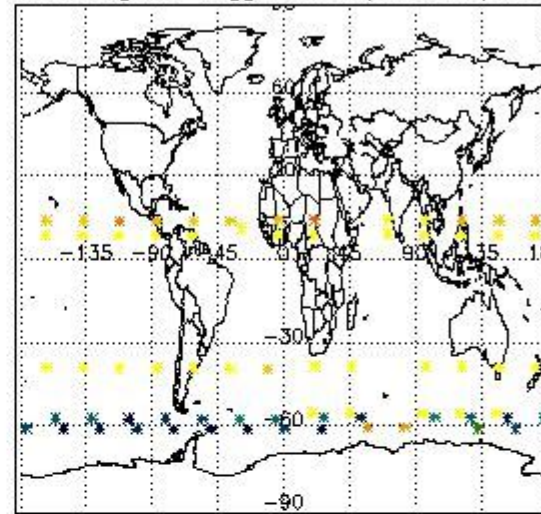

3.1 Plot quality information per product (time dependant)

3.2 Plot quality information per product (world map)

Percentage of flagged data per O3 profile

Percentage of flagged data per H2O profile

Percentage of flagged data per NO2 profile