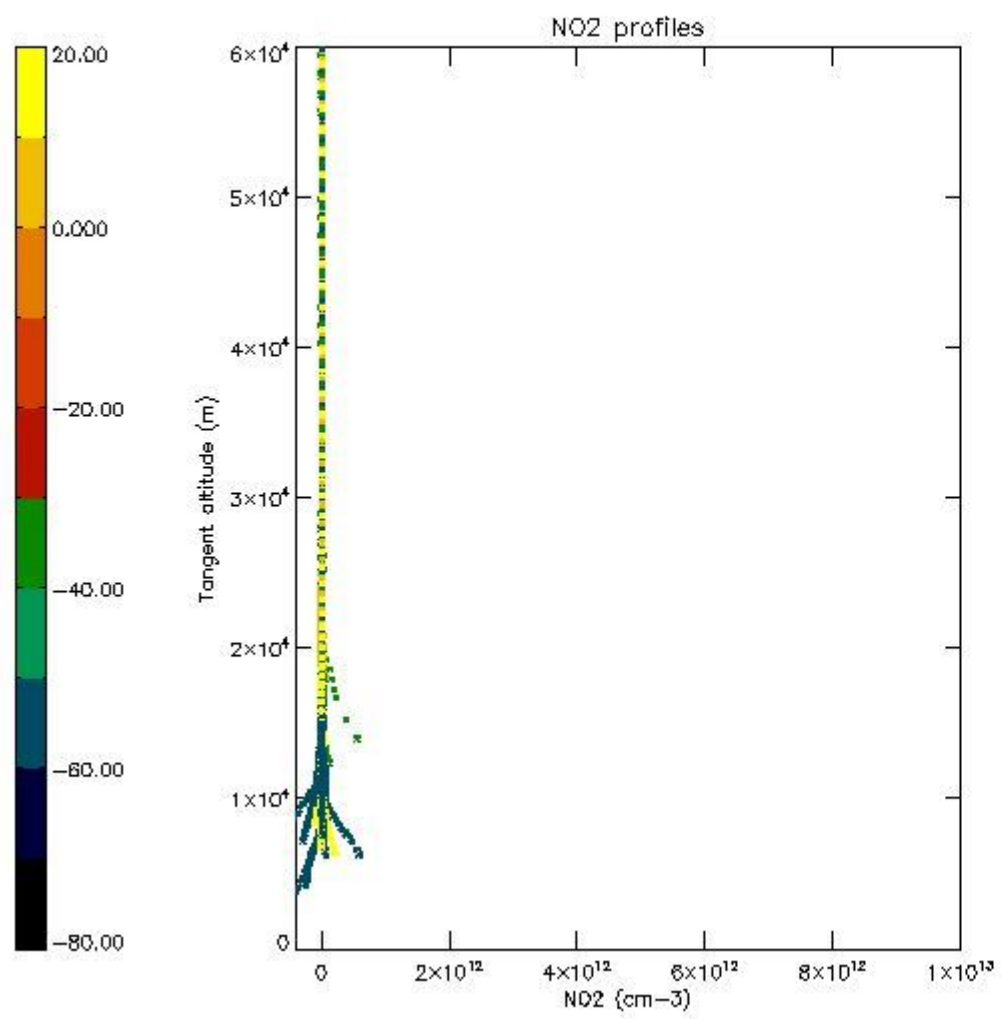

So, the table below shows the percentage of dark limb and valid observations for each criteria with respect to the overall valid daily observations.

Criteria	% of total production
All STD	29
STD < 20	14

STD < 10	11
STD < 5	7

5.2 Plot ozone profiles for all STD (dark without errors)

The colorbar represents the latitude.

5.3 Plot ozone profiles where STD < 20% (dark without errors)

The colorbar represents the latitude.

5.4 Plot ozone profiles where STD < 10% (dark without errors)

The colorbar represents the latitude.

5.5 Plot ozone profiles where STD < 5% (dark without errors)

The colorbar represents the latitude.

5.6 Plot NO₂ profiles for all STD (dark without errors)

The colorbar represents the latitude.

5.7 Plot NO3 profiles for all STD (dark without errors)

The colorbar represents the latitude.

5.8 Plot H₂O profiles for all STD (only for occultations of stars 1,2,3,4,13,14,16,26,63 dark without errors)