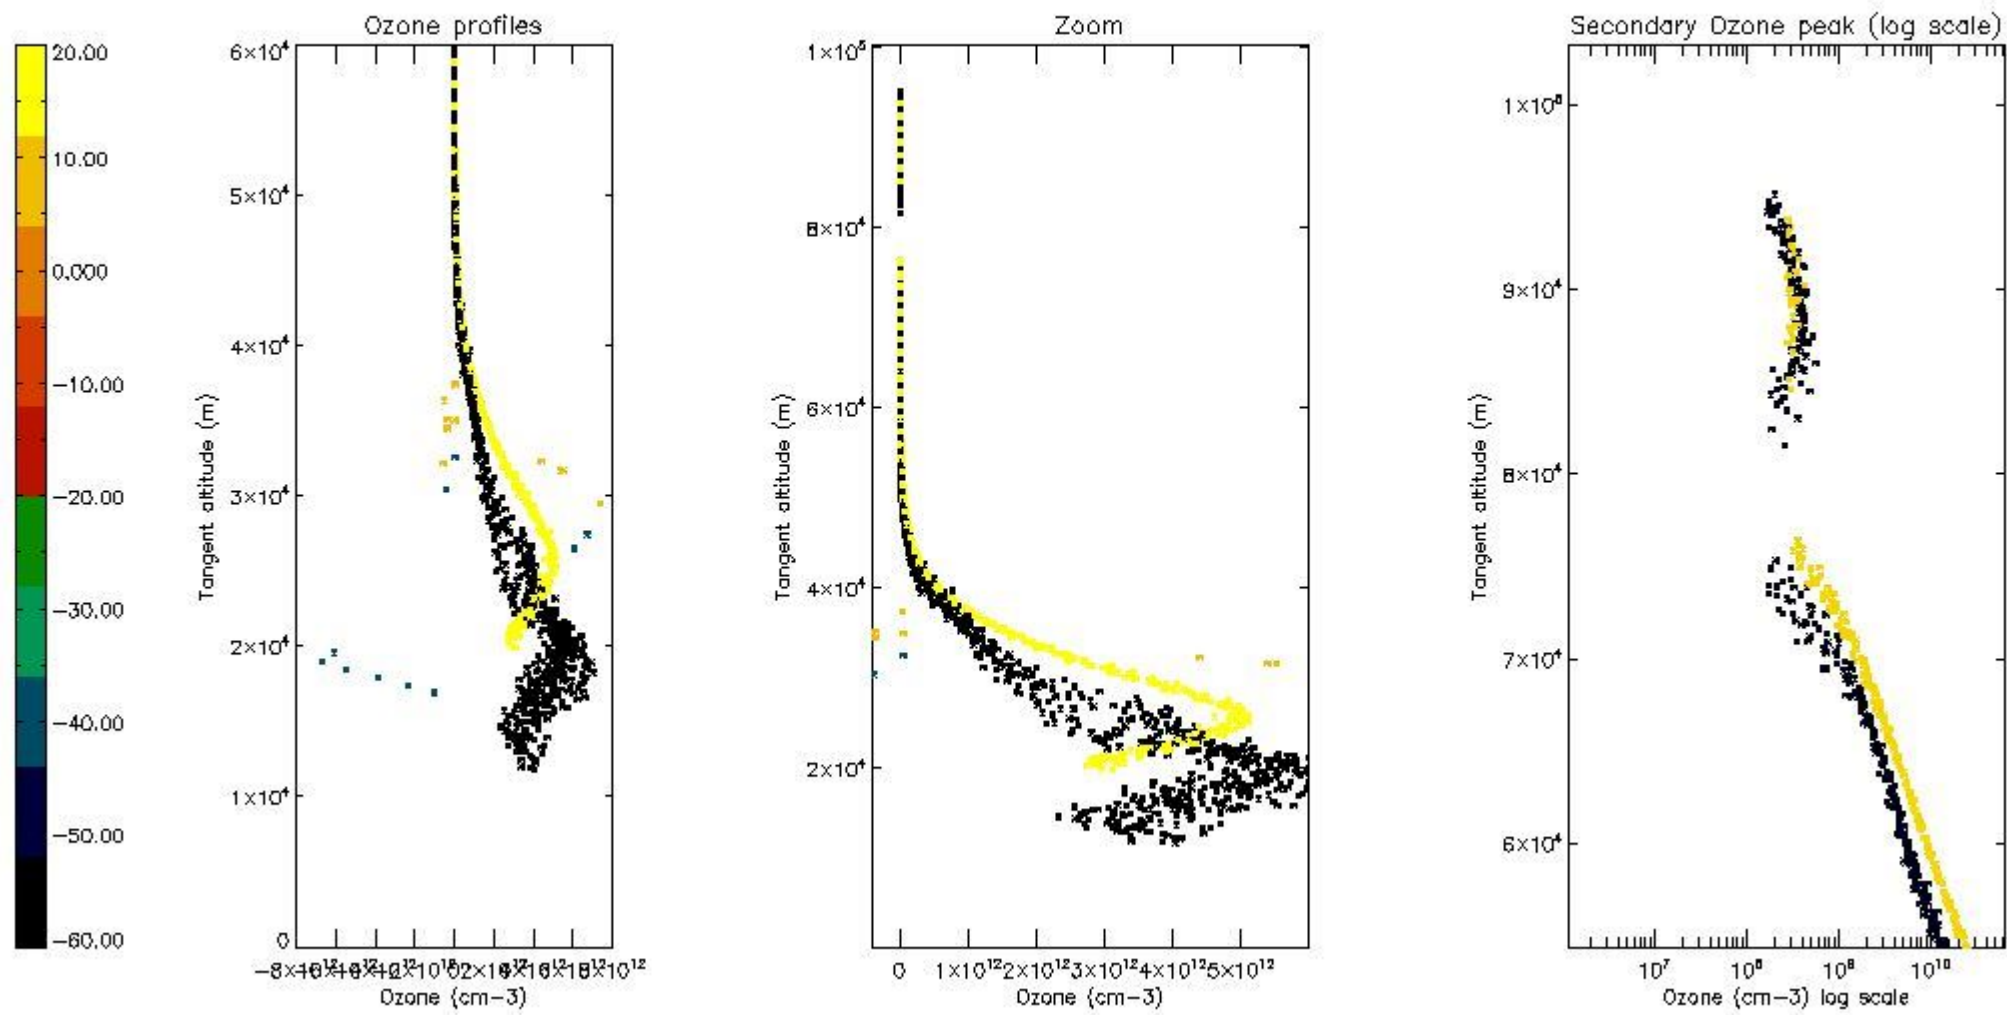

5.6 Plot NO₂ profiles for all STD (dark without errors)

The colorbar represents the latitude.