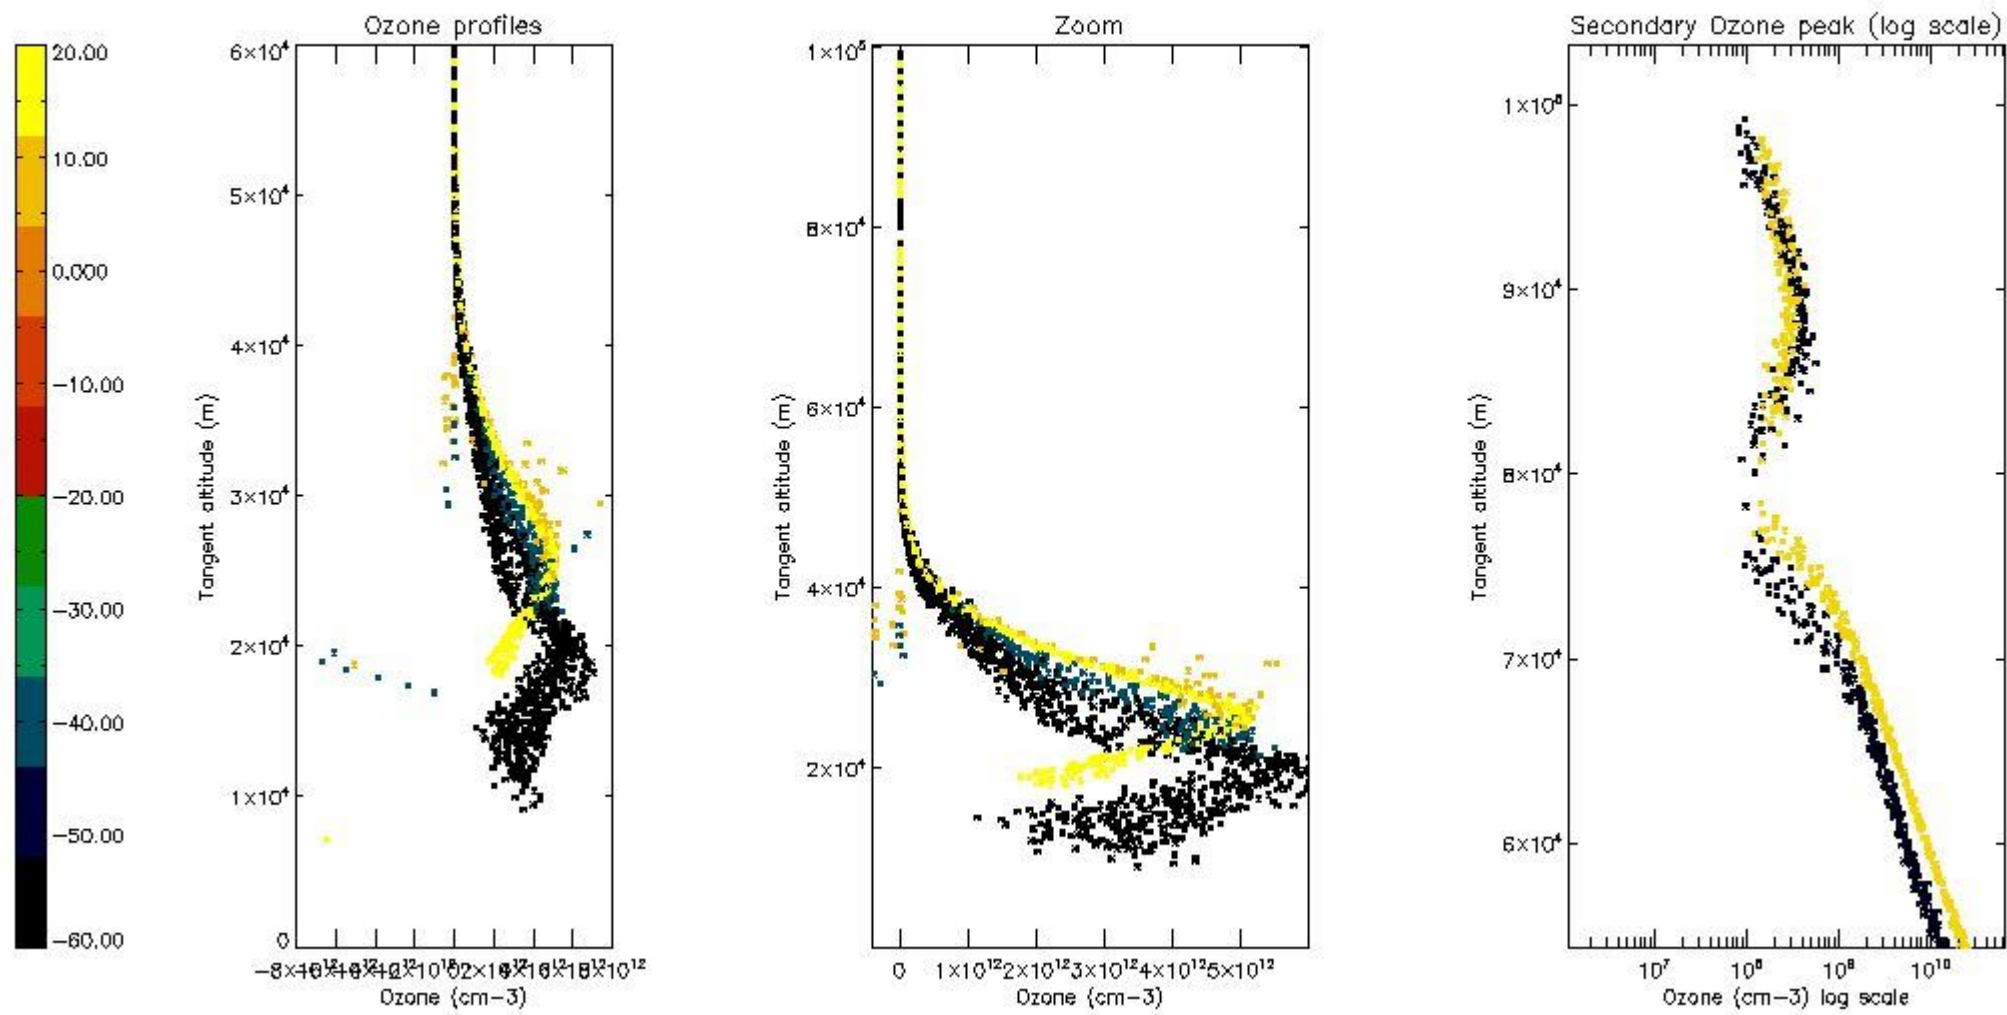

5.5 Plot ozone profiles where STD < 5% (dark without errors)

The colorbar represents the latitude.