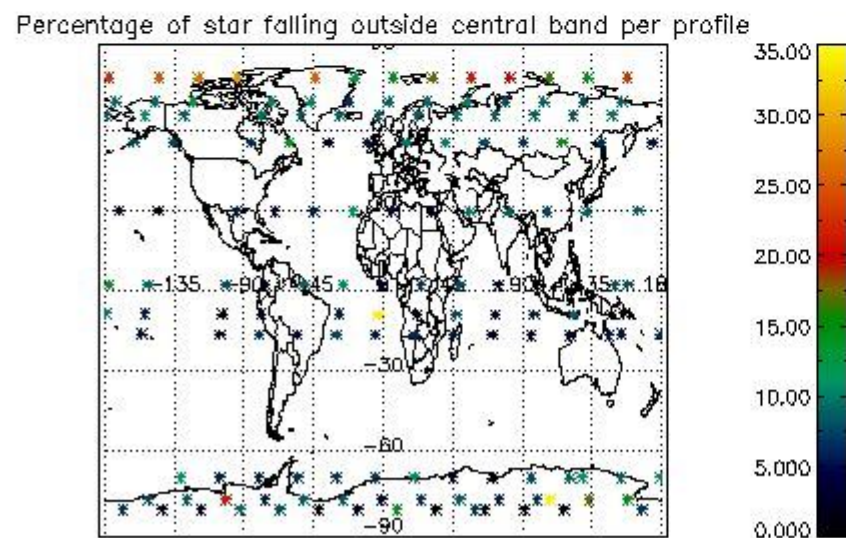

Percentage of datation errors per profile

Percentage of star falling outside central band per profile

Percentage of saturation errors per profile

4.2.2 Plot level 1 quality information per product (world map): ENVISAT DESCENDING passes