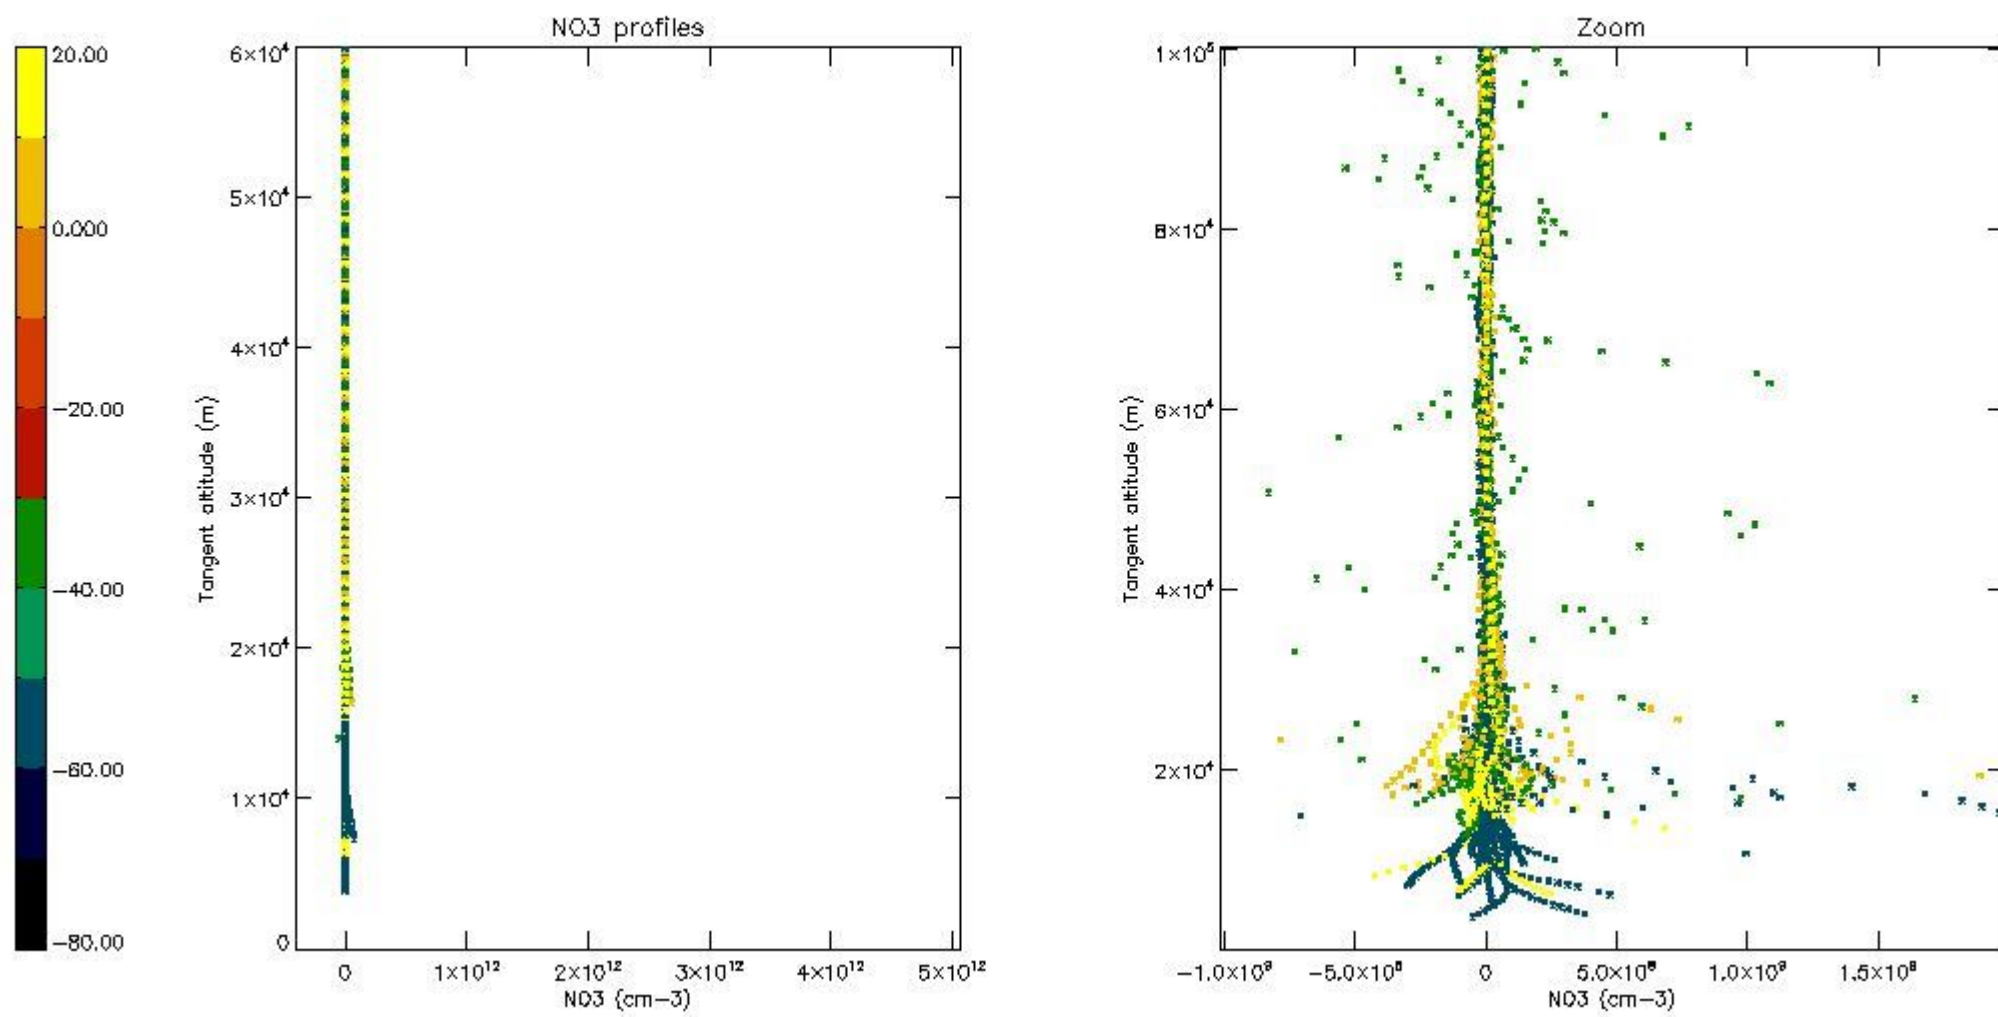

The colorbar represents the latitude.

5.7 Plot NO3 profiles for all STD (dark without errors)

The colorbar represents the latitude.

5.8 Plot H2O profiles for all STD (only for occultations of stars 1,2,3,4,13,14,16,26,63 dark without errors)