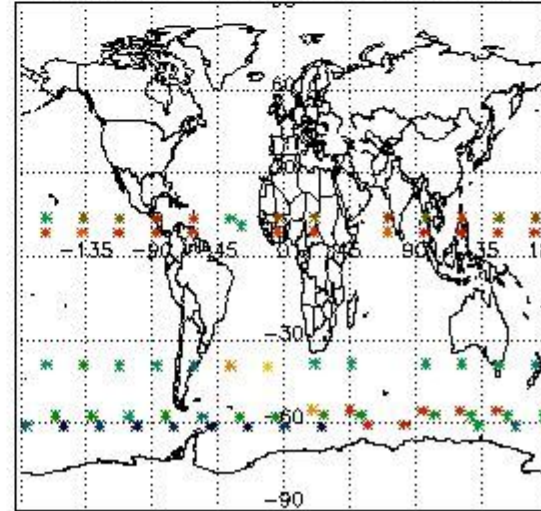

Percentage of flagged data per NO3 profile

4. Level 1 quality information per product

In this section it is plotted some information contained in the Quality Summary data set of the level 2 products that comes from the level 1b processing. Products without errors (error flag in the MPH set to "0") are used.

4.1 Plot quality information per product (time dependant) coming from level 1b processing

4.1.1 Plot level 1 quality information per product (time dependant): ENVISAT ASCENDING passes