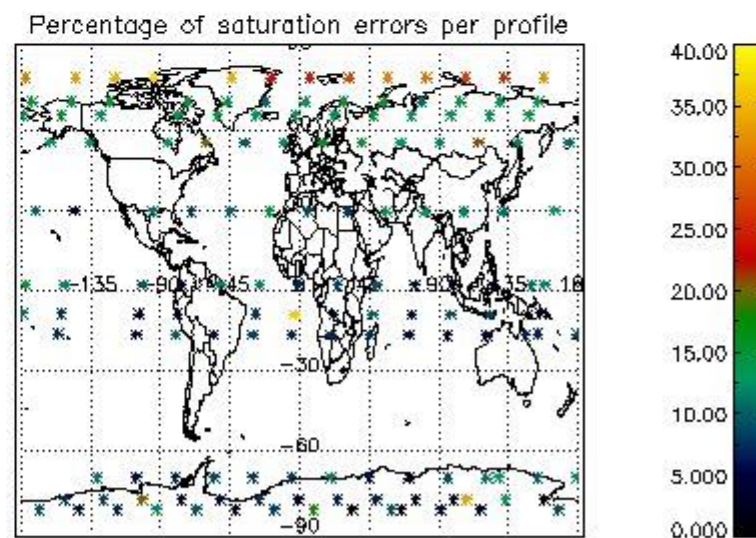

4.2 Plot quality information per product coming from level 1b processing (world map)

4.2.1 Plot level 1 quality information per product (world map): ENVISAT ASCENDING passes

Percentage of cosmic ray hits per profile

Percentage of datation errors per profile

Percentage of star falling outside central band per profile

Percentage of saturation errors per profile

4.2.2 Plot level 1 quality information per product (world map): ENVISAT DESCENDING passes

5. Trace gas profiles

5.1 Ozone statistics based on quality of products

The final quality of the products can be "measured" using the STD (Standard Deviation) attached to every point profile. This information is written to the parameter GOM_NL__2P/NL_LOCAL_SPECIES_DENSITY/o3_std of the level 2 products. The table below shows the statistics for given STD ranges.