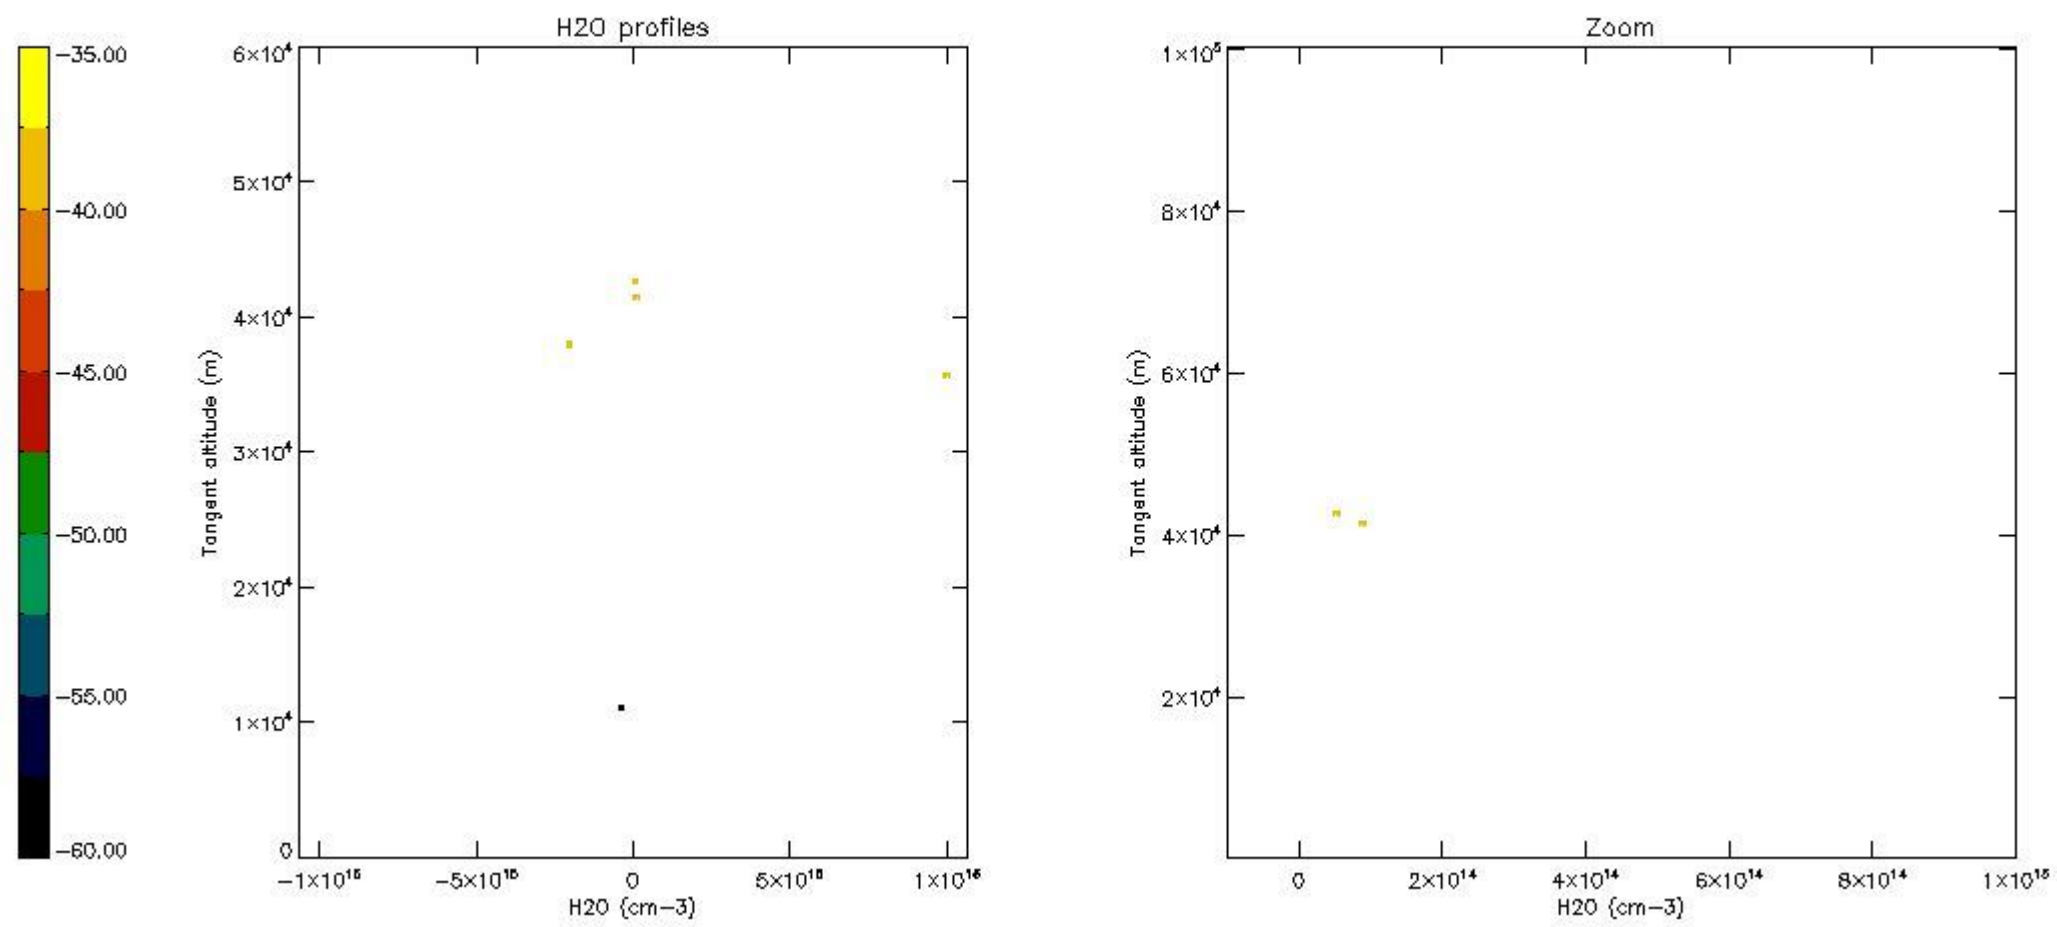

6. Auxiliary Data Files used for the production reported in section 2

The number reported in the third column indicates since which file (see list in section 2) the corresponding auxiliary file has been used. The fourth column is the date of those product files.

Type	Auxiliary Filename	Used since product	Used since product date
INST_PHYS_CHARACTERISTICS	GOM_INS_AXVIEC20091111_143220_20030716_120000_20500101_000000	1	30-AUG-2010 00:00:53
LEVEL-2_PROC_CONFIG	GOM_PR2_AXVIEC20091111_152718_20020301_000000_20500101_000000	1	30-AUG-2010 00:00:53
CROSS_SECTIONS_FILE	GOM_CRS_AXVIEC20091111_154832_20020301_000000_20500101_000000	1	30-AUG-2010 00:00:53