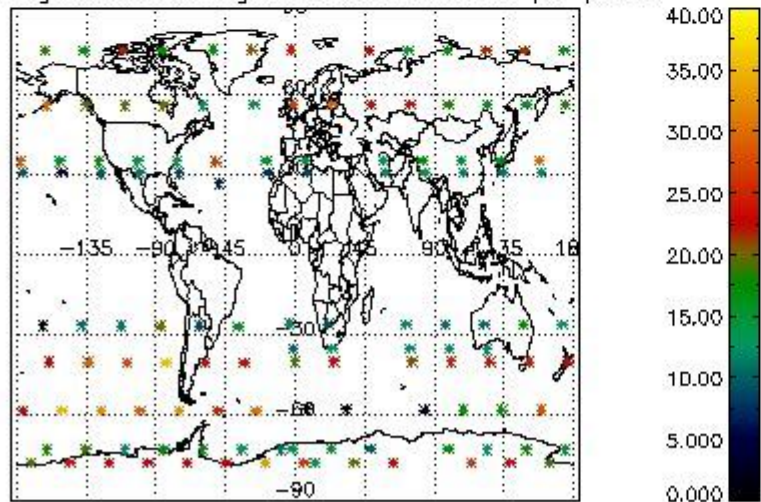

Percentage of star falling outside central band per profile