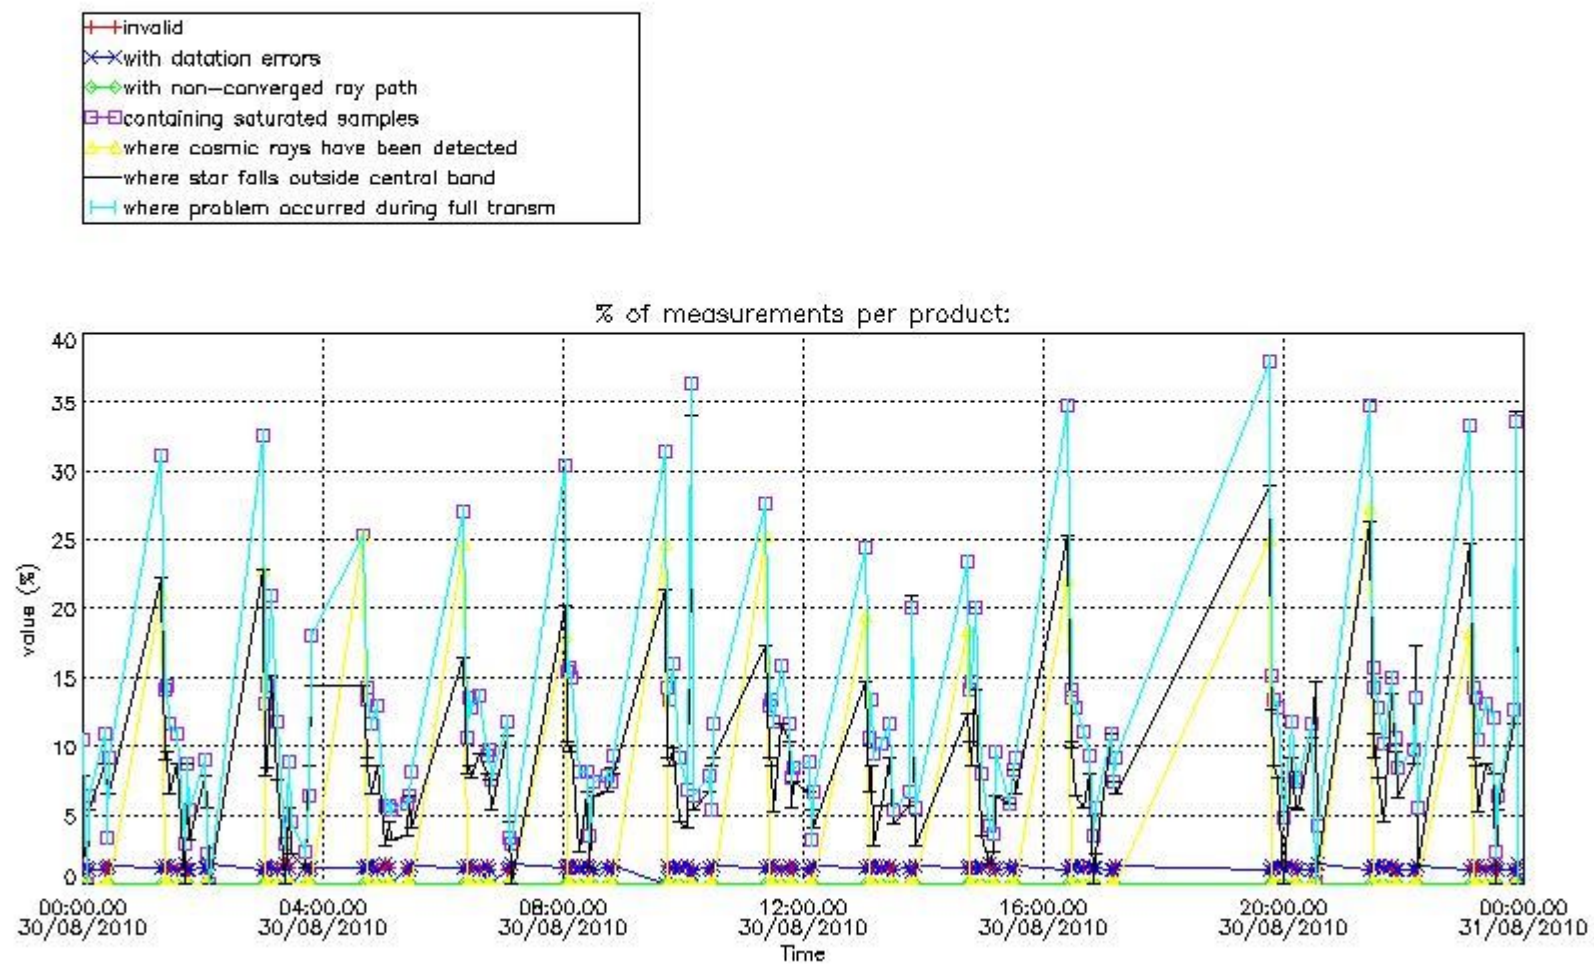

3.1 Plot quality information per product (time dependant)

3.2 Plot quality information per product (world map)

Percentage of flagged data per O3 profile

Percentage of flagged data per H2O profile

Percentage of flagged data per NO2 profile

Percentage of flagged data per NO3 profile

4. Level 1 quality information per product

In this section it is plotted some information contained in the Quality Summary data set of the level 2 products that comes from the level 1b processing. Products without errors (error flag in the MPH set to "0") are used.

4.1 Plot quality information per product (time dependant) coming from level 1b processing

4.1.1 Plot level 1 quality information per product (time dependant): ENVISAT ASCENDING passes

4.1.2 Plot level 1 quality information per product (time dependant): ENVISAT DESCENDING passes