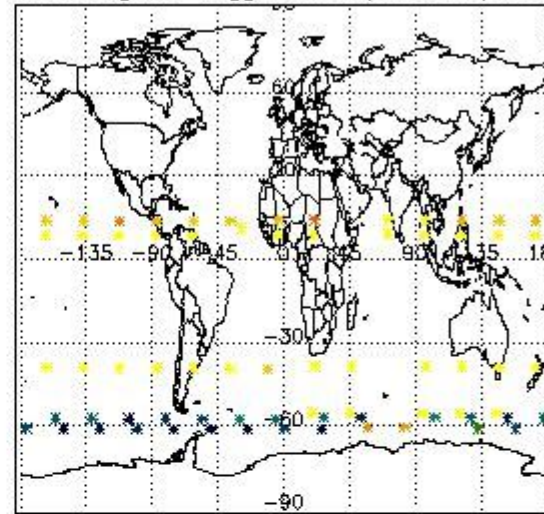

Percentage of flagged data per H2O profile