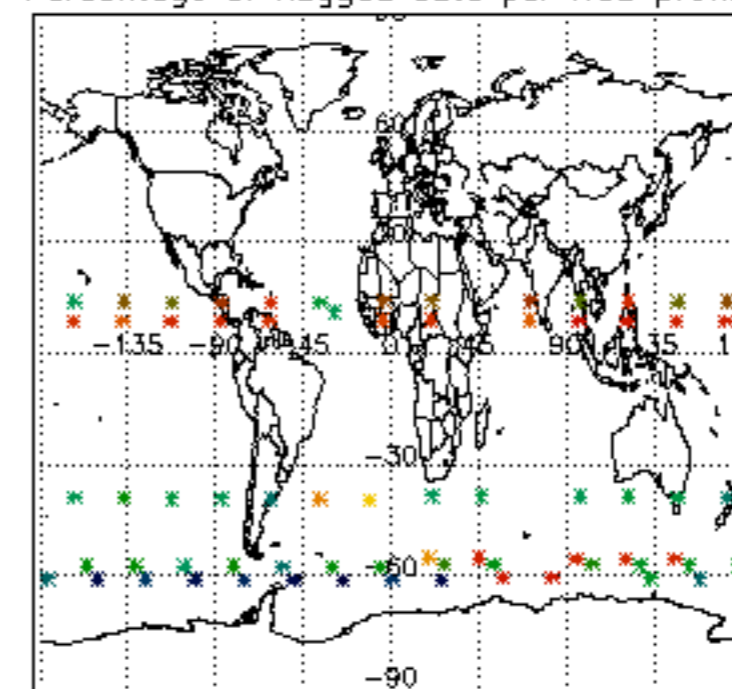

Percentage of flagged data per NO3 profile