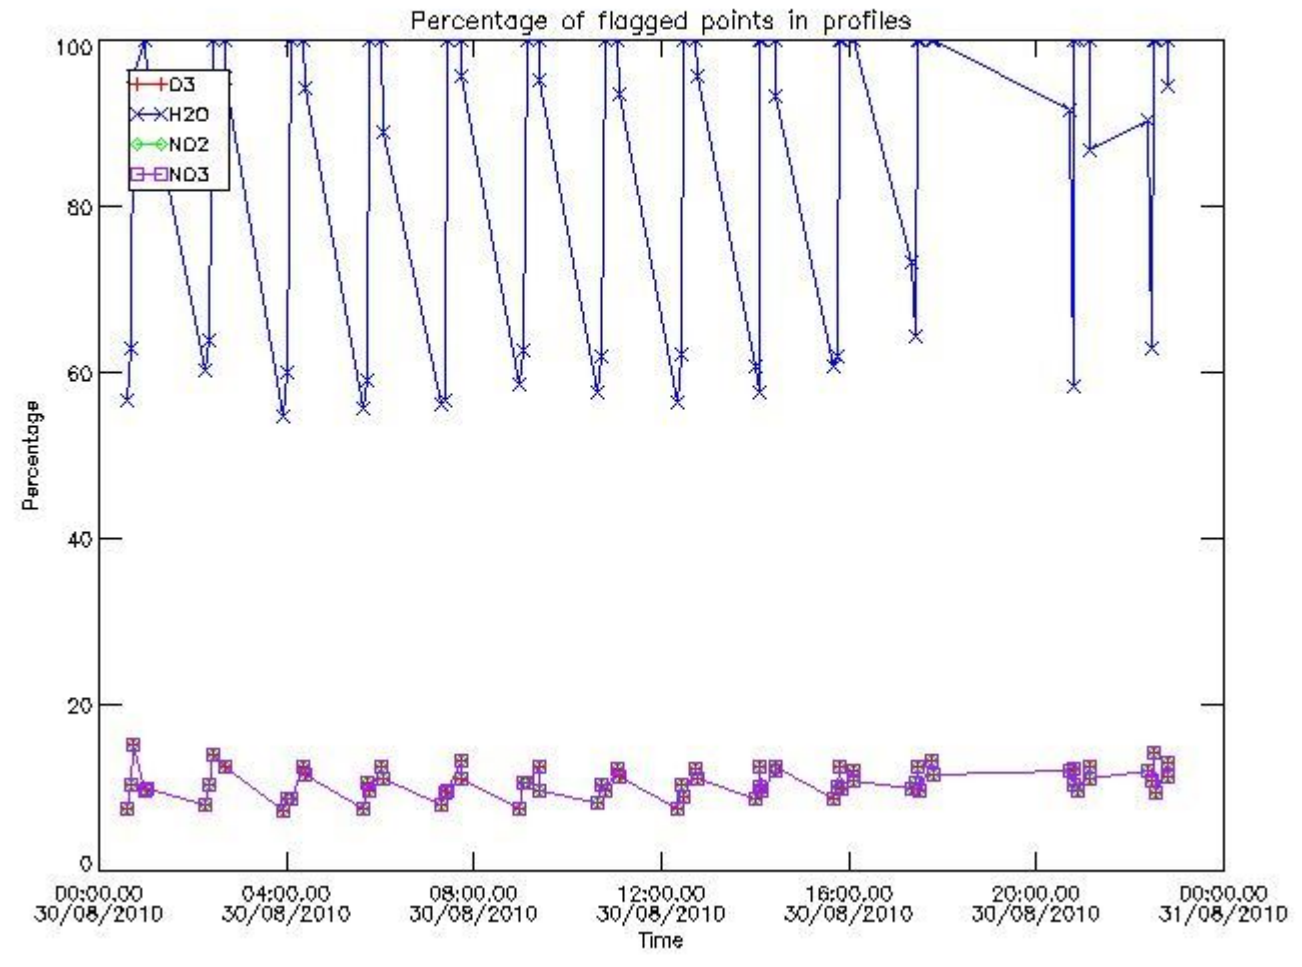

the level 2 products. Only products in dark limb conditions and without errors (error flag in the MPH set to "0") are used.

3.1 Plot quality information per product (time dependant)

3.2 Plot quality information per product (world map)