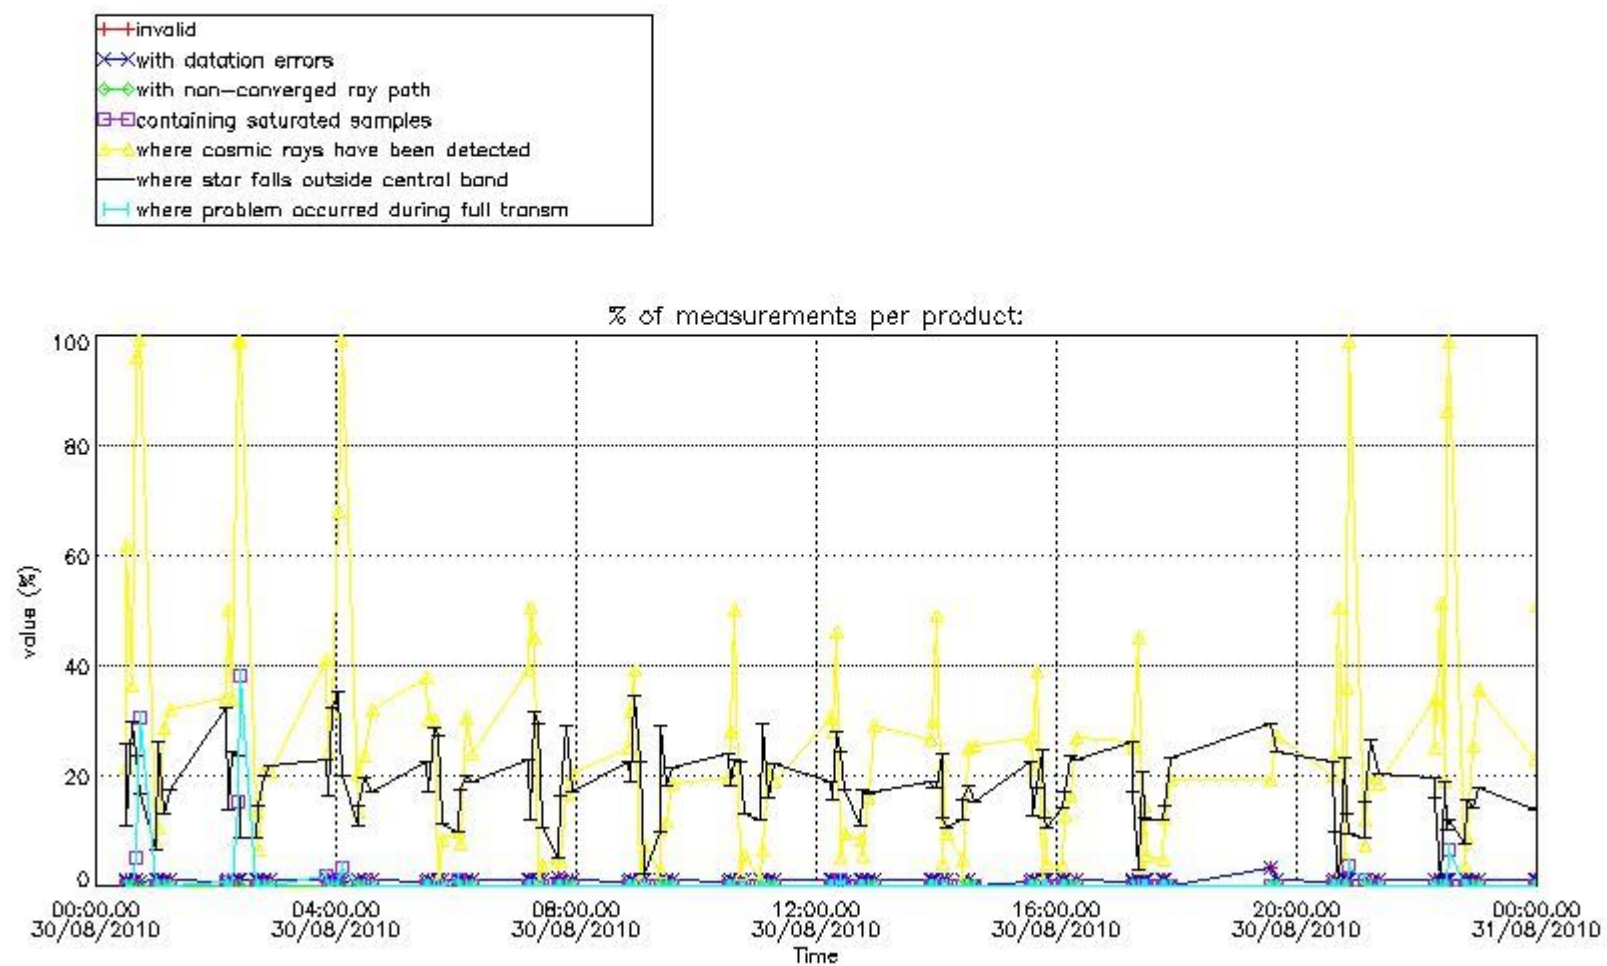

3.1 Plot quality information per product (time dependant)

3.2 Plot quality information per product (world map)

Percentage of flagged data per O3 profile

Percentage of flagged data per H2O profile

Percentage of flagged data per NO2 profile

Percentage of flagged data per NO3 profile

4. Level 1 quality information per product

In this section it is plotted some information contained in the Quality Summary data set of the level 2 products that comes from the level 1b processing. Products without errors (error flag in the MPH set to "0") are used.

4.1 Plot quality information per product (time dependant) coming from level 1b processing

4.1.1 Plot level 1 quality information per product (time dependant): ENVISAT ASCENDING passes

4.1.2 Plot level 1 quality information per product (time dependant): ENVISAT DESCENDING passes