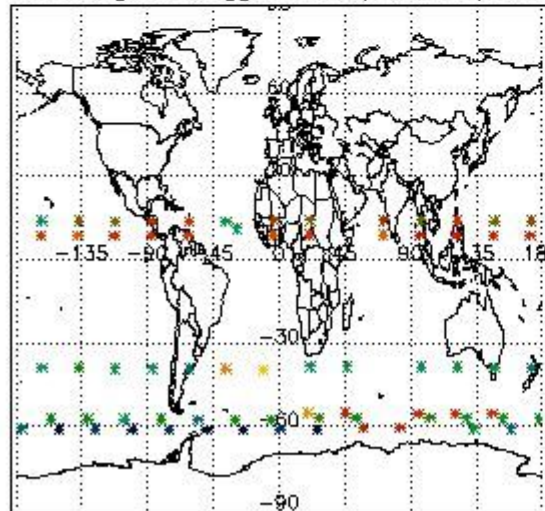

Percentage of flagged data per NO2 profile