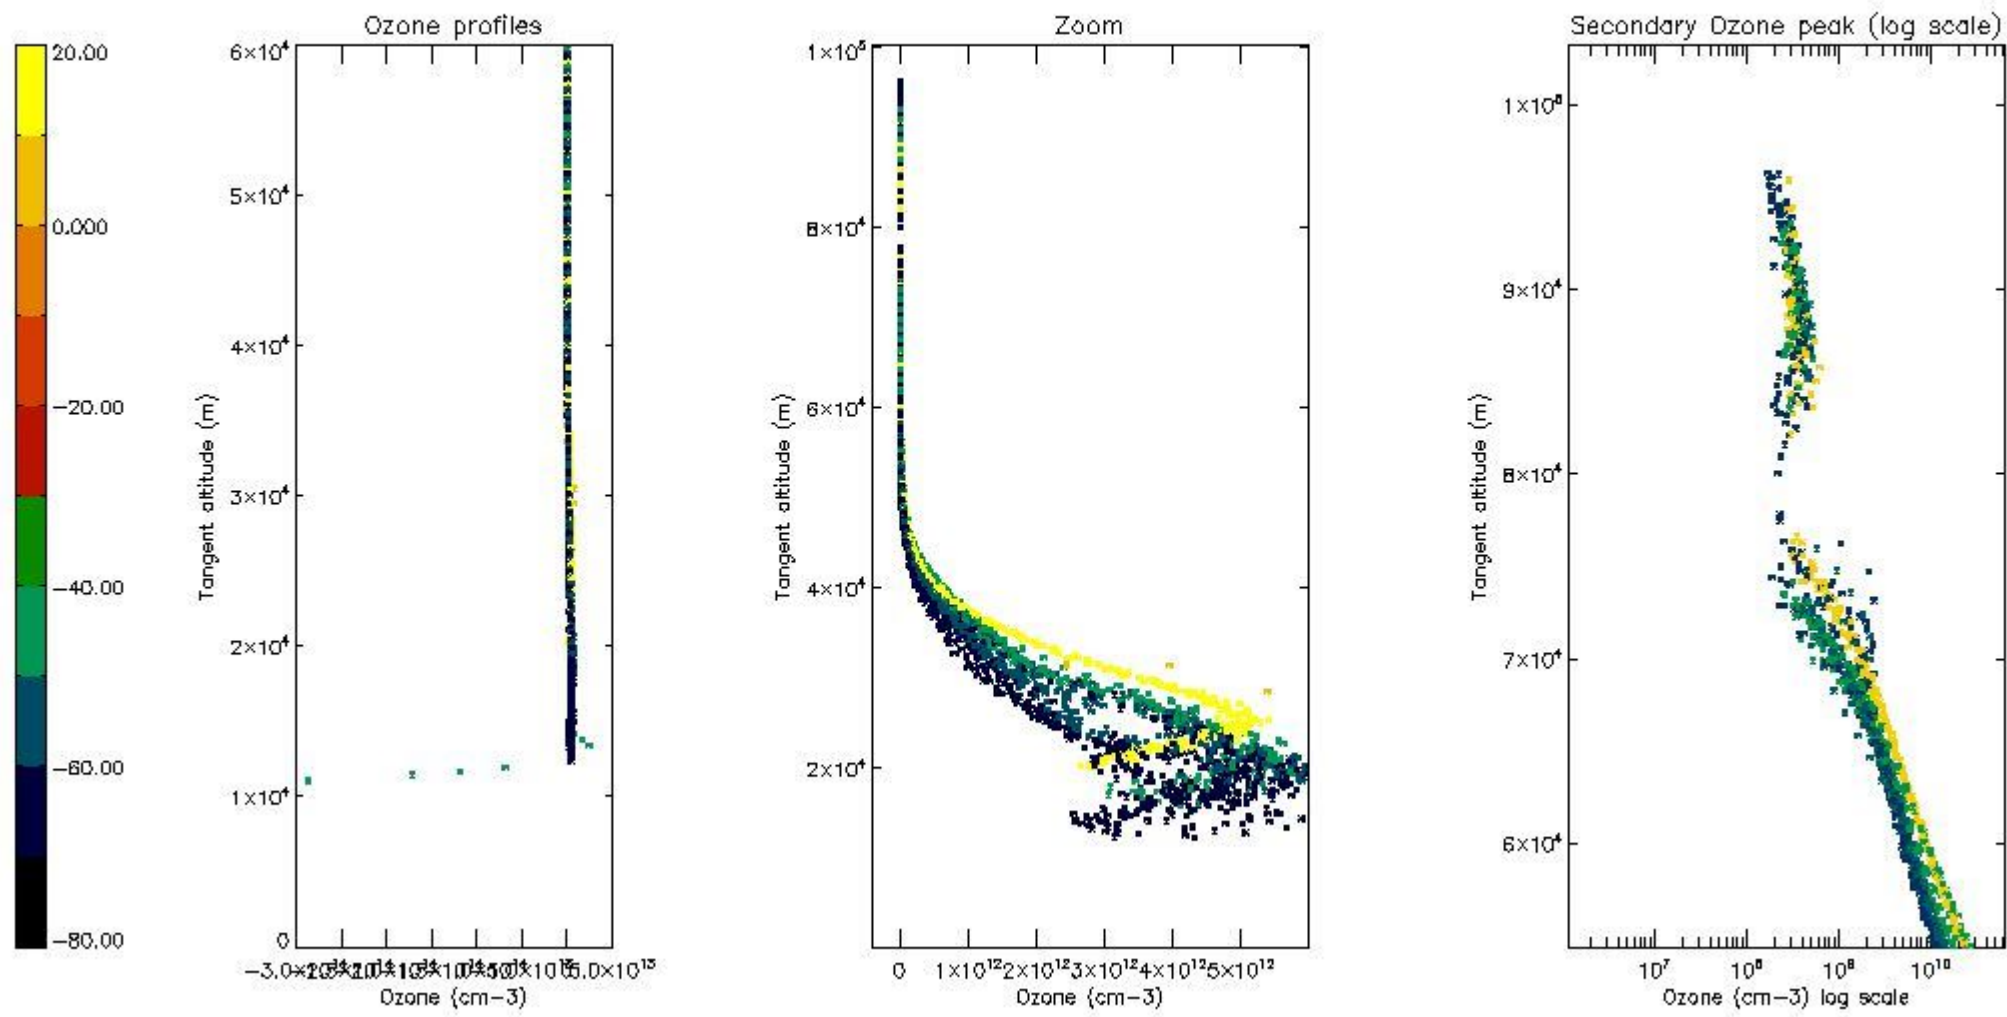

The colorbar represents the latitude.

*5.4 Plot ozone profiles where STD < 10% (dark without errors)*

The colorbar represents the latitude.

*5.5 Plot ozone profiles where STD < 5% (dark without errors)*

The colorbar represents the latitude.