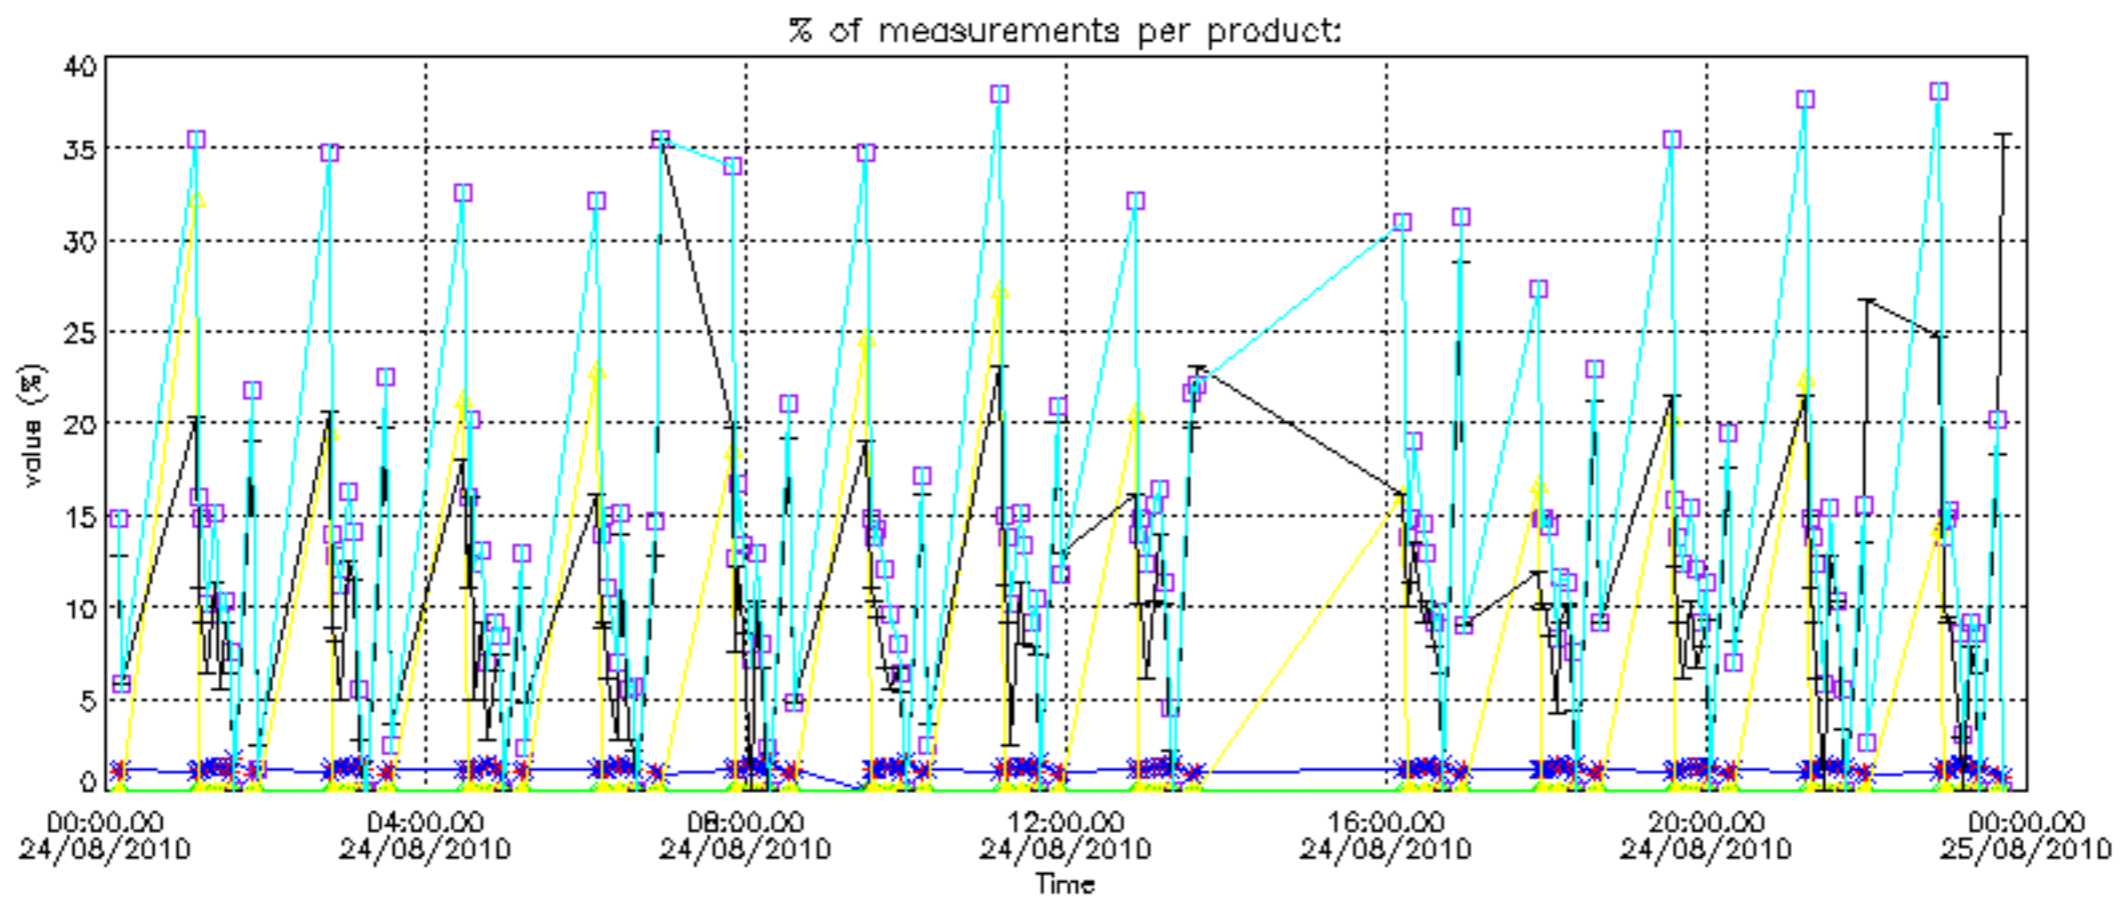

Percentage of cosmic ray hits per profile

Percentage of datation errors per profile