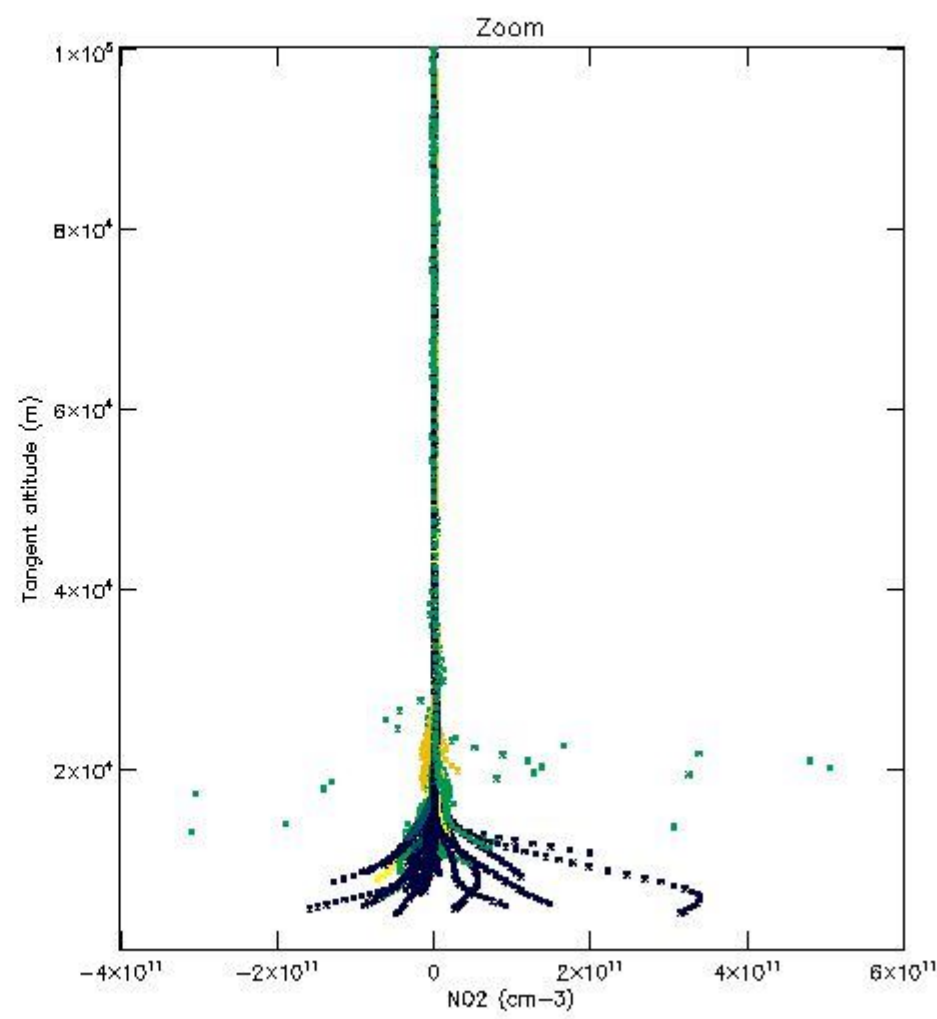

The colorbar represents the latitude.

*5.4 Plot ozone profiles where STD < 10% (dark without errors)*

The colorbar represents the latitude.

*5.5 Plot ozone profiles where STD < 5% (dark without errors)*

The colorbar represents the latitude.

*5.6 Plot NO<sub>2</sub> profiles for all STD (dark without errors)*

The colorbar represents the latitude.

*5.7 Plot NO3 profiles for all STD (dark without errors)*

The colorbar represents the latitude.

5.8 Plot H<sub>2</sub>O profiles for all STD (only for occultations of stars 1,2,3,4,13,14,16,26,63 dark without errors)

The colorbar represents the latitude.