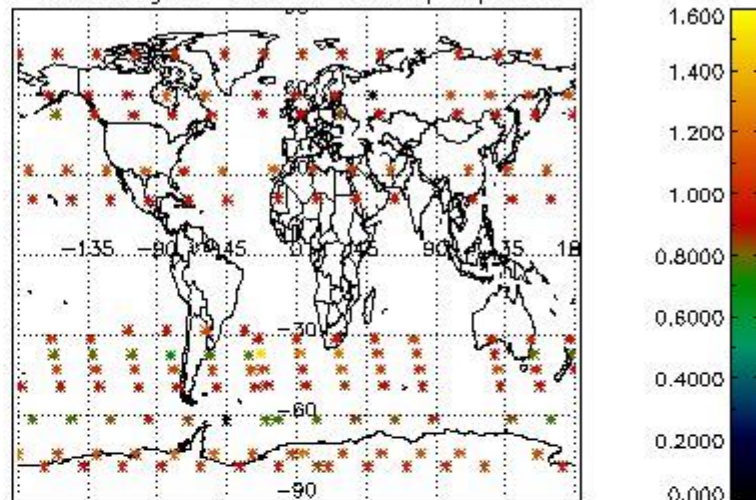

Percentage of datation errors per profile