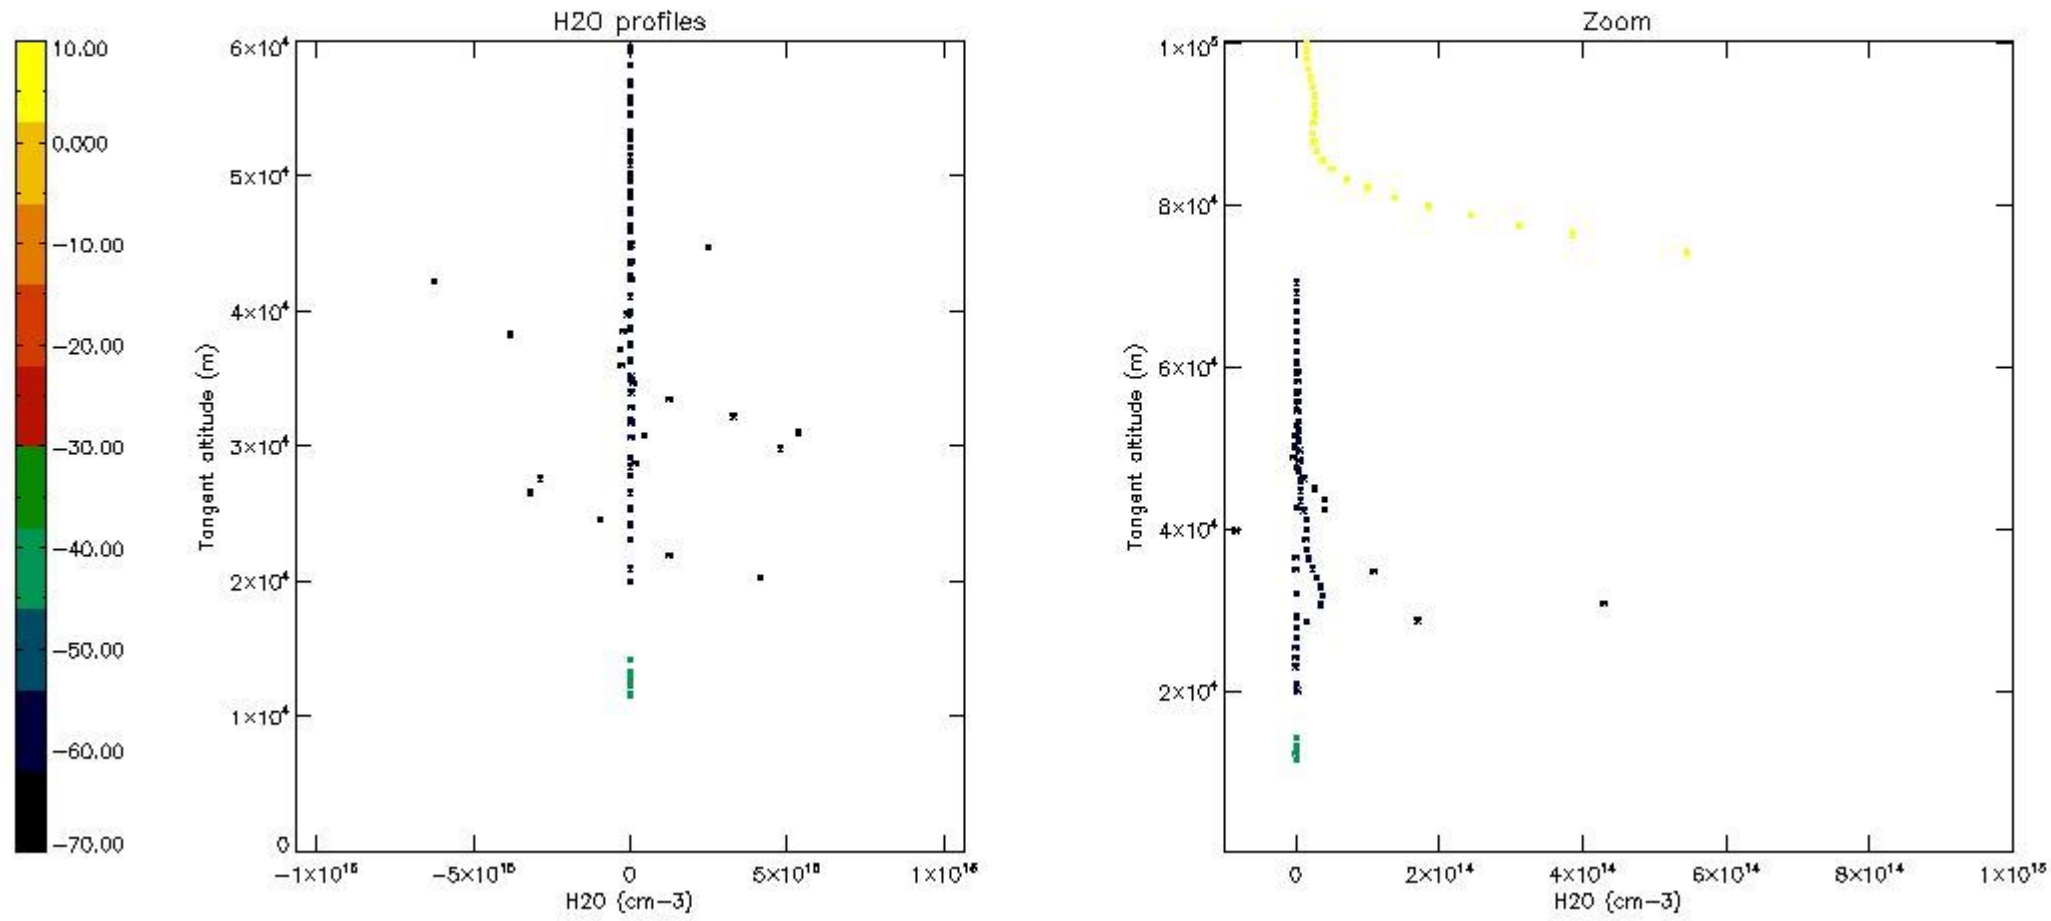

6. Auxiliary Data Files used for the production reported in section 2

The number reported in the third column indicates since which file (see list in section 2) the corresponding auxiliary file has been used. The fourth column is the date of those product files.

Type	Auxiliary Filename	Used since product	Used since product date
INST_PHYS_CHARACTERISTICS	GOM_INS_AXVIEC20091111_143220_20030716_120000_20500101_000000	1	24-AUG-2010 00:09:24
LEVEL-2_PROC_CONFIG	GOM_PR2_AXVIEC20091111_152718_20020301_000000_20500101_000000	1	24-AUG-2010 00:09:24
CROSS_SECTIONS_FILE	GOM_CRS_AXVIEC20091111_154832_20020301_000000_20500101_000000	1	24-AUG-2010 00:09:24