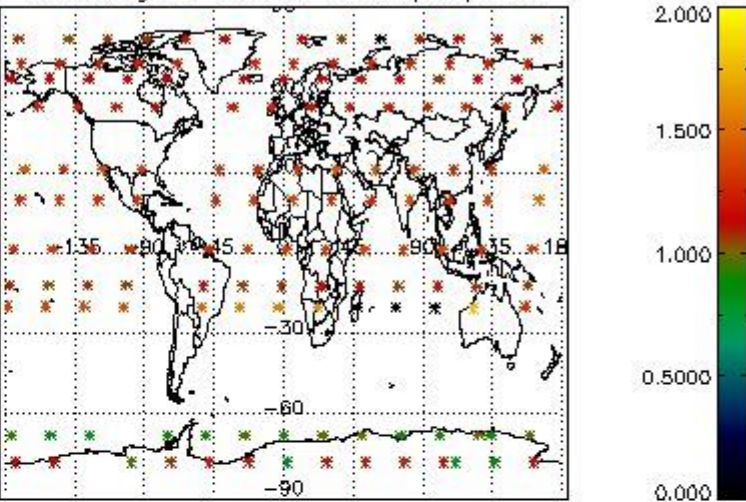

Percentage of saturation errors per profile

4.2.2 Plot level 1 quality information per product (world map): ENVISAT DESCENDING passes

Percentage of cosmic ray hits per profile

Percentage of datation errors per profile