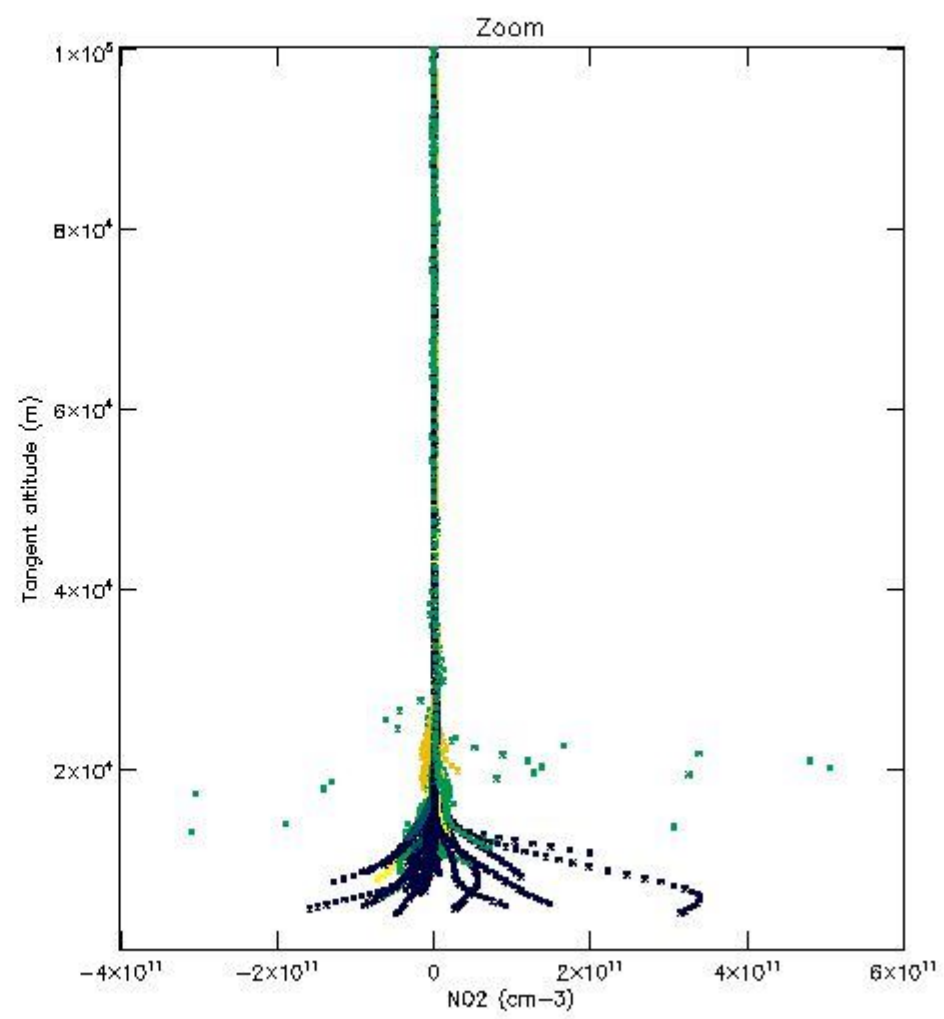

5.7 Plot NO3 profiles for all STD (dark without errors)

The colorbar represents the latitude.