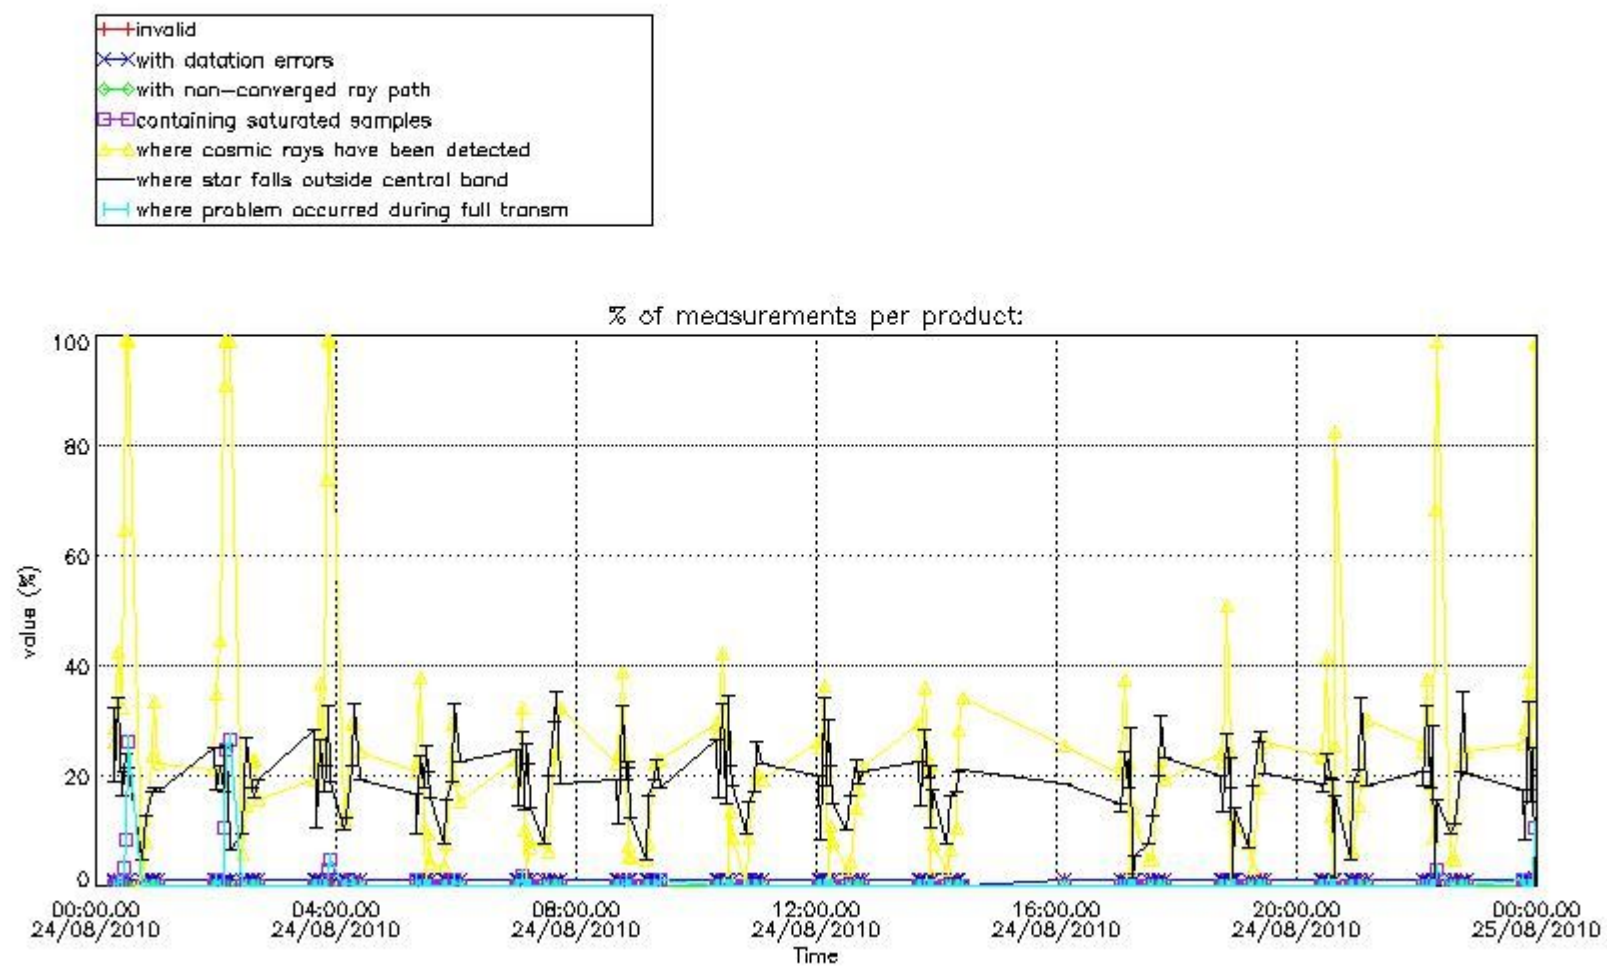

4.1.2 Plot level 1 quality information per product (time dependant): ENVI SAT DESCENDING passes