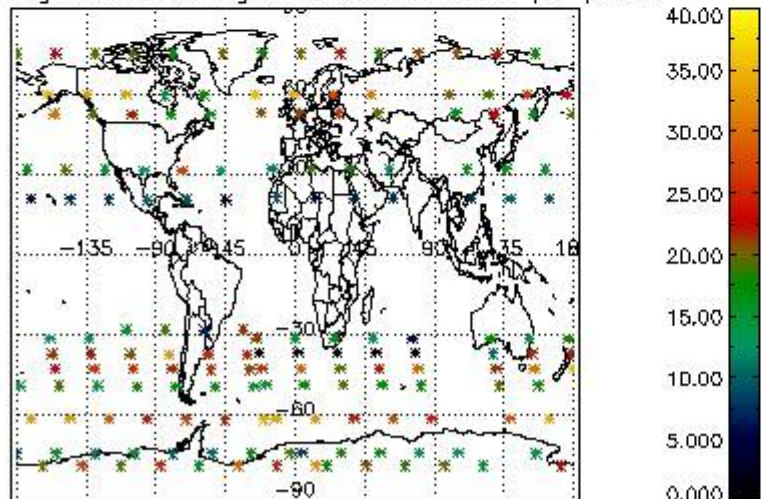

4.2.1 Plot level 1 quality information per product (world map): ENVISAT ASCENDING passes

Percentage of cosmic ray hits per profile

Percentage of datation errors per profile

Percentage of star falling outside central band per profile