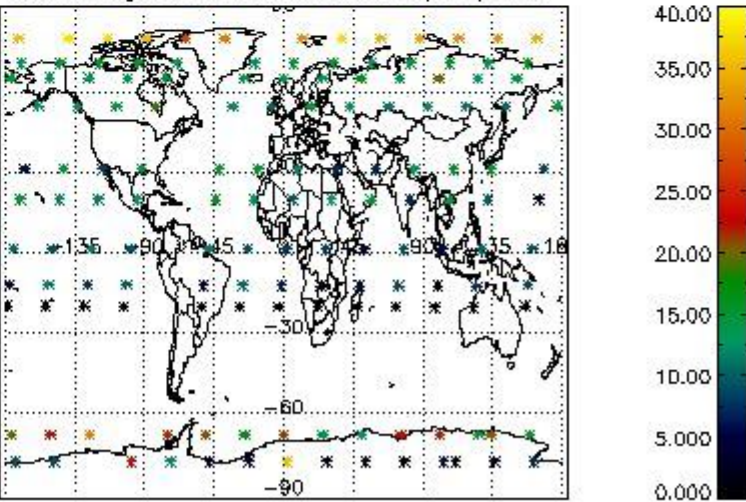

Percentage of saturation errors per profile

5. Trace gas profiles

5.1 Ozone statistics based on quality of products

The final quality of the products can be "measured" using the STD (Standard Deviation) attached to every point profile. This information is written to the parameter GOM_NL__2P/NL_LOCAL_SPECIES_DENSITY/o3_std of the level 2 products. The table below shows the statistics for given STD ranges.

The statistics are given with respect to the overall valid production:

- Products without fatal errors: GOM_NL__2P/MPH/PRODUCT_ERR=0
- Valid point profile: GOM_NL__2P/NL_LOCAL_SPECIES_DENSITY/pcd(0)=0

The 'Criteria' is applied to valid points of dark limb products:

- Products in dark limb illumination condition: GOM_NL__2P/NL_SUMMARY_QUALITY/obs_ill_cond=0
- Products without fatal errors: GOM_NL__2P/MPH/PRODUCT_ERR=0
- Valid point profile: GOM_NL__2P/NL_LOCAL_SPECIES_DENSITY/pcd(0)=0

So, the table below shows the percentage of dark limb and valid observations for each criteria with respect to the overall valid daily observations.

Criteria	% of total production
All STD	36
STD < 20	20