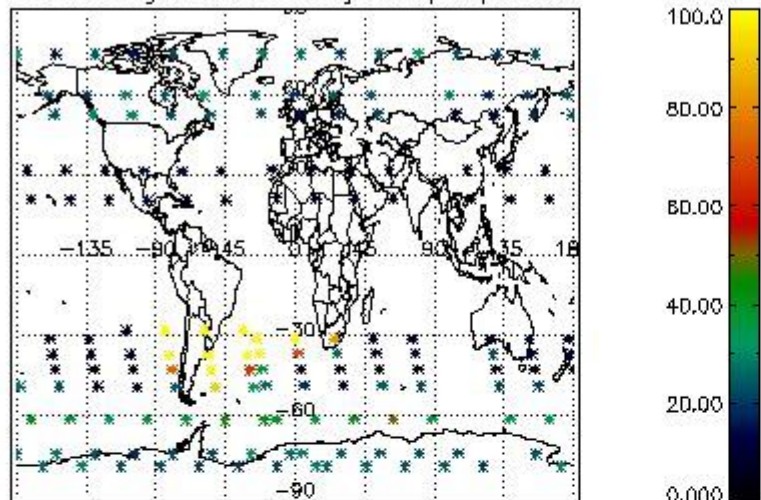

Percentage of cosmic ray hits per profile