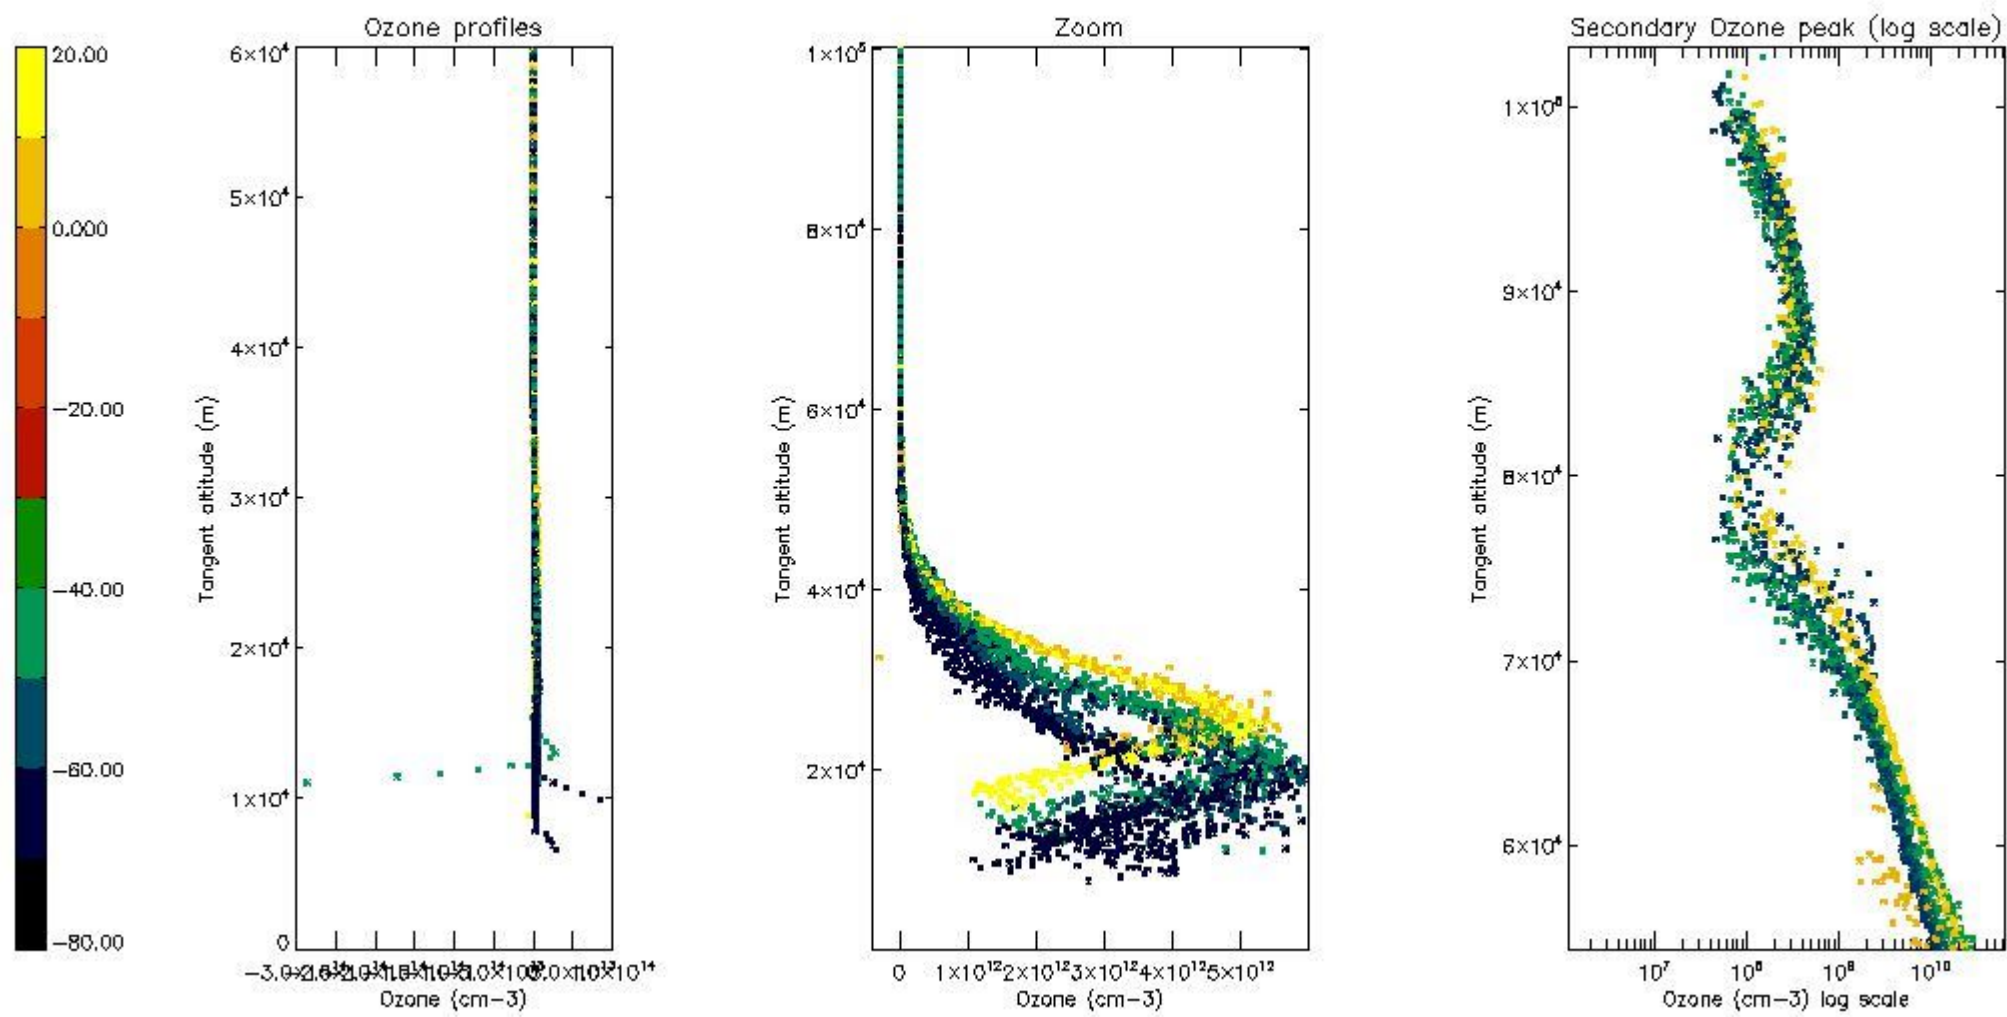

5.4 Plot ozone profiles where STD < 10% (dark without errors)

The colorbar represents the latitude.