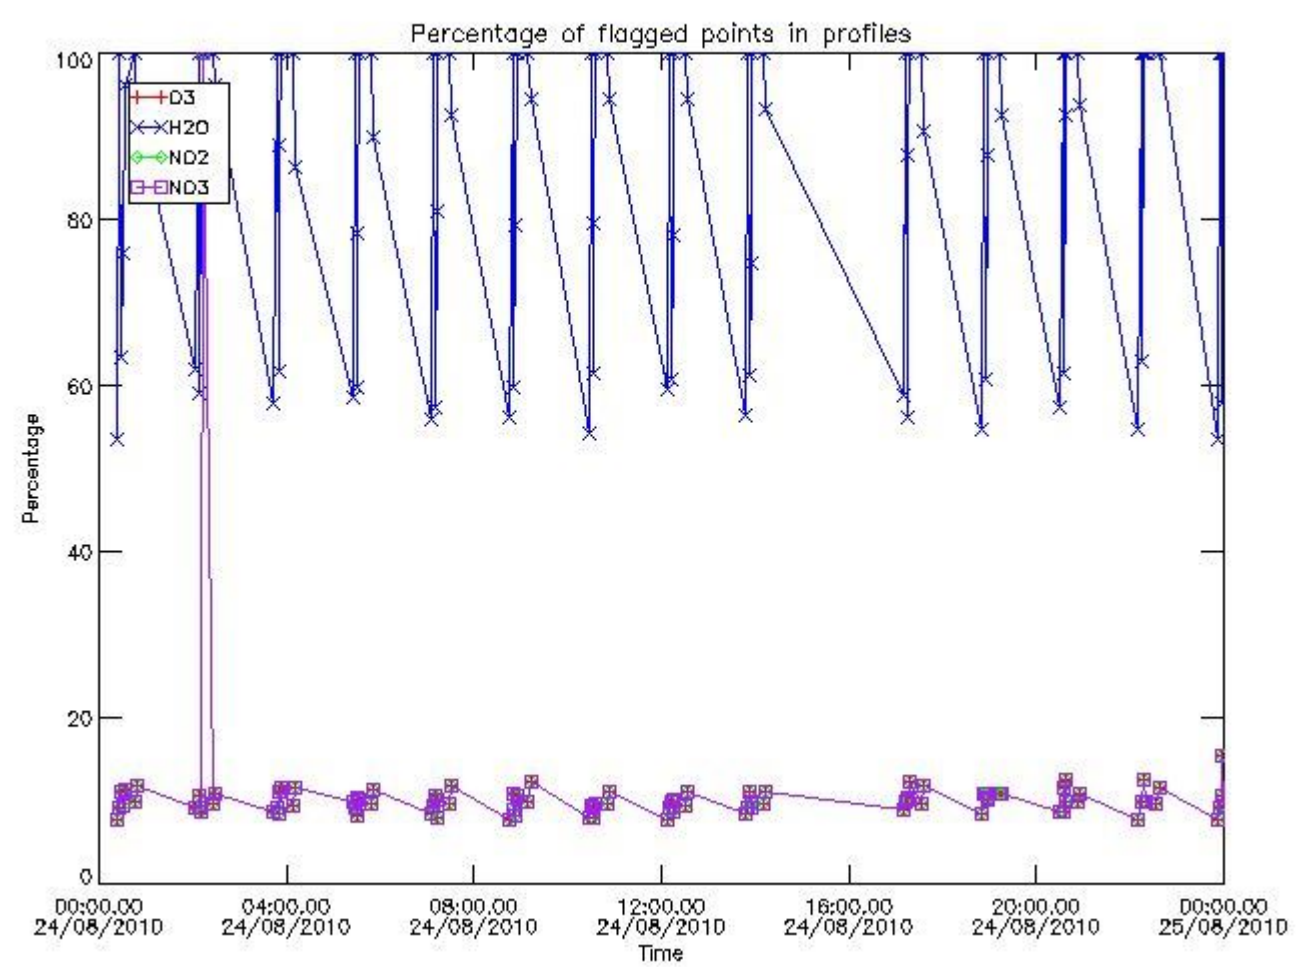

3. Quality information per product

In this section it is plotted some information contained in the Quality Summary data set of the level 2 products. Only products in dark limb conditions and without errors (error flag in the MPH set to "0") are used.

3.1 Plot quality information per product (time dependant)

Percentage of flagged data per O3 profile

Percentage of flagged data per H2O profile