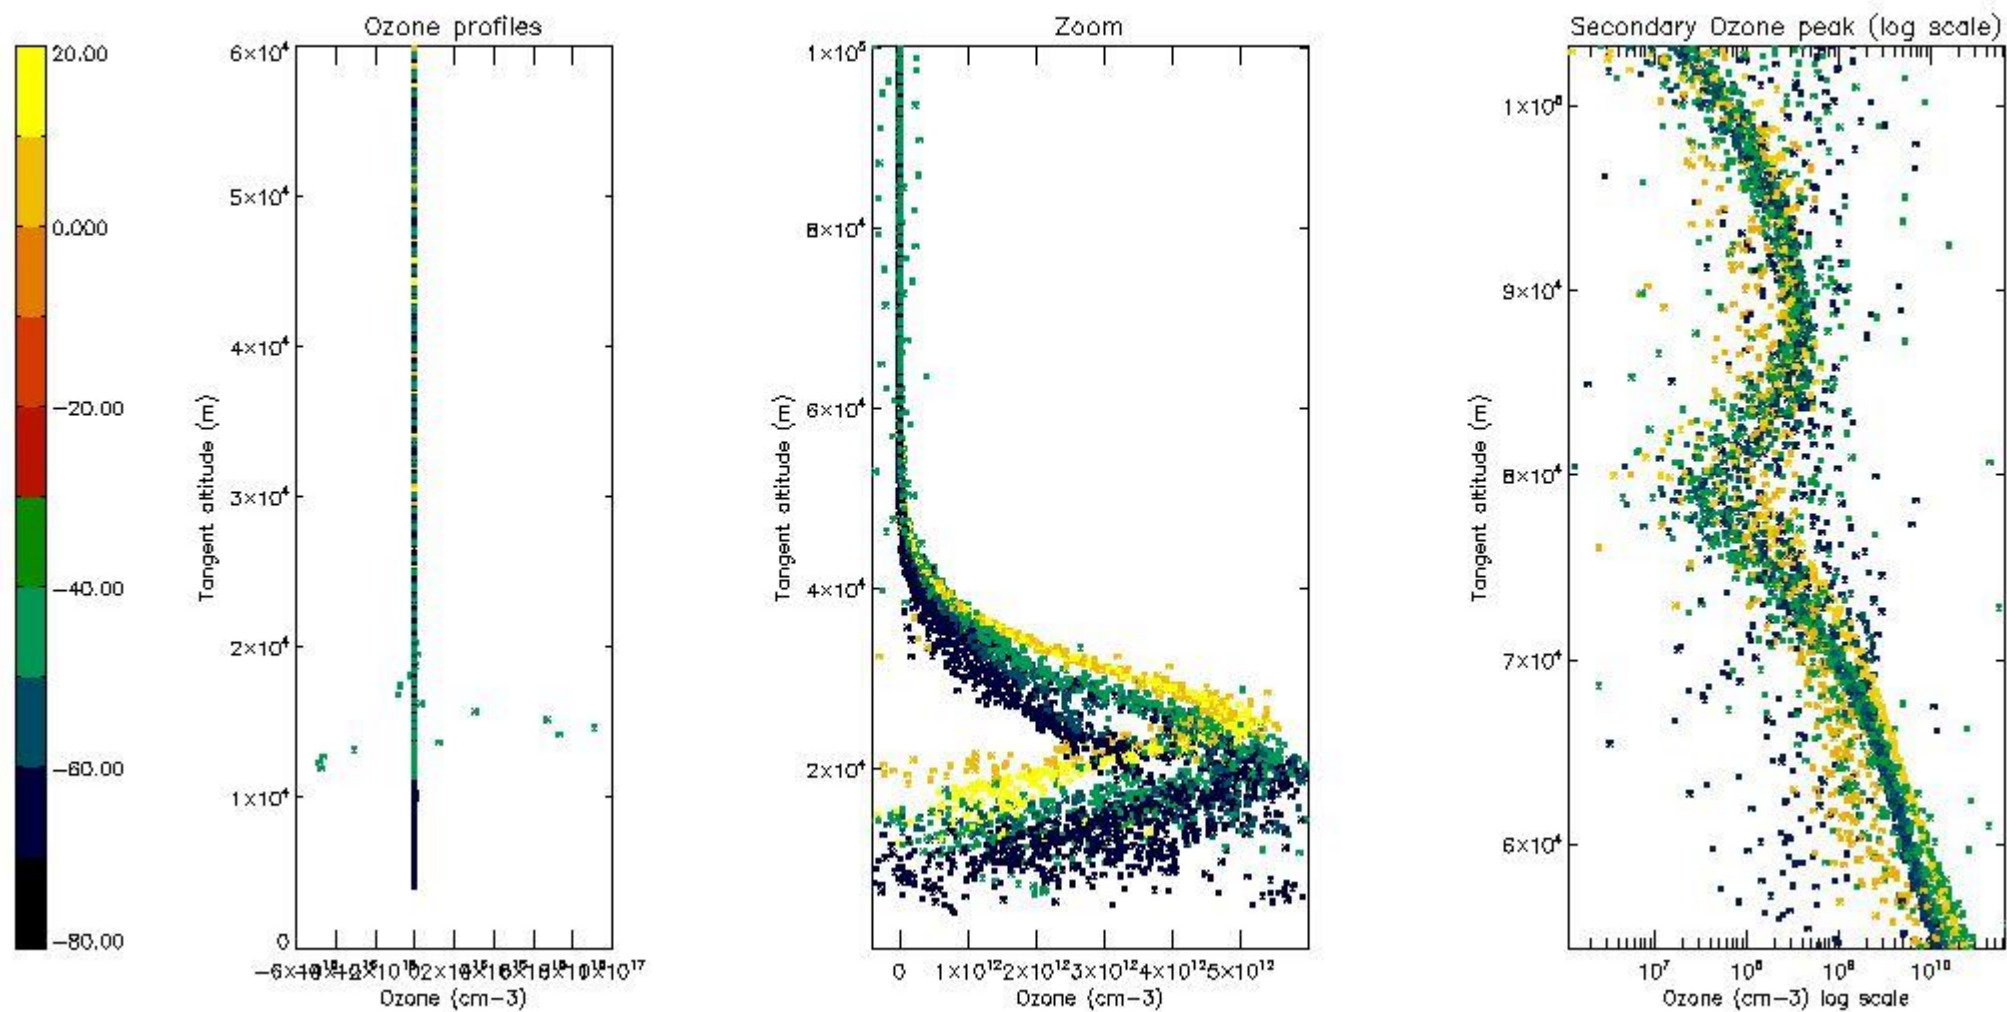

STD < 10	17
STD < 5	12

5.2 Plot ozone profiles for all STD (dark without errors)

The colorbar represents the latitude.

5.3 Plot ozone profiles where STD < 20% (dark without errors)

The colorbar represents the latitude.