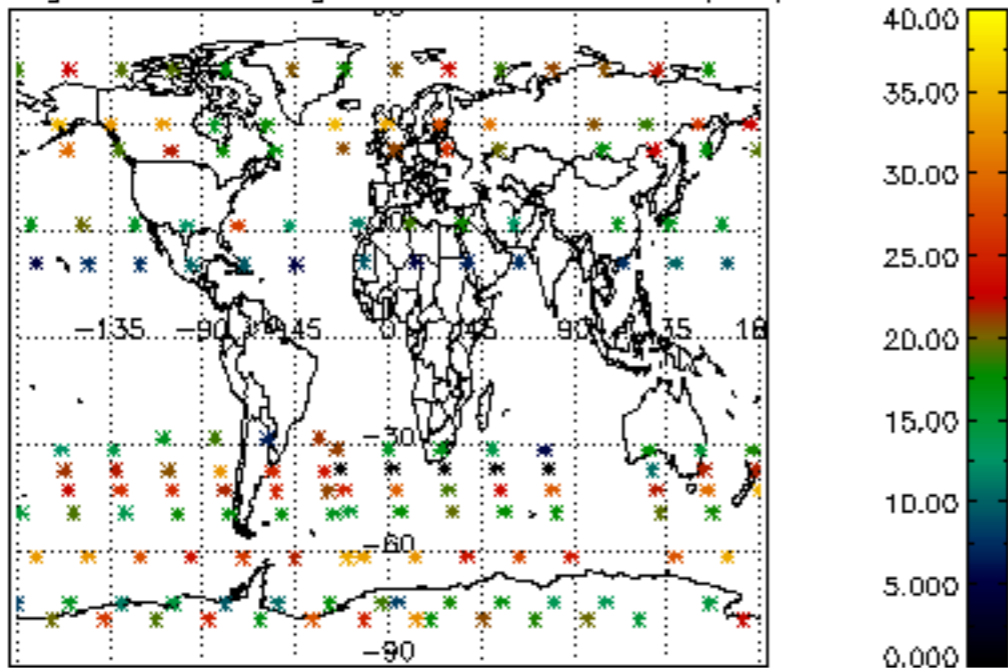

Percentage of cosmic ray hits per profile

Percentage of star falling outside central band per profile