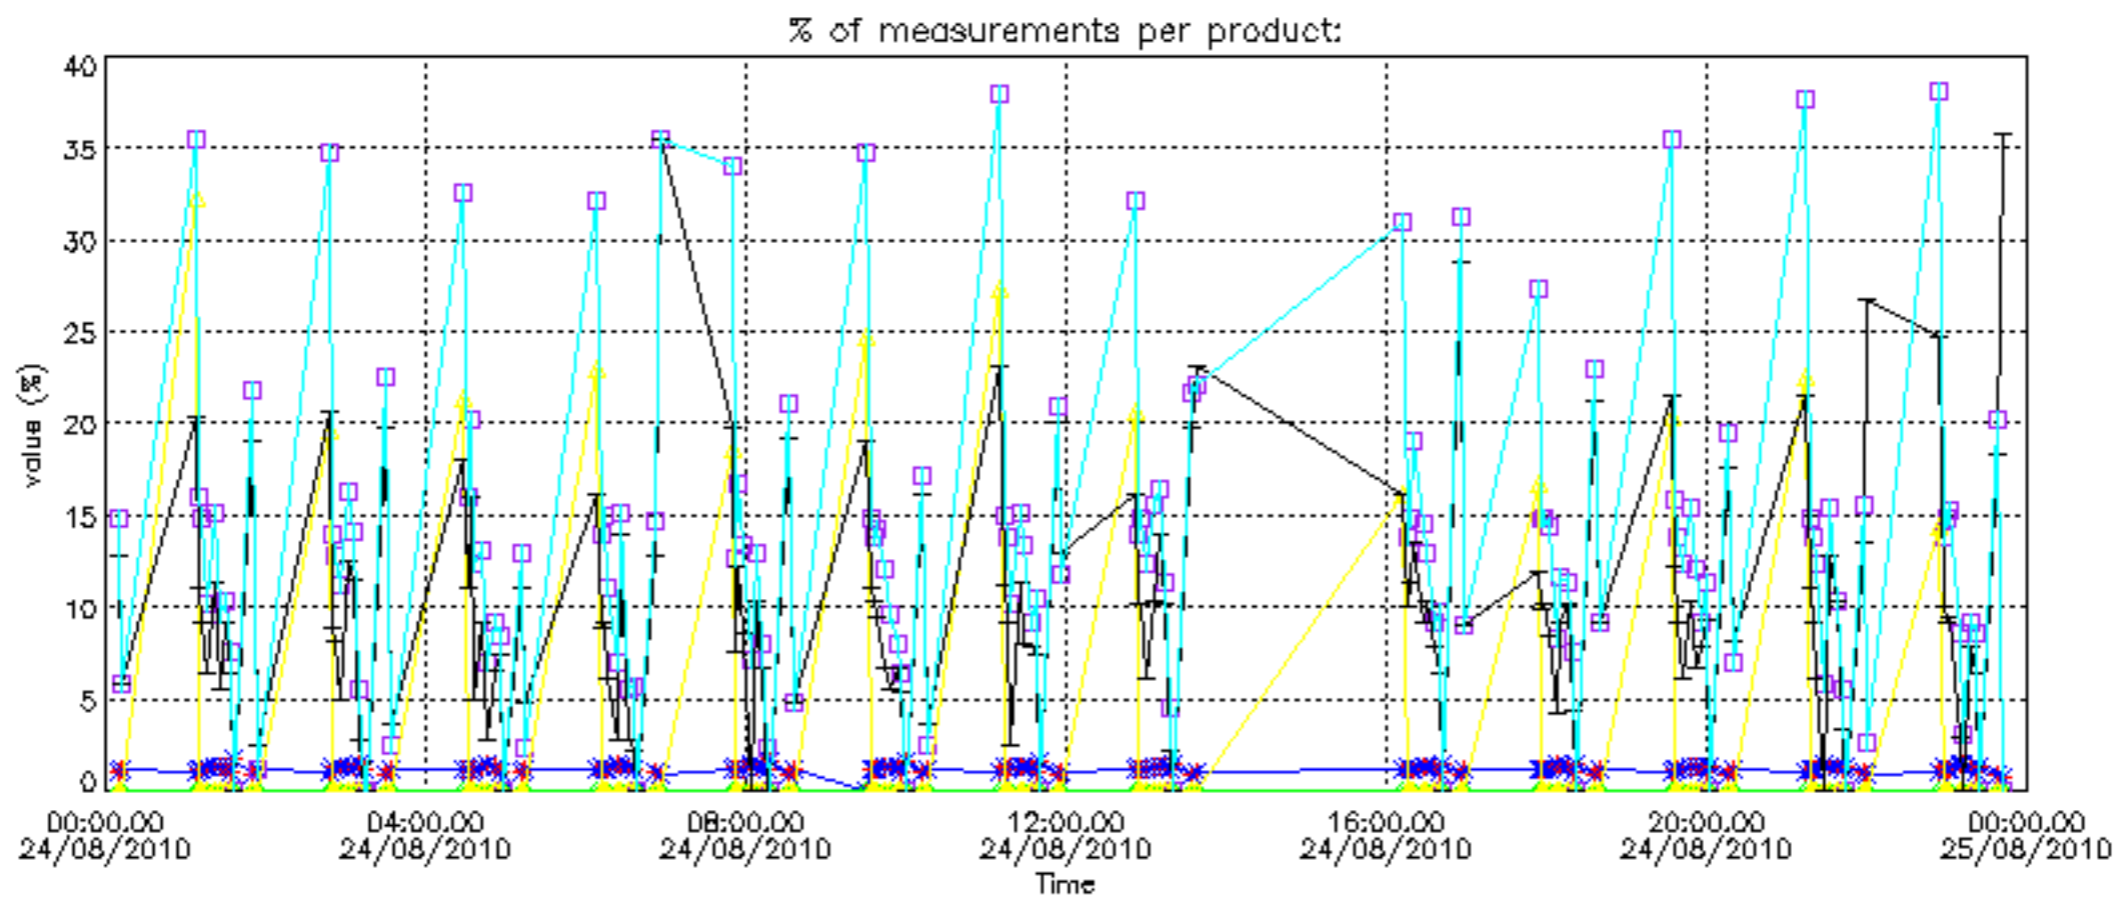

Percentage of cosmic ray hits per profile

Percentage of datation errors per profile