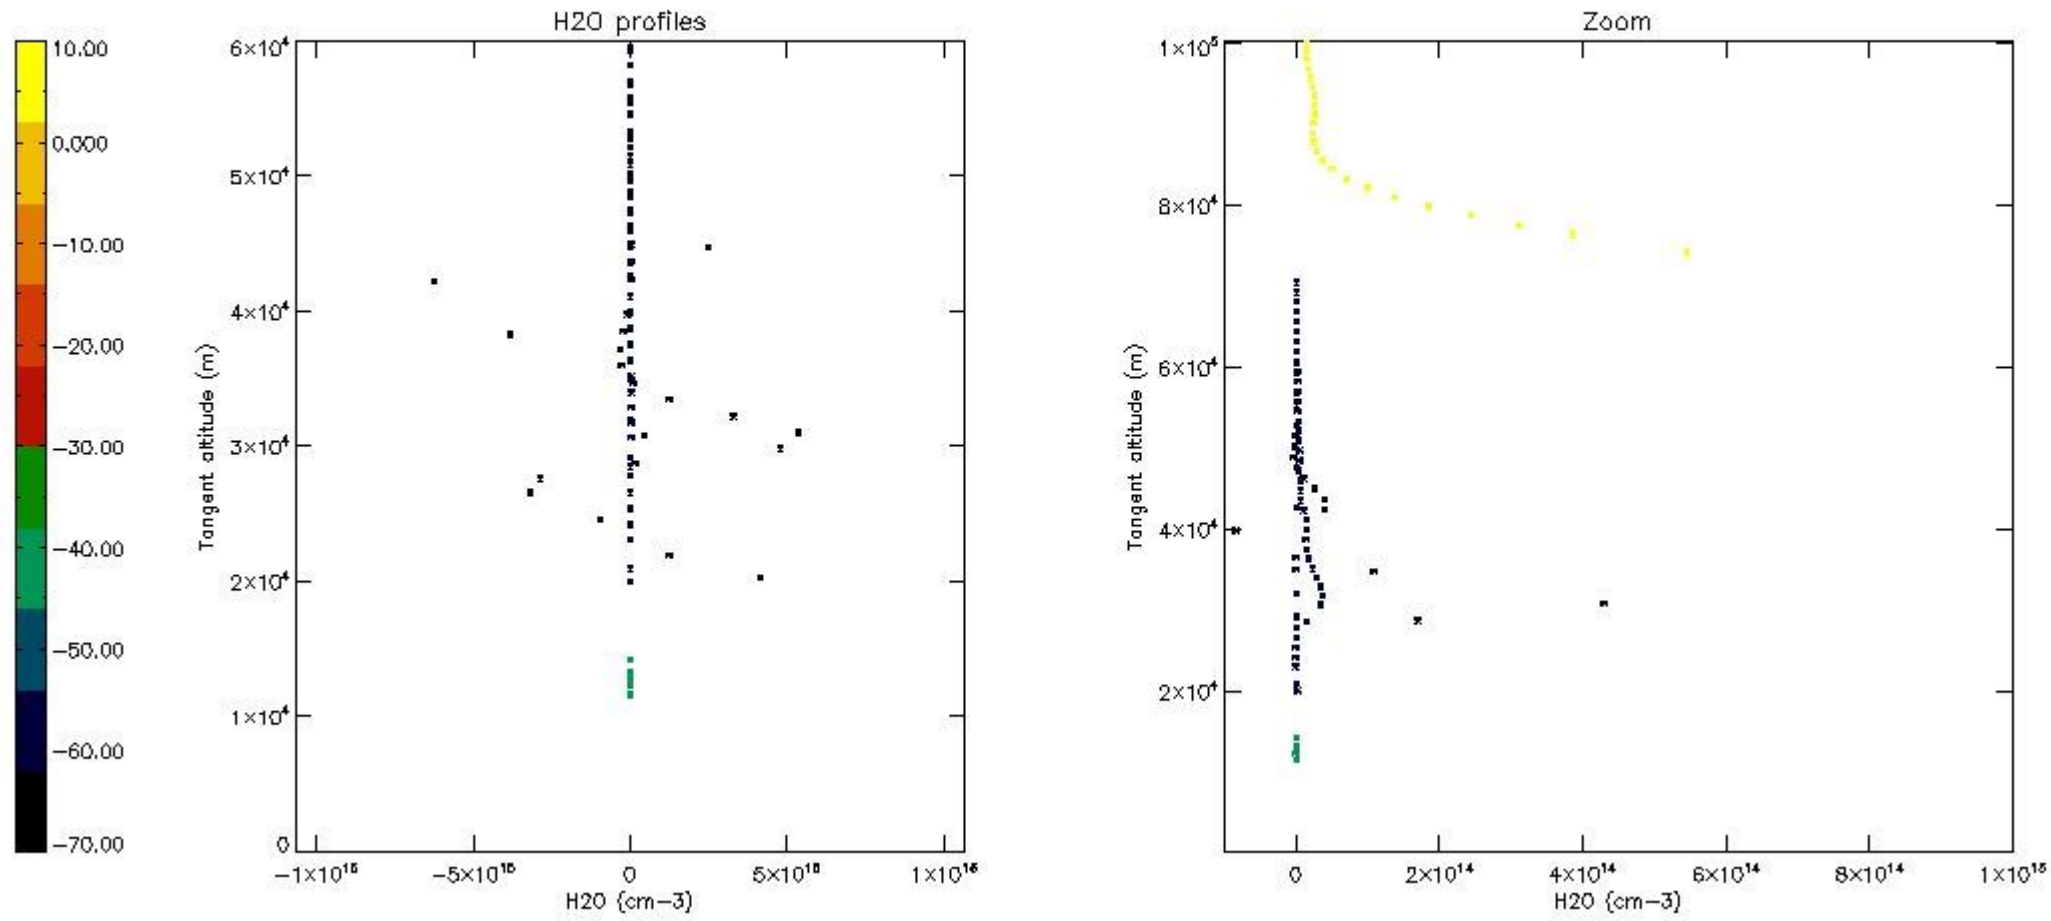

The colorbar represents the latitude.