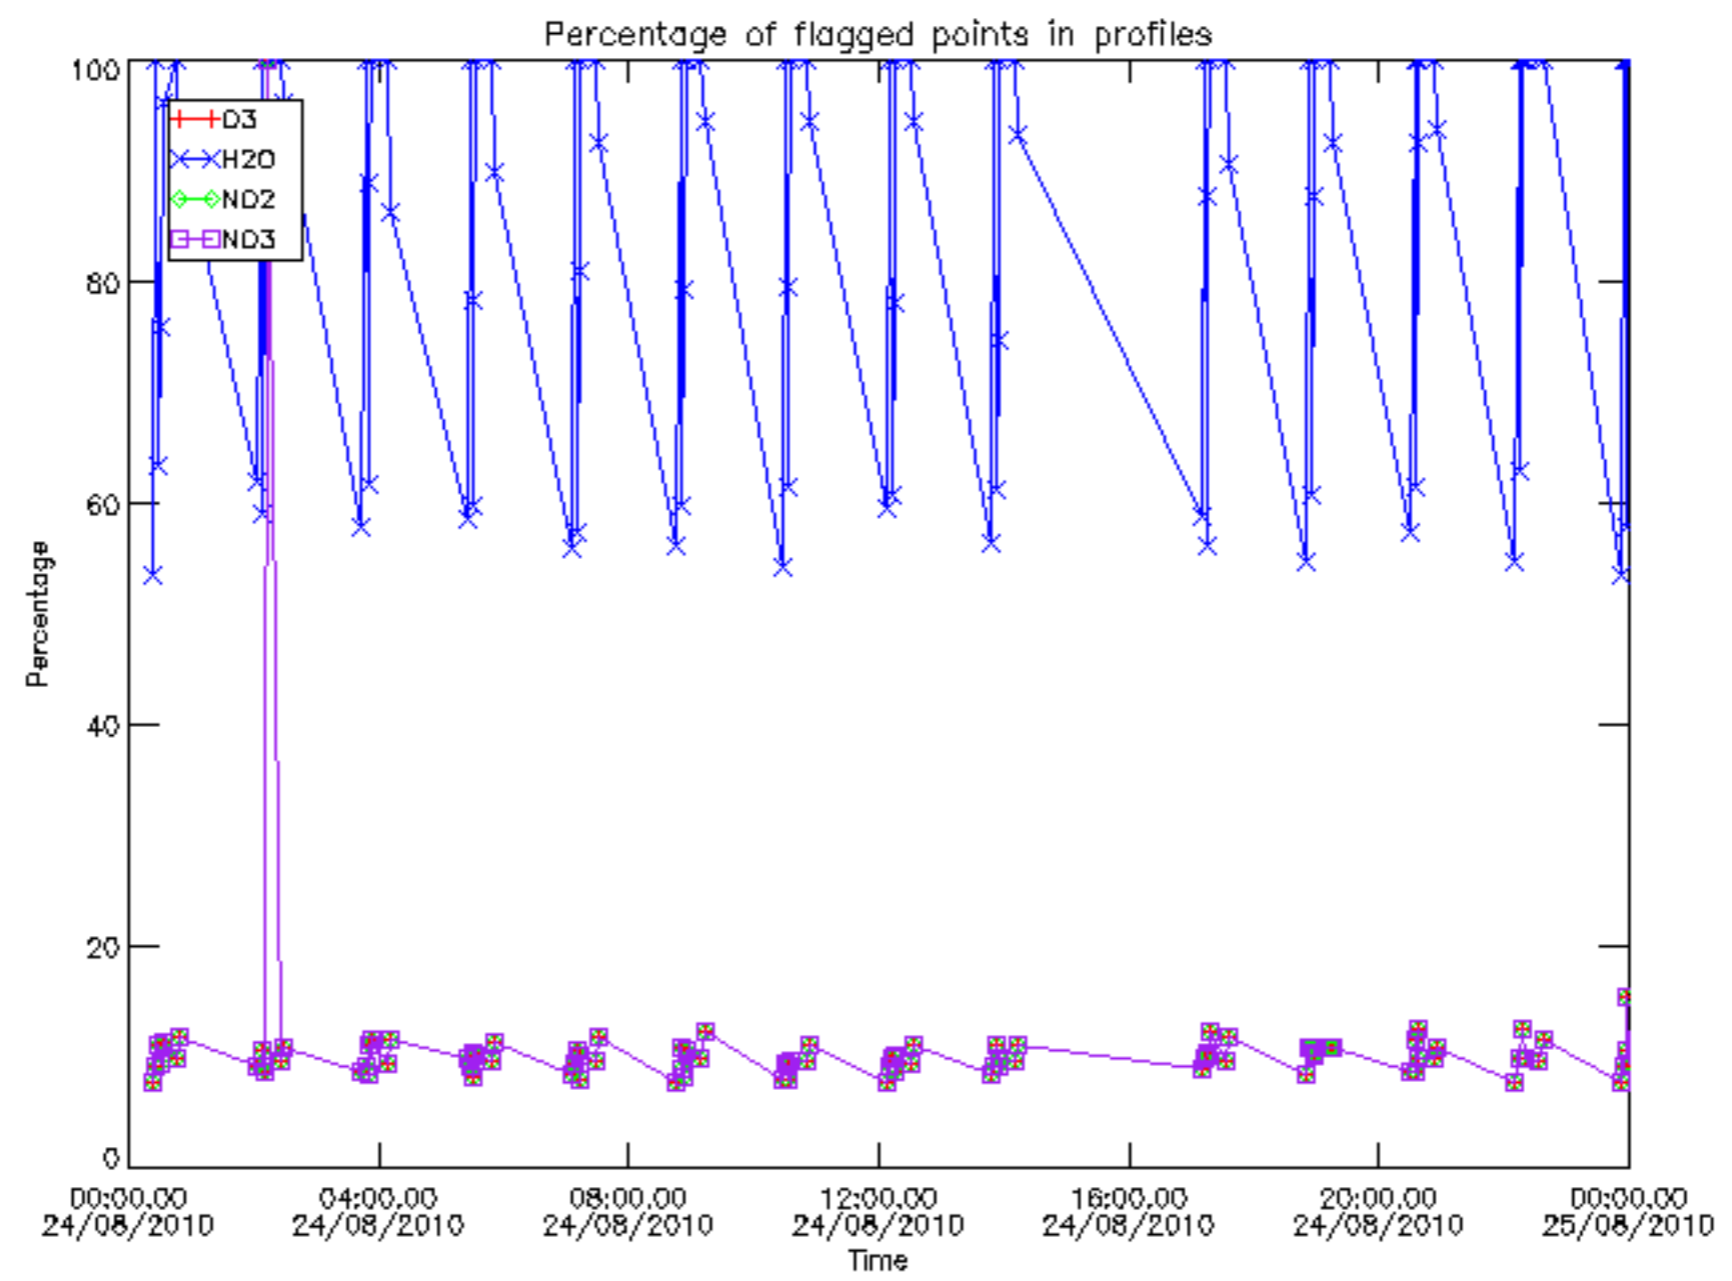

Percentage of flagged data per D3 profile

Percentage of flagged data per H2O profile