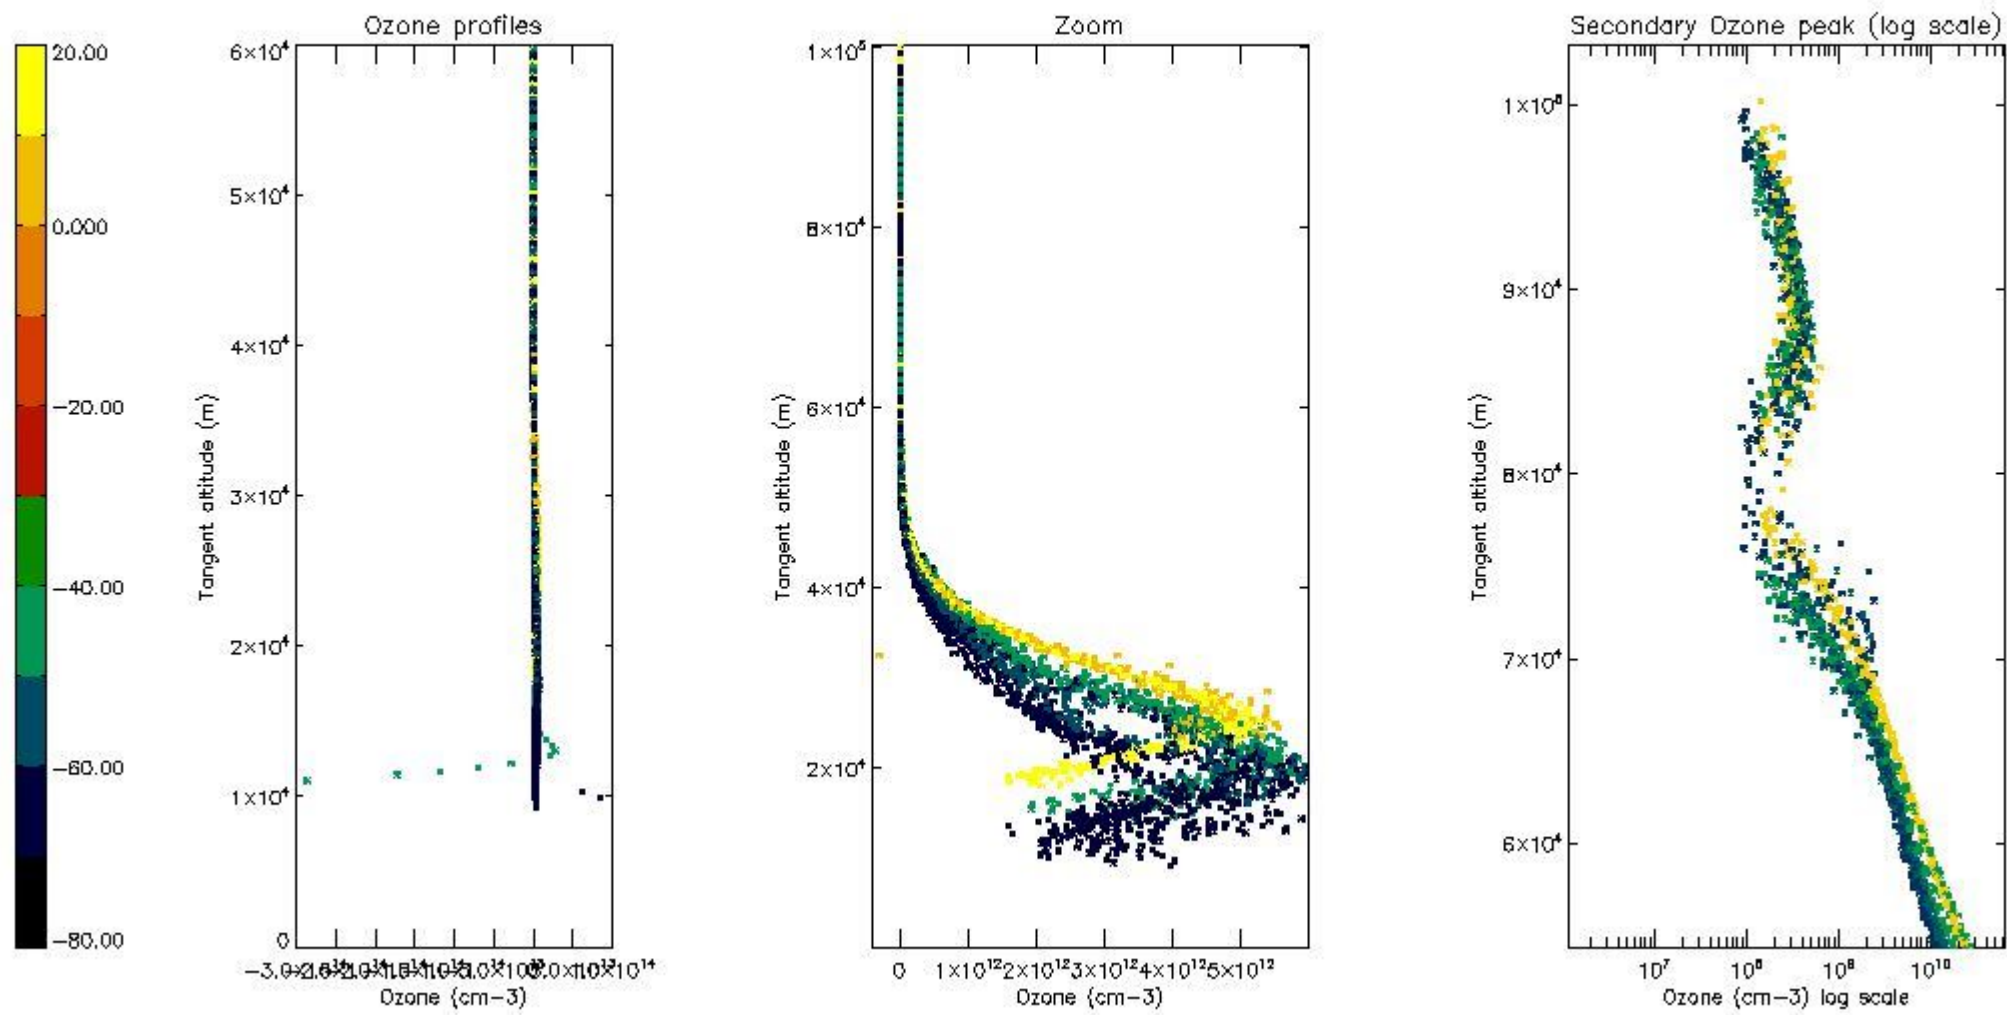

5.5 Plot ozone profiles where STD < 5% (dark without errors)

The colorbar represents the latitude.