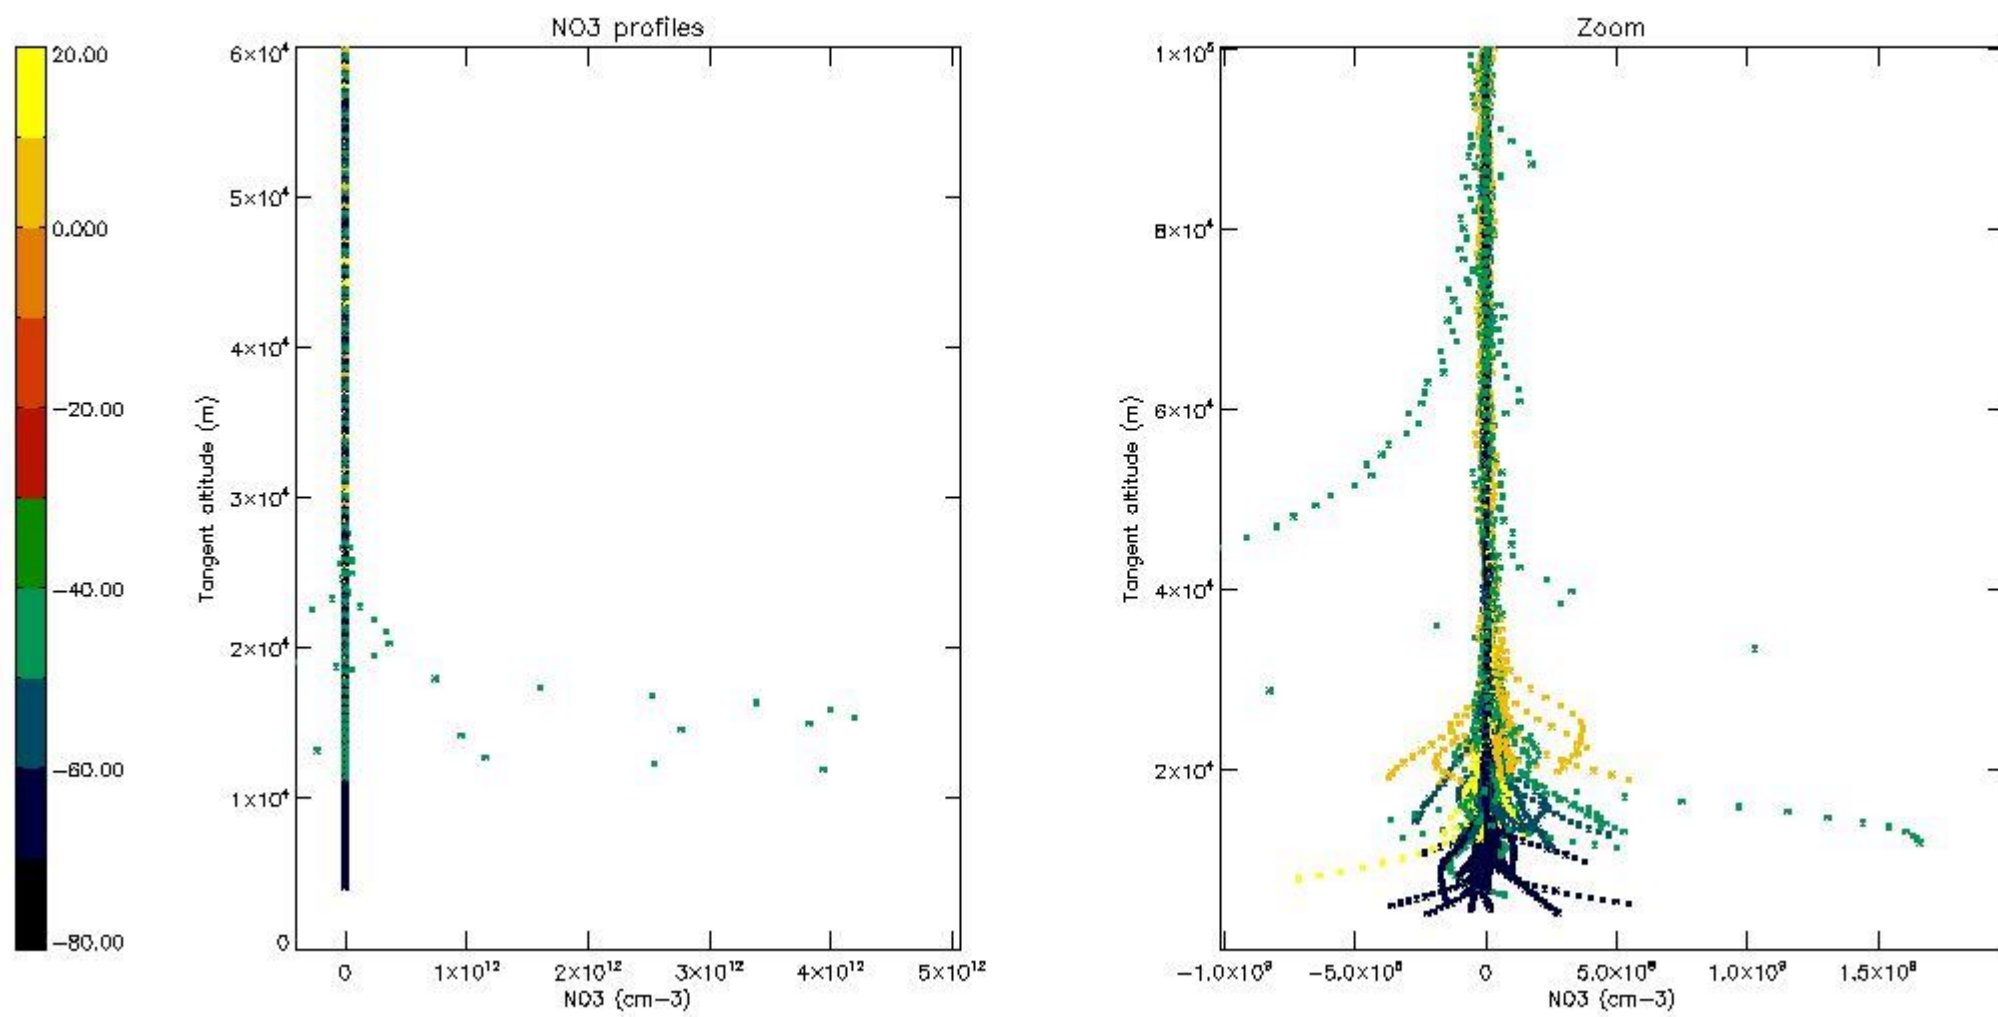

5.8 Plot H₂O profiles for all STD (only for occultations of stars 1,2,3,4,13,14,16,26,63 dark without errors)

The colorbar represents the latitude.