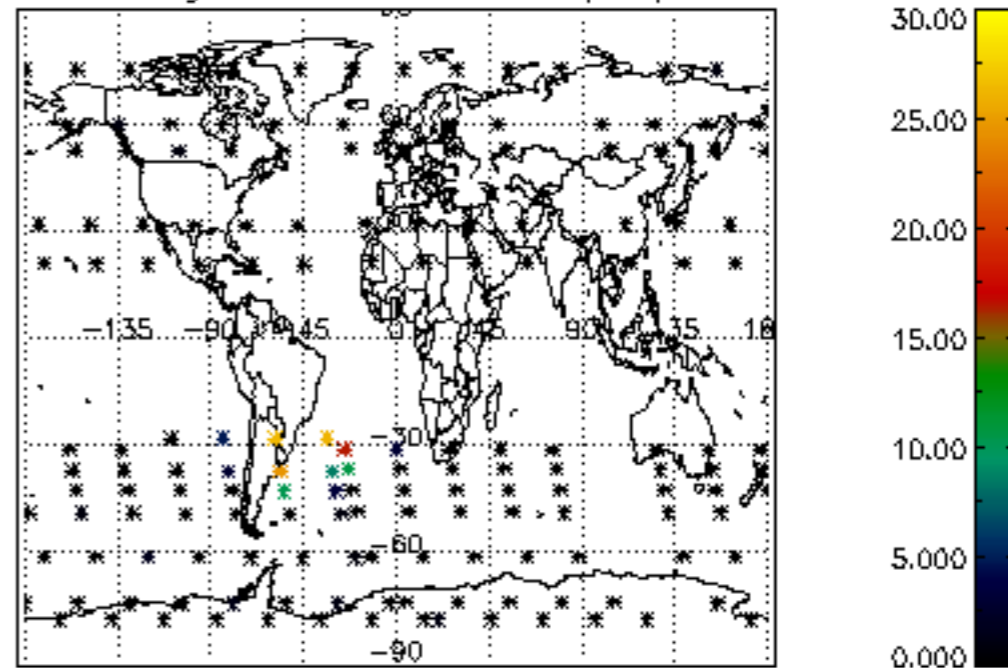

Percentage of datation errors per profile

Percentage of saturation errors per profile