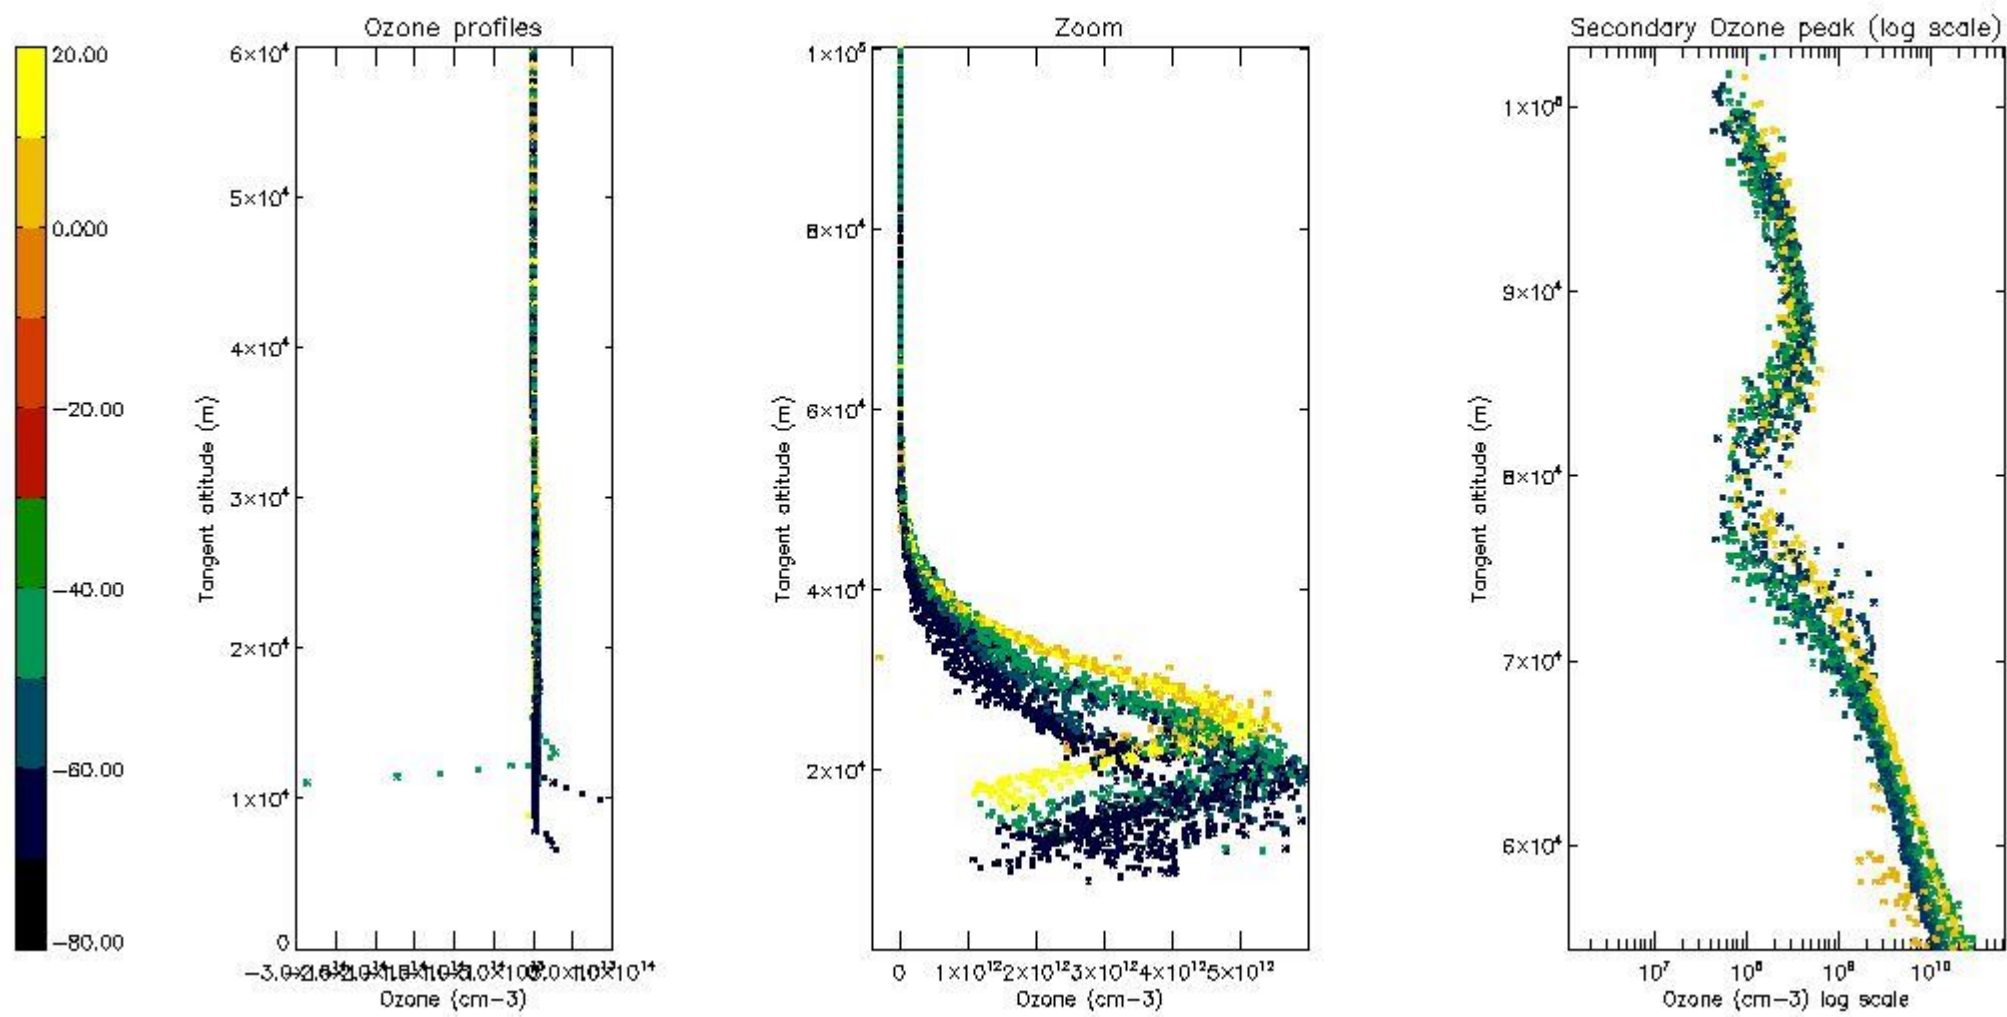

|          |    |
|----------|----|
| STD < 10 | 17 |
| STD < 5  | 12 |

5.2 Plot ozone profiles for all STD (dark without errors)

The colorbar represents the latitude.

5.3 Plot ozone profiles where STD < 20% (dark without errors)

The colorbar represents the latitude.

*5.4 Plot ozone profiles where STD < 10% (dark without errors)*

The colorbar represents the latitude.

*5.5 Plot ozone profiles where STD < 5% (dark without errors)*

The colorbar represents the latitude.