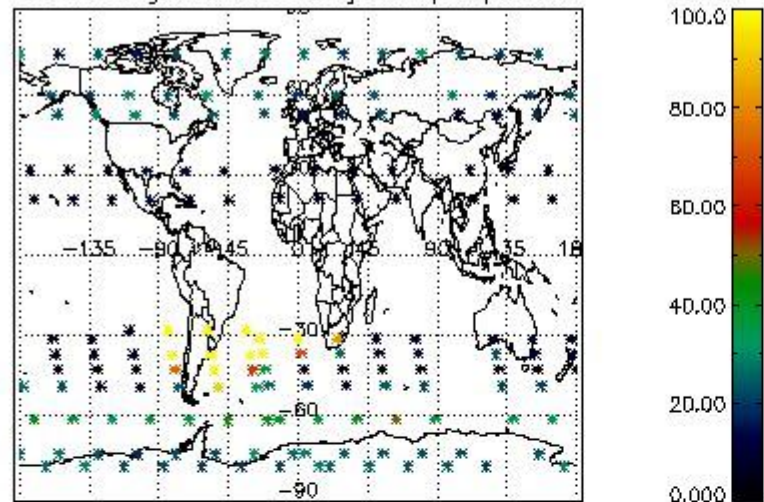

Percentage of cosmic ray hits per profile