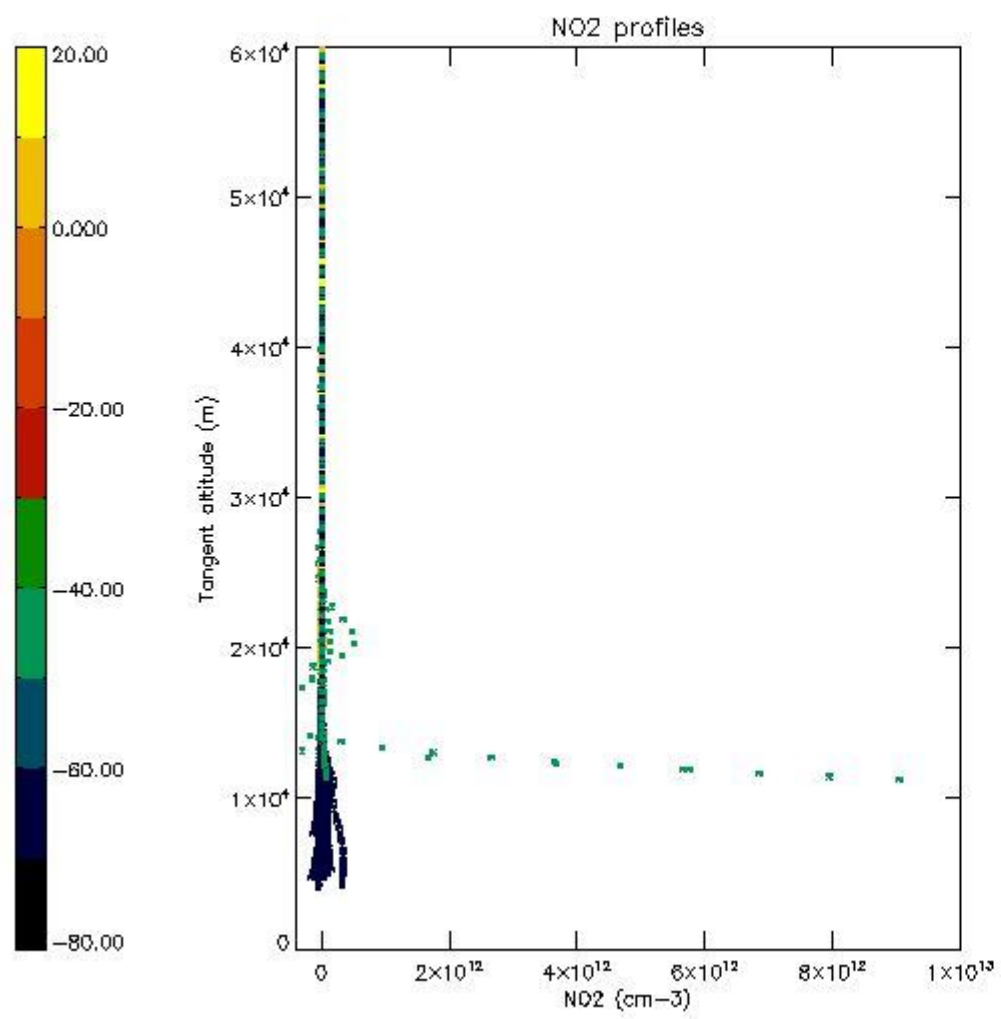

5.7 Plot NO3 profiles for all STD (dark without errors)

The colorbar represents the latitude.