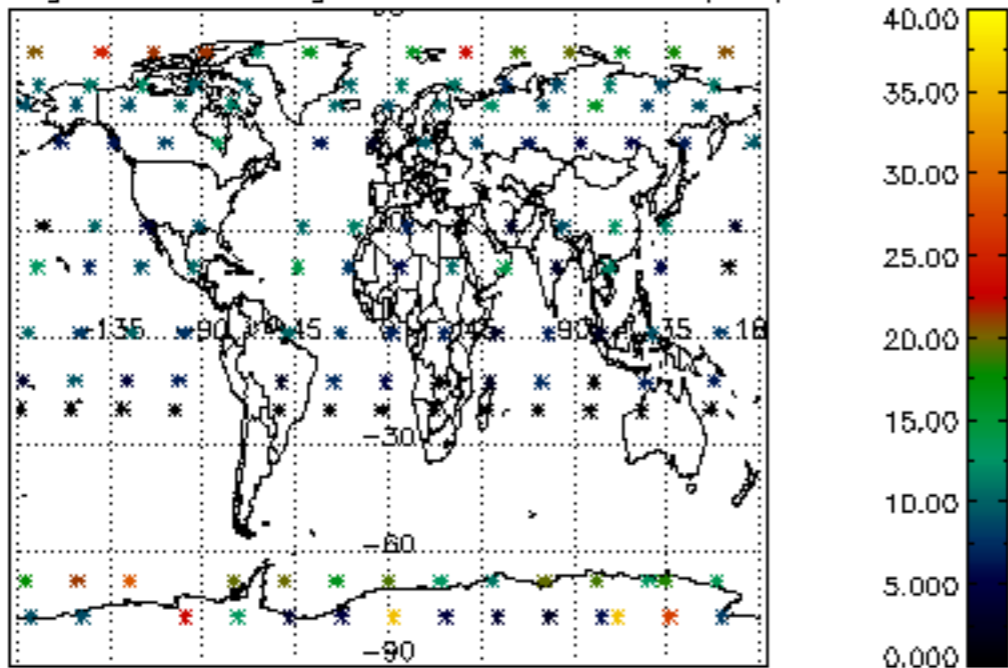

Percentage of star falling outside central band per profile