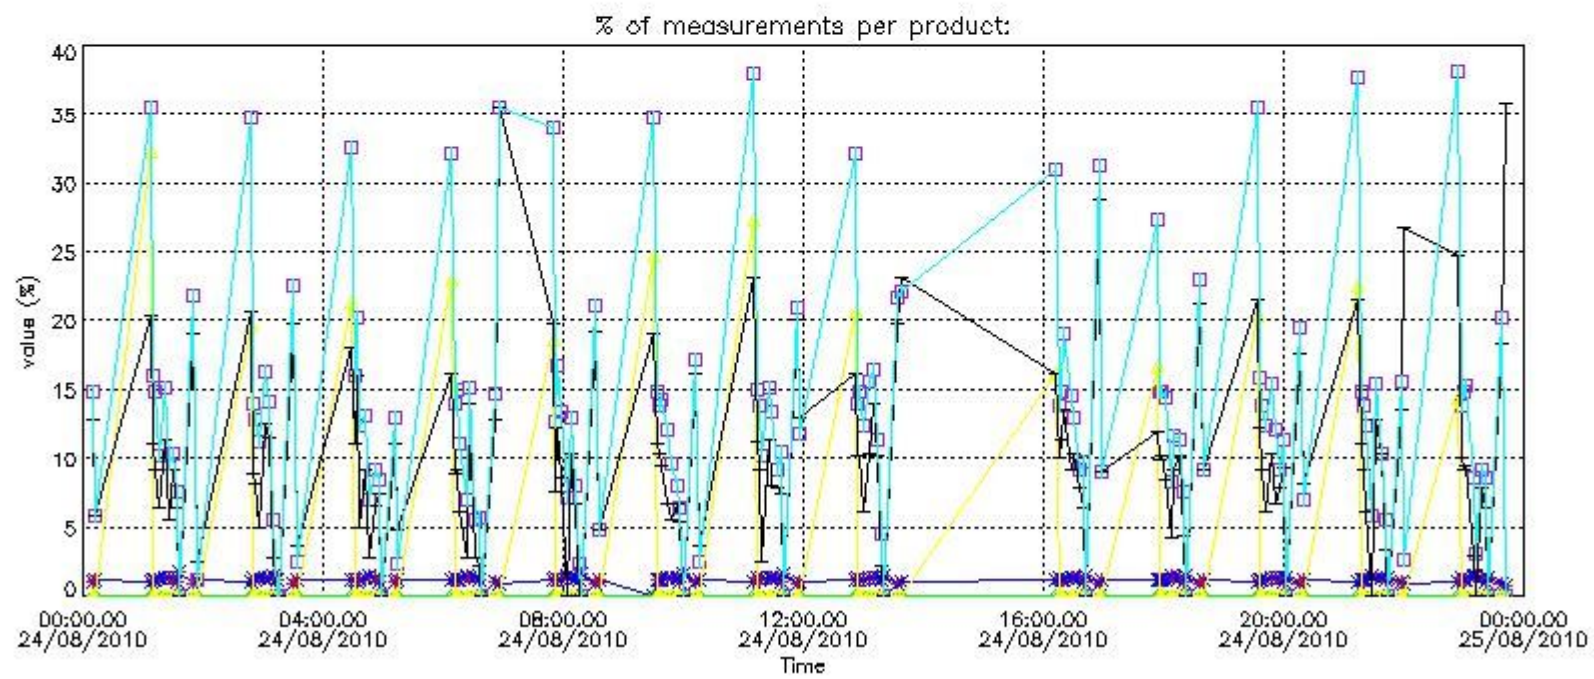

4.2 Plot quality information per product coming from level 1b processing (world map)

4.2.1 Plot level 1 quality information per product (world map): ENVISAT ASCENDING passes