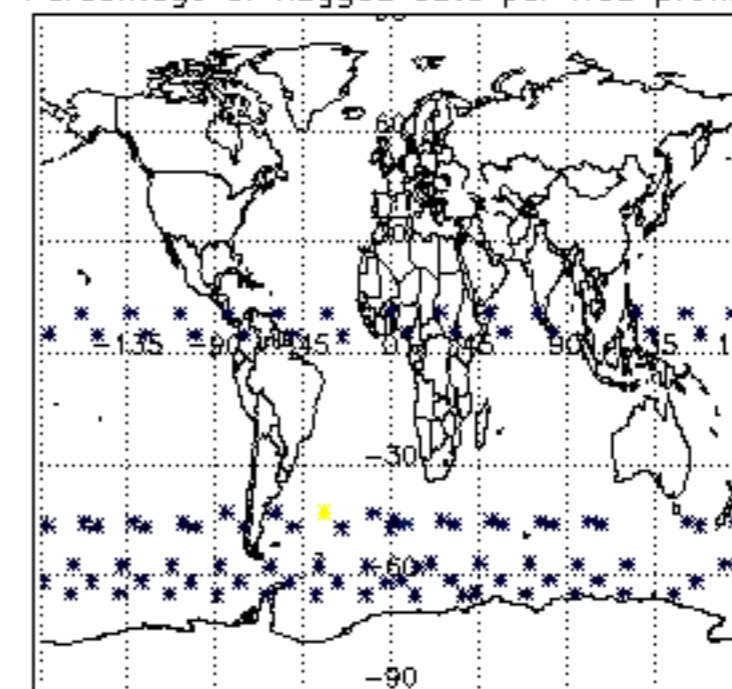

Percentage of flagged data per NO3 profile