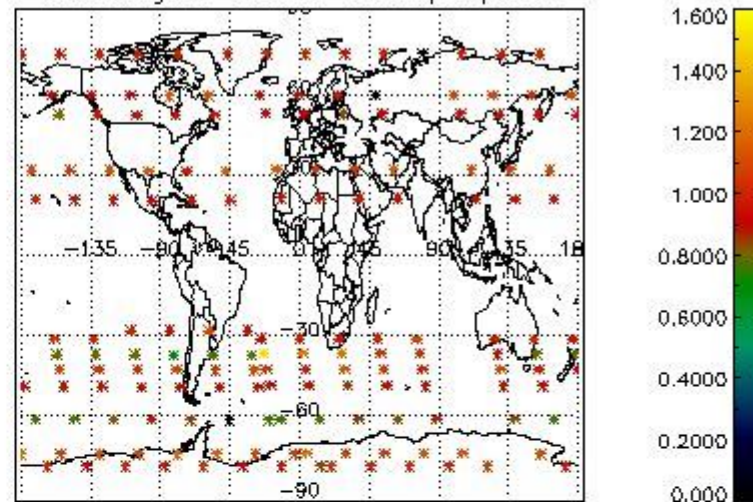

Percentage of datation errors per profile