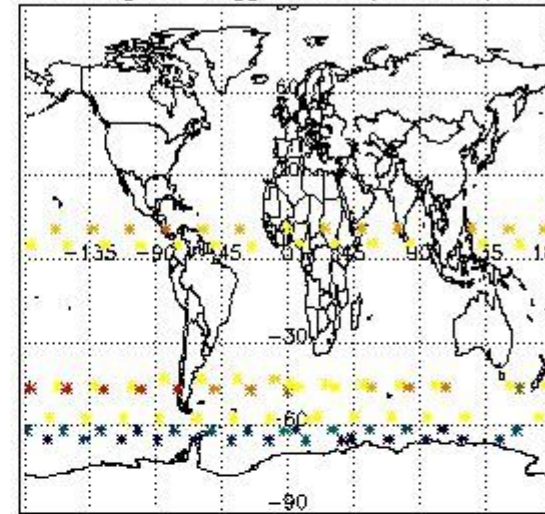

#### 3.1 Plot quality information per product (time dependant)

3.2 Plot quality information per product (world map)

Percentage of flagged data per O3 profile

Percentage of flagged data per H2O profile

Percentage of flagged data per NO2 profile