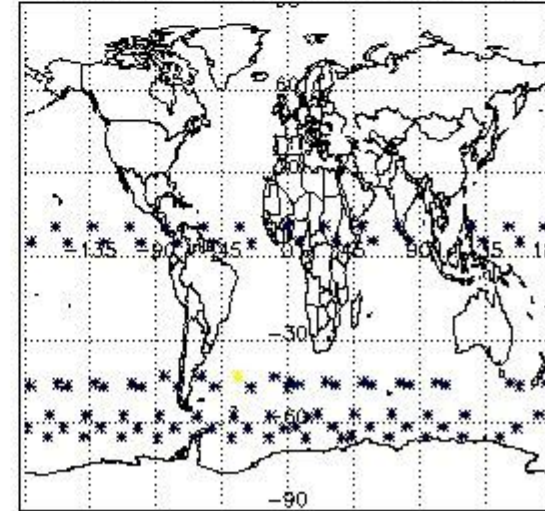

Percentage of flagged data per NO3 profile

4. Level 1 quality information per product

In this section it is plotted some information contained in the Quality Summary data set of the level 2 products that comes from the level 1b processing. Products without errors (error flag in the MPH set to "0") are used.

4.1 Plot quality information per product (time dependant) coming from level 1b processing

4.1.1 Plot level 1 quality information per product (time dependant): ENVISAT ASCENDING passes