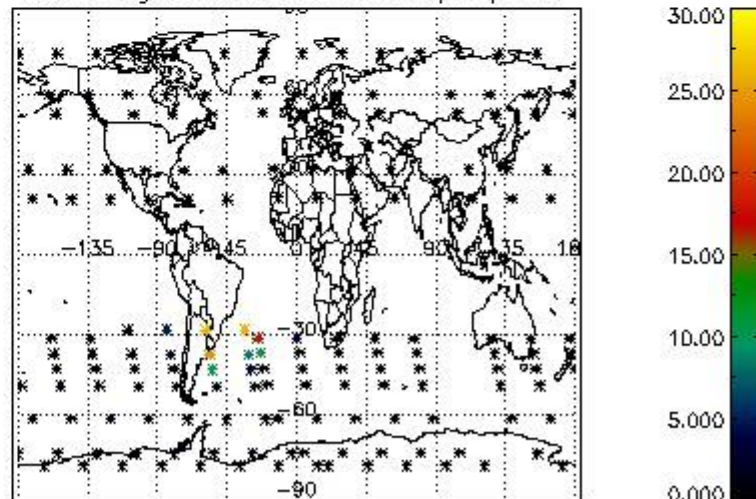

Percentage of saturation errors per profile