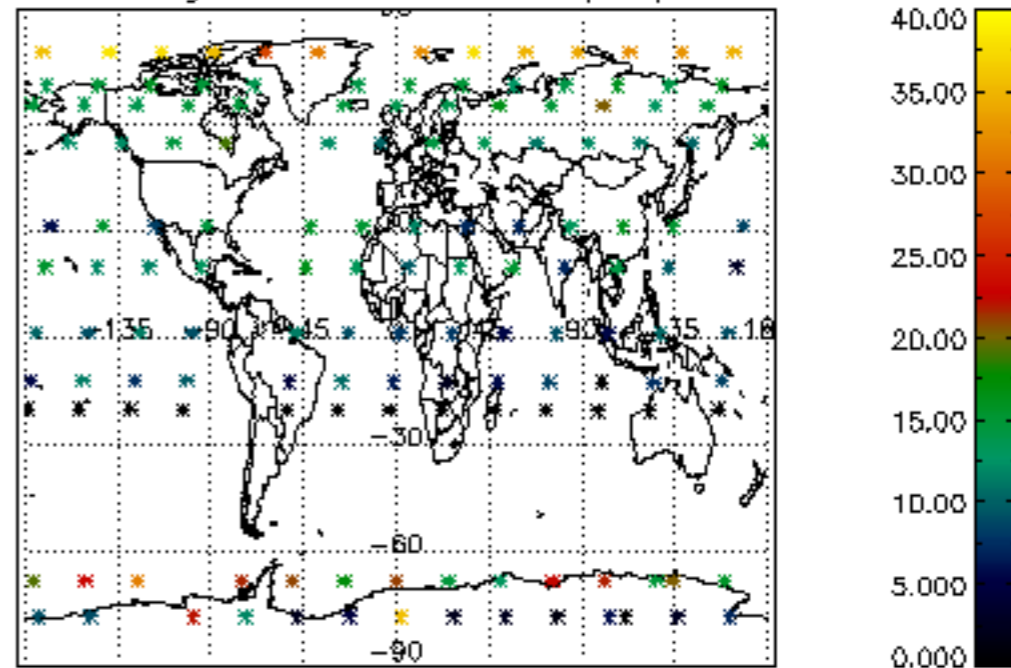

Percentage of saturation errors per profile