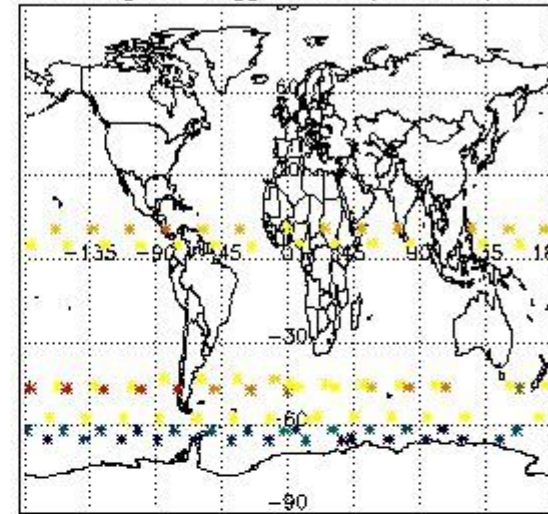

#### 3.1 Plot quality information per product (time dependant)

3.2 Plot quality information per product (world map)

Percentage of flagged data per O3 profile

Percentage of flagged data per H2O profile

Percentage of flagged data per NO2 profile