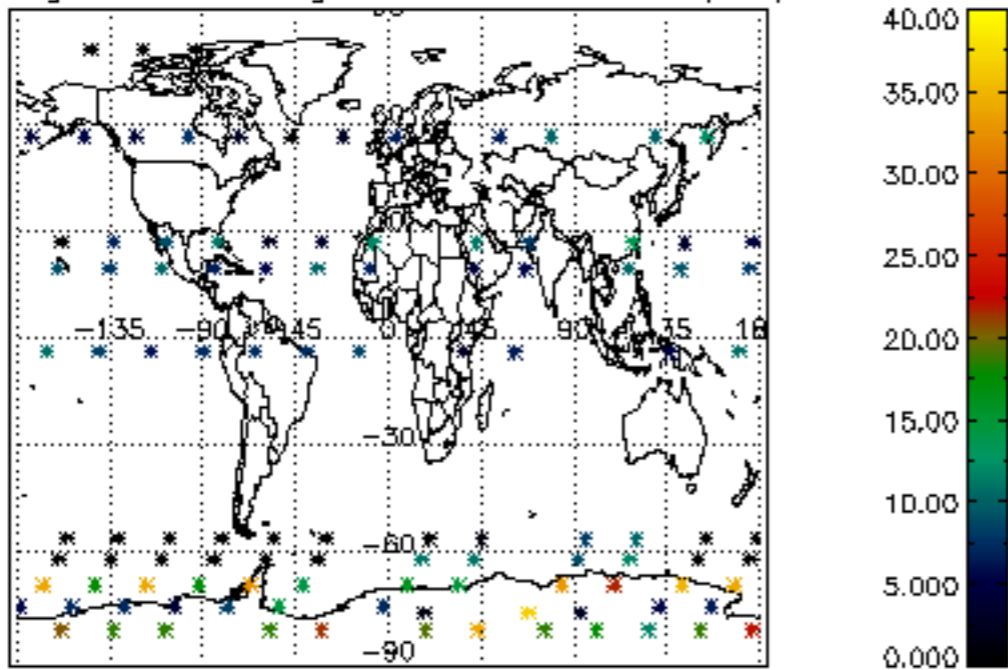

Percentage of star falling outside central band per profile