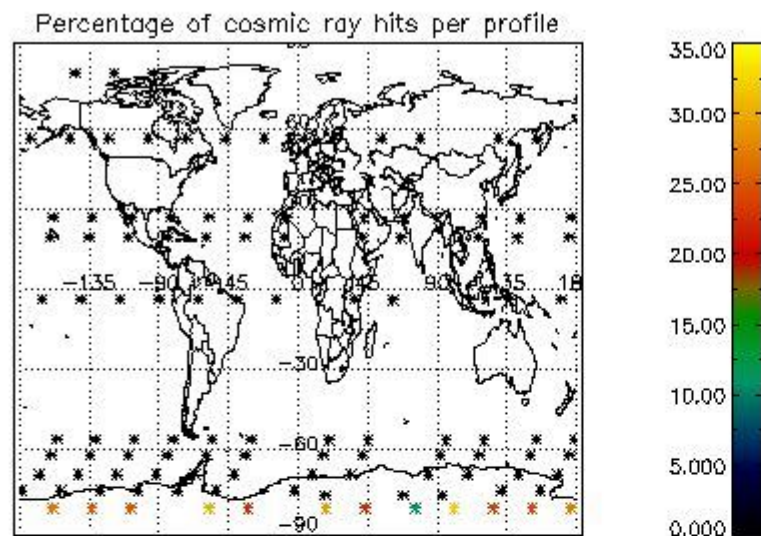

4.2.2 Plot level 1 quality information per product (world map): ENVISAT DESCENDING passes

5. Trace gas profiles

5.1 Ozone statistics based on quality of products

The final quality of the products can be "measured" using the STD (Standard Deviation) attached to every point profile. This information is written to the parameter GOM_NL__2P/NL_LOCAL_SPECIES_DENSITY/o3_std of the level 2 products. The table below shows the statistics for given STD ranges.

The statistics are given with respect to the overall valid production:

- Products without fatal errors: GOM_NL__2P/MPH/PRODUCT_ERR=0
- Valid point profile: GOM_NL__2P/NL_LOCAL_SPECIES_DENSITY/pcd(0)=0

The 'Criteria' is applied to valid points of dark limb products:

- Products in dark limb illumination condition: GOM_NL__2P/NL_SUMMARY_QUALITY/obs_ill_cond=0
- Products without fatal errors: GOM_NL__2P/MPH/PRODUCT_ERR=0
- Valid point profile: GOM_NL__2P/NL_LOCAL_SPECIES_DENSITY/pcd(0)=0

So, the table below shows the percentage of dark limb and valid observations for each criteria with respect to the overall valid daily observations.

Criteria	% of total production
All STD	37
STD < 20	20