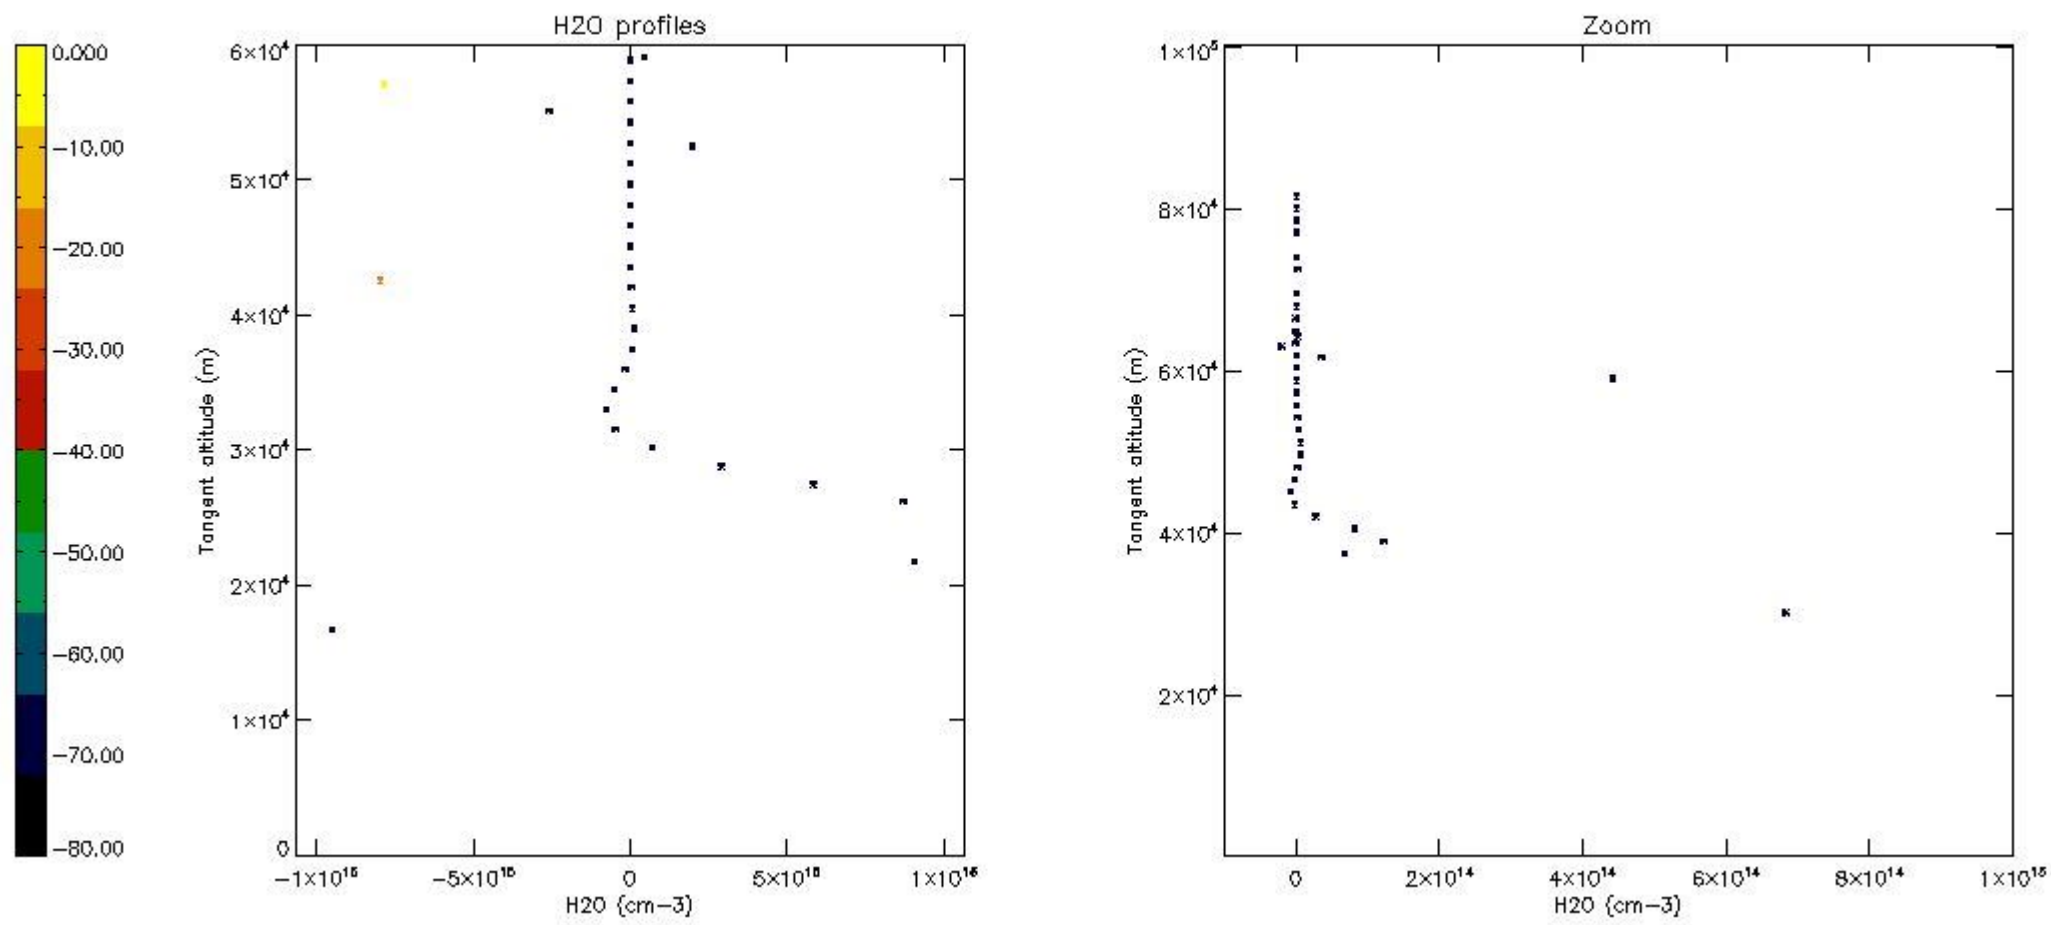

The colorbar represents the latitude.