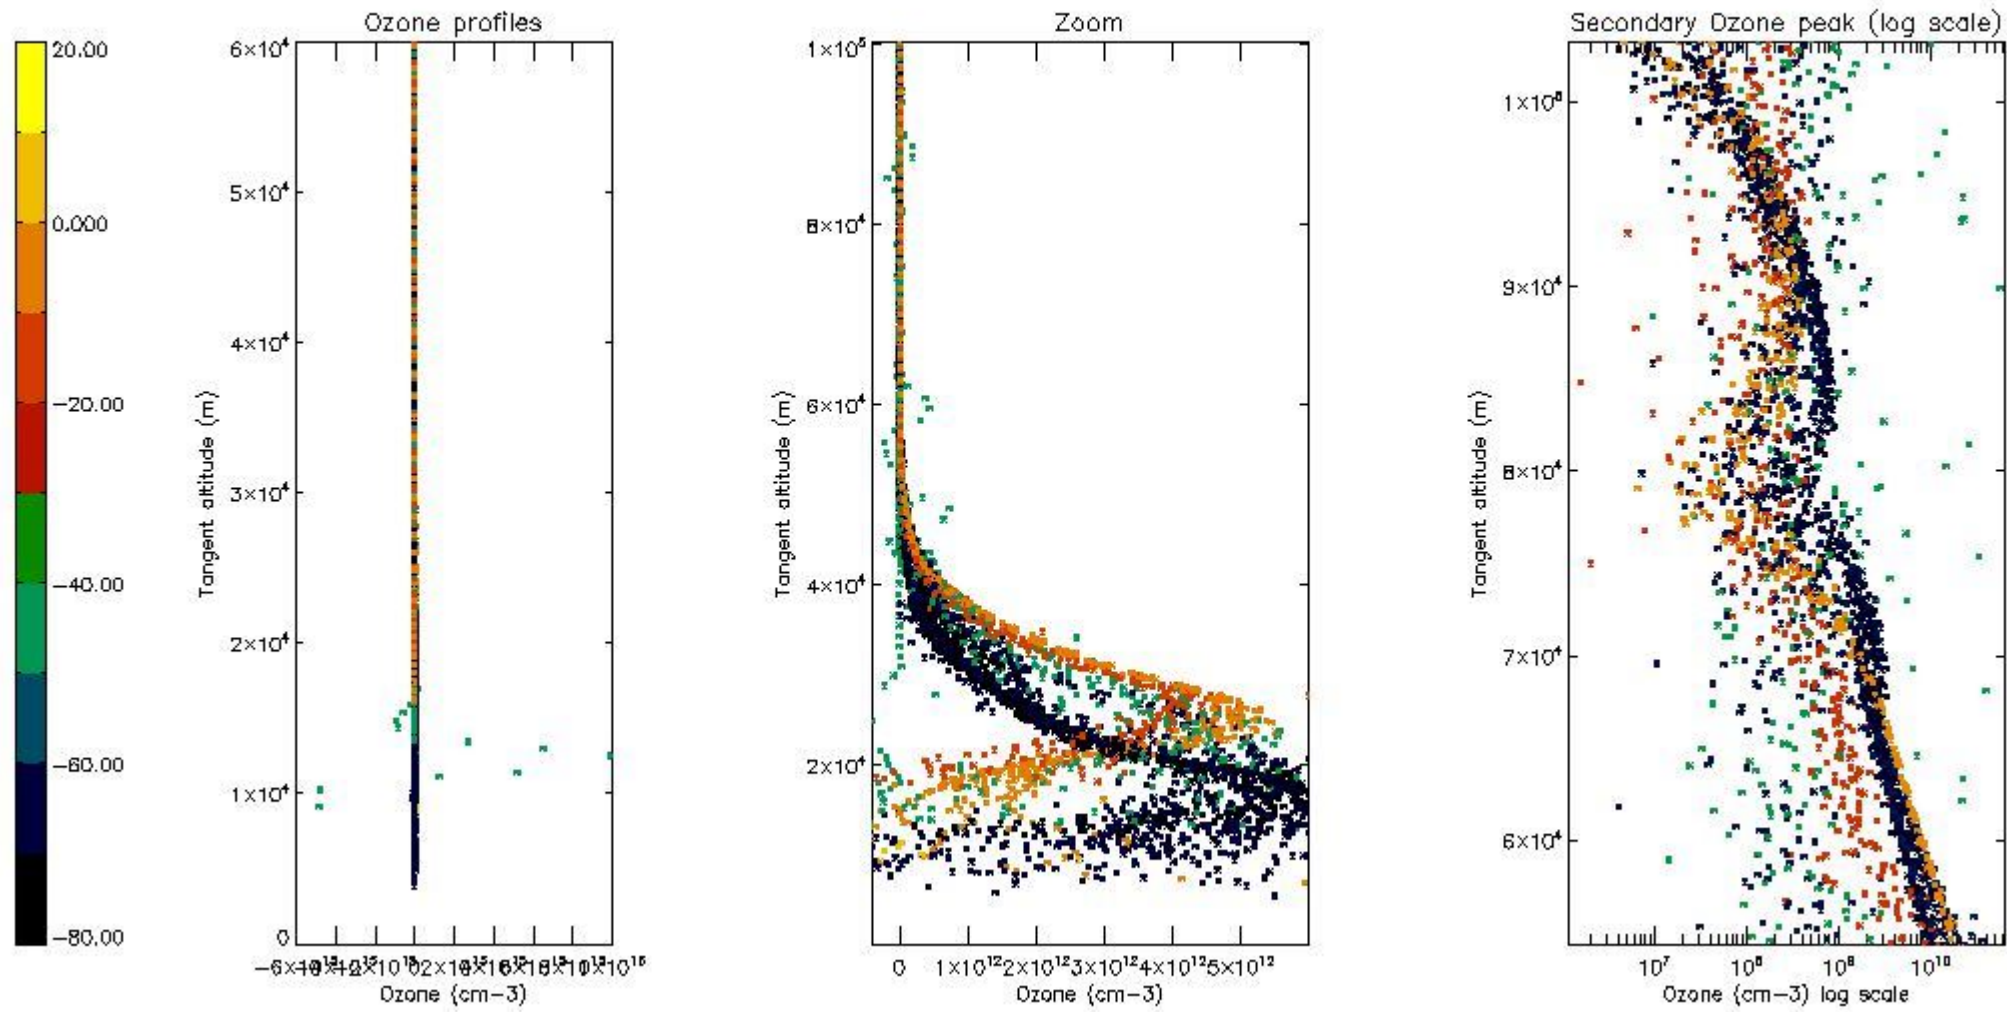

STD < 10	16
STD < 5	12

5.2 Plot ozone profiles for all STD (dark without errors)

The colorbar represents the latitude.

5.3 Plot ozone profiles where STD < 20% (dark without errors)

The colorbar represents the latitude.