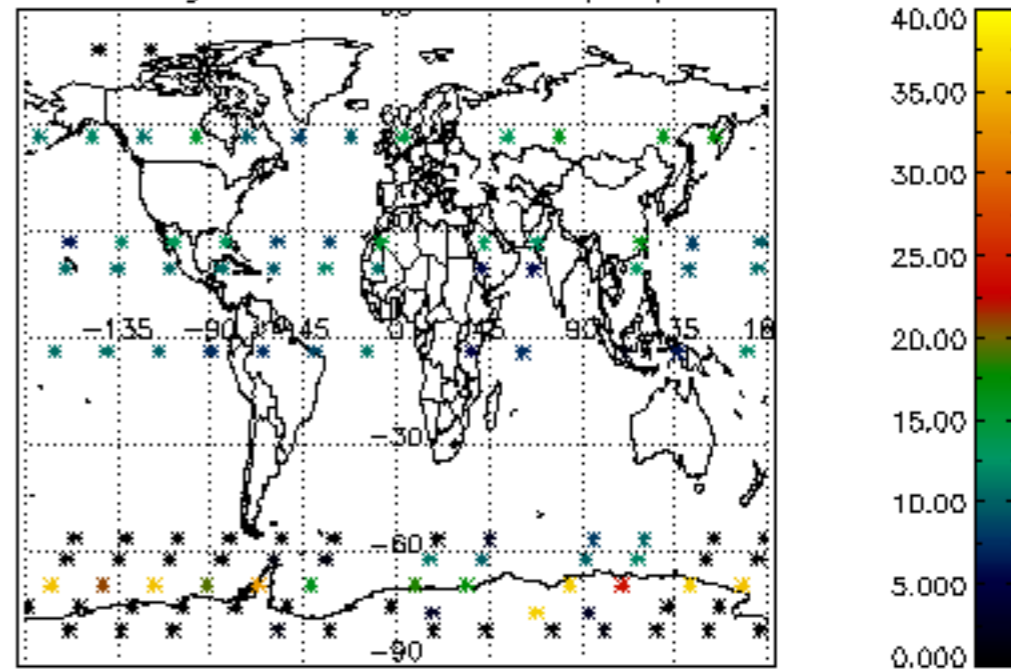

Percentage of saturation errors per profile