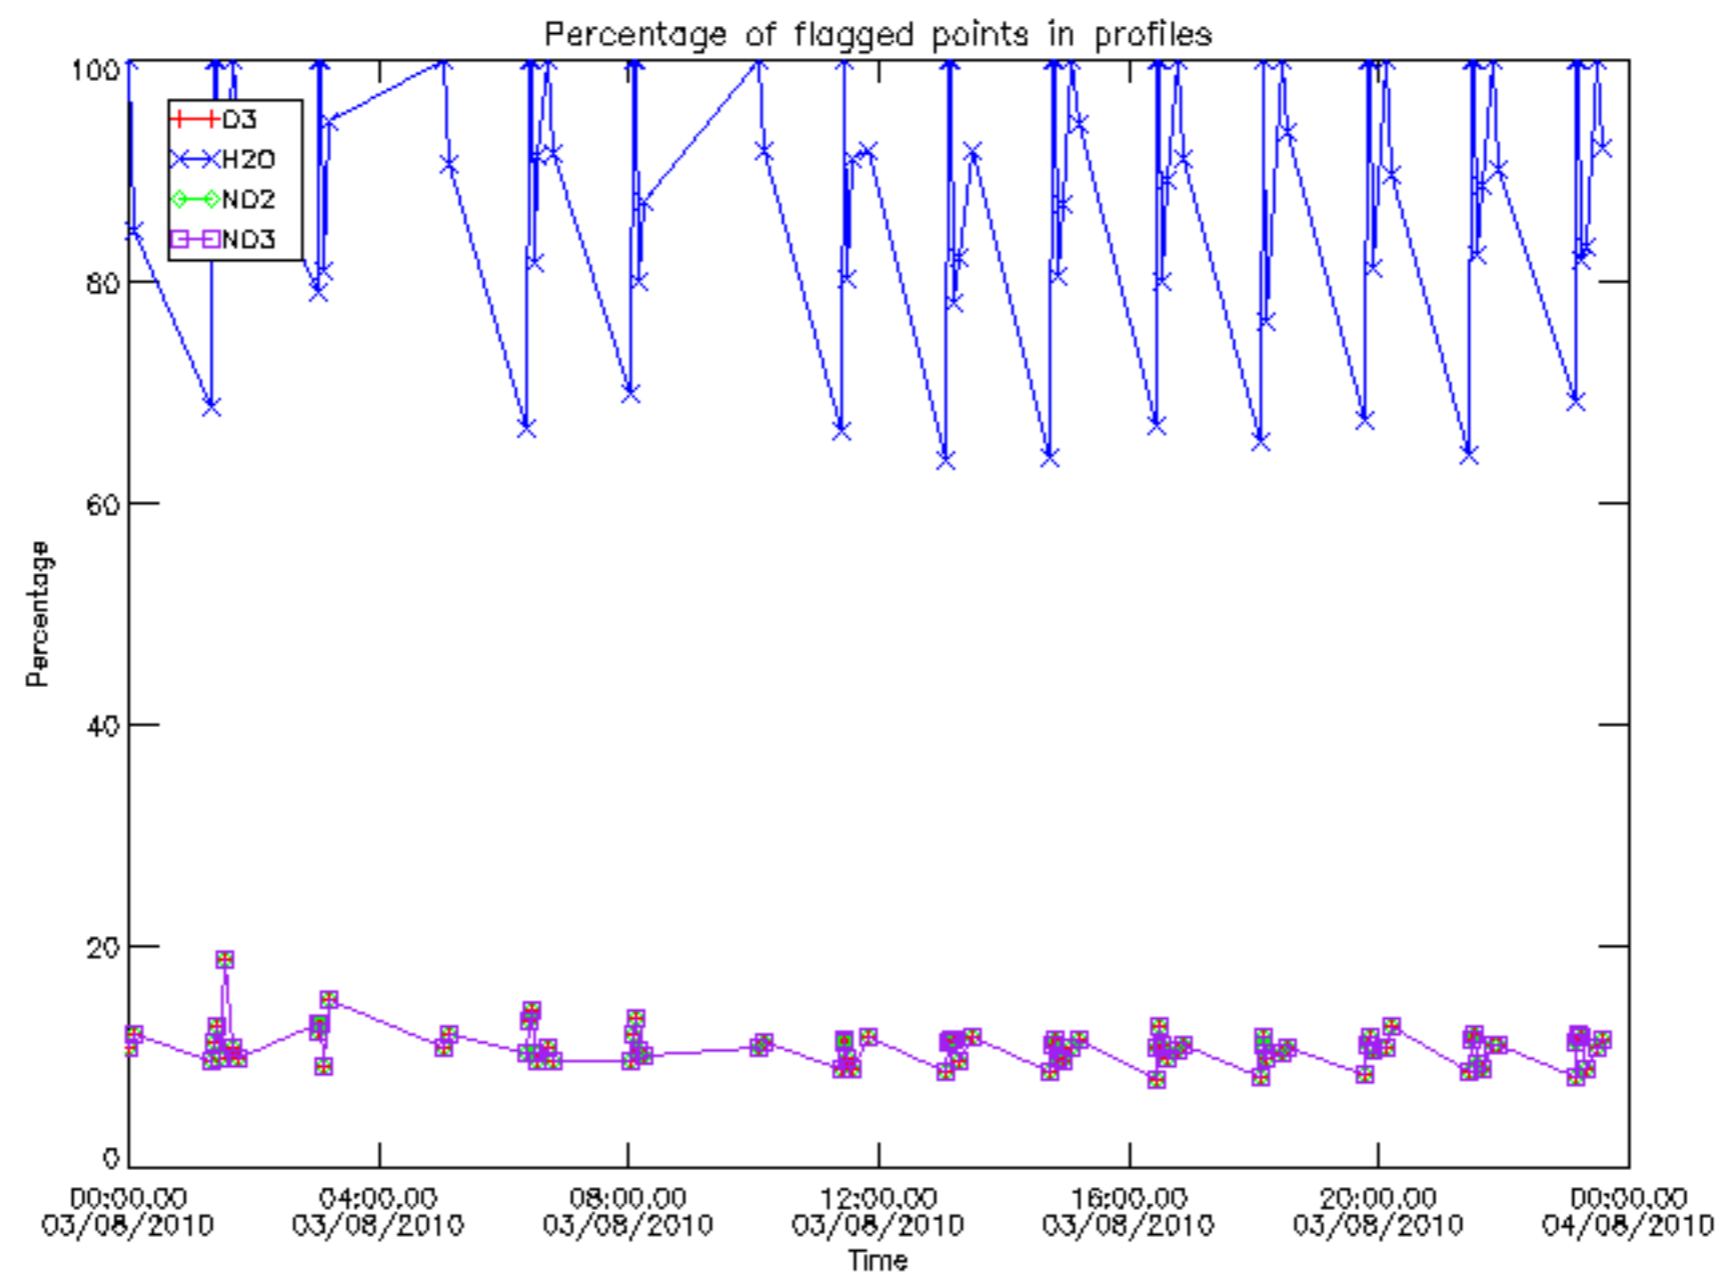

Percentage of flagged data per D3 profile

Percentage of flagged data per H2O profile