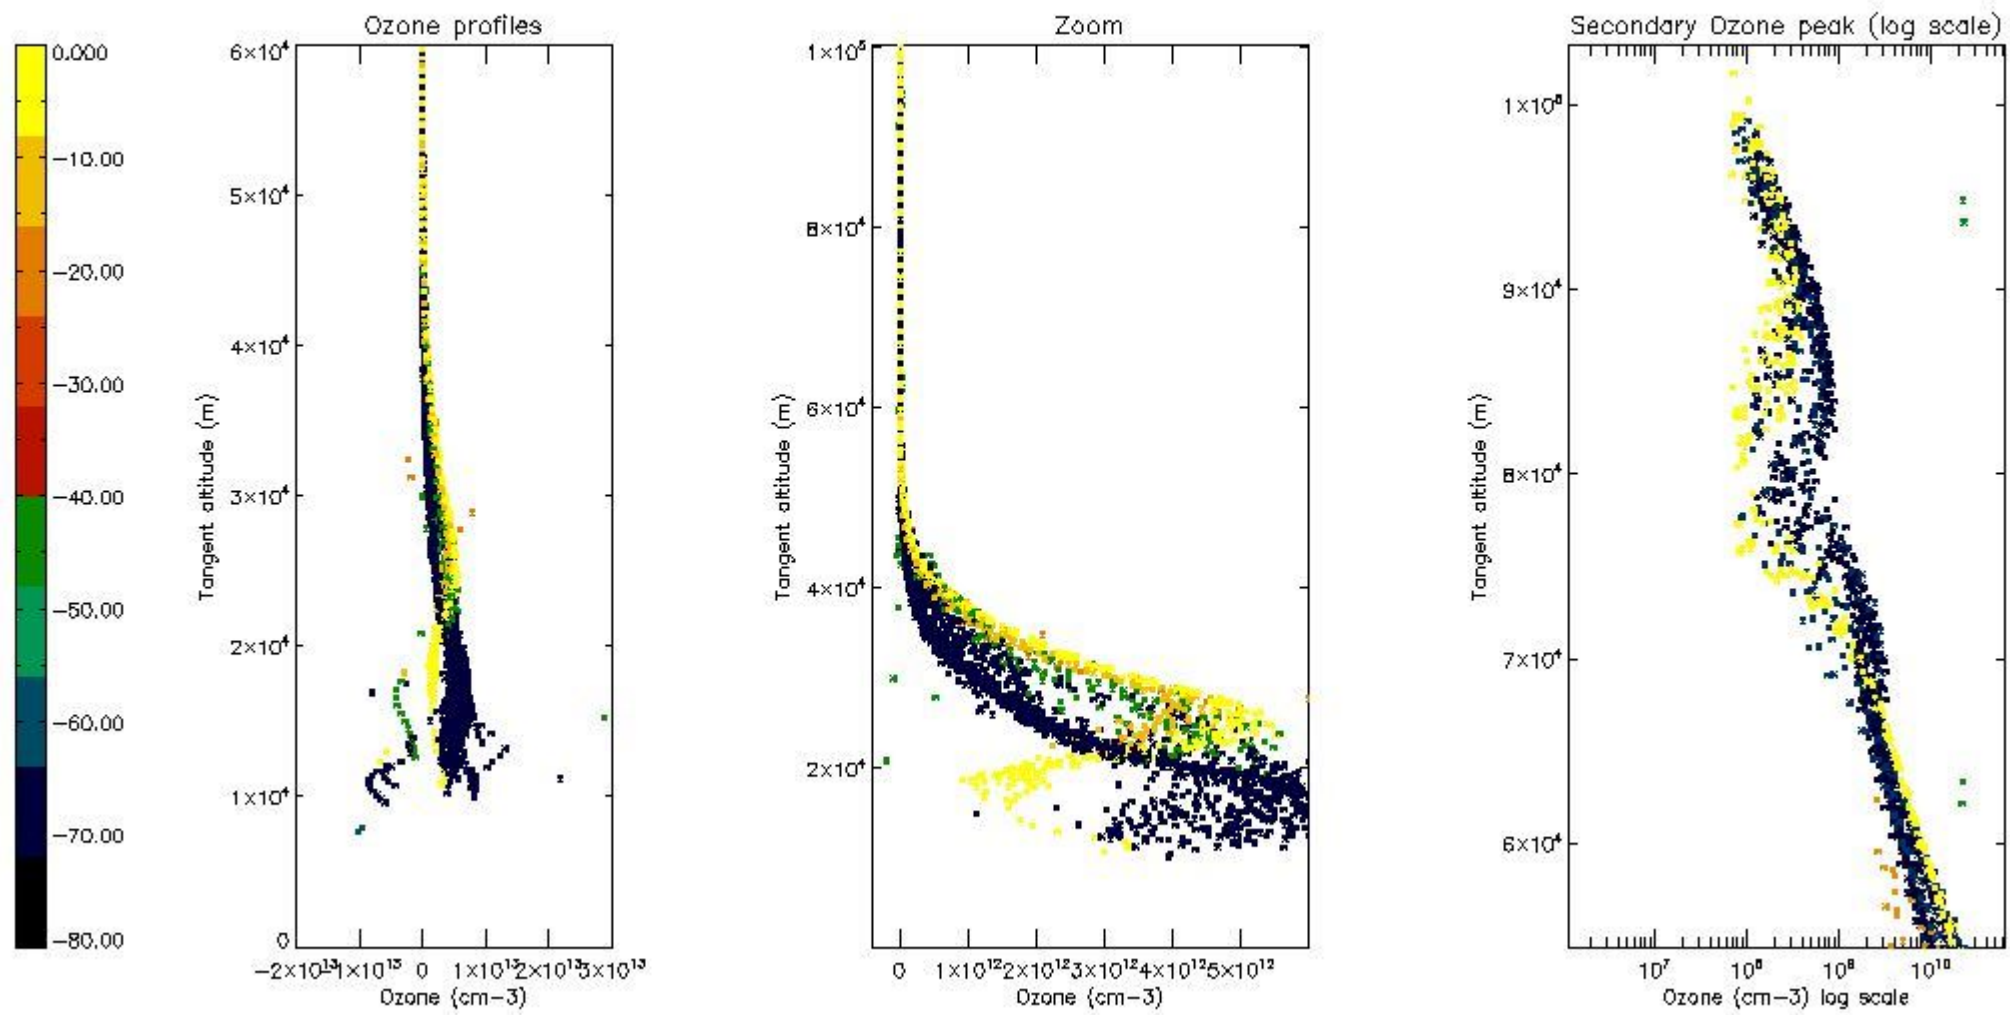

STD < 10	16
STD < 5	12

5.2 Plot ozone profiles for all STD (dark without errors)

The colorbar represents the latitude.

5.3 Plot ozone profiles where STD < 20% (dark without errors)

The colorbar represents the latitude.