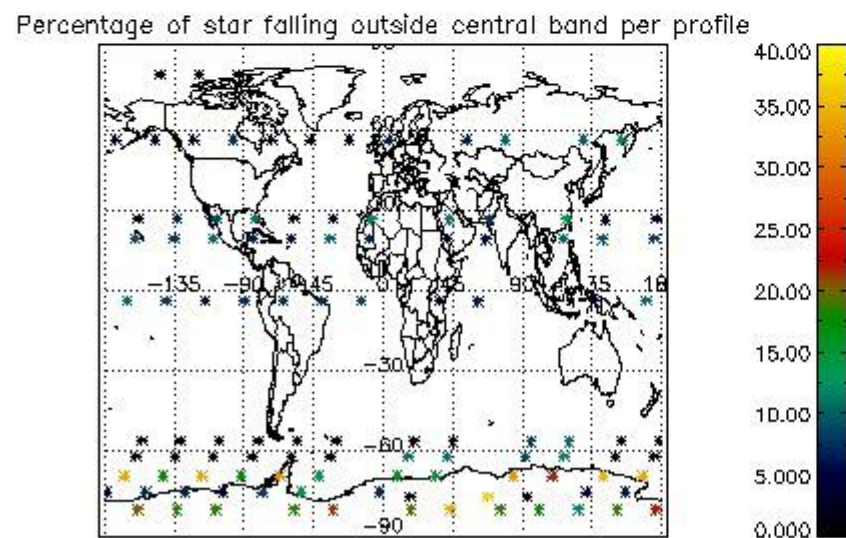

5. Trace gas profiles

5.1 Ozone statistics based on quality of products

The final quality of the products can be "measured" using the STD (Standard Deviation) attached to every point profile. This information is written to the parameter GOM_NL__2P/NL_LOCAL_SPECIES_DENSITY/o3_std of the level 2 products. The table below shows the statistics for given STD ranges.

The statistics are given with respect to the overall valid production:

- Products without fatal errors: GOM_NL__2P/MPH/PRODUCT_ERR=0
- Valid point profile: GOM_NL__2P/NL_LOCAL_SPECIES_DENSITY/pcd(0)=0

The 'Criteria' is applied to valid points of dark limb products:

- Products in dark limb illumination condition: GOM_NL__2P/NL_SUMMARY_QUALITY/obs_ill_cond=0
- Products without fatal errors: GOM_NL__2P/MPH/PRODUCT_ERR=0
- Valid point profile: GOM_NL__2P/NL_LOCAL_SPECIES_DENSITY/pcd(0)=0

So, the table below shows the percentage of dark limb and valid observations for each criteria with respect to the overall valid daily observations.

Criteria	% of total production
All STD	37
STD < 20	20