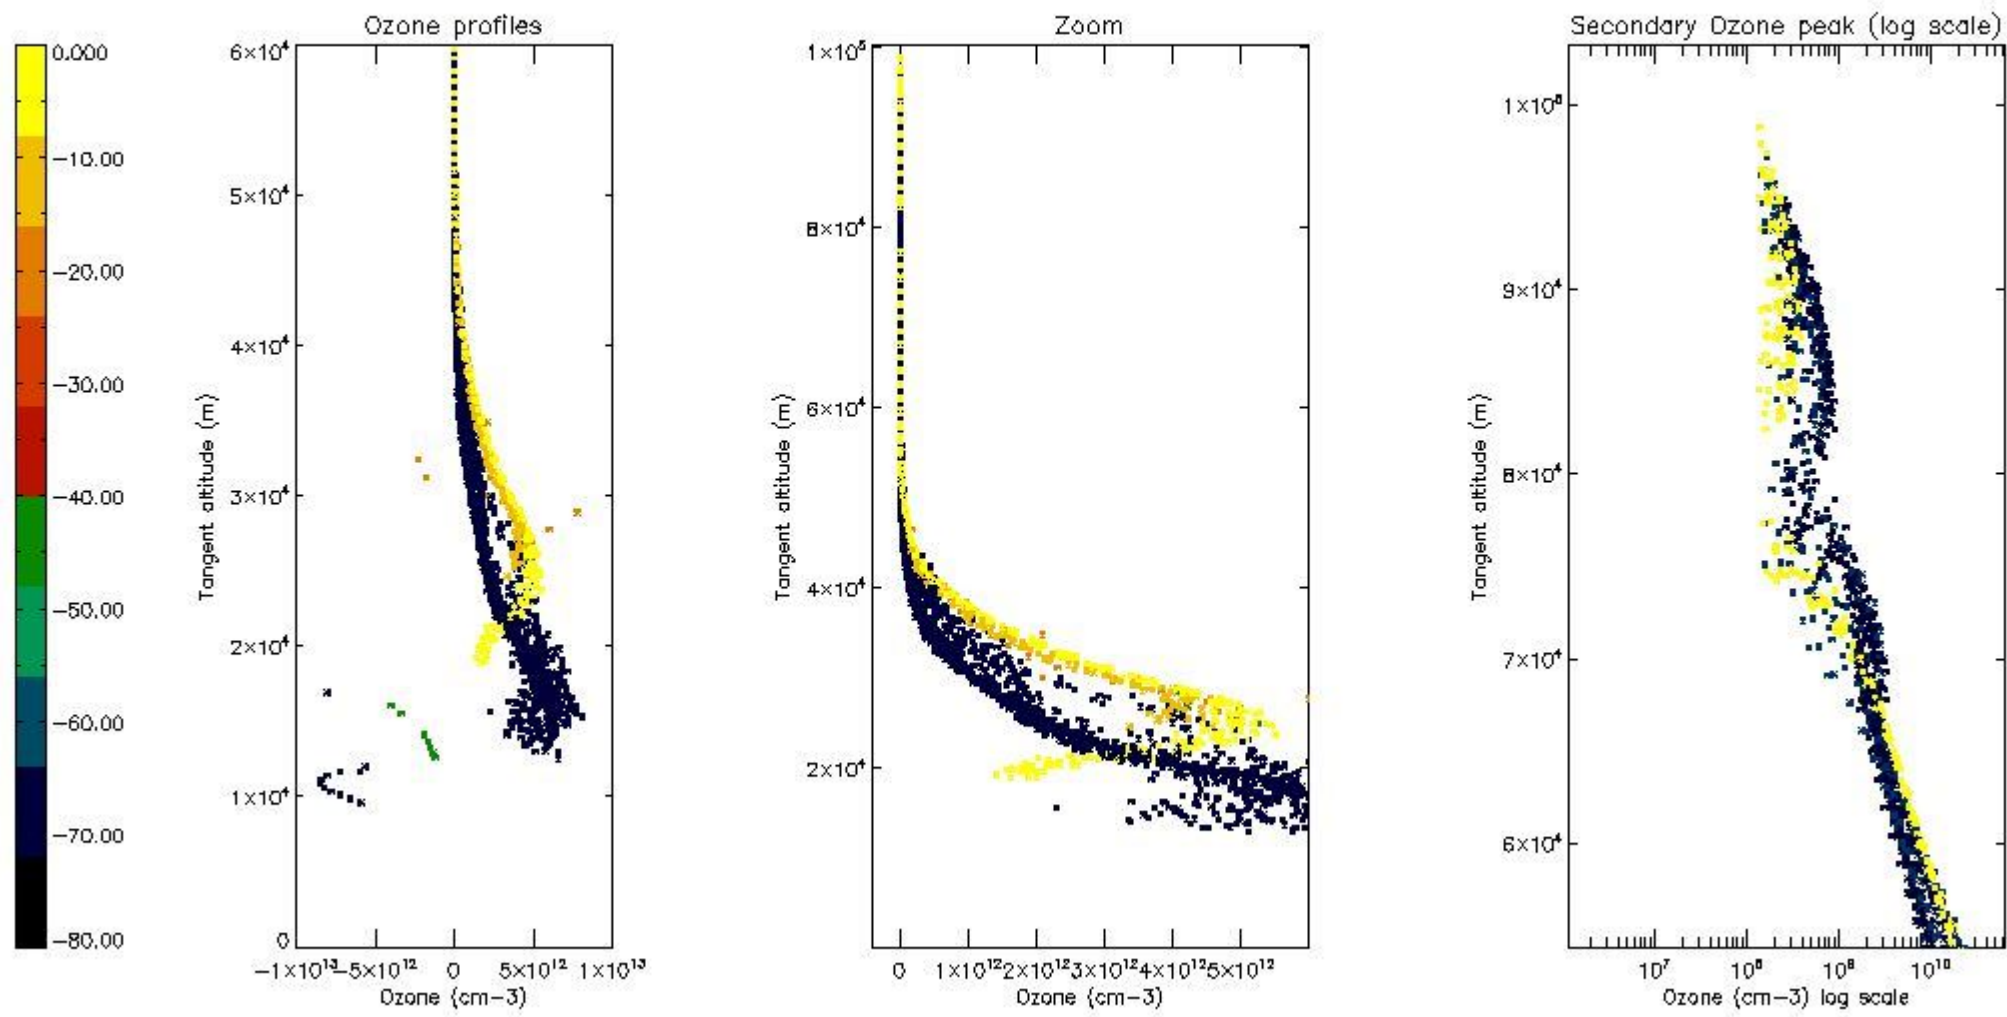

5.5 Plot ozone profiles where STD < 5% (dark without errors)

The colorbar represents the latitude.