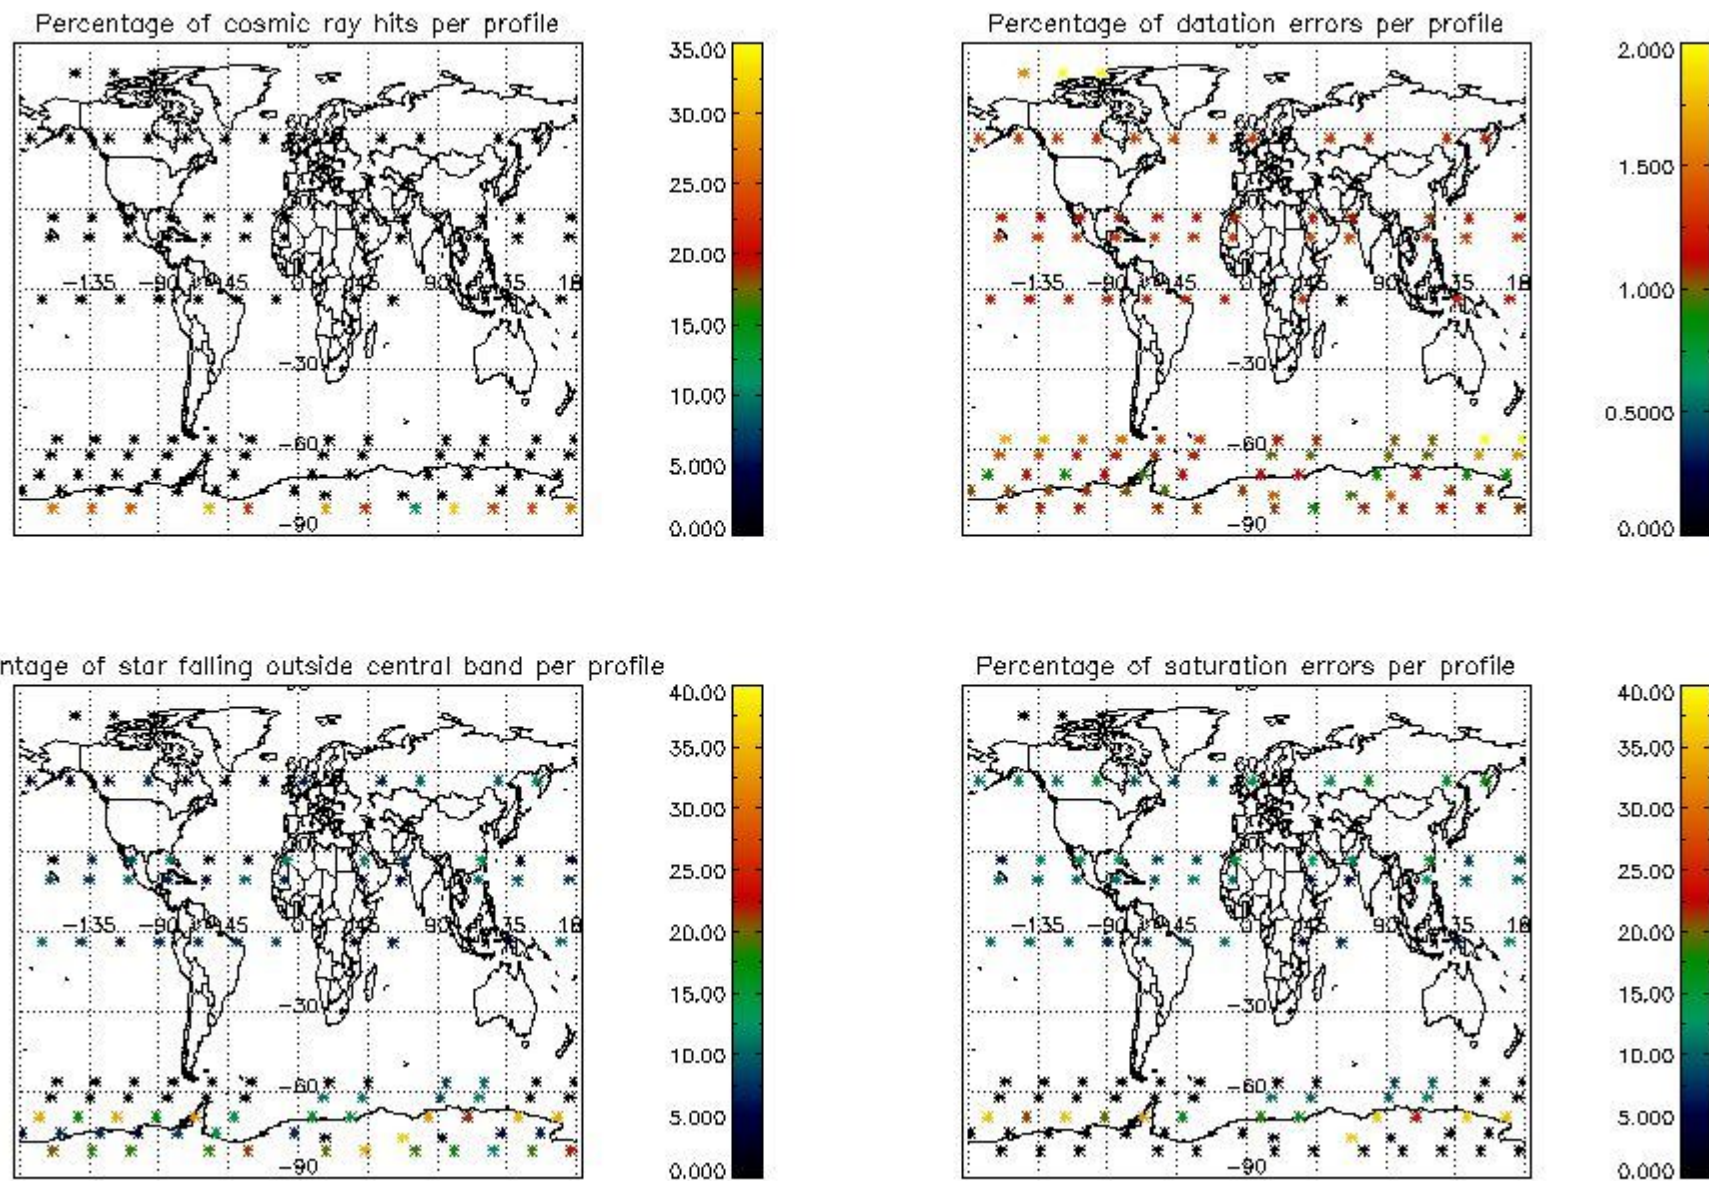

4.2.2 Plot level 1 quality information per product (world map): ENVISAT DESCENDING passes

5. Trace gas profiles

5.1 Ozone statistics based on quality of products

The final quality of the products can be "measured" using the STD (Standard Deviation) attached to every point profile. This information is written to the parameter GOM_NL__2P/NL_LOCAL_SPECIES_DENSITY/o3_std of the level 2 products. The table below shows the statistics for given STD ranges.

The statistics are given with respect to the overall valid production:

- Products without fatal errors: GOM_NL__2P/MPH/PRODUCT_ERR=0
- Valid point profile: GOM_NL__2P/NL_LOCAL_SPECIES_DENSITY/pcd(0)=0

The 'Criteria' is applied to valid points of dark limb products:

- Products in dark limb illumination condition: GOM_NL__2P/NL_SUMMARY_QUALITY/obs_ill_cond=0
- Products without fatal errors: GOM_NL__2P/MPH/PRODUCT_ERR=0
- Valid point profile: GOM_NL__2P/NL_LOCAL_SPECIES_DENSITY/pcd(0)=0

So, the table below shows the percentage of dark limb and valid observations for each criteria with respect to the overall valid daily observations.

Criteria	% of total production
All STD	37
STD < 20	20