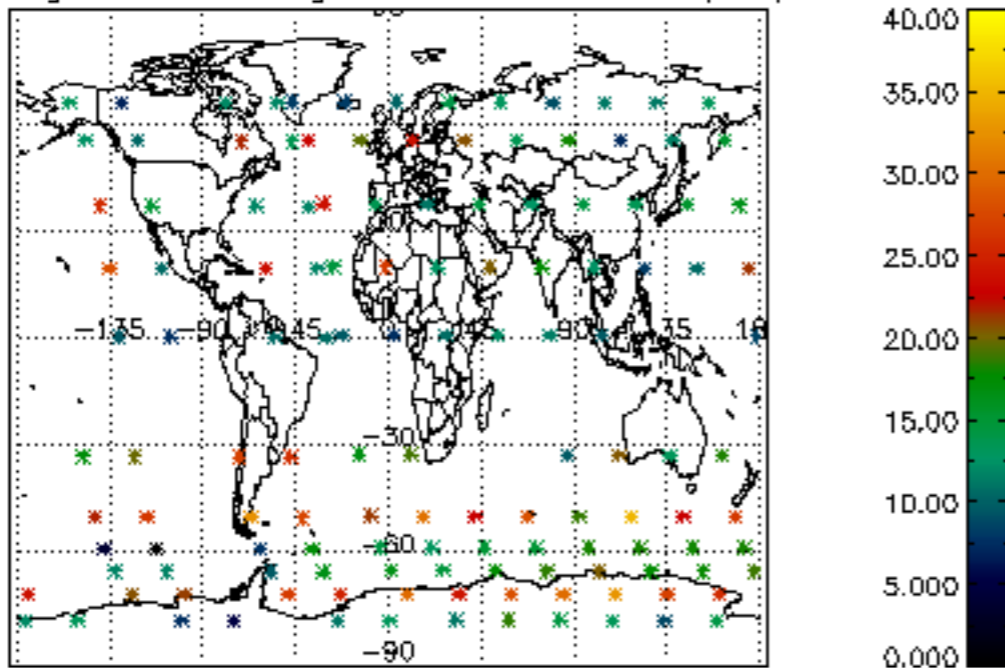

Percentage of cosmic ray hits per profile

Percentage of star falling outside central band per profile