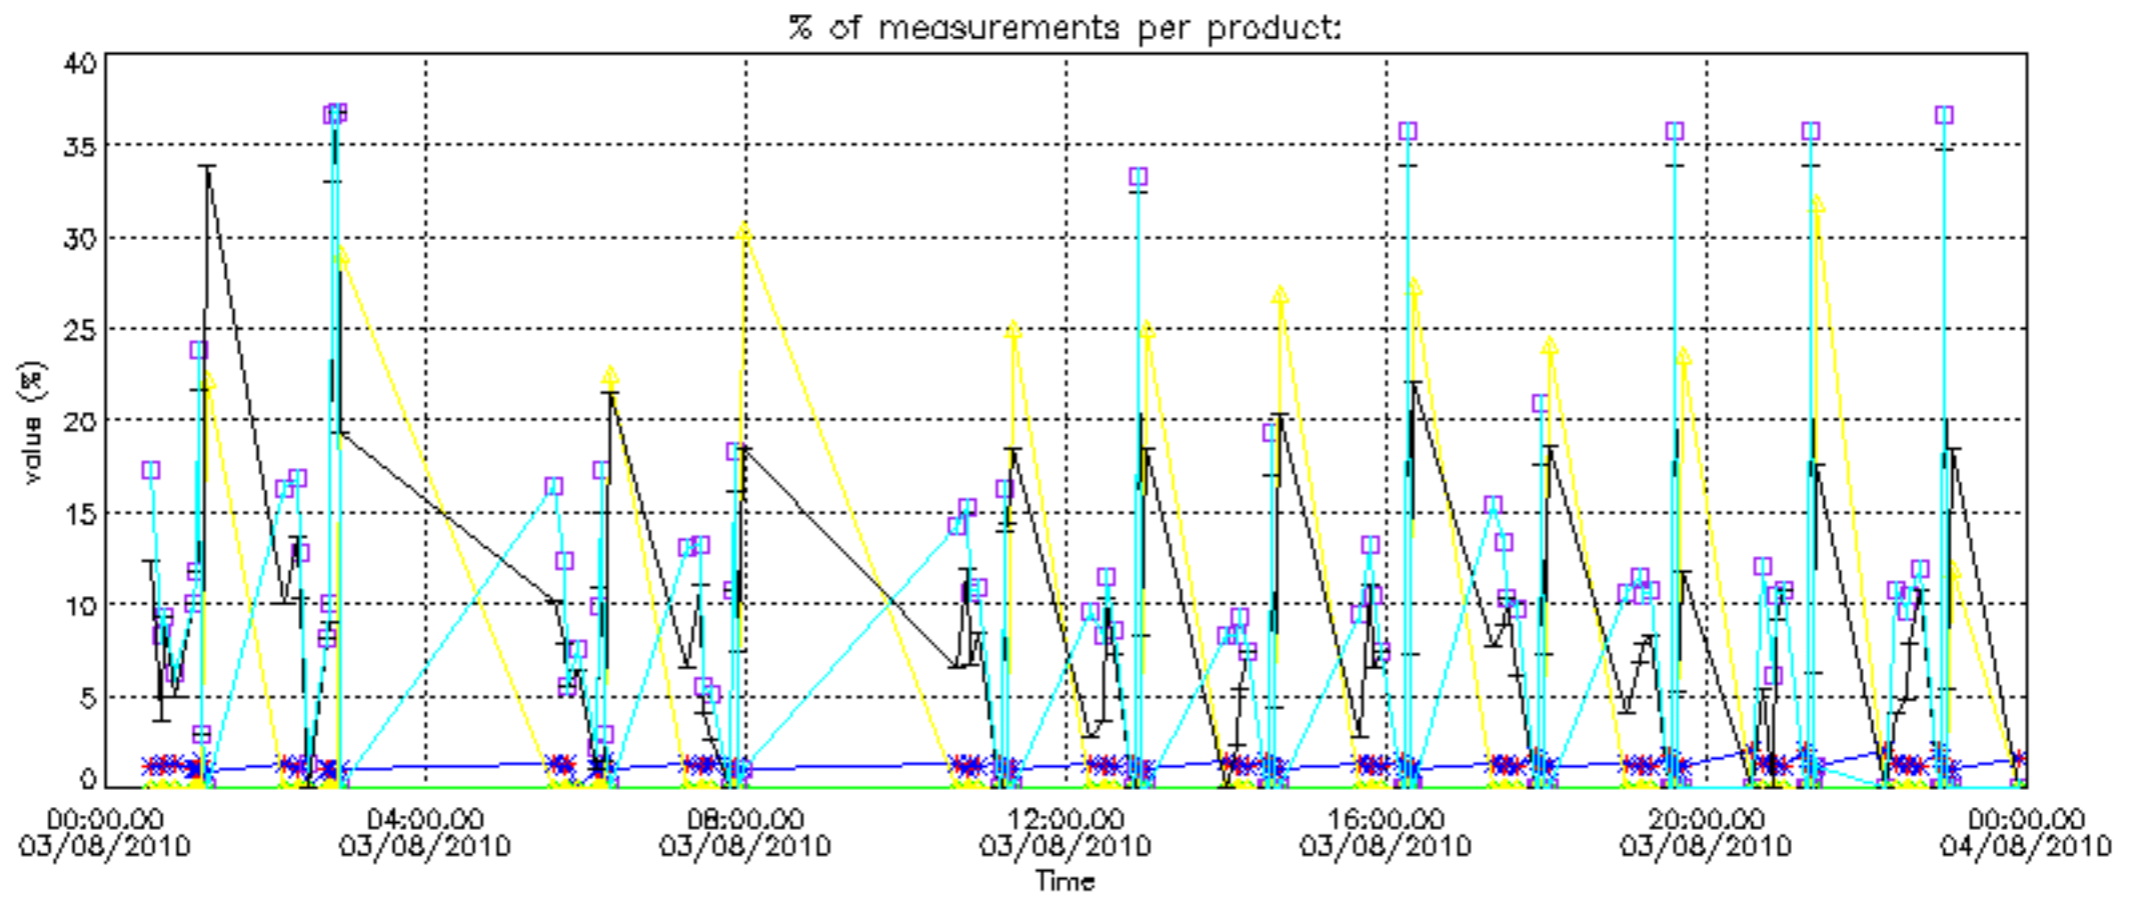

Percentage of cosmic ray hits per profile

Percentage of datation errors per profile