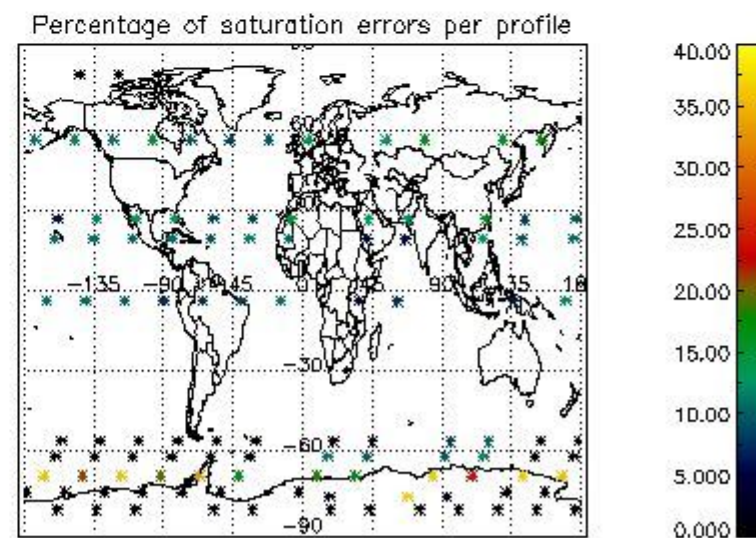

5. Trace gas profiles

5.1 Ozone statistics based on quality of products

The final quality of the products can be "measured" using the STD (Standard Deviation) attached to every point profile. This information is written to the parameter GOM_NL__2P/NL_LOCAL_SPECIES_DENSITY/o3_std of the level 2 products. The table below shows the statistics for given STD ranges.

The statistics are given with respect to the overall valid production:

- Products without fatal errors: GOM_NL__2P/MPH/PRODUCT_ERR=0
- Valid point profile: GOM_NL__2P/NL_LOCAL_SPECIES_DENSITY/pcd(0)=0

The 'Criteria' is applied to valid points of dark limb products:

- Products in dark limb illumination condition: GOM_NL__2P/NL_SUMMARY_QUALITY/obs_ill_cond=0
- Products without fatal errors: GOM_NL__2P/MPH/PRODUCT_ERR=0
- Valid point profile: GOM_NL__2P/NL_LOCAL_SPECIES_DENSITY/pcd(0)=0

So, the table below shows the percentage of dark limb and valid observations for each criteria with respect to the overall valid daily observations.

Criteria	% of total production
All STD	37
STD < 20	20