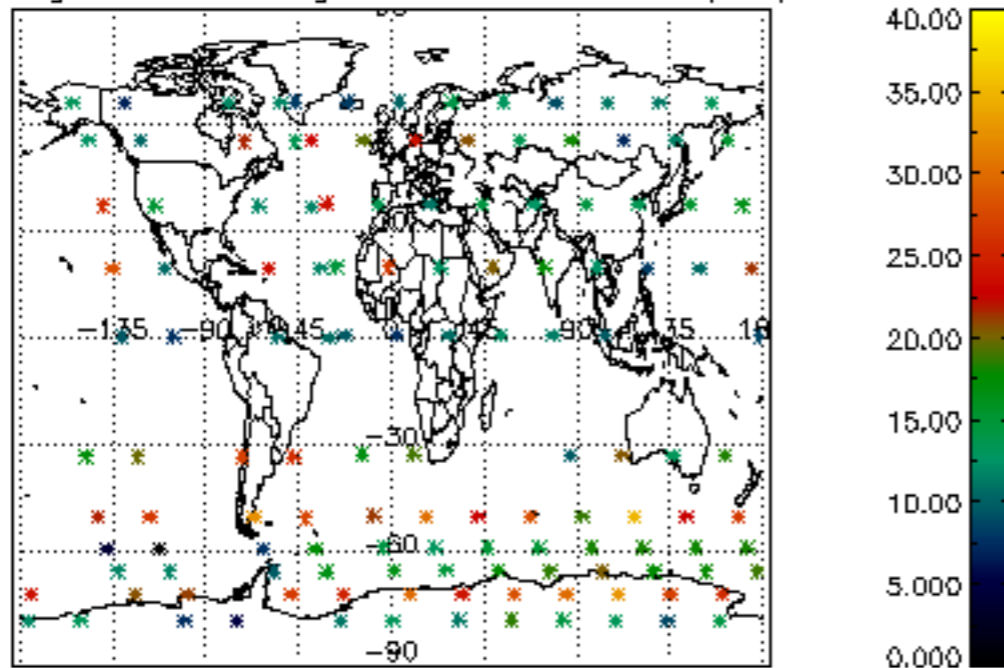

Percentage of cosmic ray hits per profile

Percentage of star falling outside central band per profile