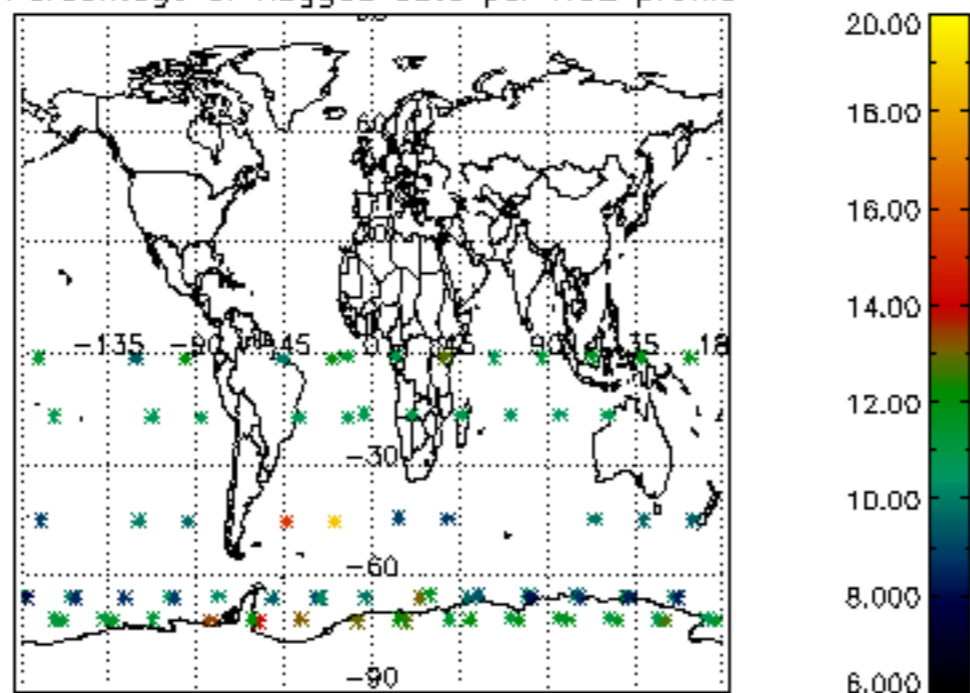

Percentage of flagged data per NO2 profile