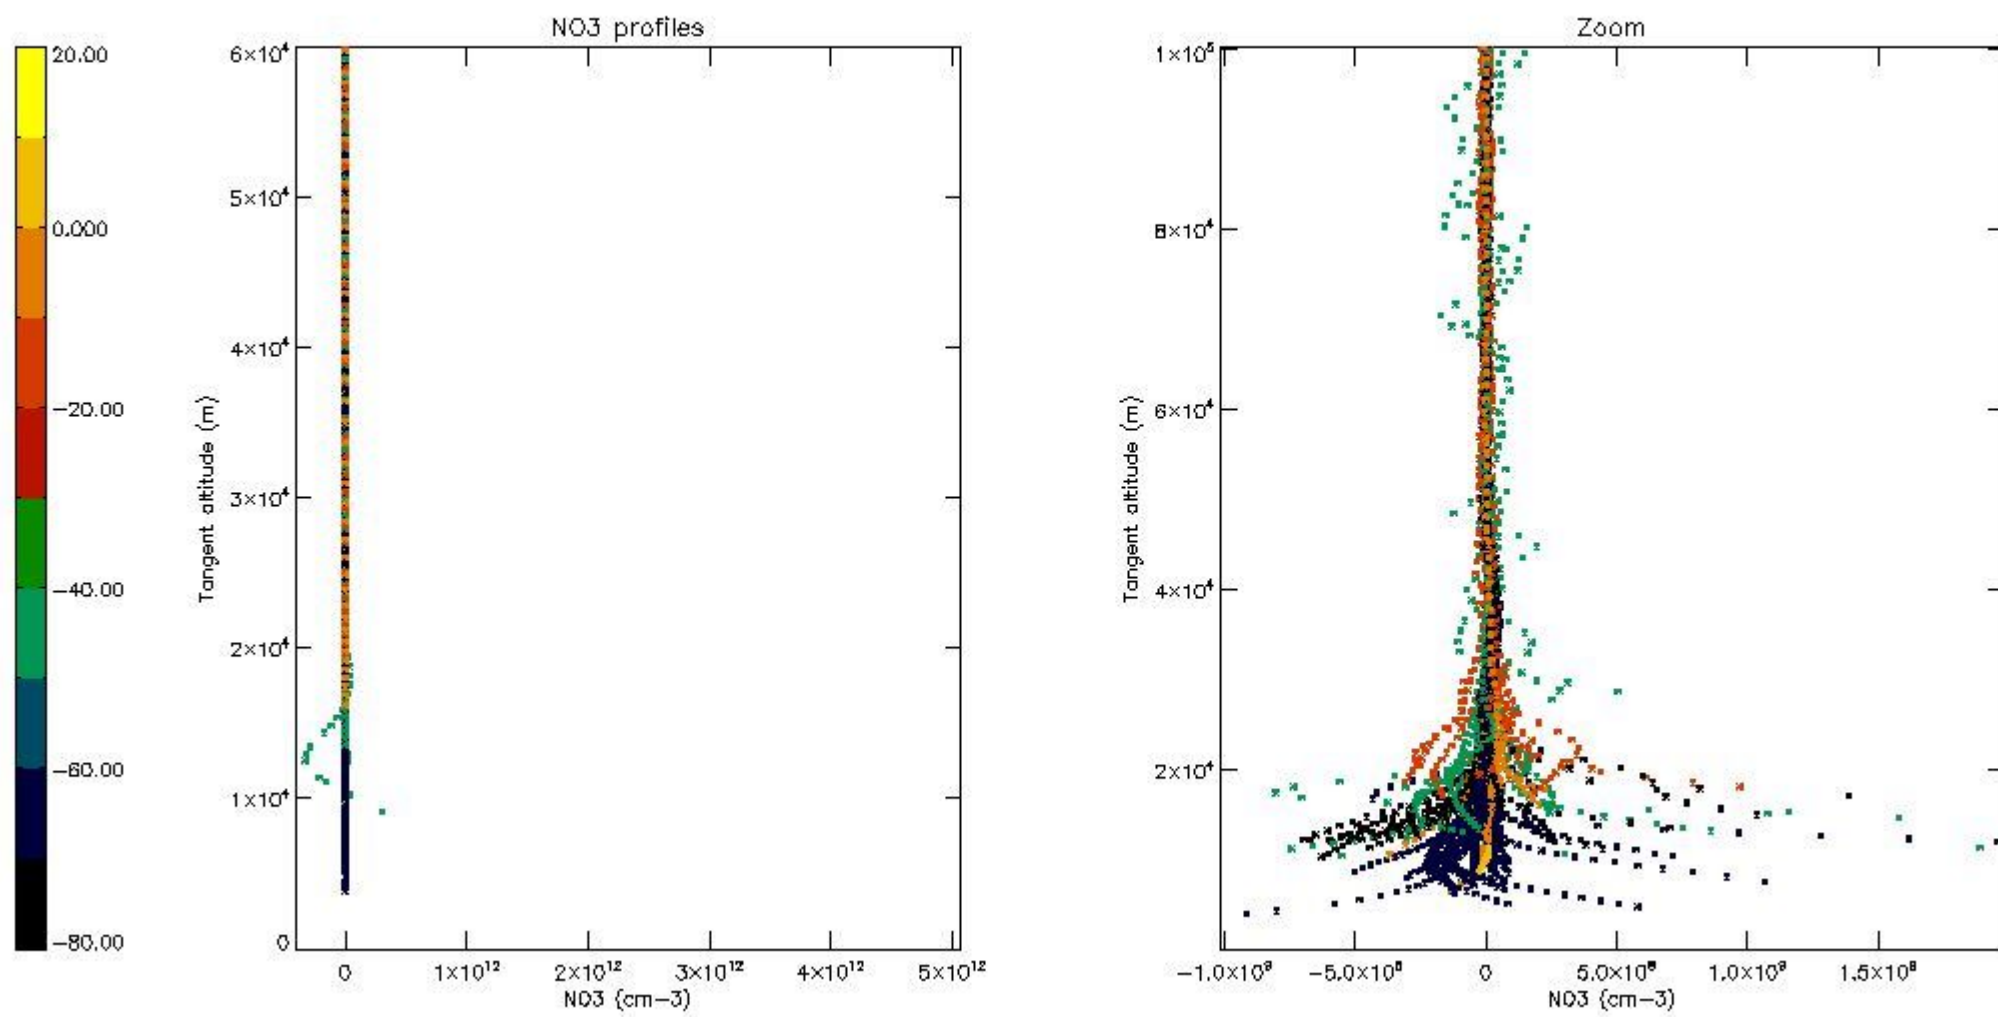

5.8 Plot H2O profiles for all STD (only for occultations of stars 1,2,3,4,13,14,16,26,63 dark without errors)

The colorbar represents the latitude.