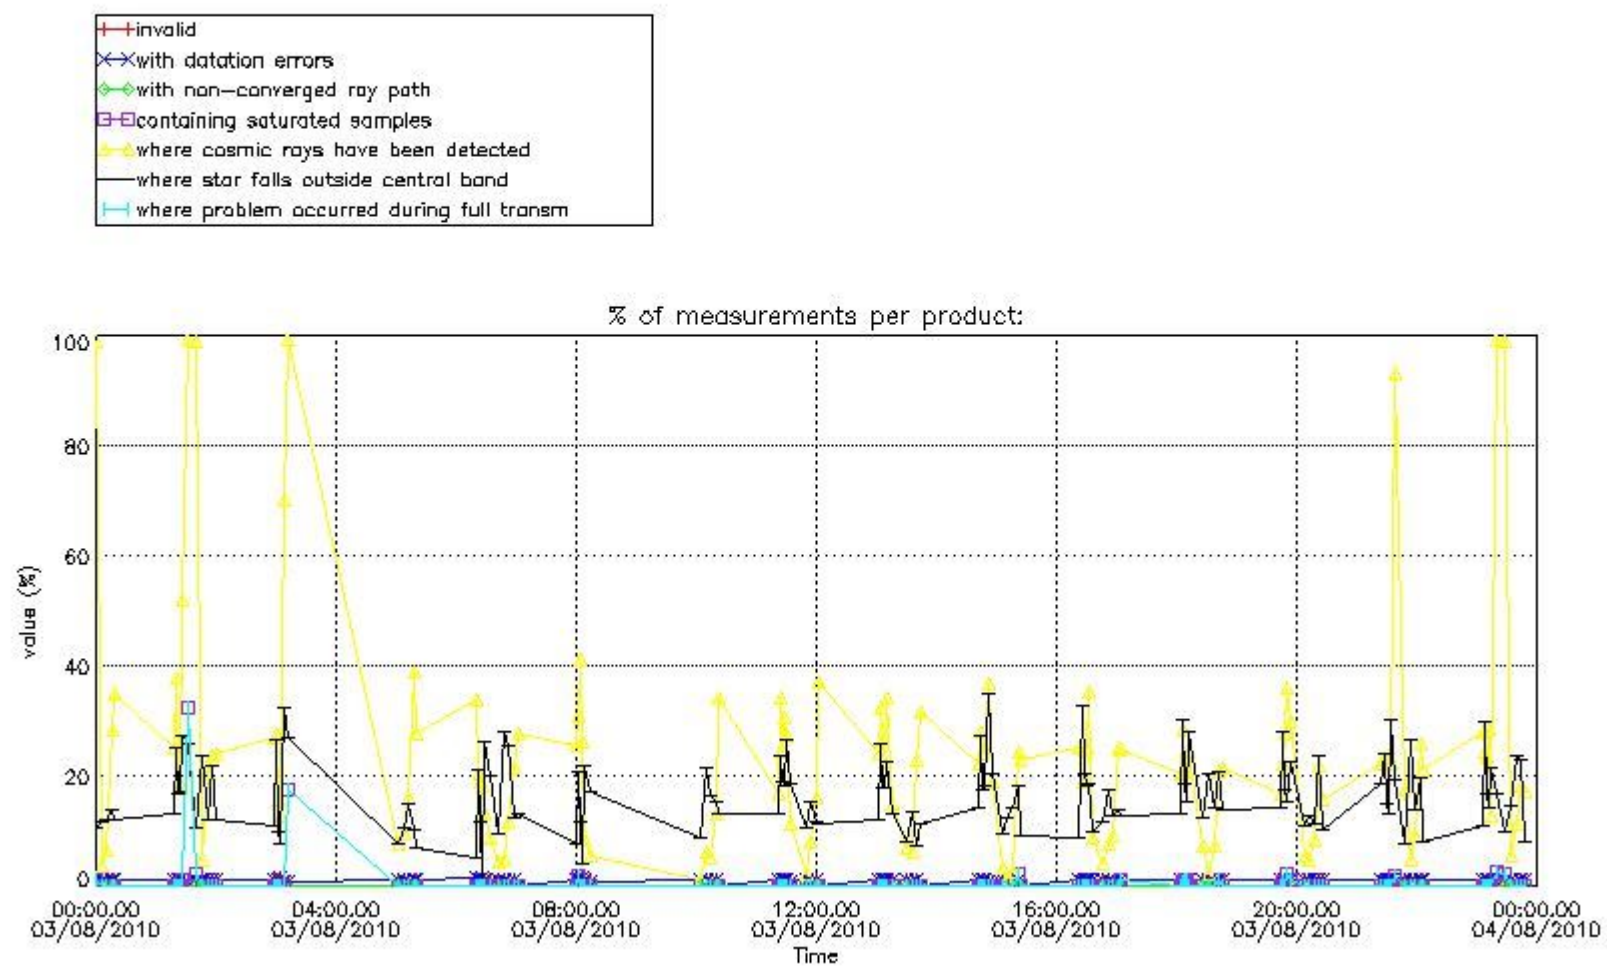

4.1.2 Plot level 1 quality information per product (time dependant): ENVI SAT DESCENDING passes