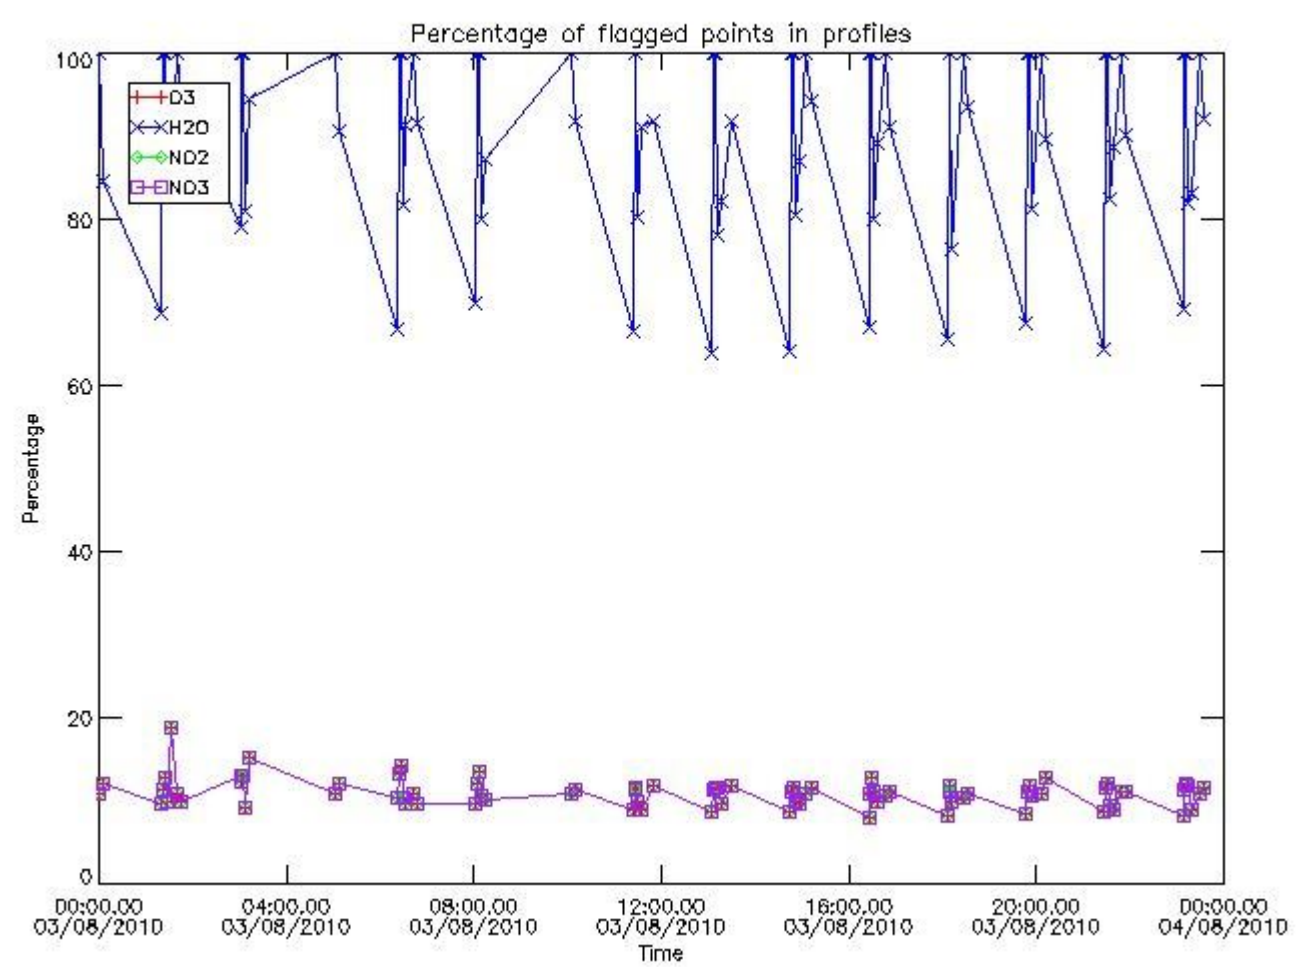

3. Quality information per product

In this section it is plotted some information contained in the Quality Summary data set of the level 2 products. Only products in dark limb conditions and without errors (error flag in the MPH set to "0") are used.

3.1 Plot quality information per product (time dependant)

Percentage of flagged data per O3 profile

Percentage of flagged data per H2O profile