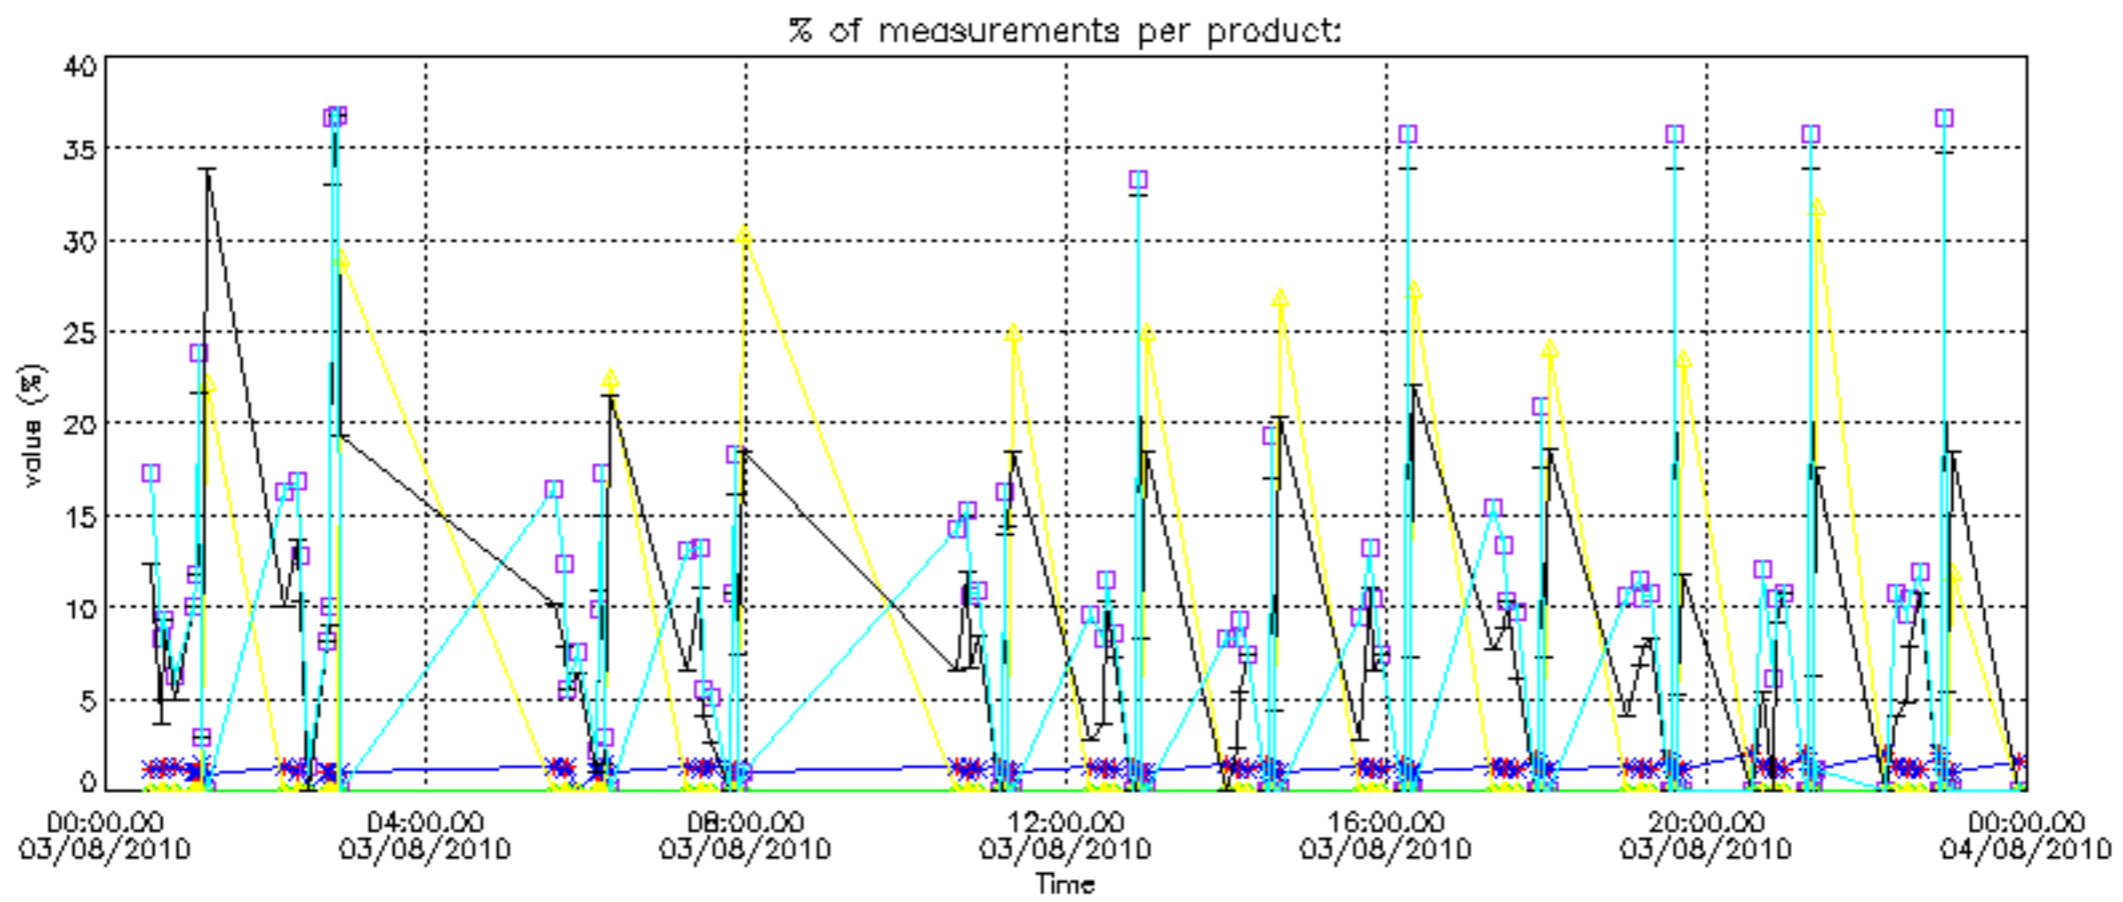

Percentage of cosmic ray hits per profile

Percentage of datation errors per profile