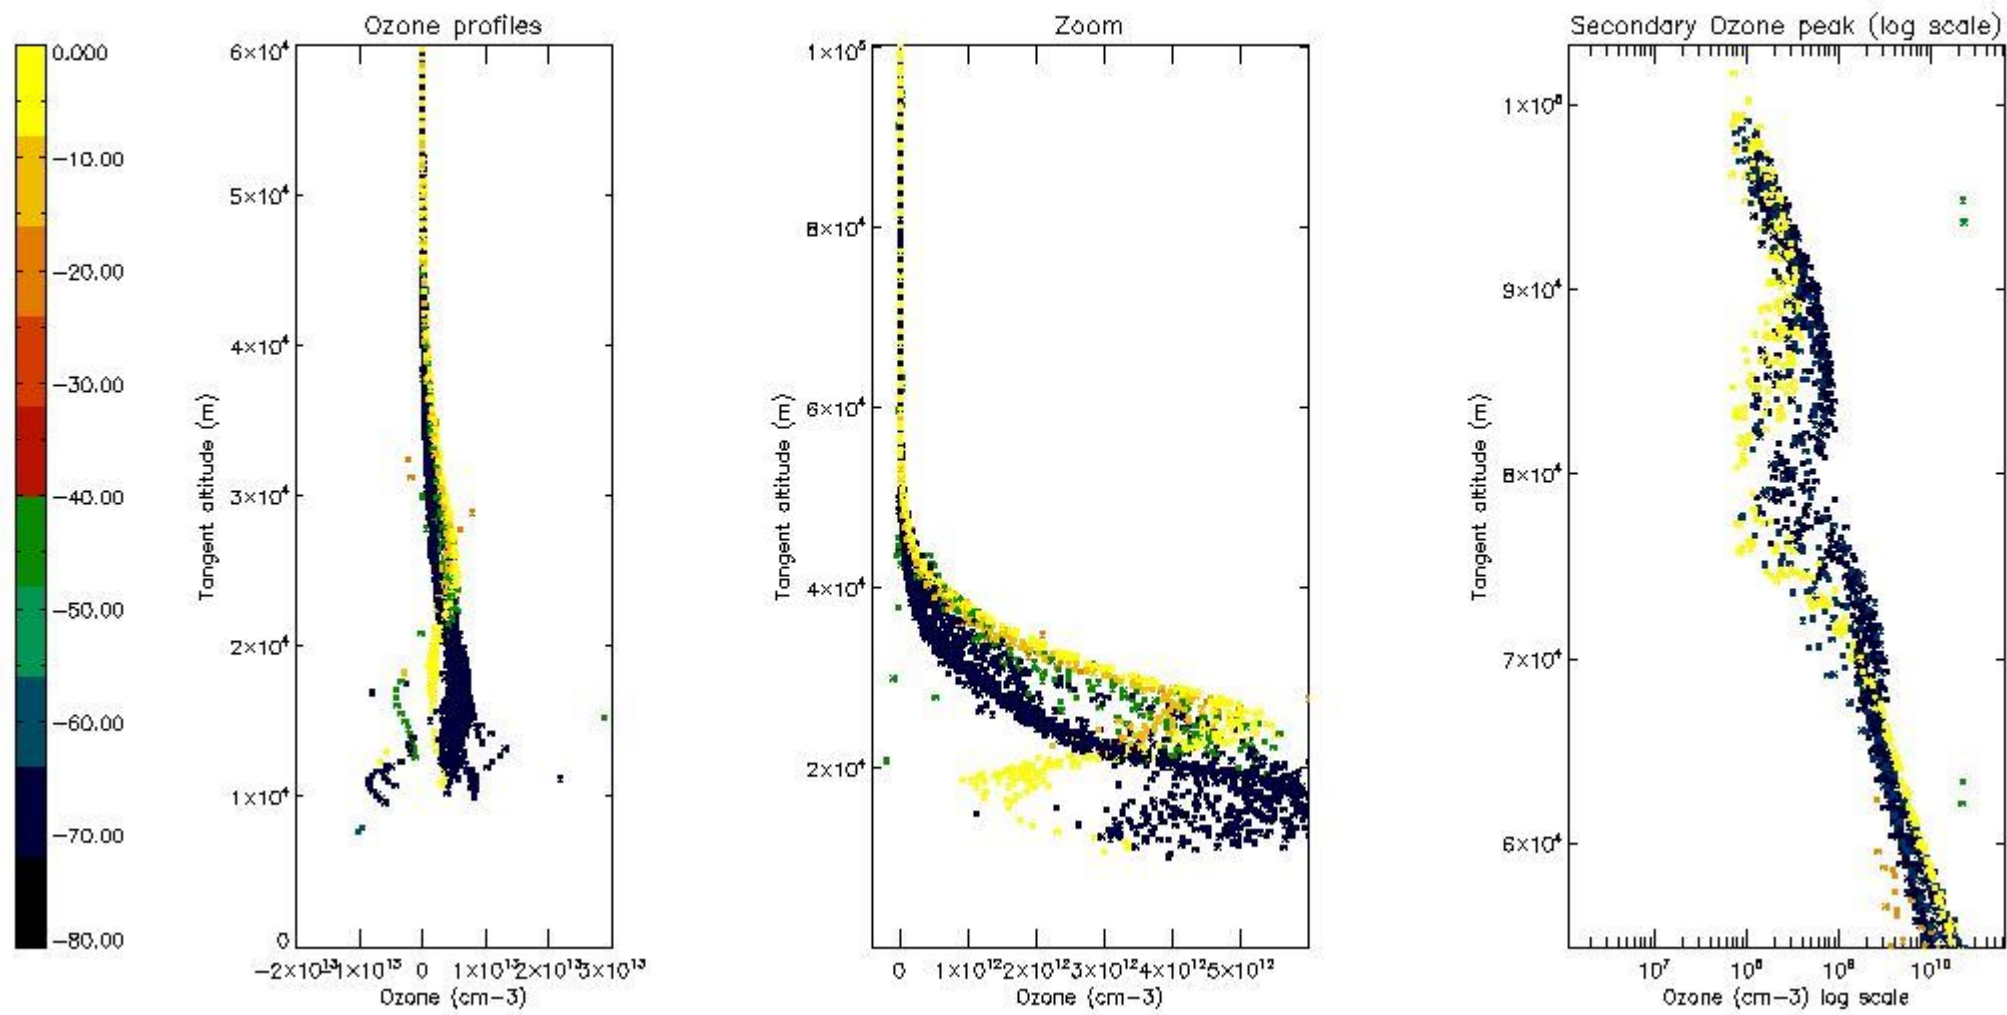

STD < 10	16
STD < 5	12

5.2 Plot ozone profiles for all STD (dark without errors)

The colorbar represents the latitude.

5.3 Plot ozone profiles where STD < 20% (dark without errors)

The colorbar represents the latitude.