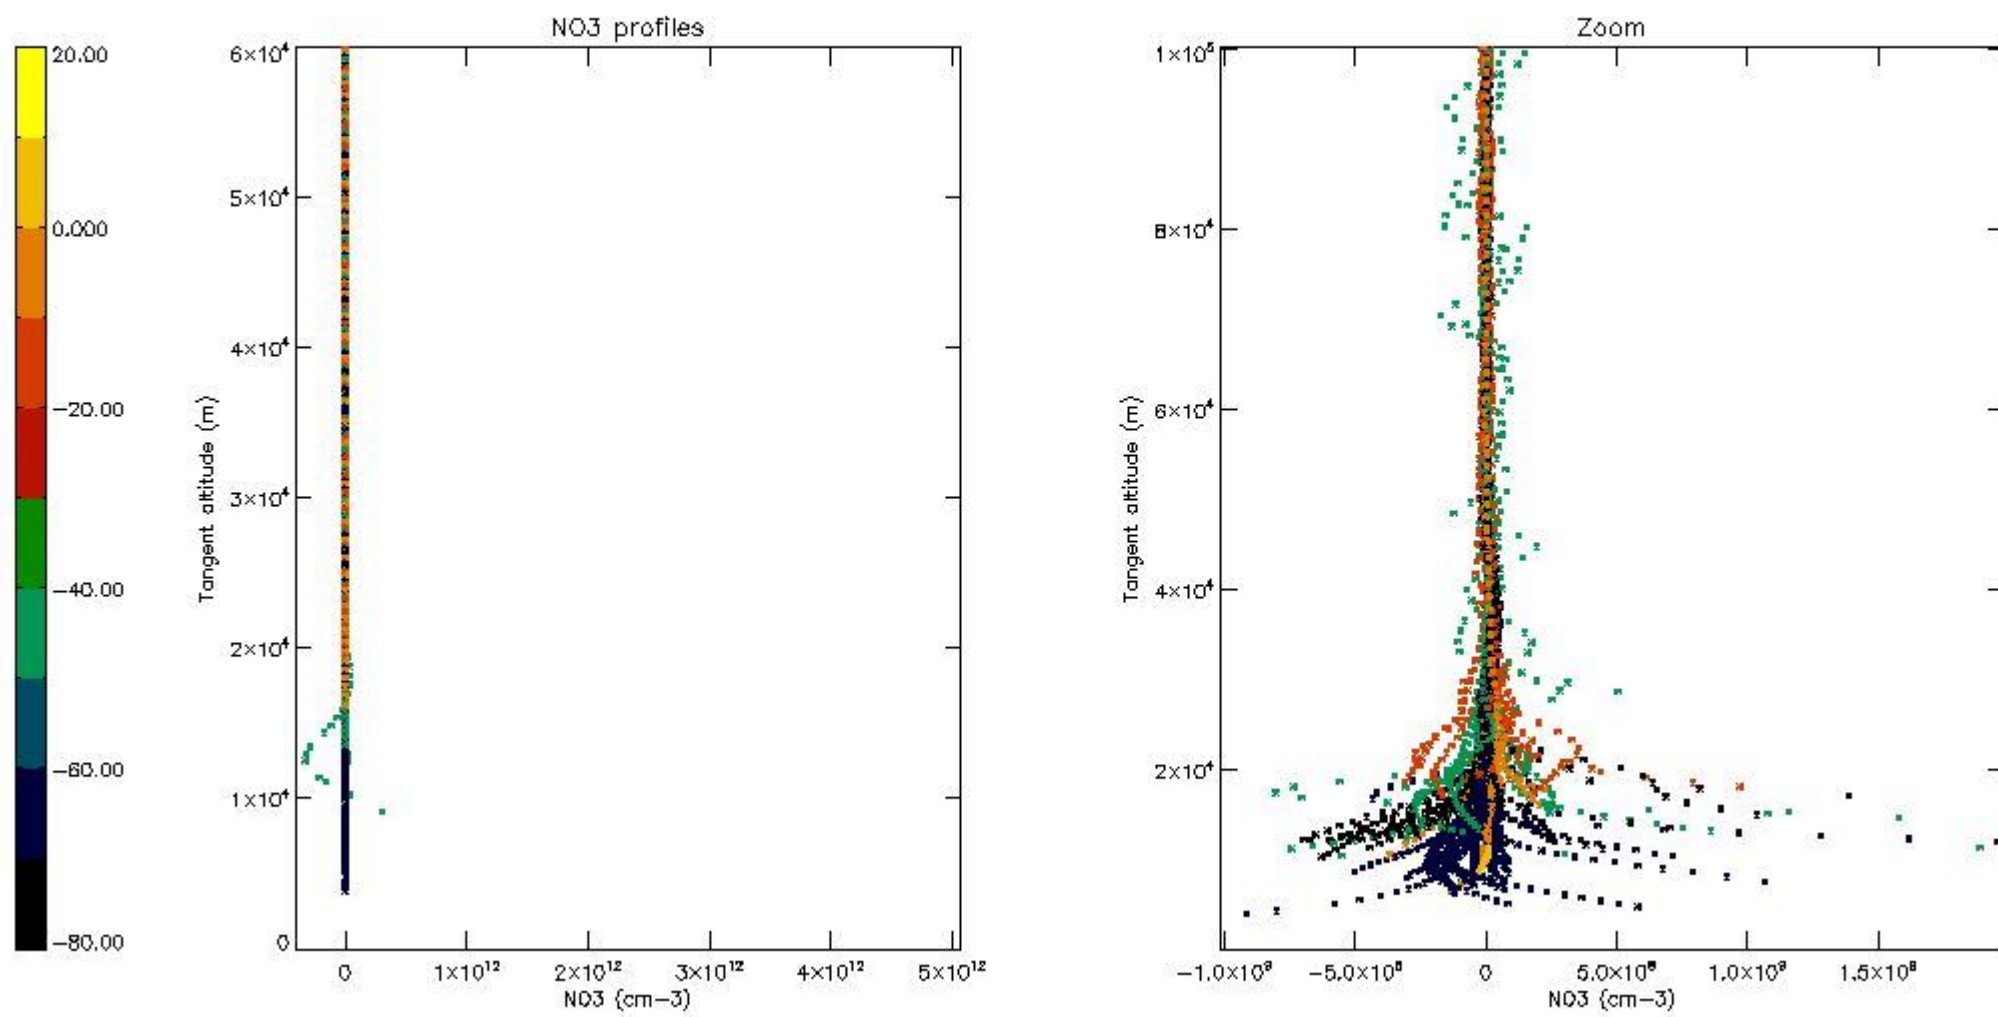

*5.6 Plot NO<sub>2</sub> profiles for all STD (dark without errors)*

The colorbar represents the latitude.

*5.7 Plot NO3 profiles for all STD (dark without errors)*

The colorbar represents the latitude.

*5.8 Plot H2O profiles for all STD (only for occultations of stars 1,2,3,4,13,14,16,26,63 dark without errors)*

The colorbar represents the latitude.