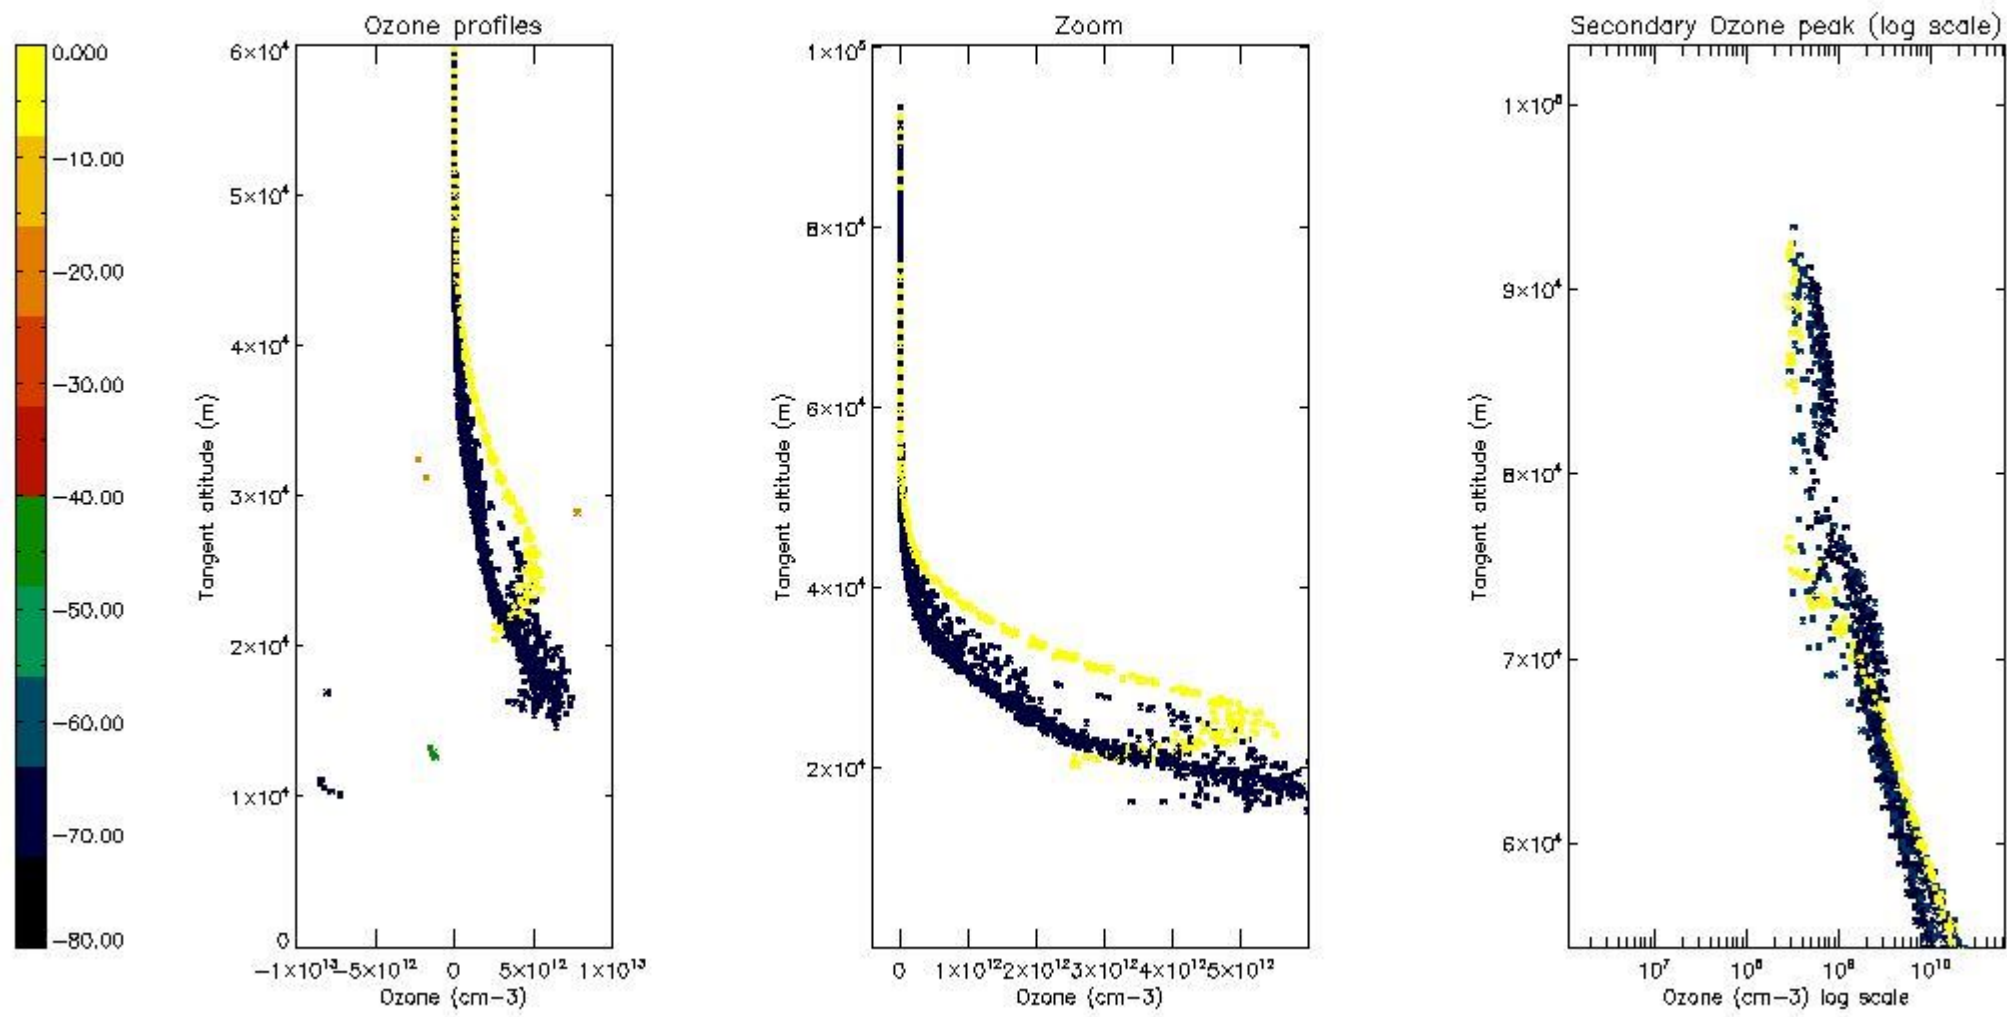

5.6 Plot NO₂ profiles for all STD (dark without errors)

The colorbar represents the latitude.