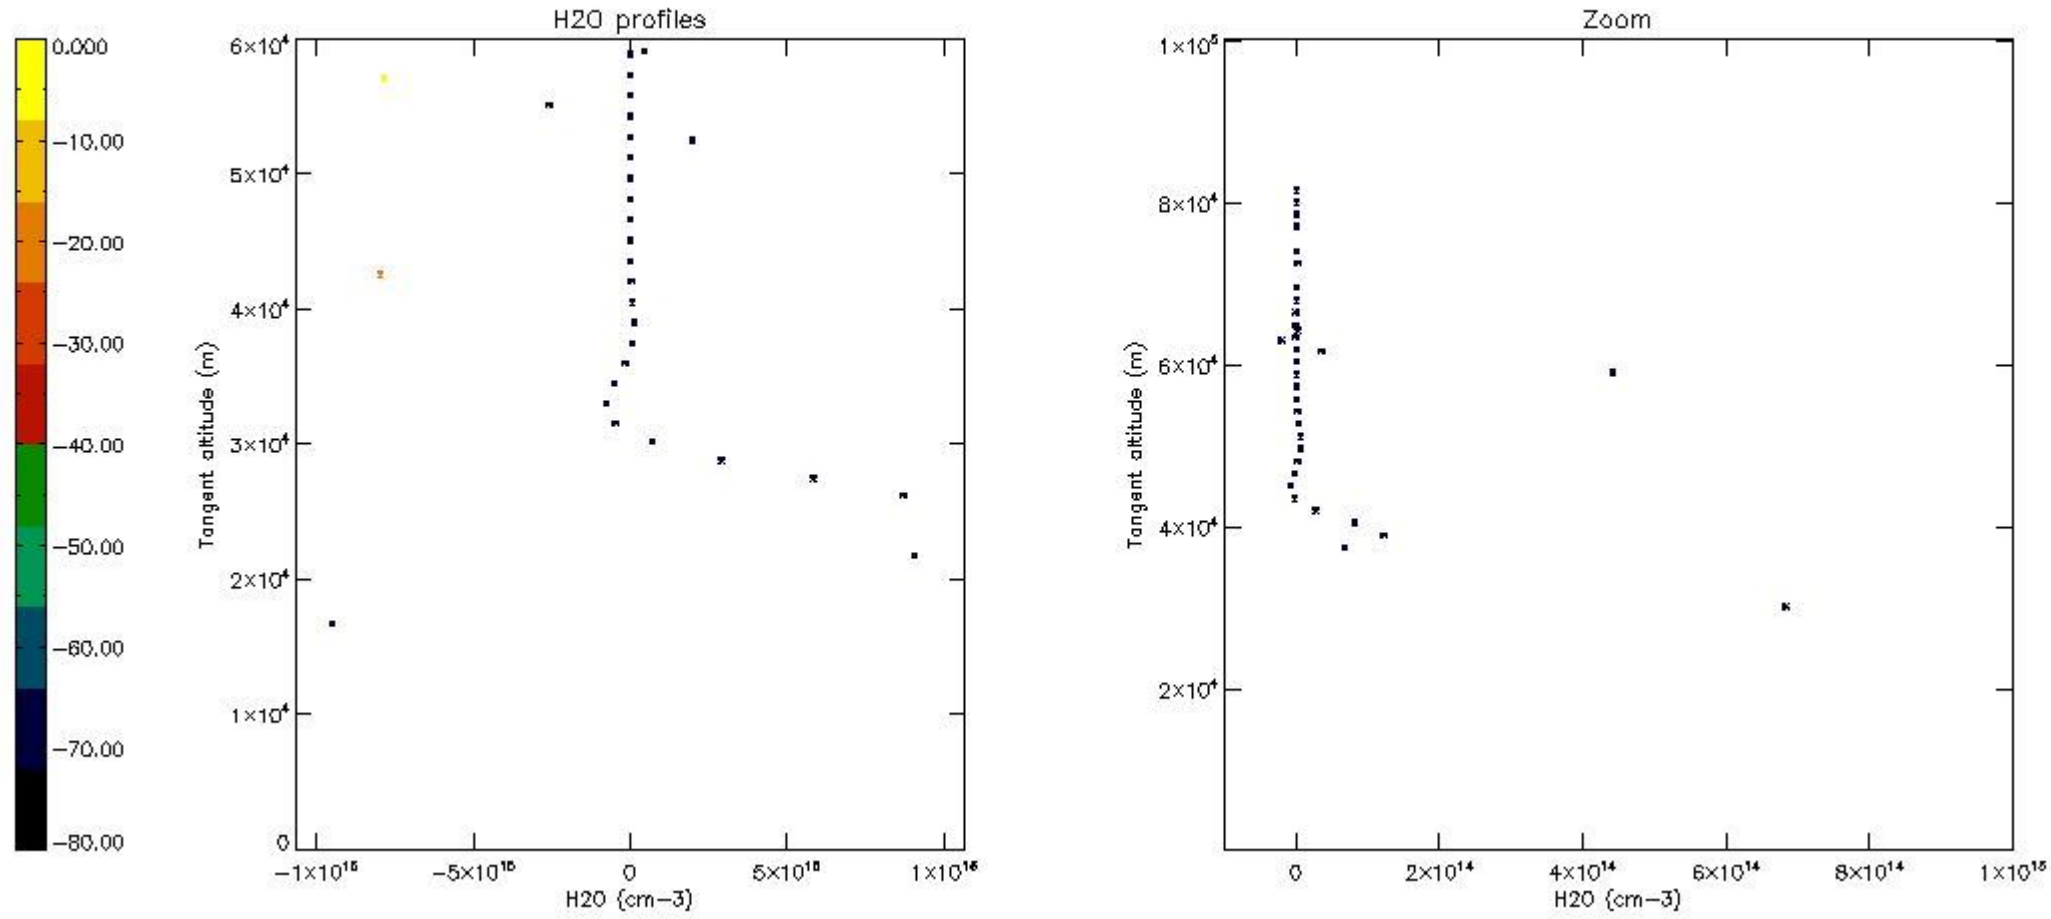

*5.6 Plot NO<sub>2</sub> profiles for all STD (dark without errors)*

The colorbar represents the latitude.

*5.7 Plot NO3 profiles for all STD (dark without errors)*

The colorbar represents the latitude.

*5.8 Plot H2O profiles for all STD (only for occultations of stars 1,2,3,4,13,14,16,26,63 dark without errors)*

The colorbar represents the latitude.