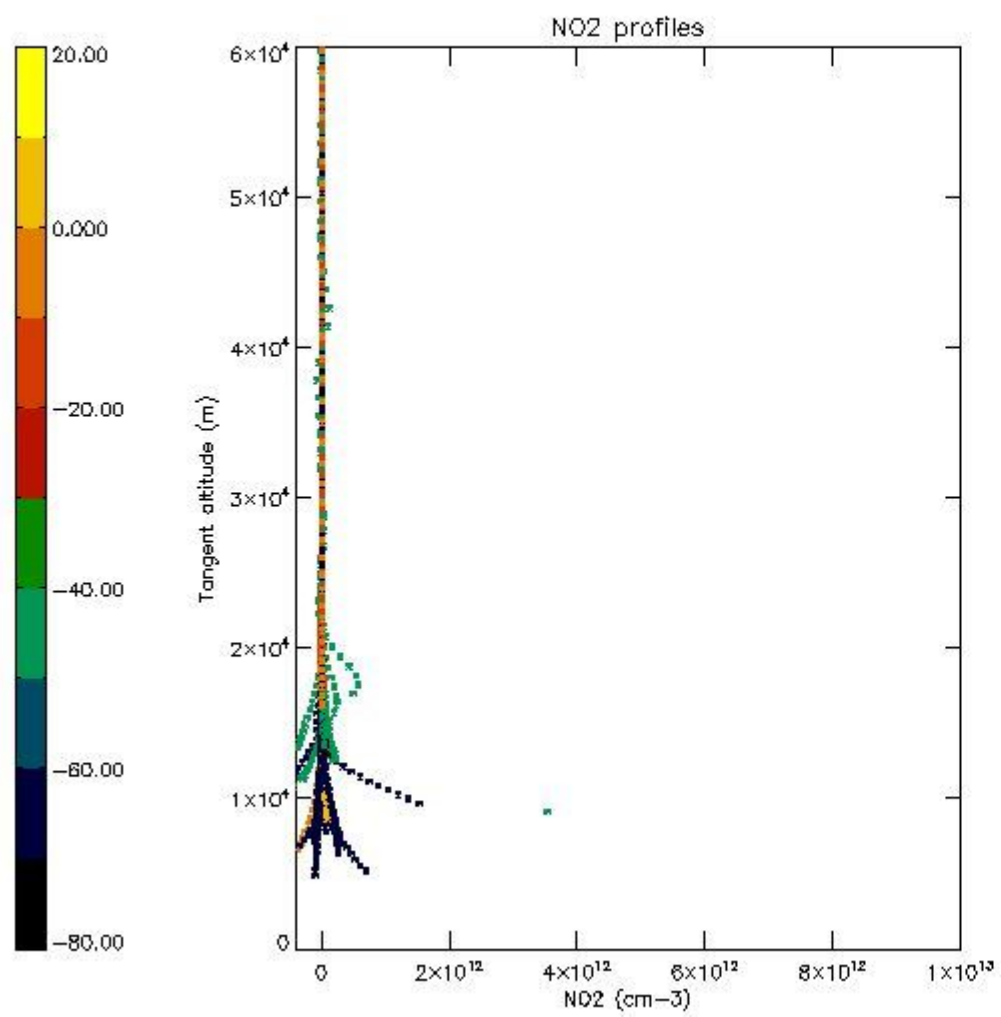

5.7 Plot NO3 profiles for all STD (dark without errors)

The colorbar represents the latitude.