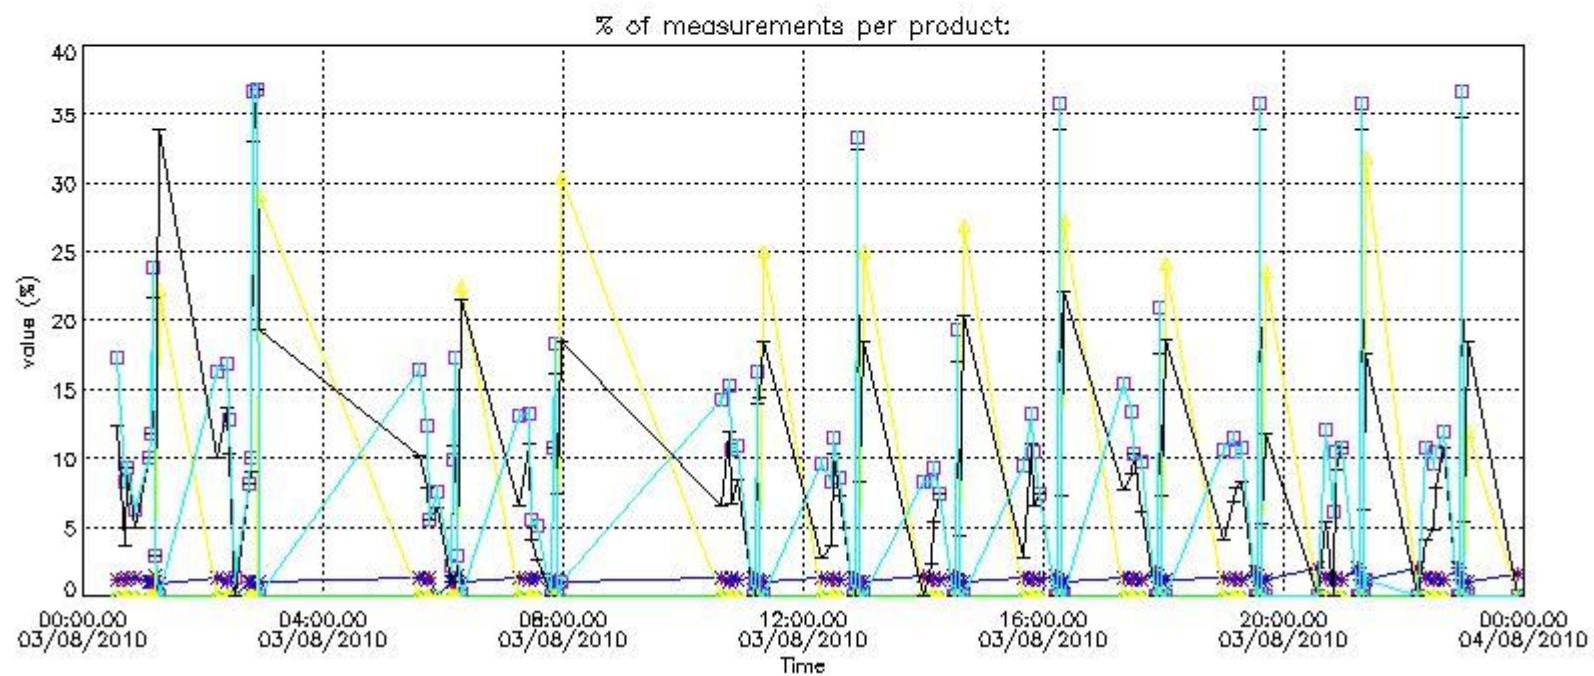

4.2 Plot quality information per product coming from level 1b processing (world map)

4.2.1 Plot level 1 quality information per product (world map): ENVISAT ASCENDING passes