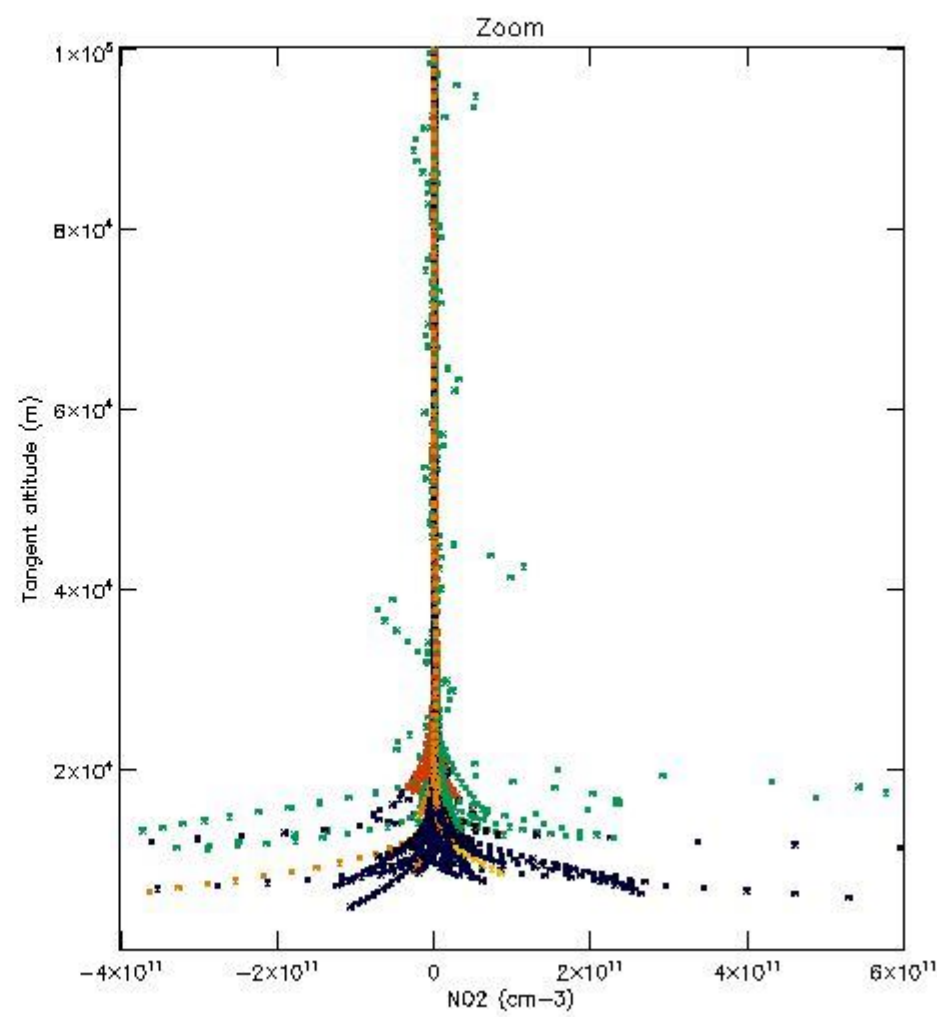

5.7 Plot NO3 profiles for all STD (dark without errors)

The colorbar represents the latitude.