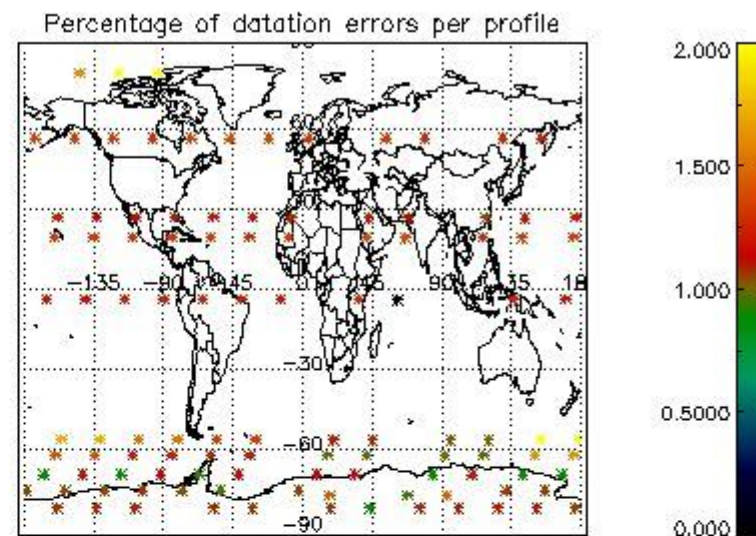

5. Trace gas profiles

5.1 Ozone statistics based on quality of products

The final quality of the products can be "measured" using the STD (Standard Deviation) attached to every point profile. This information is written to the parameter GOM_NL__2P/NL_LOCAL_SPECIES_DENSITY/o3_std of the level 2 products. The table below shows the statistics for given STD ranges.

The statistics are given with respect to the overall valid production:

- Products without fatal errors: GOM_NL__2P/MPH/PRODUCT_ERR=0
- Valid point profile: GOM_NL__2P/NL_LOCAL_SPECIES_DENSITY/pcd(0)=0

The 'Criteria' is applied to valid points of dark limb products:

- Products in dark limb illumination condition: GOM_NL__2P/NL_SUMMARY_QUALITY/obs_ill_cond=0
- Products without fatal errors: GOM_NL__2P/MPH/PRODUCT_ERR=0
- Valid point profile: GOM_NL__2P/NL_LOCAL_SPECIES_DENSITY/pcd(0)=0

So, the table below shows the percentage of dark limb and valid observations for each criteria with respect to the overall valid daily observations.

Criteria	% of total production
All STD	37
STD < 20	20