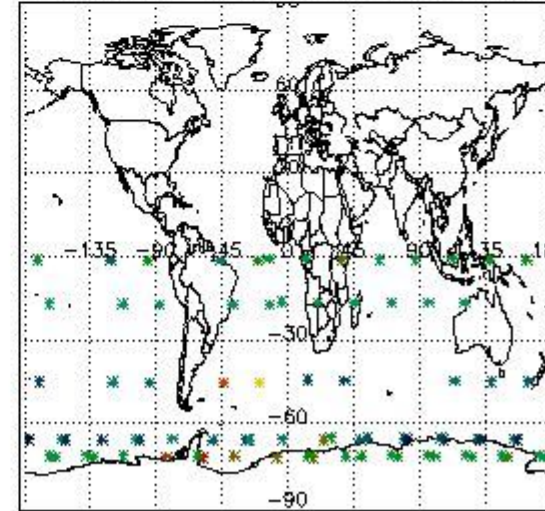

Percentage of flagged data per NO3 profile

4. Level 1 quality information per product

In this section it is plotted some information contained in the Quality Summary data set of the level 2 products that comes from the level 1b processing. Products without errors (error flag in the MPH set to "0") are used.

4.1 Plot quality information per product (time dependant) coming from level 1b processing

4.1.1 Plot level 1 quality information per product (time dependant): ENVISAT ASCENDING passes