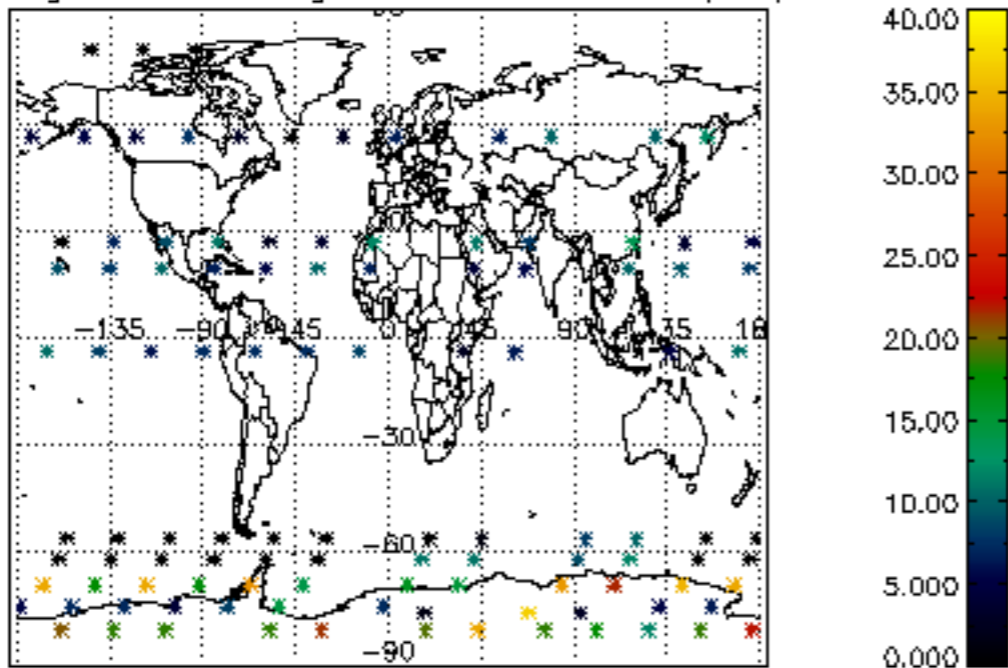

Percentage of star falling outside central band per profile