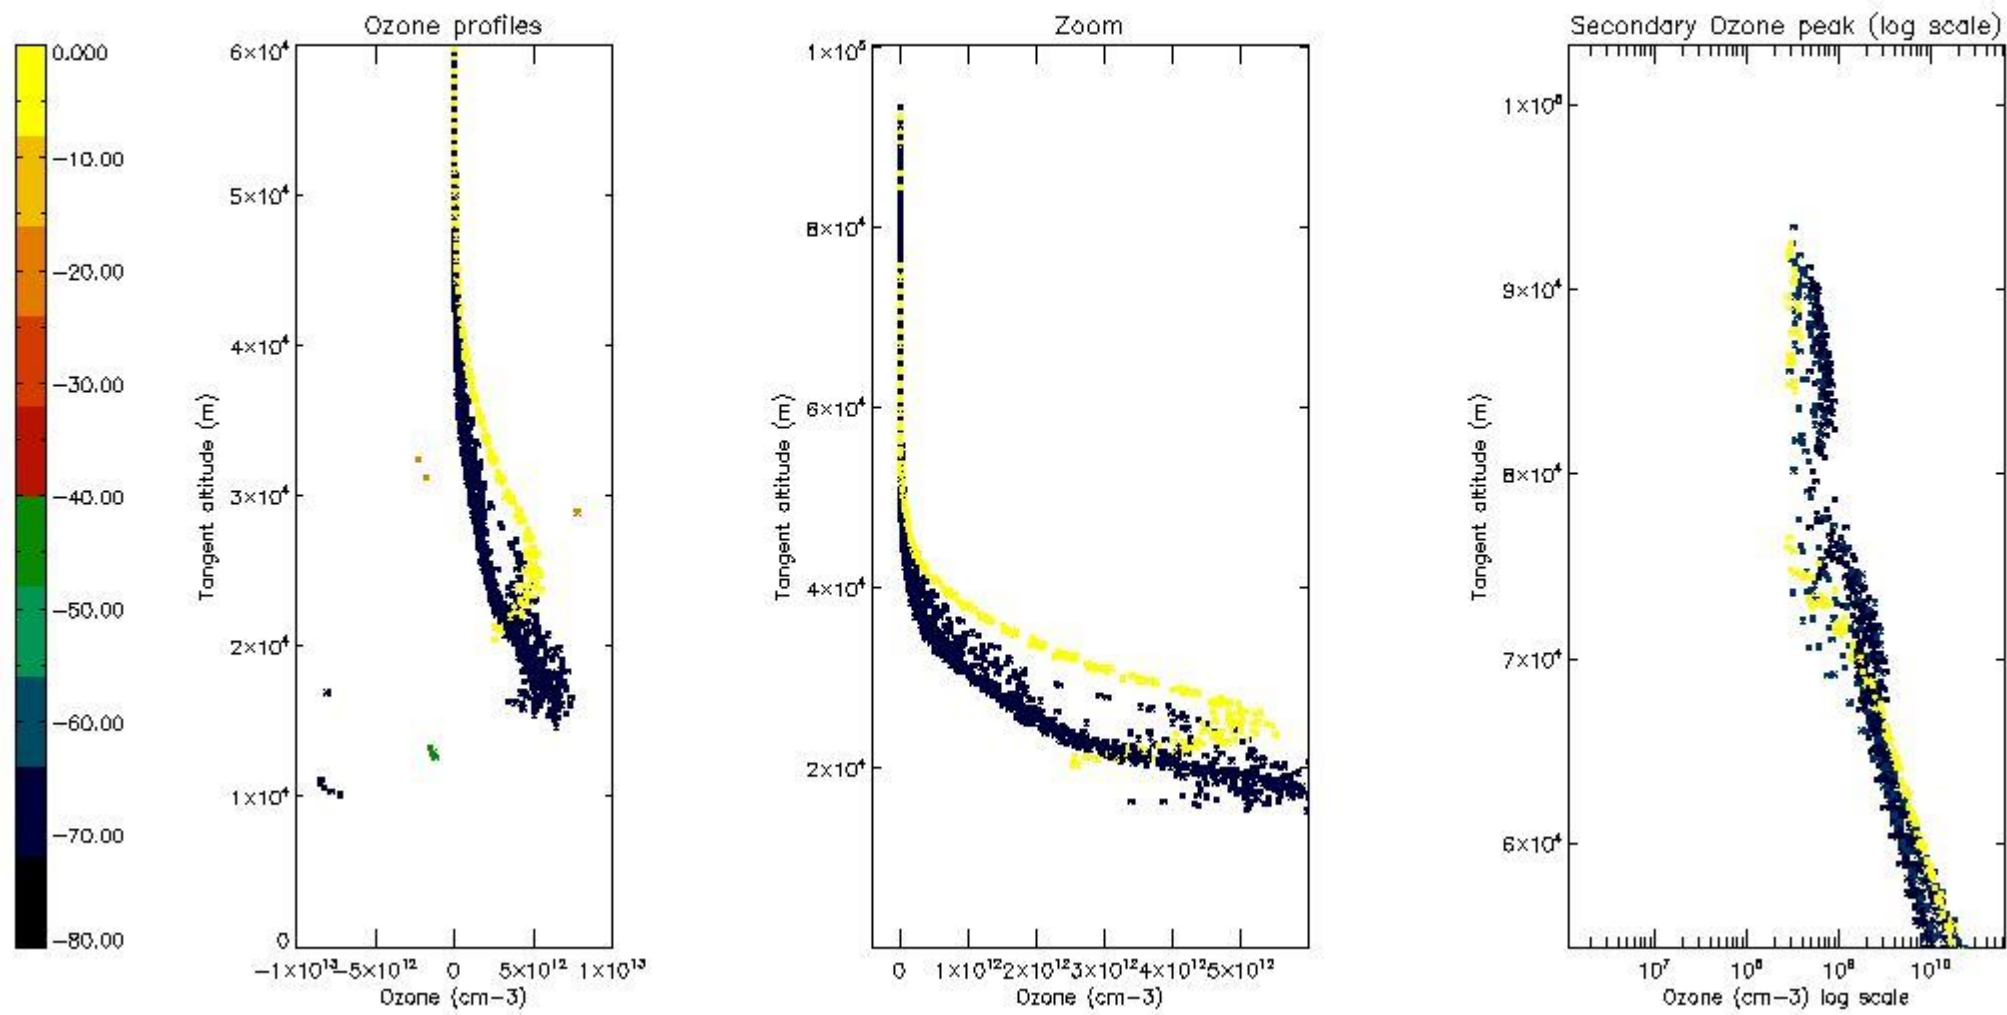

5.6 Plot NO₂ profiles for all STD (dark without errors)

The colorbar represents the latitude.