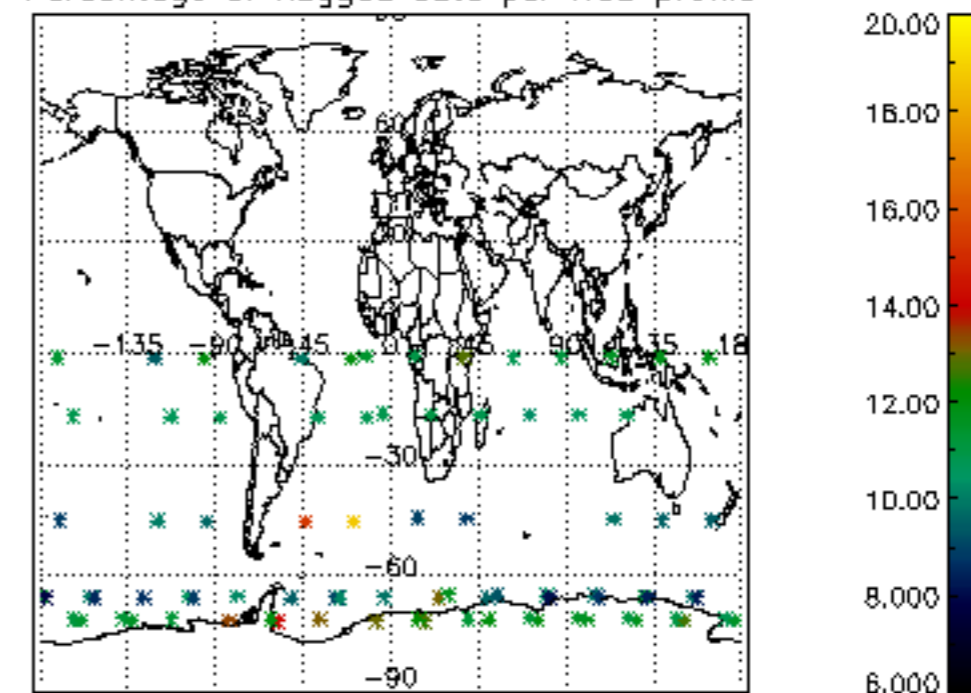

Percentage of flagged data per NO3 profile