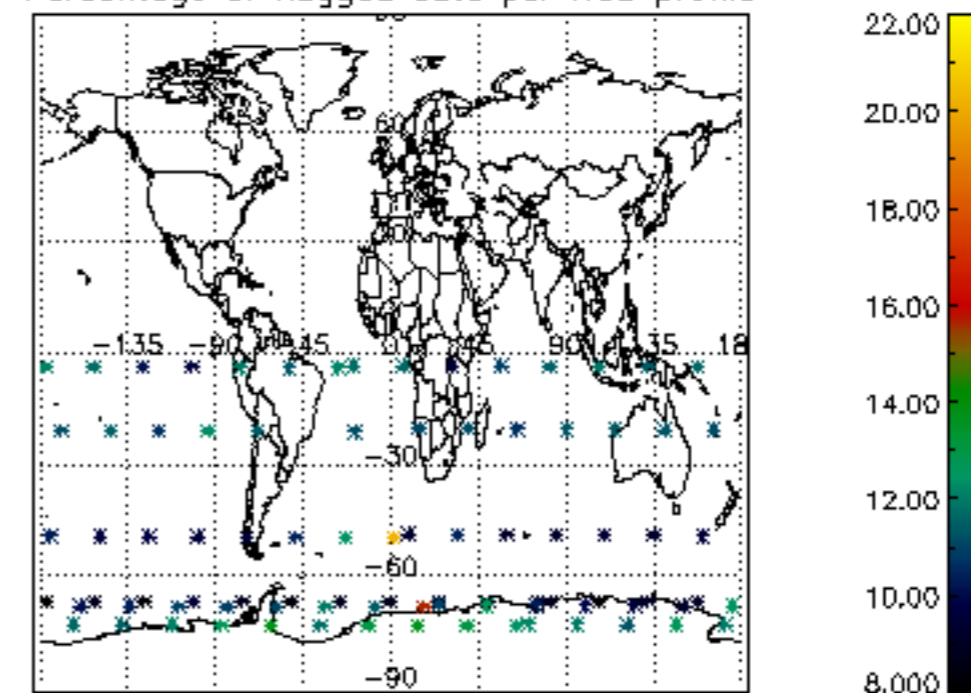

Percentage of flagged data per NO3 profile