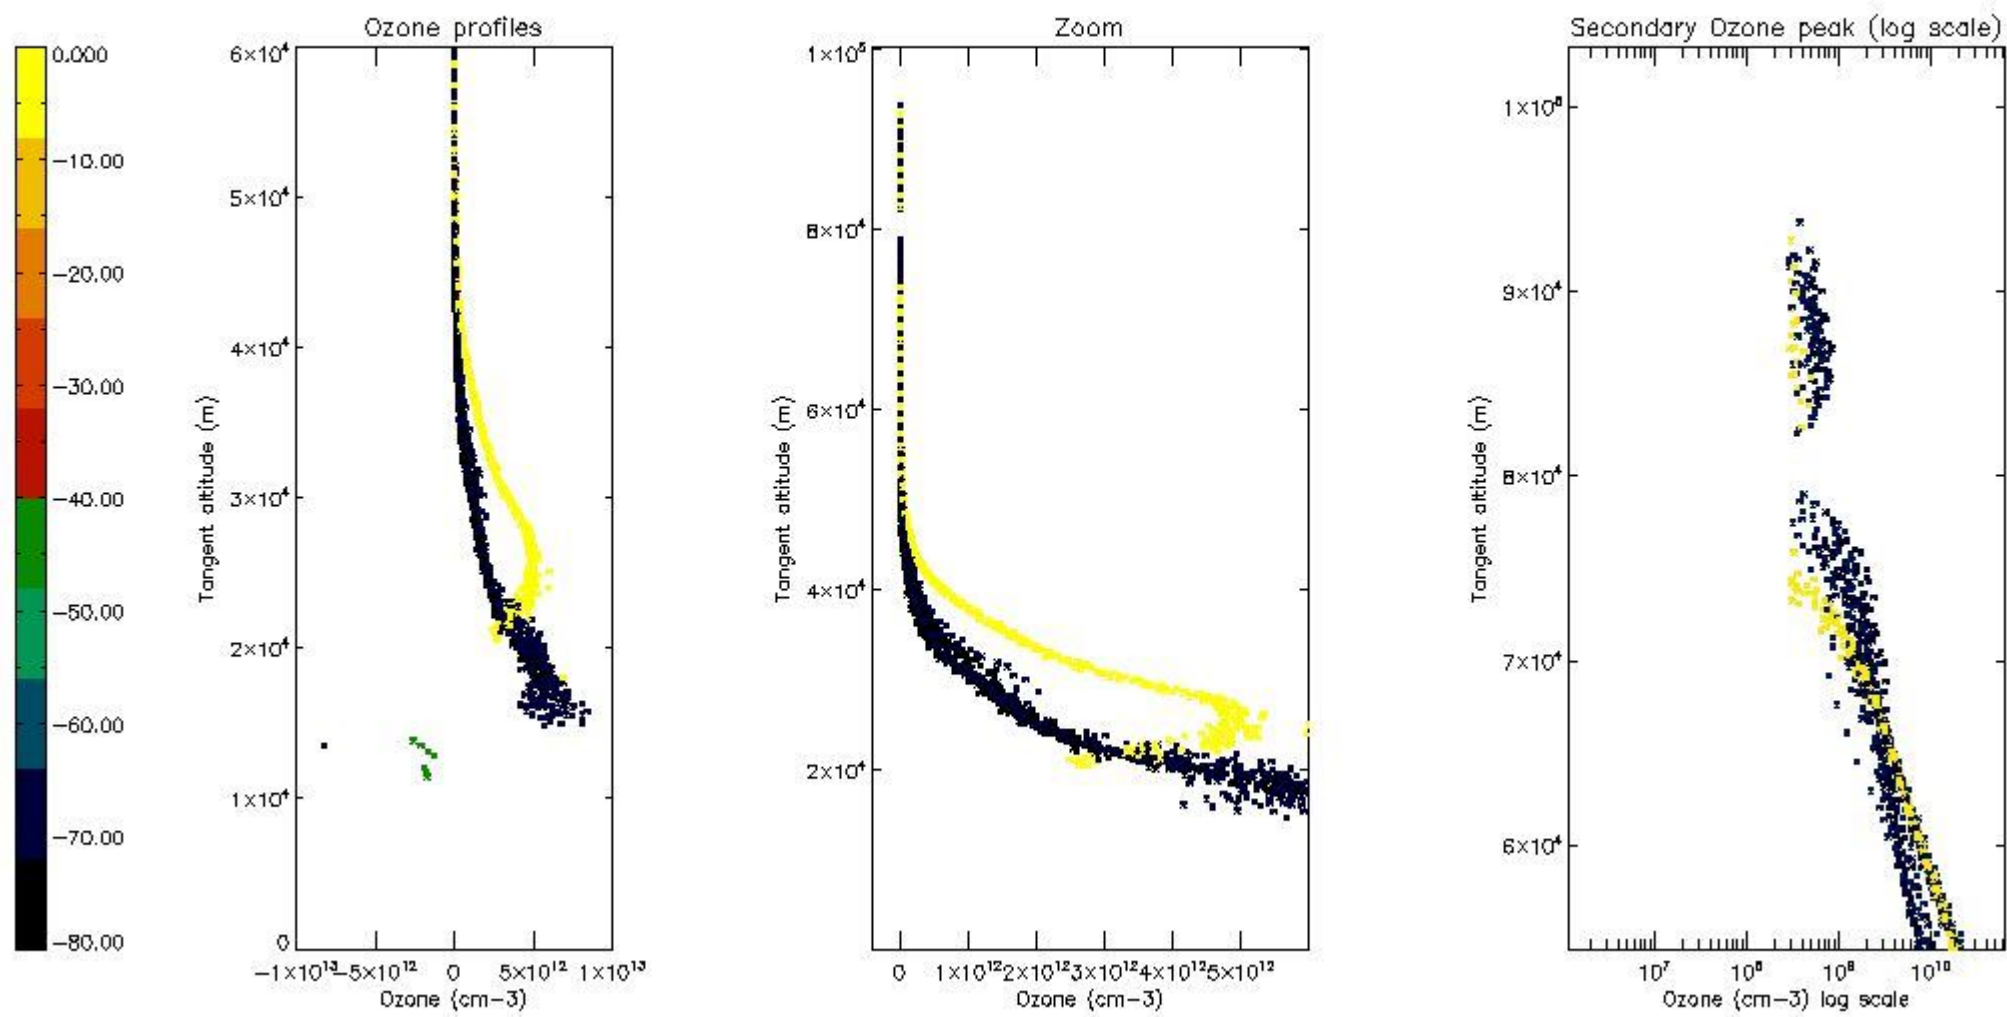

5.6 Plot NO₂ profiles for all STD (dark without errors)

The colorbar represents the latitude.