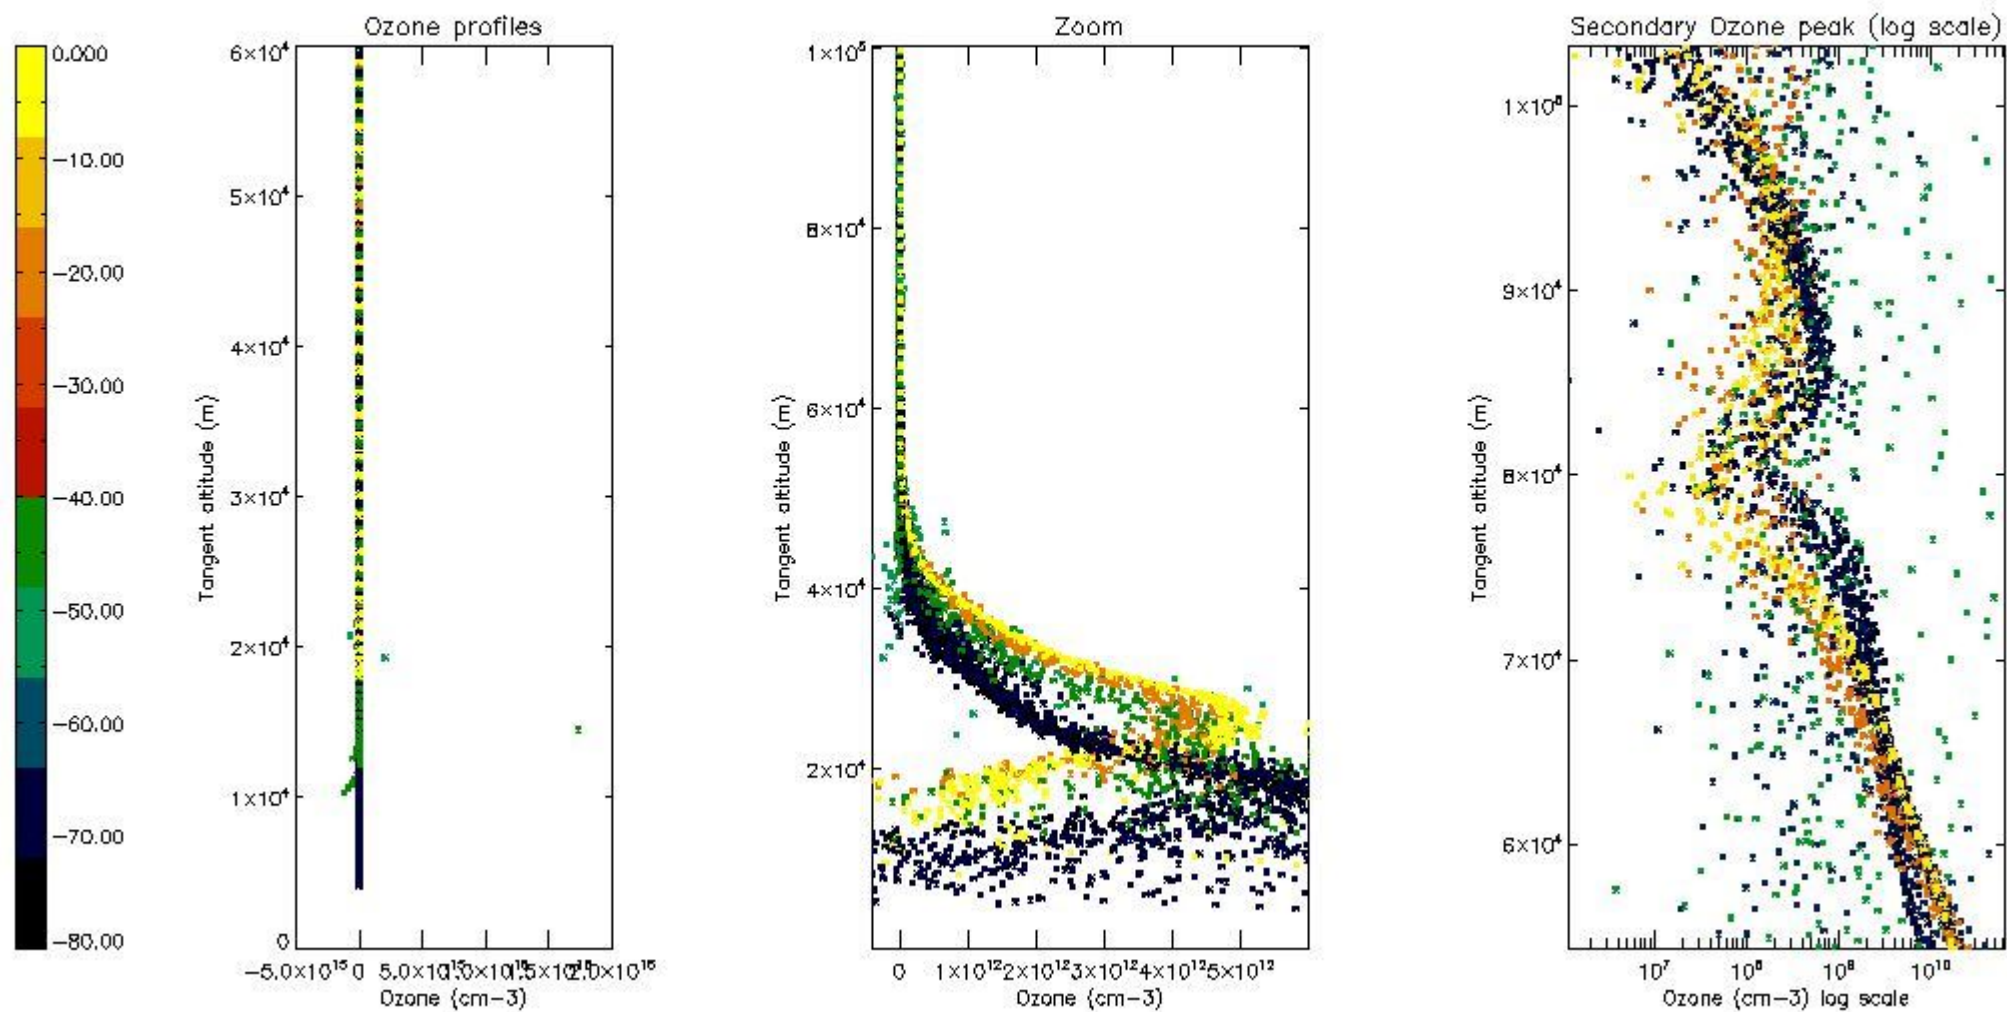

STD < 10	13
STD < 5	9

5.2 Plot ozone profiles for all STD (dark without errors)

The colorbar represents the latitude.

5.3 Plot ozone profiles where STD < 20% (dark without errors)

The colorbar represents the latitude.