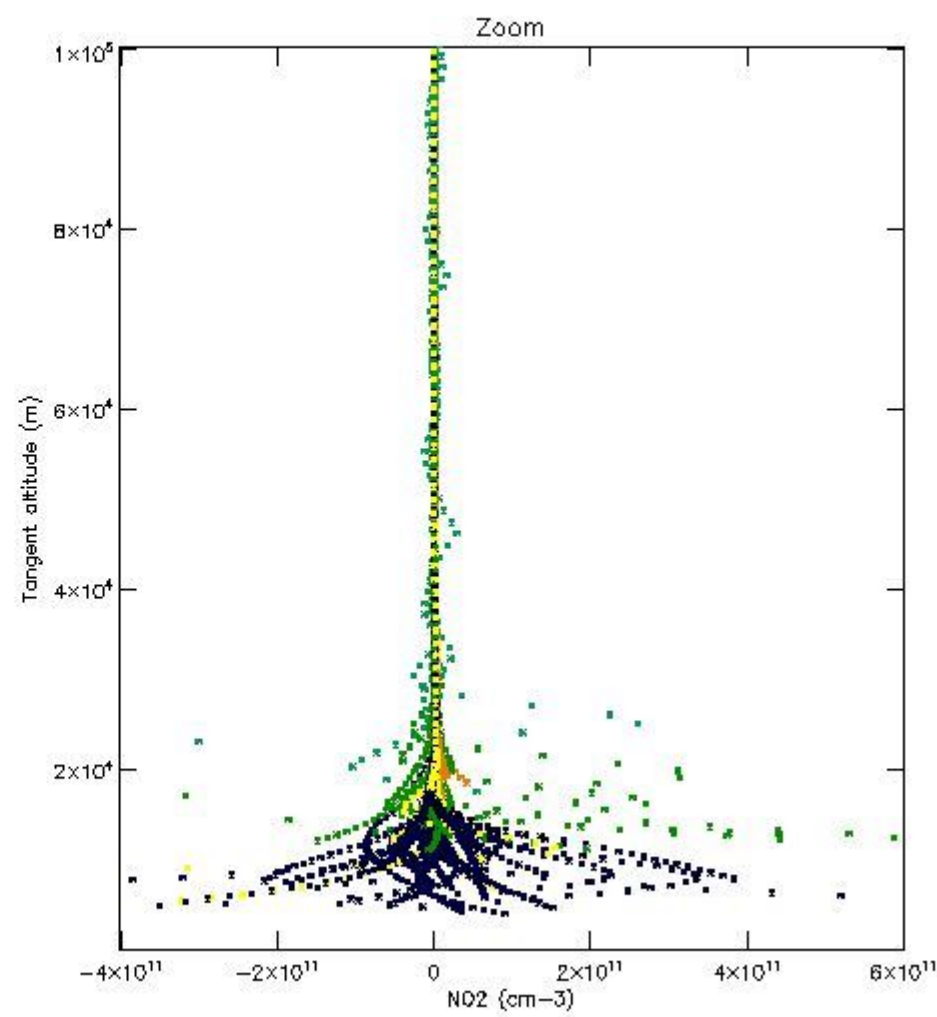

5.7 Plot NO3 profiles for all STD (dark without errors)

The colorbar represents the latitude.