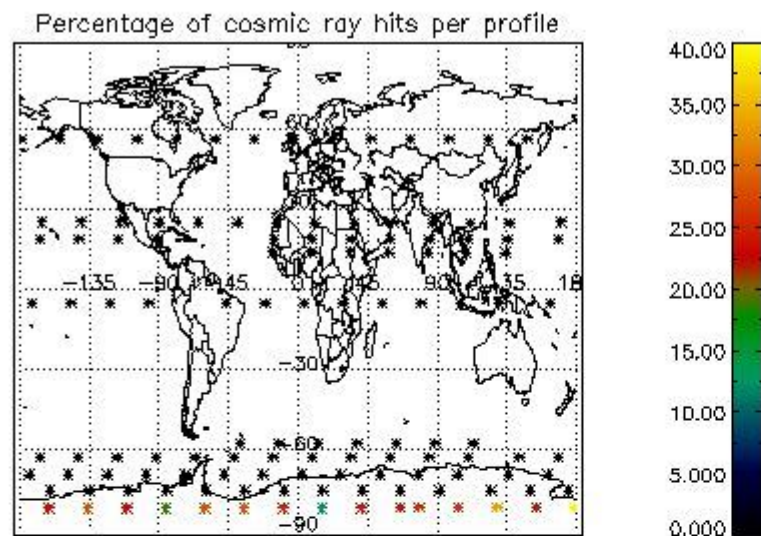

4.2.2 Plot level 1 quality information per product (world map): ENVISAT DESCENDING passes

5. Trace gas profiles

5.1 Ozone statistics based on quality of products

The final quality of the products can be "measured" using the STD (Standard Deviation) attached to every point profile. This information is written to the parameter GOM_NL__2P/NL_LOCAL_SPECIES_DENSITY/o3_std of the level 2 products. The table below shows the statistics for given STD ranges.

The statistics are given with respect to the overall valid production:

- Products without fatal errors: GOM_NL__2P/MPH/PRODUCT_ERR=0
- Valid point profile: GOM_NL__2P/NL_LOCAL_SPECIES_DENSITY/pcd(0)=0

The 'Criteria' is applied to valid points of dark limb products:

- Products in dark limb illumination condition: GOM_NL__2P/NL_SUMMARY_QUALITY/obs_ill_cond=0
- Products without fatal errors: GOM_NL__2P/MPH/PRODUCT_ERR=0
- Valid point profile: GOM_NL__2P/NL_LOCAL_SPECIES_DENSITY/pcd(0)=0

So, the table below shows the percentage of dark limb and valid observations for each criteria with respect to the overall valid daily observations.

Criteria	% of total production
All STD	34
STD < 20	17