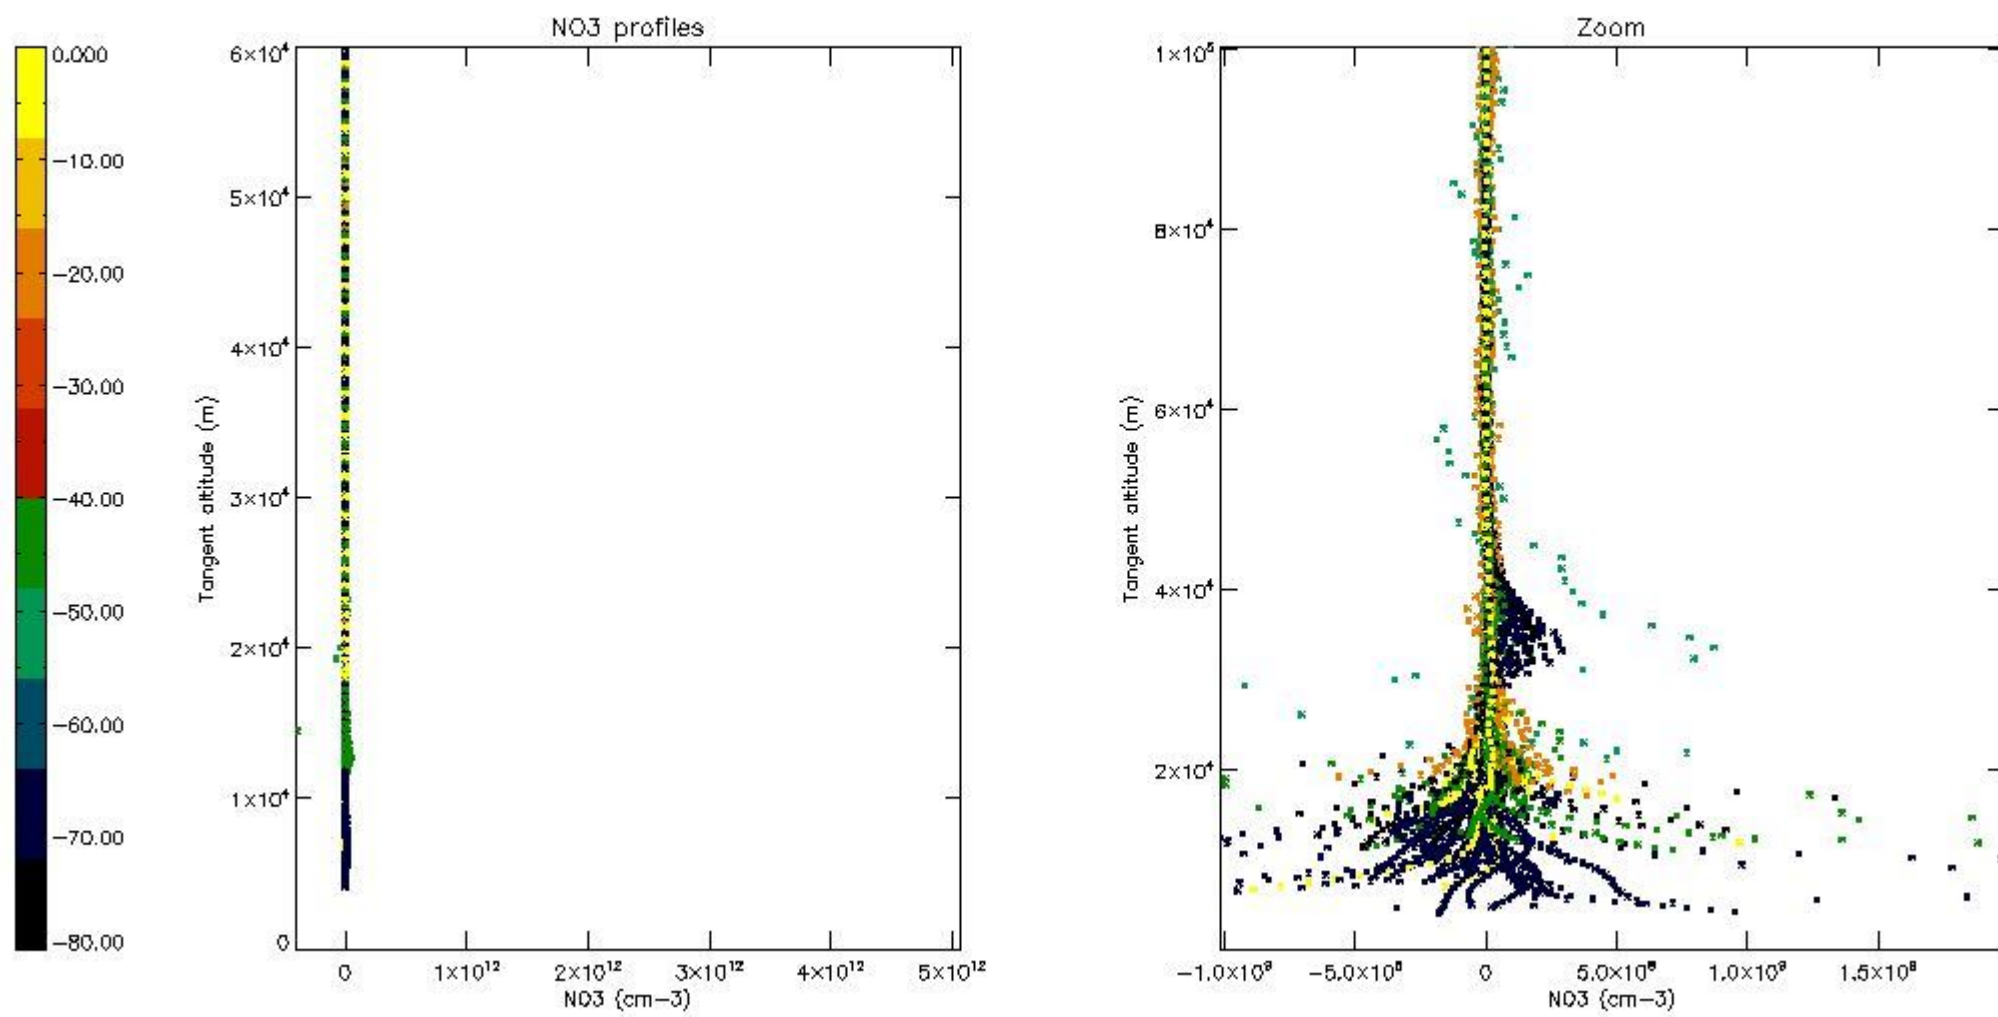

*5.6 Plot NO<sub>2</sub> profiles for all STD (dark without errors)*

The colorbar represents the latitude.

*5.7 Plot NO3 profiles for all STD (dark without errors)*

The colorbar represents the latitude.

*5.8 Plot H2O profiles for all STD (only for occultations of stars 1,2,3,4,13,14,16,26,63 dark without errors)*

The colorbar represents the latitude.