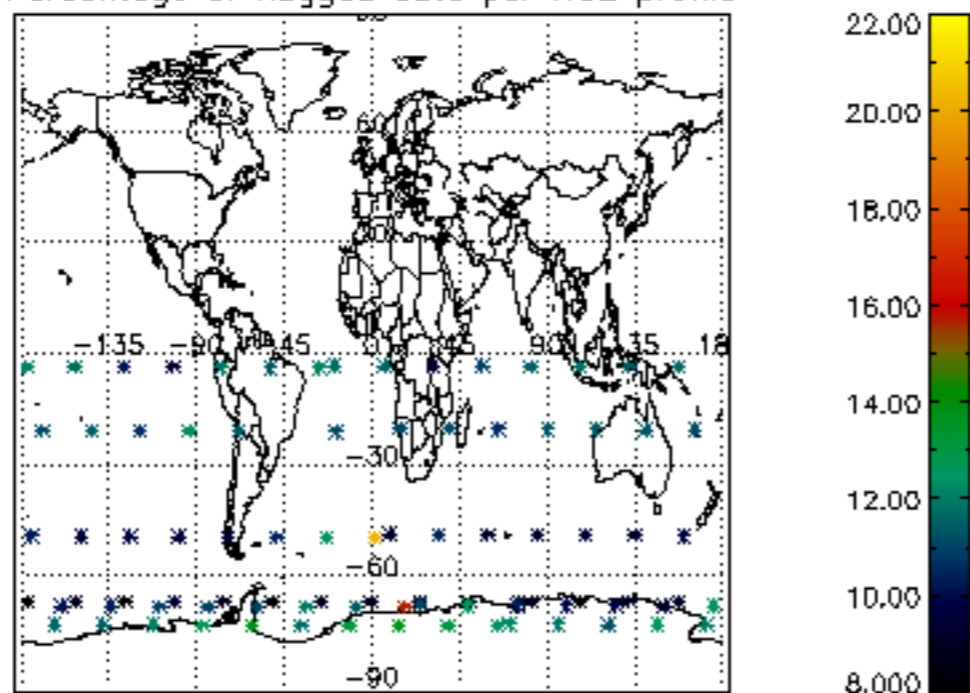

Percentage of flagged data per NO2 profile