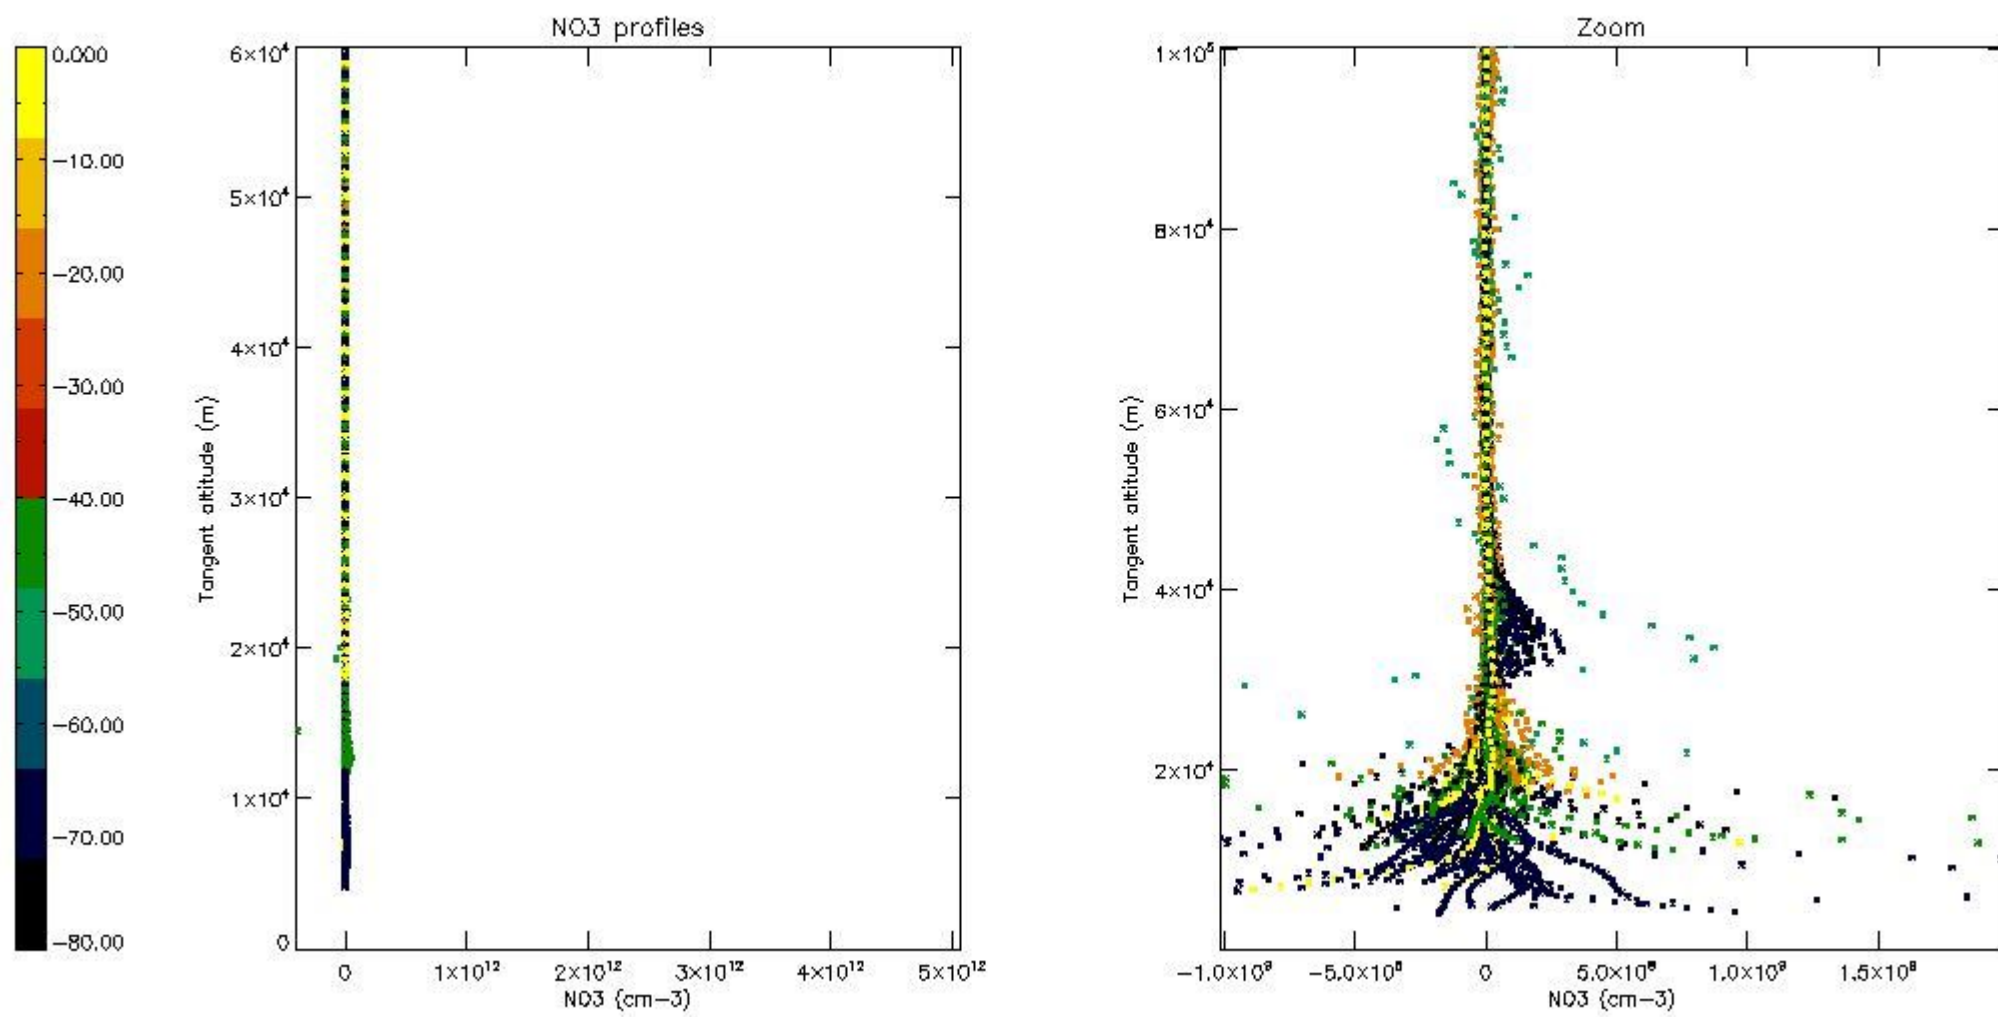

5.8 Plot H2O profiles for all STD (only for occultations of stars 1,2,3,4,13,14,16,26,63 dark without errors)

The colorbar represents the latitude.