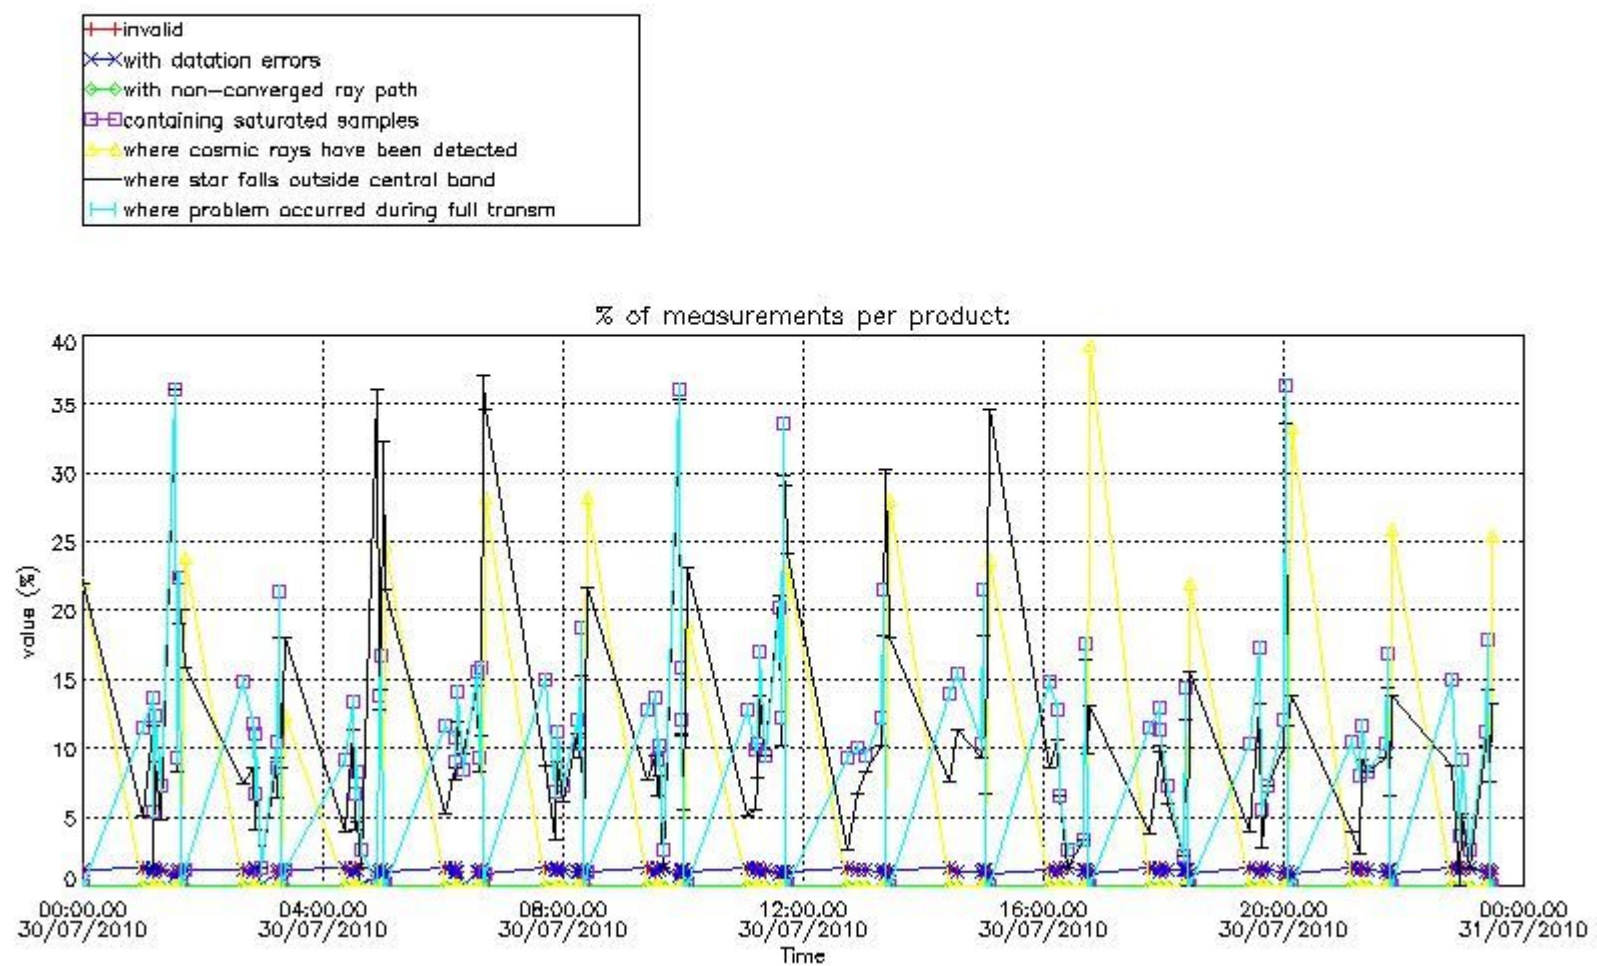

4.2 Plot quality information per product coming from level 1b processing (world map)

4.2.1 Plot level 1 quality information per product (world map): ENVISAT ASCENDING passes