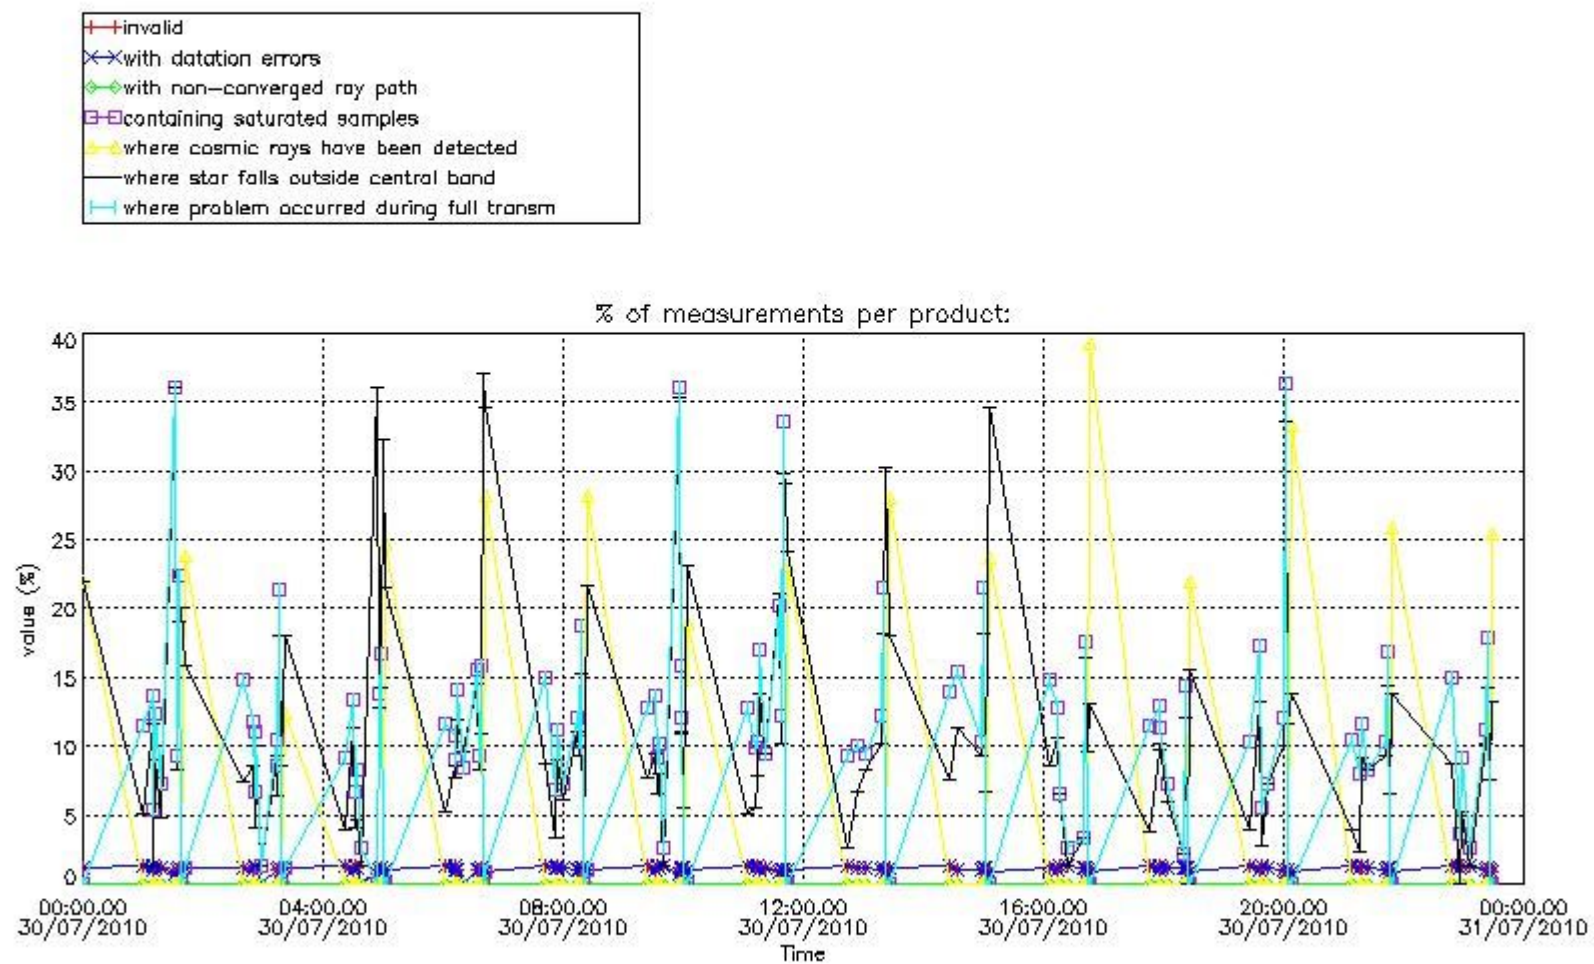

4.2 Plot quality information per product coming from level 1b processing (world map)

4.2.1 Plot level 1 quality information per product (world map): ENVISAT ASCENDING passes