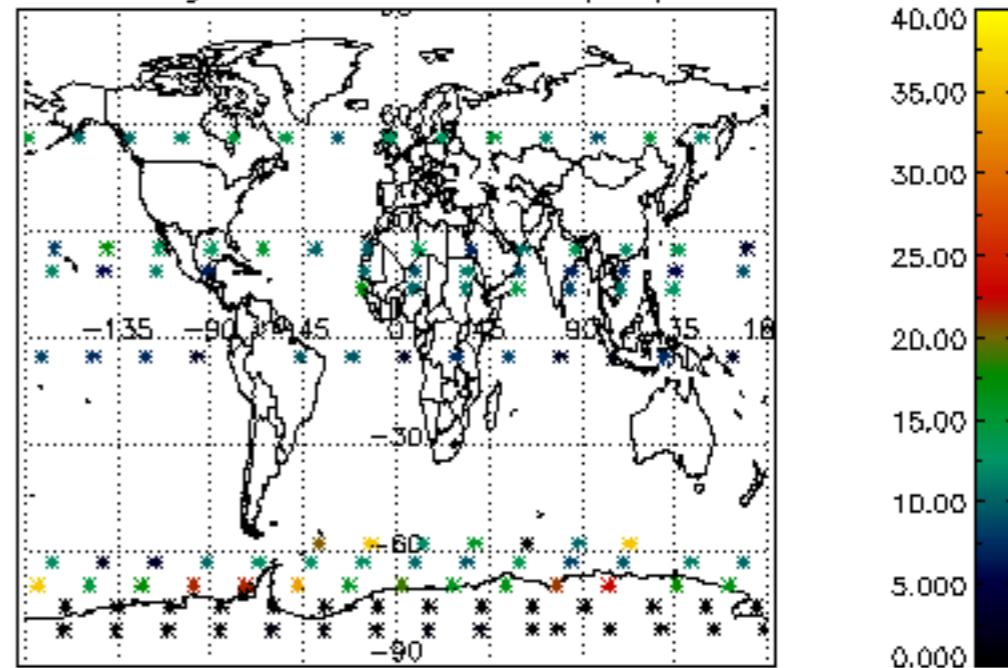

Percentage of saturation errors per profile