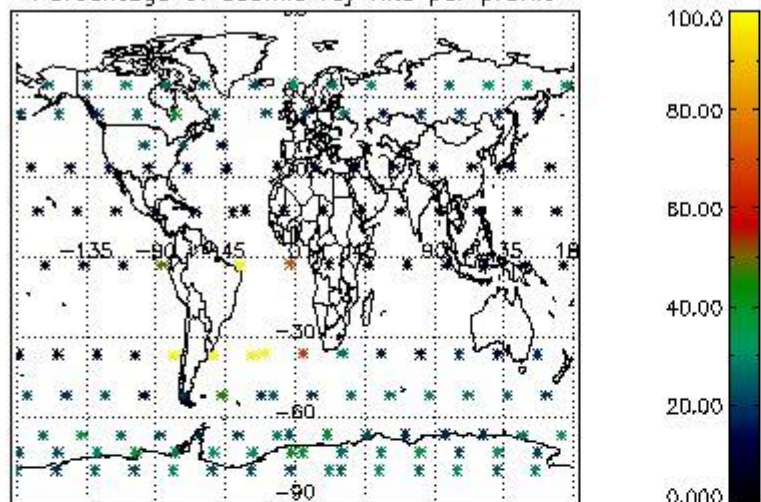

Percentage of cosmic ray hits per profile