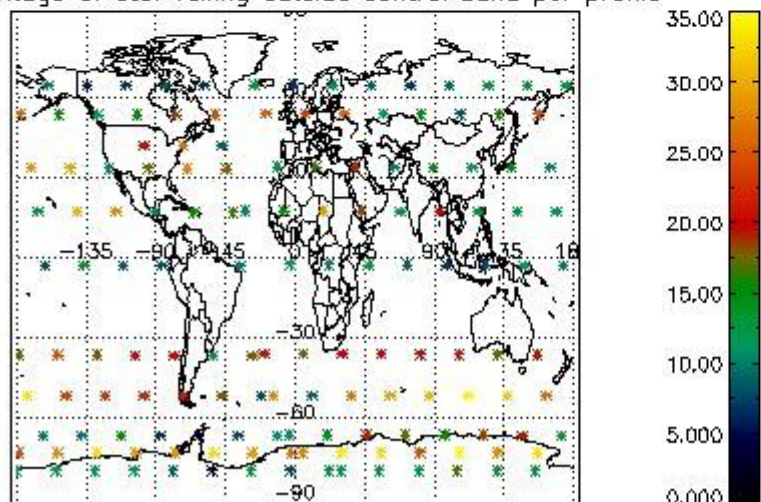

*4.2.1 Plot level 1 quality information per product (world map): ENVISAT ASCENDING passes*

Percentage of cosmic ray hits per profile

Percentage of datation errors per profile

Percentage of star falling outside central band per profile