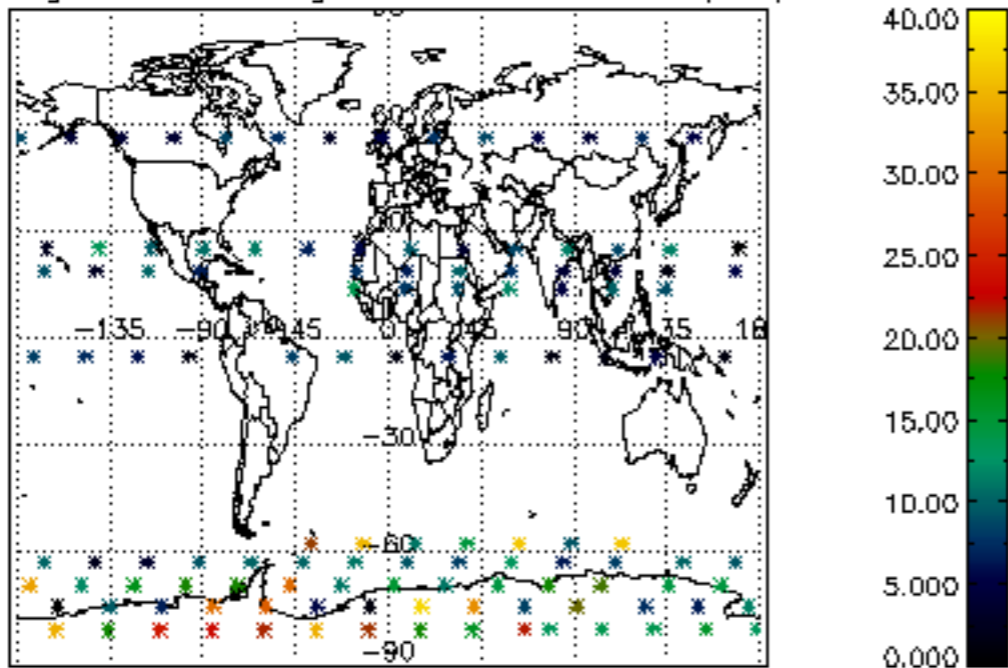

Percentage of star falling outside central band per profile