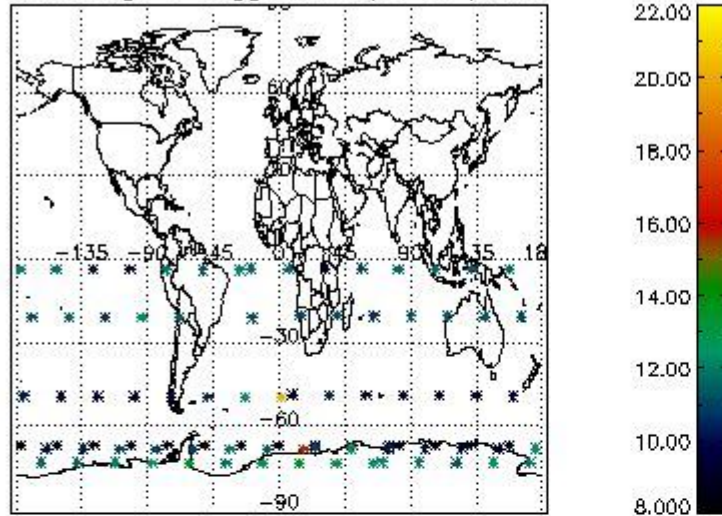

Percentage of flagged data per O3 profile