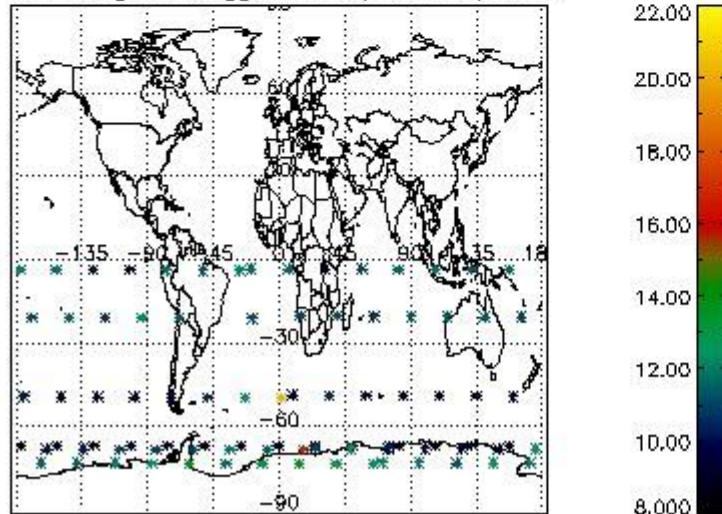

Percentage of flagged data per NO2 profile