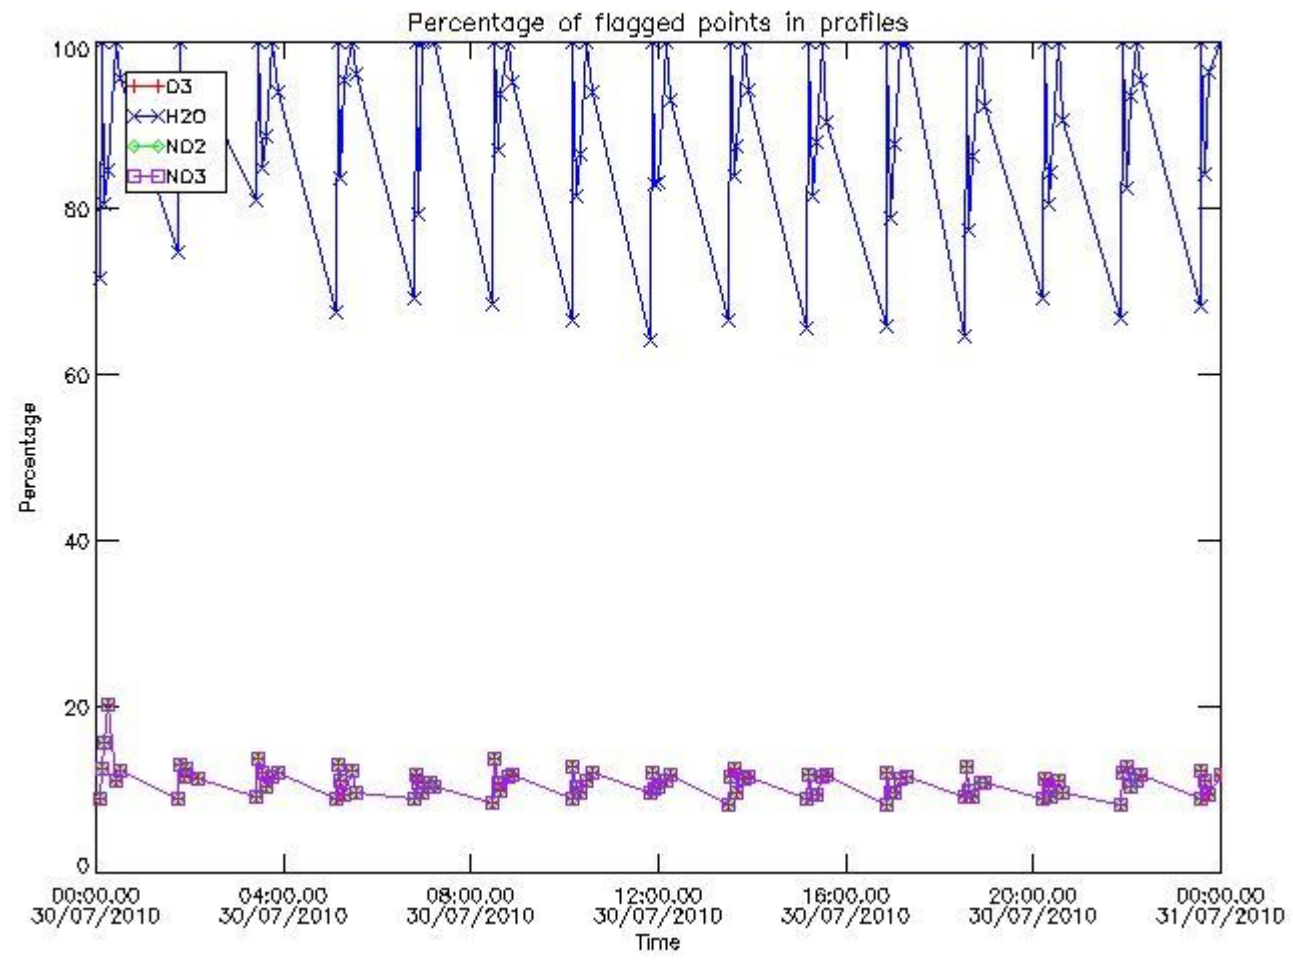

3. Quality information per product

In this section it is plotted some information contained in the Quality Summary data set of the level 2 products. Only products in dark limb conditions and without errors (error flag in

the MPH set to "0") are used.

3.1 Plot quality information per product (time dependant)

3.2 Plot quality information per product (world map)