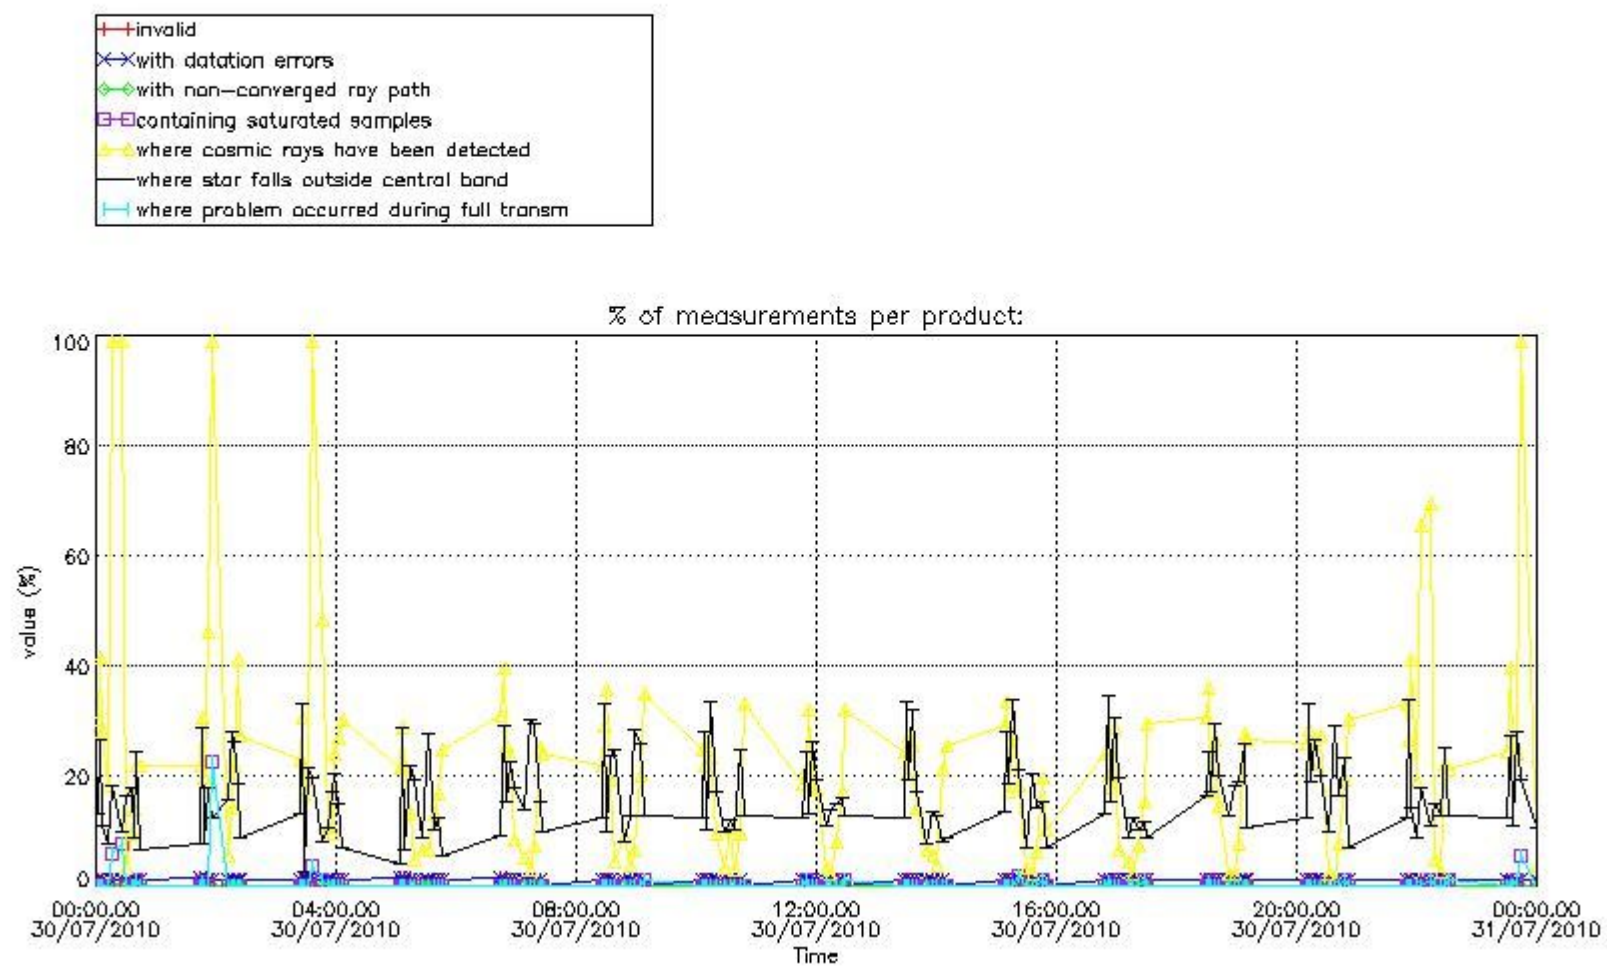

4.1.2 Plot level 1 quality information per product (time dependant): ENVI SAT DESCENDING passes