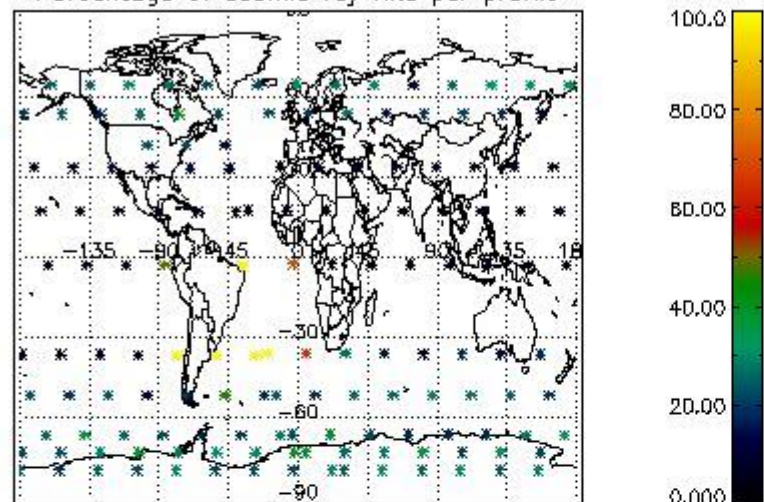

Percentage of cosmic ray hits per profile