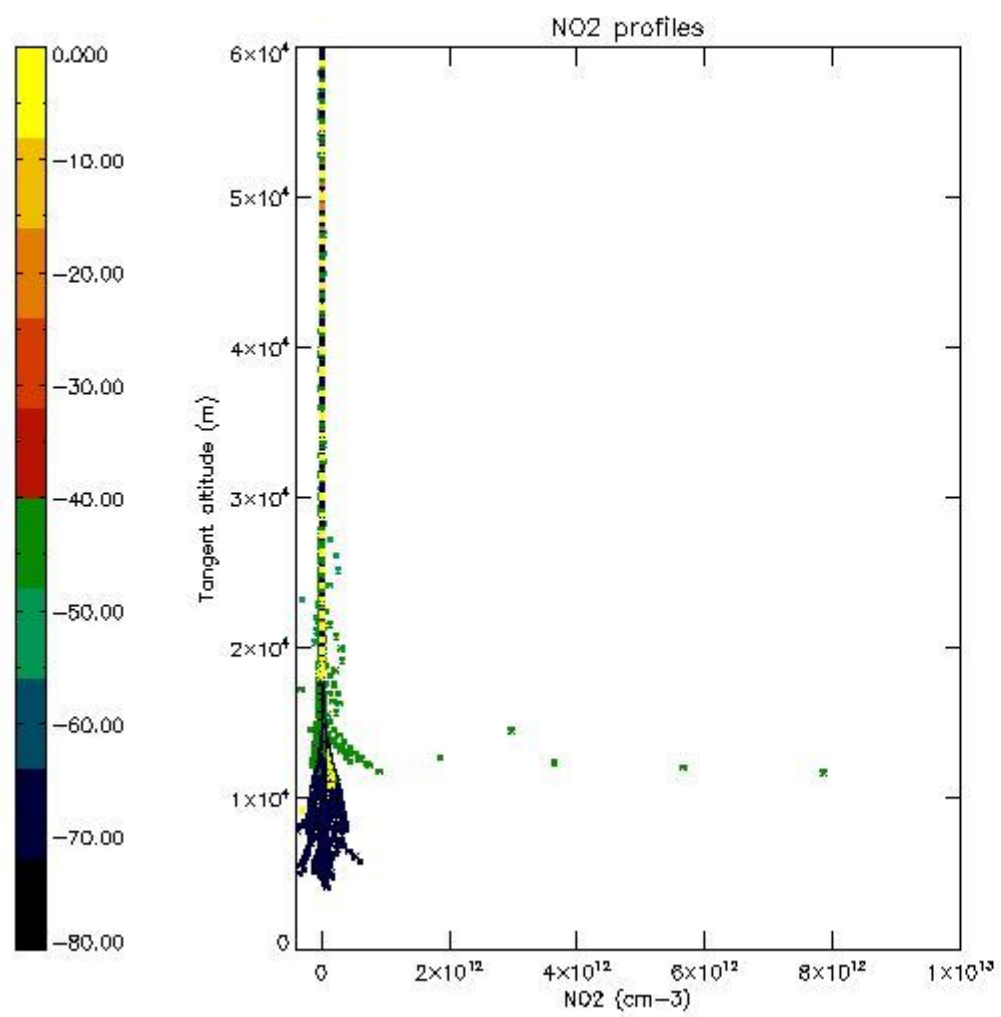

5.7 Plot NO3 profiles for all STD (dark without errors)

The colorbar represents the latitude.