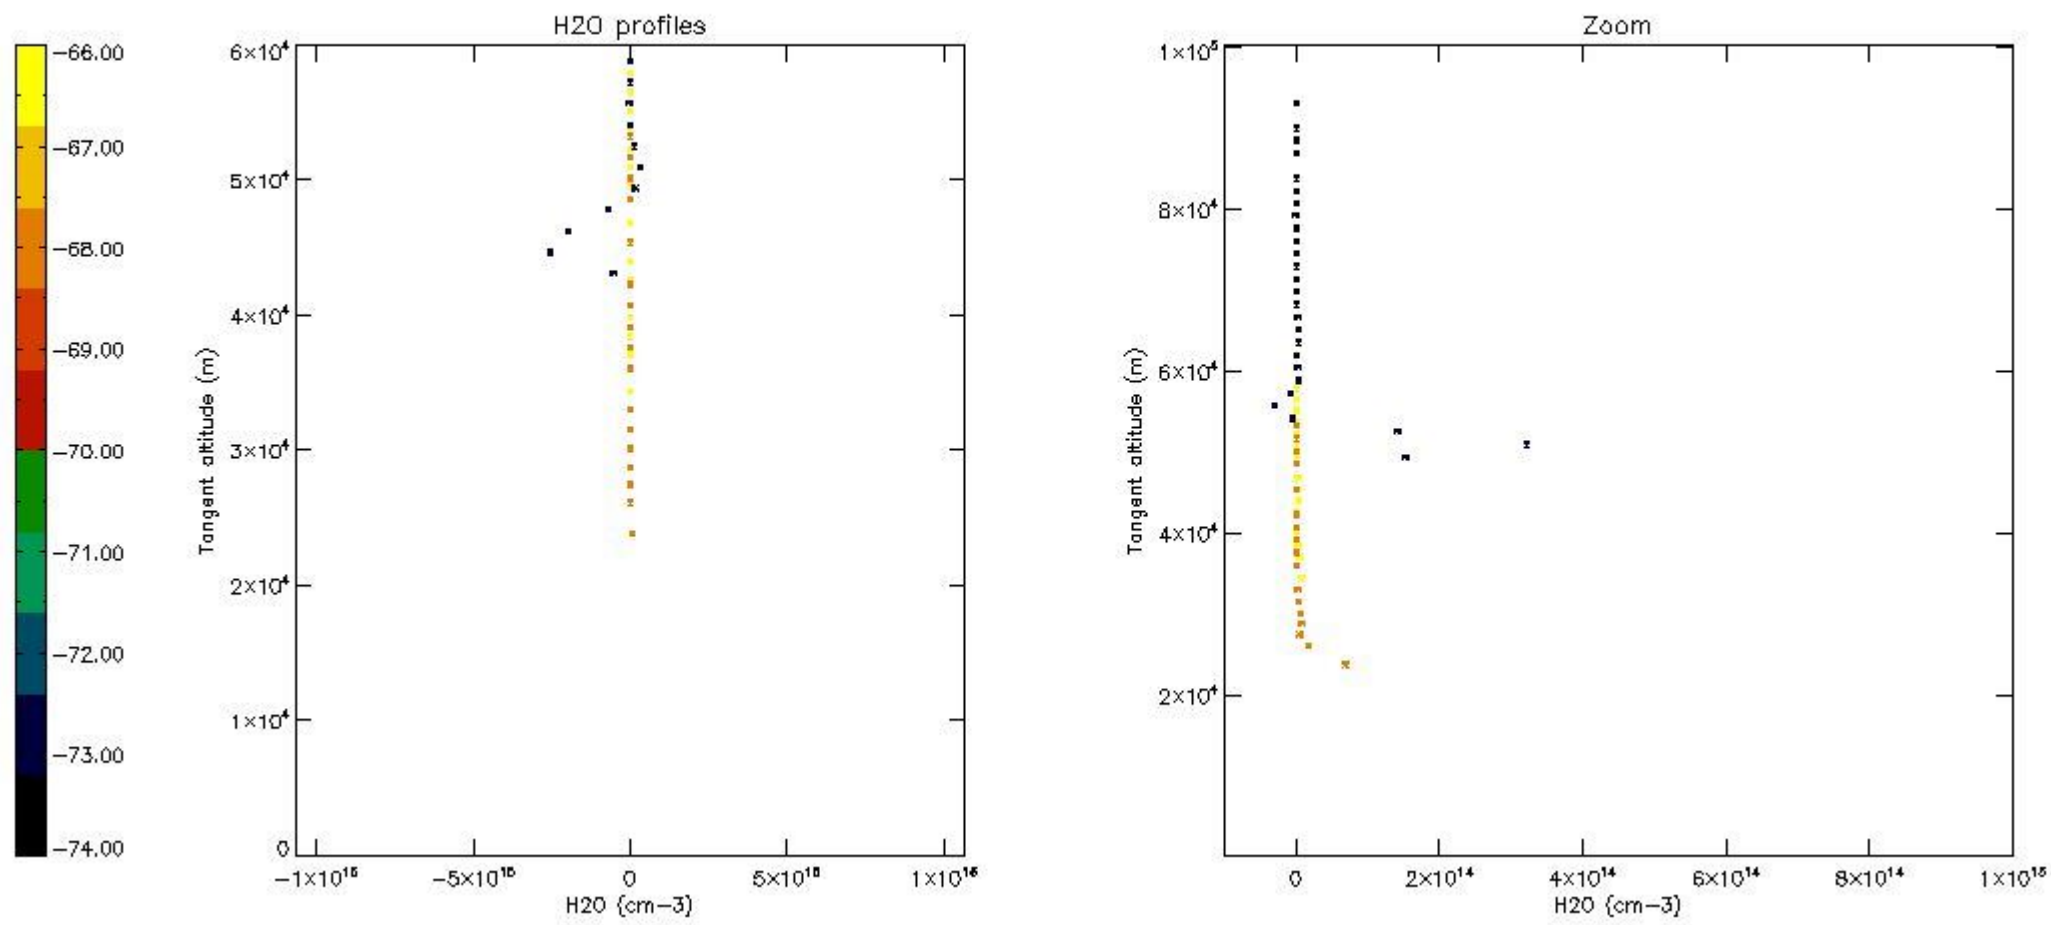

The colorbar represents the latitude.