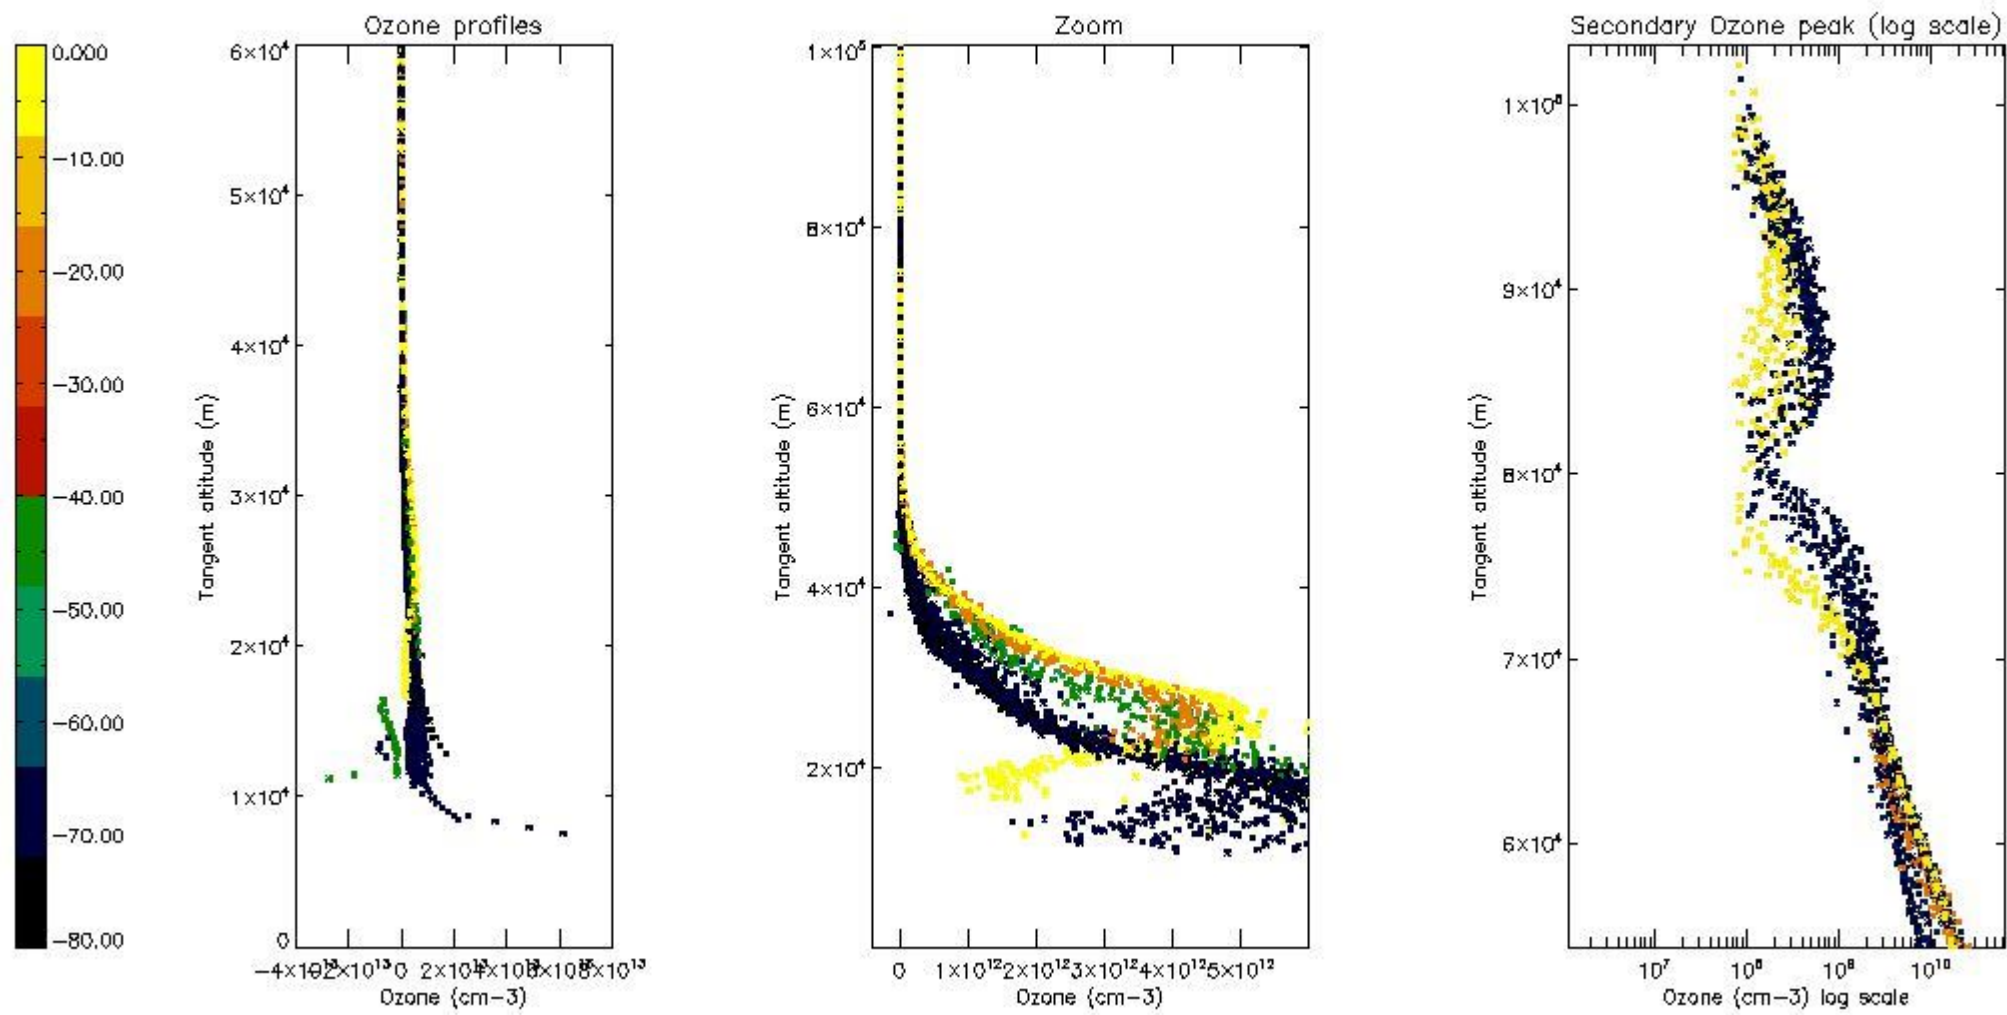

STD < 10	13
STD < 5	9

5.2 Plot ozone profiles for all STD (dark without errors)

The colorbar represents the latitude.

5.3 Plot ozone profiles where STD < 20% (dark without errors)

The colorbar represents the latitude.