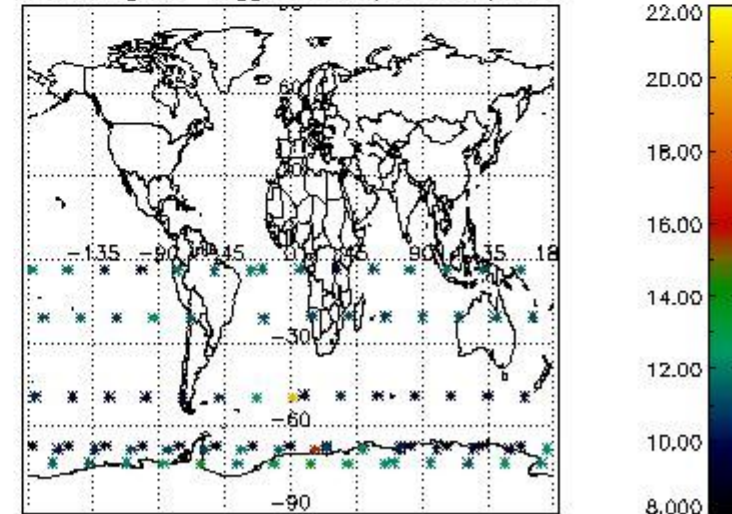

Percentage of flagged data per NO3 profile

4. Level 1 quality information per product

In this section it is plotted some information contained in the Quality Summary data set of the level 2 products that comes from the level 1b processing. Products without errors (error flag in the MPH set to "0") are used.

4.1 Plot quality information per product (time dependant) coming from level 1b processing

4.1.1 Plot level 1 quality information per product (time dependant): ENVISAT ASCENDING passes