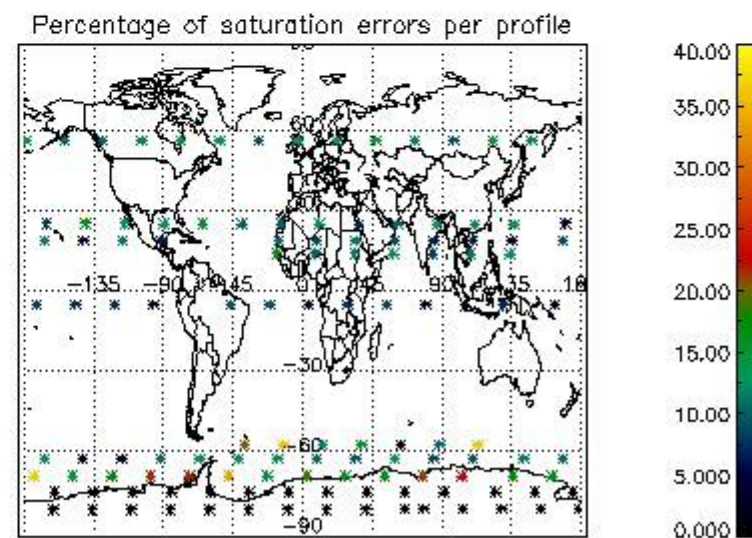

5. Trace gas profiles

5.1 Ozone statistics based on quality of products

The final quality of the products can be "measured" using the STD (Standard Deviation) attached to every point profile. This information is written to the parameter GOM_NL__2P/NL_LOCAL_SPECIES_DENSITY/o3_std of the level 2 products. The table below shows the statistics for given STD ranges.

The statistics are given with respect to the overall valid production:

- Products without fatal errors: GOM_NL__2P/MPH/PRODUCT_ERR=0
- Valid point profile: GOM_NL__2P/NL_LOCAL_SPECIES_DENSITY/pcd(0)=0

The 'Criteria' is applied to valid points of dark limb products:

- Products in dark limb illumination condition: GOM_NL__2P/NL_SUMMARY_QUALITY/obs_ill_cond=0
- Products without fatal errors: GOM_NL__2P/MPH/PRODUCT_ERR=0
- Valid point profile: GOM_NL__2P/NL_LOCAL_SPECIES_DENSITY/pcd(0)=0

So, the table below shows the percentage of dark limb and valid observations for each criteria with respect to the overall valid daily observations.

Criteria	% of total production
All STD	34
STD < 20	17