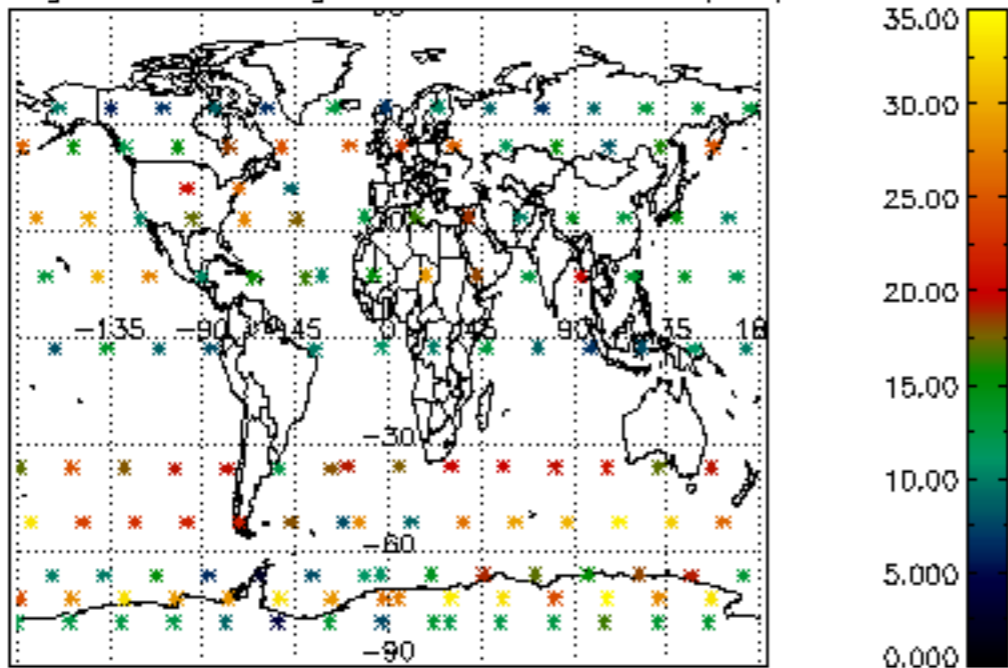

Percentage of cosmic ray hits per profile

Percentage of star falling outside central band per profile