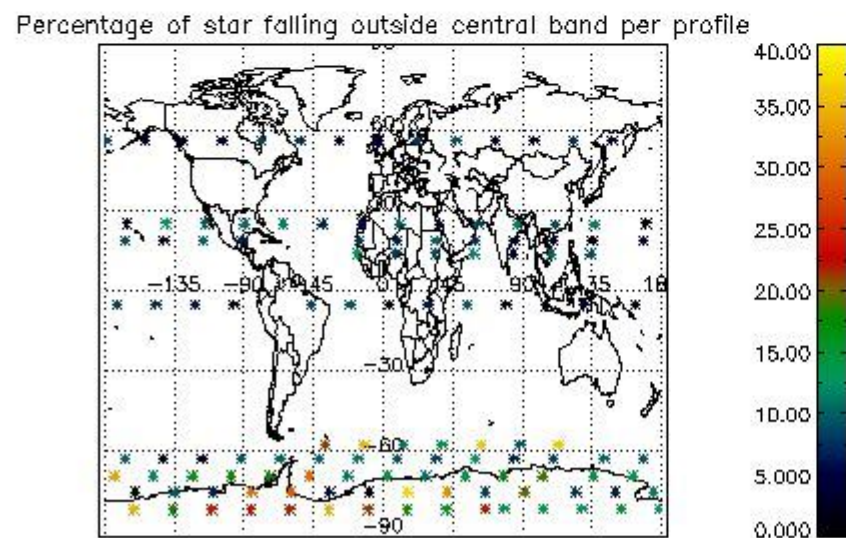

5. Trace gas profiles

5.1 Ozone statistics based on quality of products

The final quality of the products can be "measured" using the STD (Standard Deviation) attached to every point profile. This information is written to the parameter GOM_NL__2P/NL_LOCAL_SPECIES_DENSITY/o3_std of the level 2 products. The table below shows the statistics for given STD ranges.

The statistics are given with respect to the overall valid production:

- Products without fatal errors: GOM_NL__2P/MPH/PRODUCT_ERR=0
- Valid point profile: GOM_NL__2P/NL_LOCAL_SPECIES_DENSITY/pcd(0)=0

The 'Criteria' is applied to valid points of dark limb products:

- Products in dark limb illumination condition: GOM_NL__2P/NL_SUMMARY_QUALITY/obs_ill_cond=0
- Products without fatal errors: GOM_NL__2P/MPH/PRODUCT_ERR=0
- Valid point profile: GOM_NL__2P/NL_LOCAL_SPECIES_DENSITY/pcd(0)=0

So, the table below shows the percentage of dark limb and valid observations for each criteria with respect to the overall valid daily observations.

Criteria	% of total production
All STD	34
STD < 20	17