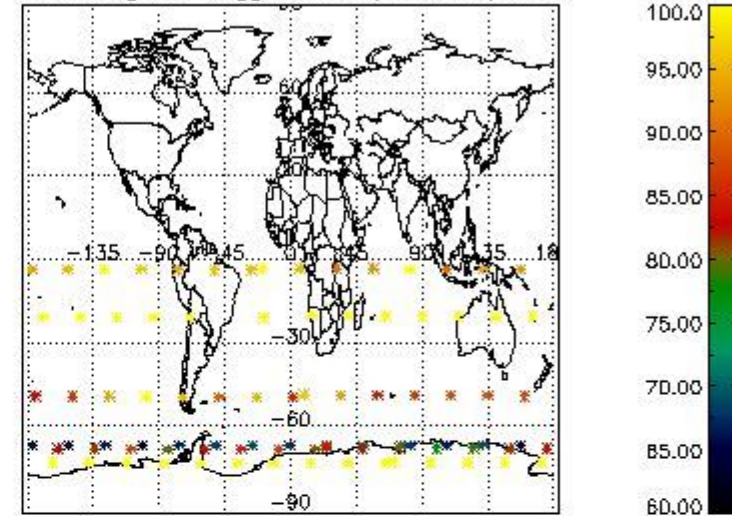

Percentage of flagged data per H2O profile