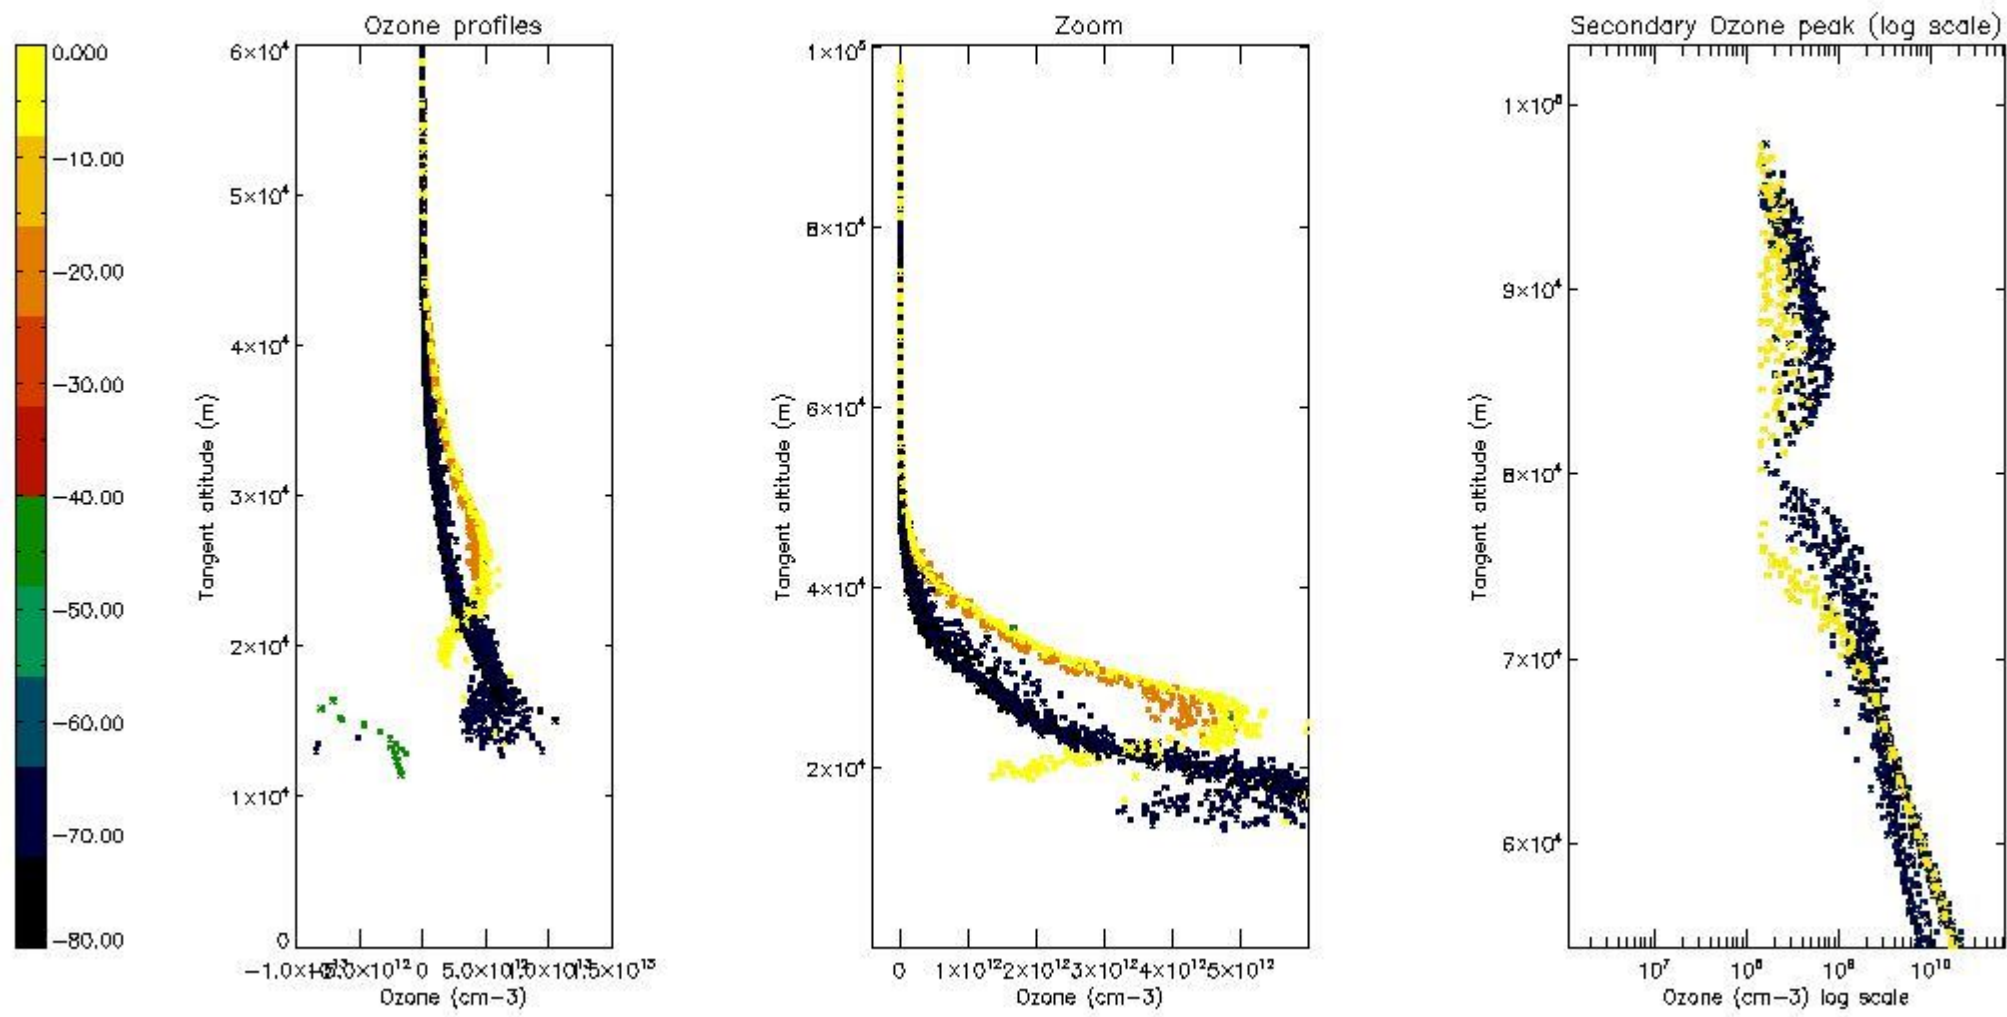

5.5 Plot ozone profiles where $STD < 5\%$ (dark without errors)

The colorbar represents the latitude.