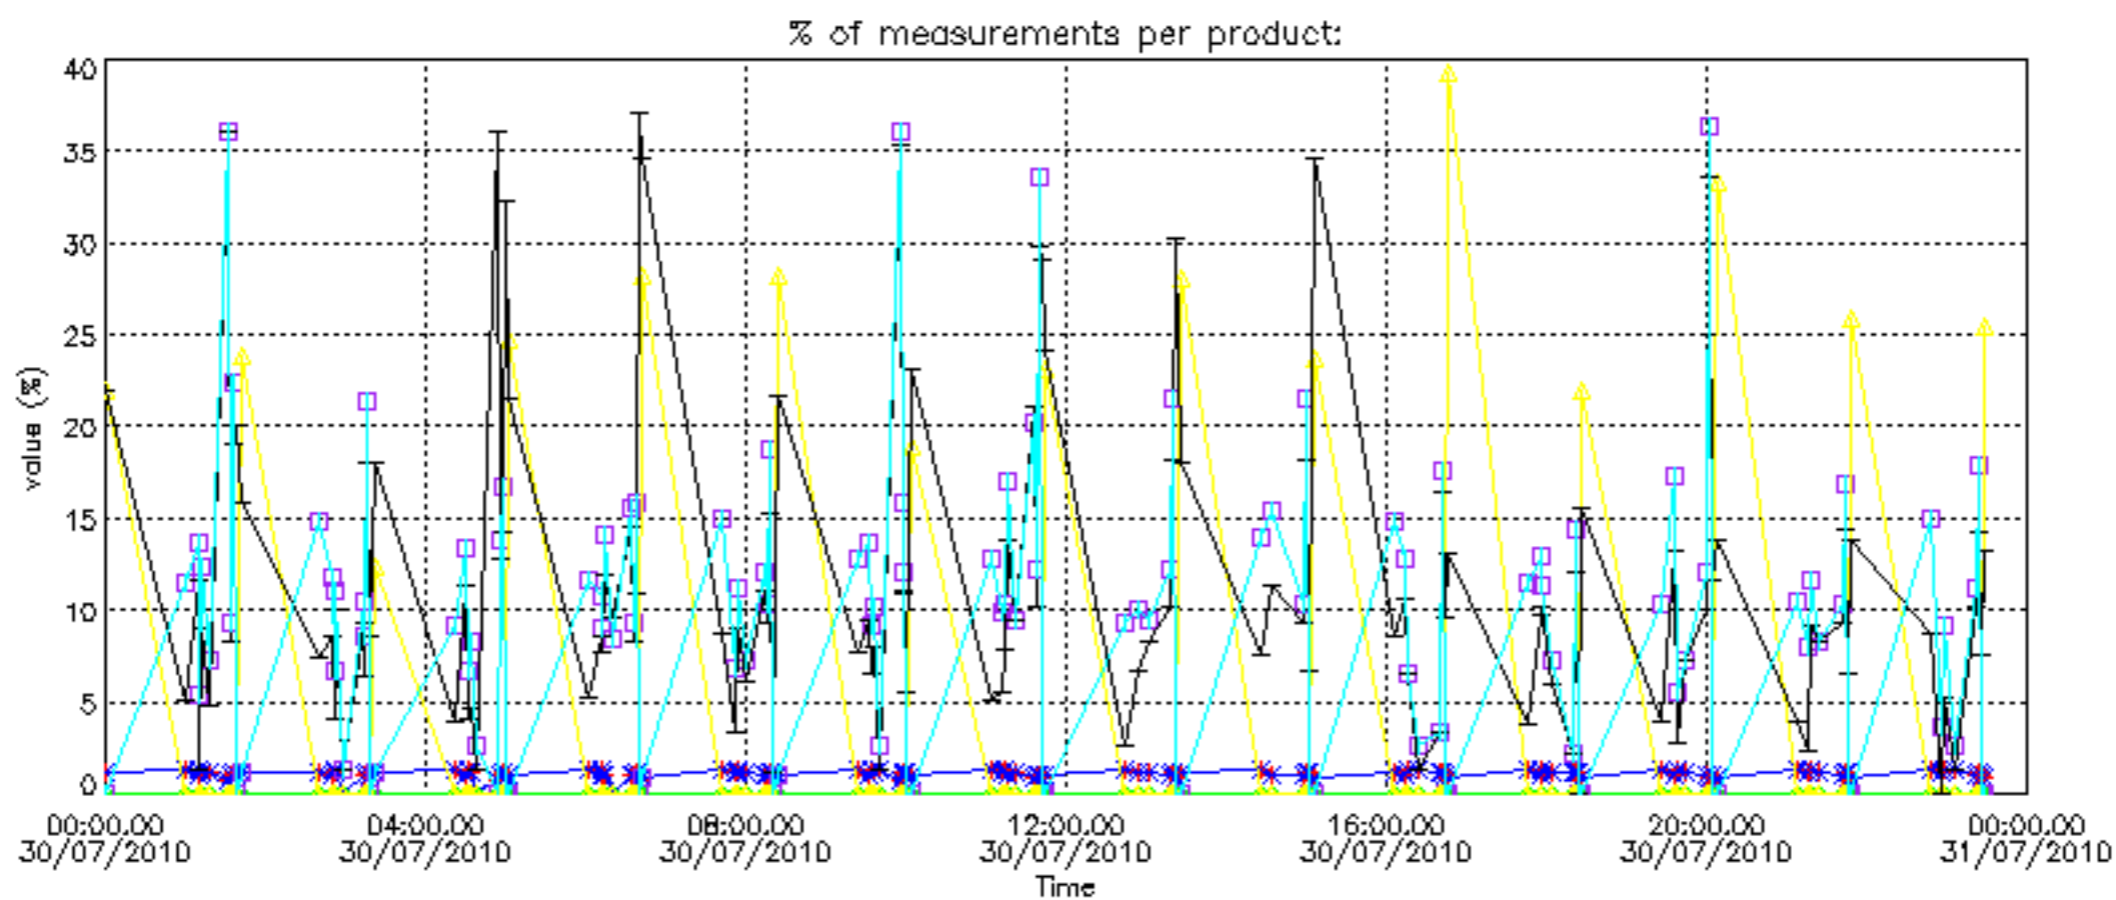

Percentage of cosmic ray hits per profile

Percentage of datation errors per profile