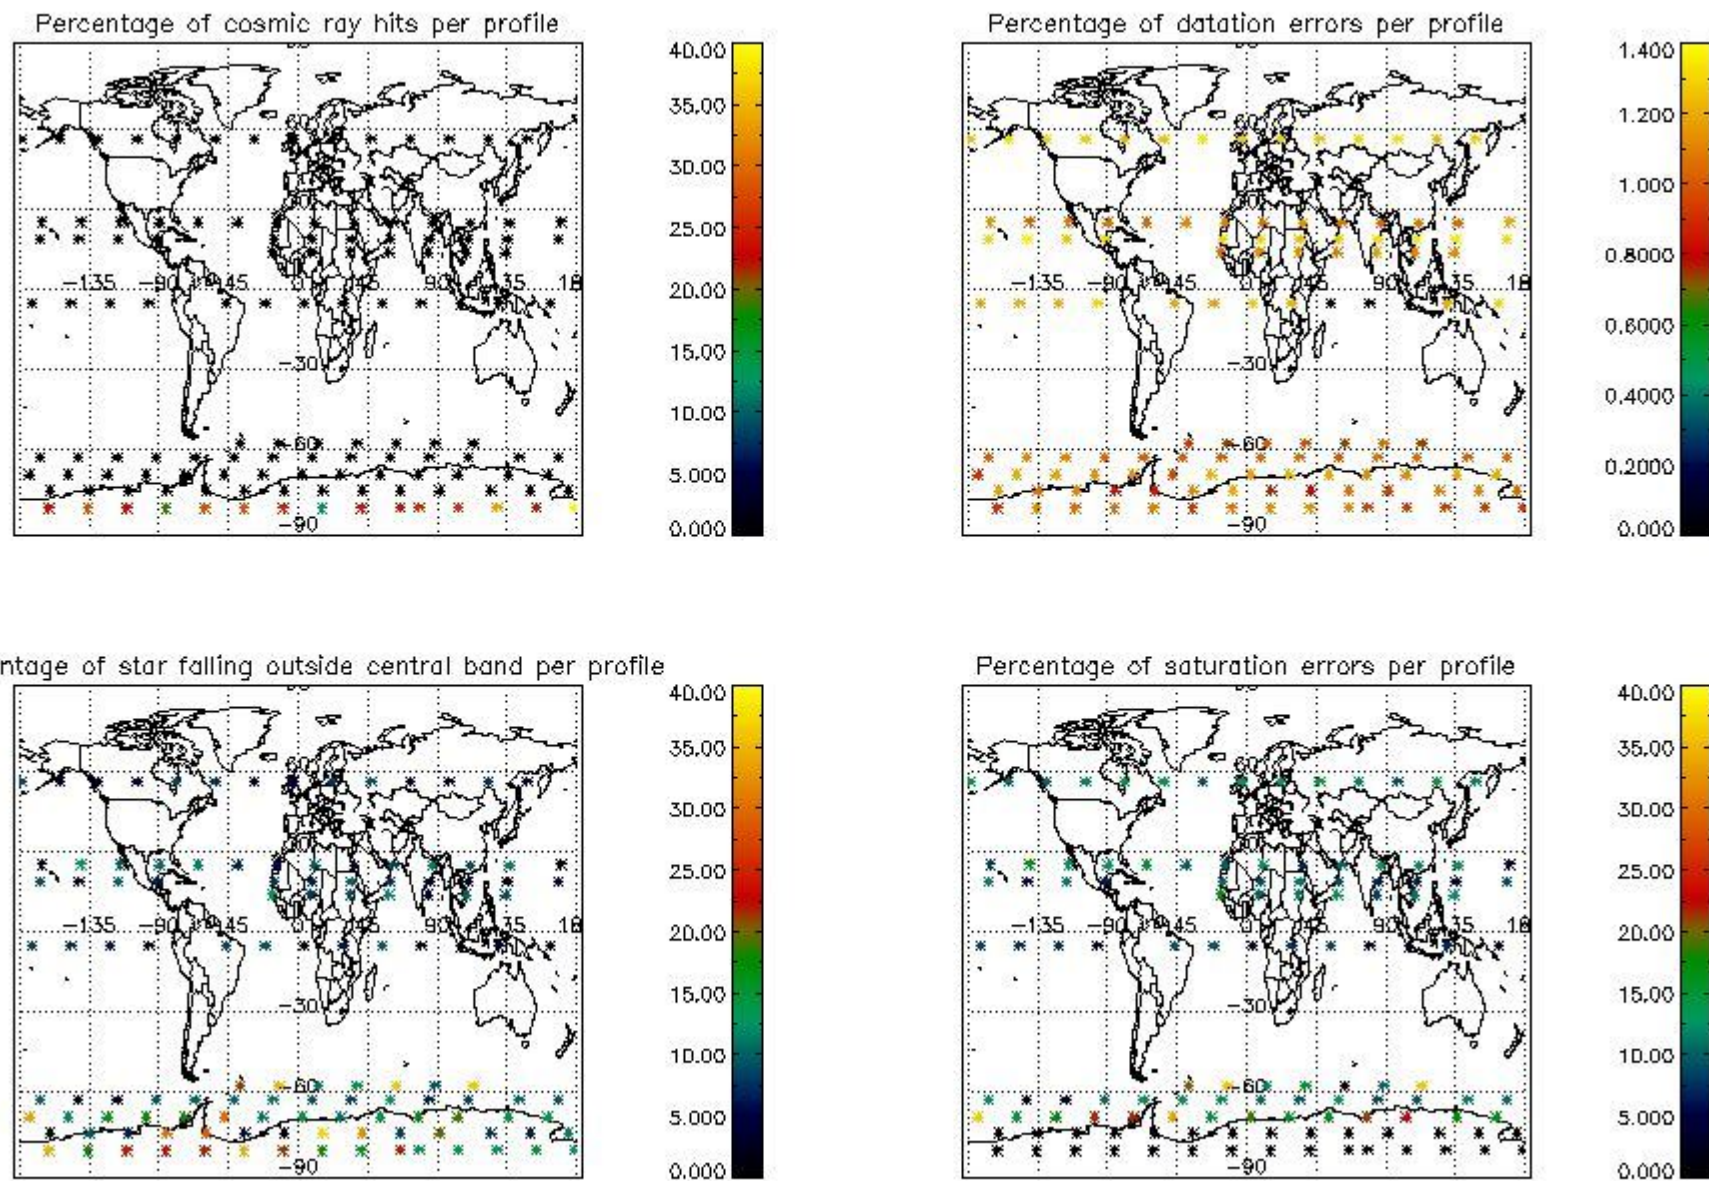

4.2.2 Plot level 1 quality information per product (world map): ENVISAT DESCENDING passes

5. Trace gas profiles

5.1 Ozone statistics based on quality of products

The final quality of the products can be "measured" using the STD (Standard Deviation) attached to every point profile. This information is written to the parameter GOM_NL__2P/NL_LOCAL_SPECIES_DENSITY/o3_std of the level 2 products. The table below shows the statistics for given STD ranges.

The statistics are given with respect to the overall valid production:

- Products without fatal errors: GOM_NL__2P/MPH/PRODUCT_ERR=0
- Valid point profile: GOM_NL__2P/NL_LOCAL_SPECIES_DENSITY/pcd(0)=0

The 'Criteria' is applied to valid points of dark limb products:

- Products in dark limb illumination condition: GOM_NL__2P/NL_SUMMARY_QUALITY/obs_ill_cond=0
- Products without fatal errors: GOM_NL__2P/MPH/PRODUCT_ERR=0
- Valid point profile: GOM_NL__2P/NL_LOCAL_SPECIES_DENSITY/pcd(0)=0

So, the table below shows the percentage of dark limb and valid observations for each criteria with respect to the overall valid daily observations.

Criteria	% of total production
All STD	34
STD < 20	17