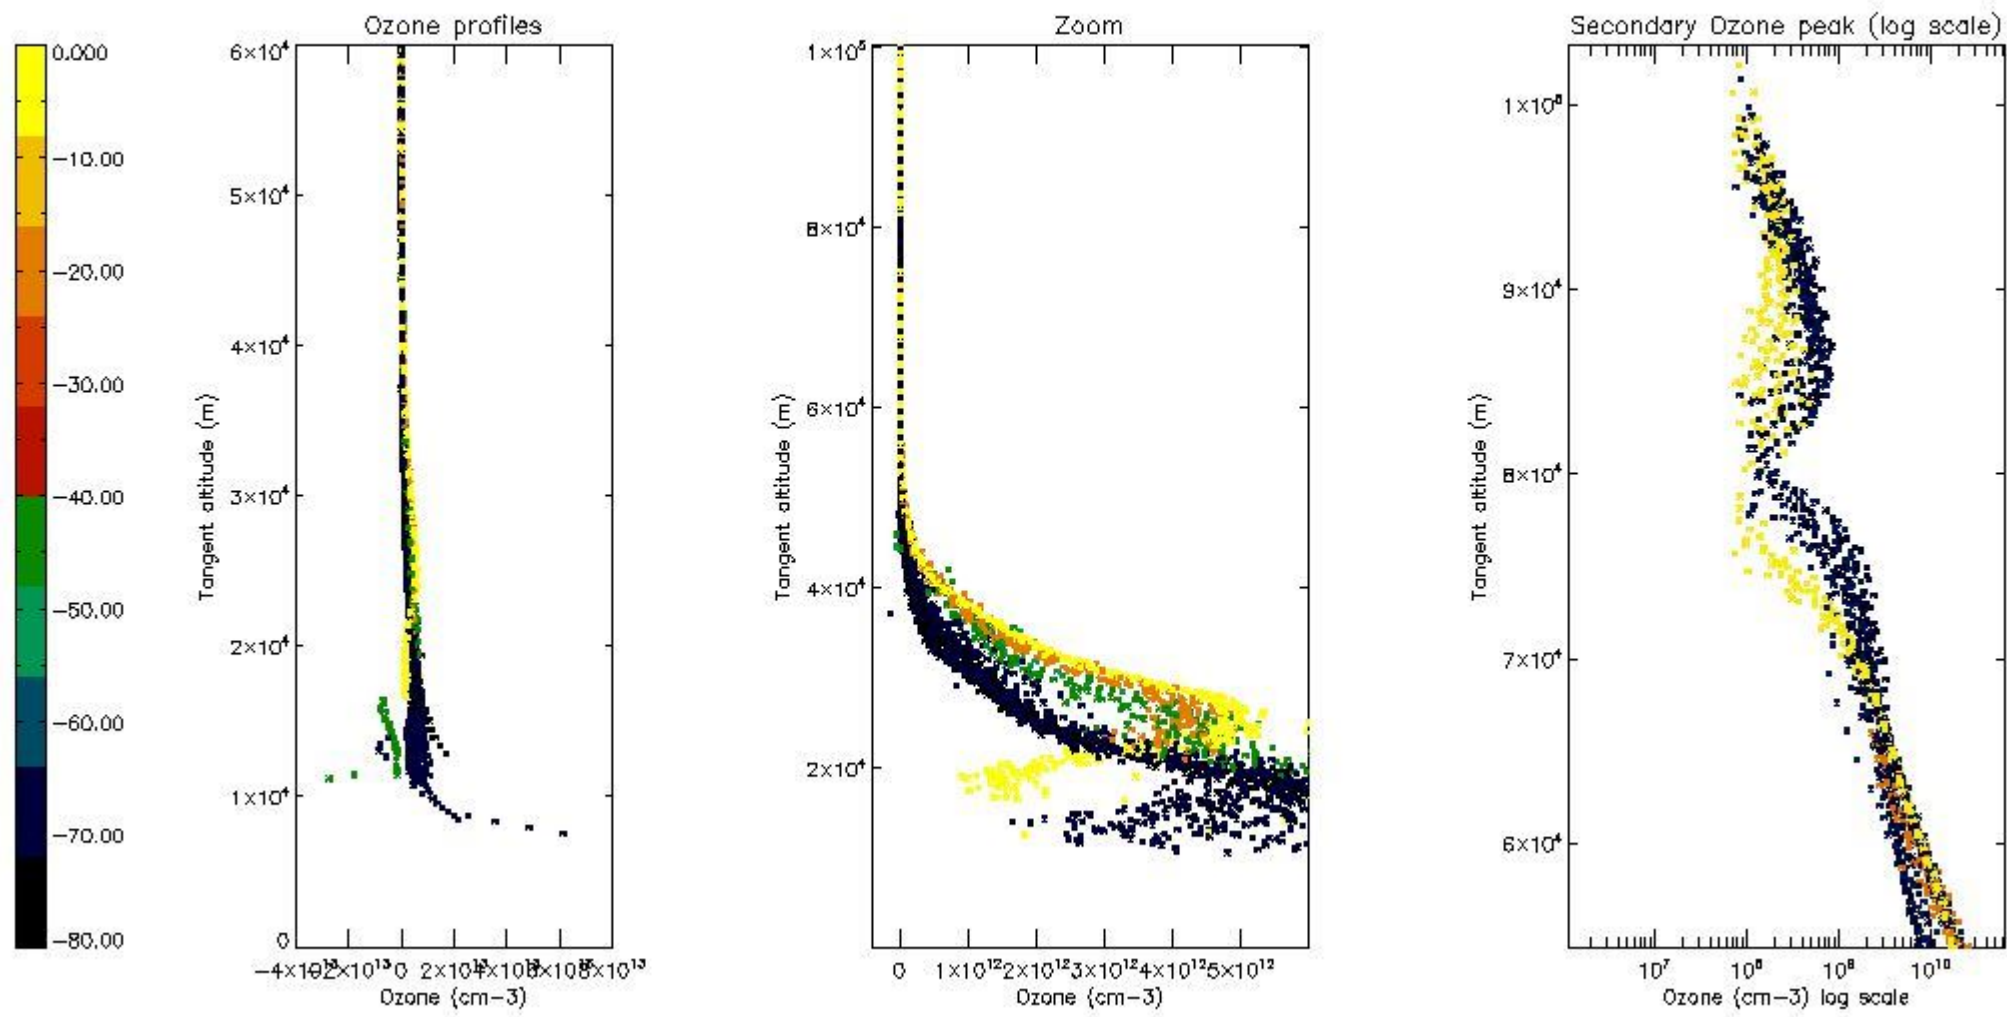

STD < 10	13
STD < 5	9

5.2 Plot ozone profiles for all STD (dark without errors)

The colorbar represents the latitude.

5.3 Plot ozone profiles where STD < 20% (dark without errors)

The colorbar represents the latitude.