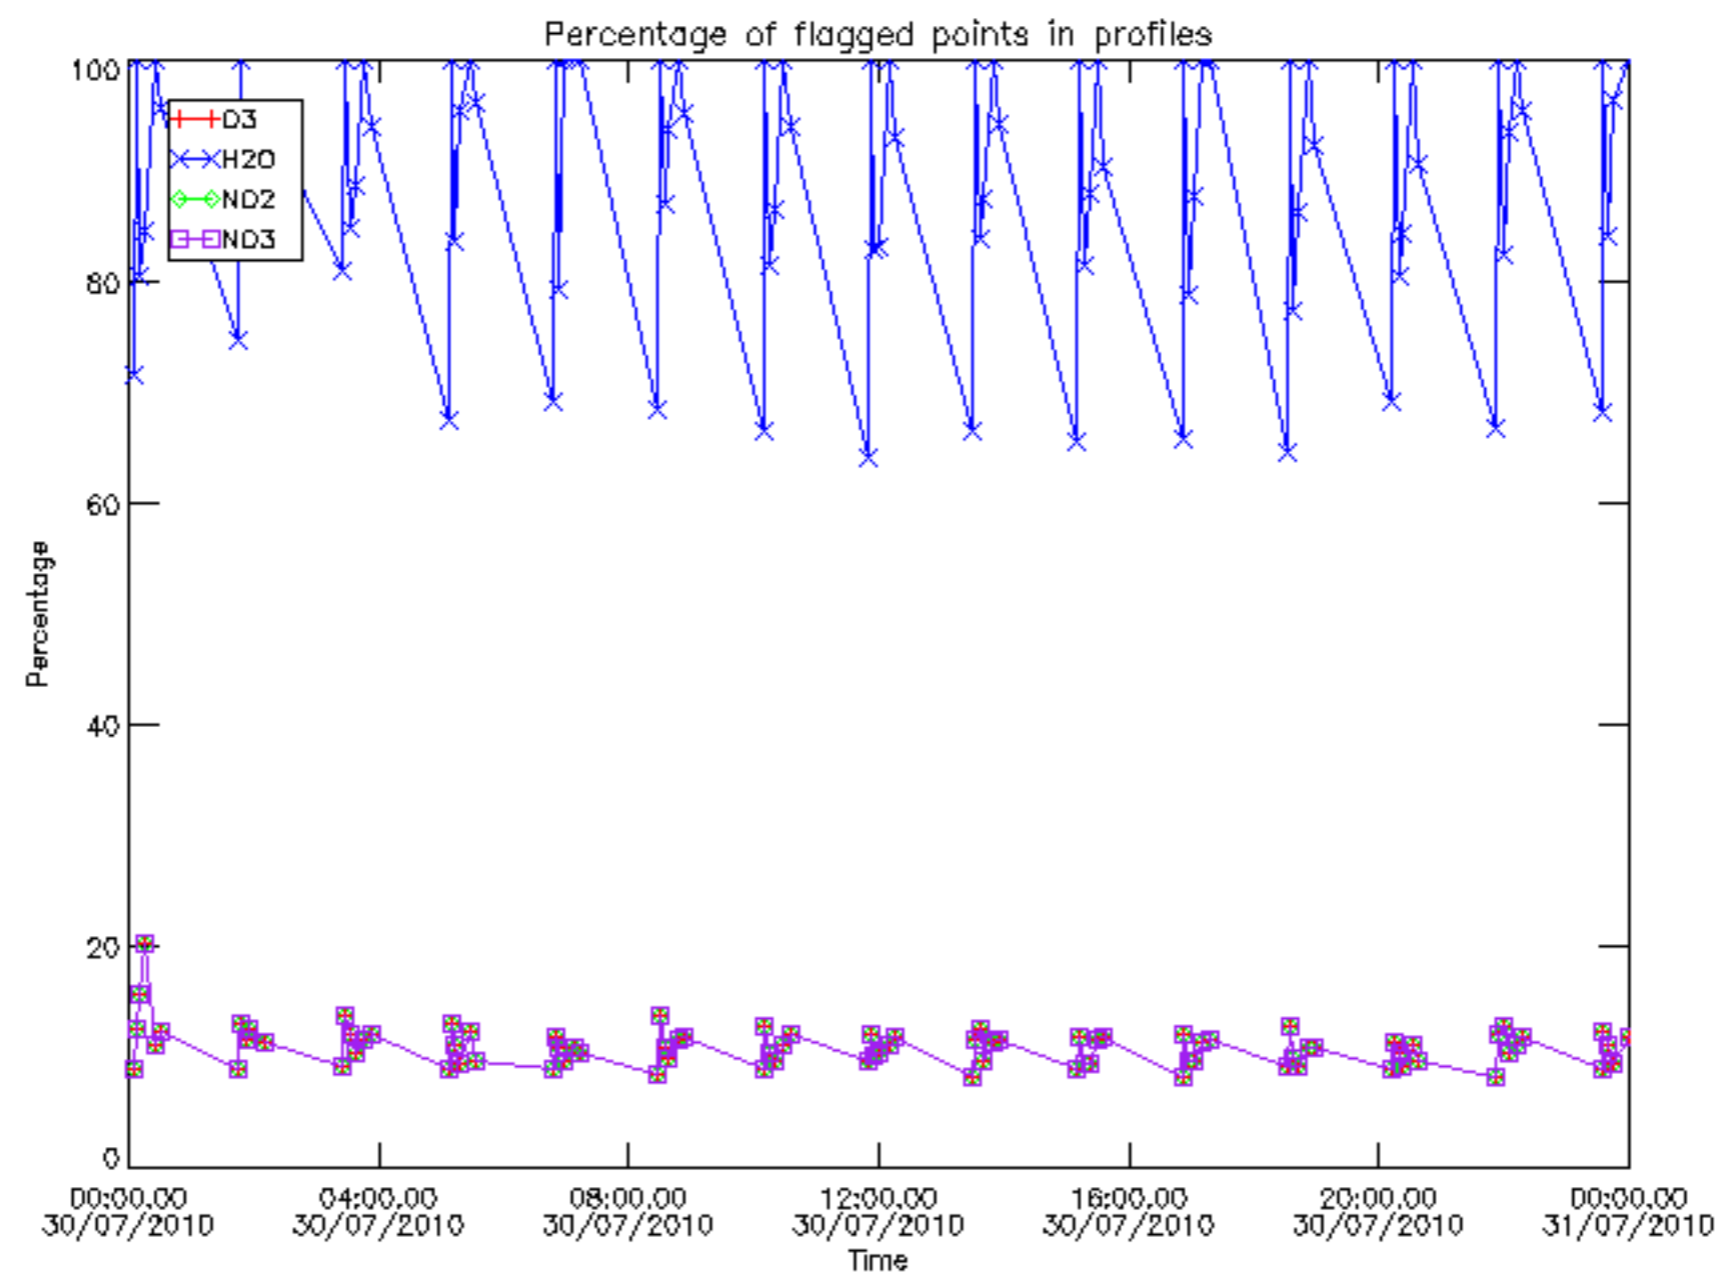

Percentage of flagged data per D3 profile

Percentage of flagged data per H2O profile