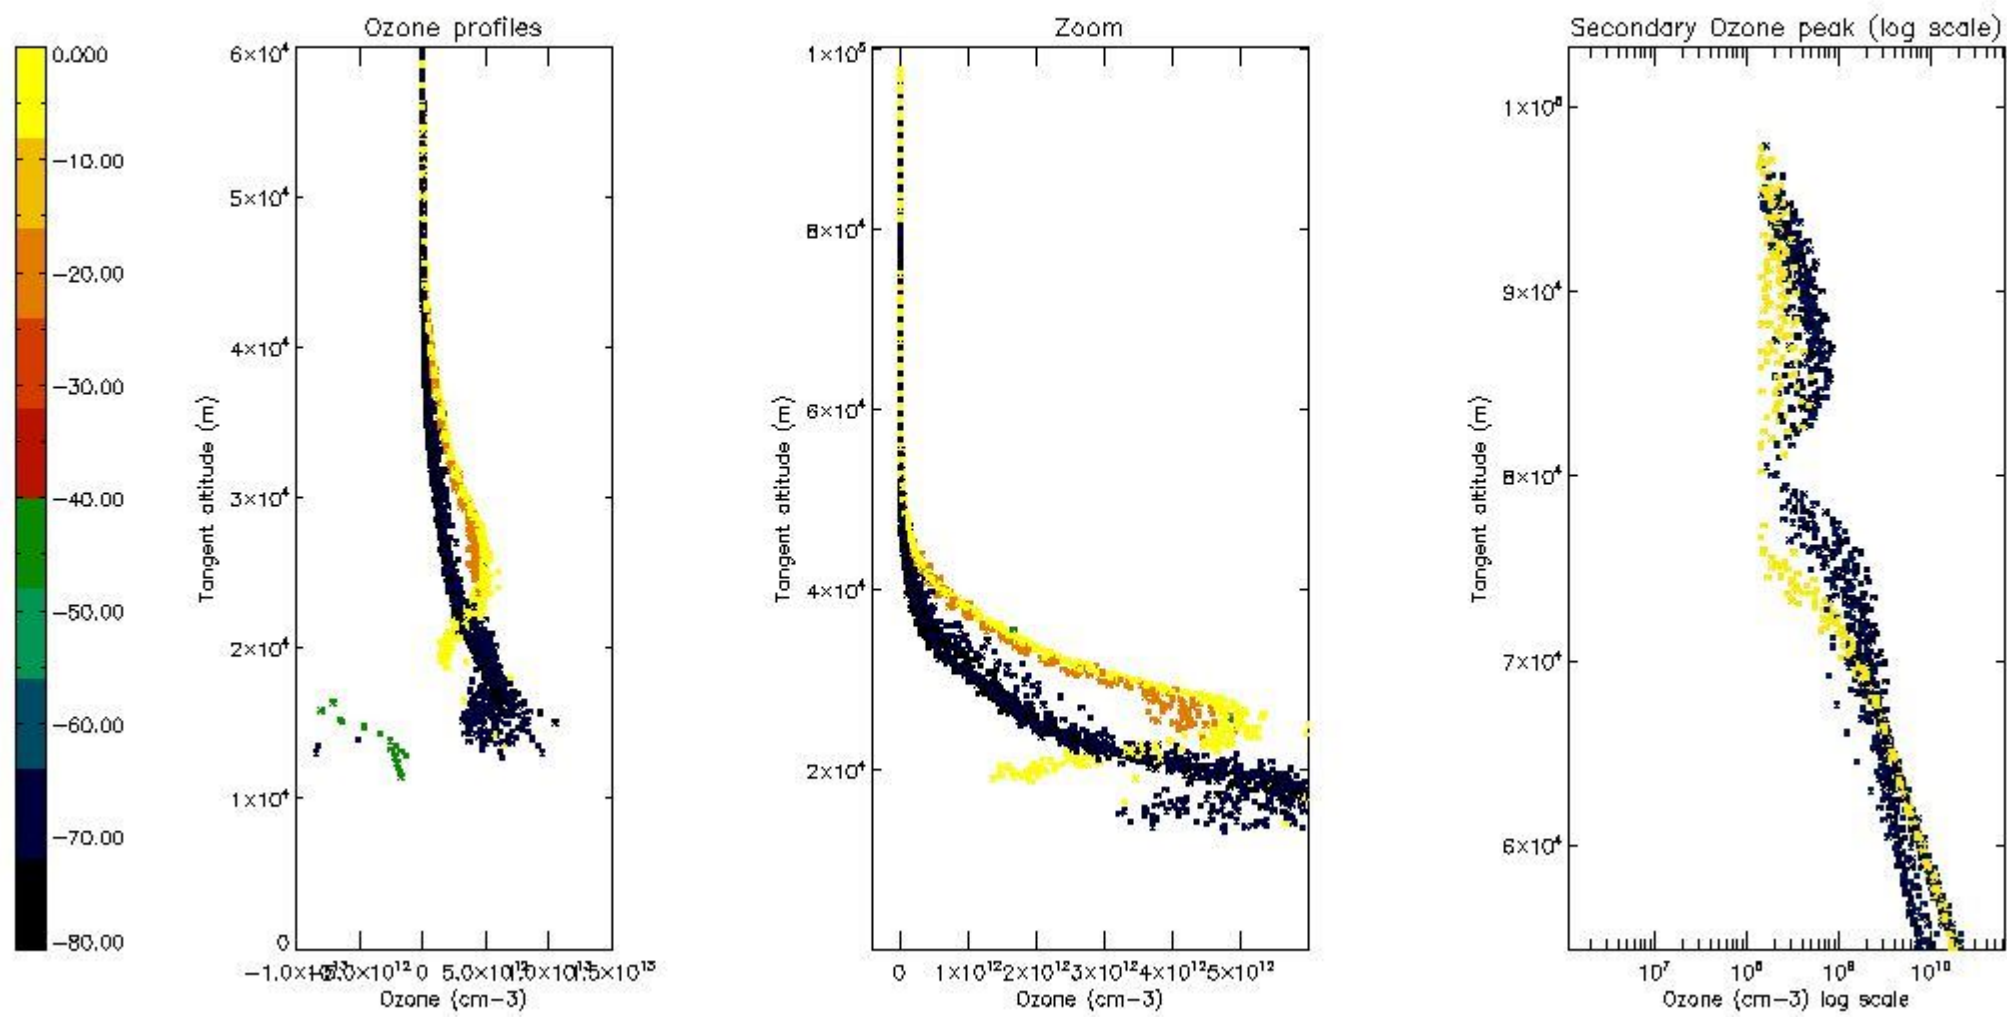

5.5 Plot ozone profiles where STD < 5% (dark without errors)

The colorbar represents the latitude.