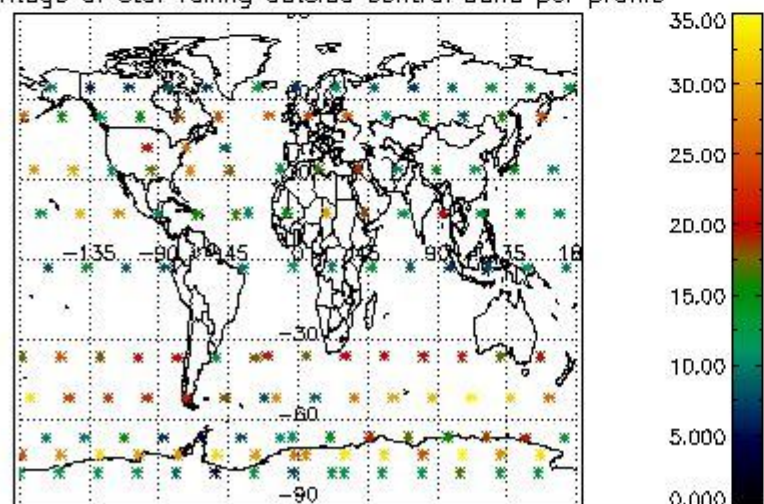

4.2.1 Plot level 1 quality information per product (world map): ENVISAT ASCENDING passes

Percentage of cosmic ray hits per profile

Percentage of datation errors per profile

Percentage of star falling outside central band per profile