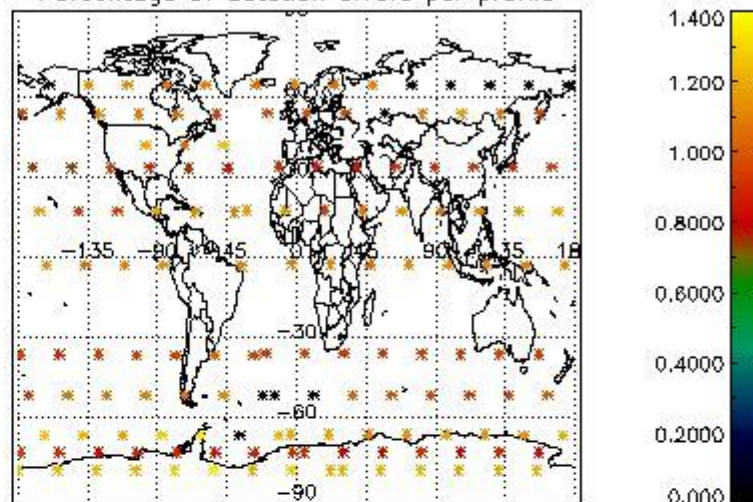

Percentage of datation errors per profile