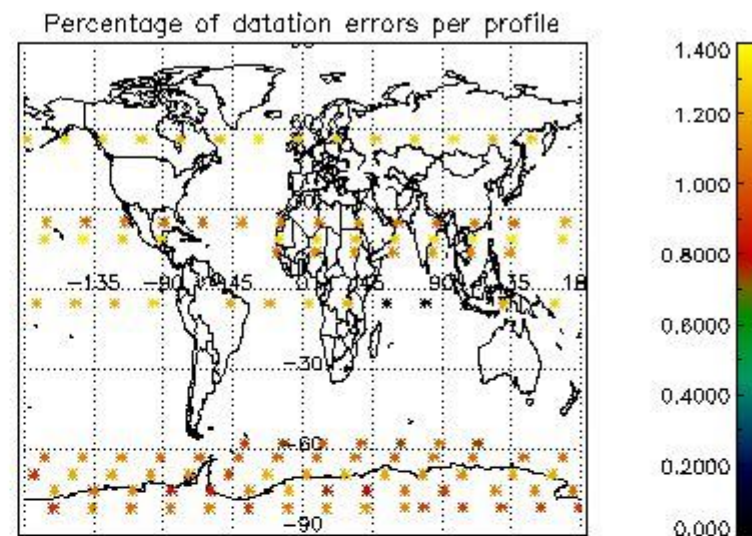

5. Trace gas profiles

5.1 Ozone statistics based on quality of products

The final quality of the products can be "measured" using the STD (Standard Deviation) attached to every point profile. This information is written to the parameter GOM_NL__2P/NL_LOCAL_SPECIES_DENSITY/o3_std of the level 2 products. The table below shows the statistics for given STD ranges.

The statistics are given with respect to the overall valid production:

- Products without fatal errors: GOM_NL__2P/MPH/PRODUCT_ERR=0
- Valid point profile: GOM_NL__2P/NL_LOCAL_SPECIES_DENSITY/pcd(0)=0

The 'Criteria' is applied to valid points of dark limb products:

- Products in dark limb illumination condition: GOM_NL__2P/NL_SUMMARY_QUALITY/obs_ill_cond=0
- Products without fatal errors: GOM_NL__2P/MPH/PRODUCT_ERR=0
- Valid point profile: GOM_NL__2P/NL_LOCAL_SPECIES_DENSITY/pcd(0)=0

So, the table below shows the percentage of dark limb and valid observations for each criteria with respect to the overall valid daily observations.

Criteria	% of total production
All STD	34
STD < 20	17