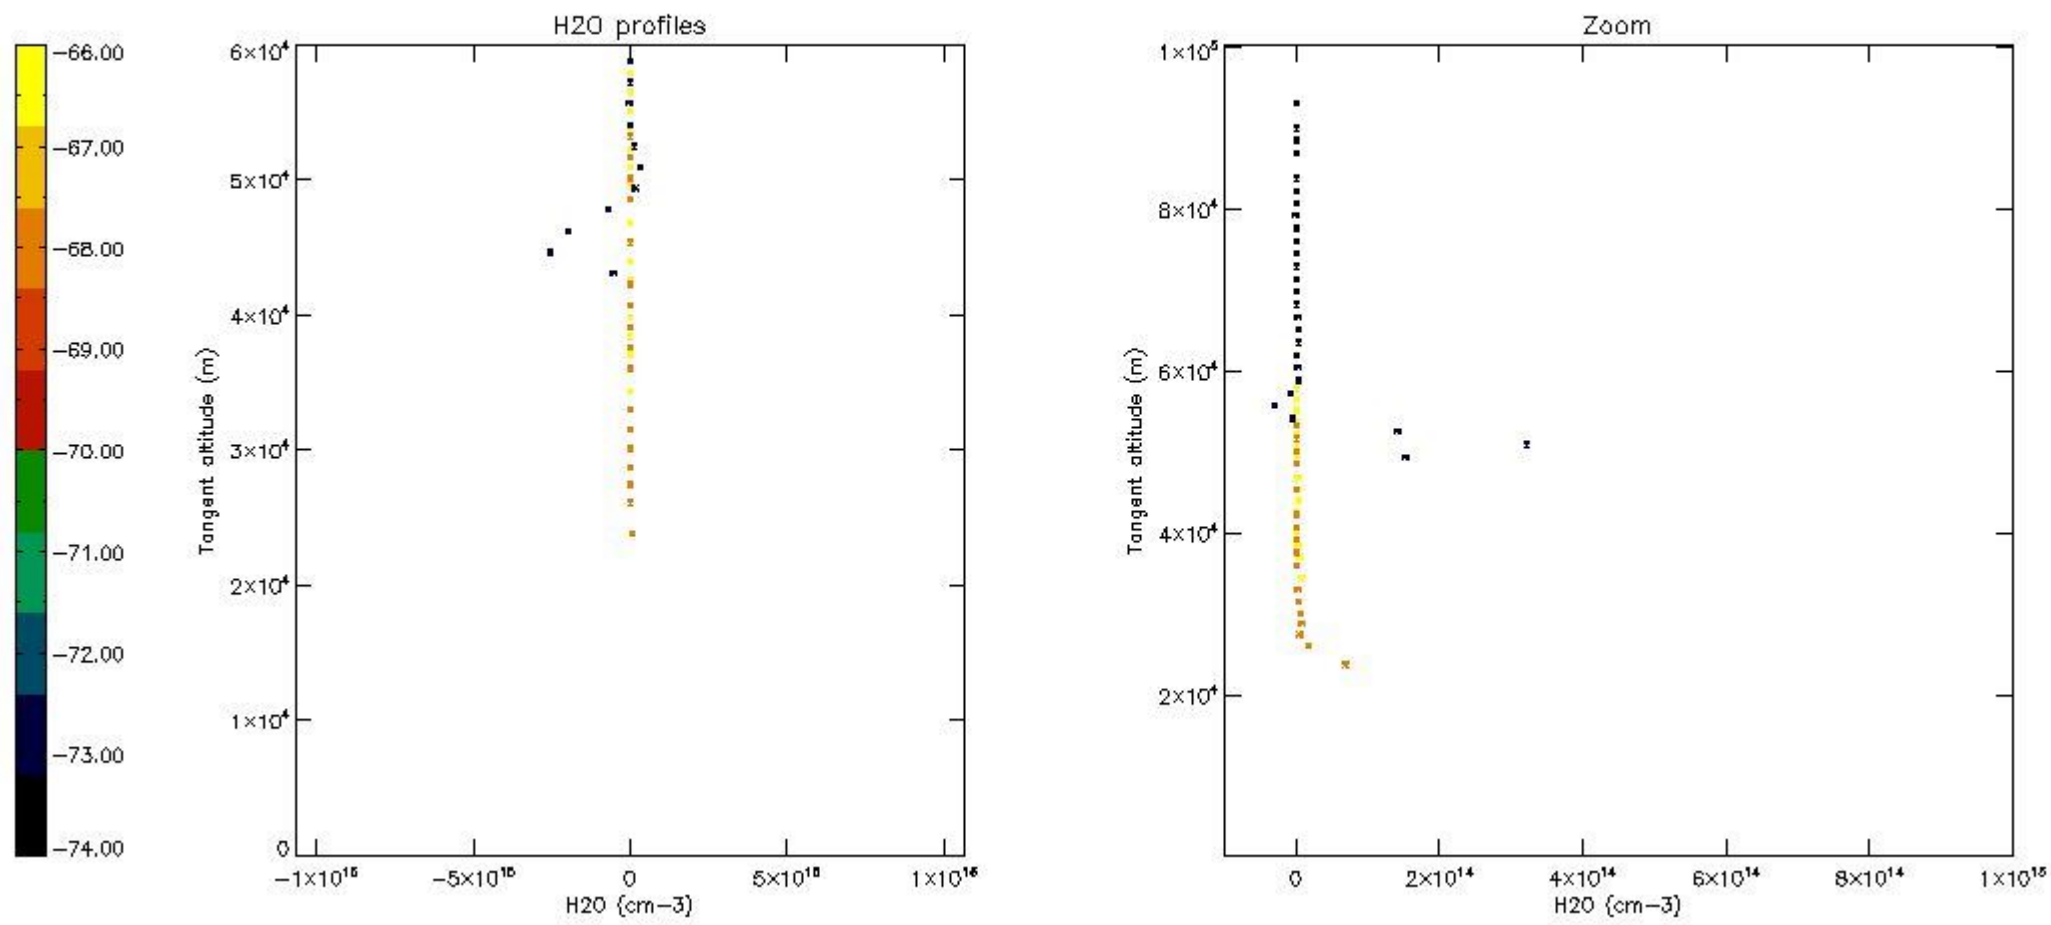

*5.6 Plot NO<sub>2</sub> profiles for all STD (dark without errors)*

The colorbar represents the latitude.

*5.7 Plot NO3 profiles for all STD (dark without errors)*

The colorbar represents the latitude.

*5.8 Plot H2O profiles for all STD (only for occultations of stars 1,2,3,4,13,14,16,26,63 dark without errors)*

The colorbar represents the latitude.