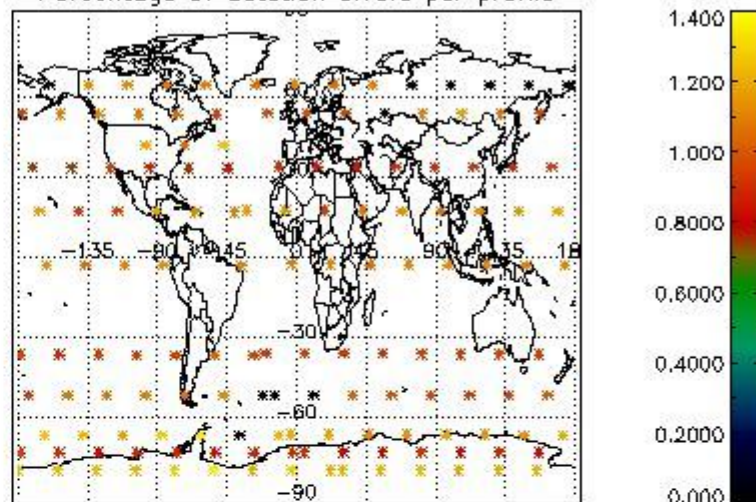

Percentage of datation errors per profile