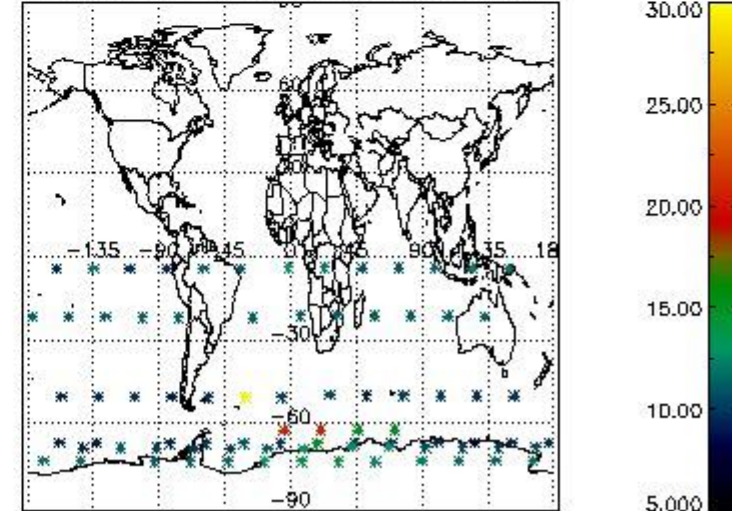

Percentage of flagged data per NO3 profile

4. Level 1 quality information per product

In this section it is plotted some information contained in the Quality Summary data set of the level 2 products that comes from the level 1b processing. Products without errors (error flag in the MPH set to "0") are used.

4.1 Plot quality information per product (time dependant) coming from level 1b processing

4.1.1 Plot level 1 quality information per product (time dependant): ENVISAT ASCENDING passes