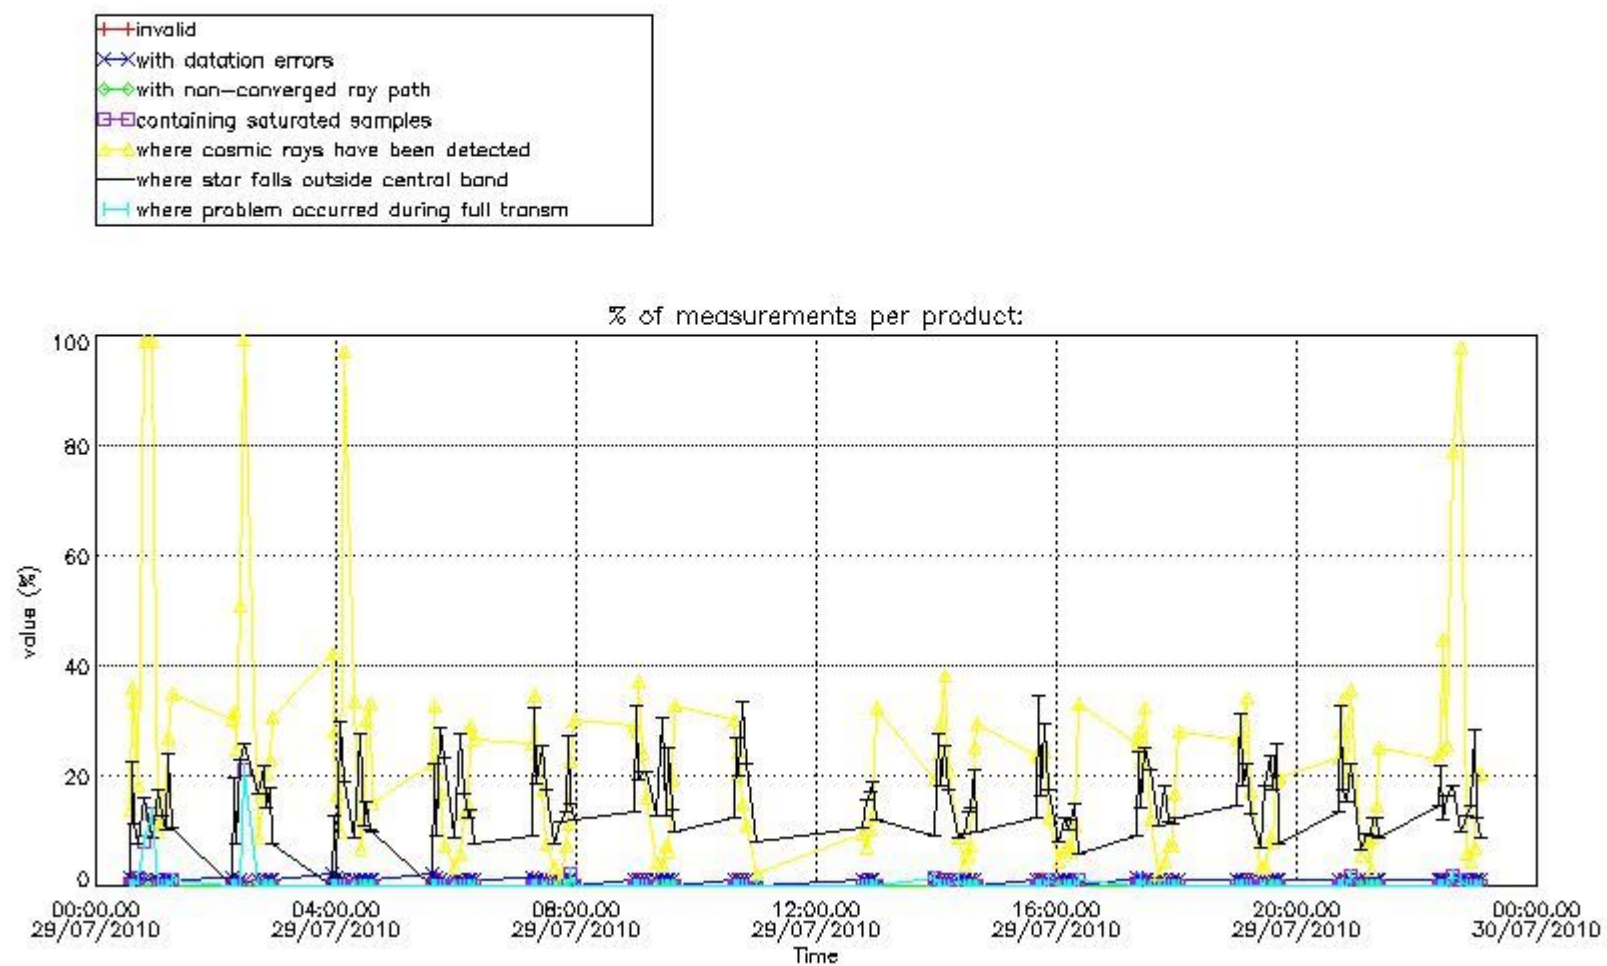

4.1.2 Plot level 1 quality information per product (time dependant): ENVI SAT DESCENDING passes