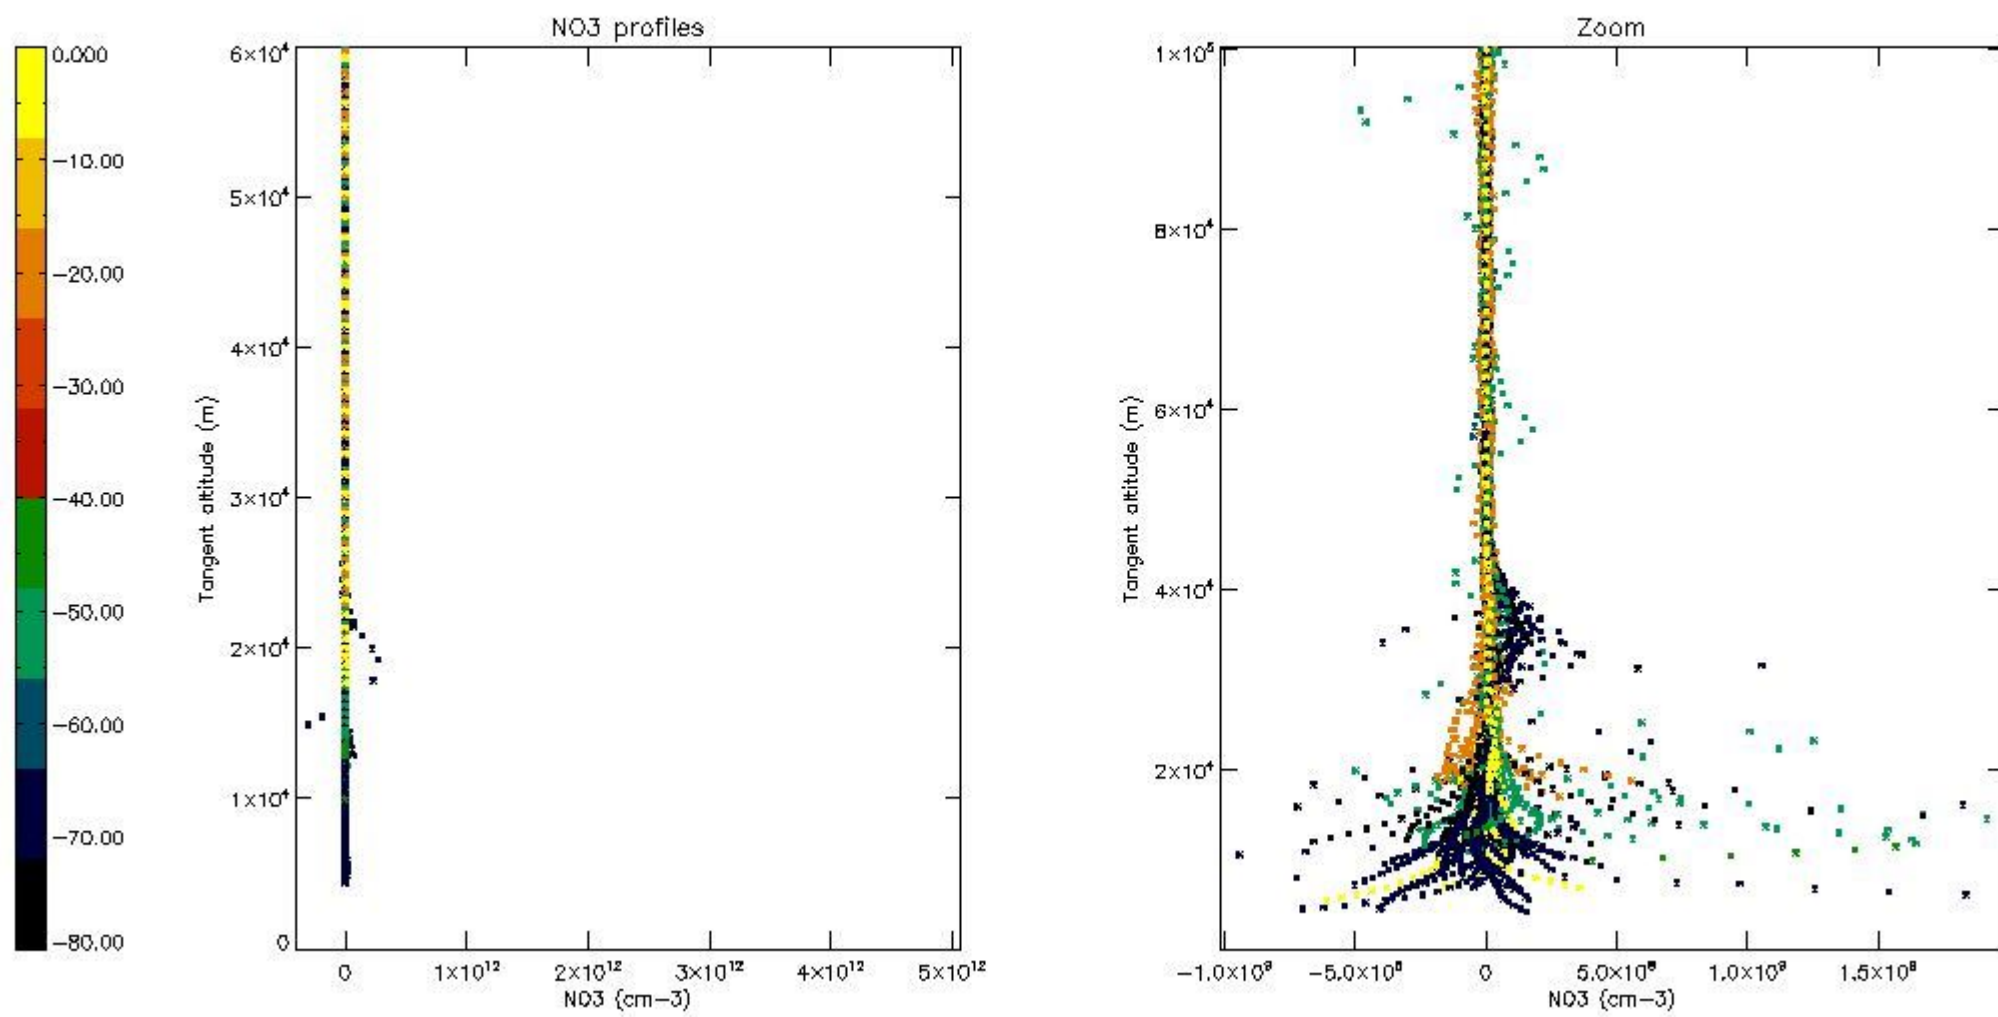

5.4 Plot ozone profiles where STD < 10% (dark without errors)

The colorbar represents the latitude.

5.5 Plot ozone profiles where STD < 5% (dark without errors)

The colorbar represents the latitude.

5.6 Plot NO₂ profiles for all STD (dark without errors)

The colorbar represents the latitude.

5.7 Plot NO3 profiles for all STD (dark without errors)

The colorbar represents the latitude.

5.8 Plot H2O profiles for all STD (only for occultations of stars 1,2,3,4,13,14,16,26,63 dark without errors)