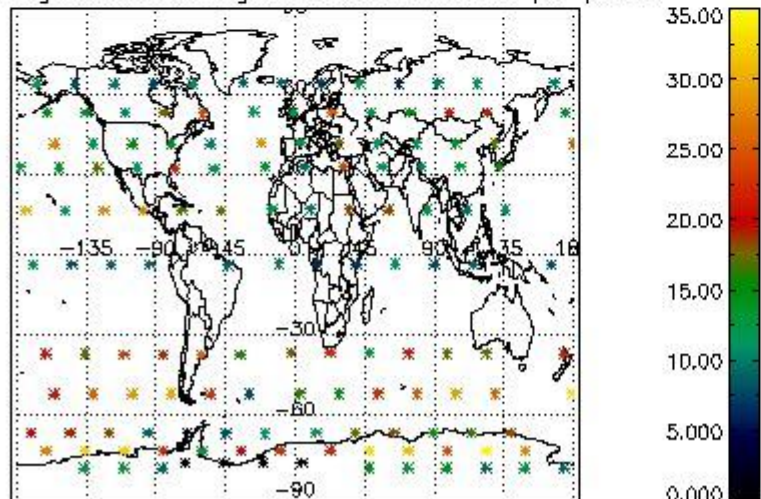

Percentage of star falling outside central band per profile