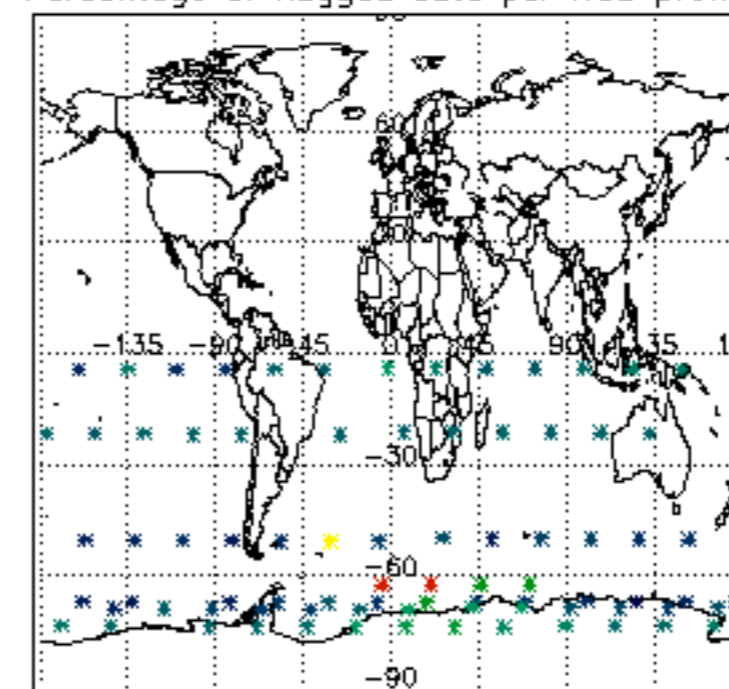

Percentage of flagged data per NO3 profile