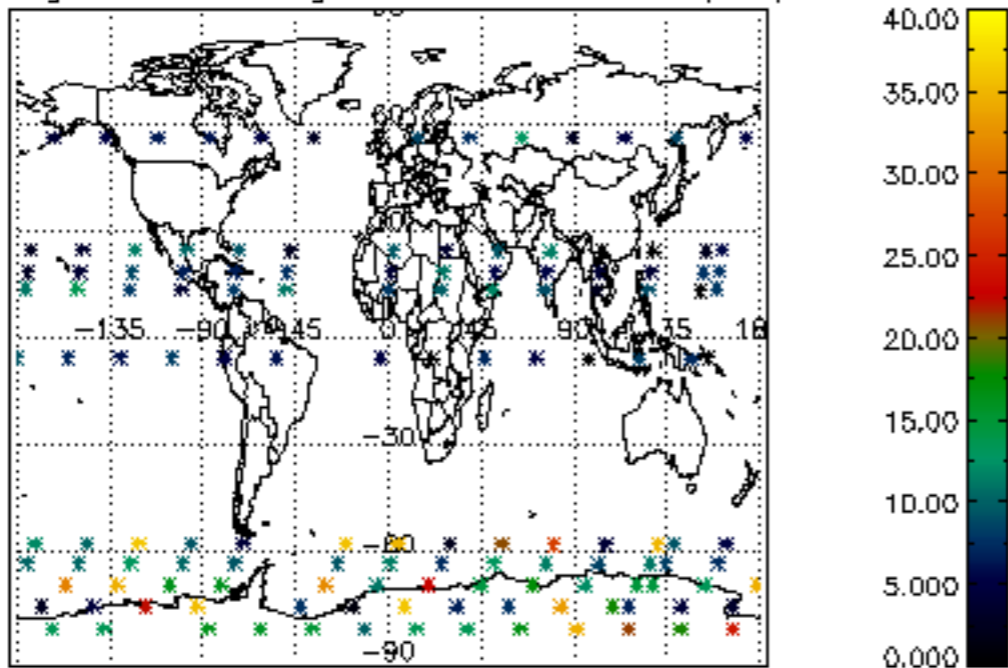

Percentage of star falling outside central band per profile