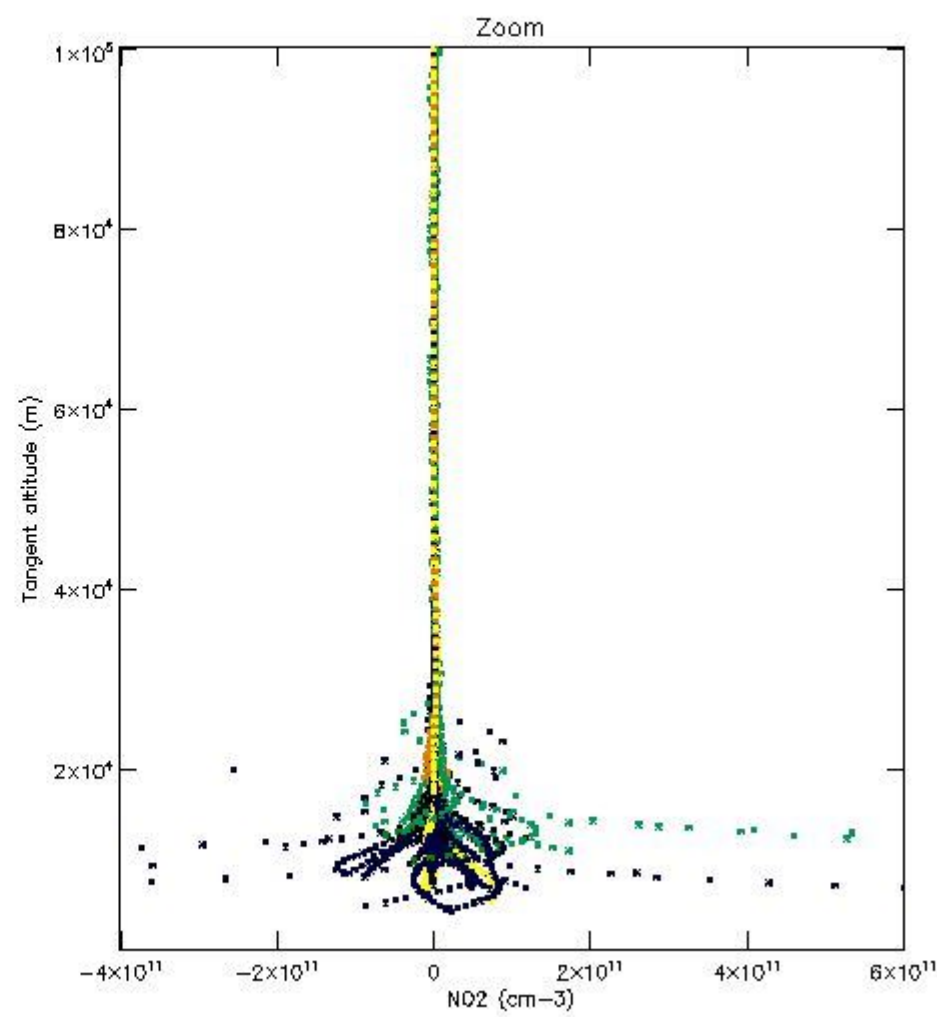

5.4 Plot ozone profiles where STD < 10% (dark without errors)

The colorbar represents the latitude.

5.5 Plot ozone profiles where STD < 5% (dark without errors)

The colorbar represents the latitude.

5.6 Plot NO₂ profiles for all STD (dark without errors)

The colorbar represents the latitude.

5.7 Plot NO3 profiles for all STD (dark without errors)

The colorbar represents the latitude.

5.8 Plot H2O profiles for all STD (only for occultations of stars 1,2,3,4,13,14,16,26,63 dark without errors)