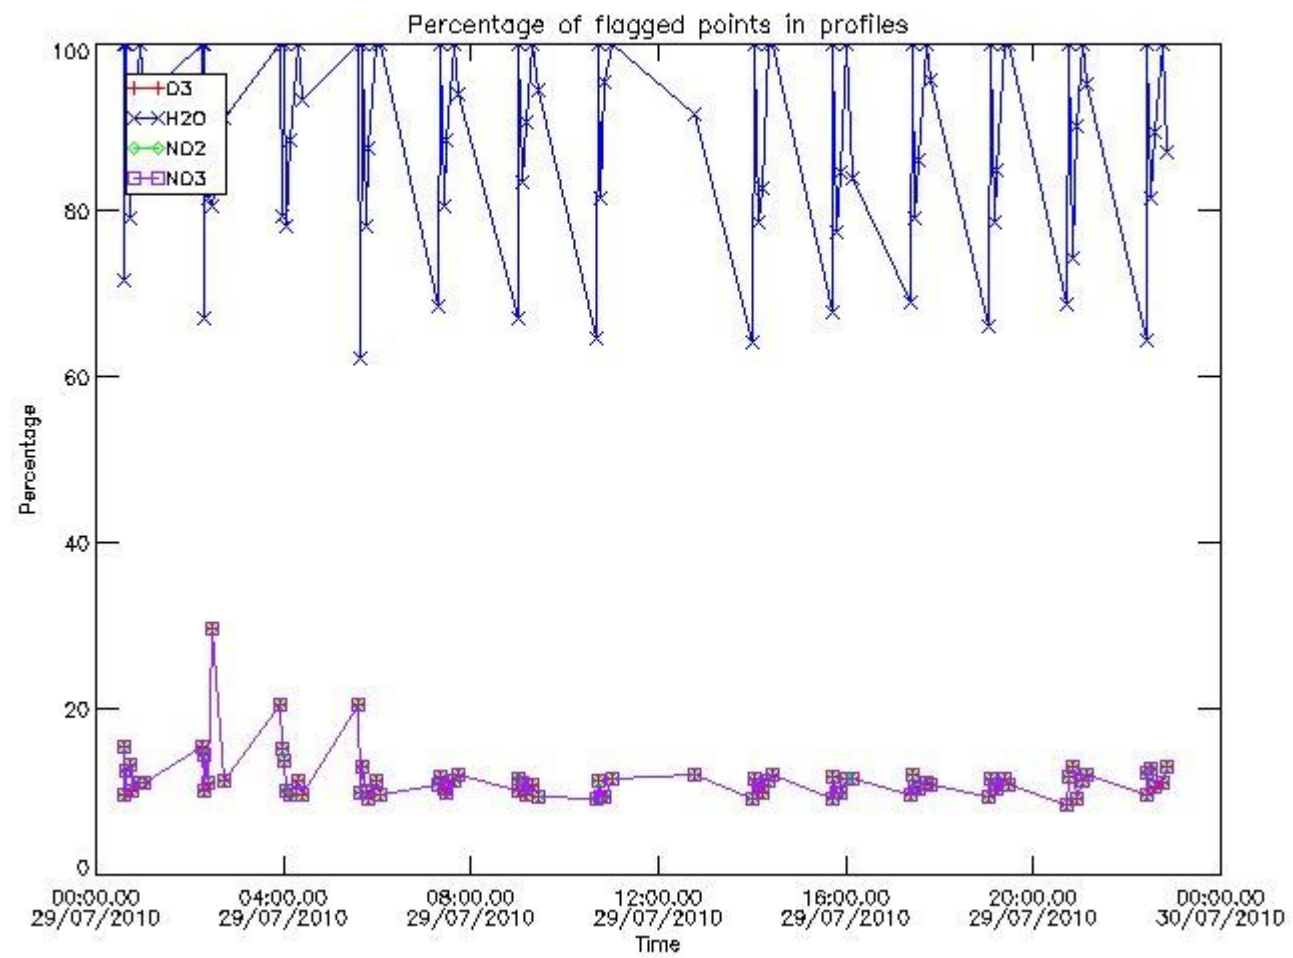

279	GOM_NL__2PRFIN20100729_235520_000000422091_00345_43986_8089.N1	29-JUL-2010 23:55:20	Bright	41.500	6	13Alp Aur	0.080000	3400.0	83	43986	No
280	GOM_NL__2PRFIN20100729_235717_000000442091_00345_43986_8090.N1	29-JUL-2010 23:57:17	Bright	44.000	149	45Eps Per	2.8880	30000.	88	43986	No

3. Quality information per product

In this section it is plotted some information contained in the Quality Summary data set of the level 2 products. Only products in dark limb conditions and without errors (error flag in the MPH set to "0") are used.

3.1 Plot quality information per product (time dependant)

3.2 Plot quality information per product (world map)