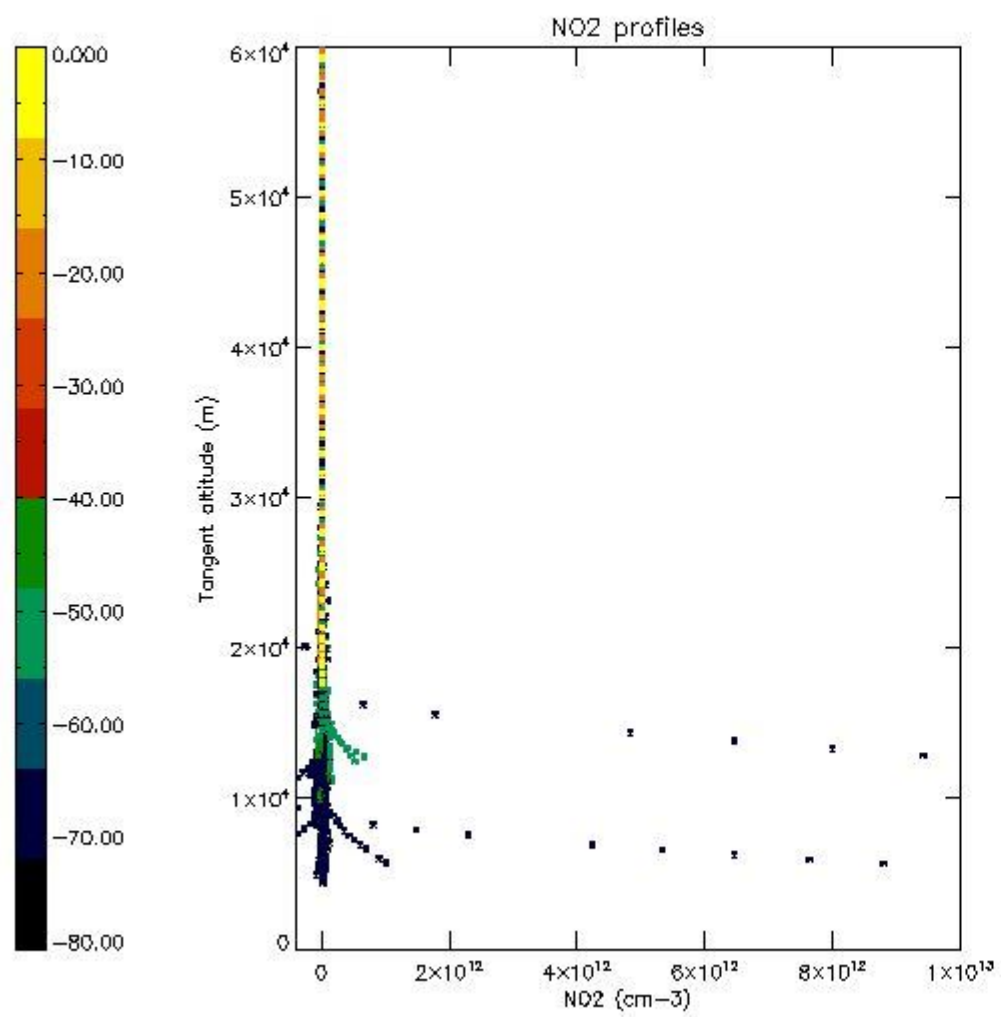

5.7 Plot NO3 profiles for all STD (dark without errors)

The colorbar represents the latitude.