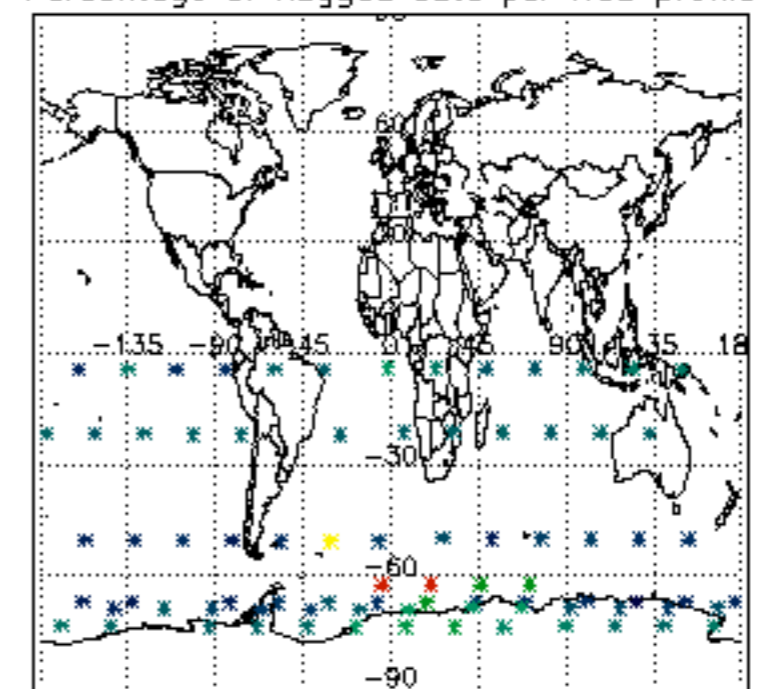

Percentage of flagged data per NO3 profile