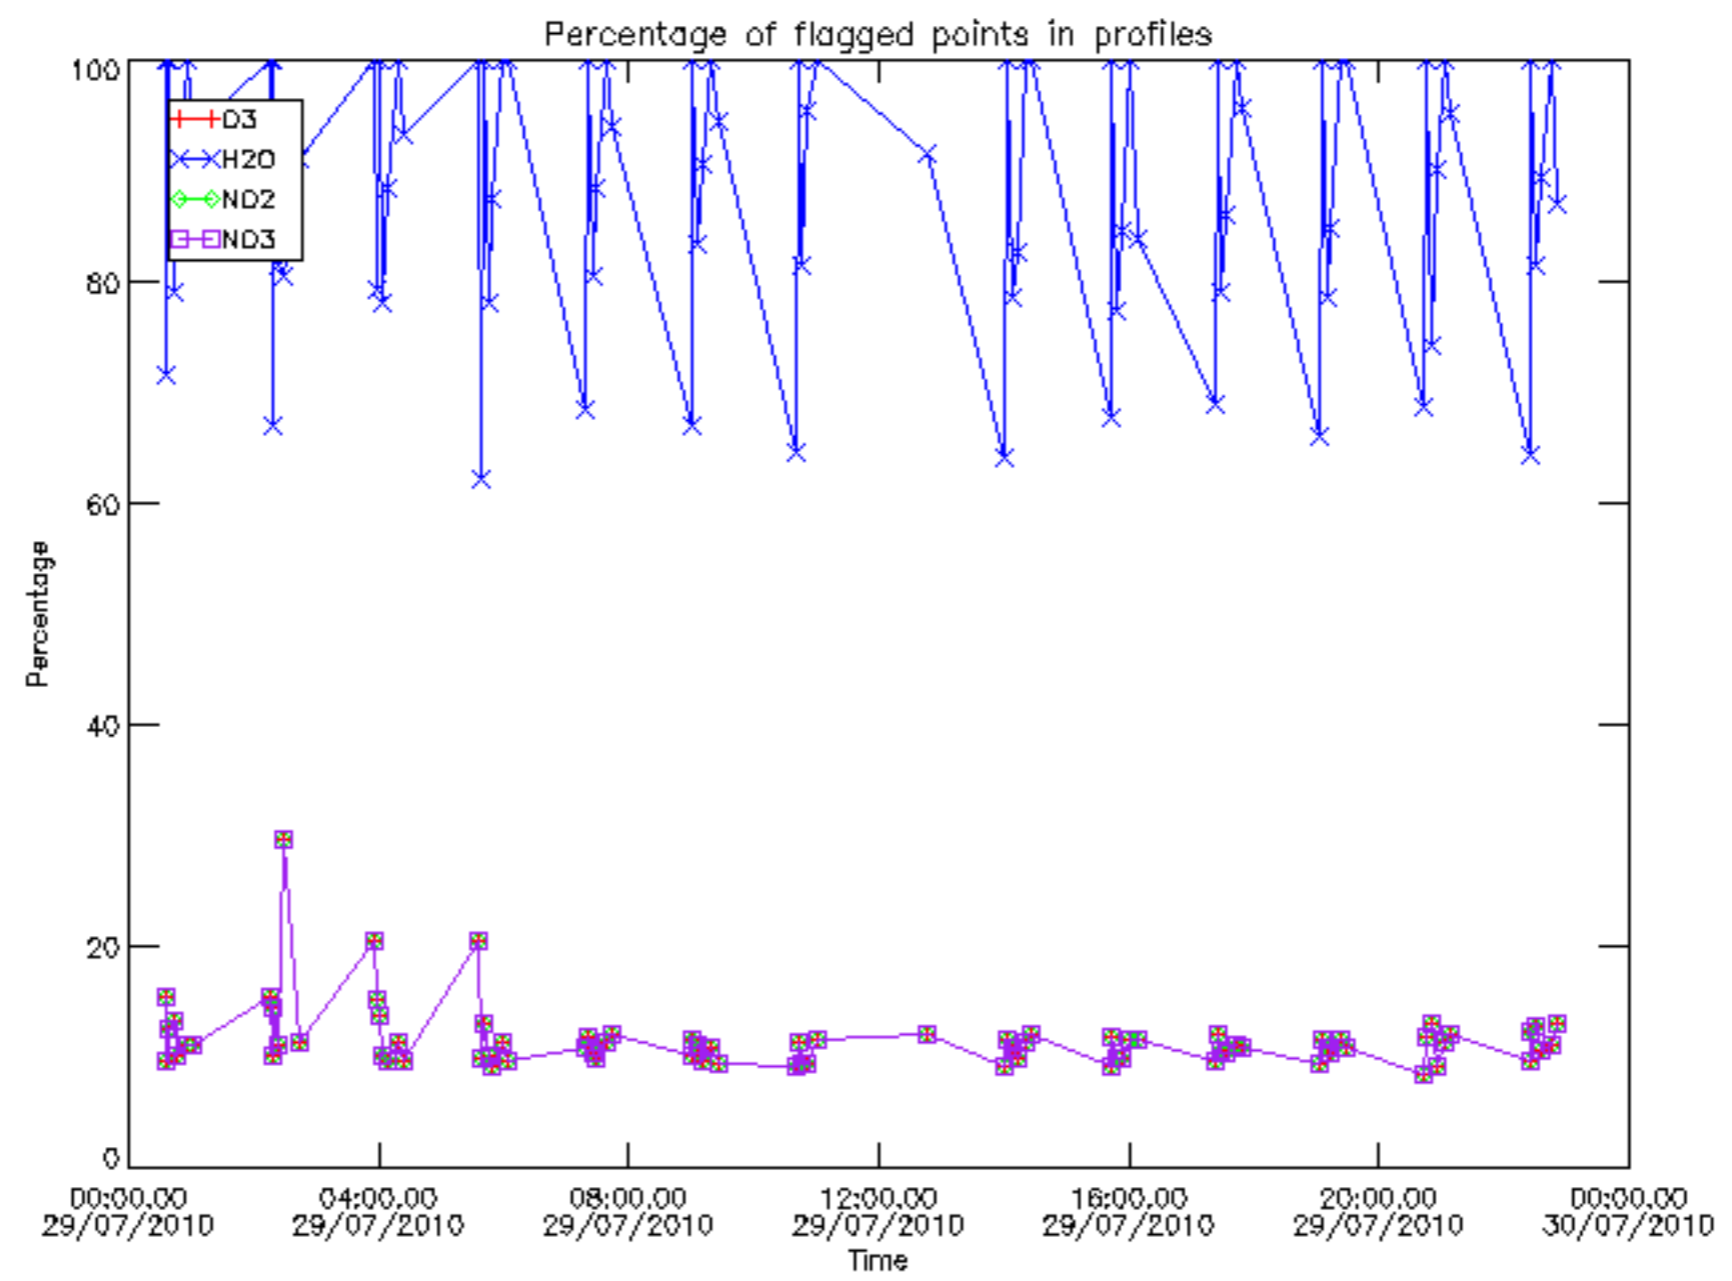

Percentage of flagged data per D3 profile

Percentage of flagged data per H2O profile