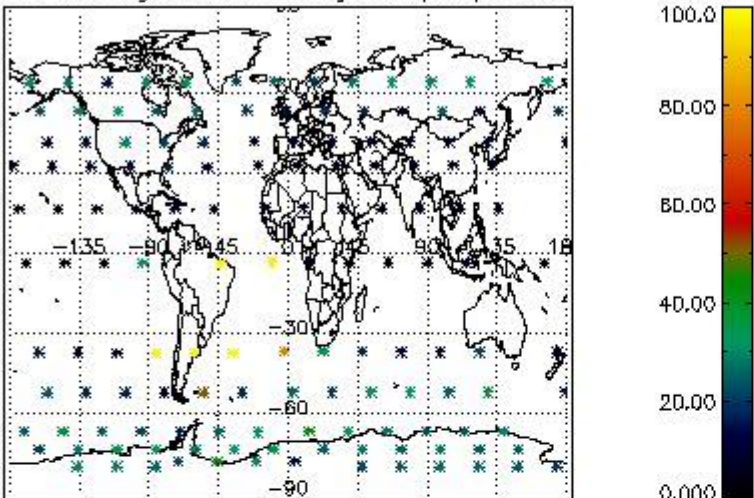

4.1 Plot quality information per product (time dependant) coming from level 1b processing

4.1.1 Plot level 1 quality information per product (time dependant): ENVISAT ASCENDING passes

4.1.2 Plot level 1 quality information per product (time dependant): ENVI SAT DESCENDING passes

4.2 Plot quality information per product coming from level 1b processing (world map)

4.2.1 Plot level 1 quality information per product (world map): ENVISAT ASCENDING passes

Percentage of cosmic ray hits per profile