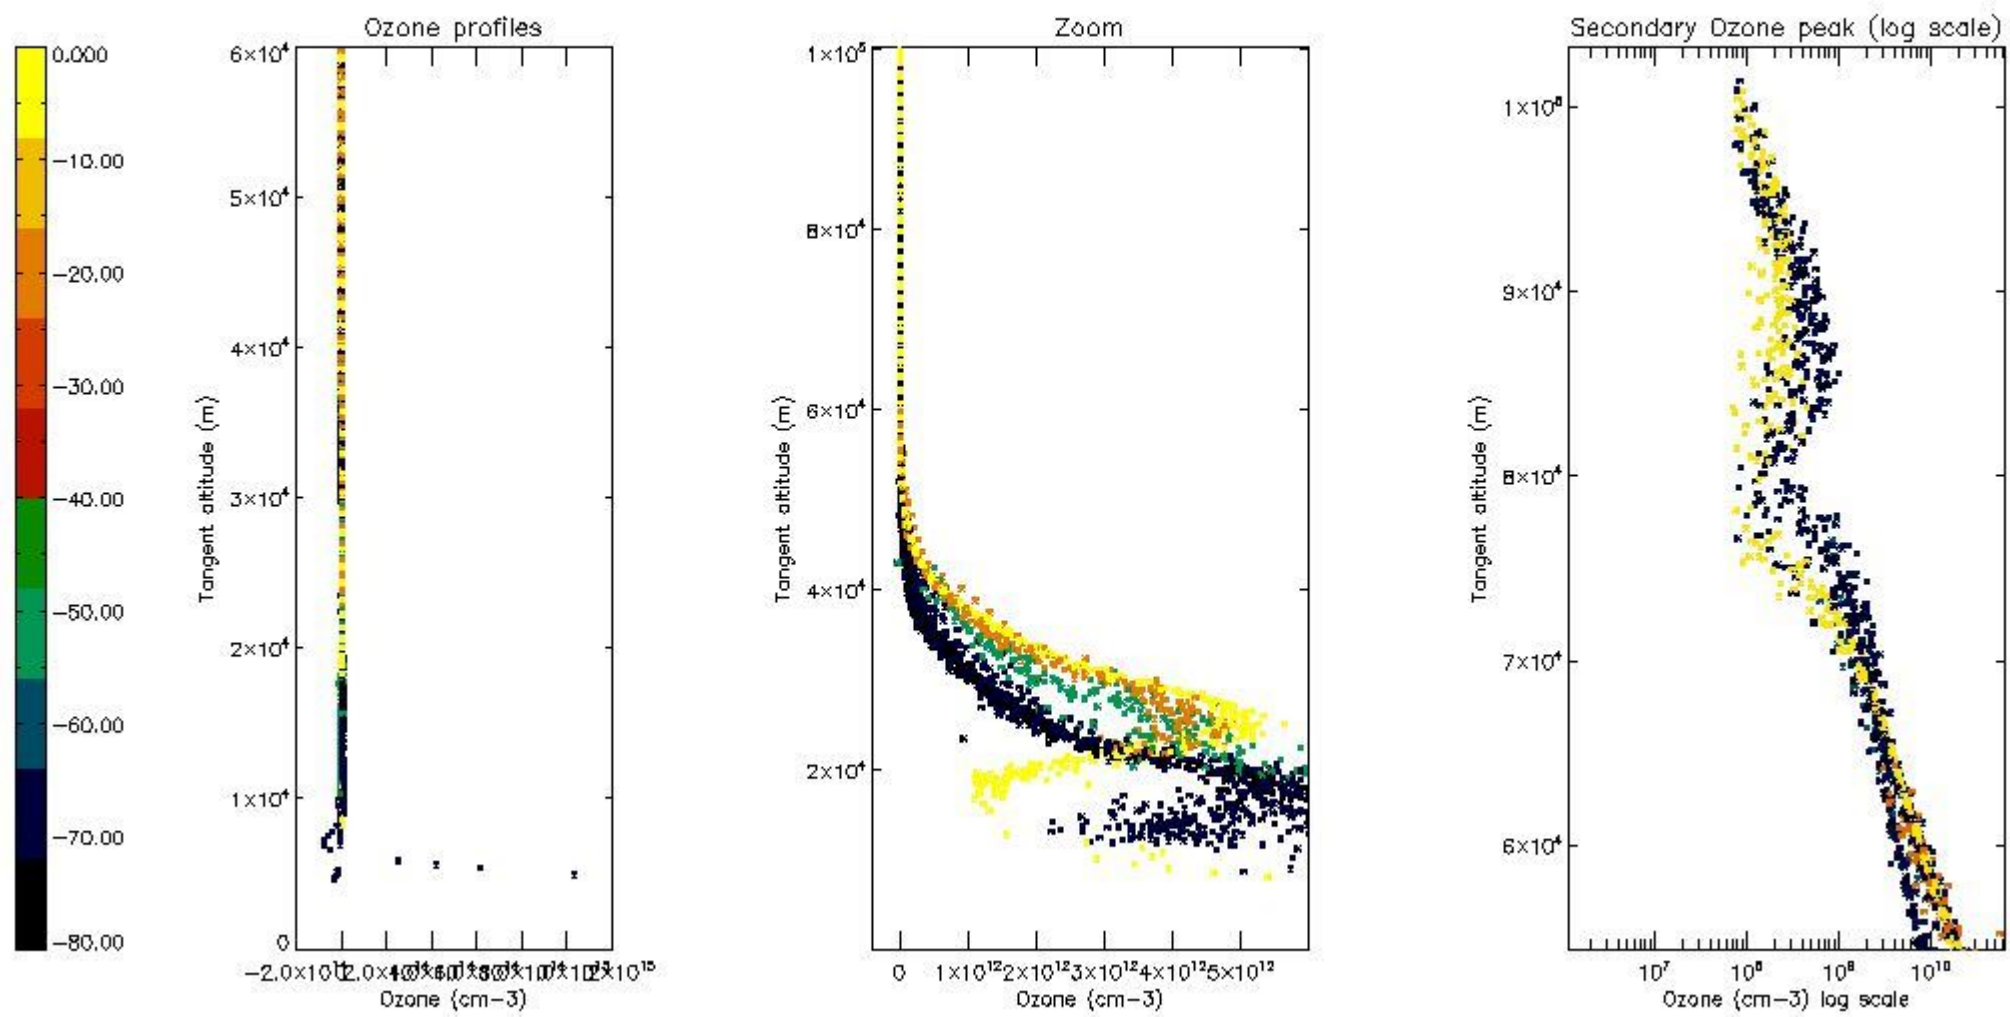

STD < 10	11
STD < 5	8

5.2 Plot ozone profiles for all STD (dark without errors)

The colorbar represents the latitude.

5.3 Plot ozone profiles where STD < 20% (dark without errors)

The colorbar represents the latitude.

5.4 Plot ozone profiles where STD < 10% (dark without errors)

The colorbar represents the latitude.

5.5 Plot ozone profiles where STD < 5% (dark without errors)

The colorbar represents the latitude.

5.6 Plot NO₂ profiles for all STD (dark without errors)