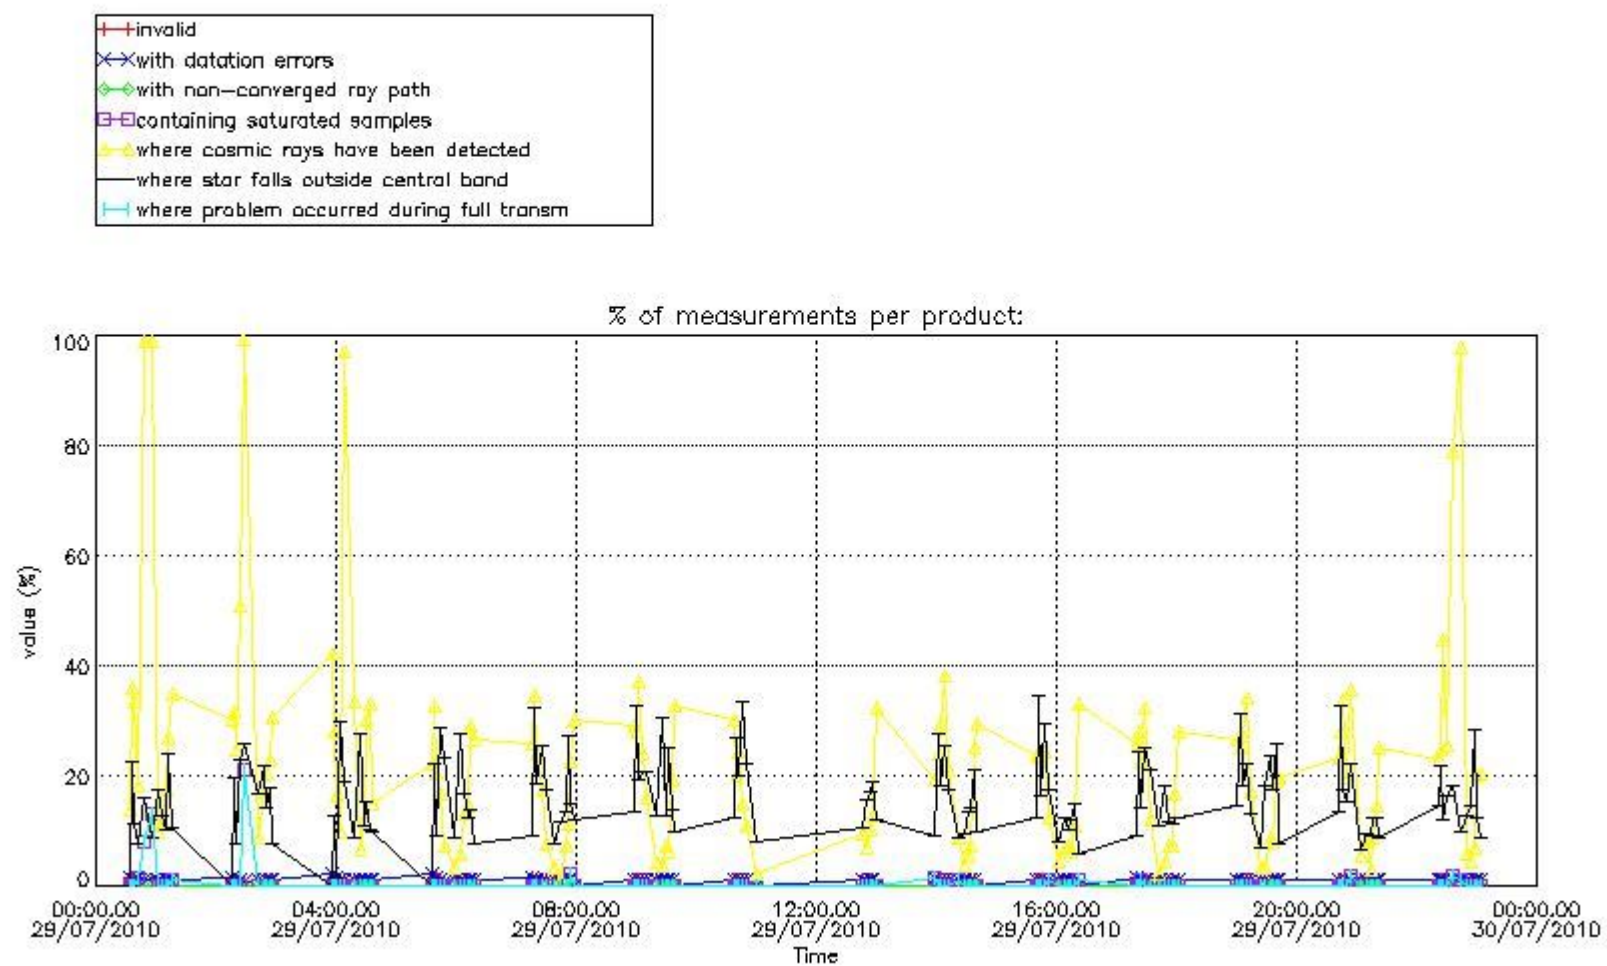

3.1 Plot quality information per product (time dependant)

3.2 Plot quality information per product (world map)

Percentage of flagged data per O3 profile

Percentage of flagged data per H2O profile

Percentage of flagged data per NO2 profile

Percentage of flagged data per NO3 profile

4. Level 1 quality information per product

In this section it is plotted some information contained in the Quality Summary data set of the level 2 products that comes from the level 1b processing. Products without errors (error flag in the MPH set to "0") are used.

4.1 Plot quality information per product (time dependant) coming from level 1b processing

4.1.1 Plot level 1 quality information per product (time dependant): ENVISAT ASCENDING passes

4.1.2 Plot level 1 quality information per product (time dependant): ENVI SAT DESCENDING passes