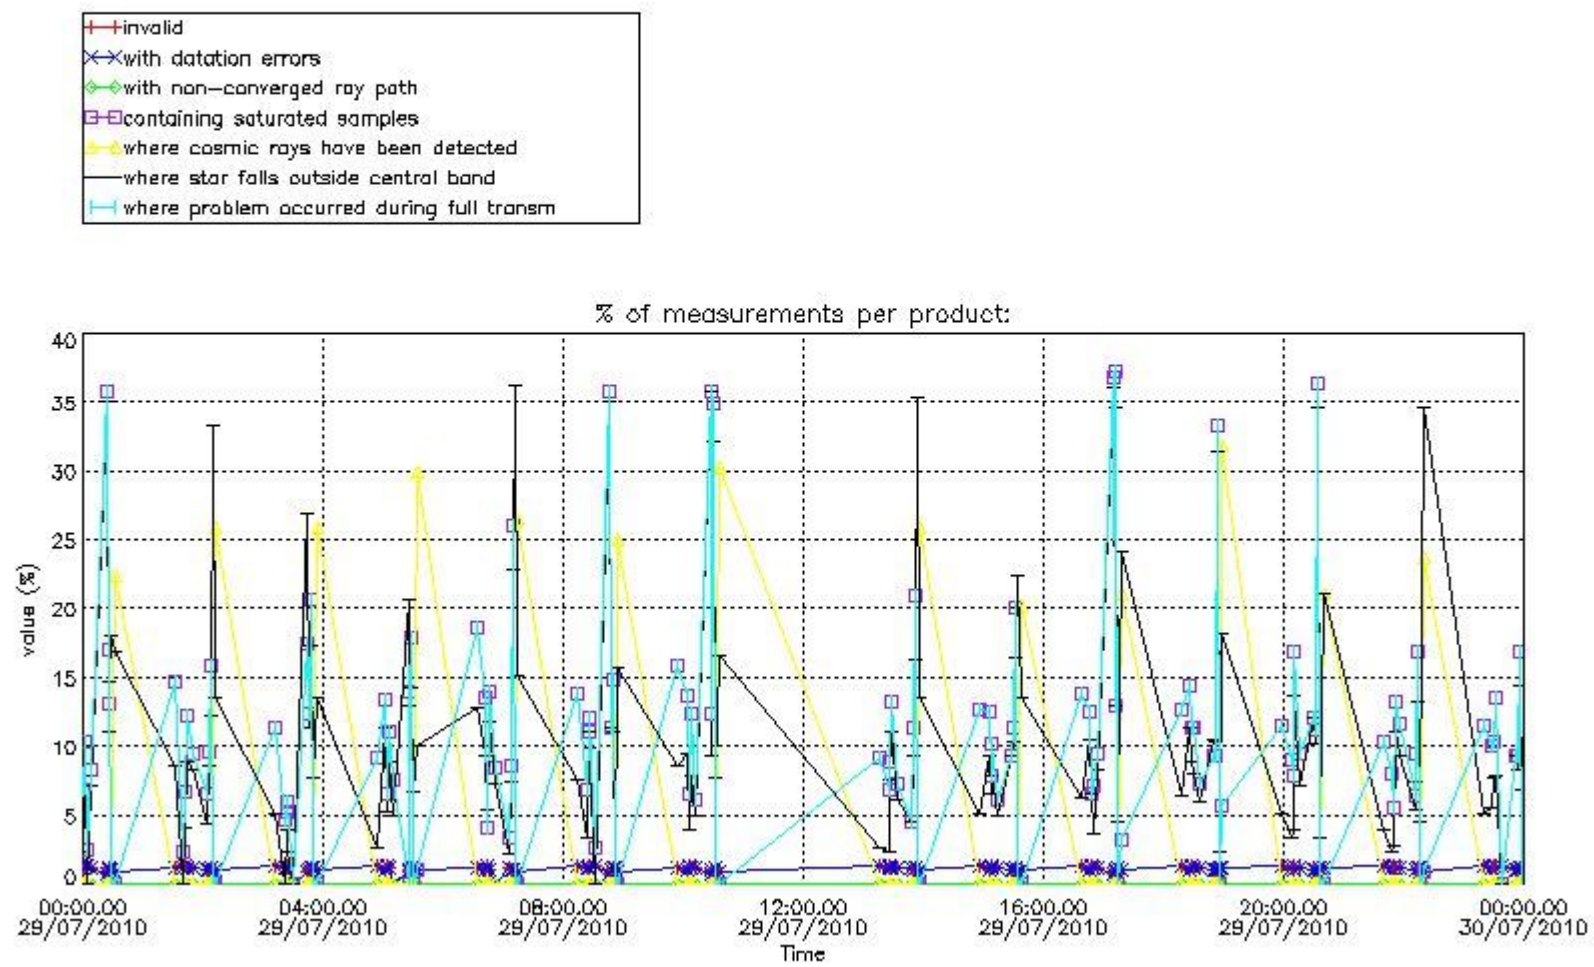

4.2 Plot quality information per product coming from level 1b processing (world map)

4.2.1 Plot level 1 quality information per product (world map): ENVISAT ASCENDING passes