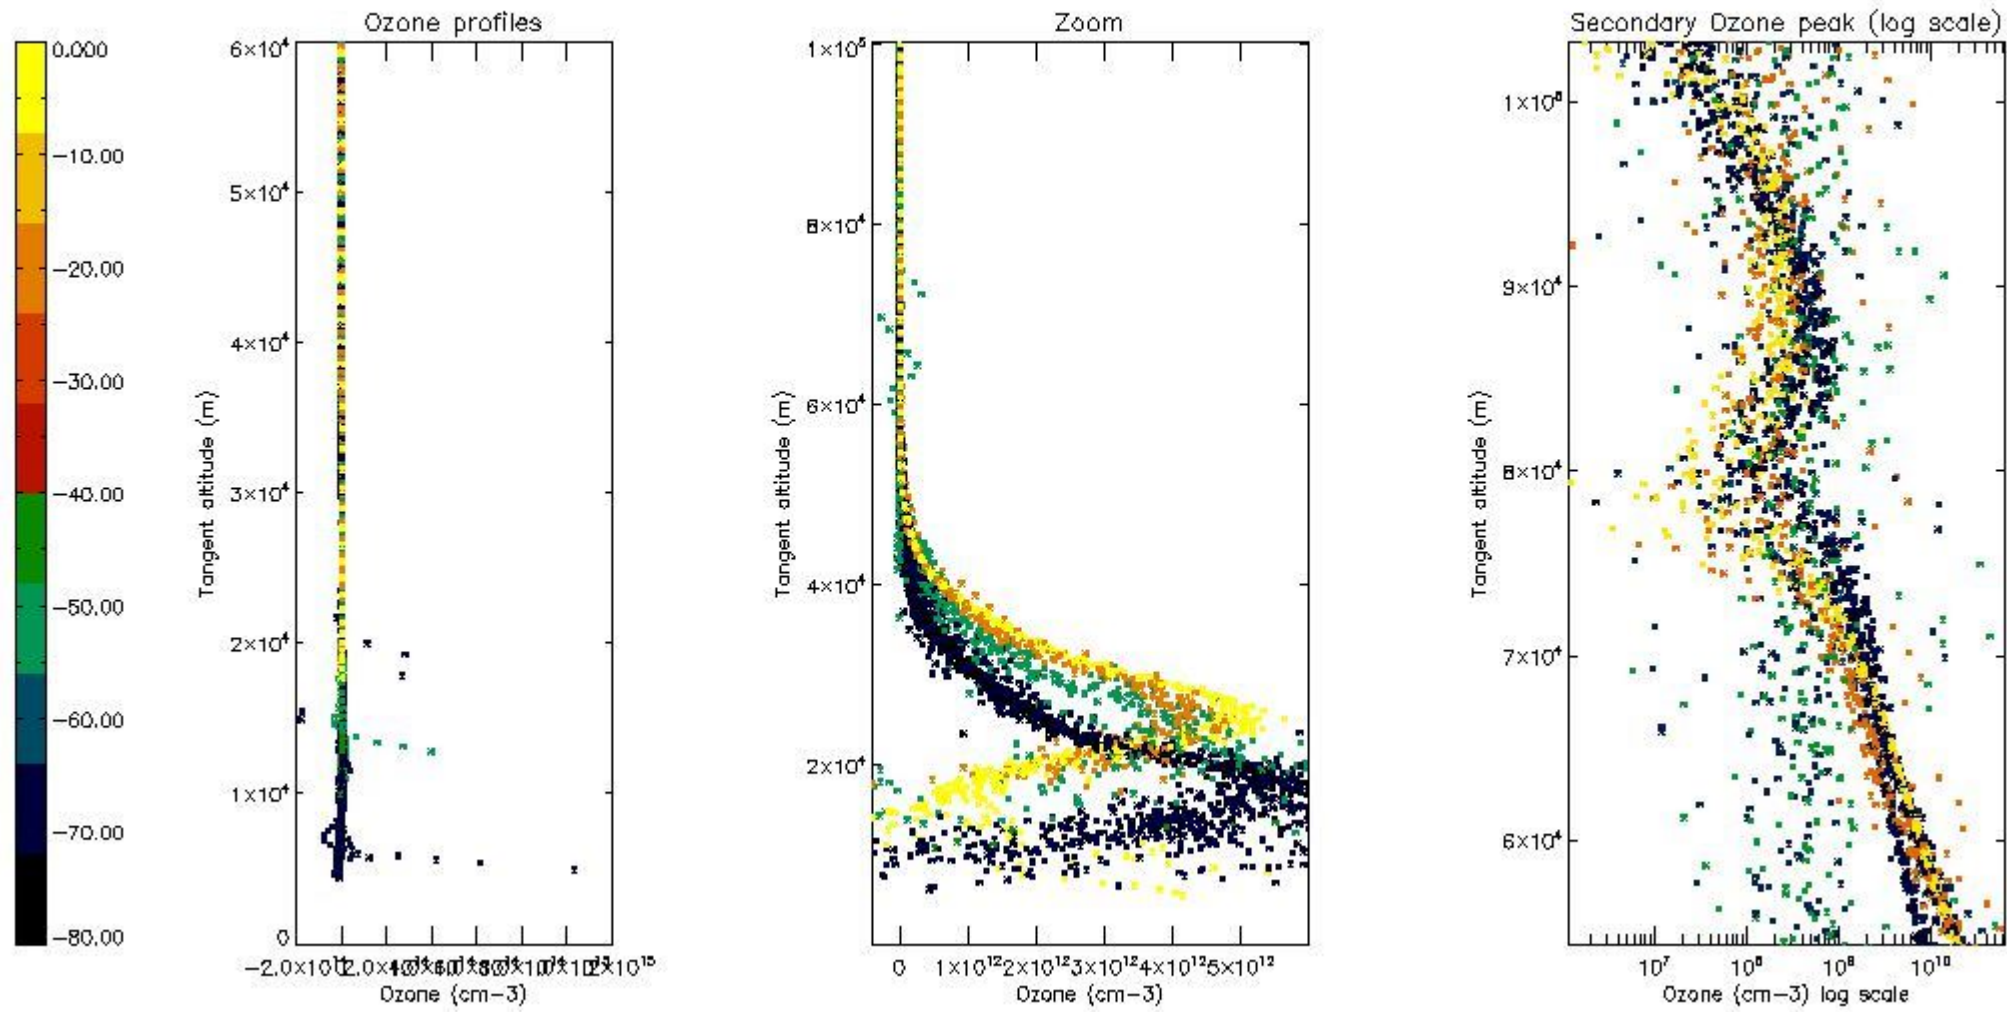

STD < 10	11
STD < 5	8

5.2 Plot ozone profiles for all STD (dark without errors)

The colorbar represents the latitude.

5.3 Plot ozone profiles where STD < 20% (dark without errors)

The colorbar represents the latitude.