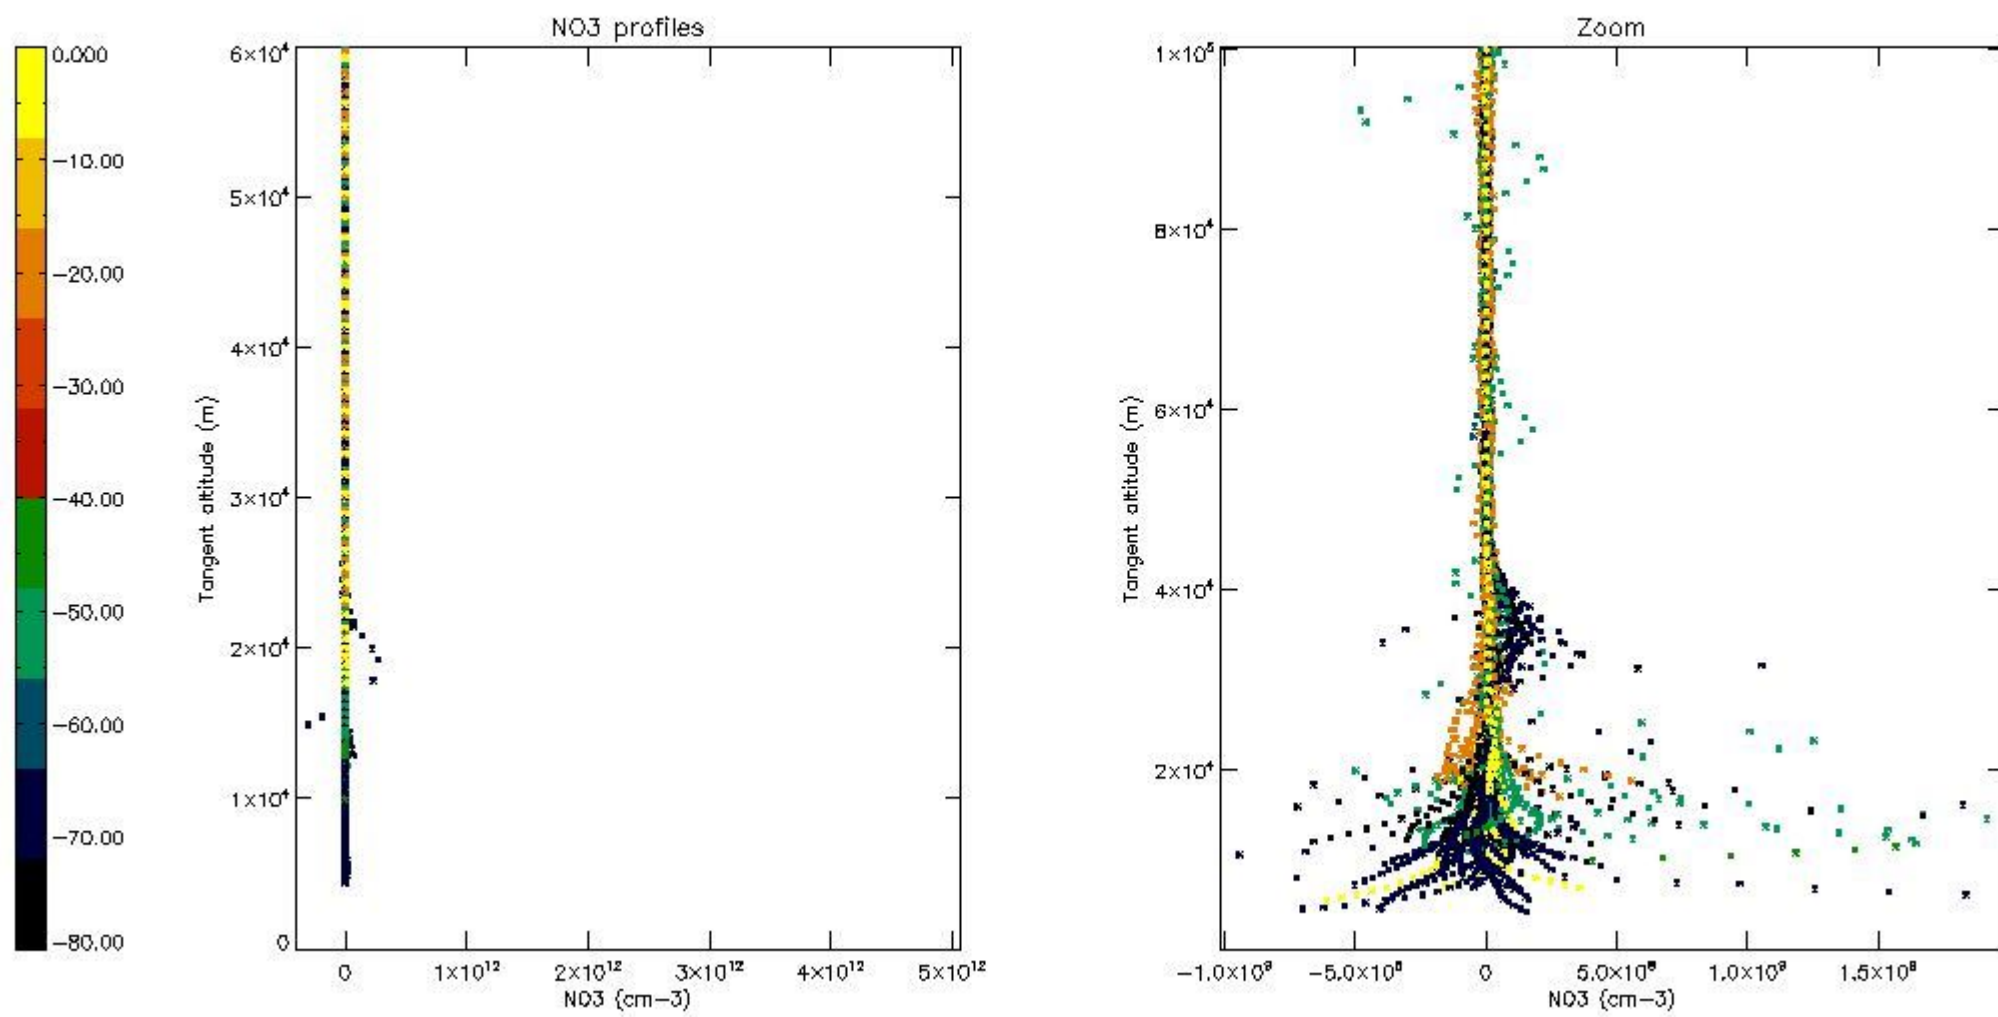

The colorbar represents the latitude.

5.7 Plot NO3 profiles for all STD (dark without errors)

The colorbar represents the latitude.

5.8 Plot H2O profiles for all STD (only for occultations of stars 1,2,3,4,13,14,16,26,63 dark without errors)