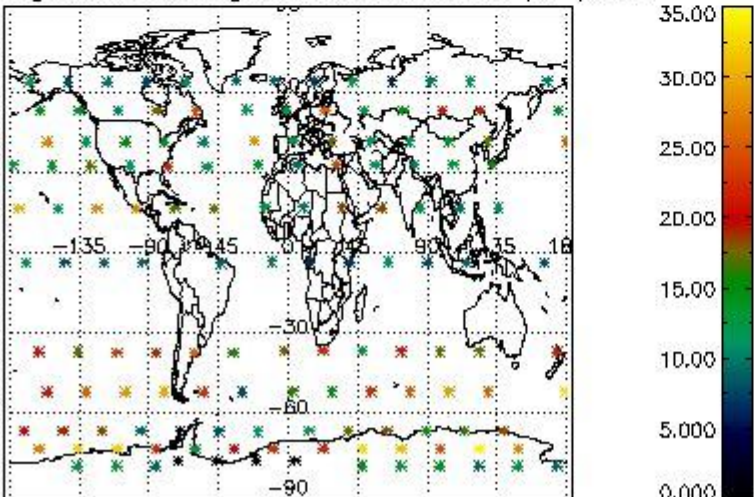

Percentage of star falling outside central band per profile