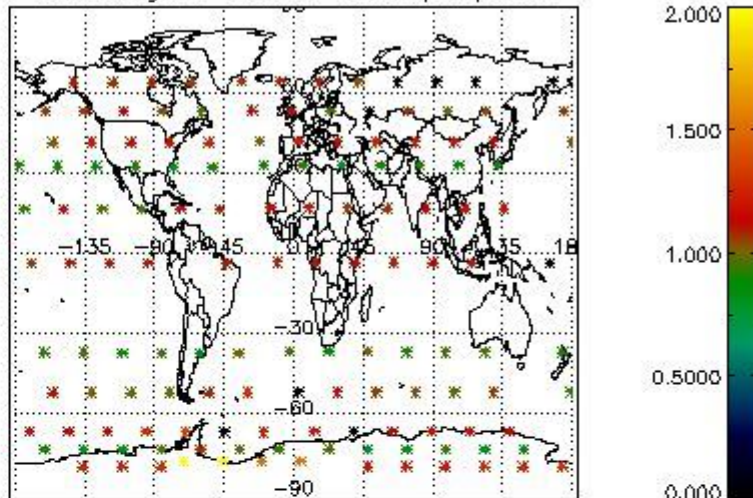

Percentage of datation errors per profile