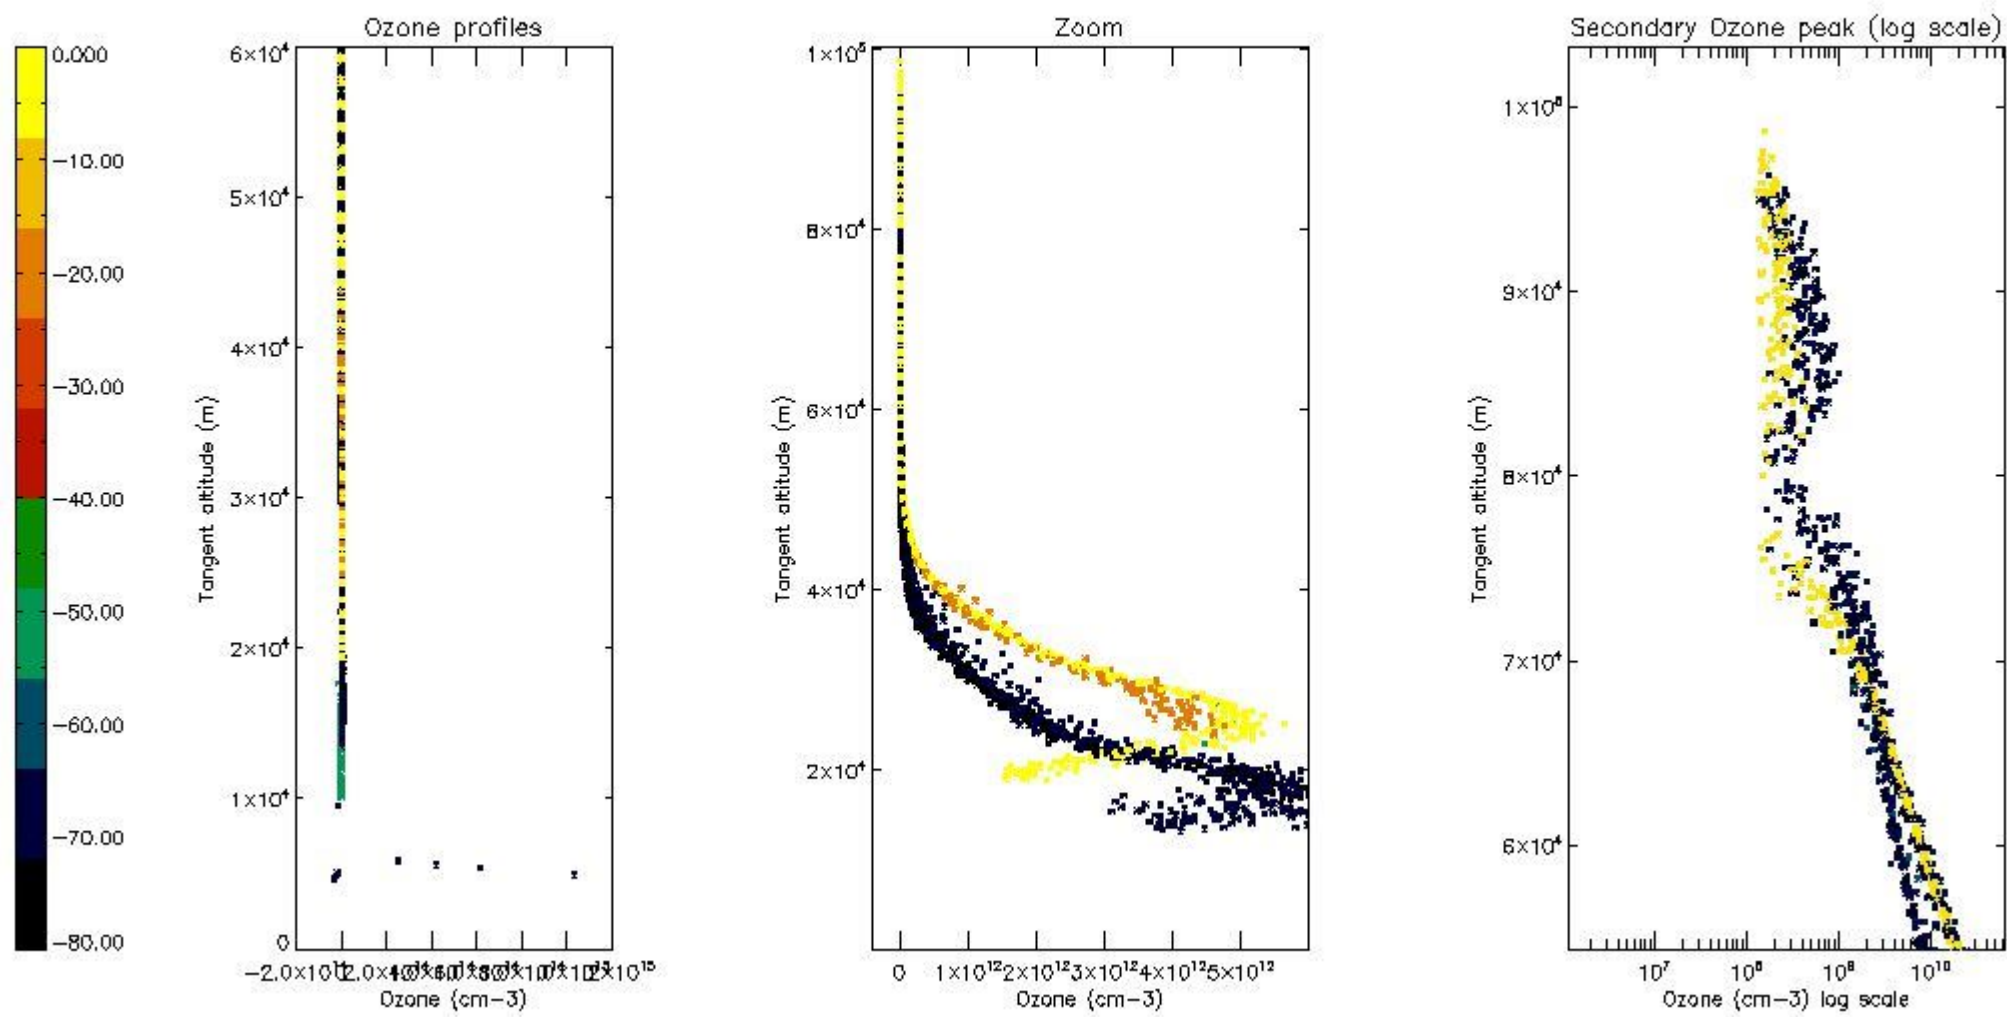

5.5 Plot ozone profiles where STD < 5% (dark without errors)

The colorbar represents the latitude.