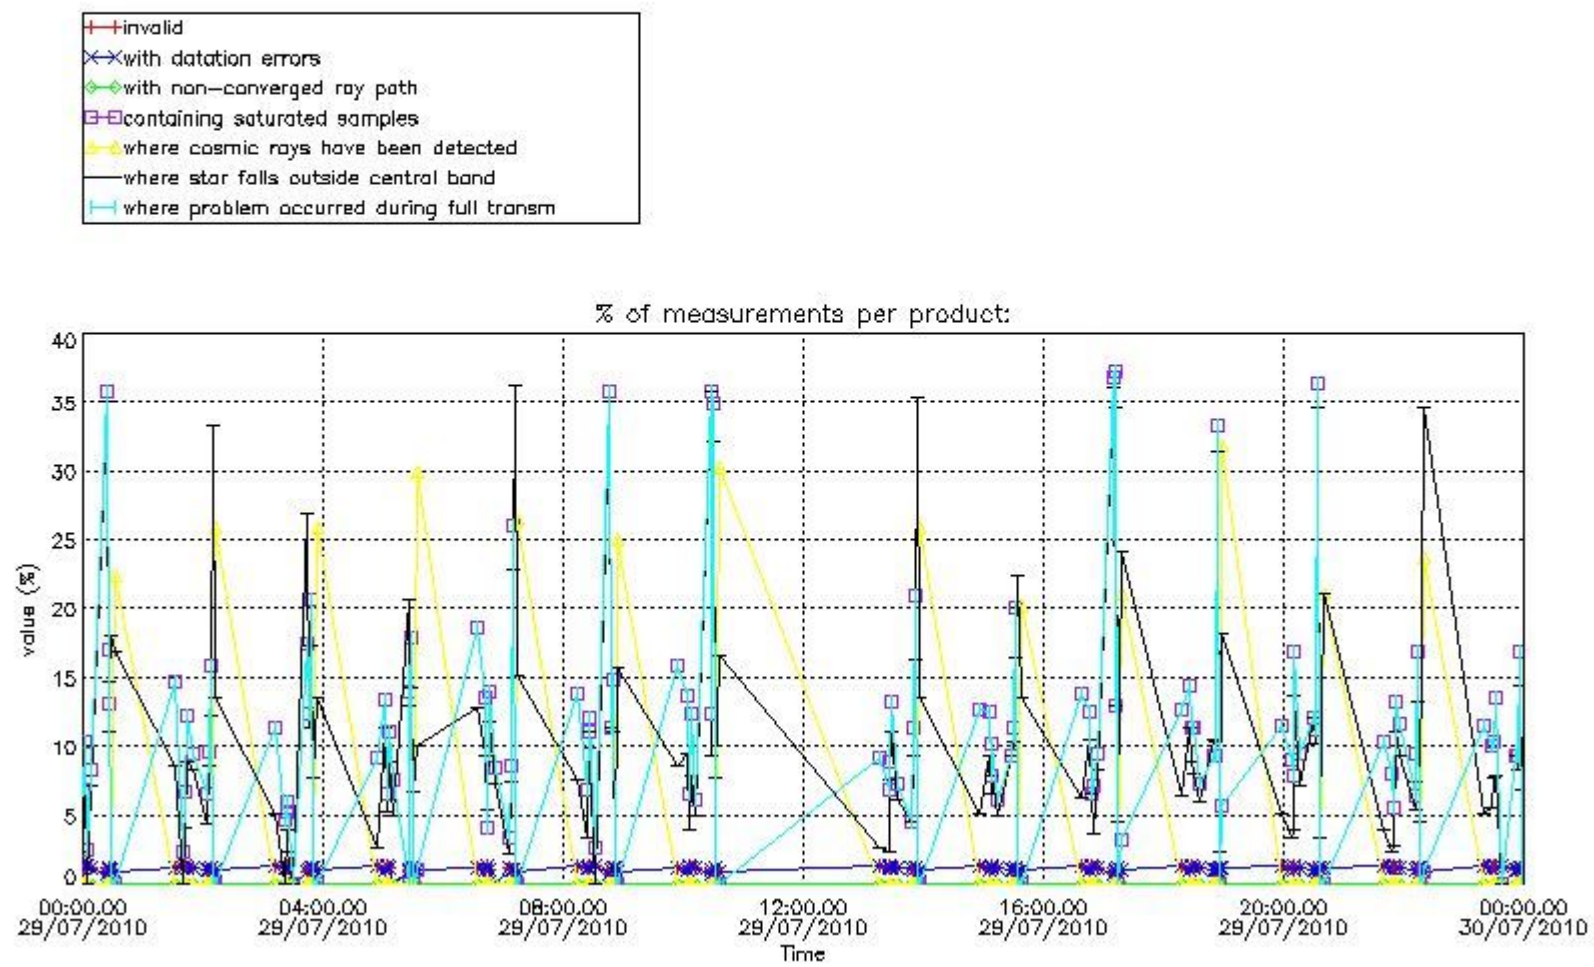

3.1 Plot quality information per product (time dependant)

3.2 Plot quality information per product (world map)

Percentage of flagged data per O3 profile

Percentage of flagged data per H2O profile

Percentage of flagged data per NO2 profile

Percentage of flagged data per NO3 profile

4. Level 1 quality information per product

In this section it is plotted some information contained in the Quality Summary data set of the level 2 products that comes from the level 1b processing. Products without errors (error flag in the MPH set to "0") are used.

4.1 Plot quality information per product (time dependant) coming from level 1b processing

4.1.1 Plot level 1 quality information per product (time dependant): ENVISAT ASCENDING passes

4.1.2 Plot level 1 quality information per product (time dependant): ENVI SAT DESCENDING passes