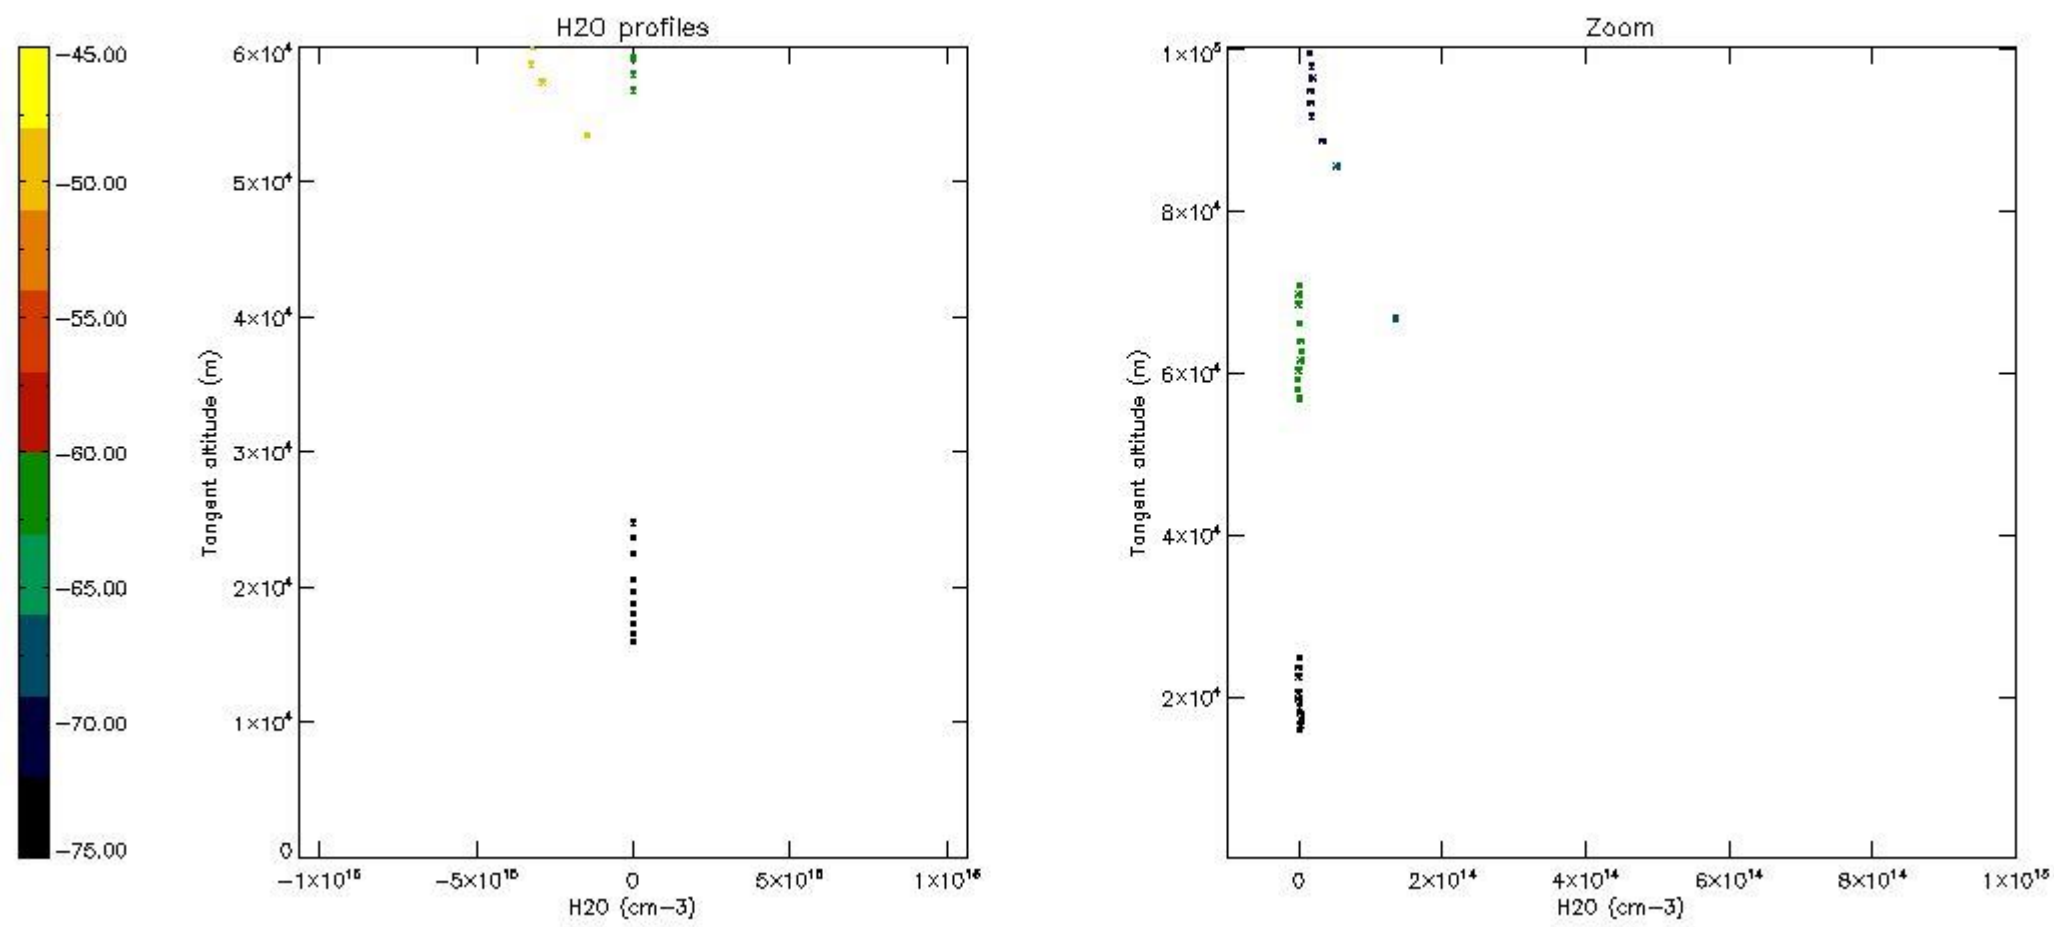

6. Auxiliary Data Files used for the production reported in section 2

The number reported in the third column indicates since which file (see list in section 2) the corresponding auxiliary file has been used. The fourth column is the date of those product files.

Type	Auxiliary Filename	Used since product	Used since product date
INST_PHYS_CHARACTERISTICS	GOM_INS_AXVIEC20091111_143220_20030716_120000_20500101_000000	1	29-JUL-2010 00:00:24
LEVEL-2_PROC_CONFIG	GOM_PR2_AXVIEC20091111_152718_20020301_000000_20500101_000000	1	29-JUL-2010 00:00:24
CROSS_SECTIONS_FILE	GOM_CRS_AXVIEC20091111_154832_20020301_000000_20500101_000000	1	29-JUL-2010 00:00:24