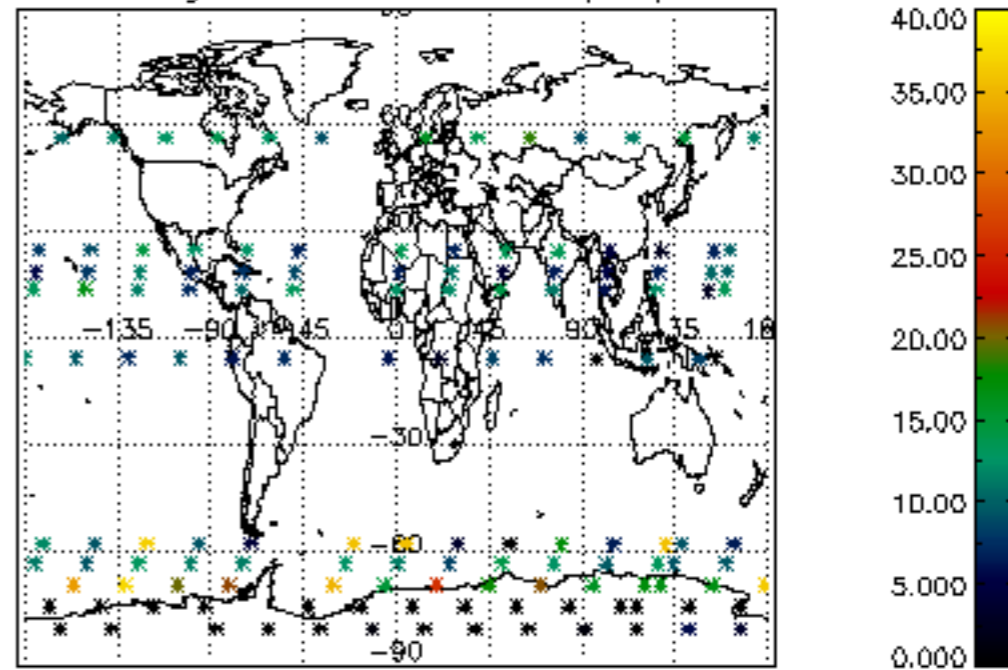

Percentage of saturation errors per profile