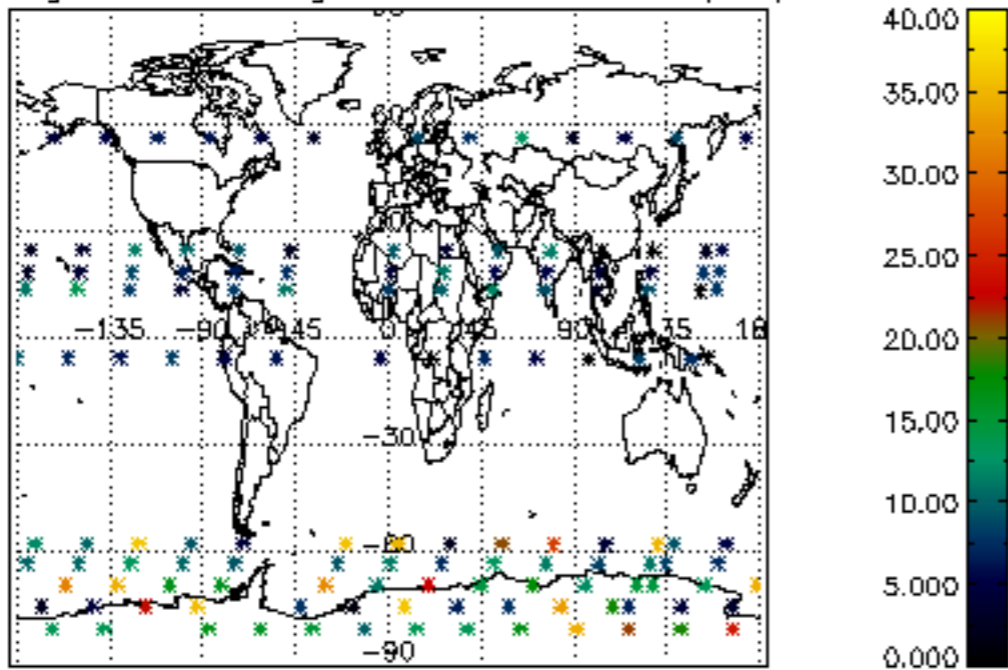

Percentage of star falling outside central band per profile