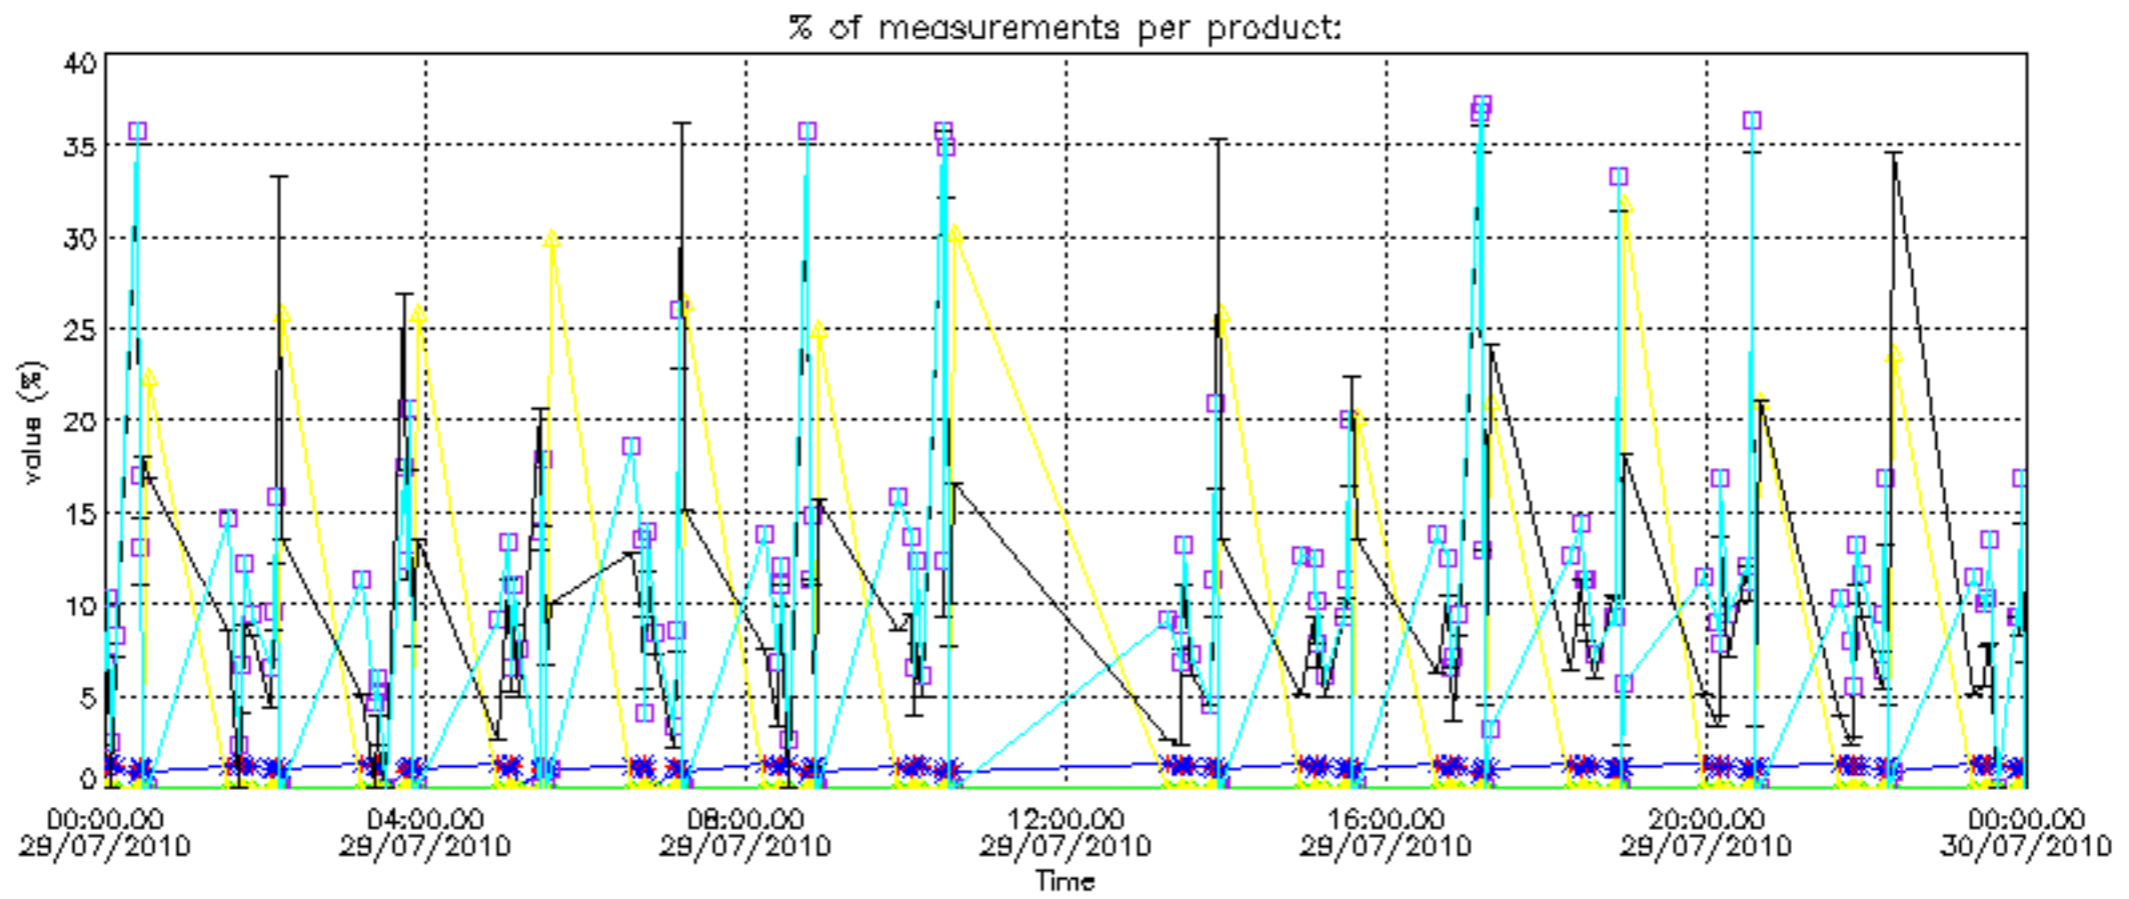

Percentage of cosmic ray hits per profile

Percentage of datation errors per profile