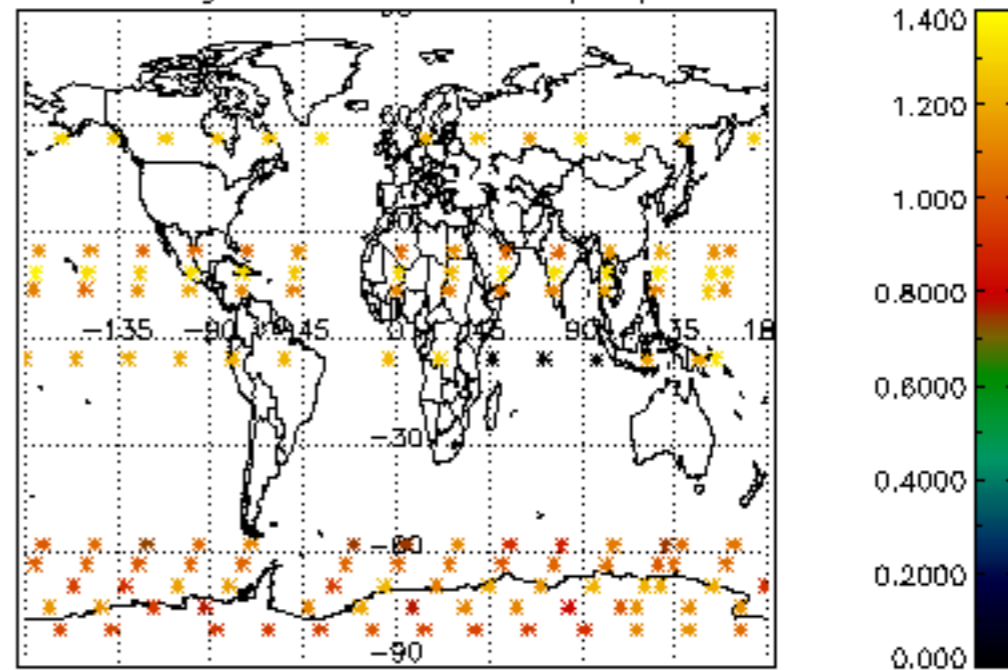

Percentage of datation errors per profile

Percentage of star falling outside central band per profile

Percentage of saturation errors per profile

Percentage of cosmic ray hits per profile

Percentage of datation errors per profile