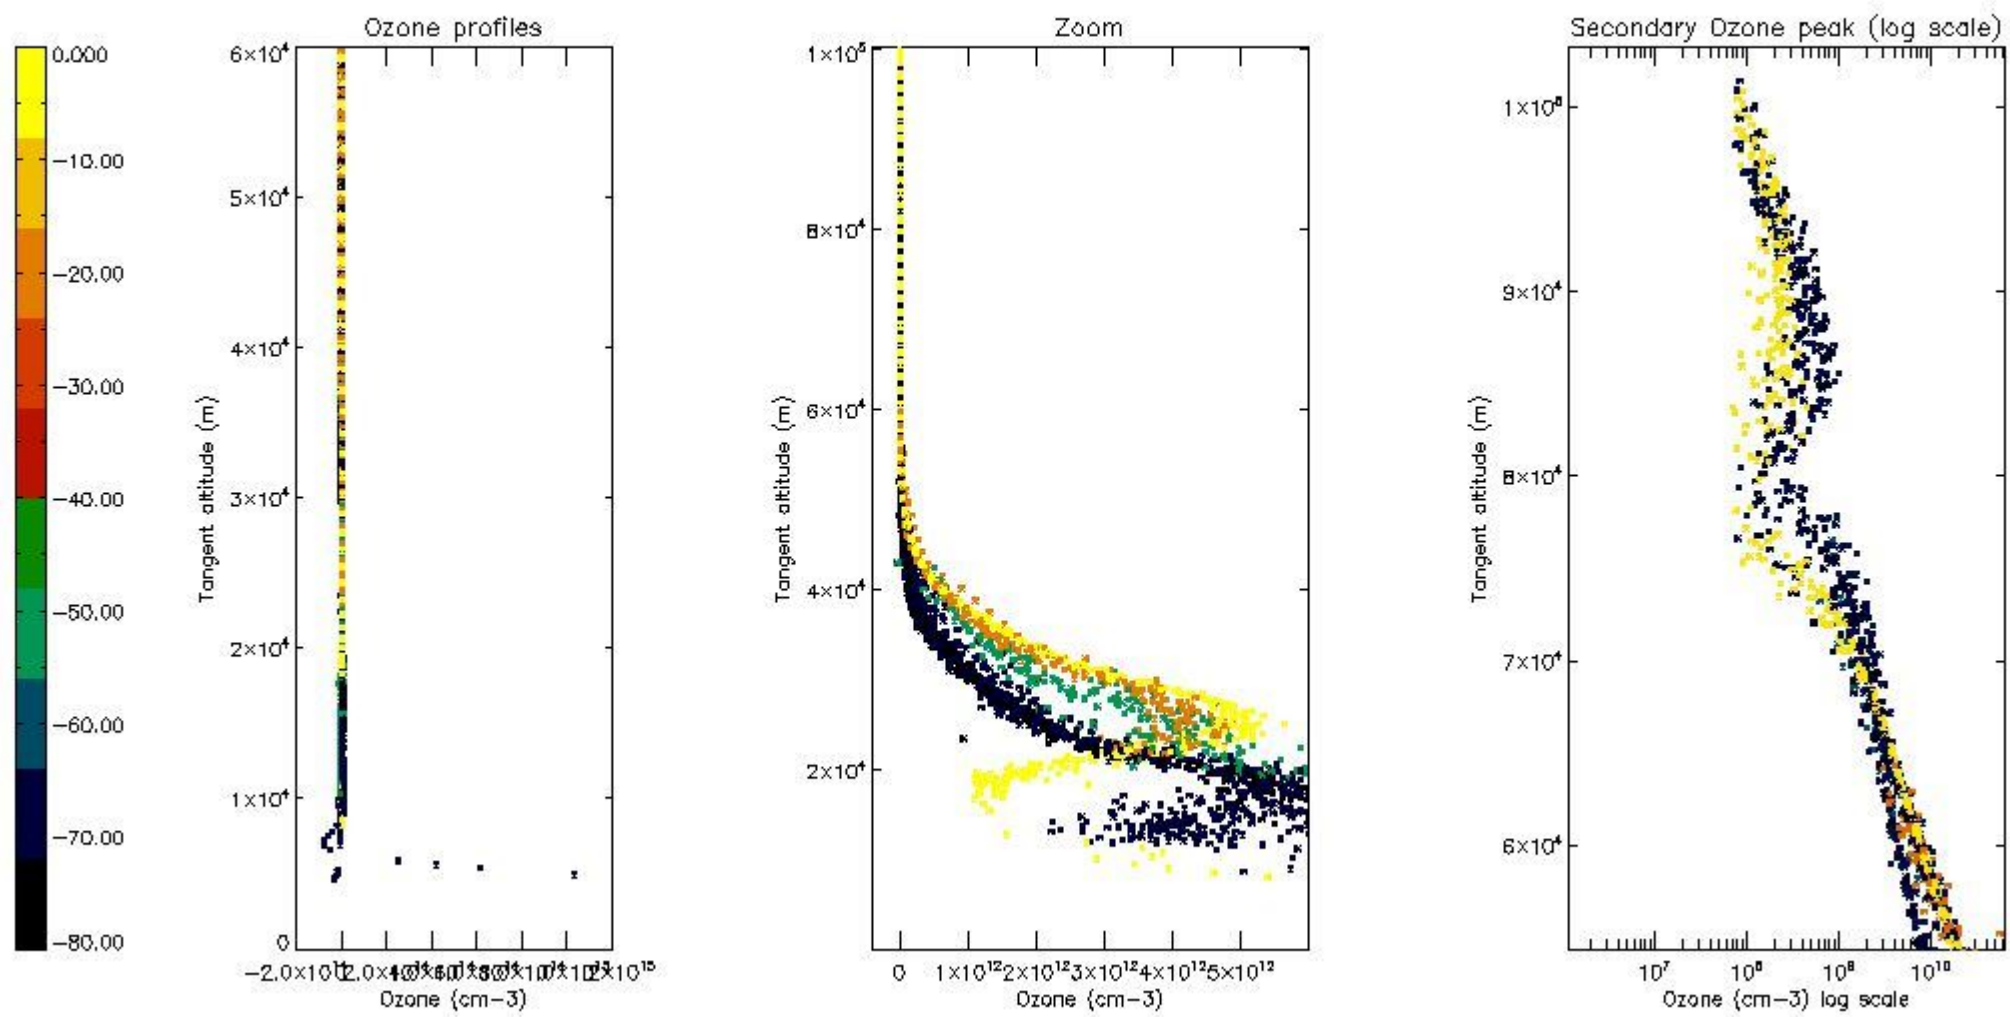

STD < 10	11
STD < 5	8

5.2 Plot ozone profiles for all STD (dark without errors)

The colorbar represents the latitude.

5.3 Plot ozone profiles where STD < 20% (dark without errors)

The colorbar represents the latitude.