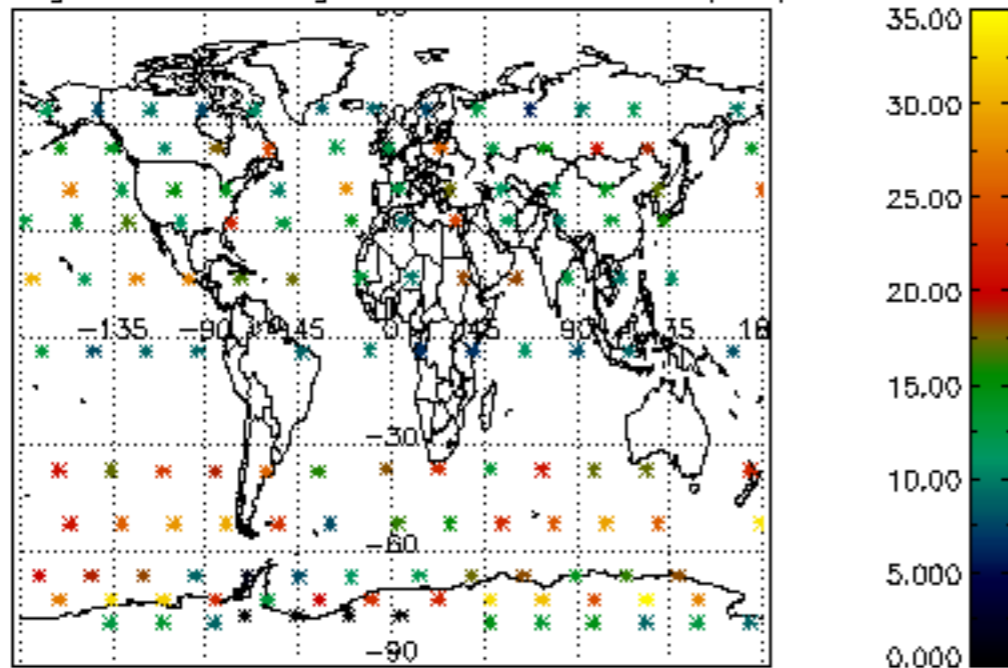

Percentage of cosmic ray hits per profile

Percentage of star falling outside central band per profile