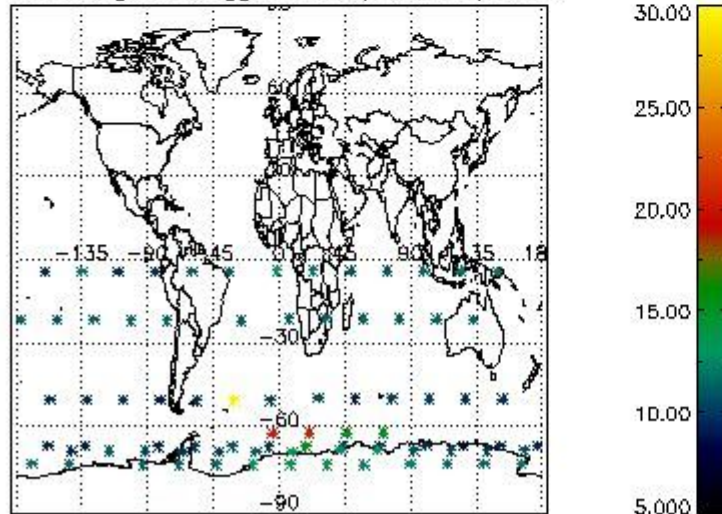

3.1 Plot quality information per product (time dependant)

3.2 Plot quality information per product (world map)

Percentage of flagged data per O3 profile

Percentage of flagged data per H2O profile

Percentage of flagged data per NO2 profile