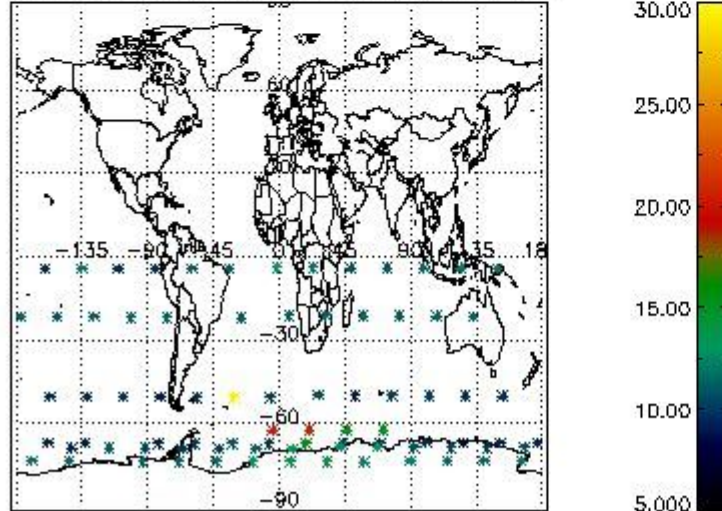

3.1 Plot quality information per product (time dependant)

3.2 Plot quality information per product (world map)

Percentage of flagged data per O3 profile

Percentage of flagged data per H2O profile

Percentage of flagged data per NO2 profile