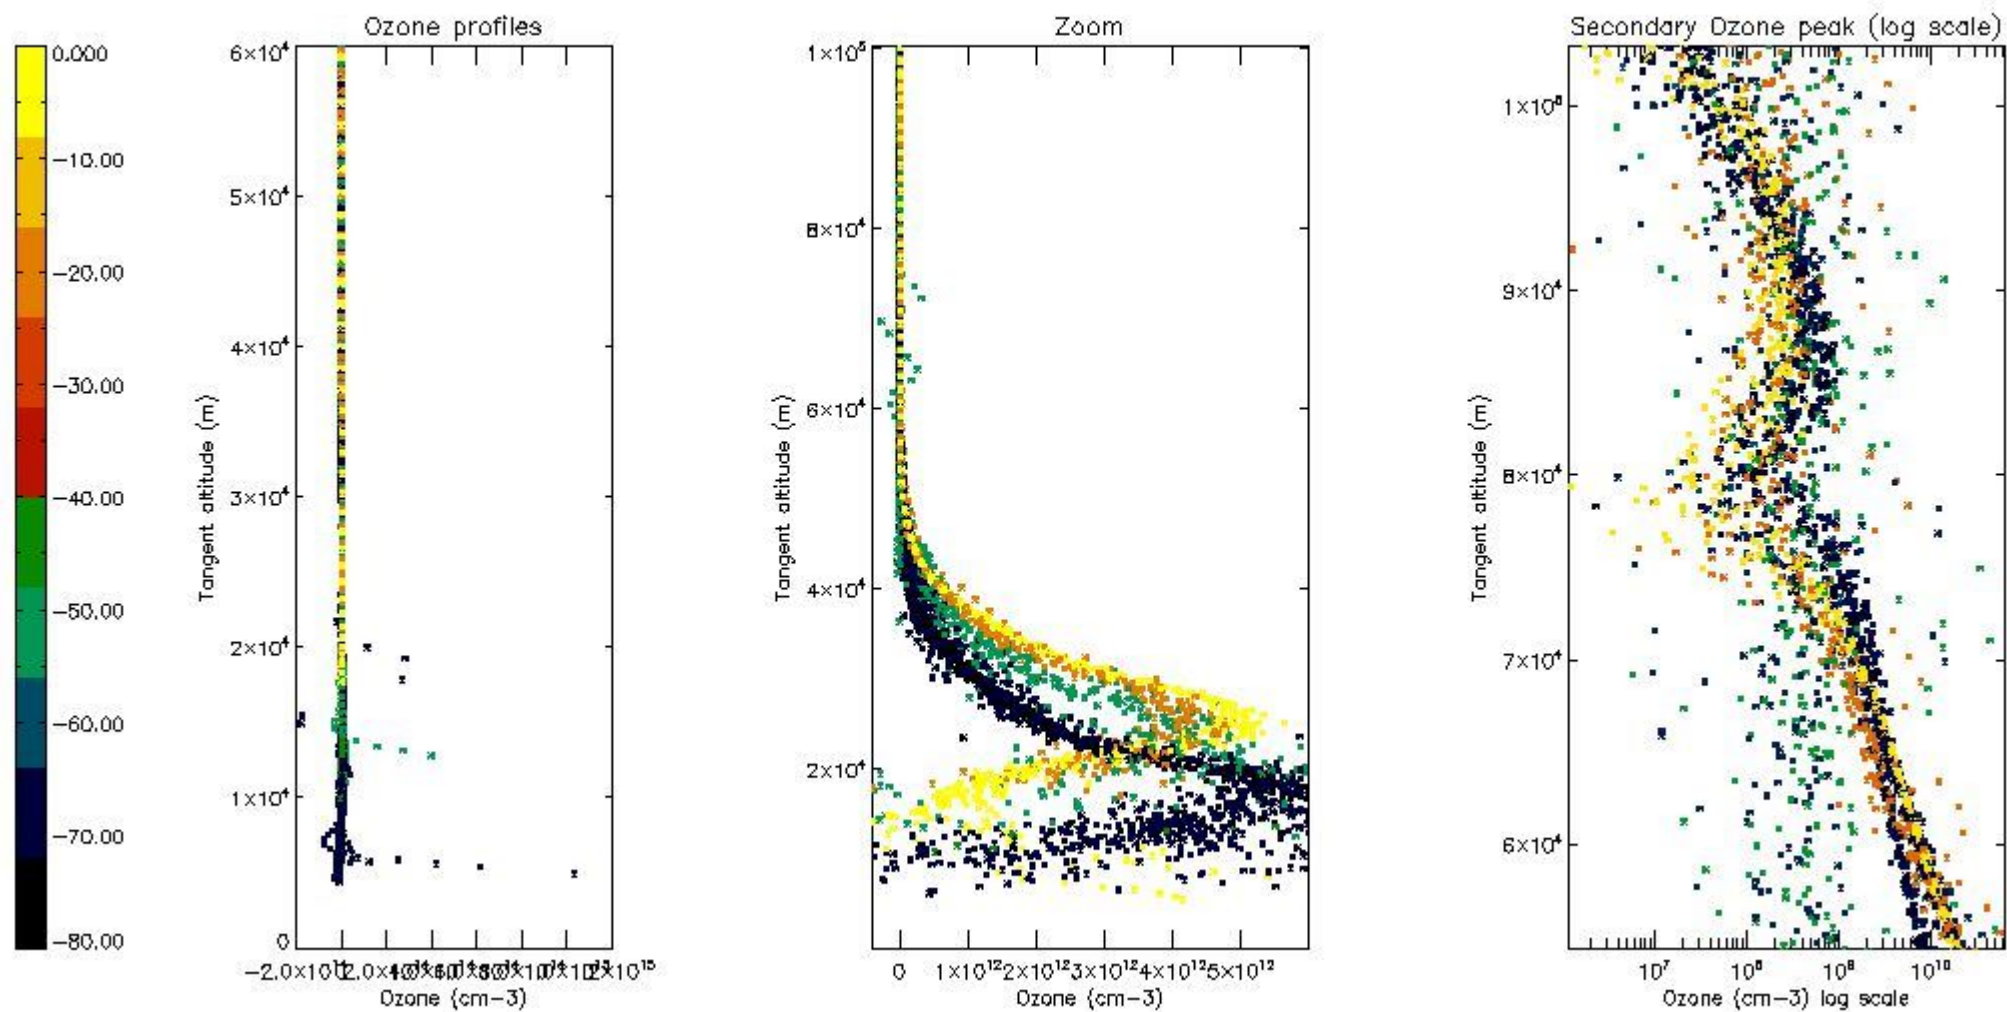

STD < 10	11
STD < 5	8

5.2 Plot ozone profiles for all STD (dark without errors)

The colorbar represents the latitude.

5.3 Plot ozone profiles where STD < 20% (dark without errors)

The colorbar represents the latitude.