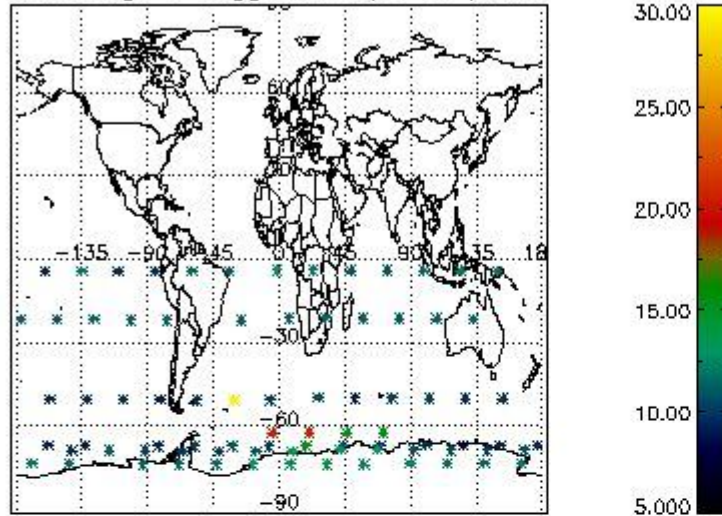

Percentage of flagged data per O3 profile