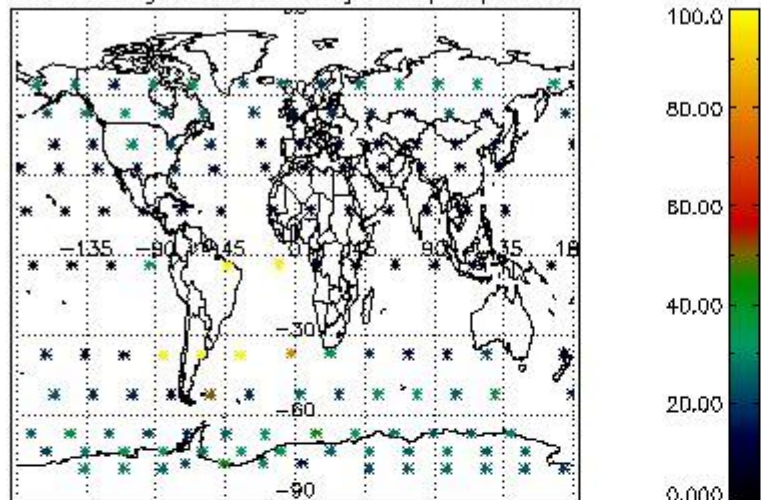

Percentage of cosmic ray hits per profile