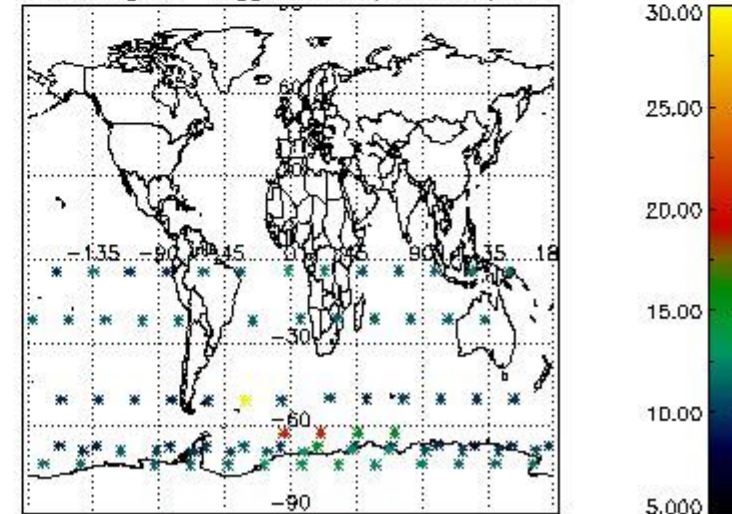

Percentage of flagged data per NO3 profile

4. Level 1 quality information per product

In this section it is plotted some information contained in the Quality Summary data set of the level 2 products that comes from the level 1b processing. Products without errors (error flag in the MPH set to "0") are used.

4.1 Plot quality information per product (time dependant) coming from level 1b processing

4.1.1 Plot level 1 quality information per product (time dependant): ENVISAT ASCENDING passes