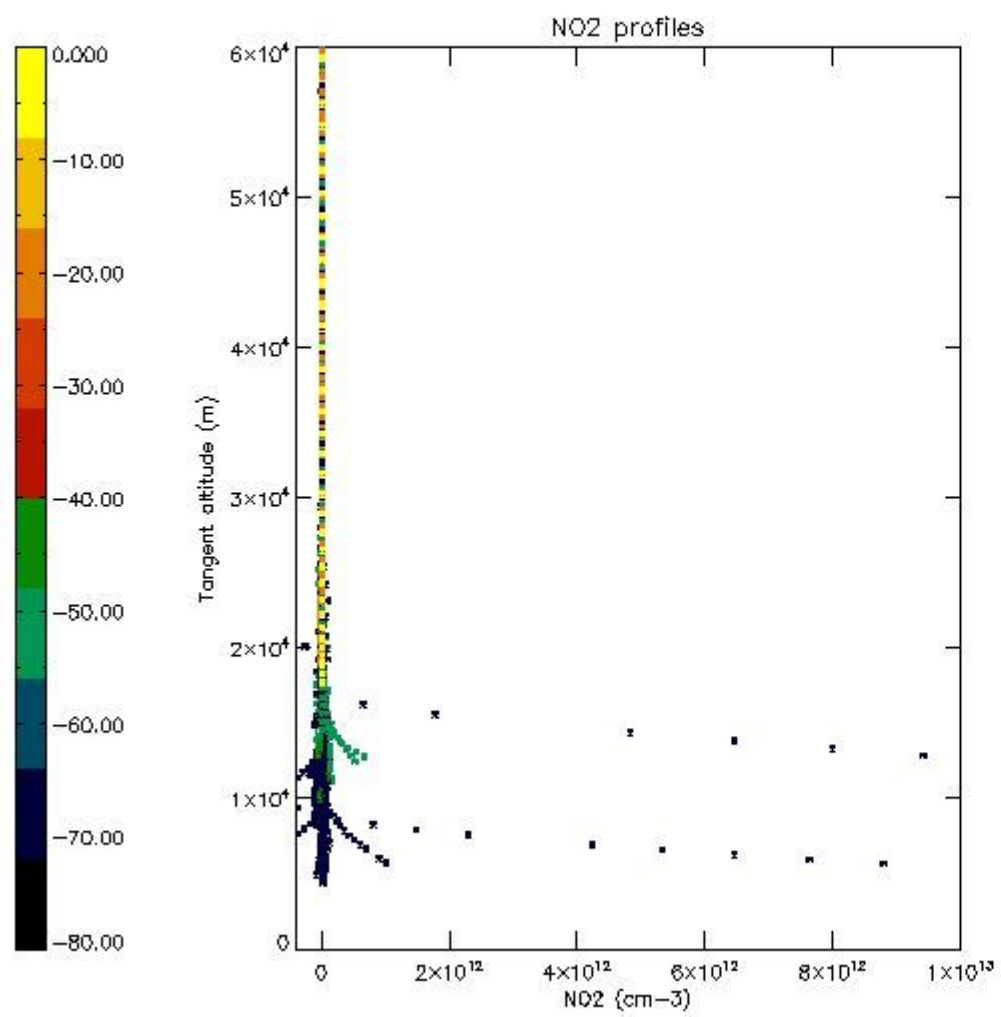

STD < 10	11
STD < 5	8

5.2 Plot ozone profiles for all STD (dark without errors)

The colorbar represents the latitude.

5.3 Plot ozone profiles where STD < 20% (dark without errors)

The colorbar represents the latitude.

5.4 Plot ozone profiles where STD < 10% (dark without errors)

The colorbar represents the latitude.

5.5 Plot ozone profiles where STD < 5% (dark without errors)

The colorbar represents the latitude.

5.6 Plot NO₂ profiles for all STD (dark without errors)

The colorbar represents the latitude.

5.7 Plot NO3 profiles for all STD (dark without errors)

The colorbar represents the latitude.

5.8 Plot H2O profiles for all STD (only for occultations of stars 1,2,3,4,13,14,16,26,63 dark without errors)