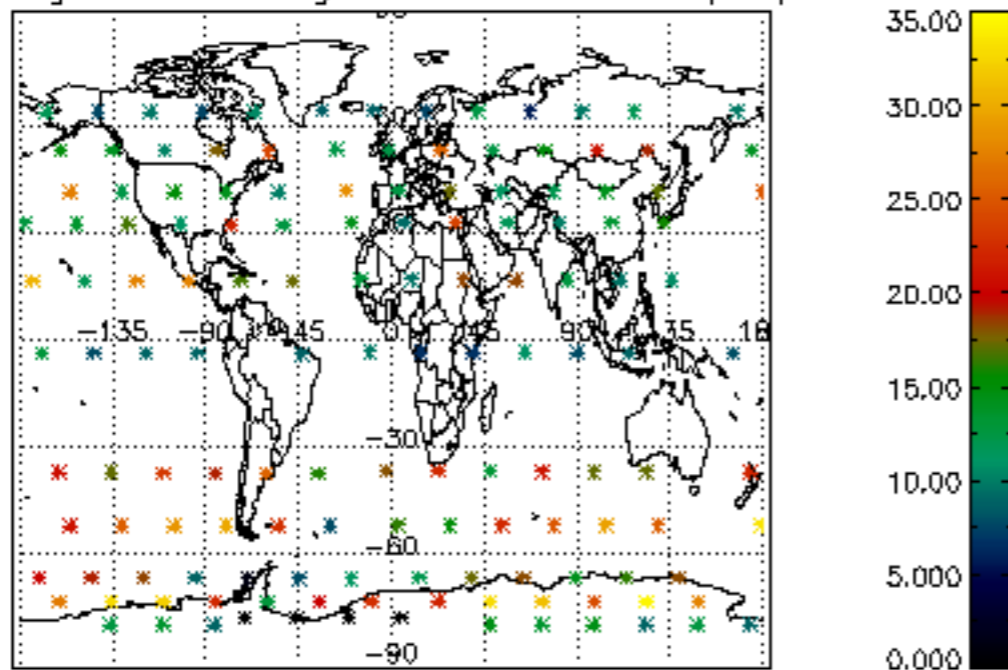

Percentage of cosmic ray hits per profile

Percentage of star falling outside central band per profile