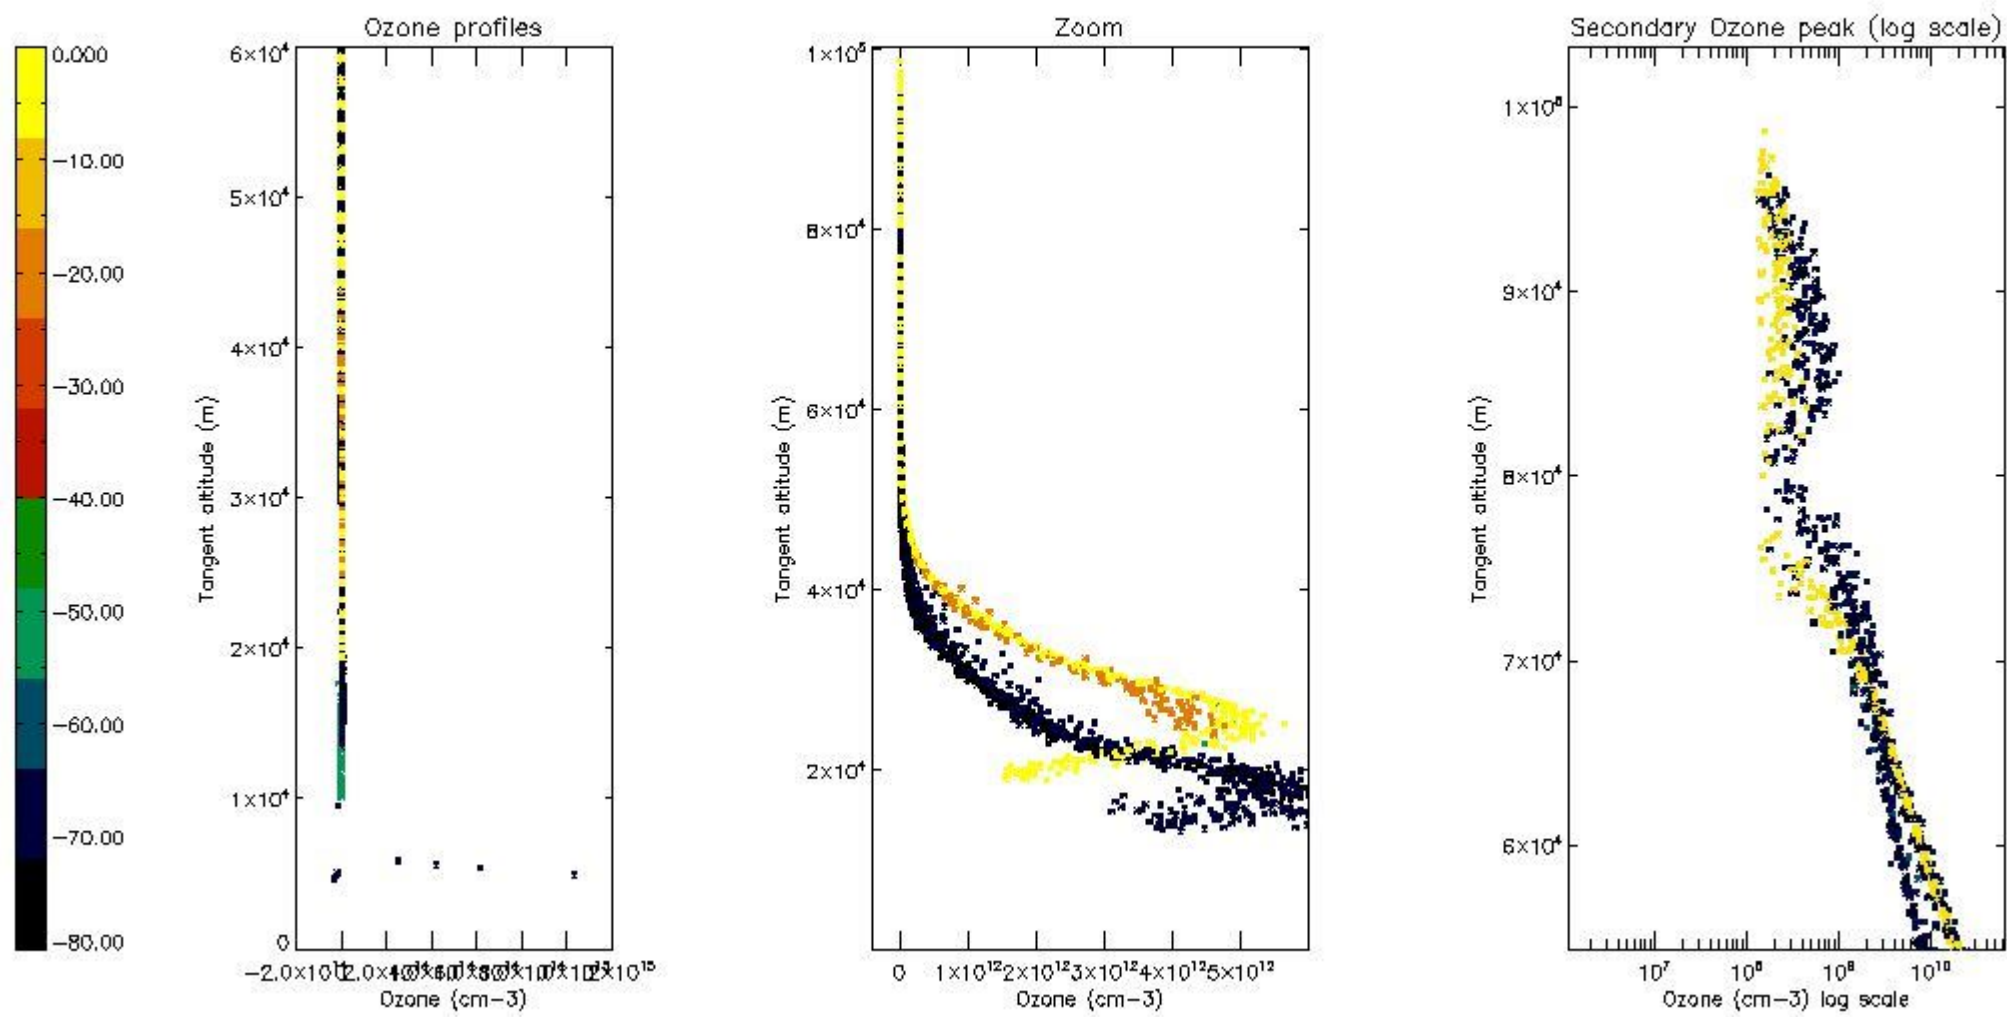

STD < 10	11
STD < 5	8

5.2 Plot ozone profiles for all STD (dark without errors)

The colorbar represents the latitude.

5.3 Plot ozone profiles where STD < 20% (dark without errors)

The colorbar represents the latitude.

5.4 Plot ozone profiles where STD < 10% (dark without errors)

The colorbar represents the latitude.

5.5 Plot ozone profiles where STD < 5% (dark without errors)

The colorbar represents the latitude.

5.6 Plot NO₂ profiles for all STD (dark without errors)