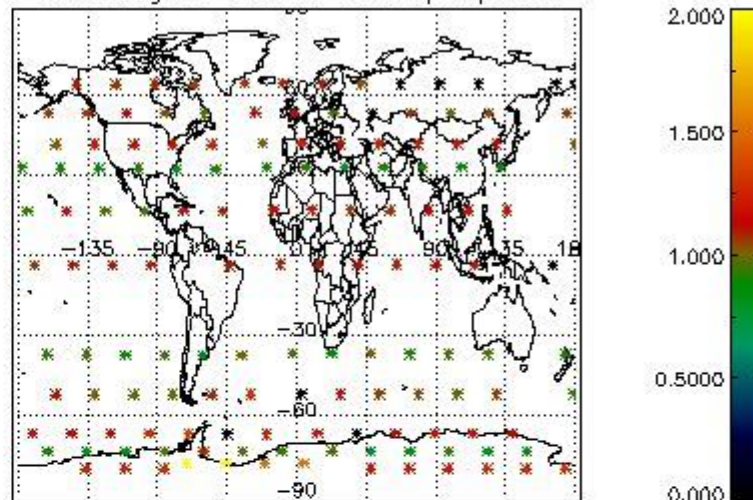

Percentage of datation errors per profile