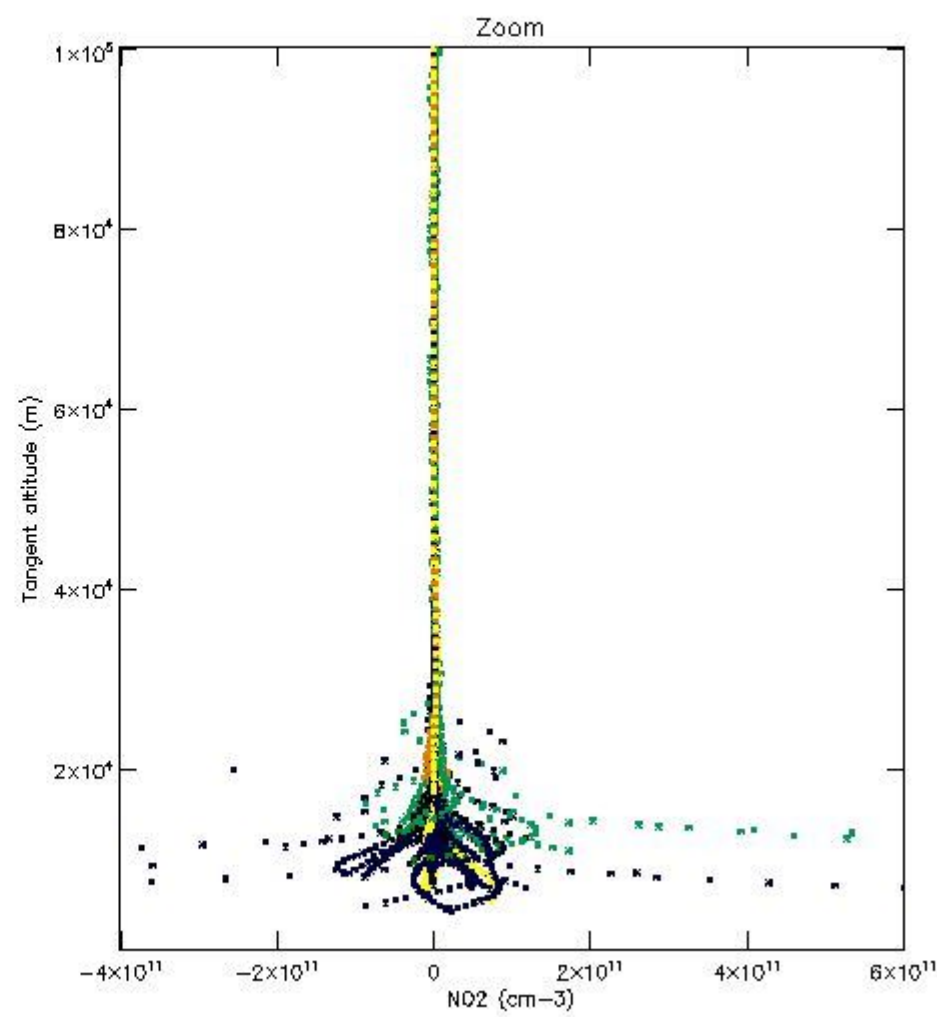

5.7 Plot NO3 profiles for all STD (dark without errors)

The colorbar represents the latitude.