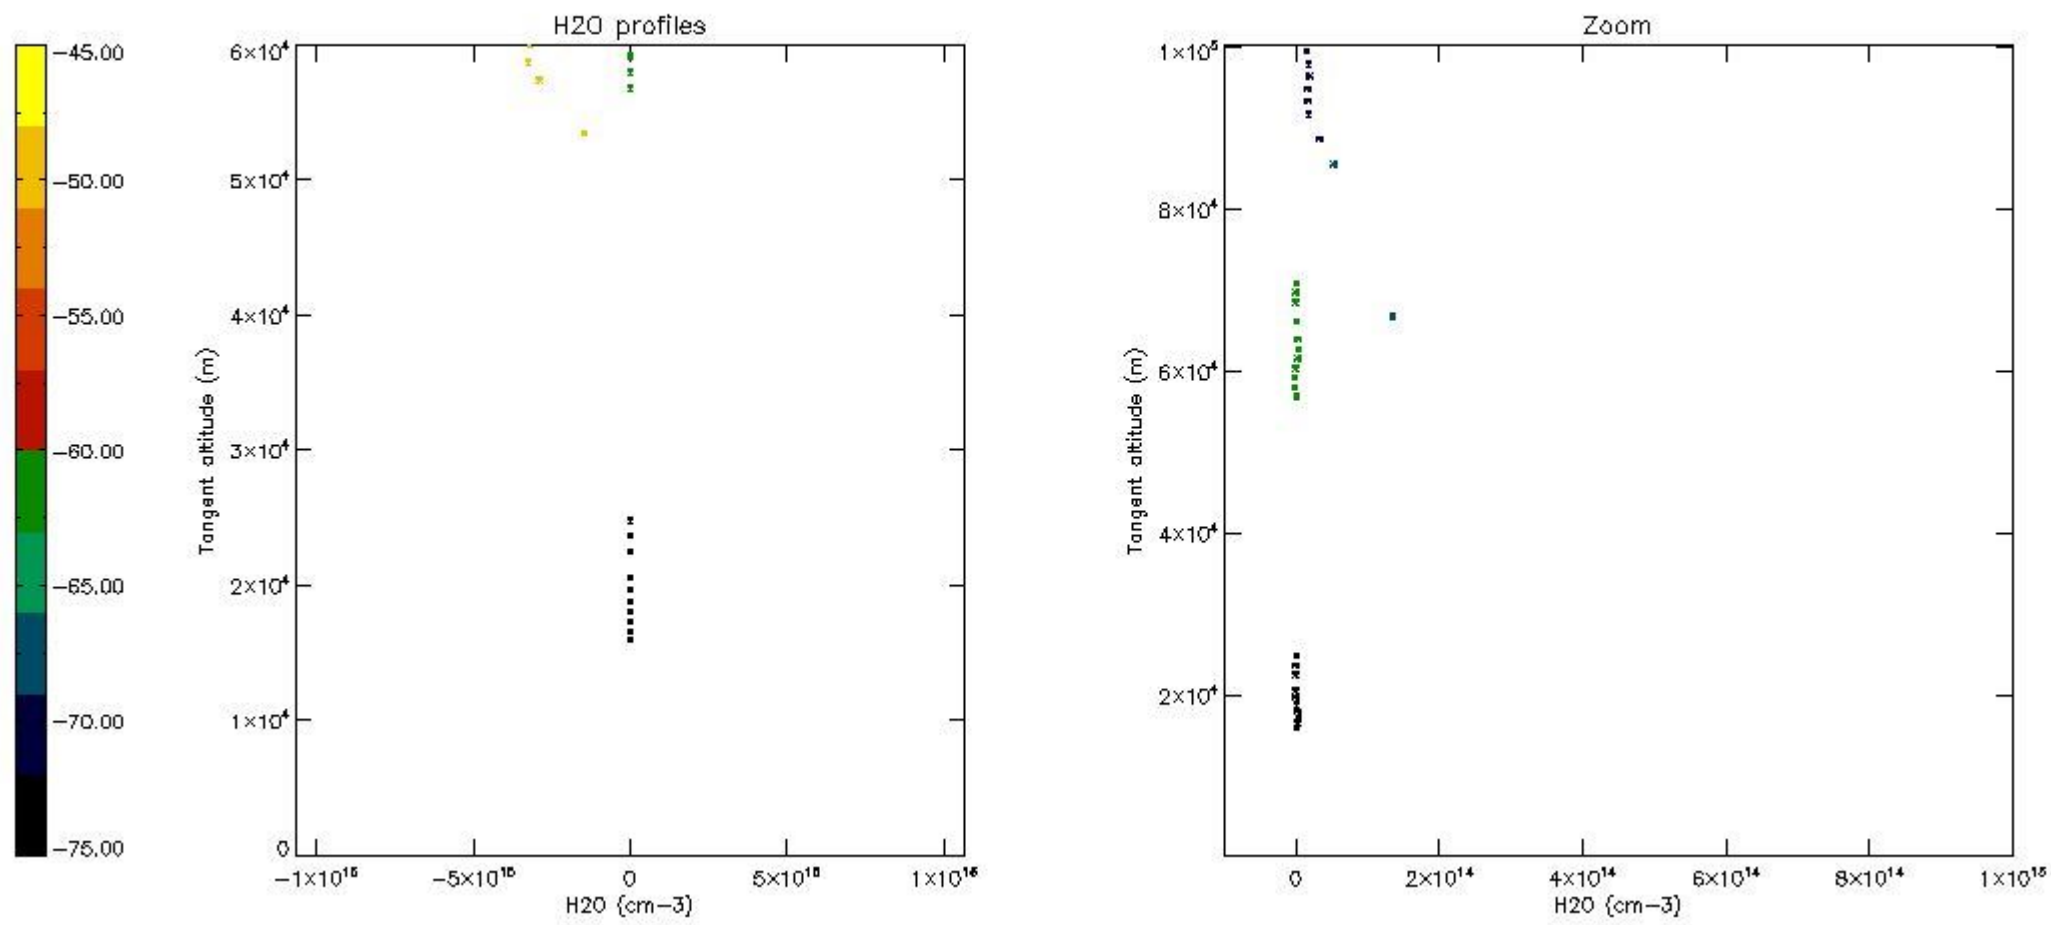

6. Auxiliary Data Files used for the production reported in section 2

The number reported in the third column indicates since which file (see list in section 2) the corresponding auxiliary file has been used. The fourth column is the date of those product files.

Type	Auxiliary Filename	Used since product	Used since product date
INST_PHYS_CHARACTERISTICS	GOM_INS_AXVIEC20091111_143220_20030716_120000_20500101_000000	1	29-JUL-2010 00:00:24
LEVEL-2_PROC_CONFIG	GOM_PR2_AXVIEC20091111_152718_20020301_000000_20500101_000000	1	29-JUL-2010 00:00:24
CROSS_SECTIONS_FILE	GOM_CRS_AXVIEC20091111_154832_20020301_000000_20500101_000000	1	29-JUL-2010 00:00:24