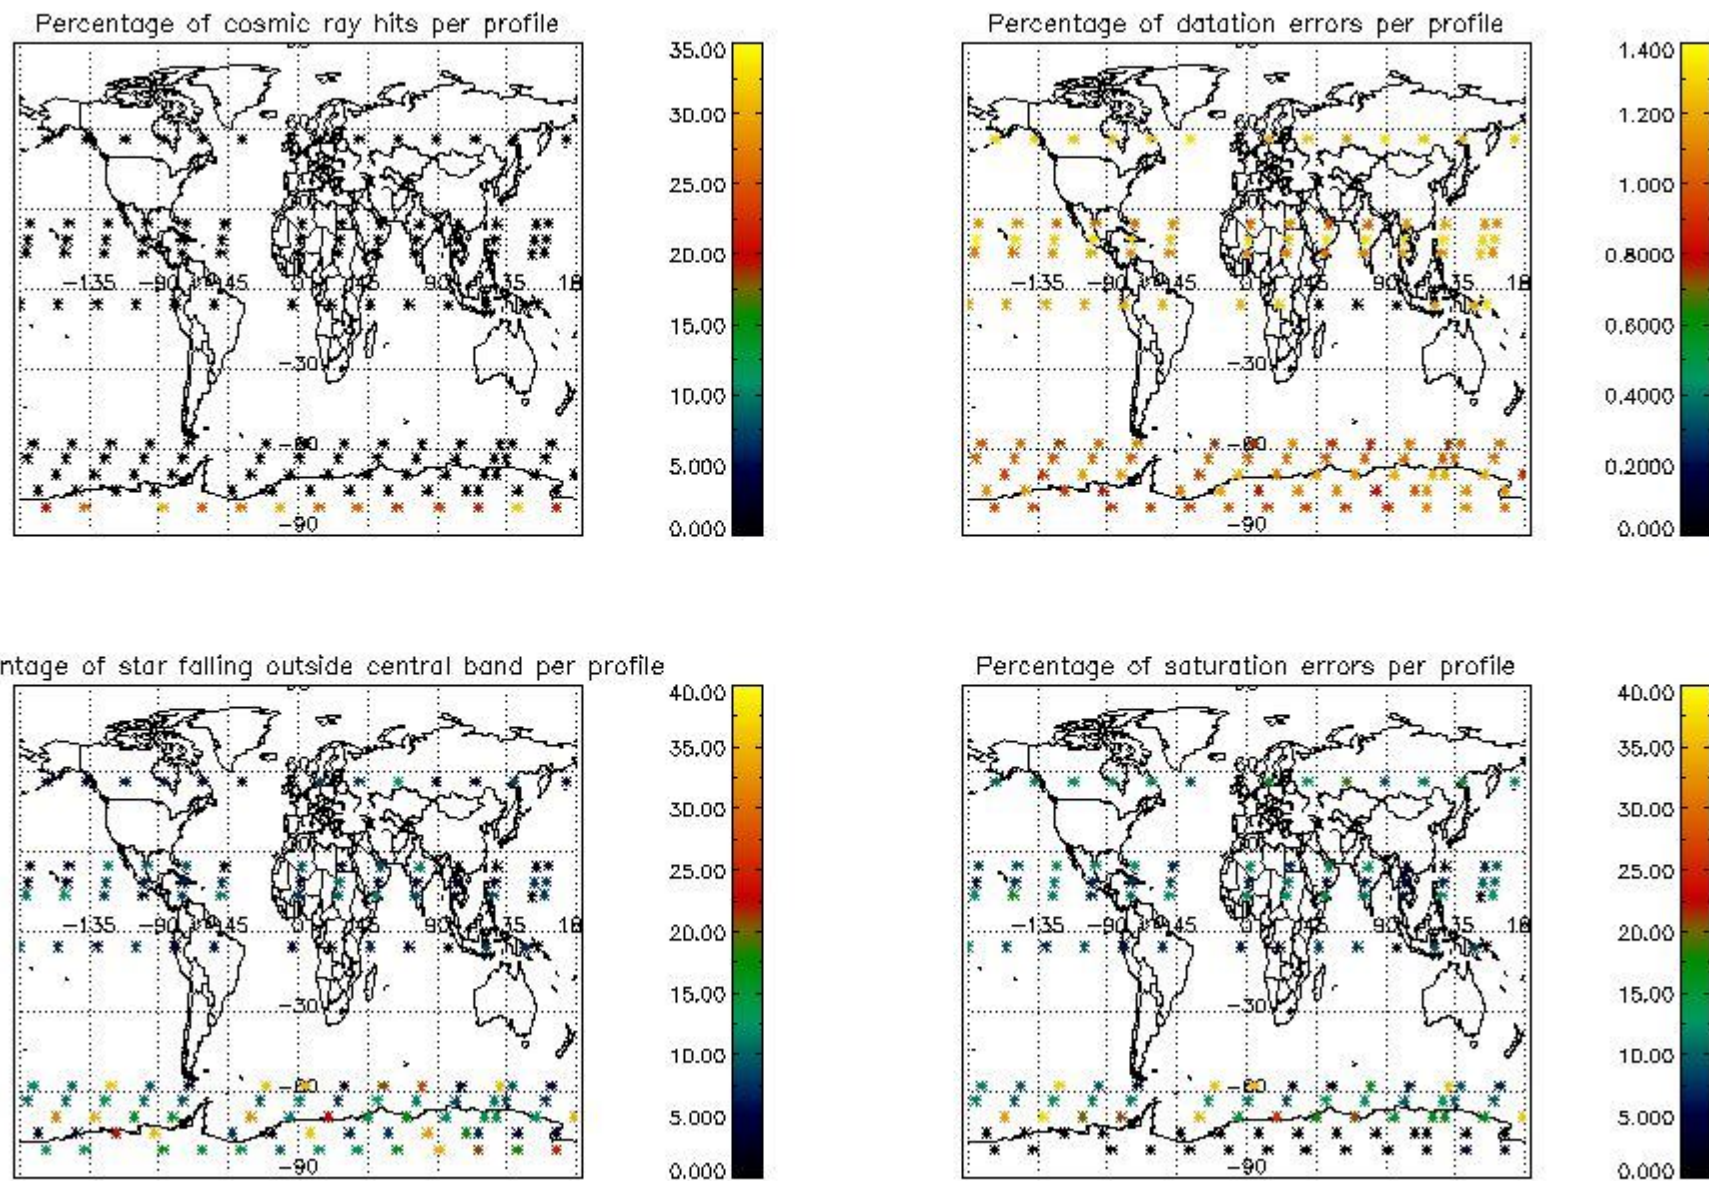

Percentage of datation errors per profile

Percentage of star falling outside central band per profile

Percentage of saturation errors per profile

4.2.2 Plot level 1 quality information per product (world map): ENVISAT DESCENDING passes