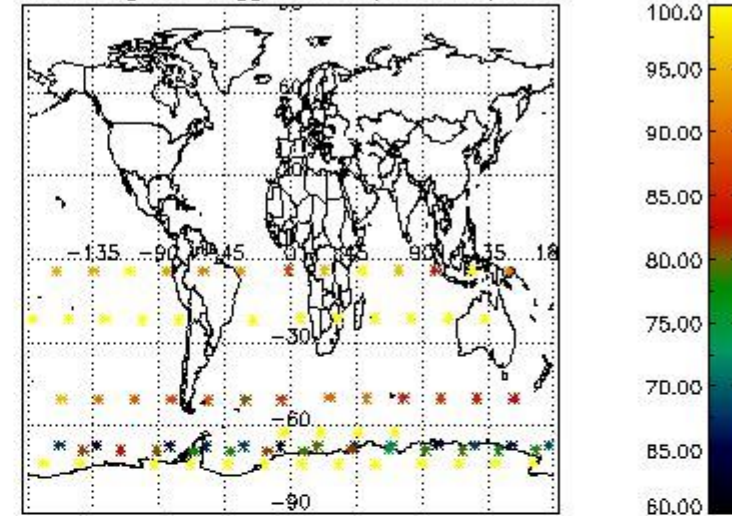

3.1 Plot quality information per product (time dependant)

3.2 Plot quality information per product (world map)

Percentage of flagged data per O3 profile

Percentage of flagged data per H2O profile

Percentage of flagged data per NO2 profile