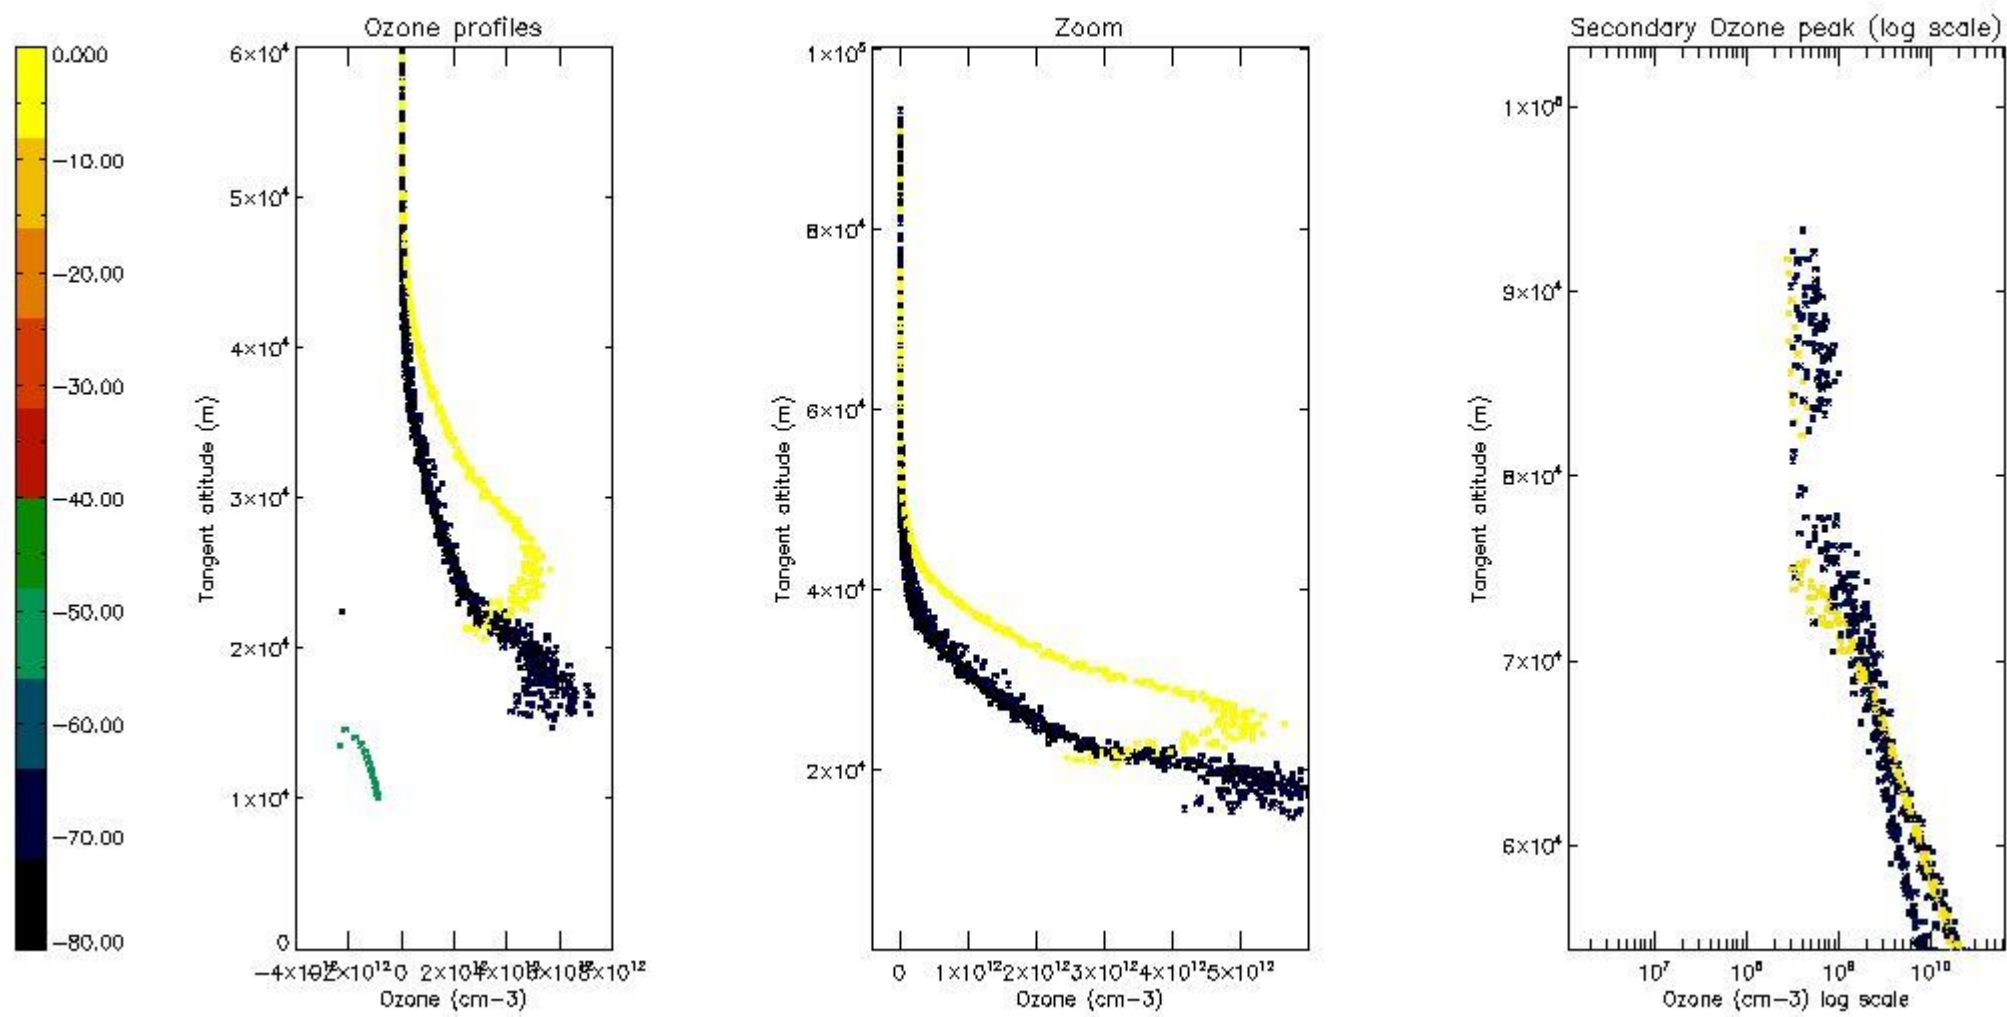

5.6 Plot NO₂ profiles for all STD (dark without errors)

The colorbar represents the latitude.