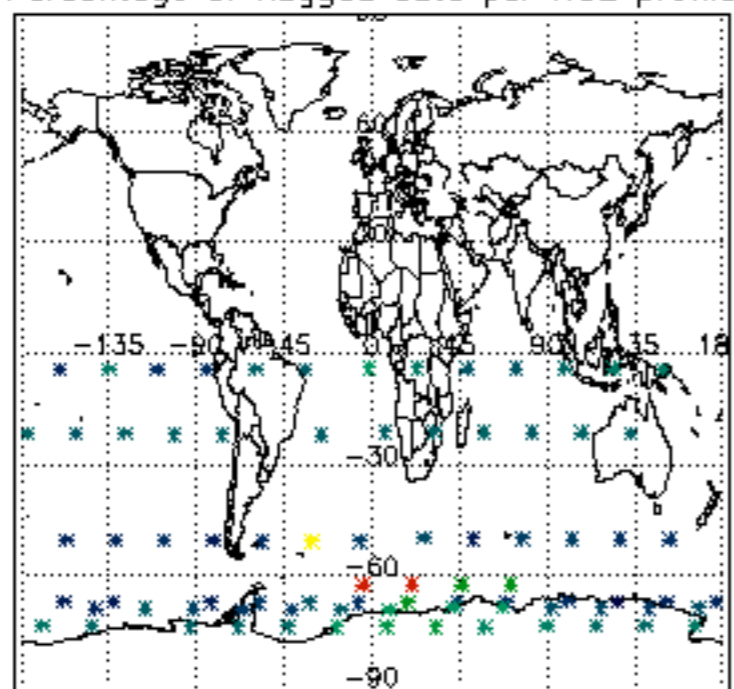

Percentage of flagged data per NO2 profile