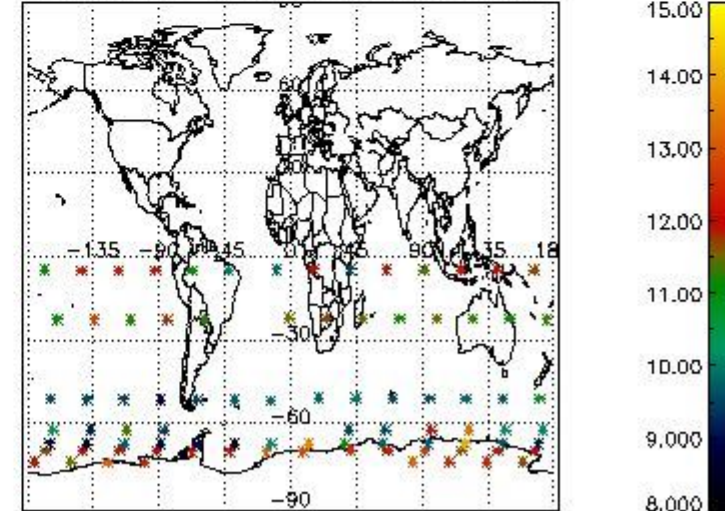

Percentage of flagged data per NO3 profile

4. Level 1 quality information per product

In this section it is plotted some information contained in the Quality Summary data set of the level 2 products that comes from the level 1b processing. Products without errors (error flag in the MPH set to "0") are used.

4.1 Plot quality information per product (time dependant) coming from level 1b processing

4.1.1 Plot level 1 quality information per product (time dependant): ENVISAT ASCENDING passes