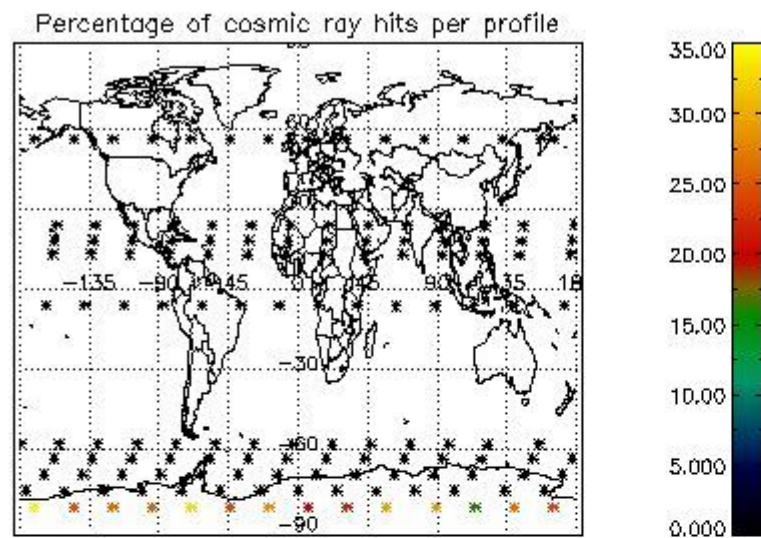

Percentage of datation errors per profile

Percentage of star falling outside central band per profile

Percentage of saturation errors per profile

4.2.2 Plot level 1 quality information per product (world map): ENVISAT DESCENDING passes