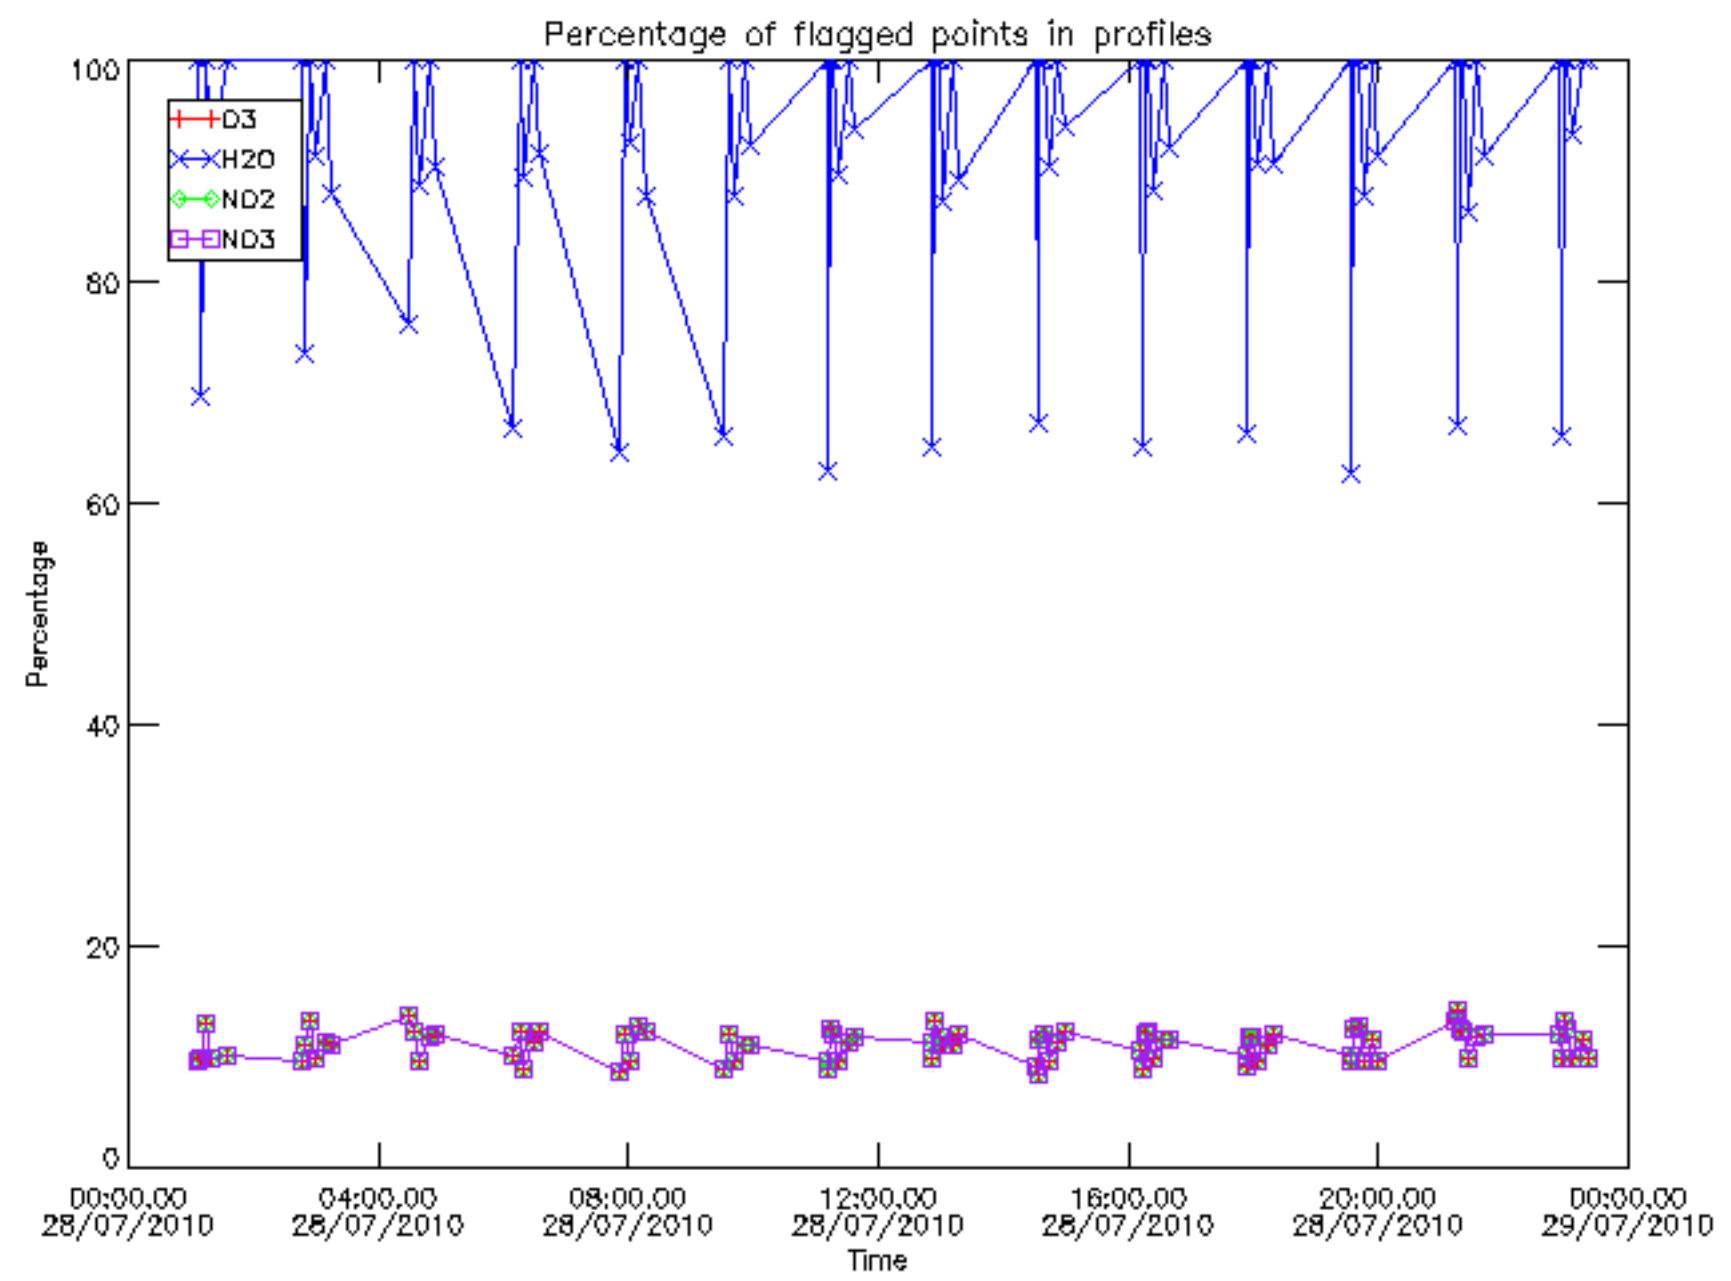

Percentage of flagged data per D3 profile

Percentage of flagged data per H2O profile