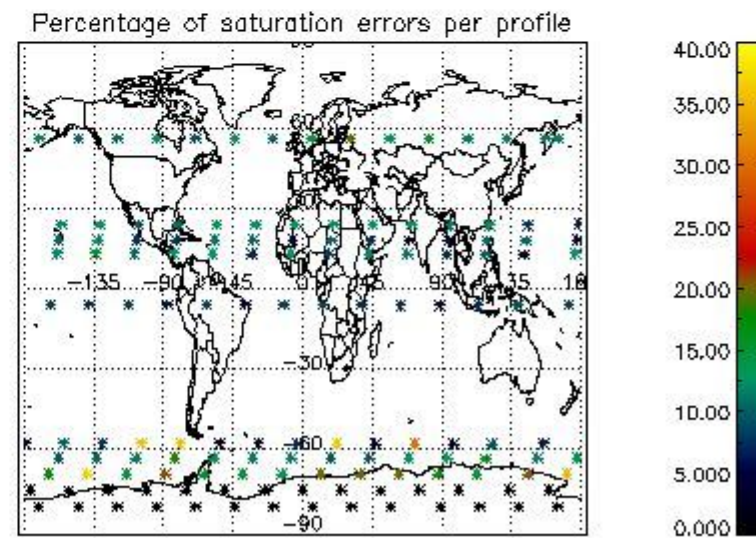

Percentage of flagged data per NO3 profile

4. Level 1 quality information per product

In this section it is plotted some information contained in the Quality Summary data set of the level 2 products that comes from the level 1b processing. Products without errors (error flag in the MPH set to "0") are used.

4.1 Plot quality information per product (time dependant) coming from level 1b processing

4.1.1 Plot level 1 quality information per product (time dependant): ENVISAT ASCENDING passes

4.1.2 Plot level 1 quality information per product (time dependant): ENVI SAT DESCENDING passes

4.2 Plot quality information per product coming from level 1b processing (world map)

4.2.1 Plot level 1 quality information per product (world map): ENVISAT ASCENDING passes

4.2.2 Plot level 1 quality information per product (world map): ENVISAT DESCENDING passes