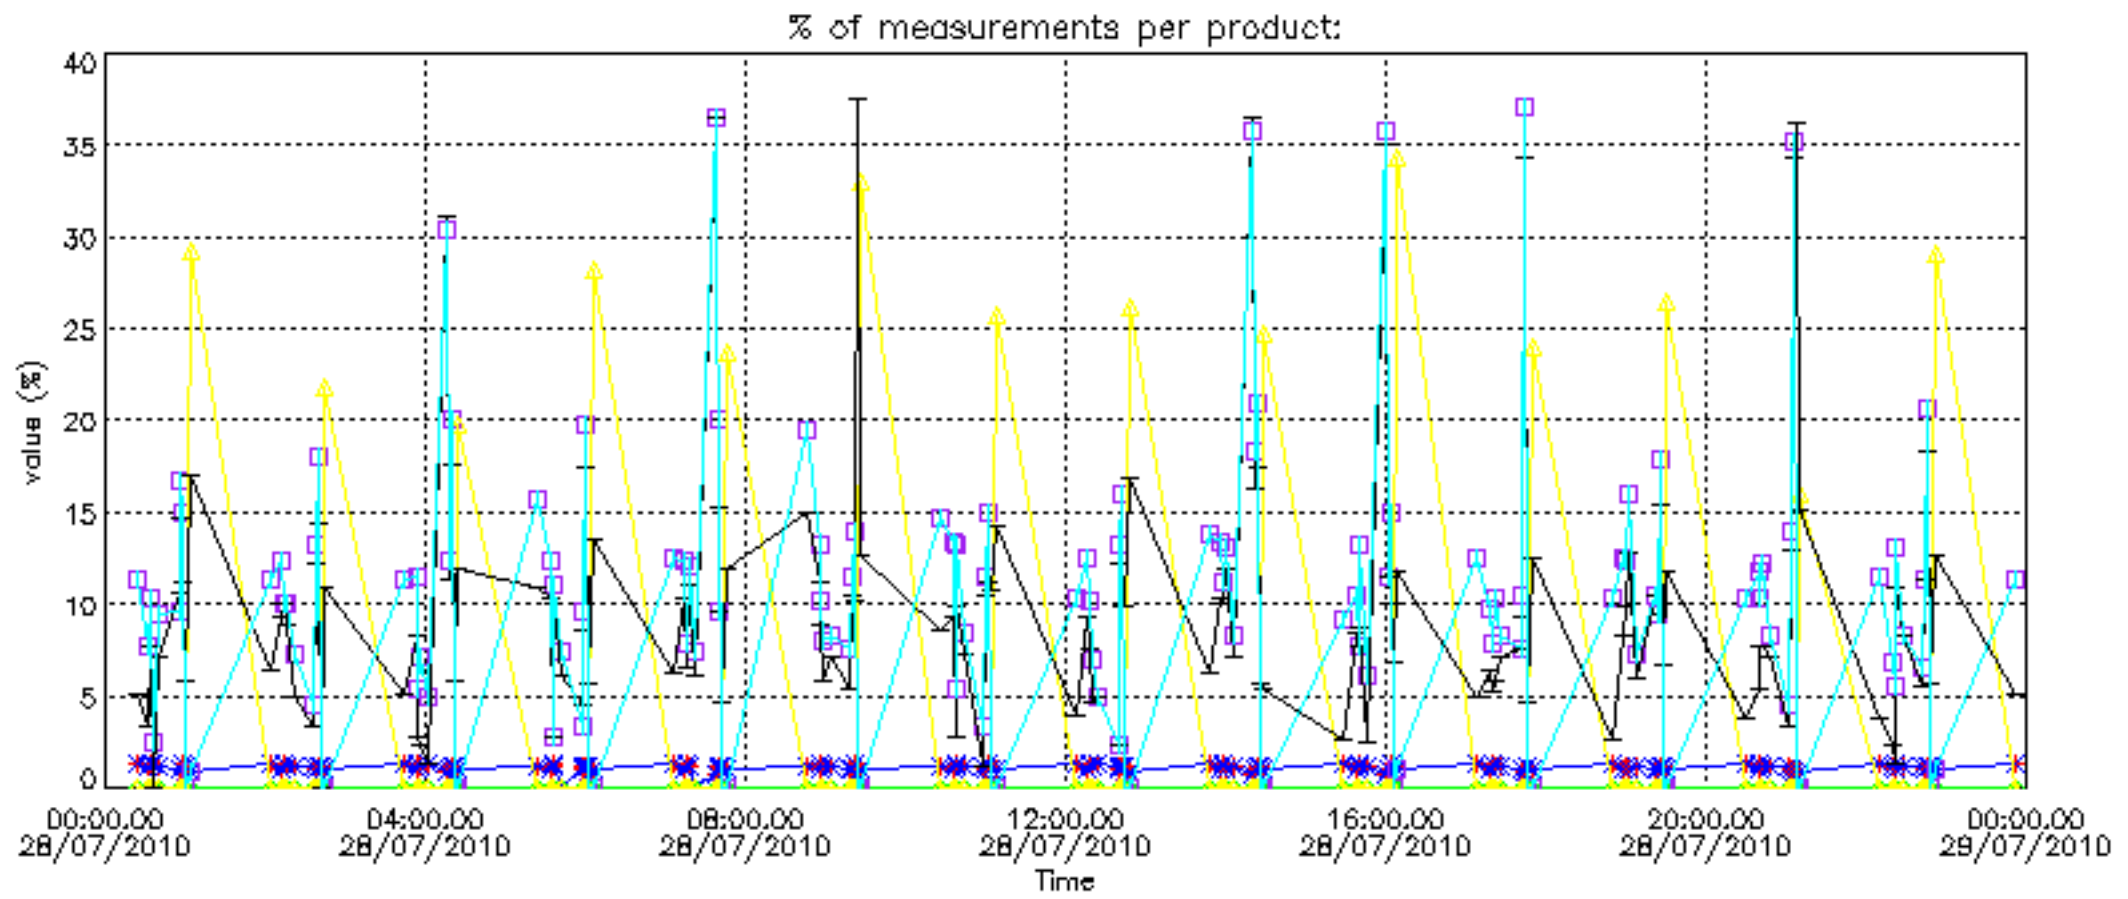

Percentage of cosmic ray hits per profile

Percentage of datation errors per profile