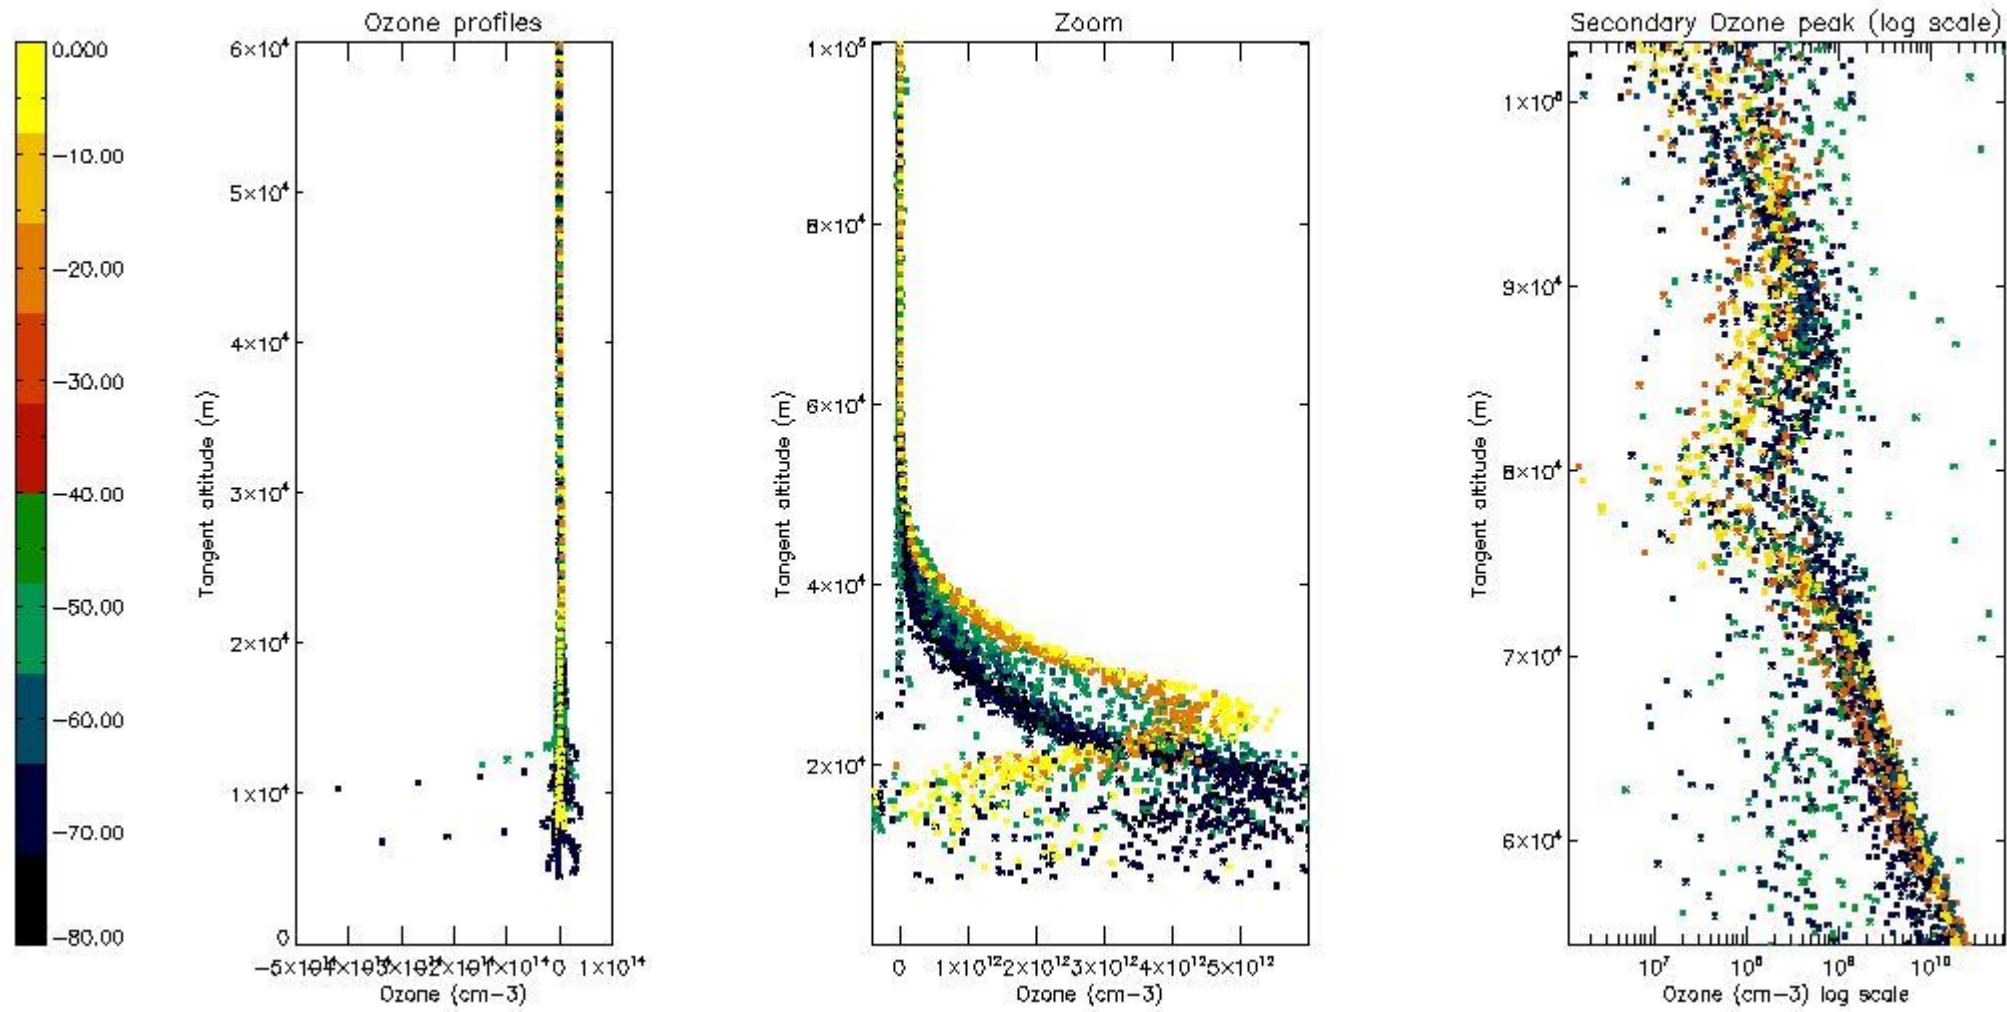

STD < 10	9
STD < 5	5

5.2 Plot ozone profiles for all STD (dark without errors)

The colorbar represents the latitude.

5.3 Plot ozone profiles where STD < 20% (dark without errors)

The colorbar represents the latitude.