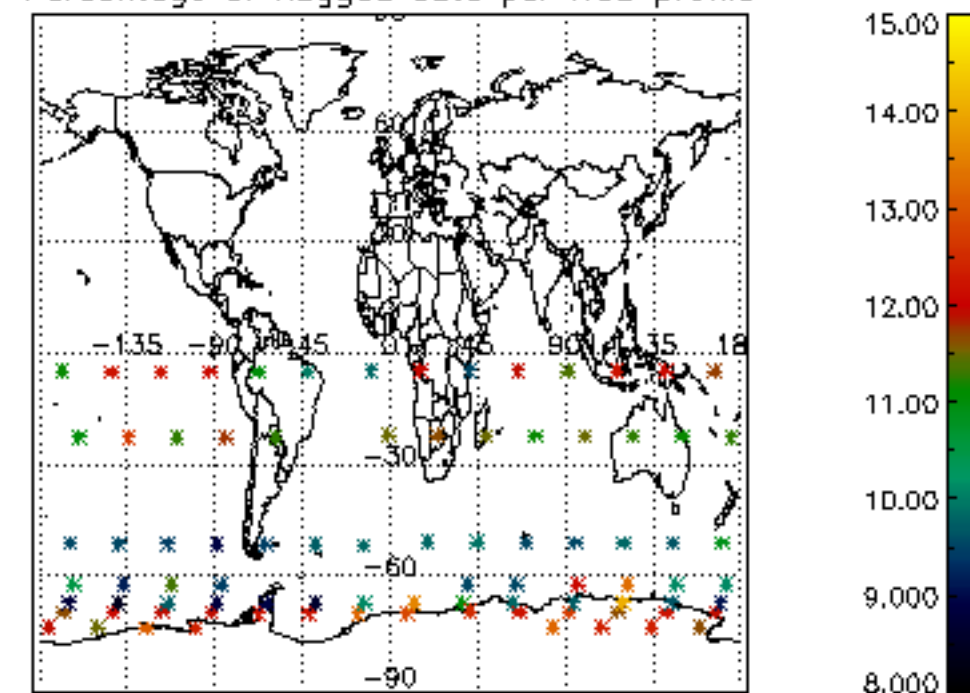

Percentage of flagged data per NO3 profile