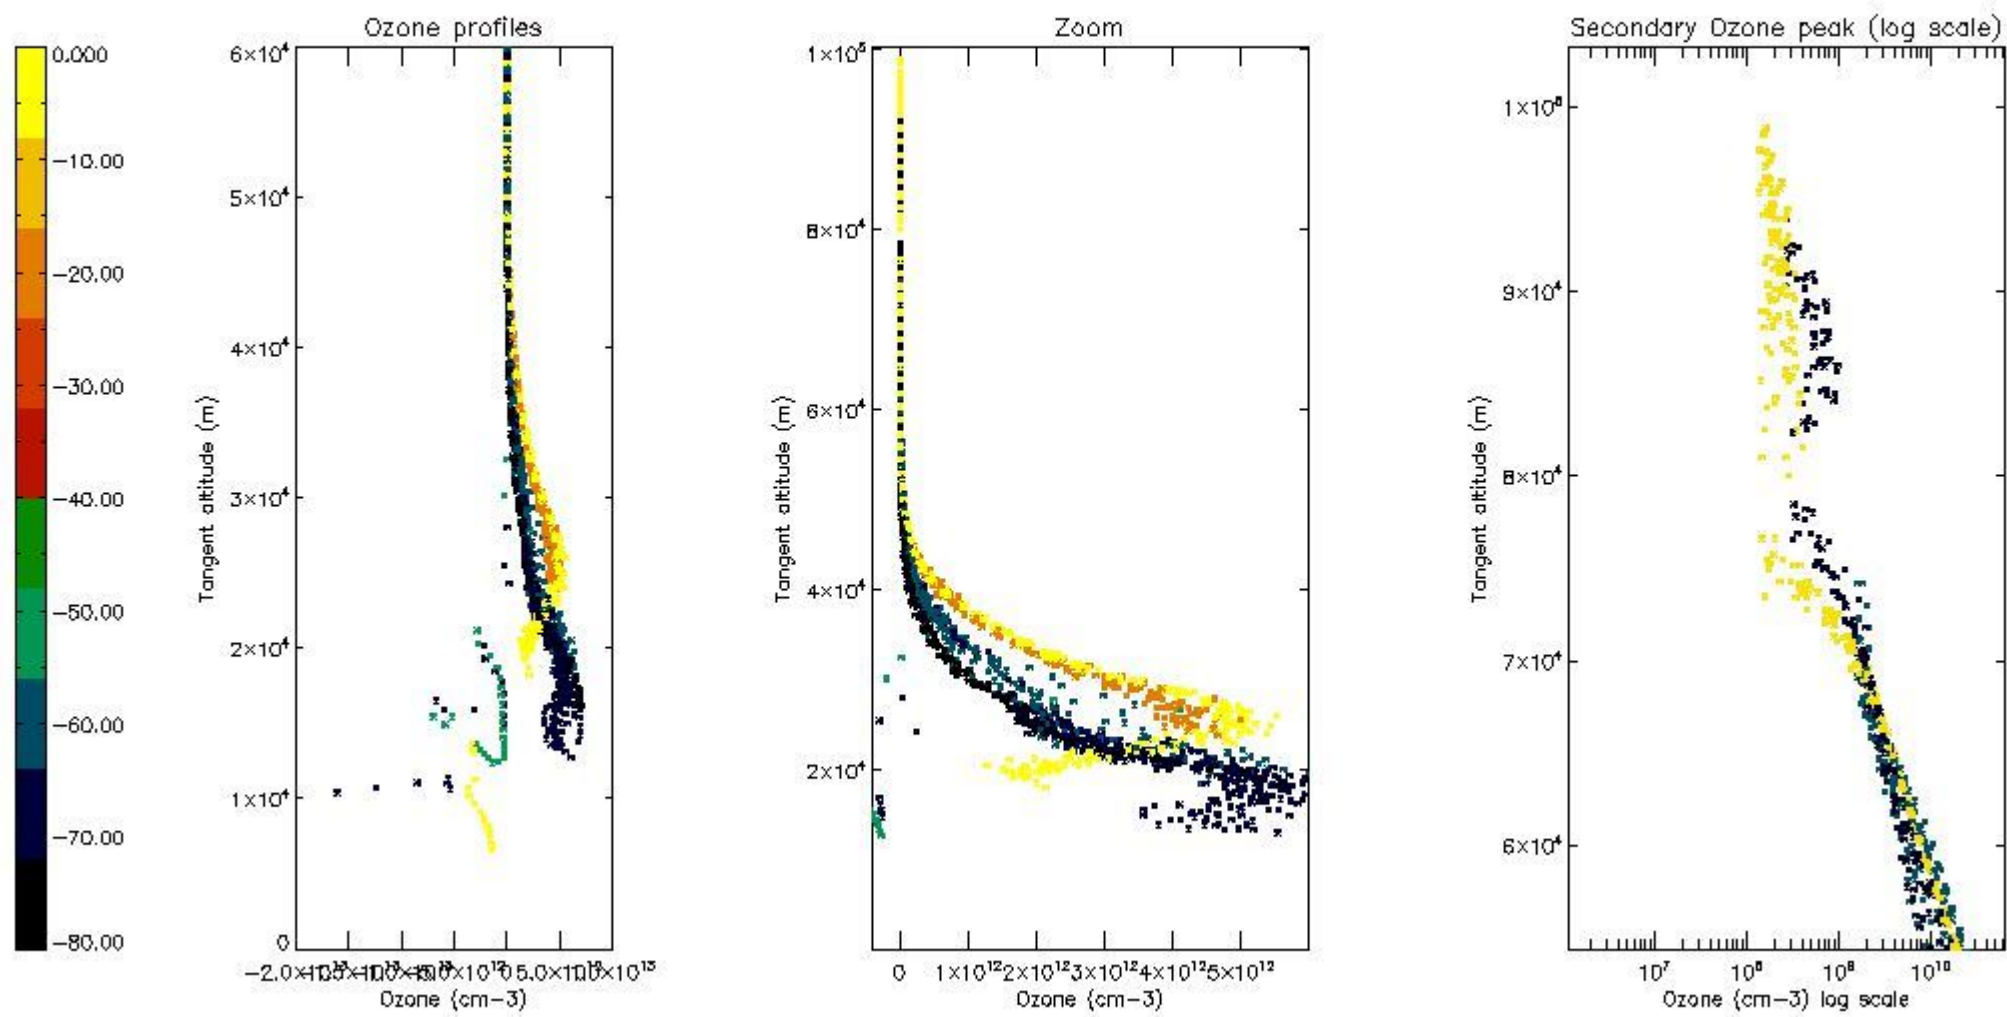

STD < 10	9
STD < 5	5

5.2 Plot ozone profiles for all STD (dark without errors)

The colorbar represents the latitude.

5.3 Plot ozone profiles where STD < 20% (dark without errors)

The colorbar represents the latitude.

5.4 Plot ozone profiles where STD < 10% (dark without errors)

The colorbar represents the latitude.

5.5 Plot ozone profiles where $STD < 5\%$ (dark without errors)

The colorbar represents the latitude.

5.6 Plot NO₂ profiles for all STD (dark without errors)