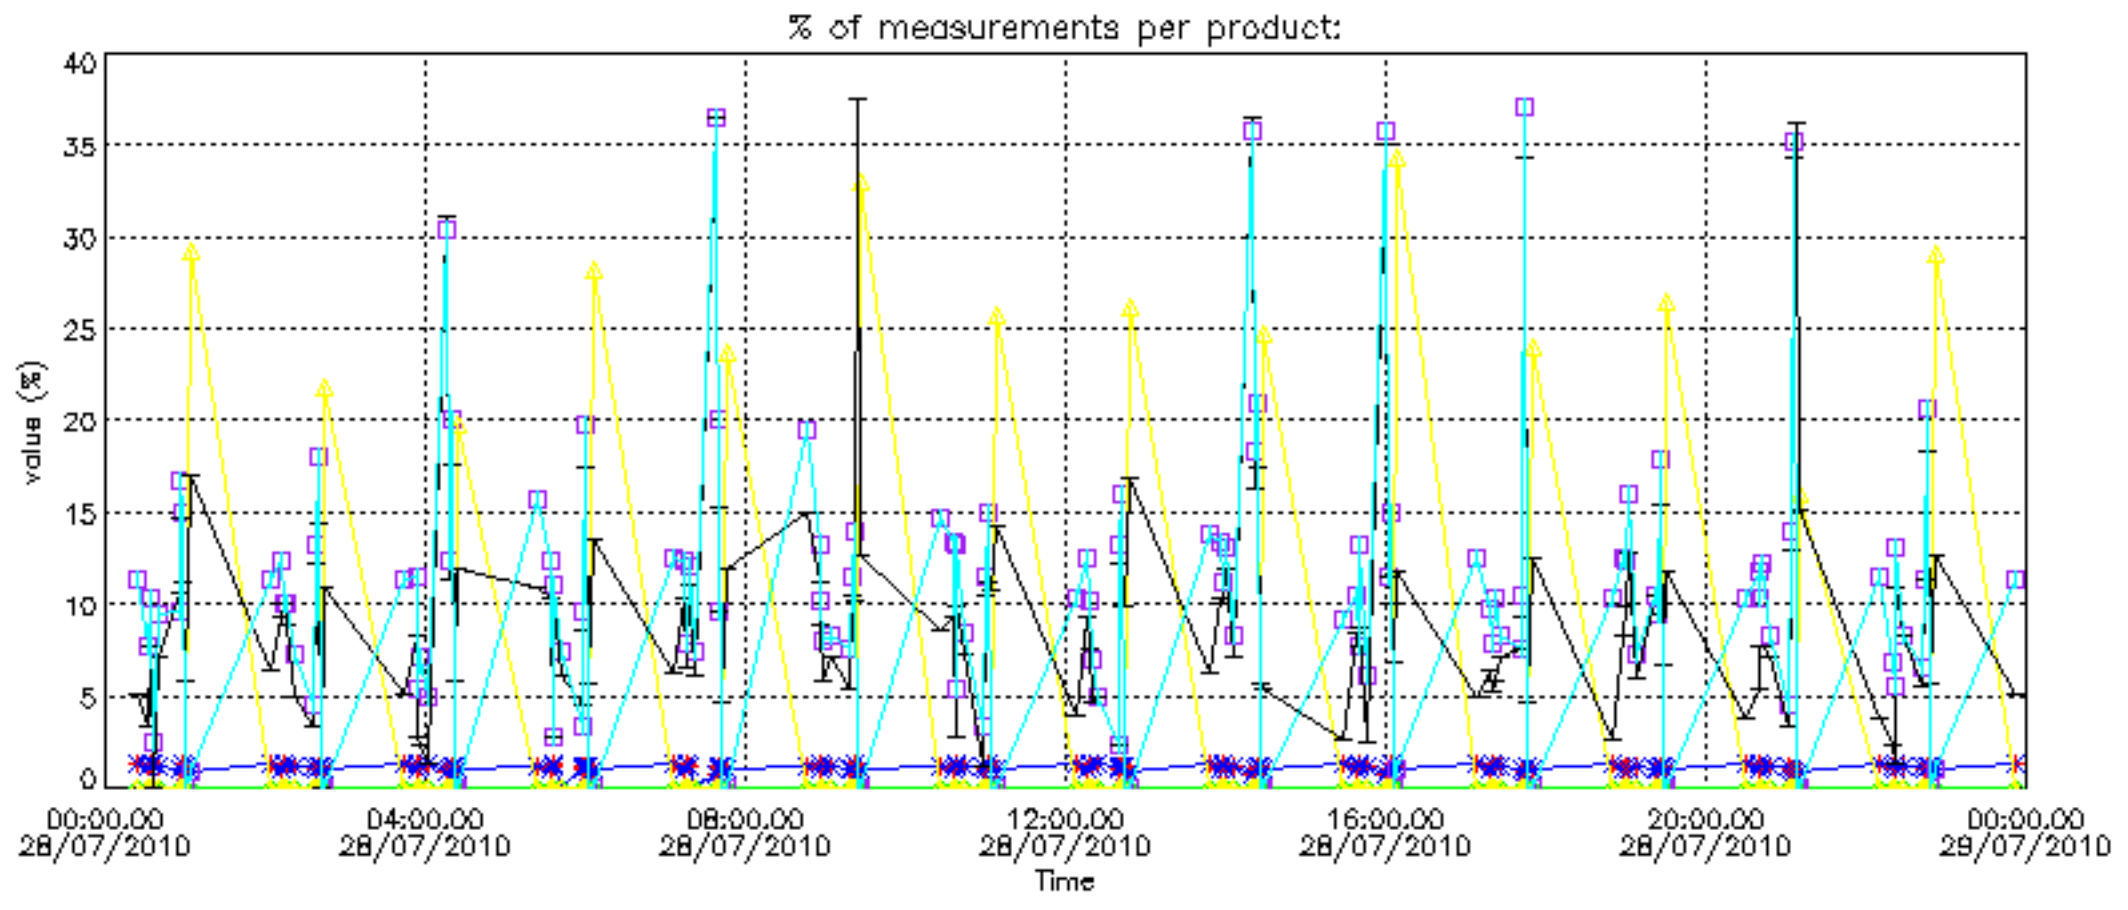

Percentage of flagged data per D3 profile

Percentage of flagged data per H2O profile

Percentage of flagged data per NO2 profile

Percentage of flagged data per NO3 profile

Percentage of cosmic ray hits per profile