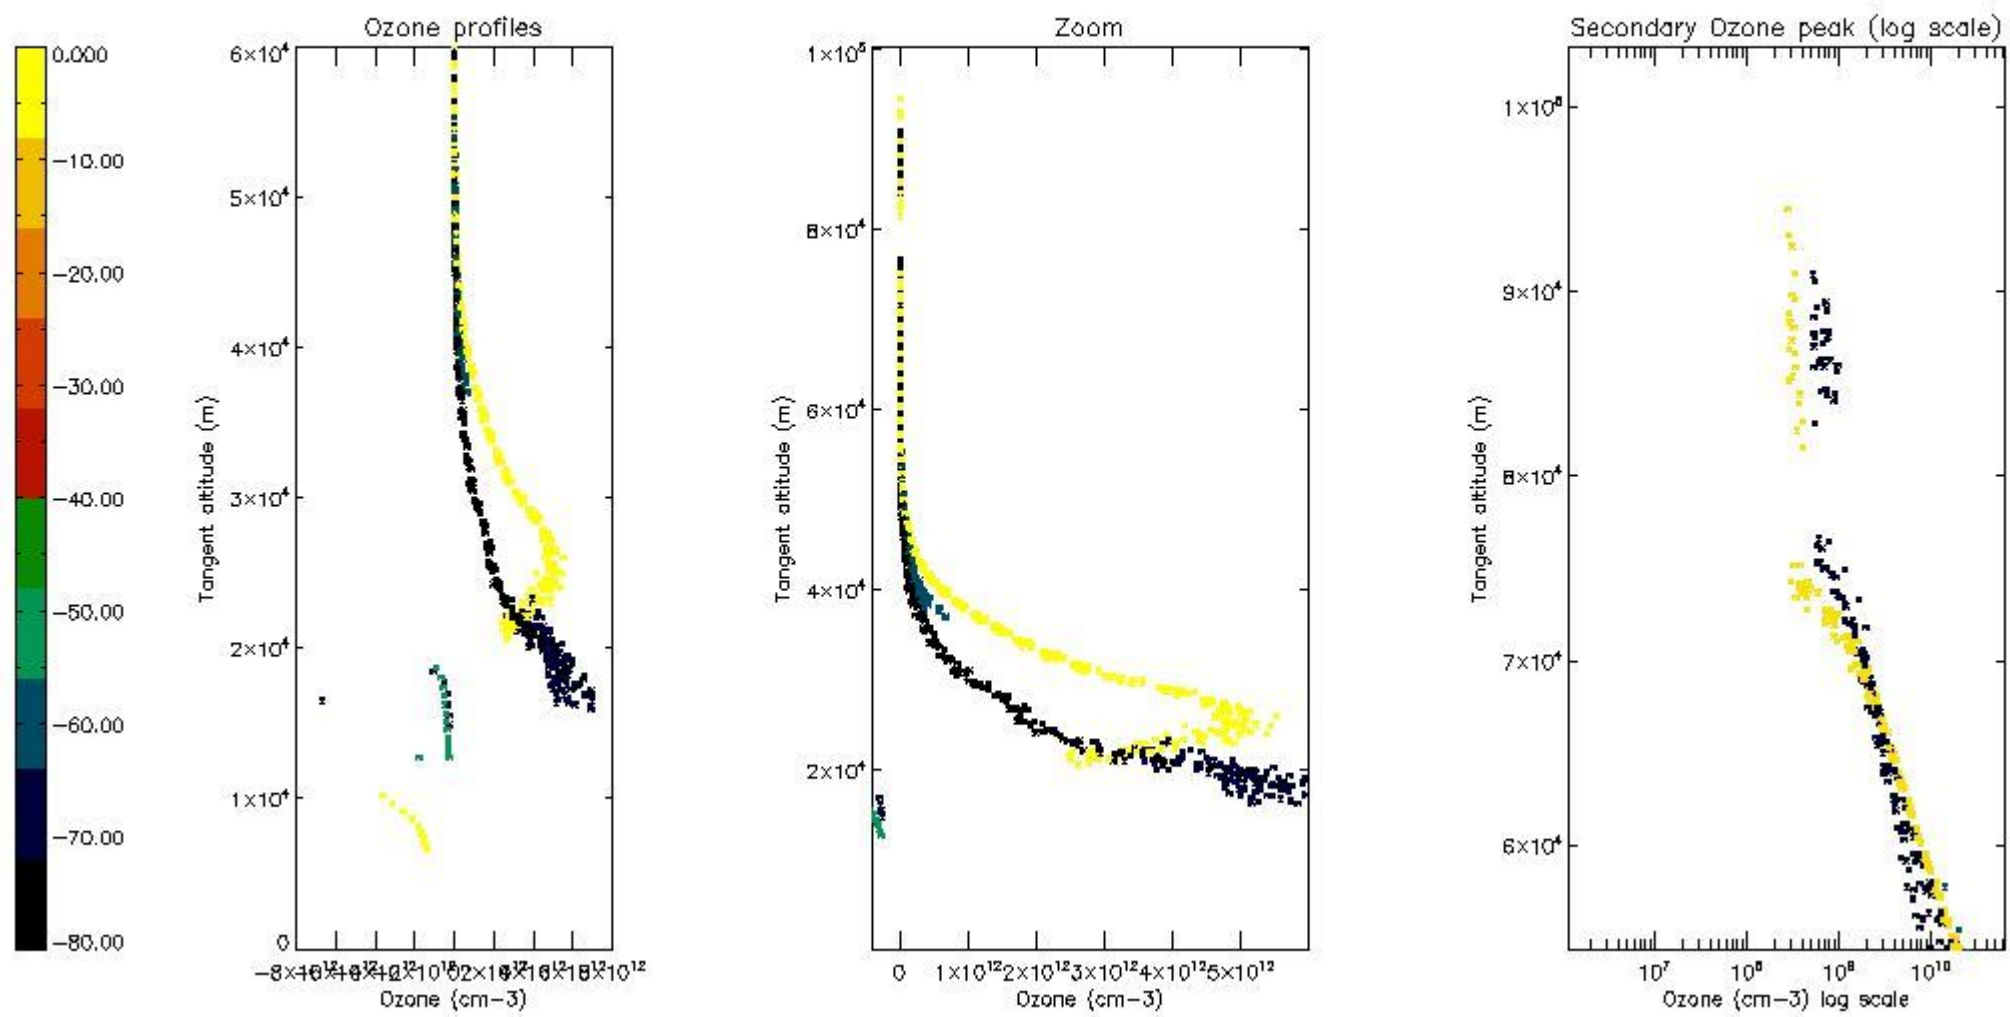

5.6 Plot NO₂ profiles for all STD (dark without errors)

The colorbar represents the latitude.