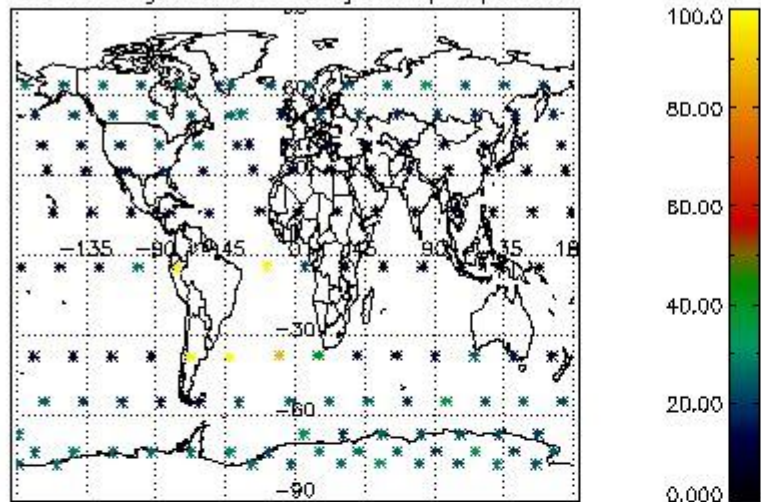

Percentage of cosmic ray hits per profile