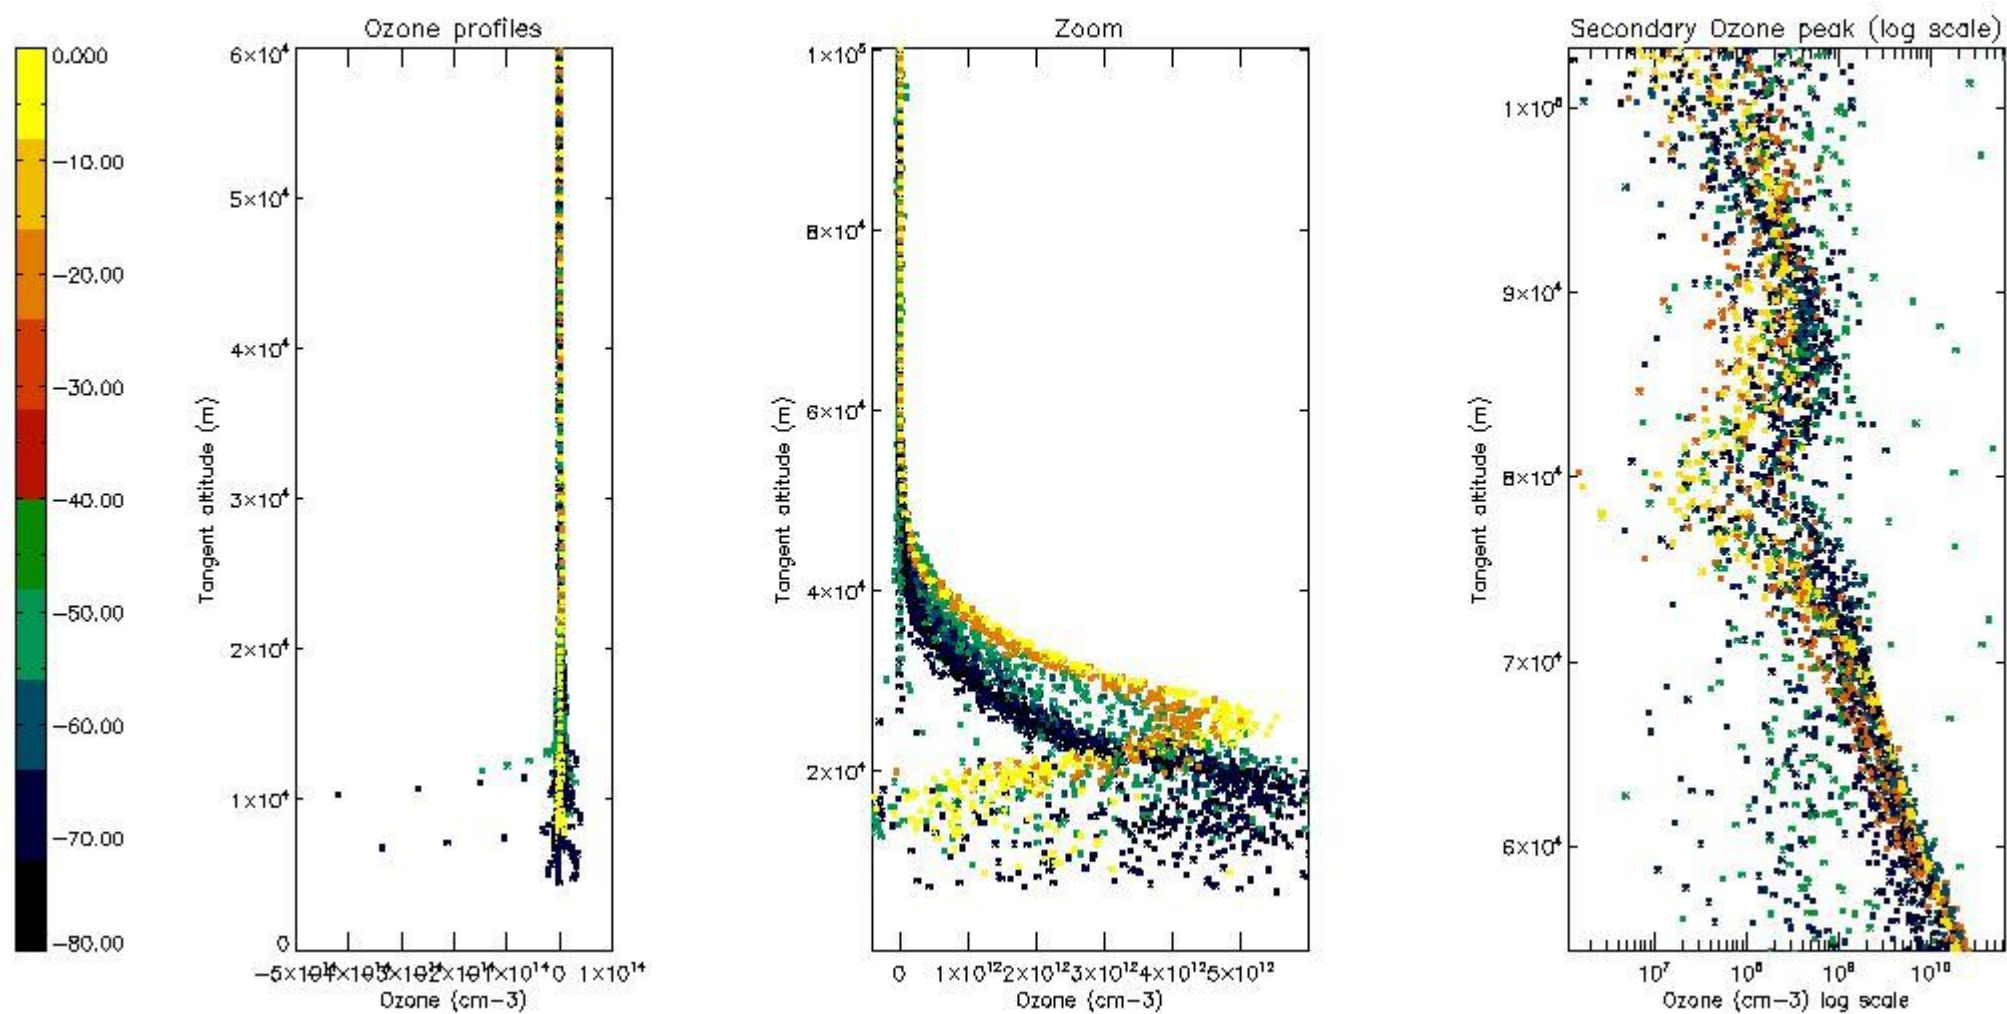

STD < 10	9
STD < 5	5

5.2 Plot ozone profiles for all STD (dark without errors)

The colorbar represents the latitude.

5.3 Plot ozone profiles where STD < 20% (dark without errors)

The colorbar represents the latitude.