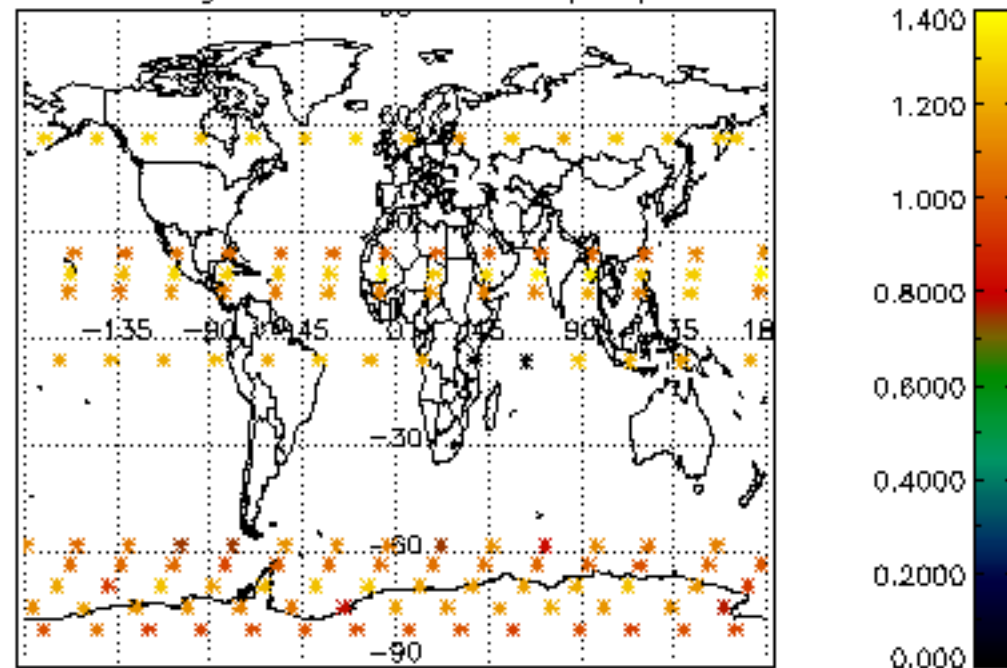

Percentage of datation errors per profile

Percentage of star falling outside central band per profile

Percentage of saturation errors per profile

Percentage of cosmic ray hits per profile

Percentage of datation errors per profile