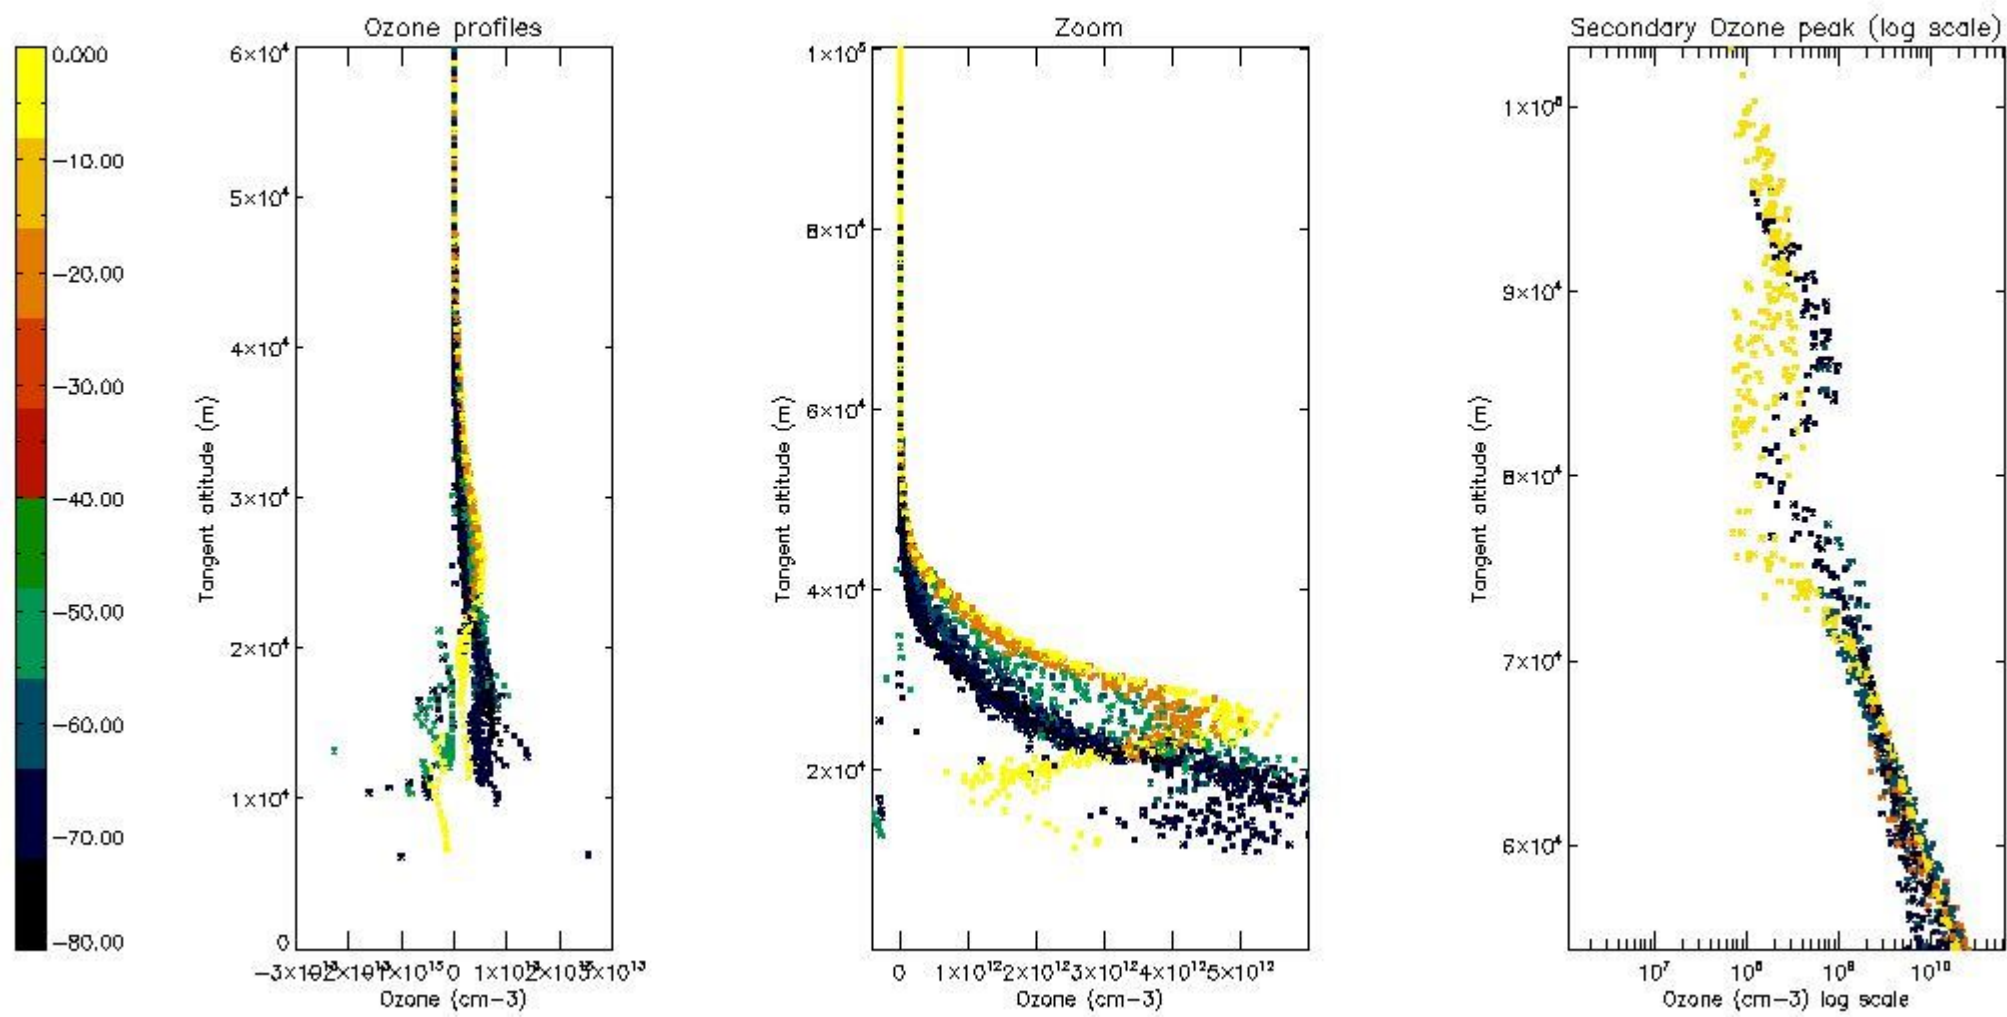

STD < 10	9
STD < 5	5

5.2 Plot ozone profiles for all STD (dark without errors)

The colorbar represents the latitude.

5.3 Plot ozone profiles where STD < 20% (dark without errors)

The colorbar represents the latitude.