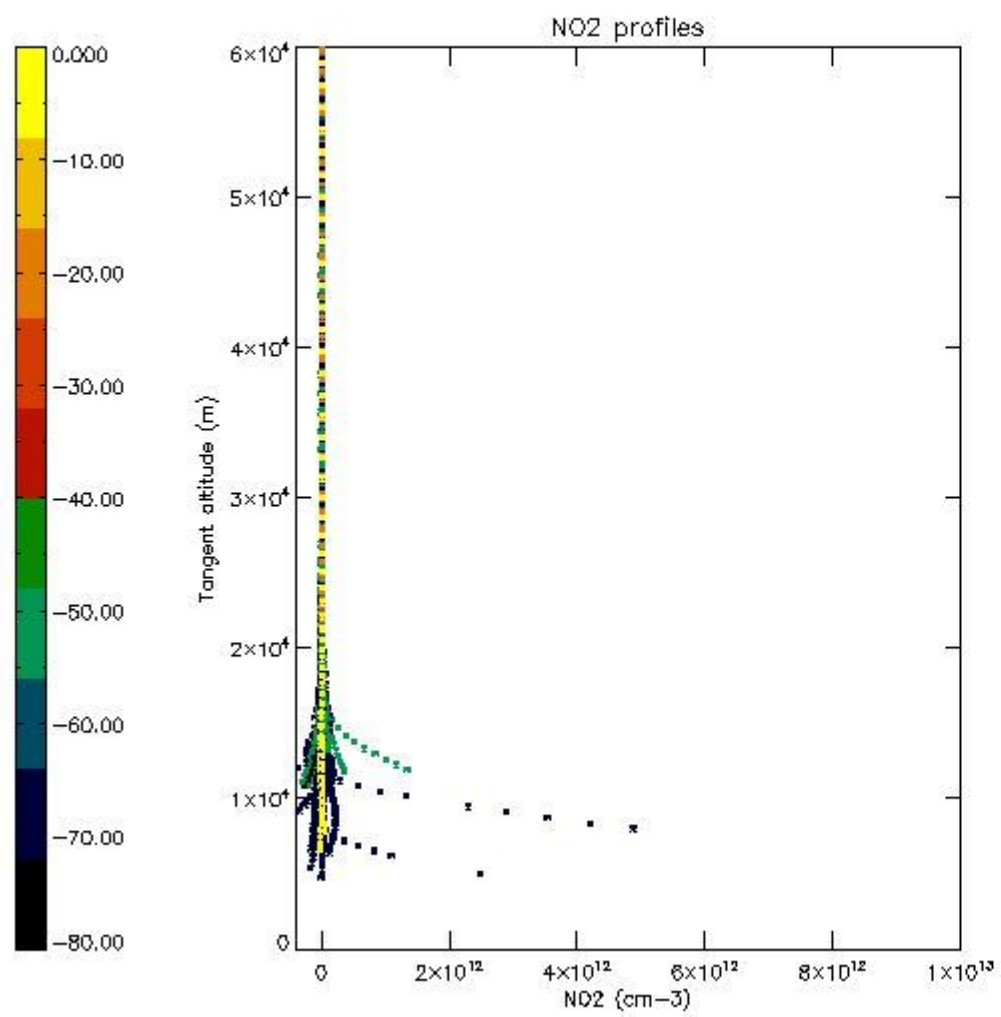

5.7 Plot NO3 profiles for all STD (dark without errors)

The colorbar represents the latitude.