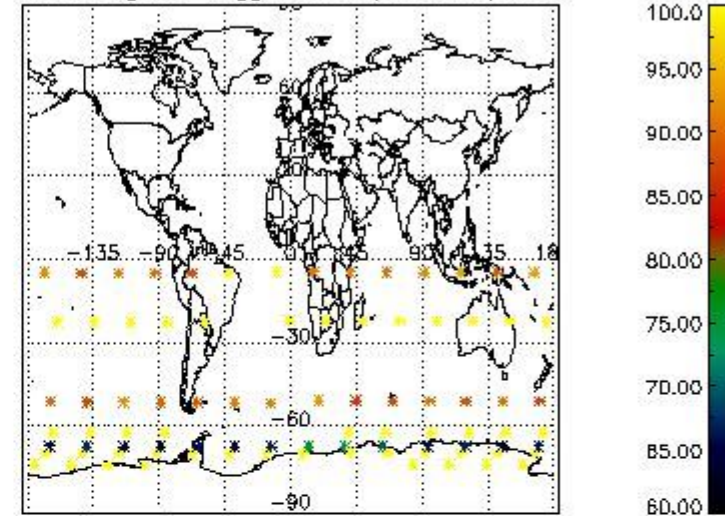

3.1 Plot quality information per product (time dependant)

3.2 Plot quality information per product (world map)

Percentage of flagged data per O3 profile

Percentage of flagged data per H2O profile

Percentage of flagged data per NO2 profile