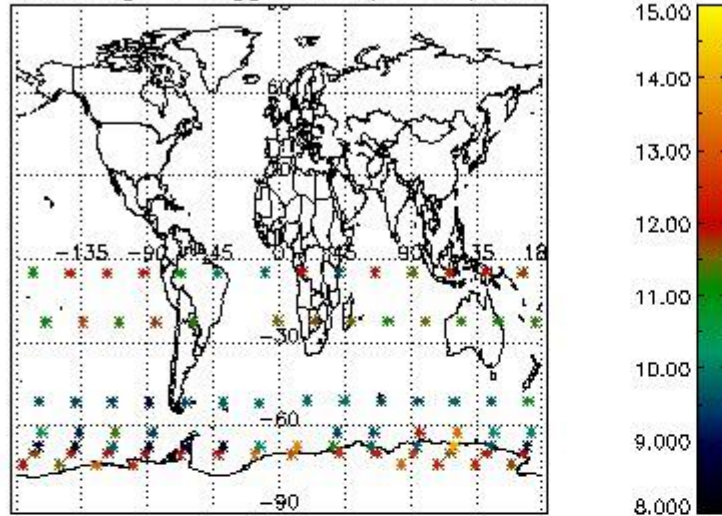

3. Quality information per product

In this section it is plotted some information contained in the Quality Summary data set of the level 2 products. Only products in dark limb conditions and without errors (error flag in the MPH set to "0") are used.

3.1 Plot quality information per product (time dependant)

3.2 Plot quality information per product (world map)

Percentage of flagged data per O3 profile

Percentage of flagged data per H2O profile

Percentage of flagged data per NO2 profile