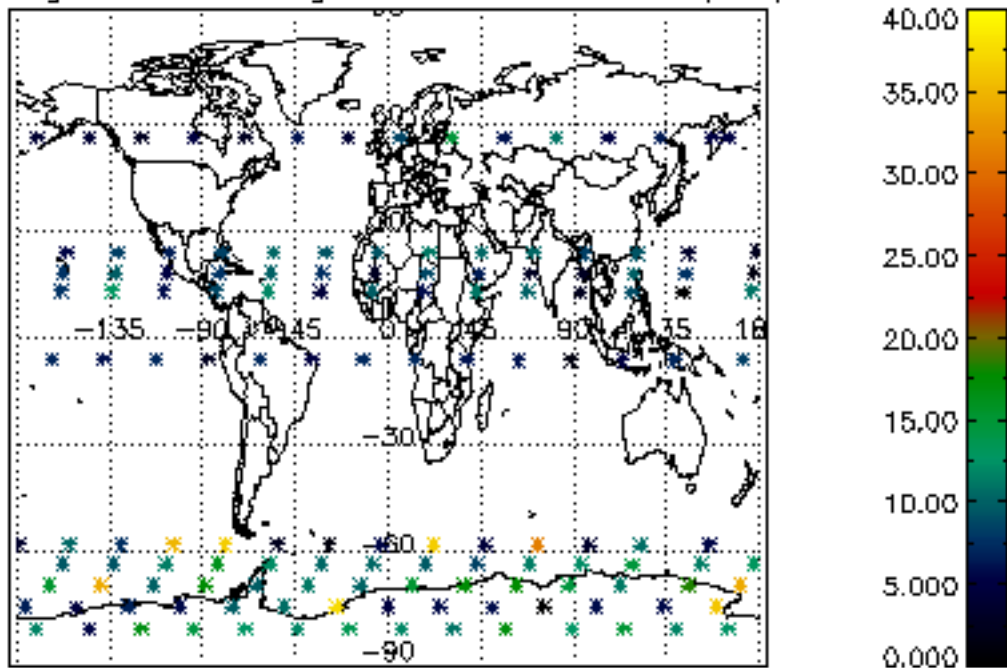

Percentage of star falling outside central band per profile