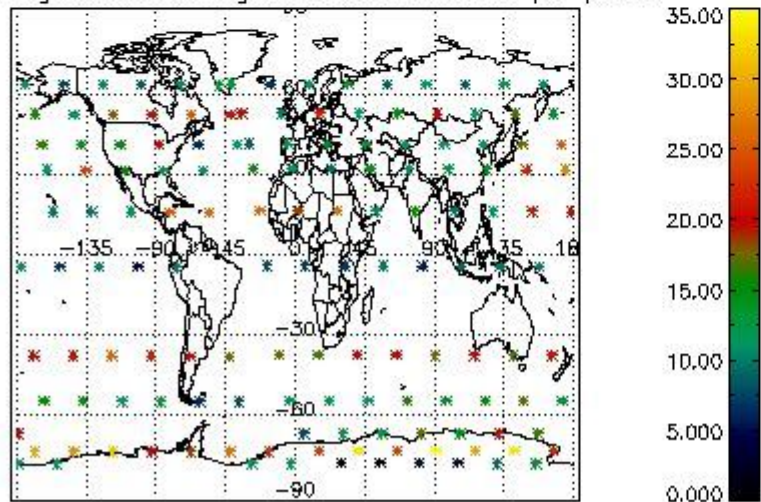

Percentage of star falling outside central band per profile