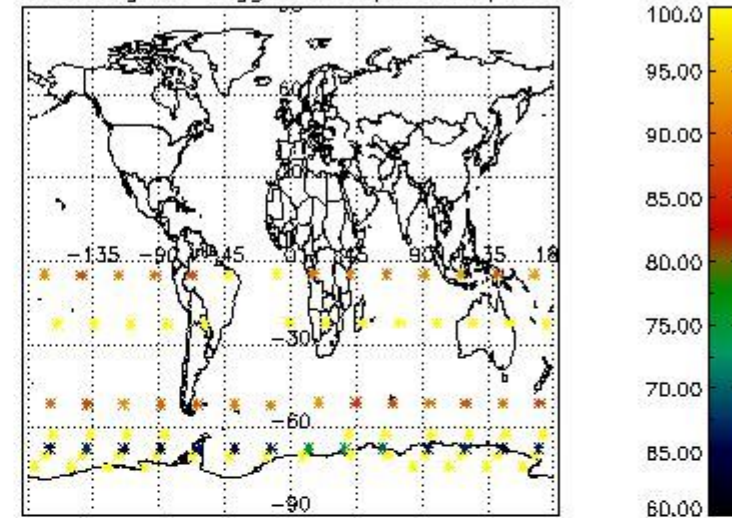

3.1 Plot quality information per product (time dependant)

3.2 Plot quality information per product (world map)

Percentage of flagged data per O3 profile

Percentage of flagged data per H2O profile

Percentage of flagged data per NO2 profile