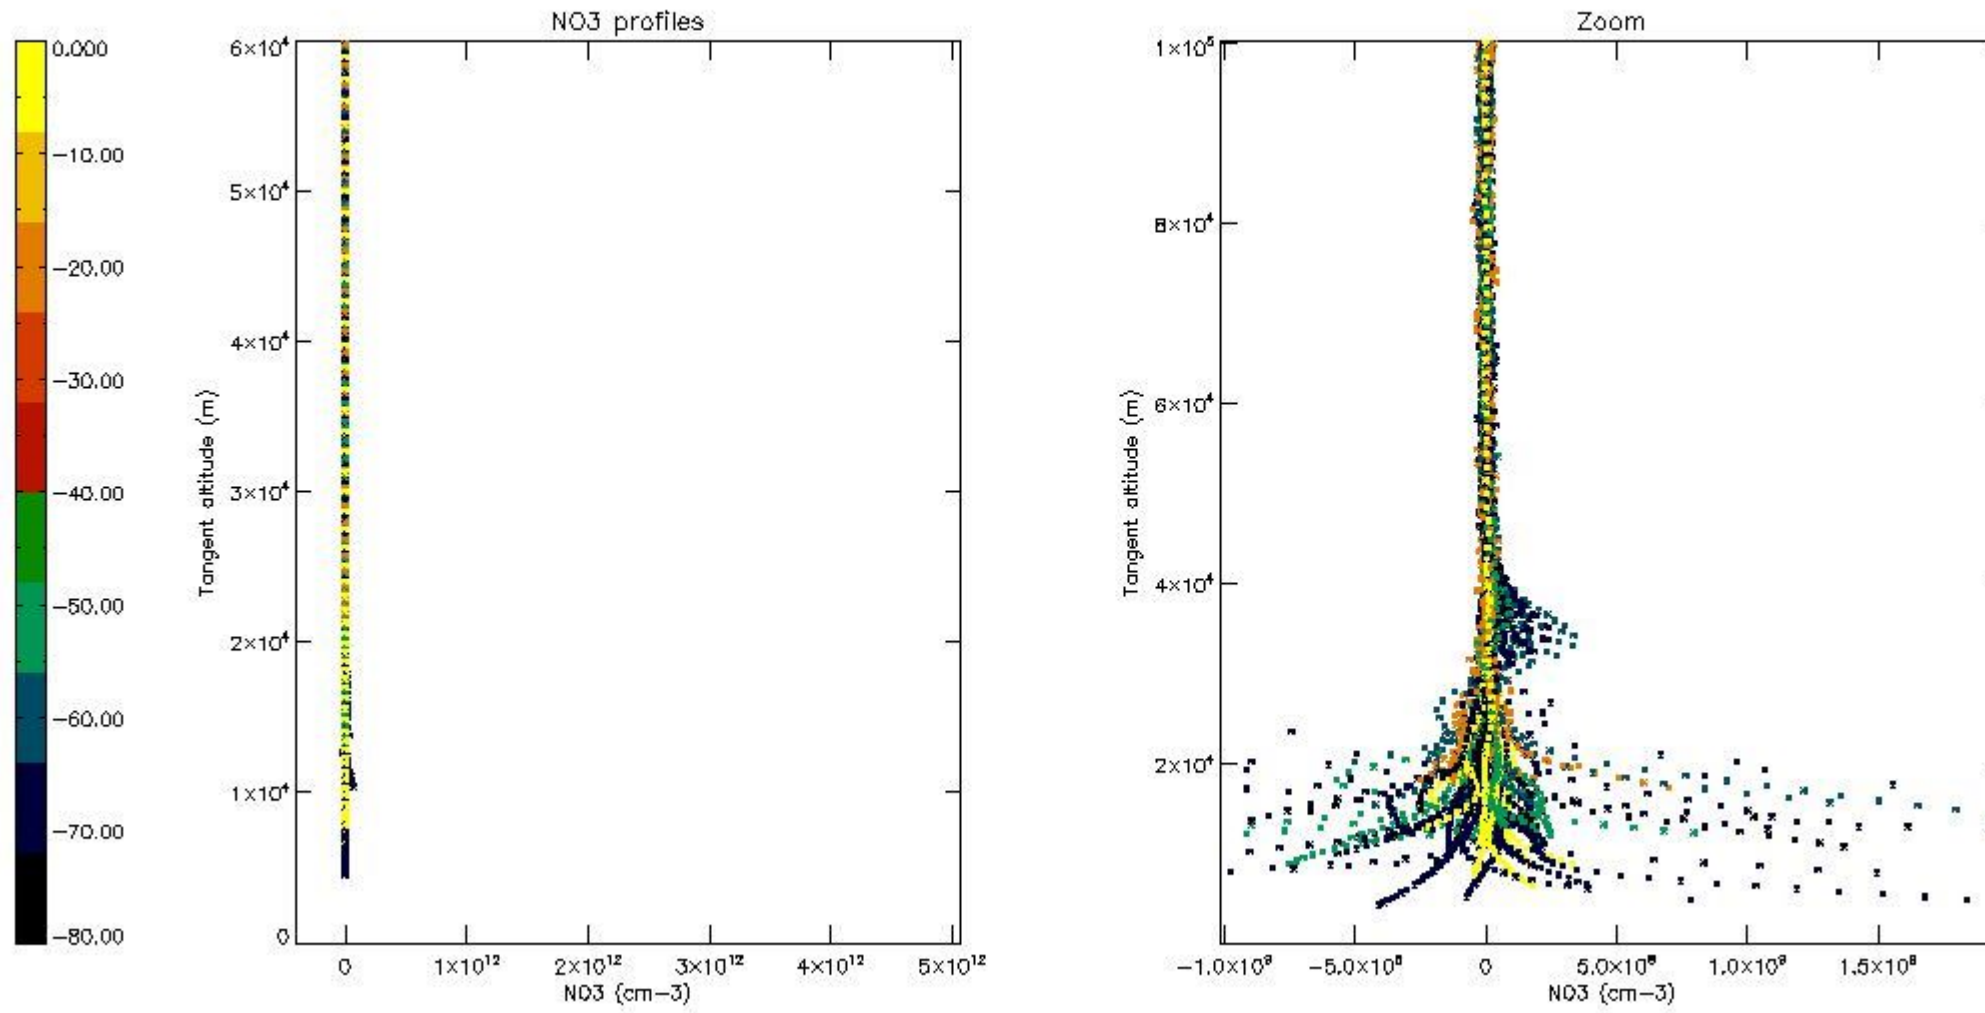

6. Auxiliary Data Files used for the production reported in section 2

The number reported in the third column indicates since which file (see list in section 2) the corresponding auxiliary file has been used. The fourth column is the date of those product files.

Type	Auxiliary Filename	Used since product	Used since product date
INST_PHYS_CHARACTERISTICS	GOM_INS_AXVIEC20091111_143220_20030716_120000_20500101_000000	1	28-JUL-2010 00:00:05
LEVEL-2_PROC_CONFIG	GOM_PR2_AXVIEC20091111_152718_20020301_000000_20500101_000000	1	28-JUL-2010 00:00:05
CROSS_SECTIONS_FILE	GOM_CRS_AXVIEC20091111_154832_20020301_000000_20500101_000000	1	28-JUL-2010 00:00:05