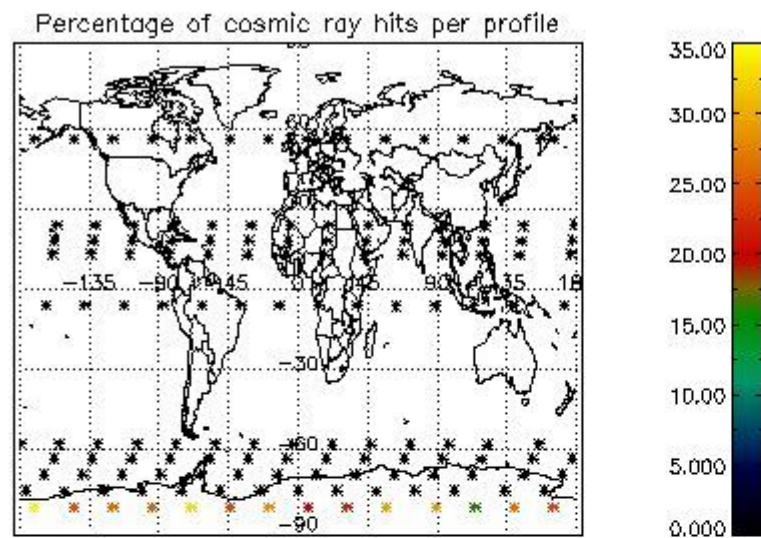

4.2.2 Plot level 1 quality information per product (world map): ENVISAT DESCENDING passes

5. Trace gas profiles

5.1 Ozone statistics based on quality of products

The final quality of the products can be "measured" using the STD (Standard Deviation) attached to every point profile. This information is written to the parameter GOM_NL__2P/NL_LOCAL_SPECIES_DENSITY/o3_std of the level 2 products. The table below shows the statistics for given STD ranges.

The statistics are given with respect to the overall valid production:

- Products without fatal errors: GOM_NL__2P/MPH/PRODUCT_ERR=0
- Valid point profile: GOM_NL__2P/NL_LOCAL_SPECIES_DENSITY/pcd(0)=0

The 'Criteria' is applied to valid points of dark limb products:

- Products in dark limb illumination condition: GOM_NL__2P/NL_SUMMARY_QUALITY/obs_ill_cond=0
- Products without fatal errors: GOM_NL__2P/MPH/PRODUCT_ERR=0
- Valid point profile: GOM_NL__2P/NL_LOCAL_SPECIES_DENSITY/pcd(0)=0

So, the table below shows the percentage of dark limb and valid observations for each criteria with respect to the overall valid daily observations.

Criteria	% of total production
All STD	32
STD < 20	14