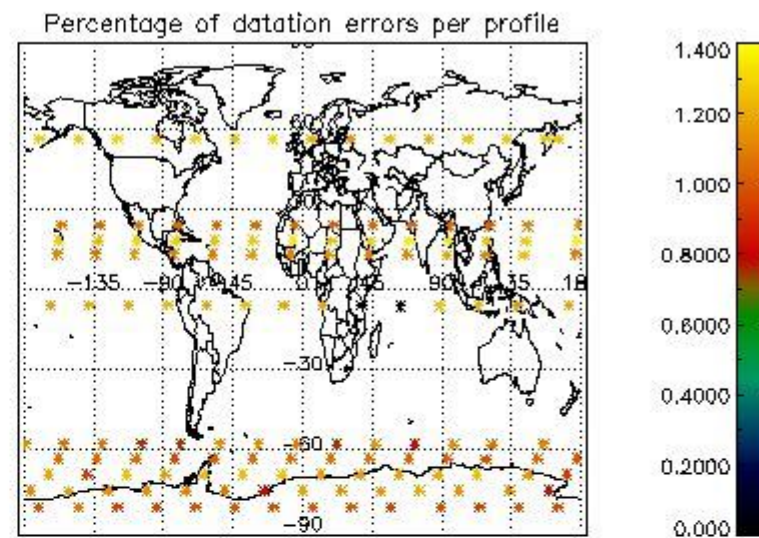

Percentage of datation errors per profile

Percentage of star falling outside central band per profile

Percentage of saturation errors per profile

4.2.2 Plot level 1 quality information per product (world map): ENVISAT DESCENDING passes