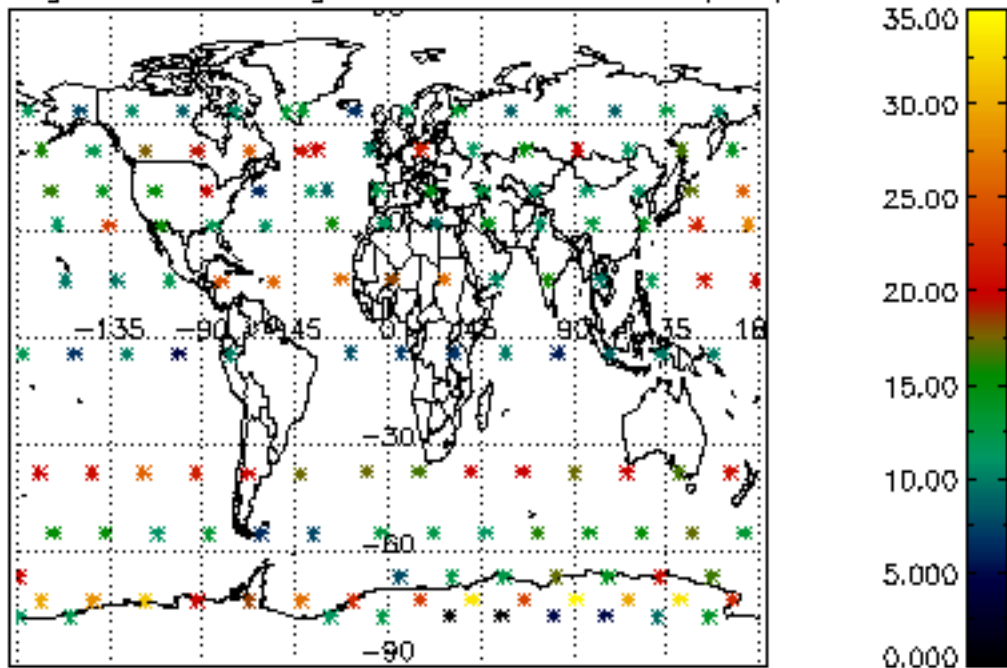

Percentage of cosmic ray hits per profile

Percentage of star falling outside central band per profile