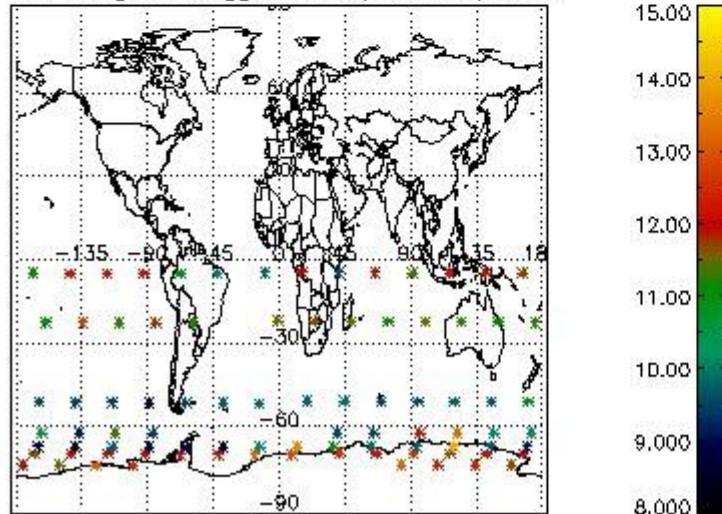

3.1 Plot quality information per product (time dependant)

3.2 Plot quality information per product (world map)

Percentage of flagged data per O3 profile

Percentage of flagged data per H2O profile

Percentage of flagged data per NO2 profile