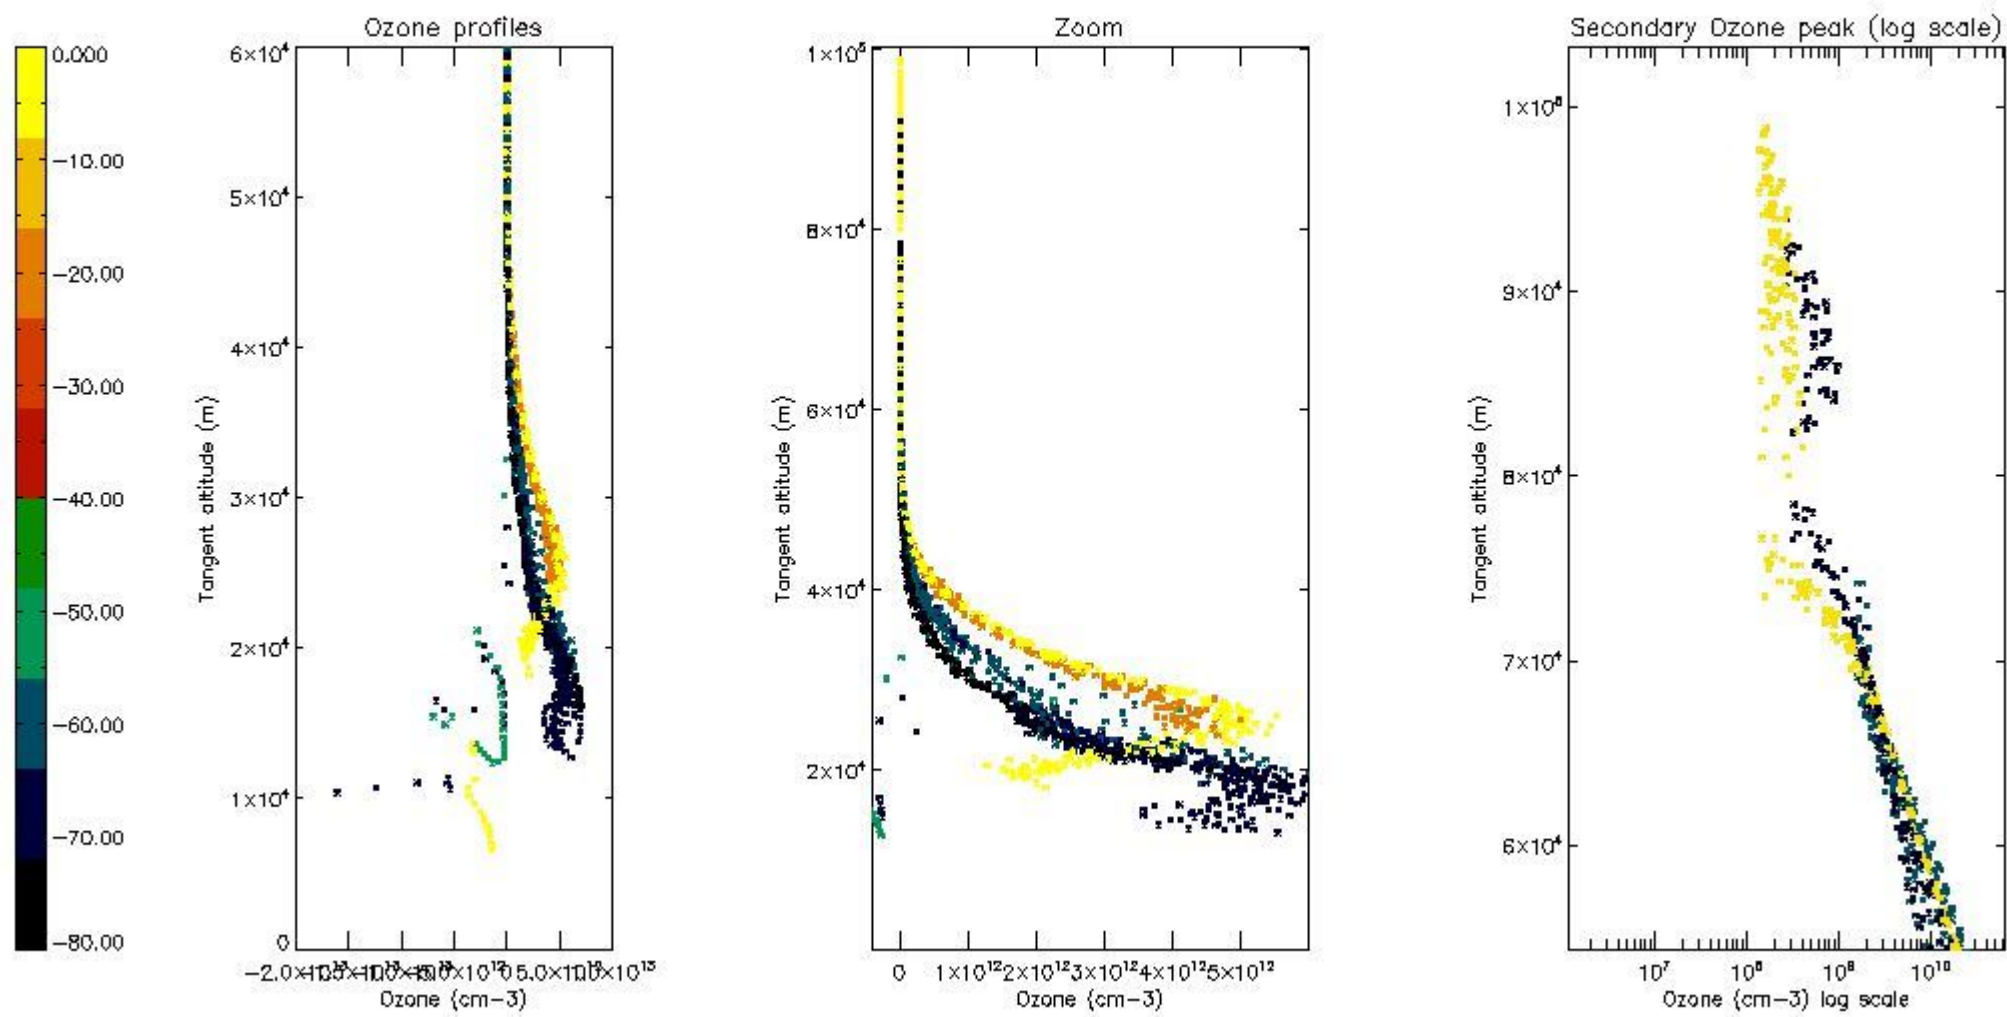

5.5 Plot ozone profiles where STD < 5% (dark without errors)

The colorbar represents the latitude.