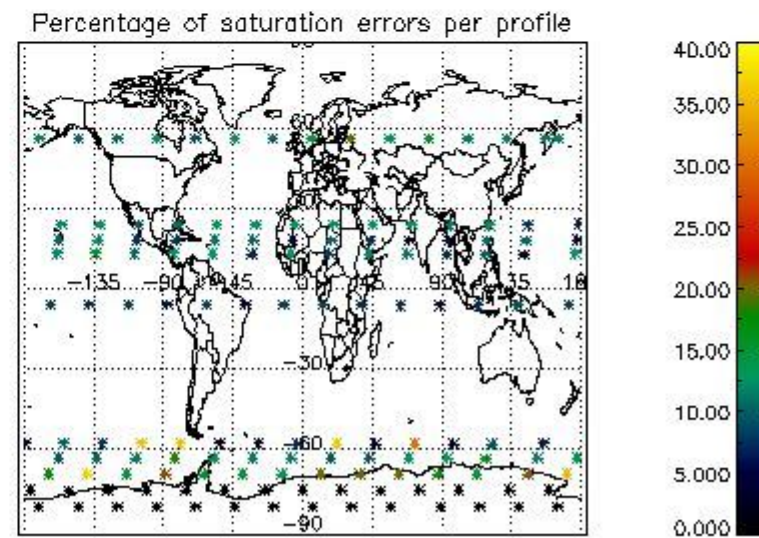

Percentage of datation errors per profile

Percentage of star falling outside central band per profile

Percentage of saturation errors per profile

4.2.2 Plot level 1 quality information per product (world map): ENVISAT DESCENDING passes