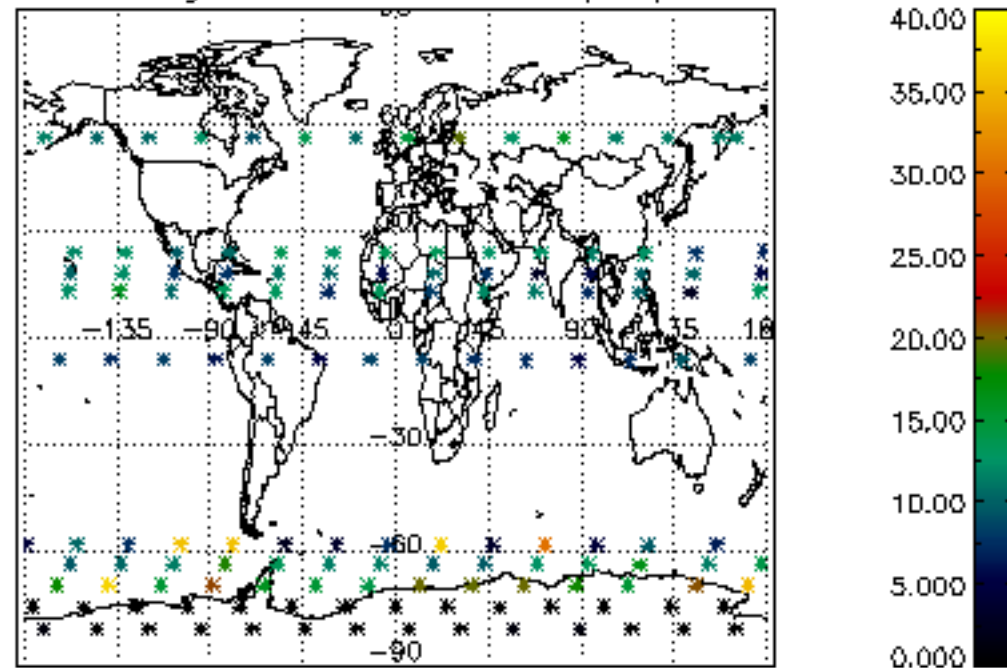

Percentage of saturation errors per profile