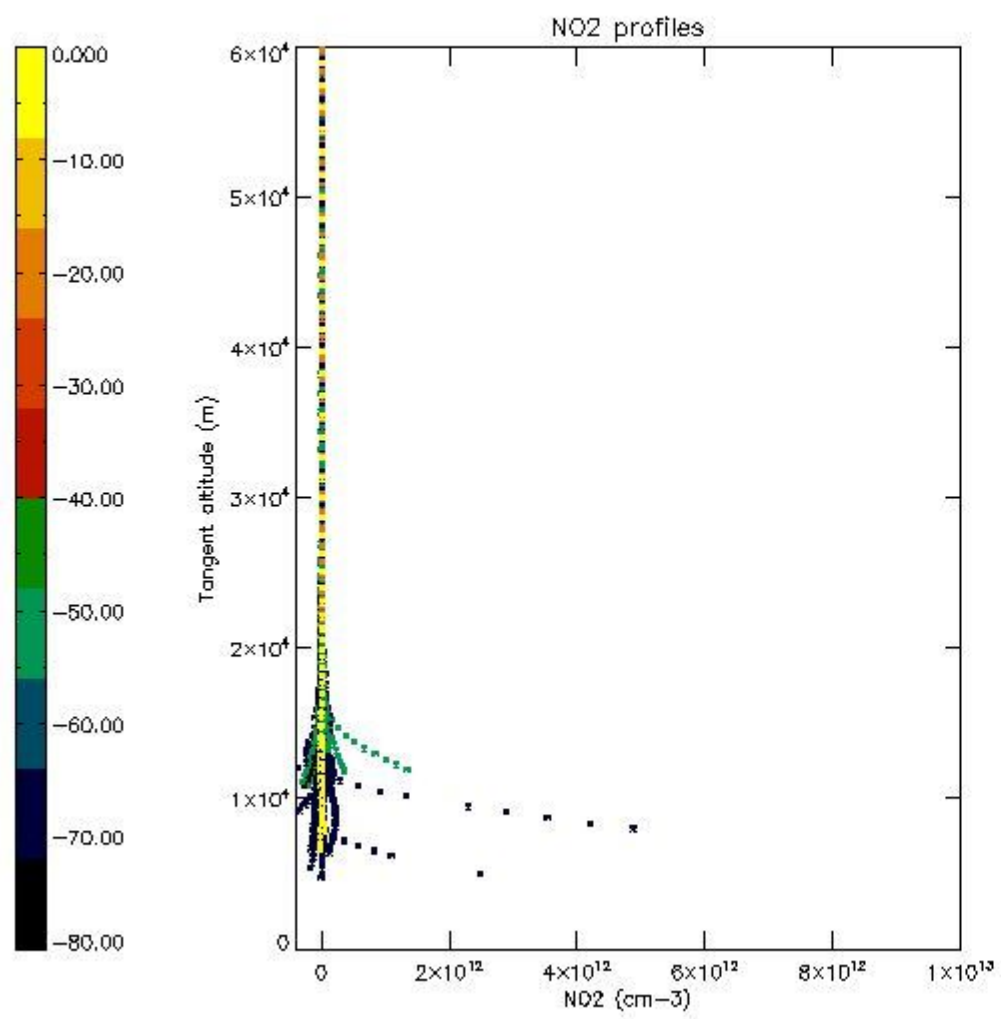

5.7 Plot NO3 profiles for all STD (dark without errors)

The colorbar represents the latitude.