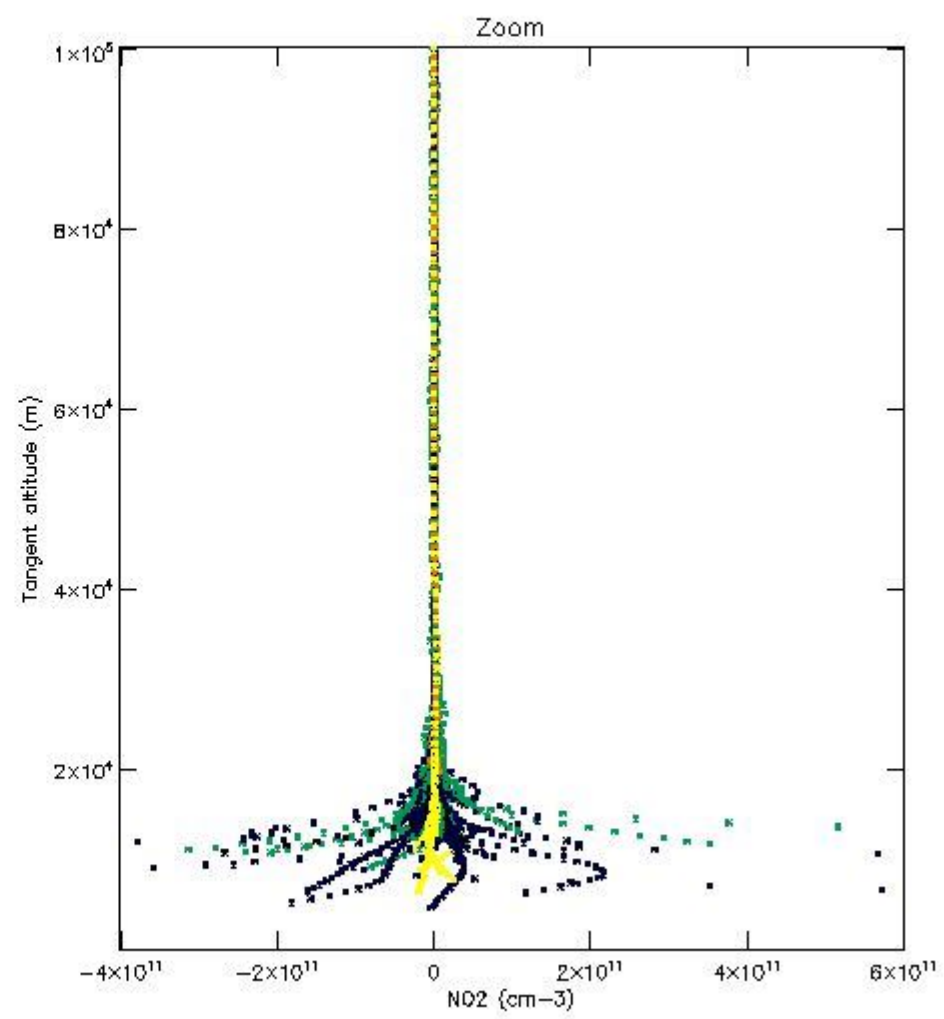

5.7 Plot NO3 profiles for all STD (dark without errors)

The colorbar represents the latitude.