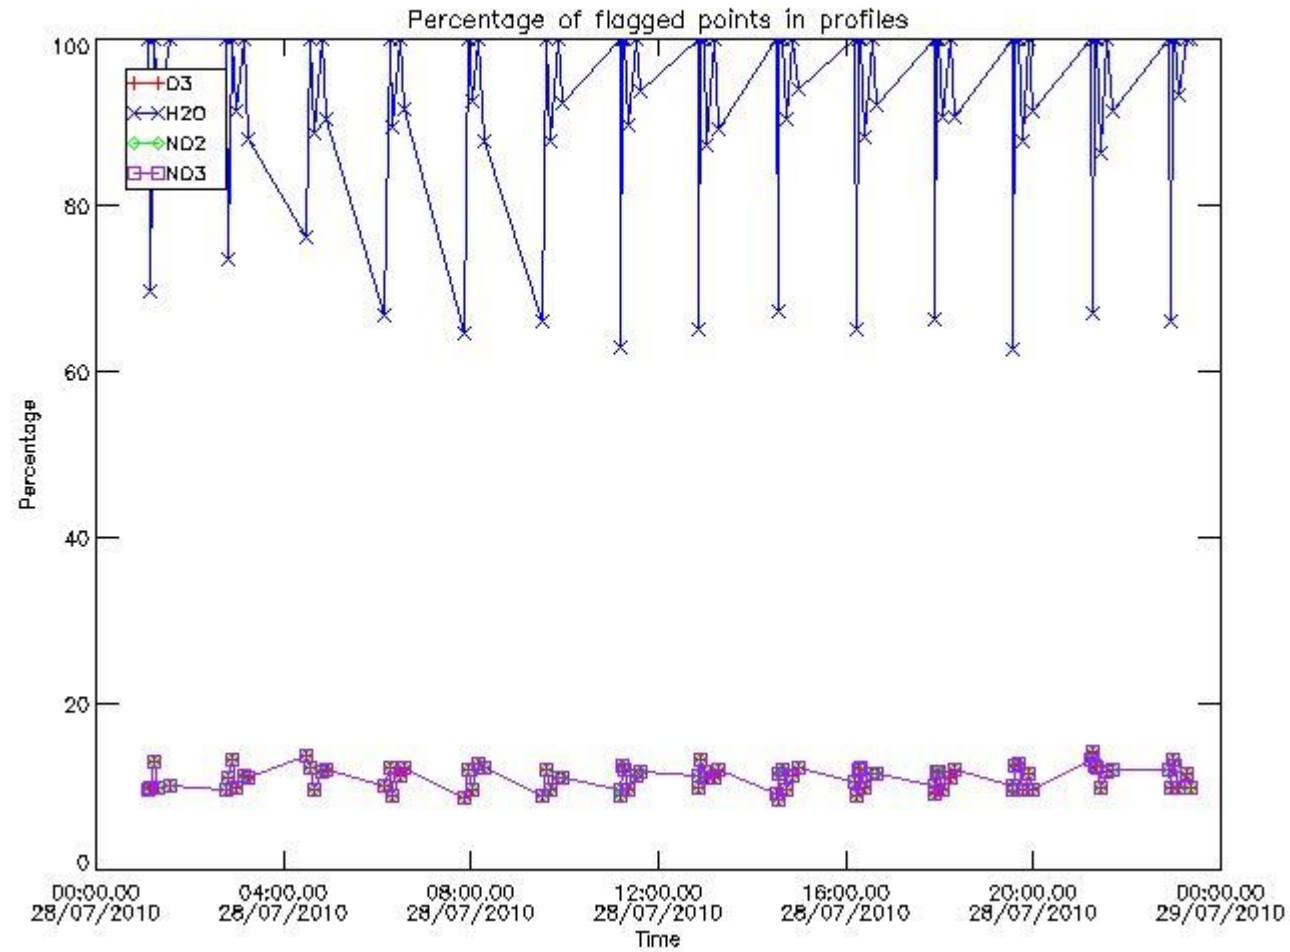

3. Quality information per product

In this section it is plotted some information contained in the Quality Summary data set of the level 2 products. Only products in dark limb conditions and without errors (error flag in the MPH set to "0") are used.

3.1 Plot quality information per product (time dependant)

3.2 Plot quality information per product (world map)