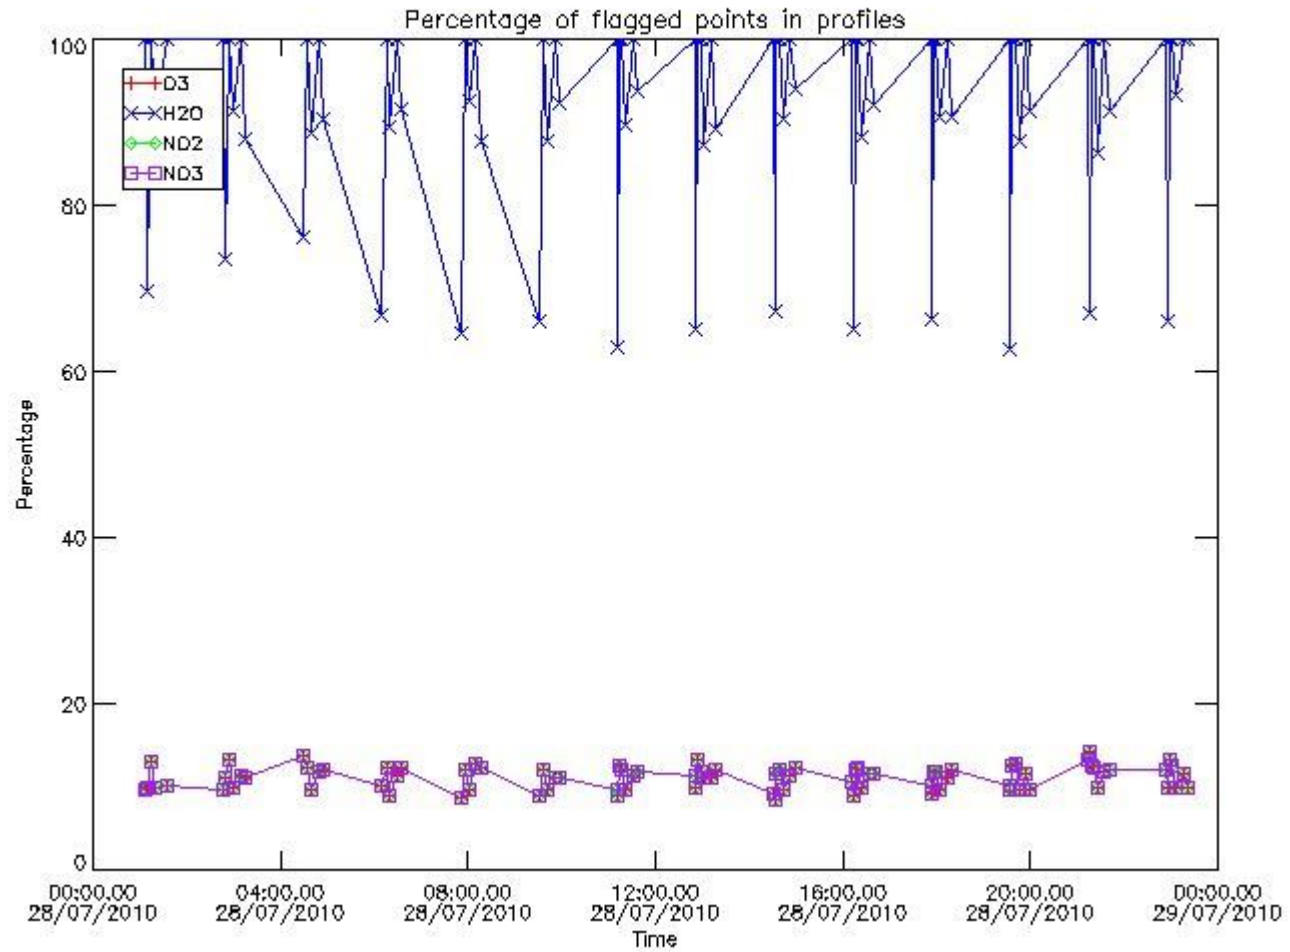

3. Quality information per product

In this section it is plotted some information contained in the Quality Summary data set of the level 2 products. Only products in dark limb conditions and without errors (error flag in the MPH set to "0") are used.

3.1 Plot quality information per product (time dependant)

3.2 Plot quality information per product (world map)