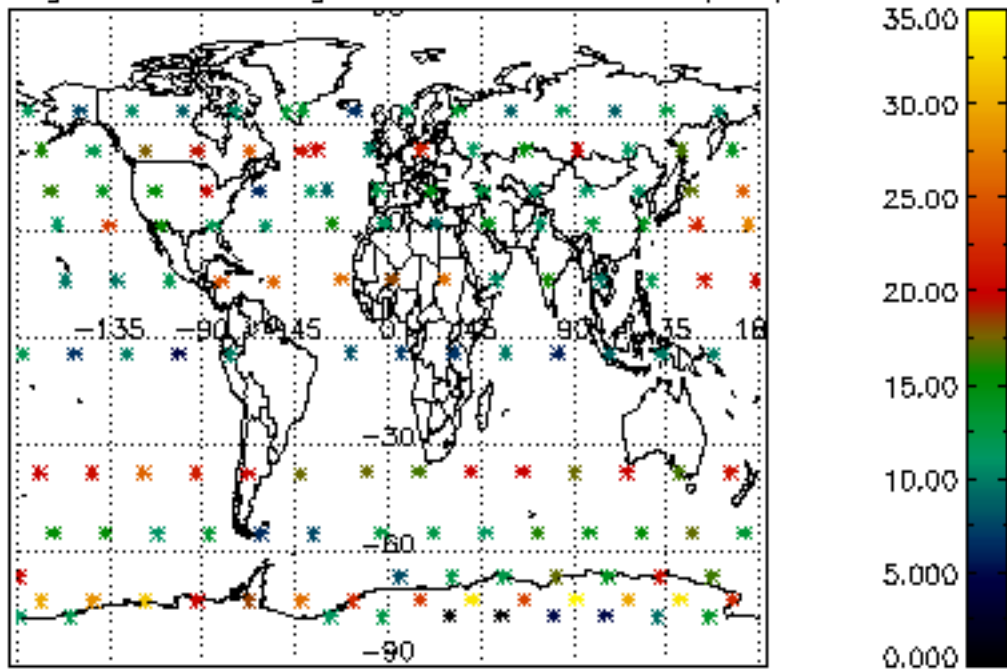

Percentage of cosmic ray hits per profile

Percentage of star falling outside central band per profile