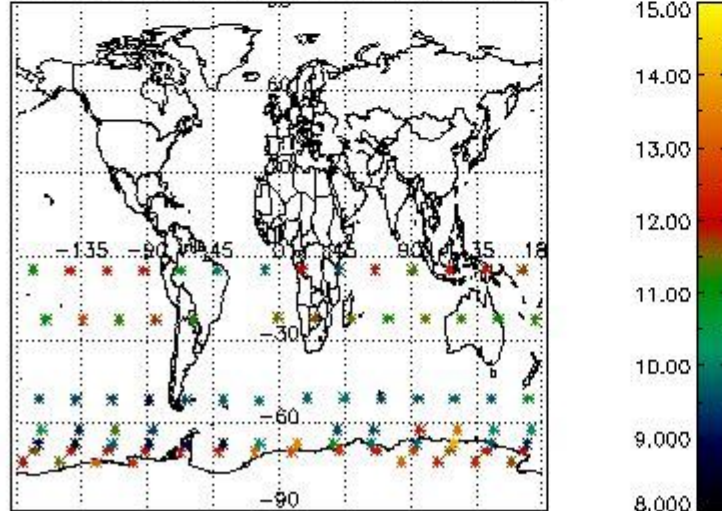

3.1 Plot quality information per product (time dependant)

3.2 Plot quality information per product (world map)

Percentage of flagged data per O3 profile

Percentage of flagged data per H2O profile

Percentage of flagged data per NO2 profile