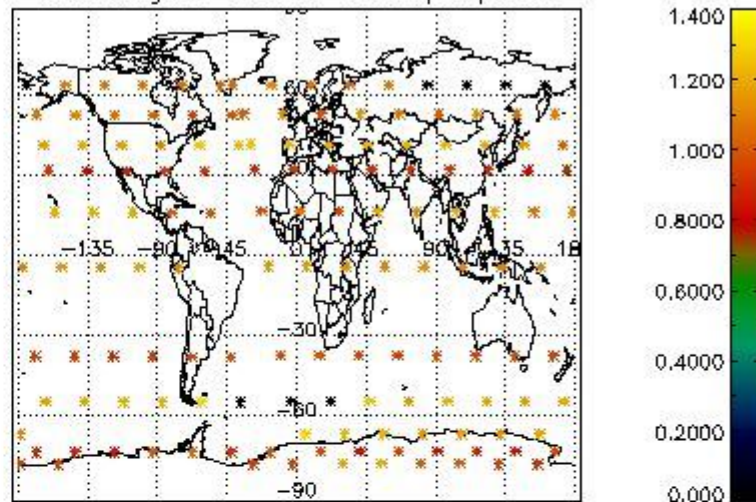

Percentage of datation errors per profile