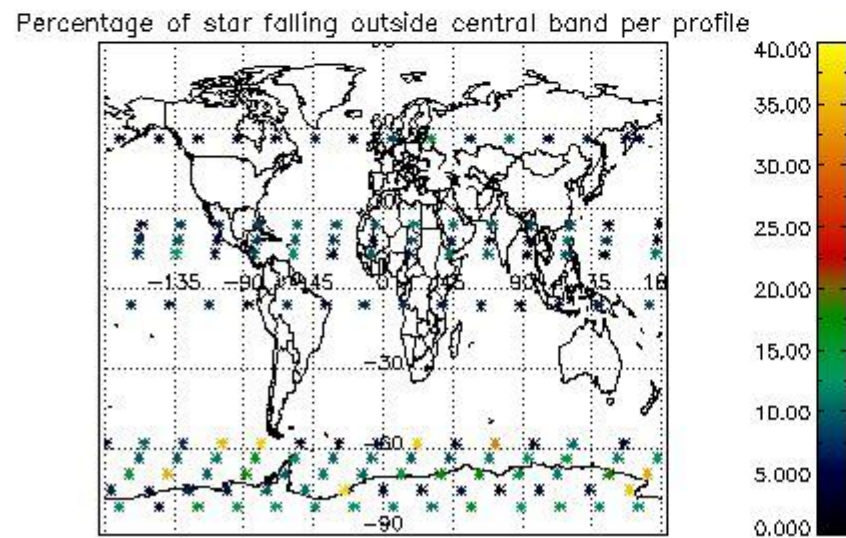

5. Trace gas profiles

5.1 Ozone statistics based on quality of products

The final quality of the products can be "measured" using the STD (Standard Deviation) attached to every point profile. This information is written to the parameter GOM_NL__2P/NL_LOCAL_SPECIES_DENSITY/o3_std of the level 2 products. The table below shows the statistics for given STD ranges.

The statistics are given with respect to the overall valid production:

- Products without fatal errors: GOM_NL__2P/MPH/PRODUCT_ERR=0
- Valid point profile: GOM_NL__2P/NL_LOCAL_SPECIES_DENSITY/pcd(0)=0

The 'Criteria' is applied to valid points of dark limb products:

- Products in dark limb illumination condition: GOM_NL__2P/NL_SUMMARY_QUALITY/obs_ill_cond=0
- Products without fatal errors: GOM_NL__2P/MPH/PRODUCT_ERR=0
- Valid point profile: GOM_NL__2P/NL_LOCAL_SPECIES_DENSITY/pcd(0)=0

So, the table below shows the percentage of dark limb and valid observations for each criteria with respect to the overall valid daily observations.

Criteria	% of total production
All STD	32
STD < 20	14