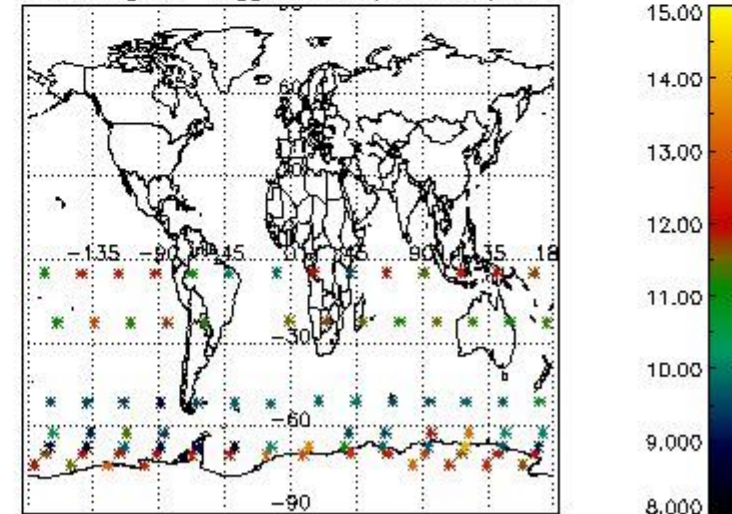

Percentage of flagged data per NO3 profile

4. Level 1 quality information per product

In this section it is plotted some information contained in the Quality Summary data set of the level 2 products that comes from the level 1b processing. Products without errors (error flag in the MPH set to "0") are used.

4.1 Plot quality information per product (time dependant) coming from level 1b processing

4.1.1 Plot level 1 quality information per product (time dependant): ENVISAT ASCENDING passes