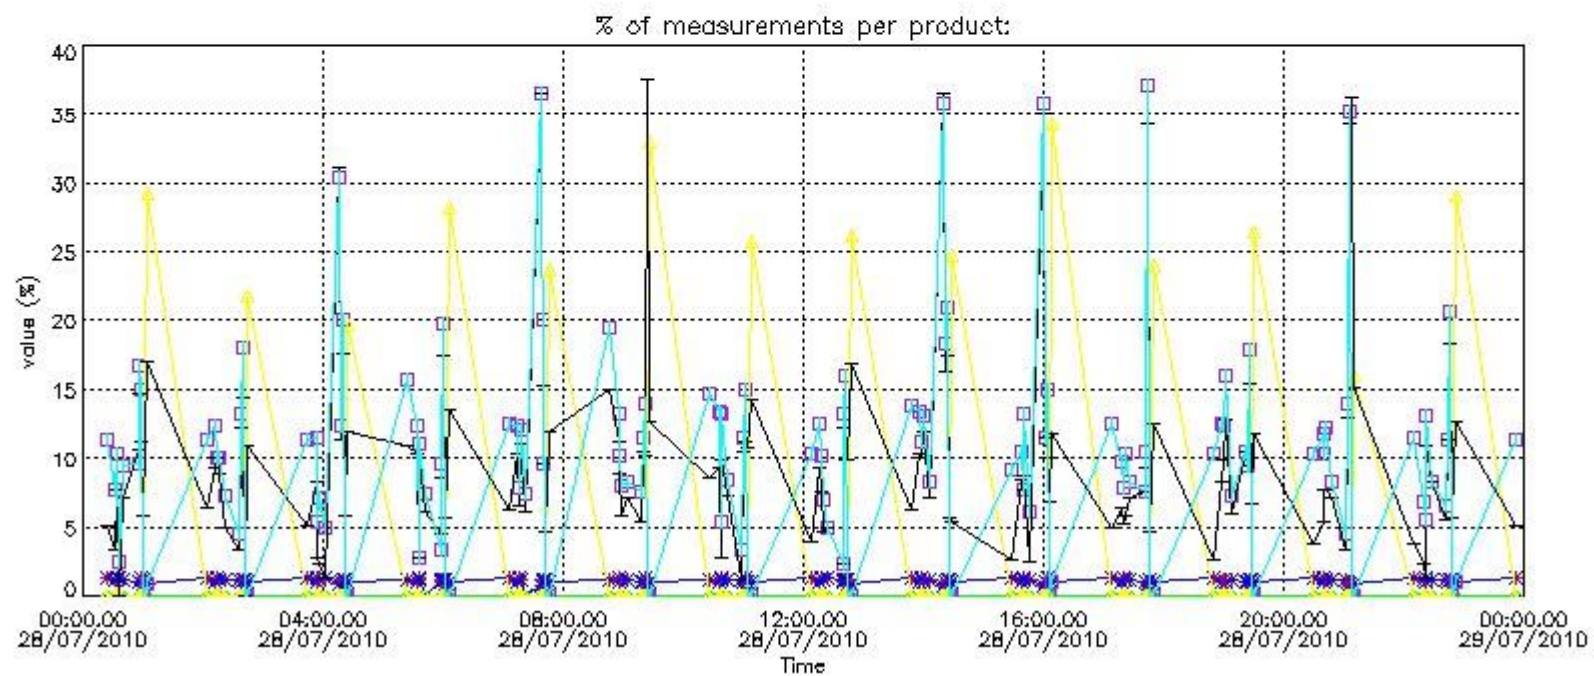

4.2 Plot quality information per product coming from level 1b processing (world map)

4.2.1 Plot level 1 quality information per product (world map): ENVISAT ASCENDING passes