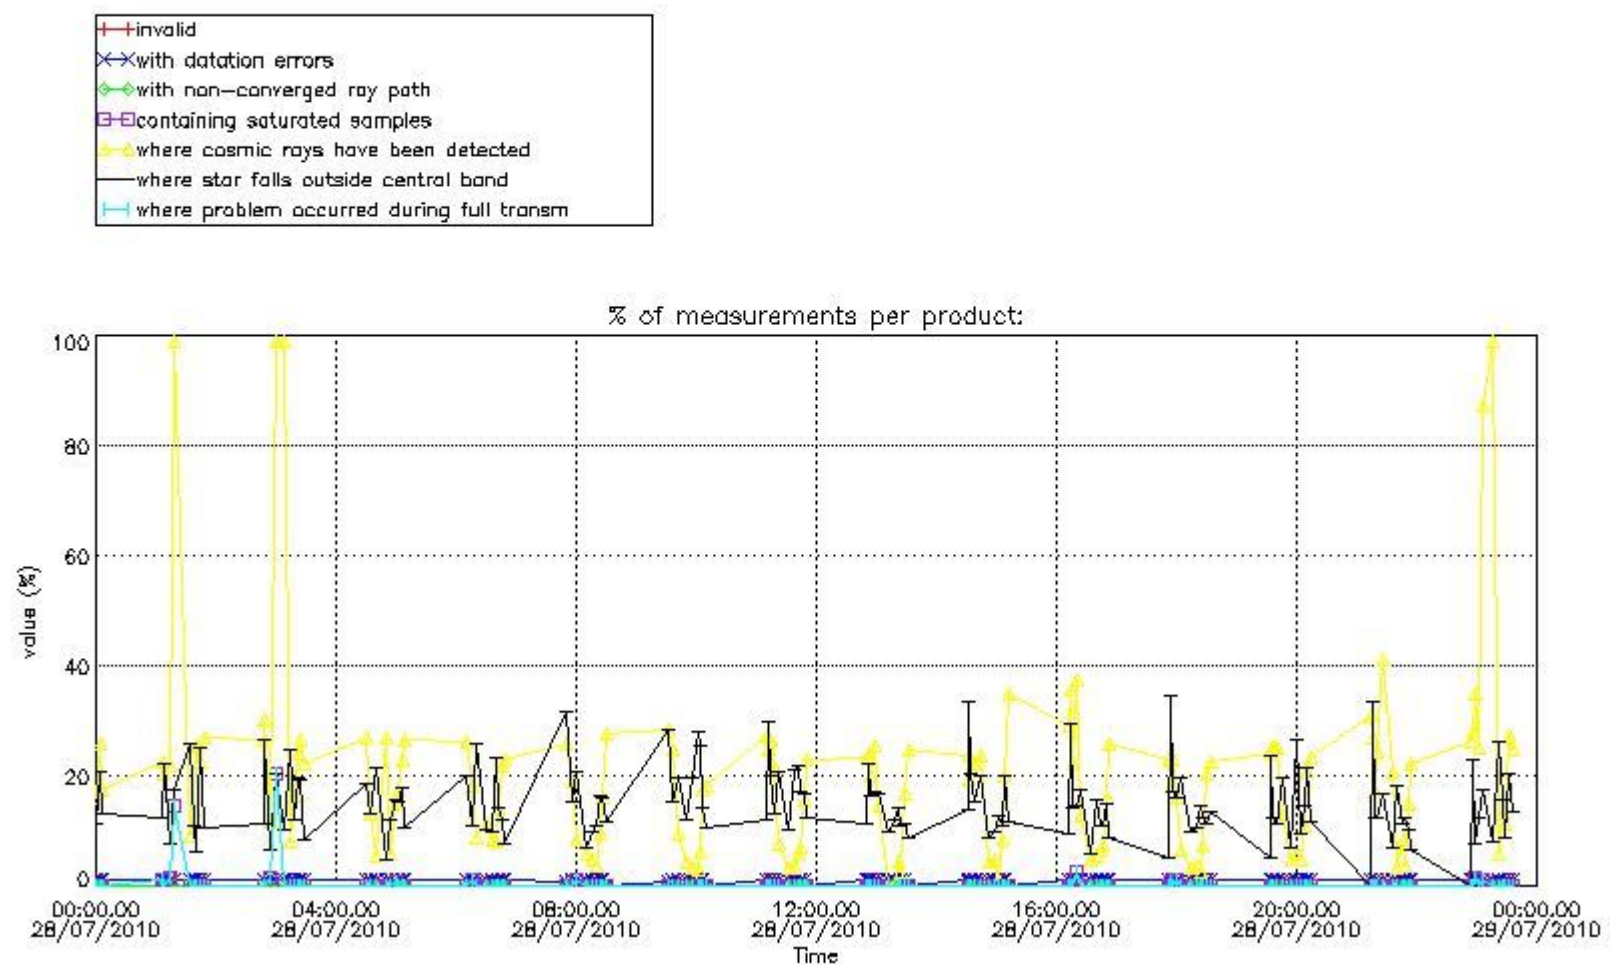

4.1.2 Plot level 1 quality information per product (time dependant): ENVI SAT DESCENDING passes