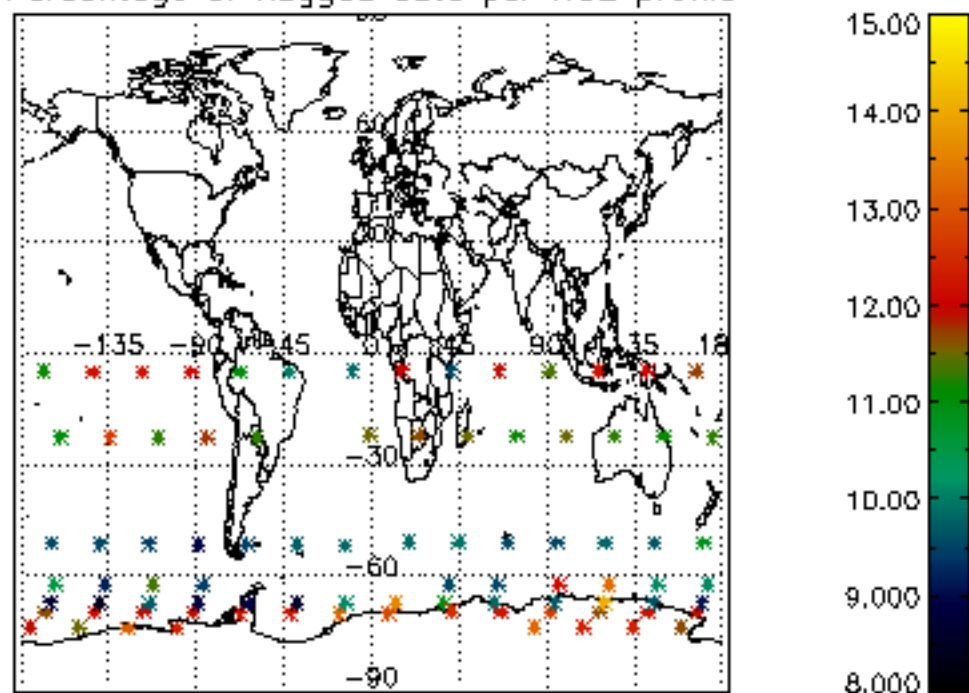

Percentage of flagged data per NO2 profile