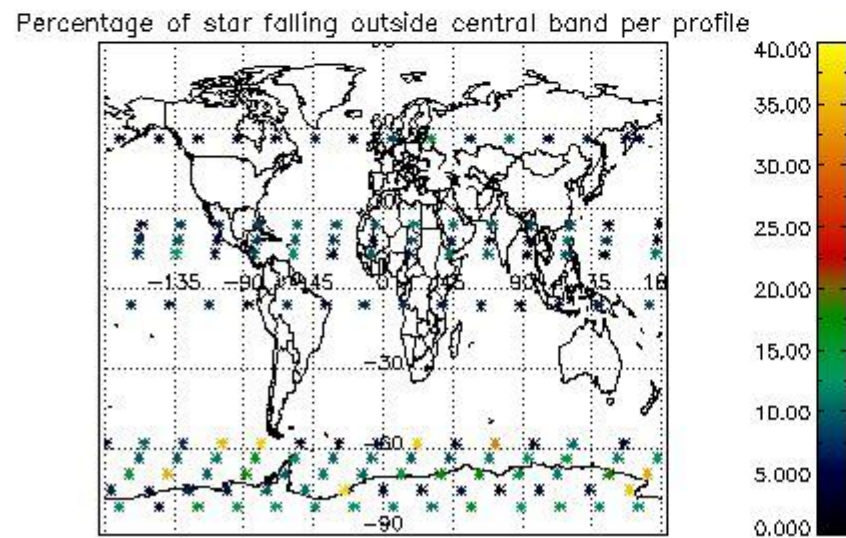

Percentage of datation errors per profile

Percentage of star falling outside central band per profile

Percentage of saturation errors per profile

4.2.2 Plot level 1 quality information per product (world map): ENVISAT DESCENDING passes