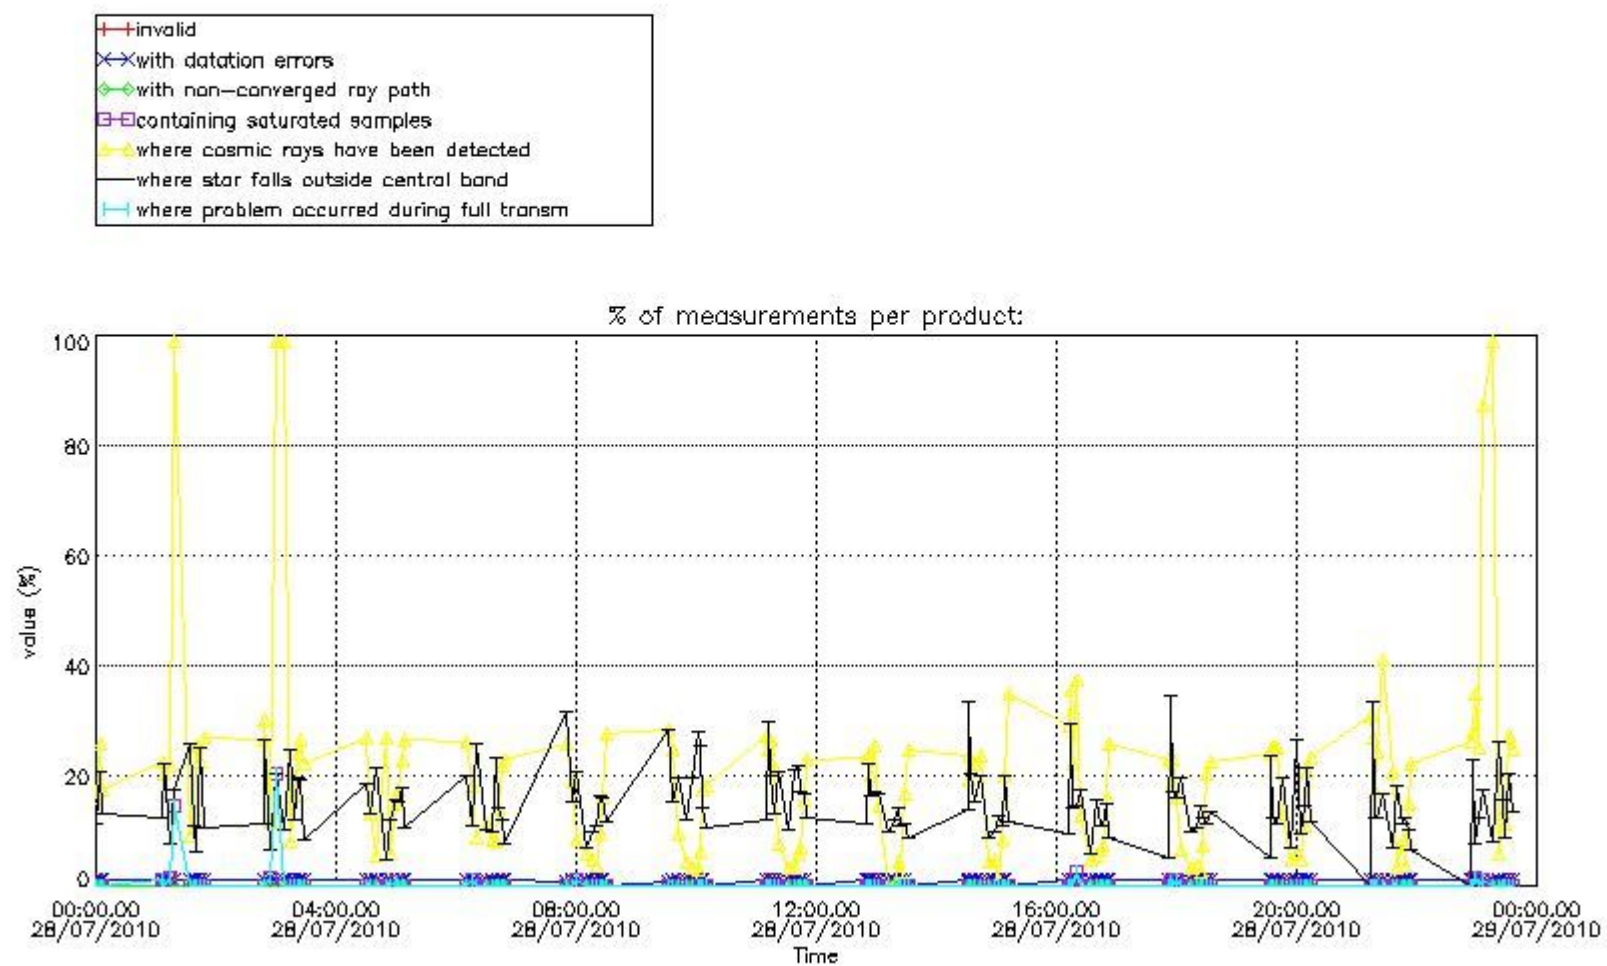

3.1 Plot quality information per product (time dependant)

3.2 Plot quality information per product (world map)

Percentage of flagged data per O3 profile

Percentage of flagged data per H2O profile

Percentage of flagged data per NO2 profile

Percentage of flagged data per NO3 profile

4. Level 1 quality information per product

In this section it is plotted some information contained in the Quality Summary data set of the level 2 products that comes from the level 1b processing. Products without errors (error flag in the MPH set to "0") are used.

4.1 Plot quality information per product (time dependant) coming from level 1b processing

4.1.1 Plot level 1 quality information per product (time dependant): ENVISAT ASCENDING passes

4.1.2 Plot level 1 quality information per product (time dependant): ENVI SAT DESCENDING passes