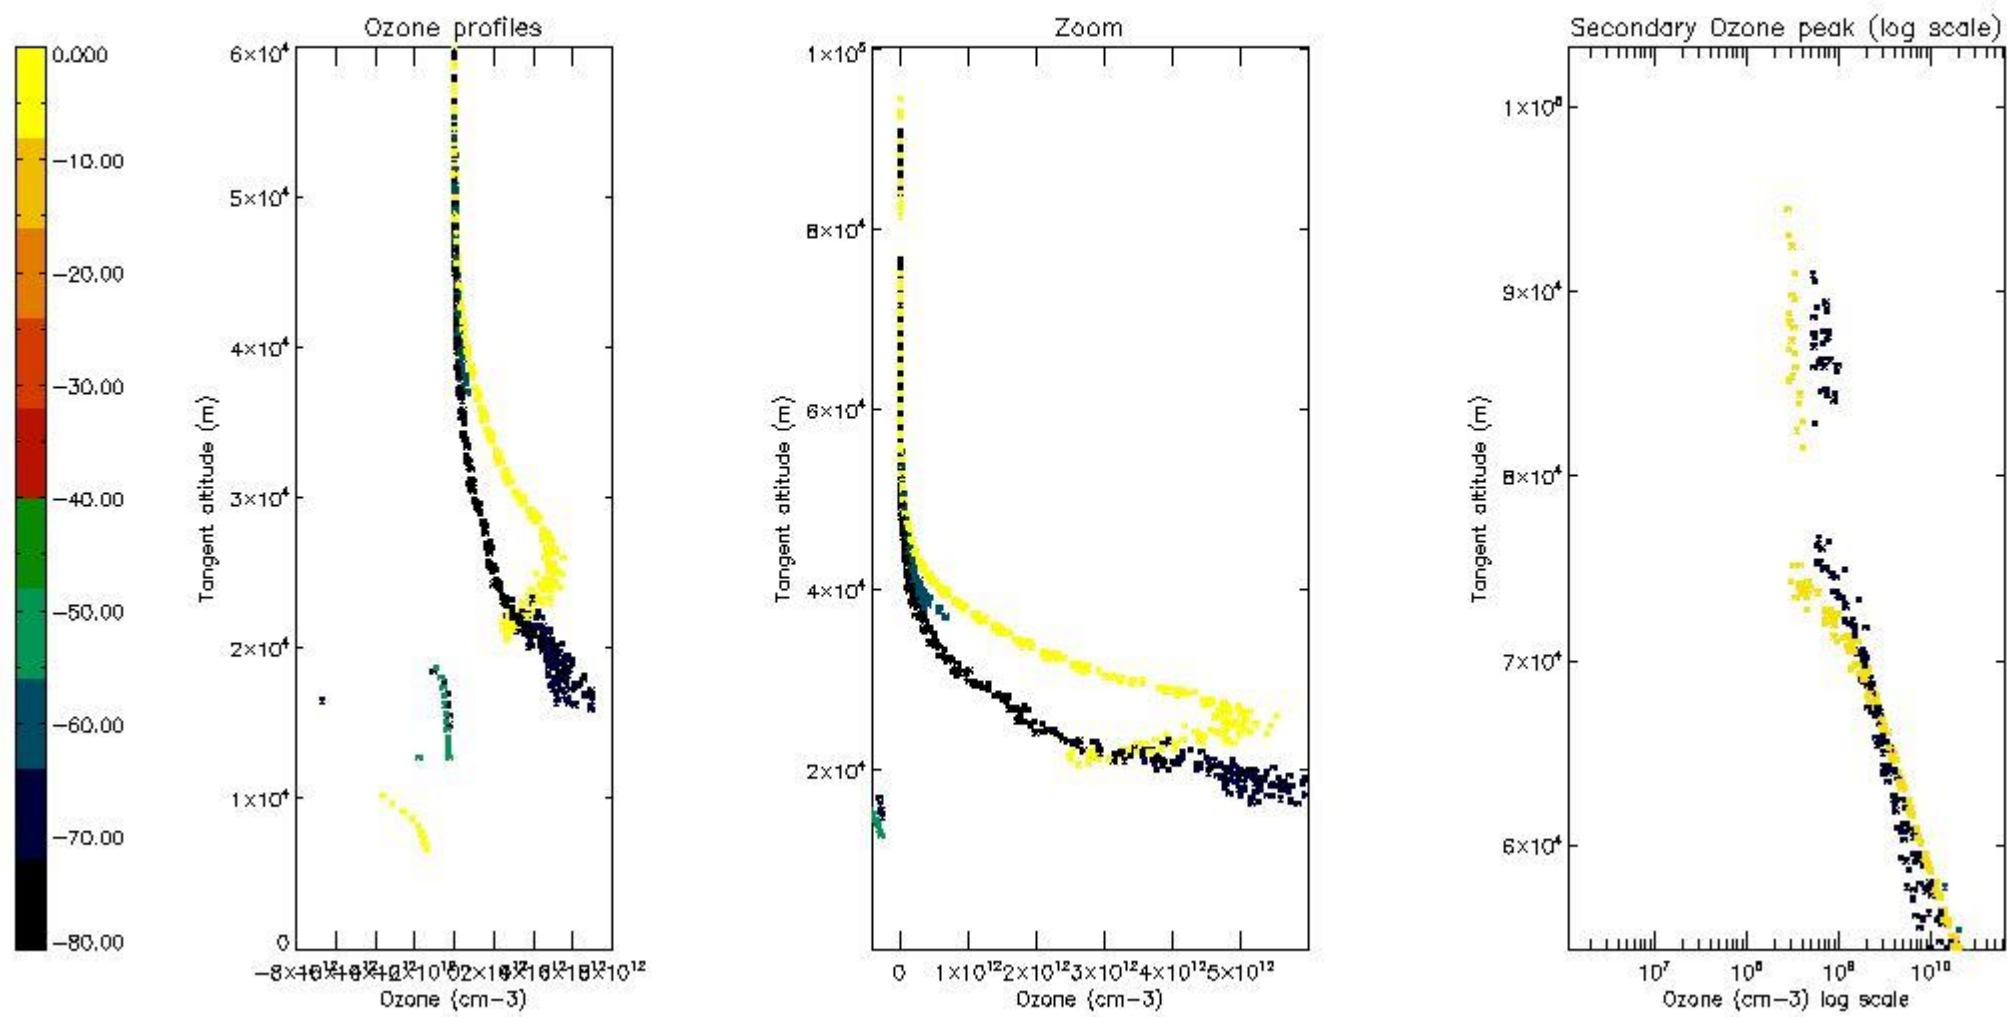

STD < 10	9
STD < 5	5

5.2 Plot ozone profiles for all STD (dark without errors)

The colorbar represents the latitude.

5.3 Plot ozone profiles where STD < 20% (dark without errors)

The colorbar represents the latitude.

5.4 Plot ozone profiles where STD < 10% (dark without errors)

The colorbar represents the latitude.

5.5 Plot ozone profiles where $STD < 5\%$ (dark without errors)

The colorbar represents the latitude.

5.6 Plot NO₂ profiles for all STD (dark without errors)