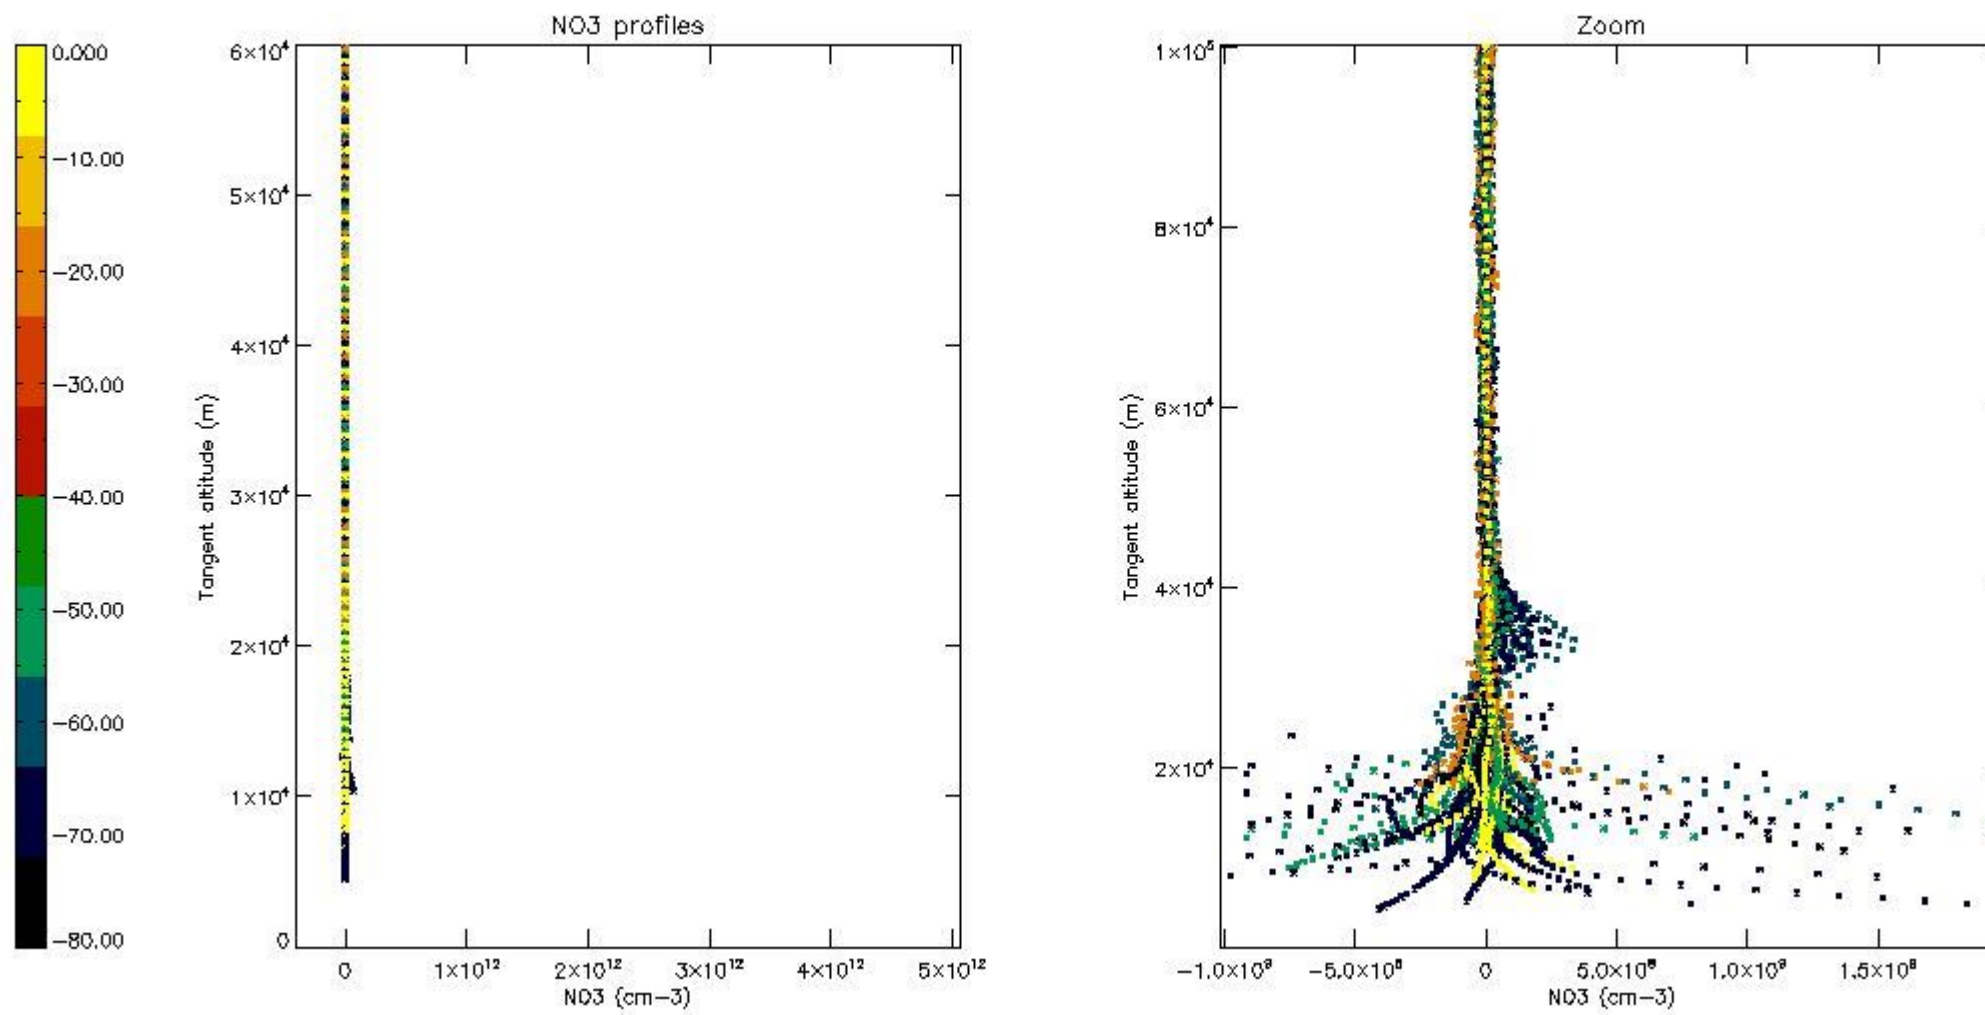

6. Auxiliary Data Files used for the production reported in section 2

The number reported in the third column indicates since which file (see list in section 2) the corresponding auxiliary file has been used. The fourth column is the date of those product files.

Type	Auxiliary Filename	Used since product	Used since product date
INST_PHYS_CHARACTERISTICS	GOM_INS_AXVIEC20091111_143220_20030716_120000_20500101_000000	1	28-JUL-2010 00:00:05
LEVEL-2_PROC_CONFIG	GOM_PR2_AXVIEC20091111_152718_20020301_000000_20500101_000000	1	28-JUL-2010 00:00:05
CROSS_SECTIONS_FILE	GOM_CRS_AXVIEC20091111_154832_20020301_000000_20500101_000000	1	28-JUL-2010 00:00:05