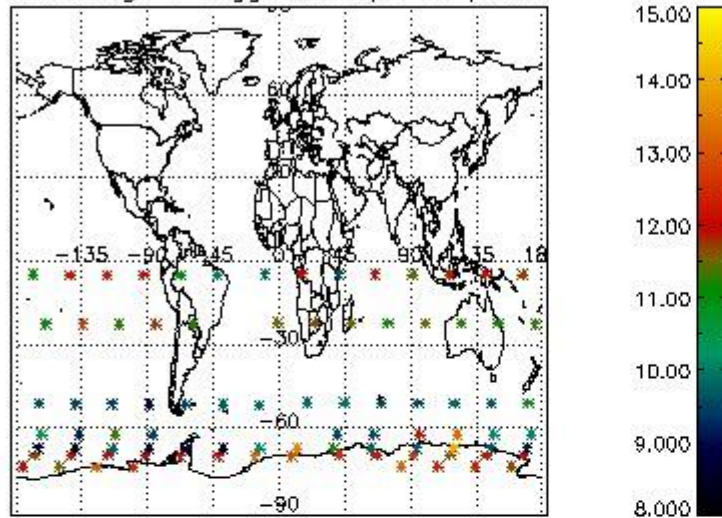

Percentage of flagged data per O3 profile