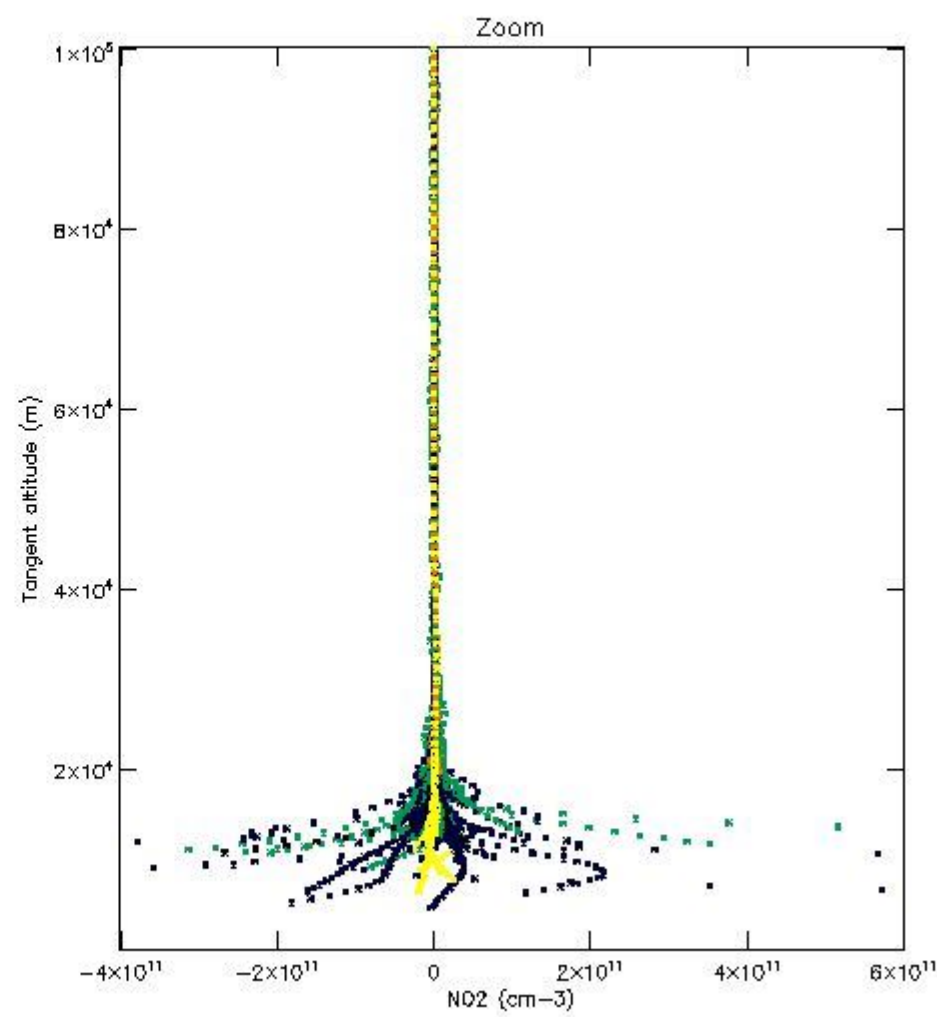

5.7 Plot NO3 profiles for all STD (dark without errors)

The colorbar represents the latitude.