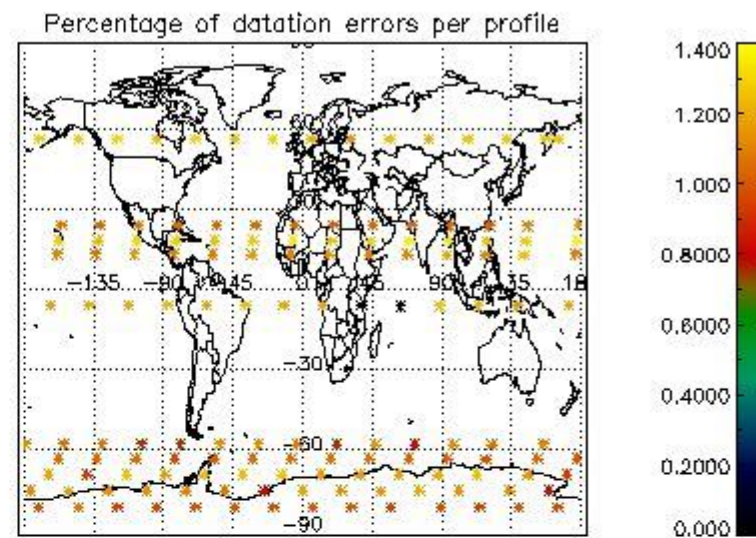

4.1 Plot quality information per product (time dependant) coming from level 1b processing

4.1.1 Plot level 1 quality information per product (time dependant): ENVISAT ASCENDING passes

4.1.2 Plot level 1 quality information per product (time dependant): ENVI SAT DESCENDING passes

4.2 Plot quality information per product coming from level 1b processing (world map)

4.2.1 Plot level 1 quality information per product (world map): ENVISAT ASCENDING passes

4.2.2 Plot level 1 quality information per product (world map): ENVISAT DESCENDING passes