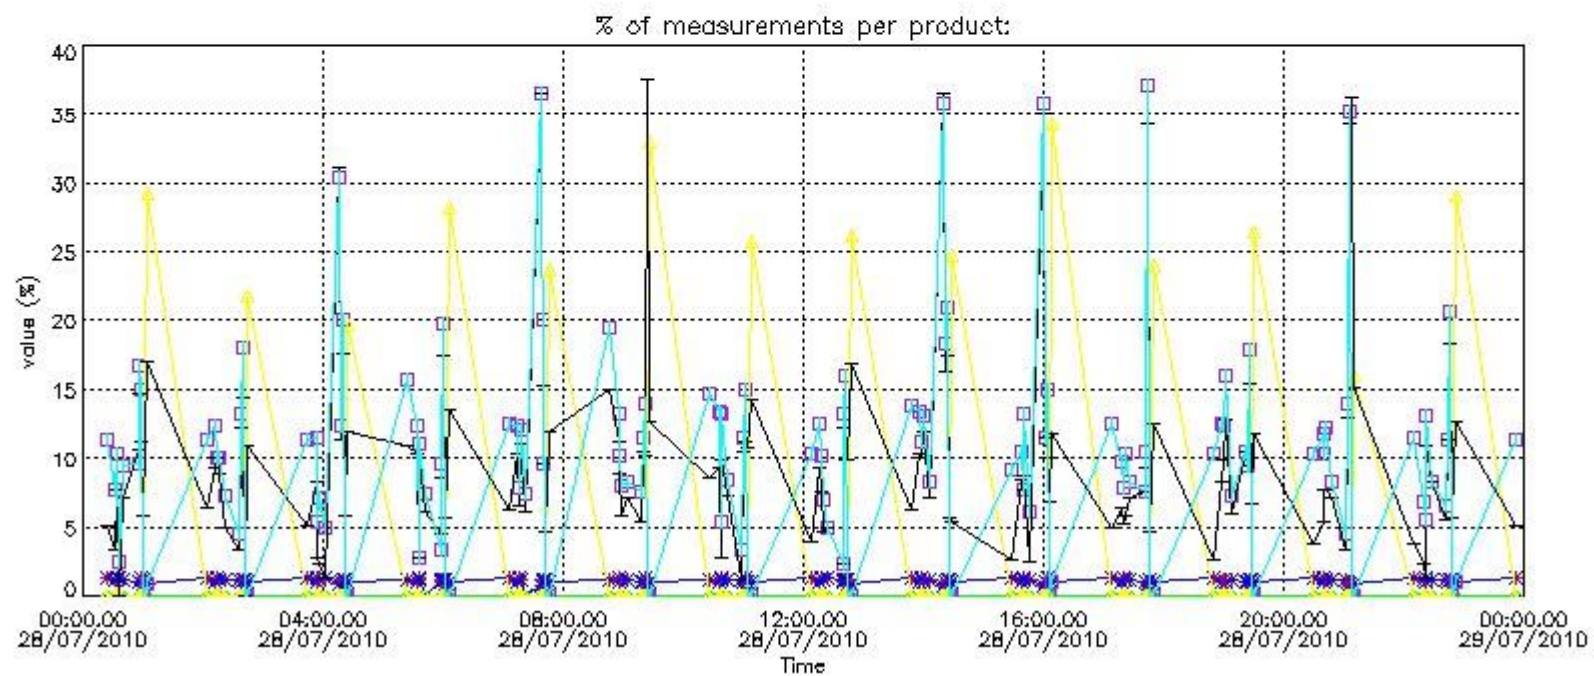

3. Quality information per product

In this section it is plotted some information contained in the Quality Summary data set of the level 2 products. Only products in dark limb conditions and without errors (error flag in the MPH set to "0") are used.

3.1 Plot quality information per product (time dependant)

3.2 Plot quality information per product (world map)

Percentage of flagged data per O3 profile

Percentage of flagged data per H2O profile

Percentage of flagged data per NO2 profile

Percentage of flagged data per NO3 profile

4. Level 1 quality information per product

In this section it is plotted some information contained in the Quality Summary data set of the level 2 products that comes from the level 1b processing. Products without errors (error flag in the MPH set to "0") are used.

4.1 Plot quality information per product (time dependant) coming from level 1b processing

4.1.1 Plot level 1 quality information per product (time dependant): ENVISAT ASCENDING passes

4.1.2 Plot level 1 quality information per product (time dependant): ENVI SAT DESCENDING passes