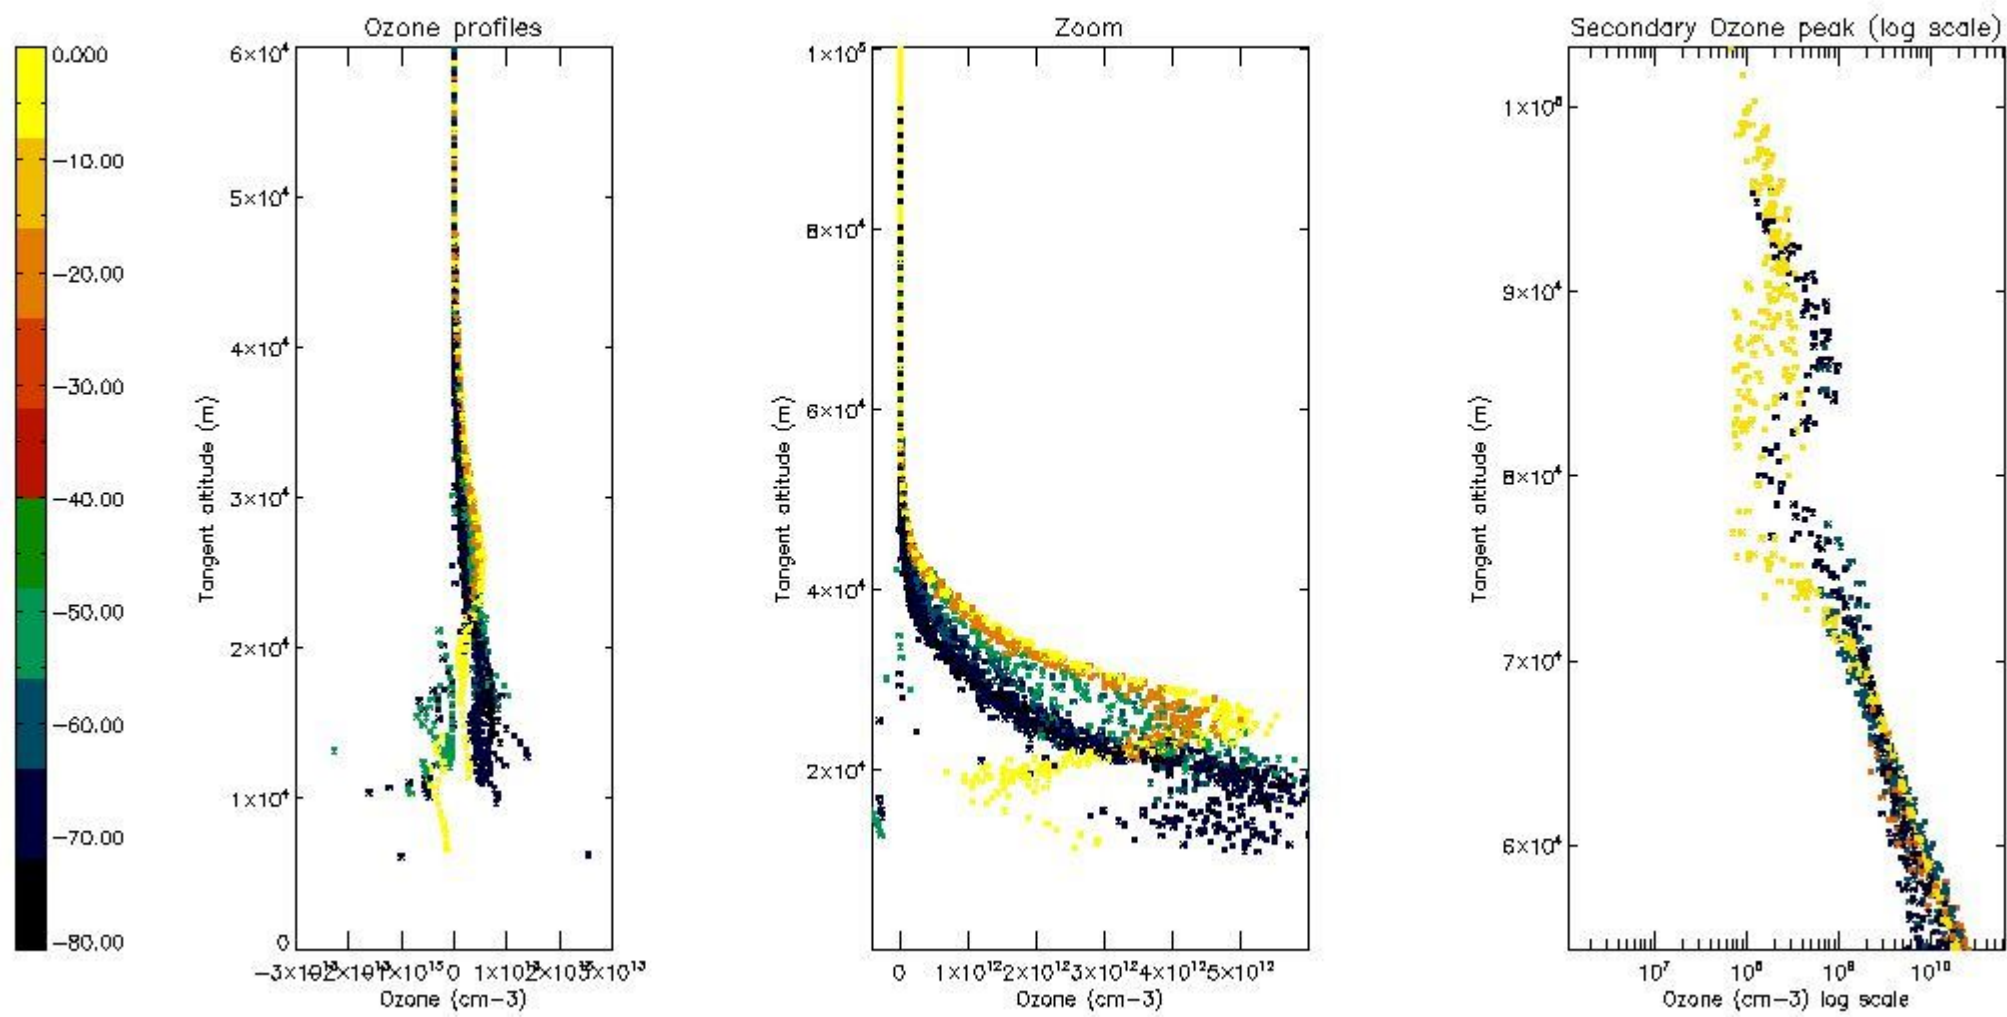

STD < 10	9
STD < 5	5

5.2 Plot ozone profiles for all STD (dark without errors)

The colorbar represents the latitude.

5.3 Plot ozone profiles where STD < 20% (dark without errors)

The colorbar represents the latitude.

5.4 Plot ozone profiles where STD < 10% (dark without errors)

The colorbar represents the latitude.

5.5 Plot ozone profiles where $STD < 5\%$ (dark without errors)

The colorbar represents the latitude.

5.6 Plot NO₂ profiles for all STD (dark without errors)