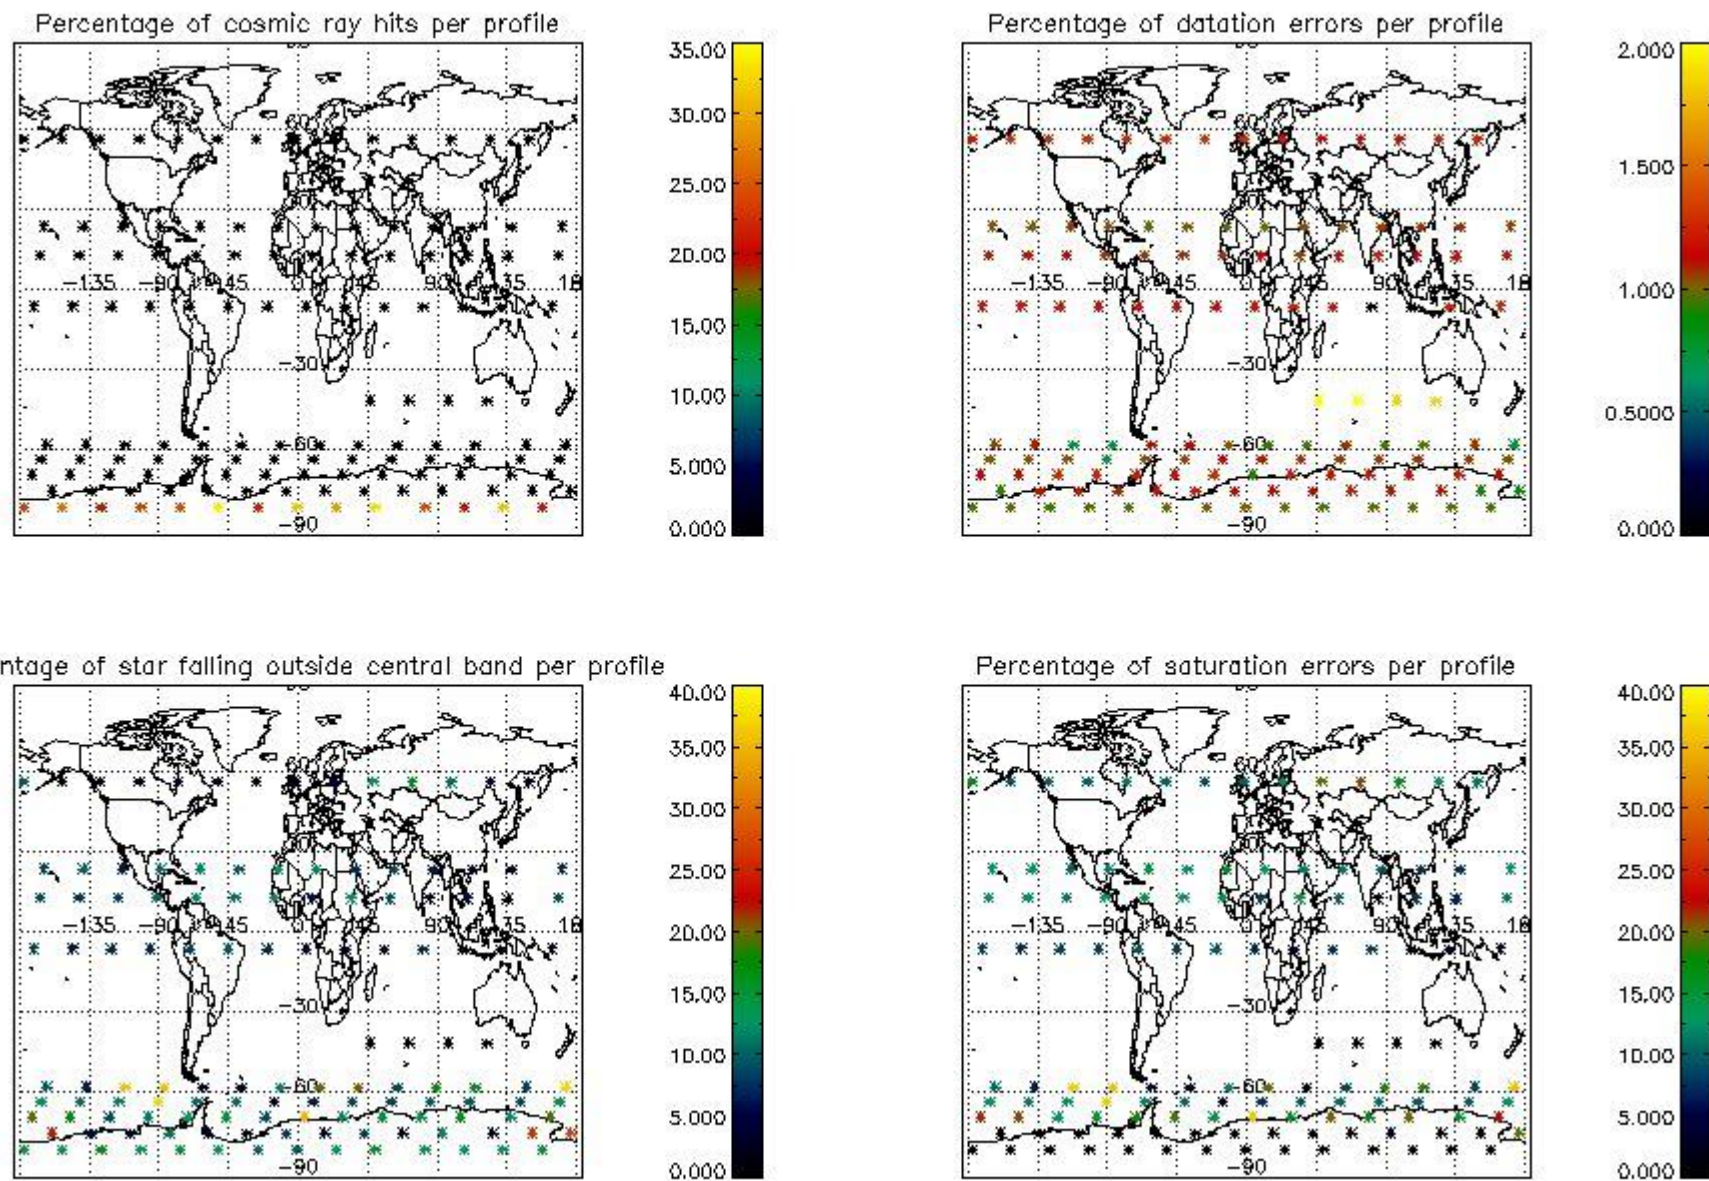

Percentage of datation errors per profile

Percentage of star falling outside central band per profile

Percentage of saturation errors per profile

4.2.2 Plot level 1 quality information per product (world map): ENVISAT DESCENDING passes