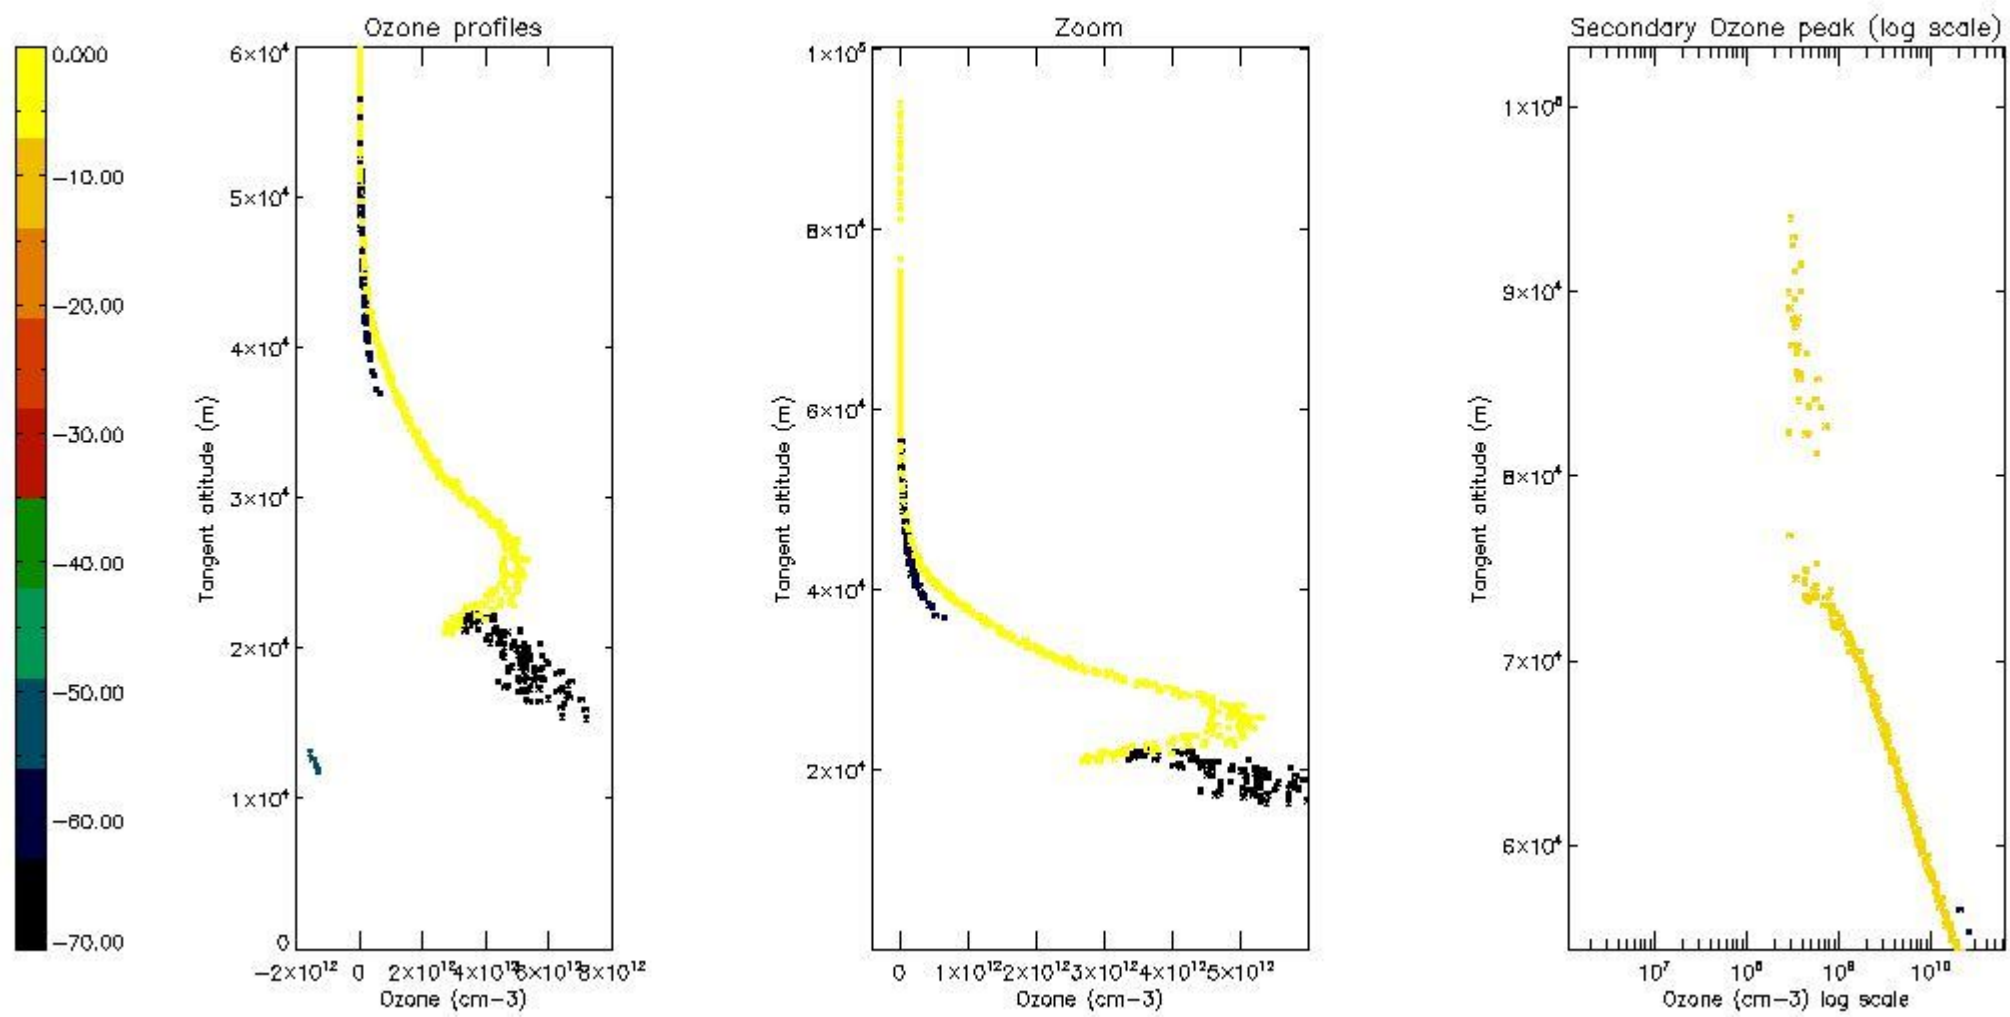

5.6 Plot NO₂ profiles for all STD (dark without errors)

The colorbar represents the latitude.