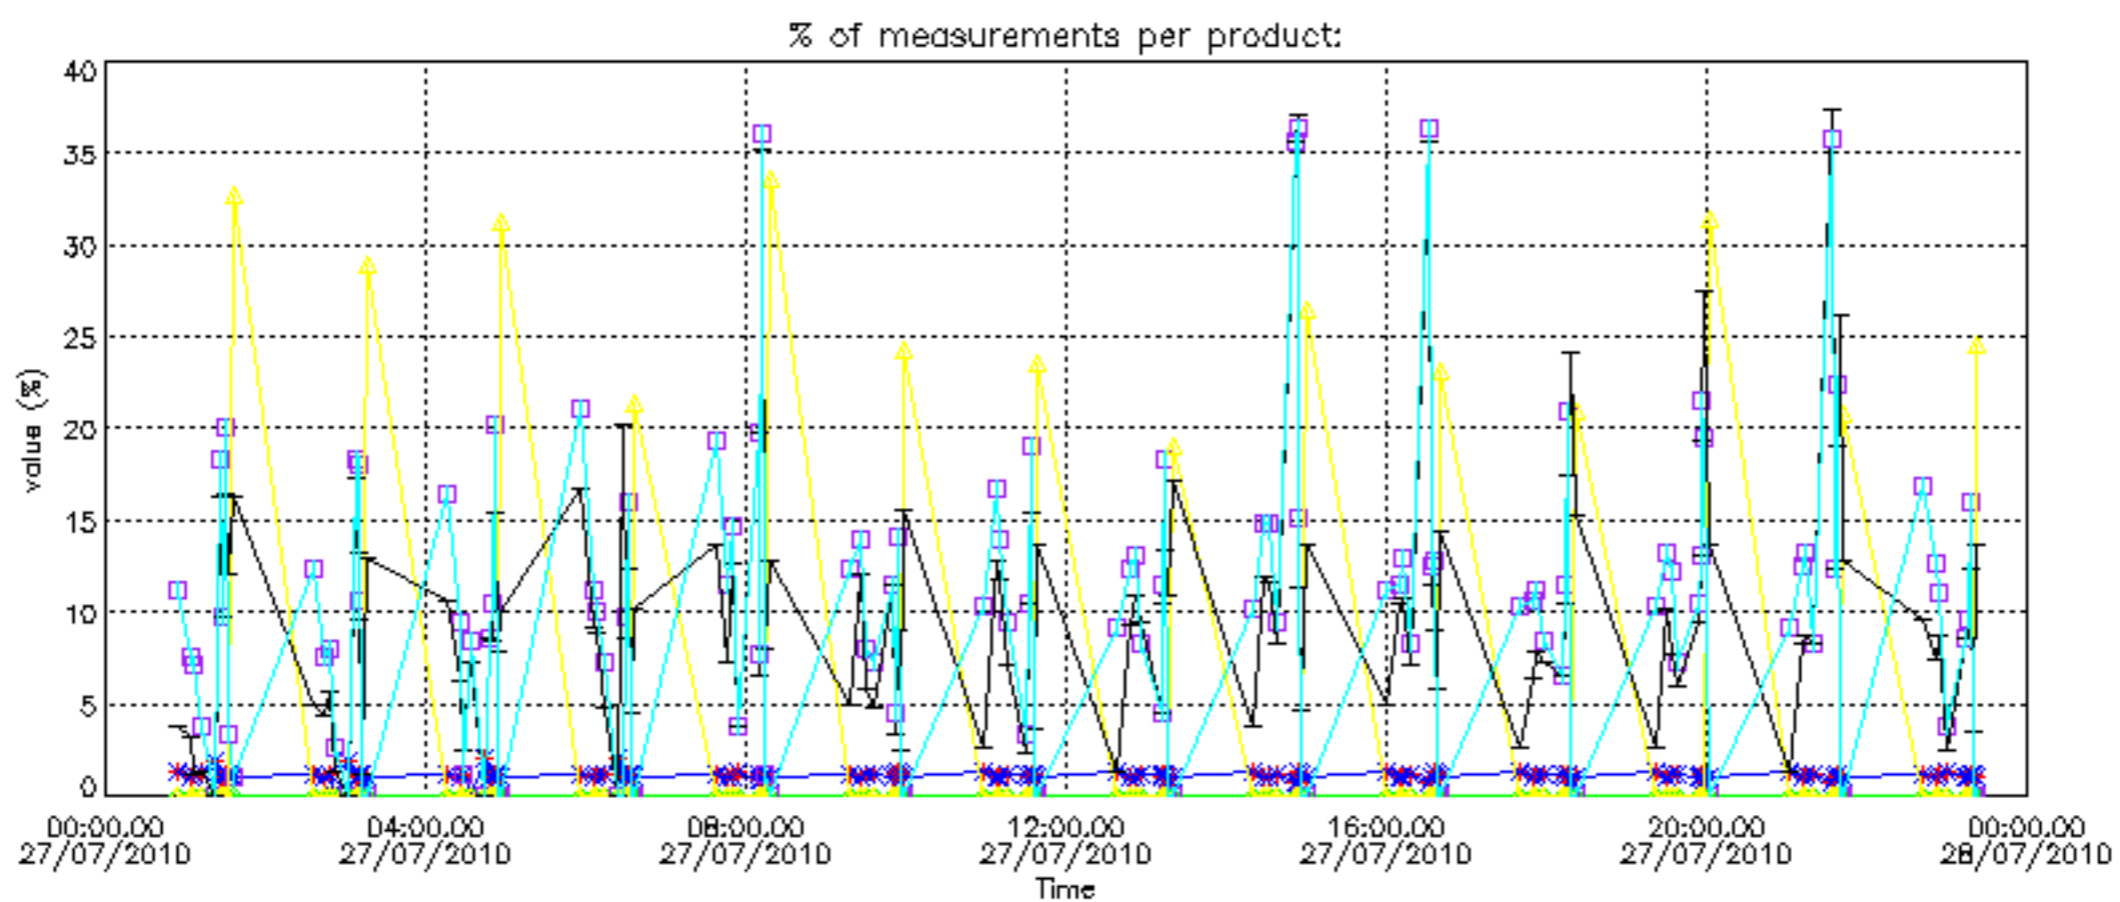

Percentage of cosmic ray hits per profile

Percentage of datation errors per profile