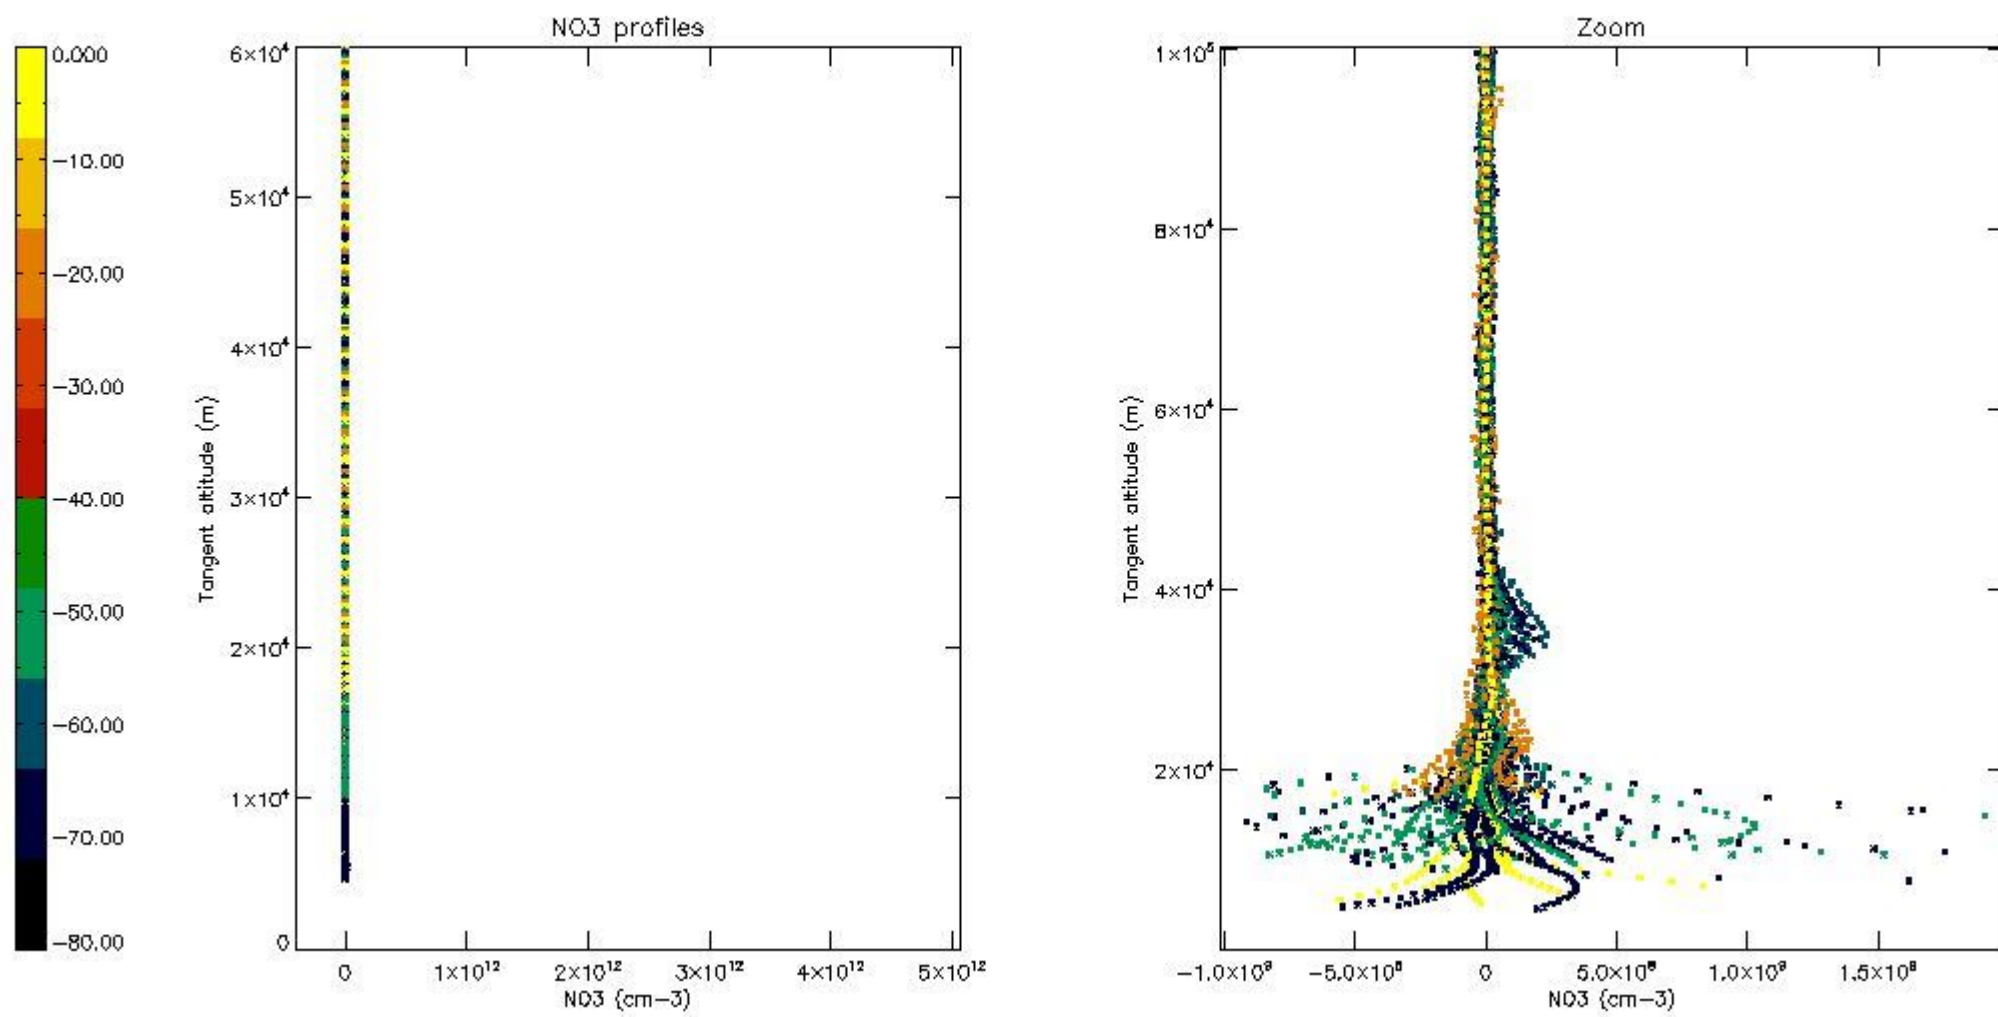

5.8 Plot H2O profiles for all STD (only for occultations of stars 1,2,3,4,13,14,16,26,63 dark without errors)

The colorbar represents the latitude.