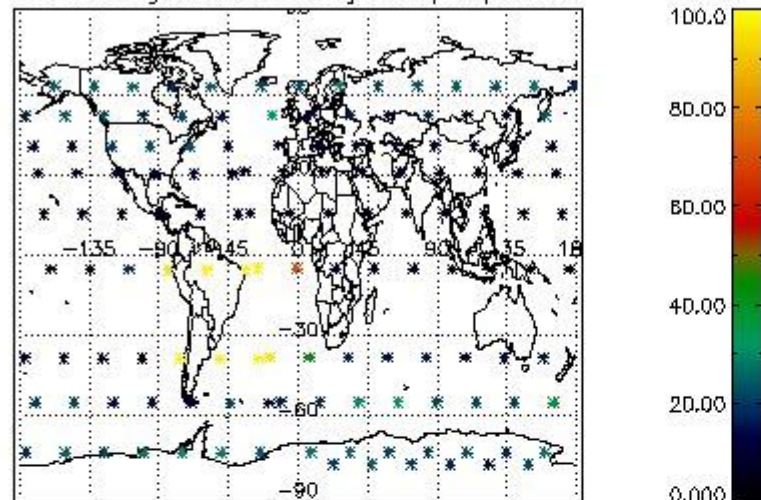

4.1 Plot quality information per product (time dependant) coming from level 1b processing

4.1.1 Plot level 1 quality information per product (time dependant): ENVISAT ASCENDING passes

4.1.2 Plot level 1 quality information per product (time dependant): ENVI SAT DESCENDING passes

4.2 Plot quality information per product coming from level 1b processing (world map)

4.2.1 Plot level 1 quality information per product (world map): ENVISAT ASCENDING passes

Percentage of cosmic ray hits per profile