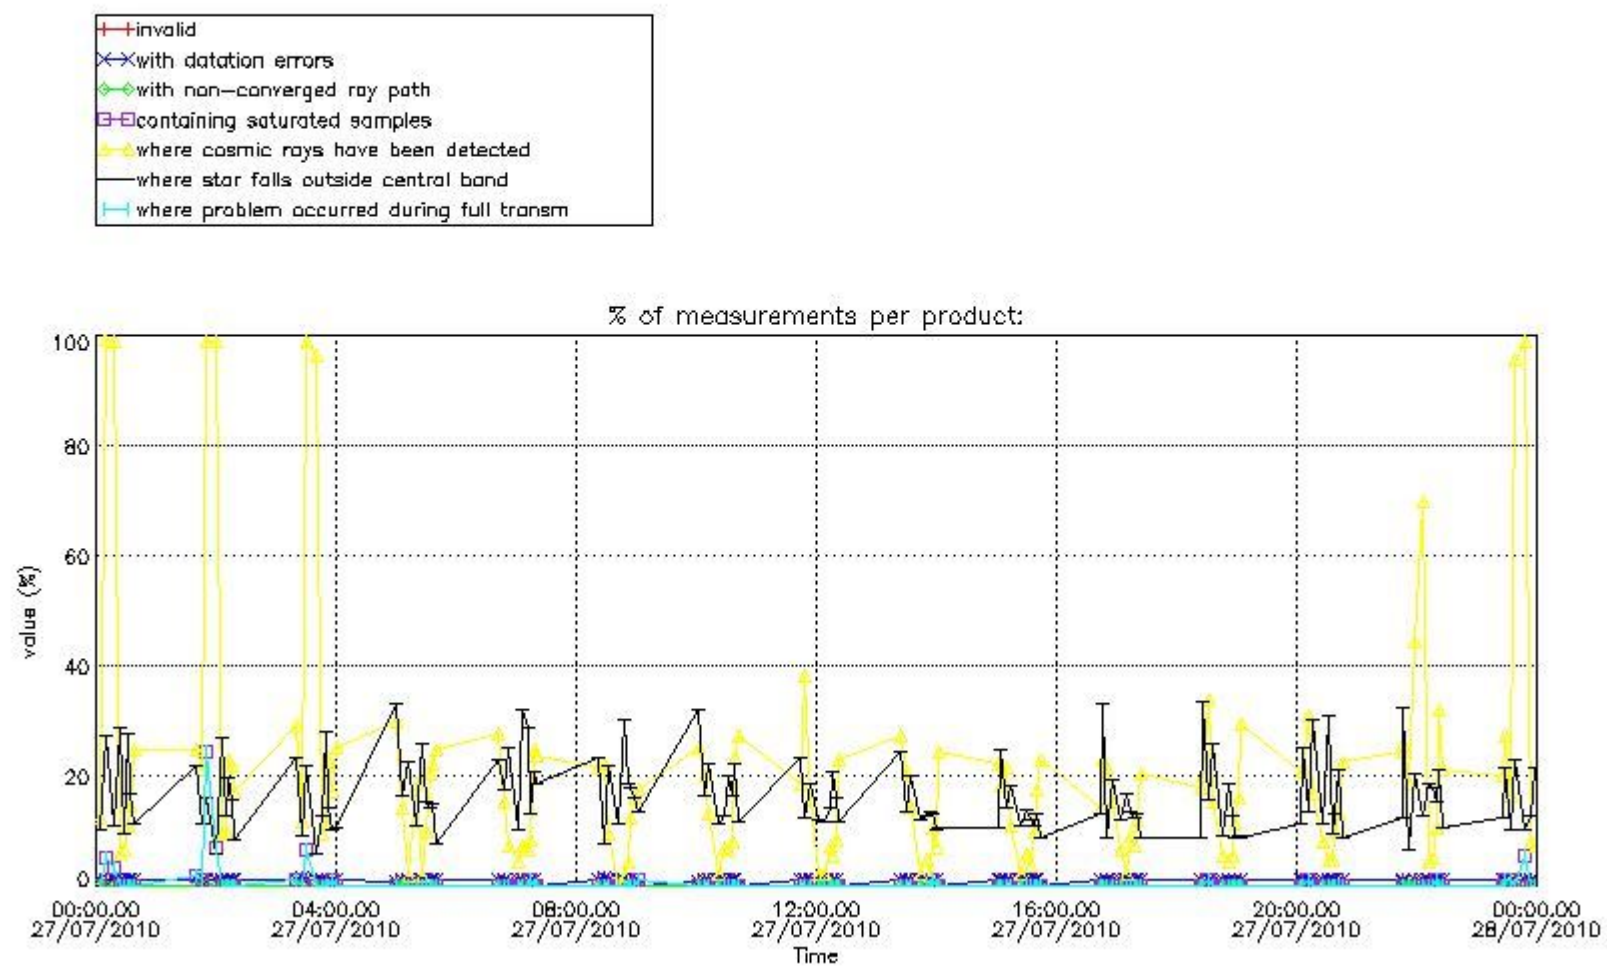

4.1.2 Plot level 1 quality information per product (time dependant): ENVI SAT DESCENDING passes