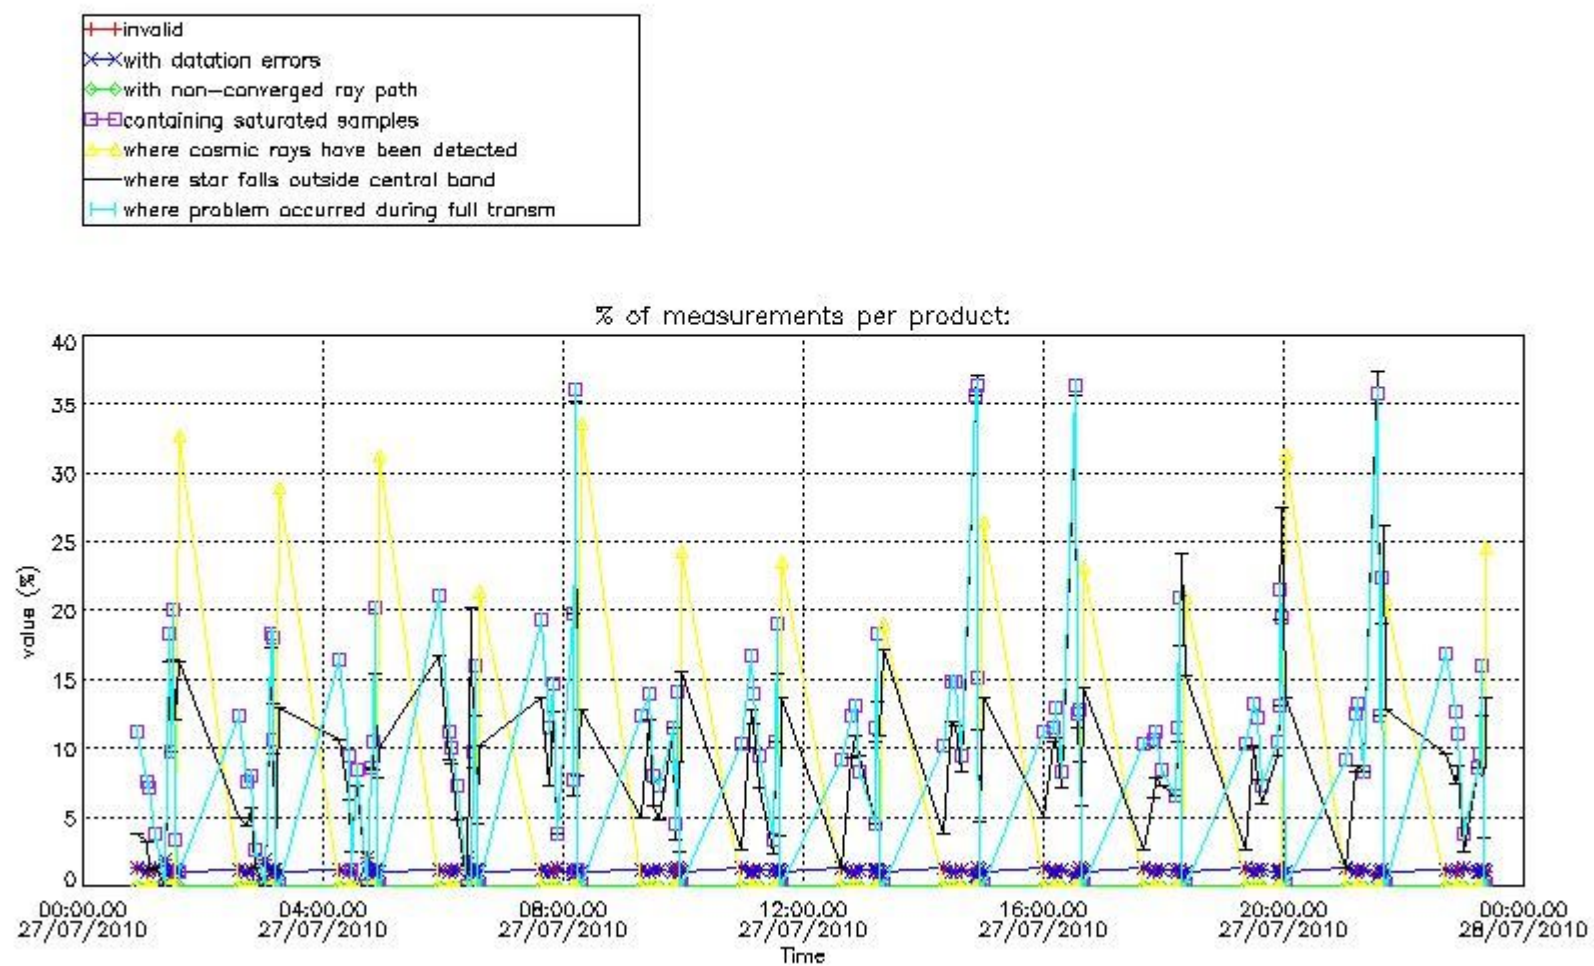

3.1 Plot quality information per product (time dependant)

3.2 Plot quality information per product (world map)

Percentage of flagged data per O3 profile

Percentage of flagged data per H2O profile

Percentage of flagged data per NO2 profile

Percentage of flagged data per NO3 profile

4. Level 1 quality information per product

In this section it is plotted some information contained in the Quality Summary data set of the level 2 products that comes from the level 1b processing. Products without errors (error flag in the MPH set to "0") are used.

4.1 Plot quality information per product (time dependant) coming from level 1b processing

4.1.1 Plot level 1 quality information per product (time dependant): ENVISAT ASCENDING passes

4.1.2 Plot level 1 quality information per product (time dependant): ENVI SAT DESCENDING passes