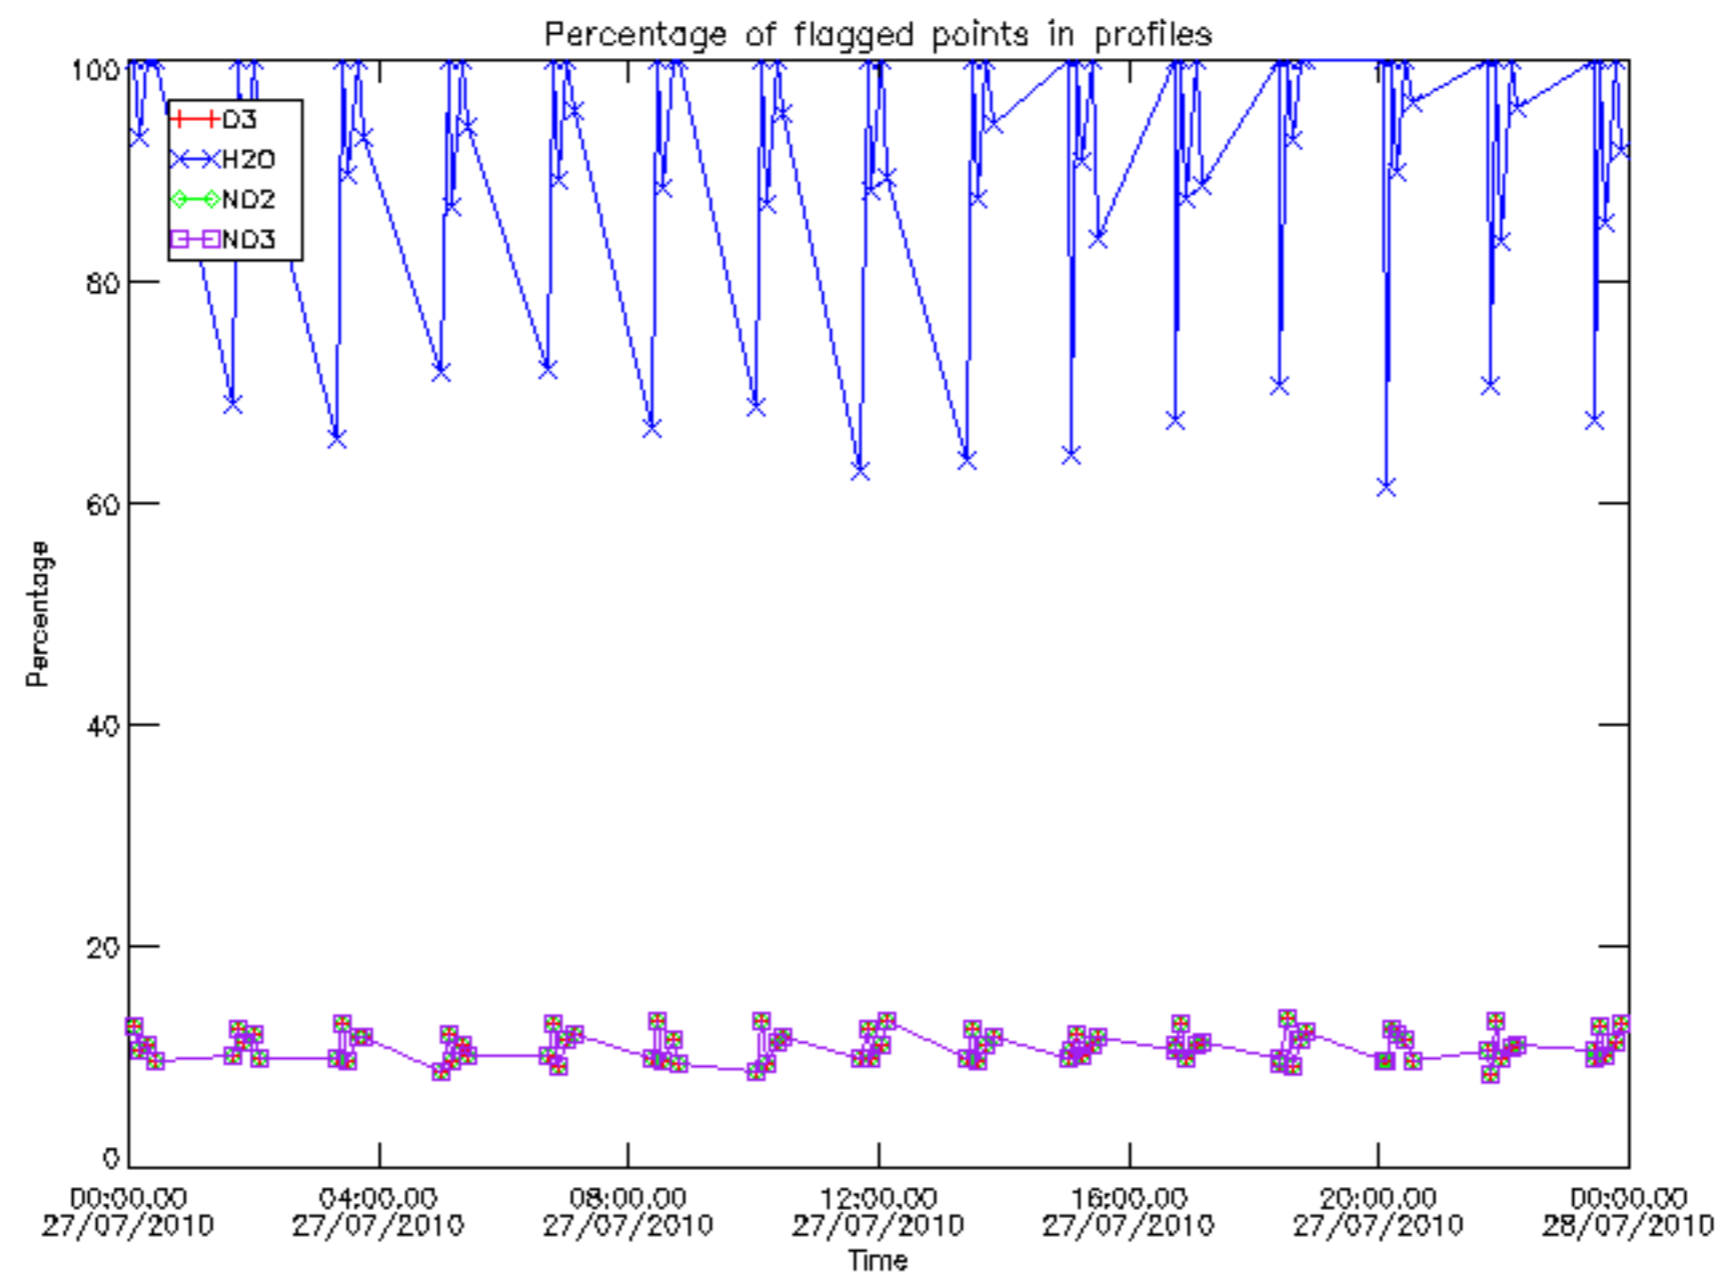

Percentage of flagged data per D3 profile

Percentage of flagged data per H2O profile