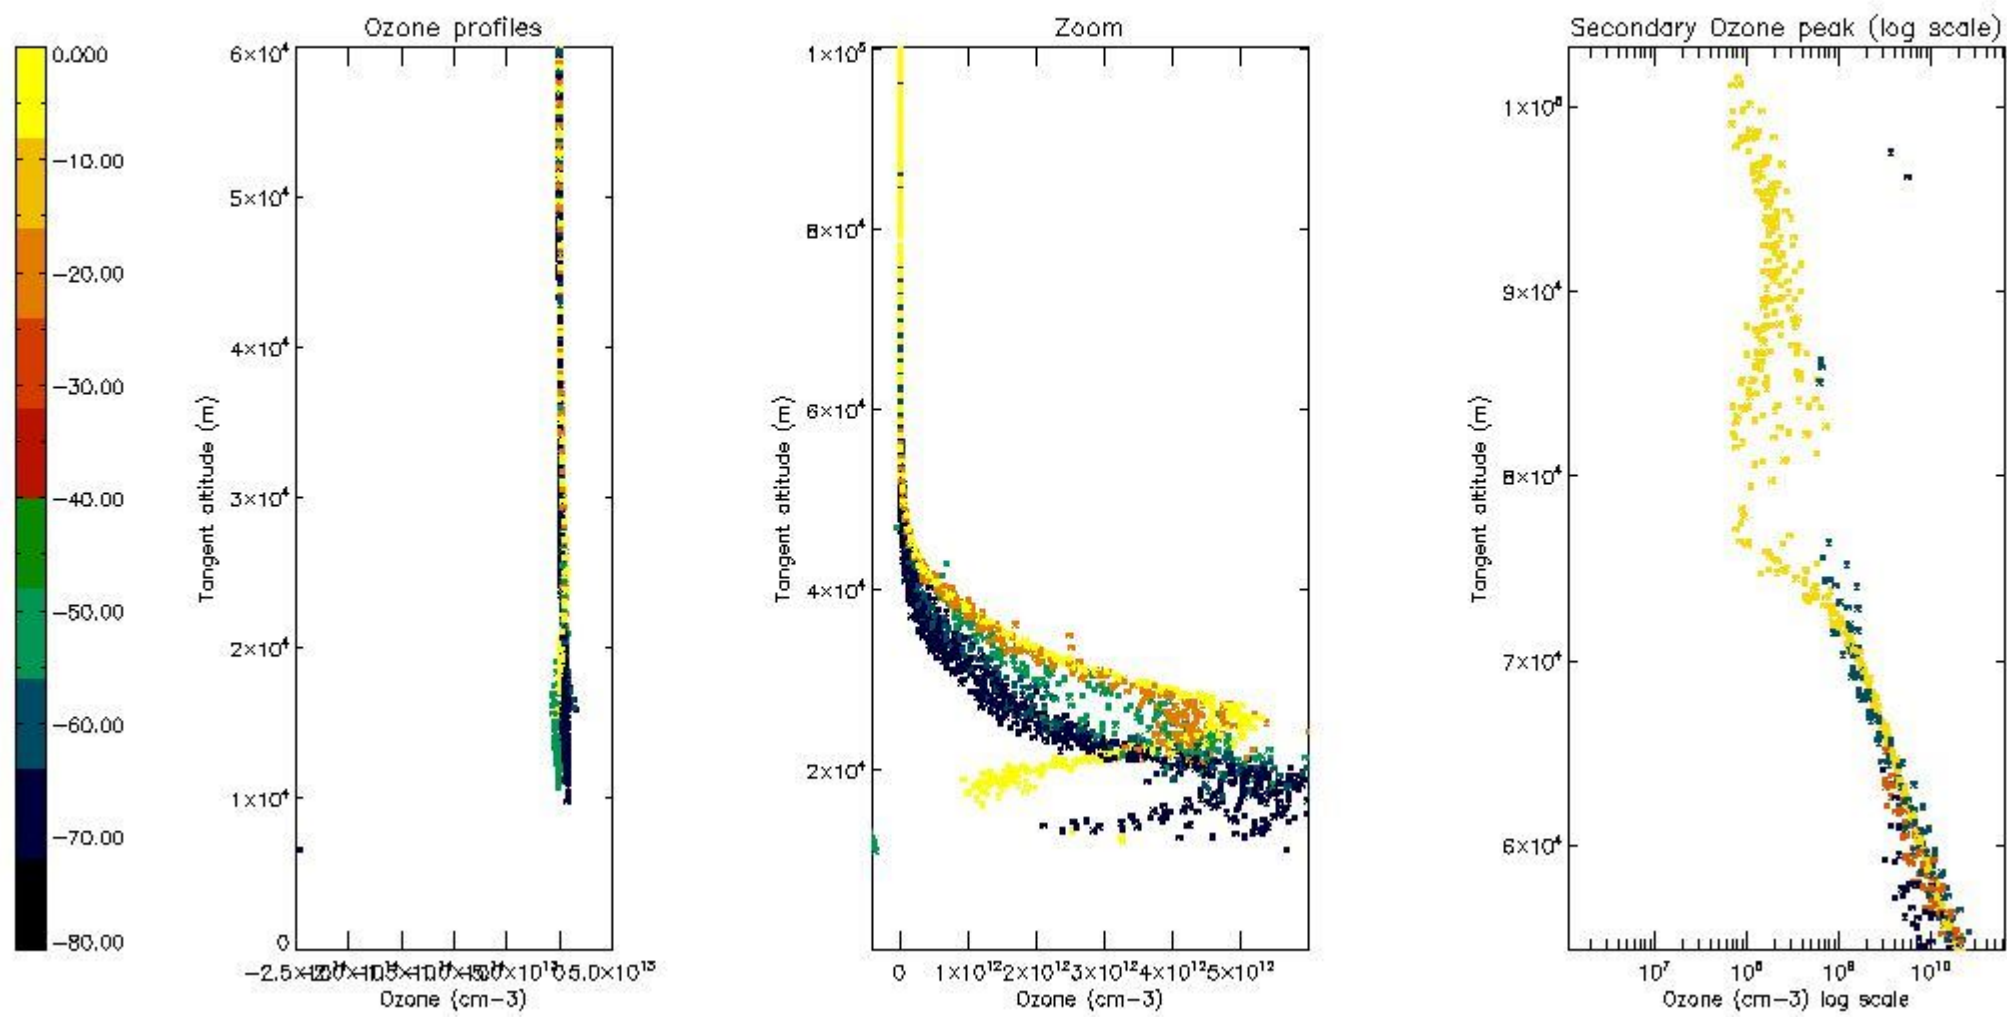

STD < 10	7
STD < 5	4

5.2 Plot ozone profiles for all STD (dark without errors)

The colorbar represents the latitude.

5.3 Plot ozone profiles where STD < 20% (dark without errors)

The colorbar represents the latitude.

5.4 Plot ozone profiles where STD < 10% (dark without errors)

The colorbar represents the latitude.

5.5 Plot ozone profiles where STD < 5% (dark without errors)

The colorbar represents the latitude.

5.6 Plot NO₂ profiles for all STD (dark without errors)