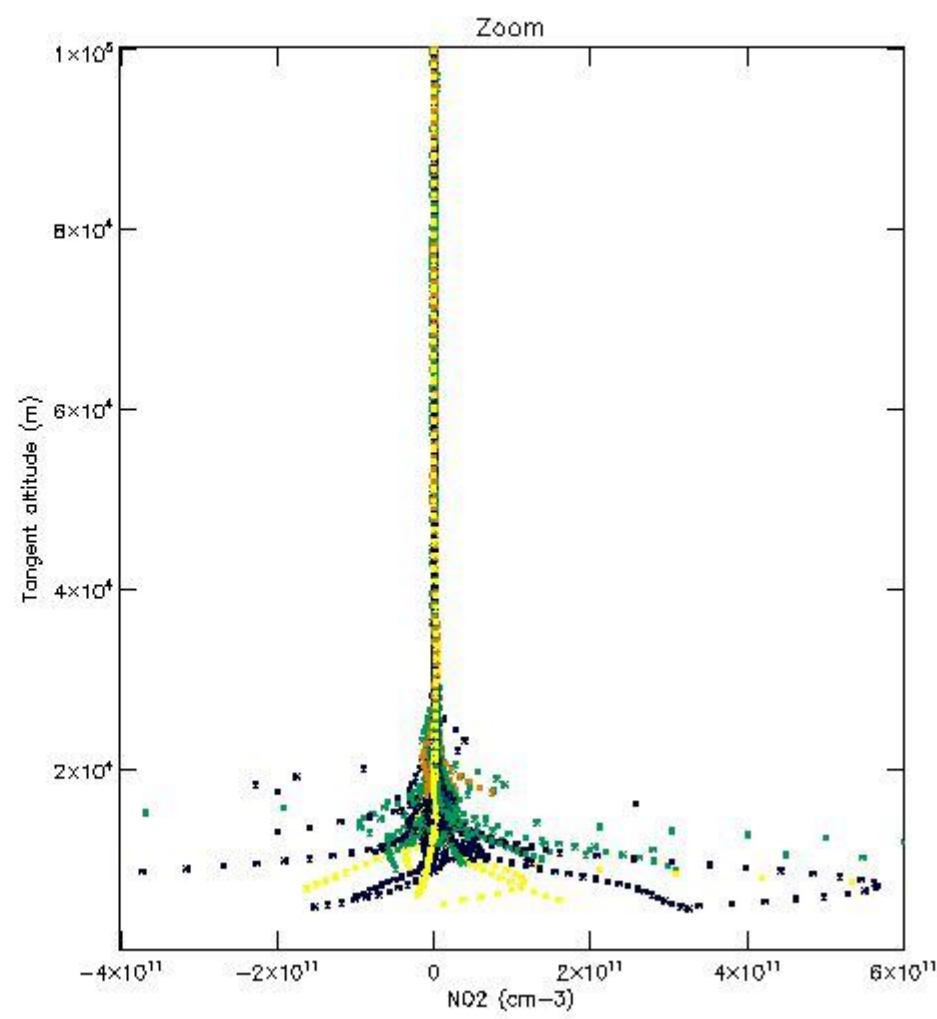

5.4 Plot ozone profiles where STD < 10% (dark without errors)

The colorbar represents the latitude.

5.5 Plot ozone profiles where STD < 5% (dark without errors)

The colorbar represents the latitude.

5.6 Plot NO₂ profiles for all STD (dark without errors)

The colorbar represents the latitude.

5.7 Plot NO3 profiles for all STD (dark without errors)

The colorbar represents the latitude.

5.8 Plot H2O profiles for all STD (only for occultations of stars 1,2,3,4,13,14,16,26,63 dark without errors)