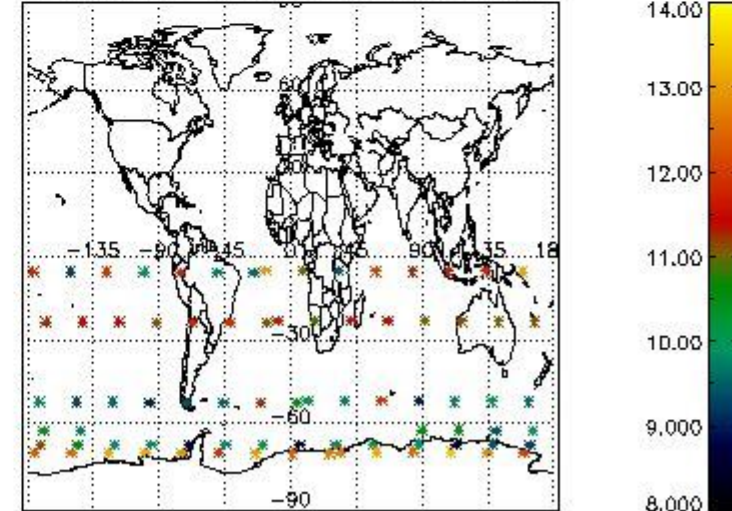

Percentage of flagged data per NO3 profile

4. Level 1 quality information per product

In this section it is plotted some information contained in the Quality Summary data set of the level 2 products that comes from the level 1b processing. Products without errors (error flag in the MPH set to "0") are used.

4.1 Plot quality information per product (time dependant) coming from level 1b processing

4.1.1 Plot level 1 quality information per product (time dependant): ENVISAT ASCENDING passes