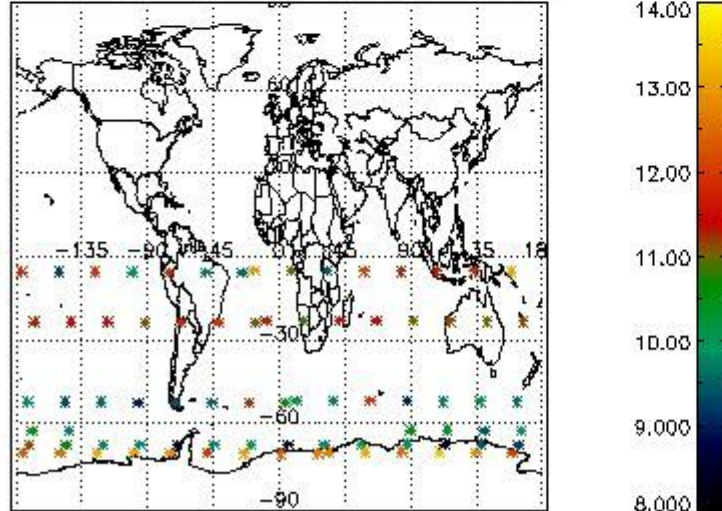

3.1 Plot quality information per product (time dependant)

3.2 Plot quality information per product (world map)

Percentage of flagged data per O3 profile

Percentage of flagged data per H2O profile

Percentage of flagged data per NO2 profile

Percentage of flagged data per NO3 profile

4. Level 1 quality information per product

In this section it is plotted some information contained in the Quality Summary data set of the level 2 products that comes from the level 1b processing. Products without errors (error flag in the MPH set to "0") are used.