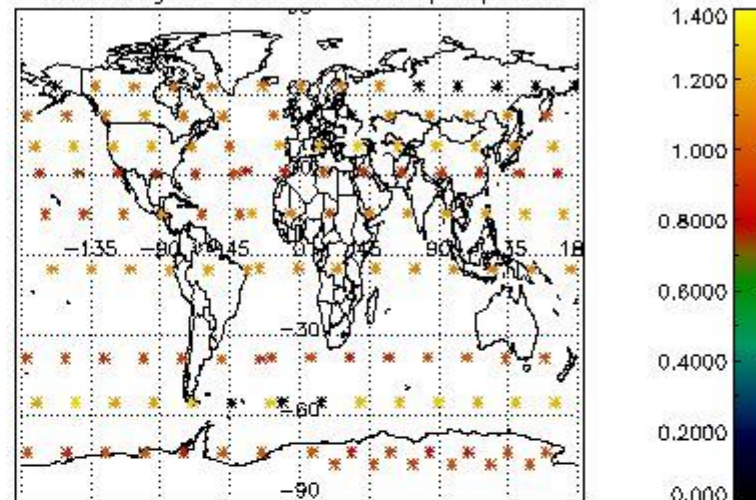

Percentage of datation errors per profile