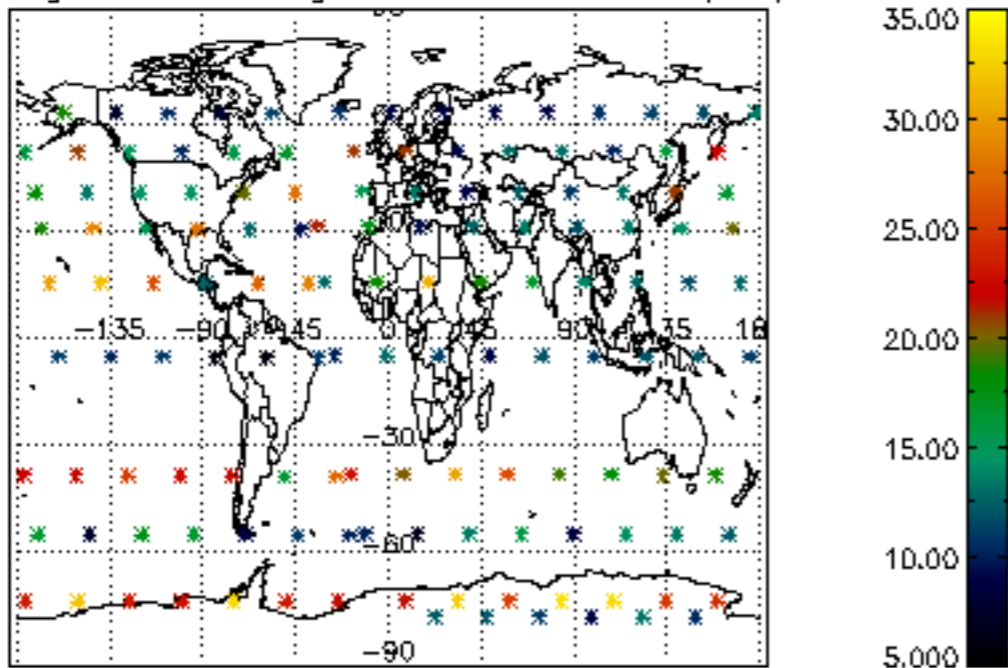

Percentage of cosmic ray hits per profile

Percentage of star falling outside central band per profile