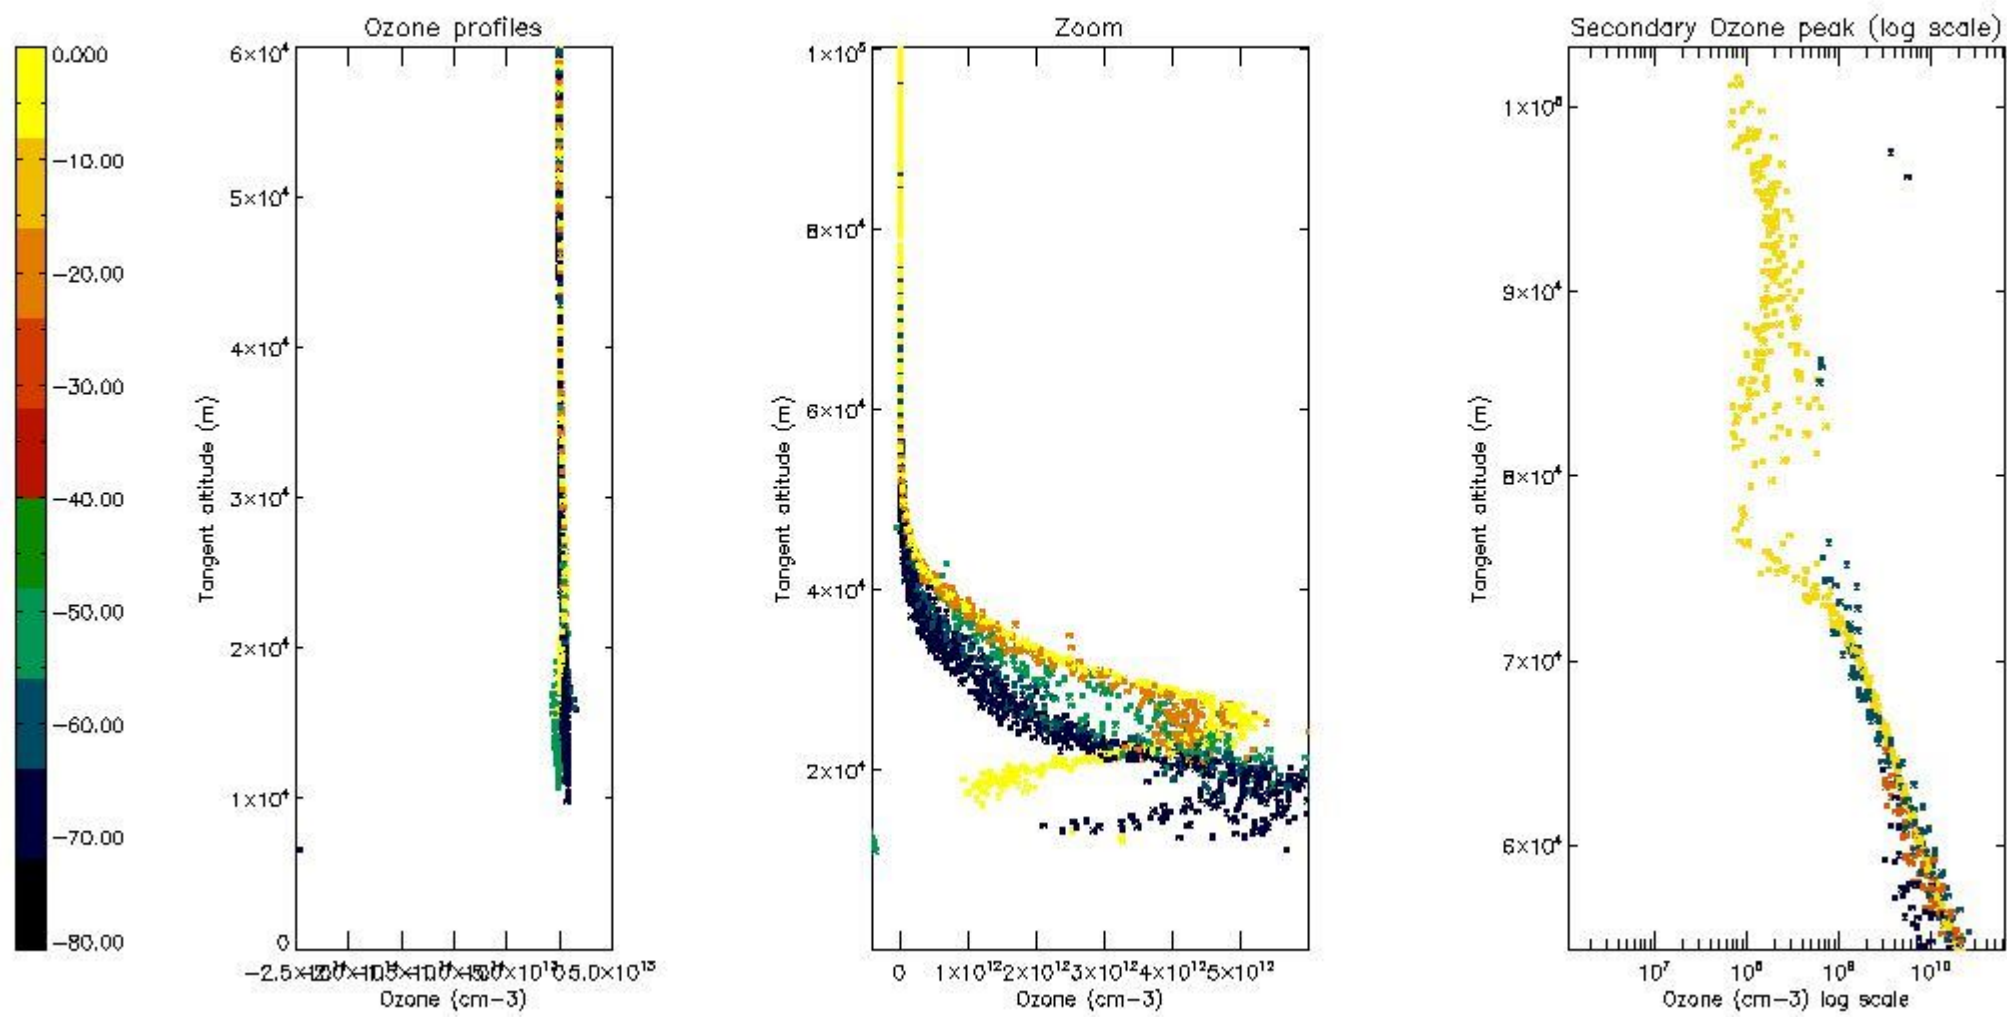

STD < 10	7
STD < 5	4

5.2 Plot ozone profiles for all STD (dark without errors)

The colorbar represents the latitude.

5.3 Plot ozone profiles where STD < 20% (dark without errors)

The colorbar represents the latitude.