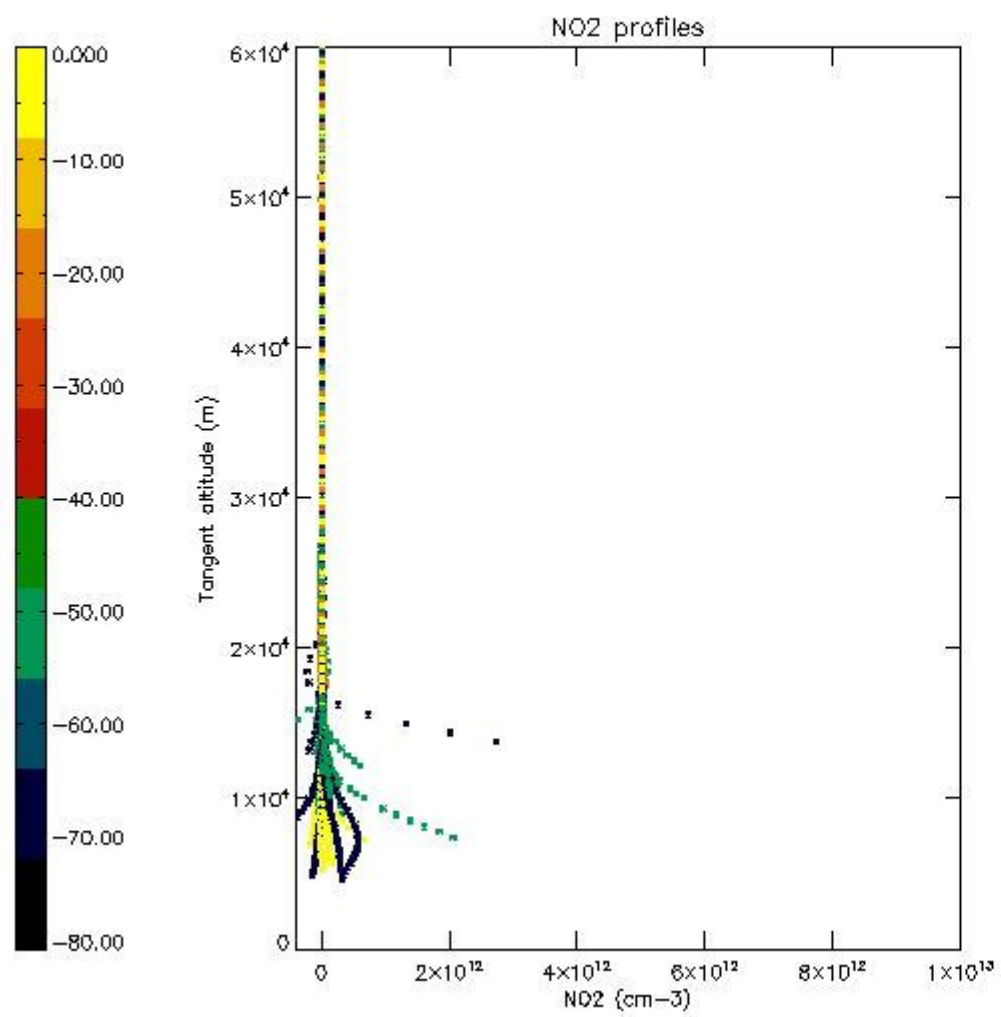

STD < 10	7
STD < 5	4

5.2 Plot ozone profiles for all STD (dark without errors)

The colorbar represents the latitude.

5.3 Plot ozone profiles where STD < 20% (dark without errors)

The colorbar represents the latitude.

5.4 Plot ozone profiles where STD < 10% (dark without errors)

The colorbar represents the latitude.

5.5 Plot ozone profiles where STD < 5% (dark without errors)

The colorbar represents the latitude.

5.6 Plot NO₂ profiles for all STD (dark without errors)

The colorbar represents the latitude.

5.7 Plot NO3 profiles for all STD (dark without errors)

The colorbar represents the latitude.

5.8 Plot H2O profiles for all STD (only for occultations of stars 1,2,3,4,13,14,16,26,63 dark without errors)