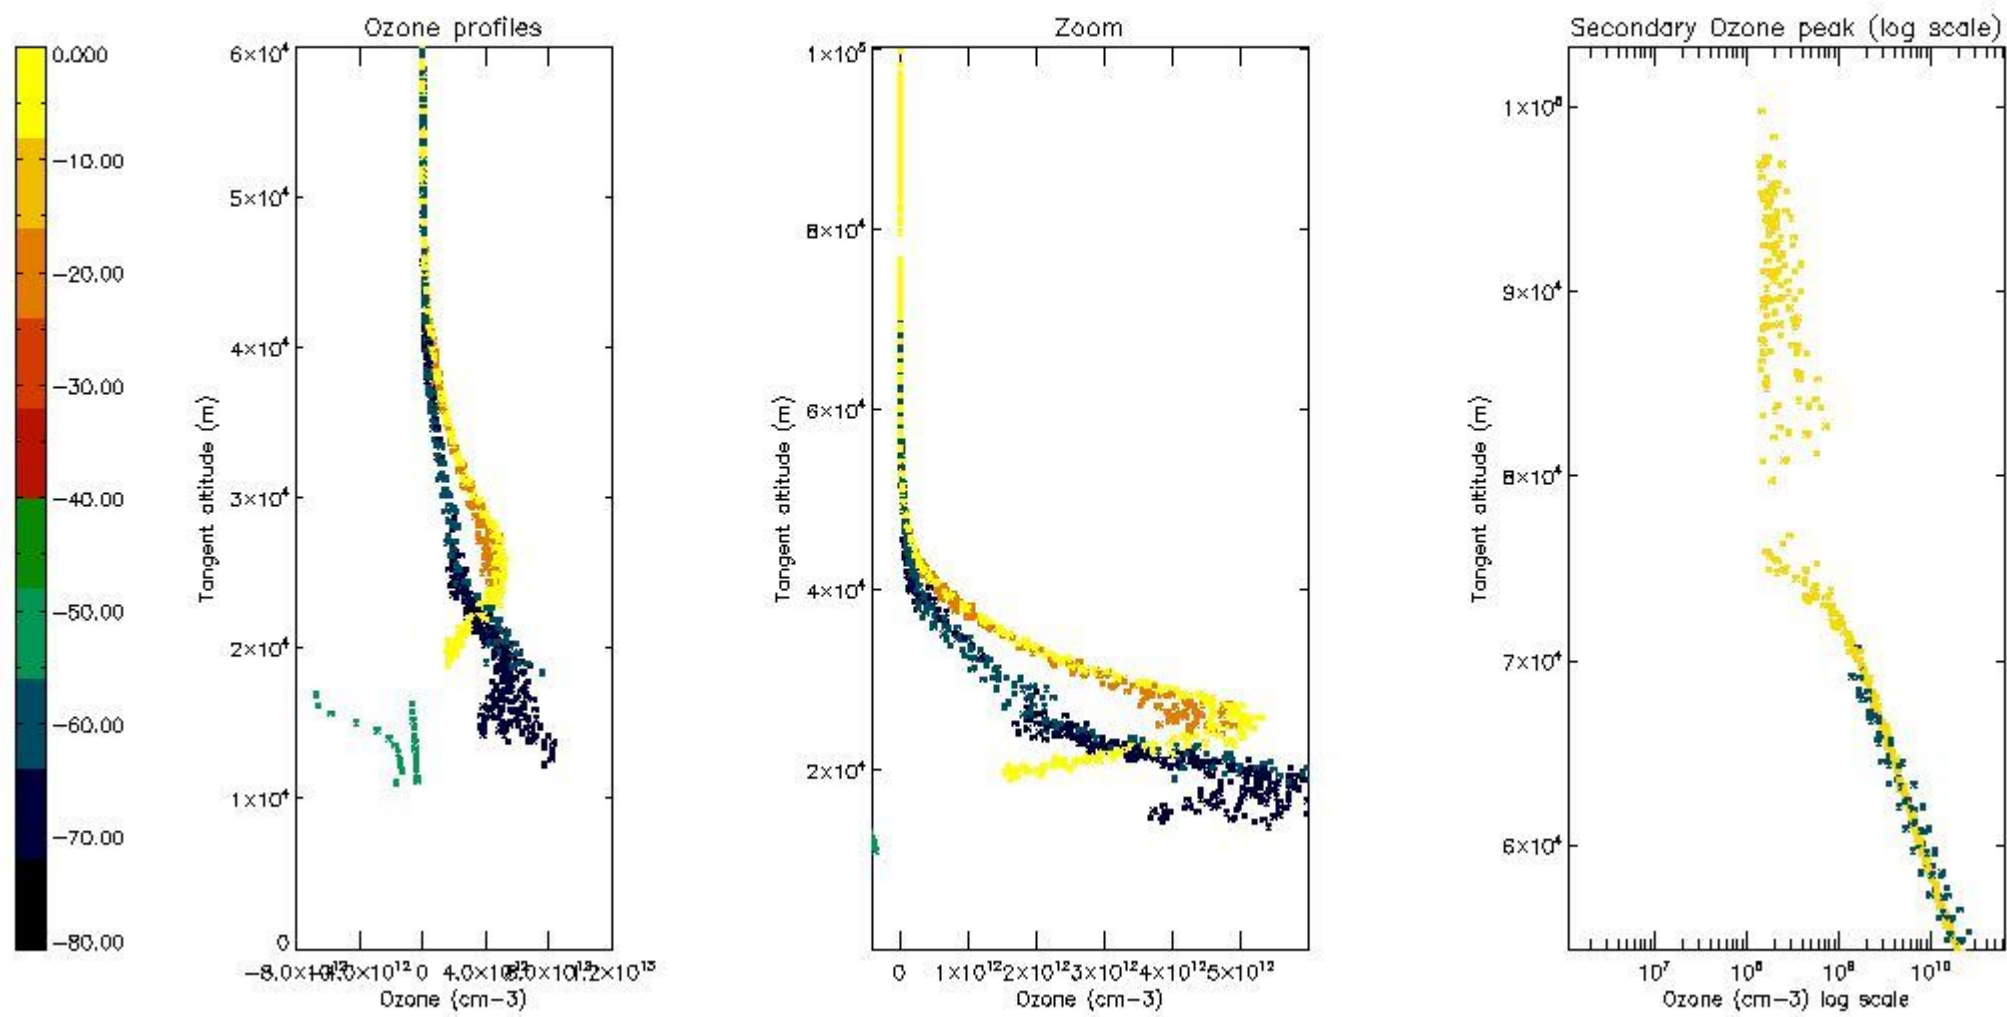

5.5 Plot ozone profiles where STD < 5% (dark without errors)

The colorbar represents the latitude.