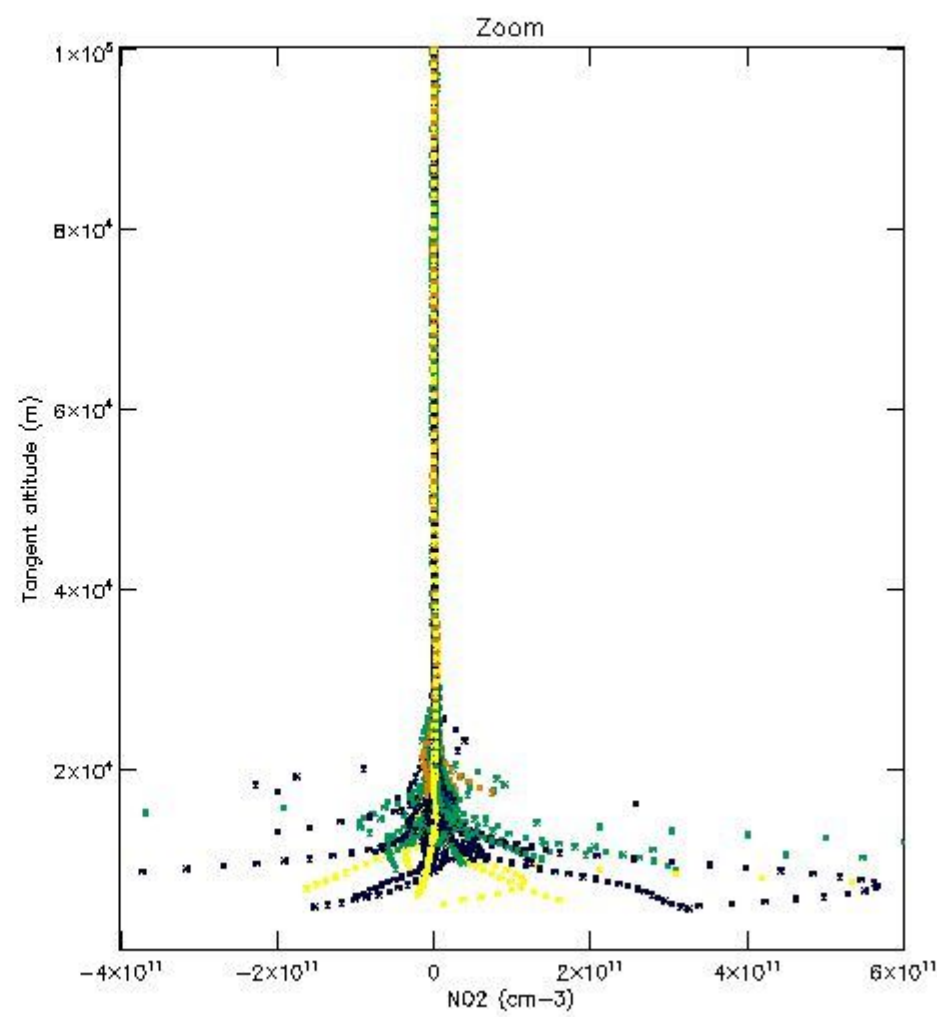

STD < 10	7
STD < 5	4

5.2 Plot ozone profiles for all STD (dark without errors)

The colorbar represents the latitude.

5.3 Plot ozone profiles where STD < 20% (dark without errors)

The colorbar represents the latitude.

5.4 Plot ozone profiles where STD < 10% (dark without errors)

The colorbar represents the latitude.

5.5 Plot ozone profiles where STD < 5% (dark without errors)

The colorbar represents the latitude.

5.6 Plot NO₂ profiles for all STD (dark without errors)

The colorbar represents the latitude.

5.7 Plot NO3 profiles for all STD (dark without errors)

The colorbar represents the latitude.

5.8 Plot H2O profiles for all STD (only for occultations of stars 1,2,3,4,13,14,16,26,63 dark without errors)