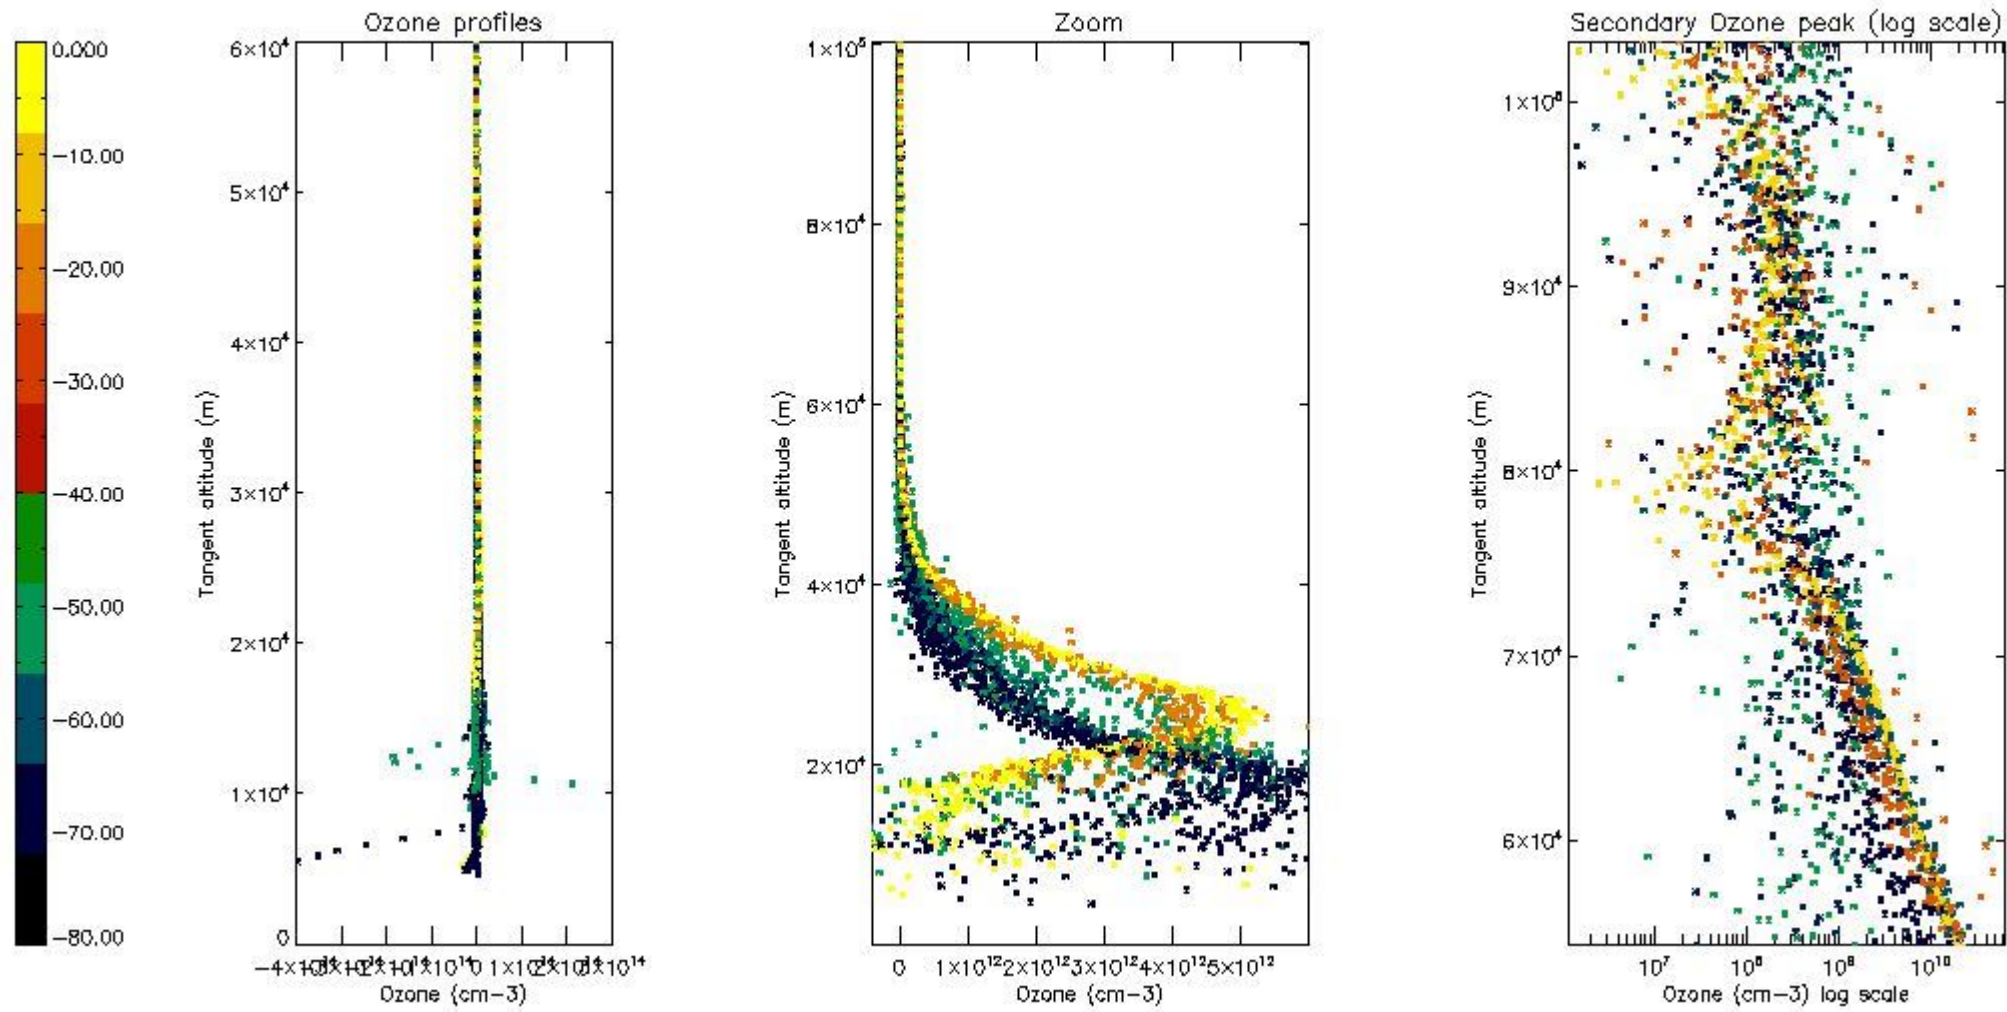

STD < 10	7
STD < 5	4

5.2 Plot ozone profiles for all STD (dark without errors)

The colorbar represents the latitude.

5.3 Plot ozone profiles where STD < 20% (dark without errors)

The colorbar represents the latitude.