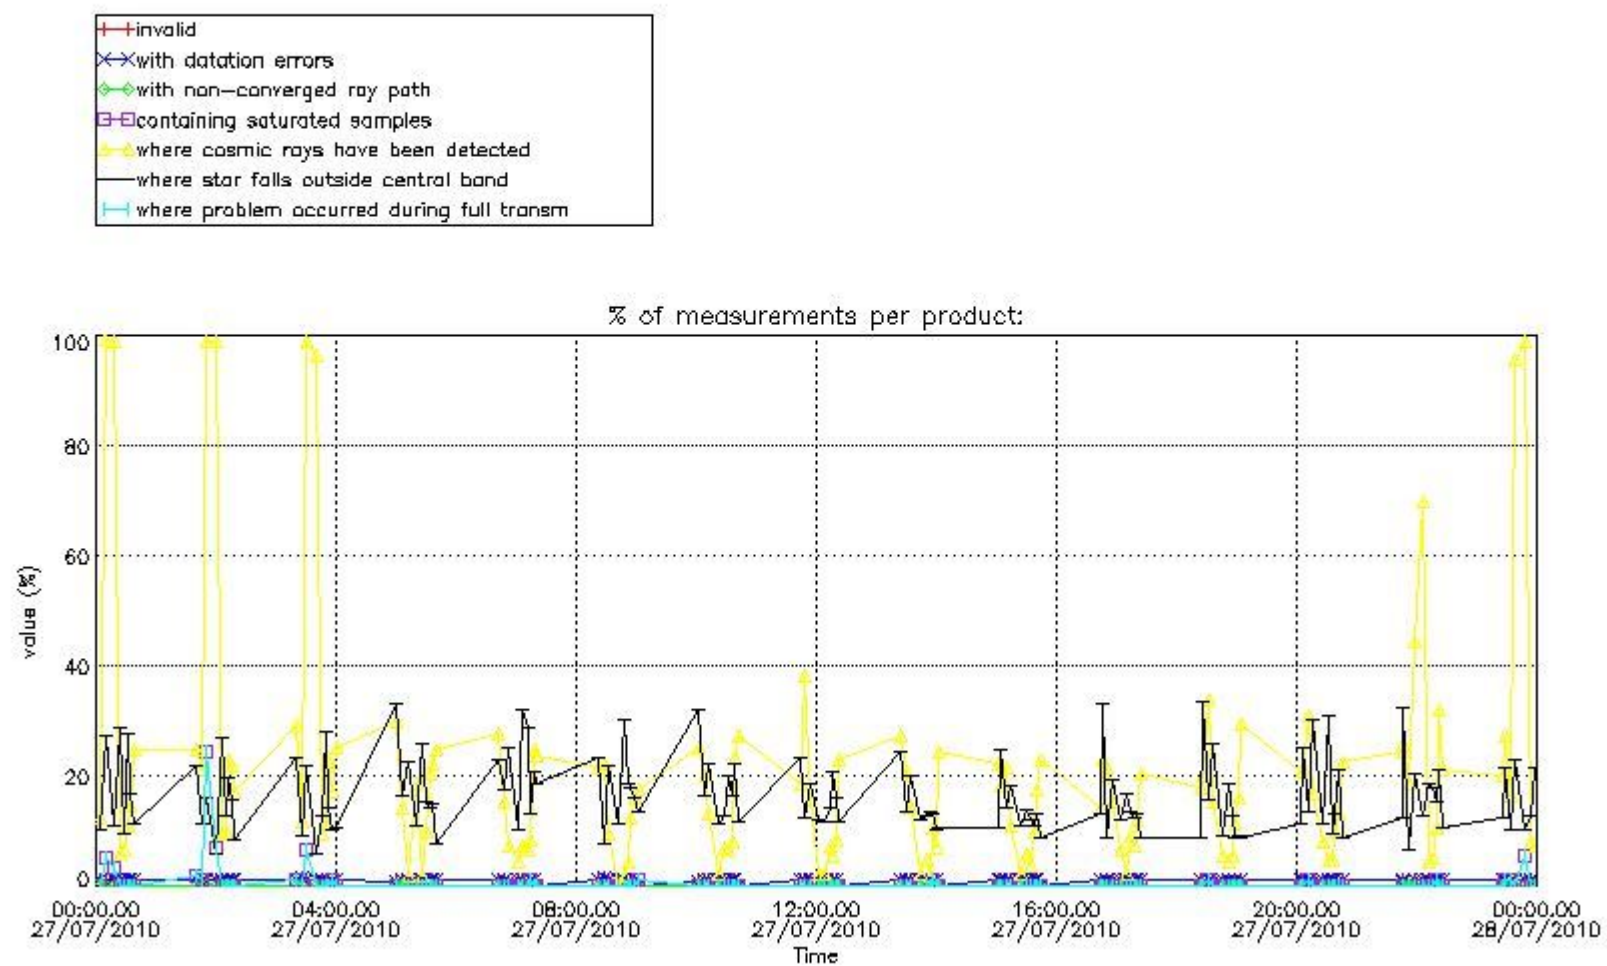

3.1 Plot quality information per product (time dependant)

3.2 Plot quality information per product (world map)

Percentage of flagged data per O3 profile

Percentage of flagged data per H2O profile

Percentage of flagged data per NO2 profile

Percentage of flagged data per NO3 profile

4. Level 1 quality information per product

In this section it is plotted some information contained in the Quality Summary data set of the level 2 products that comes from the level 1b processing. Products without errors (error flag in the MPH set to "0") are used.

4.1 Plot quality information per product (time dependant) coming from level 1b processing

4.1.1 Plot level 1 quality information per product (time dependant): ENVISAT ASCENDING passes

4.1.2 Plot level 1 quality information per product (time dependant): ENVI SAT DESCENDING passes