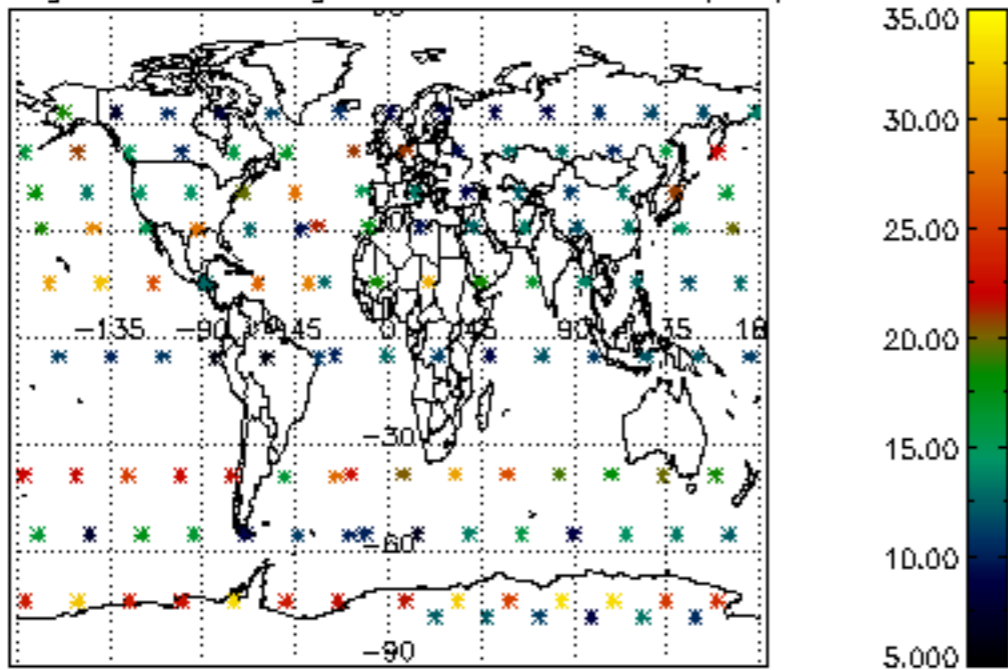

Percentage of cosmic ray hits per profile

Percentage of star falling outside central band per profile