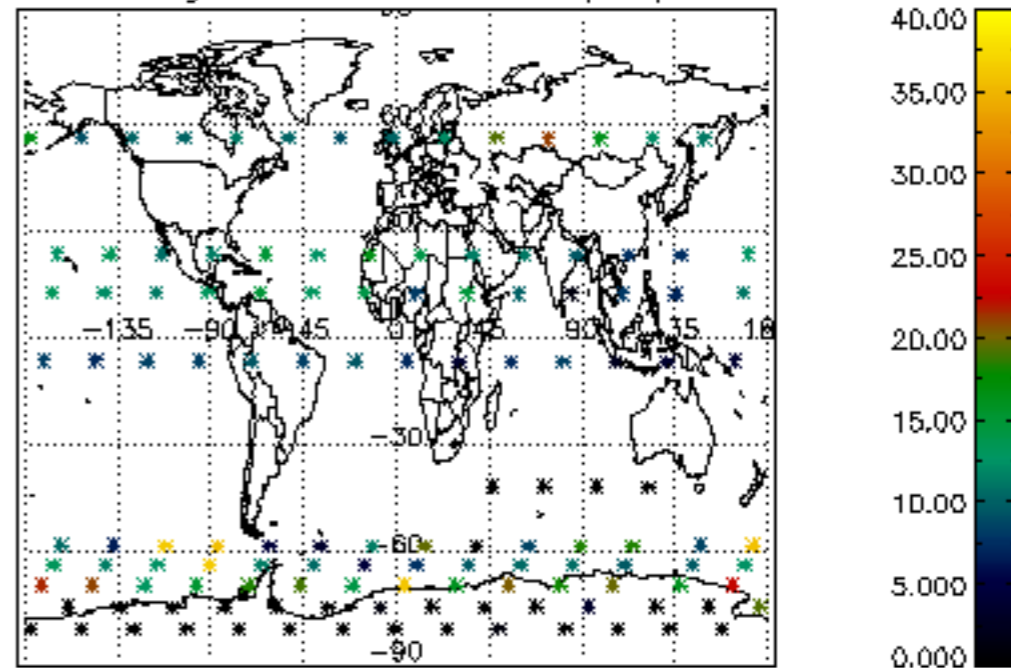

Percentage of saturation errors per profile