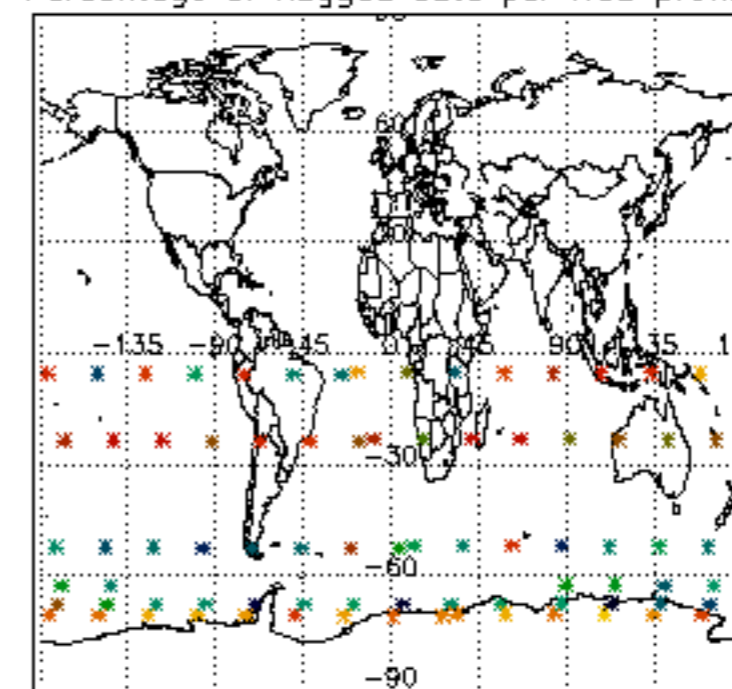

Percentage of flagged data per NO3 profile