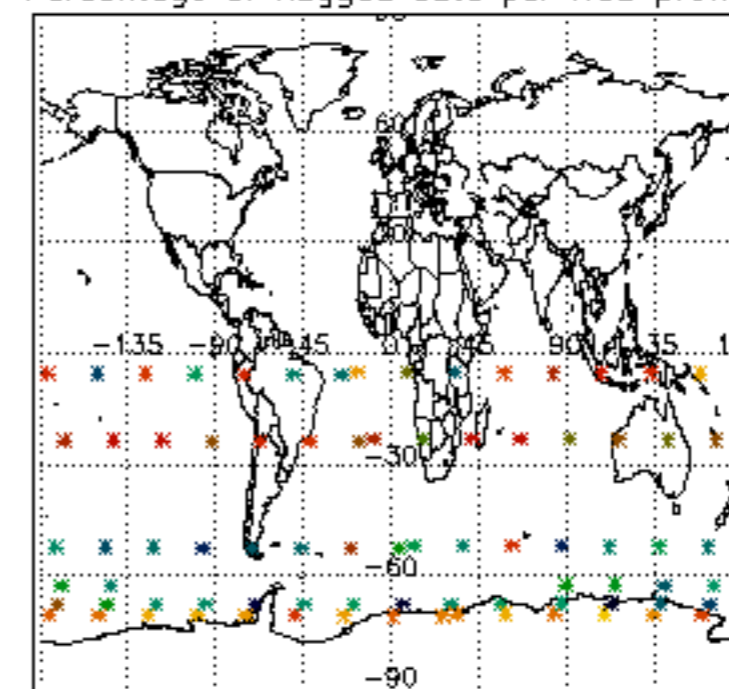

Percentage of flagged data per NO3 profile