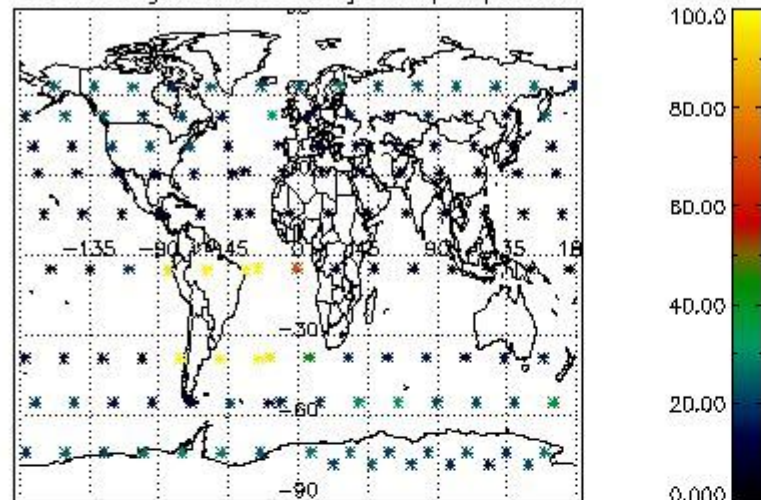

Percentage of cosmic ray hits per profile