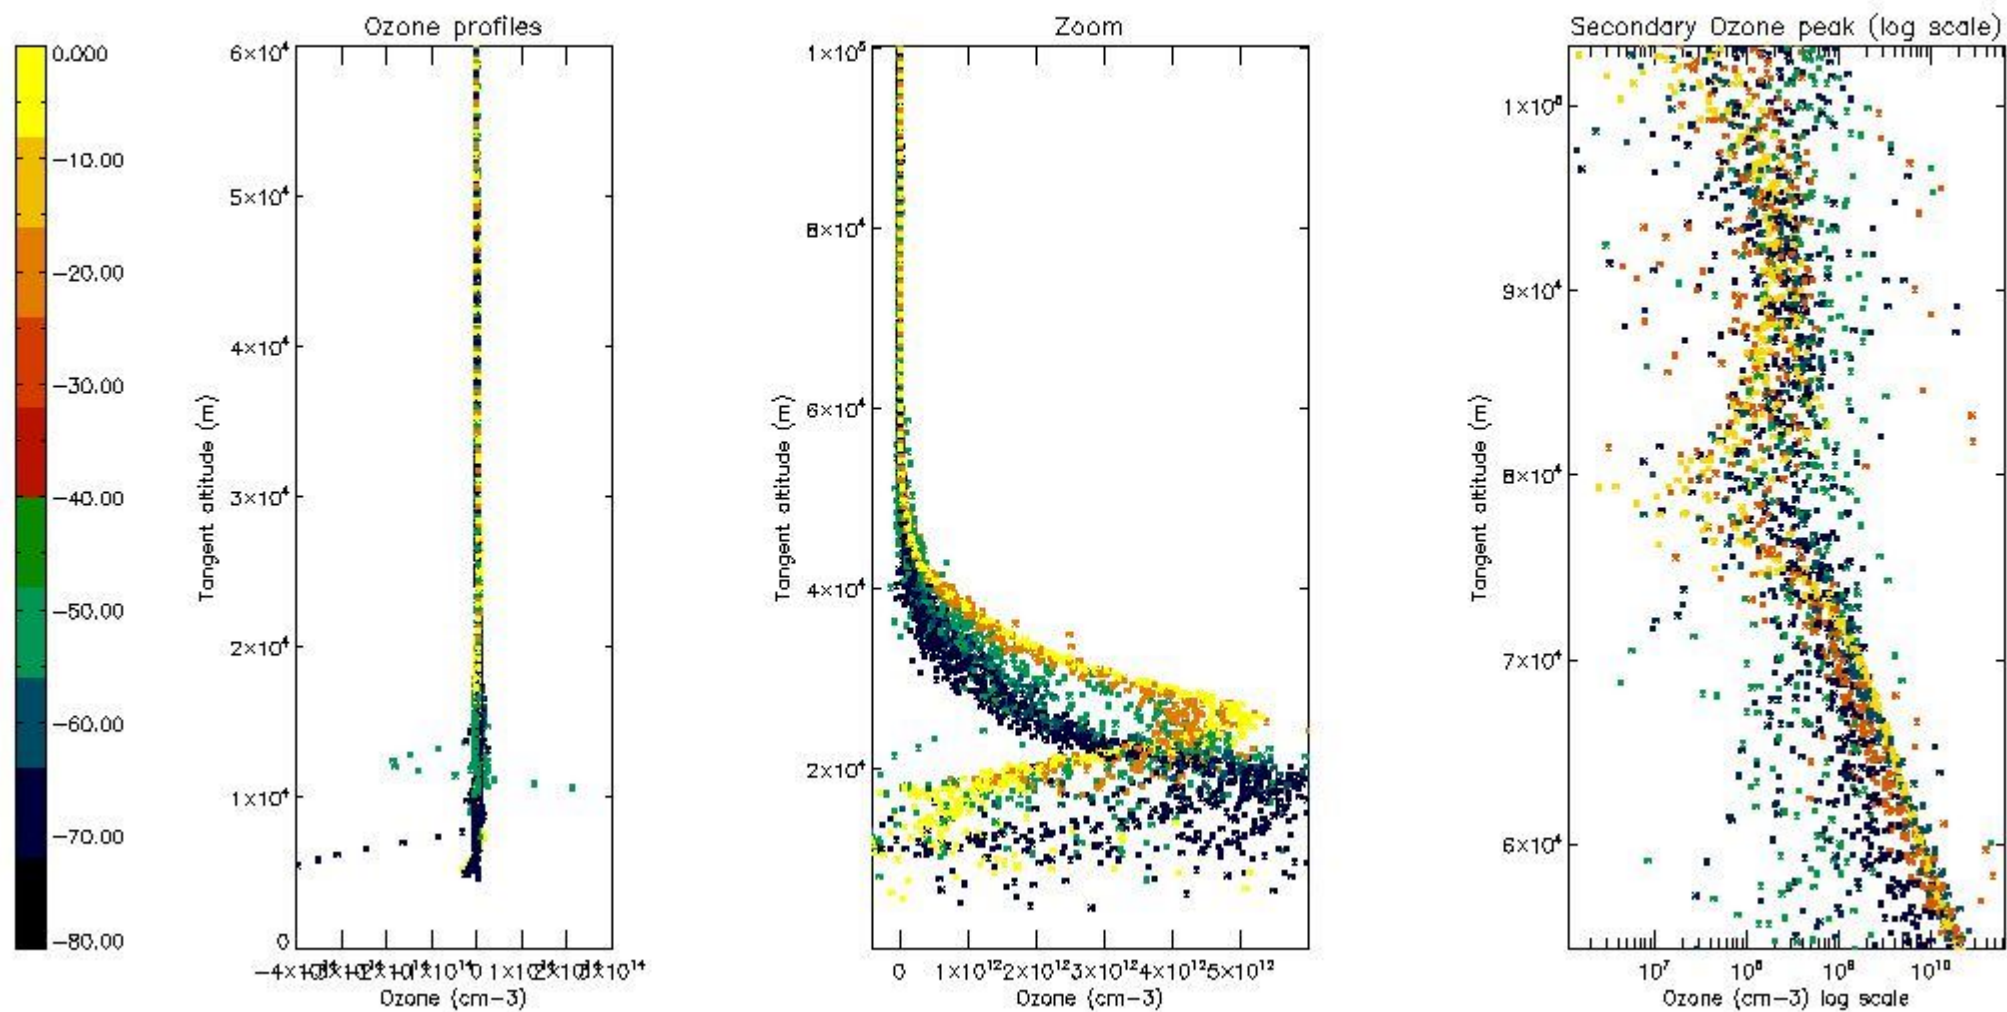

STD < 10	7
STD < 5	4

5.2 Plot ozone profiles for all STD (dark without errors)

The colorbar represents the latitude.

5.3 Plot ozone profiles where STD < 20% (dark without errors)

The colorbar represents the latitude.