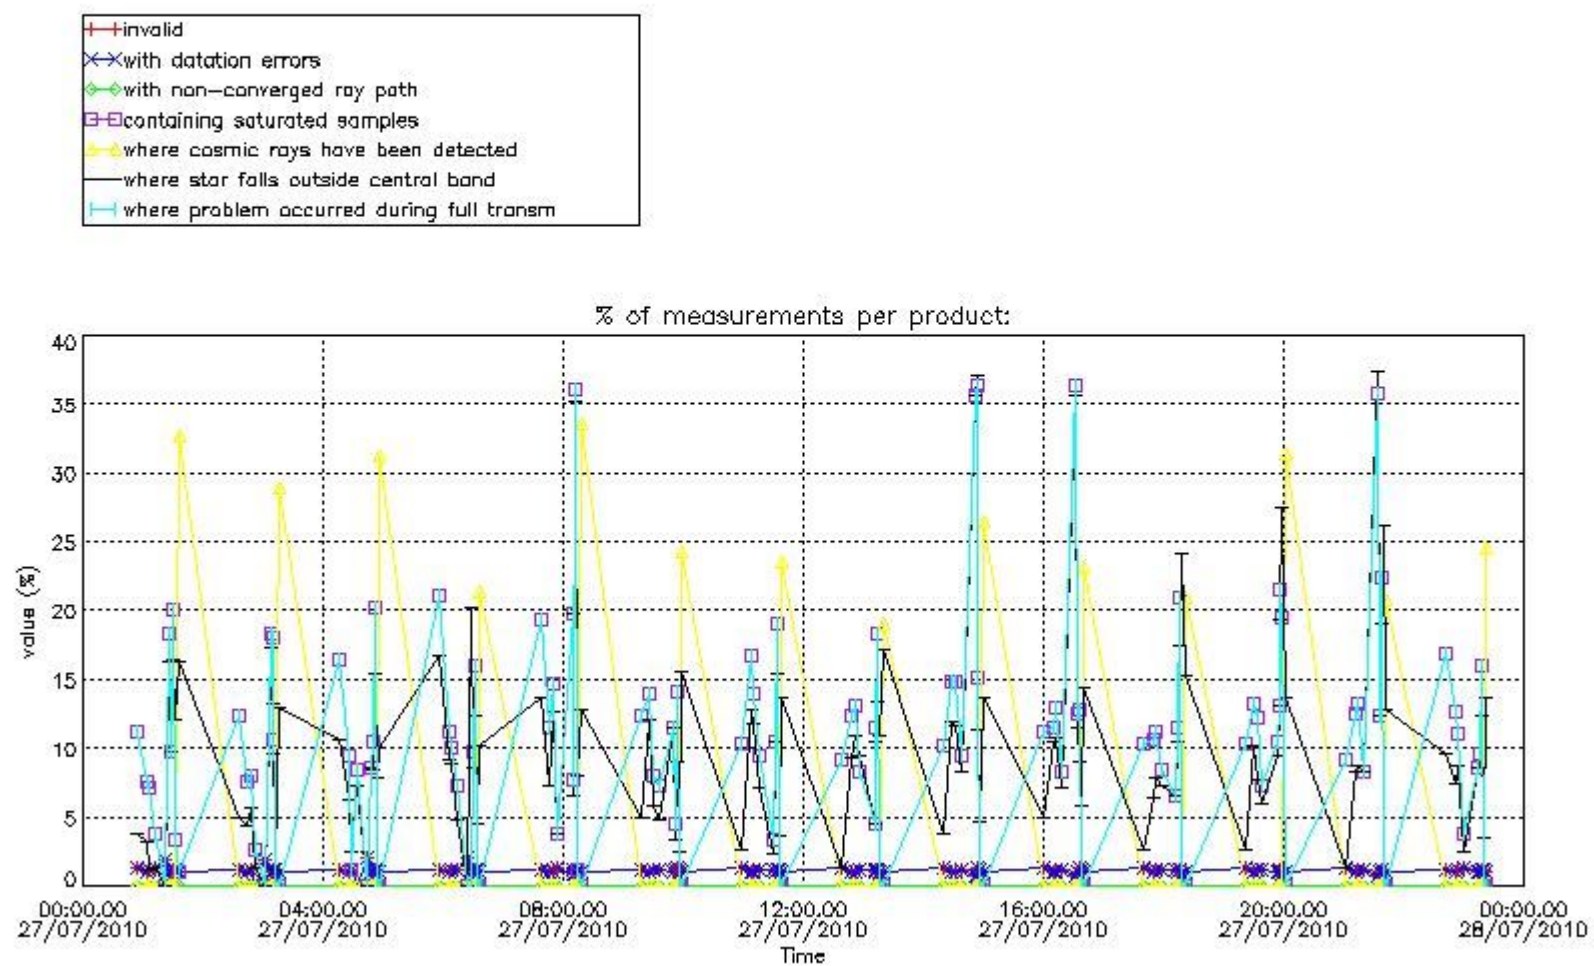

4.2 Plot quality information per product coming from level 1b processing (world map)

4.2.1 Plot level 1 quality information per product (world map): ENVISAT ASCENDING passes