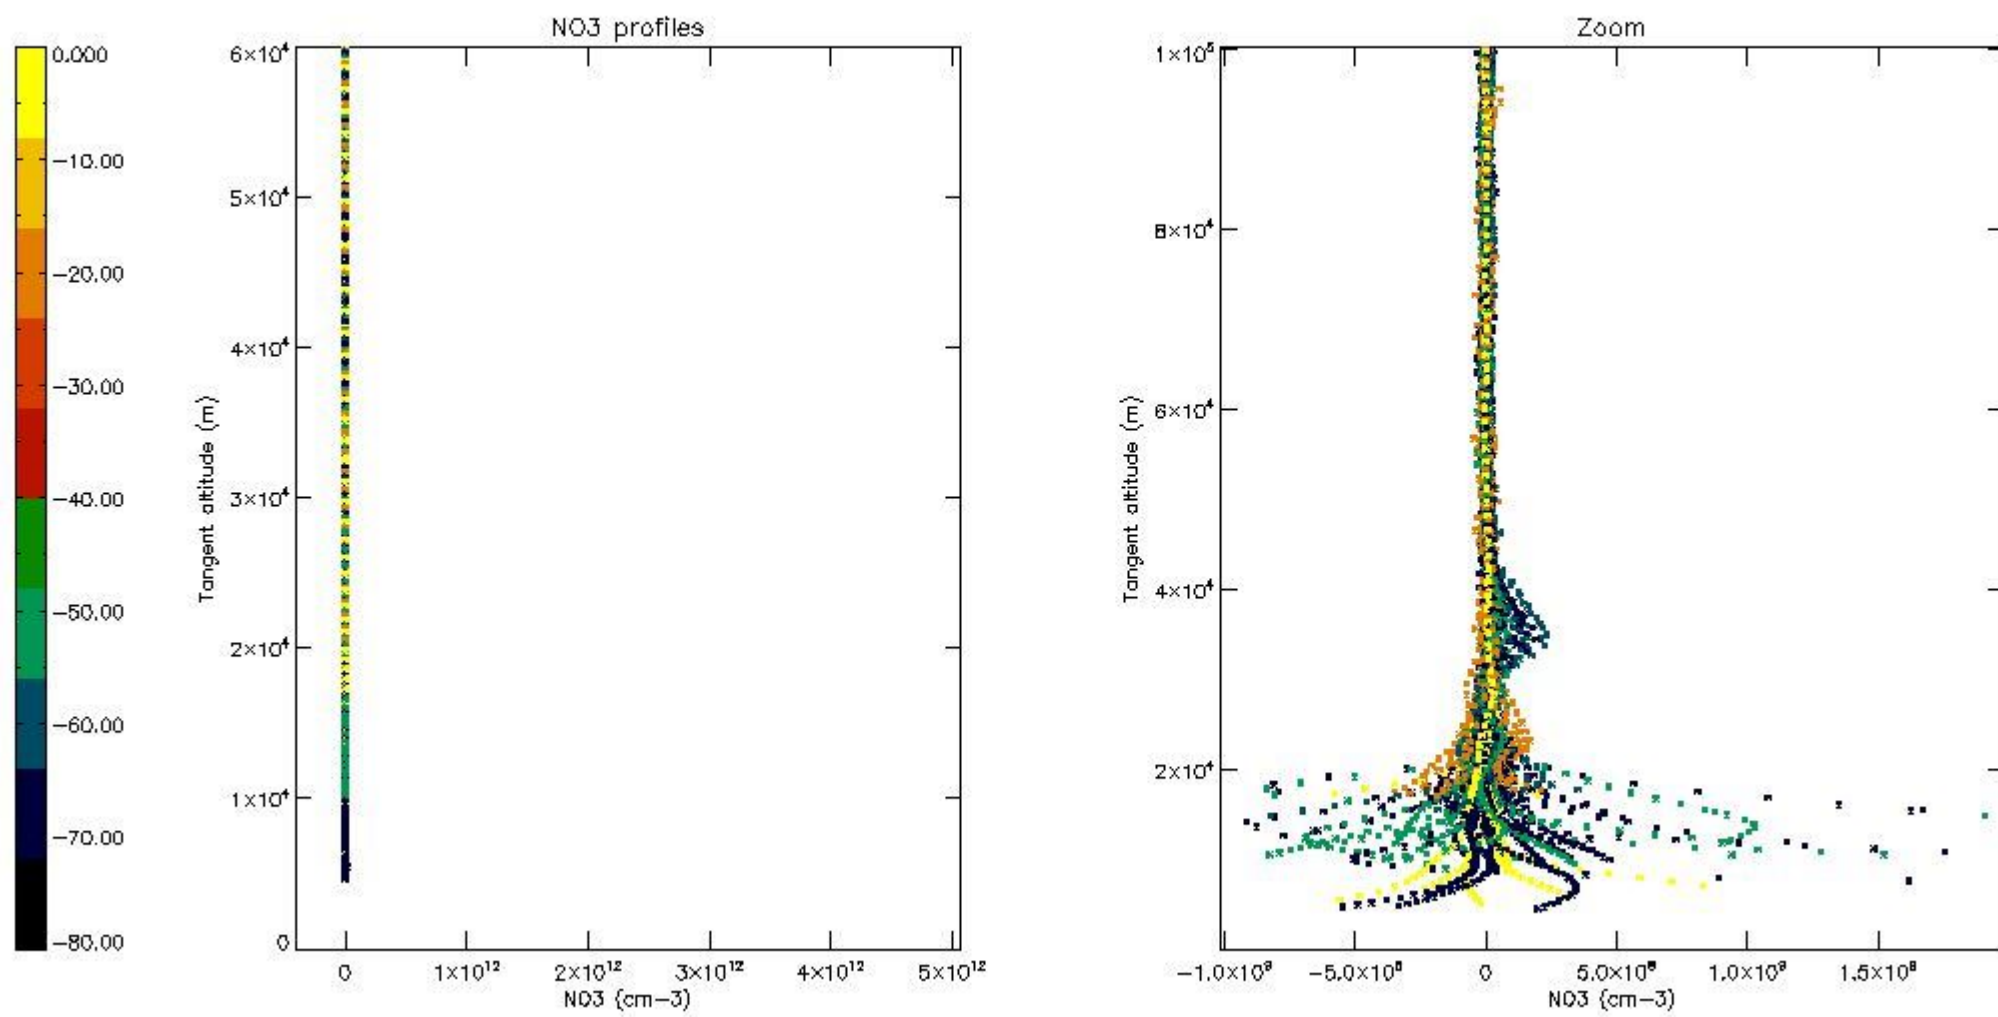

5.4 Plot ozone profiles where STD < 10% (dark without errors)

The colorbar represents the latitude.

5.5 Plot ozone profiles where STD < 5% (dark without errors)

The colorbar represents the latitude.

5.6 Plot NO₂ profiles for all STD (dark without errors)

The colorbar represents the latitude.

5.7 Plot NO3 profiles for all STD (dark without errors)

The colorbar represents the latitude.

5.8 Plot H2O profiles for all STD (only for occultations of stars 1,2,3,4,13,14,16,26,63 dark without errors)