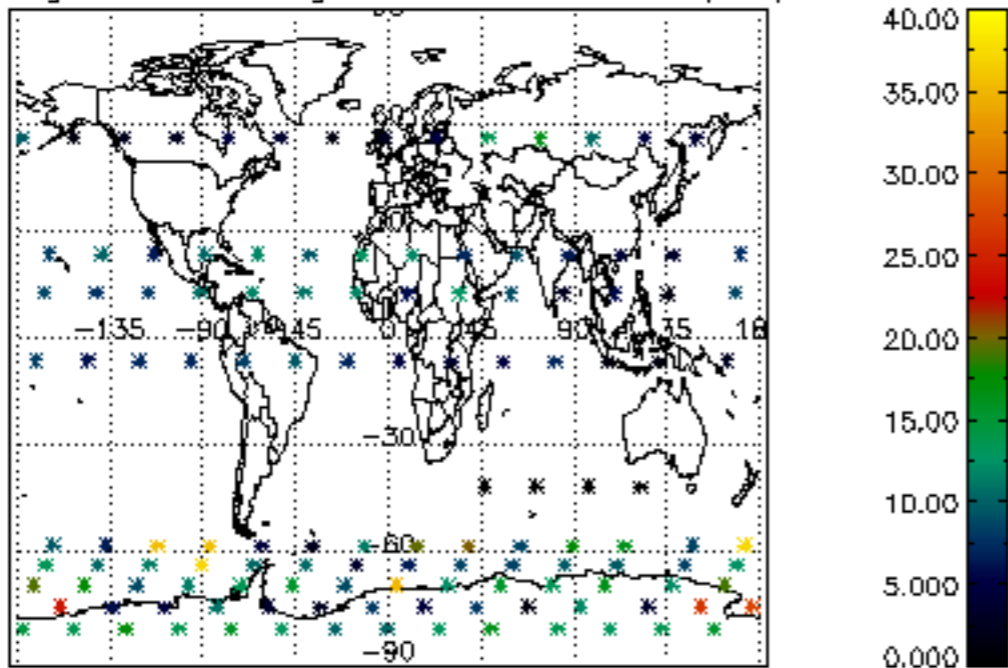

Percentage of star falling outside central band per profile