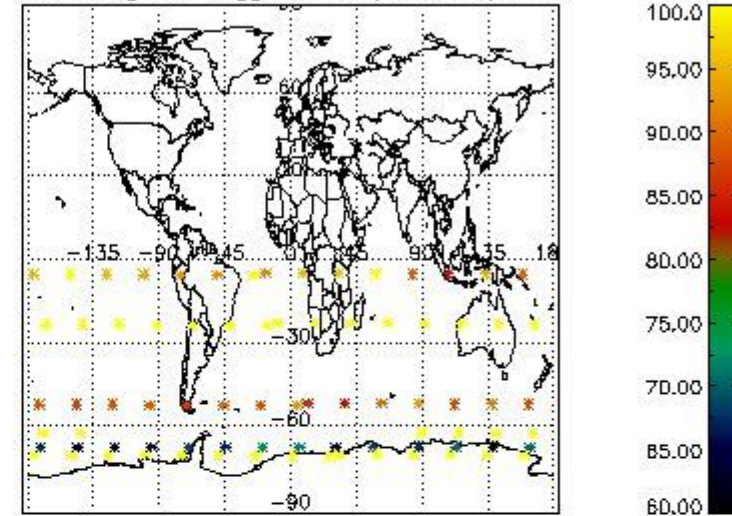

3.1 Plot quality information per product (time dependant)

3.2 Plot quality information per product (world map)

Percentage of flagged data per O3 profile

Percentage of flagged data per H2O profile

Percentage of flagged data per NO2 profile