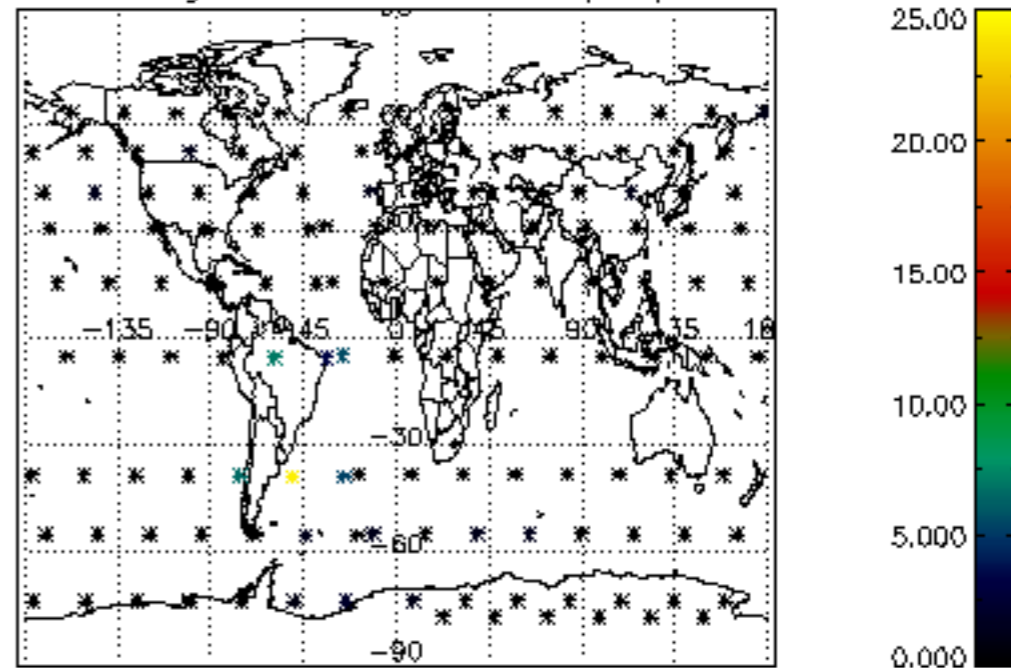

Percentage of datation errors per profile

Percentage of saturation errors per profile