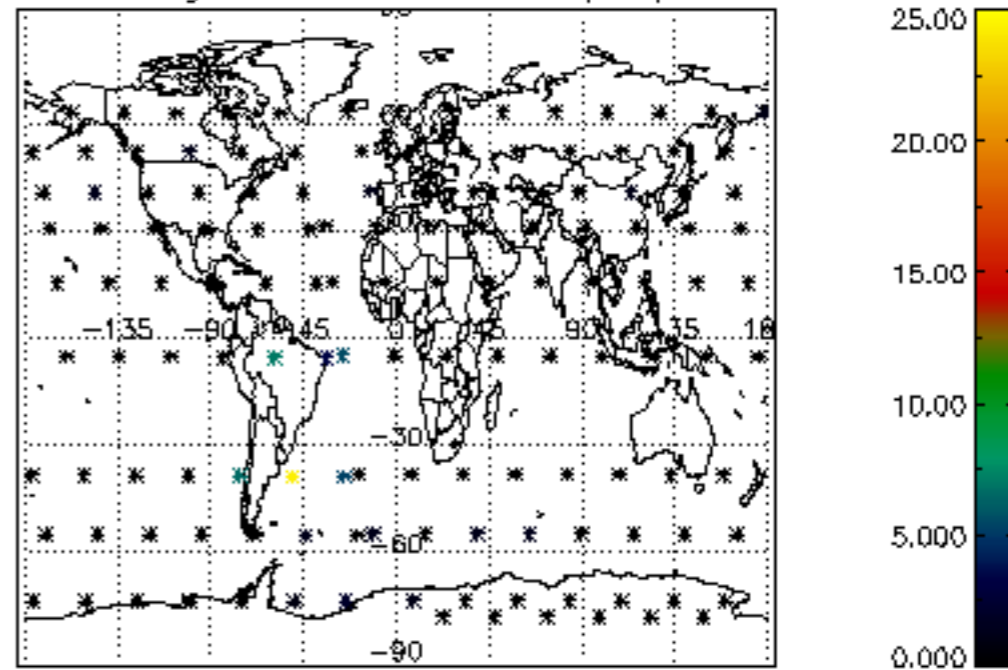

Percentage of datation errors per profile

Percentage of saturation errors per profile