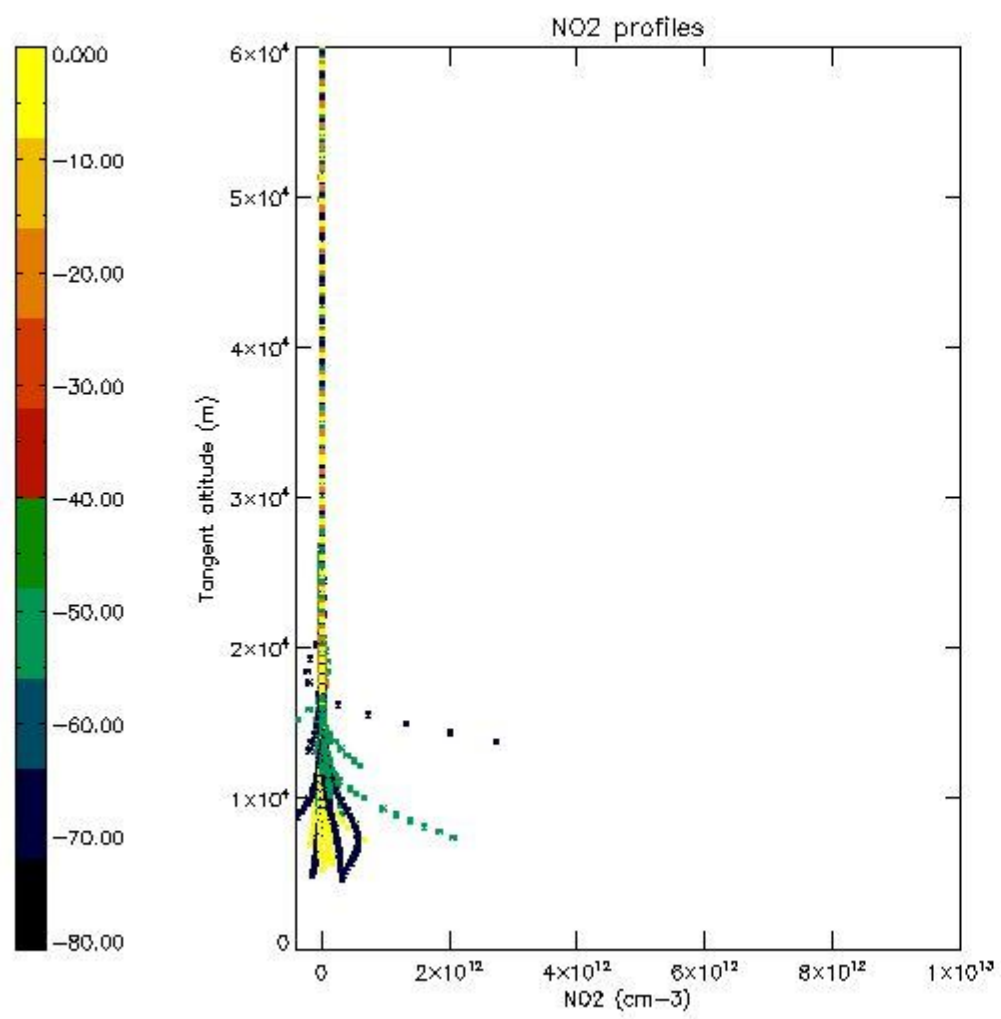

5.4 Plot ozone profiles where STD < 10% (dark without errors)

The colorbar represents the latitude.

5.5 Plot ozone profiles where STD < 5% (dark without errors)

The colorbar represents the latitude.

5.6 Plot NO₂ profiles for all STD (dark without errors)

The colorbar represents the latitude.

5.7 Plot NO3 profiles for all STD (dark without errors)

The colorbar represents the latitude.

5.8 Plot H2O profiles for all STD (only for occultations of stars 1,2,3,4,13,14,16,26,63 dark without errors)