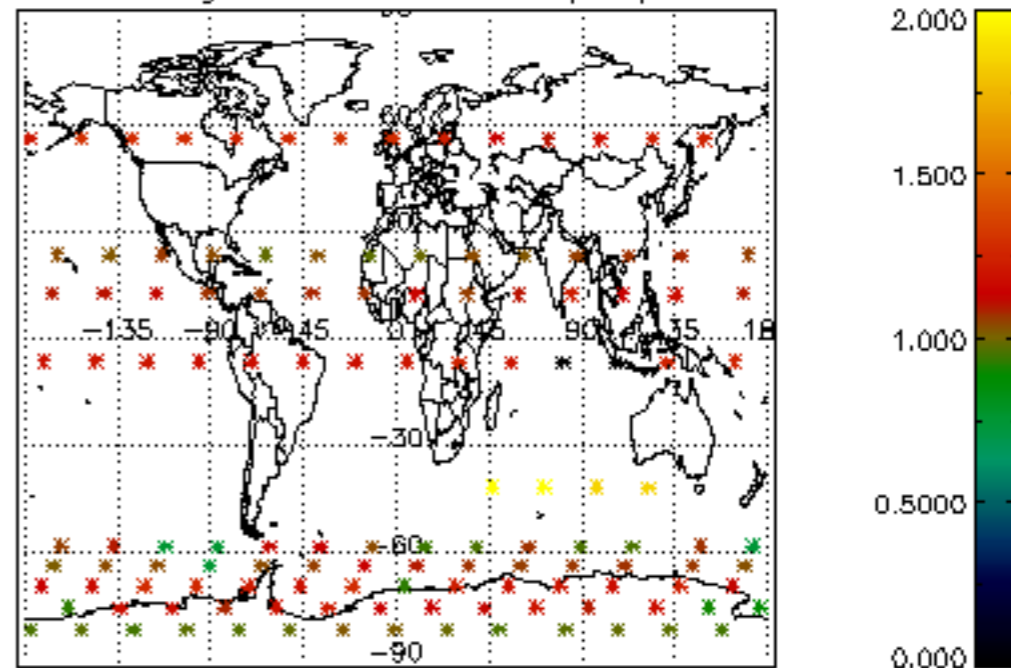

Percentage of datation errors per profile

Percentage of star falling outside central band per profile

Percentage of saturation errors per profile

Percentage of cosmic ray hits per profile

Percentage of datation errors per profile