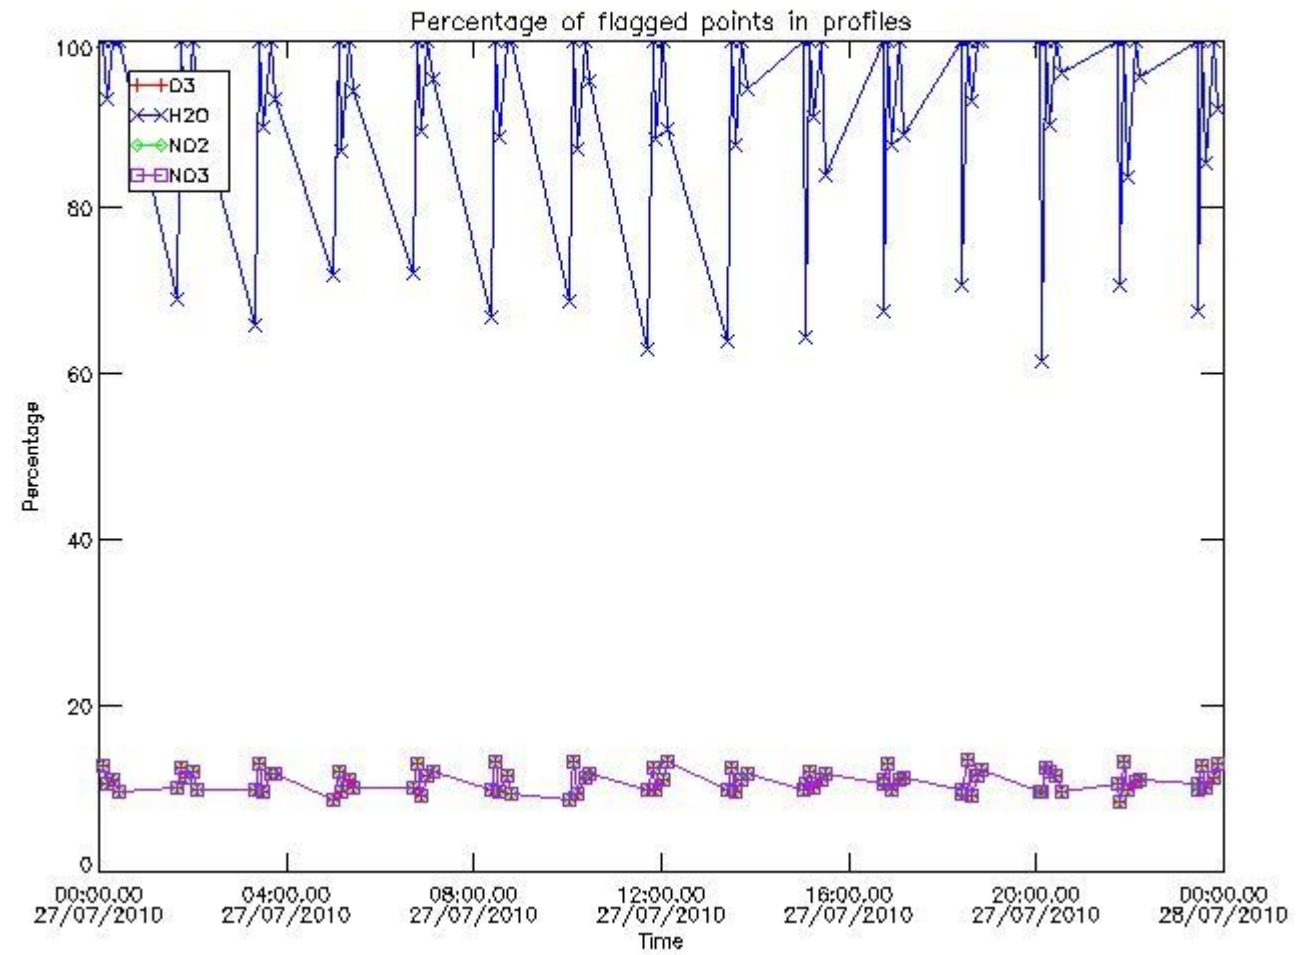

3. Quality information per product

In this section it is plotted some information contained in the Quality Summary data set of the level 2 products. Only products in dark limb conditions and without errors (error flag in the MPH set to "0") are used.

3.1 Plot quality information per product (time dependant)

3.2 Plot quality information per product (world map)