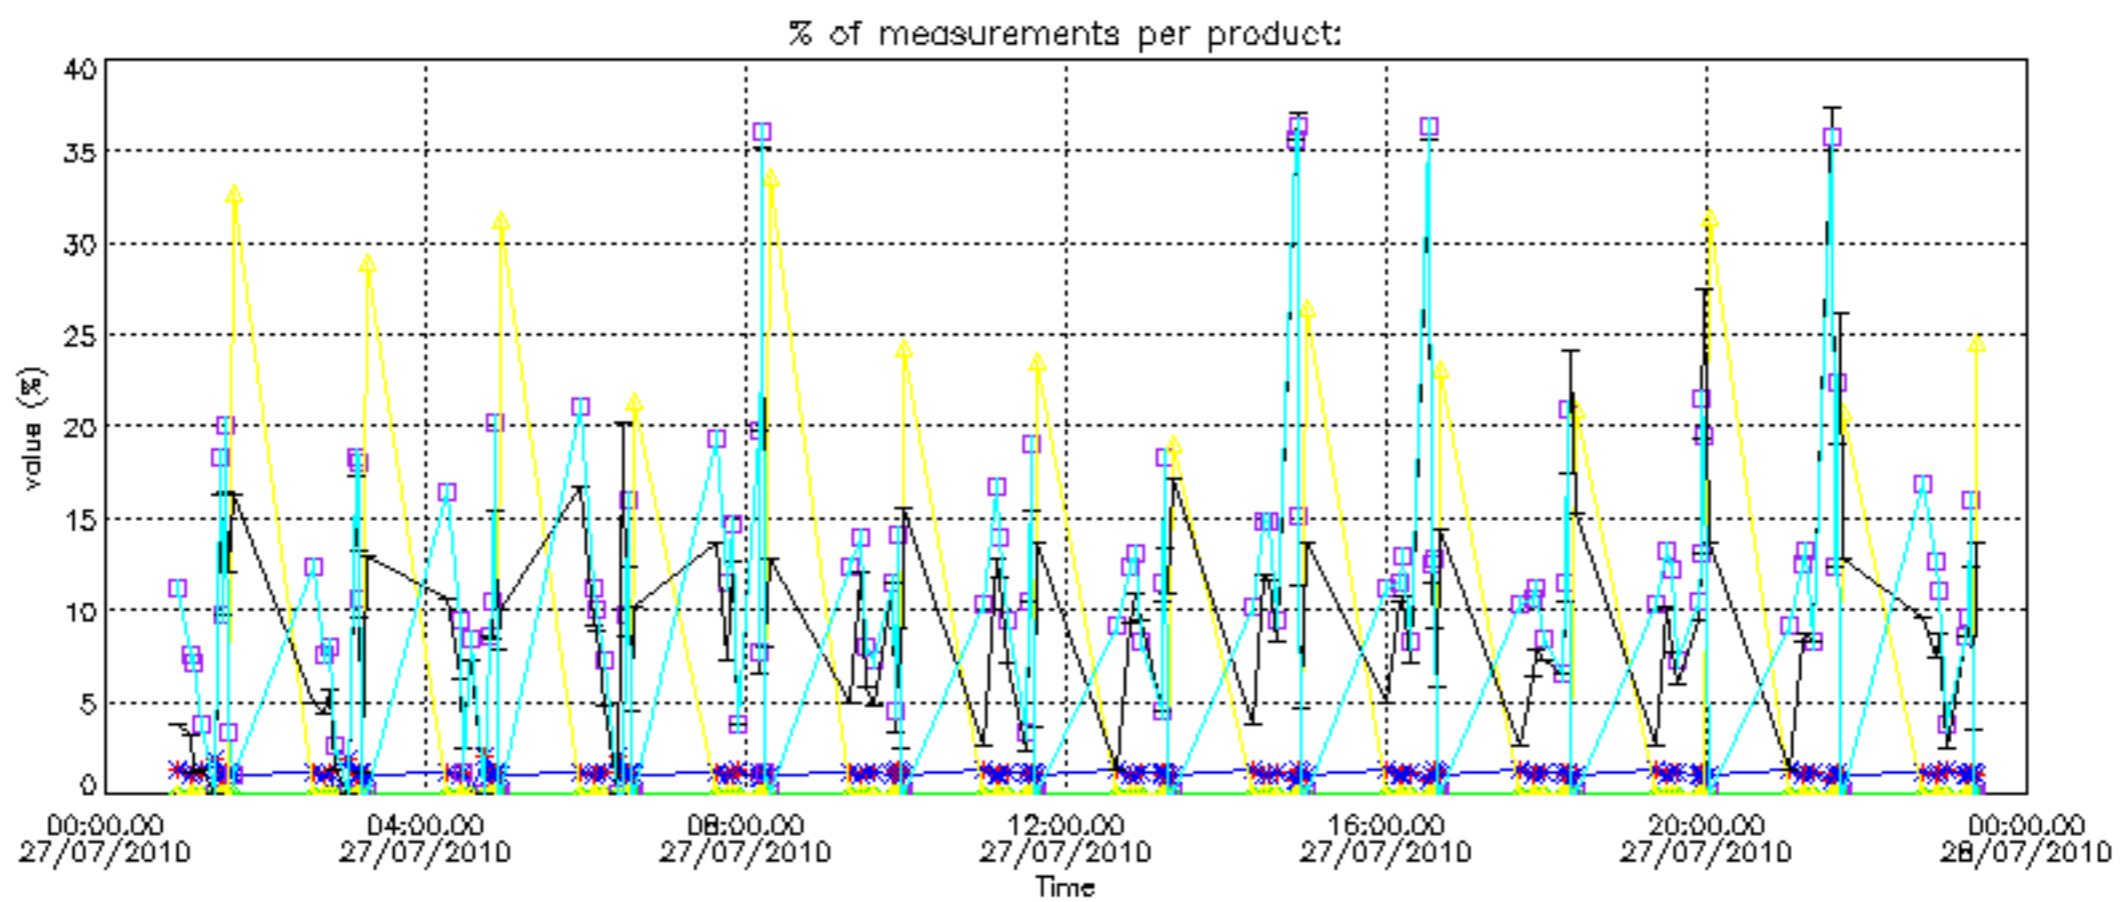

Percentage of cosmic ray hits per profile

Percentage of datation errors per profile