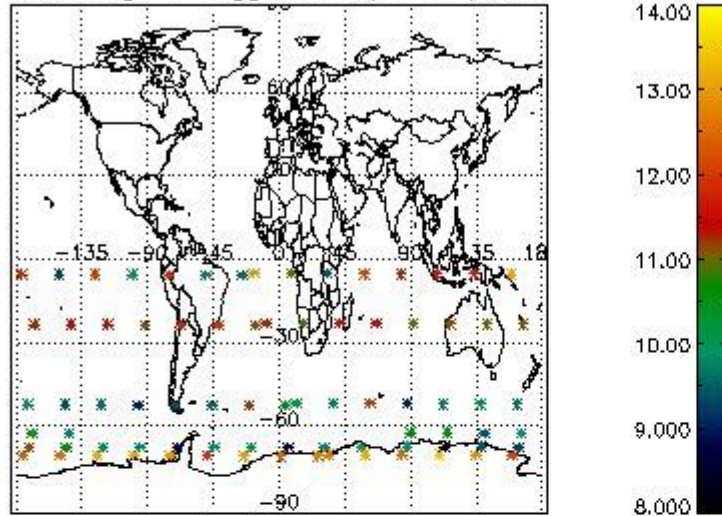

Percentage of flagged data per O3 profile