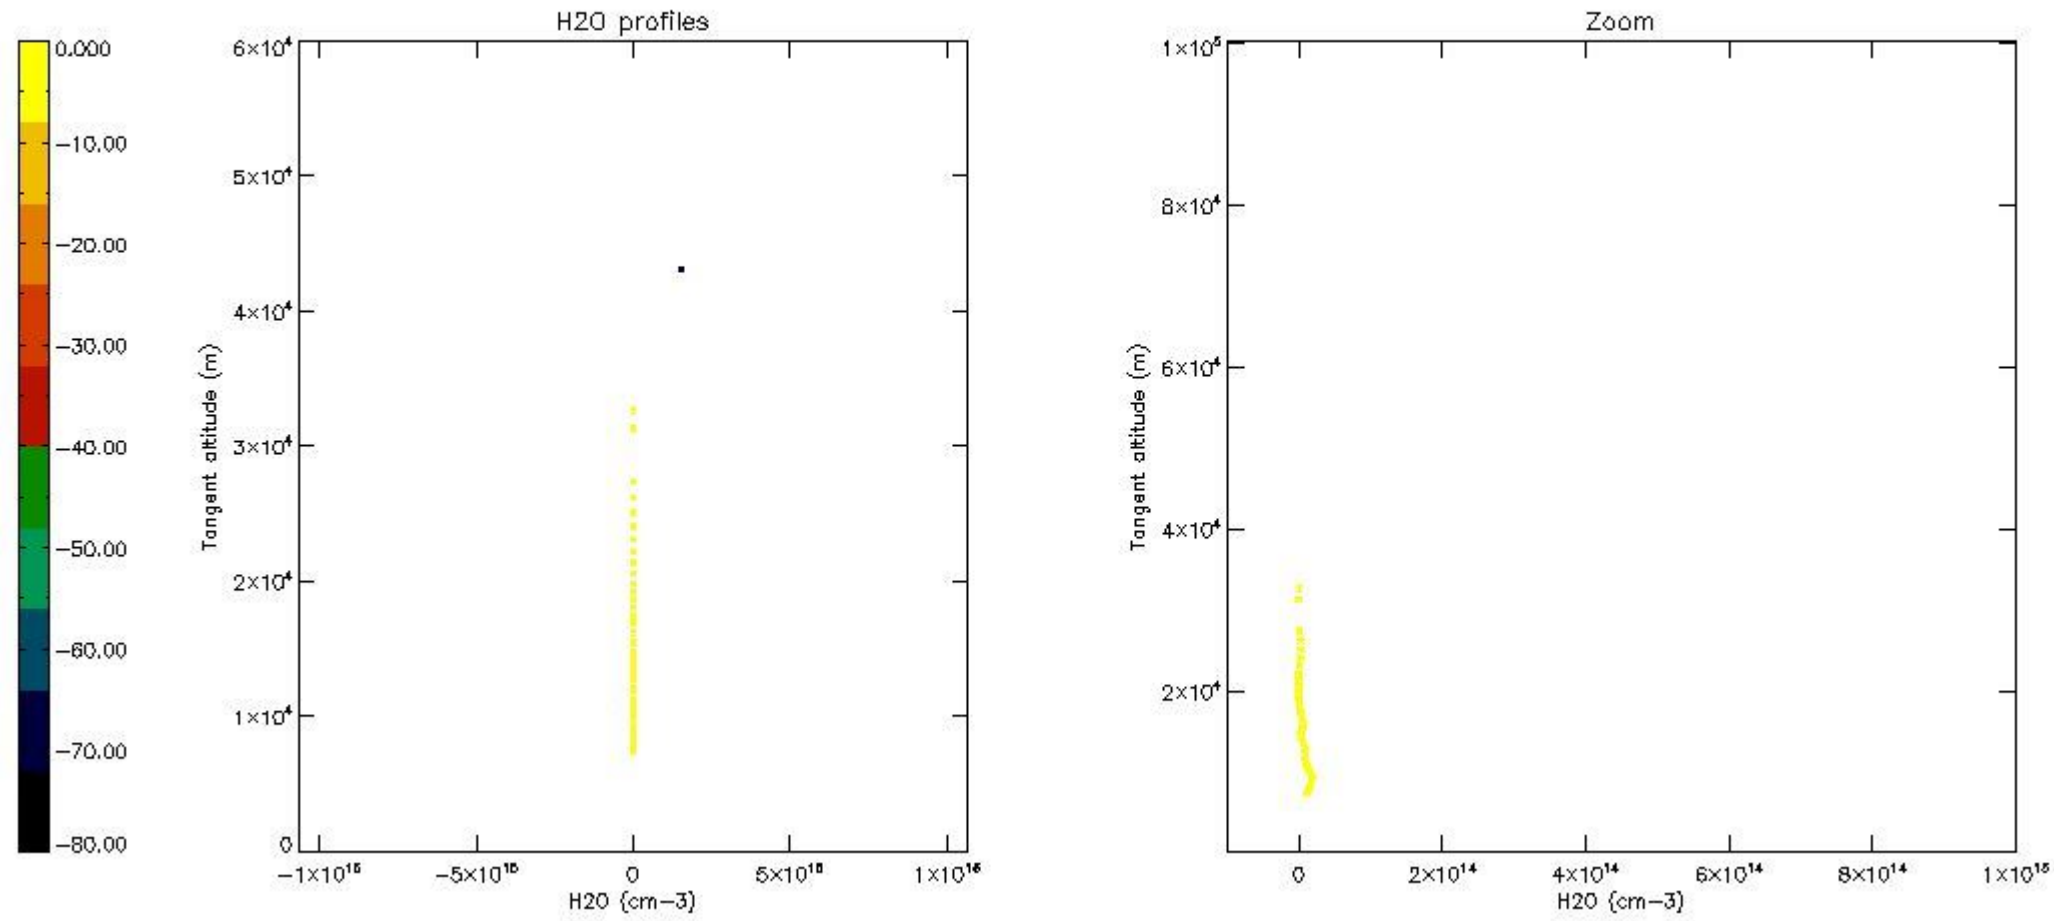

6. Auxiliary Data Files used for the production reported in section 2

The number reported in the third column indicates since which file (see list in section 2) the corresponding auxiliary file has been used. The fourth column is the date of those product files.

Type	Auxiliary Filename	Used since product	Used since product date
INST_PHYS_CHARACTERISTICS	GOM_INS_AXVIEC20091111_143220_20030716_120000_20500101_000000	1	27-JUL-2010 00:04:35
LEVEL-2_PROC_CONFIG	GOM_PR2_AXVIEC20091111_152718_20020301_000000_20500101_000000	1	27-JUL-2010 00:04:35
CROSS_SECTIONS_FILE	GOM_CRS_AXVIEC20091111_154832_20020301_000000_20500101_000000	1	27-JUL-2010 00:04:35