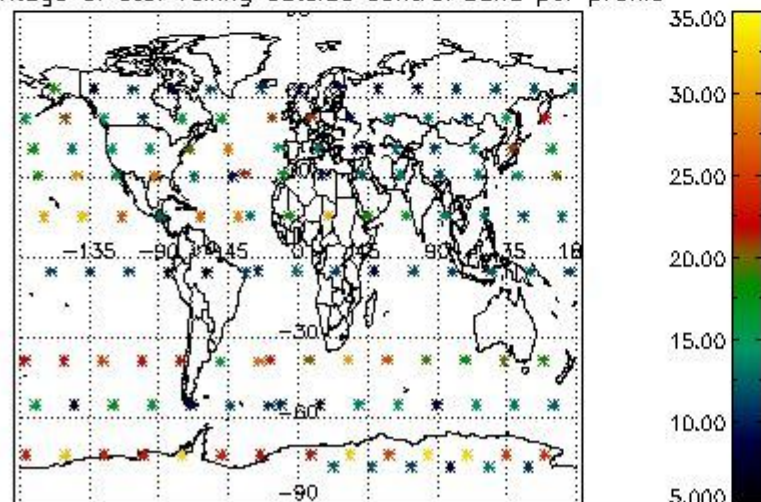

Percentage of star falling outside central band per profile