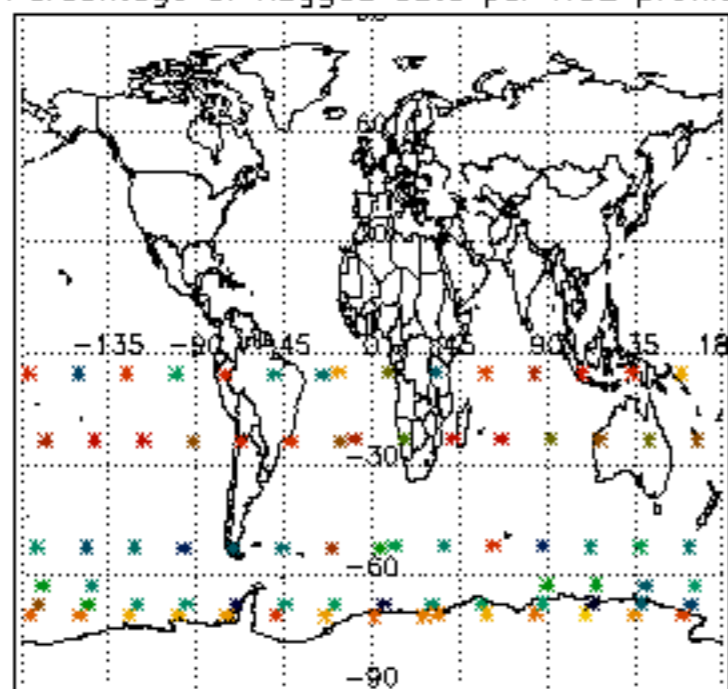

Percentage of flagged data per NO2 profile