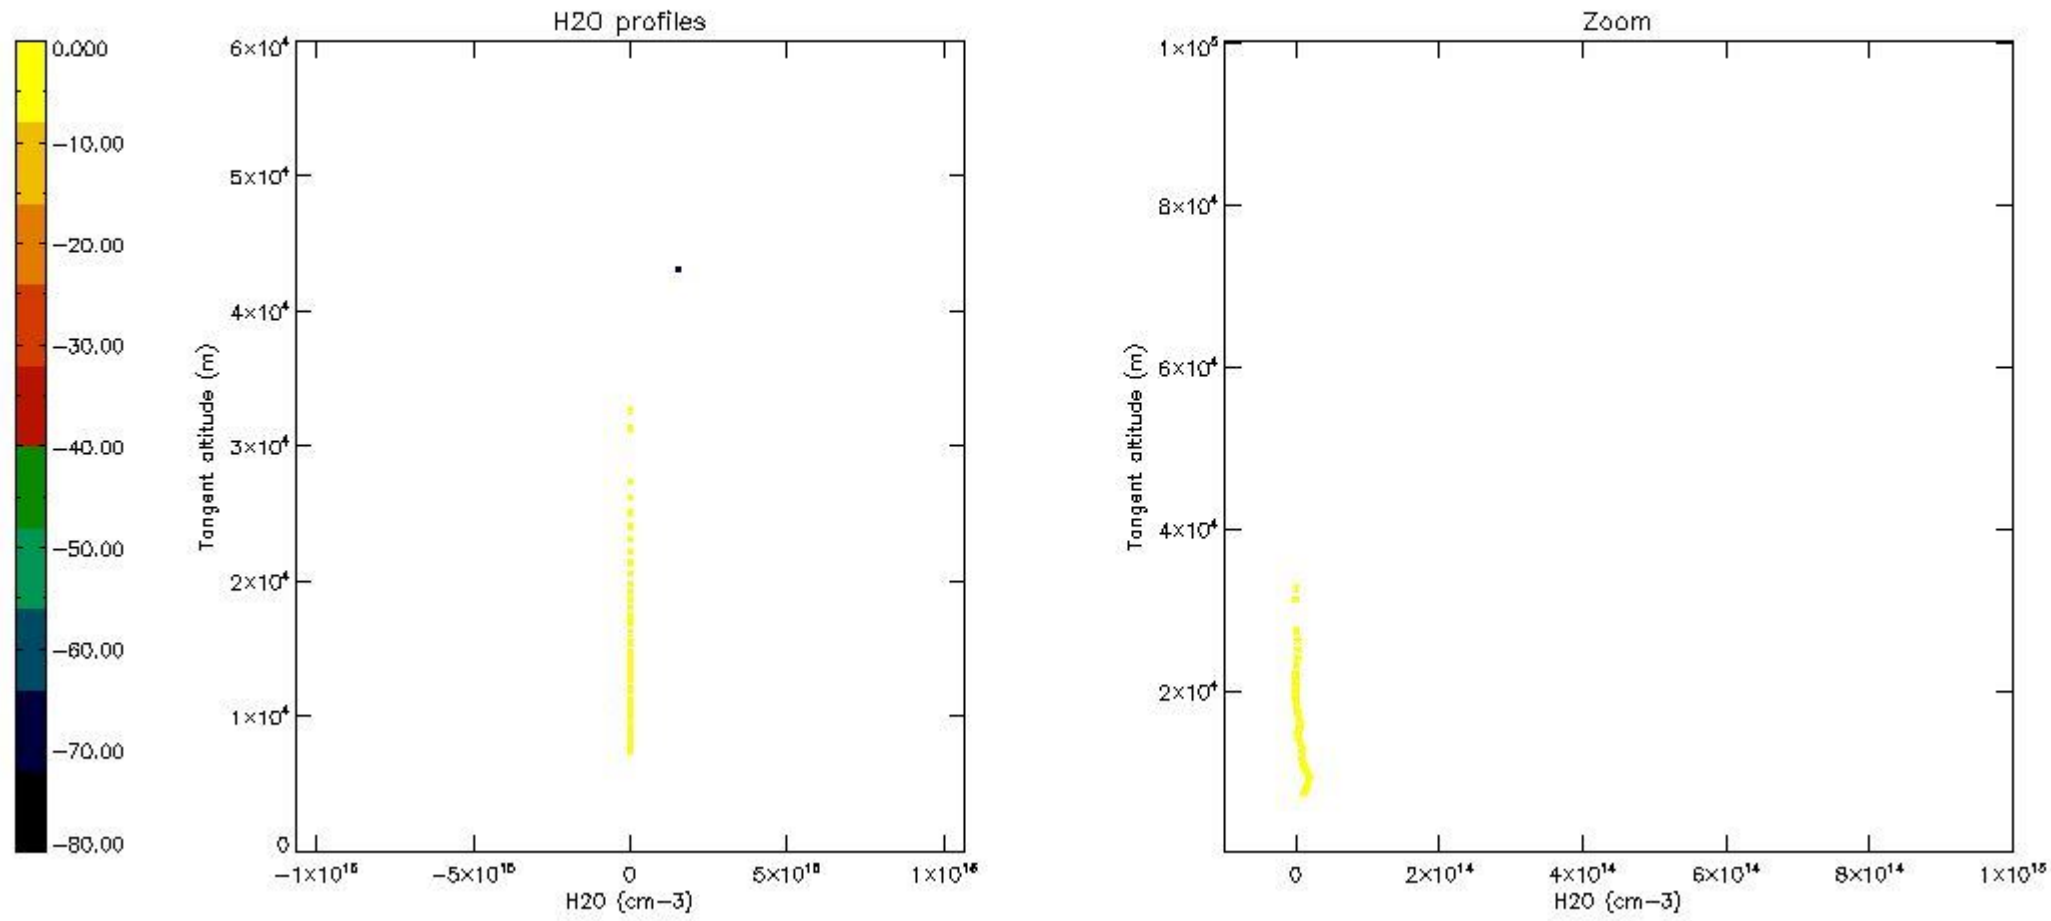

6. Auxiliary Data Files used for the production reported in section 2

The number reported in the third column indicates since which file (see list in section 2) the corresponding auxiliary file has been used. The fourth column is the date of those product files.

Type	Auxiliary Filename	Used since product	Used since product date
INST_PHYS_CHARACTERISTICS	GOM_INS_AXVIEC20091111_143220_20030716_120000_20500101_000000	1	27-JUL-2010 00:04:35
LEVEL-2_PROC_CONFIG	GOM_PR2_AXVIEC20091111_152718_20020301_000000_20500101_000000	1	27-JUL-2010 00:04:35
CROSS_SECTIONS_FILE	GOM_CRS_AXVIEC20091111_154832_20020301_000000_20500101_000000	1	27-JUL-2010 00:04:35