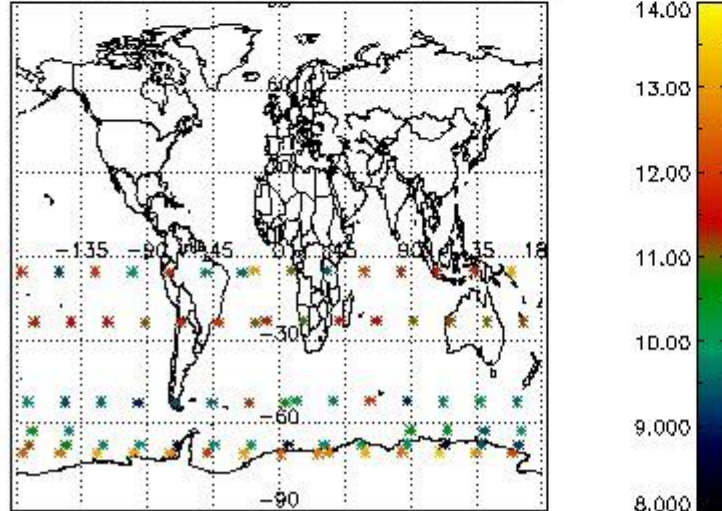

3.1 Plot quality information per product (time dependant)

3.2 Plot quality information per product (world map)

Percentage of flagged data per O3 profile

Percentage of flagged data per H2O profile

Percentage of flagged data per NO2 profile