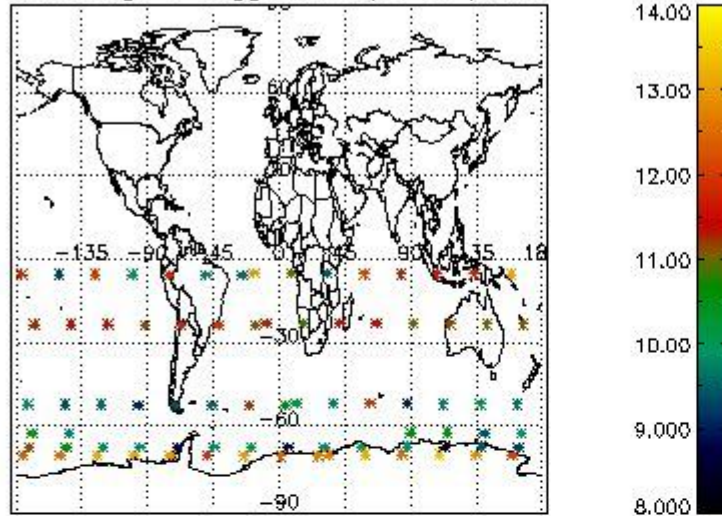

3. Quality information per product

In this section it is plotted some information contained in the Quality Summary data set of the level 2 products. Only products in dark limb conditions and without errors (error flag in the MPH set to "0") are used.

3.1 Plot quality information per product (time dependant)

3.2 Plot quality information per product (world map)

Percentage of flagged data per O3 profile

Percentage of flagged data per H2O profile

Percentage of flagged data per NO2 profile