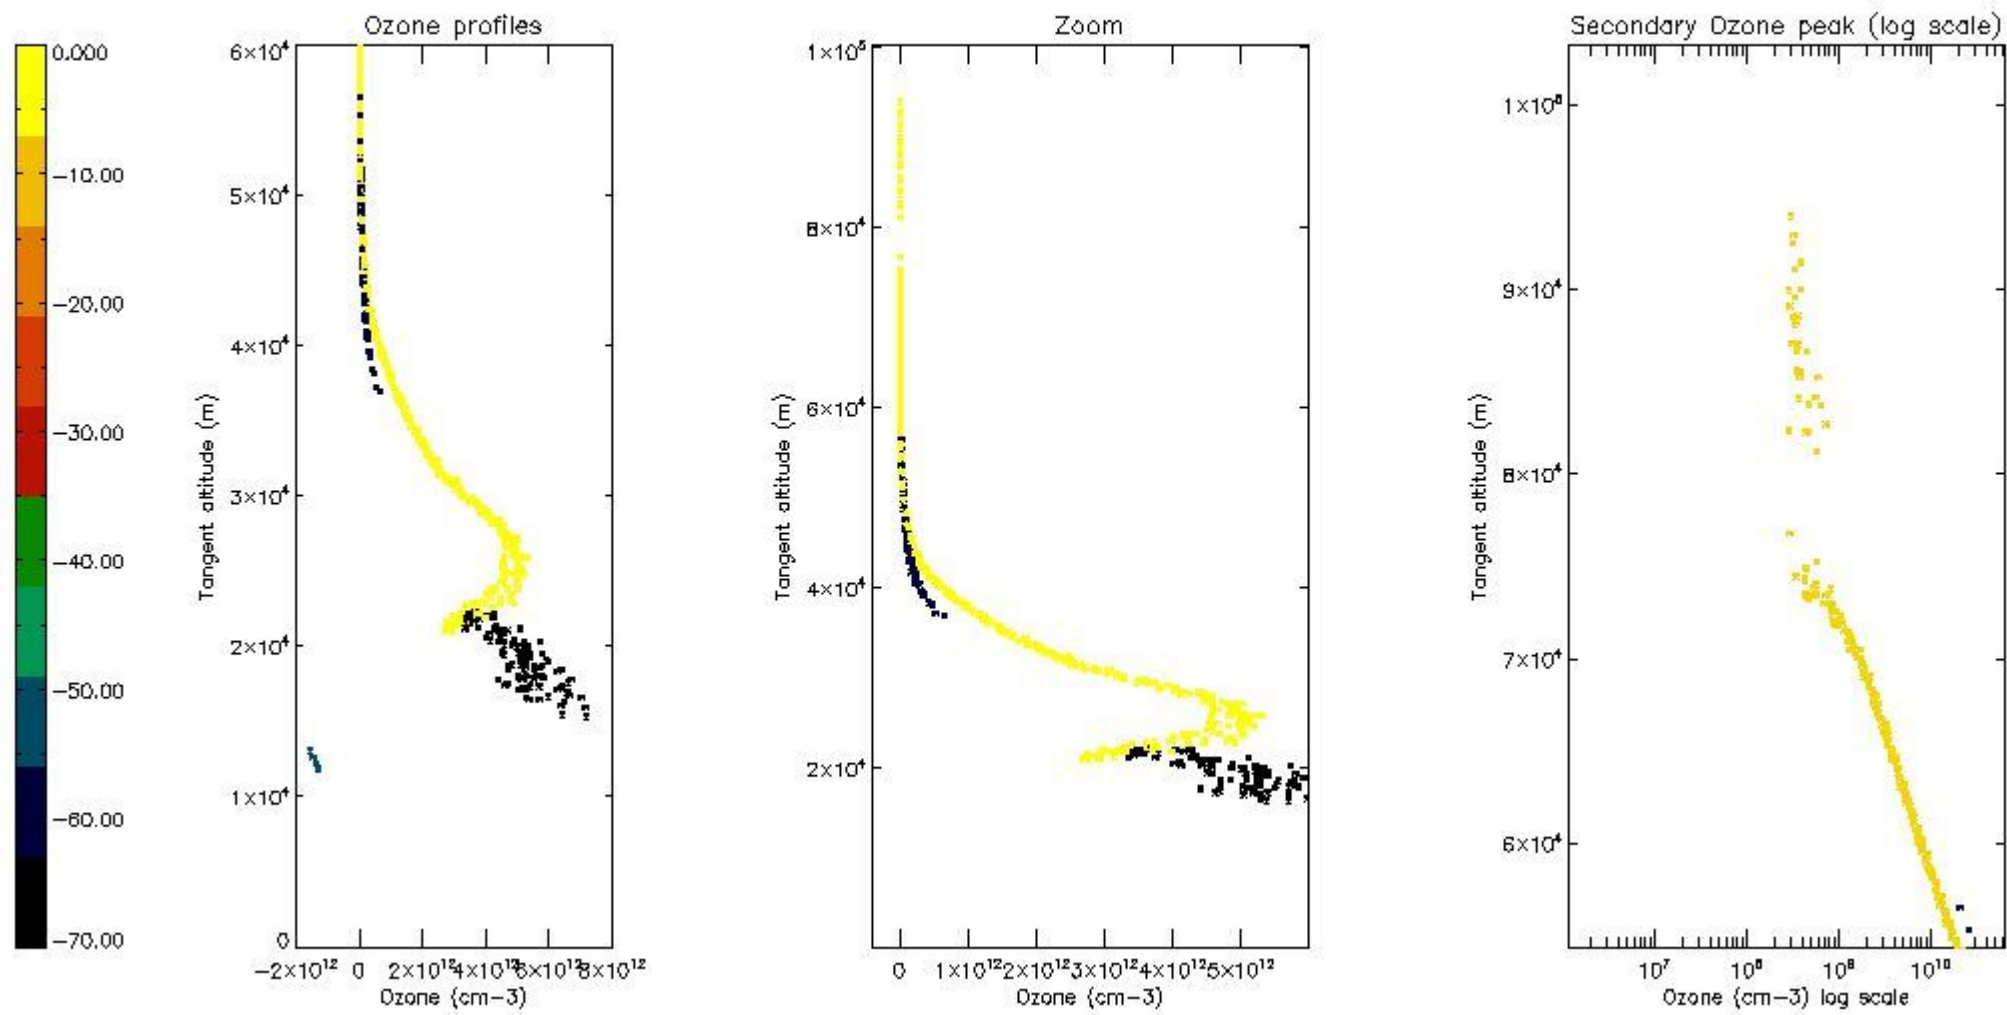

STD < 10	7
STD < 5	4

5.2 Plot ozone profiles for all STD (dark without errors)

The colorbar represents the latitude.

5.3 Plot ozone profiles where STD < 20% (dark without errors)

The colorbar represents the latitude.

5.4 Plot ozone profiles where STD < 10% (dark without errors)

The colorbar represents the latitude.

5.5 Plot ozone profiles where STD < 5% (dark without errors)

The colorbar represents the latitude.

5.6 Plot NO₂ profiles for all STD (dark without errors)