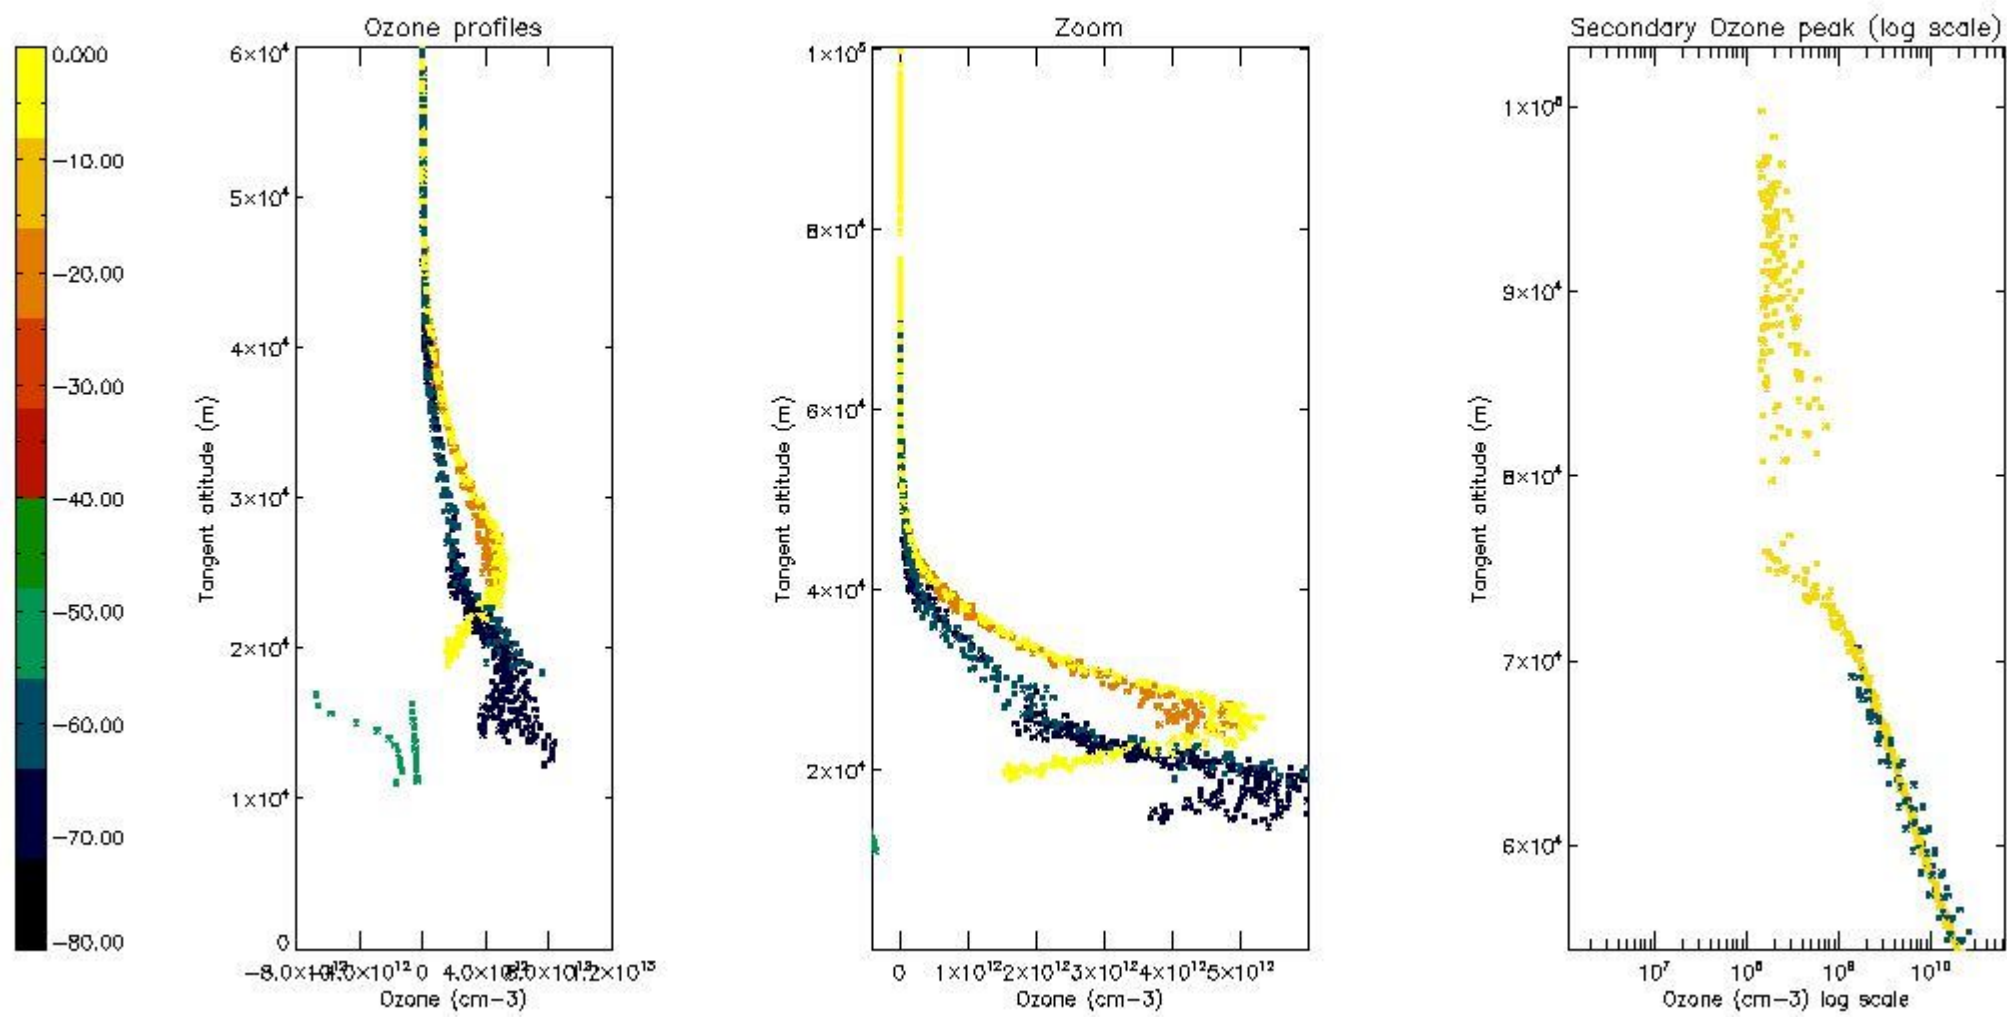

STD < 10	7
STD < 5	4

5.2 Plot ozone profiles for all STD (dark without errors)

The colorbar represents the latitude.

5.3 Plot ozone profiles where STD < 20% (dark without errors)

The colorbar represents the latitude.

5.4 Plot ozone profiles where STD < 10% (dark without errors)

The colorbar represents the latitude.

5.5 Plot ozone profiles where STD < 5% (dark without errors)

The colorbar represents the latitude.

5.6 Plot NO₂ profiles for all STD (dark without errors)

The colorbar represents the latitude.

5.7 Plot NO3 profiles for all STD (dark without errors)

The colorbar represents the latitude.

5.8 Plot H2O profiles for all STD (only for occultations of stars 1,2,3,4,13,14,16,26,63 dark without errors)