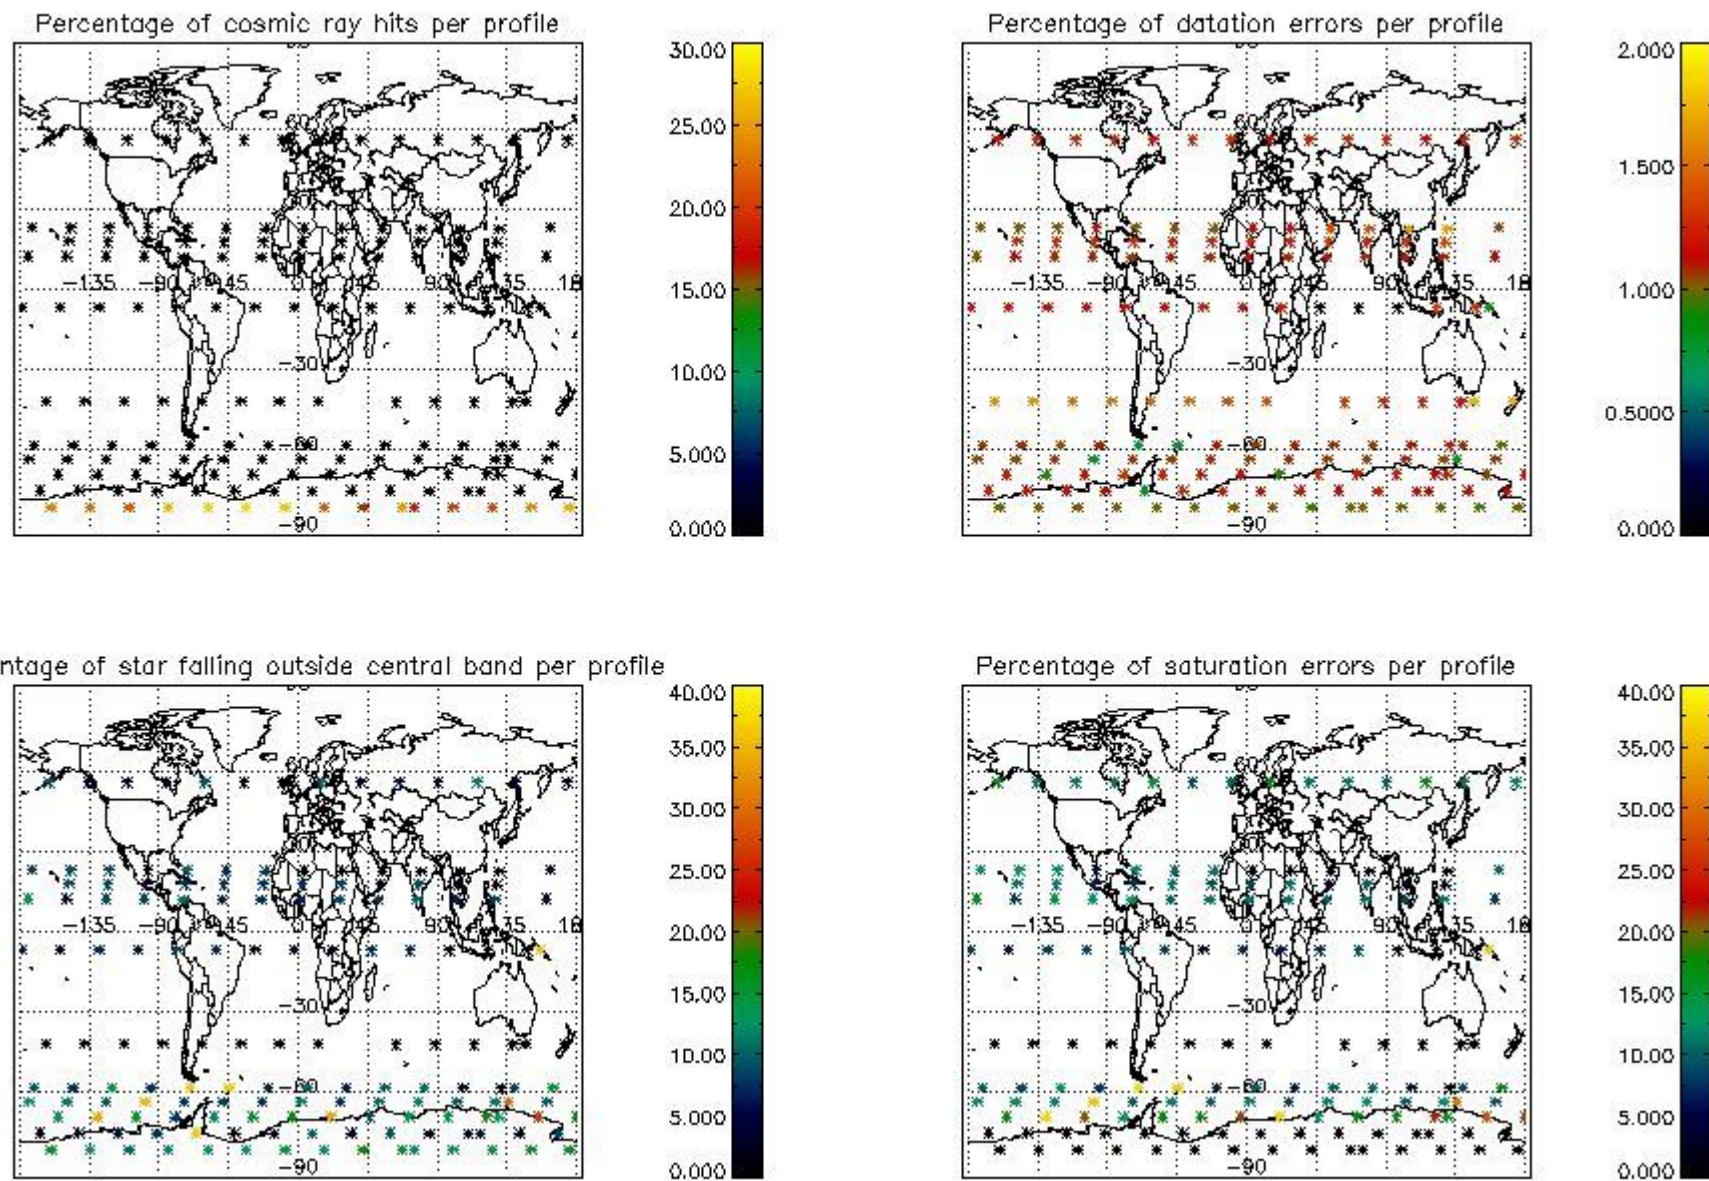

4.2.2 Plot level 1 quality information per product (world map): ENVISAT DESCENDING passes

5. Trace gas profiles

5.1 Ozone statistics based on quality of products

The final quality of the products can be "measured" using the STD (Standard Deviation) attached to every point profile. This information is written to the parameter GOM_NL__2P/NL_LOCAL_SPECIES_DENSITY/o3_std of the level 2 products. The table below shows the statistics for given STD ranges.

The statistics are given with respect to the overall valid production:

- Products without fatal errors: GOM_NL__2P/MPH/PRODUCT_ERR=0
- Valid point profile: GOM_NL__2P/NL_LOCAL_SPECIES_DENSITY/pcd(0)=0

The 'Criteria' is applied to valid points of dark limb products:

- Products in dark limb illumination condition: GOM_NL__2P/NL_SUMMARY_QUALITY/obs_ill_cond=0
- Products without fatal errors: GOM_NL__2P/MPH/PRODUCT_ERR=0
- Valid point profile: GOM_NL__2P/NL_LOCAL_SPECIES_DENSITY/pcd(0)=0

So, the table below shows the percentage of dark limb and valid observations for each criteria with respect to the overall valid daily observations.

Criteria	% of total production
All STD	29
STD < 20	12