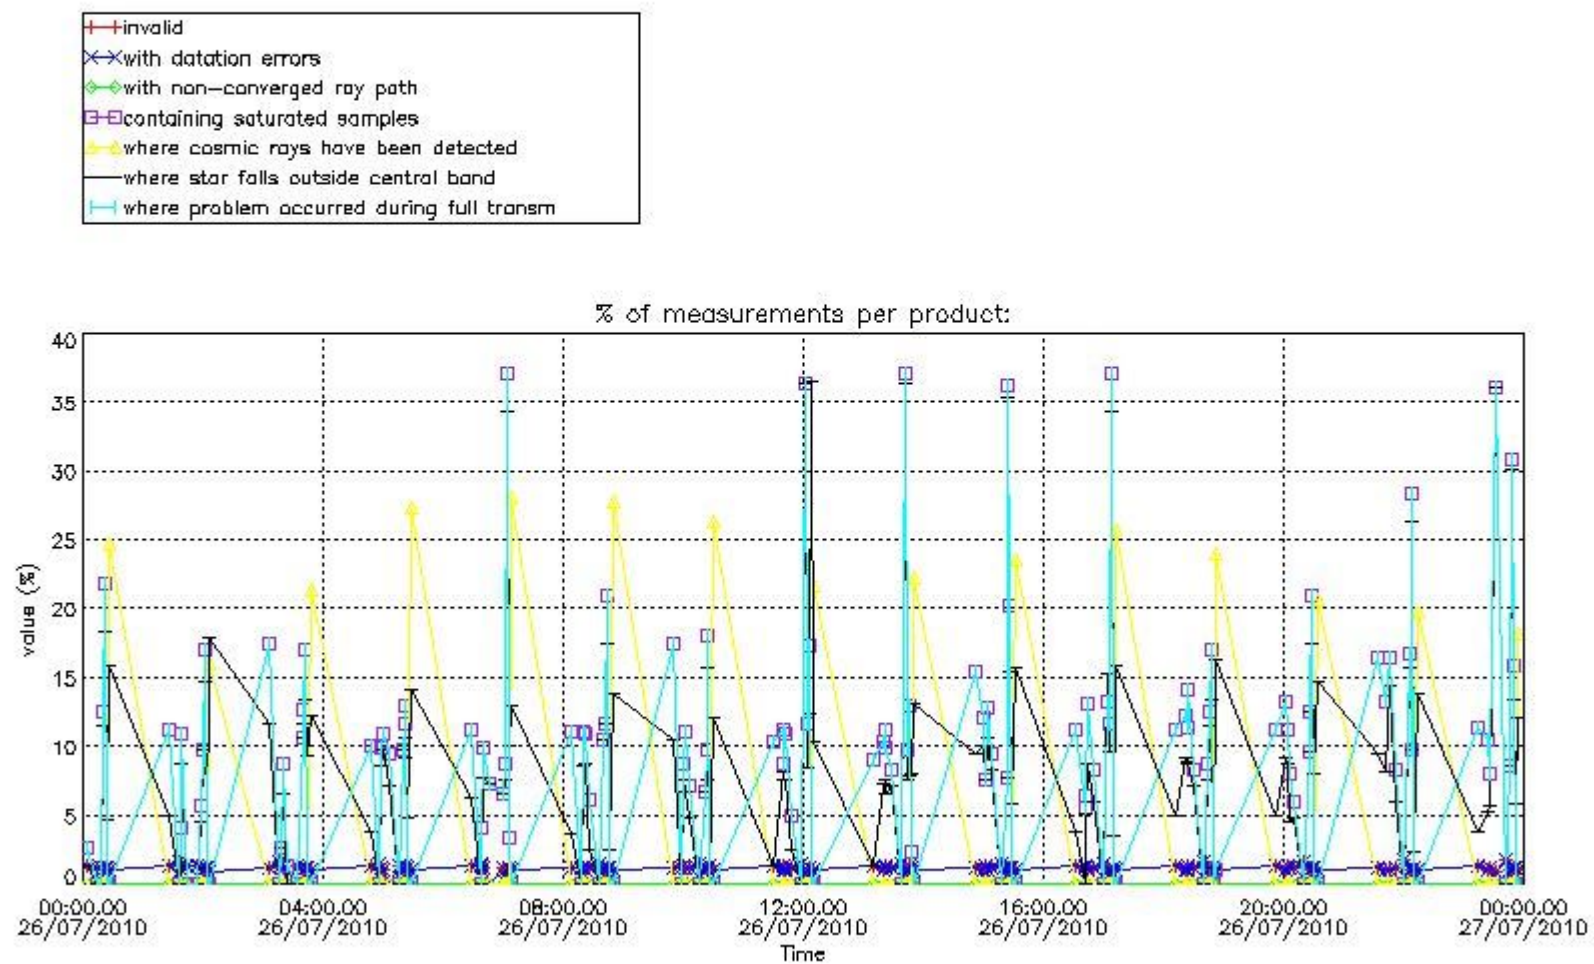

4.2 Plot quality information per product coming from level 1b processing (world map)

4.2.1 Plot level 1 quality information per product (world map): ENVISAT ASCENDING passes