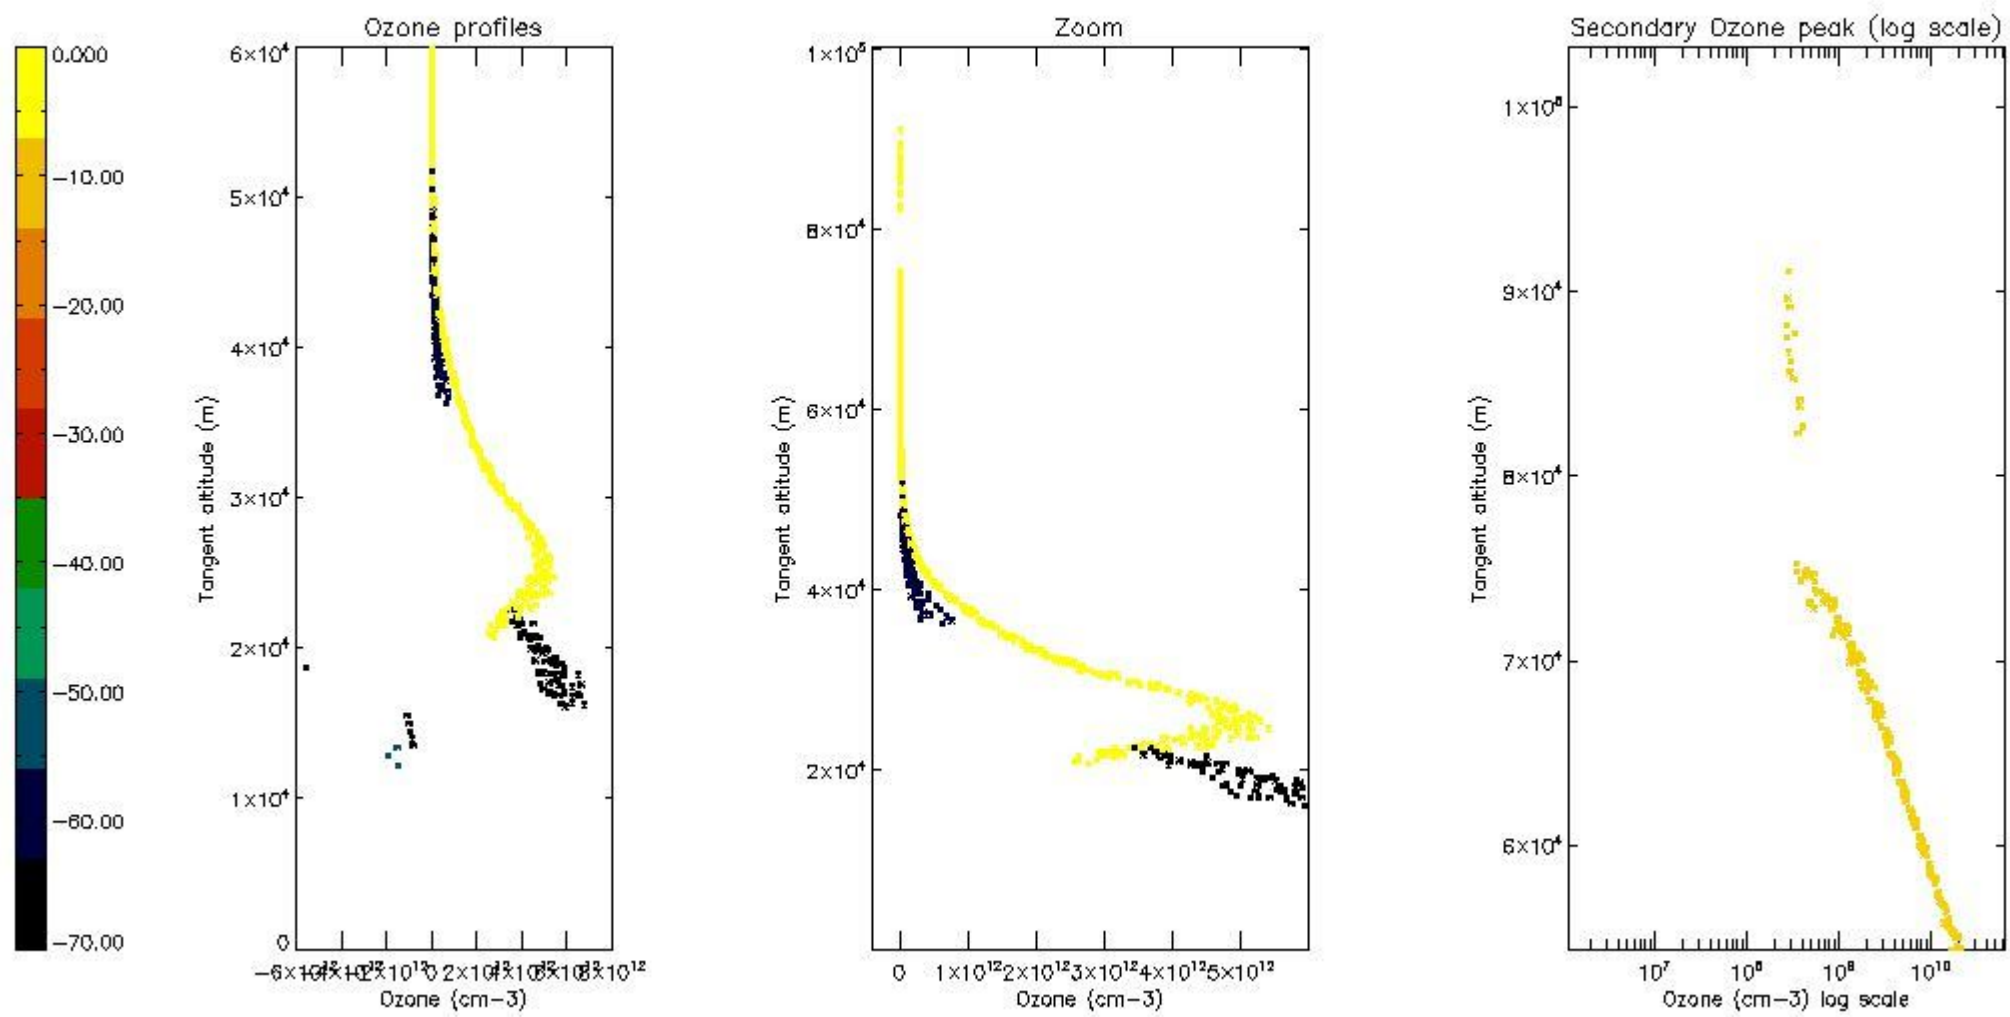

5.6 Plot NO₂ profiles for all STD (dark without errors)

The colorbar represents the latitude.