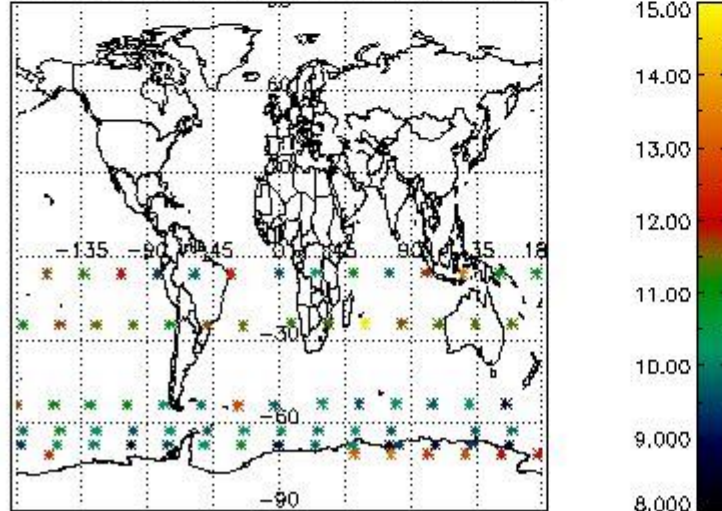

Percentage of flagged data per NO2 profile