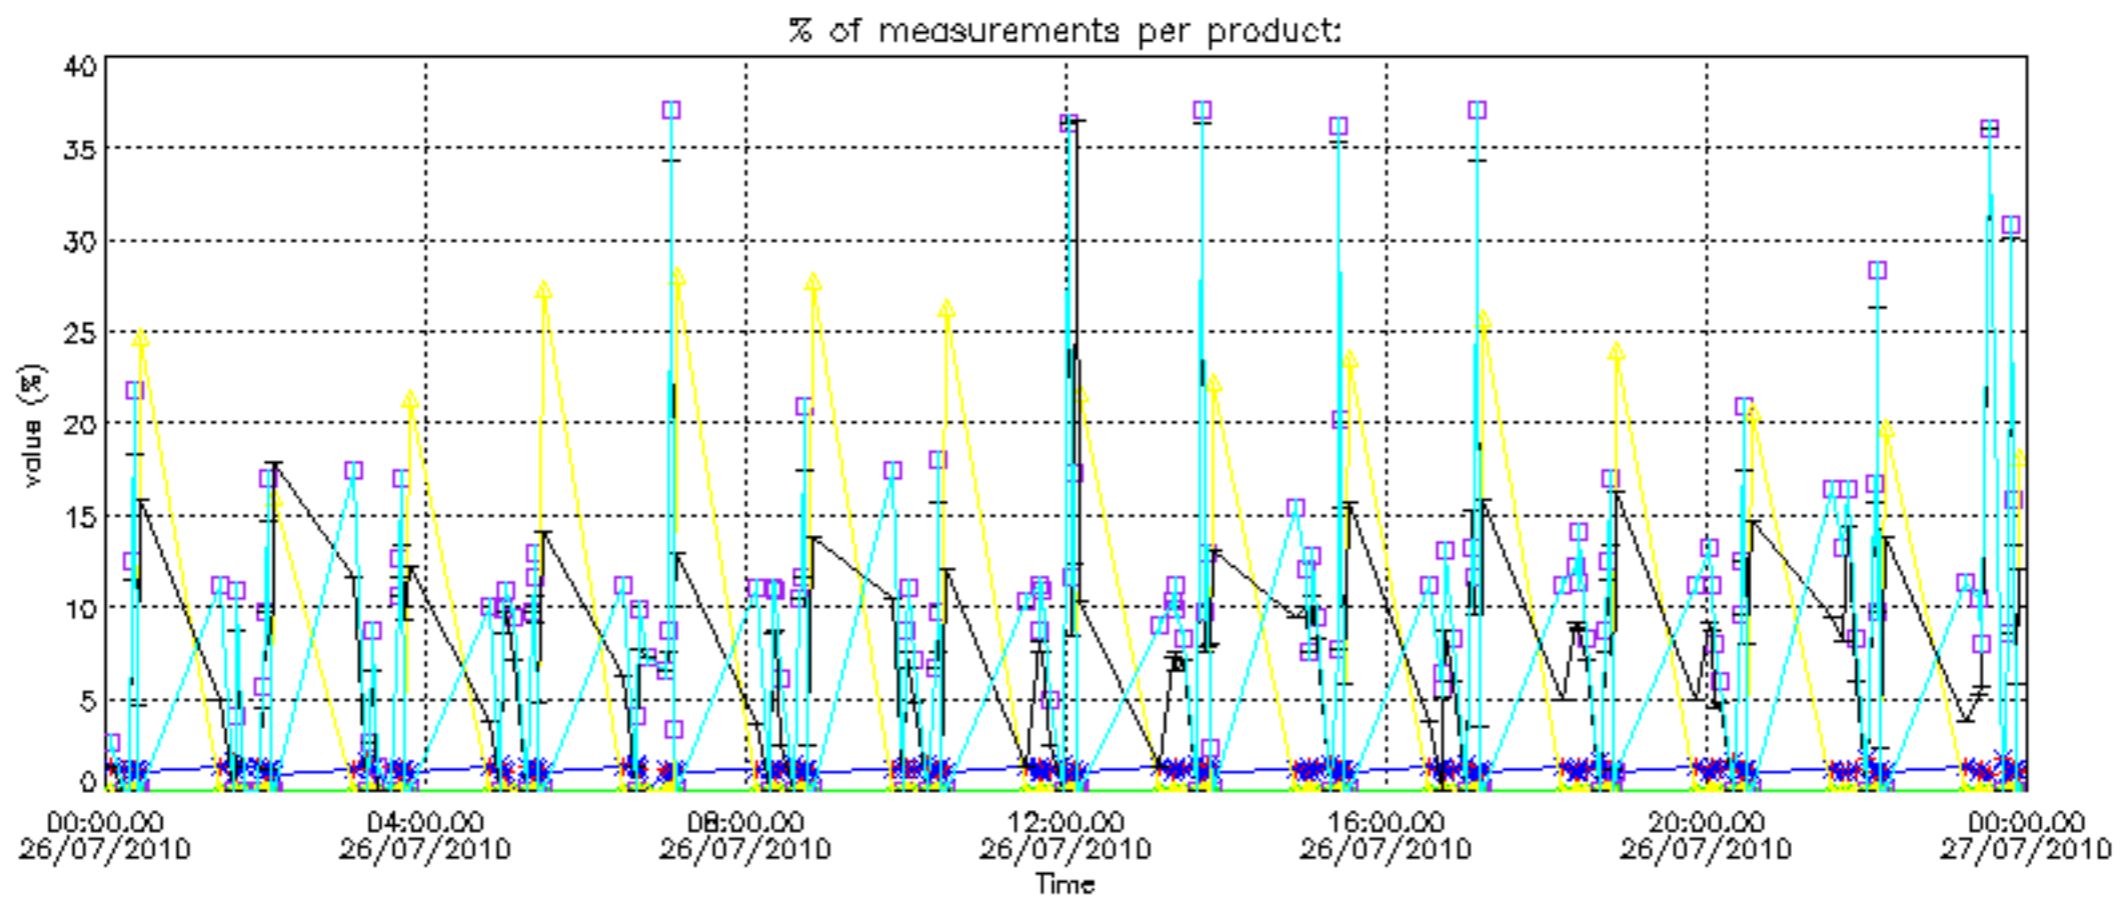

Percentage of cosmic ray hits per profile

Percentage of datation errors per profile