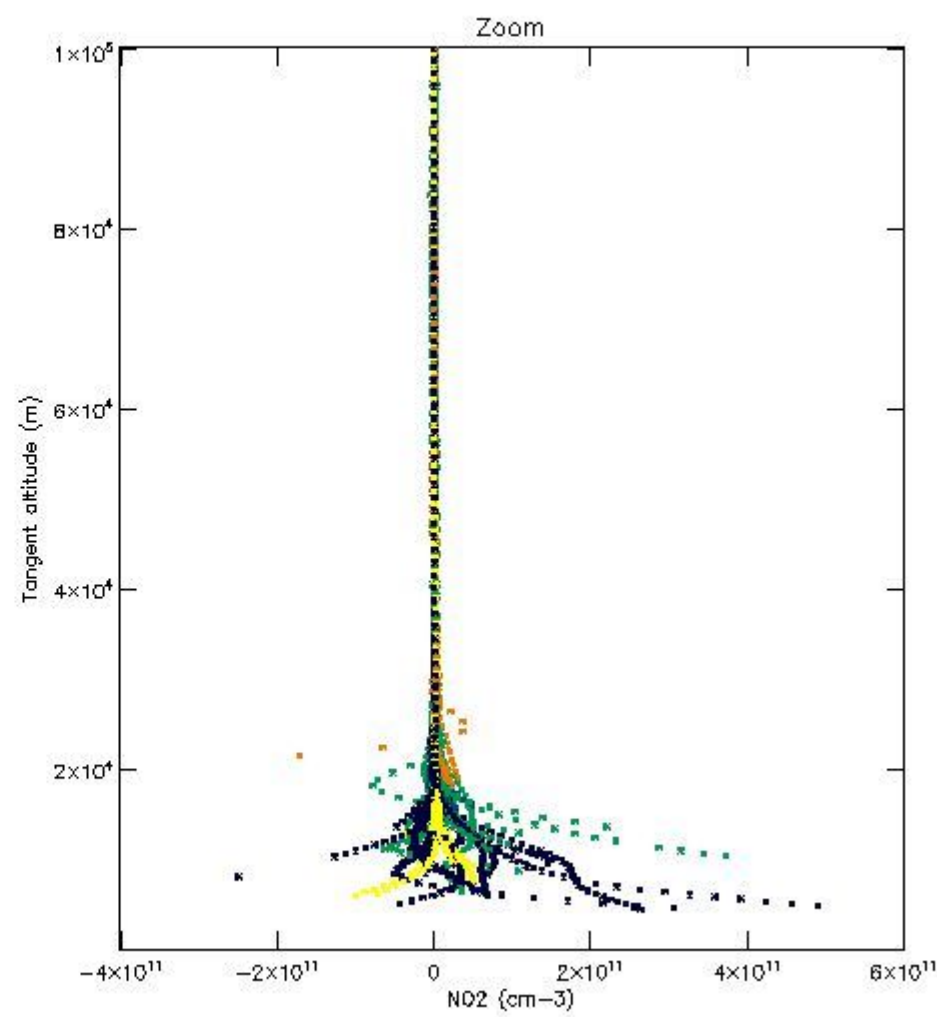

*5.4 Plot ozone profiles where STD < 10% (dark without errors)*

The colorbar represents the latitude.

*5.5 Plot ozone profiles where STD < 5% (dark without errors)*

The colorbar represents the latitude.

*5.6 Plot NO<sub>2</sub> profiles for all STD (dark without errors)*

The colorbar represents the latitude.

*5.7 Plot NO3 profiles for all STD (dark without errors)*

The colorbar represents the latitude.

5.8 Plot H2O profiles for all STD (only for occultations of stars 1,2,3,4,13,14,16,26,63 dark without errors)