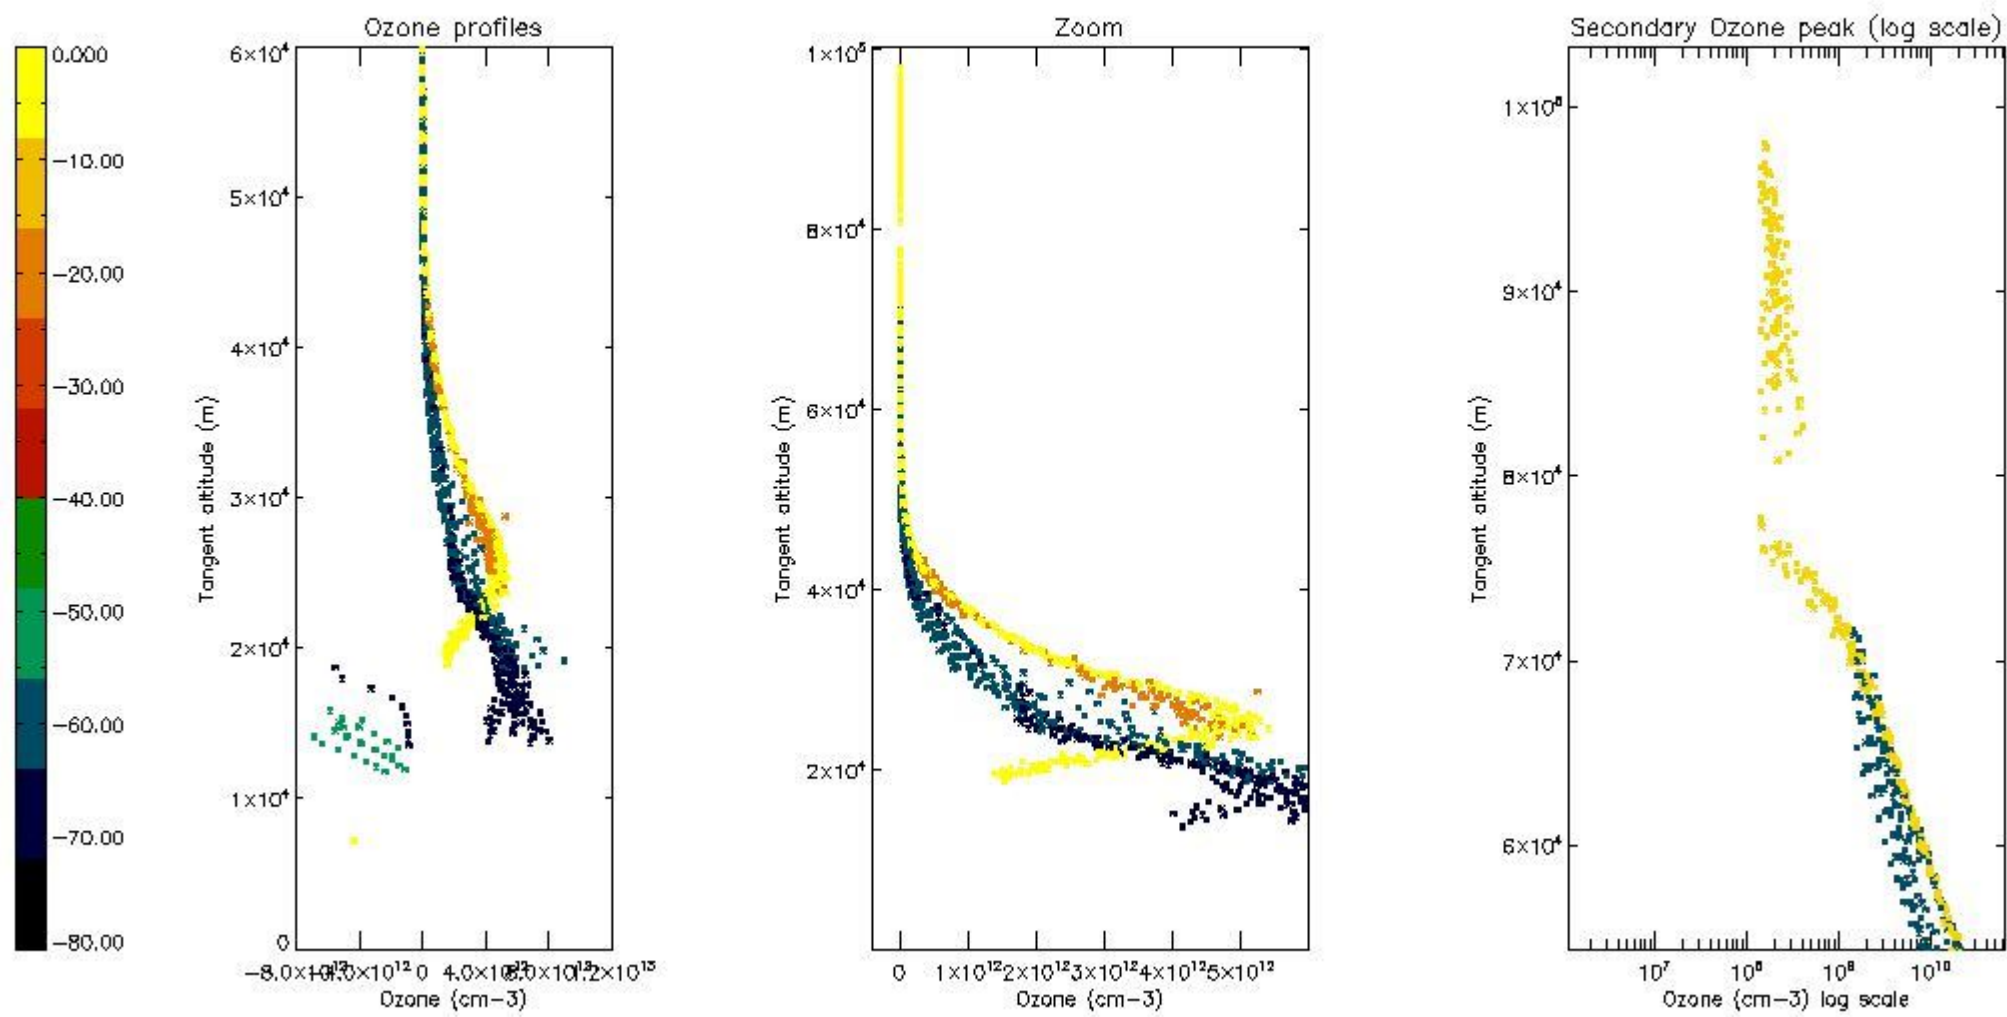

5.5 Plot ozone profiles where STD < 5% (dark without errors)

The colorbar represents the latitude.