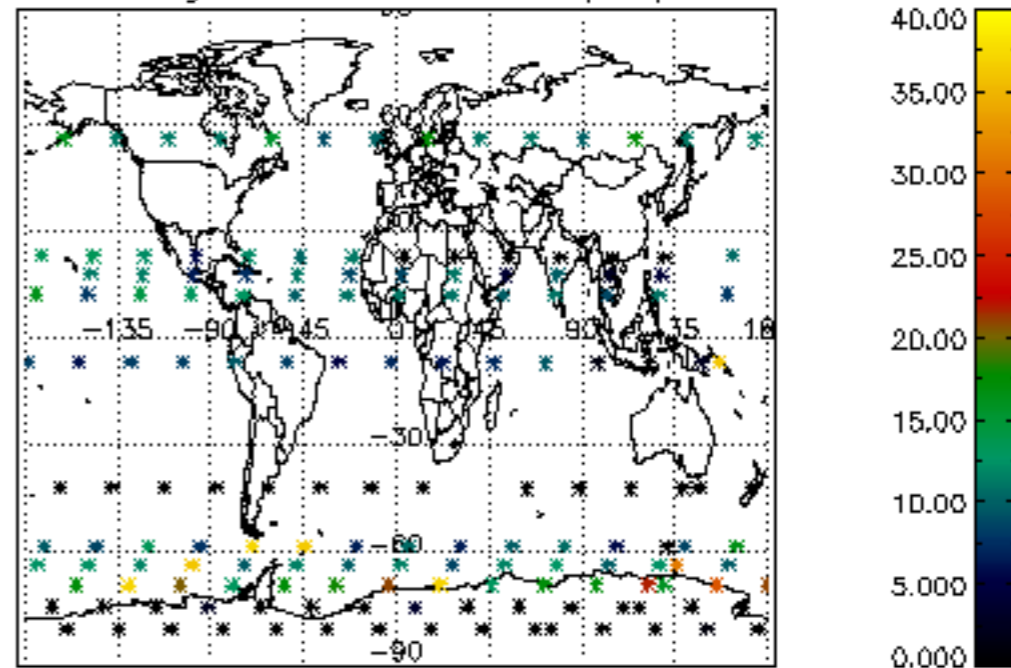

Percentage of saturation errors per profile