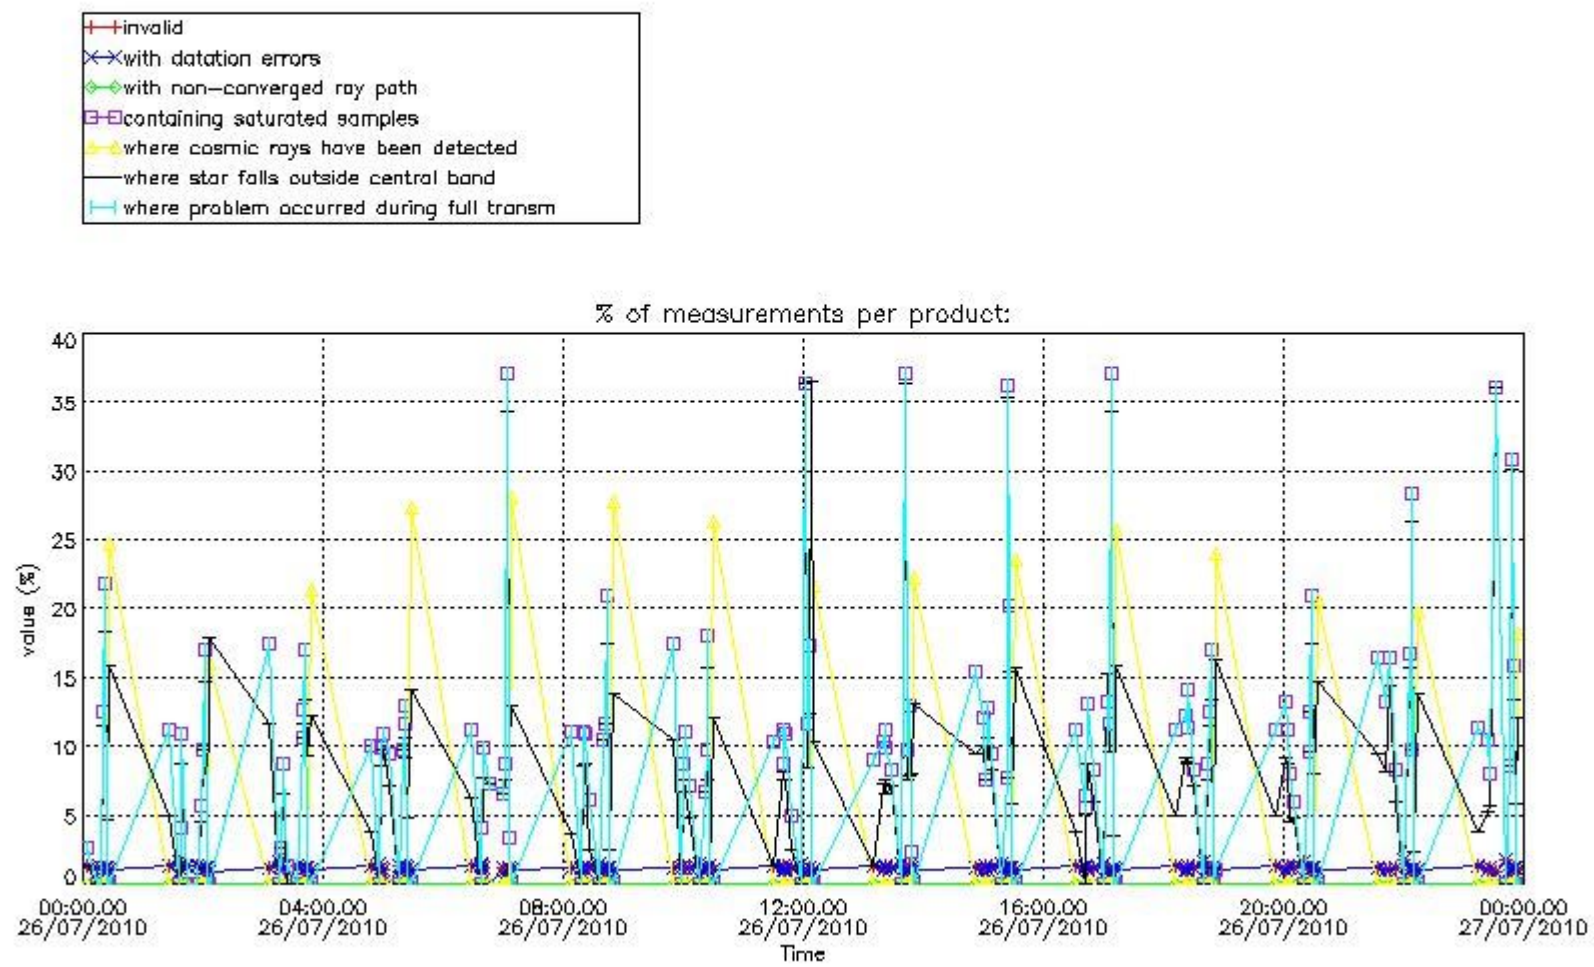

4.2 Plot quality information per product coming from level 1b processing (world map)

4.2.1 Plot level 1 quality information per product (world map): ENVISAT ASCENDING passes