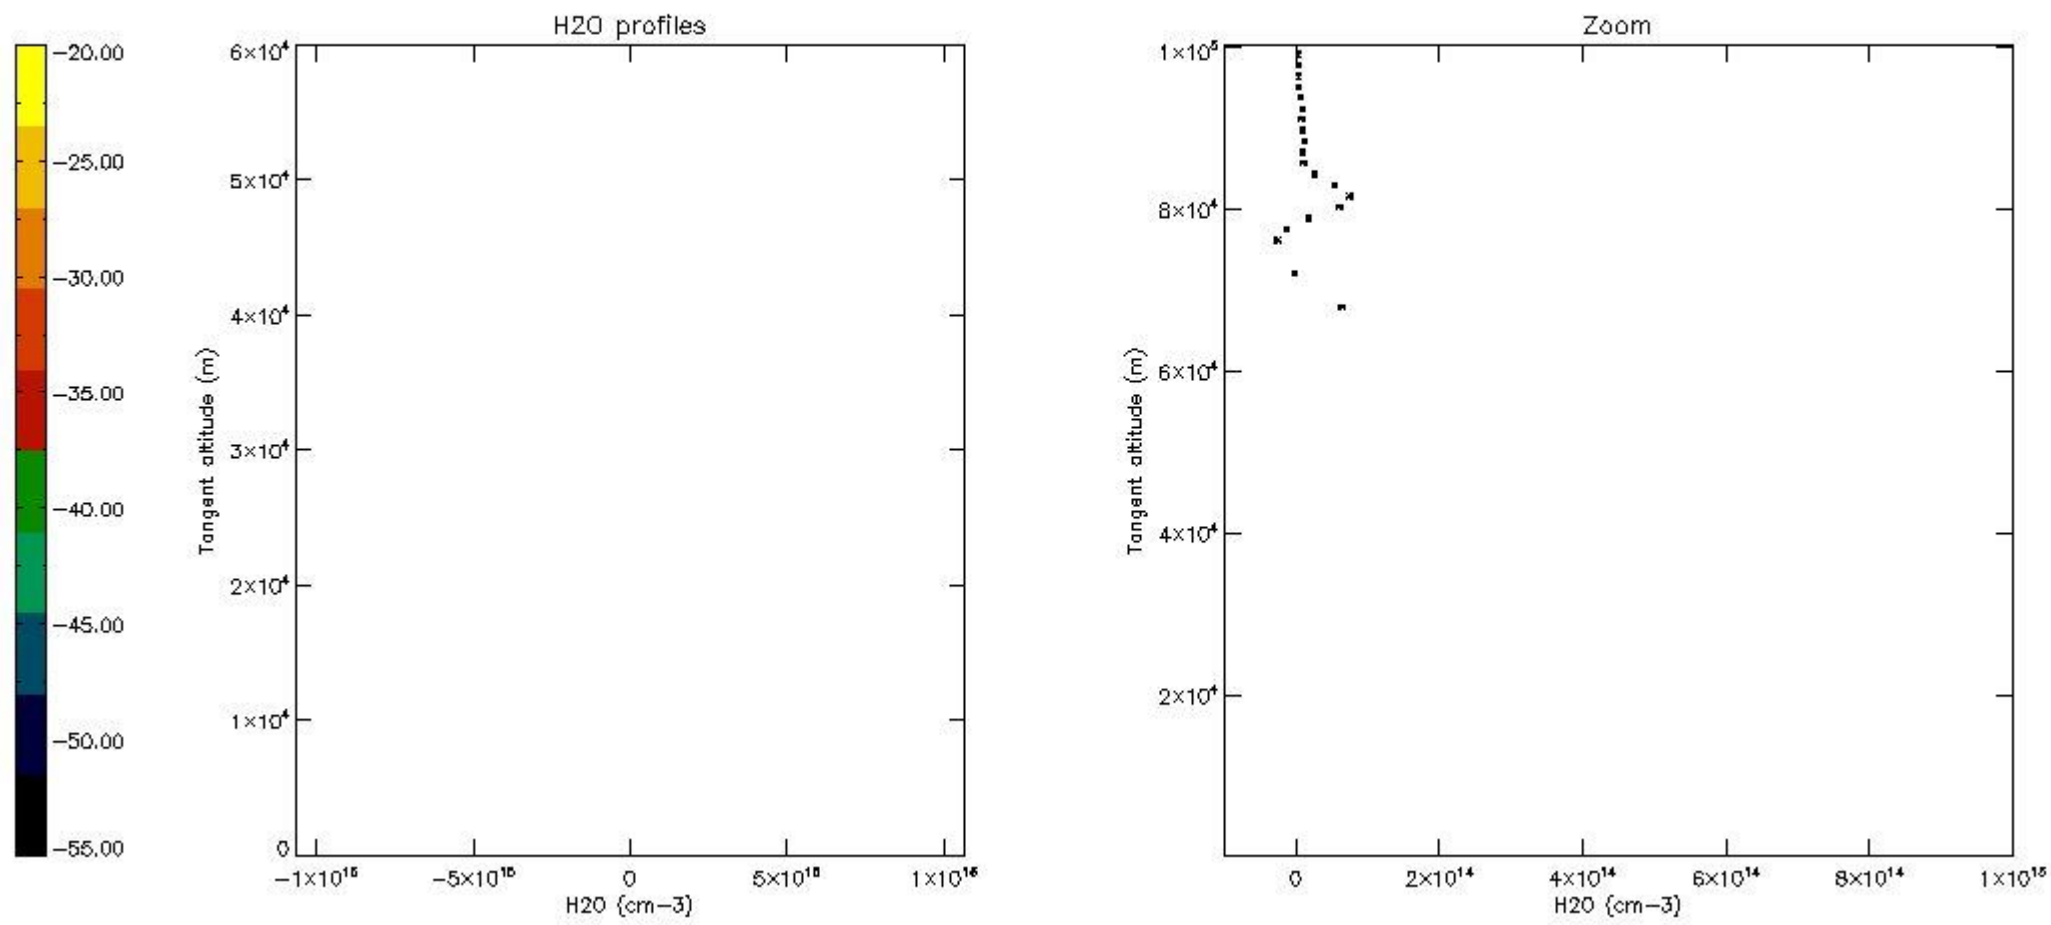

6. Auxiliary Data Files used for the production reported in section 2

The number reported in the third column indicates since which file (see list in section 2) the corresponding auxiliary file has been used. The fourth column is the date of those product files.

Type	Auxiliary Filename	Used since product	Used since product date
INST_PHYS_CHARACTERISTICS	GOM_INS_AXVIEC20091111_143220_20030716_120000_20500101_000000	1	26-JUL-2010 00:03:25
LEVEL-2_PROC_CONFIG	GOM_PR2_AXVIEC20091111_152718_20020301_000000_20500101_000000	1	26-JUL-2010 00:03:25
CROSS_SECTIONS_FILE	GOM_CRS_AXVIEC20091111_154832_20020301_000000_20500101_000000	1	26-JUL-2010 00:03:25