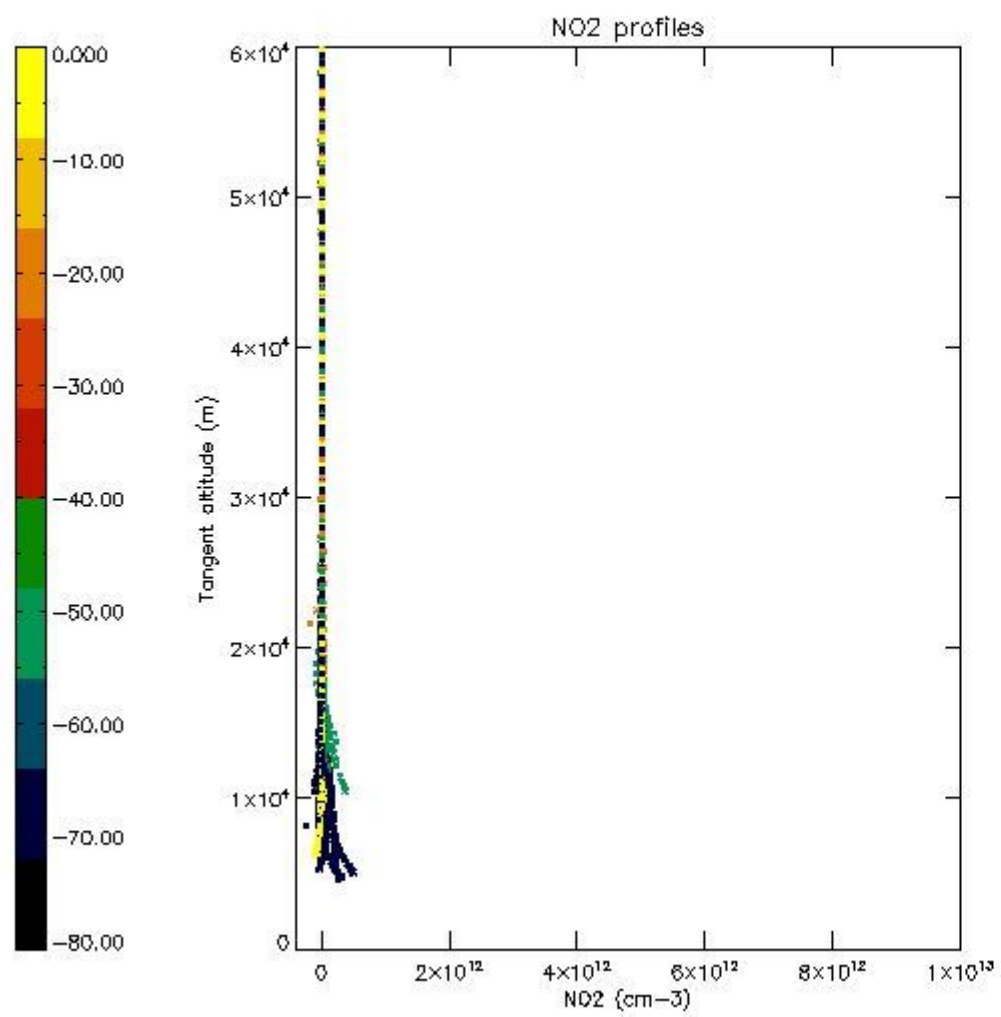

5.7 Plot NO3 profiles for all STD (dark without errors)

The colorbar represents the latitude.