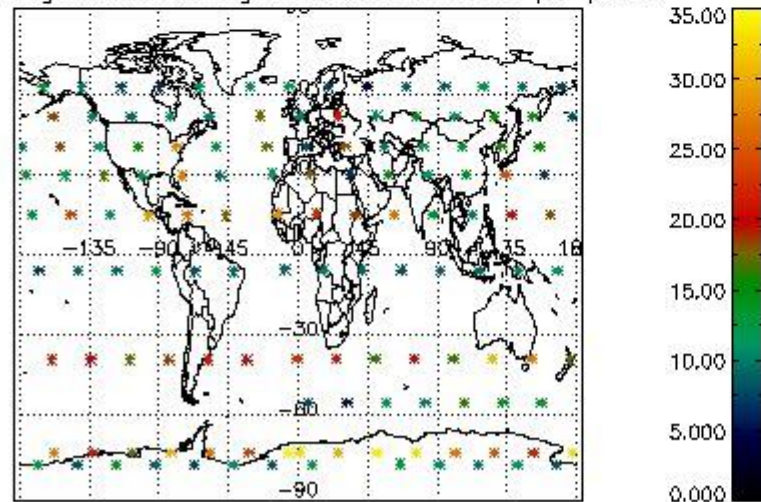

*4.2.1 Plot level 1 quality information per product (world map): ENVISAT ASCENDING passes*

Percentage of cosmic ray hits per profile

Percentage of datation errors per profile

Percentage of star falling outside central band per profile