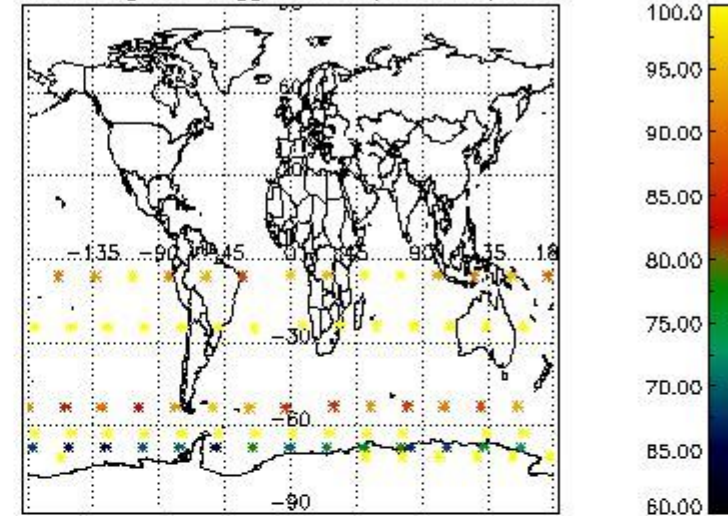

Percentage of flagged data per H2O profile