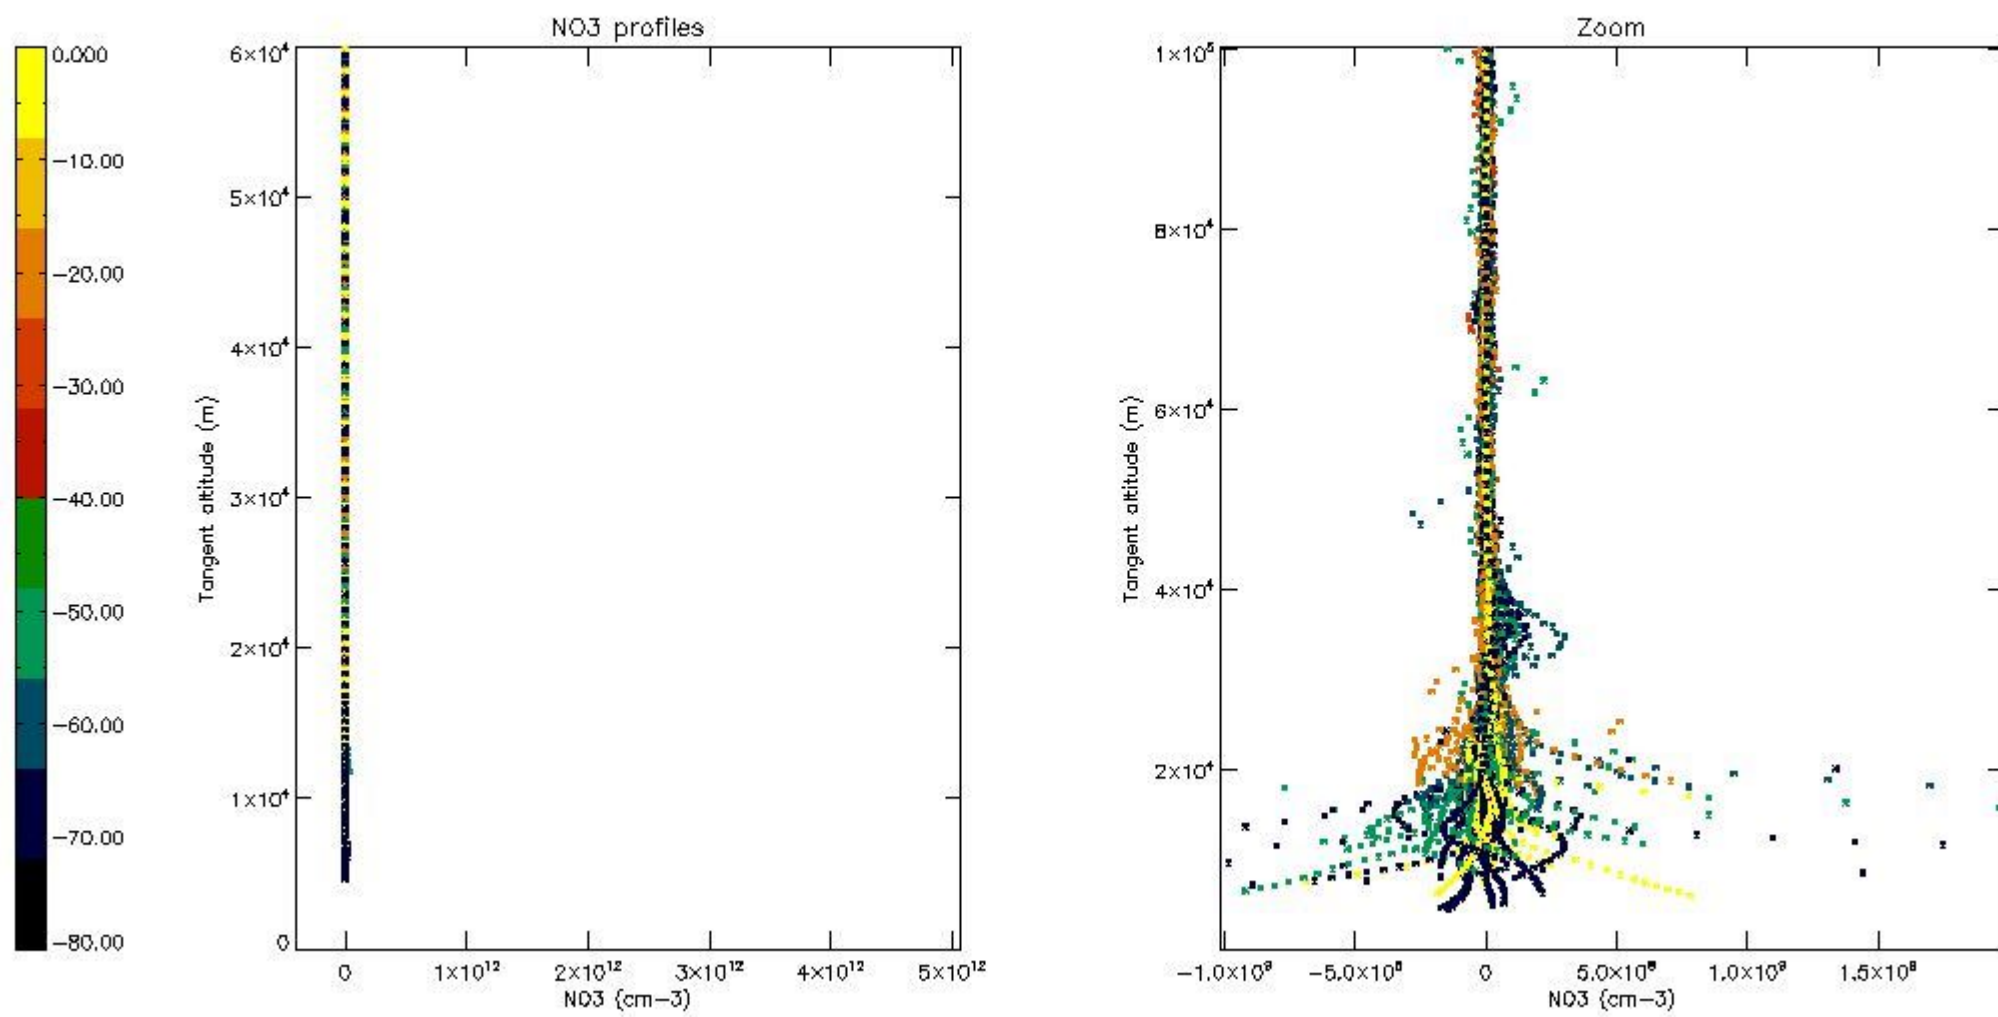

5.8 Plot H2O profiles for all STD (only for occultations of stars 1,2,3,4,13,14,16,26,63 dark without errors)

The colorbar represents the latitude.