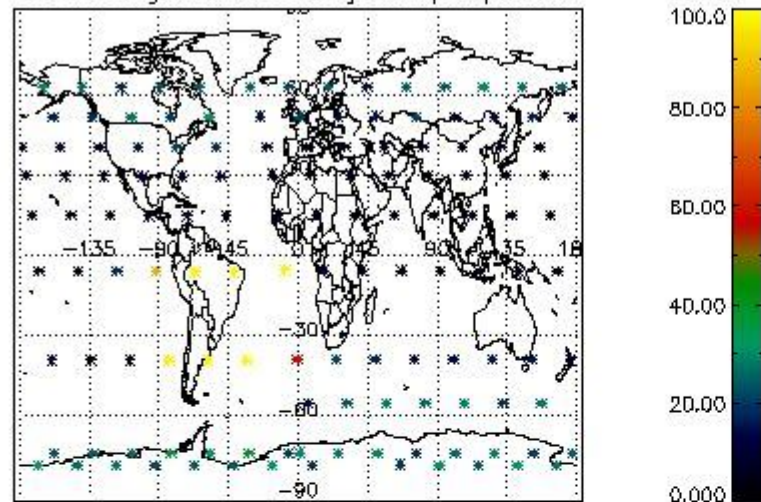

Percentage of cosmic ray hits per profile