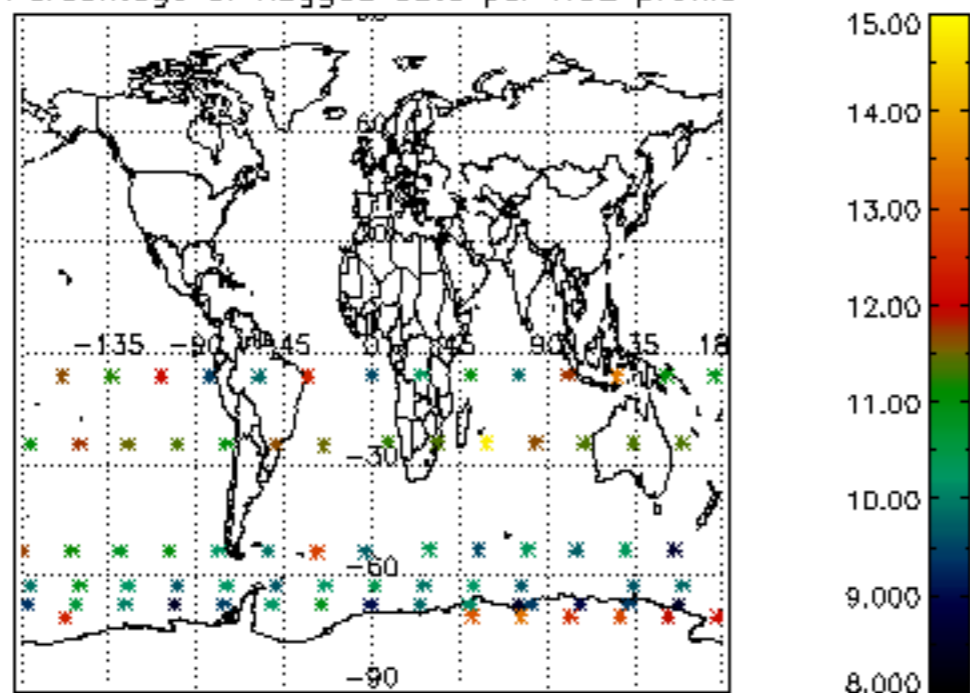

Percentage of flagged data per NO2 profile