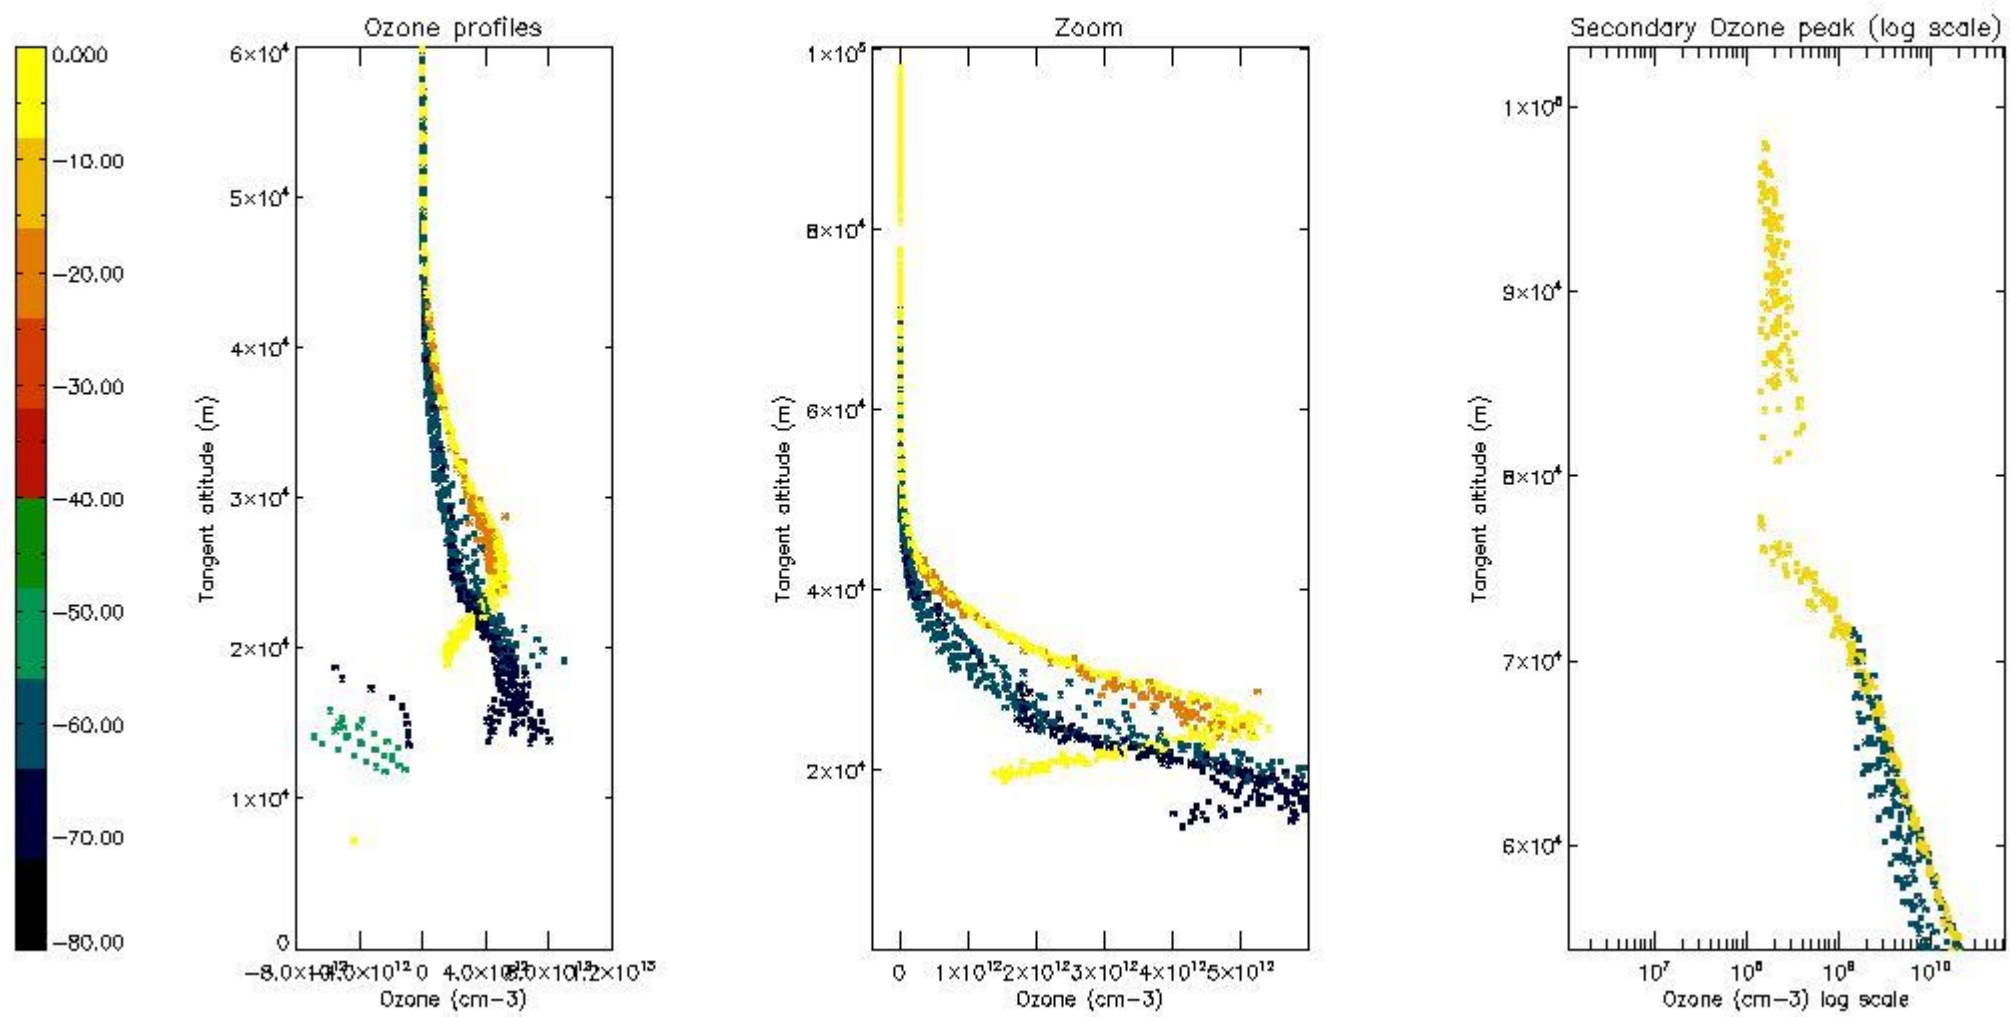

5.5 Plot ozone profiles where STD < 5% (dark without errors)

The colorbar represents the latitude.