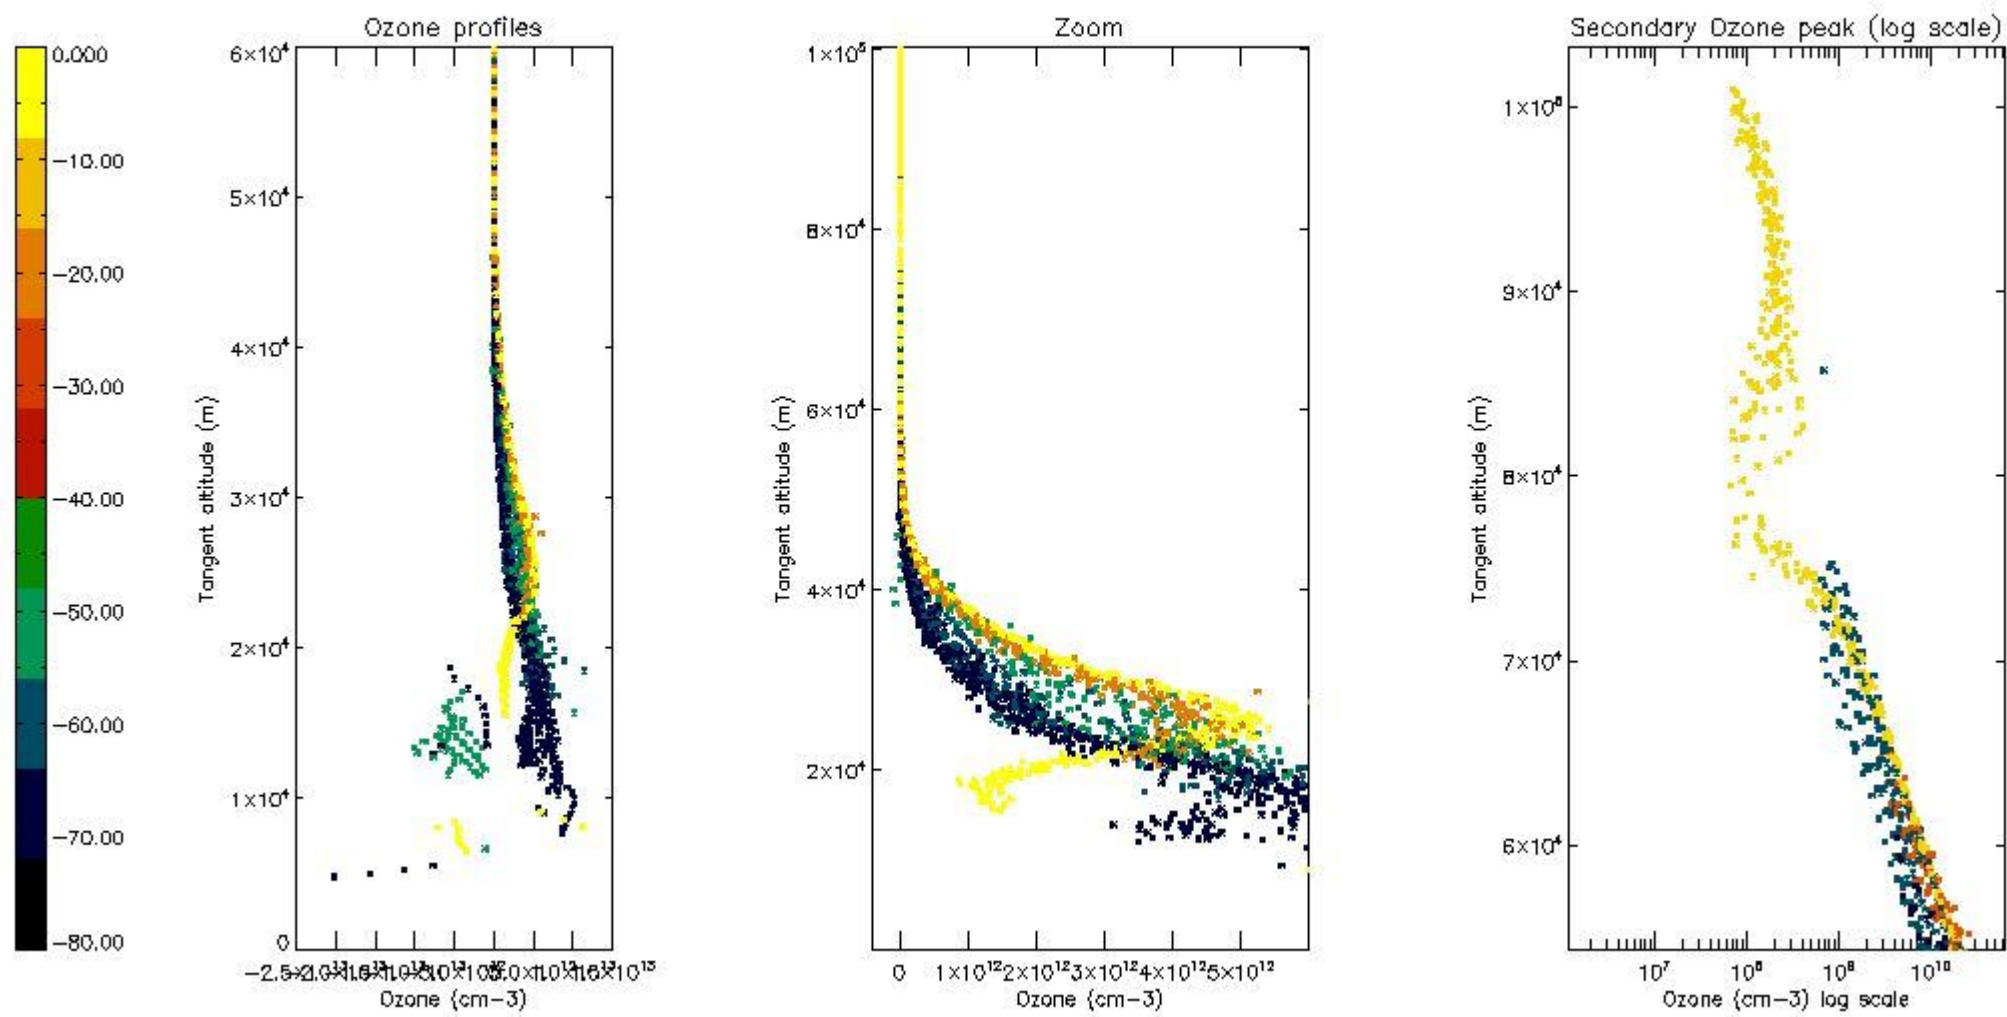

STD < 10	7
STD < 5	3

5.2 Plot ozone profiles for all STD (dark without errors)

The colorbar represents the latitude.

5.3 Plot ozone profiles where STD < 20% (dark without errors)

The colorbar represents the latitude.