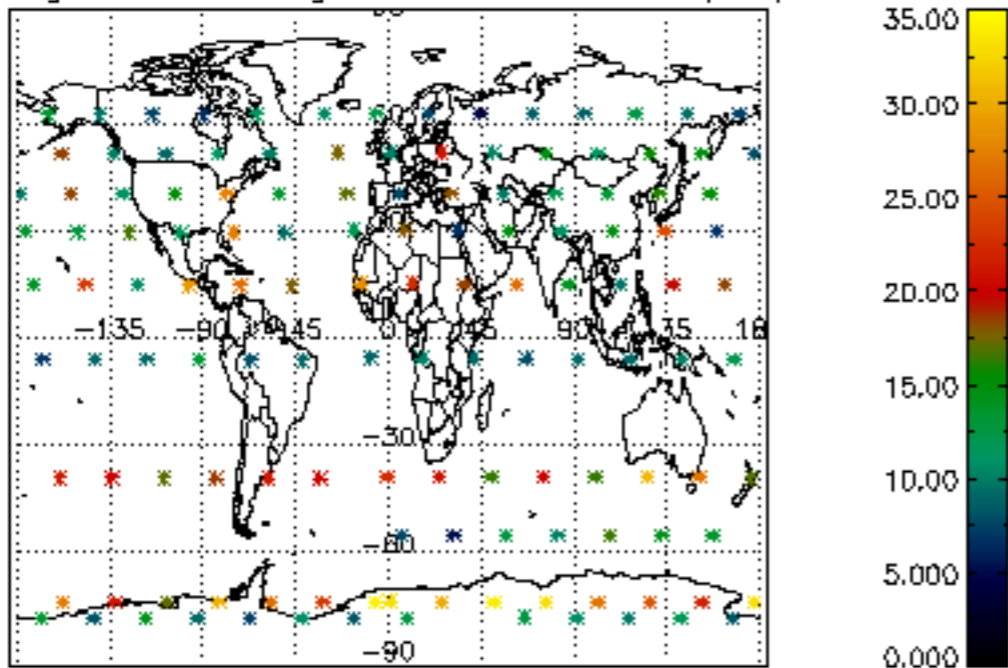

Percentage of cosmic ray hits per profile

Percentage of star falling outside central band per profile