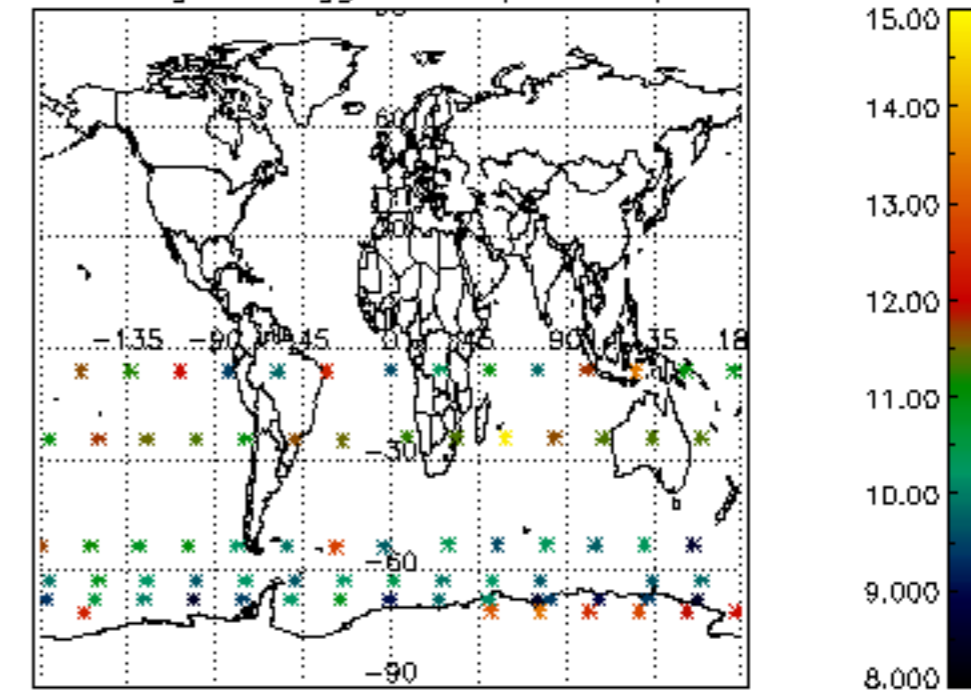

Percentage of flagged data per NO3 profile