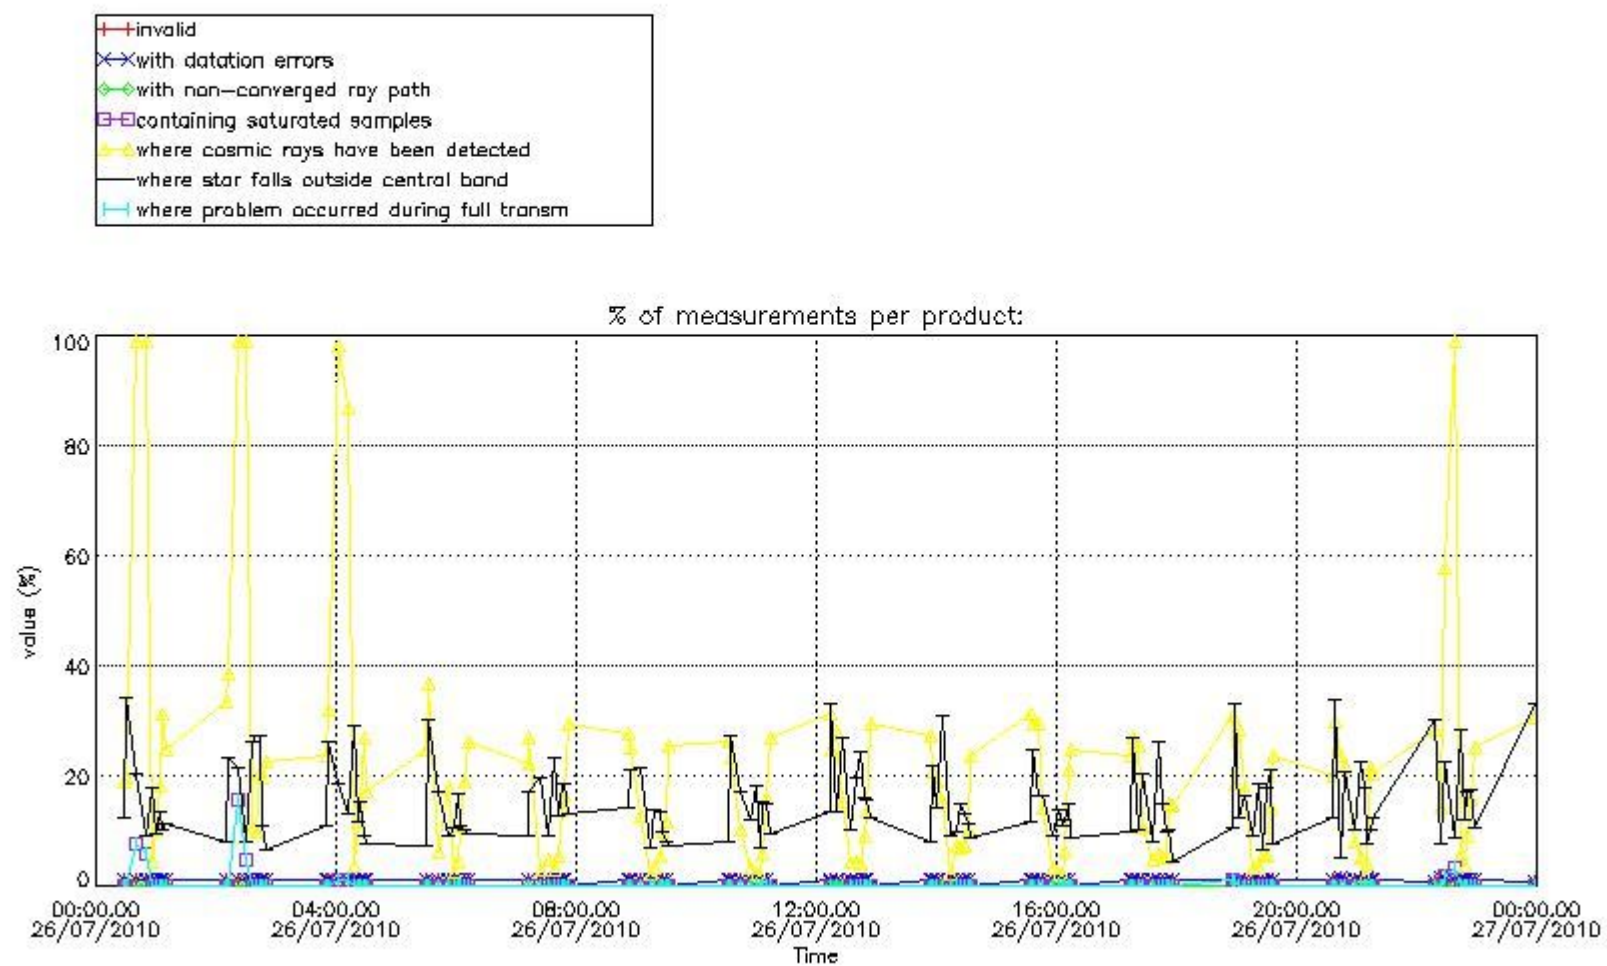

4.1.2 Plot level 1 quality information per product (time dependant): ENVI SAT DESCENDING passes