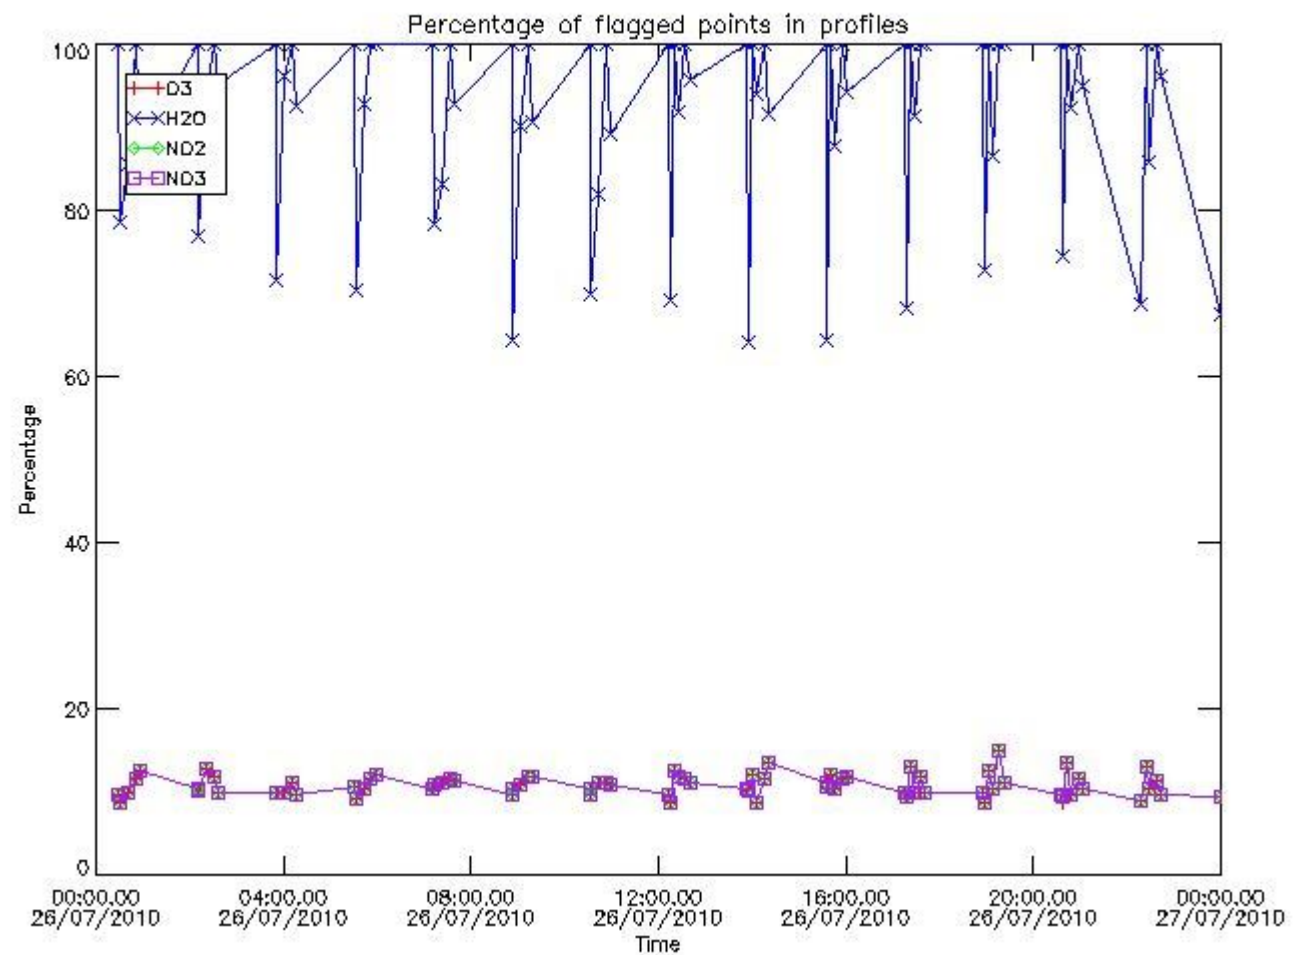

3. Quality information per product

In this section it is plotted some information contained in the Quality Summary data set of the level 2 products. Only products in dark limb conditions and without errors (error flag in the MPH set to "0") are used.

3.1 Plot quality information per product (time dependant)

3.2 Plot quality information per product (world map)