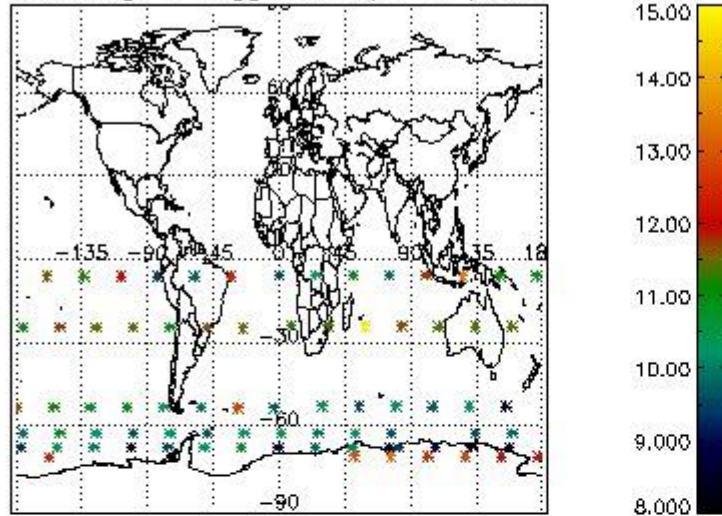

Percentage of flagged data per O3 profile