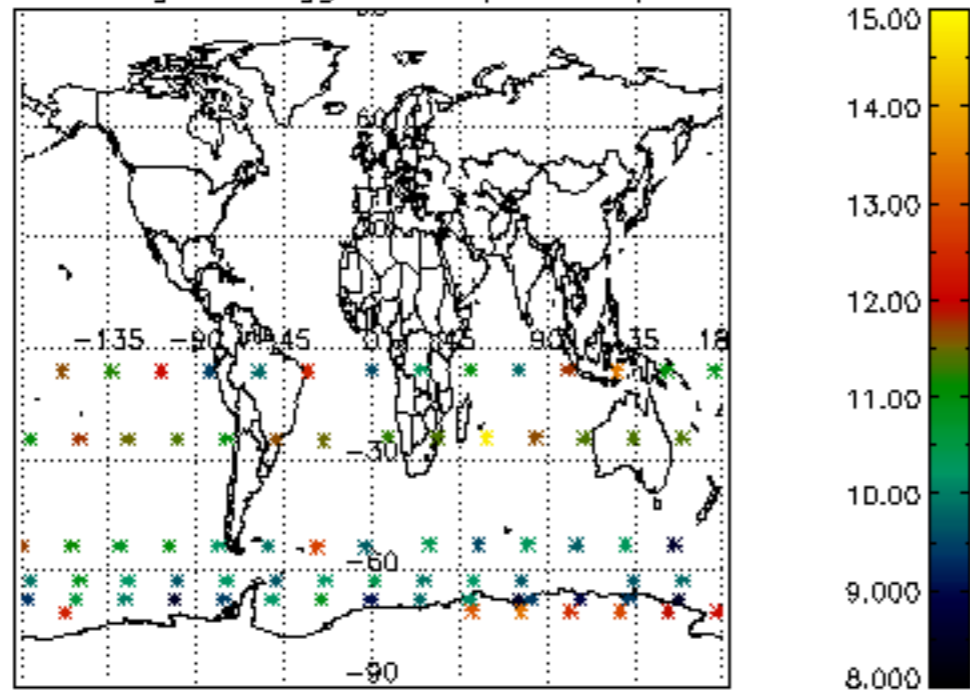

Percentage of flagged data per NO2 profile