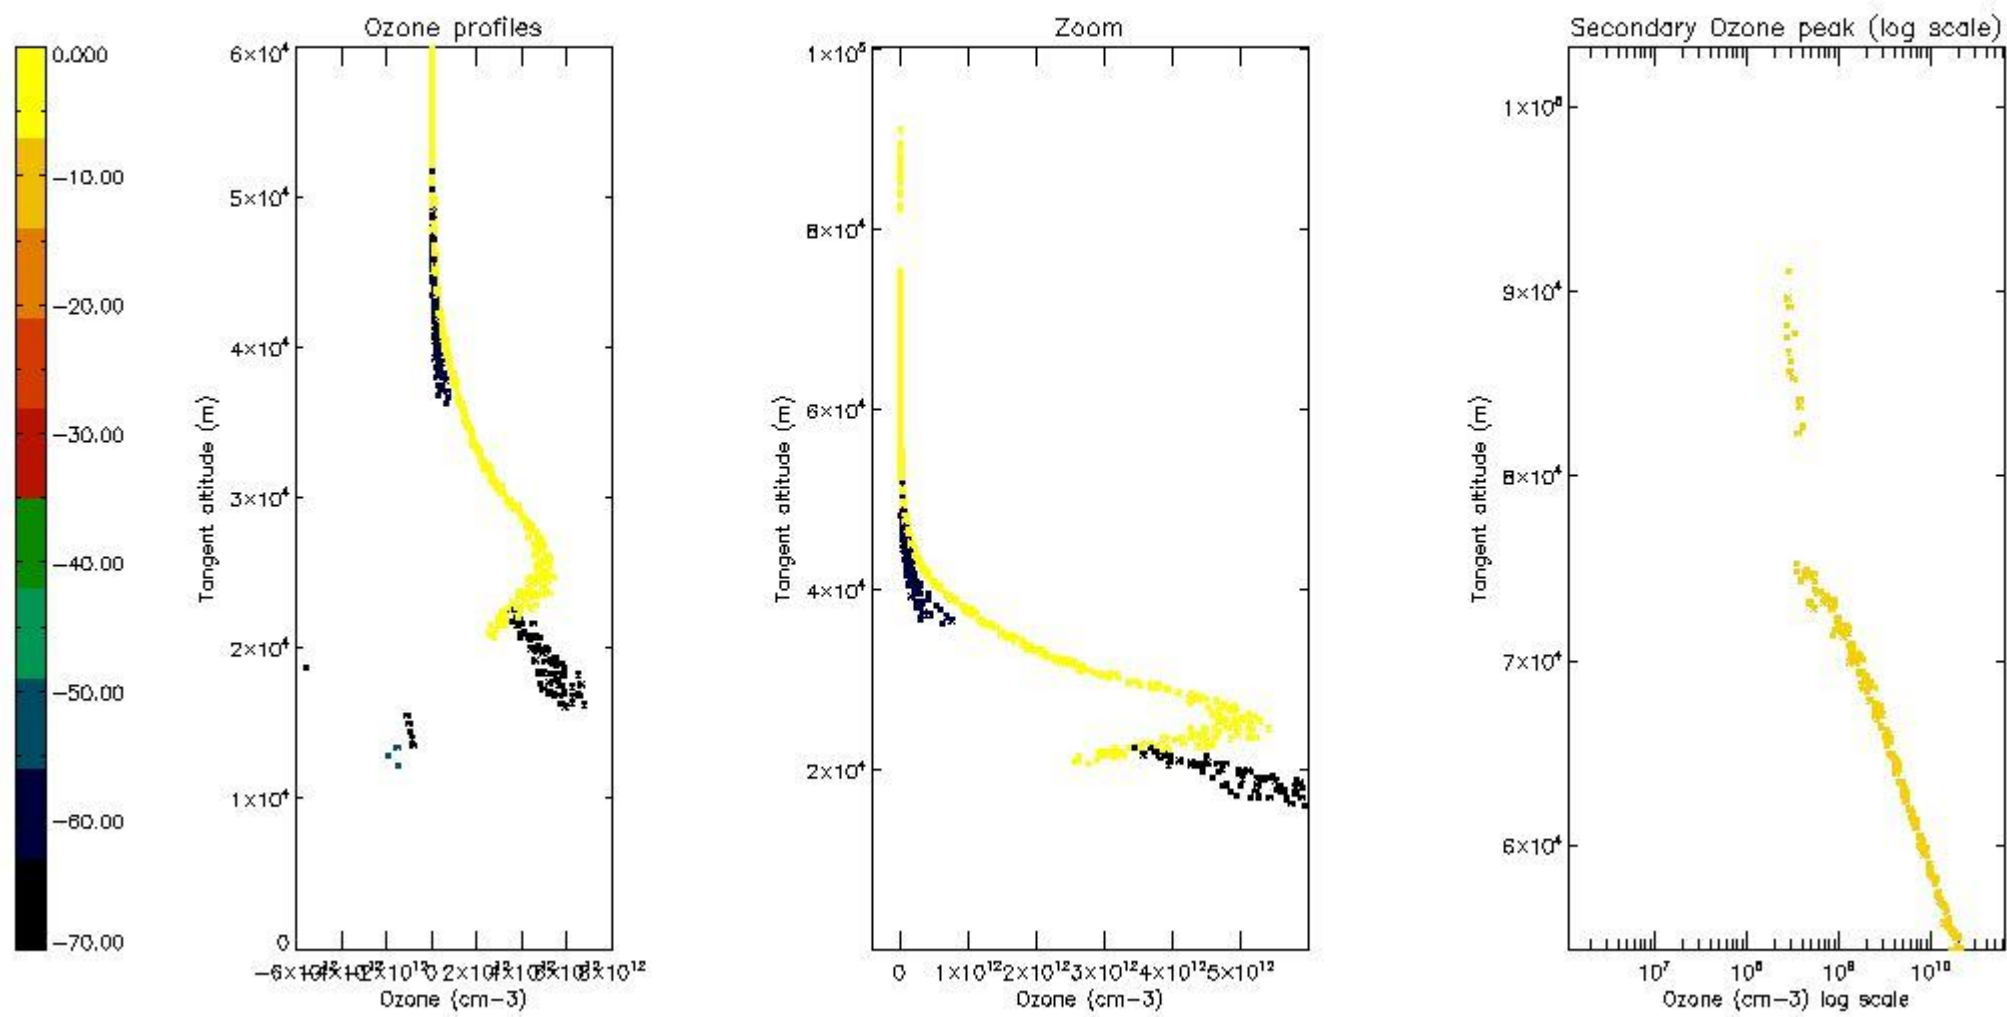

*5.4 Plot ozone profiles where STD < 10% (dark without errors)*

The colorbar represents the latitude.

*5.5 Plot ozone profiles where STD < 5% (dark without errors)*

The colorbar represents the latitude.

*5.6 Plot NO<sub>2</sub> profiles for all STD (dark without errors)*

The colorbar represents the latitude.

*5.7 Plot NO3 profiles for all STD (dark without errors)*

The colorbar represents the latitude.

5.8 Plot H2O profiles for all STD (only for occultations of stars 1,2,3,4,13,14,16,26,63 dark without errors)