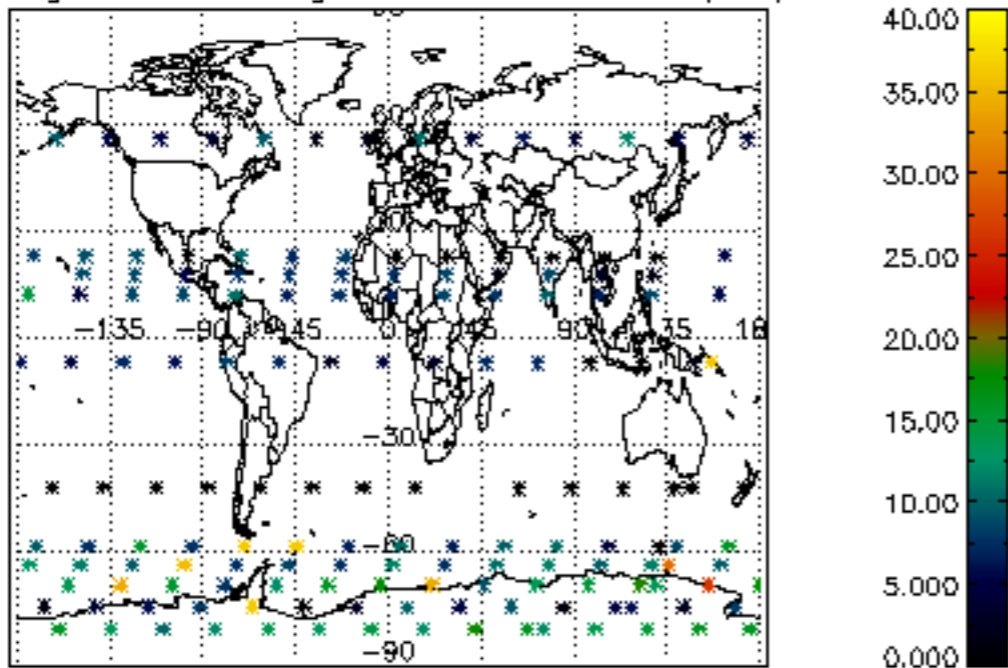

Percentage of star falling outside central band per profile