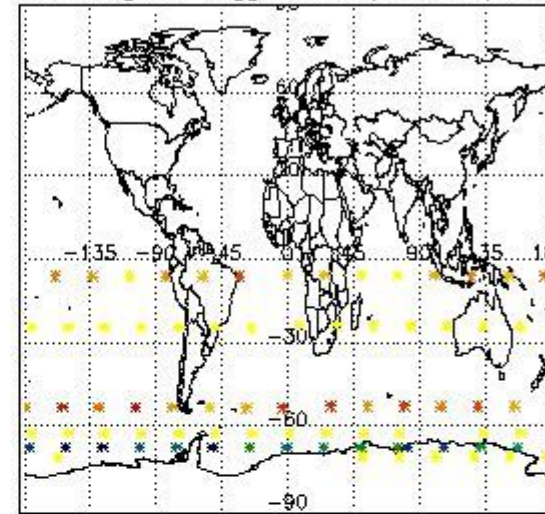

Percentage of flagged data per H2O profile