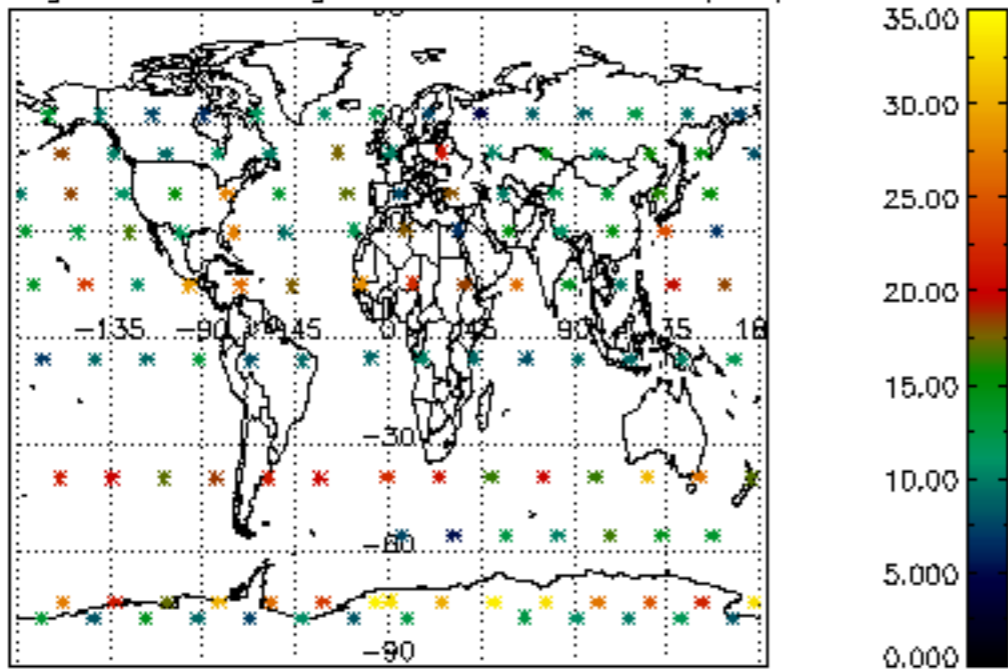

Percentage of cosmic ray hits per profile

Percentage of star falling outside central band per profile