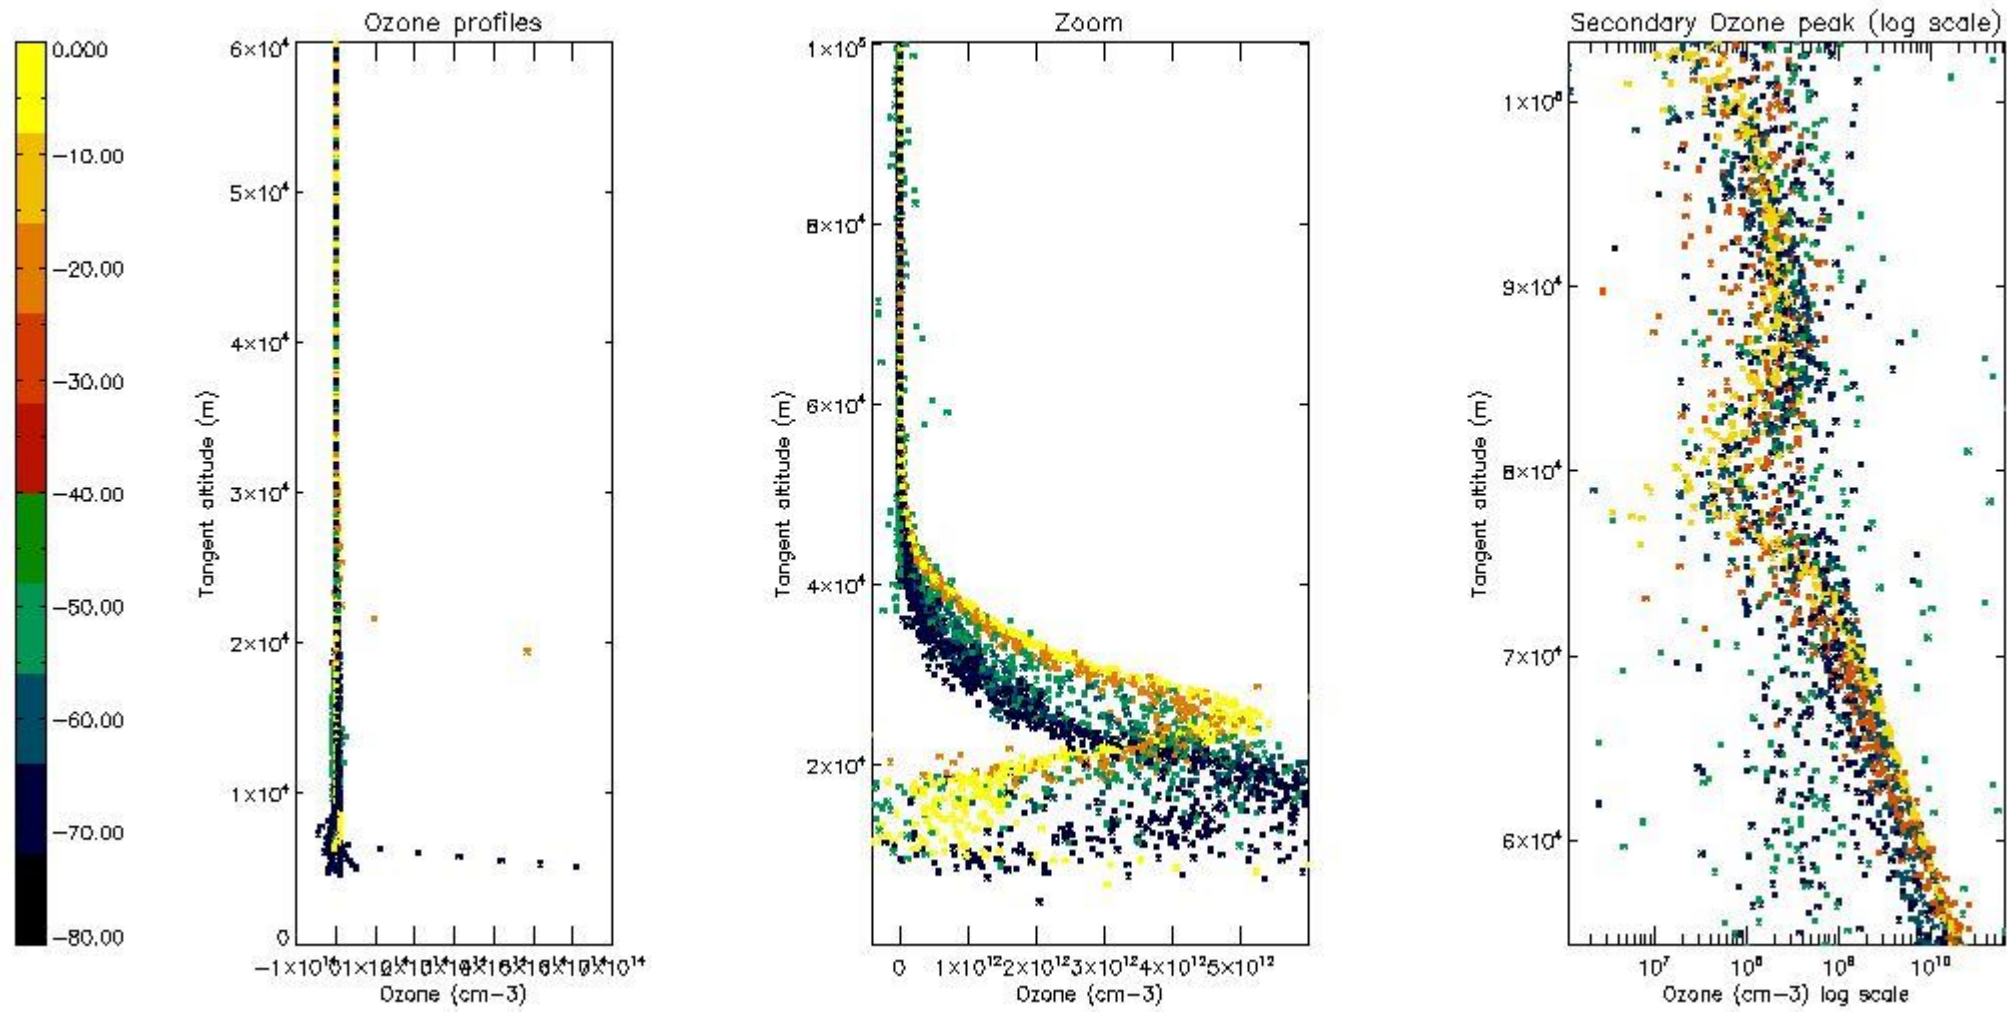

STD < 10	7
STD < 5	3

5.2 Plot ozone profiles for all STD (dark without errors)

The colorbar represents the latitude.

5.3 Plot ozone profiles where STD < 20% (dark without errors)

The colorbar represents the latitude.