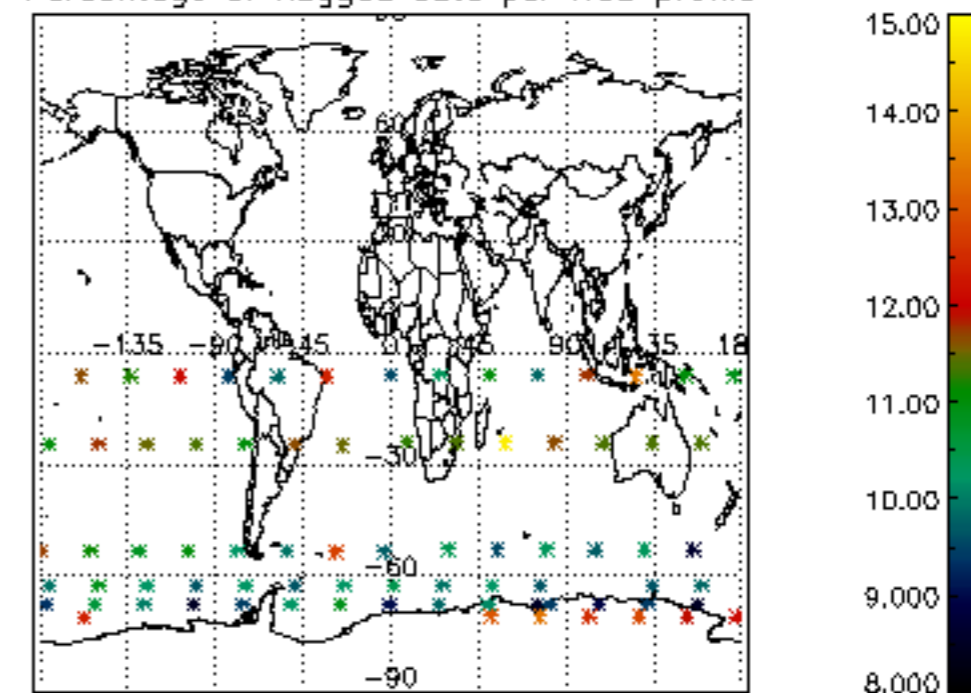

Percentage of flagged data per NO3 profile