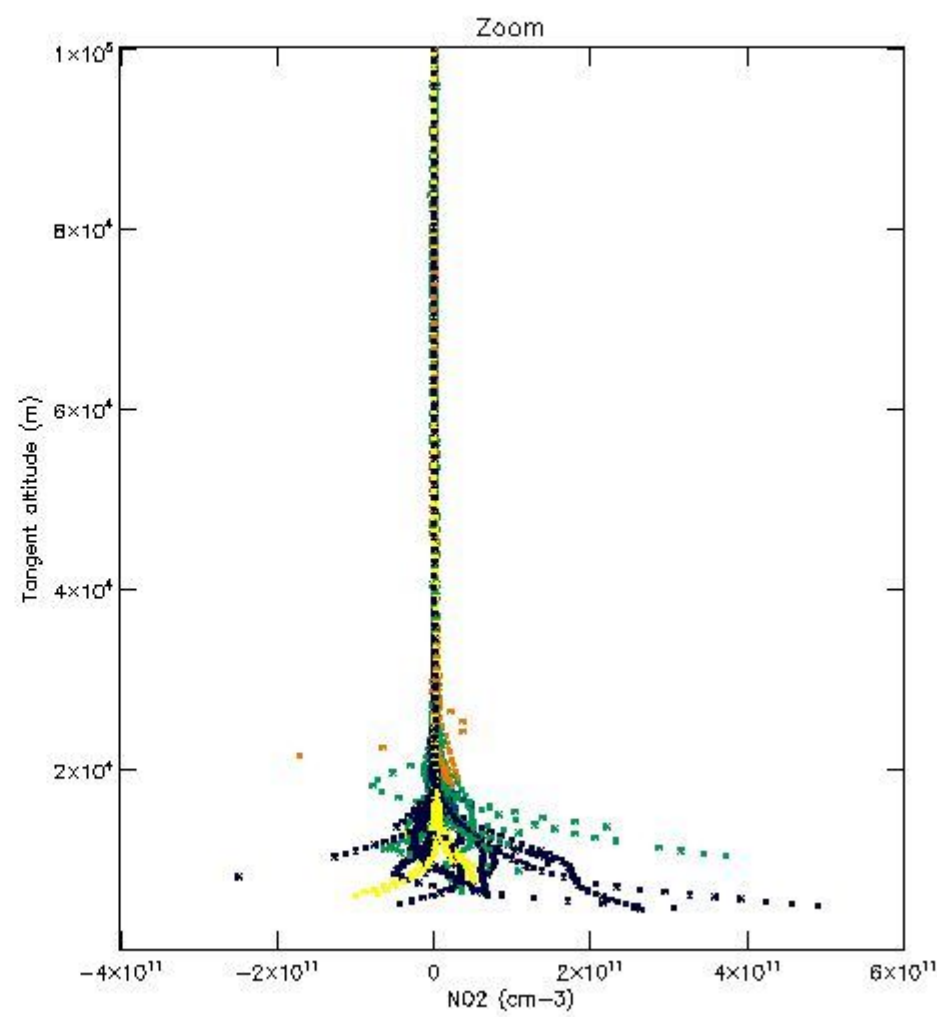

5.7 Plot NO3 profiles for all STD (dark without errors)

The colorbar represents the latitude.