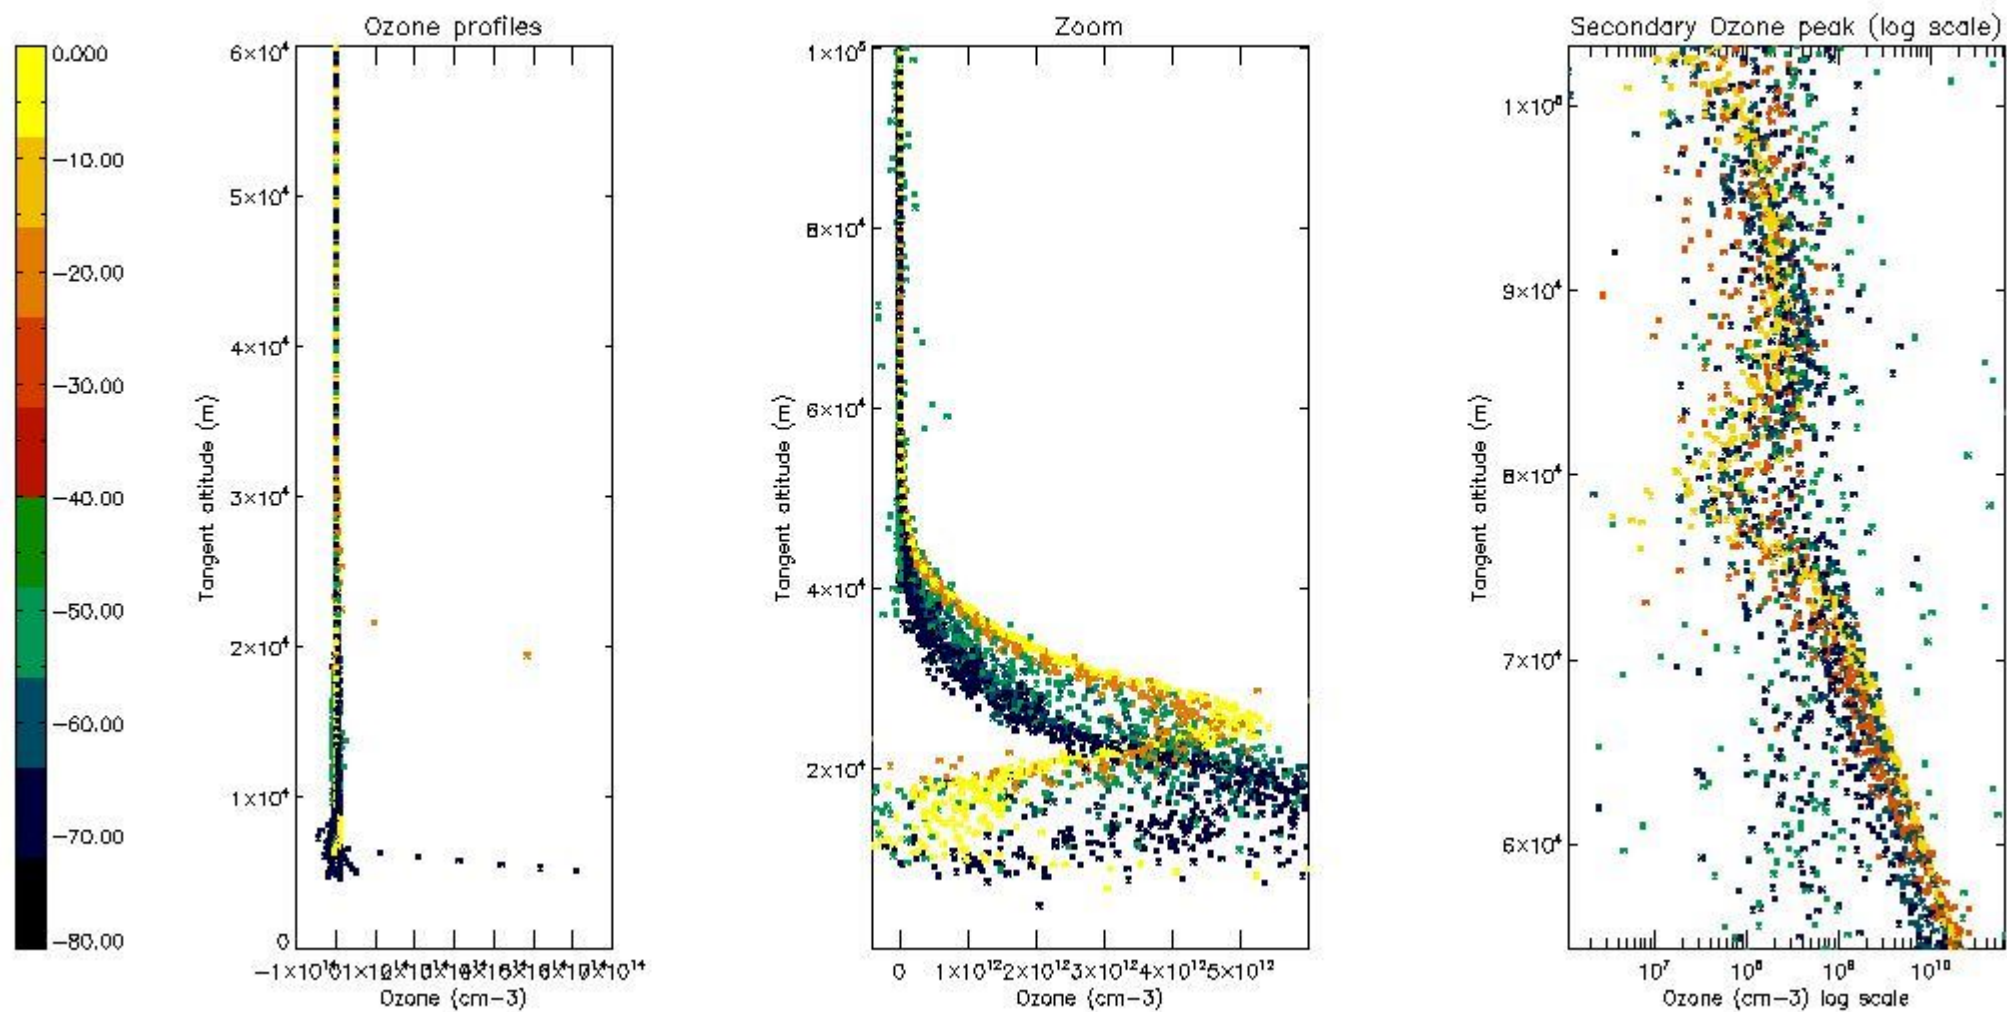

STD < 10	7
STD < 5	3

5.2 Plot ozone profiles for all STD (dark without errors)

The colorbar represents the latitude.

5.3 Plot ozone profiles where STD < 20% (dark without errors)

The colorbar represents the latitude.