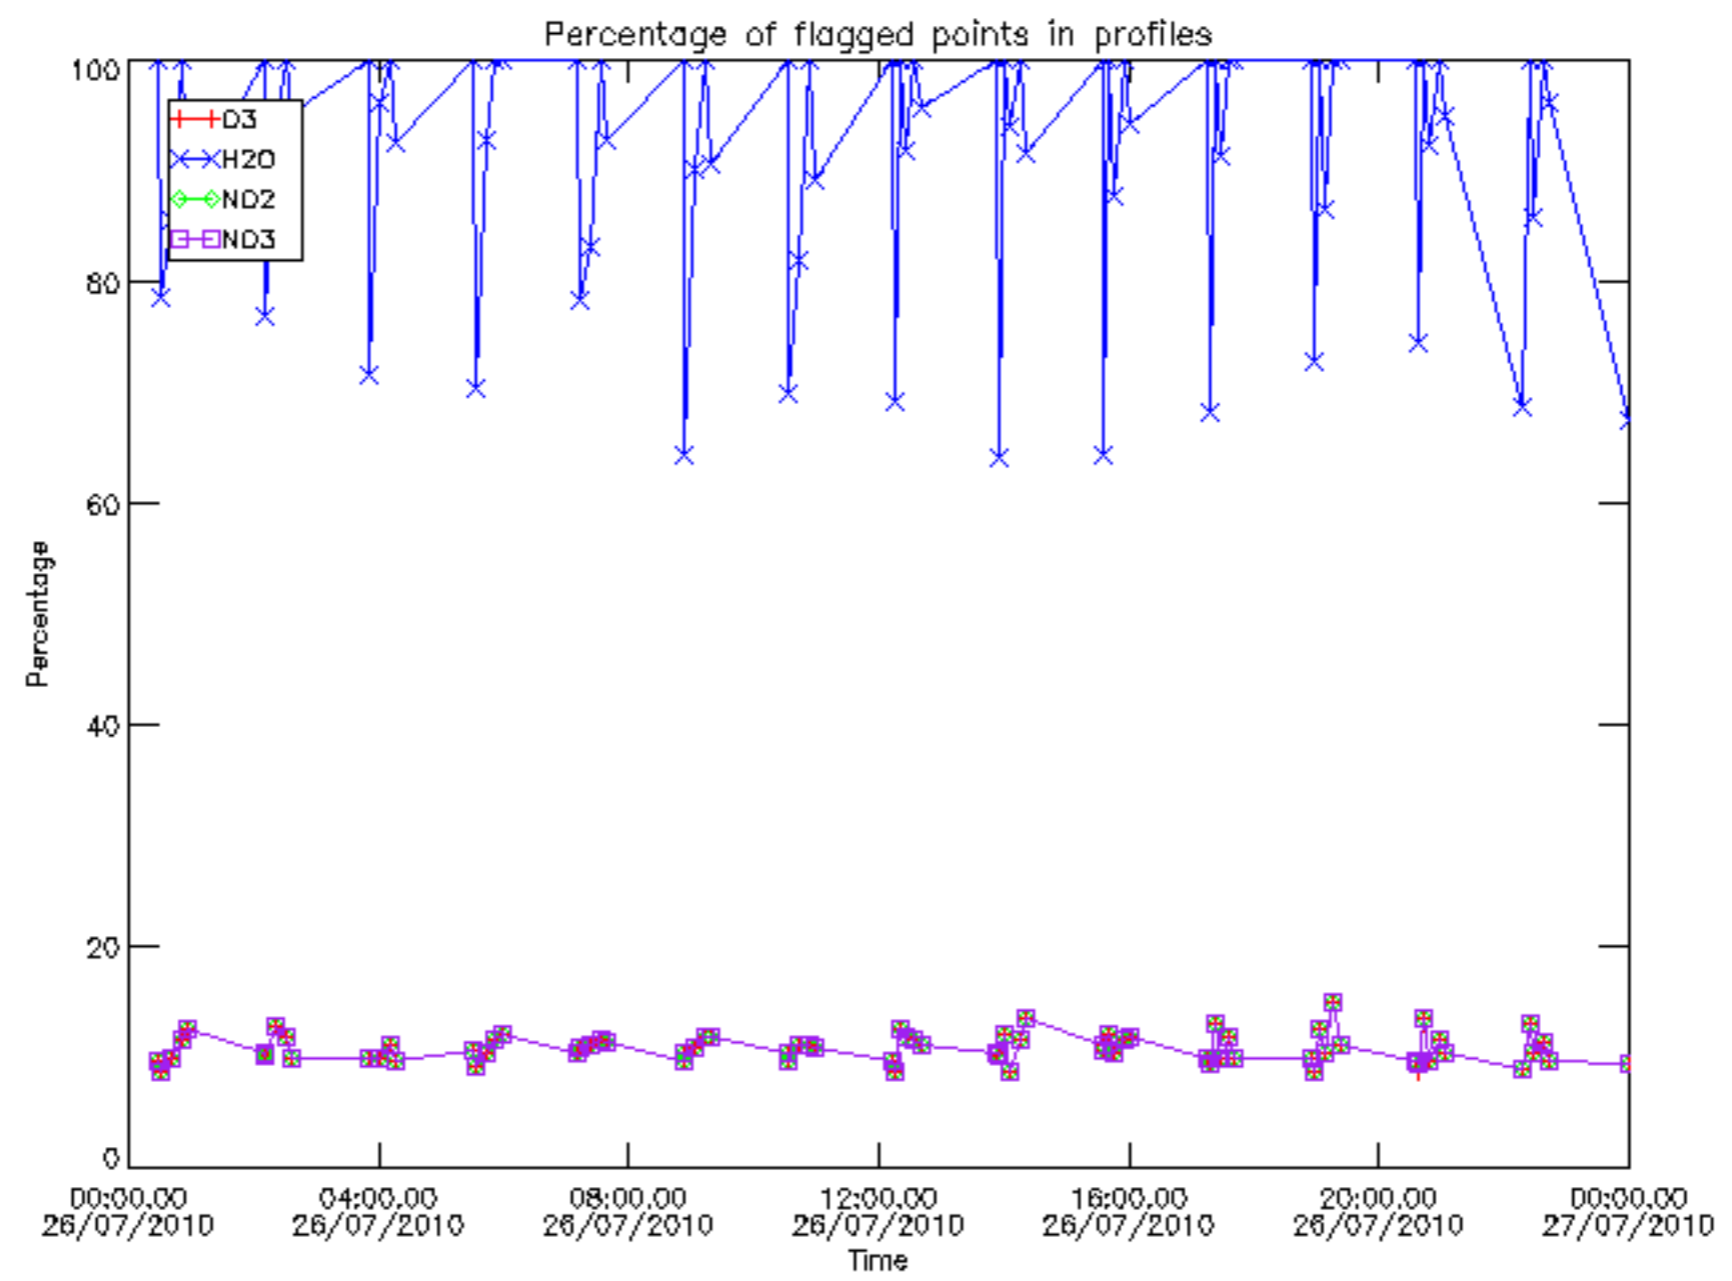

Percentage of flagged data per D3 profile

Percentage of flagged data per H2O profile