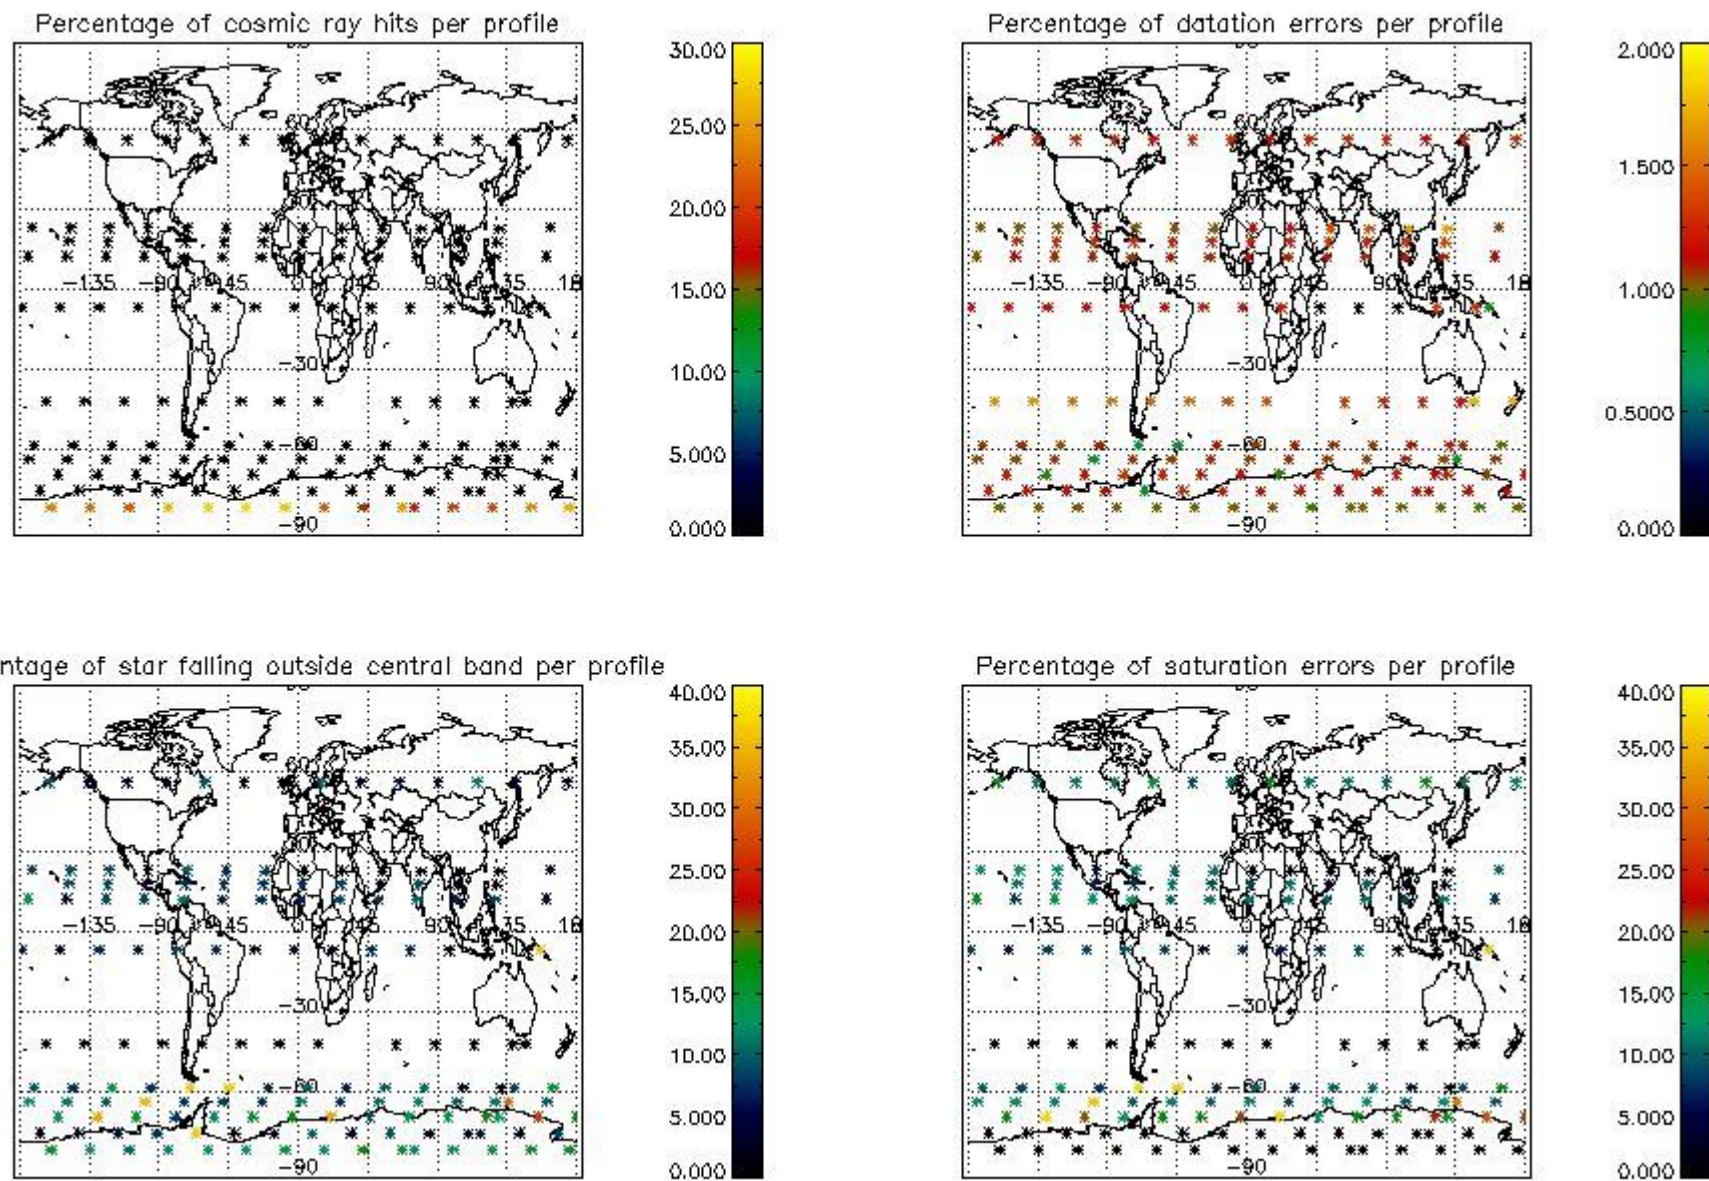

##### 4.1 Plot quality information per product (time dependant) coming from level 1b processing

##### 4.1.1 Plot level 1 quality information per product (time dependant): ENVISAT ASCENDING passes

4.1.2 Plot level 1 quality information per product (time dependant): ENVI SAT DESCENDING passes

*4.2 Plot quality information per product coming from level 1b processing (world map)*

*4.2.1 Plot level 1 quality information per product (world map): ENVISAT ASCENDING passes*

4.2.2 Plot level 1 quality information per product (world map): ENVISAT DESCENDING passes