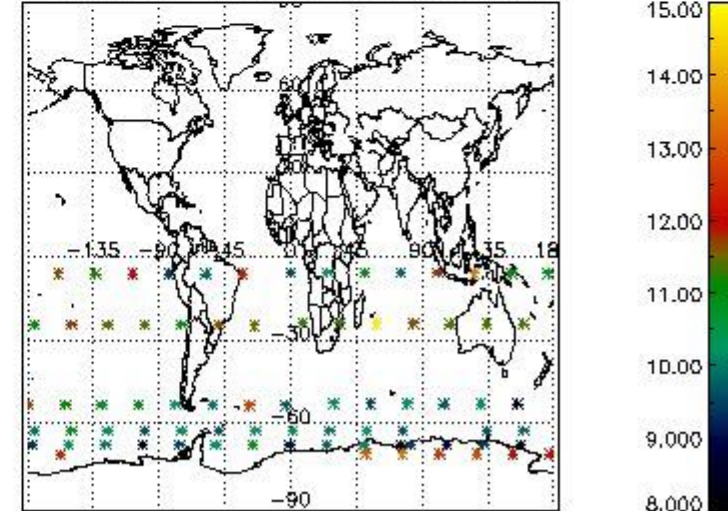

Percentage of flagged data per NO3 profile

4. Level 1 quality information per product

In this section it is plotted some information contained in the Quality Summary data set of the level 2 products that comes from the level 1b processing. Products without errors (error flag in the MPH set to "0") are used.

4.1 Plot quality information per product (time dependant) coming from level 1b processing

4.1.1 Plot level 1 quality information per product (time dependant): ENVISAT ASCENDING passes