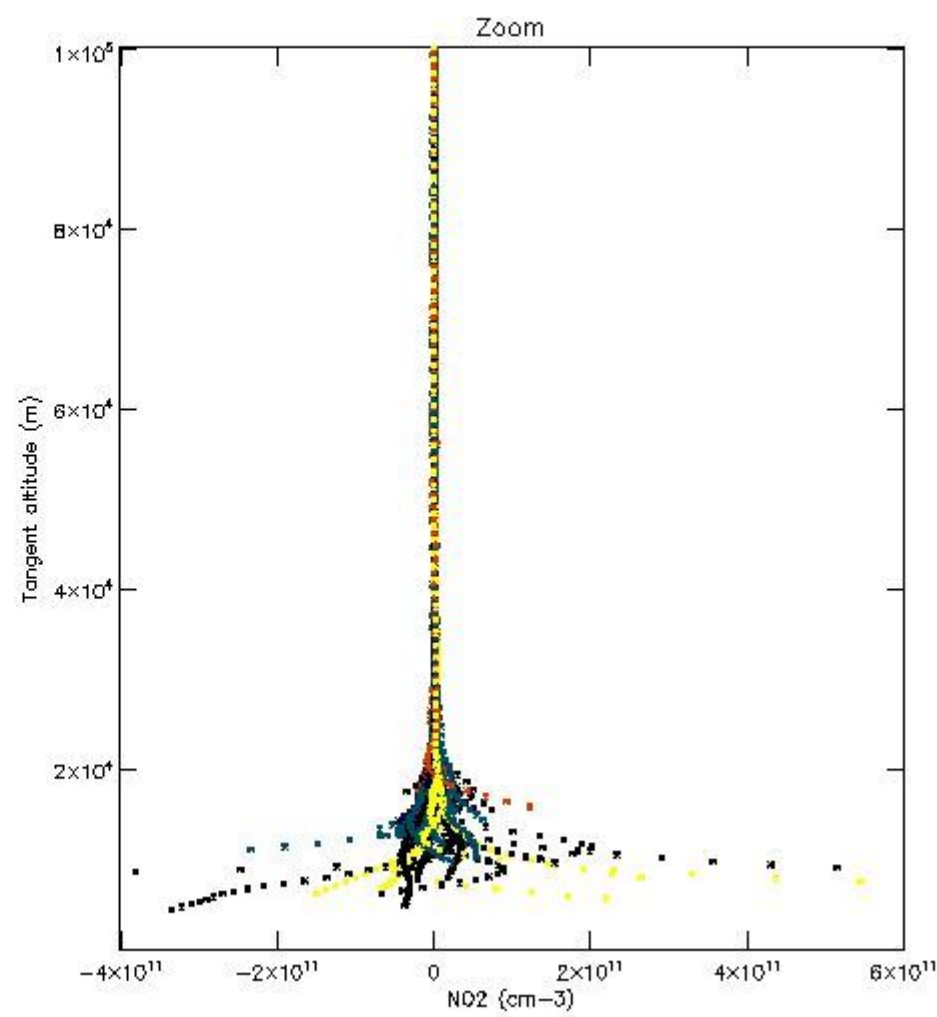

5.7 Plot NO3 profiles for all STD (dark without errors)

The colorbar represents the latitude.