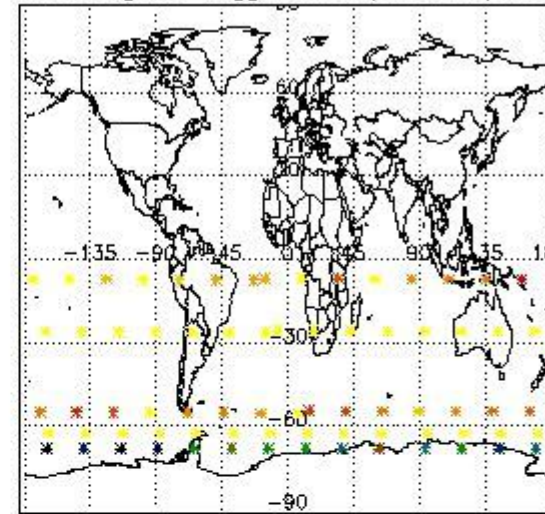

3.1 Plot quality information per product (time dependant)

3.2 Plot quality information per product (world map)

Percentage of flagged data per O3 profile

Percentage of flagged data per H2O profile

Percentage of flagged data per NO2 profile