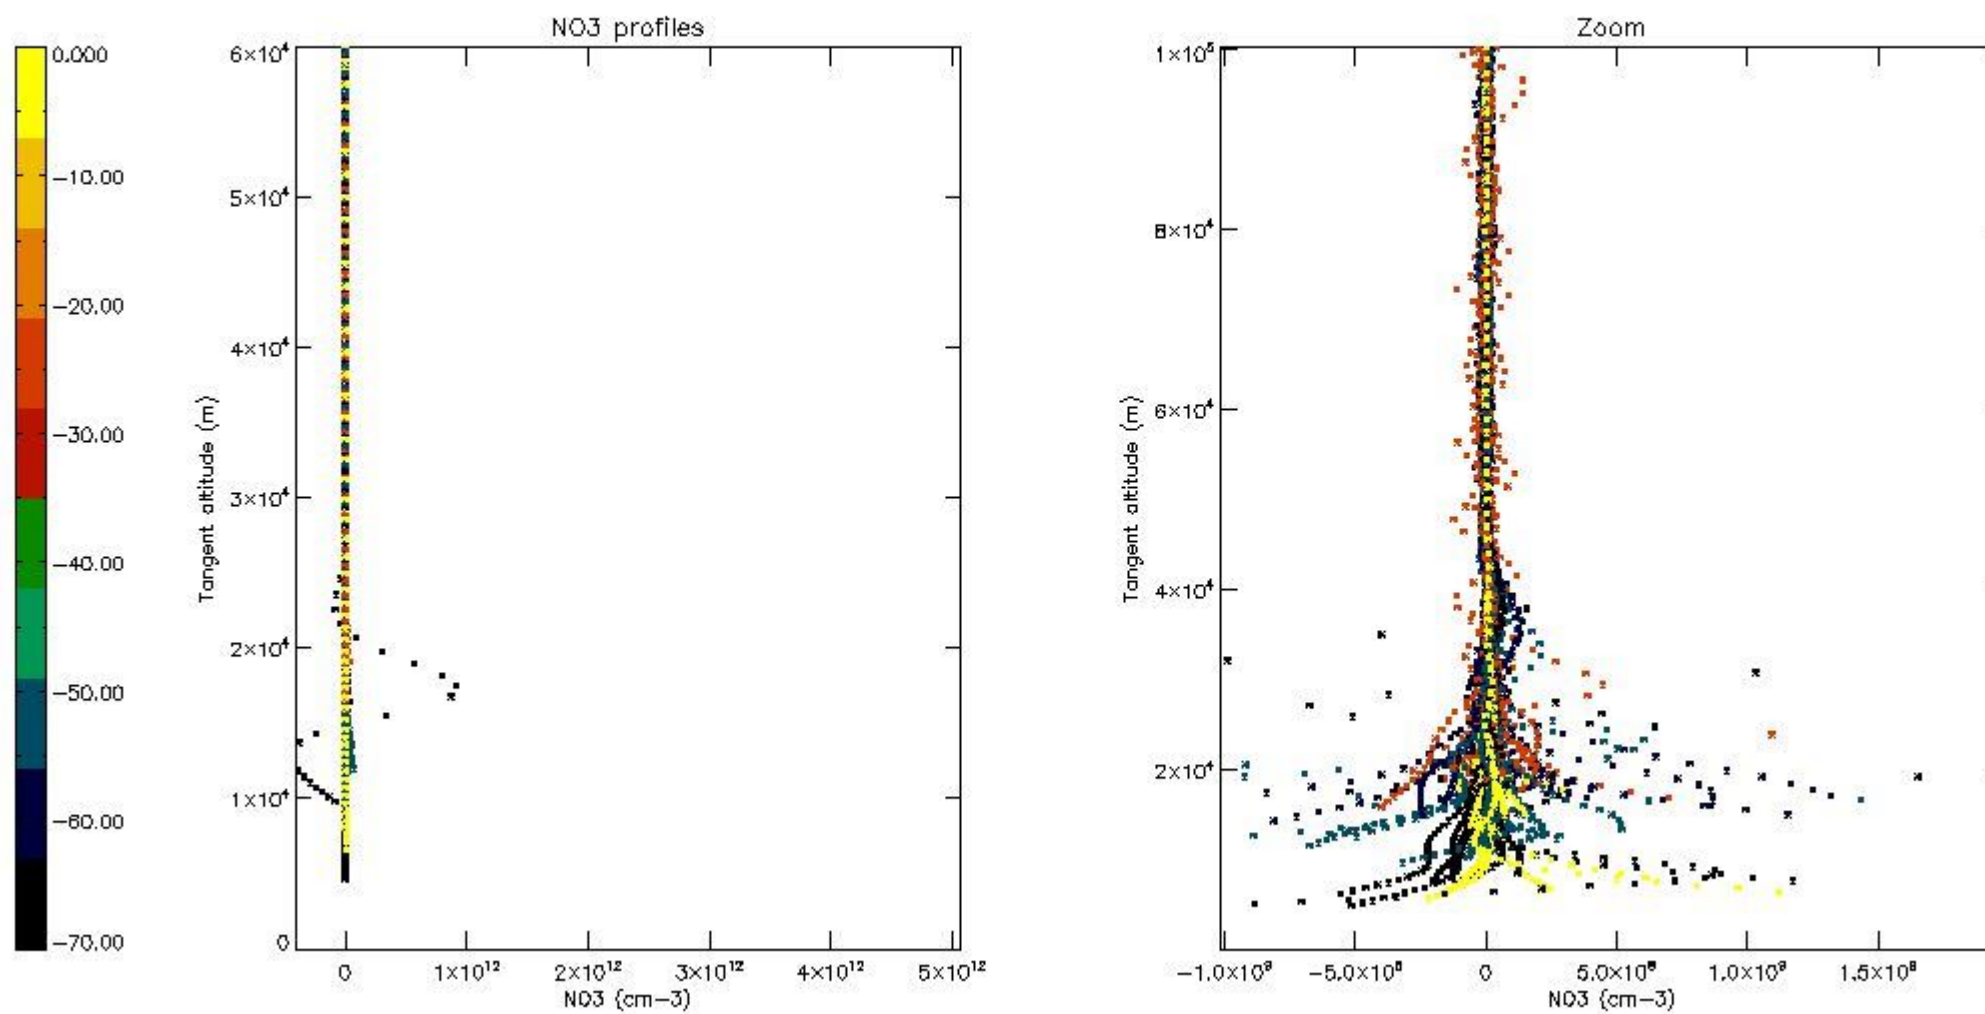

6. Auxiliary Data Files used for the production reported in section 2

The number reported in the third column indicates since which file (see list in section 2) the corresponding auxiliary file has been used. The fourth column is the date of those product files.

Type	Auxiliary Filename	Used since product	Used since product date
INST_PHYS_CHARACTERISTICS	GOM_INS_AXVIEC20091111_143220_20030716_120000_20500101_000000	1	24-JUL-2010 00:03:01
LEVEL-2_PROC_CONFIG	GOM_PR2_AXVIEC20091111_152718_20020301_000000_20500101_000000	1	24-JUL-2010 00:03:01
CROSS_SECTIONS_FILE	GOM_CRS_AXVIEC20091111_154832_20020301_000000_20500101_000000	1	24-JUL-2010 00:03:01