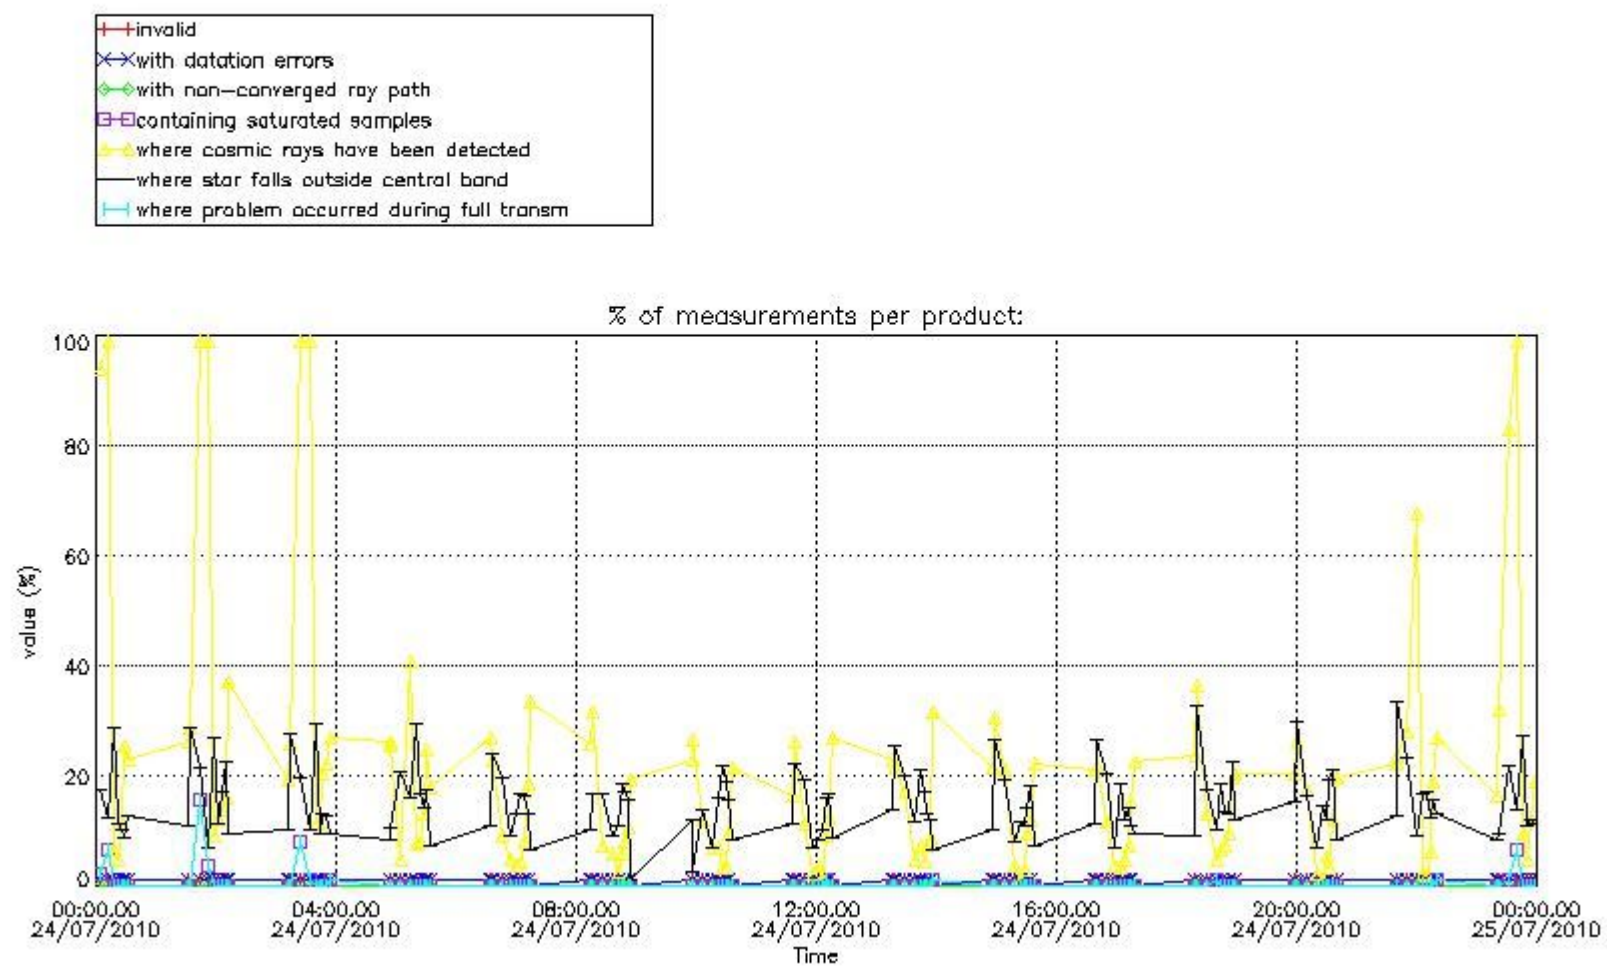

3.1 Plot quality information per product (time dependant)

3.2 Plot quality information per product (world map)

Percentage of flagged data per O3 profile

Percentage of flagged data per H2O profile

Percentage of flagged data per NO2 profile

Percentage of flagged data per NO3 profile

4. Level 1 quality information per product

In this section it is plotted some information contained in the Quality Summary data set of the level 2 products that comes from the level 1b processing. Products without errors (error flag in the MPH set to "0") are used.

4.1 Plot quality information per product (time dependant) coming from level 1b processing

4.1.1 Plot level 1 quality information per product (time dependant): ENVISAT ASCENDING passes

4.1.2 Plot level 1 quality information per product (time dependant): ENVI SAT DESCENDING passes