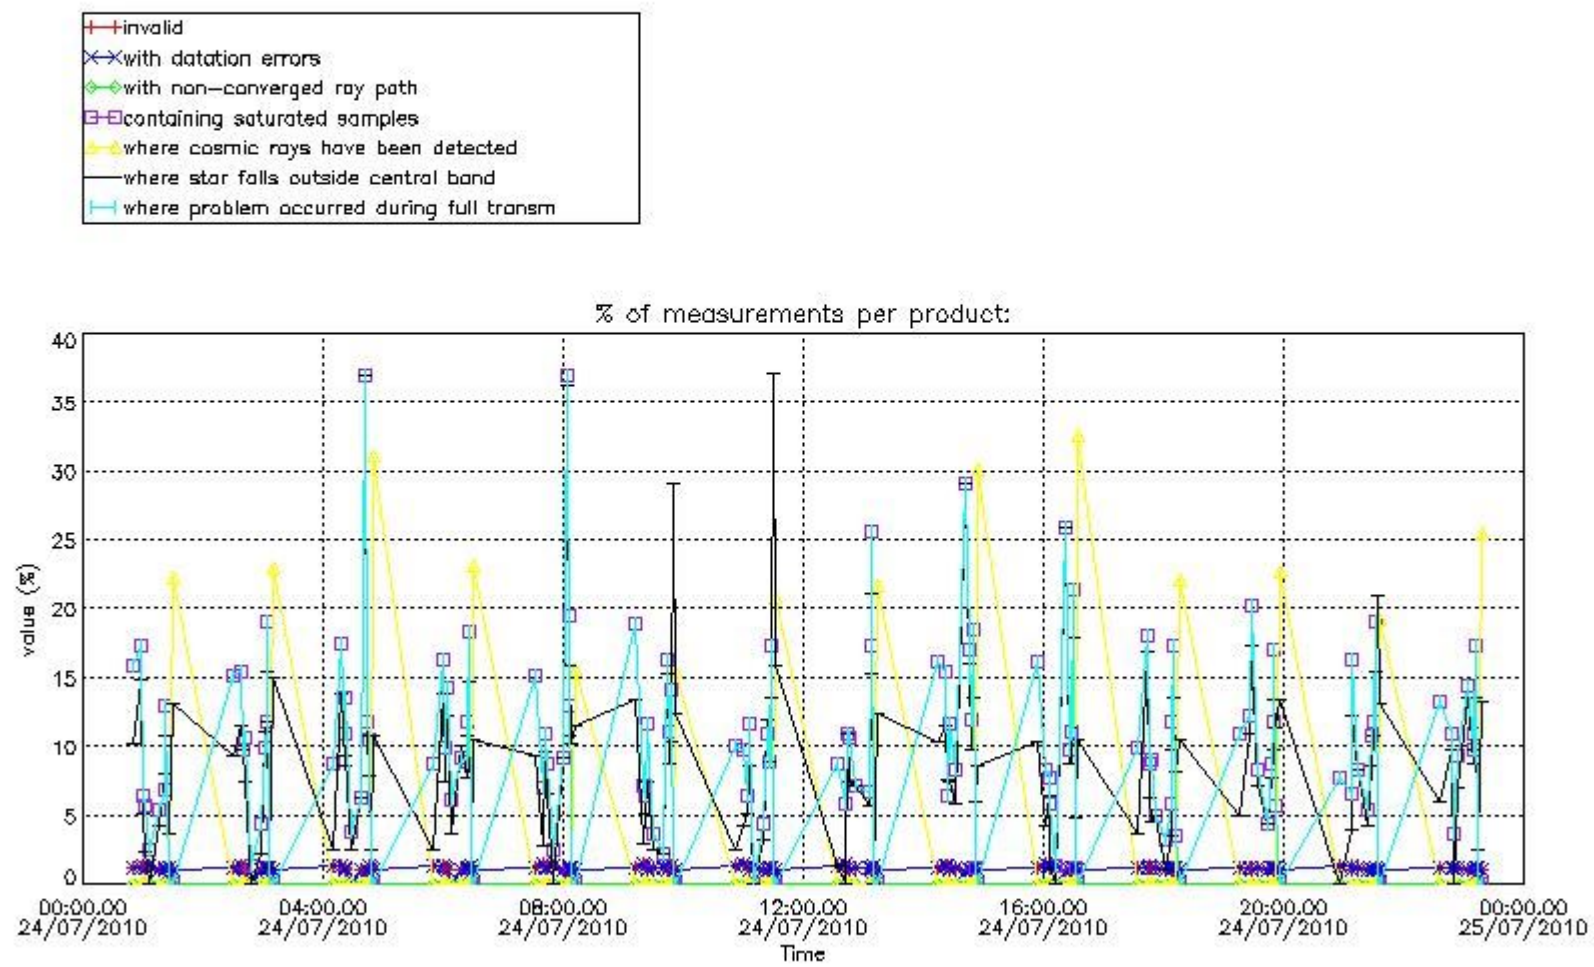

4.2 Plot quality information per product coming from level 1b processing (world map)

4.2.1 Plot level 1 quality information per product (world map): ENVISAT ASCENDING passes