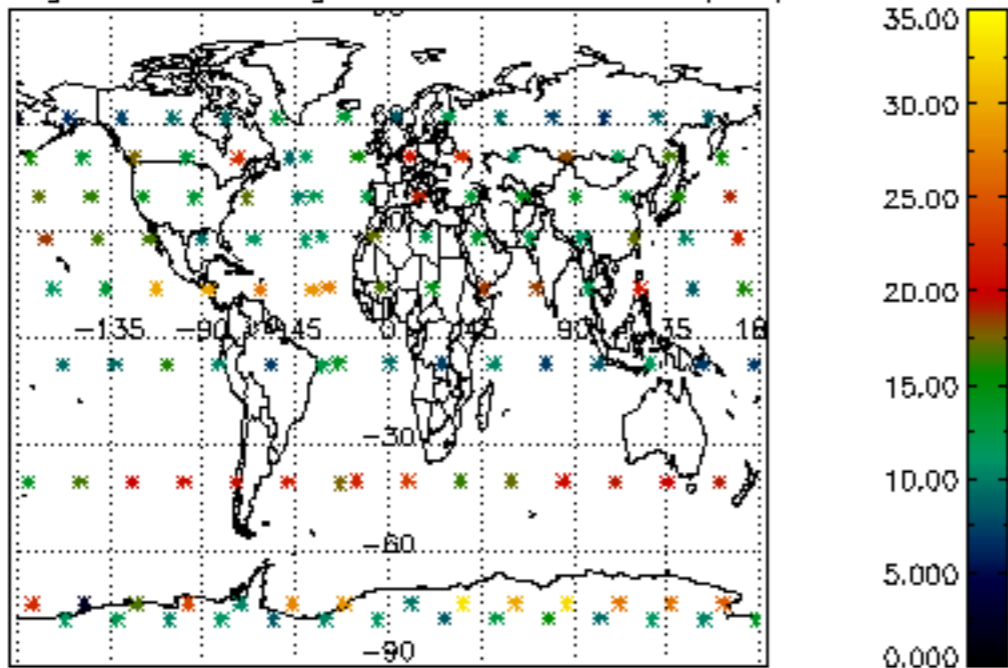

Percentage of cosmic ray hits per profile

Percentage of star falling outside central band per profile