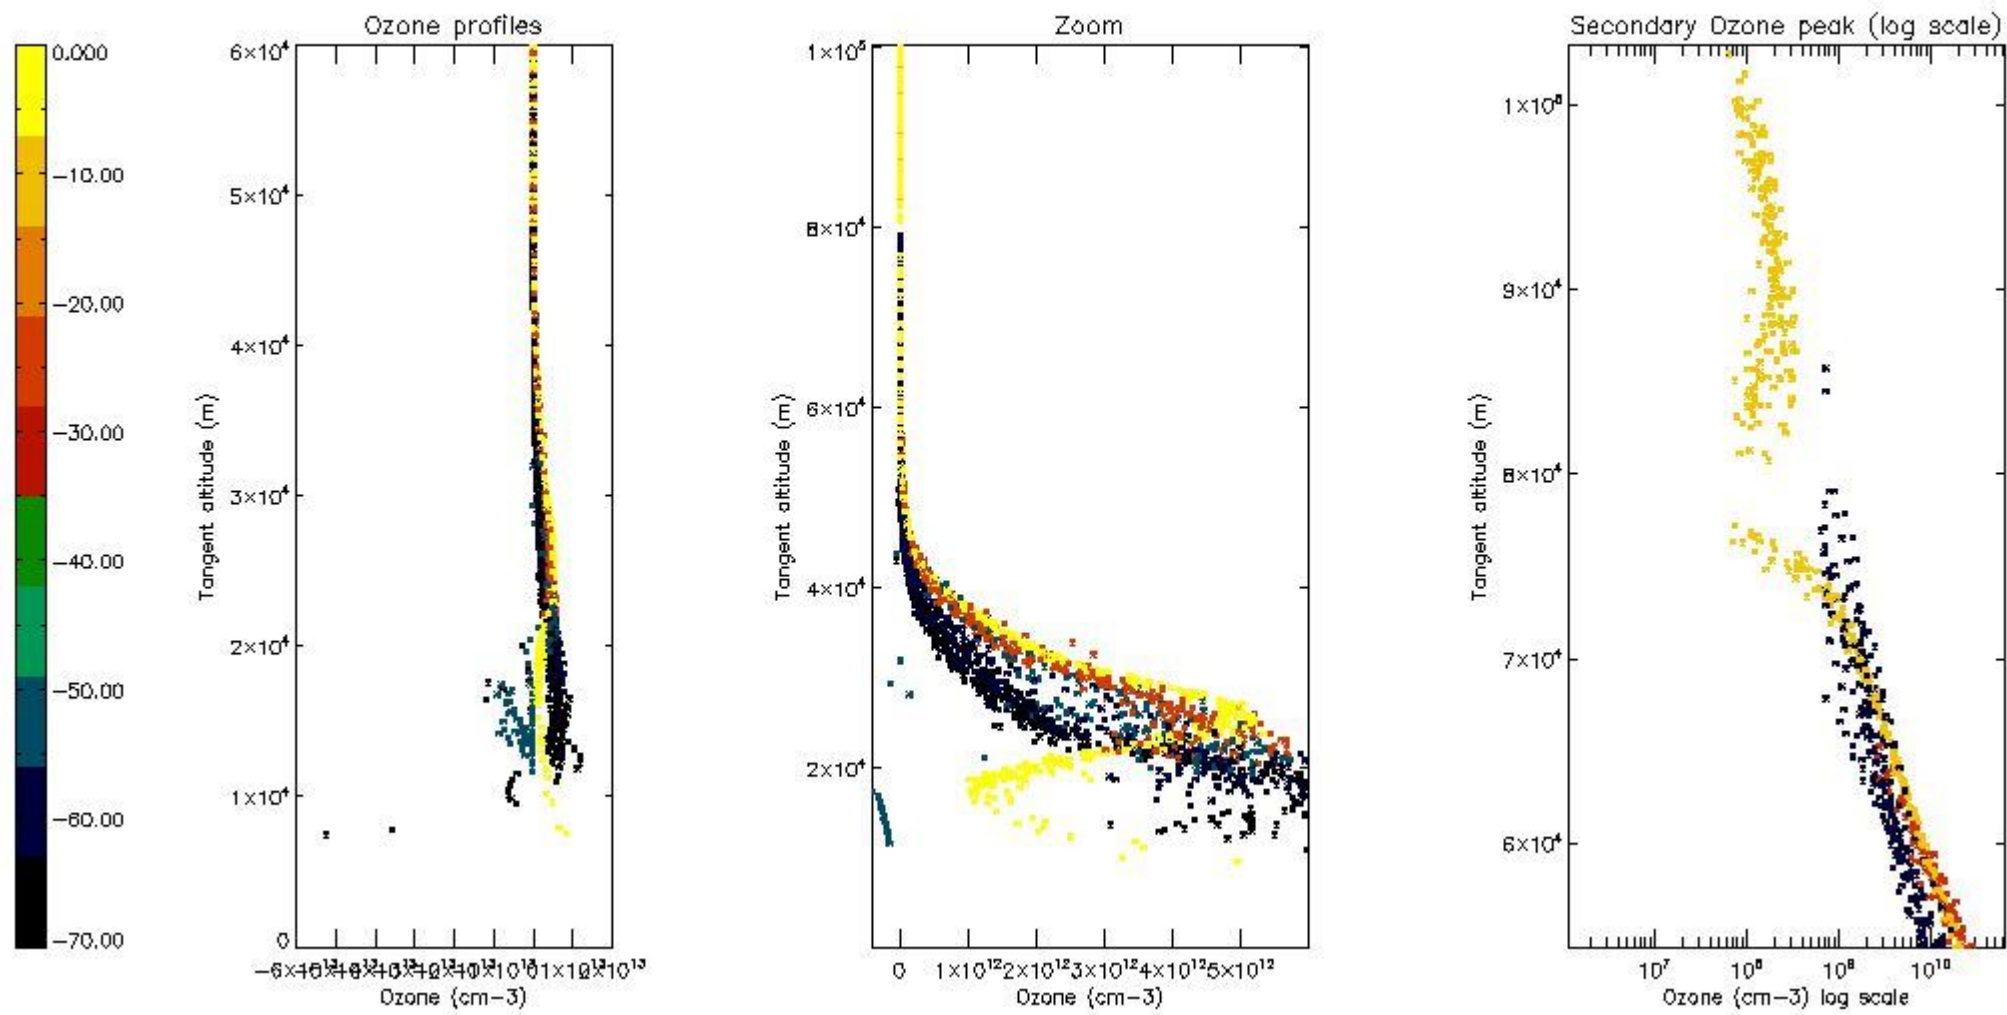

STD < 10	7
STD < 5	3

5.2 Plot ozone profiles for all STD (dark without errors)

The colorbar represents the latitude.

5.3 Plot ozone profiles where STD < 20% (dark without errors)

The colorbar represents the latitude.