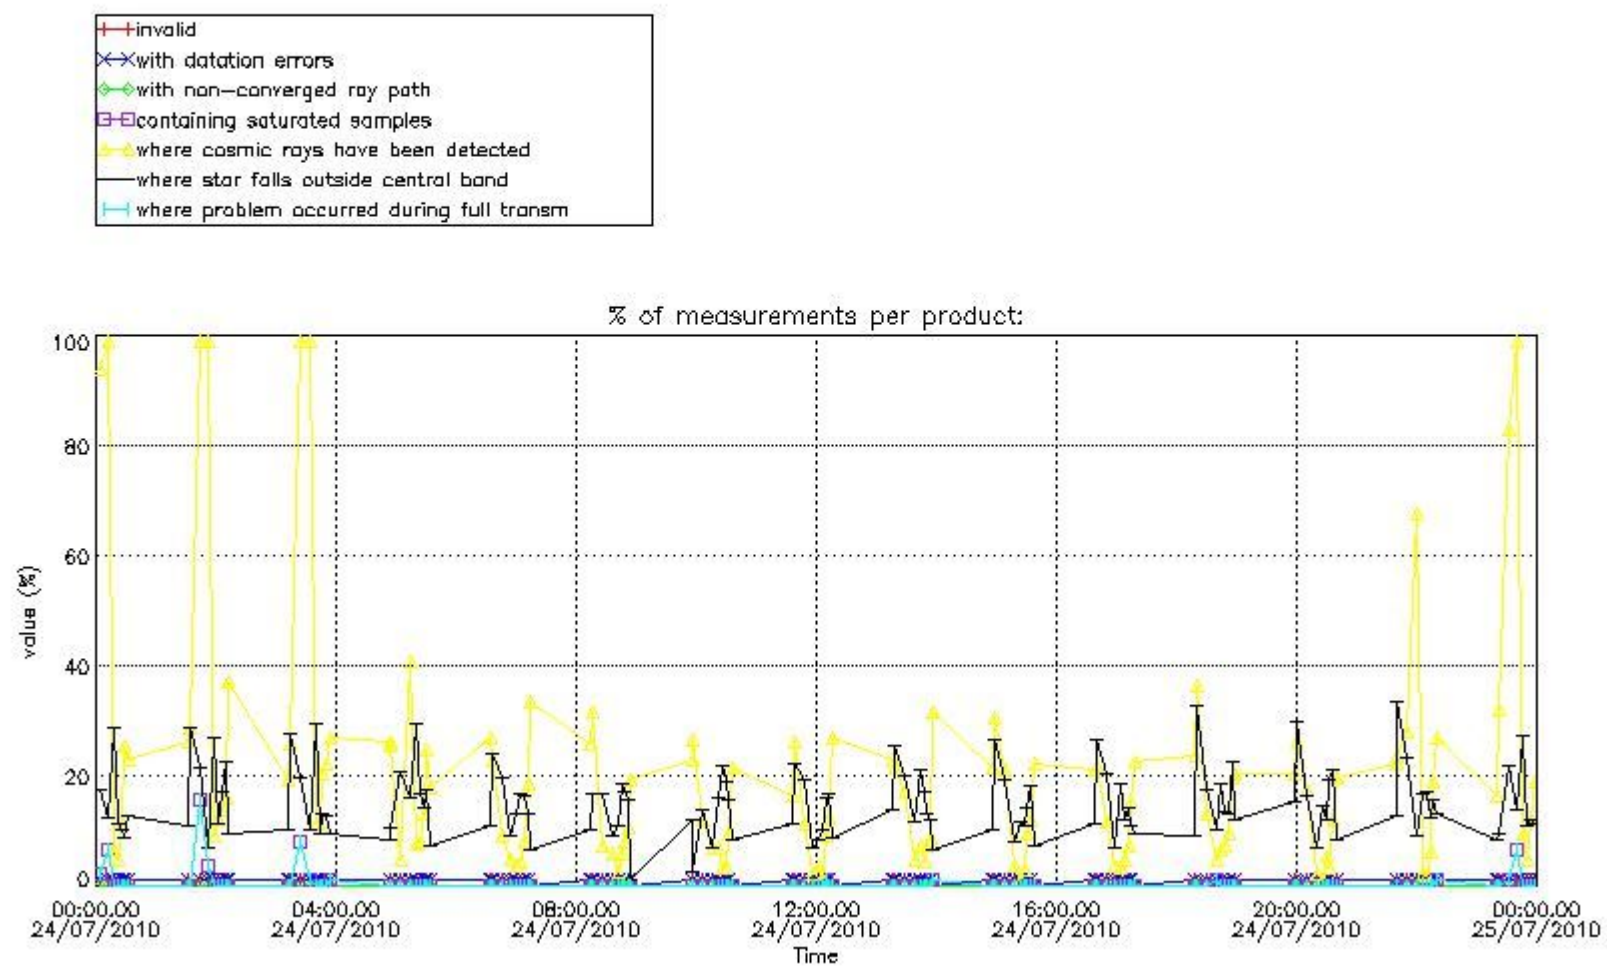

4.1.2 Plot level 1 quality information per product (time dependant): ENVI SAT DESCENDING passes