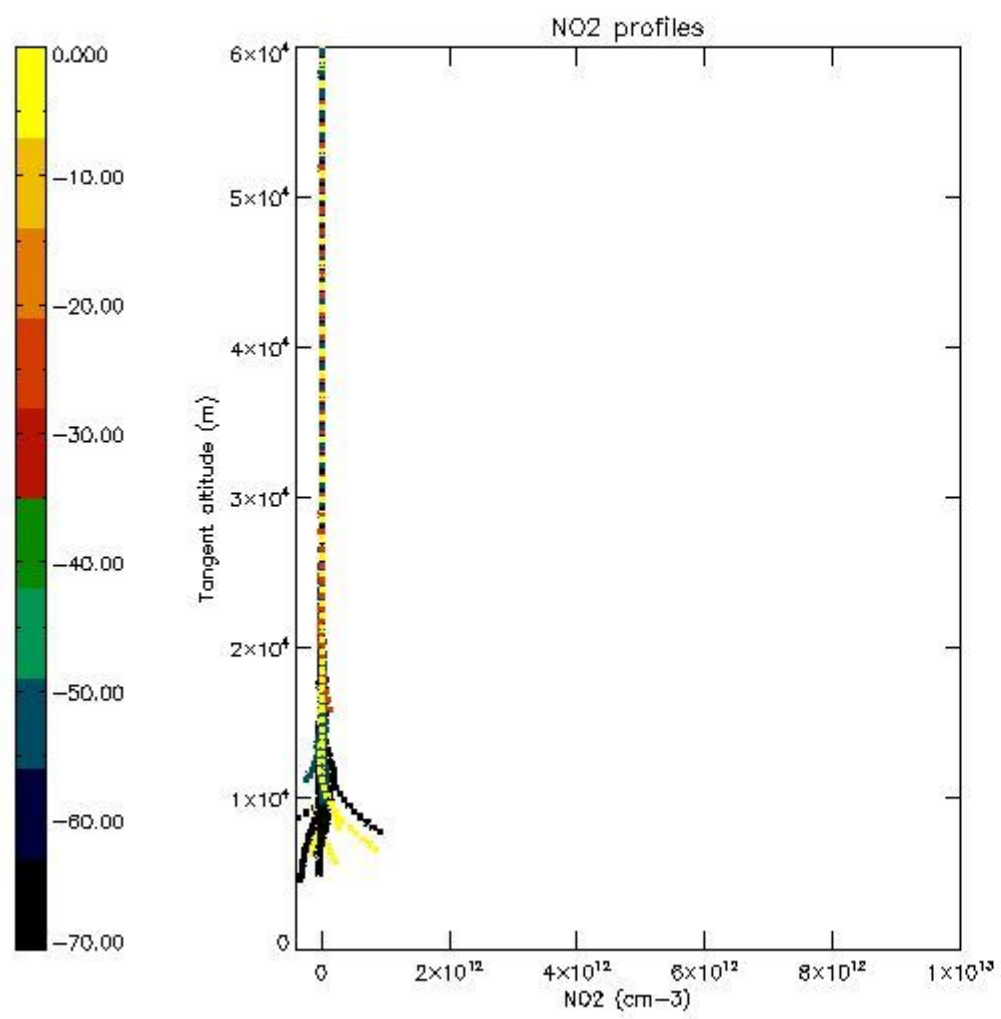

5.7 Plot NO3 profiles for all STD (dark without errors)

The colorbar represents the latitude.