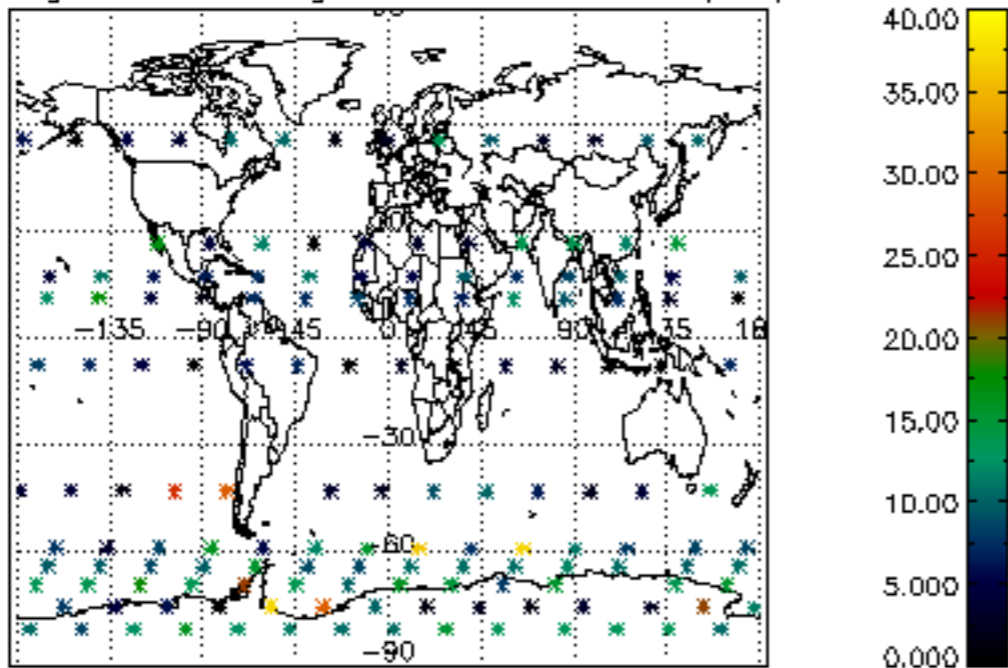

Percentage of star falling outside central band per profile