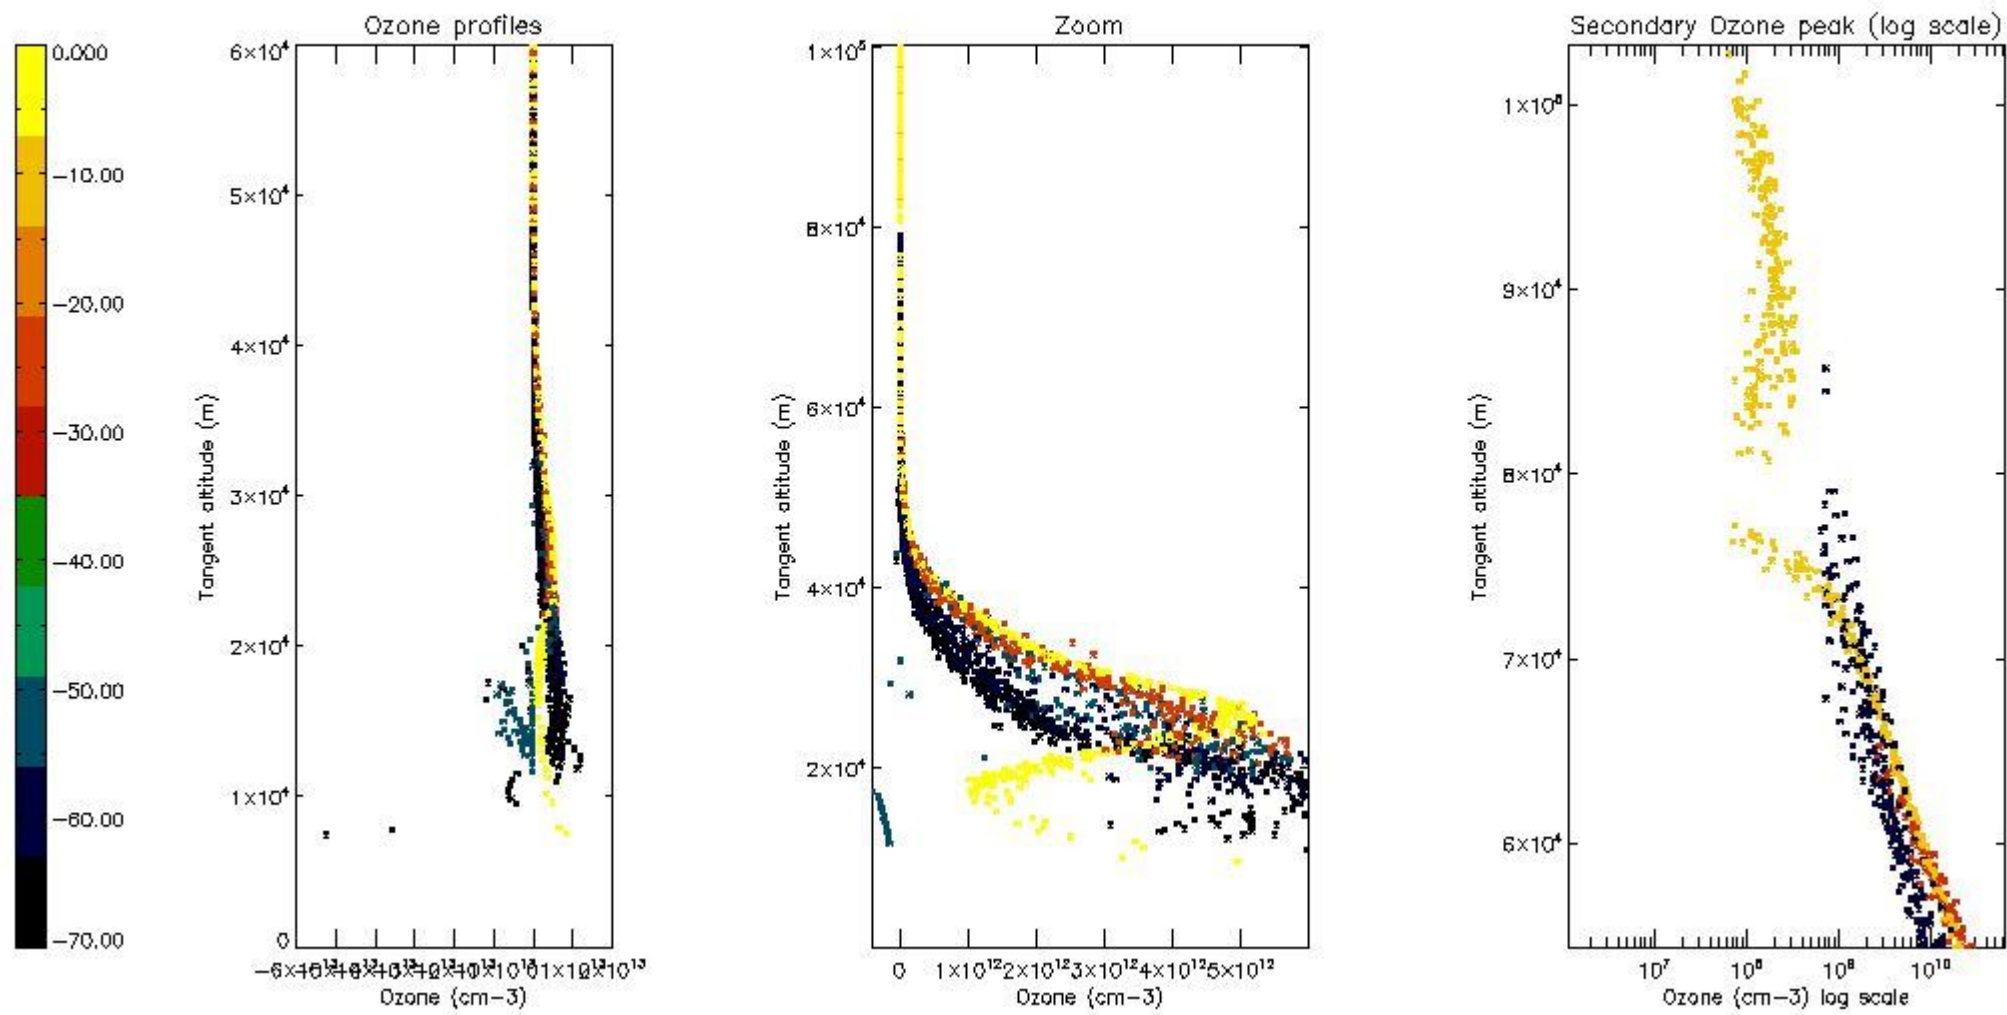

STD < 10	7
STD < 5	3

5.2 Plot ozone profiles for all STD (dark without errors)

The colorbar represents the latitude.

5.3 Plot ozone profiles where STD < 20% (dark without errors)

The colorbar represents the latitude.

5.4 Plot ozone profiles where $STD < 10\%$ (dark without errors)

The colorbar represents the latitude.

5.5 Plot ozone profiles where STD < 5% (dark without errors)

The colorbar represents the latitude.

5.6 Plot NO₂ profiles for all STD (dark without errors)