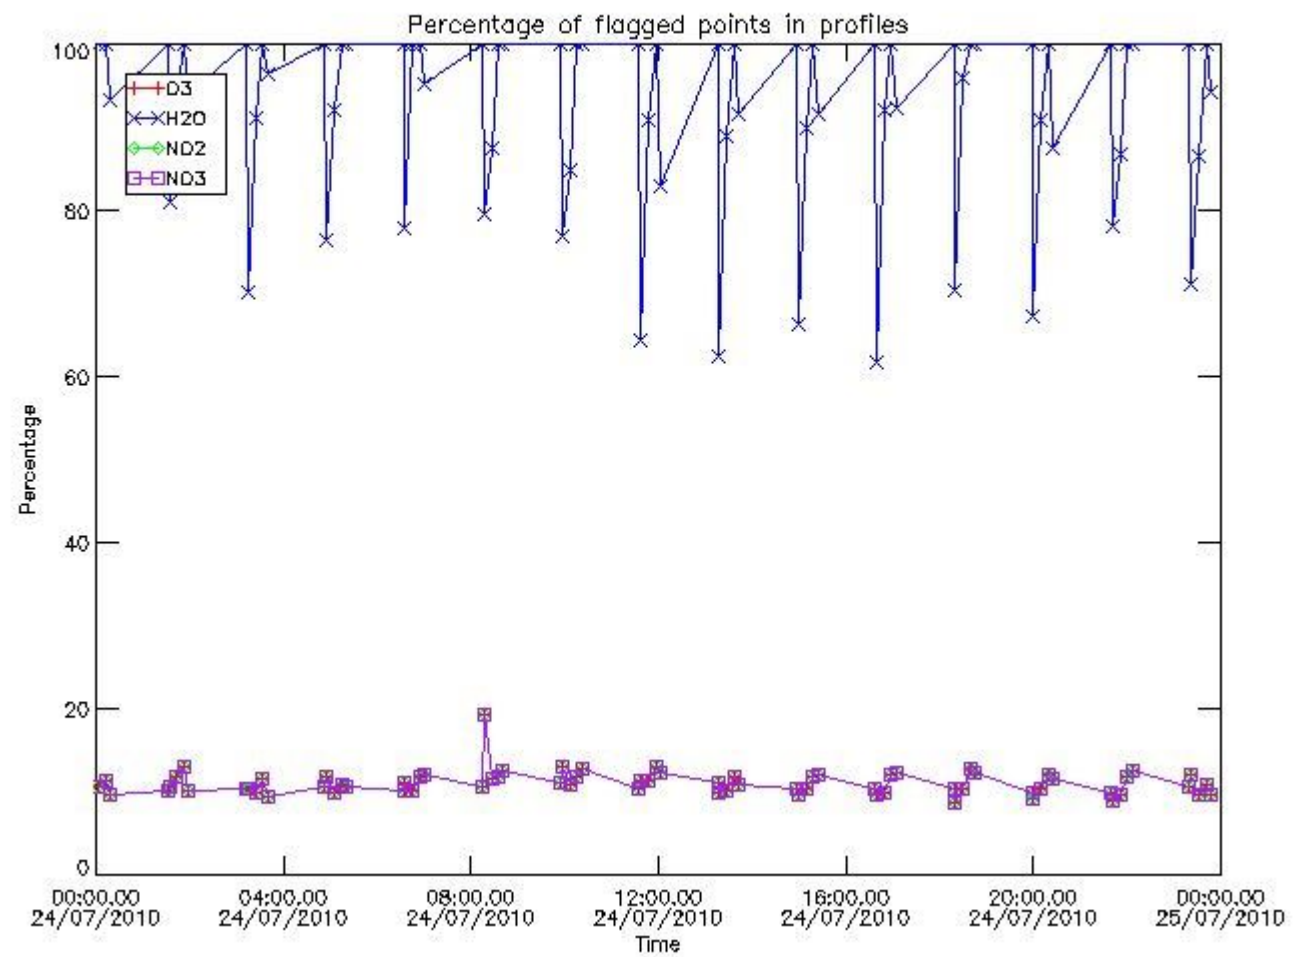

279	GOM_NL__2PRFIN20100724_235047_000000552091_00274_43915_6201.N1	24-JUL-2010 23:50:47	Straylight	54.500	84	Alp Phe	2.3970	4500.0	109	43915	No
280	GOM_NL__2PRFIN20100724_235400_000000422091_00274_43915_6202.N1	24-JUL-2010 23:54:00	Straylight	42.000	148	Alp Tuc	2.8780	4100.0	84	43915	No
281	GOM_NL__2PRFIN20100724_235710_000000452091_00274_43915_6203.N1	24-JUL-2010 23:57:10	Straylight	45.000	31	Alp Gru	1.7340	15200.	90	43915	No

3. Quality information per product

In this section it is plotted some information contained in the Quality Summary data set of the level 2 products. Only products in dark limb conditions and without errors (error flag in the MPH set to "0") are used.

3.1 Plot quality information per product (time dependant)

3.2 Plot quality information per product (world map)