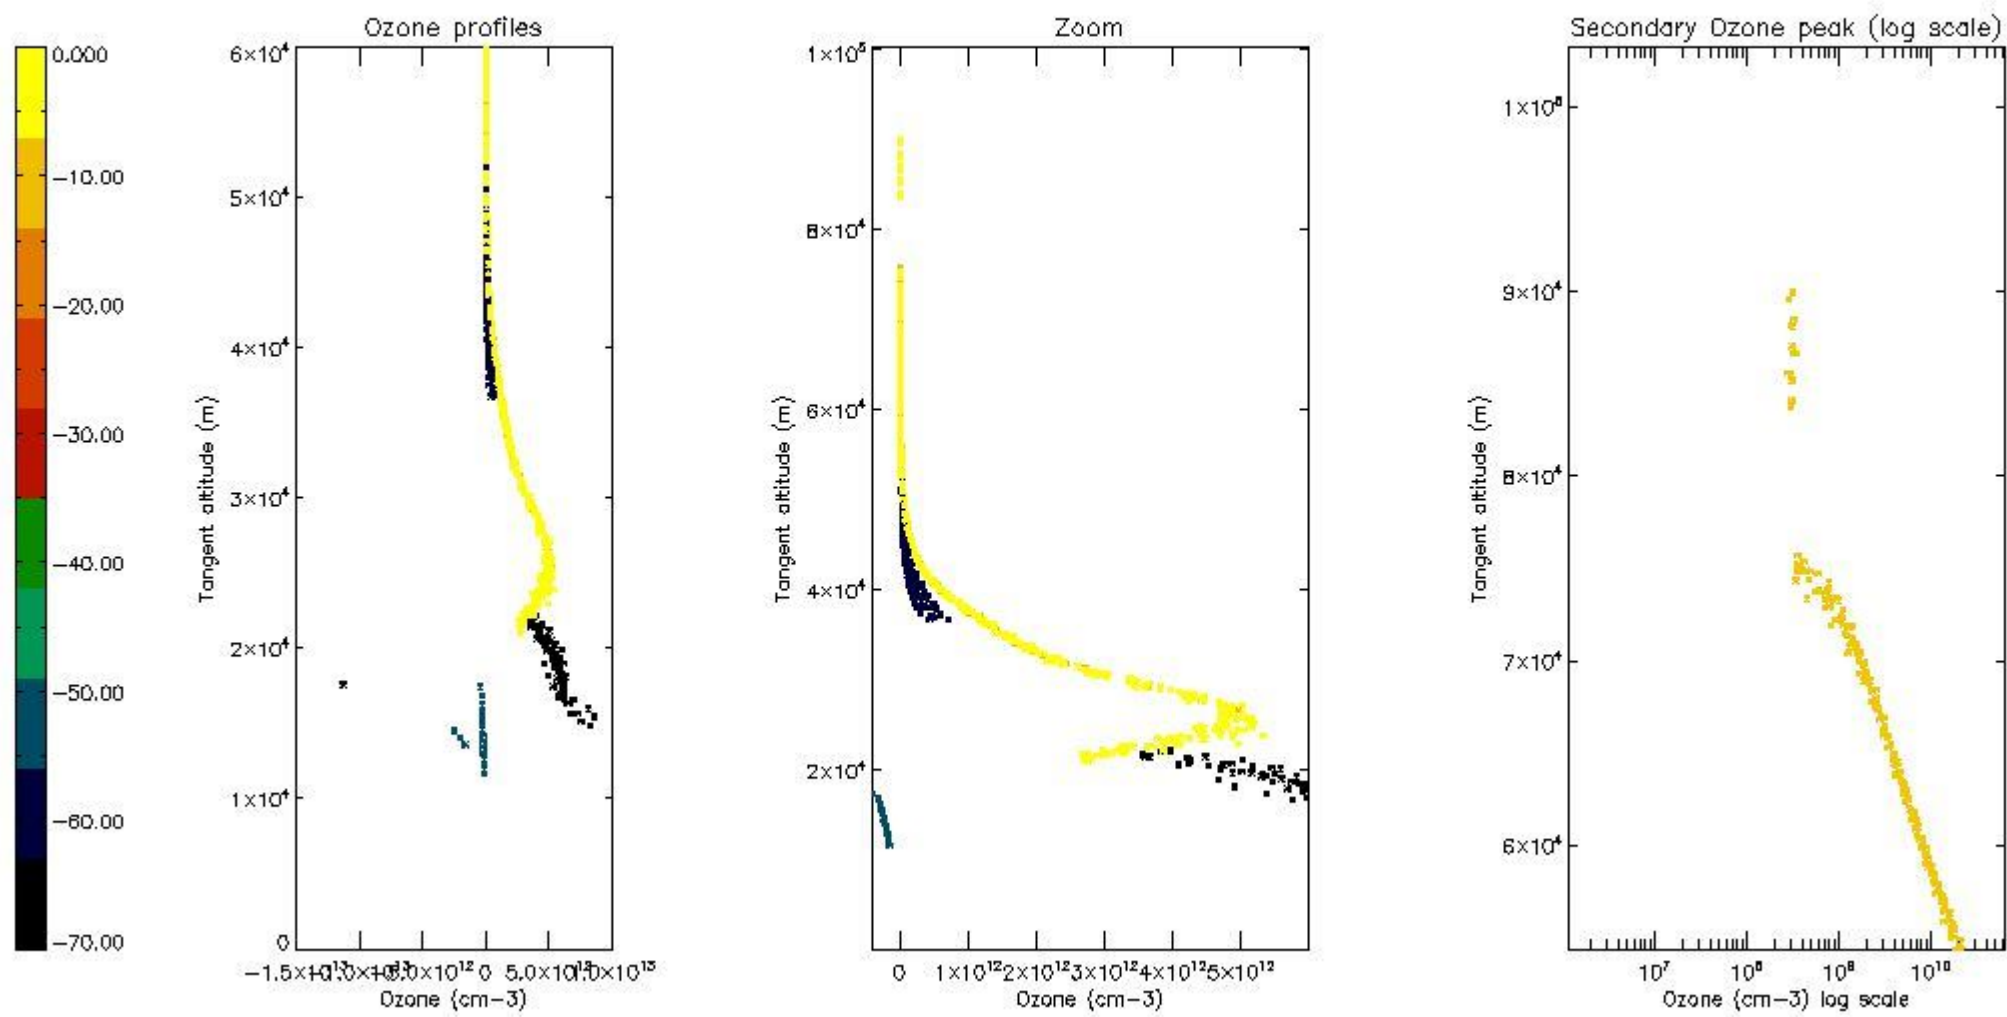

STD < 10	7
STD < 5	3

5.2 Plot ozone profiles for all STD (dark without errors)

The colorbar represents the latitude.

5.3 Plot ozone profiles where STD < 20% (dark without errors)

The colorbar represents the latitude.

5.4 Plot ozone profiles where $STD < 10\%$ (dark without errors)

The colorbar represents the latitude.

5.5 Plot ozone profiles where STD < 5% (dark without errors)

The colorbar represents the latitude.

5.6 Plot NO₂ profiles for all STD (dark without errors)