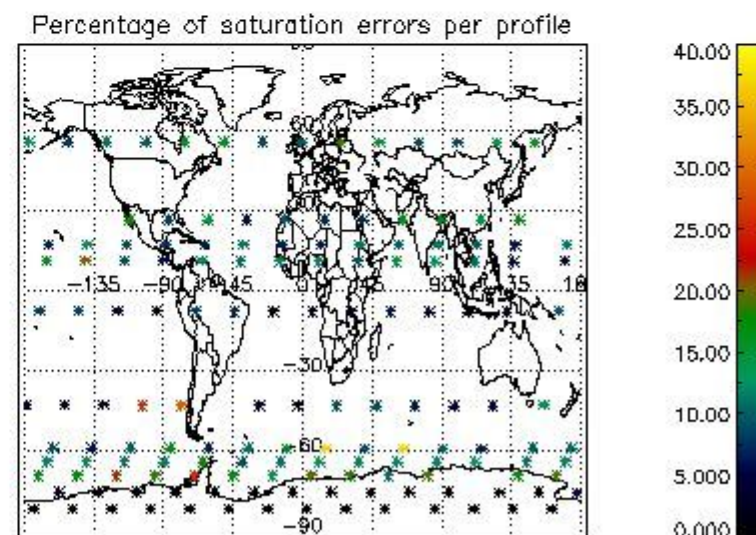

Percentage of flagged data per NO3 profile

4. Level 1 quality information per product

In this section it is plotted some information contained in the Quality Summary data set of the level 2 products that comes from the level 1b processing. Products without errors (error flag in the MPH set to "0") are used.

4.1 Plot quality information per product (time dependant) coming from level 1b processing

4.1.1 Plot level 1 quality information per product (time dependant): ENVISAT ASCENDING passes

4.1.2 Plot level 1 quality information per product (time dependant): ENVI SAT DESCENDING passes

4.2 Plot quality information per product coming from level 1b processing (world map)

4.2.1 Plot level 1 quality information per product (world map): ENVISAT ASCENDING passes

4.2.2 Plot level 1 quality information per product (world map): ENVISAT DESCENDING passes