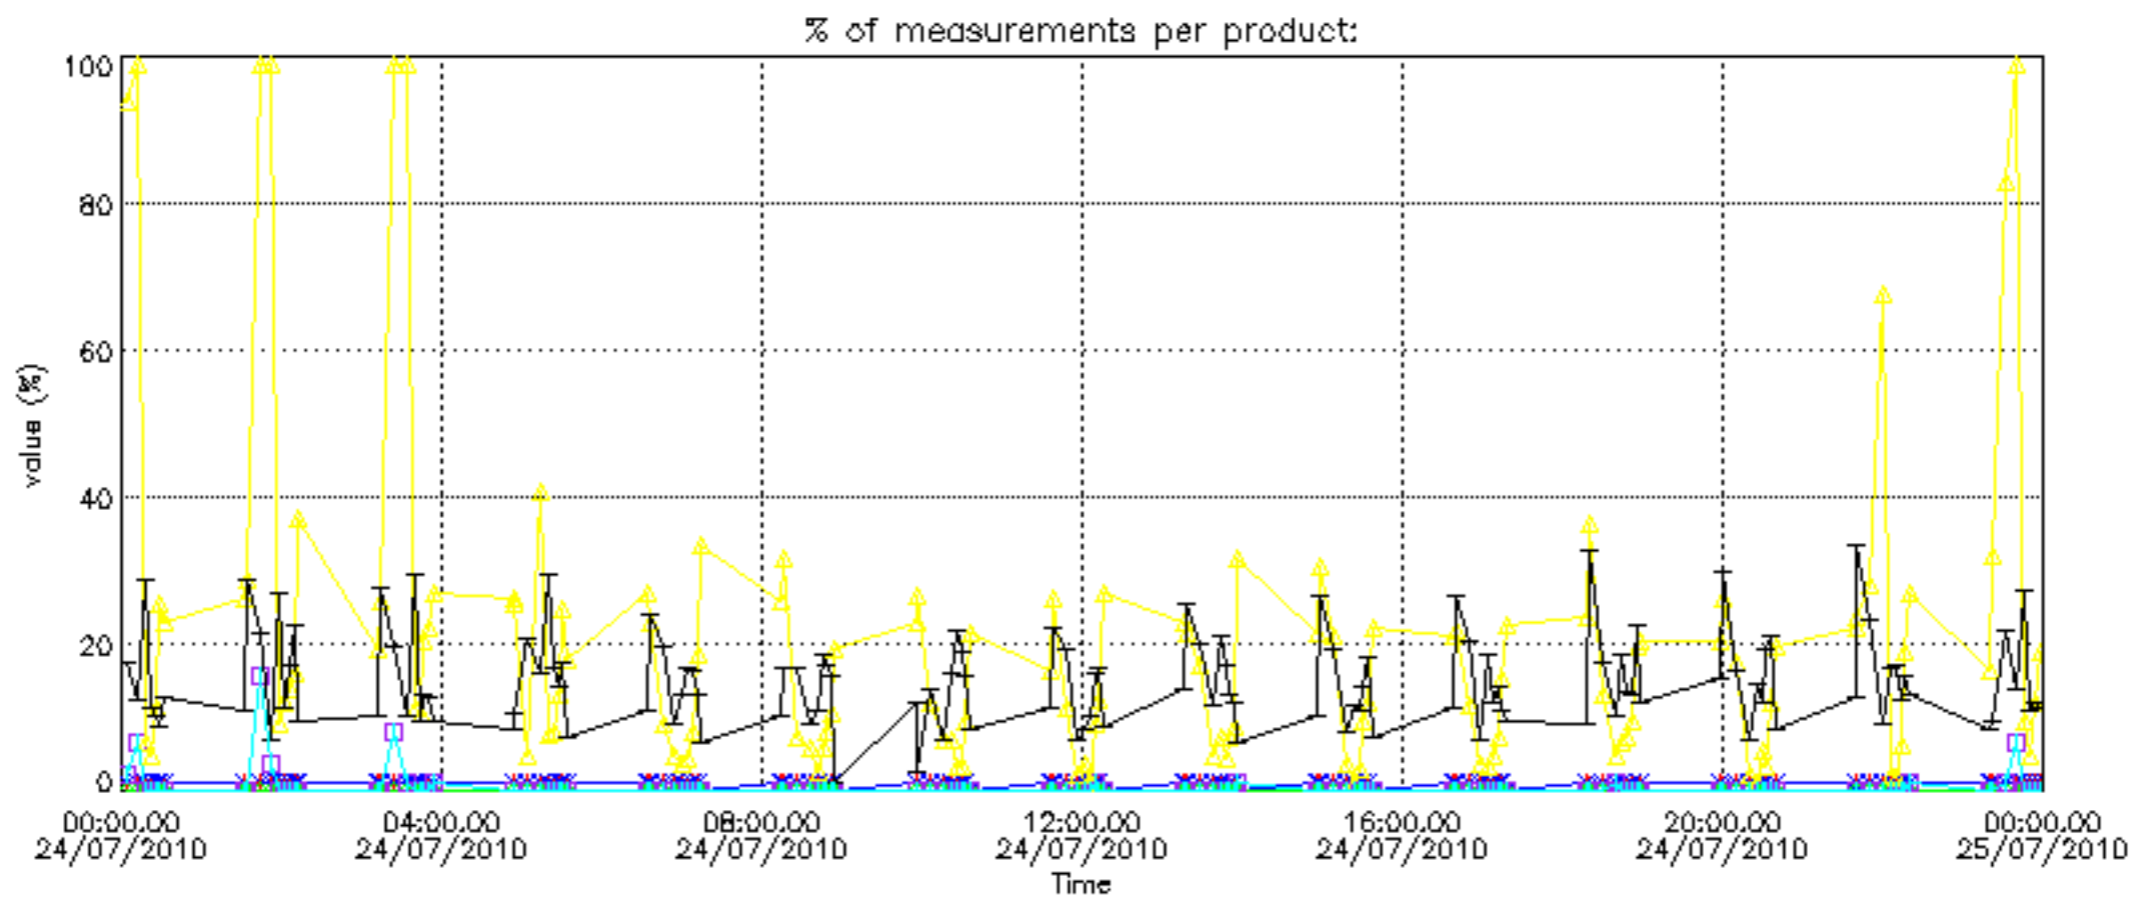

Percentage of flagged data per D3 profile

Percentage of flagged data per H2O profile

Percentage of flagged data per NO2 profile

Percentage of flagged data per NO3 profile

Percentage of cosmic ray hits per profile