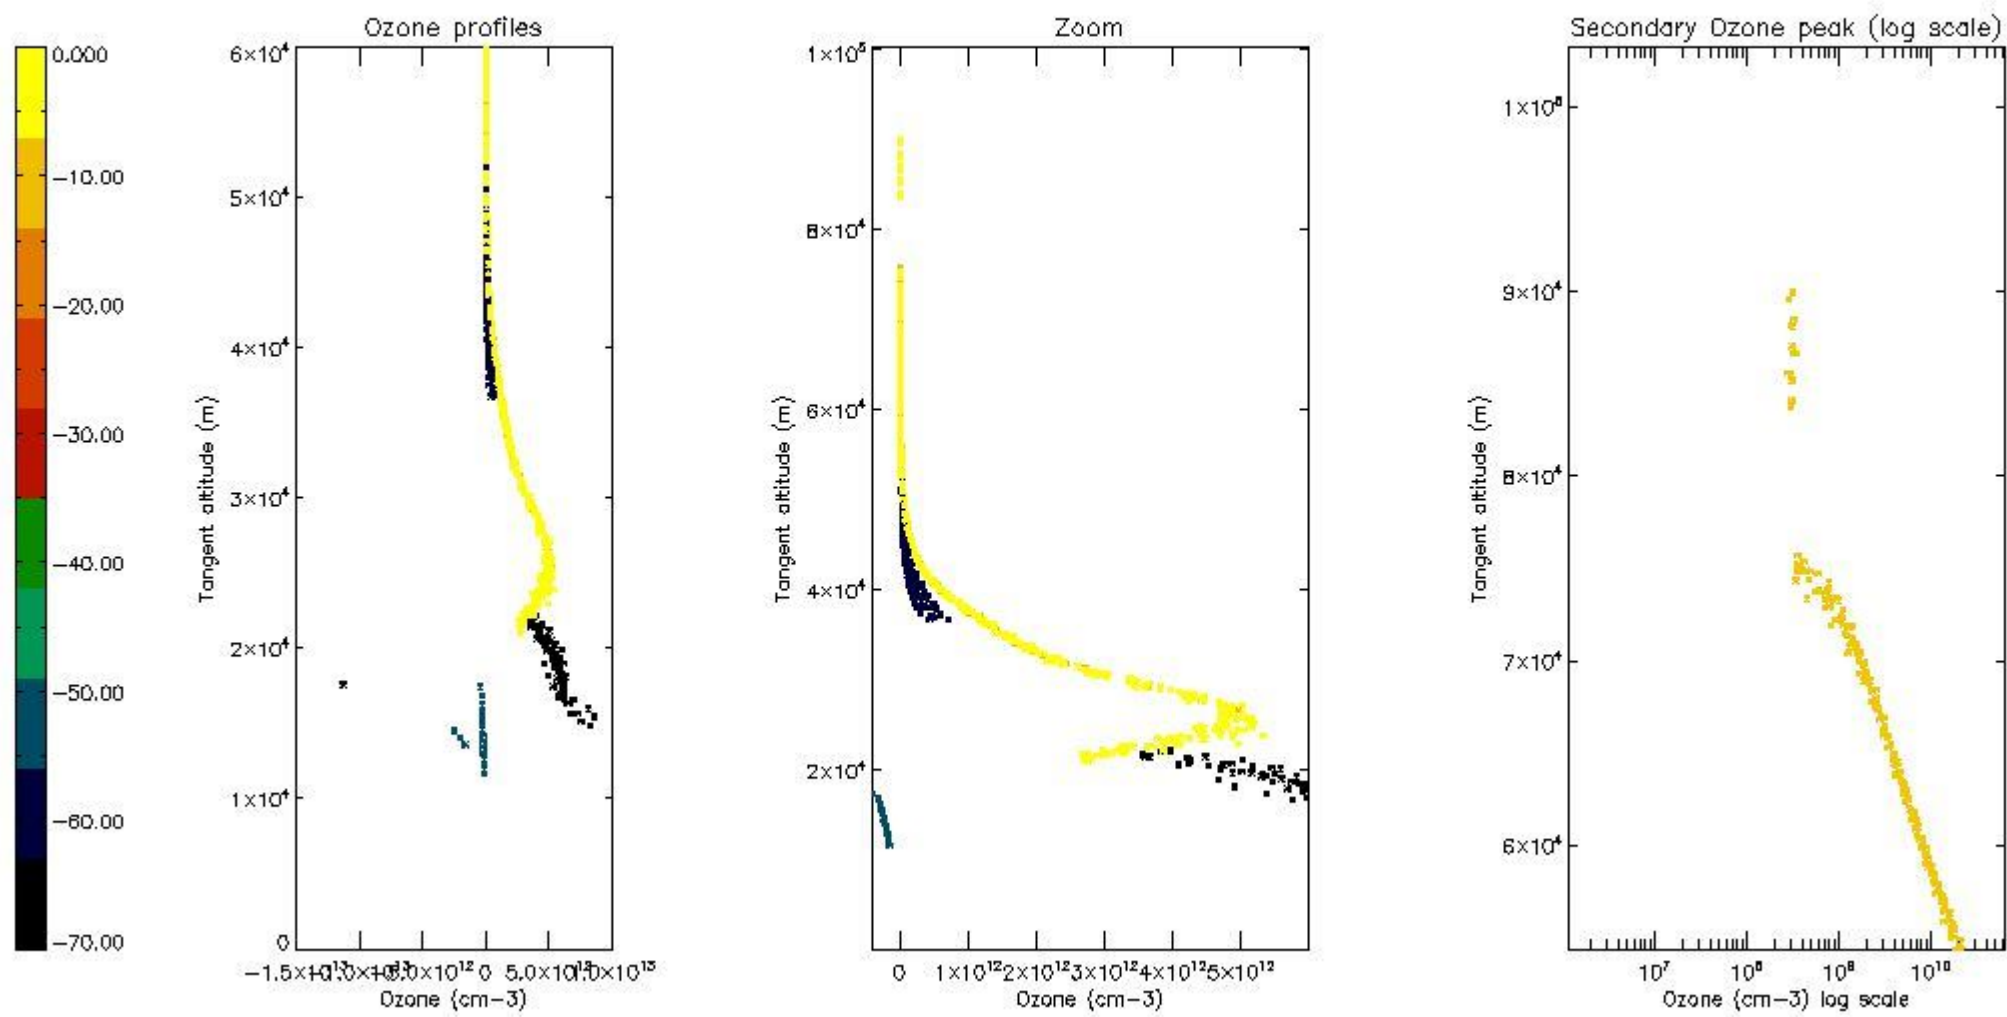

5.6 Plot NO₂ profiles for all STD (dark without errors)

The colorbar represents the latitude.