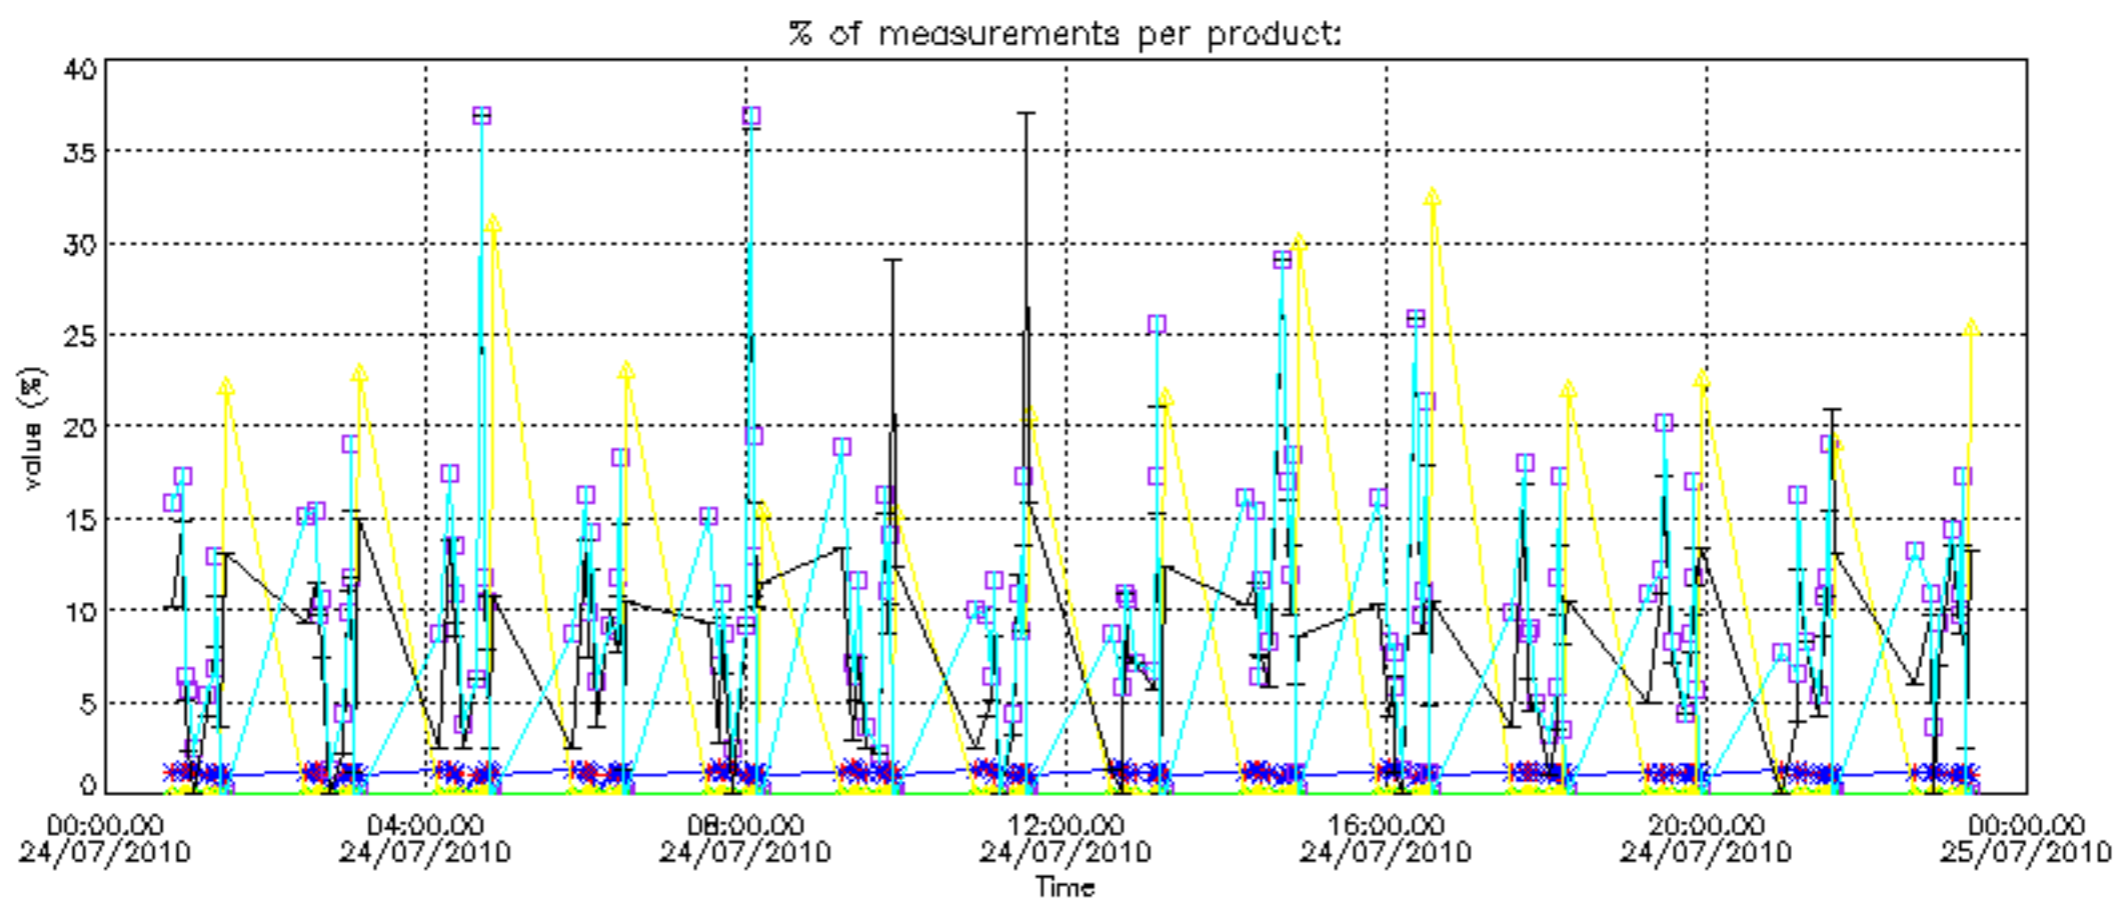

Percentage of cosmic ray hits per profile

Percentage of datation errors per profile