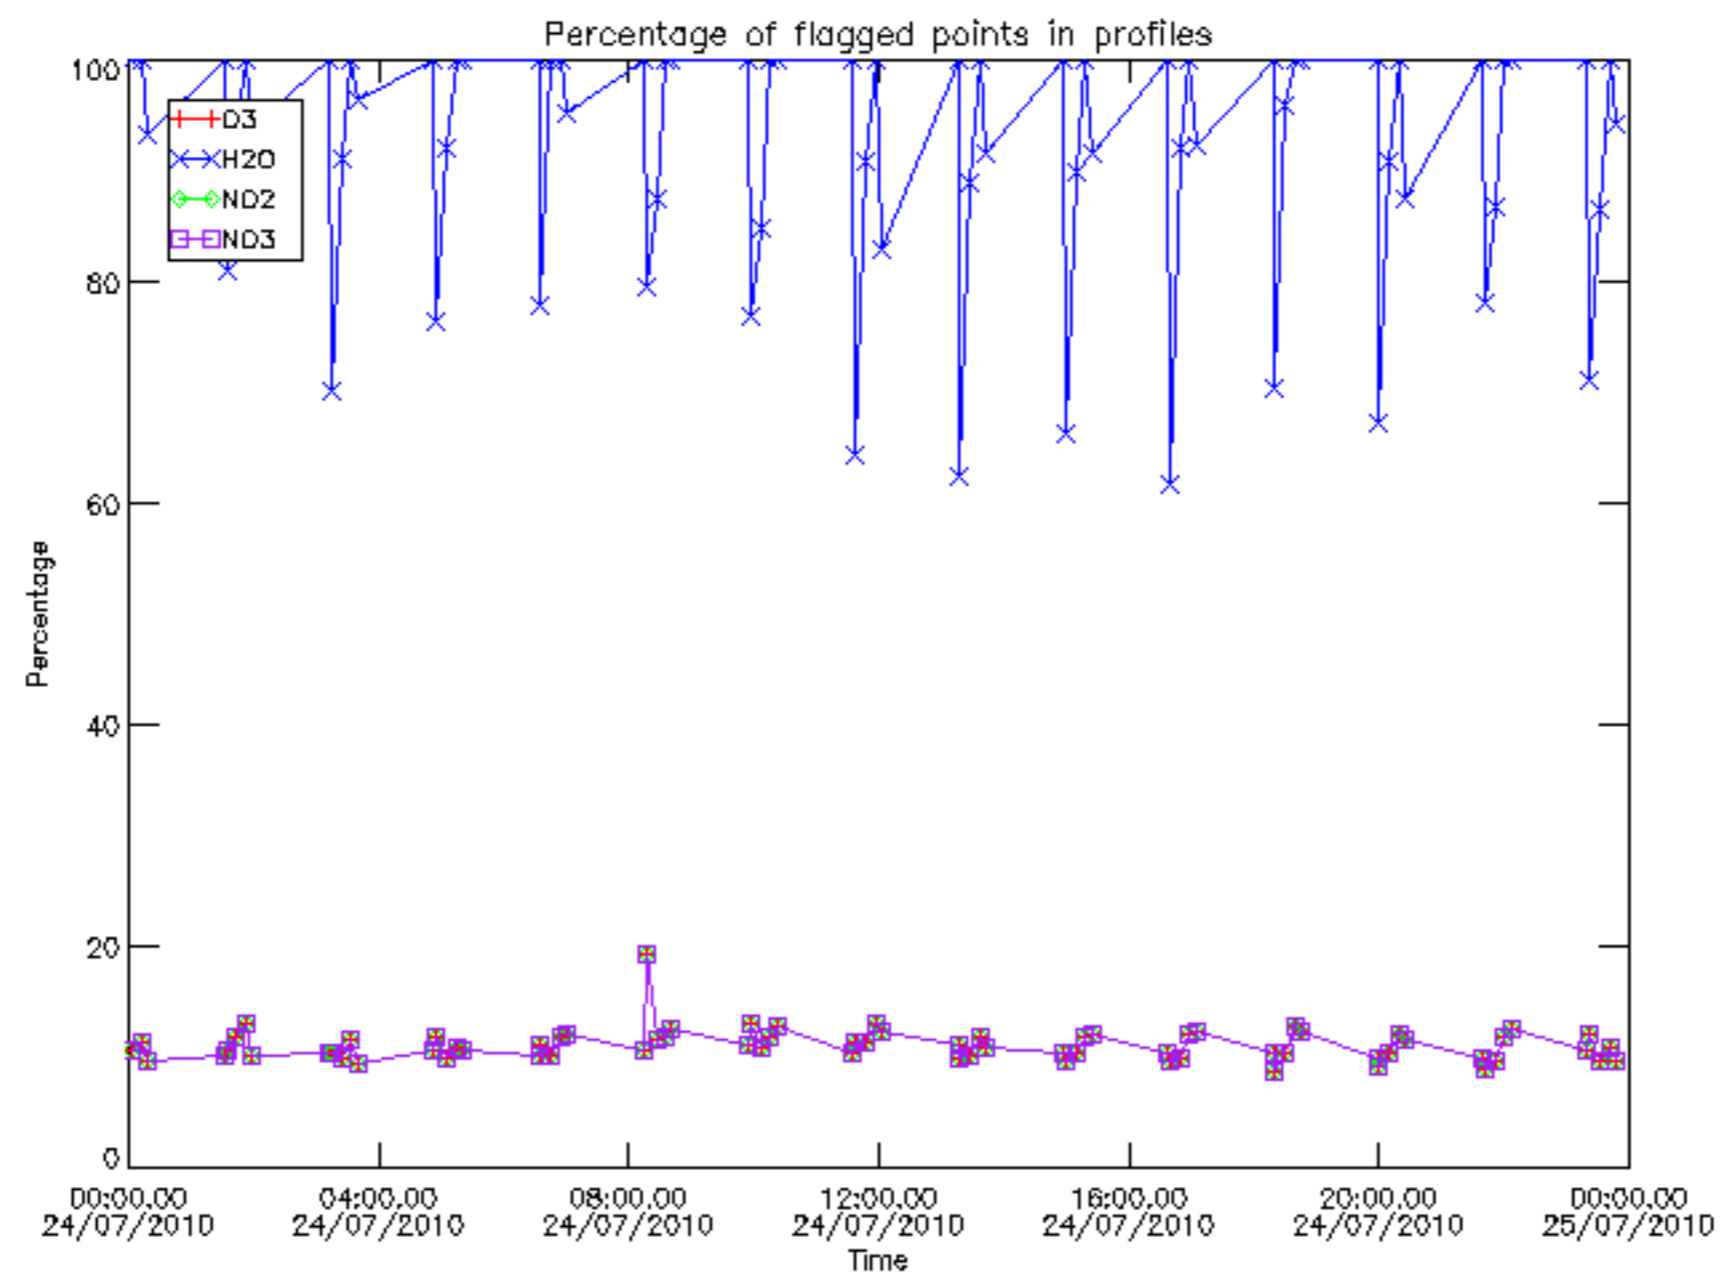

Percentage of flagged data per D3 profile

Percentage of flagged data per H2O profile