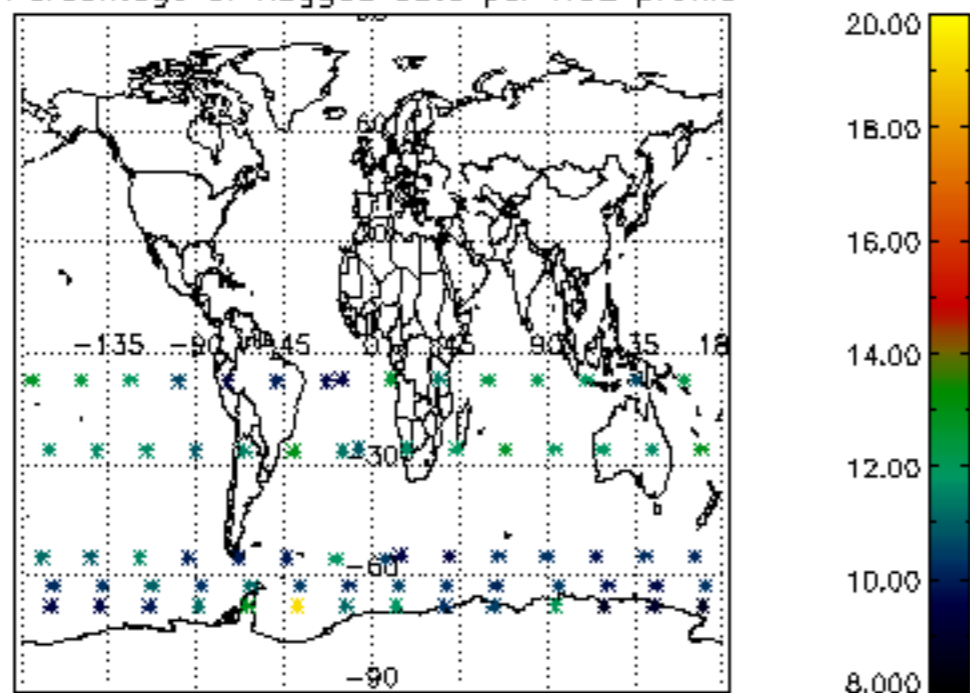

Percentage of flagged data per NO2 profile