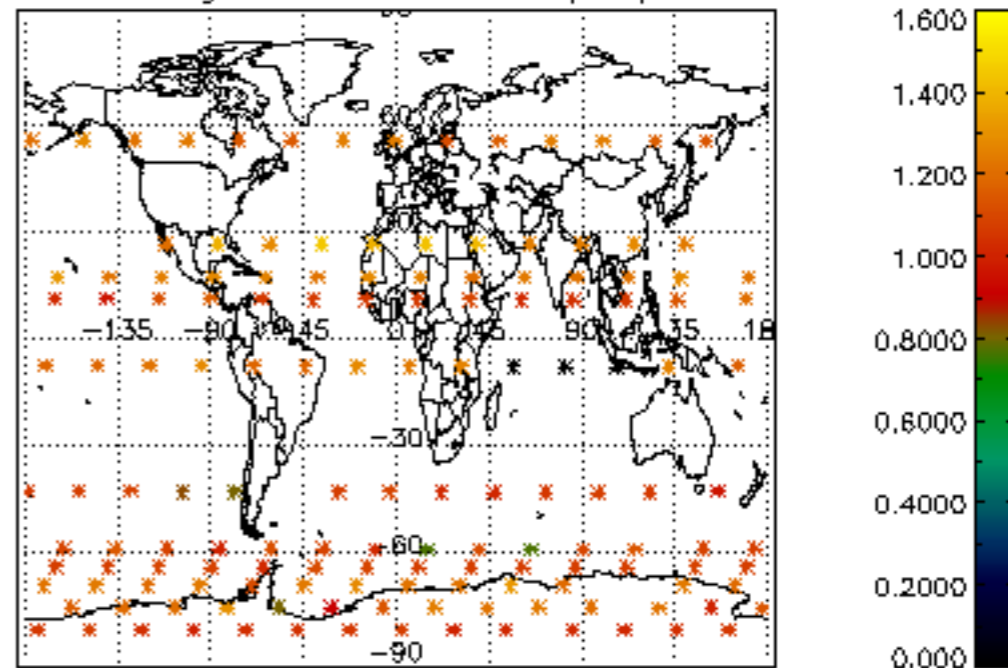

Percentage of datation errors per profile

Percentage of star falling outside central band per profile

Percentage of saturation errors per profile

Percentage of cosmic ray hits per profile

Percentage of datation errors per profile