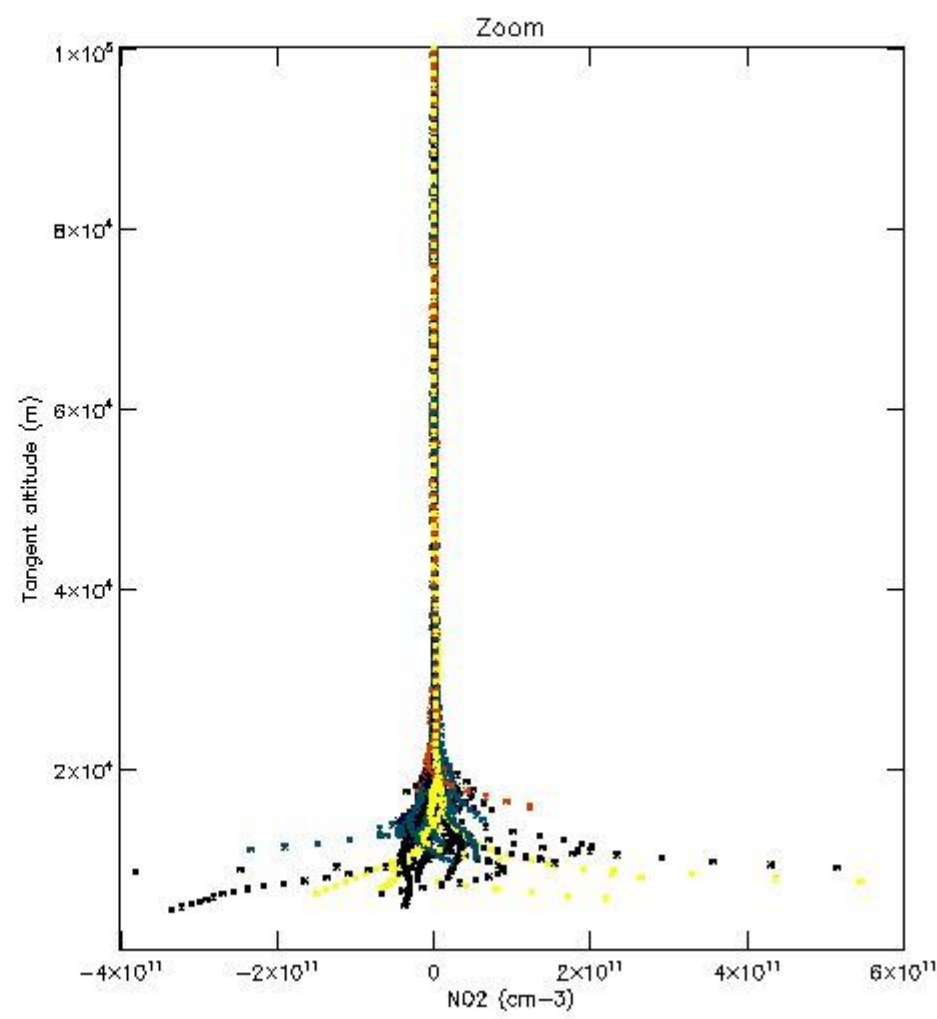

5.7 Plot NO3 profiles for all STD (dark without errors)

The colorbar represents the latitude.