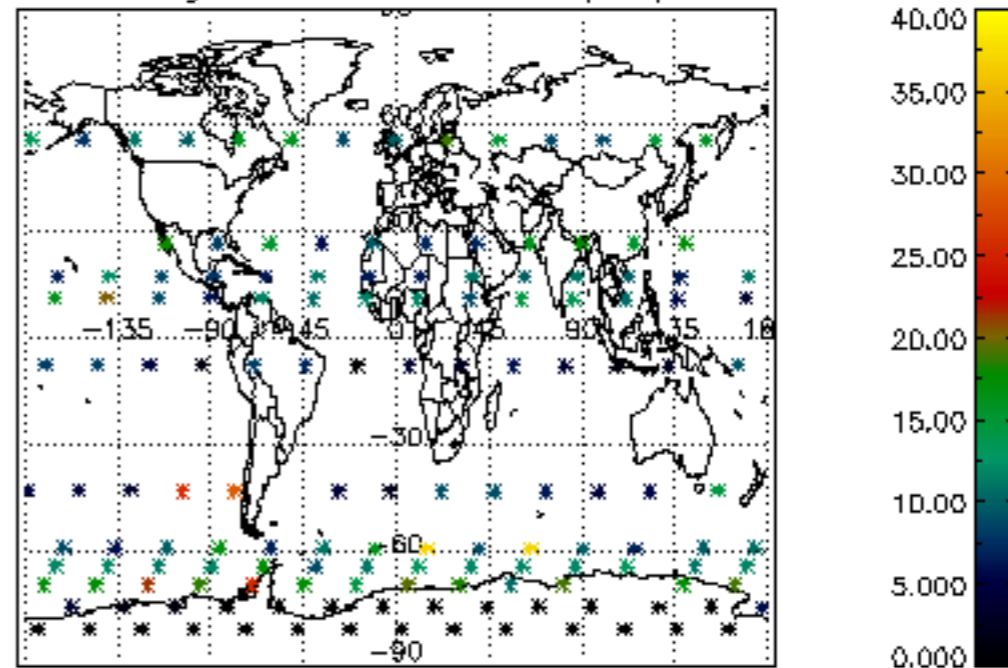

Percentage of saturation errors per profile