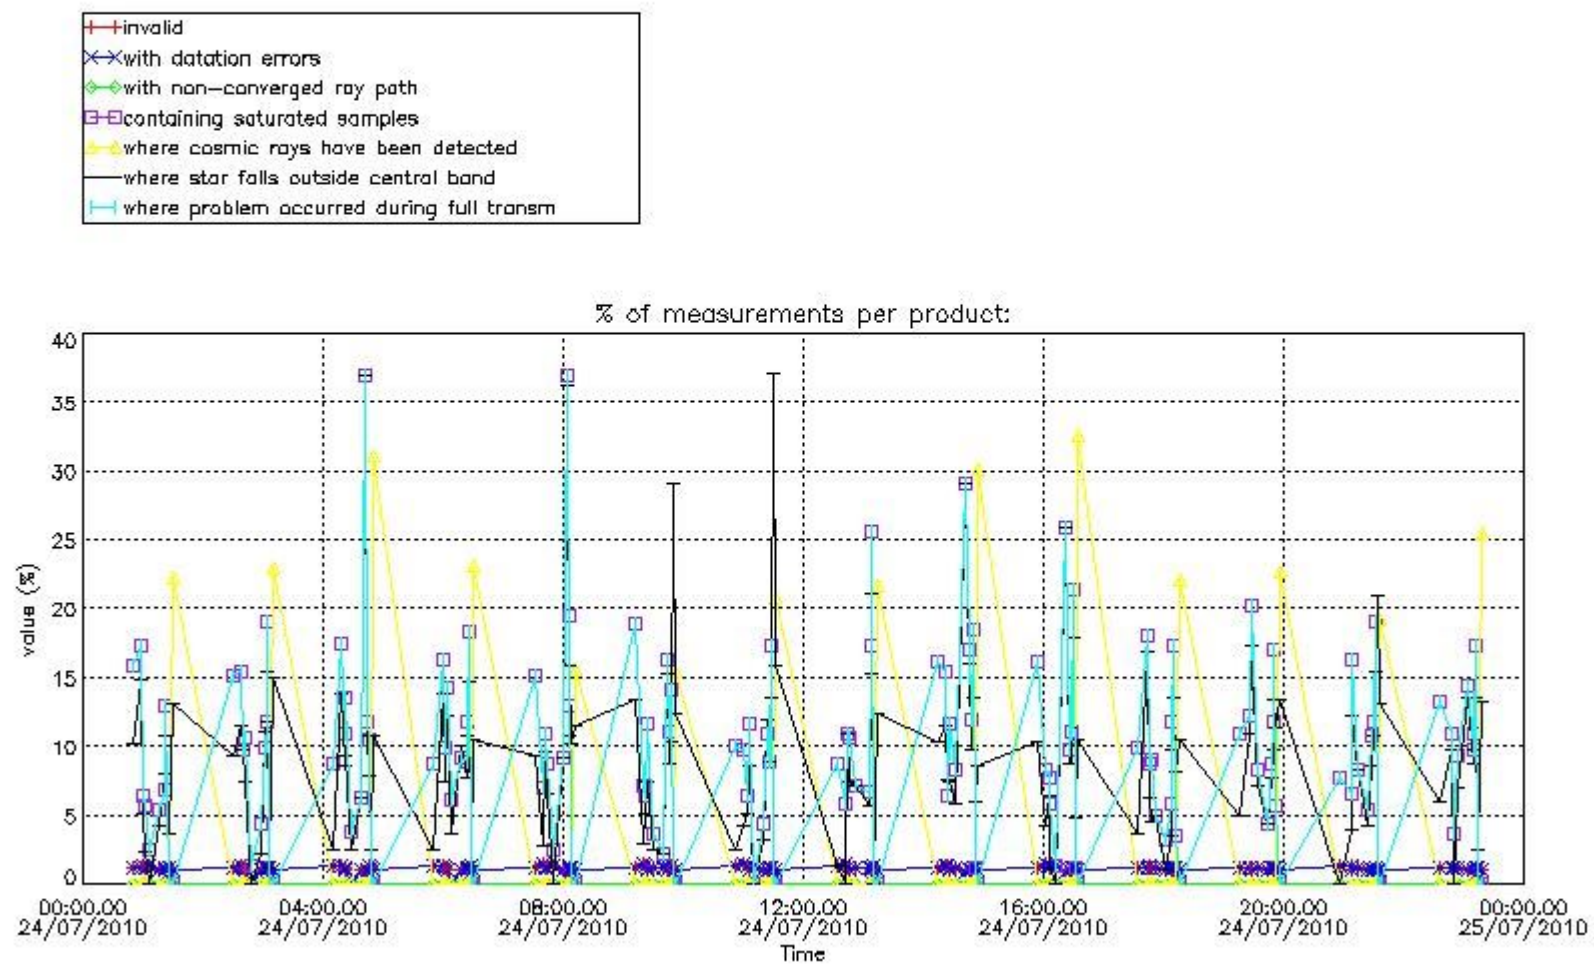

3.1 Plot quality information per product (time dependant)

3.2 Plot quality information per product (world map)

Percentage of flagged data per O3 profile

Percentage of flagged data per H2O profile

Percentage of flagged data per NO2 profile

Percentage of flagged data per NO3 profile

4. Level 1 quality information per product

In this section it is plotted some information contained in the Quality Summary data set of the level 2 products that comes from the level 1b processing. Products without errors (error flag in the MPH set to "0") are used.

4.1 Plot quality information per product (time dependant) coming from level 1b processing

4.1.1 Plot level 1 quality information per product (time dependant): ENVISAT ASCENDING passes

4.1.2 Plot level 1 quality information per product (time dependant): ENVI SAT DESCENDING passes