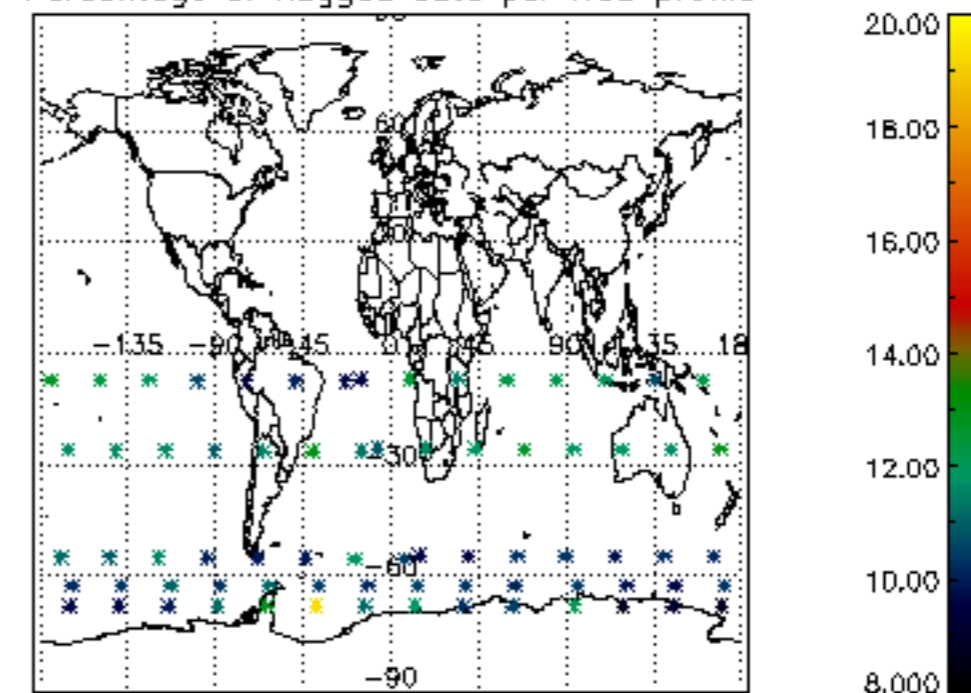

Percentage of flagged data per NO3 profile