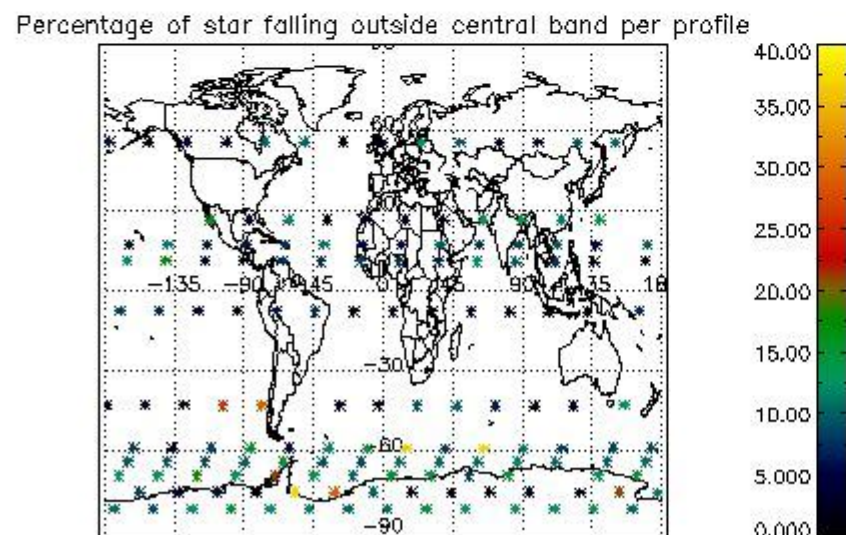

5. Trace gas profiles

5.1 Ozone statistics based on quality of products

The final quality of the products can be "measured" using the STD (Standard Deviation) attached to every point profile. This information is written to the parameter GOM_NL__2P/NL_LOCAL_SPECIES_DENSITY/o3_std of the level 2 products. The table below shows the statistics for given STD ranges.

The statistics are given with respect to the overall valid production:

- Products without fatal errors: GOM_NL__2P/MPH/PRODUCT_ERR=0
- Valid point profile: GOM_NL__2P/NL_LOCAL_SPECIES_DENSITY/pcd(0)=0

The 'Criteria' is applied to valid points of dark limb products:

- Products in dark limb illumination condition: GOM_NL__2P/NL_SUMMARY_QUALITY/obs_ill_cond=0
- Products without fatal errors: GOM_NL__2P/MPH/PRODUCT_ERR=0
- Valid point profile: GOM_NL__2P/NL_LOCAL_SPECIES_DENSITY/pcd(0)=0

So, the table below shows the percentage of dark limb and valid observations for each criteria with respect to the overall valid daily observations.

Criteria	% of total production
All STD	28
STD < 20	11