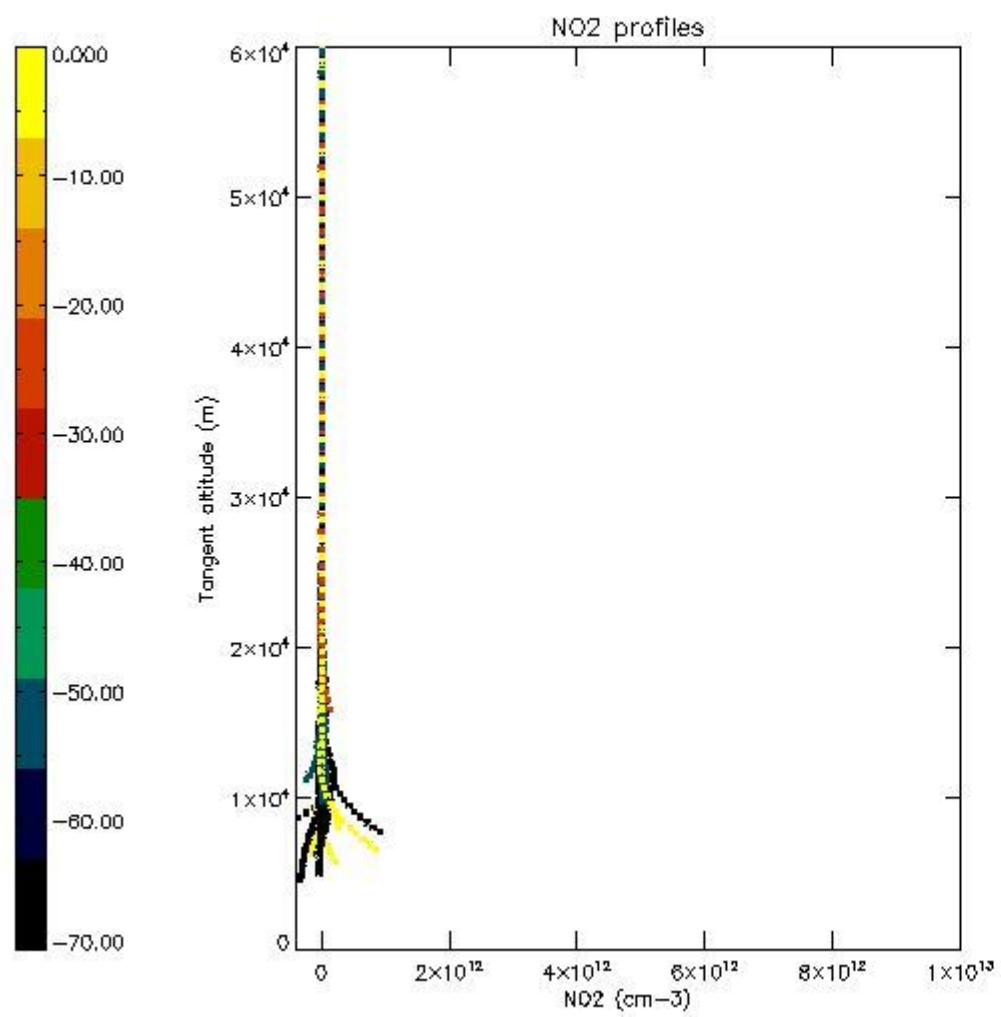

5.7 Plot NO3 profiles for all STD (dark without errors)

The colorbar represents the latitude.