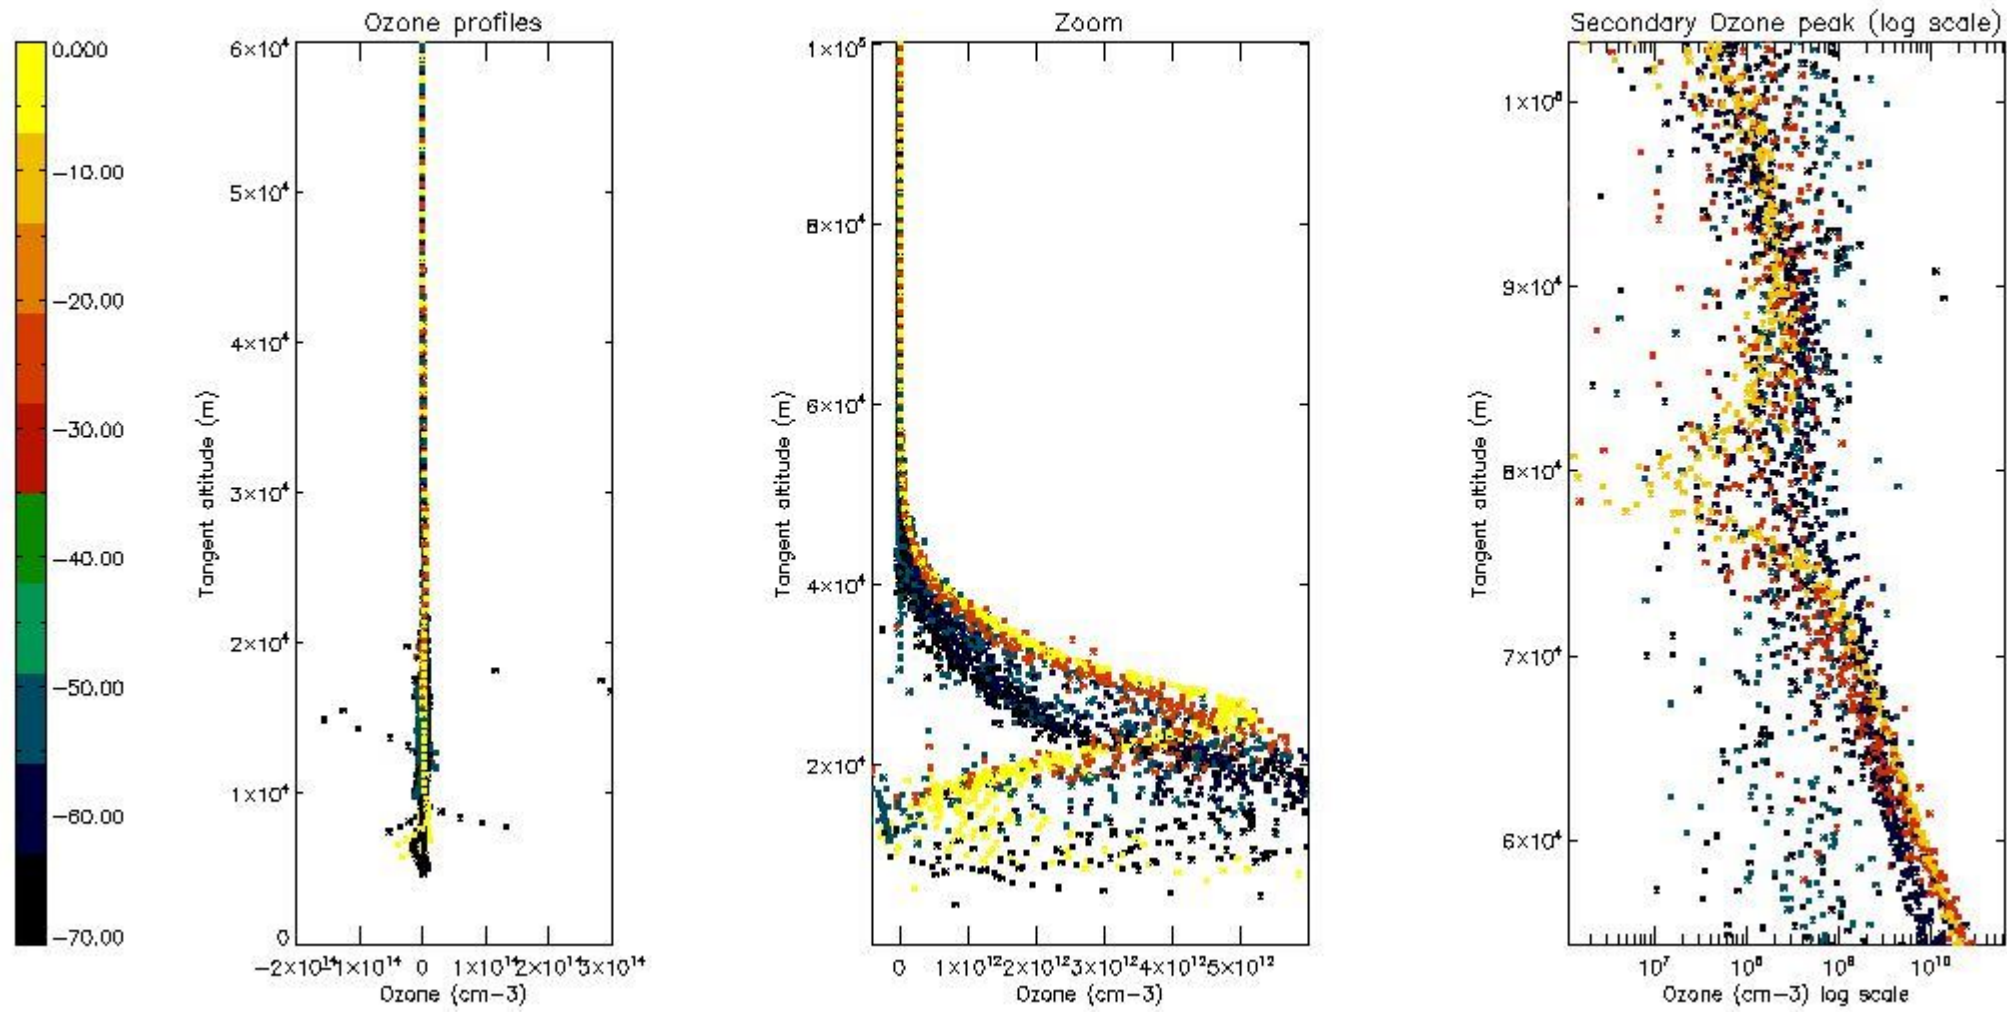

STD < 10	7
STD < 5	3

5.2 Plot ozone profiles for all STD (dark without errors)

The colorbar represents the latitude.

5.3 Plot ozone profiles where STD < 20% (dark without errors)

The colorbar represents the latitude.