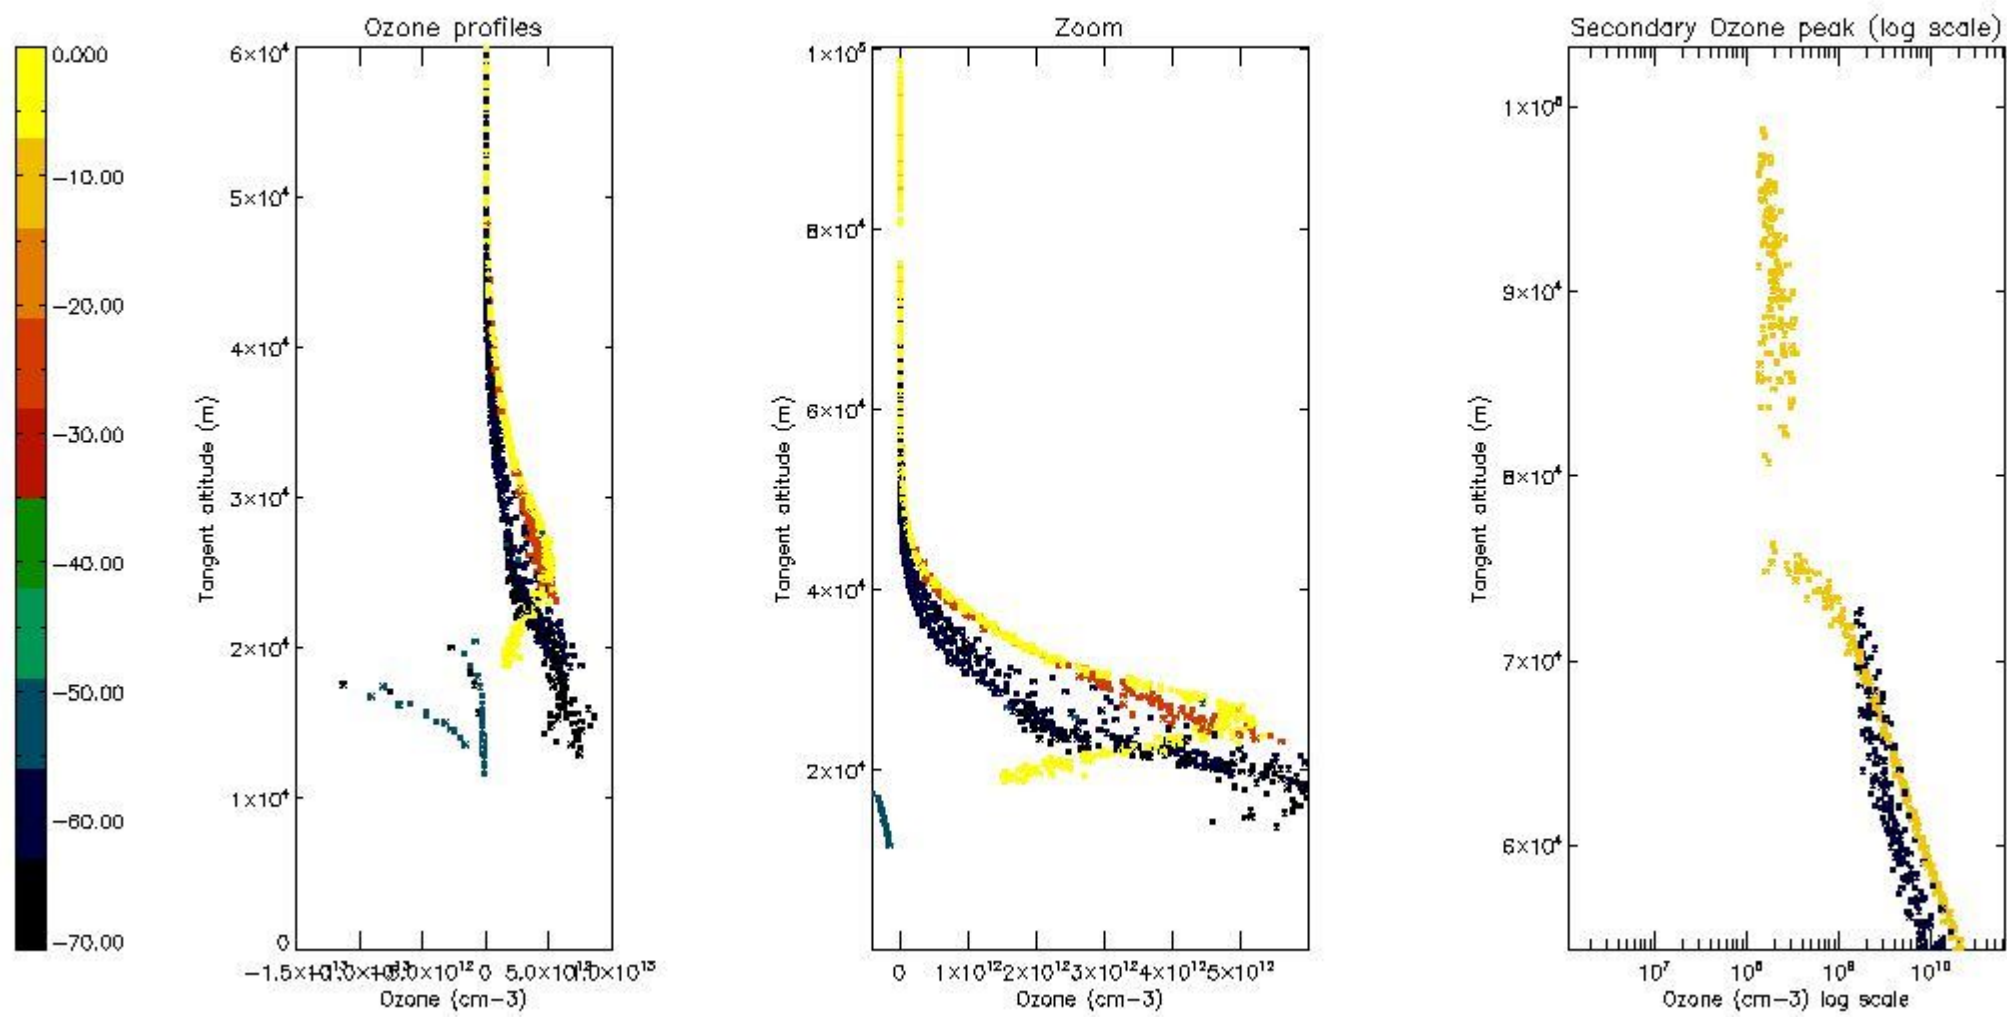

STD < 10	7
STD < 5	3

5.2 Plot ozone profiles for all STD (dark without errors)

The colorbar represents the latitude.

5.3 Plot ozone profiles where STD < 20% (dark without errors)

The colorbar represents the latitude.

5.4 Plot ozone profiles where $STD < 10\%$ (dark without errors)

The colorbar represents the latitude.

5.5 Plot ozone profiles where STD < 5% (dark without errors)

The colorbar represents the latitude.

5.6 Plot NO₂ profiles for all STD (dark without errors)