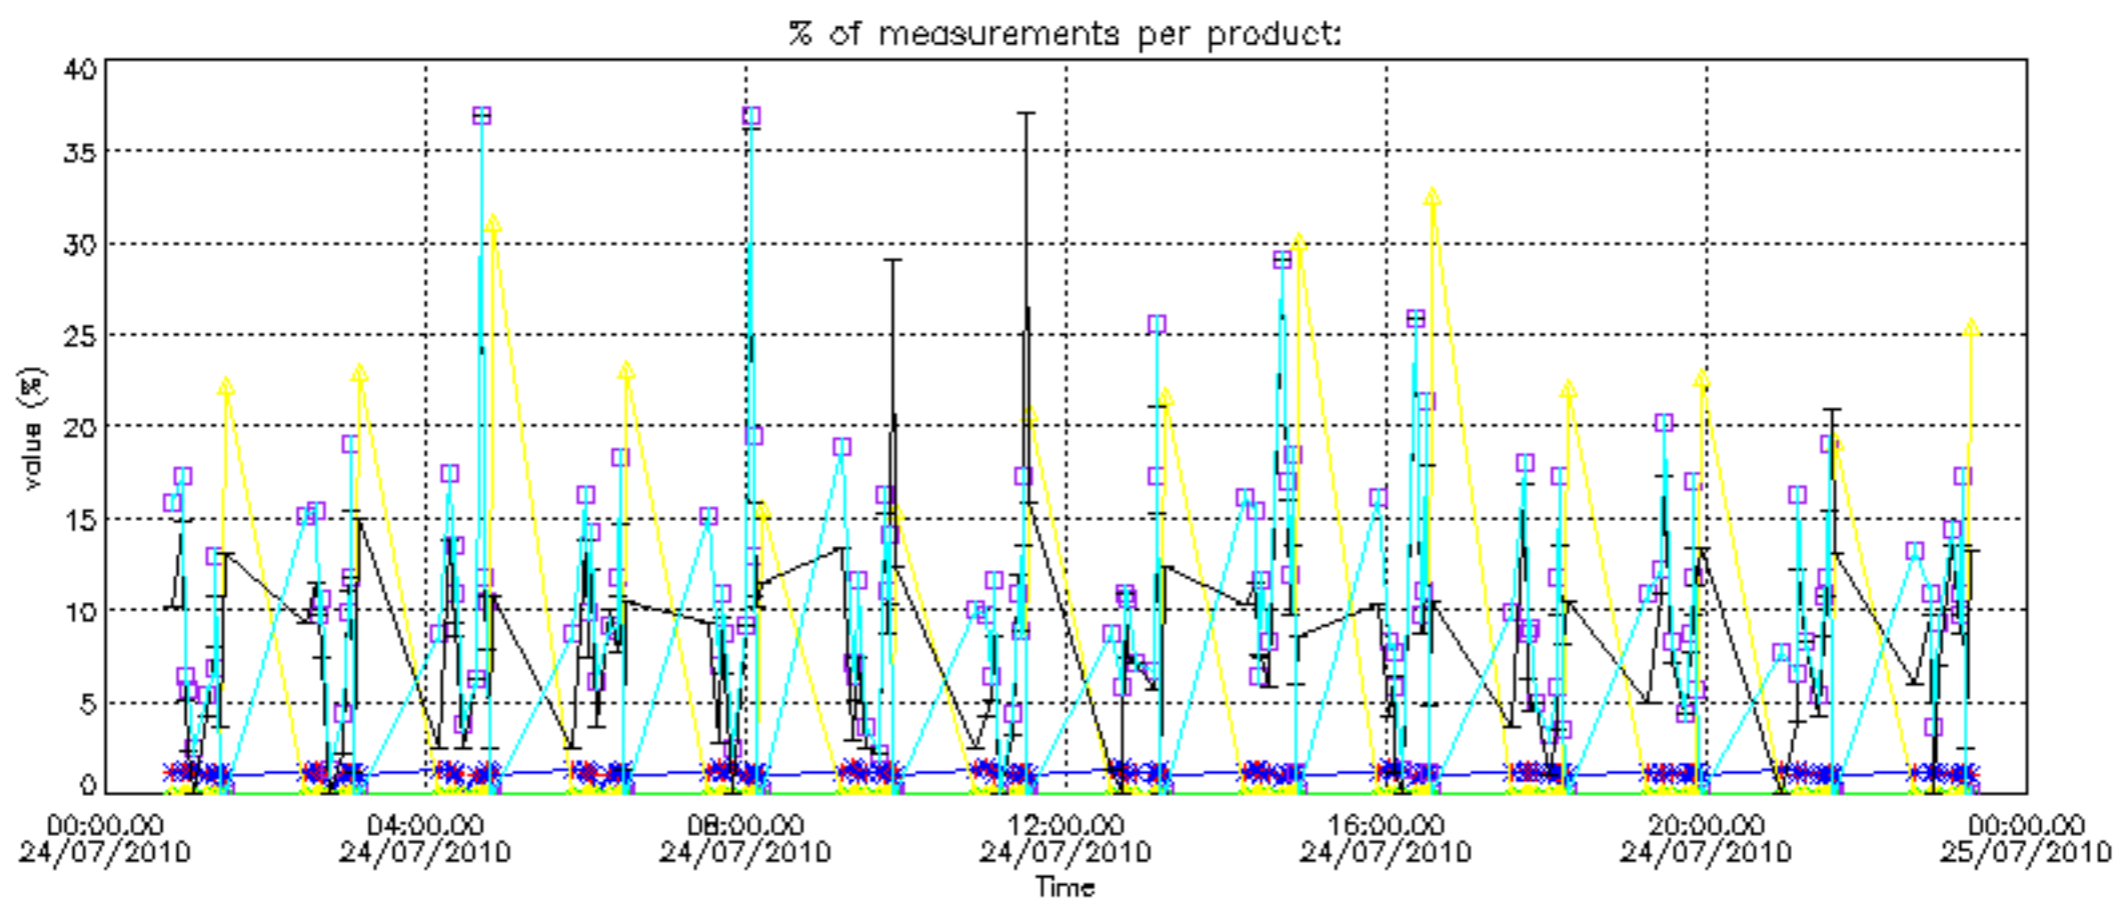

Percentage of flagged data per D3 profile

Percentage of flagged data per H2O profile

Percentage of flagged data per NO2 profile

Percentage of flagged data per NO3 profile

Percentage of cosmic ray hits per profile