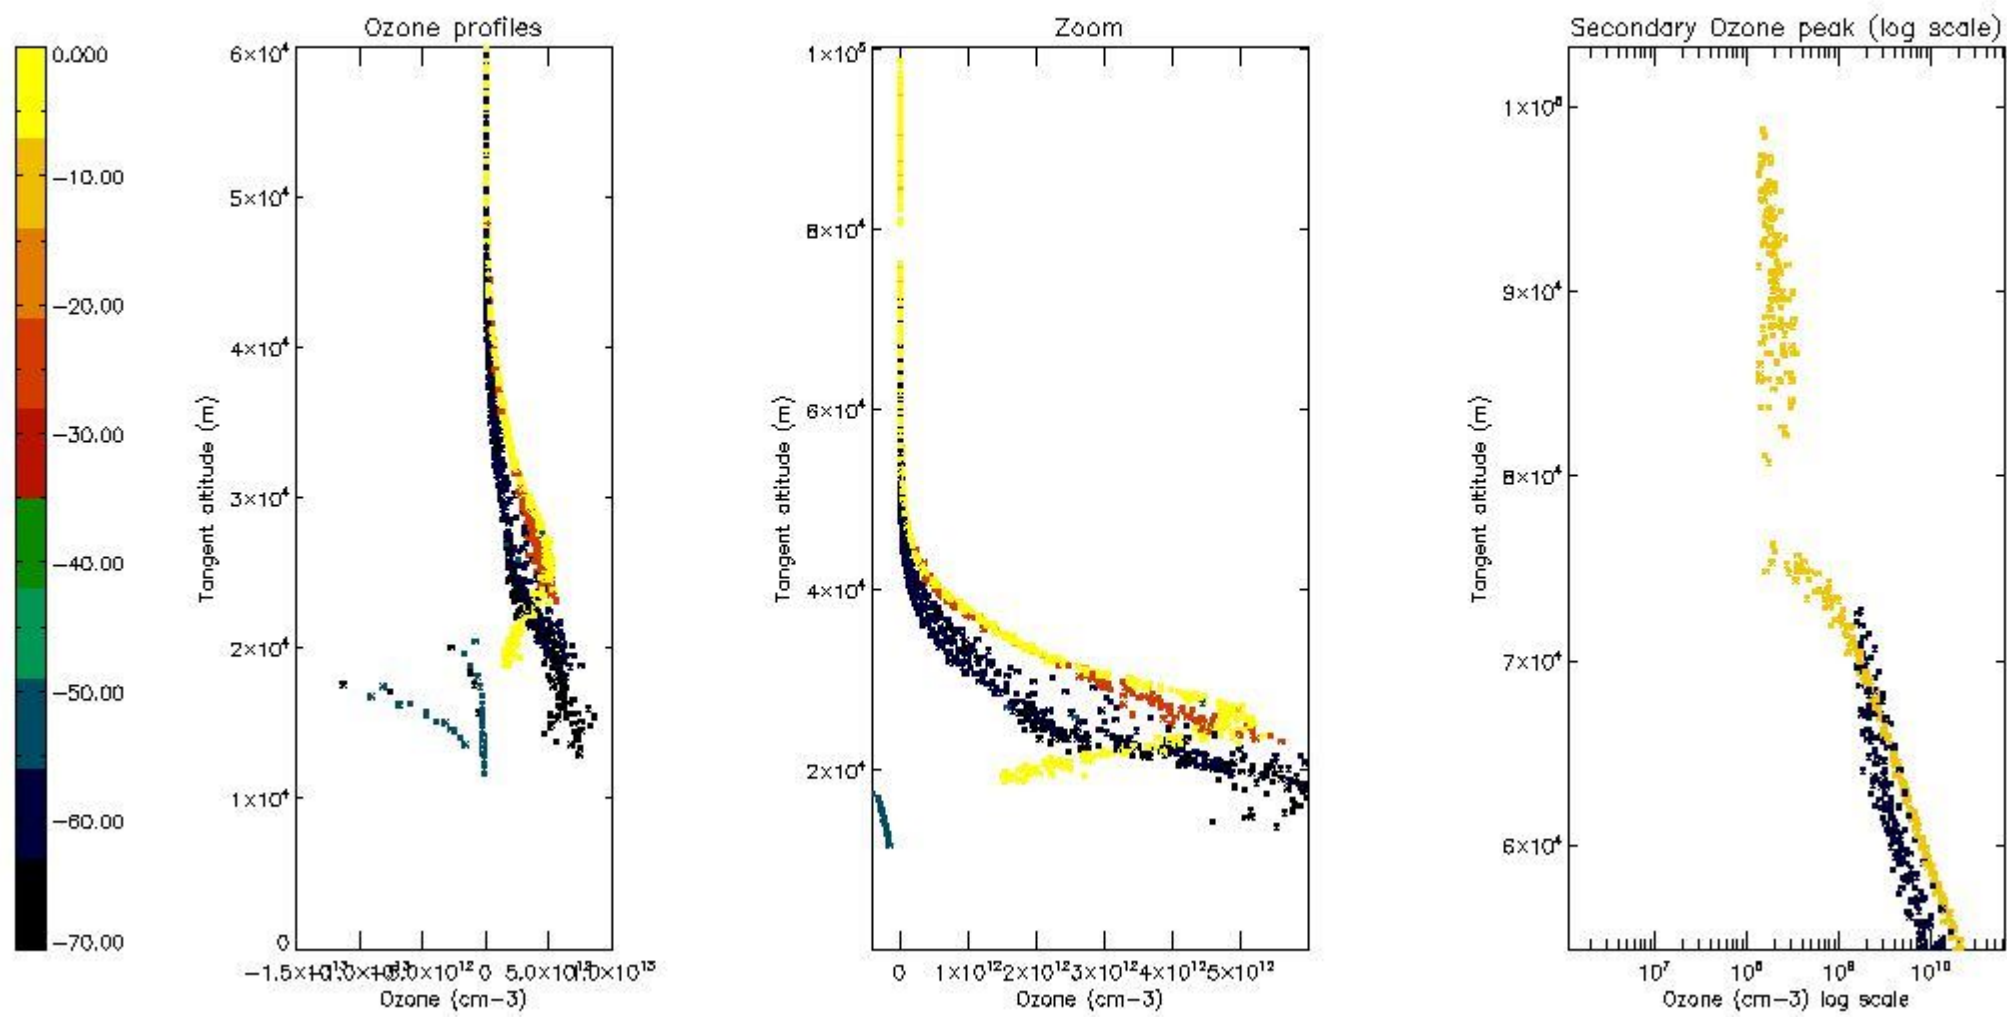

5.5 Plot ozone profiles where STD < 5% (dark without errors)

The colorbar represents the latitude.