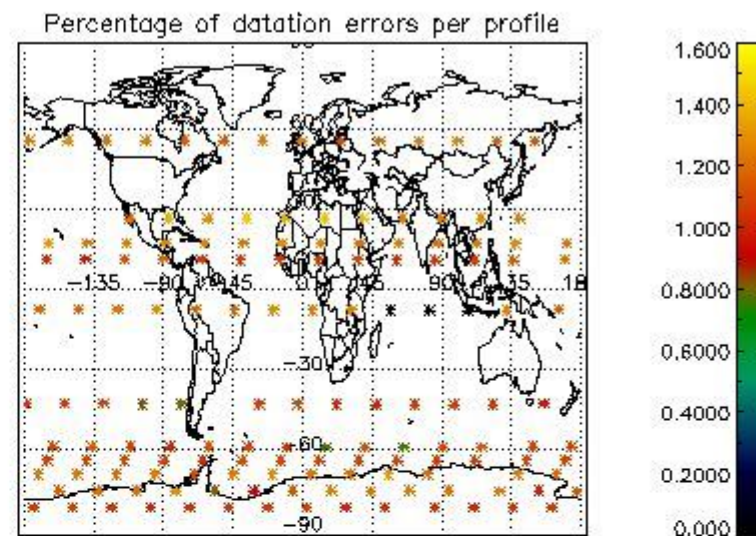

5. Trace gas profiles

5.1 Ozone statistics based on quality of products

The final quality of the products can be "measured" using the STD (Standard Deviation) attached to every point profile. This information is written to the parameter GOM_NL__2P/NL_LOCAL_SPECIES_DENSITY/o3_std of the level 2 products. The table below shows the statistics for given STD ranges.

The statistics are given with respect to the overall valid production:

- Products without fatal errors: GOM_NL__2P/MPH/PRODUCT_ERR=0
- Valid point profile: GOM_NL__2P/NL_LOCAL_SPECIES_DENSITY/pcd(0)=0

The 'Criteria' is applied to valid points of dark limb products:

- Products in dark limb illumination condition: GOM_NL__2P/NL_SUMMARY_QUALITY/obs_ill_cond=0
- Products without fatal errors: GOM_NL__2P/MPH/PRODUCT_ERR=0
- Valid point profile: GOM_NL__2P/NL_LOCAL_SPECIES_DENSITY/pcd(0)=0

So, the table below shows the percentage of dark limb and valid observations for each criteria with respect to the overall valid daily observations.

Criteria	% of total production
All STD	28
STD < 20	11