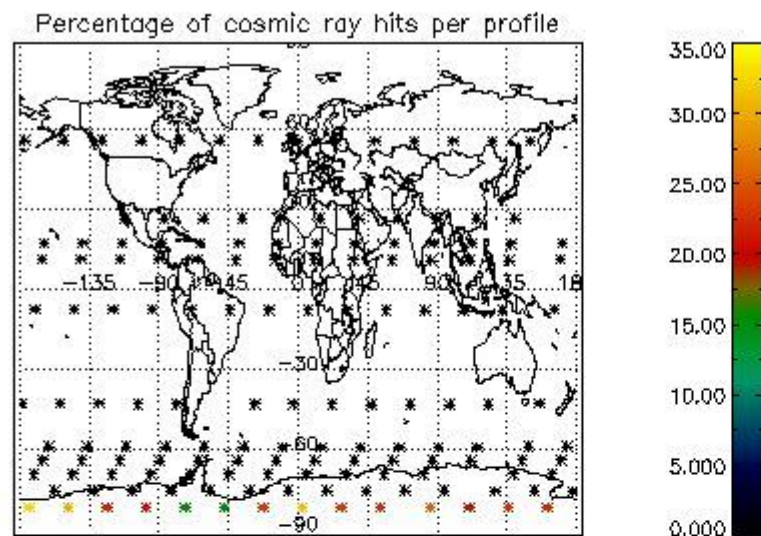

4.2.2 Plot level 1 quality information per product (world map): ENVISAT DESCENDING passes

5. Trace gas profiles

5.1 Ozone statistics based on quality of products

The final quality of the products can be "measured" using the STD (Standard Deviation) attached to every point profile. This information is written to the parameter GOM_NL__2P/NL_LOCAL_SPECIES_DENSITY/o3_std of the level 2 products. The table below shows the statistics for given STD ranges.

The statistics are given with respect to the overall valid production:

- Products without fatal errors: GOM_NL__2P/MPH/PRODUCT_ERR=0
- Valid point profile: GOM_NL__2P/NL_LOCAL_SPECIES_DENSITY/pcd(0)=0

The 'Criteria' is applied to valid points of dark limb products:

- Products in dark limb illumination condition: GOM_NL__2P/NL_SUMMARY_QUALITY/obs_ill_cond=0
- Products without fatal errors: GOM_NL__2P/MPH/PRODUCT_ERR=0
- Valid point profile: GOM_NL__2P/NL_LOCAL_SPECIES_DENSITY/pcd(0)=0

So, the table below shows the percentage of dark limb and valid observations for each criteria with respect to the overall valid daily observations.

Criteria	% of total production
All STD	28
STD < 20	11