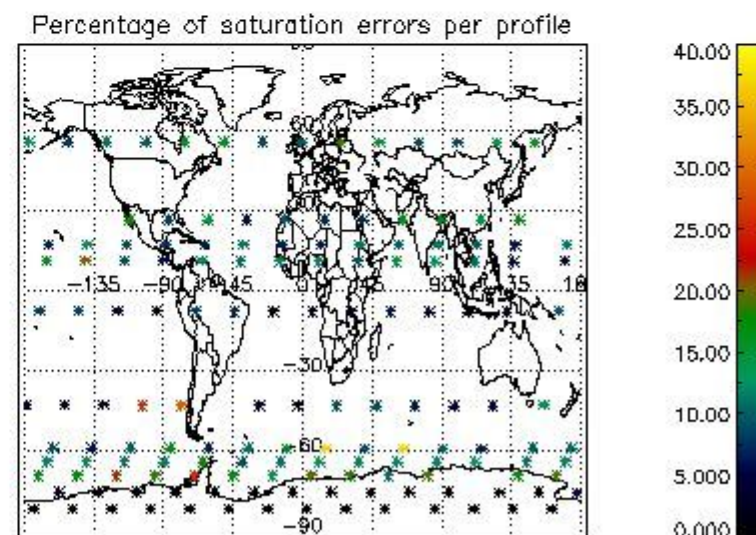

5. Trace gas profiles

5.1 Ozone statistics based on quality of products

The final quality of the products can be "measured" using the STD (Standard Deviation) attached to every point profile. This information is written to the parameter GOM_NL__2P/NL_LOCAL_SPECIES_DENSITY/o3_std of the level 2 products. The table below shows the statistics for given STD ranges.

The statistics are given with respect to the overall valid production:

- Products without fatal errors: GOM_NL__2P/MPH/PRODUCT_ERR=0
- Valid point profile: GOM_NL__2P/NL_LOCAL_SPECIES_DENSITY/pcd(0)=0

The 'Criteria' is applied to valid points of dark limb products:

- Products in dark limb illumination condition: GOM_NL__2P/NL_SUMMARY_QUALITY/obs_ill_cond=0
- Products without fatal errors: GOM_NL__2P/MPH/PRODUCT_ERR=0
- Valid point profile: GOM_NL__2P/NL_LOCAL_SPECIES_DENSITY/pcd(0)=0

So, the table below shows the percentage of dark limb and valid observations for each criteria with respect to the overall valid daily observations.

Criteria	% of total production
All STD	28
STD < 20	11