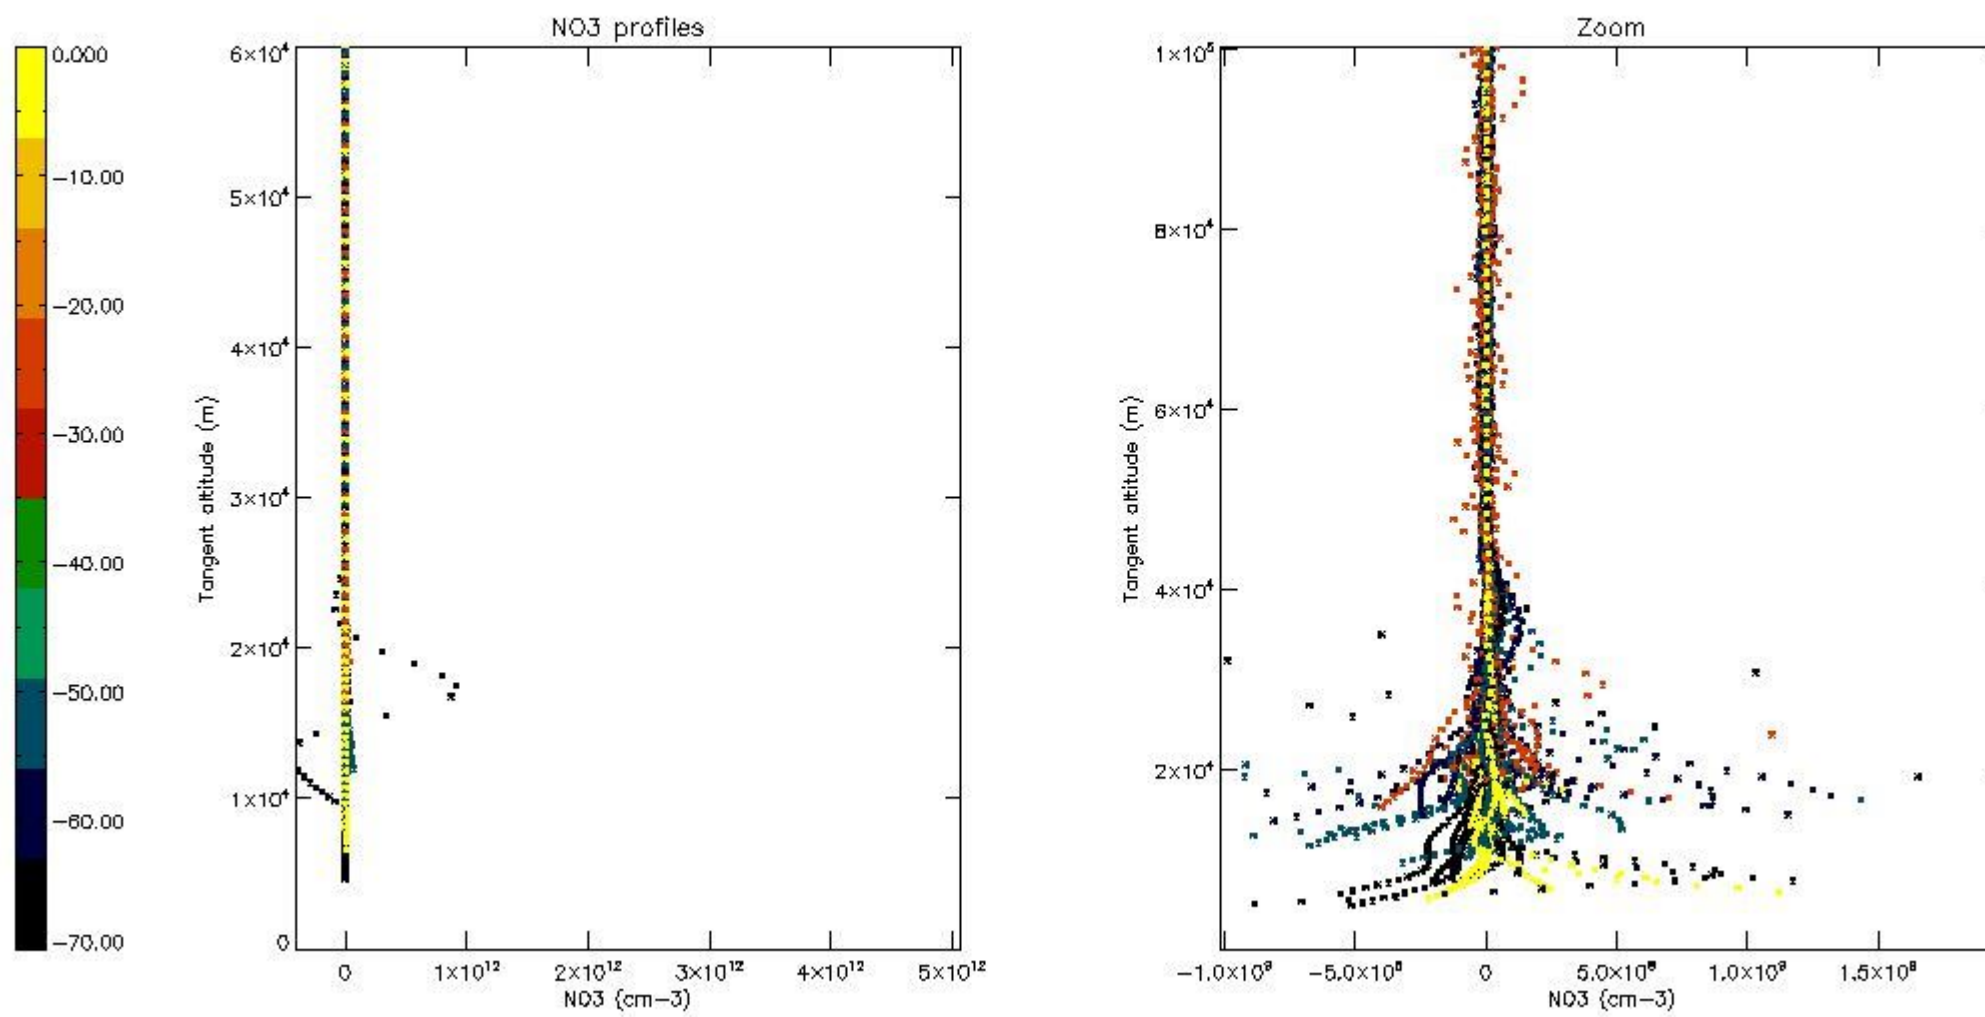

6. Auxiliary Data Files used for the production reported in section 2

The number reported in the third column indicates since which file (see list in section 2) the corresponding auxiliary file has been used. The fourth column is the date of those product files.

Type	Auxiliary Filename	Used since product	Used since product date
INST_PHYS_CHARACTERISTICS	GOM_INS_AXVIEC20091111_143220_20030716_120000_20500101_000000	1	24-JUL-2010 00:03:01
LEVEL-2_PROC_CONFIG	GOM_PR2_AXVIEC20091111_152718_20020301_000000_20500101_000000	1	24-JUL-2010 00:03:01
CROSS_SECTIONS_FILE	GOM_CRS_AXVIEC20091111_154832_20020301_000000_20500101_000000	1	24-JUL-2010 00:03:01