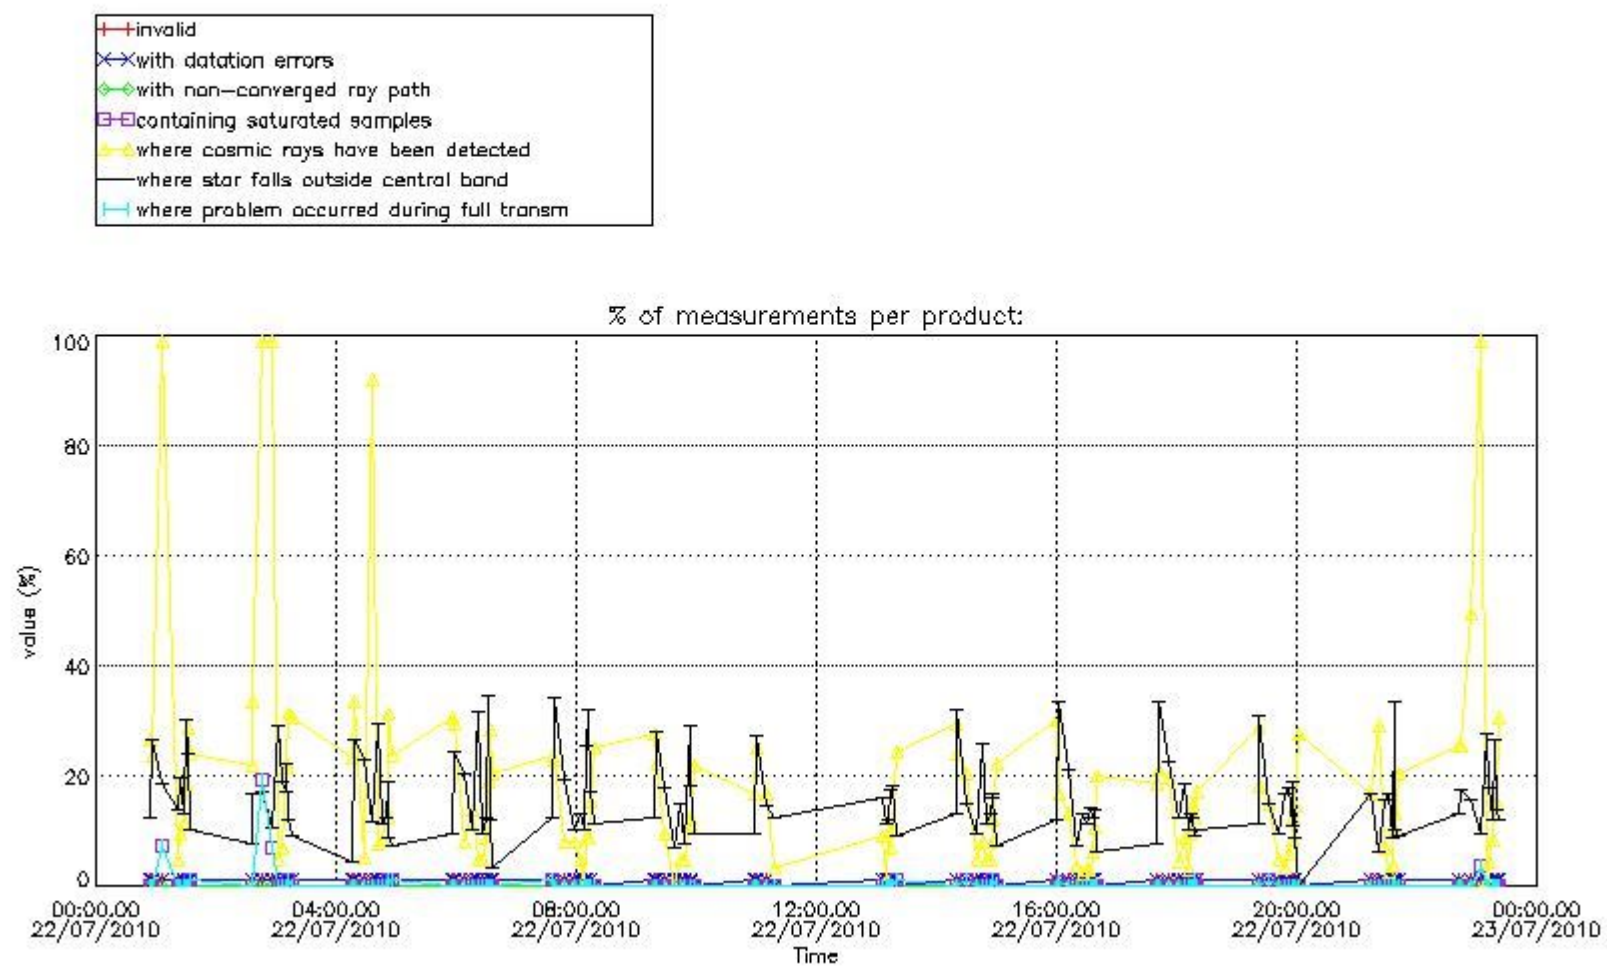

4.1.2 Plot level 1 quality information per product (time dependant): ENVI SAT DESCENDING passes