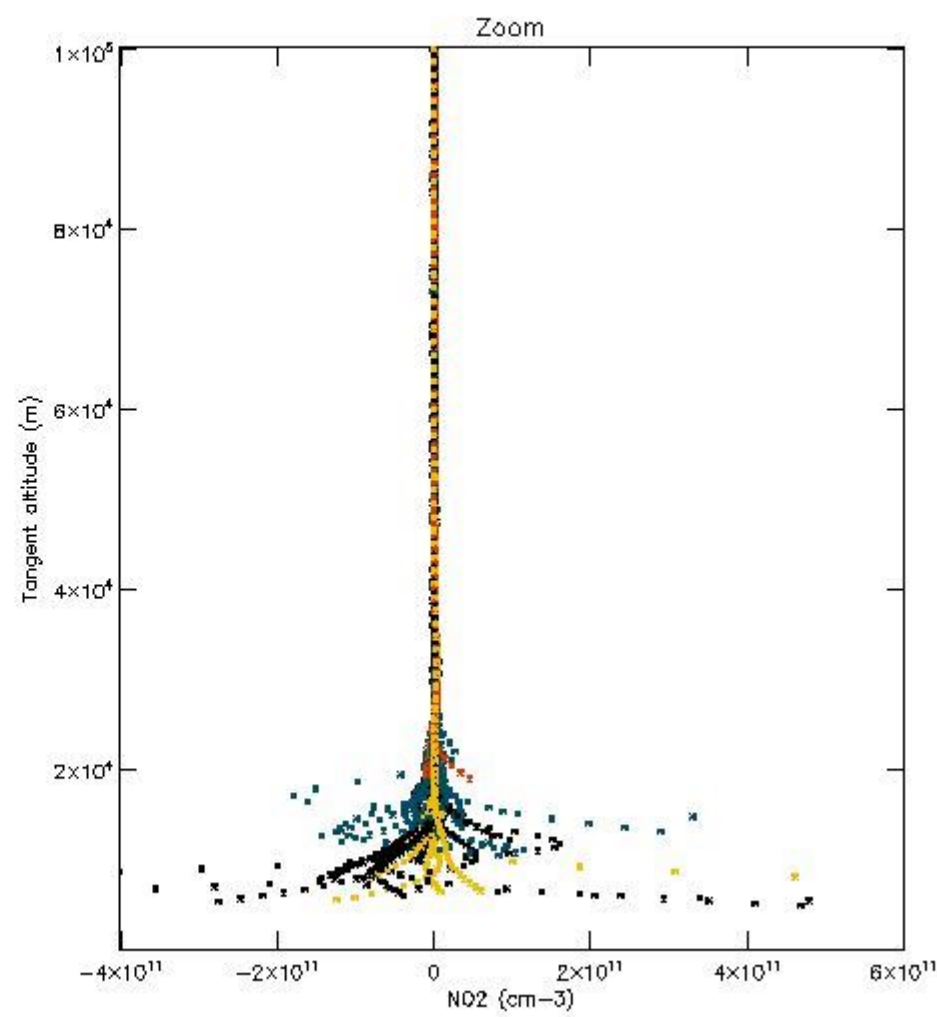

5.4 Plot ozone profiles where STD < 10% (dark without errors)

The colorbar represents the latitude.

5.5 Plot ozone profiles where STD < 5% (dark without errors)

The colorbar represents the latitude.

5.6 Plot NO₂ profiles for all STD (dark without errors)

The colorbar represents the latitude.

5.7 Plot NO3 profiles for all STD (dark without errors)

The colorbar represents the latitude.

5.8 Plot H2O profiles for all STD (only for occultations of stars 1,2,3,4,13,14,16,26,63 dark without errors)