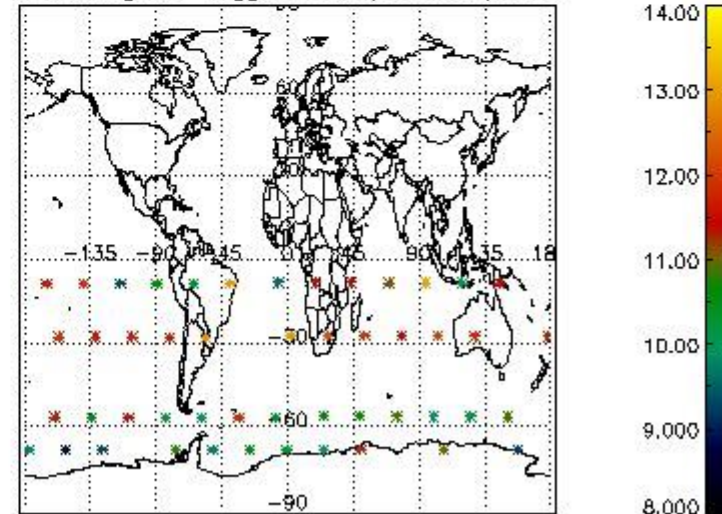

Percentage of flagged data per NO3 profile

4. Level 1 quality information per product

In this section it is plotted some information contained in the Quality Summary data set of the level 2 products that comes from the level 1b processing. Products without errors (error flag in the MPH set to "0") are used.

4.1 Plot quality information per product (time dependant) coming from level 1b processing

4.1.1 Plot level 1 quality information per product (time dependant): ENVISAT ASCENDING passes