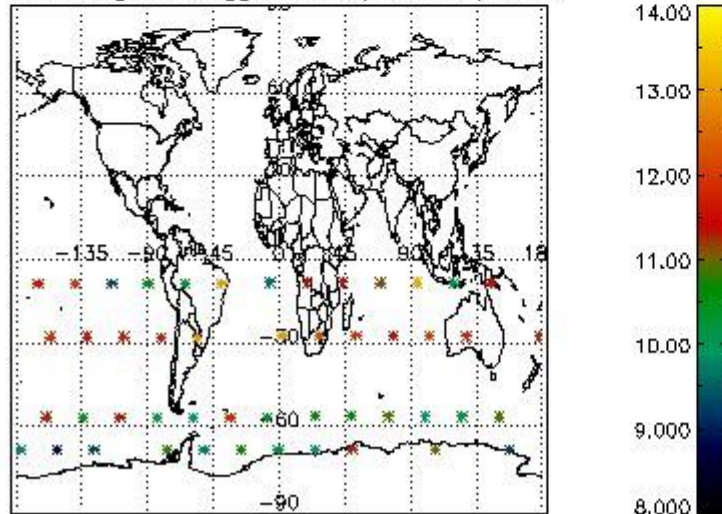

3.1 Plot quality information per product (time dependant)

3.2 Plot quality information per product (world map)

Percentage of flagged data per O3 profile

Percentage of flagged data per H2O profile

Percentage of flagged data per NO2 profile