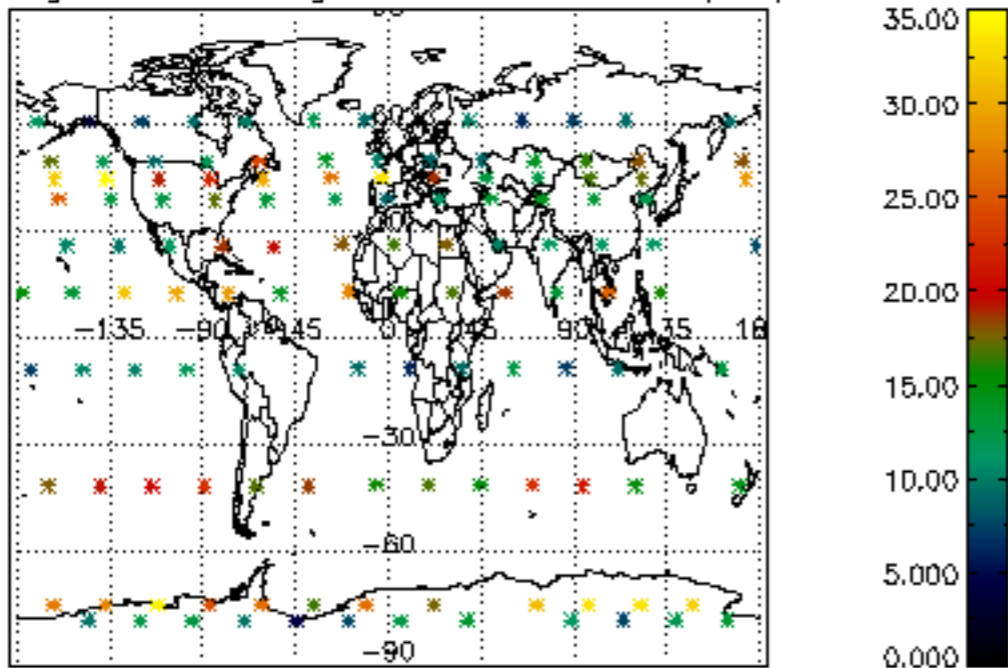

Percentage of cosmic ray hits per profile

Percentage of star falling outside central band per profile