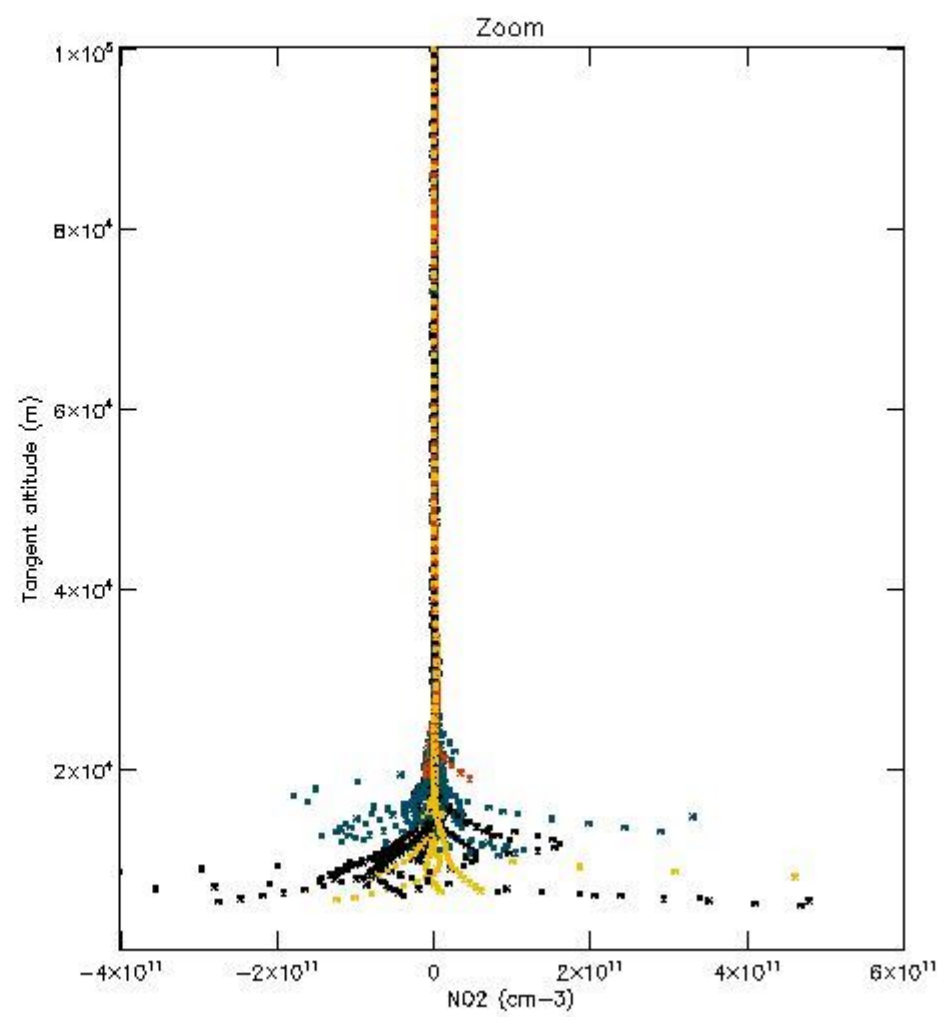

5.4 Plot ozone profiles where STD < 10% (dark without errors)

The colorbar represents the latitude.

5.5 Plot ozone profiles where STD < 5% (dark without errors)

The colorbar represents the latitude.

5.6 Plot NO₂ profiles for all STD (dark without errors)

The colorbar represents the latitude.

5.7 Plot NO3 profiles for all STD (dark without errors)

The colorbar represents the latitude.

5.8 Plot H₂O profiles for all STD (only for occultations of stars 1,2,3,4,13,14,16,26,63 dark without errors)