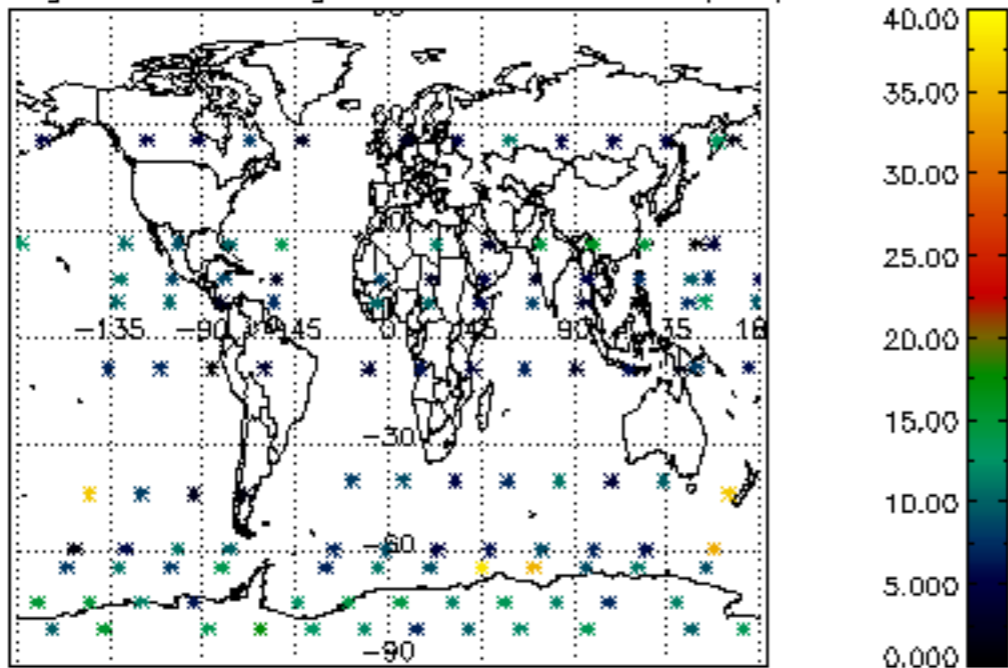

Percentage of star falling outside central band per profile