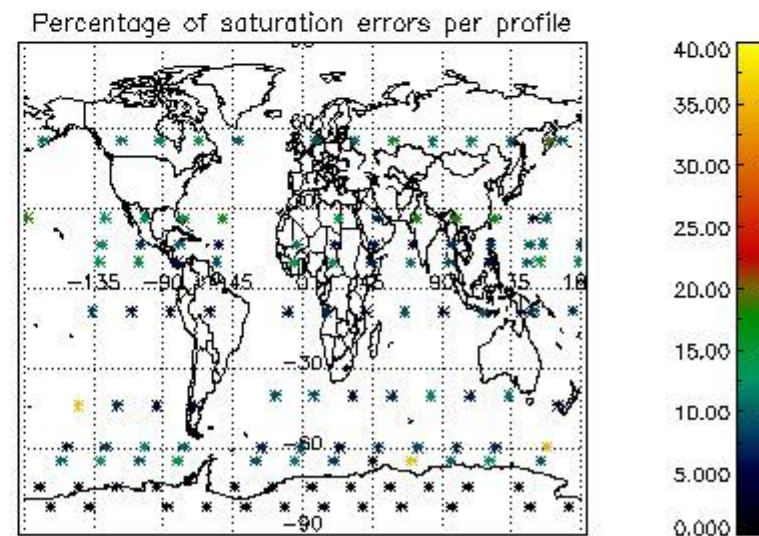

Percentage of datation errors per profile

Percentage of star falling outside central band per profile

Percentage of saturation errors per profile

4.2.2 Plot level 1 quality information per product (world map): ENVISAT DESCENDING passes