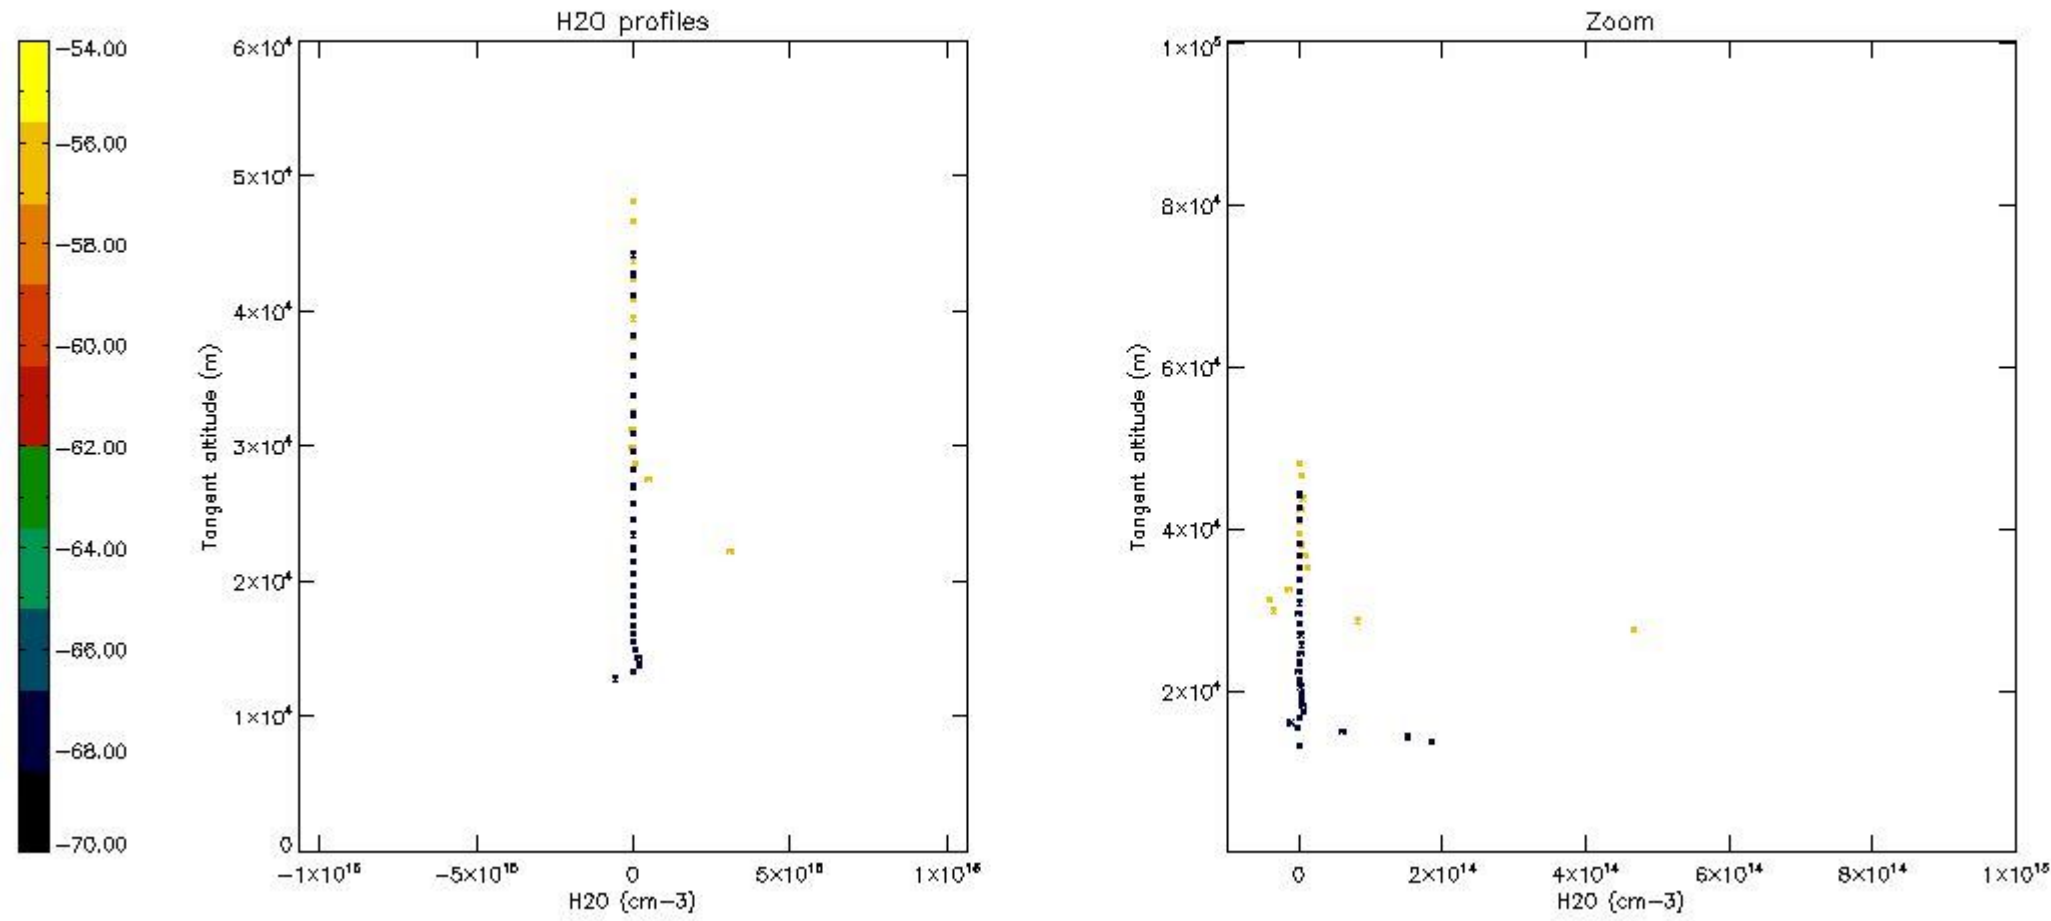

6. Auxiliary Data Files used for the production reported in section 2

The number reported in the third column indicates since which file (see list in section 2) the corresponding auxiliary file has been used. The fourth column is the date of those product files.

Type	Auxiliary Filename	Used since product	Used since product date
INST_PHYS_CHARACTERISTICS	GOM_INS_AXVIEC20091111_143220_20030716_120000_20500101_000000	1	22-JUL-2010 00:11:45
LEVEL-2_PROC_CONFIG	GOM_PR2_AXVIEC20091111_152718_20020301_000000_20500101_000000	1	22-JUL-2010 00:11:45
CROSS_SECTIONS_FILE	GOM_CRS_AXVIEC20091111_154832_20020301_000000_20500101_000000	1	22-JUL-2010 00:11:45