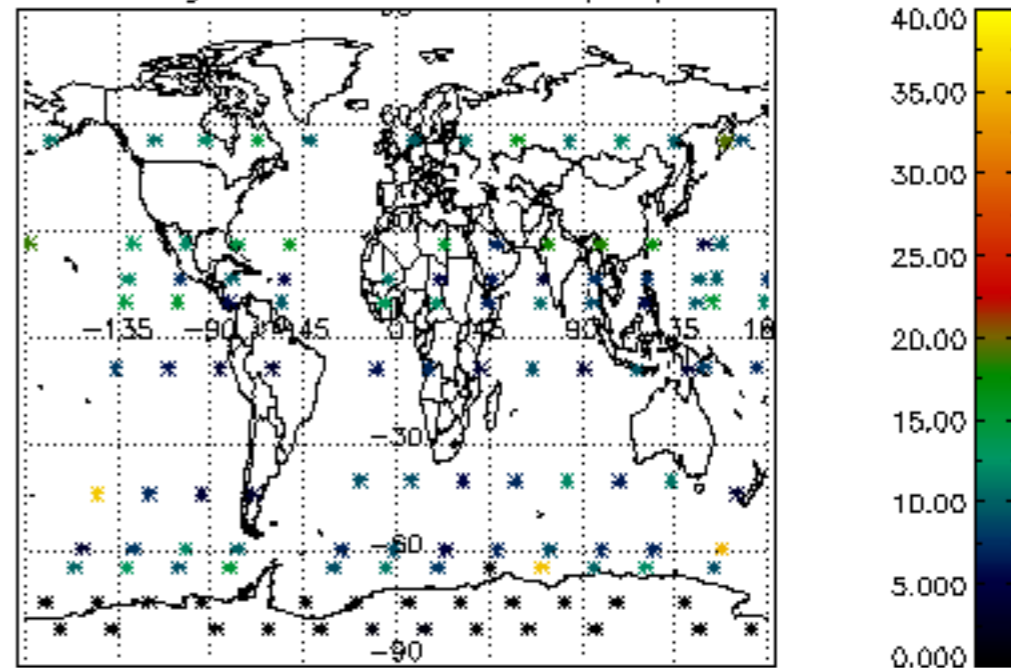

Percentage of saturation errors per profile