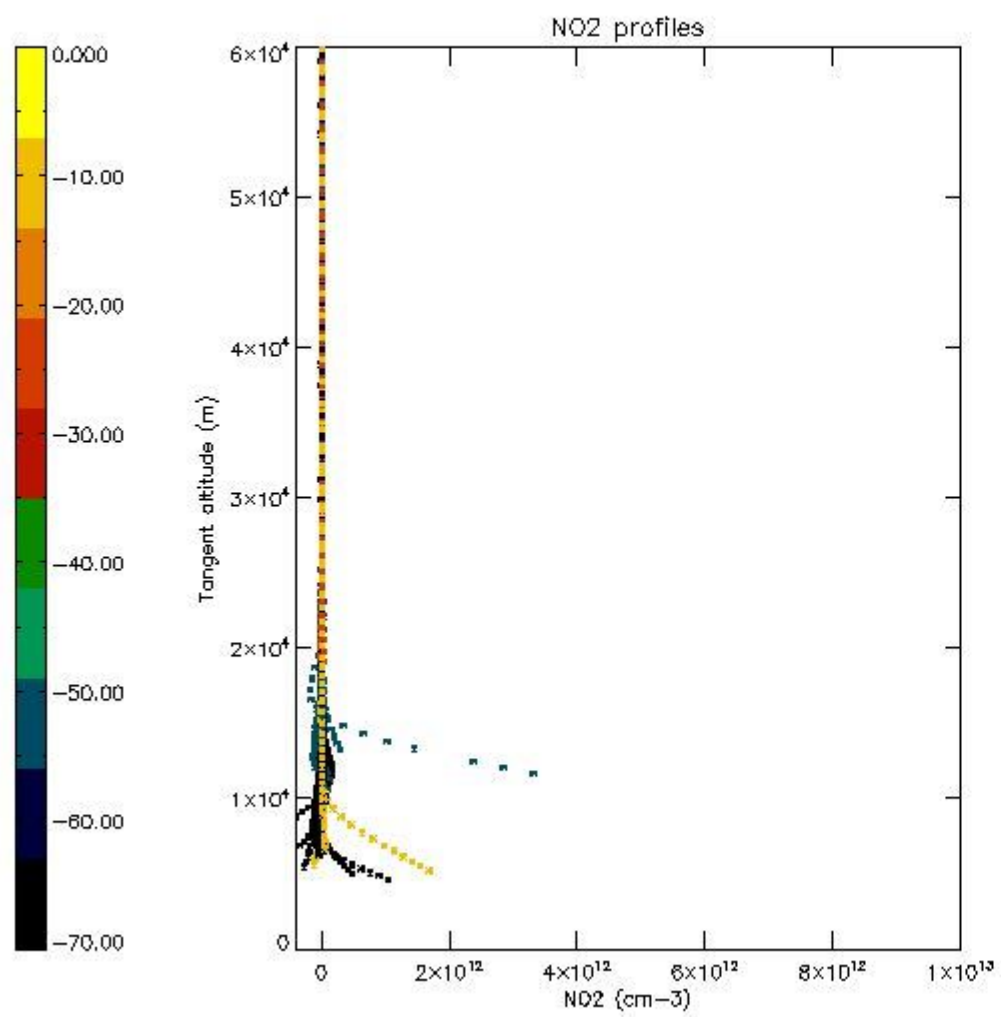

5.4 Plot ozone profiles where STD < 10% (dark without errors)

The colorbar represents the latitude.

5.5 Plot ozone profiles where STD < 5% (dark without errors)

The colorbar represents the latitude.

5.6 Plot NO₂ profiles for all STD (dark without errors)

The colorbar represents the latitude.

5.7 Plot NO3 profiles for all STD (dark without errors)

The colorbar represents the latitude.

5.8 Plot H2O profiles for all STD (only for occultations of stars 1,2,3,4,13,14,16,26,63 dark without errors)