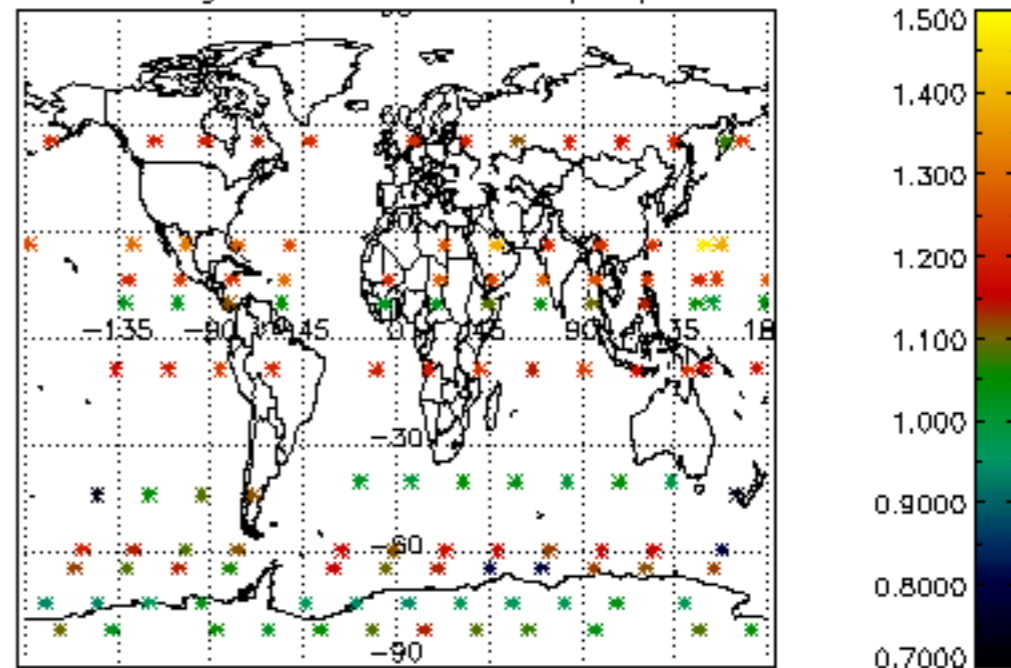

Percentage of datation errors per profile

Percentage of star falling outside central band per profile

Percentage of saturation errors per profile

Percentage of cosmic ray hits per profile

Percentage of datation errors per profile