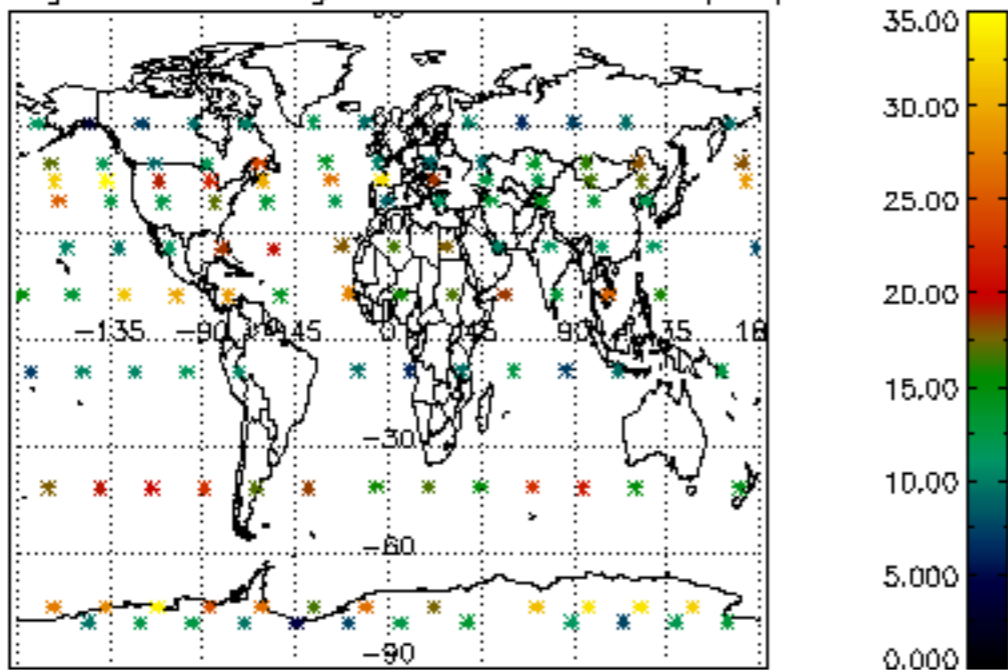

Percentage of cosmic ray hits per profile

Percentage of star falling outside central band per profile