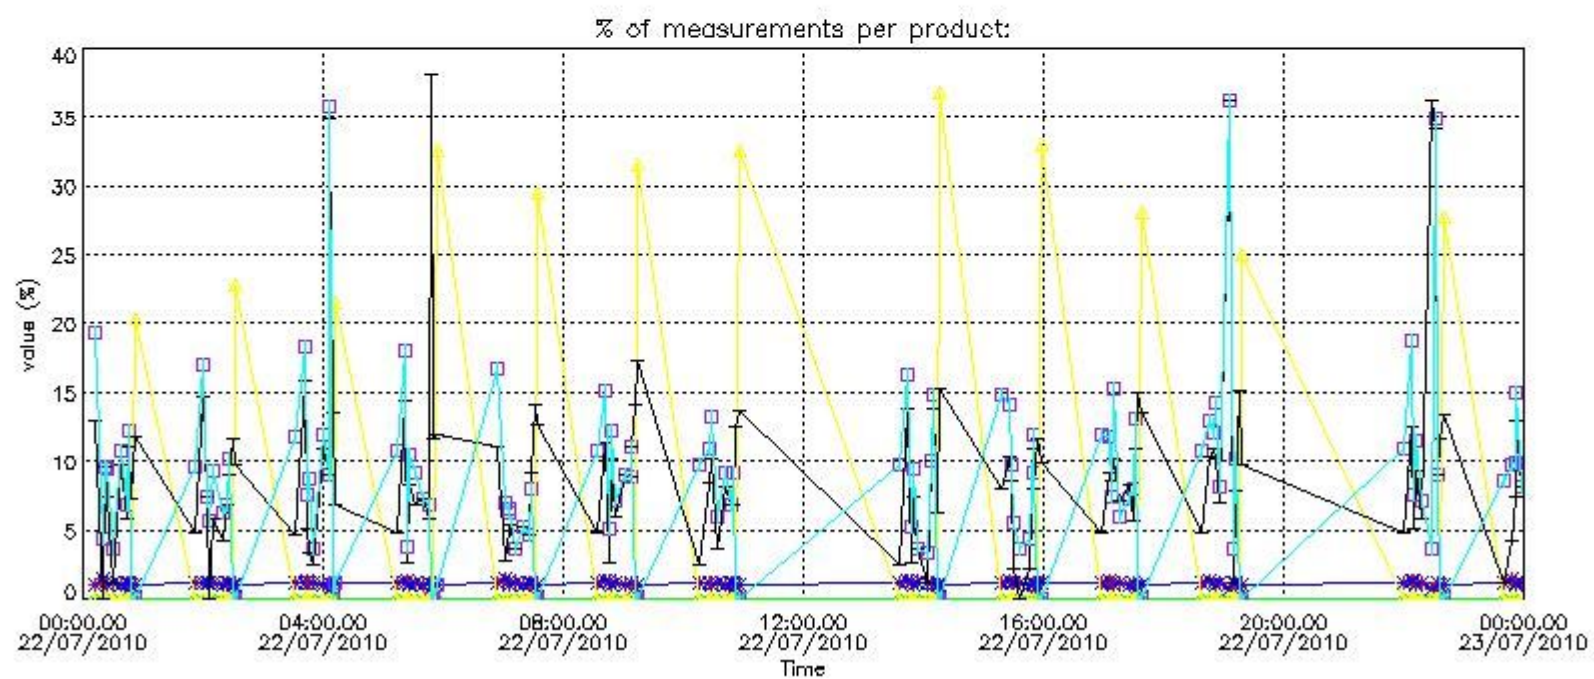

Percentage of flagged data per NO3 profile

4. Level 1 quality information per product

In this section it is plotted some information contained in the Quality Summary data set of the level 2 products that comes from the level 1b processing. Products without errors (error flag in the MPH set to "0") are used.

4.1 Plot quality information per product (time dependant) coming from level 1b processing

4.1.1 Plot level 1 quality information per product (time dependant): ENVISAT ASCENDING passes

4.1.2 Plot level 1 quality information per product (time dependant): ENVI SAT DESCENDING passes