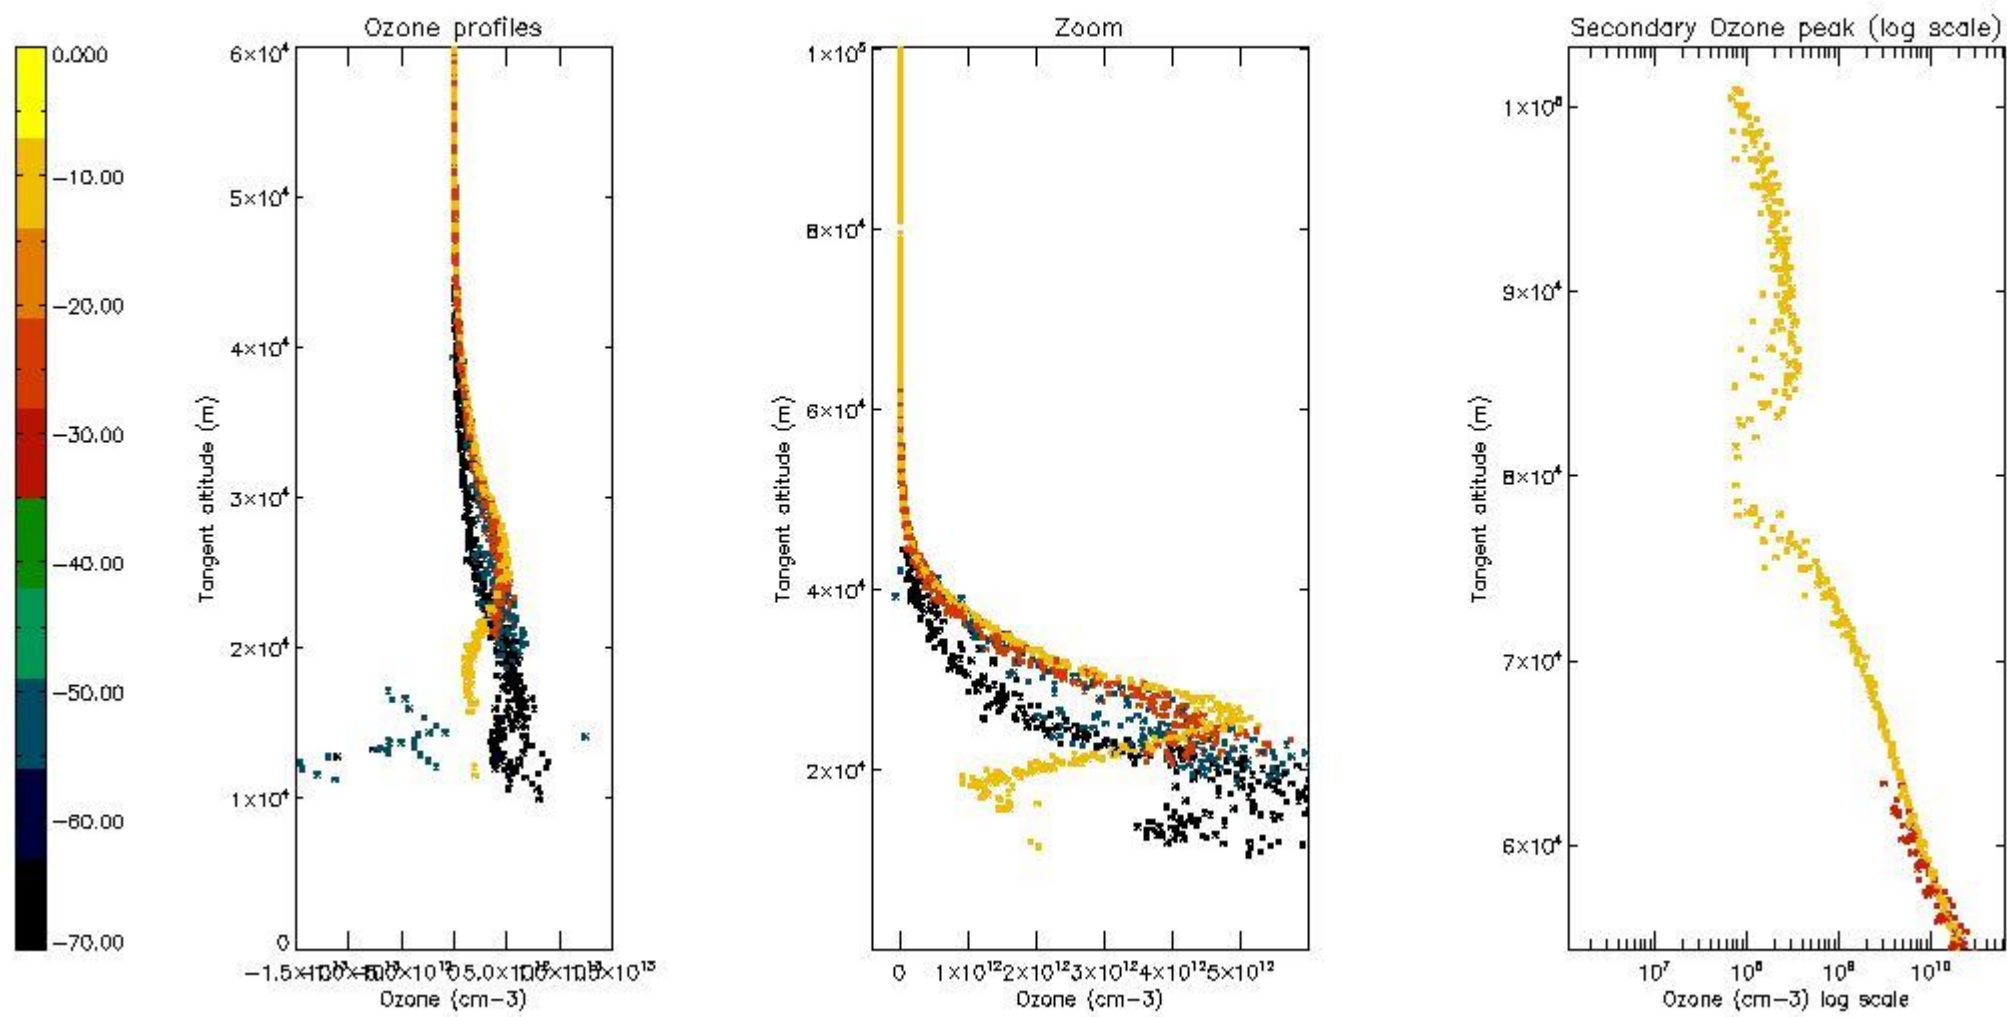

STD < 10	4
STD < 5	3

5.2 Plot ozone profiles for all STD (dark without errors)

The colorbar represents the latitude.

5.3 Plot ozone profiles where STD < 20% (dark without errors)

The colorbar represents the latitude.