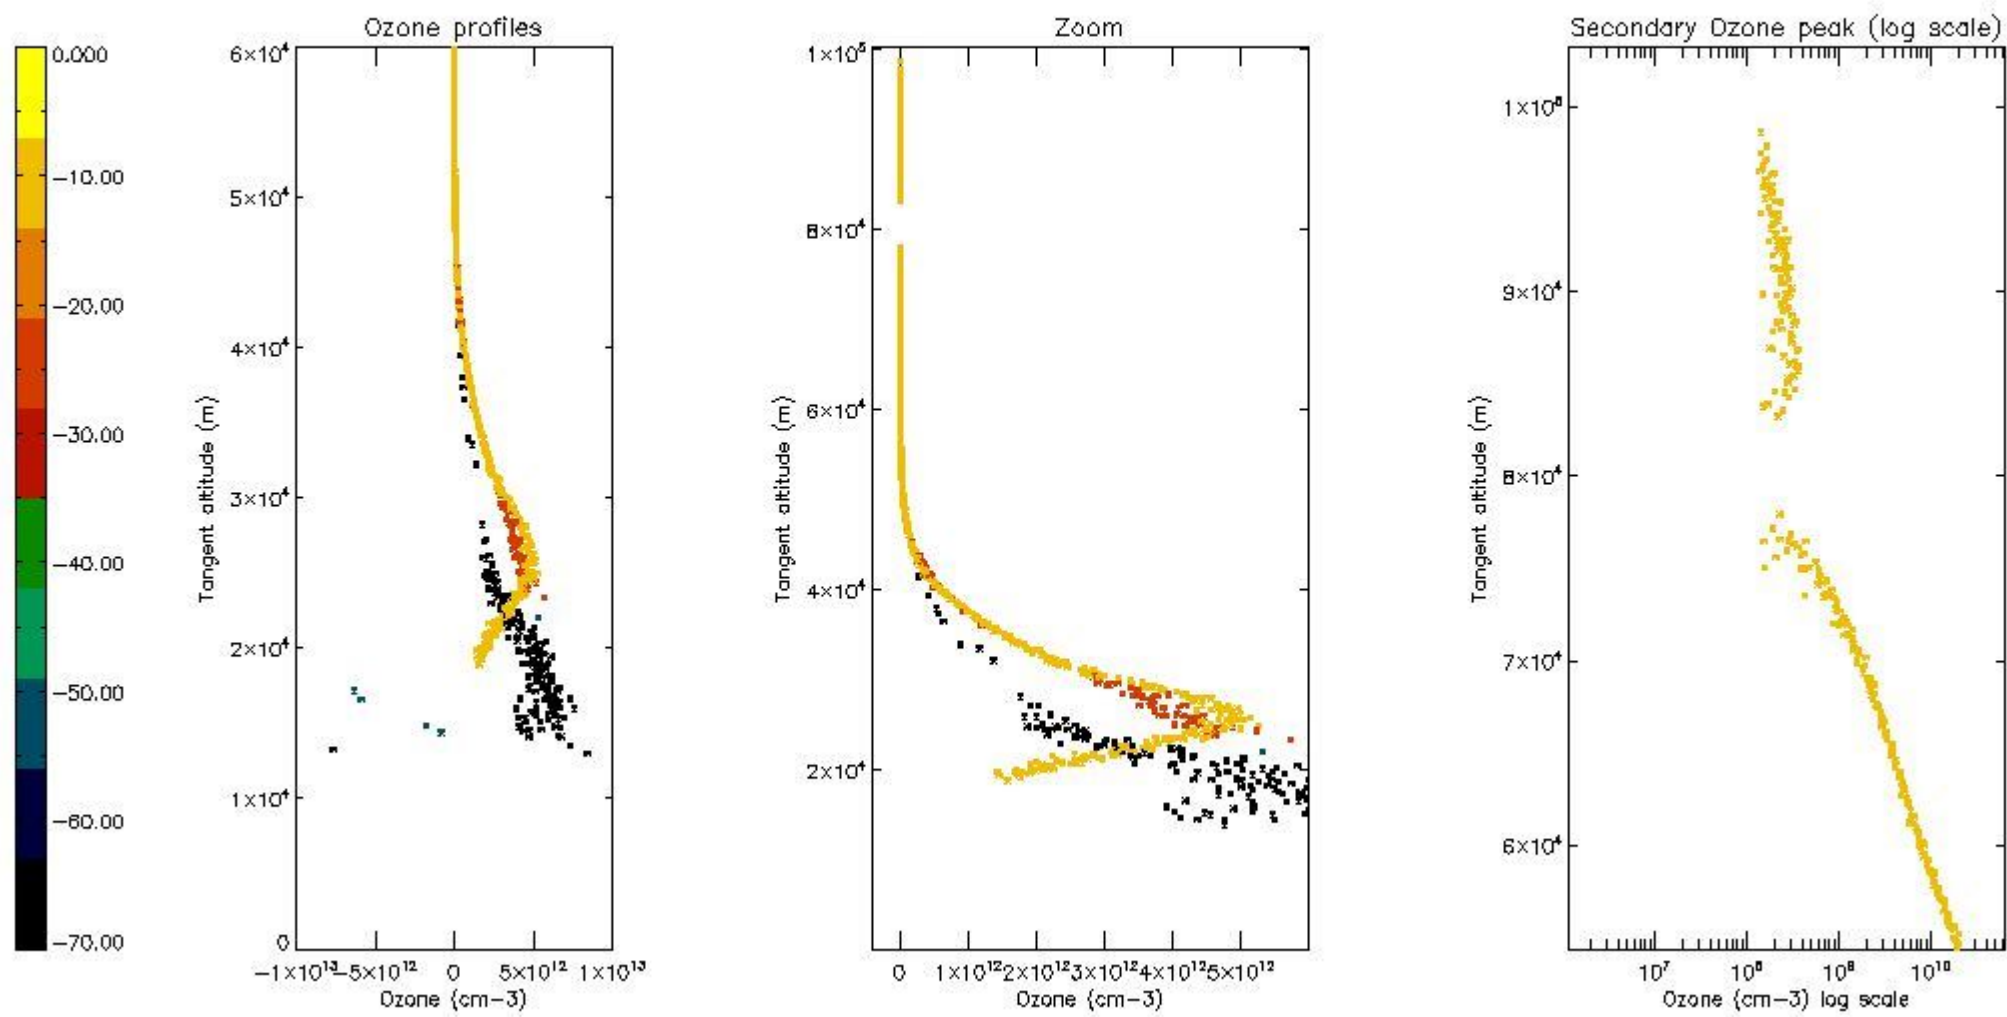

STD < 10	4
STD < 5	3

5.2 Plot ozone profiles for all STD (dark without errors)

The colorbar represents the latitude.

5.3 Plot ozone profiles where STD < 20% (dark without errors)

The colorbar represents the latitude.

5.4 Plot ozone profiles where STD < 10% (dark without errors)

The colorbar represents the latitude.

5.5 Plot ozone profiles where STD < 5% (dark without errors)

The colorbar represents the latitude.

5.6 Plot NO₂ profiles for all STD (dark without errors)