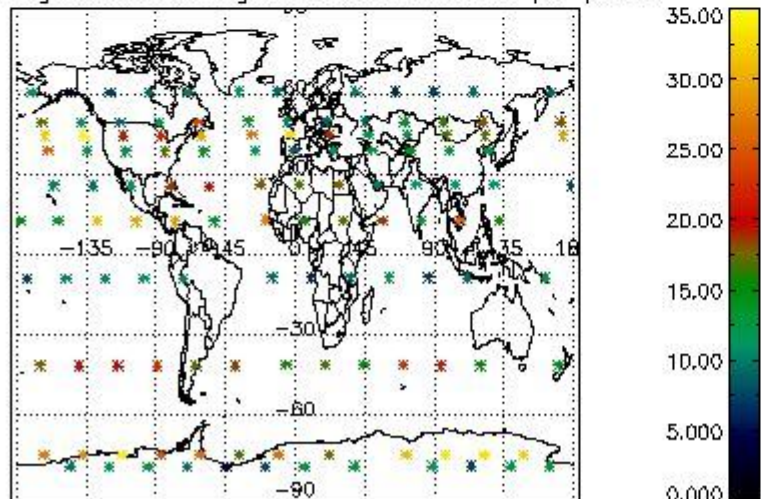

Percentage of star falling outside central band per profile