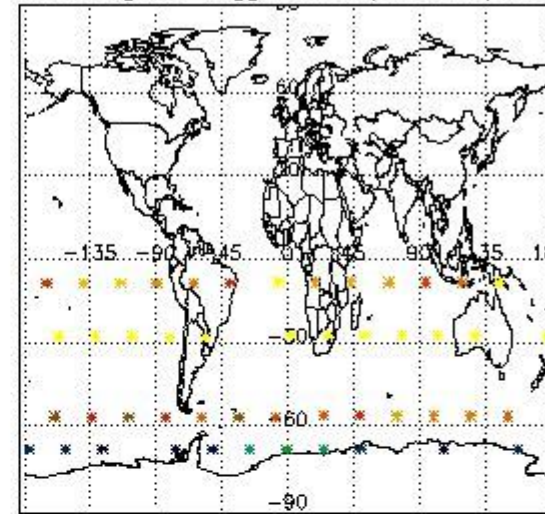

3.1 Plot quality information per product (time dependant)

3.2 Plot quality information per product (world map)

Percentage of flagged data per O3 profile

Percentage of flagged data per H2O profile

Percentage of flagged data per NO2 profile