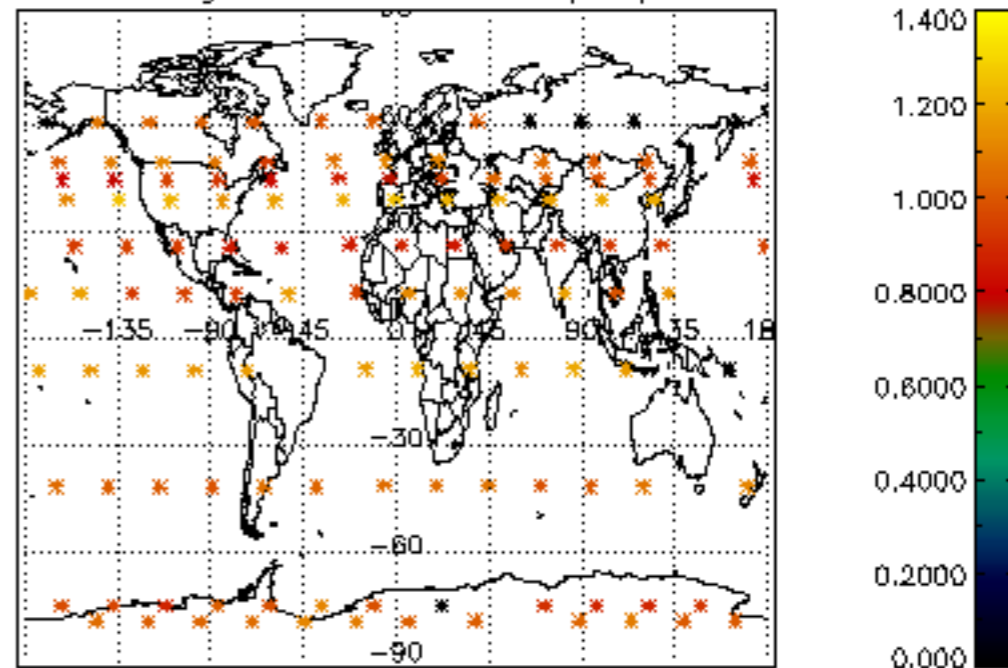

Percentage of flagged data per NO3 profile

Percentage of cosmic ray hits per profile

Percentage of datation errors per profile

Percentage of star falling outside central band per profile

Percentage of saturation errors per profile