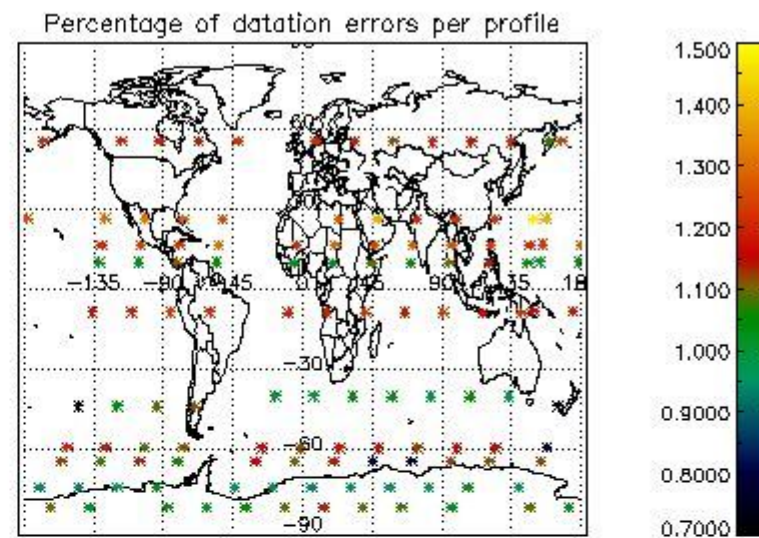

Percentage of datation errors per profile

Percentage of star falling outside central band per profile

Percentage of saturation errors per profile

4.2.2 Plot level 1 quality information per product (world map): ENVISAT DESCENDING passes