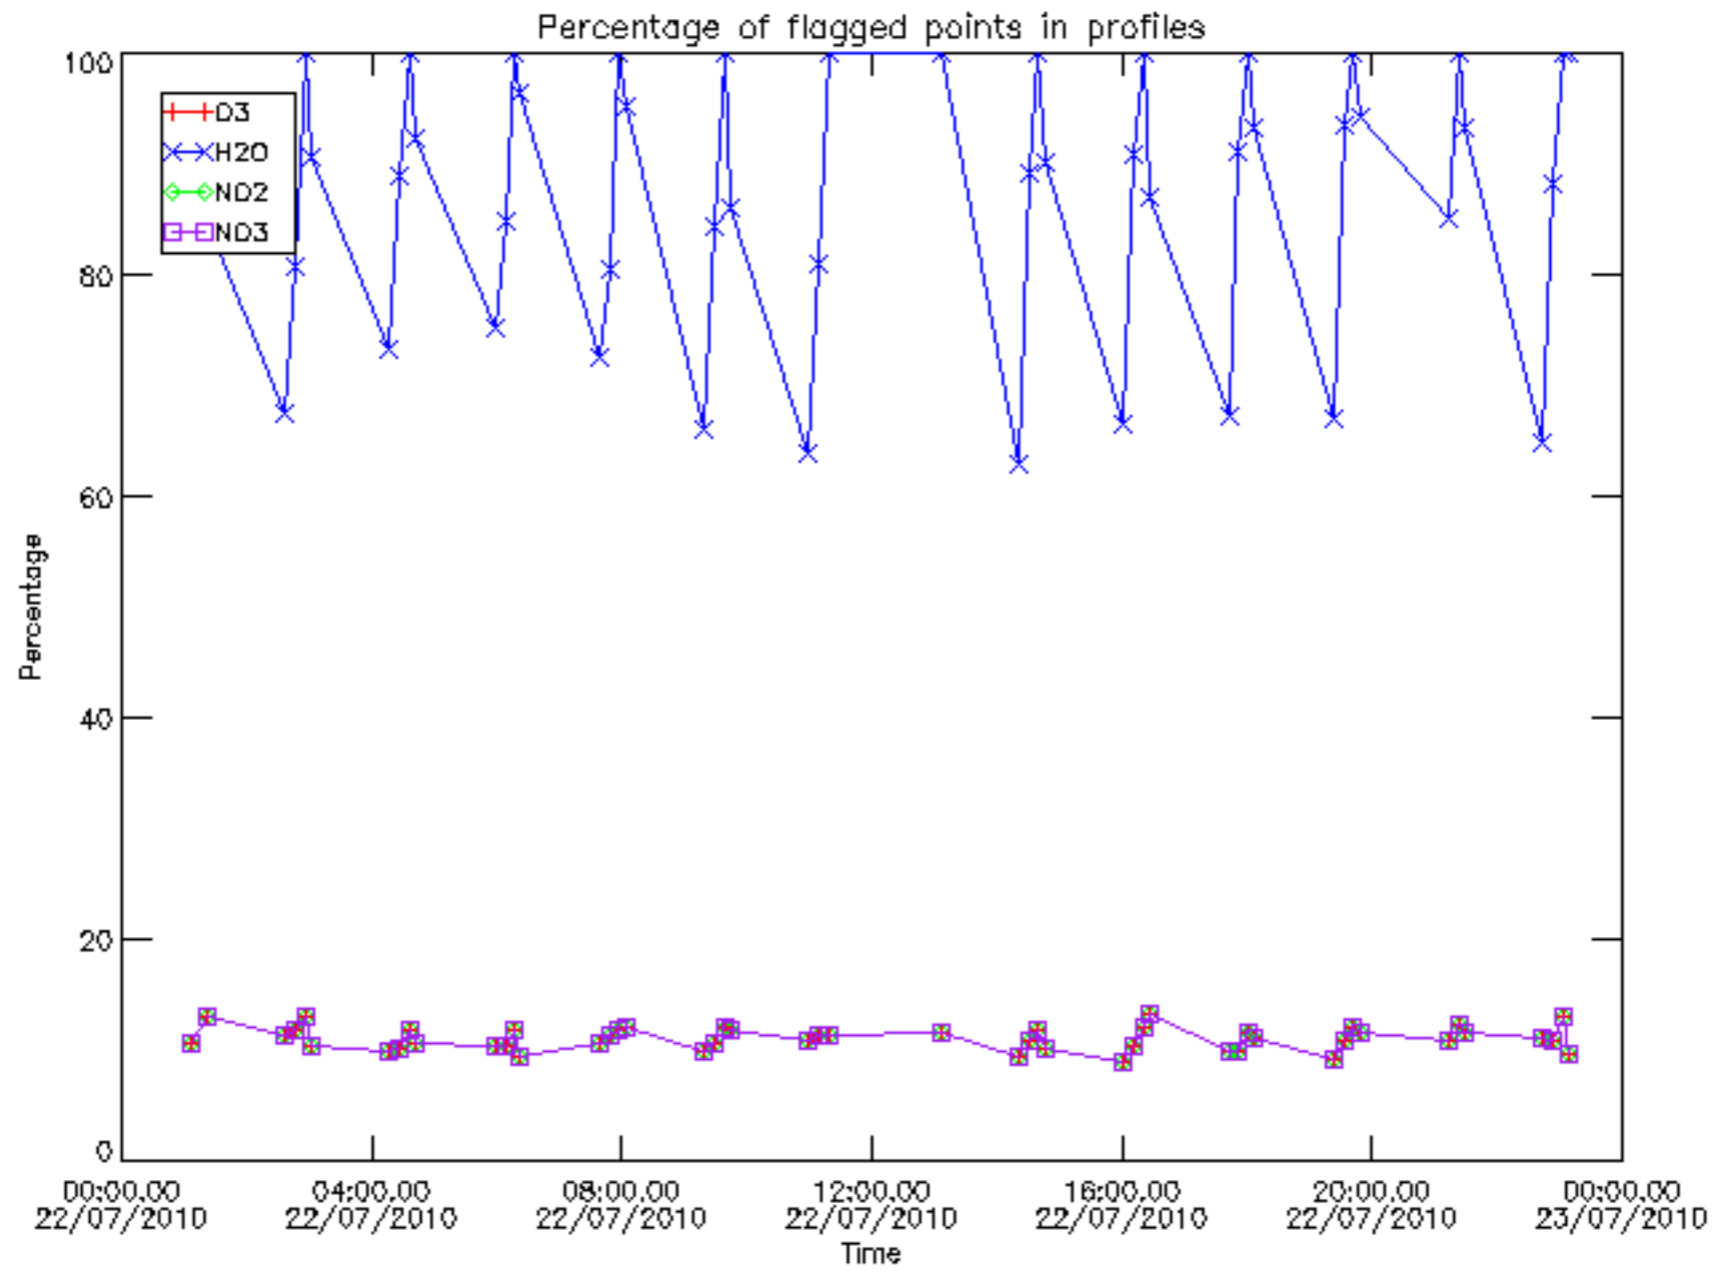

Percentage of flagged data per D3 profile

Percentage of flagged data per H2O profile