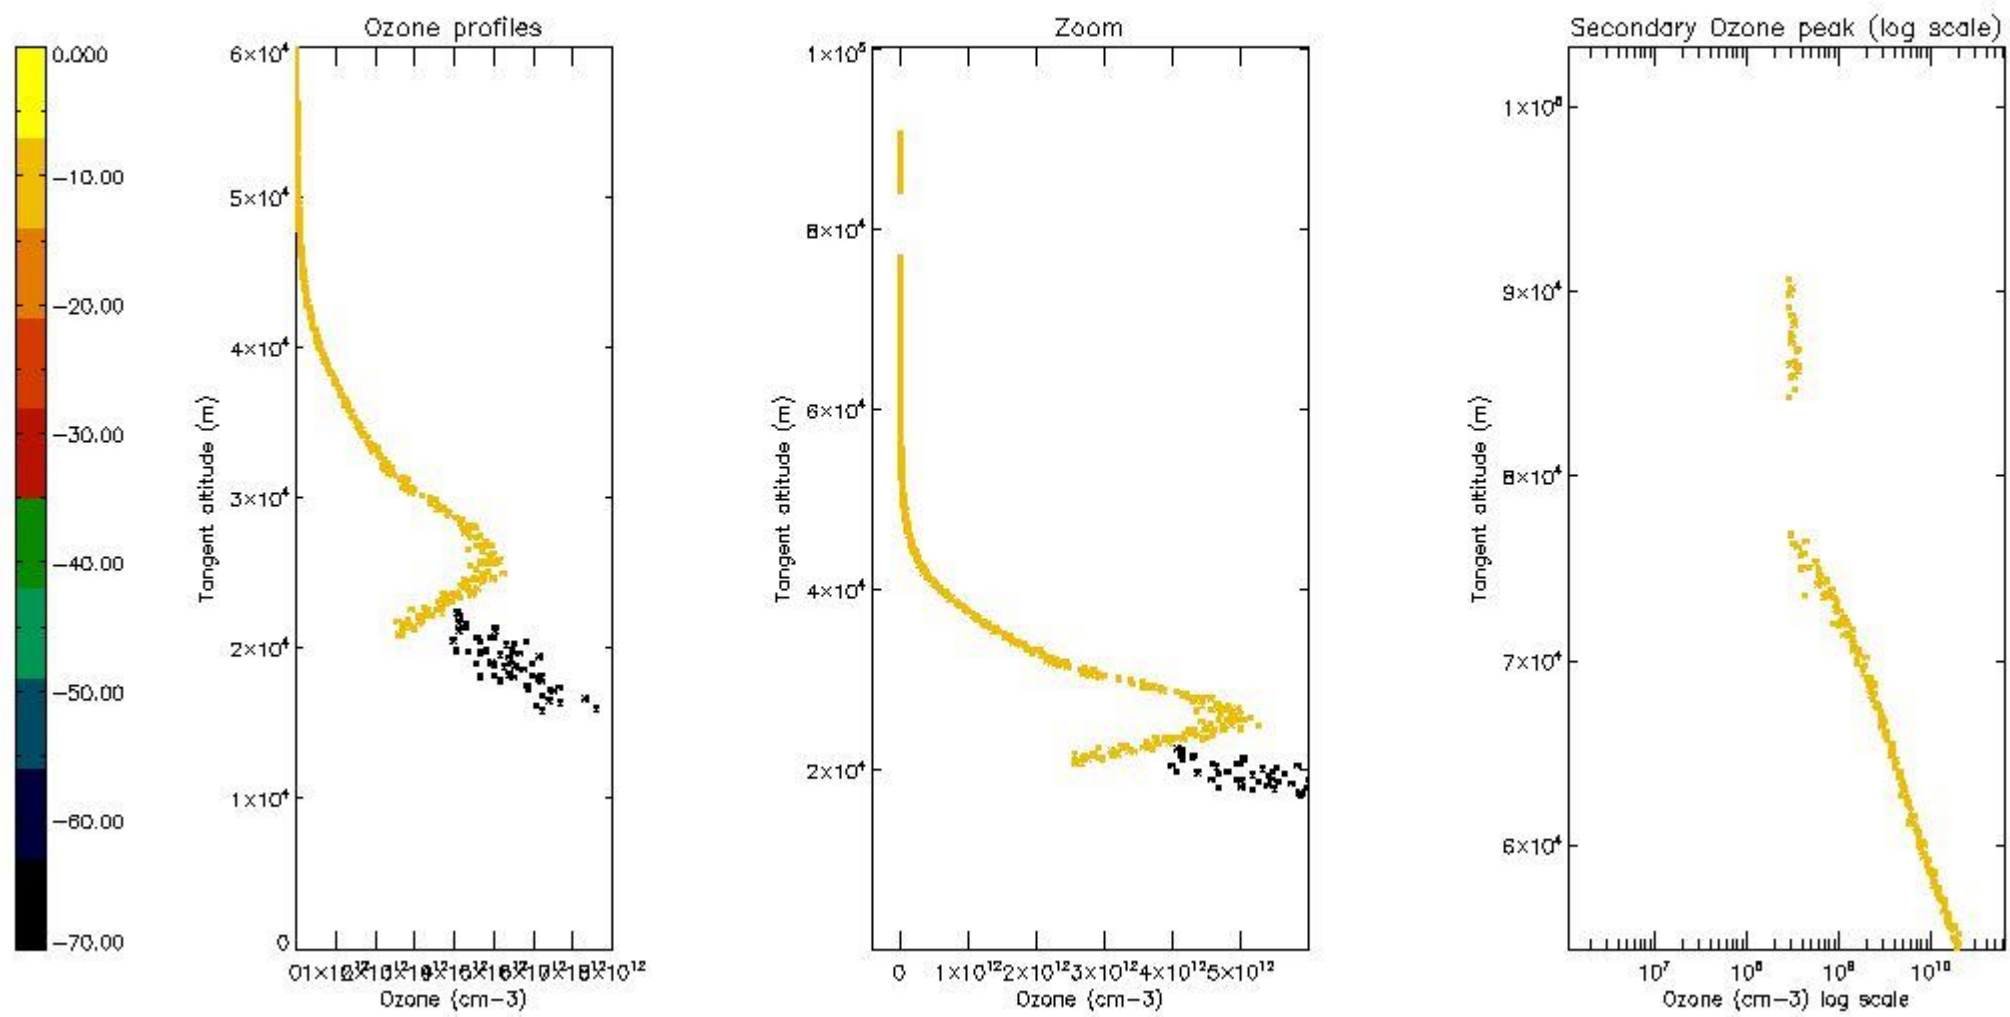

So, the table below shows the percentage of dark limb and valid observations for each criteria with respect to the overall valid daily observations.

Criteria	% of total production
All STD	20
STD < 20	8

STD < 10	4
STD < 5	3

5.2 Plot ozone profiles for all STD (dark without errors)

The colorbar represents the latitude.

5.3 Plot ozone profiles where STD < 20% (dark without errors)

The colorbar represents the latitude.

5.4 Plot ozone profiles where STD < 10% (dark without errors)

The colorbar represents the latitude.

5.5 Plot ozone profiles where STD < 5% (dark without errors)

The colorbar represents the latitude.

5.6 Plot NO₂ profiles for all STD (dark without errors)