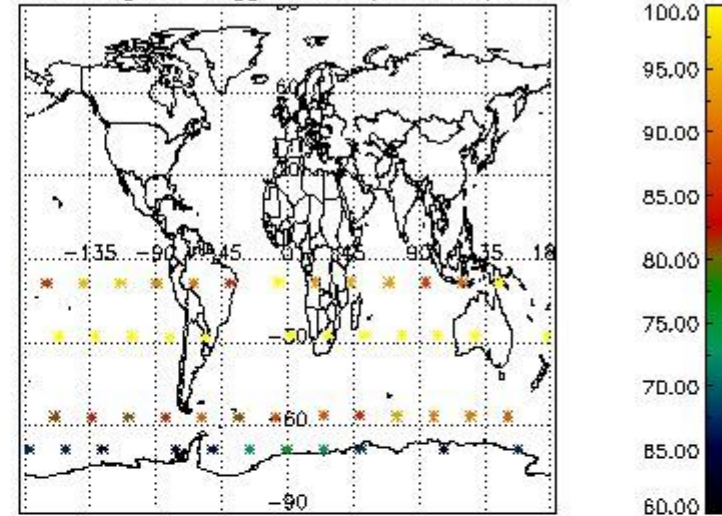

3.1 Plot quality information per product (time dependant)

3.2 Plot quality information per product (world map)

Percentage of flagged data per O3 profile

Percentage of flagged data per H2O profile

Percentage of flagged data per NO2 profile