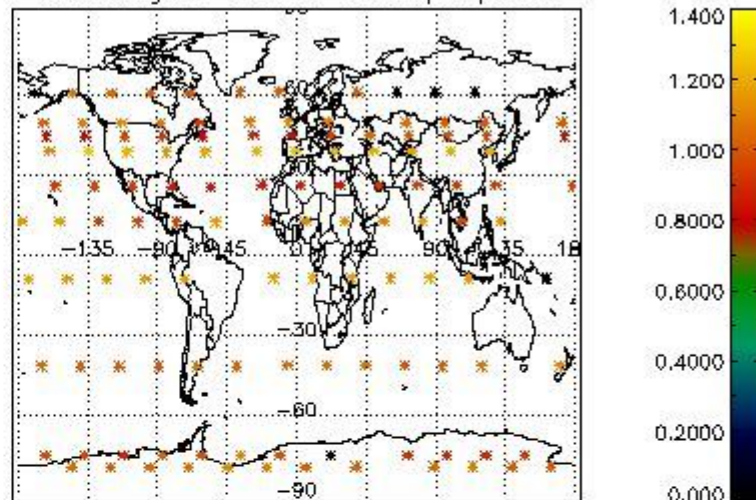

Percentage of datation errors per profile