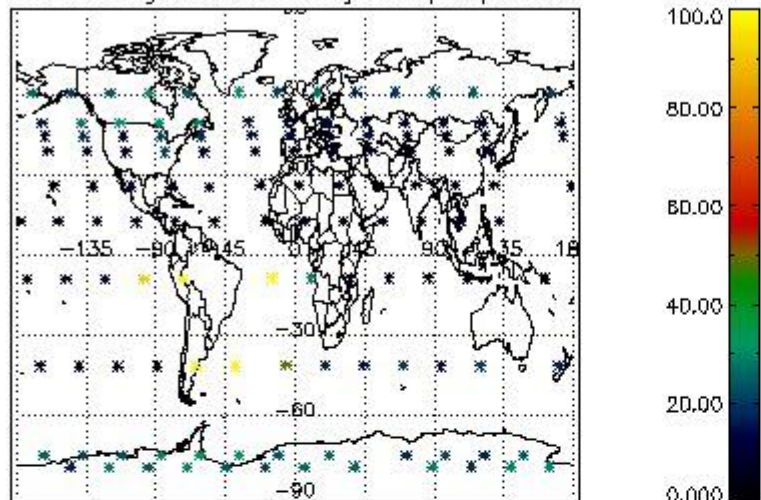

Percentage of cosmic ray hits per profile