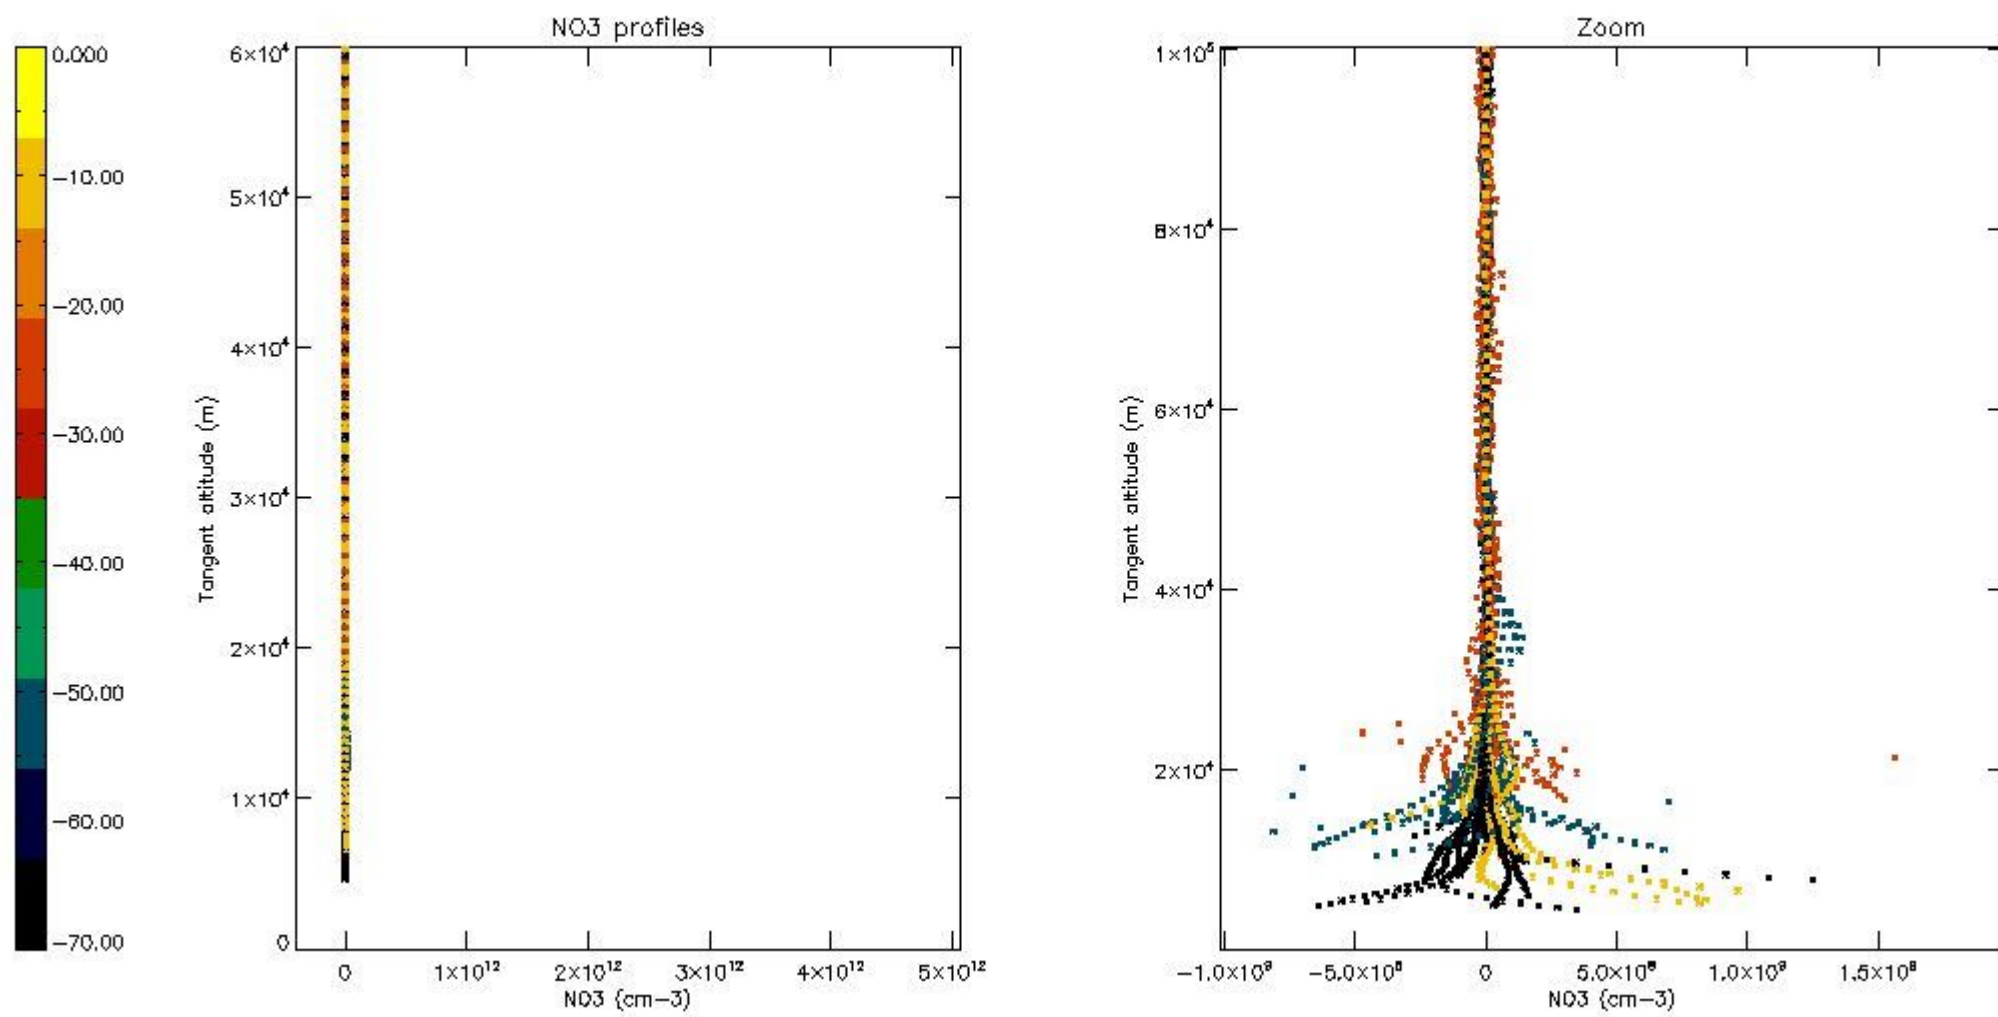

5.4 Plot ozone profiles where STD < 10% (dark without errors)

The colorbar represents the latitude.

5.5 Plot ozone profiles where STD < 5% (dark without errors)

The colorbar represents the latitude.

5.6 Plot NO₂ profiles for all STD (dark without errors)

The colorbar represents the latitude.

5.7 Plot NO3 profiles for all STD (dark without errors)

The colorbar represents the latitude.

5.8 Plot H₂O profiles for all STD (only for occultations of stars 1,2,3,4,13,14,16,26,63 dark without errors)