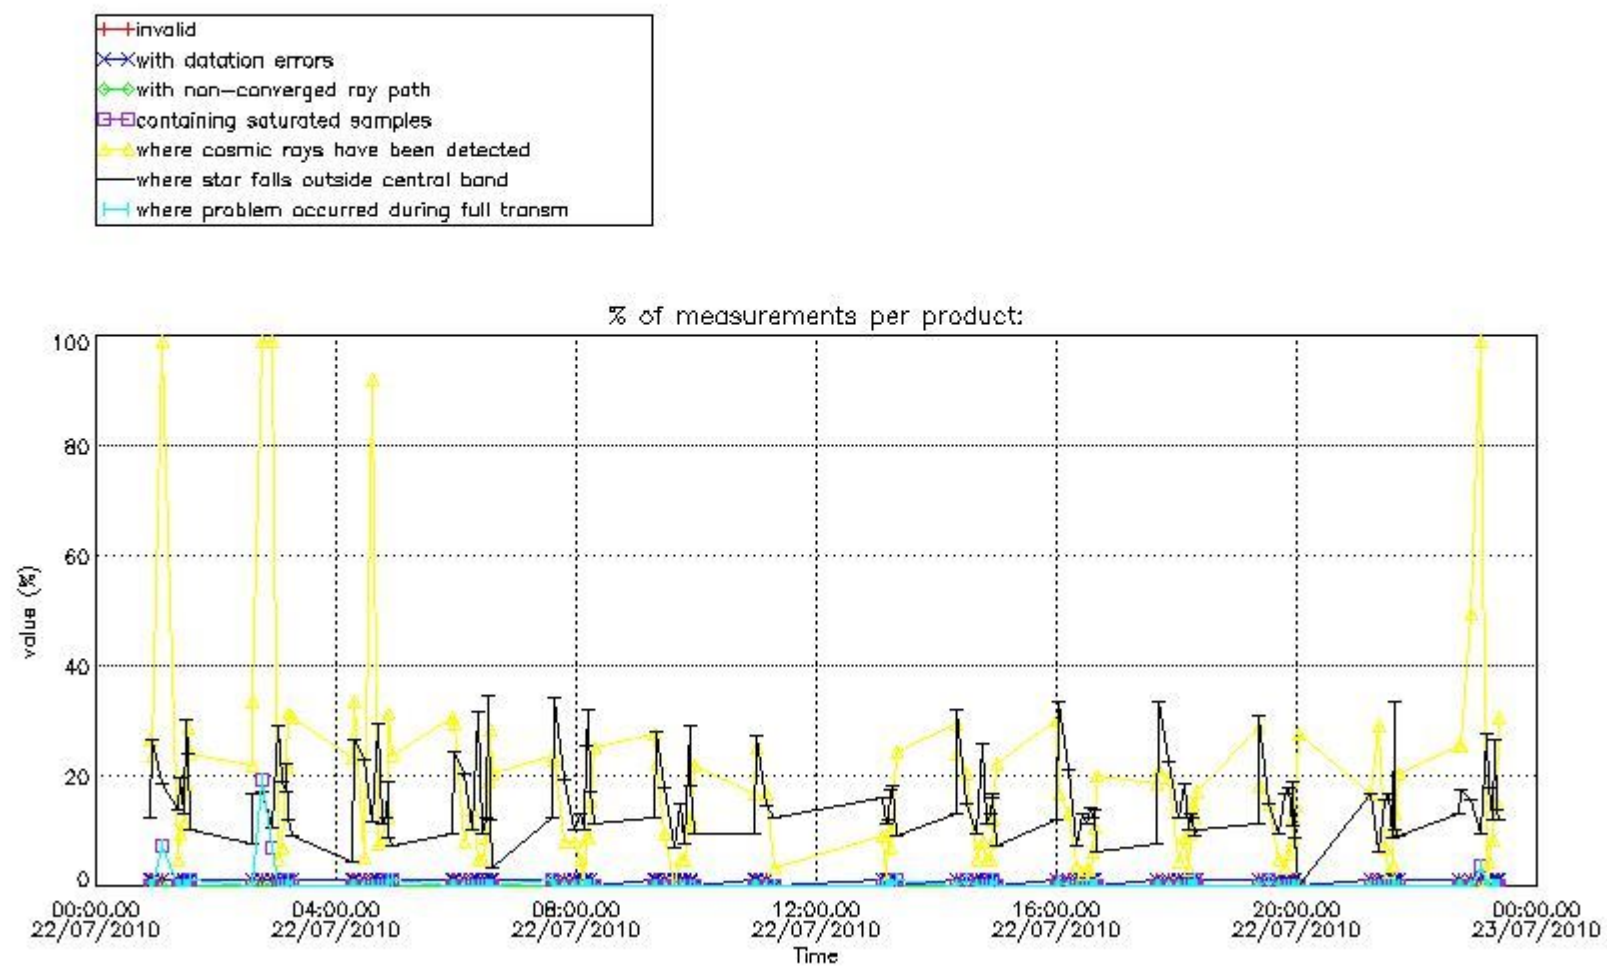

3.1 Plot quality information per product (time dependant)

3.2 Plot quality information per product (world map)

Percentage of flagged data per O3 profile

Percentage of flagged data per H2O profile

Percentage of flagged data per NO2 profile

Percentage of flagged data per NO3 profile

4. Level 1 quality information per product

In this section it is plotted some information contained in the Quality Summary data set of the level 2 products that comes from the level 1b processing. Products without errors (error flag in the MPH set to "0") are used.

4.1 Plot quality information per product (time dependant) coming from level 1b processing

4.1.1 Plot level 1 quality information per product (time dependant): ENVISAT ASCENDING passes

4.1.2 Plot level 1 quality information per product (time dependant): ENVI SAT DESCENDING passes