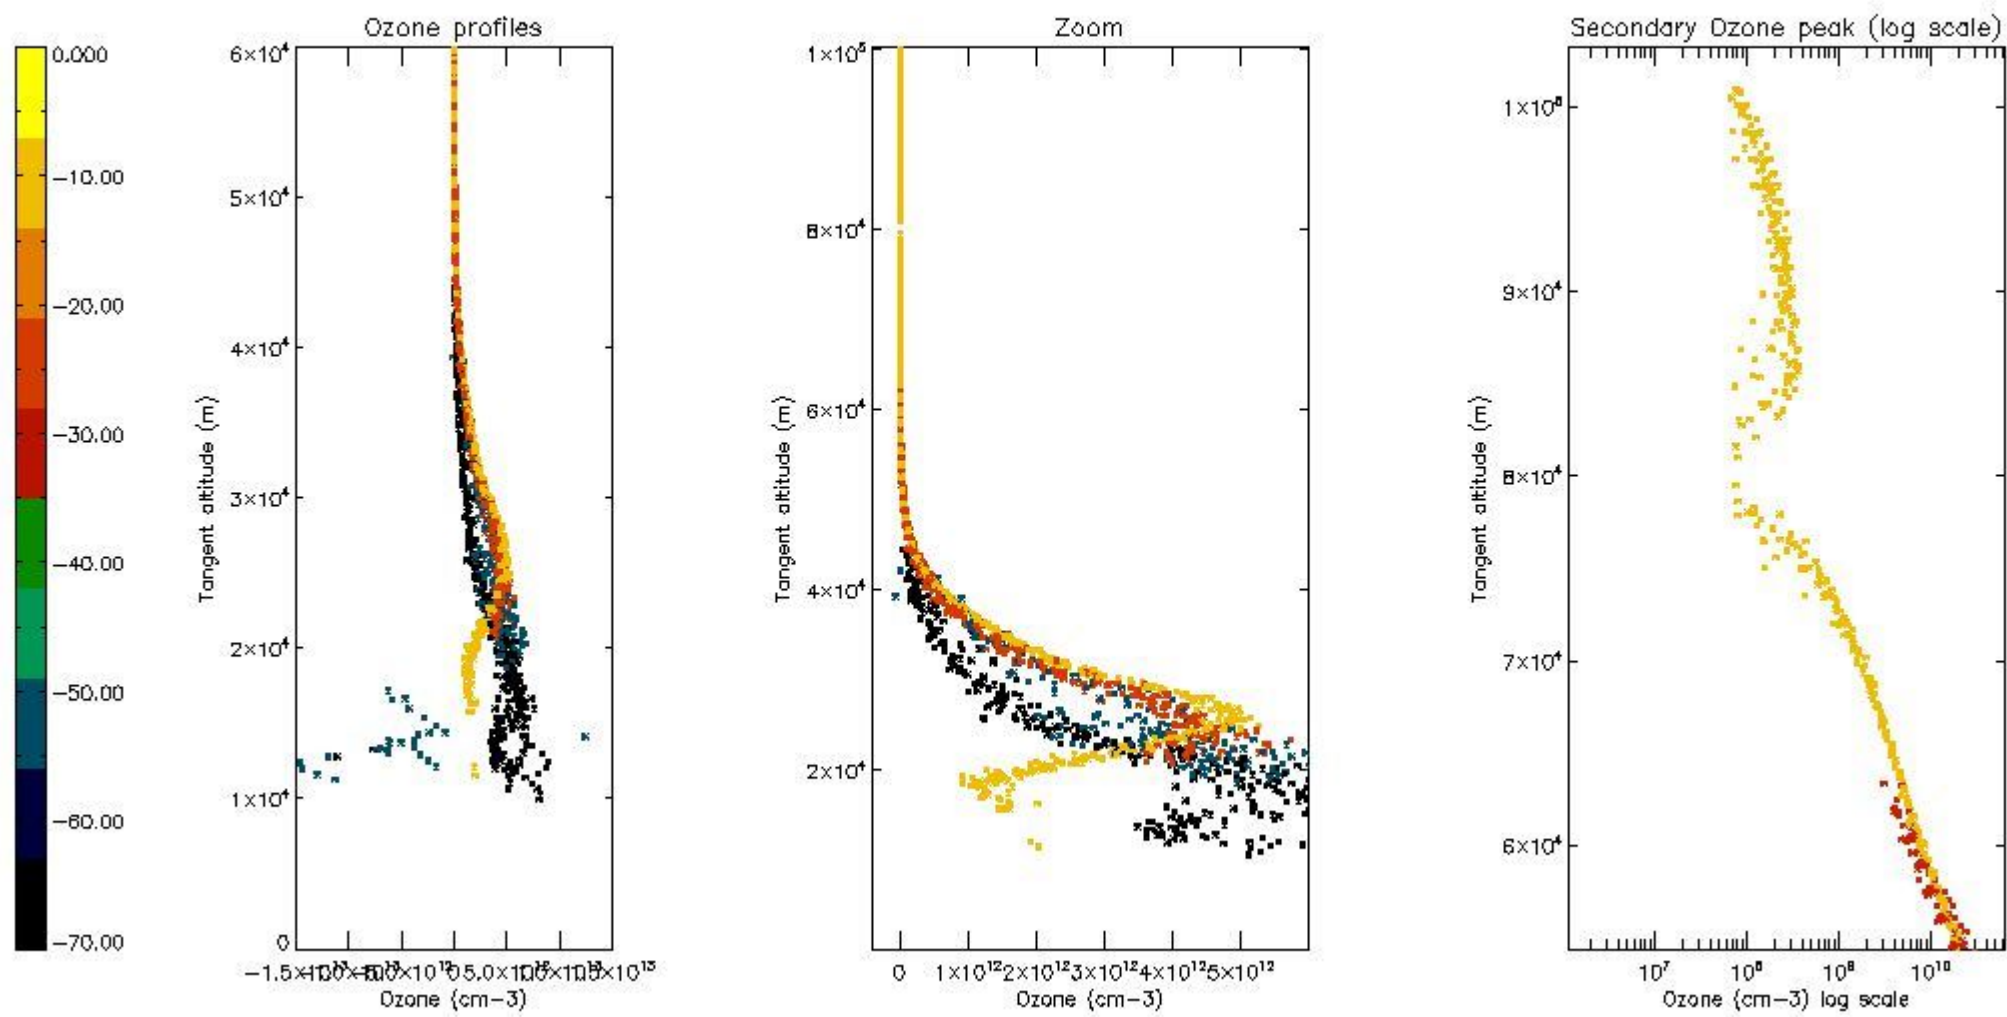

STD < 10	4
STD < 5	3

5.2 Plot ozone profiles for all STD (dark without errors)

The colorbar represents the latitude.

5.3 Plot ozone profiles where STD < 20% (dark without errors)

The colorbar represents the latitude.

5.4 Plot ozone profiles where STD < 10% (dark without errors)

The colorbar represents the latitude.

5.5 Plot ozone profiles where STD < 5% (dark without errors)

The colorbar represents the latitude.

5.6 Plot NO₂ profiles for all STD (dark without errors)

The colorbar represents the latitude.

5.7 Plot NO3 profiles for all STD (dark without errors)

The colorbar represents the latitude.

5.8 Plot H₂O profiles for all STD (only for occultations of stars 1,2,3,4,13,14,16,26,63 dark without errors)