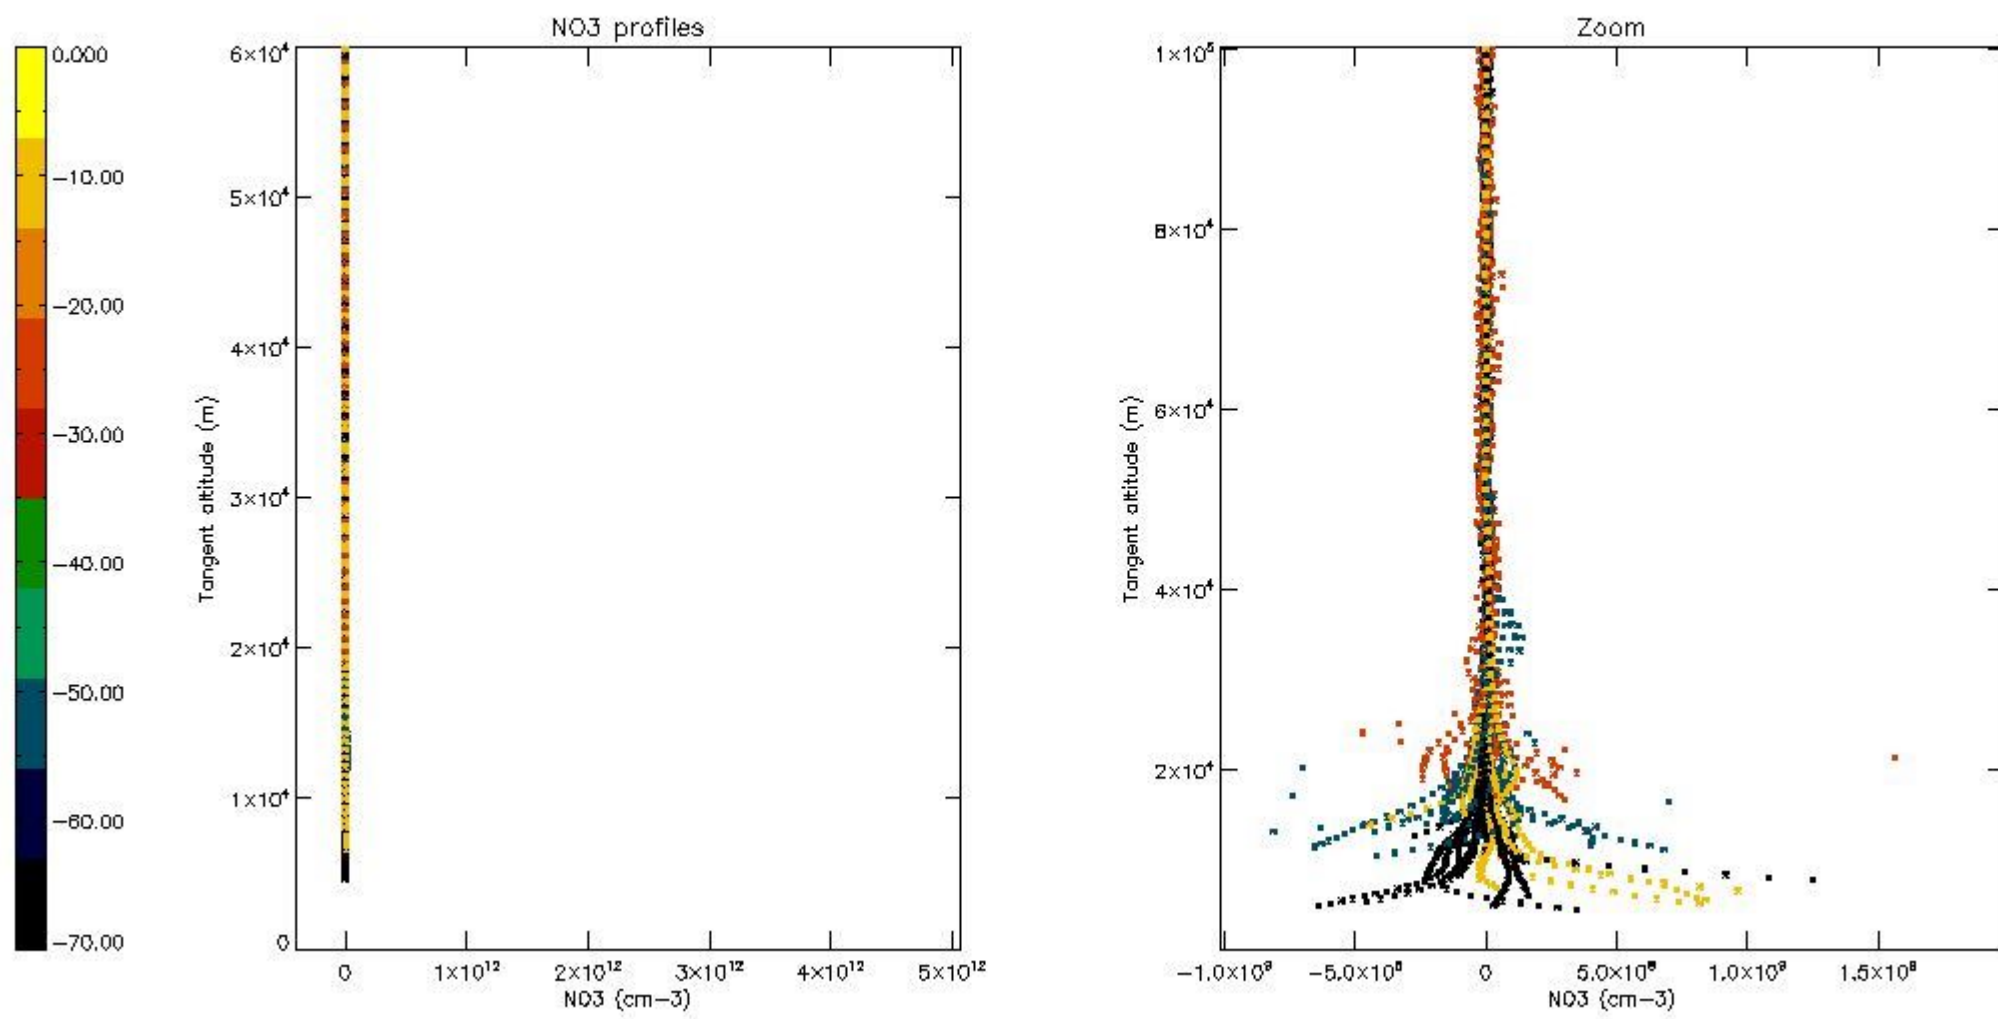

5.8 Plot H2O profiles for all STD (only for occultations of stars 1,2,3,4,13,14,16,26,63 dark without errors)

The colorbar represents the latitude.