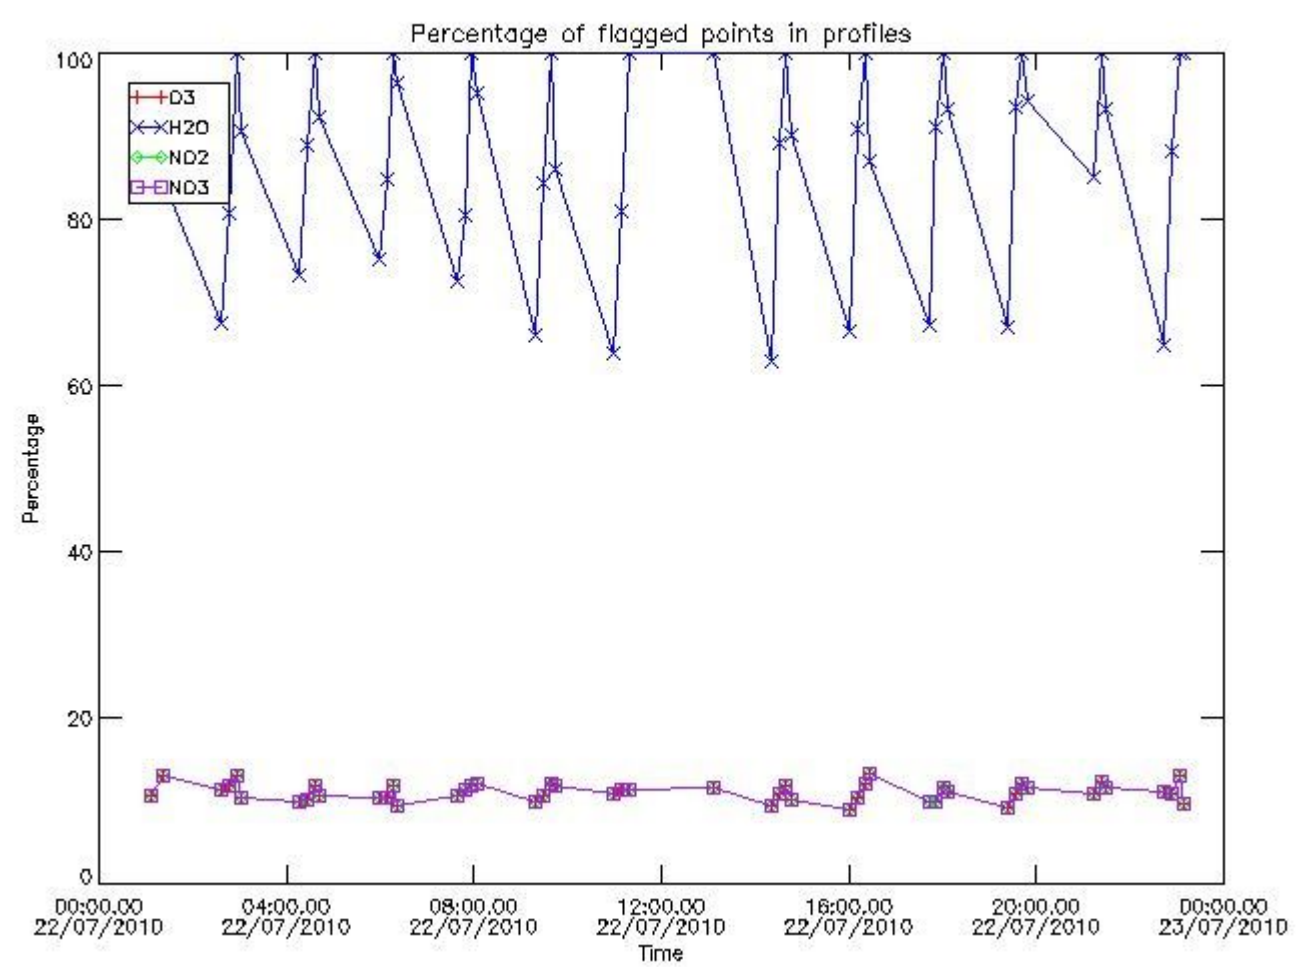

3. Quality information per product

In this section it is plotted some information contained in the Quality Summary data set of the level 2 products. Only products in dark limb conditions and without errors (error flag in the MPH set to "0") are used.

3.1 Plot quality information per product (time dependant)

3.2 Plot quality information per product (world map)