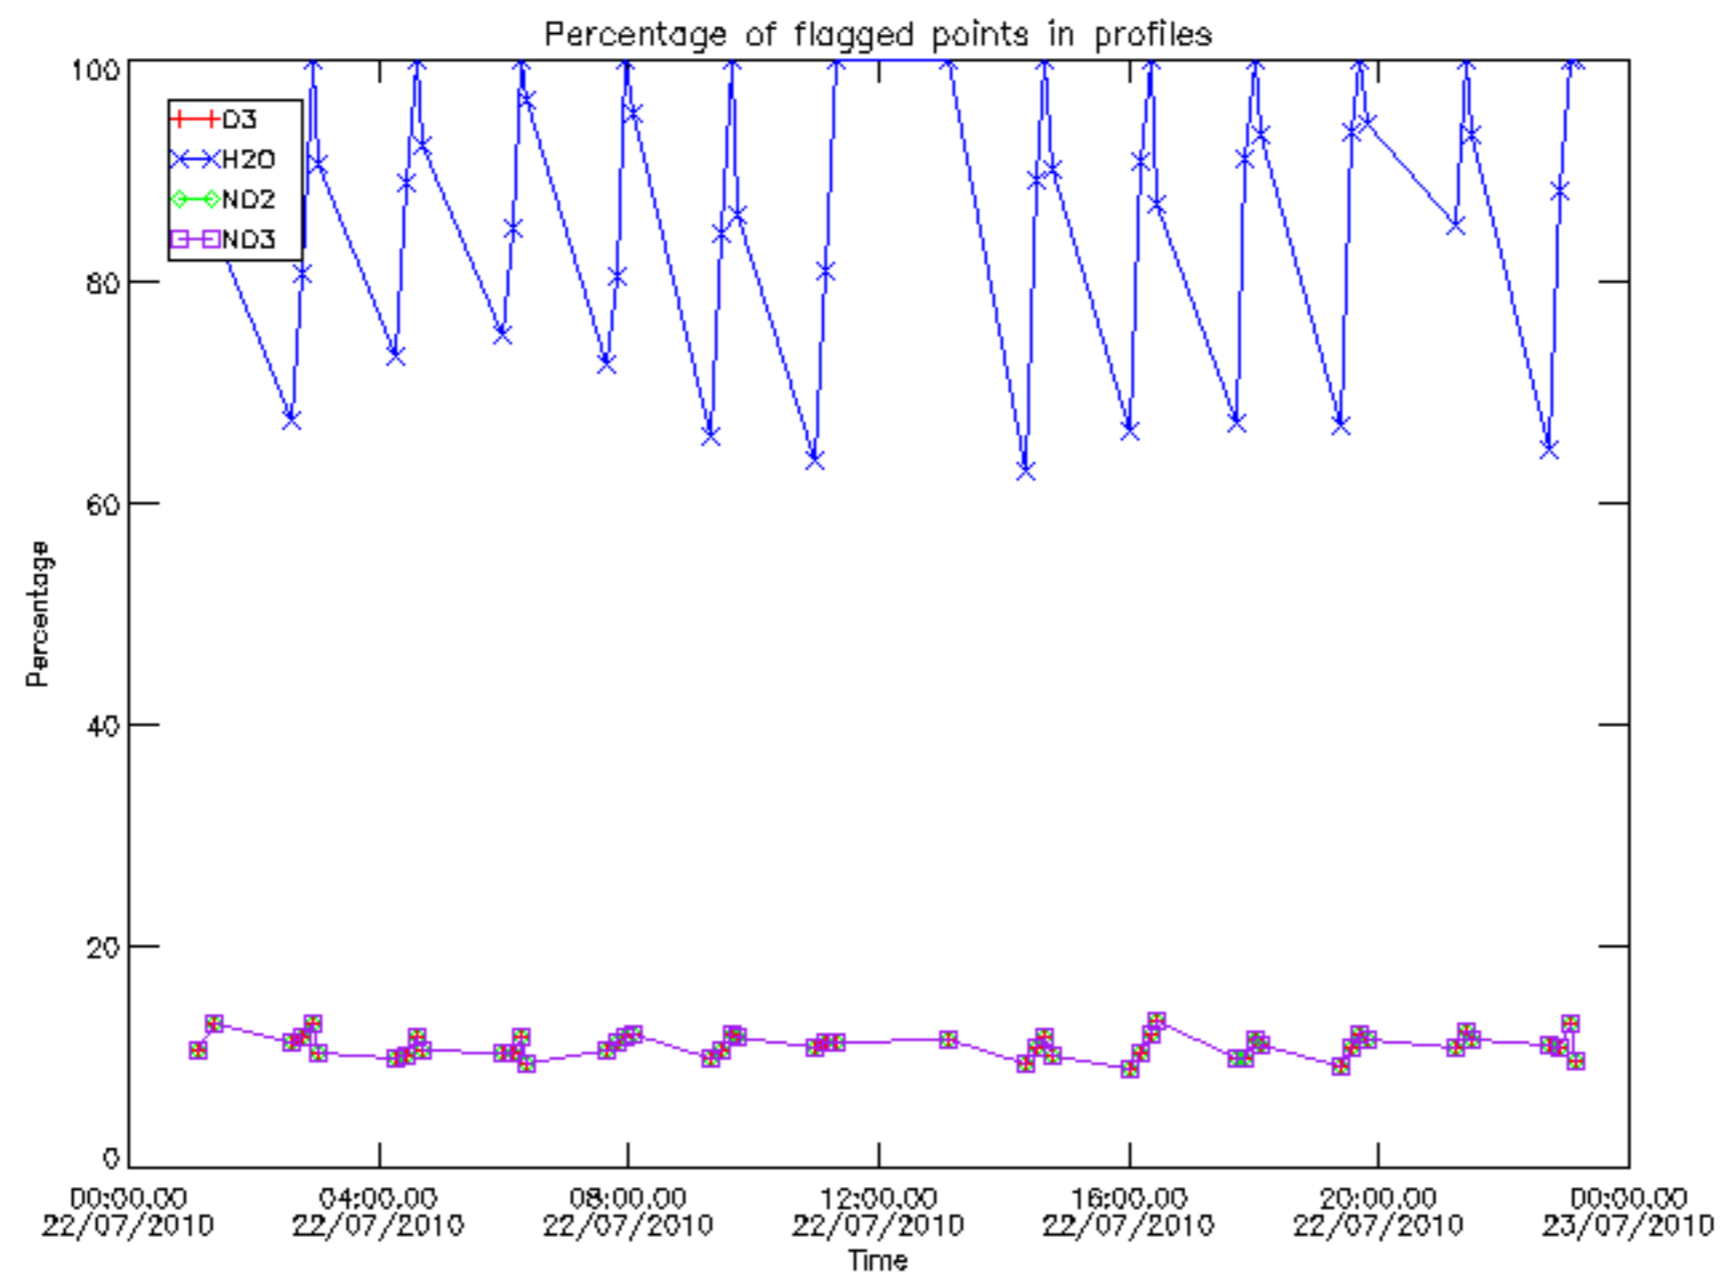

Percentage of flagged data per D3 profile

Percentage of flagged data per H2O profile