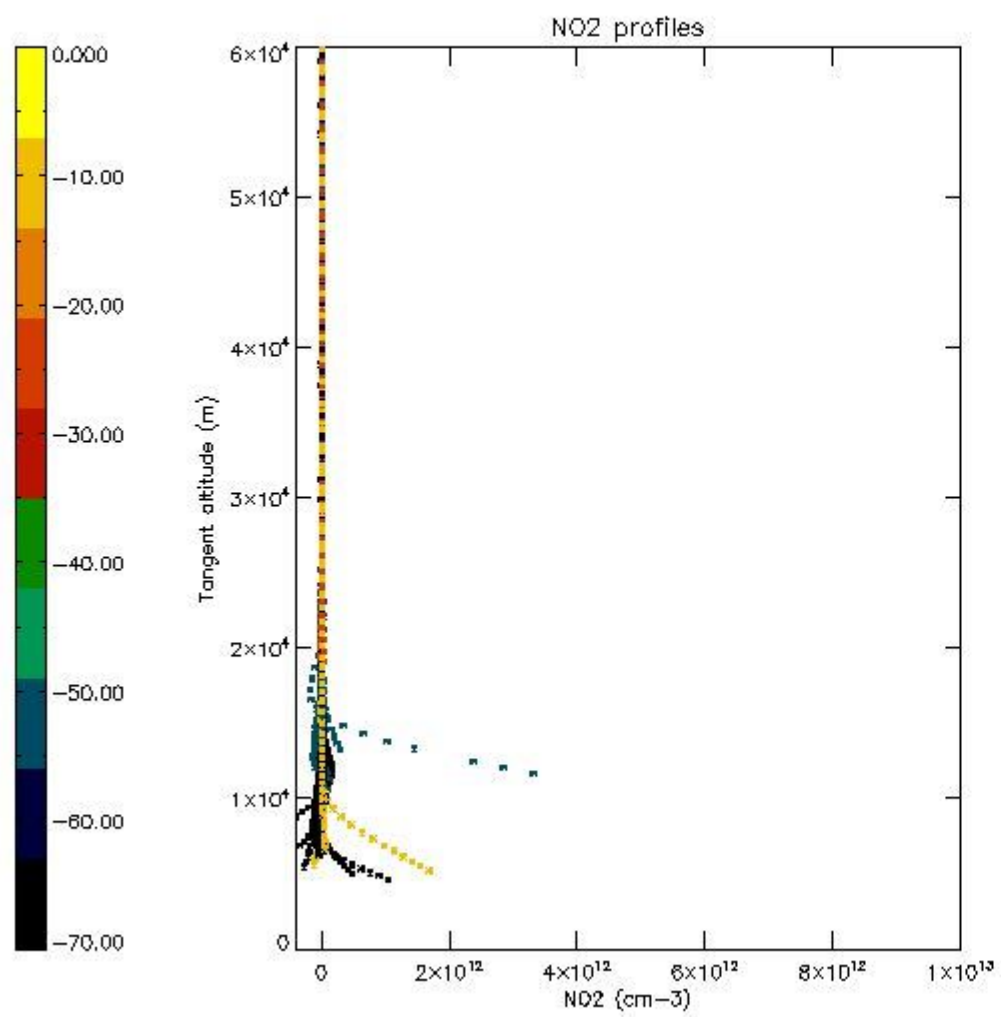

STD < 10	4
STD < 5	3

5.2 Plot ozone profiles for all STD (dark without errors)

The colorbar represents the latitude.

5.3 Plot ozone profiles where STD < 20% (dark without errors)

The colorbar represents the latitude.

5.4 Plot ozone profiles where STD < 10% (dark without errors)

The colorbar represents the latitude.

5.5 Plot ozone profiles where STD < 5% (dark without errors)

The colorbar represents the latitude.

5.6 Plot NO₂ profiles for all STD (dark without errors)

The colorbar represents the latitude.

5.7 Plot NO3 profiles for all STD (dark without errors)

The colorbar represents the latitude.

5.8 Plot H₂O profiles for all STD (only for occultations of stars 1,2,3,4,13,14,16,26,63 dark without errors)