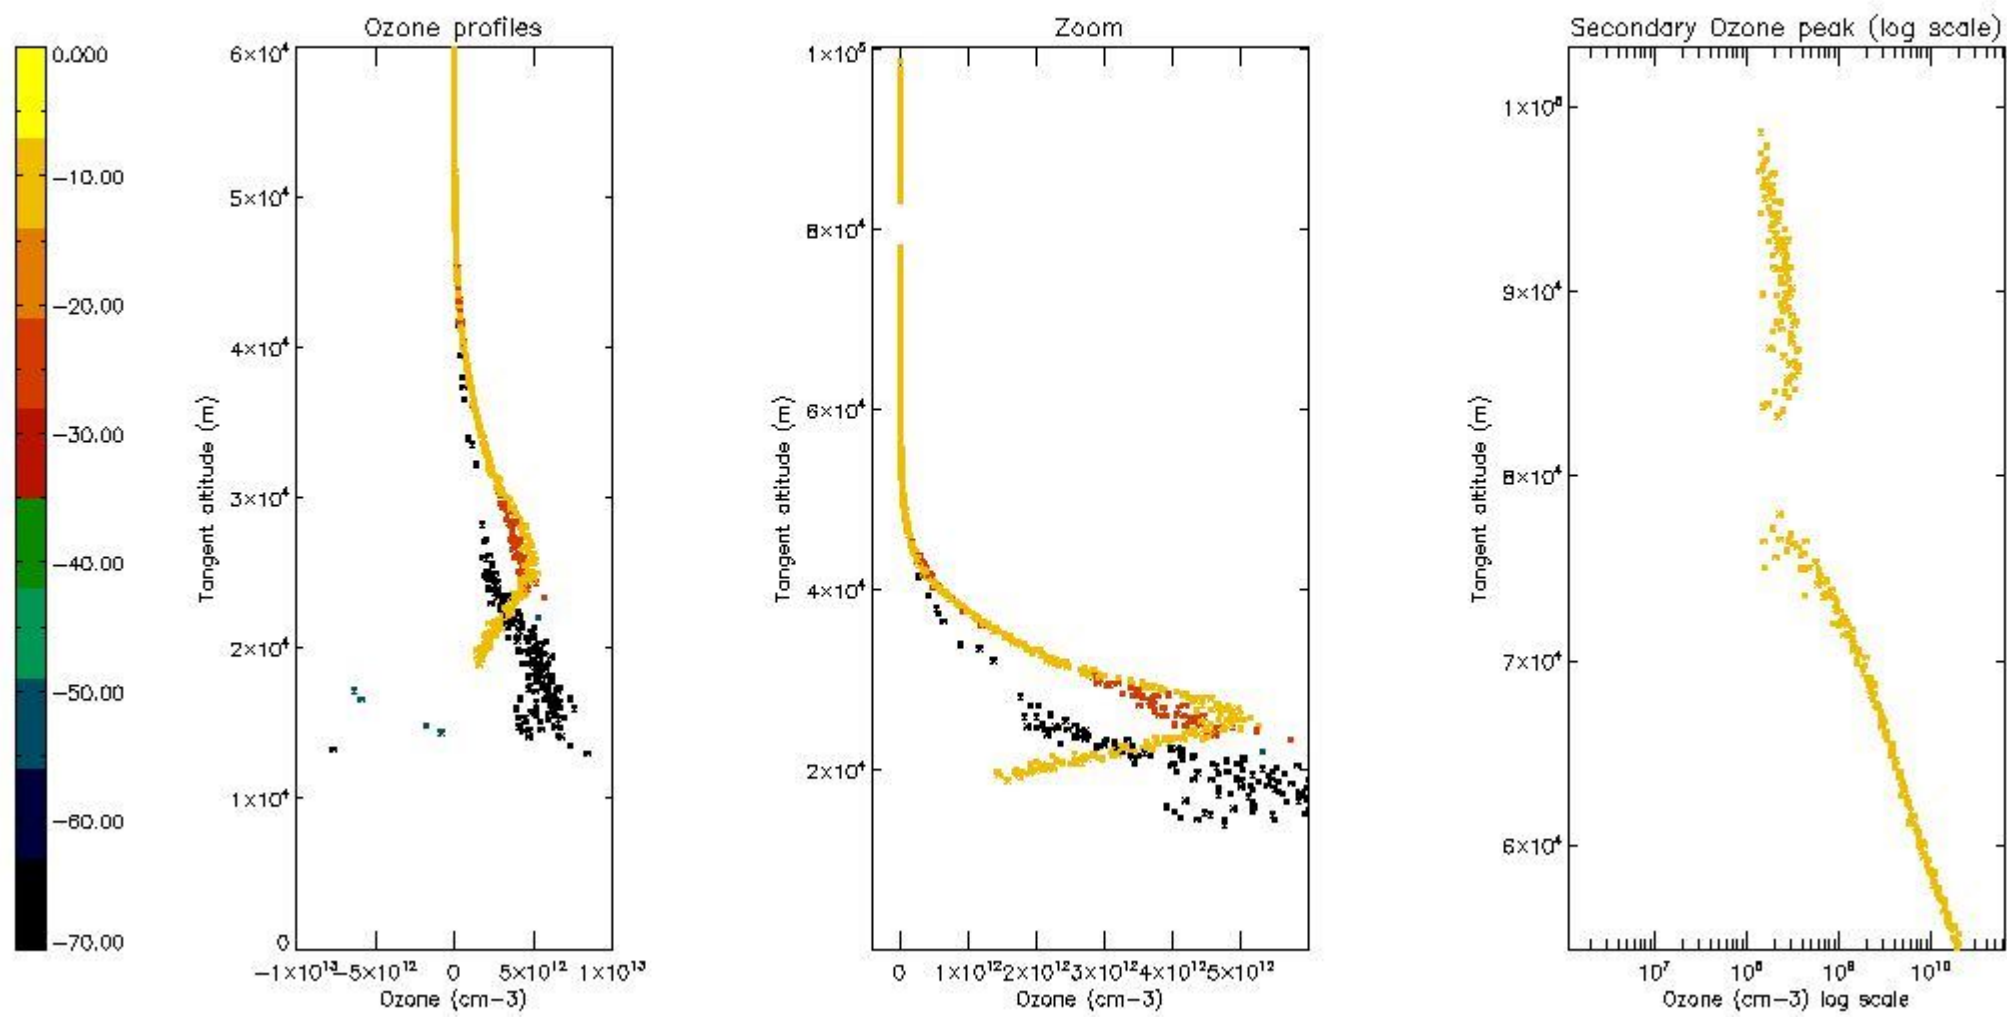

5.5 Plot ozone profiles where STD < 5% (dark without errors)

The colorbar represents the latitude.