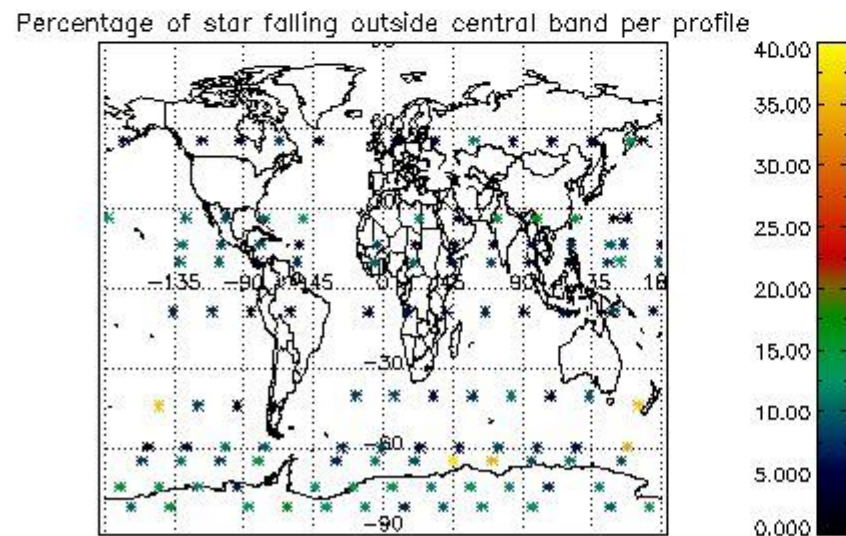

Percentage of datation errors per profile

Percentage of star falling outside central band per profile

Percentage of saturation errors per profile

4.2.2 Plot level 1 quality information per product (world map): ENVISAT DESCENDING passes