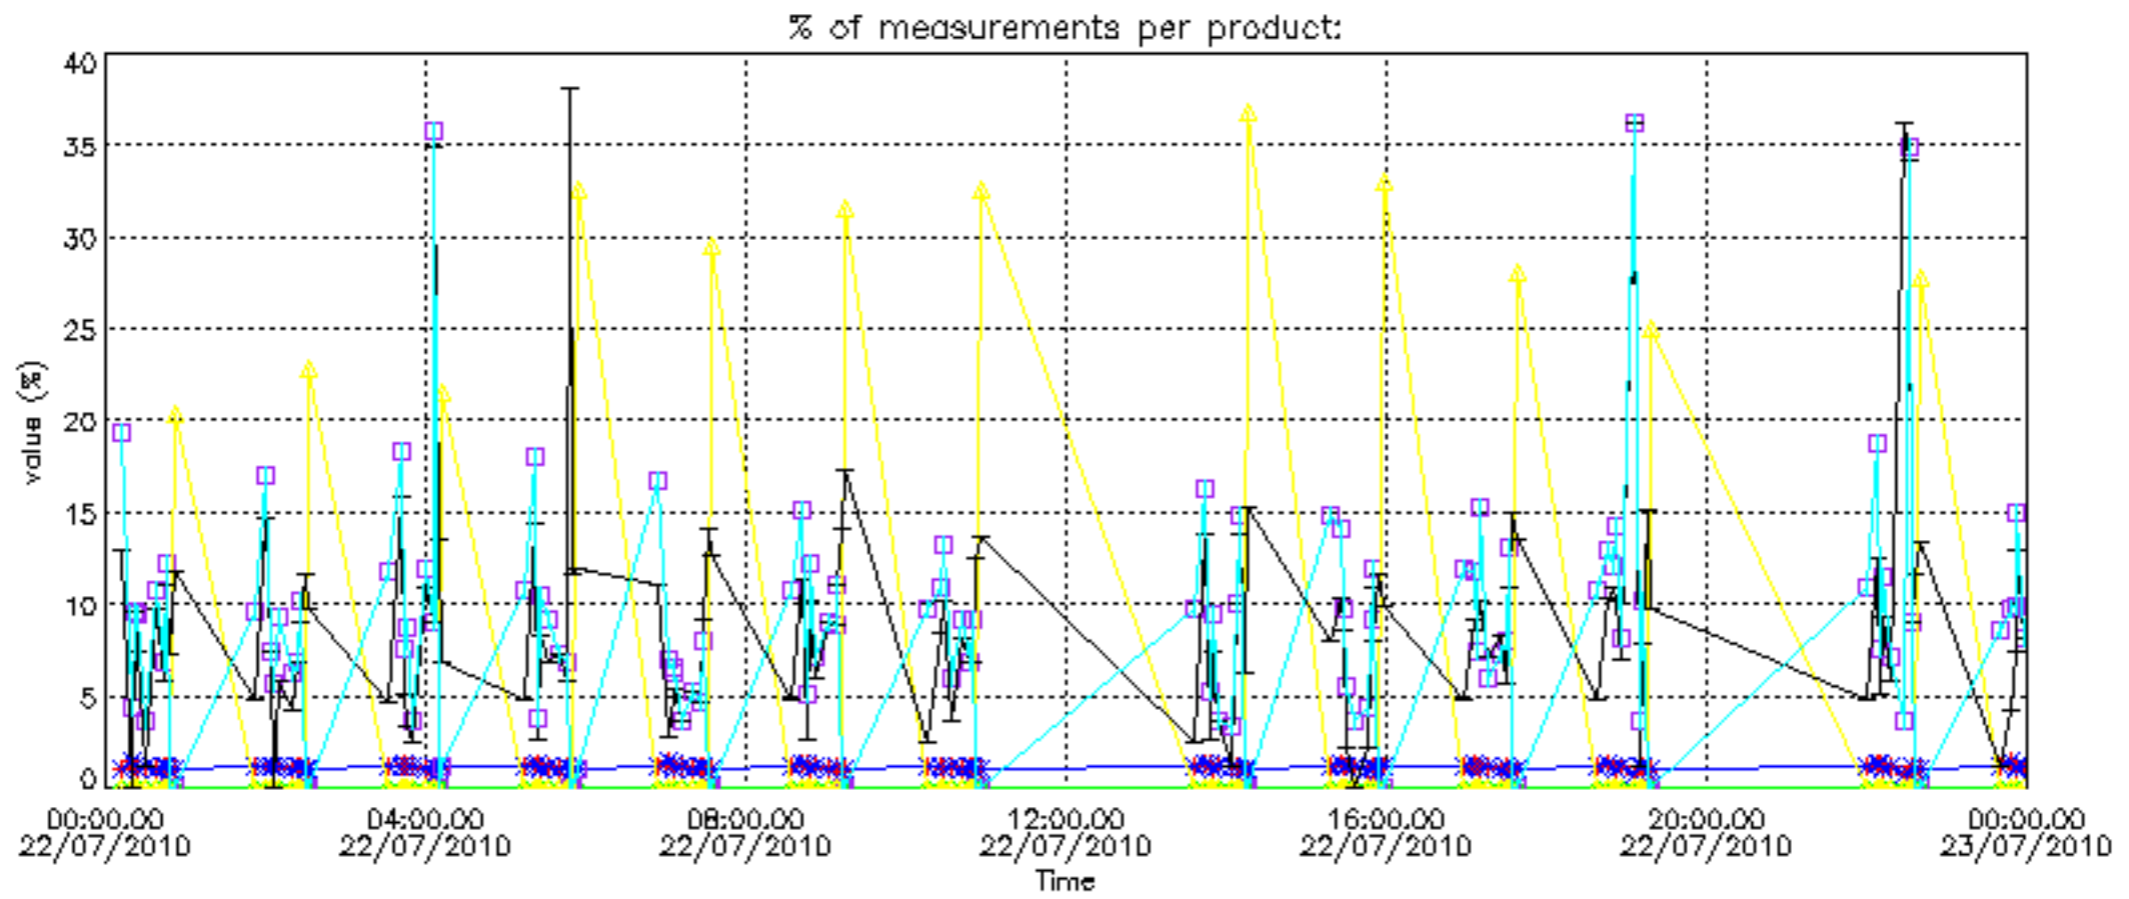

Percentage of cosmic ray hits per profile

Percentage of datation errors per profile