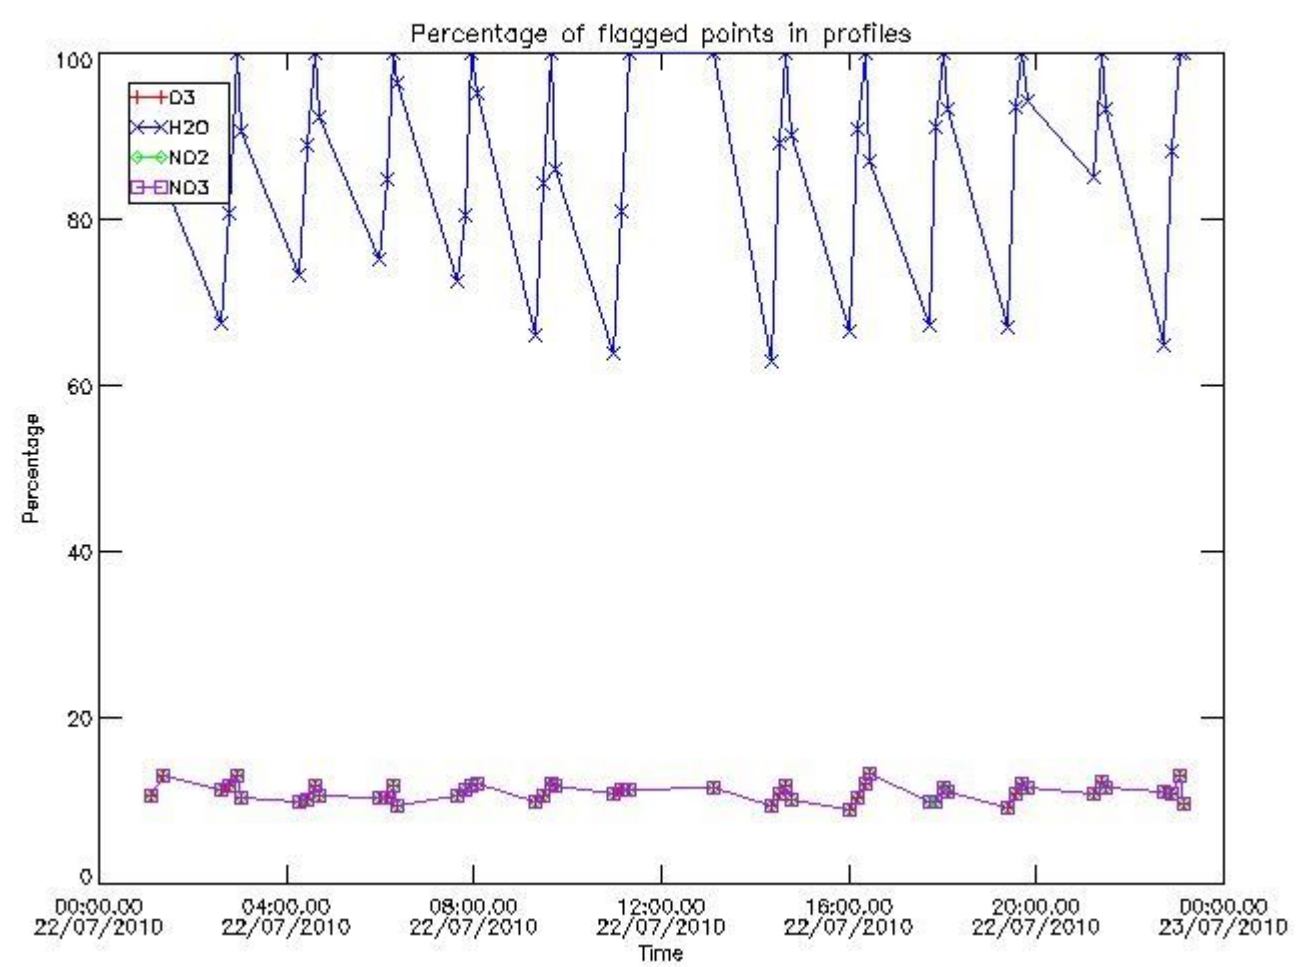

3. Quality information per product

In this section it is plotted some information contained in the Quality Summary data set of the level 2 products. Only products in dark limb conditions and without errors (error flag in the MPH set to "0") are used.

3.1 Plot quality information per product (time dependant)

Percentage of flagged data per O3 profile

Percentage of flagged data per H2O profile