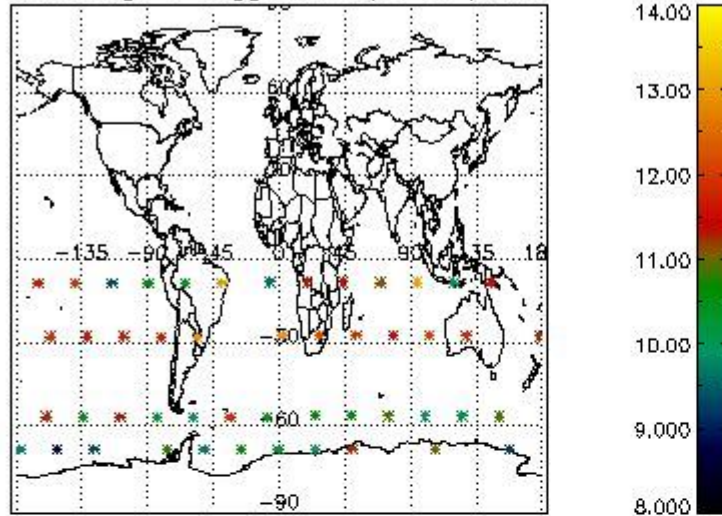

3.2 Plot quality information per product (world map)