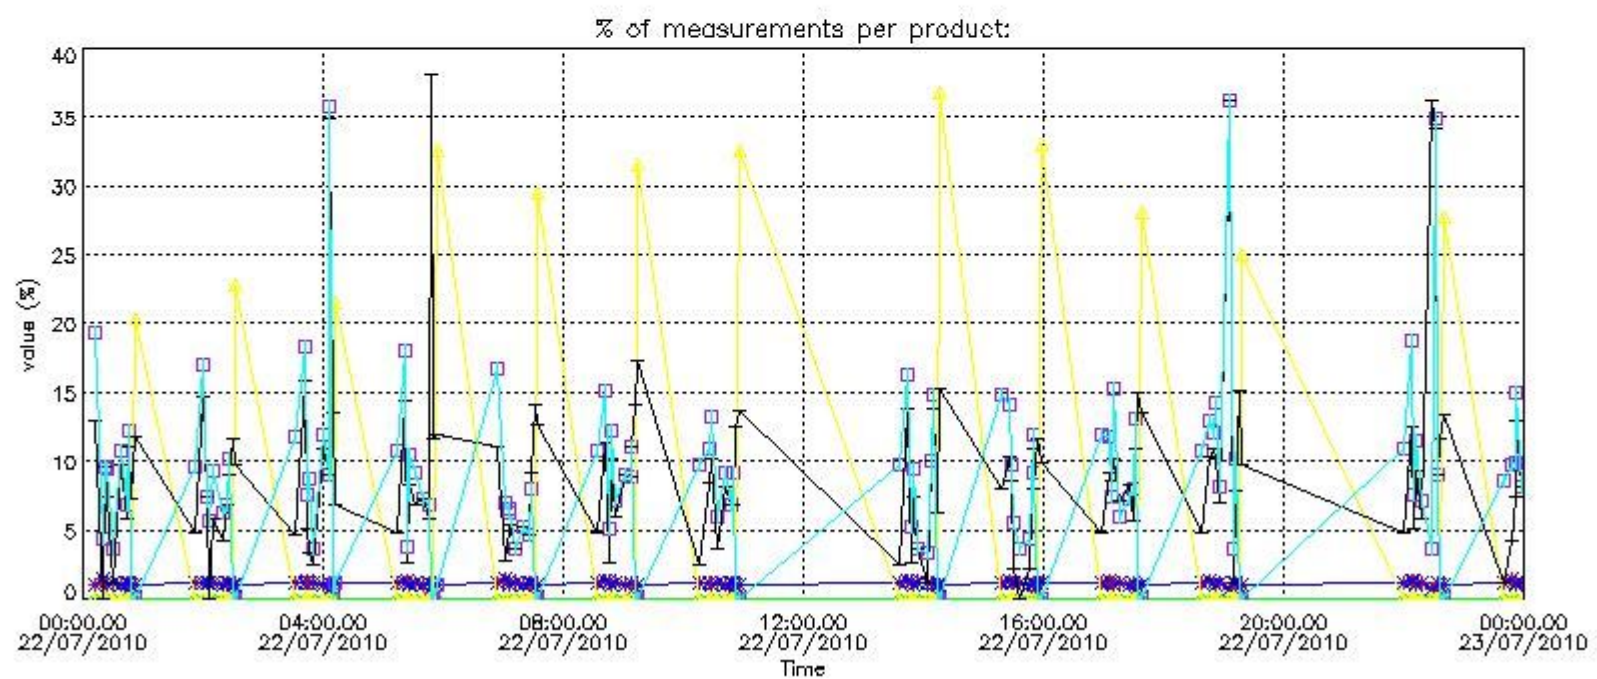

4.2 Plot quality information per product coming from level 1b processing (world map)

4.2.1 Plot level 1 quality information per product (world map): ENVISAT ASCENDING passes