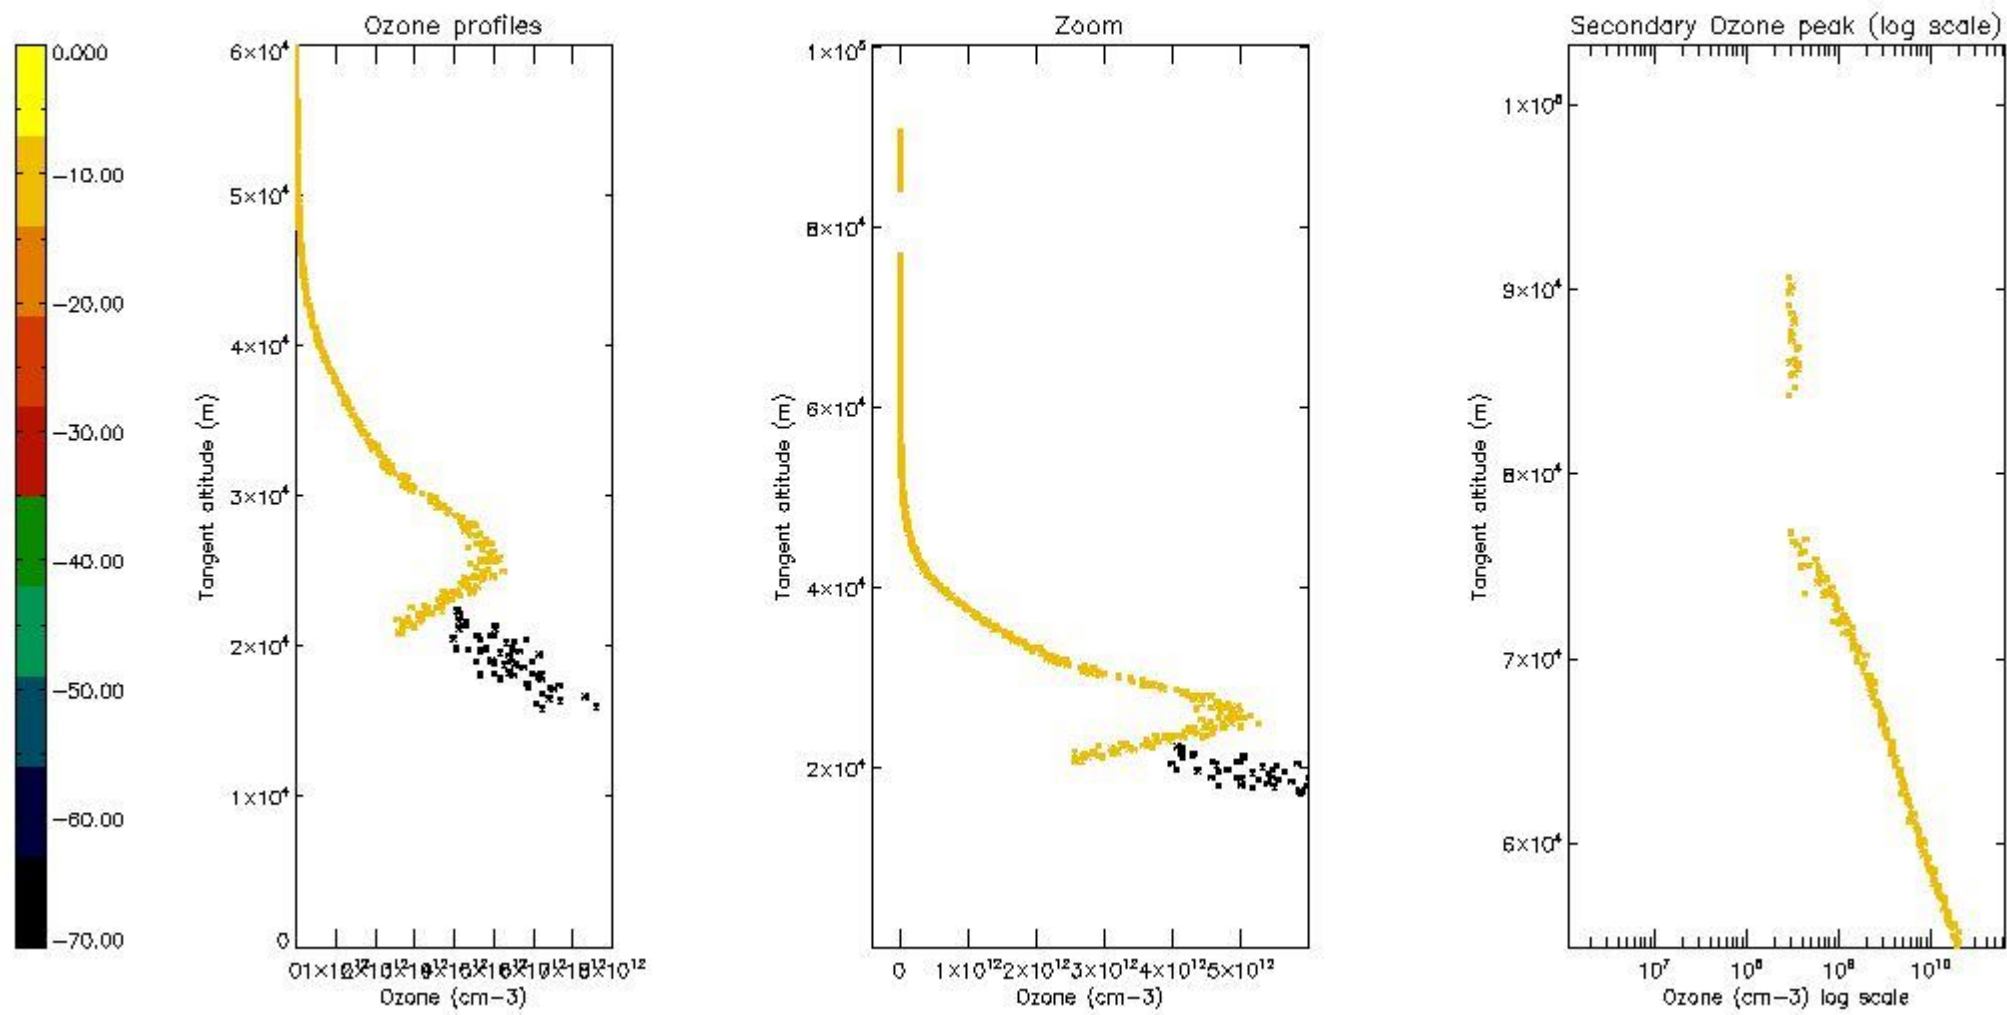

5.6 Plot NO₂ profiles for all STD (dark without errors)

The colorbar represents the latitude.