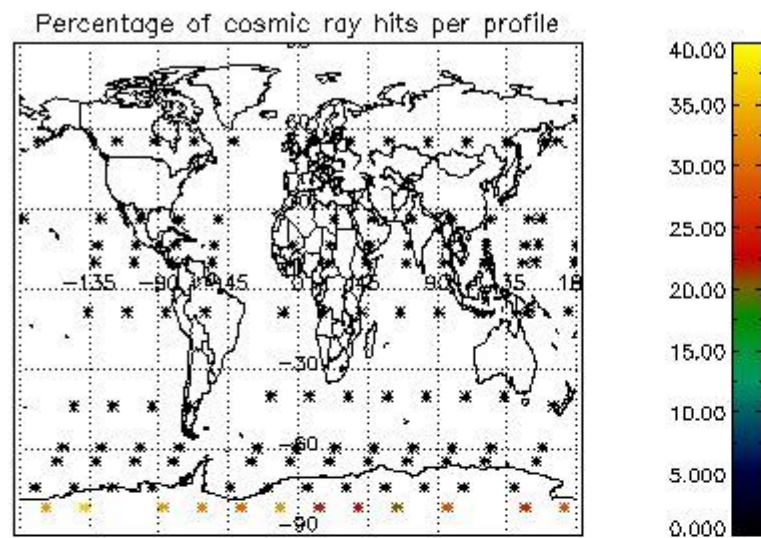

Percentage of datation errors per profile

Percentage of star falling outside central band per profile

Percentage of saturation errors per profile

4.2.2 Plot level 1 quality information per product (world map): ENVISAT DESCENDING passes