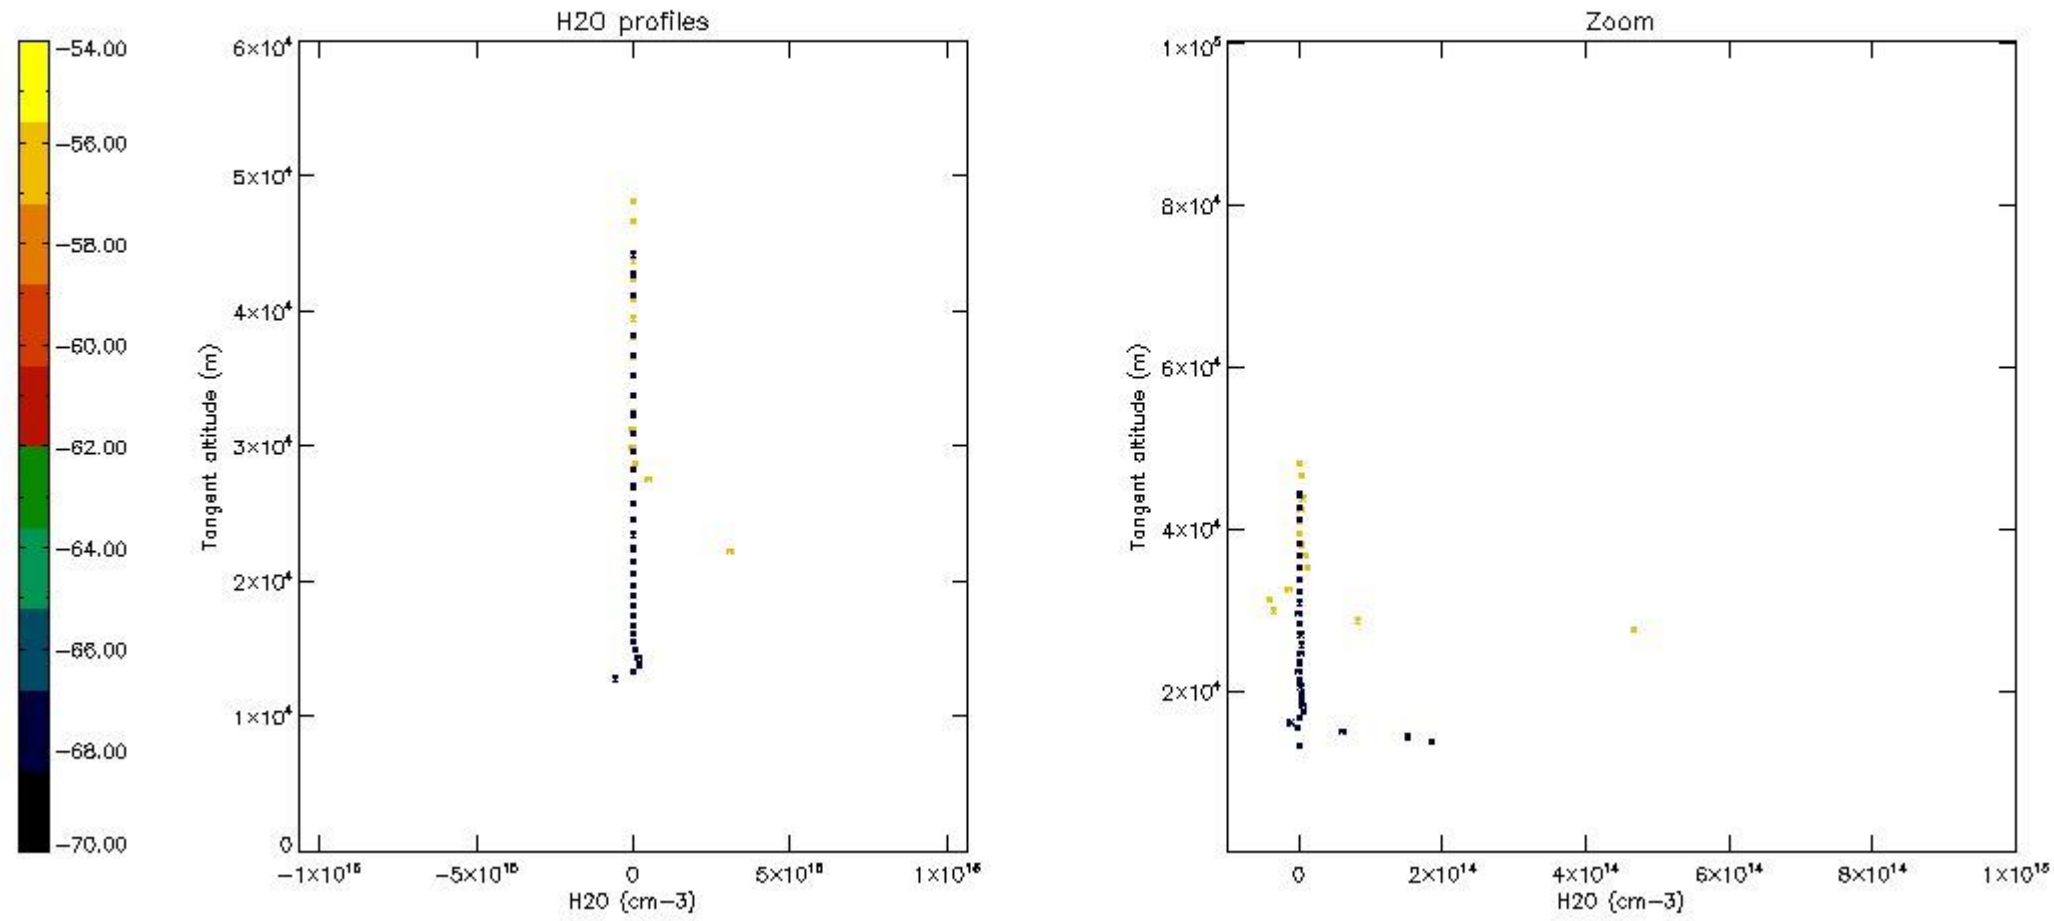

6. Auxiliary Data Files used for the production reported in section 2

The number reported in the third column indicates since which file (see list in section 2) the corresponding auxiliary file has been used. The fourth column is the date of those product files.

Type	Auxiliary Filename	Used since product	Used since product date
INST_PHYS_CHARACTERISTICS	GOM_INS_AXVIEC20091111_143220_20030716_120000_20500101_000000	1	22-JUL-2010 00:11:45
LEVEL-2_PROC_CONFIG	GOM_PR2_AXVIEC20091111_152718_20020301_000000_20500101_000000	1	22-JUL-2010 00:11:45
CROSS_SECTIONS_FILE	GOM_CRS_AXVIEC20091111_154832_20020301_000000_20500101_000000	1	22-JUL-2010 00:11:45