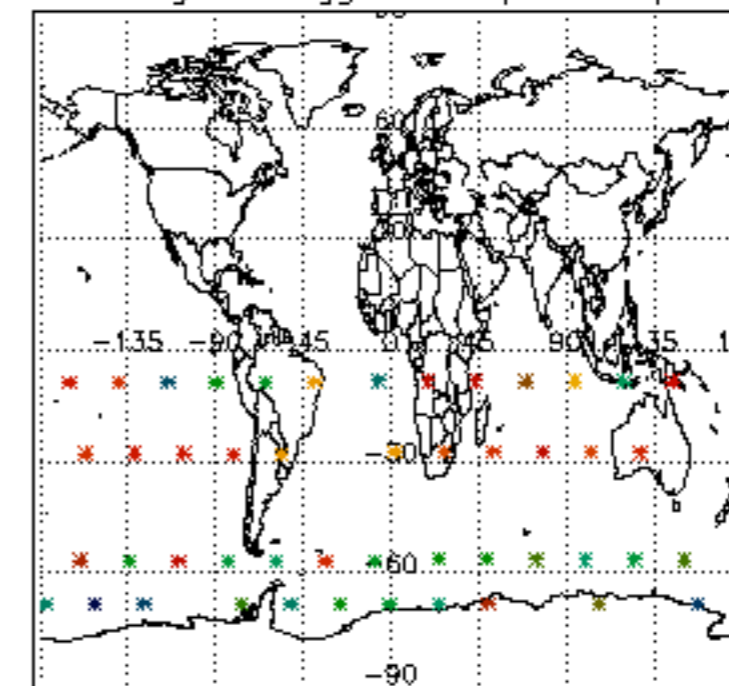

Percentage of flagged data per NO3 profile