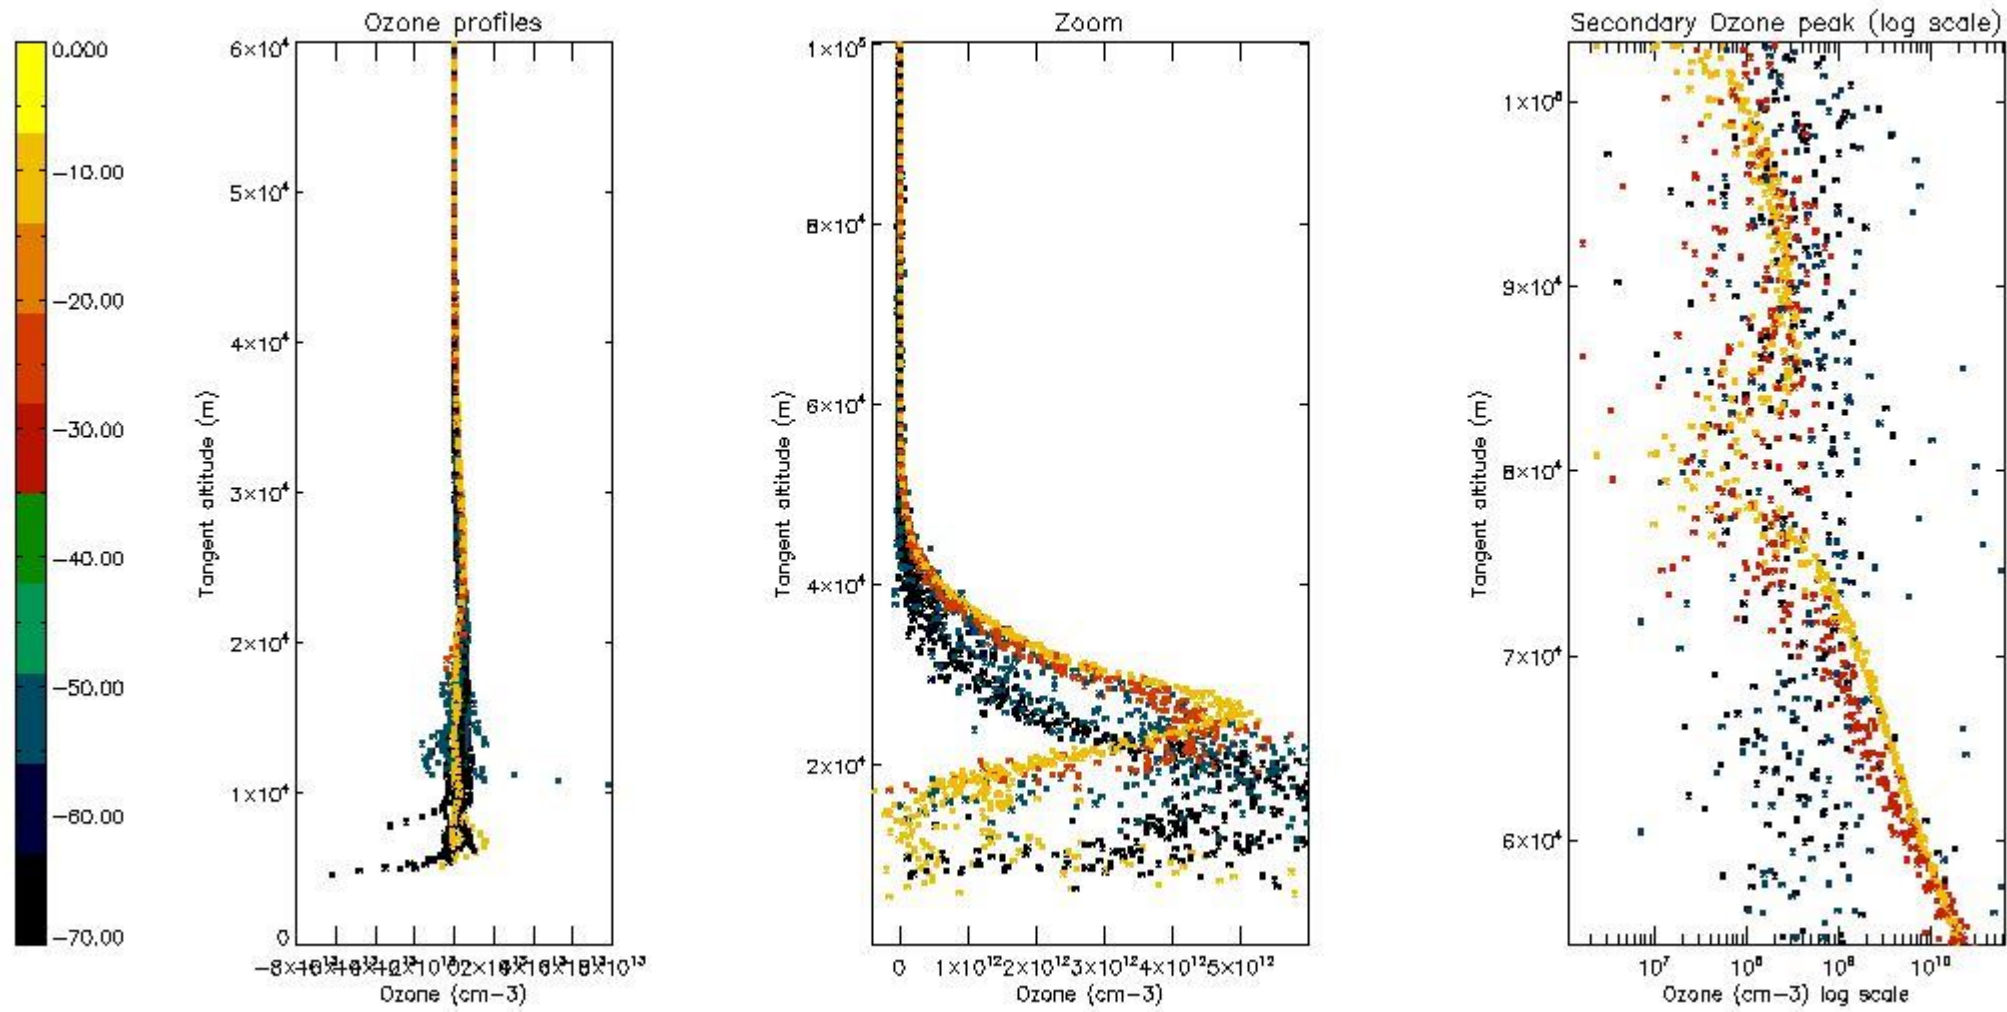

STD < 10	4
STD < 5	3

5.2 Plot ozone profiles for all STD (dark without errors)

The colorbar represents the latitude.

5.3 Plot ozone profiles where STD < 20% (dark without errors)

The colorbar represents the latitude.