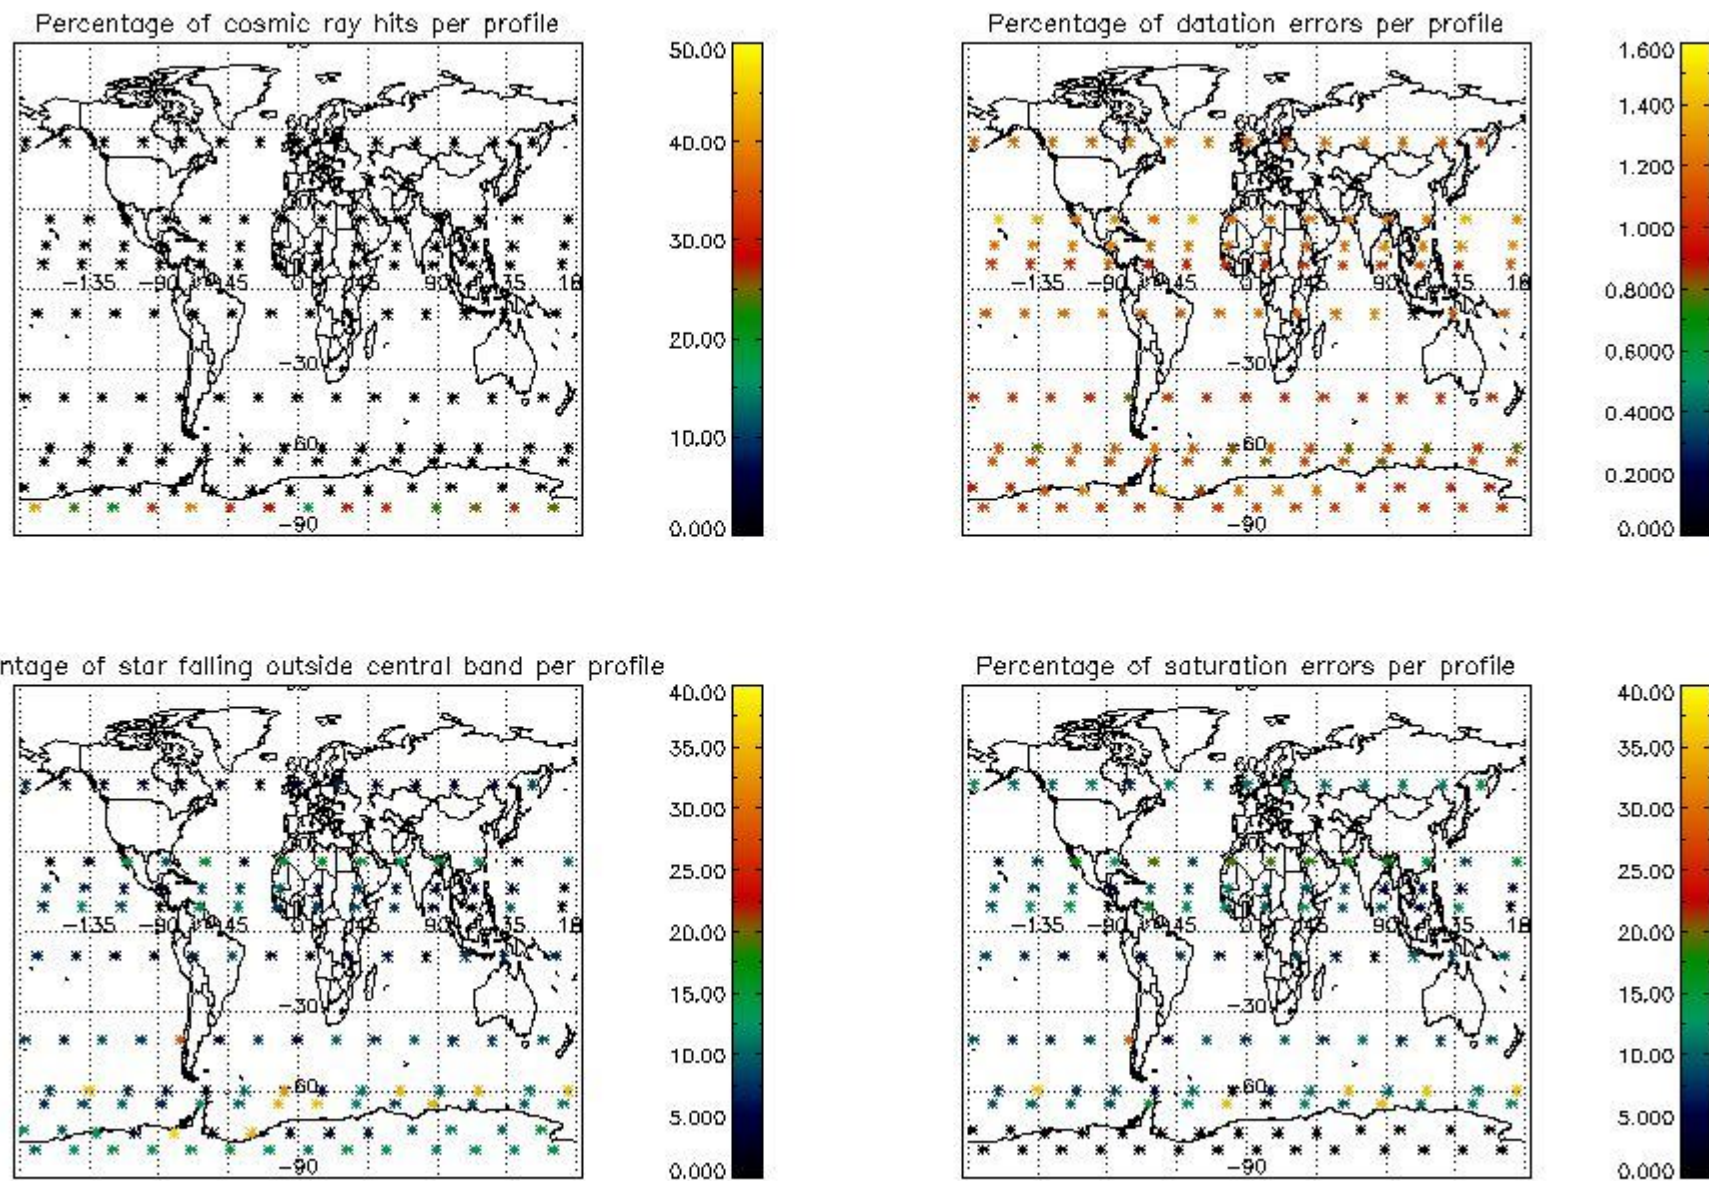

Percentage of datation errors per profile

Percentage of star falling outside central band per profile

Percentage of saturation errors per profile

4.2.2 Plot level 1 quality information per product (world map): ENVISAT DESCENDING passes