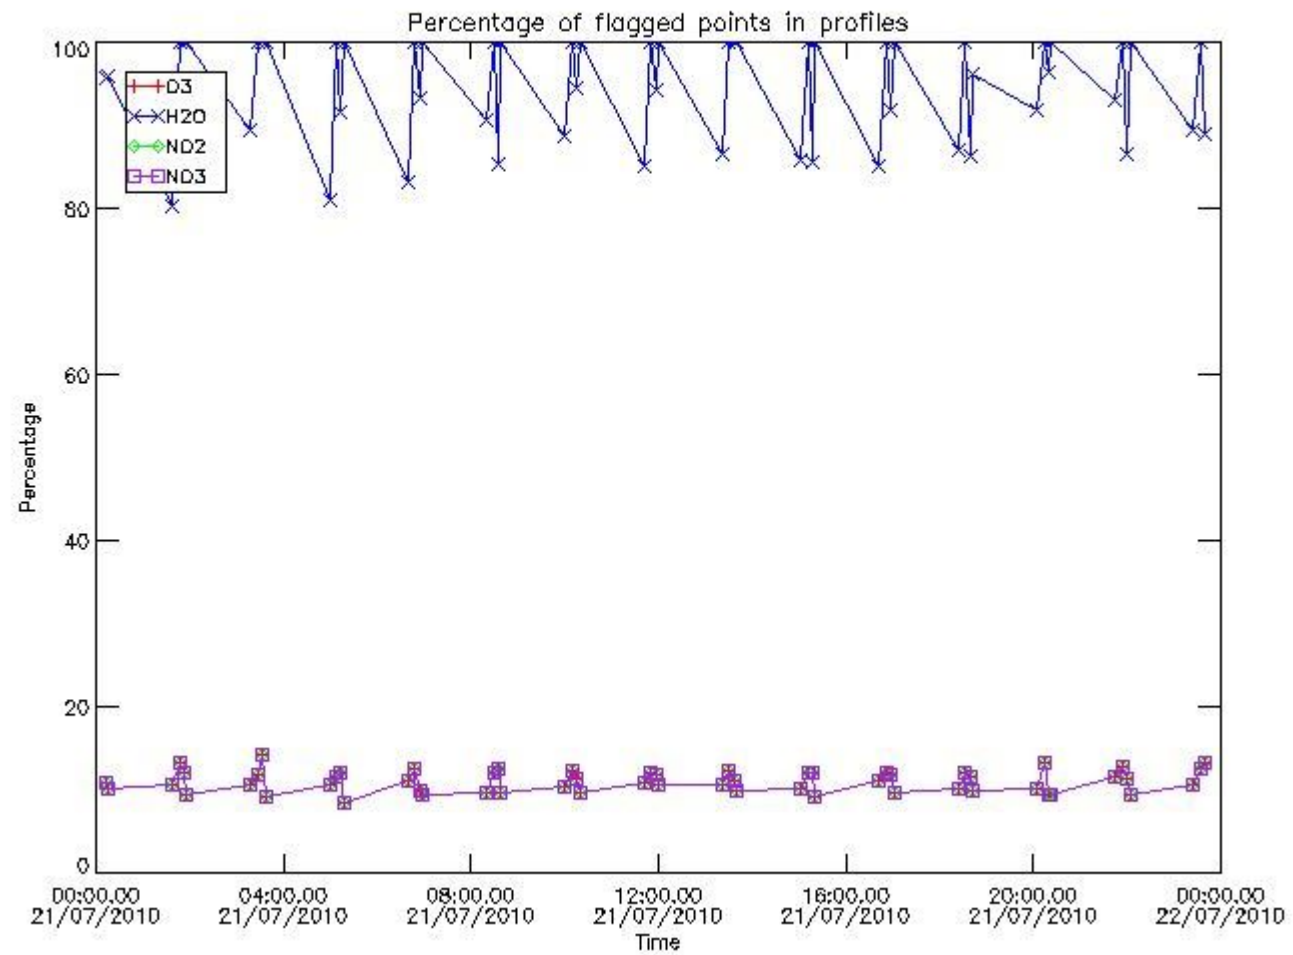

3. Quality information per product

In this section it is plotted some information contained in the Quality Summary data set of the level 2 products. Only products in dark limb conditions and without errors (error flag in the MPH set to "0") are used.

3.1 Plot quality information per product (time dependant)

3.2 Plot quality information per product (world map)