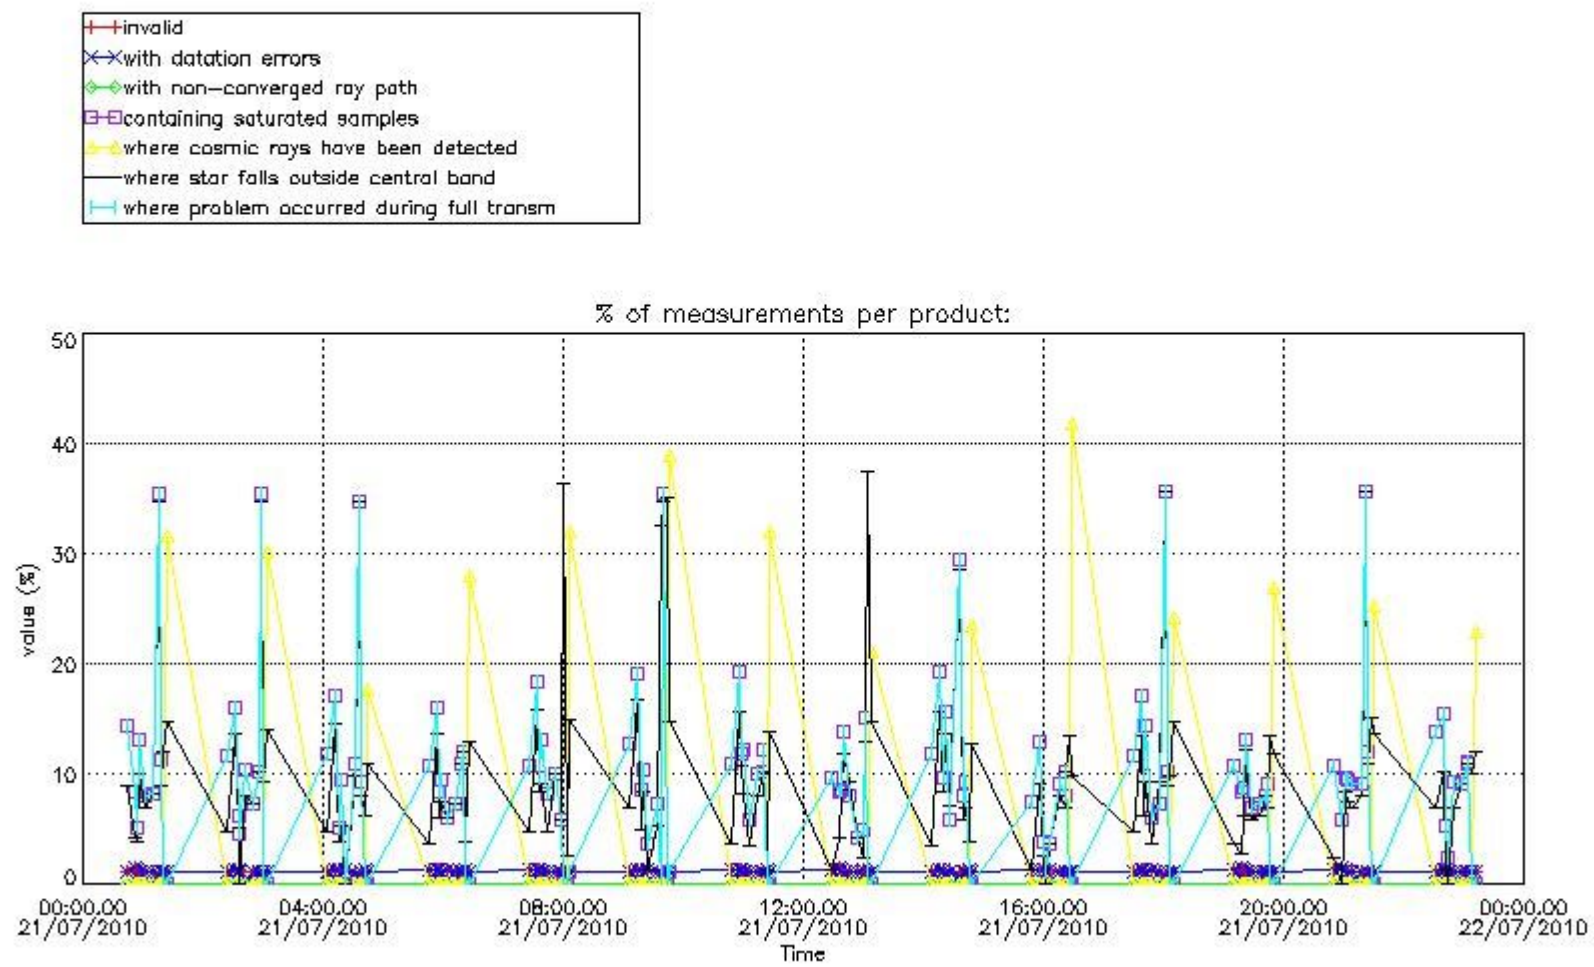

4.2 Plot quality information per product coming from level 1b processing (world map)

4.2.1 Plot level 1 quality information per product (world map): ENVISAT ASCENDING passes