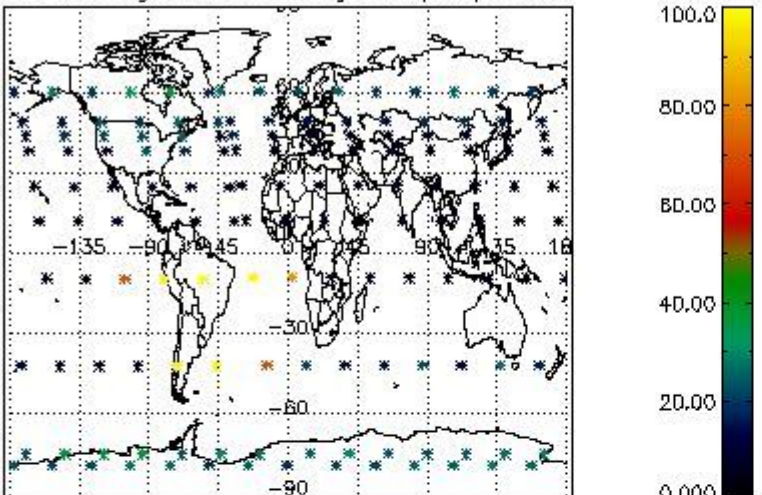

Percentage of cosmic ray hits per profile