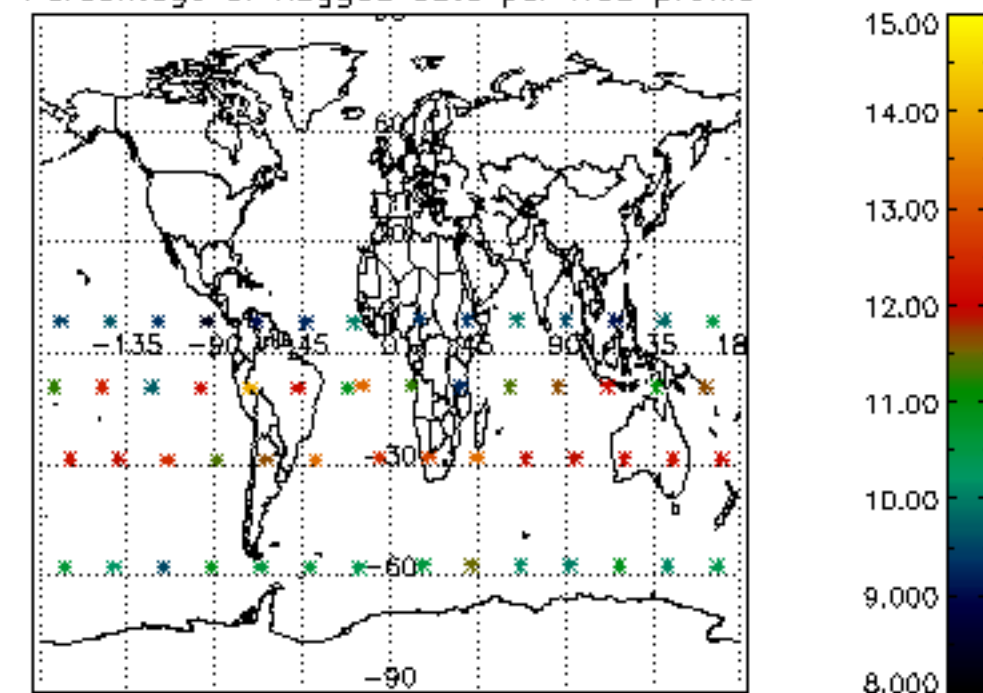

Percentage of flagged data per NO3 profile