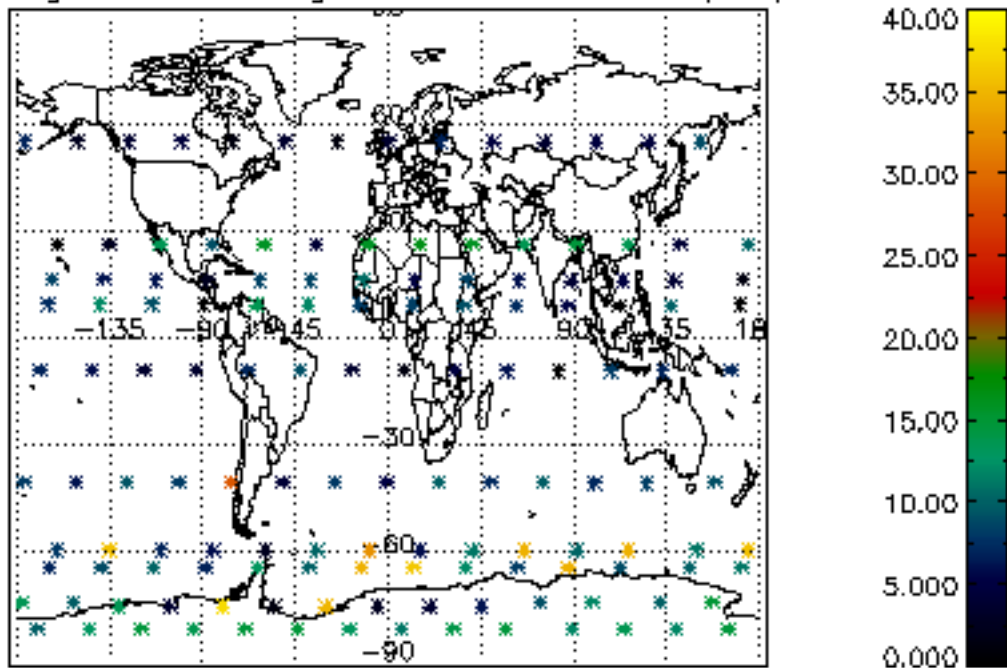

Percentage of star falling outside central band per profile