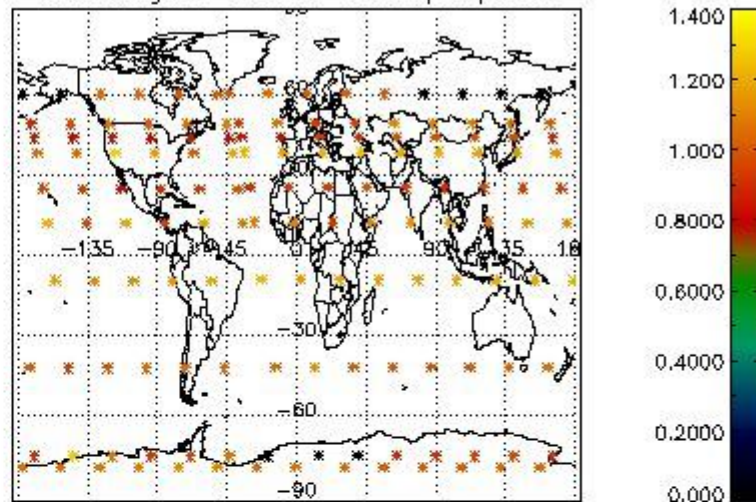

Percentage of datation errors per profile