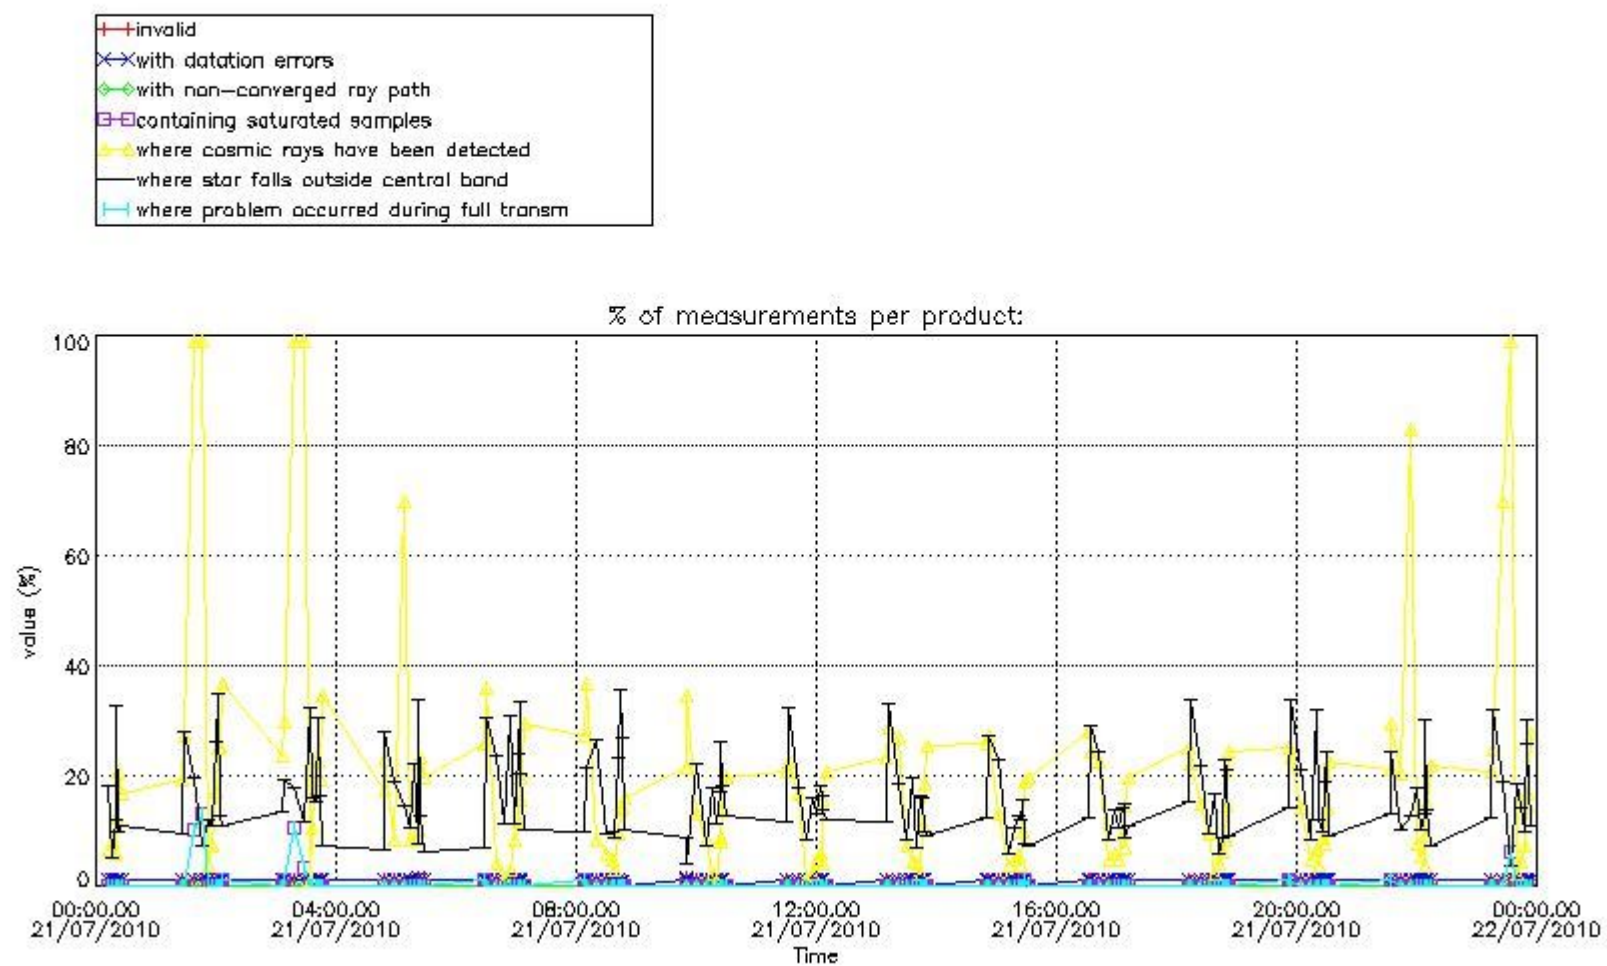

3.1 Plot quality information per product (time dependant)

3.2 Plot quality information per product (world map)

Percentage of flagged data per O3 profile

Percentage of flagged data per H2O profile

Percentage of flagged data per NO2 profile

Percentage of flagged data per NO3 profile

4. Level 1 quality information per product

In this section it is plotted some information contained in the Quality Summary data set of the level 2 products that comes from the level 1b processing. Products without errors (error flag in the MPH set to "0") are used.

4.1 Plot quality information per product (time dependant) coming from level 1b processing

4.1.1 Plot level 1 quality information per product (time dependant): ENVISAT ASCENDING passes

4.1.2 Plot level 1 quality information per product (time dependant): ENVI SAT DESCENDING passes