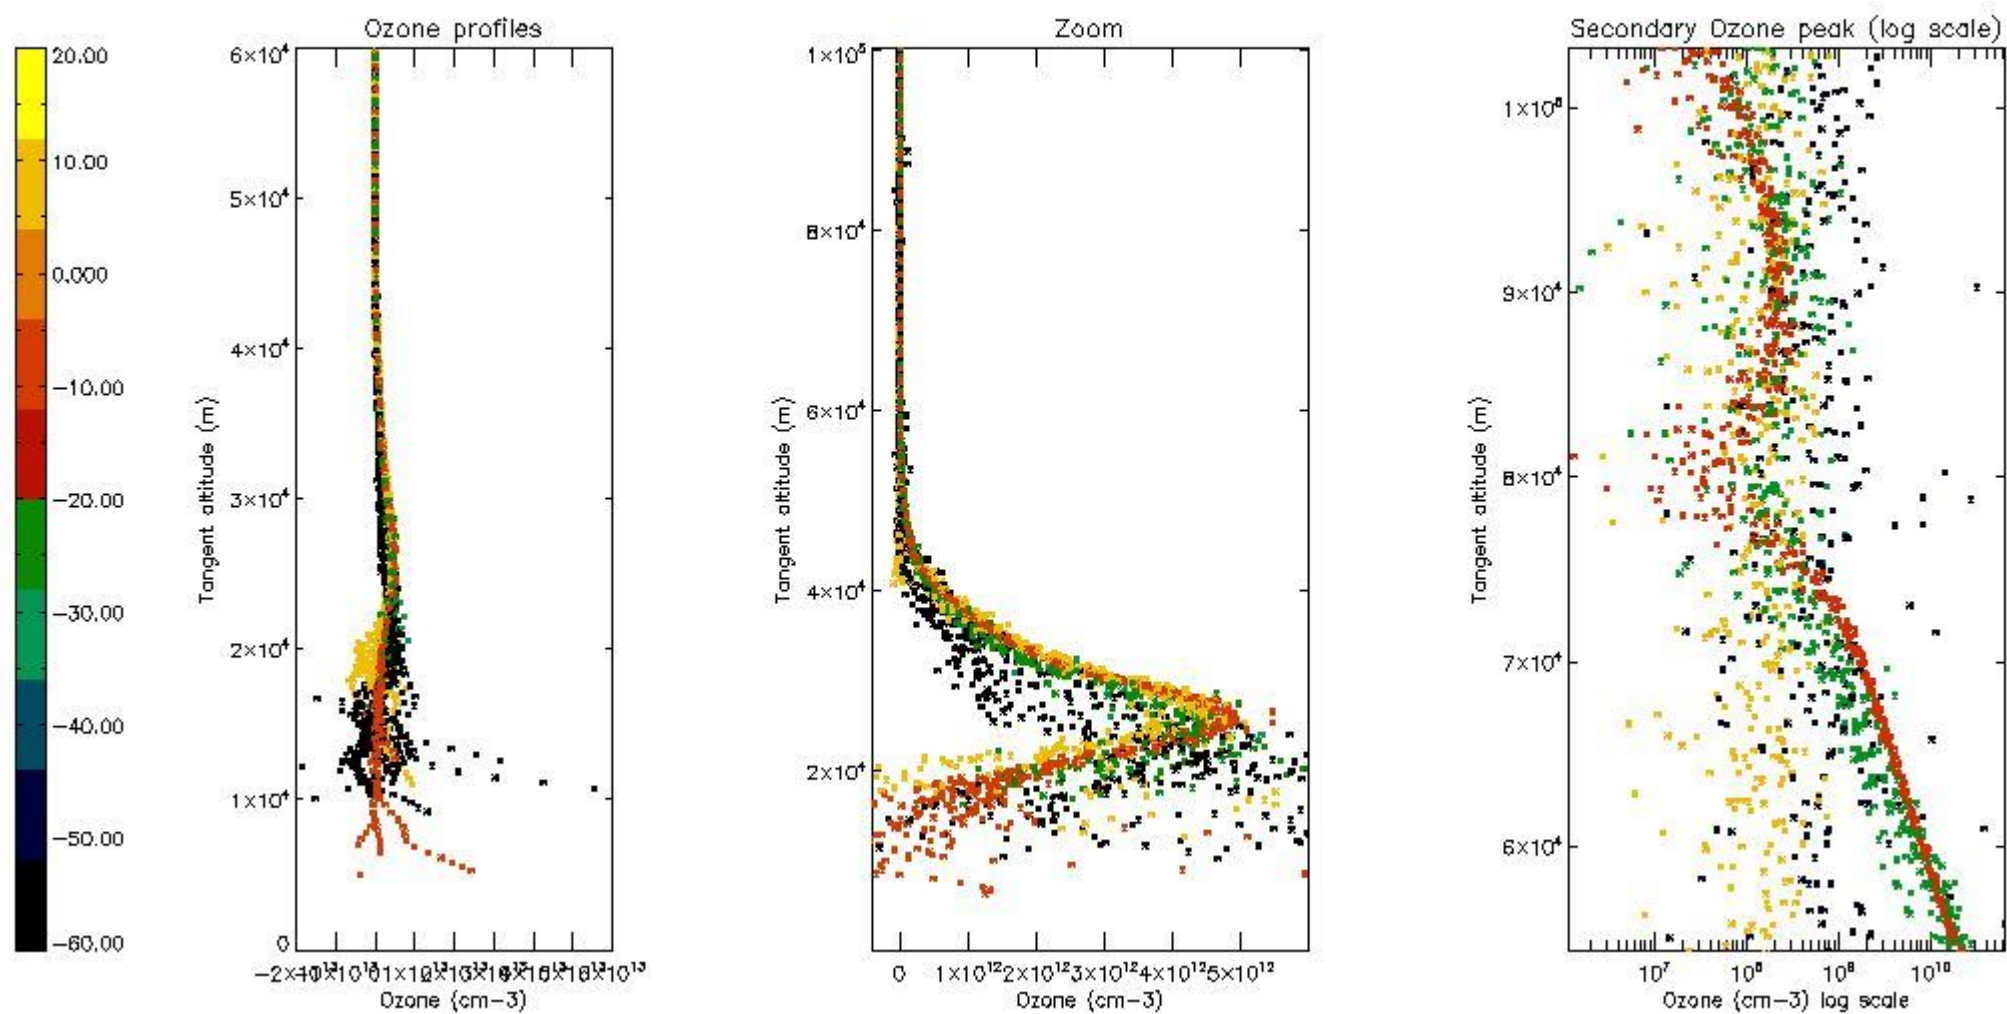

STD < 10	5
STD < 5	3

5.2 Plot ozone profiles for all STD (dark without errors)

The colorbar represents the latitude.

5.3 Plot ozone profiles where STD < 20% (dark without errors)

The colorbar represents the latitude.