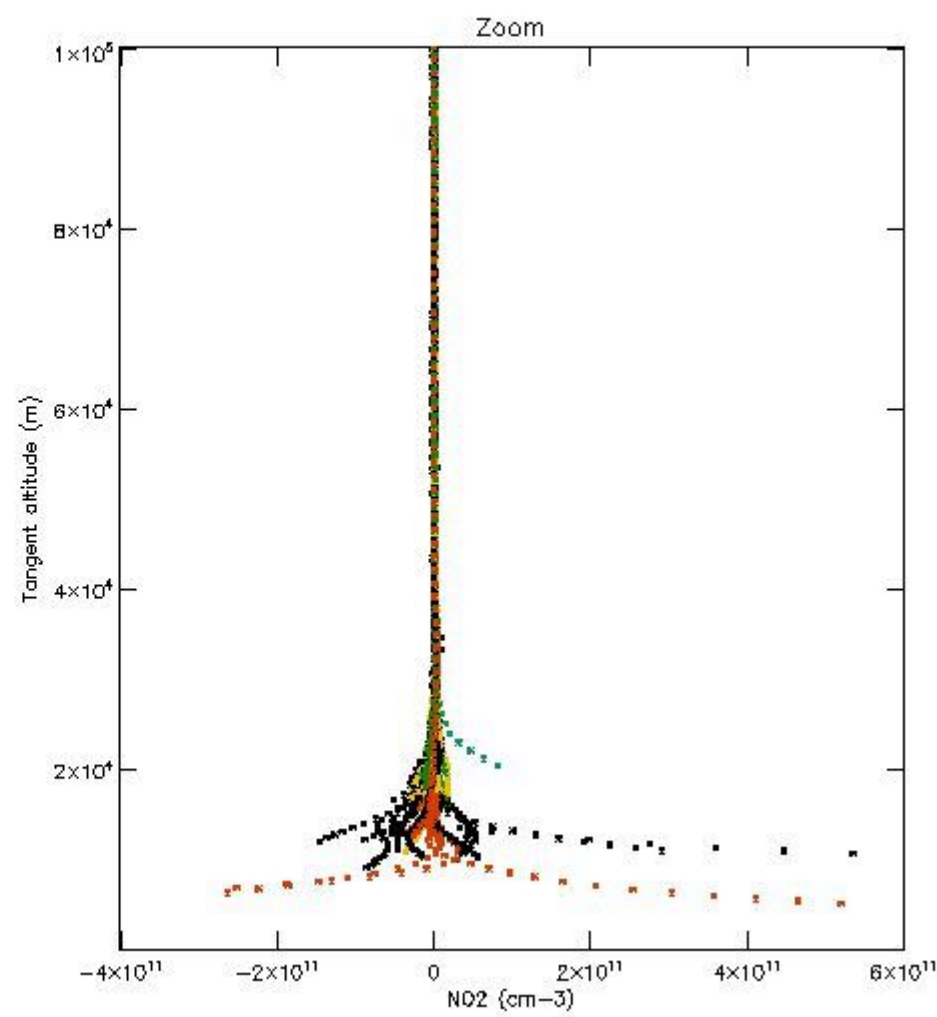

5.7 Plot NO3 profiles for all STD (dark without errors)

The colorbar represents the latitude.