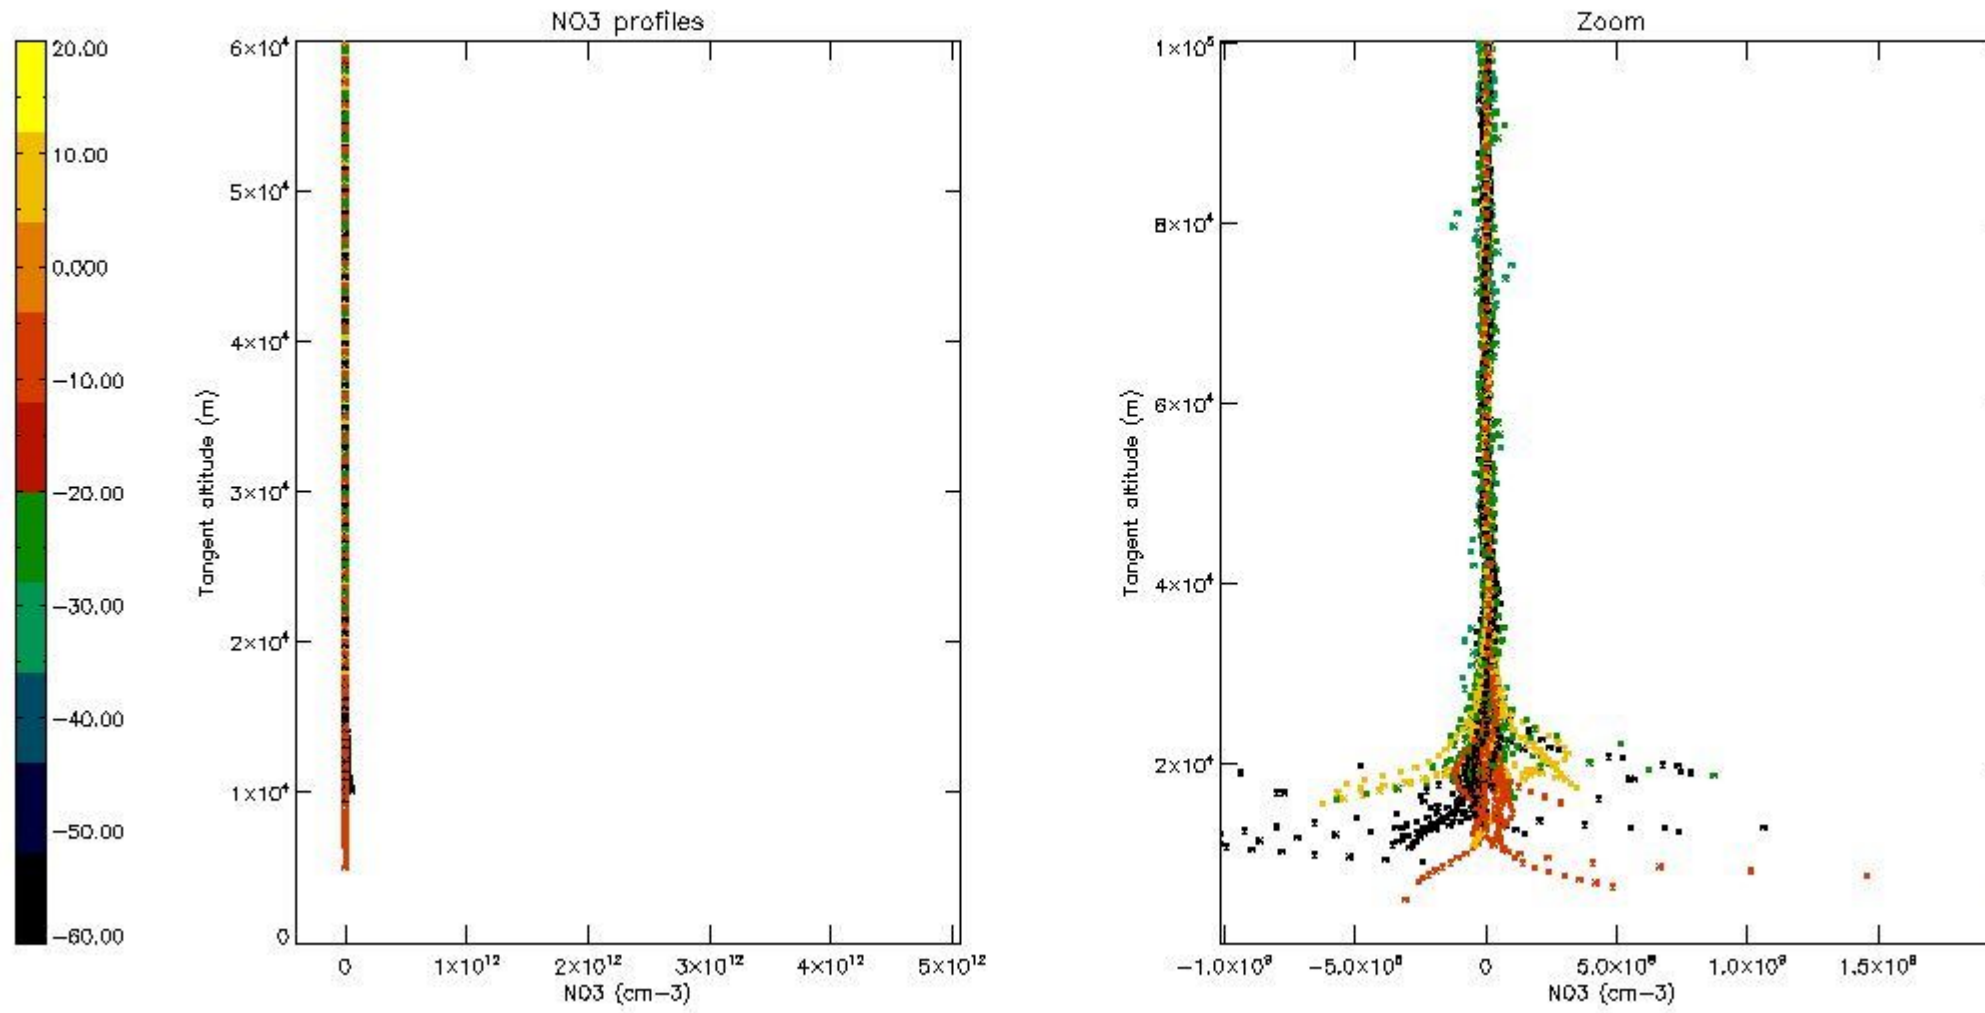

6. Auxiliary Data Files used for the production reported in section 2

The number reported in the third column indicates since which file (see list in section 2) the corresponding auxiliary file has been used. The fourth column is the date of those product files.

Type	Auxiliary Filename	Used since product	Used since product date
INST_PHYS_CHARACTERISTICS	GOM_INS_AXVIEC20091111_143220_20030716_120000_20500101_000000	1	21-JUL-2010 00:12:00
LEVEL-2_PROC_CONFIG	GOM_PR2_AXVIEC20091111_152718_20020301_000000_20500101_000000	1	21-JUL-2010 00:12:00
CROSS_SECTIONS_FILE	GOM_CRS_AXVIEC20091111_154832_20020301_000000_20500101_000000	1	21-JUL-2010 00:12:00