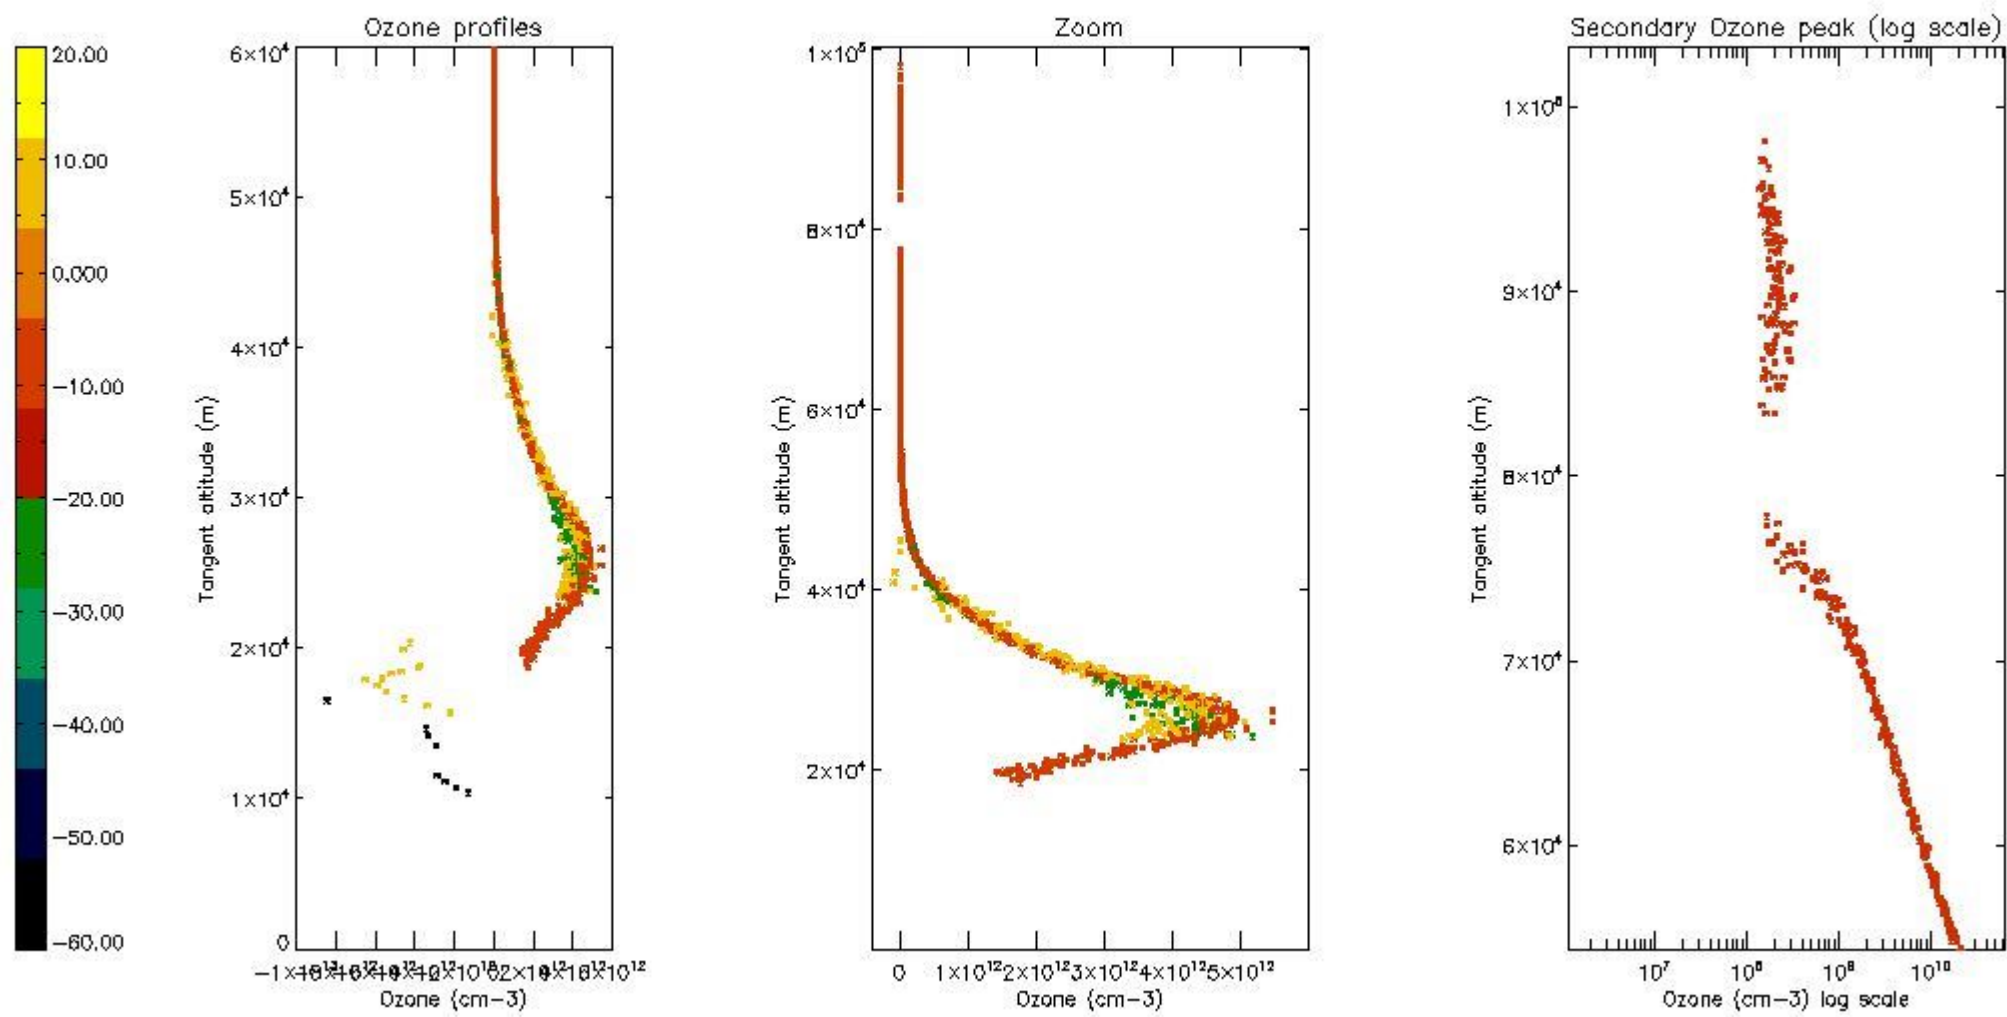

5.5 Plot ozone profiles where STD < 5% (dark without errors)

The colorbar represents the latitude.