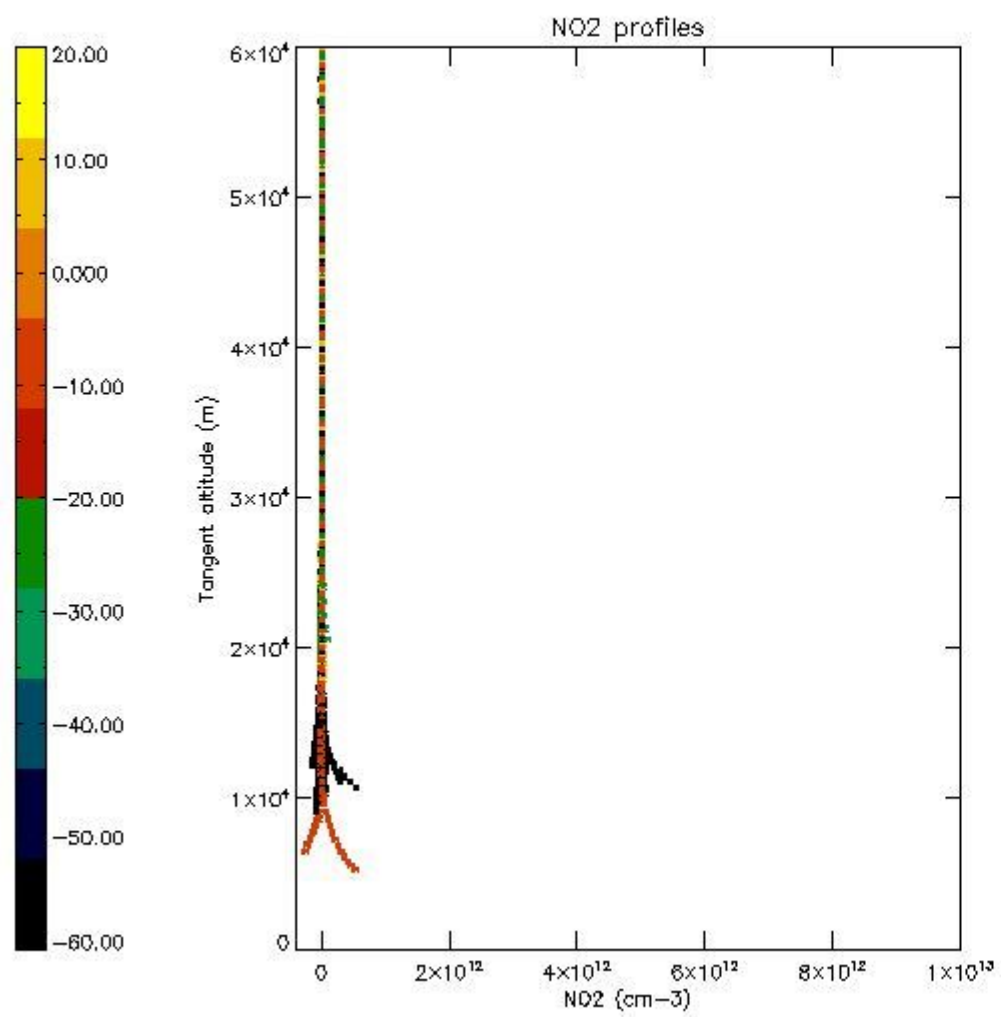

5.7 Plot NO3 profiles for all STD (dark without errors)

The colorbar represents the latitude.