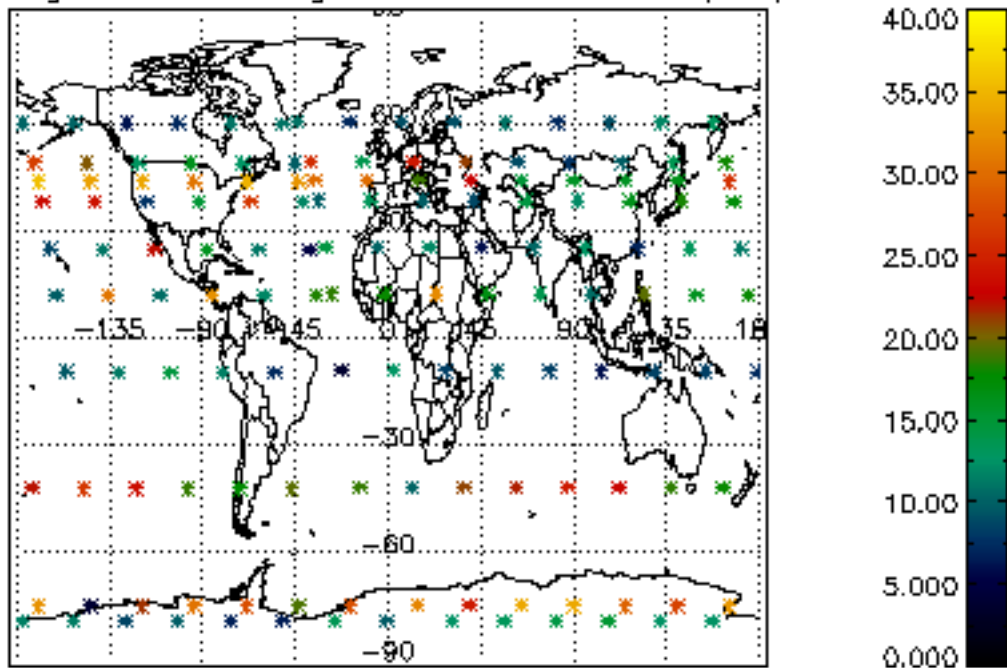

Percentage of cosmic ray hits per profile

Percentage of star falling outside central band per profile