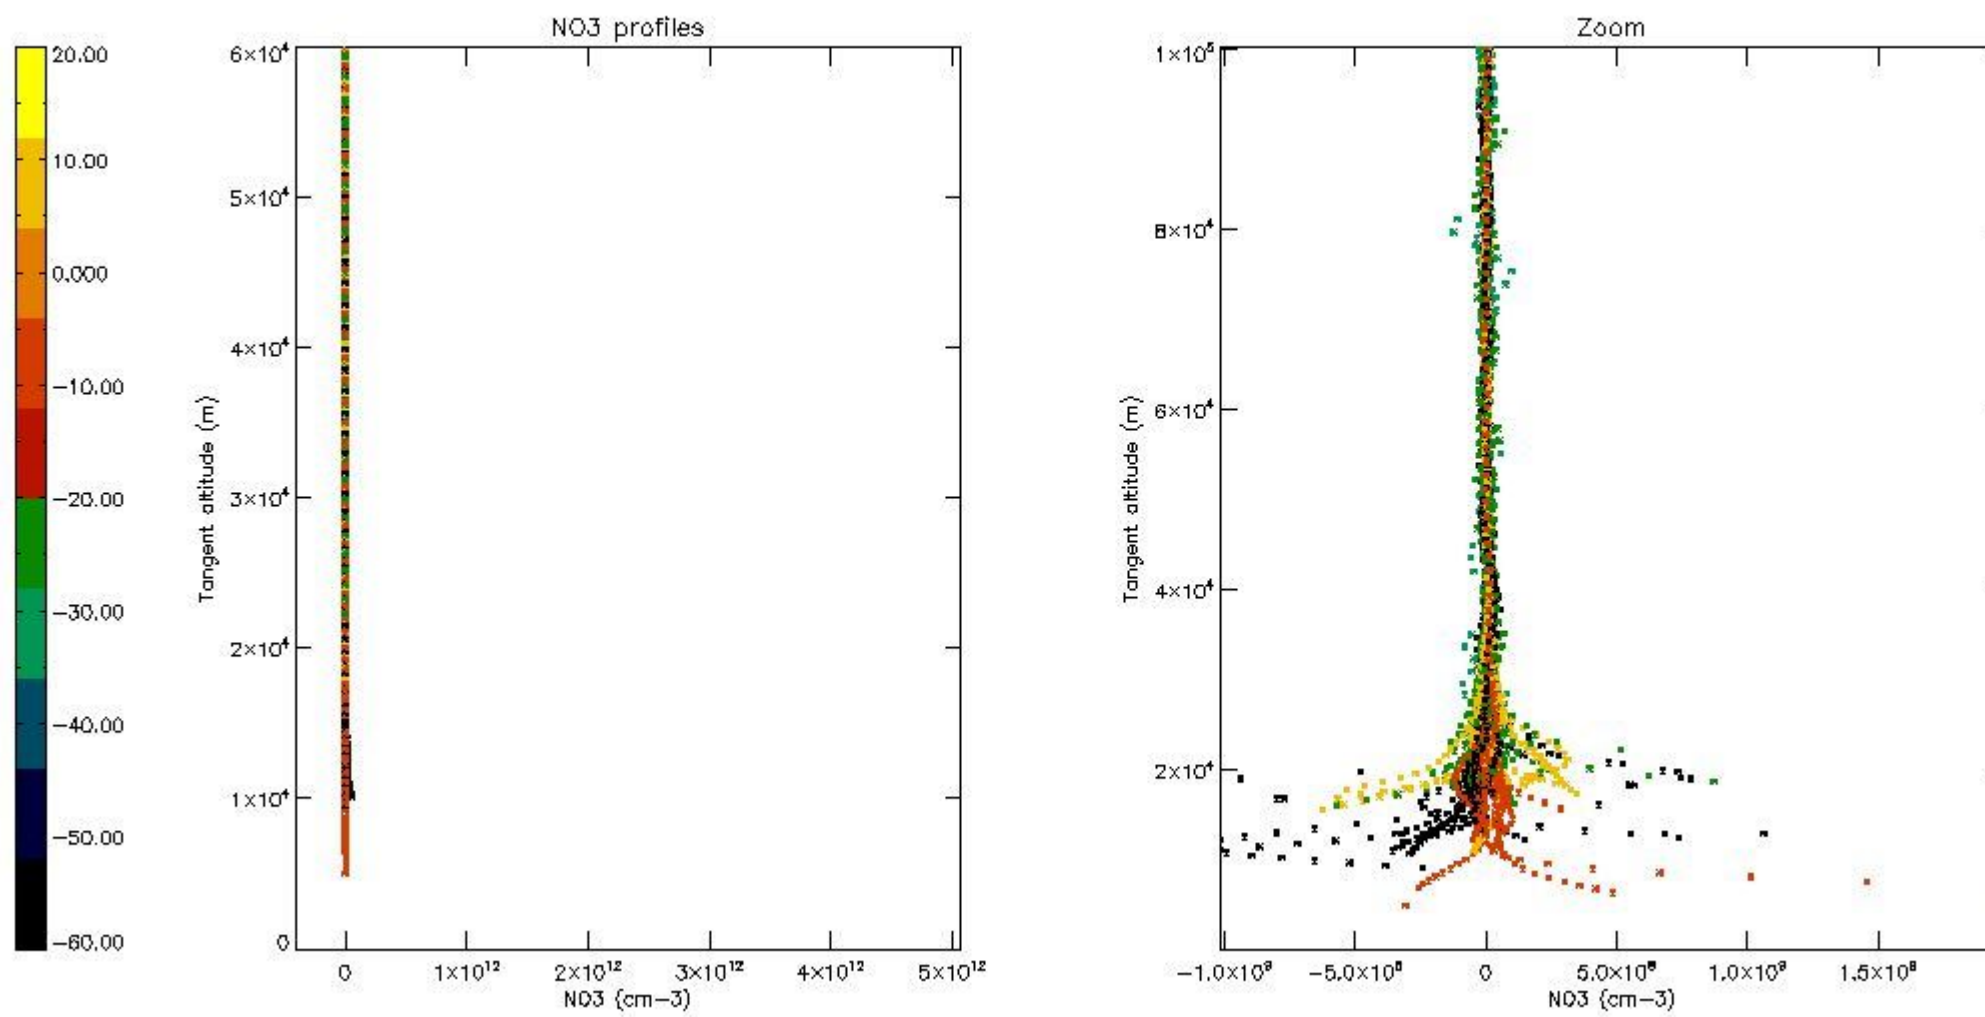

6. Auxiliary Data Files used for the production reported in section 2

The number reported in the third column indicates since which file (see list in section 2) the corresponding auxiliary file has been used. The fourth column is the date of those product files.

Type	Auxiliary Filename	Used since product	Used since product date
INST_PHYS_CHARACTERISTICS	GOM_INS_AXVIEC20091111_143220_20030716_120000_20500101_000000	1	21-JUL-2010 00:12:00
LEVEL-2_PROC_CONFIG	GOM_PR2_AXVIEC20091111_152718_20020301_000000_20500101_000000	1	21-JUL-2010 00:12:00
CROSS_SECTIONS_FILE	GOM_CRS_AXVIEC20091111_154832_20020301_000000_20500101_000000	1	21-JUL-2010 00:12:00