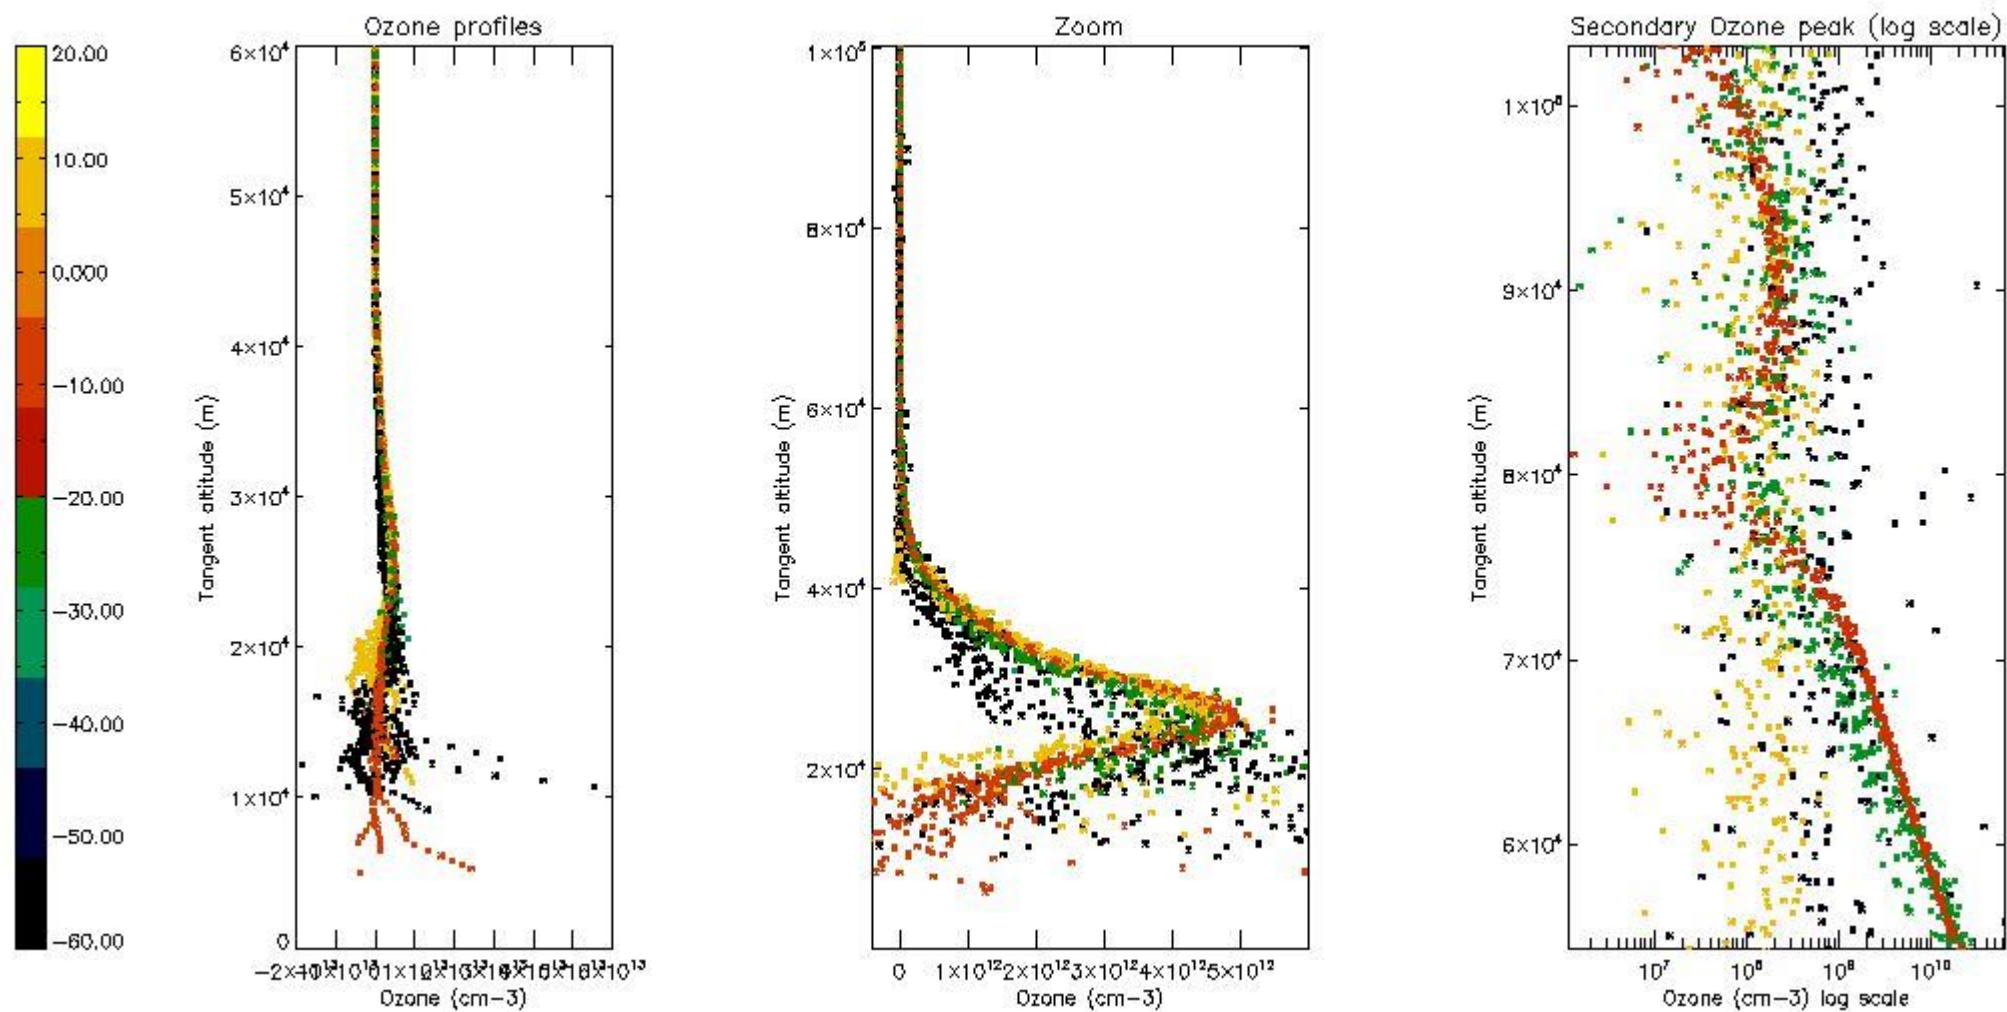

STD < 10	5
STD < 5	3

5.2 Plot ozone profiles for all STD (dark without errors)

The colorbar represents the latitude.

5.3 Plot ozone profiles where STD < 20% (dark without errors)

The colorbar represents the latitude.