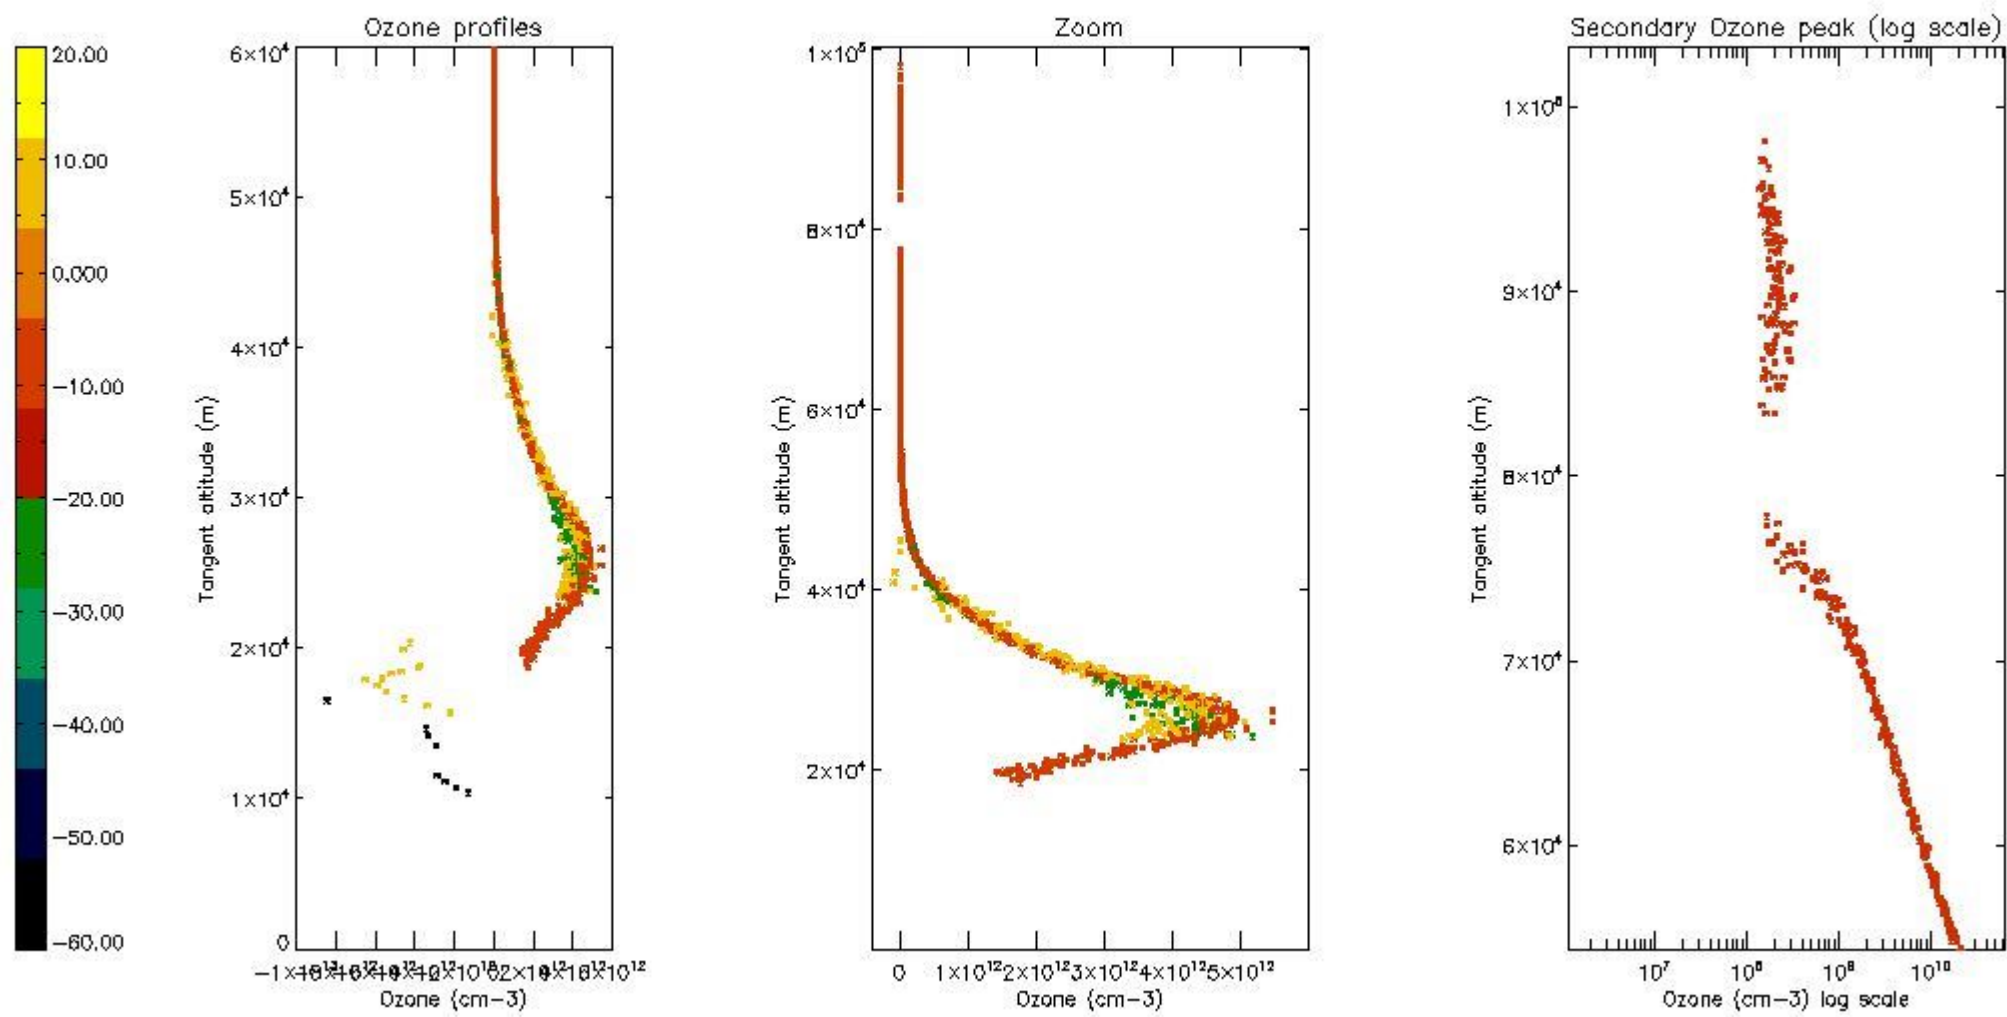

STD < 10	5
STD < 5	3

5.2 Plot ozone profiles for all STD (dark without errors)

The colorbar represents the latitude.

5.3 Plot ozone profiles where STD < 20% (dark without errors)

The colorbar represents the latitude.

5.4 Plot ozone profiles where STD < 10% (dark without errors)

The colorbar represents the latitude.

5.5 Plot ozone profiles where STD < 5% (dark without errors)

The colorbar represents the latitude.

5.6 Plot NO₂ profiles for all STD (dark without errors)