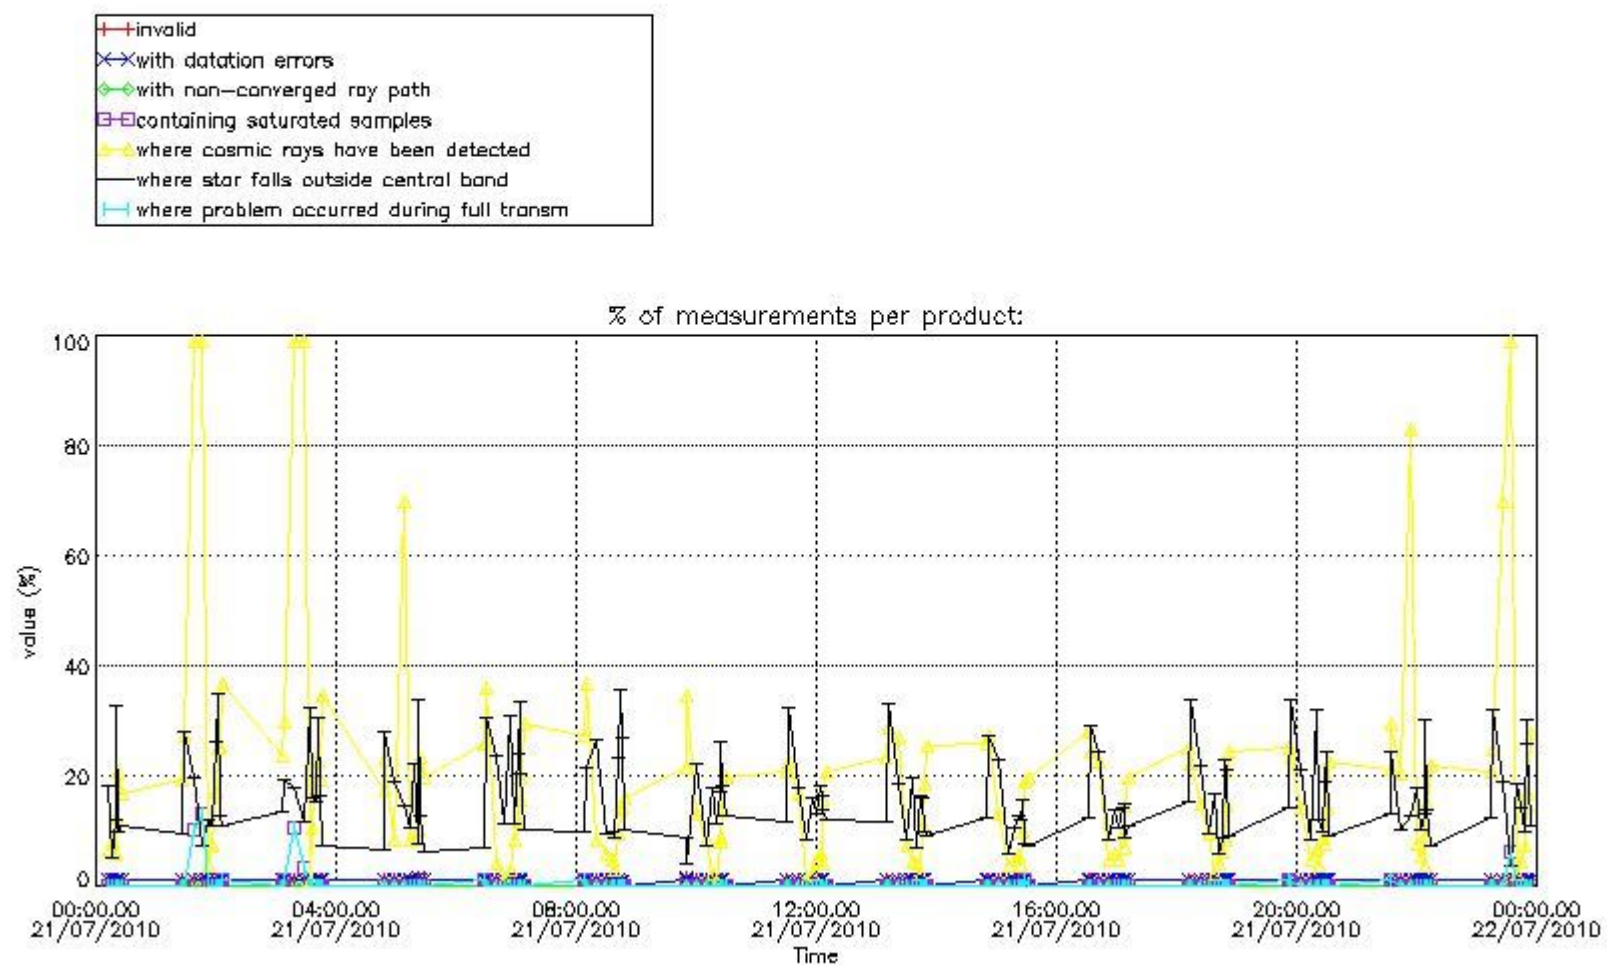

4.1.2 Plot level 1 quality information per product (time dependant): ENVI SAT DESCENDING passes