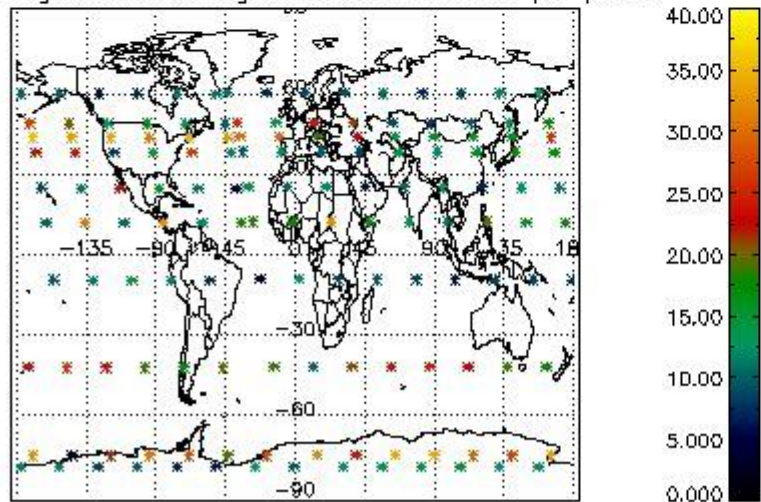

Percentage of star falling outside central band per profile