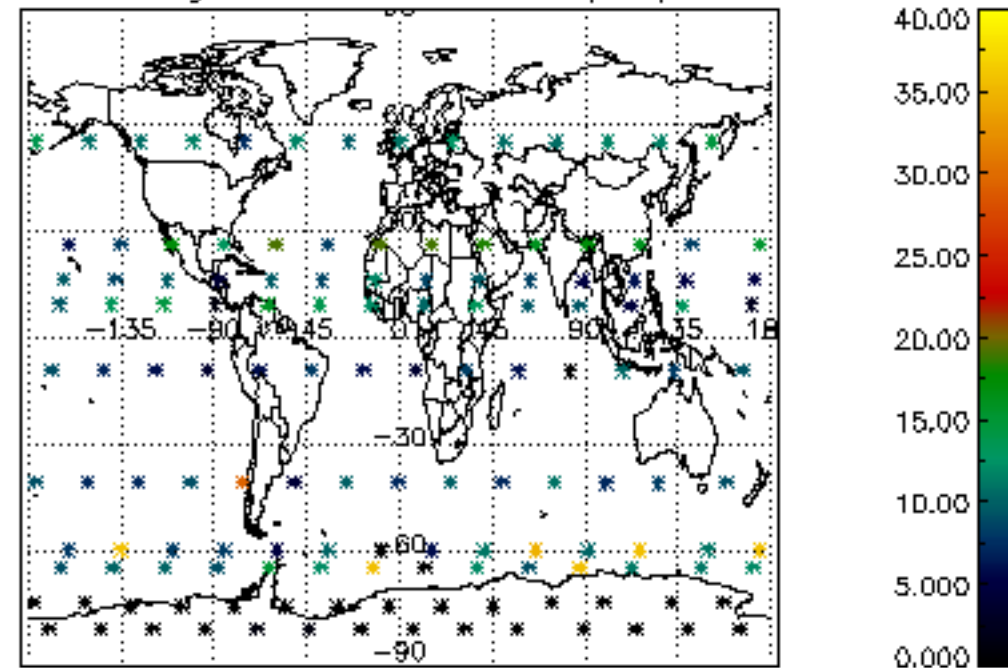

Percentage of saturation errors per profile