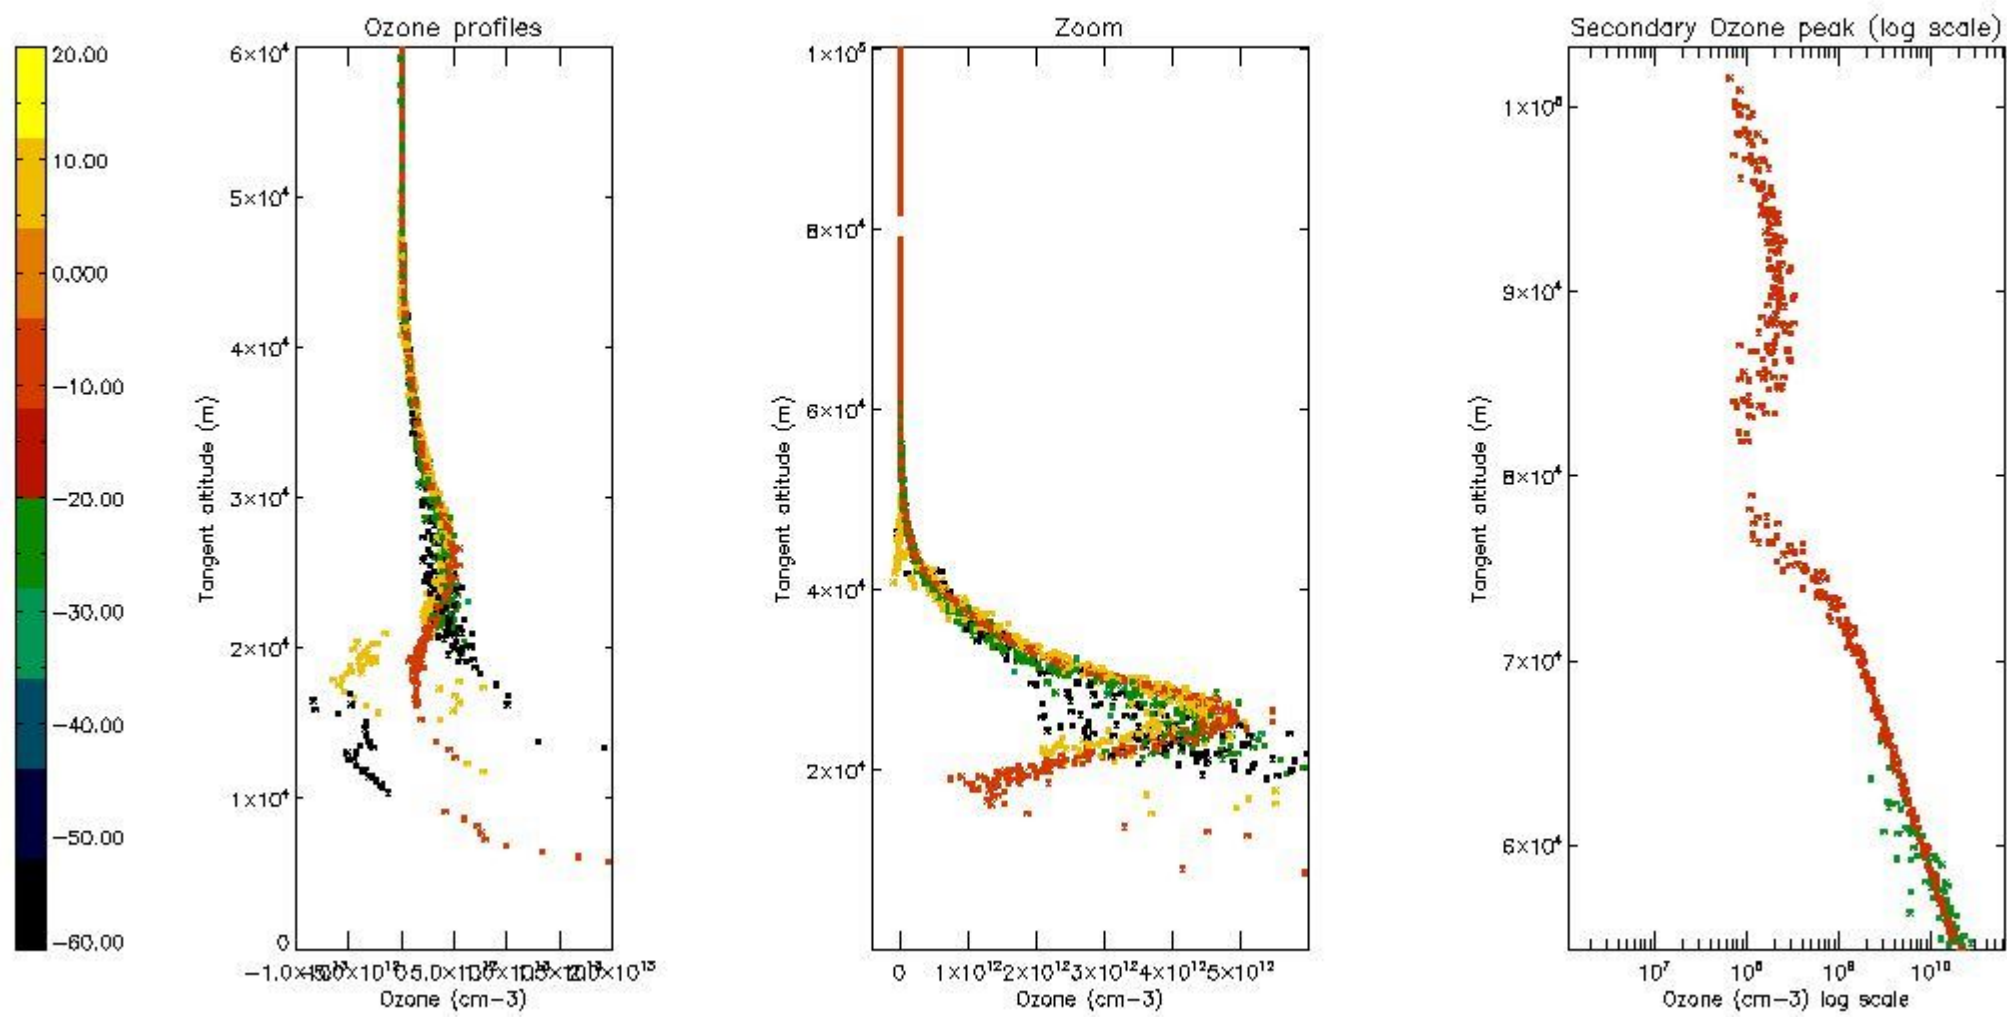

STD < 10	5
STD < 5	3

5.2 Plot ozone profiles for all STD (dark without errors)

The colorbar represents the latitude.

5.3 Plot ozone profiles where STD < 20% (dark without errors)

The colorbar represents the latitude.

5.4 Plot ozone profiles where STD < 10% (dark without errors)

The colorbar represents the latitude.

5.5 Plot ozone profiles where STD < 5% (dark without errors)

The colorbar represents the latitude.

5.6 Plot NO₂ profiles for all STD (dark without errors)