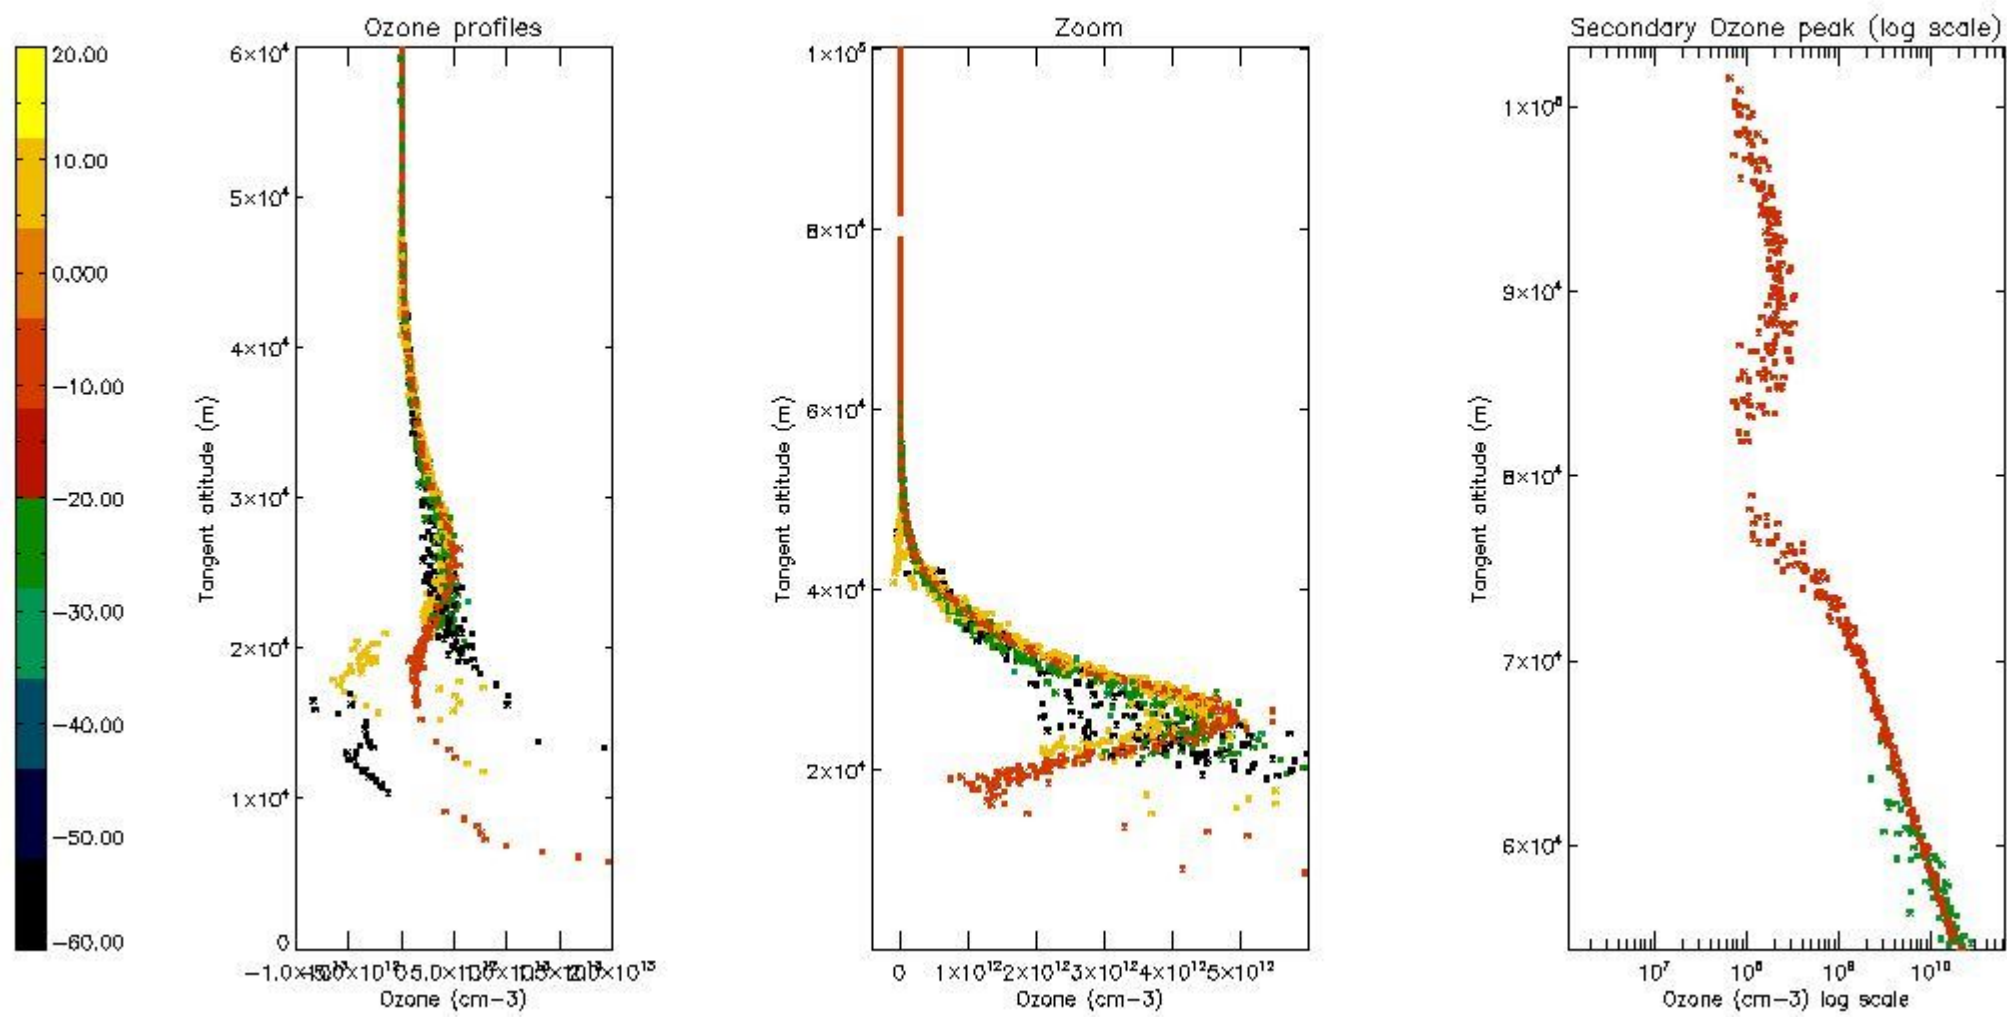

STD < 10	5
STD < 5	3

5.2 Plot ozone profiles for all STD (dark without errors)

The colorbar represents the latitude.

5.3 Plot ozone profiles where STD < 20% (dark without errors)

The colorbar represents the latitude.