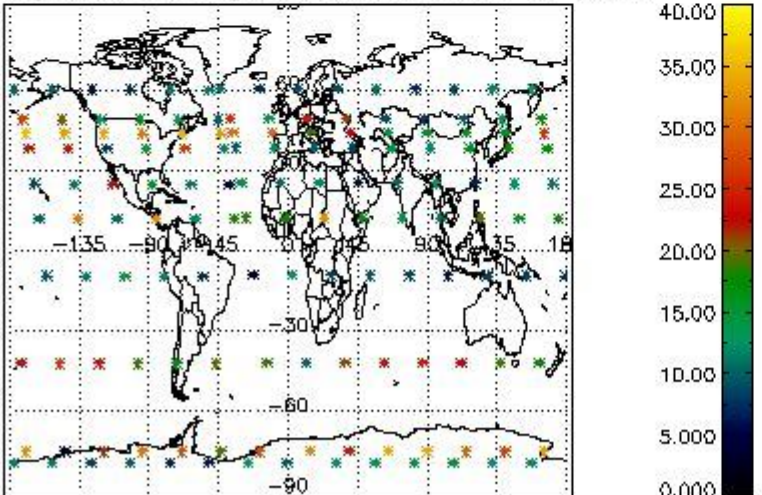

Percentage of star falling outside central band per profile