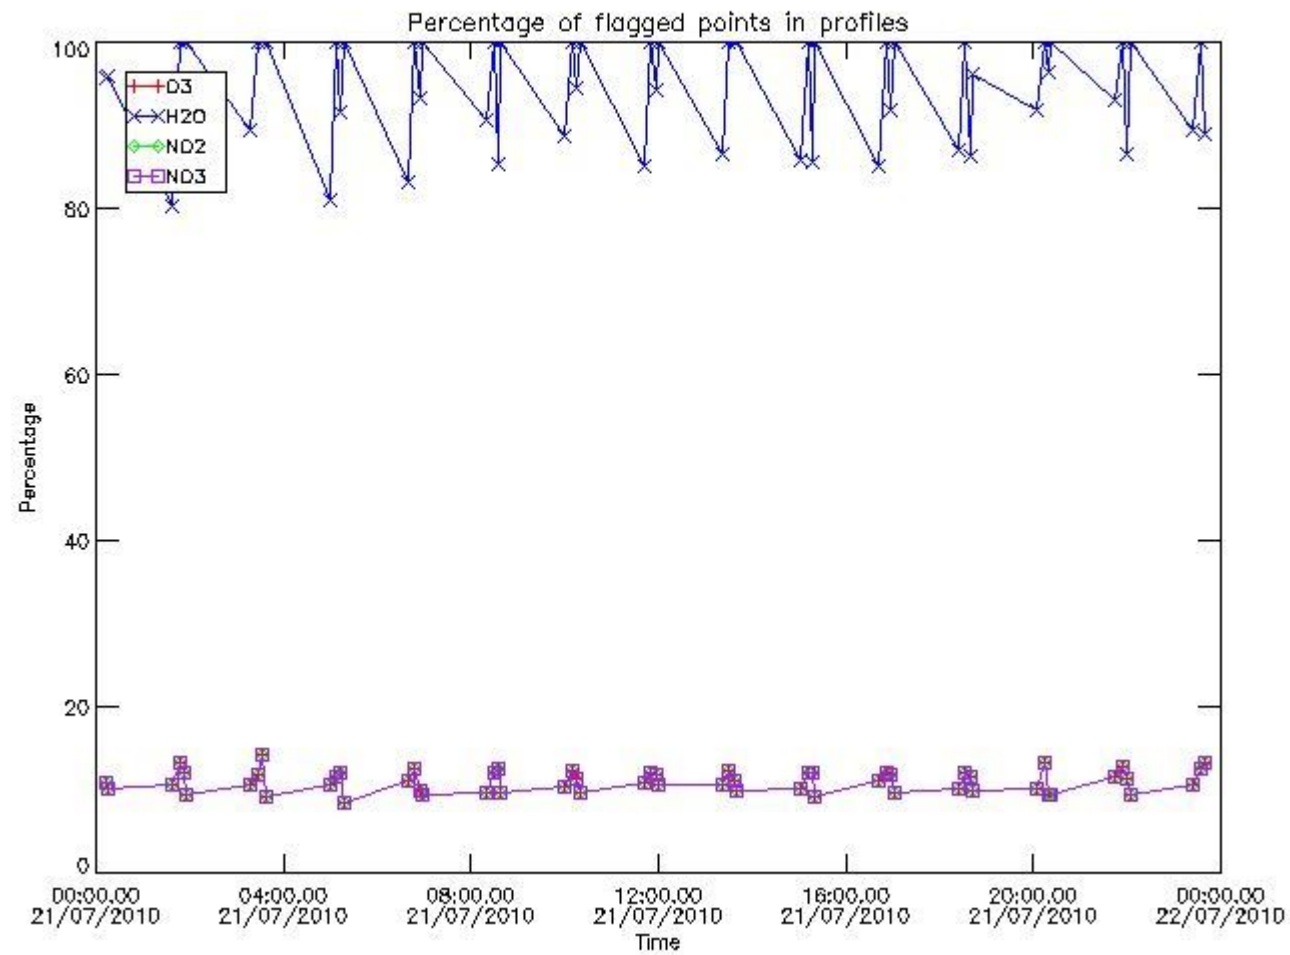

3. Quality information per product

In this section it is plotted some information contained in the Quality Summary data set of the level 2 products. Only products in dark limb conditions and without errors (error flag in the MPH set to "0") are used.

3.1 Plot quality information per product (time dependant)

3.2 Plot quality information per product (world map)