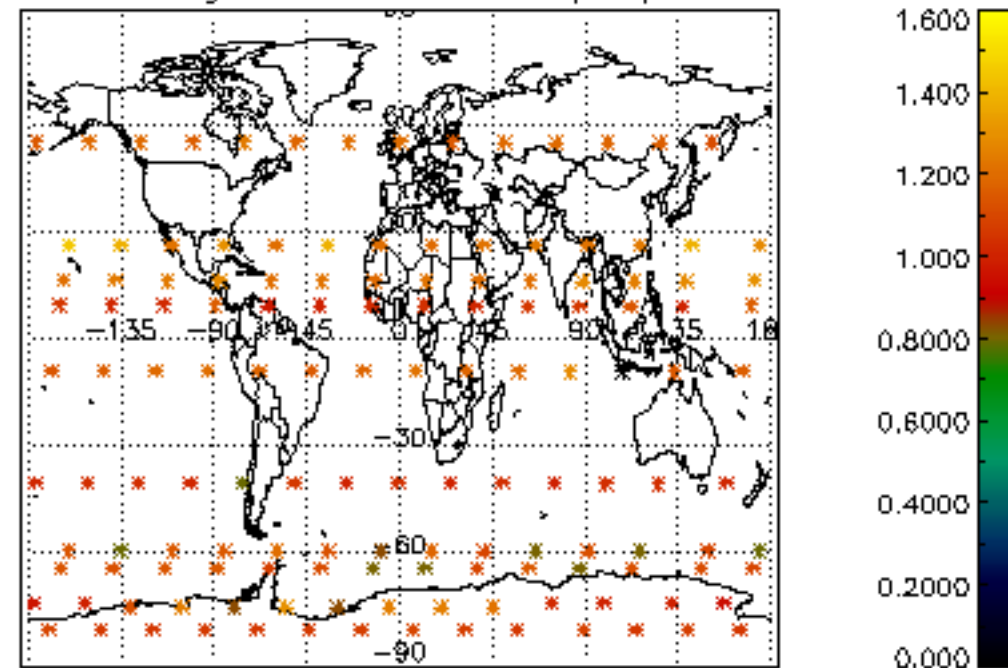

Percentage of datation errors per profile

Percentage of star falling outside central band per profile

Percentage of saturation errors per profile

Percentage of cosmic ray hits per profile

Percentage of datation errors per profile