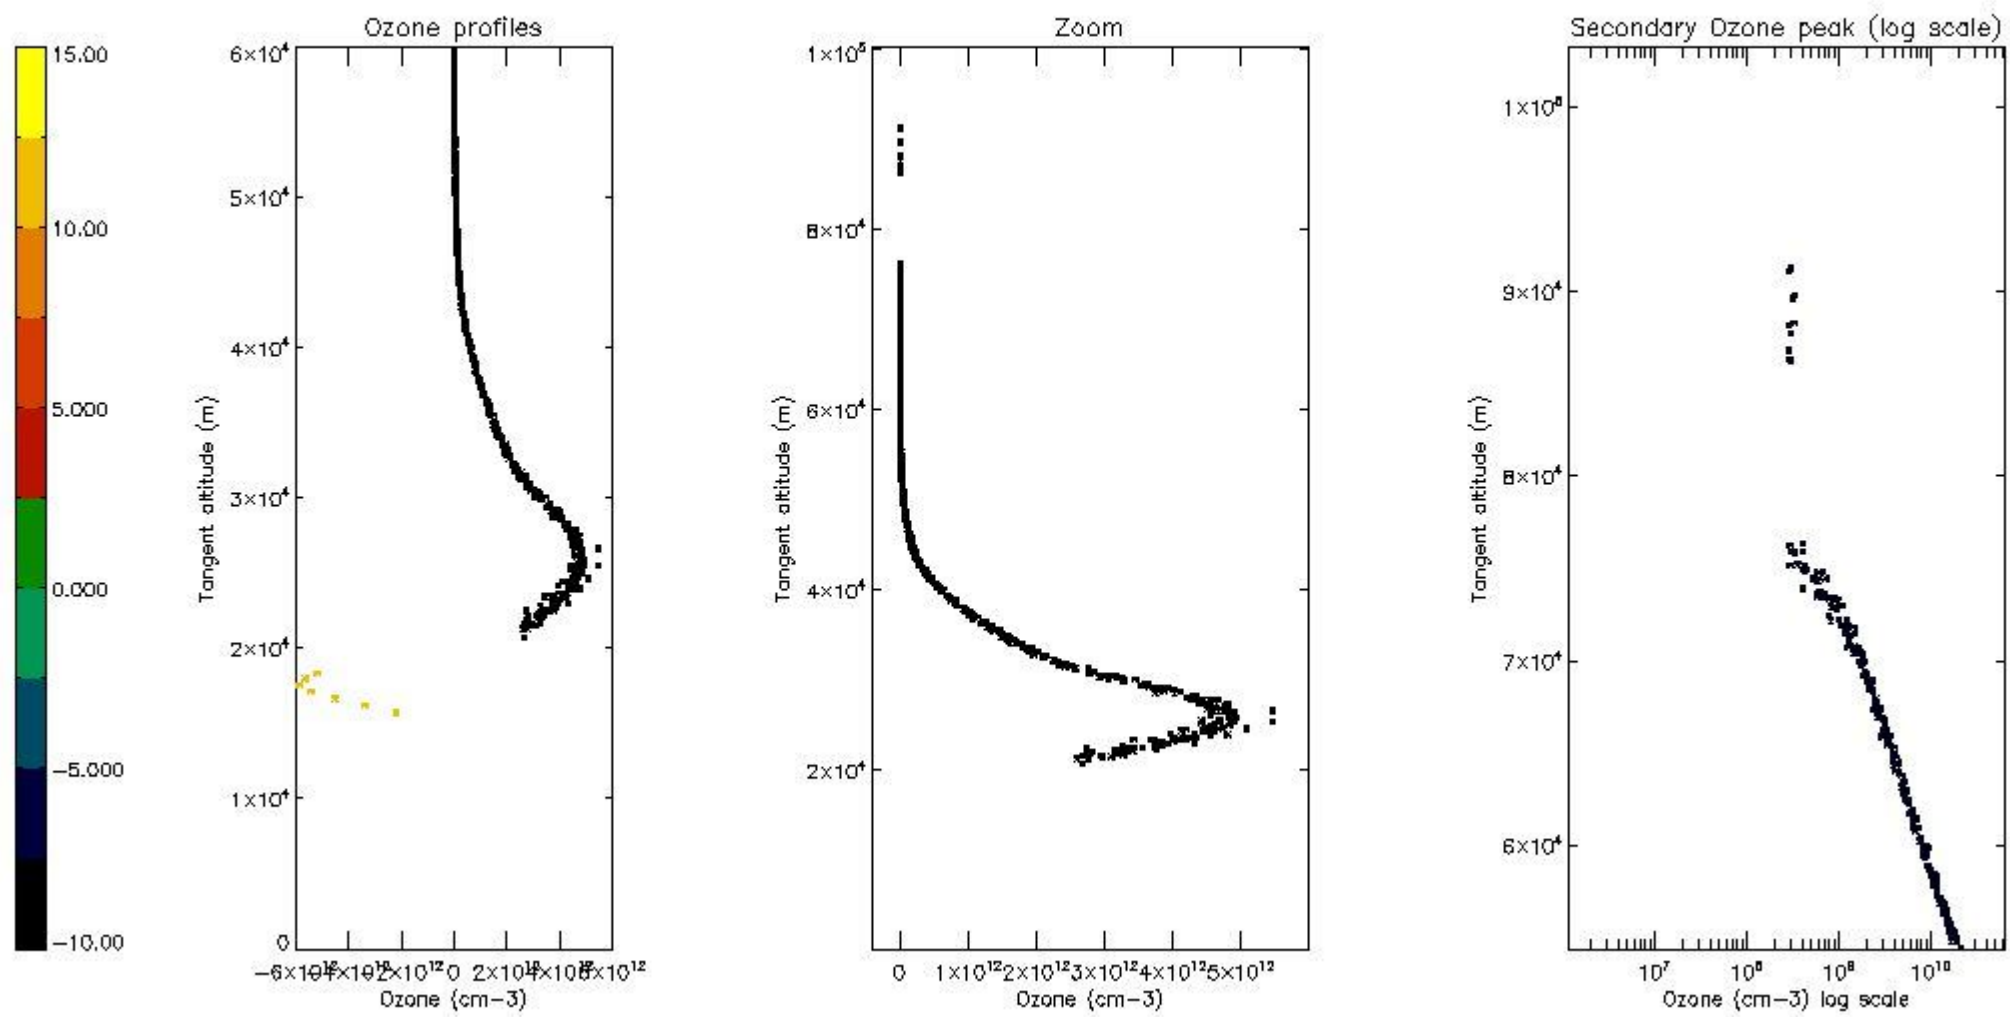

5.6 Plot NO₂ profiles for all STD (dark without errors)

The colorbar represents the latitude.