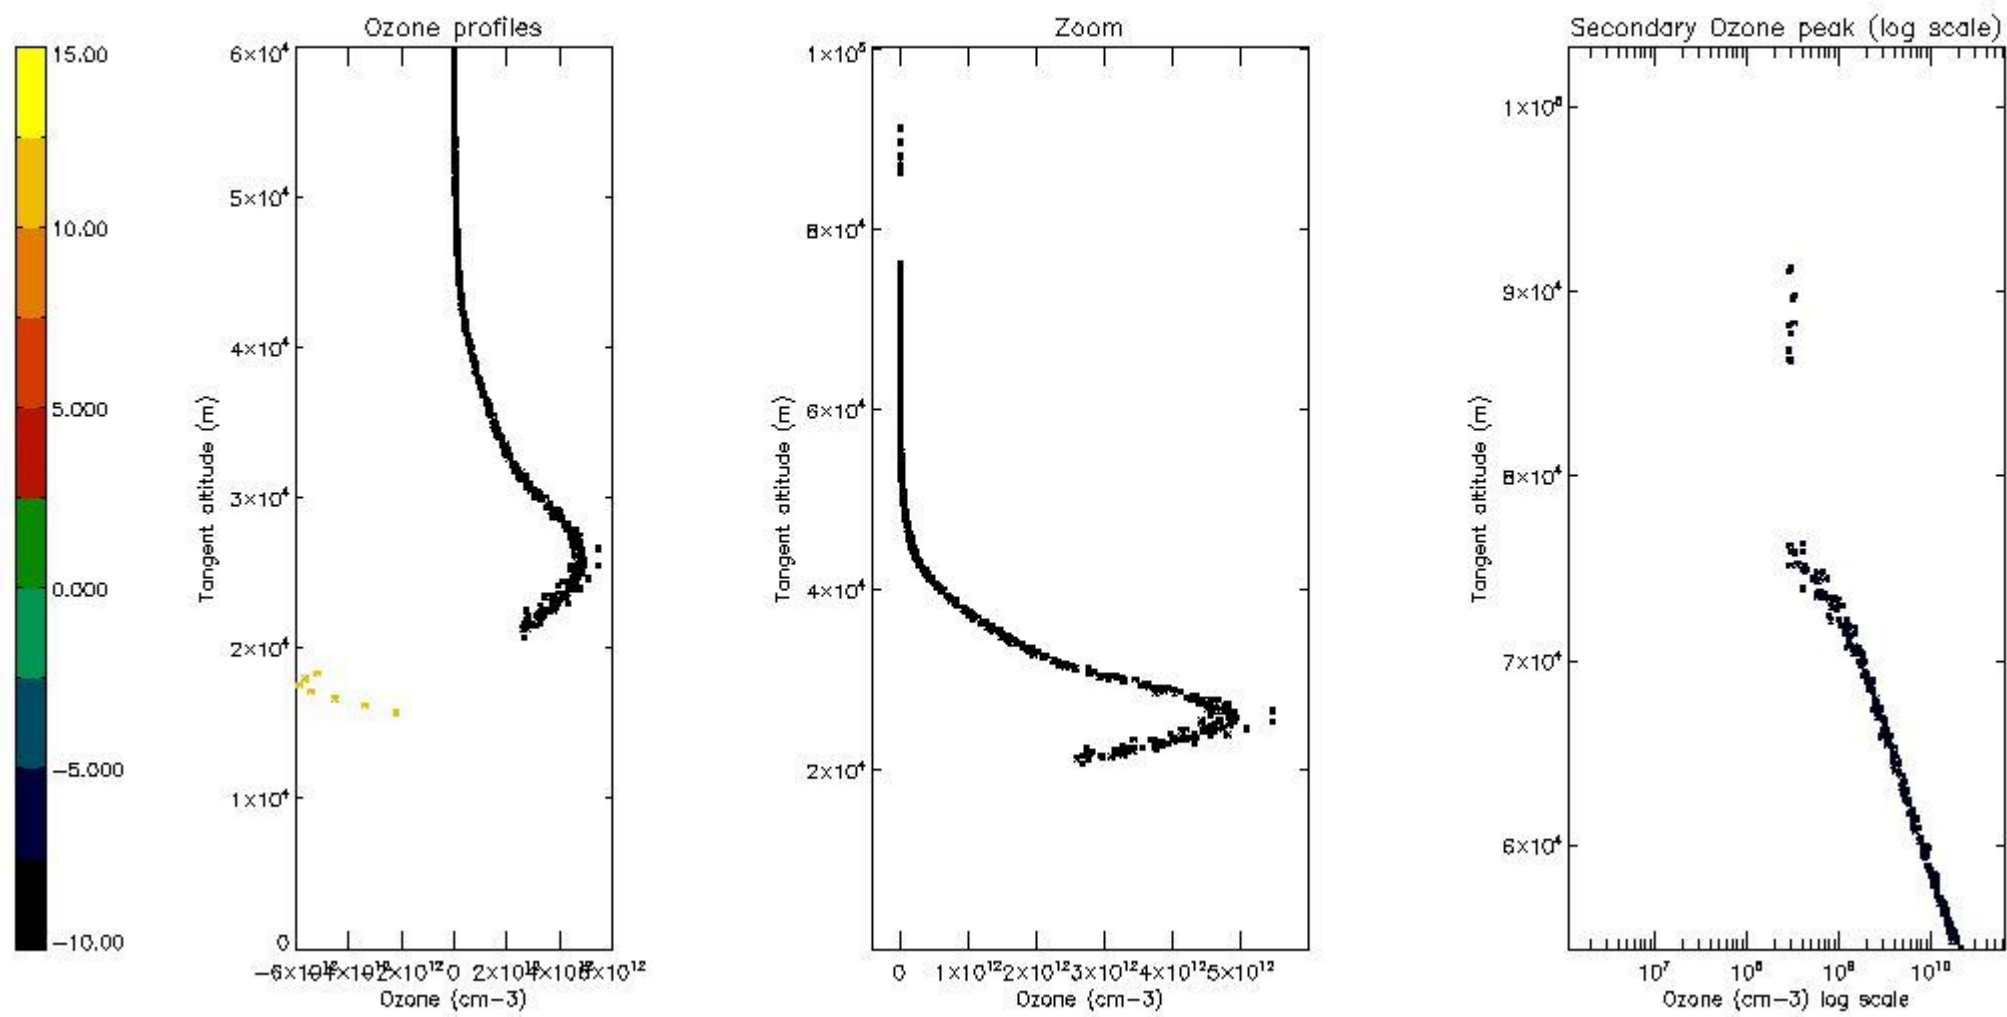

5.6 Plot NO₂ profiles for all STD (dark without errors)

The colorbar represents the latitude.