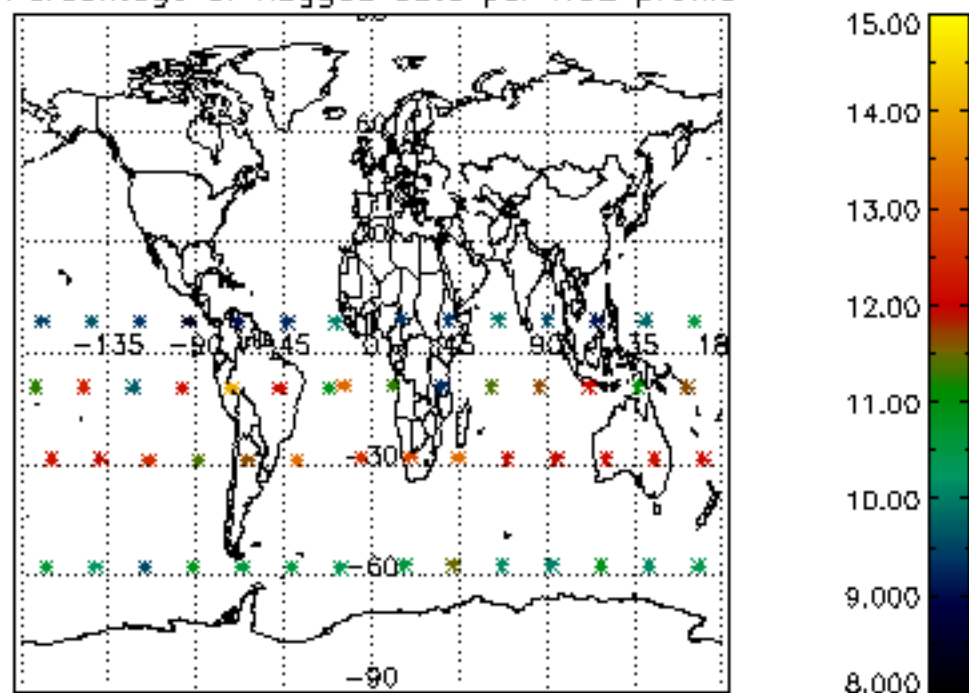

Percentage of flagged data per NO2 profile