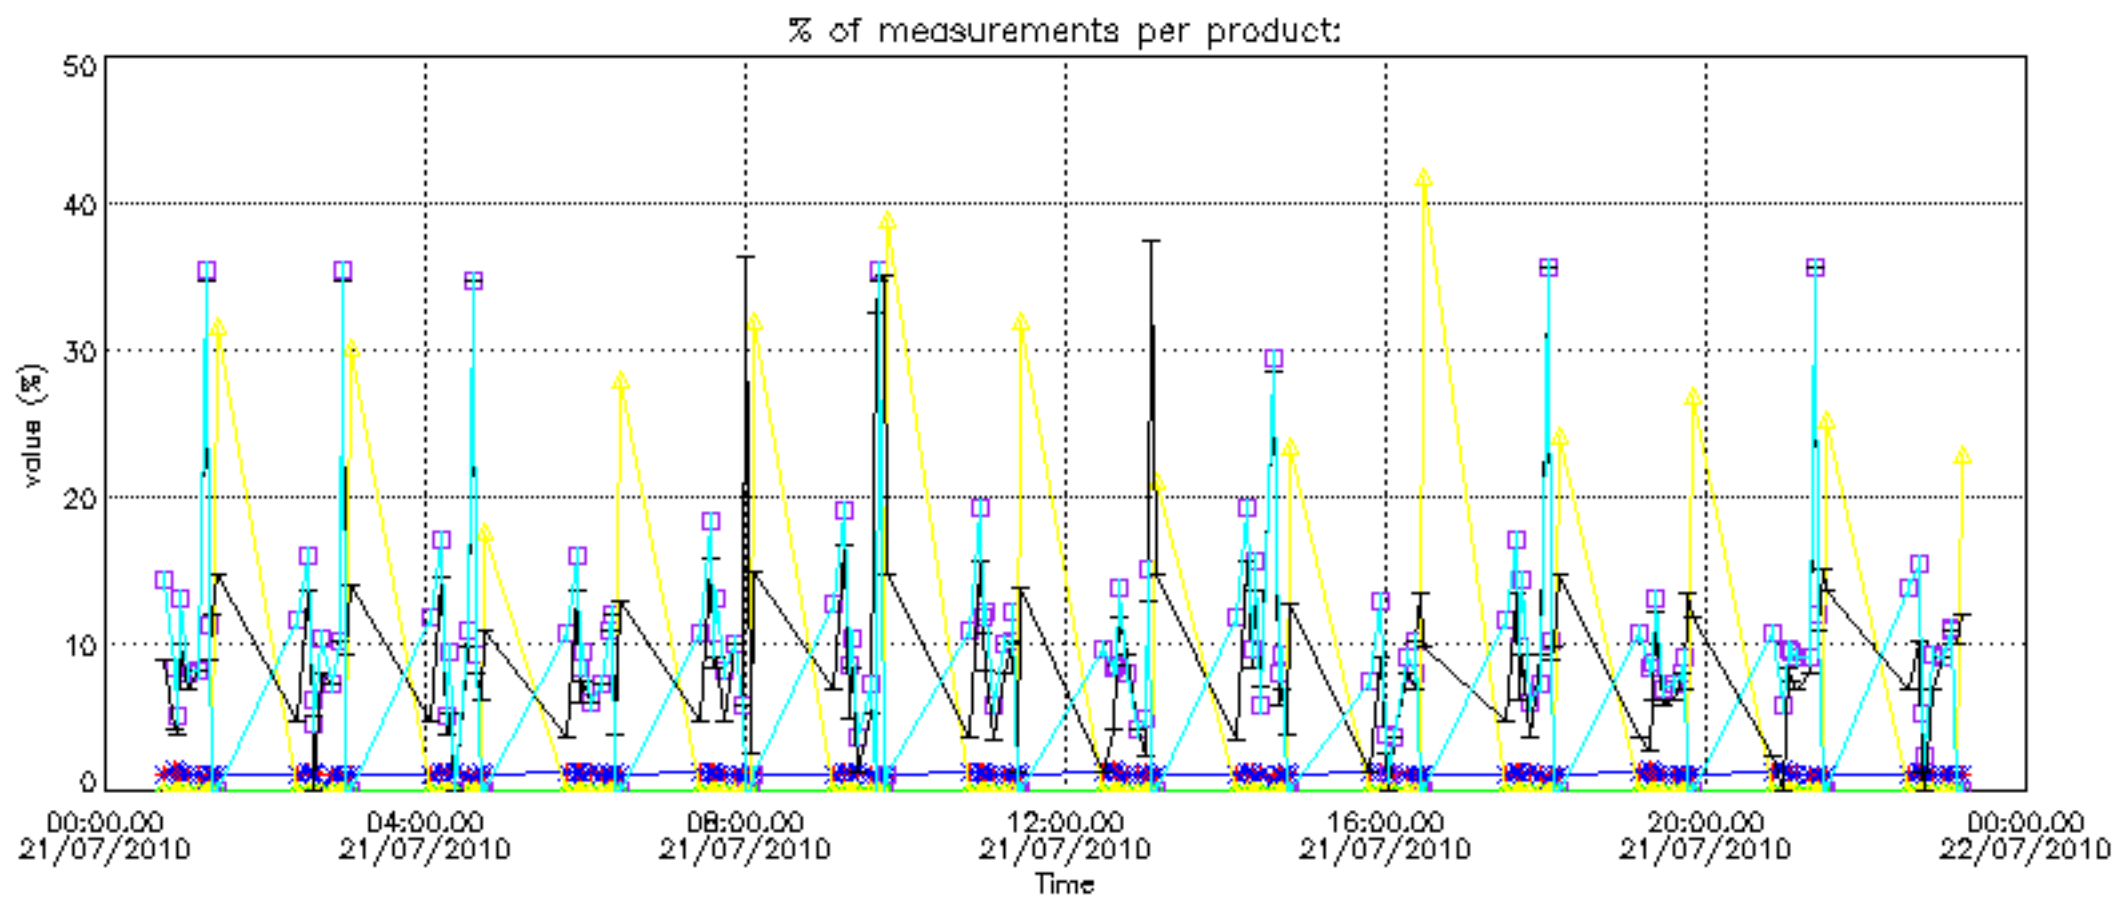

Percentage of cosmic ray hits per profile

Percentage of datation errors per profile