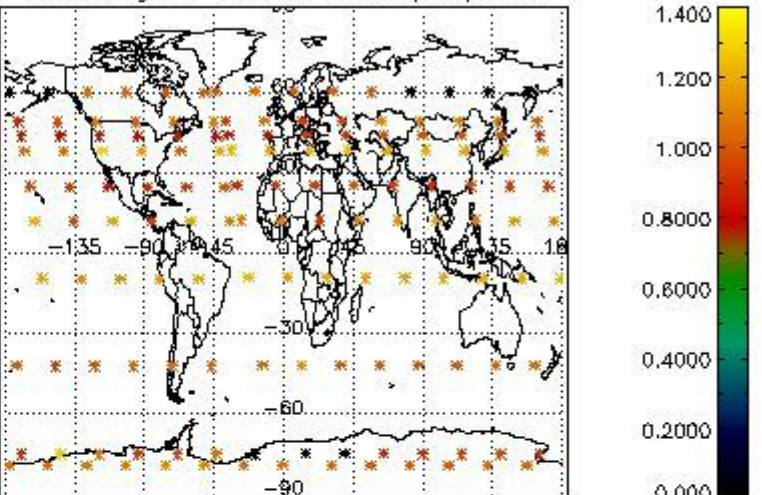

Percentage of datation errors per profile