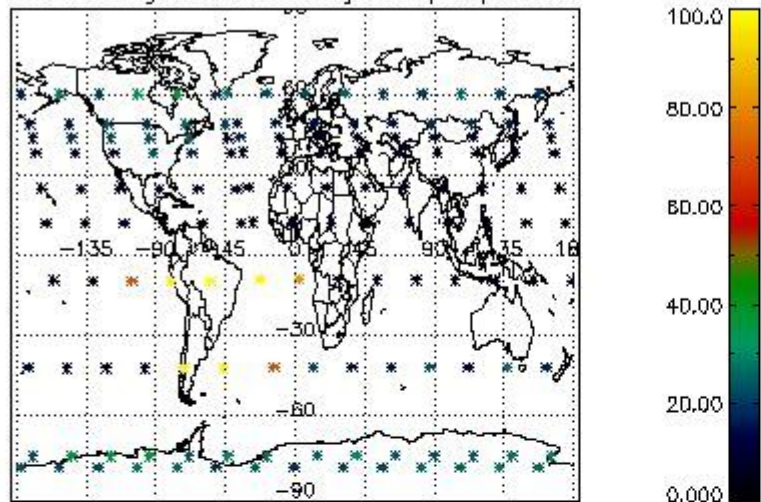

4.1 Plot quality information per product (time dependant) coming from level 1b processing

4.1.1 Plot level 1 quality information per product (time dependant): ENVISAT ASCENDING passes

4.1.2 Plot level 1 quality information per product (time dependant): ENVI SAT DESCENDING passes

4.2 Plot quality information per product coming from level 1b processing (world map)

4.2.1 Plot level 1 quality information per product (world map): ENVISAT ASCENDING passes

Percentage of cosmic ray hits per profile