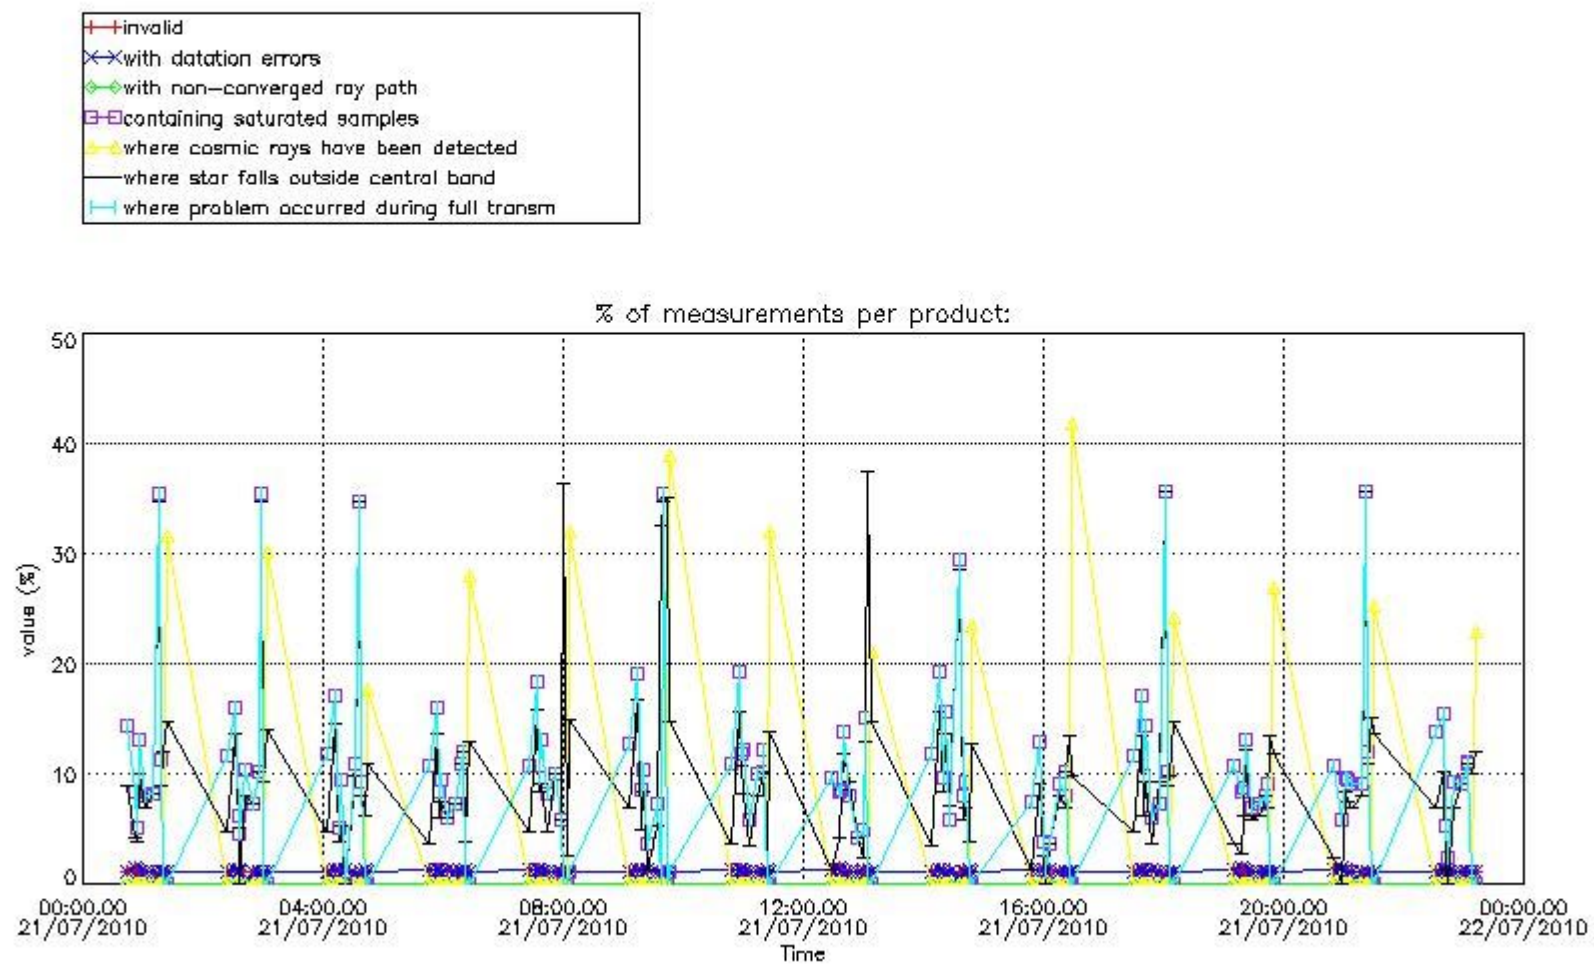

3.1 Plot quality information per product (time dependant)

3.2 Plot quality information per product (world map)

Percentage of flagged data per O3 profile

Percentage of flagged data per H2O profile

Percentage of flagged data per NO2 profile

Percentage of flagged data per NO3 profile

4. Level 1 quality information per product

In this section it is plotted some information contained in the Quality Summary data set of the level 2 products that comes from the level 1b processing. Products without errors (error flag in the MPH set to "0") are used.

4.1 Plot quality information per product (time dependant) coming from level 1b processing

4.1.1 Plot level 1 quality information per product (time dependant): ENVISAT ASCENDING passes

4.1.2 Plot level 1 quality information per product (time dependant): ENVI SAT DESCENDING passes