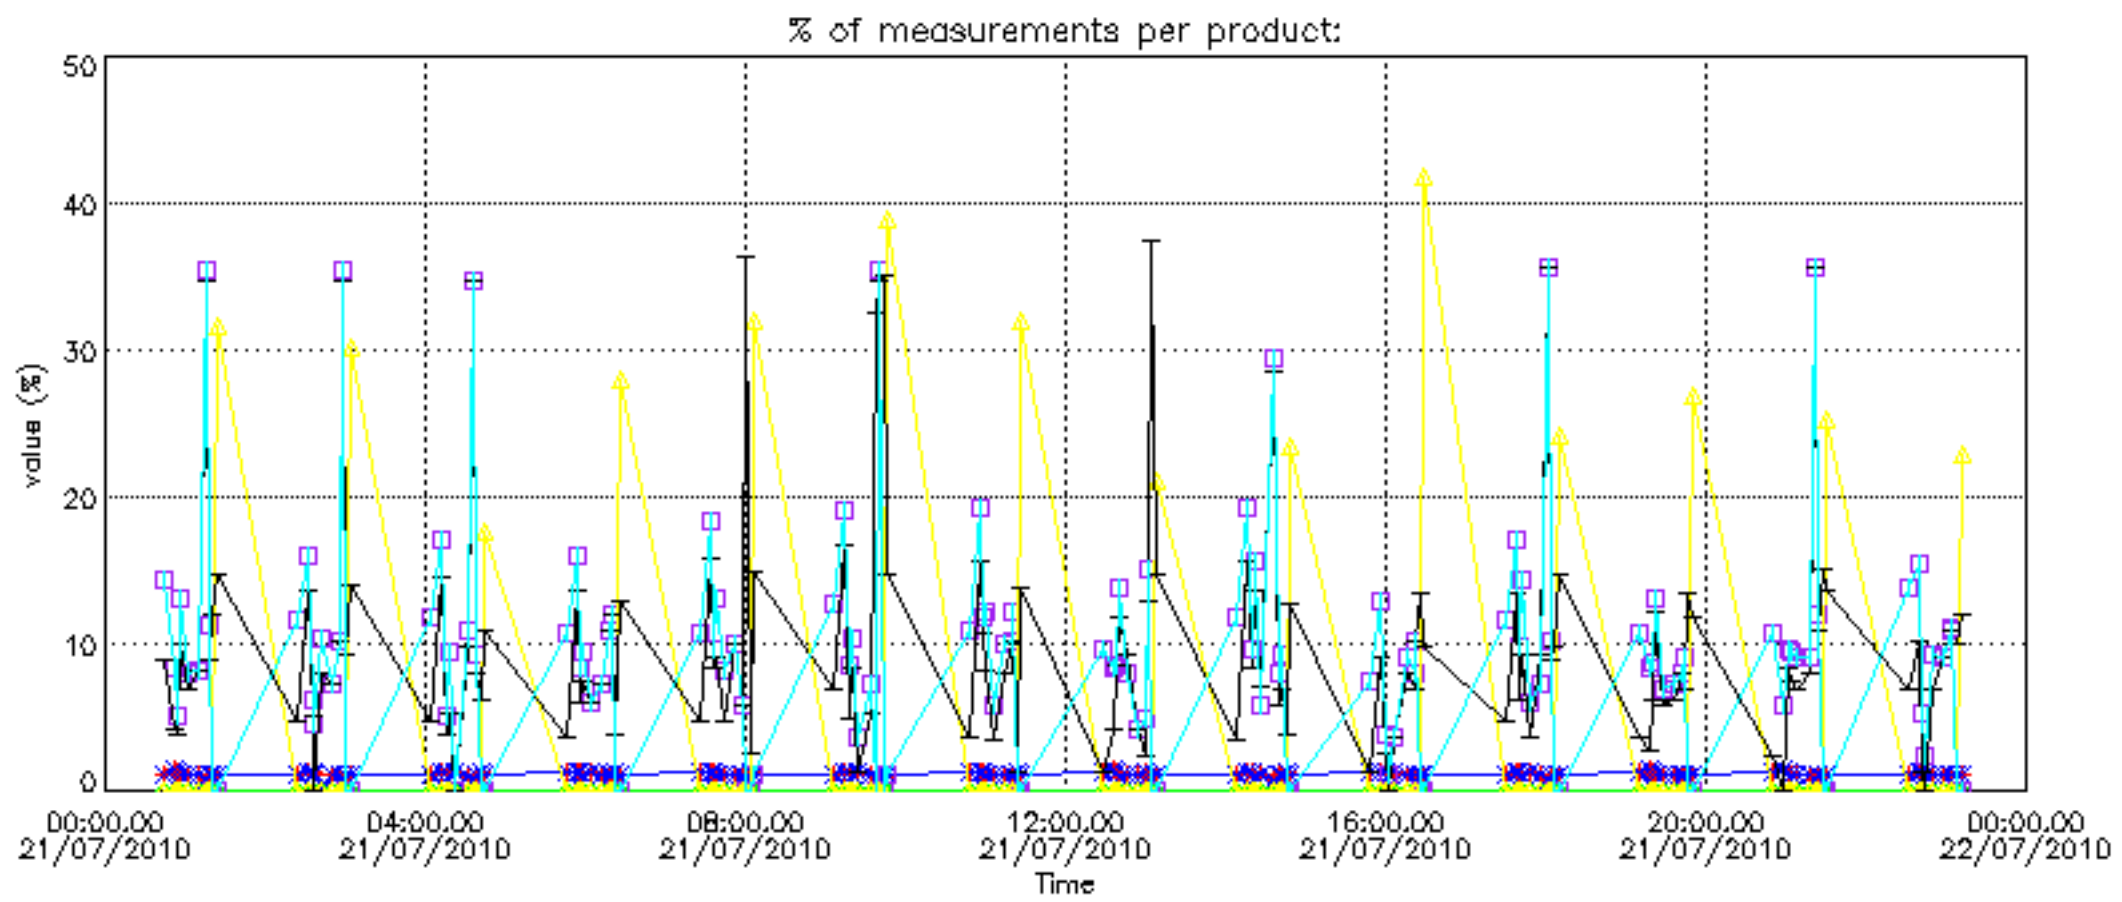

Percentage of flagged data per D3 profile

Percentage of flagged data per H2O profile

Percentage of flagged data per NO2 profile

Percentage of flagged data per NO3 profile

Percentage of cosmic ray hits per profile