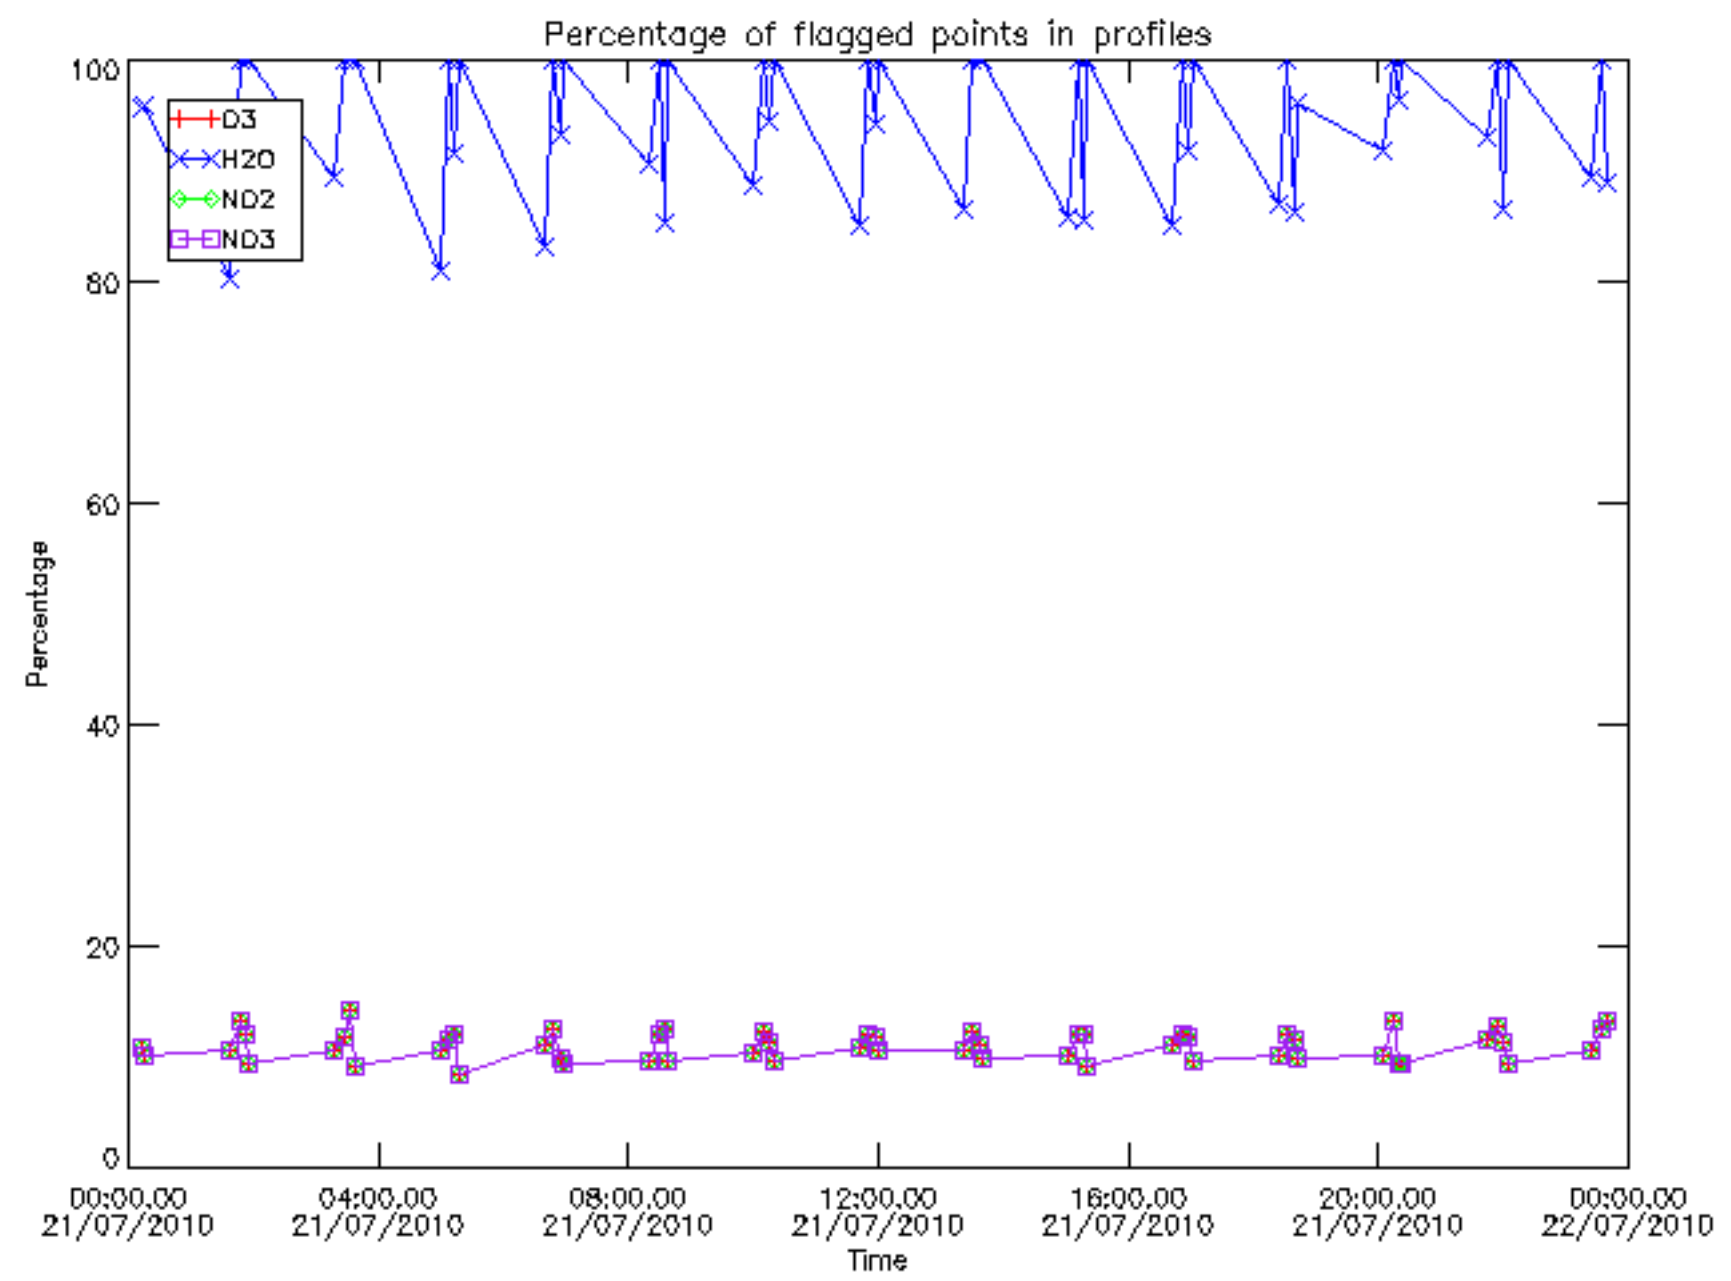

Percentage of flagged data per D3 profile

Percentage of flagged data per H2O profile