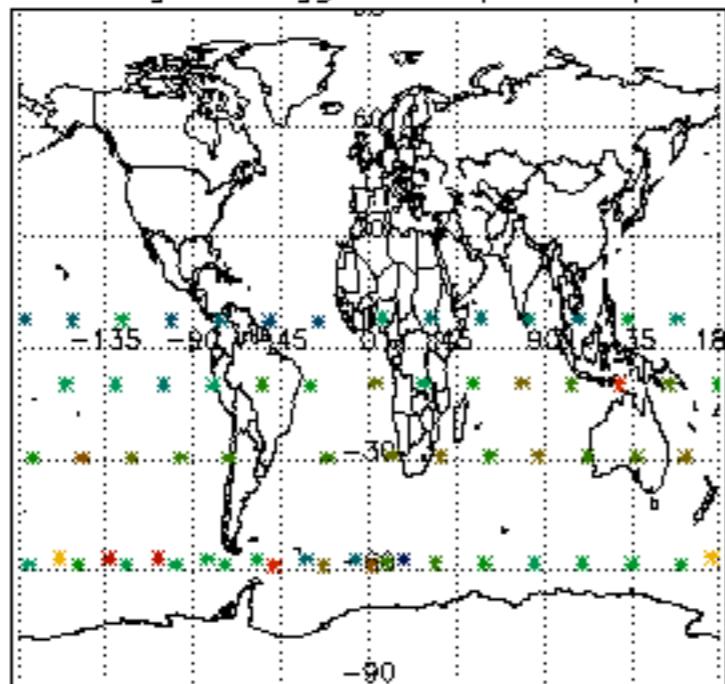

Percentage of flagged data per NO2 profile