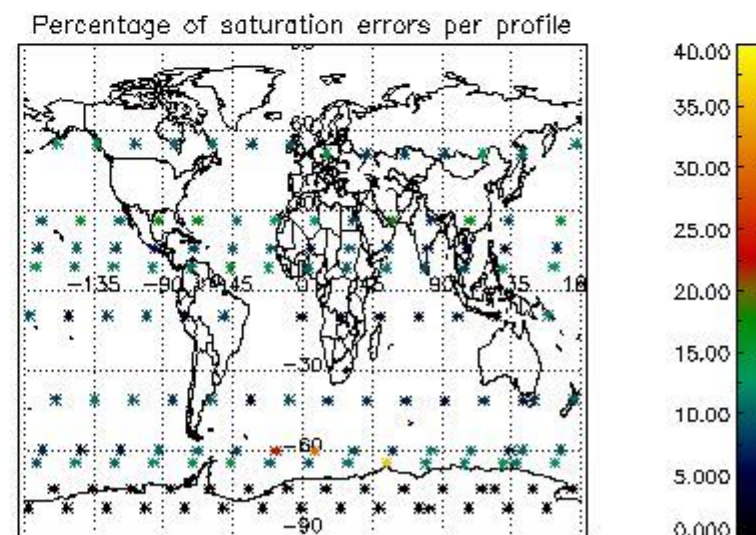

5. Trace gas profiles

5.1 Ozone statistics based on quality of products

The final quality of the products can be "measured" using the STD (Standard Deviation) attached to every point profile. This information is written to the parameter GOM_NL__2P/NL_LOCAL_SPECIES_DENSITY/o3_std of the level 2 products. The table below shows the statistics for given STD ranges.

The statistics are given with respect to the overall valid production:

- Products without fatal errors: GOM_NL__2P/MPH/PRODUCT_ERR=0
- Valid point profile: GOM_NL__2P/NL_LOCAL_SPECIES_DENSITY/pcd(0)=0

The 'Criteria' is applied to valid points of dark limb products:

- Products in dark limb illumination condition: GOM_NL__2P/NL_SUMMARY_QUALITY/obs_ill_cond=0
- Products without fatal errors: GOM_NL__2P/MPH/PRODUCT_ERR=0
- Valid point profile: GOM_NL__2P/NL_LOCAL_SPECIES_DENSITY/pcd(0)=0

So, the table below shows the percentage of dark limb and valid observations for each criteria with respect to the overall valid daily observations.

Criteria	% of total production
All STD	23
STD < 20	8