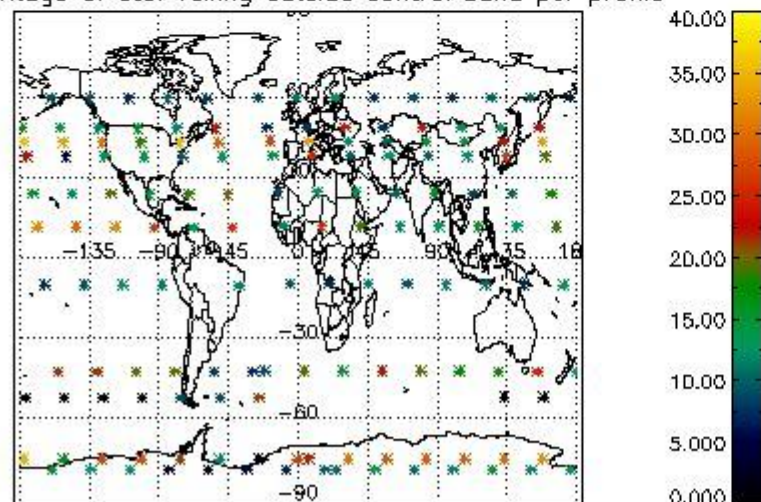

##### 4.2.1 Plot level 1 quality information per product (world map): ENVISAT ASCENDING passes

Percentage of cosmic ray hits per profile

Percentage of datation errors per profile

Percentage of star falling outside central band per profile