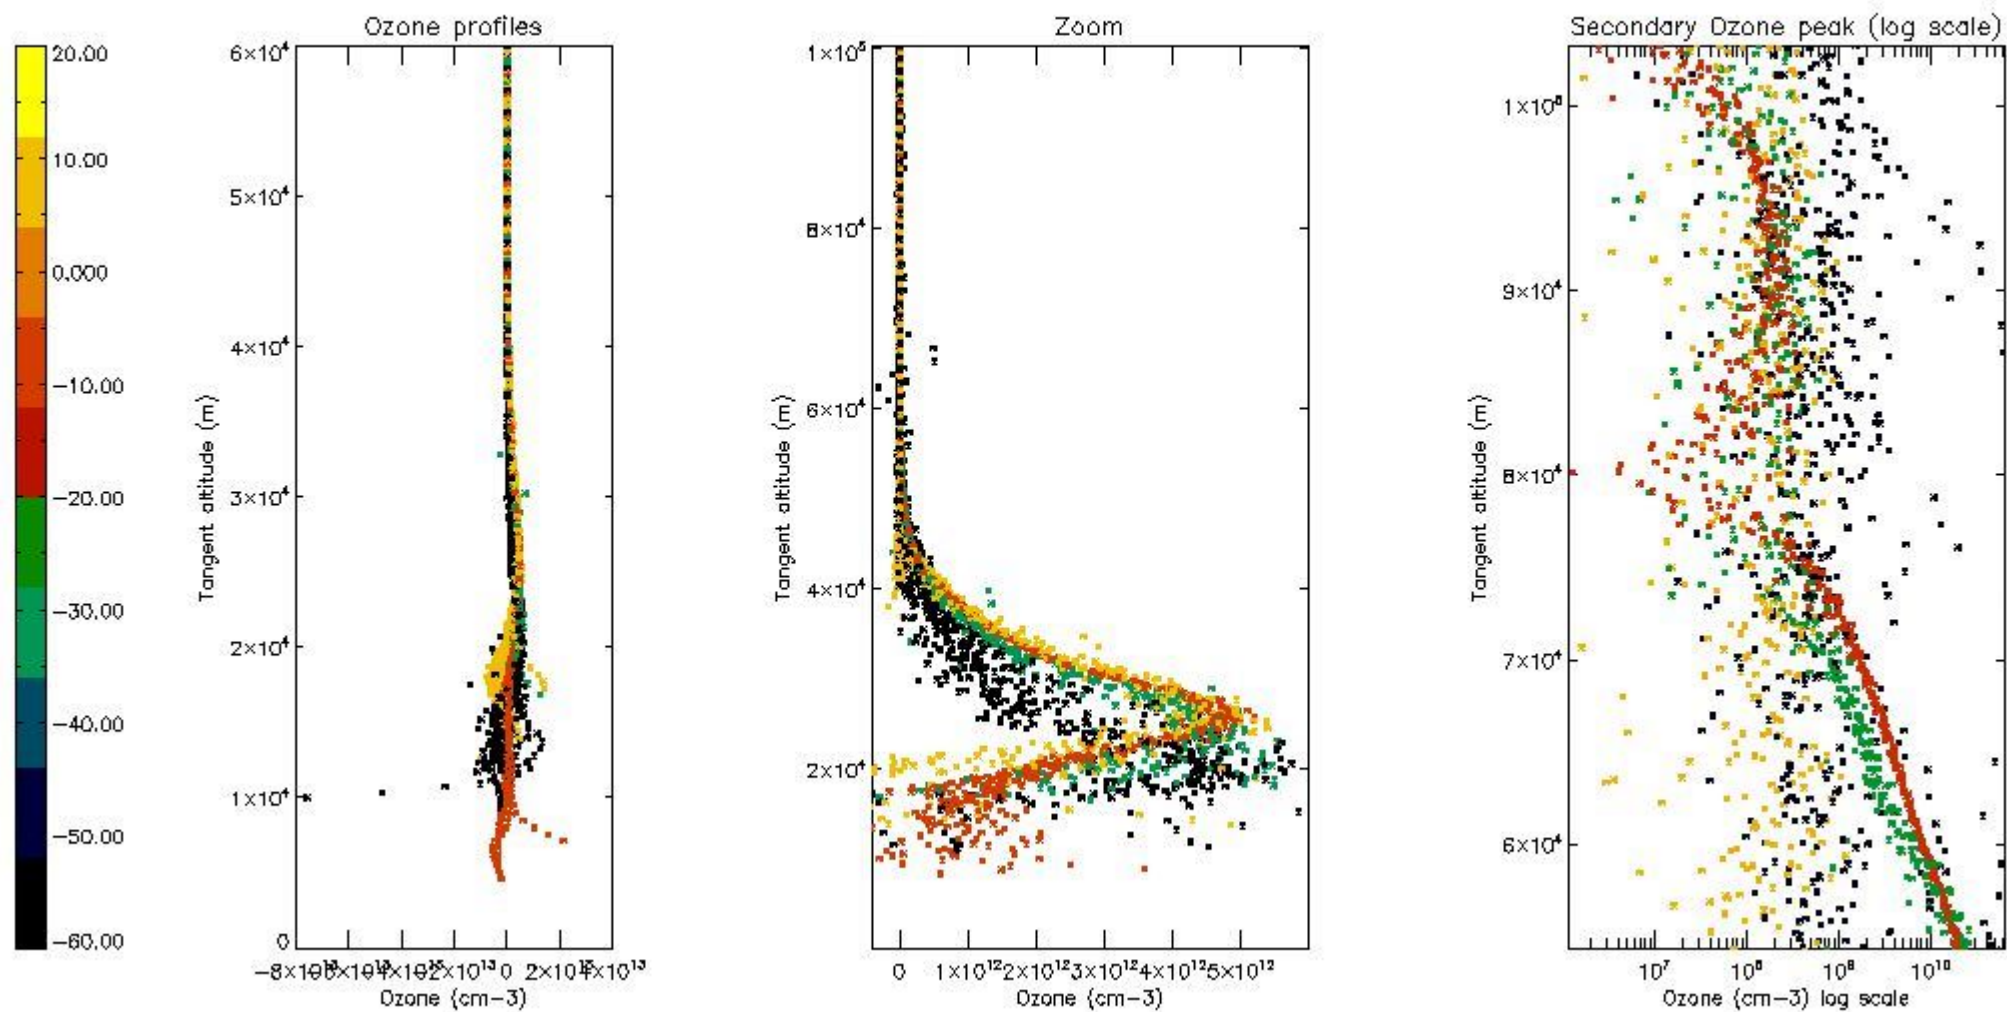

STD < 10	4
STD < 5	2

5.2 Plot ozone profiles for all STD (dark without errors)

The colorbar represents the latitude.

5.3 Plot ozone profiles where STD < 20% (dark without errors)

The colorbar represents the latitude.