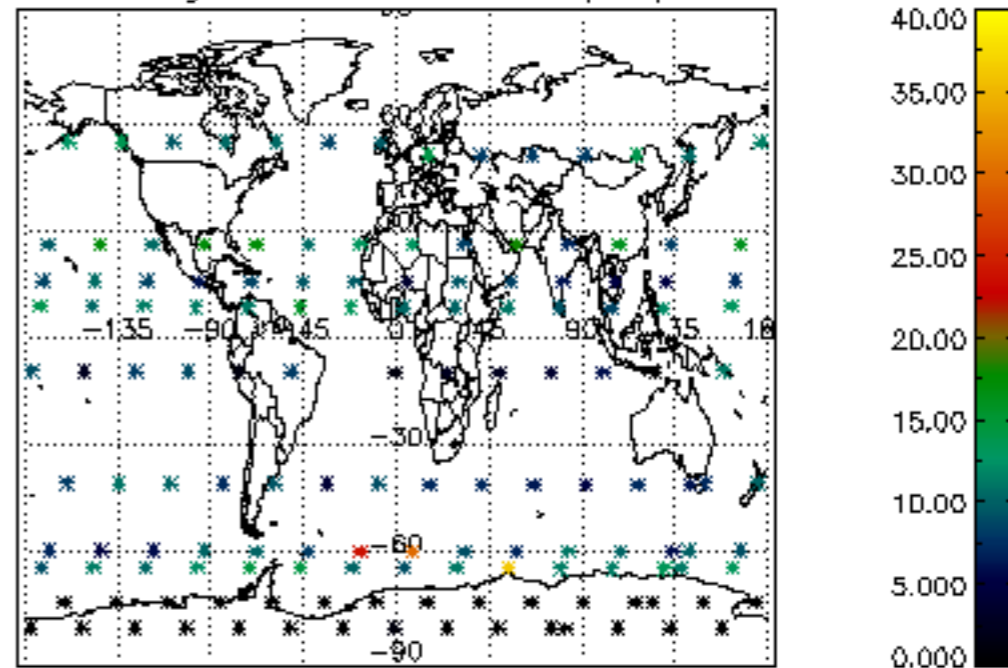

Percentage of saturation errors per profile