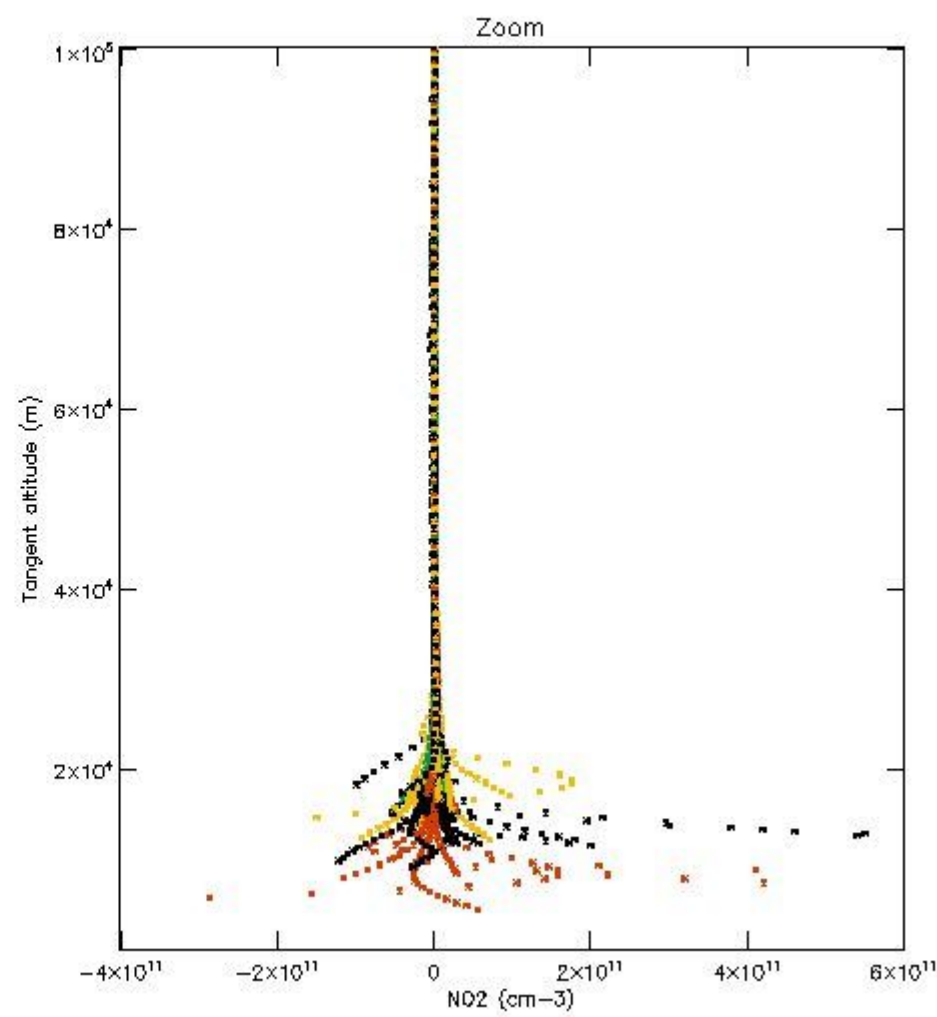

*5.4 Plot ozone profiles where STD < 10% (dark without errors)*

The colorbar represents the latitude.

*5.5 Plot ozone profiles where STD < 5% (dark without errors)*

The colorbar represents the latitude.

*5.6 Plot NO<sub>2</sub> profiles for all STD (dark without errors)*

The colorbar represents the latitude.

*5.7 Plot NO3 profiles for all STD (dark without errors)*

The colorbar represents the latitude.

5.8 Plot H2O profiles for all STD (only for occultations of stars 1,2,3,4,13,14,16,26,63 dark without errors)

The colorbar represents the latitude.