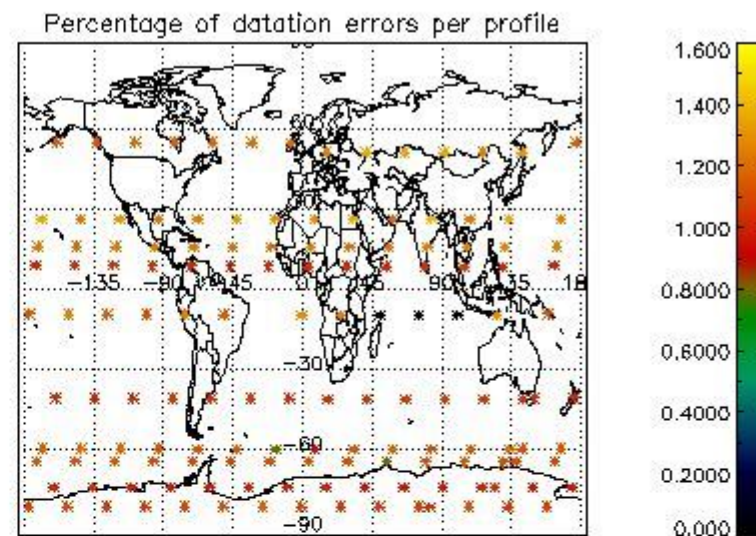

5. Trace gas profiles

5.1 Ozone statistics based on quality of products

The final quality of the products can be "measured" using the STD (Standard Deviation) attached to every point profile. This information is written to the parameter GOM_NL__2P/NL_LOCAL_SPECIES_DENSITY/o3_std of the level 2 products. The table below shows the statistics for given STD ranges.

The statistics are given with respect to the overall valid production:

- Products without fatal errors: GOM_NL__2P/MPH/PRODUCT_ERR=0
- Valid point profile: GOM_NL__2P/NL_LOCAL_SPECIES_DENSITY/pcd(0)=0

The 'Criteria' is applied to valid points of dark limb products:

- Products in dark limb illumination condition: GOM_NL__2P/NL_SUMMARY_QUALITY/obs_ill_cond=0
- Products without fatal errors: GOM_NL__2P/MPH/PRODUCT_ERR=0
- Valid point profile: GOM_NL__2P/NL_LOCAL_SPECIES_DENSITY/pcd(0)=0

So, the table below shows the percentage of dark limb and valid observations for each criteria with respect to the overall valid daily observations.

Criteria	% of total production
All STD	23
STD < 20	8