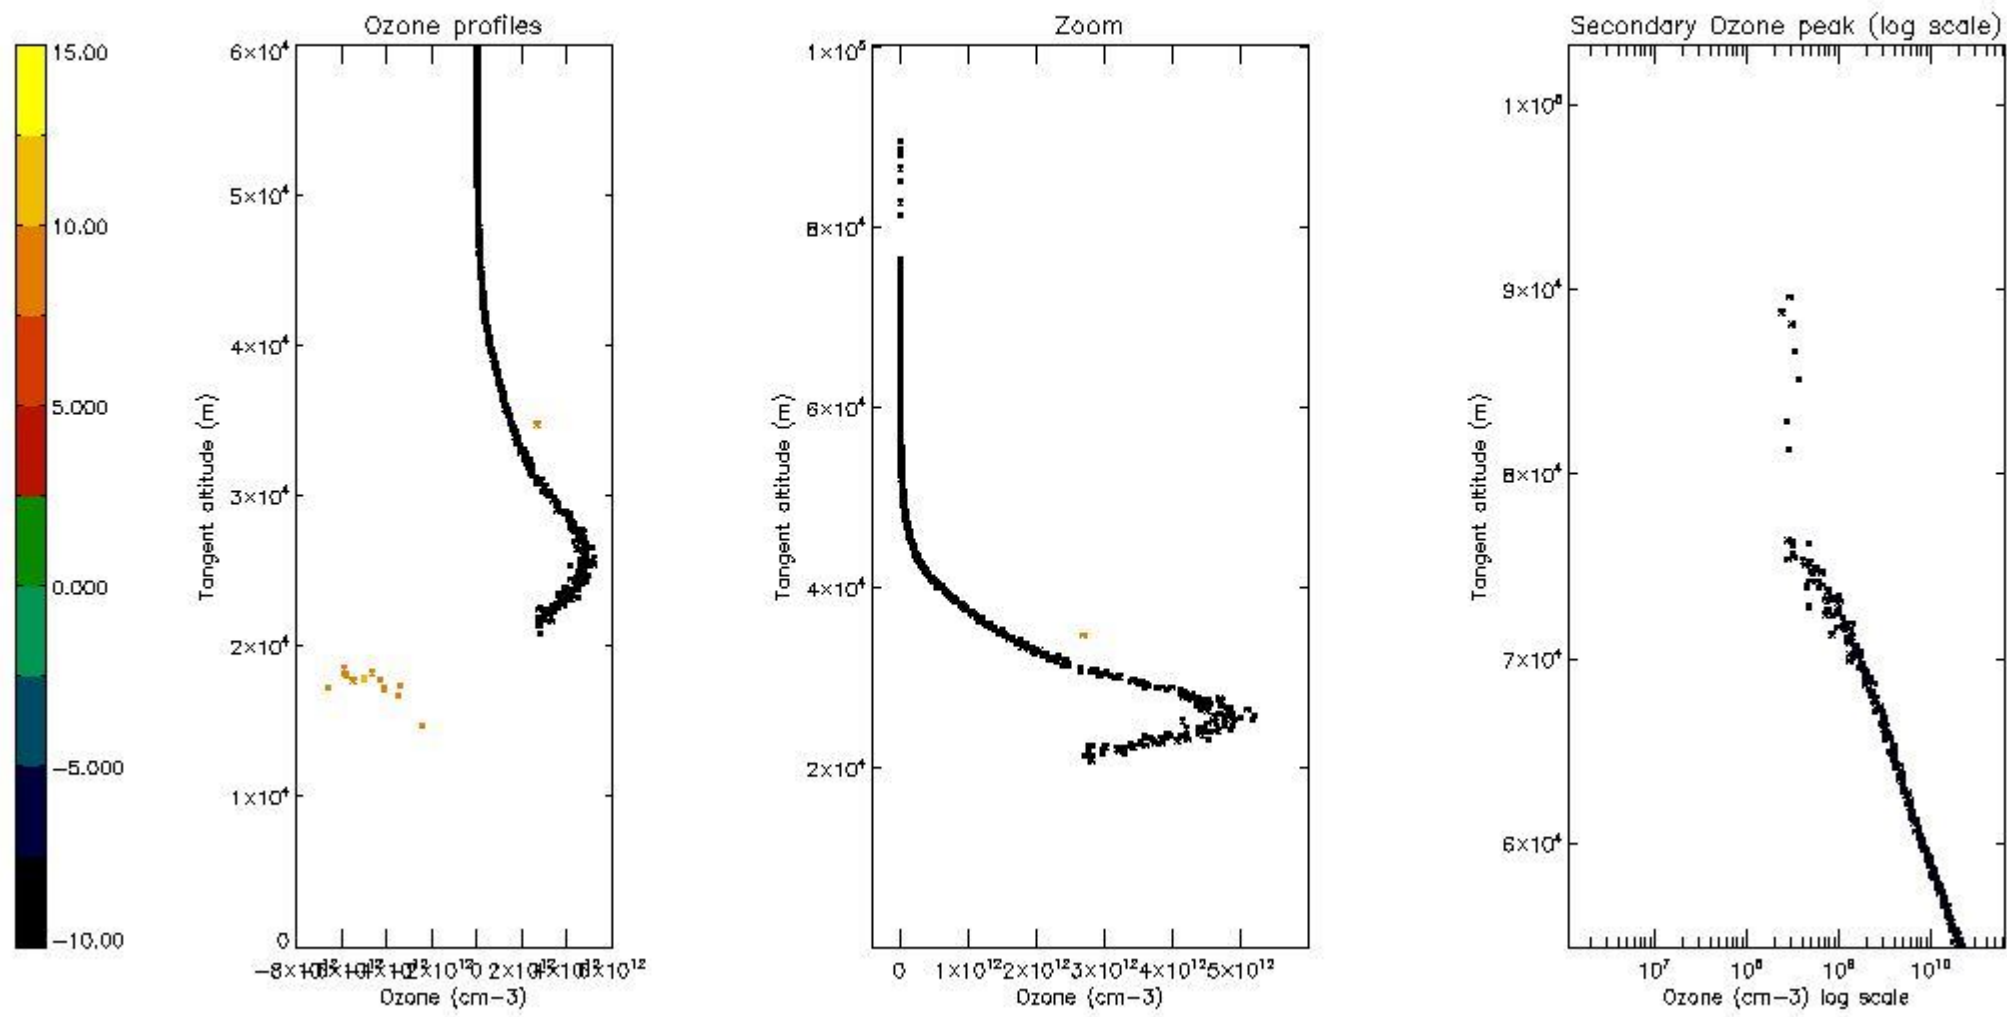

5.6 Plot NO₂ profiles for all STD (dark without errors)

The colorbar represents the latitude.