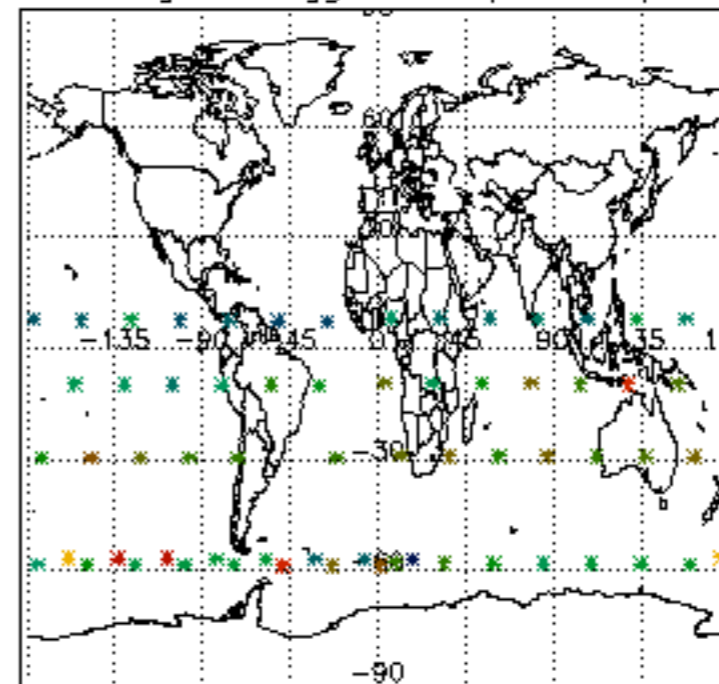

Percentage of flagged data per NO3 profile