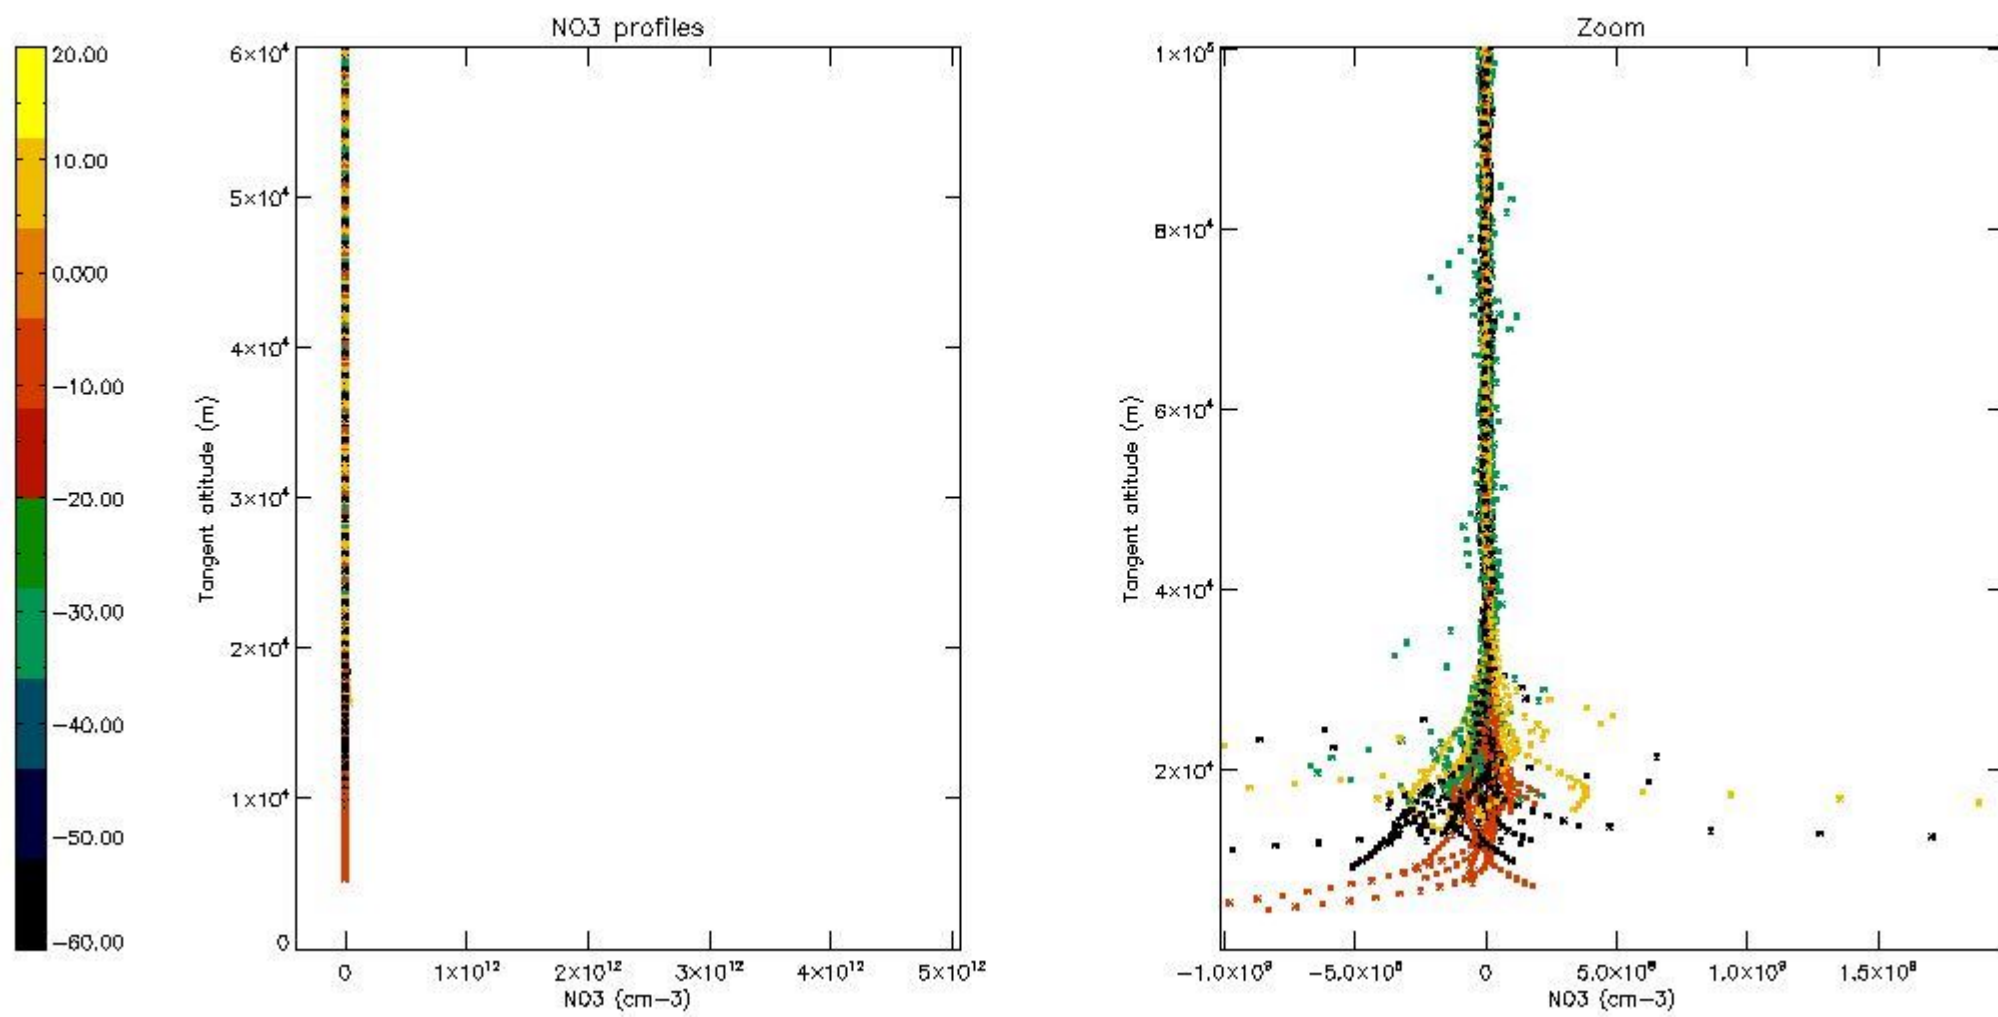

5.8 Plot H2O profiles for all STD (only for occultations of stars 1,2,3,4,13,14,16,26,63 dark without errors)

The colorbar represents the latitude.