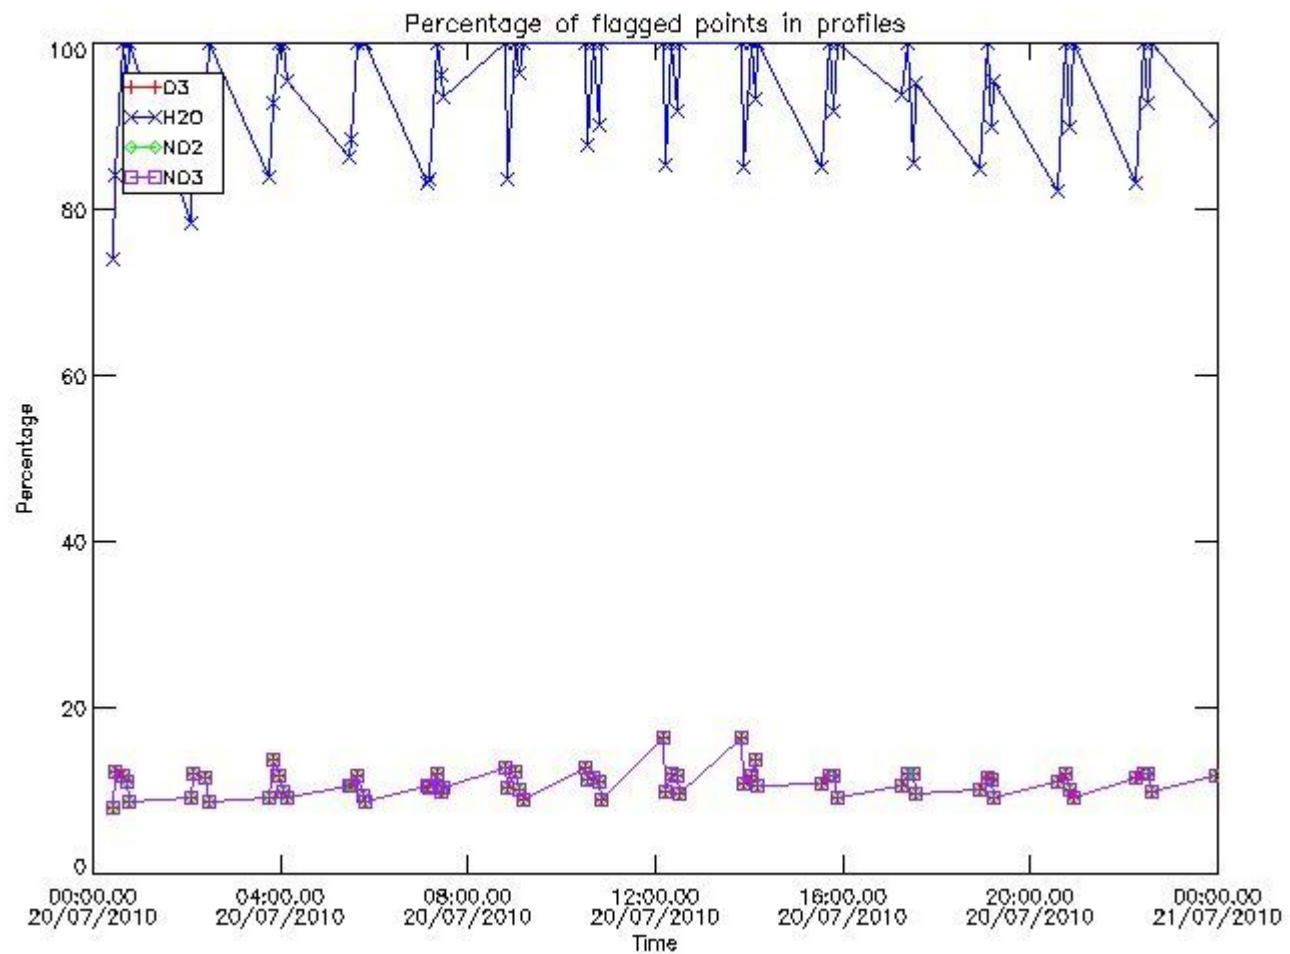

3. Quality information per product

In this section it is plotted some information contained in the Quality Summary data set of the level 2 products. Only products in dark limb conditions and without errors (error flag in the MPH set to "0") are used.

3.1 Plot quality information per product (time dependant)