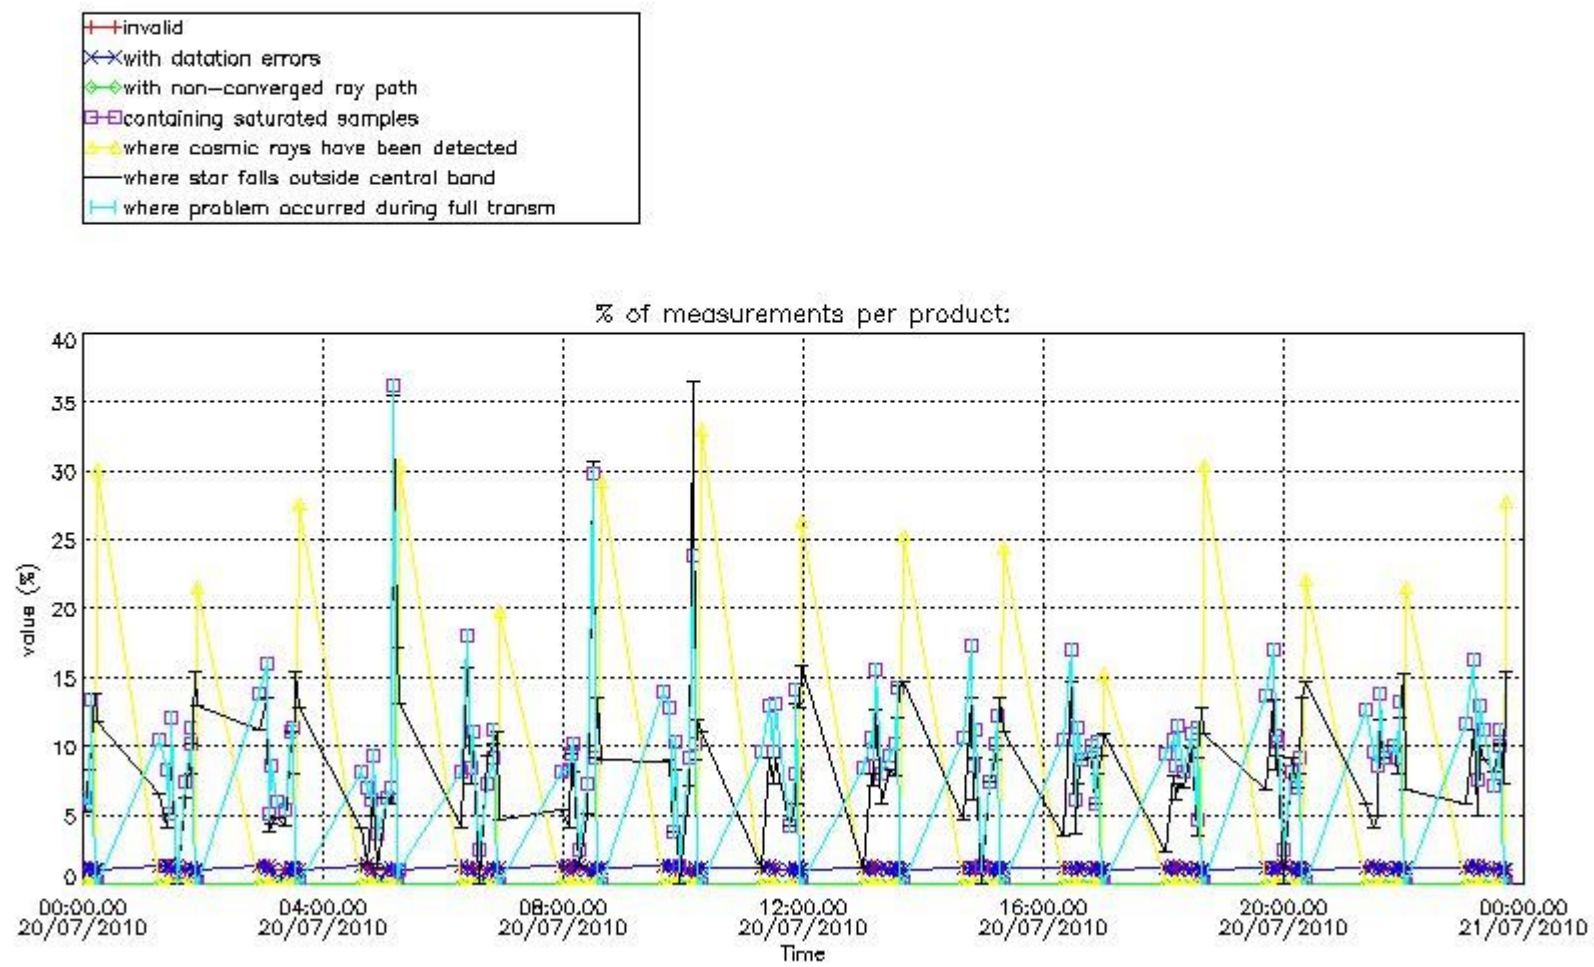

4.2 Plot quality information per product coming from level 1b processing (world map)

4.2.1 Plot level 1 quality information per product (world map): ENVISAT ASCENDING passes