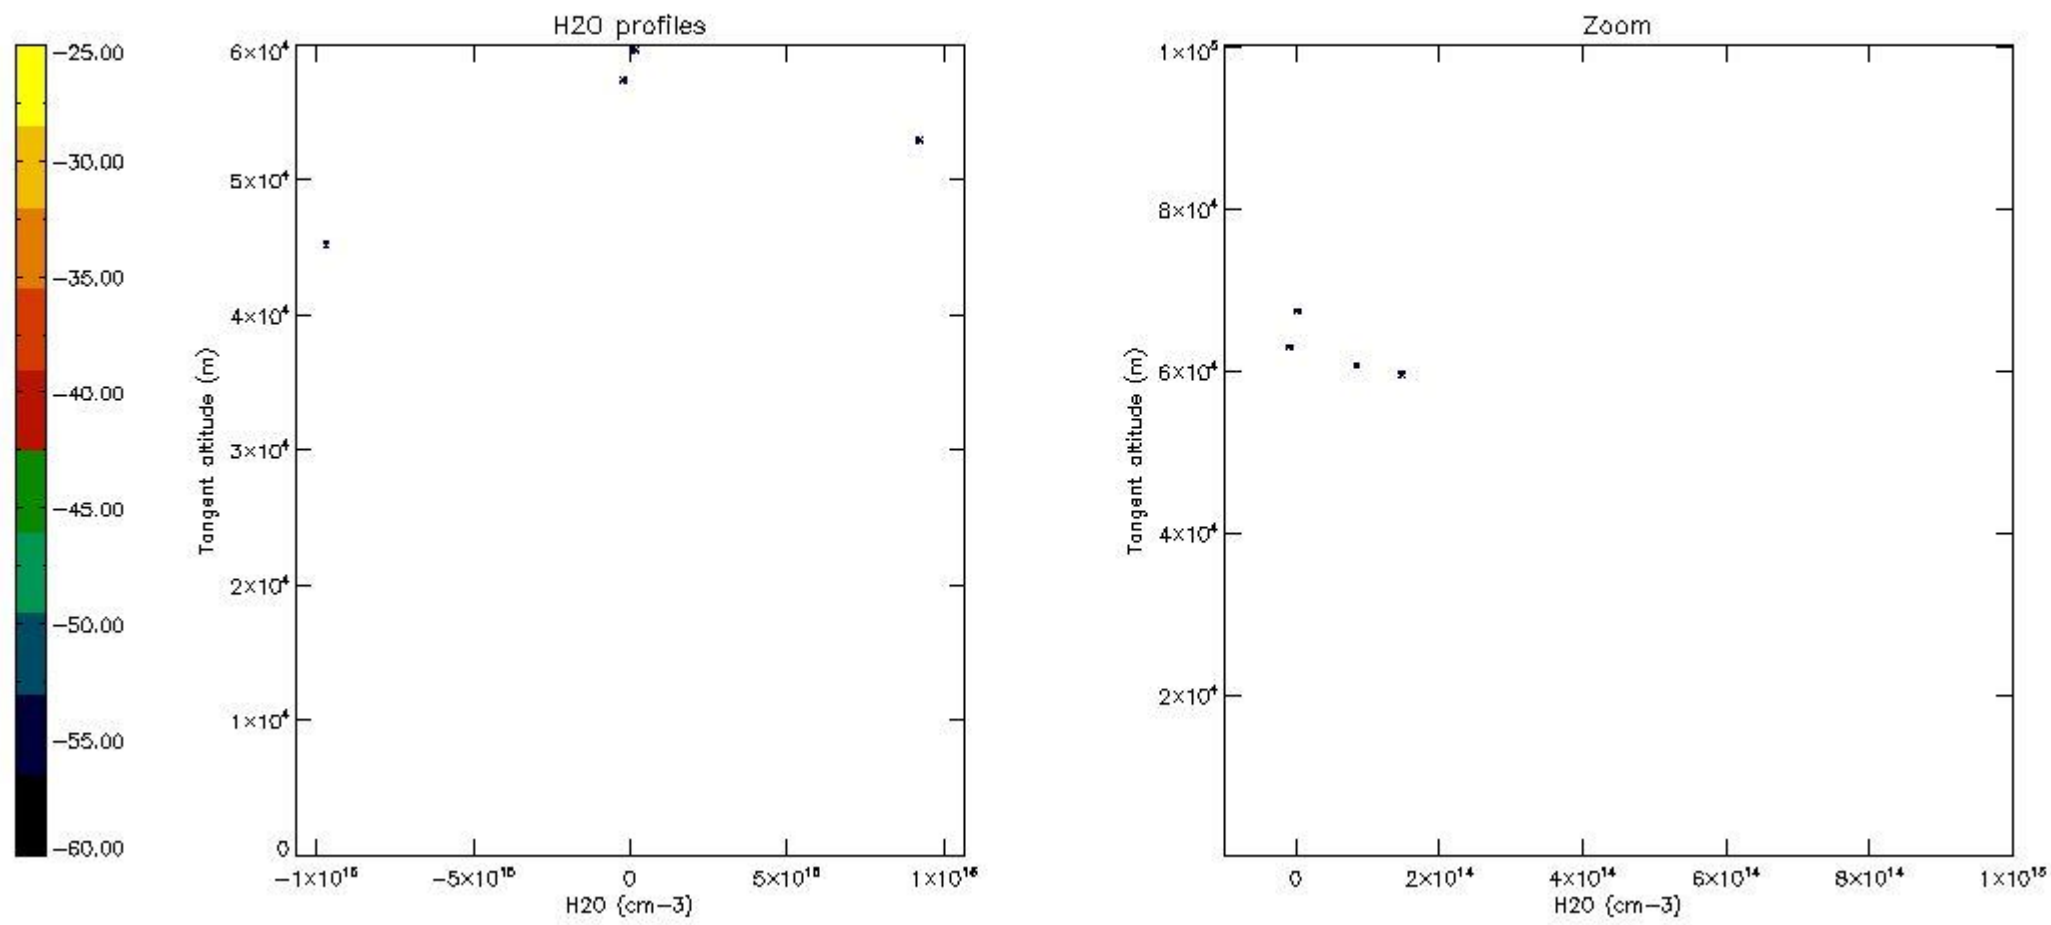

6. Auxiliary Data Files used for the production reported in section 2

The number reported in the third column indicates since which file (see list in section 2) the corresponding auxiliary file has been used. The fourth column is the date of those product files.

Type	Auxiliary Filename	Used since product	Used since product date
INST_PHYS_CHARACTERISTICS	GOM_INS_AXVIEC20091111_143220_20030716_120000_20500101_000000	1	20-JUL-2010 00:01:30
LEVEL-2_PROC_CONFIG	GOM_PR2_AXVIEC20091111_152718_20020301_000000_20500101_000000	1	20-JUL-2010 00:01:30
CROSS_SECTIONS_FILE	GOM_CRS_AXVIEC20091111_154832_20020301_000000_20500101_000000	1	20-JUL-2010 00:01:30