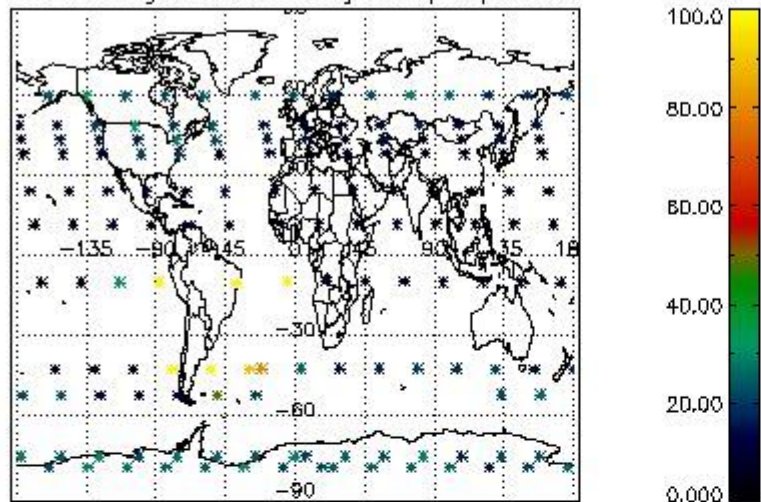

Percentage of cosmic ray hits per profile