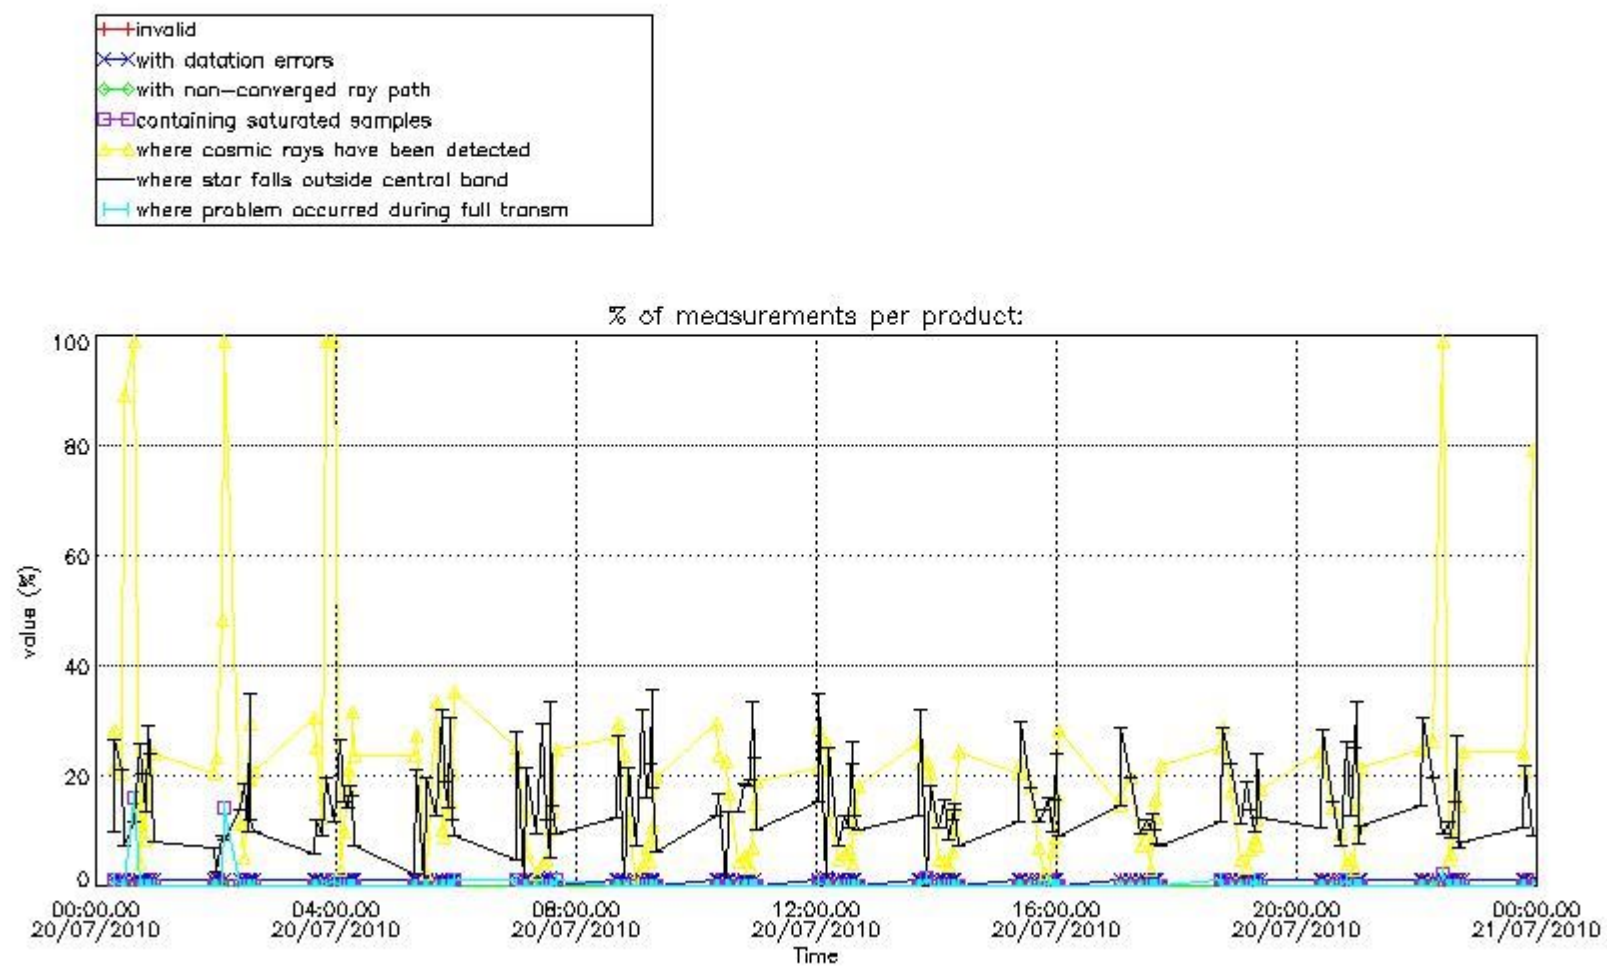

4.1.2 Plot level 1 quality information per product (time dependant): ENVI SAT DESCENDING passes