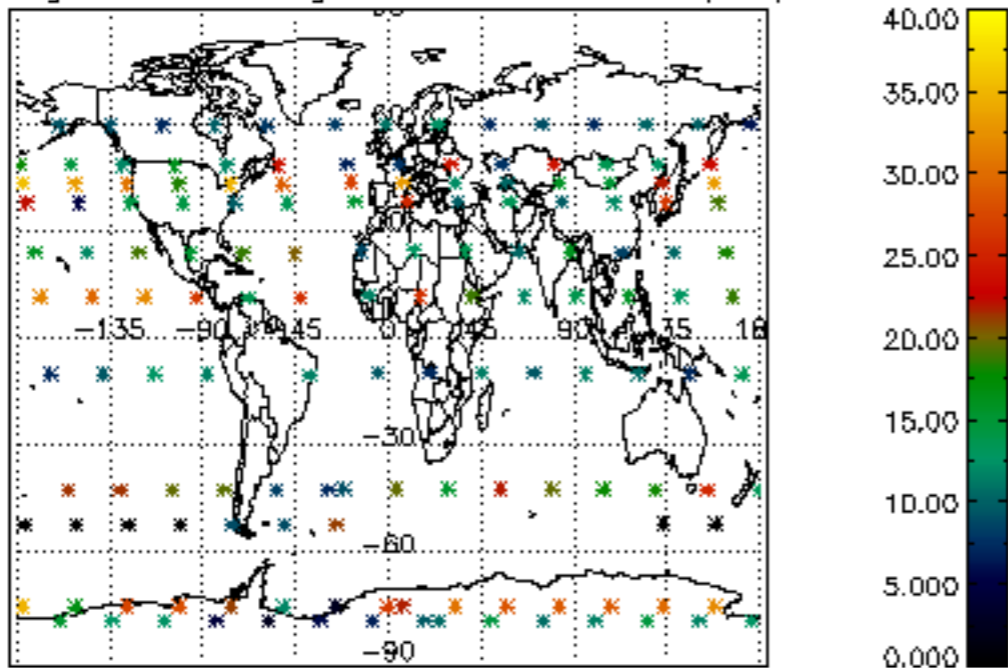

Percentage of cosmic ray hits per profile

Percentage of star falling outside central band per profile