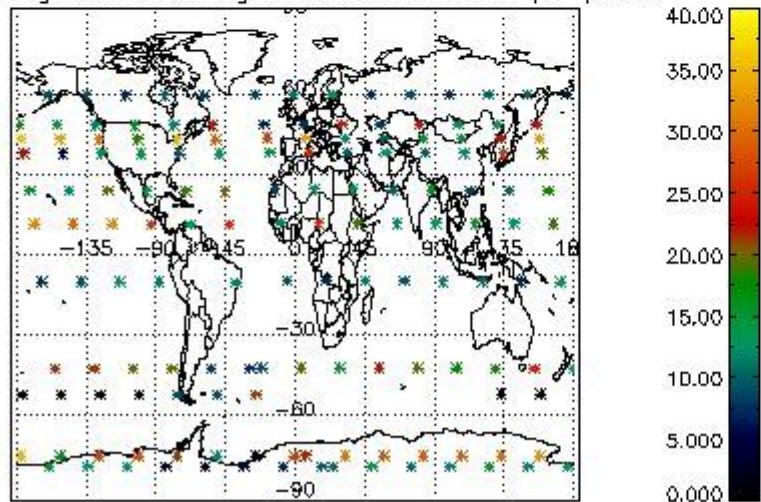

##### 4.2.1 Plot level 1 quality information per product (world map): ENVISAT ASCENDING passes

Percentage of cosmic ray hits per profile

Percentage of datation errors per profile

Percentage of star falling outside central band per profile