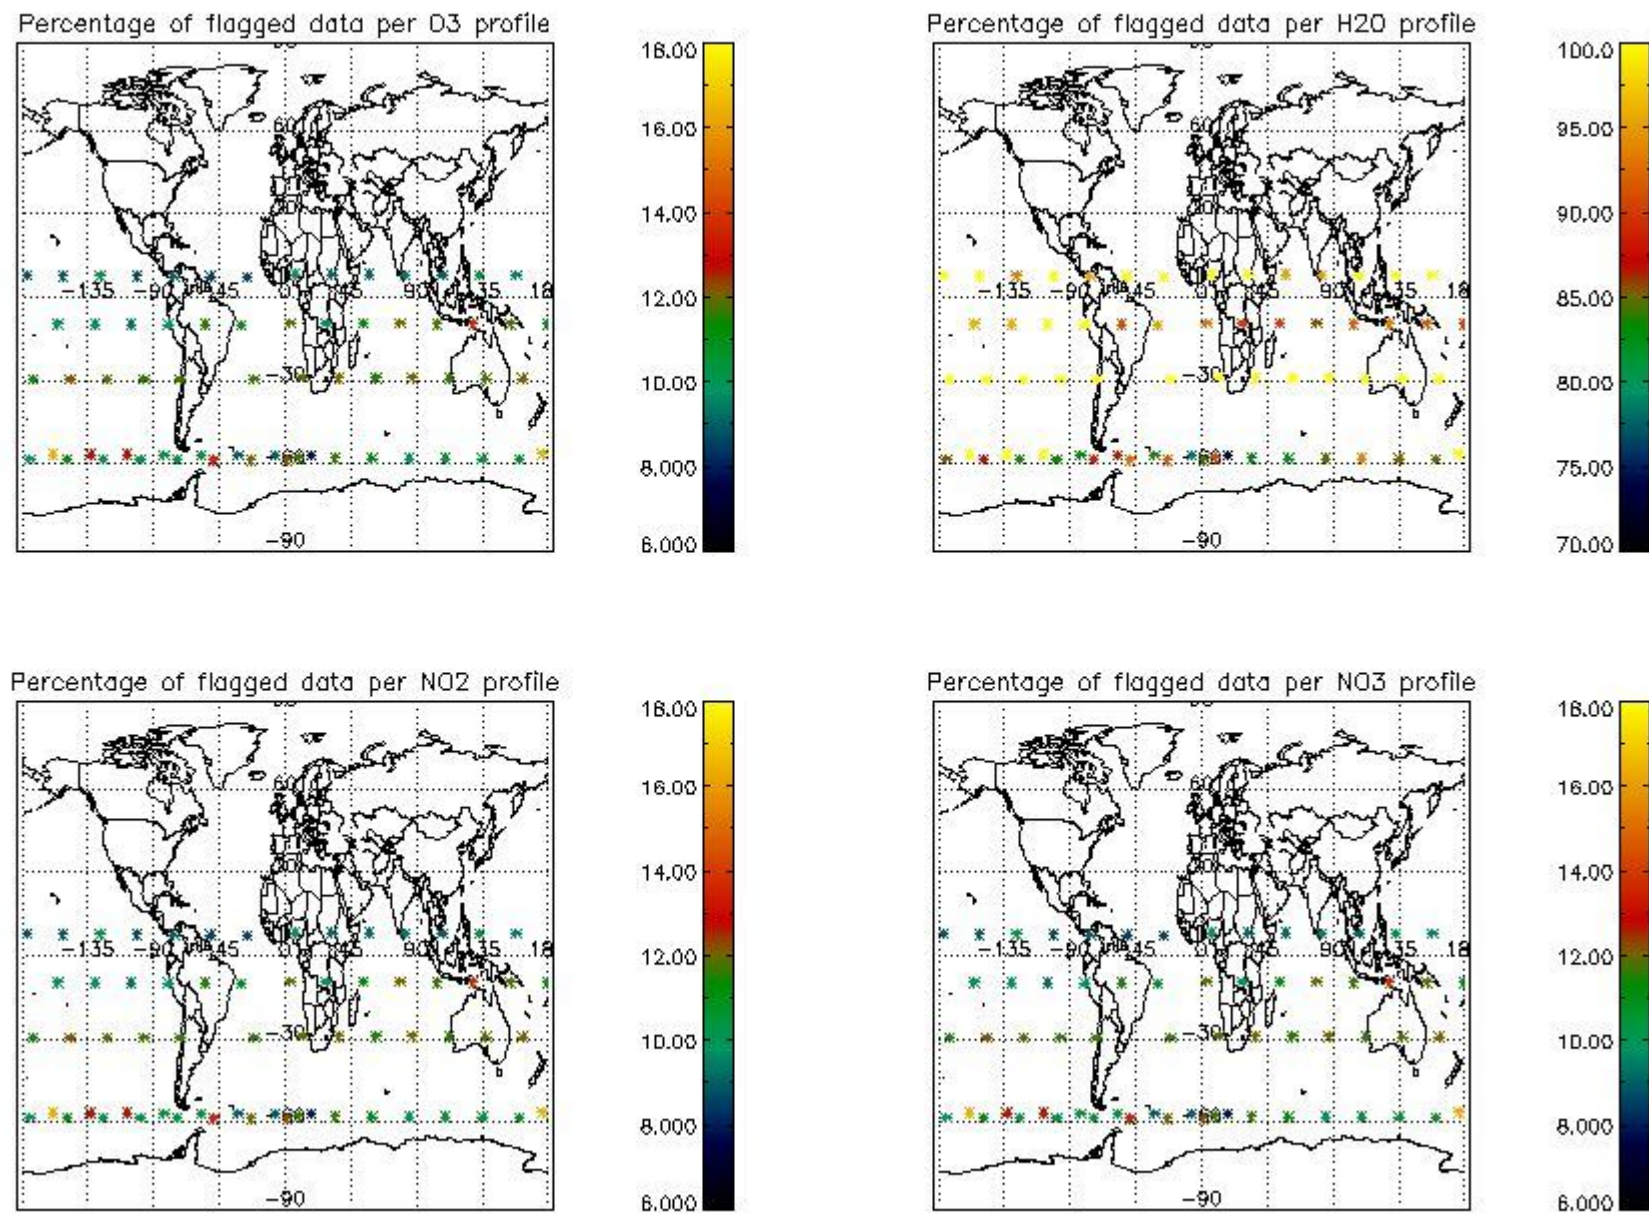

3.2 Plot quality information per product (world map)

4. Level 1 quality information per product

In this section it is plotted some information contained in the Quality Summary data set of the level 2 products that comes from the level 1b processing. Products without errors (error flag in the MPH set to "0") are used.

4.1 Plot quality information per product (time dependant) coming from level 1b processing

4.1.1 Plot level 1 quality information per product (time dependant): ENVISAT ASCENDING passes