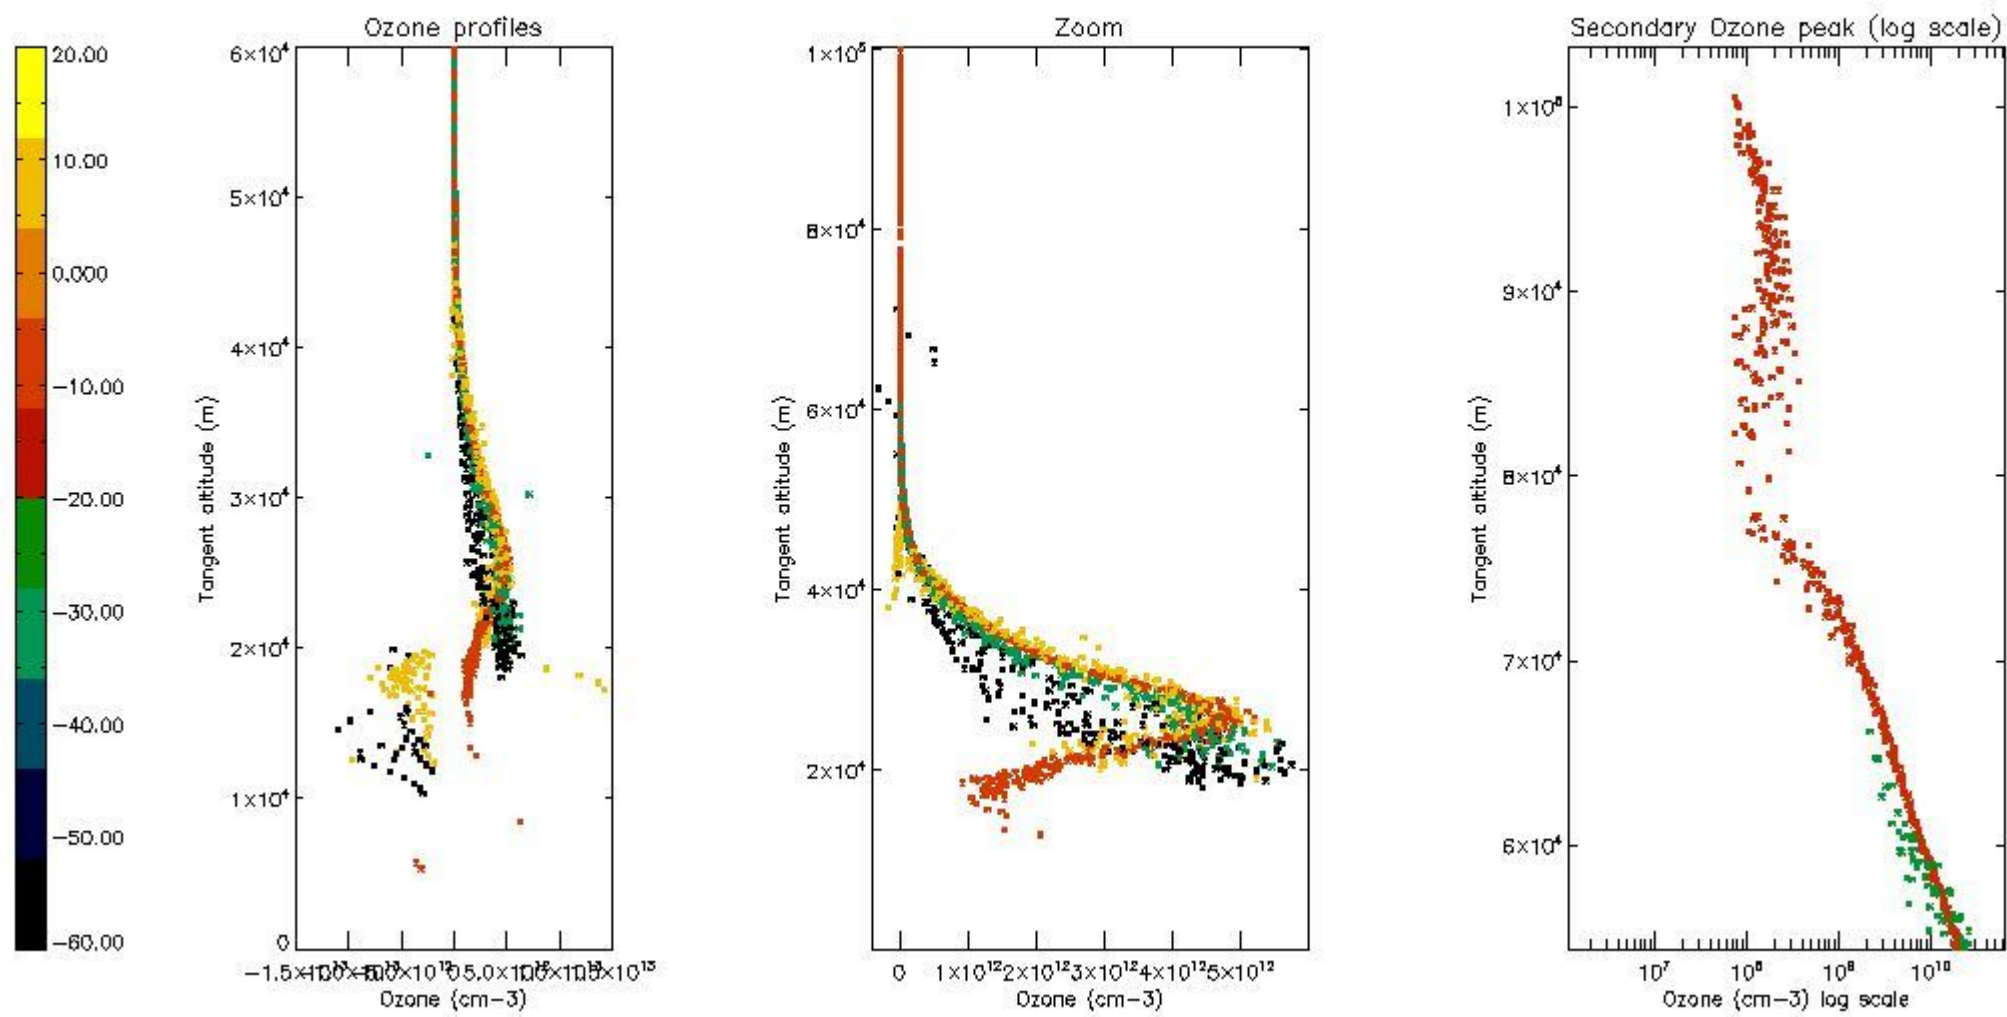

STD < 10	4
STD < 5	2

5.2 Plot ozone profiles for all STD (dark without errors)

The colorbar represents the latitude.

5.3 Plot ozone profiles where STD < 20% (dark without errors)

The colorbar represents the latitude.