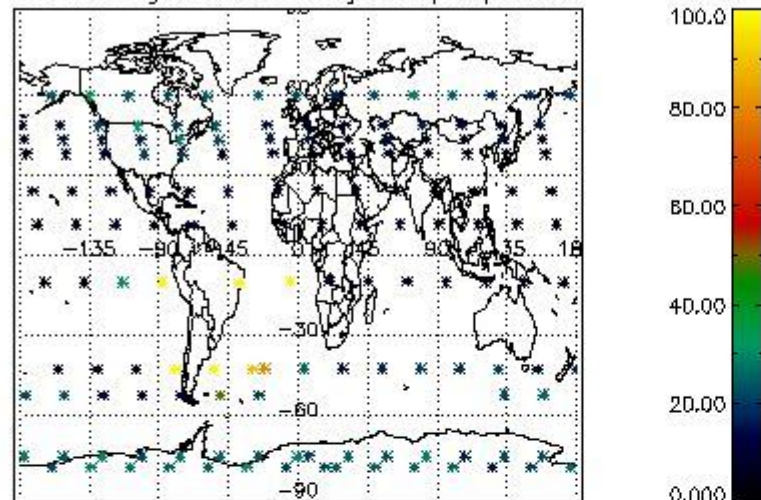

Percentage of cosmic ray hits per profile