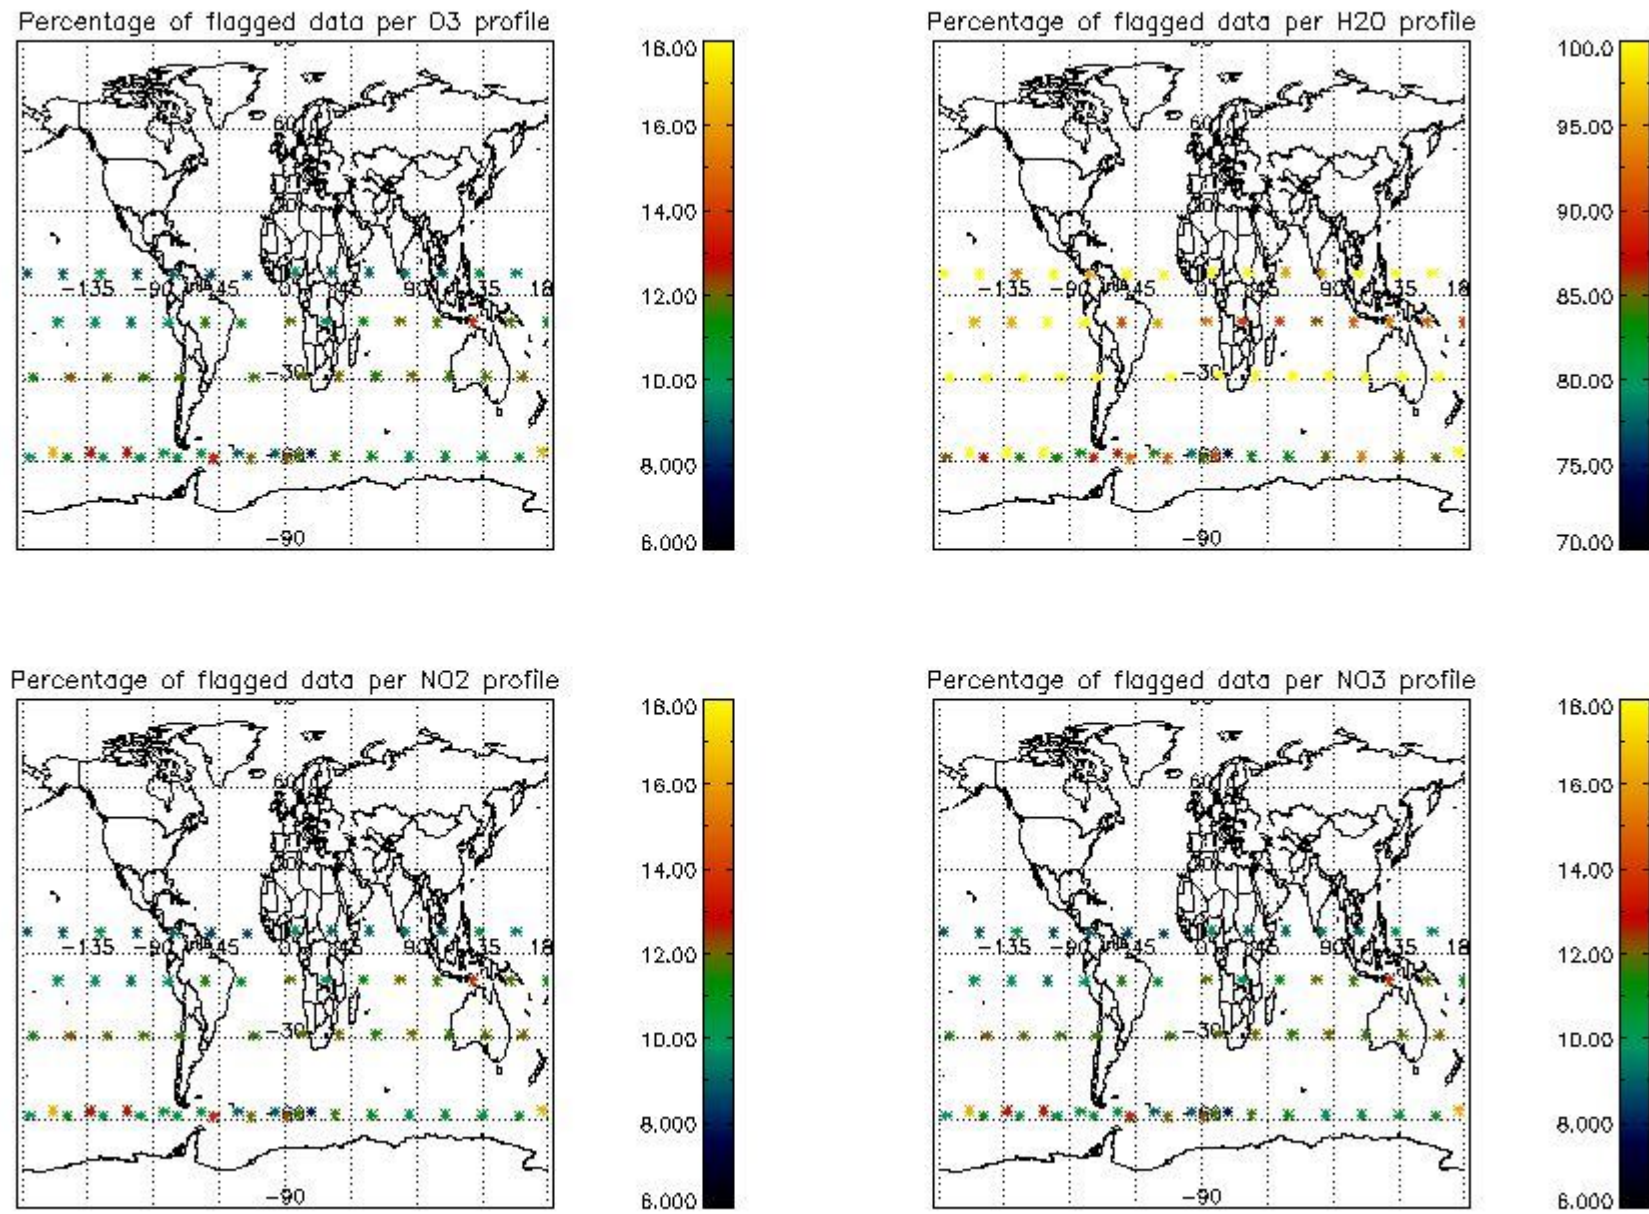

3.2 Plot quality information per product (world map)

4. Level 1 quality information per product

In this section it is plotted some information contained in the Quality Summary data set of the level 2 products that comes from the level 1b processing. Products without errors (error flag in the MPH set to "0") are used.

4.1 Plot quality information per product (time dependant) coming from level 1b processing

4.1.1 Plot level 1 quality information per product (time dependant): ENVISAT ASCENDING passes