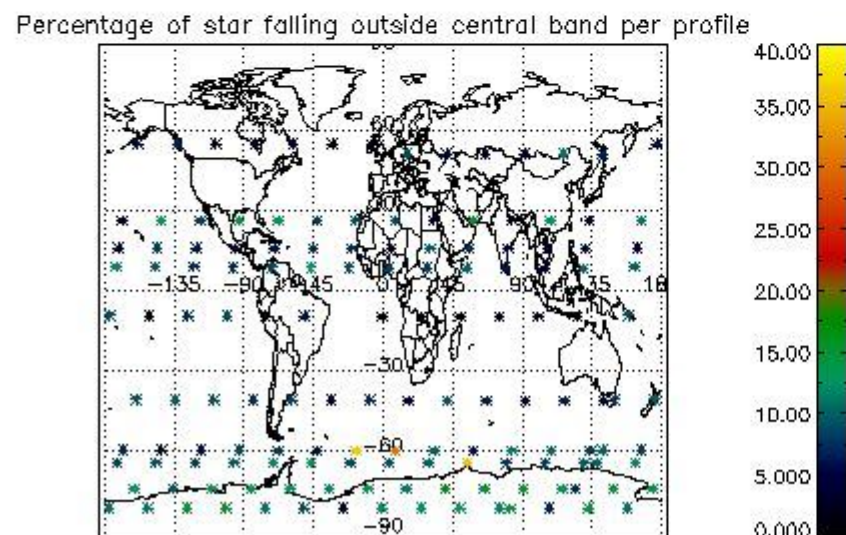

5. Trace gas profiles

5.1 Ozone statistics based on quality of products

The final quality of the products can be "measured" using the STD (Standard Deviation) attached to every point profile. This information is written to the parameter GOM_NL__2P/NL_LOCAL_SPECIES_DENSITY/o3_std of the level 2 products. The table below shows the statistics for given STD ranges.

The statistics are given with respect to the overall valid production:

- Products without fatal errors: GOM_NL__2P/MPH/PRODUCT_ERR=0
- Valid point profile: GOM_NL__2P/NL_LOCAL_SPECIES_DENSITY/pcd(0)=0

The 'Criteria' is applied to valid points of dark limb products:

- Products in dark limb illumination condition: GOM_NL__2P/NL_SUMMARY_QUALITY/obs_ill_cond=0
- Products without fatal errors: GOM_NL__2P/MPH/PRODUCT_ERR=0
- Valid point profile: GOM_NL__2P/NL_LOCAL_SPECIES_DENSITY/pcd(0)=0

So, the table below shows the percentage of dark limb and valid observations for each criteria with respect to the overall valid daily observations.

Criteria	% of total production
All STD	23
STD < 20	8