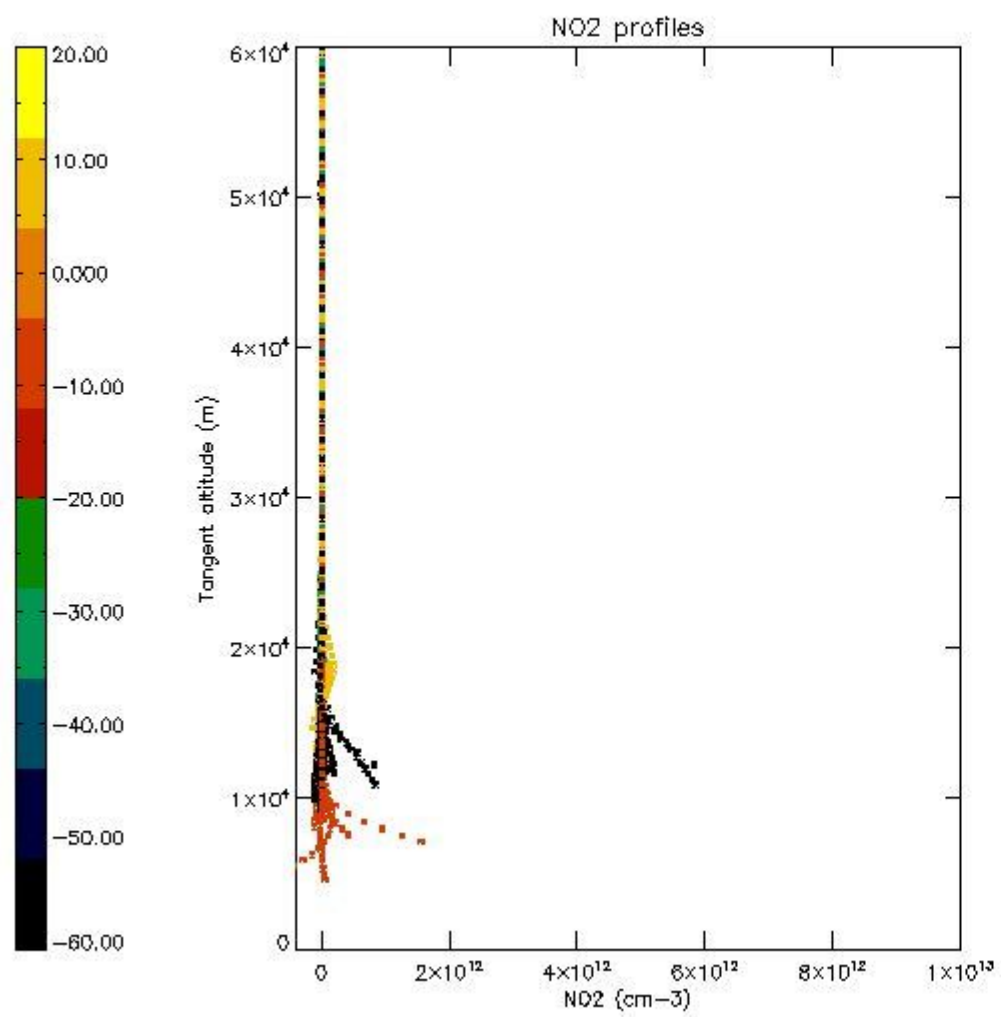

5.7 Plot NO3 profiles for all STD (dark without errors)

The colorbar represents the latitude.