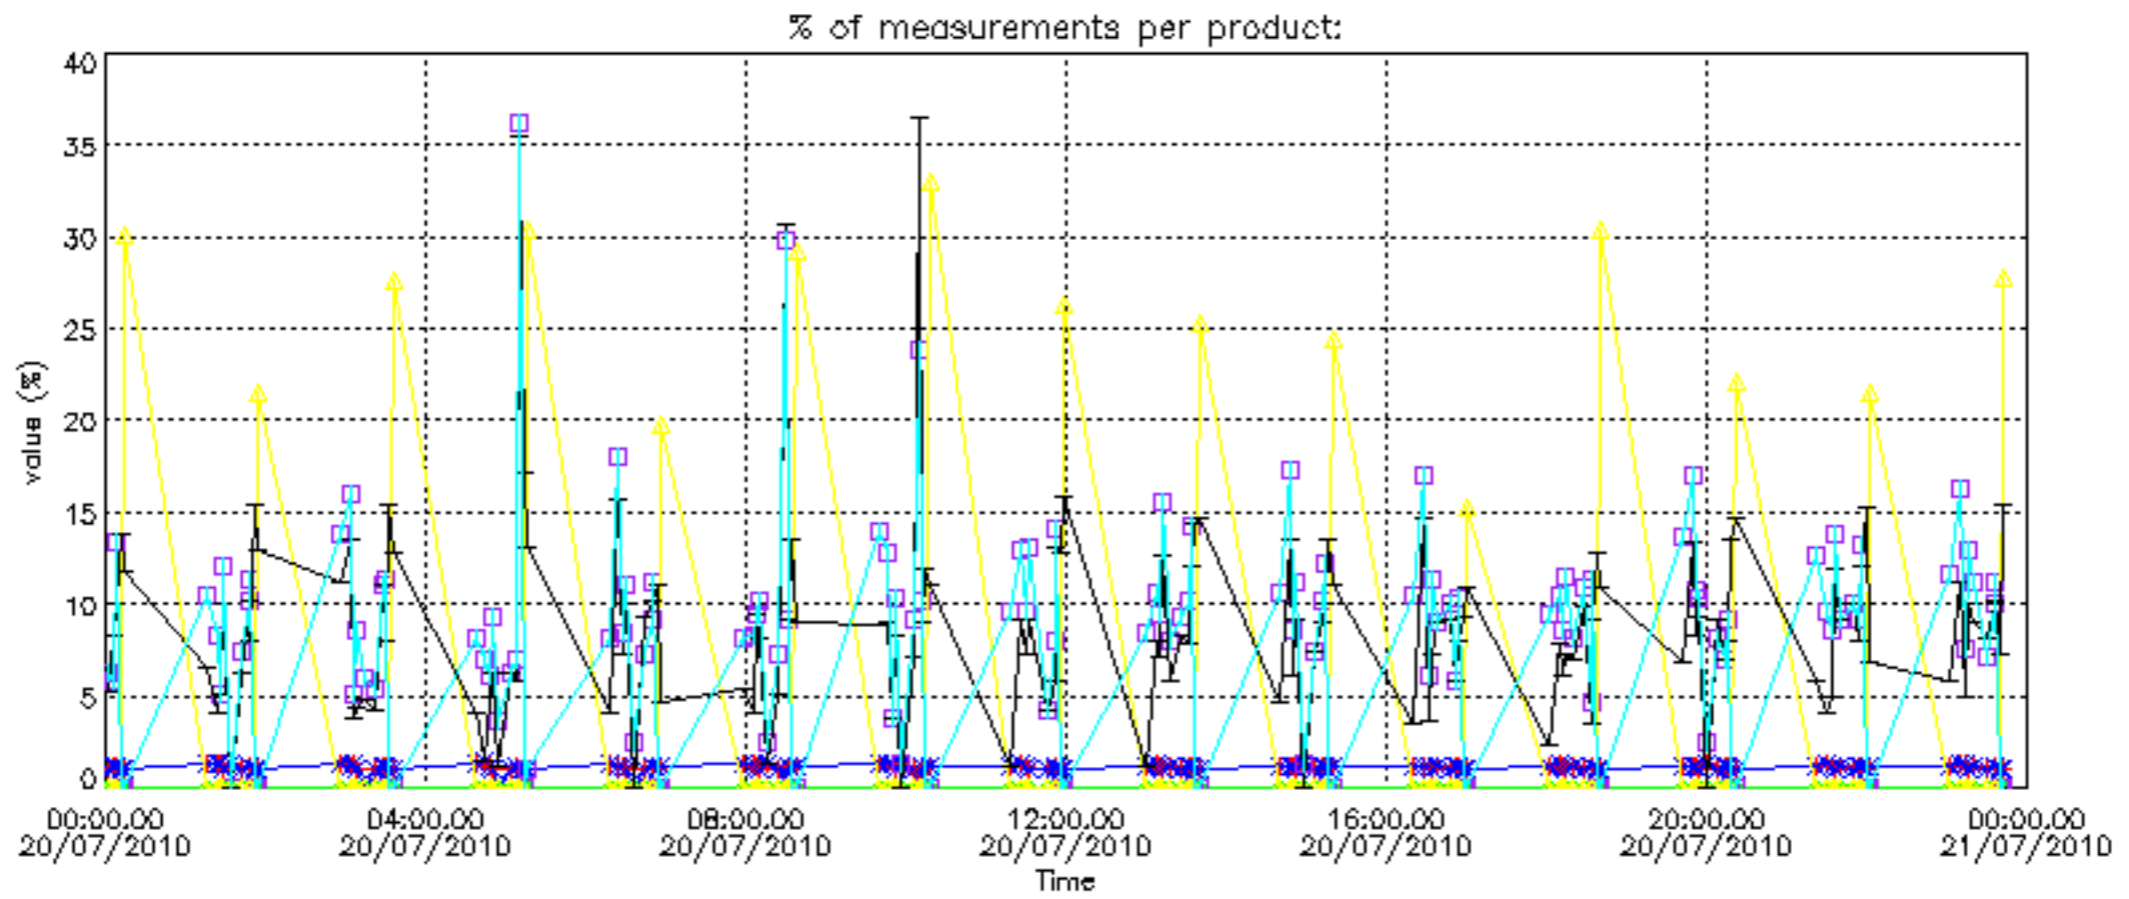

Percentage of cosmic ray hits per profile

Percentage of datation errors per profile