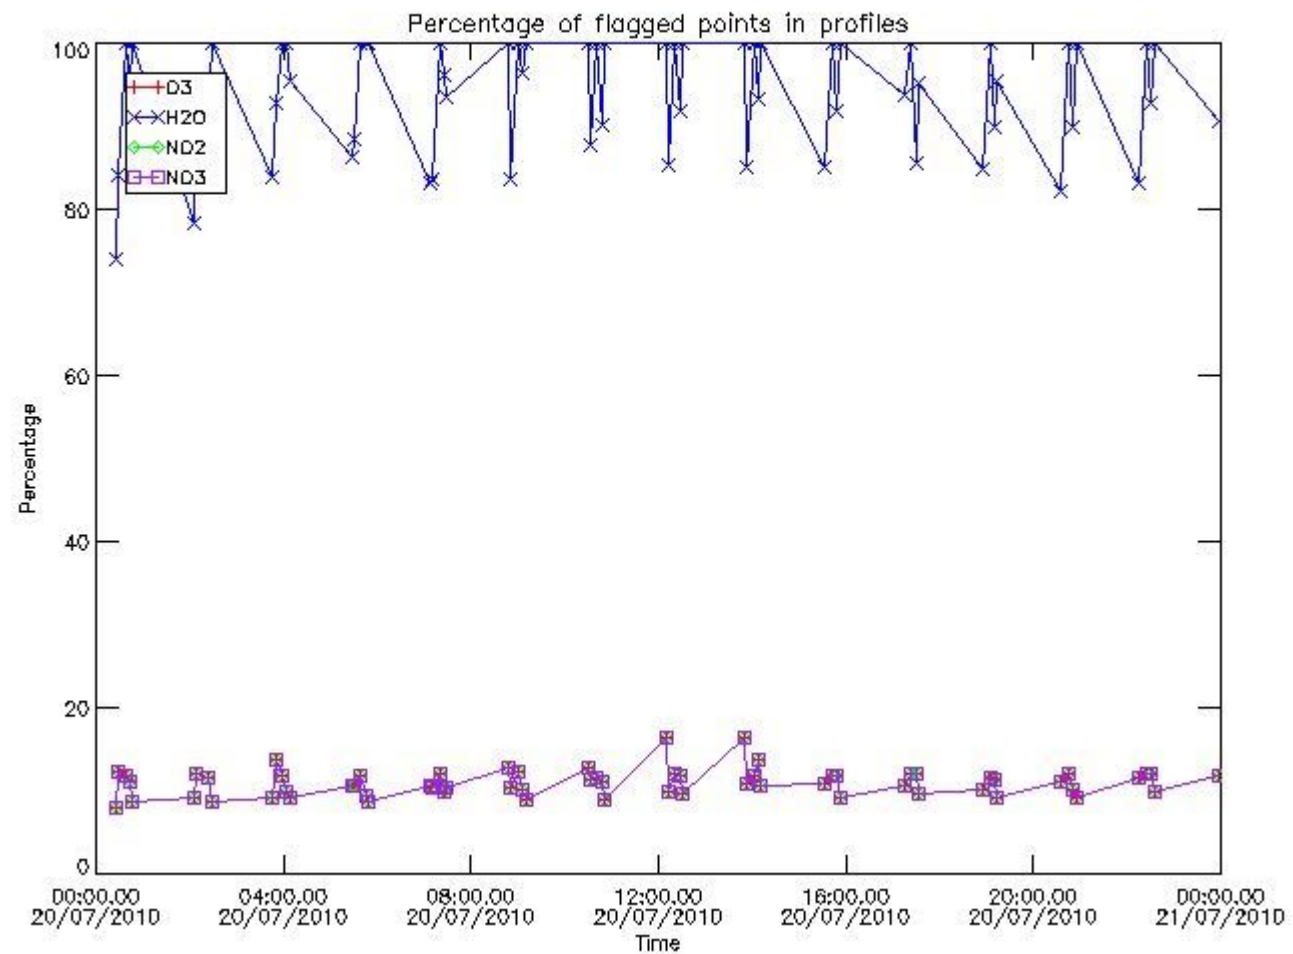

3. Quality information per product

In this section it is plotted some information contained in the Quality Summary data set of the level 2 products. Only products in dark limb conditions and without errors (error flag in the MPH set to "0") are used.

3.1 Plot quality information per product (time dependant)