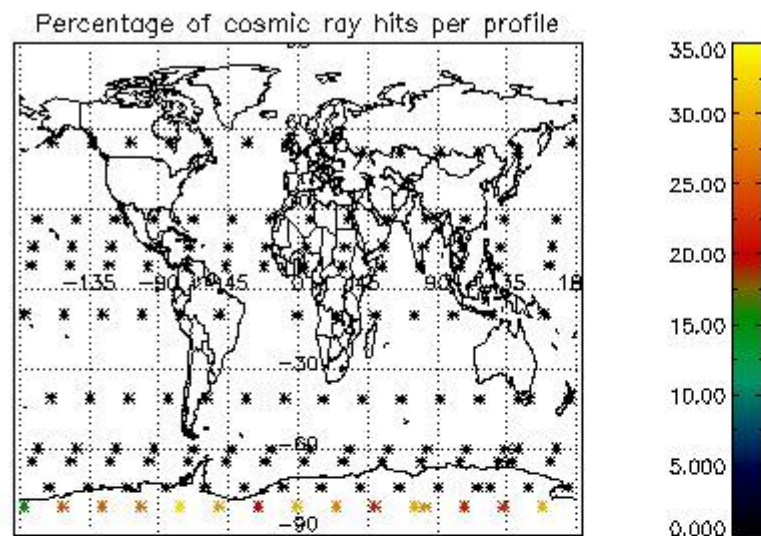

4.2.2 Plot level 1 quality information per product (world map): ENVISAT DESCENDING passes

5. Trace gas profiles

5.1 Ozone statistics based on quality of products

The final quality of the products can be "measured" using the STD (Standard Deviation) attached to every point profile. This information is written to the parameter GOM_NL__2P/NL_LOCAL_SPECIES_DENSITY/o3_std of the level 2 products. The table below shows the statistics for given STD ranges.

The statistics are given with respect to the overall valid production:

- Products without fatal errors: GOM_NL__2P/MPH/PRODUCT_ERR=0
- Valid point profile: GOM_NL__2P/NL_LOCAL_SPECIES_DENSITY/pcd(0)=0

The 'Criteria' is applied to valid points of dark limb products:

- Products in dark limb illumination condition: GOM_NL__2P/NL_SUMMARY_QUALITY/obs_ill_cond=0
- Products without fatal errors: GOM_NL__2P/MPH/PRODUCT_ERR=0
- Valid point profile: GOM_NL__2P/NL_LOCAL_SPECIES_DENSITY/pcd(0)=0

So, the table below shows the percentage of dark limb and valid observations for each criteria with respect to the overall valid daily observations.

Criteria	% of total production
All STD	23
STD < 20	8