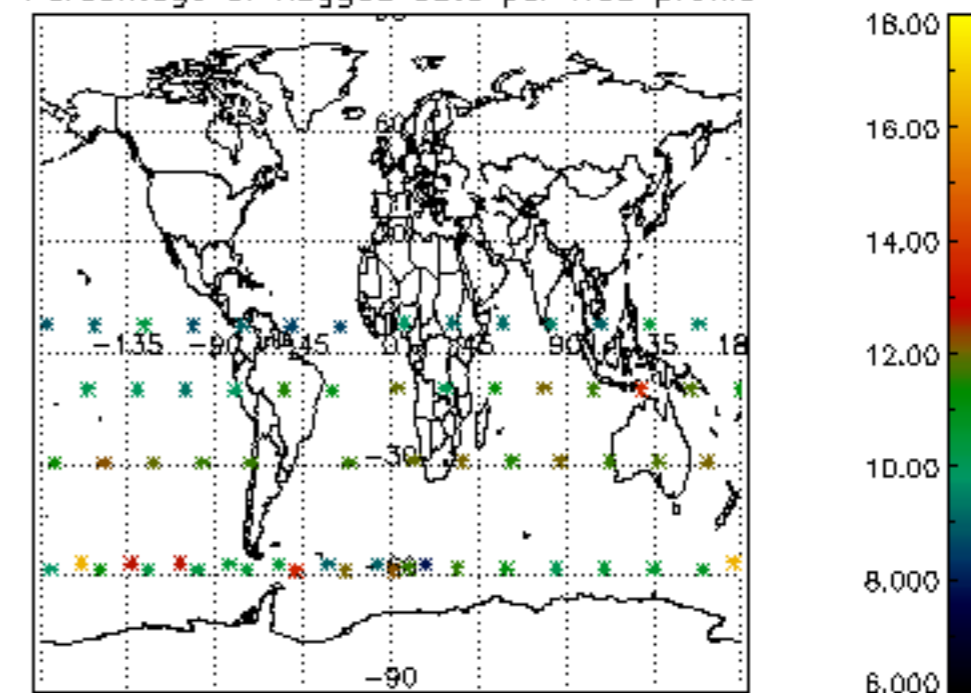

Percentage of flagged data per NO3 profile