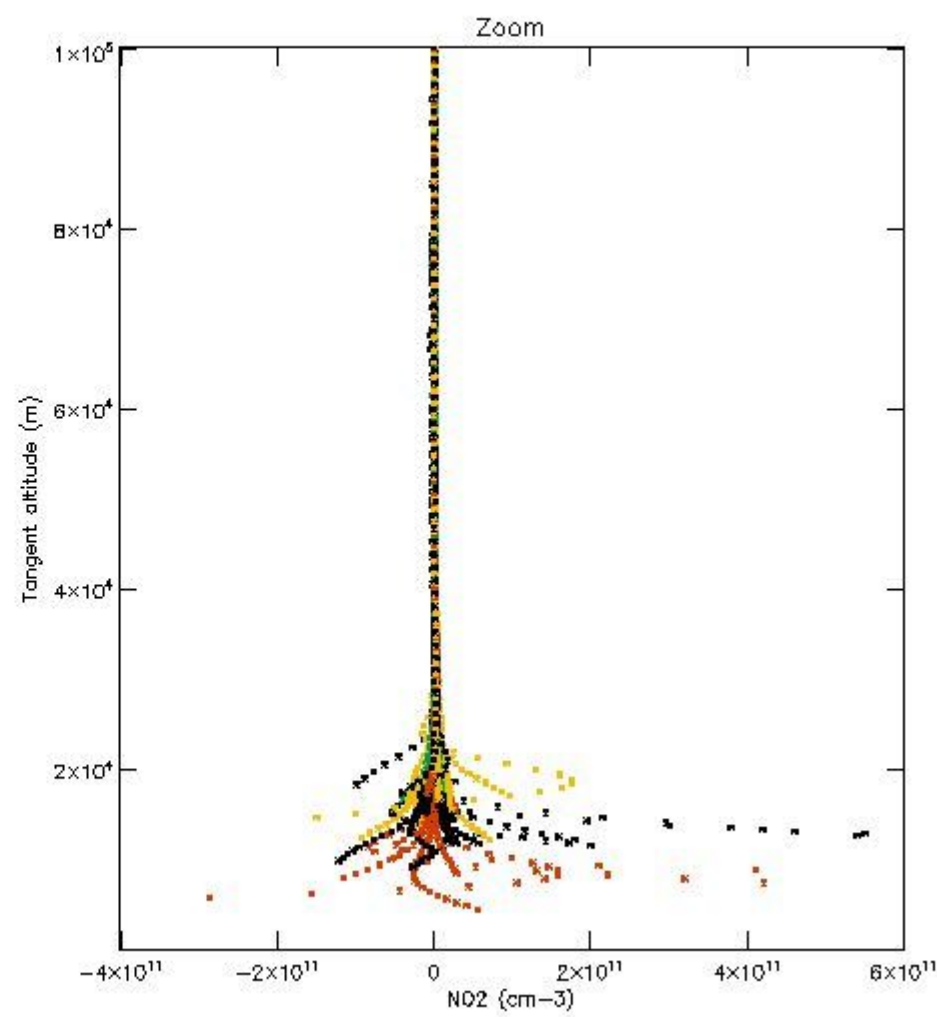

5.7 Plot NO3 profiles for all STD (dark without errors)

The colorbar represents the latitude.