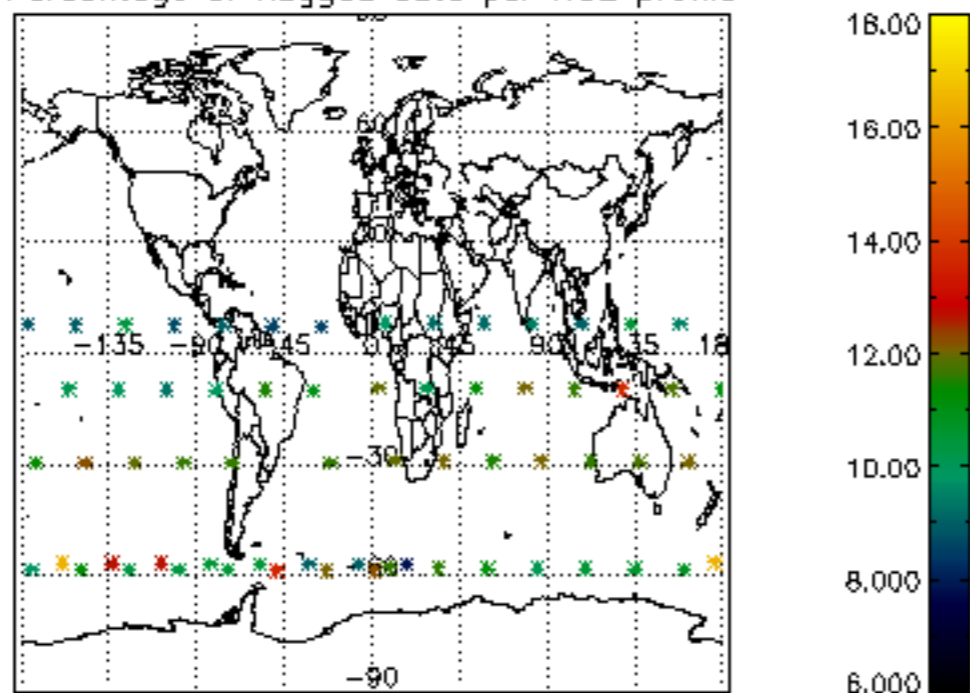

Percentage of flagged data per NO2 profile