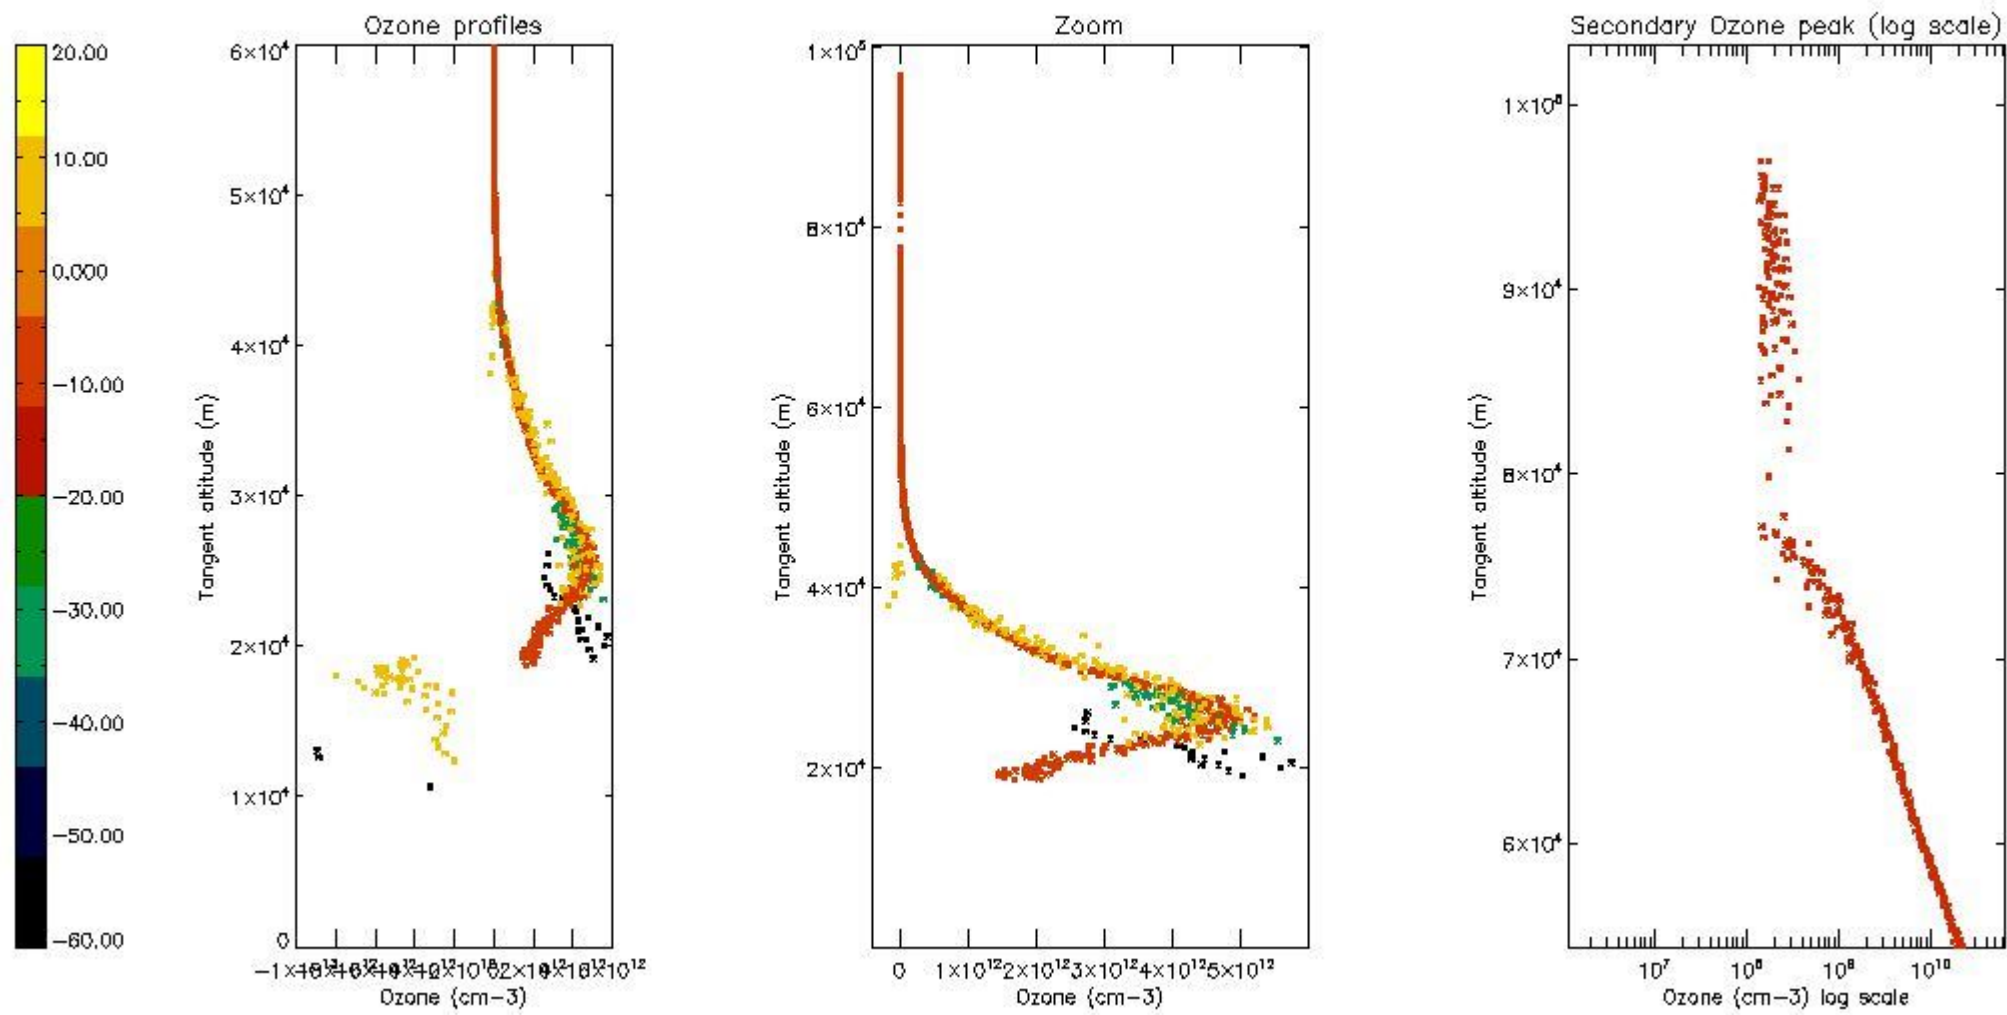

5.5 Plot ozone profiles where STD < 5% (dark without errors)

The colorbar represents the latitude.