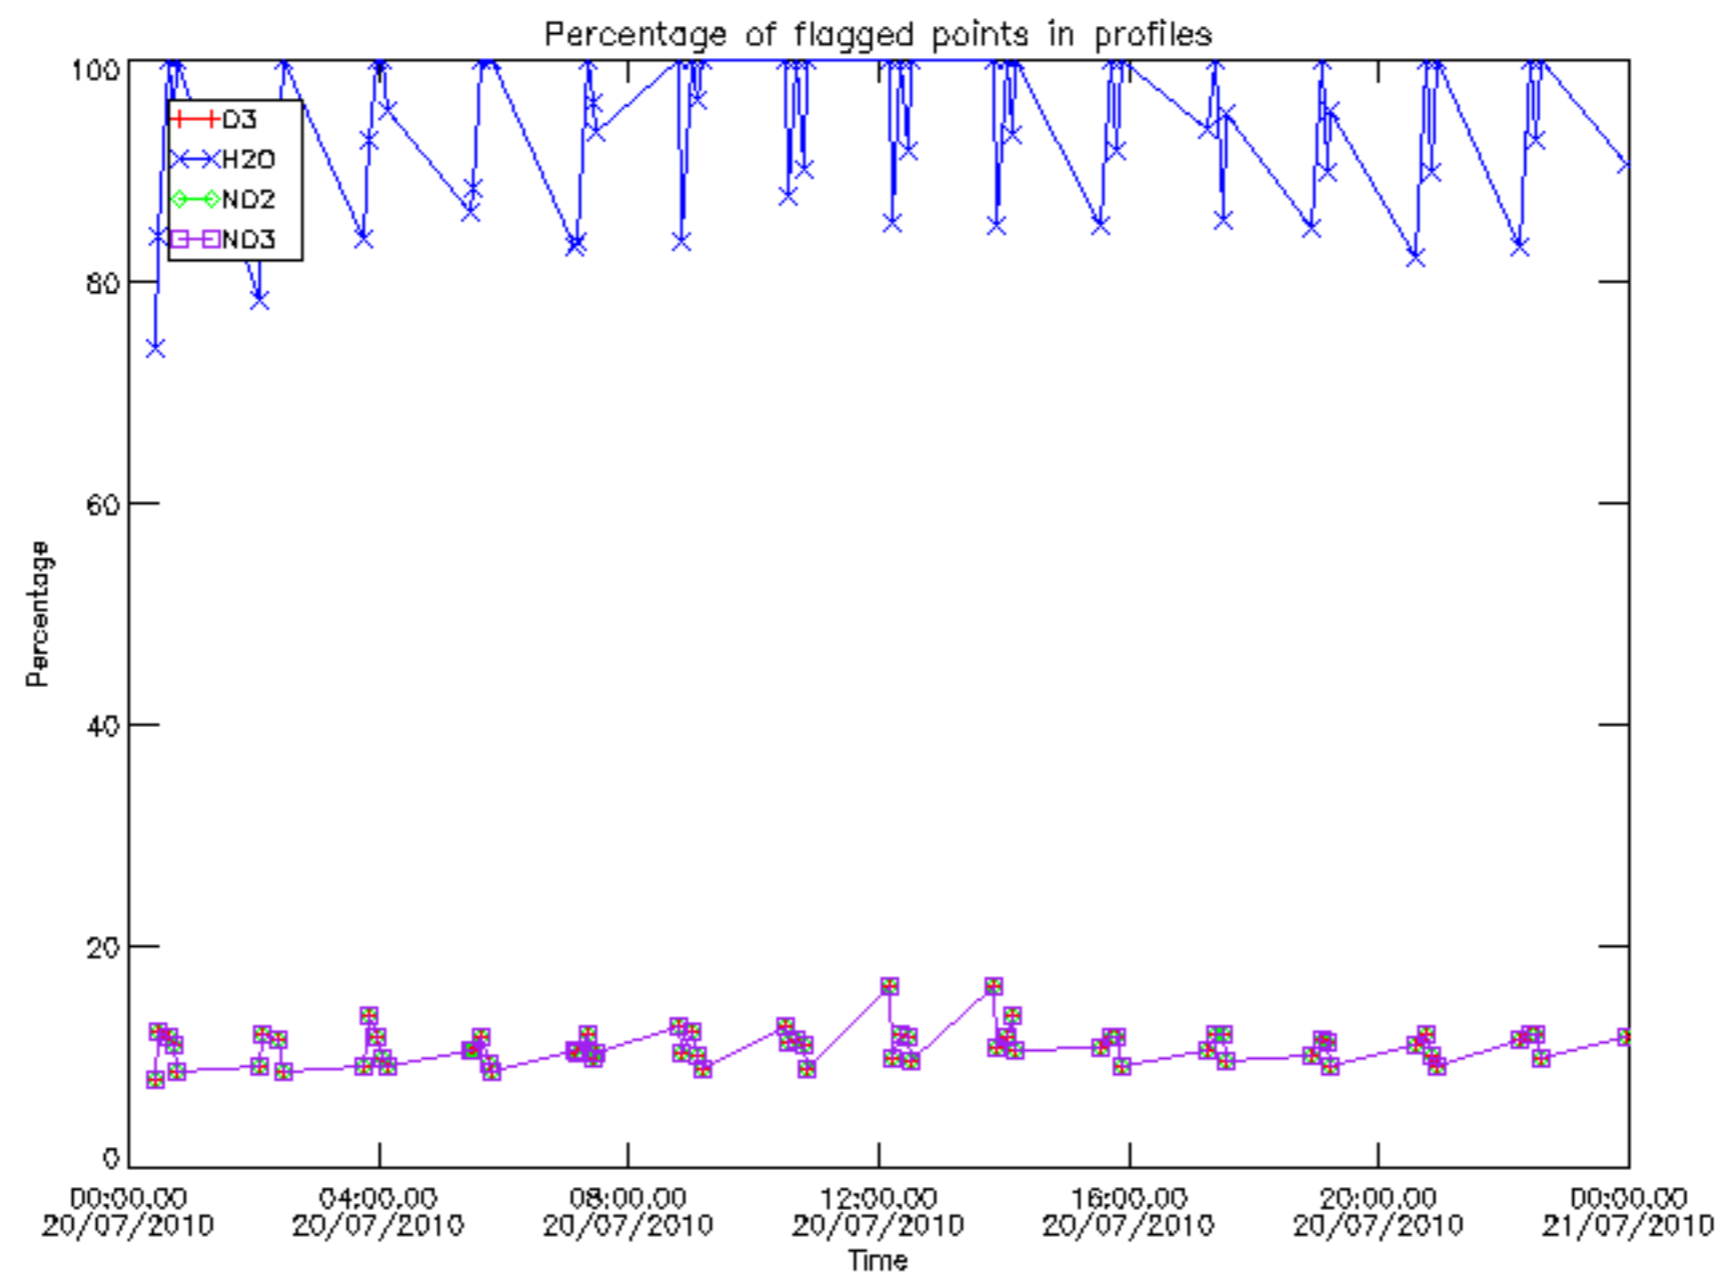

Percentage of flagged data per D3 profile

Percentage of flagged data per H2O profile