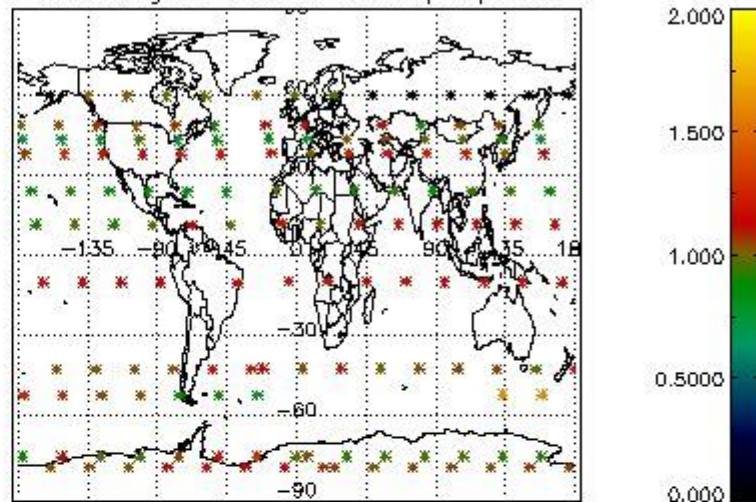

Percentage of datation errors per profile