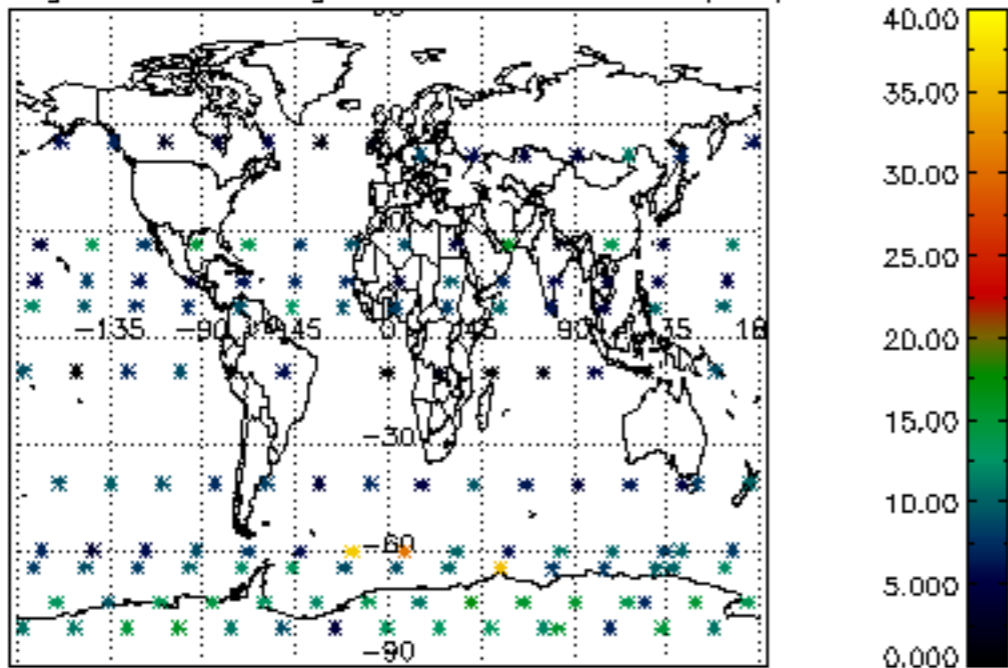

Percentage of star falling outside central band per profile