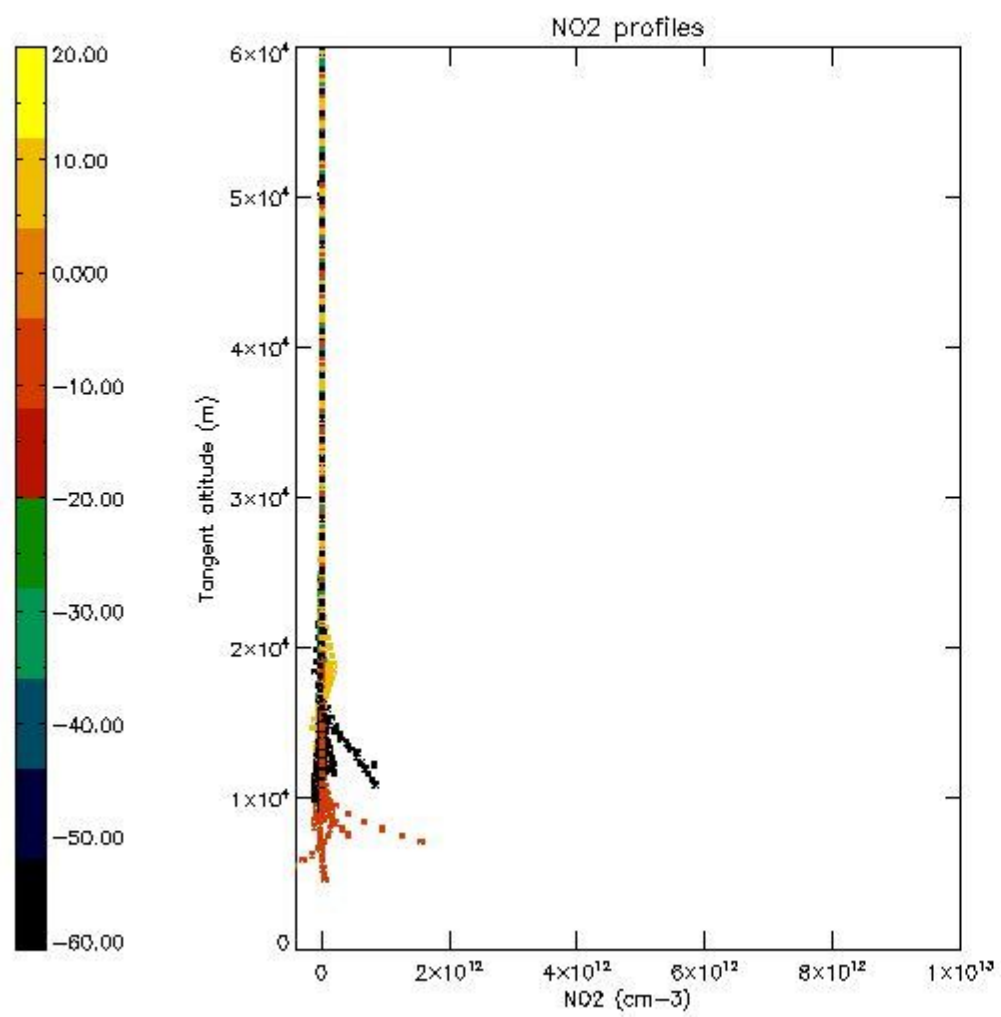

*5.4 Plot ozone profiles where STD < 10% (dark without errors)*

The colorbar represents the latitude.

*5.5 Plot ozone profiles where STD < 5% (dark without errors)*

The colorbar represents the latitude.

*5.6 Plot NO<sub>2</sub> profiles for all STD (dark without errors)*

The colorbar represents the latitude.

*5.7 Plot NO3 profiles for all STD (dark without errors)*

The colorbar represents the latitude.

5.8 Plot H2O profiles for all STD (only for occultations of stars 1,2,3,4,13,14,16,26,63 dark without errors)