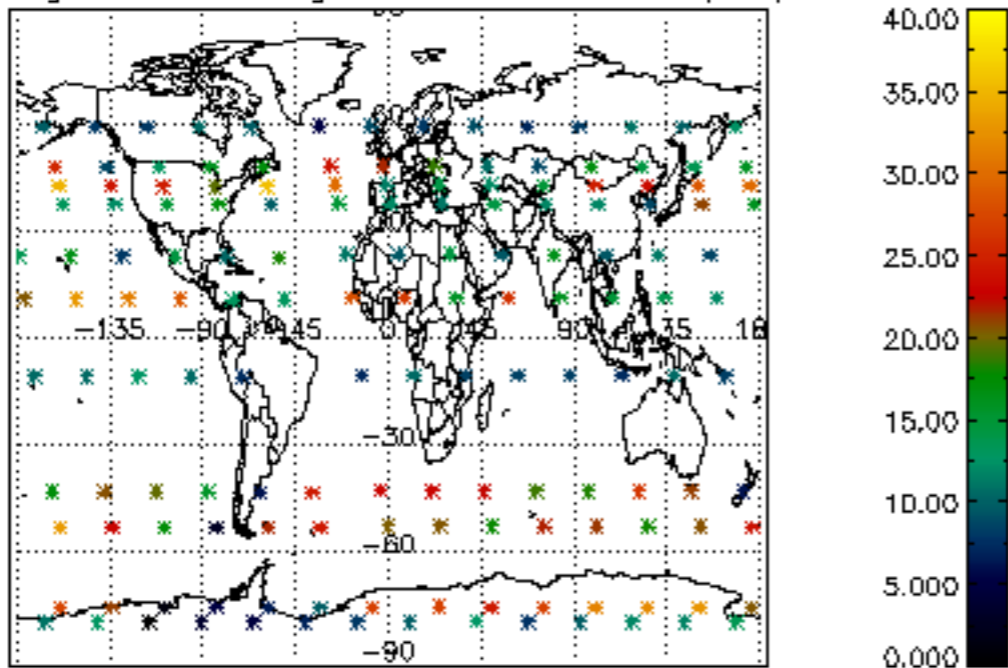

Percentage of cosmic ray hits per profile

Percentage of star falling outside central band per profile