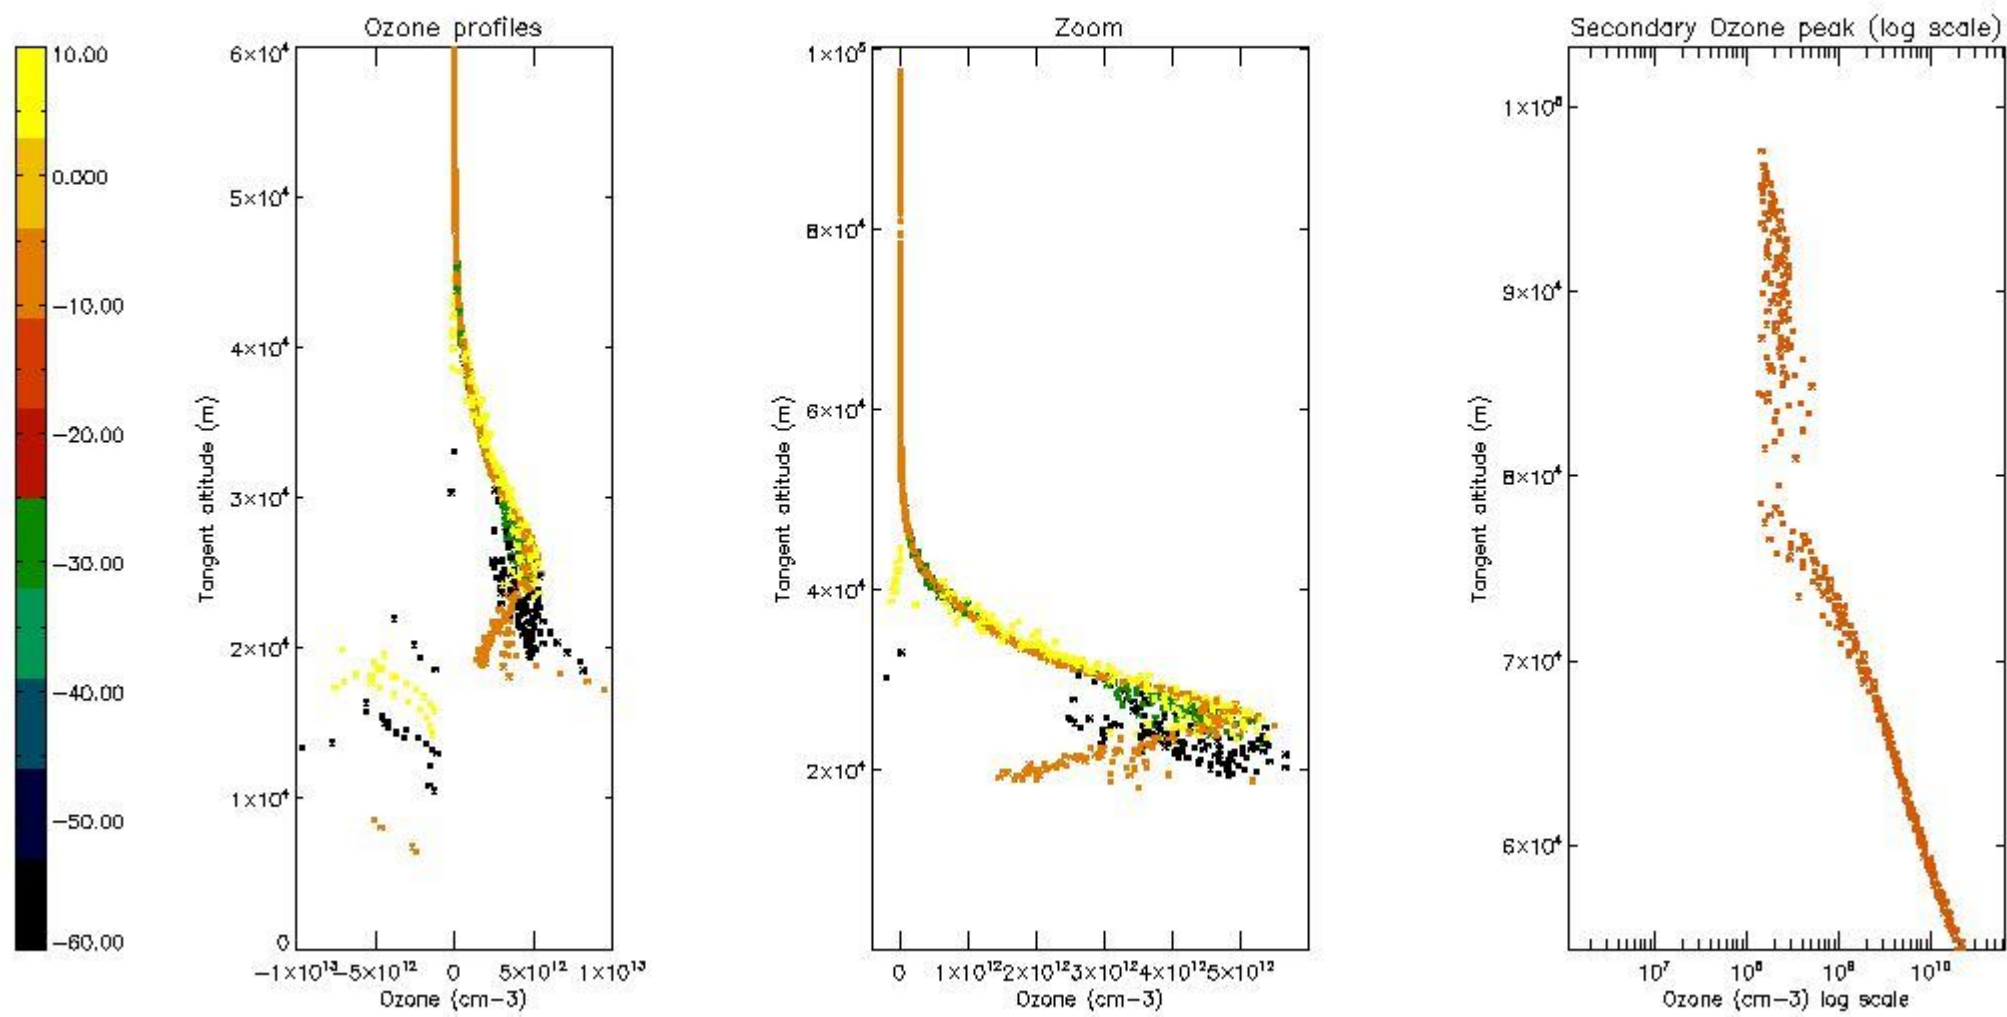

5.5 Plot ozone profiles where $STD < 5\%$ (dark without errors)

The colorbar represents the latitude.