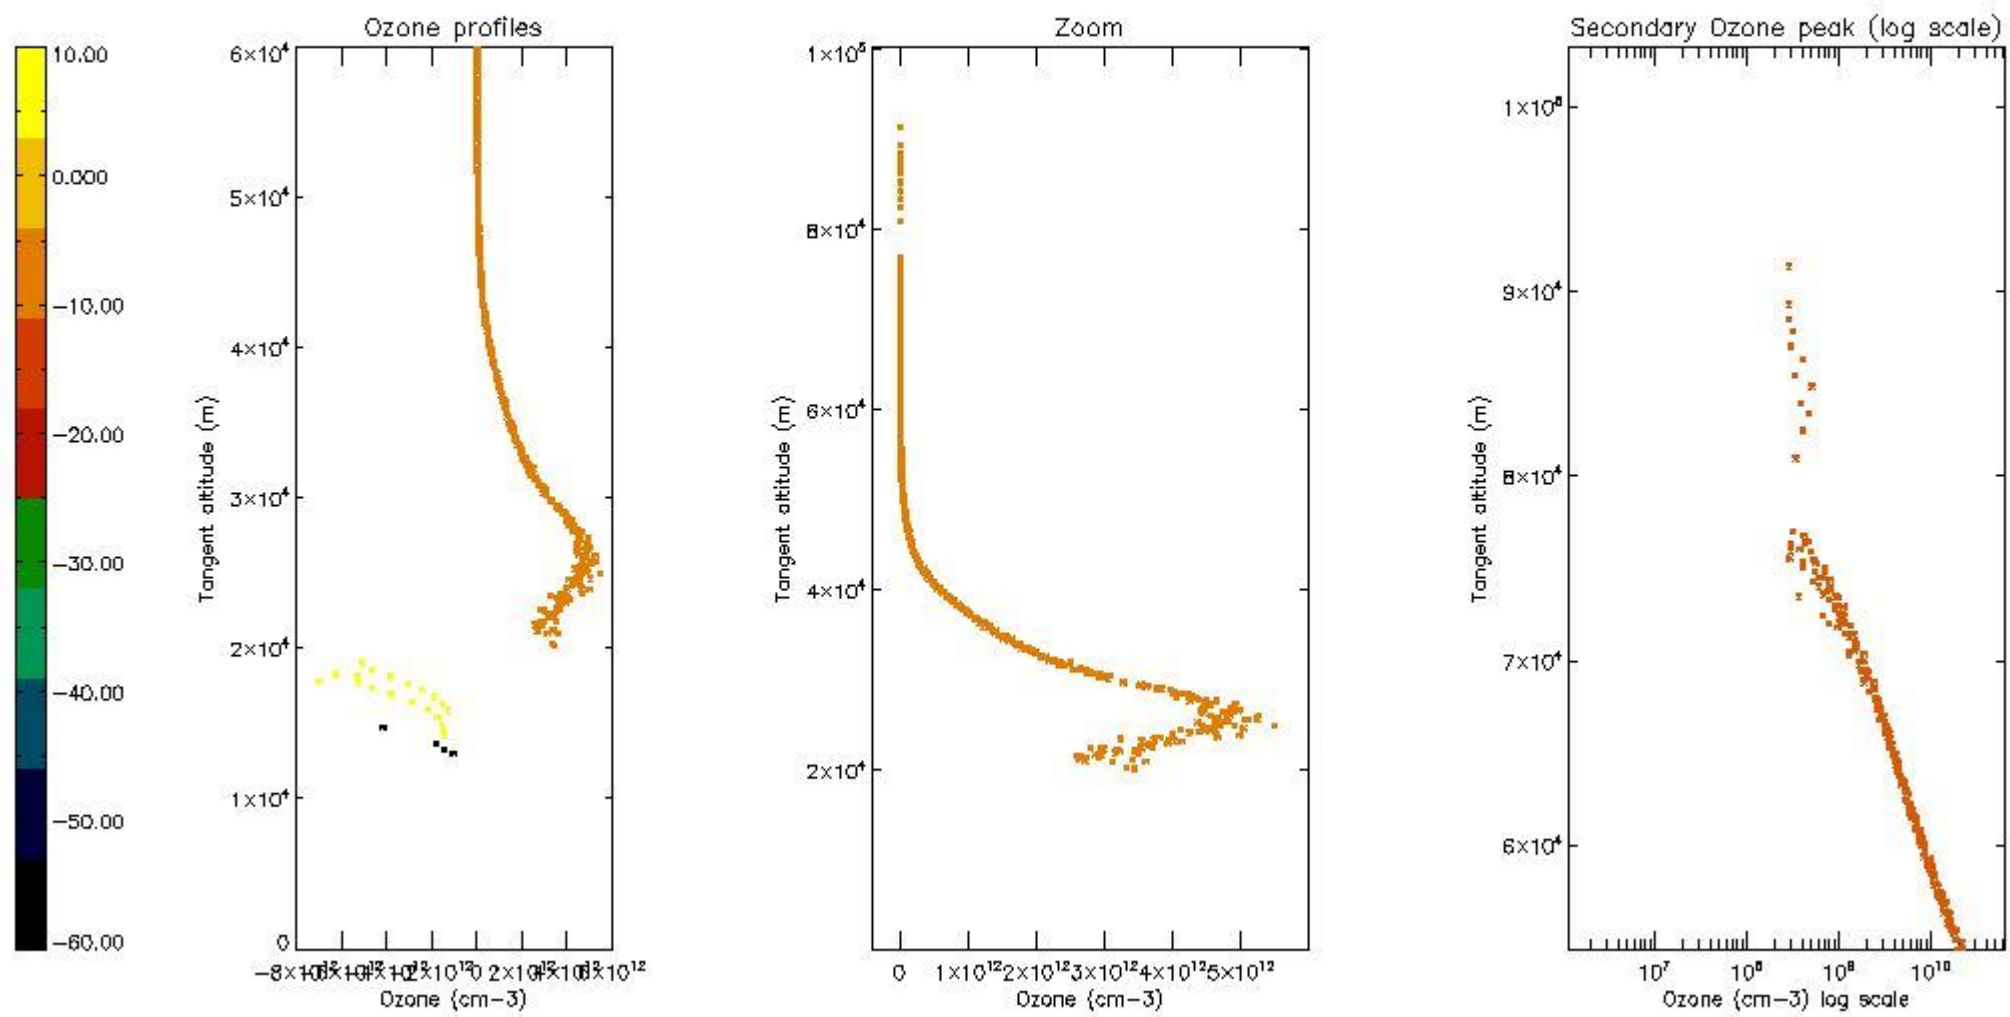

*5.4 Plot ozone profiles where  $STD < 10\%$  (dark without errors)*

The colorbar represents the latitude.

*5.5 Plot ozone profiles where STD < 5% (dark without errors)*

The colorbar represents the latitude.