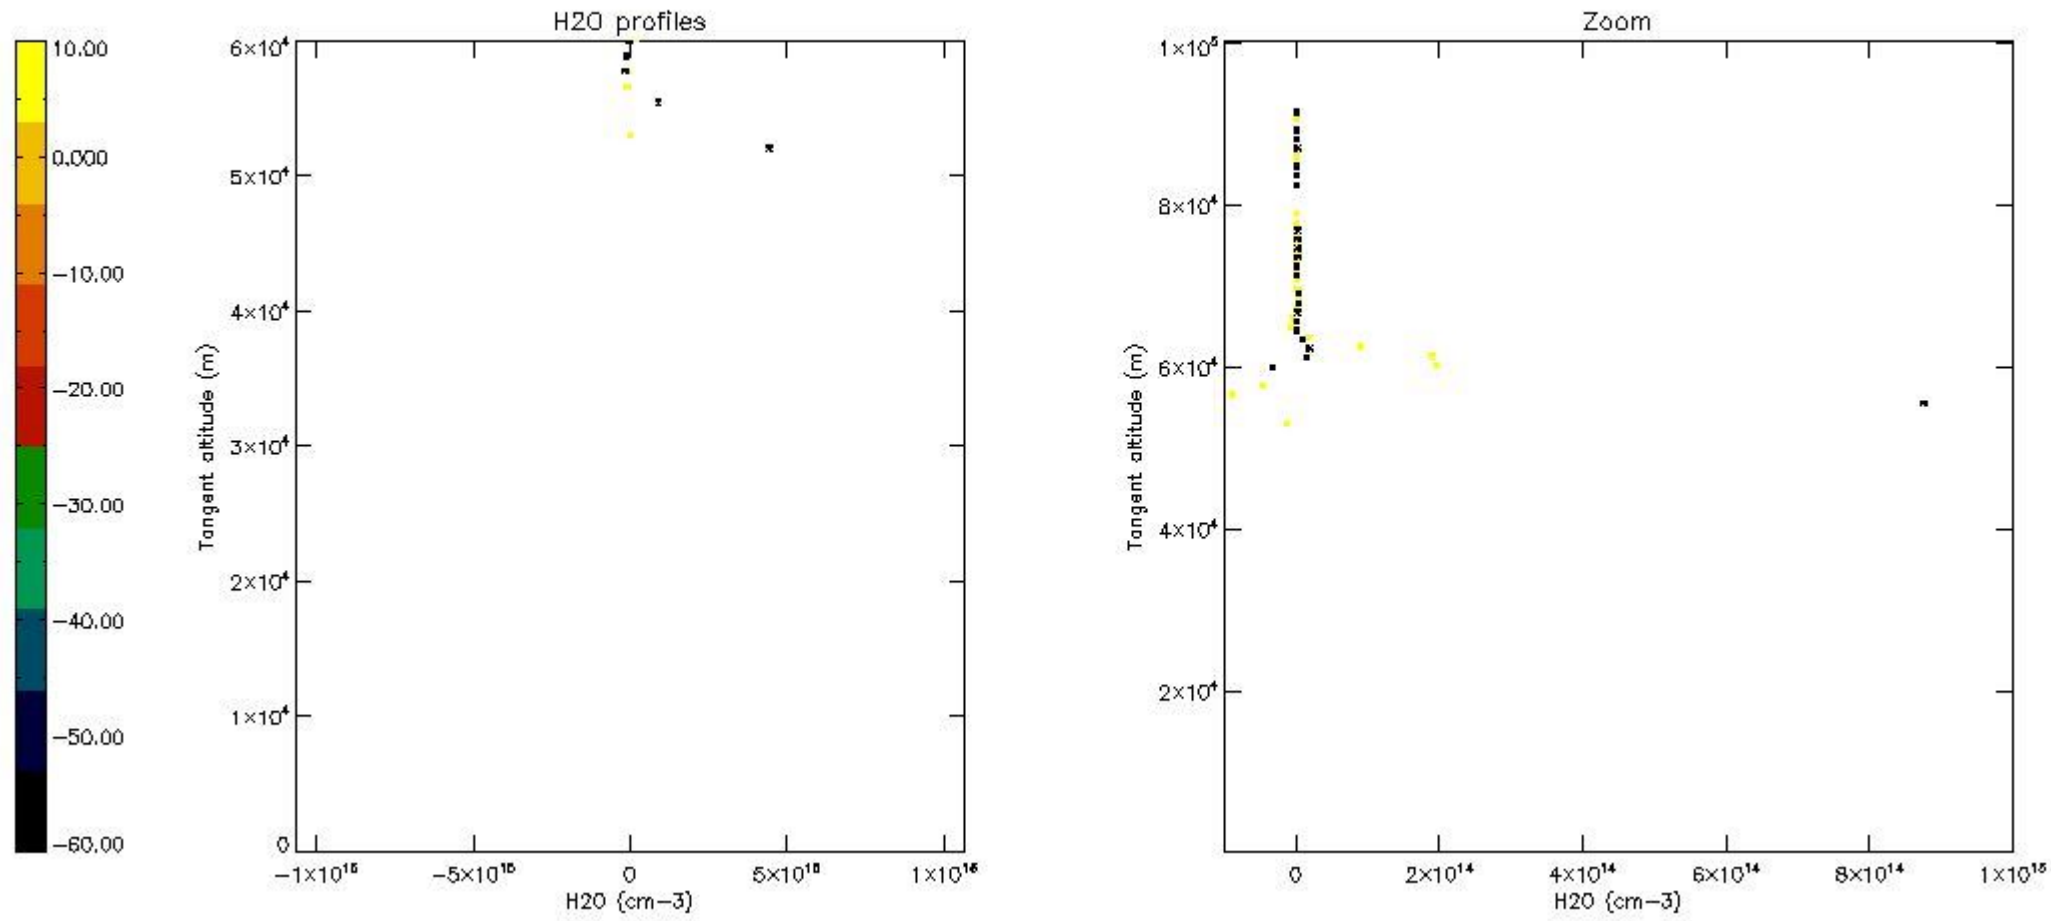

The colorbar represents the latitude.