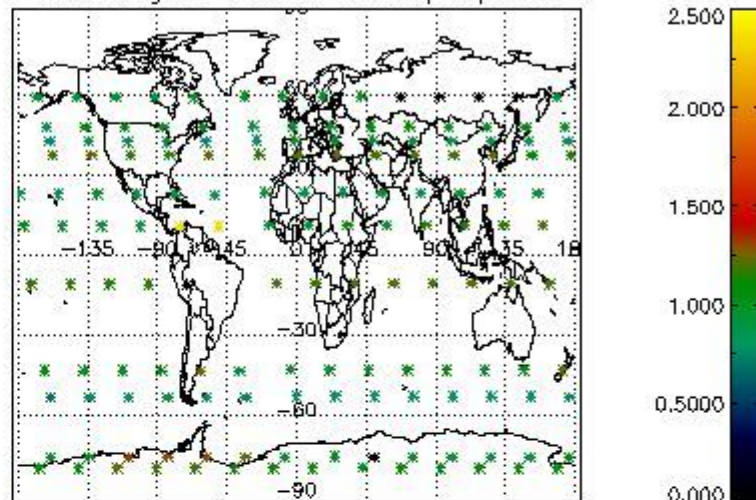

Percentage of datation errors per profile