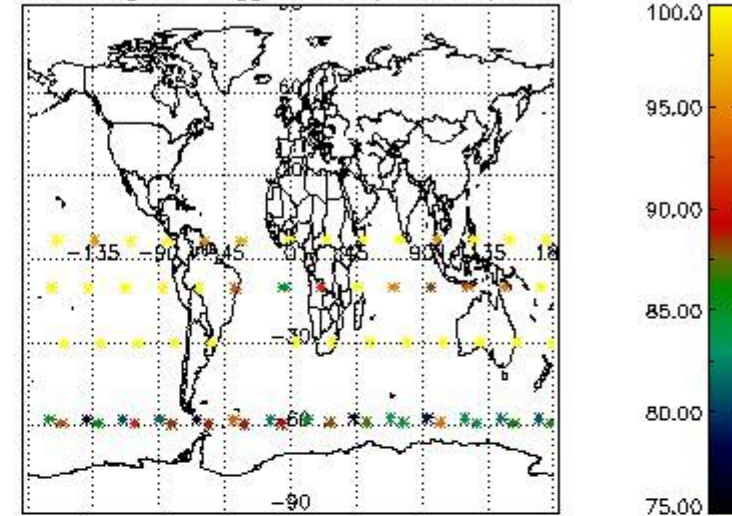

#### 3.1 Plot quality information per product (time dependant)

3.2 Plot quality information per product (world map)

Percentage of flagged data per O3 profile

Percentage of flagged data per H2O profile

Percentage of flagged data per NO2 profile