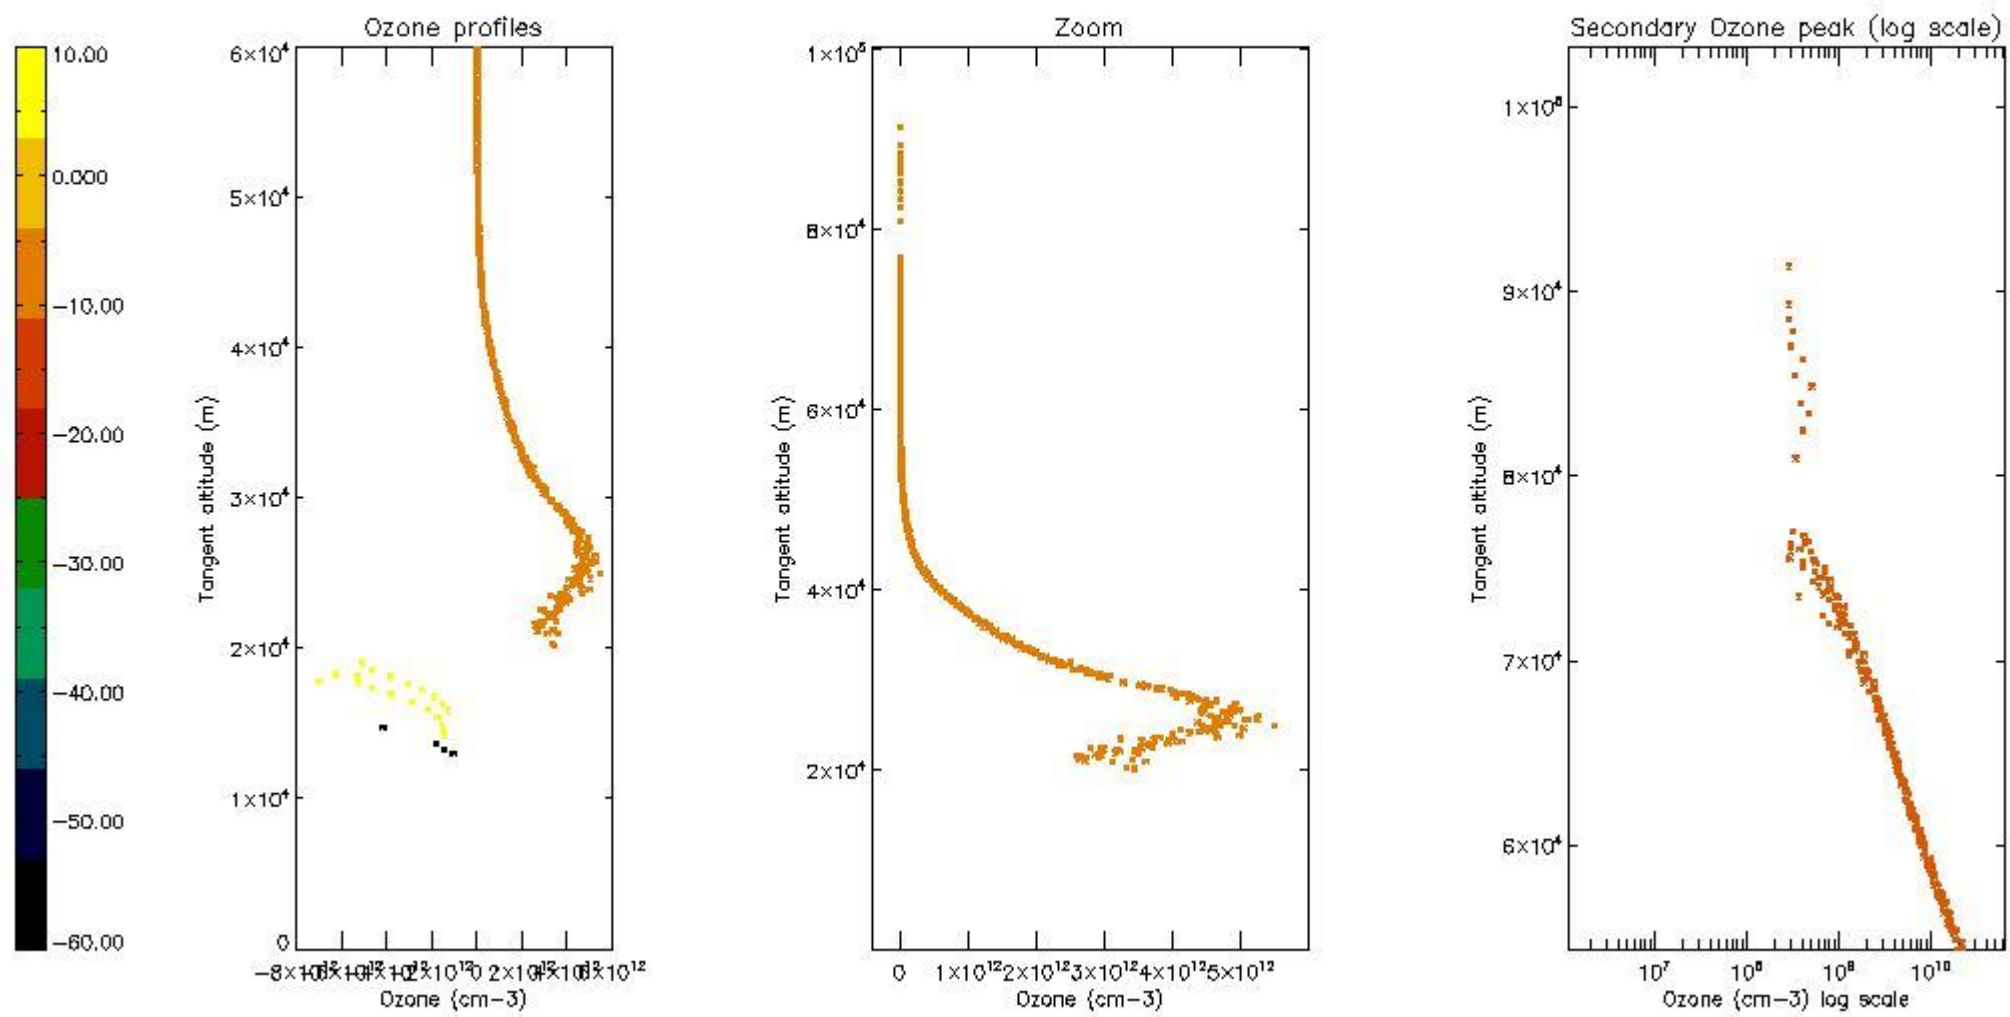

5.4 Plot ozone profiles where  $STD < 10\%$  (dark without errors)

The colorbar represents the latitude.

*5.5 Plot ozone profiles where  $STD < 5\%$  (dark without errors)*

The colorbar represents the latitude.