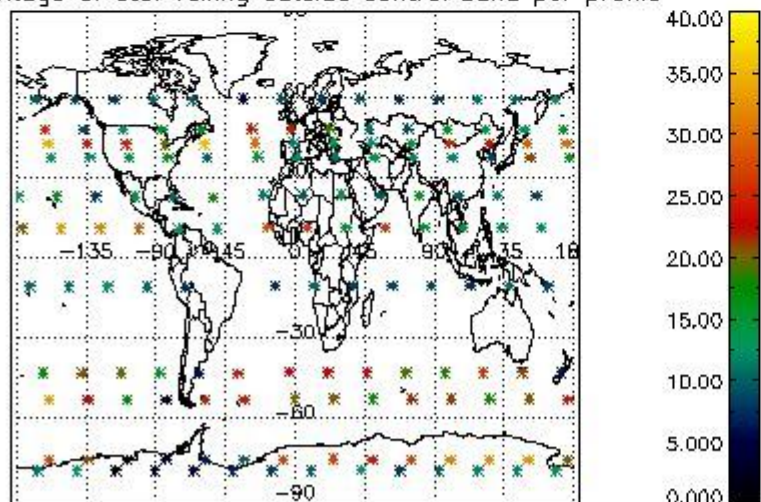

4.2.1 Plot level 1 quality information per product (world map): ENVI SAT ASCENDING passes

Percentage of cosmic ray hits per profile

Percentage of datation errors per profile

Percentage of star falling outside central band per profile