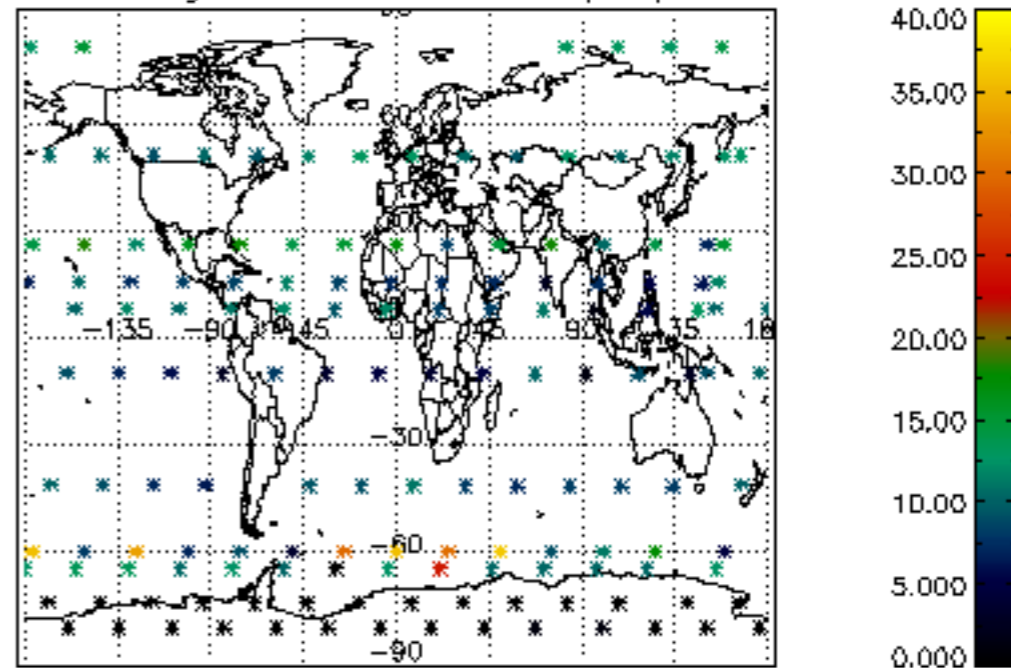

Percentage of saturation errors per profile