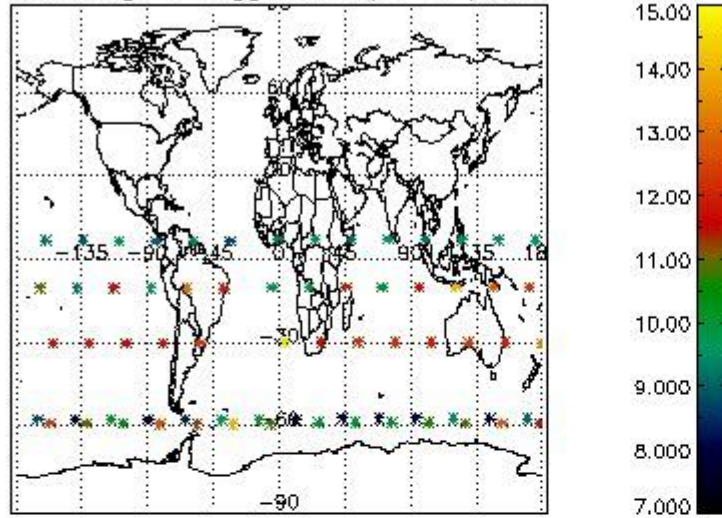

Percentage of flagged data per O3 profile