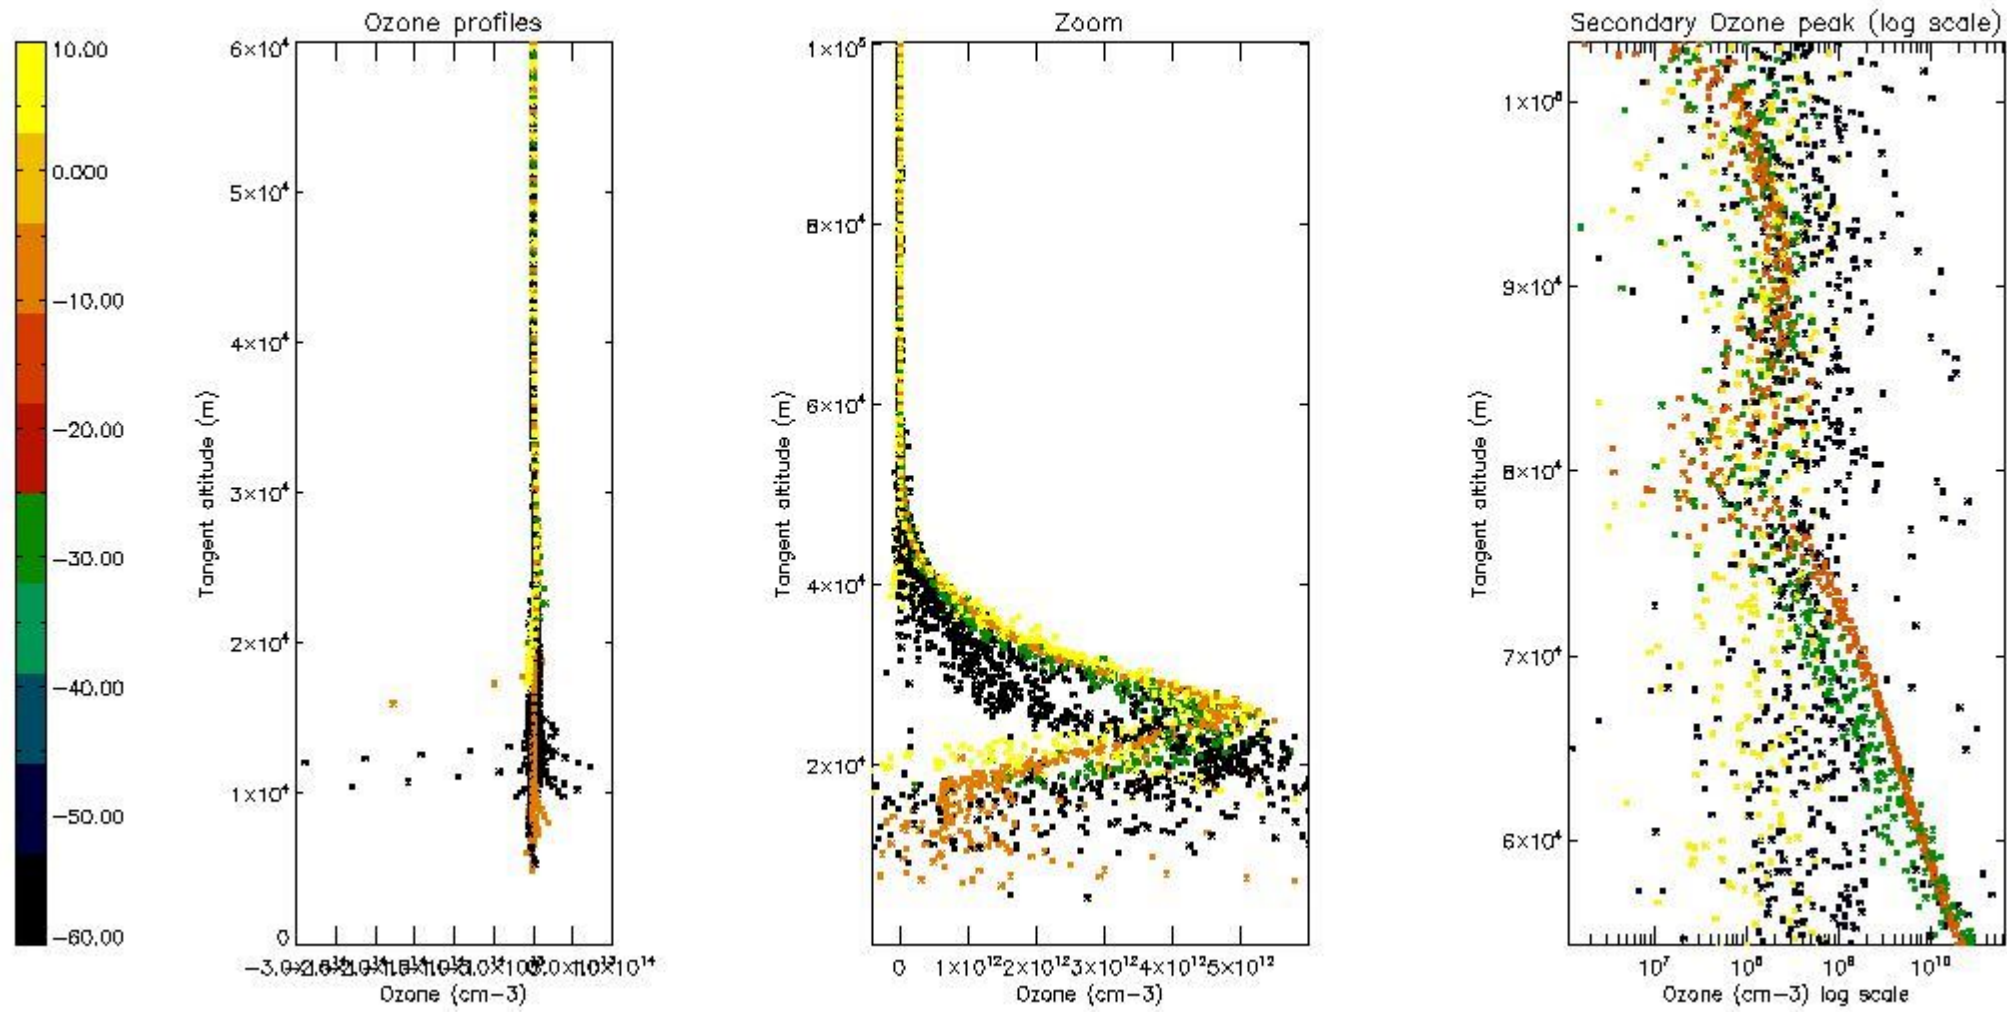

STD < 10	5
STD < 5	2

5.2 Plot ozone profiles for all STD (dark without errors)

The colorbar represents the latitude.

5.3 Plot ozone profiles where STD < 20% (dark without errors)

The colorbar represents the latitude.