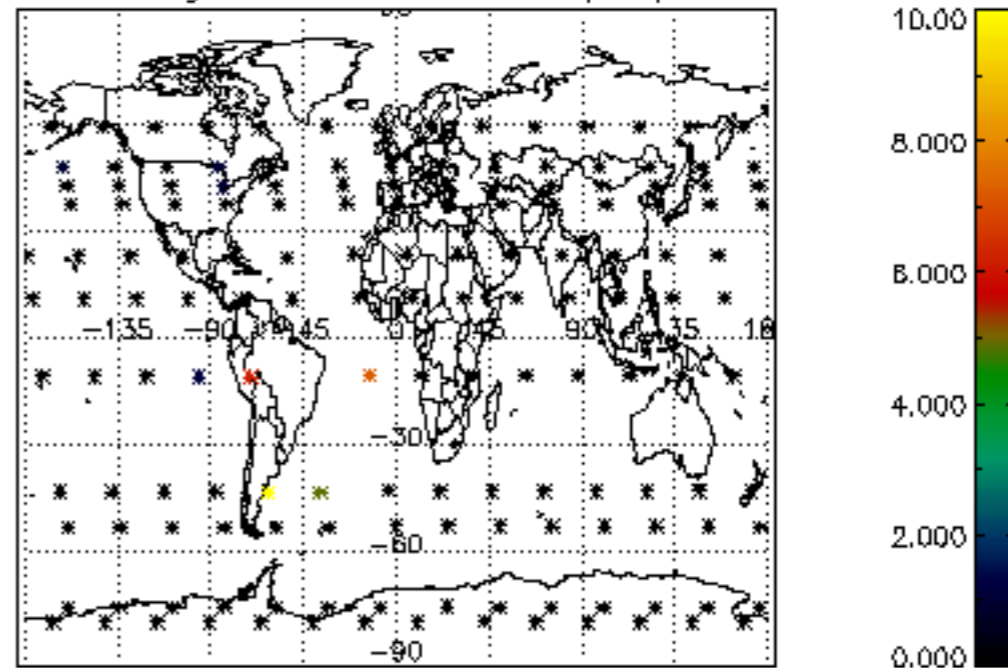

Percentage of datation errors per profile

Percentage of saturation errors per profile