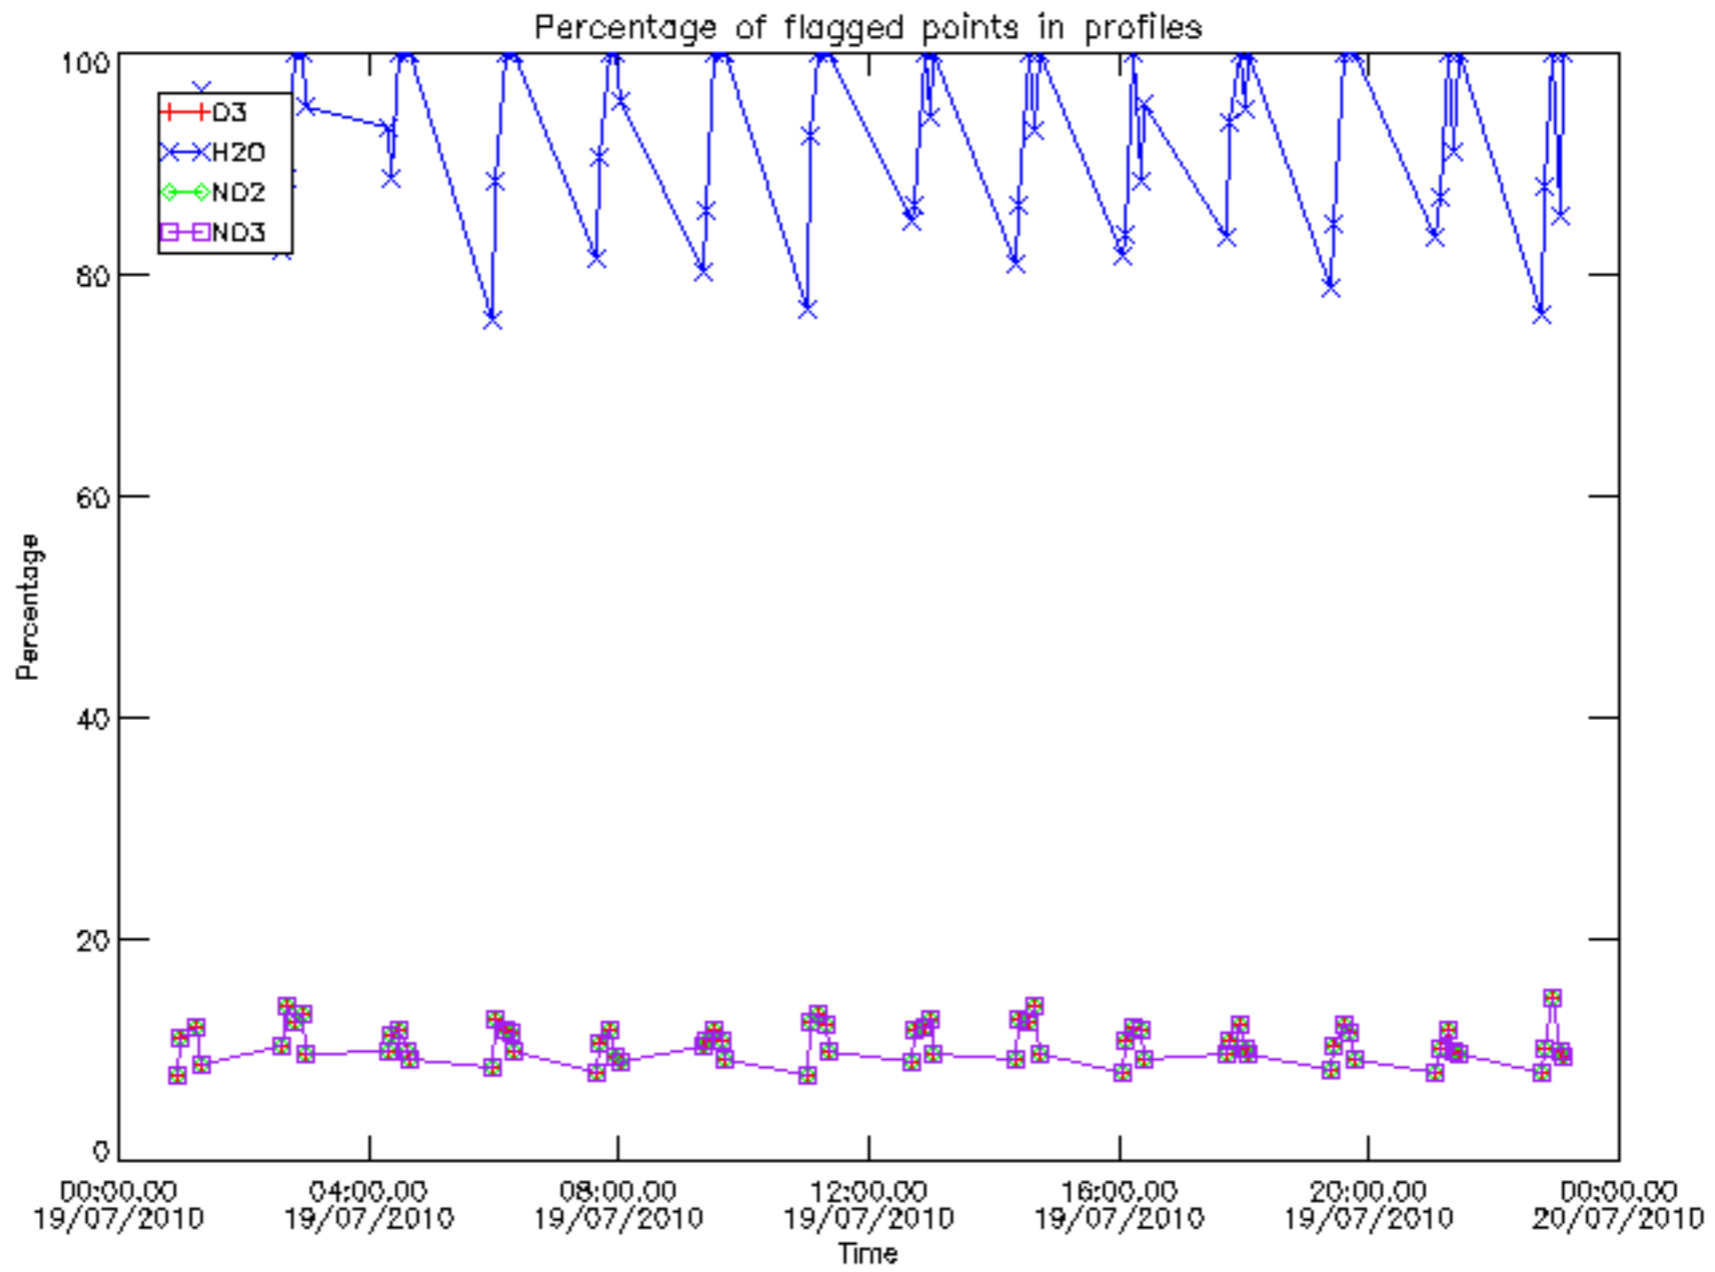

Percentage of flagged data per D3 profile

Percentage of flagged data per H2O profile