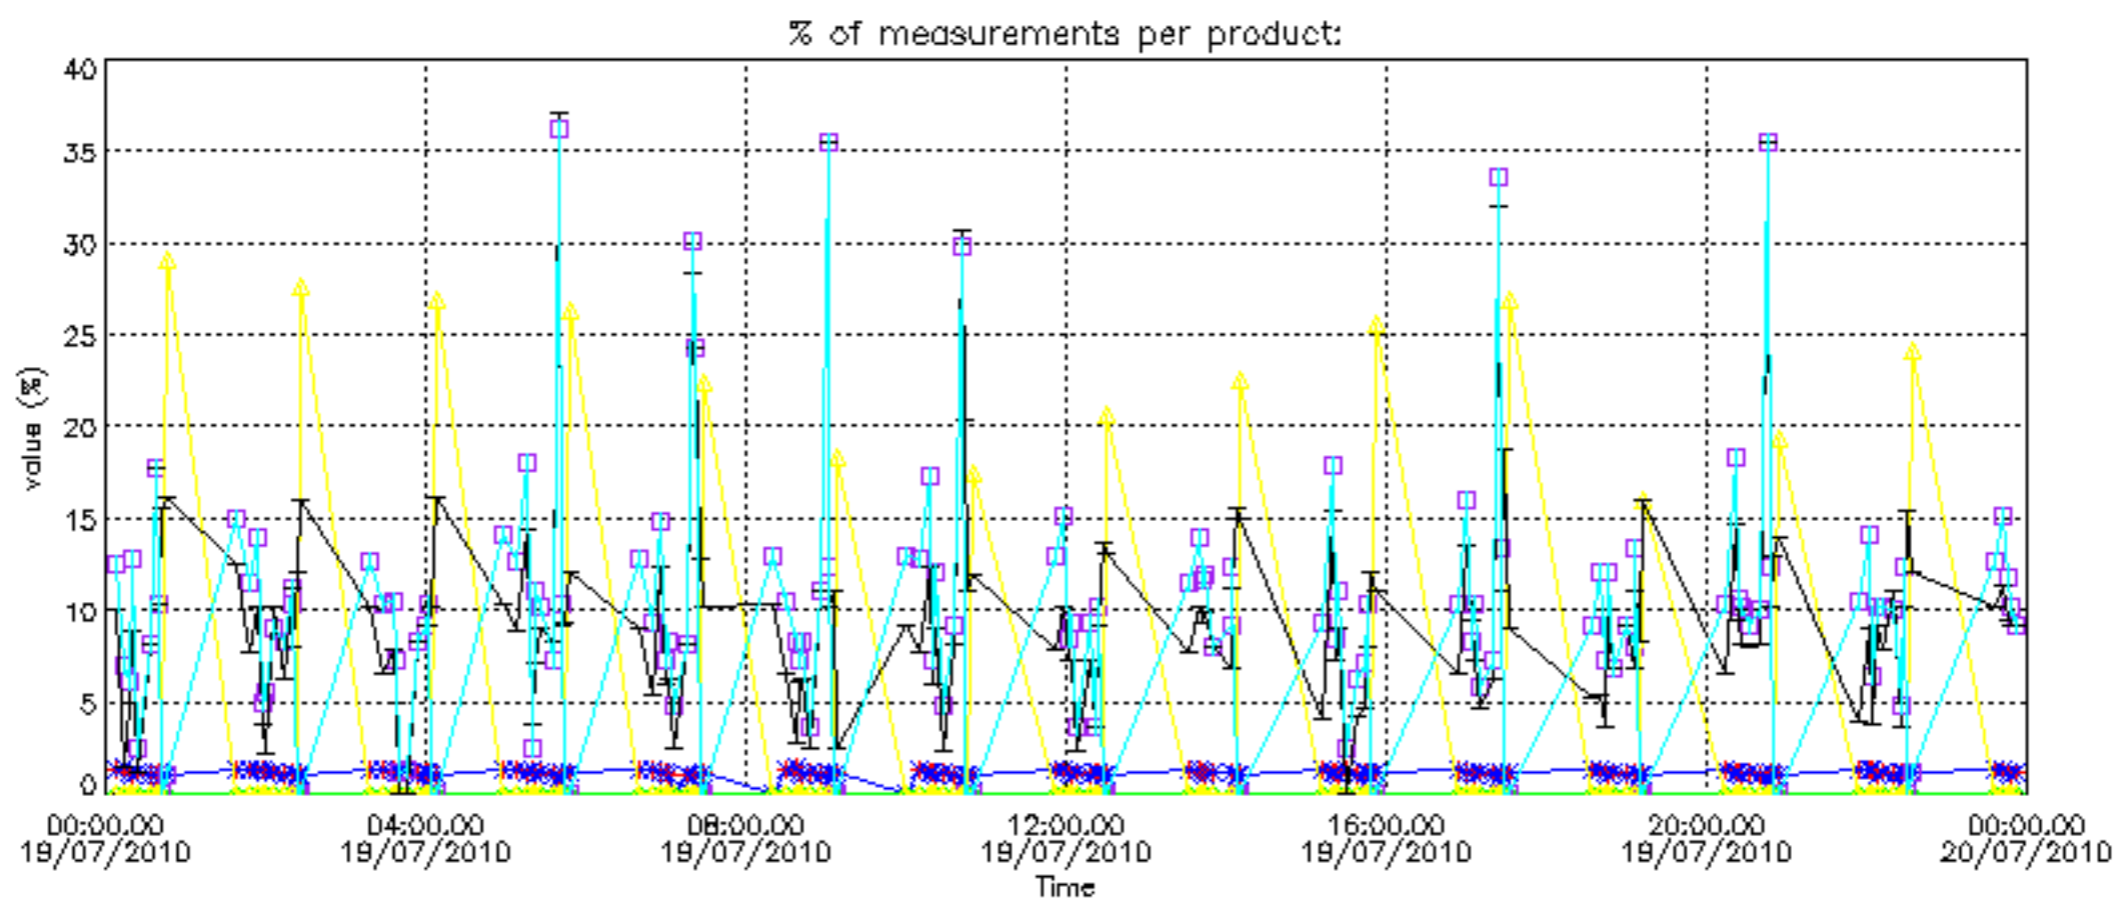

Percentage of cosmic ray hits per profile

Percentage of datation errors per profile