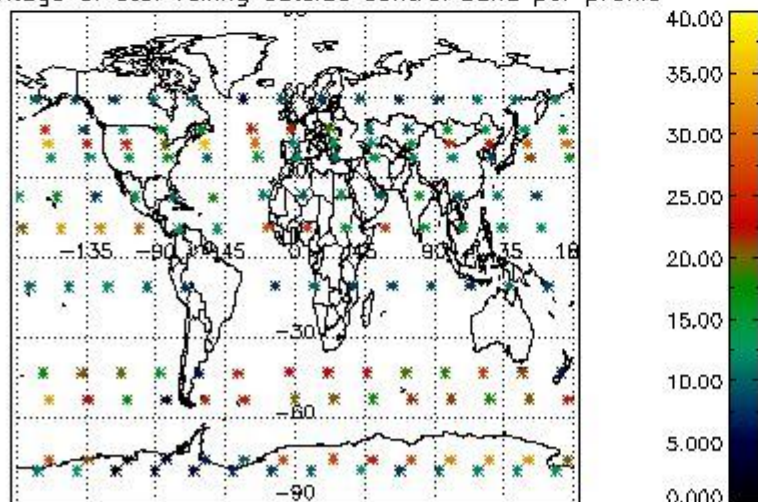

##### 4.2.1 Plot level 1 quality information per product (world map): ENVI SAT ASCENDING passes

Percentage of cosmic ray hits per profile

Percentage of datation errors per profile

Percentage of star falling outside central band per profile