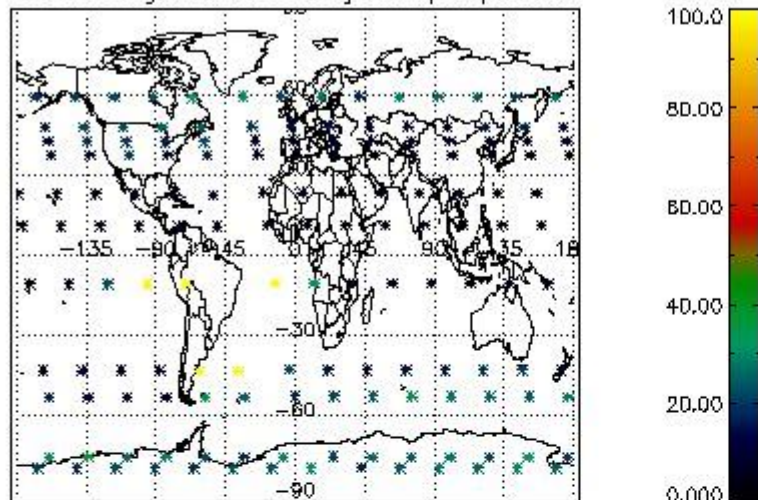

Percentage of cosmic ray hits per profile