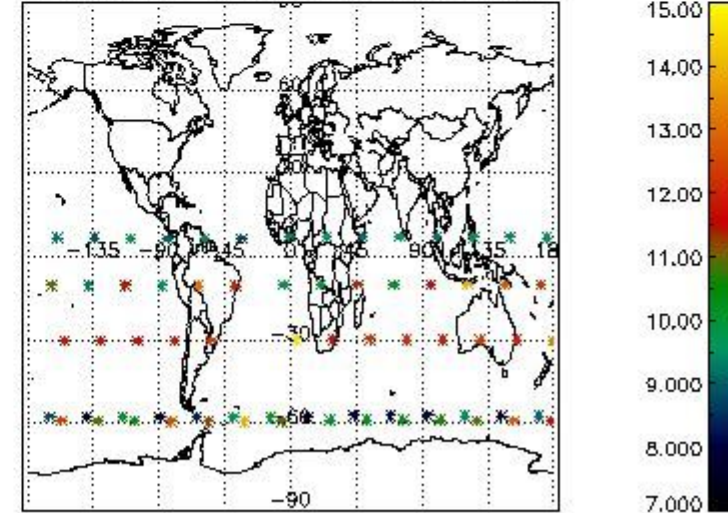

Percentage of flagged data per NO3 profile

4. Level 1 quality information per product

In this section it is plotted some information contained in the Quality Summary data set of the level 2 products that comes from the level 1b processing. Products without errors (error flag in the MPH set to "0") are used.

4.1 Plot quality information per product (time dependant) coming from level 1b processing

4.1.1 Plot level 1 quality information per product (time dependant): ENVISAT ASCENDING passes