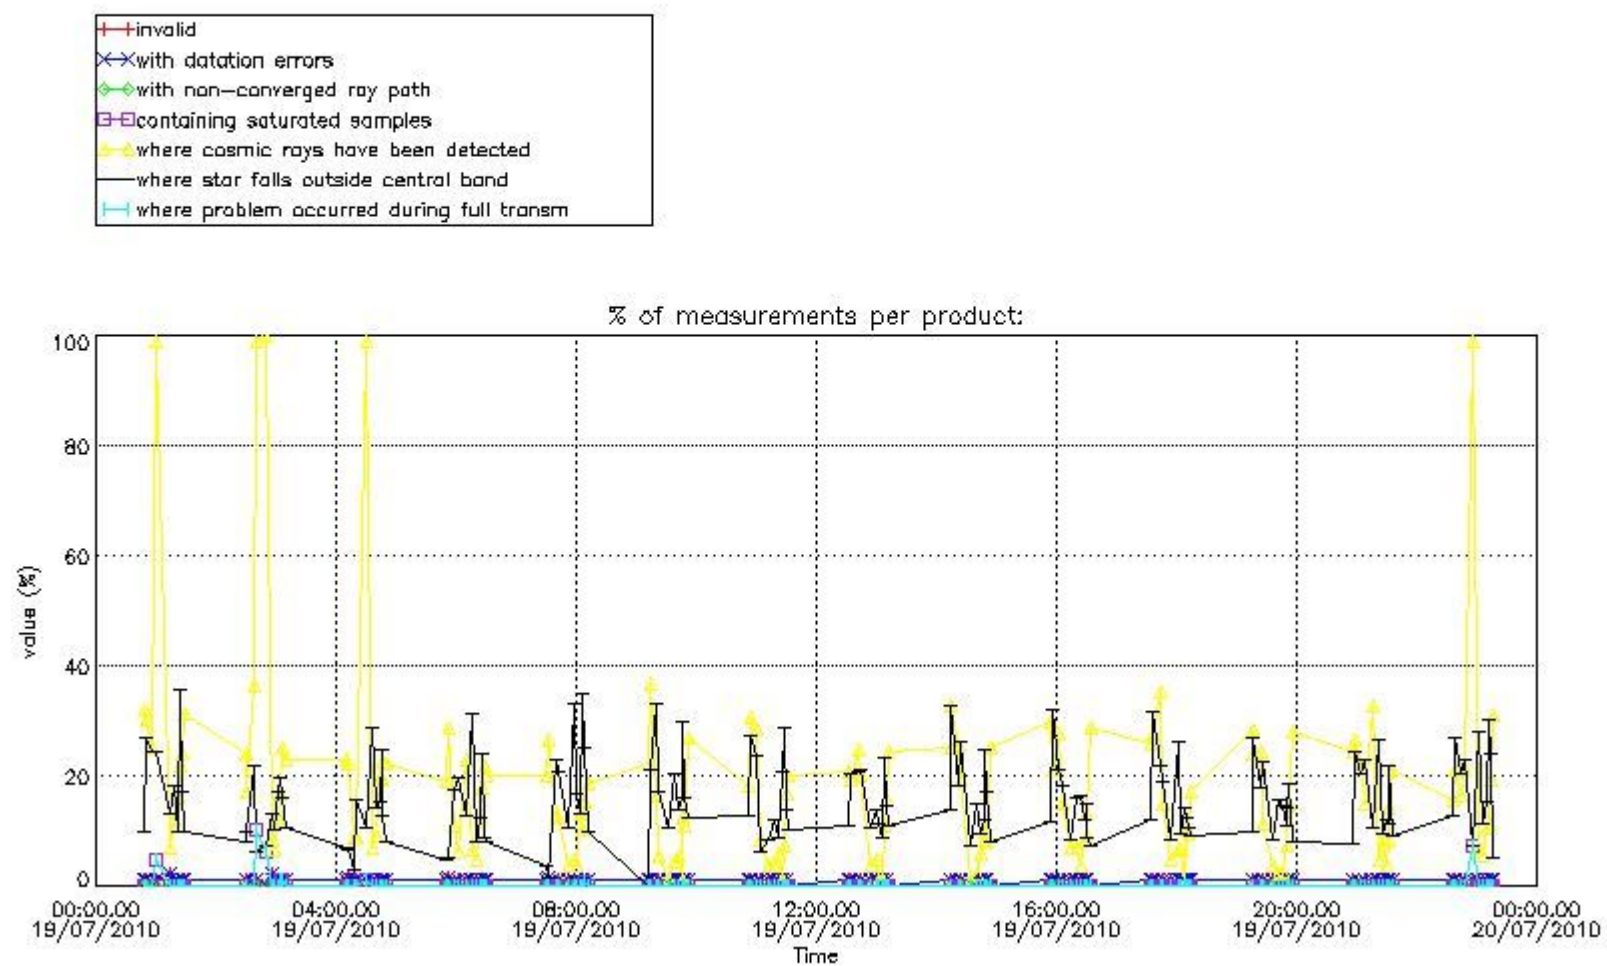

4.1.2 Plot level 1 quality information per product (time dependant): ENVI SAT DESCENDING passes