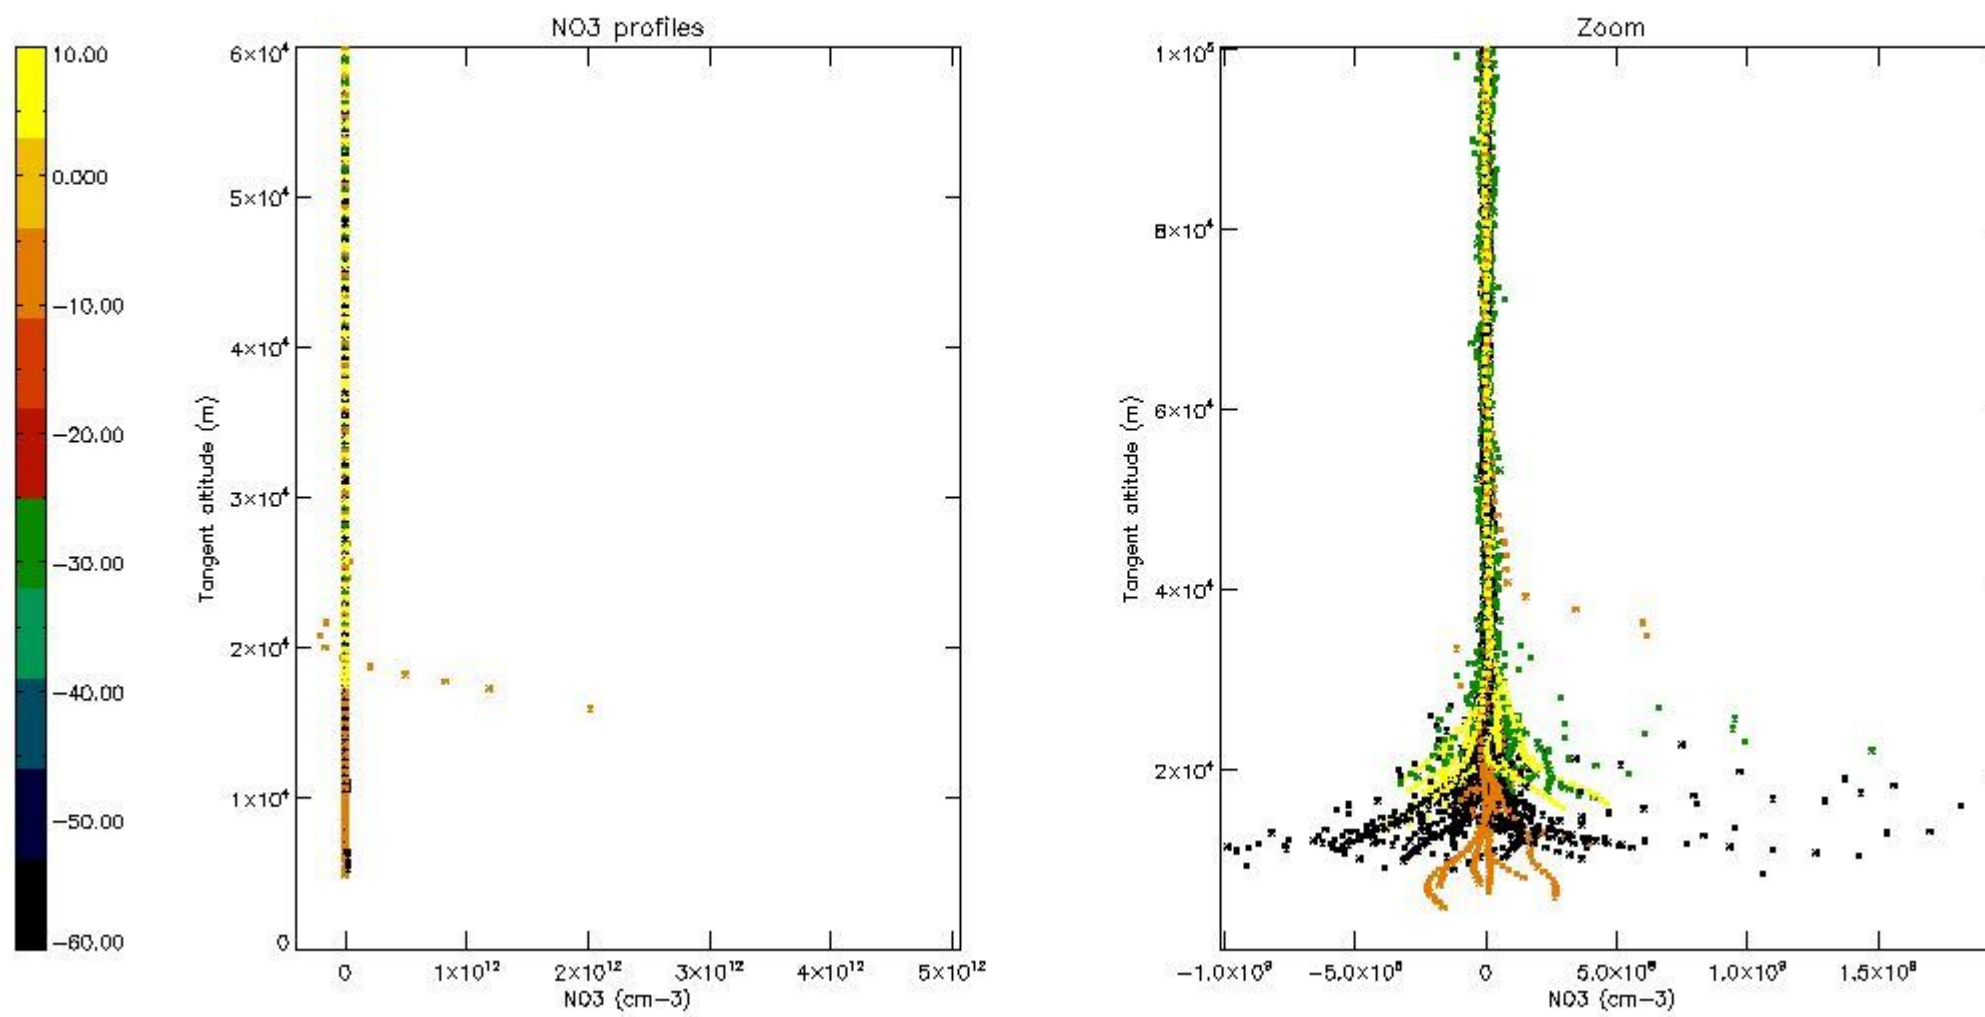

5.8 Plot H₂O profiles for all STD (only for occultations of stars 1,2,3,4,13,14,16,26,63 dark without errors)

The colorbar represents the latitude.