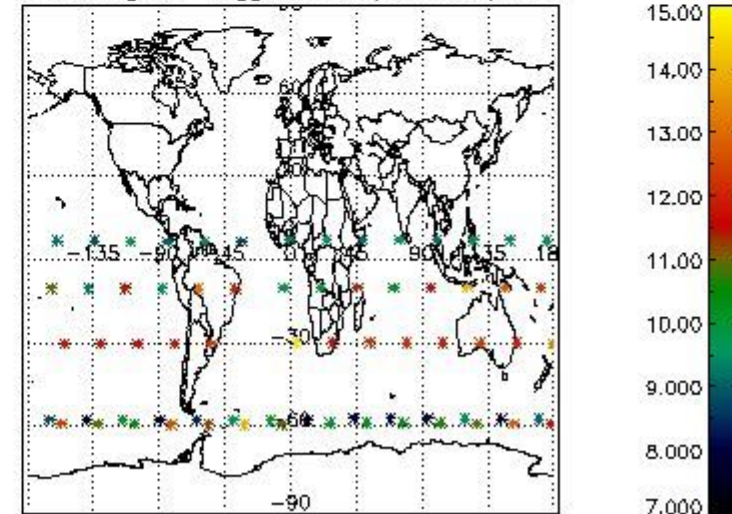

Percentage of flagged data per NO3 profile

4. Level 1 quality information per product

In this section it is plotted some information contained in the Quality Summary data set of the level 2 products that comes from the level 1b processing. Products without errors (error flag in the MPH set to "0") are used.

4.1 Plot quality information per product (time dependant) coming from level 1b processing

4.1.1 Plot level 1 quality information per product (time dependant): ENVISAT ASCENDING passes