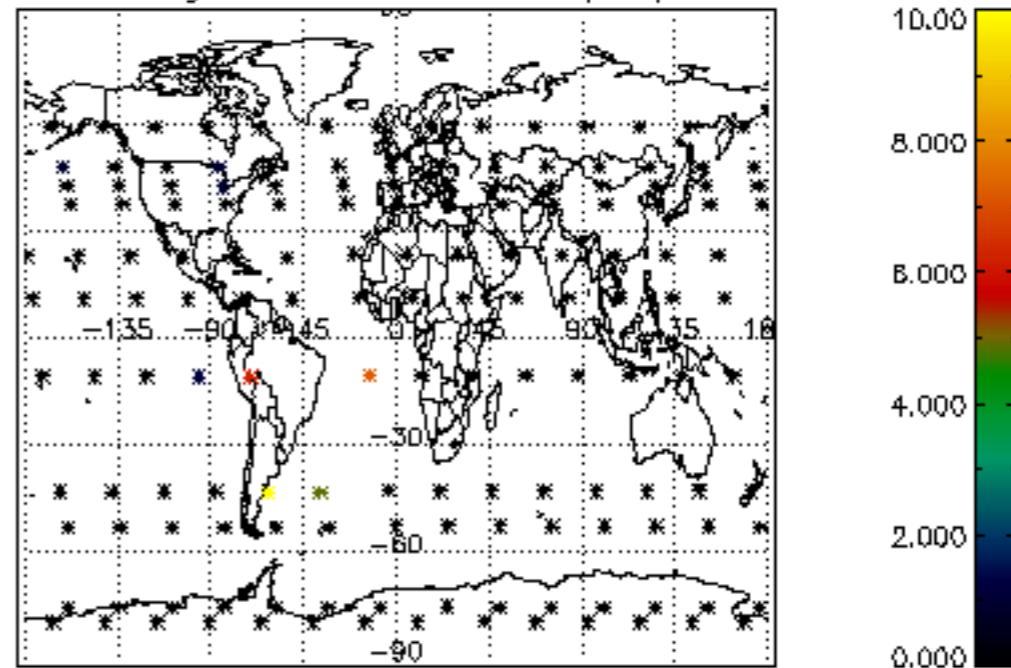

Percentage of datation errors per profile

Percentage of saturation errors per profile