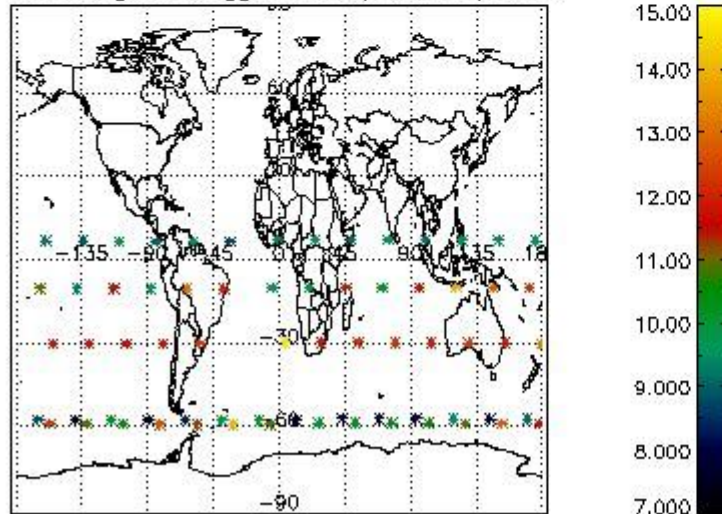

#### 3.1 Plot quality information per product (time dependant)

3.2 Plot quality information per product (world map)

Percentage of flagged data per O3 profile

Percentage of flagged data per H2O profile

Percentage of flagged data per NO2 profile