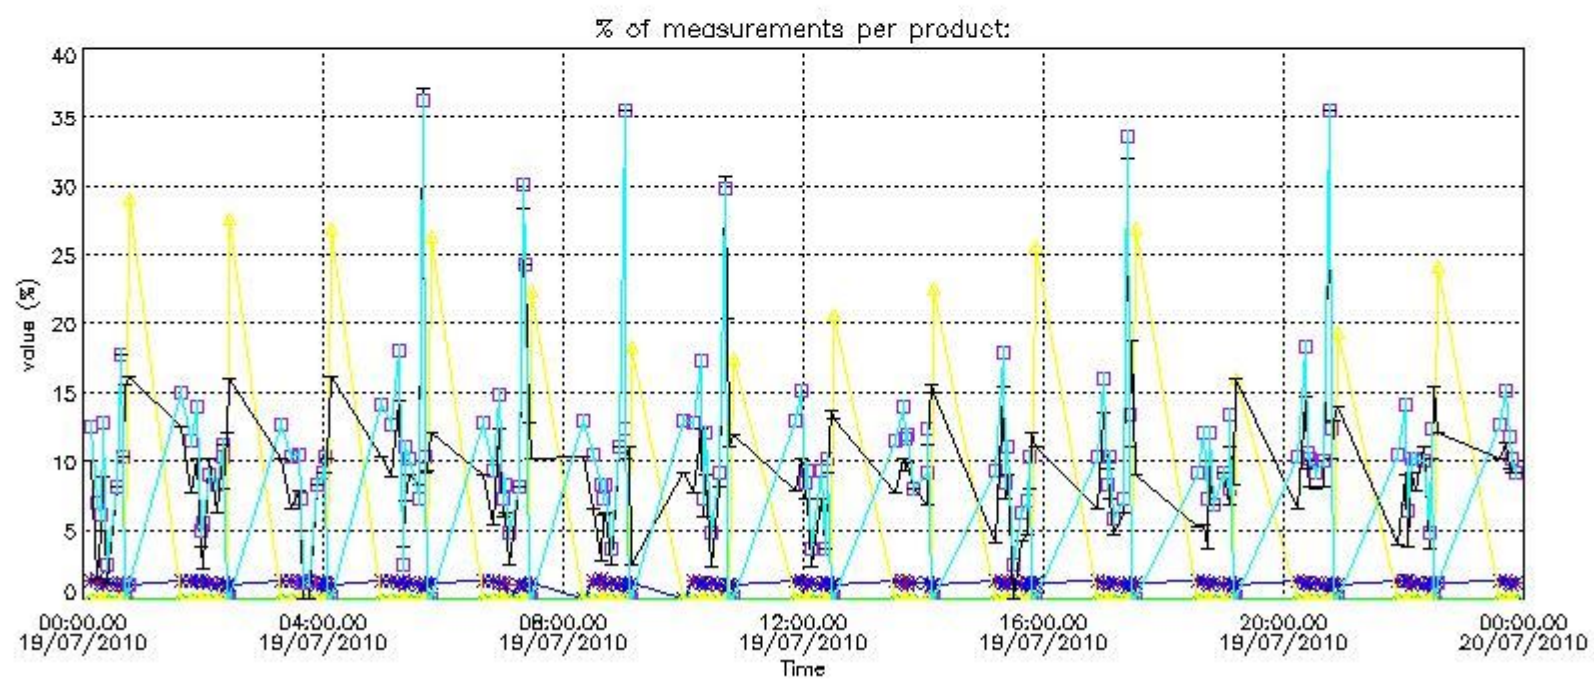

4.2 Plot quality information per product coming from level 1b processing (world map)

4.2.1 Plot level 1 quality information per product (world map): ENVI SAT ASCENDING passes