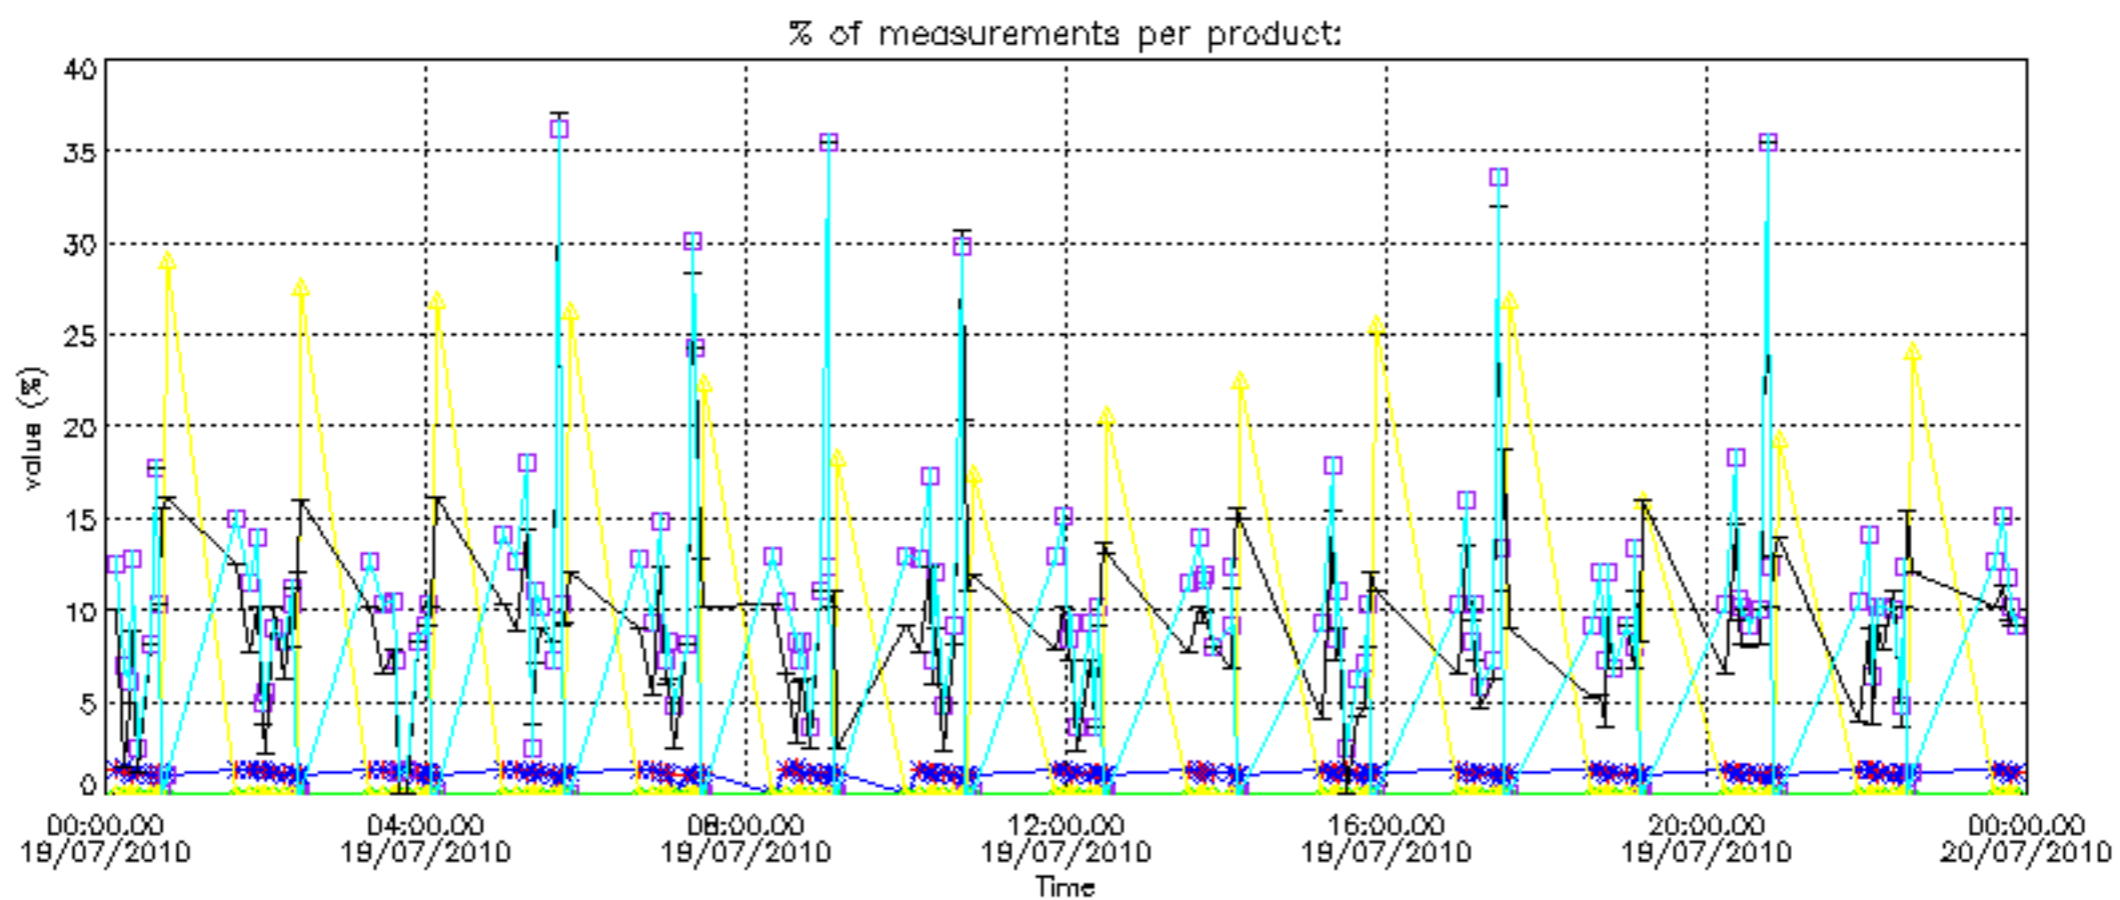

Percentage of cosmic ray hits per profile

Percentage of datation errors per profile