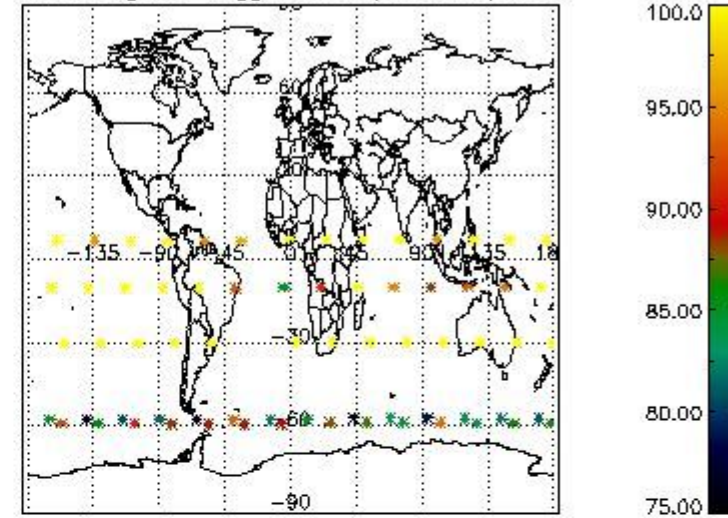

#### 3.1 Plot quality information per product (time dependant)

*3.2 Plot quality information per product (world map)*

Percentage of flagged data per O3 profile

Percentage of flagged data per H2O profile

Percentage of flagged data per NO2 profile