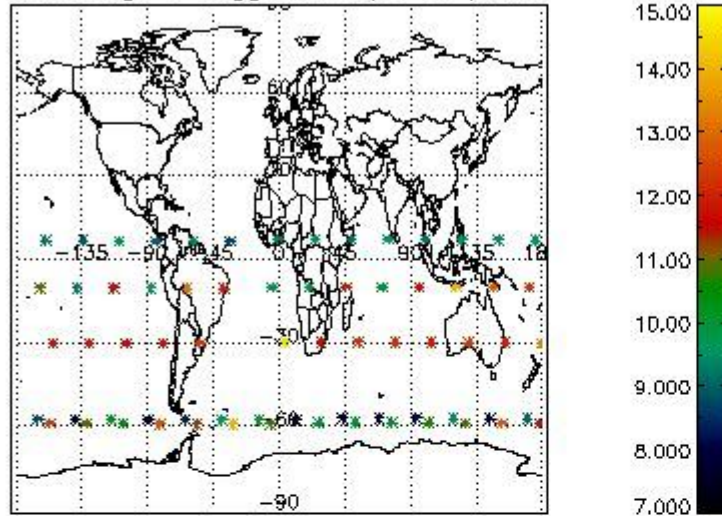

3.2 Plot quality information per product (world map)