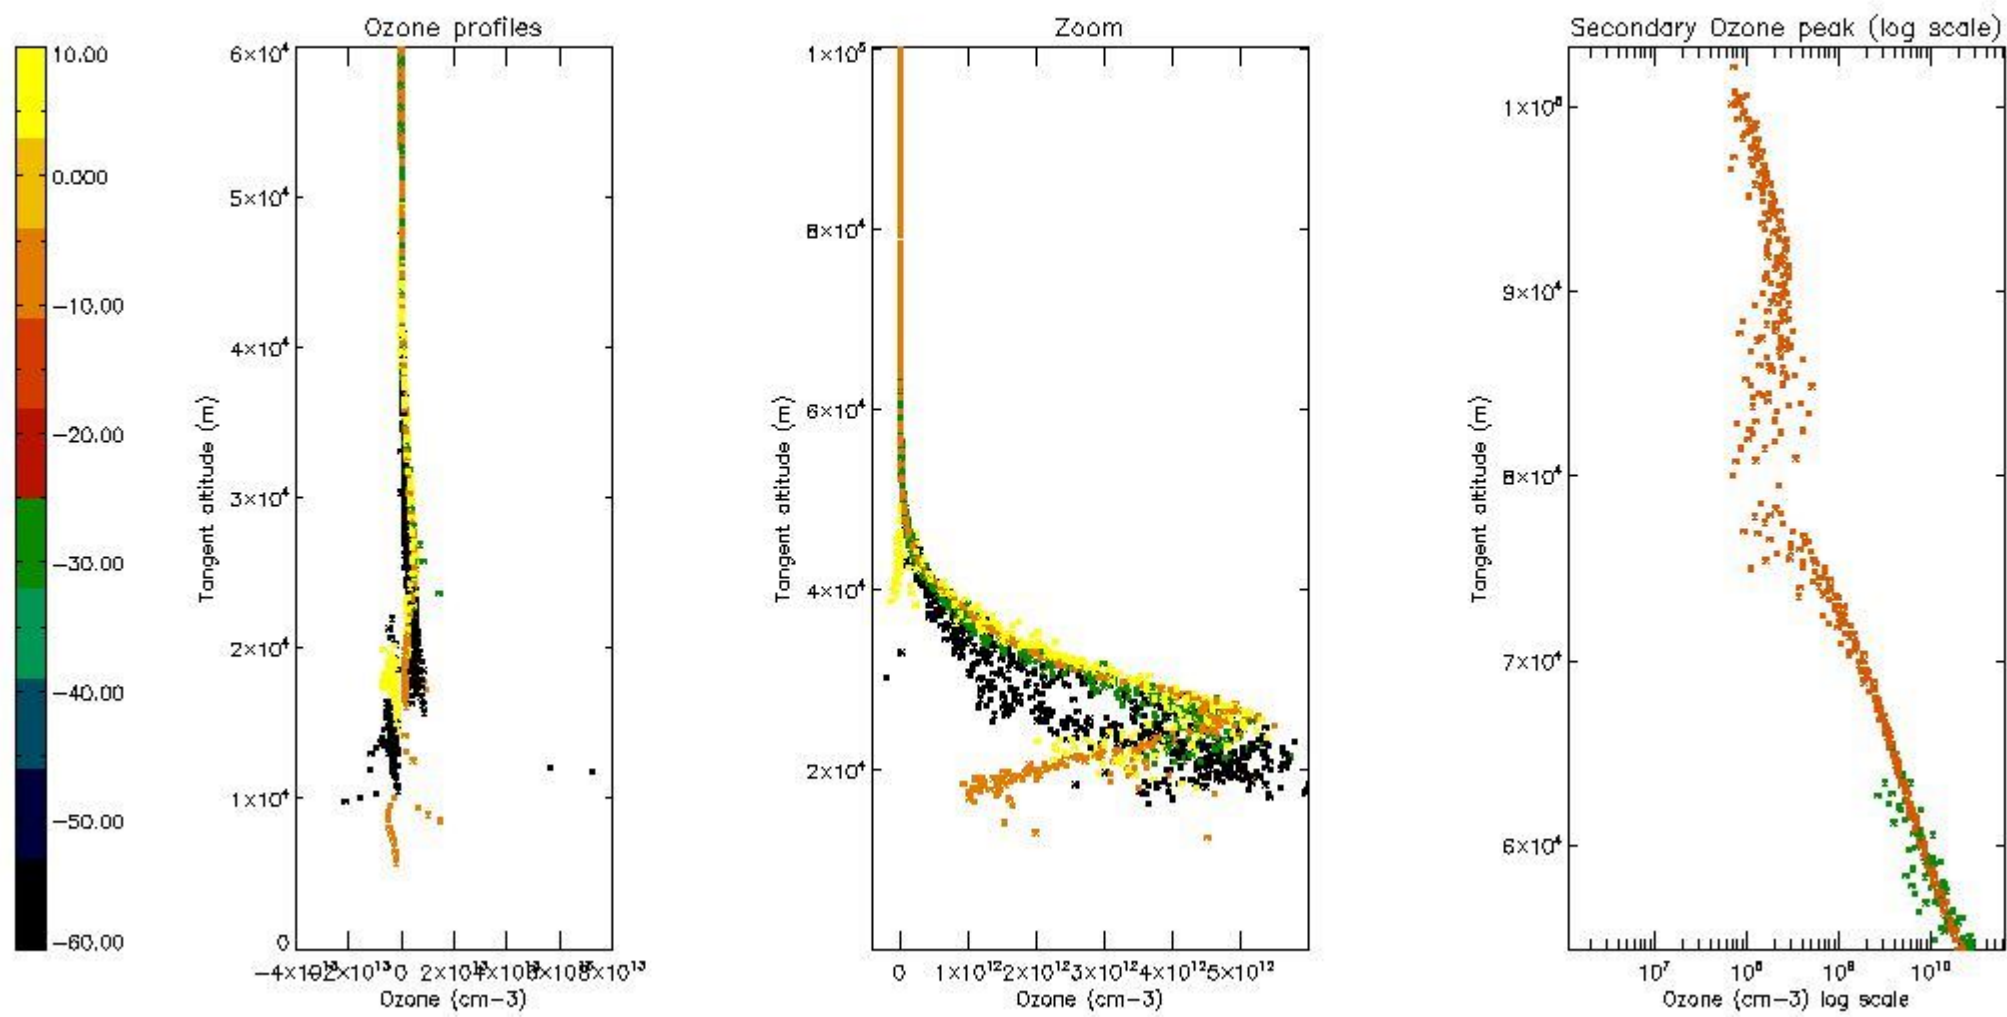

STD < 10	5
STD < 5	2

5.2 Plot ozone profiles for all STD (dark without errors)

The colorbar represents the latitude.

5.3 Plot ozone profiles where STD < 20% (dark without errors)

The colorbar represents the latitude.