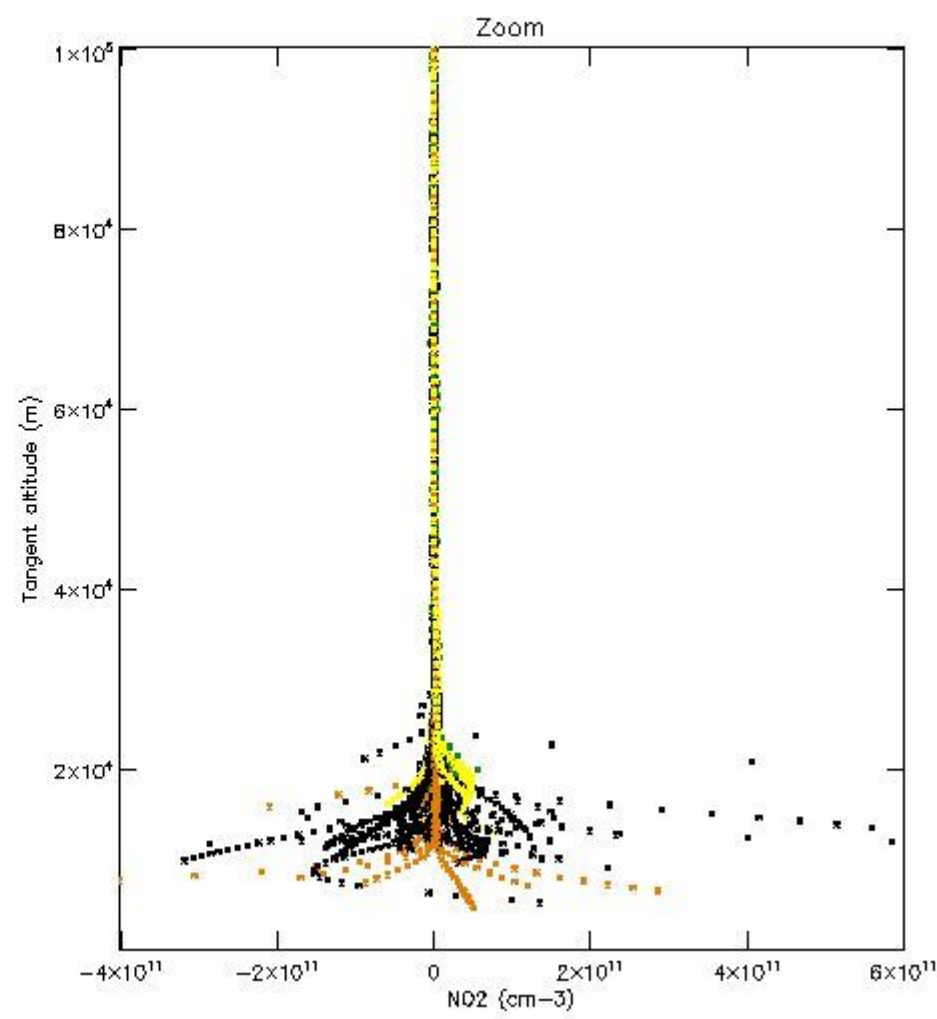

5.7 Plot NO3 profiles for all STD (dark without errors)

The colorbar represents the latitude.