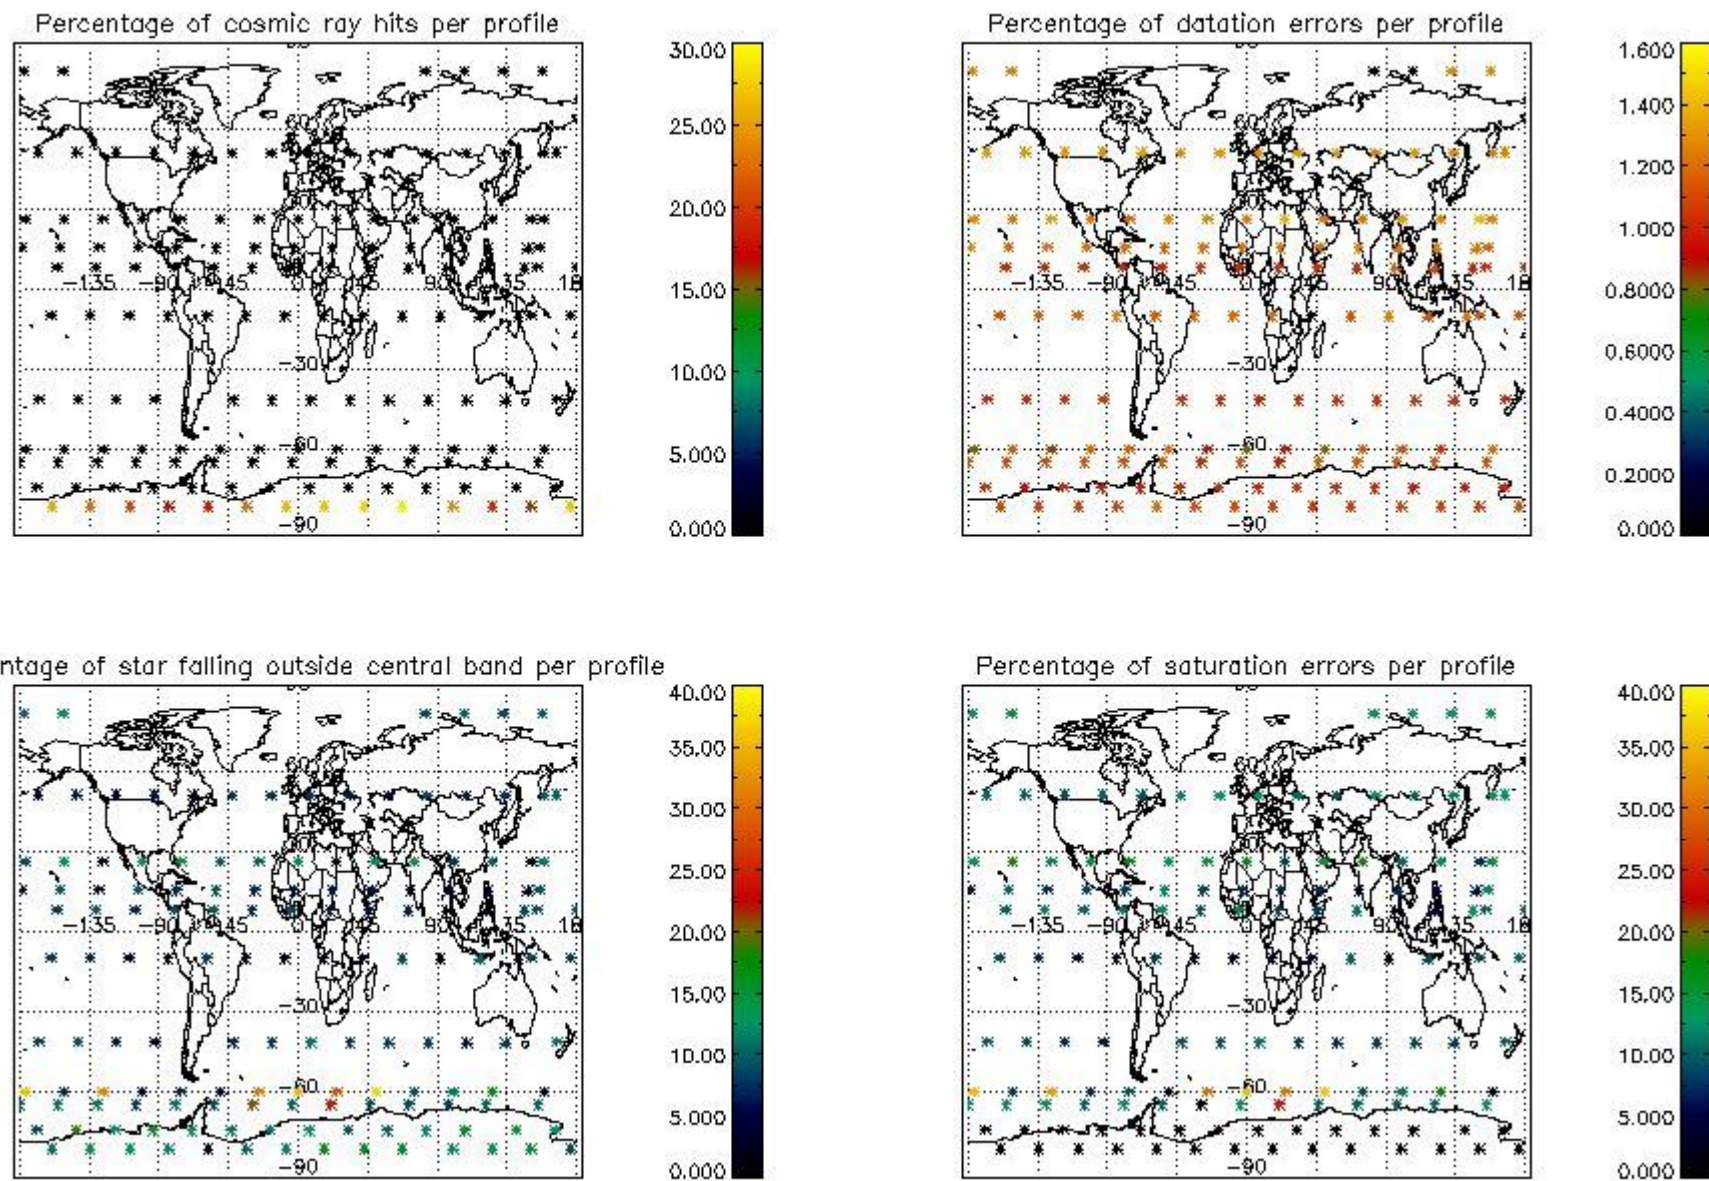

4.2.2 Plot level 1 quality information per product (world map): ENVISAT DESCENDING passes

5. Trace gas profiles

5.1 Ozone statistics based on quality of products

The final quality of the products can be "measured" using the STD (Standard Deviation) attached to every point profile. This information is written to the parameter GOM_NL__2P/NL_LOCAL_SPECIES_DENSITY/o3_std of the level 2 products. The table below shows the statistics for given STD ranges.

The statistics are given with respect to the overall valid production:

- Products without fatal errors: GOM_NL__2P/MPH/PRODUCT_ERR=0
- Valid point profile: GOM_NL__2P/NL_LOCAL_SPECIES_DENSITY/pcd(0)=0

The 'Criteria' is applied to valid points of dark limb products:

- Products in dark limb illumination condition: GOM_NL__2P/NL_SUMMARY_QUALITY/obs_ill_cond=0
- Products without fatal errors: GOM_NL__2P/MPH/PRODUCT_ERR=0
- Valid point profile: GOM_NL__2P/NL_LOCAL_SPECIES_DENSITY/pcd(0)=0

So, the table below shows the percentage of dark limb and valid observations for each criteria with respect to the overall valid daily observations.

Criteria	% of total production
All STD	25
STD < 20	8