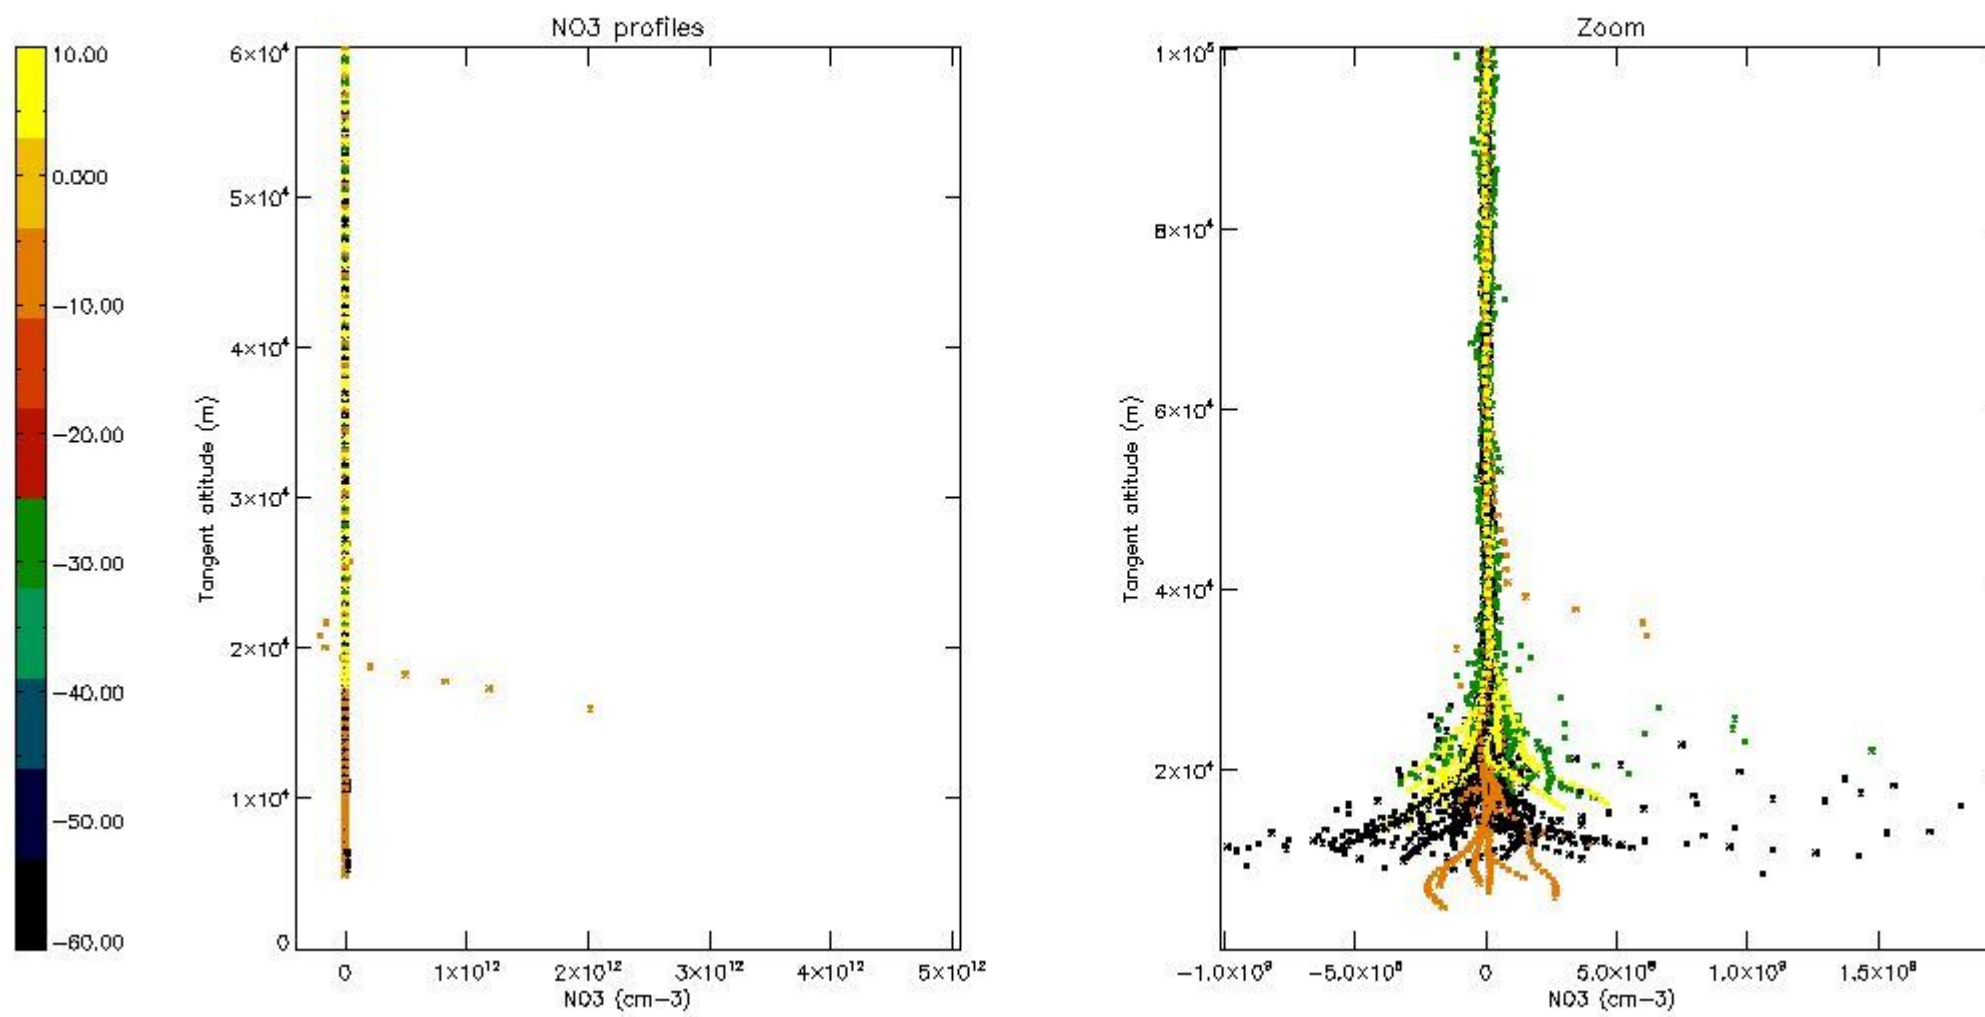

5.8 Plot H2O profiles for all STD (only for occultations of stars 1,2,3,4,13,14,16,26,63 dark without errors)

The colorbar represents the latitude.