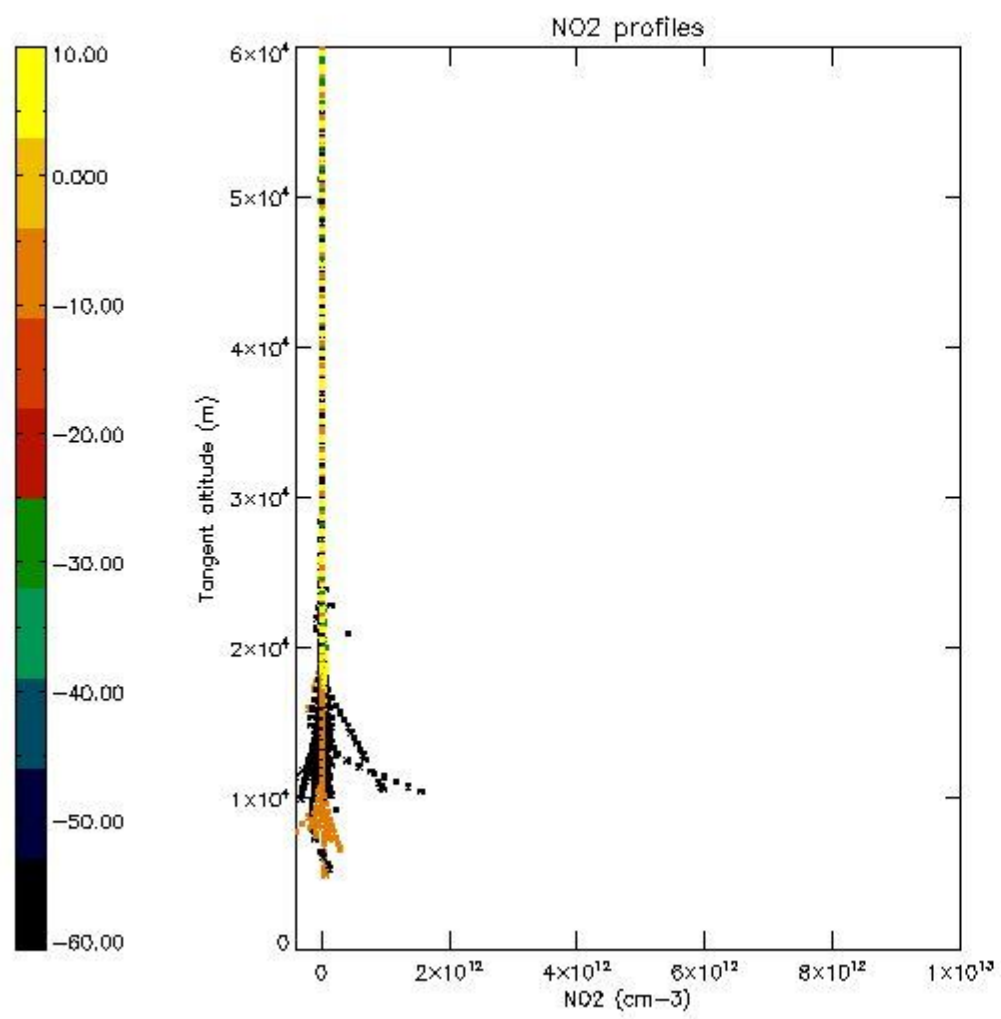

5.7 Plot NO3 profiles for all STD (dark without errors)

The colorbar represents the latitude.