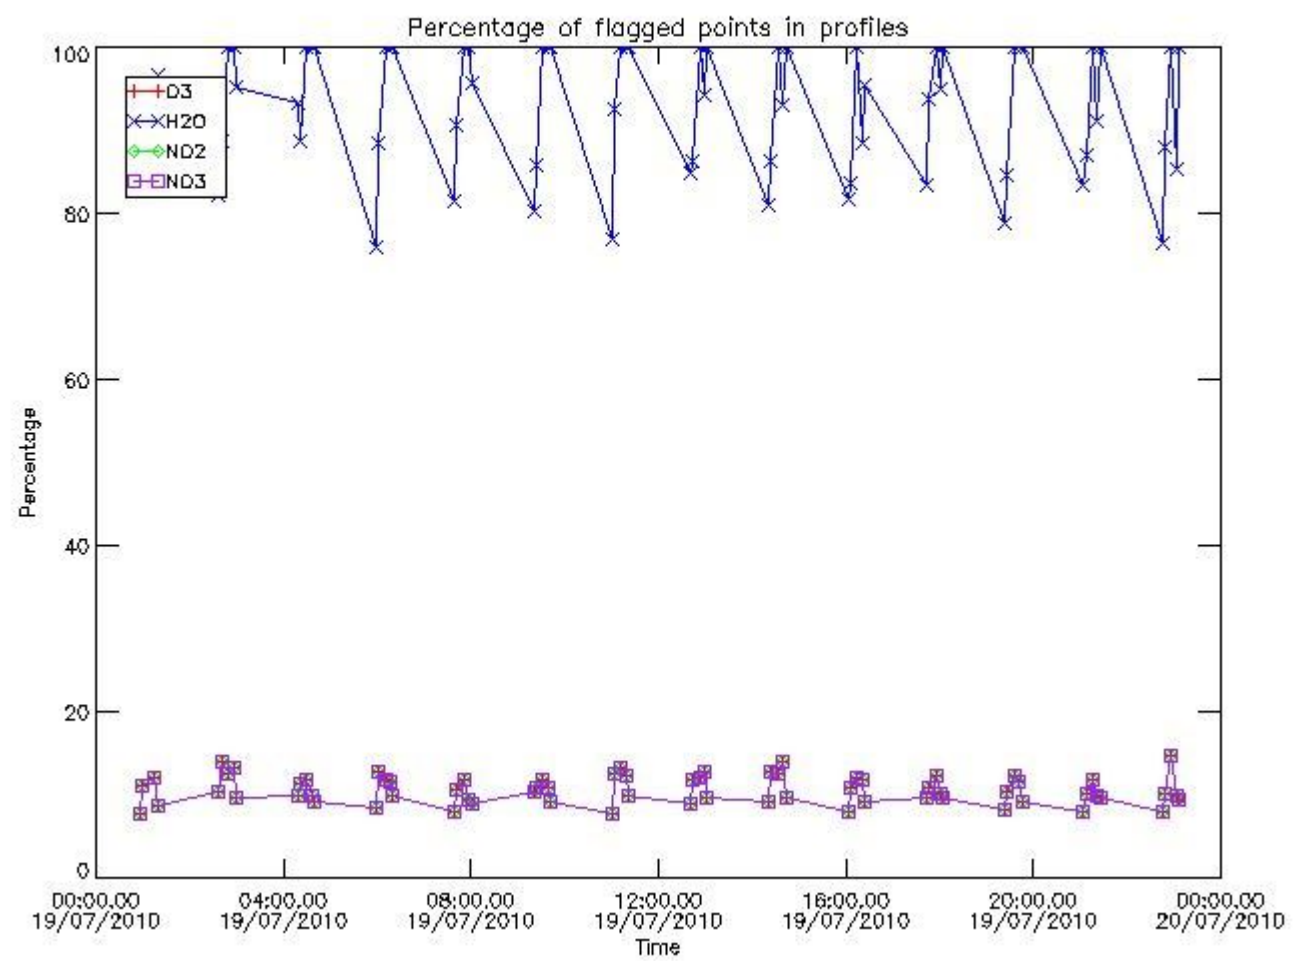

3. Quality information per product

In this section it is plotted some information contained in the Quality Summary data set of the level 2 products. Only products in dark limb conditions and without errors (error flag in the MPH set to "0") are used.

3.1 Plot quality information per product (time dependant)

3.2 Plot quality information per product (world map)