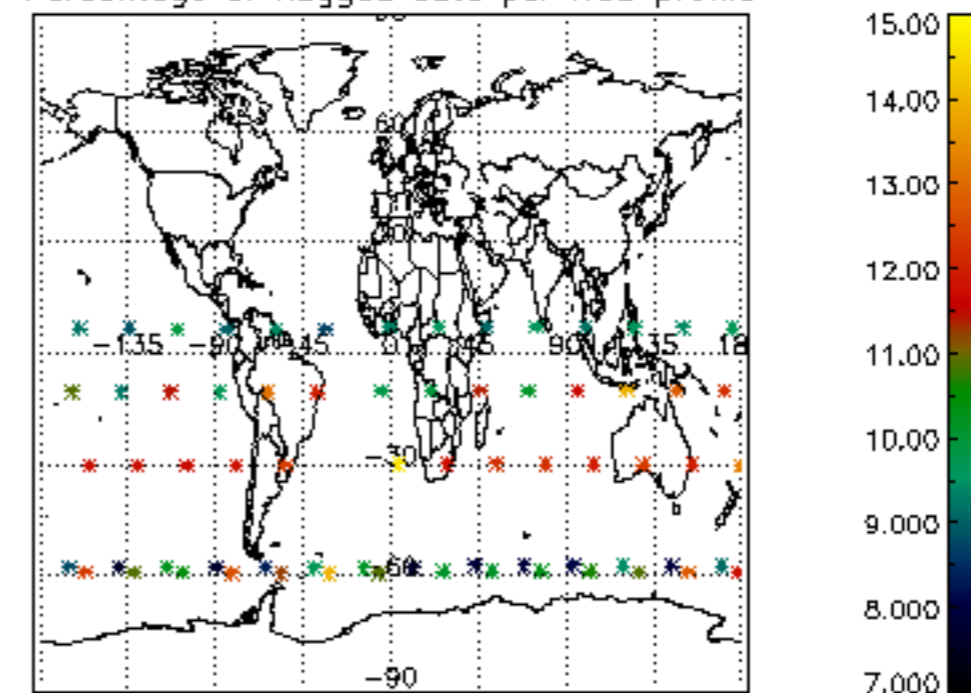

Percentage of flagged data per NO3 profile