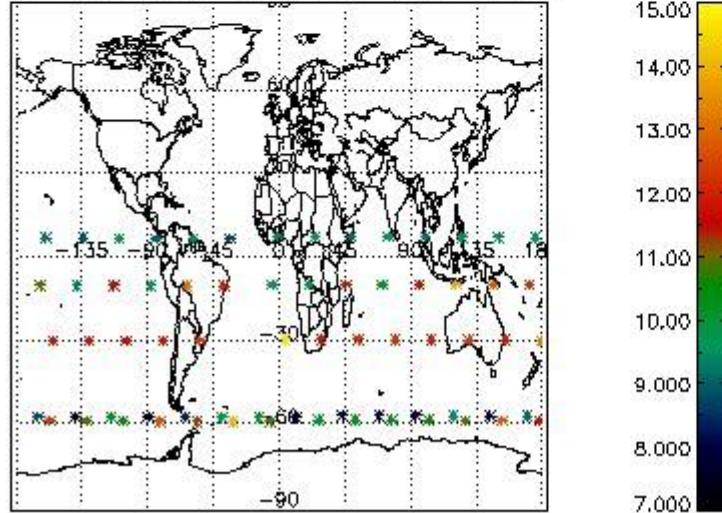

#### 3.1 Plot quality information per product (time dependant)

*3.2 Plot quality information per product (world map)*

Percentage of flagged data per O3 profile

Percentage of flagged data per H2O profile

Percentage of flagged data per NO2 profile