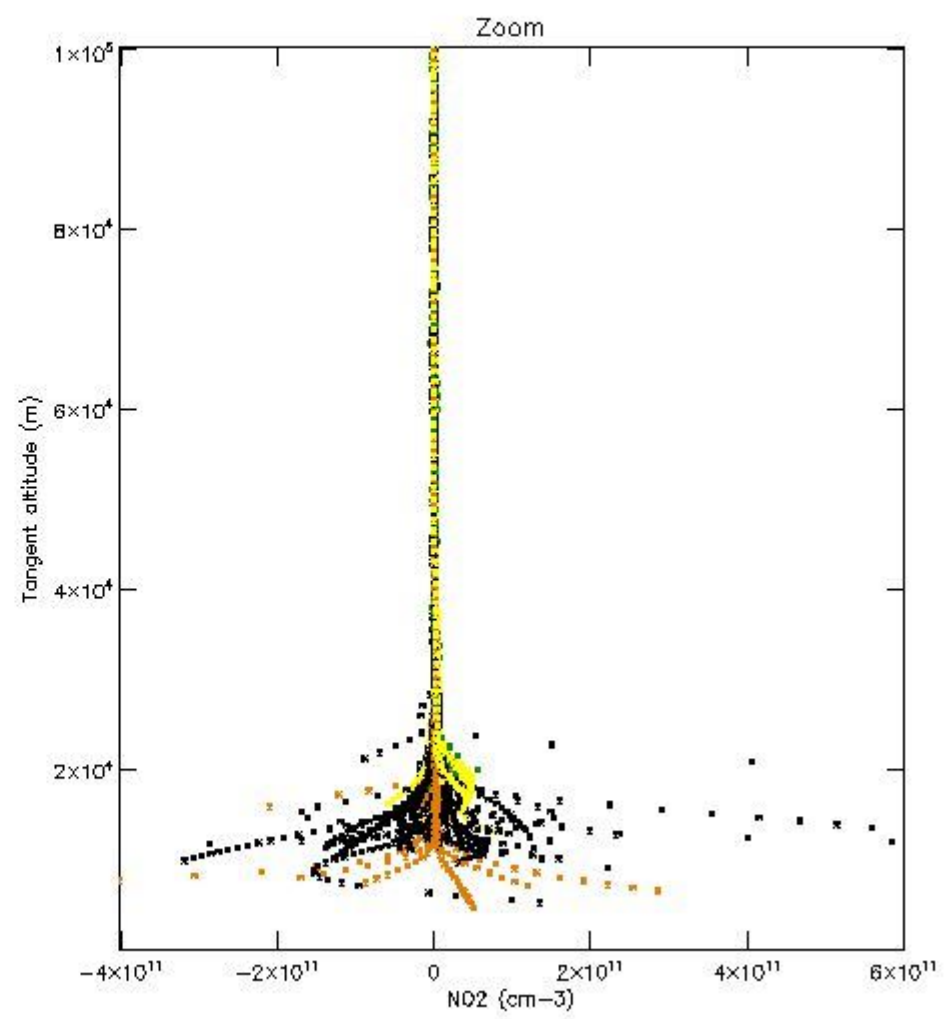

5.7 Plot NO3 profiles for all STD (dark without errors)

The colorbar represents the latitude.