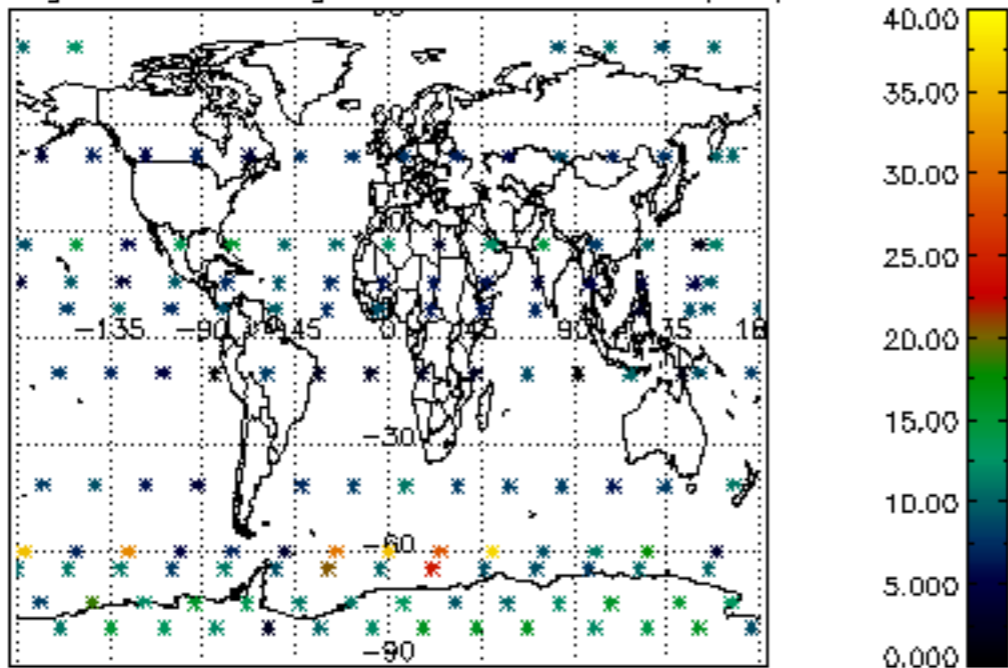

Percentage of star falling outside central band per profile