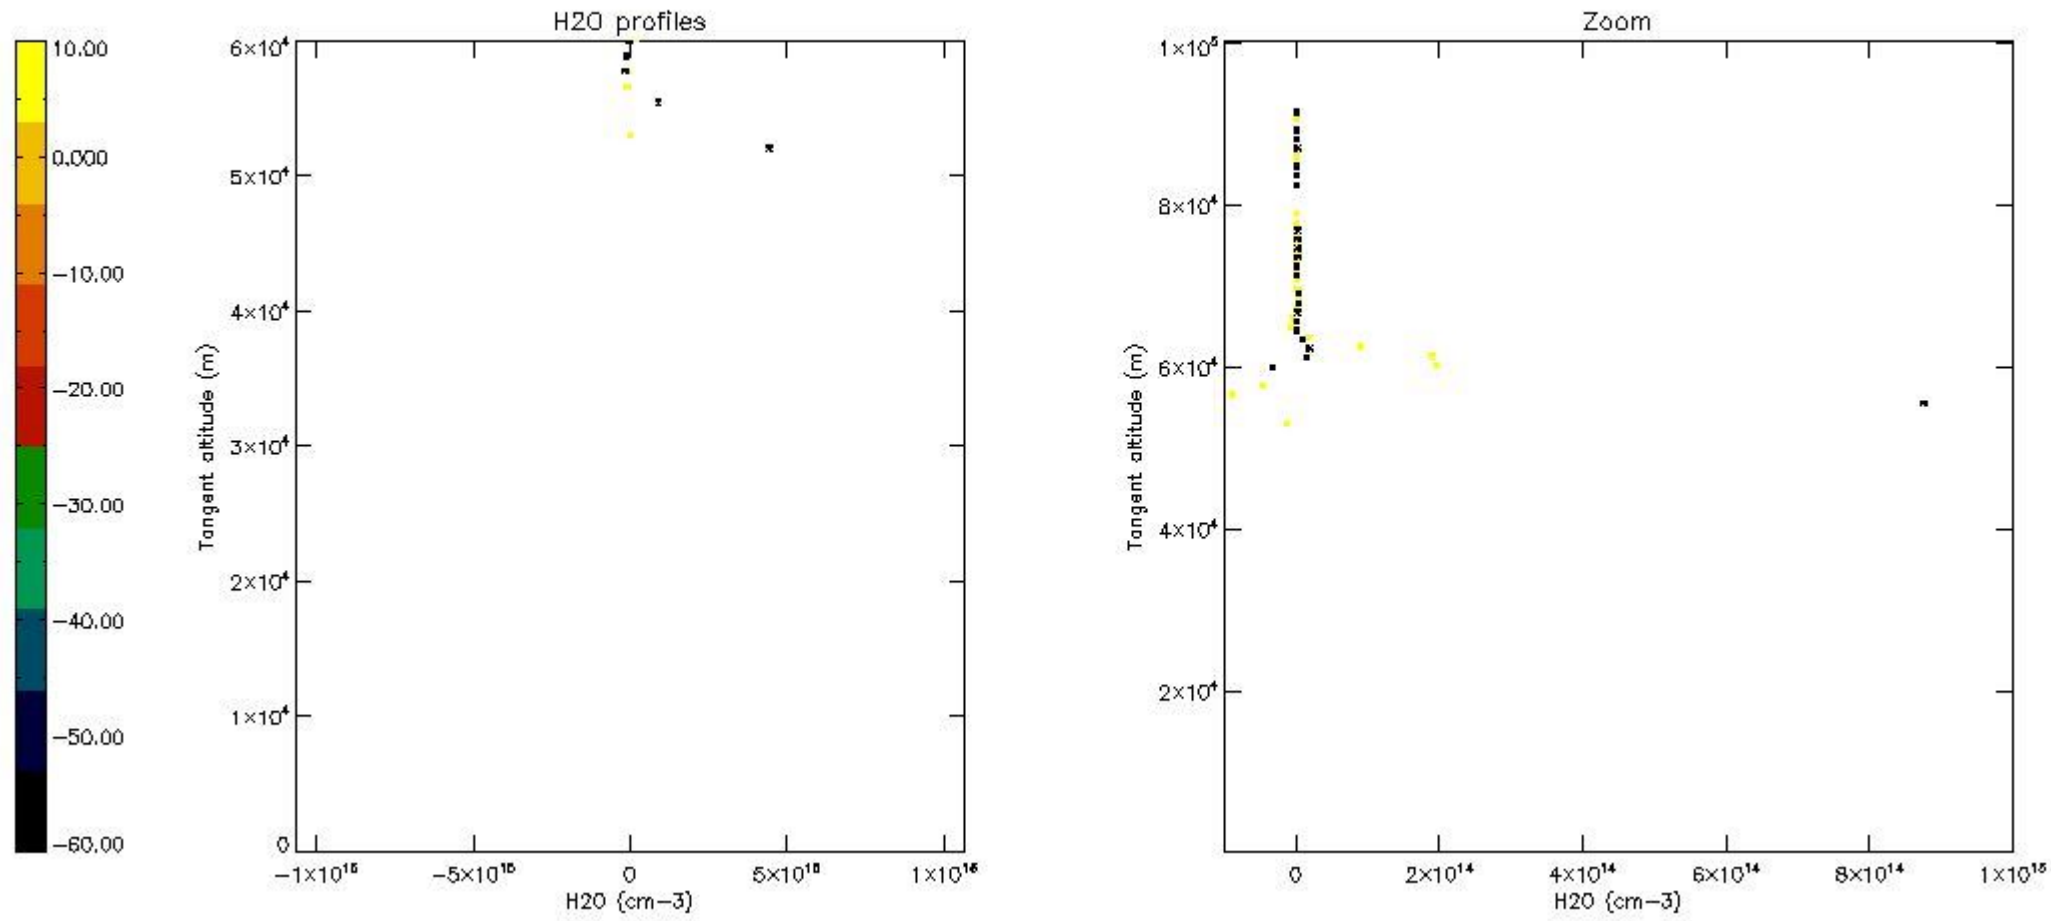

*5.6 Plot NO<sub>2</sub> profiles for all STD (dark without errors)*

The colorbar represents the latitude.

*5.7 Plot NO3 profiles for all STD (dark without errors)*

The colorbar represents the latitude.

5.8 Plot H<sub>2</sub>O profiles for all STD (only for occultations of stars 1,2,3,4,13,14,16,26,63 dark without errors)

The colorbar represents the latitude.