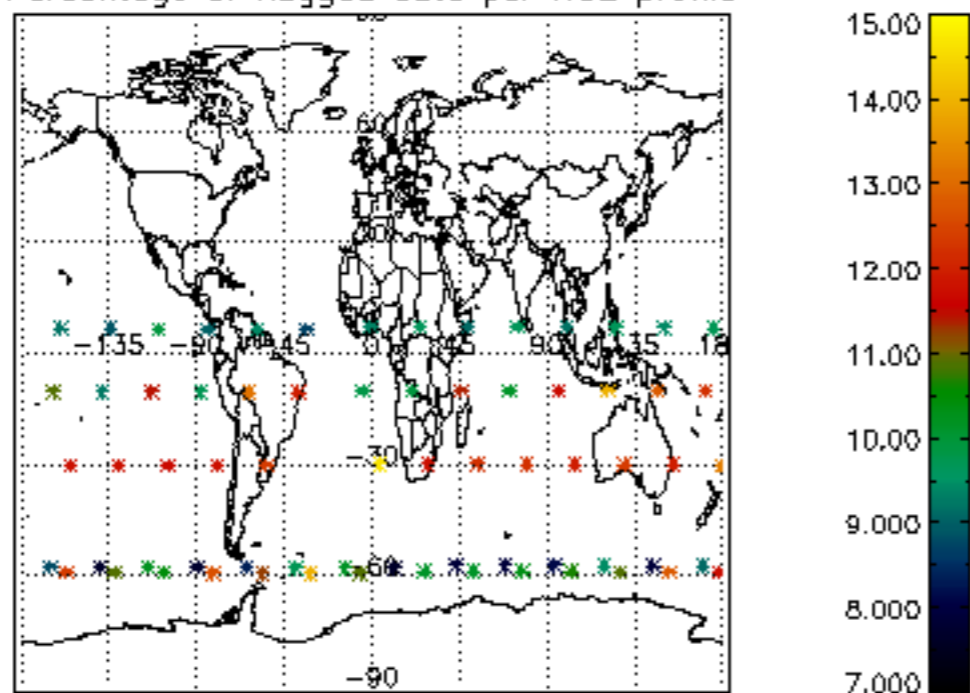

Percentage of flagged data per NO2 profile