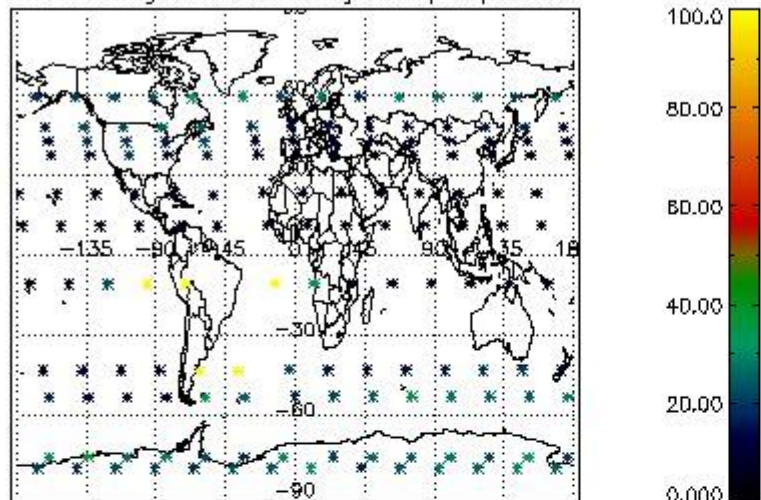

Percentage of cosmic ray hits per profile