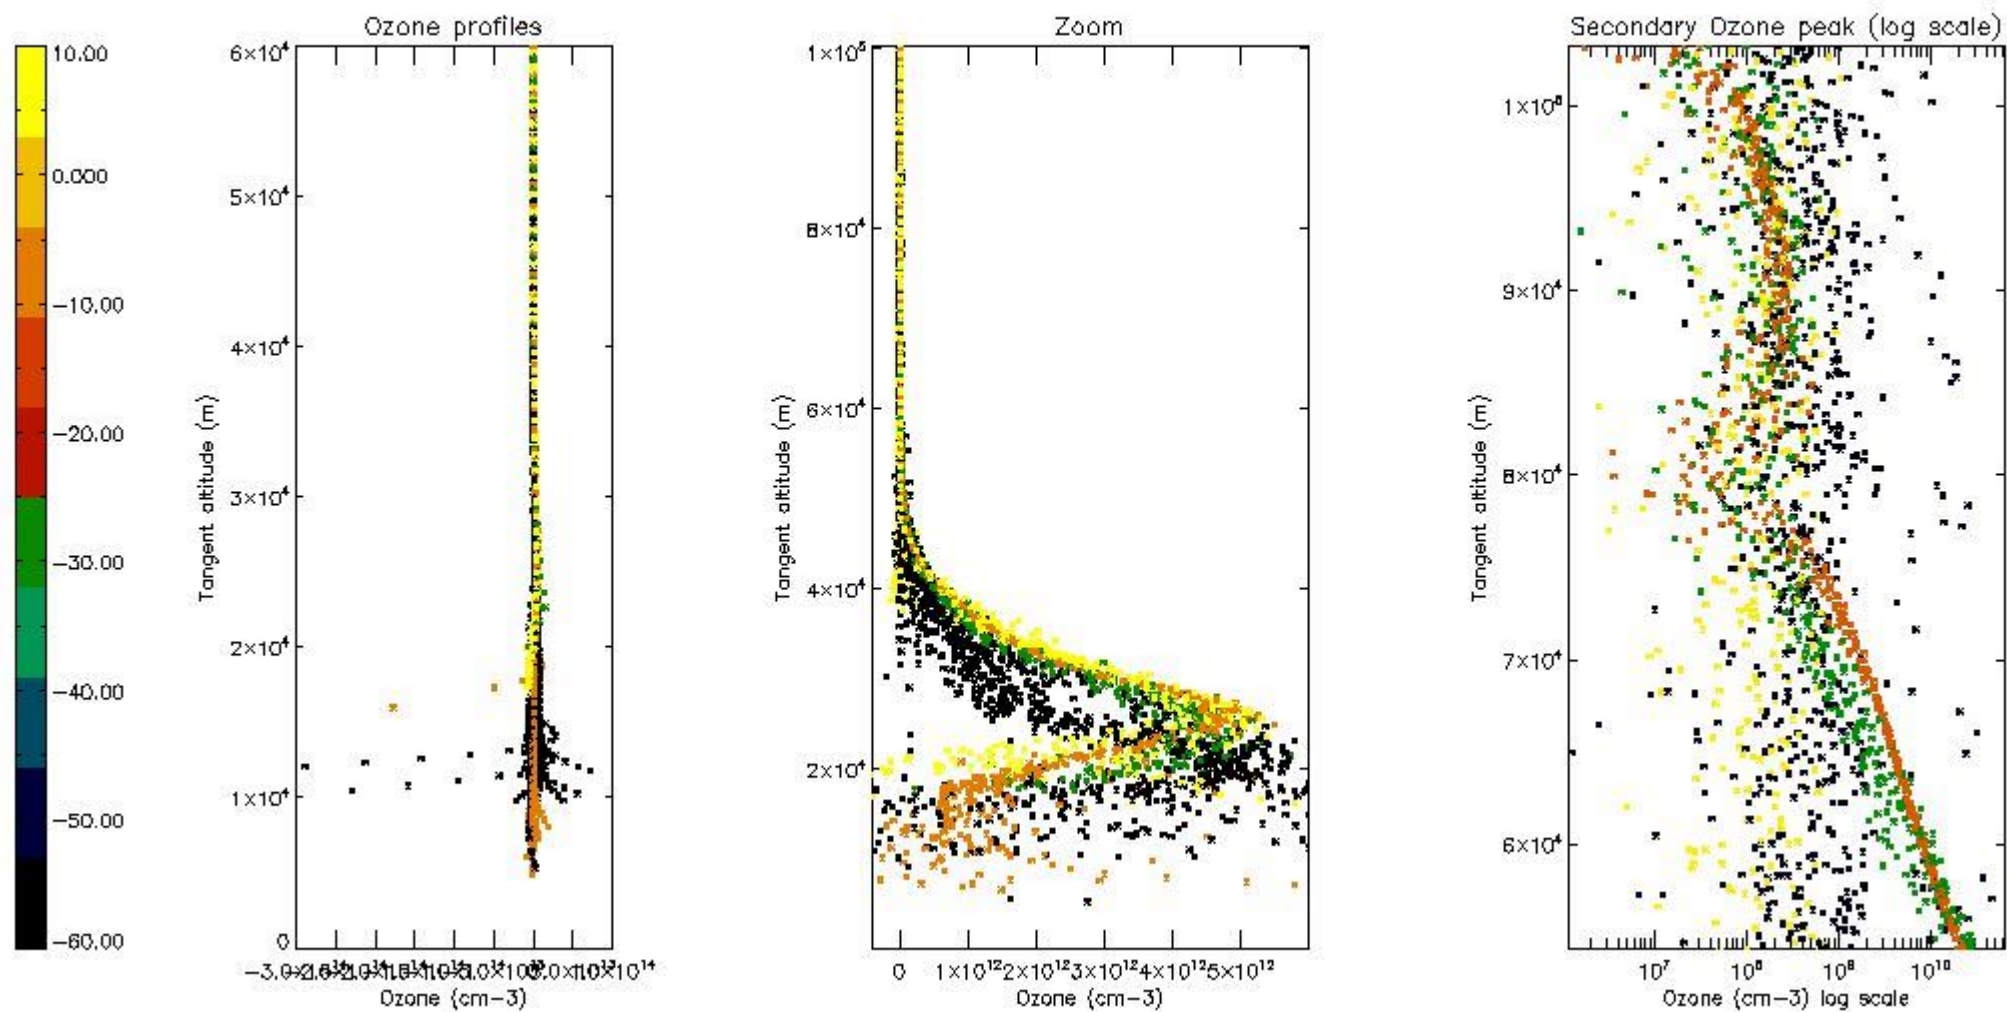

STD < 10	5
STD < 5	2

5.2 Plot ozone profiles for all STD (dark without errors)

The colorbar represents the latitude.

5.3 Plot ozone profiles where STD < 20% (dark without errors)

The colorbar represents the latitude.