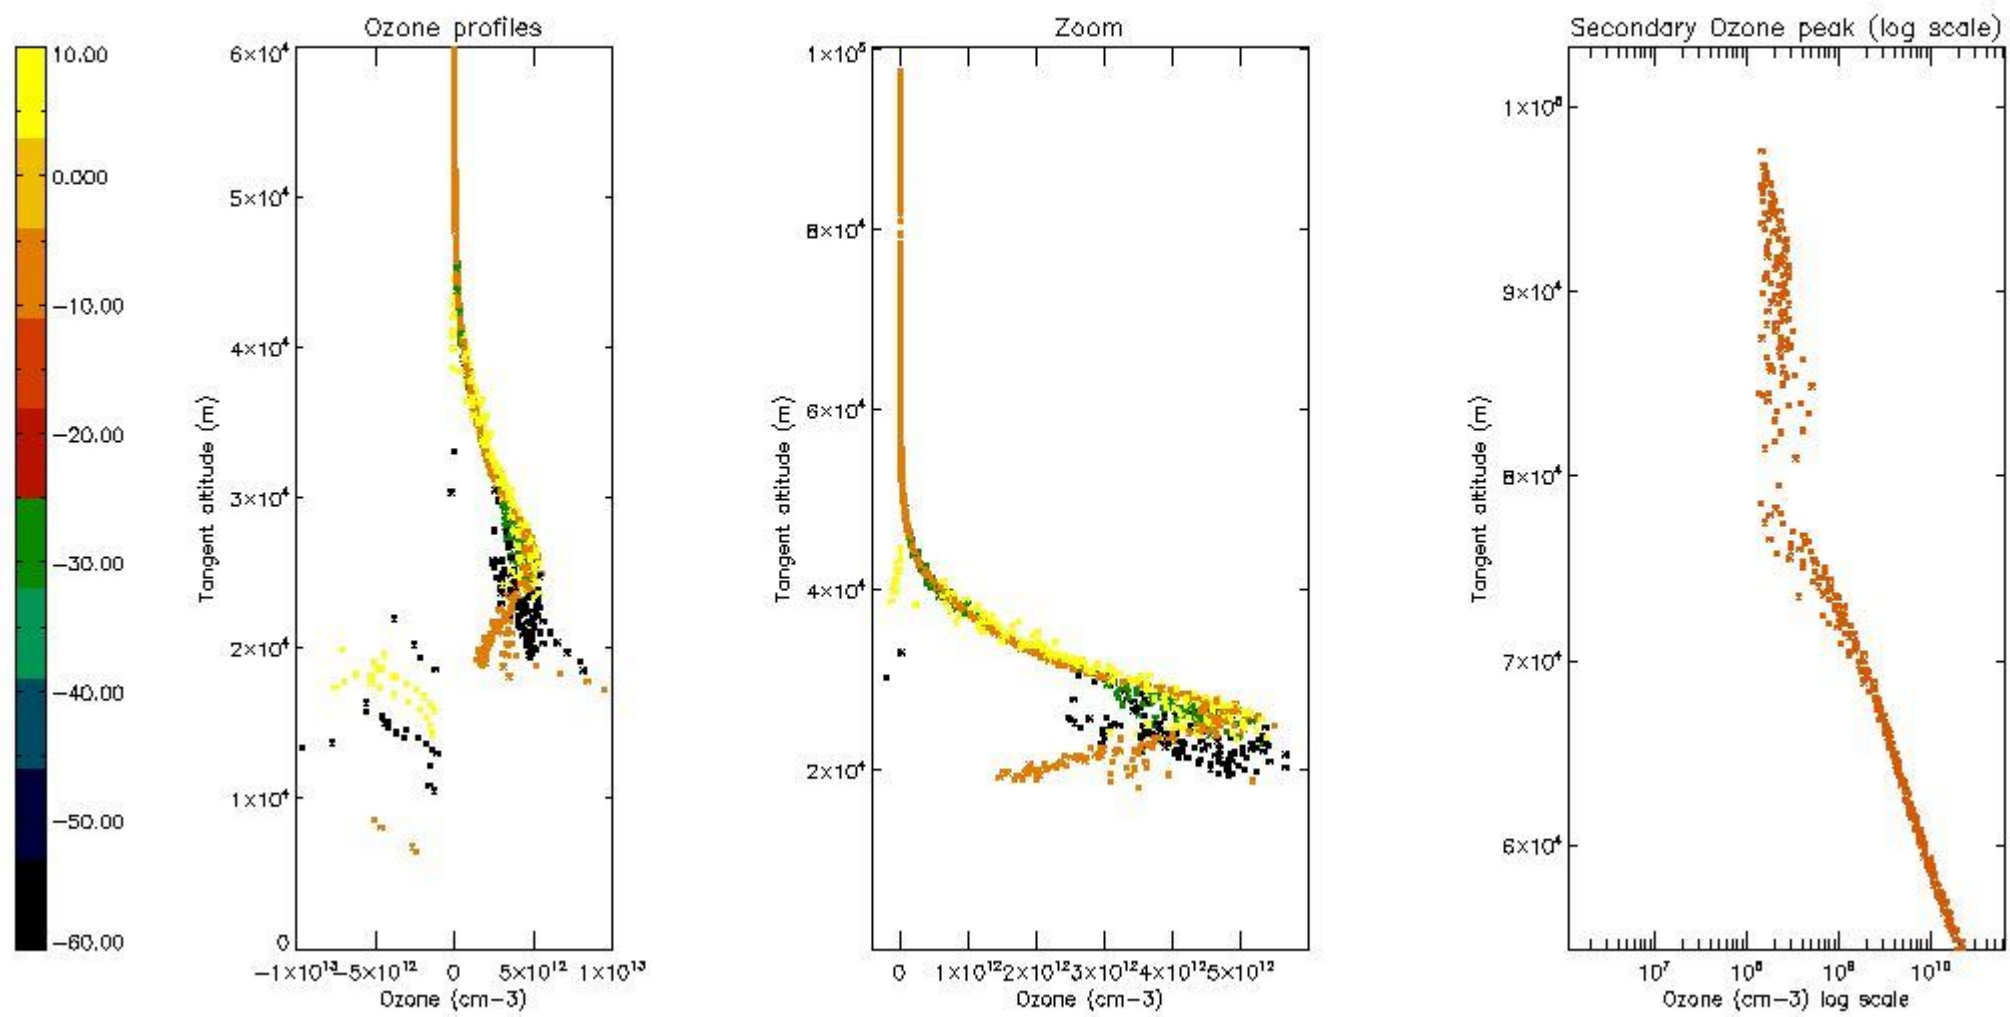

5.5 Plot ozone profiles where STD < 5% (dark without errors)

The colorbar represents the latitude.