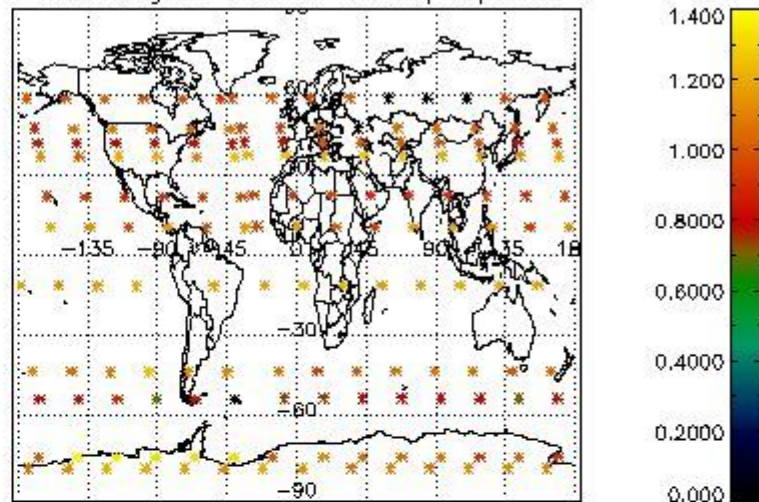

Percentage of datation errors per profile