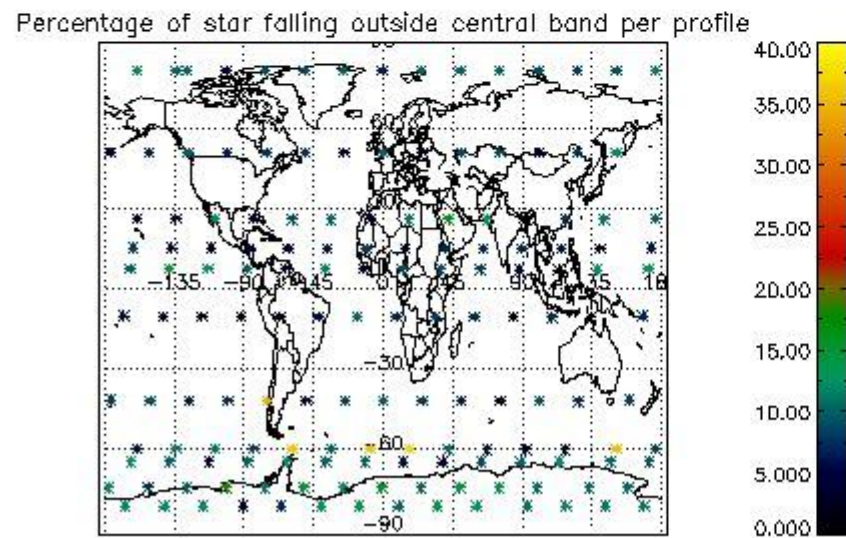

5. Trace gas profiles

5.1 Ozone statistics based on quality of products

The final quality of the products can be "measured" using the STD (Standard Deviation) attached to every point profile. This information is written to the parameter GOM_NL__2P/NL_LOCAL_SPECIES_DENSITY/o3_std of the level 2 products. The table below shows the statistics for given STD ranges.

The statistics are given with respect to the overall valid production:

- Products without fatal errors: GOM_NL__2P/MPH/PRODUCT_ERR=0
- Valid point profile: GOM_NL__2P/NL_LOCAL_SPECIES_DENSITY/pcd(0)=0

The 'Criteria' is applied to valid points of dark limb products:

- Products in dark limb illumination condition: GOM_NL__2P/NL_SUMMARY_QUALITY/obs_ill_cond=0
- Products without fatal errors: GOM_NL__2P/MPH/PRODUCT_ERR=0
- Valid point profile: GOM_NL__2P/NL_LOCAL_SPECIES_DENSITY/pcd(0)=0

So, the table below shows the percentage of dark limb and valid observations for each criteria with respect to the overall valid daily observations.

Criteria	% of total production
All STD	25
STD < 20	8