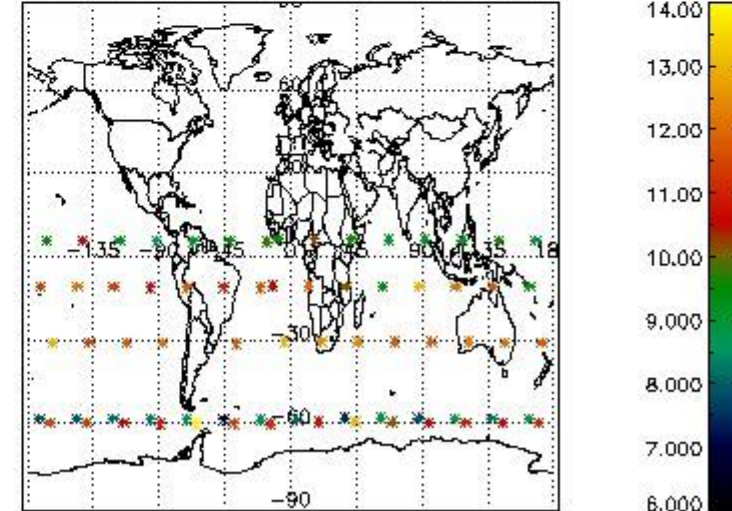

Percentage of flagged data per NO3 profile

4. Level 1 quality information per product

In this section it is plotted some information contained in the Quality Summary data set of the level 2 products that comes from the level 1b processing. Products without errors (error flag in the MPH set to "0") are used.

4.1 Plot quality information per product (time dependant) coming from level 1b processing

4.1.1 Plot level 1 quality information per product (time dependant): ENVISAT ASCENDING passes