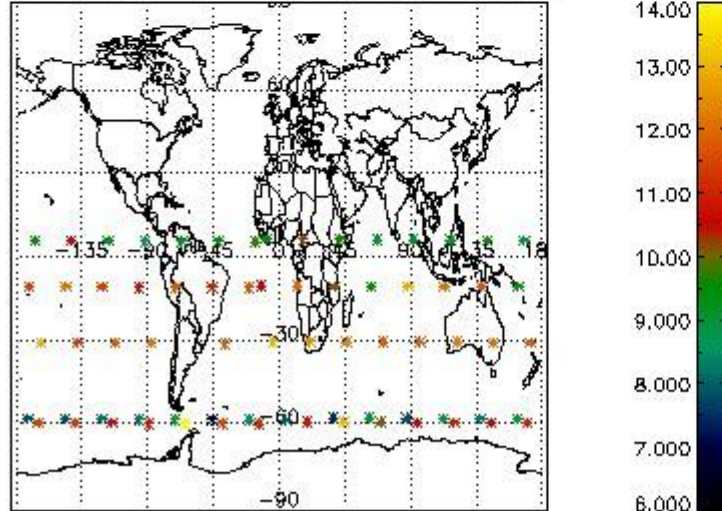

#### 3.1 Plot quality information per product (time dependant)

3.2 Plot quality information per product (world map)

Percentage of flagged data per O3 profile

Percentage of flagged data per H2O profile

Percentage of flagged data per NO2 profile