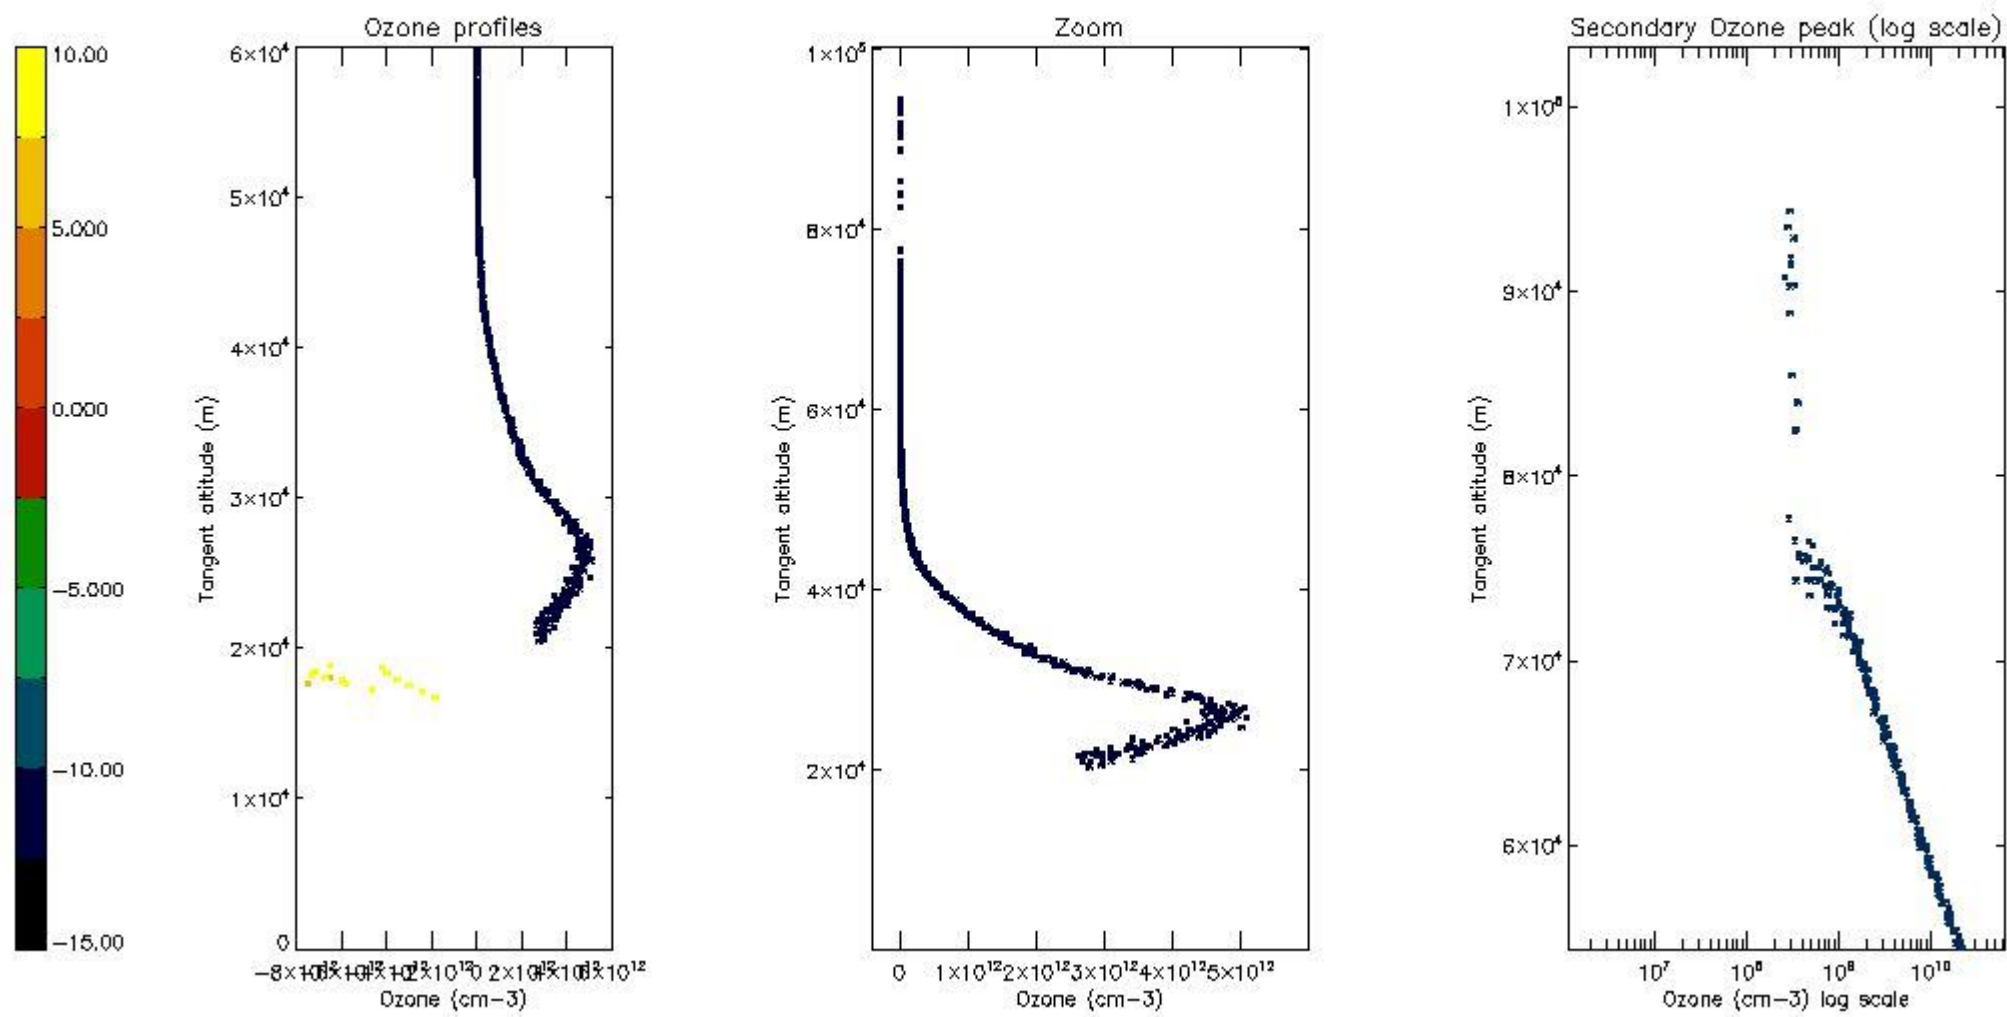

5.6 Plot NO₂ profiles for all STD (dark without errors)

The colorbar represents the latitude.