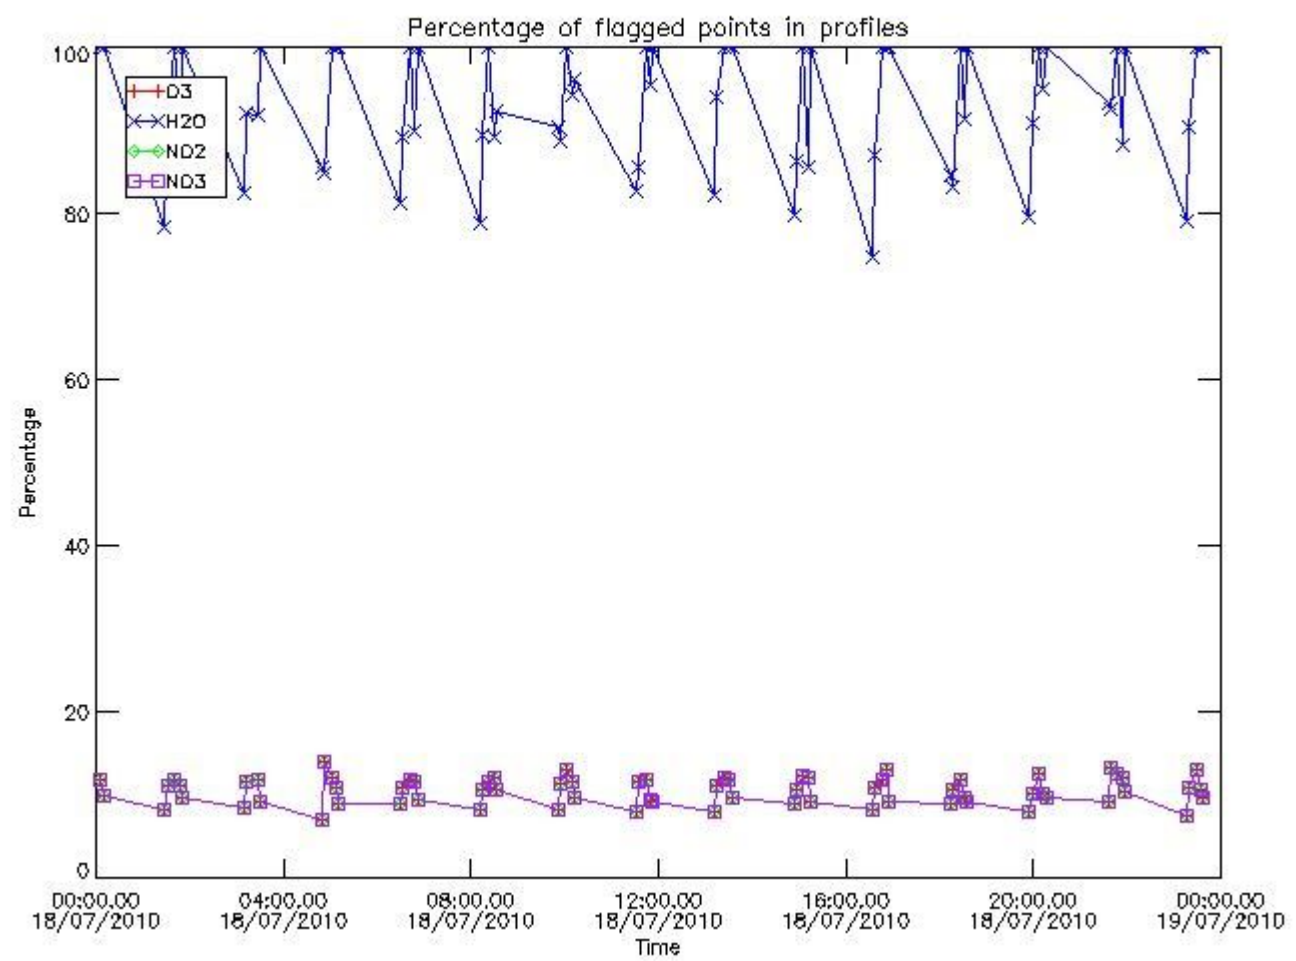

3. Quality information per product

In this section it is plotted some information contained in the Quality Summary data set of the level 2 products. Only products in dark limb conditions and without errors (error flag in the MPH set to "0") are used.

3.1 Plot quality information per product (time dependant)

3.2 Plot quality information per product (world map)