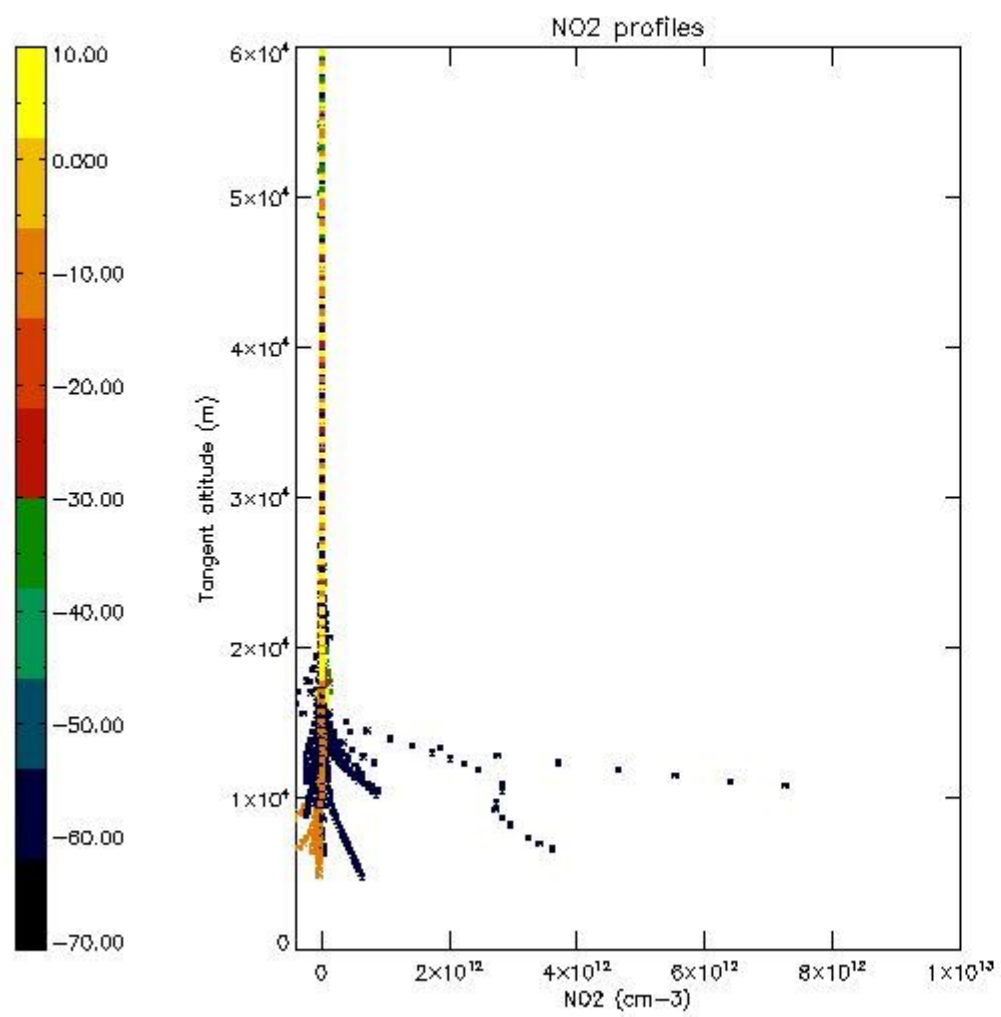

5.7 Plot NO3 profiles for all STD (dark without errors)

The colorbar represents the latitude.