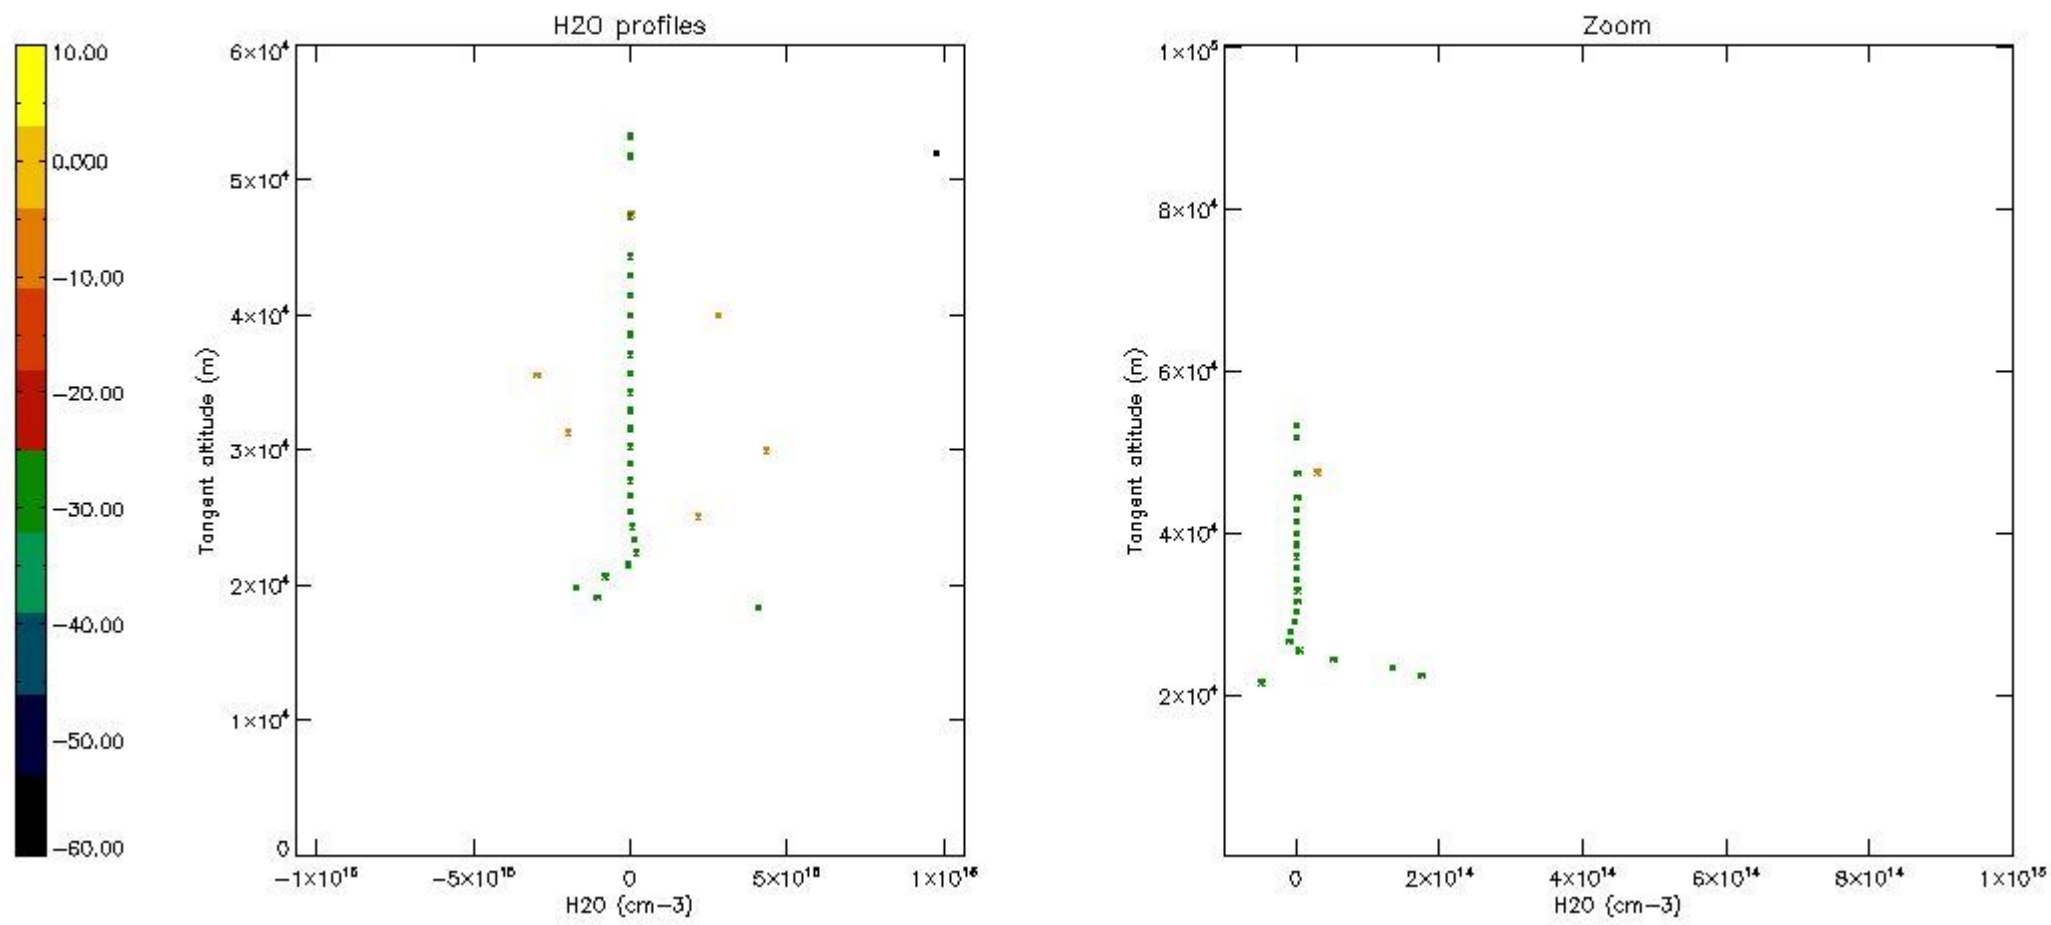

The colorbar represents the latitude.