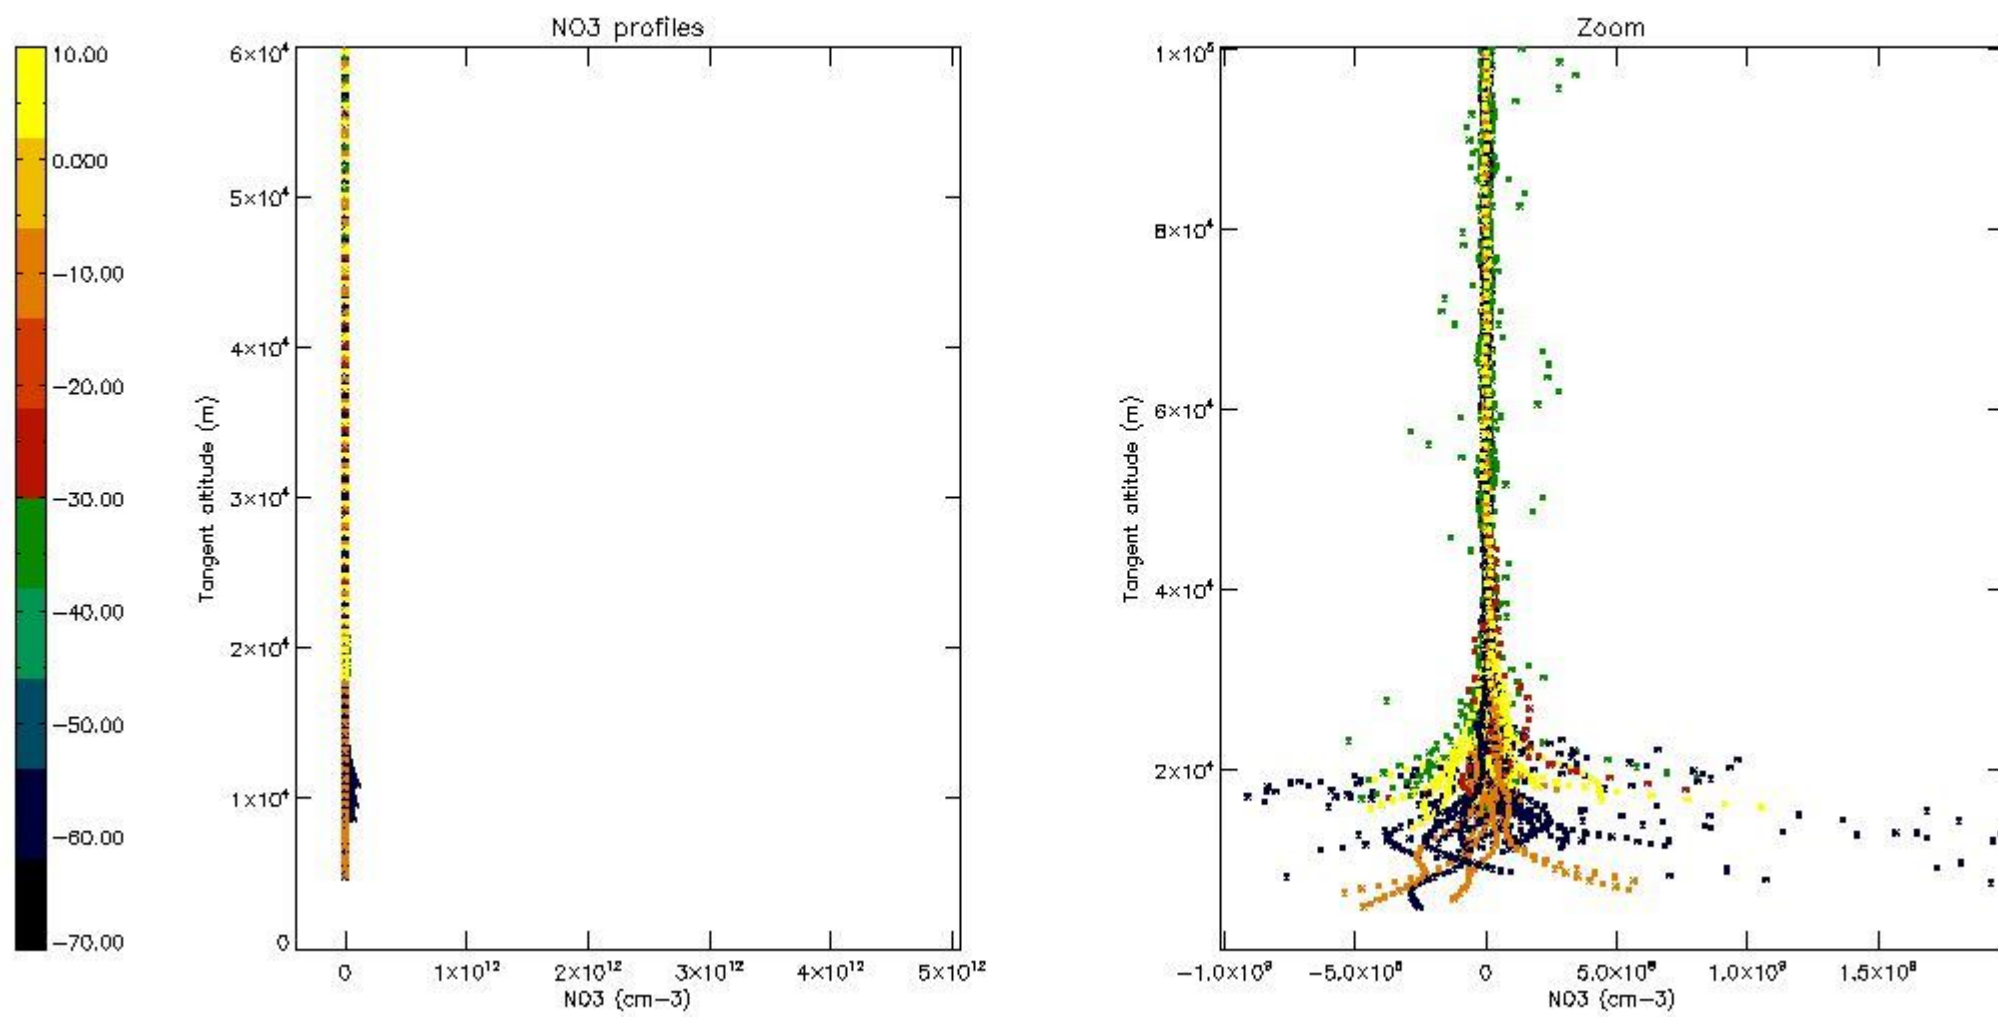

5.8 Plot H2O profiles for all STD (only for occultations of stars 1,2,3,4,13,14,16,26,63 dark without errors)

The colorbar represents the latitude.