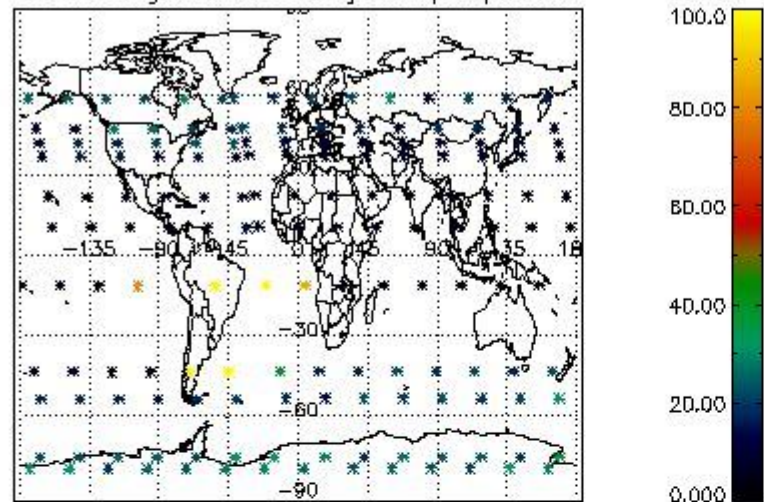

Percentage of cosmic ray hits per profile