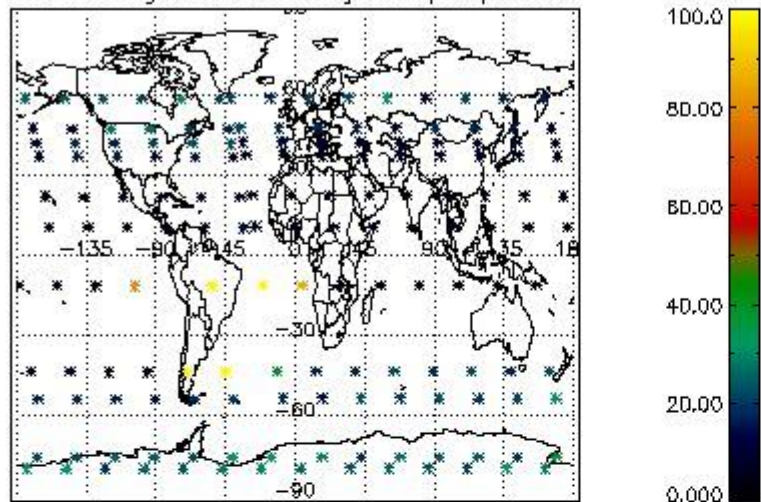

Percentage of cosmic ray hits per profile