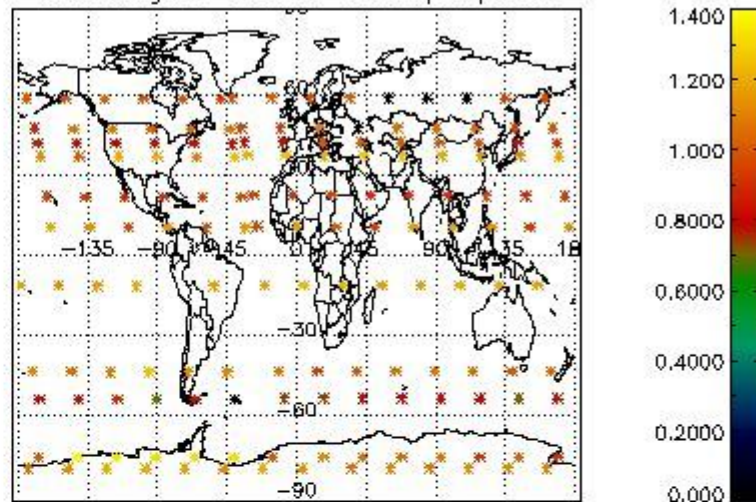

Percentage of datation errors per profile