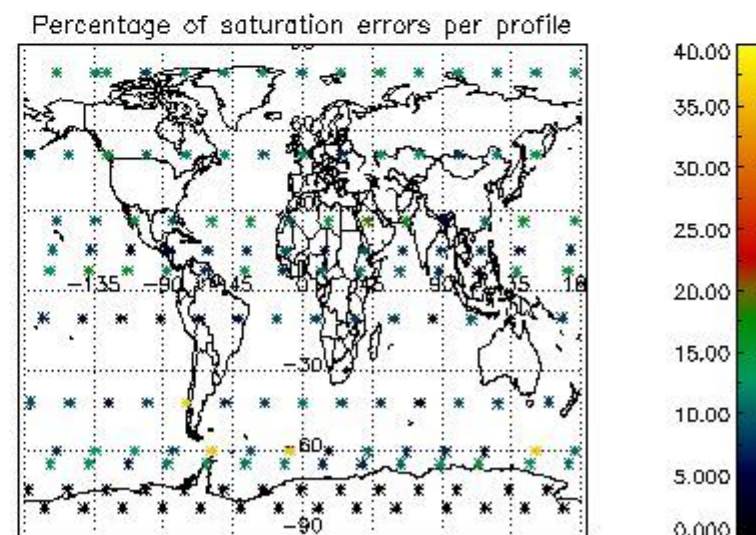

5. Trace gas profiles

5.1 Ozone statistics based on quality of products

The final quality of the products can be "measured" using the STD (Standard Deviation) attached to every point profile. This information is written to the parameter GOM_NL__2P/NL_LOCAL_SPECIES_DENSITY/o3_std of the level 2 products. The table below shows the statistics for given STD ranges.

The statistics are given with respect to the overall valid production:

- Products without fatal errors: GOM_NL__2P/MPH/PRODUCT_ERR=0
- Valid point profile: GOM_NL__2P/NL_LOCAL_SPECIES_DENSITY/pcd(0)=0

The 'Criteria' is applied to valid points of dark limb products:

- Products in dark limb illumination condition: GOM_NL__2P/NL_SUMMARY_QUALITY/obs_ill_cond=0
- Products without fatal errors: GOM_NL__2P/MPH/PRODUCT_ERR=0
- Valid point profile: GOM_NL__2P/NL_LOCAL_SPECIES_DENSITY/pcd(0)=0

So, the table below shows the percentage of dark limb and valid observations for each criteria with respect to the overall valid daily observations.

Criteria	% of total production
All STD	25
STD < 20	8