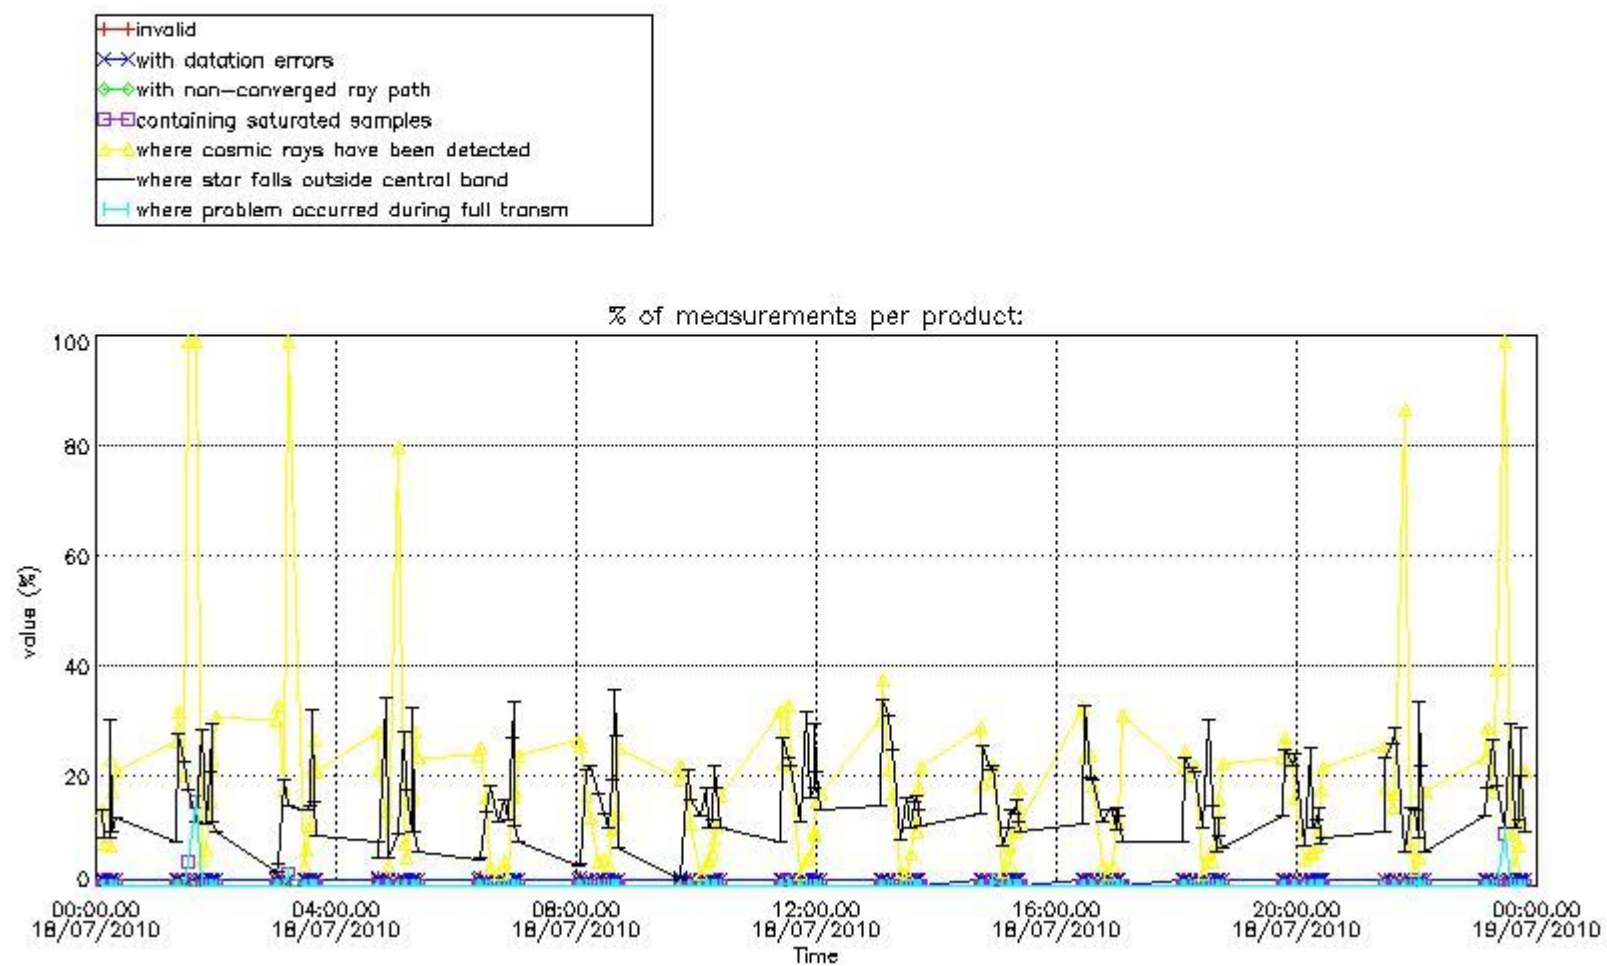

4.1.2 Plot level 1 quality information per product (time dependant): ENVI SAT DESCENDING passes