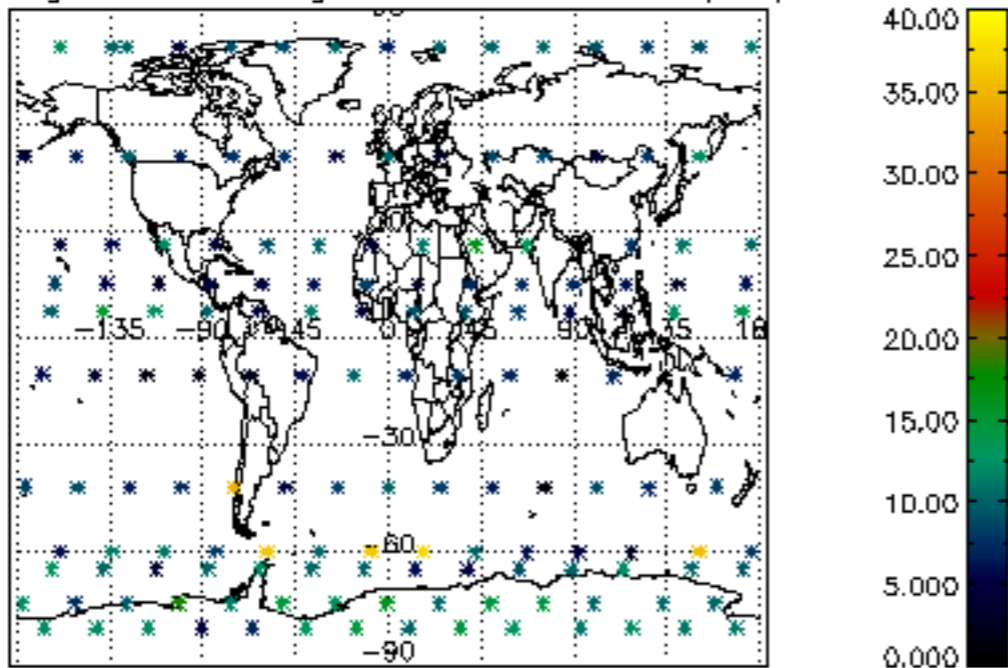

Percentage of star falling outside central band per profile