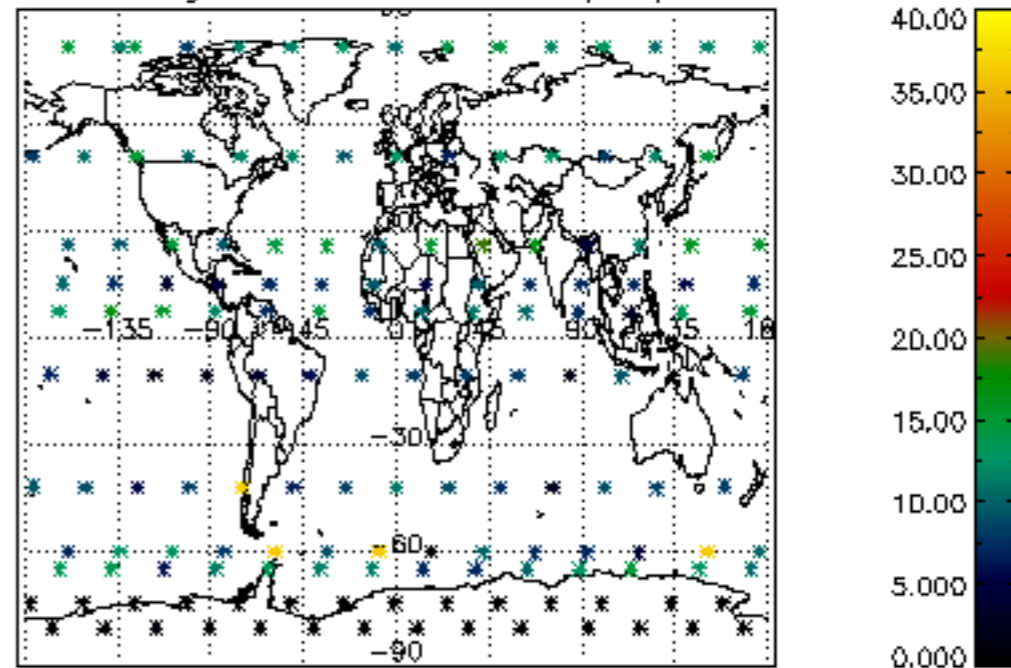

Percentage of saturation errors per profile