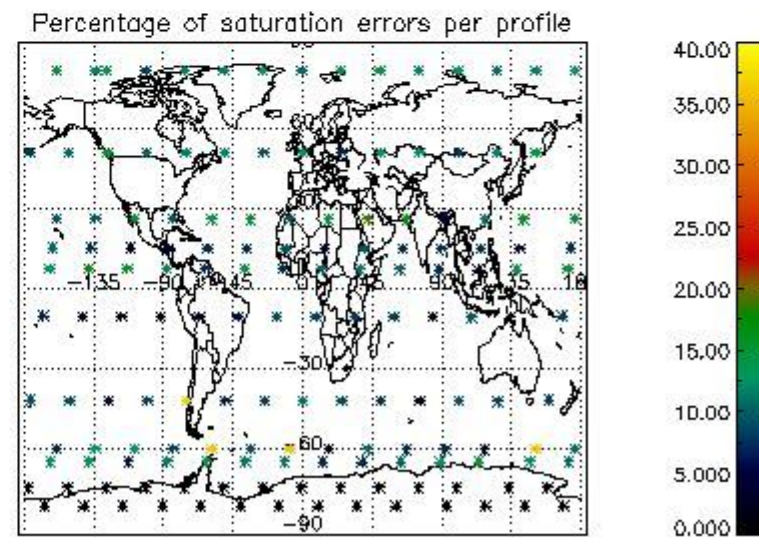

5. Trace gas profiles

5.1 Ozone statistics based on quality of products

The final quality of the products can be "measured" using the STD (Standard Deviation) attached to every point profile. This information is written to the parameter GOM_NL__2P/NL_LOCAL_SPECIES_DENSITY/o3_std of the level 2 products. The table below shows the statistics for given STD ranges.

The statistics are given with respect to the overall valid production:

- Products without fatal errors: GOM_NL__2P/MPH/PRODUCT_ERR=0
- Valid point profile: GOM_NL__2P/NL_LOCAL_SPECIES_DENSITY/pcd(0)=0

The 'Criteria' is applied to valid points of dark limb products:

- Products in dark limb illumination condition: GOM_NL__2P/NL_SUMMARY_QUALITY/obs_ill_cond=0
- Products without fatal errors: GOM_NL__2P/MPH/PRODUCT_ERR=0
- Valid point profile: GOM_NL__2P/NL_LOCAL_SPECIES_DENSITY/pcd(0)=0

So, the table below shows the percentage of dark limb and valid observations for each criteria with respect to the overall valid daily observations.

Criteria	% of total production
All STD	25
STD < 20	8