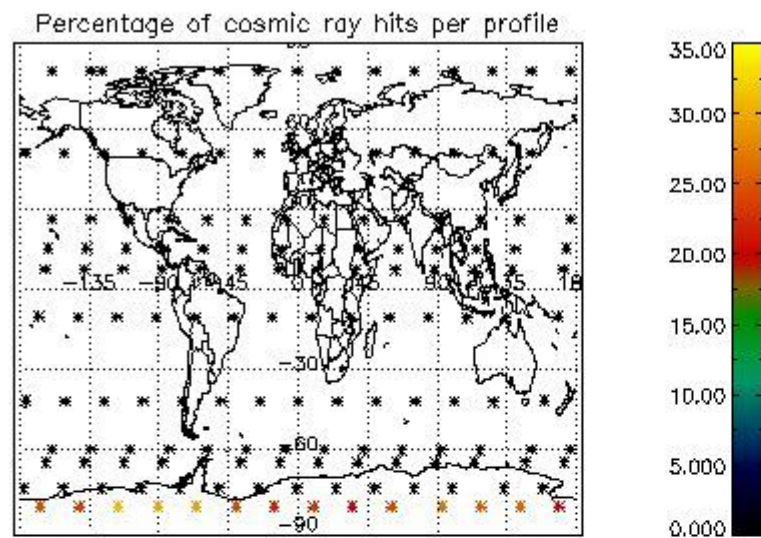

4.2.2 Plot level 1 quality information per product (world map): ENVISAT DESCENDING passes

5. Trace gas profiles

5.1 Ozone statistics based on quality of products

The final quality of the products can be "measured" using the STD (Standard Deviation) attached to every point profile. This information is written to the parameter GOM_NL__2P/NL_LOCAL_SPECIES_DENSITY/o3_std of the level 2 products. The table below shows the statistics for given STD ranges.

The statistics are given with respect to the overall valid production:

- Products without fatal errors: GOM_NL__2P/MPH/PRODUCT_ERR=0
- Valid point profile: GOM_NL__2P/NL_LOCAL_SPECIES_DENSITY/pcd(0)=0

The 'Criteria' is applied to valid points of dark limb products:

- Products in dark limb illumination condition: GOM_NL__2P/NL_SUMMARY_QUALITY/obs_ill_cond=0
- Products without fatal errors: GOM_NL__2P/MPH/PRODUCT_ERR=0
- Valid point profile: GOM_NL__2P/NL_LOCAL_SPECIES_DENSITY/pcd(0)=0

So, the table below shows the percentage of dark limb and valid observations for each criteria with respect to the overall valid daily observations.

Criteria	% of total production
All STD	25
STD < 20	8