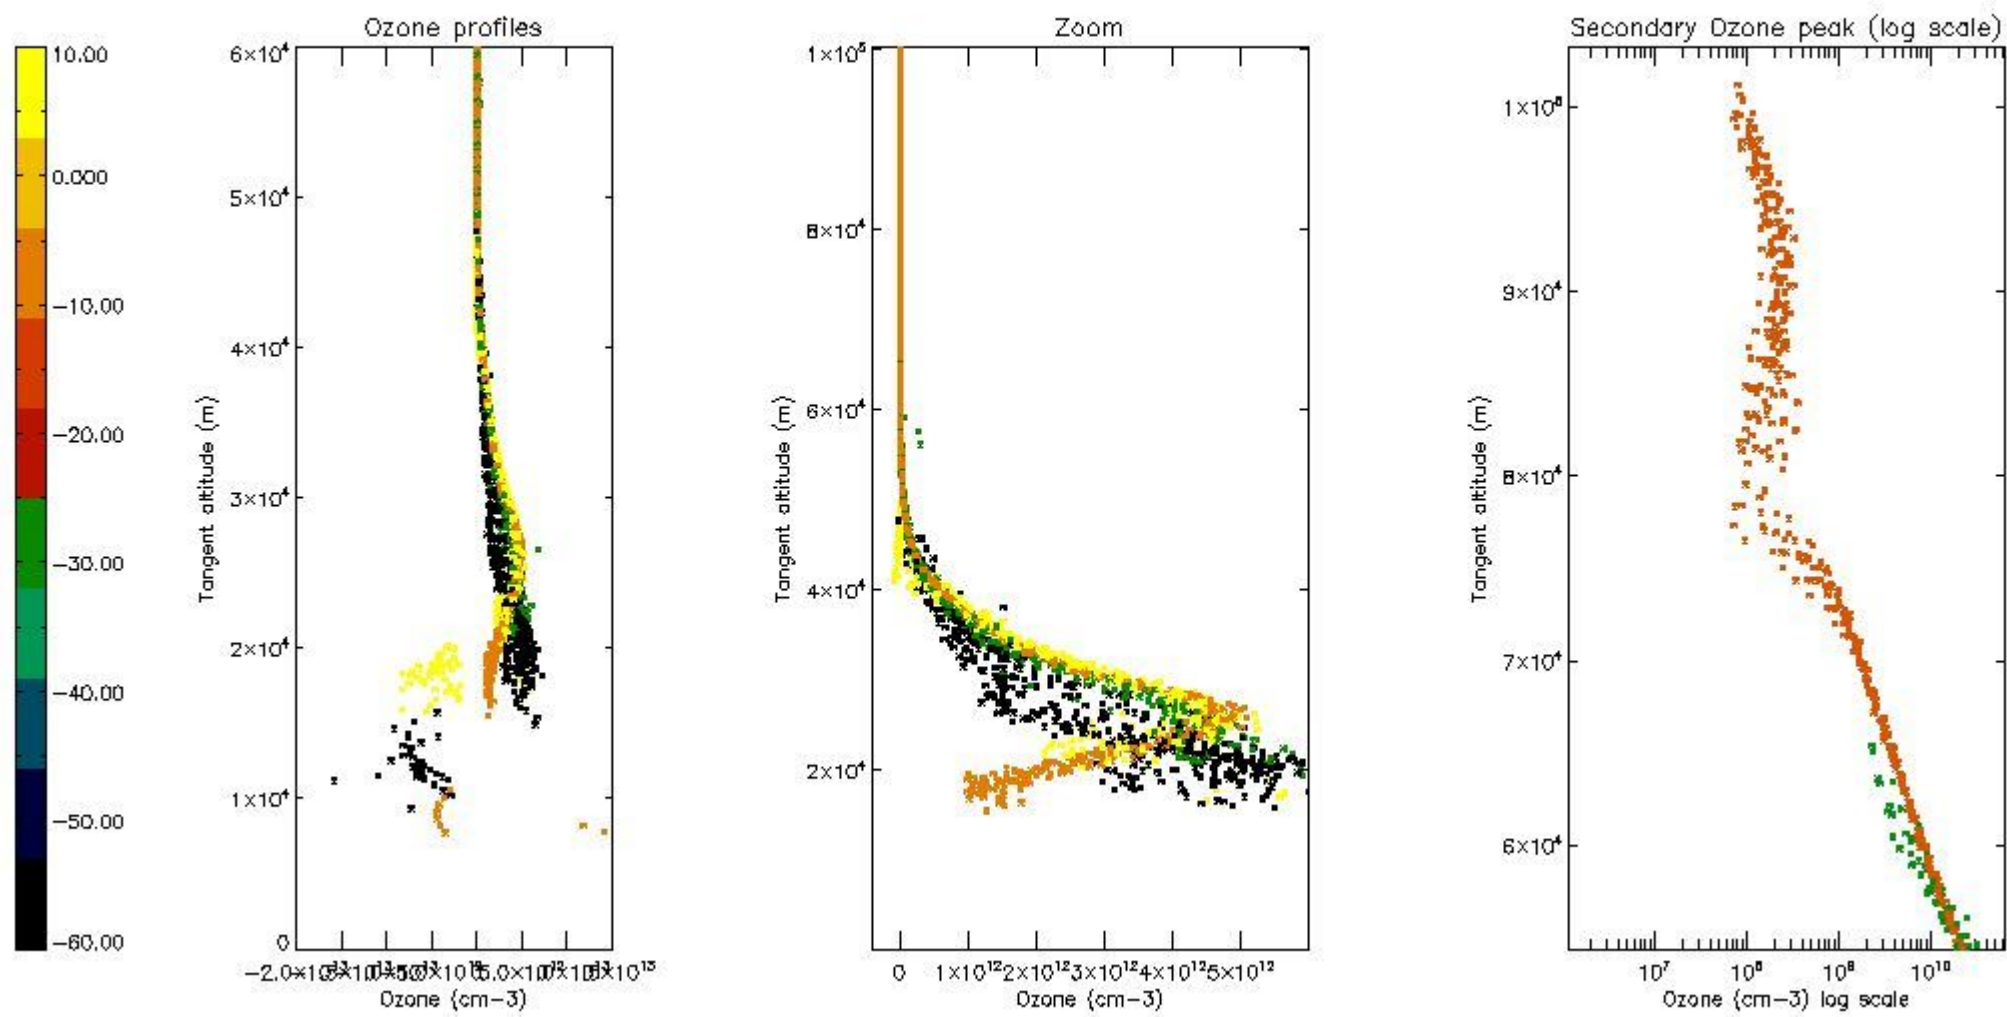

STD < 10	5
STD < 5	2

5.2 Plot ozone profiles for all STD (dark without errors)

The colorbar represents the latitude.

5.3 Plot ozone profiles where STD < 20% (dark without errors)

The colorbar represents the latitude.