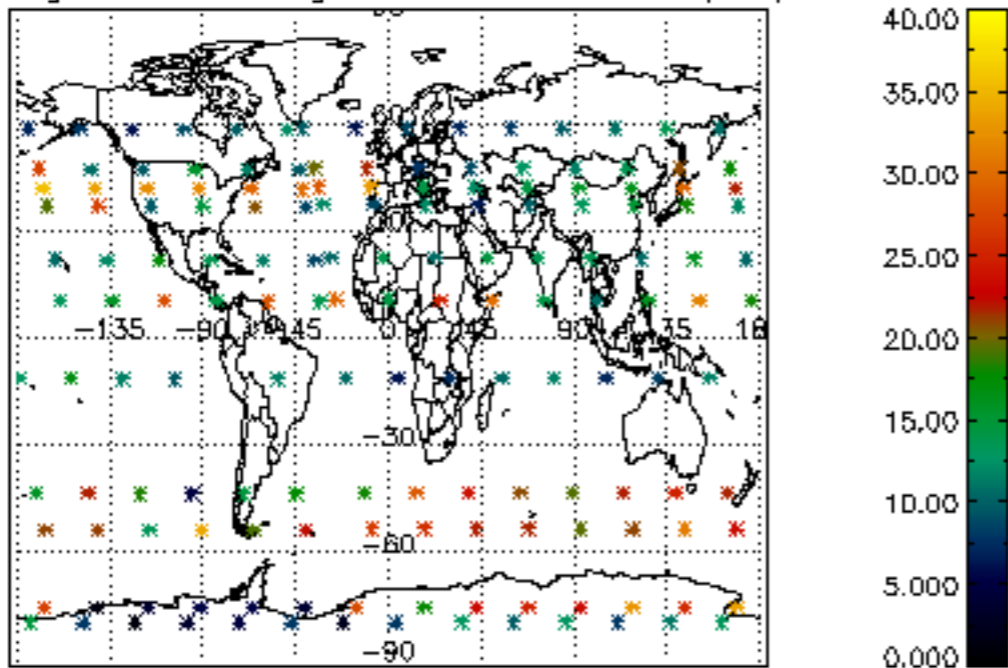

Percentage of cosmic ray hits per profile

Percentage of star falling outside central band per profile