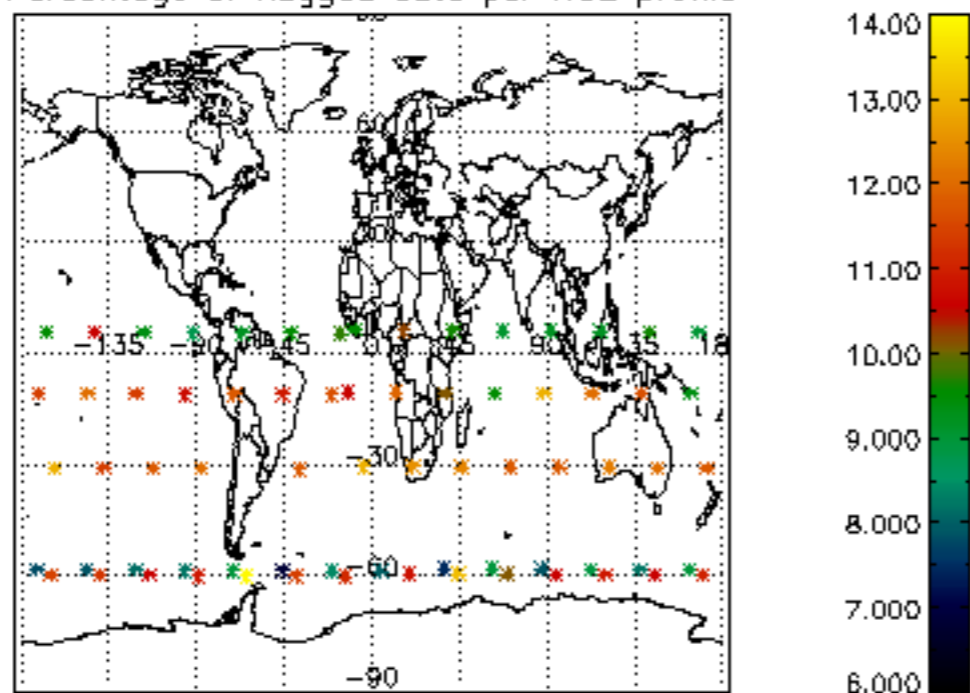

Percentage of flagged data per NO2 profile