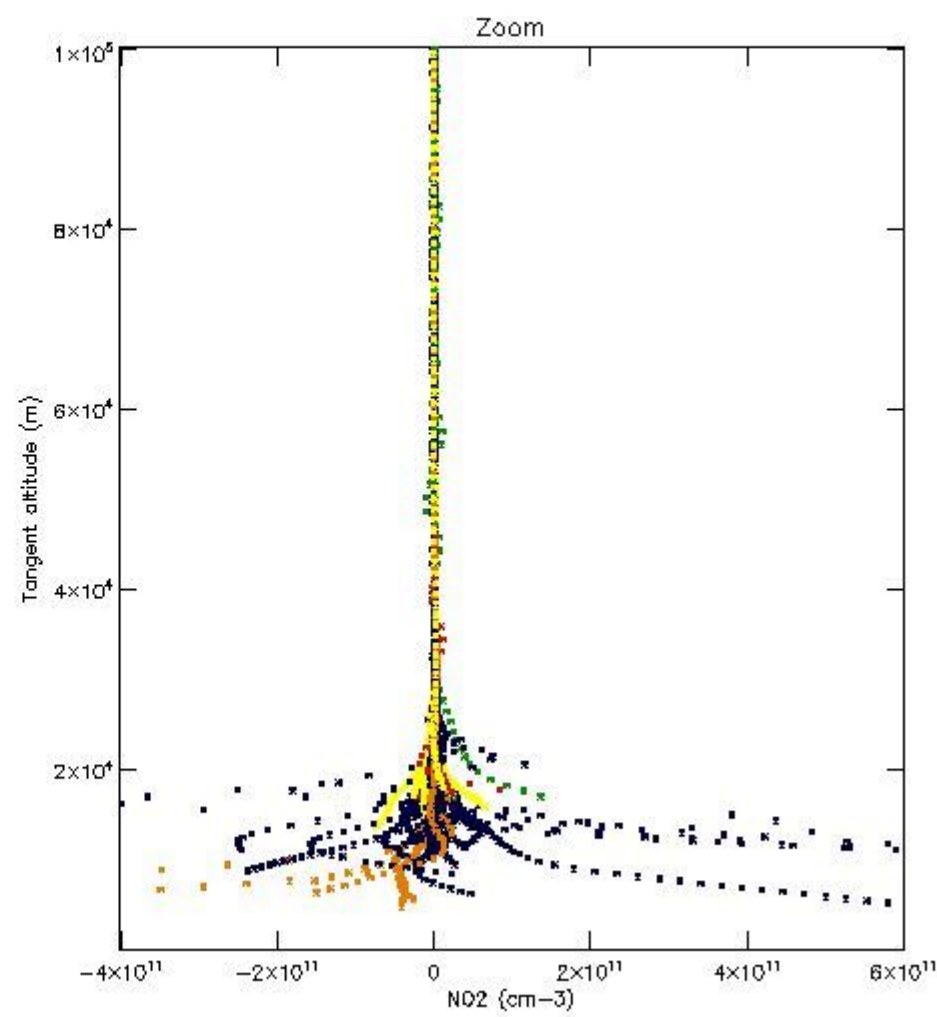

5.7 Plot NO3 profiles for all STD (dark without errors)

The colorbar represents the latitude.