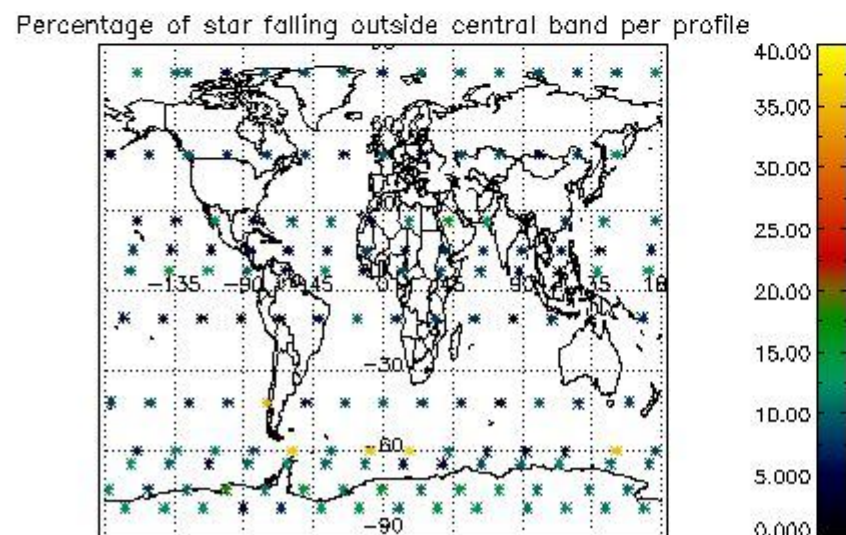

5. Trace gas profiles

5.1 Ozone statistics based on quality of products

The final quality of the products can be "measured" using the STD (Standard Deviation) attached to every point profile. This information is written to the parameter GOM_NL__2P/NL_LOCAL_SPECIES_DENSITY/o3_std of the level 2 products. The table below shows the statistics for given STD ranges.

The statistics are given with respect to the overall valid production:

- Products without fatal errors: GOM_NL__2P/MPH/PRODUCT_ERR=0
- Valid point profile: GOM_NL__2P/NL_LOCAL_SPECIES_DENSITY/pcd(0)=0

The 'Criteria' is applied to valid points of dark limb products:

- Products in dark limb illumination condition: GOM_NL__2P/NL_SUMMARY_QUALITY/obs_ill_cond=0
- Products without fatal errors: GOM_NL__2P/MPH/PRODUCT_ERR=0
- Valid point profile: GOM_NL__2P/NL_LOCAL_SPECIES_DENSITY/pcd(0)=0

So, the table below shows the percentage of dark limb and valid observations for each criteria with respect to the overall valid daily observations.

Criteria	% of total production
All STD	25
STD < 20	8