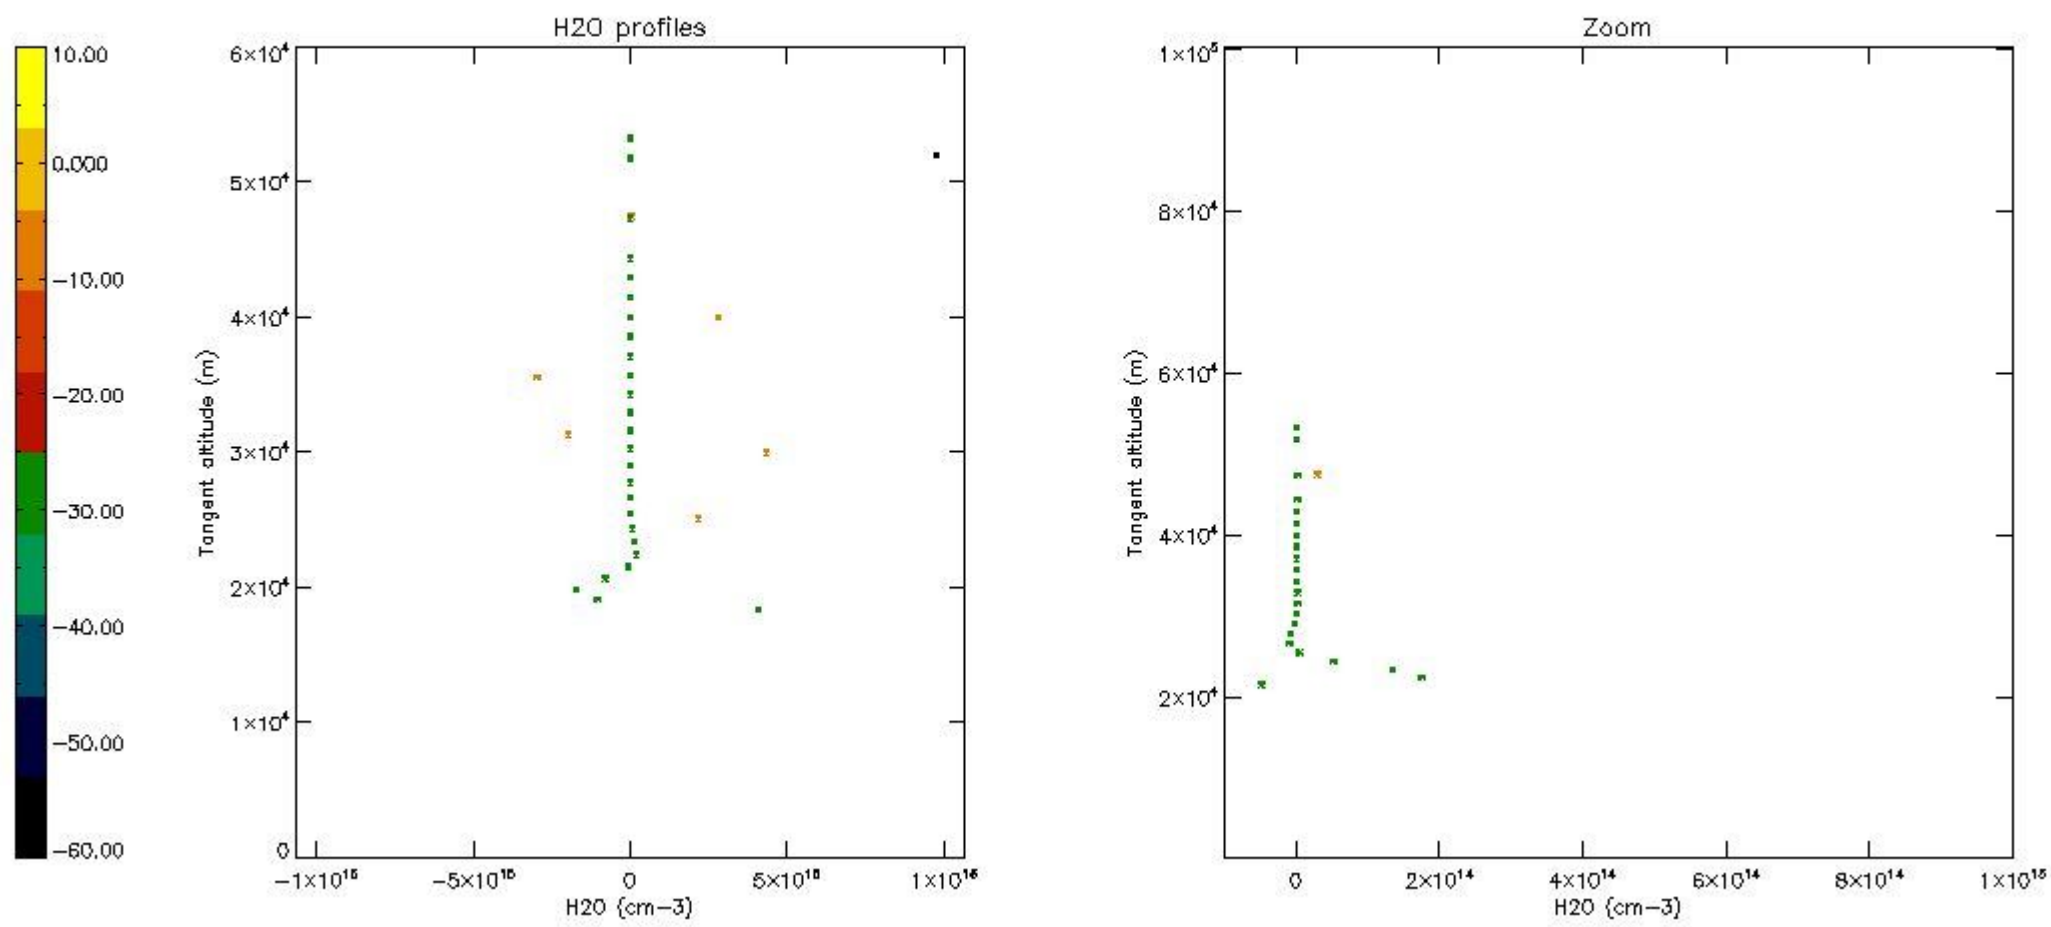

6. Auxiliary Data Files used for the production reported in section 2

The number reported in the third column indicates since which file (see list in section 2) the corresponding auxiliary file has been used. The fourth column is the date of those product files.

Type	Auxiliary Filename	Used since product	Used since product date
INST_PHYS_CHARACTERISTICS	GOM_INS_AXVIEC20091111_143220_20030716_120000_20500101_000000	1	18-JUL-2010 00:05:47
LEVEL-2_PROC_CONFIG	GOM_PR2_AXVIEC20091111_152718_20020301_000000_20500101_000000	1	18-JUL-2010 00:05:47
CROSS_SECTIONS_FILE	GOM_CRS_AXVIEC20091111_154832_20020301_000000_20500101_000000	1	18-JUL-2010 00:05:47