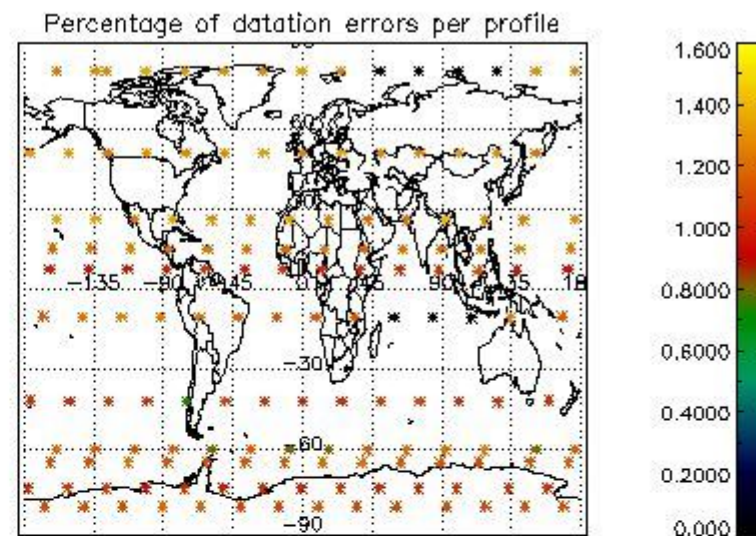

5. Trace gas profiles

5.1 Ozone statistics based on quality of products

The final quality of the products can be "measured" using the STD (Standard Deviation) attached to every point profile. This information is written to the parameter GOM_NL__2P/NL_LOCAL_SPECIES_DENSITY/o3_std of the level 2 products. The table below shows the statistics for given STD ranges.

The statistics are given with respect to the overall valid production:

- Products without fatal errors: GOM_NL__2P/MPH/PRODUCT_ERR=0
- Valid point profile: GOM_NL__2P/NL_LOCAL_SPECIES_DENSITY/pcd(0)=0

The 'Criteria' is applied to valid points of dark limb products:

- Products in dark limb illumination condition: GOM_NL__2P/NL_SUMMARY_QUALITY/obs_ill_cond=0
- Products without fatal errors: GOM_NL__2P/MPH/PRODUCT_ERR=0
- Valid point profile: GOM_NL__2P/NL_LOCAL_SPECIES_DENSITY/pcd(0)=0

So, the table below shows the percentage of dark limb and valid observations for each criteria with respect to the overall valid daily observations.

Criteria	% of total production
All STD	25
STD < 20	8