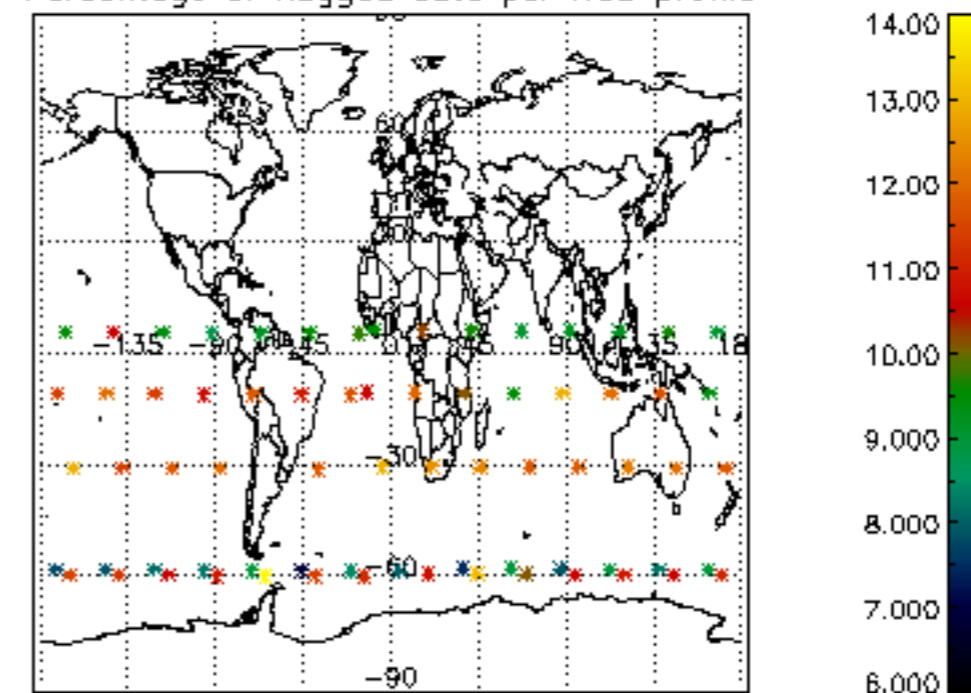

Percentage of flagged data per NO3 profile