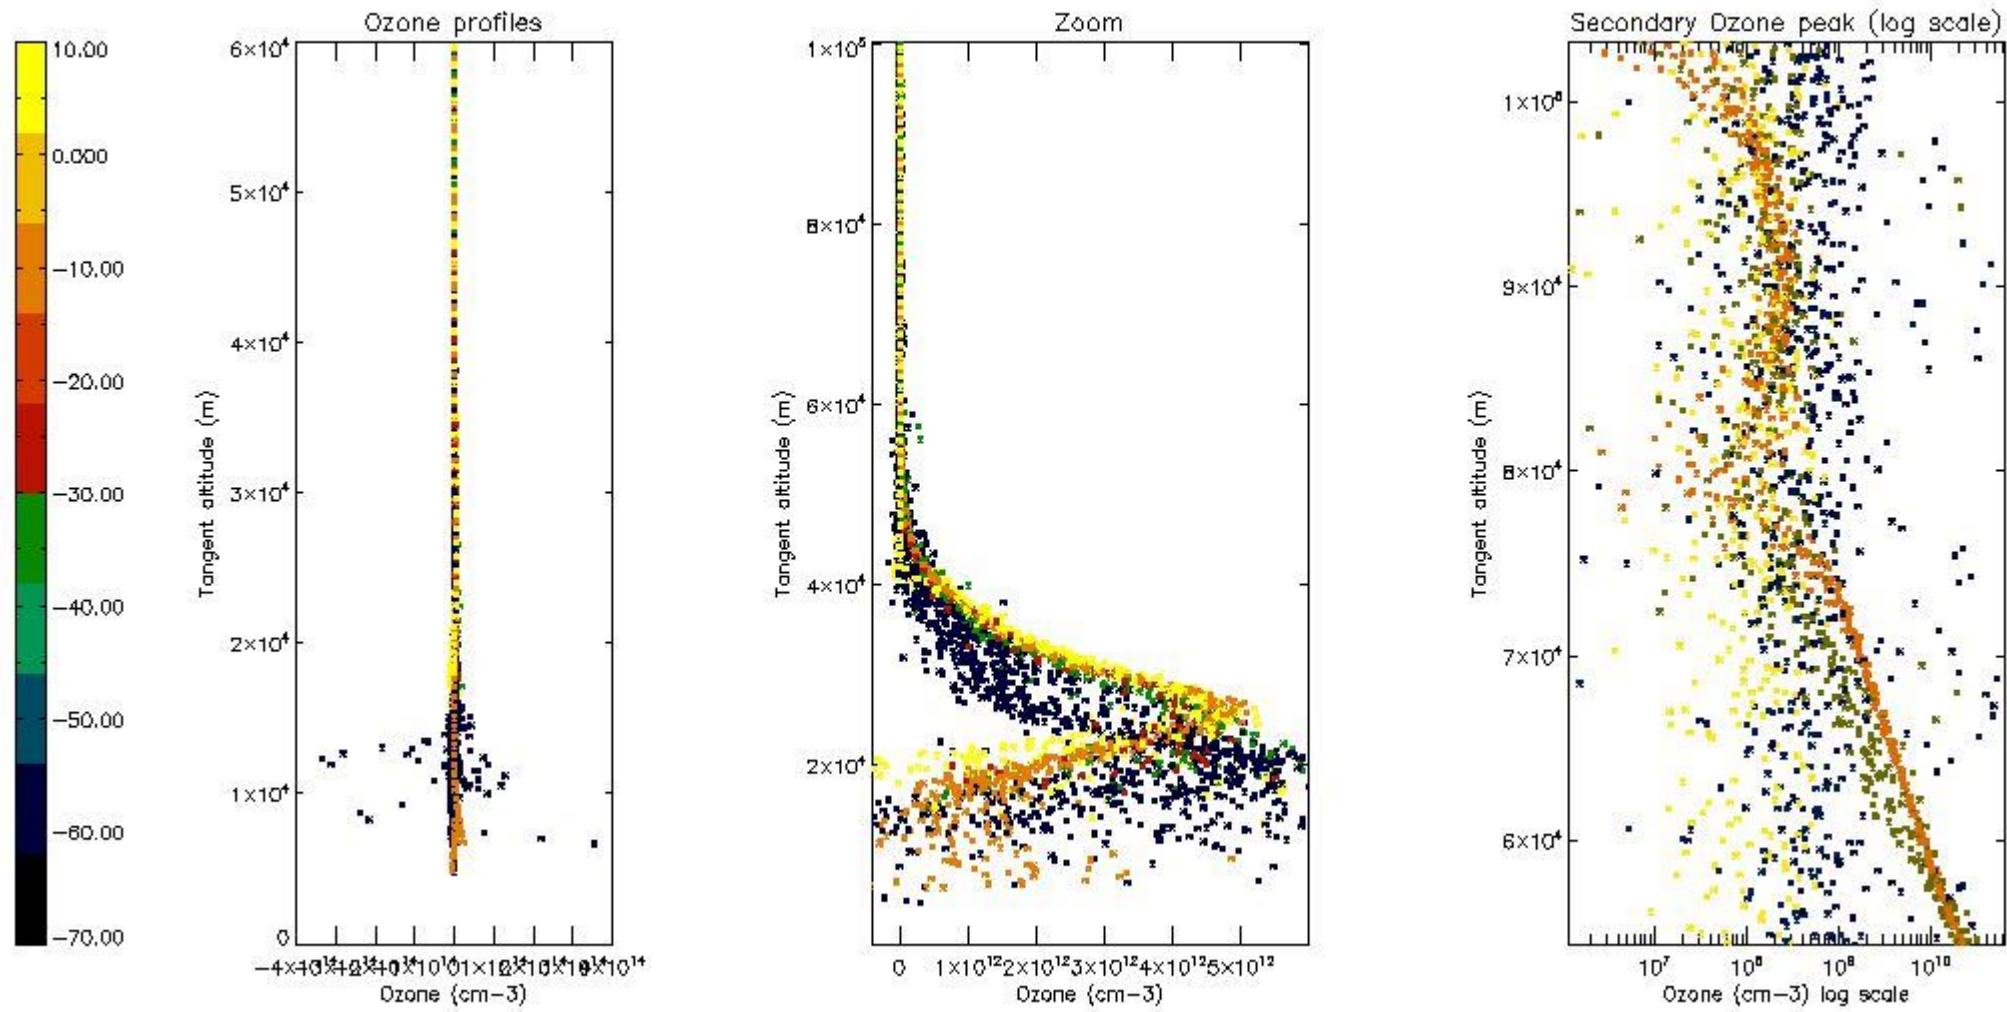

STD < 10	5
STD < 5	2

5.2 Plot ozone profiles for all STD (dark without errors)

The colorbar represents the latitude.

5.3 Plot ozone profiles where STD < 20% (dark without errors)

The colorbar represents the latitude.