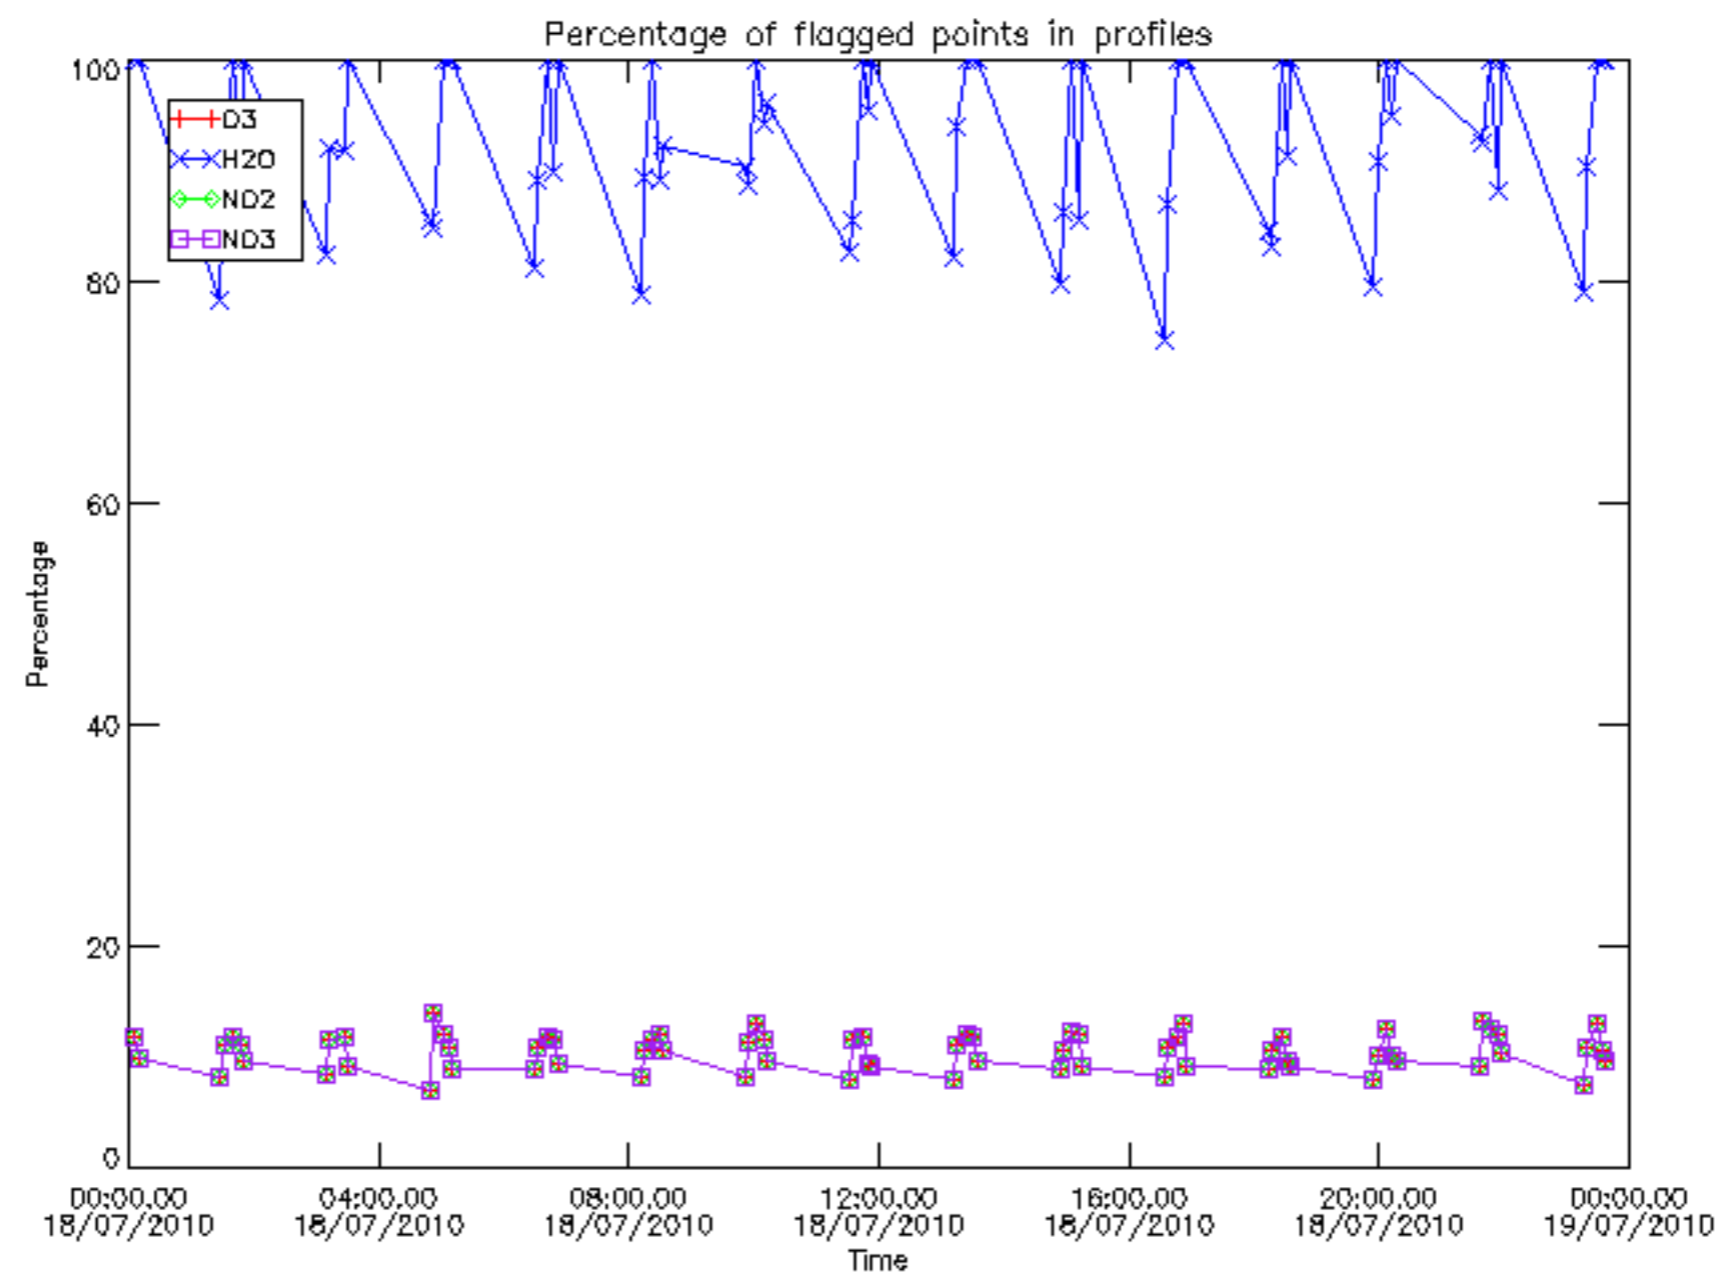

Percentage of flagged data per D3 profile

Percentage of flagged data per H2O profile