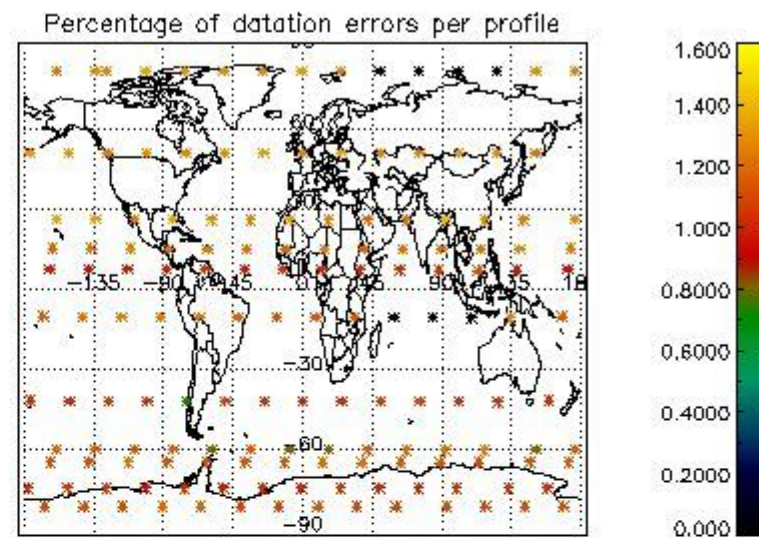

5. Trace gas profiles

5.1 Ozone statistics based on quality of products

The final quality of the products can be "measured" using the STD (Standard Deviation) attached to every point profile. This information is written to the parameter GOM_NL__2P/NL_LOCAL_SPECIES_DENSITY/o3_std of the level 2 products. The table below shows the statistics for given STD ranges.

The statistics are given with respect to the overall valid production:

- Products without fatal errors: GOM_NL__2P/MPH/PRODUCT_ERR=0
- Valid point profile: GOM_NL__2P/NL_LOCAL_SPECIES_DENSITY/pcd(0)=0

The 'Criteria' is applied to valid points of dark limb products:

- Products in dark limb illumination condition: GOM_NL__2P/NL_SUMMARY_QUALITY/obs_ill_cond=0
- Products without fatal errors: GOM_NL__2P/MPH/PRODUCT_ERR=0
- Valid point profile: GOM_NL__2P/NL_LOCAL_SPECIES_DENSITY/pcd(0)=0

So, the table below shows the percentage of dark limb and valid observations for each criteria with respect to the overall valid daily observations.

Criteria	% of total production
All STD	25
STD < 20	8