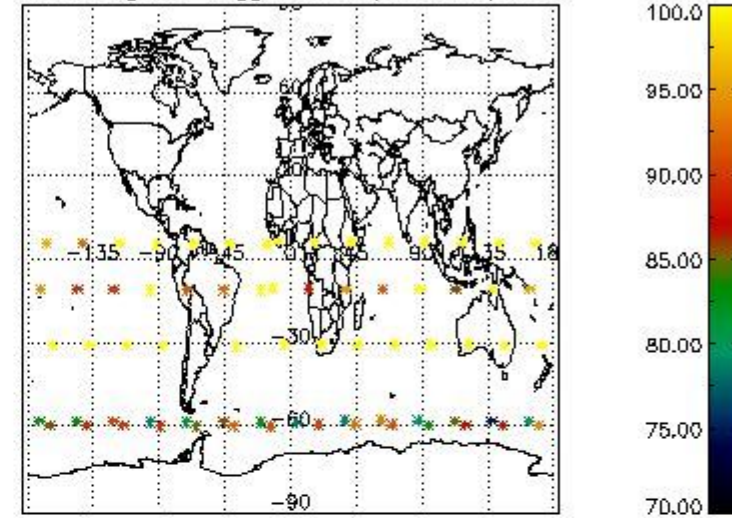

#### 3.1 Plot quality information per product (time dependant)

3.2 Plot quality information per product (world map)

Percentage of flagged data per O3 profile

Percentage of flagged data per H2O profile

Percentage of flagged data per NO2 profile