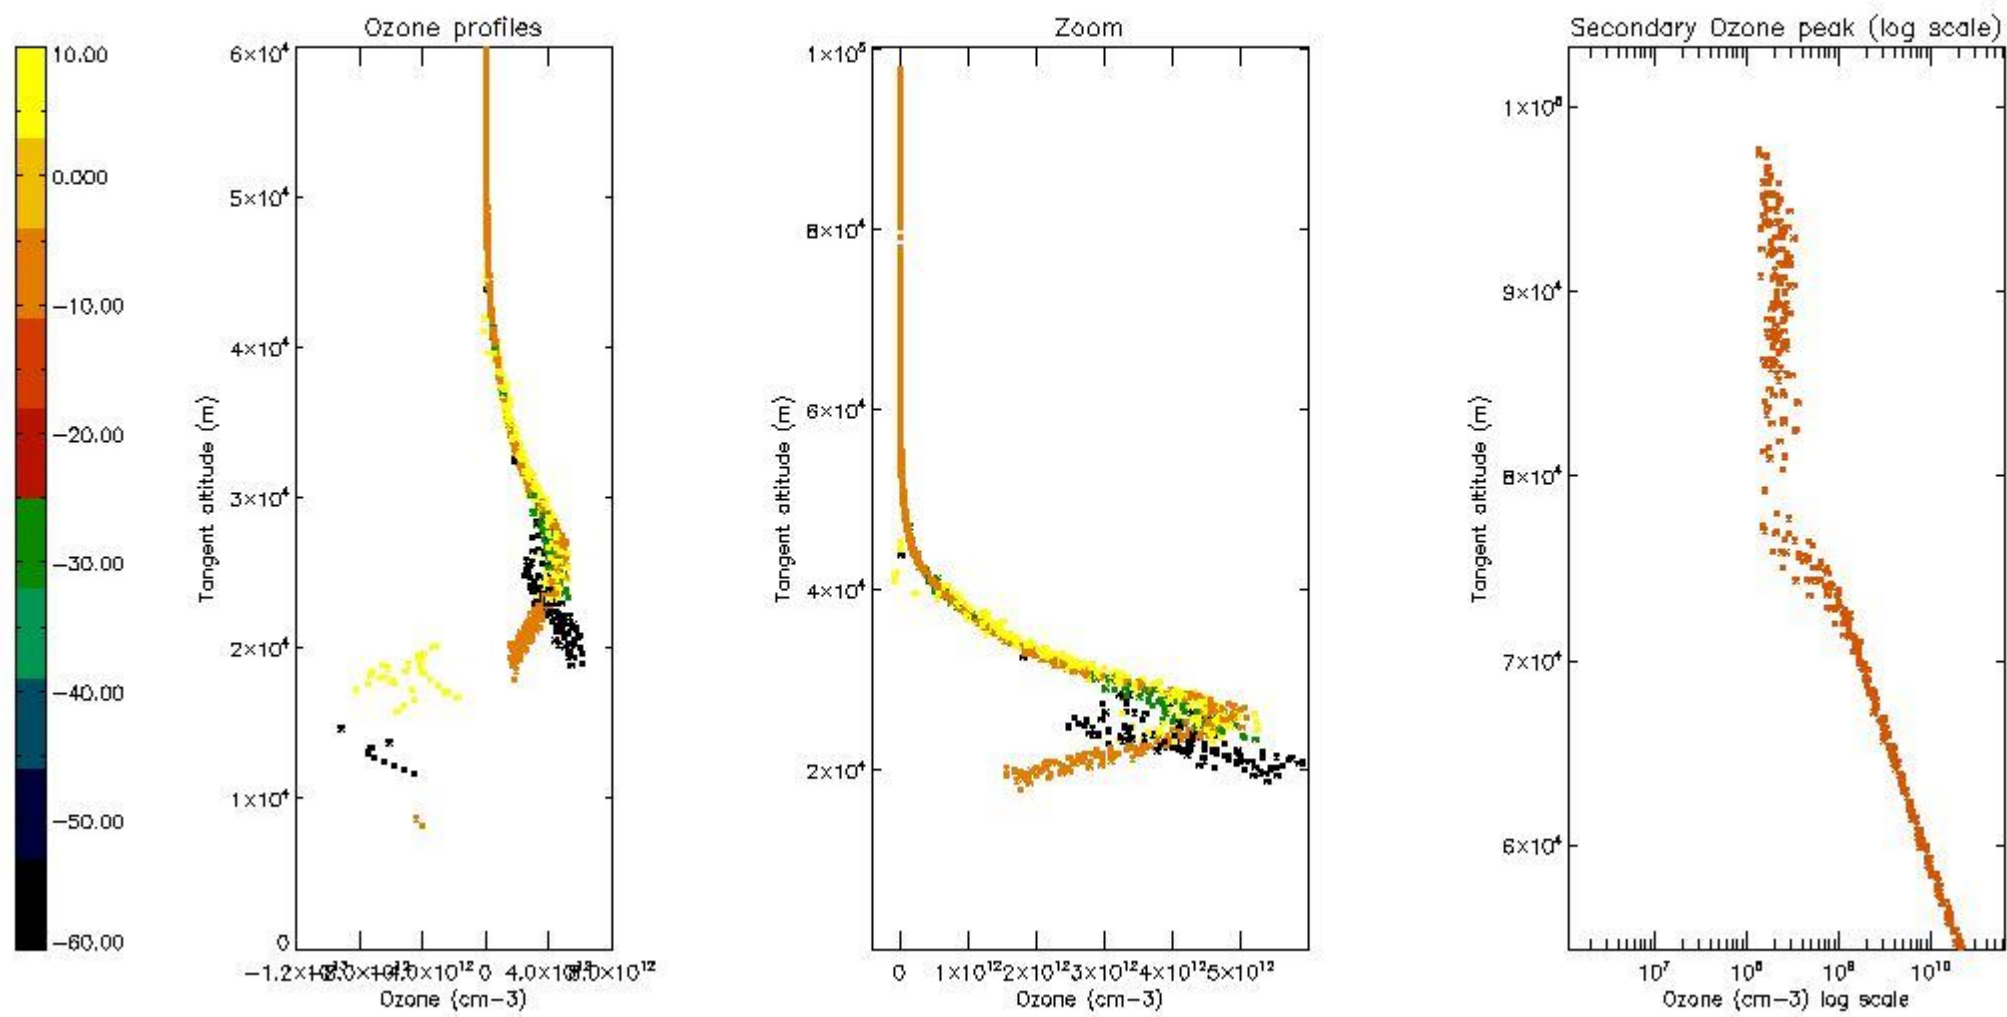

5.5 Plot ozone profiles where $STD < 5\%$ (dark without errors)

The colorbar represents the latitude.