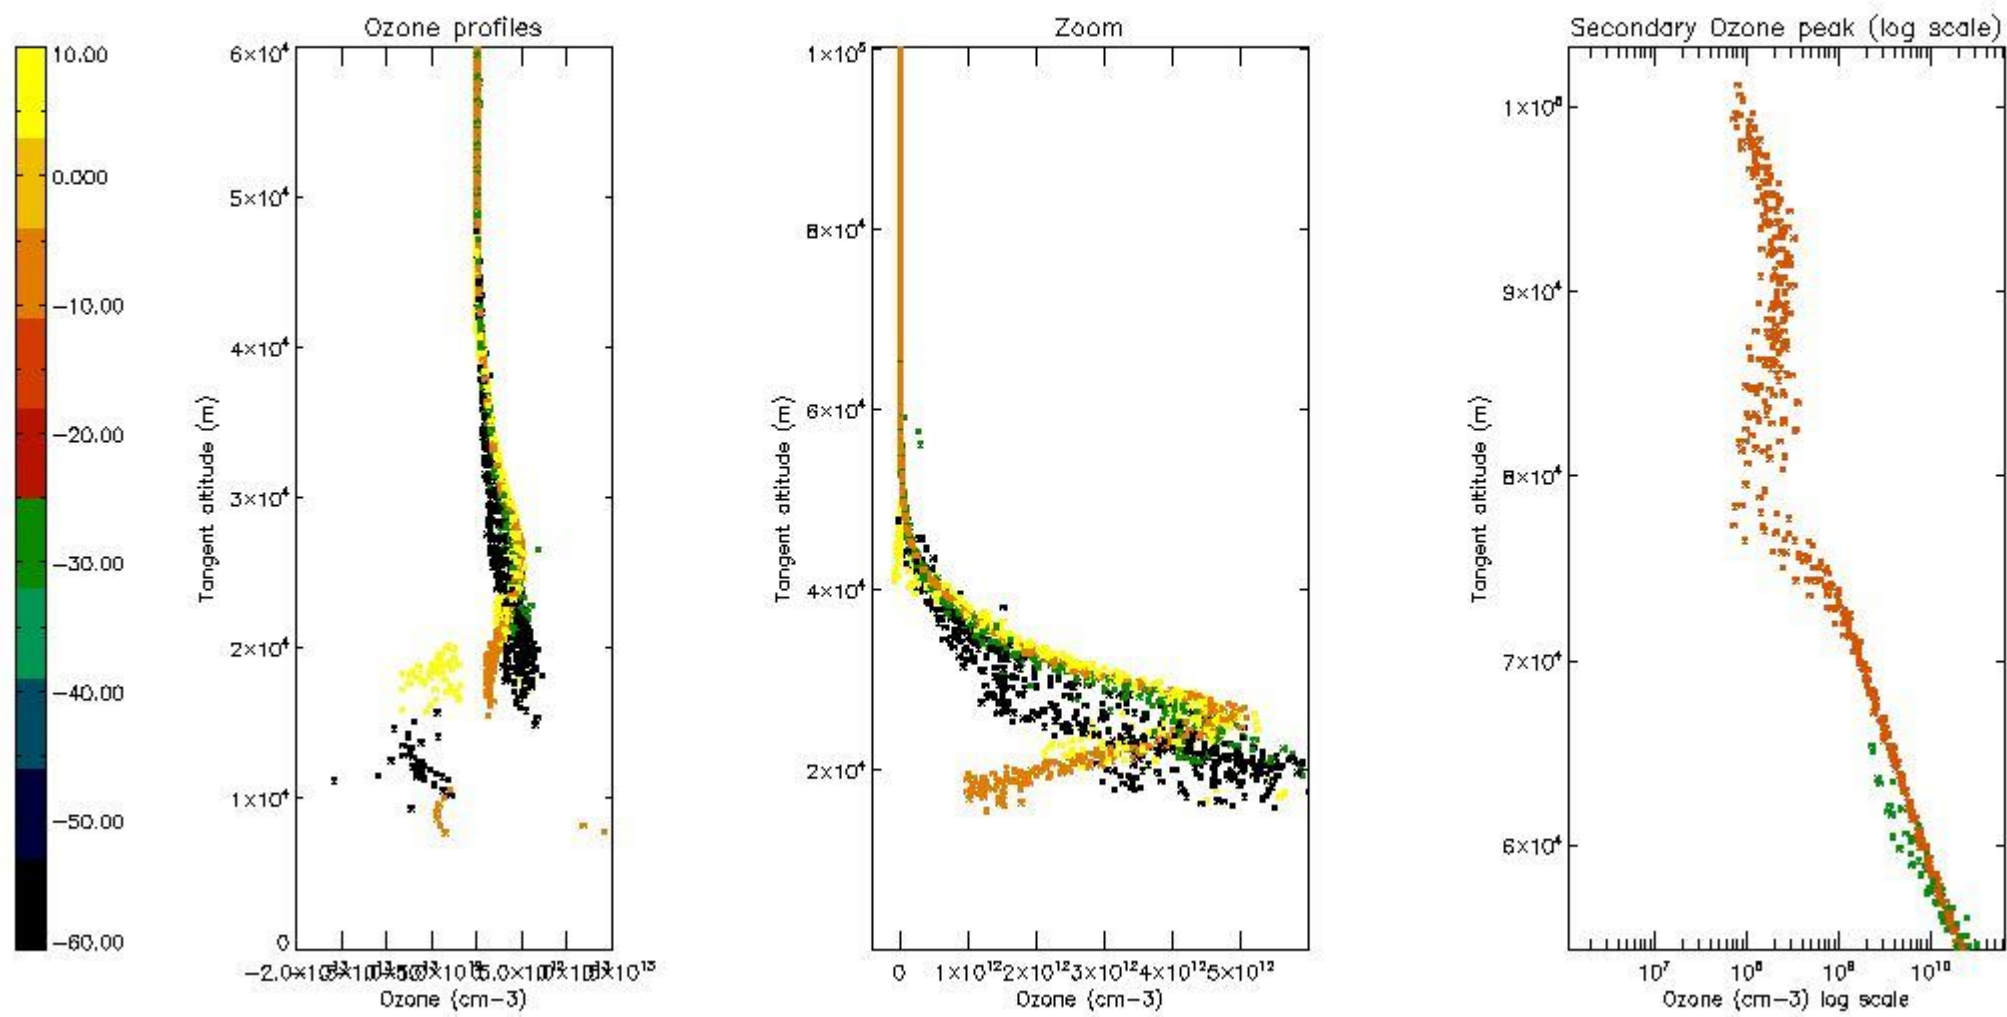

STD < 10	5
STD < 5	2

5.2 Plot ozone profiles for all STD (dark without errors)

The colorbar represents the latitude.

5.3 Plot ozone profiles where STD < 20% (dark without errors)

The colorbar represents the latitude.

*5.4 Plot ozone profiles where STD < 10% (dark without errors)*

The colorbar represents the latitude.

*5.5 Plot ozone profiles where  $STD < 5\%$  (dark without errors)*

The colorbar represents the latitude.