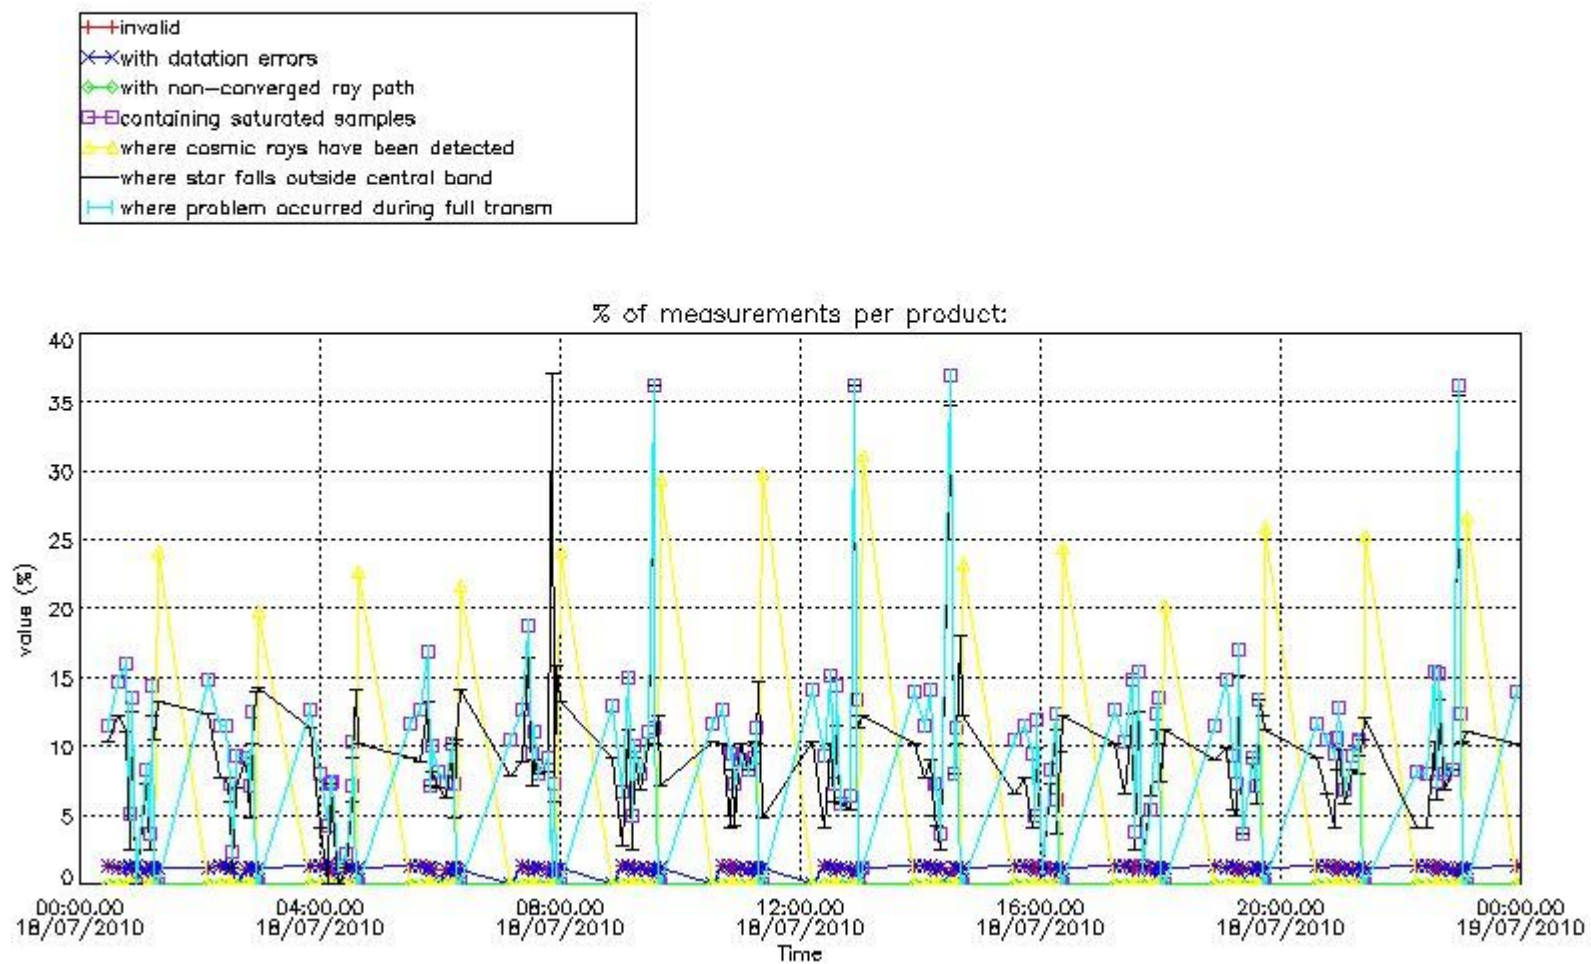

4.2 Plot quality information per product coming from level 1b processing (world map)

4.2.1 Plot level 1 quality information per product (world map): ENVISAT ASCENDING passes