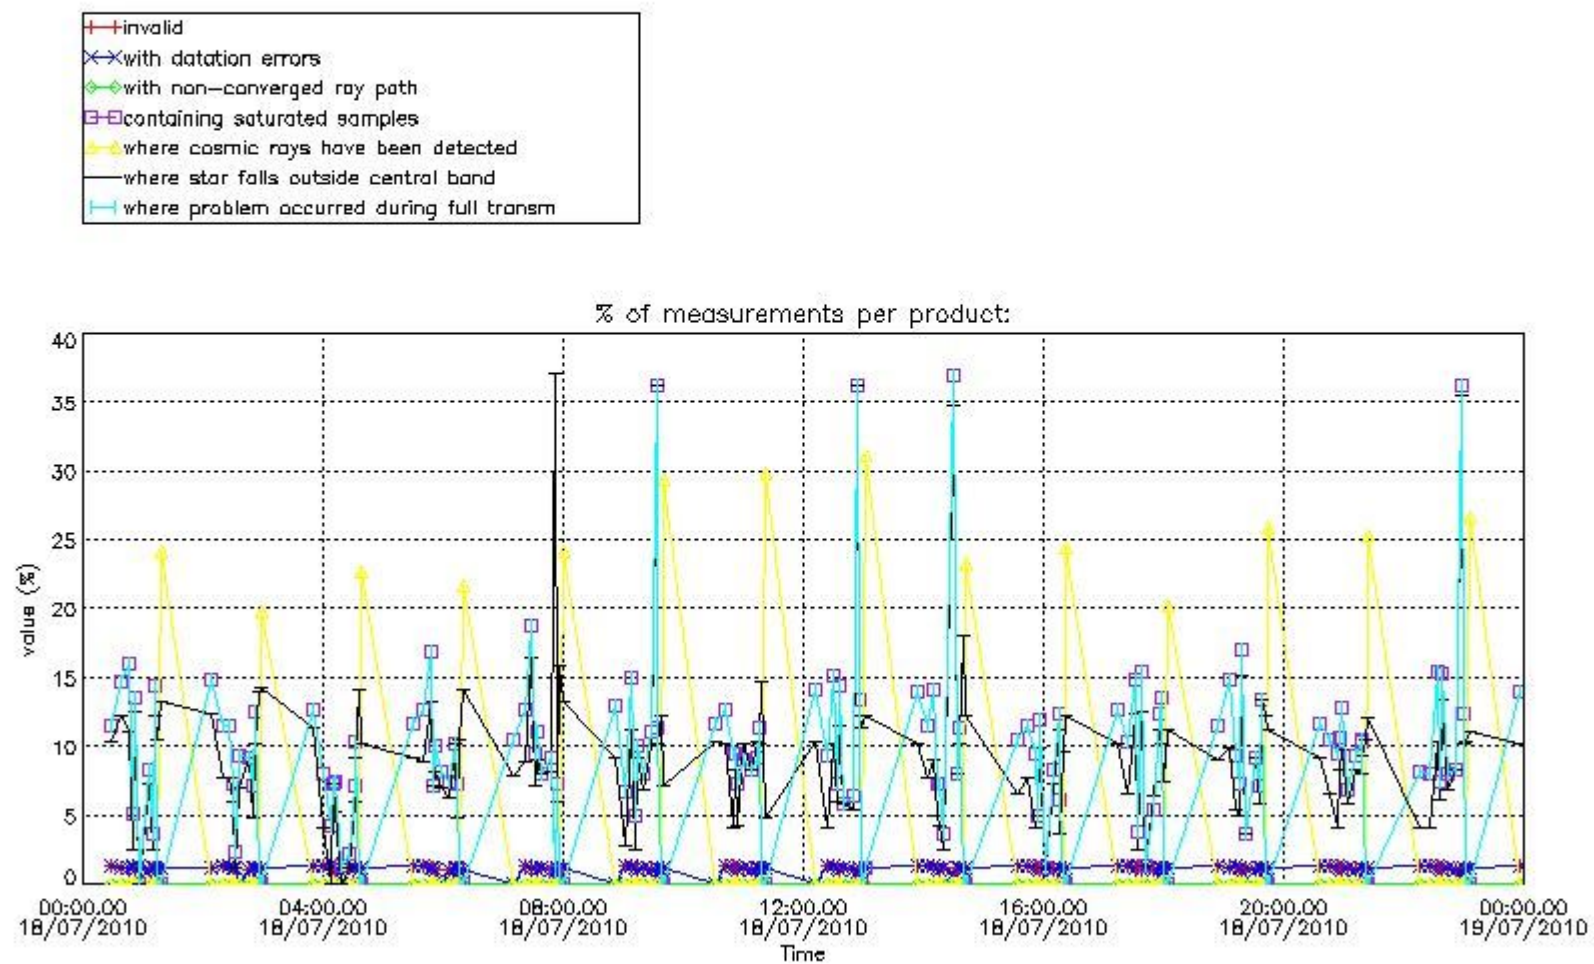

4.2 Plot quality information per product coming from level 1b processing (world map)

4.2.1 Plot level 1 quality information per product (world map): ENVISAT ASCENDING passes