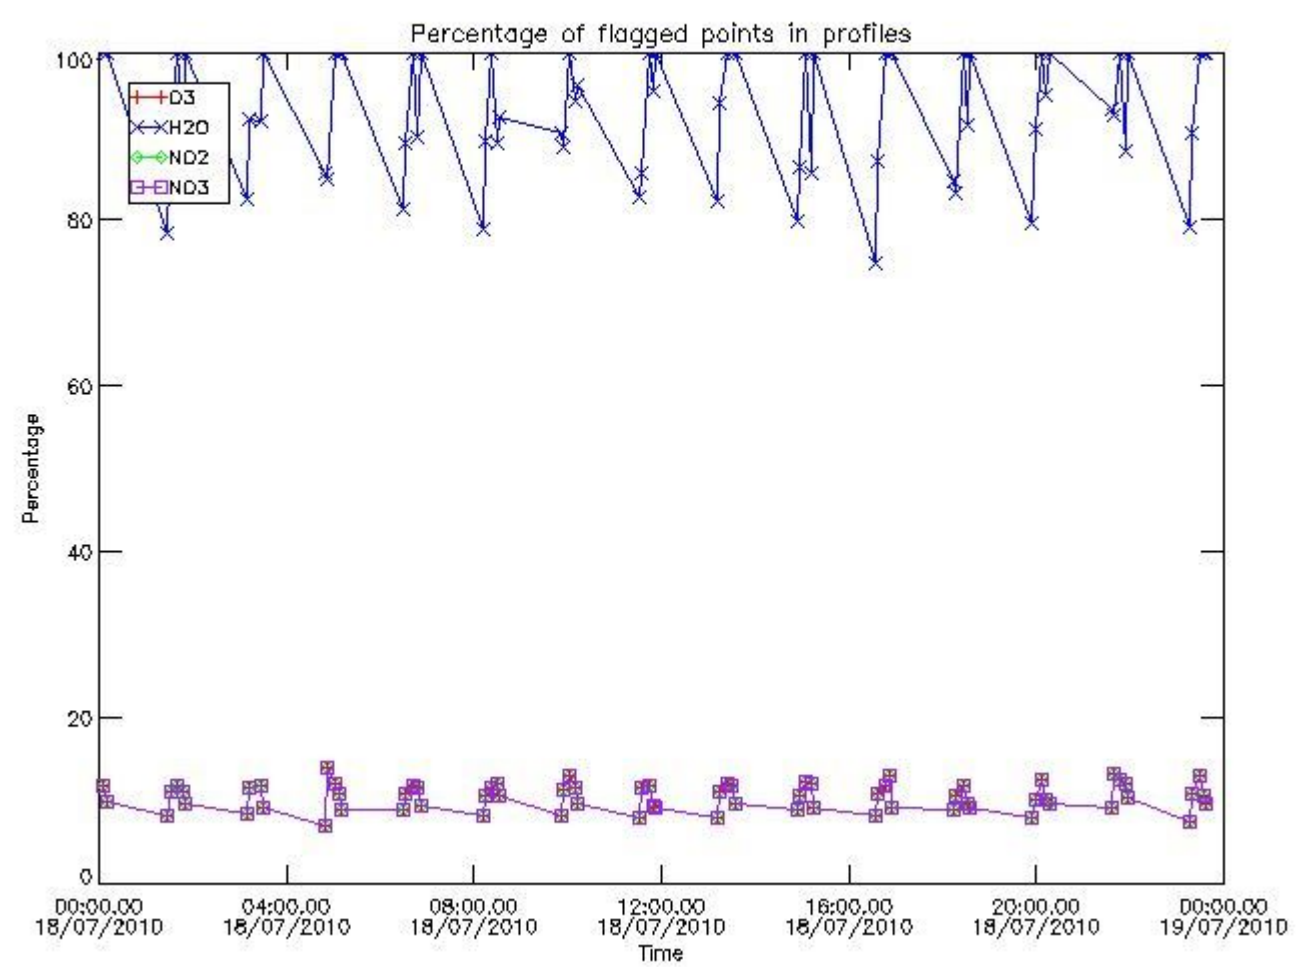

3. Quality information per product

In this section it is plotted some information contained in the Quality Summary data set of the level 2 products. Only products in dark limb conditions and without errors (error flag in the MPH set to "0") are used.

3.1 Plot quality information per product (time dependant)

3.2 Plot quality information per product (world map)