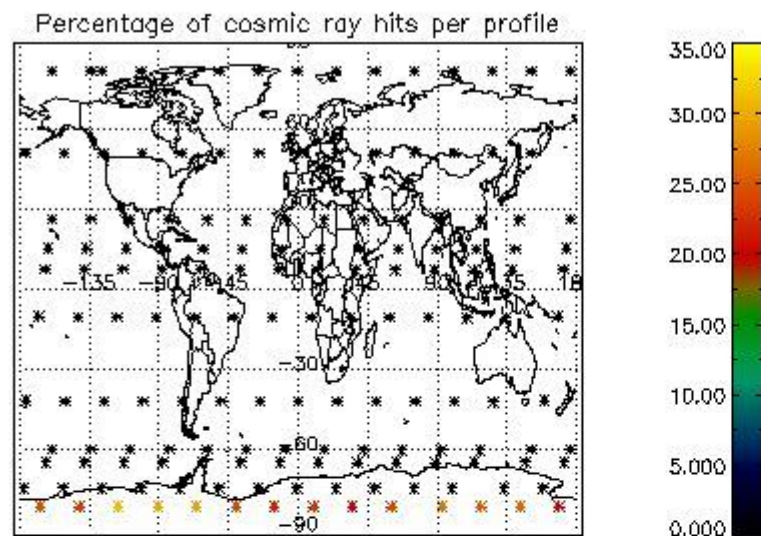

4.2.2 Plot level 1 quality information per product (world map): ENVISAT DESCENDING passes

5. Trace gas profiles

5.1 Ozone statistics based on quality of products

The final quality of the products can be "measured" using the STD (Standard Deviation) attached to every point profile. This information is written to the parameter GOM_NL__2P/NL_LOCAL_SPECIES_DENSITY/o3_std of the level 2 products. The table below shows the statistics for given STD ranges.

The statistics are given with respect to the overall valid production:

- Products without fatal errors: GOM_NL__2P/MPH/PRODUCT_ERR=0
- Valid point profile: GOM_NL__2P/NL_LOCAL_SPECIES_DENSITY/pcd(0)=0

The 'Criteria' is applied to valid points of dark limb products:

- Products in dark limb illumination condition: GOM_NL__2P/NL_SUMMARY_QUALITY/obs_ill_cond=0
- Products without fatal errors: GOM_NL__2P/MPH/PRODUCT_ERR=0
- Valid point profile: GOM_NL__2P/NL_LOCAL_SPECIES_DENSITY/pcd(0)=0

So, the table below shows the percentage of dark limb and valid observations for each criteria with respect to the overall valid daily observations.

Criteria	% of total production
All STD	25
STD < 20	8