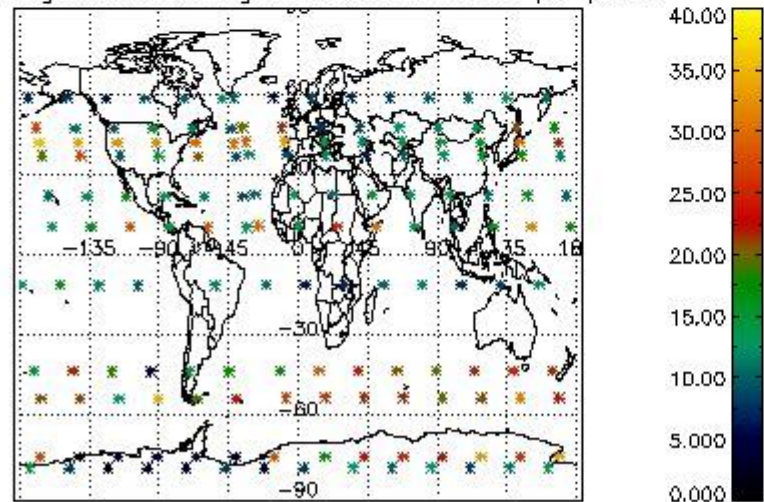

*4.2.1 Plot level 1 quality information per product (world map): ENVISAT ASCENDING passes*

Percentage of cosmic ray hits per profile

Percentage of datation errors per profile

Percentage of star falling outside central band per profile