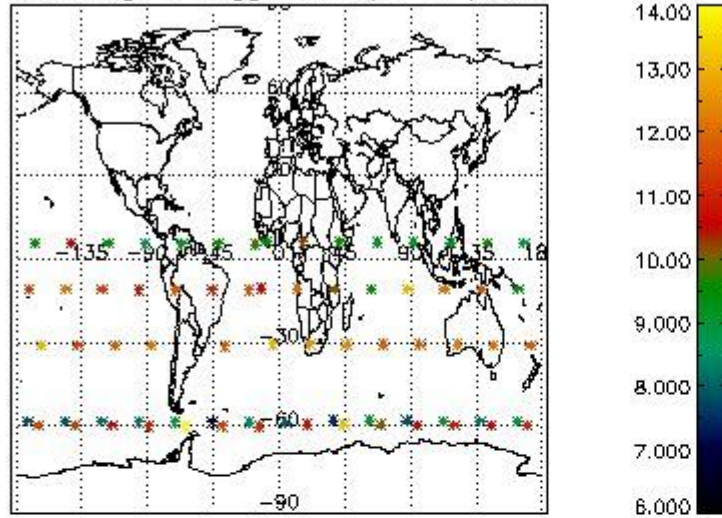

Percentage of flagged data per O3 profile