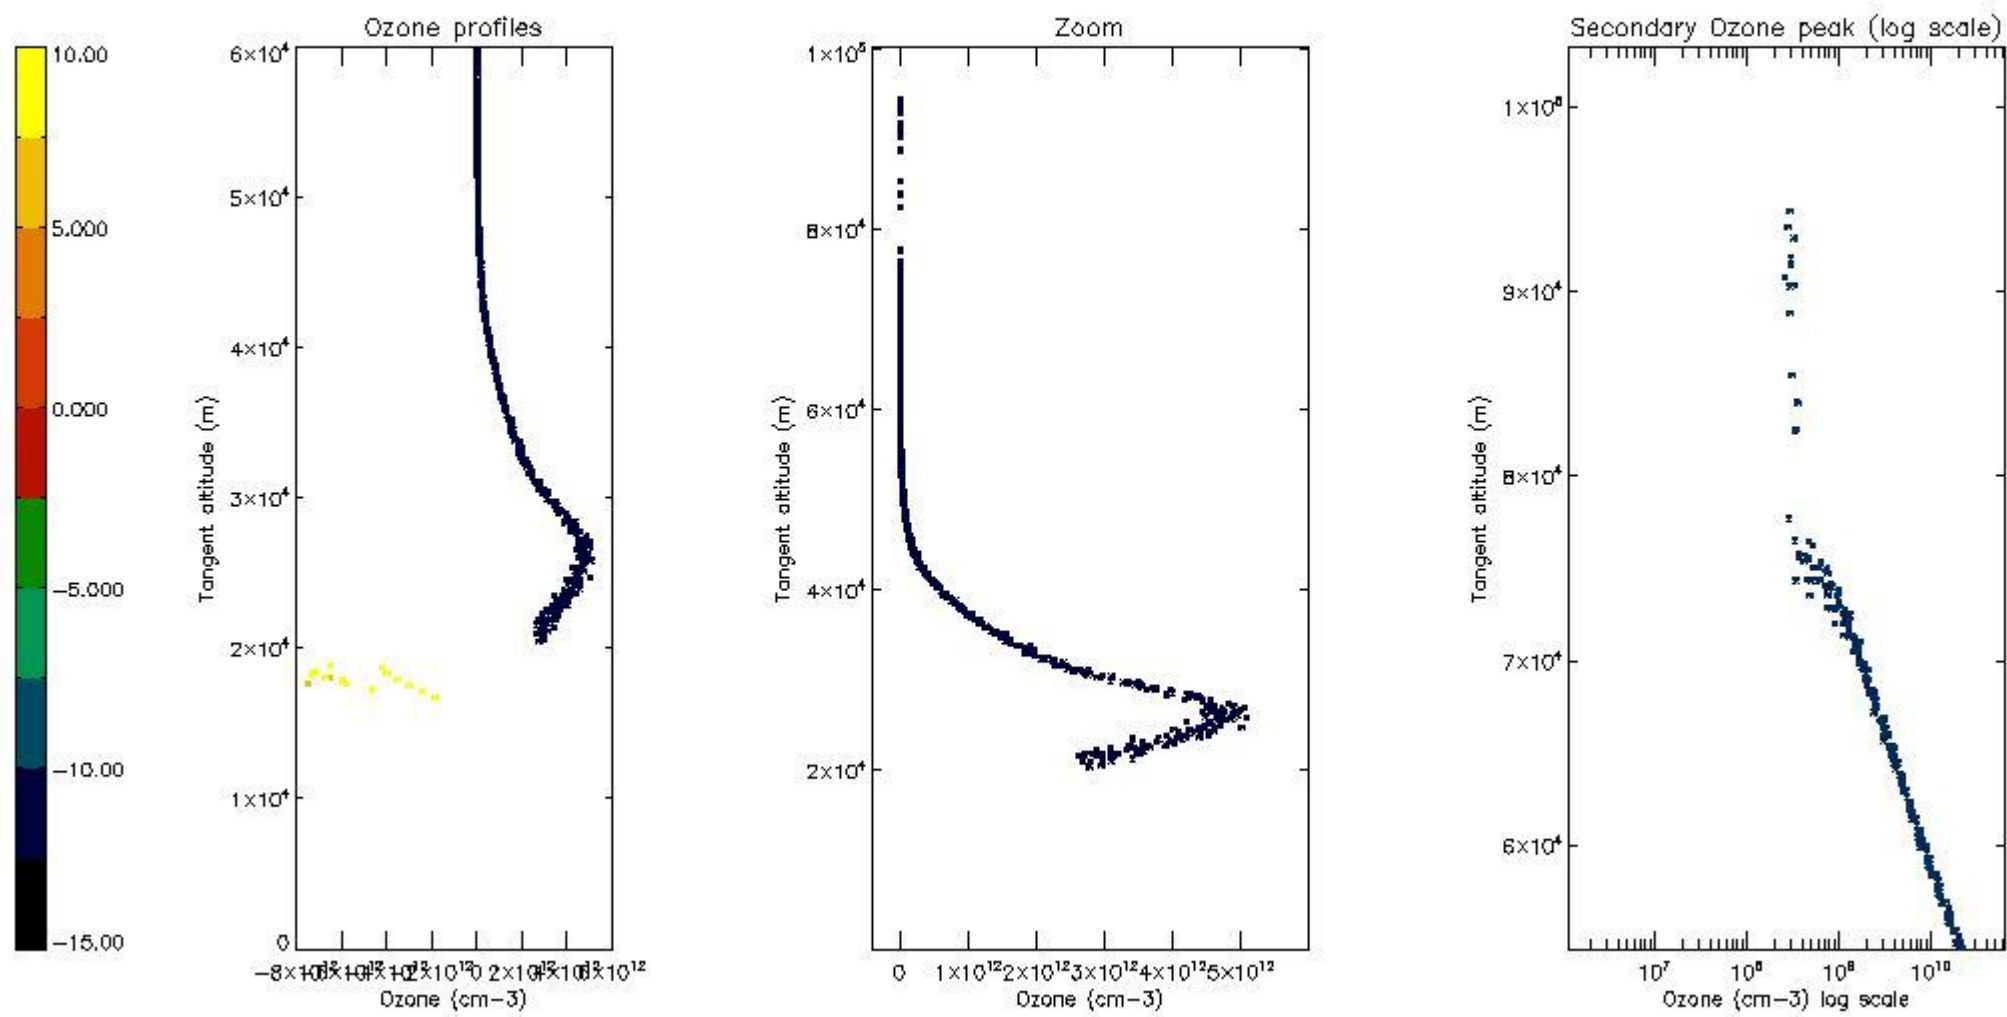

*5.4 Plot ozone profiles where STD < 10% (dark without errors)*

The colorbar represents the latitude.

*5.5 Plot ozone profiles where  $STD < 5\%$  (dark without errors)*

The colorbar represents the latitude.