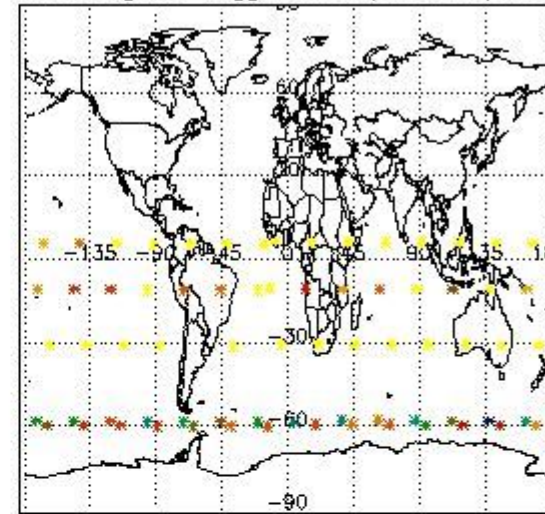

#### 3.1 Plot quality information per product (time dependant)

*3.2 Plot quality information per product (world map)*

Percentage of flagged data per O3 profile

Percentage of flagged data per H2O profile

Percentage of flagged data per NO2 profile