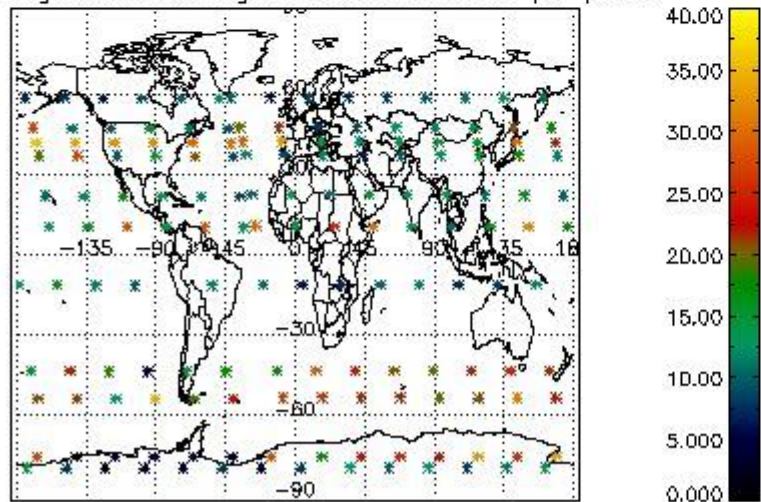

*4.2.1 Plot level 1 quality information per product (world map): ENVISAT ASCENDING passes*

Percentage of cosmic ray hits per profile

Percentage of datation errors per profile

Percentage of star falling outside central band per profile