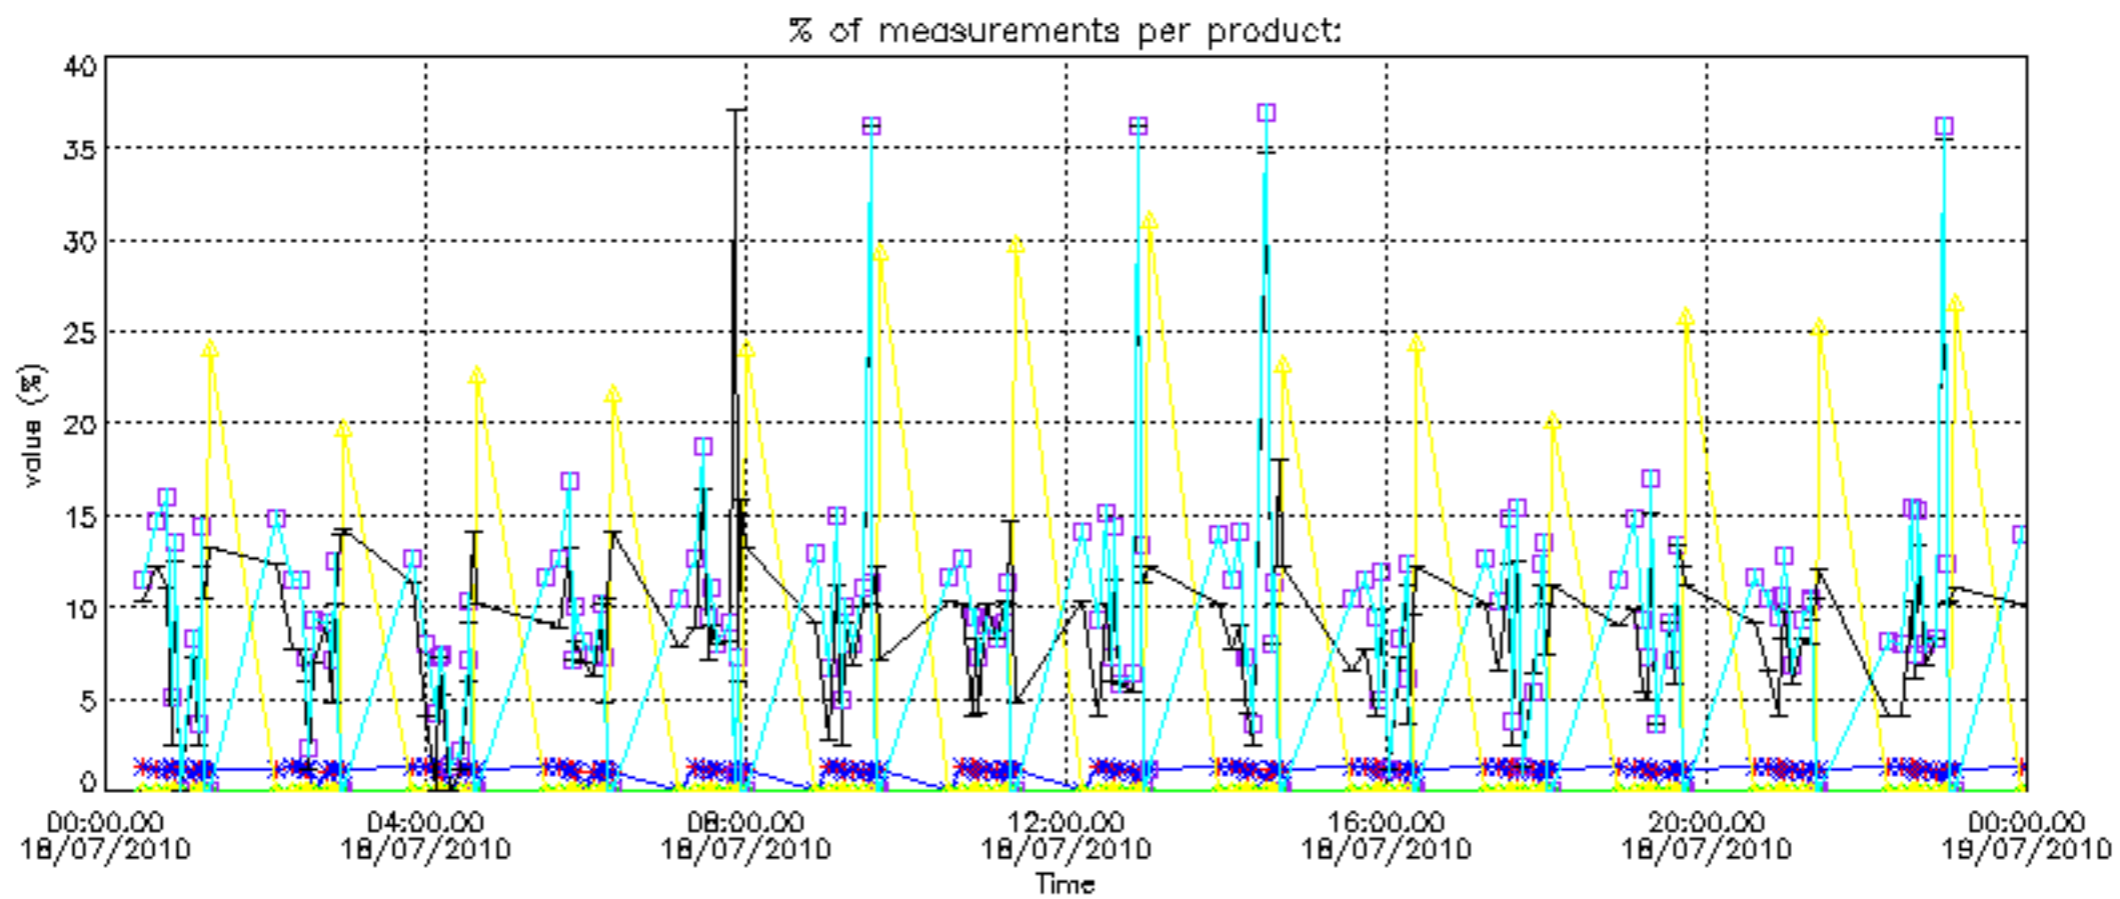

Percentage of cosmic ray hits per profile

Percentage of datation errors per profile