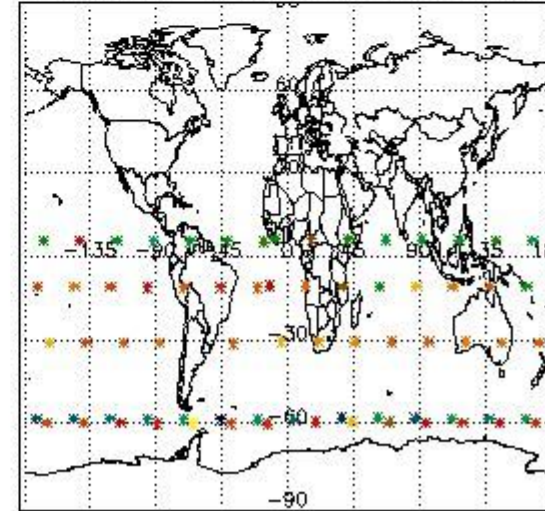

Percentage of flagged data per NO3 profile

4. Level 1 quality information per product

In this section it is plotted some information contained in the Quality Summary data set of the level 2 products that comes from the level 1b processing. Products without errors (error flag in the MPH set to "0") are used.

4.1 Plot quality information per product (time dependant) coming from level 1b processing

4.1.1 Plot level 1 quality information per product (time dependant): ENVISAT ASCENDING passes