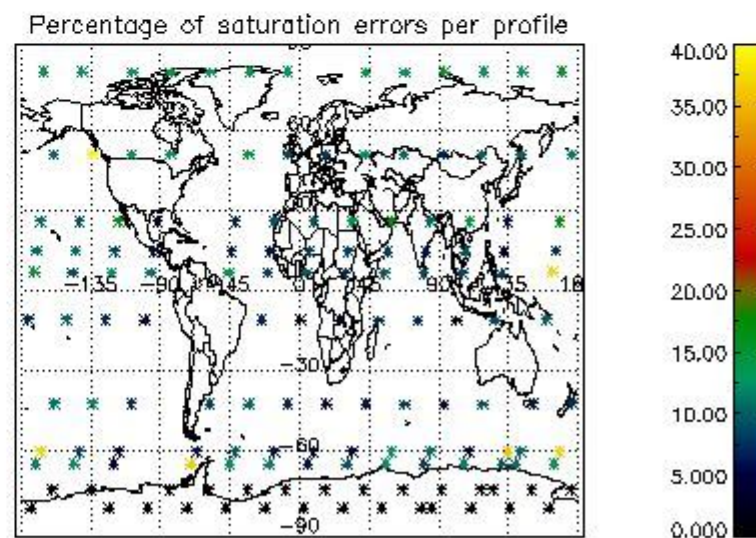

4.2 Plot quality information per product coming from level 1b processing (world map)

4.2.1 Plot level 1 quality information per product (world map): ENVISAT ASCENDING passes

Percentage of cosmic ray hits per profile

Percentage of datation errors per profile

Percentage of star falling outside central band per profile

Percentage of saturation errors per profile

4.2.2 Plot level 1 quality information per product (world map): ENVISAT DESCENDING passes

5. Trace gas profiles

5.1 Ozone statistics based on quality of products

The final quality of the products can be "measured" using the STD (Standard Deviation) attached to every point profile. This information is written to the parameter GOM_NL__2P/NL_LOCAL_SPECIES_DENSITY/o3_std of the level 2 products. The table below shows the statistics for given STD ranges.