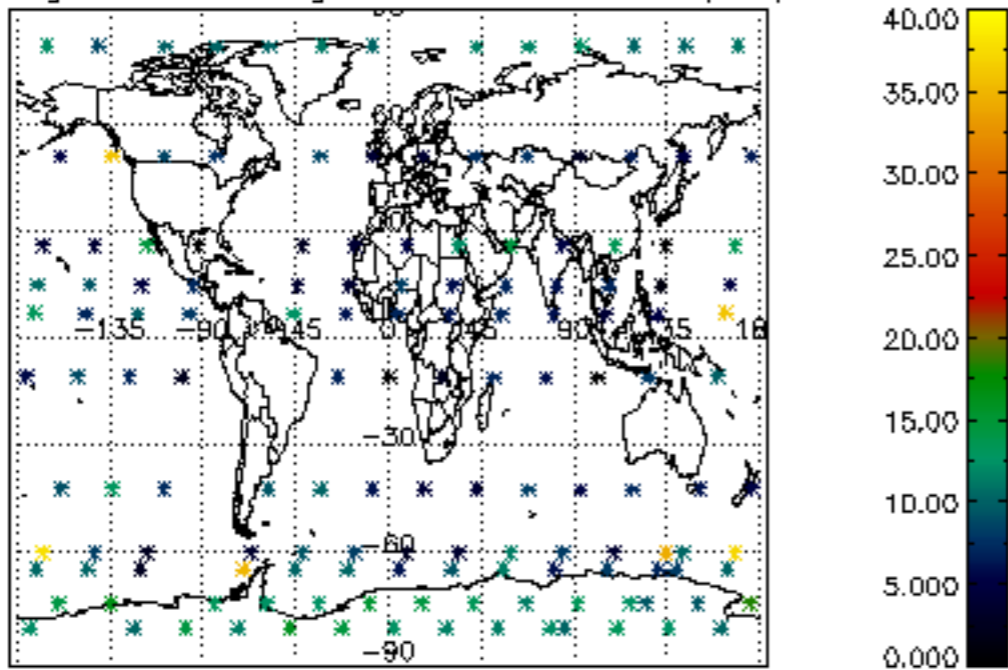

Percentage of star falling outside central band per profile