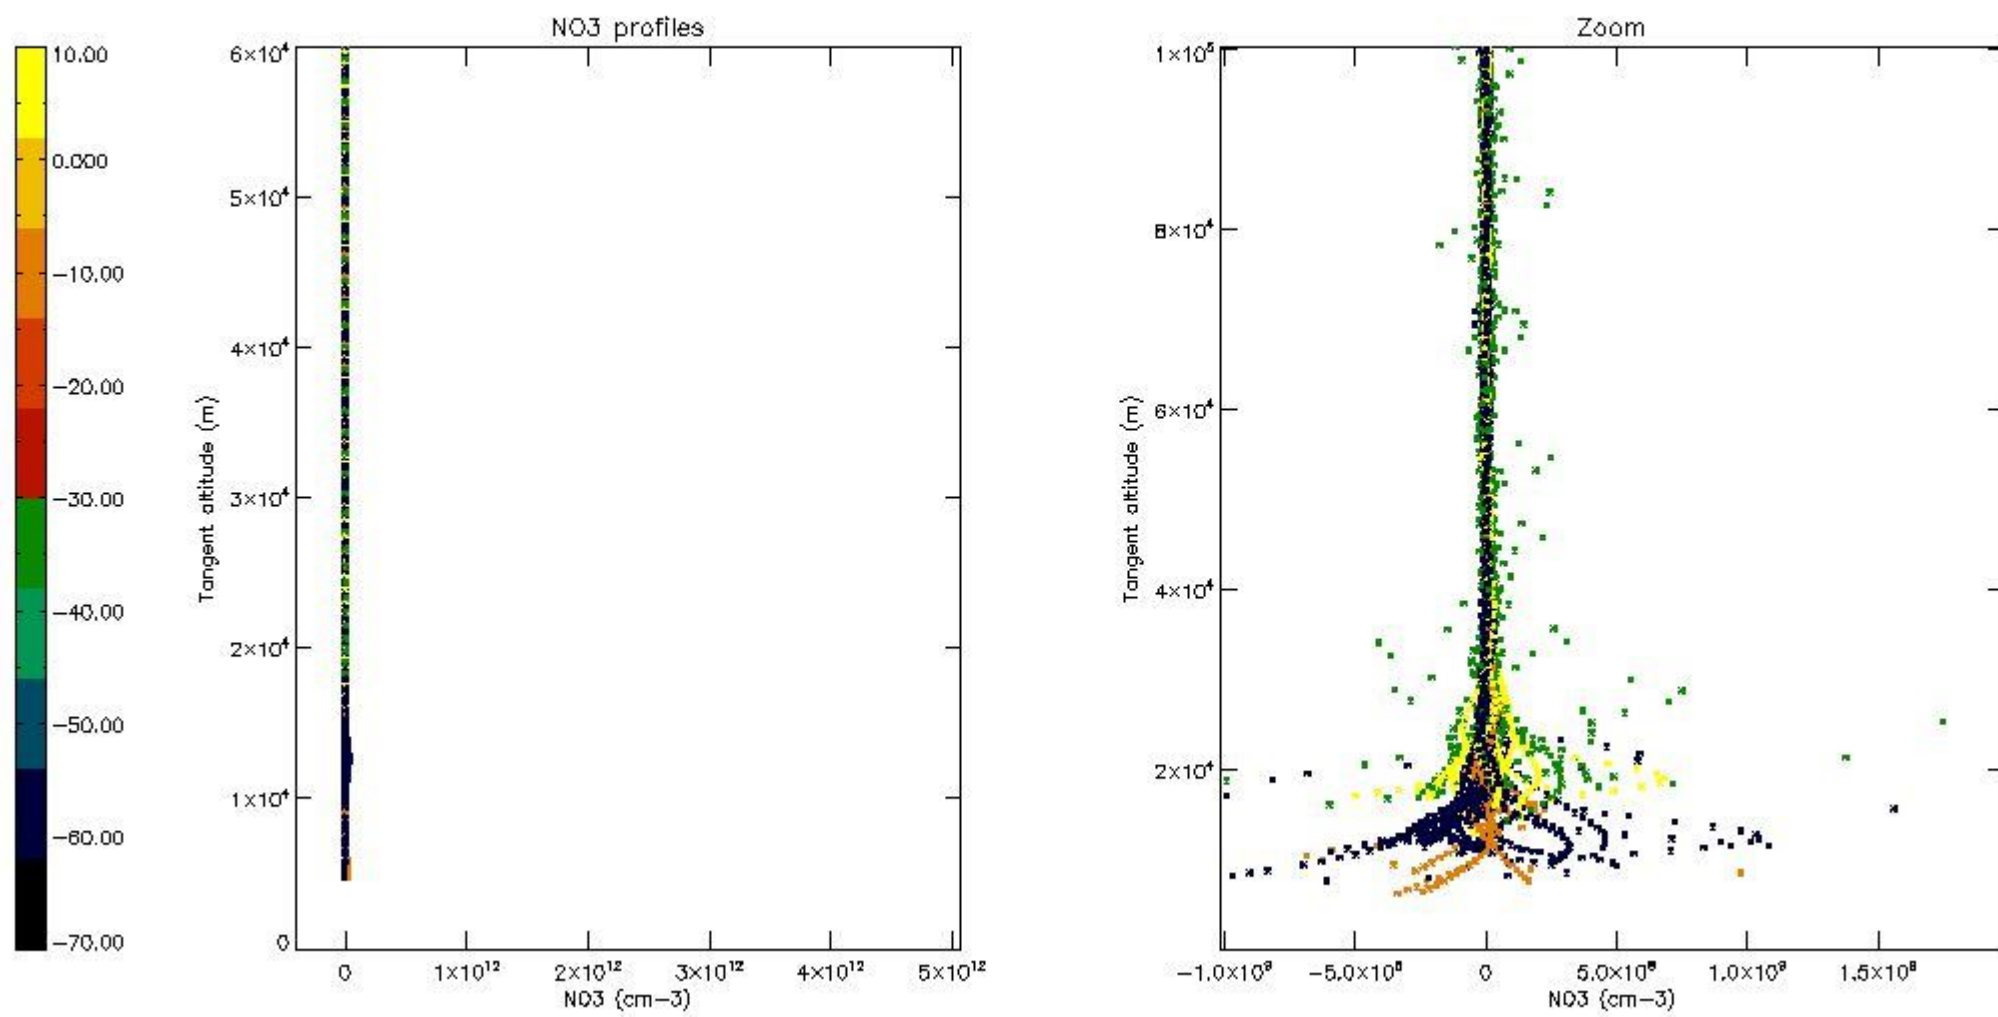

5.8 Plot H2O profiles for all STD (only for occultations of stars 1,2,3,4,13,14,16,26,63 dark without errors)

The colorbar represents the latitude.