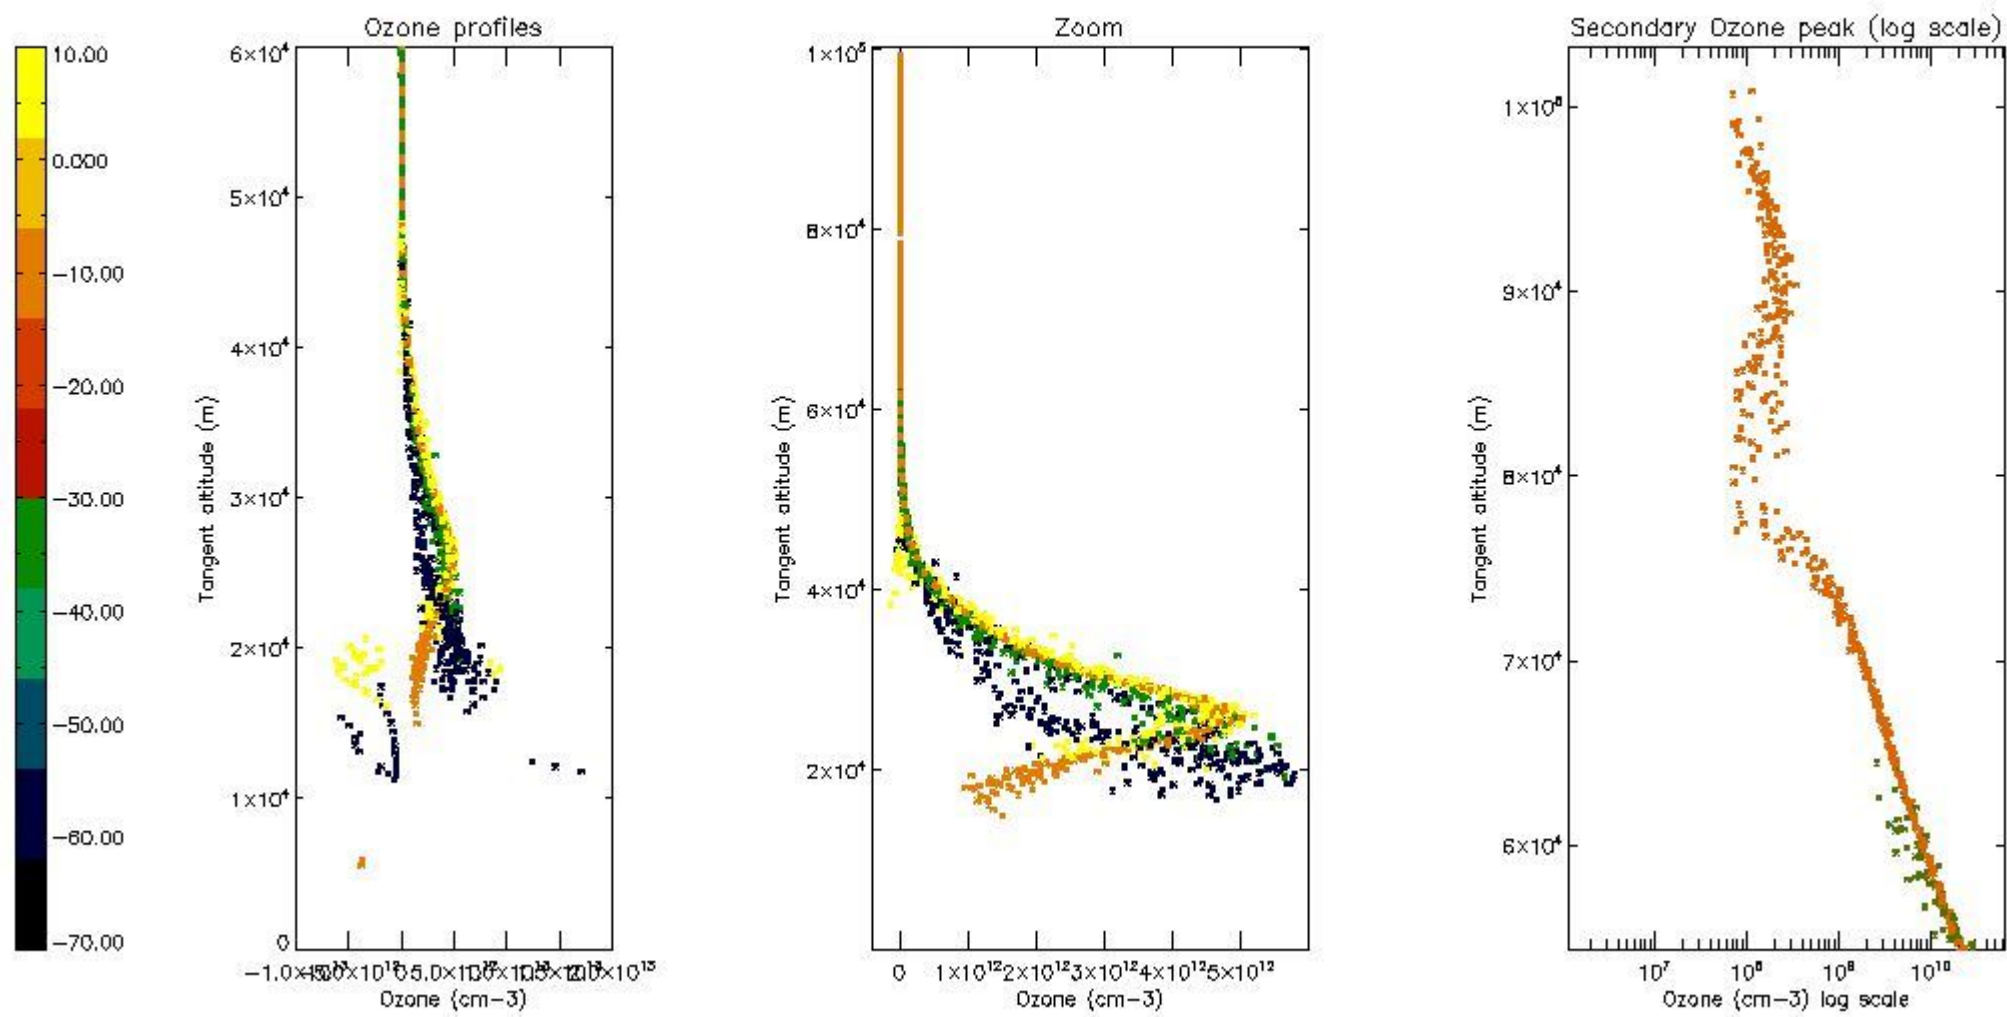

STD < 10	4
STD < 5	2

5.2 Plot ozone profiles for all STD (dark without errors)

The colorbar represents the latitude.

5.3 Plot ozone profiles where STD < 20% (dark without errors)

The colorbar represents the latitude.