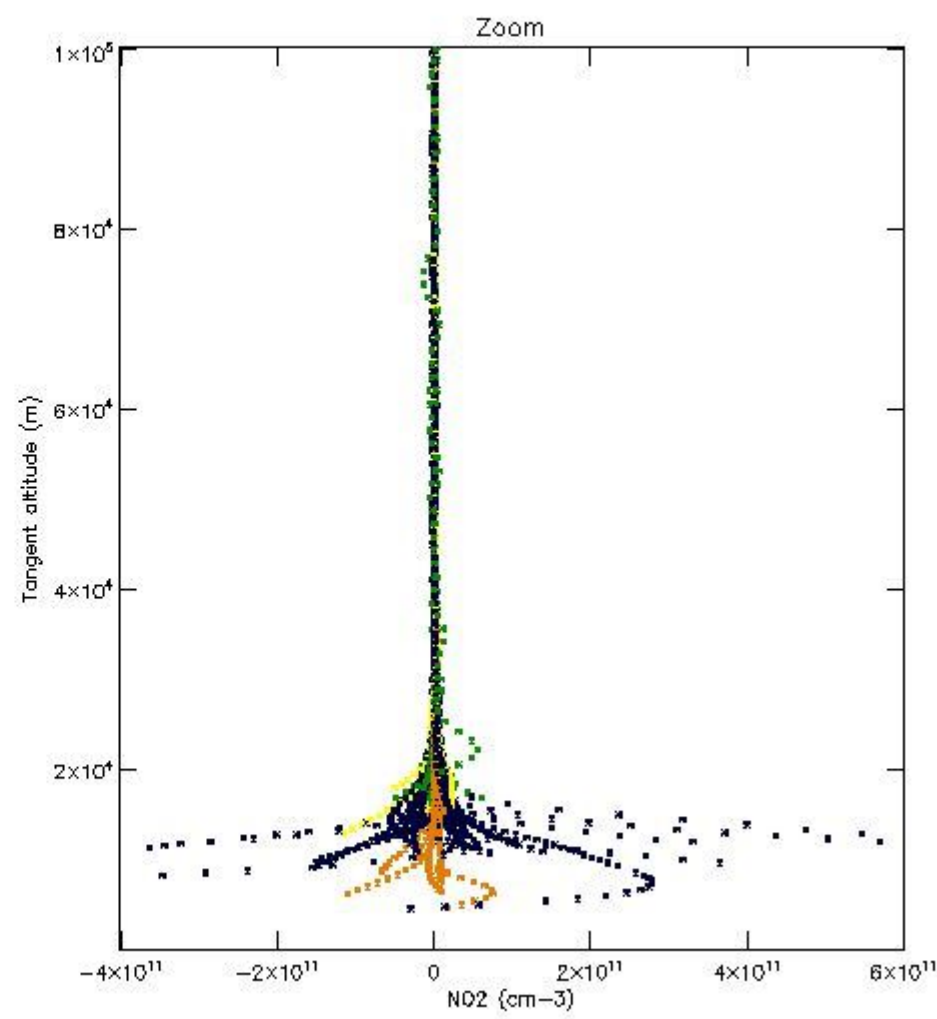

5.4 Plot ozone profiles where STD < 10% (dark without errors)

The colorbar represents the latitude.

5.5 Plot ozone profiles where STD < 5% (dark without errors)

The colorbar represents the latitude.

5.6 Plot NO₂ profiles for all STD (dark without errors)

The colorbar represents the latitude.

5.7 Plot NO3 profiles for all STD (dark without errors)

The colorbar represents the latitude.

5.8 Plot H2O profiles for all STD (only for occultations of stars 1,2,3,4,13,14,16,26,63 dark without errors)