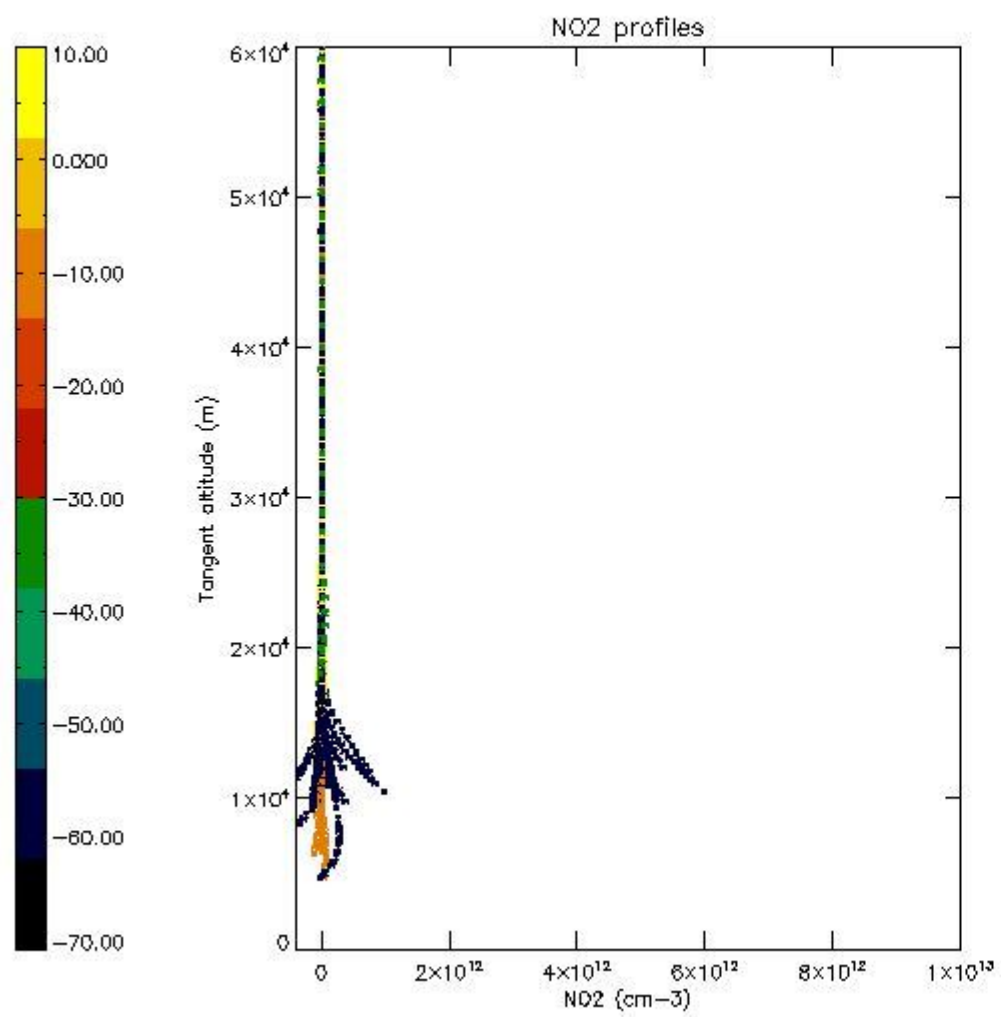

STD < 10	4
STD < 5	2

5.2 Plot ozone profiles for all STD (dark without errors)

The colorbar represents the latitude.

5.3 Plot ozone profiles where STD < 20% (dark without errors)

The colorbar represents the latitude.

5.4 Plot ozone profiles where STD < 10% (dark without errors)

The colorbar represents the latitude.

5.5 Plot ozone profiles where STD < 5% (dark without errors)

The colorbar represents the latitude.

5.6 Plot NO₂ profiles for all STD (dark without errors)

The colorbar represents the latitude.

5.7 Plot NO3 profiles for all STD (dark without errors)

The colorbar represents the latitude.

5.8 Plot H2O profiles for all STD (only for occultations of stars 1,2,3,4,13,14,16,26,63 dark without errors)