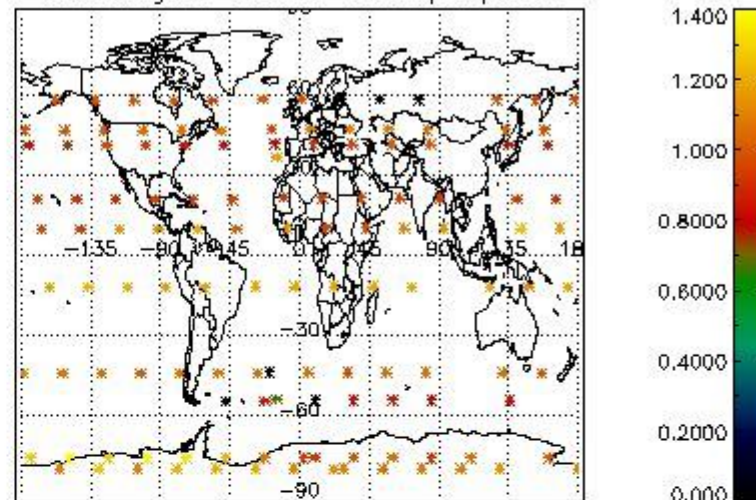

Percentage of datation errors per profile