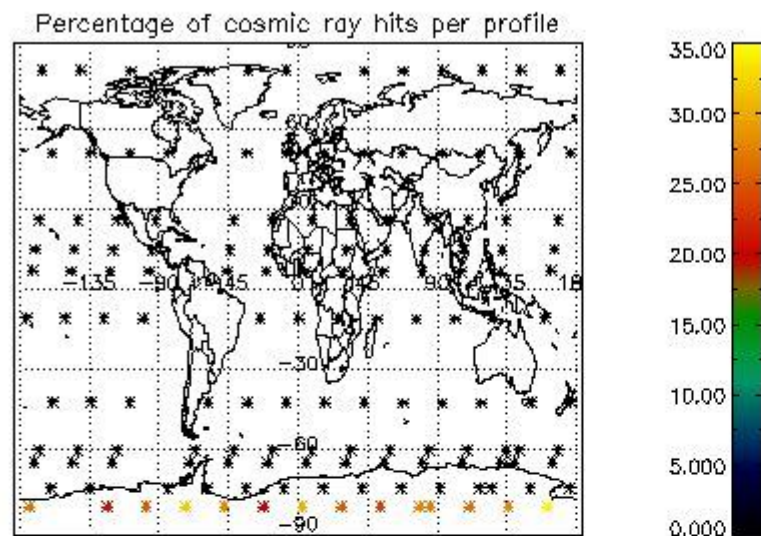

Percentage of datation errors per profile

Percentage of star falling outside central band per profile

Percentage of saturation errors per profile

4.2.2 Plot level 1 quality information per product (world map): ENVISAT DESCENDING passes