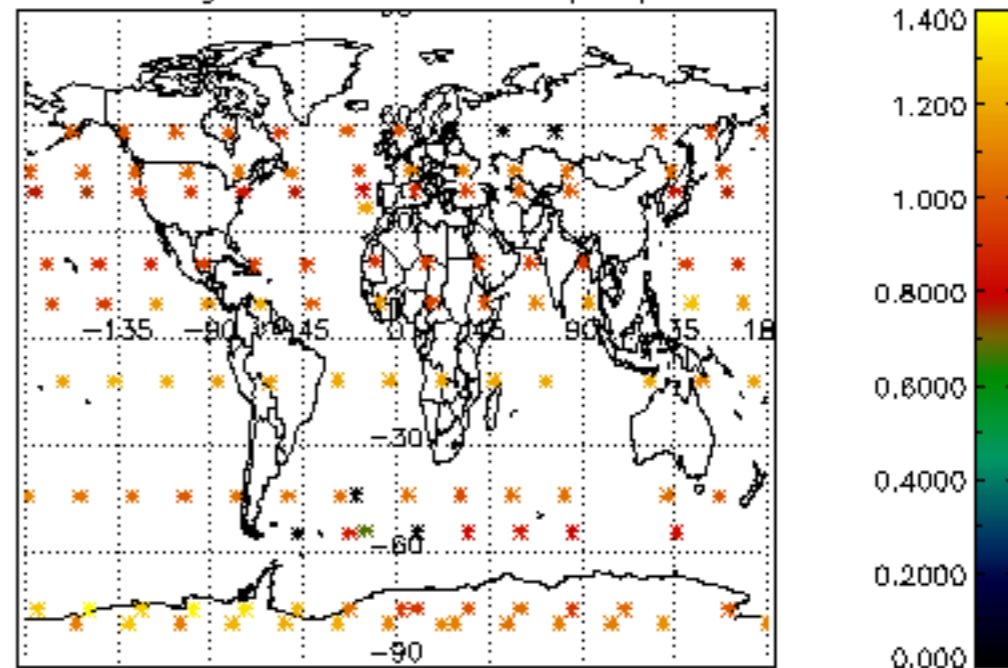

Percentage of flagged data per NO3 profile

Percentage of cosmic ray hits per profile

Percentage of datation errors per profile

Percentage of star falling outside central band per profile

Percentage of saturation errors per profile