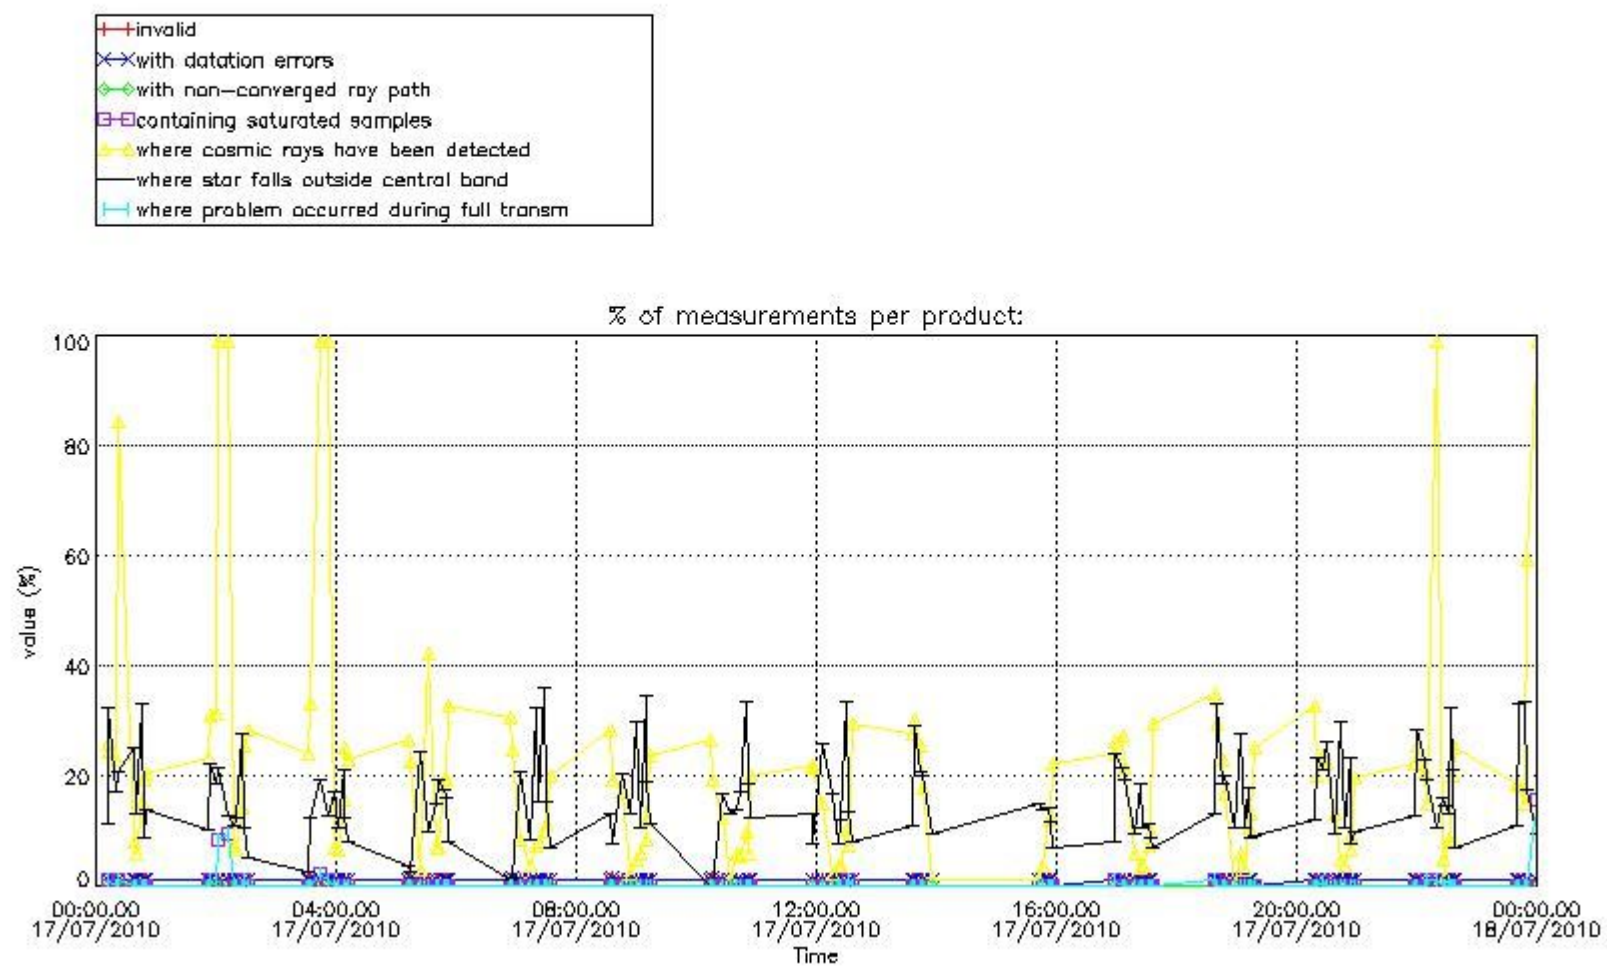

4.1.2 Plot level 1 quality information per product (time dependant): ENVI SAT DESCENDING passes