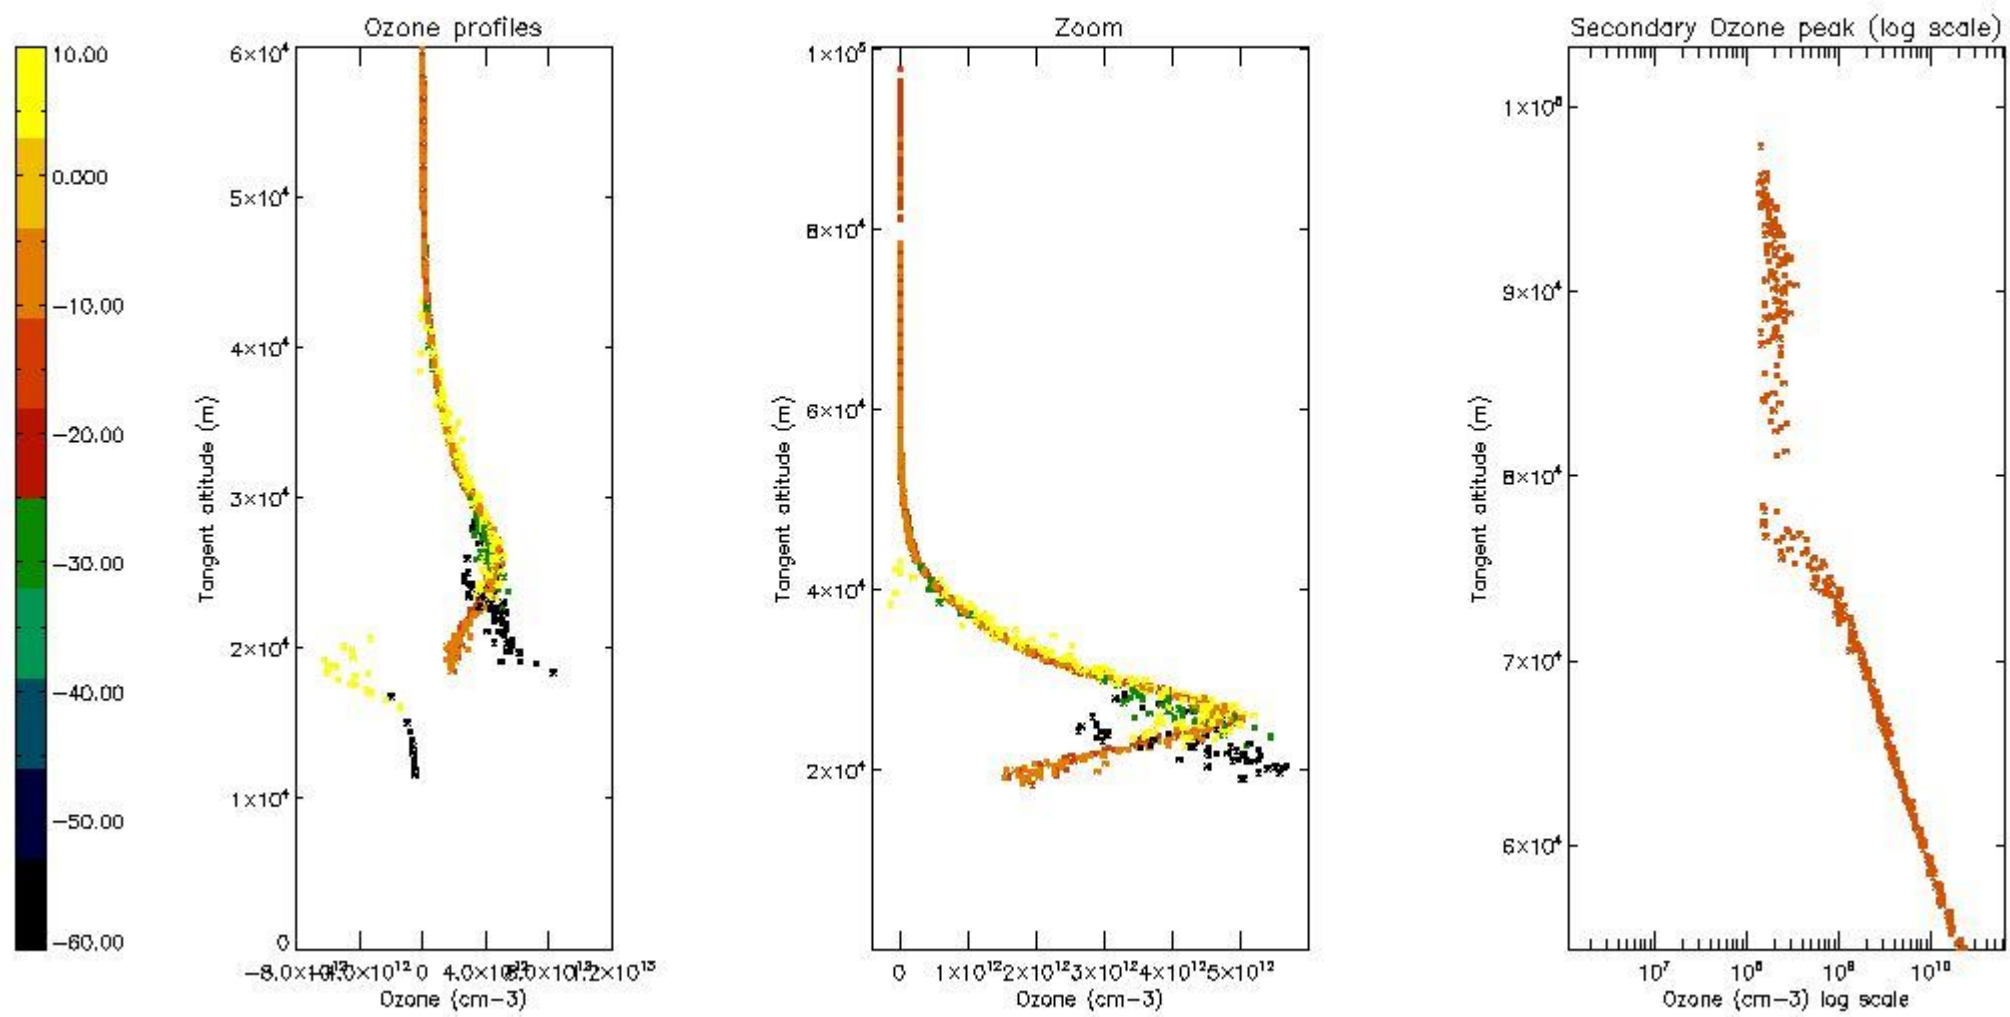

5.5 Plot ozone profiles where STD < 5% (dark without errors)

The colorbar represents the latitude.