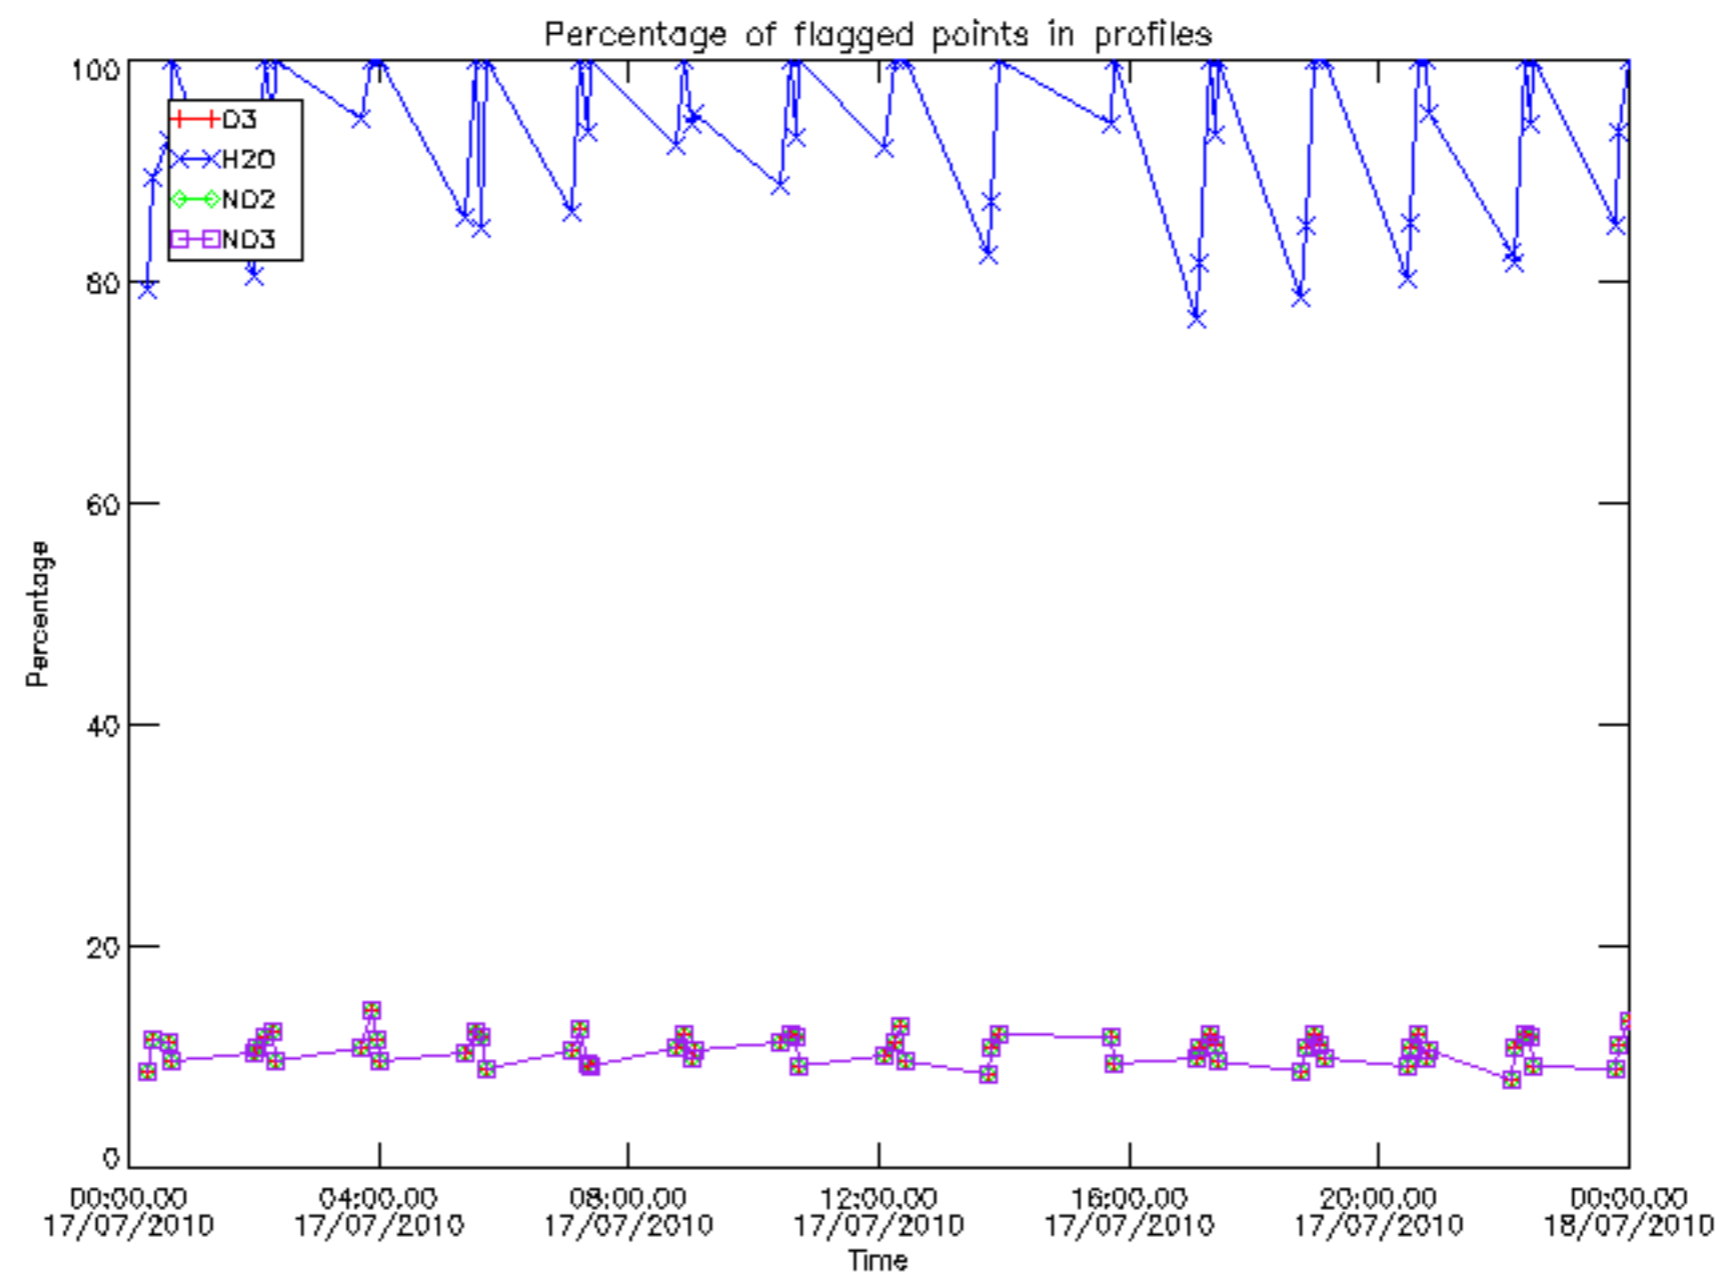

Percentage of flagged data per D3 profile

Percentage of flagged data per H2O profile