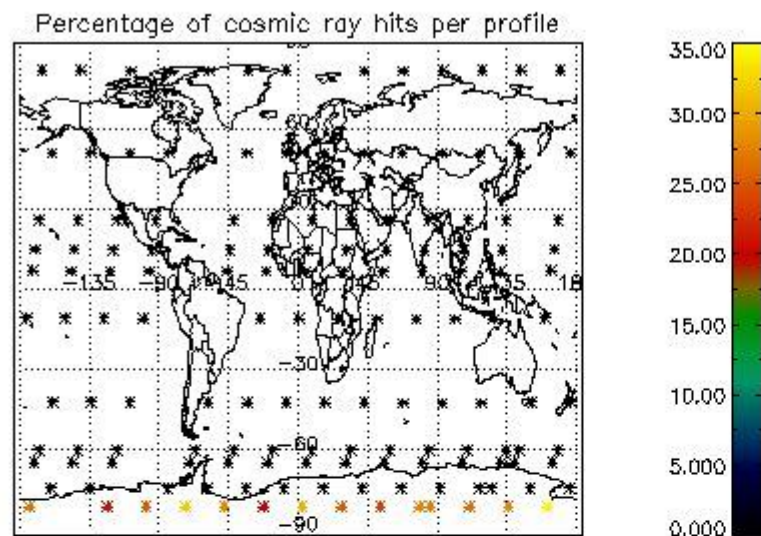

4.2.2 Plot level 1 quality information per product (world map): ENVISAT DESCENDING passes

5. Trace gas profiles

5.1 Ozone statistics based on quality of products

The final quality of the products can be "measured" using the STD (Standard Deviation) attached to every point profile. This information is written to the parameter GOM_NL__2P/NL_LOCAL_SPECIES_DENSITY/o3_std of the level 2 products. The table below shows the statistics for given STD ranges.

The statistics are given with respect to the overall valid production:

- Products without fatal errors: GOM_NL__2P/MPH/PRODUCT_ERR=0
- Valid point profile: GOM_NL__2P/NL_LOCAL_SPECIES_DENSITY/pcd(0)=0

The 'Criteria' is applied to valid points of dark limb products:

- Products in dark limb illumination condition: GOM_NL__2P/NL_SUMMARY_QUALITY/obs_ill_cond=0
- Products without fatal errors: GOM_NL__2P/MPH/PRODUCT_ERR=0
- Valid point profile: GOM_NL__2P/NL_LOCAL_SPECIES_DENSITY/pcd(0)=0

So, the table below shows the percentage of dark limb and valid observations for each criteria with respect to the overall valid daily observations.

Criteria	% of total production
All STD	24
STD < 20	8