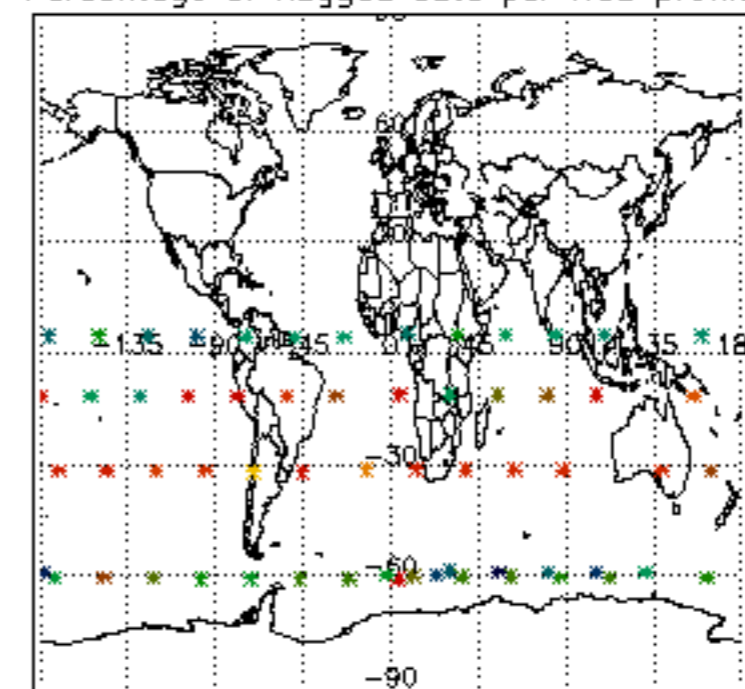

Percentage of flagged data per NO3 profile