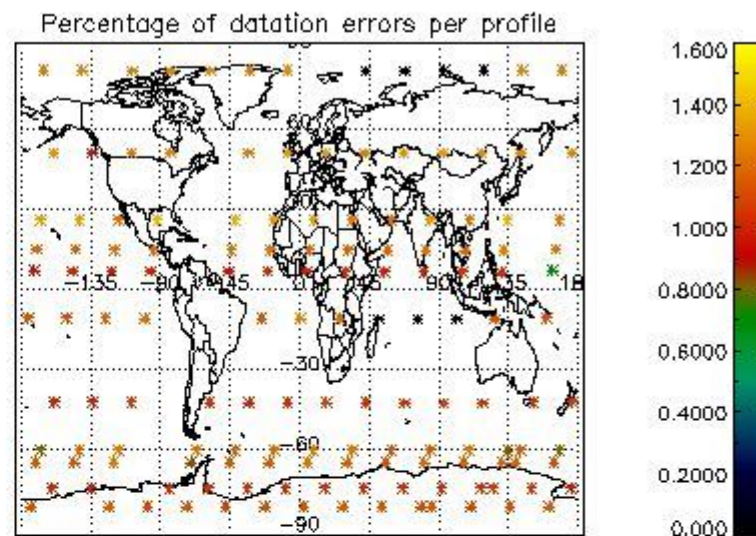

Percentage of datation errors per profile

Percentage of star falling outside central band per profile

Percentage of saturation errors per profile

4.2.2 Plot level 1 quality information per product (world map): ENVISAT DESCENDING passes