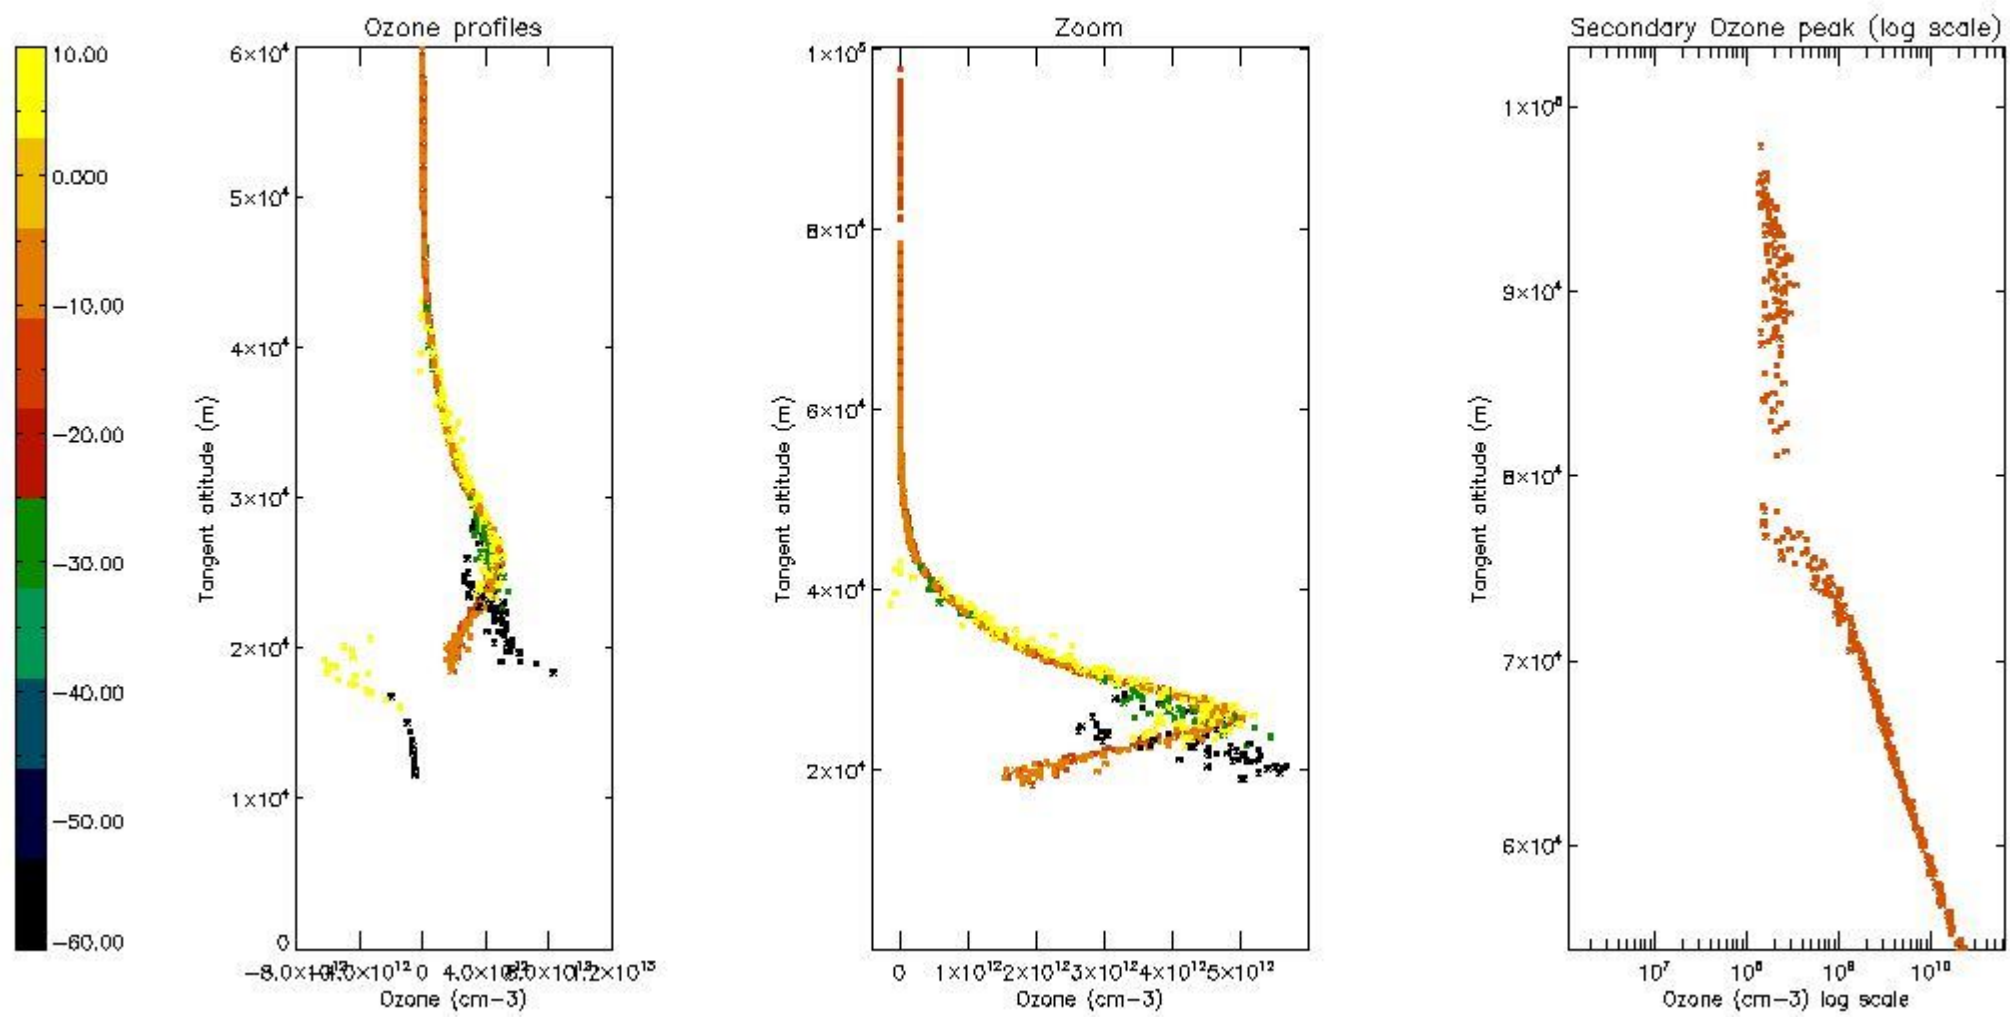

STD < 10	4
STD < 5	2

5.2 Plot ozone profiles for all STD (dark without errors)

The colorbar represents the latitude.

5.3 Plot ozone profiles where STD < 20% (dark without errors)

The colorbar represents the latitude.

5.4 Plot ozone profiles where STD < 10% (dark without errors)

The colorbar represents the latitude.

5.5 Plot ozone profiles where STD < 5% (dark without errors)

The colorbar represents the latitude.

5.6 Plot NO₂ profiles for all STD (dark without errors)