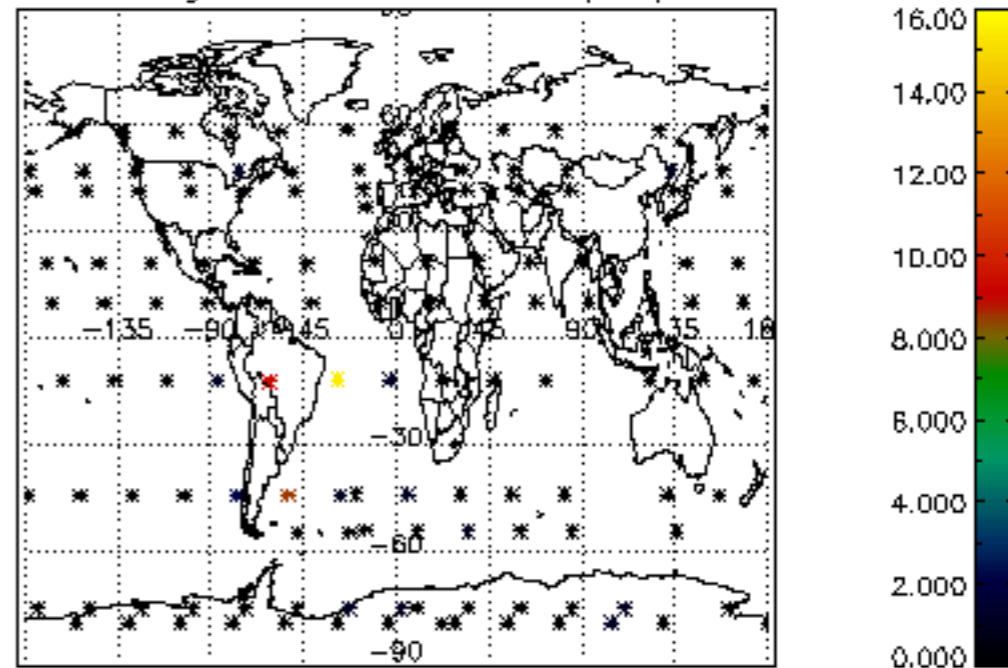

Percentage of datation errors per profile

Percentage of saturation errors per profile