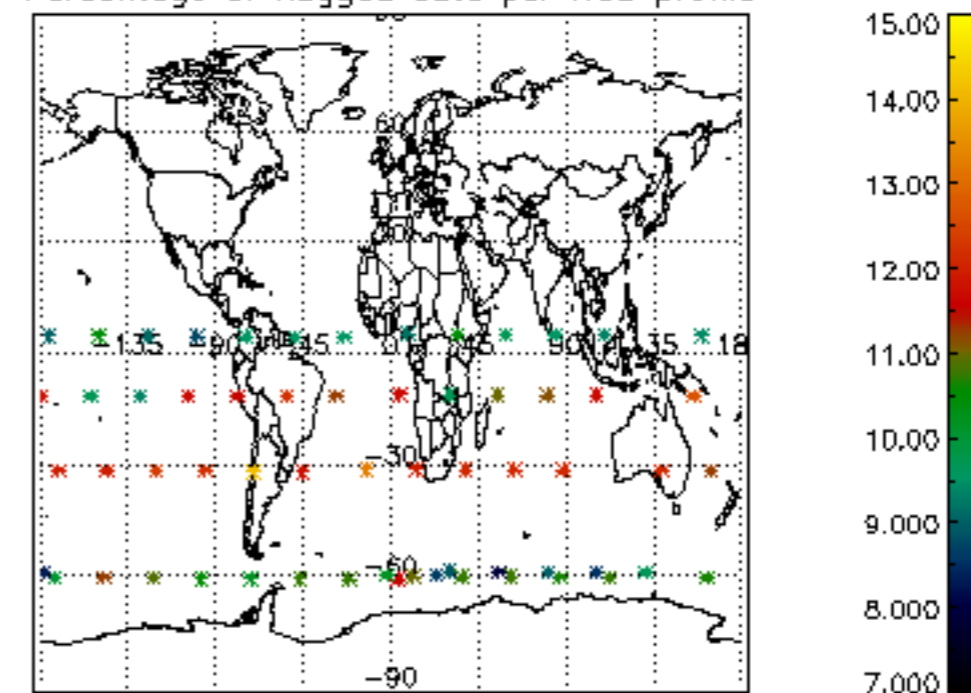

Percentage of flagged data per NO3 profile