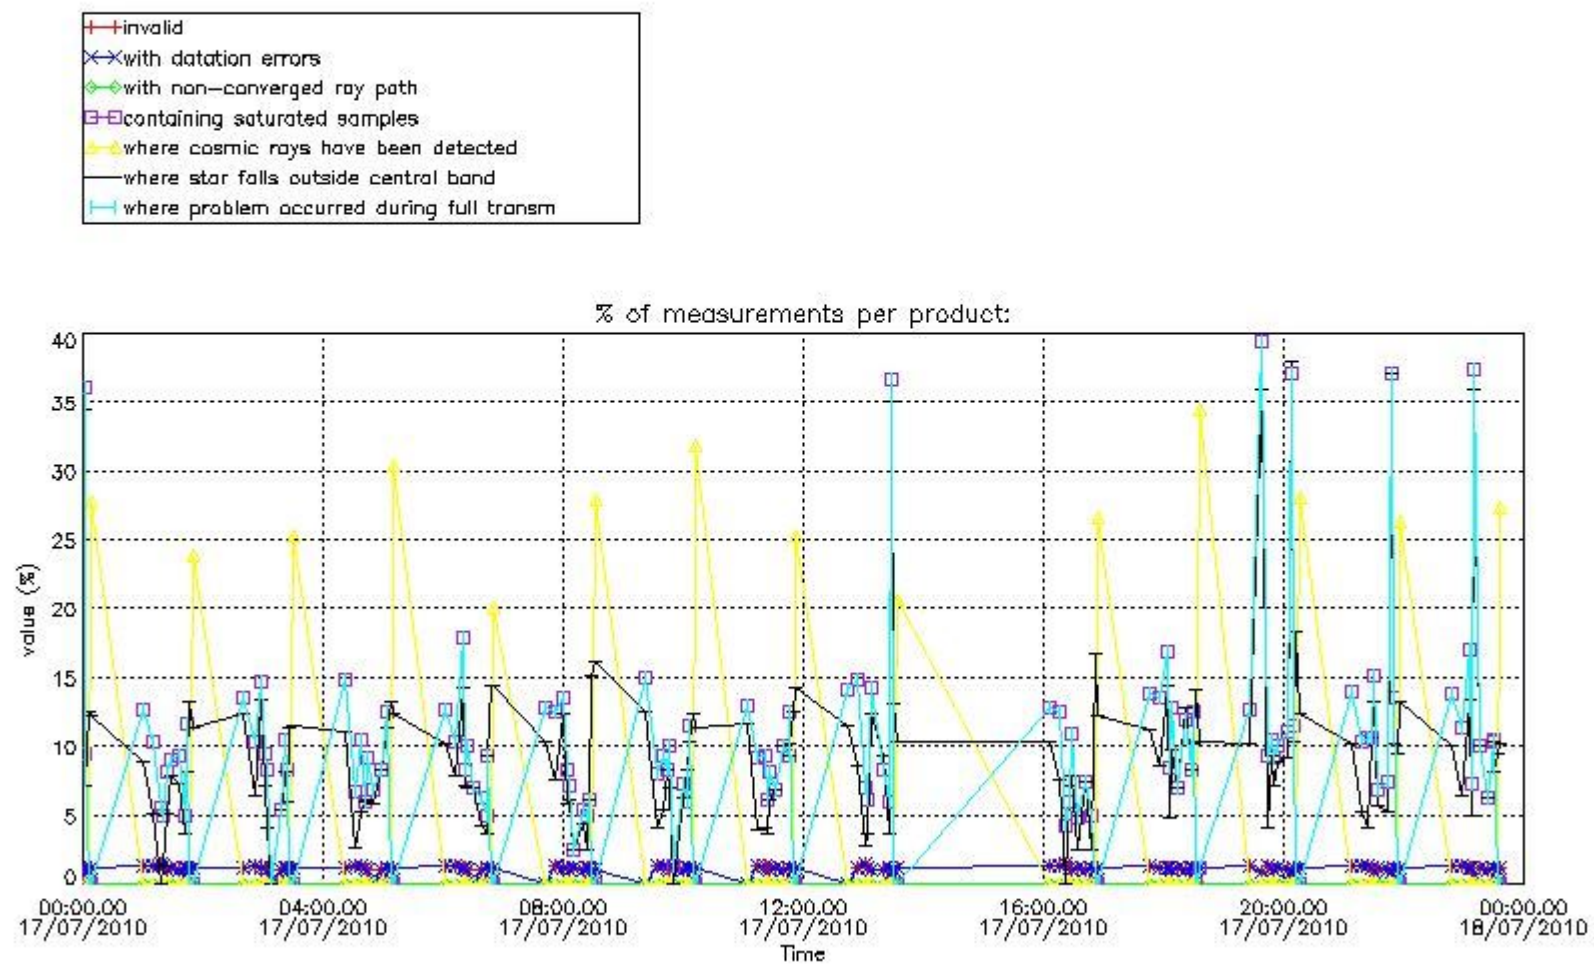

3.1 Plot quality information per product (time dependant)

3.2 Plot quality information per product (world map)

Percentage of flagged data per O3 profile

Percentage of flagged data per H2O profile

Percentage of flagged data per NO2 profile

Percentage of flagged data per NO3 profile

4. Level 1 quality information per product

In this section it is plotted some information contained in the Quality Summary data set of the level 2 products that comes from the level 1b processing. Products without errors (error flag in the MPH set to "0") are used.

4.1 Plot quality information per product (time dependant) coming from level 1b processing

4.1.1 Plot level 1 quality information per product (time dependant): ENVISAT ASCENDING passes

4.1.2 Plot level 1 quality information per product (time dependant): ENVI SAT DESCENDING passes