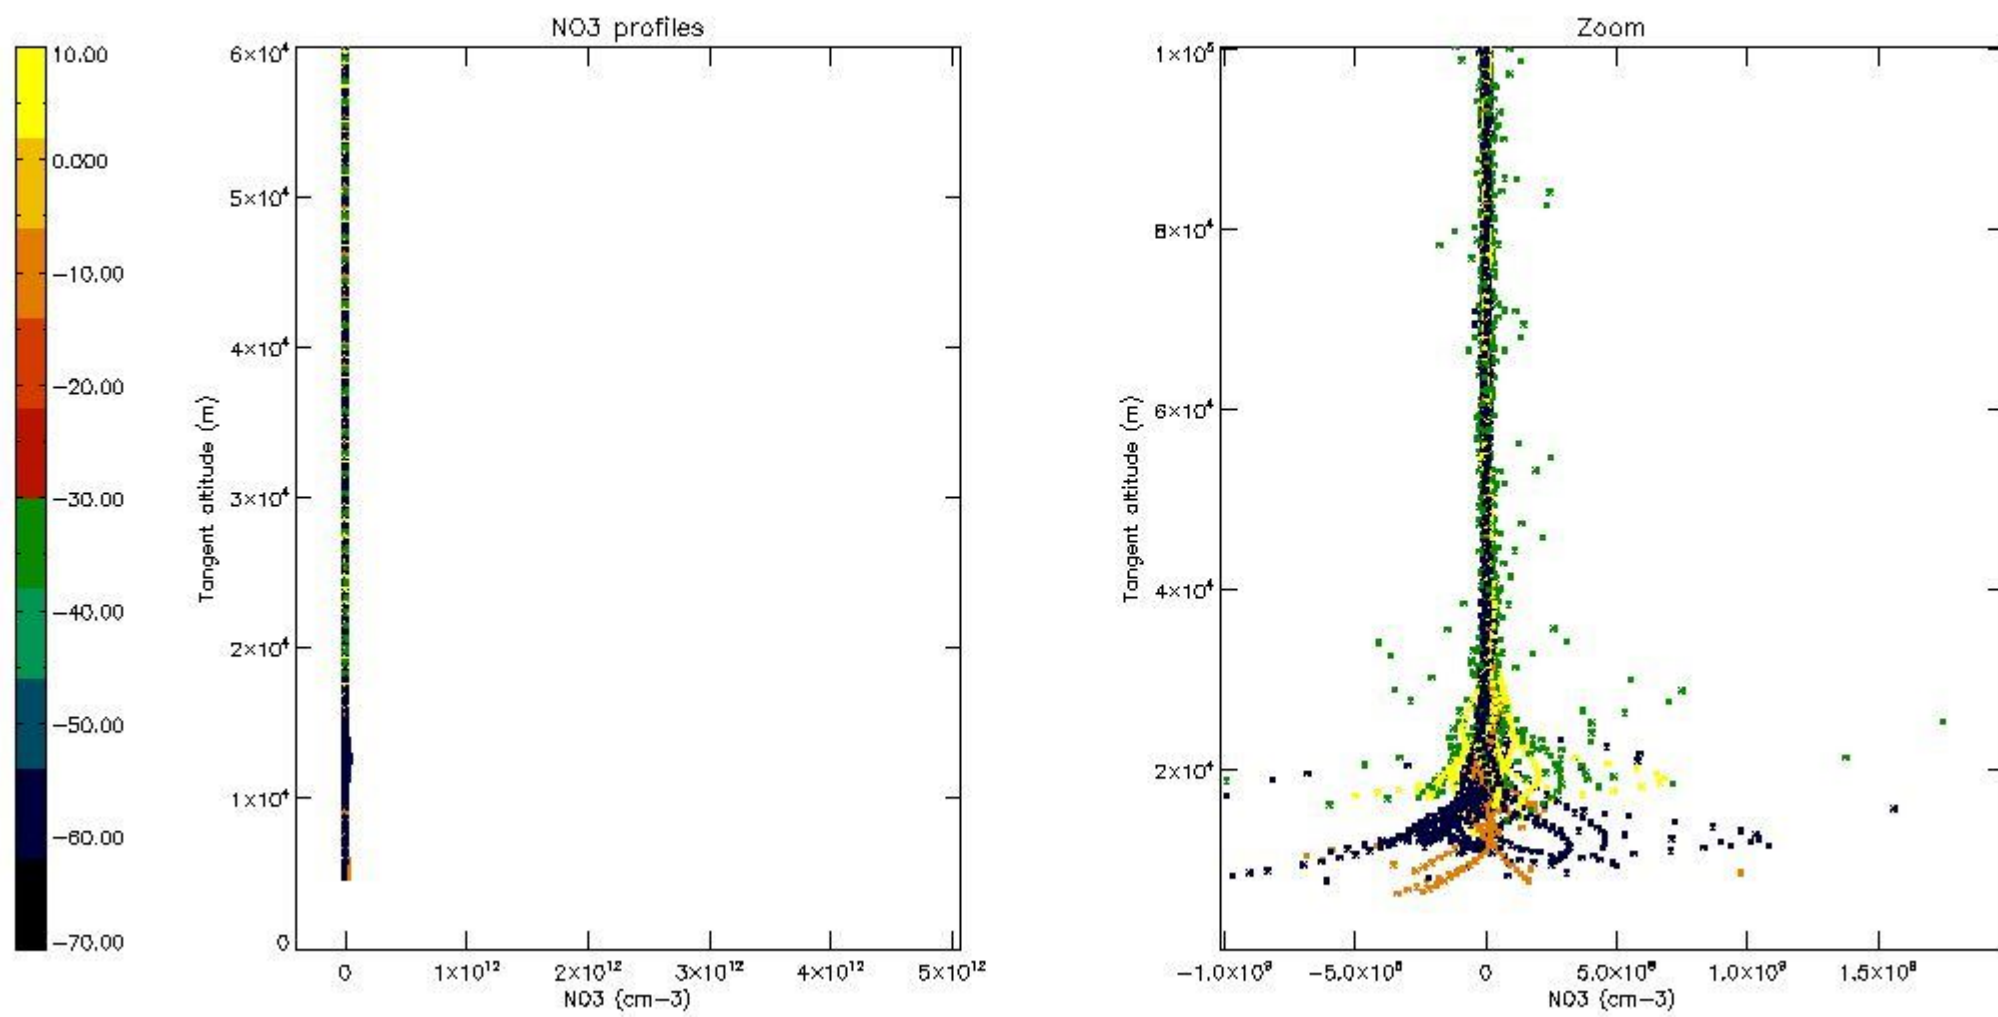

5.4 Plot ozone profiles where STD < 10% (dark without errors)

The colorbar represents the latitude.

5.5 Plot ozone profiles where STD < 5% (dark without errors)

The colorbar represents the latitude.

5.6 Plot NO₂ profiles for all STD (dark without errors)

The colorbar represents the latitude.

5.7 Plot NO3 profiles for all STD (dark without errors)

The colorbar represents the latitude.

5.8 Plot H2O profiles for all STD (only for occultations of stars 1,2,3,4,13,14,16,26,63 dark without errors)