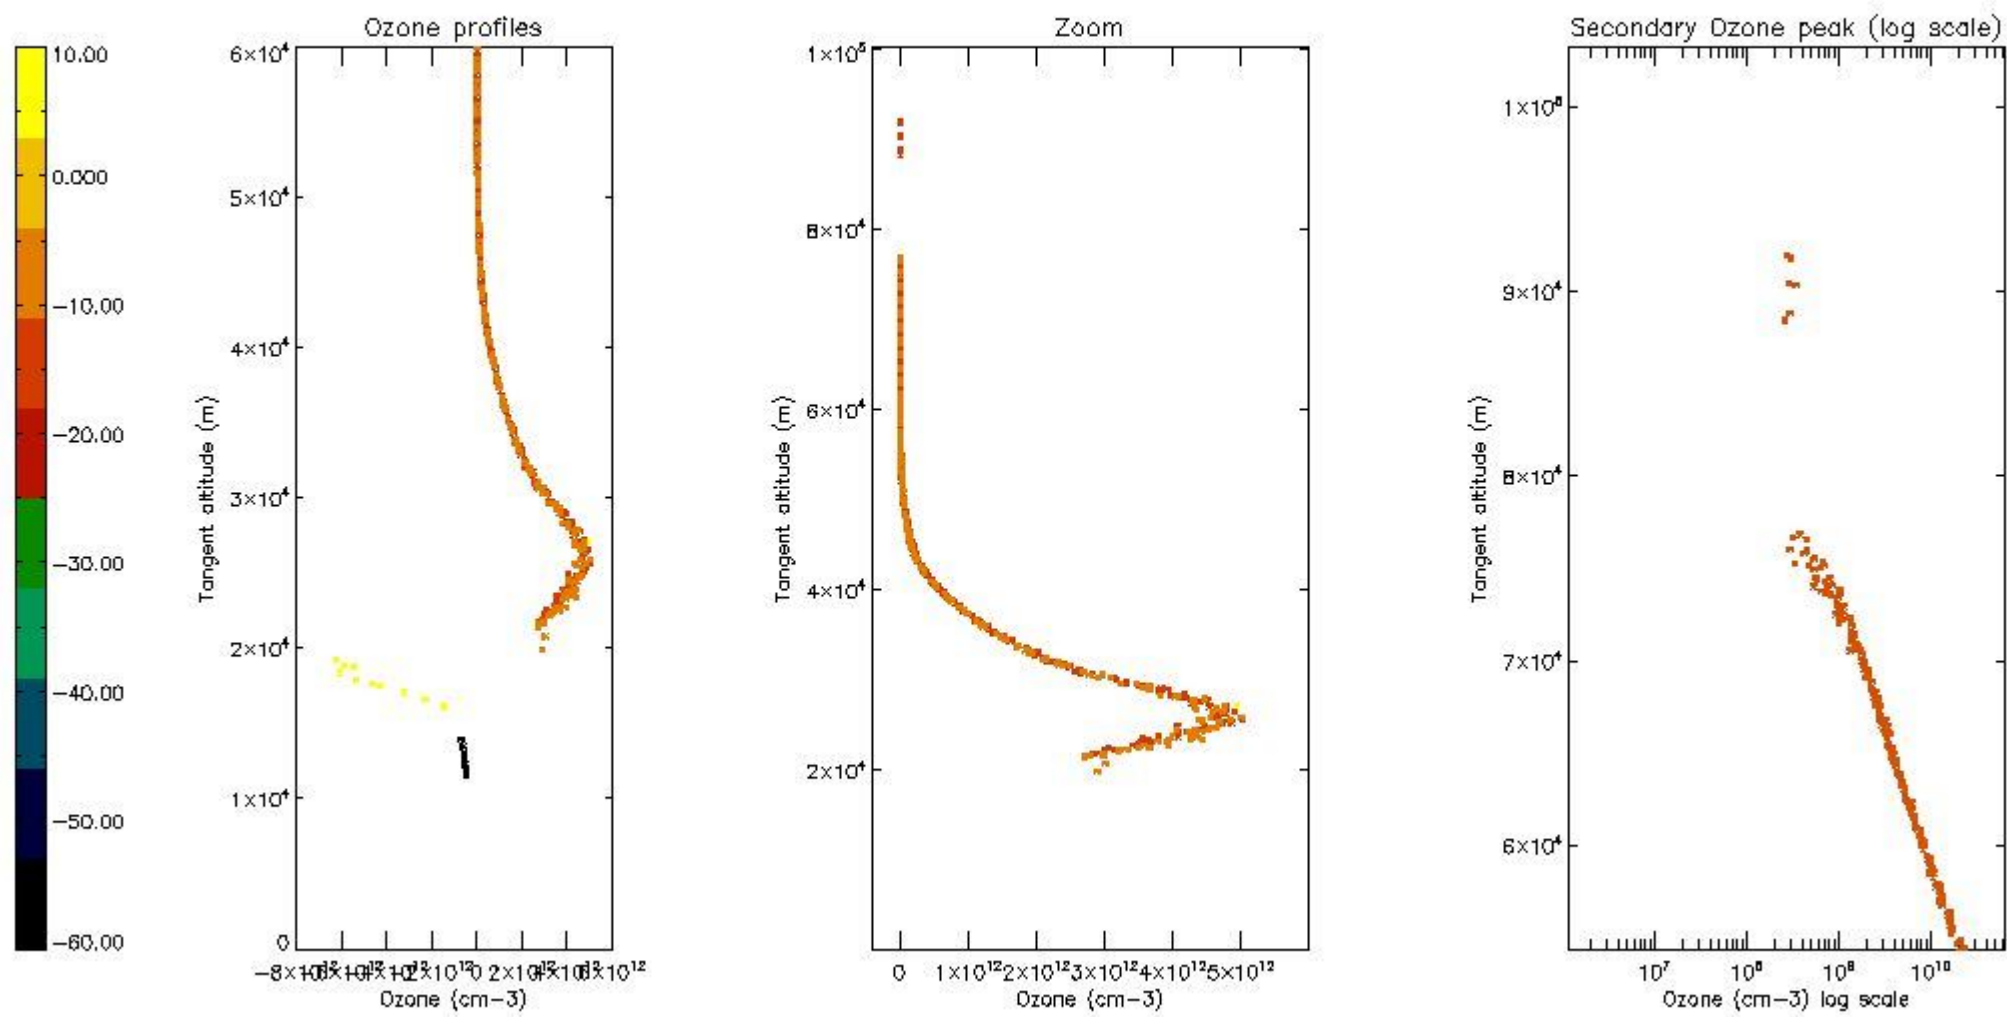

5.6 Plot NO₂ profiles for all STD (dark without errors)

The colorbar represents the latitude.