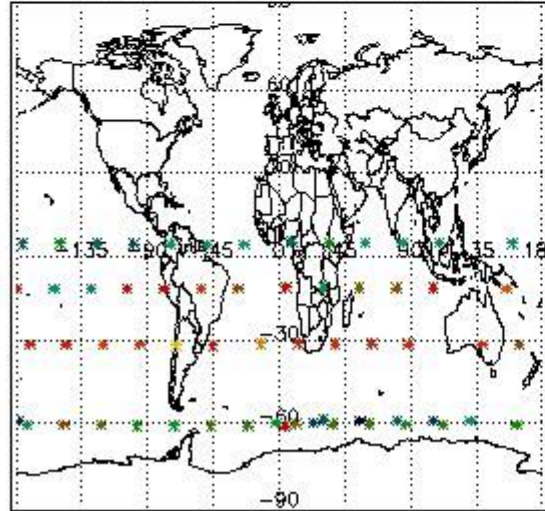

3.1 Plot quality information per product (time dependant)

3.2 Plot quality information per product (world map)

Percentage of flagged data per O3 profile

Percentage of flagged data per H2O profile

Percentage of flagged data per NO2 profile