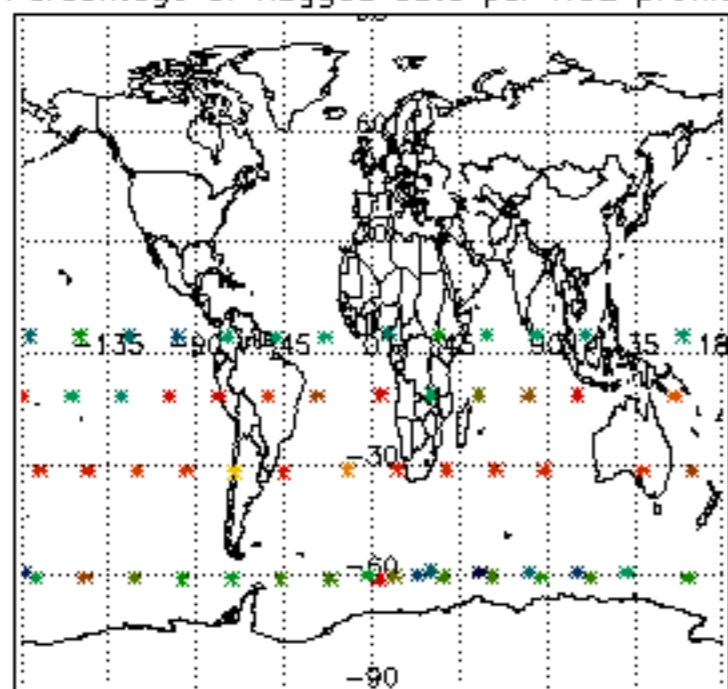

Percentage of flagged data per NO2 profile