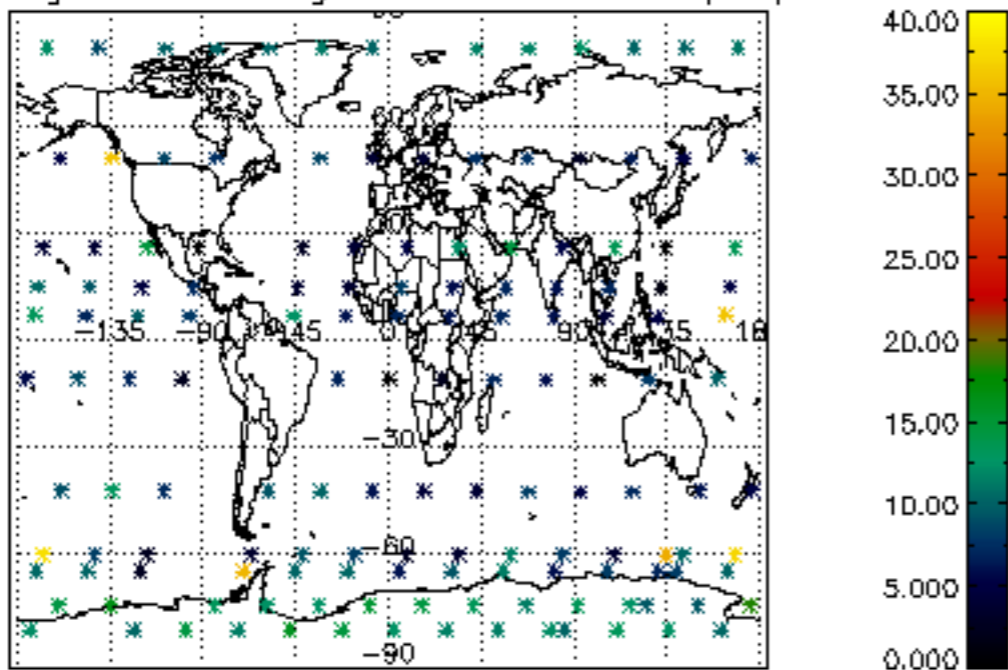

Percentage of star falling outside central band per profile