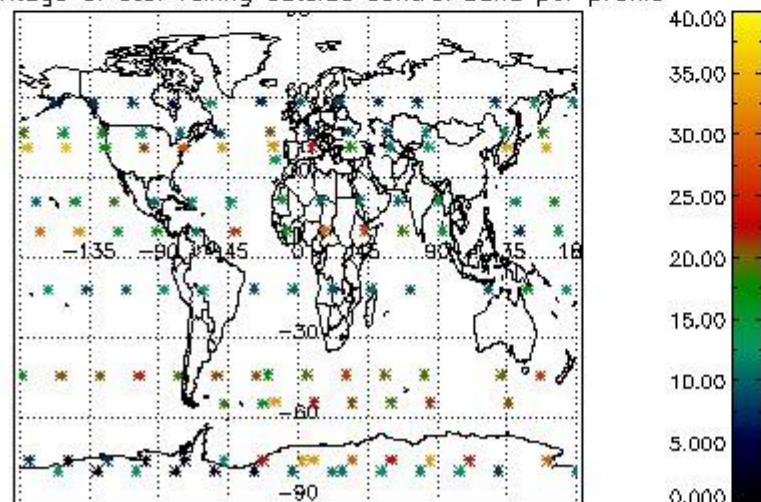

Percentage of star falling outside central band per profile