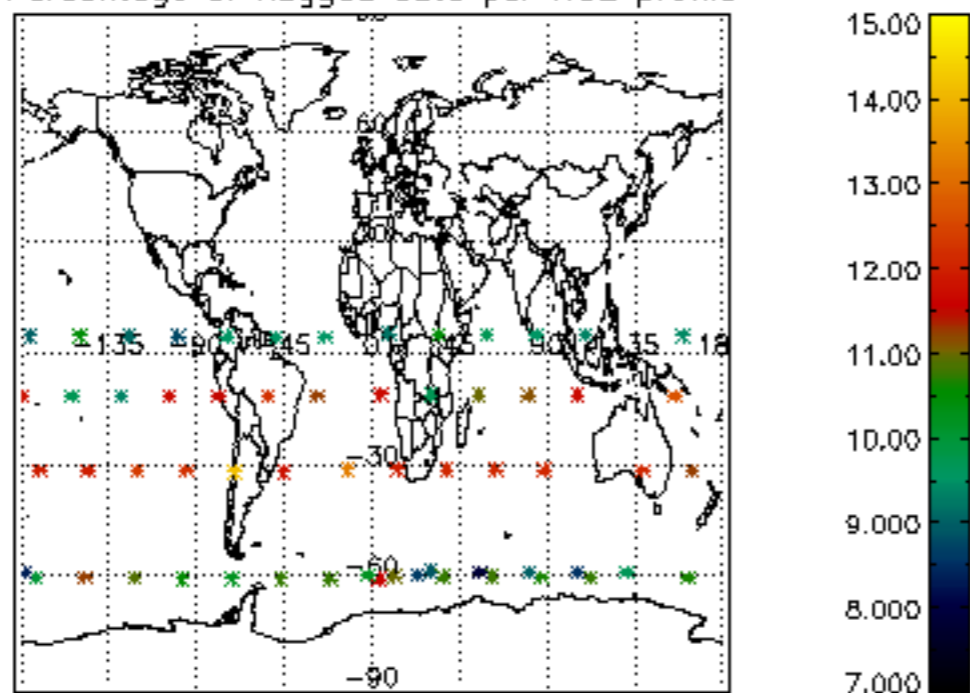

Percentage of flagged data per NO2 profile