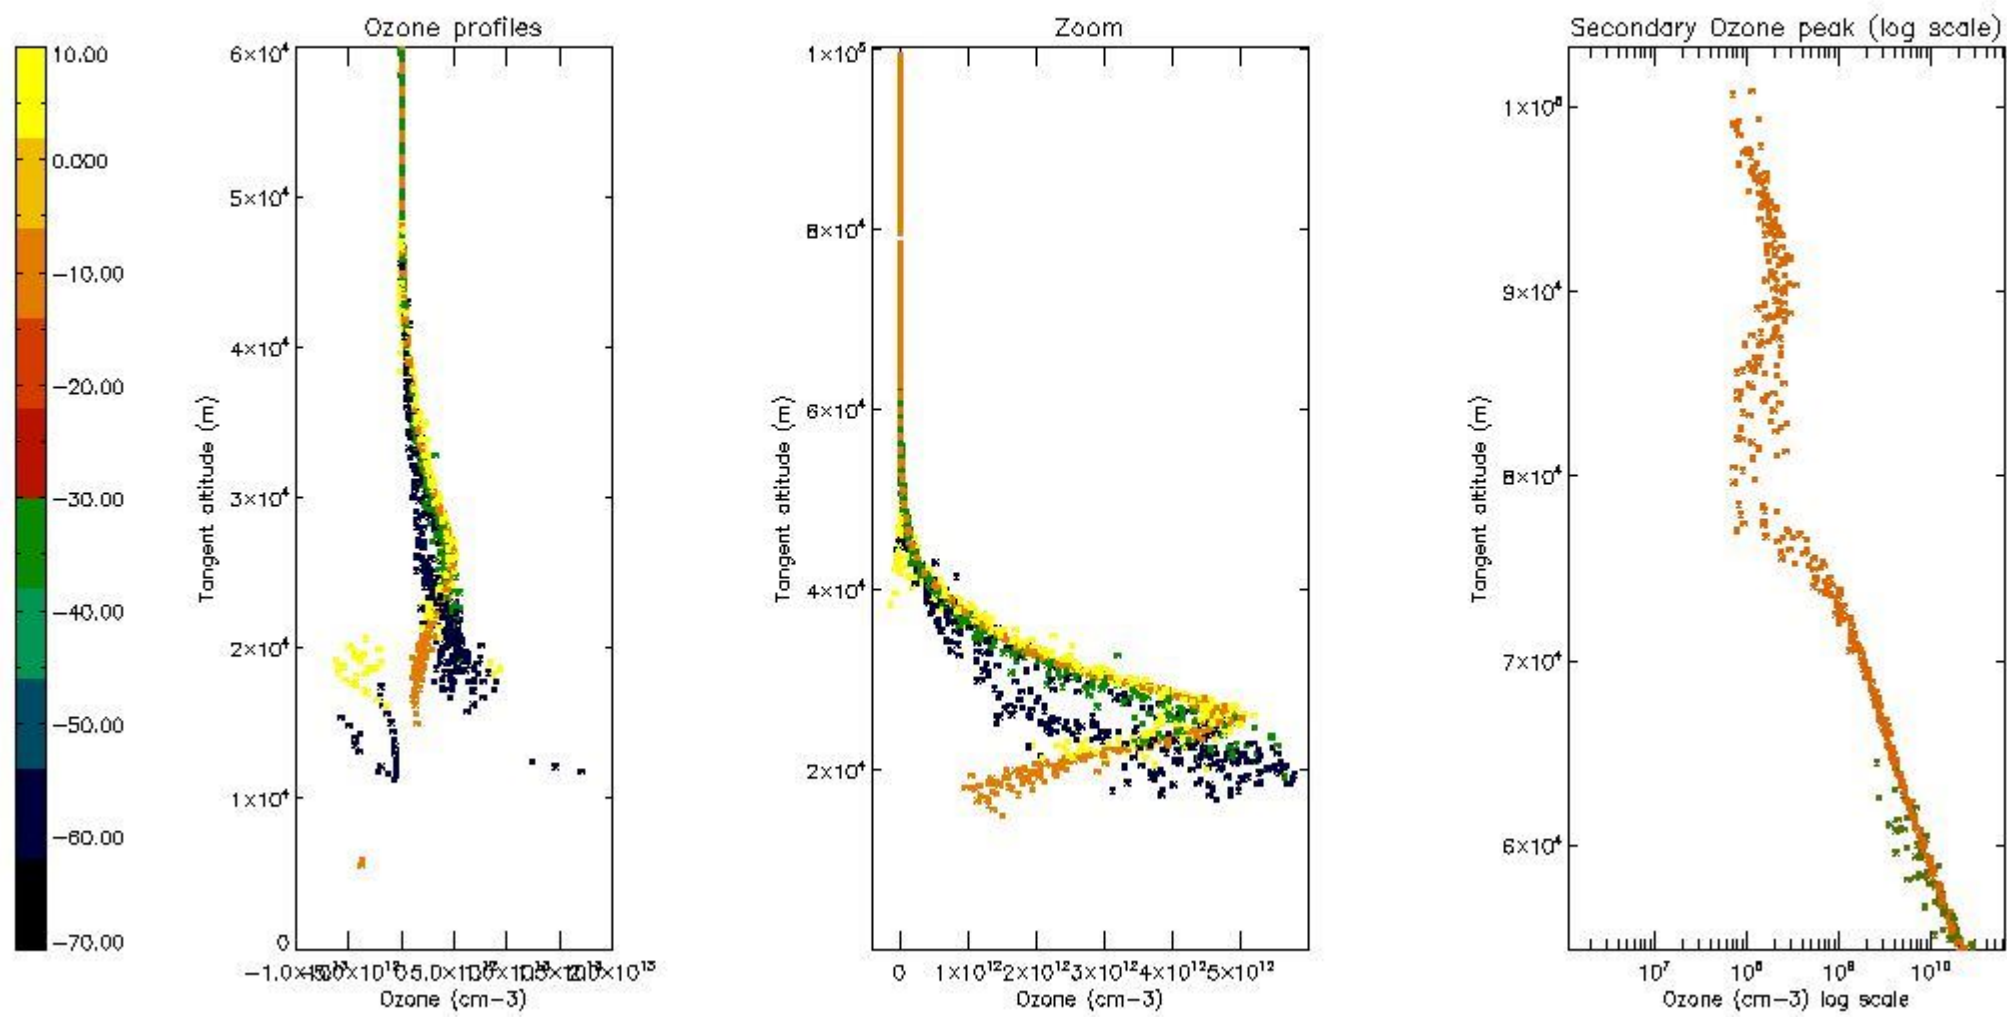

STD < 10	4
STD < 5	2

5.2 Plot ozone profiles for all STD (dark without errors)

The colorbar represents the latitude.

5.3 Plot ozone profiles where STD < 20% (dark without errors)

The colorbar represents the latitude.

5.4 Plot ozone profiles where STD < 10% (dark without errors)

The colorbar represents the latitude.

5.5 Plot ozone profiles where STD < 5% (dark without errors)

The colorbar represents the latitude.

5.6 Plot NO₂ profiles for all STD (dark without errors)

The colorbar represents the latitude.

5.7 Plot NO3 profiles for all STD (dark without errors)

The colorbar represents the latitude.

5.8 Plot H2O profiles for all STD (only for occultations of stars 1,2,3,4,13,14,16,26,63 dark without errors)