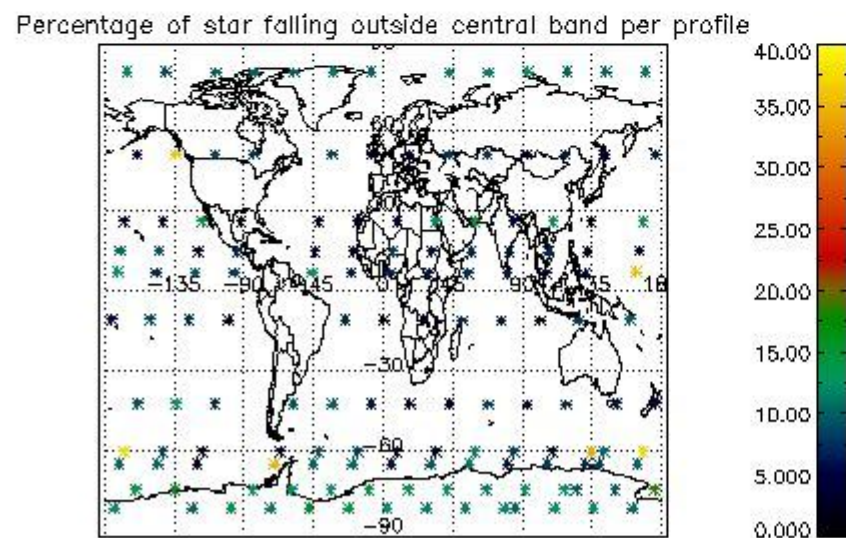

5. Trace gas profiles

5.1 Ozone statistics based on quality of products

The final quality of the products can be "measured" using the STD (Standard Deviation) attached to every point profile. This information is written to the parameter GOM_NL__2P/NL_LOCAL_SPECIES_DENSITY/o3_std of the level 2 products. The table below shows the statistics for given STD ranges.

The statistics are given with respect to the overall valid production:

- Products without fatal errors: GOM_NL__2P/MPH/PRODUCT_ERR=0
- Valid point profile: GOM_NL__2P/NL_LOCAL_SPECIES_DENSITY/pcd(0)=0

The 'Criteria' is applied to valid points of dark limb products:

- Products in dark limb illumination condition: GOM_NL__2P/NL_SUMMARY_QUALITY/obs_ill_cond=0
- Products without fatal errors: GOM_NL__2P/MPH/PRODUCT_ERR=0
- Valid point profile: GOM_NL__2P/NL_LOCAL_SPECIES_DENSITY/pcd(0)=0

So, the table below shows the percentage of dark limb and valid observations for each criteria with respect to the overall valid daily observations.

Criteria	% of total production
All STD	24
STD < 20	8