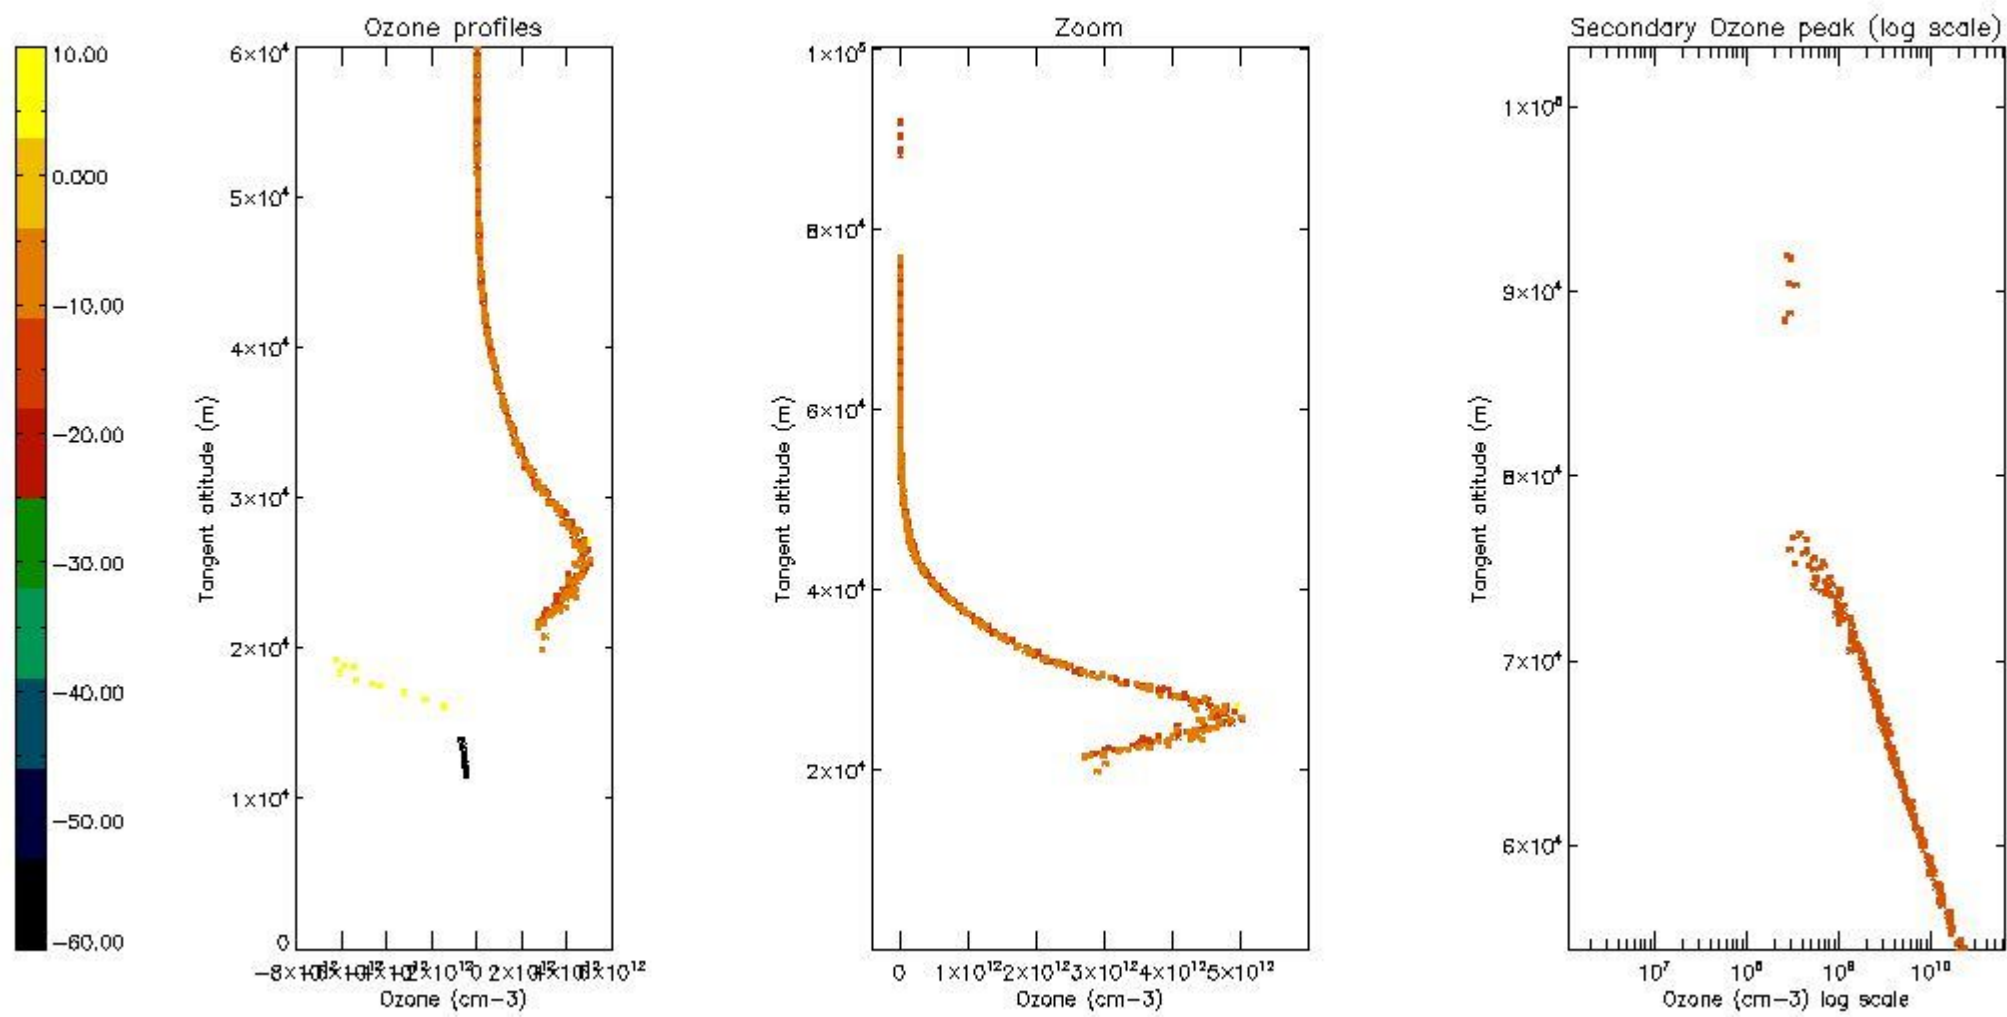

STD < 10	4
STD < 5	2

5.2 Plot ozone profiles for all STD (dark without errors)

The colorbar represents the latitude.

5.3 Plot ozone profiles where STD < 20% (dark without errors)

The colorbar represents the latitude.

5.4 Plot ozone profiles where STD < 10% (dark without errors)

The colorbar represents the latitude.

5.5 Plot ozone profiles where STD < 5% (dark without errors)

The colorbar represents the latitude.

5.6 Plot NO₂ profiles for all STD (dark without errors)