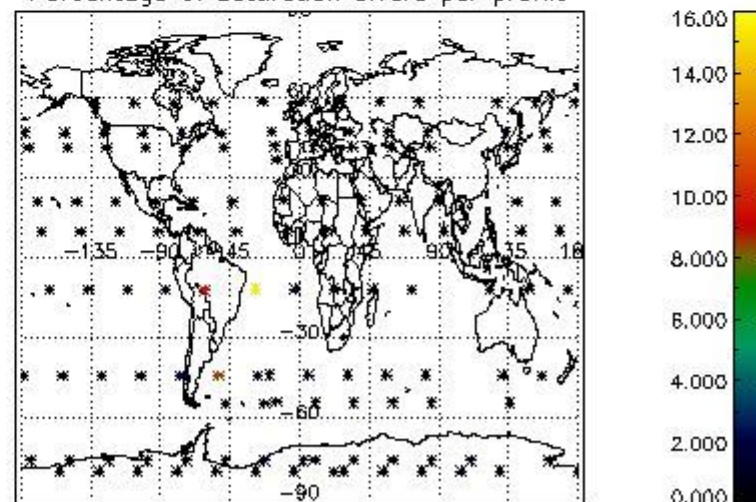

Percentage of saturation errors per profile