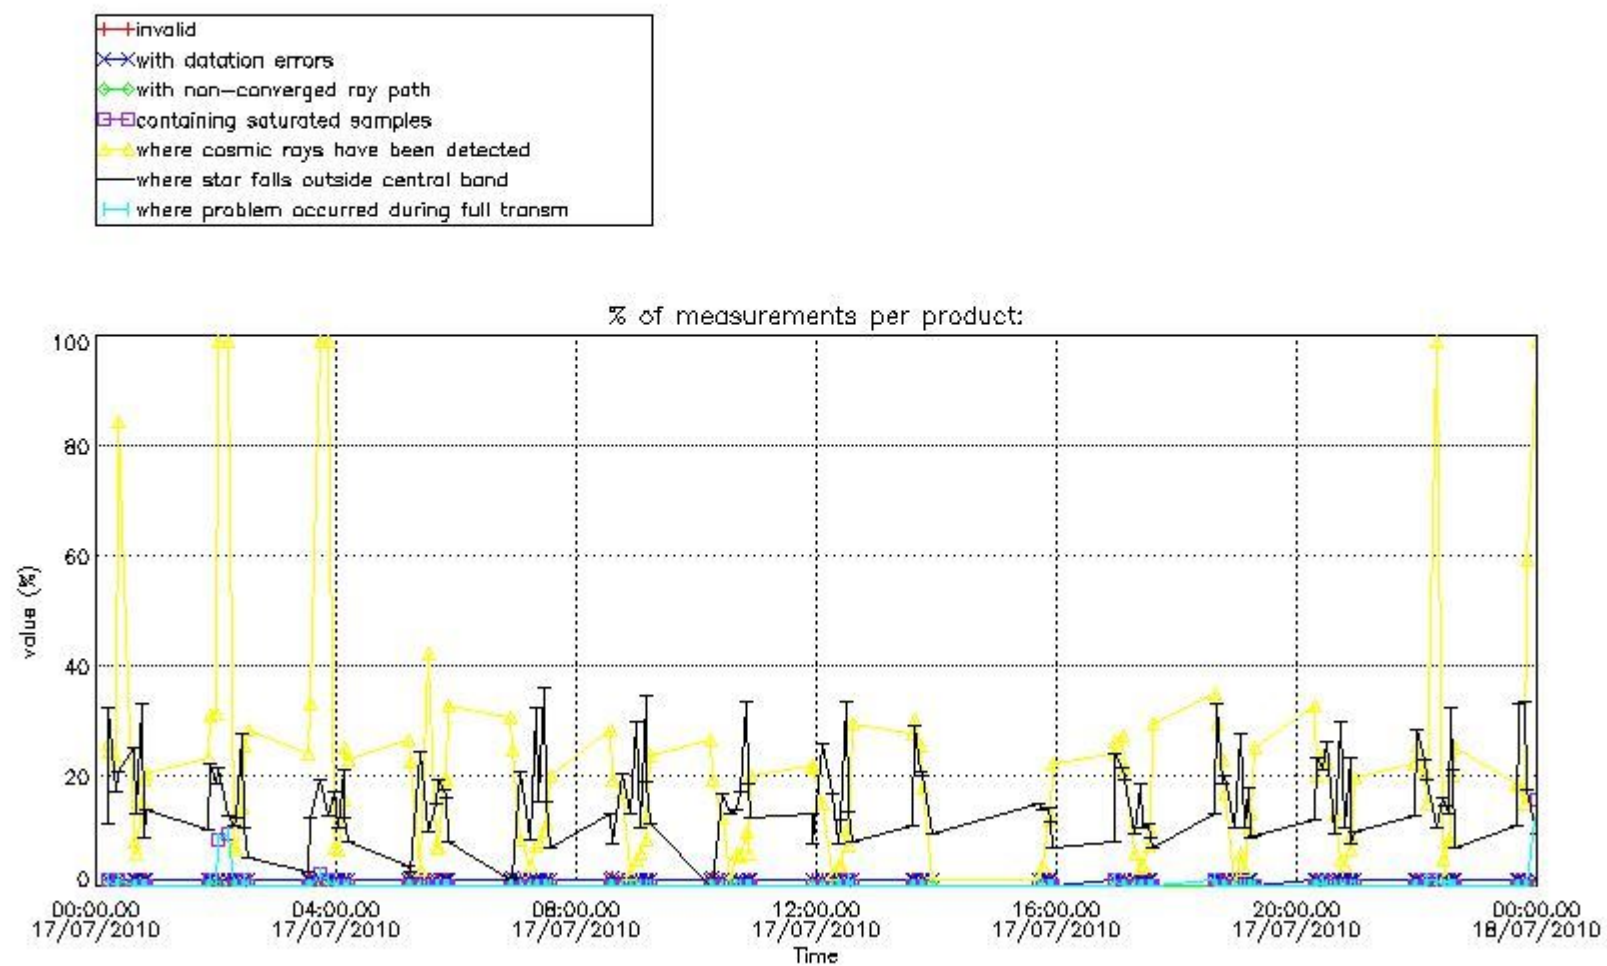

3.1 Plot quality information per product (time dependant)

3.2 Plot quality information per product (world map)

Percentage of flagged data per O3 profile

Percentage of flagged data per H2O profile

Percentage of flagged data per NO2 profile

Percentage of flagged data per NO3 profile

4. Level 1 quality information per product

In this section it is plotted some information contained in the Quality Summary data set of the level 2 products that comes from the level 1b processing. Products without errors (error flag in the MPH set to "0") are used.

4.1 Plot quality information per product (time dependant) coming from level 1b processing

4.1.1 Plot level 1 quality information per product (time dependant): ENVISAT ASCENDING passes

4.1.2 Plot level 1 quality information per product (time dependant): ENVI SAT DESCENDING passes