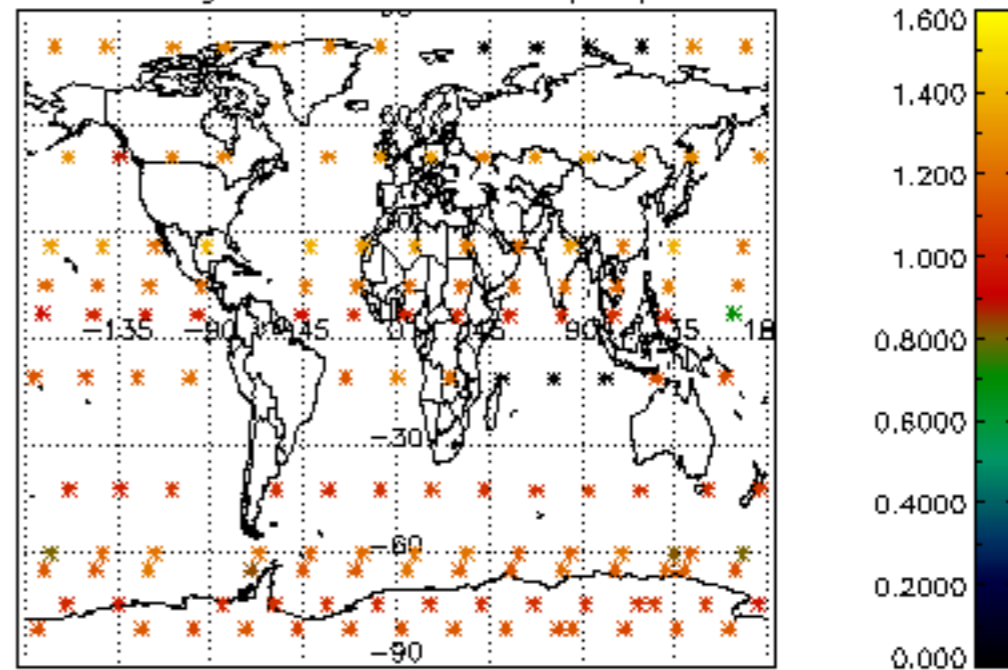

Percentage of datation errors per profile

Percentage of star falling outside central band per profile

Percentage of saturation errors per profile

Percentage of cosmic ray hits per profile

Percentage of datation errors per profile