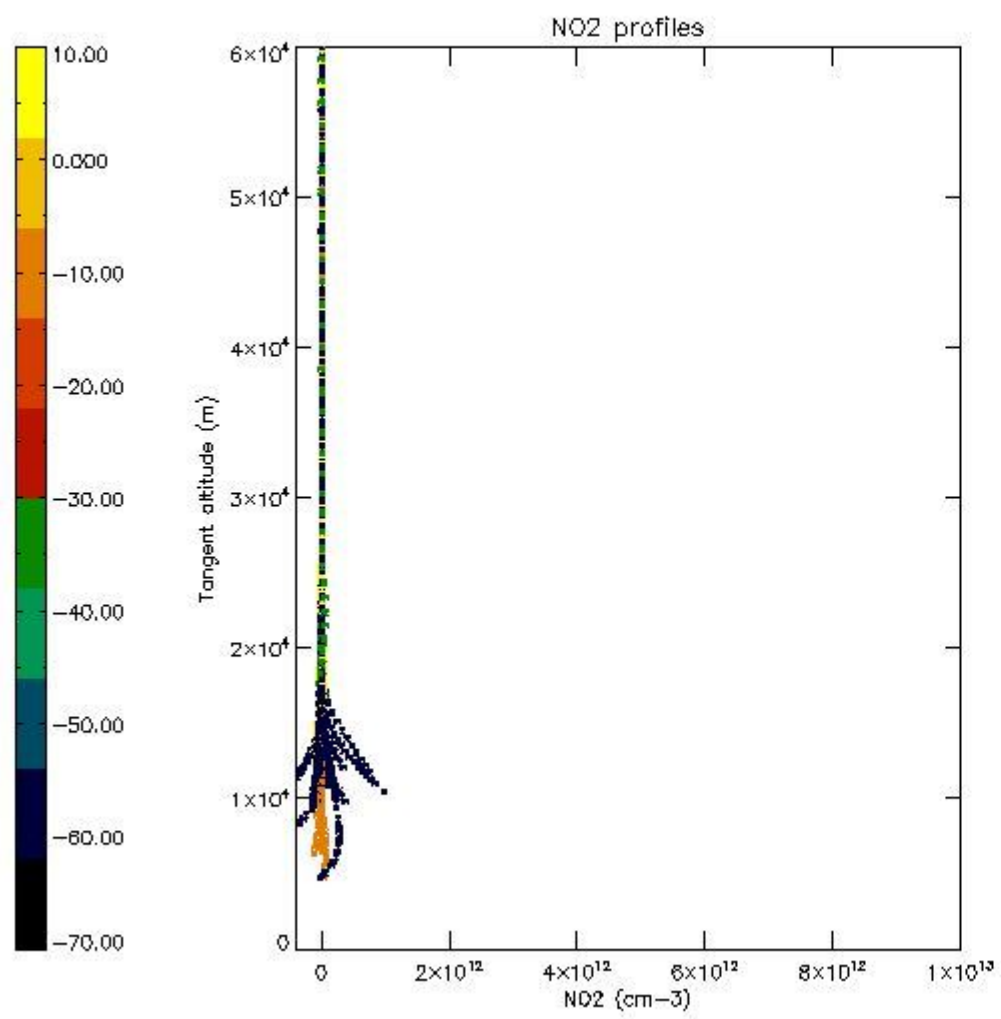

5.4 Plot ozone profiles where STD < 10% (dark without errors)

The colorbar represents the latitude.

5.5 Plot ozone profiles where STD < 5% (dark without errors)

The colorbar represents the latitude.

5.6 Plot NO₂ profiles for all STD (dark without errors)

The colorbar represents the latitude.

5.7 Plot NO3 profiles for all STD (dark without errors)

The colorbar represents the latitude.

5.8 Plot H2O profiles for all STD (only for occultations of stars 1,2,3,4,13,14,16,26,63 dark without errors)