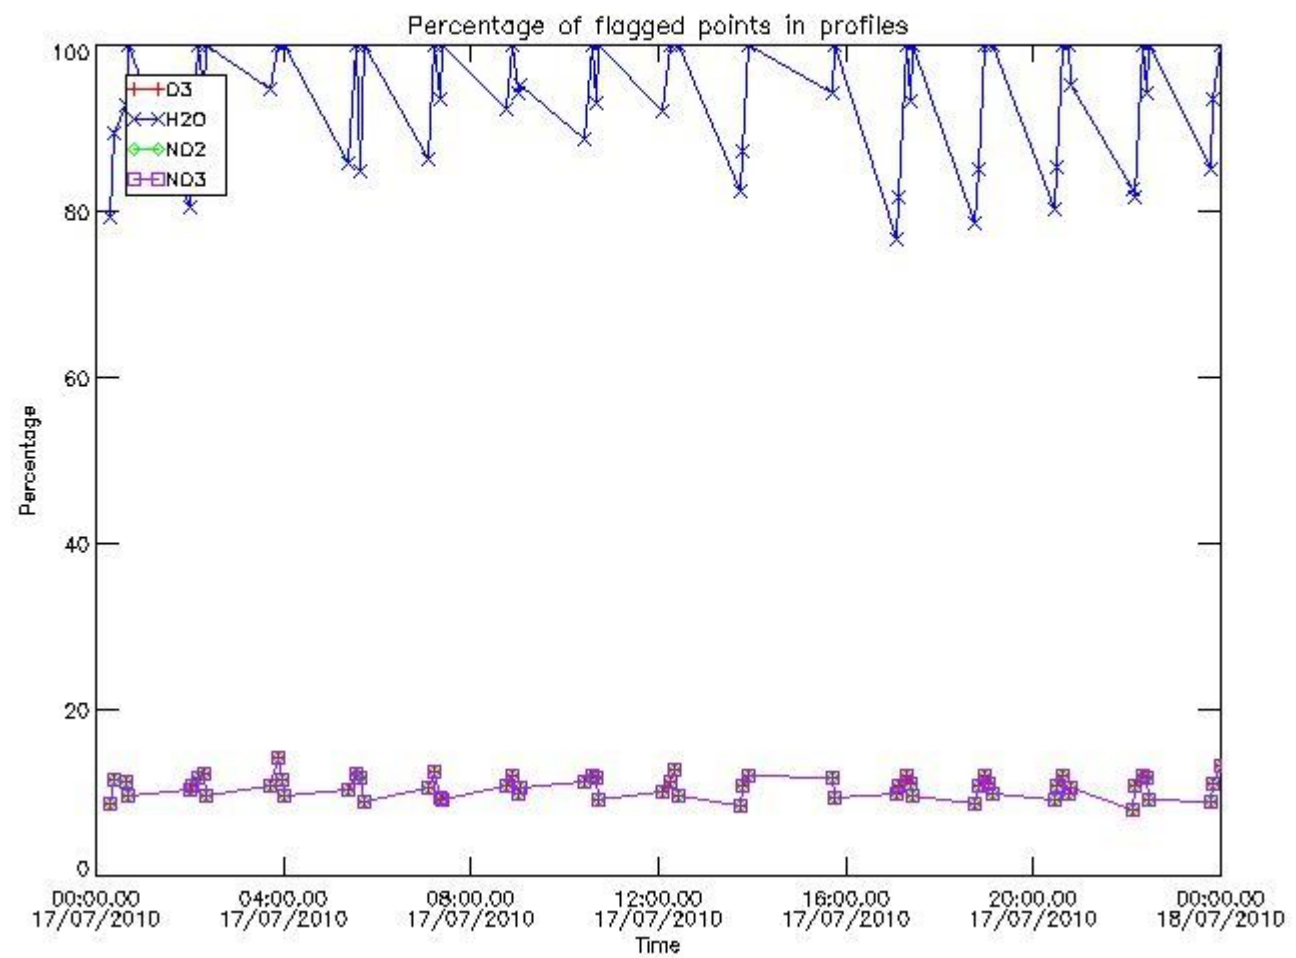

3. Quality information per product

In this section it is plotted some information contained in the Quality Summary data set of the level 2 products. Only products in dark limb conditions and without errors (error flag in the MPH set to "0") are used.

3.1 Plot quality information per product (time dependant)

3.2 Plot quality information per product (world map)