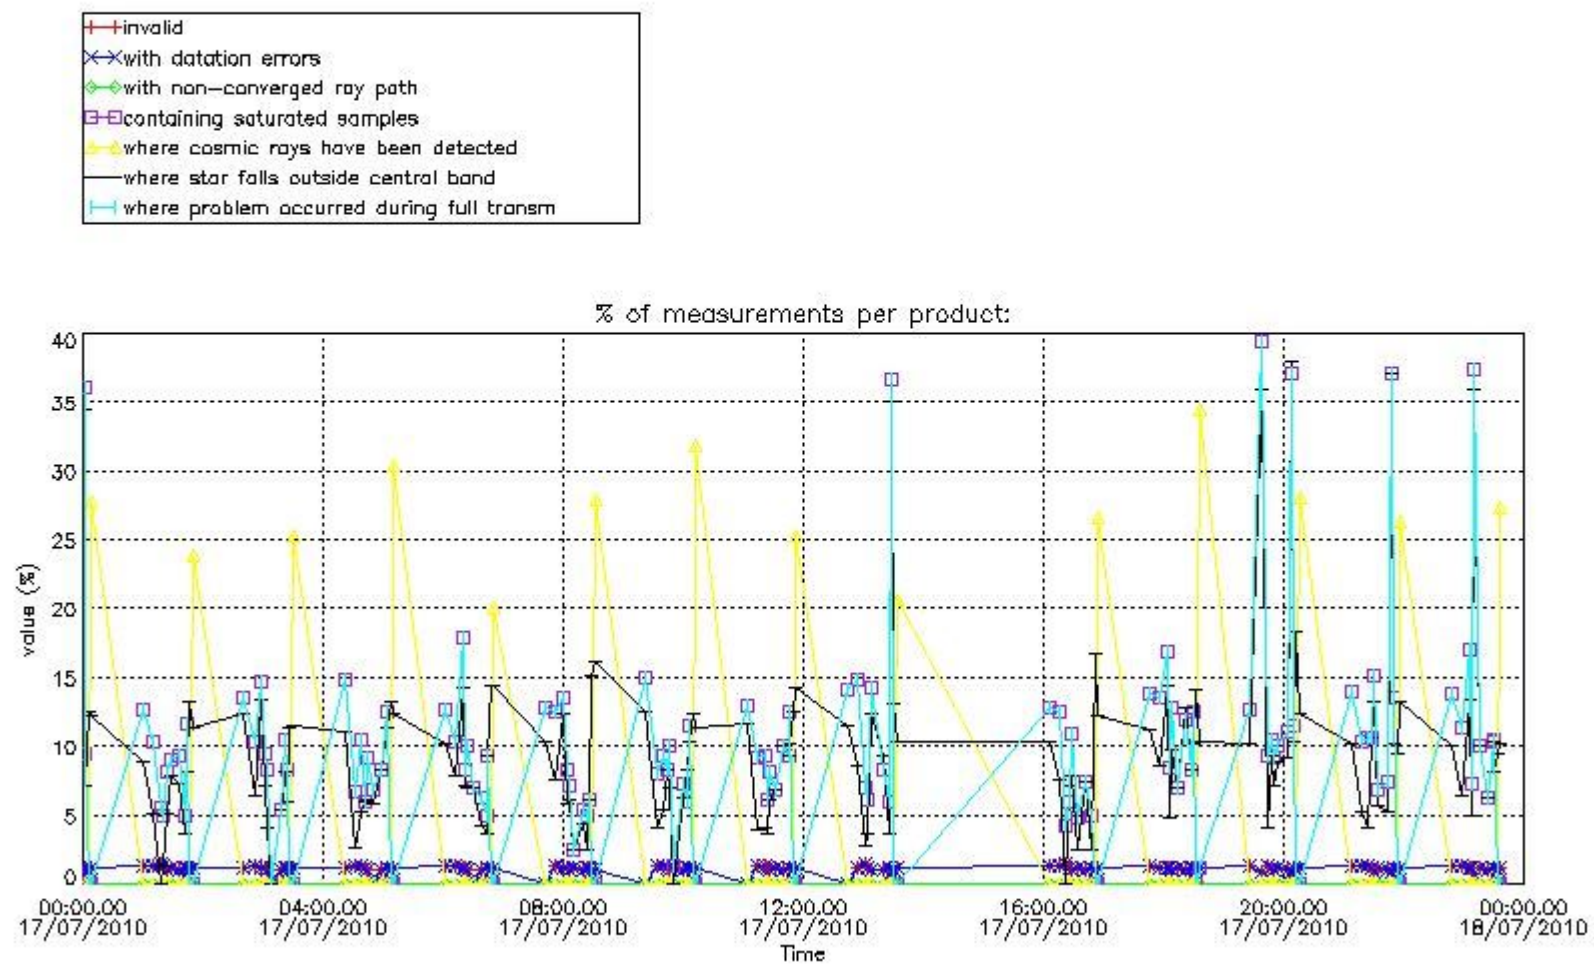

4.2 Plot quality information per product coming from level 1b processing (world map)

4.2.1 Plot level 1 quality information per product (world map): ENVISAT ASCENDING passes