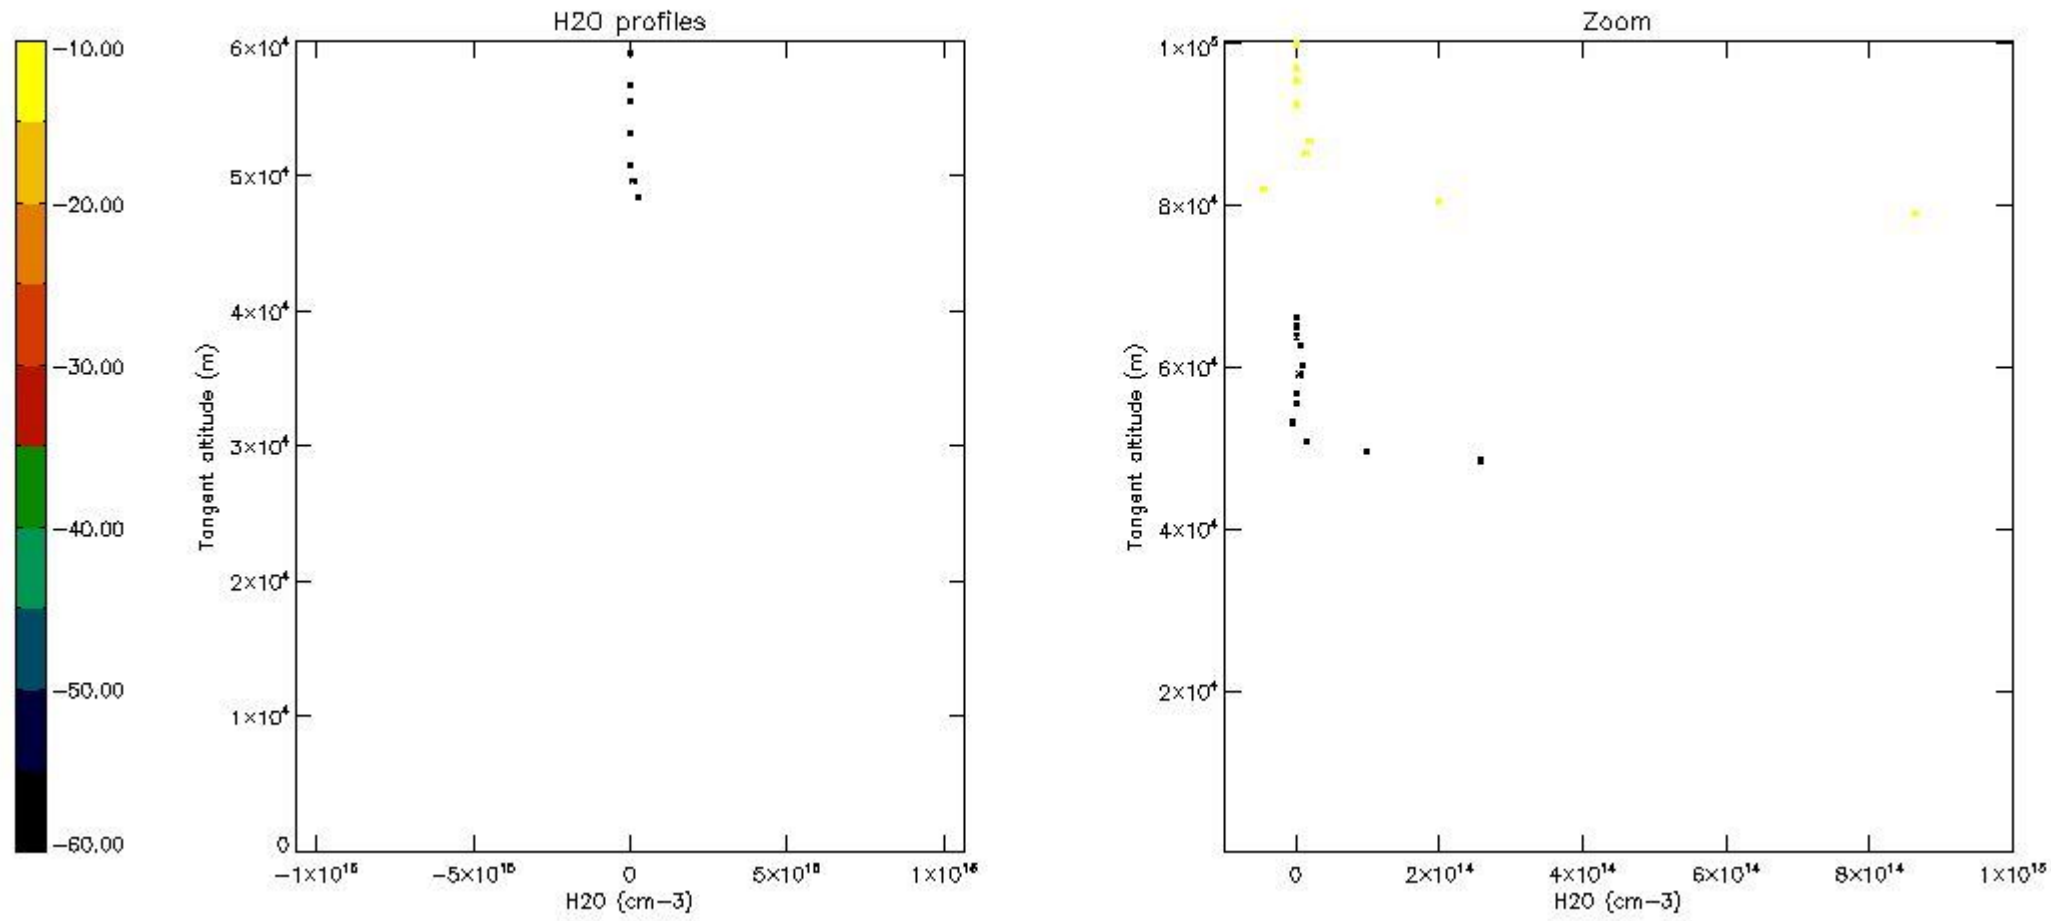

6. Auxiliary Data Files used for the production reported in section 2

The number reported in the third column indicates since which file (see list in section 2) the corresponding auxiliary file has been used. The fourth column is the date of those product files.

Type	Auxiliary Filename	Used since product	Used since product date
INST_PHYS_CHARACTERISTICS	GOM_INS_AXVIEC20091111_143220_20030716_120000_20500101_000000	1	17-JUL-2010 00:01:14
LEVEL-2_PROC_CONFIG	GOM_PR2_AXVIEC20091111_152718_20020301_000000_20500101_000000	1	17-JUL-2010 00:01:14
CROSS_SECTIONS_FILE	GOM_CRS_AXVIEC20091111_154832_20020301_000000_20500101_000000	1	17-JUL-2010 00:01:14