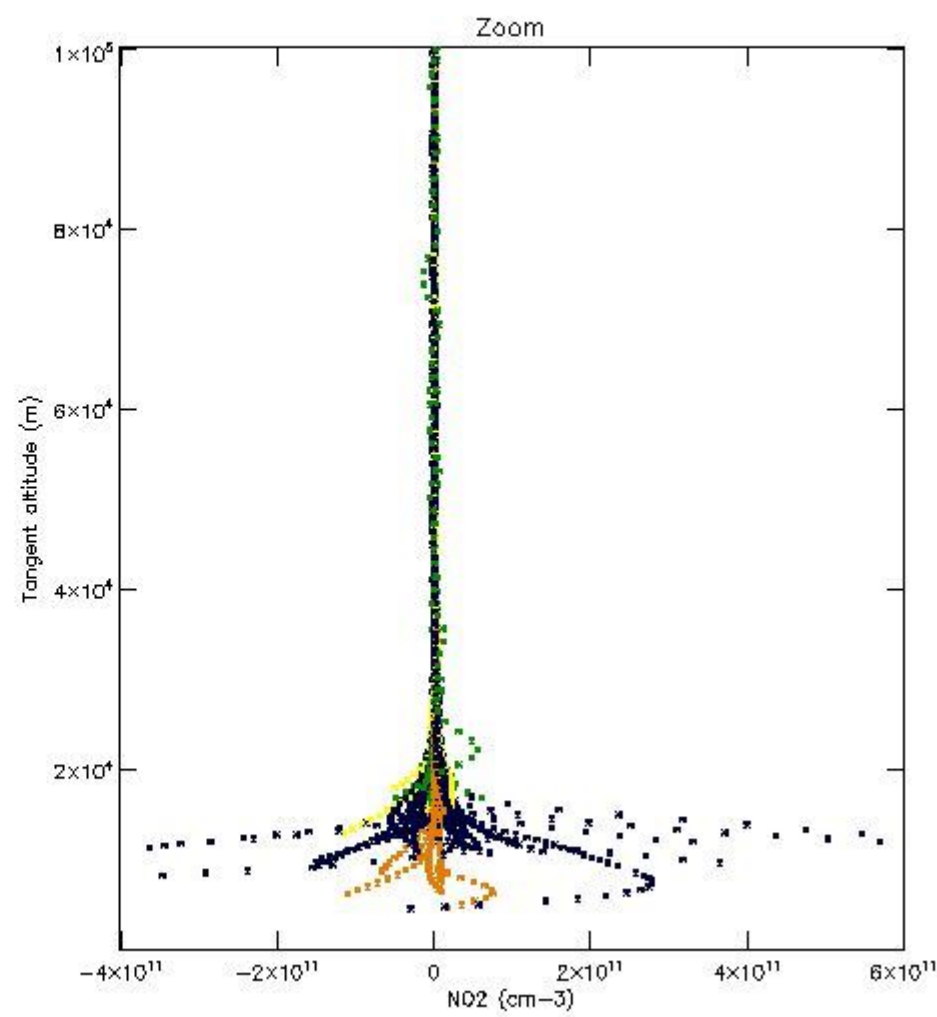

STD < 10	4
STD < 5	2

5.2 Plot ozone profiles for all STD (dark without errors)

The colorbar represents the latitude.

5.3 Plot ozone profiles where STD < 20% (dark without errors)

The colorbar represents the latitude.

5.4 Plot ozone profiles where STD < 10% (dark without errors)

The colorbar represents the latitude.

5.5 Plot ozone profiles where STD < 5% (dark without errors)

The colorbar represents the latitude.

5.6 Plot NO₂ profiles for all STD (dark without errors)

The colorbar represents the latitude.

5.7 Plot NO3 profiles for all STD (dark without errors)

The colorbar represents the latitude.

5.8 Plot H2O profiles for all STD (only for occultations of stars 1,2,3,4,13,14,16,26,63 dark without errors)