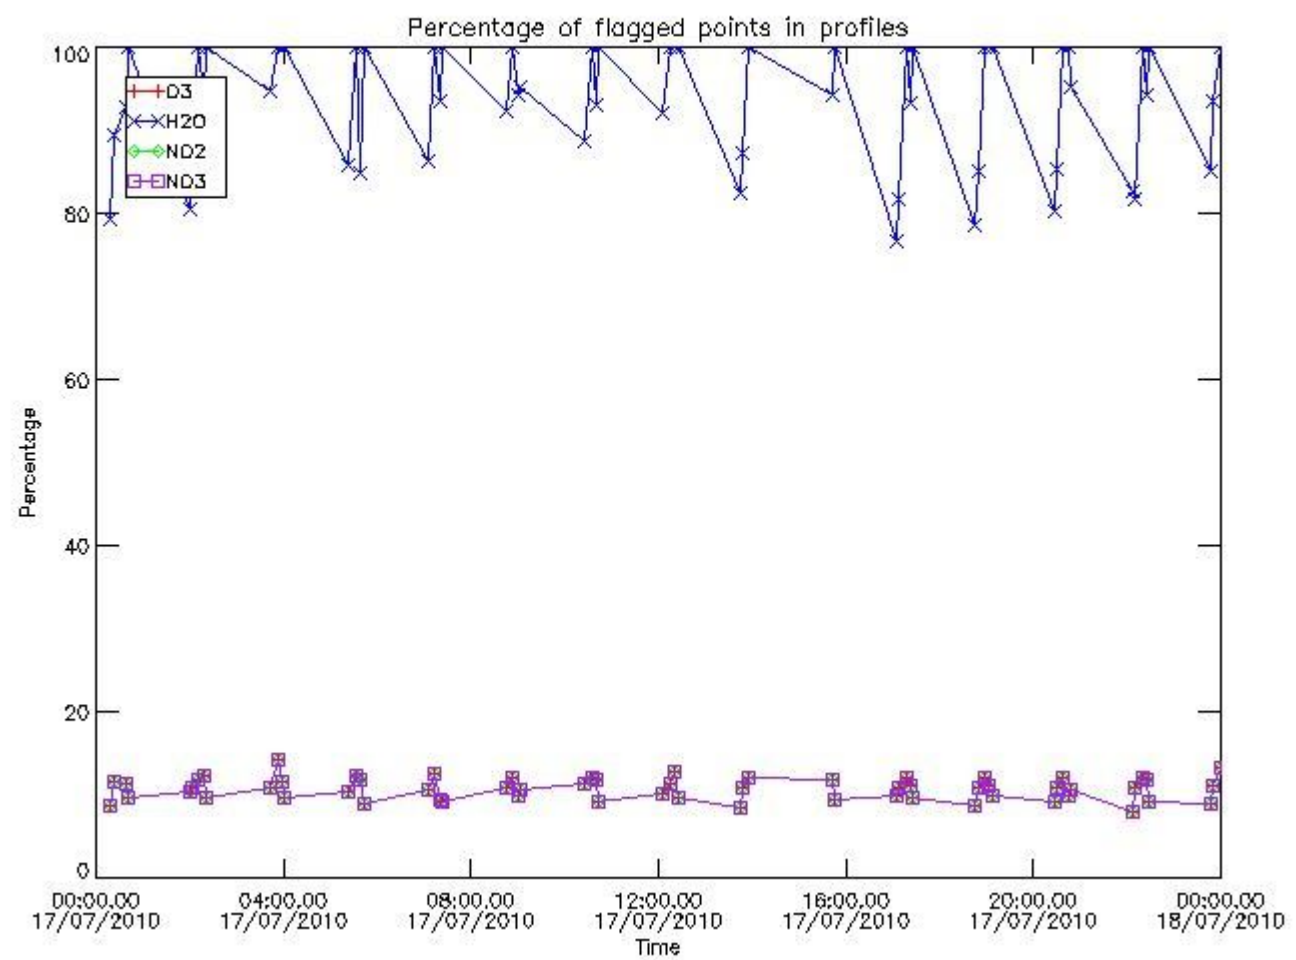

3. Quality information per product

In this section it is plotted some information contained in the Quality Summary data set of the level 2 products. Only products in dark limb conditions and without errors (error flag in the MPH set to "0") are used.

3.1 Plot quality information per product (time dependant)

3.2 Plot quality information per product (world map)