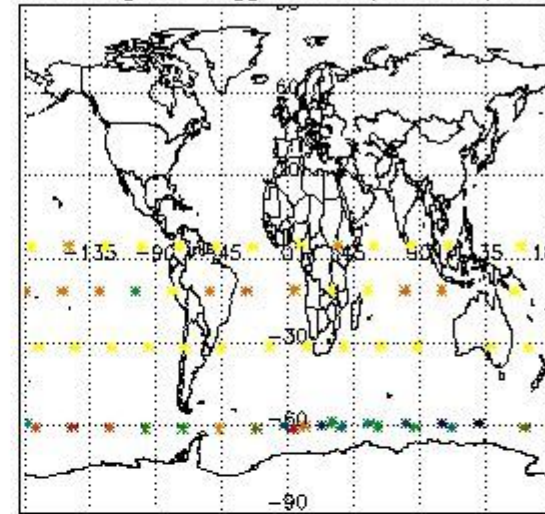

3.1 Plot quality information per product (time dependant)

3.2 Plot quality information per product (world map)

Percentage of flagged data per O3 profile

Percentage of flagged data per H2O profile

Percentage of flagged data per NO2 profile