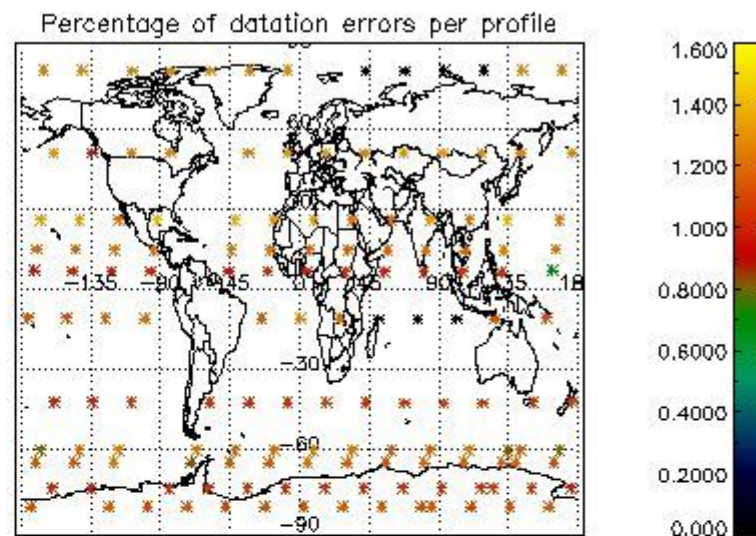

5. Trace gas profiles

5.1 Ozone statistics based on quality of products

The final quality of the products can be "measured" using the STD (Standard Deviation) attached to every point profile. This information is written to the parameter GOM_NL__2P/NL_LOCAL_SPECIES_DENSITY/o3_std of the level 2 products. The table below shows the statistics for given STD ranges.

The statistics are given with respect to the overall valid production:

- Products without fatal errors: GOM_NL__2P/MPH/PRODUCT_ERR=0
- Valid point profile: GOM_NL__2P/NL_LOCAL_SPECIES_DENSITY/pcd(0)=0

The 'Criteria' is applied to valid points of dark limb products:

- Products in dark limb illumination condition: GOM_NL__2P/NL_SUMMARY_QUALITY/obs_ill_cond=0
- Products without fatal errors: GOM_NL__2P/MPH/PRODUCT_ERR=0
- Valid point profile: GOM_NL__2P/NL_LOCAL_SPECIES_DENSITY/pcd(0)=0

So, the table below shows the percentage of dark limb and valid observations for each criteria with respect to the overall valid daily observations.

Criteria	% of total production
All STD	24
STD < 20	8