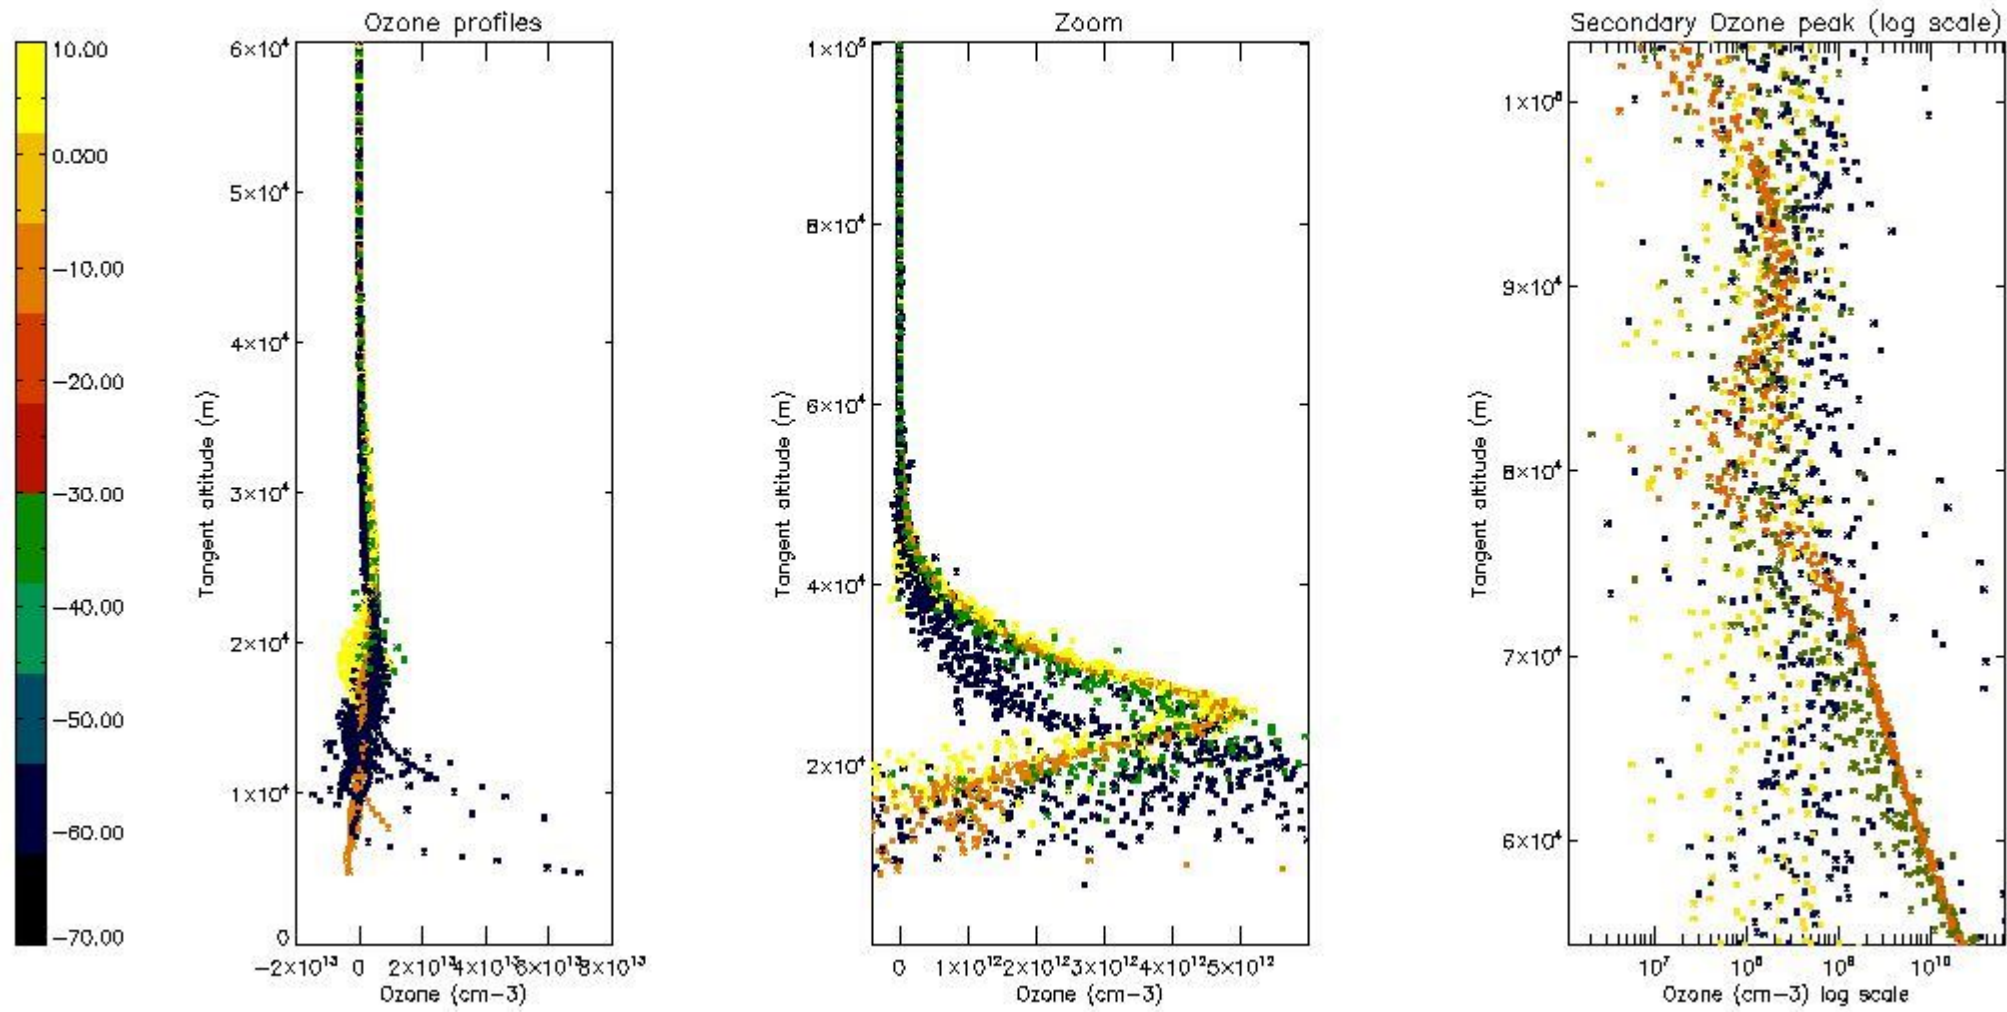

STD < 10	4
STD < 5	2

5.2 Plot ozone profiles for all STD (dark without errors)

The colorbar represents the latitude.

5.3 Plot ozone profiles where STD < 20% (dark without errors)

The colorbar represents the latitude.