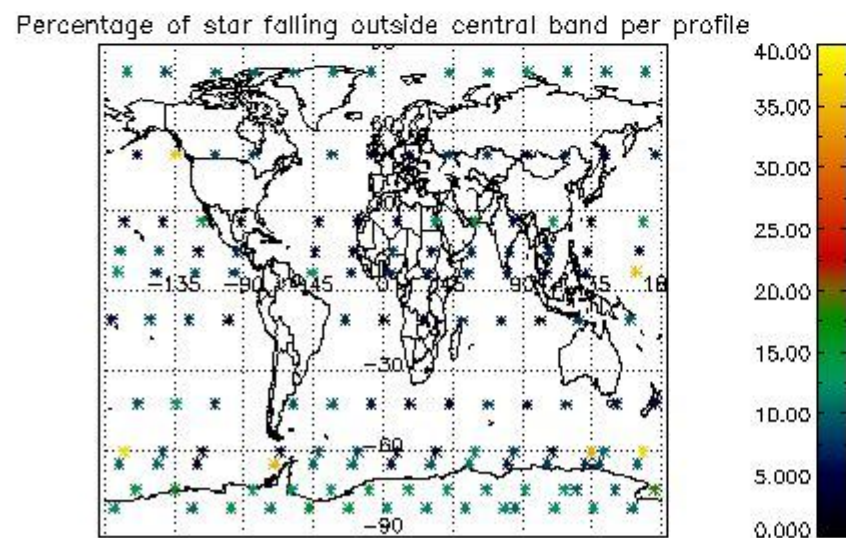

Percentage of datation errors per profile

Percentage of star falling outside central band per profile

Percentage of saturation errors per profile

4.2.2 Plot level 1 quality information per product (world map): ENVISAT DESCENDING passes