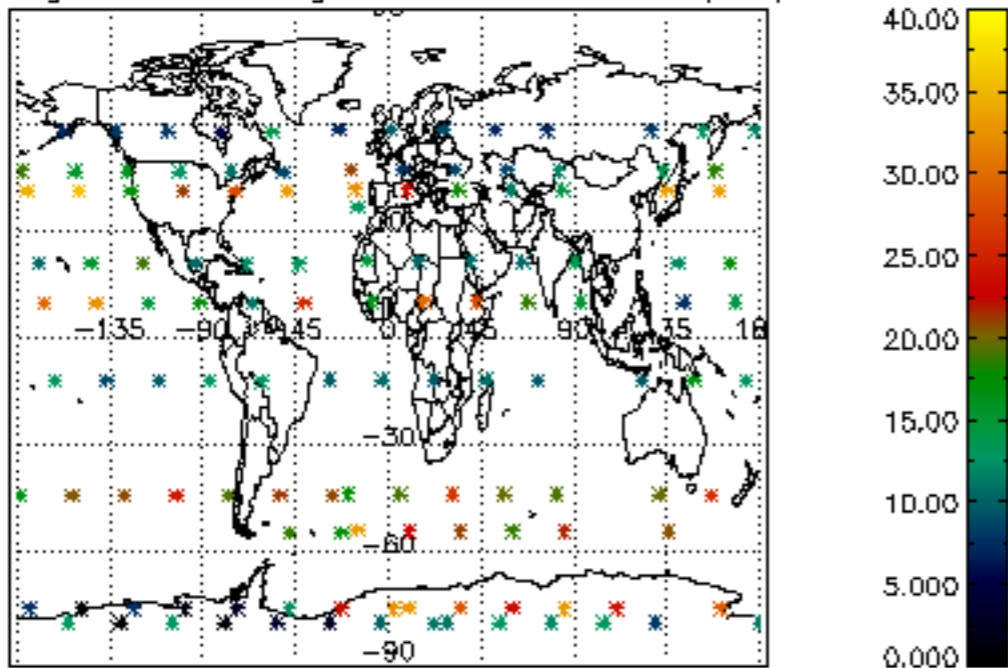

Percentage of cosmic ray hits per profile

Percentage of star falling outside central band per profile