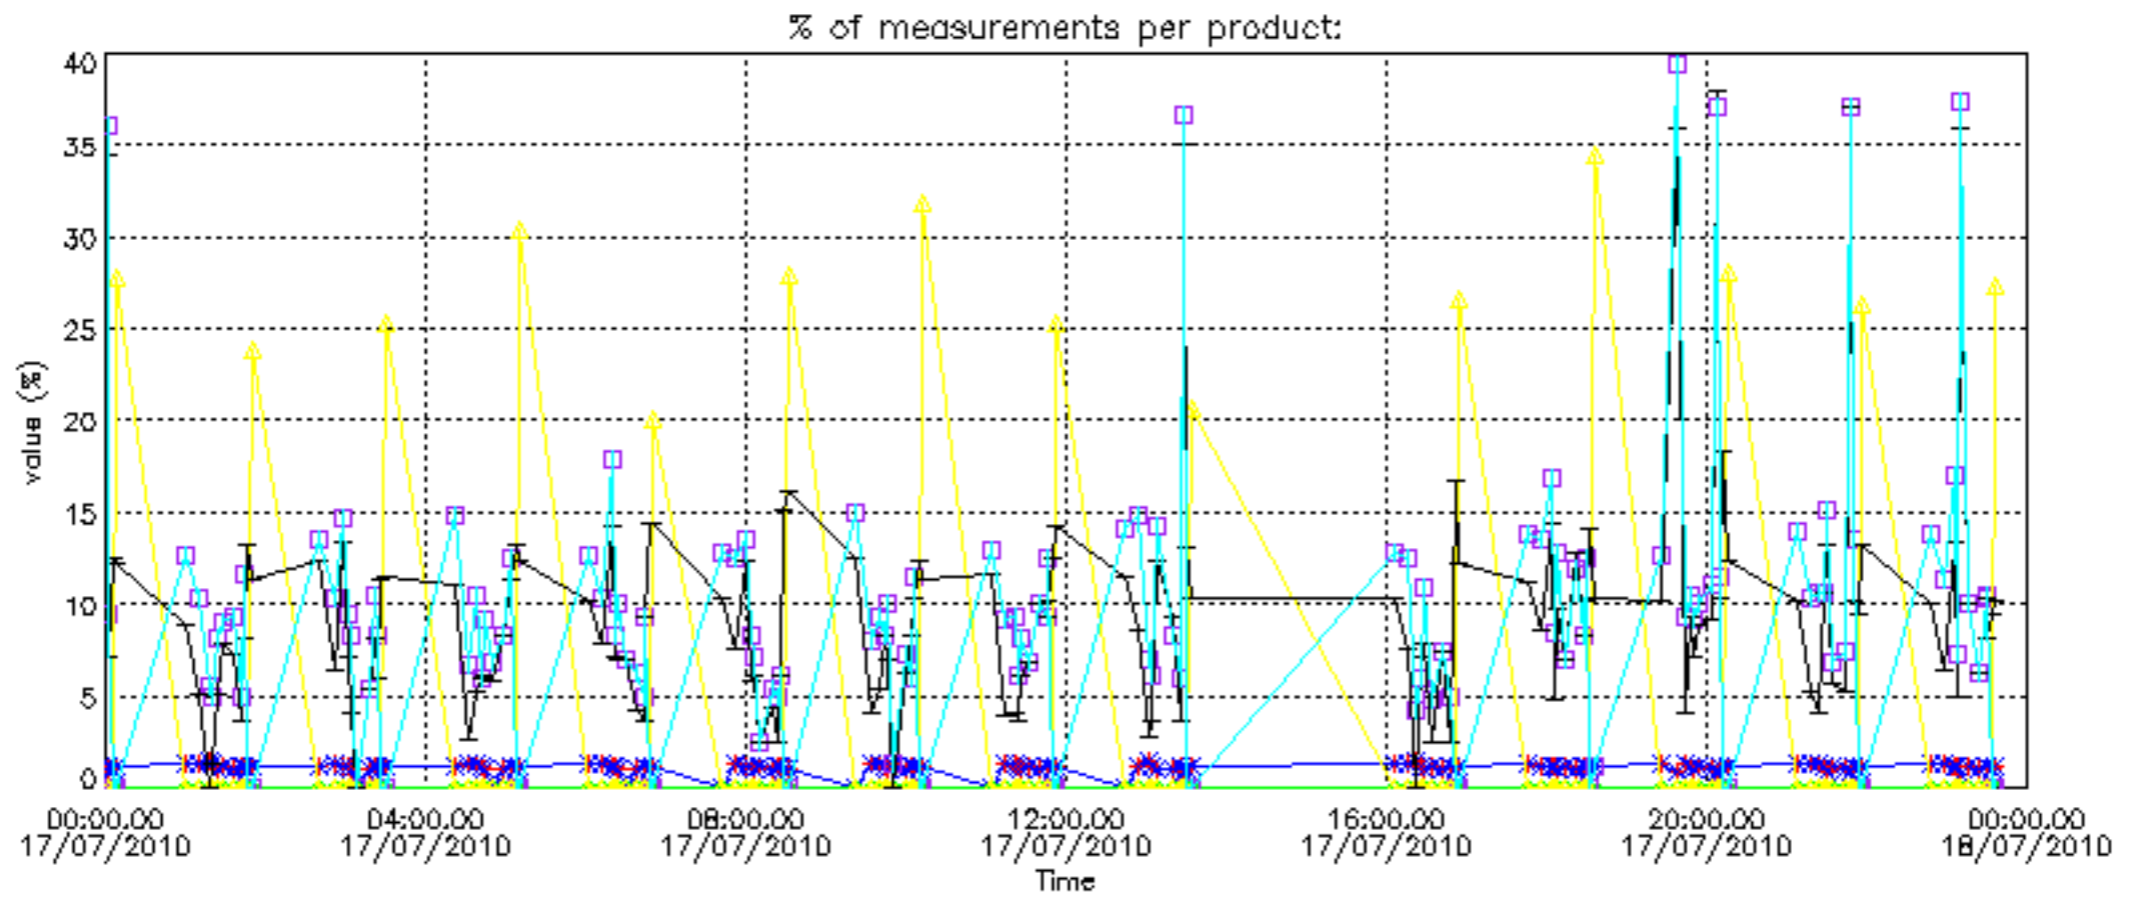

Percentage of cosmic ray hits per profile

Percentage of datation errors per profile