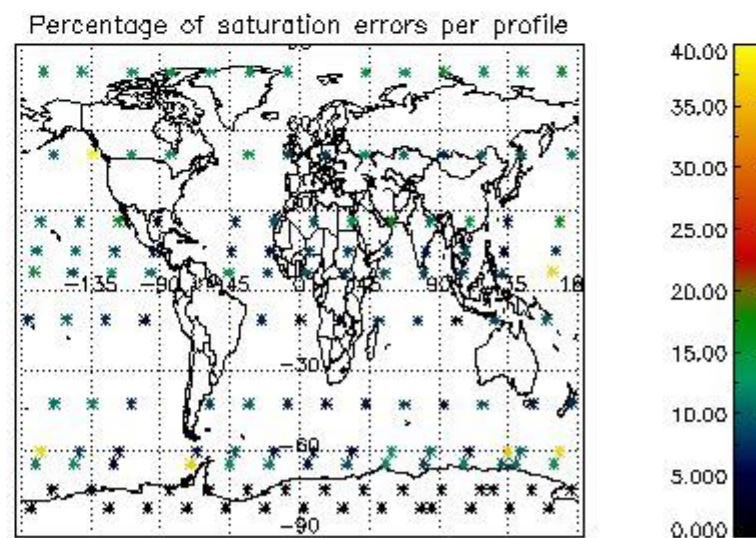

5. Trace gas profiles

5.1 Ozone statistics based on quality of products

The final quality of the products can be "measured" using the STD (Standard Deviation) attached to every point profile. This information is written to the parameter GOM_NL__2P/NL_LOCAL_SPECIES_DENSITY/o3_std of the level 2 products. The table below shows the statistics for given STD ranges.

The statistics are given with respect to the overall valid production:

- Products without fatal errors: GOM_NL__2P/MPH/PRODUCT_ERR=0
- Valid point profile: GOM_NL__2P/NL_LOCAL_SPECIES_DENSITY/pcd(0)=0

The 'Criteria' is applied to valid points of dark limb products:

- Products in dark limb illumination condition: GOM_NL__2P/NL_SUMMARY_QUALITY/obs_ill_cond=0
- Products without fatal errors: GOM_NL__2P/MPH/PRODUCT_ERR=0
- Valid point profile: GOM_NL__2P/NL_LOCAL_SPECIES_DENSITY/pcd(0)=0

So, the table below shows the percentage of dark limb and valid observations for each criteria with respect to the overall valid daily observations.

Criteria	% of total production
All STD	24
STD < 20	8