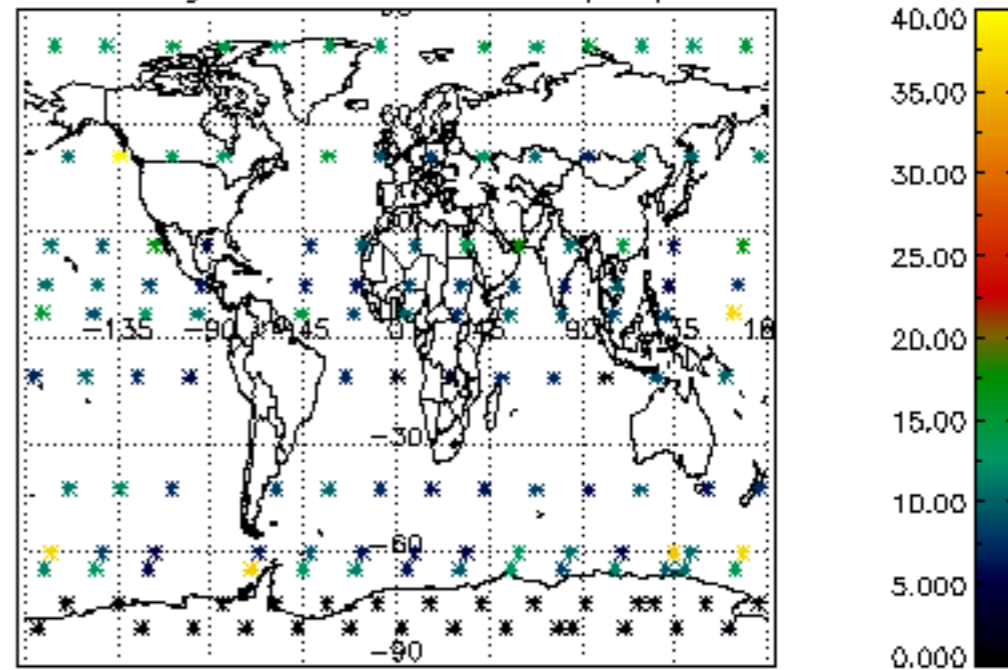

Percentage of saturation errors per profile