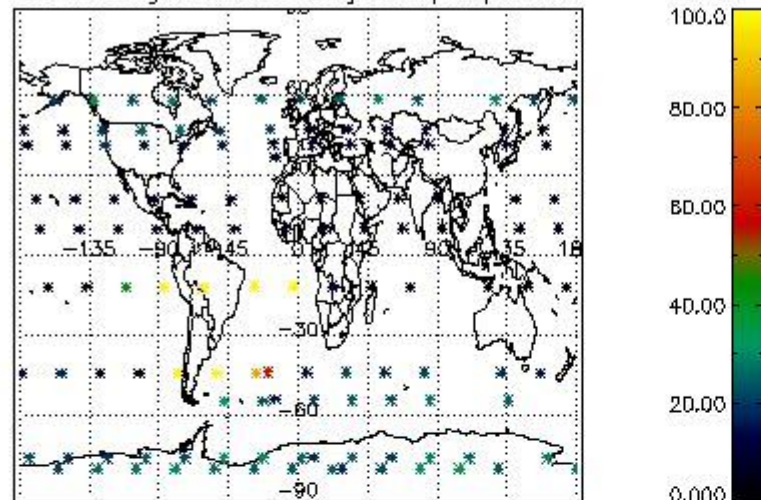

Percentage of flagged data per NO3 profile

4. Level 1 quality information per product

In this section it is plotted some information contained in the Quality Summary data set of the level 2 products that comes from the level 1b processing. Products without errors (error flag in the MPH set to "0") are used.

4.1 Plot quality information per product (time dependant) coming from level 1b processing

4.1.1 Plot level 1 quality information per product (time dependant): ENVISAT ASCENDING passes

4.1.2 Plot level 1 quality information per product (time dependant): ENVI SAT DESCENDING passes

4.2 Plot quality information per product coming from level 1b processing (world map)

4.2.1 Plot level 1 quality information per product (world map): ENVISAT ASCENDING passes

Percentage of cosmic ray hits per profile