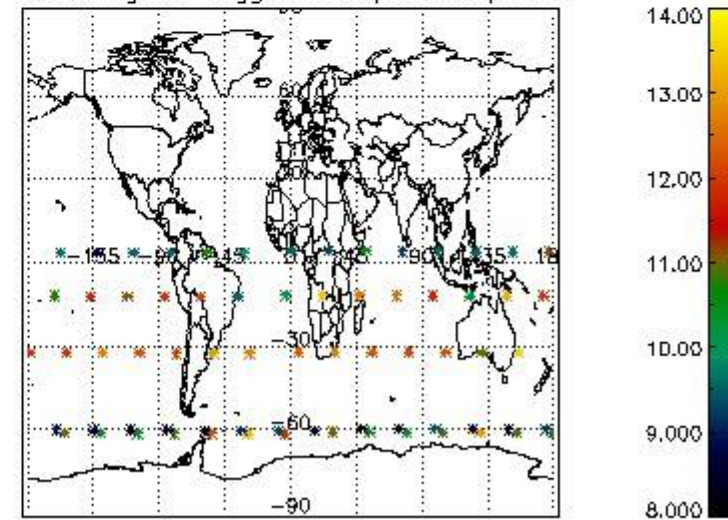

3.1 Plot quality information per product (time dependant)

3.2 Plot quality information per product (world map)

Percentage of flagged data per O3 profile

Percentage of flagged data per H2O profile

Percentage of flagged data per NO2 profile

Percentage of flagged data per NO3 profile

4. Level 1 quality information per product

In this section it is plotted some information contained in the Quality Summary data set of the level 2 products that comes from the level 1b processing. Products without errors (error flag in the MPH set to "0") are used.