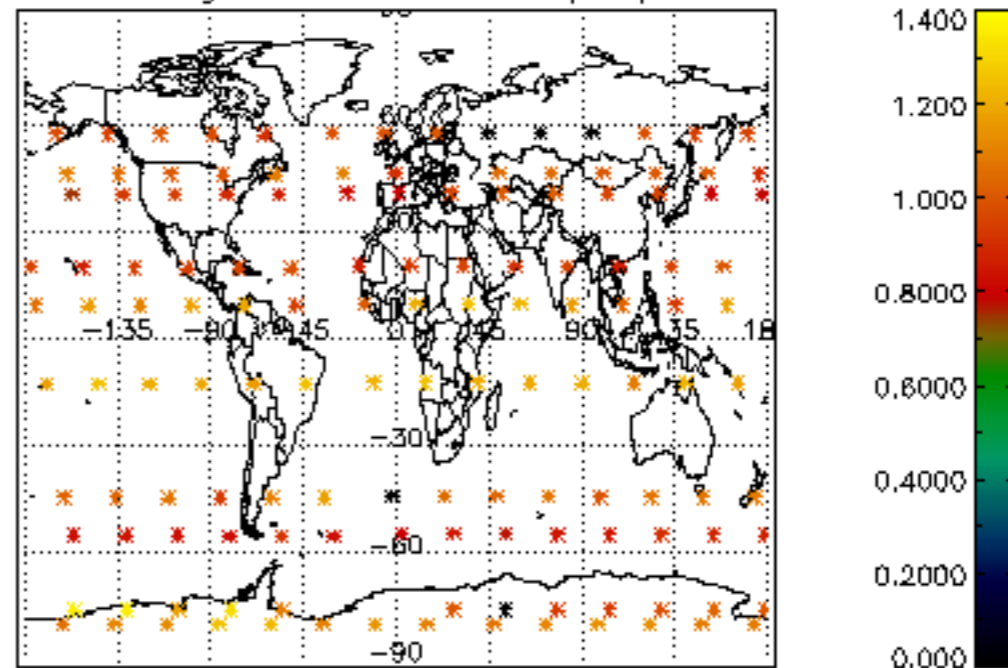

Percentage of flagged data per NO3 profile

Percentage of cosmic ray hits per profile

Percentage of datation errors per profile

Percentage of star falling outside central band per profile

Percentage of saturation errors per profile