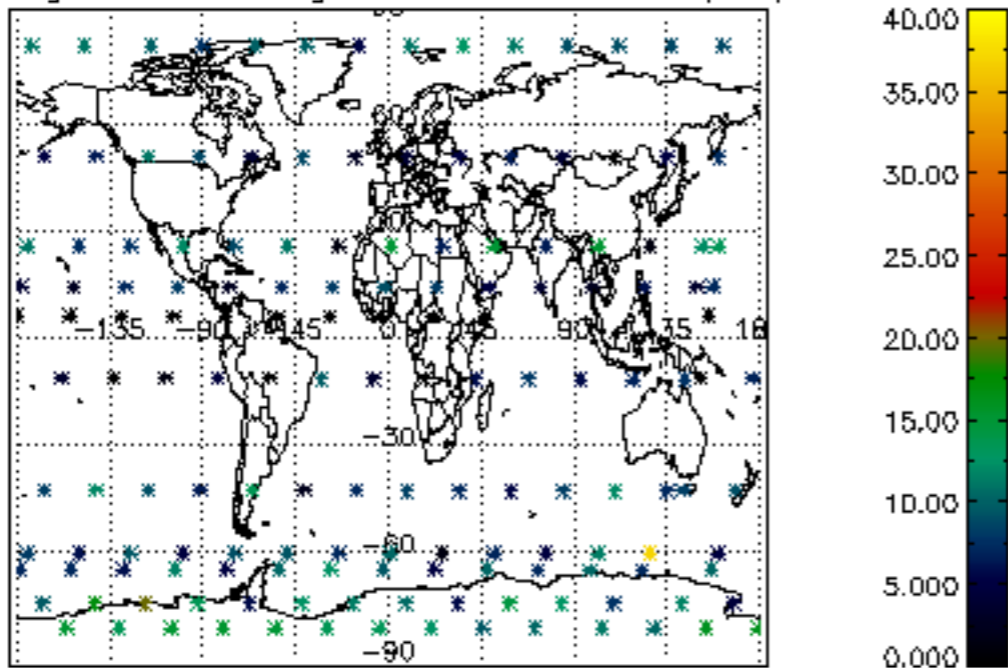

Percentage of star falling outside central band per profile