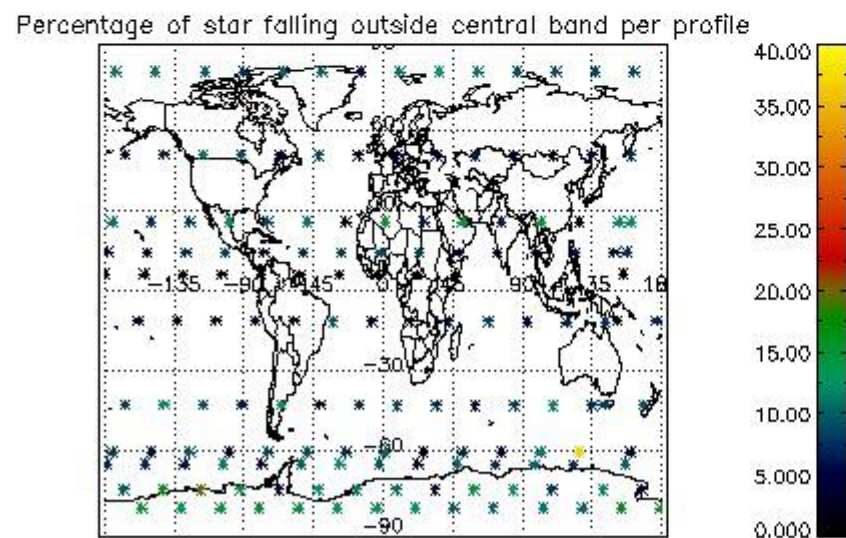

Percentage of datation errors per profile

Percentage of star falling outside central band per profile

Percentage of saturation errors per profile

4.2.2 Plot level 1 quality information per product (world map): ENVISAT DESCENDING passes