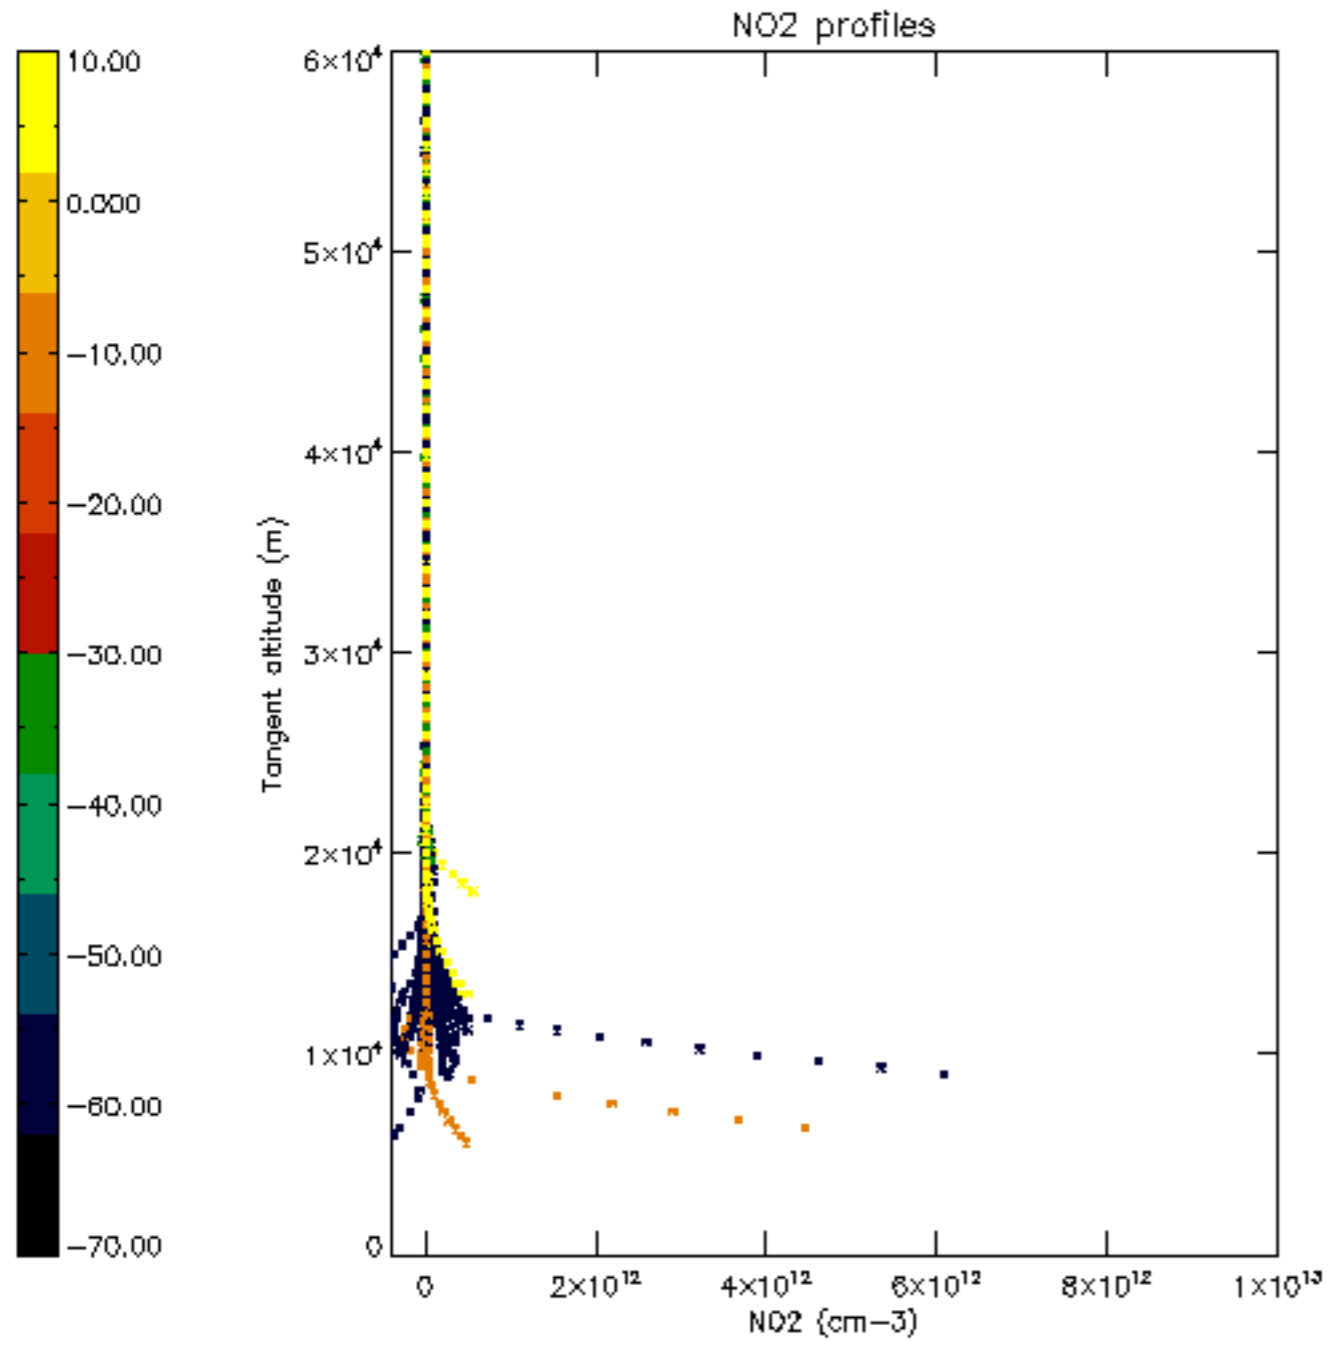

Percentage of star falling outside central band per profile

Percentage of saturation errors per profile

Percentage of flagged data per D3 profile

Percentage of flagged data per H2O profile

Percentage of flagged data per NO2 profile