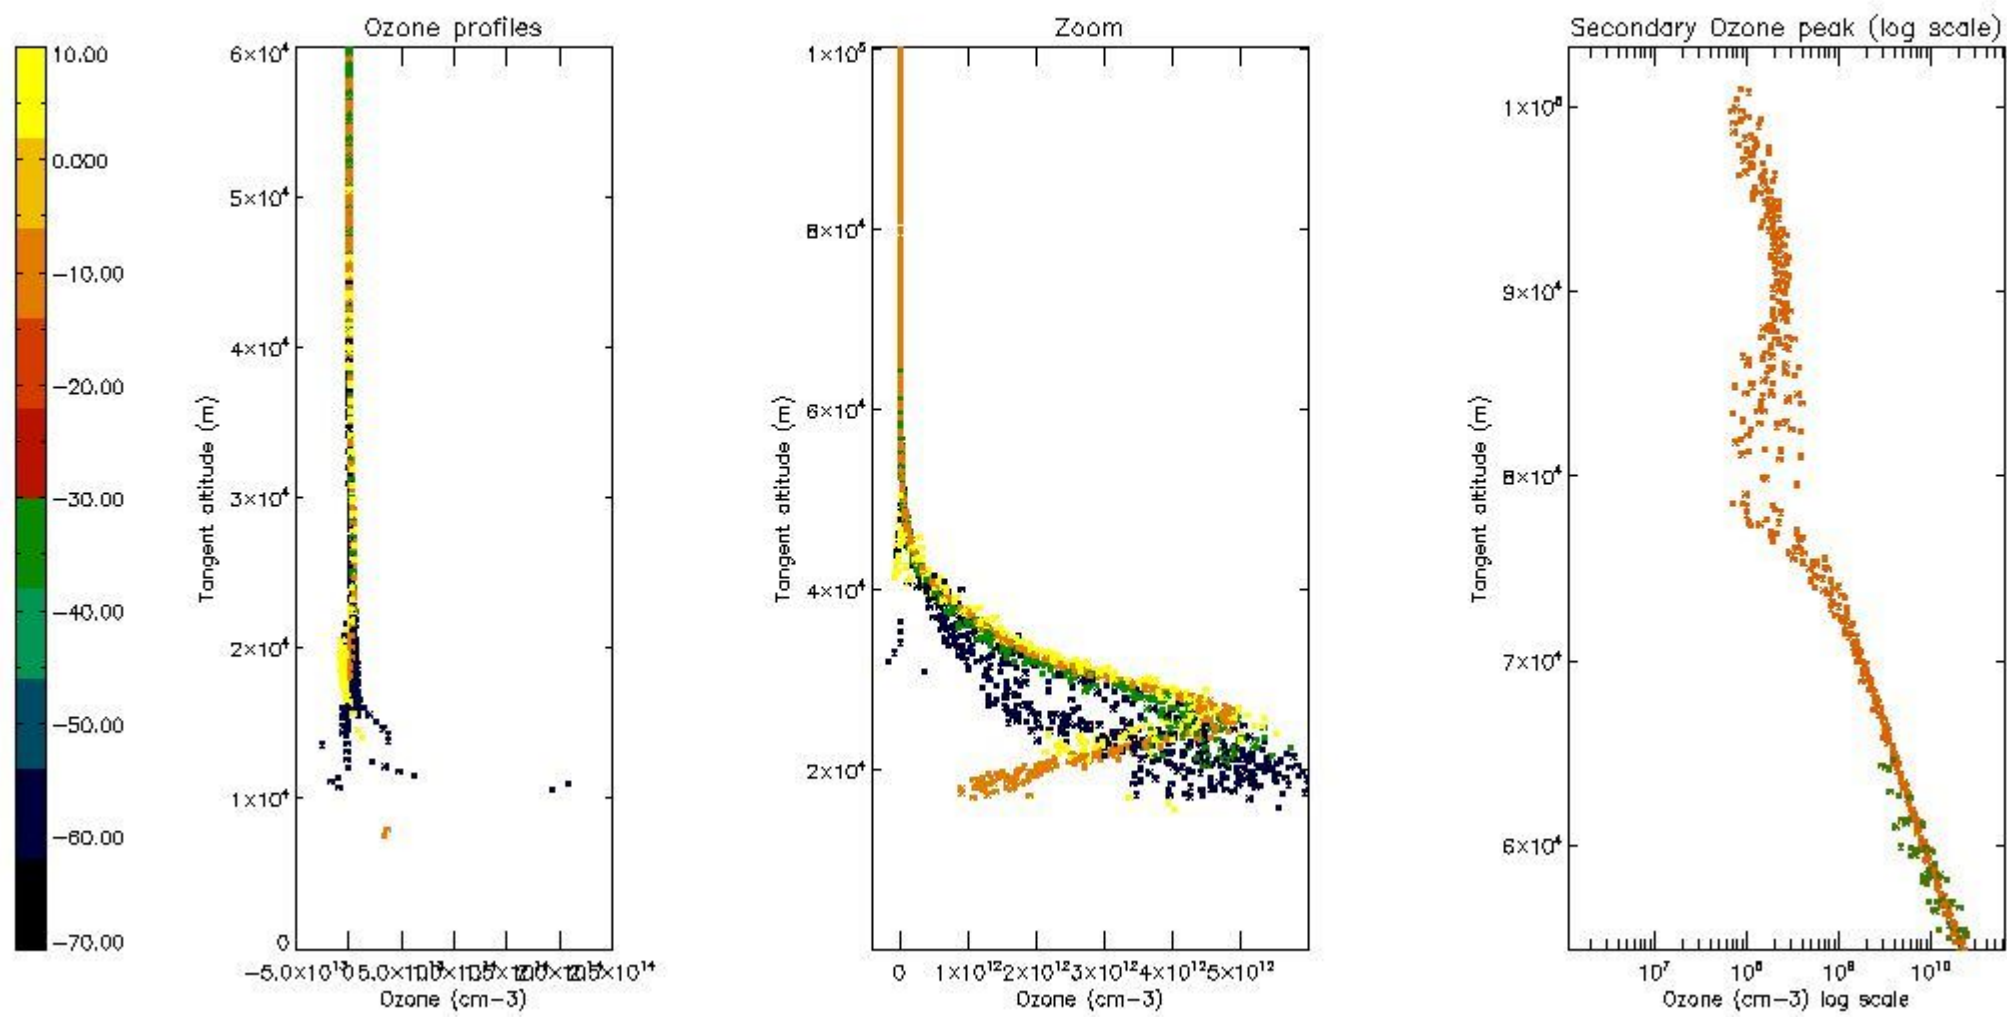

STD < 10	5
STD < 5	3

5.2 Plot ozone profiles for all STD (dark without errors)

The colorbar represents the latitude.

5.3 Plot ozone profiles where STD < 20% (dark without errors)

The colorbar represents the latitude.