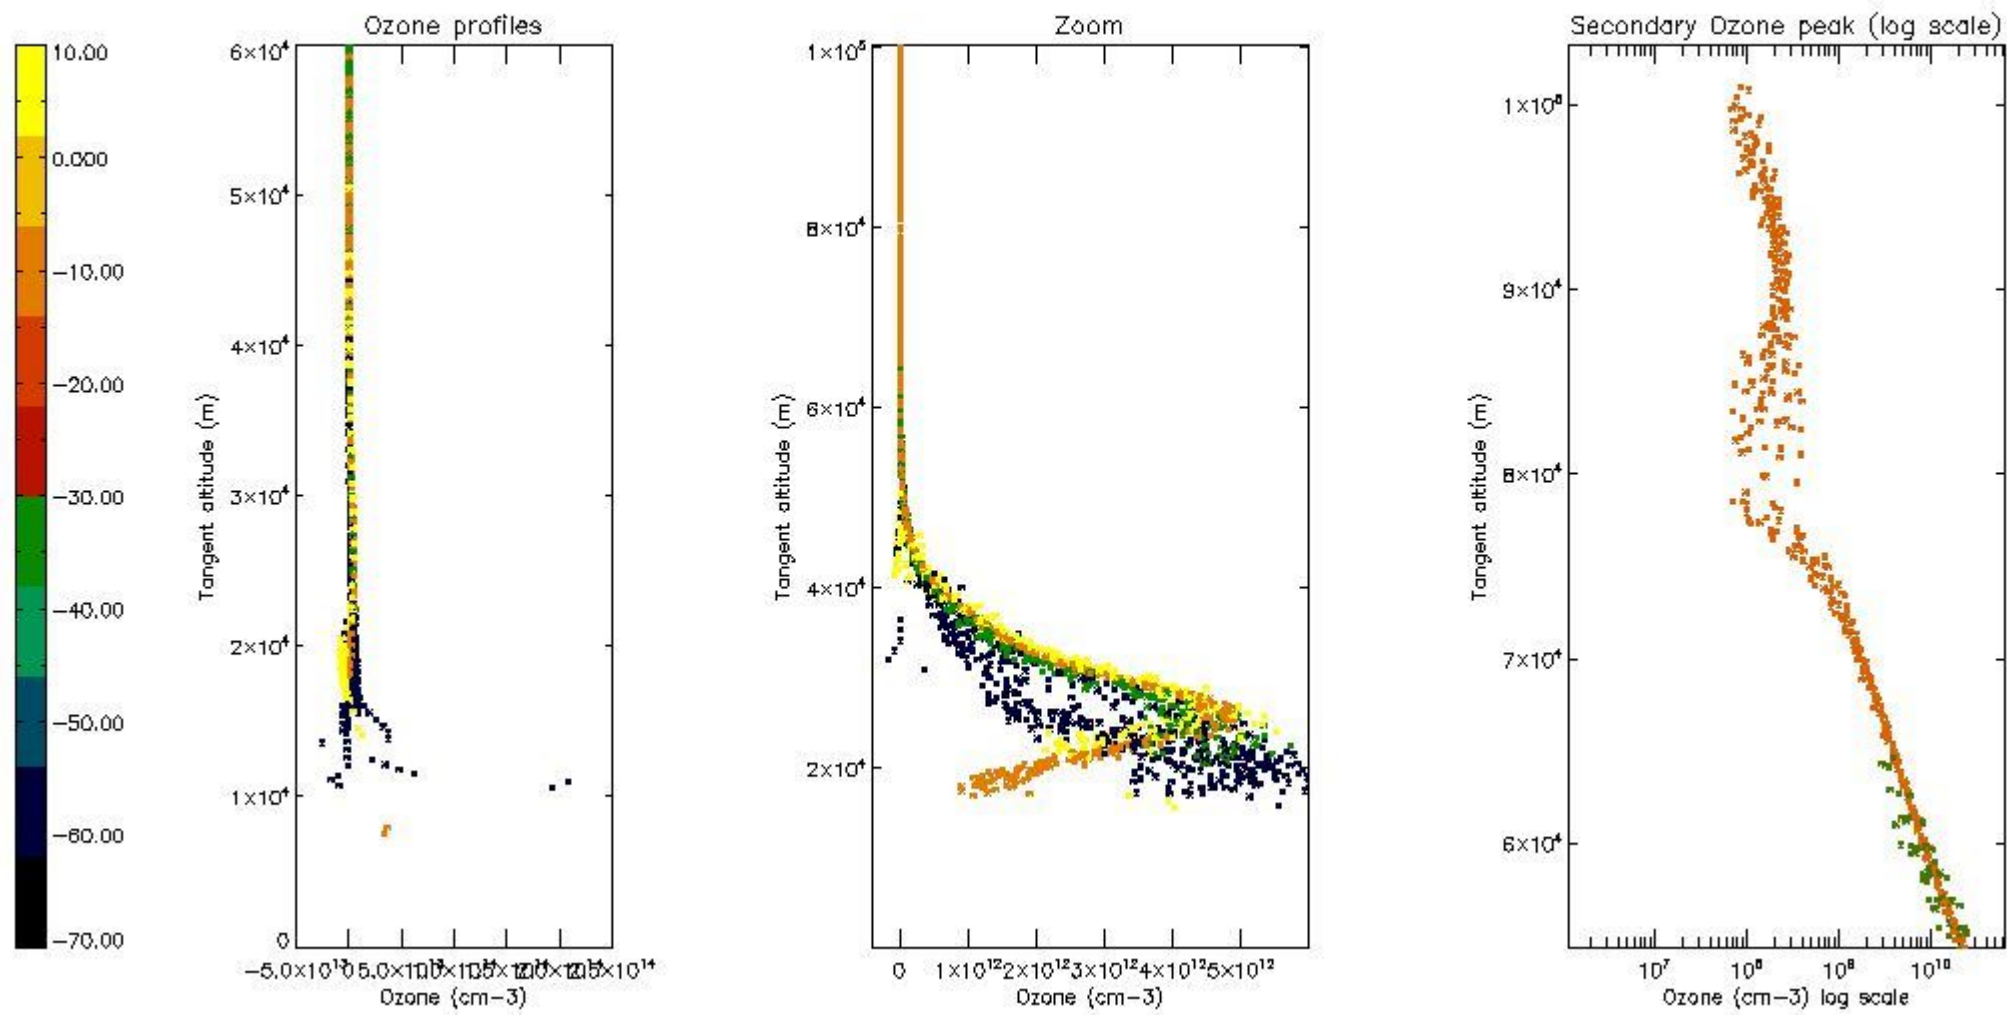

STD < 10	5
STD < 5	3

5.2 Plot ozone profiles for all STD (dark without errors)

The colorbar represents the latitude.

5.3 Plot ozone profiles where STD < 20% (dark without errors)

The colorbar represents the latitude.

5.4 Plot ozone profiles where $STD < 10\%$ (dark without errors)

The colorbar represents the latitude.

5.5 Plot ozone profiles where STD < 5% (dark without errors)

The colorbar represents the latitude.

5.6 Plot NO₂ profiles for all STD (dark without errors)

The colorbar represents the latitude.

5.7 Plot NO3 profiles for all STD (dark without errors)

The colorbar represents the latitude.

5.8 Plot H₂O profiles for all STD (only for occultations of stars 1,2,3,4,13,14,16,26,63 dark without errors)