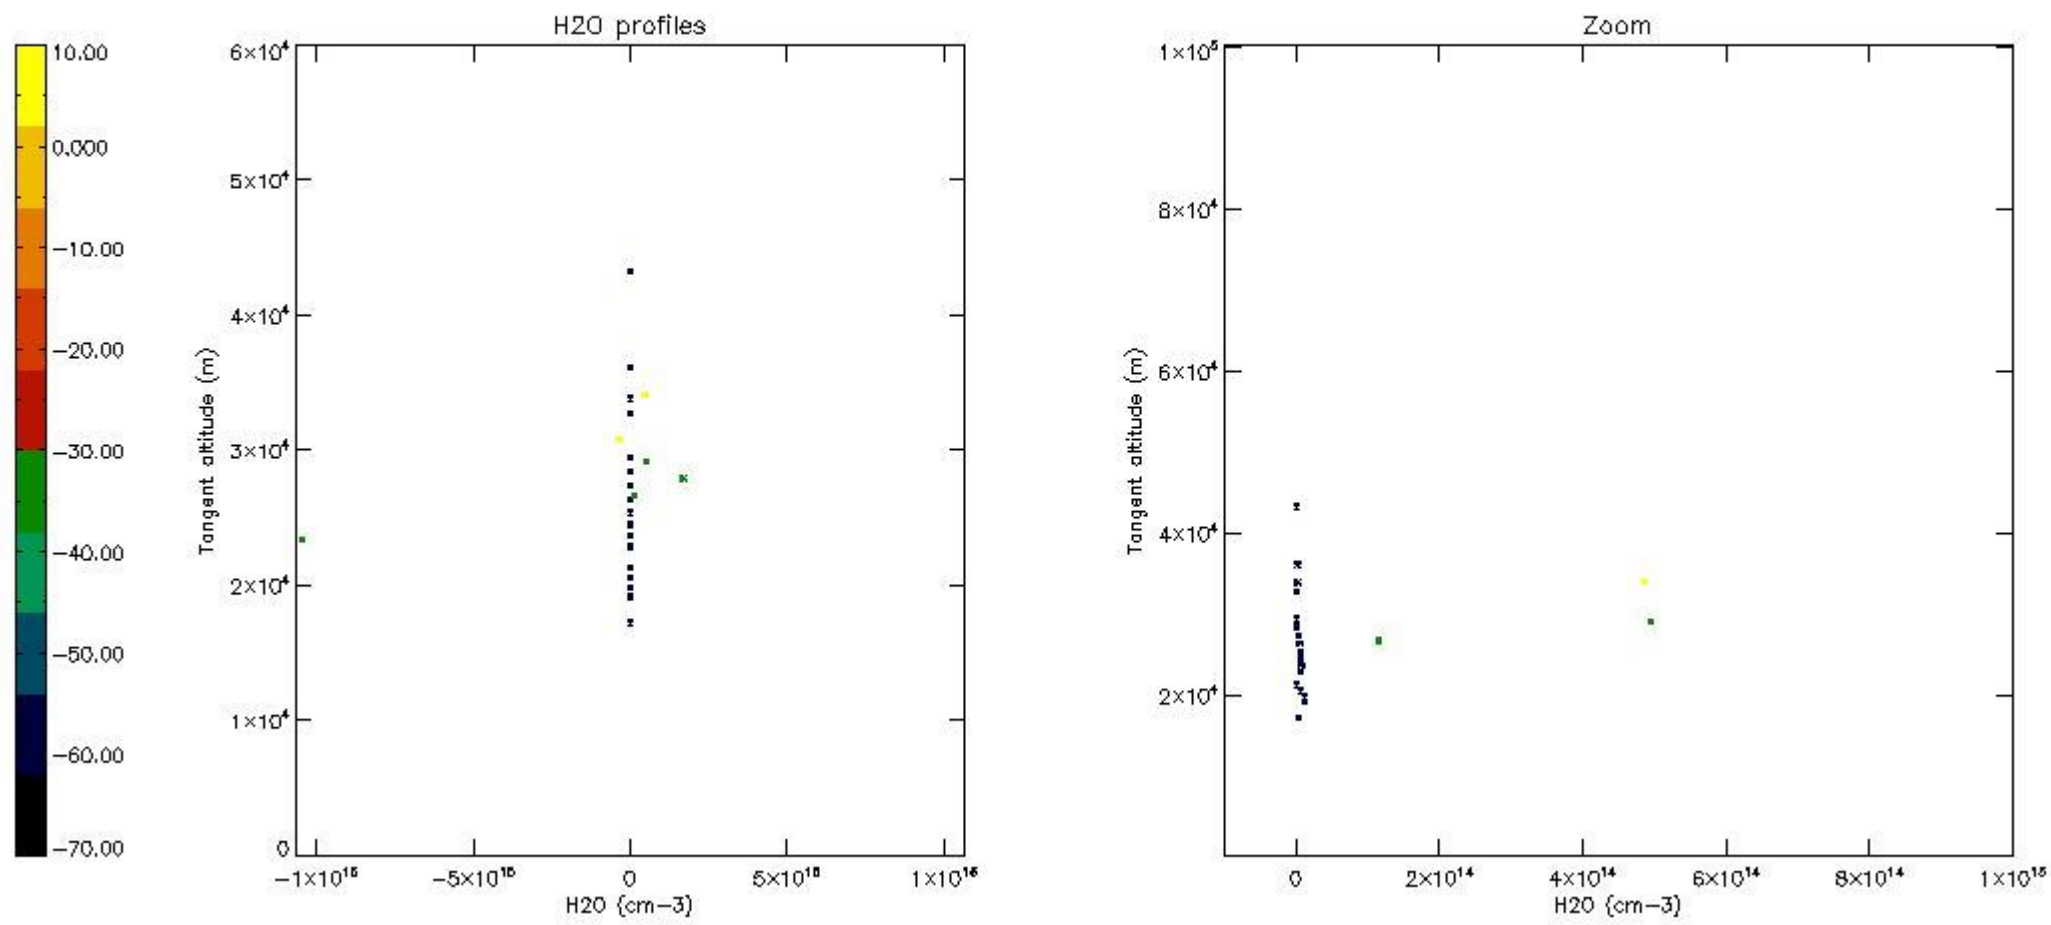

6. Auxiliary Data Files used for the production reported in section 2

The number reported in the third column indicates since which file (see list in section 2) the corresponding auxiliary file has been used. The fourth column is the date of those product files.

Type	Auxiliary Filename	Used since product	Used since product date
INST_PHYS_CHARACTERISTICS	GOM_INS_AXVIEC20091111_143220_20030716_120000_20500101_000000	1	16-JUL-2010 00:01:33
LEVEL-2_PROC_CONFIG	GOM_PR2_AXVIEC20091111_152718_20020301_000000_20500101_000000	1	16-JUL-2010 00:01:33
CROSS_SECTIONS_FILE	GOM_CRS_AXVIEC20091111_154832_20020301_000000_20500101_000000	1	16-JUL-2010 00:01:33