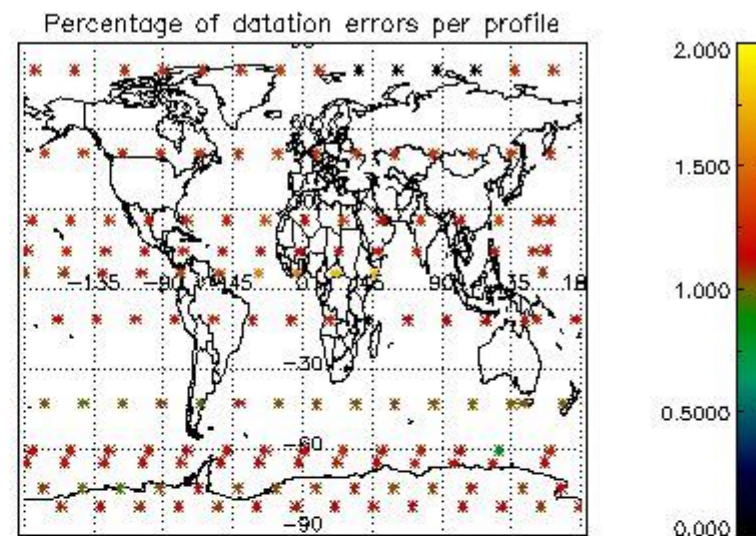

Percentage of datation errors per profile

Percentage of star falling outside central band per profile

Percentage of saturation errors per profile

4.2.2 Plot level 1 quality information per product (world map): ENVISAT DESCENDING passes