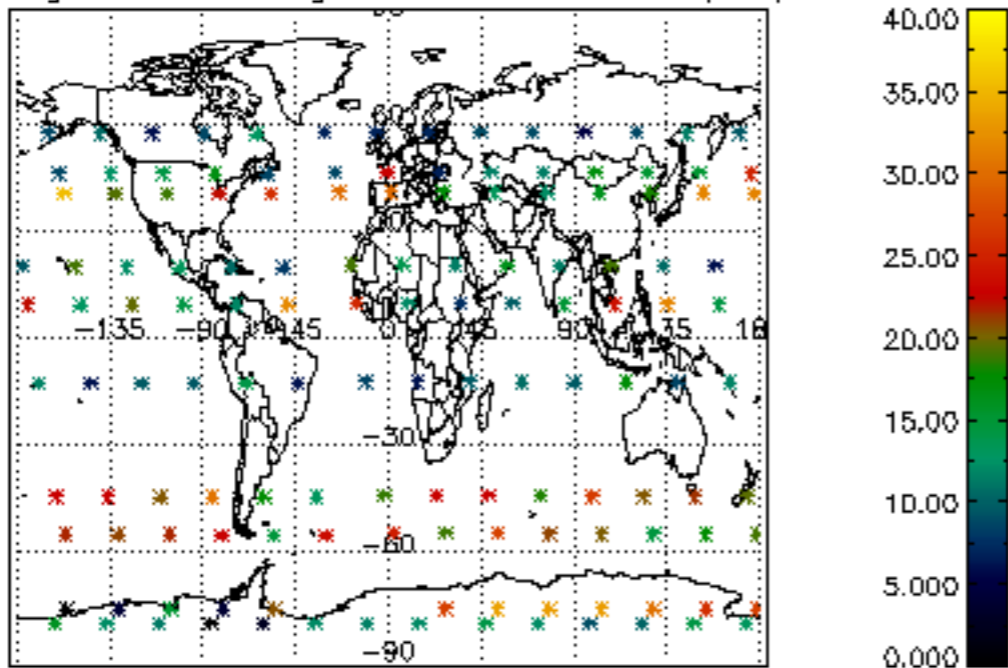

Percentage of cosmic ray hits per profile

Percentage of star falling outside central band per profile