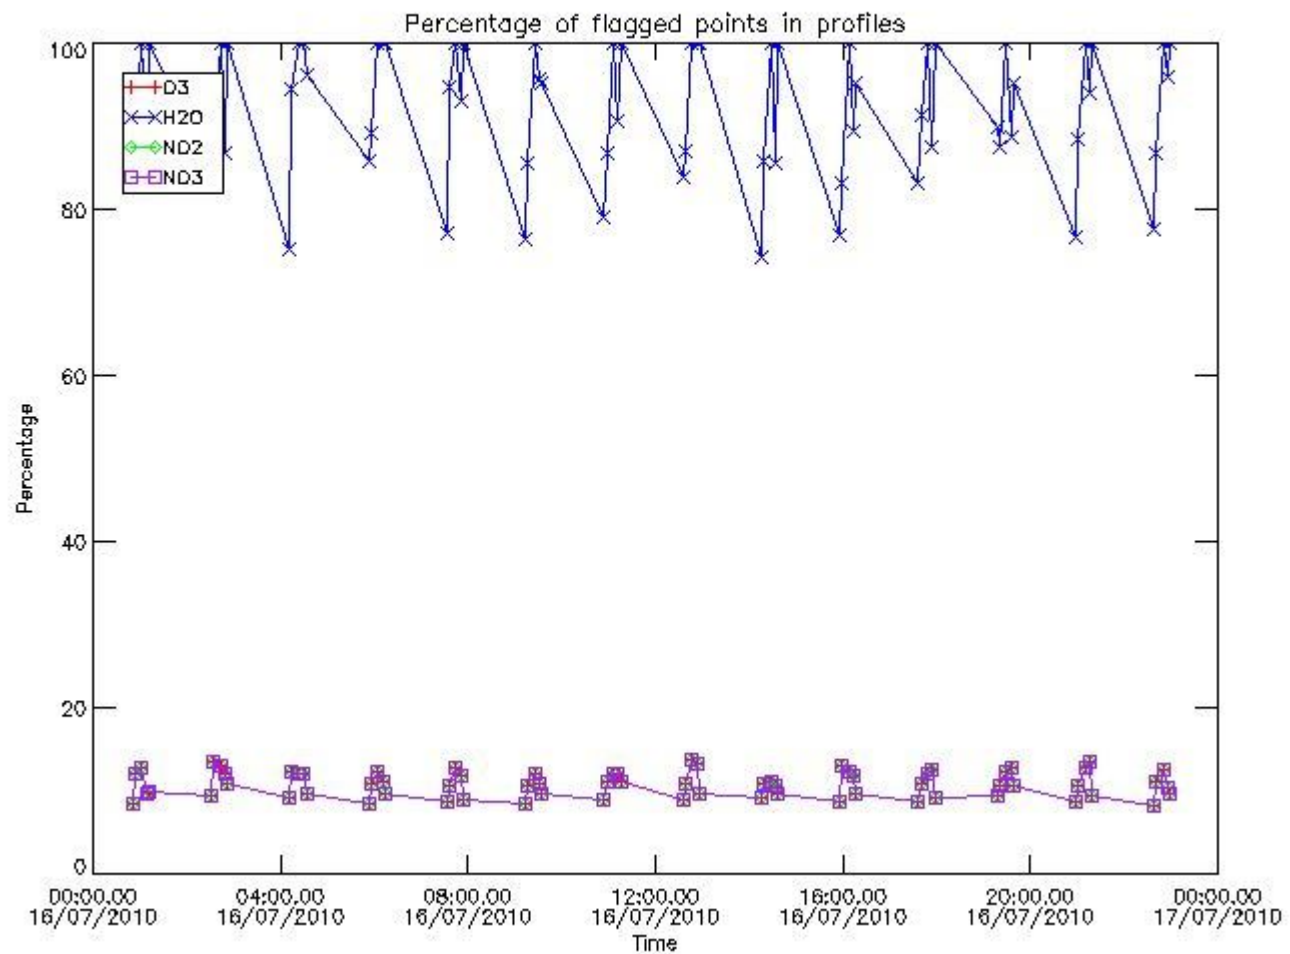

3. Quality information per product

In this section it is plotted some information contained in the Quality Summary data set of the level 2 products. Only products in dark limb conditions and without errors (error flag in the MPH set to "0") are used.

3.1 Plot quality information per product (time dependant)