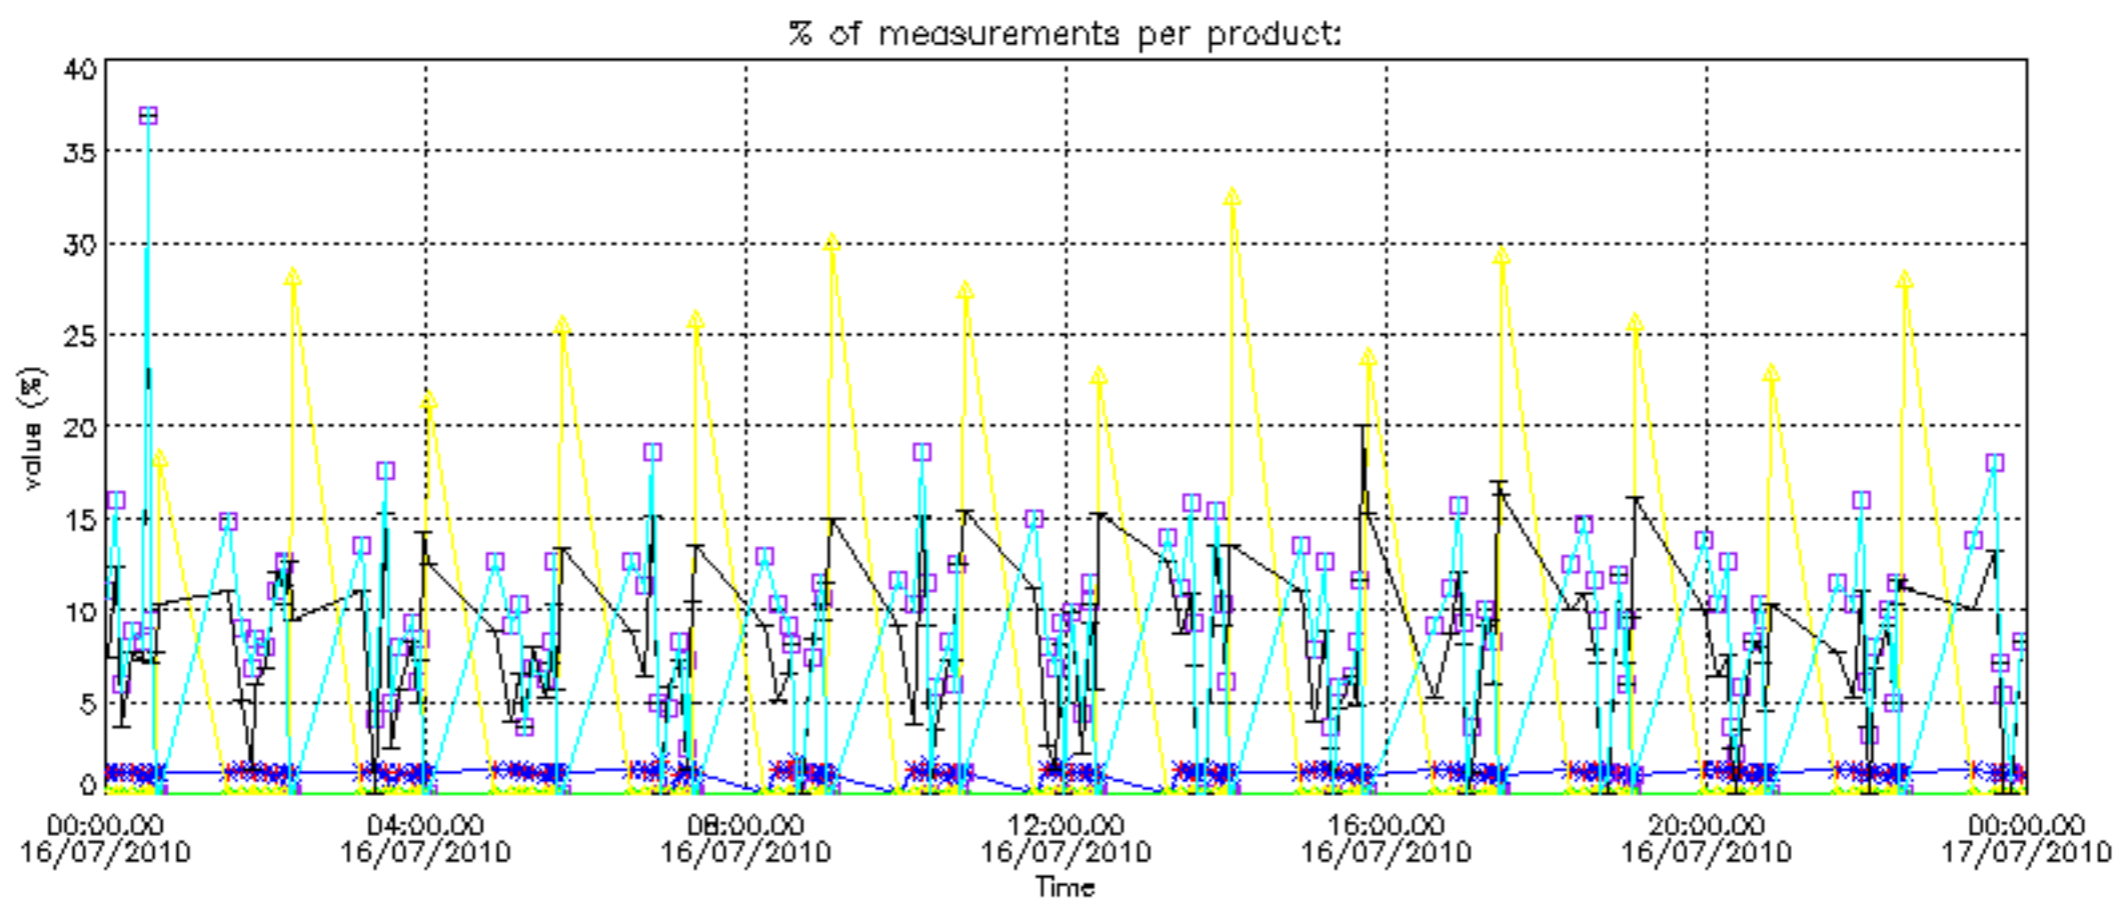

Percentage of cosmic ray hits per profile

Percentage of datation errors per profile