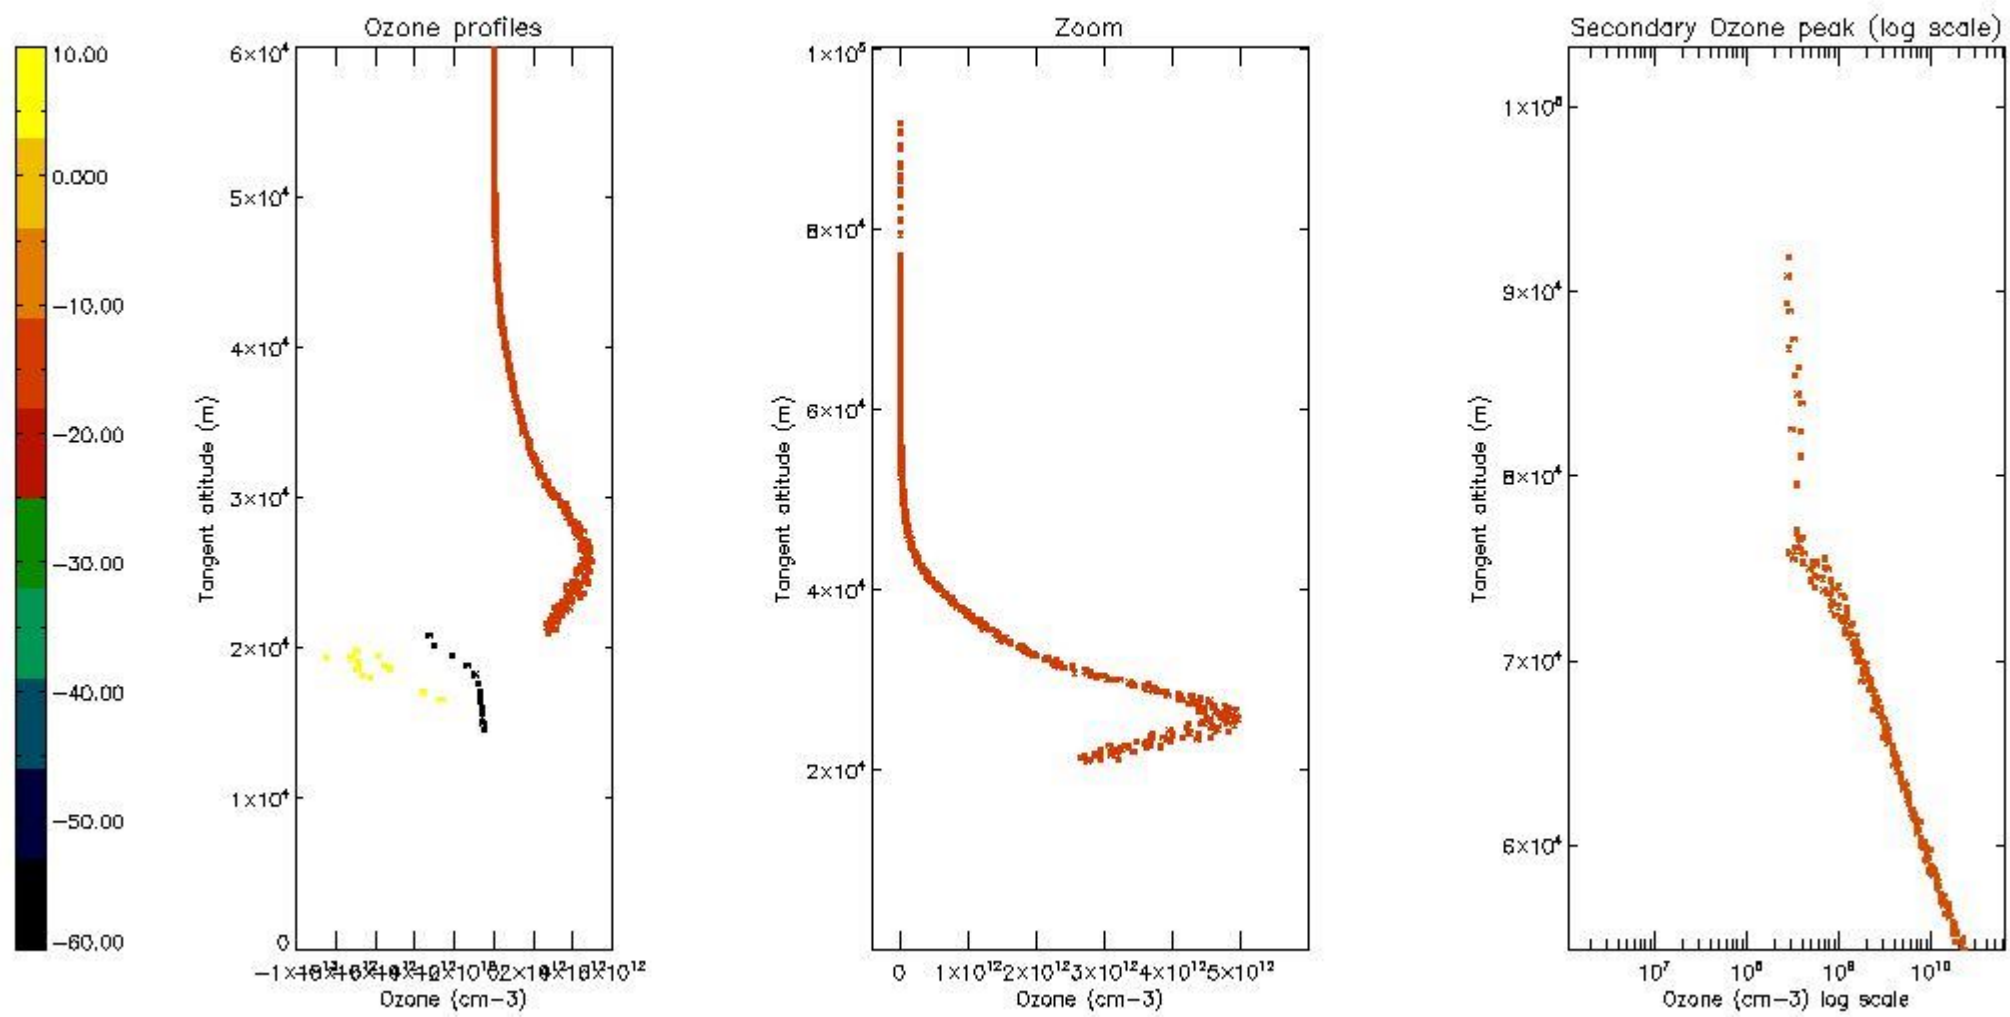

5.6 Plot NO₂ profiles for all STD (dark without errors)

The colorbar represents the latitude.