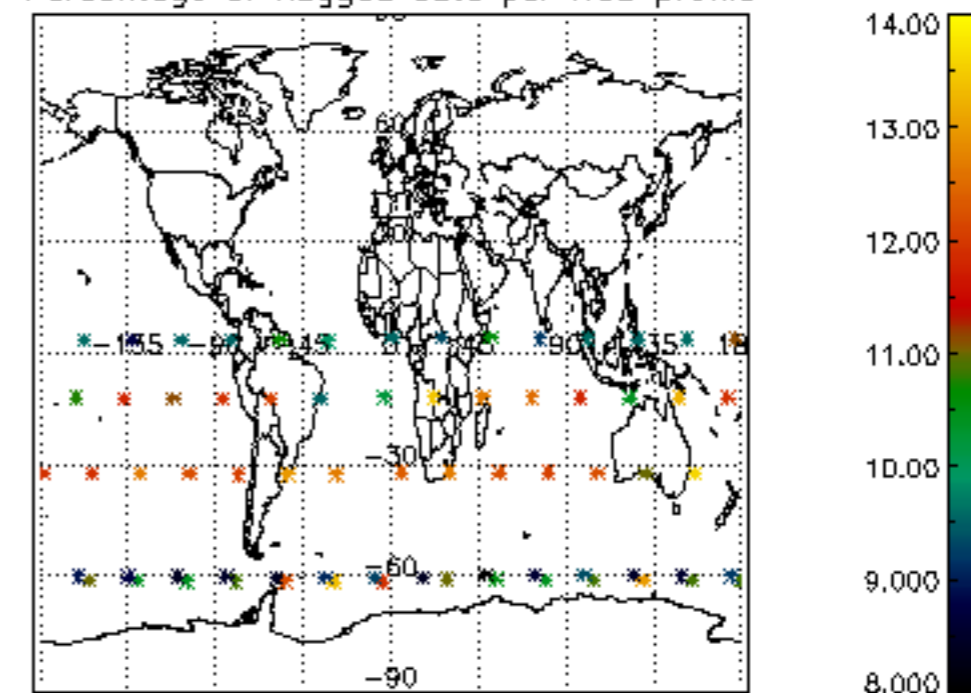

Percentage of flagged data per NO3 profile