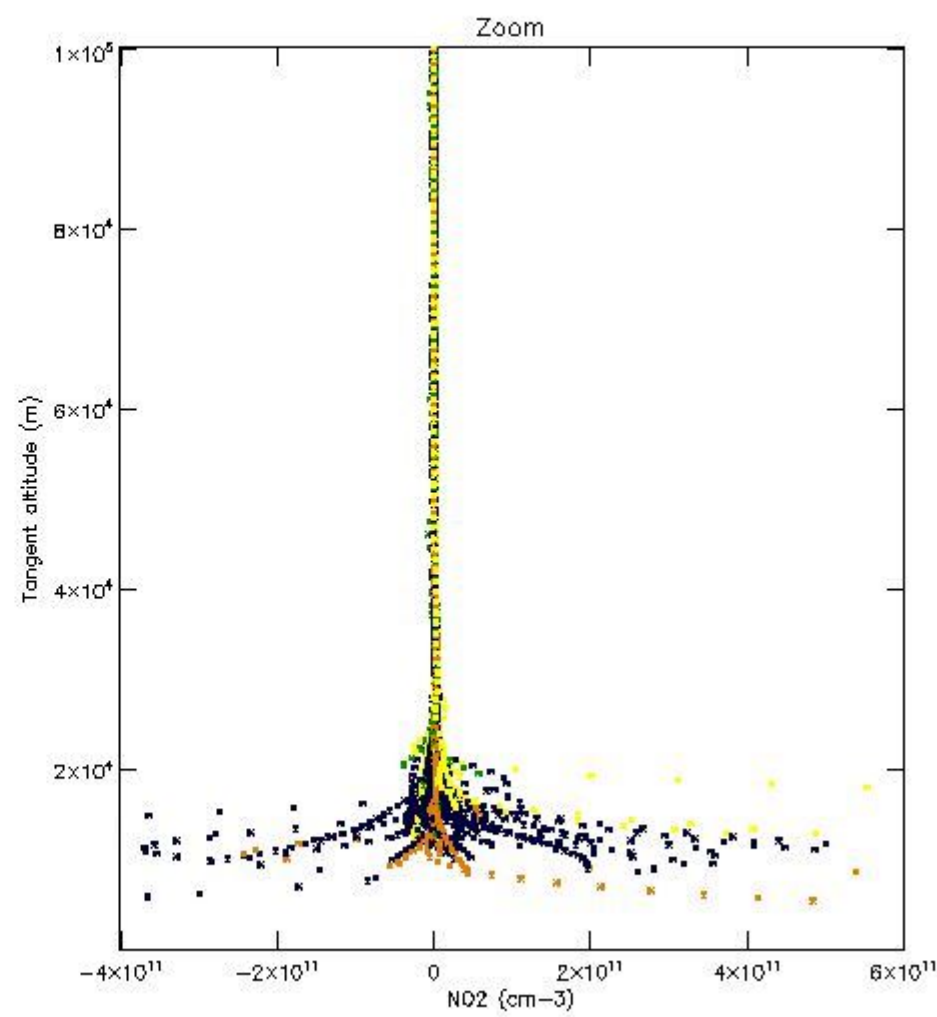

5.4 Plot ozone profiles where $STD < 10\%$ (dark without errors)

The colorbar represents the latitude.

5.5 Plot ozone profiles where STD < 5% (dark without errors)

The colorbar represents the latitude.

5.6 Plot NO₂ profiles for all STD (dark without errors)

The colorbar represents the latitude.

5.7 Plot NO3 profiles for all STD (dark without errors)

The colorbar represents the latitude.

5.8 Plot H₂O profiles for all STD (only for occultations of stars 1,2,3,4,13,14,16,26,63 dark without errors)