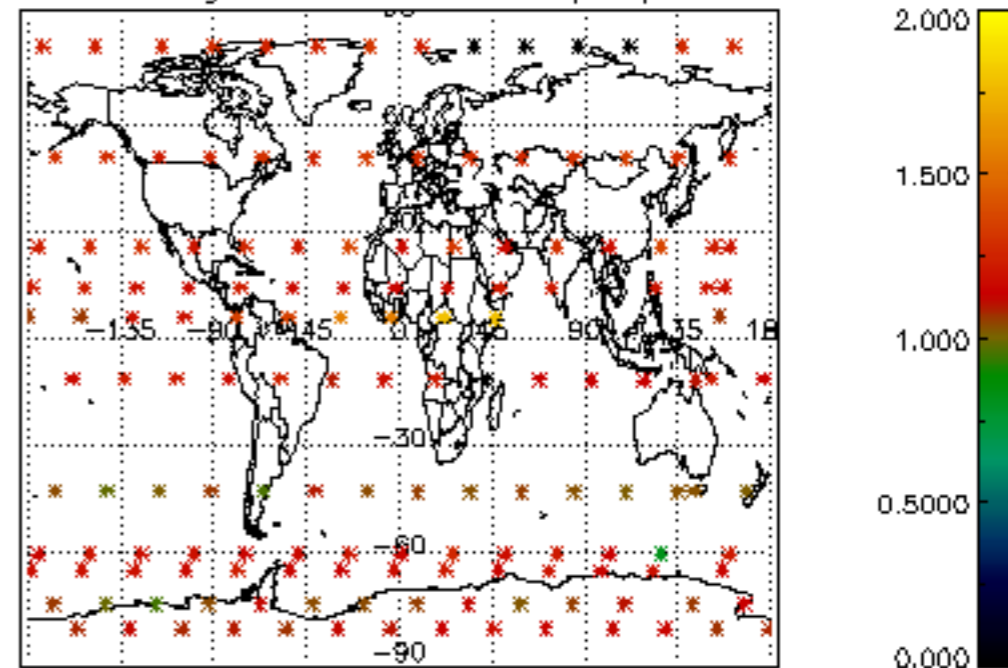

Percentage of datation errors per profile

Percentage of star falling outside central band per profile

Percentage of saturation errors per profile

Percentage of cosmic ray hits per profile

Percentage of datation errors per profile