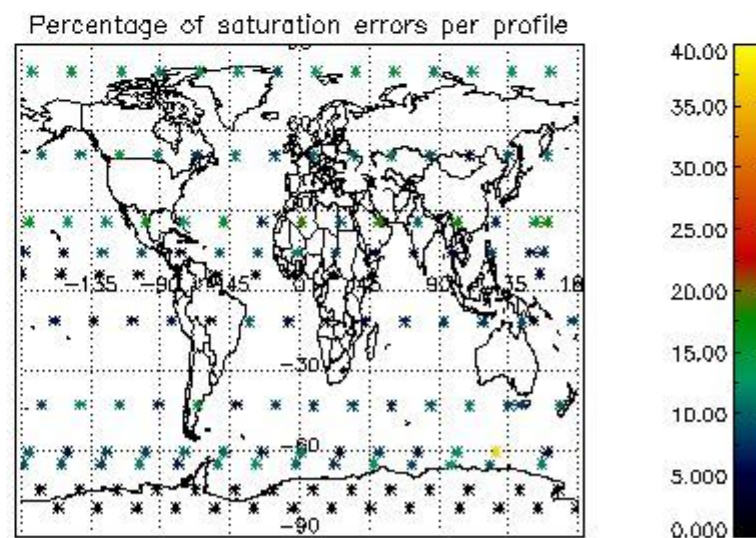

4.2 Plot quality information per product coming from level 1b processing (world map)

4.2.1 Plot level 1 quality information per product (world map): ENVISAT ASCENDING passes

Percentage of cosmic ray hits per profile

Percentage of datation errors per profile

Percentage of star falling outside central band per profile

Percentage of saturation errors per profile

4.2.2 Plot level 1 quality information per product (world map): ENVISAT DESCENDING passes

5. Trace gas profiles

5.1 Ozone statistics based on quality of products

The final quality of the products can be "measured" using the STD (Standard Deviation) attached to every point profile. This information is written to the parameter GOM_NL__2P/NL_LOCAL_SPECIES_DENSITY/o3_std of the level 2 products. The table below shows the statistics for given STD ranges.