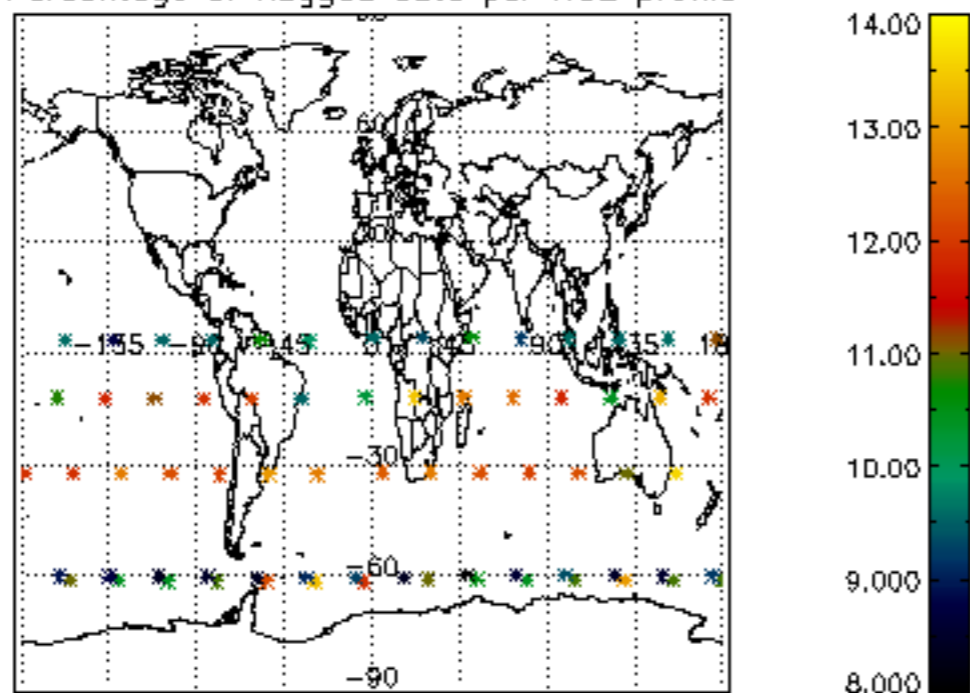

Percentage of flagged data per NO2 profile