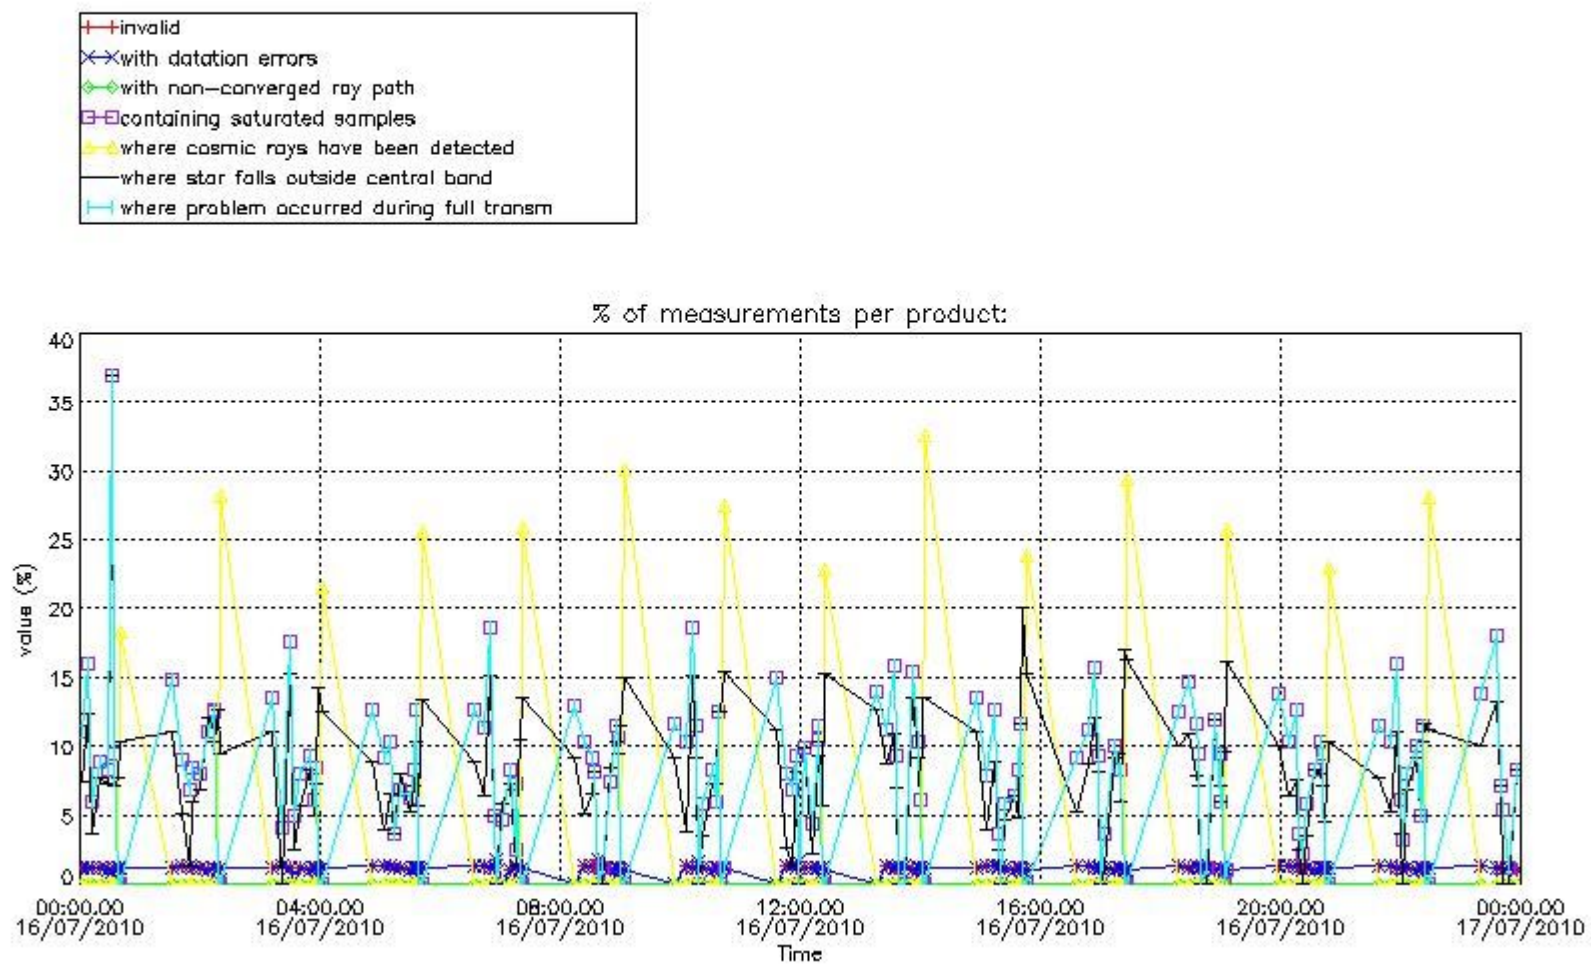

4.2 Plot quality information per product coming from level 1b processing (world map)

4.2.1 Plot level 1 quality information per product (world map): ENVISAT ASCENDING passes