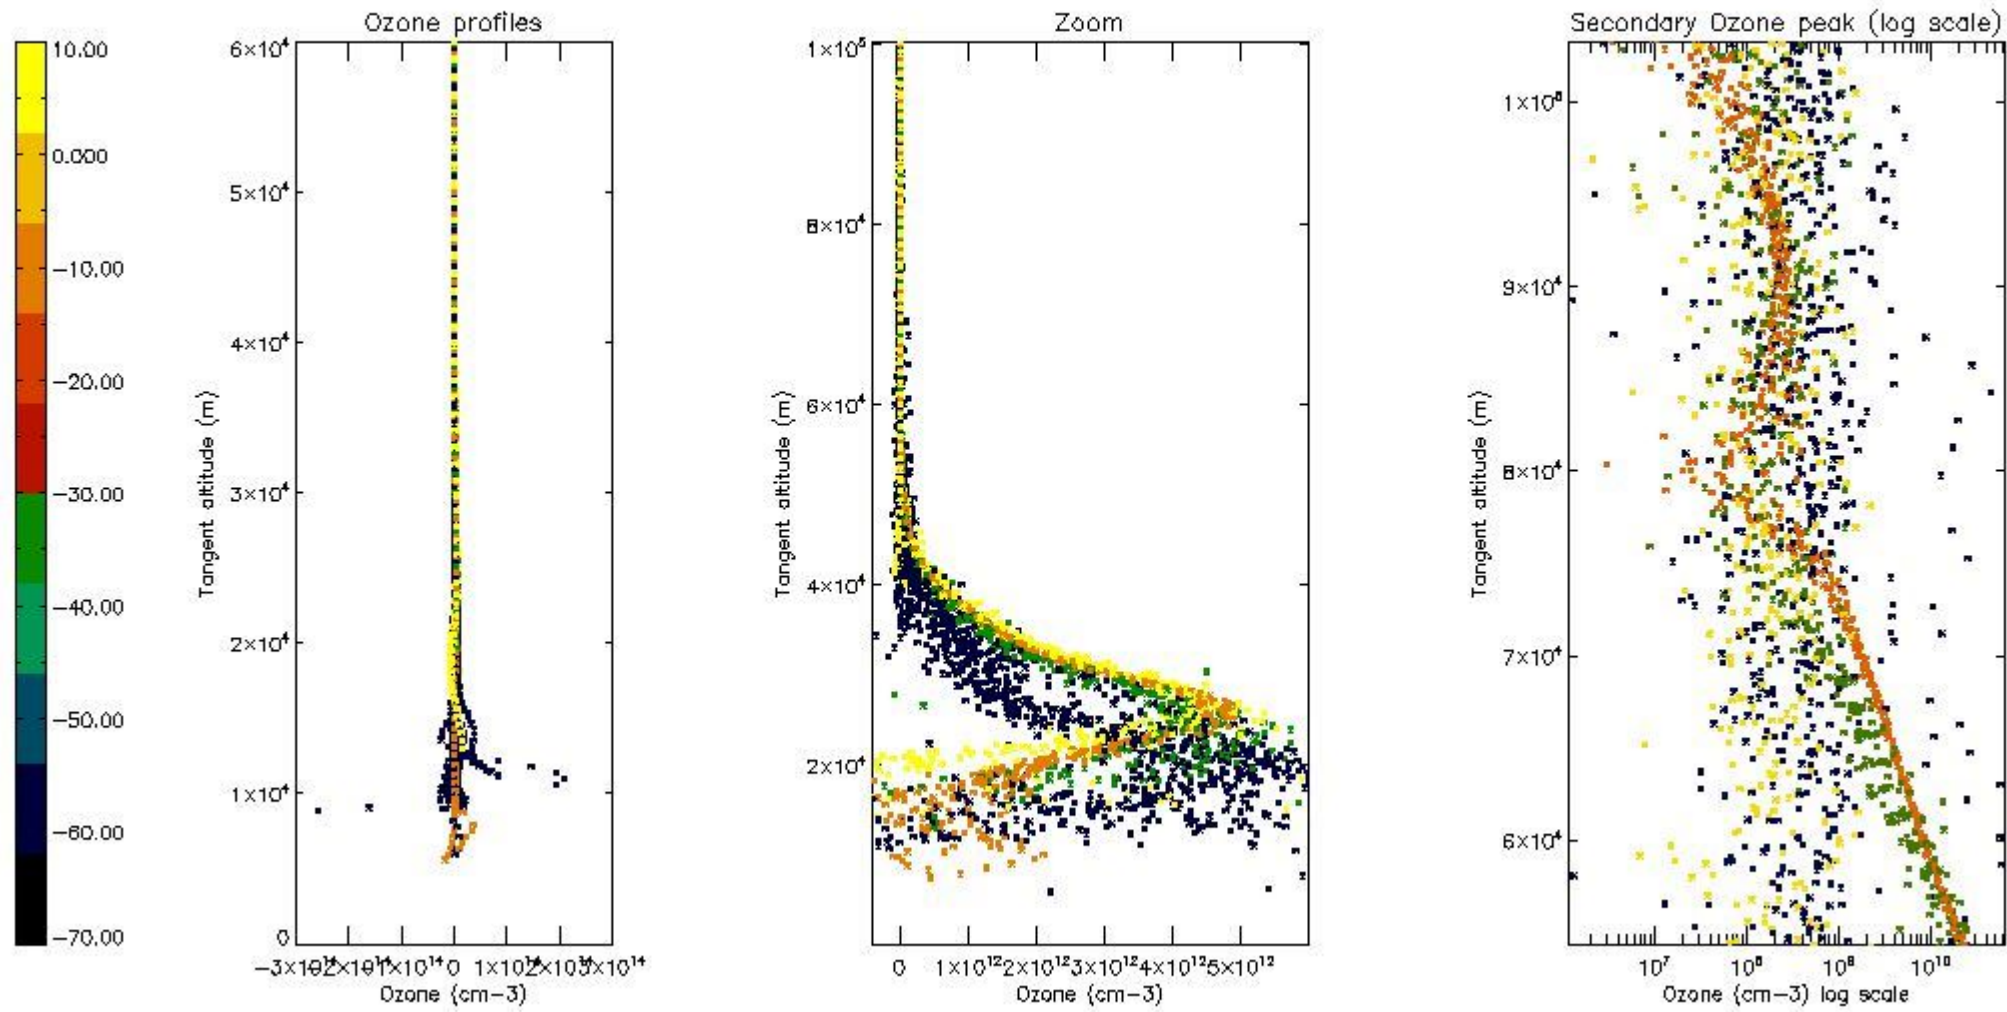

STD < 10	5
STD < 5	3

5.2 Plot ozone profiles for all STD (dark without errors)

The colorbar represents the latitude.

5.3 Plot ozone profiles where STD < 20% (dark without errors)

The colorbar represents the latitude.