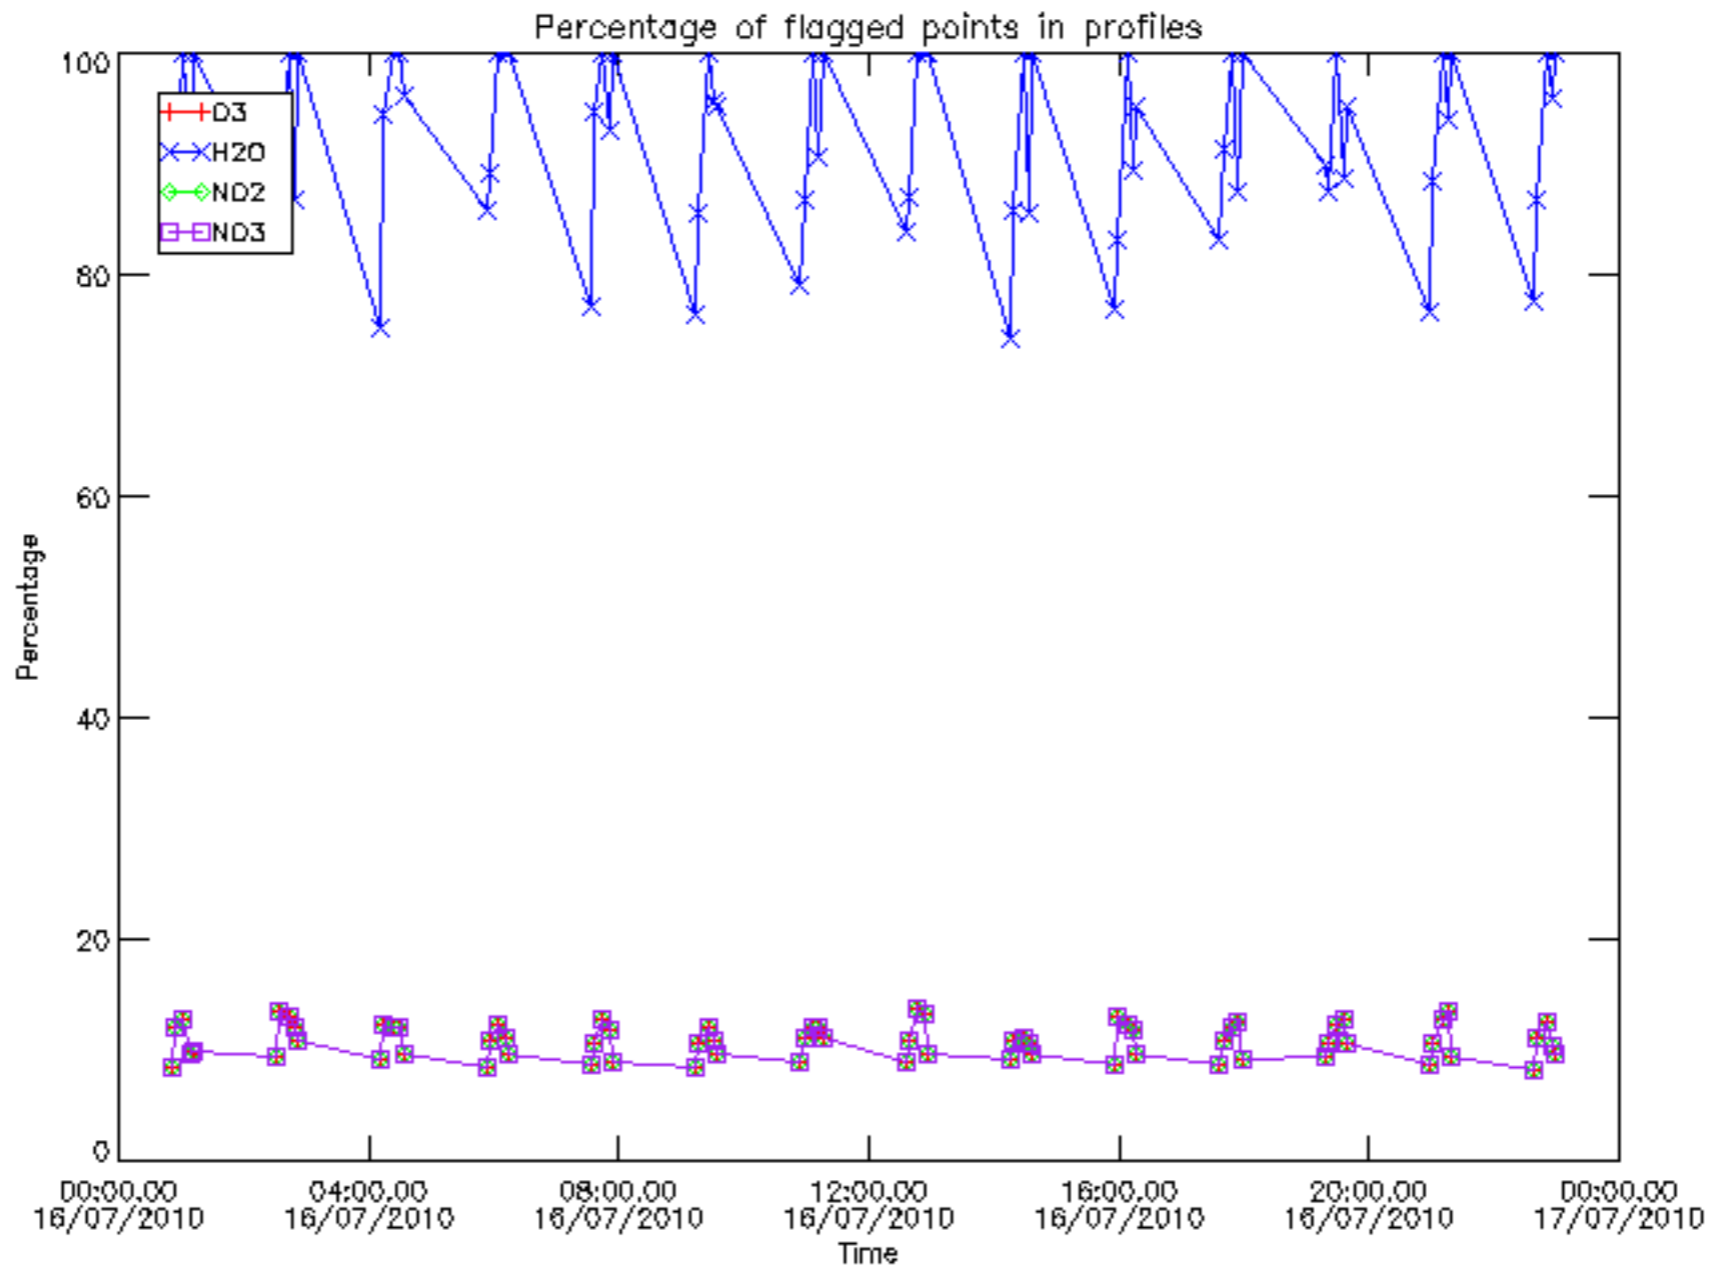

Percentage of flagged data per D3 profile

Percentage of flagged data per H2O profile