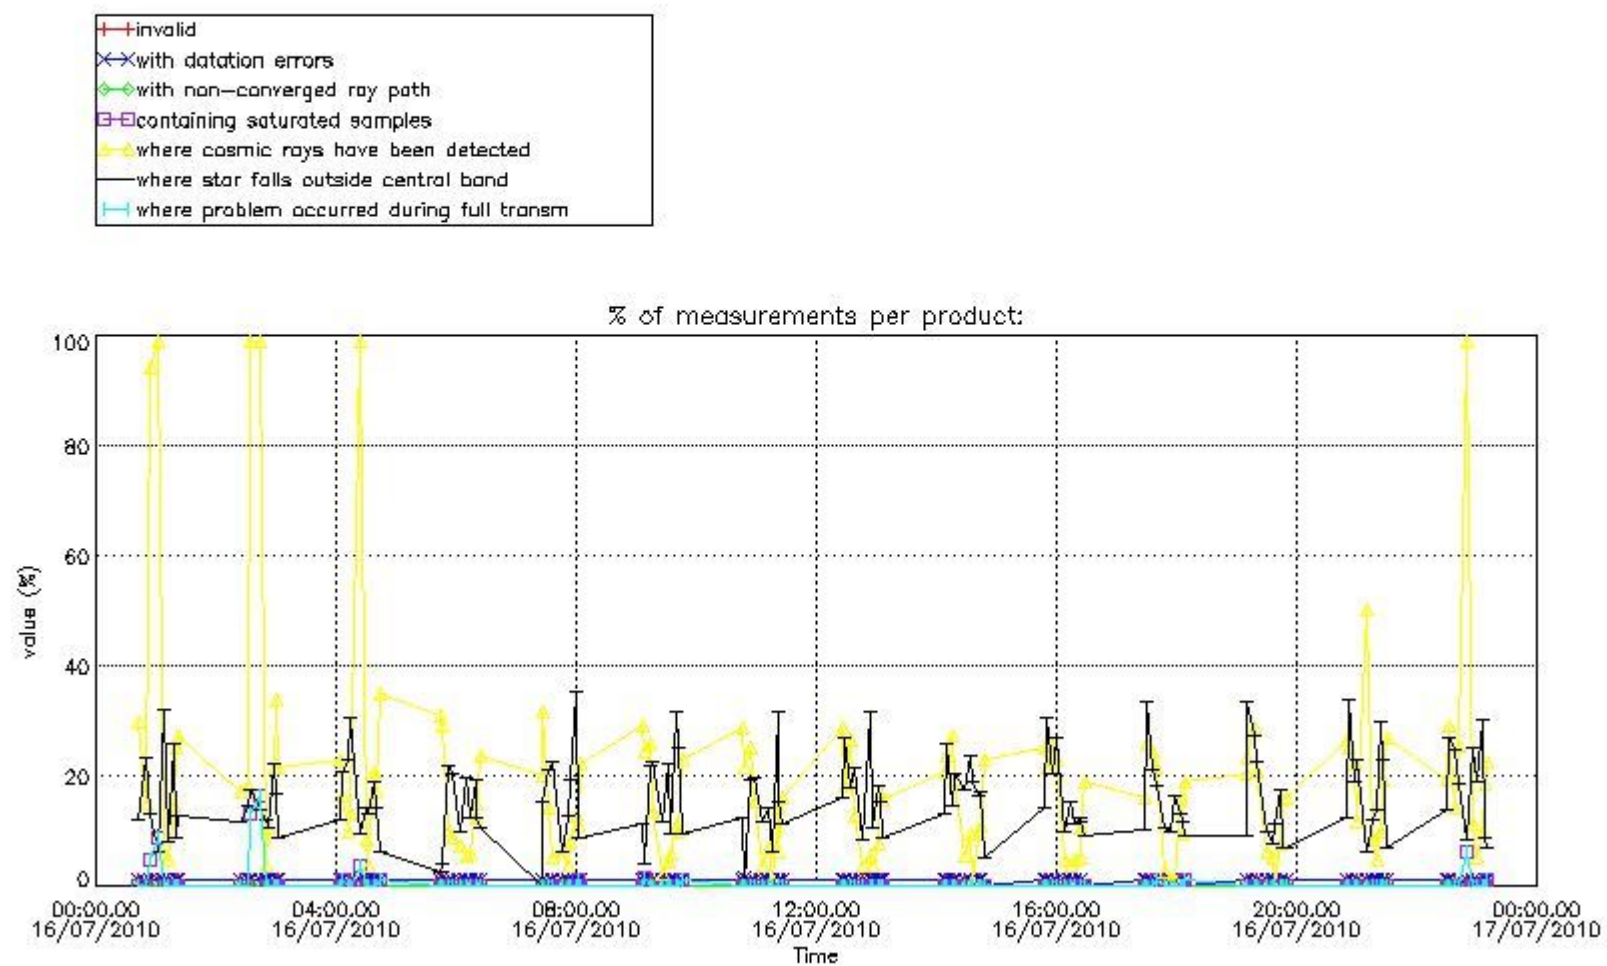

3.1 Plot quality information per product (time dependant)

3.2 Plot quality information per product (world map)

Percentage of flagged data per O3 profile

Percentage of flagged data per H2O profile

Percentage of flagged data per NO2 profile

Percentage of flagged data per NO3 profile

4. Level 1 quality information per product

In this section it is plotted some information contained in the Quality Summary data set of the level 2 products that comes from the level 1b processing. Products without errors (error flag in the MPH set to "0") are used.

4.1 Plot quality information per product (time dependant) coming from level 1b processing

4.1.1 Plot level 1 quality information per product (time dependant): ENVISAT ASCENDING passes

4.1.2 Plot level 1 quality information per product (time dependant): ENVI SAT DESCENDING passes