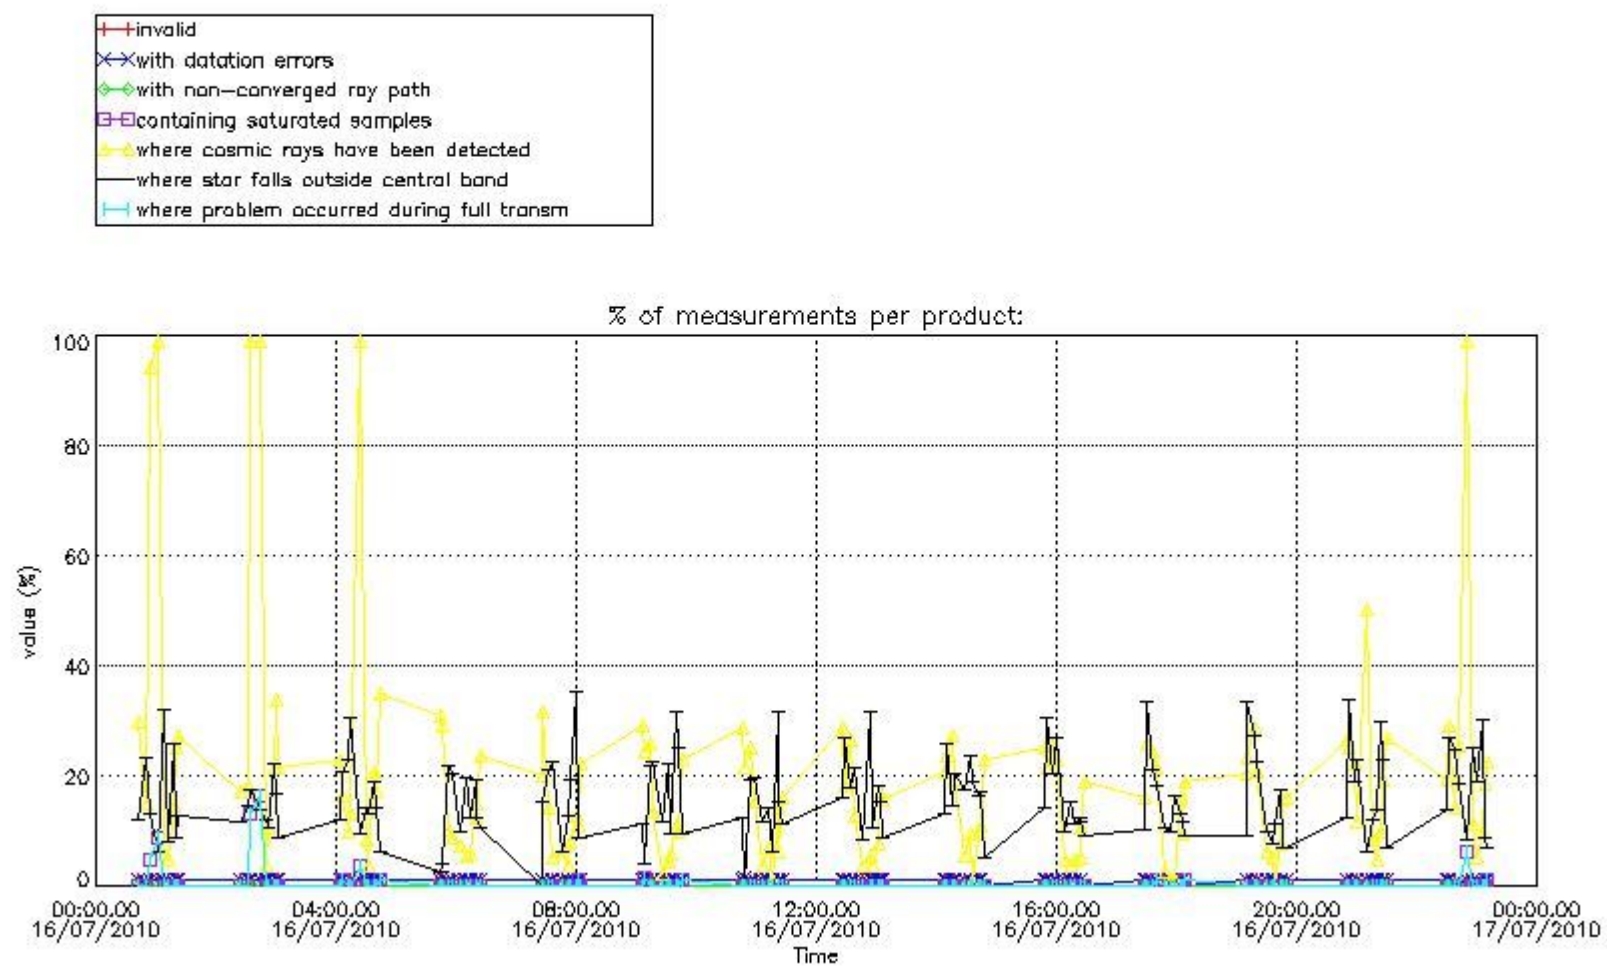

4.1.2 Plot level 1 quality information per product (time dependant): ENVI SAT DESCENDING passes