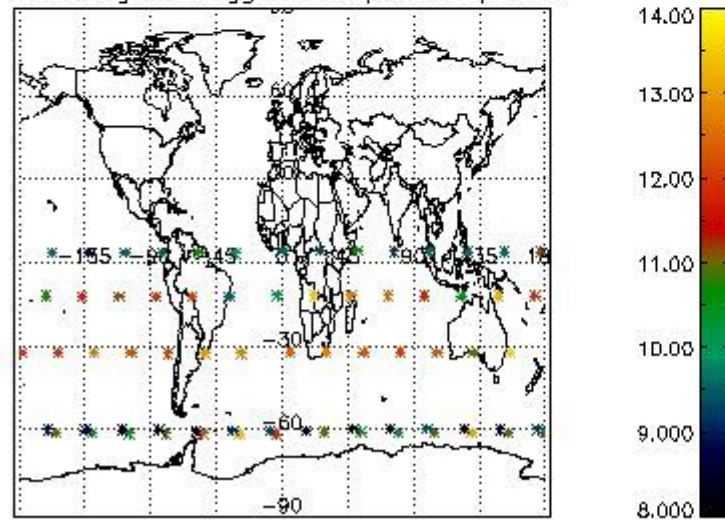

3.1 Plot quality information per product (time dependant)

3.2 Plot quality information per product (world map)

Percentage of flagged data per O3 profile

Percentage of flagged data per H2O profile

Percentage of flagged data per NO2 profile

Percentage of flagged data per NO3 profile

4. Level 1 quality information per product

In this section it is plotted some information contained in the Quality Summary data set of the level 2 products that comes from the level 1b processing. Products without errors (error flag in the MPH set to "0") are used.