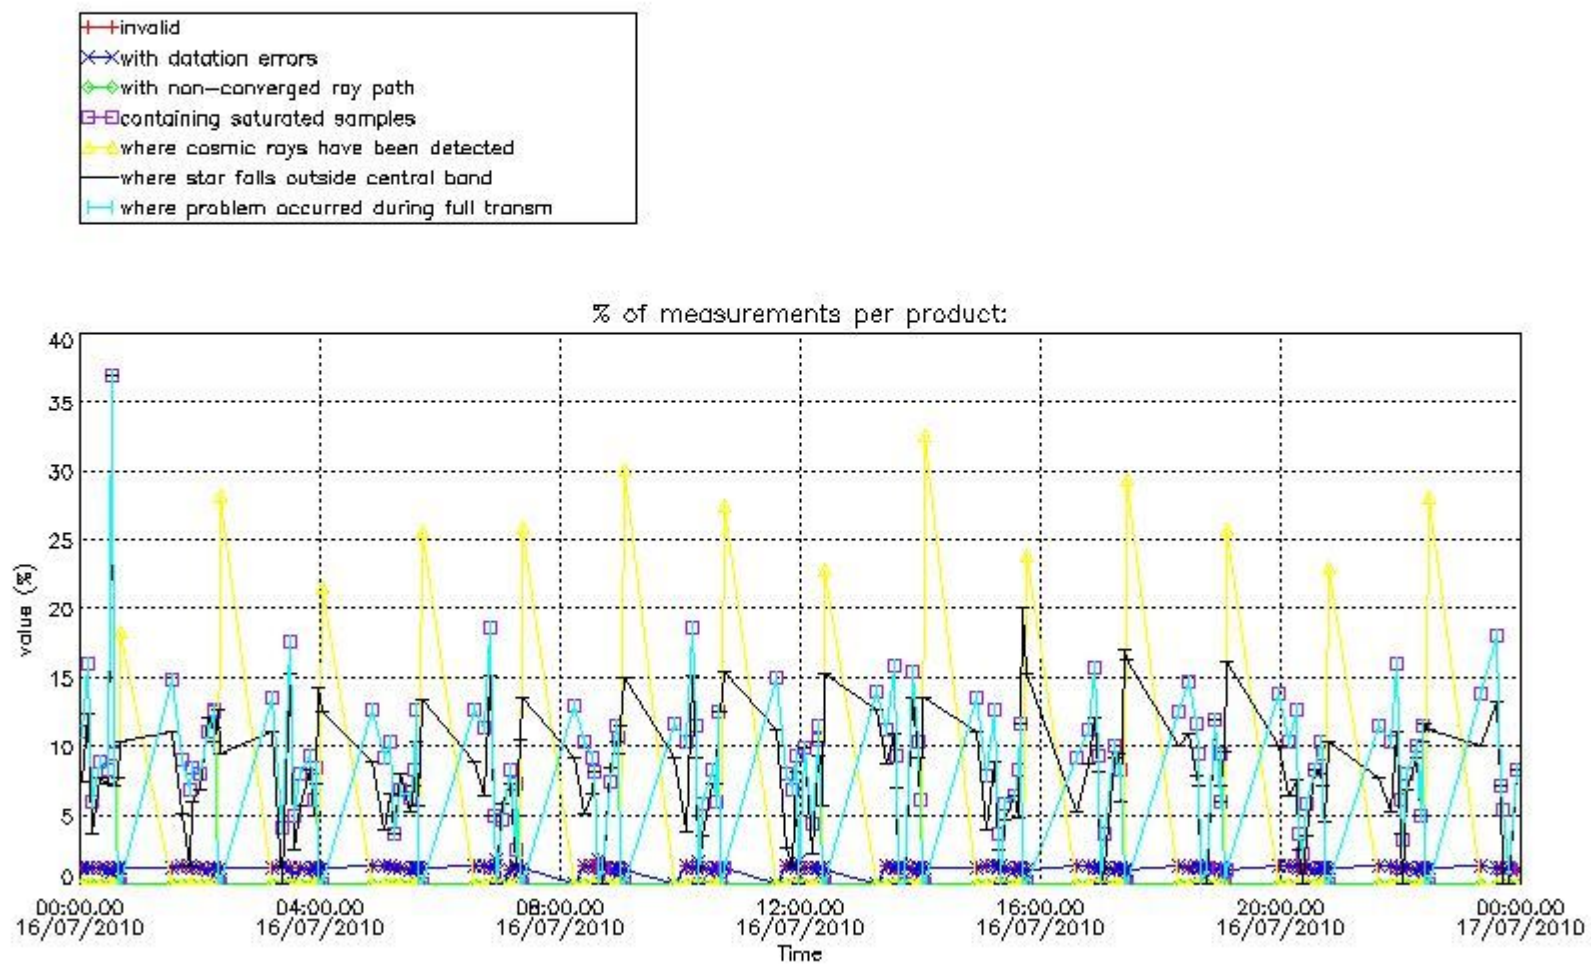

3.1 Plot quality information per product (time dependant)

3.2 Plot quality information per product (world map)

Percentage of flagged data per O3 profile

Percentage of flagged data per H2O profile

Percentage of flagged data per NO2 profile

Percentage of flagged data per NO3 profile

4. Level 1 quality information per product

In this section it is plotted some information contained in the Quality Summary data set of the level 2 products that comes from the level 1b processing. Products without errors (error flag in the MPH set to "0") are used.

4.1 Plot quality information per product (time dependant) coming from level 1b processing

4.1.1 Plot level 1 quality information per product (time dependant): ENVISAT ASCENDING passes

4.1.2 Plot level 1 quality information per product (time dependant): ENVI SAT DESCENDING passes

5. Trace gas profiles

5.1 Ozone statistics based on quality of products

The final quality of the products can be "measured" using the STD (Standard Deviation) attached to every point profile. This information is written to the parameter GOM_NL__2P/NL_LOCAL_SPECIES_DENSITY/o3_std of the level 2 products. The table below shows the statistics for given STD ranges.