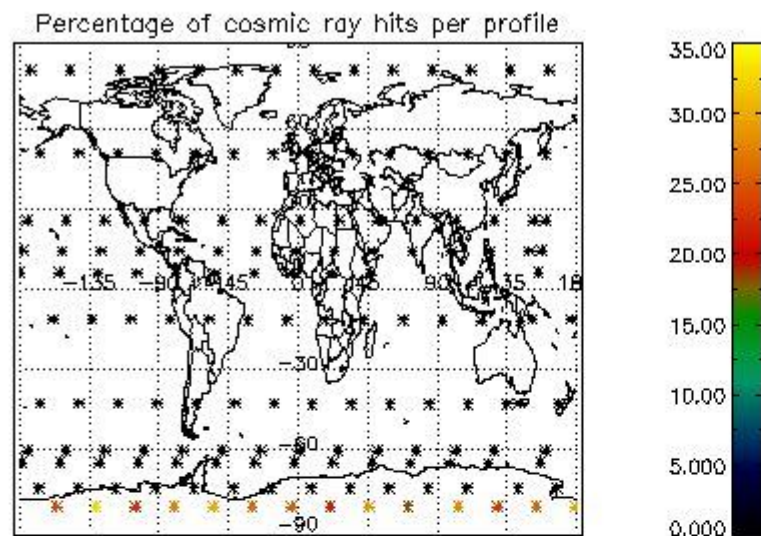

4.2 Plot quality information per product coming from level 1b processing (world map)

4.2.1 Plot level 1 quality information per product (world map): ENVISAT ASCENDING passes

Percentage of cosmic ray hits per profile

Percentage of datation errors per profile

Percentage of star falling outside central band per profile

Percentage of saturation errors per profile

4.2.2 Plot level 1 quality information per product (world map): ENVISAT DESCENDING passes