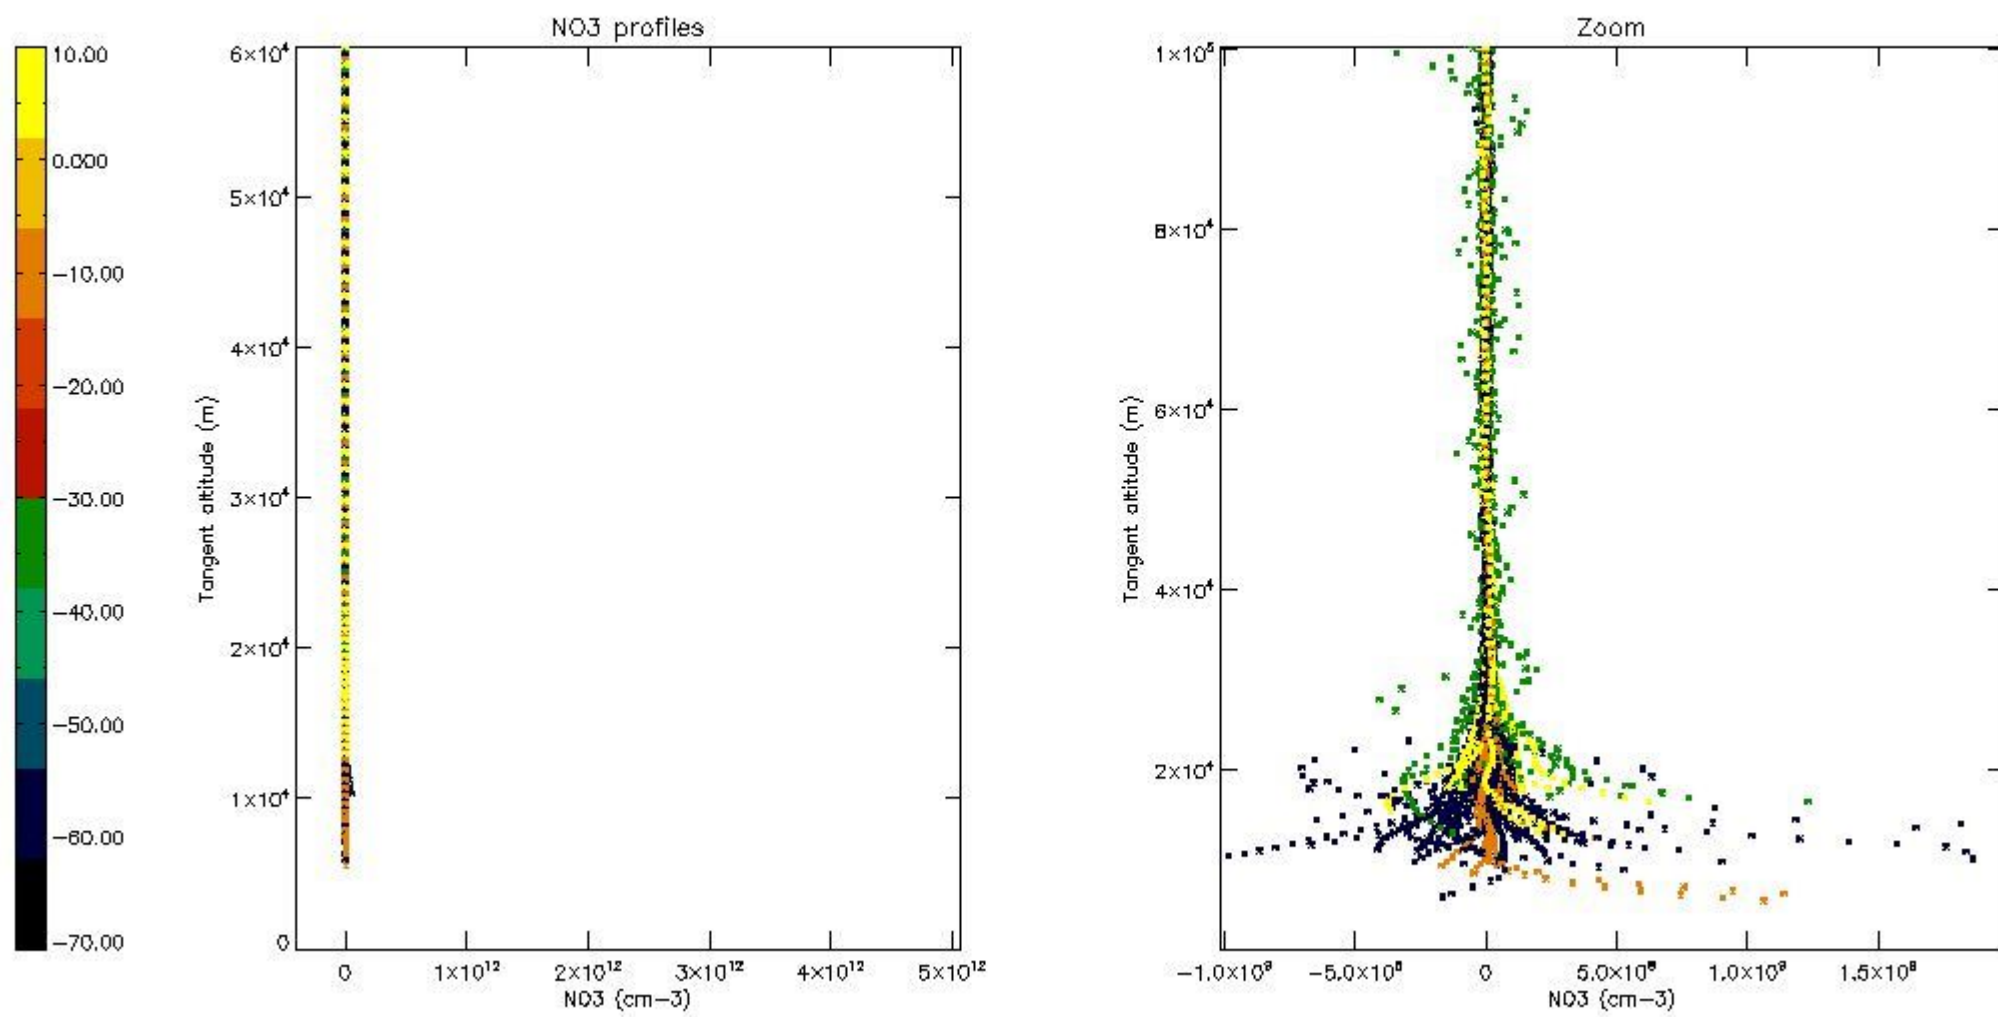

5.4 Plot ozone profiles where $STD < 10\%$ (dark without errors)

The colorbar represents the latitude.

5.5 Plot ozone profiles where STD < 5% (dark without errors)

The colorbar represents the latitude.

5.6 Plot NO₂ profiles for all STD (dark without errors)

The colorbar represents the latitude.

5.7 Plot NO3 profiles for all STD (dark without errors)

The colorbar represents the latitude.

5.8 Plot H₂O profiles for all STD (only for occultations of stars 1,2,3,4,13,14,16,26,63 dark without errors)