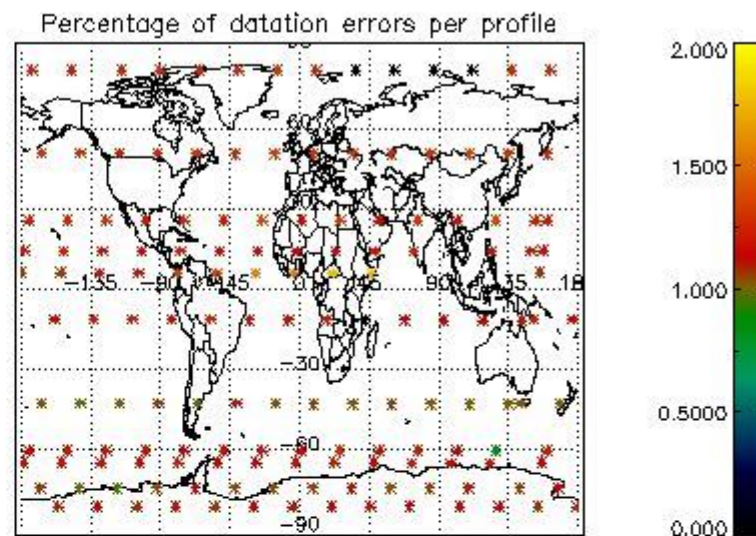

Percentage of datation errors per profile

Percentage of star falling outside central band per profile

Percentage of saturation errors per profile

4.2.2 Plot level 1 quality information per product (world map): ENVISAT DESCENDING passes