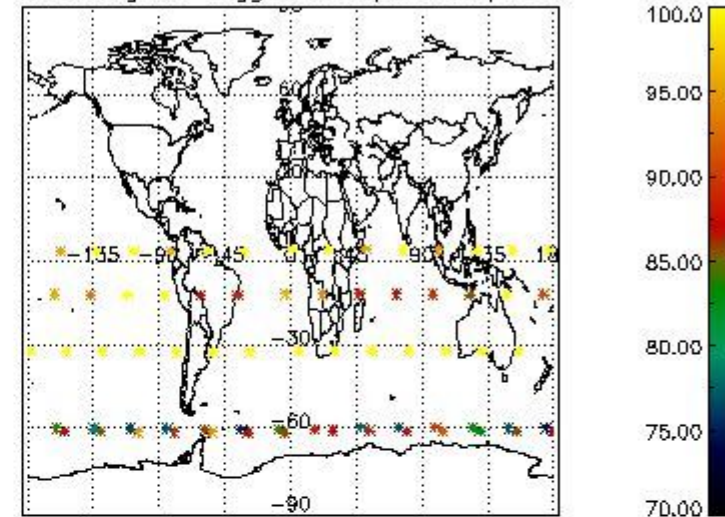

3.1 Plot quality information per product (time dependant)

3.2 Plot quality information per product (world map)

Percentage of flagged data per O3 profile

Percentage of flagged data per H2O profile

Percentage of flagged data per NO2 profile