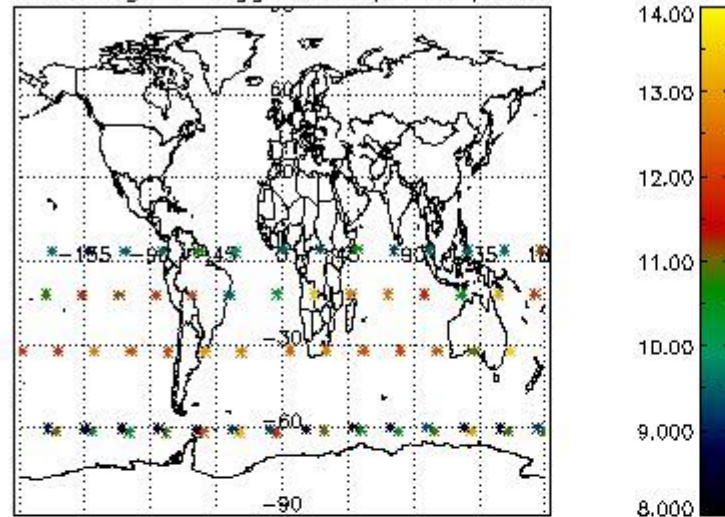

3.2 Plot quality information per product (world map)

Percentage of flagged data per O3 profile