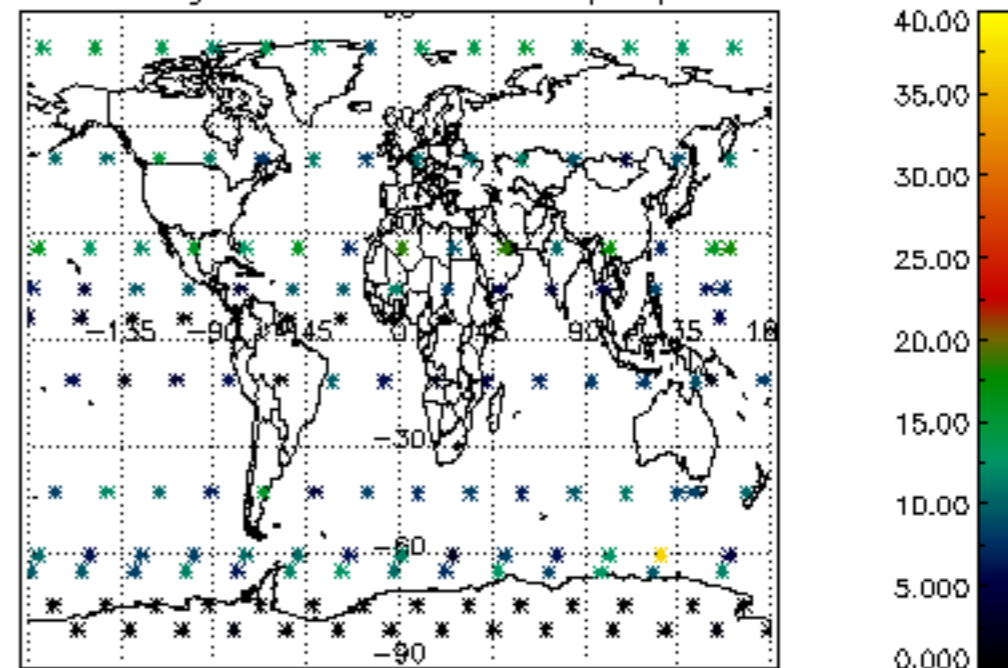

Percentage of saturation errors per profile