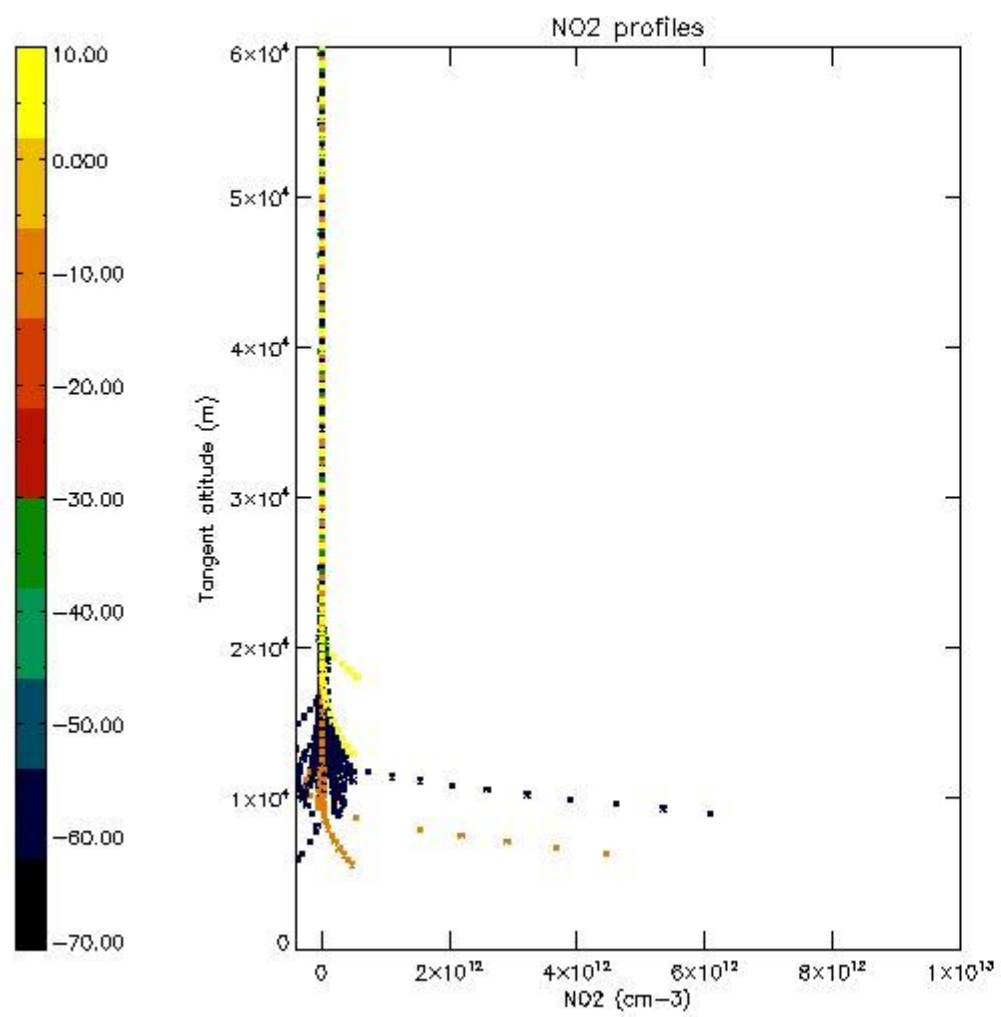

STD < 10	5
STD < 5	3

5.2 Plot ozone profiles for all STD (dark without errors)

The colorbar represents the latitude.

5.3 Plot ozone profiles where STD < 20% (dark without errors)

The colorbar represents the latitude.

5.4 Plot ozone profiles where $STD < 10\%$ (dark without errors)

The colorbar represents the latitude.

5.5 Plot ozone profiles where STD < 5% (dark without errors)

The colorbar represents the latitude.

5.6 Plot NO₂ profiles for all STD (dark without errors)

The colorbar represents the latitude.

5.7 Plot NO3 profiles for all STD (dark without errors)

The colorbar represents the latitude.

5.8 Plot H₂O profiles for all STD (only for occultations of stars 1,2,3,4,13,14,16,26,63 dark without errors)