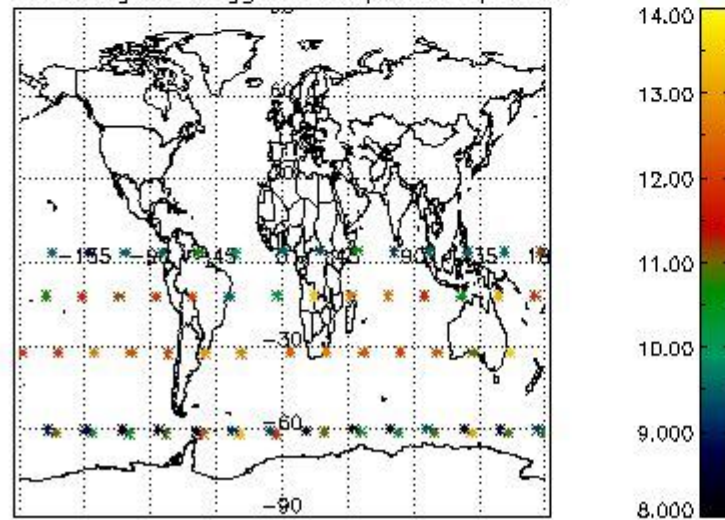

3.1 Plot quality information per product (time dependant)

3.2 Plot quality information per product (world map)

Percentage of flagged data per O3 profile

Percentage of flagged data per H2O profile

Percentage of flagged data per NO2 profile