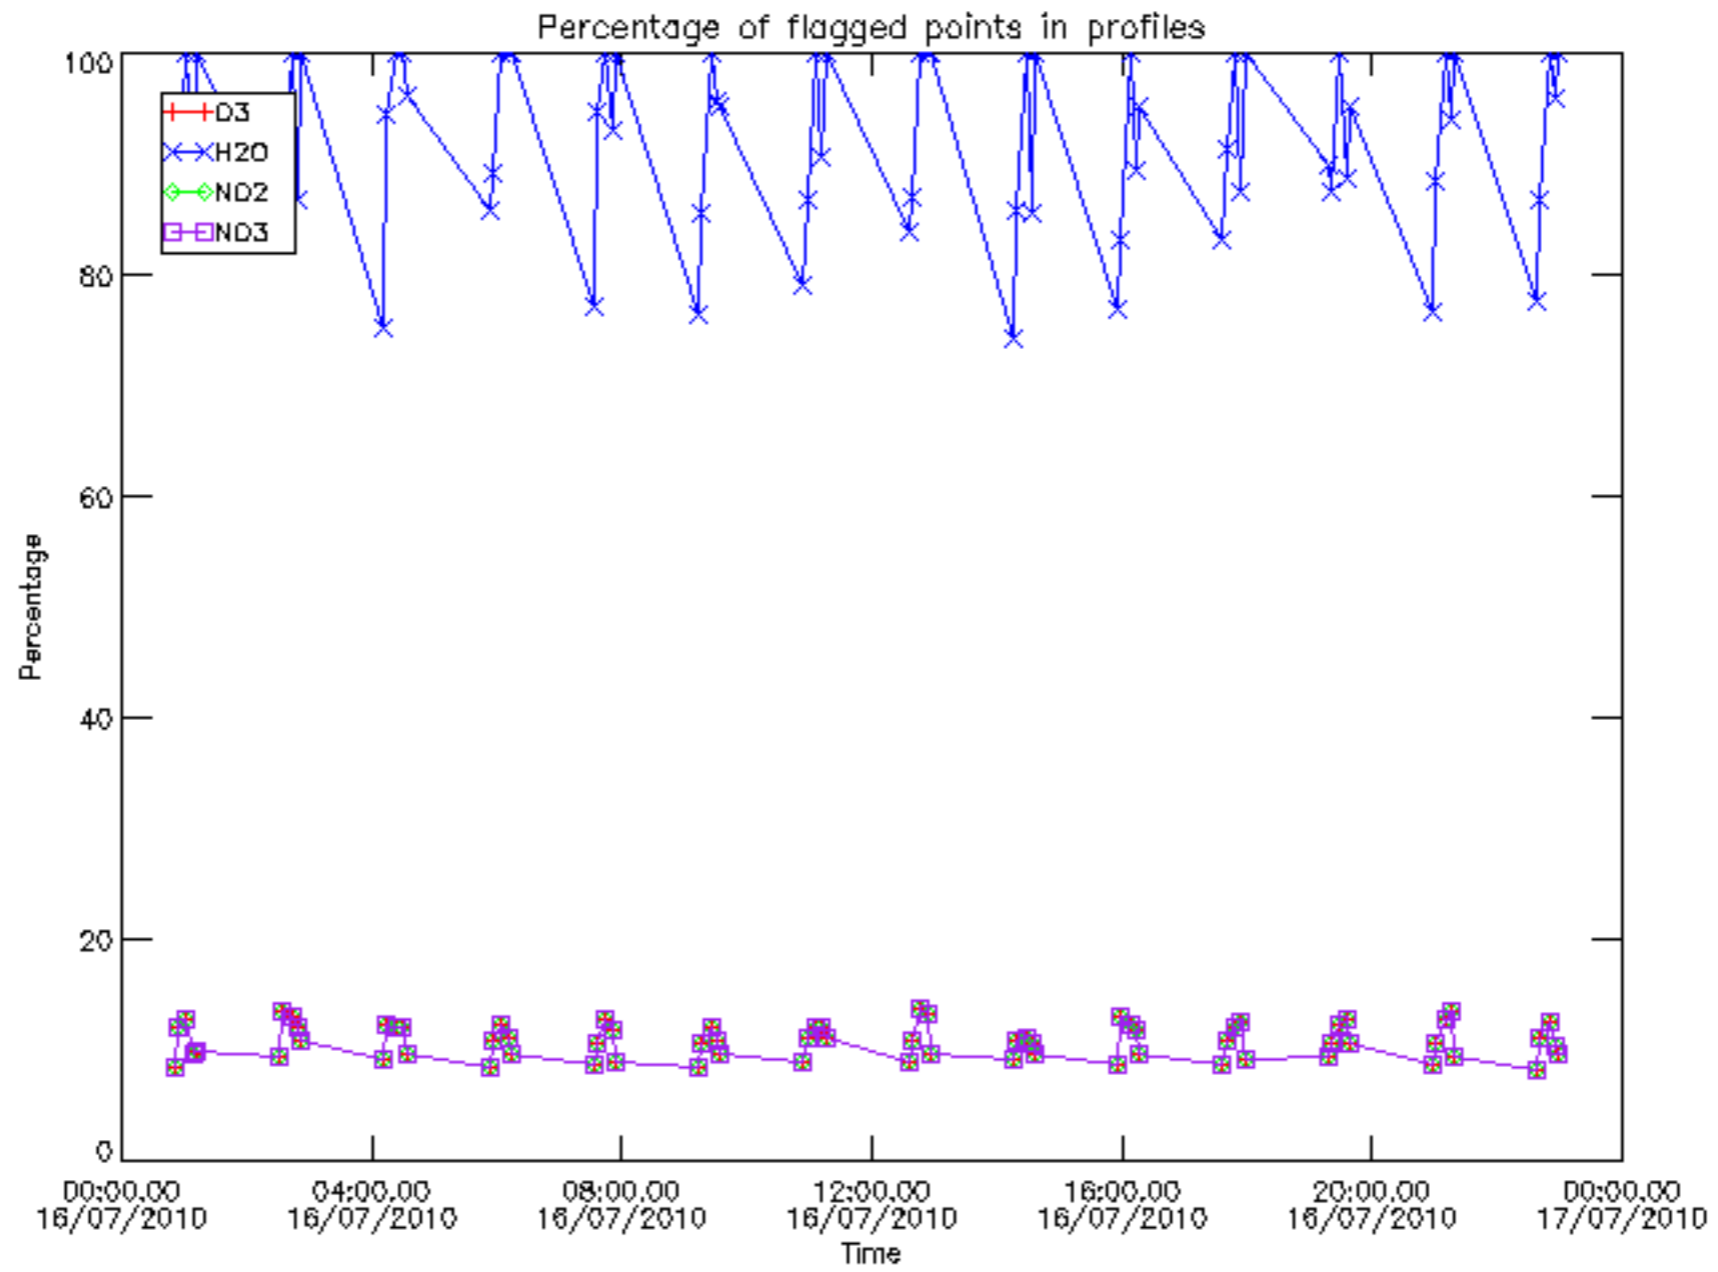

Percentage of flagged data per D3 profile

Percentage of flagged data per H2O profile