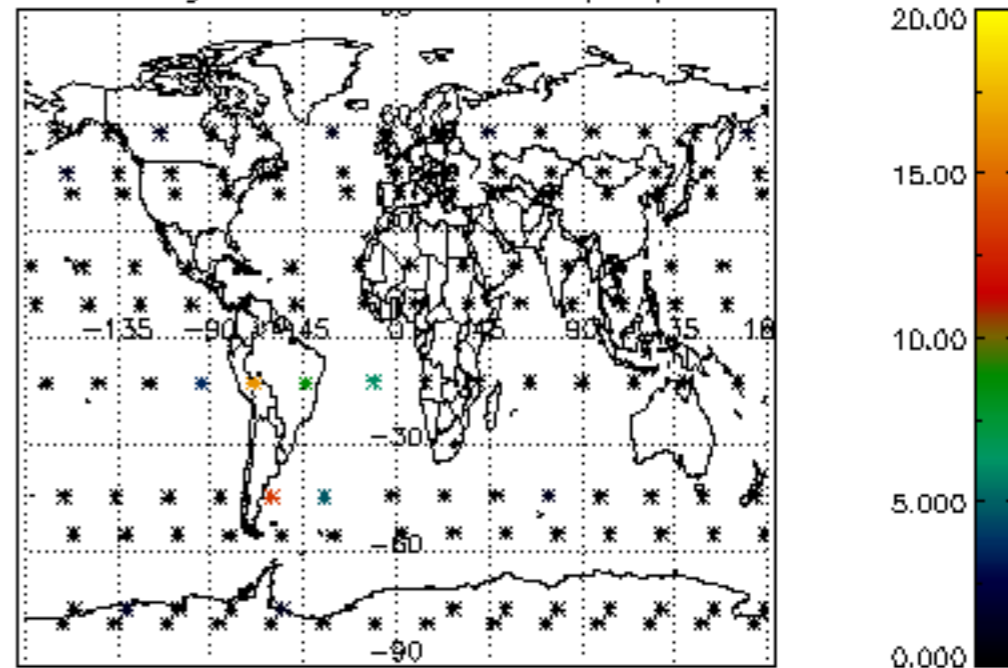

Percentage of datation errors per profile

Percentage of saturation errors per profile