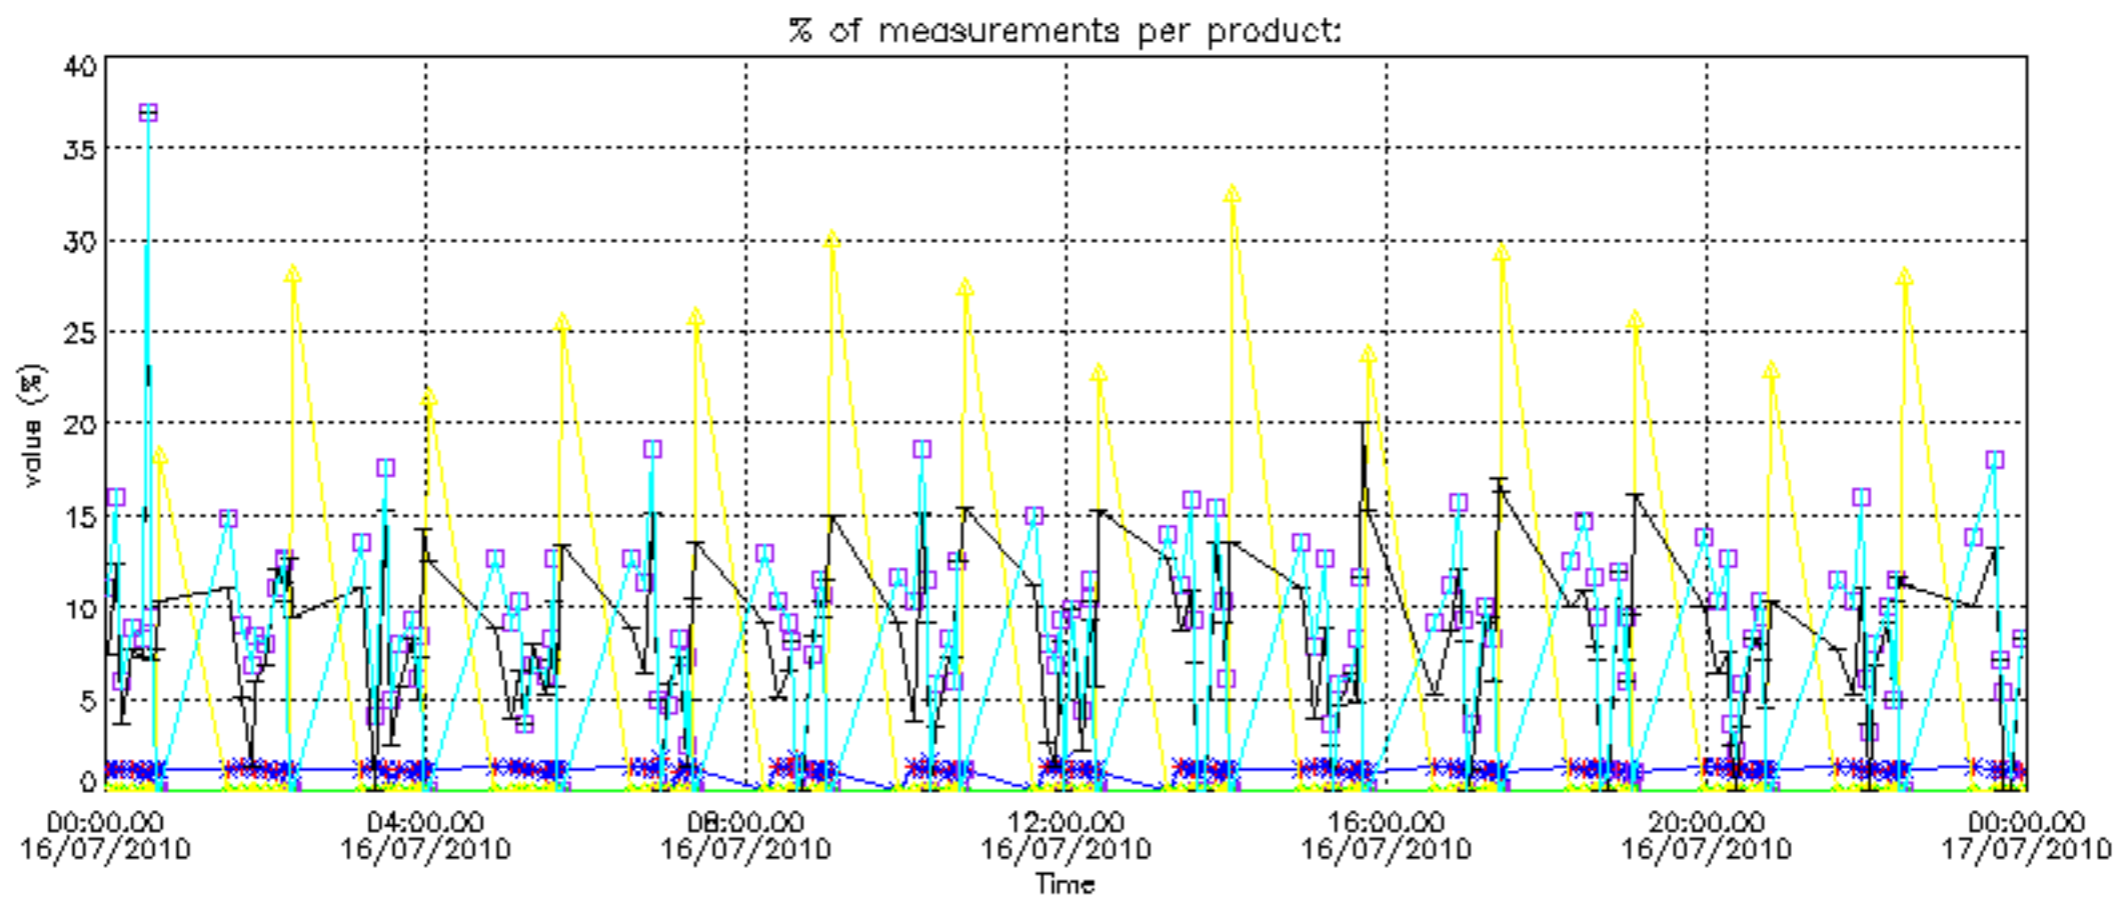

Percentage of cosmic ray hits per profile

Percentage of datation errors per profile