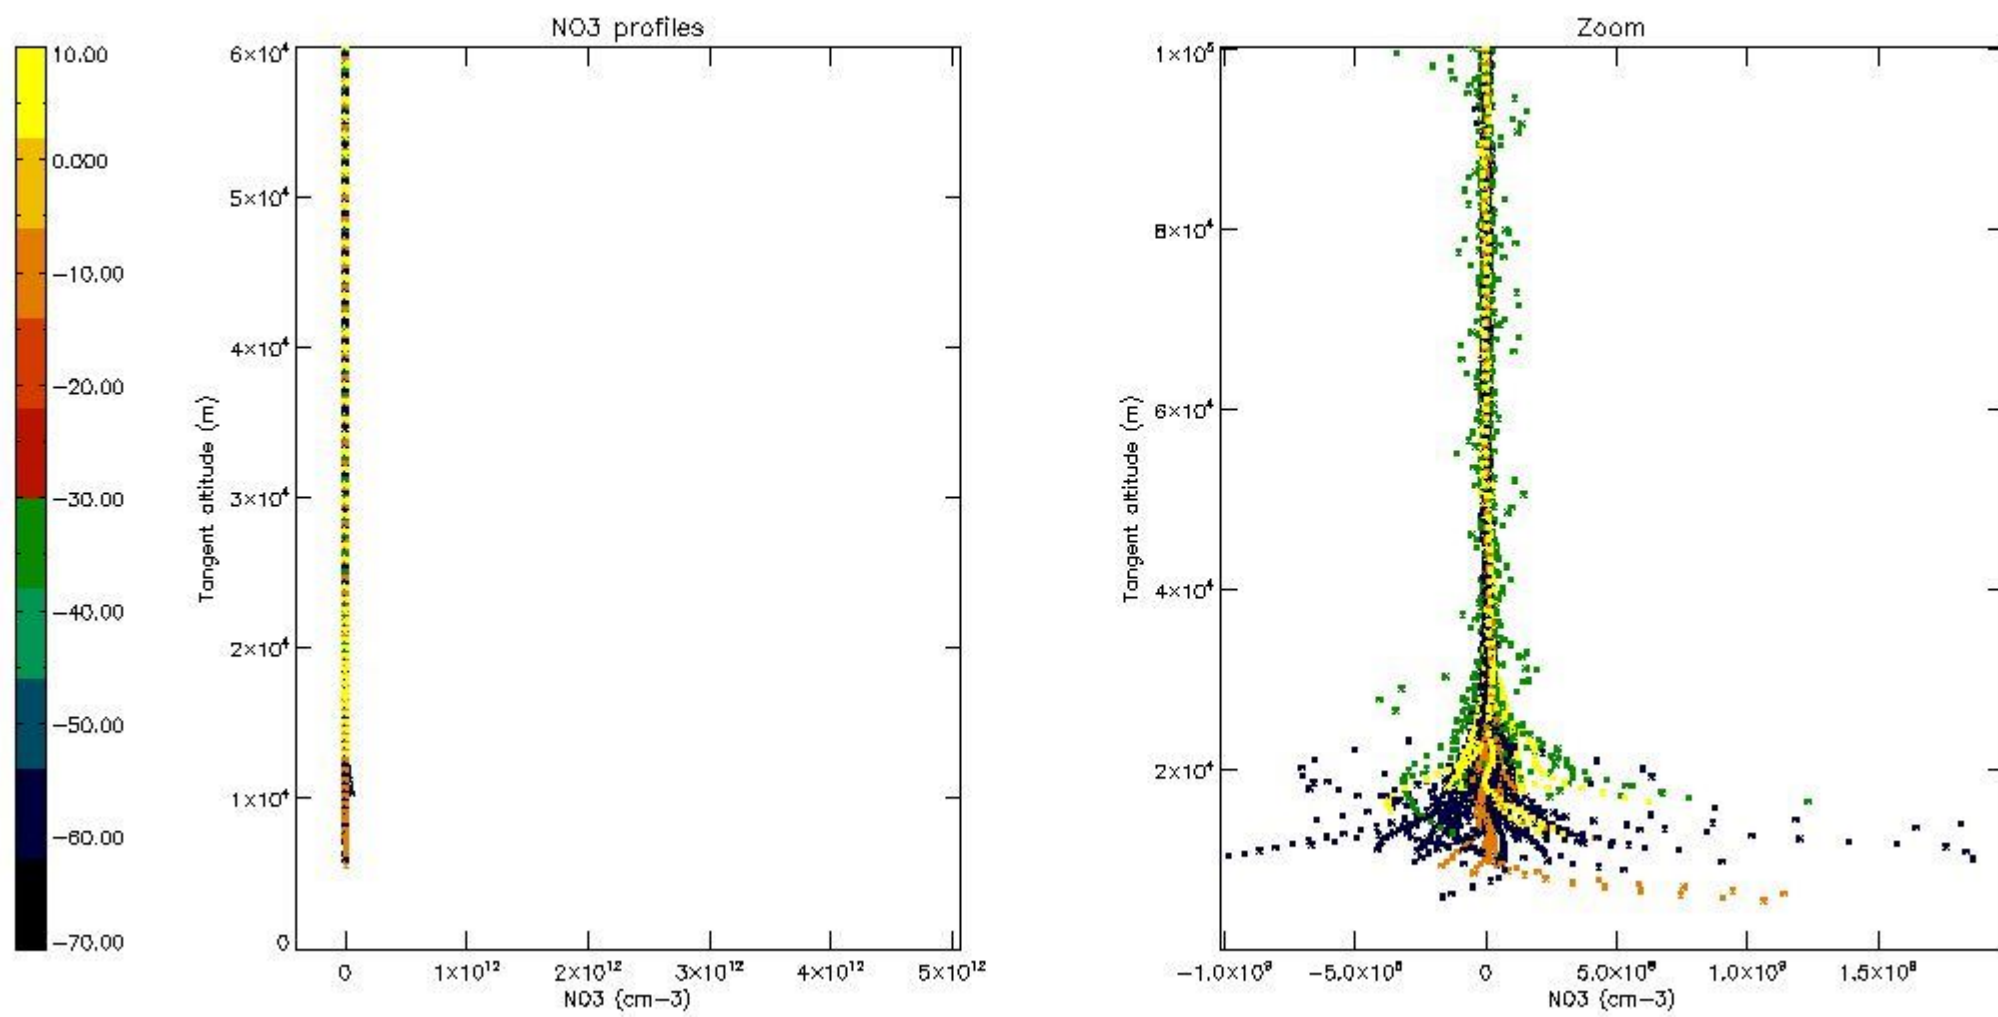

The colorbar represents the latitude.

5.7 Plot NO3 profiles for all STD (dark without errors)

The colorbar represents the latitude.

5.8 Plot H₂O profiles for all STD (only for occultations of stars 1,2,3,4,13,14,16,26,63 dark without errors)