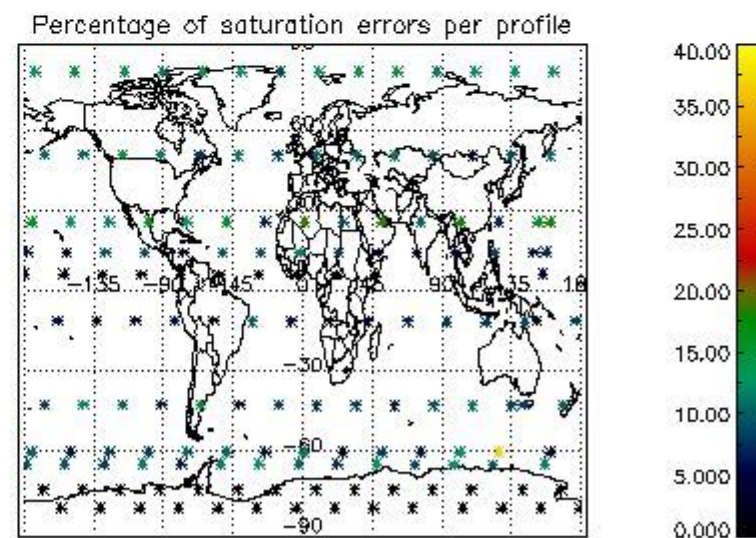

Percentage of datation errors per profile

Percentage of star falling outside central band per profile

Percentage of saturation errors per profile

4.2.2 Plot level 1 quality information per product (world map): ENVISAT DESCENDING passes