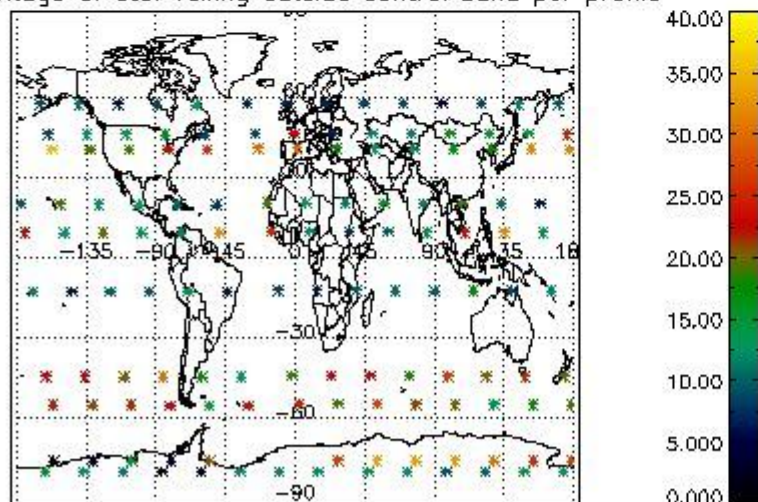

Percentage of star falling outside central band per profile