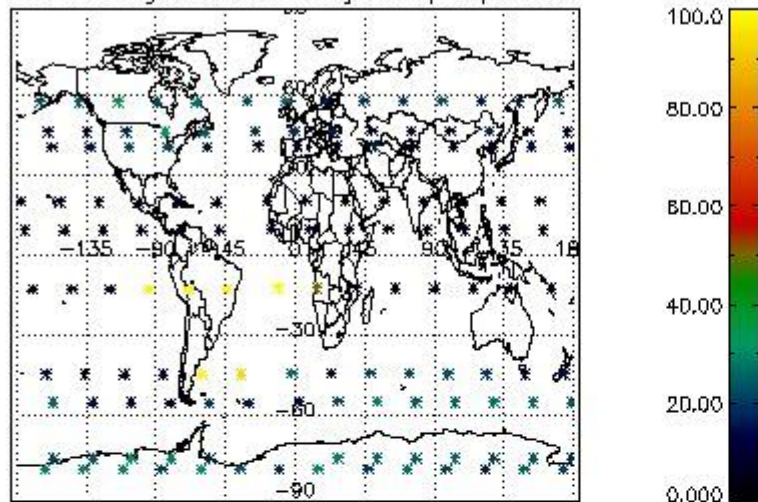

Percentage of cosmic ray hits per profile