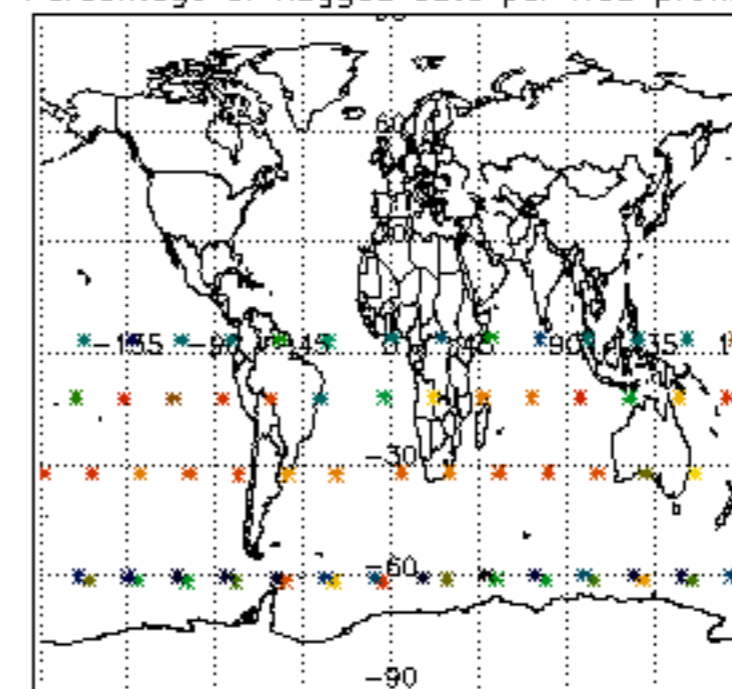

Percentage of flagged data per NO3 profile