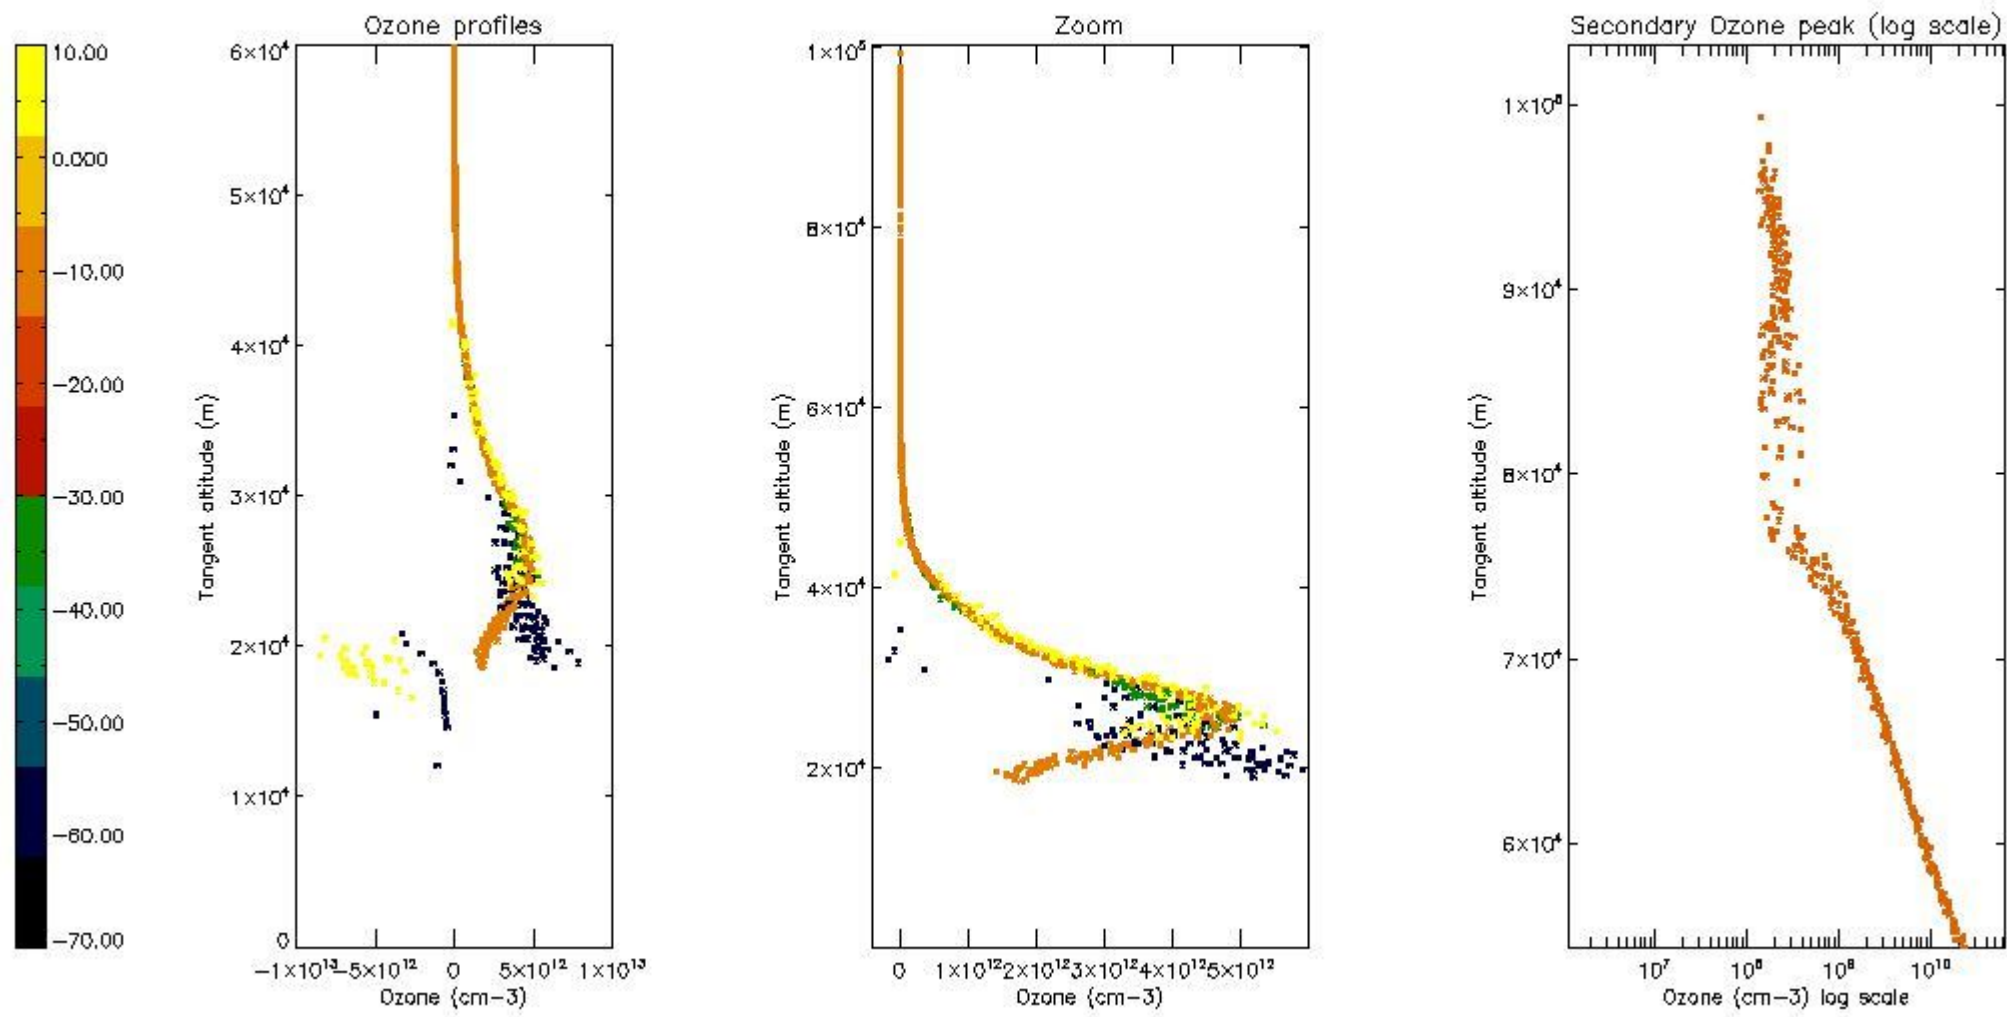

STD < 10	5
STD < 5	3

5.2 Plot ozone profiles for all STD (dark without errors)

The colorbar represents the latitude.

5.3 Plot ozone profiles where STD < 20% (dark without errors)

The colorbar represents the latitude.

5.4 Plot ozone profiles where $STD < 10\%$ (dark without errors)

The colorbar represents the latitude.

5.5 Plot ozone profiles where STD < 5% (dark without errors)

The colorbar represents the latitude.

5.6 Plot NO₂ profiles for all STD (dark without errors)

The colorbar represents the latitude.

5.7 Plot NO3 profiles for all STD (dark without errors)

The colorbar represents the latitude.

5.8 Plot H₂O profiles for all STD (only for occultations of stars 1,2,3,4,13,14,16,26,63 dark without errors)