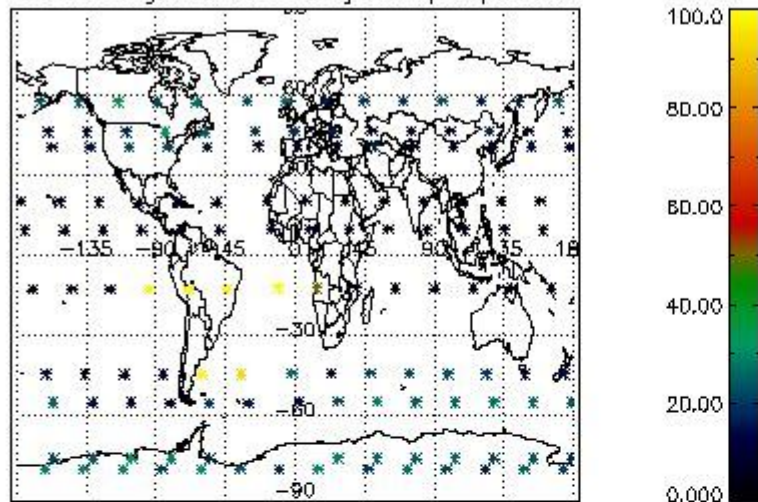

Percentage of flagged data per NO3 profile

4. Level 1 quality information per product

In this section it is plotted some information contained in the Quality Summary data set of the level 2 products that comes from the level 1b processing. Products without errors (error flag in the MPH set to "0") are used.

4.1 Plot quality information per product (time dependant) coming from level 1b processing

4.1.1 Plot level 1 quality information per product (time dependant): ENVISAT ASCENDING passes

4.1.2 Plot level 1 quality information per product (time dependant): ENVI SAT DESCENDING passes

4.2 Plot quality information per product coming from level 1b processing (world map)

4.2.1 Plot level 1 quality information per product (world map): ENVISAT ASCENDING passes

Percentage of cosmic ray hits per profile