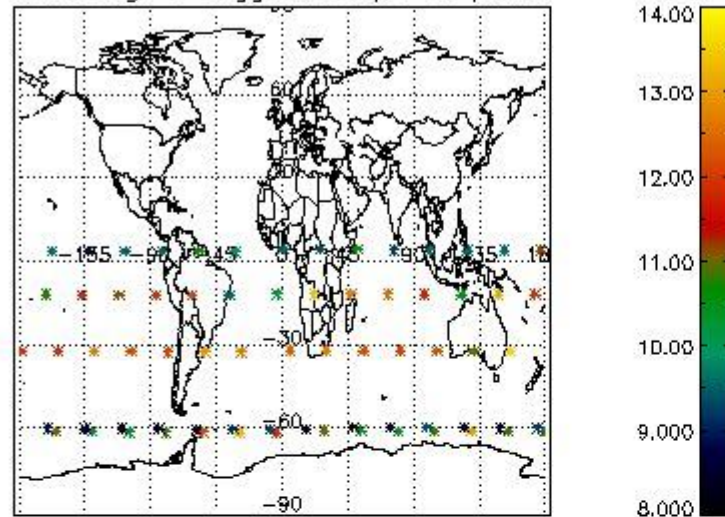

3. Quality information per product

In this section it is plotted some information contained in the Quality Summary data set of the level 2 products. Only products in dark limb conditions and without errors (error flag in the MPH set to "0") are used.

3.1 Plot quality information per product (time dependant)

3.2 Plot quality information per product (world map)

Percentage of flagged data per O3 profile

Percentage of flagged data per H2O profile

Percentage of flagged data per NO2 profile