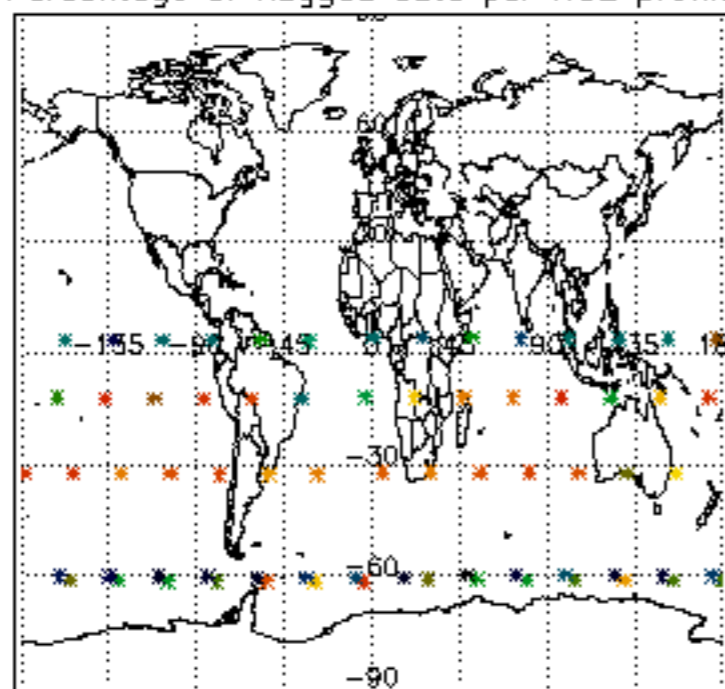

Percentage of flagged data per NO2 profile