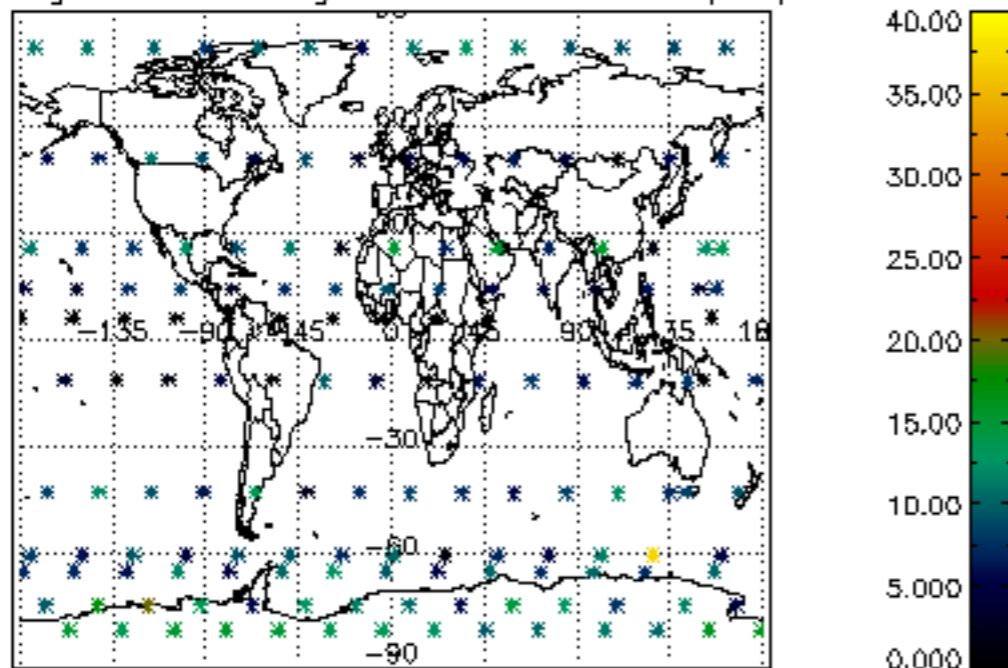

Percentage of star falling outside central band per profile