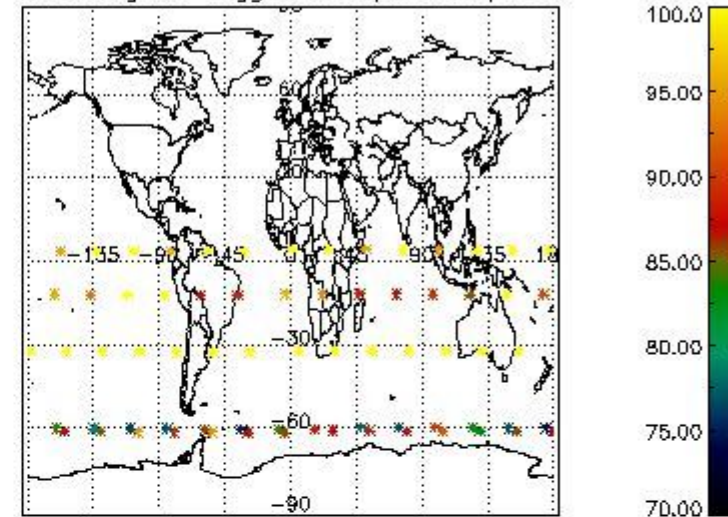

3.1 Plot quality information per product (time dependant)

3.2 Plot quality information per product (world map)

Percentage of flagged data per O3 profile

Percentage of flagged data per H2O profile

Percentage of flagged data per NO2 profile

Percentage of flagged data per NO3 profile

4. Level 1 quality information per product

In this section it is plotted some information contained in the Quality Summary data set of the level 2 products that comes from the level 1b processing. Products without errors (error flag in the MPH set to "0") are used.