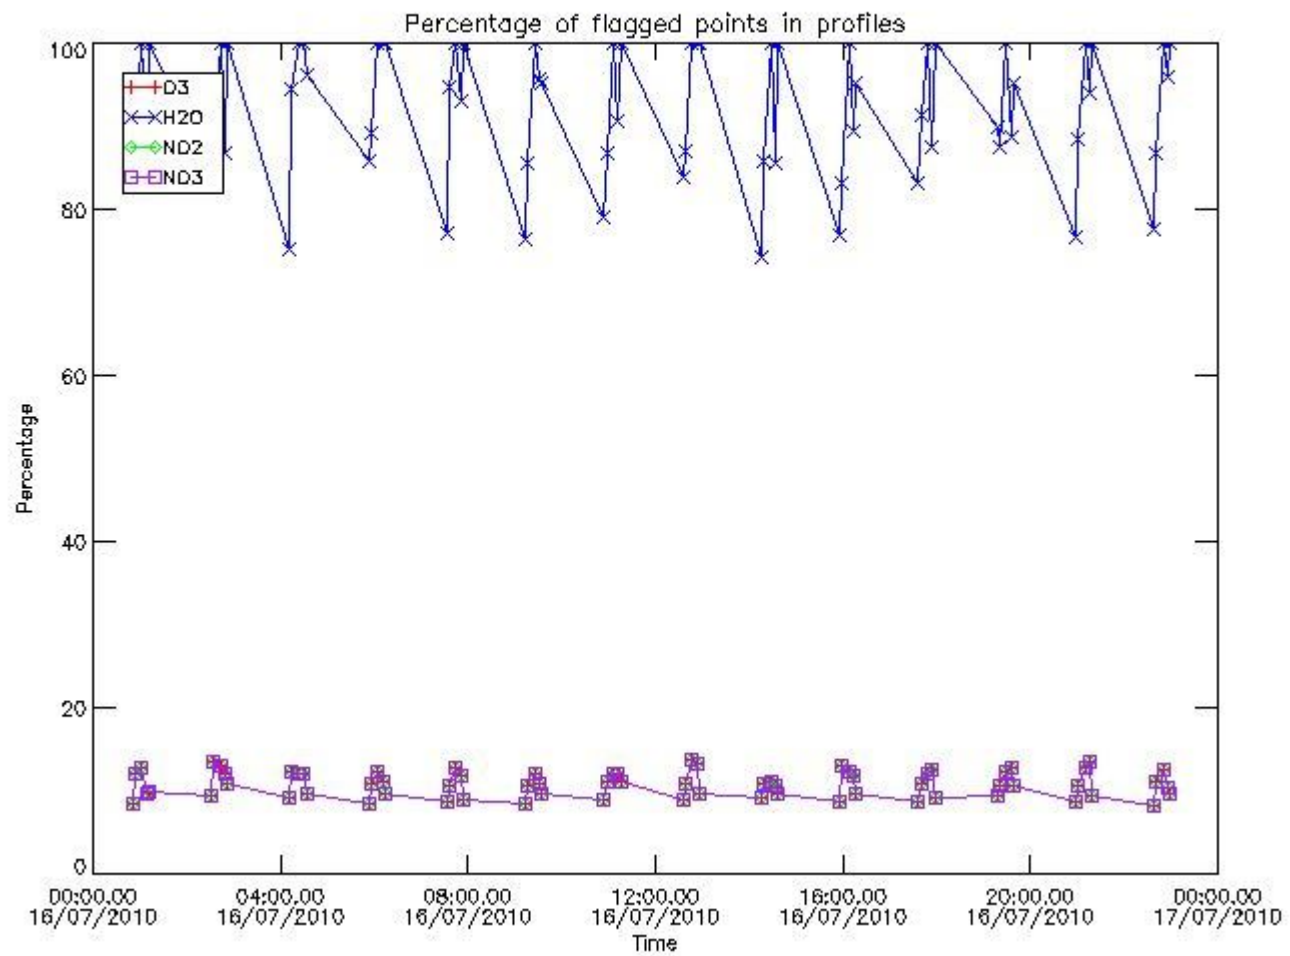

3. Quality information per product

In this section it is plotted some information contained in the Quality Summary data set of the level 2 products. Only products in dark limb conditions and without errors (error flag in the MPH set to "0") are used.

3.1 Plot quality information per product (time dependant)