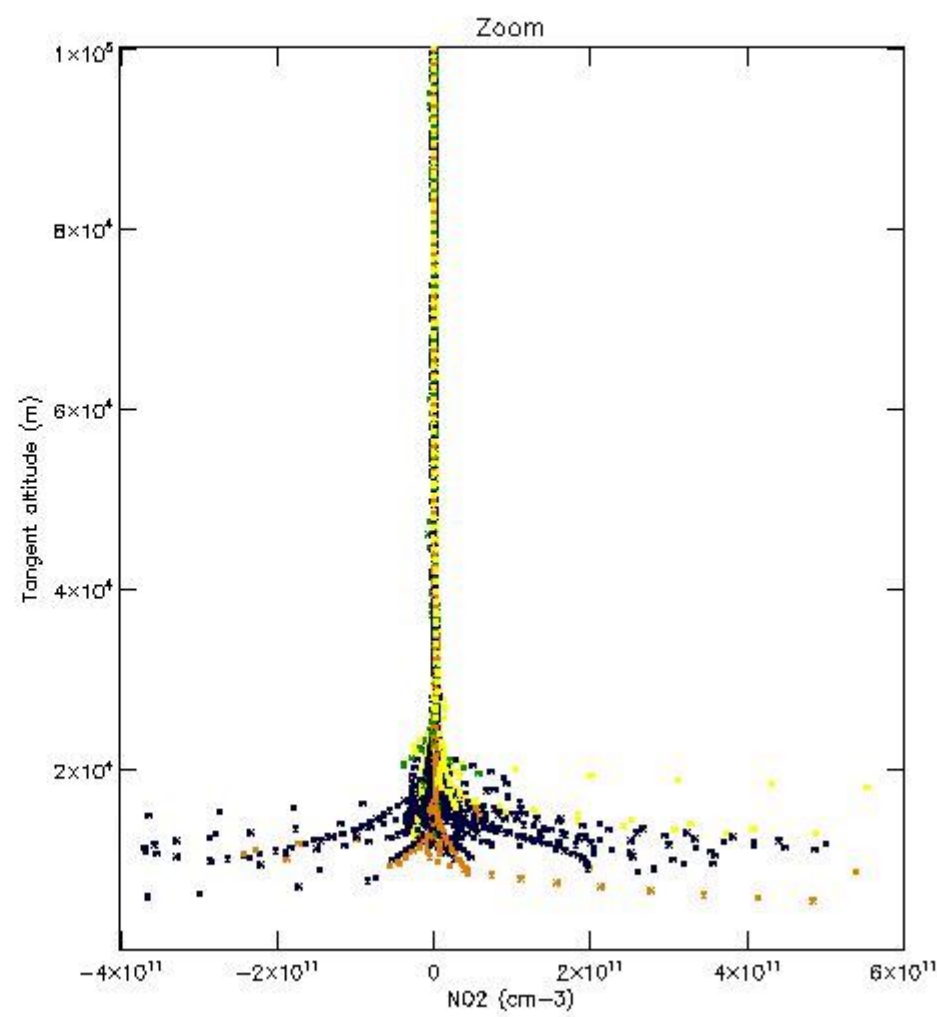

STD < 10	5
STD < 5	3

5.2 Plot ozone profiles for all STD (dark without errors)

The colorbar represents the latitude.

5.3 Plot ozone profiles where STD < 20% (dark without errors)

The colorbar represents the latitude.

5.4 Plot ozone profiles where $STD < 10\%$ (dark without errors)

The colorbar represents the latitude.

5.5 Plot ozone profiles where STD < 5% (dark without errors)

The colorbar represents the latitude.

5.6 Plot NO₂ profiles for all STD (dark without errors)

The colorbar represents the latitude.

5.7 Plot NO3 profiles for all STD (dark without errors)

The colorbar represents the latitude.

5.8 Plot H₂O profiles for all STD (only for occultations of stars 1,2,3,4,13,14,16,26,63 dark without errors)