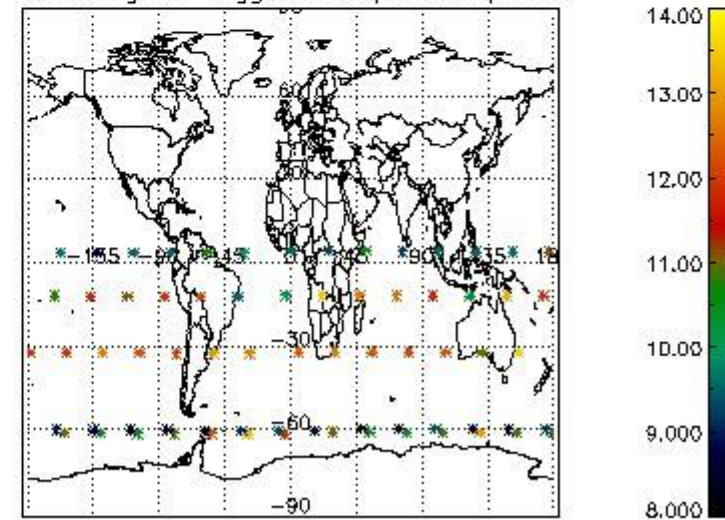

Percentage of flagged data per NO3 profile

4. Level 1 quality information per product

In this section it is plotted some information contained in the Quality Summary data set of the level 2 products that comes from the level 1b processing. Products without errors (error flag in the MPH set to "0") are used.

4.1 Plot quality information per product (time dependant) coming from level 1b processing

4.1.1 Plot level 1 quality information per product (time dependant): ENVISAT ASCENDING passes