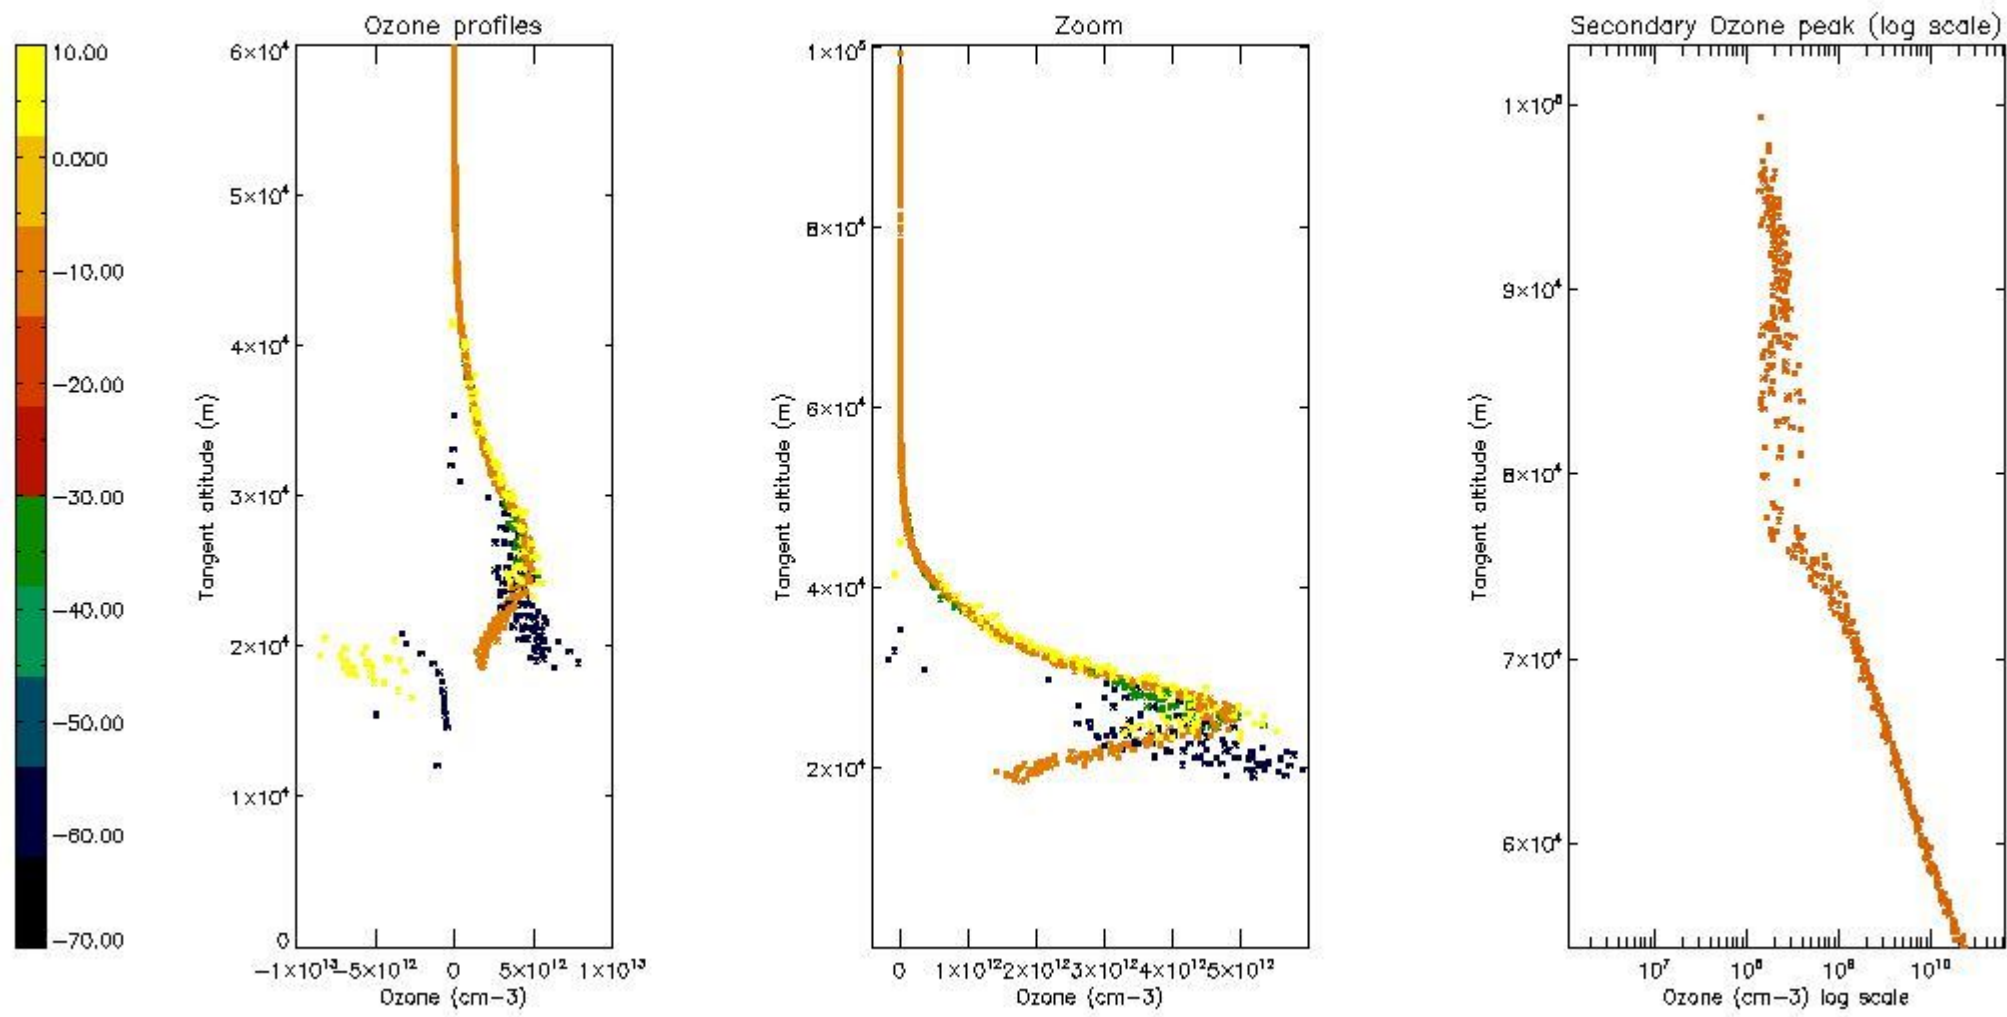

5.5 Plot ozone profiles where STD < 5% (dark without errors)

The colorbar represents the latitude.