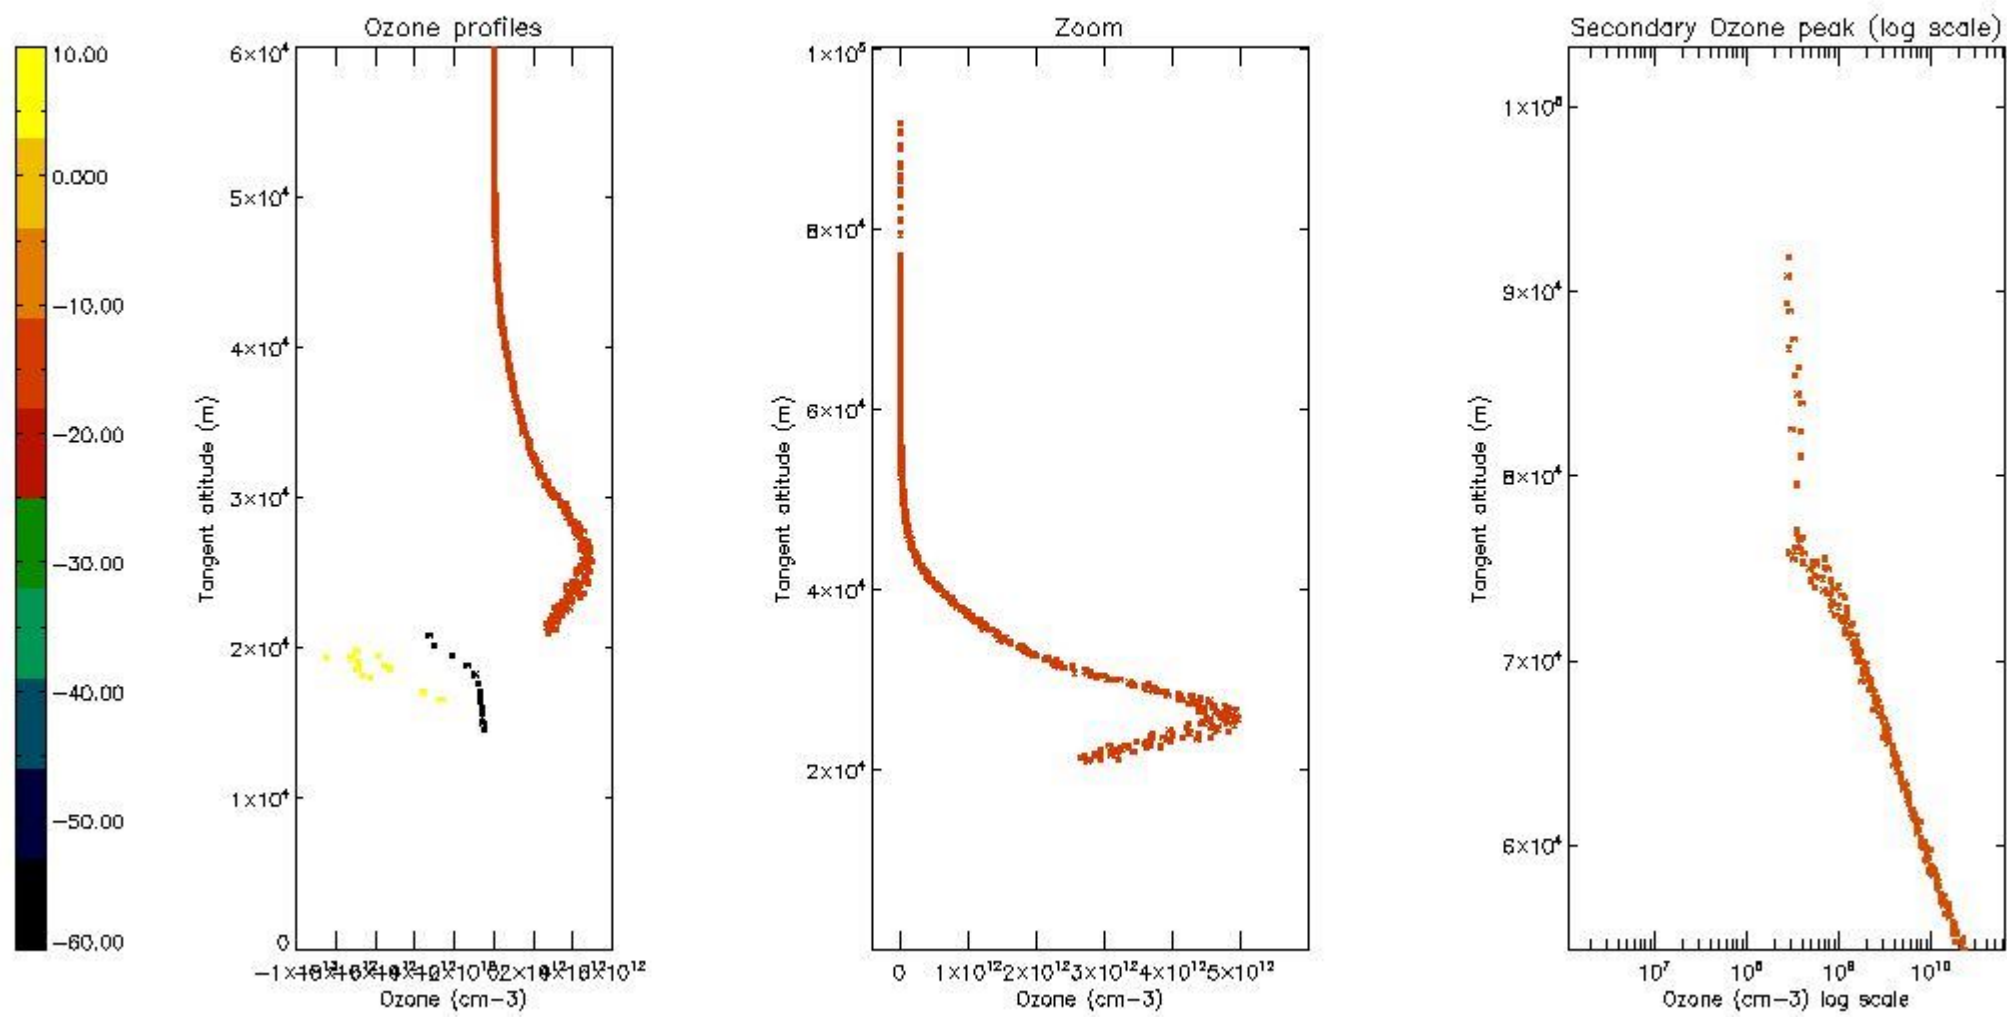

STD < 10	5
STD < 5	3

5.2 Plot ozone profiles for all STD (dark without errors)

The colorbar represents the latitude.

5.3 Plot ozone profiles where STD < 20% (dark without errors)

The colorbar represents the latitude.

5.4 Plot ozone profiles where $STD < 10\%$ (dark without errors)

The colorbar represents the latitude.

5.5 Plot ozone profiles where STD < 5% (dark without errors)

The colorbar represents the latitude.

5.6 Plot NO₂ profiles for all STD (dark without errors)