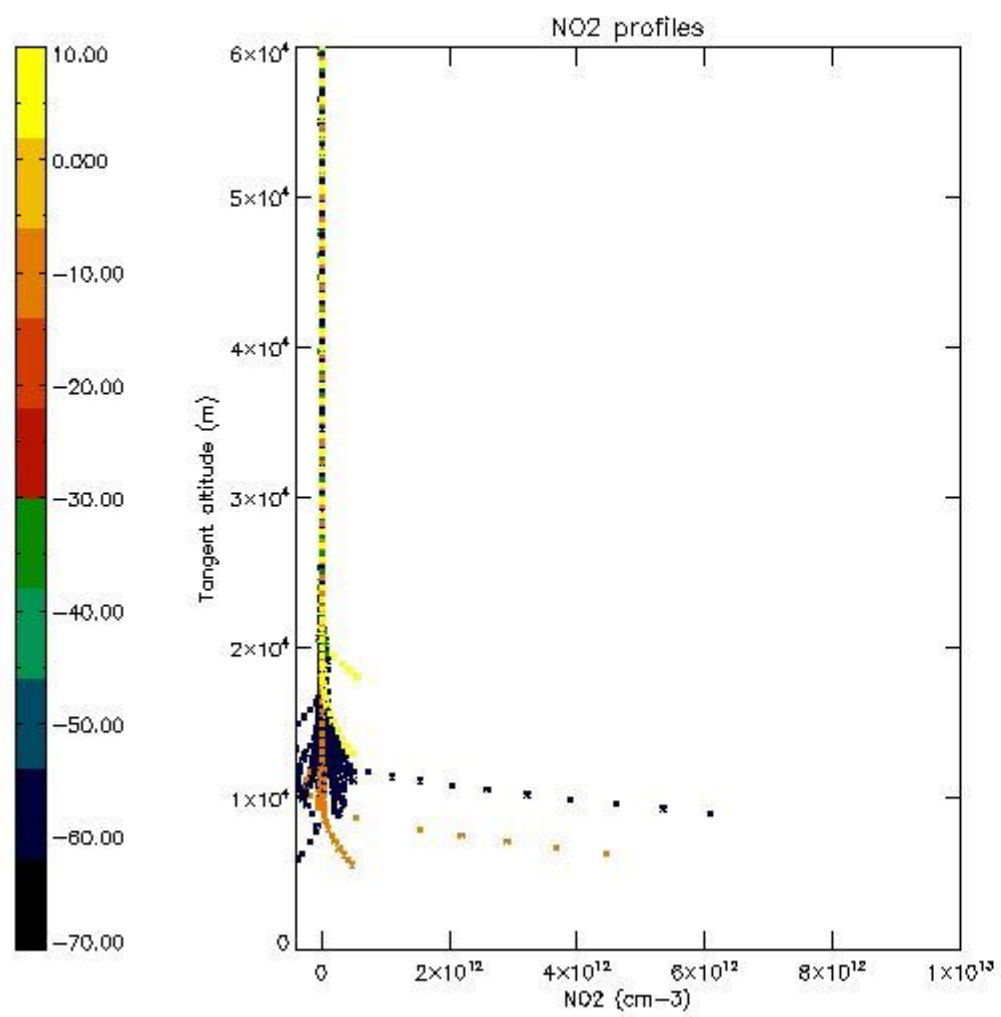

5.4 Plot ozone profiles where $STD < 10\%$ (dark without errors)

The colorbar represents the latitude.

5.5 Plot ozone profiles where STD < 5% (dark without errors)

The colorbar represents the latitude.

5.6 Plot NO₂ profiles for all STD (dark without errors)

The colorbar represents the latitude.

5.7 Plot NO3 profiles for all STD (dark without errors)

The colorbar represents the latitude.

5.8 Plot H₂O profiles for all STD (only for occultations of stars 1,2,3,4,13,14,16,26,63 dark without errors)