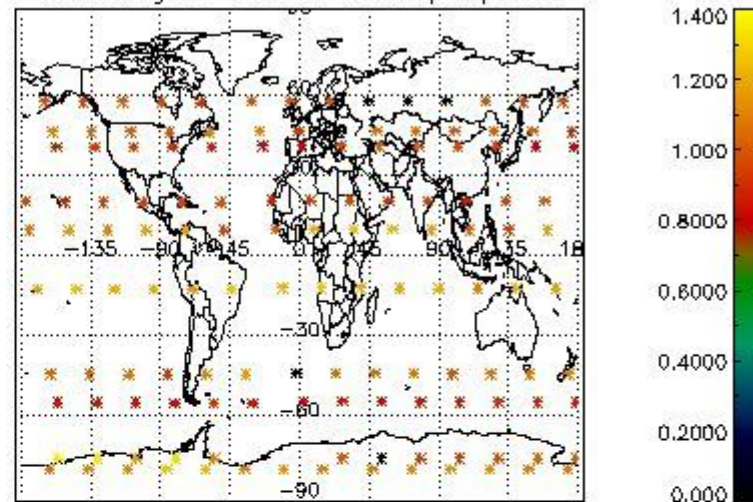

Percentage of datation errors per profile