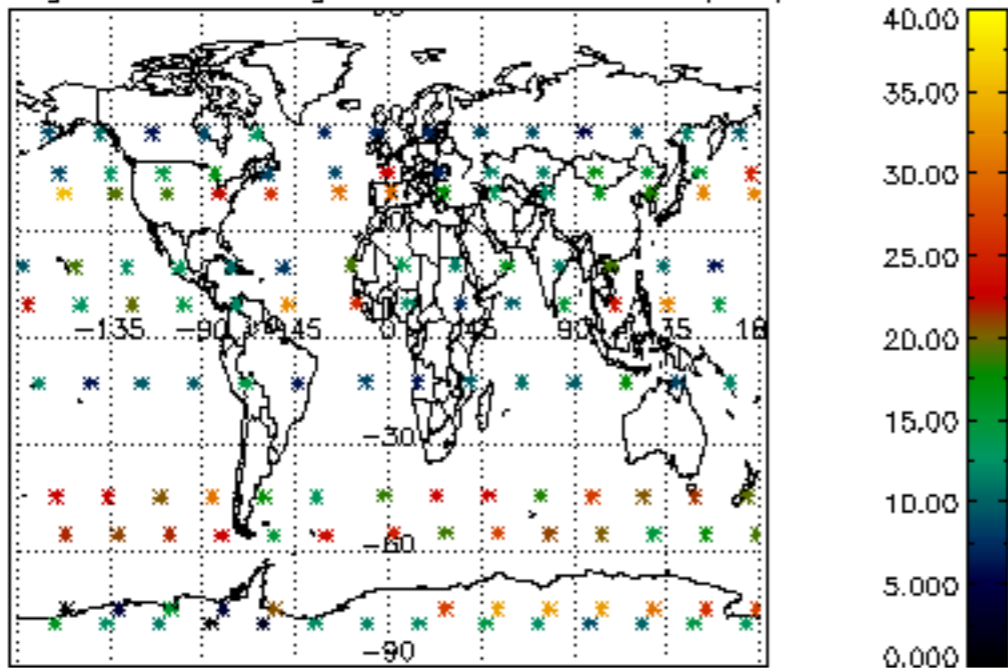

Percentage of flagged data per NO3 profile

Percentage of cosmic ray hits per profile

Percentage of datation errors per profile

Percentage of star falling outside central band per profile

Percentage of saturation errors per profile