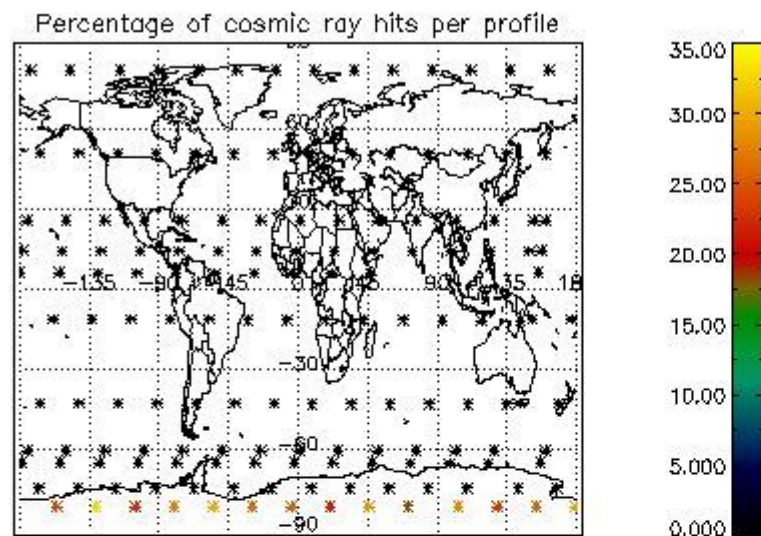

Percentage of datation errors per profile

Percentage of star falling outside central band per profile

Percentage of saturation errors per profile

4.2.2 Plot level 1 quality information per product (world map): ENVISAT DESCENDING passes